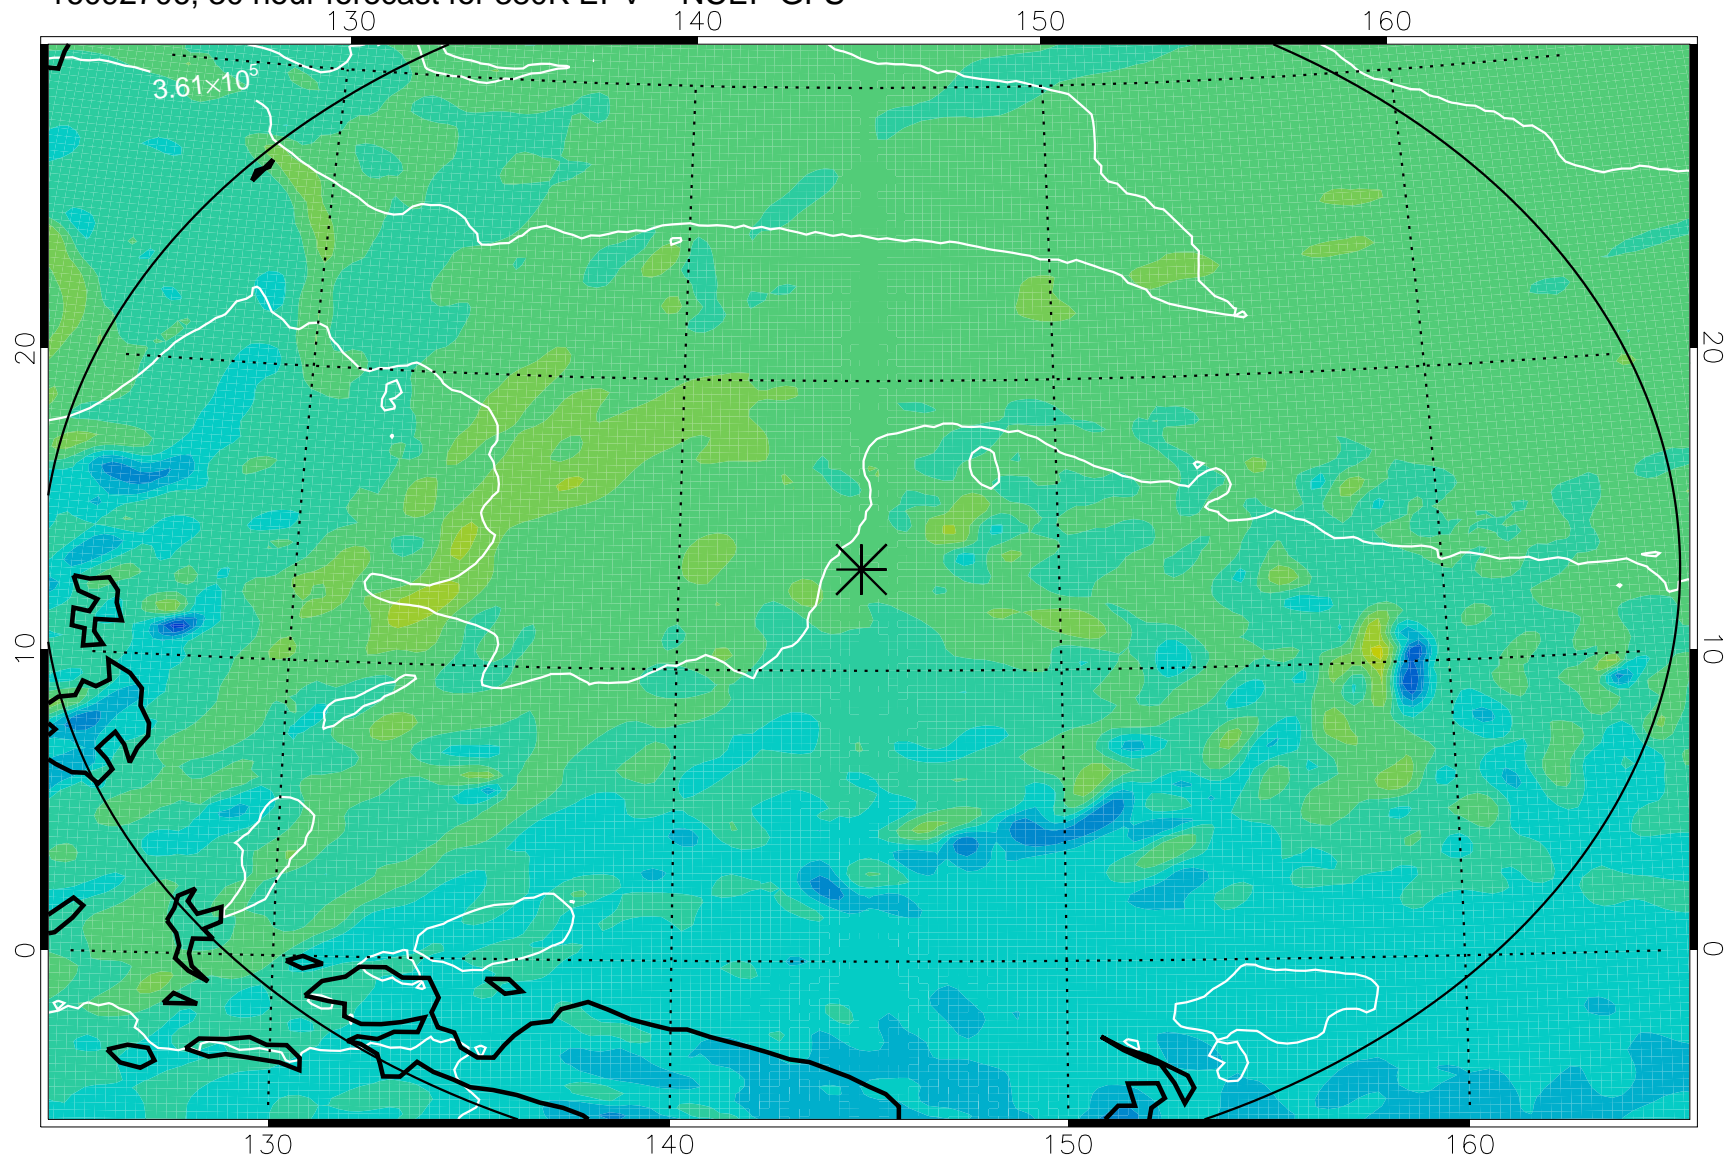

16092618, 18 hour forecast for 380K EPV -- NCEP GFS

380K Montgomery Streamfunction, white

Range ring of 2304 km

16092700, 24 hour forecast for 380K EPV -- NCEP GFS

380K Montgomery Streamfunction, white

Range ring of 2304 km

16092706, 30 hour forecast for 380K EPV -- NCEP GFS

380K Montgomery Streamfunction, white

Range ring of 2304 km

16092712, 36 hour forecast for 380K EPV -- NCEP GFS

380K Montgomery Streamfunction, white

Range ring of 2304 km

16092718, 42 hour forecast for 380K EPV -- NCEP GFS

380K Montgomery Streamfunction, white

Range ring of 2304 km

16092800, 48 hour forecast for 380K EPV -- NCEP GFS

380K Montgomery Streamfunction, white

Range ring of 2304 km

16092818, 66 hour forecast for 380K EPV -- NCEP GFS

380K Montgomery Streamfunction, white

Range ring of 2304 km

16092900, 72 hour forecast for 380K EPV -- NCEP GFS

380K Montgomery Streamfunction, white

Range ring of 2304 km