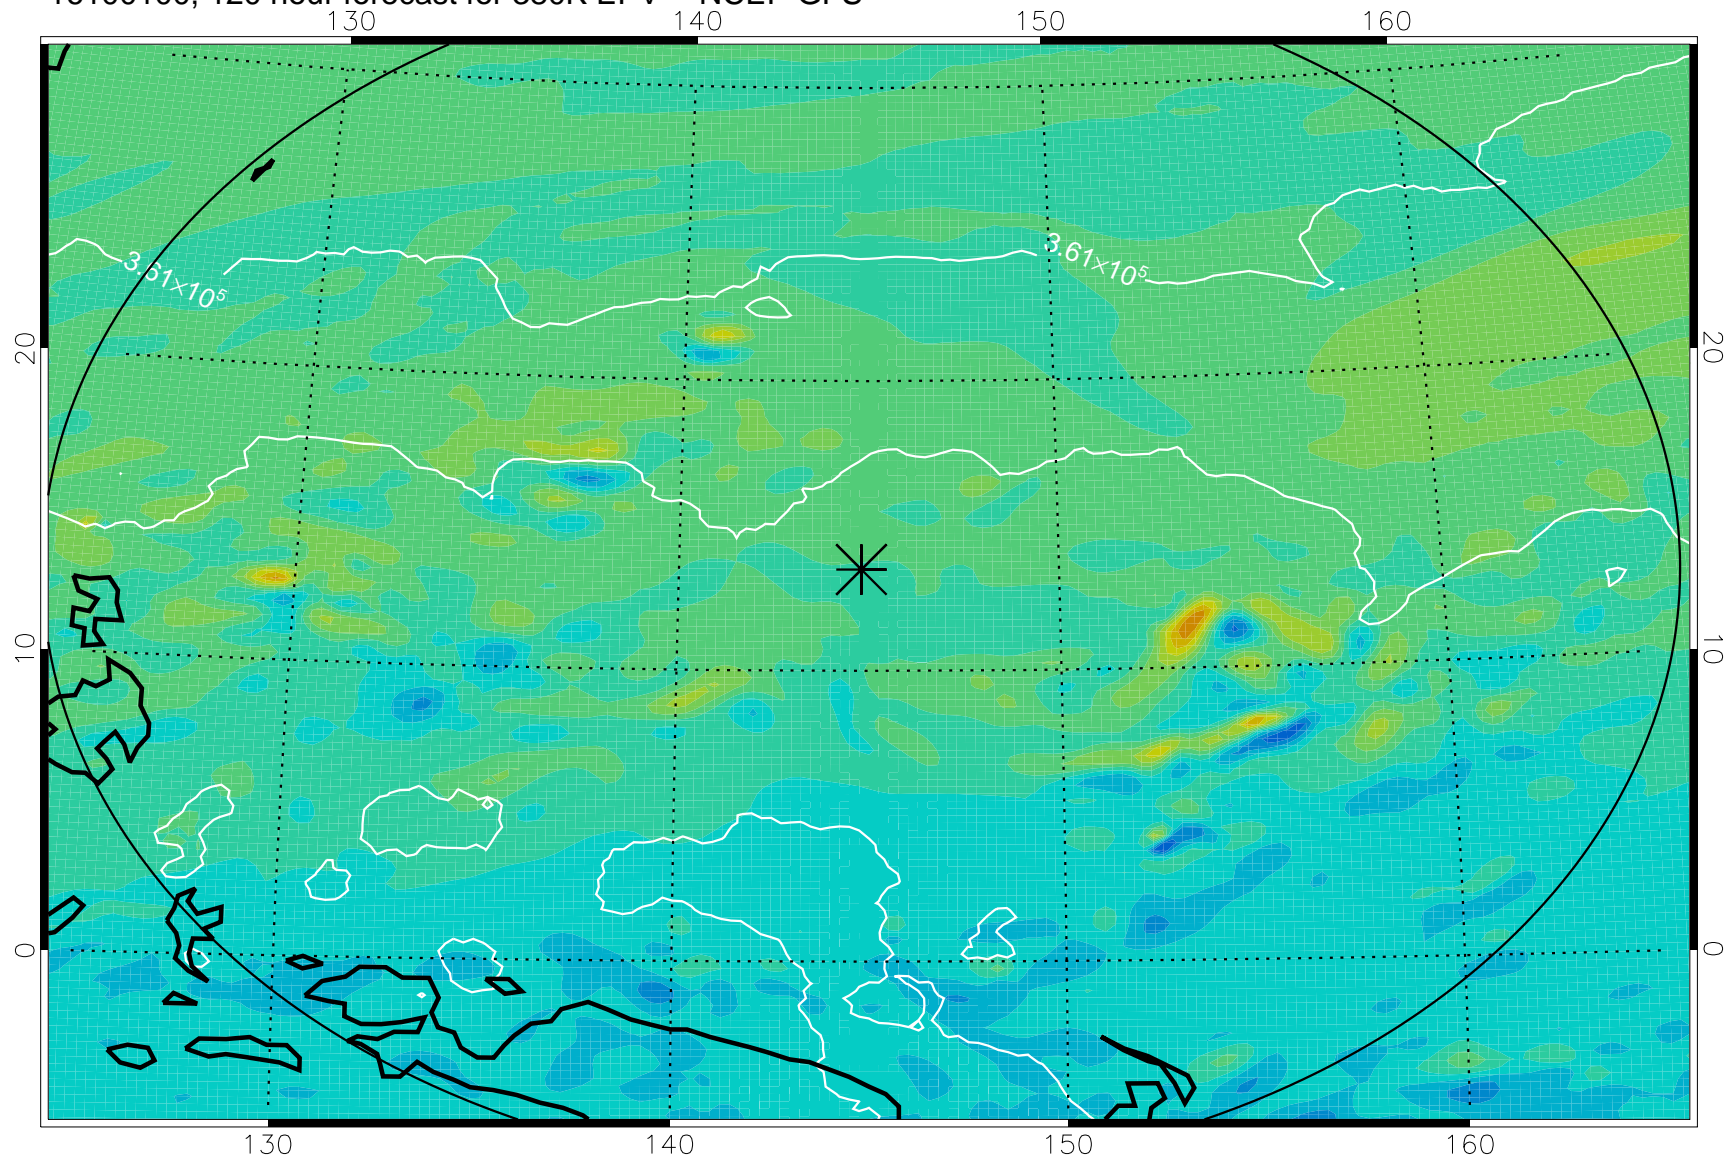

16092906, 78 hour forecast for 380K EPV -- NCEP GFS

380K Montgomery Streamfunction, white

Range ring of 2304 km

16092912, 84 hour forecast for 380K EPV -- NCEP GFS

380K Montgomery Streamfunction, white

Range ring of 2304 km

16092918, 90 hour forecast for 380K EPV -- NCEP GFS

380K Montgomery Streamfunction, white

Range ring of 2304 km

16093000, 96 hour forecast for 380K EPV -- NCEP GFS

380K Montgomery Streamfunction, white

Range ring of 2304 km

16093006, 102 hour forecast for 380K EPV -- NCEP GFS

380K Montgomery Streamfunction, white

Range ring of 2304 km

16093012, 108 hour forecast for 380K EPV -- NCEP GFS

380K Montgomery Streamfunction, white

Range ring of 2304 km

16093018, 114 hour forecast for 380K EPV -- NCEP GFS

380K Montgomery Streamfunction, white

Range ring of 2304 km

16100100, 120 hour forecast for 380K EPV -- NCEP GFS

380K Montgomery Streamfunction, white

Range ring of 2304 km