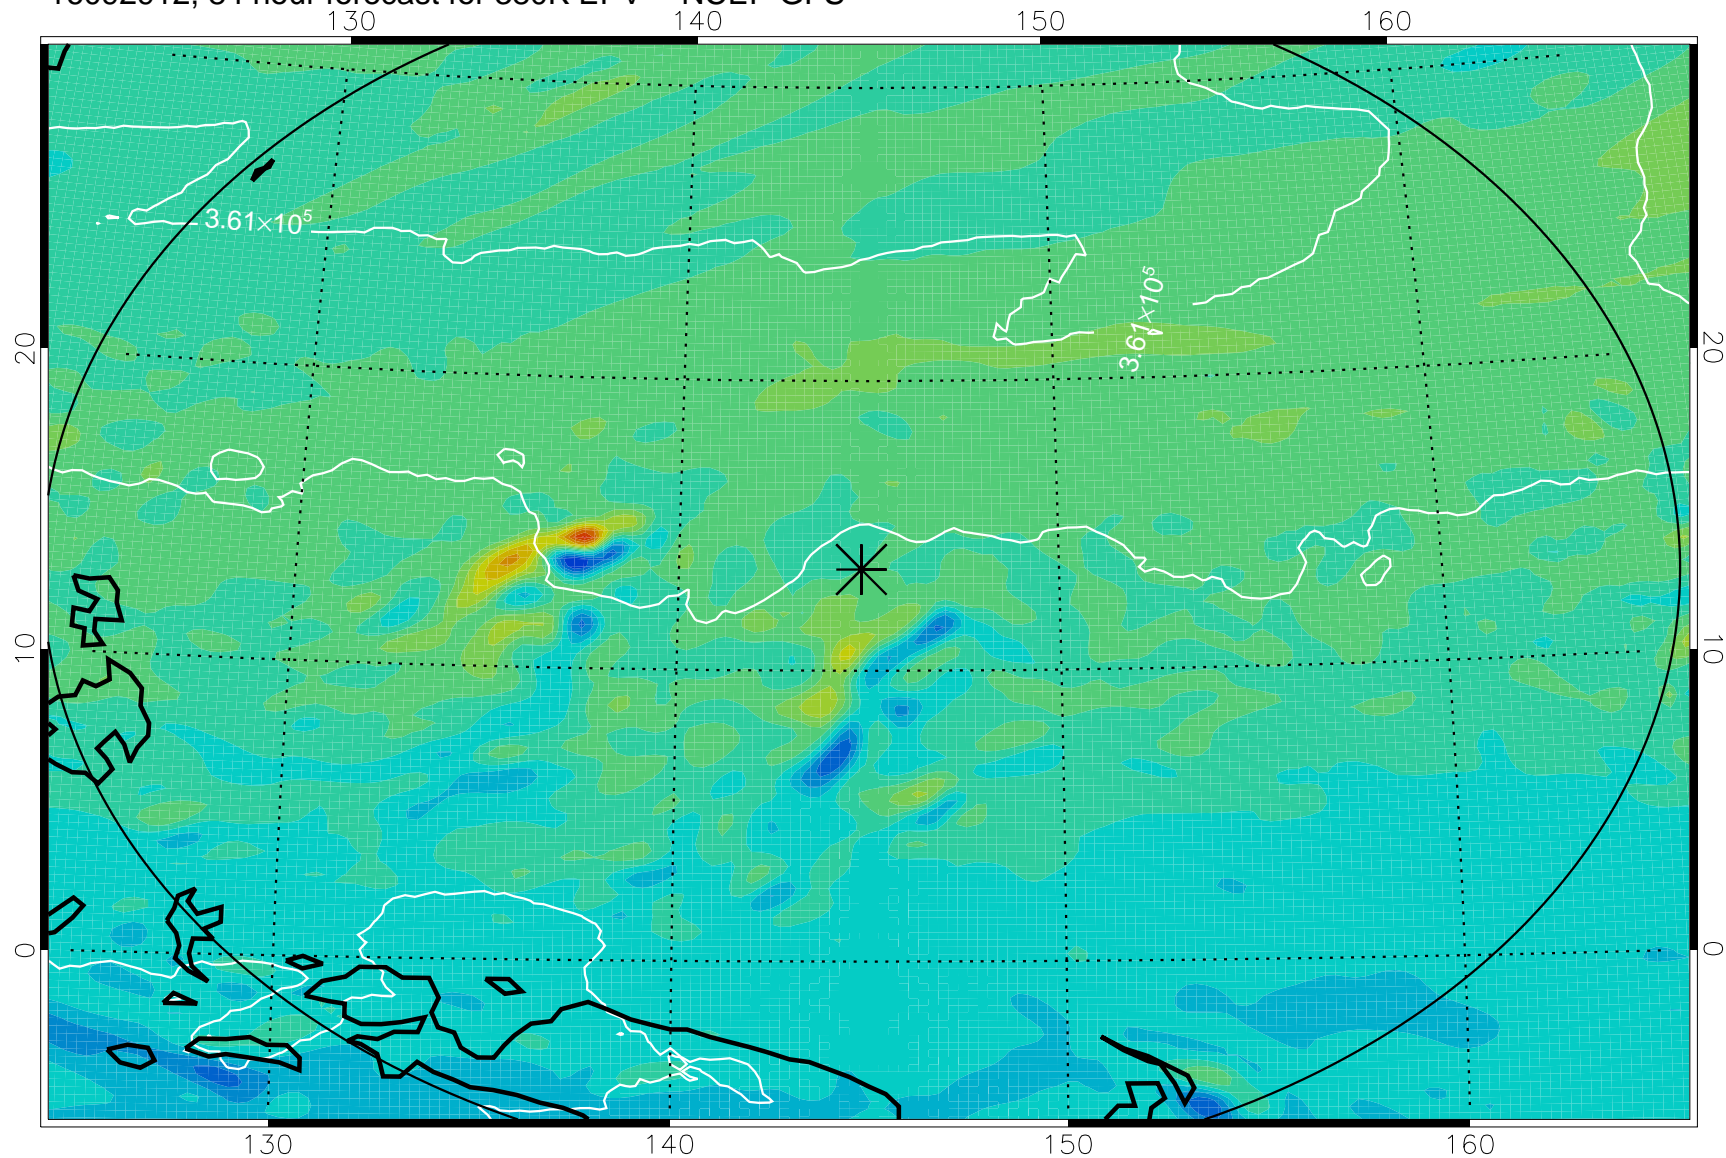

16092818, 66 hour forecast for 380K EPV -- NCEP GFS

380K Montgomery Streamfunction, white

Range ring of 2304 km

16092900, 72 hour forecast for 380K EPV -- NCEP GFS

380K Montgomery Streamfunction, white

Range ring of 2304 km

16092906, 78 hour forecast for 380K EPV -- NCEP GFS

380K Montgomery Streamfunction, white

Range ring of 2304 km

16092912, 84 hour forecast for 380K EPV -- NCEP GFS

380K Montgomery Streamfunction, white

Range ring of 2304 km

16092918, 90 hour forecast for 380K EPV -- NCEP GFS

380K Montgomery Streamfunction, white

Range ring of 2304 km

16093000, 96 hour forecast for 380K EPV -- NCEP GFS

380K Montgomery Streamfunction, white

Range ring of 2304 km

16093006, 102 hour forecast for 380K EPV -- NCEP GFS

380K Montgomery Streamfunction, white

Range ring of 2304 km

16093012, 108 hour forecast for 380K EPV -- NCEP GFS

380K Montgomery Streamfunction, white

Range ring of 2304 km