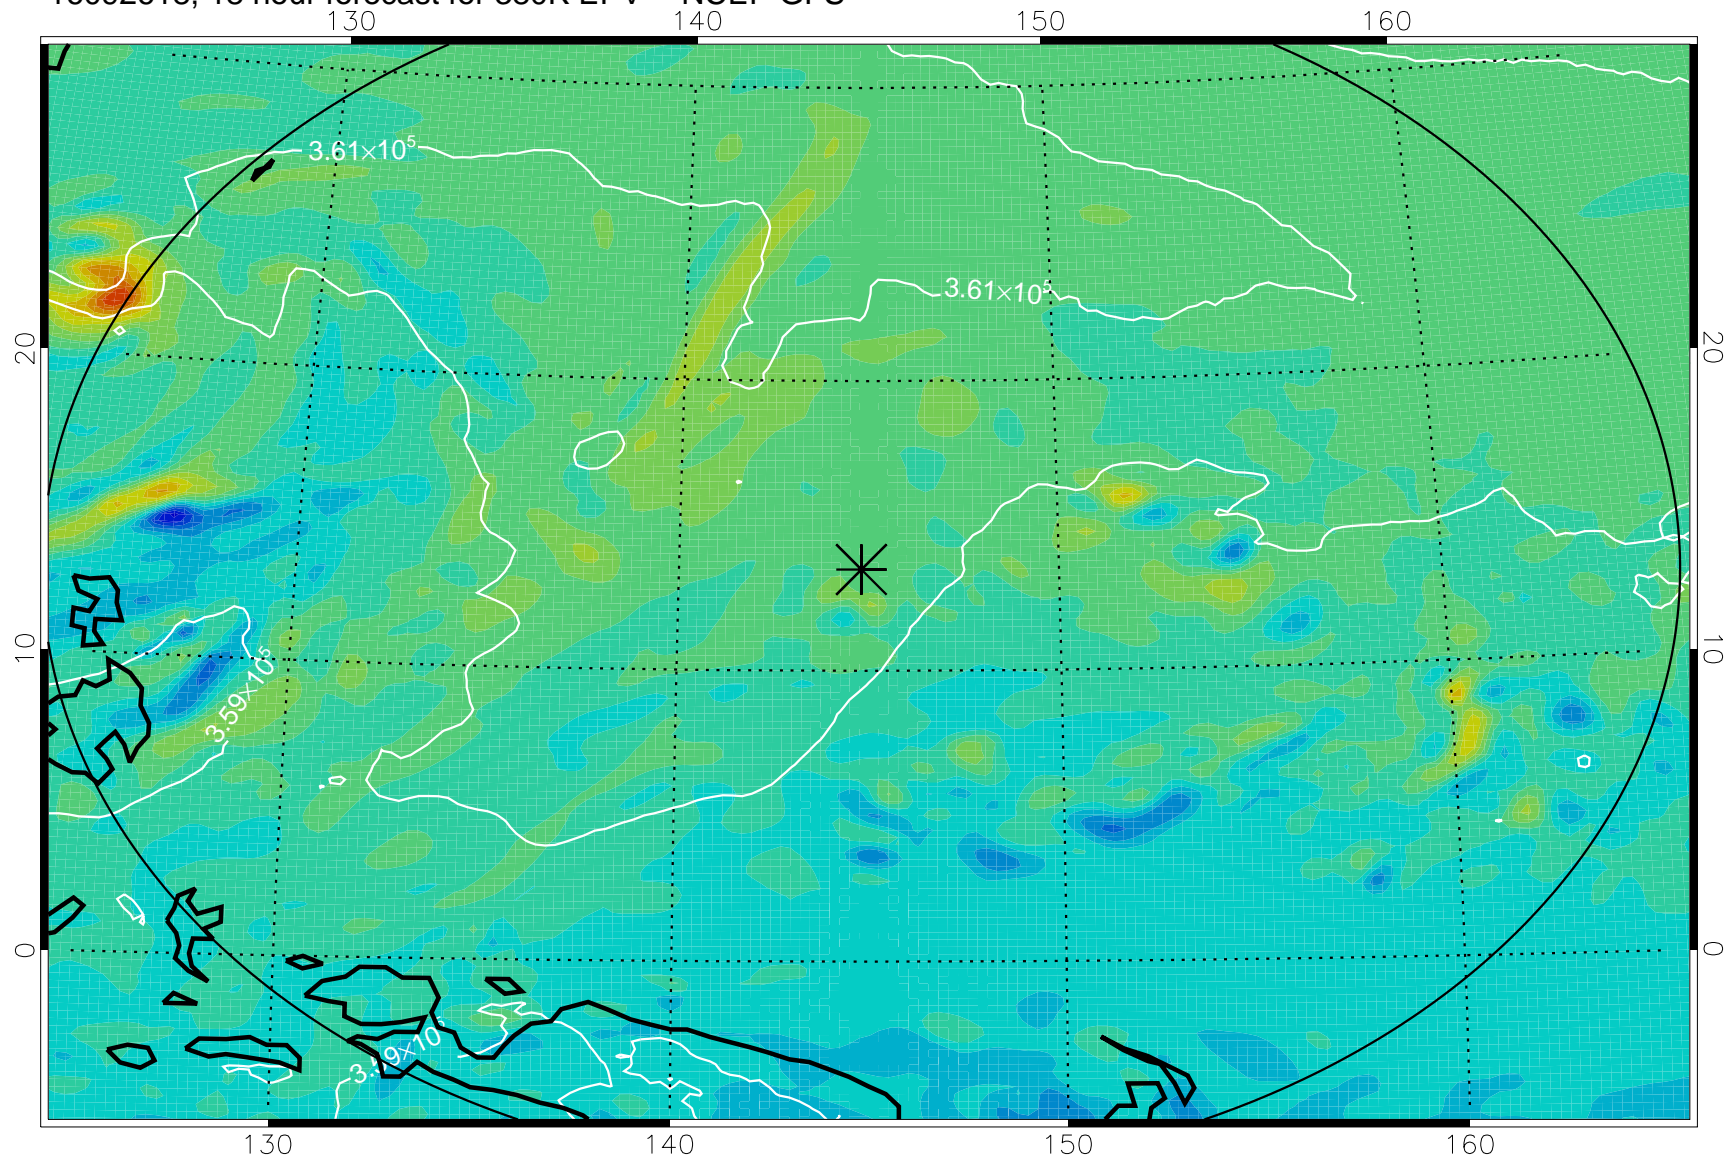

16092606, 6 hour forecast for 380K EPV -- NCEP GFS

380K Montgomery Streamfunction, white

Range ring of 2304 km

16092612, 12 hour forecast for 380K EPV -- NCEP GFS

380K Montgomery Streamfunction, white

Range ring of 2304 km

16092618, 18 hour forecast for 380K EPV -- NCEP GFS

380K Montgomery Streamfunction, white

Range ring of 2304 km

16092700, 24 hour forecast for 380K EPV -- NCEP GFS

380K Montgomery Streamfunction, white

Range ring of 2304 km

16092706, 30 hour forecast for 380K EPV -- NCEP GFS

380K Montgomery Streamfunction, white

Range ring of 2304 km

16092712, 36 hour forecast for 380K EPV -- NCEP GFS

380K Montgomery Streamfunction, white

Range ring of 2304 km

16092718, 42 hour forecast for 380K EPV -- NCEP GFS

380K Montgomery Streamfunction, white

Range ring of 2304 km

16092800, 48 hour forecast for 380K EPV -- NCEP GFS

380K Montgomery Streamfunction, white

Range ring of 2304 km