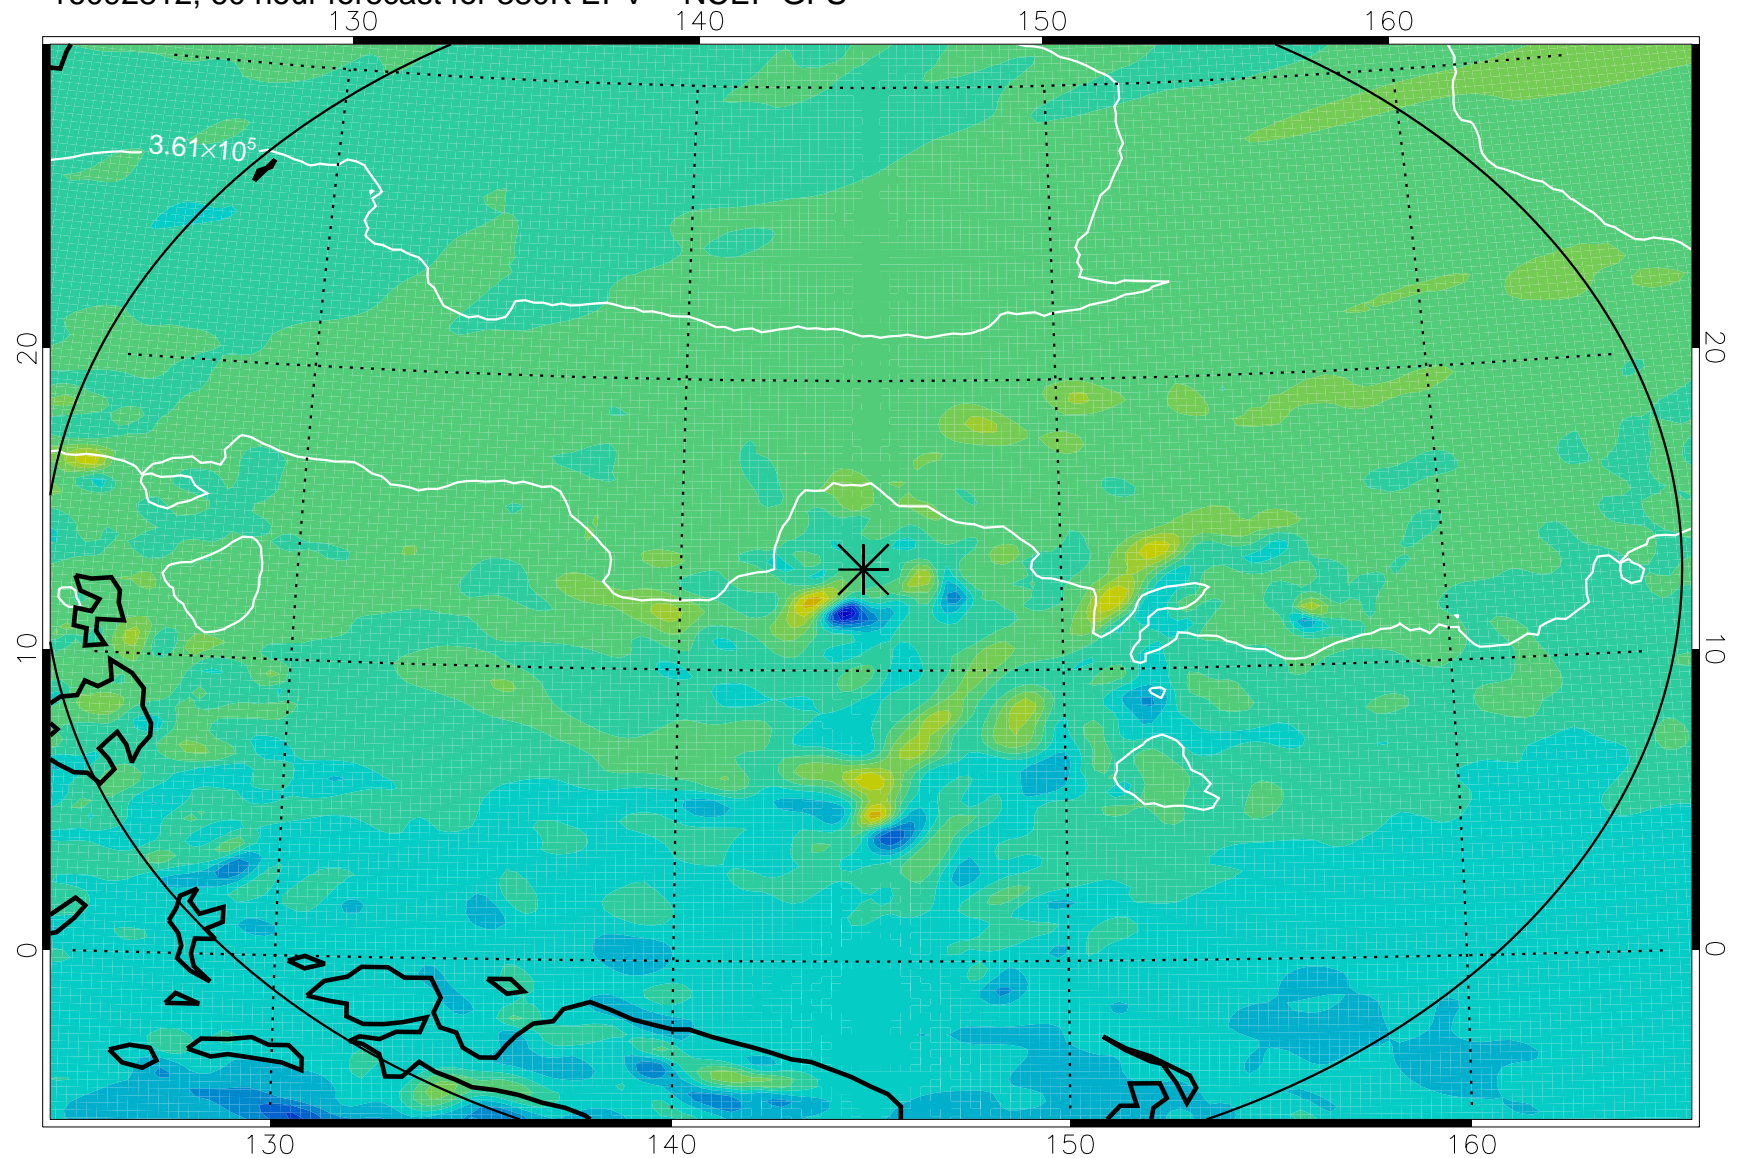

16092718, 42 hour forecast for 380K EPV -- NCEP GFS

380K Montgomery Streamfunction, white

Range ring of 2304 km

16092800, 48 hour forecast for 380K EPV -- NCEP GFS

380K Montgomery Streamfunction, white

Range ring of 2304 km

16092806, 54 hour forecast for 380K EPV -- NCEP GFS

380K Montgomery Streamfunction, white

Range ring of 2304 km

16092812, 60 hour forecast for 380K EPV -- NCEP GFS

380K Montgomery Streamfunction, white

Range ring of 2304 km

16092818, 66 hour forecast for 380K EPV -- NCEP GFS

380K Montgomery Streamfunction, white

Range ring of 2304 km

16092900, 72 hour forecast for 380K EPV -- NCEP GFS

380K Montgomery Streamfunction, white

Range ring of 2304 km

16092918, 90 hour forecast for 380K EPV -- NCEP GFS

380K Montgomery Streamfunction, white

Range ring of 2304 km

16093000, 96 hour forecast for 380K EPV -- NCEP GFS

380K Montgomery Streamfunction, white

Range ring of 2304 km