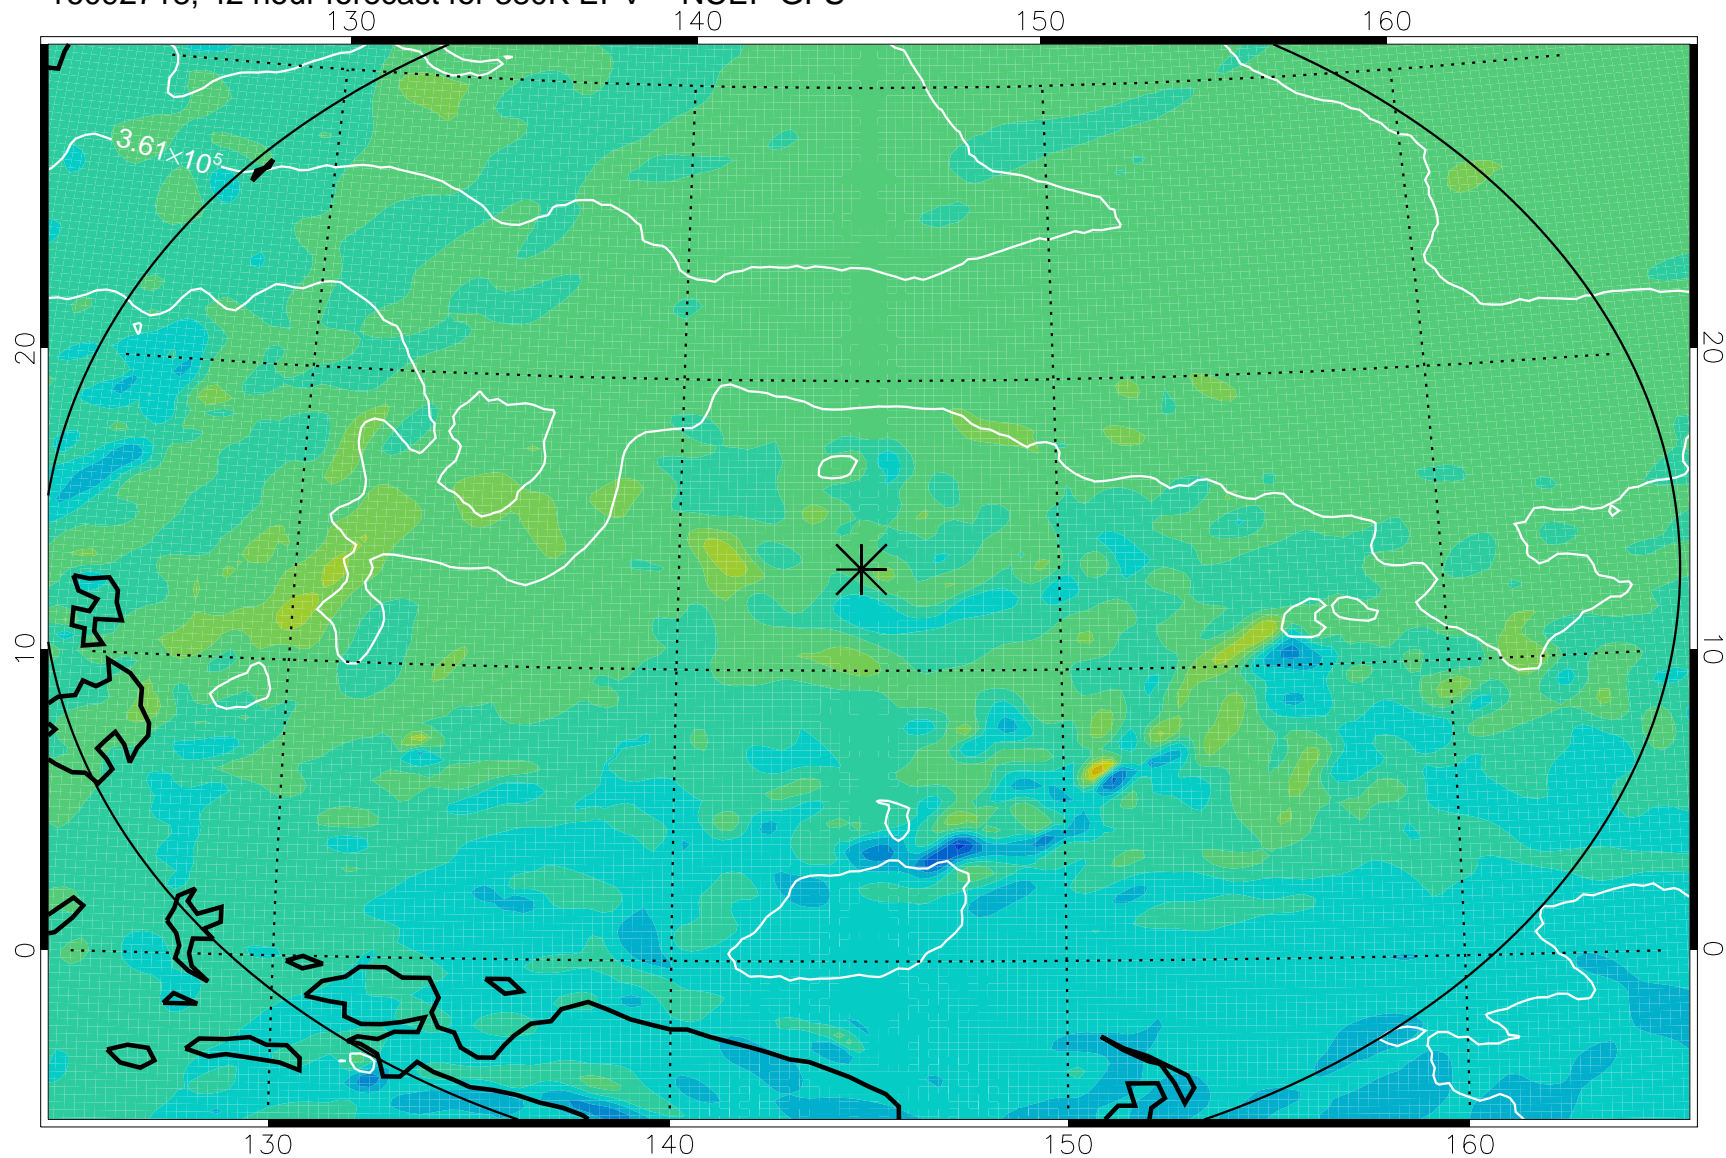

16092618, 18 hour forecast for 380K EPV -- NCEP GFS

380K Montgomery Streamfunction, white

Range ring of 2304 km

16092700, 24 hour forecast for 380K EPV -- NCEP GFS

380K Montgomery Streamfunction, white

Range ring of 2304 km

16092706, 30 hour forecast for 380K EPV -- NCEP GFS

380K Montgomery Streamfunction, white

Range ring of 2304 km

16092712, 36 hour forecast for 380K EPV -- NCEP GFS

380K Montgomery Streamfunction, white

Range ring of 2304 km

16092718, 42 hour forecast for 380K EPV -- NCEP GFS

380K Montgomery Streamfunction, white

Range ring of 2304 km

16092800, 48 hour forecast for 380K EPV -- NCEP GFS

380K Montgomery Streamfunction, white

Range ring of 2304 km

16092818, 66 hour forecast for 380K EPV -- NCEP GFS

380K Montgomery Streamfunction, white

Range ring of 2304 km

16092900, 72 hour forecast for 380K EPV -- NCEP GFS

380K Montgomery Streamfunction, white

Range ring of 2304 km