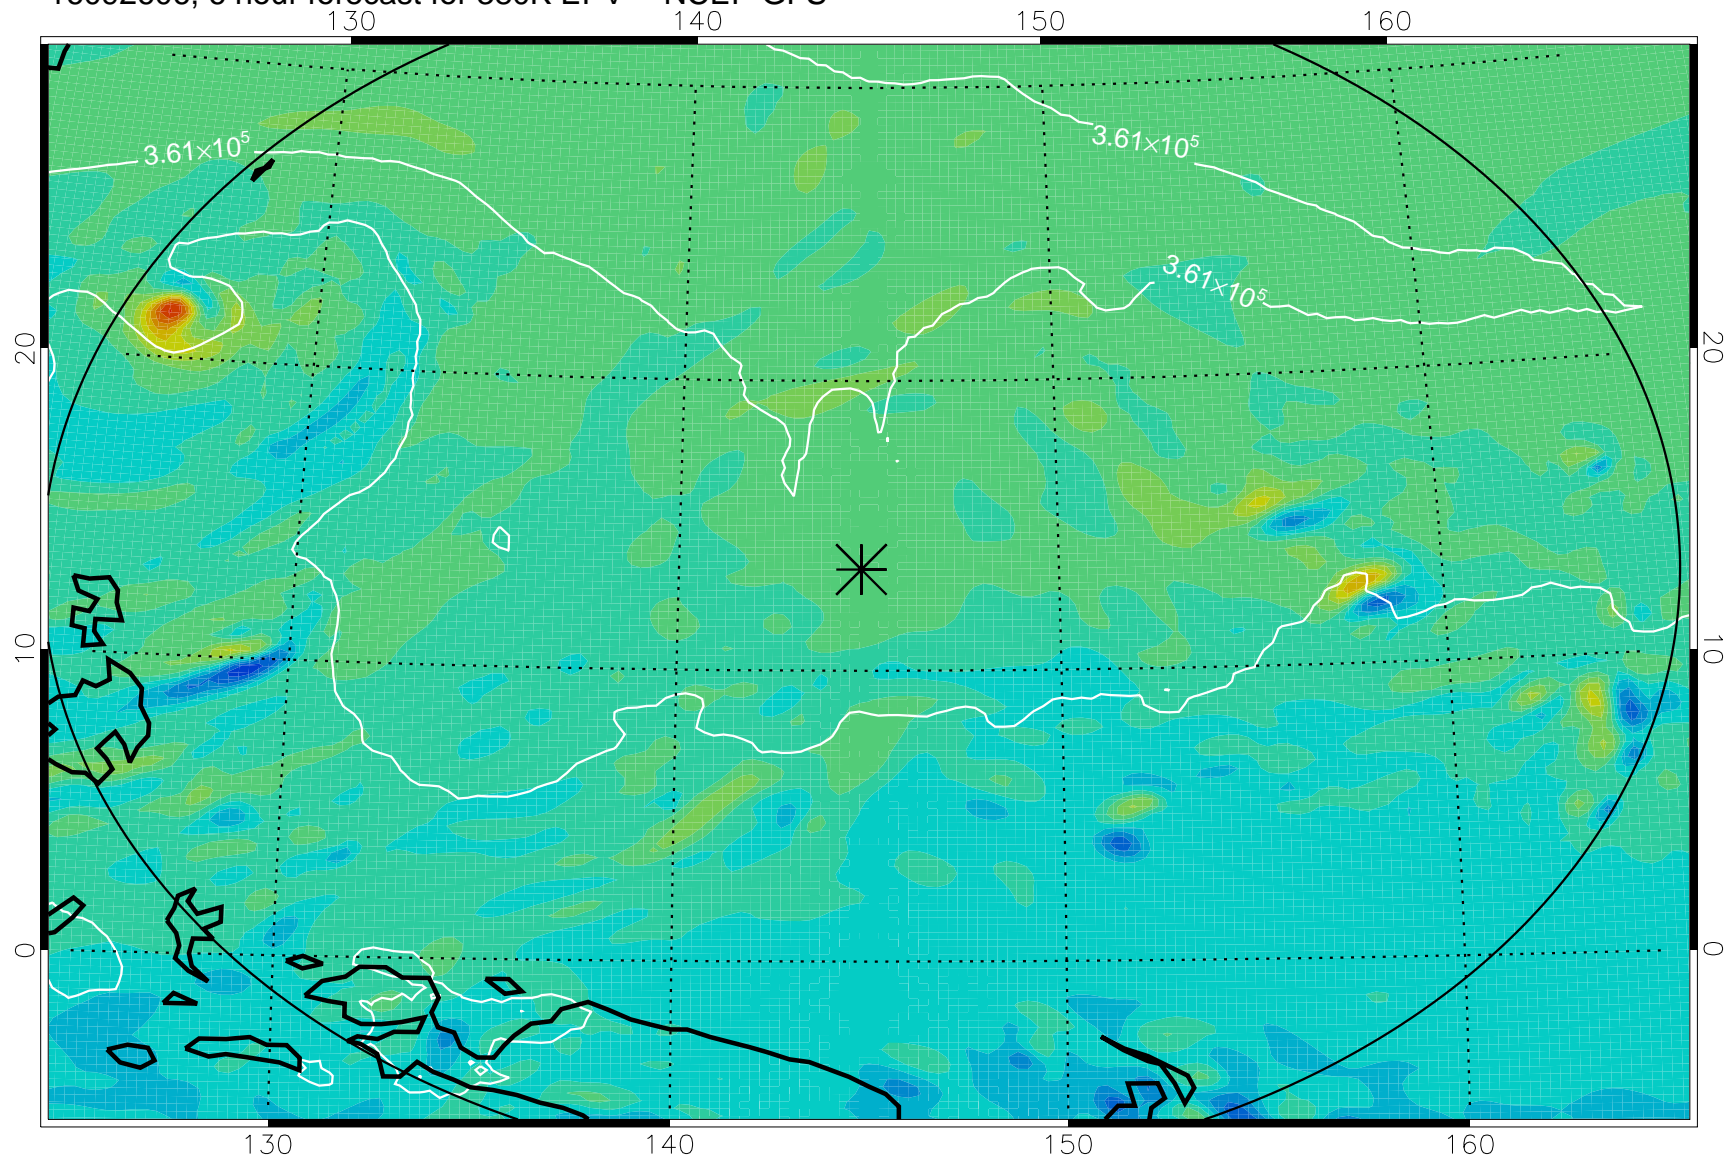

16092606, 6 hour forecast for 380K EPV -- NCEP GFS

380K Montgomery Streamfunction, white

Range ring of 2304 km

16092612, 12 hour forecast for 380K EPV -- NCEP GFS

380K Montgomery Streamfunction, white

Range ring of 2304 km

16092618, 18 hour forecast for 380K EPV -- NCEP GFS

380K Montgomery Streamfunction, white

Range ring of 2304 km

16092700, 24 hour forecast for 380K EPV -- NCEP GFS

380K Montgomery Streamfunction, white

Range ring of 2304 km

16092706, 30 hour forecast for 380K EPV -- NCEP GFS

380K Montgomery Streamfunction, white

Range ring of 2304 km

16092712, 36 hour forecast for 380K EPV -- NCEP GFS

380K Montgomery Streamfunction, white

Range ring of 2304 km

16092918, 90 hour forecast for 380K EPV -- NCEP GFS

380K Montgomery Streamfunction, white

Range ring of 2304 km

16093000, 96 hour forecast for 380K EPV -- NCEP GFS

380K Montgomery Streamfunction, white

Range ring of 2304 km