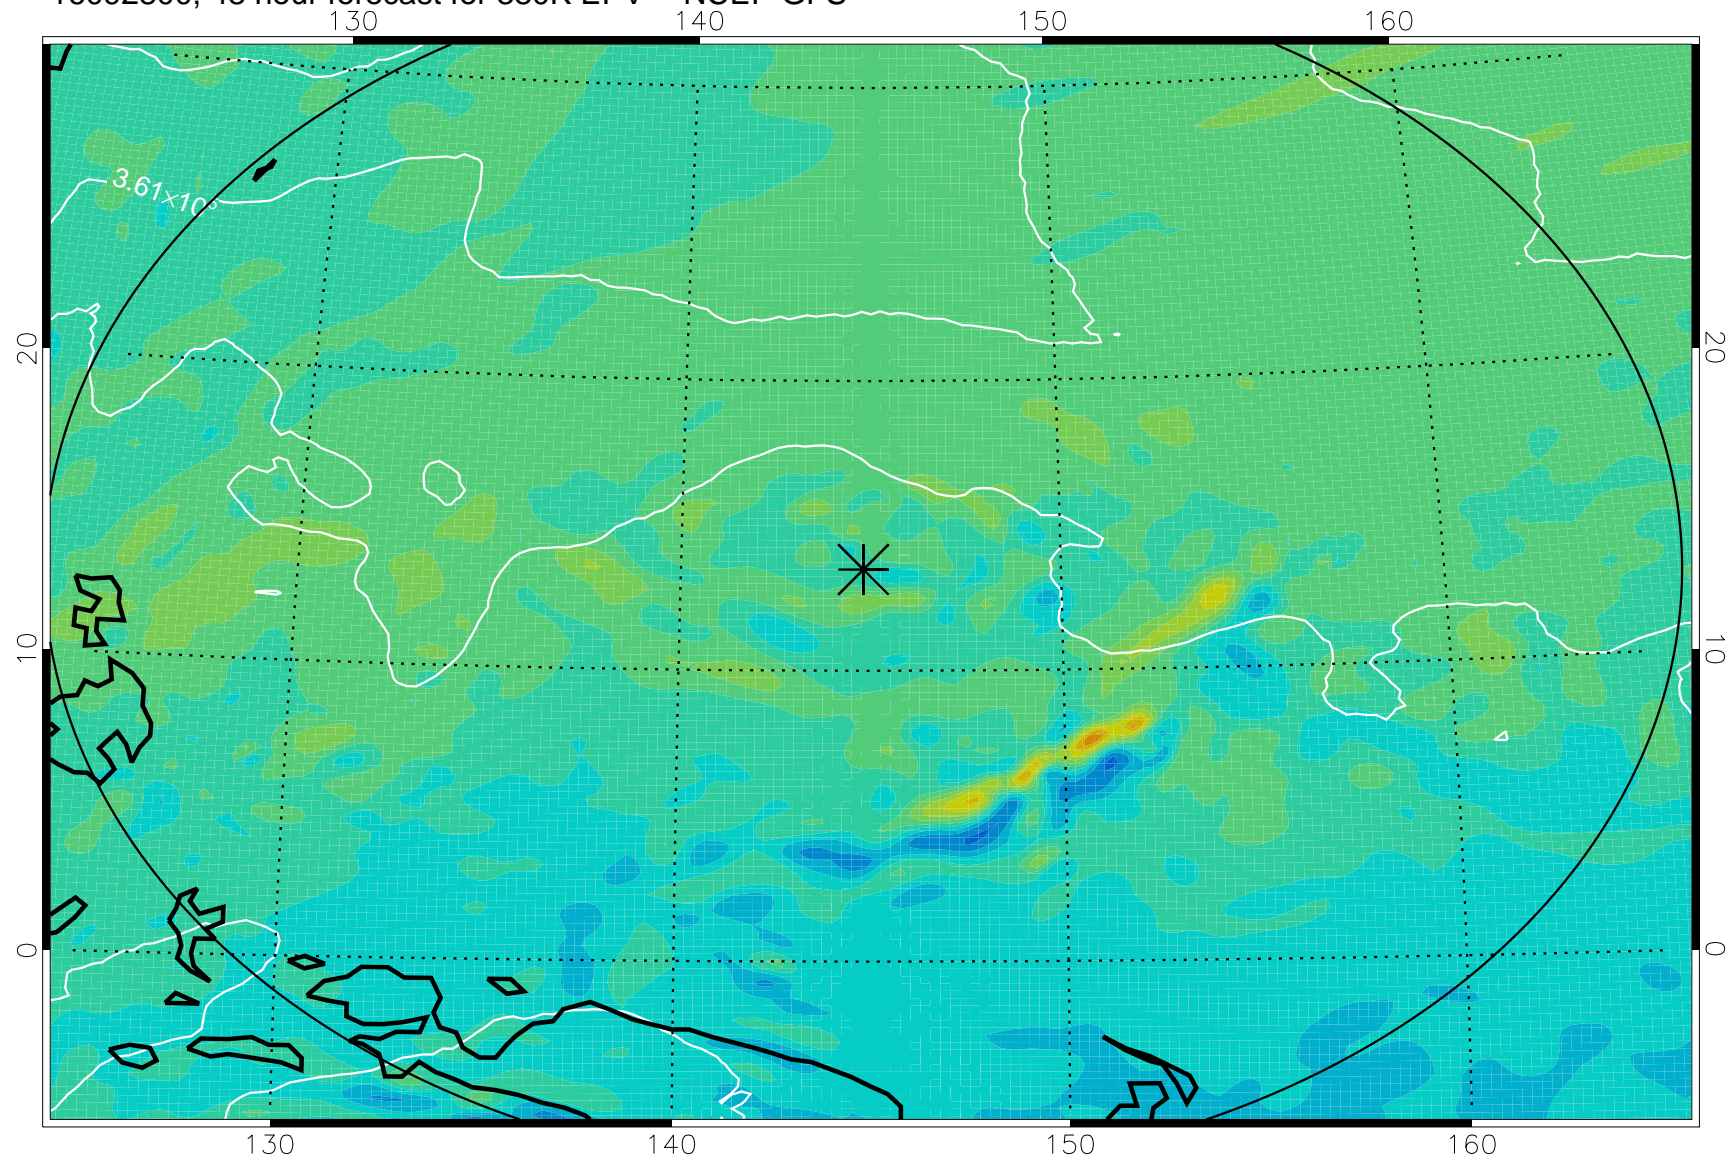

16092618, 18 hour forecast for 380K EPV -- NCEP GFS

380K Montgomery Streamfunction, white

Range ring of 2304 km

16092700, 24 hour forecast for 380K EPV -- NCEP GFS

380K Montgomery Streamfunction, white

Range ring of 2304 km

16092706, 30 hour forecast for 380K EPV -- NCEP GFS

380K Montgomery Streamfunction, white

Range ring of 2304 km

16092712, 36 hour forecast for 380K EPV -- NCEP GFS

380K Montgomery Streamfunction, white

Range ring of 2304 km

16092718, 42 hour forecast for 380K EPV -- NCEP GFS

380K Montgomery Streamfunction, white

Range ring of 2304 km

16092800, 48 hour forecast for 380K EPV -- NCEP GFS

380K Montgomery Streamfunction, white

Range ring of 2304 km

16092818, 66 hour forecast for 380K EPV -- NCEP GFS

380K Montgomery Streamfunction, white

Range ring of 2304 km

16092900, 72 hour forecast for 380K EPV -- NCEP GFS

380K Montgomery Streamfunction, white

Range ring of 2304 km