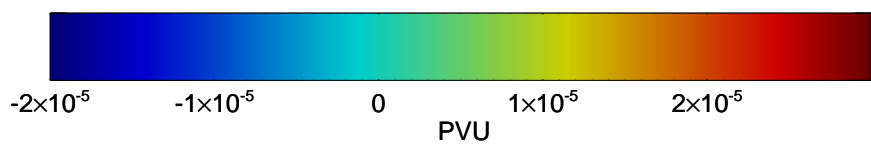

16093018, 114 hour forecast for 380K EPV -- NCEP GFS

380K Montgomery Streamfunction, white

Range ring of 2304 km