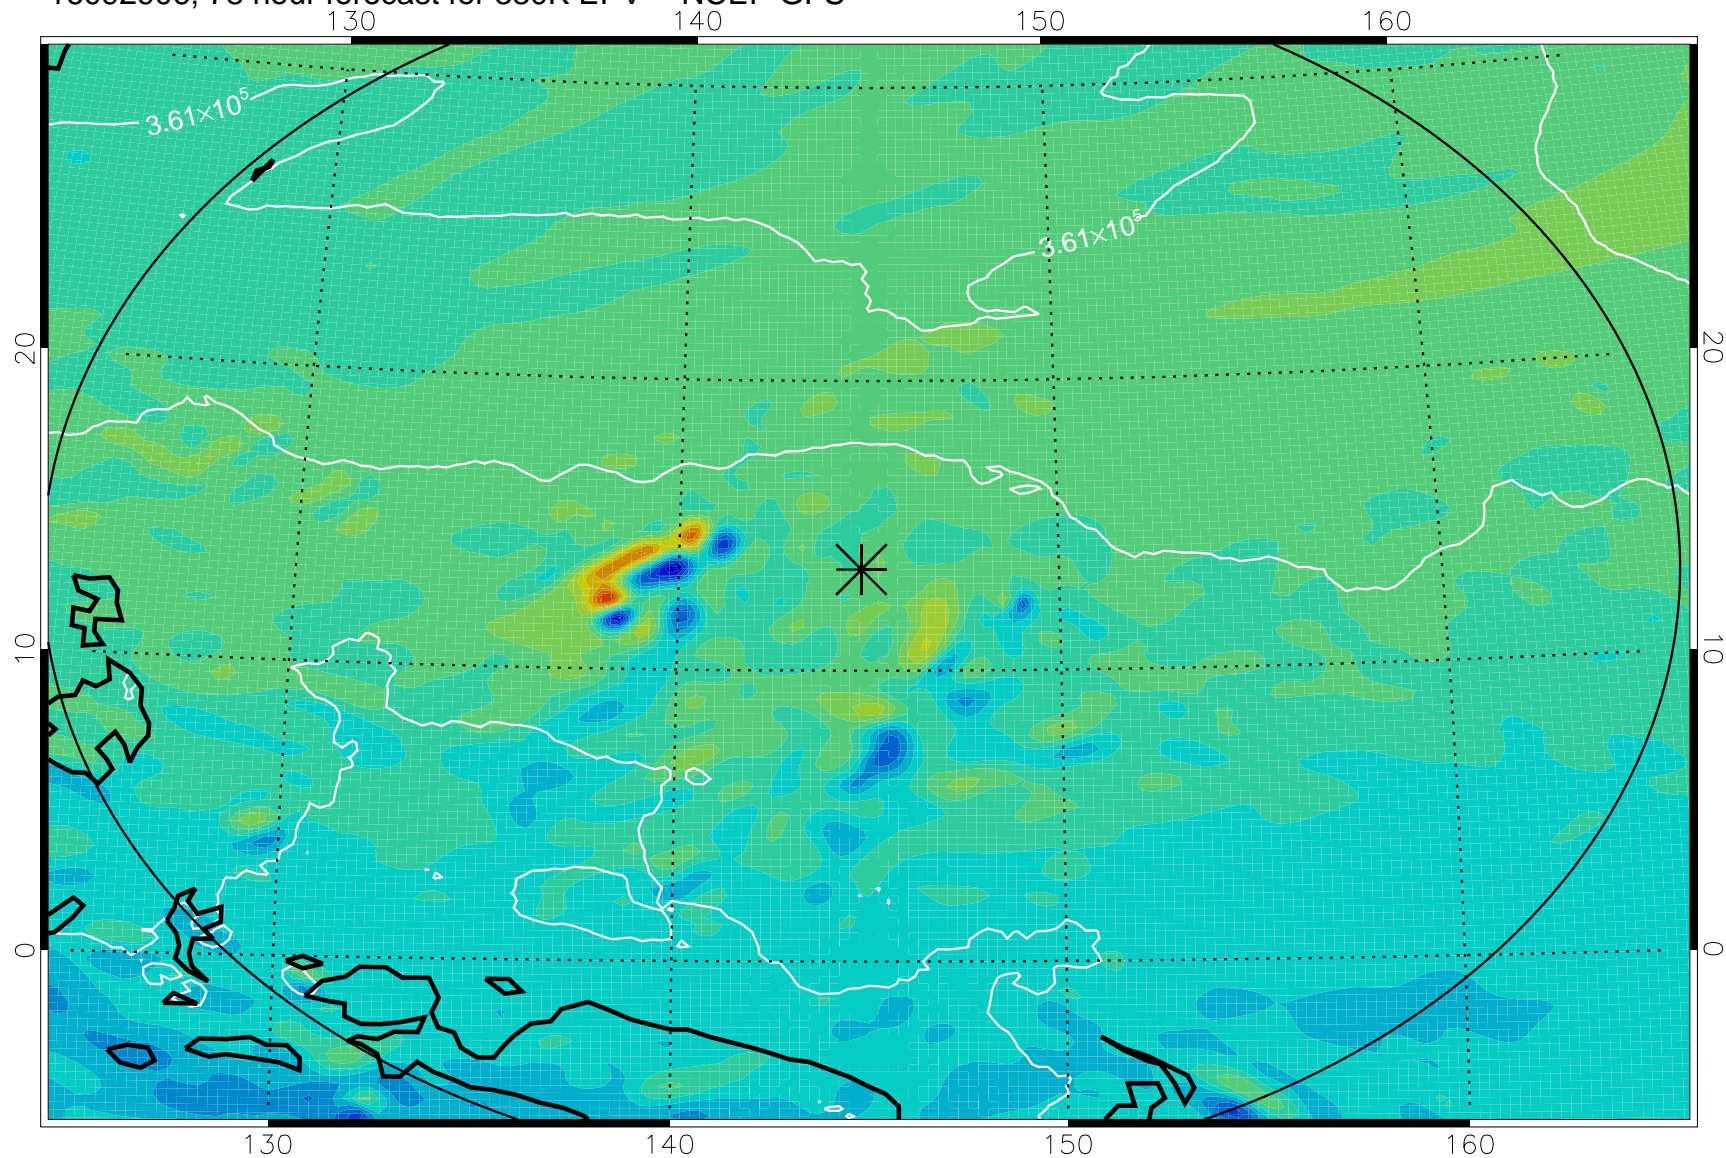

16092818, 66 hour forecast for 380K EPV -- NCEP GFS

380K Montgomery Streamfunction, white

Range ring of 2304 km

16092900, 72 hour forecast for 380K EPV -- NCEP GFS

380K Montgomery Streamfunction, white

Range ring of 2304 km

16092906, 78 hour forecast for 380K EPV -- NCEP GFS

380K Montgomery Streamfunction, white

Range ring of 2304 km

16092912, 84 hour forecast for 380K EPV -- NCEP GFS

380K Montgomery Streamfunction, white

Range ring of 2304 km

16092918, 90 hour forecast for 380K EPV -- NCEP GFS

380K Montgomery Streamfunction, white

Range ring of 2304 km

16093000, 96 hour forecast for 380K EPV -- NCEP GFS

380K Montgomery Streamfunction, white

Range ring of 2304 km

16093006, 102 hour forecast for 380K EPV -- NCEP GFS

380K Montgomery Streamfunction, white

Range ring of 2304 km

16093012, 108 hour forecast for 380K EPV -- NCEP GFS

380K Montgomery Streamfunction, white

Range ring of 2304 km