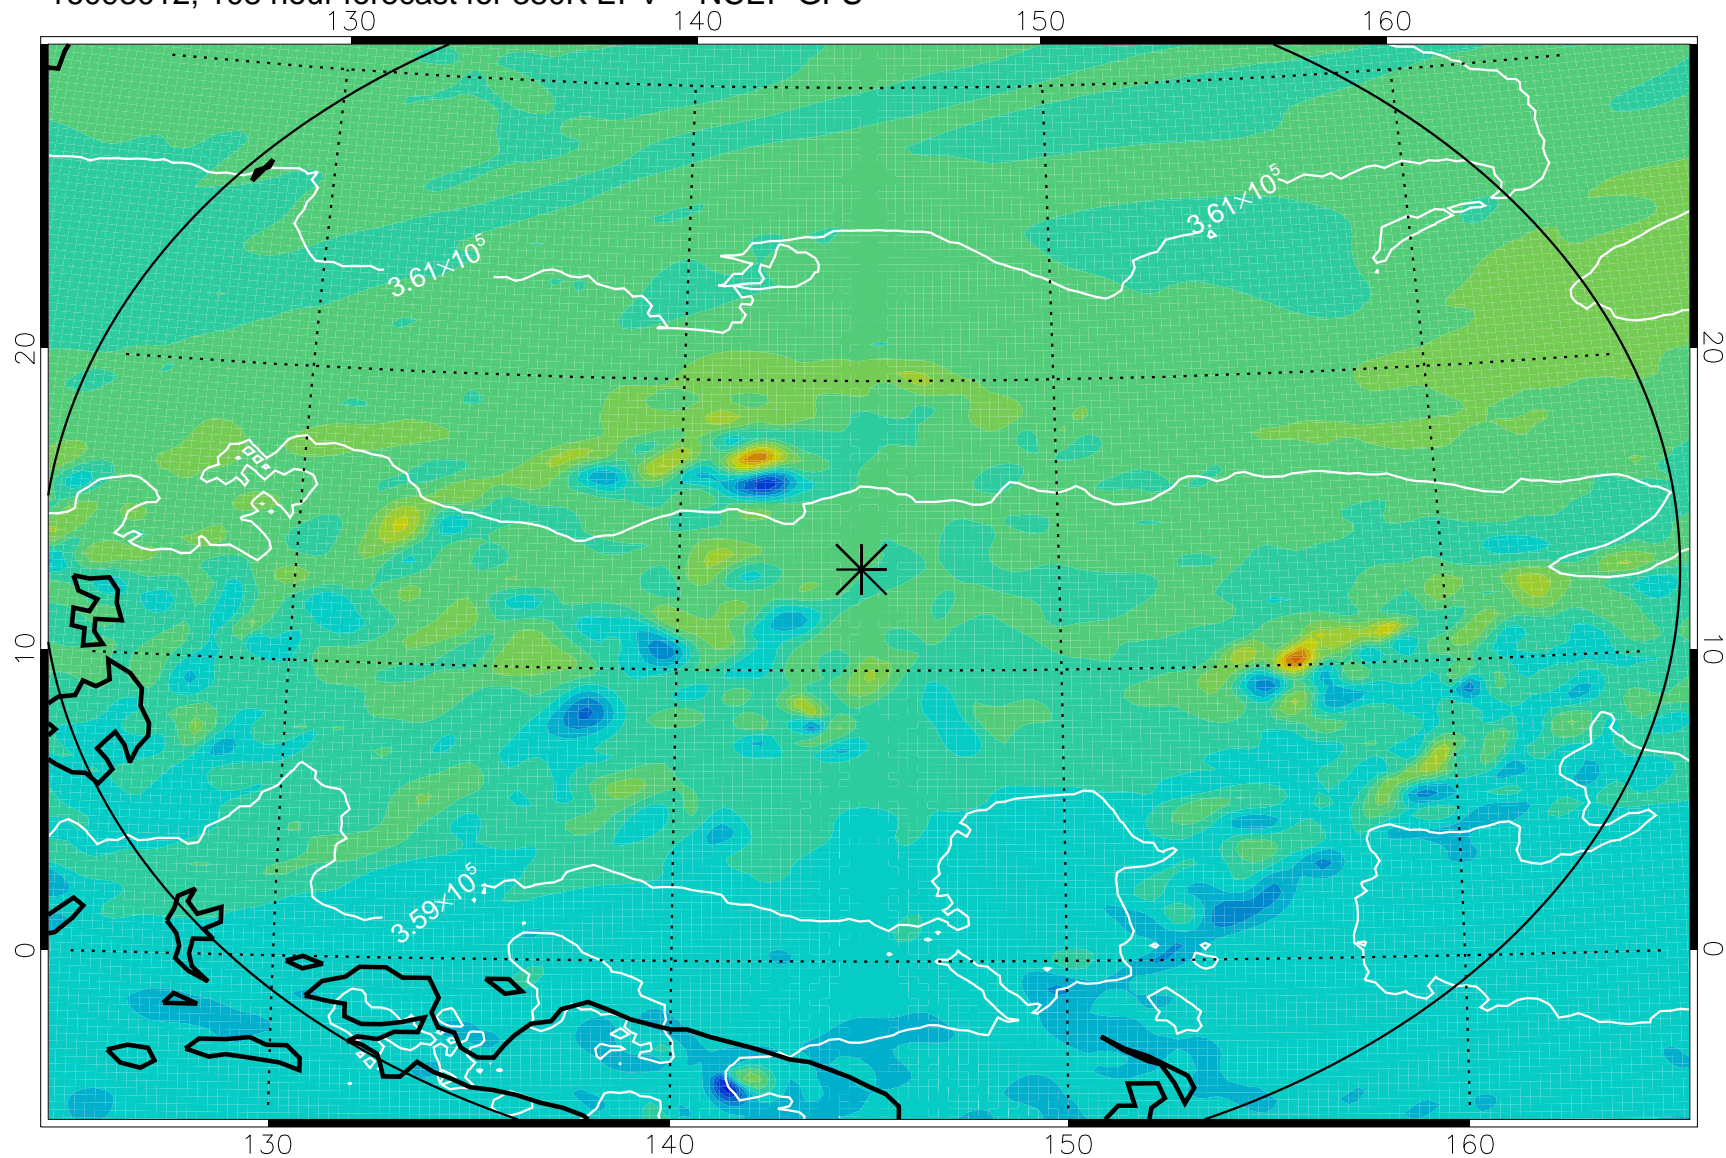

16092906, 78 hour forecast for 380K EPV -- NCEP GFS

380K Montgomery Streamfunction, white

Range ring of 2304 km

16092912, 84 hour forecast for 380K EPV -- NCEP GFS

380K Montgomery Streamfunction, white

Range ring of 2304 km

16092918, 90 hour forecast for 380K EPV -- NCEP GFS

380K Montgomery Streamfunction, white

Range ring of 2304 km

16093000, 96 hour forecast for 380K EPV -- NCEP GFS

380K Montgomery Streamfunction, white

Range ring of 2304 km

16093006, 102 hour forecast for 380K EPV -- NCEP GFS

380K Montgomery Streamfunction, white

Range ring of 2304 km

16093012, 108 hour forecast for 380K EPV -- NCEP GFS

380K Montgomery Streamfunction, white

Range ring of 2304 km

16093018, 114 hour forecast for 380K EPV -- NCEP GFS

380K Montgomery Streamfunction, white

Range ring of 2304 km

16100100, 120 hour forecast for 380K EPV -- NCEP GFS

380K Montgomery Streamfunction, white

Range ring of 2304 km