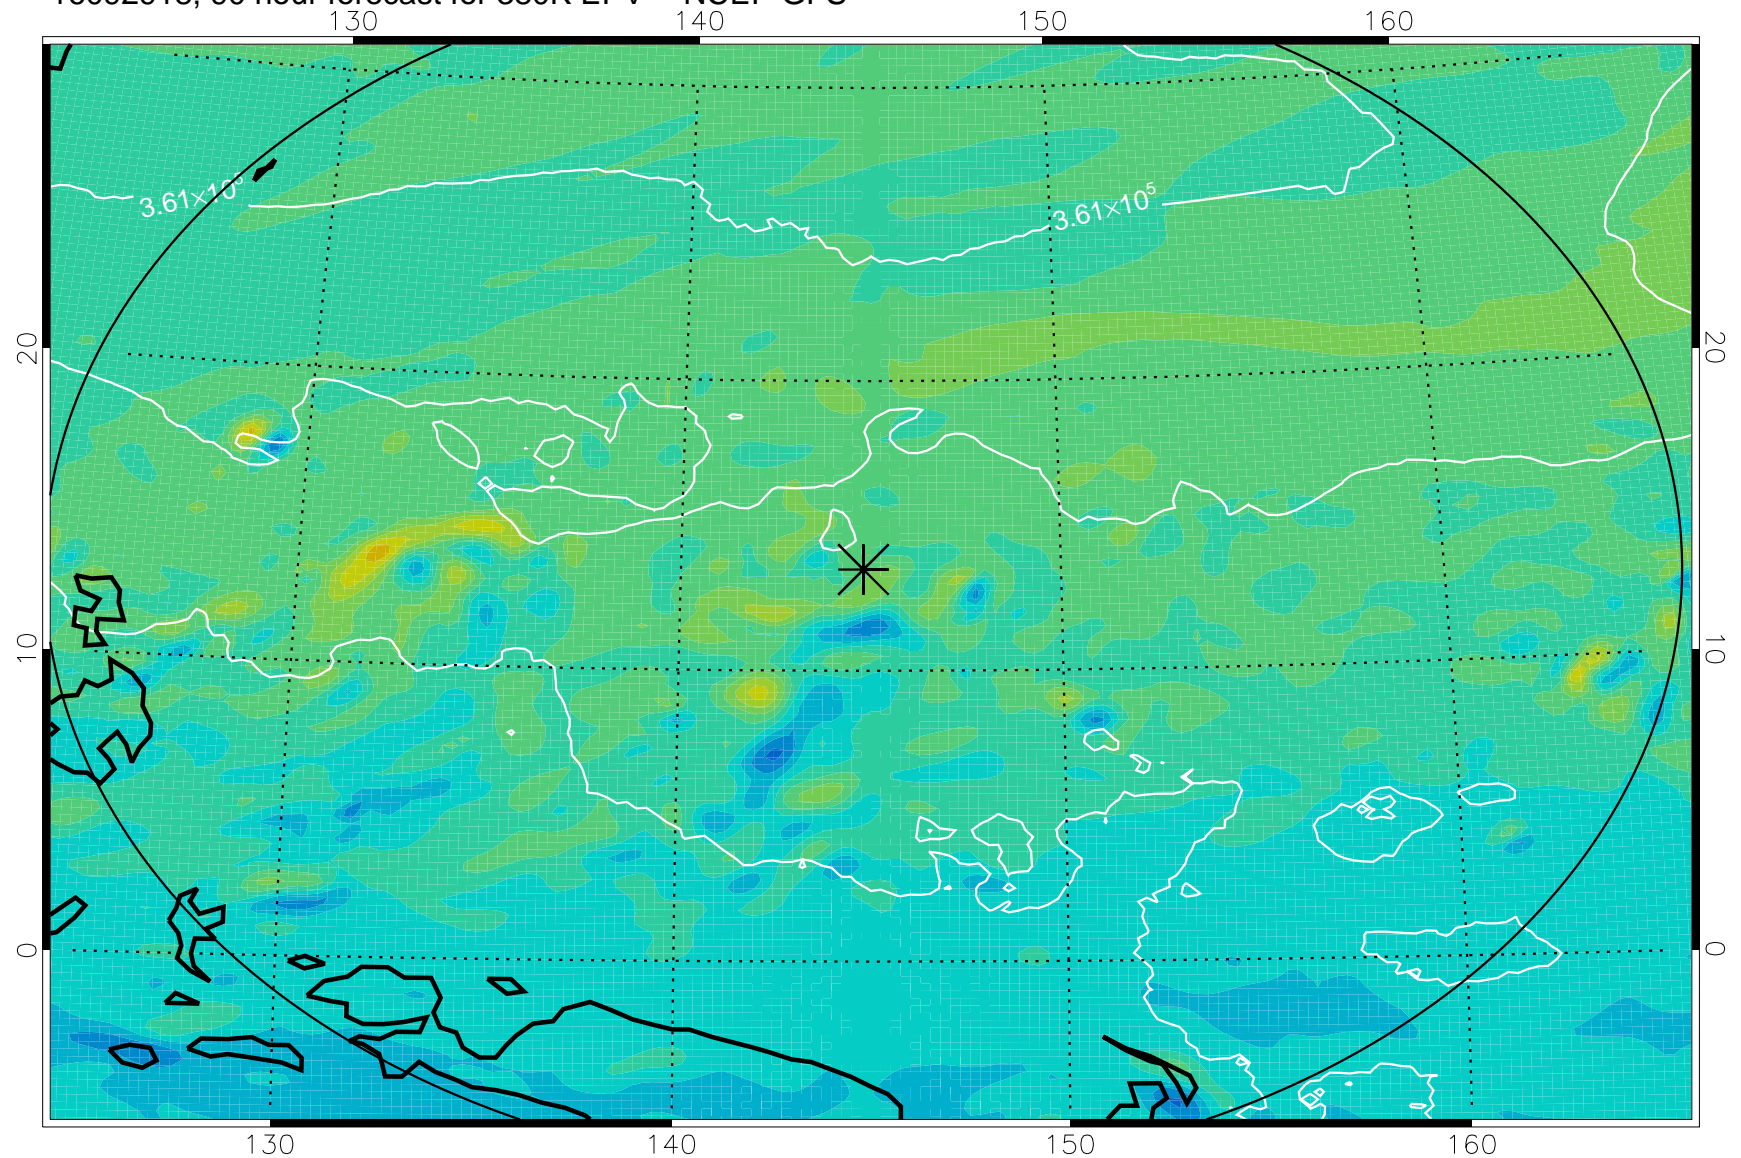

16092818, 66 hour forecast for 380K EPV -- NCEP GFS

380K Montgomery Streamfunction, white

Range ring of 2304 km

16092900, 72 hour forecast for 380K EPV -- NCEP GFS

380K Montgomery Streamfunction, white

Range ring of 2304 km

16092906, 78 hour forecast for 380K EPV -- NCEP GFS

380K Montgomery Streamfunction, white

Range ring of 2304 km

16092912, 84 hour forecast for 380K EPV -- NCEP GFS

380K Montgomery Streamfunction, white

Range ring of 2304 km

16092918, 90 hour forecast for 380K EPV -- NCEP GFS

380K Montgomery Streamfunction, white

Range ring of 2304 km

16093000, 96 hour forecast for 380K EPV -- NCEP GFS

380K Montgomery Streamfunction, white

Range ring of 2304 km

16093006, 102 hour forecast for 380K EPV -- NCEP GFS

380K Montgomery Streamfunction, white

Range ring of 2304 km

16093012, 108 hour forecast for 380K EPV -- NCEP GFS

380K Montgomery Streamfunction, white

Range ring of 2304 km