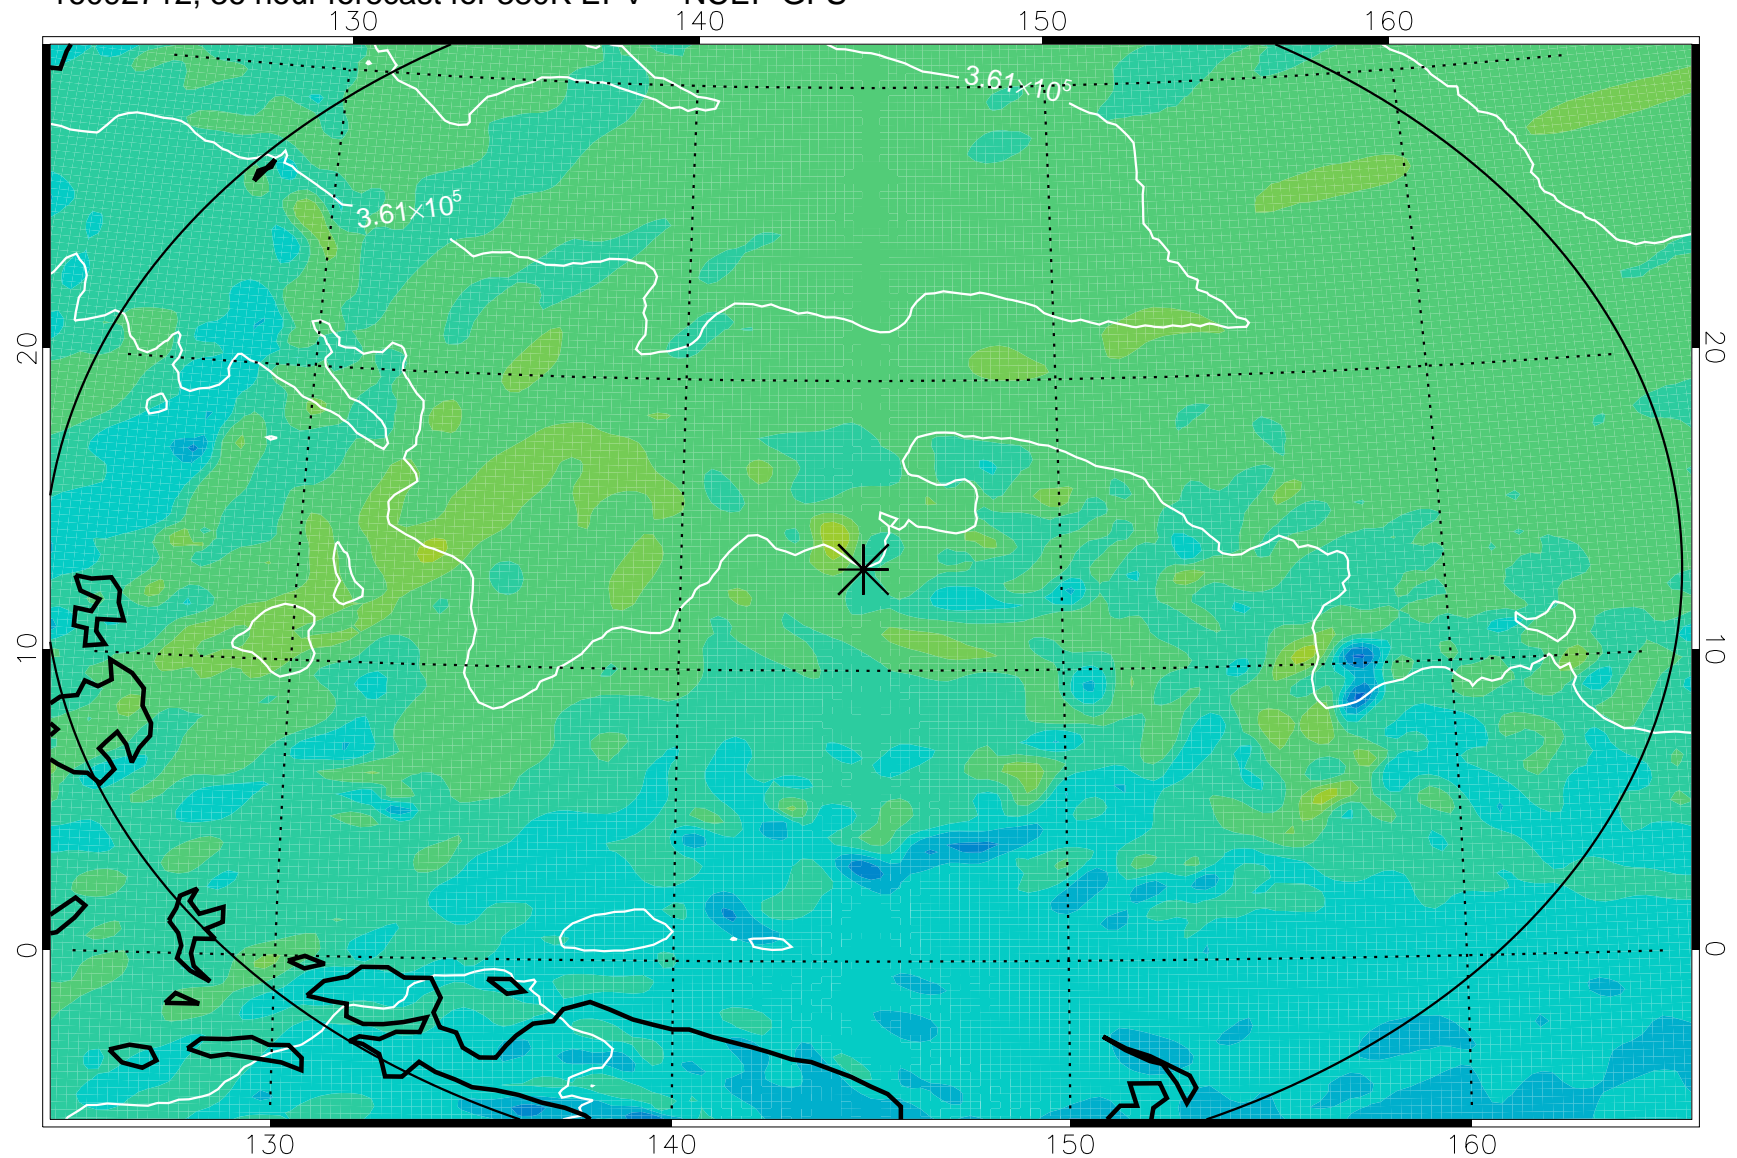

16092606, 6 hour forecast for 380K EPV -- NCEP GFS

380K Montgomery Streamfunction, white

Range ring of 2304 km

16092612, 12 hour forecast for 380K EPV -- NCEP GFS

380K Montgomery Streamfunction, white

Range ring of 2304 km

16092618, 18 hour forecast for 380K EPV -- NCEP GFS

380K Montgomery Streamfunction, white

Range ring of 2304 km

16092700, 24 hour forecast for 380K EPV -- NCEP GFS

380K Montgomery Streamfunction, white

Range ring of 2304 km

16092706, 30 hour forecast for 380K EPV -- NCEP GFS

380K Montgomery Streamfunction, white

Range ring of 2304 km

16092712, 36 hour forecast for 380K EPV -- NCEP GFS

380K Montgomery Streamfunction, white

Range ring of 2304 km

16092718, 42 hour forecast for 380K EPV -- NCEP GFS

380K Montgomery Streamfunction, white

Range ring of 2304 km

16092800, 48 hour forecast for 380K EPV -- NCEP GFS

380K Montgomery Streamfunction, white

Range ring of 2304 km