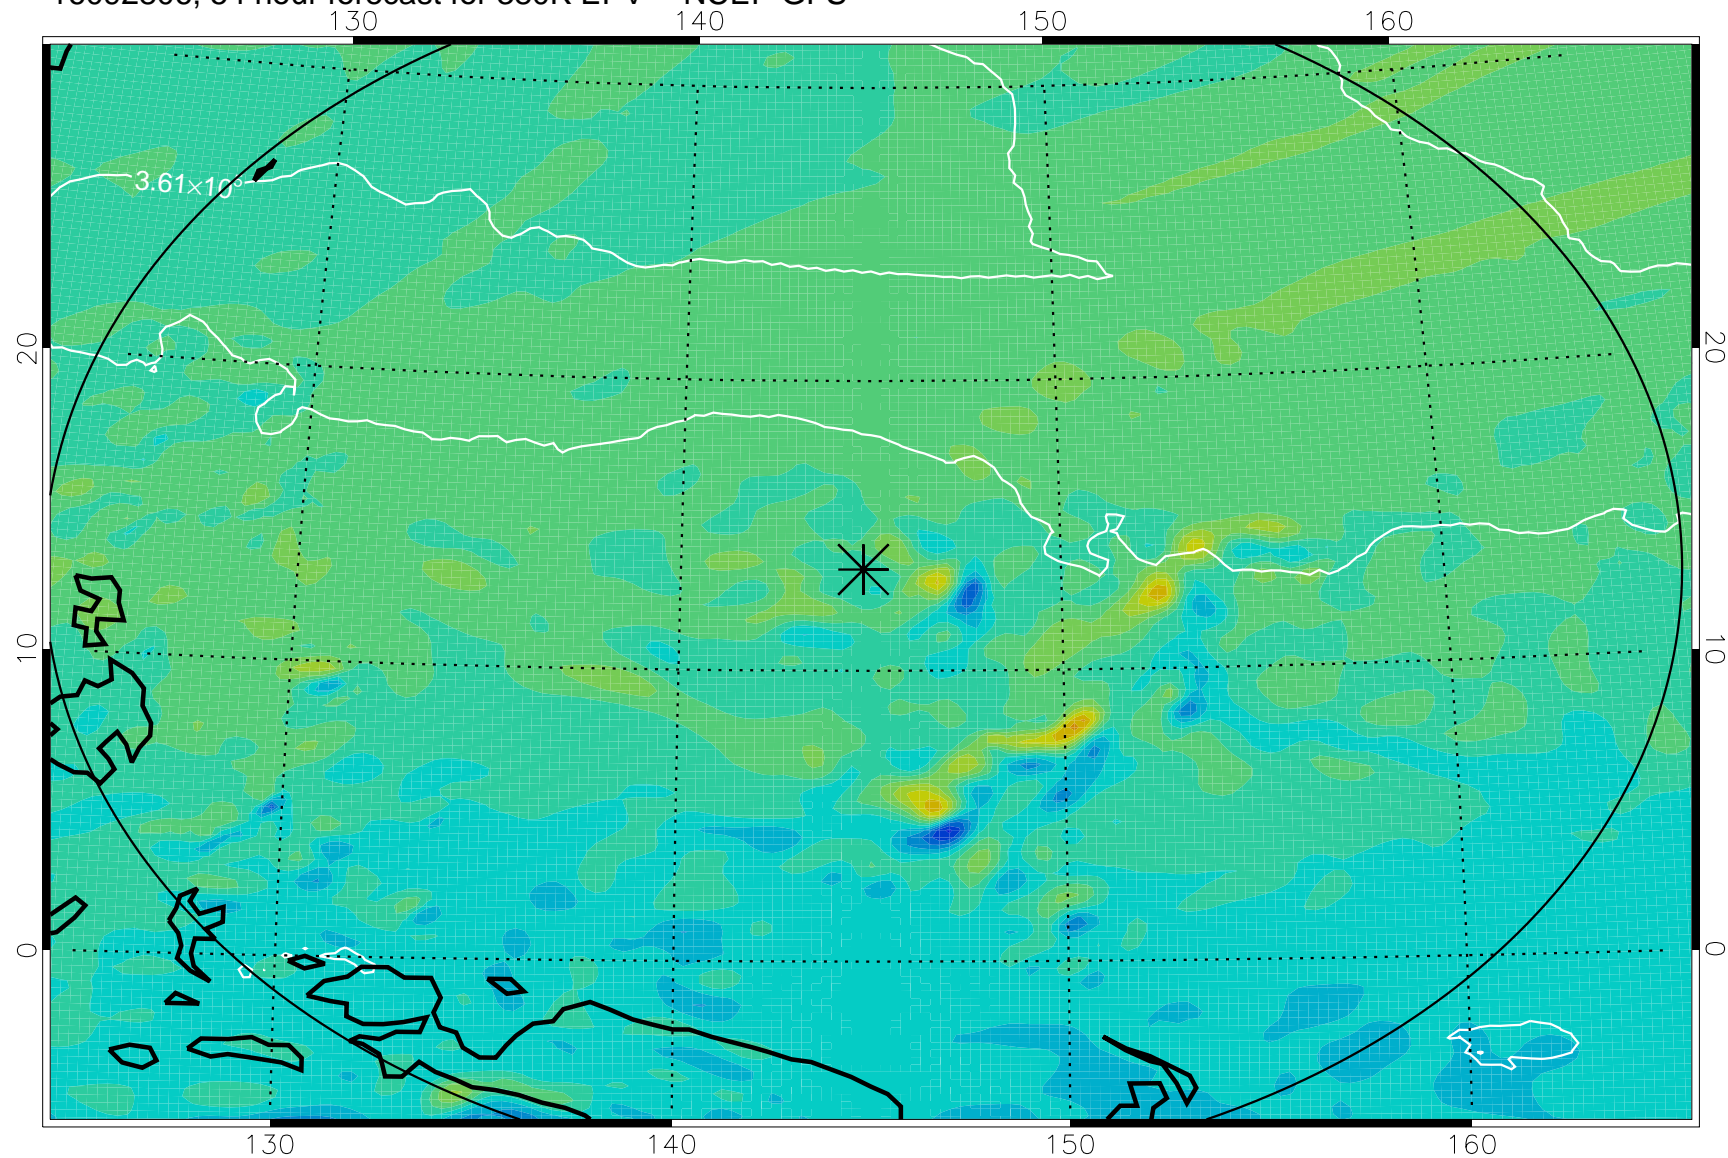

16092718, 42 hour forecast for 380K EPV -- NCEP GFS

380K Montgomery Streamfunction, white

Range ring of 2304 km

16092800, 48 hour forecast for 380K EPV -- NCEP GFS

380K Montgomery Streamfunction, white

Range ring of 2304 km

16092806, 54 hour forecast for 380K EPV -- NCEP GFS

380K Montgomery Streamfunction, white

Range ring of 2304 km

16092812, 60 hour forecast for 380K EPV -- NCEP GFS

380K Montgomery Streamfunction, white

Range ring of 2304 km

16092818, 66 hour forecast for 380K EPV -- NCEP GFS

380K Montgomery Streamfunction, white

Range ring of 2304 km

16092900, 72 hour forecast for 380K EPV -- NCEP GFS

380K Montgomery Streamfunction, white

Range ring of 2304 km

16093006, 102 hour forecast for 380K EPV -- NCEP GFS

380K Montgomery Streamfunction, white

Range ring of 2304 km

16093012, 108 hour forecast for 380K EPV -- NCEP GFS

380K Montgomery Streamfunction, white

Range ring of 2304 km