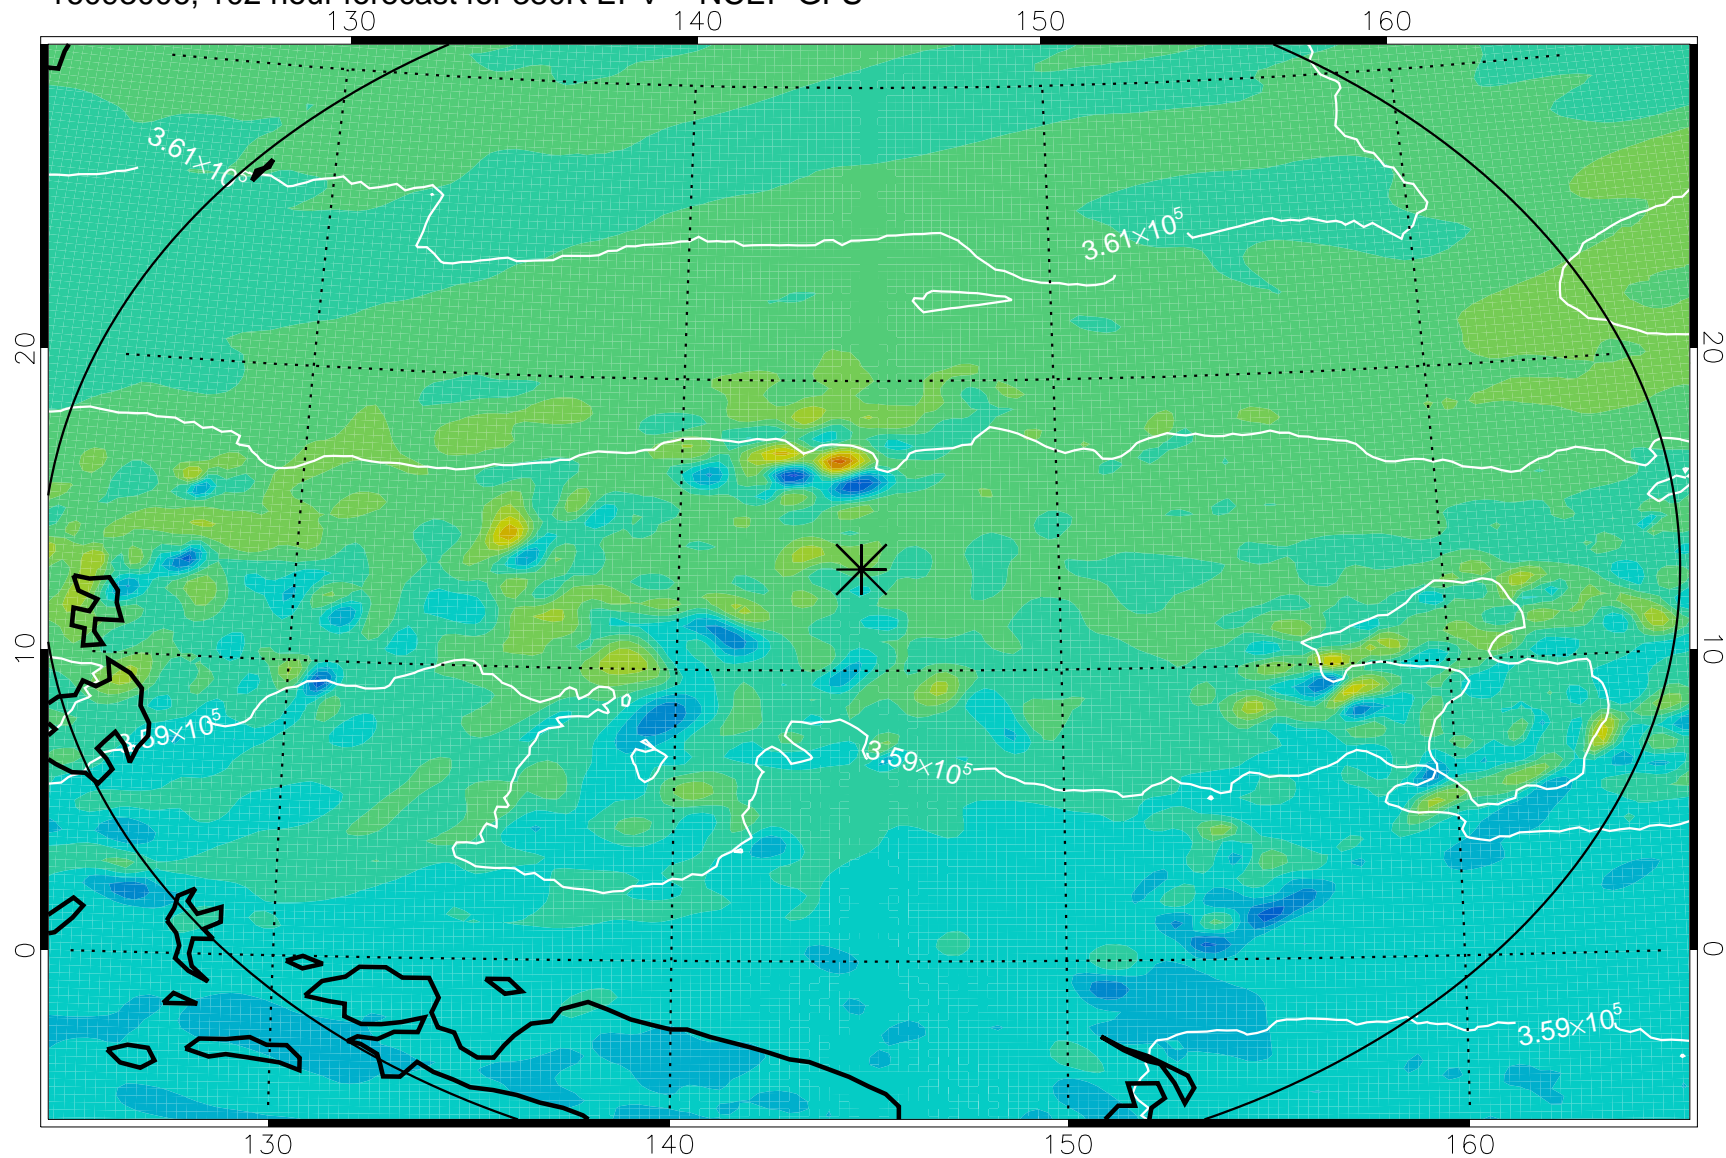

16092906, 78 hour forecast for 380K EPV -- NCEP GFS

380K Montgomery Streamfunction, white

Range ring of 2304 km

16092912, 84 hour forecast for 380K EPV -- NCEP GFS

380K Montgomery Streamfunction, white

Range ring of 2304 km

16092918, 90 hour forecast for 380K EPV -- NCEP GFS

380K Montgomery Streamfunction, white

Range ring of 2304 km

16093000, 96 hour forecast for 380K EPV -- NCEP GFS

380K Montgomery Streamfunction, white

Range ring of 2304 km

16093006, 102 hour forecast for 380K EPV -- NCEP GFS

380K Montgomery Streamfunction, white

Range ring of 2304 km

16093012, 108 hour forecast for 380K EPV -- NCEP GFS

380K Montgomery Streamfunction, white

Range ring of 2304 km

16093018, 114 hour forecast for 380K EPV -- NCEP GFS

380K Montgomery Streamfunction, white

Range ring of 2304 km

16100100, 120 hour forecast for 380K EPV -- NCEP GFS

380K Montgomery Streamfunction, white

Range ring of 2304 km