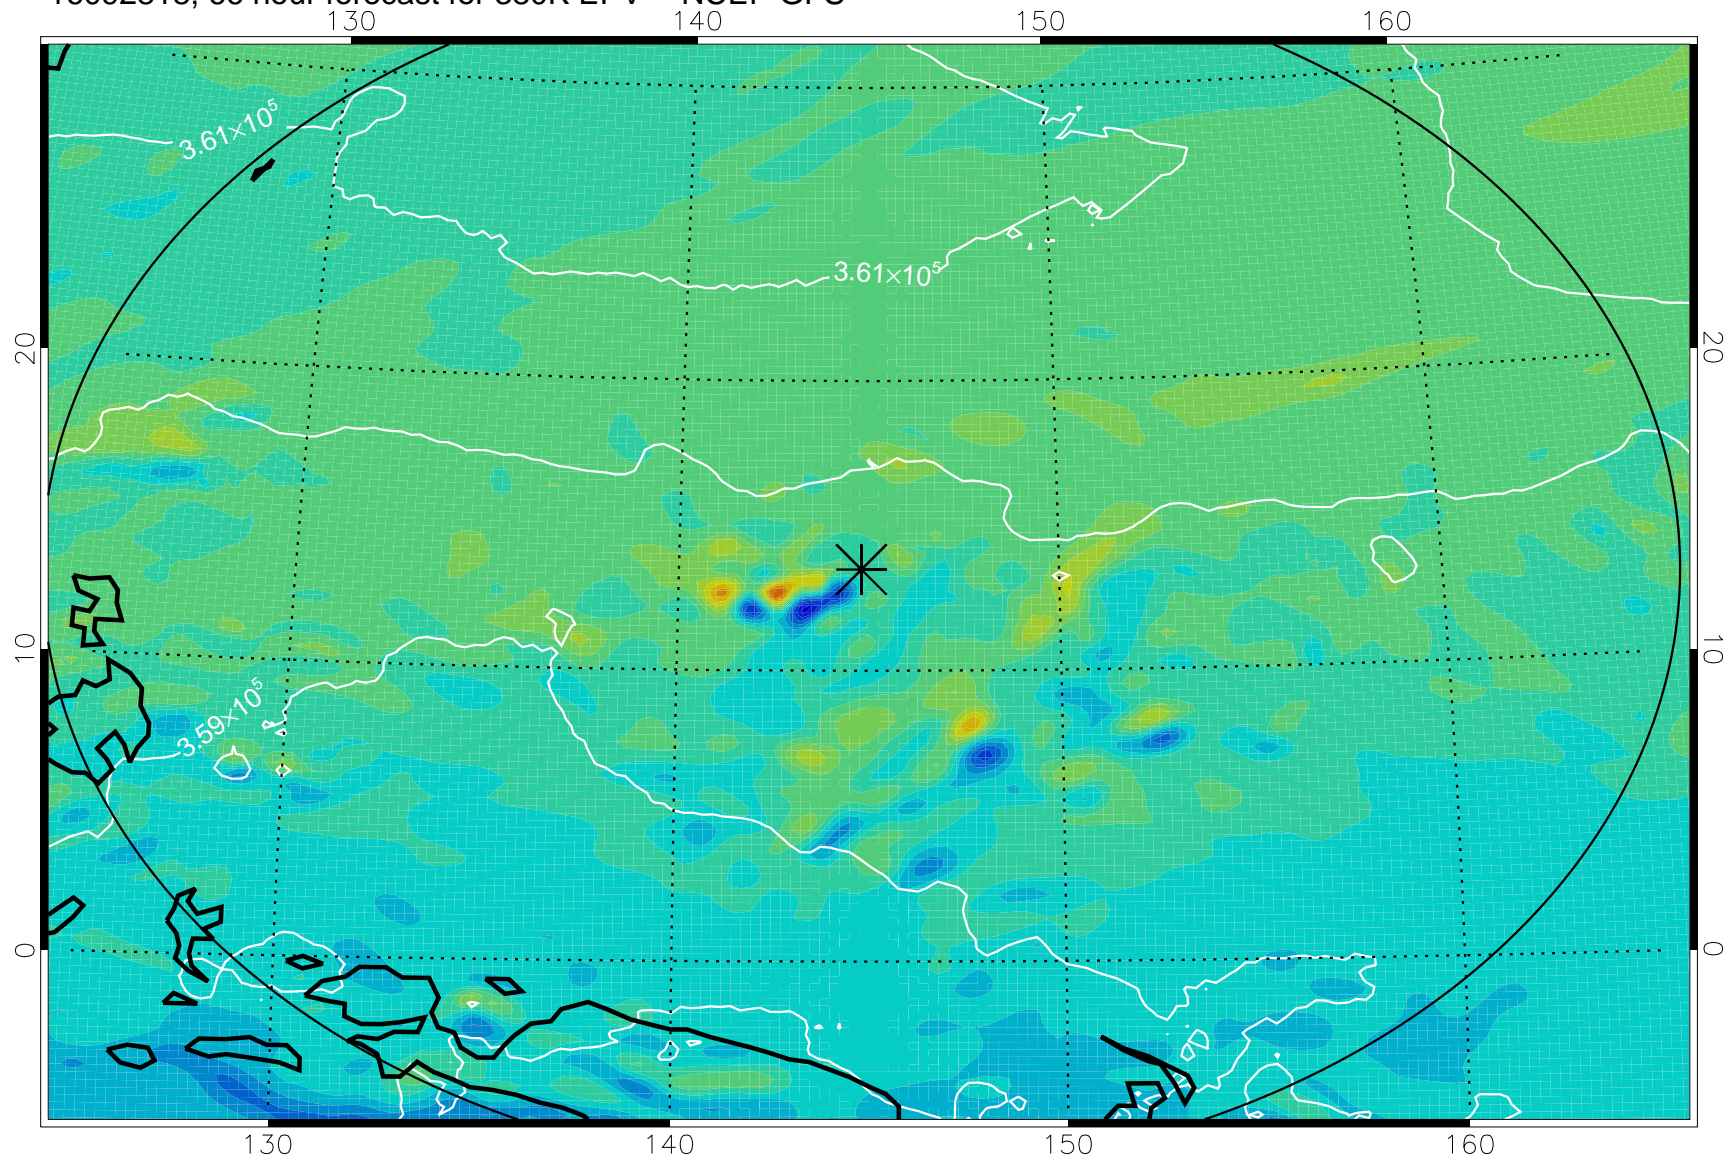

16092806, 54 hour forecast for 380K EPV -- NCEP GFS

380K Montgomery Streamfunction, white

Range ring of 2304 km

16092812, 60 hour forecast for 380K EPV -- NCEP GFS

380K Montgomery Streamfunction, white

Range ring of 2304 km

16092818, 66 hour forecast for 380K EPV -- NCEP GFS

380K Montgomery Streamfunction, white

Range ring of 2304 km

16092900, 72 hour forecast for 380K EPV -- NCEP GFS

380K Montgomery Streamfunction, white

Range ring of 2304 km

16092906, 78 hour forecast for 380K EPV -- NCEP GFS

380K Montgomery Streamfunction, white

Range ring of 2304 km

16092912, 84 hour forecast for 380K EPV -- NCEP GFS

380K Montgomery Streamfunction, white

Range ring of 2304 km

16092918, 90 hour forecast for 380K EPV -- NCEP GFS

380K Montgomery Streamfunction, white

Range ring of 2304 km

16093000, 96 hour forecast for 380K EPV -- NCEP GFS

380K Montgomery Streamfunction, white

Range ring of 2304 km