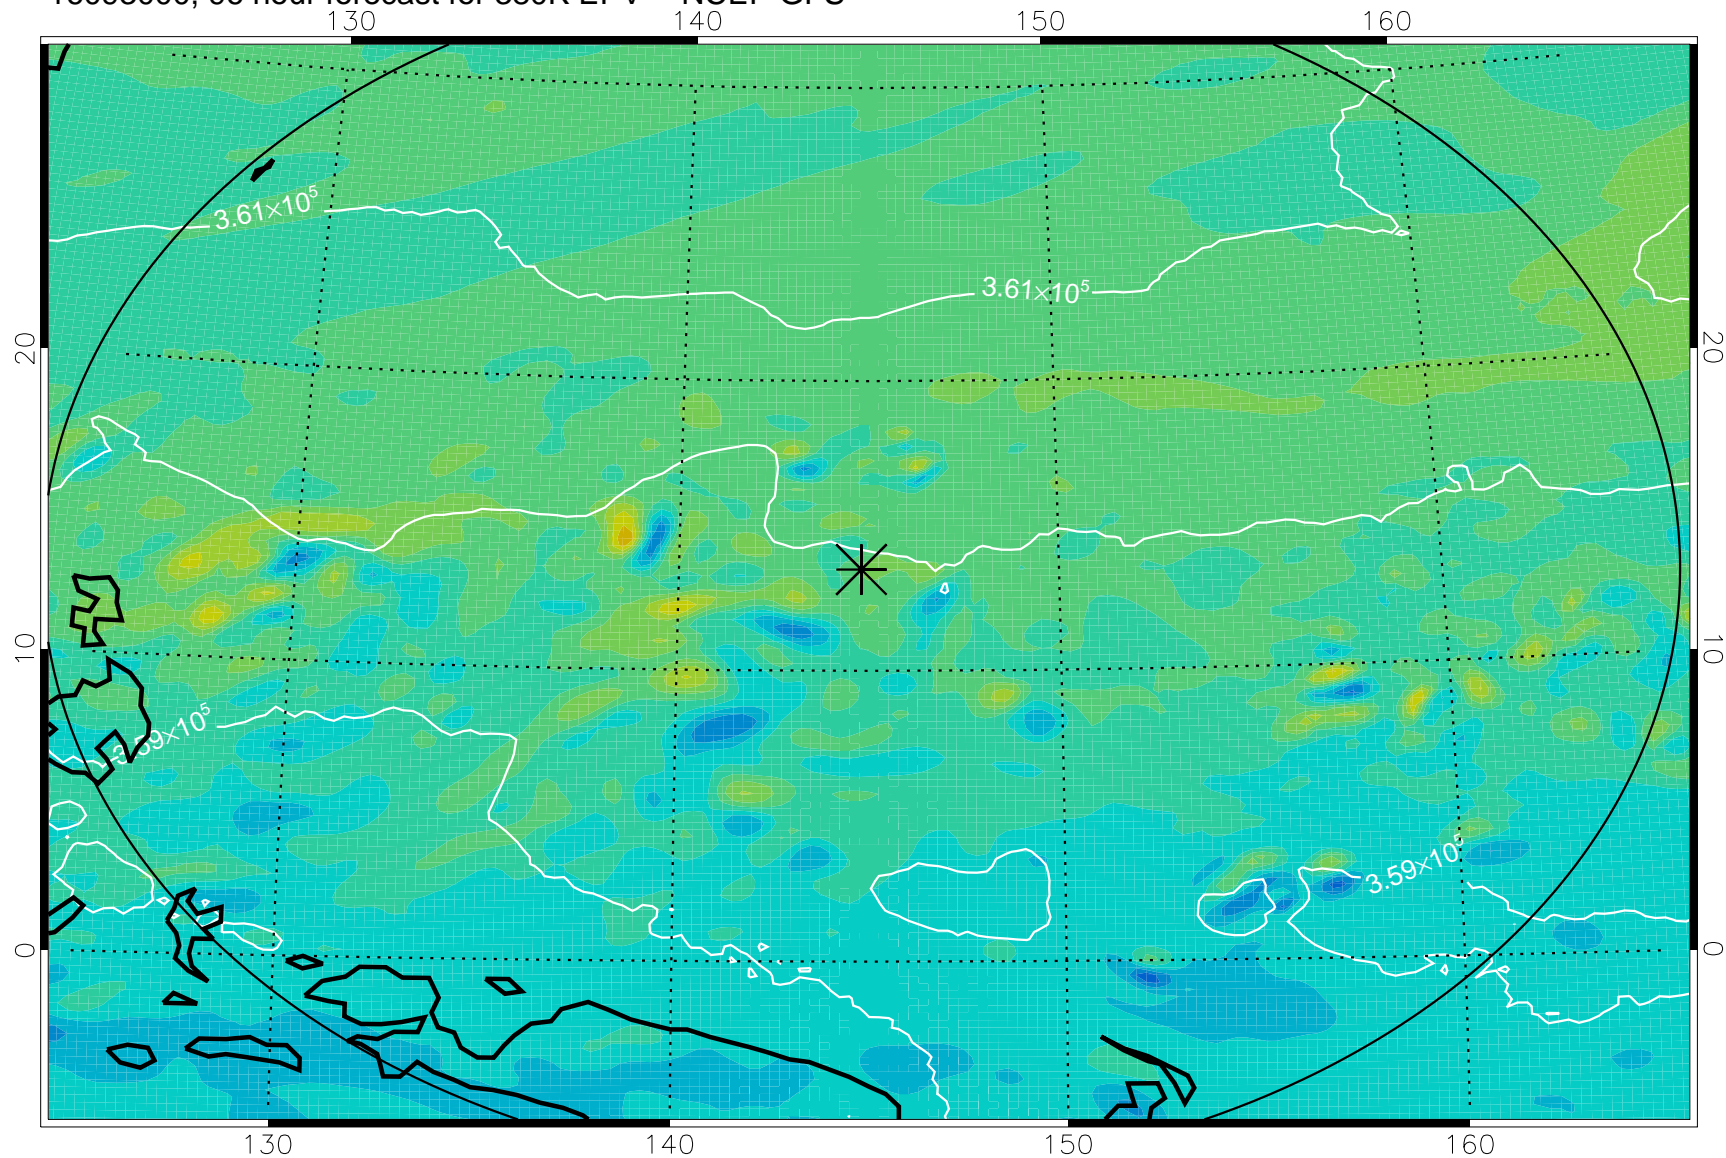

16092818, 66 hour forecast for 380K EPV -- NCEP GFS

380K Montgomery Streamfunction, white

Range ring of 2304 km

16092900, 72 hour forecast for 380K EPV -- NCEP GFS

380K Montgomery Streamfunction, white

Range ring of 2304 km

16092906, 78 hour forecast for 380K EPV -- NCEP GFS

380K Montgomery Streamfunction, white

Range ring of 2304 km

16092912, 84 hour forecast for 380K EPV -- NCEP GFS

380K Montgomery Streamfunction, white

Range ring of 2304 km

16092918, 90 hour forecast for 380K EPV -- NCEP GFS

380K Montgomery Streamfunction, white

Range ring of 2304 km

16093000, 96 hour forecast for 380K EPV -- NCEP GFS

380K Montgomery Streamfunction, white

Range ring of 2304 km

16093006, 102 hour forecast for 380K EPV -- NCEP GFS

380K Montgomery Streamfunction, white

Range ring of 2304 km

16093012, 108 hour forecast for 380K EPV -- NCEP GFS

380K Montgomery Streamfunction, white

Range ring of 2304 km