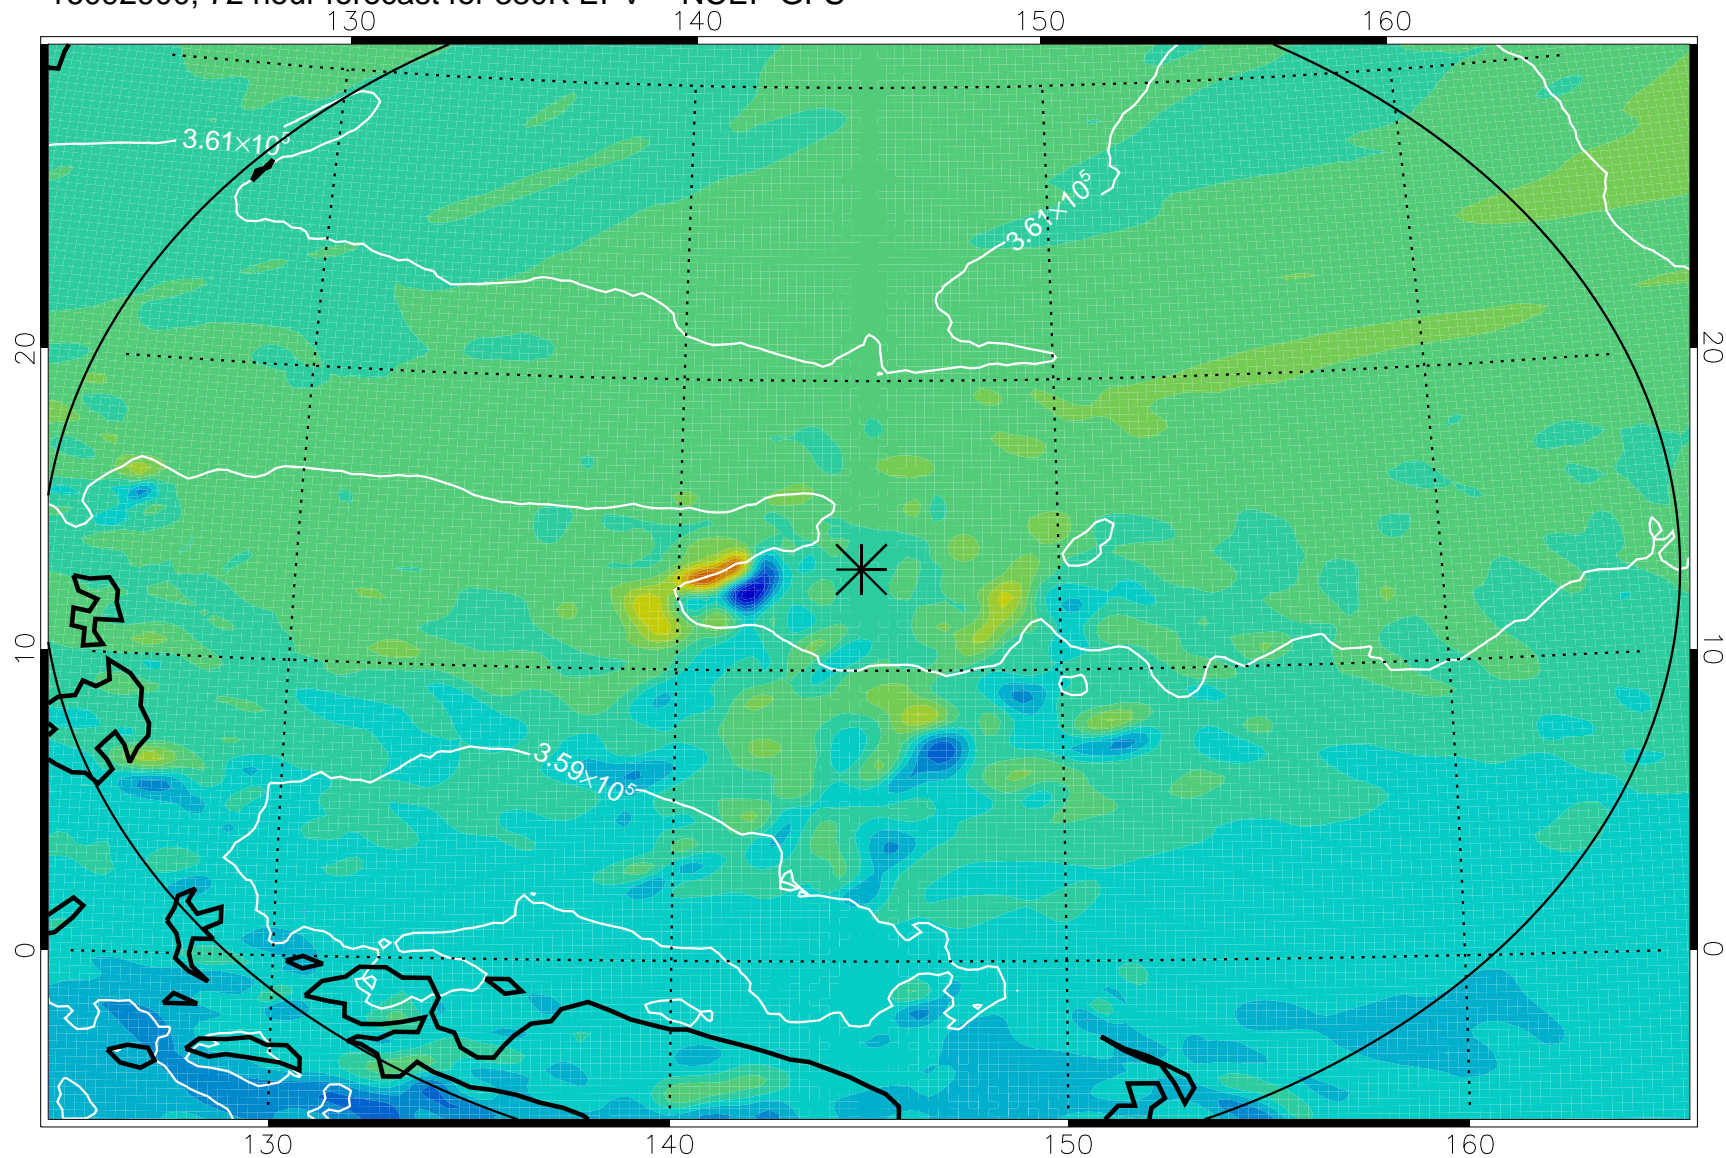

16092806, 54 hour forecast for 380K EPV -- NCEP GFS

380K Montgomery Streamfunction, white

Range ring of 2304 km

16092812, 60 hour forecast for 380K EPV -- NCEP GFS

380K Montgomery Streamfunction, white

Range ring of 2304 km

16092818, 66 hour forecast for 380K EPV -- NCEP GFS

380K Montgomery Streamfunction, white

Range ring of 2304 km

16092900, 72 hour forecast for 380K EPV -- NCEP GFS

380K Montgomery Streamfunction, white

Range ring of 2304 km

16092906, 78 hour forecast for 380K EPV -- NCEP GFS

380K Montgomery Streamfunction, white

Range ring of 2304 km

16092912, 84 hour forecast for 380K EPV -- NCEP GFS

380K Montgomery Streamfunction, white

Range ring of 2304 km

16092918, 90 hour forecast for 380K EPV -- NCEP GFS

380K Montgomery Streamfunction, white

Range ring of 2304 km

16093000, 96 hour forecast for 380K EPV -- NCEP GFS

380K Montgomery Streamfunction, white

Range ring of 2304 km