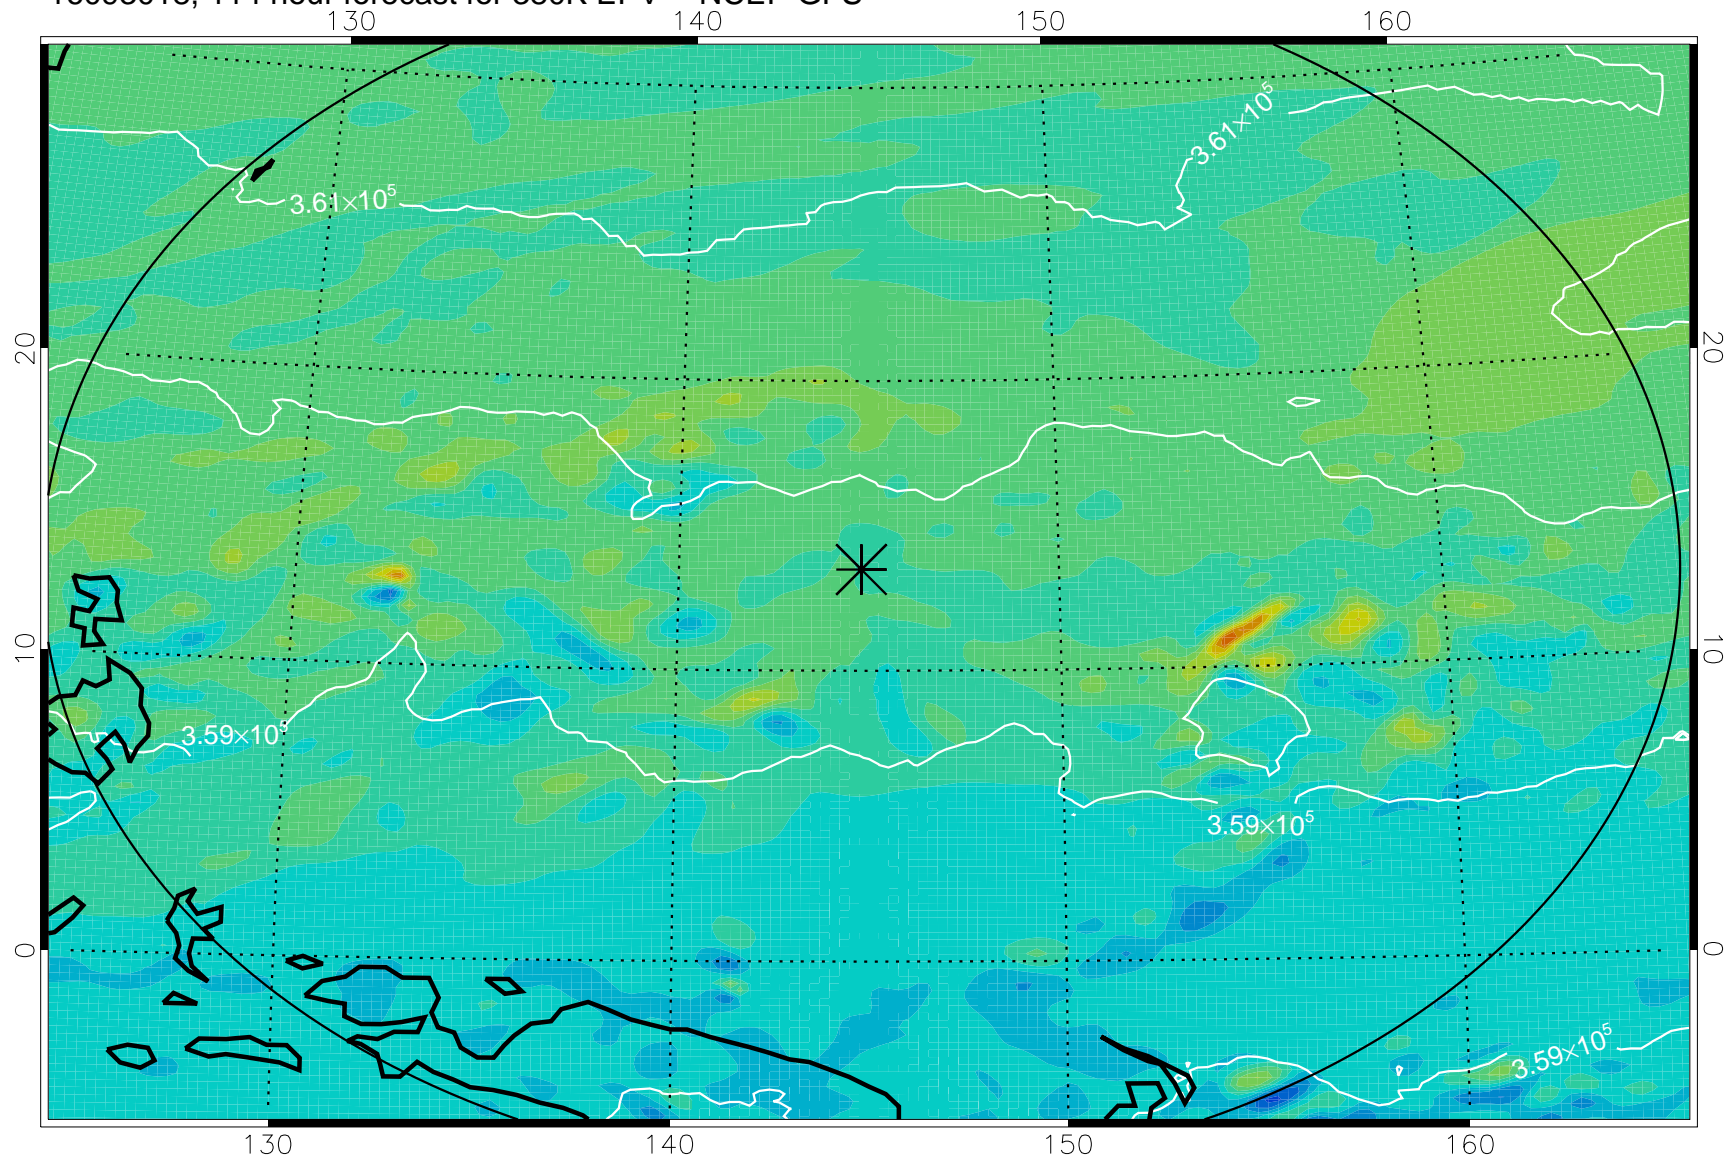

16092906, 78 hour forecast for 380K EPV -- NCEP GFS

380K Montgomery Streamfunction, white

Range ring of 2304 km

16092912, 84 hour forecast for 380K EPV -- NCEP GFS

380K Montgomery Streamfunction, white

Range ring of 2304 km

16092918, 90 hour forecast for 380K EPV -- NCEP GFS

380K Montgomery Streamfunction, white

Range ring of 2304 km

16093000, 96 hour forecast for 380K EPV -- NCEP GFS

380K Montgomery Streamfunction, white

Range ring of 2304 km

16093006, 102 hour forecast for 380K EPV -- NCEP GFS

380K Montgomery Streamfunction, white

Range ring of 2304 km

16093012, 108 hour forecast for 380K EPV -- NCEP GFS

380K Montgomery Streamfunction, white

Range ring of 2304 km

16093018, 114 hour forecast for 380K EPV -- NCEP GFS

380K Montgomery Streamfunction, white

Range ring of 2304 km

16100100, 120 hour forecast for 380K EPV -- NCEP GFS

380K Montgomery Streamfunction, white

Range ring of 2304 km