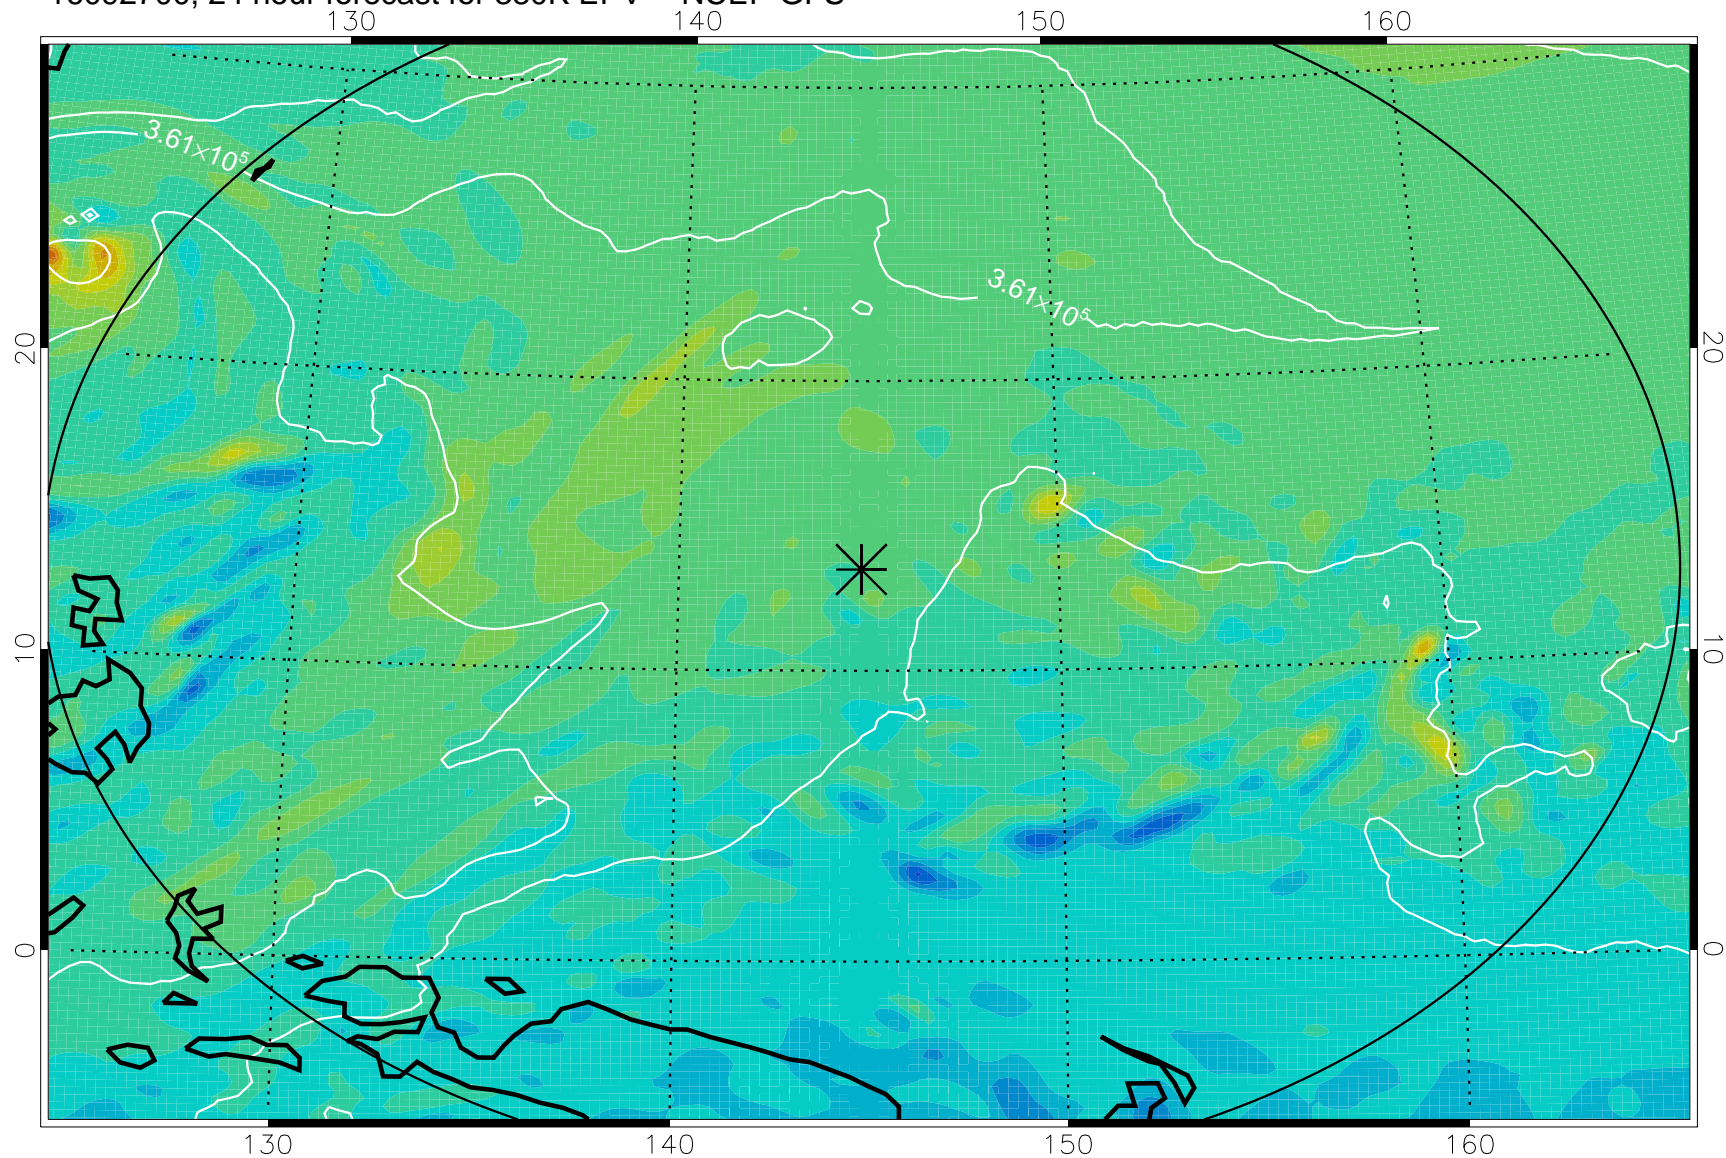

16092606, 6 hour forecast for 380K EPV -- NCEP GFS

380K Montgomery Streamfunction, white

Range ring of 2304 km

16092612, 12 hour forecast for 380K EPV -- NCEP GFS

380K Montgomery Streamfunction, white

Range ring of 2304 km

16092618, 18 hour forecast for 380K EPV -- NCEP GFS

380K Montgomery Streamfunction, white

Range ring of 2304 km

16092700, 24 hour forecast for 380K EPV -- NCEP GFS

380K Montgomery Streamfunction, white

Range ring of 2304 km

16092706, 30 hour forecast for 380K EPV -- NCEP GFS

380K Montgomery Streamfunction, white

Range ring of 2304 km

16092712, 36 hour forecast for 380K EPV -- NCEP GFS

380K Montgomery Streamfunction, white

Range ring of 2304 km

16092918, 90 hour forecast for 380K EPV -- NCEP GFS

380K Montgomery Streamfunction, white

Range ring of 2304 km

16093000, 96 hour forecast for 380K EPV -- NCEP GFS

380K Montgomery Streamfunction, white

Range ring of 2304 km