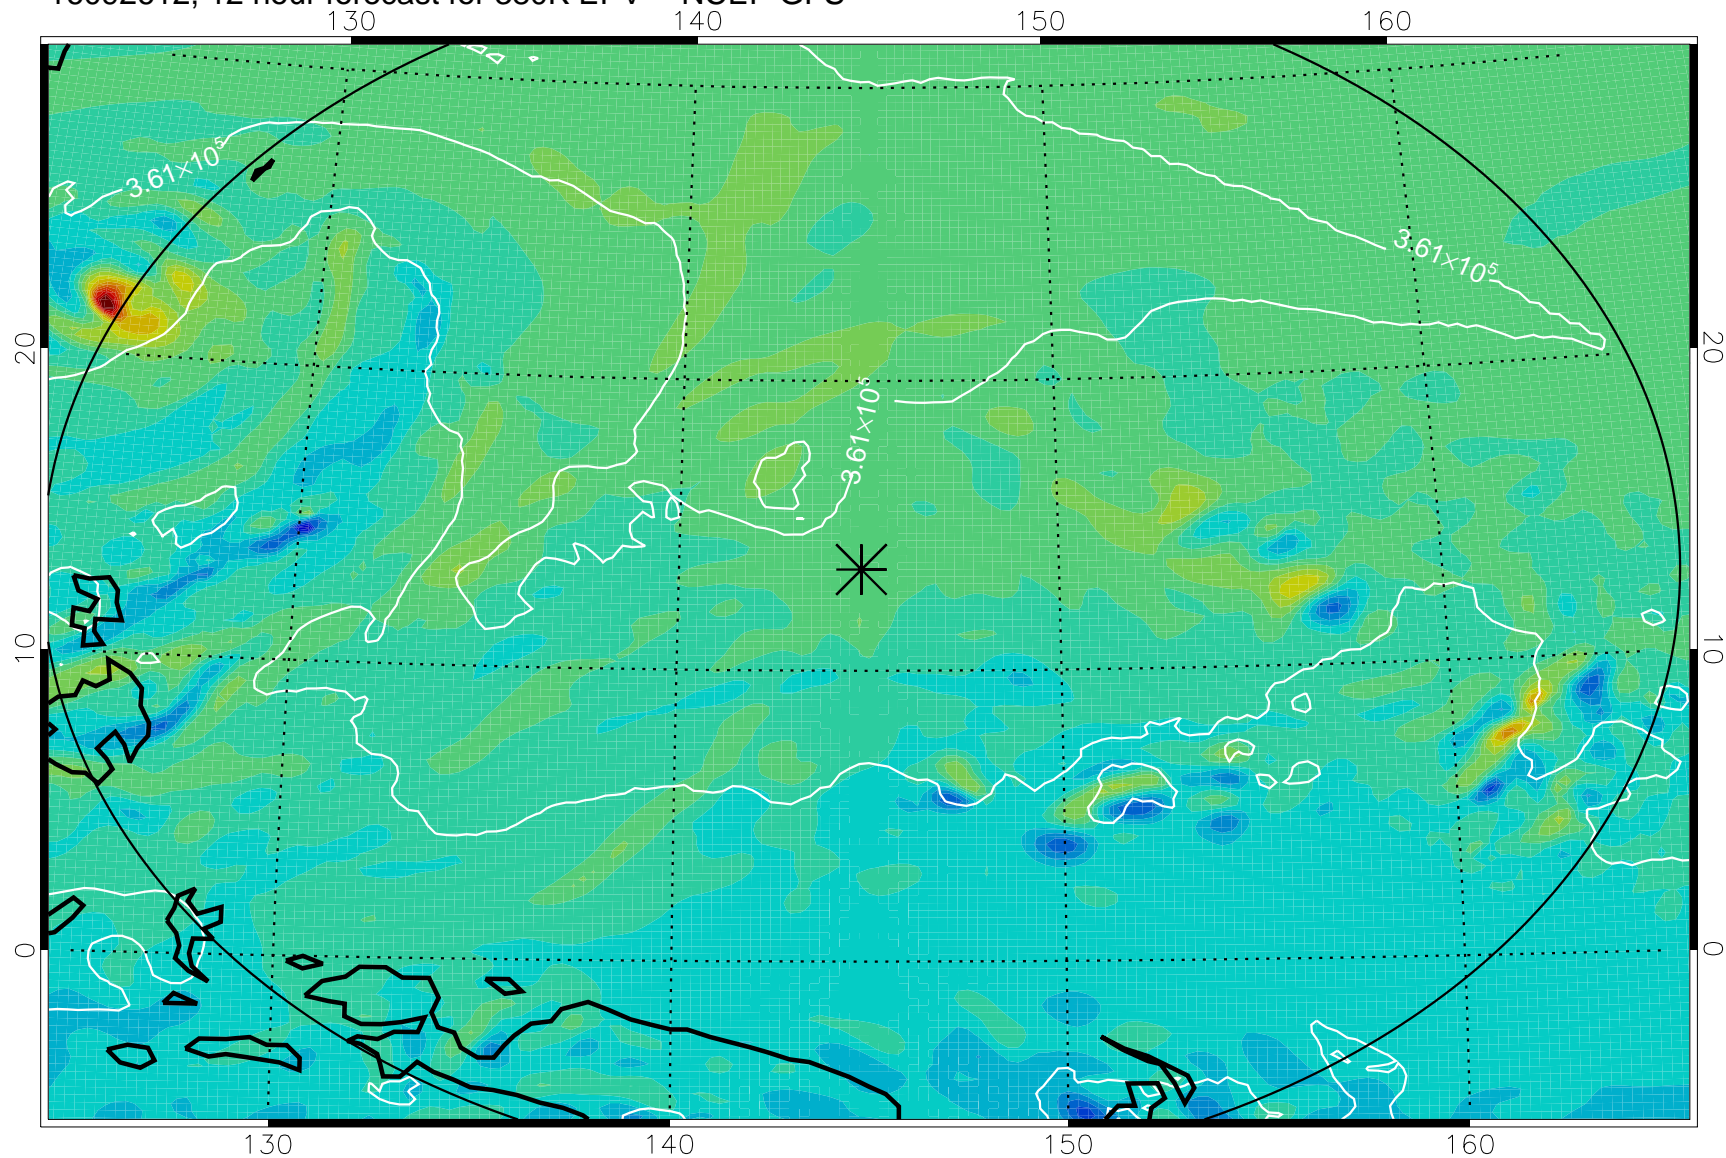

16092606, 6 hour forecast for 380K EPV -- NCEP GFS

380K Montgomery Streamfunction, white

Range ring of 2304 km

16092612, 12 hour forecast for 380K EPV -- NCEP GFS

380K Montgomery Streamfunction, white

Range ring of 2304 km

16092618, 18 hour forecast for 380K EPV -- NCEP GFS

380K Montgomery Streamfunction, white

Range ring of 2304 km

16092700, 24 hour forecast for 380K EPV -- NCEP GFS

380K Montgomery Streamfunction, white

Range ring of 2304 km

16092918, 90 hour forecast for 380K EPV -- NCEP GFS

380K Montgomery Streamfunction, white

Range ring of 2304 km

16093000, 96 hour forecast for 380K EPV -- NCEP GFS

380K Montgomery Streamfunction, white

Range ring of 2304 km

16093006, 102 hour forecast for 380K EPV -- NCEP GFS

380K Montgomery Streamfunction, white

Range ring of 2304 km

16093012, 108 hour forecast for 380K EPV -- NCEP GFS

380K Montgomery Streamfunction, white

Range ring of 2304 km