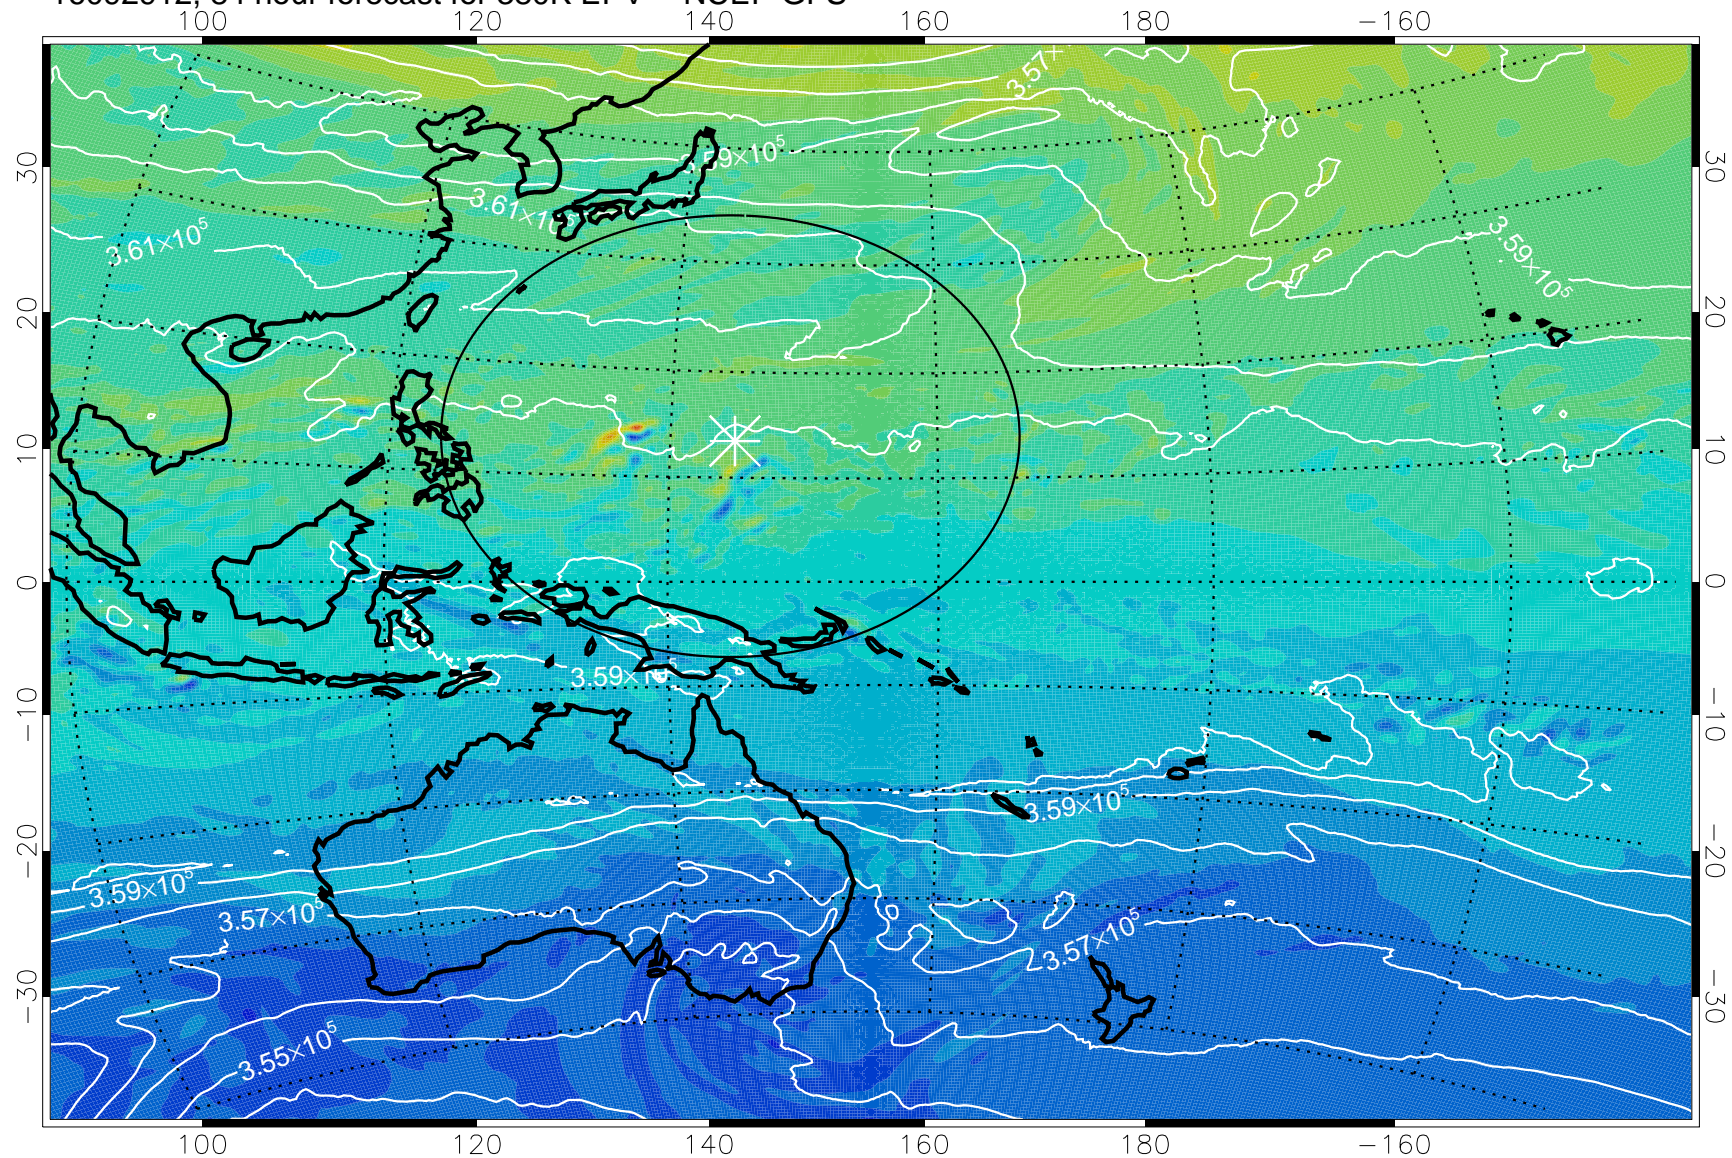

16092818, 66 hour forecast for 380K EPV -- NCEP GFS

380K Montgomery Streamfunction, white

Range ring of 2304 km

16092900, 72 hour forecast for 380K EPV -- NCEP GFS

380K Montgomery Streamfunction, white

Range ring of 2304 km

16092906, 78 hour forecast for 380K EPV -- NCEP GFS

380K Montgomery Streamfunction, white

Range ring of 2304 km

16092912, 84 hour forecast for 380K EPV -- NCEP GFS

380K Montgomery Streamfunction, white

Range ring of 2304 km

16092918, 90 hour forecast for 380K EPV -- NCEP GFS

380K Montgomery Streamfunction, white

Range ring of 2304 km

16093000, 96 hour forecast for 380K EPV -- NCEP GFS

380K Montgomery Streamfunction, white

Range ring of 2304 km

16093006, 102 hour forecast for 380K EPV -- NCEP GFS

380K Montgomery Streamfunction, white

Range ring of 2304 km

16093012, 108 hour forecast for 380K EPV -- NCEP GFS

380K Montgomery Streamfunction, white

Range ring of 2304 km