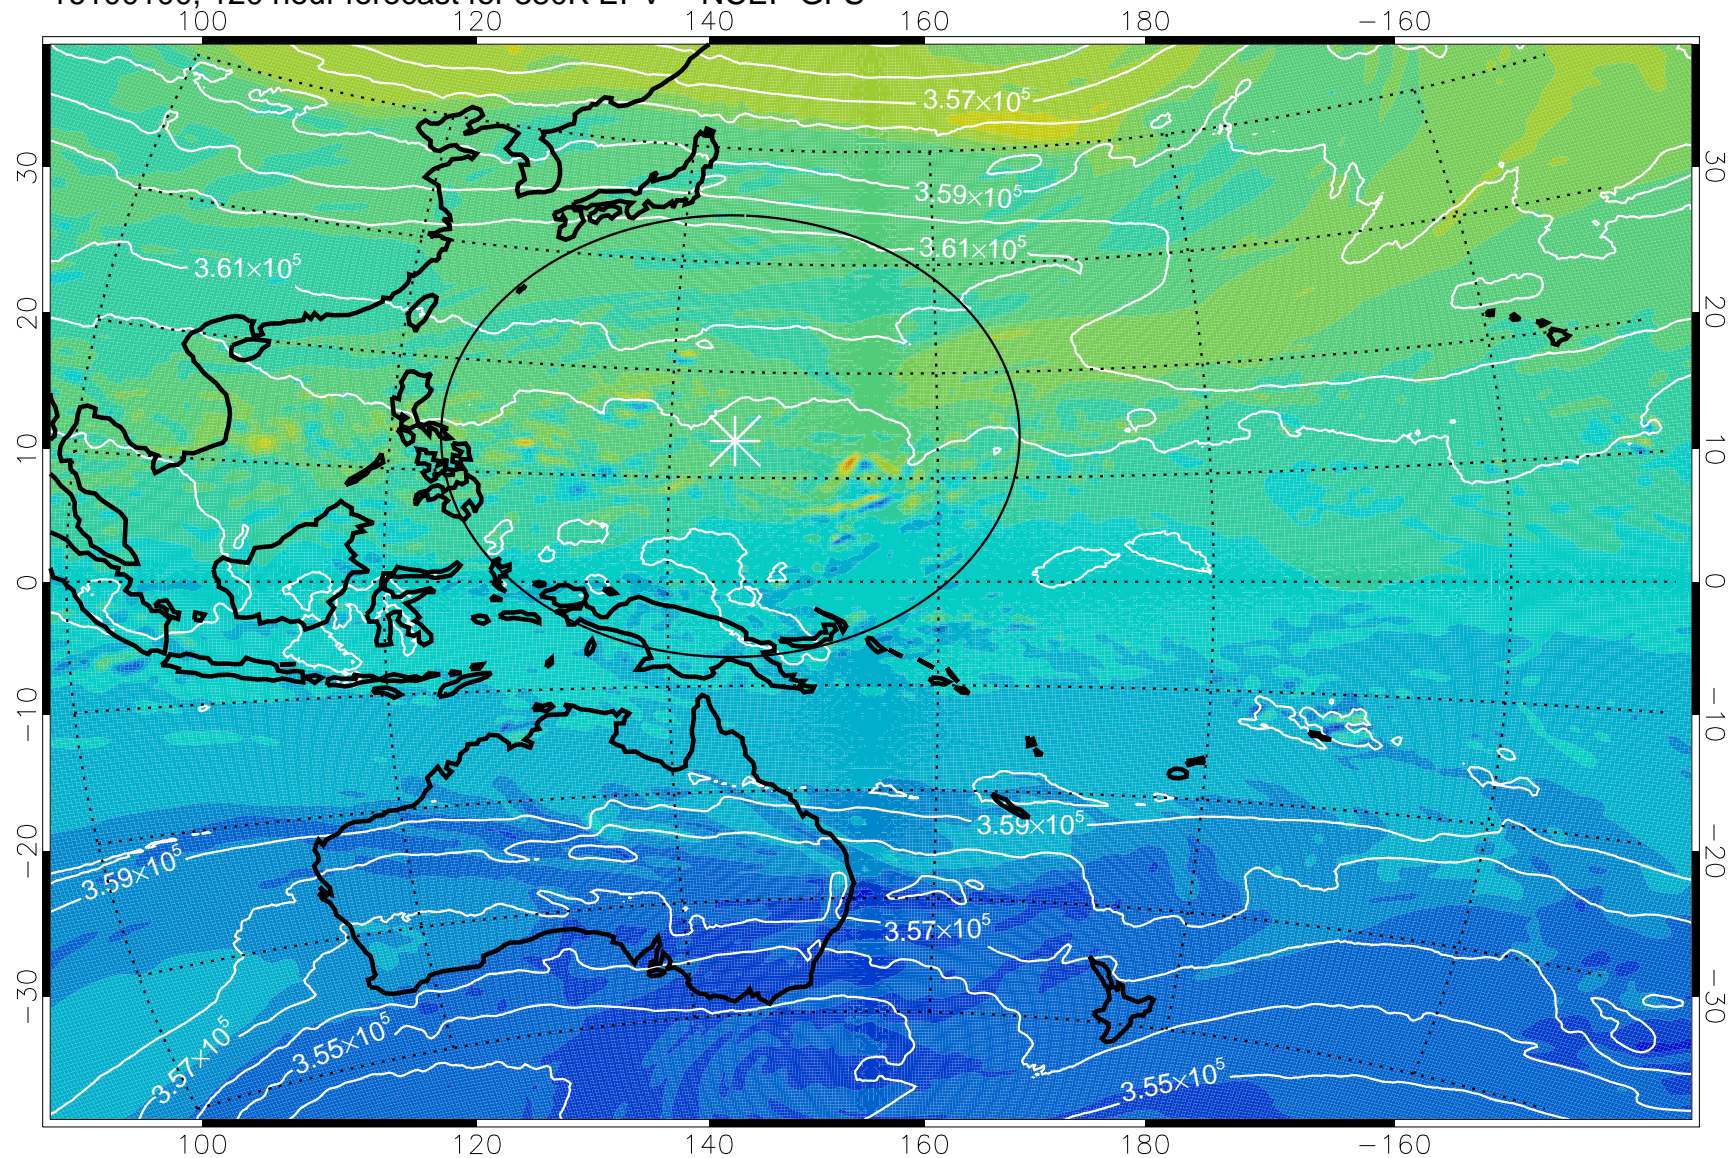

16092918, 90 hour forecast for 380K EPV -- NCEP GFS

380K Montgomery Streamfunction, white

Range ring of 2304 km

16093000, 96 hour forecast for 380K EPV -- NCEP GFS

380K Montgomery Streamfunction, white

Range ring of 2304 km

16093006, 102 hour forecast for 380K EPV -- NCEP GFS

380K Montgomery Streamfunction, white

Range ring of 2304 km

16093012, 108 hour forecast for 380K EPV -- NCEP GFS

380K Montgomery Streamfunction, white

Range ring of 2304 km

16093018, 114 hour forecast for 380K EPV -- NCEP GFS

380K Montgomery Streamfunction, white

Range ring of 2304 km

16100100, 120 hour forecast for 380K EPV -- NCEP GFS

380K Montgomery Streamfunction, white

Range ring of 2304 km