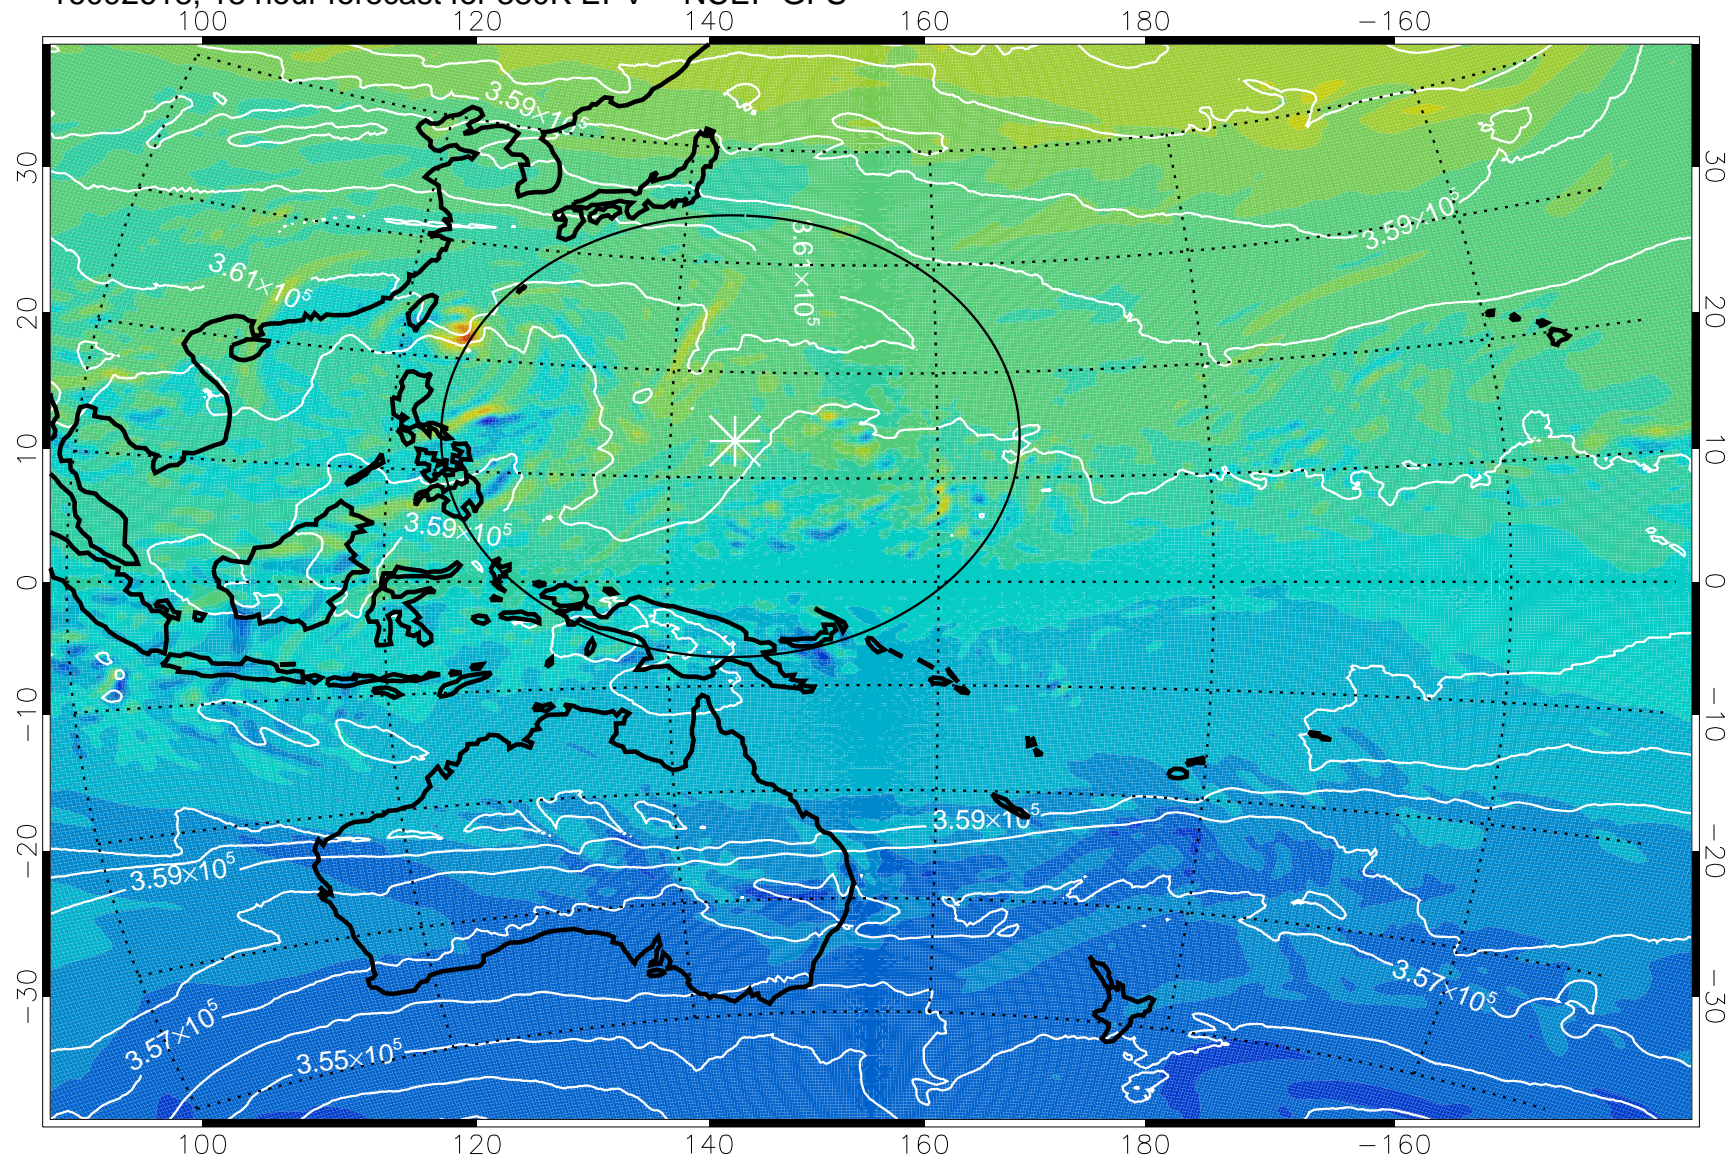

16092606, 6 hour forecast for 380K EPV -- NCEP GFS

380K Montgomery Streamfunction, white

Range ring of 2304 km

16092612, 12 hour forecast for 380K EPV -- NCEP GFS

380K Montgomery Streamfunction, white

Range ring of 2304 km

16092618, 18 hour forecast for 380K EPV -- NCEP GFS

380K Montgomery Streamfunction, white

Range ring of 2304 km

16092700, 24 hour forecast for 380K EPV -- NCEP GFS

380K Montgomery Streamfunction, white

Range ring of 2304 km

16092706, 30 hour forecast for 380K EPV -- NCEP GFS

380K Montgomery Streamfunction, white

Range ring of 2304 km

16092712, 36 hour forecast for 380K EPV -- NCEP GFS

380K Montgomery Streamfunction, white

Range ring of 2304 km

16092718, 42 hour forecast for 380K EPV -- NCEP GFS

380K Montgomery Streamfunction, white

Range ring of 2304 km

16092800, 48 hour forecast for 380K EPV -- NCEP GFS

380K Montgomery Streamfunction, white

Range ring of 2304 km