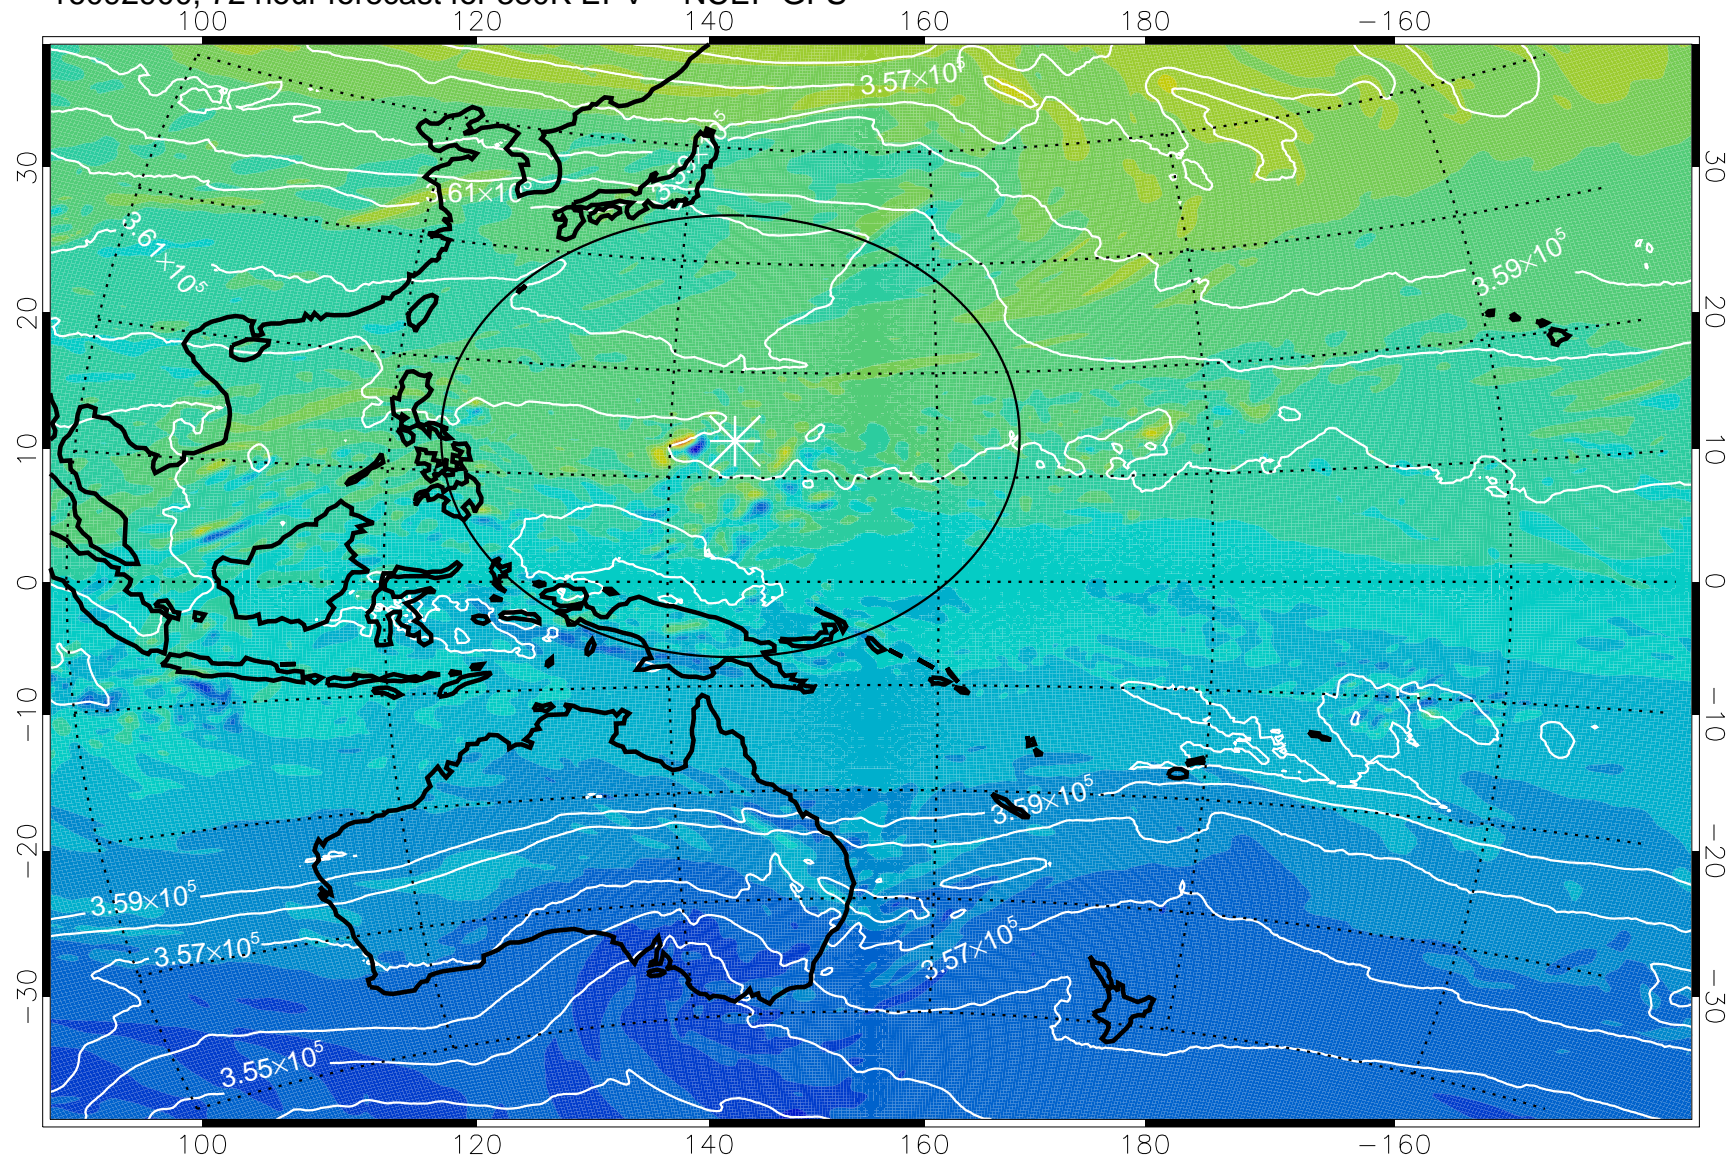

16092806, 54 hour forecast for 380K EPV -- NCEP GFS

380K Montgomery Streamfunction, white

Range ring of 2304 km

16092812, 60 hour forecast for 380K EPV -- NCEP GFS

380K Montgomery Streamfunction, white

Range ring of 2304 km

16092818, 66 hour forecast for 380K EPV -- NCEP GFS

380K Montgomery Streamfunction, white

Range ring of 2304 km

16092900, 72 hour forecast for 380K EPV -- NCEP GFS

380K Montgomery Streamfunction, white

Range ring of 2304 km

16092906, 78 hour forecast for 380K EPV -- NCEP GFS

380K Montgomery Streamfunction, white

Range ring of 2304 km

16092912, 84 hour forecast for 380K EPV -- NCEP GFS

380K Montgomery Streamfunction, white

Range ring of 2304 km

16092918, 90 hour forecast for 380K EPV -- NCEP GFS

380K Montgomery Streamfunction, white

Range ring of 2304 km

16093000, 96 hour forecast for 380K EPV -- NCEP GFS

380K Montgomery Streamfunction, white

Range ring of 2304 km