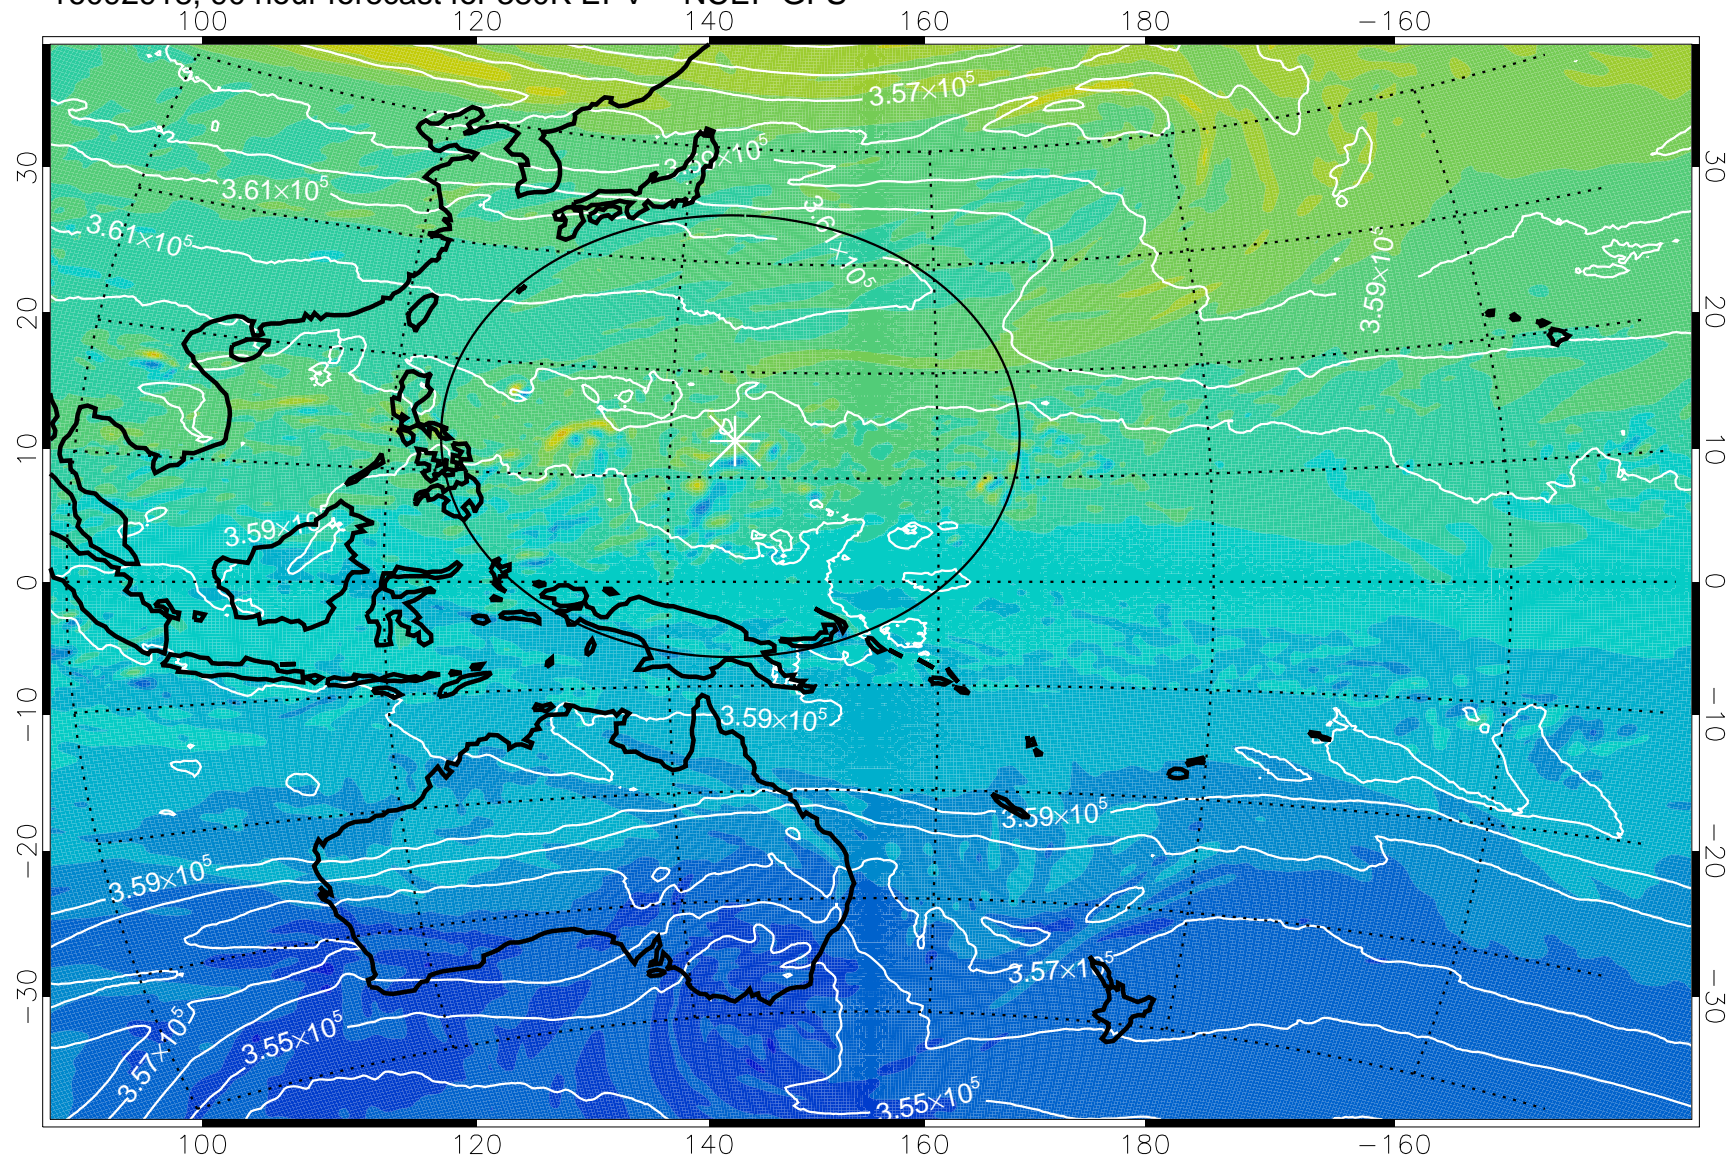

16092818, 66 hour forecast for 380K EPV -- NCEP GFS

380K Montgomery Streamfunction, white

Range ring of 2304 km

16092900, 72 hour forecast for 380K EPV -- NCEP GFS

380K Montgomery Streamfunction, white

Range ring of 2304 km

16092906, 78 hour forecast for 380K EPV -- NCEP GFS

380K Montgomery Streamfunction, white

Range ring of 2304 km

16092912, 84 hour forecast for 380K EPV -- NCEP GFS

380K Montgomery Streamfunction, white

Range ring of 2304 km

16092918, 90 hour forecast for 380K EPV -- NCEP GFS

380K Montgomery Streamfunction, white

Range ring of 2304 km

16093000, 96 hour forecast for 380K EPV -- NCEP GFS

380K Montgomery Streamfunction, white

Range ring of 2304 km

16093006, 102 hour forecast for 380K EPV -- NCEP GFS

380K Montgomery Streamfunction, white

Range ring of 2304 km

16093012, 108 hour forecast for 380K EPV -- NCEP GFS

380K Montgomery Streamfunction, white

Range ring of 2304 km