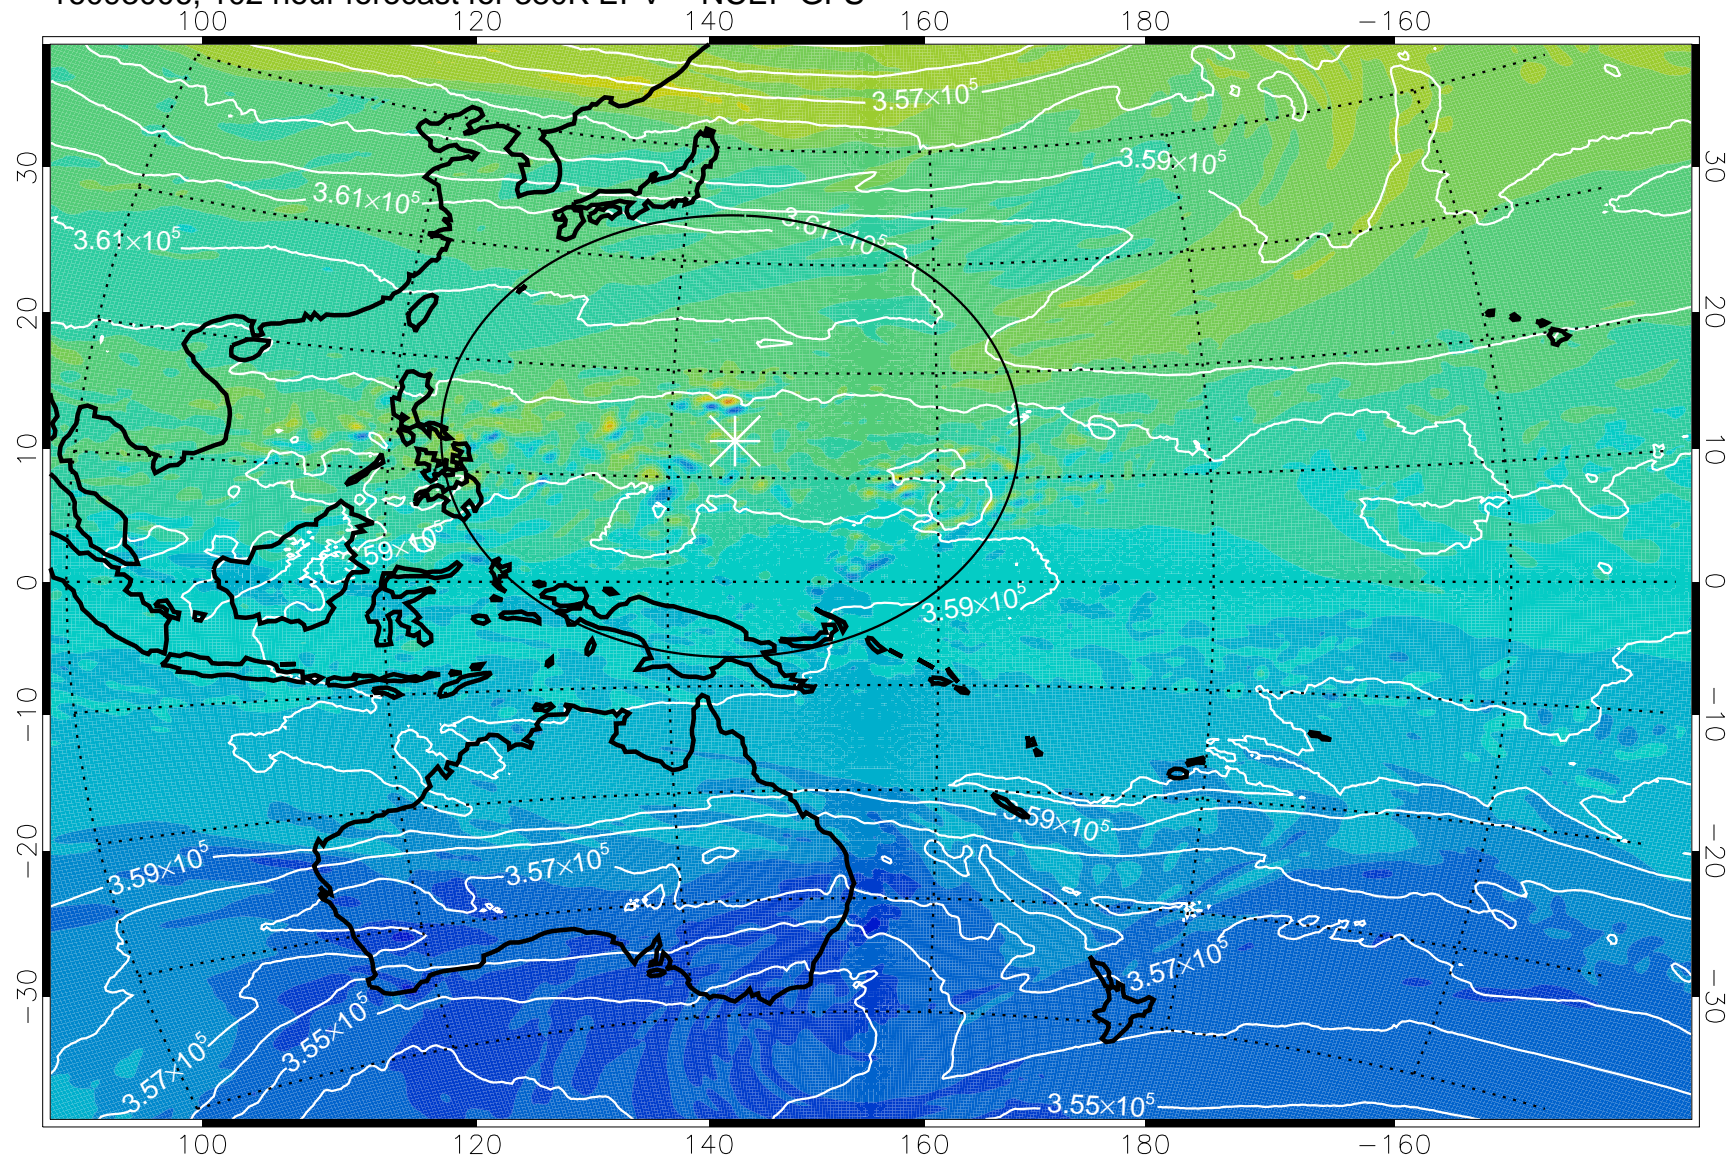

16092906, 78 hour forecast for 380K EPV -- NCEP GFS

380K Montgomery Streamfunction, white

Range ring of 2304 km

16092912, 84 hour forecast for 380K EPV -- NCEP GFS

380K Montgomery Streamfunction, white

Range ring of 2304 km

16092918, 90 hour forecast for 380K EPV -- NCEP GFS

380K Montgomery Streamfunction, white

Range ring of 2304 km

16093000, 96 hour forecast for 380K EPV -- NCEP GFS

380K Montgomery Streamfunction, white

Range ring of 2304 km

16093006, 102 hour forecast for 380K EPV -- NCEP GFS

380K Montgomery Streamfunction, white

Range ring of 2304 km

16093012, 108 hour forecast for 380K EPV -- NCEP GFS

380K Montgomery Streamfunction, white

Range ring of 2304 km

16093018, 114 hour forecast for 380K EPV -- NCEP GFS

380K Montgomery Streamfunction, white

Range ring of 2304 km

16100100, 120 hour forecast for 380K EPV -- NCEP GFS

380K Montgomery Streamfunction, white

Range ring of 2304 km