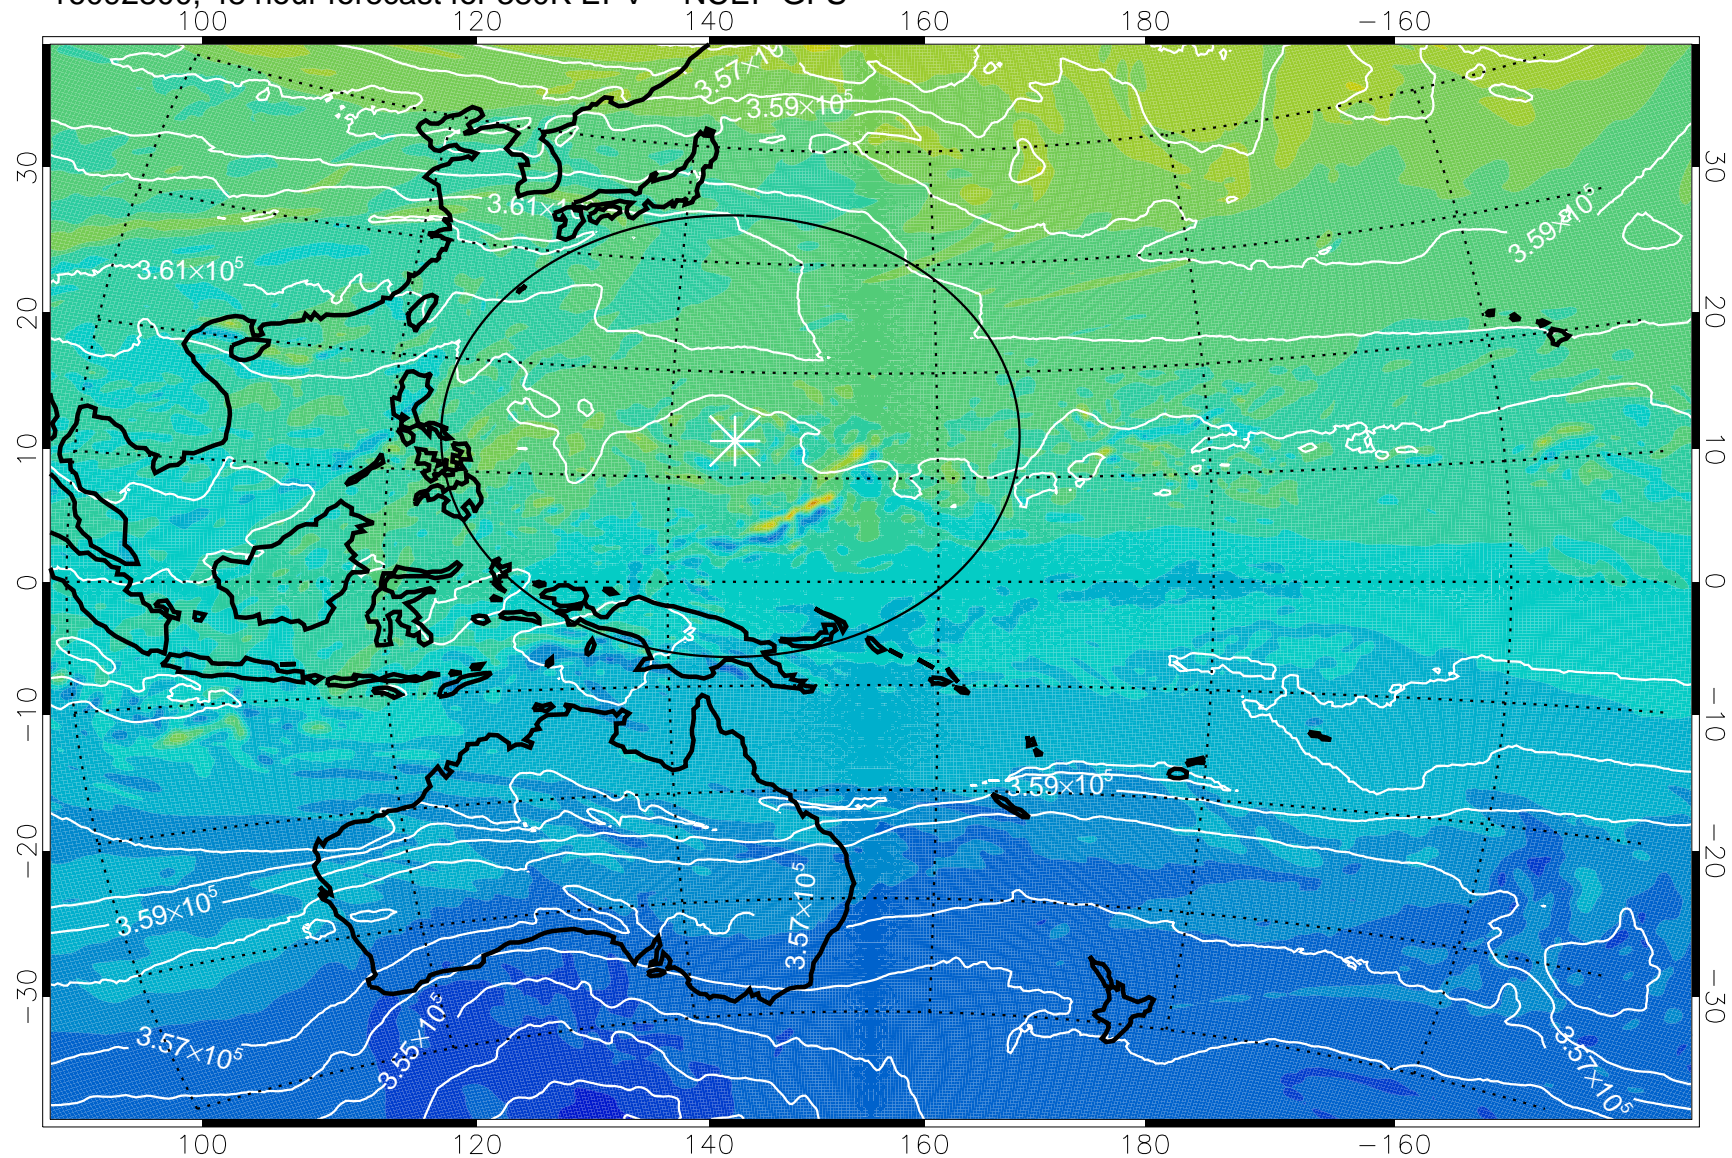

16092718, 42 hour forecast for 380K EPV -- NCEP GFS

380K Montgomery Streamfunction, white

Range ring of 2304 km

16092800, 48 hour forecast for 380K EPV -- NCEP GFS

380K Montgomery Streamfunction, white

Range ring of 2304 km

16092806, 54 hour forecast for 380K EPV -- NCEP GFS

380K Montgomery Streamfunction, white

Range ring of 2304 km

16092812, 60 hour forecast for 380K EPV -- NCEP GFS

380K Montgomery Streamfunction, white

Range ring of 2304 km

16092818, 66 hour forecast for 380K EPV -- NCEP GFS

380K Montgomery Streamfunction, white

Range ring of 2304 km

16092900, 72 hour forecast for 380K EPV -- NCEP GFS

380K Montgomery Streamfunction, white

Range ring of 2304 km

16092906, 78 hour forecast for 380K EPV -- NCEP GFS

380K Montgomery Streamfunction, white

Range ring of 2304 km

16092912, 84 hour forecast for 380K EPV -- NCEP GFS

380K Montgomery Streamfunction, white

Range ring of 2304 km