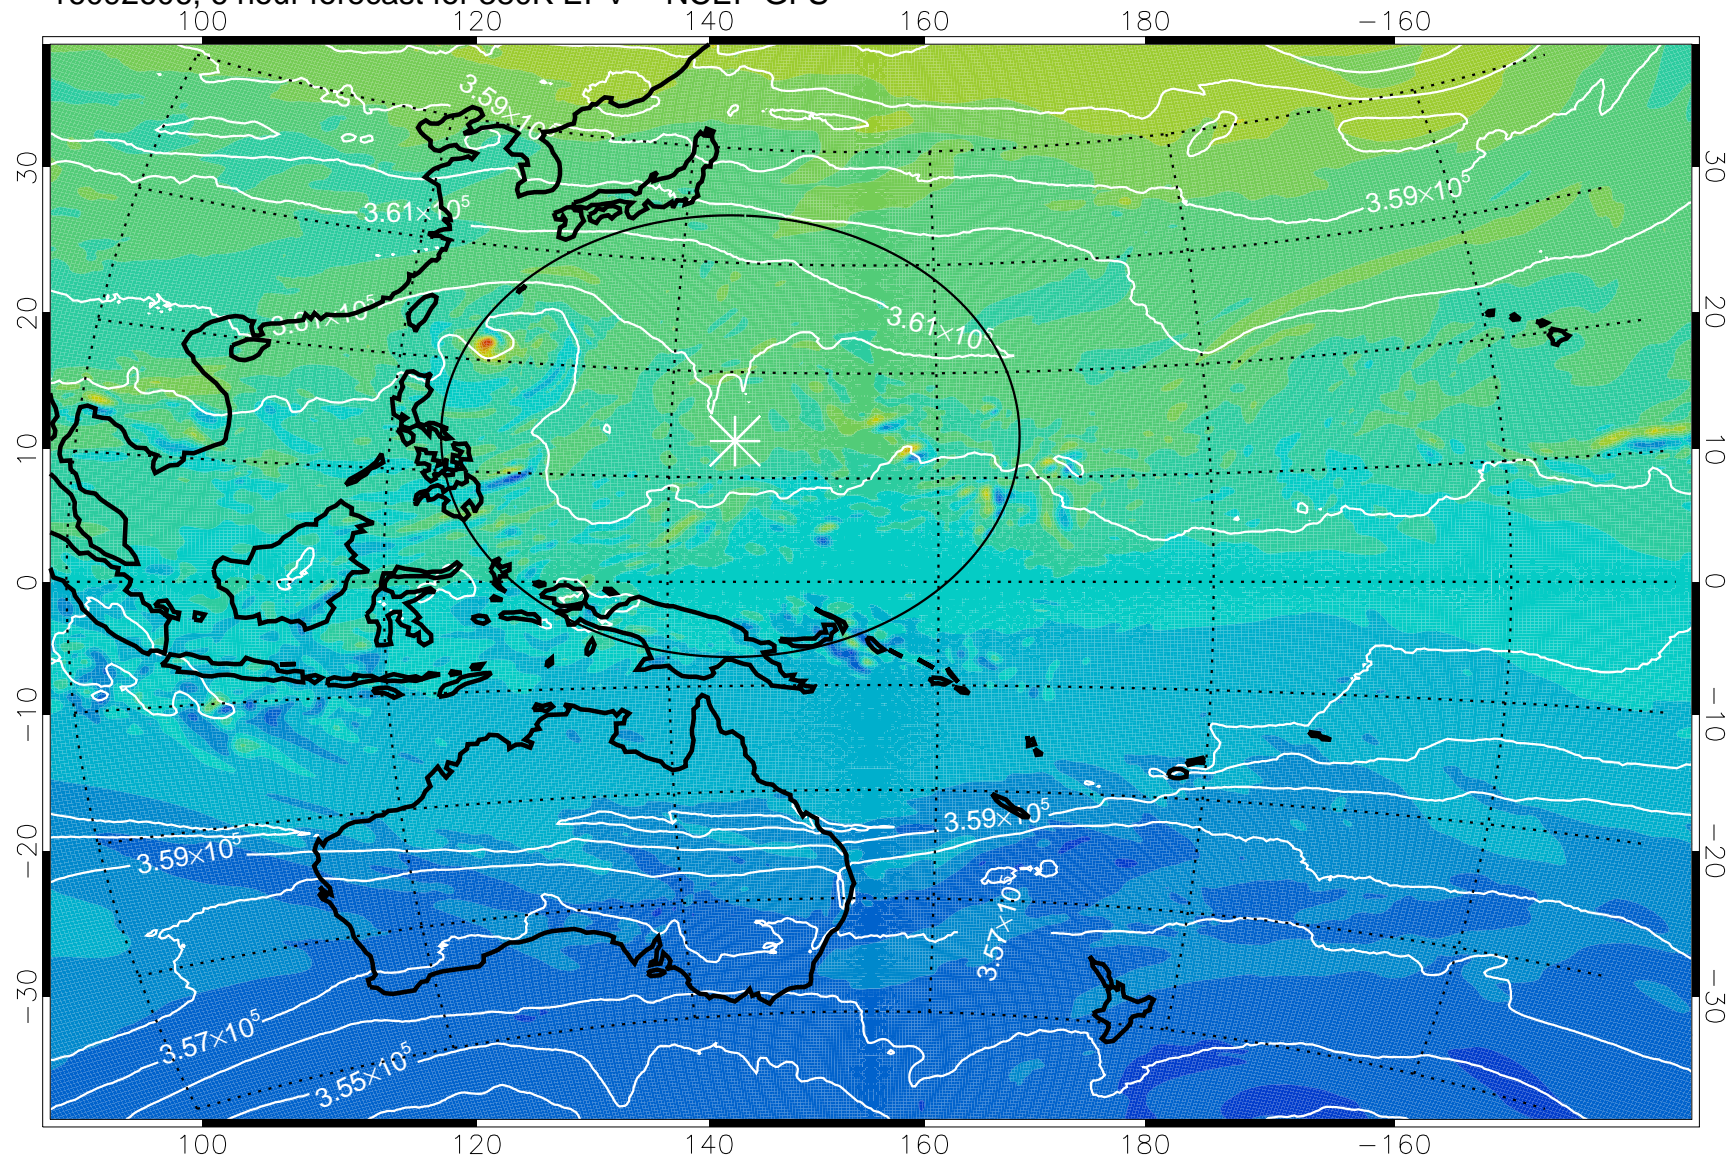

16092606, 6 hour forecast for 380K EPV -- NCEP GFS

380K Montgomery Streamfunction, white

Range ring of 2304 km

16092612, 12 hour forecast for 380K EPV -- NCEP GFS

380K Montgomery Streamfunction, white

Range ring of 2304 km

16092618, 18 hour forecast for 380K EPV -- NCEP GFS

380K Montgomery Streamfunction, white

Range ring of 2304 km

16092700, 24 hour forecast for 380K EPV -- NCEP GFS

380K Montgomery Streamfunction, white

Range ring of 2304 km

16092706, 30 hour forecast for 380K EPV -- NCEP GFS

380K Montgomery Streamfunction, white

Range ring of 2304 km

16092712, 36 hour forecast for 380K EPV -- NCEP GFS

380K Montgomery Streamfunction, white

Range ring of 2304 km

16092718, 42 hour forecast for 380K EPV -- NCEP GFS

380K Montgomery Streamfunction, white

Range ring of 2304 km

16092800, 48 hour forecast for 380K EPV -- NCEP GFS

380K Montgomery Streamfunction, white

Range ring of 2304 km