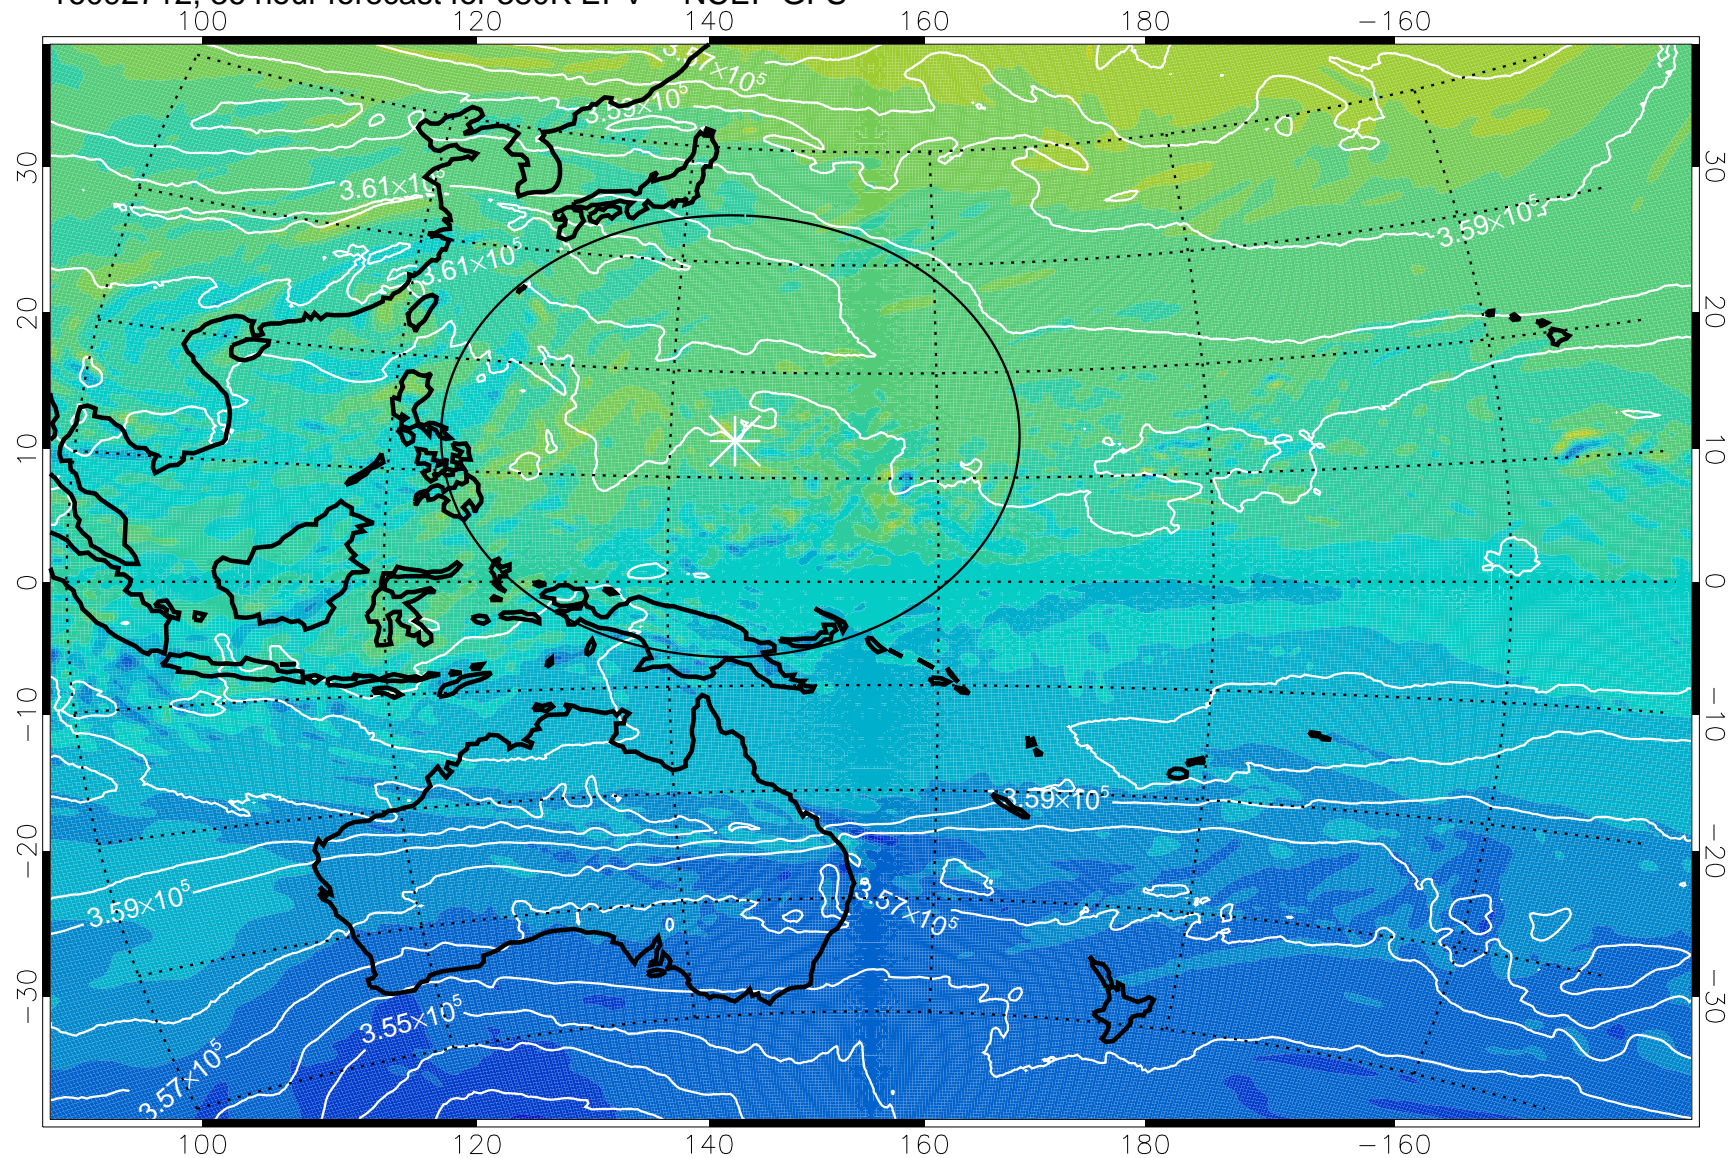

16092706, 30 hour forecast for 380K EPV -- NCEP GFS

380K Montgomery Streamfunction, white

Range ring of 2304 km

16092712, 36 hour forecast for 380K EPV -- NCEP GFS

380K Montgomery Streamfunction, white

Range ring of 2304 km

16092718, 42 hour forecast for 380K EPV -- NCEP GFS

380K Montgomery Streamfunction, white

Range ring of 2304 km

16092800, 48 hour forecast for 380K EPV -- NCEP GFS

380K Montgomery Streamfunction, white

Range ring of 2304 km

16092806, 54 hour forecast for 380K EPV -- NCEP GFS

380K Montgomery Streamfunction, white

Range ring of 2304 km

16092812, 60 hour forecast for 380K EPV -- NCEP GFS

380K Montgomery Streamfunction, white

Range ring of 2304 km

16092818, 66 hour forecast for 380K EPV -- NCEP GFS

380K Montgomery Streamfunction, white

Range ring of 2304 km

16092900, 72 hour forecast for 380K EPV -- NCEP GFS

380K Montgomery Streamfunction, white

Range ring of 2304 km