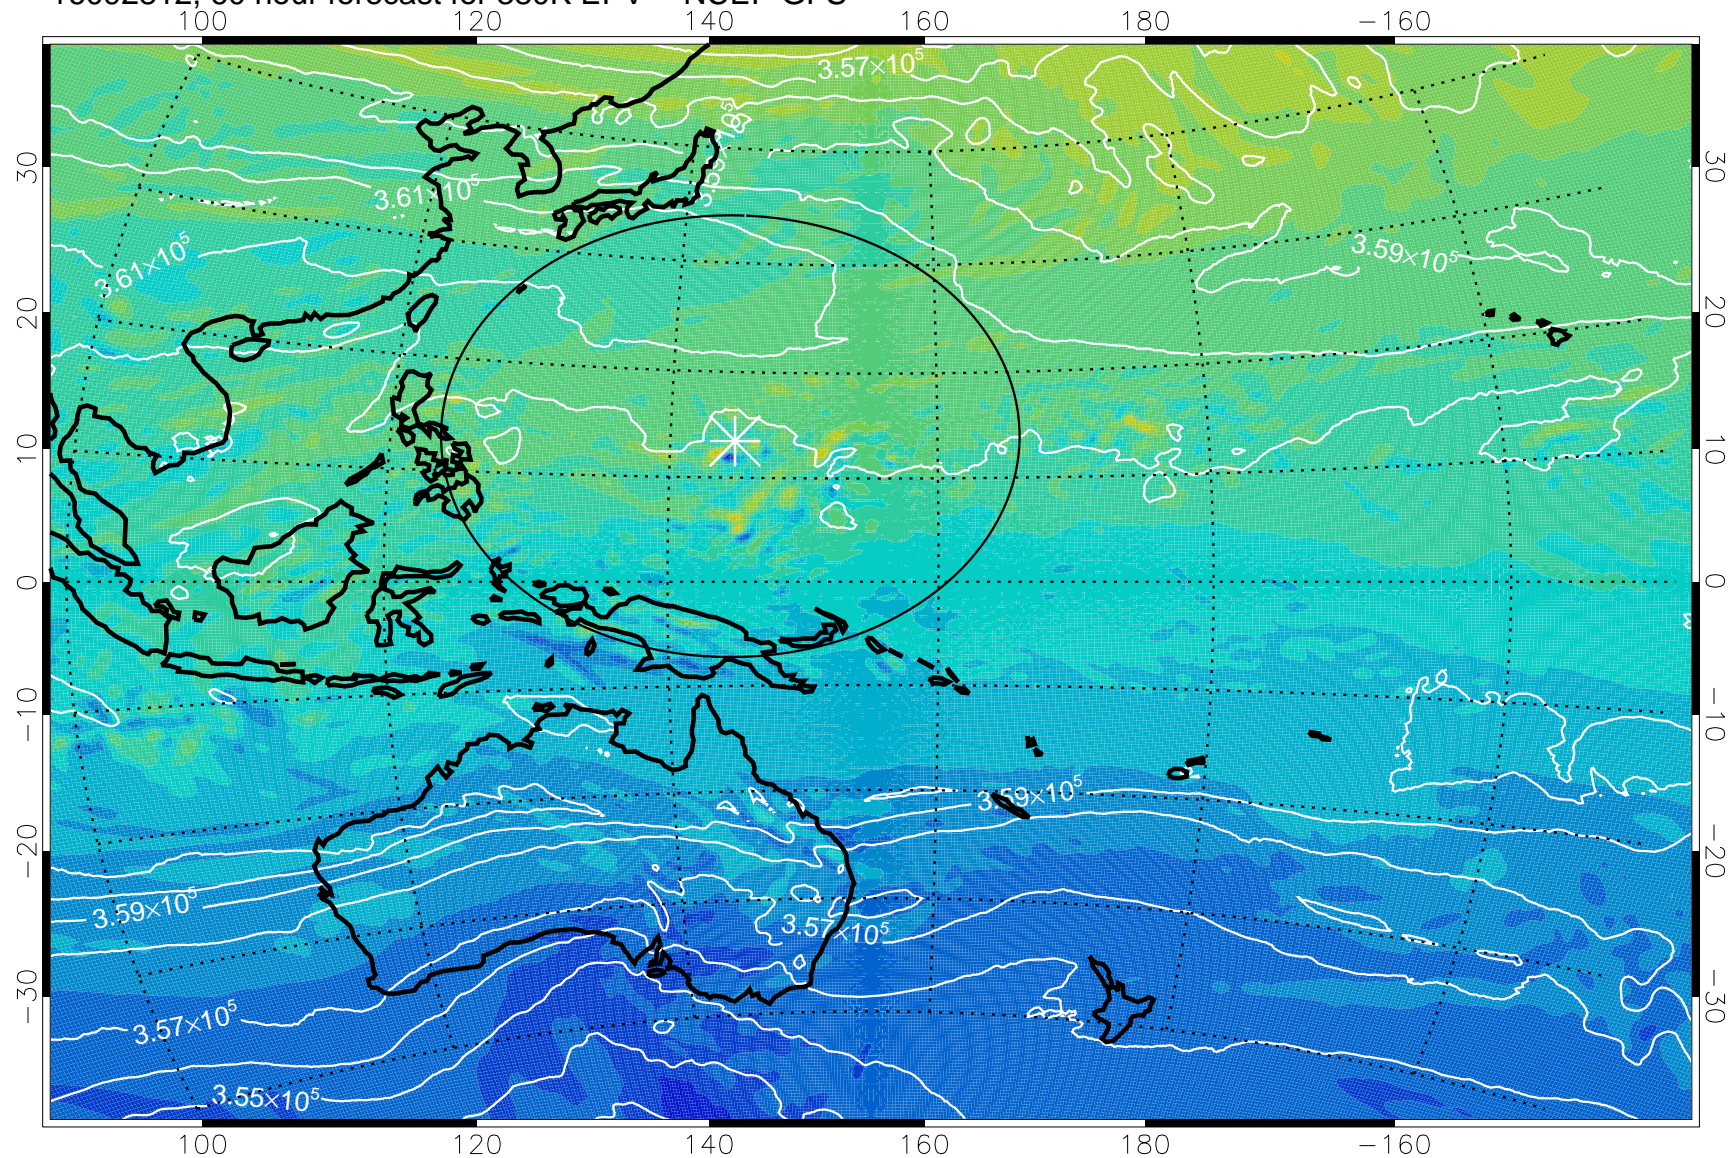

16092806, 54 hour forecast for 380K EPV -- NCEP GFS

380K Montgomery Streamfunction, white

Range ring of 2304 km

16092812, 60 hour forecast for 380K EPV -- NCEP GFS

380K Montgomery Streamfunction, white

Range ring of 2304 km

16092818, 66 hour forecast for 380K EPV -- NCEP GFS

380K Montgomery Streamfunction, white

Range ring of 2304 km

16092900, 72 hour forecast for 380K EPV -- NCEP GFS

380K Montgomery Streamfunction, white

Range ring of 2304 km

16092906, 78 hour forecast for 380K EPV -- NCEP GFS

380K Montgomery Streamfunction, white

Range ring of 2304 km

16092912, 84 hour forecast for 380K EPV -- NCEP GFS

380K Montgomery Streamfunction, white

Range ring of 2304 km

16092918, 90 hour forecast for 380K EPV -- NCEP GFS

380K Montgomery Streamfunction, white

Range ring of 2304 km

16093000, 96 hour forecast for 380K EPV -- NCEP GFS

380K Montgomery Streamfunction, white

Range ring of 2304 km