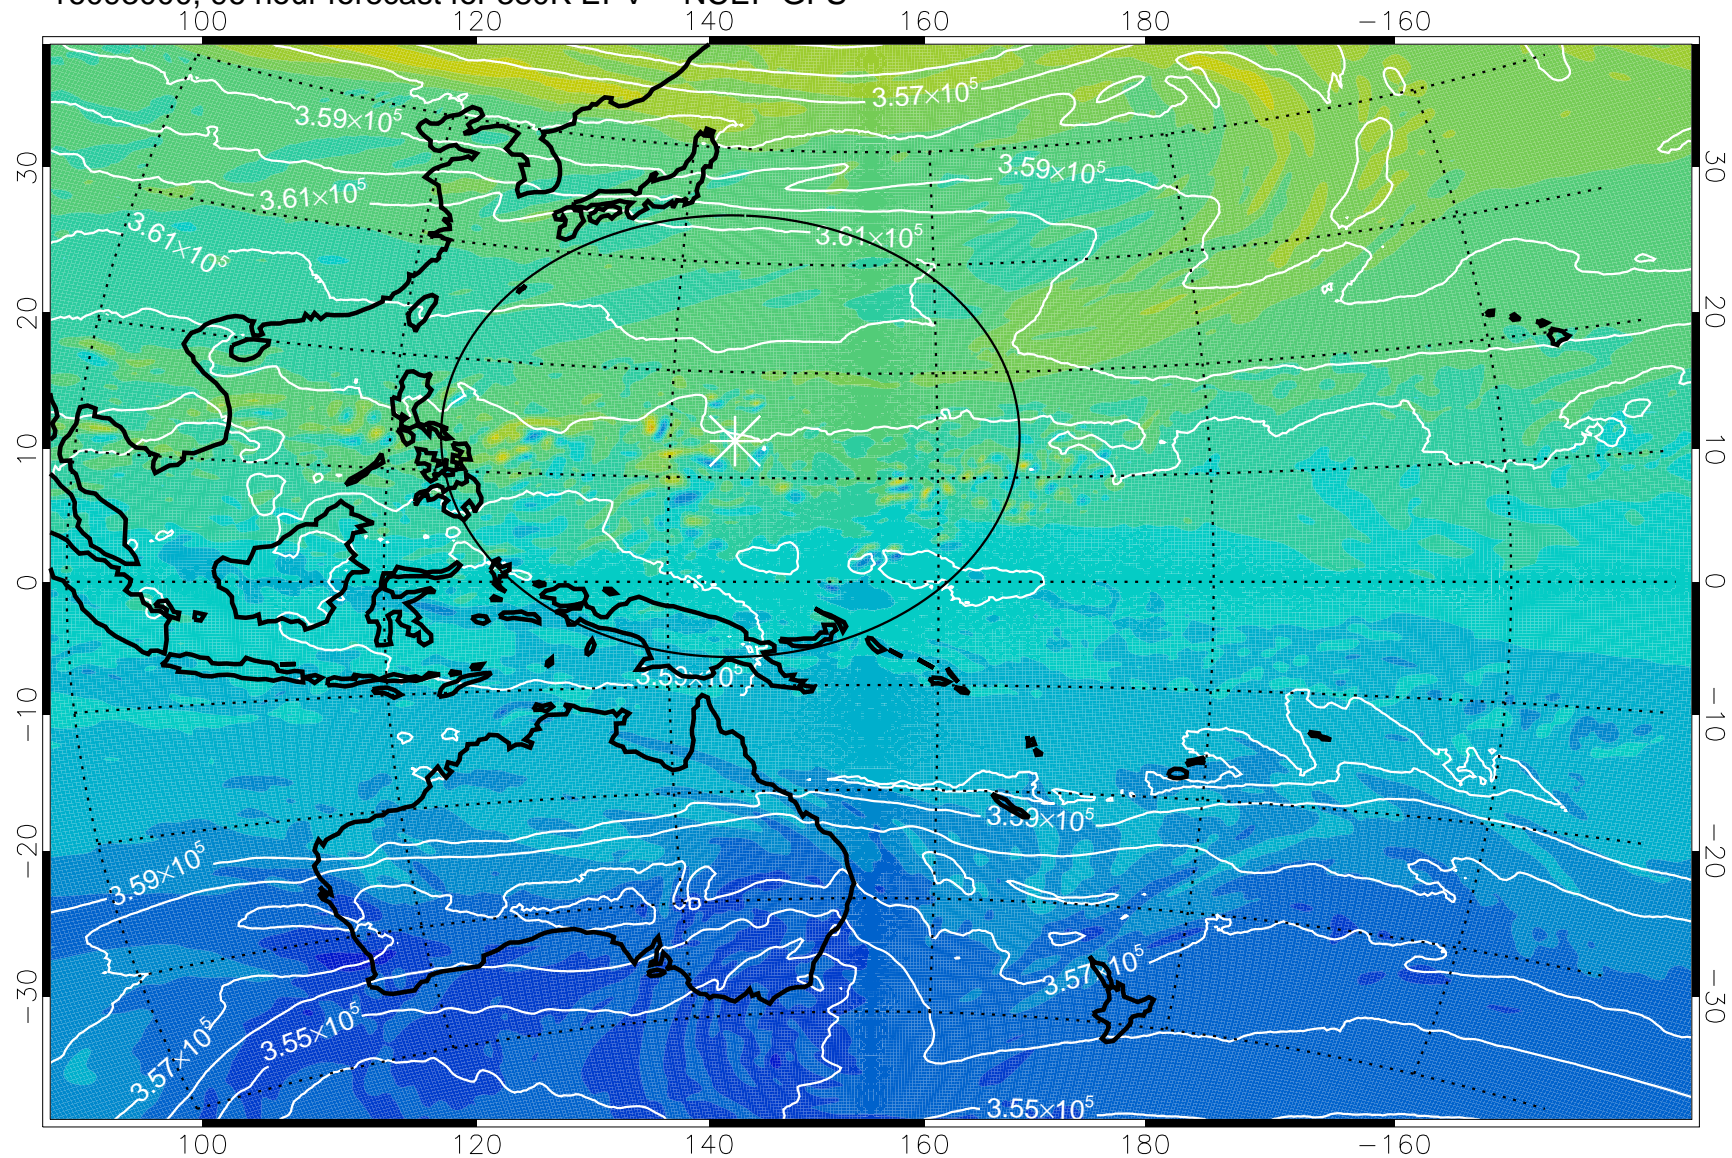

16092818, 66 hour forecast for 380K EPV -- NCEP GFS

380K Montgomery Streamfunction, white

Range ring of 2304 km

16092900, 72 hour forecast for 380K EPV -- NCEP GFS

380K Montgomery Streamfunction, white

Range ring of 2304 km

16092906, 78 hour forecast for 380K EPV -- NCEP GFS

380K Montgomery Streamfunction, white

Range ring of 2304 km

16092912, 84 hour forecast for 380K EPV -- NCEP GFS

380K Montgomery Streamfunction, white

Range ring of 2304 km

16092918, 90 hour forecast for 380K EPV -- NCEP GFS

380K Montgomery Streamfunction, white

Range ring of 2304 km

16093000, 96 hour forecast for 380K EPV -- NCEP GFS

380K Montgomery Streamfunction, white

Range ring of 2304 km

16093006, 102 hour forecast for 380K EPV -- NCEP GFS

380K Montgomery Streamfunction, white

Range ring of 2304 km

16093012, 108 hour forecast for 380K EPV -- NCEP GFS

380K Montgomery Streamfunction, white

Range ring of 2304 km