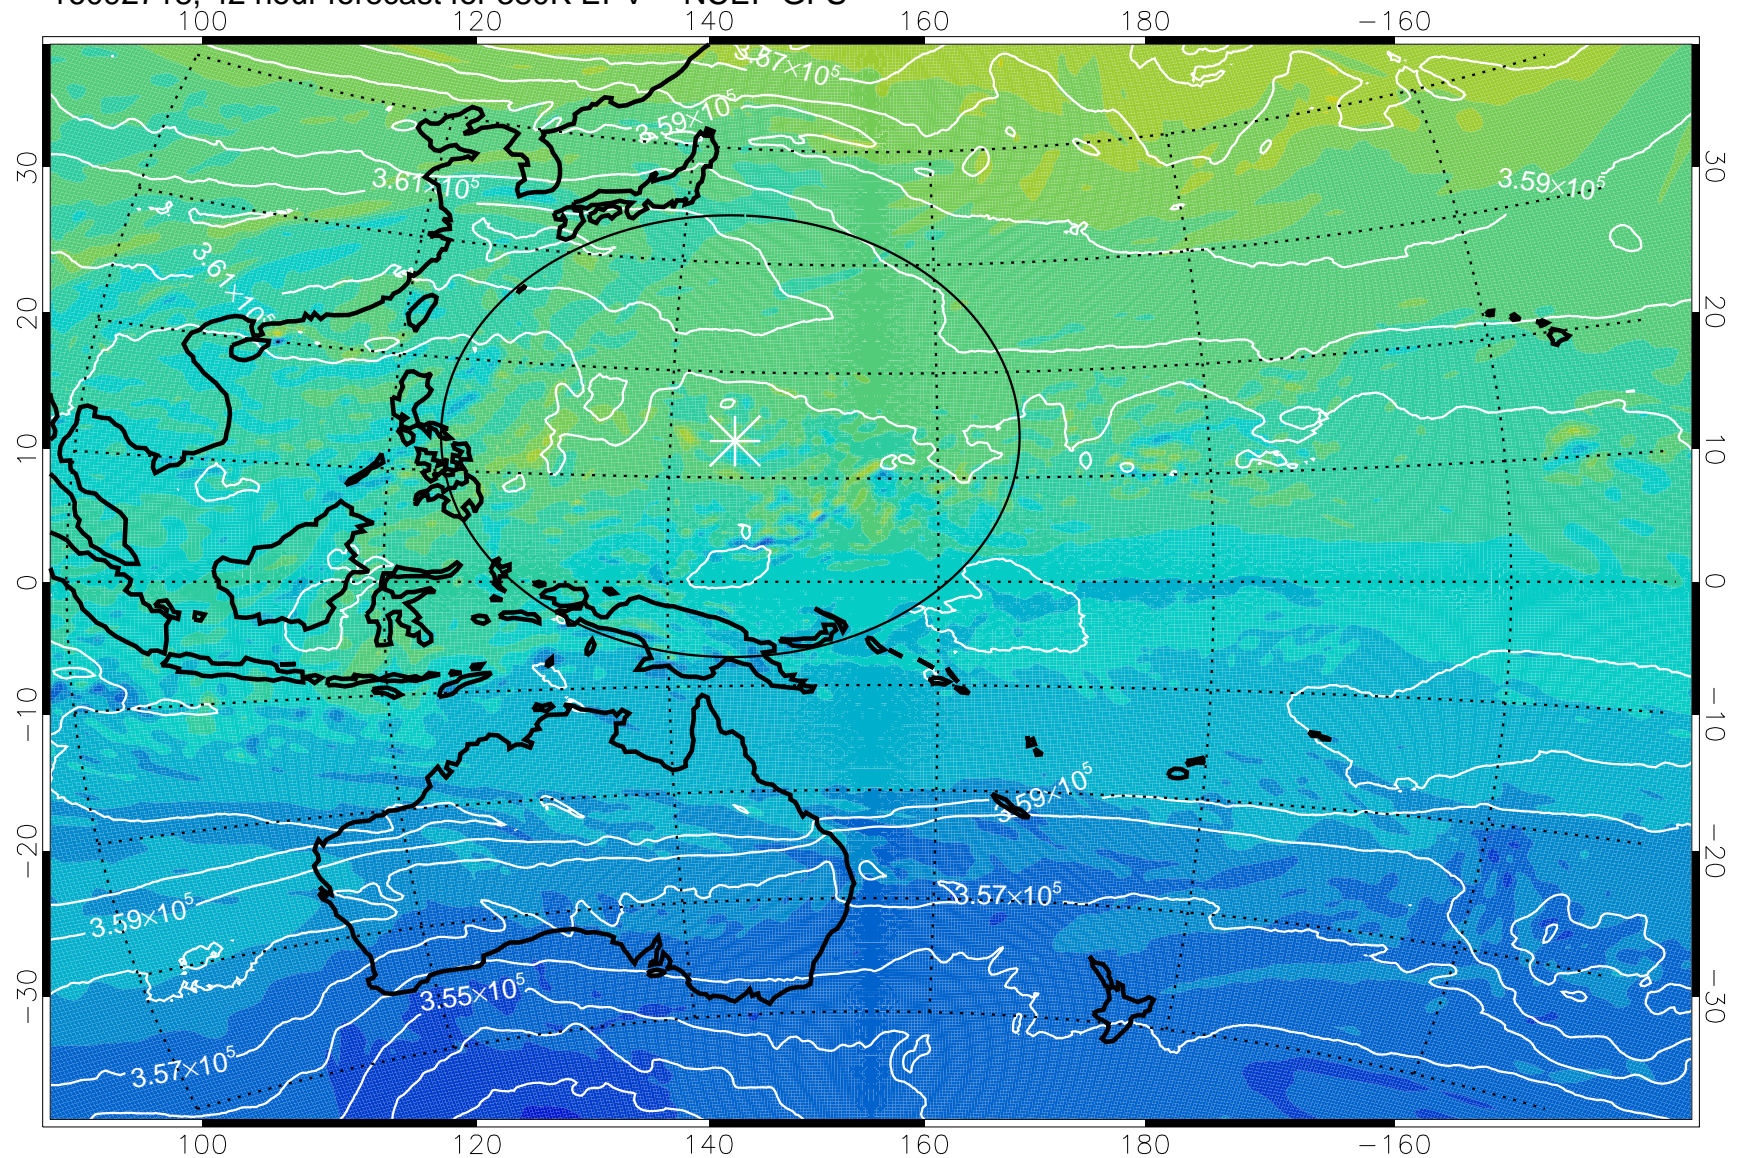

16092706, 30 hour forecast for 380K EPV -- NCEP GFS

380K Montgomery Streamfunction, white

Range ring of 2304 km

16092712, 36 hour forecast for 380K EPV -- NCEP GFS

380K Montgomery Streamfunction, white

Range ring of 2304 km

16092718, 42 hour forecast for 380K EPV -- NCEP GFS

380K Montgomery Streamfunction, white

Range ring of 2304 km

16092800, 48 hour forecast for 380K EPV -- NCEP GFS

380K Montgomery Streamfunction, white

Range ring of 2304 km

16092806, 54 hour forecast for 380K EPV -- NCEP GFS

380K Montgomery Streamfunction, white

Range ring of 2304 km

16092812, 60 hour forecast for 380K EPV -- NCEP GFS

380K Montgomery Streamfunction, white

Range ring of 2304 km

16092818, 66 hour forecast for 380K EPV -- NCEP GFS

380K Montgomery Streamfunction, white

Range ring of 2304 km

16092900, 72 hour forecast for 380K EPV -- NCEP GFS

380K Montgomery Streamfunction, white

Range ring of 2304 km