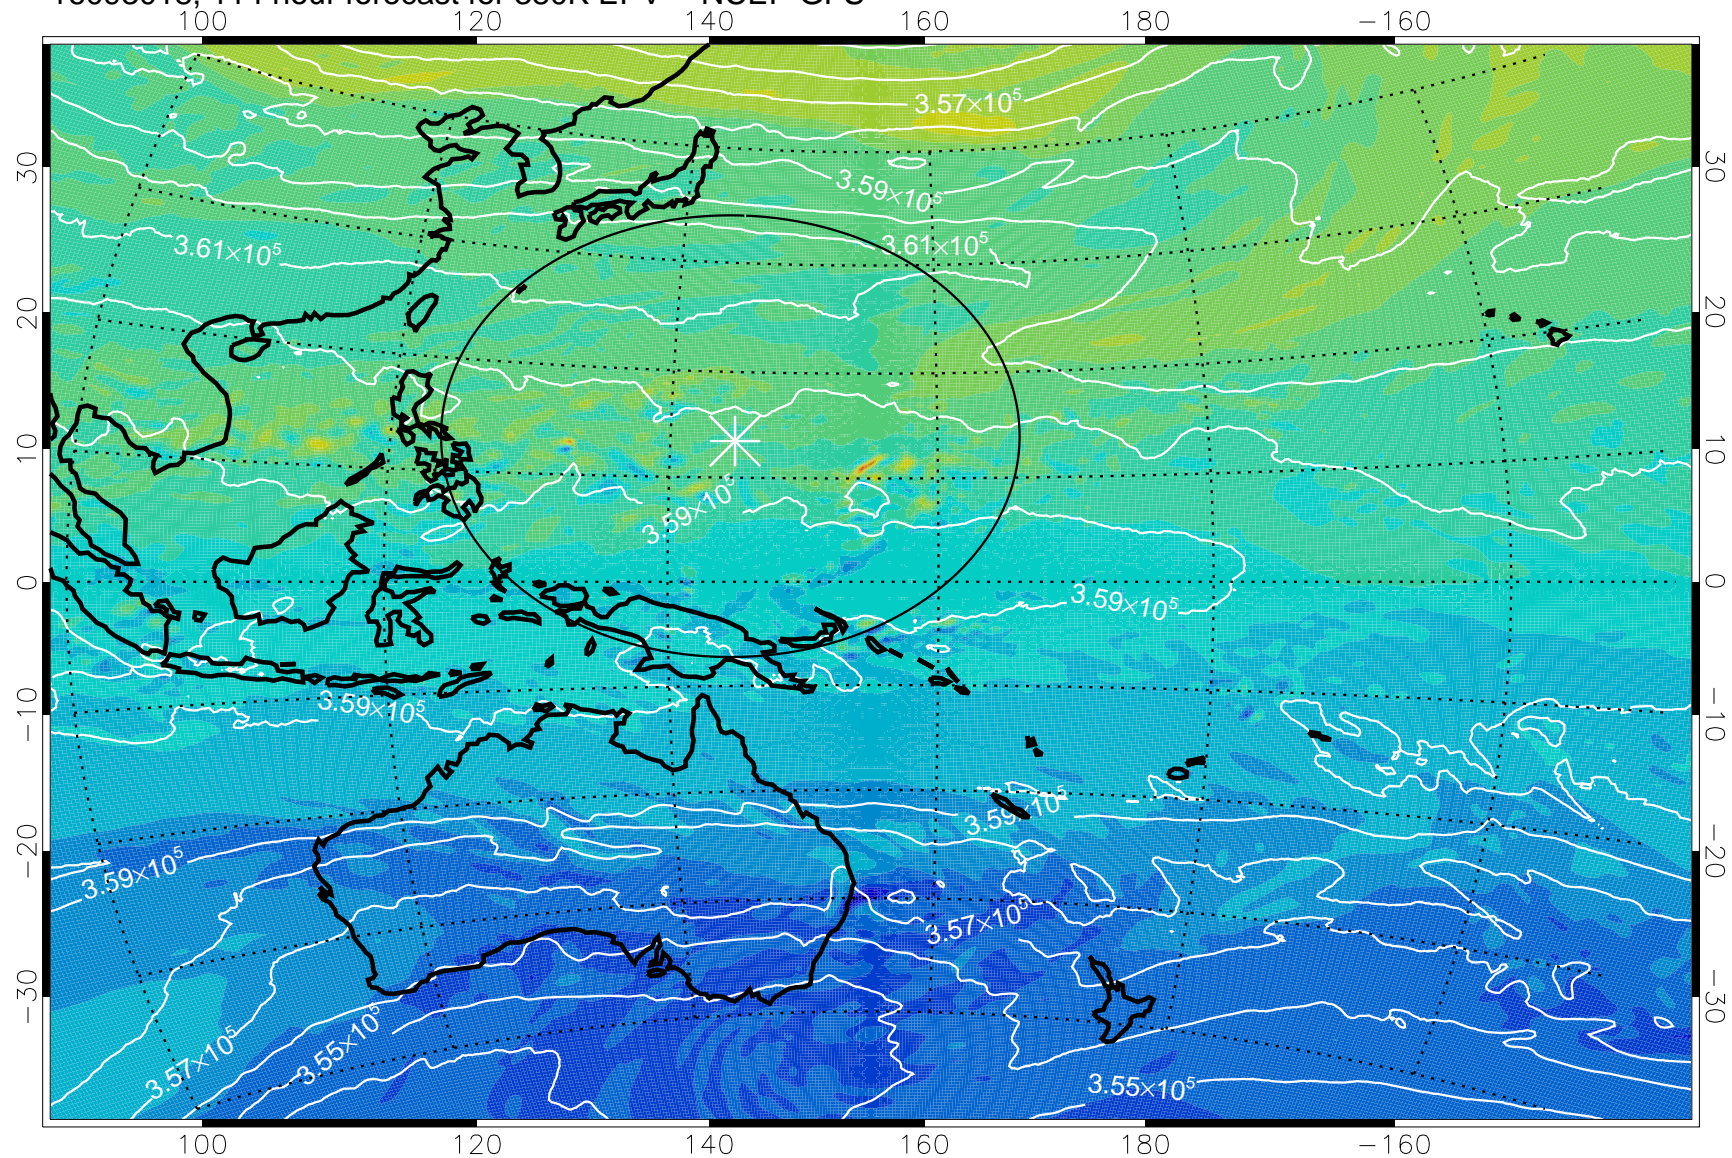

16092918, 90 hour forecast for 380K EPV -- NCEP GFS

380K Montgomery Streamfunction, white

Range ring of 2304 km

16093000, 96 hour forecast for 380K EPV -- NCEP GFS

380K Montgomery Streamfunction, white

Range ring of 2304 km

16093006, 102 hour forecast for 380K EPV -- NCEP GFS

380K Montgomery Streamfunction, white

Range ring of 2304 km

16093012, 108 hour forecast for 380K EPV -- NCEP GFS

380K Montgomery Streamfunction, white

Range ring of 2304 km

16093018, 114 hour forecast for 380K EPV -- NCEP GFS

380K Montgomery Streamfunction, white

Range ring of 2304 km

16100100, 120 hour forecast for 380K EPV -- NCEP GFS

380K Montgomery Streamfunction, white

Range ring of 2304 km