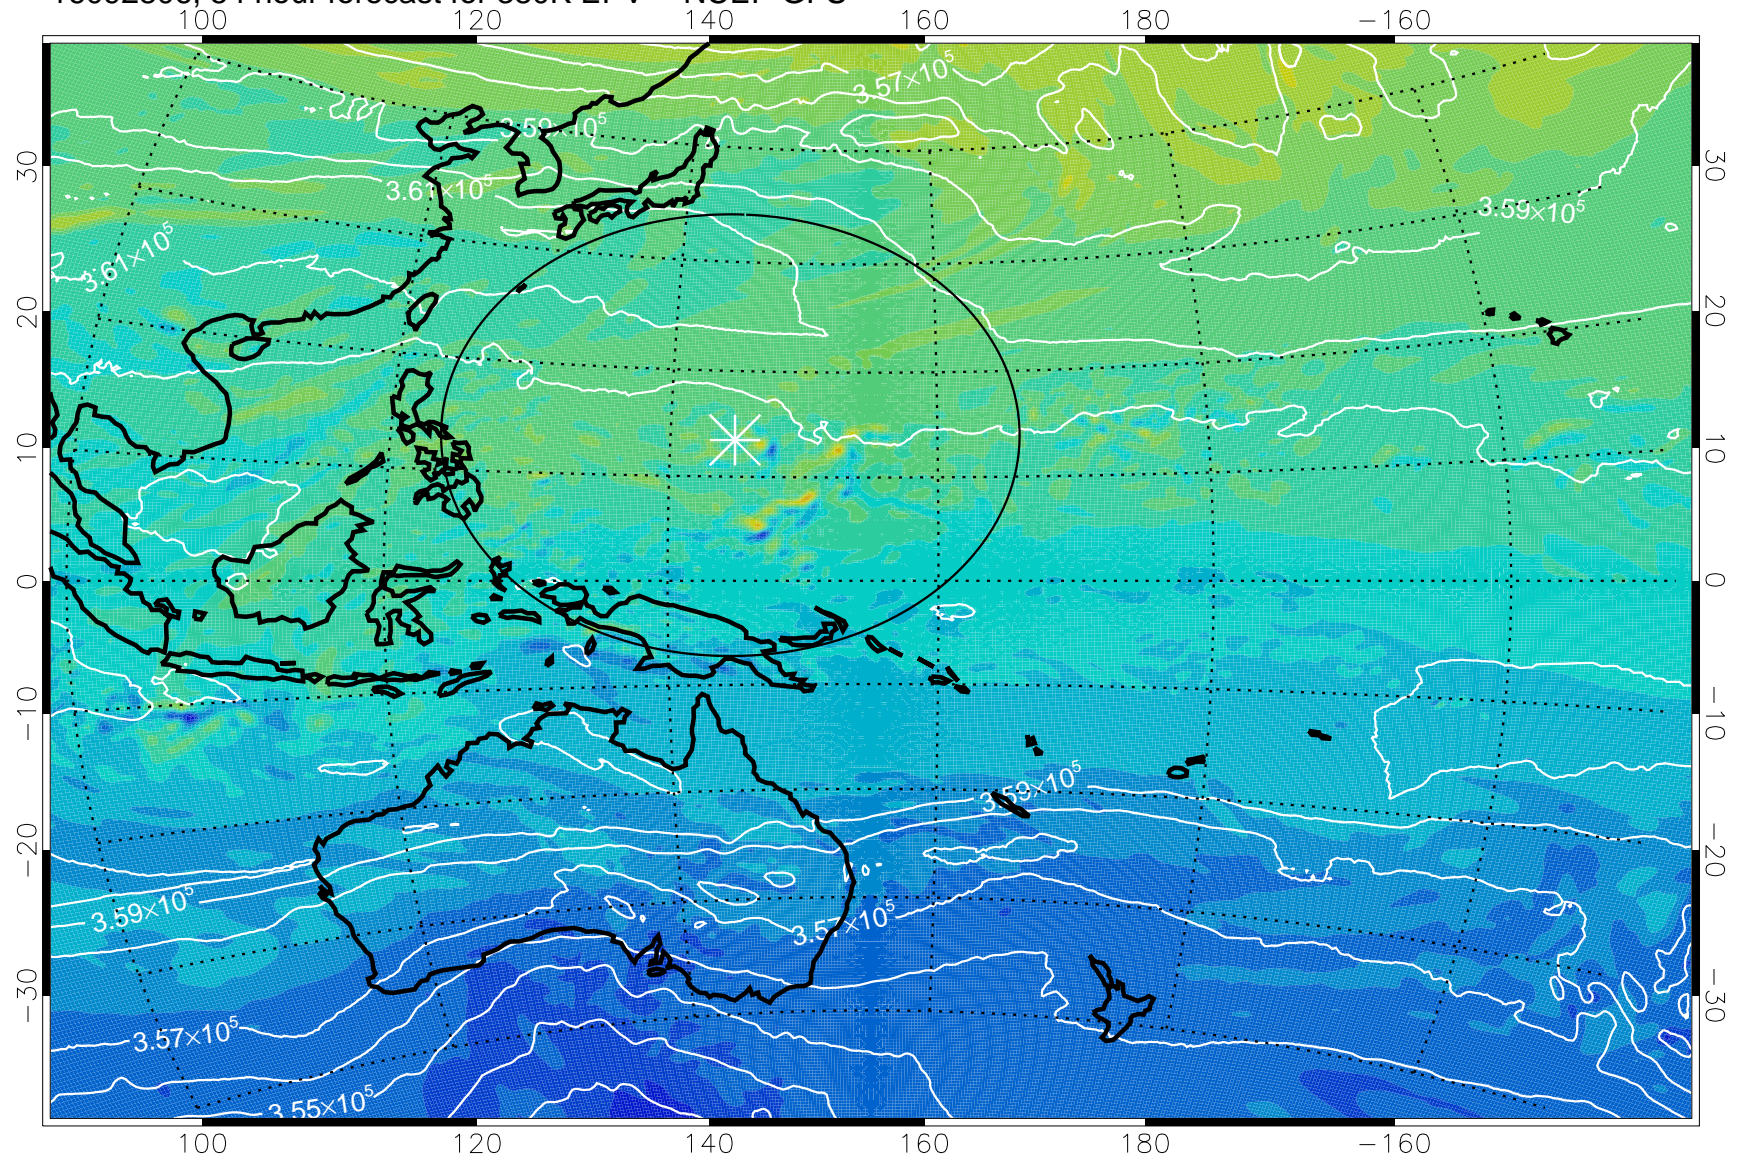

16092718, 42 hour forecast for 380K EPV -- NCEP GFS

380K Montgomery Streamfunction, white

Range ring of 2304 km

16092800, 48 hour forecast for 380K EPV -- NCEP GFS

380K Montgomery Streamfunction, white

Range ring of 2304 km

16092806, 54 hour forecast for 380K EPV -- NCEP GFS

380K Montgomery Streamfunction, white

Range ring of 2304 km

16092812, 60 hour forecast for 380K EPV -- NCEP GFS

380K Montgomery Streamfunction, white

Range ring of 2304 km

16092818, 66 hour forecast for 380K EPV -- NCEP GFS

380K Montgomery Streamfunction, white

Range ring of 2304 km

16092900, 72 hour forecast for 380K EPV -- NCEP GFS

380K Montgomery Streamfunction, white

Range ring of 2304 km

16092906, 78 hour forecast for 380K EPV -- NCEP GFS

380K Montgomery Streamfunction, white

Range ring of 2304 km

16092912, 84 hour forecast for 380K EPV -- NCEP GFS

380K Montgomery Streamfunction, white

Range ring of 2304 km