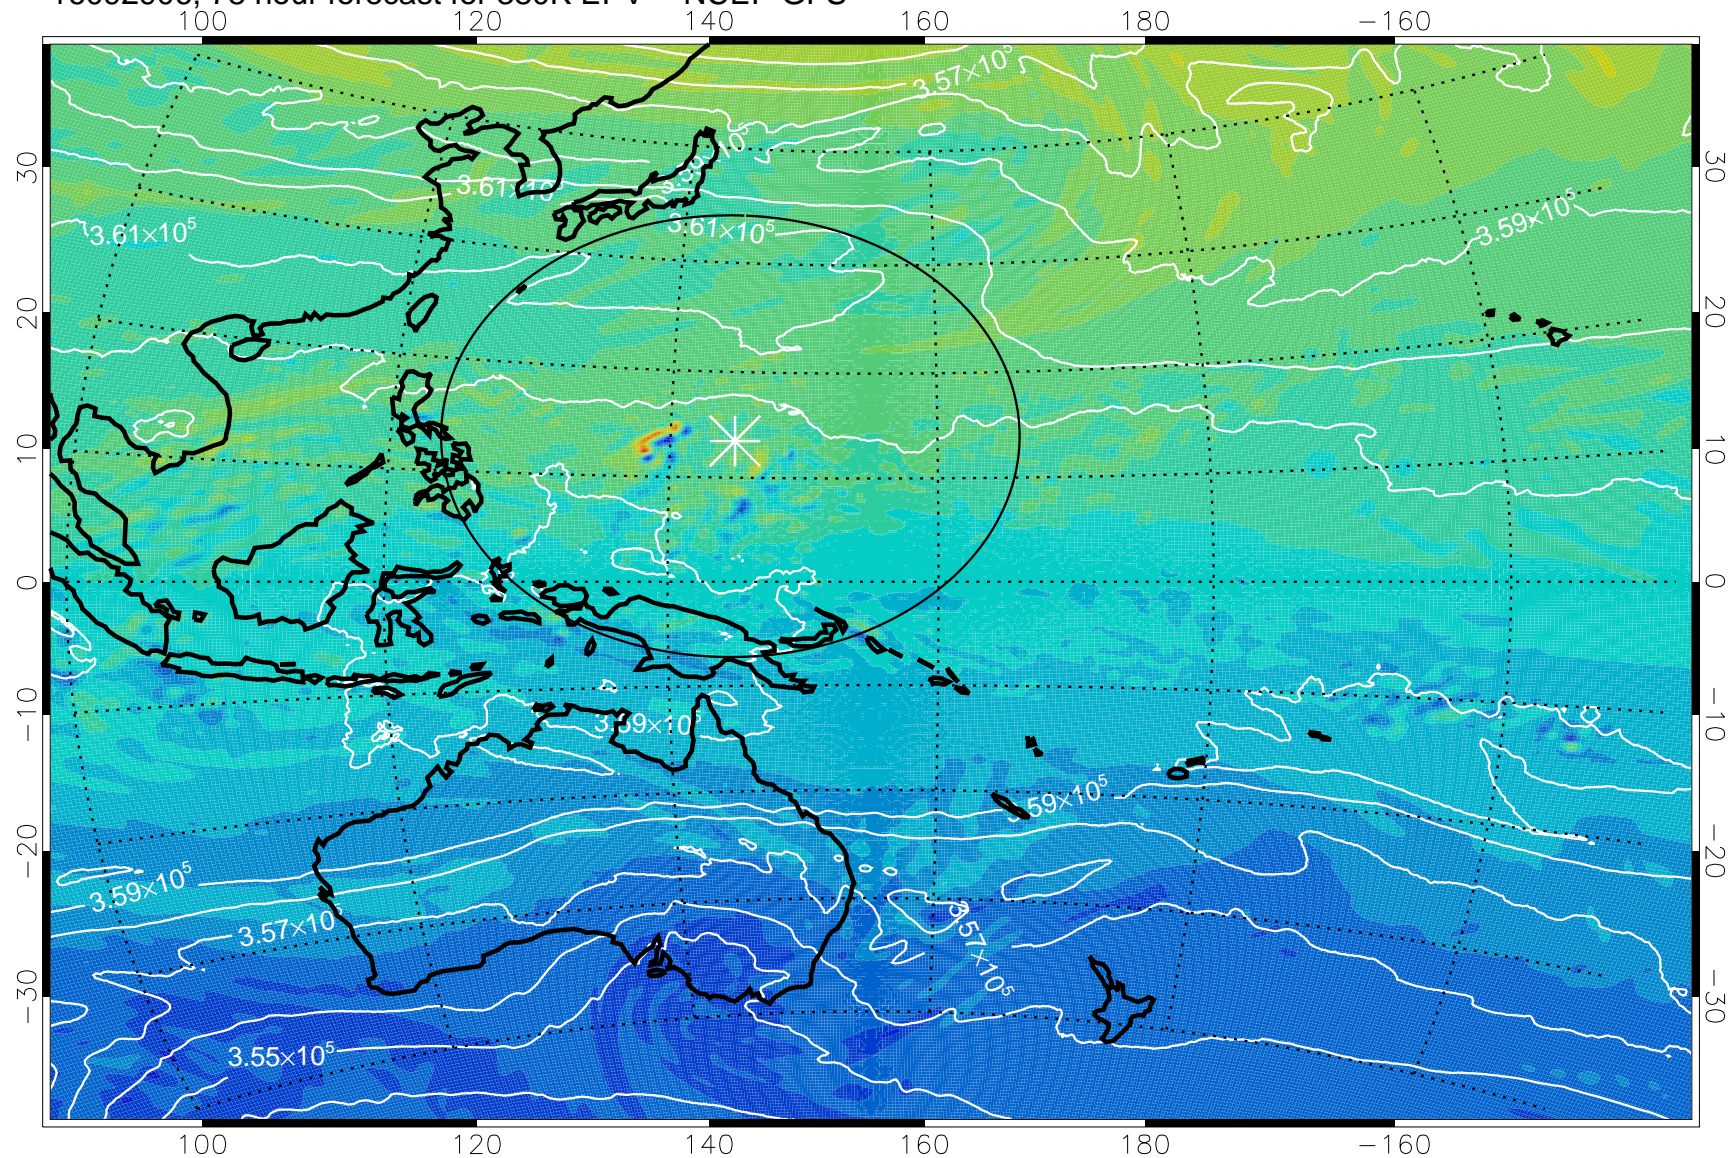

16092806, 54 hour forecast for 380K EPV -- NCEP GFS

380K Montgomery Streamfunction, white

Range ring of 2304 km

16092812, 60 hour forecast for 380K EPV -- NCEP GFS

380K Montgomery Streamfunction, white

Range ring of 2304 km

16092818, 66 hour forecast for 380K EPV -- NCEP GFS

380K Montgomery Streamfunction, white

Range ring of 2304 km

16092900, 72 hour forecast for 380K EPV -- NCEP GFS

380K Montgomery Streamfunction, white

Range ring of 2304 km

16092906, 78 hour forecast for 380K EPV -- NCEP GFS

380K Montgomery Streamfunction, white

Range ring of 2304 km

16092912, 84 hour forecast for 380K EPV -- NCEP GFS

380K Montgomery Streamfunction, white

Range ring of 2304 km

16092918, 90 hour forecast for 380K EPV -- NCEP GFS

380K Montgomery Streamfunction, white

Range ring of 2304 km

16093000, 96 hour forecast for 380K EPV -- NCEP GFS

380K Montgomery Streamfunction, white

Range ring of 2304 km