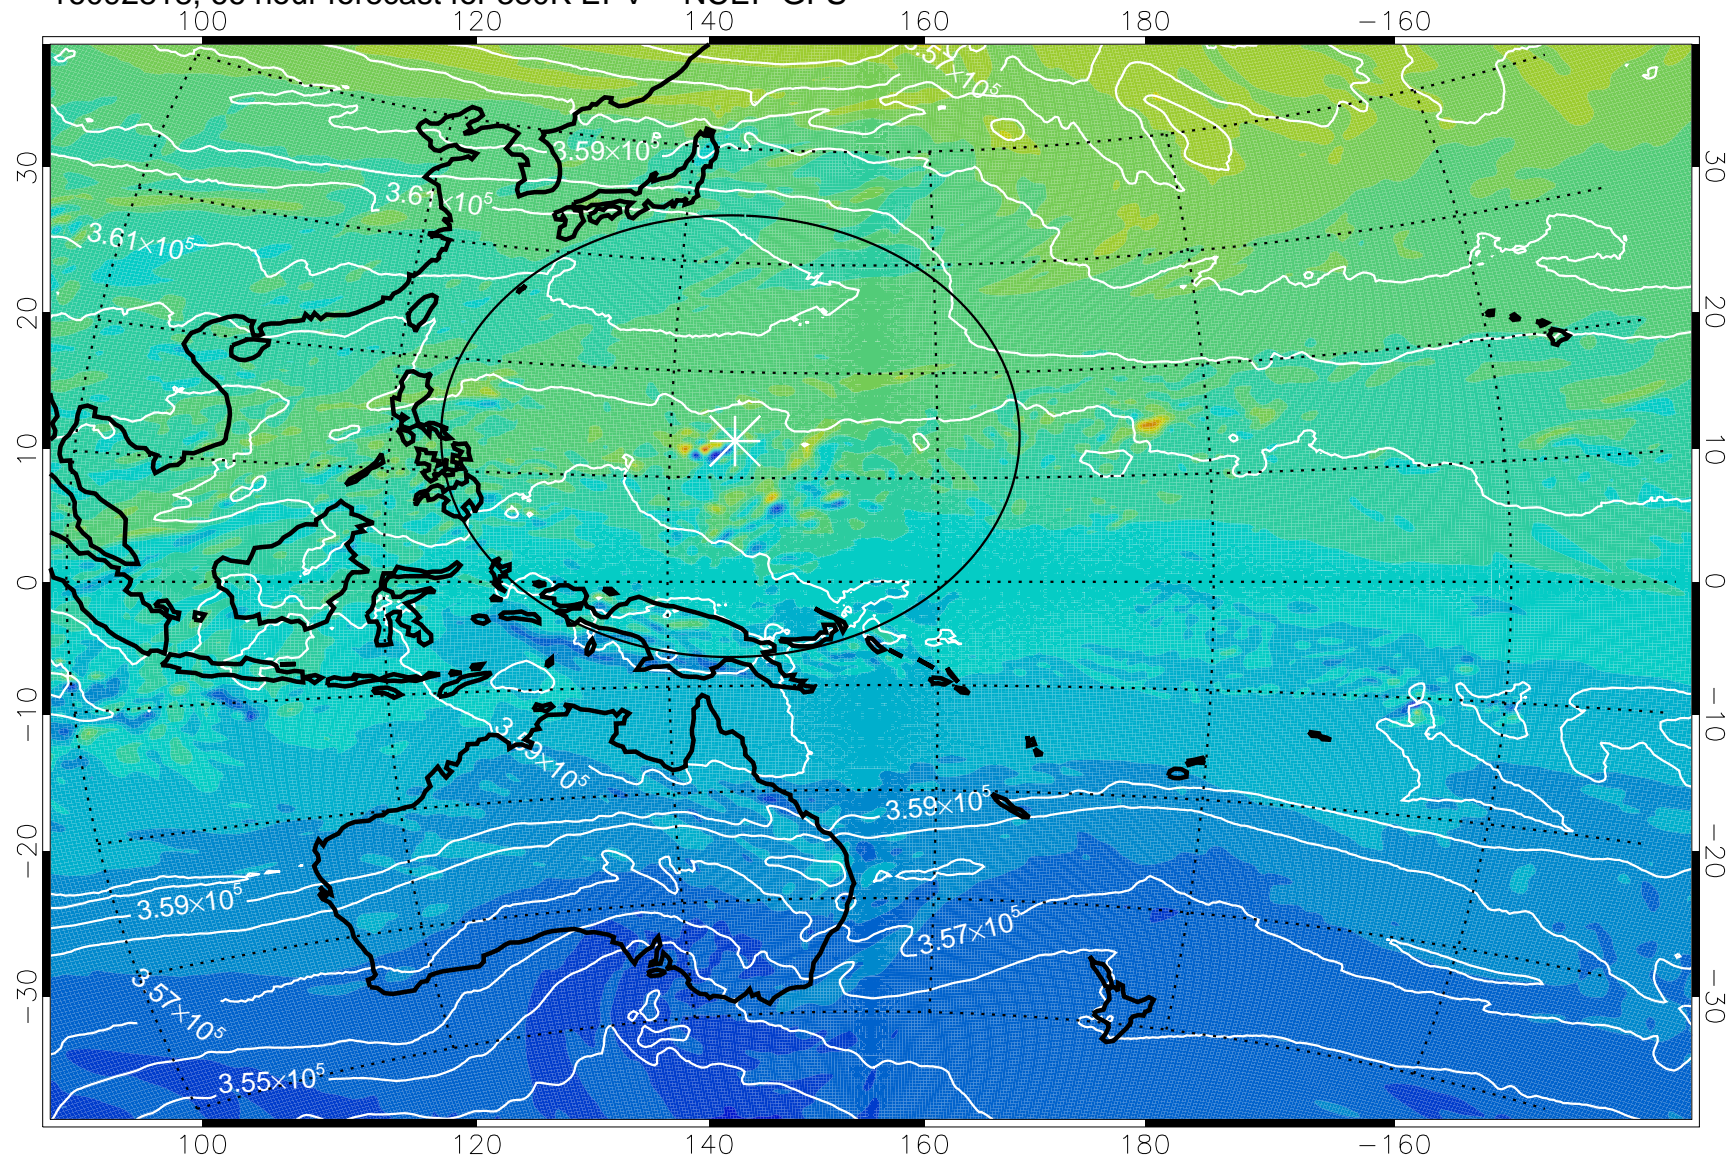

16092806, 54 hour forecast for 380K EPV -- NCEP GFS

380K Montgomery Streamfunction, white

Range ring of 2304 km

16092812, 60 hour forecast for 380K EPV -- NCEP GFS

380K Montgomery Streamfunction, white

Range ring of 2304 km

16092818, 66 hour forecast for 380K EPV -- NCEP GFS

380K Montgomery Streamfunction, white

Range ring of 2304 km

16092900, 72 hour forecast for 380K EPV -- NCEP GFS

380K Montgomery Streamfunction, white

Range ring of 2304 km

16092906, 78 hour forecast for 380K EPV -- NCEP GFS

380K Montgomery Streamfunction, white

Range ring of 2304 km

16092912, 84 hour forecast for 380K EPV -- NCEP GFS

380K Montgomery Streamfunction, white

Range ring of 2304 km

16092918, 90 hour forecast for 380K EPV -- NCEP GFS

380K Montgomery Streamfunction, white

Range ring of 2304 km

16093000, 96 hour forecast for 380K EPV -- NCEP GFS

380K Montgomery Streamfunction, white

Range ring of 2304 km