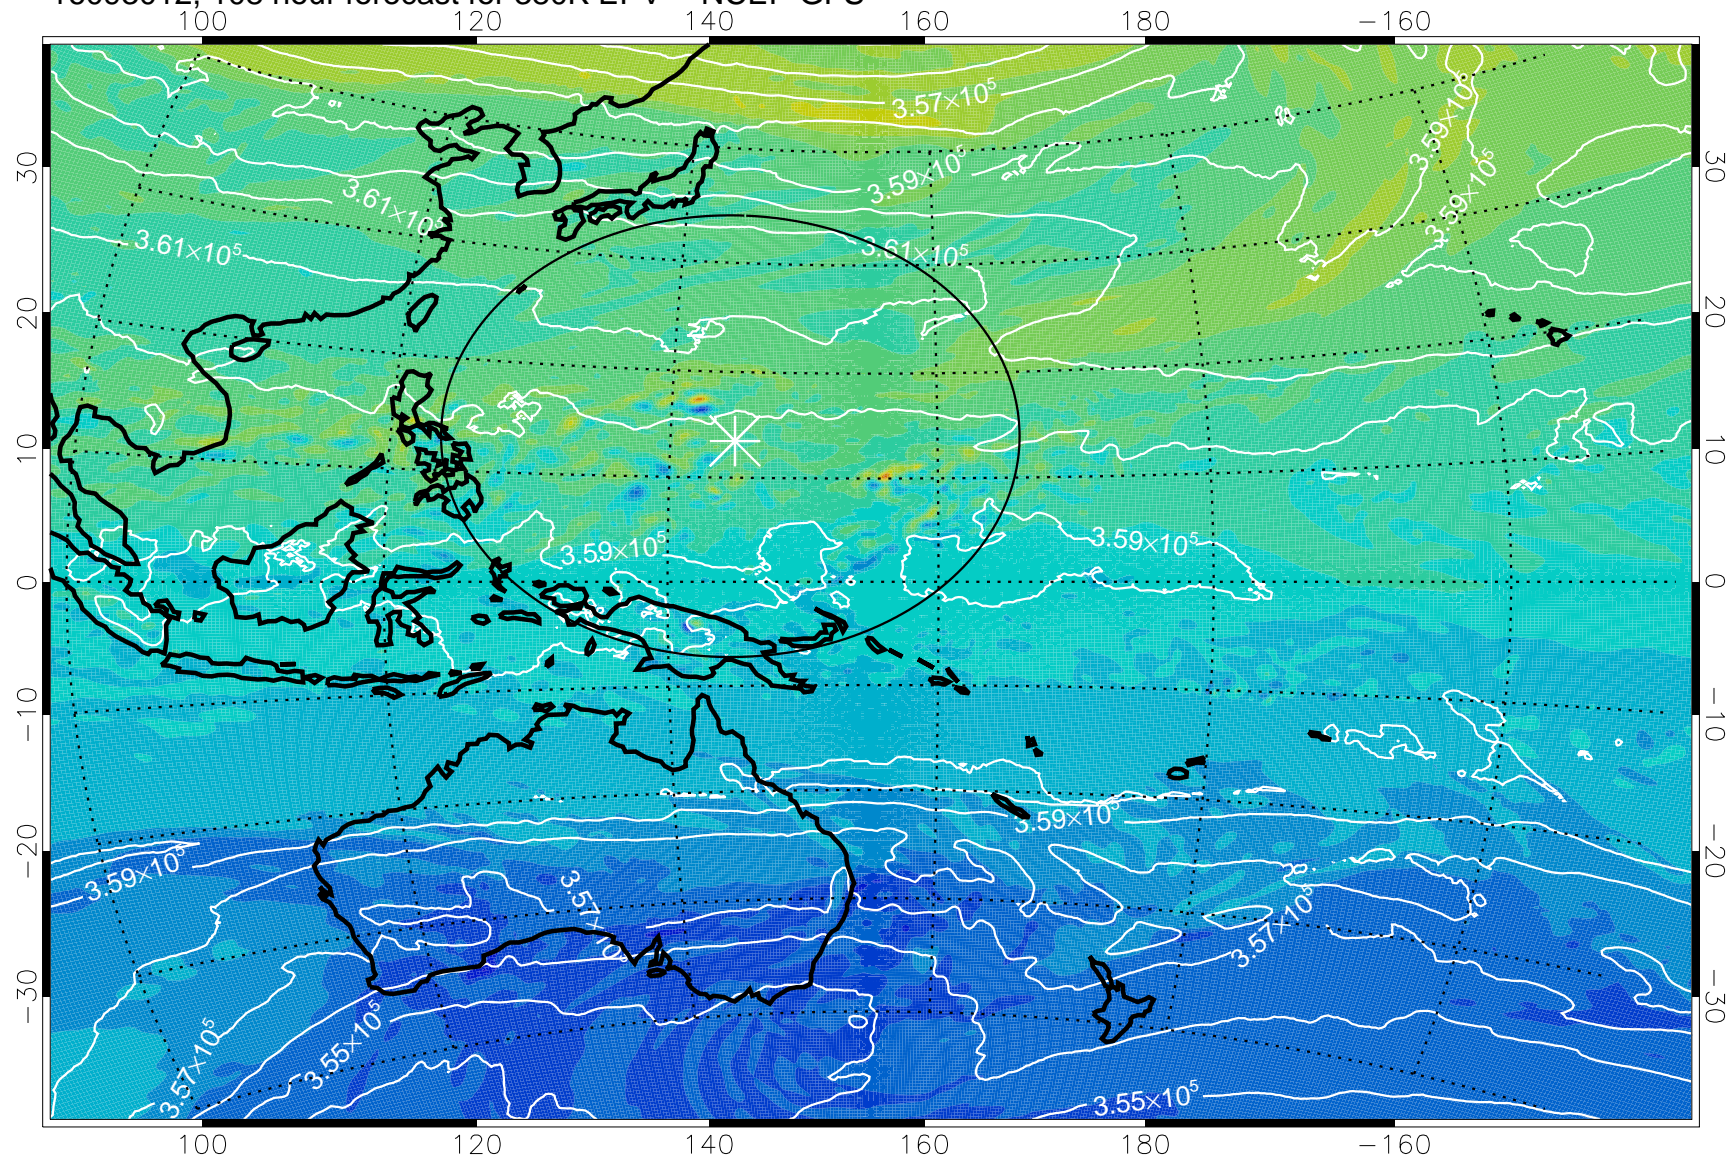

16092906, 78 hour forecast for 380K EPV -- NCEP GFS

380K Montgomery Streamfunction, white

Range ring of 2304 km

16092912, 84 hour forecast for 380K EPV -- NCEP GFS

380K Montgomery Streamfunction, white

Range ring of 2304 km

16092918, 90 hour forecast for 380K EPV -- NCEP GFS

380K Montgomery Streamfunction, white

Range ring of 2304 km

16093000, 96 hour forecast for 380K EPV -- NCEP GFS

380K Montgomery Streamfunction, white

Range ring of 2304 km

16093006, 102 hour forecast for 380K EPV -- NCEP GFS

380K Montgomery Streamfunction, white

Range ring of 2304 km

16093012, 108 hour forecast for 380K EPV -- NCEP GFS

380K Montgomery Streamfunction, white

Range ring of 2304 km

16093018, 114 hour forecast for 380K EPV -- NCEP GFS

380K Montgomery Streamfunction, white

Range ring of 2304 km

16100100, 120 hour forecast for 380K EPV -- NCEP GFS

380K Montgomery Streamfunction, white

Range ring of 2304 km