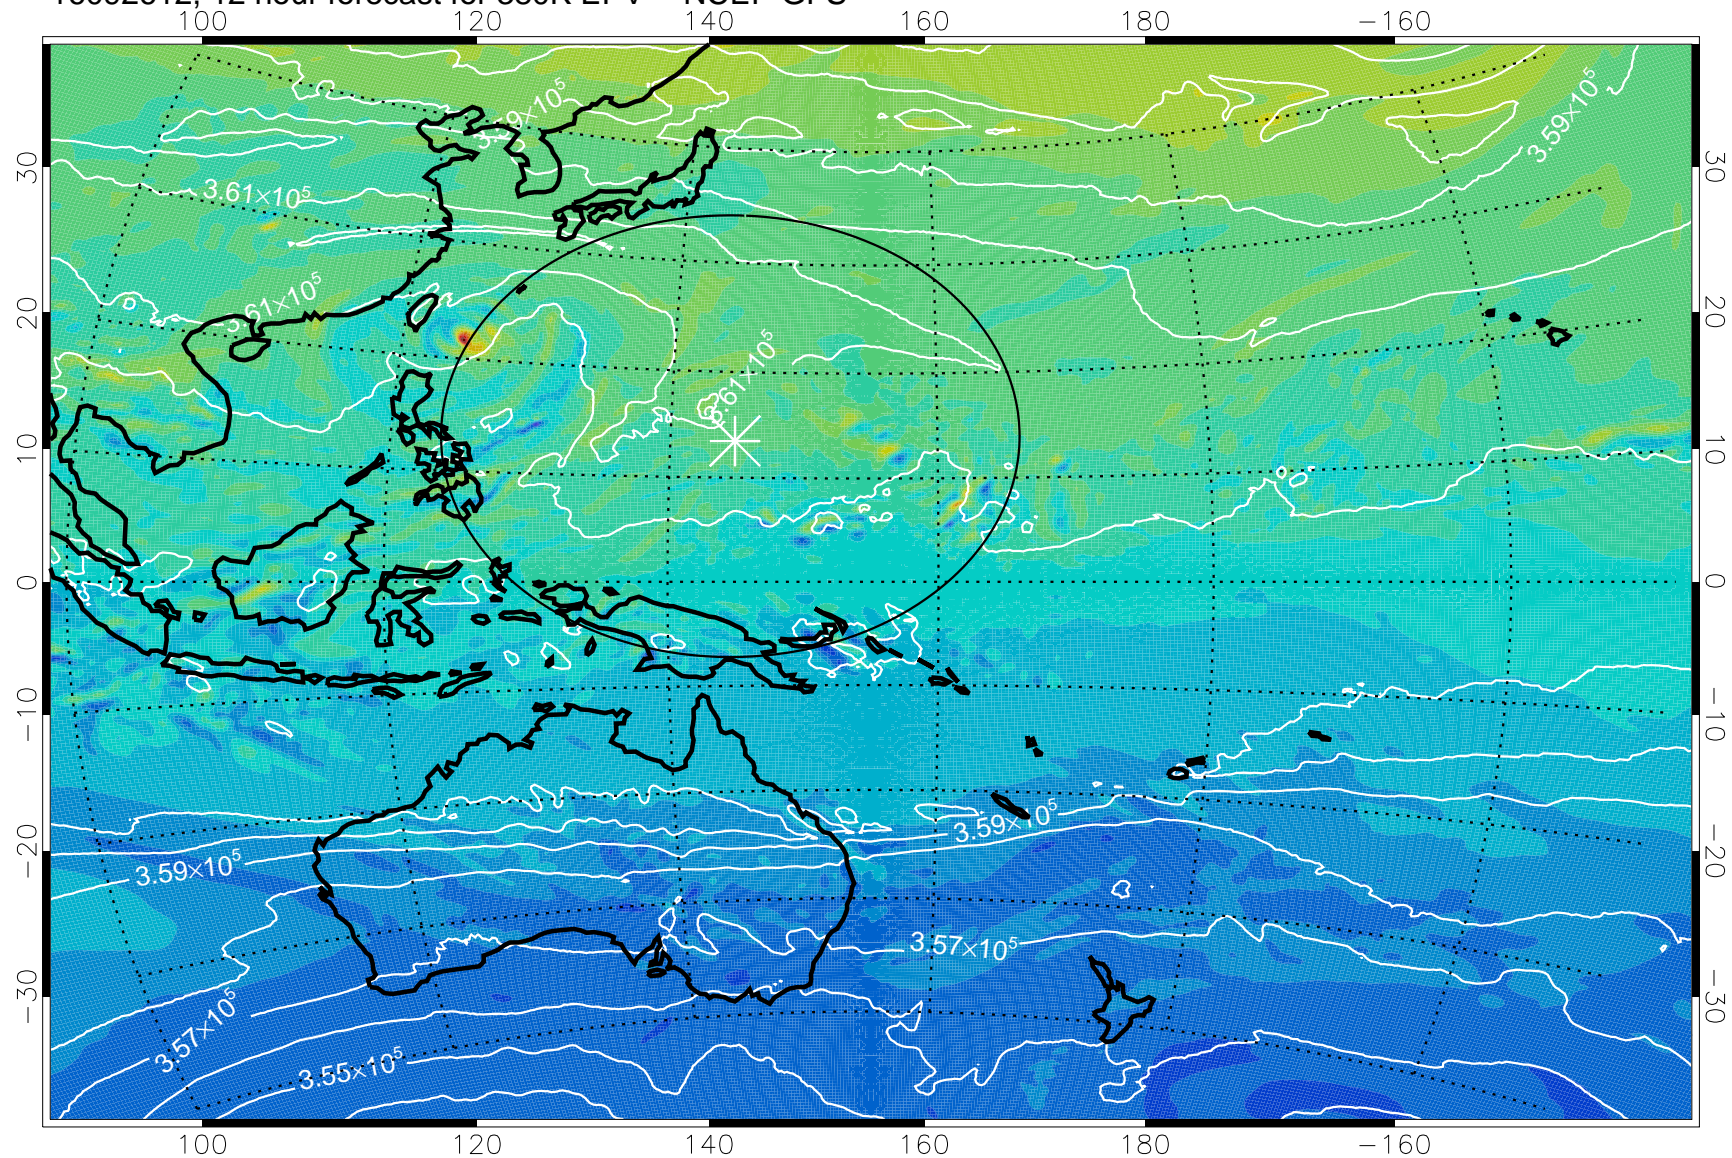

16092606, 6 hour forecast for 380K EPV -- NCEP GFS

380K Montgomery Streamfunction, white

Range ring of 2304 km

16092612, 12 hour forecast for 380K EPV -- NCEP GFS

380K Montgomery Streamfunction, white

Range ring of 2304 km

16092618, 18 hour forecast for 380K EPV -- NCEP GFS

380K Montgomery Streamfunction, white

Range ring of 2304 km

16092700, 24 hour forecast for 380K EPV -- NCEP GFS

380K Montgomery Streamfunction, white

Range ring of 2304 km

16092706, 30 hour forecast for 380K EPV -- NCEP GFS

380K Montgomery Streamfunction, white

Range ring of 2304 km

16092712, 36 hour forecast for 380K EPV -- NCEP GFS

380K Montgomery Streamfunction, white

Range ring of 2304 km

16092718, 42 hour forecast for 380K EPV -- NCEP GFS

380K Montgomery Streamfunction, white

Range ring of 2304 km

16092800, 48 hour forecast for 380K EPV -- NCEP GFS

380K Montgomery Streamfunction, white

Range ring of 2304 km