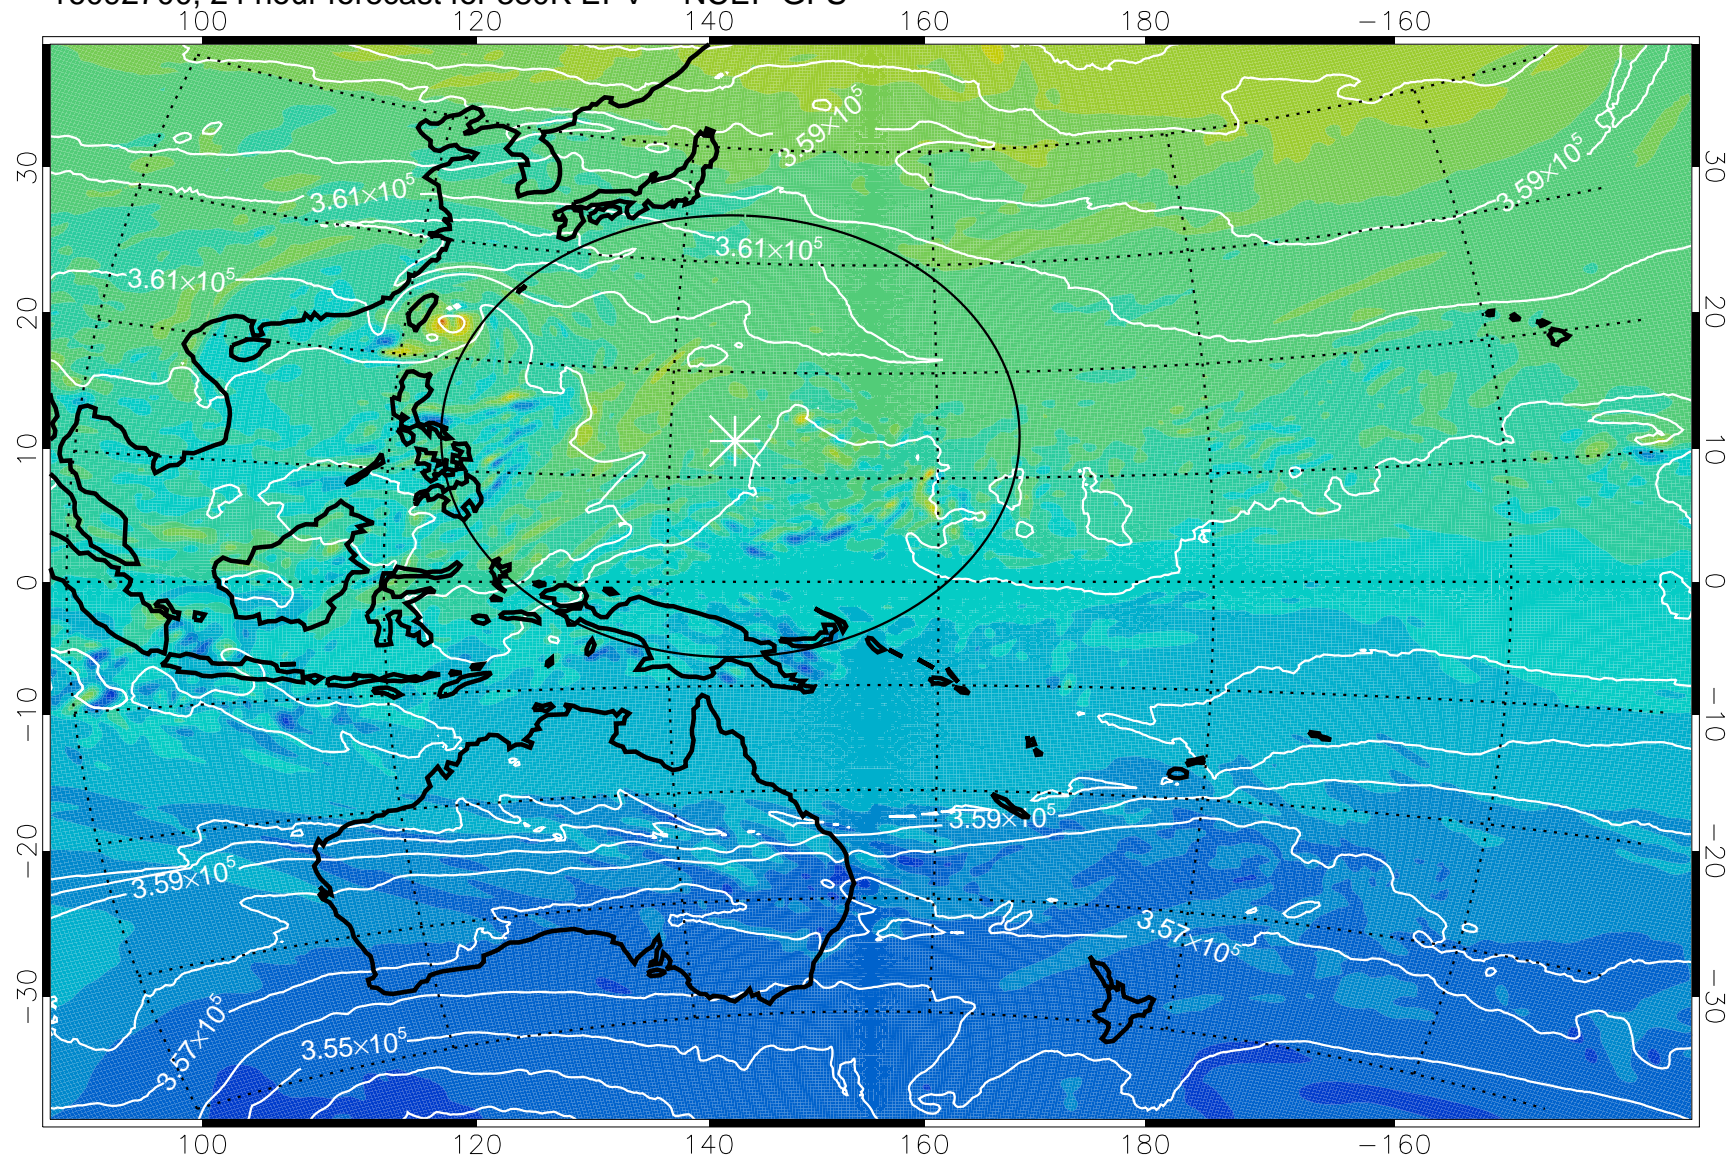

16092618, 18 hour forecast for 380K EPV -- NCEP GFS

380K Montgomery Streamfunction, white

Range ring of 2304 km

16092700, 24 hour forecast for 380K EPV -- NCEP GFS

380K Montgomery Streamfunction, white

Range ring of 2304 km

16092706, 30 hour forecast for 380K EPV -- NCEP GFS

380K Montgomery Streamfunction, white

Range ring of 2304 km

16092712, 36 hour forecast for 380K EPV -- NCEP GFS

380K Montgomery Streamfunction, white

Range ring of 2304 km

16092718, 42 hour forecast for 380K EPV -- NCEP GFS

380K Montgomery Streamfunction, white

Range ring of 2304 km

16092800, 48 hour forecast for 380K EPV -- NCEP GFS

380K Montgomery Streamfunction, white

Range ring of 2304 km

16092806, 54 hour forecast for 380K EPV -- NCEP GFS

380K Montgomery Streamfunction, white

Range ring of 2304 km

16092812, 60 hour forecast for 380K EPV -- NCEP GFS

380K Montgomery Streamfunction, white

Range ring of 2304 km