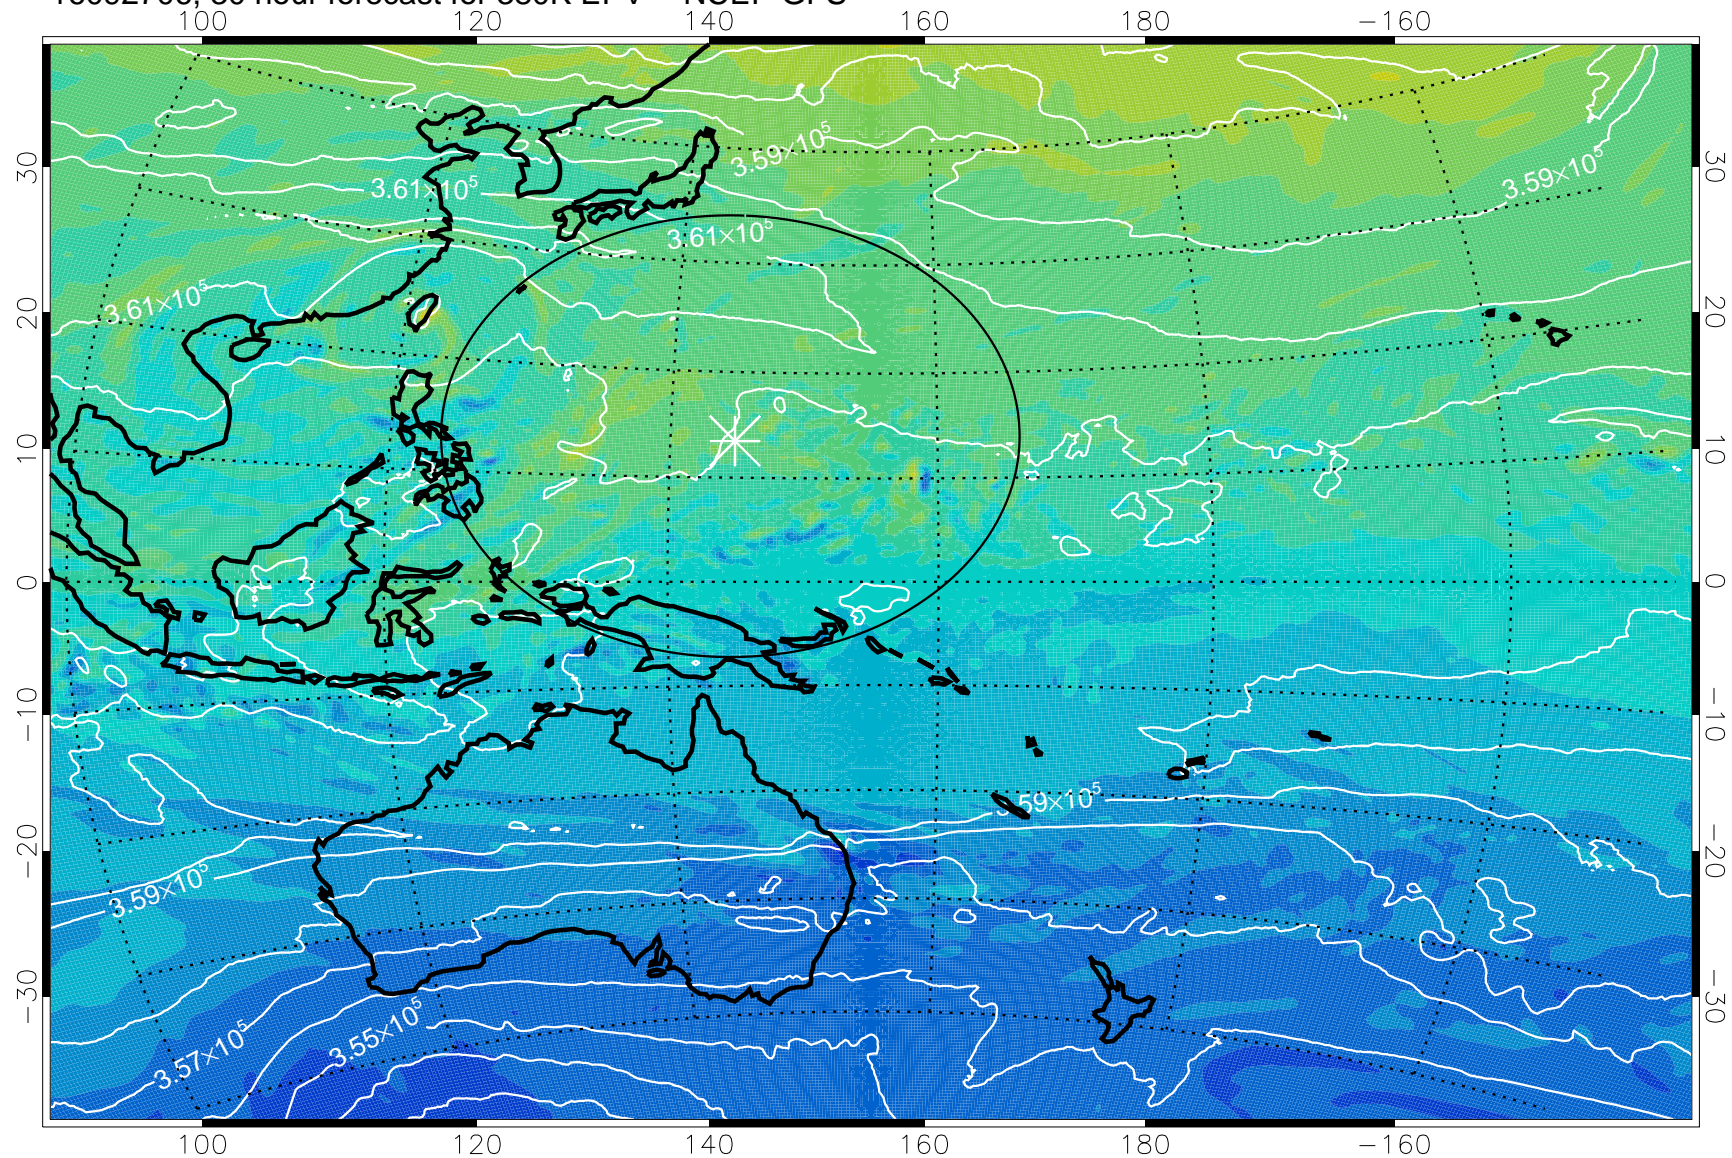

16092618, 18 hour forecast for 380K EPV -- NCEP GFS

380K Montgomery Streamfunction, white

Range ring of 2304 km

16092700, 24 hour forecast for 380K EPV -- NCEP GFS

380K Montgomery Streamfunction, white

Range ring of 2304 km

16092706, 30 hour forecast for 380K EPV -- NCEP GFS

380K Montgomery Streamfunction, white

Range ring of 2304 km

16092712, 36 hour forecast for 380K EPV -- NCEP GFS

380K Montgomery Streamfunction, white

Range ring of 2304 km

16092718, 42 hour forecast for 380K EPV -- NCEP GFS

380K Montgomery Streamfunction, white

Range ring of 2304 km

16092800, 48 hour forecast for 380K EPV -- NCEP GFS

380K Montgomery Streamfunction, white

Range ring of 2304 km

16092806, 54 hour forecast for 380K EPV -- NCEP GFS

380K Montgomery Streamfunction, white

Range ring of 2304 km

16092812, 60 hour forecast for 380K EPV -- NCEP GFS

380K Montgomery Streamfunction, white

Range ring of 2304 km