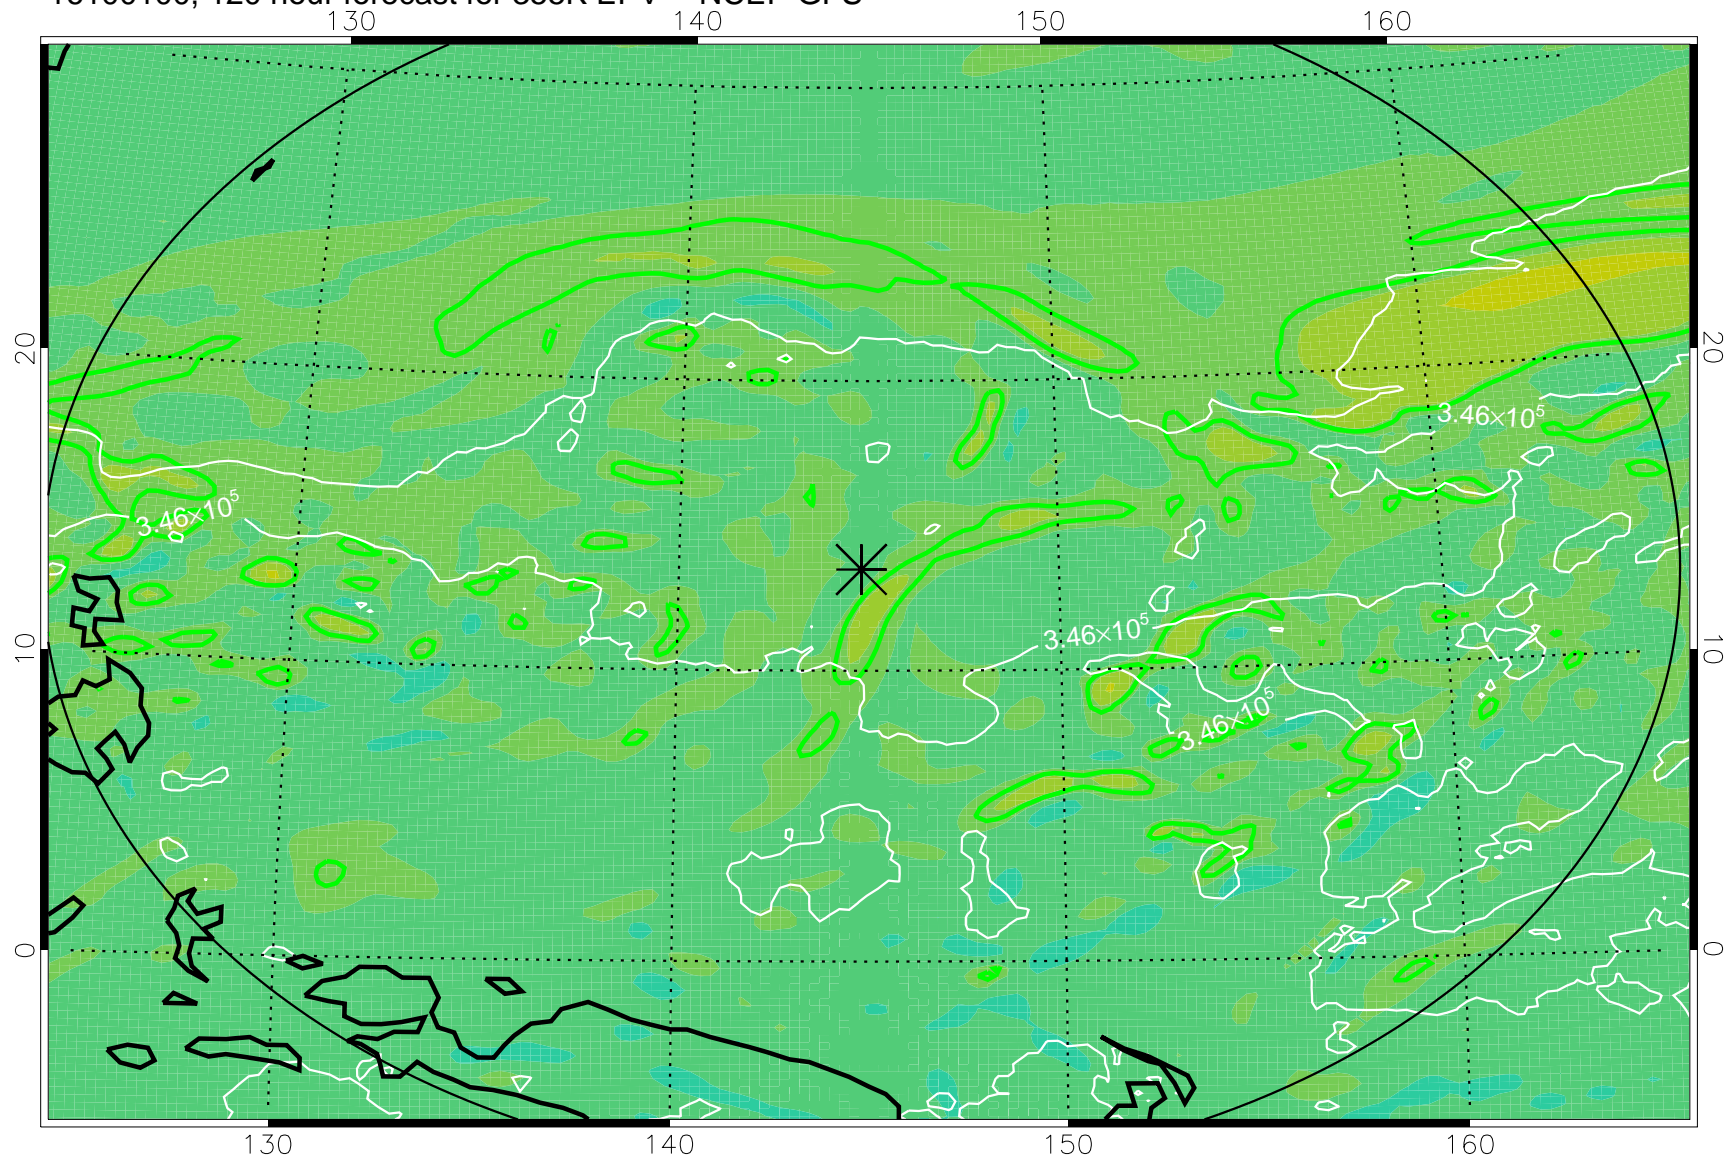

16092906, 78 hour forecast for 355K EPV -- NCEP GFS

355K Montgomery Streamfunction, white  
EPV Tropopause (2 PVU) Position  
Range ring of 2304 km

16092912, 84 hour forecast for 355K EPV -- NCEP GFS

355K Montgomery Streamfunction, white  
EPV Tropopause (2 PVU) Position  
Range ring of 2304 km

16092918, 90 hour forecast for 355K EPV -- NCEP GFS

355K Montgomery Streamfunction, white  
EPV Tropopause (2 PVU) Position  
Range ring of 2304 km

16093000, 96 hour forecast for 355K EPV -- NCEP GFS

355K Montgomery Streamfunction, white  
EPV Tropopause (2 PVU) Position  
Range ring of 2304 km

16093006, 102 hour forecast for 355K EPV -- NCEP GFS

355K Montgomery Streamfunction, white  
EPV Tropopause (2 PVU) Position  
Range ring of 2304 km

16093012, 108 hour forecast for 355K EPV -- NCEP GFS

355K Montgomery Streamfunction, white  
EPV Tropopause (2 PVU) Position  
Range ring of 2304 km

16093018, 114 hour forecast for 355K EPV -- NCEP GFS

355K Montgomery Streamfunction, white  
EPV Tropopause (2 PVU) Position  
Range ring of 2304 km

16100100, 120 hour forecast for 355K EPV -- NCEP GFS

355K Montgomery Streamfunction, white  
EPV Tropopause (2 PVU) Position  
Range ring of 2304 km