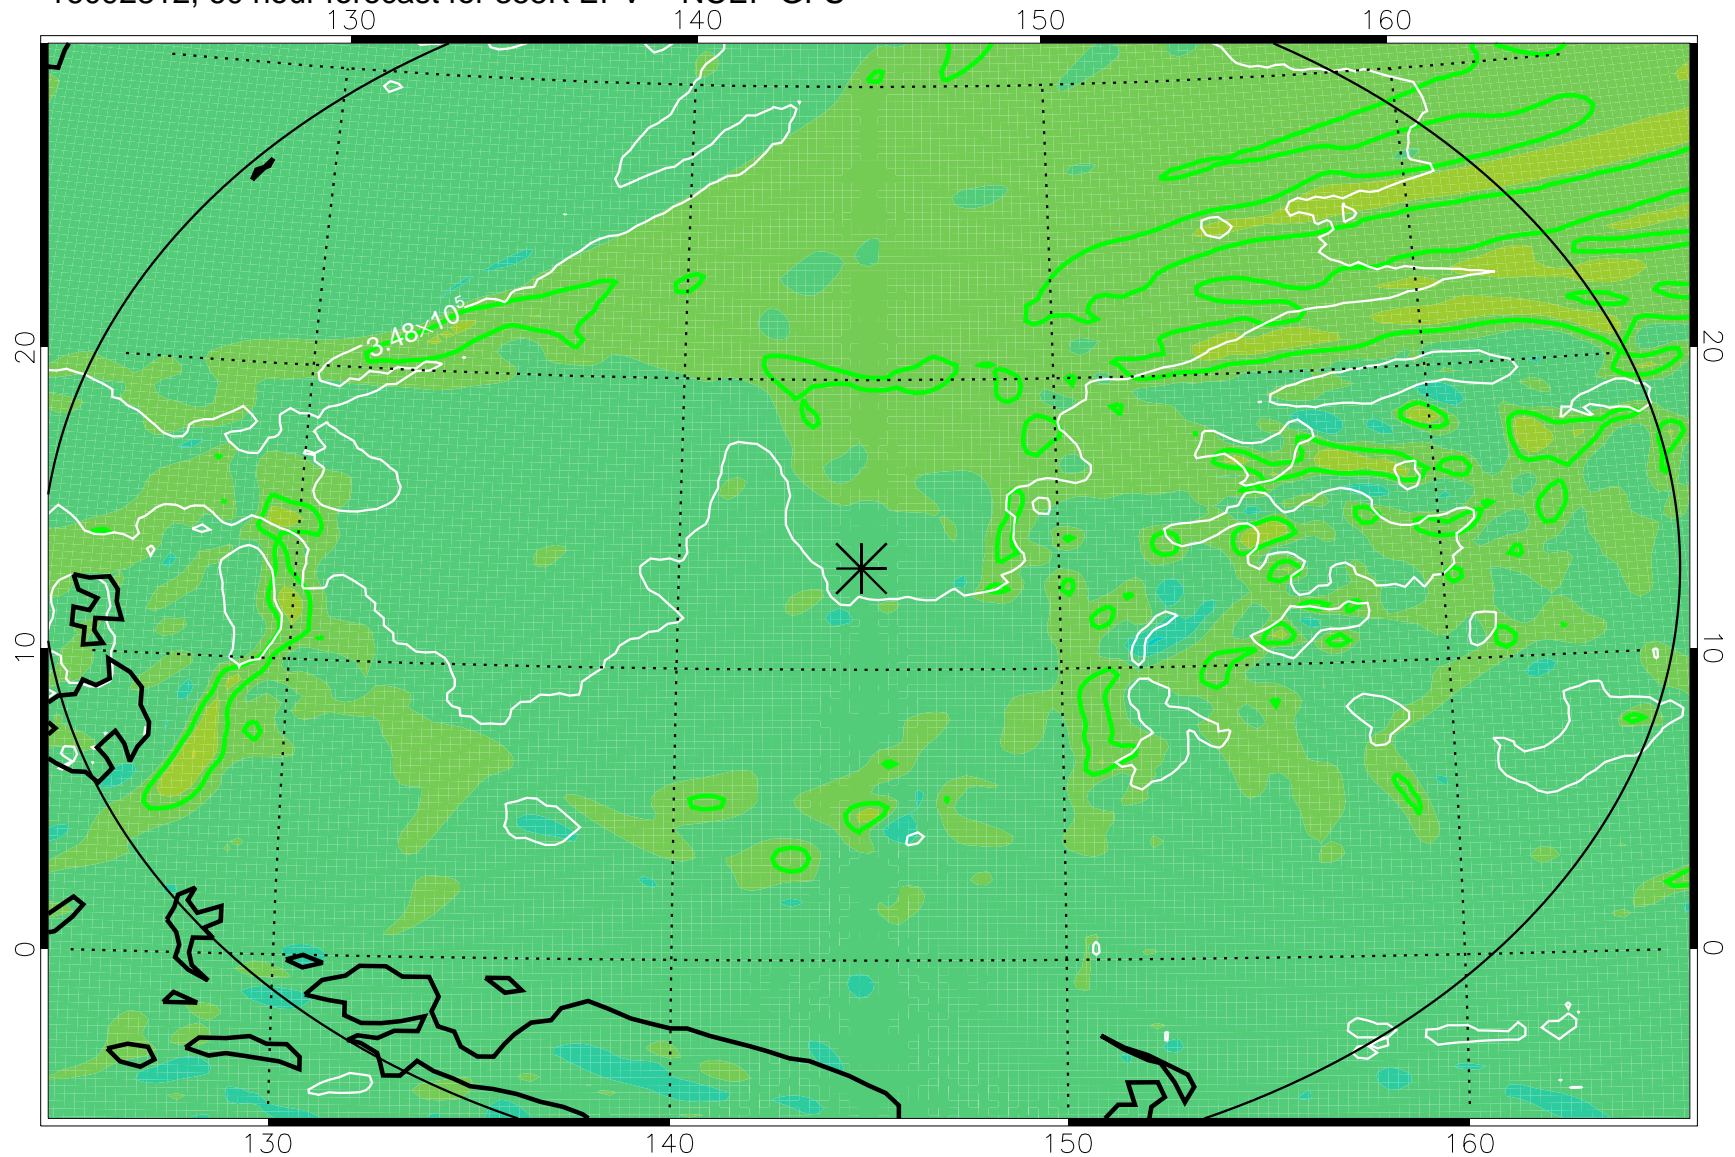

16092718, 42 hour forecast for 355K EPV -- NCEP GFS

355K Montgomery Streamfunction, white  
EPV Tropopause (2 PVU) Position  
Range ring of 2304 km

16092800, 48 hour forecast for 355K EPV -- NCEP GFS

355K Montgomery Streamfunction, white  
EPV Tropopause (2 PVU) Position  
Range ring of 2304 km

16092806, 54 hour forecast for 355K EPV -- NCEP GFS

355K Montgomery Streamfunction, white  
EPV Tropopause (2 PVU) Position  
Range ring of 2304 km

16092812, 60 hour forecast for 355K EPV -- NCEP GFS

355K Montgomery Streamfunction, white  
EPV Tropopause (2 PVU) Position  
Range ring of 2304 km

16092818, 66 hour forecast for 355K EPV -- NCEP GFS

355K Montgomery Streamfunction, white  
EPV Tropopause (2 PVU) Position  
Range ring of 2304 km

16092900, 72 hour forecast for 355K EPV -- NCEP GFS

355K Montgomery Streamfunction, white  
EPV Tropopause (2 PVU) Position  
Range ring of 2304 km

16092918, 90 hour forecast for 355K EPV -- NCEP GFS

355K Montgomery Streamfunction, white  
EPV Tropopause (2 PVU) Position  
Range ring of 2304 km

16093000, 96 hour forecast for 355K EPV -- NCEP GFS

355K Montgomery Streamfunction, white  
EPV Tropopause (2 PVU) Position  
Range ring of 2304 km