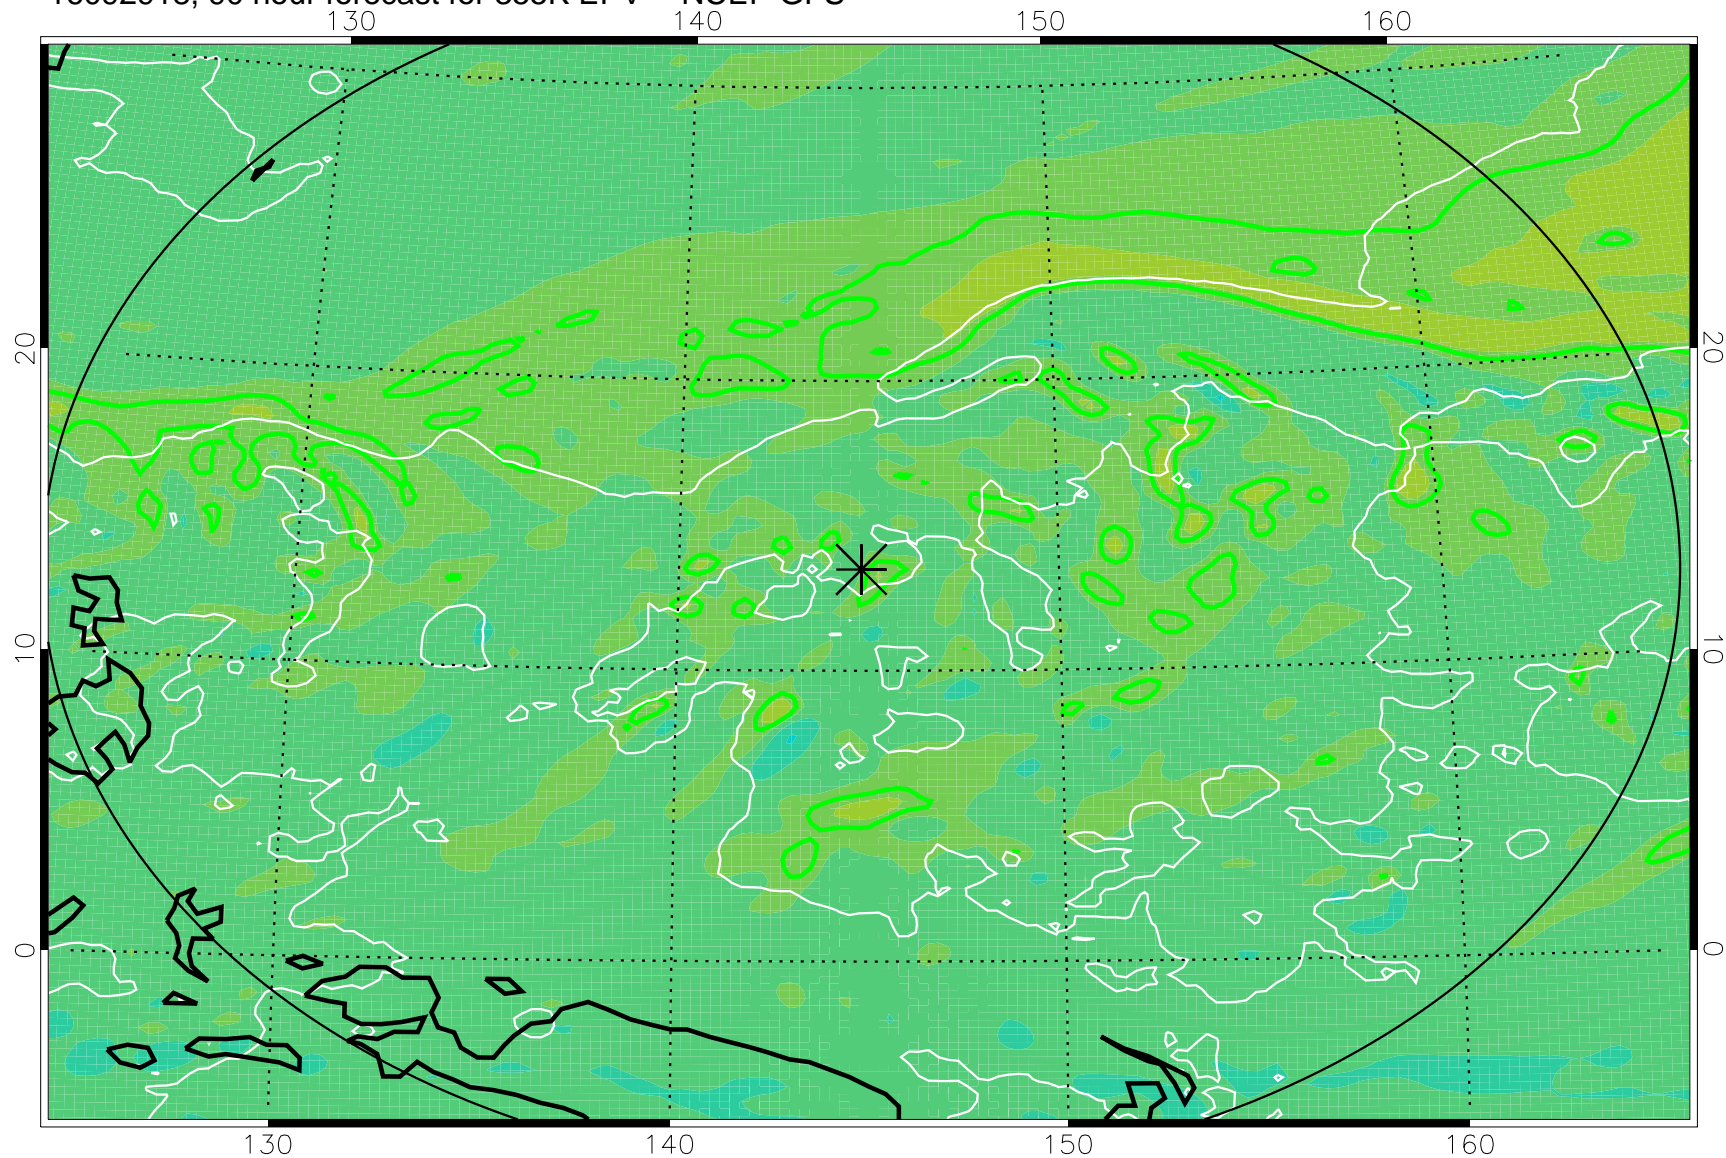

16092906, 78 hour forecast for 355K EPV -- NCEP GFS

355K Montgomery Streamfunction, white  
EPV Tropopause (2 PVU) Position  
Range ring of 2304 km

16092912, 84 hour forecast for 355K EPV -- NCEP GFS

355K Montgomery Streamfunction, white  
EPV Tropopause (2 PVU) Position  
Range ring of 2304 km

16092918, 90 hour forecast for 355K EPV -- NCEP GFS

355K Montgomery Streamfunction, white  
EPV Tropopause (2 PVU) Position  
Range ring of 2304 km

16093000, 96 hour forecast for 355K EPV -- NCEP GFS

355K Montgomery Streamfunction, white  
EPV Tropopause (2 PVU) Position  
Range ring of 2304 km

16093006, 102 hour forecast for 355K EPV -- NCEP GFS

355K Montgomery Streamfunction, white  
EPV Tropopause (2 PVU) Position  
Range ring of 2304 km

16093012, 108 hour forecast for 355K EPV -- NCEP GFS

355K Montgomery Streamfunction, white  
EPV Tropopause (2 PVU) Position  
Range ring of 2304 km

16093018, 114 hour forecast for 355K EPV -- NCEP GFS

355K Montgomery Streamfunction, white  
EPV Tropopause (2 PVU) Position  
Range ring of 2304 km

16100100, 120 hour forecast for 355K EPV -- NCEP GFS

355K Montgomery Streamfunction, white  
EPV Tropopause (2 PVU) Position  
Range ring of 2304 km