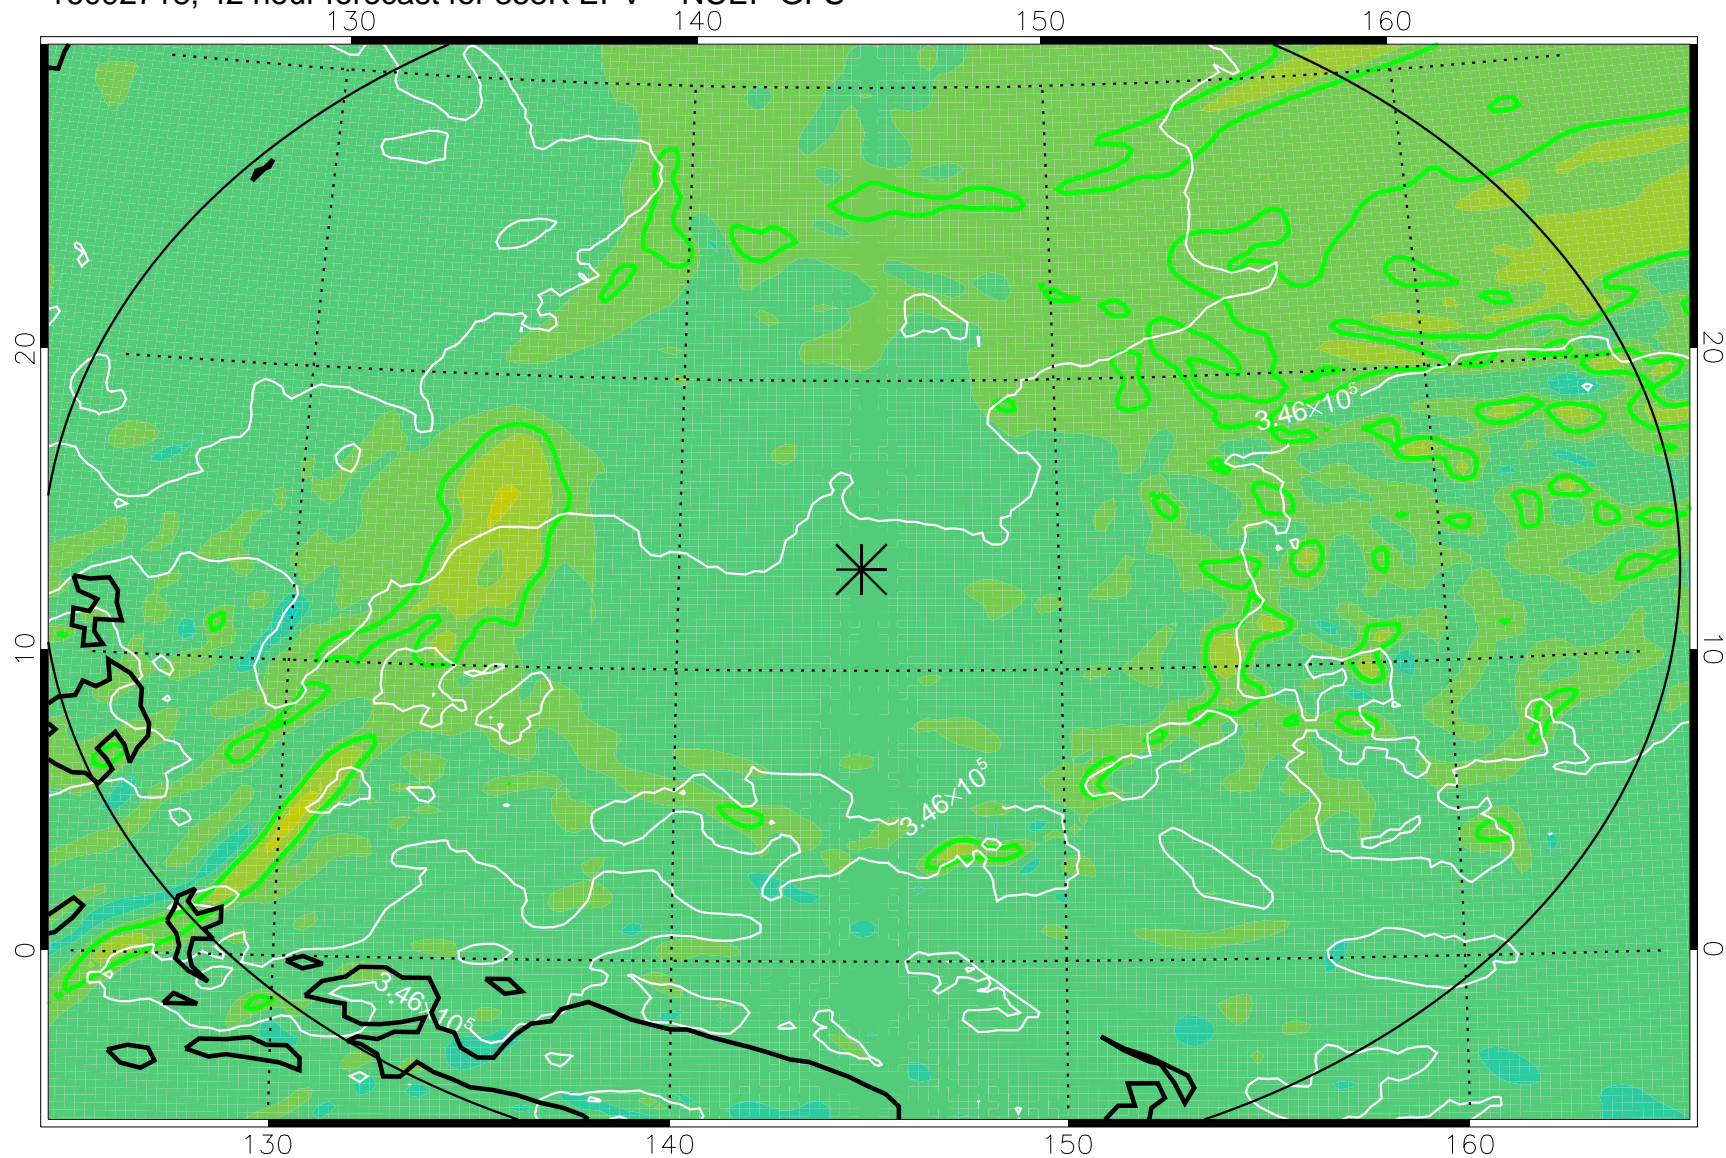

16092706, 30 hour forecast for 355K EPV -- NCEP GFS

355K Montgomery Streamfunction, white  
EPV Tropopause (2 PVU) Position  
Range ring of 2304 km

16092712, 36 hour forecast for 355K EPV -- NCEP GFS

355K Montgomery Streamfunction, white  
EPV Tropopause (2 PVU) Position  
Range ring of 2304 km

16092718, 42 hour forecast for 355K EPV -- NCEP GFS

355K Montgomery Streamfunction, white  
EPV Tropopause (2 PVU) Position  
Range ring of 2304 km

16092800, 48 hour forecast for 355K EPV -- NCEP GFS

355K Montgomery Streamfunction, white  
EPV Tropopause (2 PVU) Position  
Range ring of 2304 km

16092818, 66 hour forecast for 355K EPV -- NCEP GFS

355K Montgomery Streamfunction, white  
EPV Tropopause (2 PVU) Position  
Range ring of 2304 km

16092900, 72 hour forecast for 355K EPV -- NCEP GFS

355K Montgomery Streamfunction, white  
EPV Tropopause (2 PVU) Position  
Range ring of 2304 km

16092918, 90 hour forecast for 355K EPV -- NCEP GFS

355K Montgomery Streamfunction, white  
EPV Tropopause (2 PVU) Position  
Range ring of 2304 km

16093000, 96 hour forecast for 355K EPV -- NCEP GFS

355K Montgomery Streamfunction, white  
EPV Tropopause (2 PVU) Position  
Range ring of 2304 km