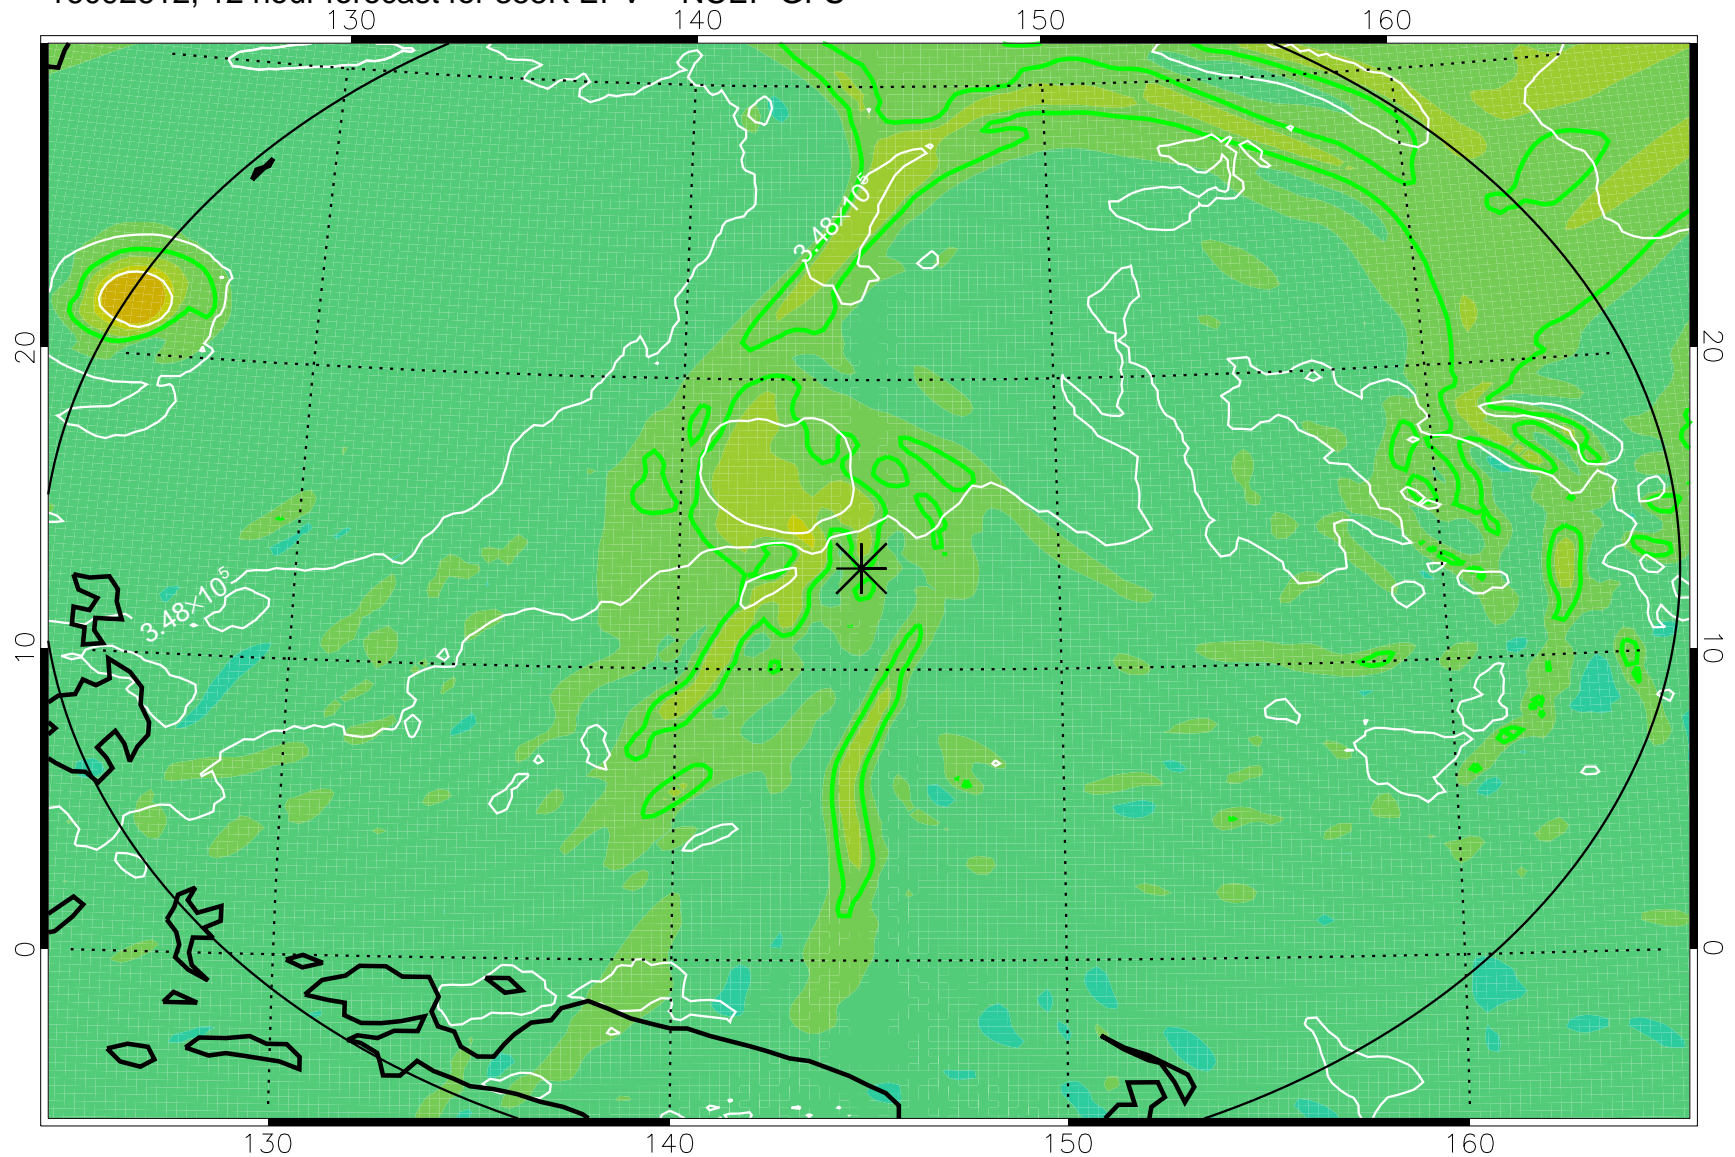

16092606, 6 hour forecast for 355K EPV -- NCEP GFS

355K Montgomery Streamfunction, white  
EPV Tropopause (2 PVU) Position  
Range ring of 2304 km

16092612, 12 hour forecast for 355K EPV -- NCEP GFS

355K Montgomery Streamfunction, white  
EPV Tropopause (2 PVU) Position  
Range ring of 2304 km

16092618, 18 hour forecast for 355K EPV -- NCEP GFS

355K Montgomery Streamfunction, white  
EPV Tropopause (2 PVU) Position  
Range ring of 2304 km

16092700, 24 hour forecast for 355K EPV -- NCEP GFS

355K Montgomery Streamfunction, white  
EPV Tropopause (2 PVU) Position  
Range ring of 2304 km

16092706, 30 hour forecast for 355K EPV -- NCEP GFS

355K Montgomery Streamfunction, white  
EPV Tropopause (2 PVU) Position  
Range ring of 2304 km

16092712, 36 hour forecast for 355K EPV -- NCEP GFS

355K Montgomery Streamfunction, white  
EPV Tropopause (2 PVU) Position  
Range ring of 2304 km

16092818, 66 hour forecast for 355K EPV -- NCEP GFS

355K Montgomery Streamfunction, white  
EPV Tropopause (2 PVU) Position  
Range ring of 2304 km

16092900, 72 hour forecast for 355K EPV -- NCEP GFS

355K Montgomery Streamfunction, white  
EPV Tropopause (2 PVU) Position  
Range ring of 2304 km