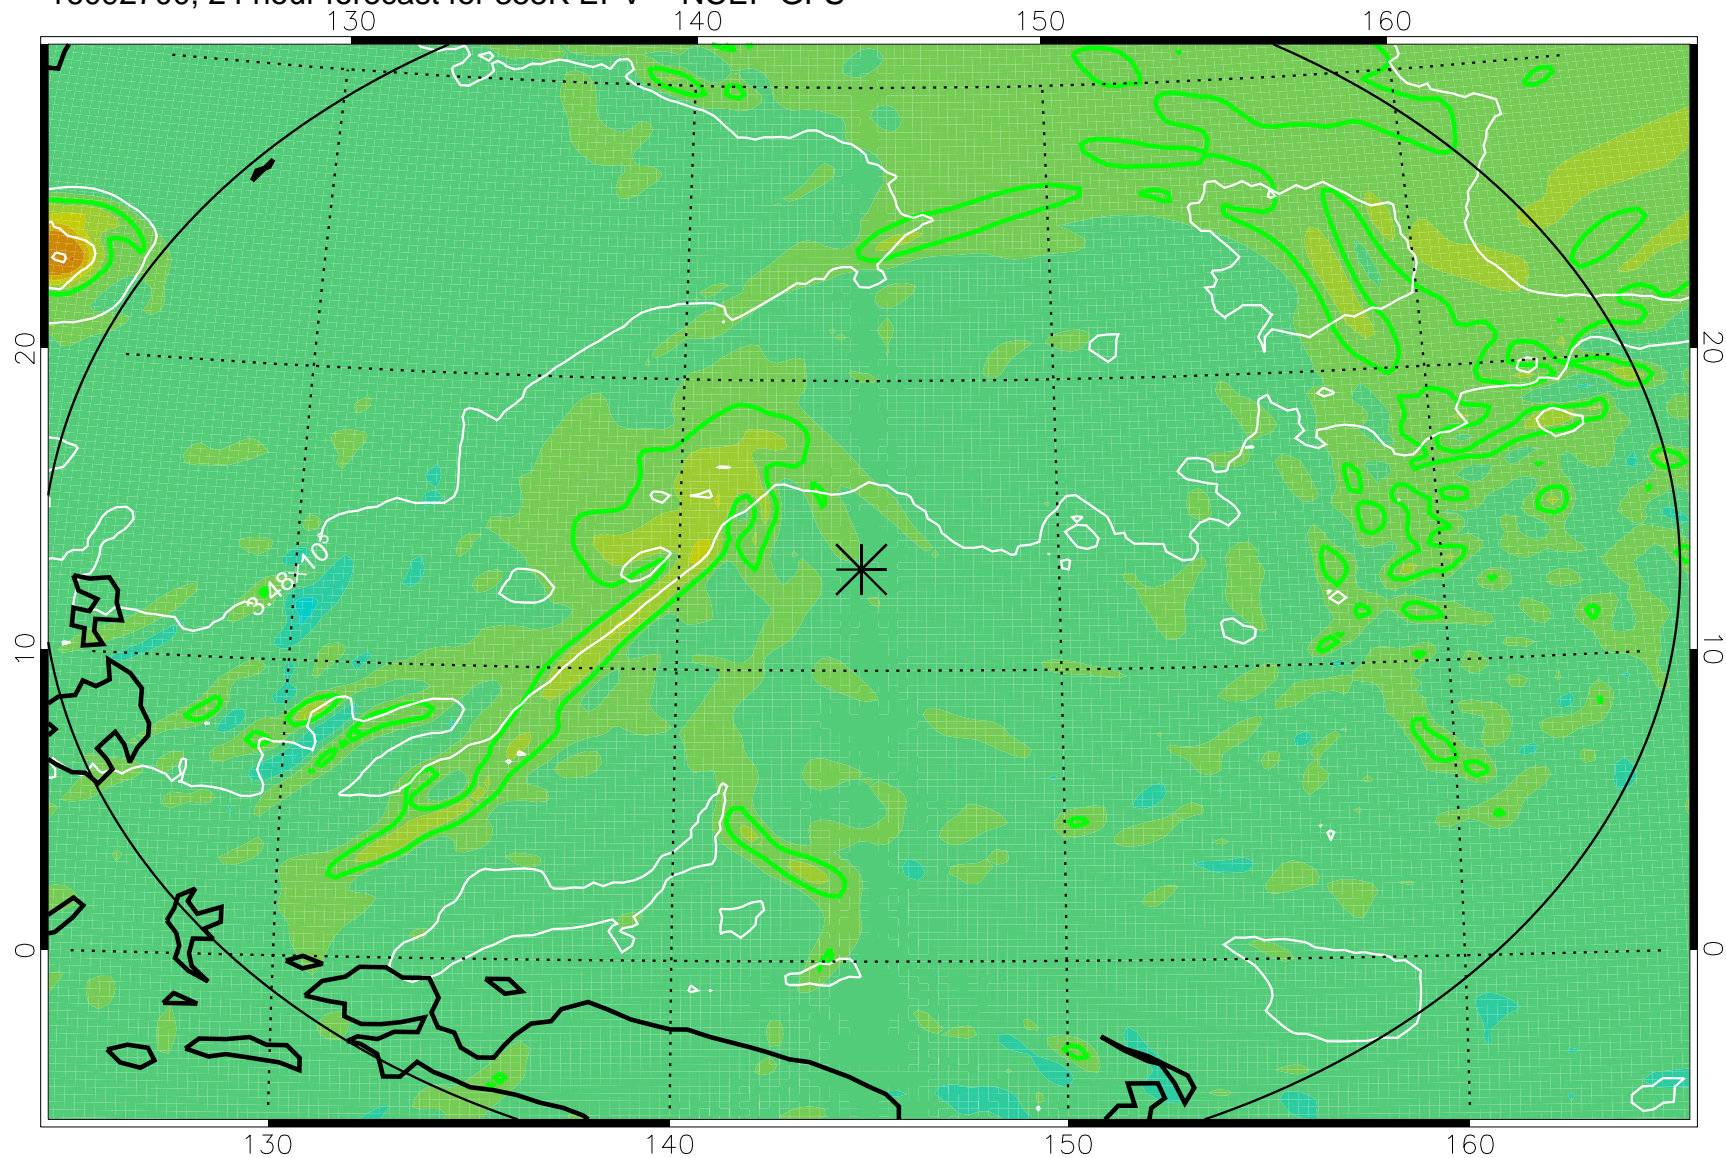

16092606, 6 hour forecast for 355K EPV -- NCEP GFS

355K Montgomery Streamfunction, white  
EPV Tropopause (2 PVU) Position  
Range ring of 2304 km

16092612, 12 hour forecast for 355K EPV -- NCEP GFS

355K Montgomery Streamfunction, white  
EPV Tropopause (2 PVU) Position  
Range ring of 2304 km

16092618, 18 hour forecast for 355K EPV -- NCEP GFS

355K Montgomery Streamfunction, white  
EPV Tropopause (2 PVU) Position  
Range ring of 2304 km

16092700, 24 hour forecast for 355K EPV -- NCEP GFS

355K Montgomery Streamfunction, white  
EPV Tropopause (2 PVU) Position  
Range ring of 2304 km

16092706, 30 hour forecast for 355K EPV -- NCEP GFS

355K Montgomery Streamfunction, white  
EPV Tropopause (2 PVU) Position  
Range ring of 2304 km

16092712, 36 hour forecast for 355K EPV -- NCEP GFS

355K Montgomery Streamfunction, white  
EPV Tropopause (2 PVU) Position  
Range ring of 2304 km

16092818, 66 hour forecast for 355K EPV -- NCEP GFS

355K Montgomery Streamfunction, white  
EPV Tropopause (2 PVU) Position  
Range ring of 2304 km

16092900, 72 hour forecast for 355K EPV -- NCEP GFS

355K Montgomery Streamfunction, white  
EPV Tropopause (2 PVU) Position  
Range ring of 2304 km