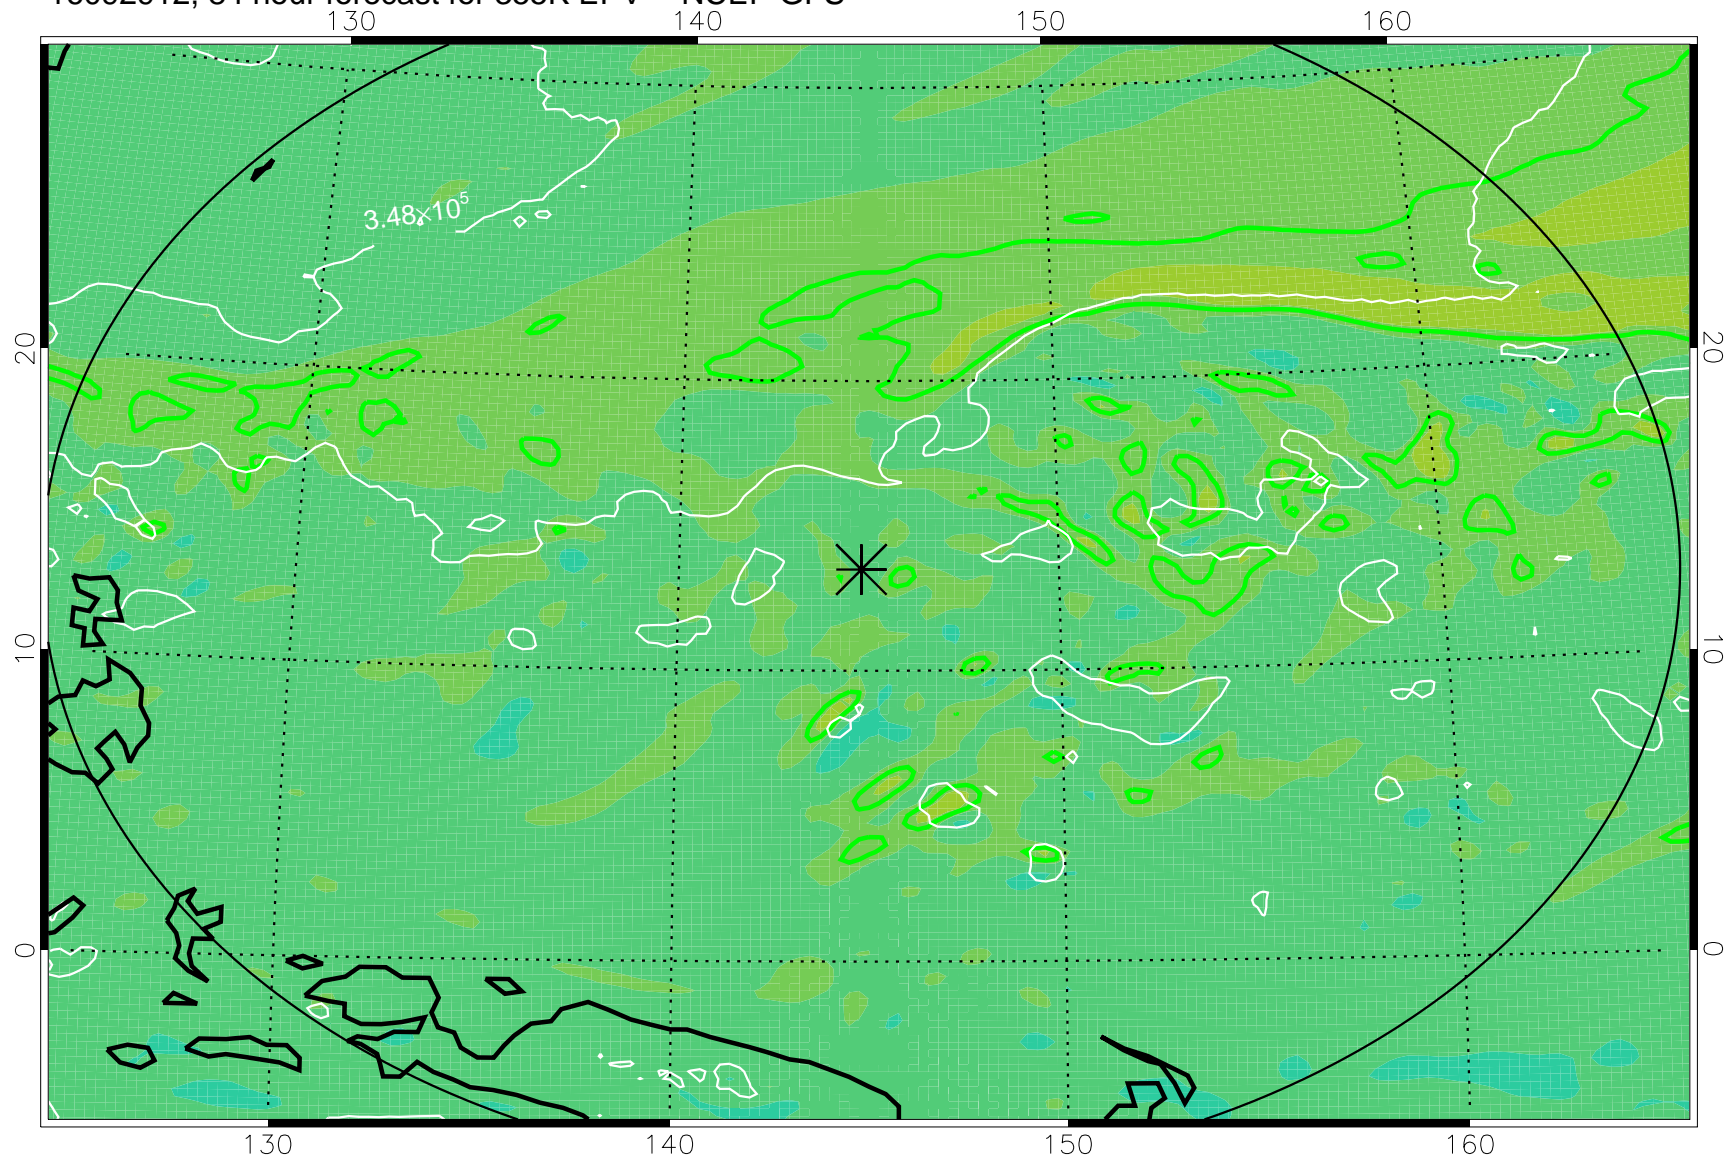

16092818, 66 hour forecast for 355K EPV -- NCEP GFS

355K Montgomery Streamfunction, white  
EPV Tropopause (2 PVU) Position  
Range ring of 2304 km

16092900, 72 hour forecast for 355K EPV -- NCEP GFS

355K Montgomery Streamfunction, white  
EPV Tropopause (2 PVU) Position  
Range ring of 2304 km

16092906, 78 hour forecast for 355K EPV -- NCEP GFS

355K Montgomery Streamfunction, white  
EPV Tropopause (2 PVU) Position  
Range ring of 2304 km

16092912, 84 hour forecast for 355K EPV -- NCEP GFS

355K Montgomery Streamfunction, white  
EPV Tropopause (2 PVU) Position  
Range ring of 2304 km

16092918, 90 hour forecast for 355K EPV -- NCEP GFS

355K Montgomery Streamfunction, white  
EPV Tropopause (2 PVU) Position  
Range ring of 2304 km

16093000, 96 hour forecast for 355K EPV -- NCEP GFS

355K Montgomery Streamfunction, white  
EPV Tropopause (2 PVU) Position  
Range ring of 2304 km

16093006, 102 hour forecast for 355K EPV -- NCEP GFS

355K Montgomery Streamfunction, white  
EPV Tropopause (2 PVU) Position  
Range ring of 2304 km

16093012, 108 hour forecast for 355K EPV -- NCEP GFS

355K Montgomery Streamfunction, white  
EPV Tropopause (2 PVU) Position  
Range ring of 2304 km