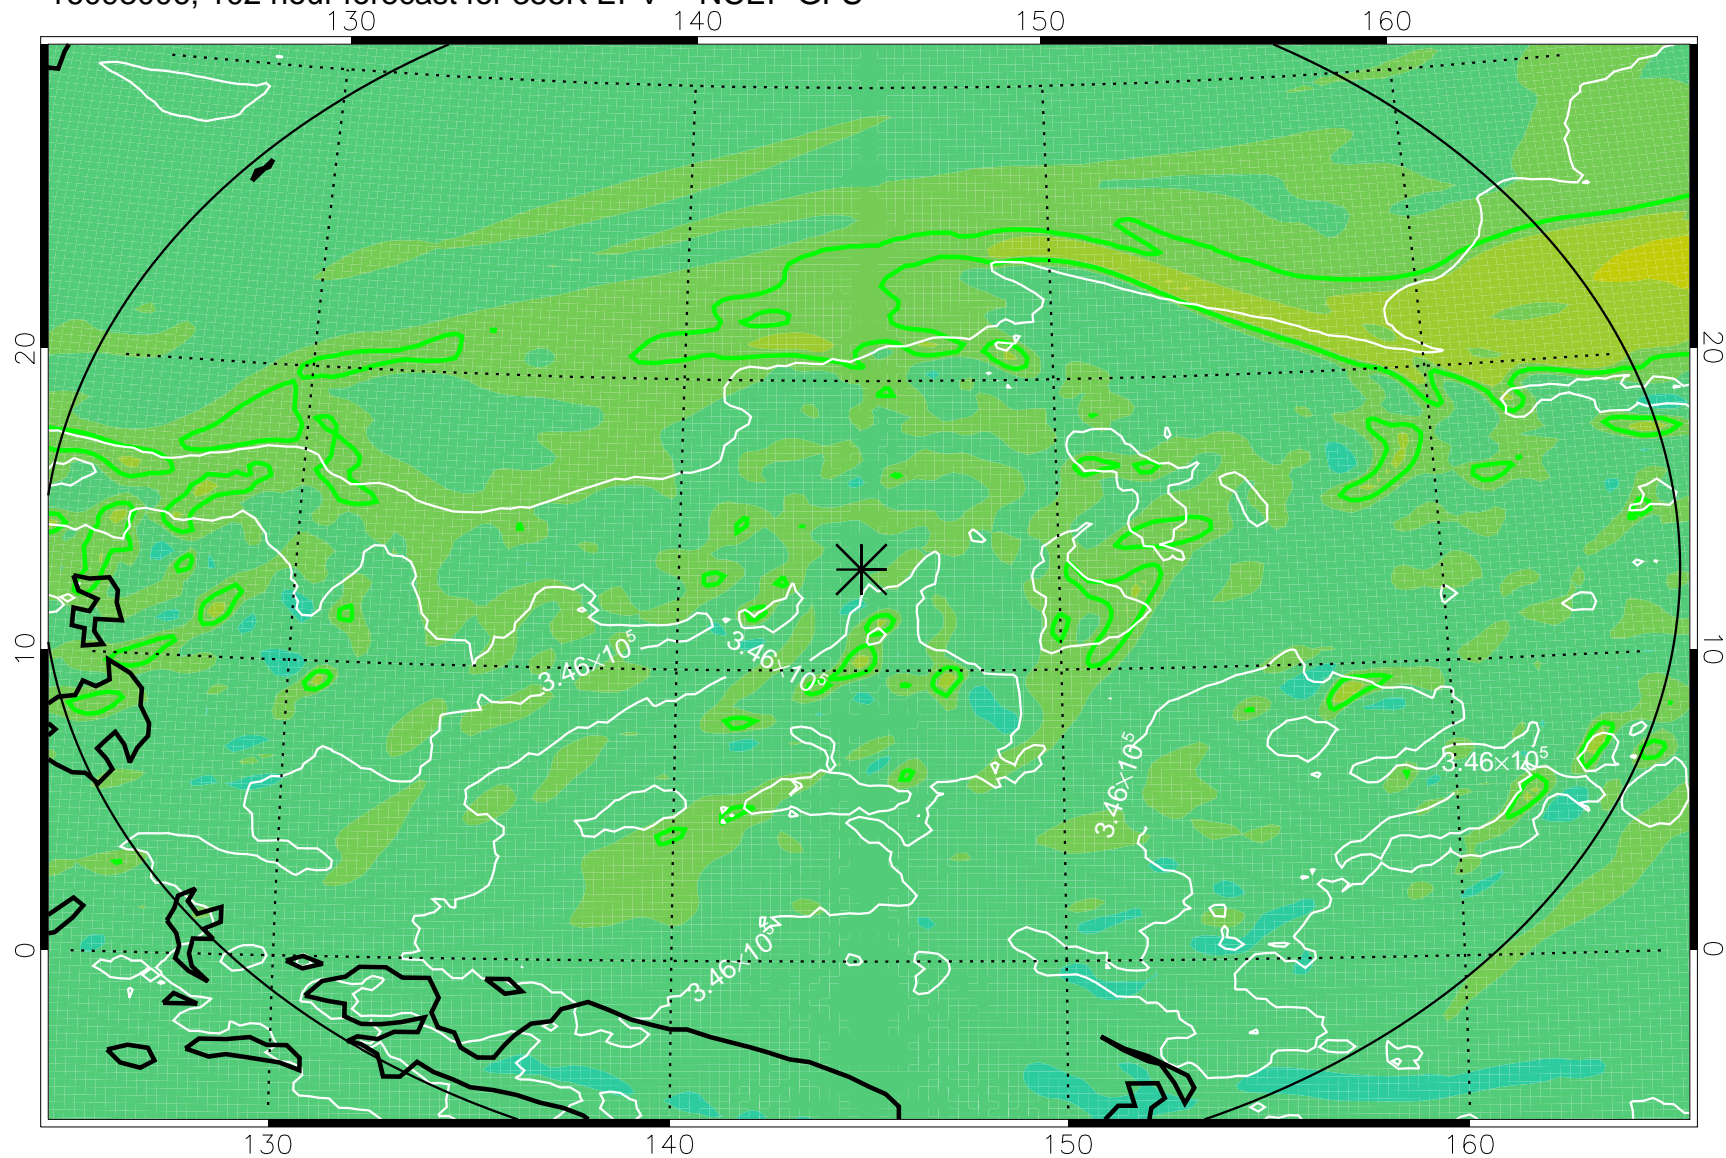

16092906, 78 hour forecast for 355K EPV -- NCEP GFS

355K Montgomery Streamfunction, white  
EPV Tropopause (2 PVU) Position  
Range ring of 2304 km

16092912, 84 hour forecast for 355K EPV -- NCEP GFS

355K Montgomery Streamfunction, white  
EPV Tropopause (2 PVU) Position  
Range ring of 2304 km

16092918, 90 hour forecast for 355K EPV -- NCEP GFS

355K Montgomery Streamfunction, white  
EPV Tropopause (2 PVU) Position  
Range ring of 2304 km

16093000, 96 hour forecast for 355K EPV -- NCEP GFS

355K Montgomery Streamfunction, white  
EPV Tropopause (2 PVU) Position  
Range ring of 2304 km

16093006, 102 hour forecast for 355K EPV -- NCEP GFS

355K Montgomery Streamfunction, white  
EPV Tropopause (2 PVU) Position  
Range ring of 2304 km

16093012, 108 hour forecast for 355K EPV -- NCEP GFS

355K Montgomery Streamfunction, white  
EPV Tropopause (2 PVU) Position  
Range ring of 2304 km

16093018, 114 hour forecast for 355K EPV -- NCEP GFS

355K Montgomery Streamfunction, white  
EPV Tropopause (2 PVU) Position  
Range ring of 2304 km

16100100, 120 hour forecast for 355K EPV -- NCEP GFS

355K Montgomery Streamfunction, white  
EPV Tropopause (2 PVU) Position  
Range ring of 2304 km