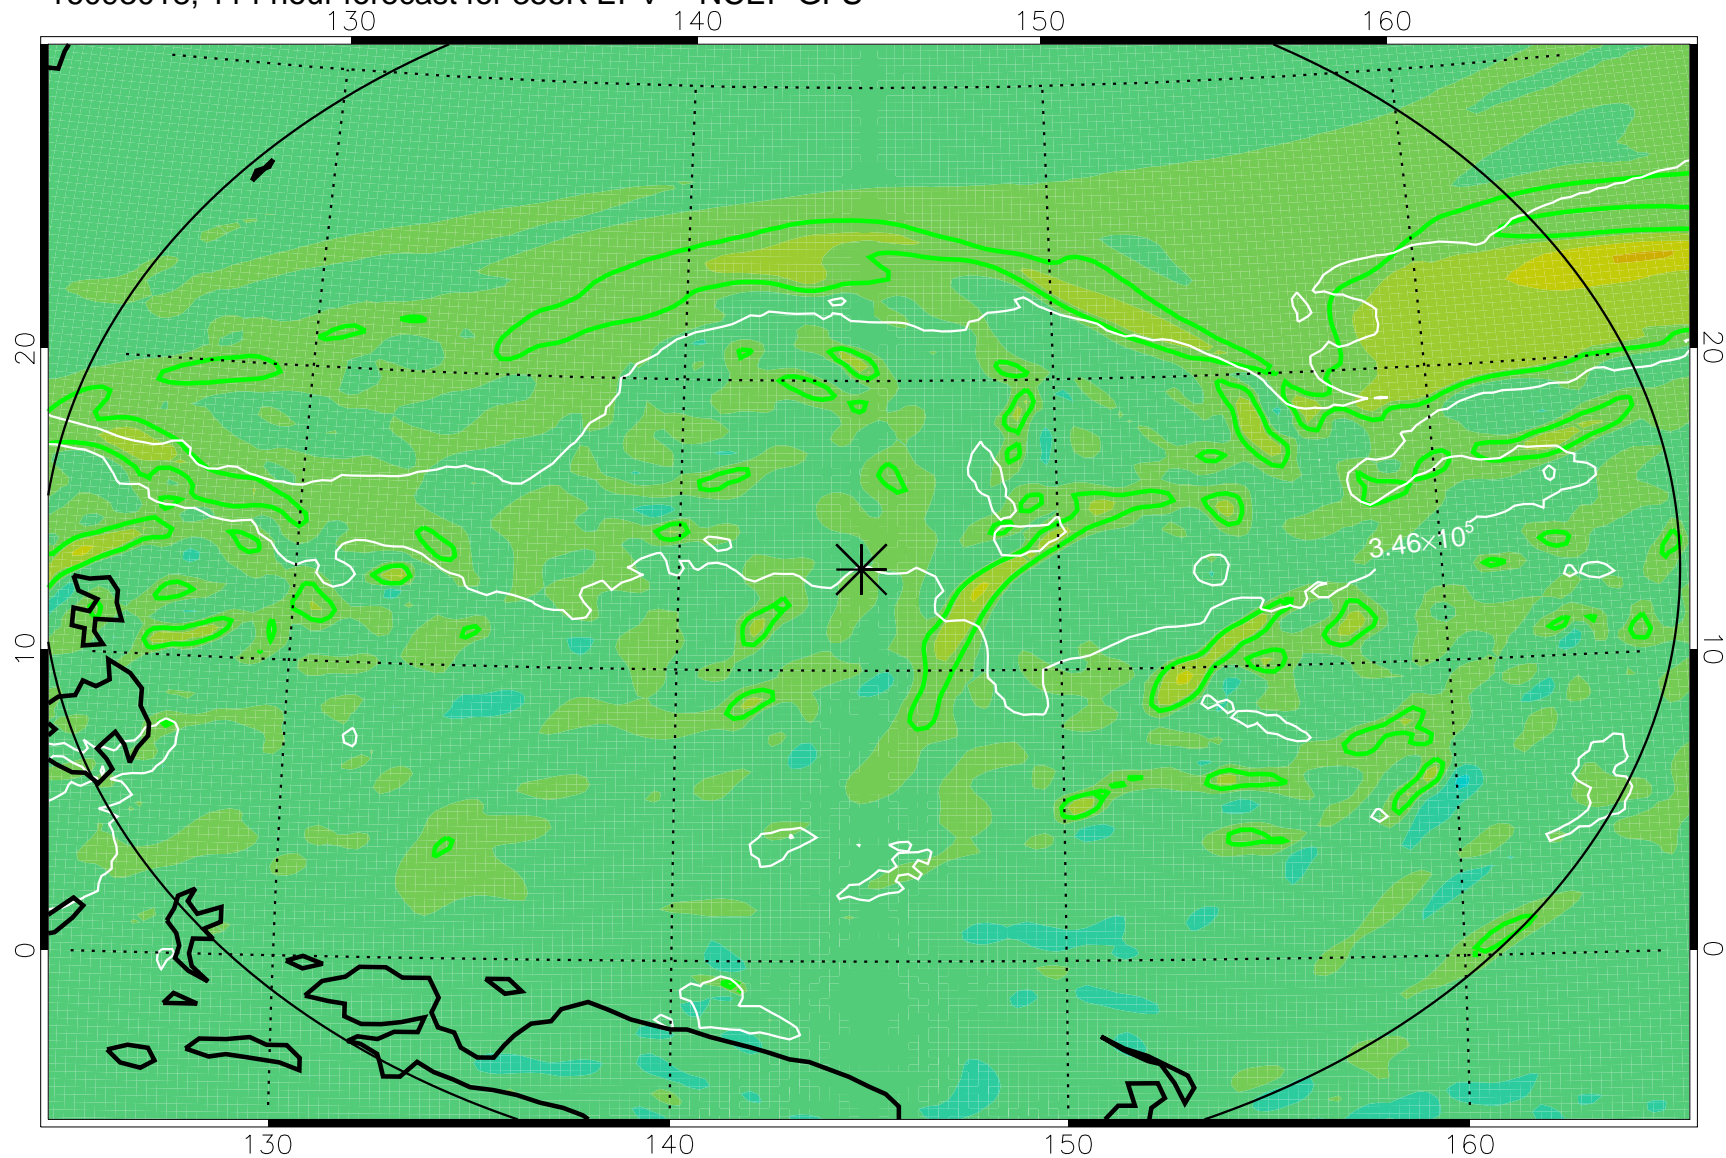

16092906, 78 hour forecast for 355K EPV -- NCEP GFS

355K Montgomery Streamfunction, white  
EPV Tropopause (2 PVU) Position  
Range ring of 2304 km

16092912, 84 hour forecast for 355K EPV -- NCEP GFS

355K Montgomery Streamfunction, white  
EPV Tropopause (2 PVU) Position  
Range ring of 2304 km

16092918, 90 hour forecast for 355K EPV -- NCEP GFS

355K Montgomery Streamfunction, white  
EPV Tropopause (2 PVU) Position  
Range ring of 2304 km

16093000, 96 hour forecast for 355K EPV -- NCEP GFS

355K Montgomery Streamfunction, white  
EPV Tropopause (2 PVU) Position  
Range ring of 2304 km

16093006, 102 hour forecast for 355K EPV -- NCEP GFS

355K Montgomery Streamfunction, white  
EPV Tropopause (2 PVU) Position  
Range ring of 2304 km

16093012, 108 hour forecast for 355K EPV -- NCEP GFS

355K Montgomery Streamfunction, white  
EPV Tropopause (2 PVU) Position  
Range ring of 2304 km

16093018, 114 hour forecast for 355K EPV -- NCEP GFS

355K Montgomery Streamfunction, white  
EPV Tropopause (2 PVU) Position  
Range ring of 2304 km

16100100, 120 hour forecast for 355K EPV -- NCEP GFS

355K Montgomery Streamfunction, white  
EPV Tropopause (2 PVU) Position  
Range ring of 2304 km