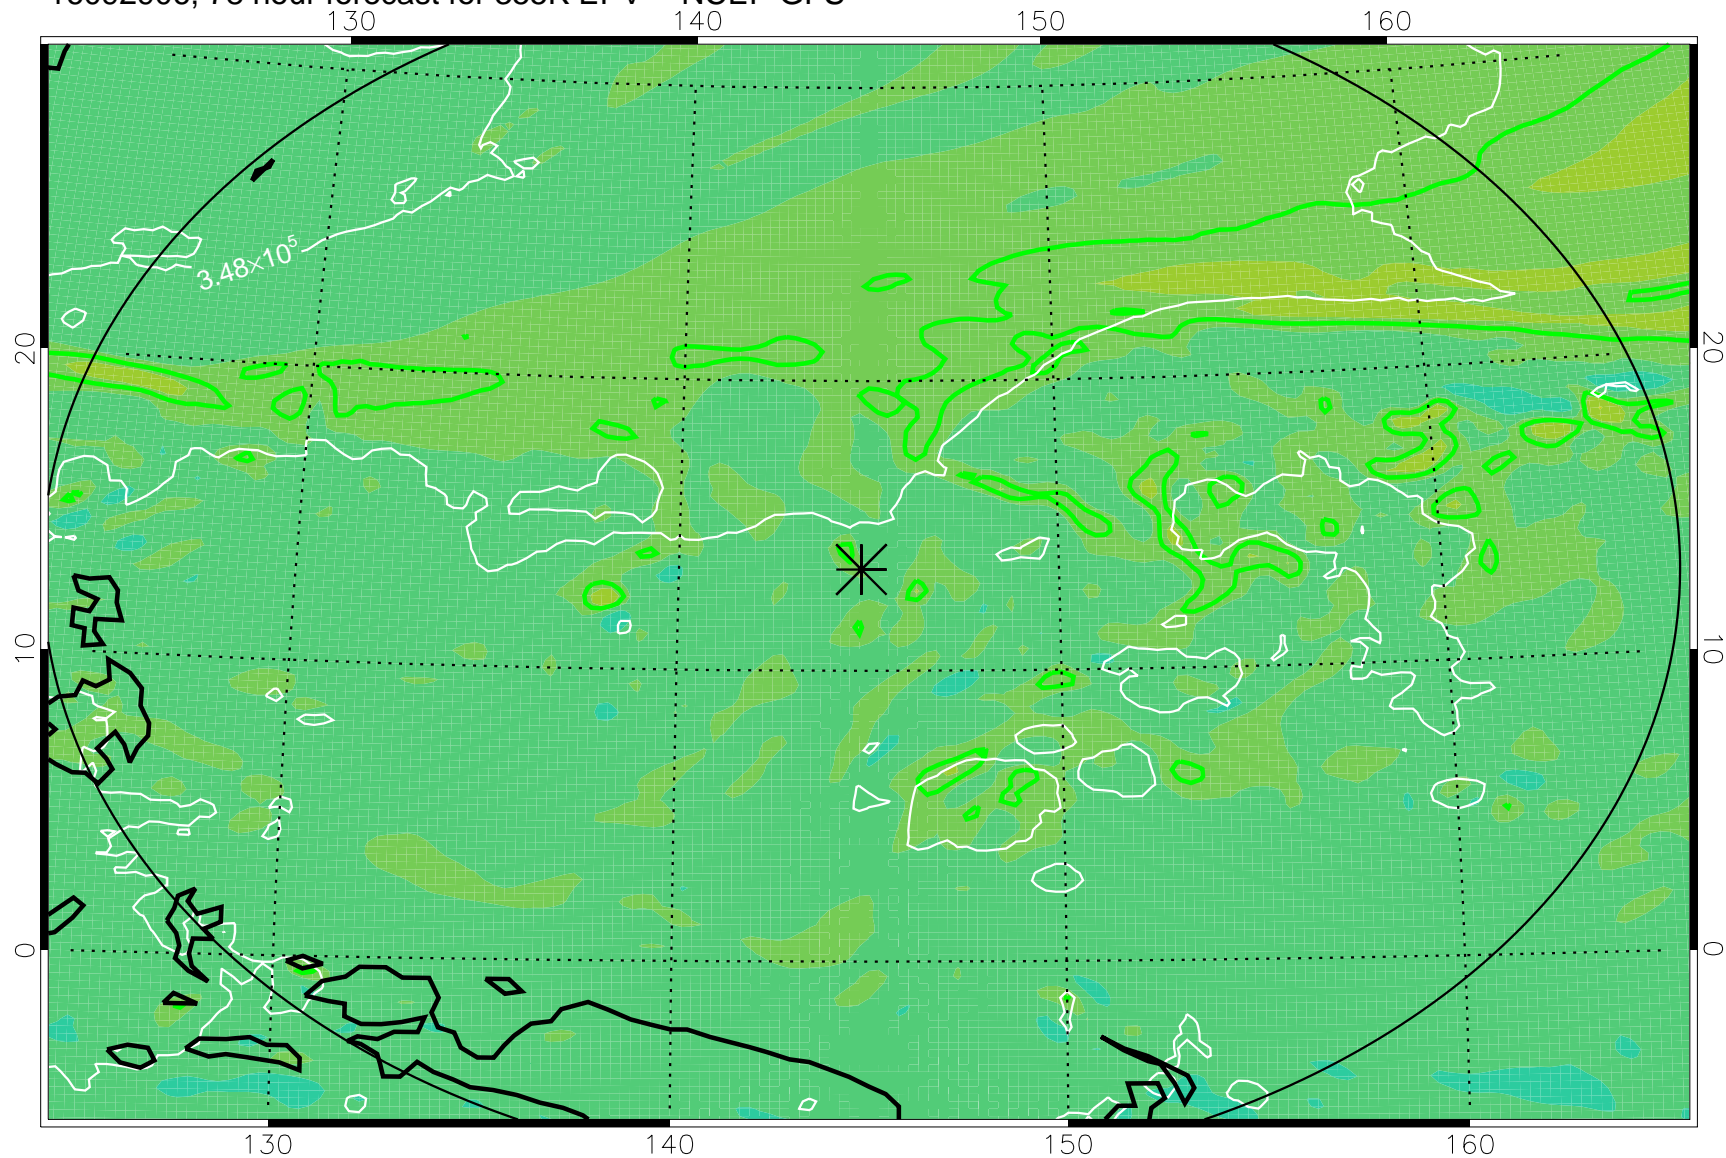

16092818, 66 hour forecast for 355K EPV -- NCEP GFS

355K Montgomery Streamfunction, white  
EPV Tropopause (2 PVU) Position  
Range ring of 2304 km

16092900, 72 hour forecast for 355K EPV -- NCEP GFS

355K Montgomery Streamfunction, white  
EPV Tropopause (2 PVU) Position  
Range ring of 2304 km

16092906, 78 hour forecast for 355K EPV -- NCEP GFS

355K Montgomery Streamfunction, white  
EPV Tropopause (2 PVU) Position  
Range ring of 2304 km

16092912, 84 hour forecast for 355K EPV -- NCEP GFS

355K Montgomery Streamfunction, white  
EPV Tropopause (2 PVU) Position  
Range ring of 2304 km

16092918, 90 hour forecast for 355K EPV -- NCEP GFS

355K Montgomery Streamfunction, white  
EPV Tropopause (2 PVU) Position  
Range ring of 2304 km

16093000, 96 hour forecast for 355K EPV -- NCEP GFS

355K Montgomery Streamfunction, white  
EPV Tropopause (2 PVU) Position  
Range ring of 2304 km

16093006, 102 hour forecast for 355K EPV -- NCEP GFS

355K Montgomery Streamfunction, white  
EPV Tropopause (2 PVU) Position  
Range ring of 2304 km

16093012, 108 hour forecast for 355K EPV -- NCEP GFS

355K Montgomery Streamfunction, white  
EPV Tropopause (2 PVU) Position  
Range ring of 2304 km