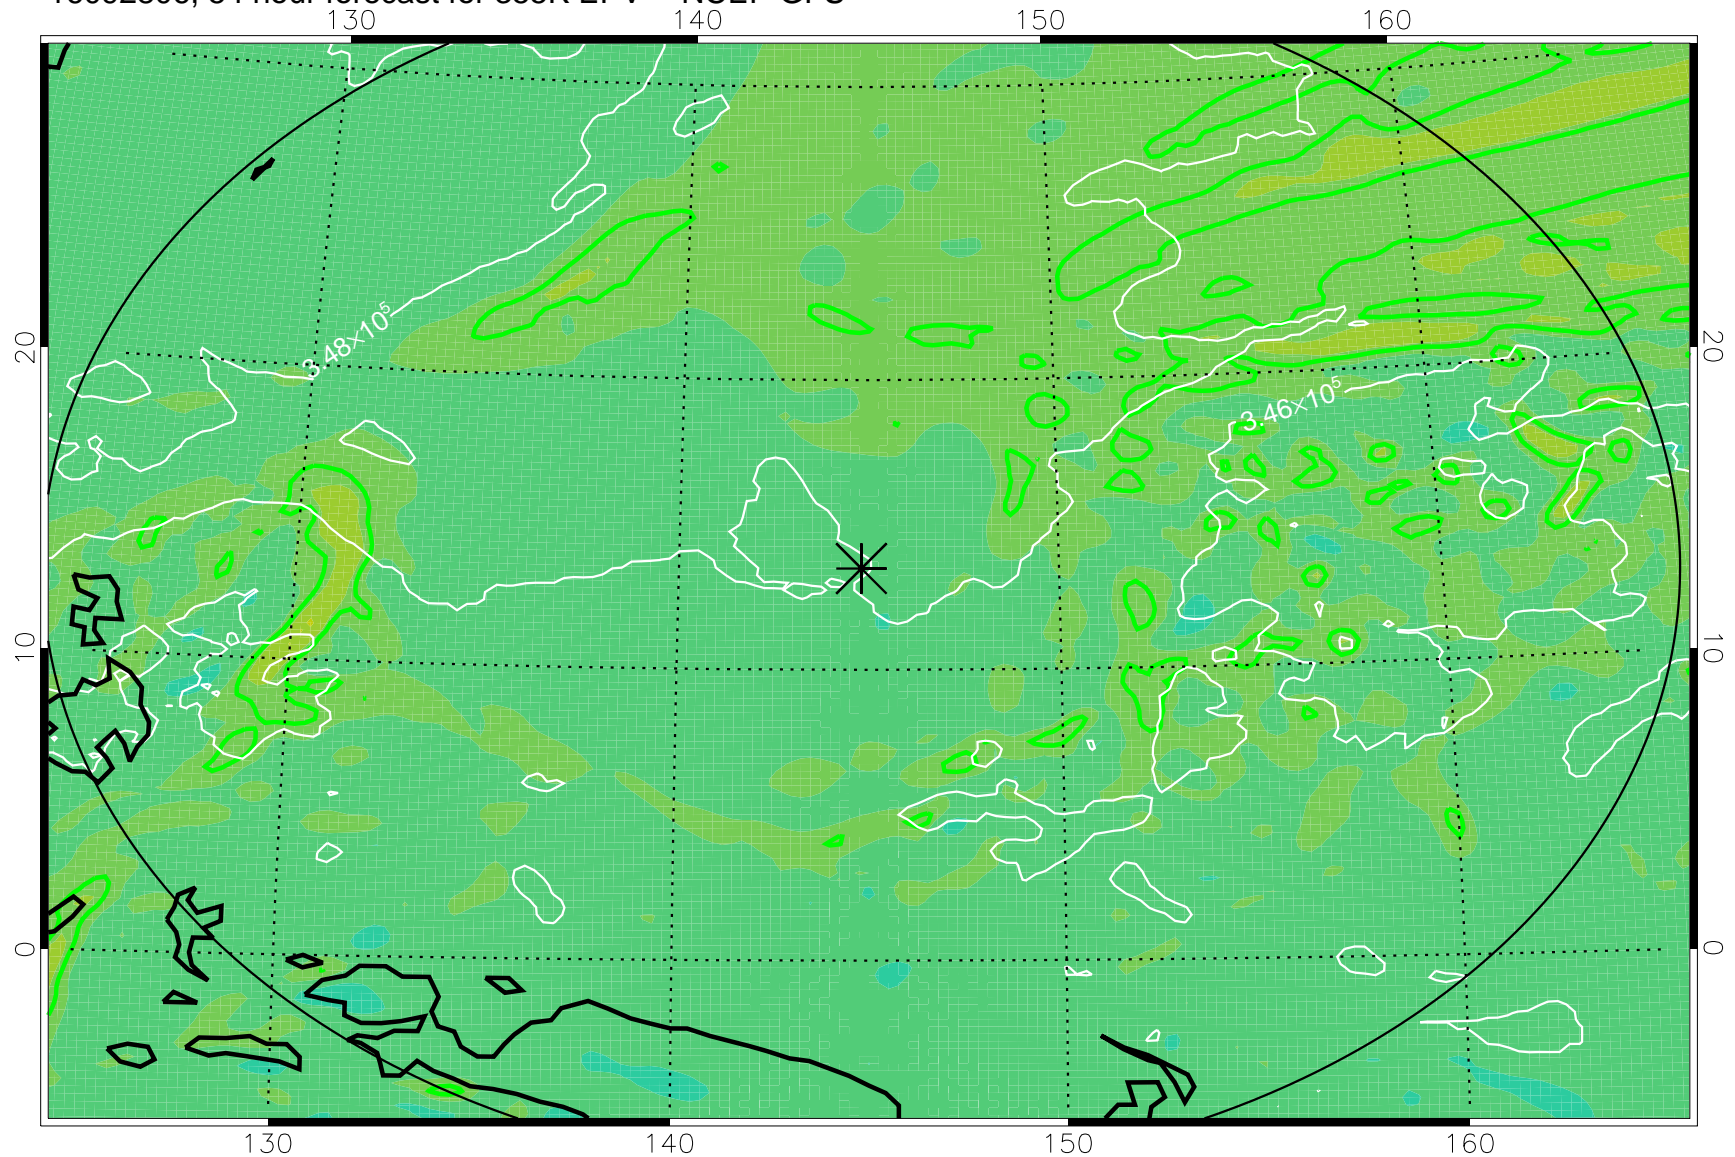

16092718, 42 hour forecast for 355K EPV -- NCEP GFS

355K Montgomery Streamfunction, white  
EPV Tropopause (2 PVU) Position  
Range ring of 2304 km

16092800, 48 hour forecast for 355K EPV -- NCEP GFS

355K Montgomery Streamfunction, white  
EPV Tropopause (2 PVU) Position  
Range ring of 2304 km

16092806, 54 hour forecast for 355K EPV -- NCEP GFS

355K Montgomery Streamfunction, white  
EPV Tropopause (2 PVU) Position  
Range ring of 2304 km

16092812, 60 hour forecast for 355K EPV -- NCEP GFS

355K Montgomery Streamfunction, white  
EPV Tropopause (2 PVU) Position  
Range ring of 2304 km

16092818, 66 hour forecast for 355K EPV -- NCEP GFS

355K Montgomery Streamfunction, white  
EPV Tropopause (2 PVU) Position  
Range ring of 2304 km

16092900, 72 hour forecast for 355K EPV -- NCEP GFS

355K Montgomery Streamfunction, white  
EPV Tropopause (2 PVU) Position  
Range ring of 2304 km

16092918, 90 hour forecast for 355K EPV -- NCEP GFS

355K Montgomery Streamfunction, white  
EPV Tropopause (2 PVU) Position  
Range ring of 2304 km

16093000, 96 hour forecast for 355K EPV -- NCEP GFS

355K Montgomery Streamfunction, white  
EPV Tropopause (2 PVU) Position  
Range ring of 2304 km