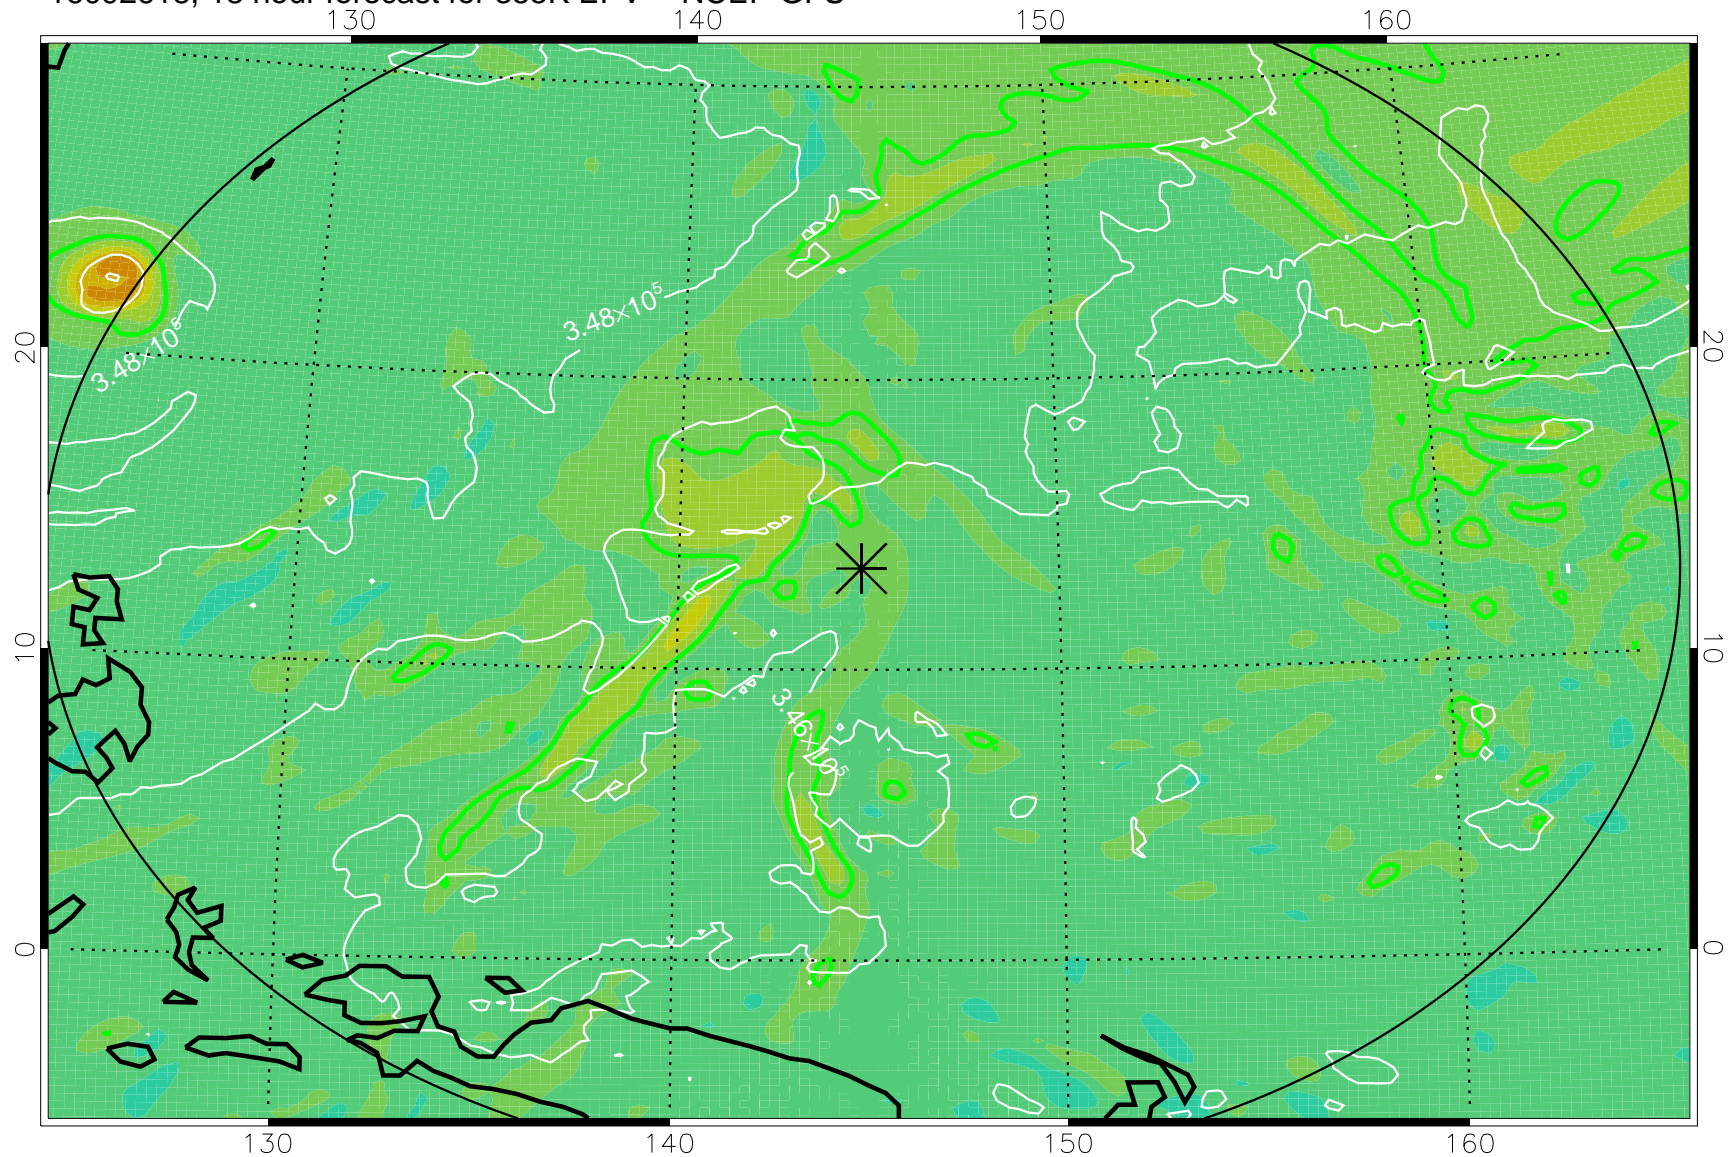

16092606, 6 hour forecast for 355K EPV -- NCEP GFS

355K Montgomery Streamfunction, white  
EPV Tropopause (2 PVU) Position  
Range ring of 2304 km

16092612, 12 hour forecast for 355K EPV -- NCEP GFS

355K Montgomery Streamfunction, white  
EPV Tropopause (2 PVU) Position  
Range ring of 2304 km

16092618, 18 hour forecast for 355K EPV -- NCEP GFS

355K Montgomery Streamfunction, white  
EPV Tropopause (2 PVU) Position  
Range ring of 2304 km

16092700, 24 hour forecast for 355K EPV -- NCEP GFS

355K Montgomery Streamfunction, white  
EPV Tropopause (2 PVU) Position  
Range ring of 2304 km

16092718, 42 hour forecast for 355K EPV -- NCEP GFS

355K Montgomery Streamfunction, white  
EPV Tropopause (2 PVU) Position  
Range ring of 2304 km

16092800, 48 hour forecast for 355K EPV -- NCEP GFS

355K Montgomery Streamfunction, white  
EPV Tropopause (2 PVU) Position  
Range ring of 2304 km

16092818, 66 hour forecast for 355K EPV -- NCEP GFS

355K Montgomery Streamfunction, white  
EPV Tropopause (2 PVU) Position  
Range ring of 2304 km

16092900, 72 hour forecast for 355K EPV -- NCEP GFS

355K Montgomery Streamfunction, white  
EPV Tropopause (2 PVU) Position  
Range ring of 2304 km