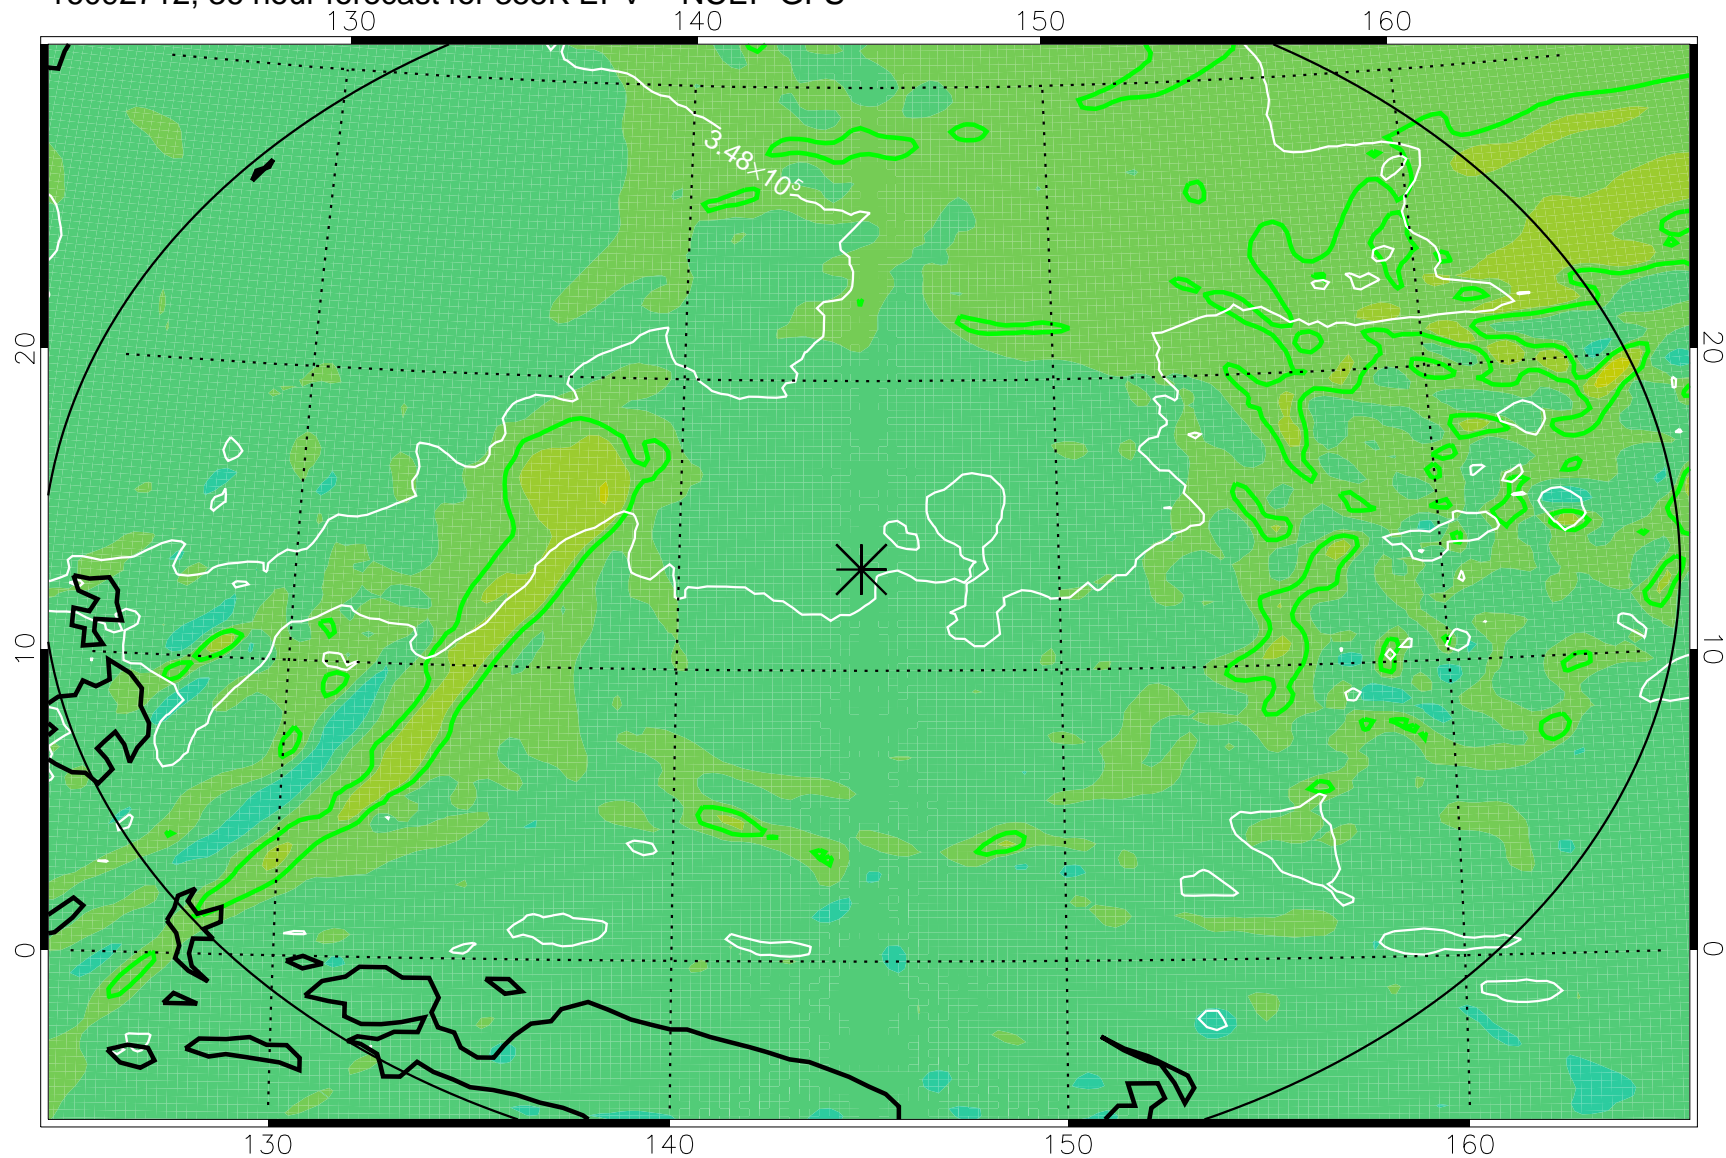

16092618, 18 hour forecast for 355K EPV -- NCEP GFS

355K Montgomery Streamfunction, white  
EPV Tropopause (2 PVU) Position  
Range ring of 2304 km

16092700, 24 hour forecast for 355K EPV -- NCEP GFS

355K Montgomery Streamfunction, white  
EPV Tropopause (2 PVU) Position  
Range ring of 2304 km

16092706, 30 hour forecast for 355K EPV -- NCEP GFS

355K Montgomery Streamfunction, white  
EPV Tropopause (2 PVU) Position  
Range ring of 2304 km

16092712, 36 hour forecast for 355K EPV -- NCEP GFS

355K Montgomery Streamfunction, white  
EPV Tropopause (2 PVU) Position  
Range ring of 2304 km

16092818, 66 hour forecast for 355K EPV -- NCEP GFS

355K Montgomery Streamfunction, white  
EPV Tropopause (2 PVU) Position  
Range ring of 2304 km

16092900, 72 hour forecast for 355K EPV -- NCEP GFS

355K Montgomery Streamfunction, white  
EPV Tropopause (2 PVU) Position  
Range ring of 2304 km

16092918, 90 hour forecast for 355K EPV -- NCEP GFS

355K Montgomery Streamfunction, white  
EPV Tropopause (2 PVU) Position  
Range ring of 2304 km

16093000, 96 hour forecast for 355K EPV -- NCEP GFS

355K Montgomery Streamfunction, white  
EPV Tropopause (2 PVU) Position  
Range ring of 2304 km