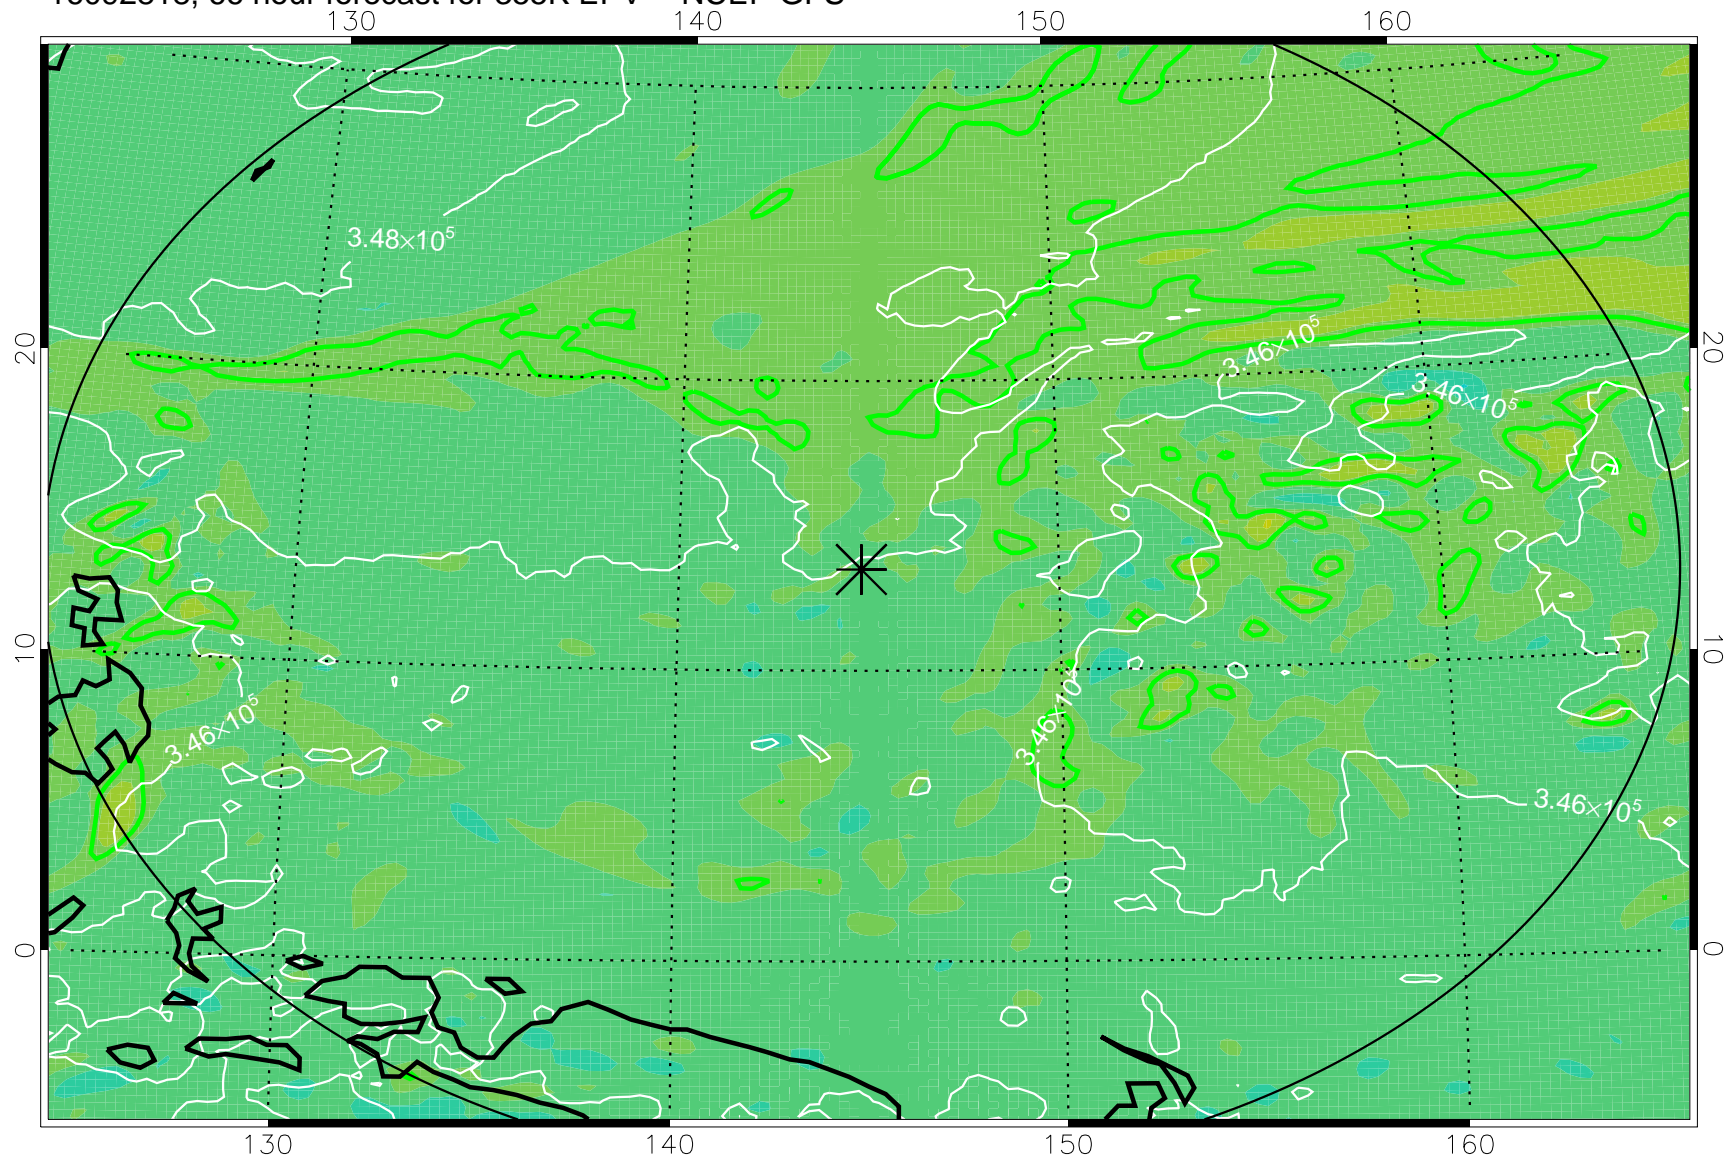

16092806, 54 hour forecast for 355K EPV -- NCEP GFS

355K Montgomery Streamfunction, white  
EPV Tropopause (2 PVU) Position  
Range ring of 2304 km

16092812, 60 hour forecast for 355K EPV -- NCEP GFS

355K Montgomery Streamfunction, white  
EPV Tropopause (2 PVU) Position  
Range ring of 2304 km

16092818, 66 hour forecast for 355K EPV -- NCEP GFS

355K Montgomery Streamfunction, white  
EPV Tropopause (2 PVU) Position  
Range ring of 2304 km

16092900, 72 hour forecast for 355K EPV -- NCEP GFS

355K Montgomery Streamfunction, white  
EPV Tropopause (2 PVU) Position  
Range ring of 2304 km

16092906, 78 hour forecast for 355K EPV -- NCEP GFS

355K Montgomery Streamfunction, white  
EPV Tropopause (2 PVU) Position  
Range ring of 2304 km

16092912, 84 hour forecast for 355K EPV -- NCEP GFS

355K Montgomery Streamfunction, white  
EPV Tropopause (2 PVU) Position  
Range ring of 2304 km

16092918, 90 hour forecast for 355K EPV -- NCEP GFS

355K Montgomery Streamfunction, white  
EPV Tropopause (2 PVU) Position  
Range ring of 2304 km

16093000, 96 hour forecast for 355K EPV -- NCEP GFS

355K Montgomery Streamfunction, white  
EPV Tropopause (2 PVU) Position  
Range ring of 2304 km