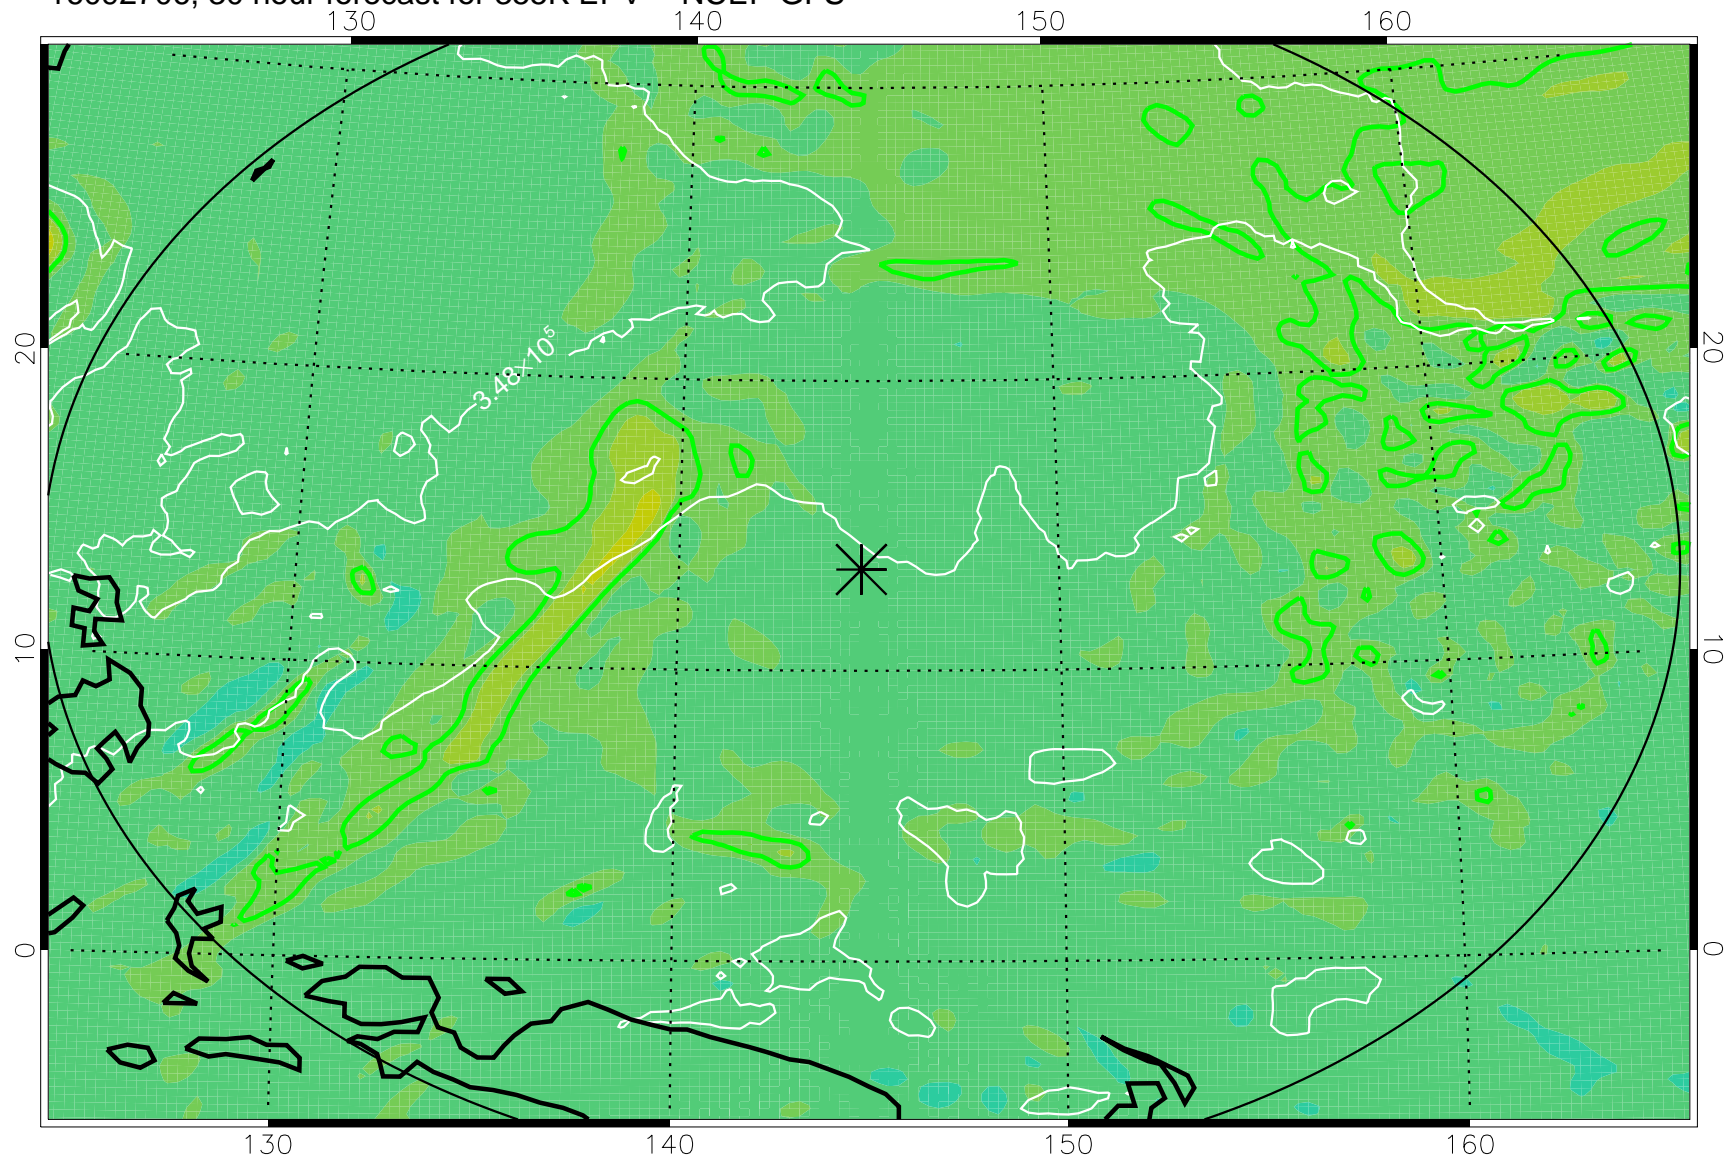

16092618, 18 hour forecast for 355K EPV -- NCEP GFS

355K Montgomery Streamfunction, white  
EPV Tropopause (2 PVU) Position  
Range ring of 2304 km

16092700, 24 hour forecast for 355K EPV -- NCEP GFS

355K Montgomery Streamfunction, white  
EPV Tropopause (2 PVU) Position  
Range ring of 2304 km

16092706, 30 hour forecast for 355K EPV -- NCEP GFS

355K Montgomery Streamfunction, white  
EPV Tropopause (2 PVU) Position  
Range ring of 2304 km

16092712, 36 hour forecast for 355K EPV -- NCEP GFS

355K Montgomery Streamfunction, white  
EPV Tropopause (2 PVU) Position  
Range ring of 2304 km

16092718, 42 hour forecast for 355K EPV -- NCEP GFS

355K Montgomery Streamfunction, white  
EPV Tropopause (2 PVU) Position  
Range ring of 2304 km

16092800, 48 hour forecast for 355K EPV -- NCEP GFS

355K Montgomery Streamfunction, white  
EPV Tropopause (2 PVU) Position  
Range ring of 2304 km

16092818, 66 hour forecast for 355K EPV -- NCEP GFS

355K Montgomery Streamfunction, white  
EPV Tropopause (2 PVU) Position  
Range ring of 2304 km

16092900, 72 hour forecast for 355K EPV -- NCEP GFS

355K Montgomery Streamfunction, white  
EPV Tropopause (2 PVU) Position  
Range ring of 2304 km