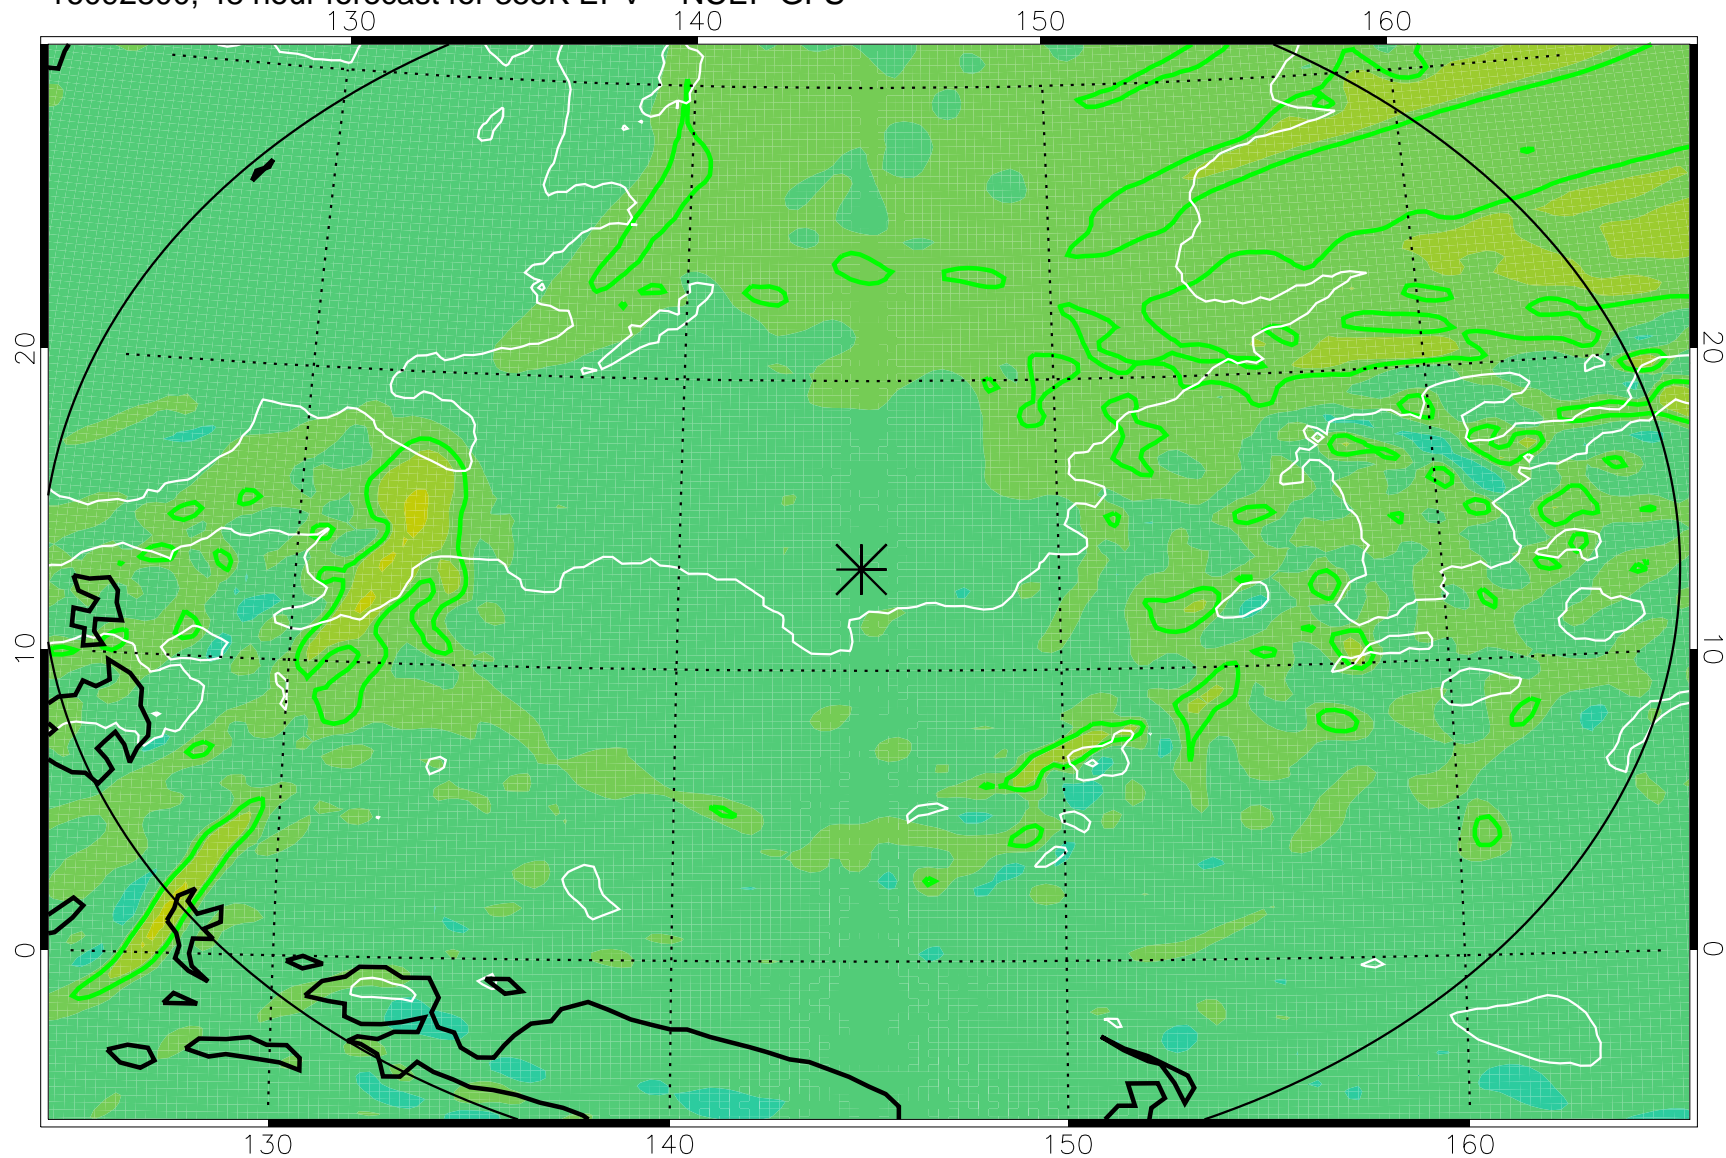

16092706, 30 hour forecast for 355K EPV -- NCEP GFS

355K Montgomery Streamfunction, white  
EPV Tropopause (2 PVU) Position  
Range ring of 2304 km

16092712, 36 hour forecast for 355K EPV -- NCEP GFS

355K Montgomery Streamfunction, white  
EPV Tropopause (2 PVU) Position  
Range ring of 2304 km

16092718, 42 hour forecast for 355K EPV -- NCEP GFS

355K Montgomery Streamfunction, white  
EPV Tropopause (2 PVU) Position  
Range ring of 2304 km

16092800, 48 hour forecast for 355K EPV -- NCEP GFS

355K Montgomery Streamfunction, white  
EPV Tropopause (2 PVU) Position  
Range ring of 2304 km

16092818, 66 hour forecast for 355K EPV -- NCEP GFS

355K Montgomery Streamfunction, white  
EPV Tropopause (2 PVU) Position  
Range ring of 2304 km

16092900, 72 hour forecast for 355K EPV -- NCEP GFS

355K Montgomery Streamfunction, white  
EPV Tropopause (2 PVU) Position  
Range ring of 2304 km

16092918, 90 hour forecast for 355K EPV -- NCEP GFS

355K Montgomery Streamfunction, white  
EPV Tropopause (2 PVU) Position  
Range ring of 2304 km

16093000, 96 hour forecast for 355K EPV -- NCEP GFS

355K Montgomery Streamfunction, white  
EPV Tropopause (2 PVU) Position  
Range ring of 2304 km