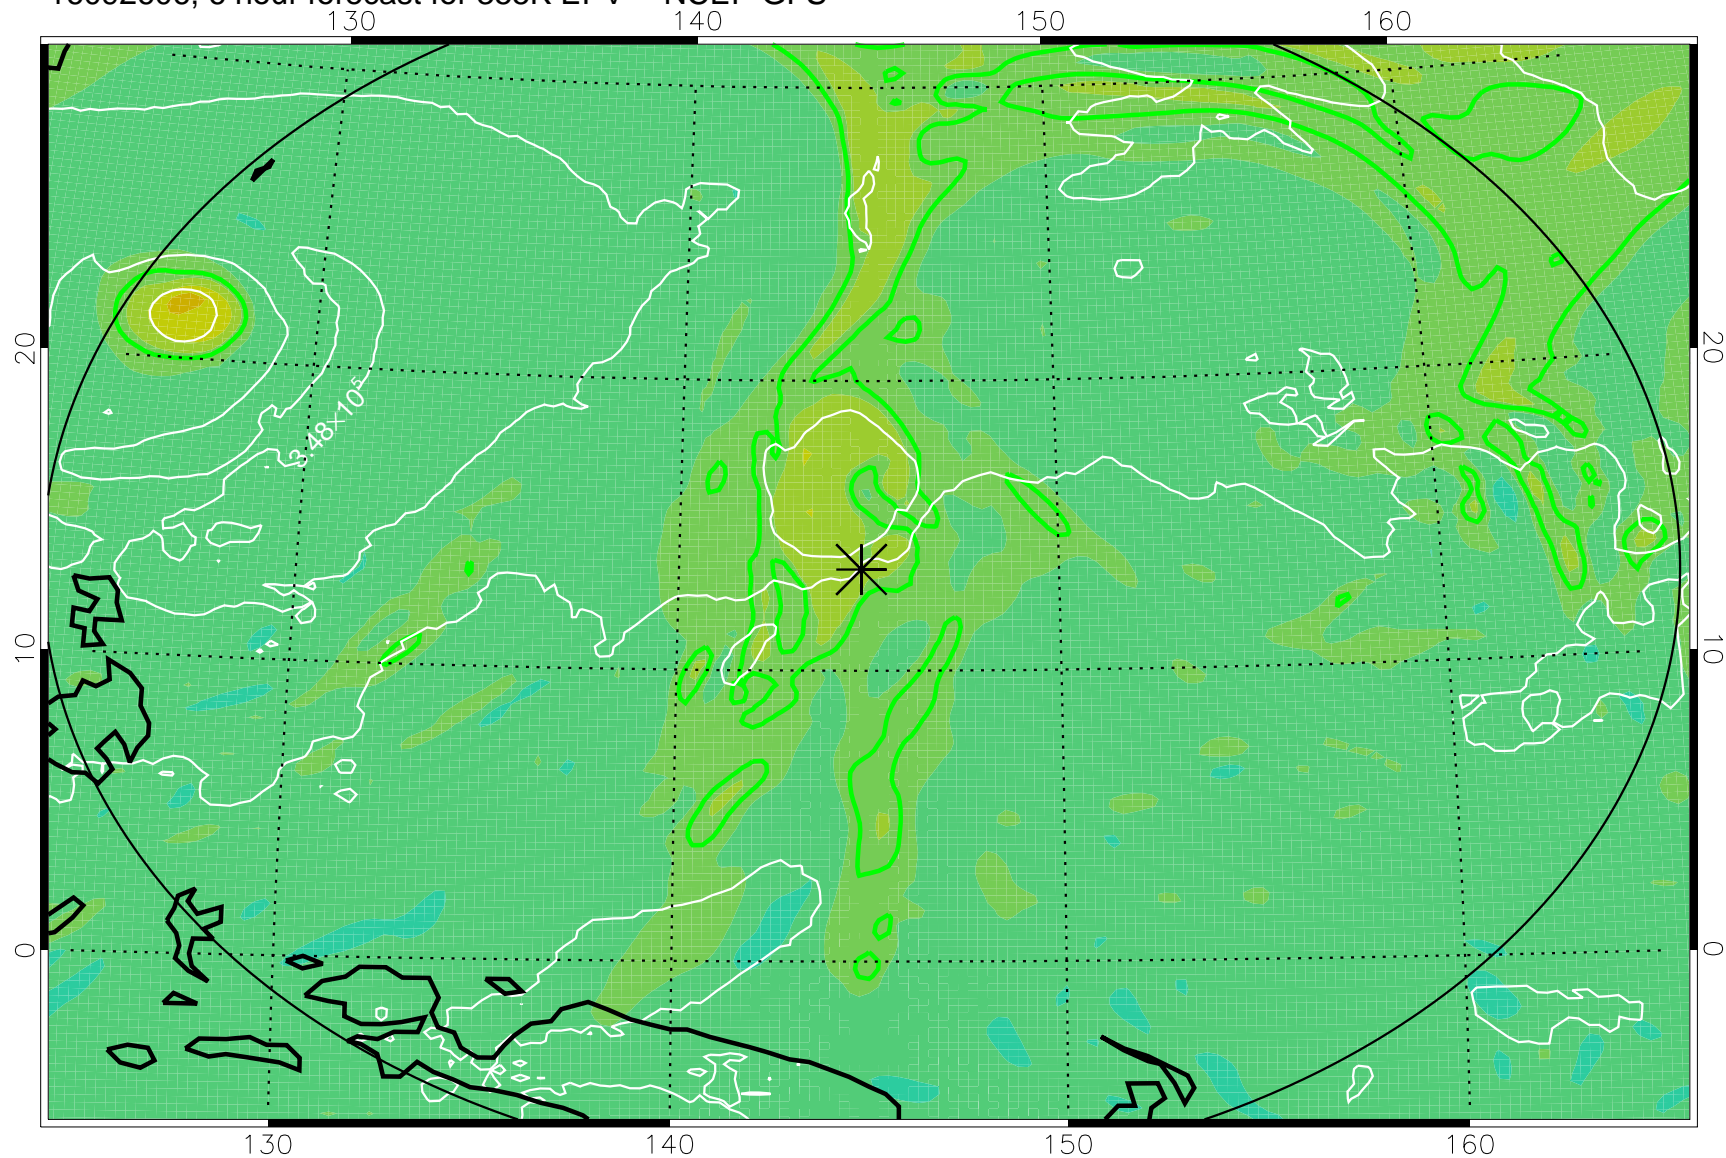

16092606, 6 hour forecast for 355K EPV -- NCEP GFS

355K Montgomery Streamfunction, white  
EPV Tropopause (2 PVU) Position  
Range ring of 2304 km

16092612, 12 hour forecast for 355K EPV -- NCEP GFS

355K Montgomery Streamfunction, white  
EPV Tropopause (2 PVU) Position  
Range ring of 2304 km

16092618, 18 hour forecast for 355K EPV -- NCEP GFS

355K Montgomery Streamfunction, white  
EPV Tropopause (2 PVU) Position  
Range ring of 2304 km

16092700, 24 hour forecast for 355K EPV -- NCEP GFS

355K Montgomery Streamfunction, white  
EPV Tropopause (2 PVU) Position  
Range ring of 2304 km

16092706, 30 hour forecast for 355K EPV -- NCEP GFS

355K Montgomery Streamfunction, white  
EPV Tropopause (2 PVU) Position  
Range ring of 2304 km

16092712, 36 hour forecast for 355K EPV -- NCEP GFS

355K Montgomery Streamfunction, white  
EPV Tropopause (2 PVU) Position  
Range ring of 2304 km

16092818, 66 hour forecast for 355K EPV -- NCEP GFS

355K Montgomery Streamfunction, white  
EPV Tropopause (2 PVU) Position  
Range ring of 2304 km

16092900, 72 hour forecast for 355K EPV -- NCEP GFS

355K Montgomery Streamfunction, white  
EPV Tropopause (2 PVU) Position  
Range ring of 2304 km