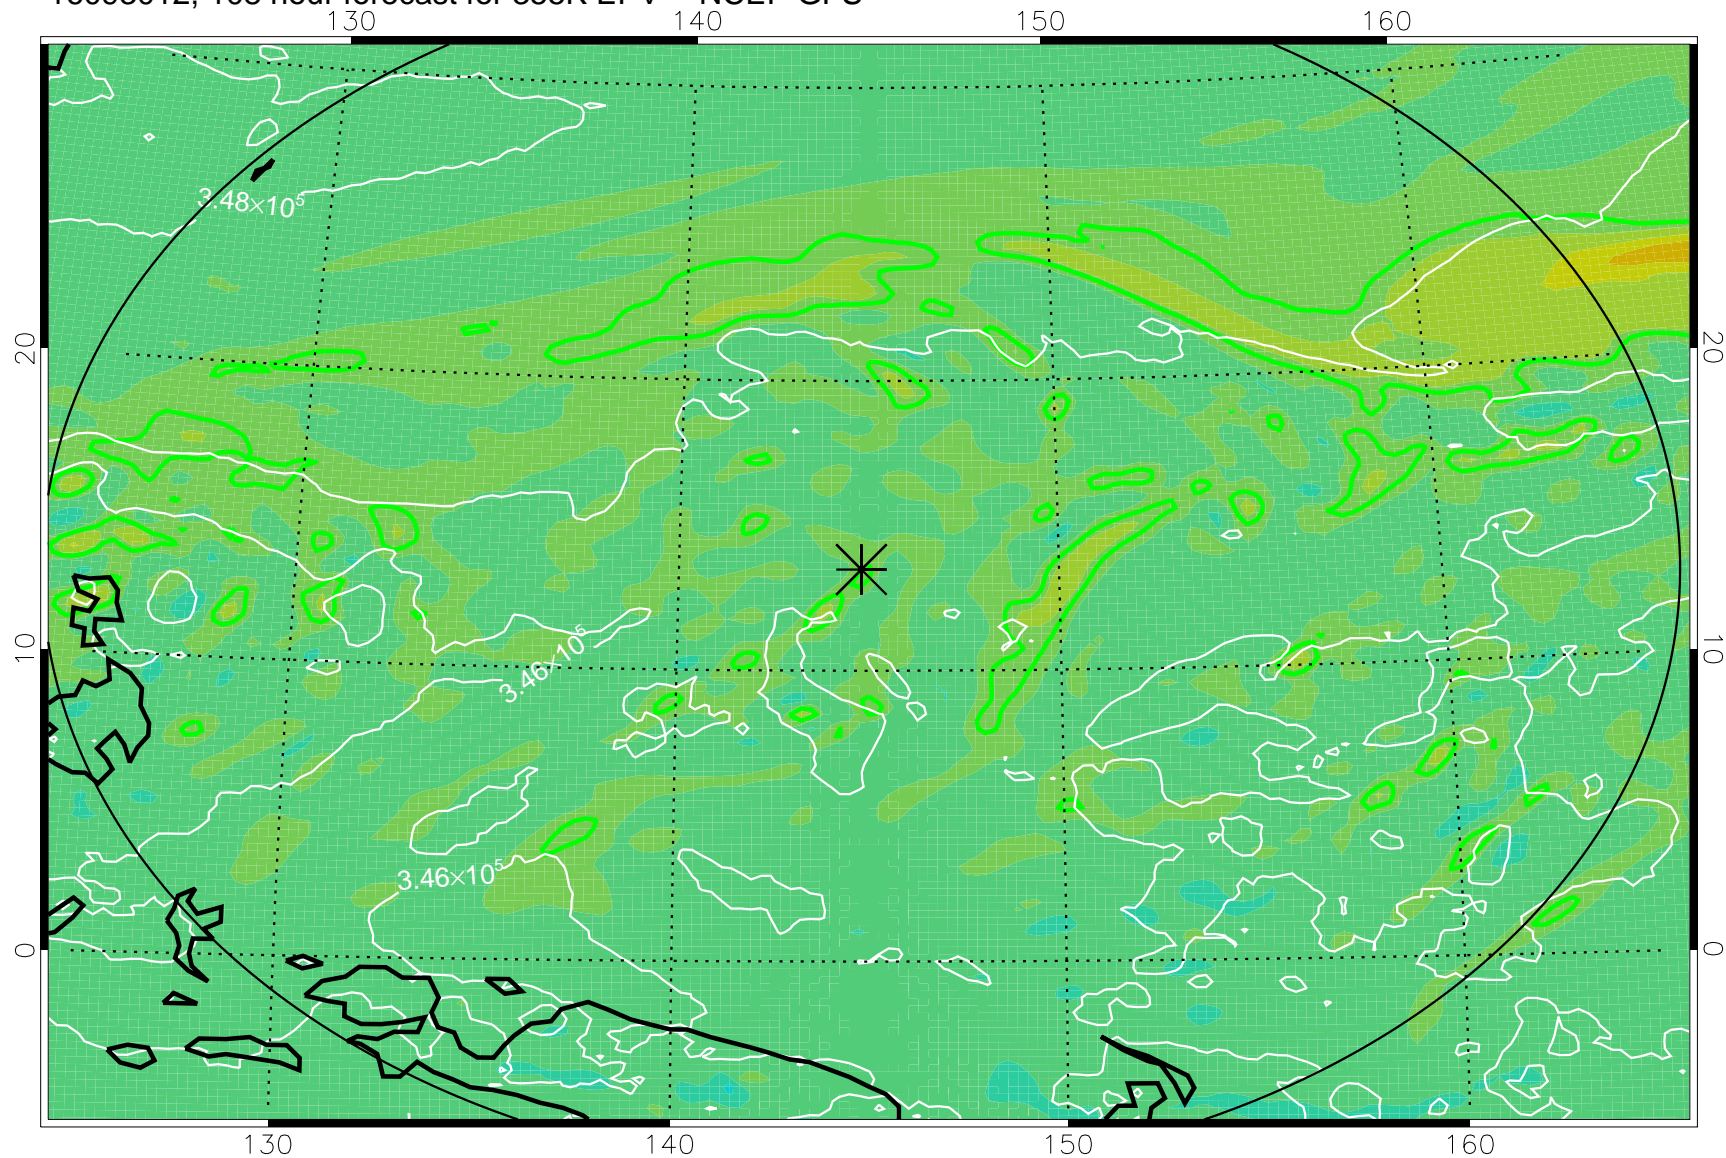

16092906, 78 hour forecast for 355K EPV -- NCEP GFS

355K Montgomery Streamfunction, white  
EPV Tropopause (2 PVU) Position  
Range ring of 2304 km

16092912, 84 hour forecast for 355K EPV -- NCEP GFS

355K Montgomery Streamfunction, white  
EPV Tropopause (2 PVU) Position  
Range ring of 2304 km

16092918, 90 hour forecast for 355K EPV -- NCEP GFS

355K Montgomery Streamfunction, white  
EPV Tropopause (2 PVU) Position  
Range ring of 2304 km

16093000, 96 hour forecast for 355K EPV -- NCEP GFS

355K Montgomery Streamfunction, white  
EPV Tropopause (2 PVU) Position  
Range ring of 2304 km

16093006, 102 hour forecast for 355K EPV -- NCEP GFS

355K Montgomery Streamfunction, white  
EPV Tropopause (2 PVU) Position  
Range ring of 2304 km

16093012, 108 hour forecast for 355K EPV -- NCEP GFS

355K Montgomery Streamfunction, white  
EPV Tropopause (2 PVU) Position  
Range ring of 2304 km

16093018, 114 hour forecast for 355K EPV -- NCEP GFS

355K Montgomery Streamfunction, white  
EPV Tropopause (2 PVU) Position  
Range ring of 2304 km

16100100, 120 hour forecast for 355K EPV -- NCEP GFS

355K Montgomery Streamfunction, white  
EPV Tropopause (2 PVU) Position  
Range ring of 2304 km