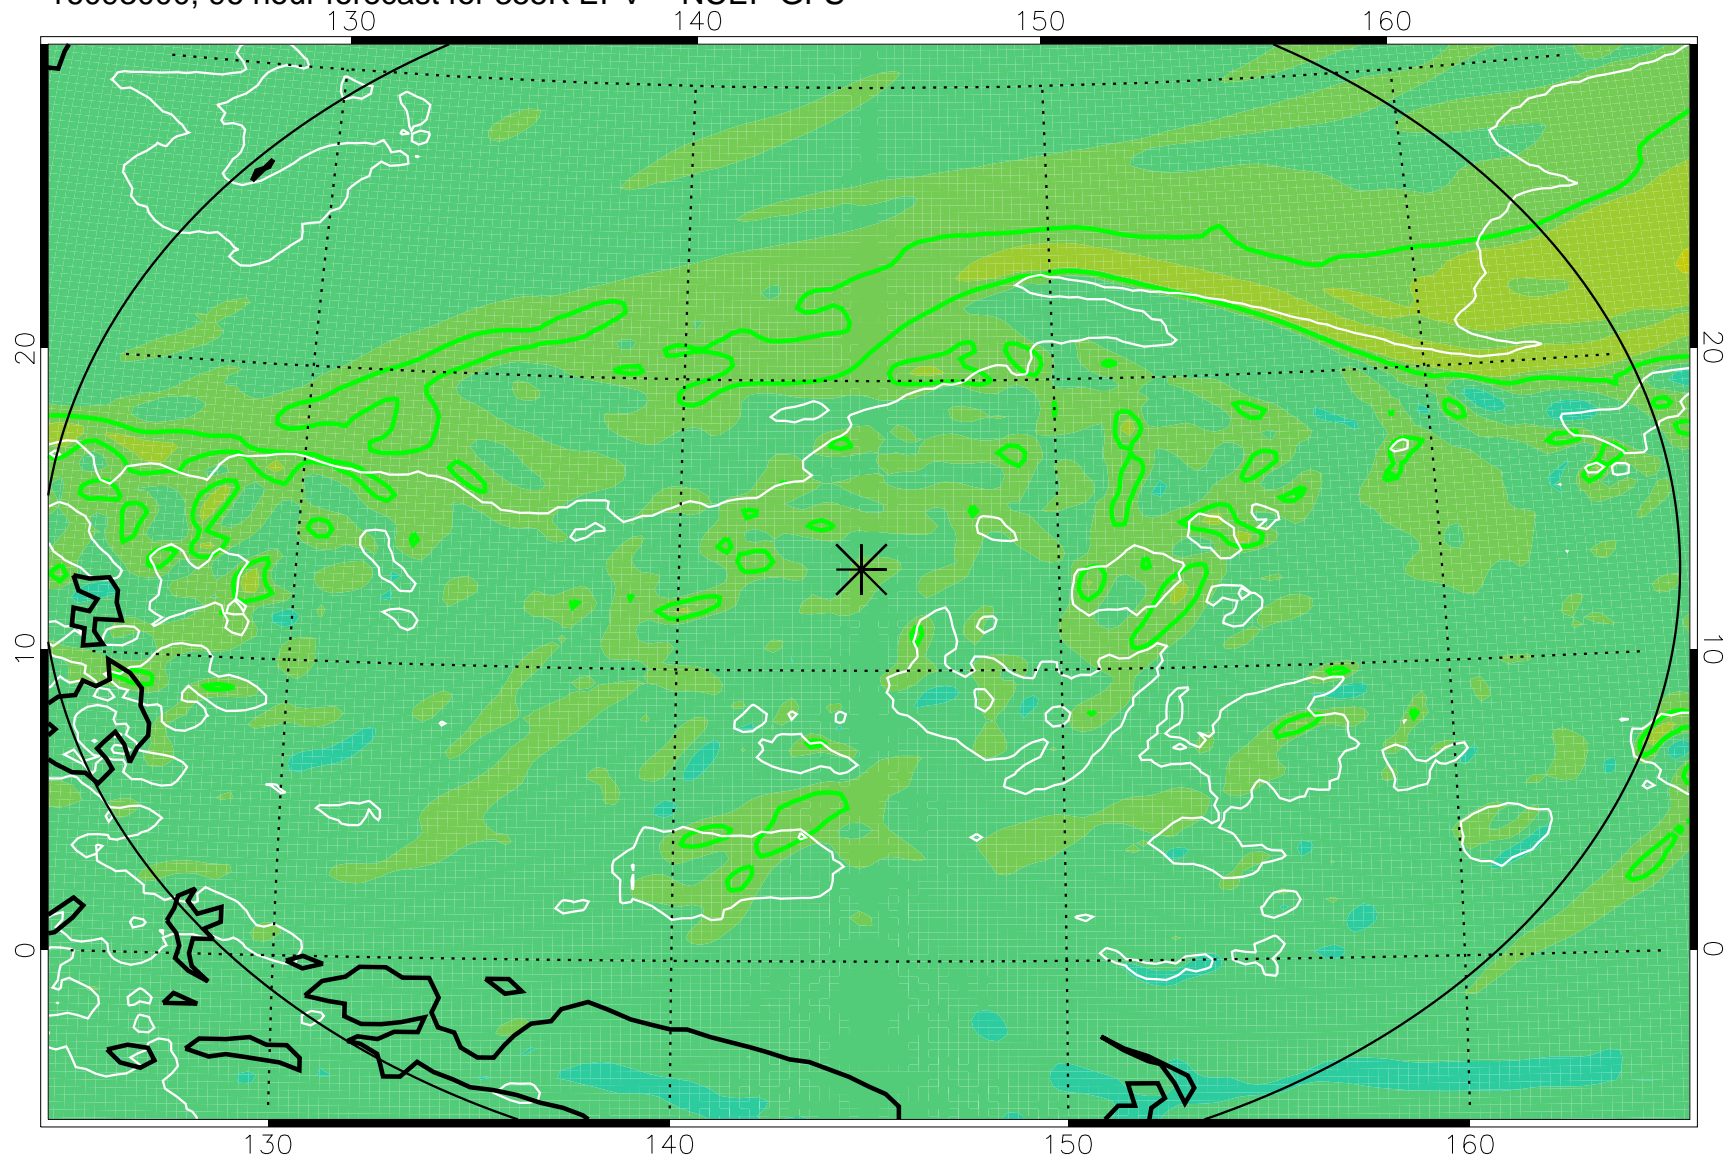

16092906, 78 hour forecast for 355K EPV -- NCEP GFS

355K Montgomery Streamfunction, white  
EPV Tropopause (2 PVU) Position  
Range ring of 2304 km

16092912, 84 hour forecast for 355K EPV -- NCEP GFS

355K Montgomery Streamfunction, white  
EPV Tropopause (2 PVU) Position  
Range ring of 2304 km

16092918, 90 hour forecast for 355K EPV -- NCEP GFS

355K Montgomery Streamfunction, white  
EPV Tropopause (2 PVU) Position  
Range ring of 2304 km

16093000, 96 hour forecast for 355K EPV -- NCEP GFS

355K Montgomery Streamfunction, white  
EPV Tropopause (2 PVU) Position  
Range ring of 2304 km

16093006, 102 hour forecast for 355K EPV -- NCEP GFS

355K Montgomery Streamfunction, white  
EPV Tropopause (2 PVU) Position  
Range ring of 2304 km

16093012, 108 hour forecast for 355K EPV -- NCEP GFS

355K Montgomery Streamfunction, white  
EPV Tropopause (2 PVU) Position  
Range ring of 2304 km

16093018, 114 hour forecast for 355K EPV -- NCEP GFS

355K Montgomery Streamfunction, white  
EPV Tropopause (2 PVU) Position  
Range ring of 2304 km

16100100, 120 hour forecast for 355K EPV -- NCEP GFS

355K Montgomery Streamfunction, white  
EPV Tropopause (2 PVU) Position  
Range ring of 2304 km