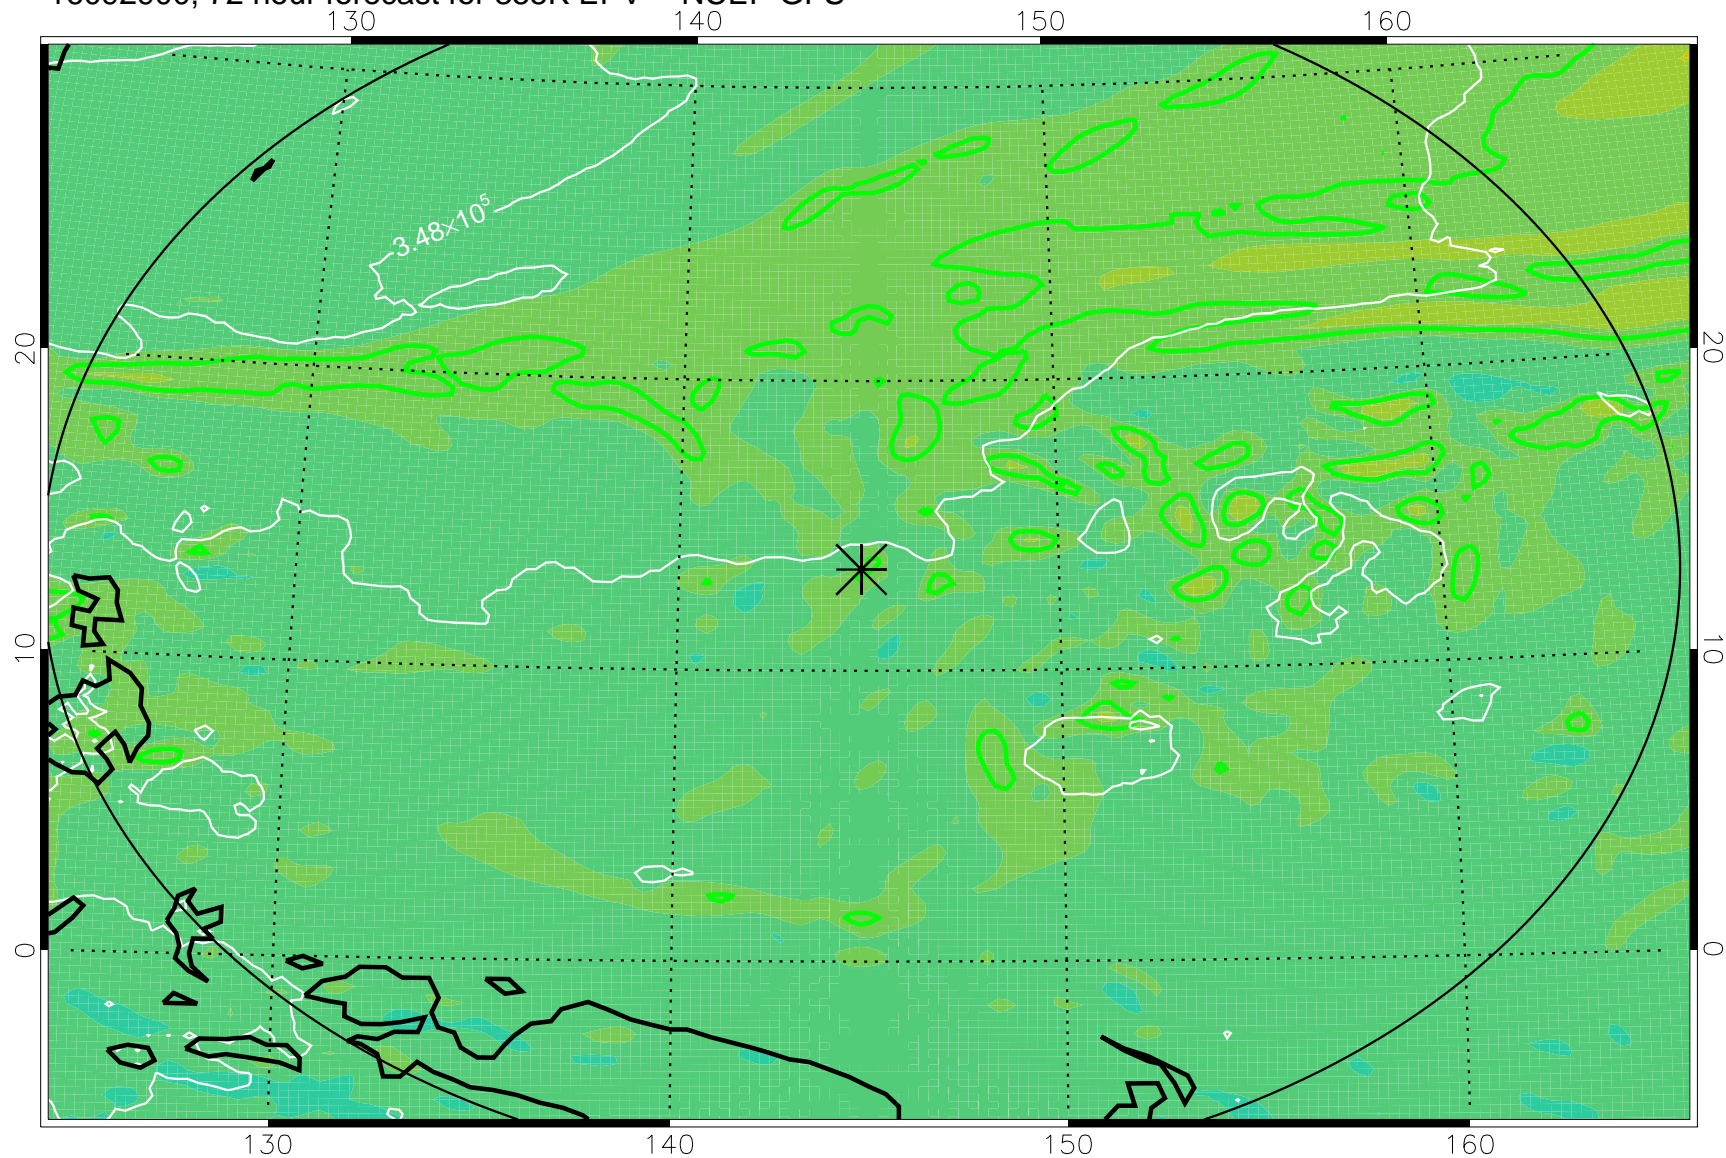

16092806, 54 hour forecast for 355K EPV -- NCEP GFS

355K Montgomery Streamfunction, white  
EPV Tropopause (2 PVU) Position  
Range ring of 2304 km

16092812, 60 hour forecast for 355K EPV -- NCEP GFS

355K Montgomery Streamfunction, white  
EPV Tropopause (2 PVU) Position  
Range ring of 2304 km

16092818, 66 hour forecast for 355K EPV -- NCEP GFS

355K Montgomery Streamfunction, white  
EPV Tropopause (2 PVU) Position  
Range ring of 2304 km

16092900, 72 hour forecast for 355K EPV -- NCEP GFS

355K Montgomery Streamfunction, white  
EPV Tropopause (2 PVU) Position  
Range ring of 2304 km

16092906, 78 hour forecast for 355K EPV -- NCEP GFS

355K Montgomery Streamfunction, white  
EPV Tropopause (2 PVU) Position  
Range ring of 2304 km

16092912, 84 hour forecast for 355K EPV -- NCEP GFS

355K Montgomery Streamfunction, white  
EPV Tropopause (2 PVU) Position  
Range ring of 2304 km

16092918, 90 hour forecast for 355K EPV -- NCEP GFS

355K Montgomery Streamfunction, white  
EPV Tropopause (2 PVU) Position  
Range ring of 2304 km

16093000, 96 hour forecast for 355K EPV -- NCEP GFS

355K Montgomery Streamfunction, white  
EPV Tropopause (2 PVU) Position  
Range ring of 2304 km