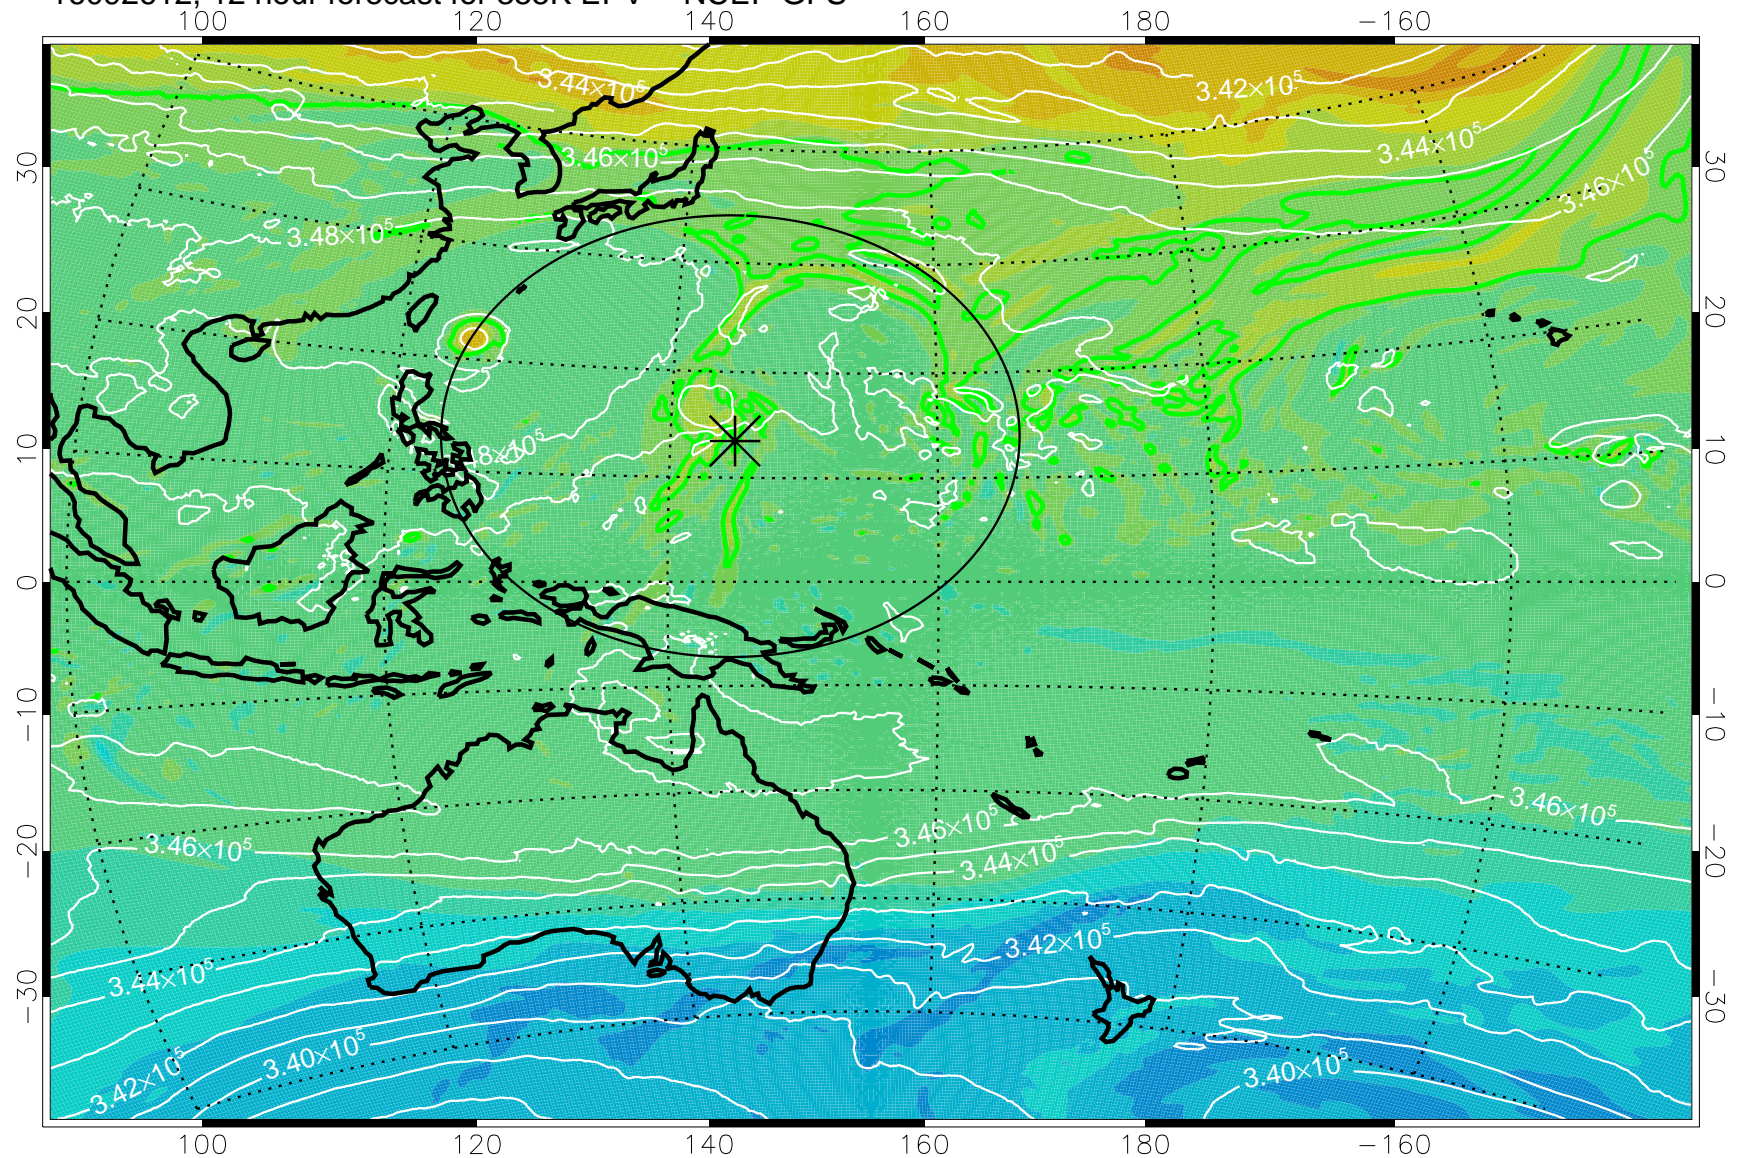

16092606, 6 hour forecast for 355K EPV -- NCEP GFS

355K Montgomery Streamfunction, white
EPV Tropopause (2 PVU) Position
Range ring of 2304 km

16092612, 12 hour forecast for 355K EPV -- NCEP GFS

355K Montgomery Streamfunction, white
EPV Tropopause (2 PVU) Position
Range ring of 2304 km

16092618, 18 hour forecast for 355K EPV -- NCEP GFS

355K Montgomery Streamfunction, white
EPV Tropopause (2 PVU) Position
Range ring of 2304 km

16092700, 24 hour forecast for 355K EPV -- NCEP GFS

355K Montgomery Streamfunction, white
EPV Tropopause (2 PVU) Position
Range ring of 2304 km

16092706, 30 hour forecast for 355K EPV -- NCEP GFS

355K Montgomery Streamfunction, white
EPV Tropopause (2 PVU) Position
Range ring of 2304 km

16092712, 36 hour forecast for 355K EPV -- NCEP GFS

355K Montgomery Streamfunction, white
EPV Tropopause (2 PVU) Position
Range ring of 2304 km

16092718, 42 hour forecast for 355K EPV -- NCEP GFS

355K Montgomery Streamfunction, white
EPV Tropopause (2 PVU) Position
Range ring of 2304 km

16092800, 48 hour forecast for 355K EPV -- NCEP GFS

355K Montgomery Streamfunction, white
EPV Tropopause (2 PVU) Position
Range ring of 2304 km