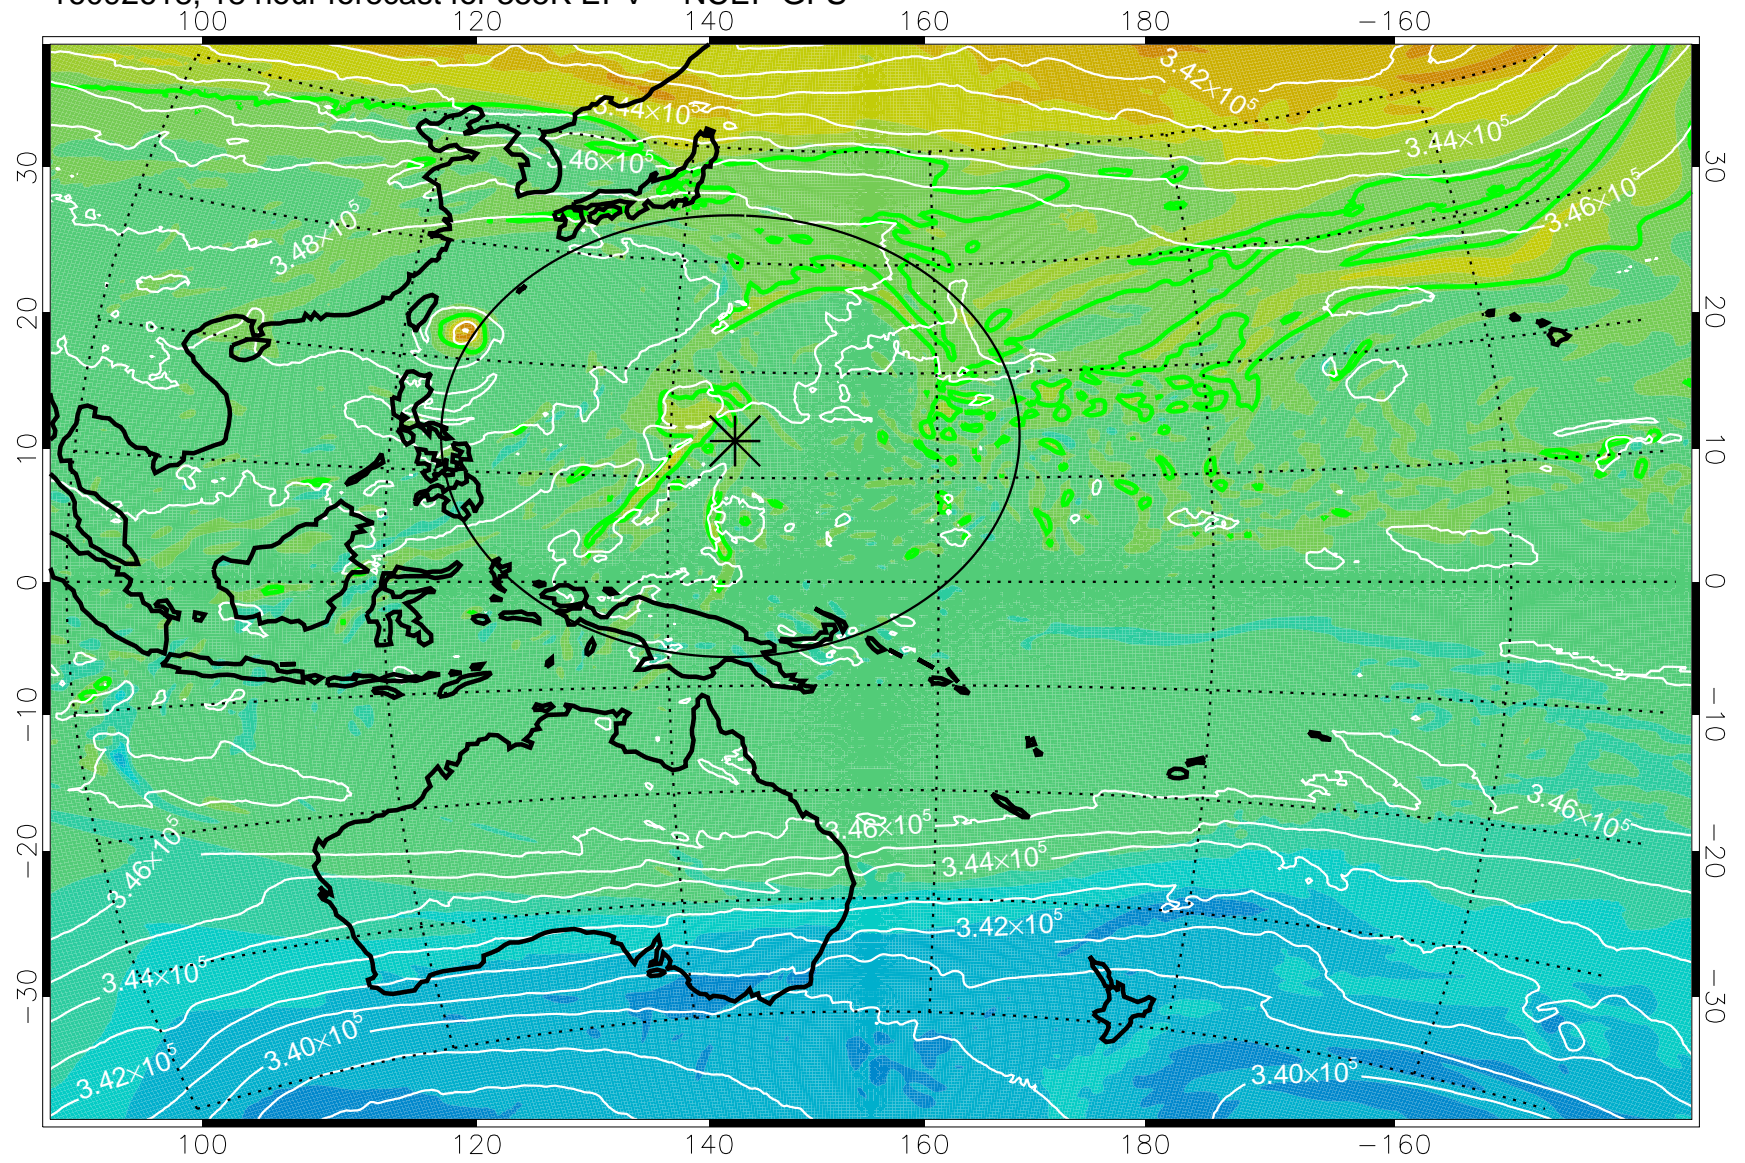

16092606, 6 hour forecast for 355K EPV -- NCEP GFS

355K Montgomery Streamfunction, white
EPV Tropopause (2 PVU) Position
Range ring of 2304 km

16092612, 12 hour forecast for 355K EPV -- NCEP GFS

355K Montgomery Streamfunction, white
EPV Tropopause (2 PVU) Position
Range ring of 2304 km

16092618, 18 hour forecast for 355K EPV -- NCEP GFS

355K Montgomery Streamfunction, white
EPV Tropopause (2 PVU) Position
Range ring of 2304 km

16092700, 24 hour forecast for 355K EPV -- NCEP GFS

355K Montgomery Streamfunction, white
EPV Tropopause (2 PVU) Position
Range ring of 2304 km

16092706, 30 hour forecast for 355K EPV -- NCEP GFS

355K Montgomery Streamfunction, white
EPV Tropopause (2 PVU) Position
Range ring of 2304 km

16092712, 36 hour forecast for 355K EPV -- NCEP GFS

355K Montgomery Streamfunction, white
EPV Tropopause (2 PVU) Position
Range ring of 2304 km

16092718, 42 hour forecast for 355K EPV -- NCEP GFS

355K Montgomery Streamfunction, white
EPV Tropopause (2 PVU) Position
Range ring of 2304 km

16092800, 48 hour forecast for 355K EPV -- NCEP GFS

355K Montgomery Streamfunction, white
EPV Tropopause (2 PVU) Position
Range ring of 2304 km