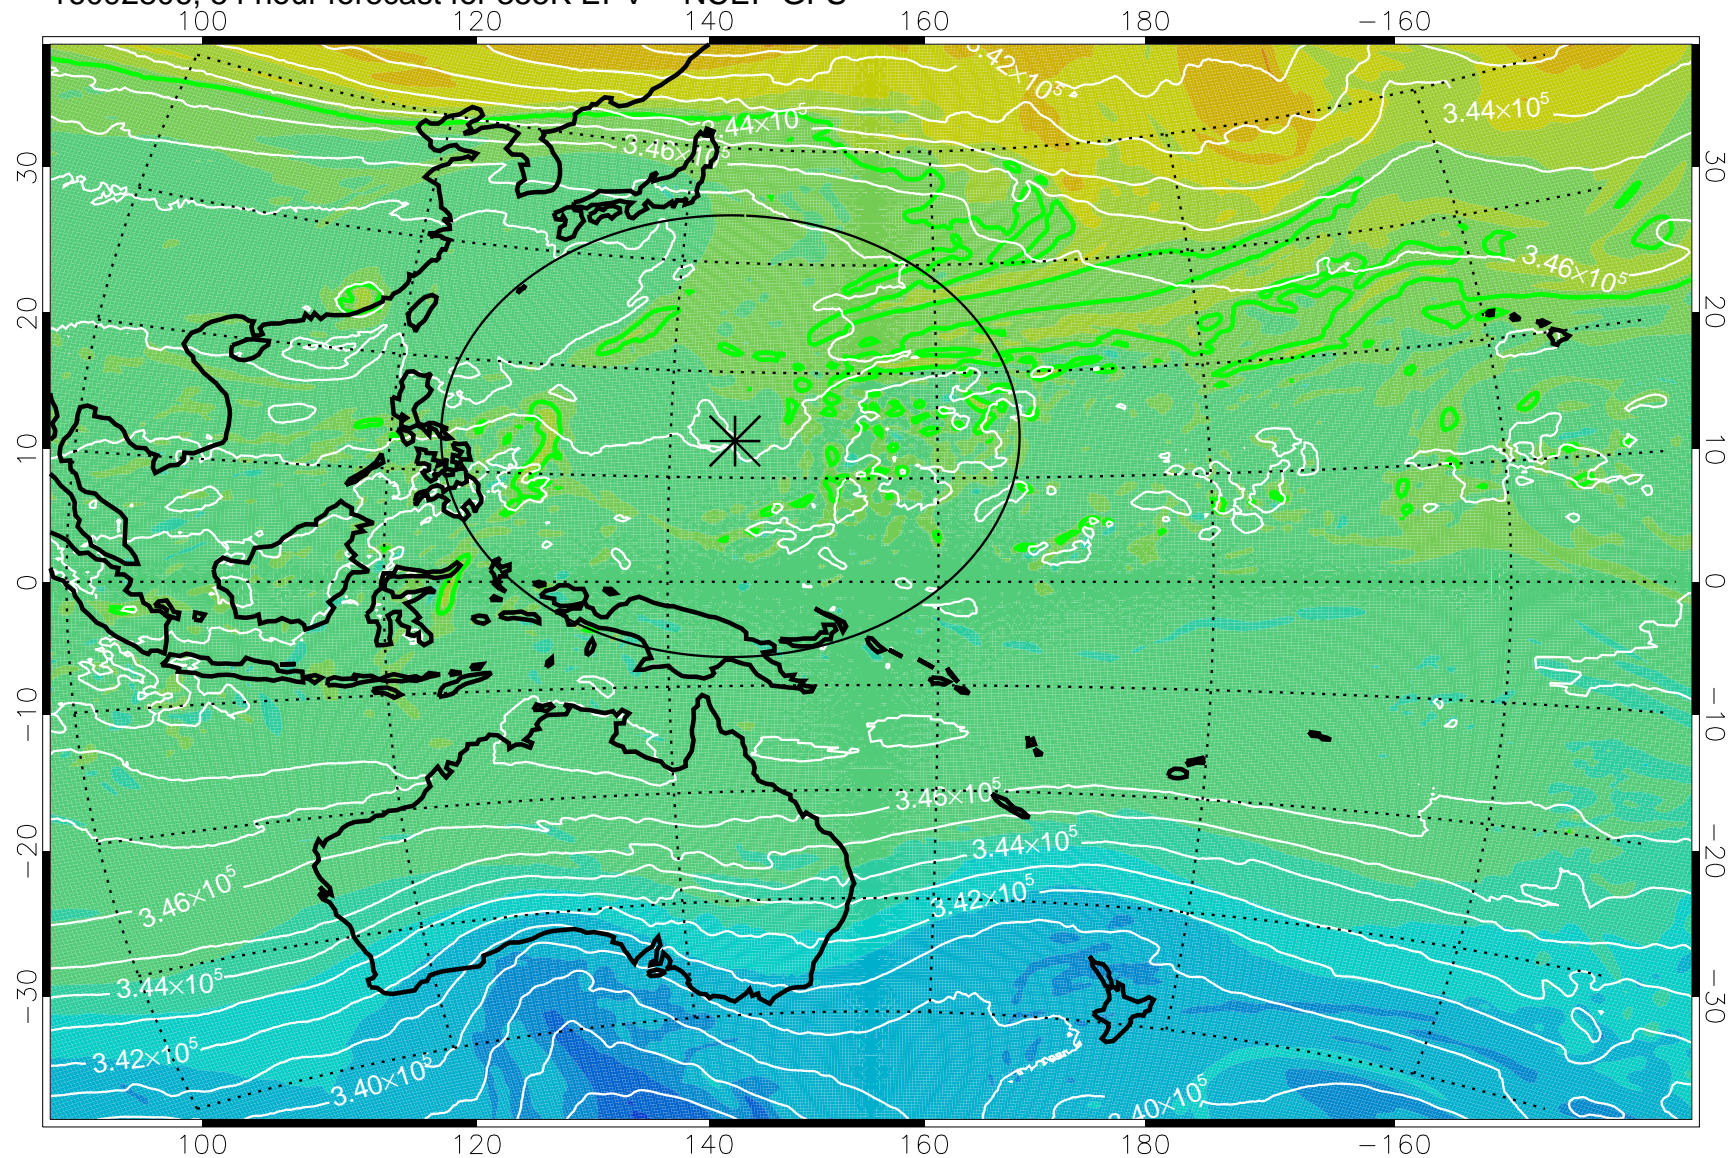

16092718, 42 hour forecast for 355K EPV -- NCEP GFS

355K Montgomery Streamfunction, white
EPV Tropopause (2 PVU) Position
Range ring of 2304 km

16092800, 48 hour forecast for 355K EPV -- NCEP GFS

355K Montgomery Streamfunction, white
EPV Tropopause (2 PVU) Position
Range ring of 2304 km

16092806, 54 hour forecast for 355K EPV -- NCEP GFS

355K Montgomery Streamfunction, white
EPV Tropopause (2 PVU) Position
Range ring of 2304 km

16092812, 60 hour forecast for 355K EPV -- NCEP GFS

355K Montgomery Streamfunction, white
EPV Tropopause (2 PVU) Position
Range ring of 2304 km

16092818, 66 hour forecast for 355K EPV -- NCEP GFS

355K Montgomery Streamfunction, white
EPV Tropopause (2 PVU) Position
Range ring of 2304 km

16092900, 72 hour forecast for 355K EPV -- NCEP GFS

355K Montgomery Streamfunction, white
EPV Tropopause (2 PVU) Position
Range ring of 2304 km

16092906, 78 hour forecast for 355K EPV -- NCEP GFS

355K Montgomery Streamfunction, white
EPV Tropopause (2 PVU) Position
Range ring of 2304 km

16092912, 84 hour forecast for 355K EPV -- NCEP GFS

355K Montgomery Streamfunction, white
EPV Tropopause (2 PVU) Position
Range ring of 2304 km