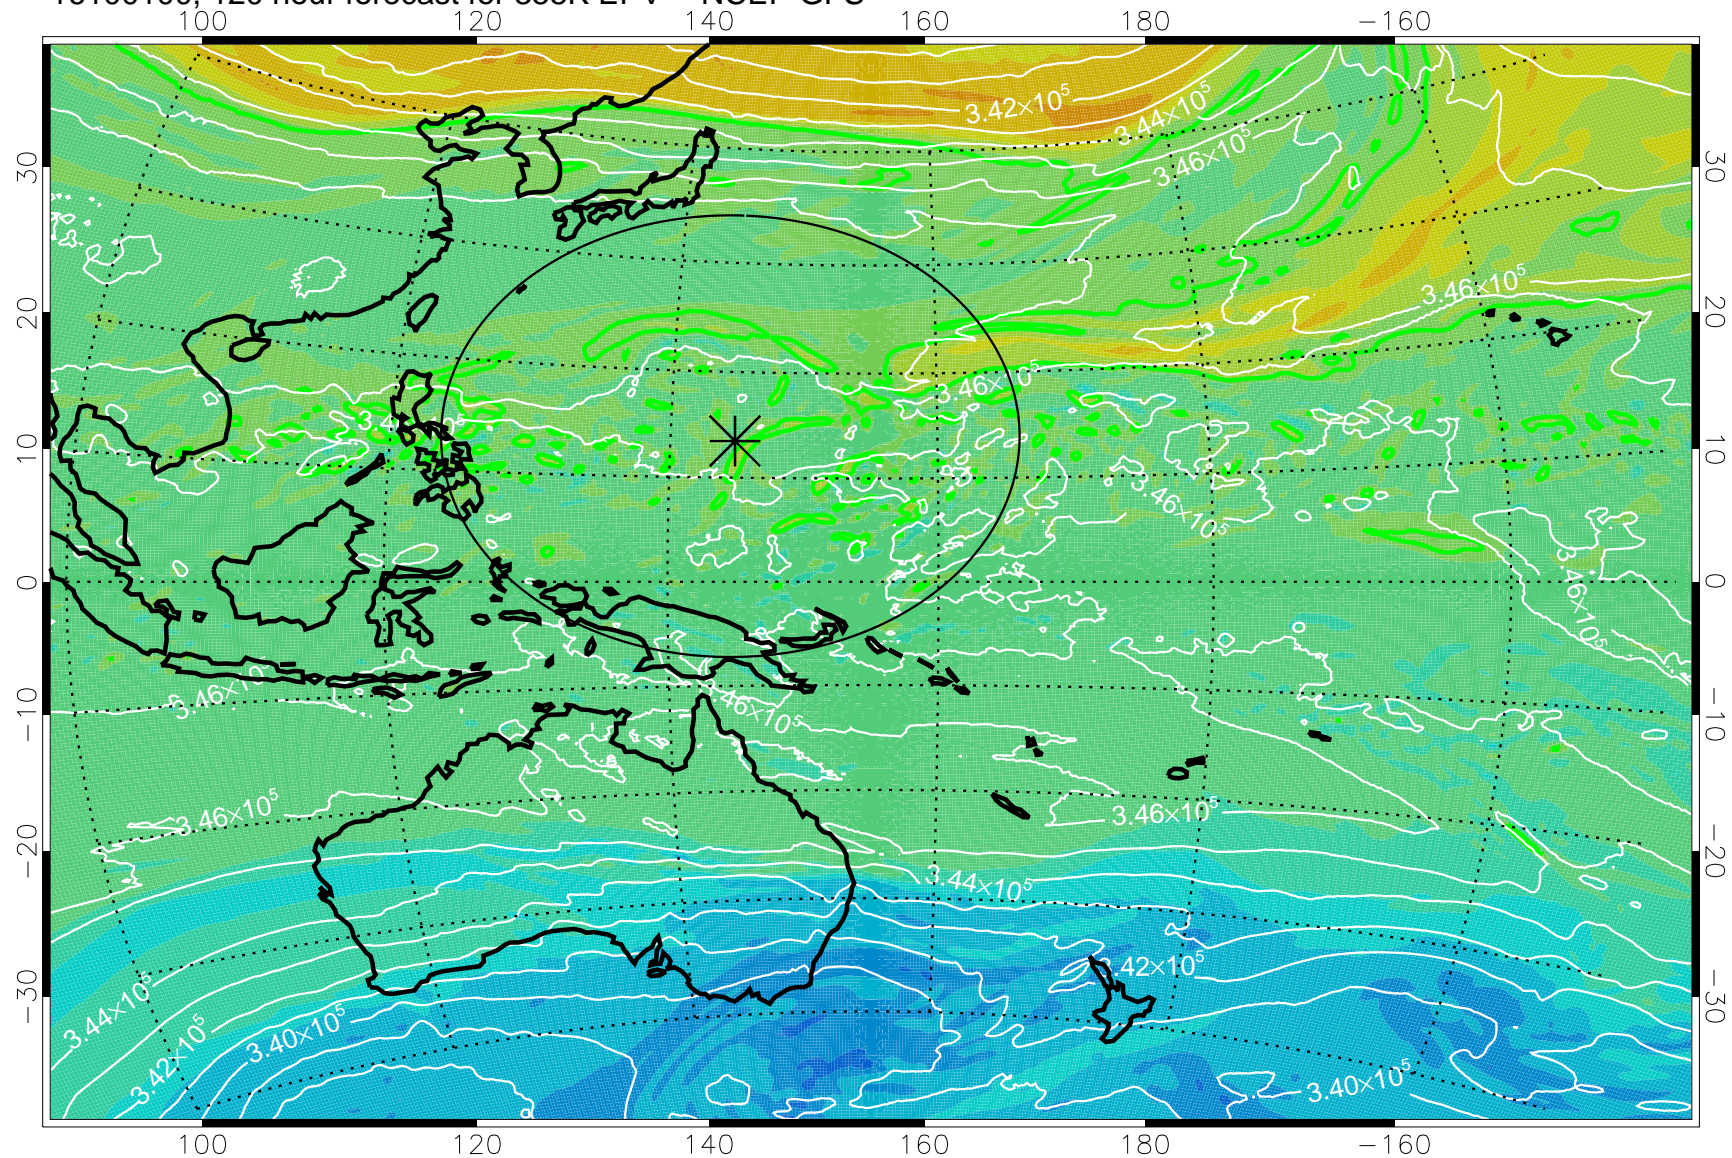

16092906, 78 hour forecast for 355K EPV -- NCEP GFS

355K Montgomery Streamfunction, white
EPV Tropopause (2 PVU) Position
Range ring of 2304 km

16092912, 84 hour forecast for 355K EPV -- NCEP GFS

355K Montgomery Streamfunction, white
EPV Tropopause (2 PVU) Position
Range ring of 2304 km

16092918, 90 hour forecast for 355K EPV -- NCEP GFS

355K Montgomery Streamfunction, white
EPV Tropopause (2 PVU) Position
Range ring of 2304 km

16093000, 96 hour forecast for 355K EPV -- NCEP GFS

355K Montgomery Streamfunction, white
EPV Tropopause (2 PVU) Position
Range ring of 2304 km

16093006, 102 hour forecast for 355K EPV -- NCEP GFS

355K Montgomery Streamfunction, white
EPV Tropopause (2 PVU) Position
Range ring of 2304 km

16093012, 108 hour forecast for 355K EPV -- NCEP GFS

355K Montgomery Streamfunction, white
EPV Tropopause (2 PVU) Position
Range ring of 2304 km

16093018, 114 hour forecast for 355K EPV -- NCEP GFS

355K Montgomery Streamfunction, white
EPV Tropopause (2 PVU) Position
Range ring of 2304 km

16100100, 120 hour forecast for 355K EPV -- NCEP GFS

355K Montgomery Streamfunction, white
EPV Tropopause (2 PVU) Position
Range ring of 2304 km