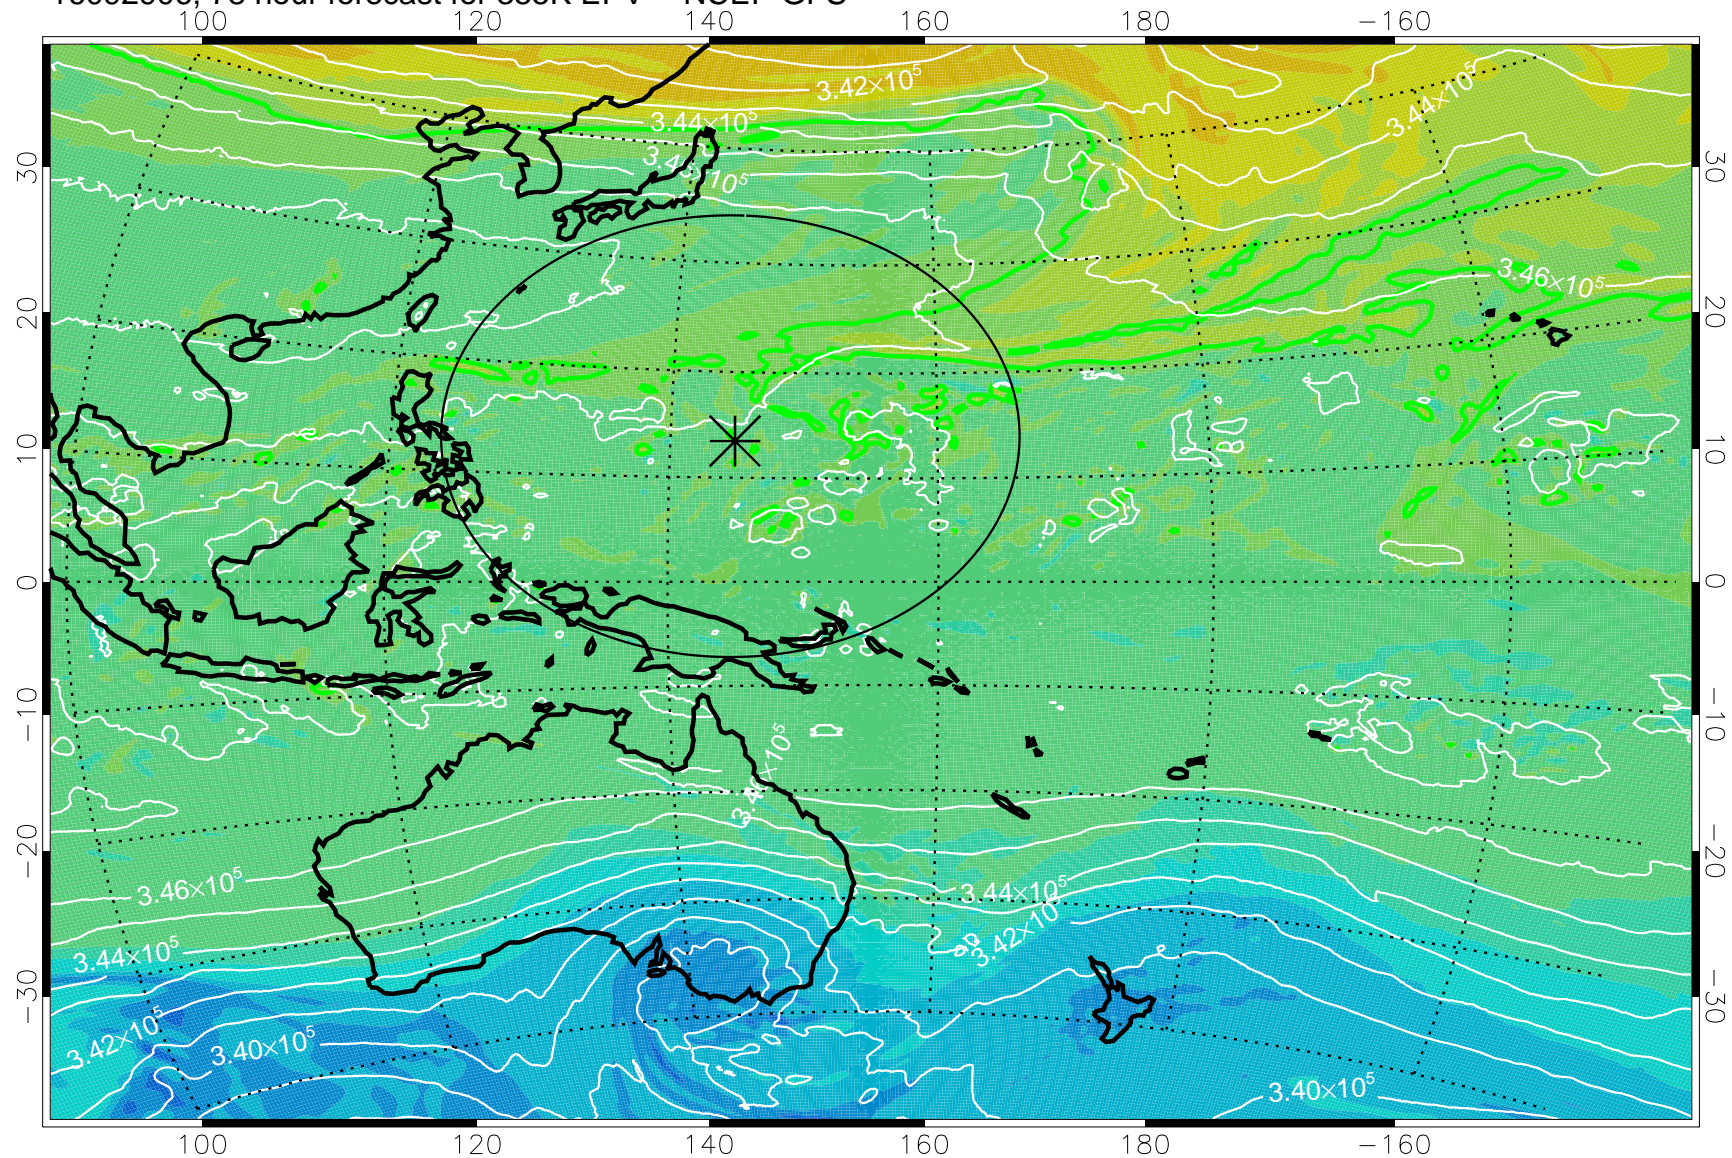

16092806, 54 hour forecast for 355K EPV -- NCEP GFS

355K Montgomery Streamfunction, white
EPV Tropopause (2 PVU) Position
Range ring of 2304 km

16092812, 60 hour forecast for 355K EPV -- NCEP GFS

355K Montgomery Streamfunction, white
EPV Tropopause (2 PVU) Position
Range ring of 2304 km

16092818, 66 hour forecast for 355K EPV -- NCEP GFS

355K Montgomery Streamfunction, white
EPV Tropopause (2 PVU) Position
Range ring of 2304 km

16092900, 72 hour forecast for 355K EPV -- NCEP GFS

355K Montgomery Streamfunction, white
EPV Tropopause (2 PVU) Position
Range ring of 2304 km

16092906, 78 hour forecast for 355K EPV -- NCEP GFS

355K Montgomery Streamfunction, white
EPV Tropopause (2 PVU) Position
Range ring of 2304 km

16092912, 84 hour forecast for 355K EPV -- NCEP GFS

355K Montgomery Streamfunction, white
EPV Tropopause (2 PVU) Position
Range ring of 2304 km

16092918, 90 hour forecast for 355K EPV -- NCEP GFS

355K Montgomery Streamfunction, white
EPV Tropopause (2 PVU) Position
Range ring of 2304 km

16093000, 96 hour forecast for 355K EPV -- NCEP GFS

355K Montgomery Streamfunction, white
EPV Tropopause (2 PVU) Position
Range ring of 2304 km