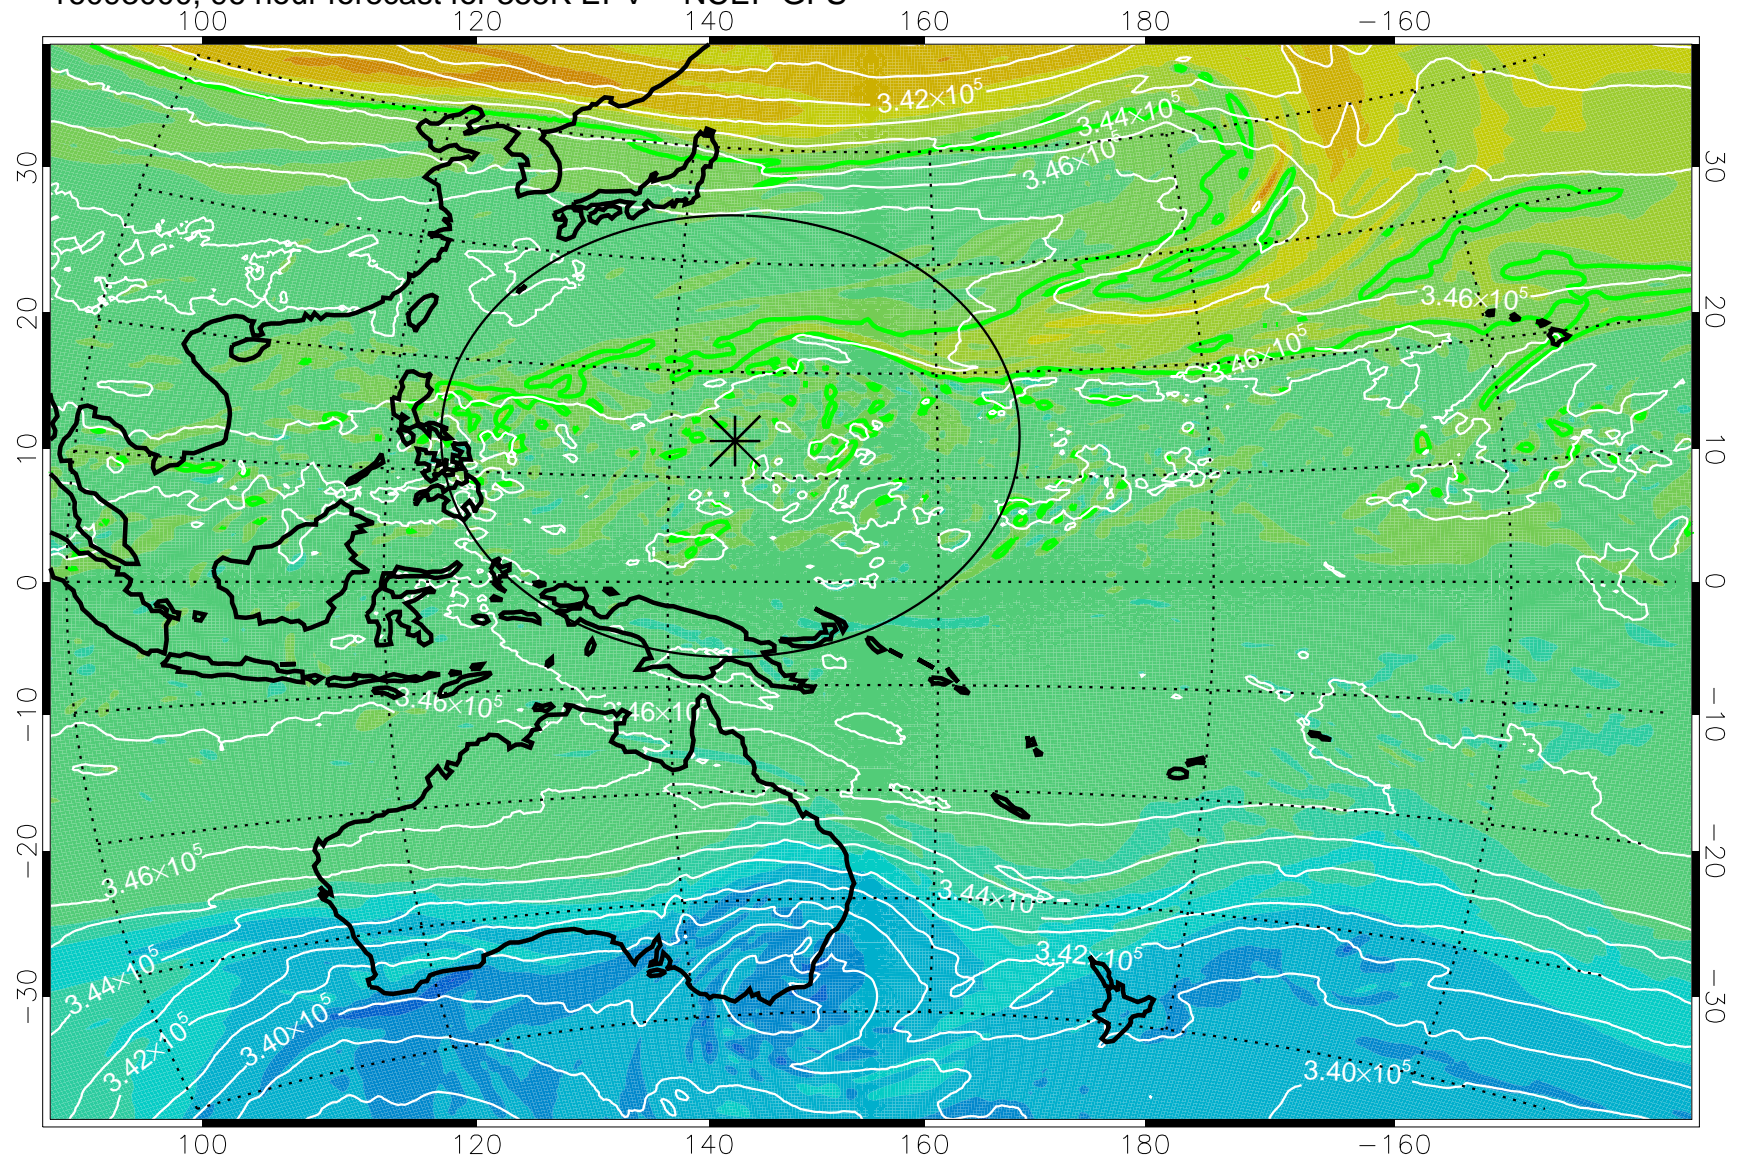

16092818, 66 hour forecast for 355K EPV -- NCEP GFS

355K Montgomery Streamfunction, white
EPV Tropopause (2 PVU) Position
Range ring of 2304 km

16092900, 72 hour forecast for 355K EPV -- NCEP GFS

355K Montgomery Streamfunction, white
EPV Tropopause (2 PVU) Position
Range ring of 2304 km

16092906, 78 hour forecast for 355K EPV -- NCEP GFS

355K Montgomery Streamfunction, white
EPV Tropopause (2 PVU) Position
Range ring of 2304 km

16092912, 84 hour forecast for 355K EPV -- NCEP GFS

355K Montgomery Streamfunction, white
EPV Tropopause (2 PVU) Position
Range ring of 2304 km

16092918, 90 hour forecast for 355K EPV -- NCEP GFS

355K Montgomery Streamfunction, white
EPV Tropopause (2 PVU) Position
Range ring of 2304 km

16093000, 96 hour forecast for 355K EPV -- NCEP GFS

355K Montgomery Streamfunction, white
EPV Tropopause (2 PVU) Position
Range ring of 2304 km

16093006, 102 hour forecast for 355K EPV -- NCEP GFS

355K Montgomery Streamfunction, white
EPV Tropopause (2 PVU) Position
Range ring of 2304 km

16093012, 108 hour forecast for 355K EPV -- NCEP GFS

355K Montgomery Streamfunction, white
EPV Tropopause (2 PVU) Position
Range ring of 2304 km