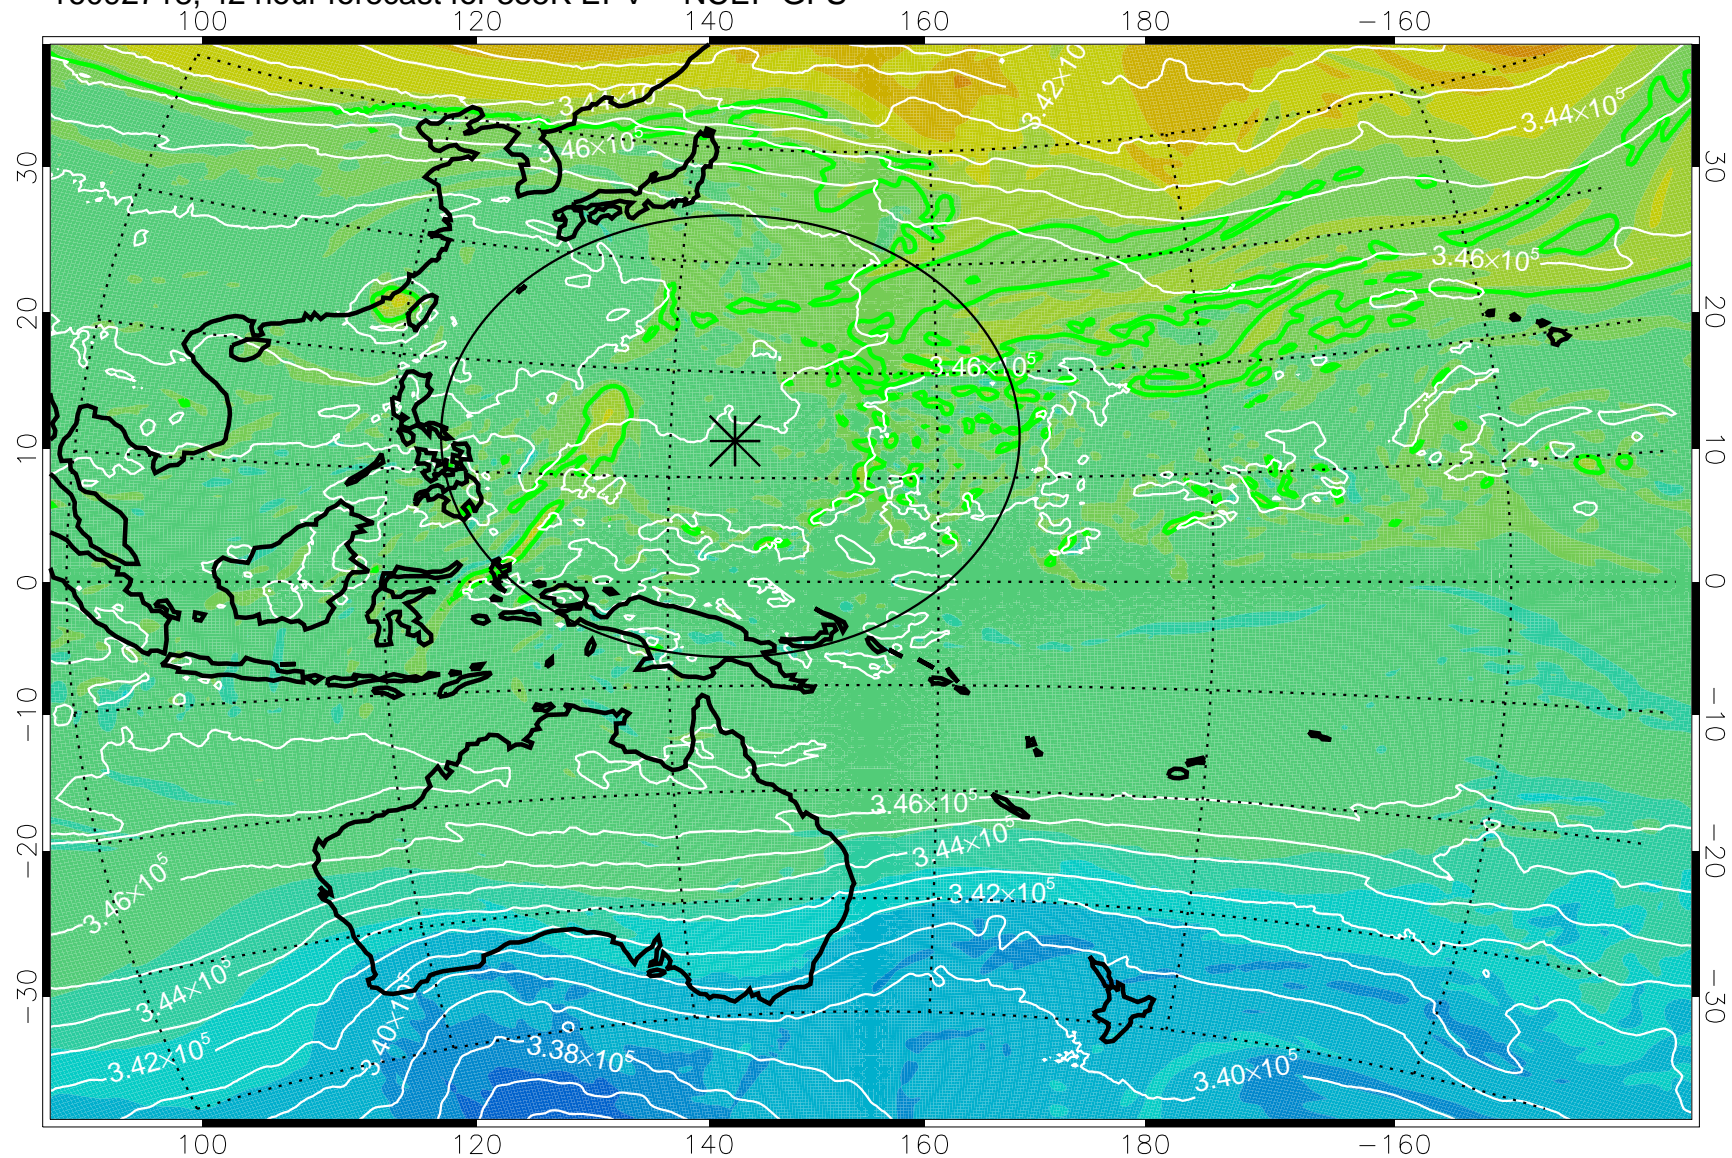

16092706, 30 hour forecast for 355K EPV -- NCEP GFS

355K Montgomery Streamfunction, white
EPV Tropopause (2 PVU) Position
Range ring of 2304 km

16092712, 36 hour forecast for 355K EPV -- NCEP GFS

355K Montgomery Streamfunction, white
EPV Tropopause (2 PVU) Position
Range ring of 2304 km

16092718, 42 hour forecast for 355K EPV -- NCEP GFS

355K Montgomery Streamfunction, white
EPV Tropopause (2 PVU) Position
Range ring of 2304 km

16092800, 48 hour forecast for 355K EPV -- NCEP GFS

355K Montgomery Streamfunction, white
EPV Tropopause (2 PVU) Position
Range ring of 2304 km

16092806, 54 hour forecast for 355K EPV -- NCEP GFS

355K Montgomery Streamfunction, white
EPV Tropopause (2 PVU) Position
Range ring of 2304 km

16092812, 60 hour forecast for 355K EPV -- NCEP GFS

355K Montgomery Streamfunction, white
EPV Tropopause (2 PVU) Position
Range ring of 2304 km

16092818, 66 hour forecast for 355K EPV -- NCEP GFS

355K Montgomery Streamfunction, white
EPV Tropopause (2 PVU) Position
Range ring of 2304 km

16092900, 72 hour forecast for 355K EPV -- NCEP GFS

355K Montgomery Streamfunction, white
EPV Tropopause (2 PVU) Position
Range ring of 2304 km