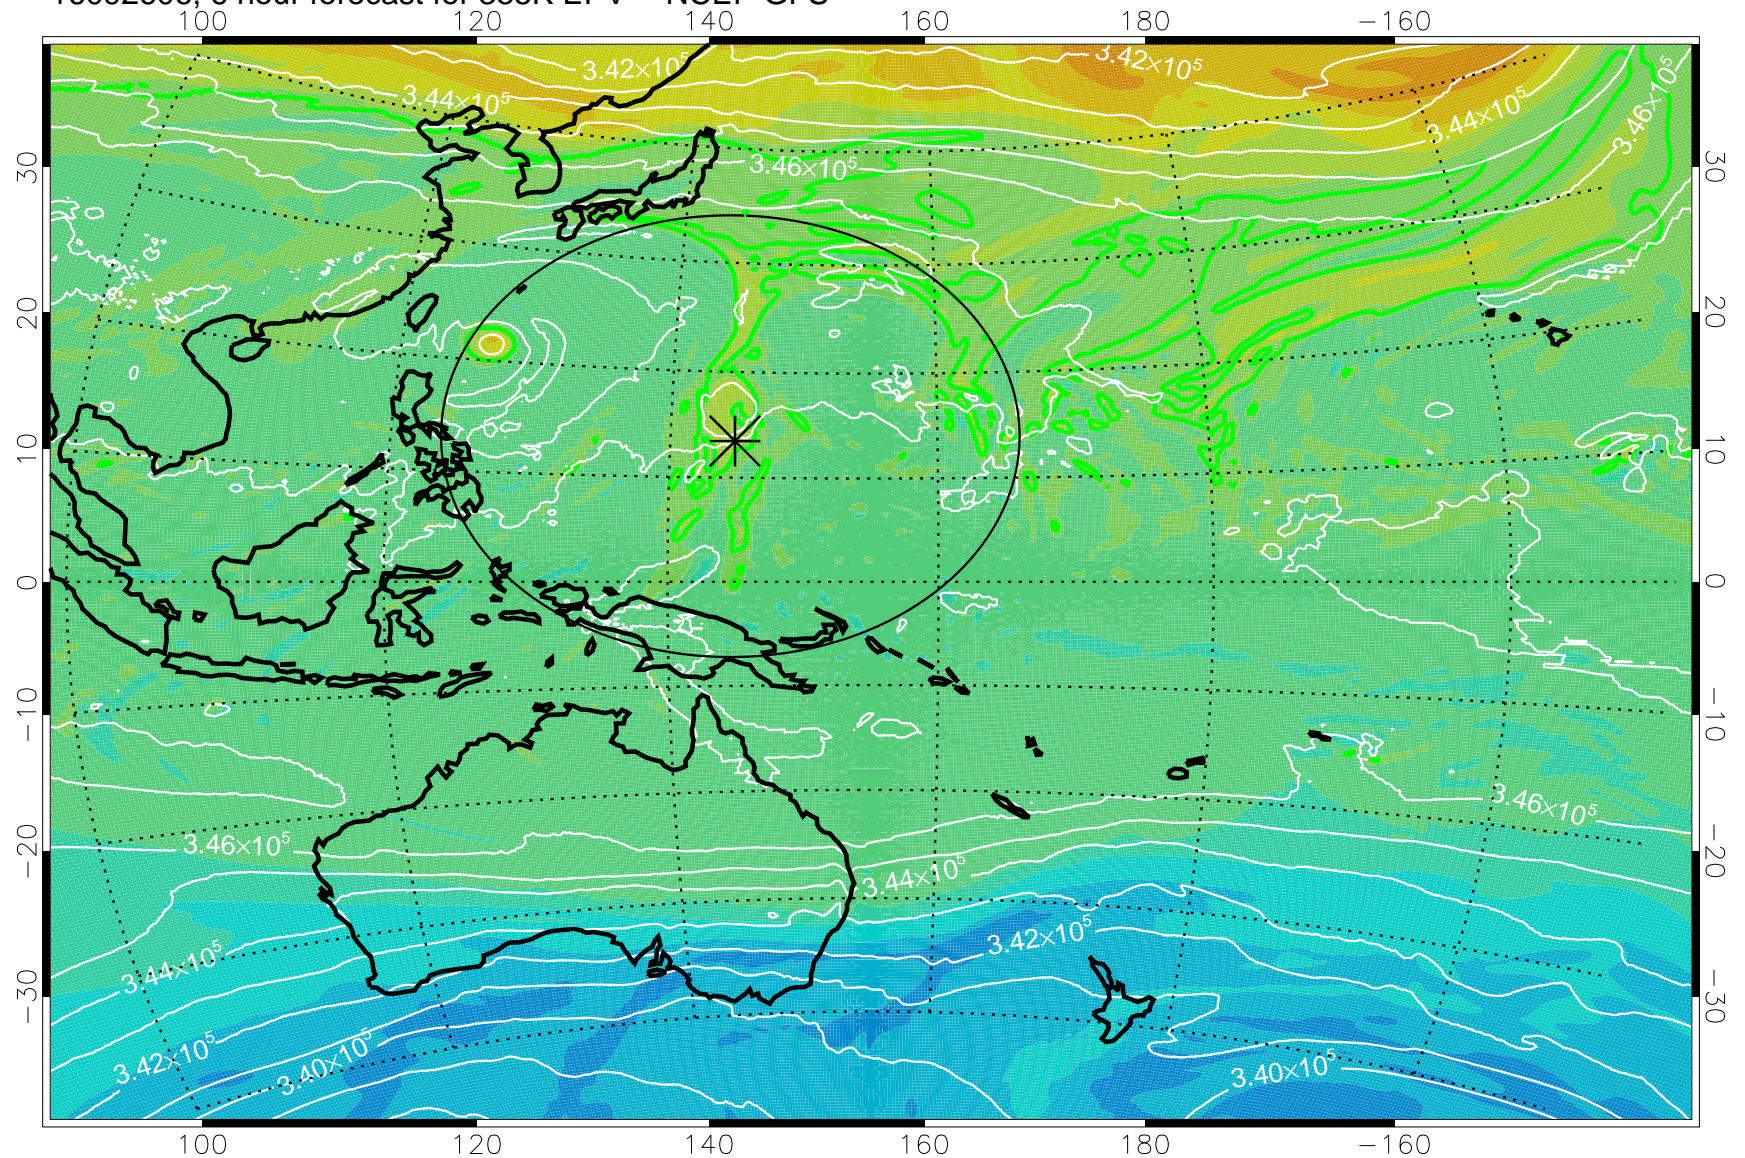

16092606, 6 hour forecast for 355K EPV -- NCEP GFS

355K Montgomery Streamfunction, white
EPV Tropopause (2 PVU) Position
Range ring of 2304 km

16092612, 12 hour forecast for 355K EPV -- NCEP GFS

355K Montgomery Streamfunction, white
EPV Tropopause (2 PVU) Position
Range ring of 2304 km

16092618, 18 hour forecast for 355K EPV -- NCEP GFS

355K Montgomery Streamfunction, white
EPV Tropopause (2 PVU) Position
Range ring of 2304 km

16092700, 24 hour forecast for 355K EPV -- NCEP GFS

355K Montgomery Streamfunction, white
EPV Tropopause (2 PVU) Position
Range ring of 2304 km

16092706, 30 hour forecast for 355K EPV -- NCEP GFS

355K Montgomery Streamfunction, white
EPV Tropopause (2 PVU) Position
Range ring of 2304 km

16092712, 36 hour forecast for 355K EPV -- NCEP GFS

355K Montgomery Streamfunction, white
EPV Tropopause (2 PVU) Position
Range ring of 2304 km

16092718, 42 hour forecast for 355K EPV -- NCEP GFS

355K Montgomery Streamfunction, white
EPV Tropopause (2 PVU) Position
Range ring of 2304 km

16092800, 48 hour forecast for 355K EPV -- NCEP GFS

355K Montgomery Streamfunction, white
EPV Tropopause (2 PVU) Position
Range ring of 2304 km