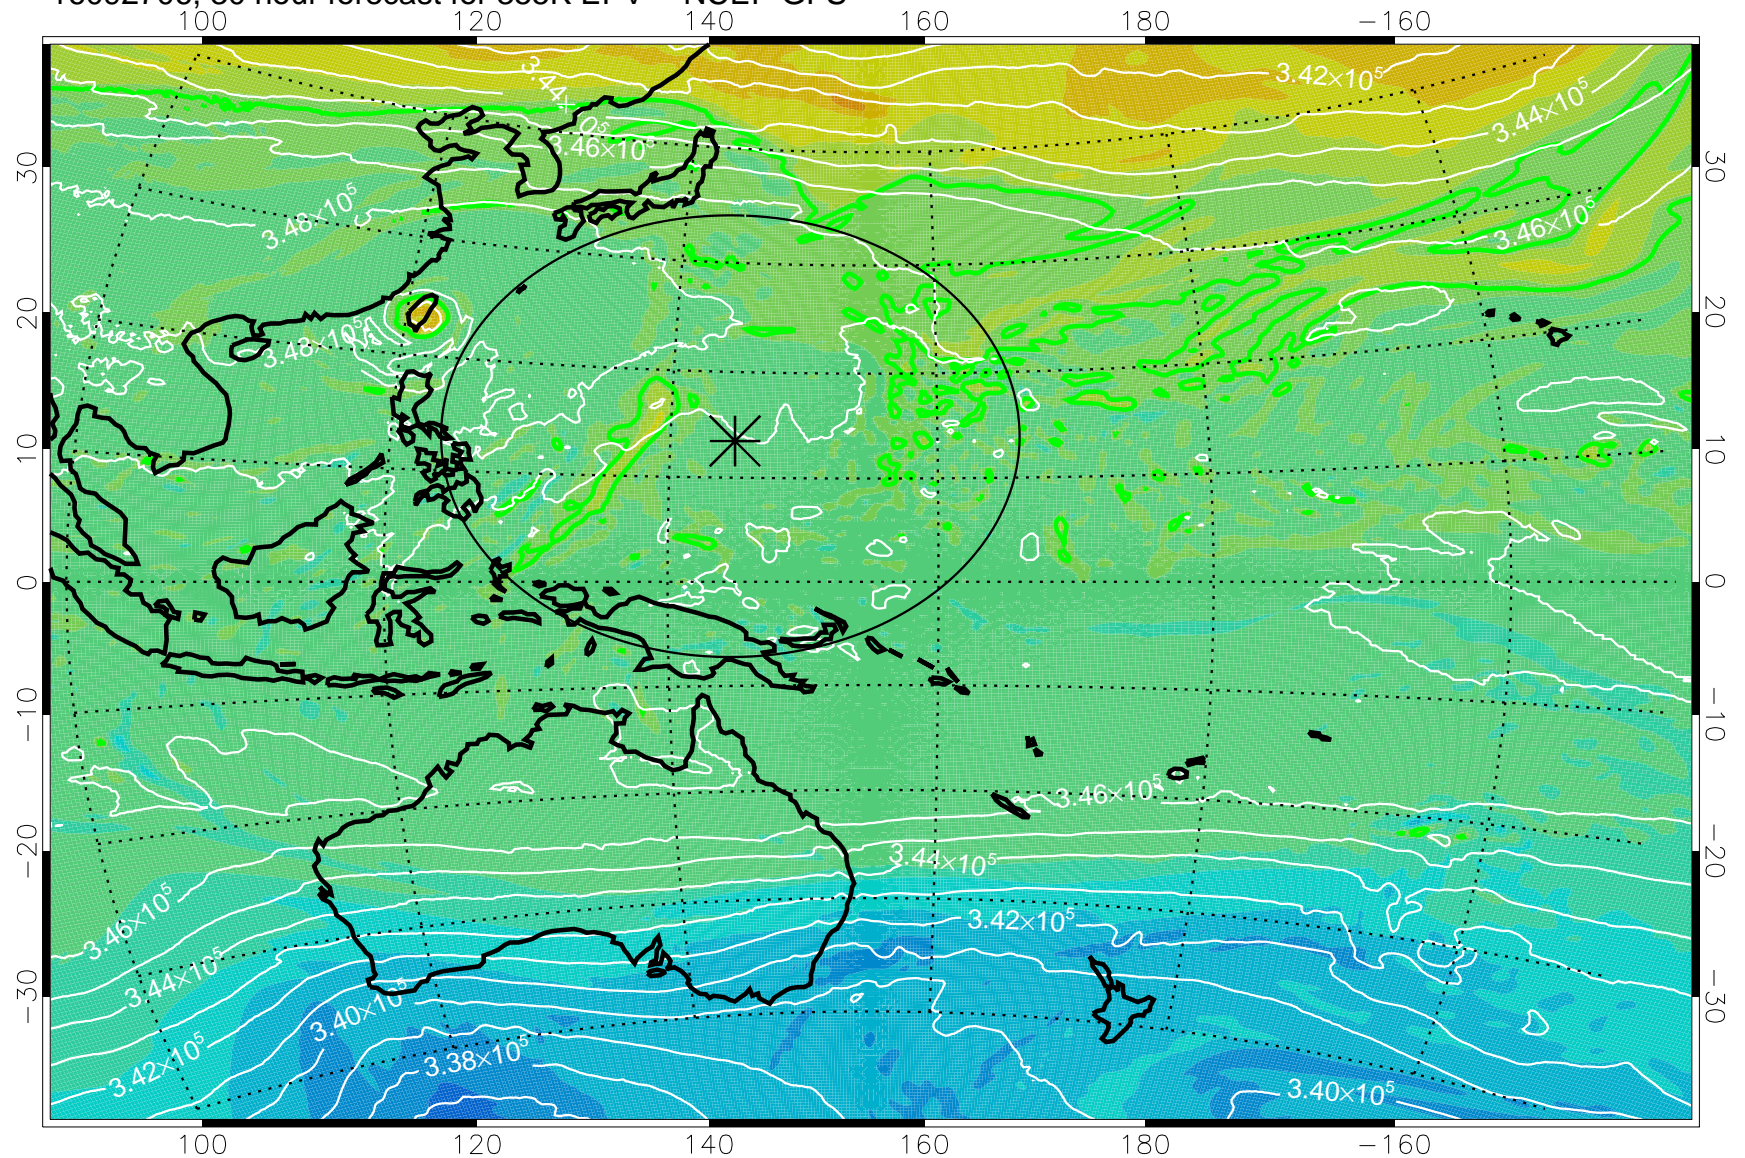

16092618, 18 hour forecast for 355K EPV -- NCEP GFS

355K Montgomery Streamfunction, white
EPV Tropopause (2 PVU) Position
Range ring of 2304 km

16092700, 24 hour forecast for 355K EPV -- NCEP GFS

355K Montgomery Streamfunction, white
EPV Tropopause (2 PVU) Position
Range ring of 2304 km

16092706, 30 hour forecast for 355K EPV -- NCEP GFS

355K Montgomery Streamfunction, white
EPV Tropopause (2 PVU) Position
Range ring of 2304 km

16092712, 36 hour forecast for 355K EPV -- NCEP GFS

355K Montgomery Streamfunction, white
EPV Tropopause (2 PVU) Position
Range ring of 2304 km

16092718, 42 hour forecast for 355K EPV -- NCEP GFS

355K Montgomery Streamfunction, white
EPV Tropopause (2 PVU) Position
Range ring of 2304 km

16092800, 48 hour forecast for 355K EPV -- NCEP GFS

355K Montgomery Streamfunction, white
EPV Tropopause (2 PVU) Position
Range ring of 2304 km

16092818, 66 hour forecast for 355K EPV -- NCEP GFS

355K Montgomery Streamfunction, white
EPV Tropopause (2 PVU) Position
Range ring of 2304 km

16092900, 72 hour forecast for 355K EPV -- NCEP GFS

355K Montgomery Streamfunction, white
EPV Tropopause (2 PVU) Position
Range ring of 2304 km