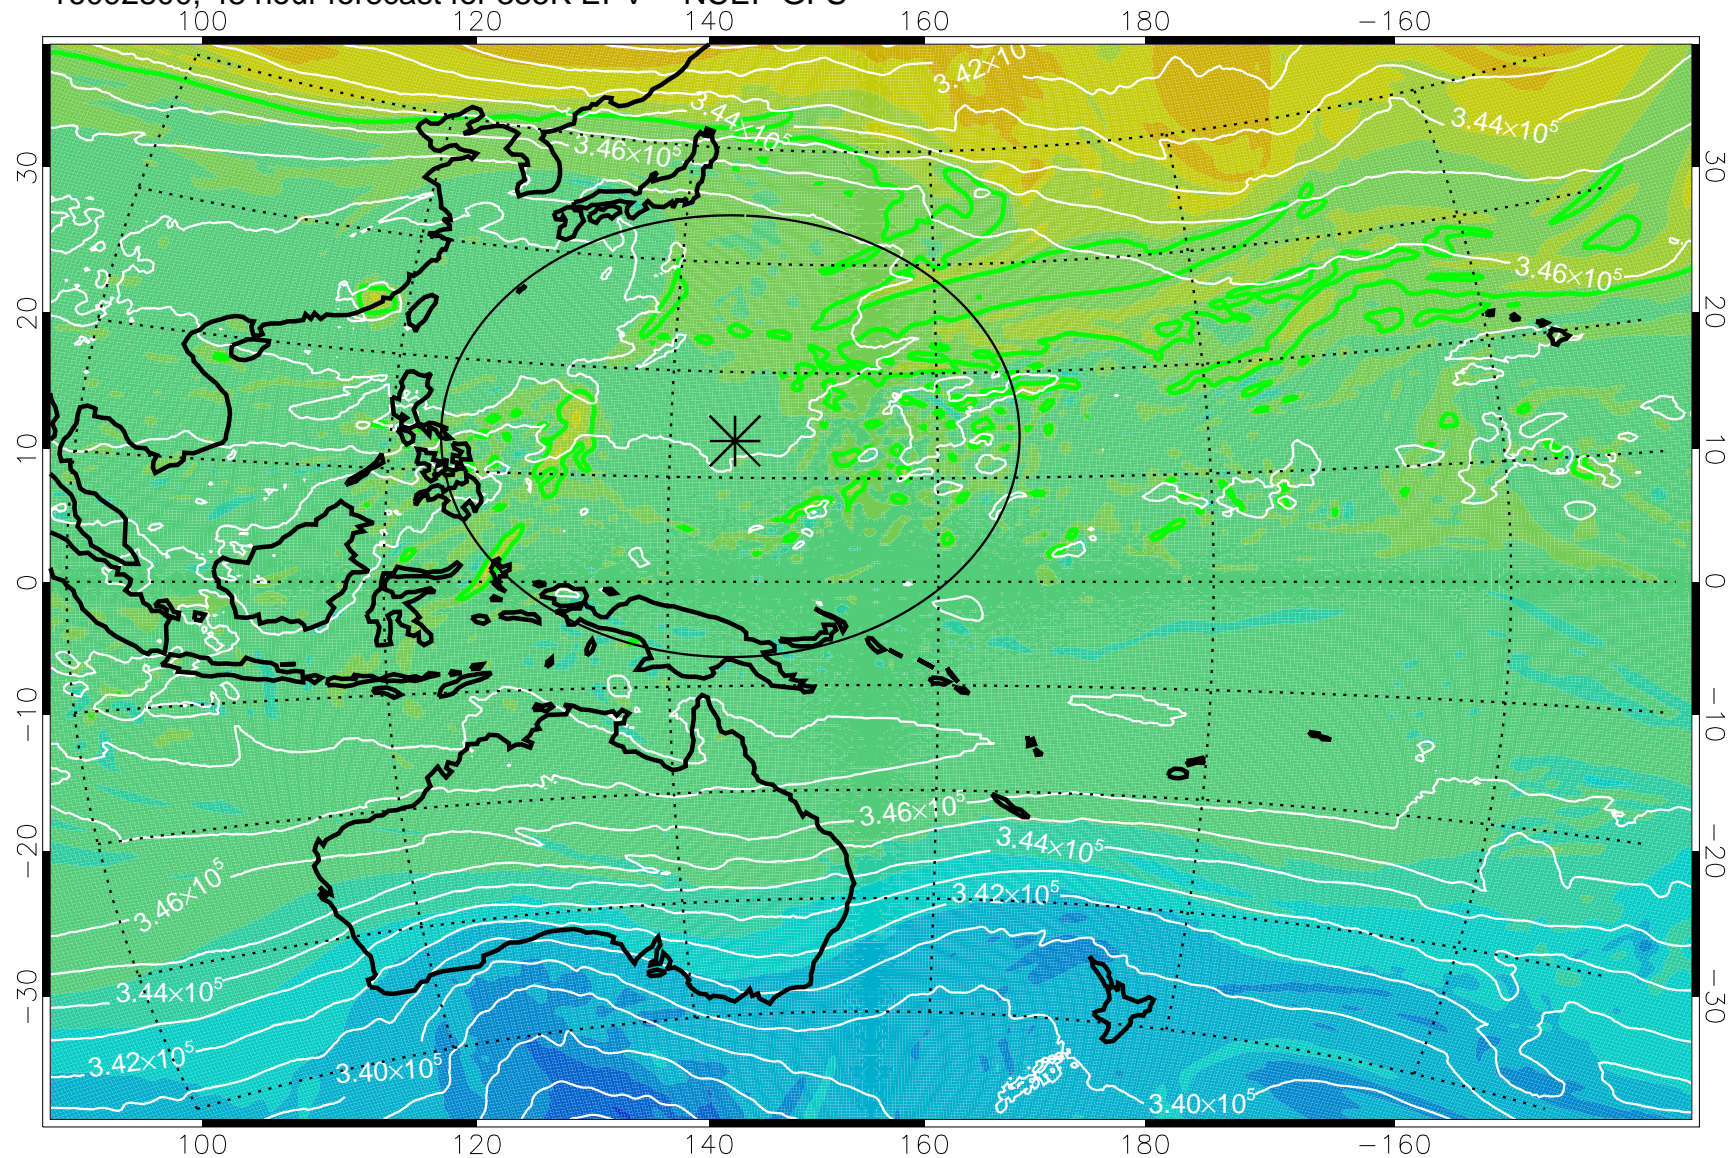

16092706, 30 hour forecast for 355K EPV -- NCEP GFS

355K Montgomery Streamfunction, white
EPV Tropopause (2 PVU) Position
Range ring of 2304 km

16092712, 36 hour forecast for 355K EPV -- NCEP GFS

355K Montgomery Streamfunction, white
EPV Tropopause (2 PVU) Position
Range ring of 2304 km

16092718, 42 hour forecast for 355K EPV -- NCEP GFS

355K Montgomery Streamfunction, white
EPV Tropopause (2 PVU) Position
Range ring of 2304 km

16092800, 48 hour forecast for 355K EPV -- NCEP GFS

355K Montgomery Streamfunction, white
EPV Tropopause (2 PVU) Position
Range ring of 2304 km

16092806, 54 hour forecast for 355K EPV -- NCEP GFS

355K Montgomery Streamfunction, white
EPV Tropopause (2 PVU) Position
Range ring of 2304 km

16092812, 60 hour forecast for 355K EPV -- NCEP GFS

355K Montgomery Streamfunction, white
EPV Tropopause (2 PVU) Position
Range ring of 2304 km

16092818, 66 hour forecast for 355K EPV -- NCEP GFS

355K Montgomery Streamfunction, white
EPV Tropopause (2 PVU) Position
Range ring of 2304 km

16092900, 72 hour forecast for 355K EPV -- NCEP GFS

355K Montgomery Streamfunction, white
EPV Tropopause (2 PVU) Position
Range ring of 2304 km