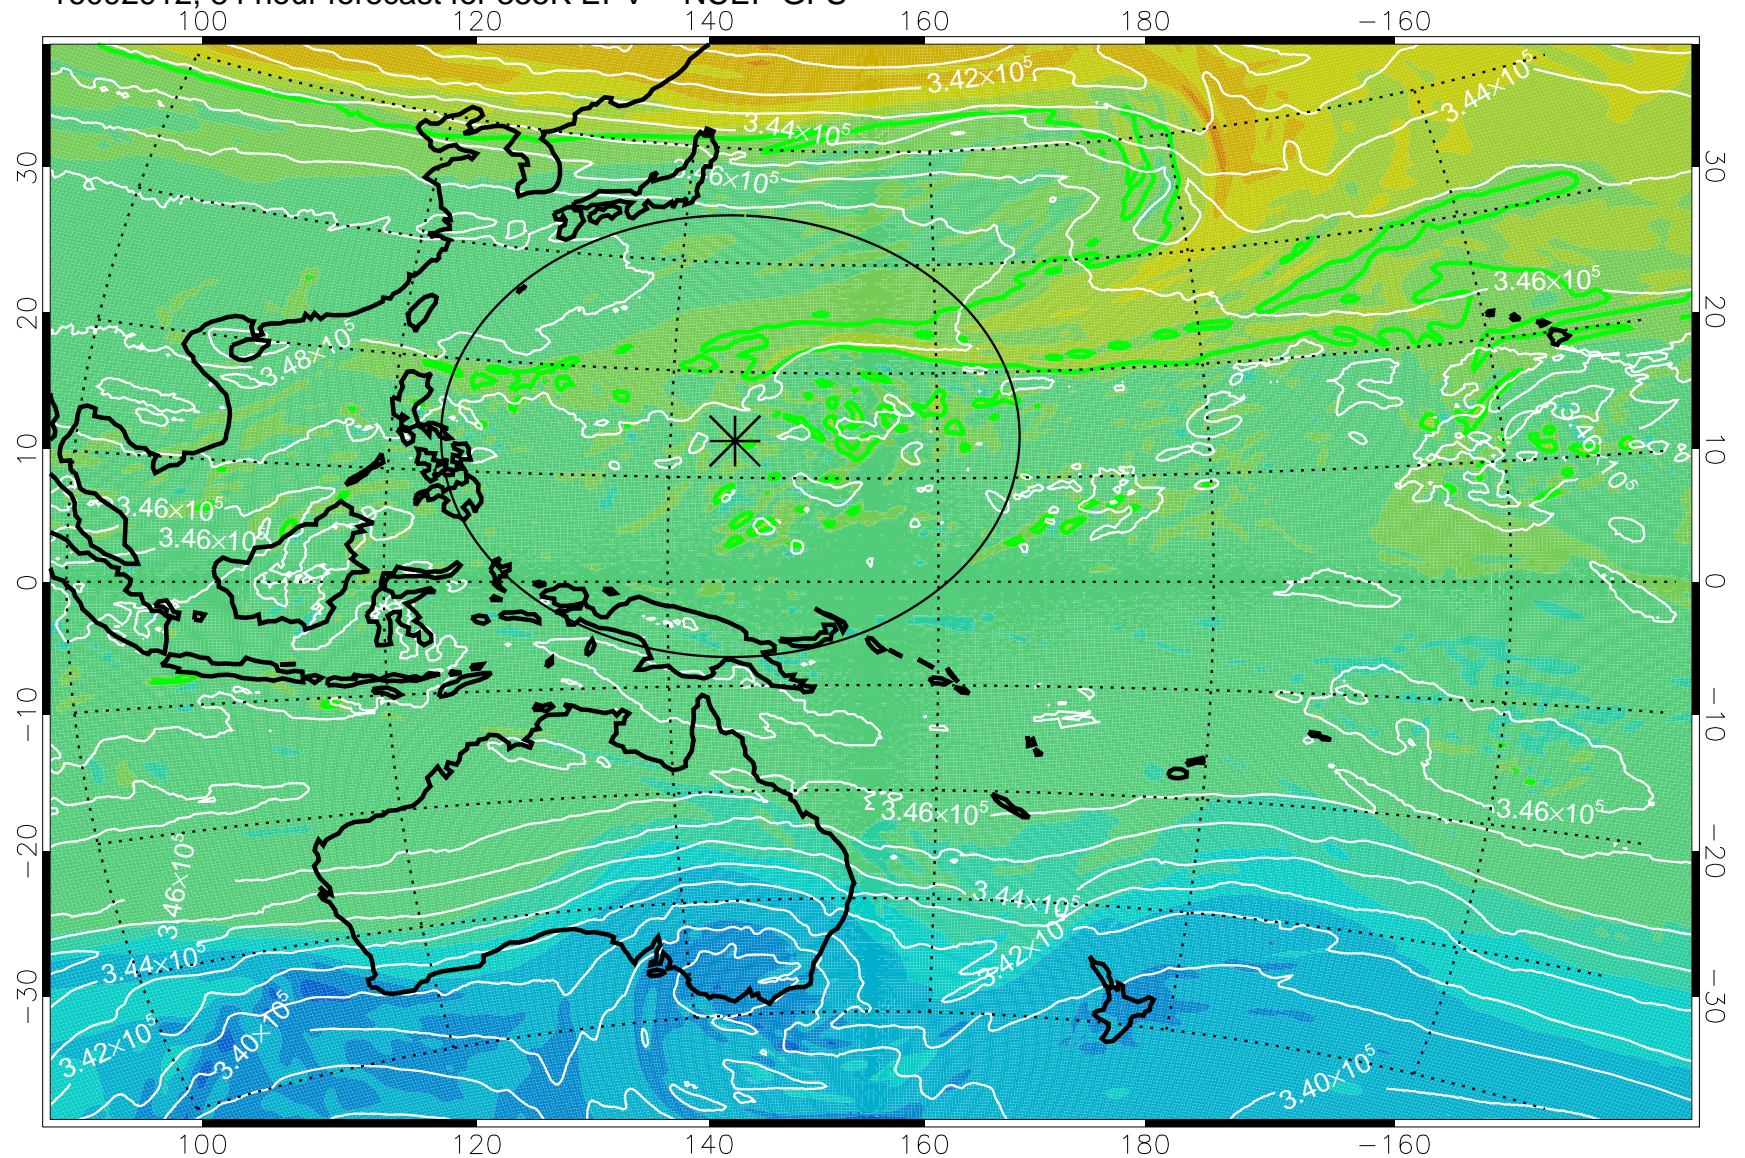

16092806, 54 hour forecast for 355K EPV -- NCEP GFS

355K Montgomery Streamfunction, white
EPV Tropopause (2 PVU) Position
Range ring of 2304 km

16092812, 60 hour forecast for 355K EPV -- NCEP GFS

355K Montgomery Streamfunction, white
EPV Tropopause (2 PVU) Position
Range ring of 2304 km

16092818, 66 hour forecast for 355K EPV -- NCEP GFS

355K Montgomery Streamfunction, white
EPV Tropopause (2 PVU) Position
Range ring of 2304 km

16092900, 72 hour forecast for 355K EPV -- NCEP GFS

355K Montgomery Streamfunction, white
EPV Tropopause (2 PVU) Position
Range ring of 2304 km

16092906, 78 hour forecast for 355K EPV -- NCEP GFS

355K Montgomery Streamfunction, white
EPV Tropopause (2 PVU) Position
Range ring of 2304 km

16092912, 84 hour forecast for 355K EPV -- NCEP GFS

355K Montgomery Streamfunction, white
EPV Tropopause (2 PVU) Position
Range ring of 2304 km

16092918, 90 hour forecast for 355K EPV -- NCEP GFS

355K Montgomery Streamfunction, white
EPV Tropopause (2 PVU) Position
Range ring of 2304 km

16093000, 96 hour forecast for 355K EPV -- NCEP GFS

355K Montgomery Streamfunction, white
EPV Tropopause (2 PVU) Position
Range ring of 2304 km