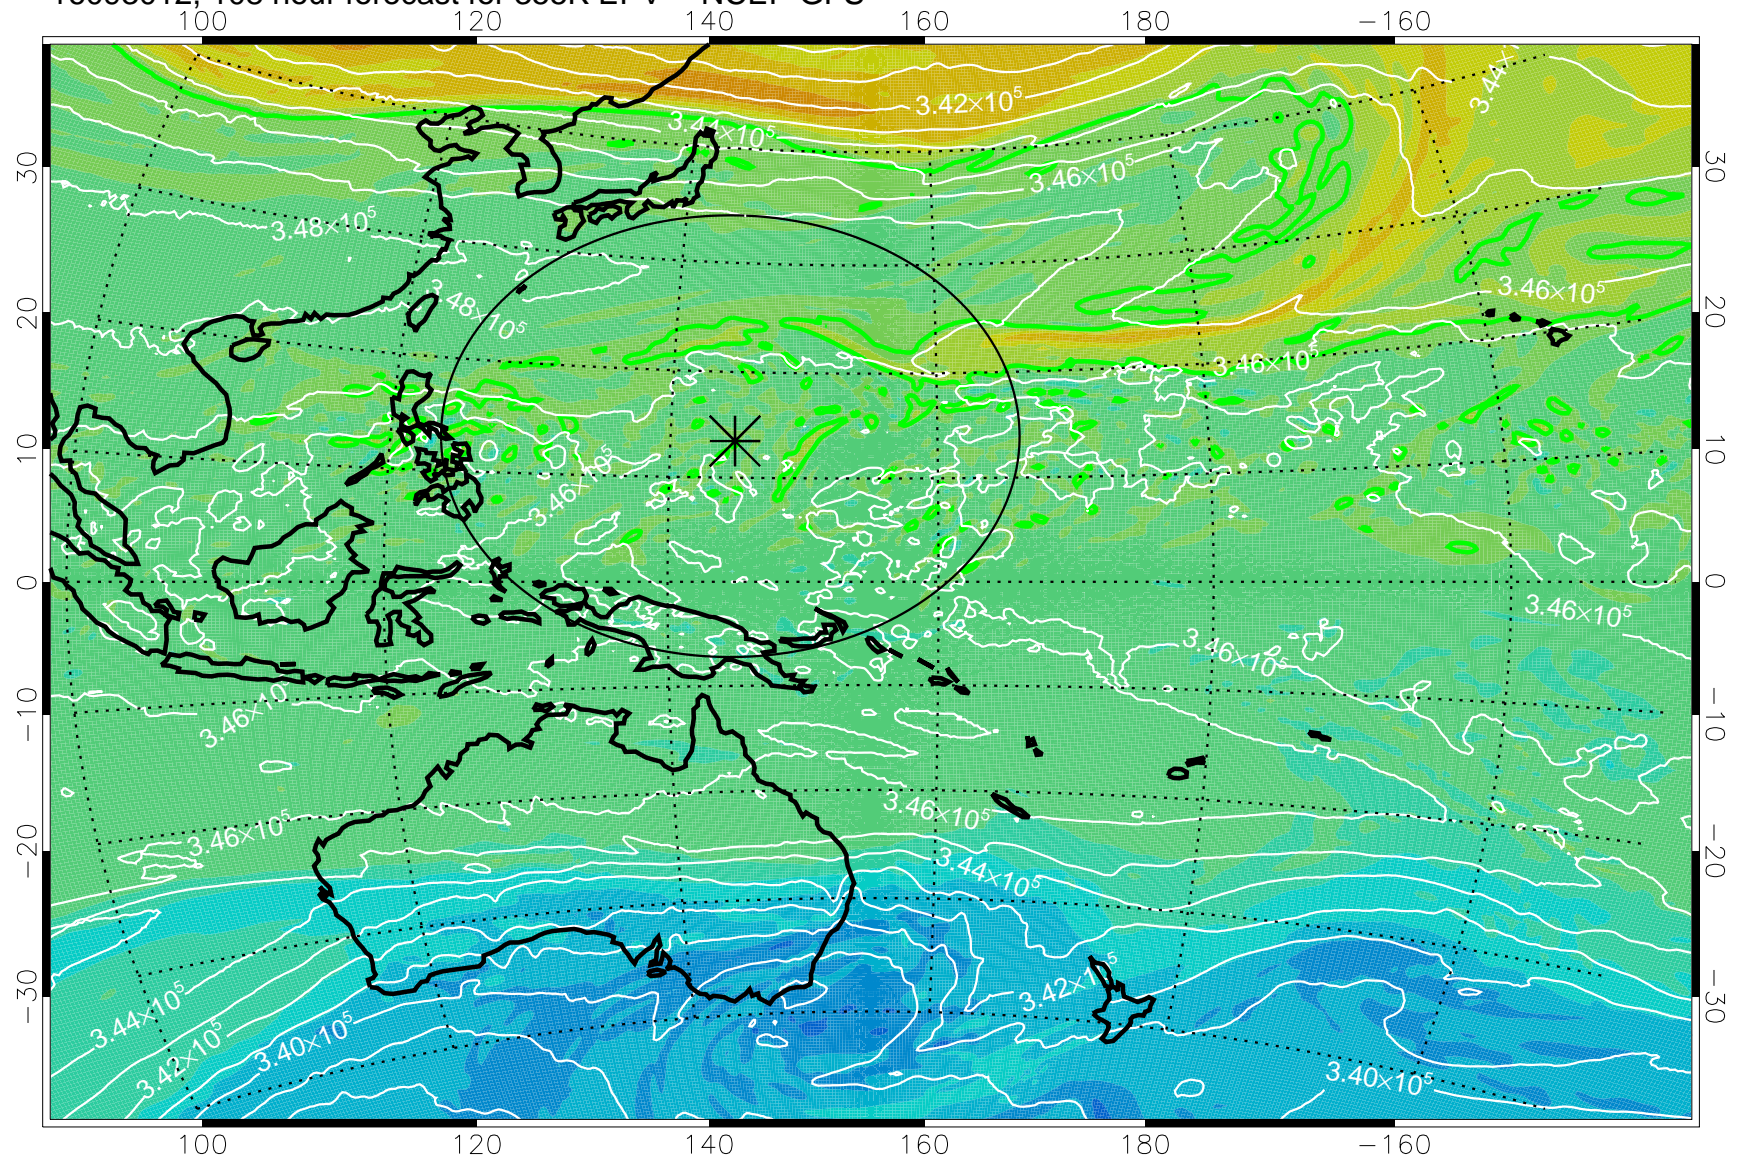

16092906, 78 hour forecast for 355K EPV -- NCEP GFS

355K Montgomery Streamfunction, white
EPV Tropopause (2 PVU) Position
Range ring of 2304 km

16092912, 84 hour forecast for 355K EPV -- NCEP GFS

355K Montgomery Streamfunction, white
EPV Tropopause (2 PVU) Position
Range ring of 2304 km

16092918, 90 hour forecast for 355K EPV -- NCEP GFS

355K Montgomery Streamfunction, white
EPV Tropopause (2 PVU) Position
Range ring of 2304 km

16093000, 96 hour forecast for 355K EPV -- NCEP GFS

355K Montgomery Streamfunction, white
EPV Tropopause (2 PVU) Position
Range ring of 2304 km

16093006, 102 hour forecast for 355K EPV -- NCEP GFS

355K Montgomery Streamfunction, white
EPV Tropopause (2 PVU) Position
Range ring of 2304 km

16093012, 108 hour forecast for 355K EPV -- NCEP GFS

355K Montgomery Streamfunction, white
EPV Tropopause (2 PVU) Position
Range ring of 2304 km

16093018, 114 hour forecast for 355K EPV -- NCEP GFS

355K Montgomery Streamfunction, white
EPV Tropopause (2 PVU) Position
Range ring of 2304 km

16100100, 120 hour forecast for 355K EPV -- NCEP GFS

355K Montgomery Streamfunction, white
EPV Tropopause (2 PVU) Position
Range ring of 2304 km