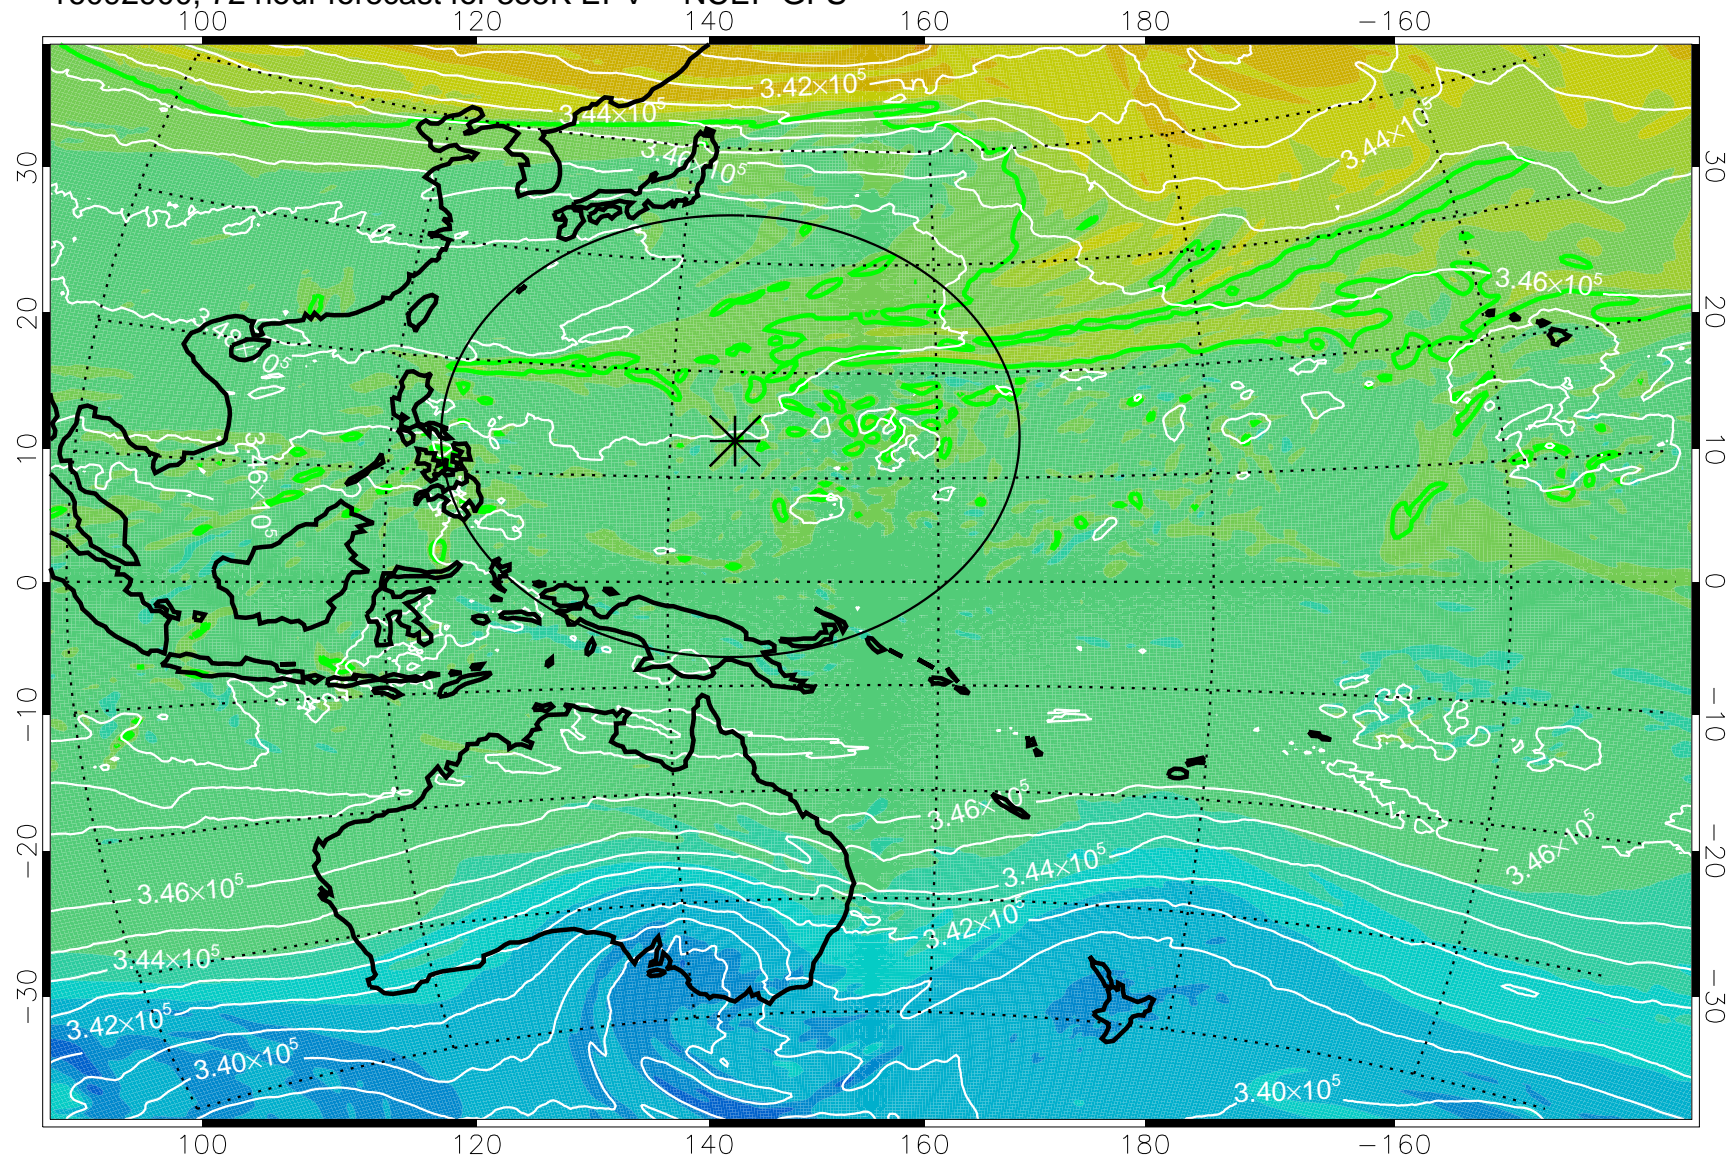

16092806, 54 hour forecast for 355K EPV -- NCEP GFS

355K Montgomery Streamfunction, white
EPV Tropopause (2 PVU) Position
Range ring of 2304 km

16092812, 60 hour forecast for 355K EPV -- NCEP GFS

355K Montgomery Streamfunction, white
EPV Tropopause (2 PVU) Position
Range ring of 2304 km

16092818, 66 hour forecast for 355K EPV -- NCEP GFS

355K Montgomery Streamfunction, white
EPV Tropopause (2 PVU) Position
Range ring of 2304 km

16092900, 72 hour forecast for 355K EPV -- NCEP GFS

355K Montgomery Streamfunction, white
EPV Tropopause (2 PVU) Position
Range ring of 2304 km

16092906, 78 hour forecast for 355K EPV -- NCEP GFS

355K Montgomery Streamfunction, white
EPV Tropopause (2 PVU) Position
Range ring of 2304 km

16092912, 84 hour forecast for 355K EPV -- NCEP GFS

355K Montgomery Streamfunction, white
EPV Tropopause (2 PVU) Position
Range ring of 2304 km

16092918, 90 hour forecast for 355K EPV -- NCEP GFS

355K Montgomery Streamfunction, white
EPV Tropopause (2 PVU) Position
Range ring of 2304 km

16093000, 96 hour forecast for 355K EPV -- NCEP GFS

355K Montgomery Streamfunction, white
EPV Tropopause (2 PVU) Position
Range ring of 2304 km