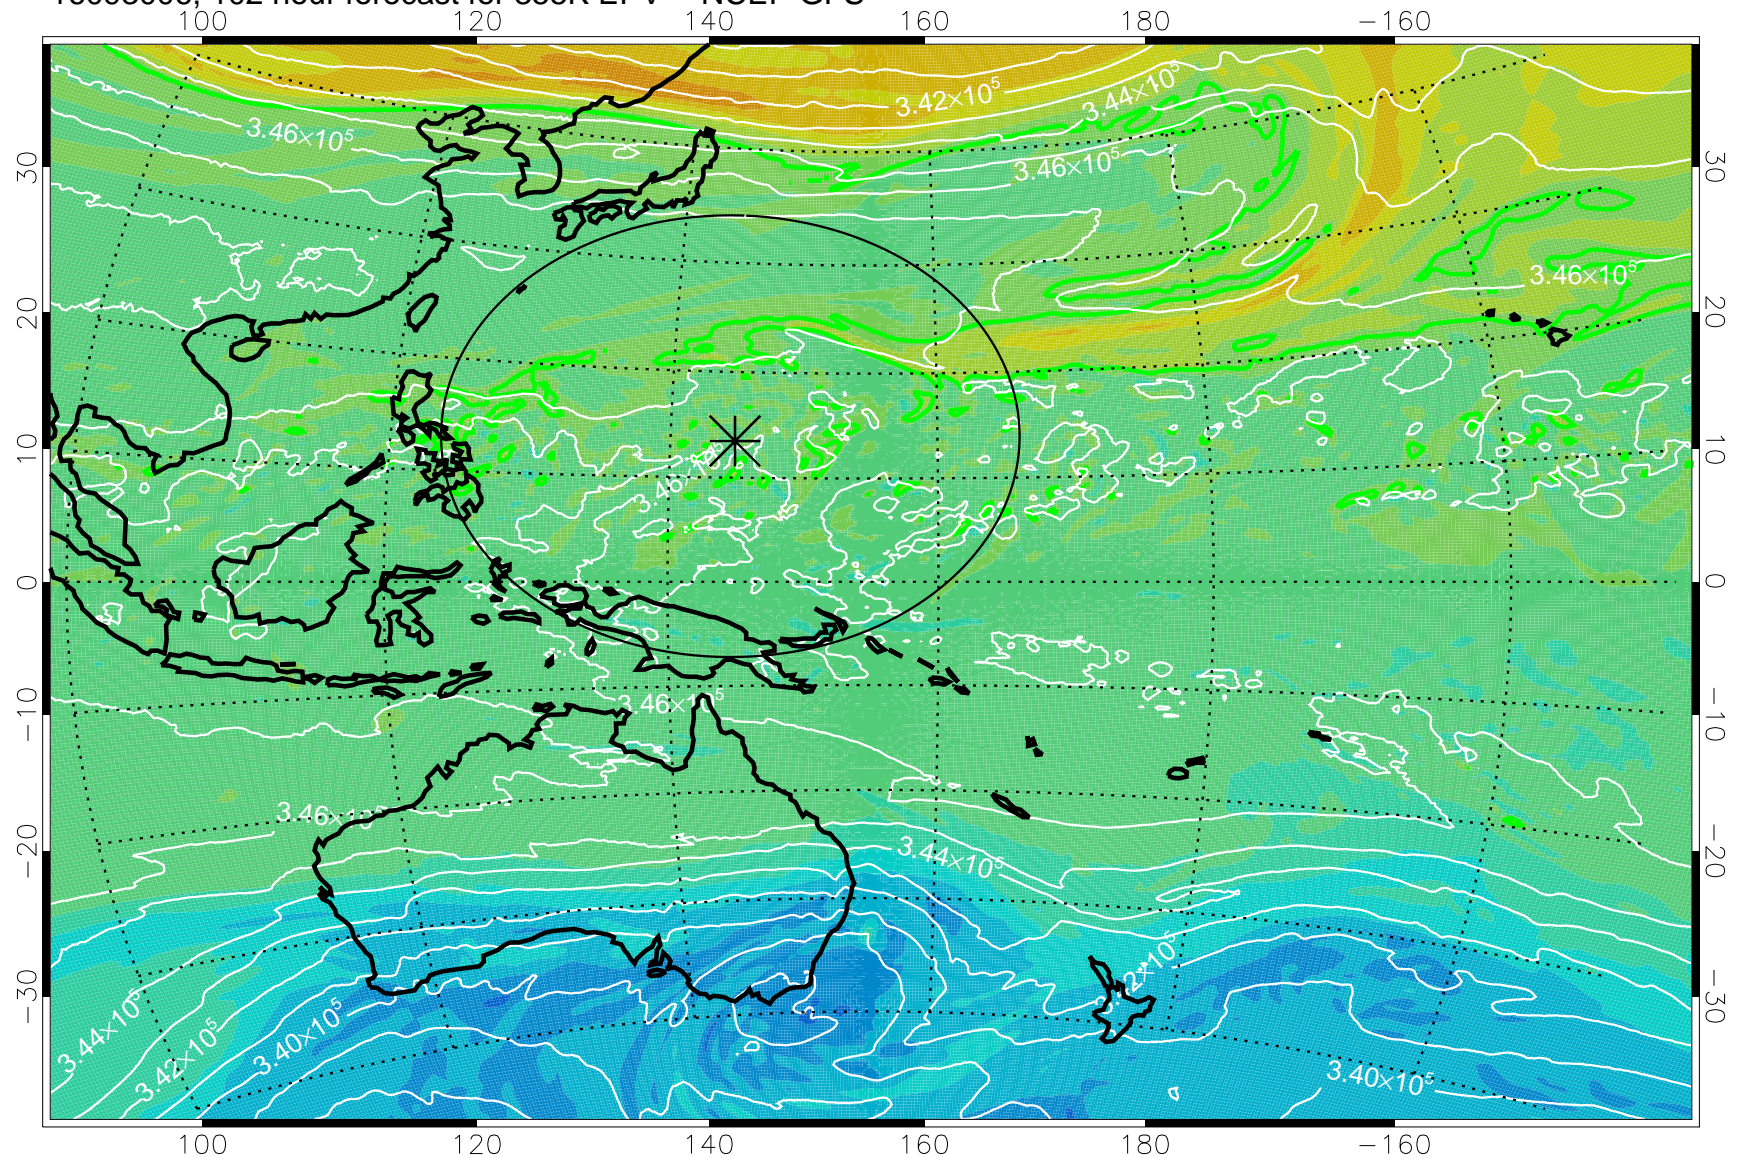

16092906, 78 hour forecast for 355K EPV -- NCEP GFS

355K Montgomery Streamfunction, white
EPV Tropopause (2 PVU) Position
Range ring of 2304 km

16092912, 84 hour forecast for 355K EPV -- NCEP GFS

355K Montgomery Streamfunction, white
EPV Tropopause (2 PVU) Position
Range ring of 2304 km

16092918, 90 hour forecast for 355K EPV -- NCEP GFS

355K Montgomery Streamfunction, white
EPV Tropopause (2 PVU) Position
Range ring of 2304 km

16093000, 96 hour forecast for 355K EPV -- NCEP GFS

355K Montgomery Streamfunction, white
EPV Tropopause (2 PVU) Position
Range ring of 2304 km

16093006, 102 hour forecast for 355K EPV -- NCEP GFS

355K Montgomery Streamfunction, white
EPV Tropopause (2 PVU) Position
Range ring of 2304 km

16093012, 108 hour forecast for 355K EPV -- NCEP GFS

355K Montgomery Streamfunction, white
EPV Tropopause (2 PVU) Position
Range ring of 2304 km

16093018, 114 hour forecast for 355K EPV -- NCEP GFS

355K Montgomery Streamfunction, white
EPV Tropopause (2 PVU) Position
Range ring of 2304 km

16100100, 120 hour forecast for 355K EPV -- NCEP GFS

355K Montgomery Streamfunction, white
EPV Tropopause (2 PVU) Position
Range ring of 2304 km