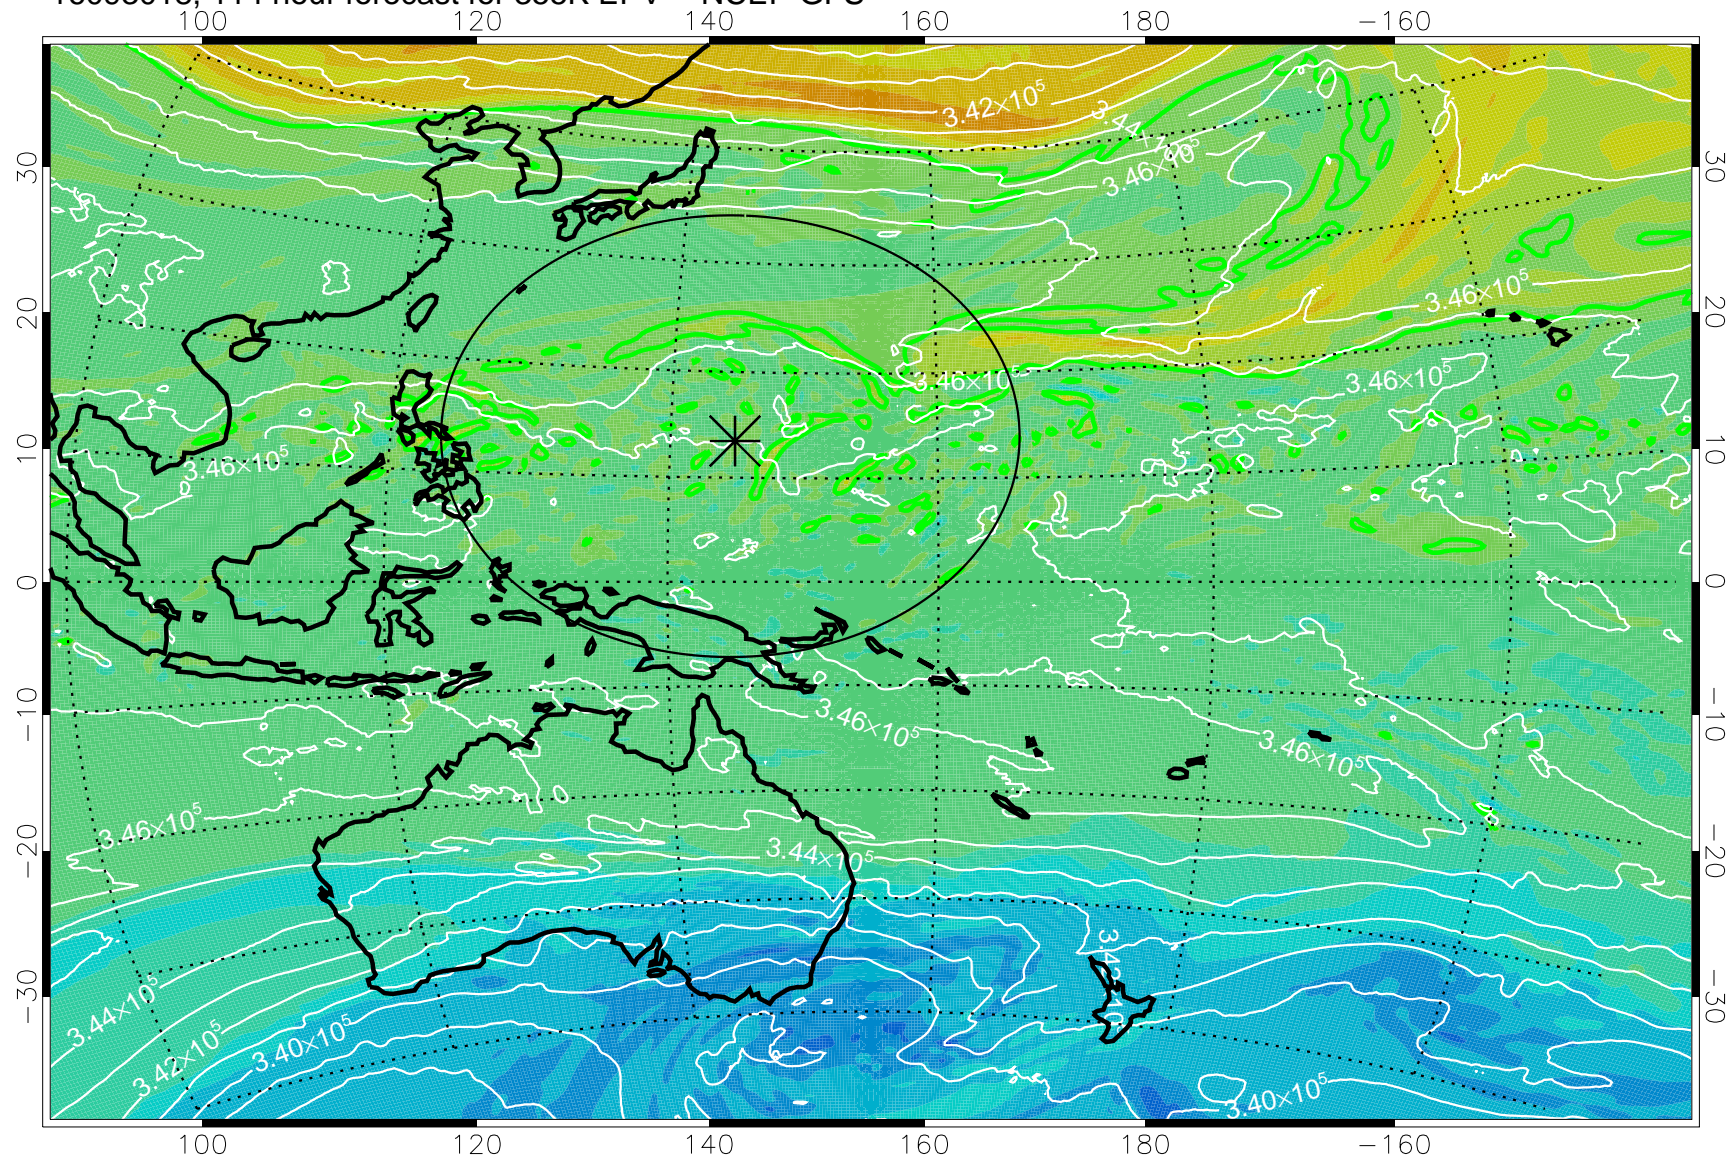

16092906, 78 hour forecast for 355K EPV -- NCEP GFS

355K Montgomery Streamfunction, white
EPV Tropopause (2 PVU) Position
Range ring of 2304 km

16092912, 84 hour forecast for 355K EPV -- NCEP GFS

355K Montgomery Streamfunction, white
EPV Tropopause (2 PVU) Position
Range ring of 2304 km

16092918, 90 hour forecast for 355K EPV -- NCEP GFS

355K Montgomery Streamfunction, white
EPV Tropopause (2 PVU) Position
Range ring of 2304 km

16093000, 96 hour forecast for 355K EPV -- NCEP GFS

355K Montgomery Streamfunction, white
EPV Tropopause (2 PVU) Position
Range ring of 2304 km

16093006, 102 hour forecast for 355K EPV -- NCEP GFS

355K Montgomery Streamfunction, white
EPV Tropopause (2 PVU) Position
Range ring of 2304 km

16093012, 108 hour forecast for 355K EPV -- NCEP GFS

355K Montgomery Streamfunction, white
EPV Tropopause (2 PVU) Position
Range ring of 2304 km

16093018, 114 hour forecast for 355K EPV -- NCEP GFS

355K Montgomery Streamfunction, white
EPV Tropopause (2 PVU) Position
Range ring of 2304 km

16100100, 120 hour forecast for 355K EPV -- NCEP GFS

355K Montgomery Streamfunction, white
EPV Tropopause (2 PVU) Position
Range ring of 2304 km