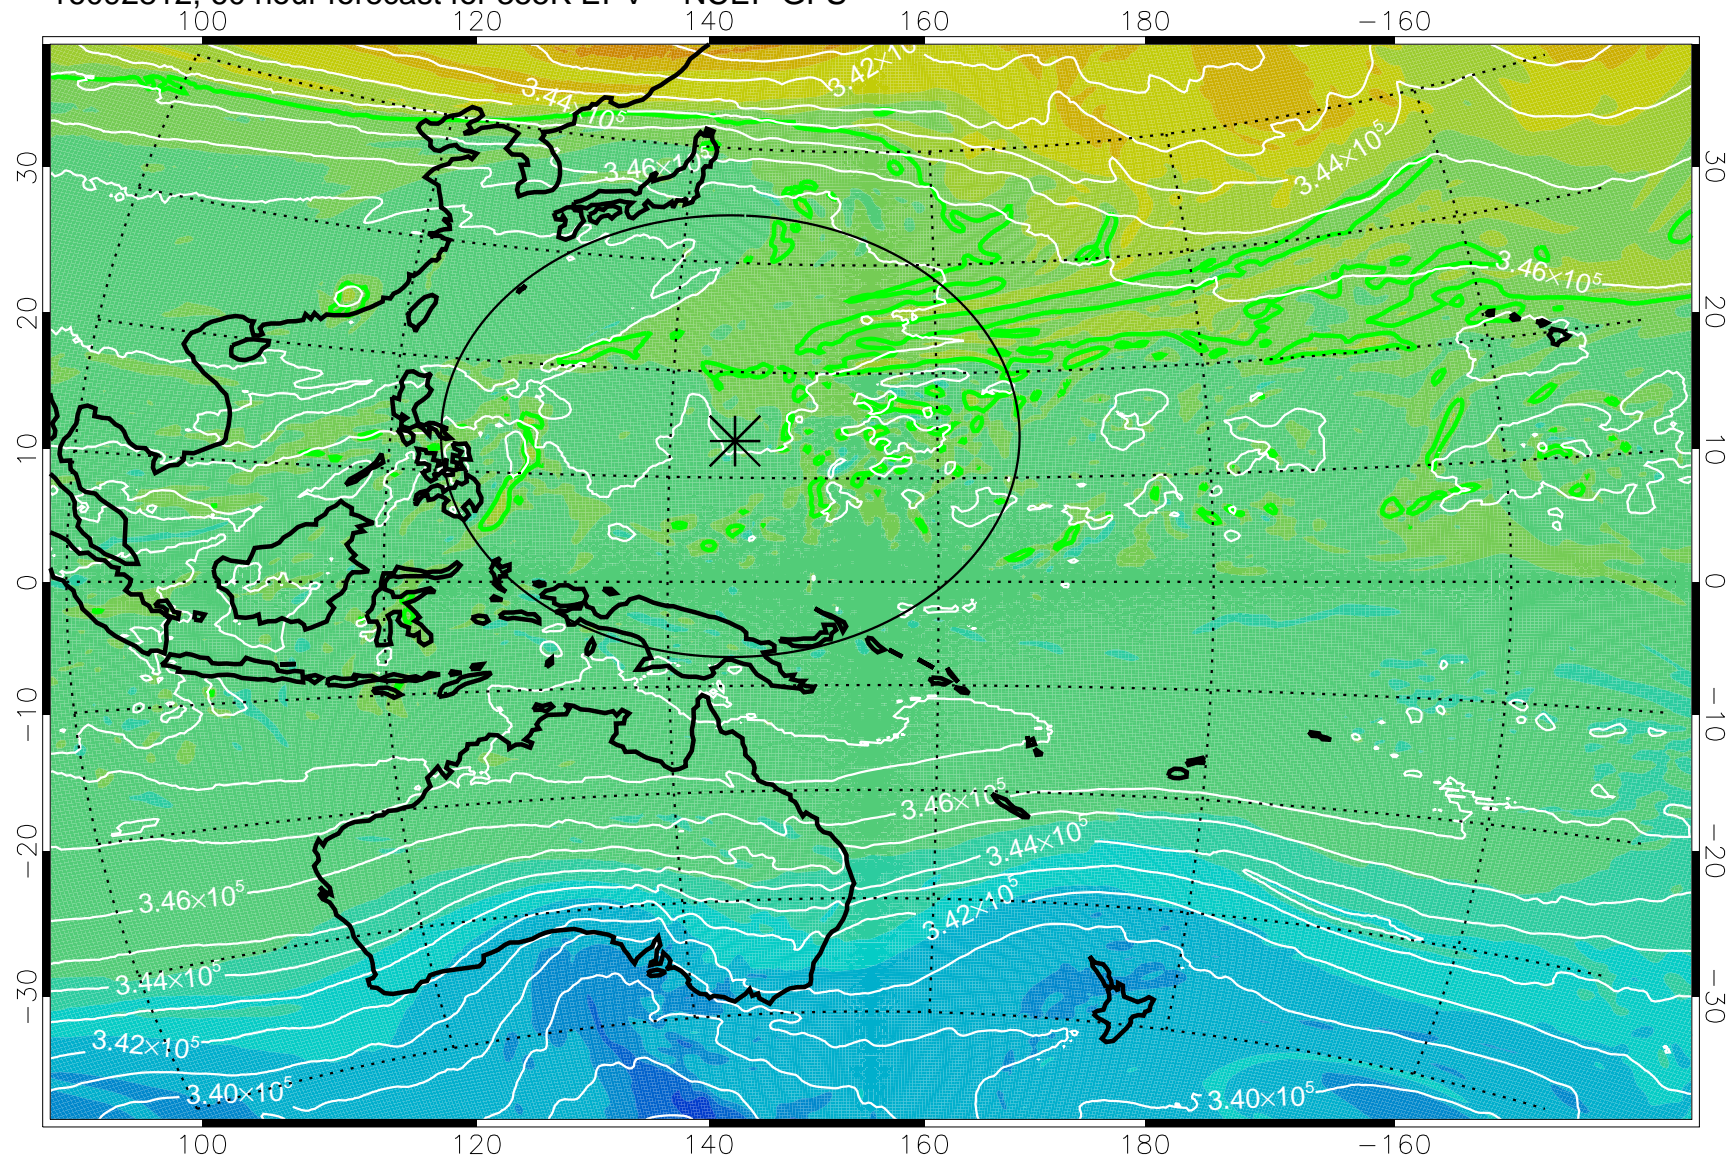

16092718, 42 hour forecast for 355K EPV -- NCEP GFS

355K Montgomery Streamfunction, white
EPV Tropopause (2 PVU) Position
Range ring of 2304 km

16092800, 48 hour forecast for 355K EPV -- NCEP GFS

355K Montgomery Streamfunction, white
EPV Tropopause (2 PVU) Position
Range ring of 2304 km

16092806, 54 hour forecast for 355K EPV -- NCEP GFS

355K Montgomery Streamfunction, white
EPV Tropopause (2 PVU) Position
Range ring of 2304 km

16092812, 60 hour forecast for 355K EPV -- NCEP GFS

355K Montgomery Streamfunction, white
EPV Tropopause (2 PVU) Position
Range ring of 2304 km

16092818, 66 hour forecast for 355K EPV -- NCEP GFS

355K Montgomery Streamfunction, white
EPV Tropopause (2 PVU) Position
Range ring of 2304 km

16092900, 72 hour forecast for 355K EPV -- NCEP GFS

355K Montgomery Streamfunction, white
EPV Tropopause (2 PVU) Position
Range ring of 2304 km

16092906, 78 hour forecast for 355K EPV -- NCEP GFS

355K Montgomery Streamfunction, white
EPV Tropopause (2 PVU) Position
Range ring of 2304 km

16092912, 84 hour forecast for 355K EPV -- NCEP GFS

355K Montgomery Streamfunction, white
EPV Tropopause (2 PVU) Position
Range ring of 2304 km