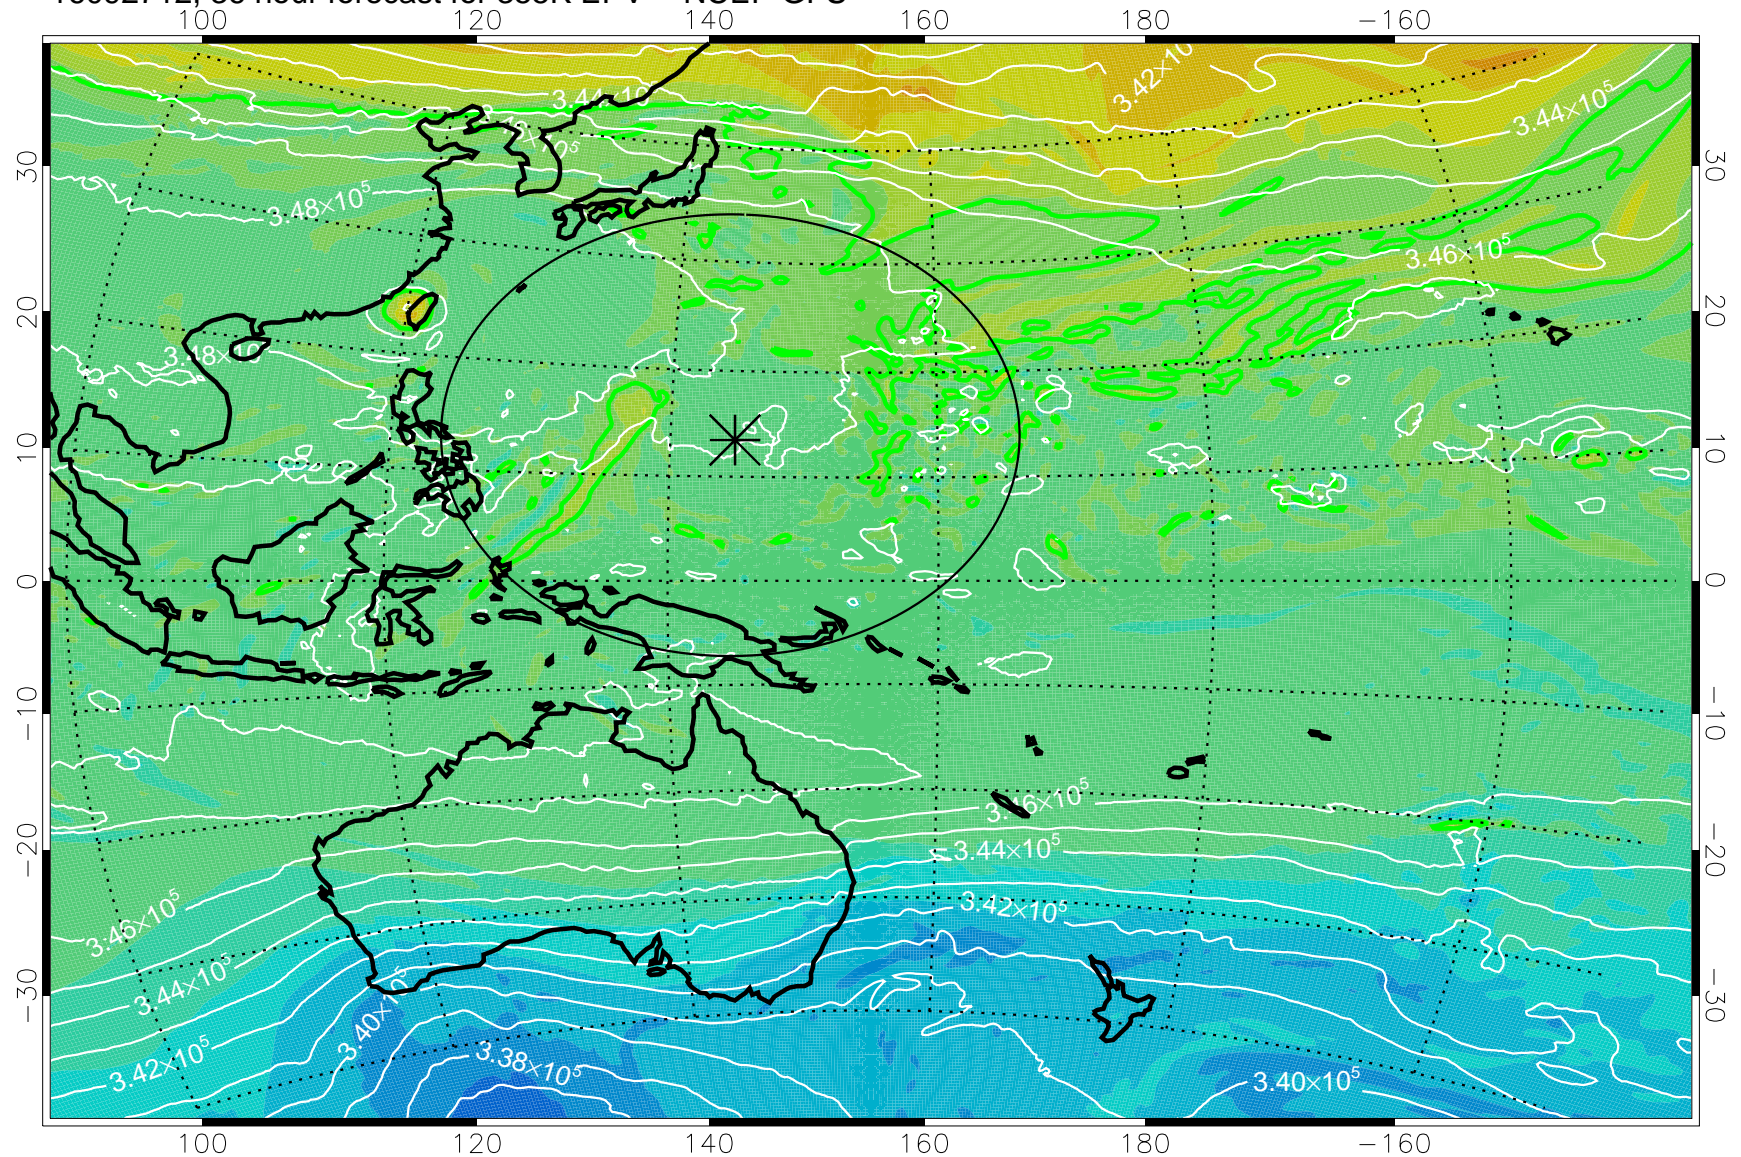

16092618, 18 hour forecast for 355K EPV -- NCEP GFS

355K Montgomery Streamfunction, white
EPV Tropopause (2 PVU) Position
Range ring of 2304 km

16092700, 24 hour forecast for 355K EPV -- NCEP GFS

355K Montgomery Streamfunction, white
EPV Tropopause (2 PVU) Position
Range ring of 2304 km

16092706, 30 hour forecast for 355K EPV -- NCEP GFS

355K Montgomery Streamfunction, white
EPV Tropopause (2 PVU) Position
Range ring of 2304 km

16092712, 36 hour forecast for 355K EPV -- NCEP GFS

355K Montgomery Streamfunction, white
EPV Tropopause (2 PVU) Position
Range ring of 2304 km

16092718, 42 hour forecast for 355K EPV -- NCEP GFS

355K Montgomery Streamfunction, white
EPV Tropopause (2 PVU) Position
Range ring of 2304 km

16092800, 48 hour forecast for 355K EPV -- NCEP GFS

355K Montgomery Streamfunction, white
EPV Tropopause (2 PVU) Position
Range ring of 2304 km

16092818, 66 hour forecast for 355K EPV -- NCEP GFS

355K Montgomery Streamfunction, white
EPV Tropopause (2 PVU) Position
Range ring of 2304 km

16092900, 72 hour forecast for 355K EPV -- NCEP GFS

355K Montgomery Streamfunction, white
EPV Tropopause (2 PVU) Position
Range ring of 2304 km