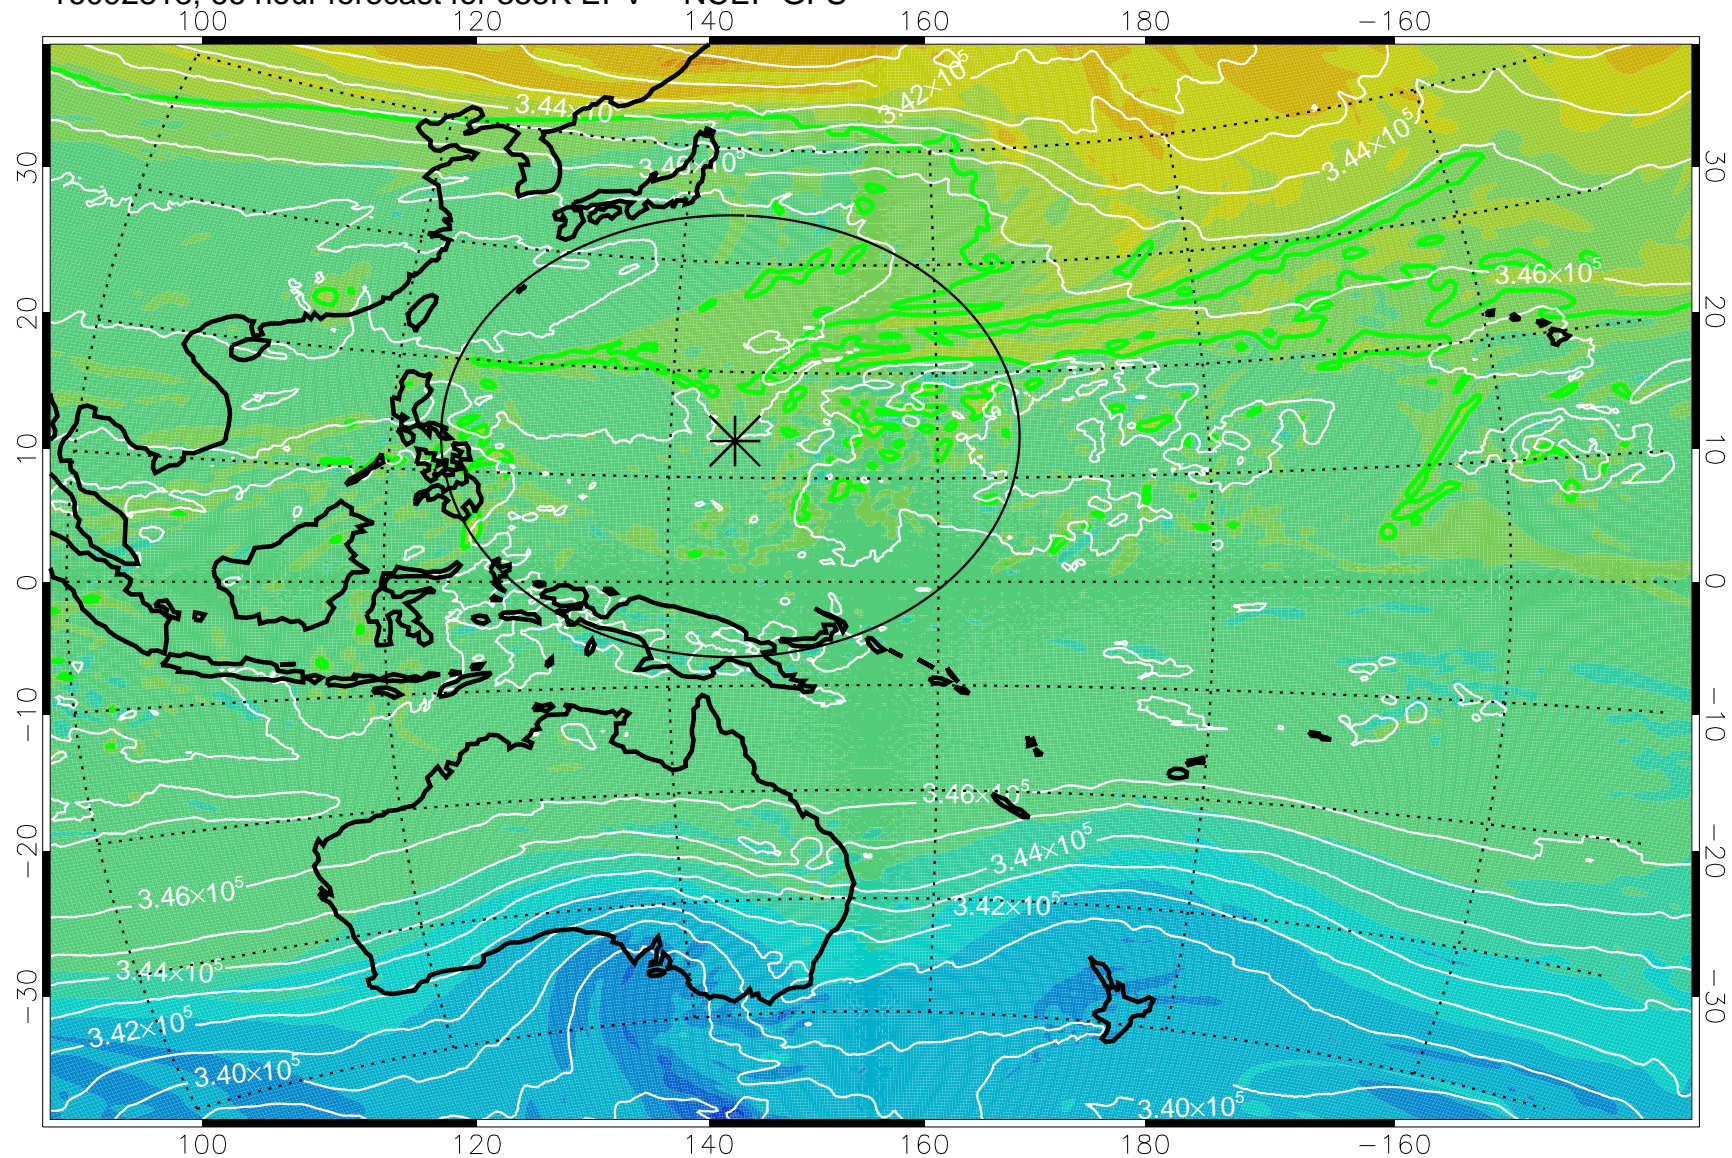

16092806, 54 hour forecast for 355K EPV -- NCEP GFS

355K Montgomery Streamfunction, white
EPV Tropopause (2 PVU) Position
Range ring of 2304 km

16092812, 60 hour forecast for 355K EPV -- NCEP GFS

355K Montgomery Streamfunction, white
EPV Tropopause (2 PVU) Position
Range ring of 2304 km

16092818, 66 hour forecast for 355K EPV -- NCEP GFS

355K Montgomery Streamfunction, white
EPV Tropopause (2 PVU) Position
Range ring of 2304 km

16092900, 72 hour forecast for 355K EPV -- NCEP GFS

355K Montgomery Streamfunction, white
EPV Tropopause (2 PVU) Position
Range ring of 2304 km

16092906, 78 hour forecast for 355K EPV -- NCEP GFS

355K Montgomery Streamfunction, white
EPV Tropopause (2 PVU) Position
Range ring of 2304 km

16092912, 84 hour forecast for 355K EPV -- NCEP GFS

355K Montgomery Streamfunction, white
EPV Tropopause (2 PVU) Position
Range ring of 2304 km

16092918, 90 hour forecast for 355K EPV -- NCEP GFS

355K Montgomery Streamfunction, white
EPV Tropopause (2 PVU) Position
Range ring of 2304 km

16093000, 96 hour forecast for 355K EPV -- NCEP GFS

355K Montgomery Streamfunction, white
EPV Tropopause (2 PVU) Position
Range ring of 2304 km