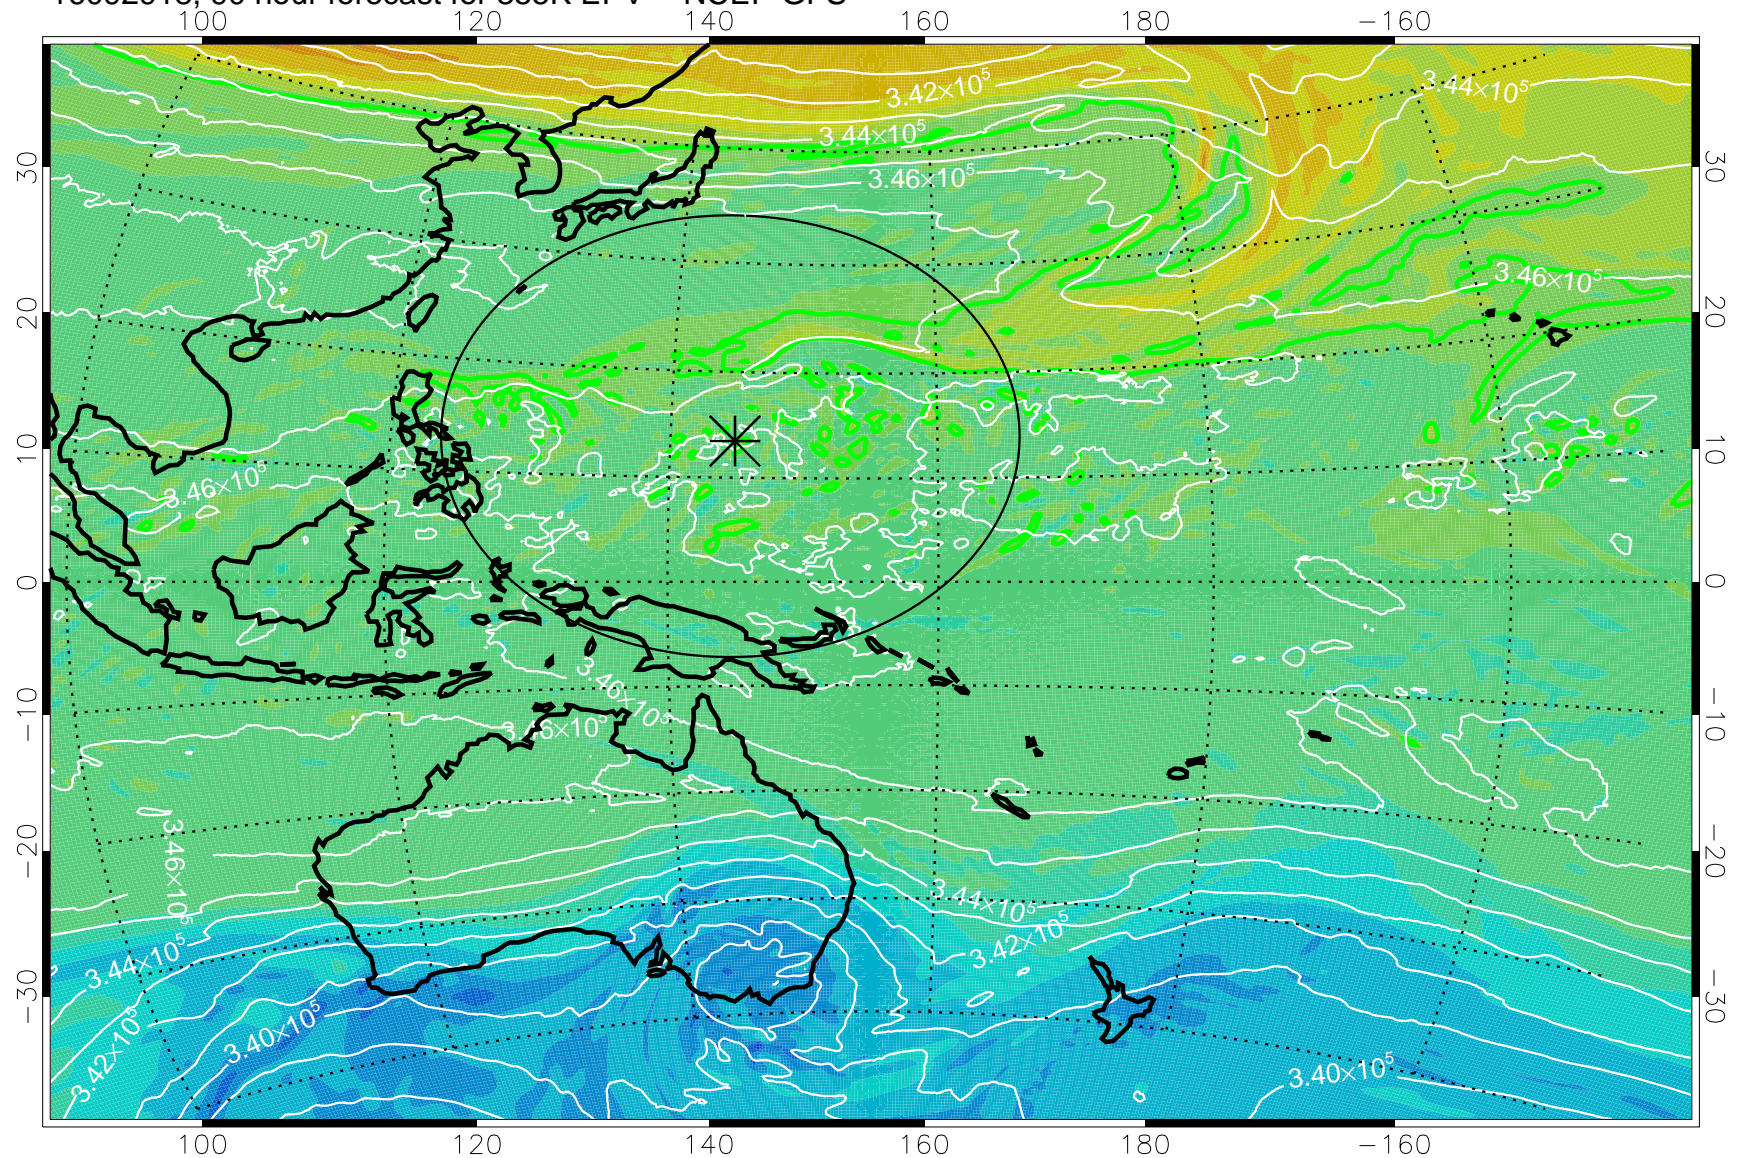

16092818, 66 hour forecast for 355K EPV -- NCEP GFS

355K Montgomery Streamfunction, white
EPV Tropopause (2 PVU) Position
Range ring of 2304 km

16092900, 72 hour forecast for 355K EPV -- NCEP GFS

355K Montgomery Streamfunction, white
EPV Tropopause (2 PVU) Position
Range ring of 2304 km

16092906, 78 hour forecast for 355K EPV -- NCEP GFS

355K Montgomery Streamfunction, white
EPV Tropopause (2 PVU) Position
Range ring of 2304 km

16092912, 84 hour forecast for 355K EPV -- NCEP GFS

355K Montgomery Streamfunction, white
EPV Tropopause (2 PVU) Position
Range ring of 2304 km

16092918, 90 hour forecast for 355K EPV -- NCEP GFS

355K Montgomery Streamfunction, white
EPV Tropopause (2 PVU) Position
Range ring of 2304 km

16093000, 96 hour forecast for 355K EPV -- NCEP GFS

355K Montgomery Streamfunction, white
EPV Tropopause (2 PVU) Position
Range ring of 2304 km

16093006, 102 hour forecast for 355K EPV -- NCEP GFS

355K Montgomery Streamfunction, white
EPV Tropopause (2 PVU) Position
Range ring of 2304 km

16093012, 108 hour forecast for 355K EPV -- NCEP GFS

355K Montgomery Streamfunction, white
EPV Tropopause (2 PVU) Position
Range ring of 2304 km