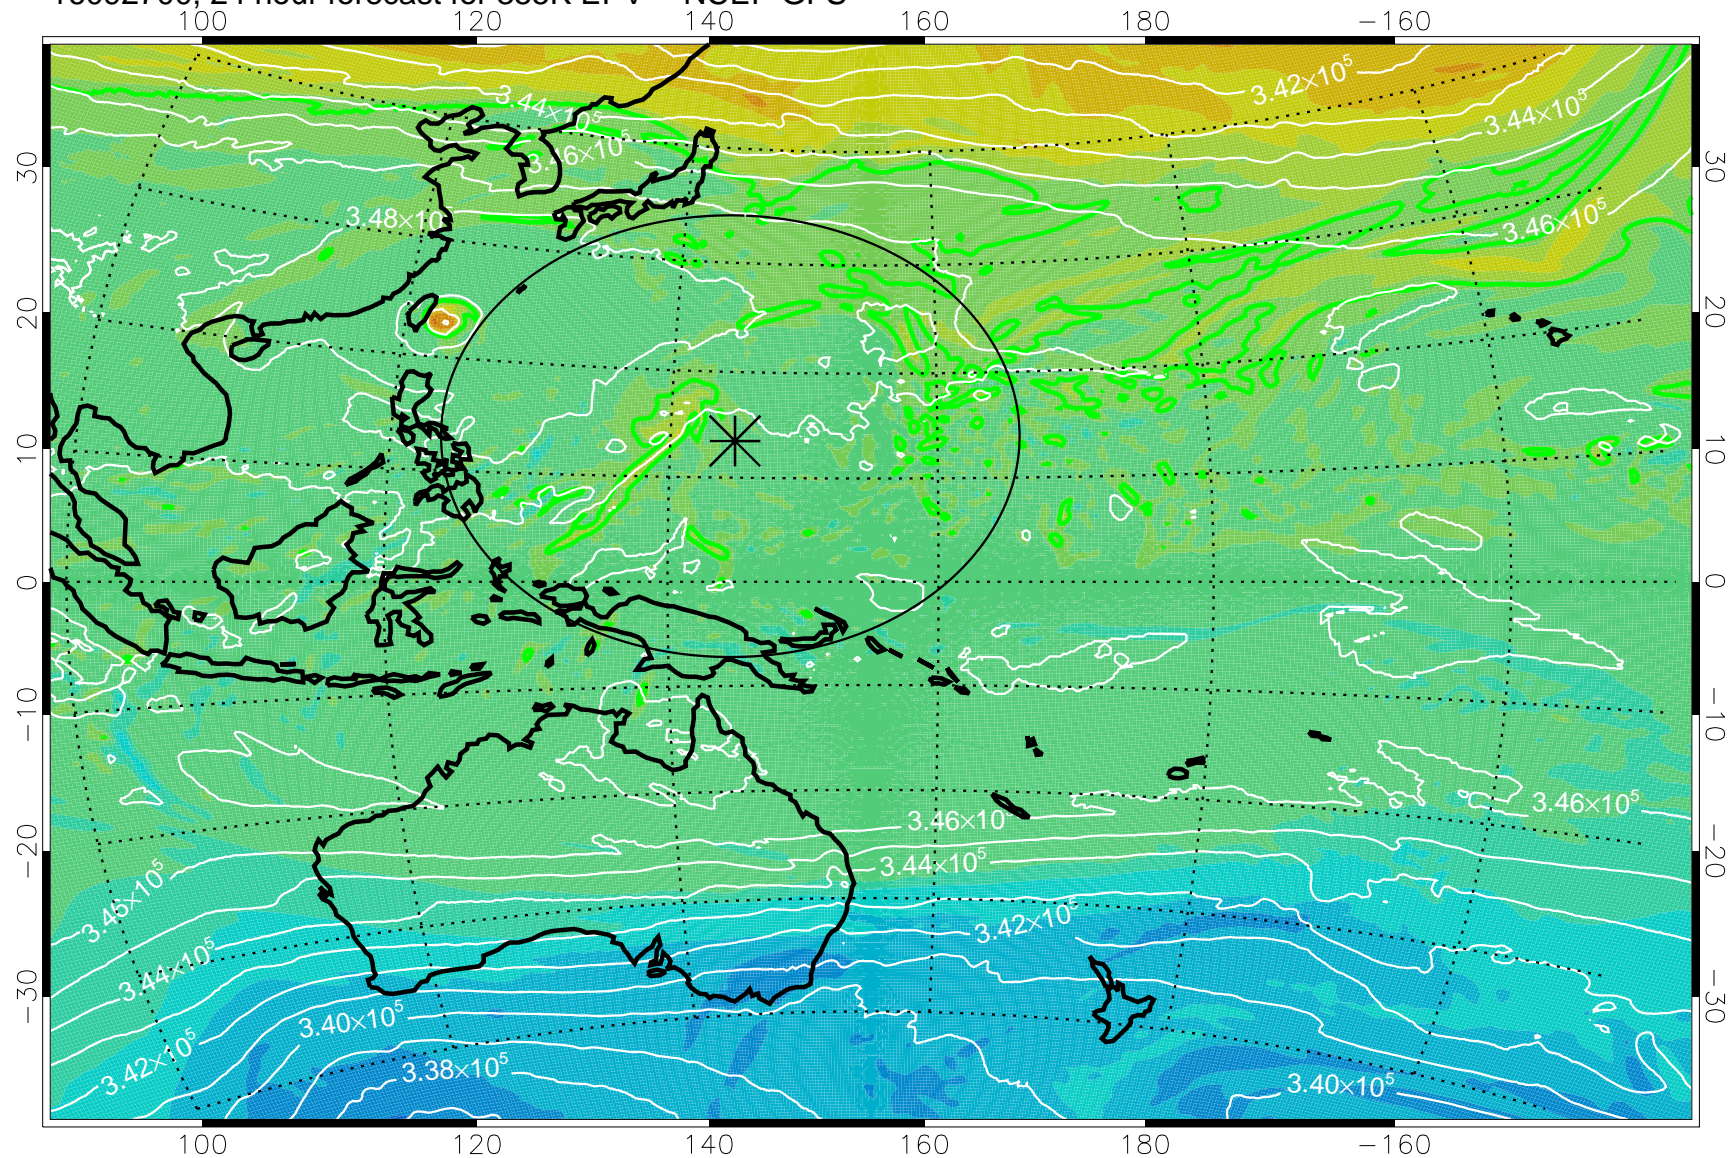

16092606, 6 hour forecast for 355K EPV -- NCEP GFS

355K Montgomery Streamfunction, white
EPV Tropopause (2 PVU) Position
Range ring of 2304 km

16092612, 12 hour forecast for 355K EPV -- NCEP GFS

355K Montgomery Streamfunction, white
EPV Tropopause (2 PVU) Position
Range ring of 2304 km

16092618, 18 hour forecast for 355K EPV -- NCEP GFS

355K Montgomery Streamfunction, white
EPV Tropopause (2 PVU) Position
Range ring of 2304 km

16092700, 24 hour forecast for 355K EPV -- NCEP GFS

355K Montgomery Streamfunction, white
EPV Tropopause (2 PVU) Position
Range ring of 2304 km

16092706, 30 hour forecast for 355K EPV -- NCEP GFS

355K Montgomery Streamfunction, white
EPV Tropopause (2 PVU) Position
Range ring of 2304 km

16092712, 36 hour forecast for 355K EPV -- NCEP GFS

355K Montgomery Streamfunction, white
EPV Tropopause (2 PVU) Position
Range ring of 2304 km

16092718, 42 hour forecast for 355K EPV -- NCEP GFS

355K Montgomery Streamfunction, white
EPV Tropopause (2 PVU) Position
Range ring of 2304 km

16092800, 48 hour forecast for 355K EPV -- NCEP GFS

355K Montgomery Streamfunction, white
EPV Tropopause (2 PVU) Position
Range ring of 2304 km