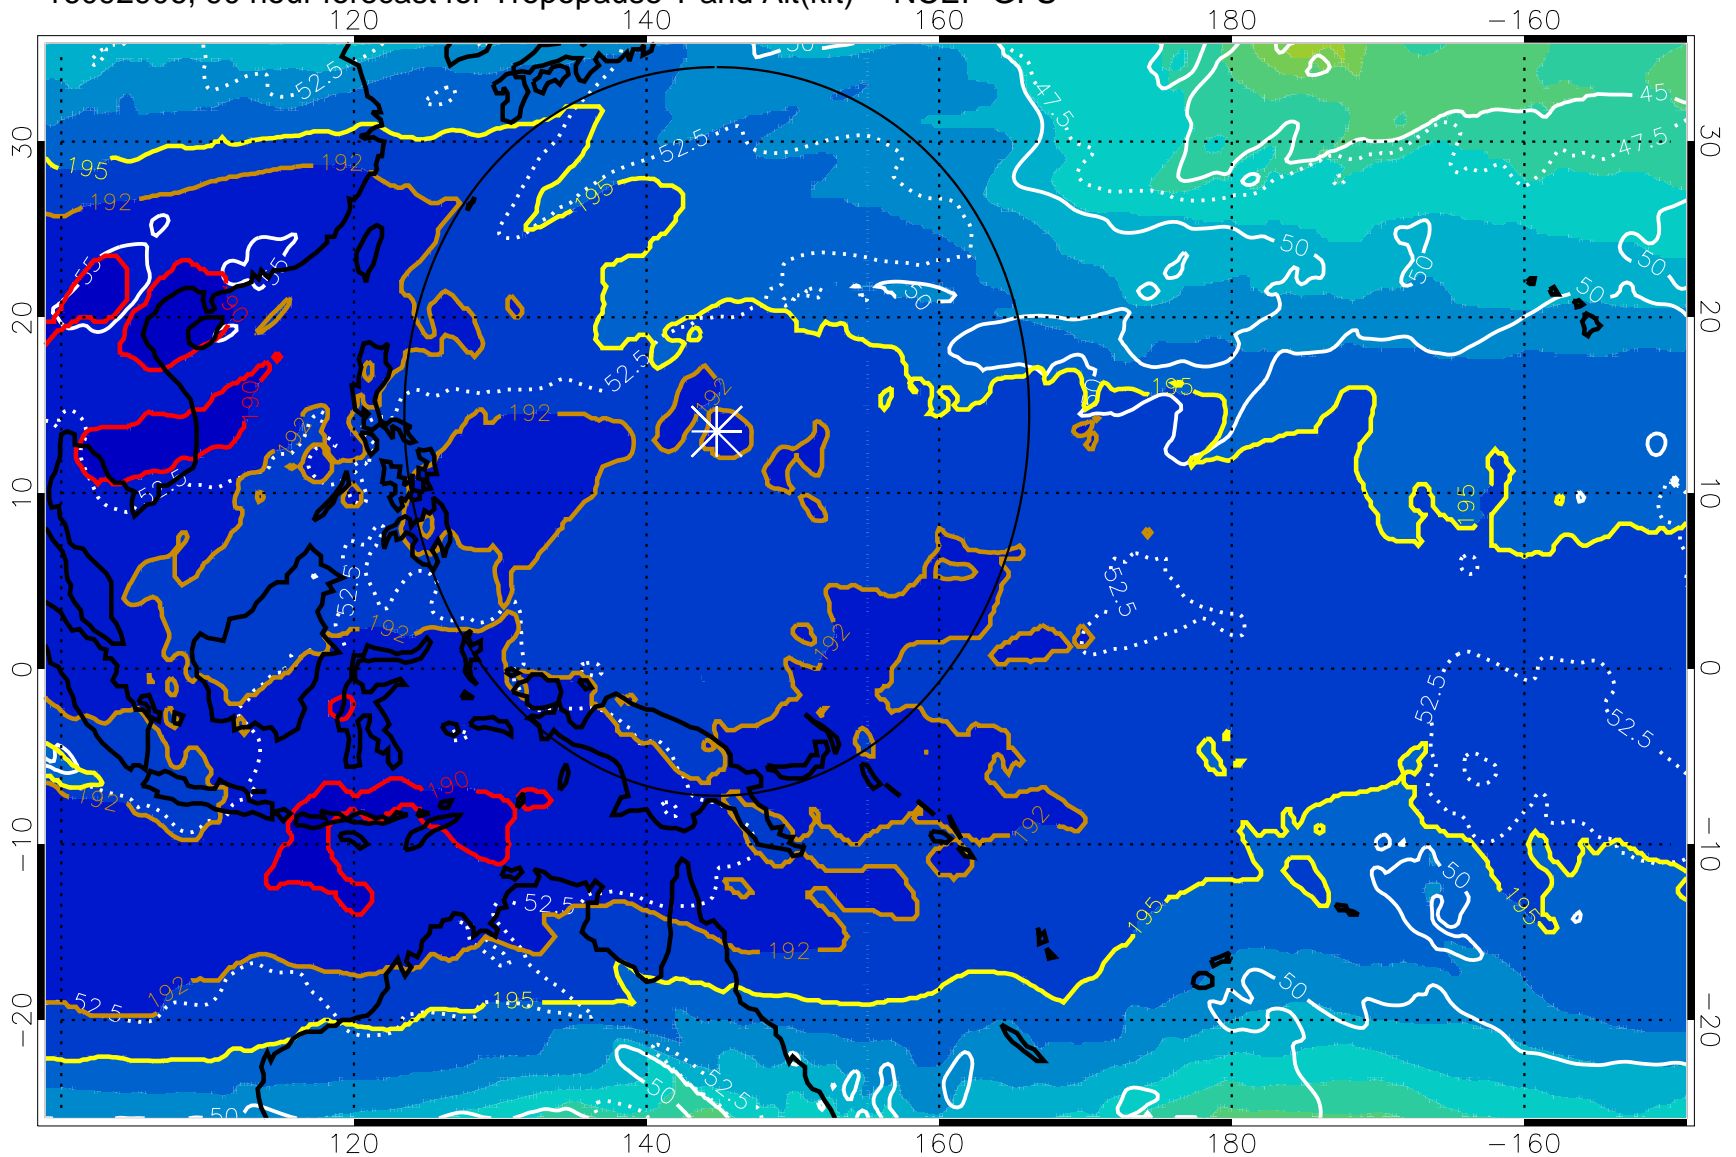

16092906, 90 hour forecast for Tropopause T and Alt(kft) -- NCEP GFS

190 200 210 220 230
Tropopause T, K

Tropopause Altitude in kft (white)

192.5K Isotherm 195K Isotherm
187.5K Isotherm 190K Isotherm

Range ring of 2304 km