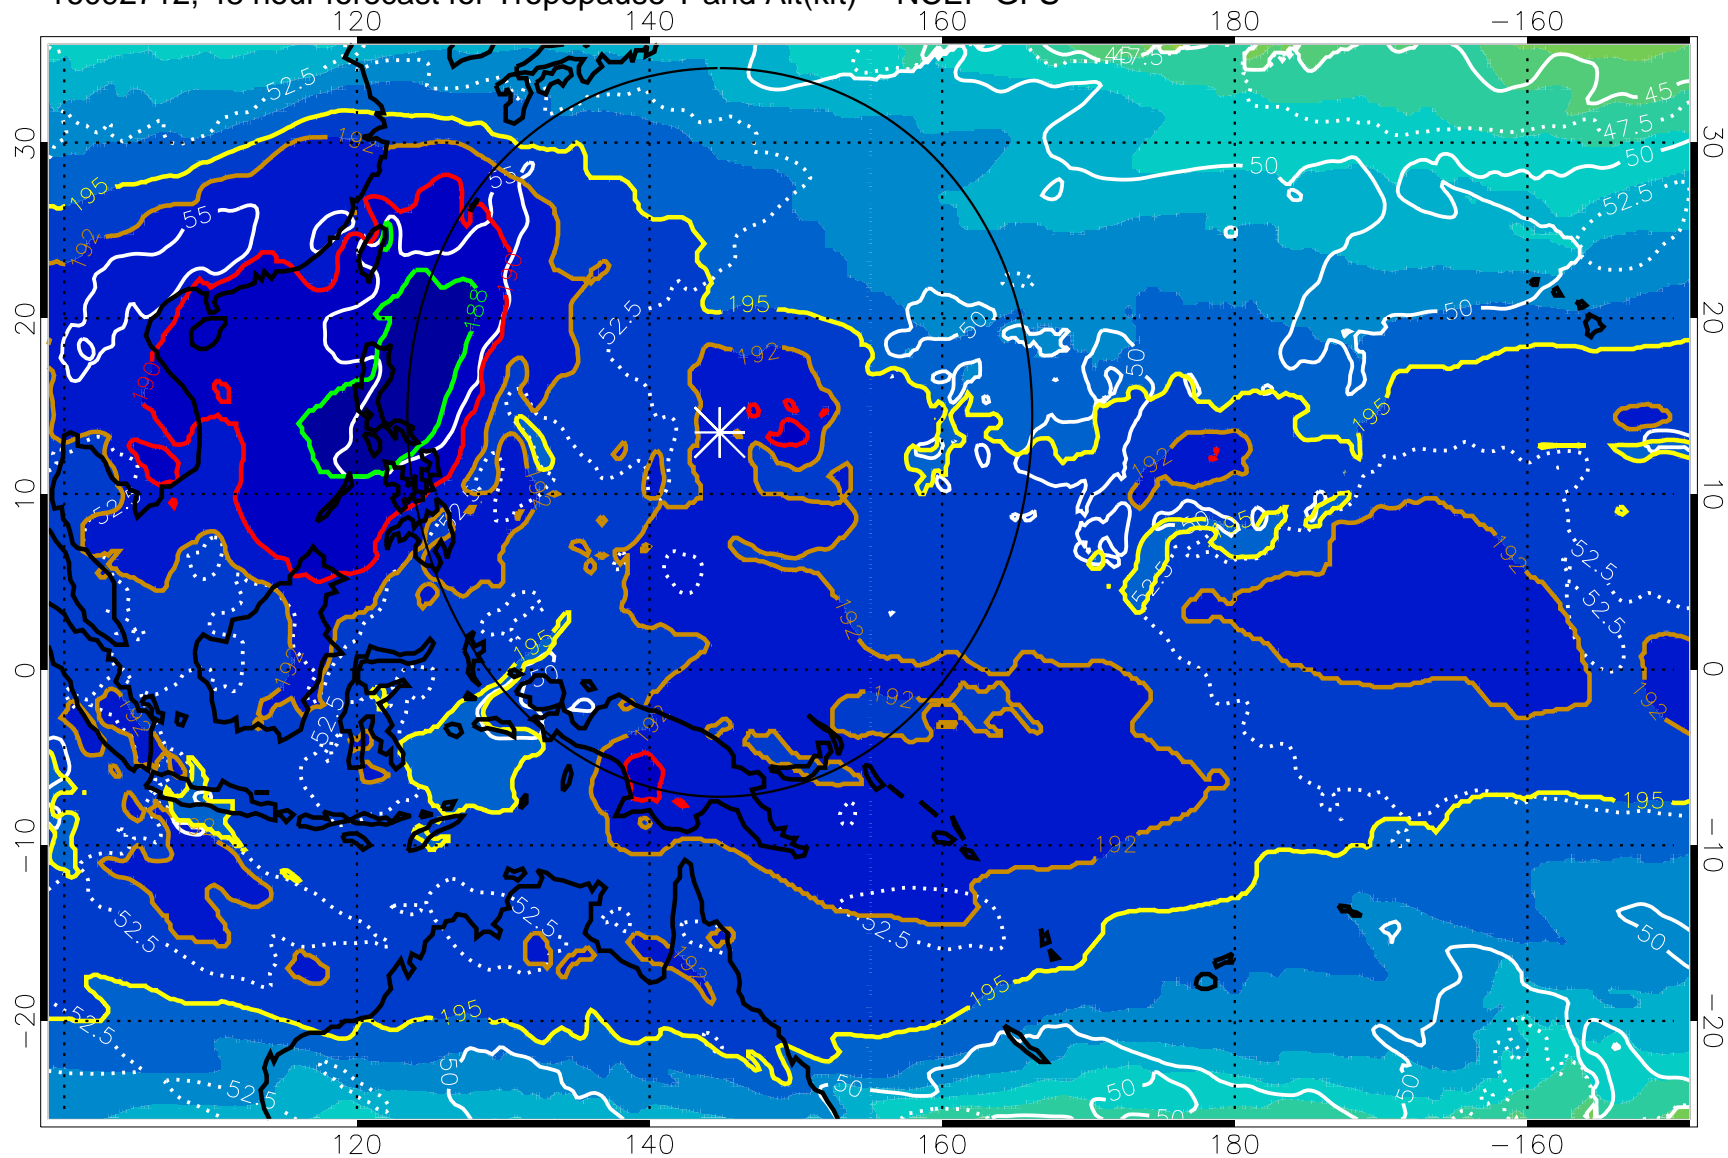

16092712, 48 hour forecast for Tropopause T and Alt(kft) -- NCEP GFS

190   200   210   220   230
Tropopause T, K

Tropopause Altitude in kft (white)

192.5K Isotherm   195K Isotherm
187.5K Isotherm   190K Isotherm

Range ring of 2304 km