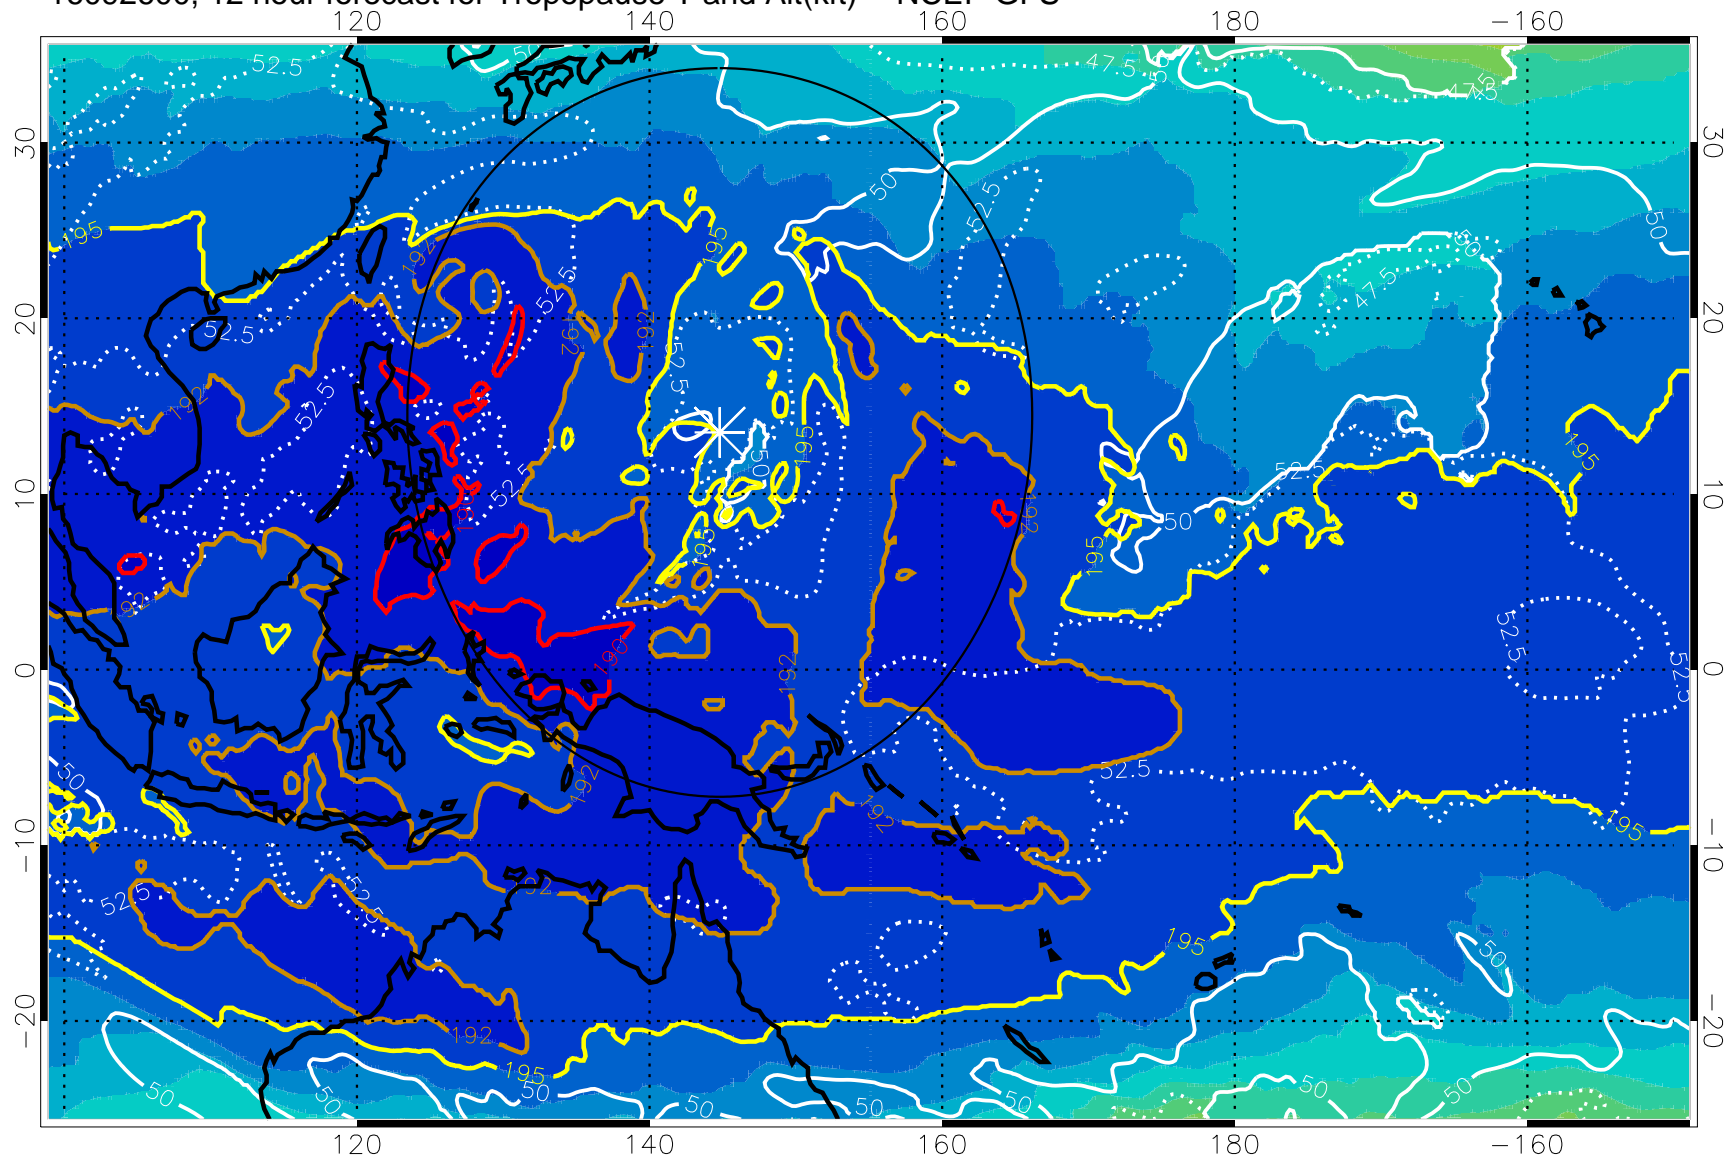

16092600, 12 hour forecast for Tropopause T and Alt(kft) -- NCEP GFS

190 200 210 220 230

Tropopause T, K

Tropopause Altitude in kft (white)

192.5K Isotherm 195K Isotherm
187.5K Isotherm 190K Isotherm

Range ring of 2304 km