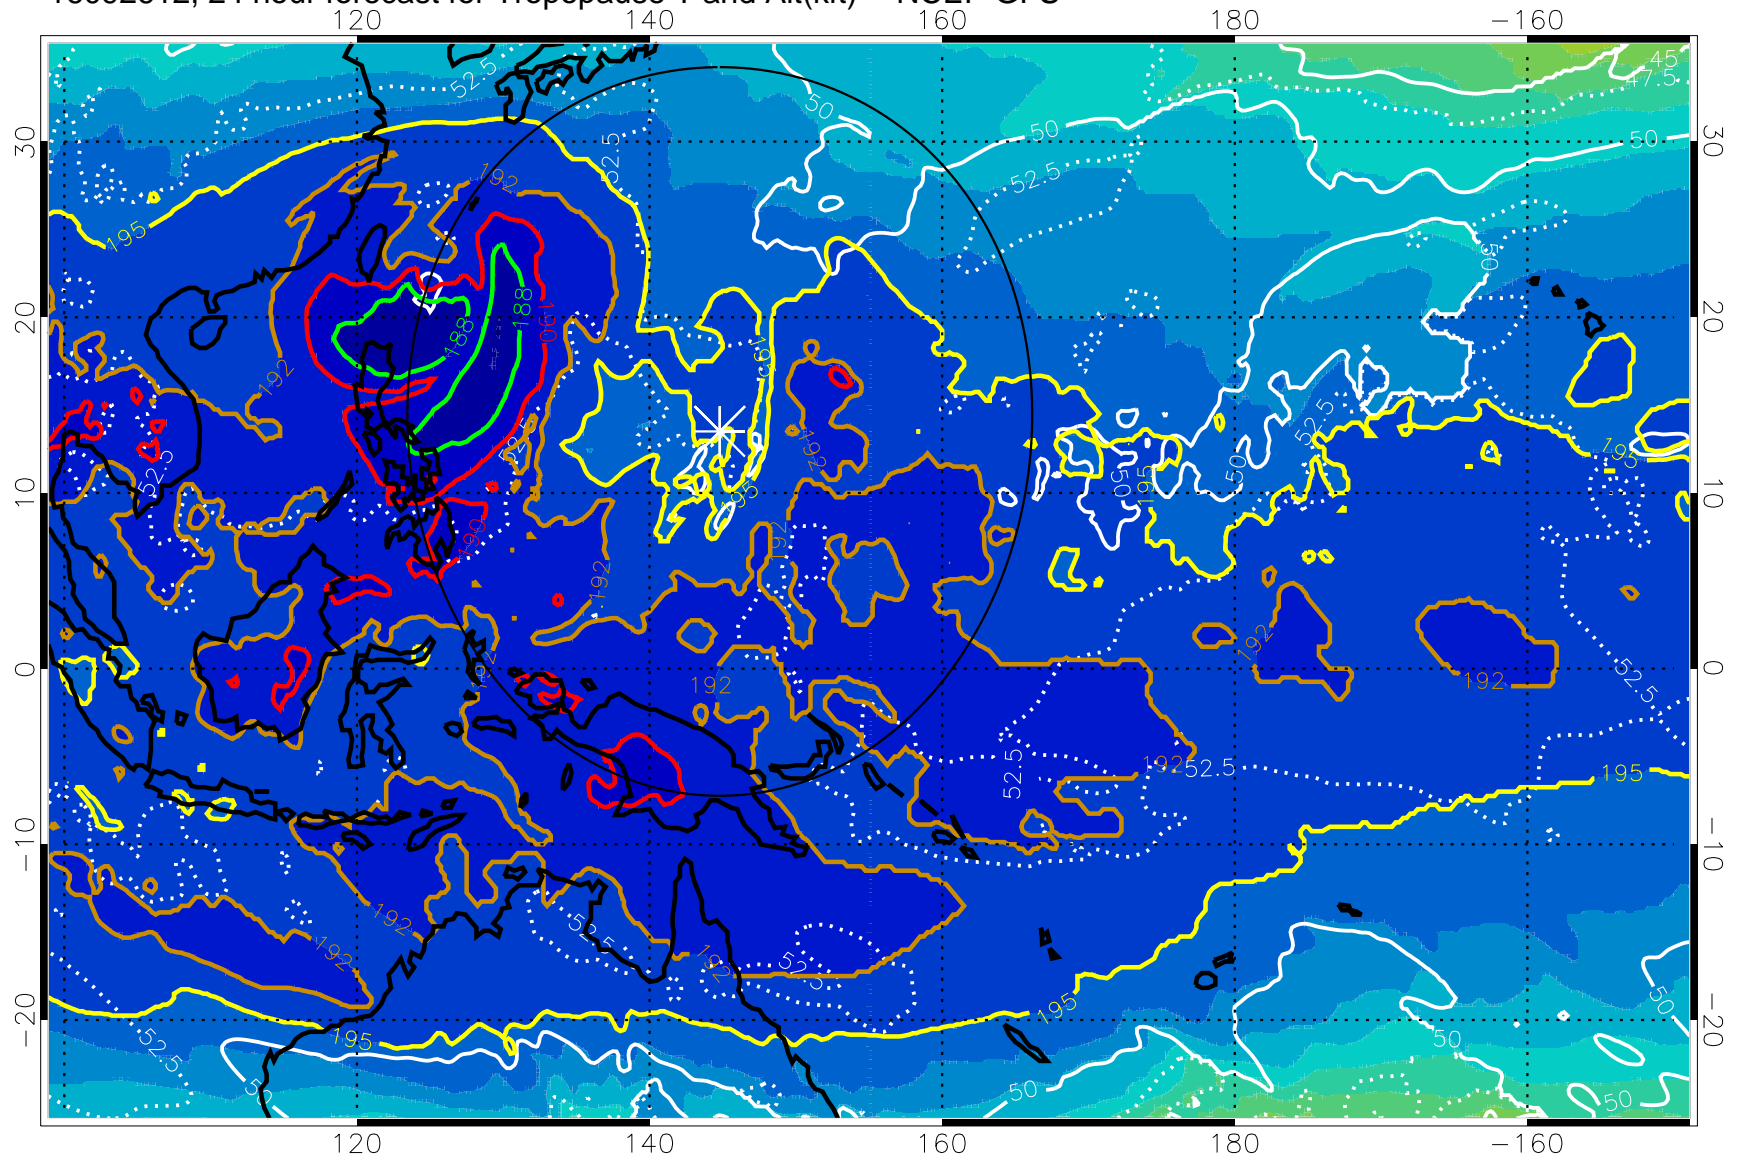

16092612, 24 hour forecast for Tropopause T and Alt(kft) -- NCEP GFS

190 200 210 220 230

Tropopause T, K

Tropopause Altitude in kft (white)

192.5K Isotherm 195K Isotherm
187.5K Isotherm 190K Isotherm

Range ring of 2304 km