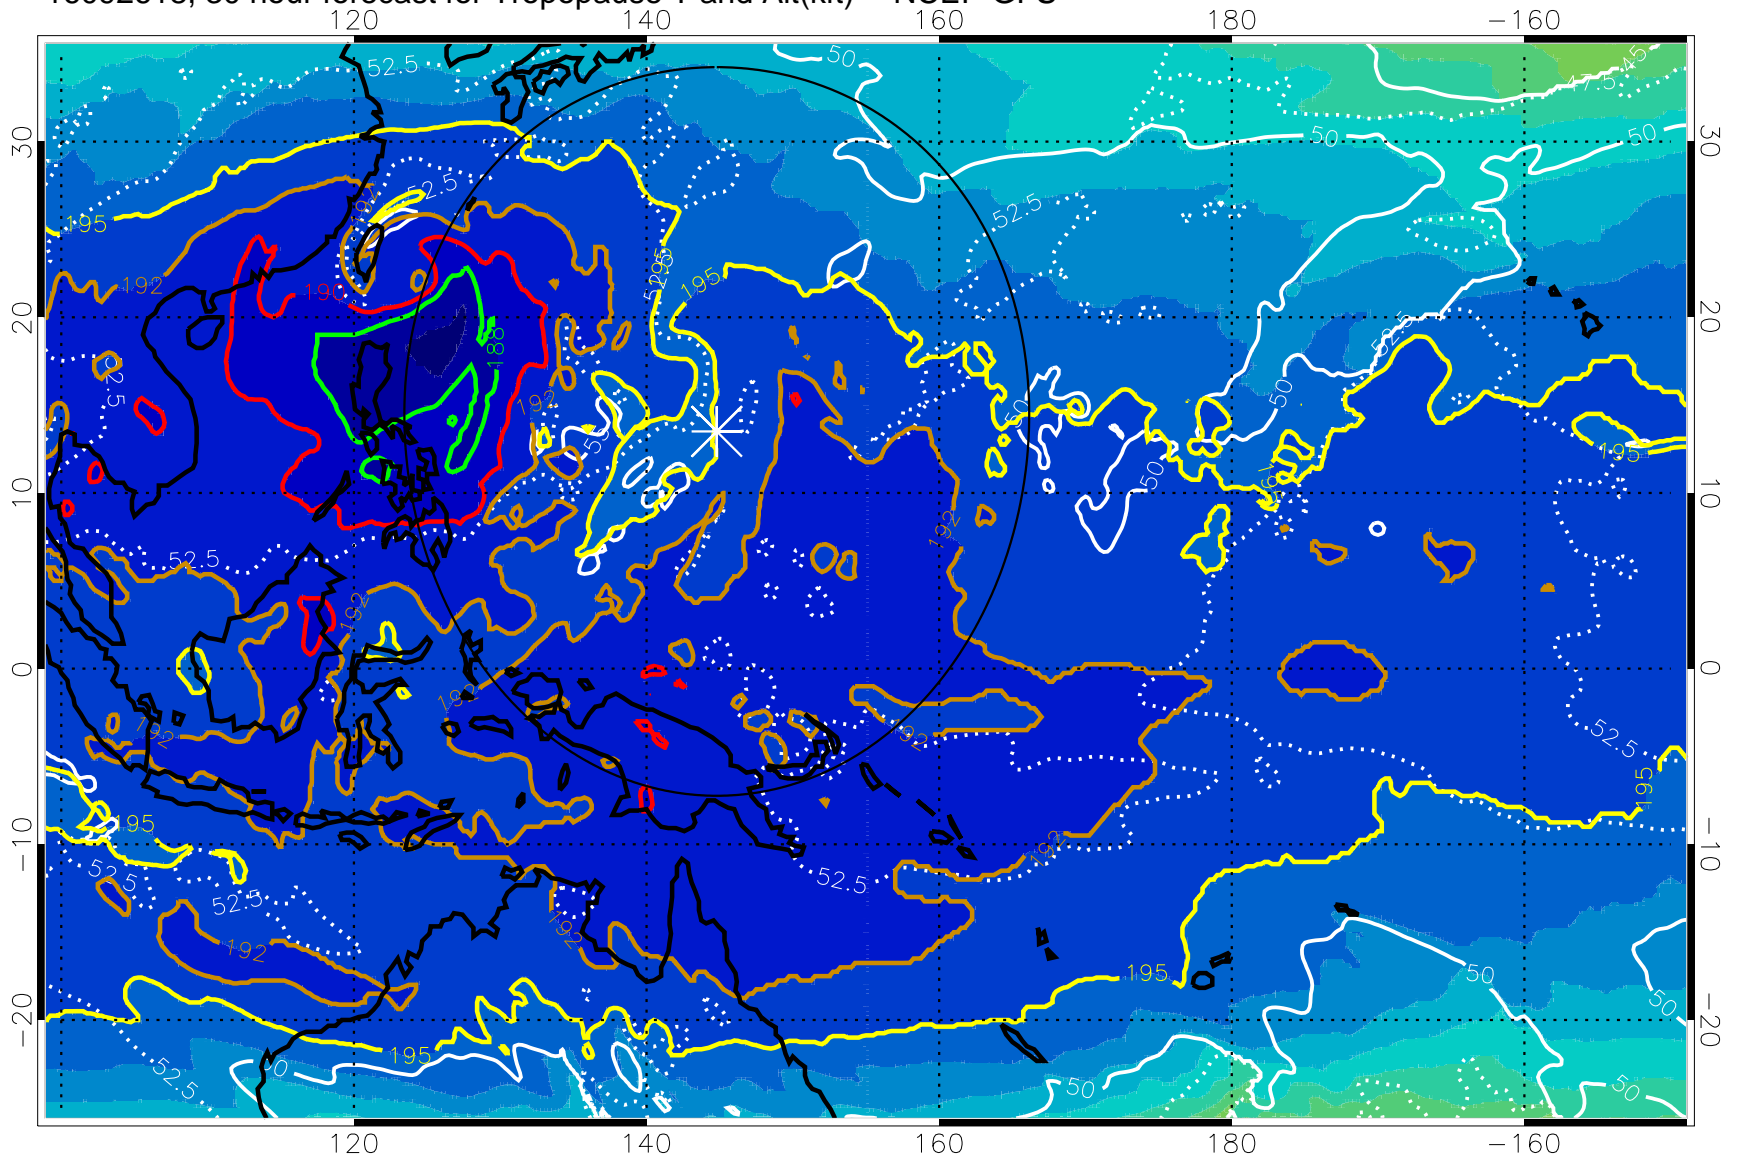

16092618, 30 hour forecast for Tropopause T and Alt(kft) -- NCEP GFS

190 200 210 220 230

Tropopause T, K

Tropopause Altitude in kft (white)

192.5K Isotherm 195K Isotherm

187.5K Isotherm 190K Isotherm

Range ring of 2304 km