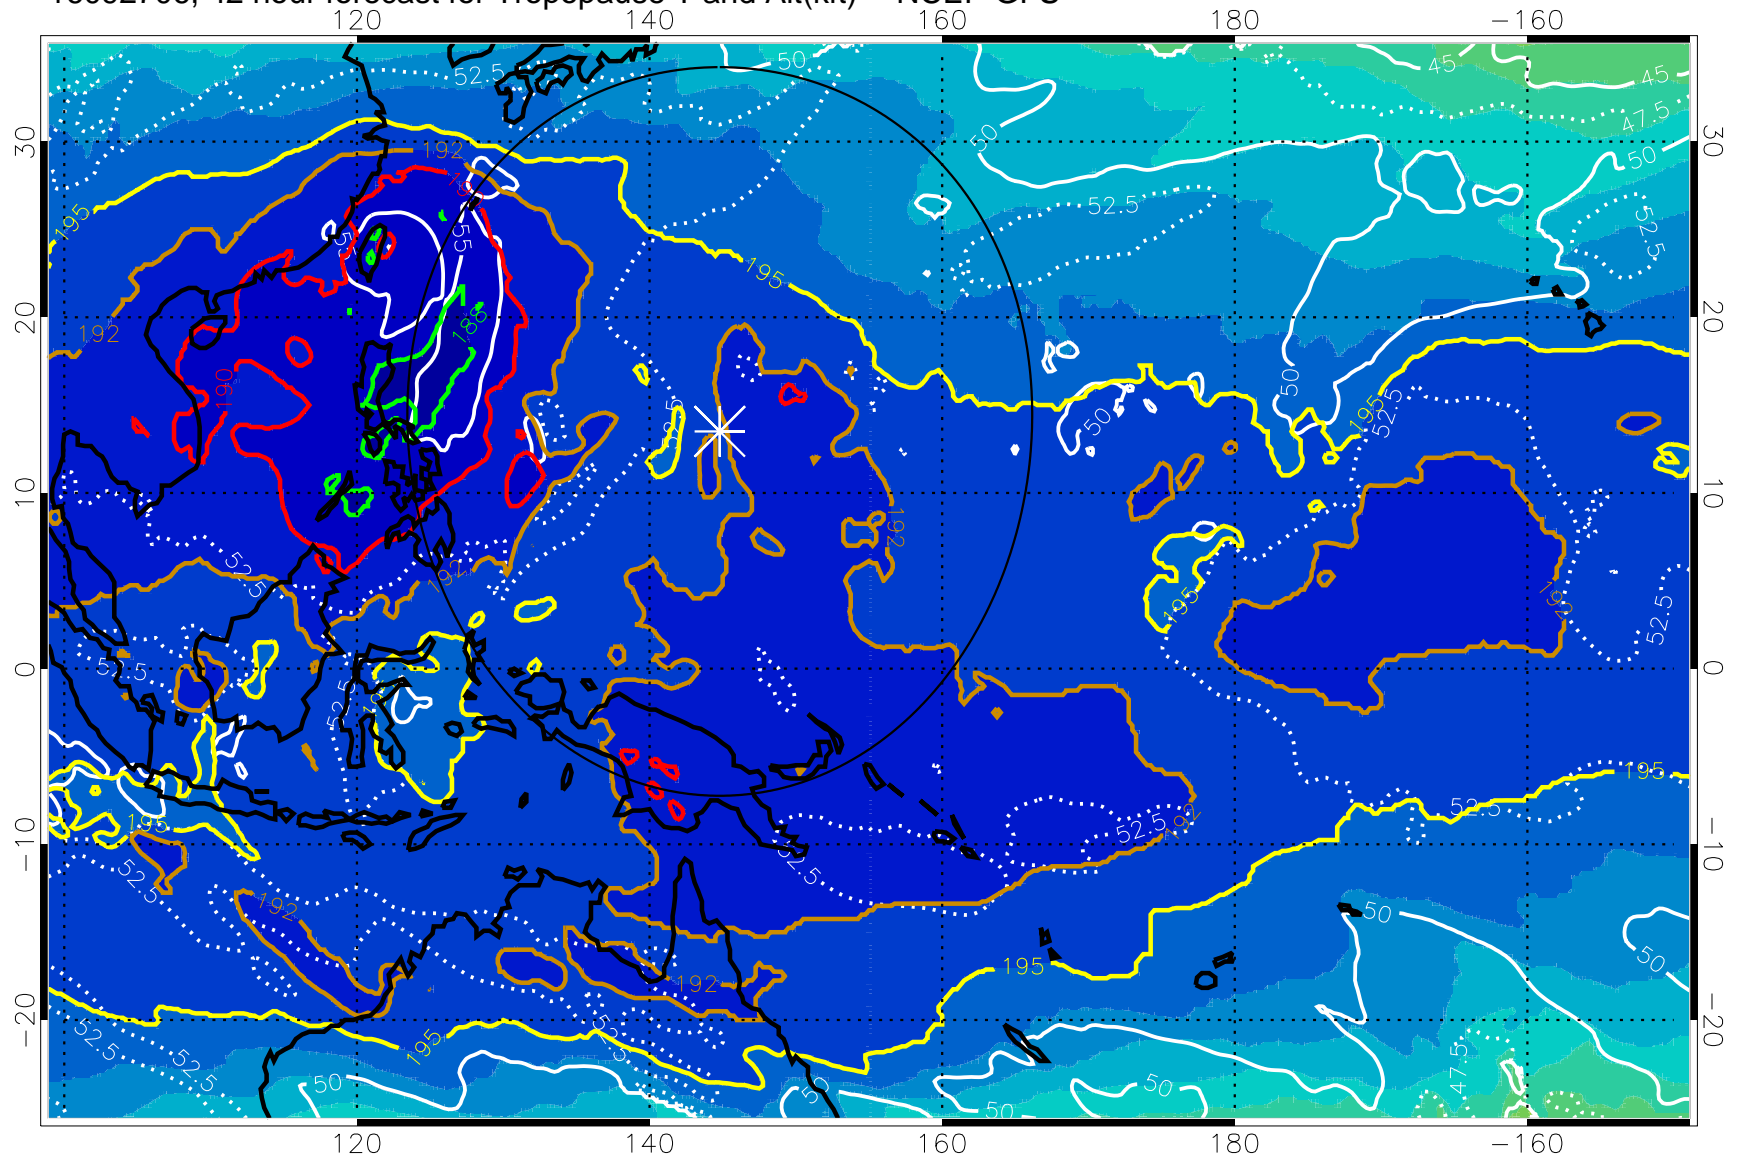

16092706, 42 hour forecast for Tropopause T and Alt(kft) -- NCEP GFS

190   200   210   220   230
Tropopause T, K

Tropopause Altitude in kft (white)

192.5K Isotherm   195K Isotherm
187.5K Isotherm   190K Isotherm

Range ring of 2304 km