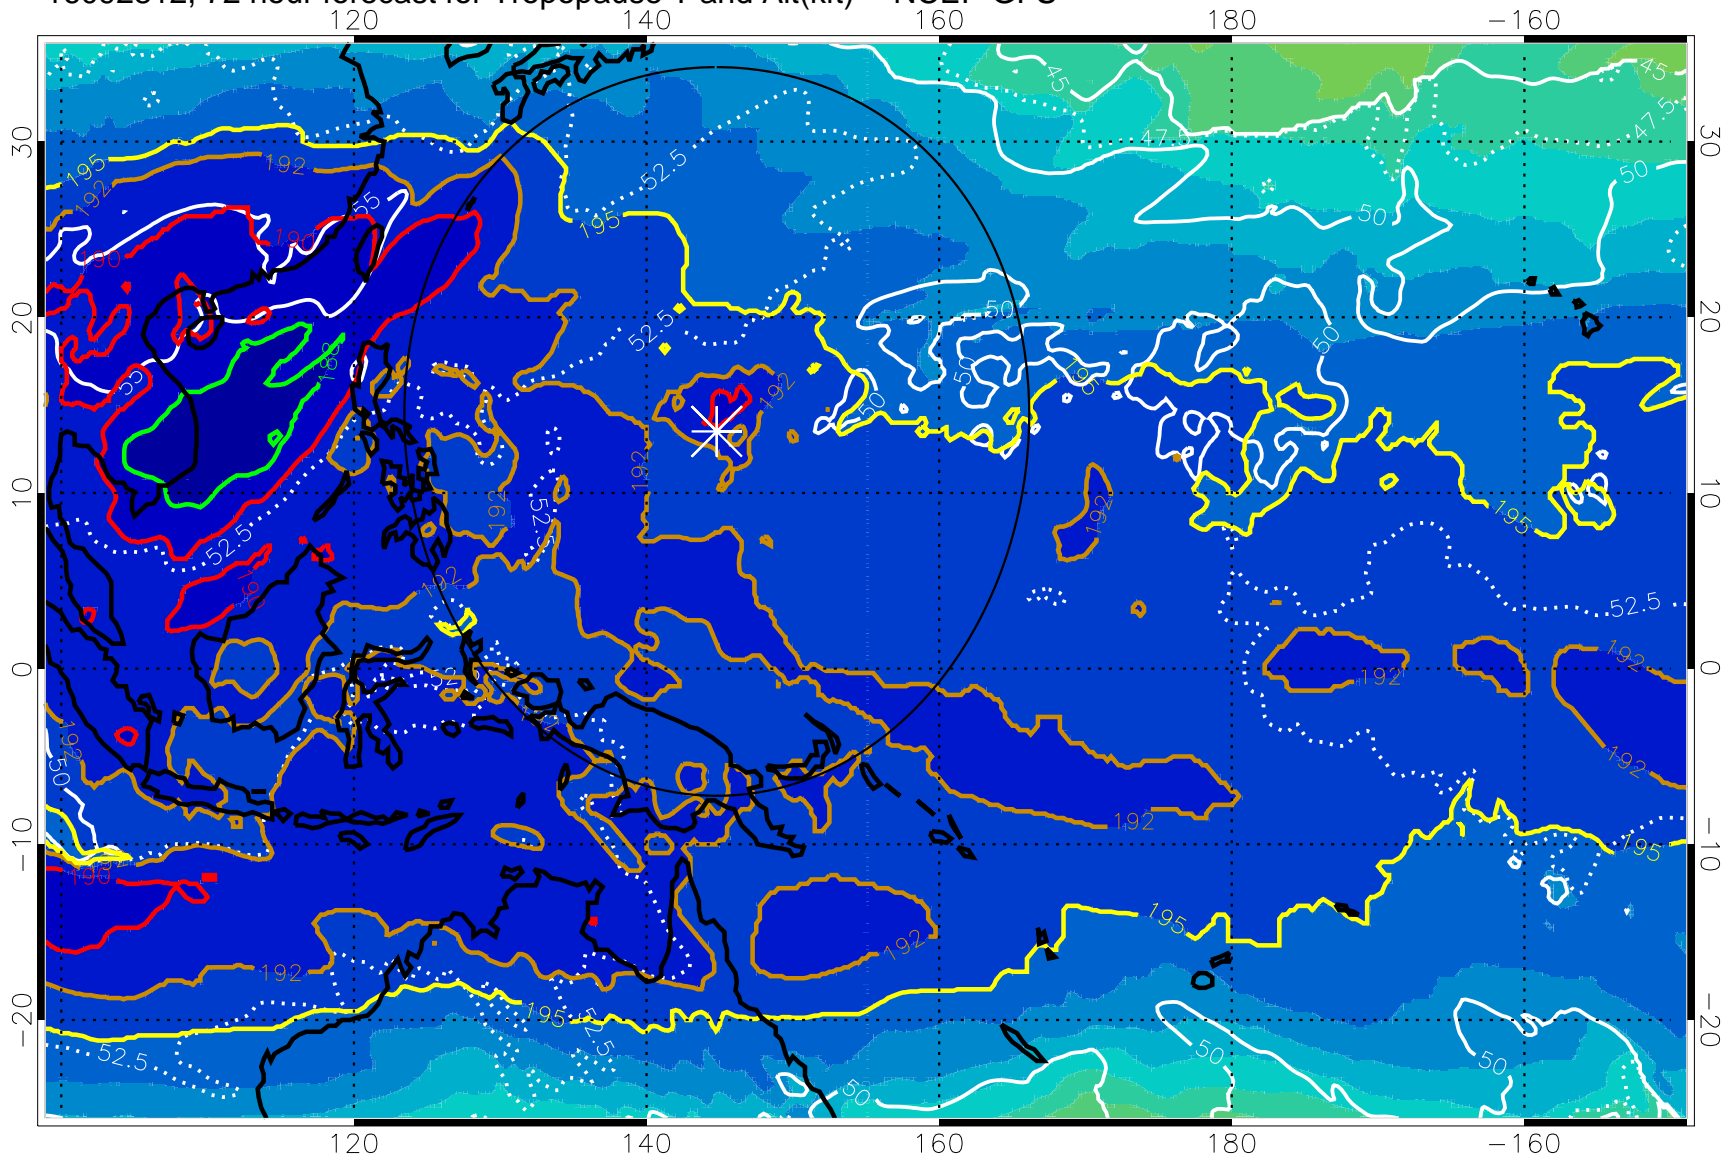

16092812, 72 hour forecast for Tropopause T and Alt(kft) -- NCEP GFS

190 200 210 220 230

Tropopause T, K

Tropopause Altitude in kft (white)

192.5K Isotherm 195K Isotherm

187.5K Isotherm 190K Isotherm

Range ring of 2304 km