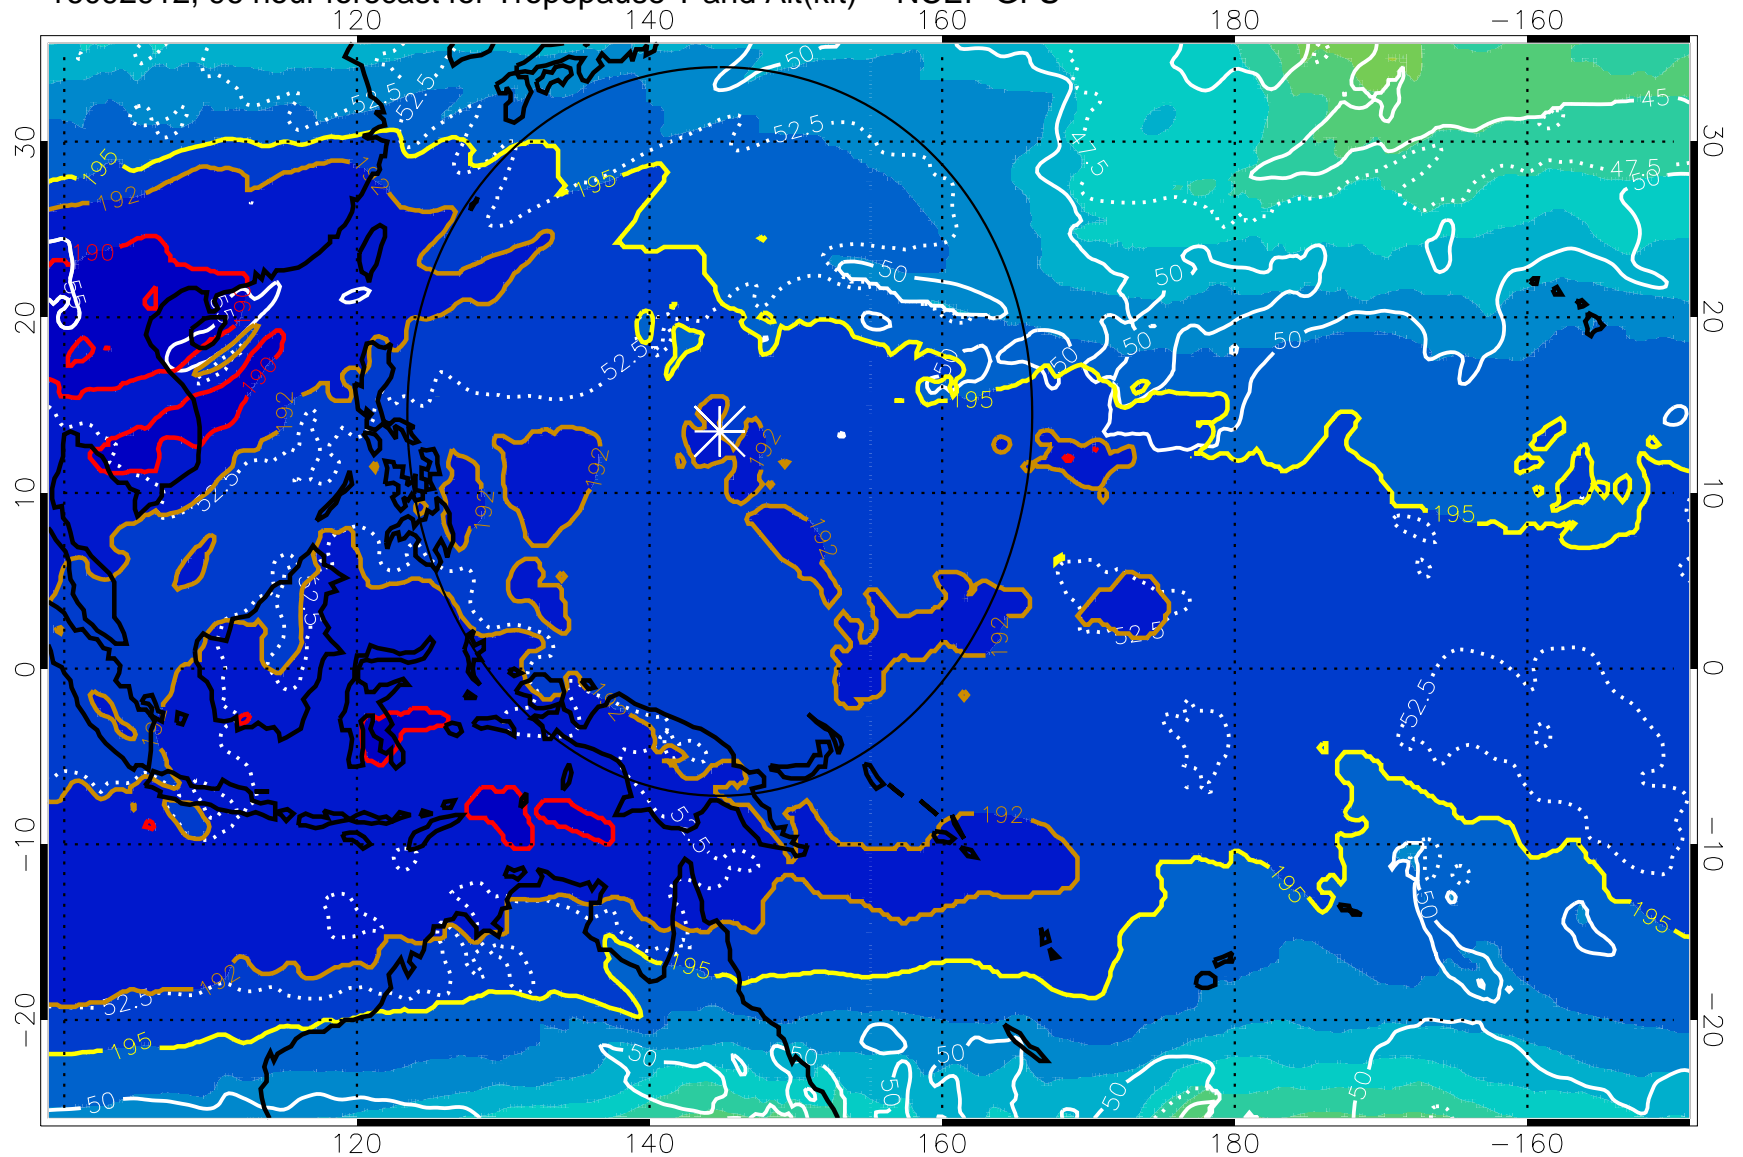

16092912, 96 hour forecast for Tropopause T and Alt(kft) -- NCEP GFS

190   200   210   220   230
Tropopause T, K

Tropopause Altitude in kft (white)

192.5K Isotherm   195K Isotherm
187.5K Isotherm   190K Isotherm

Range ring of 2304 km