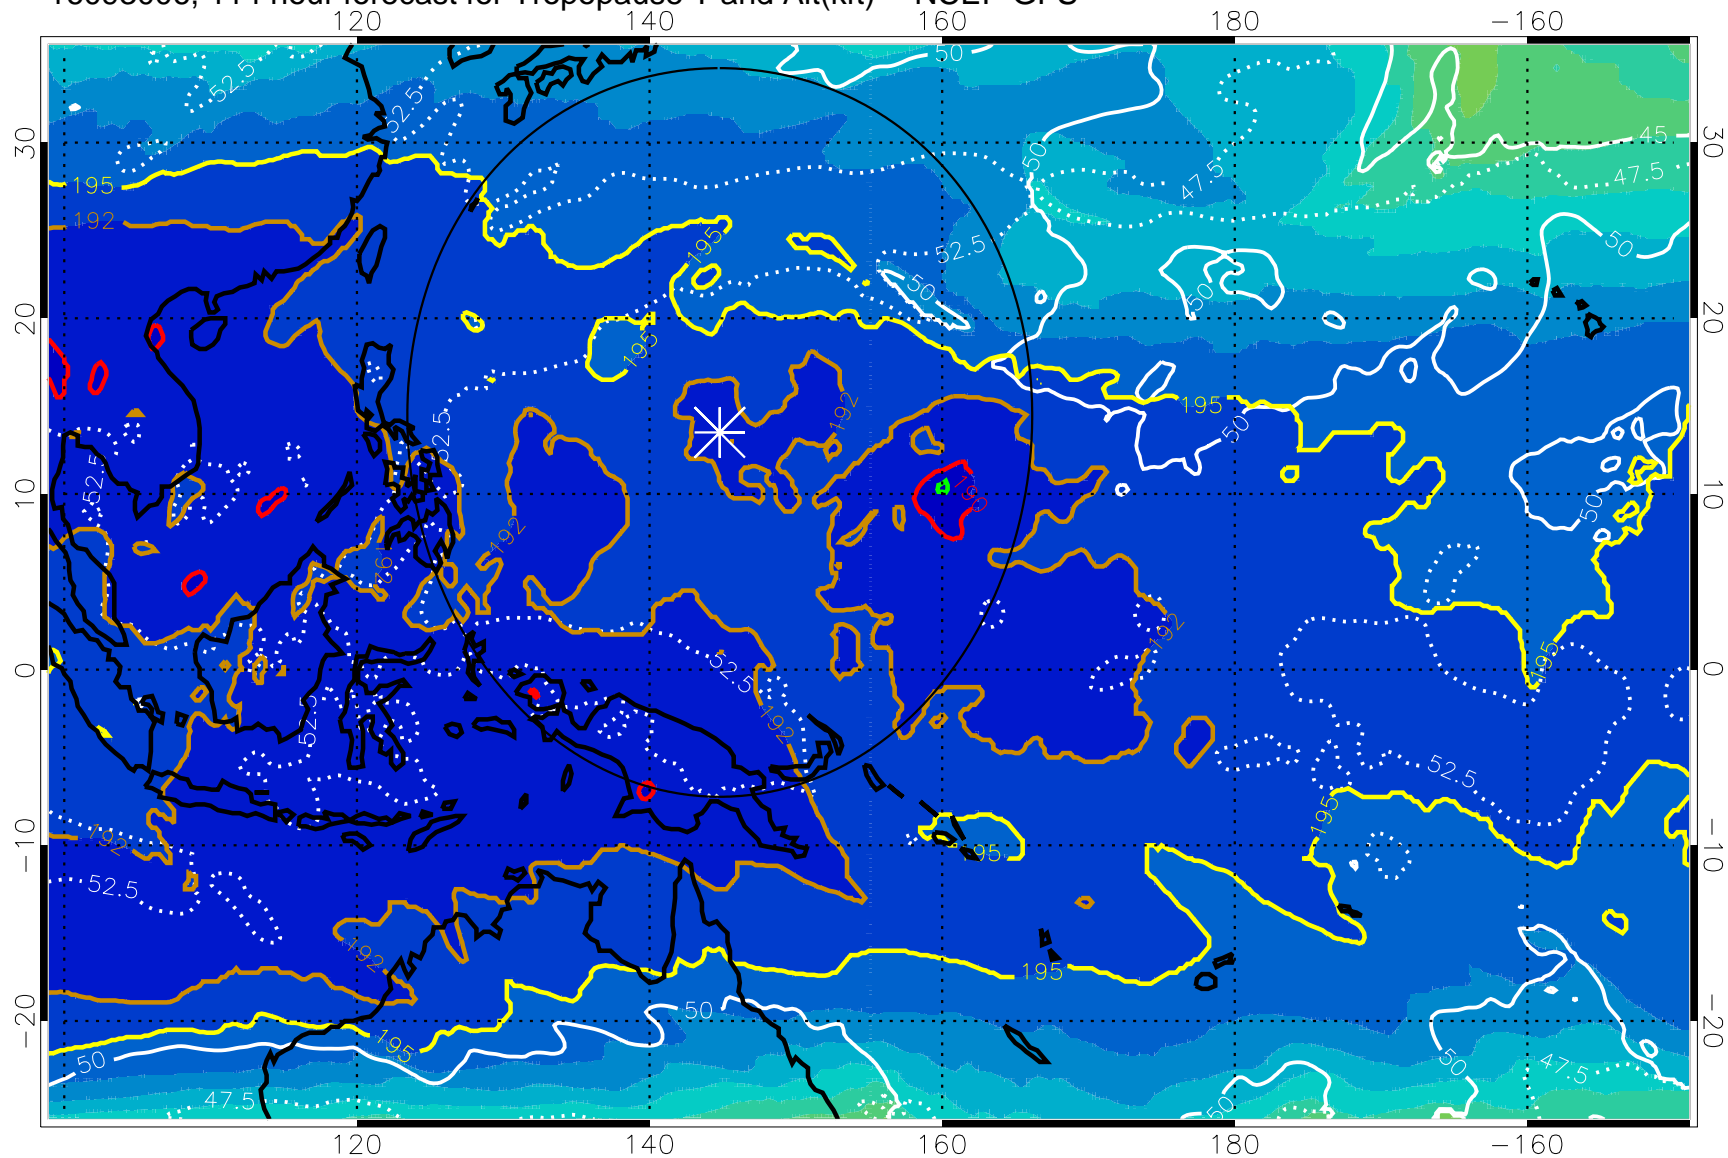

Range ring of 2304 km

16093000, 108 hour forecast for Tropopause T and Alt(kft) -- NCEP GFS

190 200 210 220 230

Tropopause T, K

Tropopause Altitude in kft (white)

192.5K Isotherm 195K Isotherm  
187.5K Isotherm 190K Isotherm

Range ring of 2304 km

16093006, 114 hour forecast for Tropopause T and Alt(kft) -- NCEP GFS

190 200 210 220 230  
Tropopause T, K

Tropopause Altitude in kft (white)

192.5K Isotherm 195K Isotherm  
187.5K Isotherm 190K Isotherm