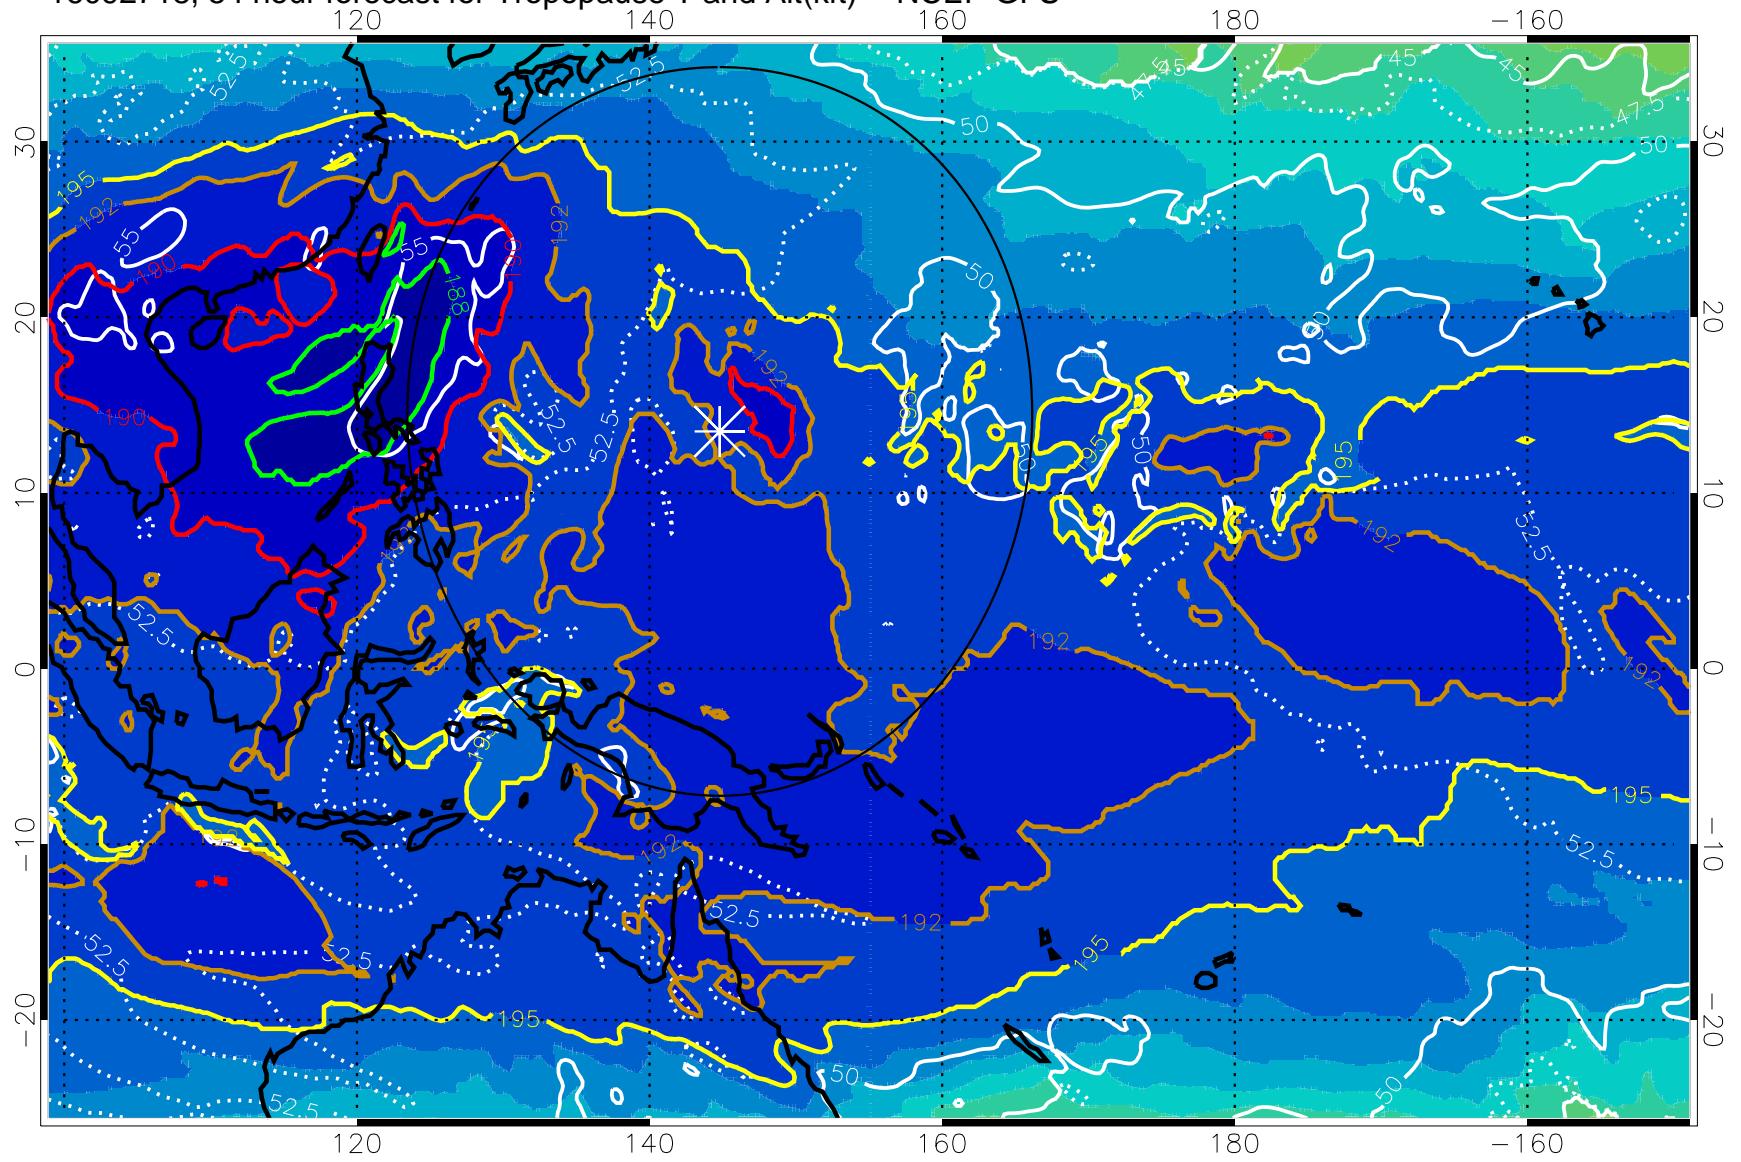

16092718, 54 hour forecast for Tropopause T and Alt(kft) -- NCEP GFS

190 200 210 220 230

Tropopause T, K

Tropopause Altitude in kft (white)

192.5K Isotherm 195K Isotherm
187.5K Isotherm 190K Isotherm

Range ring of 2304 km