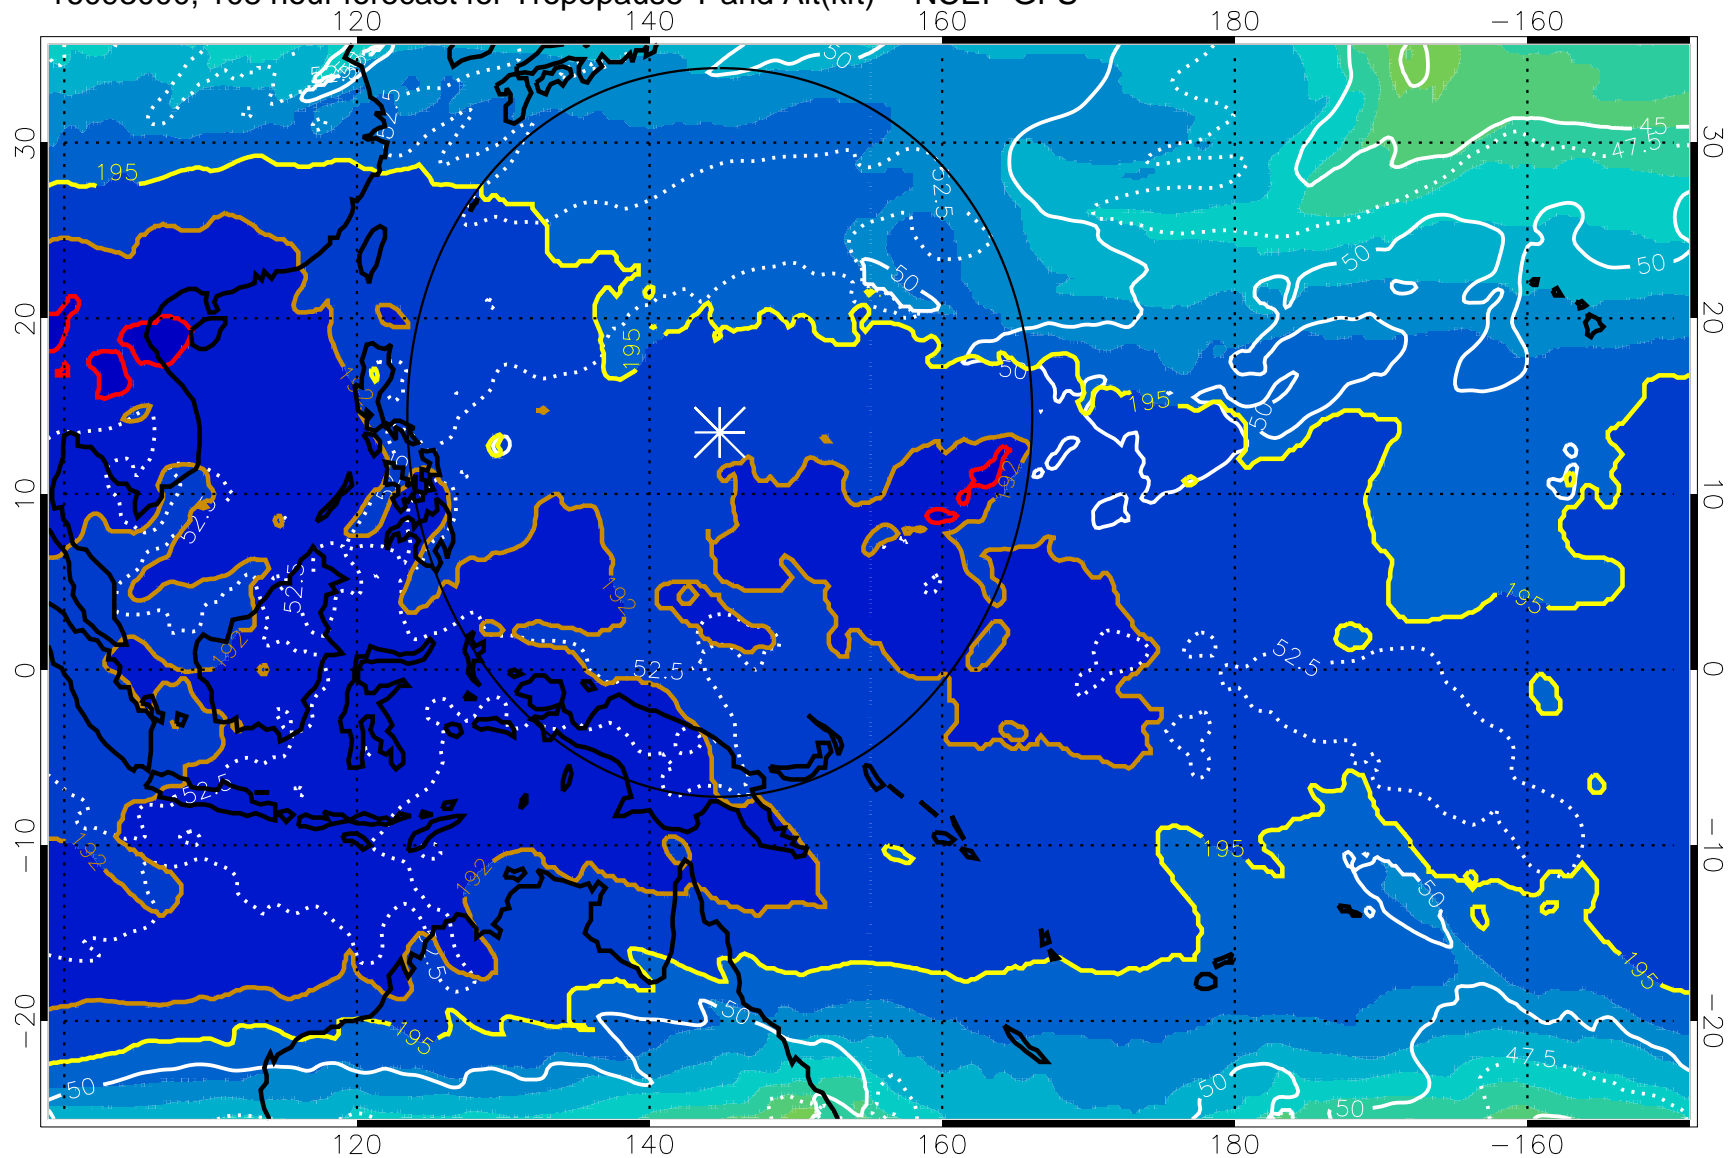

Range ring of 2304 km

16092918, 102 hour forecast for Tropopause T and Alt(kft) -- NCEP GFS

190 200 210 220 230  
Tropopause T, K

Tropopause Altitude in kft (white)

192.5K Isotherm 195K Isotherm  
187.5K Isotherm 190K Isotherm

Range ring of 2304 km

16093000, 108 hour forecast for Tropopause T and Alt(kft) -- NCEP GFS

190 200 210 220 230

Tropopause T, K

Tropopause Altitude in kft (white)

192.5K Isotherm 195K Isotherm  
187.5K Isotherm 190K Isotherm