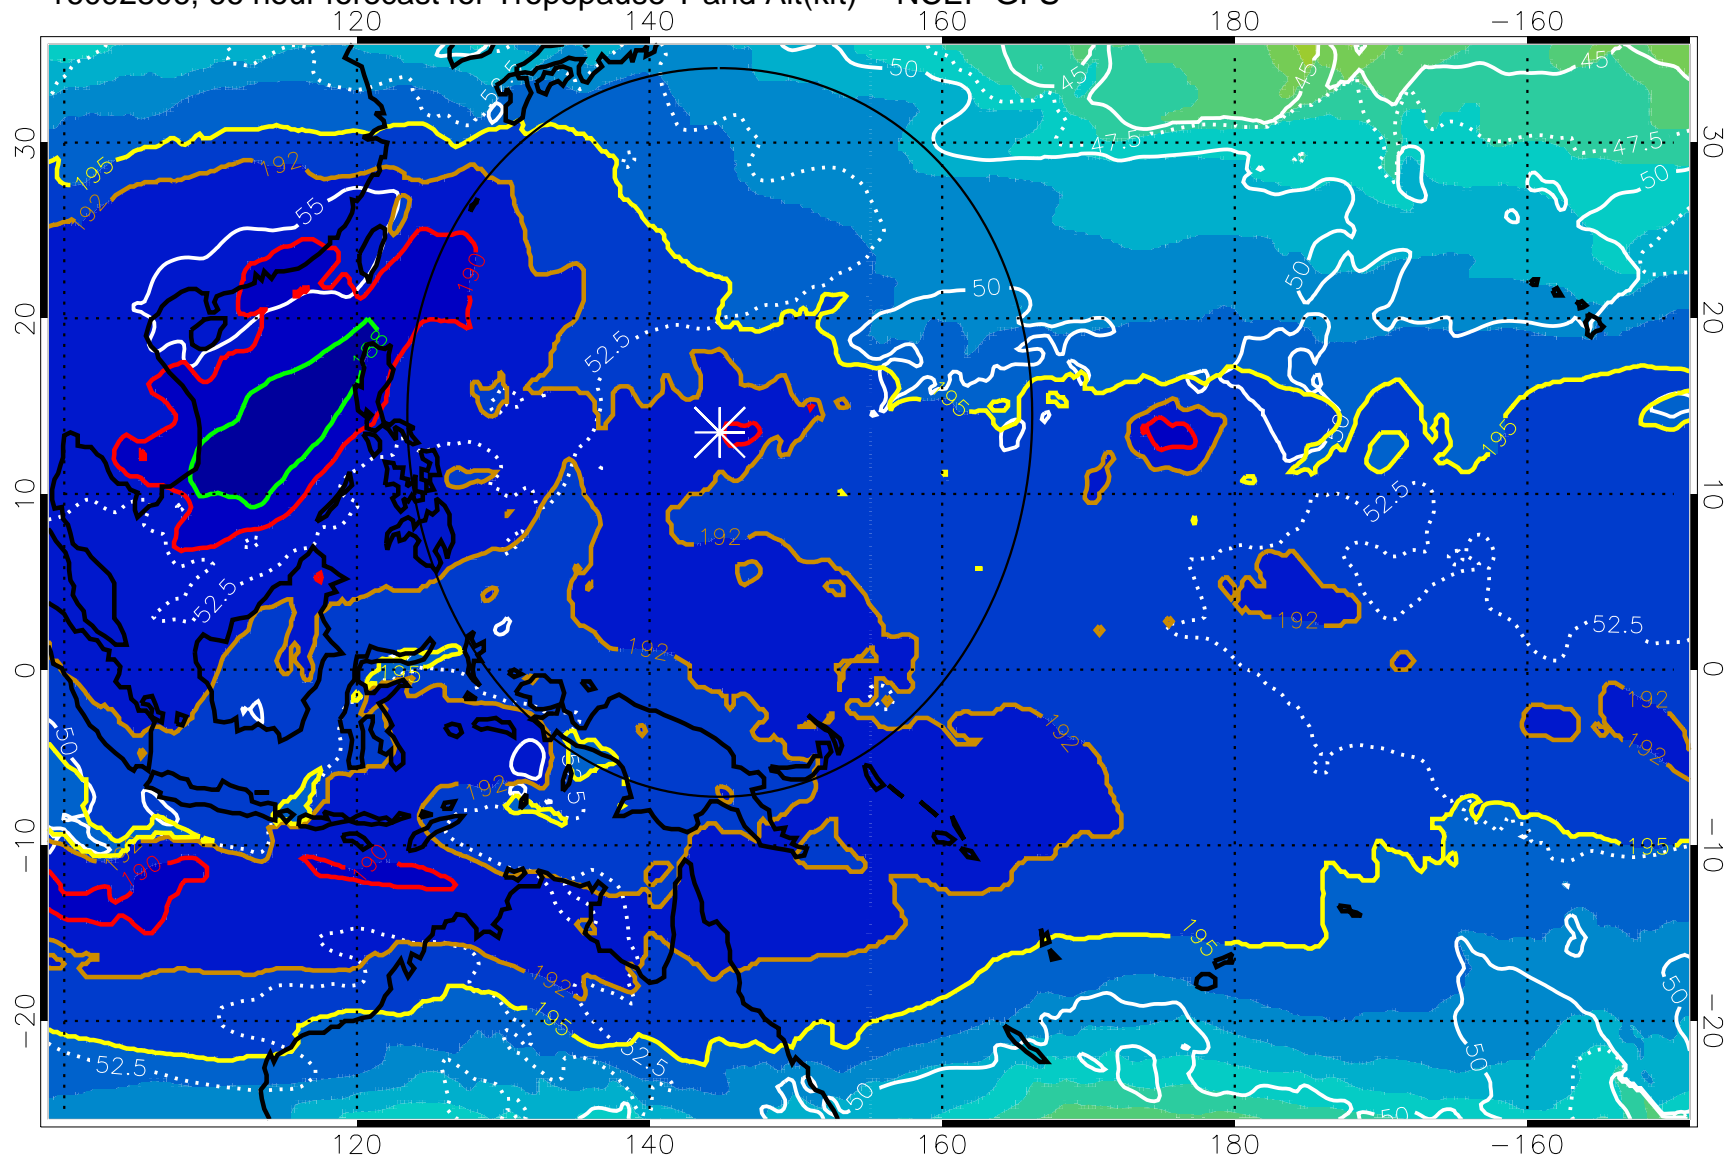

16092806, 66 hour forecast for Tropopause T and Alt(kft) -- NCEP GFS

190   200   210   220   230
Tropopause T, K

Tropopause Altitude in kft (white)

192.5K Isotherm   195K Isotherm
187.5K Isotherm   190K Isotherm

Range ring of 2304 km