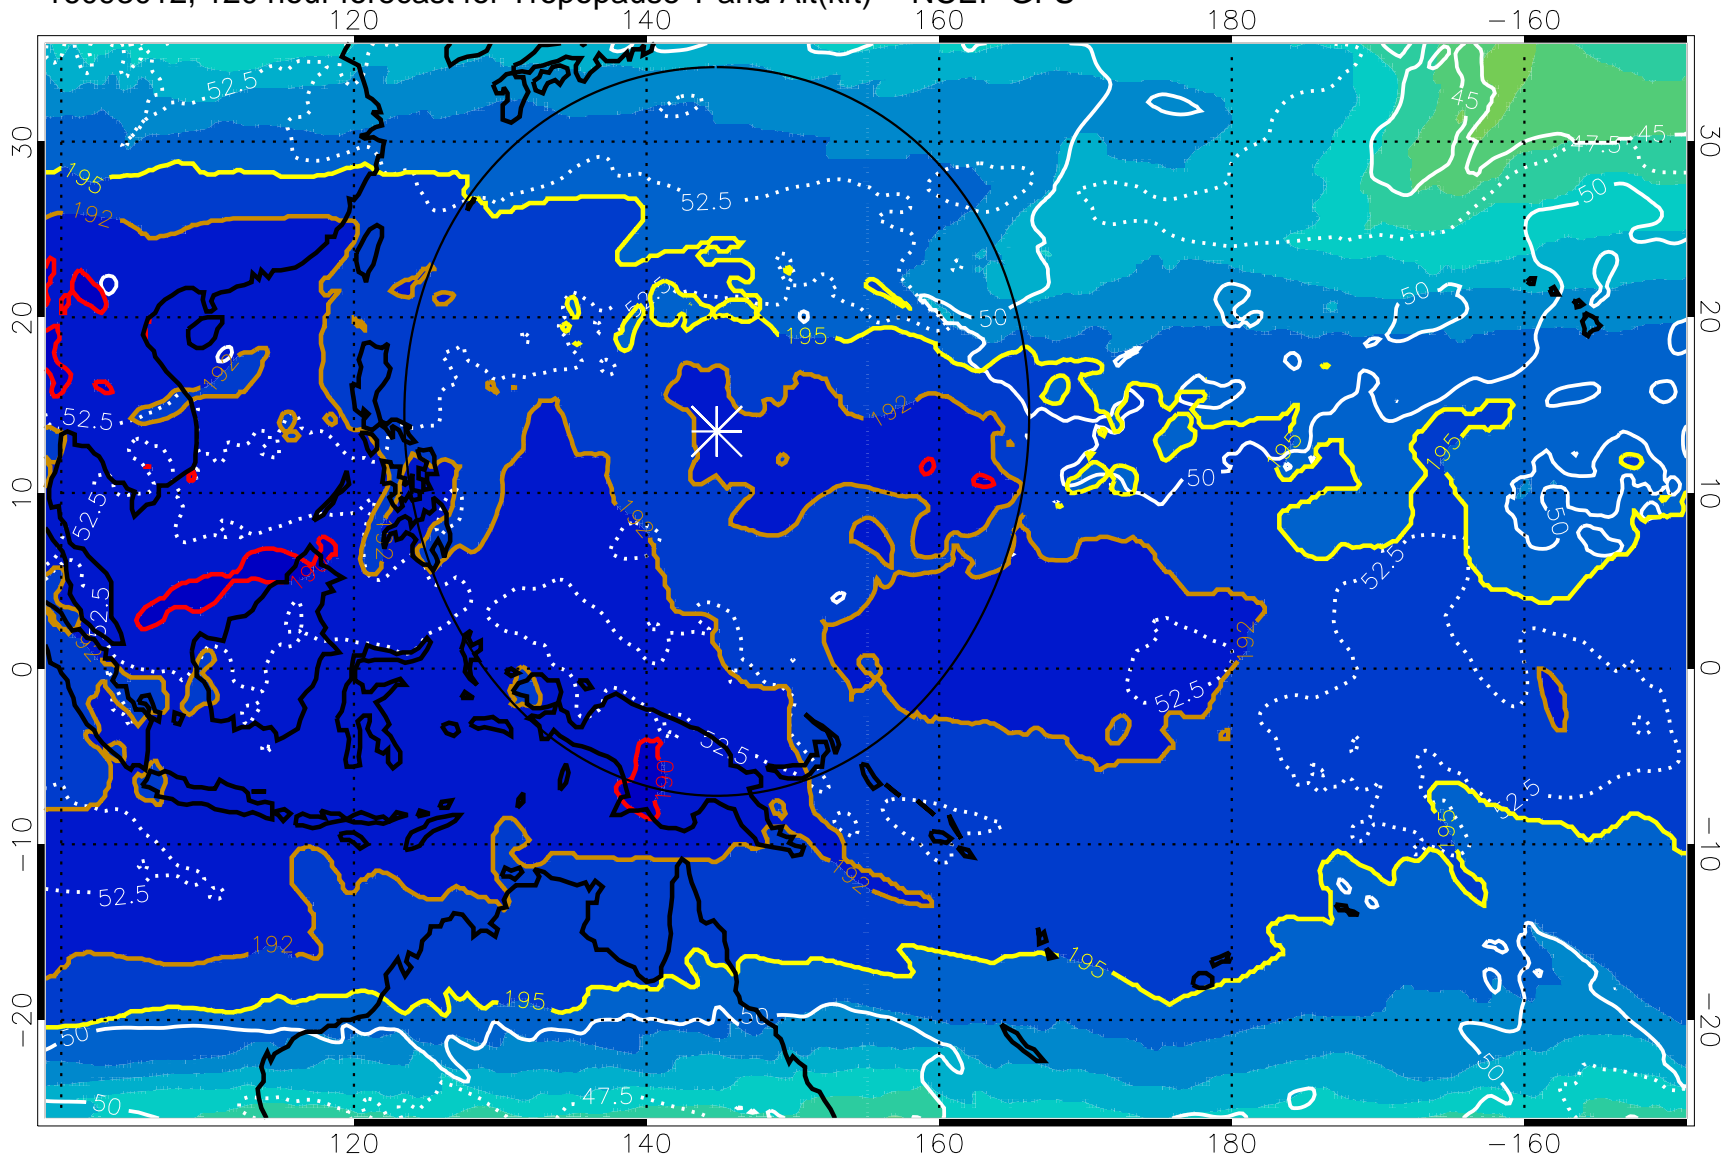

Range ring of 2304 km

16093006, 114 hour forecast for Tropopause T and Alt(kft) -- NCEP GFS

190 200 210 220 230  
Tropopause T, K

Tropopause Altitude in kft (white)

192.5K Isotherm 195K Isotherm  
187.5K Isotherm 190K Isotherm

Range ring of 2304 km

16093012, 120 hour forecast for Tropopause T and Alt(kft) -- NCEP GFS

Tropopause Altitude in kft (white)

192.5K Isotherm 195K Isotherm  
187.5K Isotherm 190K Isotherm

Range ring of 2304 km