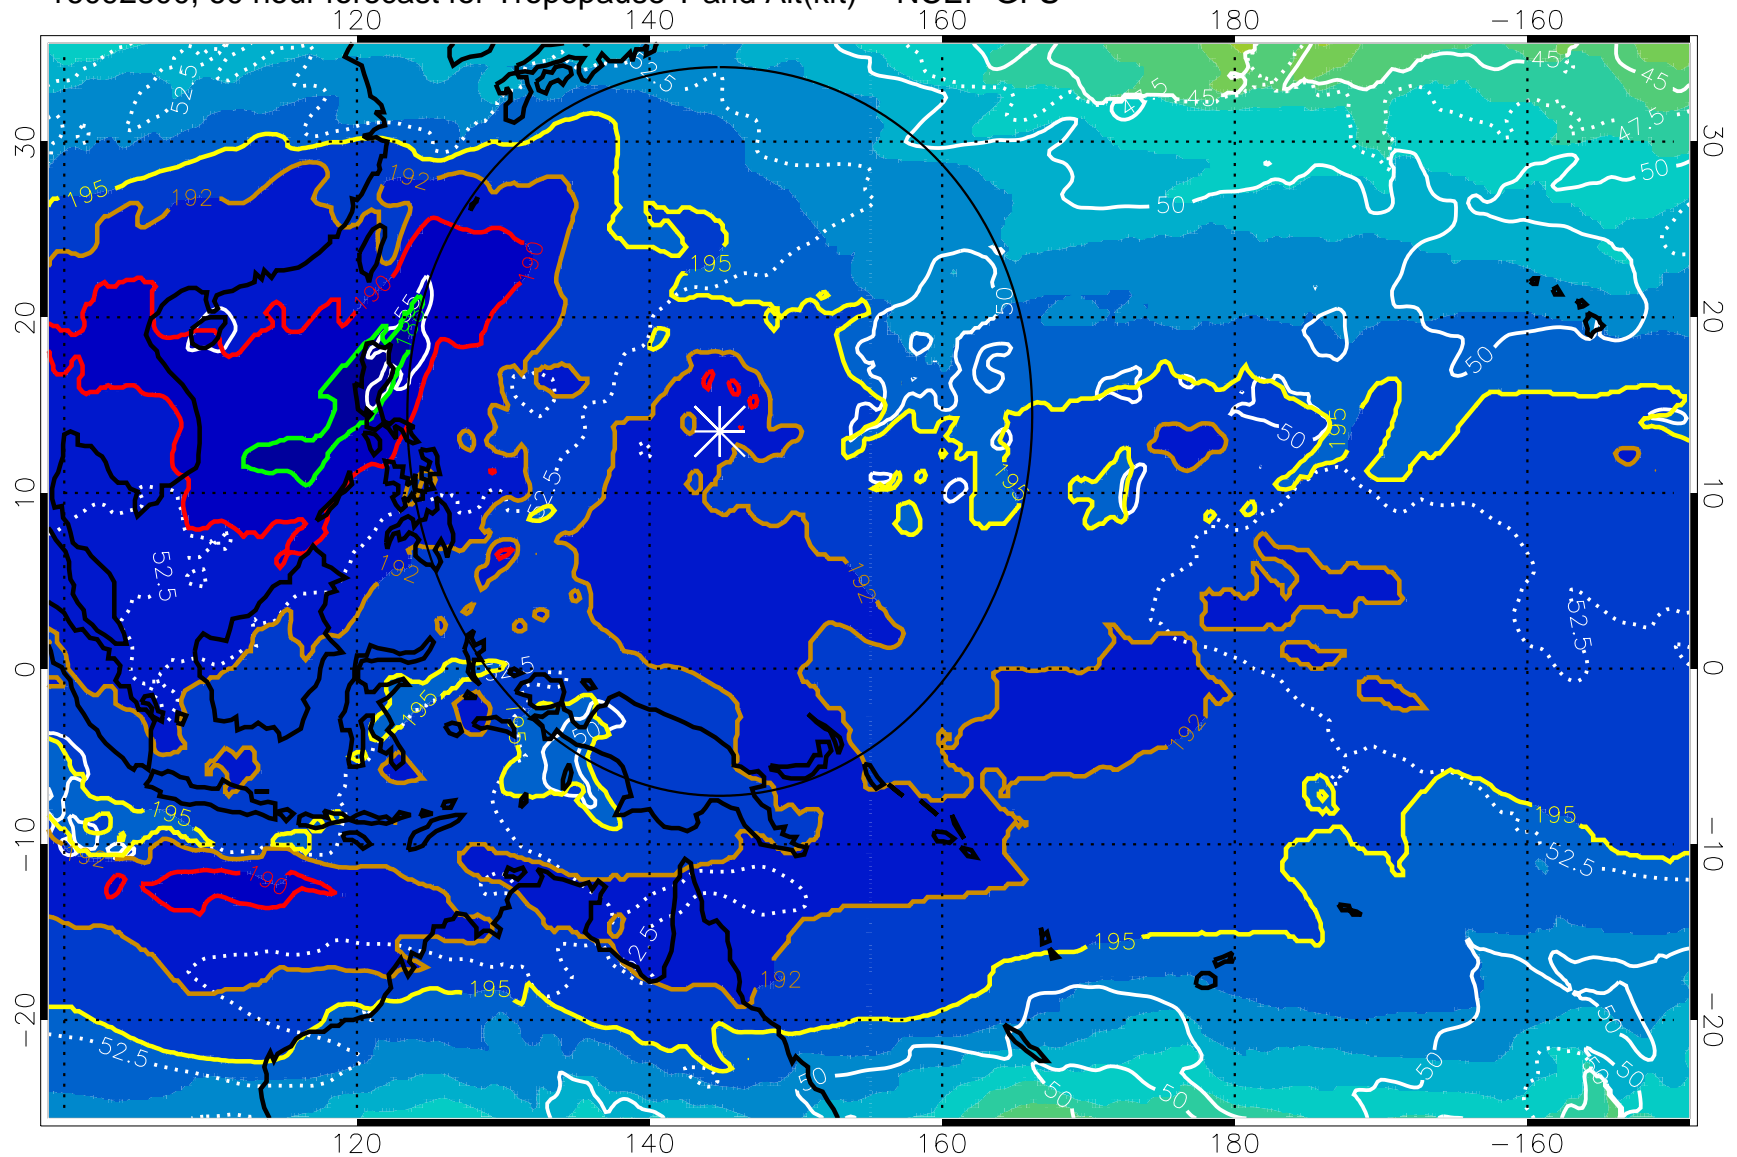

16092800, 60 hour forecast for Tropopause T and Alt(kft) -- NCEP GFS

190 200 210 220 230
Tropopause T, K

Tropopause Altitude in kft (white)

192.5K Isotherm 195K Isotherm
187.5K Isotherm 190K Isotherm

Range ring of 2304 km