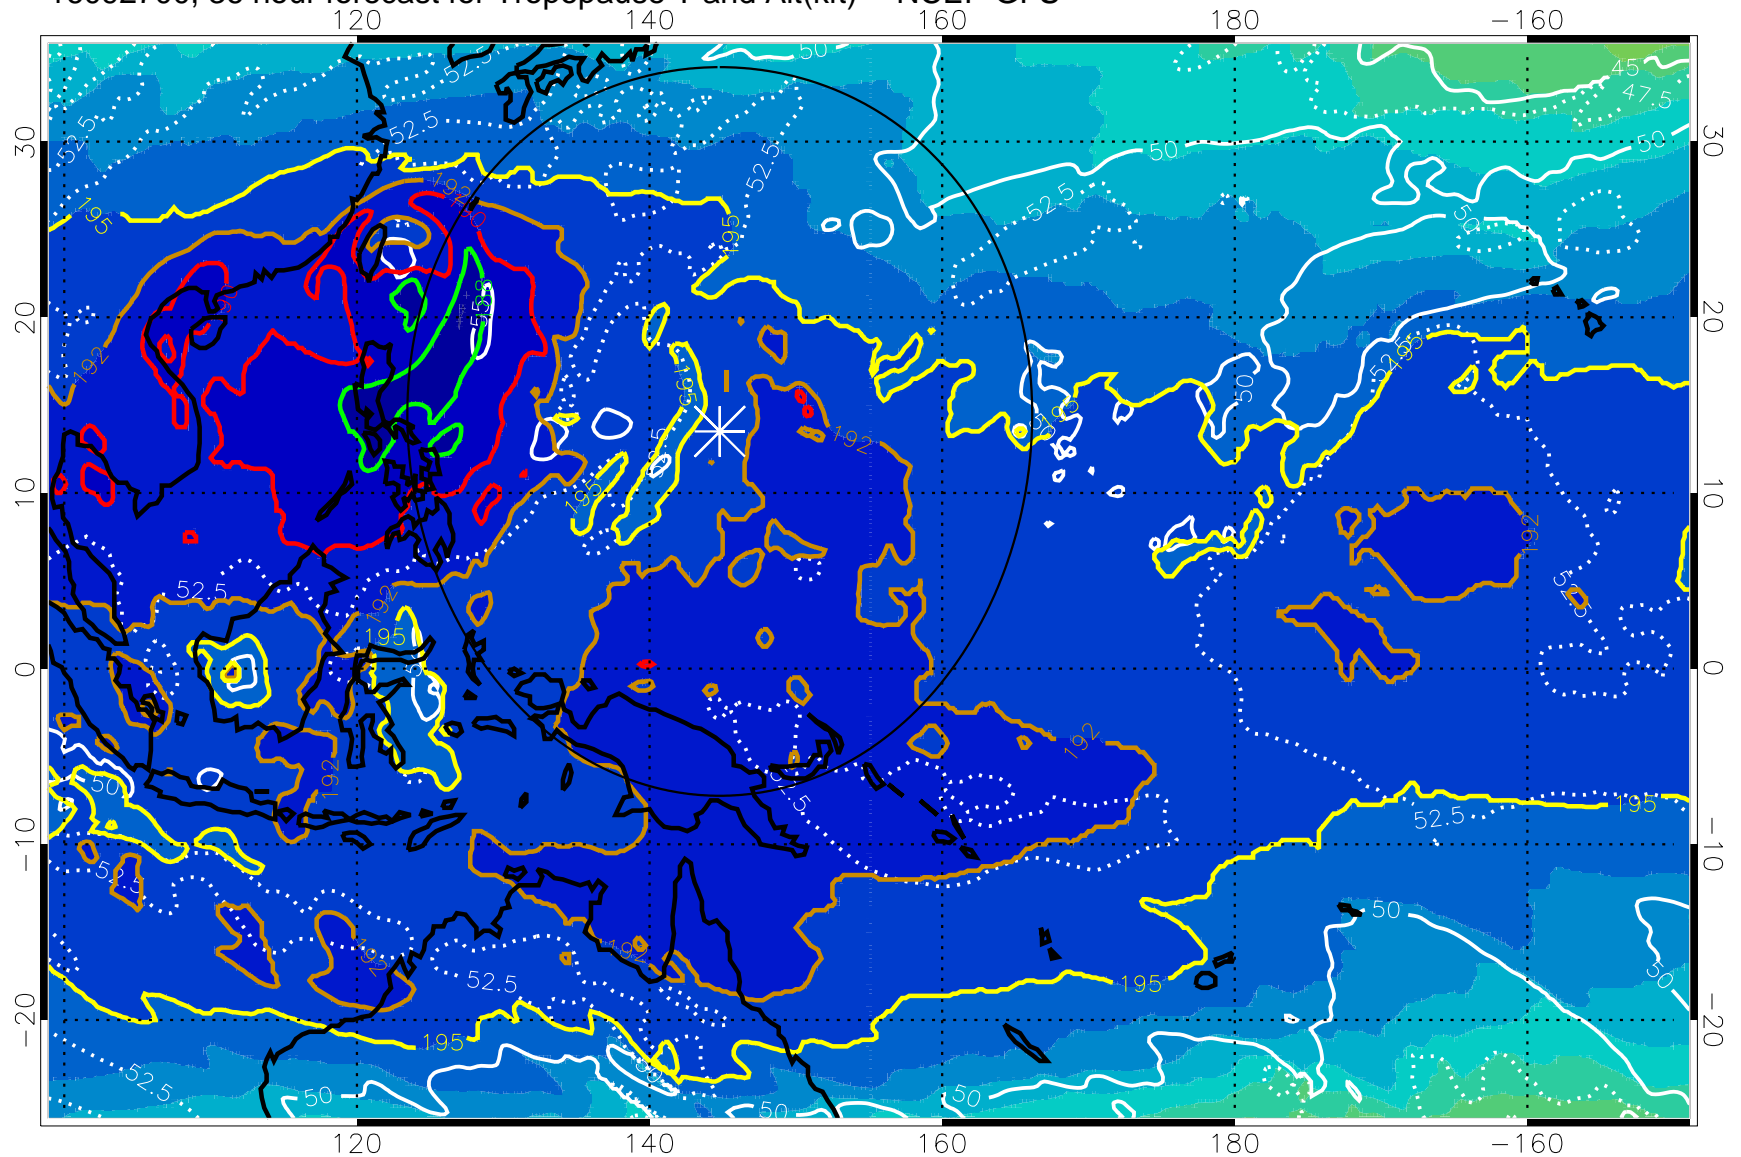

16092700, 36 hour forecast for Tropopause T and Alt(kft) -- NCEP GFS

190 200 210 220 230

Tropopause T, K

Tropopause Altitude in kft (white)

192.5K Isotherm 195K Isotherm

187.5K Isotherm 190K Isotherm

Range ring of 2304 km