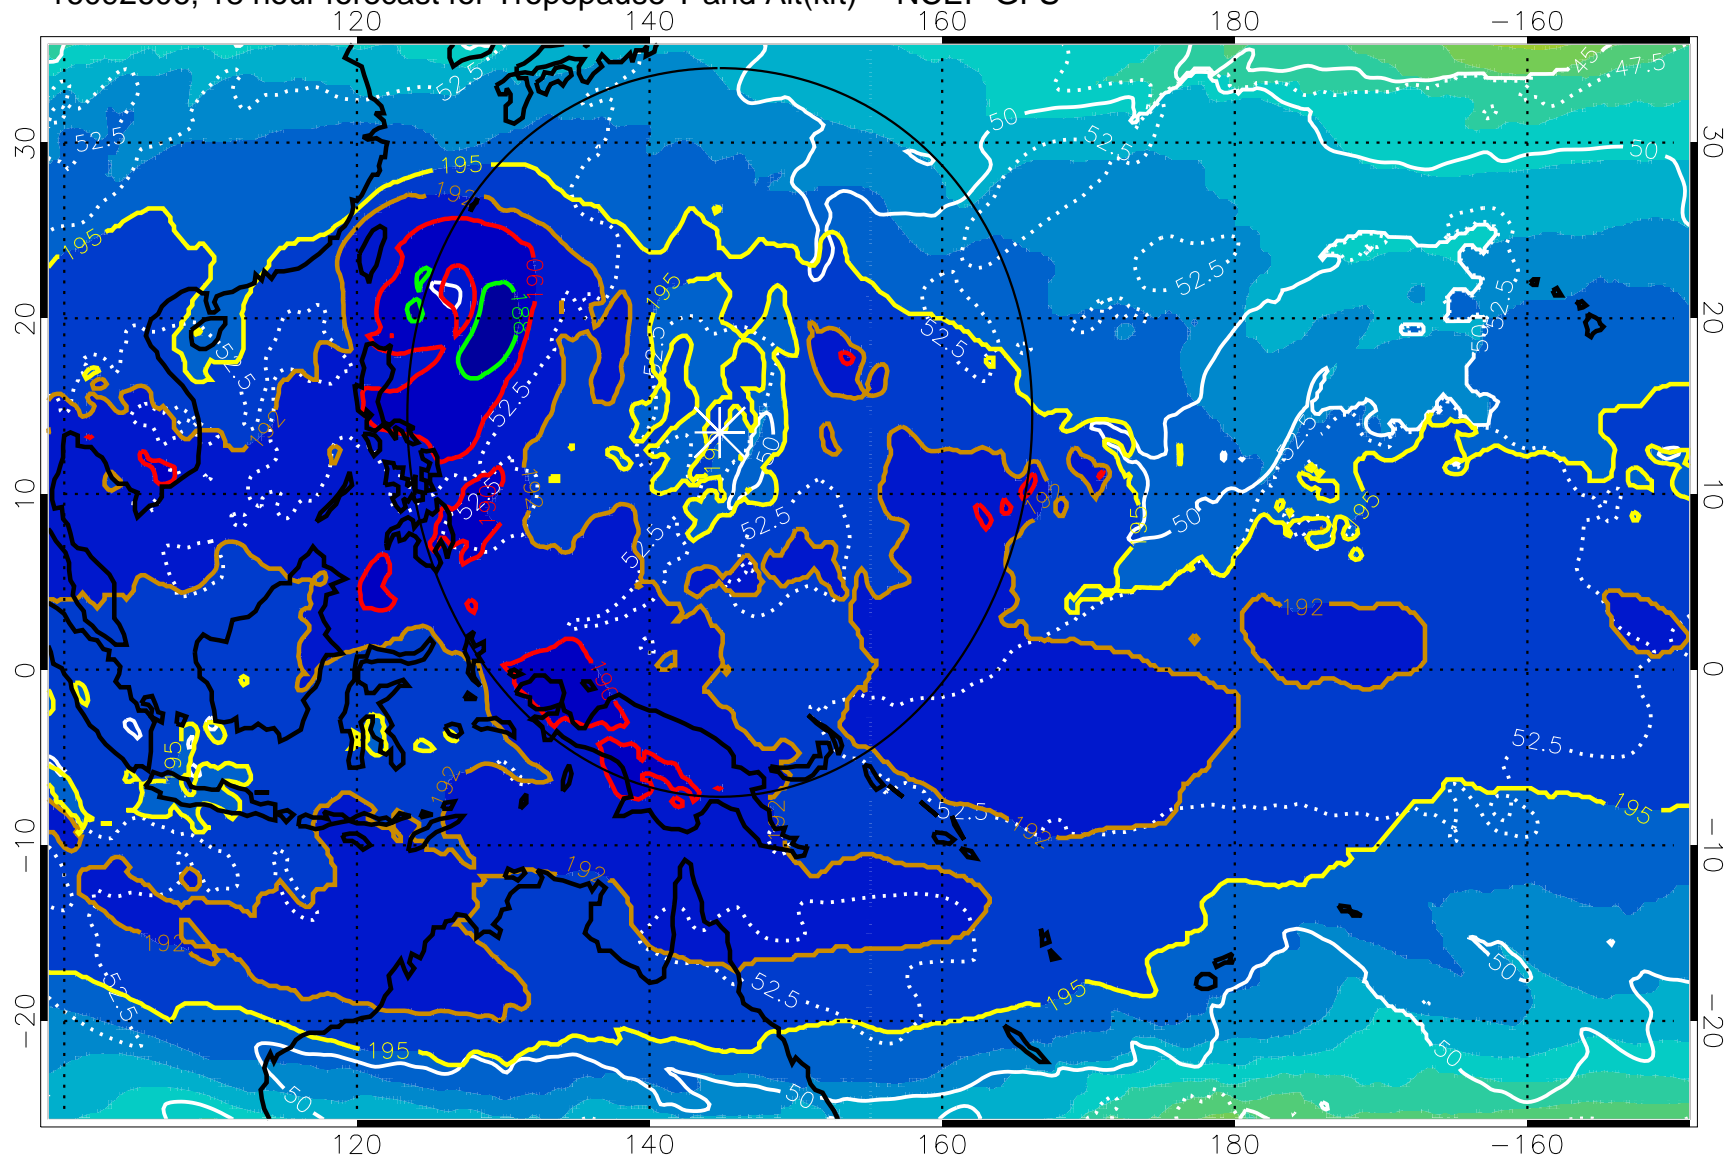

16092606, 18 hour forecast for Tropopause T and Alt(kft) -- NCEP GFS

190 200 210 220 230
Tropopause T, K

Tropopause Altitude in kft (white)

192.5K Isotherm 195K Isotherm
187.5K Isotherm 190K Isotherm

Range ring of 2304 km