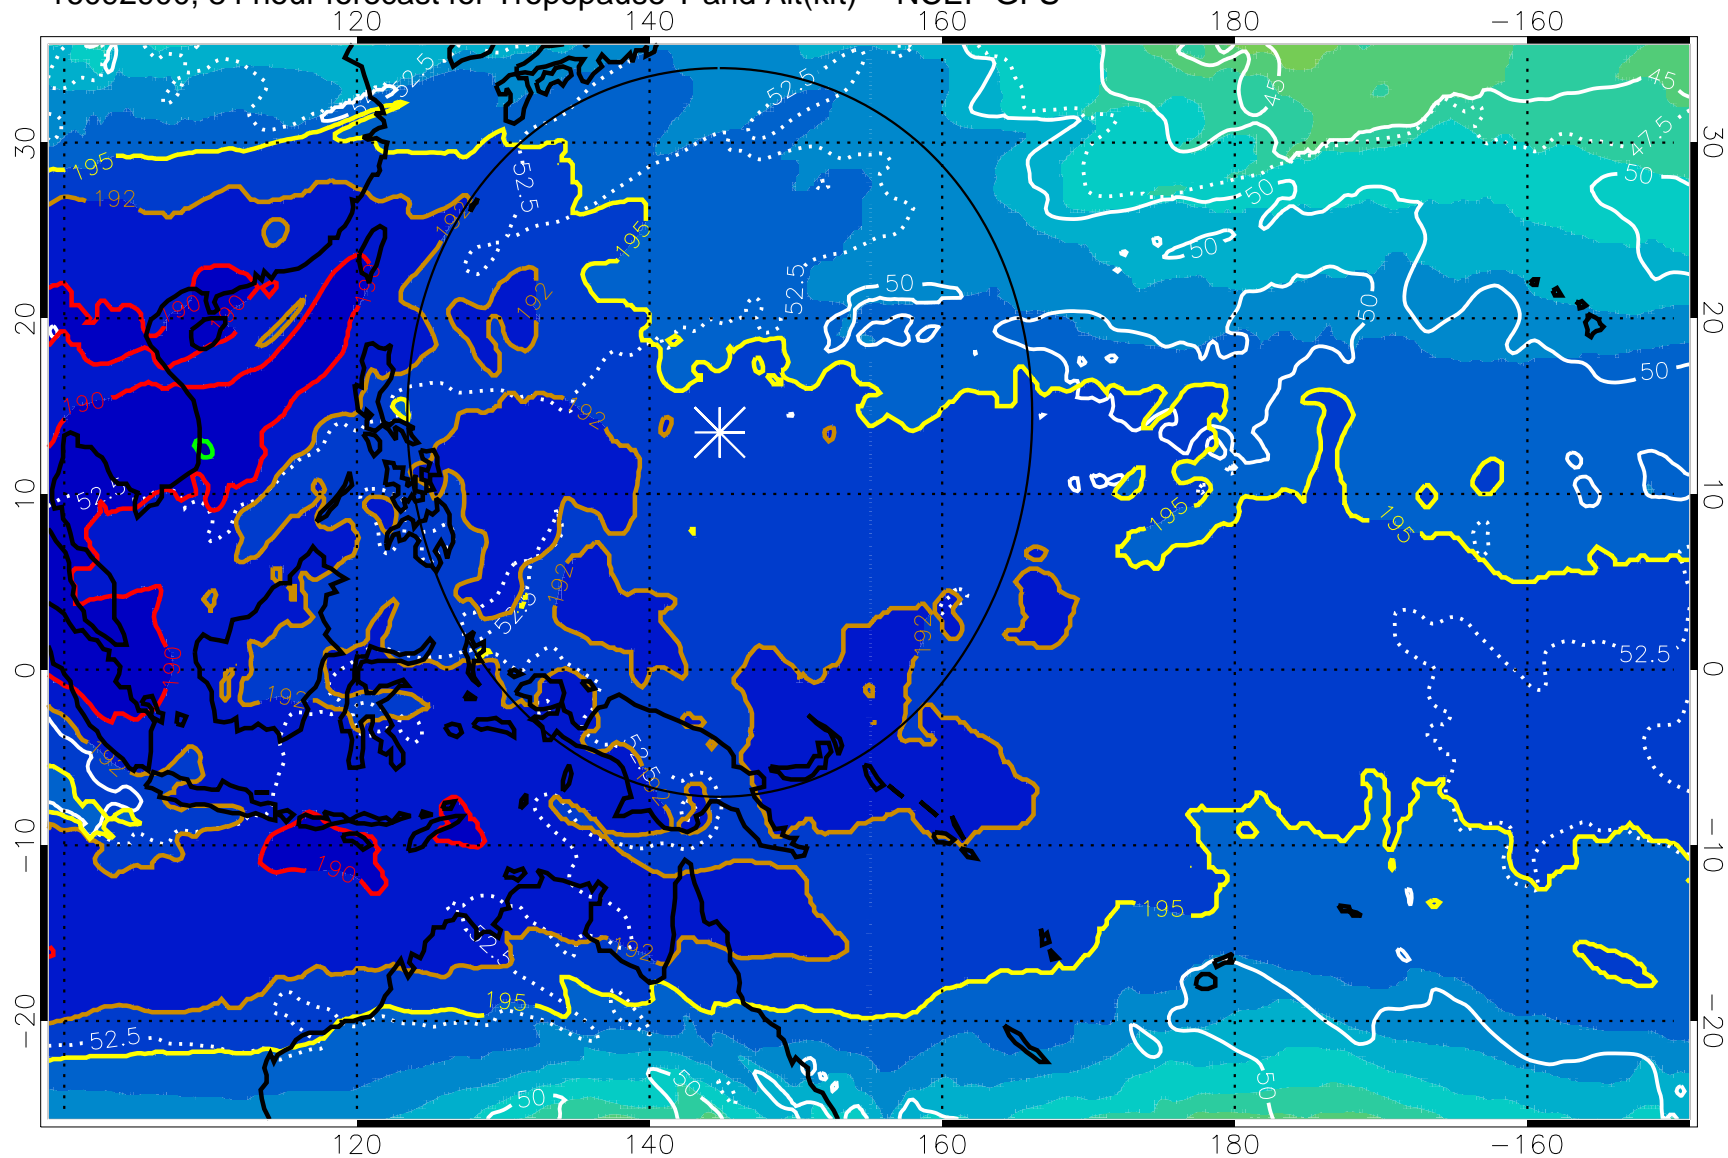

16092900, 84 hour forecast for Tropopause T and Alt(kft) -- NCEP GFS

190 200 210 220 230
Tropopause T, K

Tropopause Altitude in kft (white)

192.5K Isotherm 195K Isotherm
187.5K Isotherm 190K Isotherm

Range ring of 2304 km