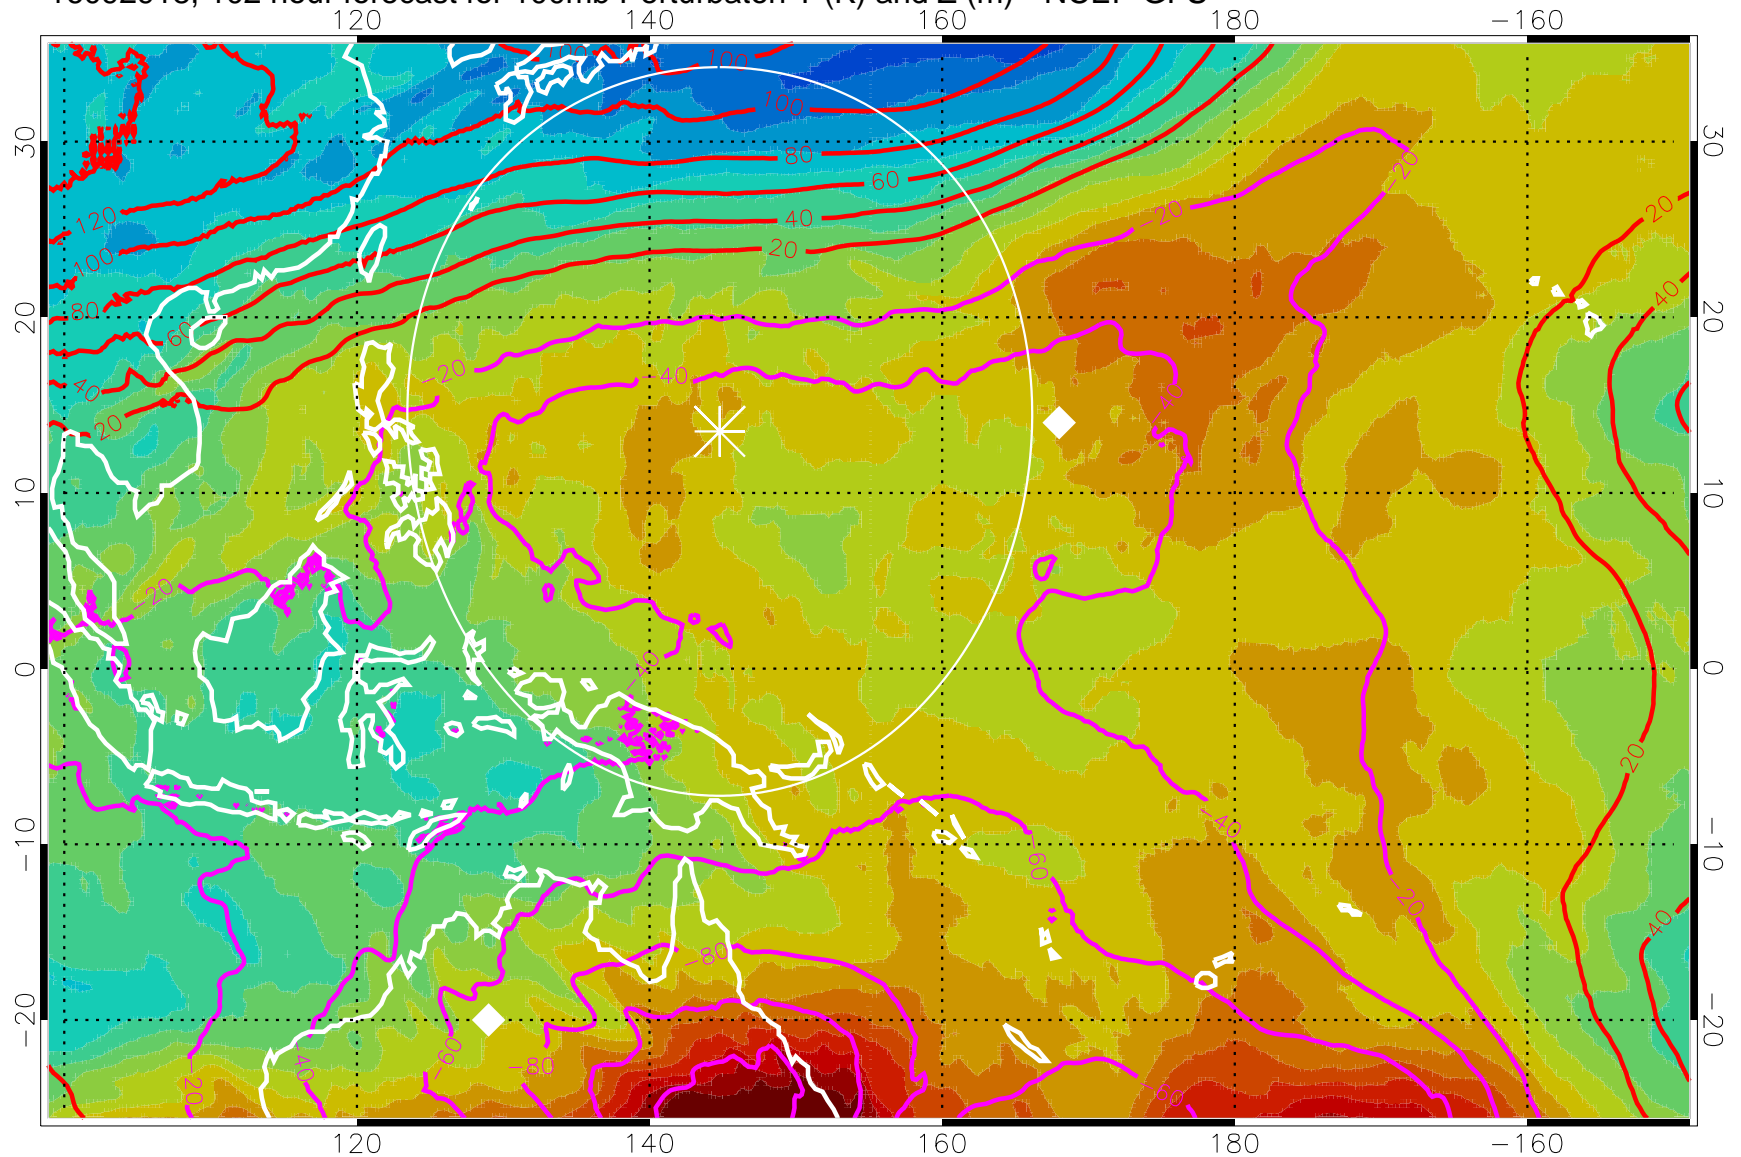

16092918, 102 hour forecast for 100mb Perturbaton T (K) and Z (m)-- NCEP GFS

Contours are 100 mbar Z perturbation (m)
Positive Z Contours
Negative Z Contours
Diamonds-mean pos. of anticyclones

Range ring of 2304 km