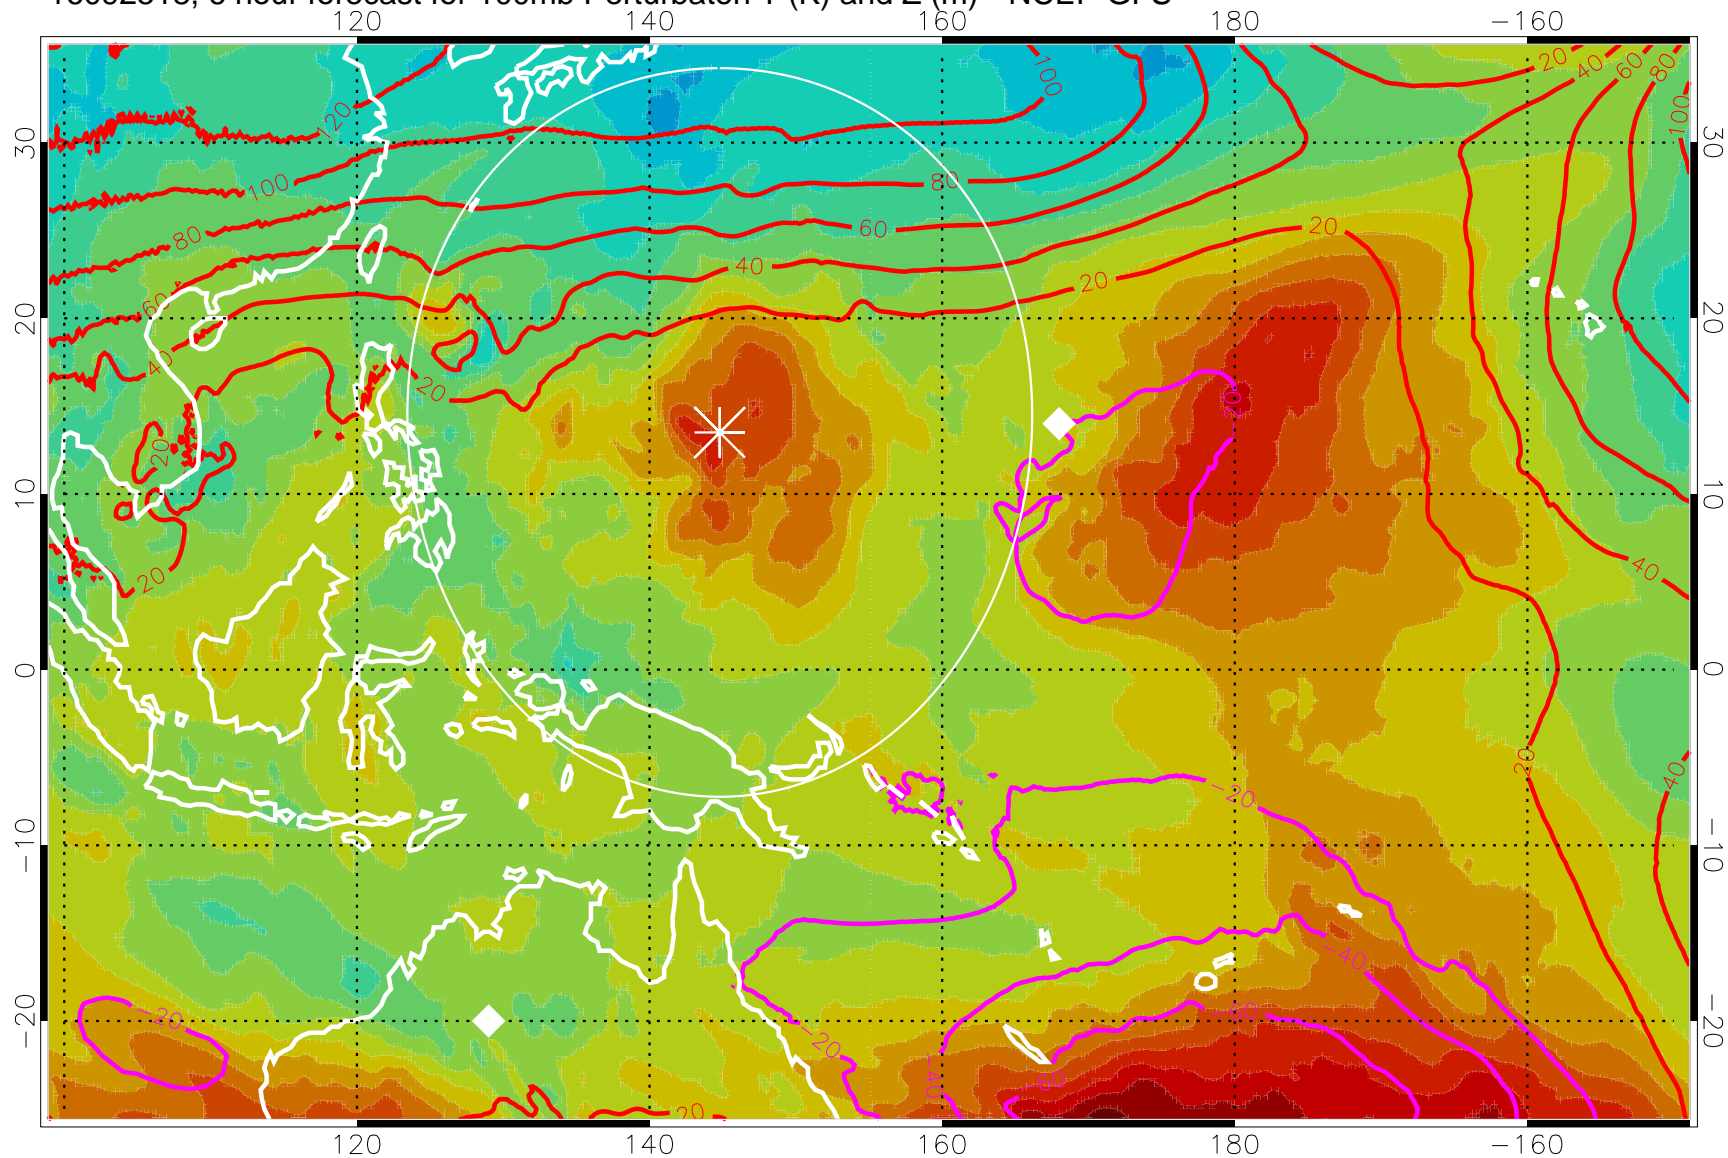

16092518, 6 hour forecast for 100mb Perturbaton T (K) and Z (m)-- NCEP GFS

Contours are 100 mbar Z perturbation (m)  
Positive Z Contours  
Negative Z Contours  
Diamonds-mean pos. of anticyclones

Range ring of 2304 km