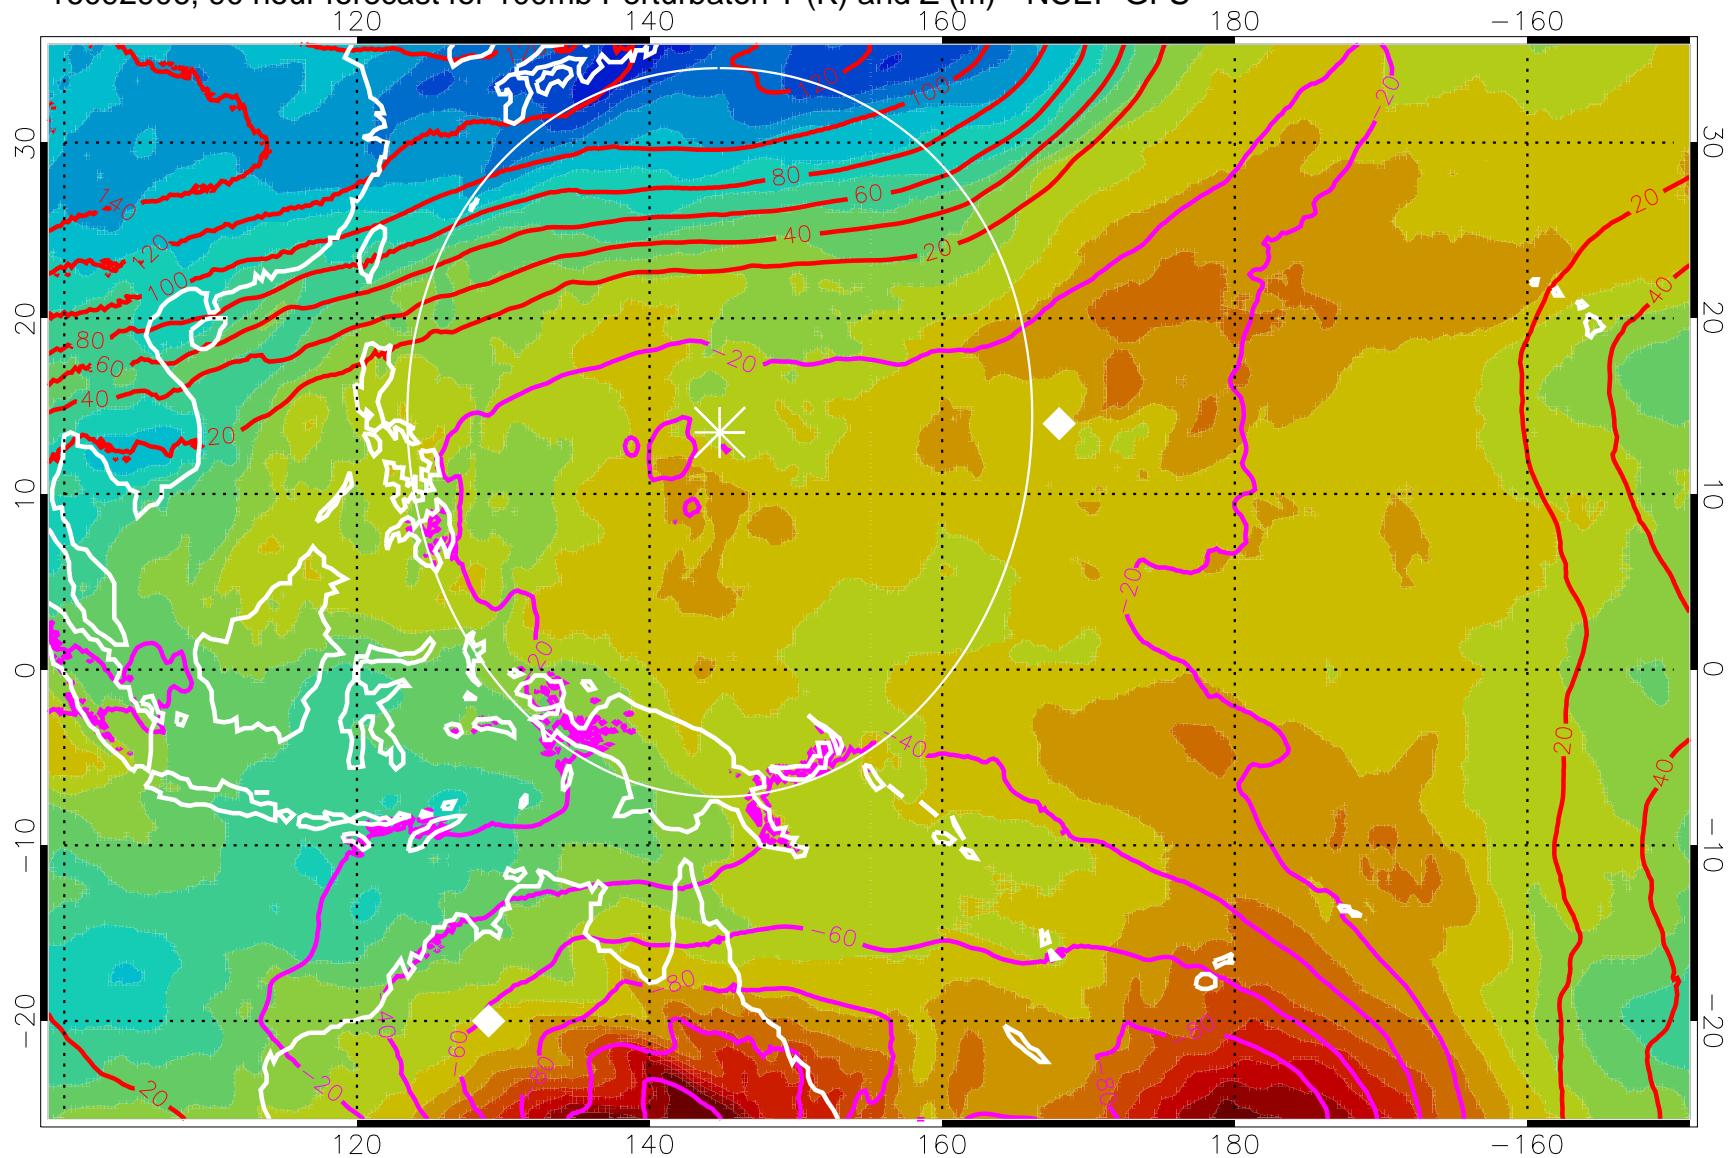

16092906, 90 hour forecast for 100mb Perturbaton T (K) and Z (m)-- NCEP GFS

Contours are 100 mbar Z perturbation (m)
Positive Z Contours
Negative Z Contours
Diamonds-mean pos. of anticyclones

Range ring of 2304 km