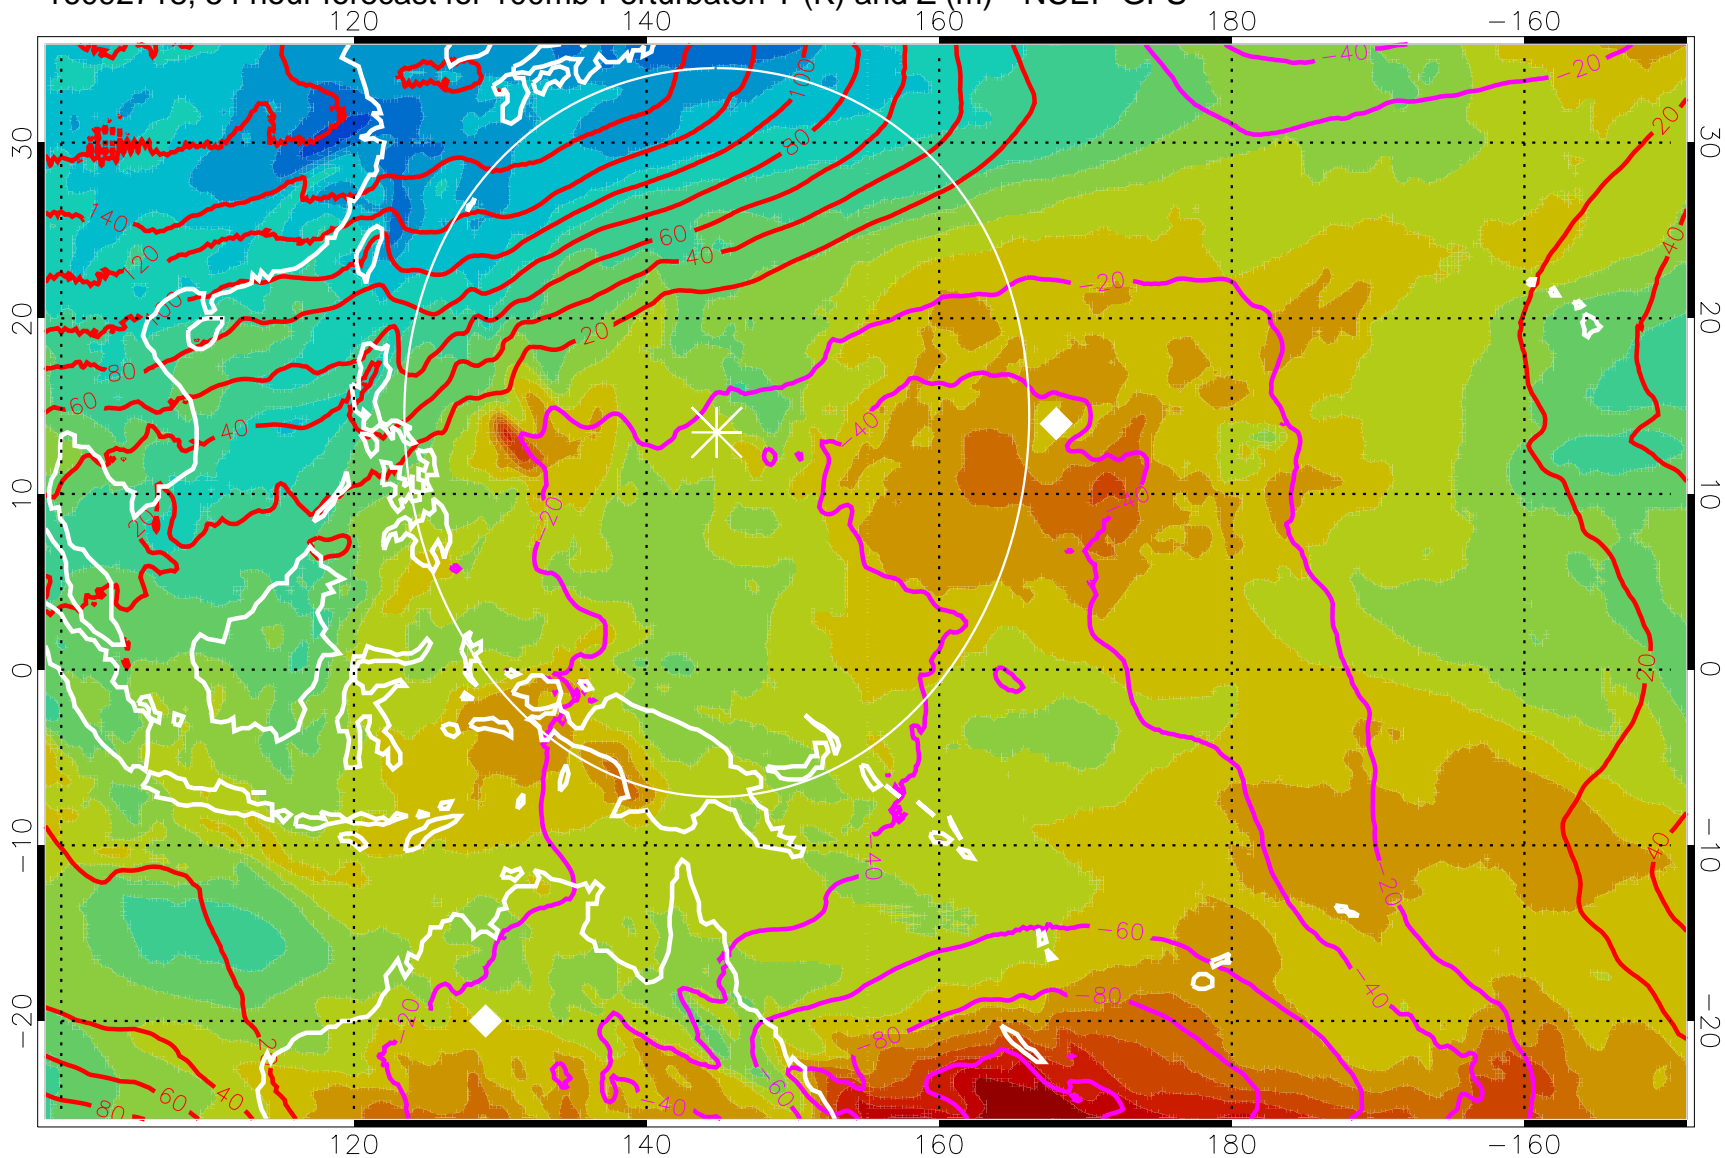

16092718, 54 hour forecast for 100mb Perturbaton T (K) and Z (m)-- NCEP GFS

Contours are 100 mbar Z perturbation (m)
Positive Z Contours
Negative Z Contours
Diamonds-mean pos. of anticyclones

Range ring of 2304 km