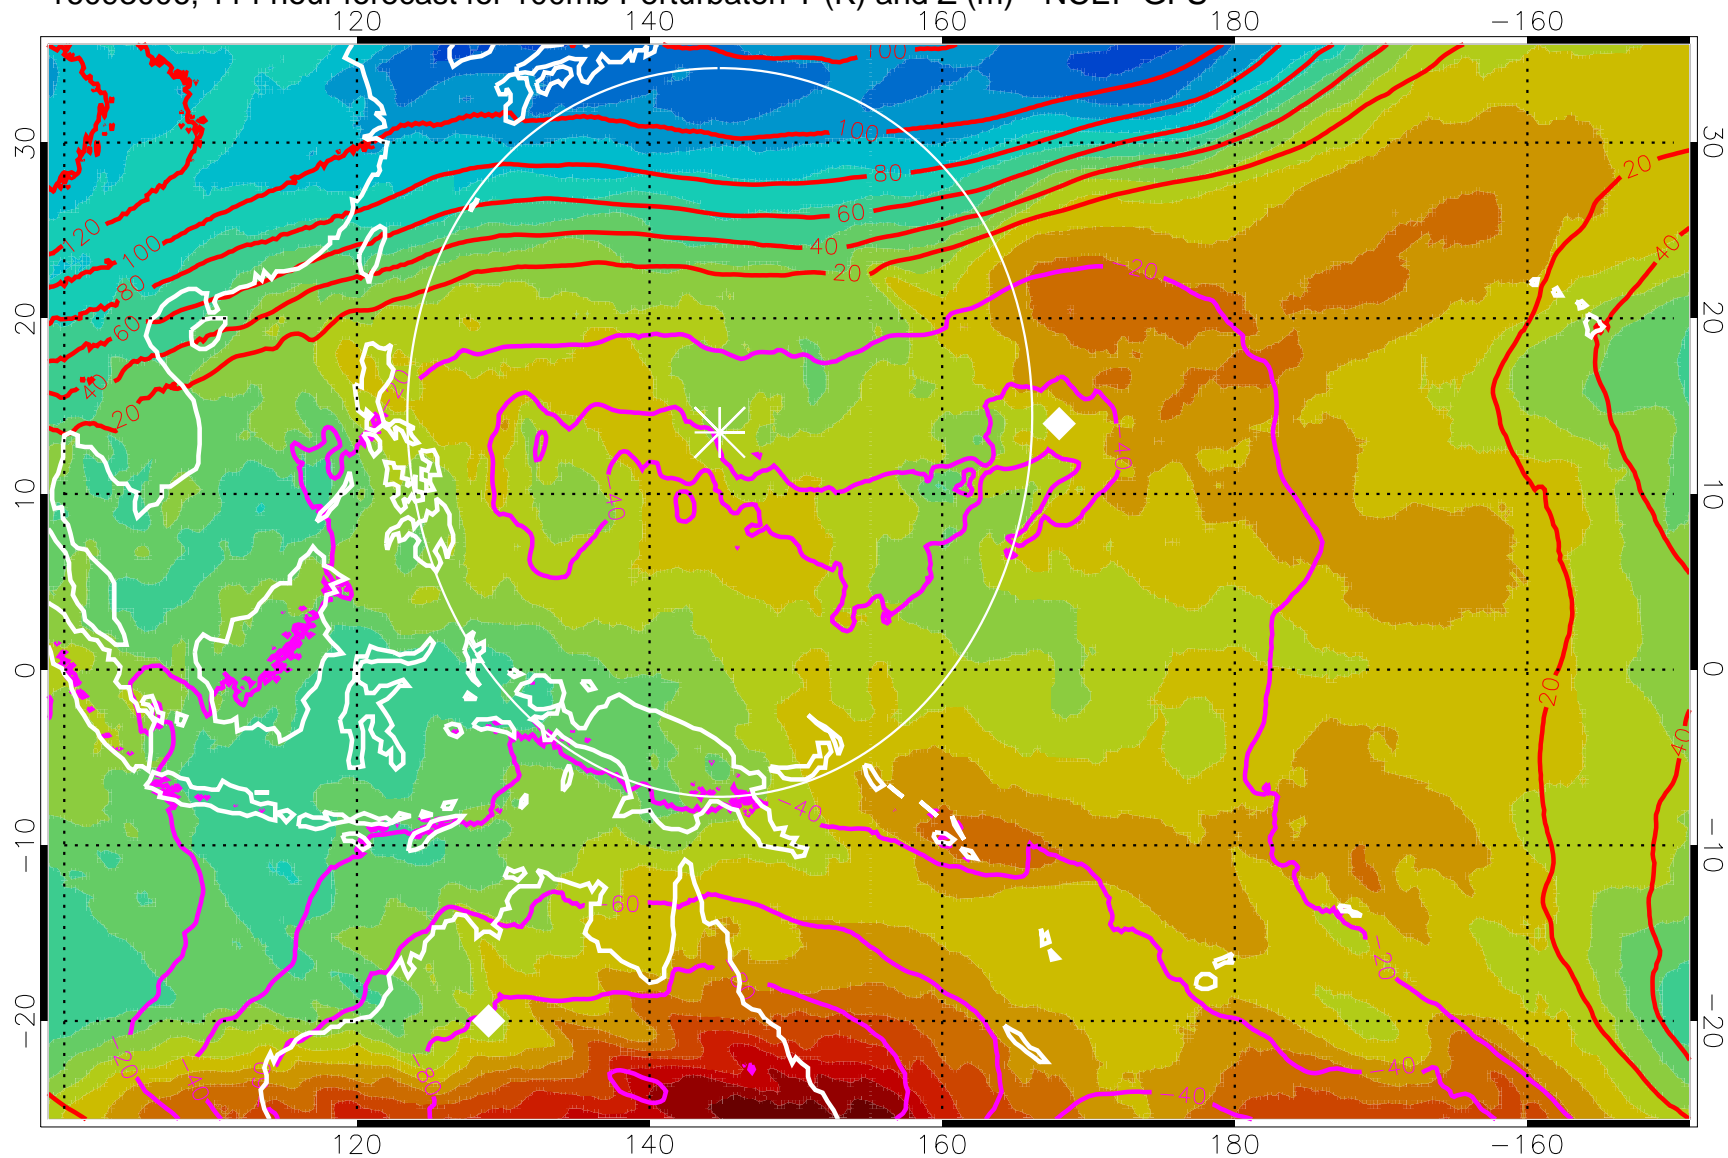

16093006, 114 hour forecast for 100mb Perturbaton T (K) and Z (m)-- NCEP GFS

Contours are 100 mbar Z perturbation (m)
Positive Z Contours
Negative Z Contours
Diamonds-mean pos. of anticyclones

Range ring of 2304 km