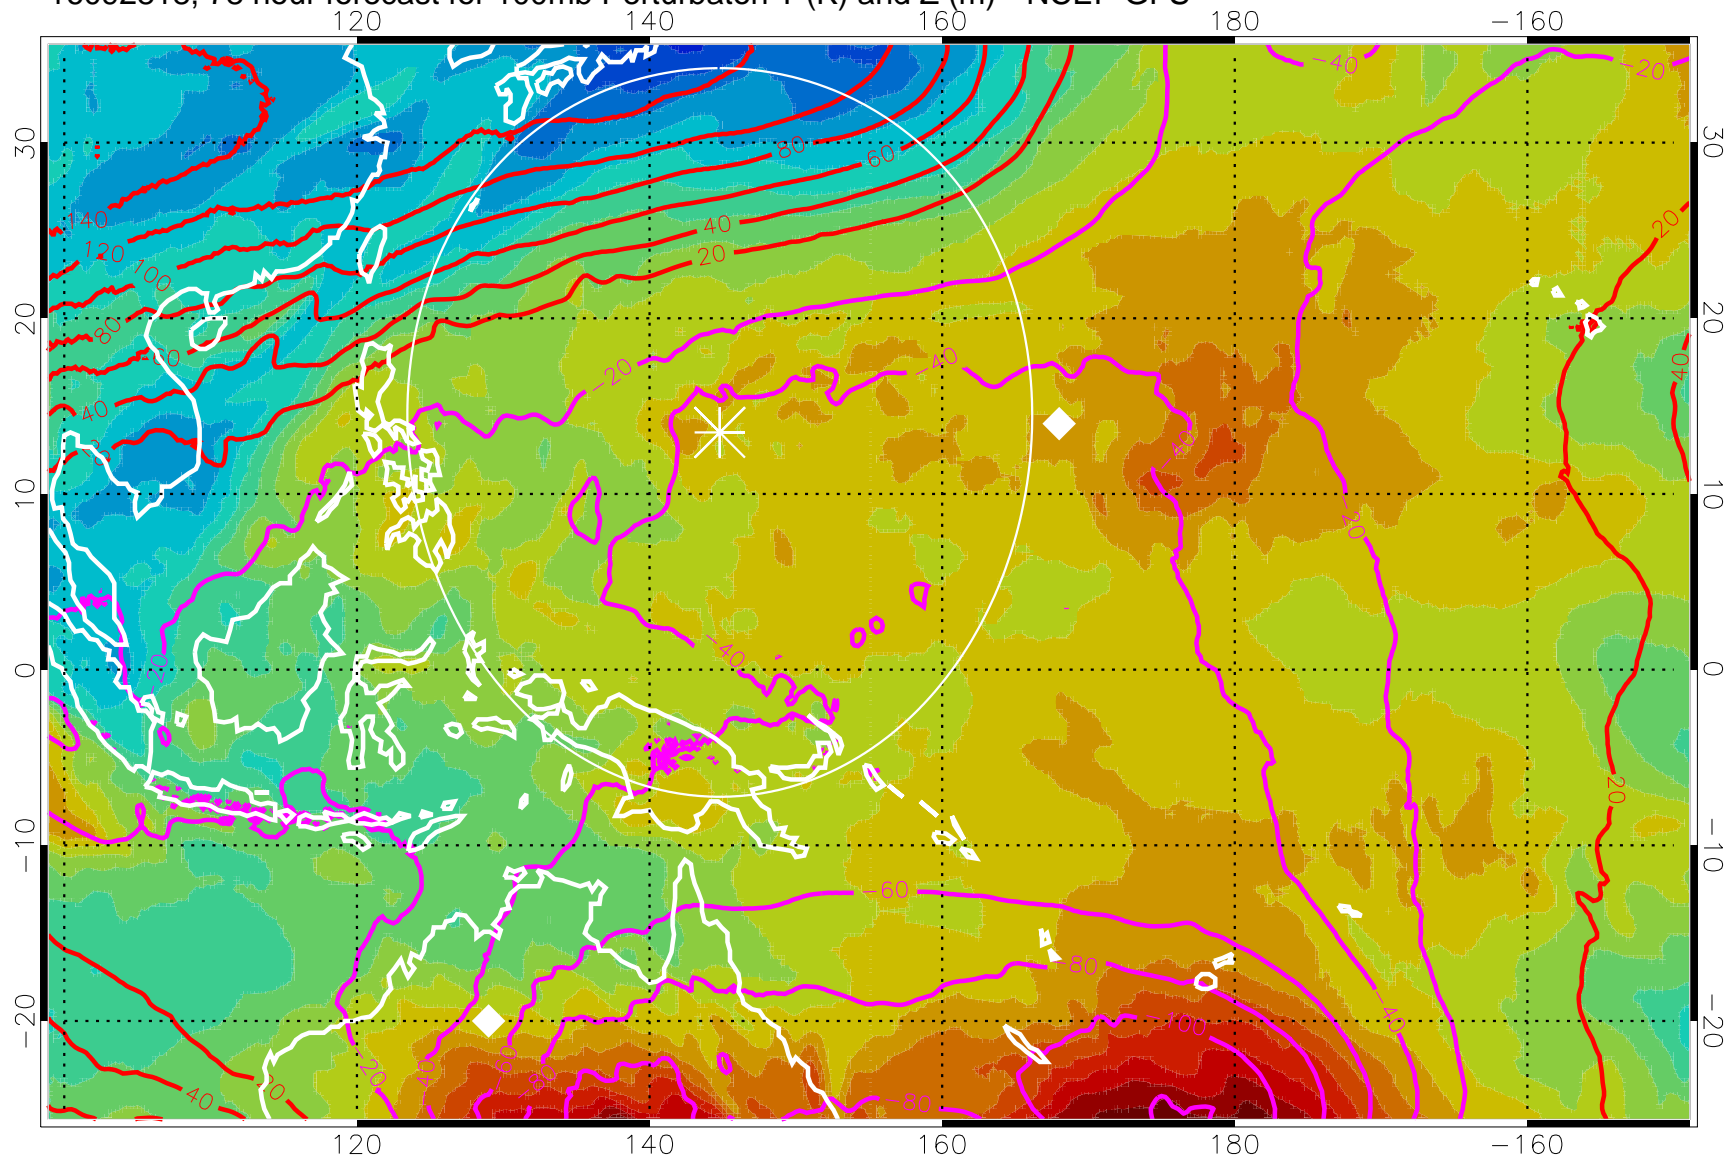

16092818, 78 hour forecast for 100mb Perturbaton T (K) and Z (m)-- NCEP GFS

Contours are 100 mbar Z perturbation (m)
Positive Z Contours
Negative Z Contours
Diamonds-mean pos. of anticyclones

Range ring of 2304 km