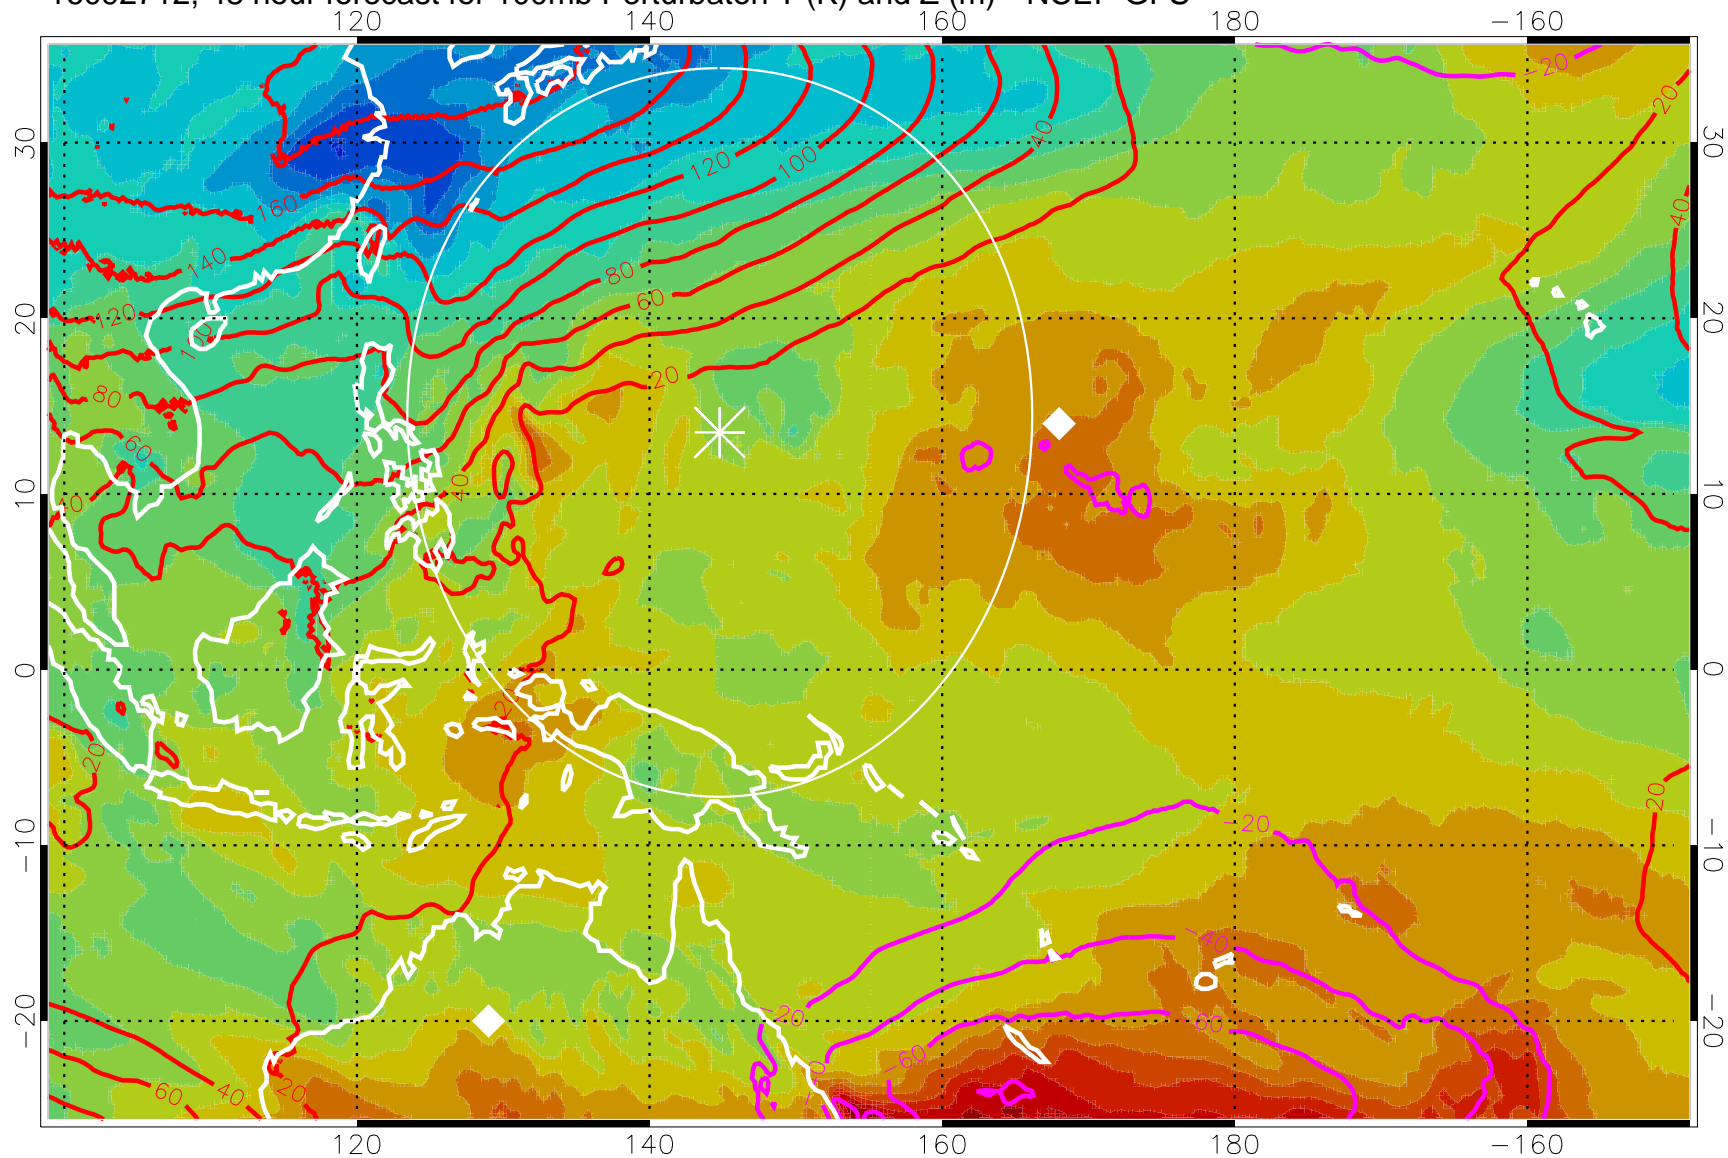

16092712, 48 hour forecast for 100mb Perturbaton T (K) and Z (m)-- NCEP GFS

Contours are 100 mbar Z perturbation (m)
Positive Z Contours
Negative Z Contours
Diamonds-mean pos. of anticyclones

Range ring of 2304 km