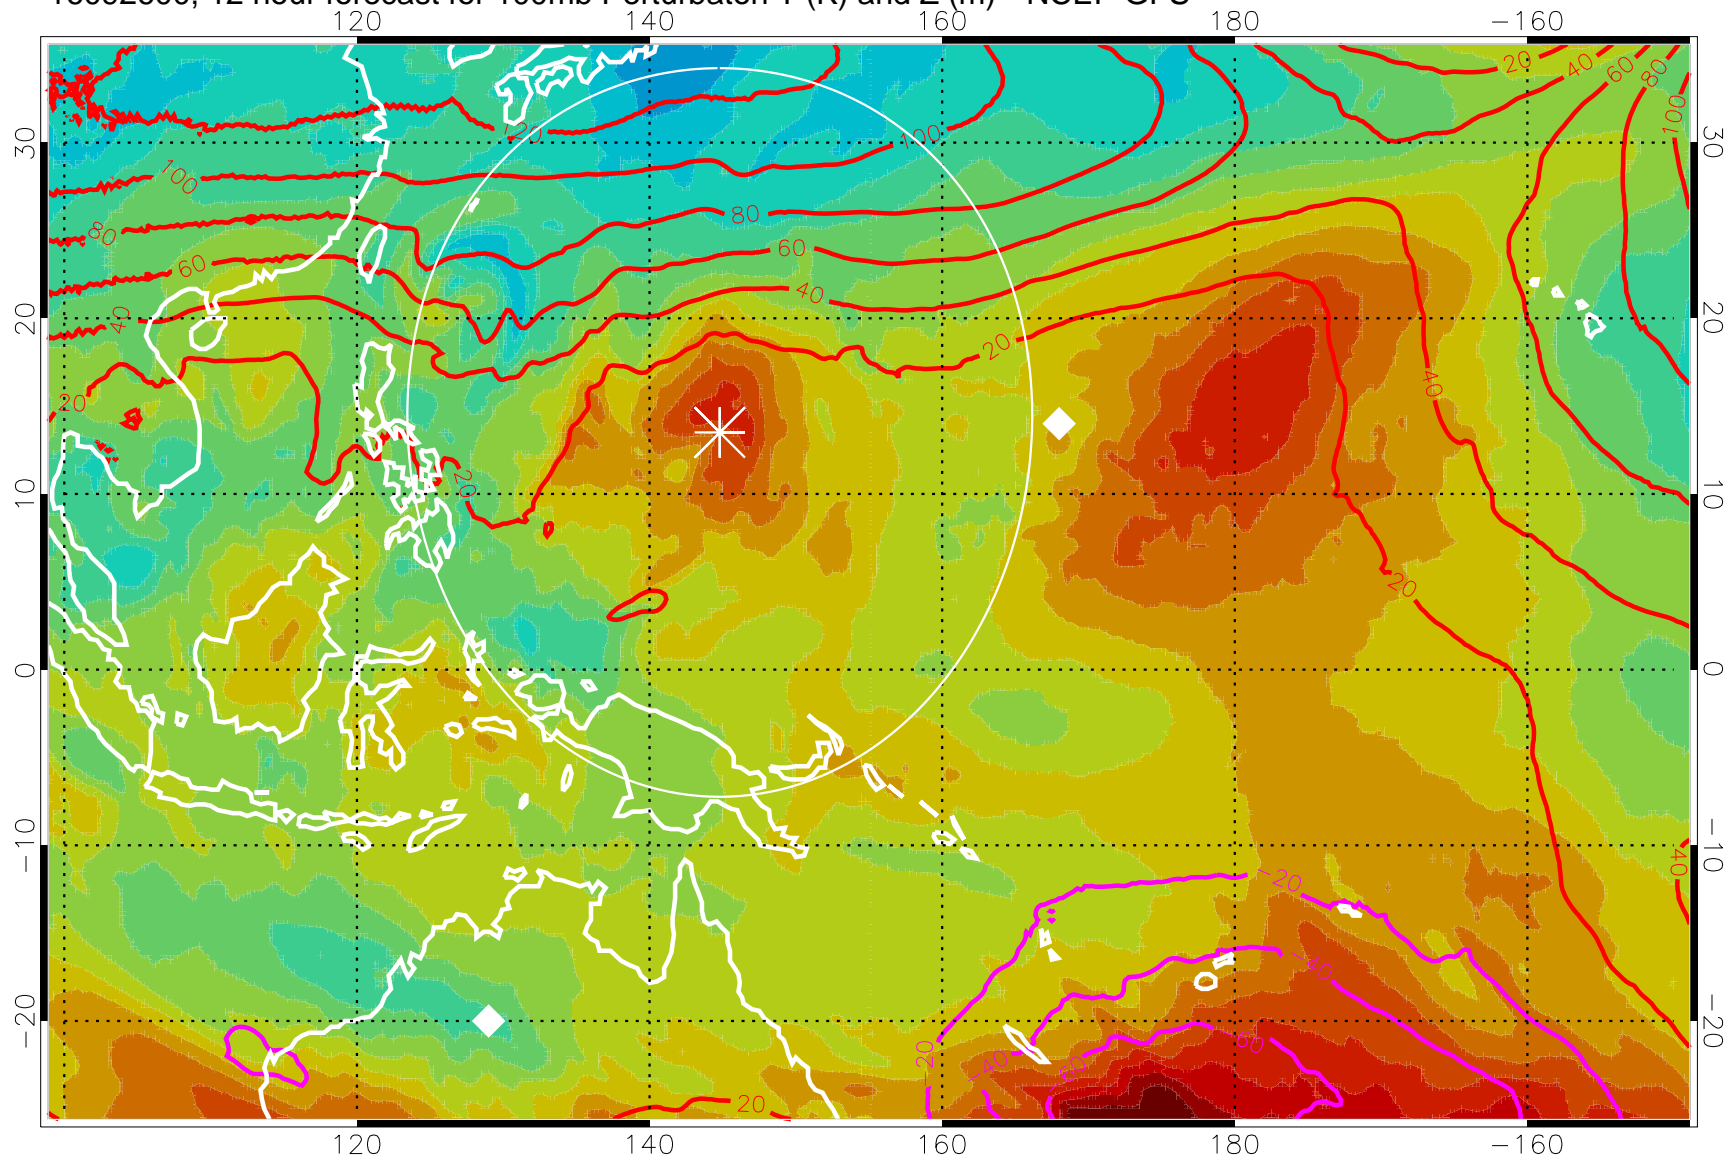

16092600, 12 hour forecast for 100mb Perturbaton T (K) and Z (m)-- NCEP GFS

Contours are 100 mbar Z perturbation (m)
Positive Z Contours
Negative Z Contours
Diamonds-mean pos. of anticyclones

Range ring of 2304 km