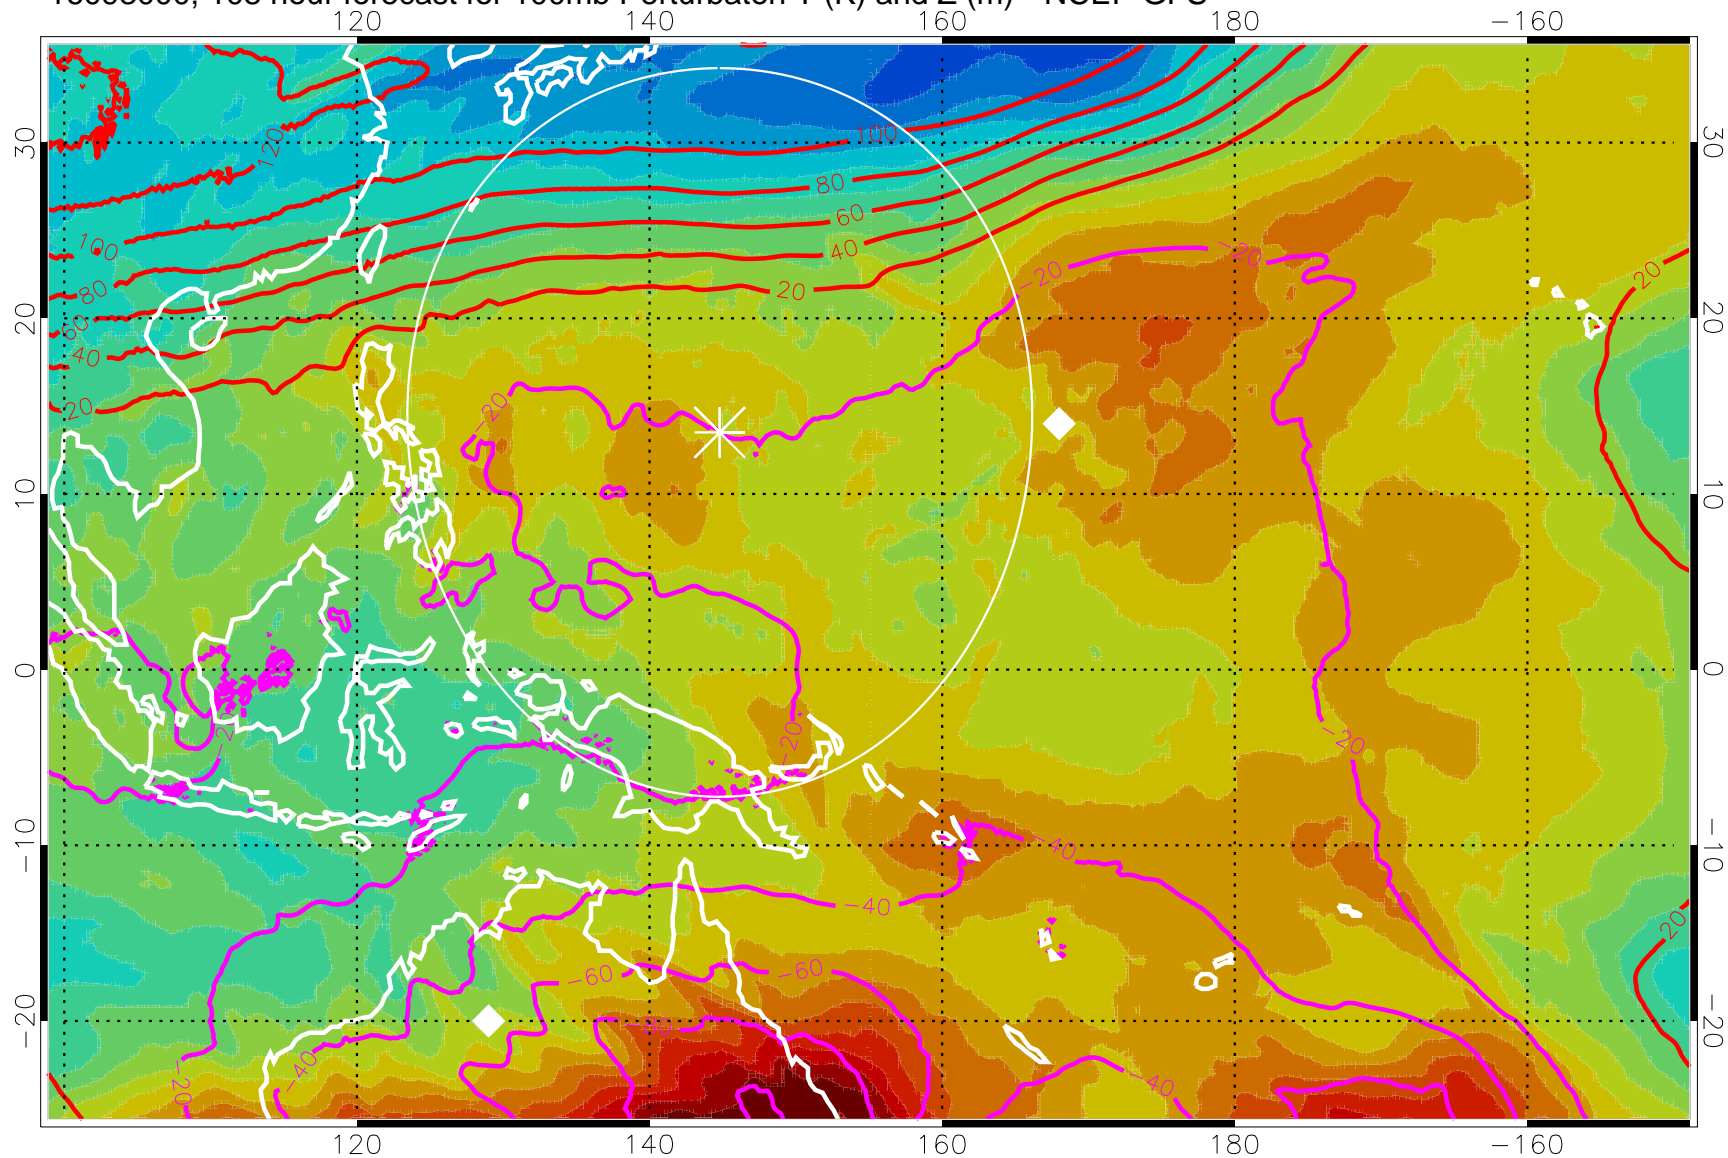

16093000, 108 hour forecast for 100mb Perturbaton T (K) and Z (m)-- NCEP GFS

Contours are 100 mbar Z perturbation (m)
Positive Z Contours
Negative Z Contours
Diamonds-mean pos. of anticyclones

Range ring of 2304 km