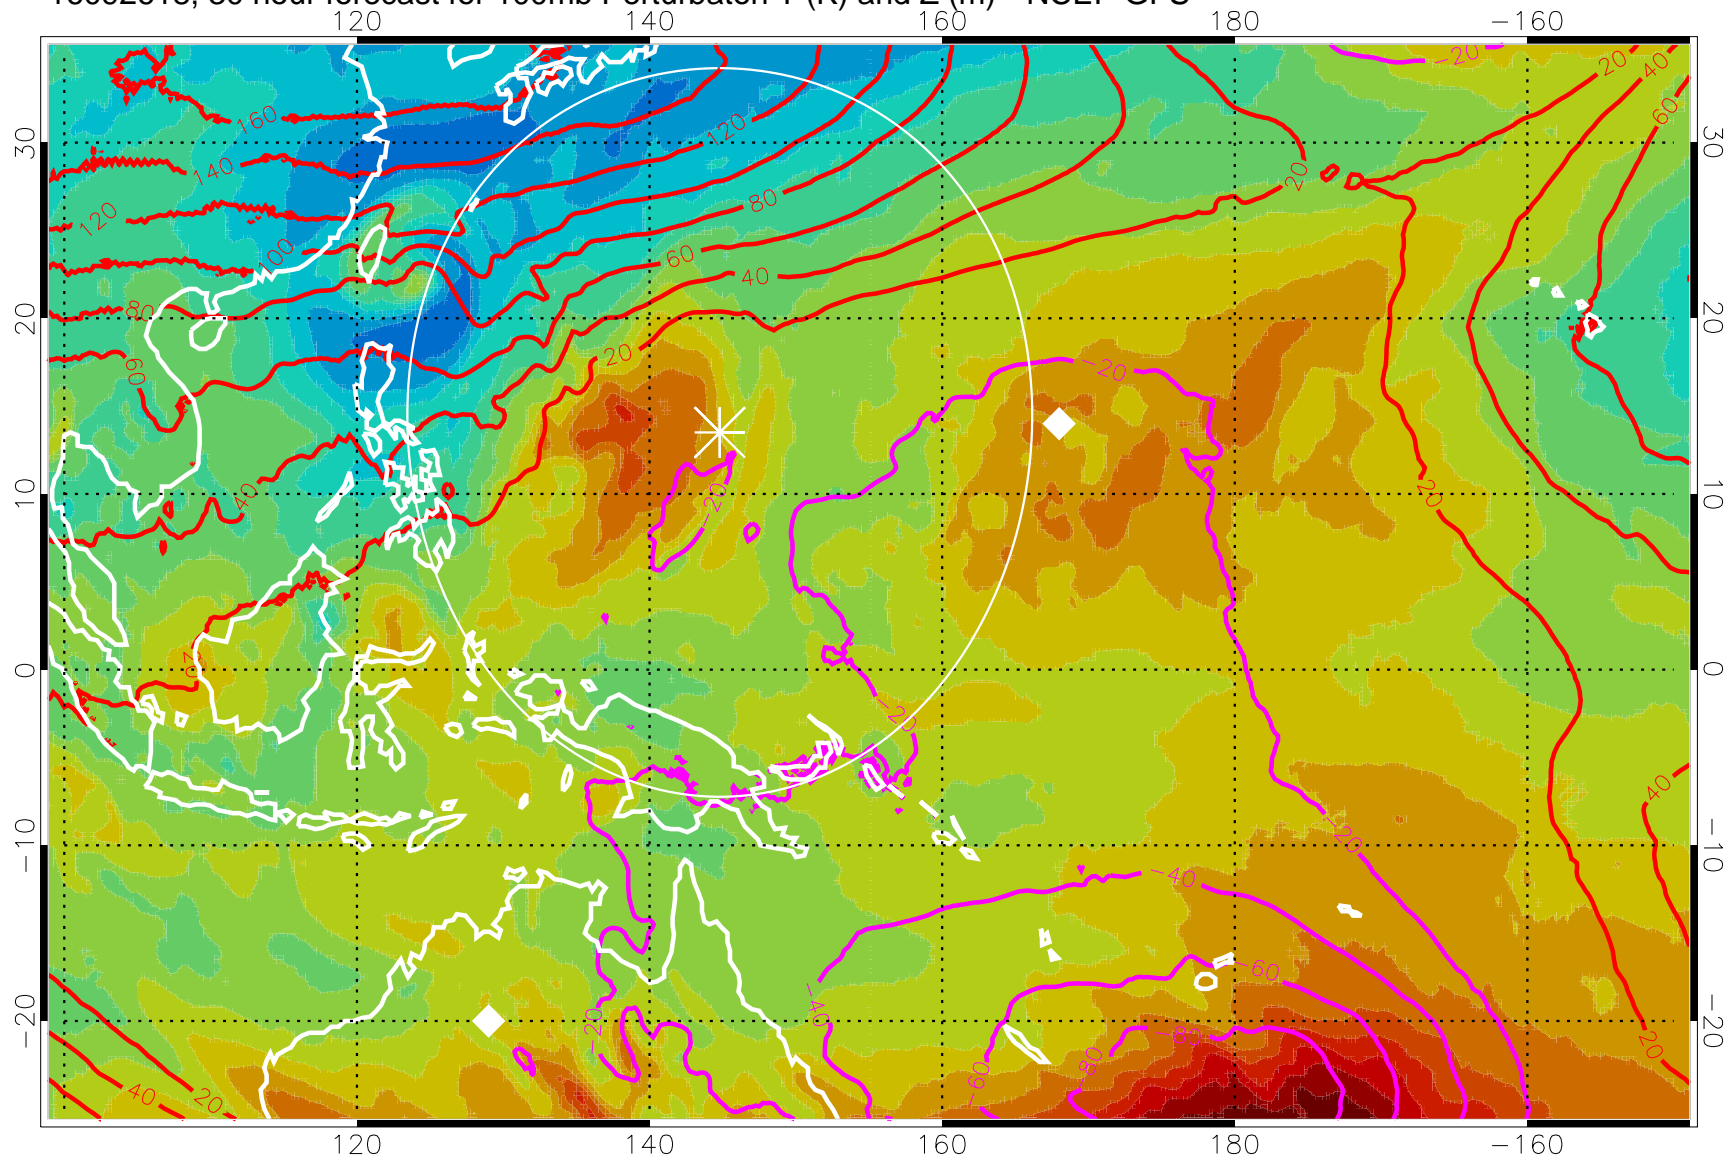

16092618, 30 hour forecast for 100mb Perturbaton T (K) and Z (m)-- NCEP GFS

Contours are 100 mbar Z perturbation (m)
Positive Z Contours
Negative Z Contours
Diamonds-mean pos. of anticyclones

Range ring of 2304 km