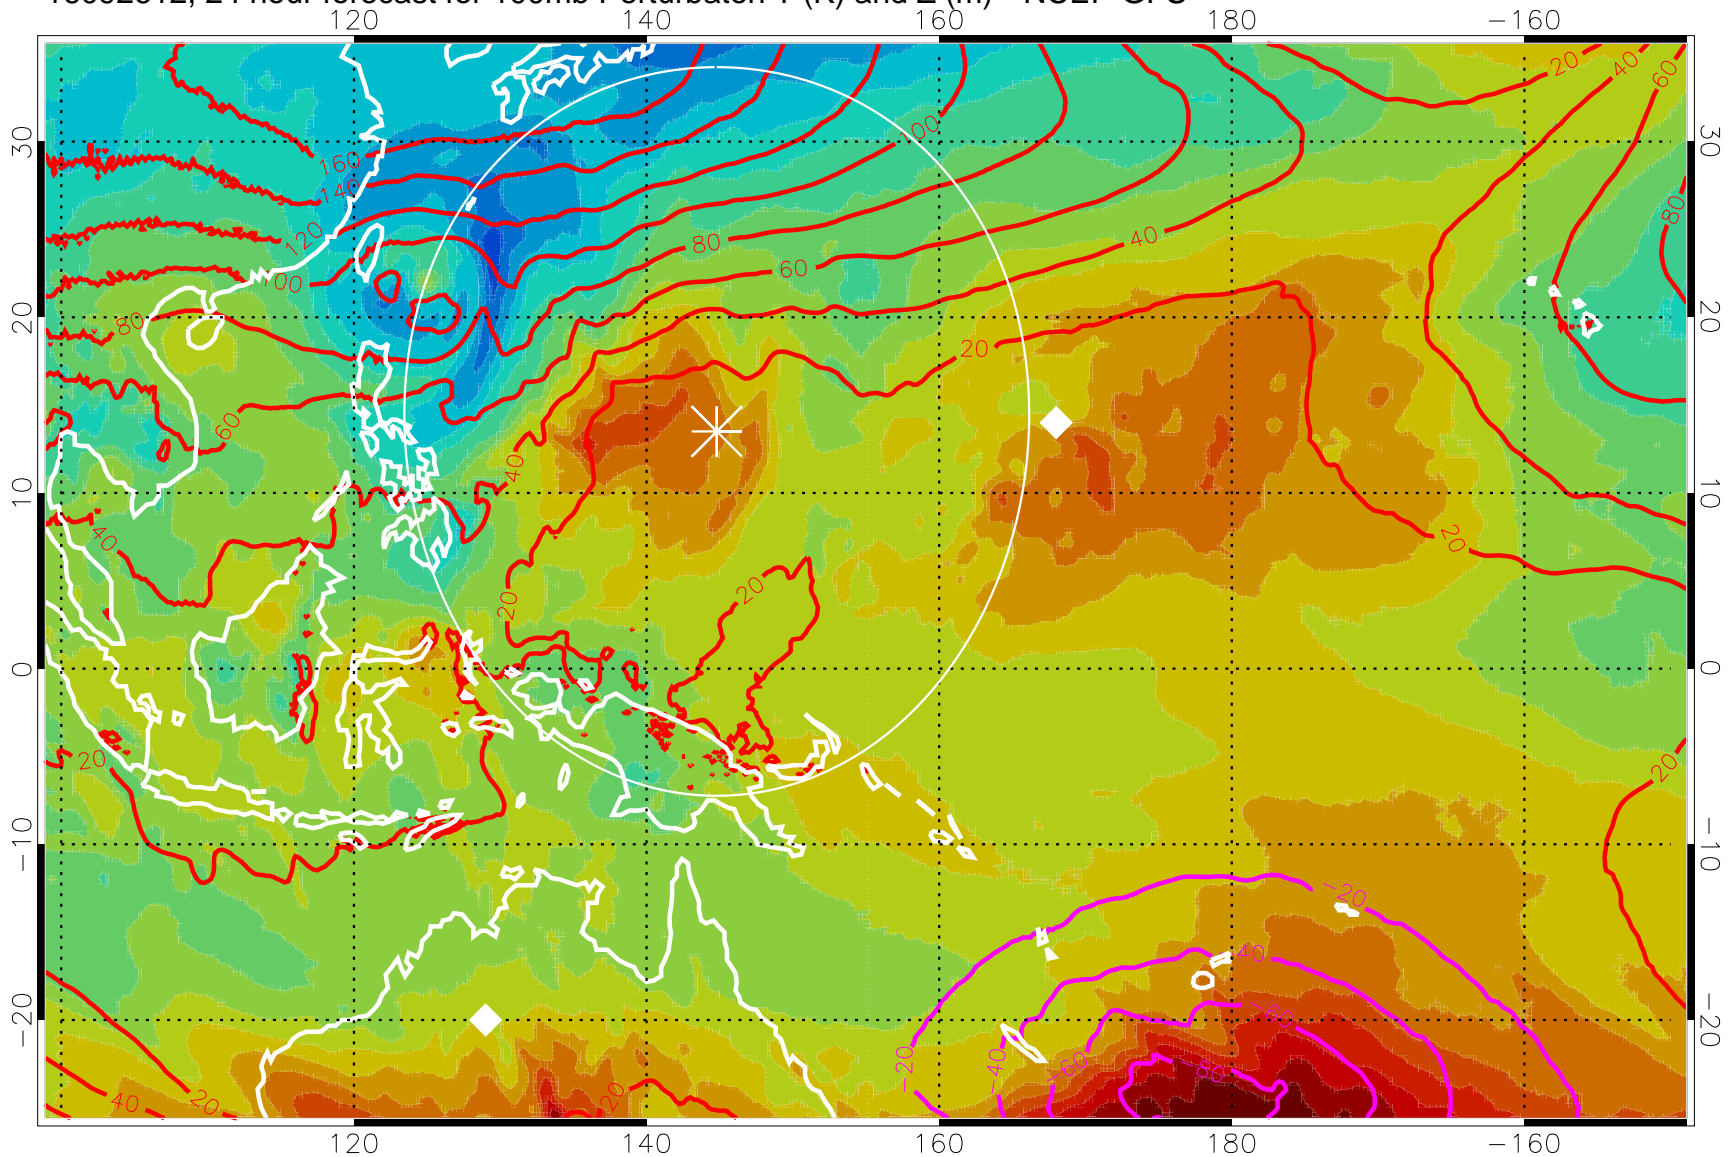

16092612, 24 hour forecast for 100mb Perturbaton T (K) and Z (m)-- NCEP GFS

Contours are 100 mbar Z perturbation (m)
Positive Z Contours
Negative Z Contours
Diamonds-mean pos. of anticyclones

Range ring of 2304 km