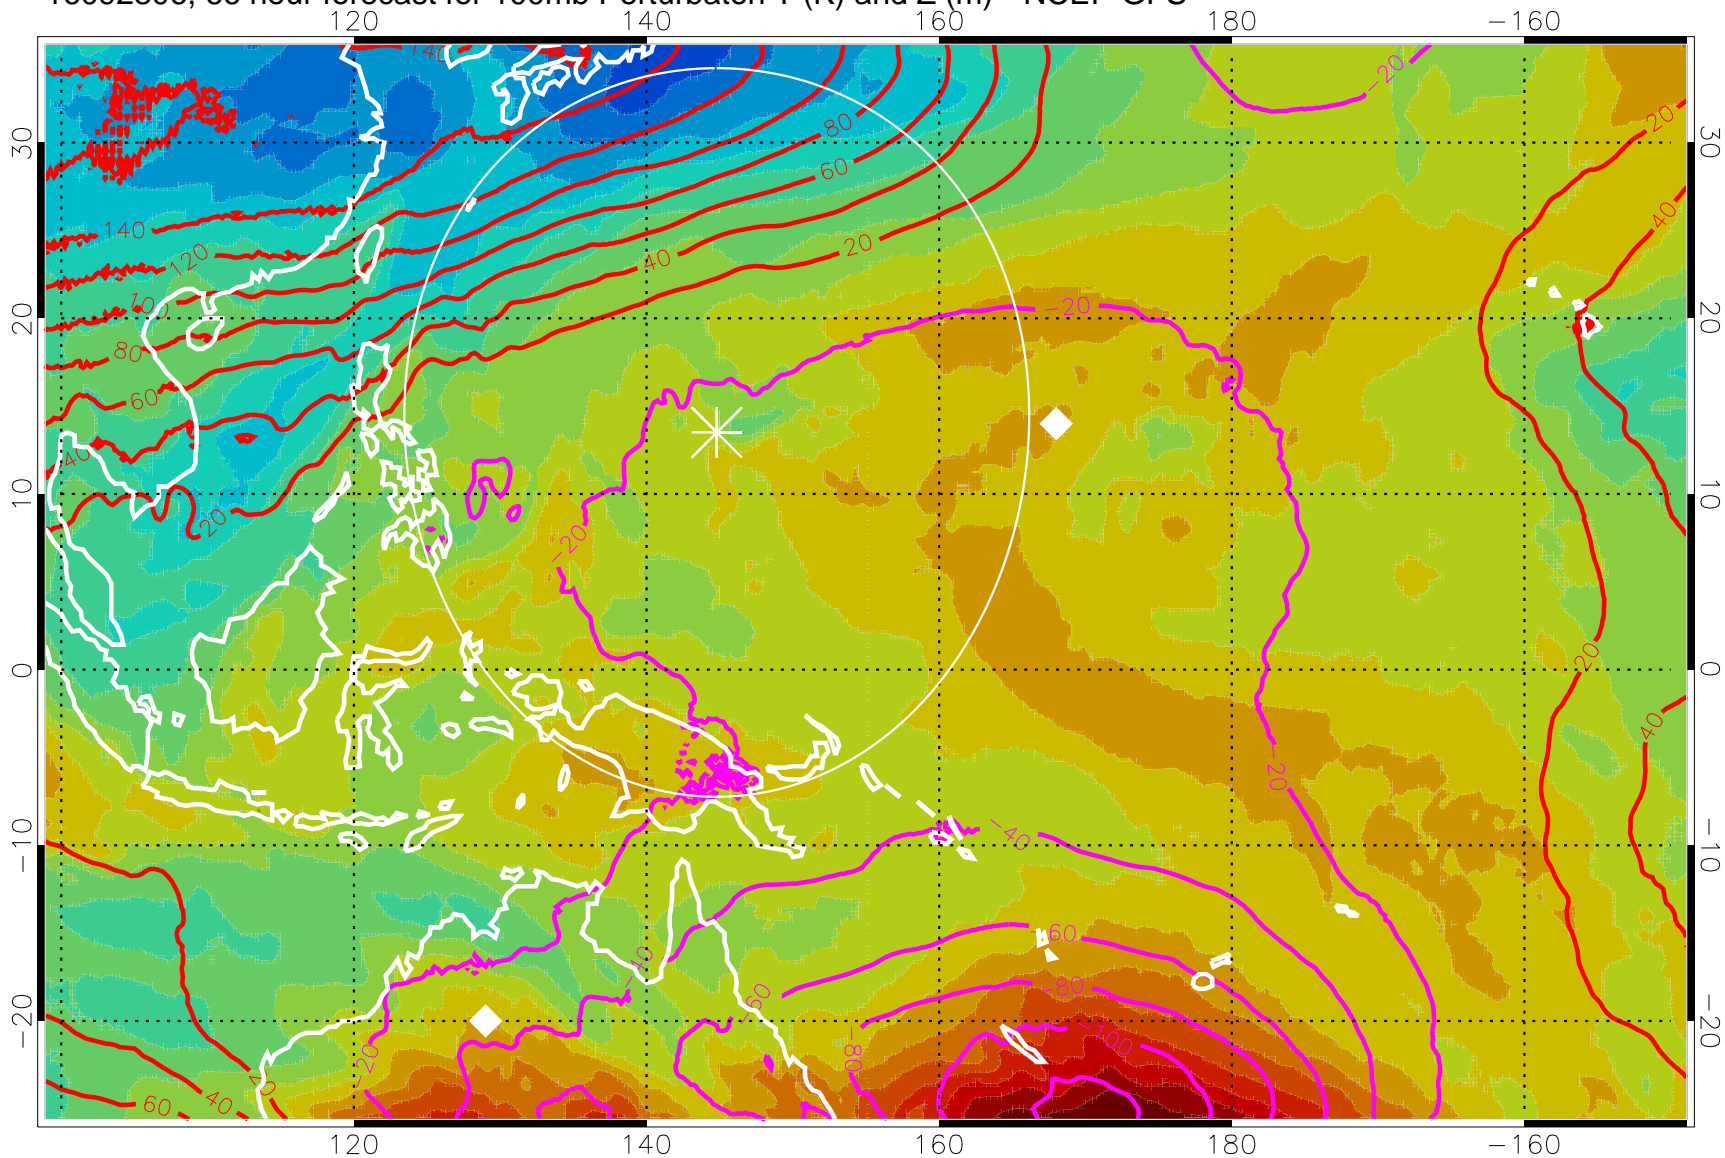

16092806, 66 hour forecast for 100mb Perturbaton T (K) and Z (m)-- NCEP GFS

Contours are 100 mbar Z perturbation (m)
Positive Z Contours
Negative Z Contours
Diamonds-mean pos. of anticyclones

Range ring of 2304 km