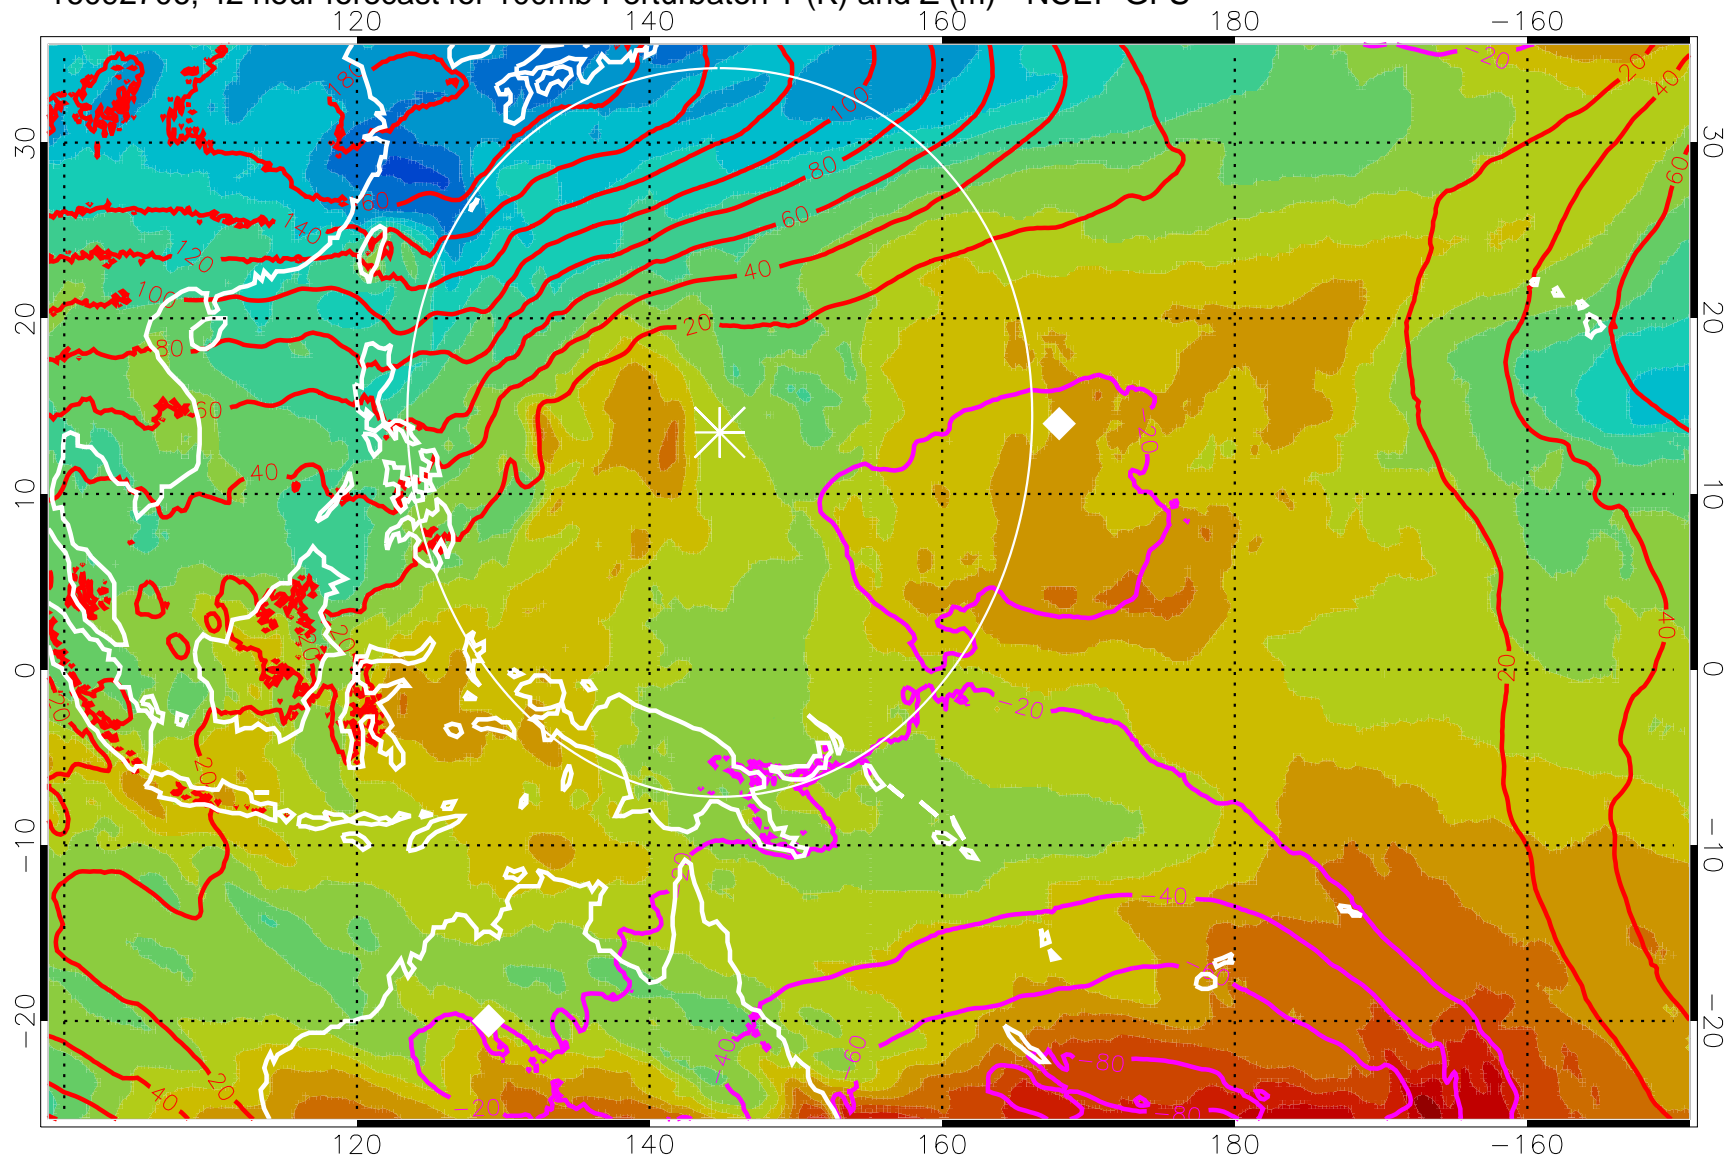

16092706, 42 hour forecast for 100mb Perturbaton T (K) and Z (m)-- NCEP GFS

Contours are 100 mbar Z perturbation (m)
Positive Z Contours
Negative Z Contours
Diamonds-mean pos. of anticyclones

Range ring of 2304 km