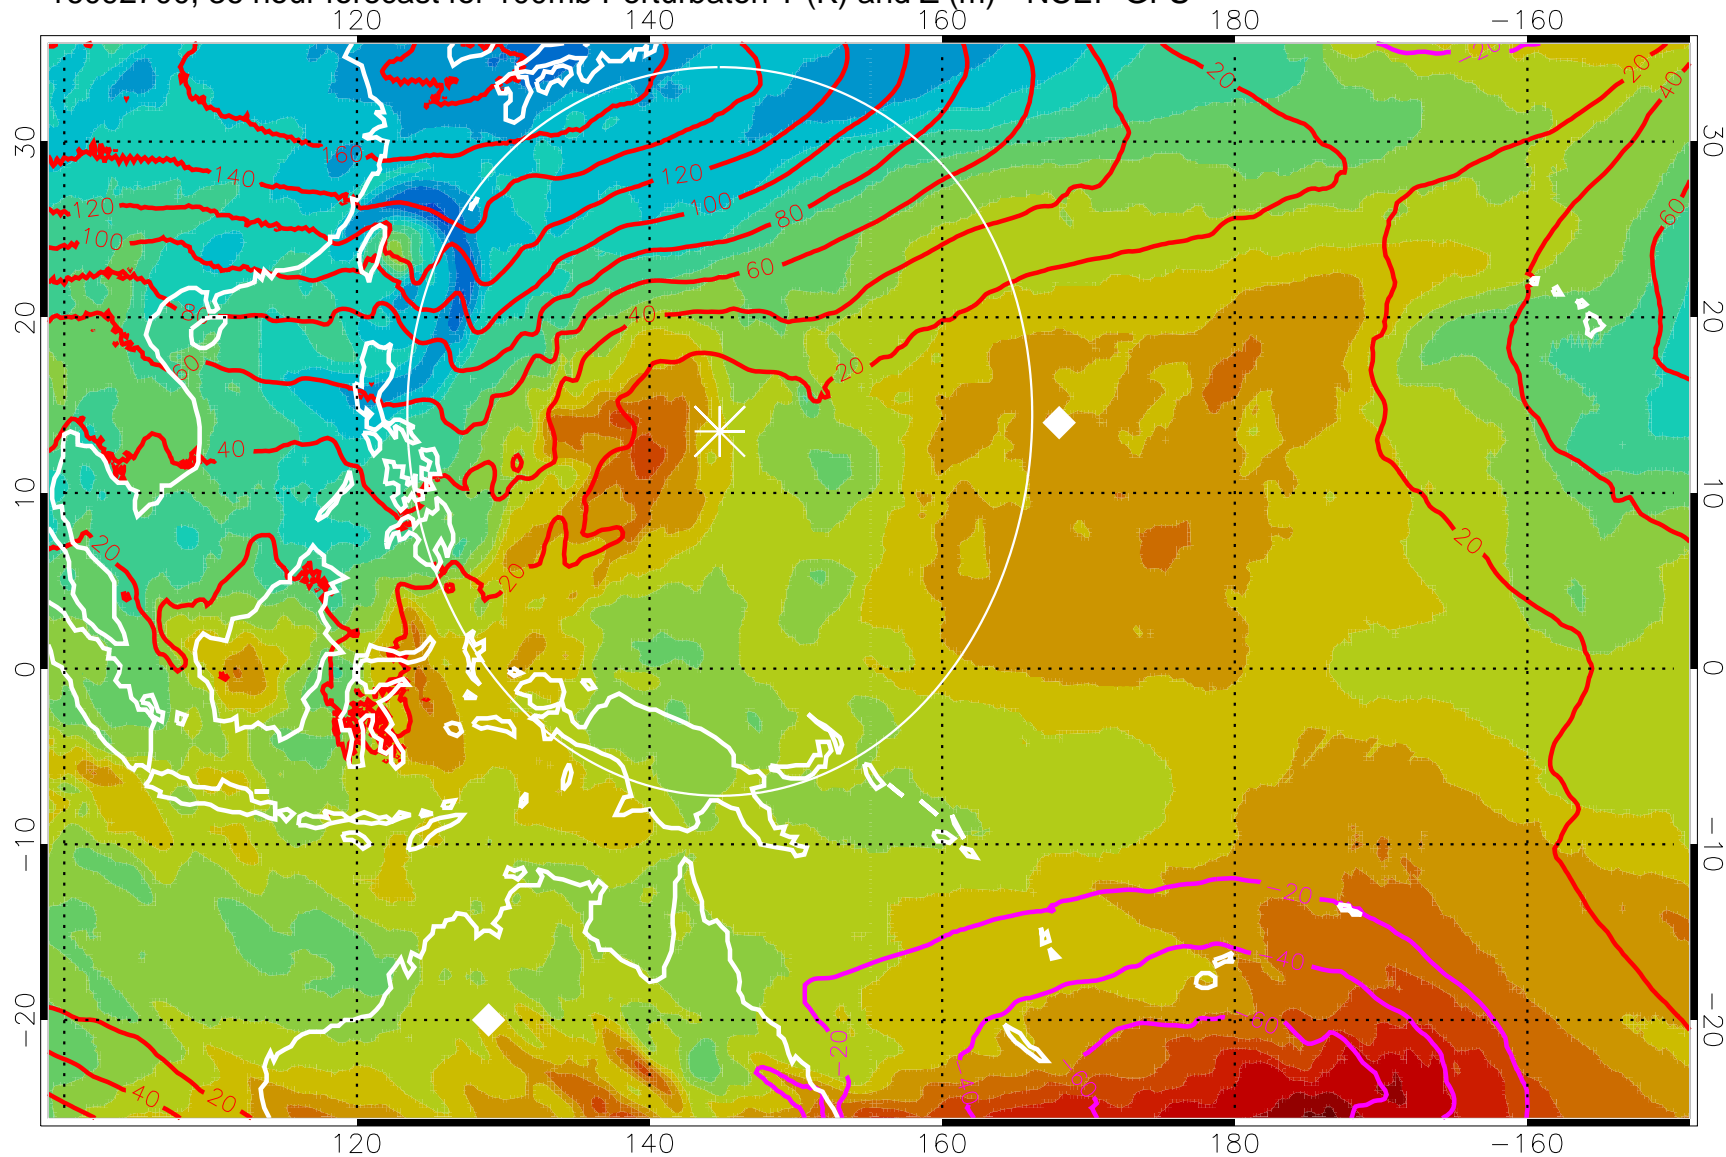

16092700, 36 hour forecast for 100mb Perturbaton T (K) and Z (m)-- NCEP GFS

Contours are 100 mbar Z perturbation (m)
Positive Z Contours
Negative Z Contours
Diamonds-mean pos. of anticyclones

Range ring of 2304 km