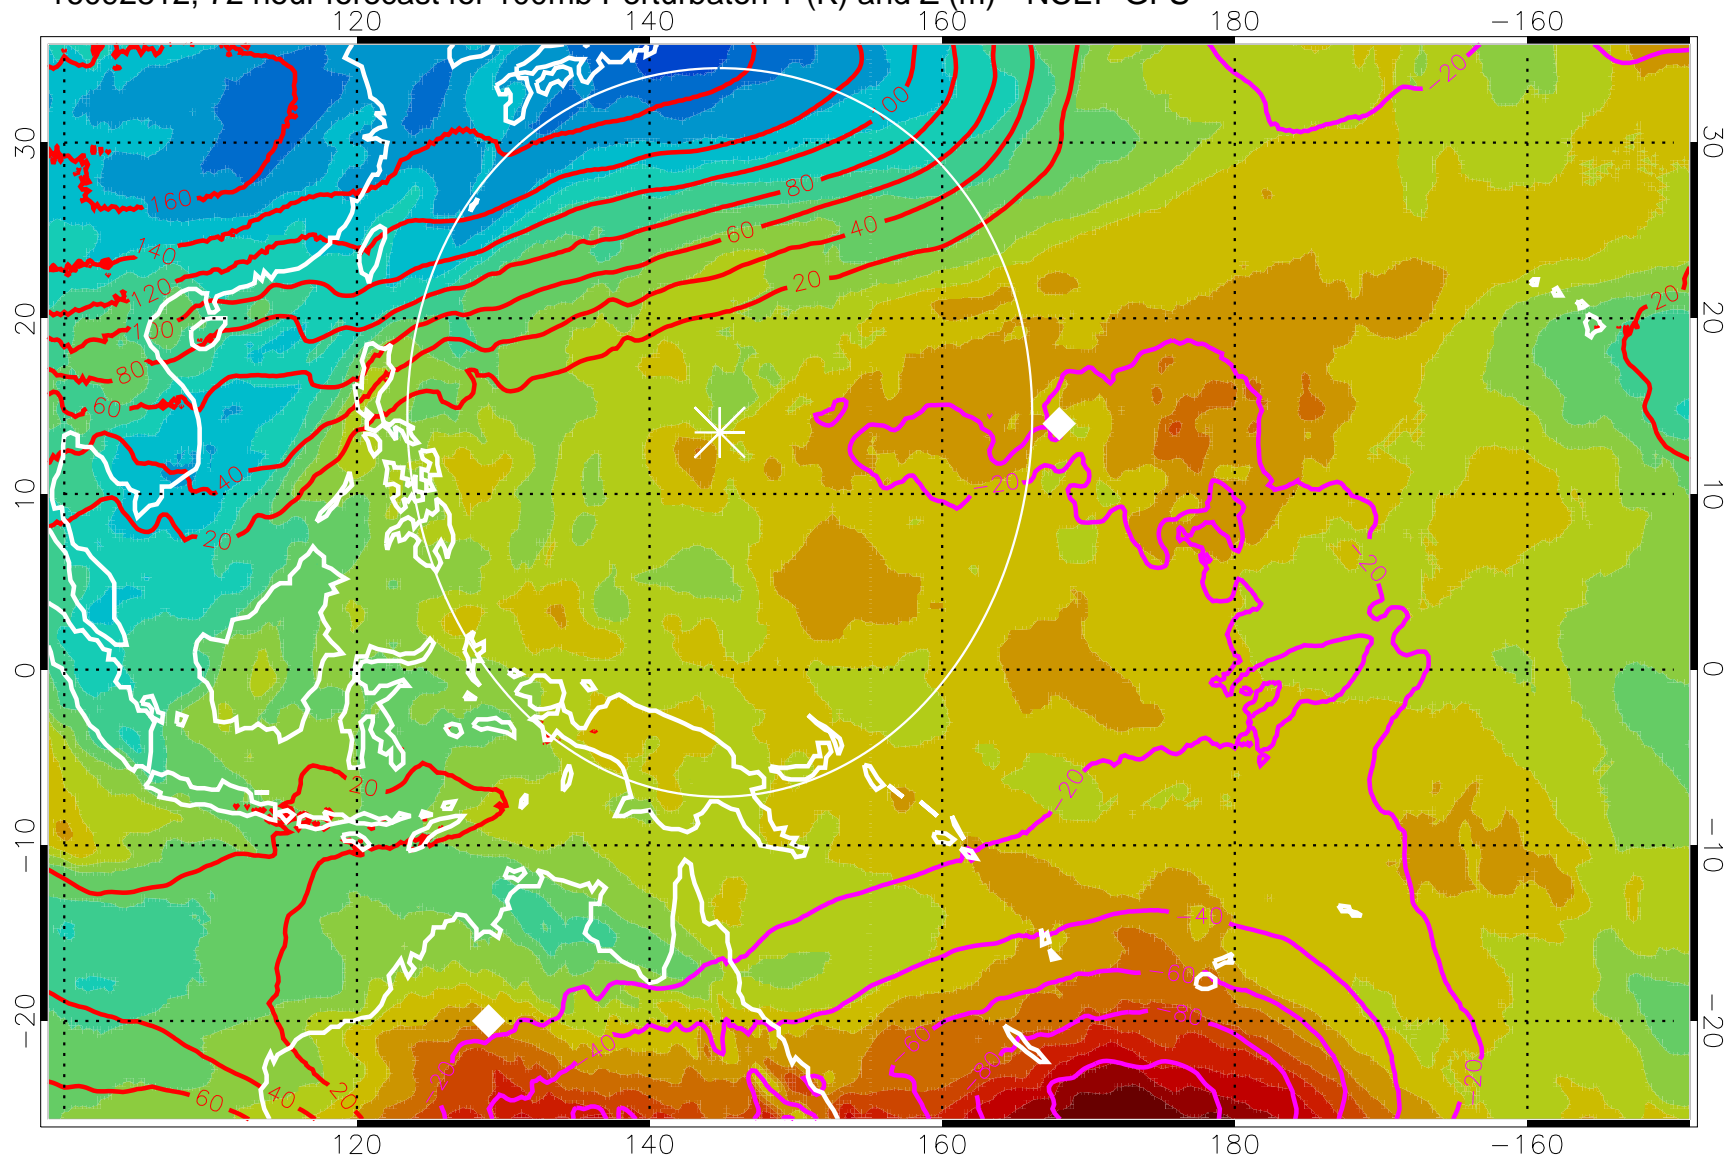

16092812, 72 hour forecast for 100mb Perturbaton T (K) and Z (m)-- NCEP GFS

Contours are 100 mbar Z perturbation (m)
Positive Z Contours
Negative Z Contours
Diamonds-mean pos. of anticyclones

Range ring of 2304 km