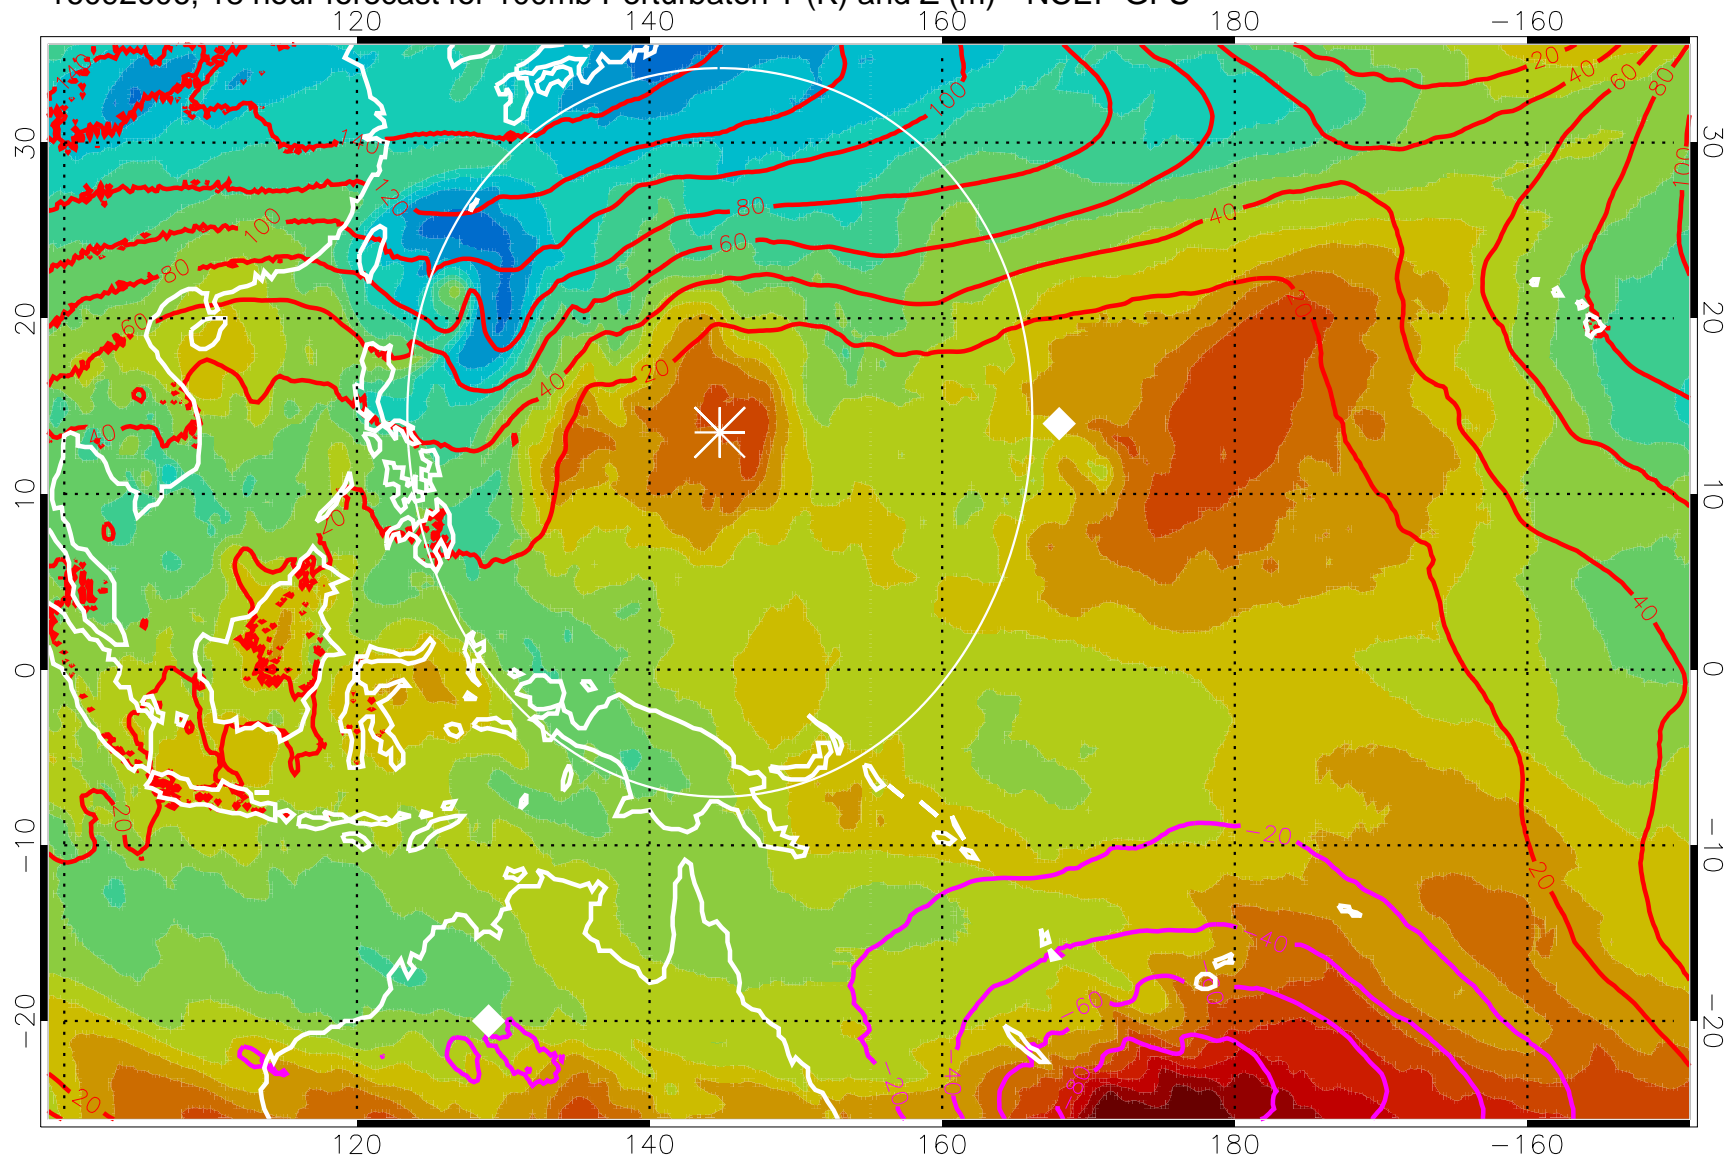

16092606, 18 hour forecast for 100mb Perturbaton T (K) and Z (m)-- NCEP GFS

Contours are 100 mbar Z perturbation (m)
Positive Z Contours
Negative Z Contours
Diamonds-mean pos. of anticyclones

Range ring of 2304 km