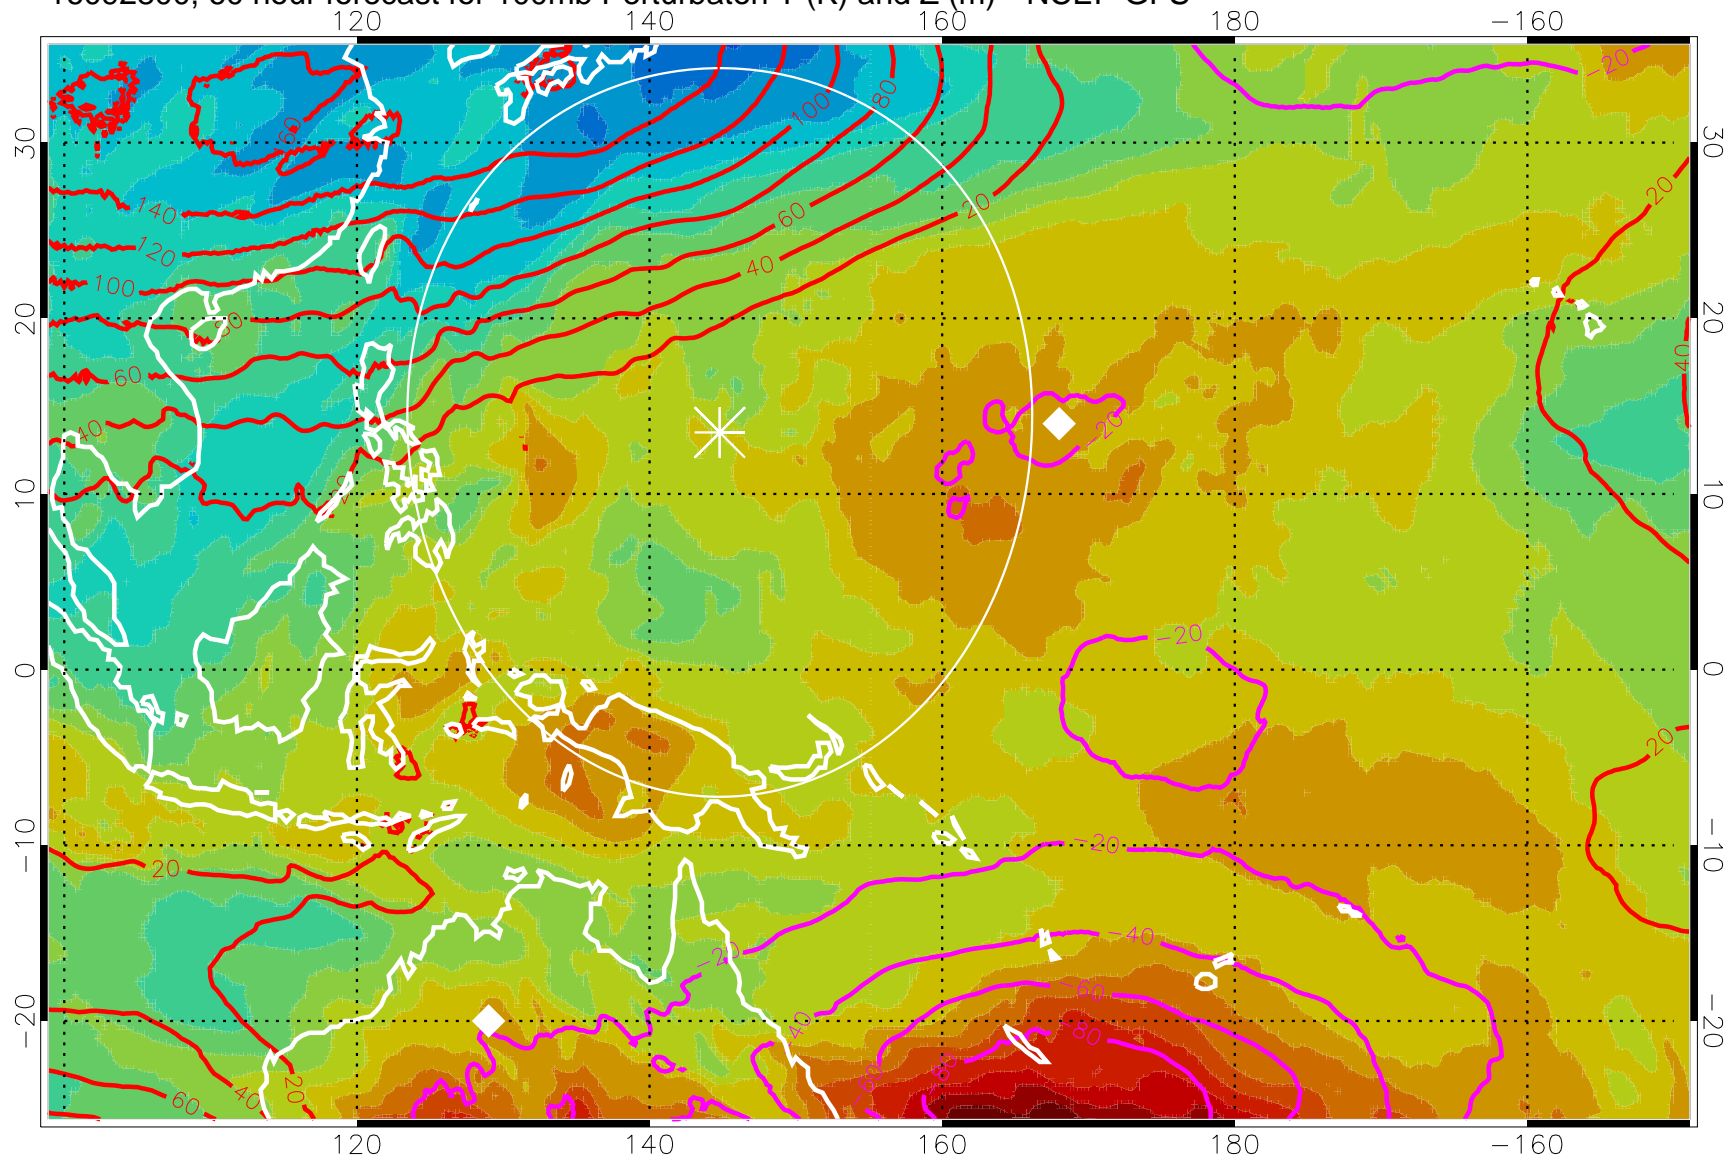

16092800, 60 hour forecast for 100mb Perturbaton T (K) and Z (m)-- NCEP GFS

Contours are 100 mbar Z perturbation (m)
Positive Z Contours
Negative Z Contours
Diamonds-mean pos. of anticyclones

Range ring of 2304 km