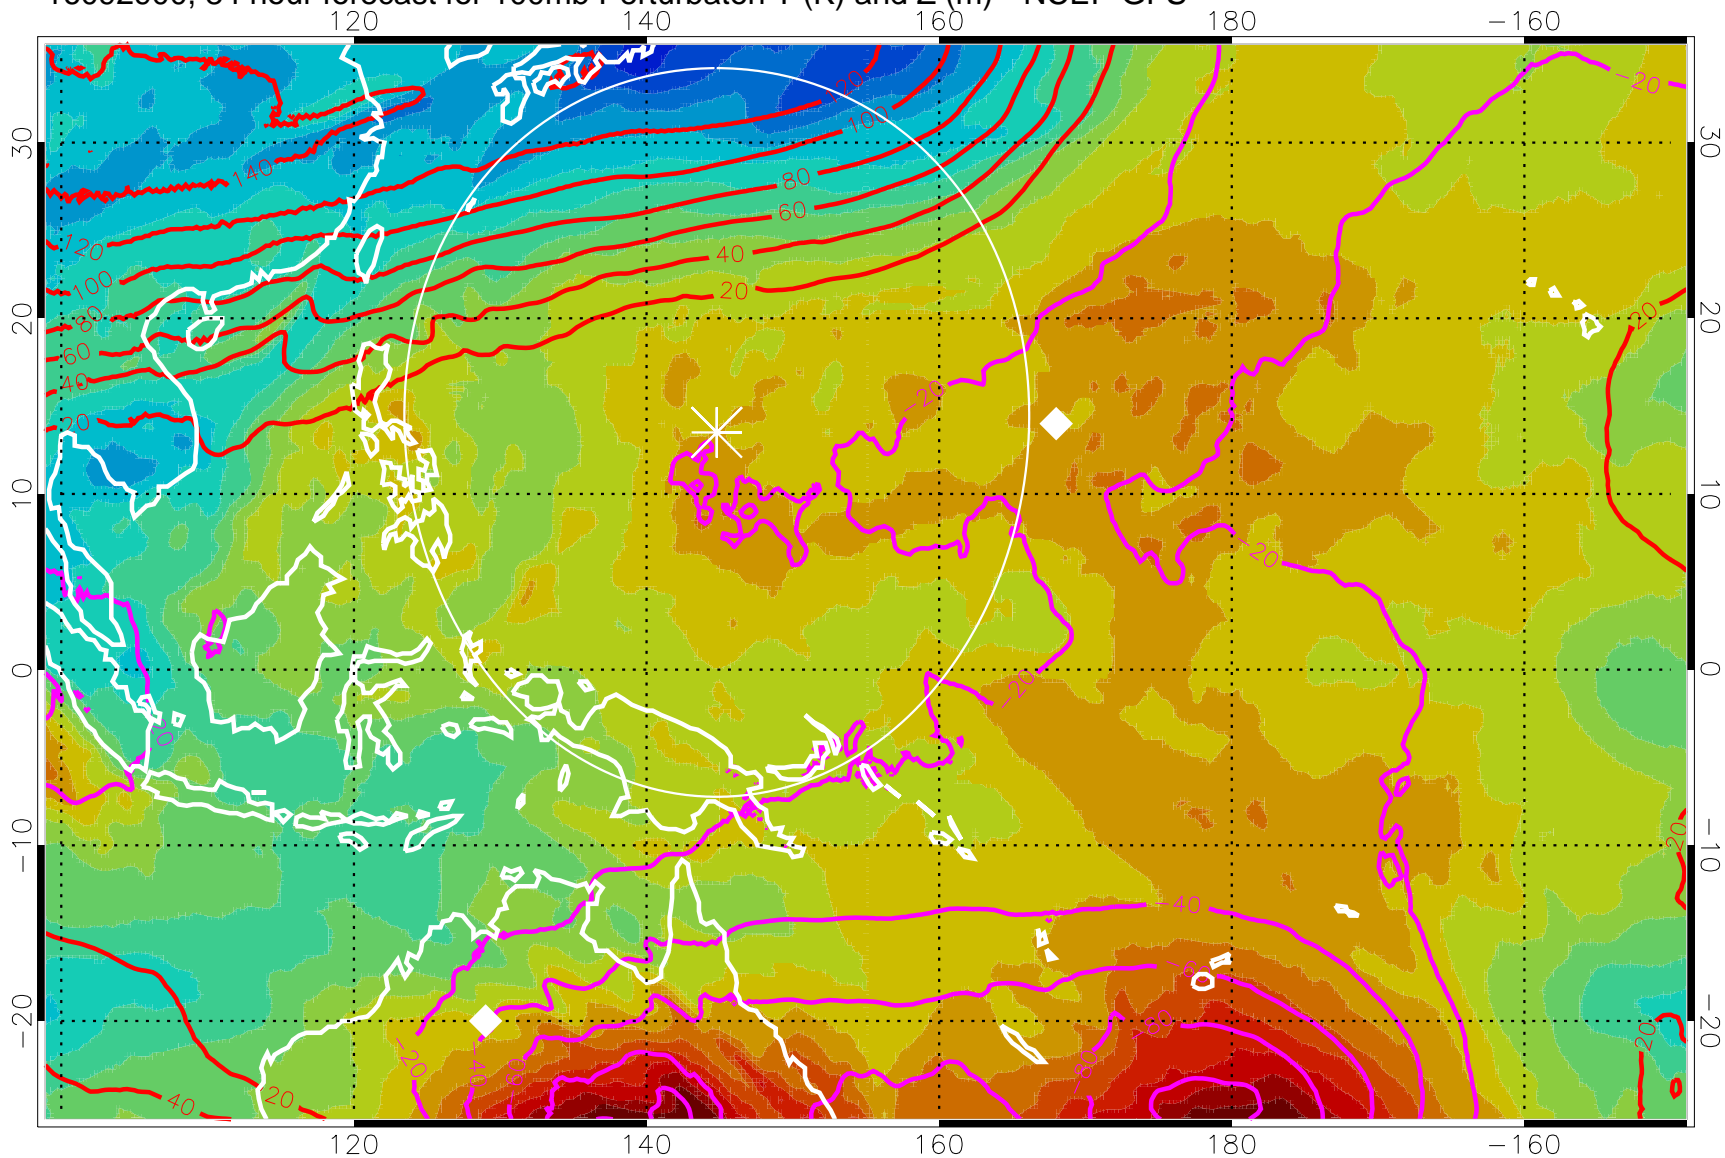

16092900, 84 hour forecast for 100mb Perturbaton T (K) and Z (m)-- NCEP GFS

Contours are 100 mbar Z perturbation (m)
Positive Z Contours
Negative Z Contours
Diamonds-mean pos. of anticyclones

Range ring of 2304 km