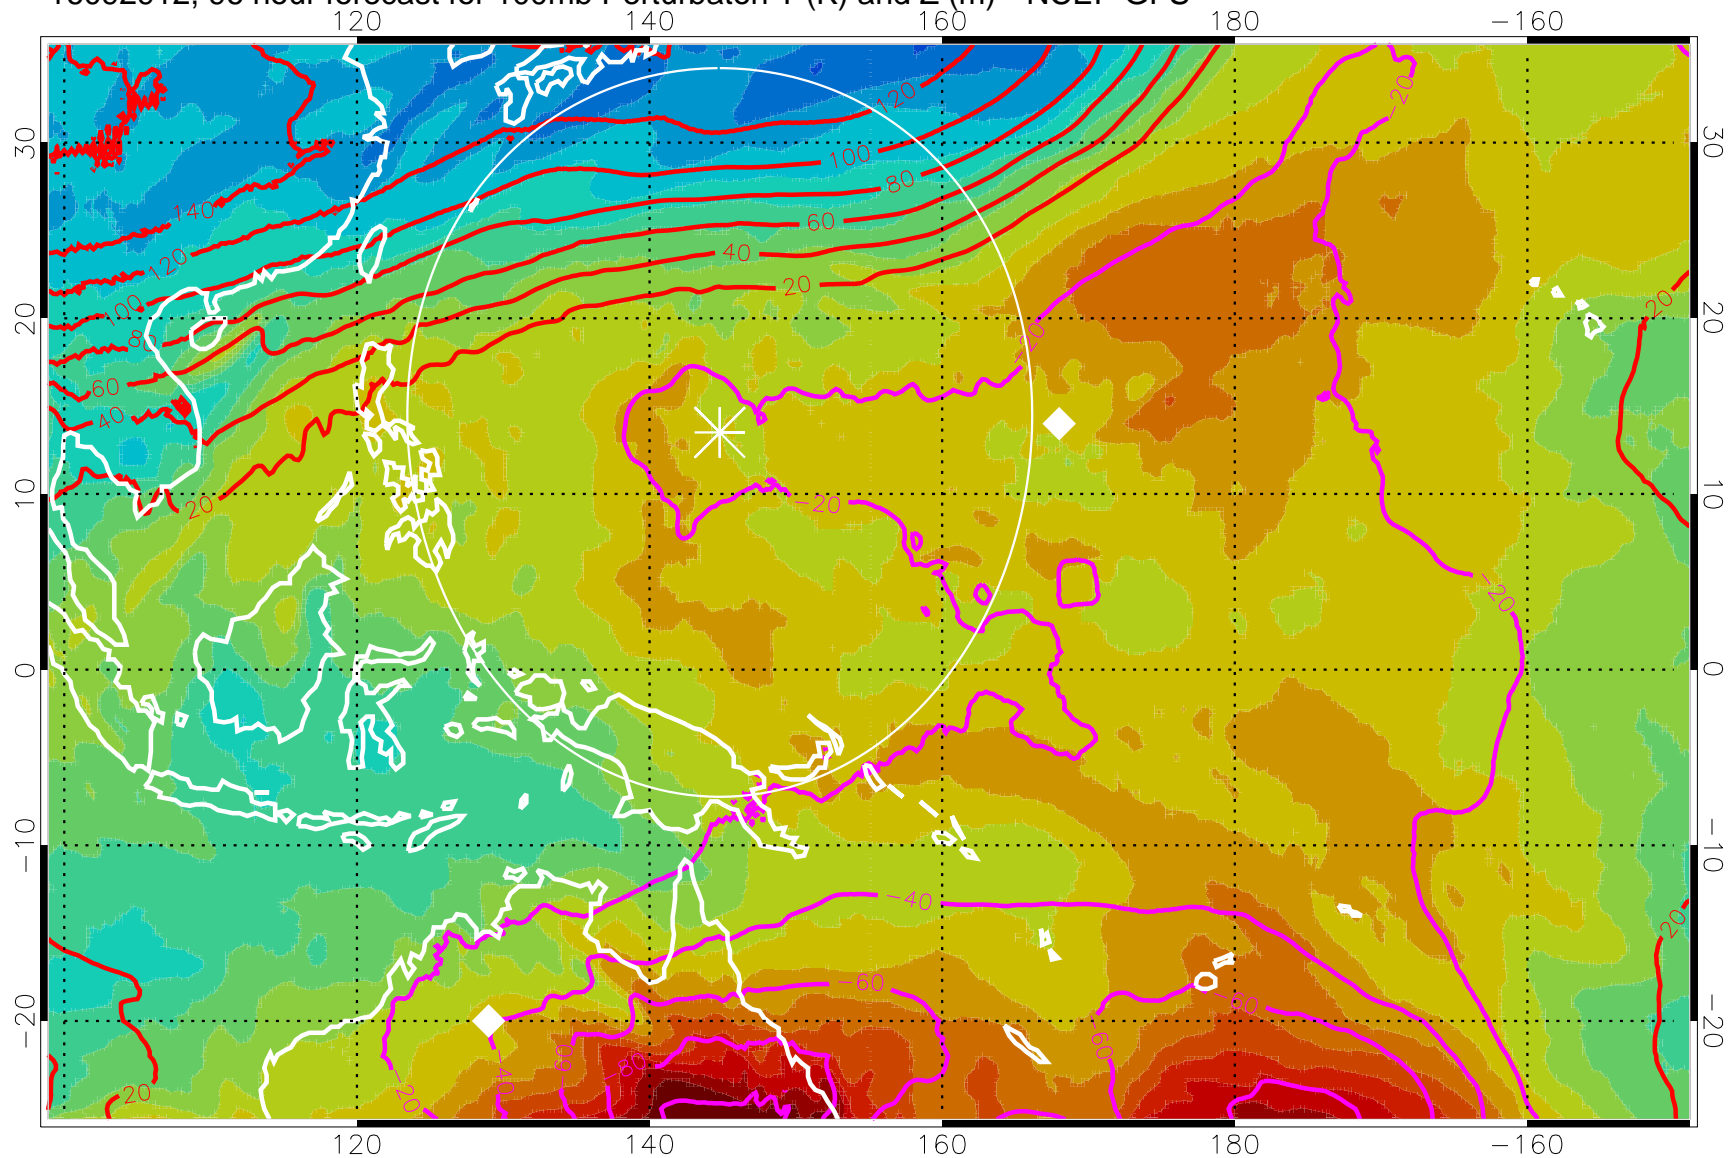

16092912, 96 hour forecast for 100mb Perturbaton T (K) and Z (m)-- NCEP GFS

Contours are 100 mbar Z perturbation (m)
Positive Z Contours
Negative Z Contours
Diamonds-mean pos. of anticyclones

Range ring of 2304 km