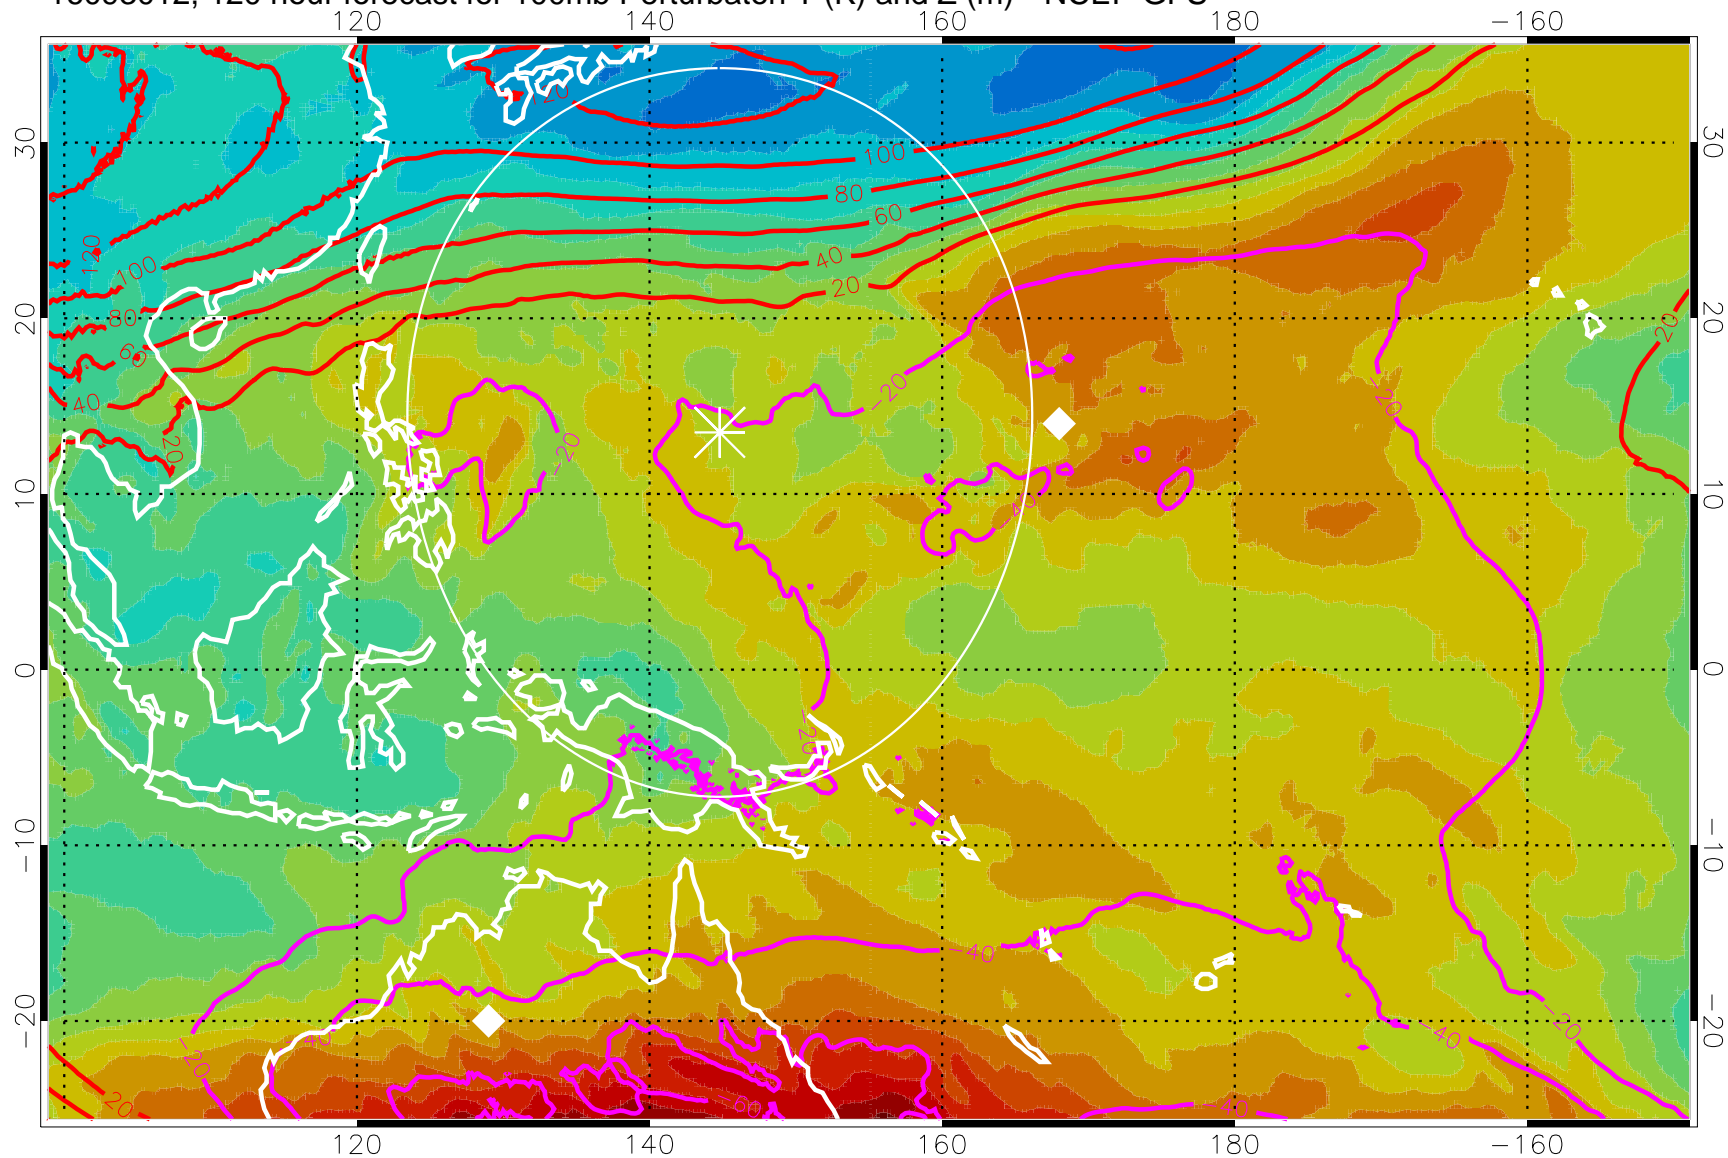

16093012, 120 hour forecast for 100mb Perturbaton T (K) and Z (m)-- NCEP GFS

Contours are 100 mbar Z perturbation (m)
Positive Z Contours
Negative Z Contours
Diamonds-mean pos. of anticyclones

Range ring of 2304 km