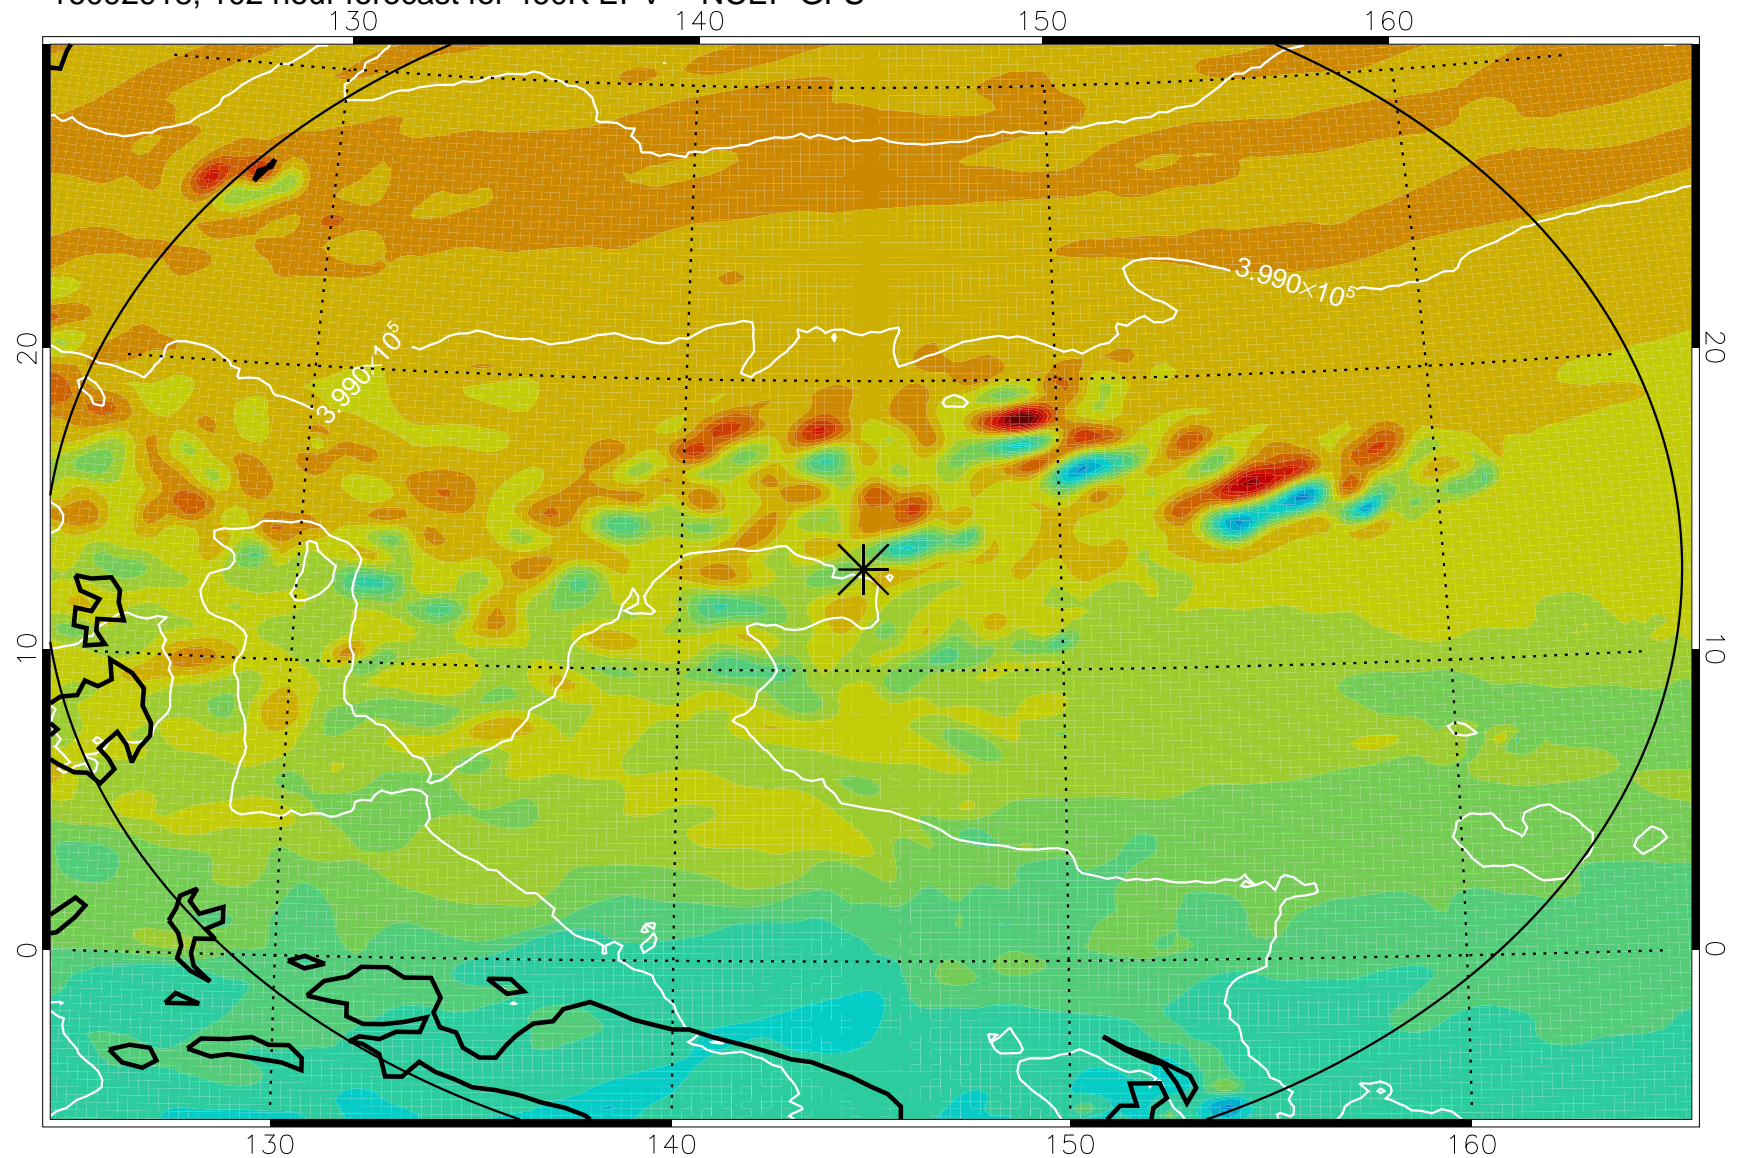

16092818, 78 hour forecast for 460K EPV -- NCEP GFS

460K Montgomery Streamfunction, white

Range ring of 2304 km

16092900, 84 hour forecast for 460K EPV -- NCEP GFS

460K Montgomery Streamfunction, white

Range ring of 2304 km

16092906, 90 hour forecast for 460K EPV -- NCEP GFS

460K Montgomery Streamfunction, white

Range ring of 2304 km

16092912, 96 hour forecast for 460K EPV -- NCEP GFS

460K Montgomery Streamfunction, white

Range ring of 2304 km

16092918, 102 hour forecast for 460K EPV -- NCEP GFS

460K Montgomery Streamfunction, white

Range ring of 2304 km

16093000, 108 hour forecast for 460K EPV -- NCEP GFS

460K Montgomery Streamfunction, white

Range ring of 2304 km

16093006, 114 hour forecast for 460K EPV -- NCEP GFS

460K Montgomery Streamfunction, white

Range ring of 2304 km

16093012, 120 hour forecast for 460K EPV -- NCEP GFS

460K Montgomery Streamfunction, white

Range ring of 2304 km