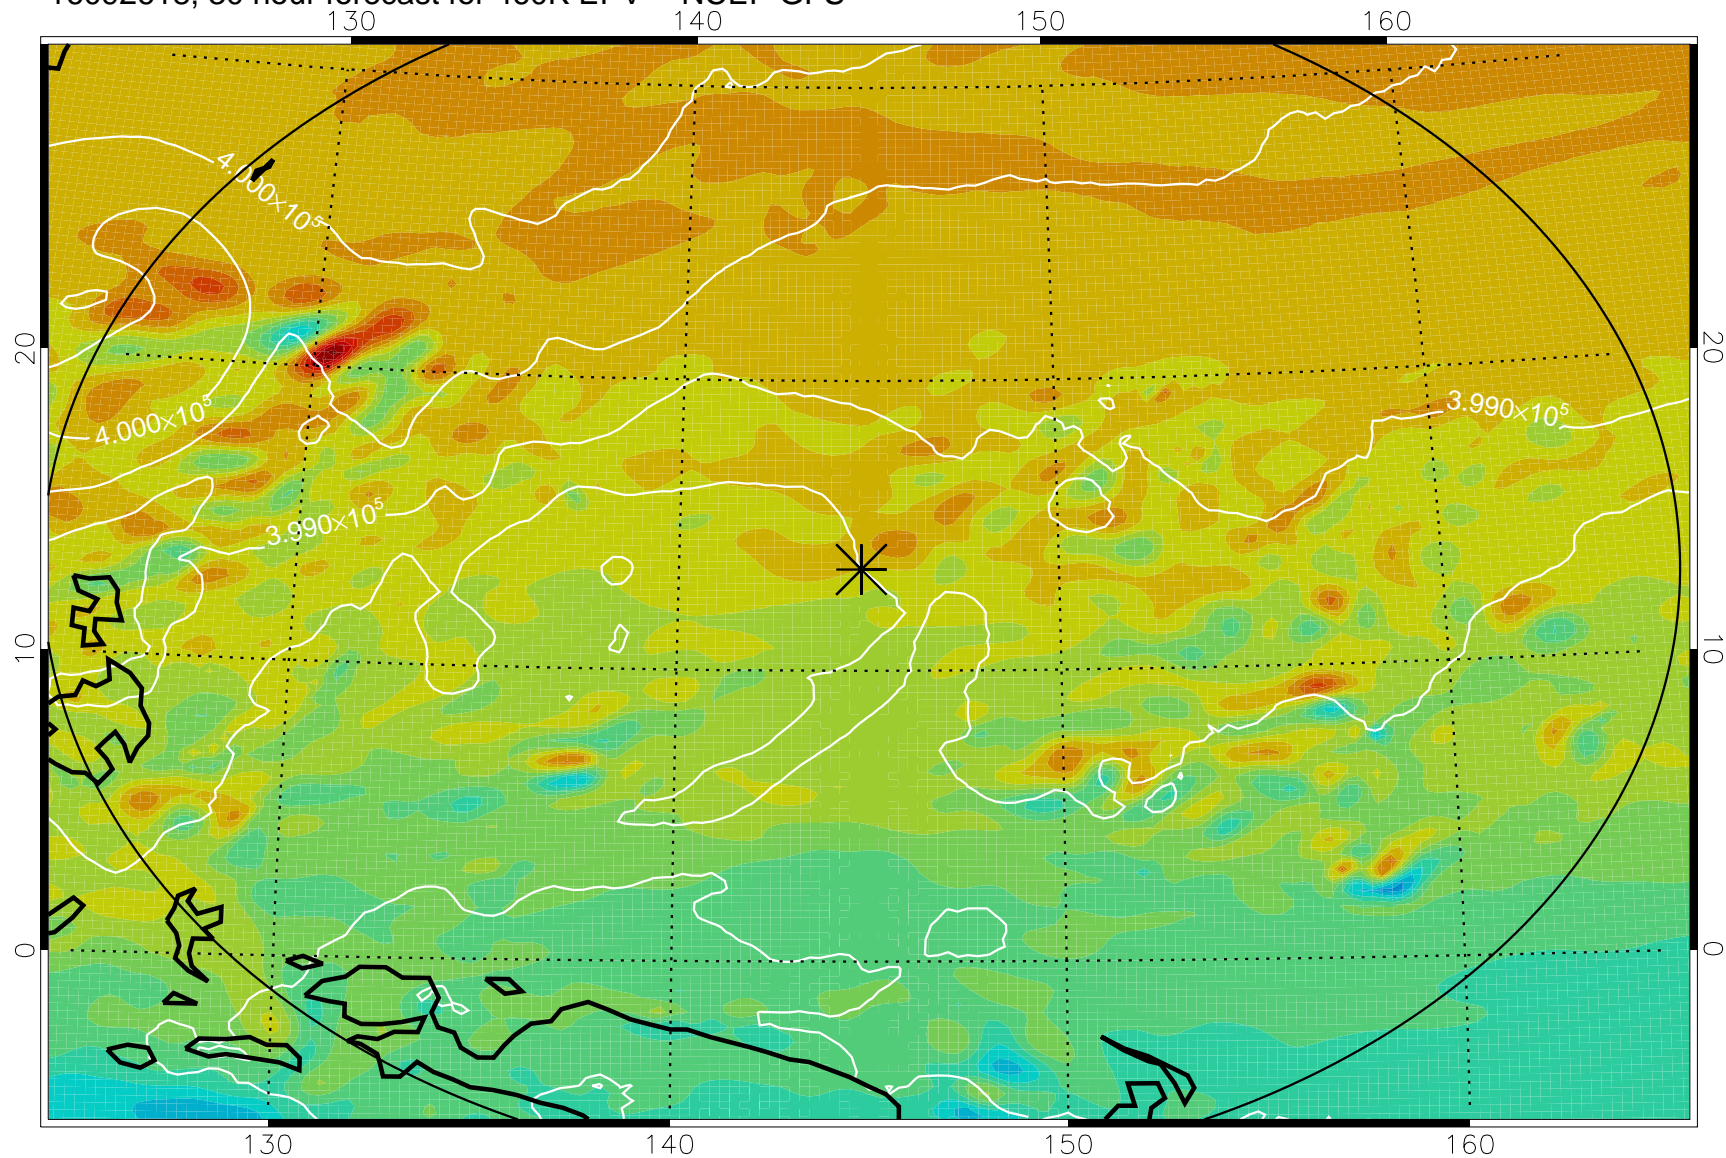

16092518, 6 hour forecast for 460K EPV -- NCEP GFS

460K Montgomery Streamfunction, white

Range ring of 2304 km

16092600, 12 hour forecast for 460K EPV -- NCEP GFS

460K Montgomery Streamfunction, white

Range ring of 2304 km

16092606, 18 hour forecast for 460K EPV -- NCEP GFS

460K Montgomery Streamfunction, white

Range ring of 2304 km

16092612, 24 hour forecast for 460K EPV -- NCEP GFS

460K Montgomery Streamfunction, white

Range ring of 2304 km

16092618, 30 hour forecast for 460K EPV -- NCEP GFS

460K Montgomery Streamfunction, white

Range ring of 2304 km

16092700, 36 hour forecast for 460K EPV -- NCEP GFS

460K Montgomery Streamfunction, white

Range ring of 2304 km

16092706, 42 hour forecast for 460K EPV -- NCEP GFS

460K Montgomery Streamfunction, white

Range ring of 2304 km

16092712, 48 hour forecast for 460K EPV -- NCEP GFS

460K Montgomery Streamfunction, white

Range ring of 2304 km