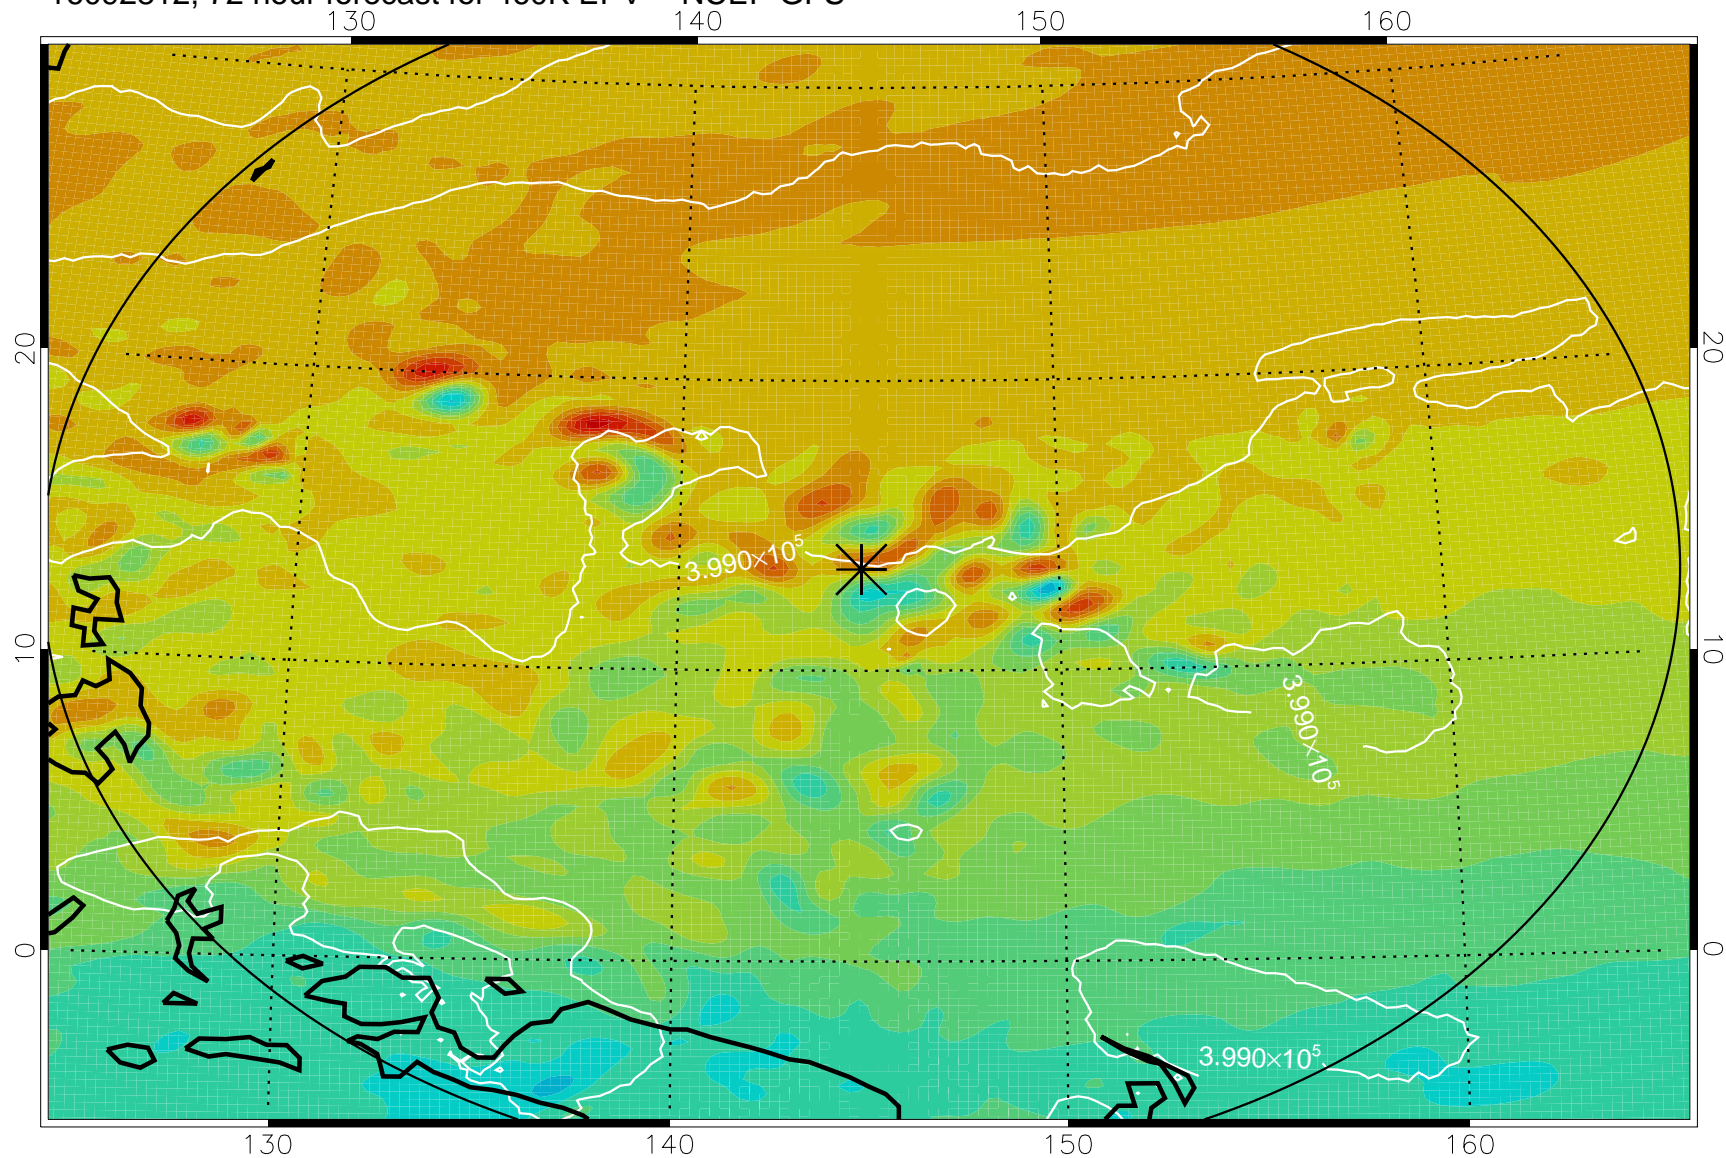

16092706, 42 hour forecast for 460K EPV -- NCEP GFS

460K Montgomery Streamfunction, white

Range ring of 2304 km

16092712, 48 hour forecast for 460K EPV -- NCEP GFS

460K Montgomery Streamfunction, white

Range ring of 2304 km

16092718, 54 hour forecast for 460K EPV -- NCEP GFS

460K Montgomery Streamfunction, white

Range ring of 2304 km

16092800, 60 hour forecast for 460K EPV -- NCEP GFS

460K Montgomery Streamfunction, white

Range ring of 2304 km

16092806, 66 hour forecast for 460K EPV -- NCEP GFS

460K Montgomery Streamfunction, white

Range ring of 2304 km

16092812, 72 hour forecast for 460K EPV -- NCEP GFS

460K Montgomery Streamfunction, white

Range ring of 2304 km

16092818, 78 hour forecast for 460K EPV -- NCEP GFS

460K Montgomery Streamfunction, white

Range ring of 2304 km

16092900, 84 hour forecast for 460K EPV -- NCEP GFS

460K Montgomery Streamfunction, white

Range ring of 2304 km