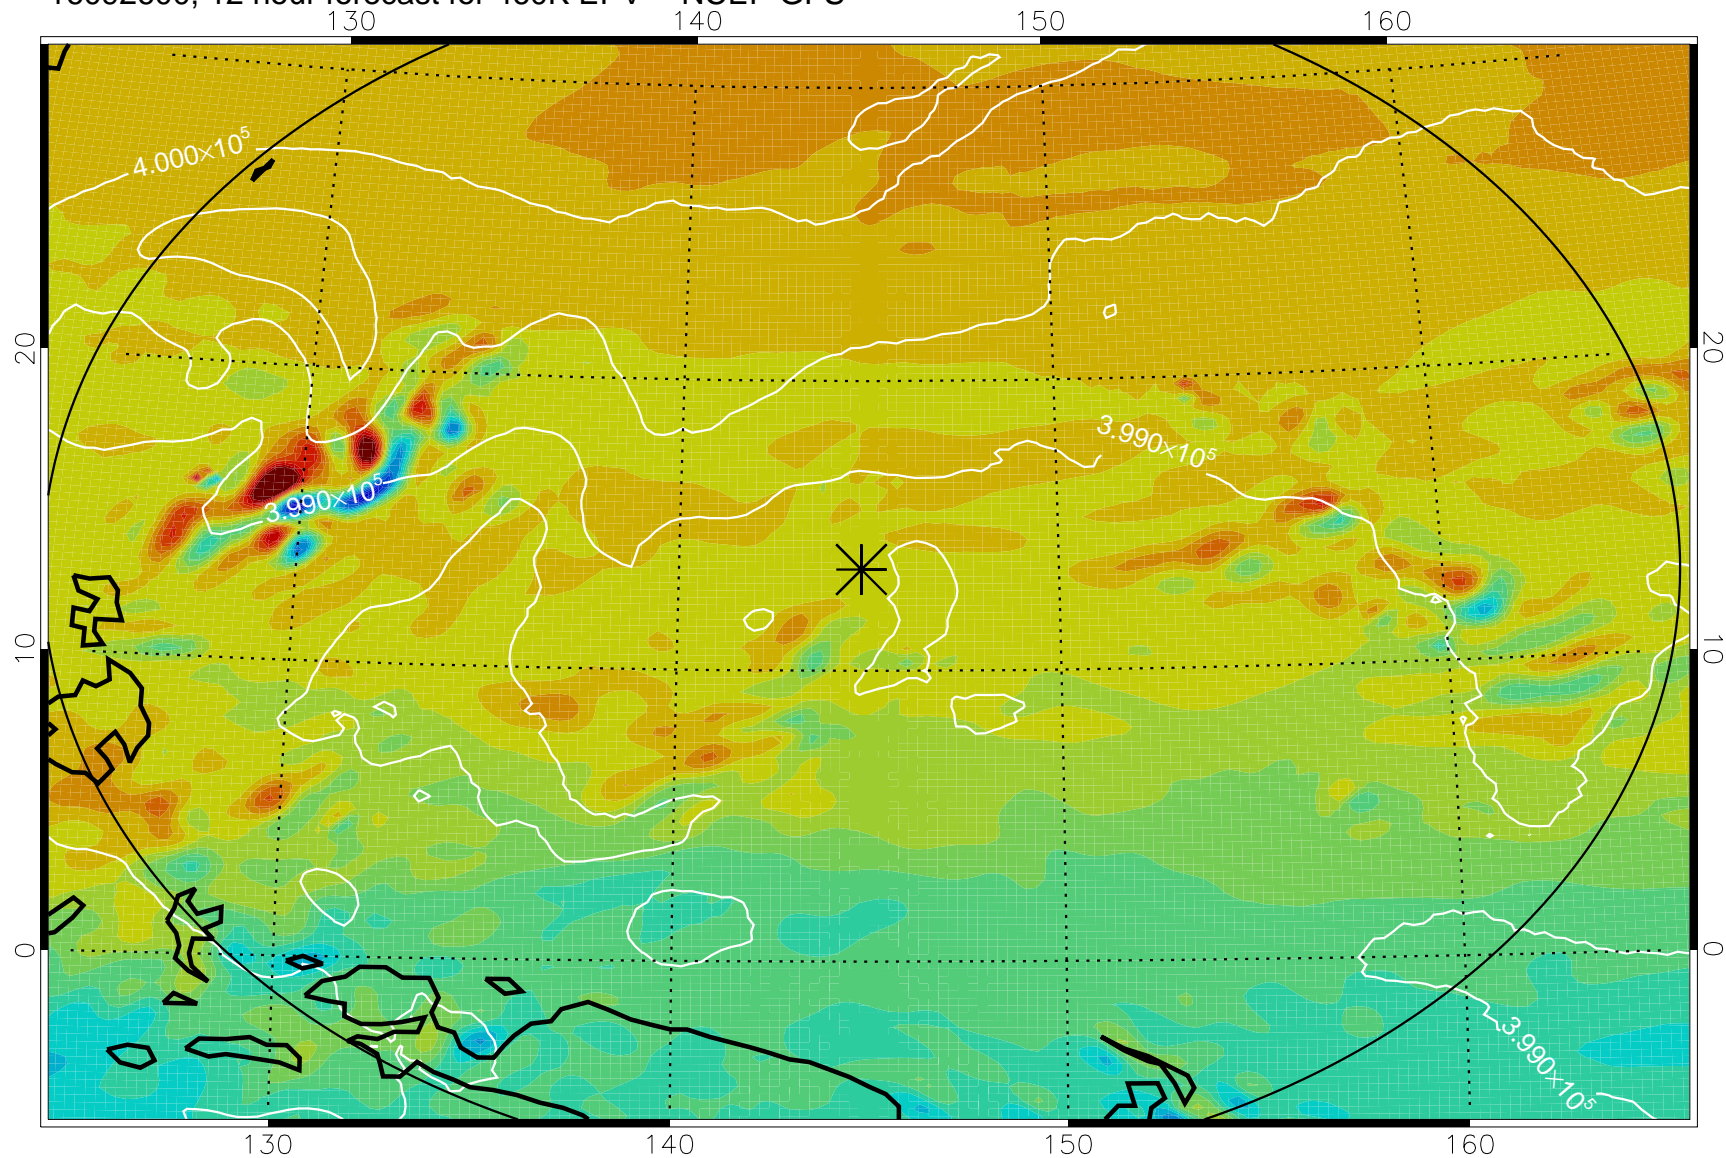

16092518, 6 hour forecast for 460K EPV -- NCEP GFS

460K Montgomery Streamfunction, white

Range ring of 2304 km

16092600, 12 hour forecast for 460K EPV -- NCEP GFS

460K Montgomery Streamfunction, white

Range ring of 2304 km

16092606, 18 hour forecast for 460K EPV -- NCEP GFS

460K Montgomery Streamfunction, white

Range ring of 2304 km

16092612, 24 hour forecast for 460K EPV -- NCEP GFS

460K Montgomery Streamfunction, white

Range ring of 2304 km

16092618, 30 hour forecast for 460K EPV -- NCEP GFS

460K Montgomery Streamfunction, white

Range ring of 2304 km

16092700, 36 hour forecast for 460K EPV -- NCEP GFS

460K Montgomery Streamfunction, white

Range ring of 2304 km

16092718, 54 hour forecast for 460K EPV -- NCEP GFS

460K Montgomery Streamfunction, white

Range ring of 2304 km

16092800, 60 hour forecast for 460K EPV -- NCEP GFS

460K Montgomery Streamfunction, white

Range ring of 2304 km