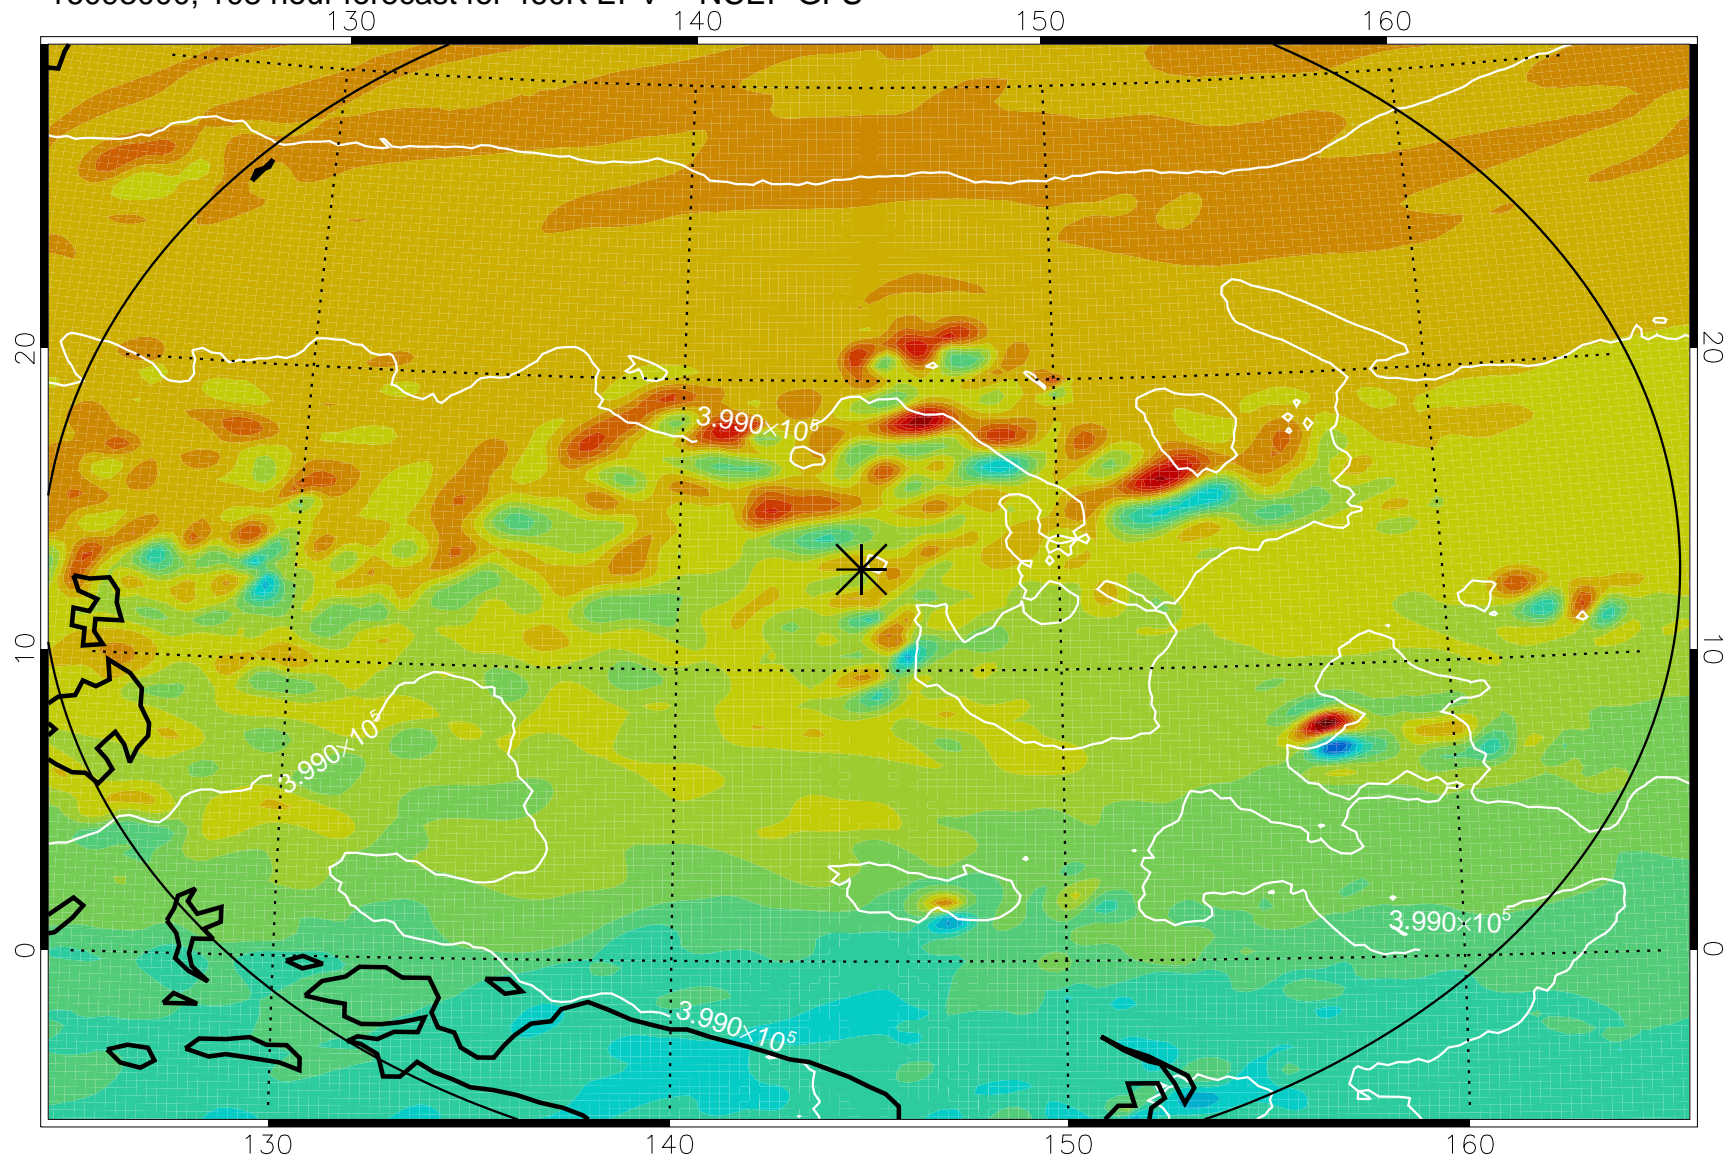

16092818, 78 hour forecast for 460K EPV -- NCEP GFS

460K Montgomery Streamfunction, white

Range ring of 2304 km

16092900, 84 hour forecast for 460K EPV -- NCEP GFS

460K Montgomery Streamfunction, white

Range ring of 2304 km

16092906, 90 hour forecast for 460K EPV -- NCEP GFS

460K Montgomery Streamfunction, white

Range ring of 2304 km

16092912, 96 hour forecast for 460K EPV -- NCEP GFS

460K Montgomery Streamfunction, white

Range ring of 2304 km

16092918, 102 hour forecast for 460K EPV -- NCEP GFS

460K Montgomery Streamfunction, white

Range ring of 2304 km

16093000, 108 hour forecast for 460K EPV -- NCEP GFS

460K Montgomery Streamfunction, white

Range ring of 2304 km

16093006, 114 hour forecast for 460K EPV -- NCEP GFS

460K Montgomery Streamfunction, white

Range ring of 2304 km

16093012, 120 hour forecast for 460K EPV -- NCEP GFS

460K Montgomery Streamfunction, white

Range ring of 2304 km