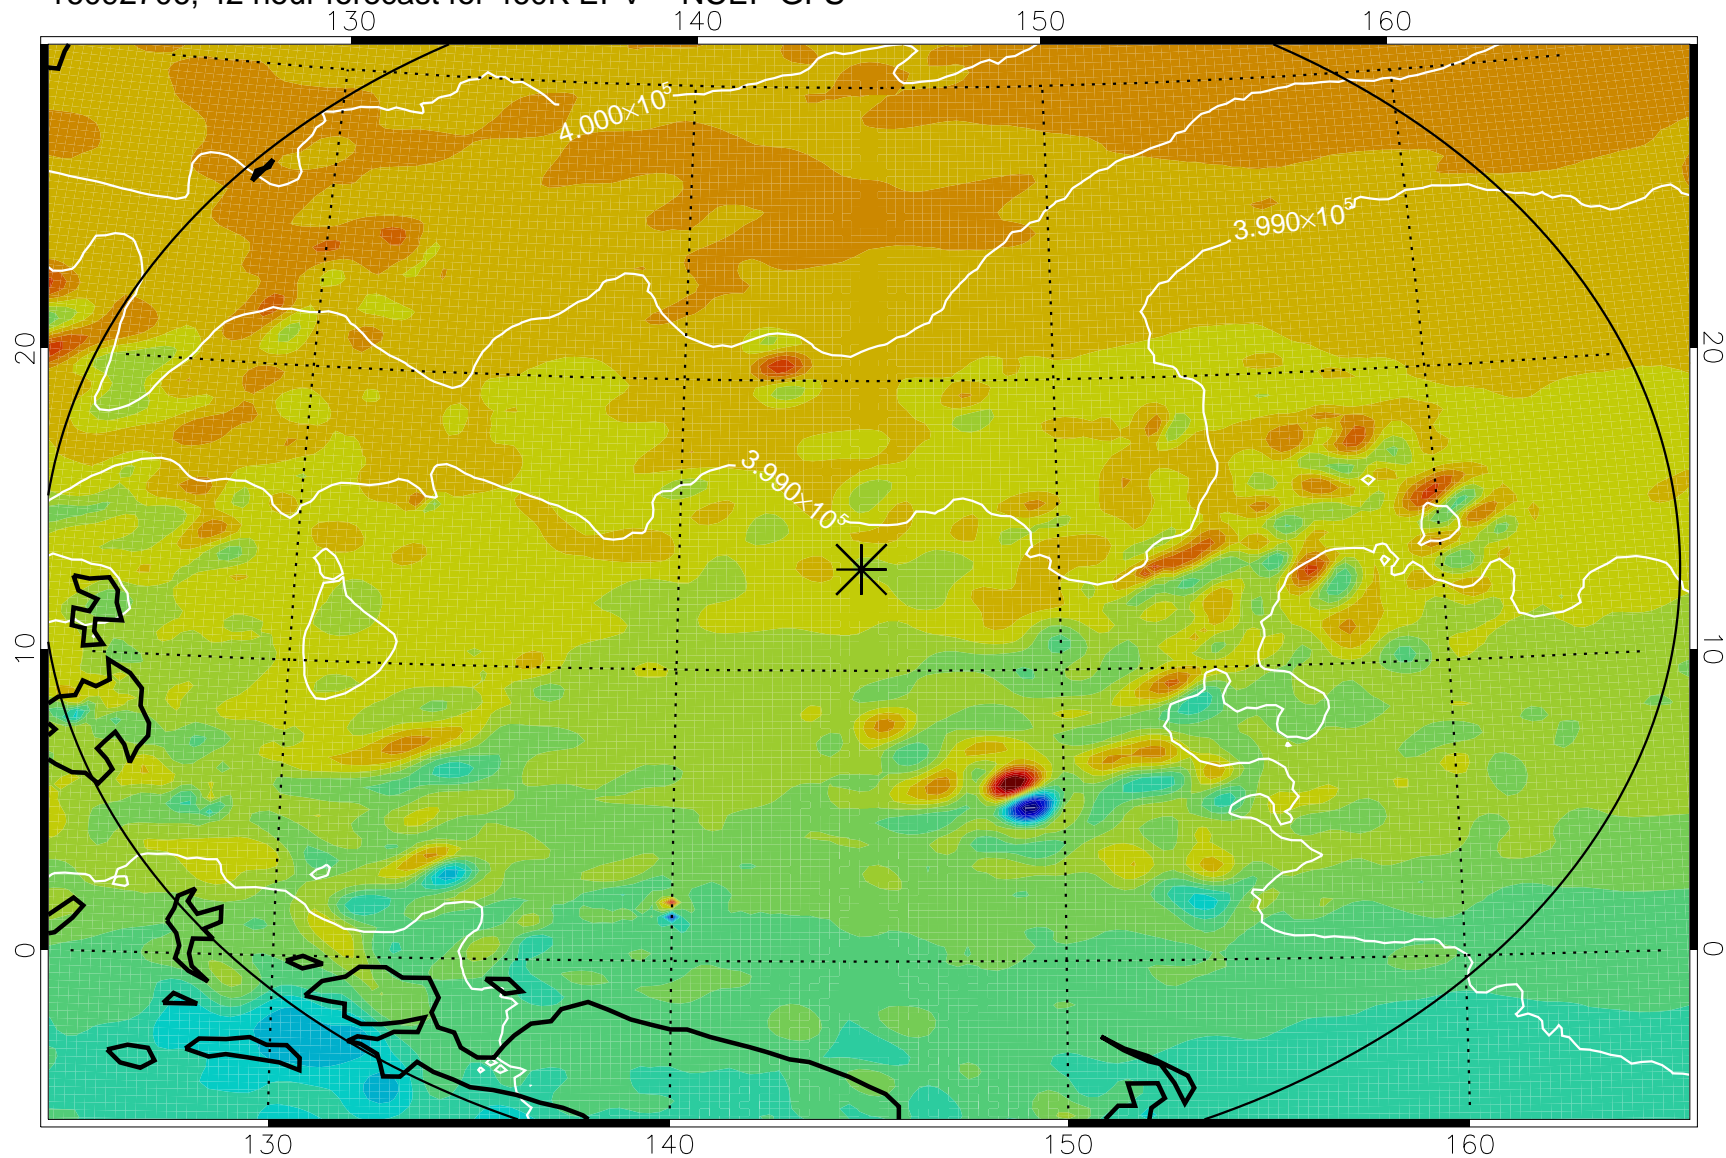

16092618, 30 hour forecast for 460K EPV -- NCEP GFS

460K Montgomery Streamfunction, white

Range ring of 2304 km

16092700, 36 hour forecast for 460K EPV -- NCEP GFS

460K Montgomery Streamfunction, white

Range ring of 2304 km

16092706, 42 hour forecast for 460K EPV -- NCEP GFS

460K Montgomery Streamfunction, white

Range ring of 2304 km

16092712, 48 hour forecast for 460K EPV -- NCEP GFS

460K Montgomery Streamfunction, white

Range ring of 2304 km

16092718, 54 hour forecast for 460K EPV -- NCEP GFS

460K Montgomery Streamfunction, white

Range ring of 2304 km

16092800, 60 hour forecast for 460K EPV -- NCEP GFS

460K Montgomery Streamfunction, white

Range ring of 2304 km

16092818, 78 hour forecast for 460K EPV -- NCEP GFS

460K Montgomery Streamfunction, white

Range ring of 2304 km

16092900, 84 hour forecast for 460K EPV -- NCEP GFS

460K Montgomery Streamfunction, white

Range ring of 2304 km