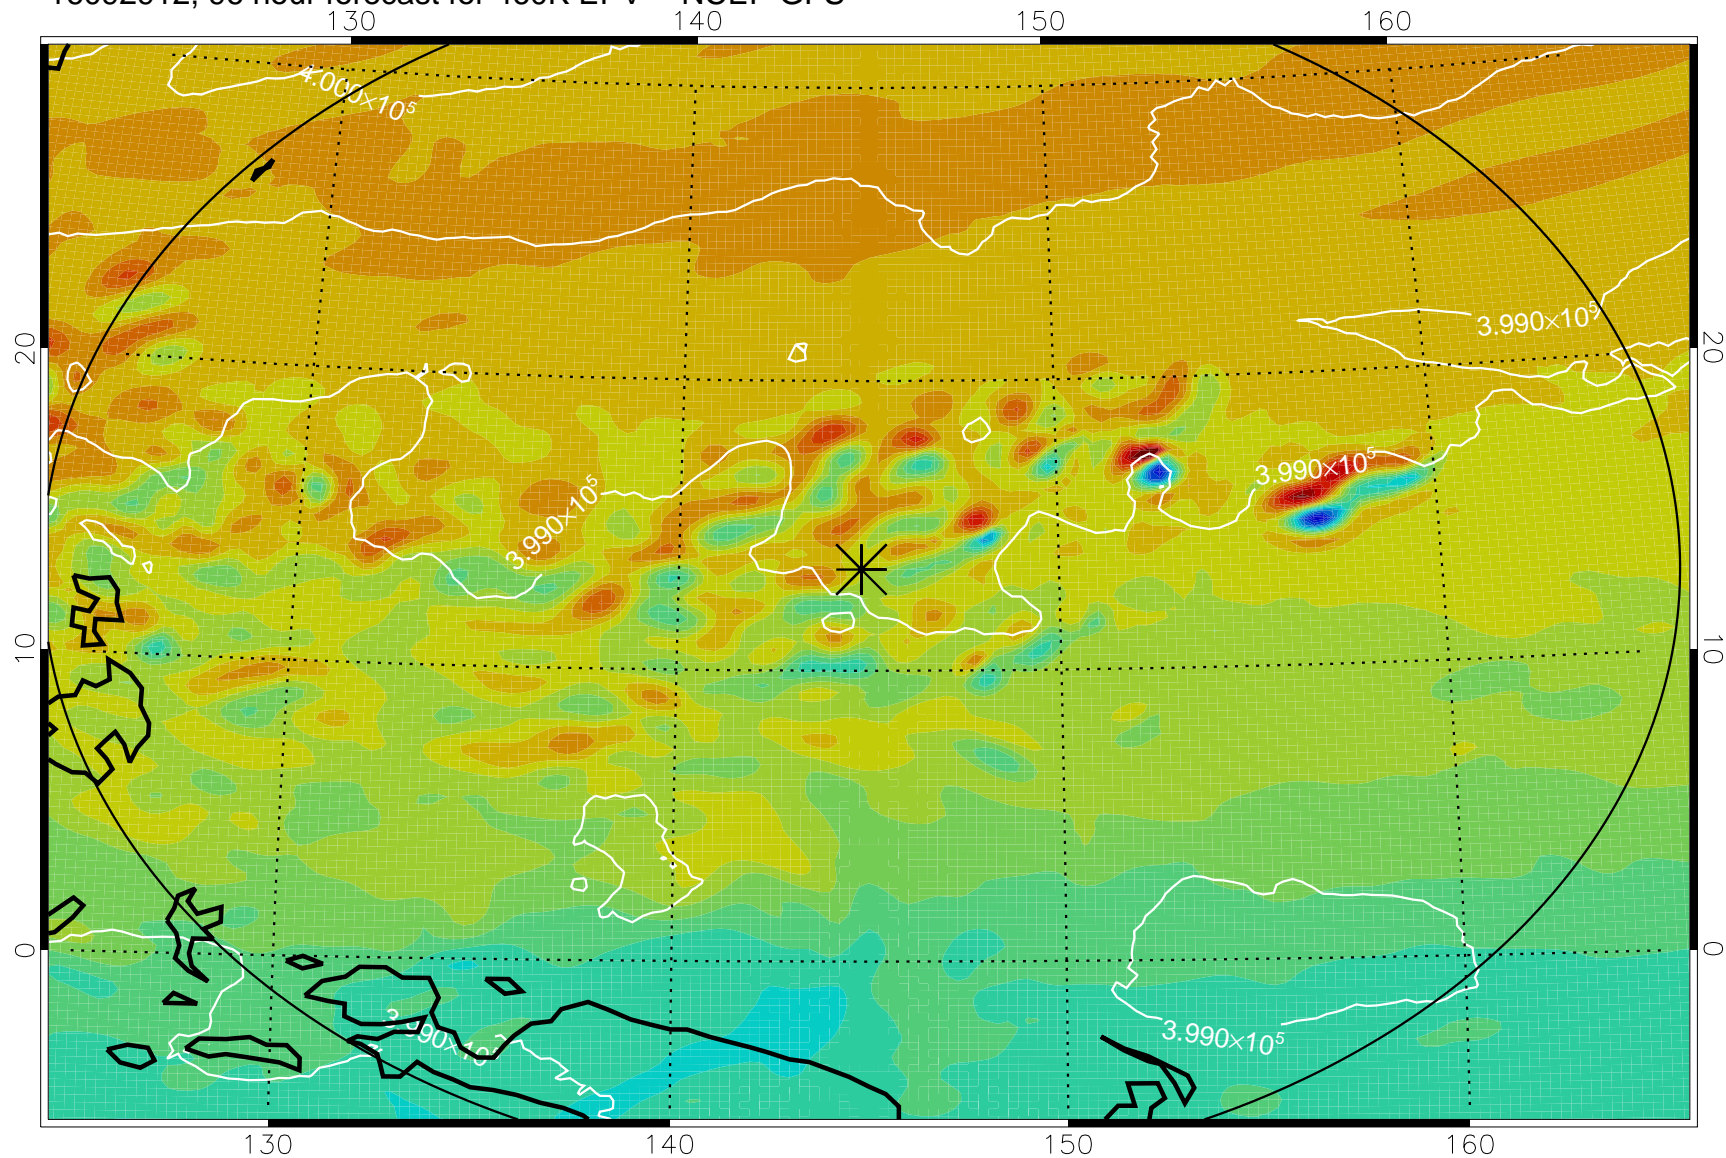

16092818, 78 hour forecast for 460K EPV -- NCEP GFS

460K Montgomery Streamfunction, white

Range ring of 2304 km

16092900, 84 hour forecast for 460K EPV -- NCEP GFS

460K Montgomery Streamfunction, white

Range ring of 2304 km

16092906, 90 hour forecast for 460K EPV -- NCEP GFS

460K Montgomery Streamfunction, white

Range ring of 2304 km

16092912, 96 hour forecast for 460K EPV -- NCEP GFS

460K Montgomery Streamfunction, white

Range ring of 2304 km

16092918, 102 hour forecast for 460K EPV -- NCEP GFS

460K Montgomery Streamfunction, white

Range ring of 2304 km

16093000, 108 hour forecast for 460K EPV -- NCEP GFS

460K Montgomery Streamfunction, white

Range ring of 2304 km

16093006, 114 hour forecast for 460K EPV -- NCEP GFS

460K Montgomery Streamfunction, white

Range ring of 2304 km

16093012, 120 hour forecast for 460K EPV -- NCEP GFS

460K Montgomery Streamfunction, white

Range ring of 2304 km