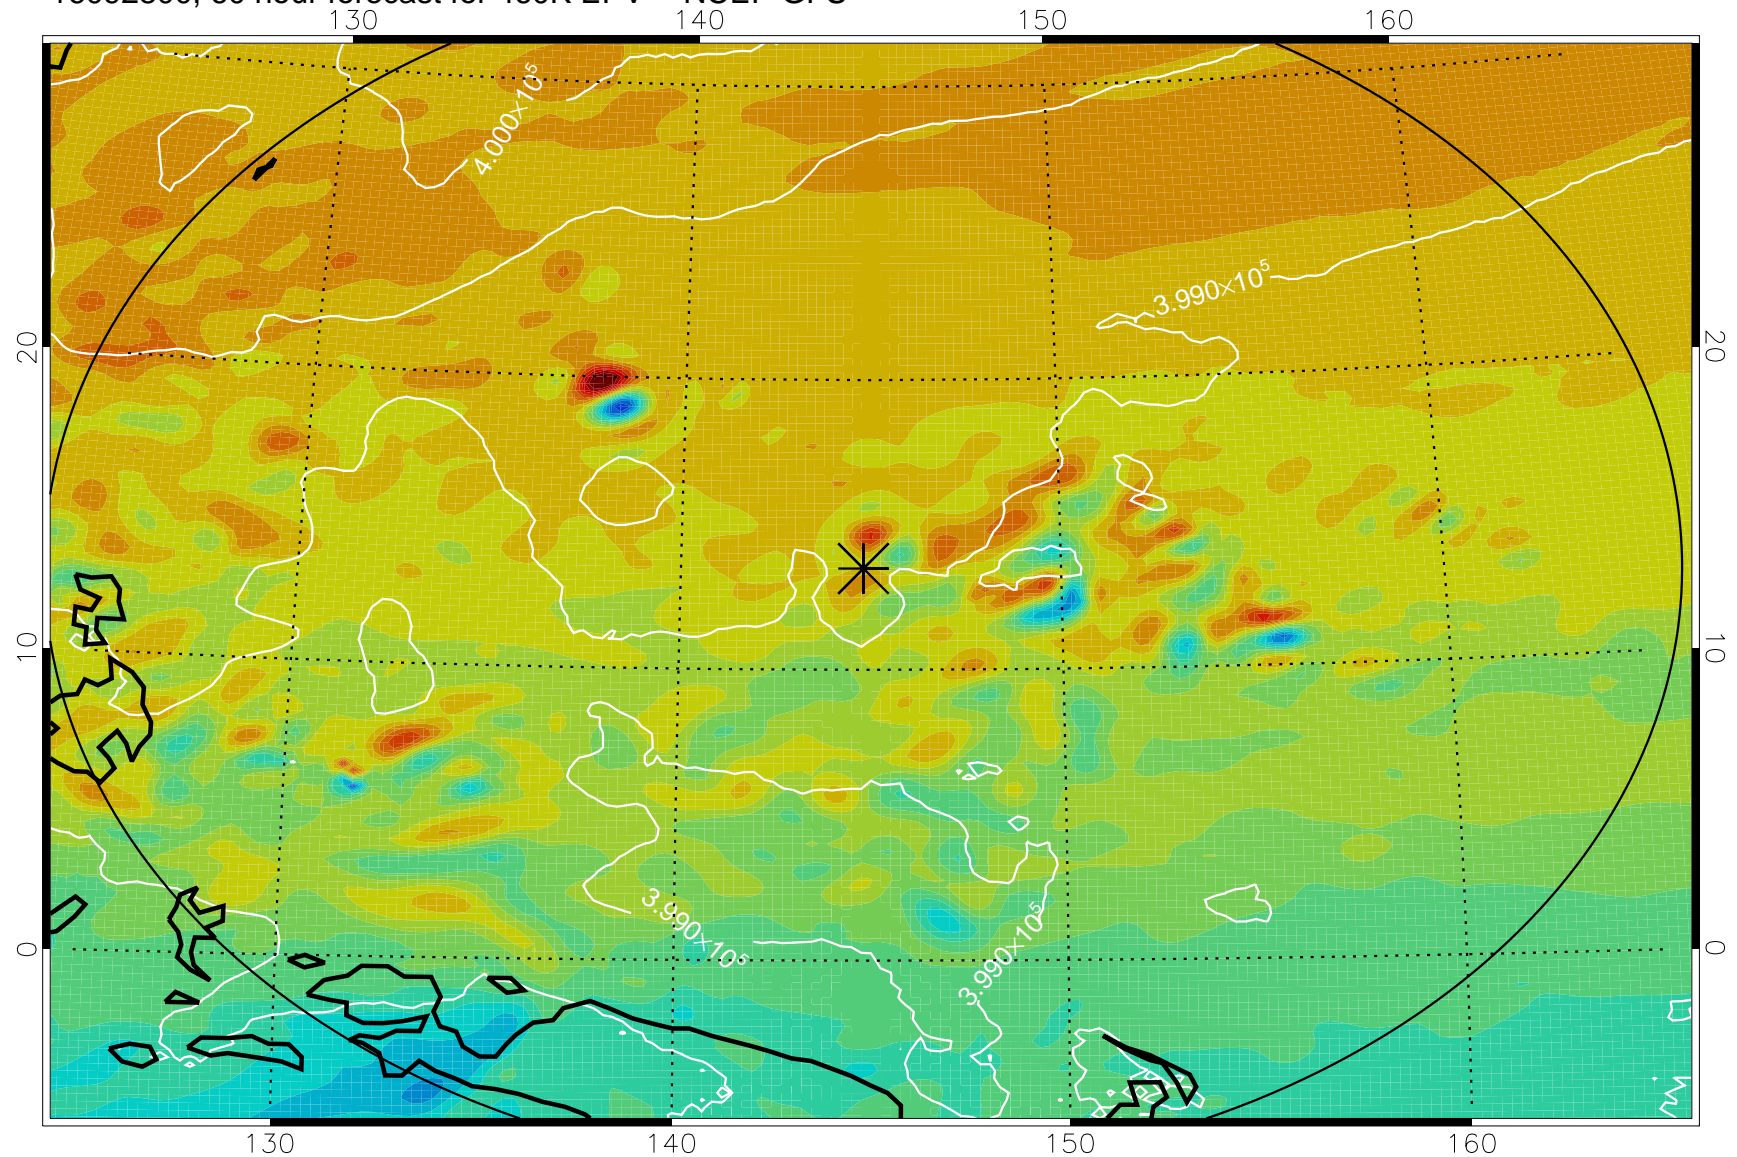

16092618, 30 hour forecast for 460K EPV -- NCEP GFS

460K Montgomery Streamfunction, white

Range ring of 2304 km

16092700, 36 hour forecast for 460K EPV -- NCEP GFS

460K Montgomery Streamfunction, white

Range ring of 2304 km

16092706, 42 hour forecast for 460K EPV -- NCEP GFS

460K Montgomery Streamfunction, white

Range ring of 2304 km

16092712, 48 hour forecast for 460K EPV -- NCEP GFS

460K Montgomery Streamfunction, white

Range ring of 2304 km

16092718, 54 hour forecast for 460K EPV -- NCEP GFS

460K Montgomery Streamfunction, white

Range ring of 2304 km

16092800, 60 hour forecast for 460K EPV -- NCEP GFS

460K Montgomery Streamfunction, white

Range ring of 2304 km

16092818, 78 hour forecast for 460K EPV -- NCEP GFS

460K Montgomery Streamfunction, white

Range ring of 2304 km

16092900, 84 hour forecast for 460K EPV -- NCEP GFS

460K Montgomery Streamfunction, white

Range ring of 2304 km