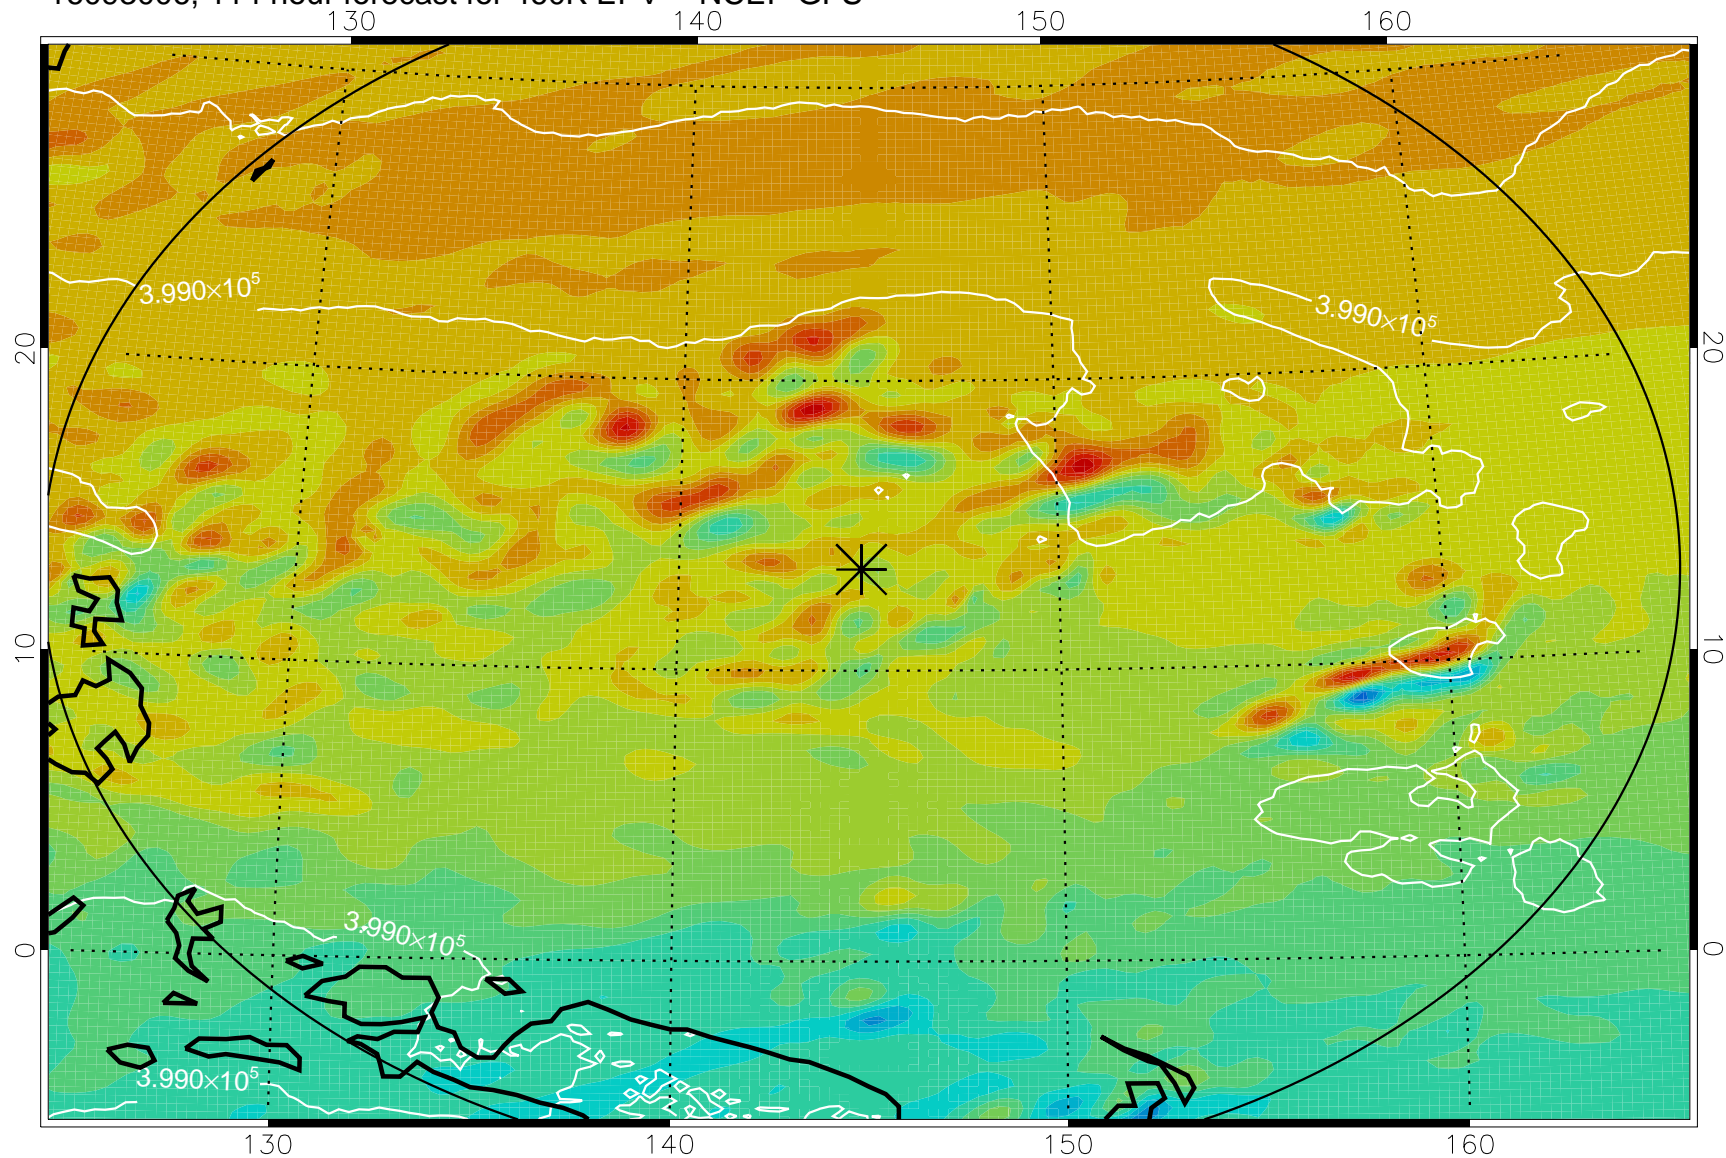

16092818, 78 hour forecast for 460K EPV -- NCEP GFS

460K Montgomery Streamfunction, white

Range ring of 2304 km

16092900, 84 hour forecast for 460K EPV -- NCEP GFS

460K Montgomery Streamfunction, white

Range ring of 2304 km

16092906, 90 hour forecast for 460K EPV -- NCEP GFS

460K Montgomery Streamfunction, white

Range ring of 2304 km

16092912, 96 hour forecast for 460K EPV -- NCEP GFS

460K Montgomery Streamfunction, white

Range ring of 2304 km

16092918, 102 hour forecast for 460K EPV -- NCEP GFS

460K Montgomery Streamfunction, white

Range ring of 2304 km

16093000, 108 hour forecast for 460K EPV -- NCEP GFS

460K Montgomery Streamfunction, white

Range ring of 2304 km

16093006, 114 hour forecast for 460K EPV -- NCEP GFS

460K Montgomery Streamfunction, white

Range ring of 2304 km

16093012, 120 hour forecast for 460K EPV -- NCEP GFS

460K Montgomery Streamfunction, white

Range ring of 2304 km