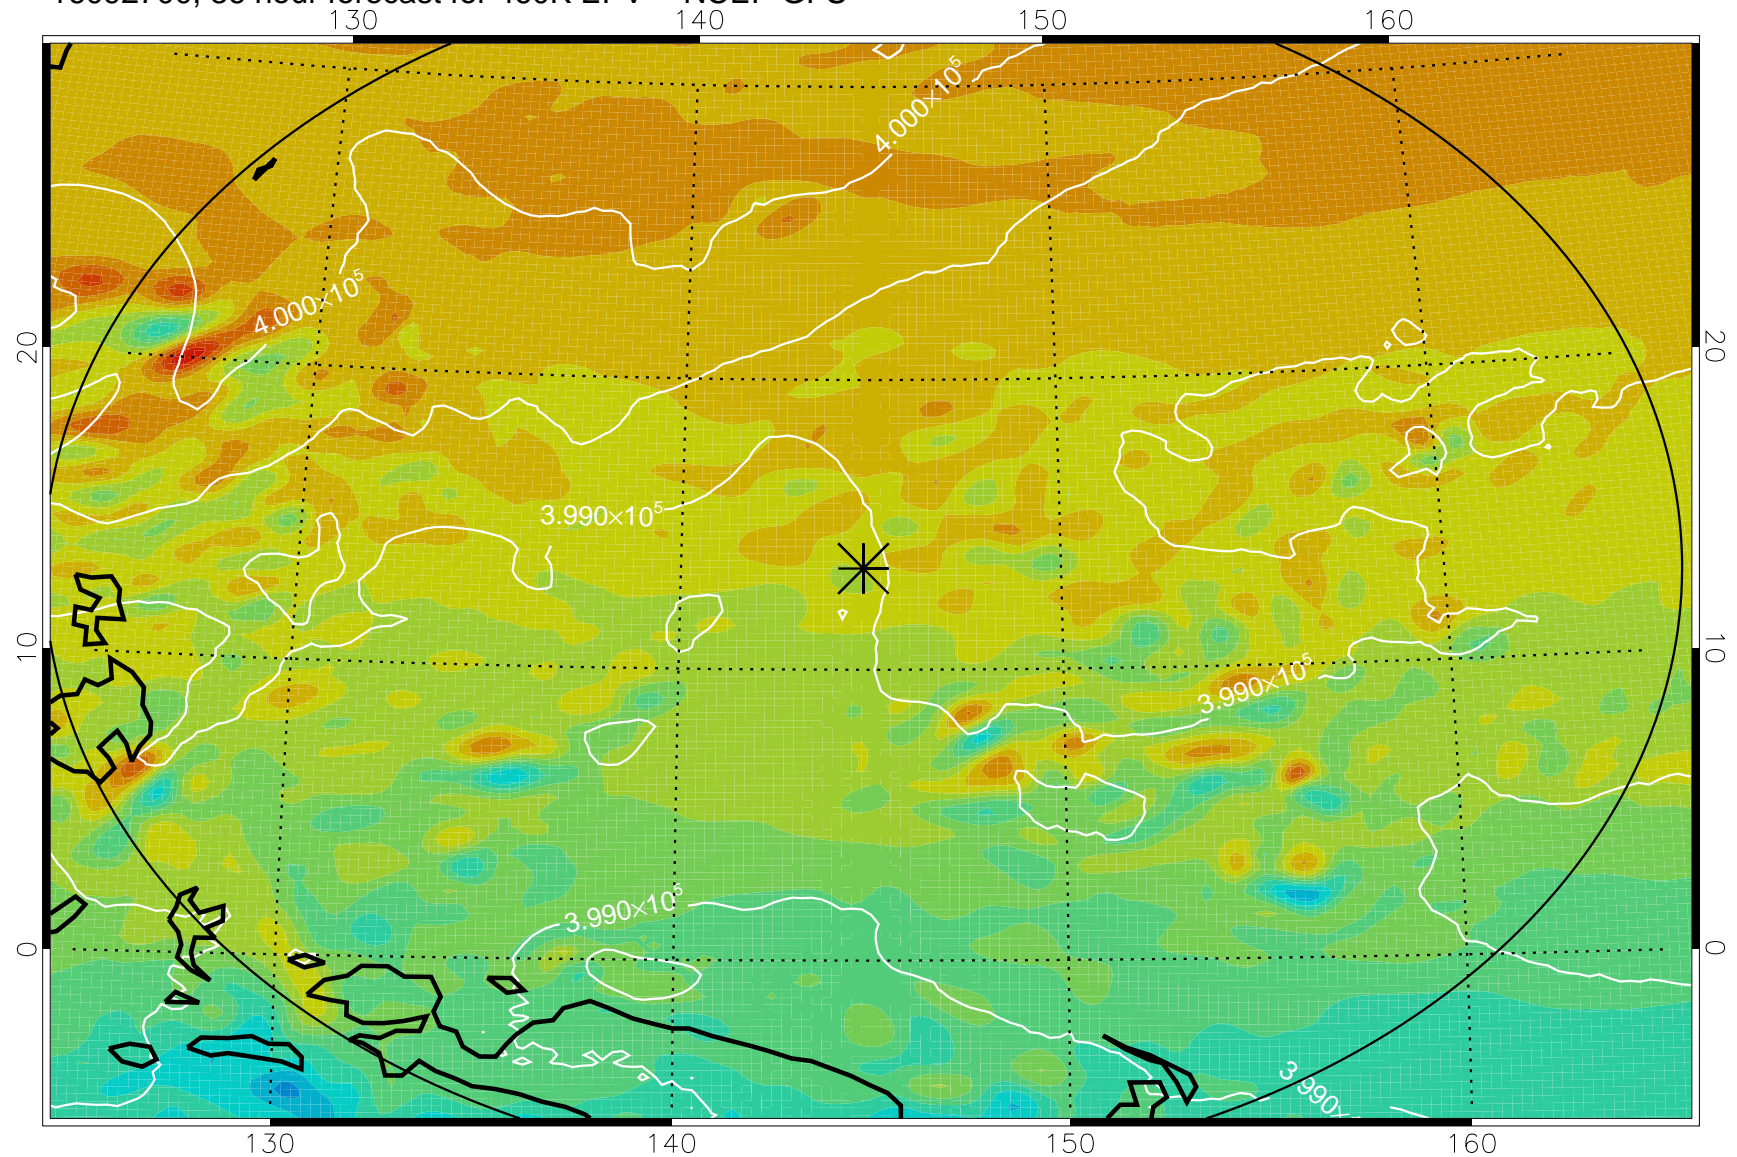

16092518, 6 hour forecast for 460K EPV -- NCEP GFS

460K Montgomery Streamfunction, white

Range ring of 2304 km

16092600, 12 hour forecast for 460K EPV -- NCEP GFS

460K Montgomery Streamfunction, white

Range ring of 2304 km

16092606, 18 hour forecast for 460K EPV -- NCEP GFS

460K Montgomery Streamfunction, white

Range ring of 2304 km

16092612, 24 hour forecast for 460K EPV -- NCEP GFS

460K Montgomery Streamfunction, white

Range ring of 2304 km

16092618, 30 hour forecast for 460K EPV -- NCEP GFS

460K Montgomery Streamfunction, white

Range ring of 2304 km

16092700, 36 hour forecast for 460K EPV -- NCEP GFS

460K Montgomery Streamfunction, white

Range ring of 2304 km

16092818, 78 hour forecast for 460K EPV -- NCEP GFS

460K Montgomery Streamfunction, white

Range ring of 2304 km

16092900, 84 hour forecast for 460K EPV -- NCEP GFS

460K Montgomery Streamfunction, white

Range ring of 2304 km