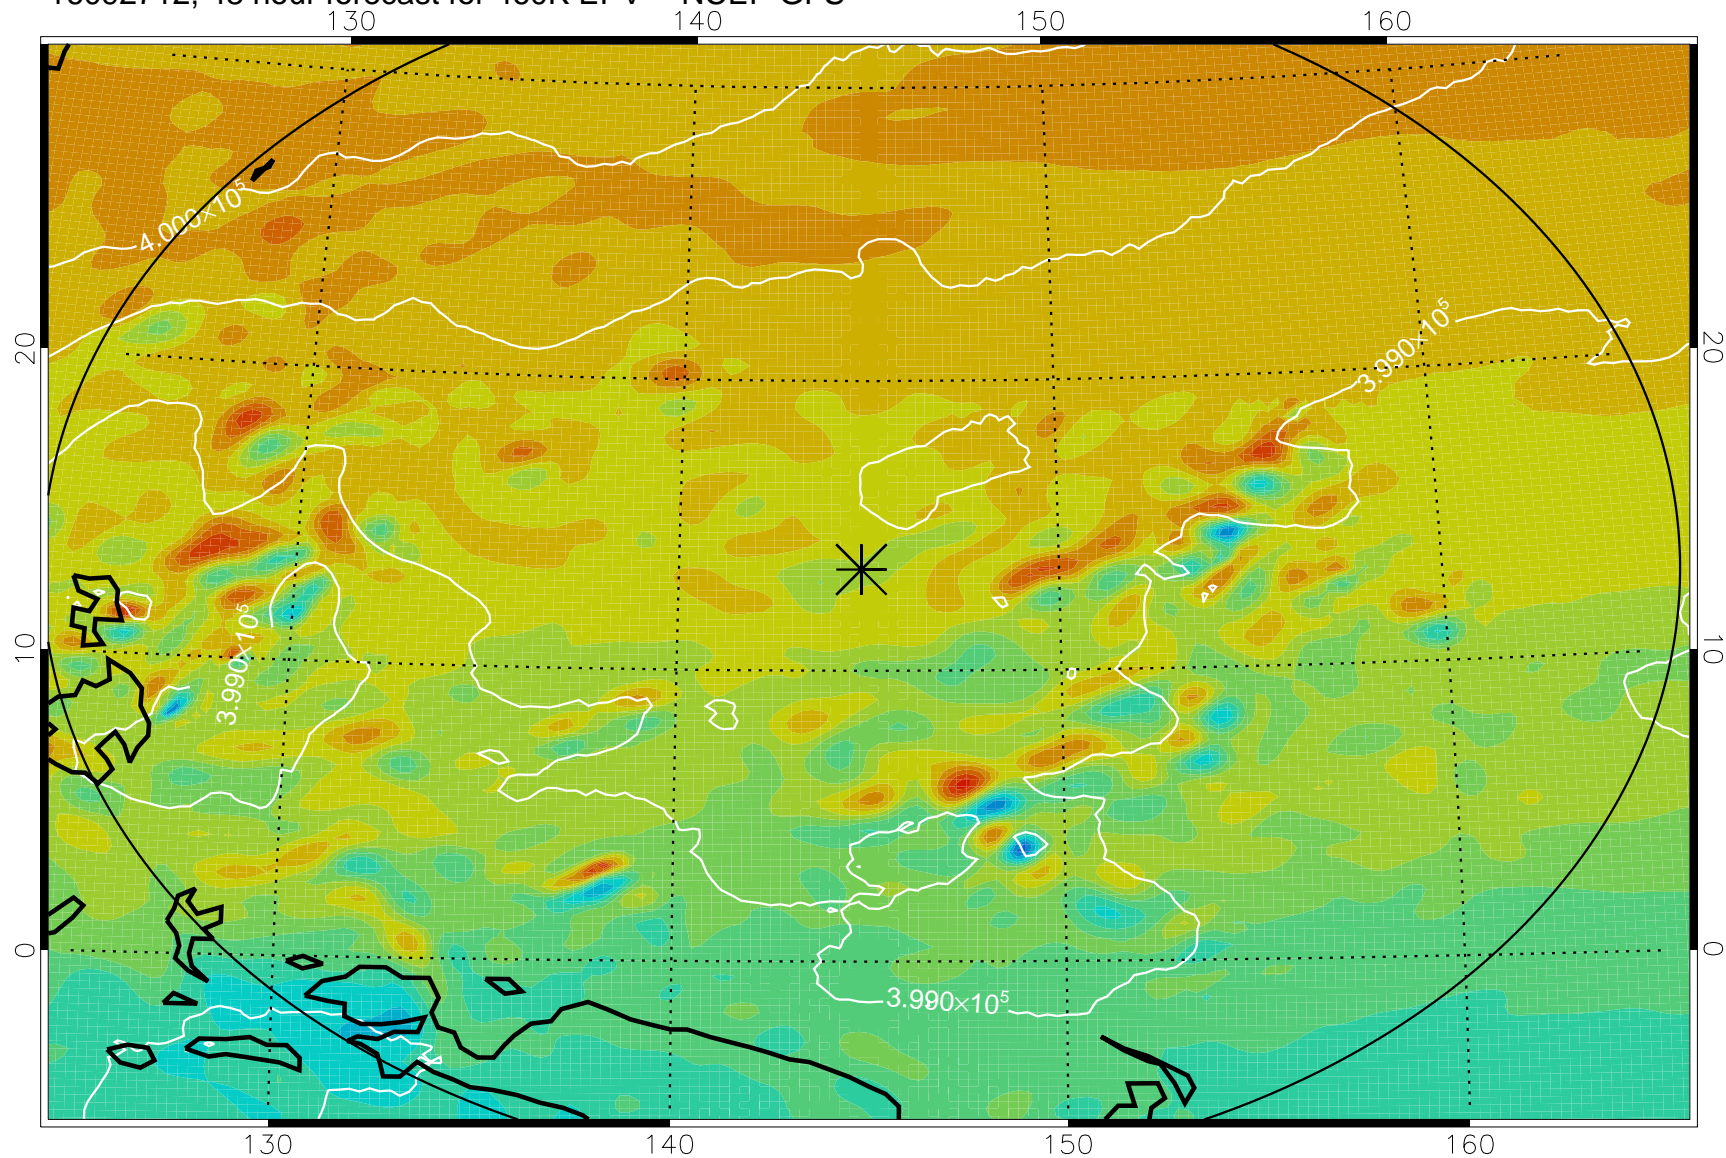

16092618, 30 hour forecast for 460K EPV -- NCEP GFS

460K Montgomery Streamfunction, white

Range ring of 2304 km

16092700, 36 hour forecast for 460K EPV -- NCEP GFS

460K Montgomery Streamfunction, white

Range ring of 2304 km

16092706, 42 hour forecast for 460K EPV -- NCEP GFS

460K Montgomery Streamfunction, white

Range ring of 2304 km

16092712, 48 hour forecast for 460K EPV -- NCEP GFS

460K Montgomery Streamfunction, white

Range ring of 2304 km

16092718, 54 hour forecast for 460K EPV -- NCEP GFS

460K Montgomery Streamfunction, white

Range ring of 2304 km

16092800, 60 hour forecast for 460K EPV -- NCEP GFS

460K Montgomery Streamfunction, white

Range ring of 2304 km

16092818, 78 hour forecast for 460K EPV -- NCEP GFS

460K Montgomery Streamfunction, white

Range ring of 2304 km

16092900, 84 hour forecast for 460K EPV -- NCEP GFS

460K Montgomery Streamfunction, white

Range ring of 2304 km