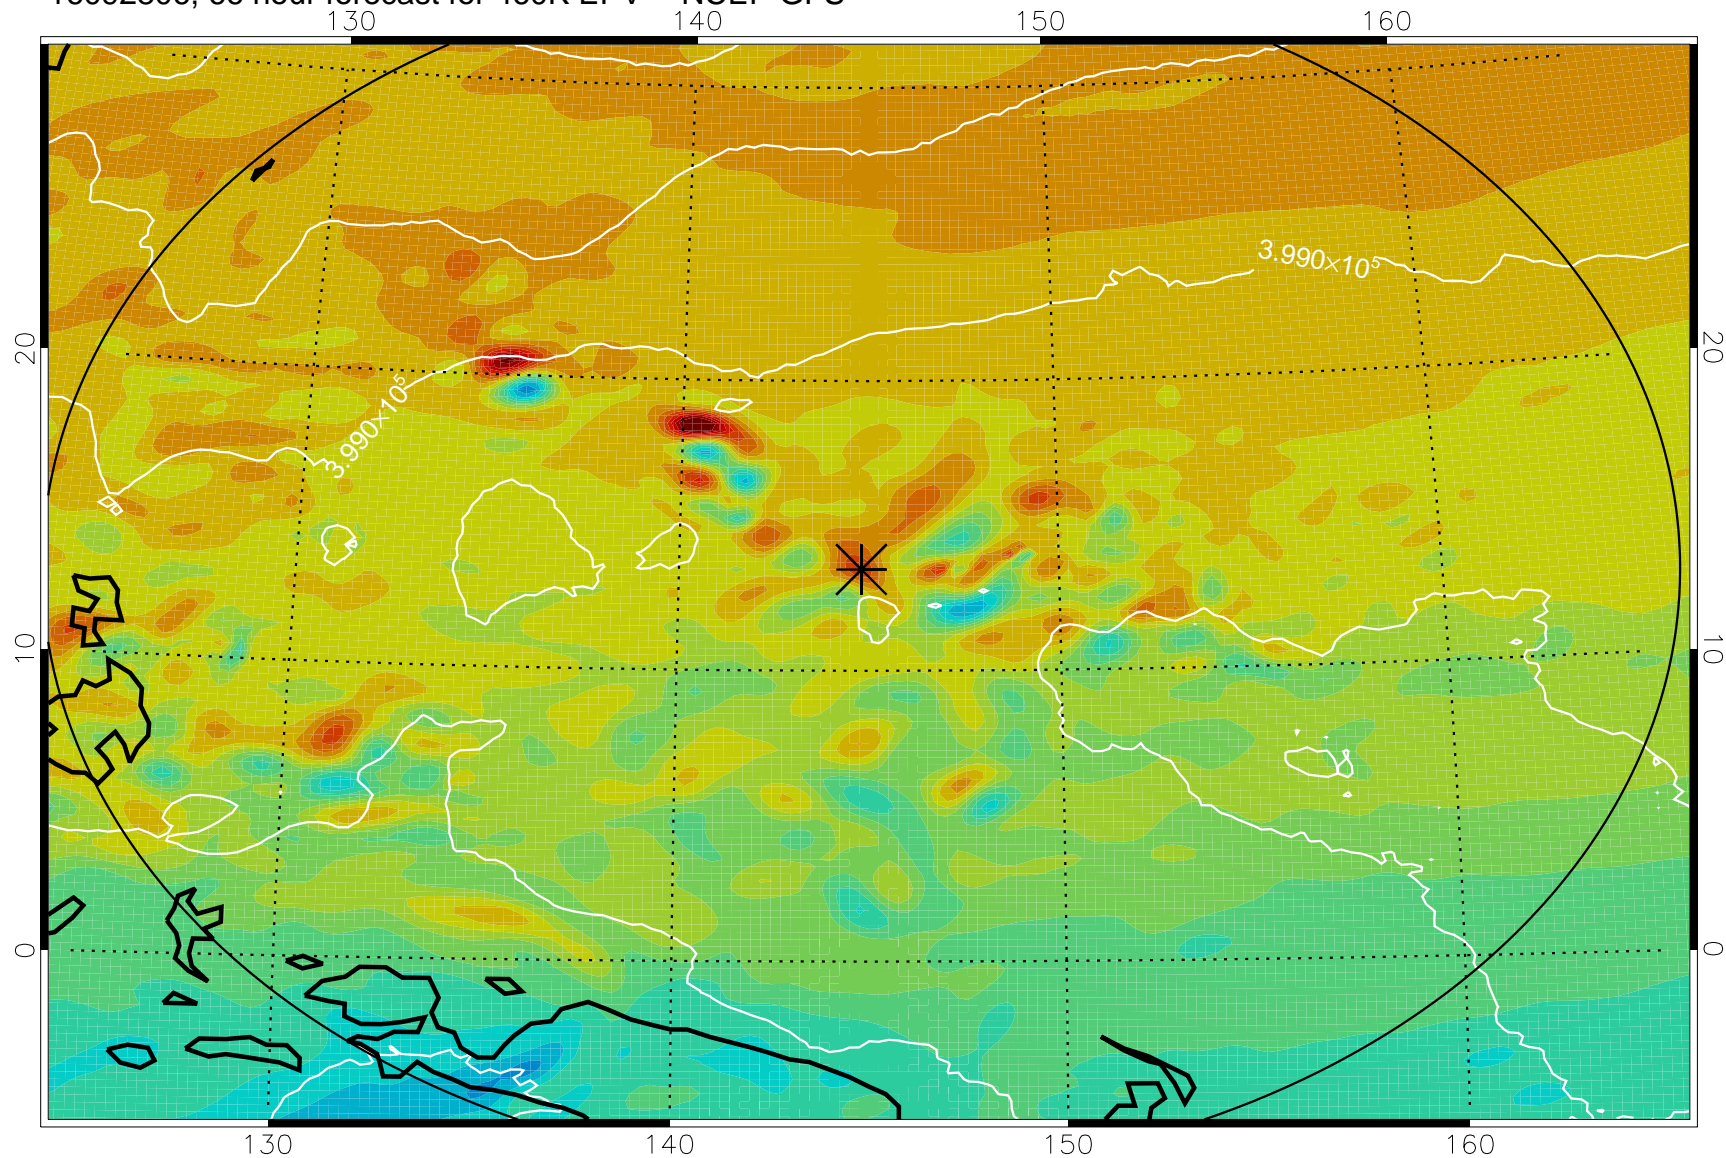

16092706, 42 hour forecast for 460K EPV -- NCEP GFS

460K Montgomery Streamfunction, white

Range ring of 2304 km

16092712, 48 hour forecast for 460K EPV -- NCEP GFS

460K Montgomery Streamfunction, white

Range ring of 2304 km

16092718, 54 hour forecast for 460K EPV -- NCEP GFS

460K Montgomery Streamfunction, white

Range ring of 2304 km

16092800, 60 hour forecast for 460K EPV -- NCEP GFS

460K Montgomery Streamfunction, white

Range ring of 2304 km

16092806, 66 hour forecast for 460K EPV -- NCEP GFS

460K Montgomery Streamfunction, white

Range ring of 2304 km

16092812, 72 hour forecast for 460K EPV -- NCEP GFS

460K Montgomery Streamfunction, white

Range ring of 2304 km

16092818, 78 hour forecast for 460K EPV -- NCEP GFS

460K Montgomery Streamfunction, white

Range ring of 2304 km

16092900, 84 hour forecast for 460K EPV -- NCEP GFS

460K Montgomery Streamfunction, white

Range ring of 2304 km