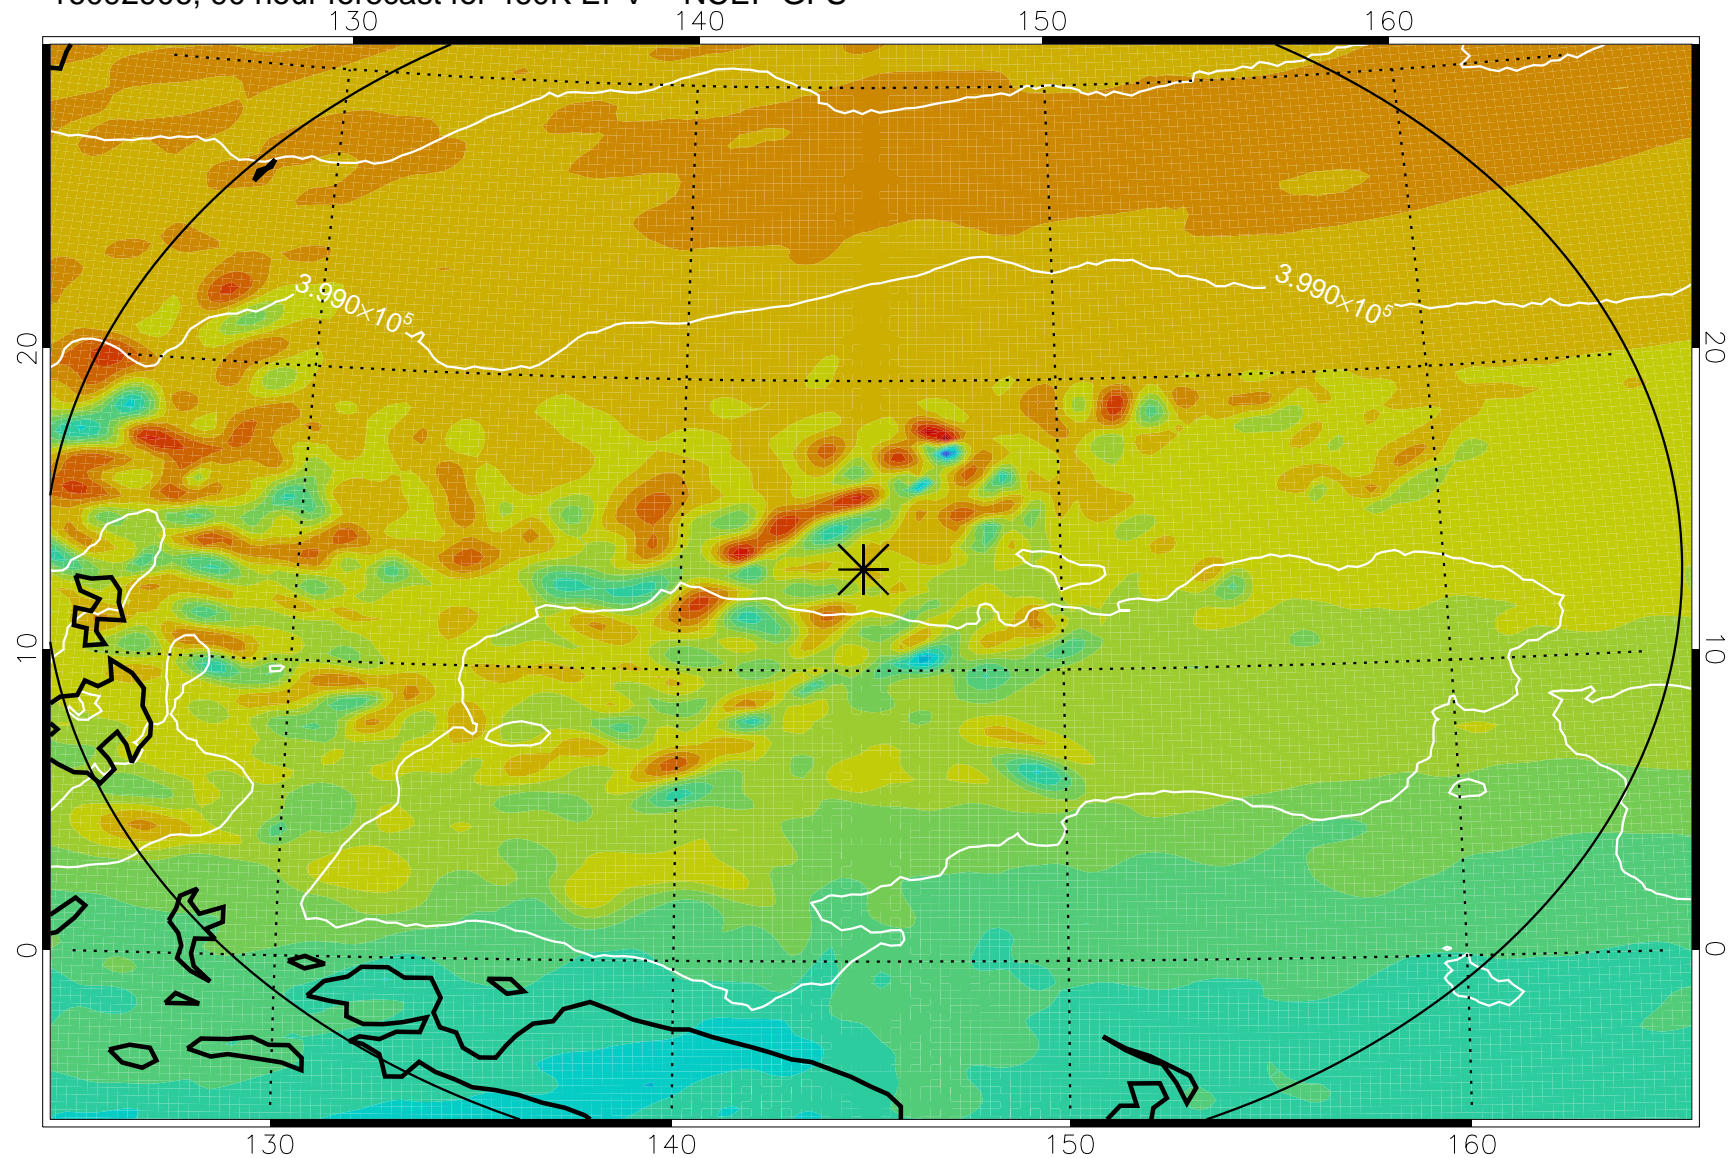

16092818, 78 hour forecast for 460K EPV -- NCEP GFS

460K Montgomery Streamfunction, white

Range ring of 2304 km

16092900, 84 hour forecast for 460K EPV -- NCEP GFS

460K Montgomery Streamfunction, white

Range ring of 2304 km

16092906, 90 hour forecast for 460K EPV -- NCEP GFS

460K Montgomery Streamfunction, white

Range ring of 2304 km

16092912, 96 hour forecast for 460K EPV -- NCEP GFS

460K Montgomery Streamfunction, white

Range ring of 2304 km

16092918, 102 hour forecast for 460K EPV -- NCEP GFS

460K Montgomery Streamfunction, white

Range ring of 2304 km

16093000, 108 hour forecast for 460K EPV -- NCEP GFS

460K Montgomery Streamfunction, white

Range ring of 2304 km

16093006, 114 hour forecast for 460K EPV -- NCEP GFS

460K Montgomery Streamfunction, white

Range ring of 2304 km

16093012, 120 hour forecast for 460K EPV -- NCEP GFS

460K Montgomery Streamfunction, white

Range ring of 2304 km