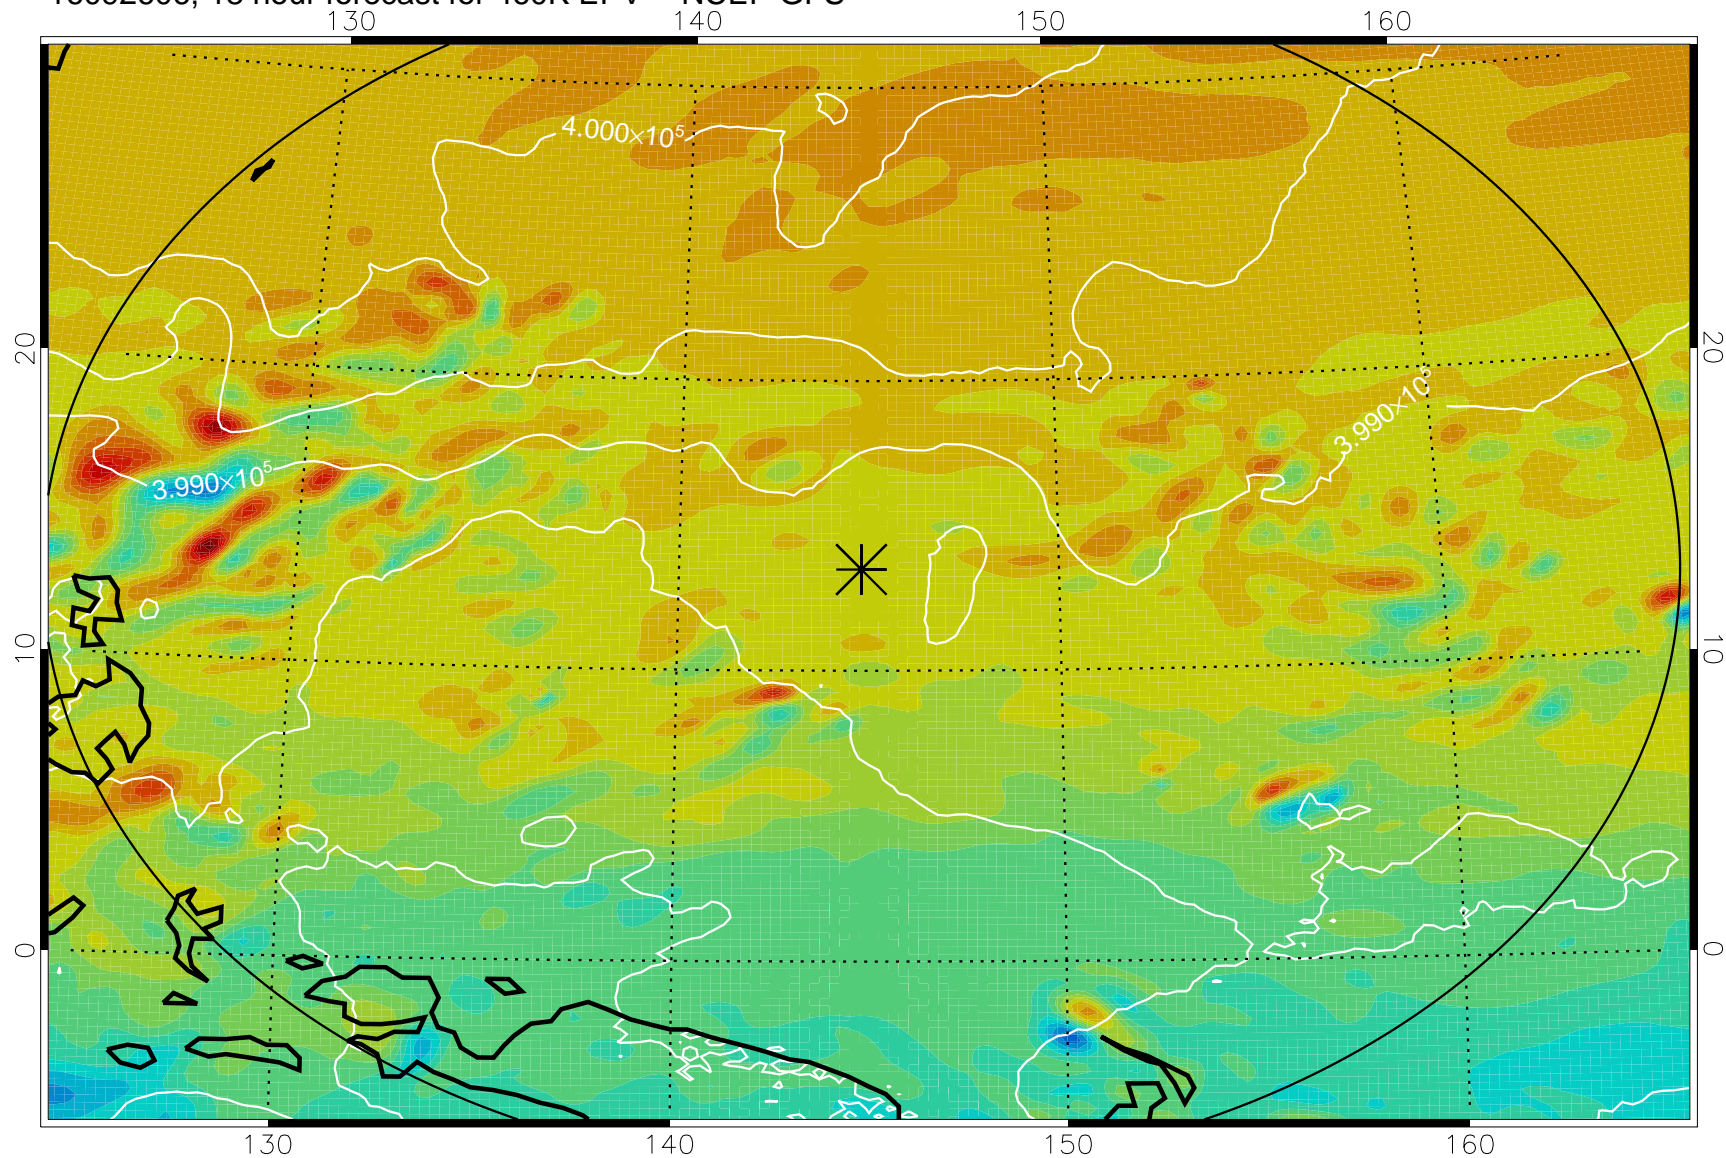

16092518, 6 hour forecast for 460K EPV -- NCEP GFS

460K Montgomery Streamfunction, white

Range ring of 2304 km

16092600, 12 hour forecast for 460K EPV -- NCEP GFS

460K Montgomery Streamfunction, white

Range ring of 2304 km

16092606, 18 hour forecast for 460K EPV -- NCEP GFS

460K Montgomery Streamfunction, white

Range ring of 2304 km

16092612, 24 hour forecast for 460K EPV -- NCEP GFS

460K Montgomery Streamfunction, white

Range ring of 2304 km

16092618, 30 hour forecast for 460K EPV -- NCEP GFS

460K Montgomery Streamfunction, white

Range ring of 2304 km

16092700, 36 hour forecast for 460K EPV -- NCEP GFS

460K Montgomery Streamfunction, white

Range ring of 2304 km

16092818, 78 hour forecast for 460K EPV -- NCEP GFS

460K Montgomery Streamfunction, white

Range ring of 2304 km

16092900, 84 hour forecast for 460K EPV -- NCEP GFS

460K Montgomery Streamfunction, white

Range ring of 2304 km