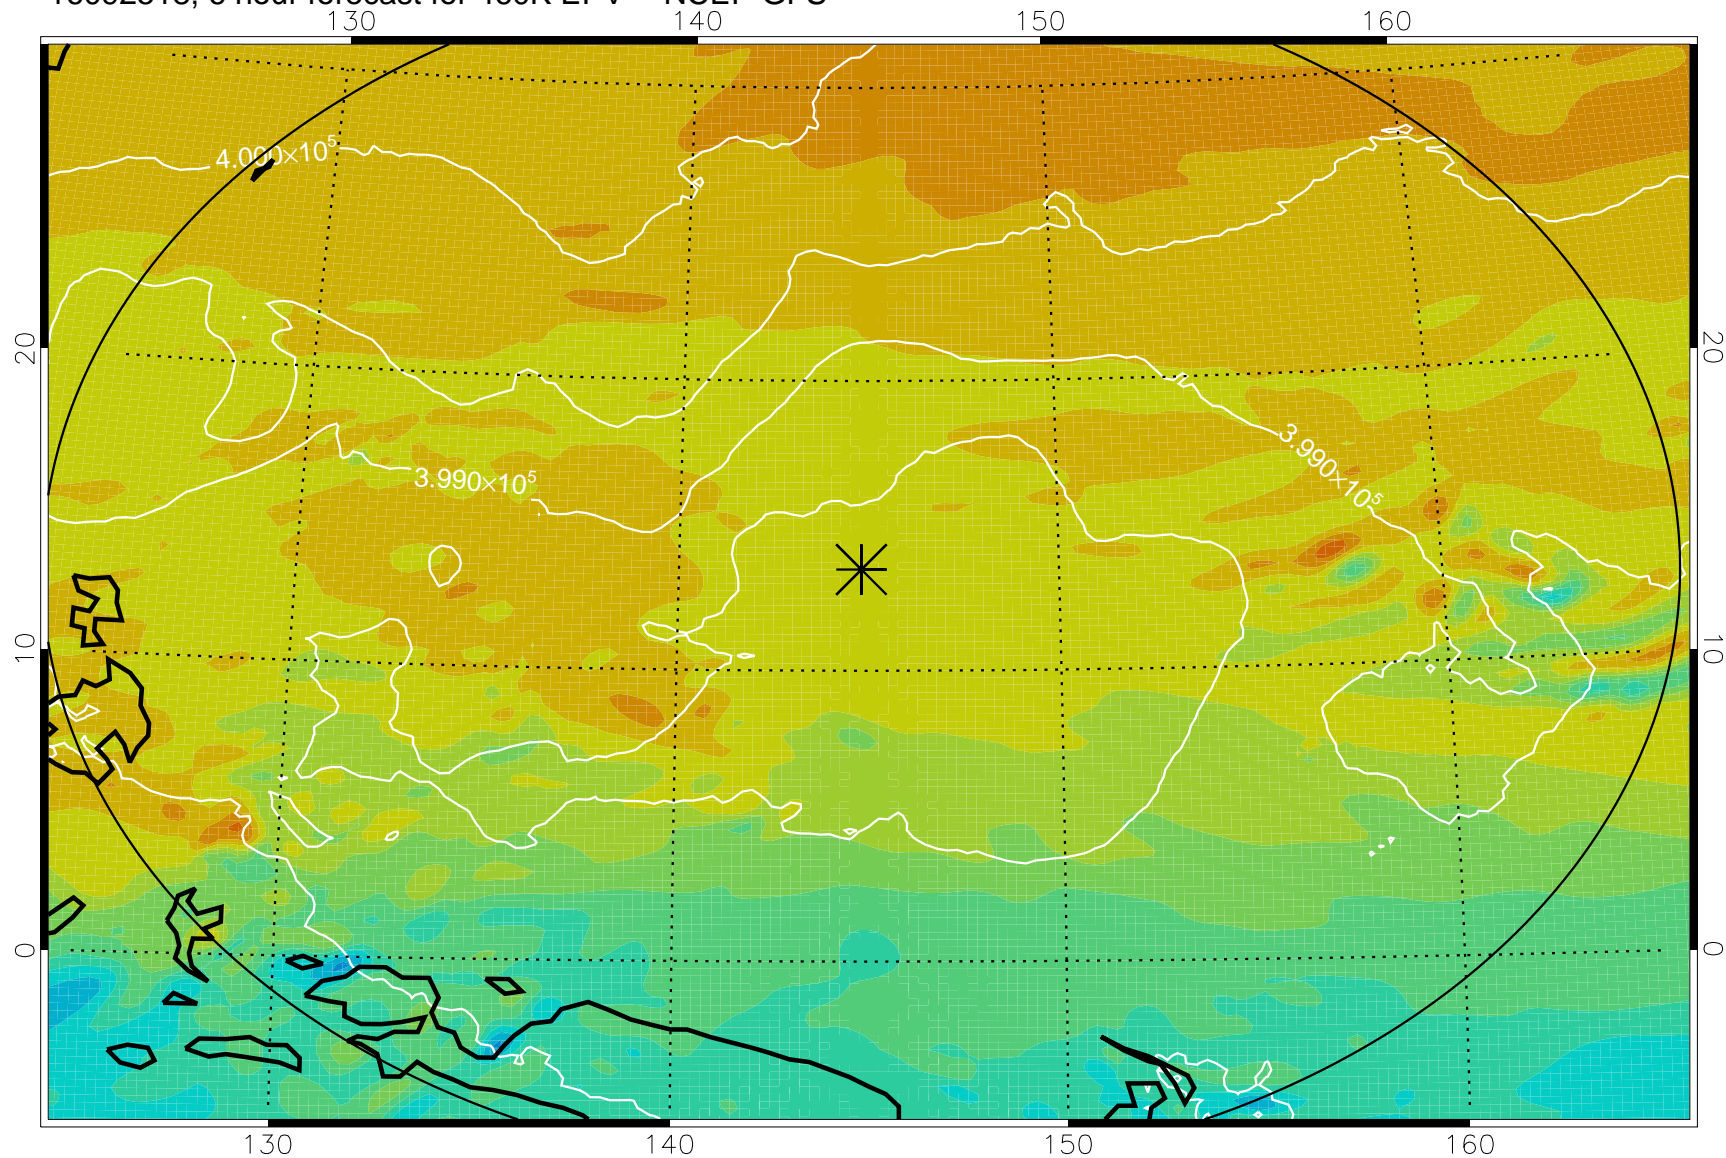

16092518, 6 hour forecast for 460K EPV -- NCEP GFS

460K Montgomery Streamfunction, white

Range ring of 2304 km

16092600, 12 hour forecast for 460K EPV -- NCEP GFS

460K Montgomery Streamfunction, white

Range ring of 2304 km

16092606, 18 hour forecast for 460K EPV -- NCEP GFS

460K Montgomery Streamfunction, white

Range ring of 2304 km

16092612, 24 hour forecast for 460K EPV -- NCEP GFS

460K Montgomery Streamfunction, white

Range ring of 2304 km

16092618, 30 hour forecast for 460K EPV -- NCEP GFS

460K Montgomery Streamfunction, white

Range ring of 2304 km

16092700, 36 hour forecast for 460K EPV -- NCEP GFS

460K Montgomery Streamfunction, white

Range ring of 2304 km

16092718, 54 hour forecast for 460K EPV -- NCEP GFS

460K Montgomery Streamfunction, white

Range ring of 2304 km

16092800, 60 hour forecast for 460K EPV -- NCEP GFS

460K Montgomery Streamfunction, white

Range ring of 2304 km