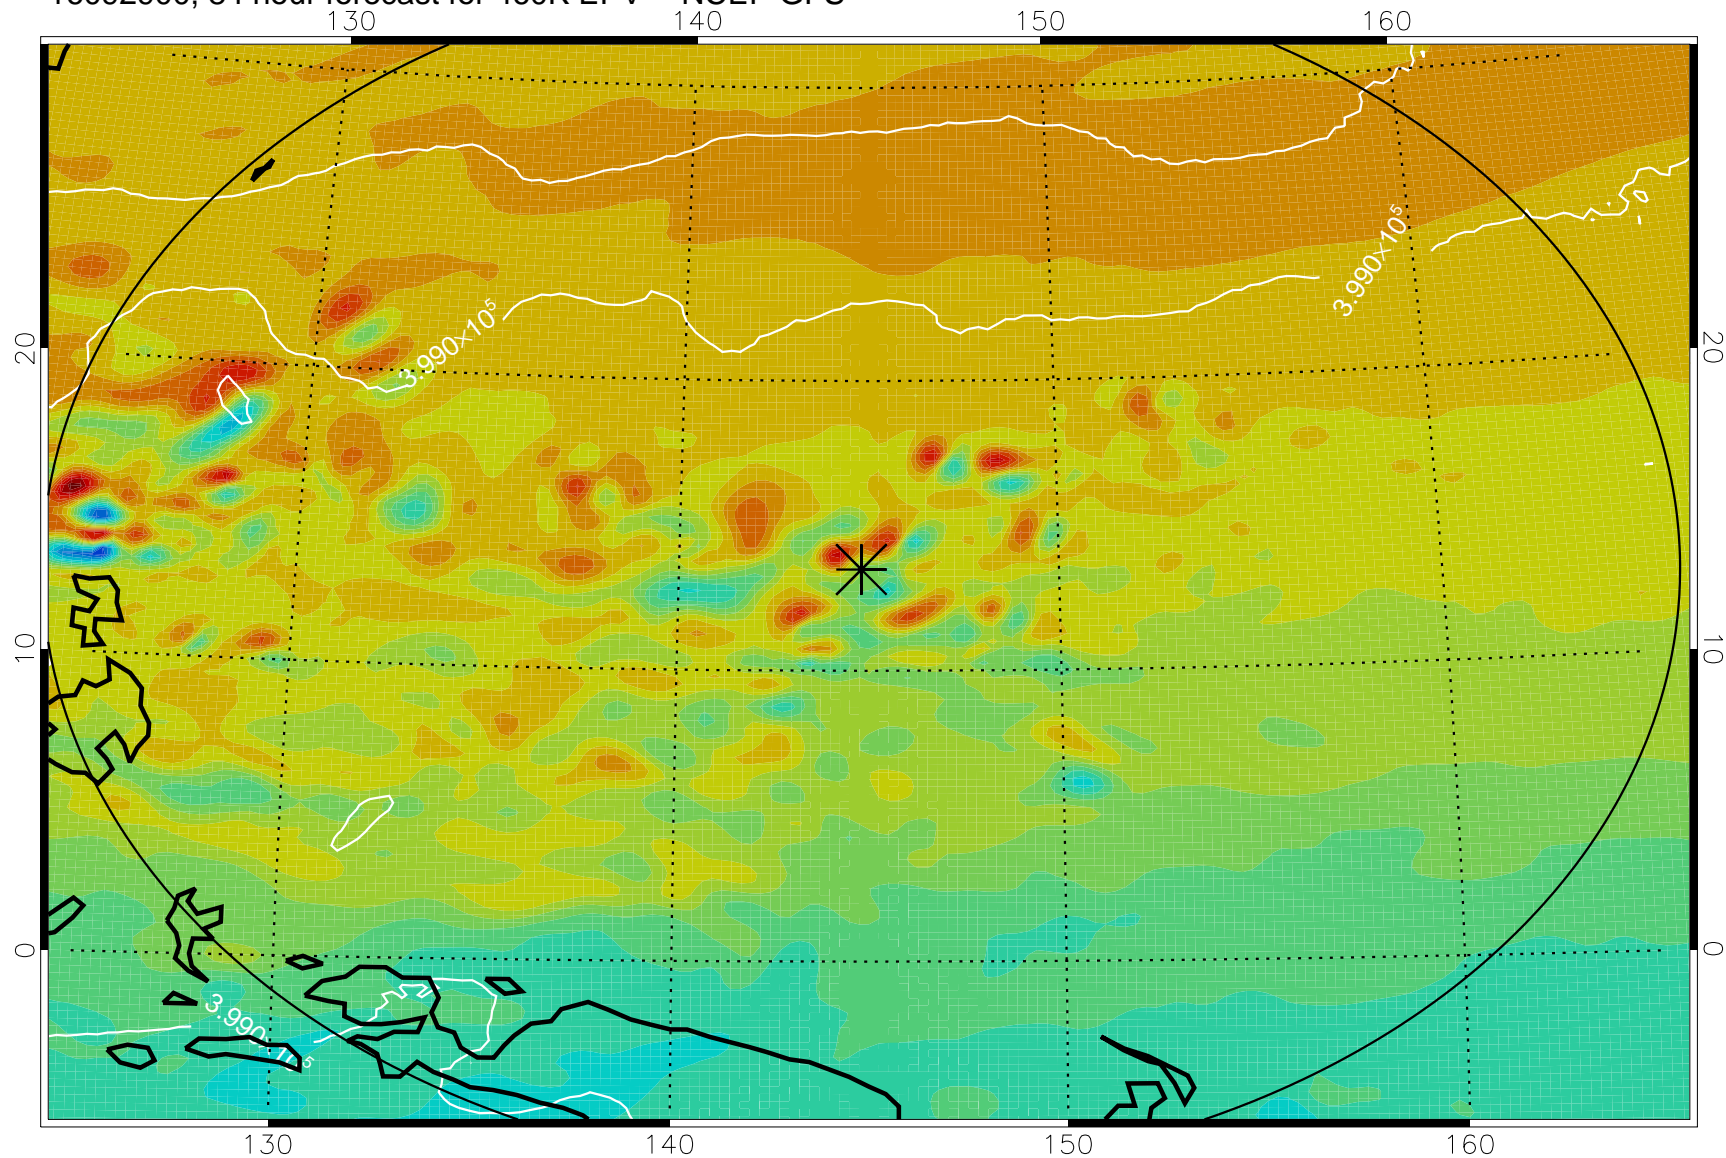

16092806, 66 hour forecast for 460K EPV -- NCEP GFS

460K Montgomery Streamfunction, white

Range ring of 2304 km

16092812, 72 hour forecast for 460K EPV -- NCEP GFS

460K Montgomery Streamfunction, white

Range ring of 2304 km

16092818, 78 hour forecast for 460K EPV -- NCEP GFS

460K Montgomery Streamfunction, white

Range ring of 2304 km

16092900, 84 hour forecast for 460K EPV -- NCEP GFS

460K Montgomery Streamfunction, white

Range ring of 2304 km

16092906, 90 hour forecast for 460K EPV -- NCEP GFS

460K Montgomery Streamfunction, white

Range ring of 2304 km

16092912, 96 hour forecast for 460K EPV -- NCEP GFS

460K Montgomery Streamfunction, white

Range ring of 2304 km

16092918, 102 hour forecast for 460K EPV -- NCEP GFS

460K Montgomery Streamfunction, white

Range ring of 2304 km

16093000, 108 hour forecast for 460K EPV -- NCEP GFS

460K Montgomery Streamfunction, white

Range ring of 2304 km