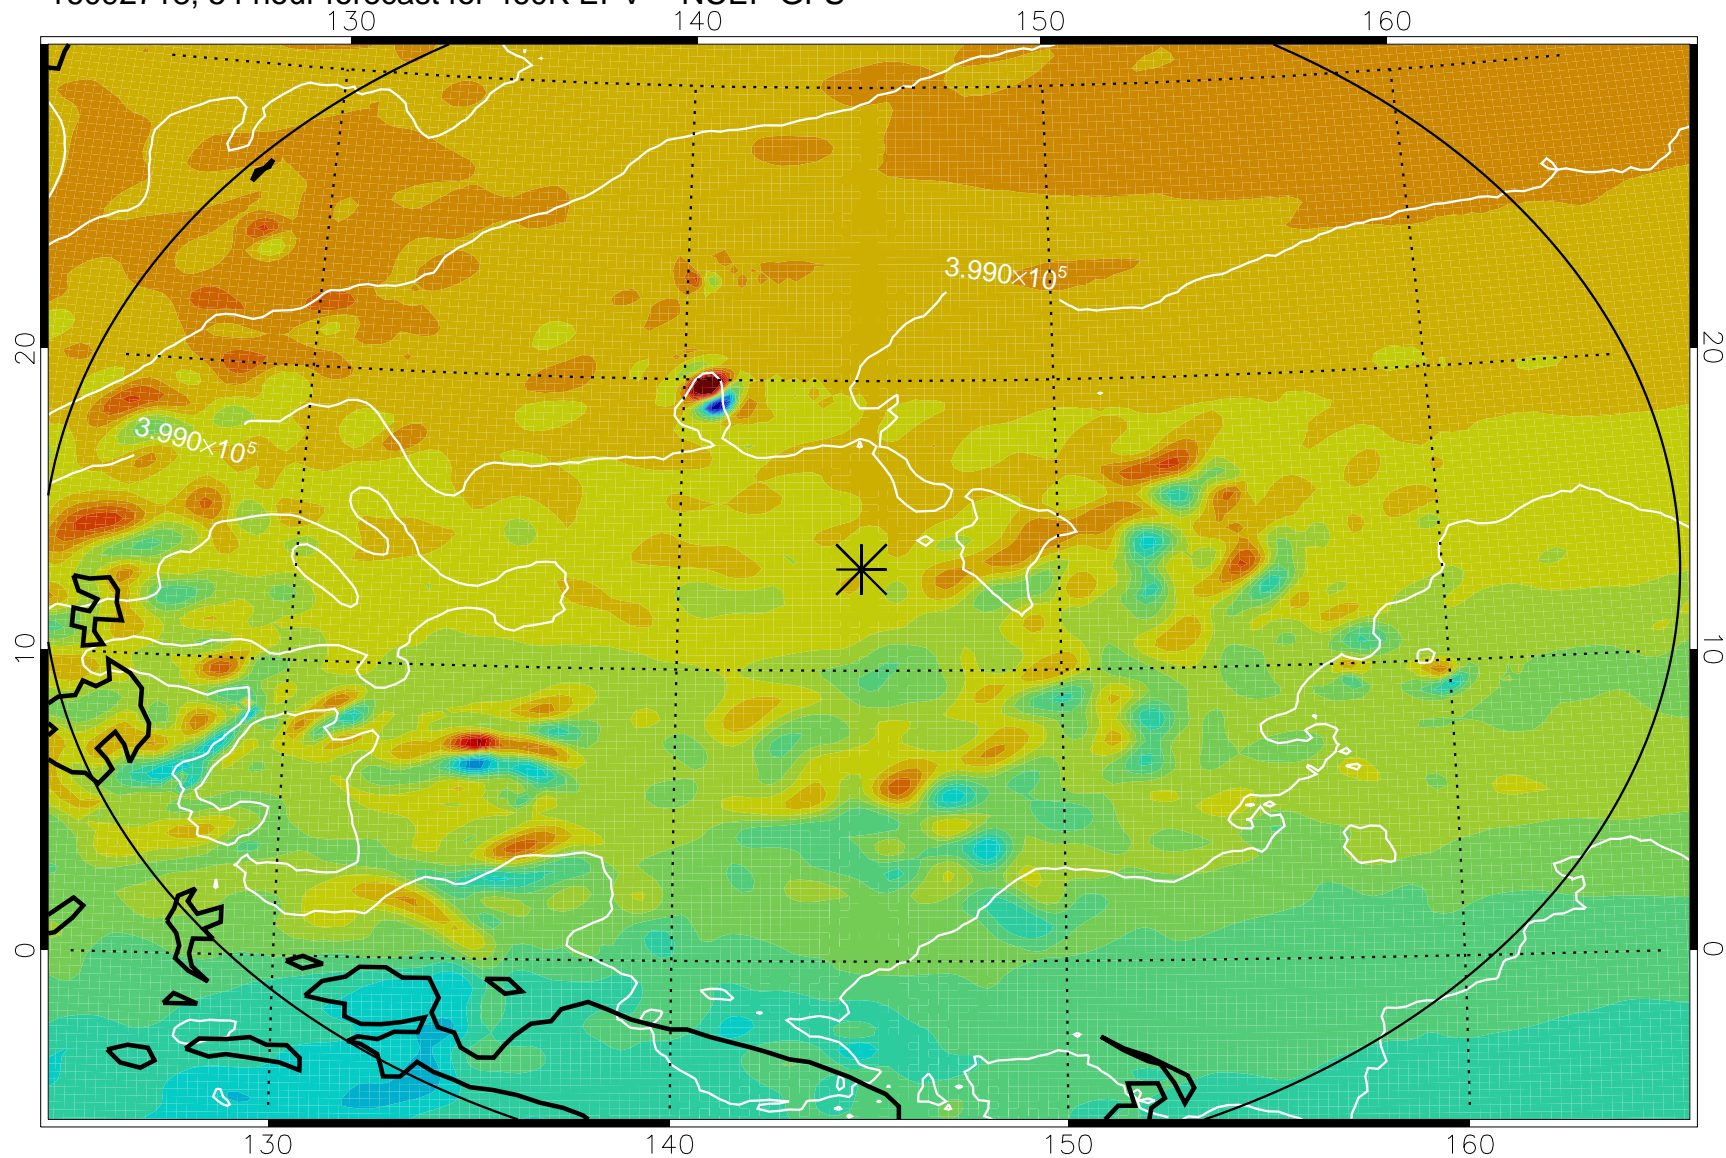

16092618, 30 hour forecast for 460K EPV -- NCEP GFS

460K Montgomery Streamfunction, white

Range ring of 2304 km

16092700, 36 hour forecast for 460K EPV -- NCEP GFS

460K Montgomery Streamfunction, white

Range ring of 2304 km

16092706, 42 hour forecast for 460K EPV -- NCEP GFS

460K Montgomery Streamfunction, white

Range ring of 2304 km

16092712, 48 hour forecast for 460K EPV -- NCEP GFS

460K Montgomery Streamfunction, white

Range ring of 2304 km

16092718, 54 hour forecast for 460K EPV -- NCEP GFS

460K Montgomery Streamfunction, white

Range ring of 2304 km

16092800, 60 hour forecast for 460K EPV -- NCEP GFS

460K Montgomery Streamfunction, white

Range ring of 2304 km

16092806, 66 hour forecast for 460K EPV -- NCEP GFS

460K Montgomery Streamfunction, white

Range ring of 2304 km

16092812, 72 hour forecast for 460K EPV -- NCEP GFS

460K Montgomery Streamfunction, white

Range ring of 2304 km