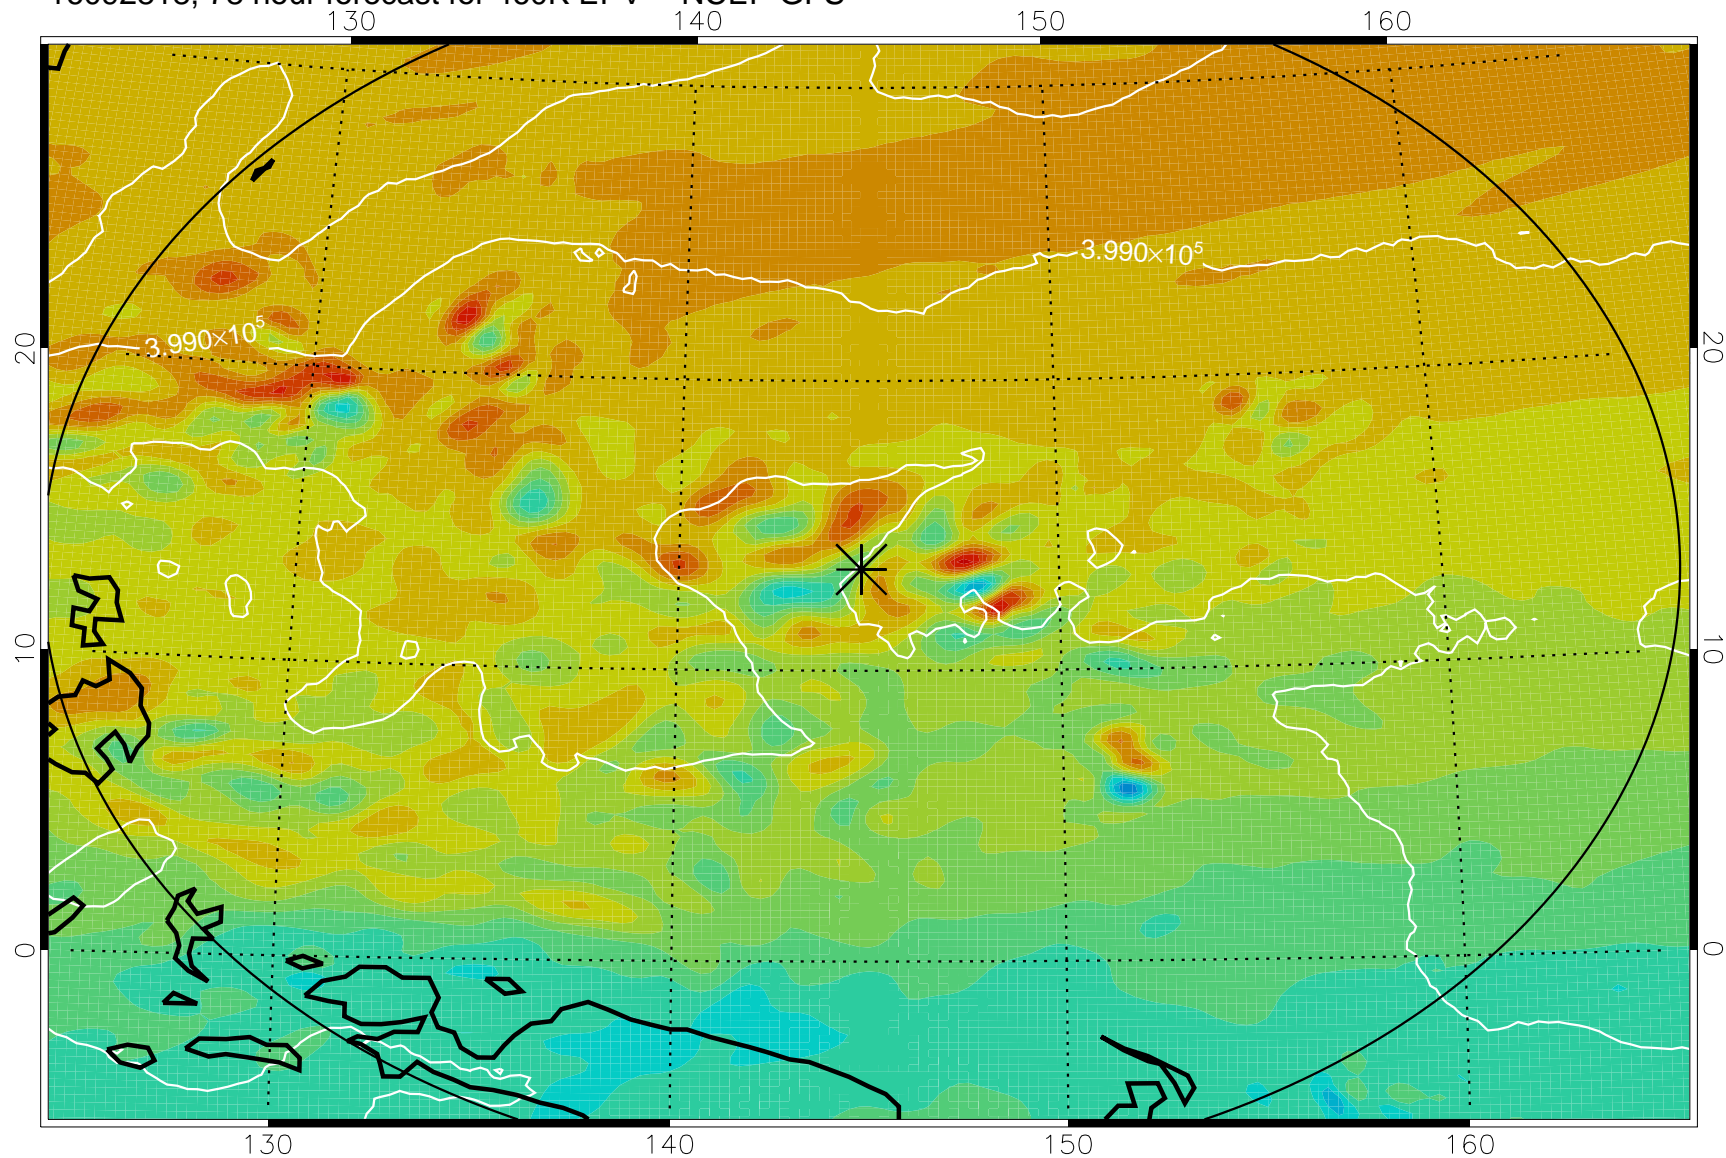

16092718, 54 hour forecast for 460K EPV -- NCEP GFS

460K Montgomery Streamfunction, white

Range ring of 2304 km

16092800, 60 hour forecast for 460K EPV -- NCEP GFS

460K Montgomery Streamfunction, white

Range ring of 2304 km

16092806, 66 hour forecast for 460K EPV -- NCEP GFS

460K Montgomery Streamfunction, white

Range ring of 2304 km

16092812, 72 hour forecast for 460K EPV -- NCEP GFS

460K Montgomery Streamfunction, white

Range ring of 2304 km

16092818, 78 hour forecast for 460K EPV -- NCEP GFS

460K Montgomery Streamfunction, white

Range ring of 2304 km

16092900, 84 hour forecast for 460K EPV -- NCEP GFS

460K Montgomery Streamfunction, white

Range ring of 2304 km

16092906, 90 hour forecast for 460K EPV -- NCEP GFS

460K Montgomery Streamfunction, white

Range ring of 2304 km

16092912, 96 hour forecast for 460K EPV -- NCEP GFS

460K Montgomery Streamfunction, white

Range ring of 2304 km