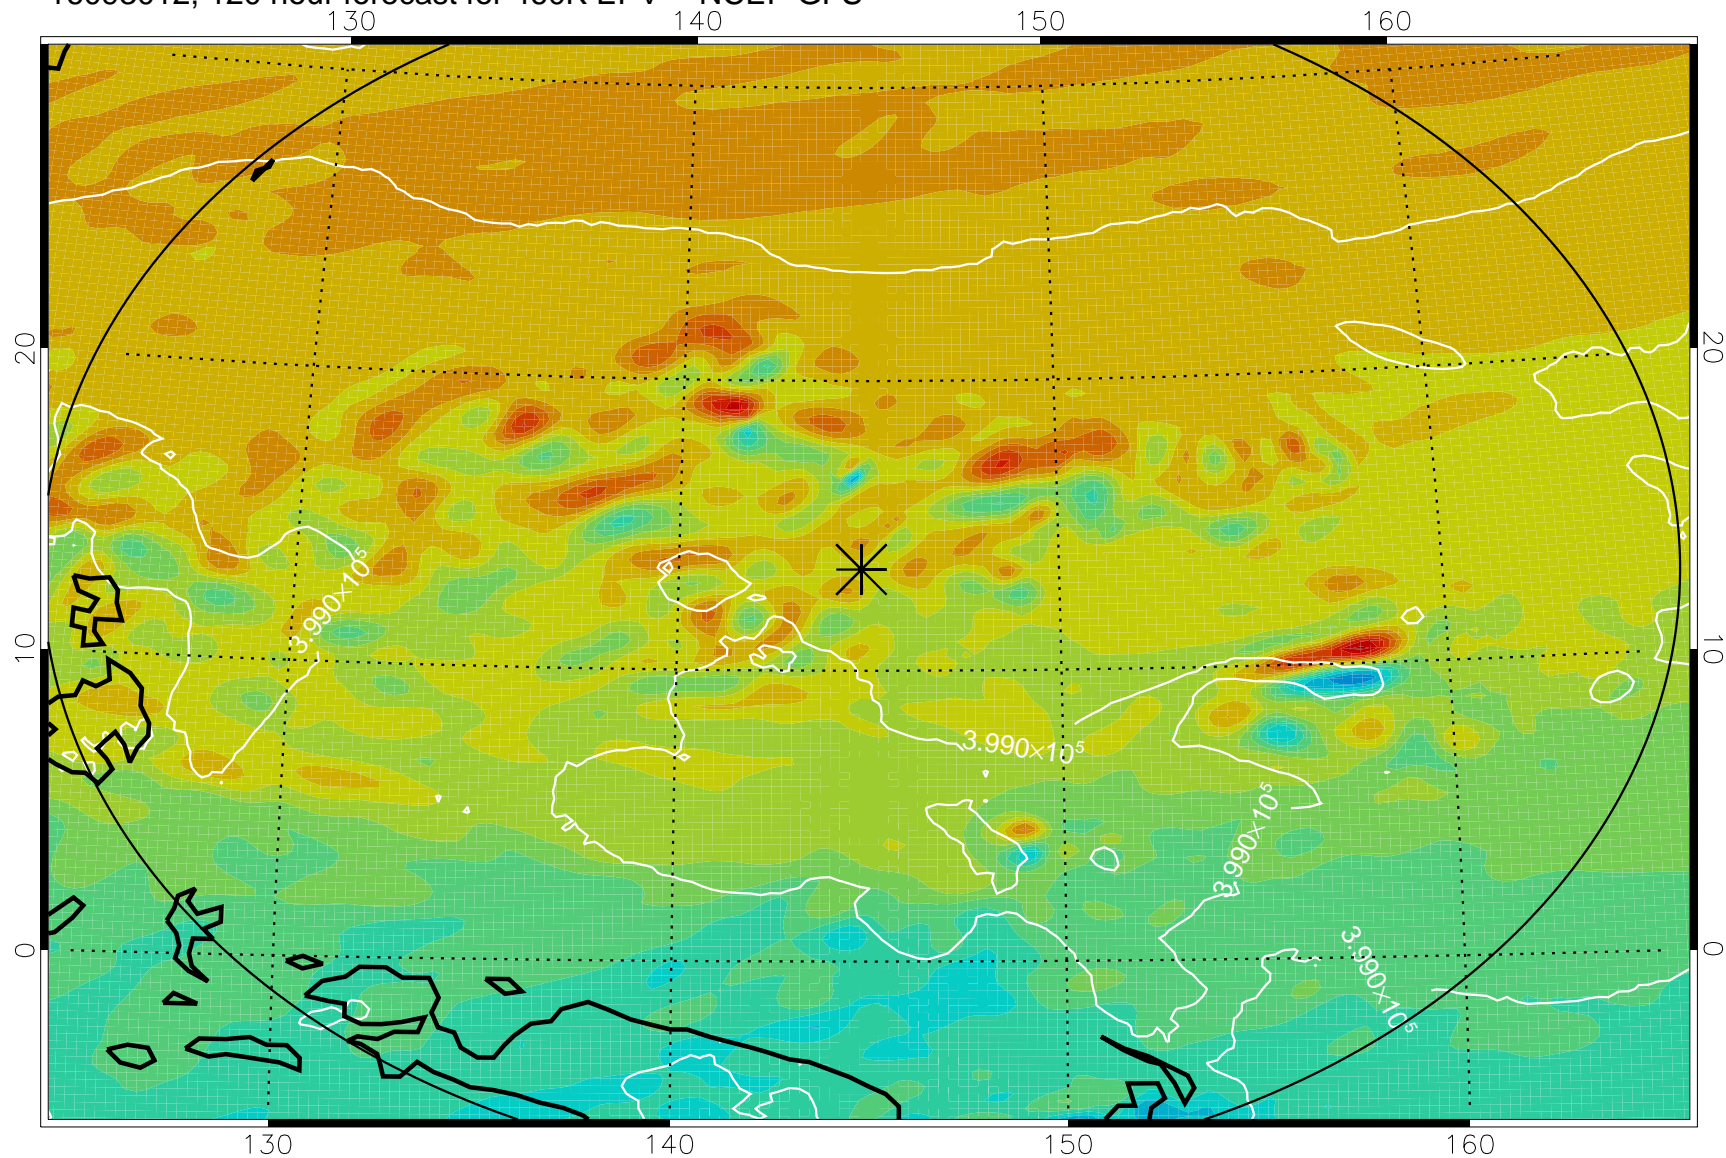

16092906, 90 hour forecast for 460K EPV -- NCEP GFS

460K Montgomery Streamfunction, white

Range ring of 2304 km

16092912, 96 hour forecast for 460K EPV -- NCEP GFS

460K Montgomery Streamfunction, white

Range ring of 2304 km

16092918, 102 hour forecast for 460K EPV -- NCEP GFS

460K Montgomery Streamfunction, white

Range ring of 2304 km

16093000, 108 hour forecast for 460K EPV -- NCEP GFS

460K Montgomery Streamfunction, white

Range ring of 2304 km

16093006, 114 hour forecast for 460K EPV -- NCEP GFS

460K Montgomery Streamfunction, white

Range ring of 2304 km

16093012, 120 hour forecast for 460K EPV -- NCEP GFS

460K Montgomery Streamfunction, white

Range ring of 2304 km