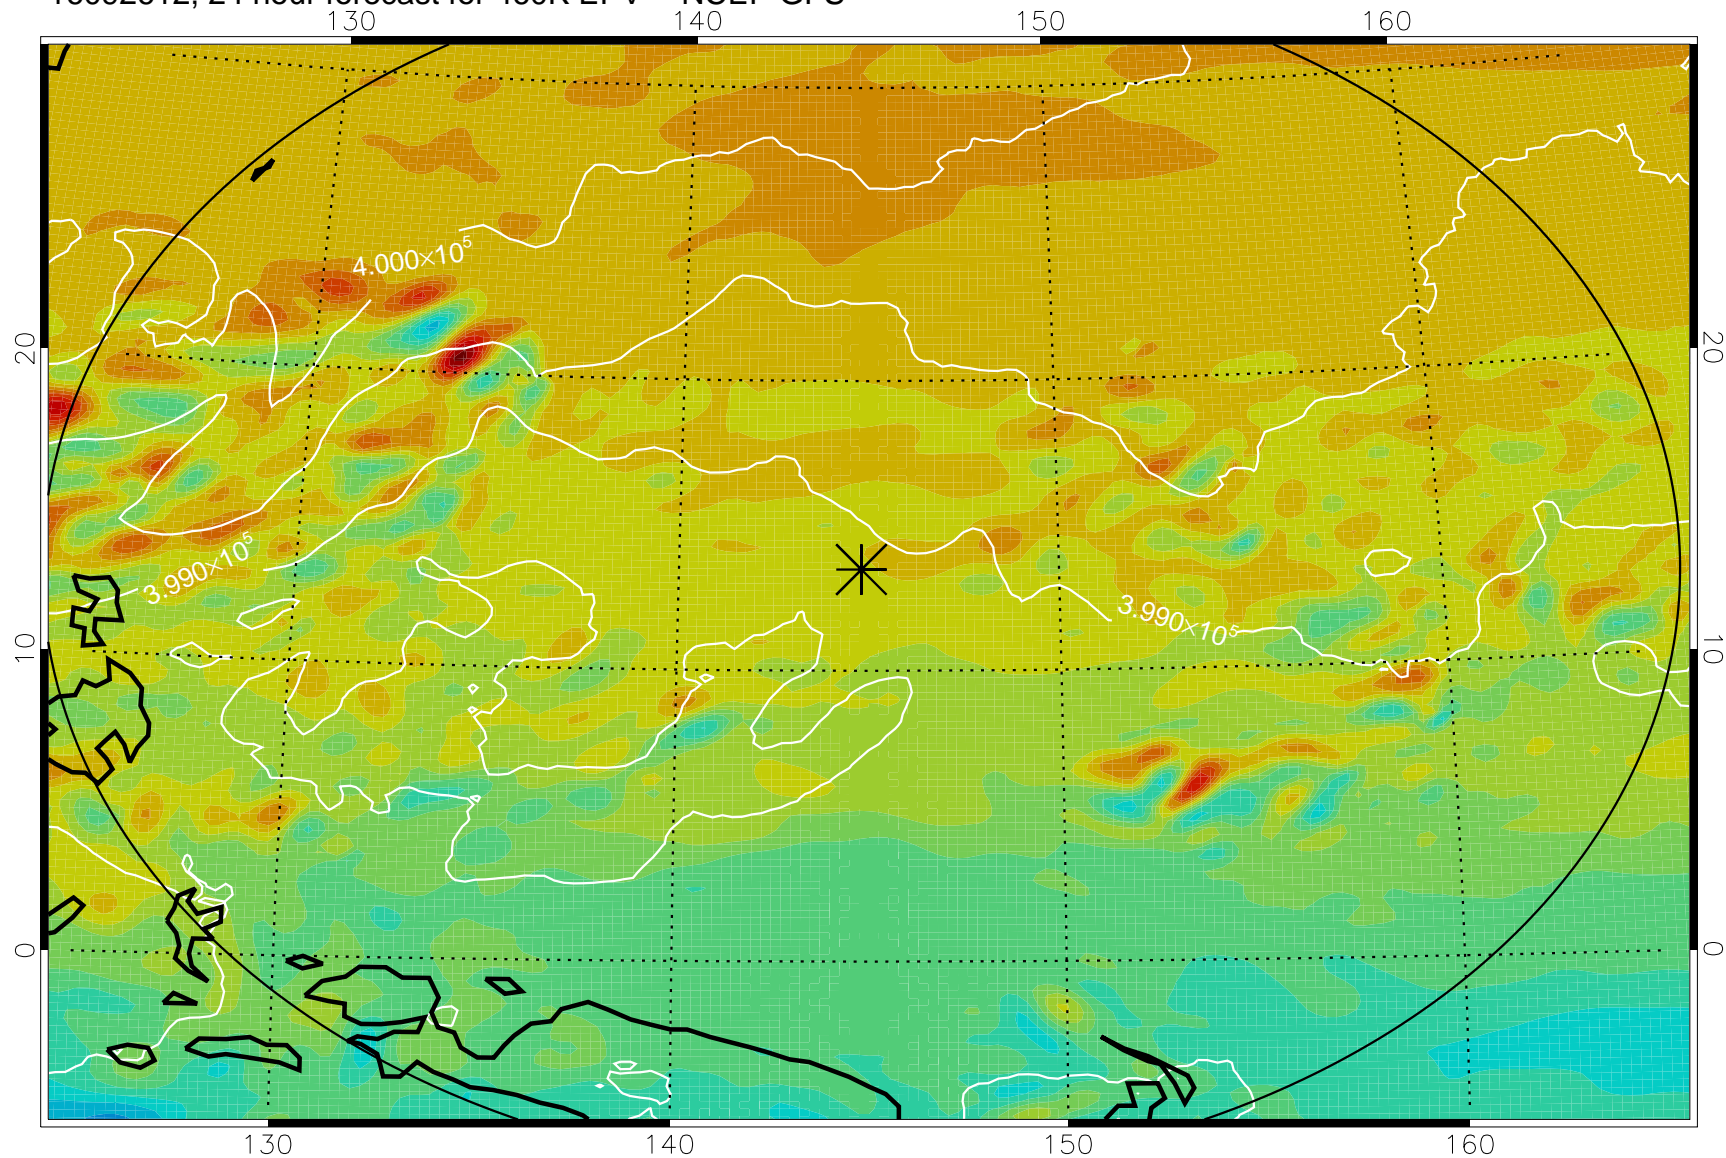

16092518, 6 hour forecast for 460K EPV -- NCEP GFS

460K Montgomery Streamfunction, white

Range ring of 2304 km

16092600, 12 hour forecast for 460K EPV -- NCEP GFS

460K Montgomery Streamfunction, white

Range ring of 2304 km

16092606, 18 hour forecast for 460K EPV -- NCEP GFS

460K Montgomery Streamfunction, white

Range ring of 2304 km

16092612, 24 hour forecast for 460K EPV -- NCEP GFS

460K Montgomery Streamfunction, white

Range ring of 2304 km

16092618, 30 hour forecast for 460K EPV -- NCEP GFS

460K Montgomery Streamfunction, white

Range ring of 2304 km

16092700, 36 hour forecast for 460K EPV -- NCEP GFS

460K Montgomery Streamfunction, white

Range ring of 2304 km

16092718, 54 hour forecast for 460K EPV -- NCEP GFS

460K Montgomery Streamfunction, white

Range ring of 2304 km

16092800, 60 hour forecast for 460K EPV -- NCEP GFS

460K Montgomery Streamfunction, white

Range ring of 2304 km