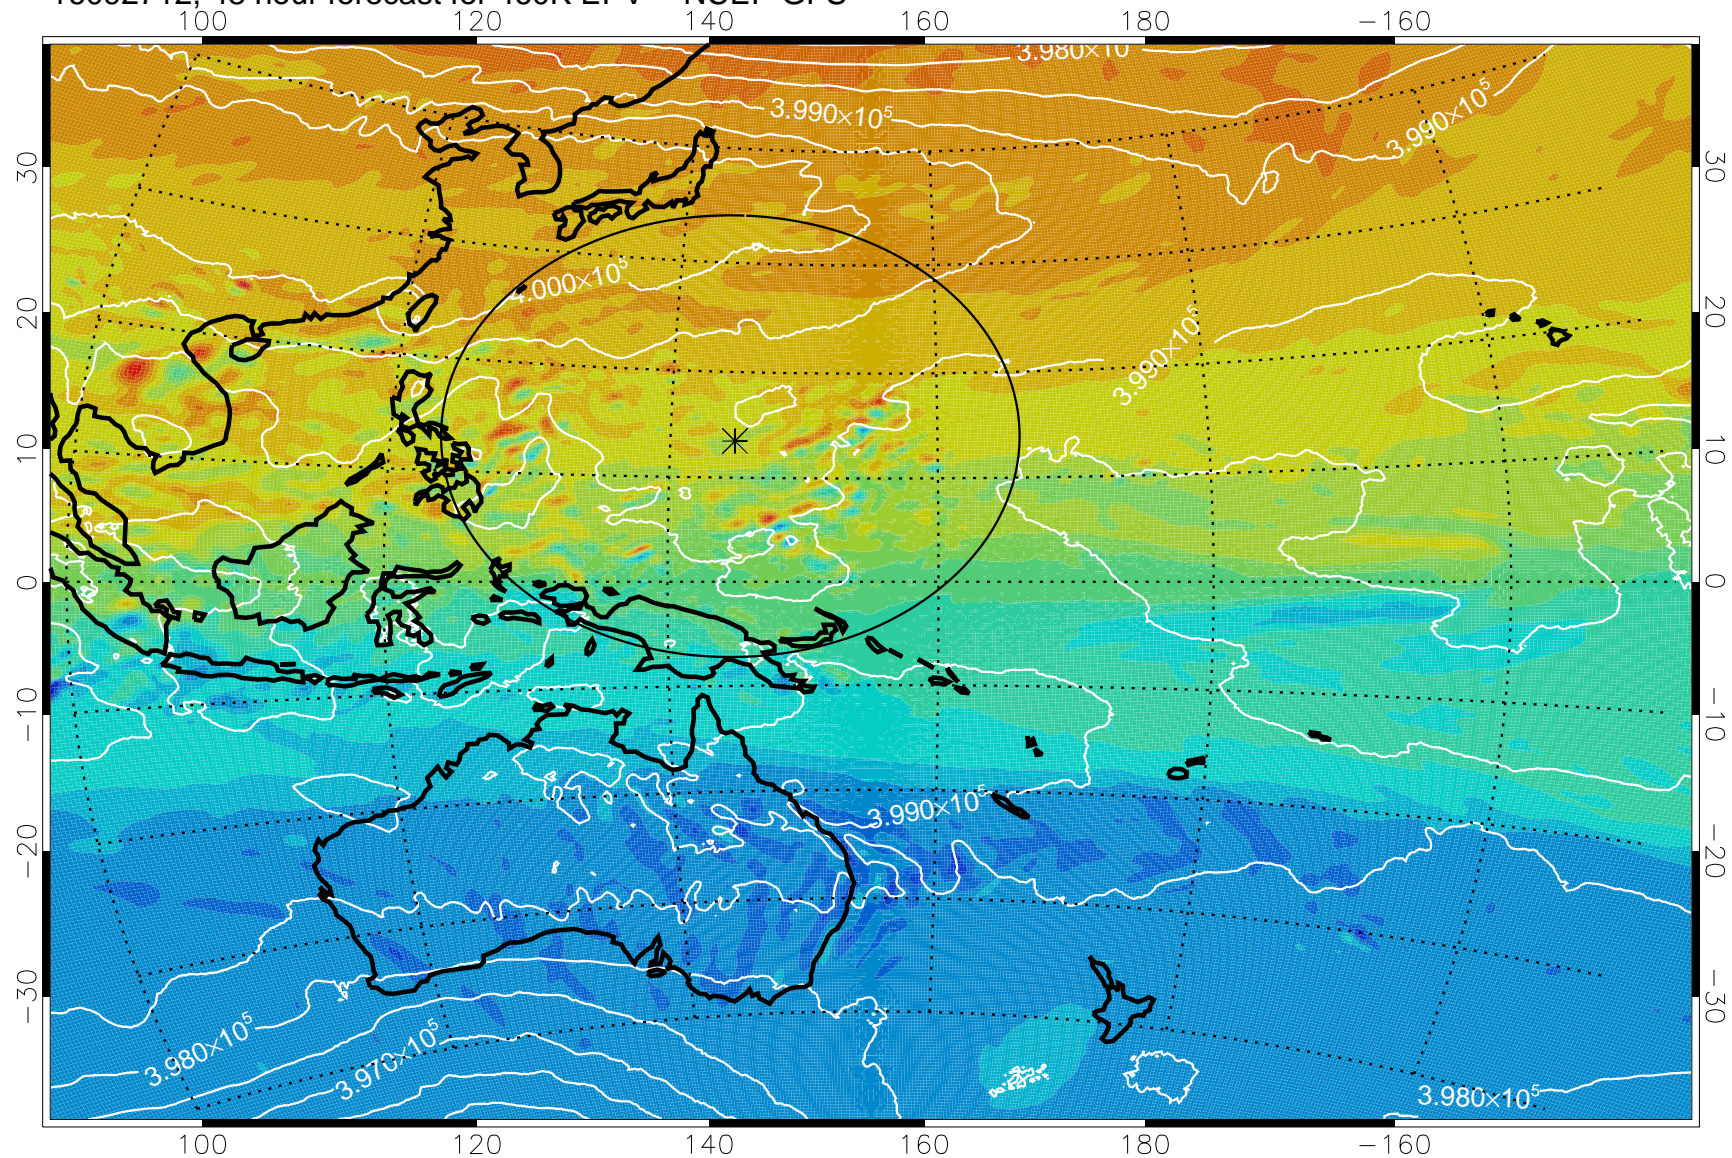

16092606, 18 hour forecast for 460K EPV -- NCEP GFS

460K Montgomery Streamfunction, white

Range ring of 2304 km

16092612, 24 hour forecast for 460K EPV -- NCEP GFS

460K Montgomery Streamfunction, white

Range ring of 2304 km

16092618, 30 hour forecast for 460K EPV -- NCEP GFS

460K Montgomery Streamfunction, white

Range ring of 2304 km

16092700, 36 hour forecast for 460K EPV -- NCEP GFS

460K Montgomery Streamfunction, white

Range ring of 2304 km

16092706, 42 hour forecast for 460K EPV -- NCEP GFS

460K Montgomery Streamfunction, white

Range ring of 2304 km

16092712, 48 hour forecast for 460K EPV -- NCEP GFS

460K Montgomery Streamfunction, white

Range ring of 2304 km

16092718, 54 hour forecast for 460K EPV -- NCEP GFS

460K Montgomery Streamfunction, white

Range ring of 2304 km

16092800, 60 hour forecast for 460K EPV -- NCEP GFS

460K Montgomery Streamfunction, white

Range ring of 2304 km