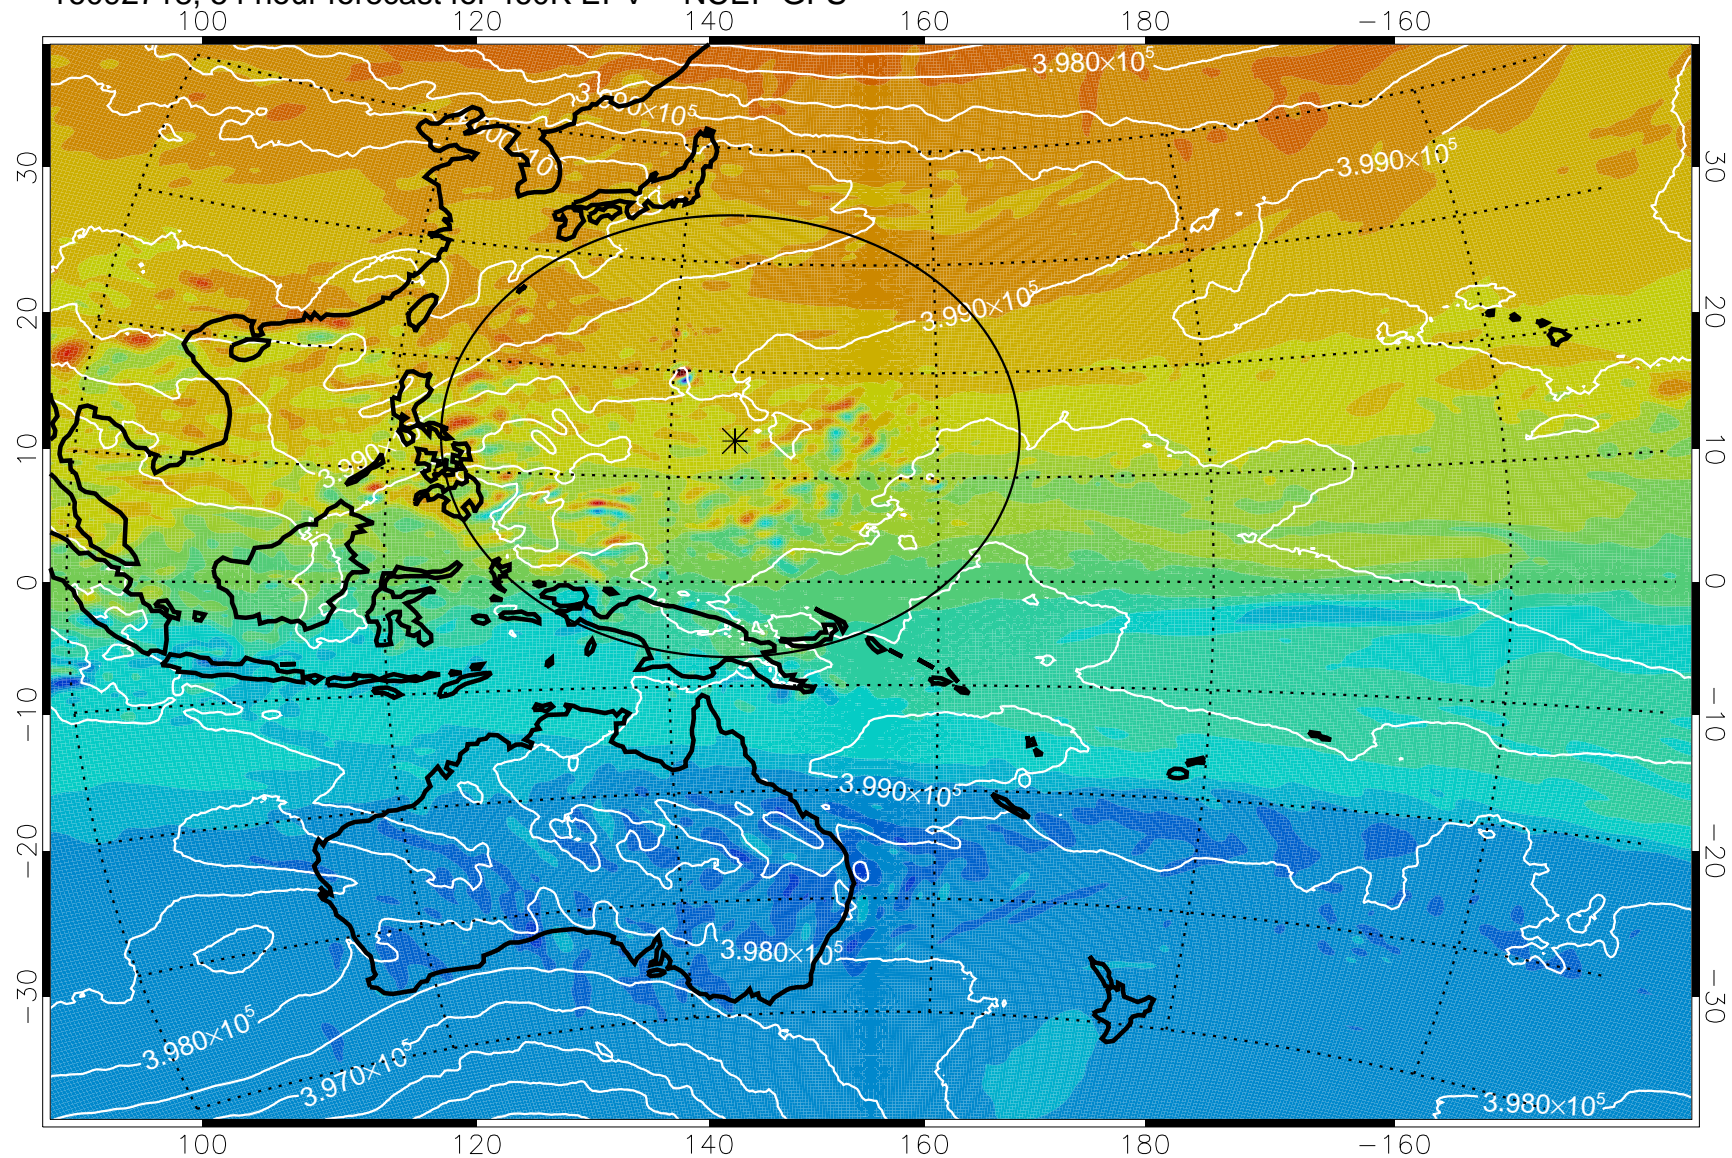

16092706, 42 hour forecast for 460K EPV -- NCEP GFS

460K Montgomery Streamfunction, white

Range ring of 2304 km

16092712, 48 hour forecast for 460K EPV -- NCEP GFS

460K Montgomery Streamfunction, white

Range ring of 2304 km

16092718, 54 hour forecast for 460K EPV -- NCEP GFS

460K Montgomery Streamfunction, white

Range ring of 2304 km

16092800, 60 hour forecast for 460K EPV -- NCEP GFS

460K Montgomery Streamfunction, white

Range ring of 2304 km

16092806, 66 hour forecast for 460K EPV -- NCEP GFS

460K Montgomery Streamfunction, white

Range ring of 2304 km

16092812, 72 hour forecast for 460K EPV -- NCEP GFS

460K Montgomery Streamfunction, white

Range ring of 2304 km

16092818, 78 hour forecast for 460K EPV -- NCEP GFS

460K Montgomery Streamfunction, white

Range ring of 2304 km

16092900, 84 hour forecast for 460K EPV -- NCEP GFS

460K Montgomery Streamfunction, white

Range ring of 2304 km