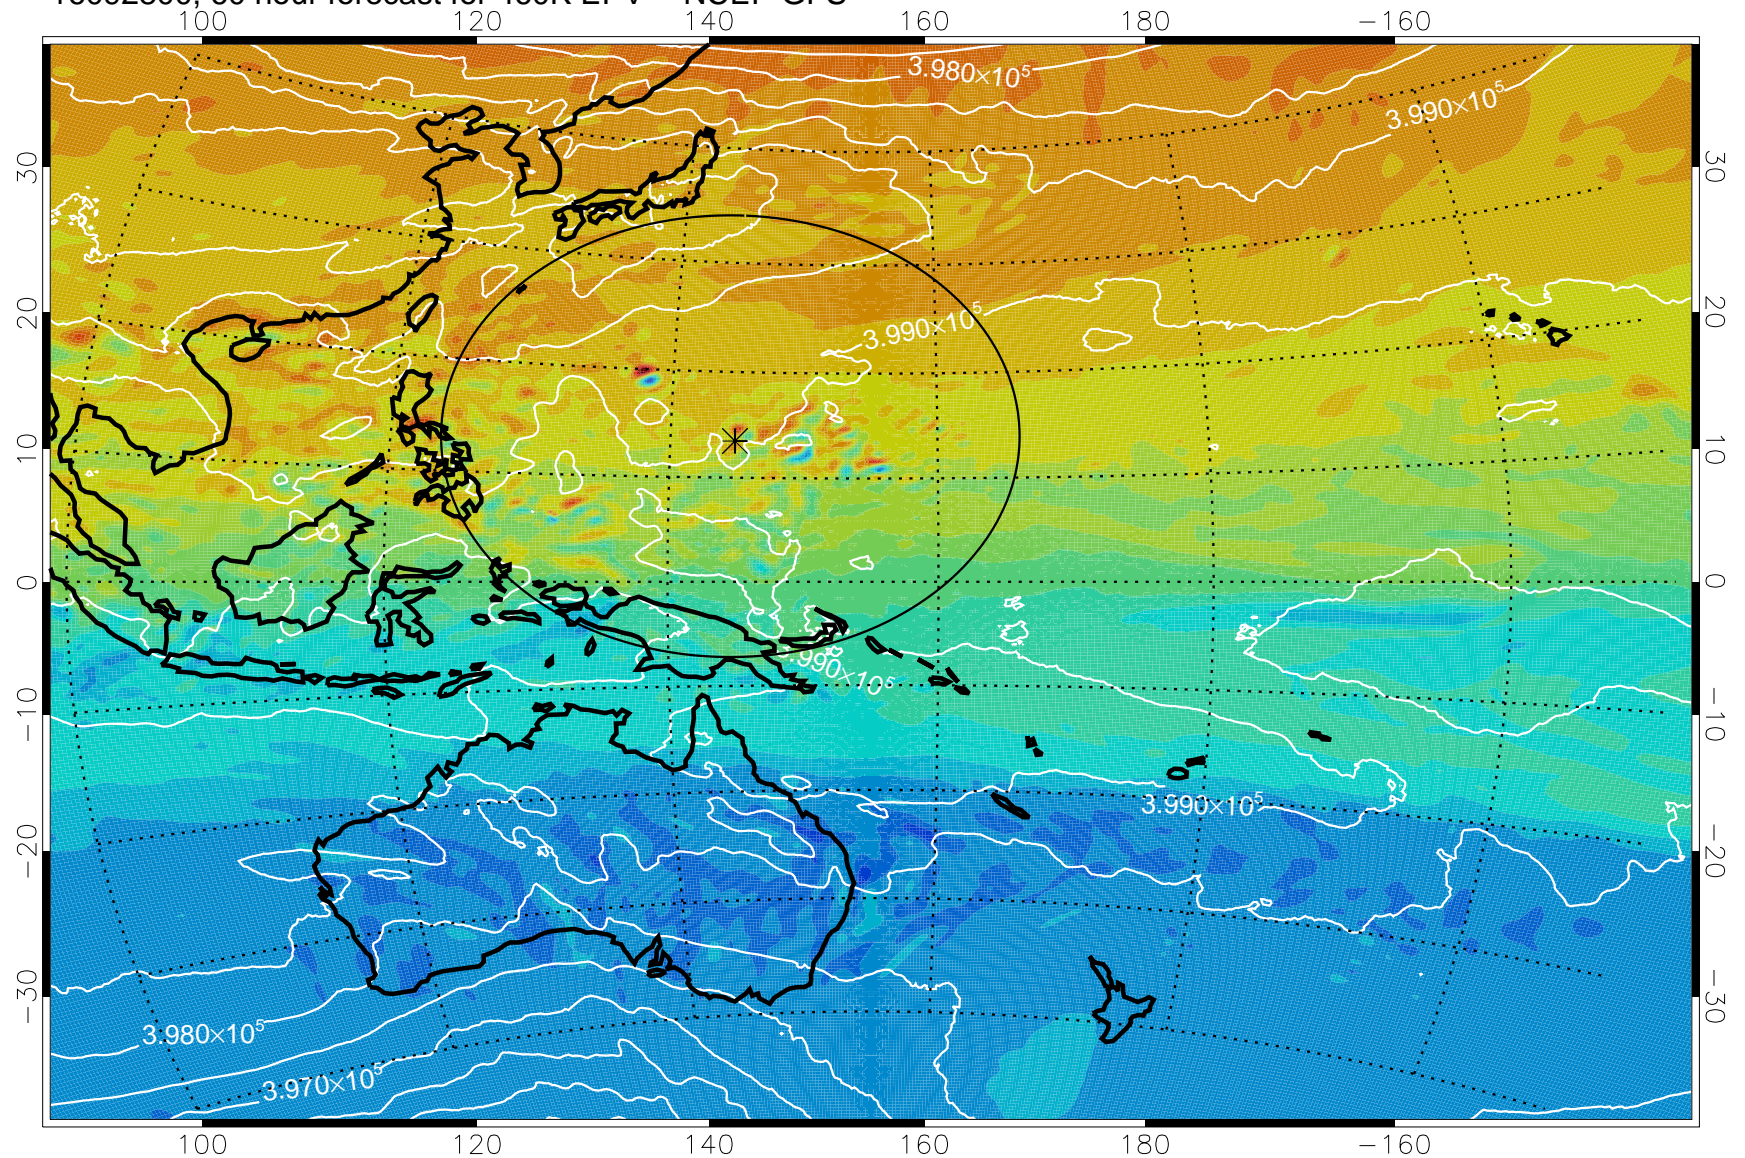

16092706, 42 hour forecast for 460K EPV -- NCEP GFS

460K Montgomery Streamfunction, white

Range ring of 2304 km

16092712, 48 hour forecast for 460K EPV -- NCEP GFS

460K Montgomery Streamfunction, white

Range ring of 2304 km

16092718, 54 hour forecast for 460K EPV -- NCEP GFS

460K Montgomery Streamfunction, white

Range ring of 2304 km

16092800, 60 hour forecast for 460K EPV -- NCEP GFS

460K Montgomery Streamfunction, white

Range ring of 2304 km

16092806, 66 hour forecast for 460K EPV -- NCEP GFS

460K Montgomery Streamfunction, white

Range ring of 2304 km

16092812, 72 hour forecast for 460K EPV -- NCEP GFS

460K Montgomery Streamfunction, white

Range ring of 2304 km

16092818, 78 hour forecast for 460K EPV -- NCEP GFS

460K Montgomery Streamfunction, white

Range ring of 2304 km

16092900, 84 hour forecast for 460K EPV -- NCEP GFS

460K Montgomery Streamfunction, white

Range ring of 2304 km