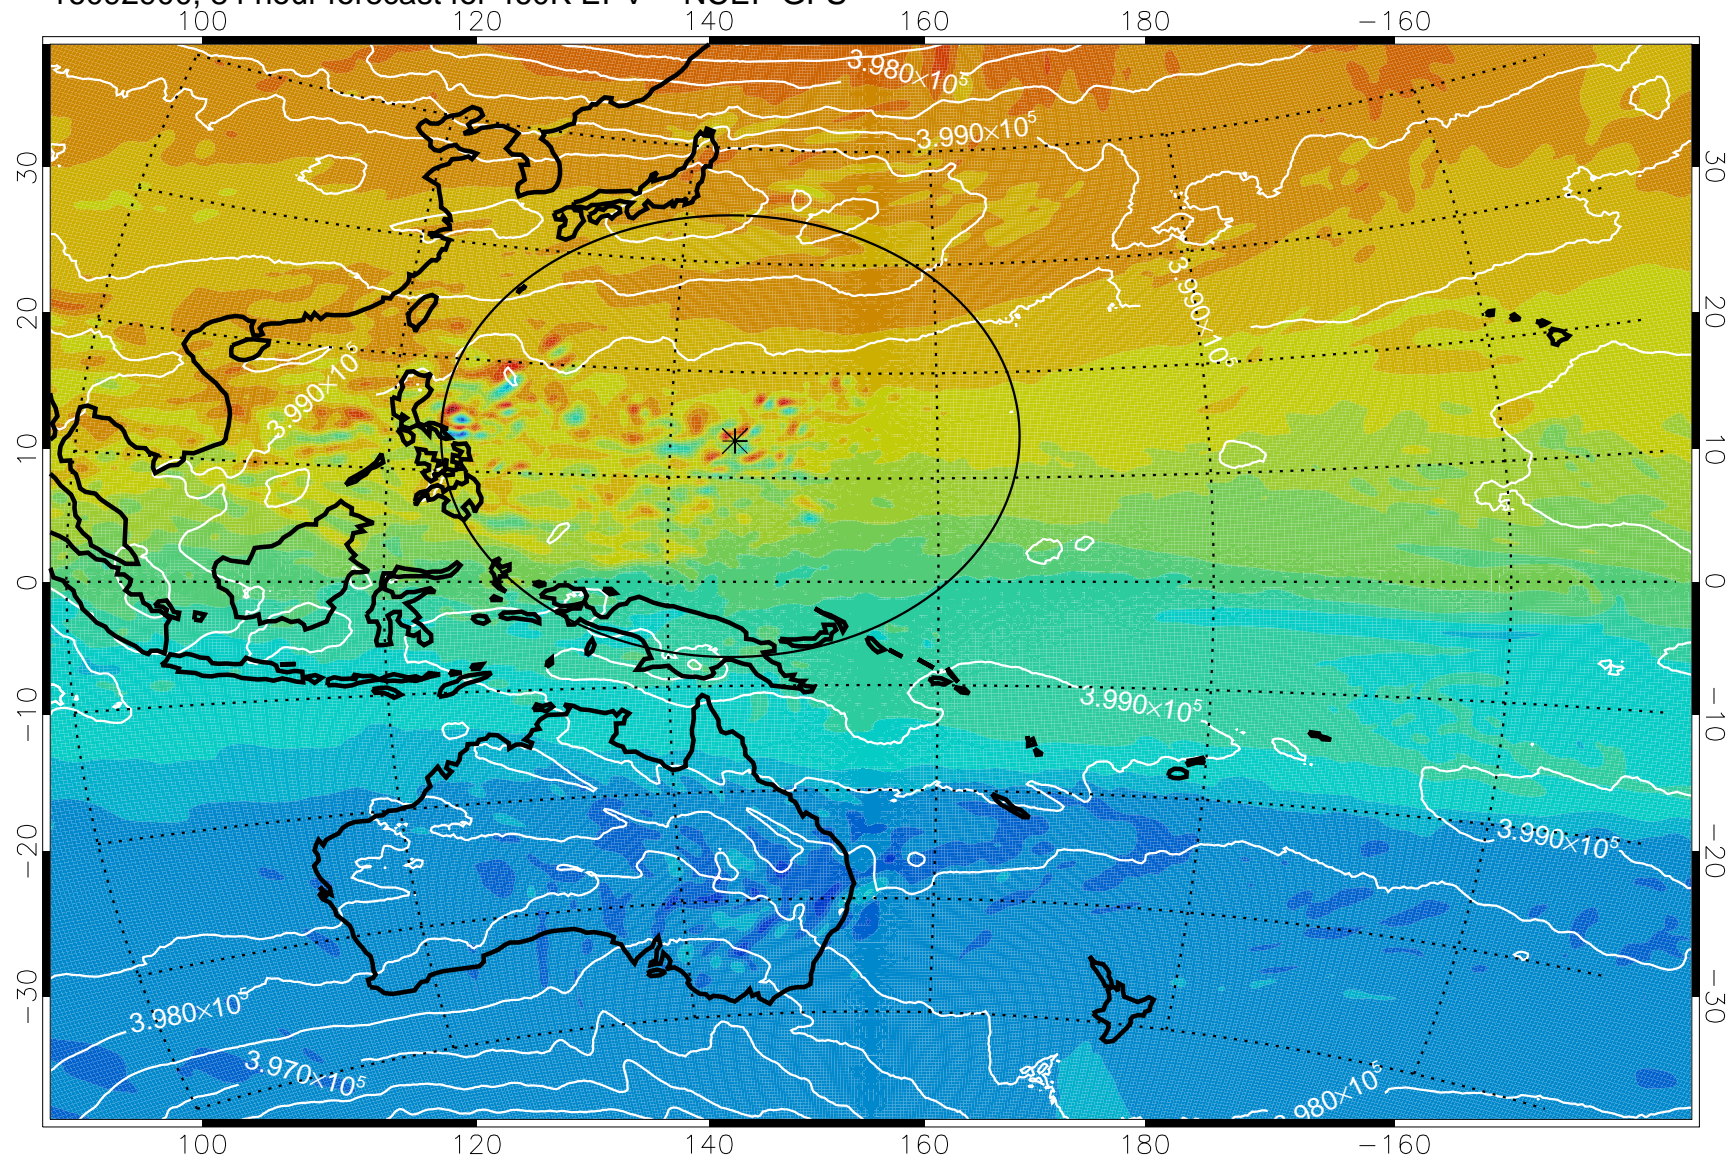

16092806, 66 hour forecast for 460K EPV -- NCEP GFS

460K Montgomery Streamfunction, white

Range ring of 2304 km

16092812, 72 hour forecast for 460K EPV -- NCEP GFS

460K Montgomery Streamfunction, white

Range ring of 2304 km

16092818, 78 hour forecast for 460K EPV -- NCEP GFS

460K Montgomery Streamfunction, white

Range ring of 2304 km

16092900, 84 hour forecast for 460K EPV -- NCEP GFS

460K Montgomery Streamfunction, white

Range ring of 2304 km

16092906, 90 hour forecast for 460K EPV -- NCEP GFS

460K Montgomery Streamfunction, white

Range ring of 2304 km

16092912, 96 hour forecast for 460K EPV -- NCEP GFS

460K Montgomery Streamfunction, white

Range ring of 2304 km

16092918, 102 hour forecast for 460K EPV -- NCEP GFS

460K Montgomery Streamfunction, white

Range ring of 2304 km

16093000, 108 hour forecast for 460K EPV -- NCEP GFS

460K Montgomery Streamfunction, white

Range ring of 2304 km