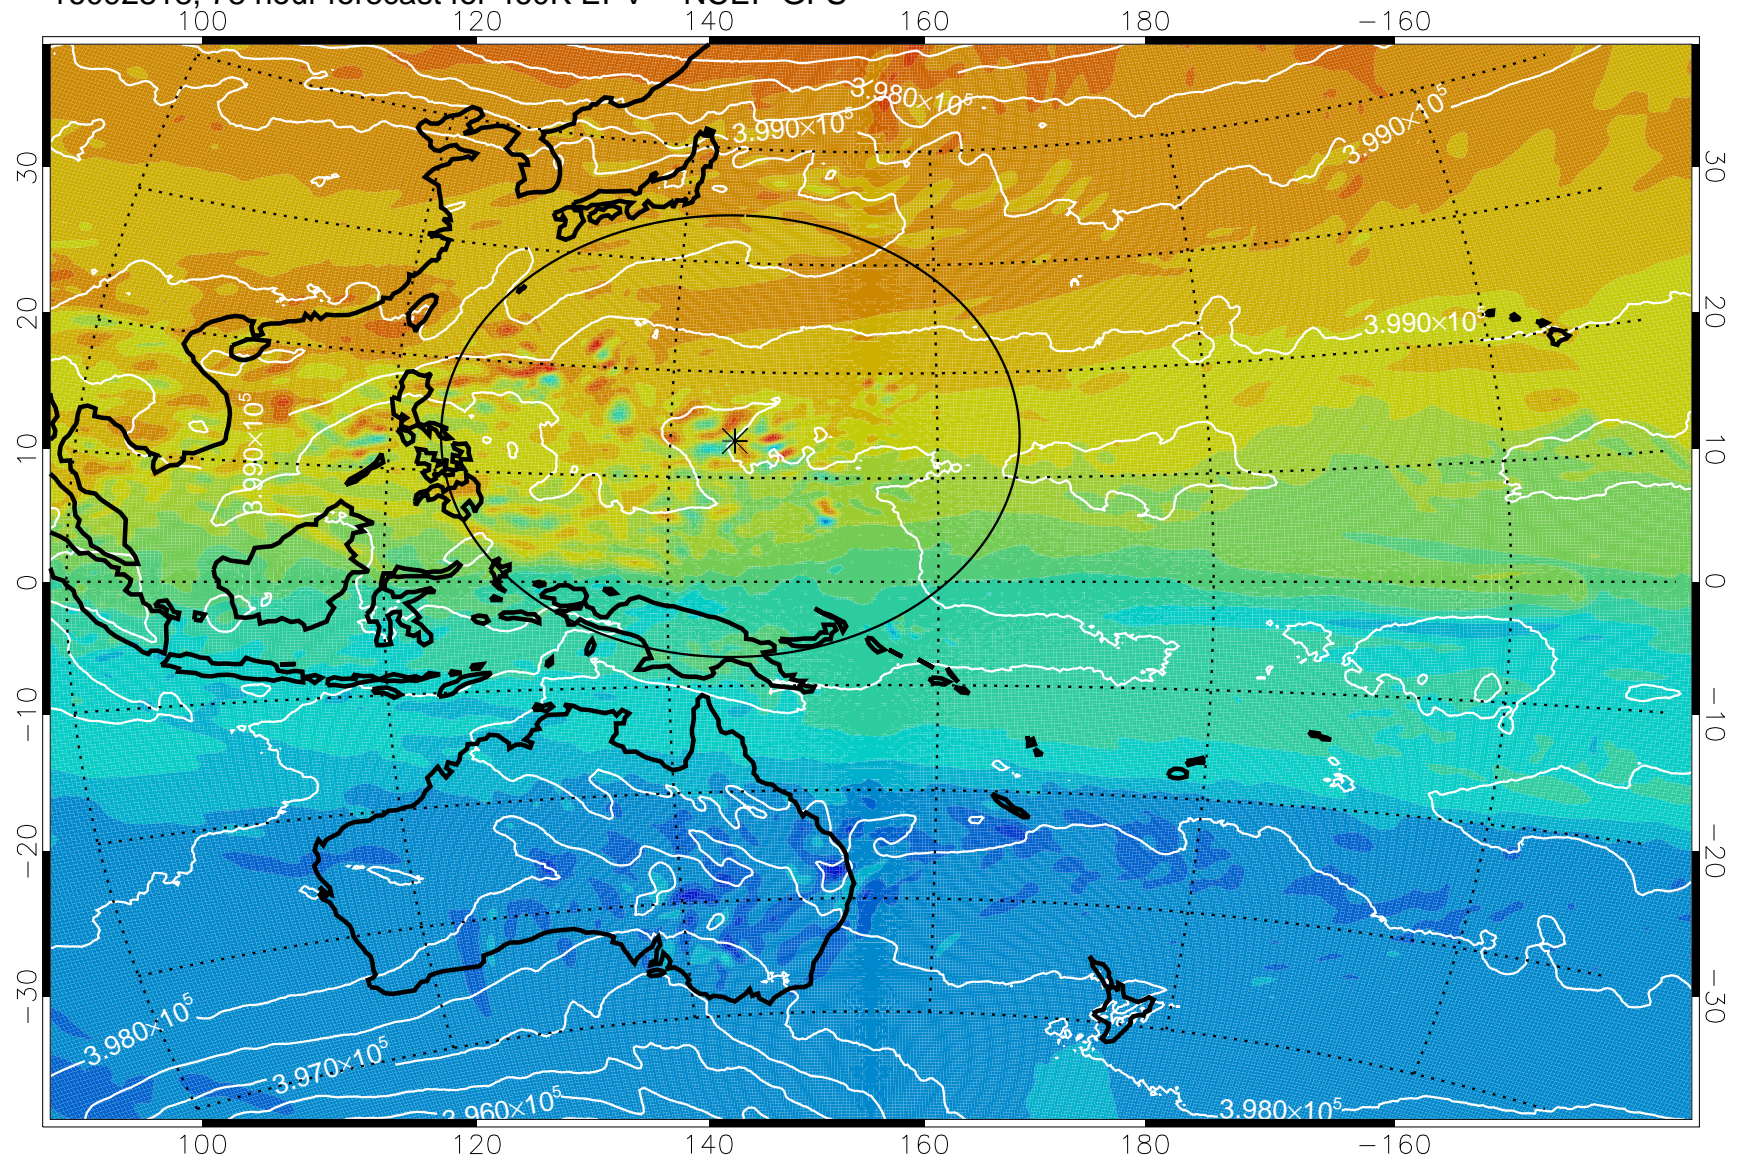

16092718, 54 hour forecast for 460K EPV -- NCEP GFS

460K Montgomery Streamfunction, white

Range ring of 2304 km

16092800, 60 hour forecast for 460K EPV -- NCEP GFS

460K Montgomery Streamfunction, white

Range ring of 2304 km

16092806, 66 hour forecast for 460K EPV -- NCEP GFS

460K Montgomery Streamfunction, white

Range ring of 2304 km

16092812, 72 hour forecast for 460K EPV -- NCEP GFS

460K Montgomery Streamfunction, white

Range ring of 2304 km

16092818, 78 hour forecast for 460K EPV -- NCEP GFS

460K Montgomery Streamfunction, white

Range ring of 2304 km

16092900, 84 hour forecast for 460K EPV -- NCEP GFS

460K Montgomery Streamfunction, white

Range ring of 2304 km

16092906, 90 hour forecast for 460K EPV -- NCEP GFS

460K Montgomery Streamfunction, white

Range ring of 2304 km

16092912, 96 hour forecast for 460K EPV -- NCEP GFS

460K Montgomery Streamfunction, white

Range ring of 2304 km