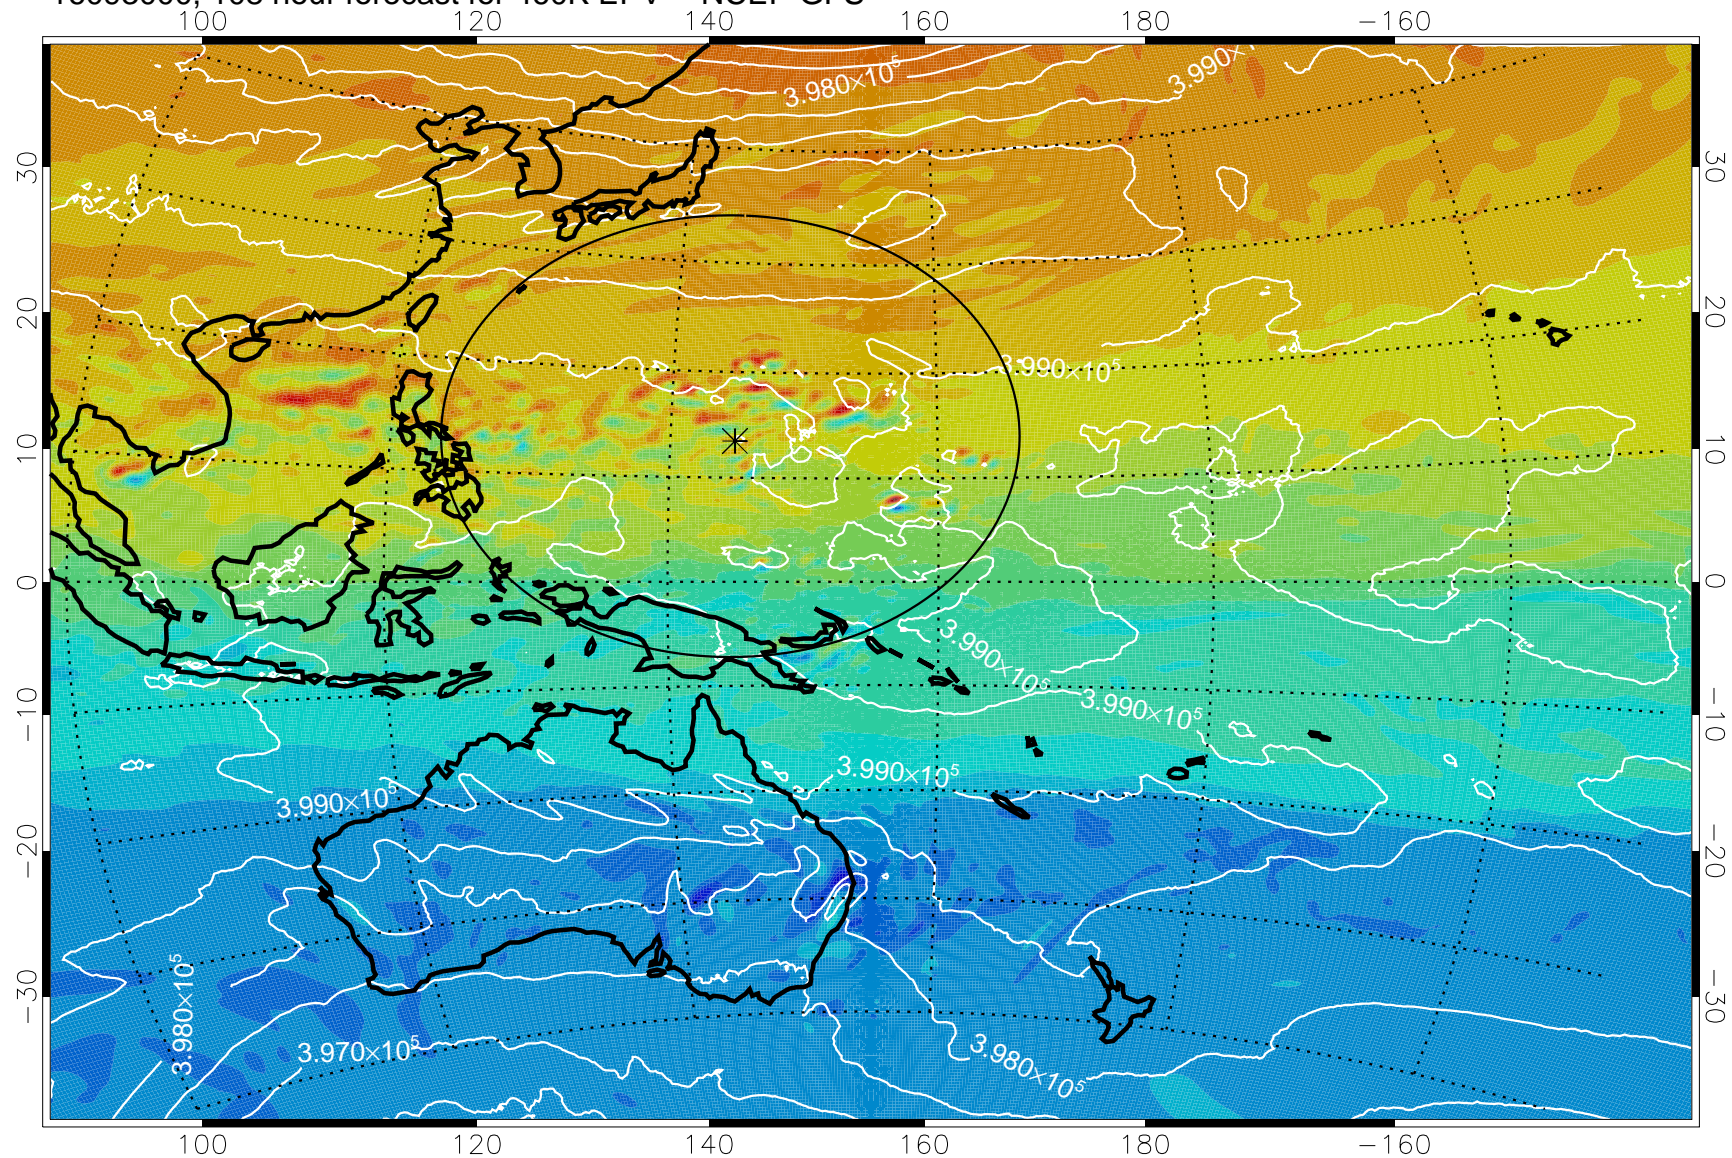

16092818, 78 hour forecast for 460K EPV -- NCEP GFS

460K Montgomery Streamfunction, white

Range ring of 2304 km

16092900, 84 hour forecast for 460K EPV -- NCEP GFS

460K Montgomery Streamfunction, white

Range ring of 2304 km

16092906, 90 hour forecast for 460K EPV -- NCEP GFS

460K Montgomery Streamfunction, white

Range ring of 2304 km

16092912, 96 hour forecast for 460K EPV -- NCEP GFS

460K Montgomery Streamfunction, white

Range ring of 2304 km

16092918, 102 hour forecast for 460K EPV -- NCEP GFS

460K Montgomery Streamfunction, white

Range ring of 2304 km

16093000, 108 hour forecast for 460K EPV -- NCEP GFS

460K Montgomery Streamfunction, white

Range ring of 2304 km

16093006, 114 hour forecast for 460K EPV -- NCEP GFS

460K Montgomery Streamfunction, white

Range ring of 2304 km

16093012, 120 hour forecast for 460K EPV -- NCEP GFS

460K Montgomery Streamfunction, white

Range ring of 2304 km