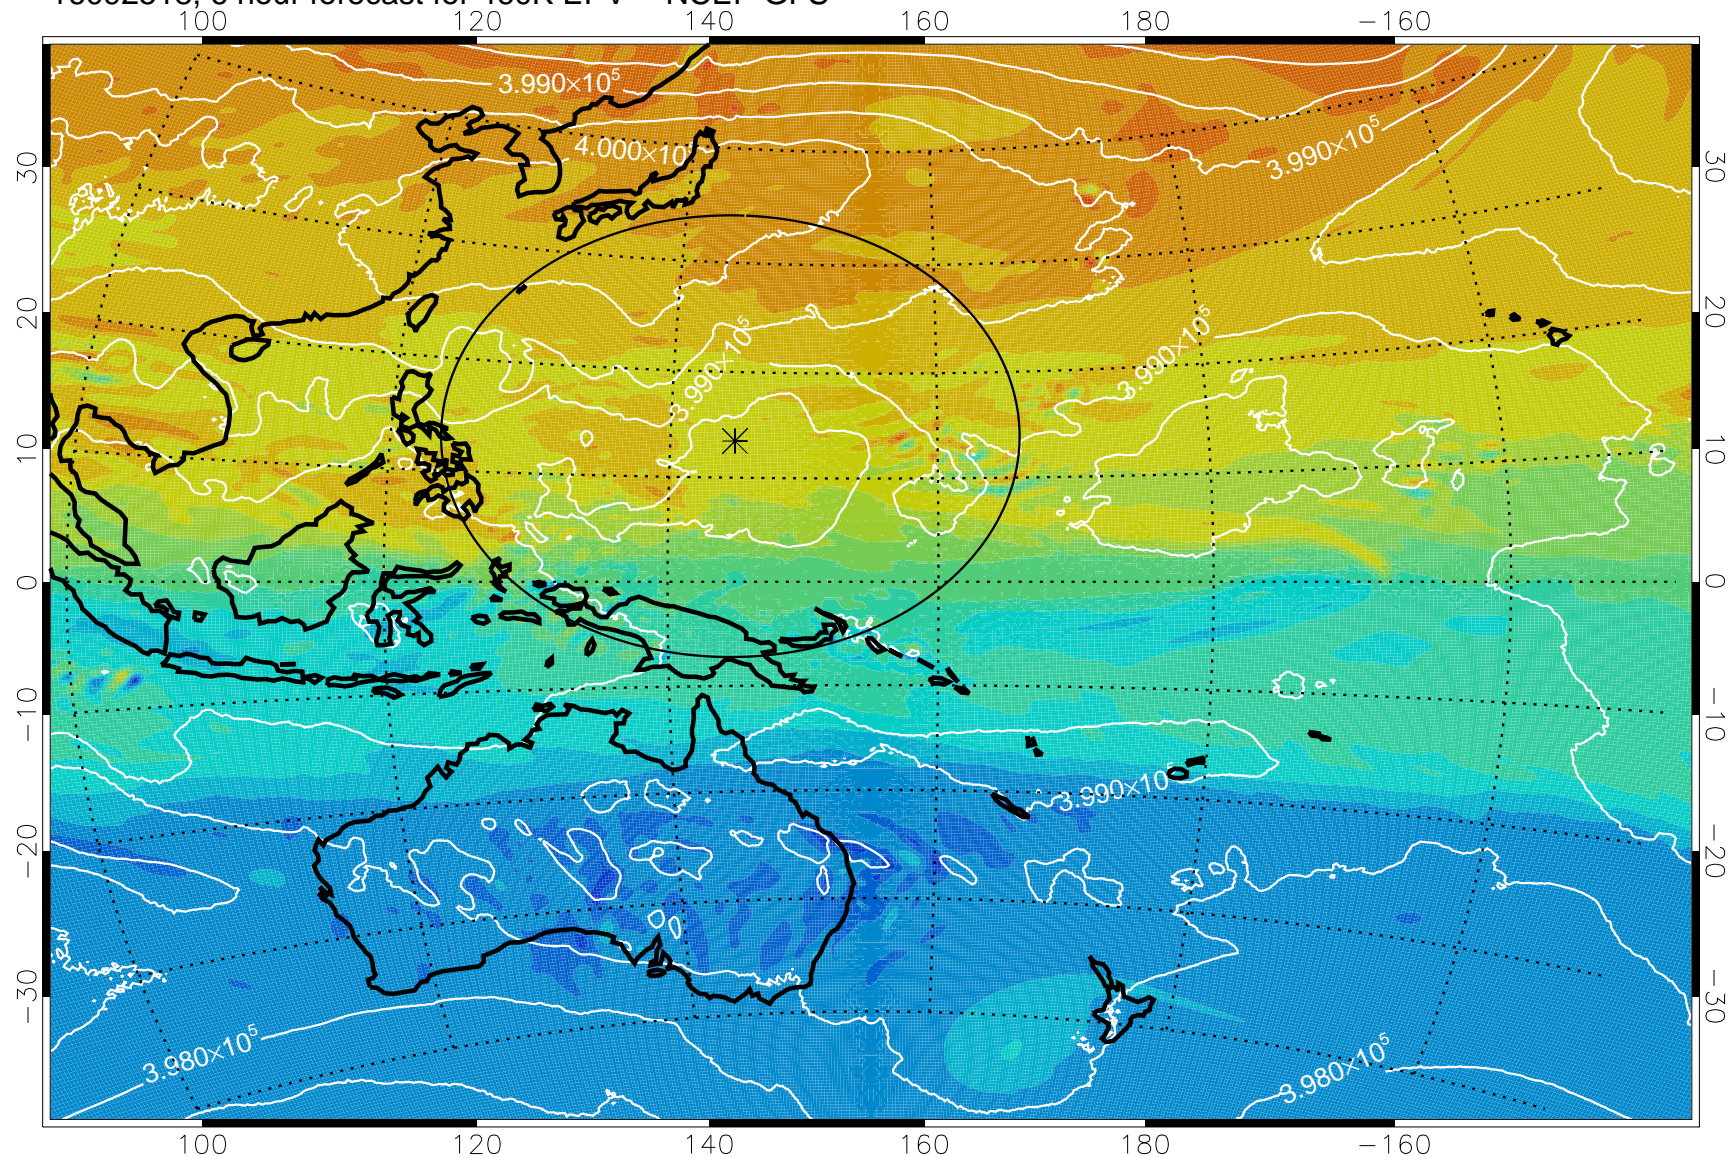

16092518, 6 hour forecast for 460K EPV -- NCEP GFS

460K Montgomery Streamfunction, white

Range ring of 2304 km

16092600, 12 hour forecast for 460K EPV -- NCEP GFS

460K Montgomery Streamfunction, white

Range ring of 2304 km

16092606, 18 hour forecast for 460K EPV -- NCEP GFS

460K Montgomery Streamfunction, white

Range ring of 2304 km

16092612, 24 hour forecast for 460K EPV -- NCEP GFS

460K Montgomery Streamfunction, white

Range ring of 2304 km

16092618, 30 hour forecast for 460K EPV -- NCEP GFS

460K Montgomery Streamfunction, white

Range ring of 2304 km

16092700, 36 hour forecast for 460K EPV -- NCEP GFS

460K Montgomery Streamfunction, white

Range ring of 2304 km

16092718, 54 hour forecast for 460K EPV -- NCEP GFS

460K Montgomery Streamfunction, white

Range ring of 2304 km

16092800, 60 hour forecast for 460K EPV -- NCEP GFS

460K Montgomery Streamfunction, white

Range ring of 2304 km