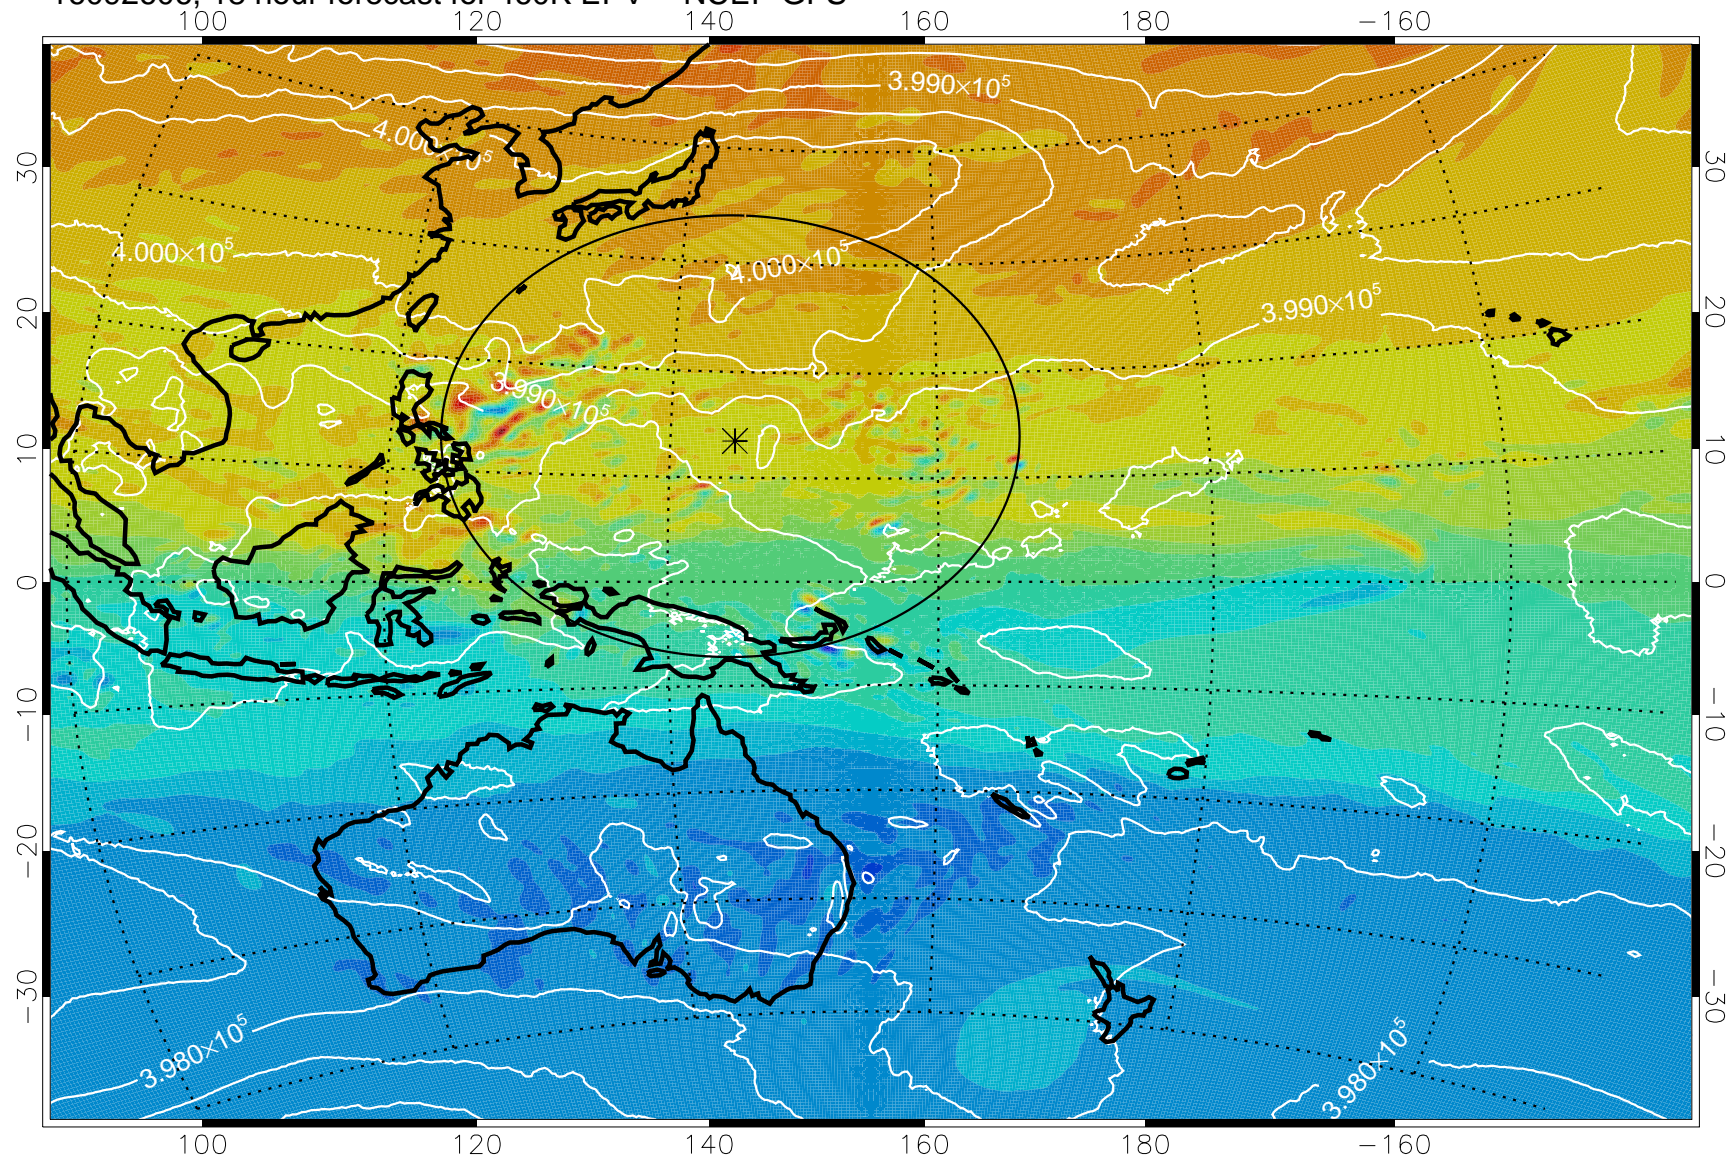

16092518, 6 hour forecast for 460K EPV -- NCEP GFS

460K Montgomery Streamfunction, white

Range ring of 2304 km

16092600, 12 hour forecast for 460K EPV -- NCEP GFS

460K Montgomery Streamfunction, white

Range ring of 2304 km

16092606, 18 hour forecast for 460K EPV -- NCEP GFS

460K Montgomery Streamfunction, white

Range ring of 2304 km

16092612, 24 hour forecast for 460K EPV -- NCEP GFS

460K Montgomery Streamfunction, white

Range ring of 2304 km

16092618, 30 hour forecast for 460K EPV -- NCEP GFS

460K Montgomery Streamfunction, white

Range ring of 2304 km

16092700, 36 hour forecast for 460K EPV -- NCEP GFS

460K Montgomery Streamfunction, white

Range ring of 2304 km

16092718, 54 hour forecast for 460K EPV -- NCEP GFS

460K Montgomery Streamfunction, white

Range ring of 2304 km

16092800, 60 hour forecast for 460K EPV -- NCEP GFS

460K Montgomery Streamfunction, white

Range ring of 2304 km