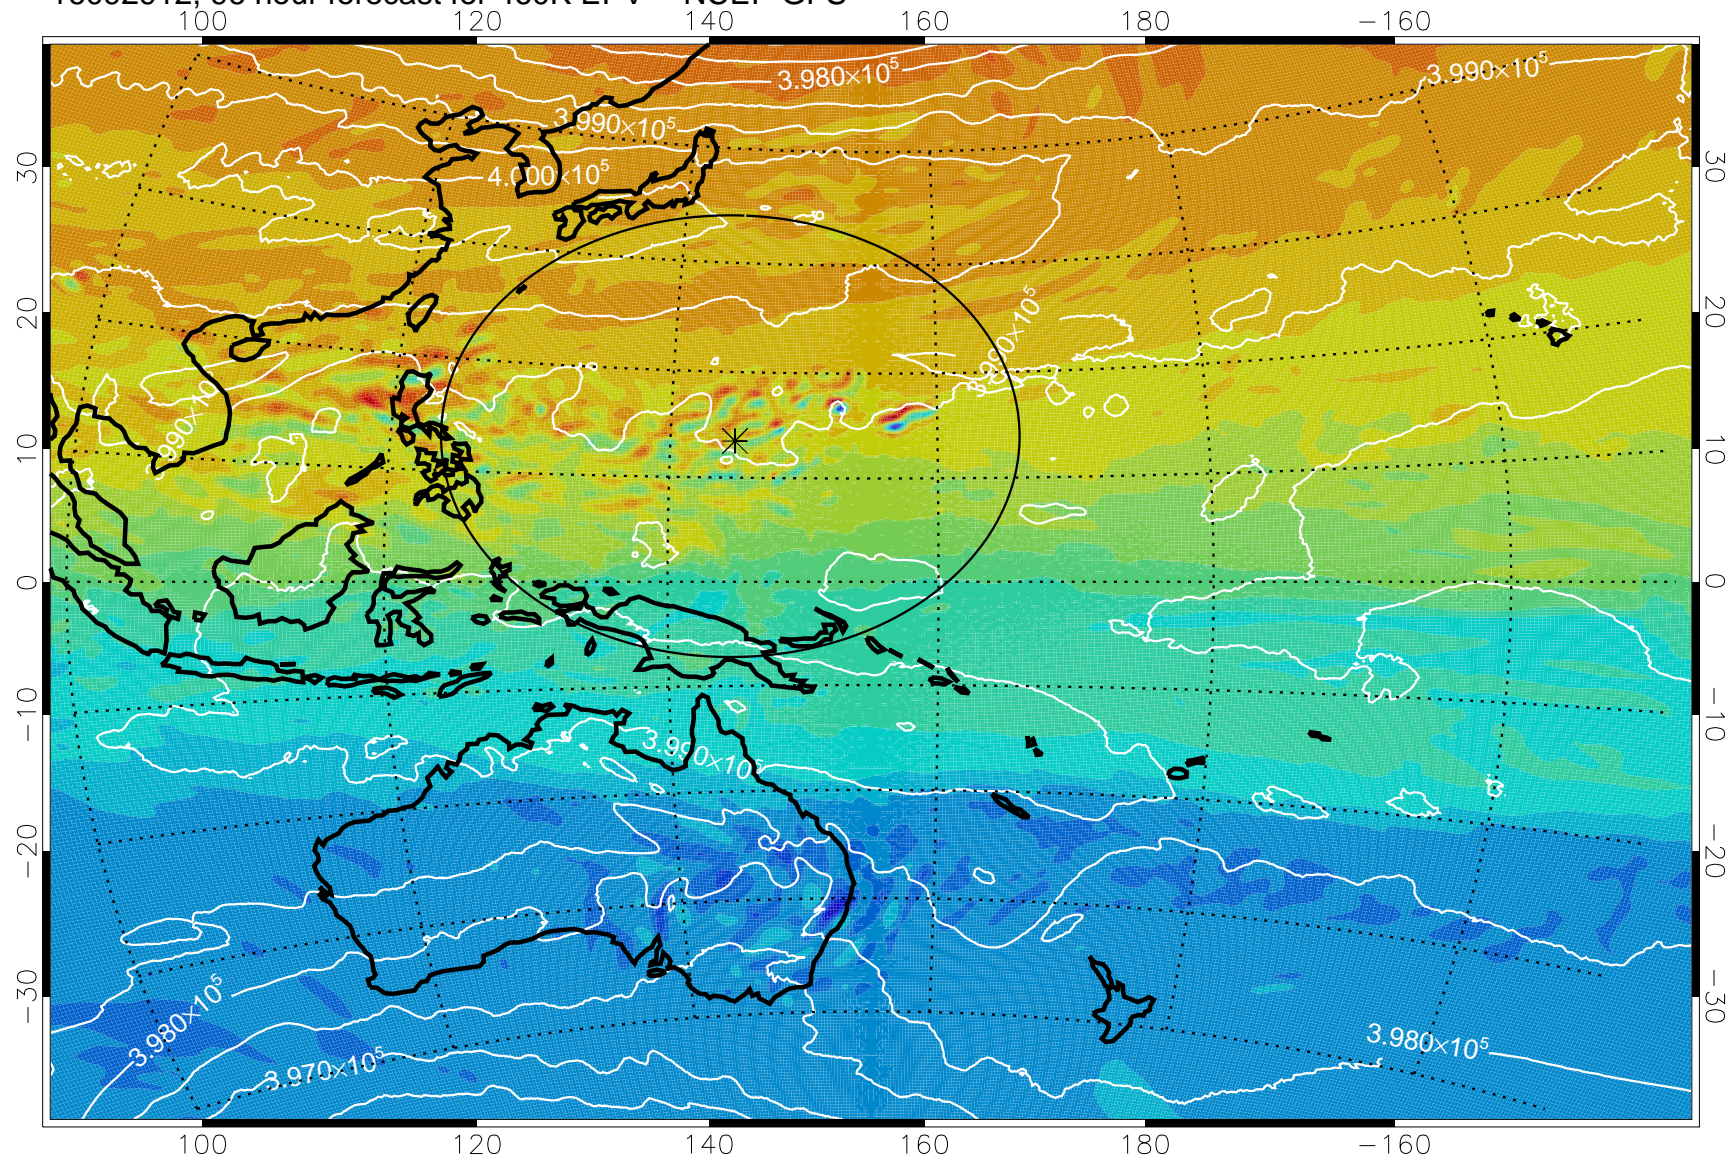

16092806, 66 hour forecast for 460K EPV -- NCEP GFS

460K Montgomery Streamfunction, white

Range ring of 2304 km

16092812, 72 hour forecast for 460K EPV -- NCEP GFS

460K Montgomery Streamfunction, white

Range ring of 2304 km

16092818, 78 hour forecast for 460K EPV -- NCEP GFS

460K Montgomery Streamfunction, white

Range ring of 2304 km

16092900, 84 hour forecast for 460K EPV -- NCEP GFS

460K Montgomery Streamfunction, white

Range ring of 2304 km

16092906, 90 hour forecast for 460K EPV -- NCEP GFS

460K Montgomery Streamfunction, white

Range ring of 2304 km

16092912, 96 hour forecast for 460K EPV -- NCEP GFS

460K Montgomery Streamfunction, white

Range ring of 2304 km

16092918, 102 hour forecast for 460K EPV -- NCEP GFS

460K Montgomery Streamfunction, white

Range ring of 2304 km

16093000, 108 hour forecast for 460K EPV -- NCEP GFS

460K Montgomery Streamfunction, white

Range ring of 2304 km