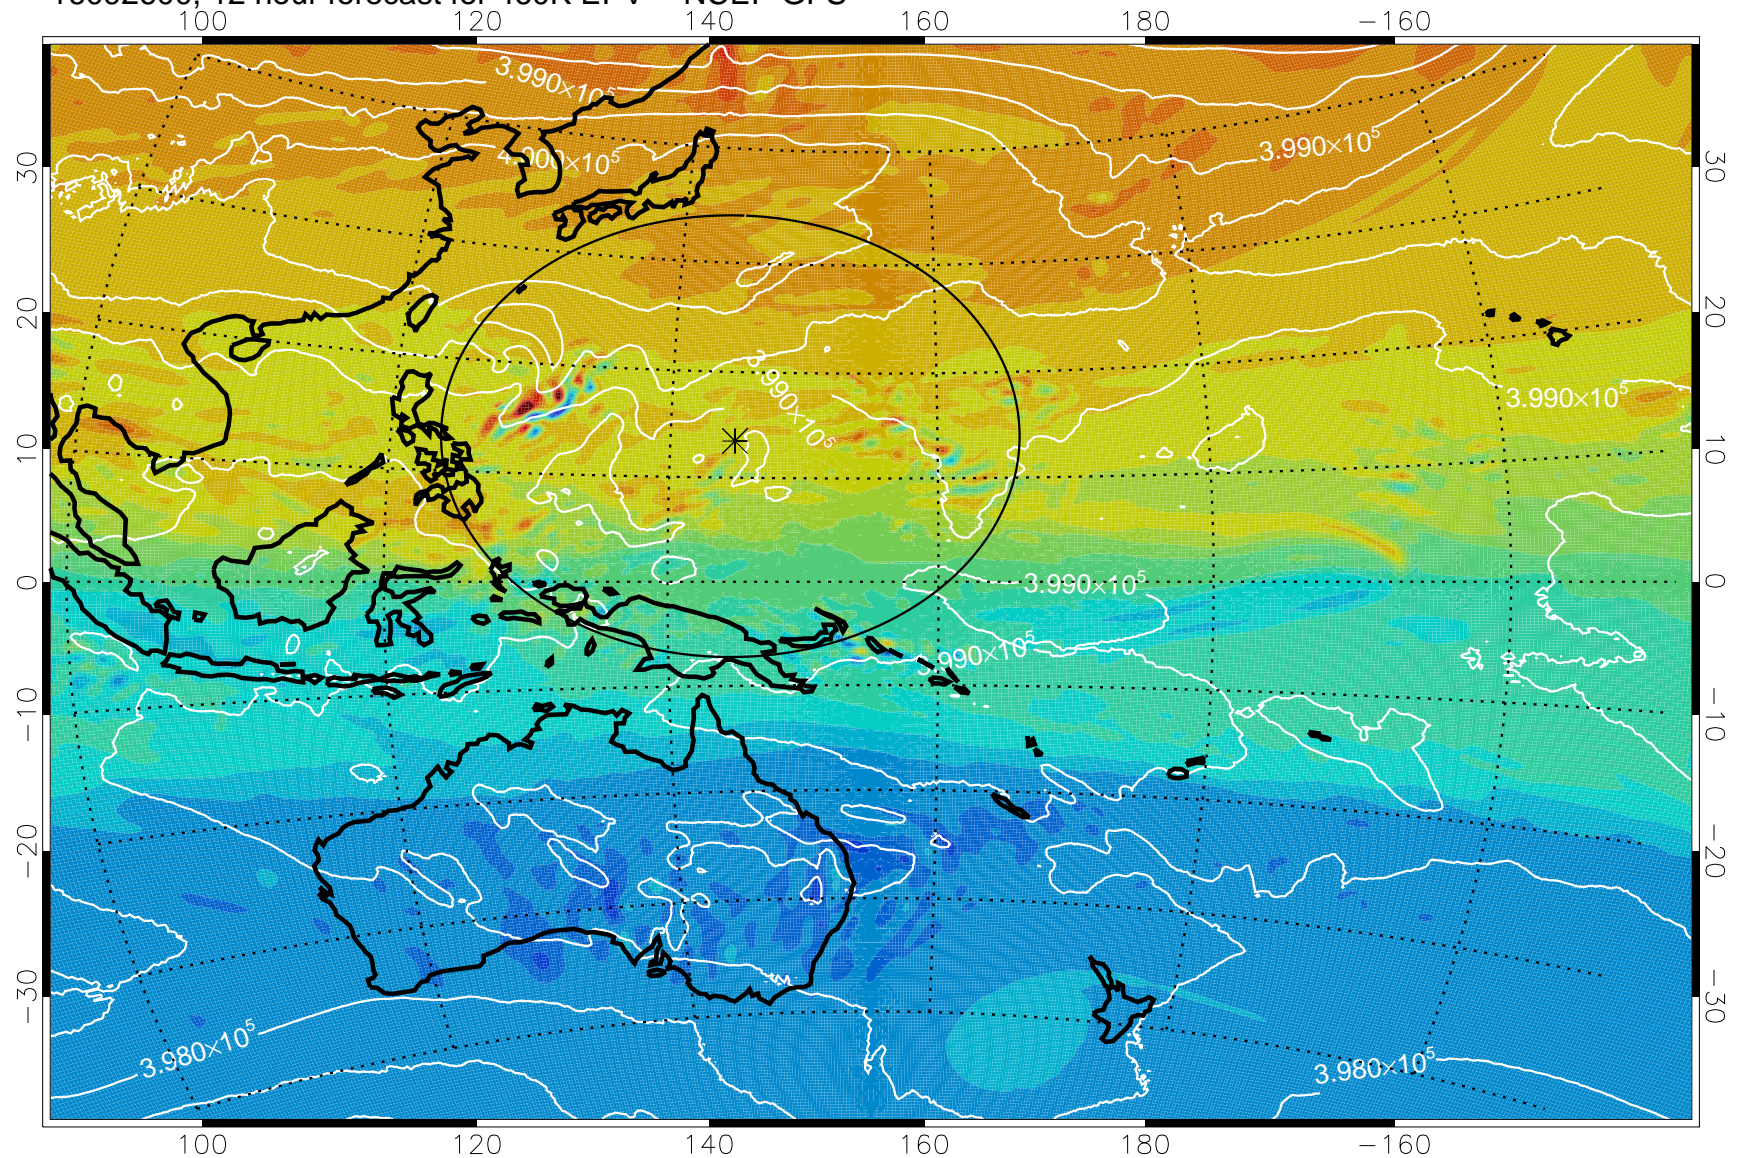

16092518, 6 hour forecast for 460K EPV -- NCEP GFS

460K Montgomery Streamfunction, white

Range ring of 2304 km

16092600, 12 hour forecast for 460K EPV -- NCEP GFS

460K Montgomery Streamfunction, white

Range ring of 2304 km

16092606, 18 hour forecast for 460K EPV -- NCEP GFS

460K Montgomery Streamfunction, white

Range ring of 2304 km

16092612, 24 hour forecast for 460K EPV -- NCEP GFS

460K Montgomery Streamfunction, white

Range ring of 2304 km

16092618, 30 hour forecast for 460K EPV -- NCEP GFS

460K Montgomery Streamfunction, white

Range ring of 2304 km

16092700, 36 hour forecast for 460K EPV -- NCEP GFS

460K Montgomery Streamfunction, white

Range ring of 2304 km

16092718, 54 hour forecast for 460K EPV -- NCEP GFS

460K Montgomery Streamfunction, white

Range ring of 2304 km

16092800, 60 hour forecast for 460K EPV -- NCEP GFS

460K Montgomery Streamfunction, white

Range ring of 2304 km