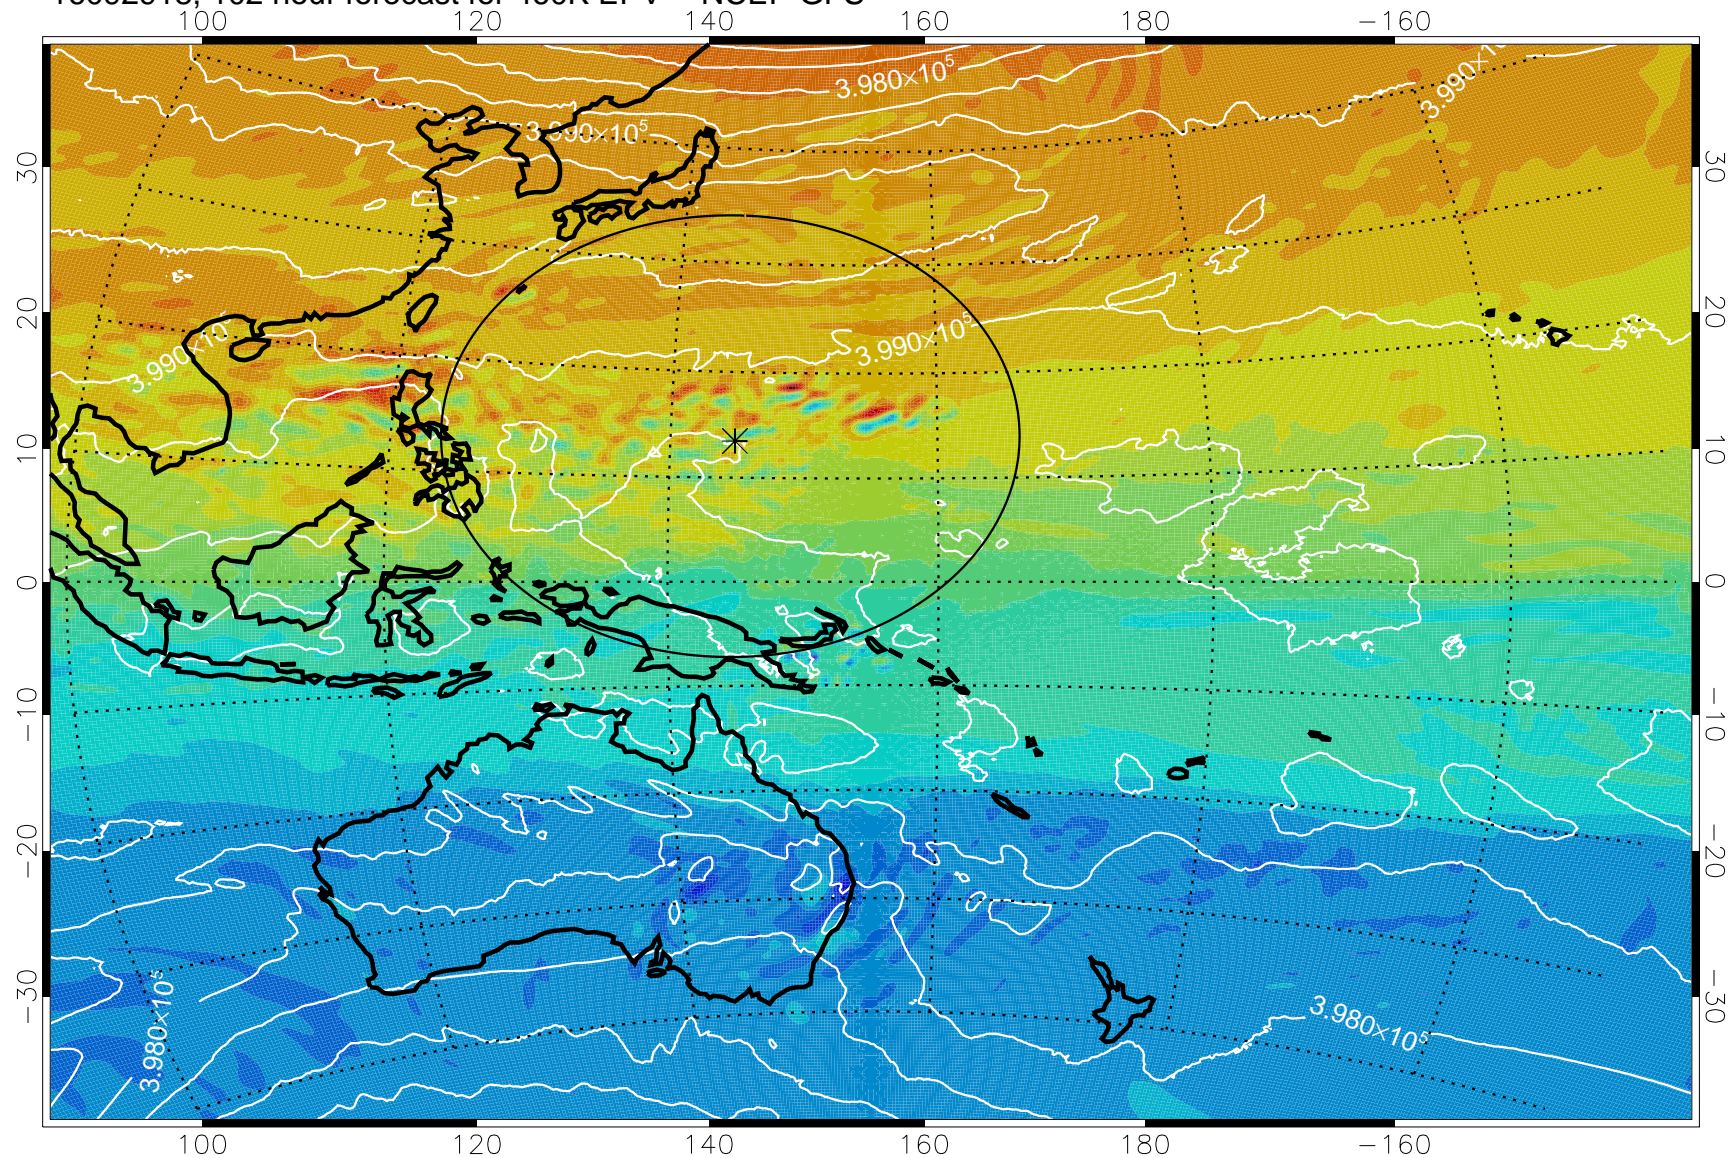

16092818, 78 hour forecast for 460K EPV -- NCEP GFS

460K Montgomery Streamfunction, white

Range ring of 2304 km

16092900, 84 hour forecast for 460K EPV -- NCEP GFS

460K Montgomery Streamfunction, white

Range ring of 2304 km

16092906, 90 hour forecast for 460K EPV -- NCEP GFS

460K Montgomery Streamfunction, white

Range ring of 2304 km

16092912, 96 hour forecast for 460K EPV -- NCEP GFS

460K Montgomery Streamfunction, white

Range ring of 2304 km

16092918, 102 hour forecast for 460K EPV -- NCEP GFS

460K Montgomery Streamfunction, white

Range ring of 2304 km

16093000, 108 hour forecast for 460K EPV -- NCEP GFS

460K Montgomery Streamfunction, white

Range ring of 2304 km

16093006, 114 hour forecast for 460K EPV -- NCEP GFS

460K Montgomery Streamfunction, white

Range ring of 2304 km

16093012, 120 hour forecast for 460K EPV -- NCEP GFS

460K Montgomery Streamfunction, white

Range ring of 2304 km