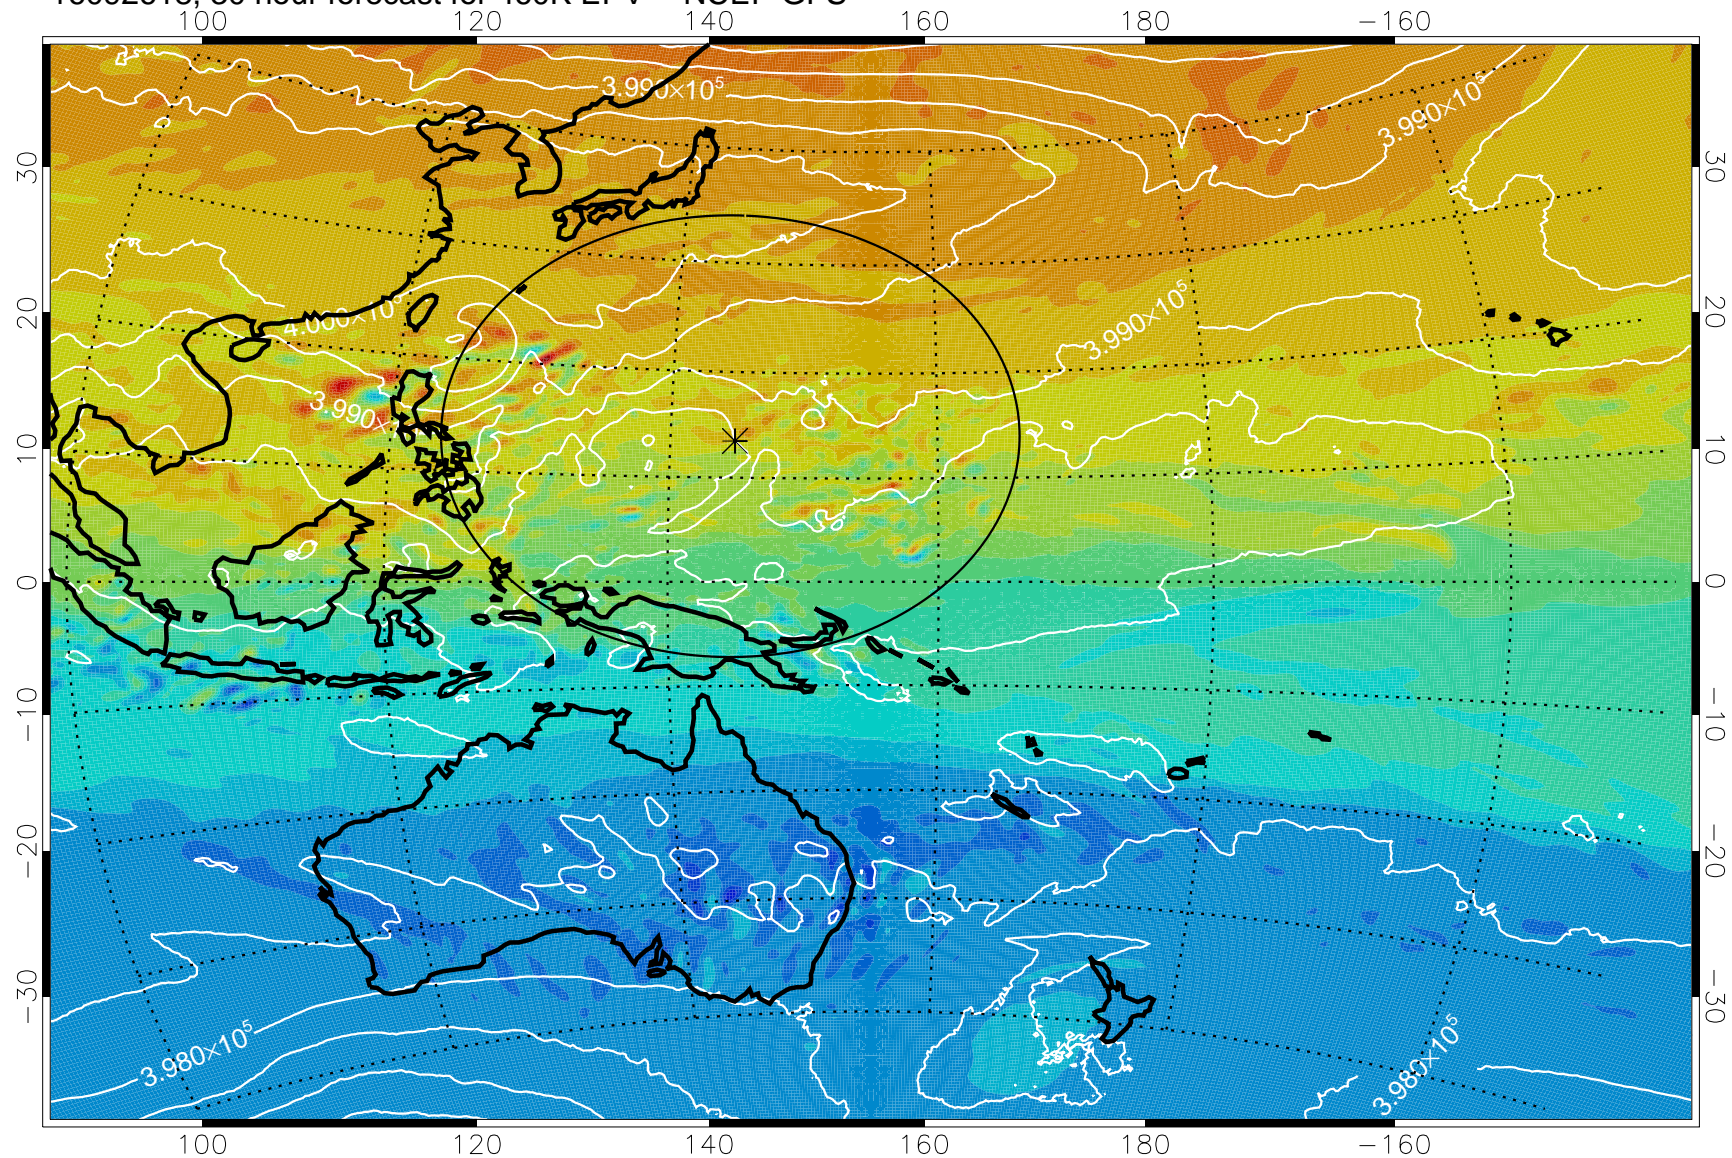

16092606, 18 hour forecast for 460K EPV -- NCEP GFS

460K Montgomery Streamfunction, white

Range ring of 2304 km

16092612, 24 hour forecast for 460K EPV -- NCEP GFS

460K Montgomery Streamfunction, white

Range ring of 2304 km

16092618, 30 hour forecast for 460K EPV -- NCEP GFS

460K Montgomery Streamfunction, white

Range ring of 2304 km

16092700, 36 hour forecast for 460K EPV -- NCEP GFS

460K Montgomery Streamfunction, white

Range ring of 2304 km

16092706, 42 hour forecast for 460K EPV -- NCEP GFS

460K Montgomery Streamfunction, white

Range ring of 2304 km

16092712, 48 hour forecast for 460K EPV -- NCEP GFS

460K Montgomery Streamfunction, white

Range ring of 2304 km

16092718, 54 hour forecast for 460K EPV -- NCEP GFS

460K Montgomery Streamfunction, white

Range ring of 2304 km

16092800, 60 hour forecast for 460K EPV -- NCEP GFS

460K Montgomery Streamfunction, white

Range ring of 2304 km