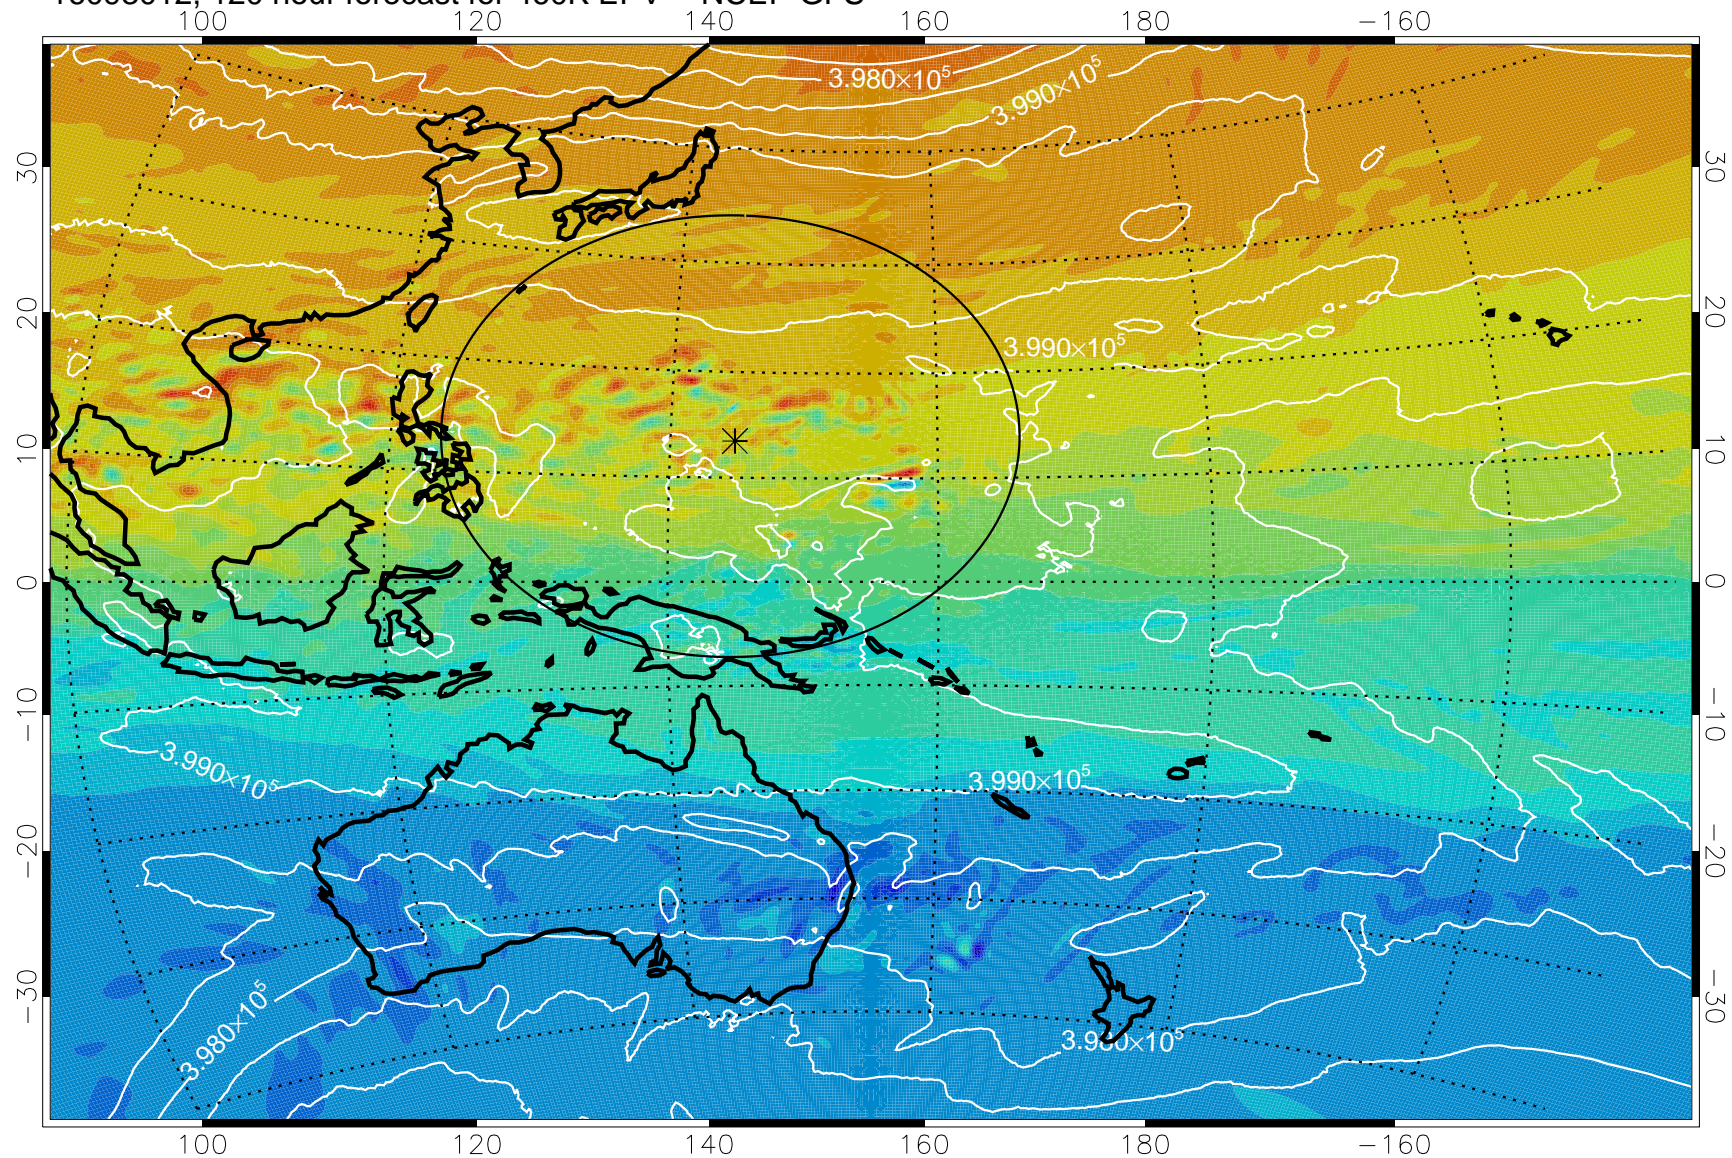

16092906, 90 hour forecast for 460K EPV -- NCEP GFS

460K Montgomery Streamfunction, white

Range ring of 2304 km

16092912, 96 hour forecast for 460K EPV -- NCEP GFS

460K Montgomery Streamfunction, white

Range ring of 2304 km

16092918, 102 hour forecast for 460K EPV -- NCEP GFS

460K Montgomery Streamfunction, white

Range ring of 2304 km

16093000, 108 hour forecast for 460K EPV -- NCEP GFS

460K Montgomery Streamfunction, white

Range ring of 2304 km

16093006, 114 hour forecast for 460K EPV -- NCEP GFS

460K Montgomery Streamfunction, white

Range ring of 2304 km

16093012, 120 hour forecast for 460K EPV -- NCEP GFS

460K Montgomery Streamfunction, white

Range ring of 2304 km