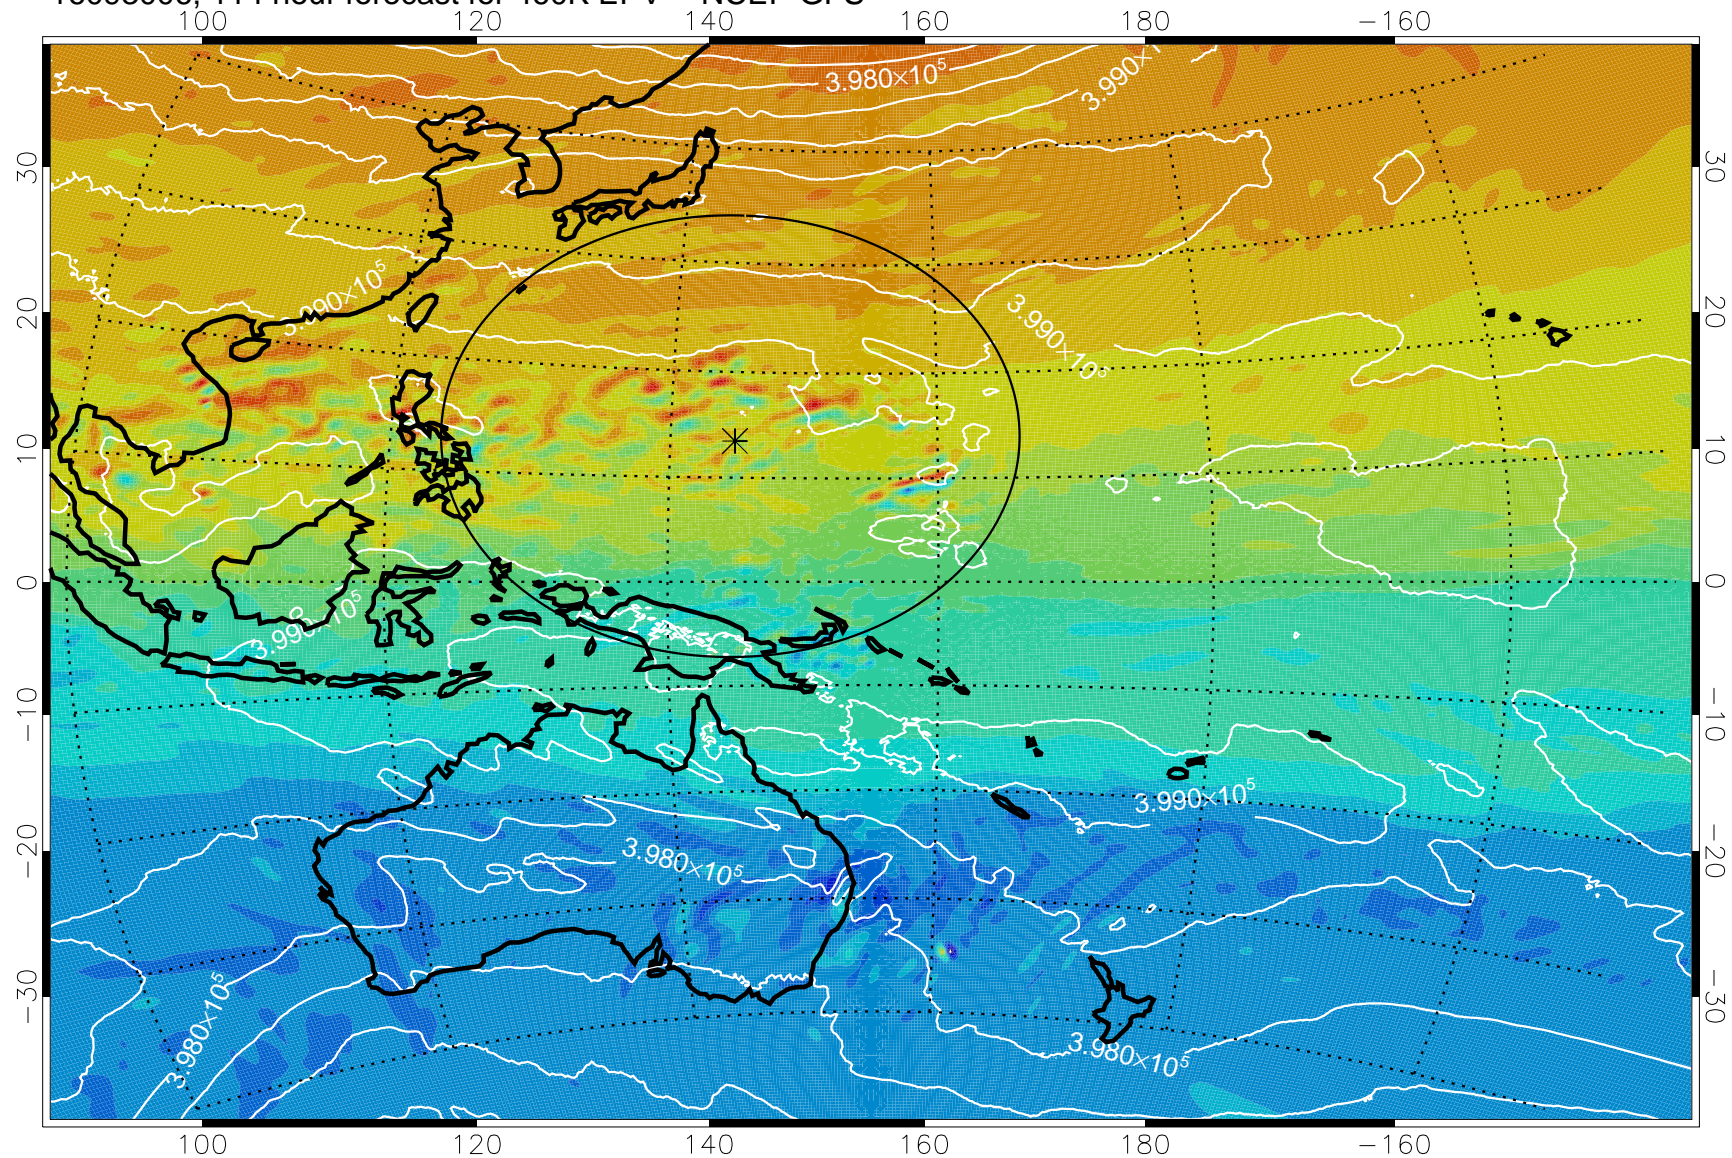

16092818, 78 hour forecast for 460K EPV -- NCEP GFS

460K Montgomery Streamfunction, white

Range ring of 2304 km

16092900, 84 hour forecast for 460K EPV -- NCEP GFS

460K Montgomery Streamfunction, white

Range ring of 2304 km

16092906, 90 hour forecast for 460K EPV -- NCEP GFS

460K Montgomery Streamfunction, white

Range ring of 2304 km

16092912, 96 hour forecast for 460K EPV -- NCEP GFS

460K Montgomery Streamfunction, white

Range ring of 2304 km

16092918, 102 hour forecast for 460K EPV -- NCEP GFS

460K Montgomery Streamfunction, white

Range ring of 2304 km

16093000, 108 hour forecast for 460K EPV -- NCEP GFS

460K Montgomery Streamfunction, white

Range ring of 2304 km

16093006, 114 hour forecast for 460K EPV -- NCEP GFS

460K Montgomery Streamfunction, white

Range ring of 2304 km

16093012, 120 hour forecast for 460K EPV -- NCEP GFS

460K Montgomery Streamfunction, white

Range ring of 2304 km