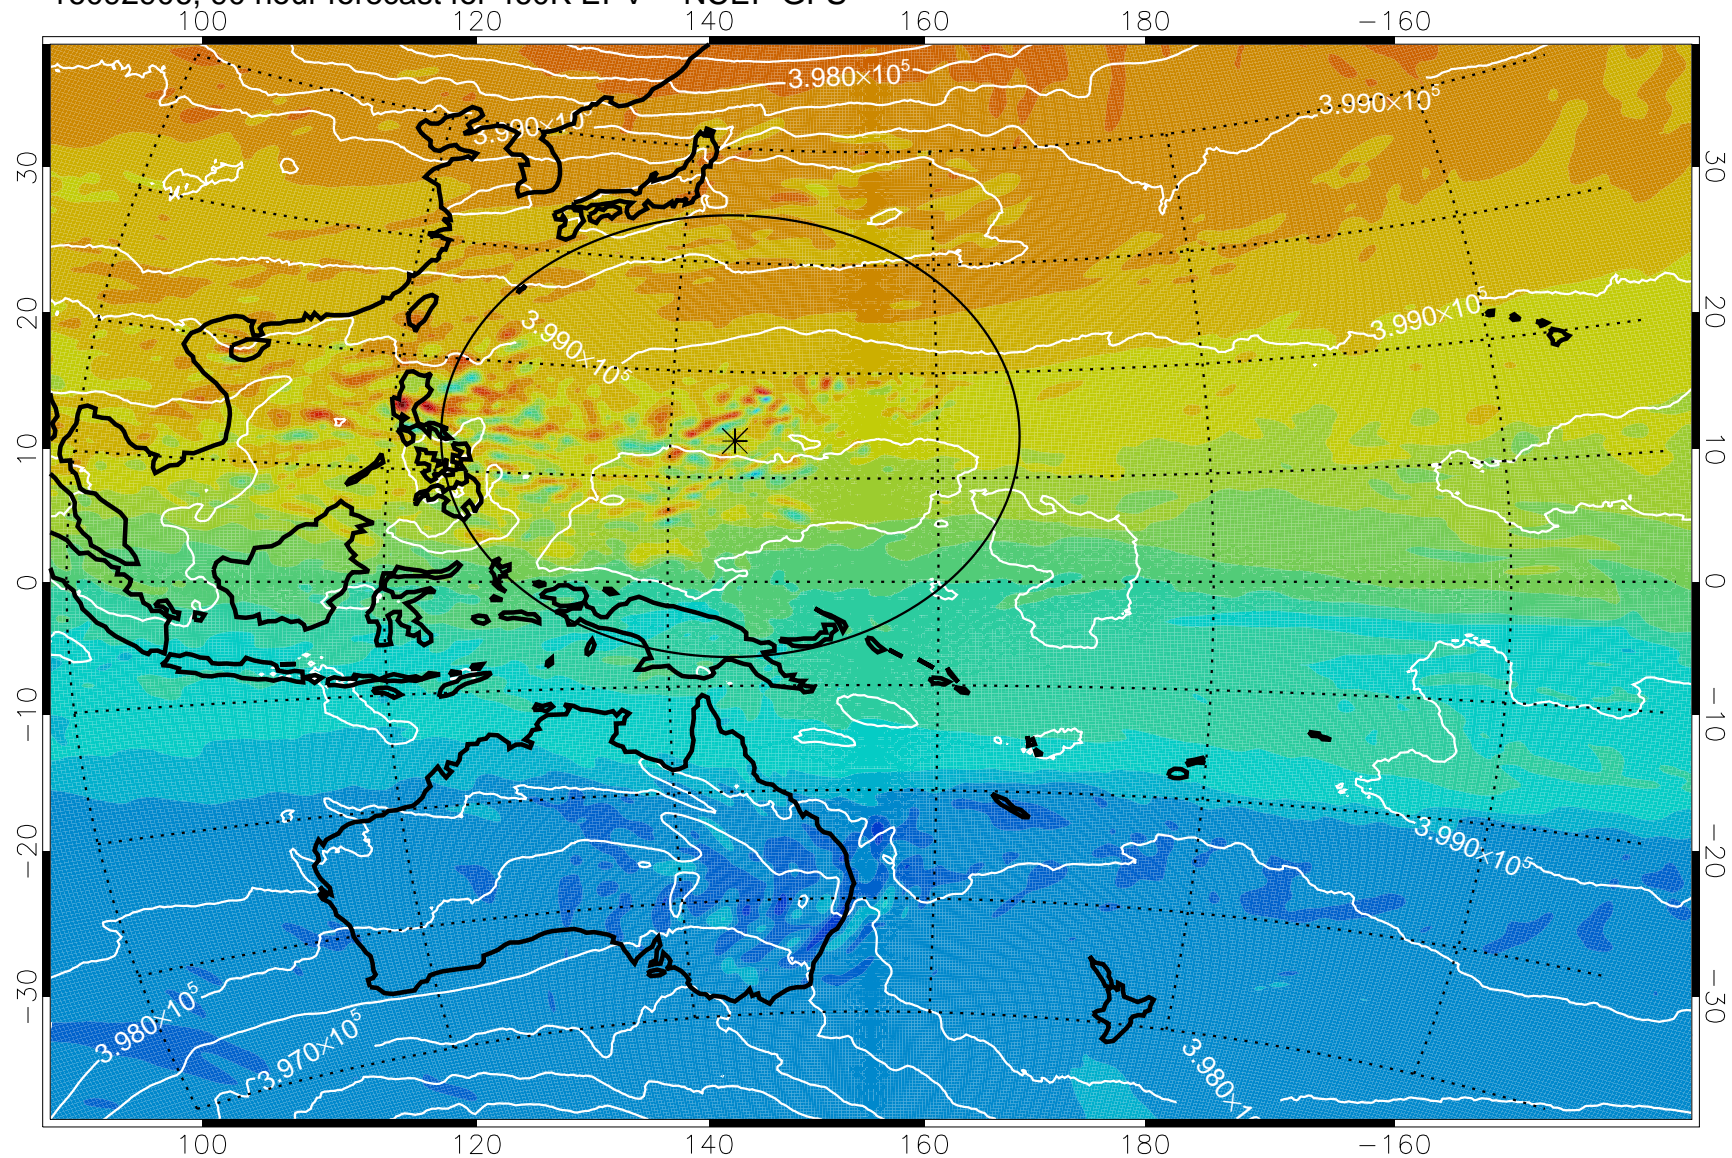

16092806, 66 hour forecast for 460K EPV -- NCEP GFS

460K Montgomery Streamfunction, white

Range ring of 2304 km

16092812, 72 hour forecast for 460K EPV -- NCEP GFS

460K Montgomery Streamfunction, white

Range ring of 2304 km

16092818, 78 hour forecast for 460K EPV -- NCEP GFS

460K Montgomery Streamfunction, white

Range ring of 2304 km

16092900, 84 hour forecast for 460K EPV -- NCEP GFS

460K Montgomery Streamfunction, white

Range ring of 2304 km

16092906, 90 hour forecast for 460K EPV -- NCEP GFS

460K Montgomery Streamfunction, white

Range ring of 2304 km

16092912, 96 hour forecast for 460K EPV -- NCEP GFS

460K Montgomery Streamfunction, white

Range ring of 2304 km

16092918, 102 hour forecast for 460K EPV -- NCEP GFS

460K Montgomery Streamfunction, white

Range ring of 2304 km

16093000, 108 hour forecast for 460K EPV -- NCEP GFS

460K Montgomery Streamfunction, white

Range ring of 2304 km