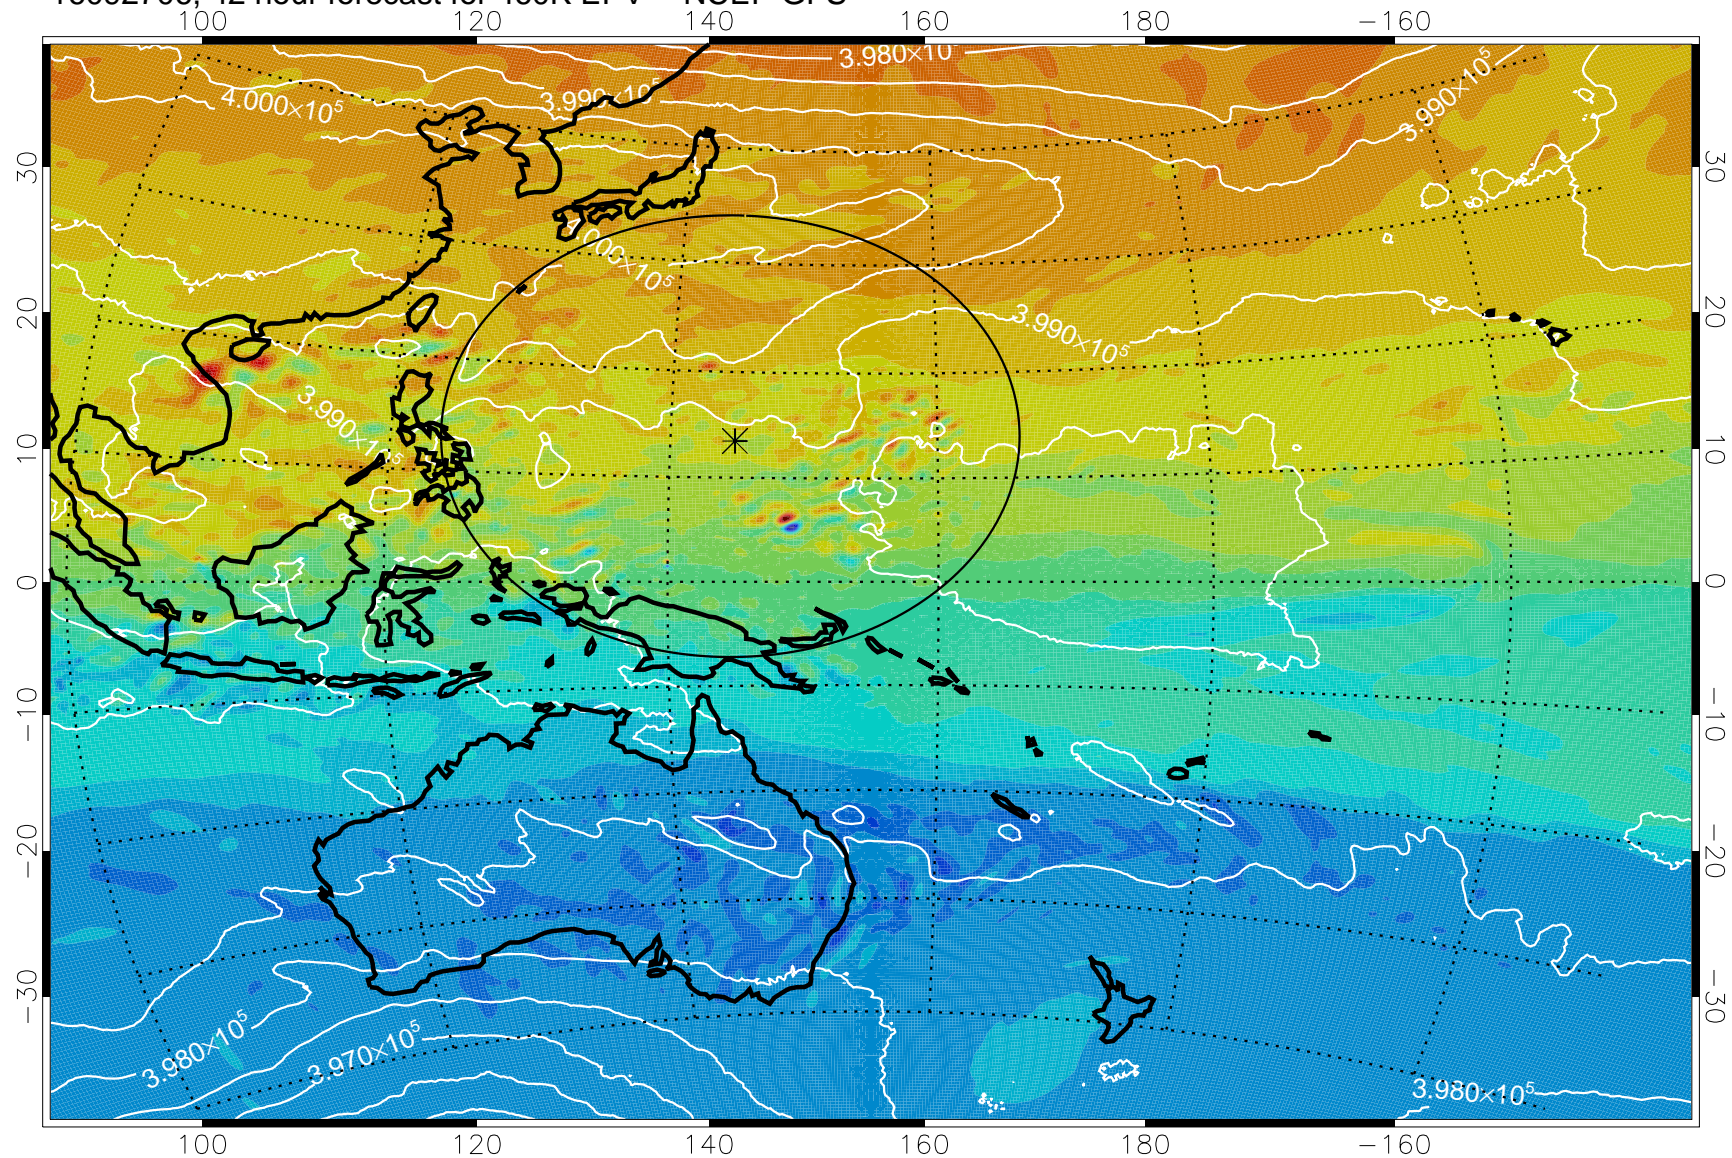

16092618, 30 hour forecast for 460K EPV -- NCEP GFS

460K Montgomery Streamfunction, white

Range ring of 2304 km

16092700, 36 hour forecast for 460K EPV -- NCEP GFS

460K Montgomery Streamfunction, white

Range ring of 2304 km

16092706, 42 hour forecast for 460K EPV -- NCEP GFS

460K Montgomery Streamfunction, white

Range ring of 2304 km

16092712, 48 hour forecast for 460K EPV -- NCEP GFS

460K Montgomery Streamfunction, white

Range ring of 2304 km

16092718, 54 hour forecast for 460K EPV -- NCEP GFS

460K Montgomery Streamfunction, white

Range ring of 2304 km

16092800, 60 hour forecast for 460K EPV -- NCEP GFS

460K Montgomery Streamfunction, white

Range ring of 2304 km

16092806, 66 hour forecast for 460K EPV -- NCEP GFS

460K Montgomery Streamfunction, white

Range ring of 2304 km

16092812, 72 hour forecast for 460K EPV -- NCEP GFS

460K Montgomery Streamfunction, white

Range ring of 2304 km