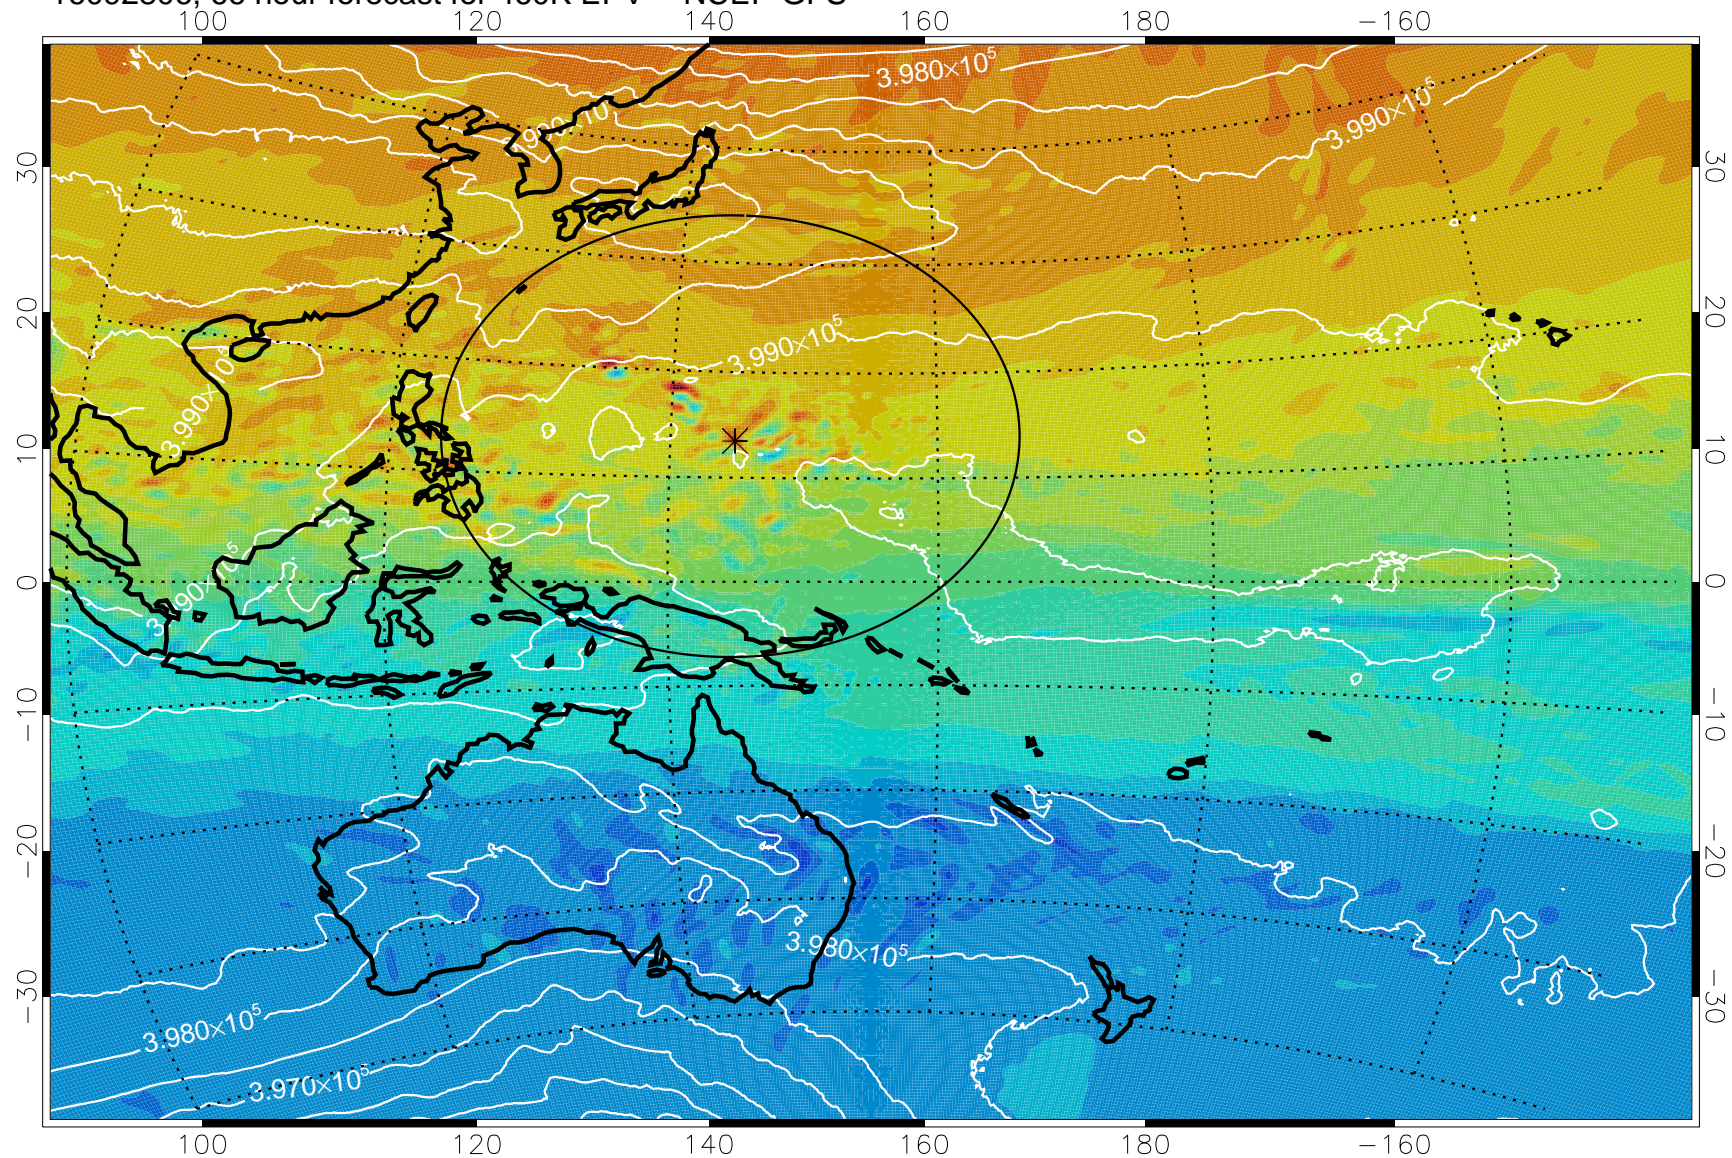

16092706, 42 hour forecast for 460K EPV -- NCEP GFS

460K Montgomery Streamfunction, white

Range ring of 2304 km

16092712, 48 hour forecast for 460K EPV -- NCEP GFS

460K Montgomery Streamfunction, white

Range ring of 2304 km

16092718, 54 hour forecast for 460K EPV -- NCEP GFS

460K Montgomery Streamfunction, white

Range ring of 2304 km

16092800, 60 hour forecast for 460K EPV -- NCEP GFS

460K Montgomery Streamfunction, white

Range ring of 2304 km

16092806, 66 hour forecast for 460K EPV -- NCEP GFS

460K Montgomery Streamfunction, white

Range ring of 2304 km

16092812, 72 hour forecast for 460K EPV -- NCEP GFS

460K Montgomery Streamfunction, white

Range ring of 2304 km

16092818, 78 hour forecast for 460K EPV -- NCEP GFS

460K Montgomery Streamfunction, white

Range ring of 2304 km

16092900, 84 hour forecast for 460K EPV -- NCEP GFS

460K Montgomery Streamfunction, white

Range ring of 2304 km