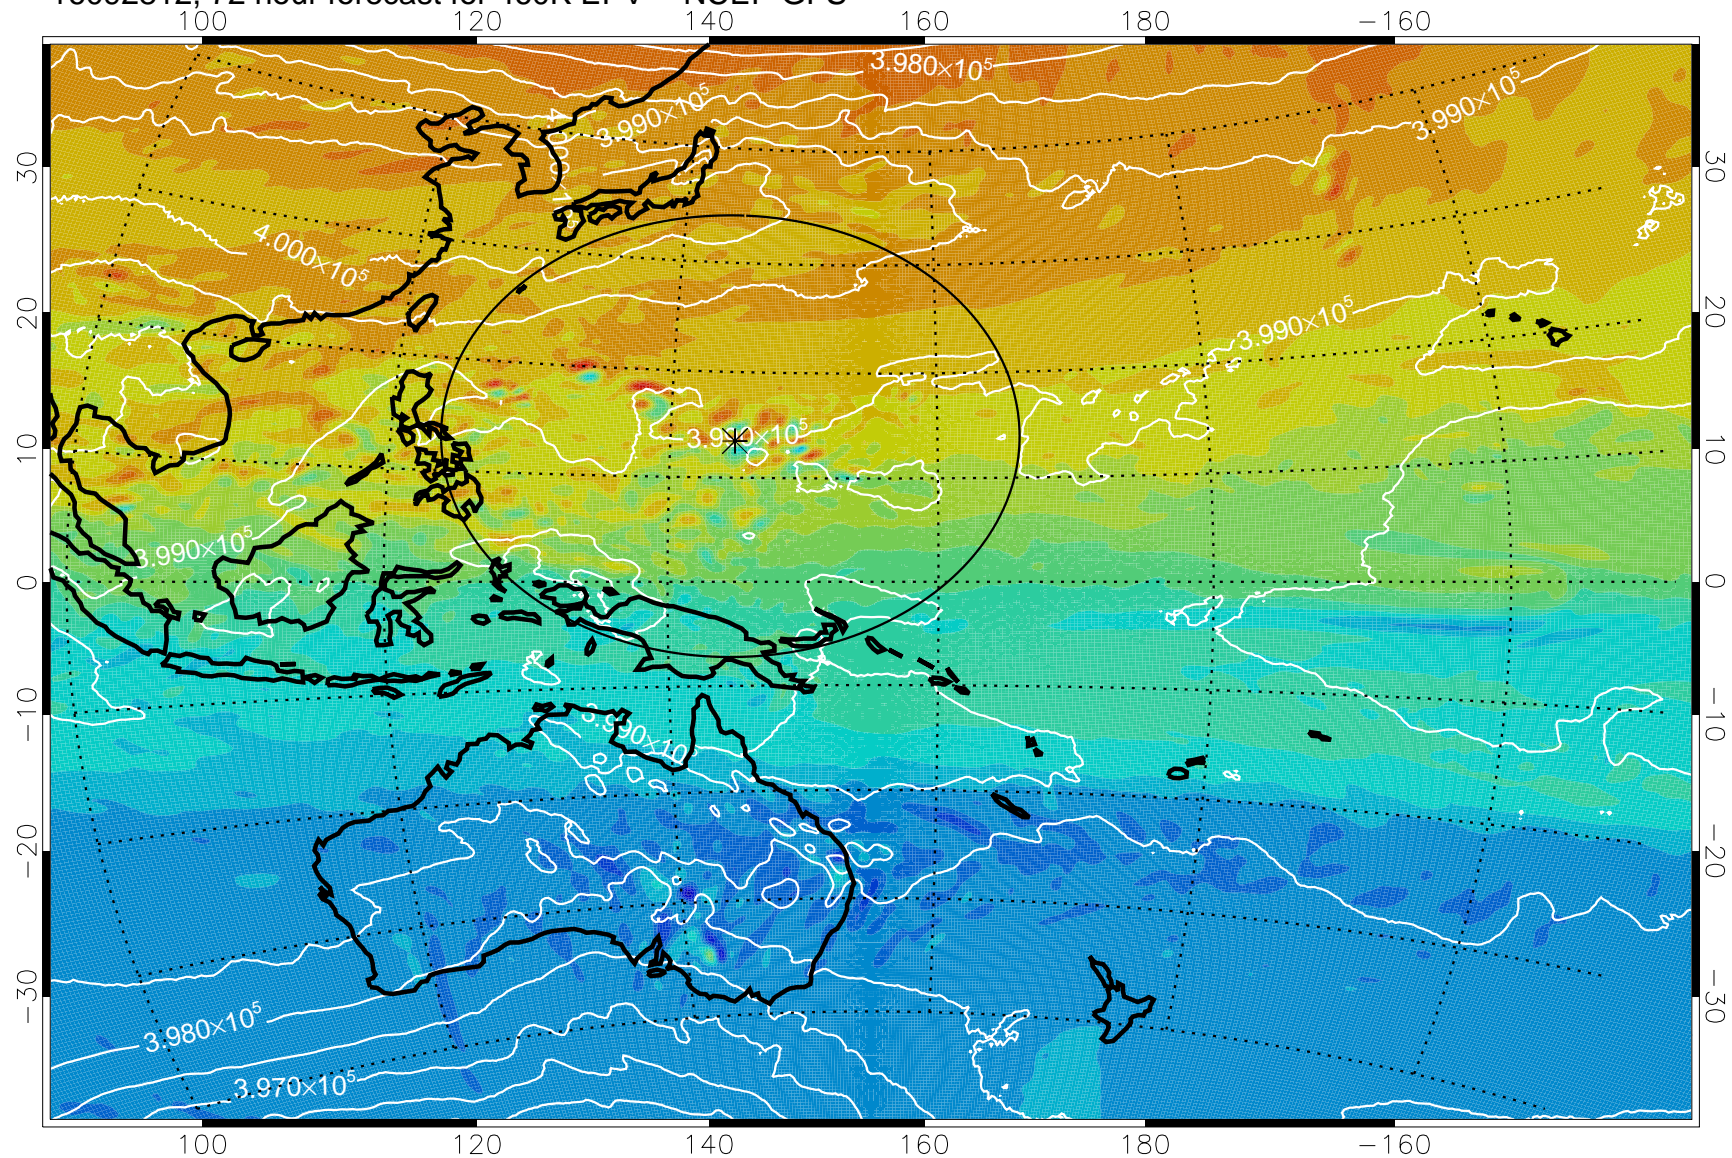

16092706, 42 hour forecast for 460K EPV -- NCEP GFS

460K Montgomery Streamfunction, white

Range ring of 2304 km

16092712, 48 hour forecast for 460K EPV -- NCEP GFS

460K Montgomery Streamfunction, white

Range ring of 2304 km

16092718, 54 hour forecast for 460K EPV -- NCEP GFS

460K Montgomery Streamfunction, white

Range ring of 2304 km

16092800, 60 hour forecast for 460K EPV -- NCEP GFS

460K Montgomery Streamfunction, white

Range ring of 2304 km

16092806, 66 hour forecast for 460K EPV -- NCEP GFS

460K Montgomery Streamfunction, white

Range ring of 2304 km

16092812, 72 hour forecast for 460K EPV -- NCEP GFS

460K Montgomery Streamfunction, white

Range ring of 2304 km

16092818, 78 hour forecast for 460K EPV -- NCEP GFS

460K Montgomery Streamfunction, white

Range ring of 2304 km

16092900, 84 hour forecast for 460K EPV -- NCEP GFS

460K Montgomery Streamfunction, white

Range ring of 2304 km