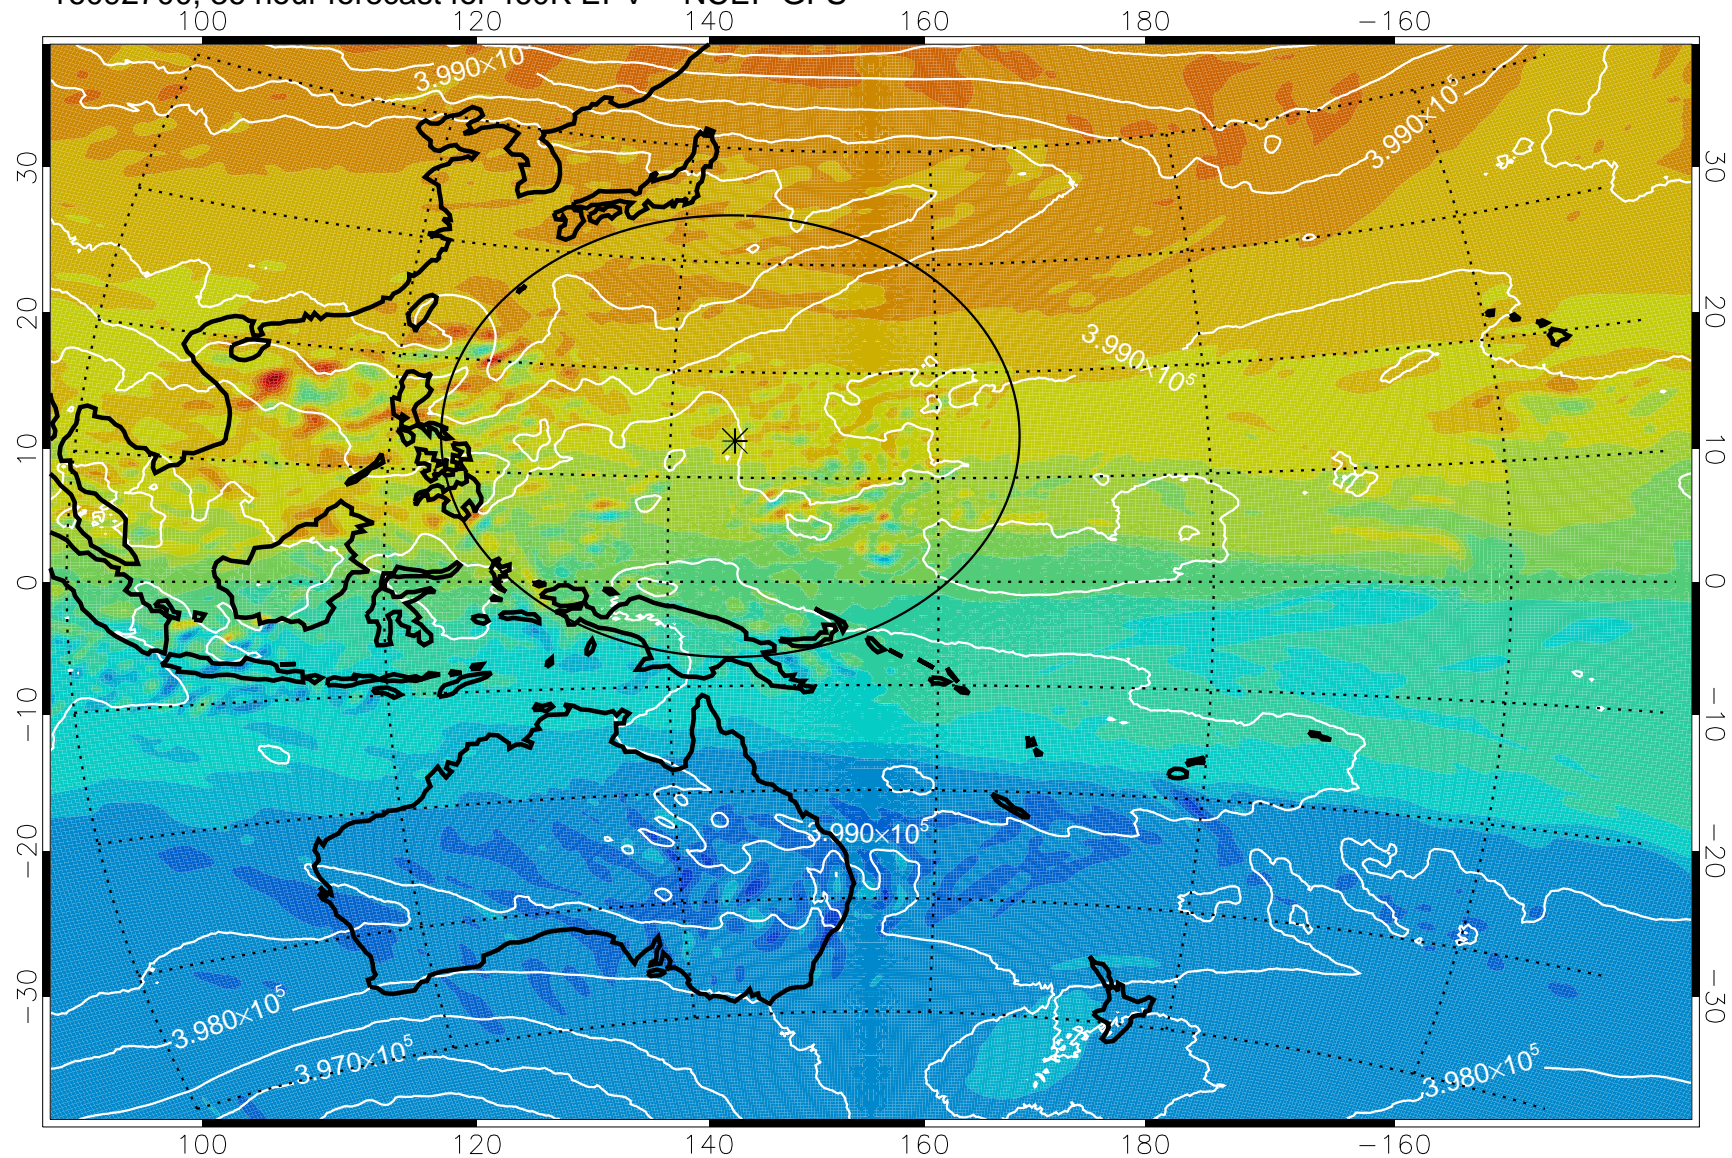

16092606, 18 hour forecast for 460K EPV -- NCEP GFS

460K Montgomery Streamfunction, white

Range ring of 2304 km

16092612, 24 hour forecast for 460K EPV -- NCEP GFS

460K Montgomery Streamfunction, white

Range ring of 2304 km

16092618, 30 hour forecast for 460K EPV -- NCEP GFS

460K Montgomery Streamfunction, white

Range ring of 2304 km

16092700, 36 hour forecast for 460K EPV -- NCEP GFS

460K Montgomery Streamfunction, white

Range ring of 2304 km

16092706, 42 hour forecast for 460K EPV -- NCEP GFS

460K Montgomery Streamfunction, white

Range ring of 2304 km

16092712, 48 hour forecast for 460K EPV -- NCEP GFS

460K Montgomery Streamfunction, white

Range ring of 2304 km

16092718, 54 hour forecast for 460K EPV -- NCEP GFS

460K Montgomery Streamfunction, white

Range ring of 2304 km

16092800, 60 hour forecast for 460K EPV -- NCEP GFS

460K Montgomery Streamfunction, white

Range ring of 2304 km