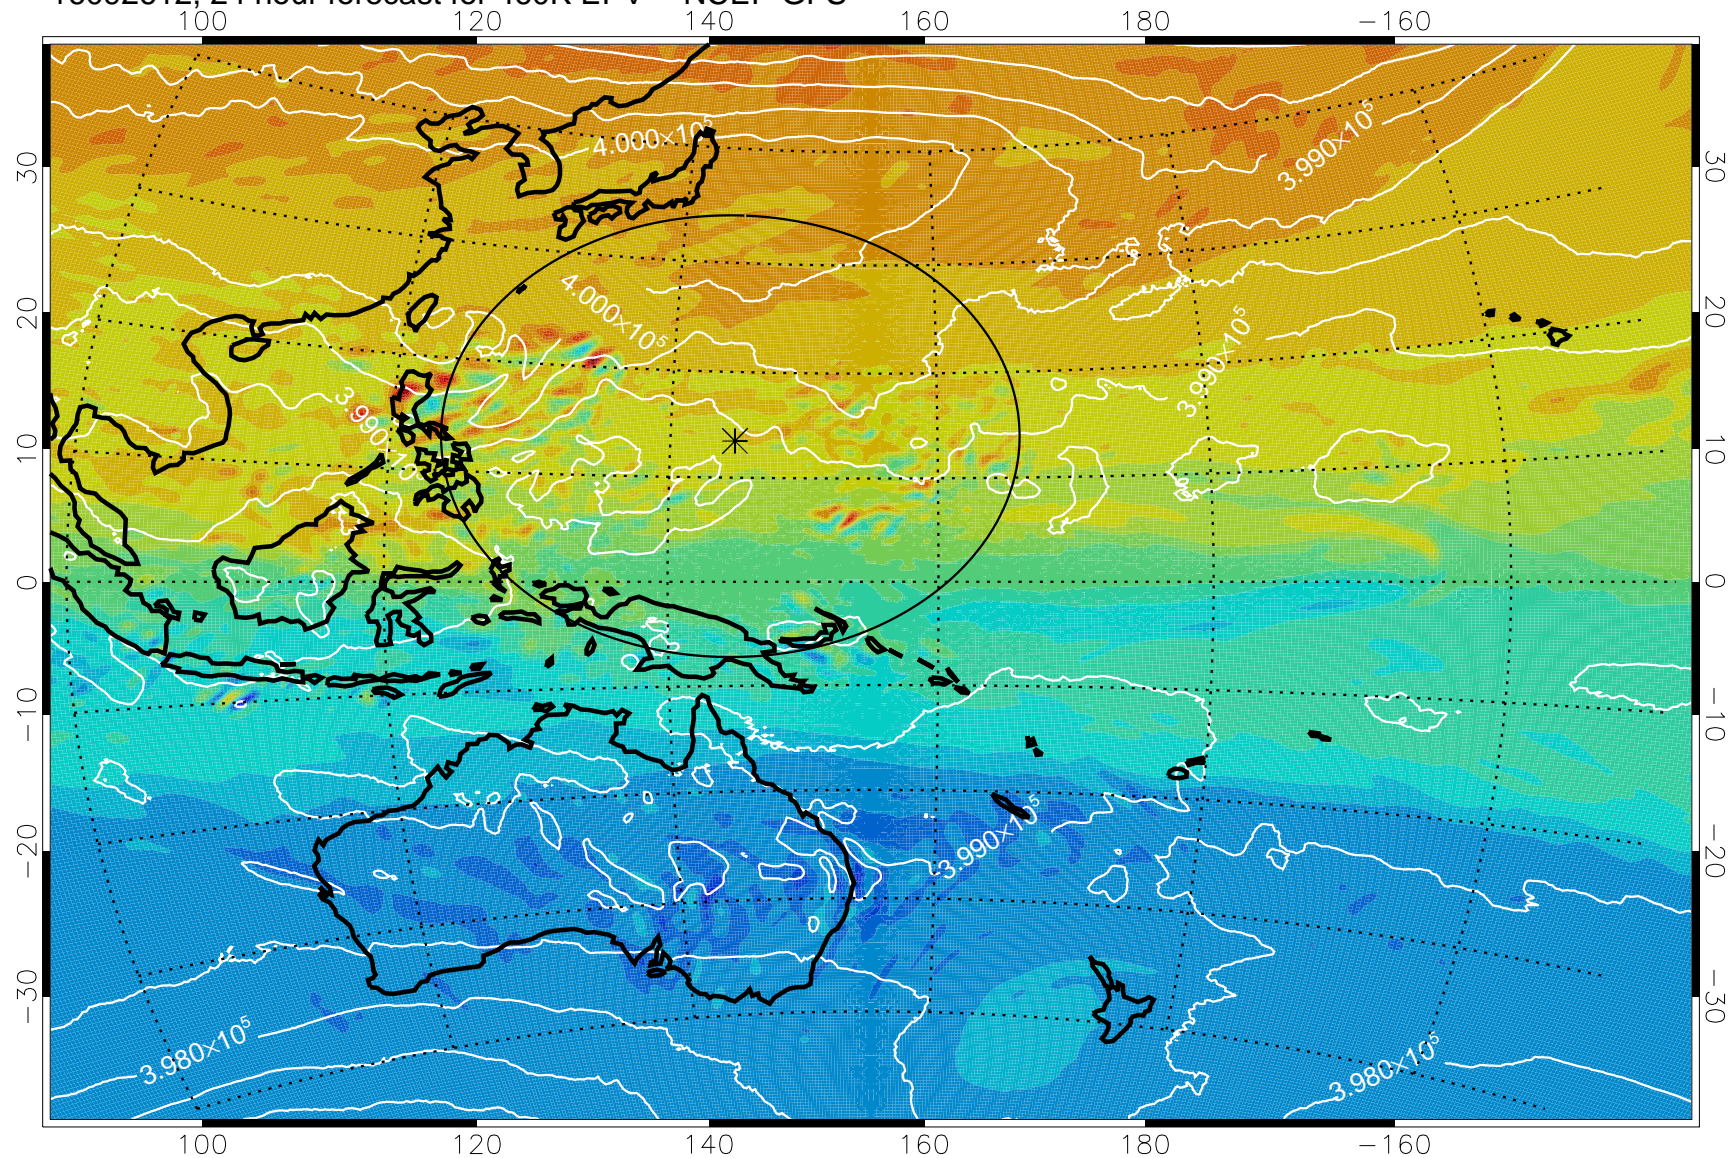

16092518, 6 hour forecast for 460K EPV -- NCEP GFS

460K Montgomery Streamfunction, white

Range ring of 2304 km

16092600, 12 hour forecast for 460K EPV -- NCEP GFS

460K Montgomery Streamfunction, white

Range ring of 2304 km

16092606, 18 hour forecast for 460K EPV -- NCEP GFS

460K Montgomery Streamfunction, white

Range ring of 2304 km

16092612, 24 hour forecast for 460K EPV -- NCEP GFS

460K Montgomery Streamfunction, white

Range ring of 2304 km

16092618, 30 hour forecast for 460K EPV -- NCEP GFS

460K Montgomery Streamfunction, white

Range ring of 2304 km

16092700, 36 hour forecast for 460K EPV -- NCEP GFS

460K Montgomery Streamfunction, white

Range ring of 2304 km

16092706, 42 hour forecast for 460K EPV -- NCEP GFS

460K Montgomery Streamfunction, white

Range ring of 2304 km

16092712, 48 hour forecast for 460K EPV -- NCEP GFS

460K Montgomery Streamfunction, white

Range ring of 2304 km