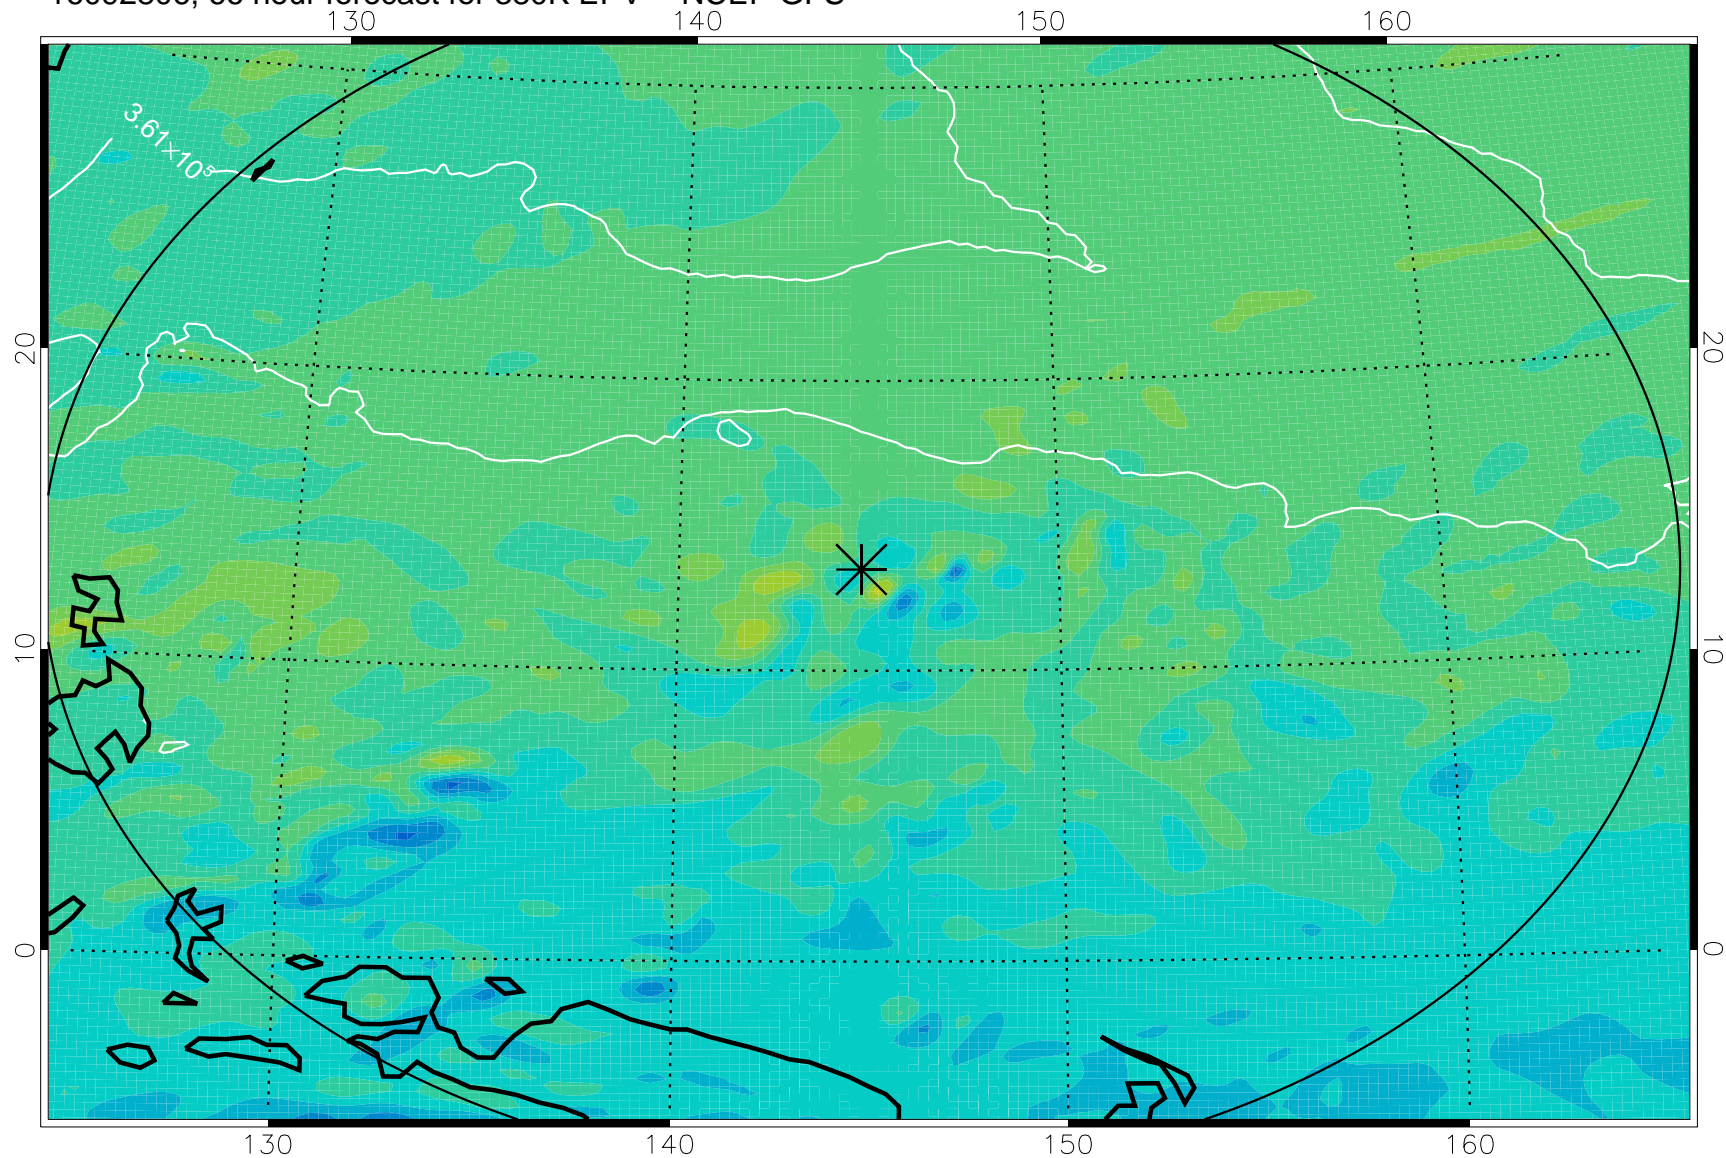

16092718, 54 hour forecast for 380K EPV -- NCEP GFS

380K Montgomery Streamfunction, white

Range ring of 2304 km

16092800, 60 hour forecast for 380K EPV -- NCEP GFS

380K Montgomery Streamfunction, white

Range ring of 2304 km

16092806, 66 hour forecast for 380K EPV -- NCEP GFS

380K Montgomery Streamfunction, white

Range ring of 2304 km

16092812, 72 hour forecast for 380K EPV -- NCEP GFS

380K Montgomery Streamfunction, white

Range ring of 2304 km

16092818, 78 hour forecast for 380K EPV -- NCEP GFS

380K Montgomery Streamfunction, white

Range ring of 2304 km

16092900, 84 hour forecast for 380K EPV -- NCEP GFS

380K Montgomery Streamfunction, white

Range ring of 2304 km

16092906, 90 hour forecast for 380K EPV -- NCEP GFS

380K Montgomery Streamfunction, white

Range ring of 2304 km

16092912, 96 hour forecast for 380K EPV -- NCEP GFS

380K Montgomery Streamfunction, white

Range ring of 2304 km