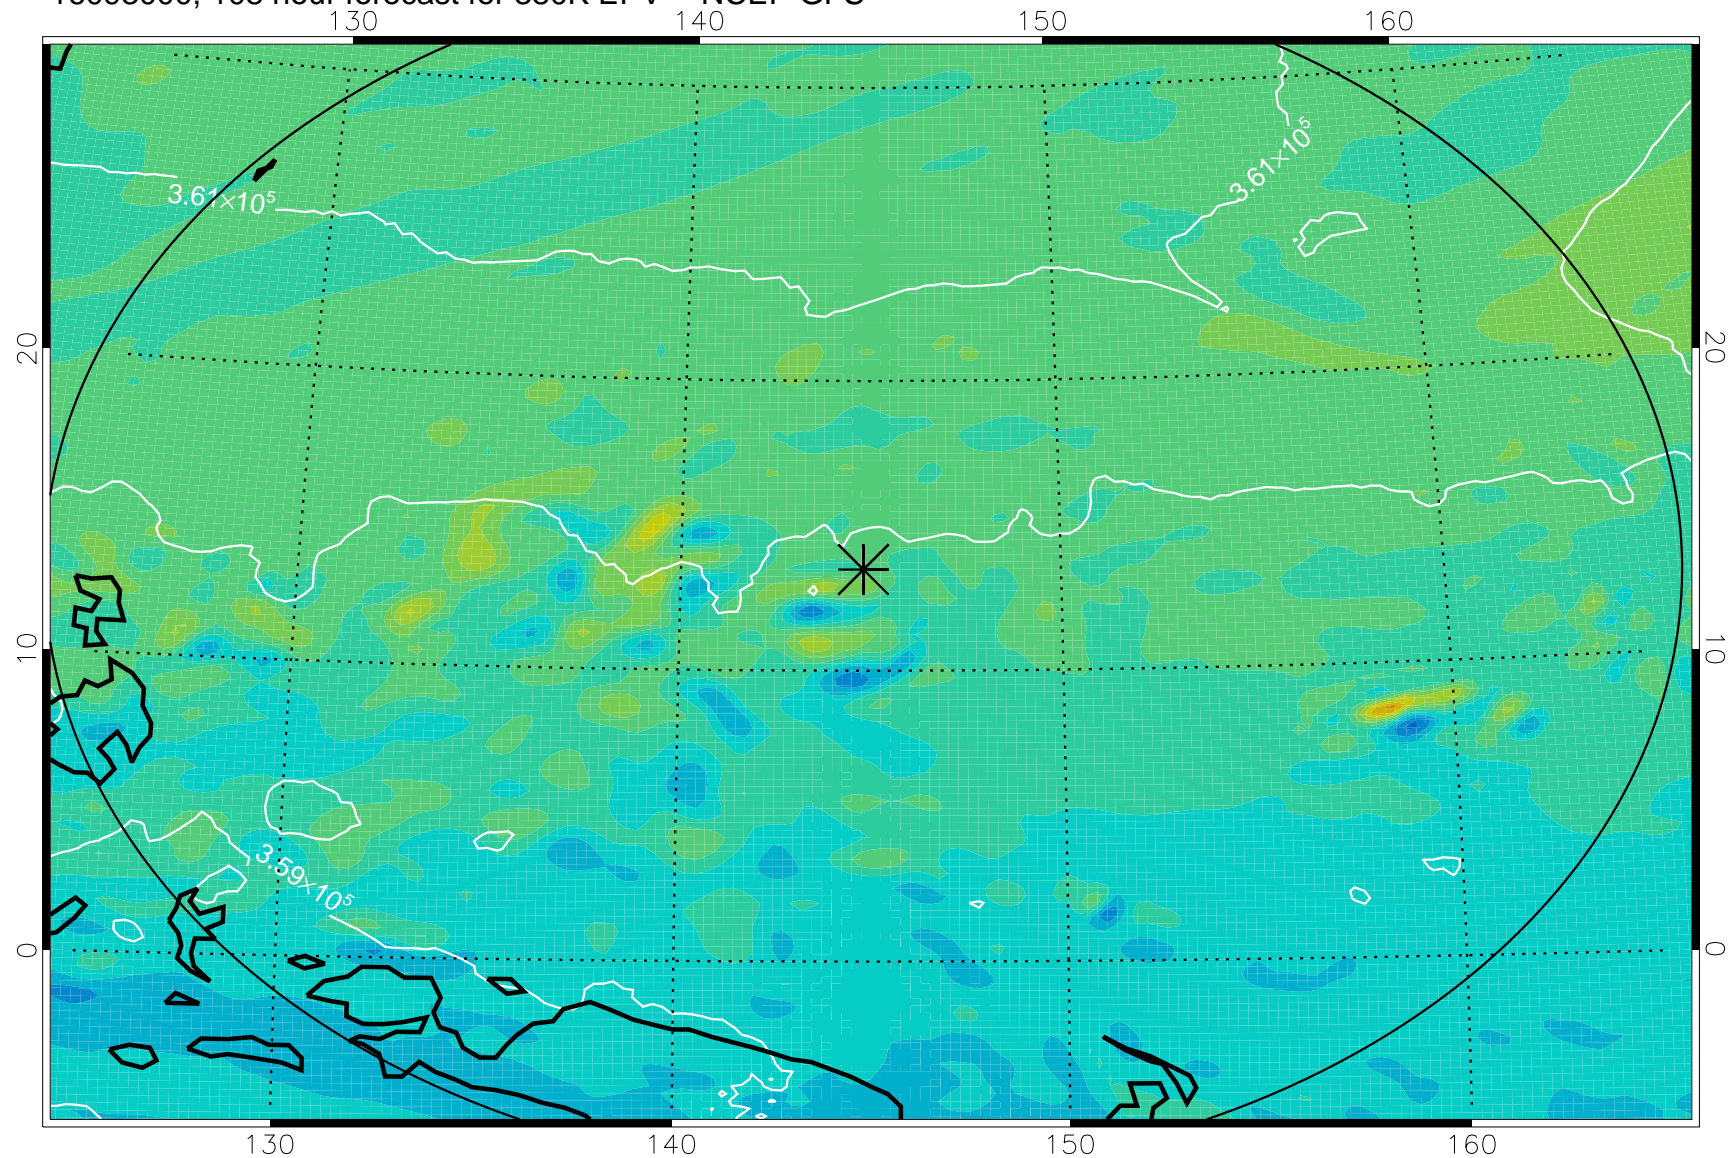

16092818, 78 hour forecast for 380K EPV -- NCEP GFS

380K Montgomery Streamfunction, white

Range ring of 2304 km

16092900, 84 hour forecast for 380K EPV -- NCEP GFS

380K Montgomery Streamfunction, white

Range ring of 2304 km

16092906, 90 hour forecast for 380K EPV -- NCEP GFS

380K Montgomery Streamfunction, white

Range ring of 2304 km

16092912, 96 hour forecast for 380K EPV -- NCEP GFS

380K Montgomery Streamfunction, white

Range ring of 2304 km

16092918, 102 hour forecast for 380K EPV -- NCEP GFS

380K Montgomery Streamfunction, white

Range ring of 2304 km

16093000, 108 hour forecast for 380K EPV -- NCEP GFS

380K Montgomery Streamfunction, white

Range ring of 2304 km

16093006, 114 hour forecast for 380K EPV -- NCEP GFS

380K Montgomery Streamfunction, white

Range ring of 2304 km

16093012, 120 hour forecast for 380K EPV -- NCEP GFS

380K Montgomery Streamfunction, white

Range ring of 2304 km