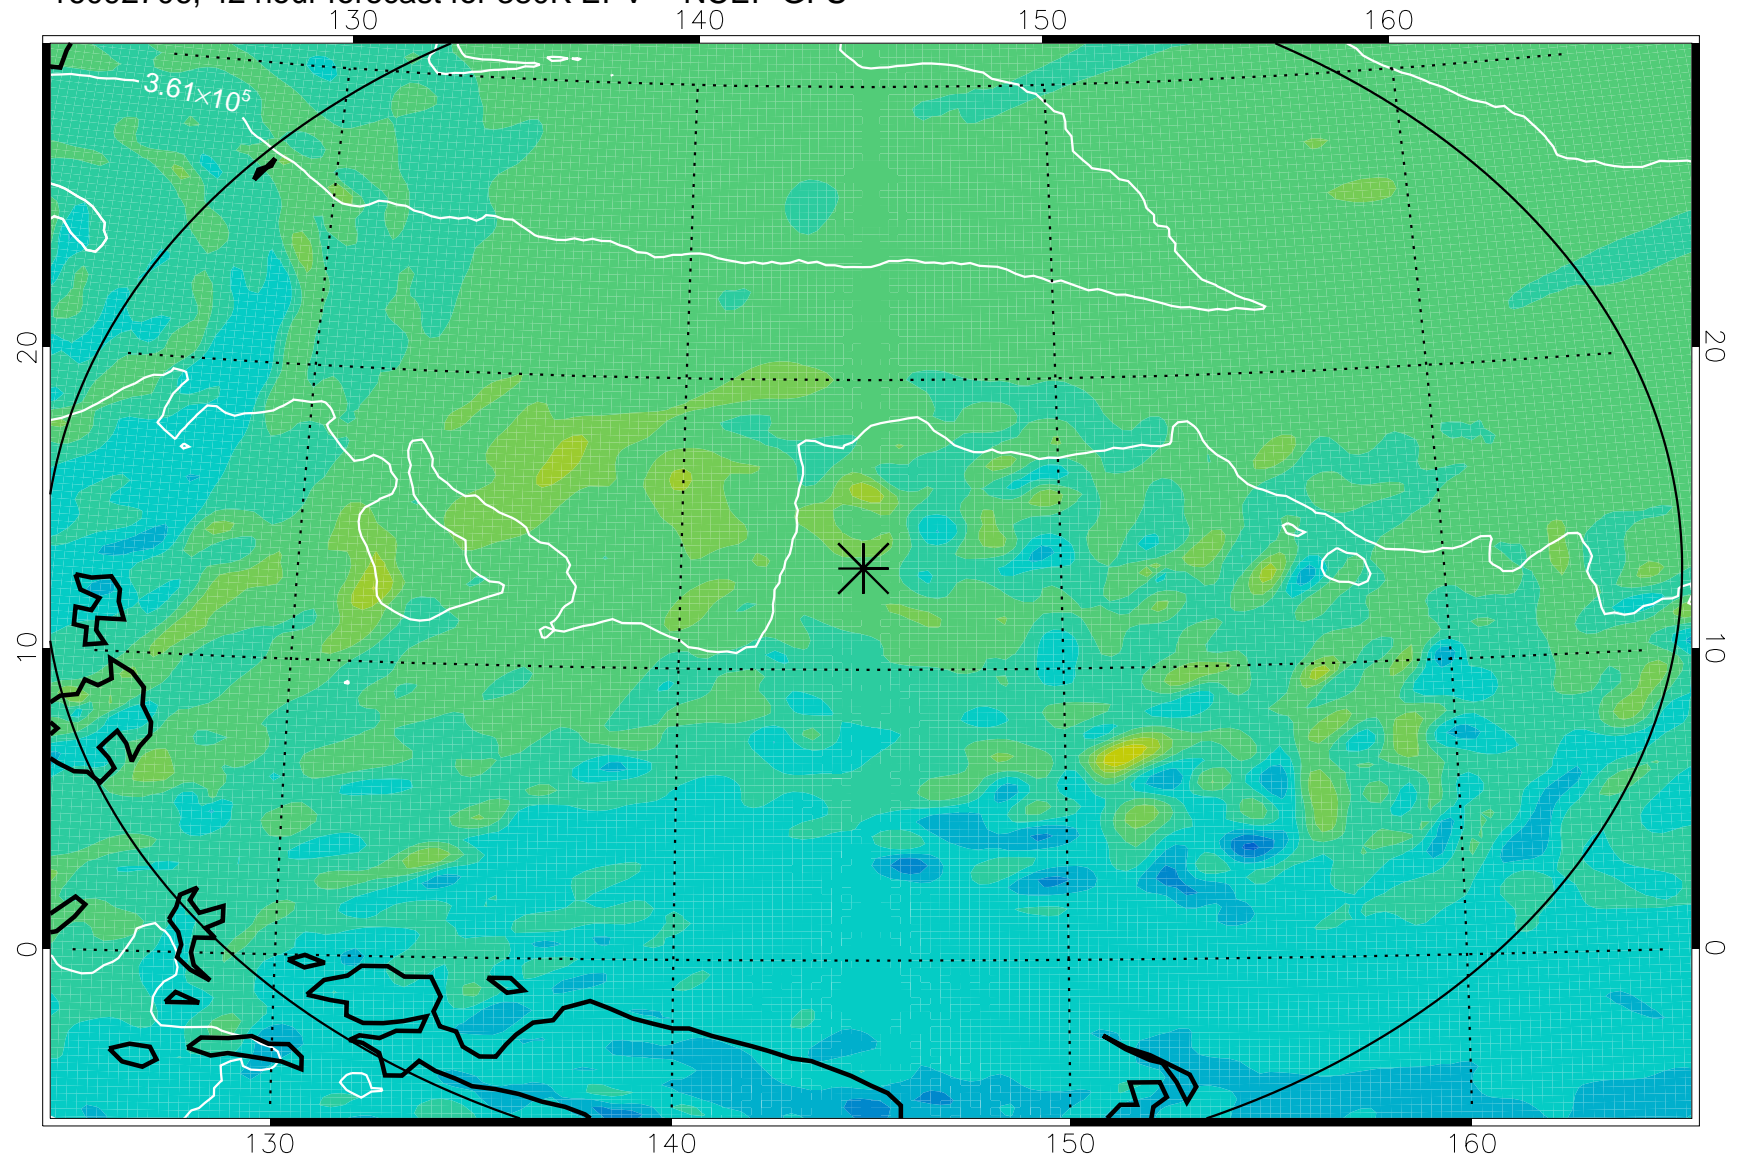

16092618, 30 hour forecast for 380K EPV -- NCEP GFS

380K Montgomery Streamfunction, white

Range ring of 2304 km

16092700, 36 hour forecast for 380K EPV -- NCEP GFS

380K Montgomery Streamfunction, white

Range ring of 2304 km

16092706, 42 hour forecast for 380K EPV -- NCEP GFS

380K Montgomery Streamfunction, white

Range ring of 2304 km

16092712, 48 hour forecast for 380K EPV -- NCEP GFS

380K Montgomery Streamfunction, white

Range ring of 2304 km

16092718, 54 hour forecast for 380K EPV -- NCEP GFS

380K Montgomery Streamfunction, white

Range ring of 2304 km

16092800, 60 hour forecast for 380K EPV -- NCEP GFS

380K Montgomery Streamfunction, white

Range ring of 2304 km

16092818, 78 hour forecast for 380K EPV -- NCEP GFS

380K Montgomery Streamfunction, white

Range ring of 2304 km

16092900, 84 hour forecast for 380K EPV -- NCEP GFS

380K Montgomery Streamfunction, white

Range ring of 2304 km