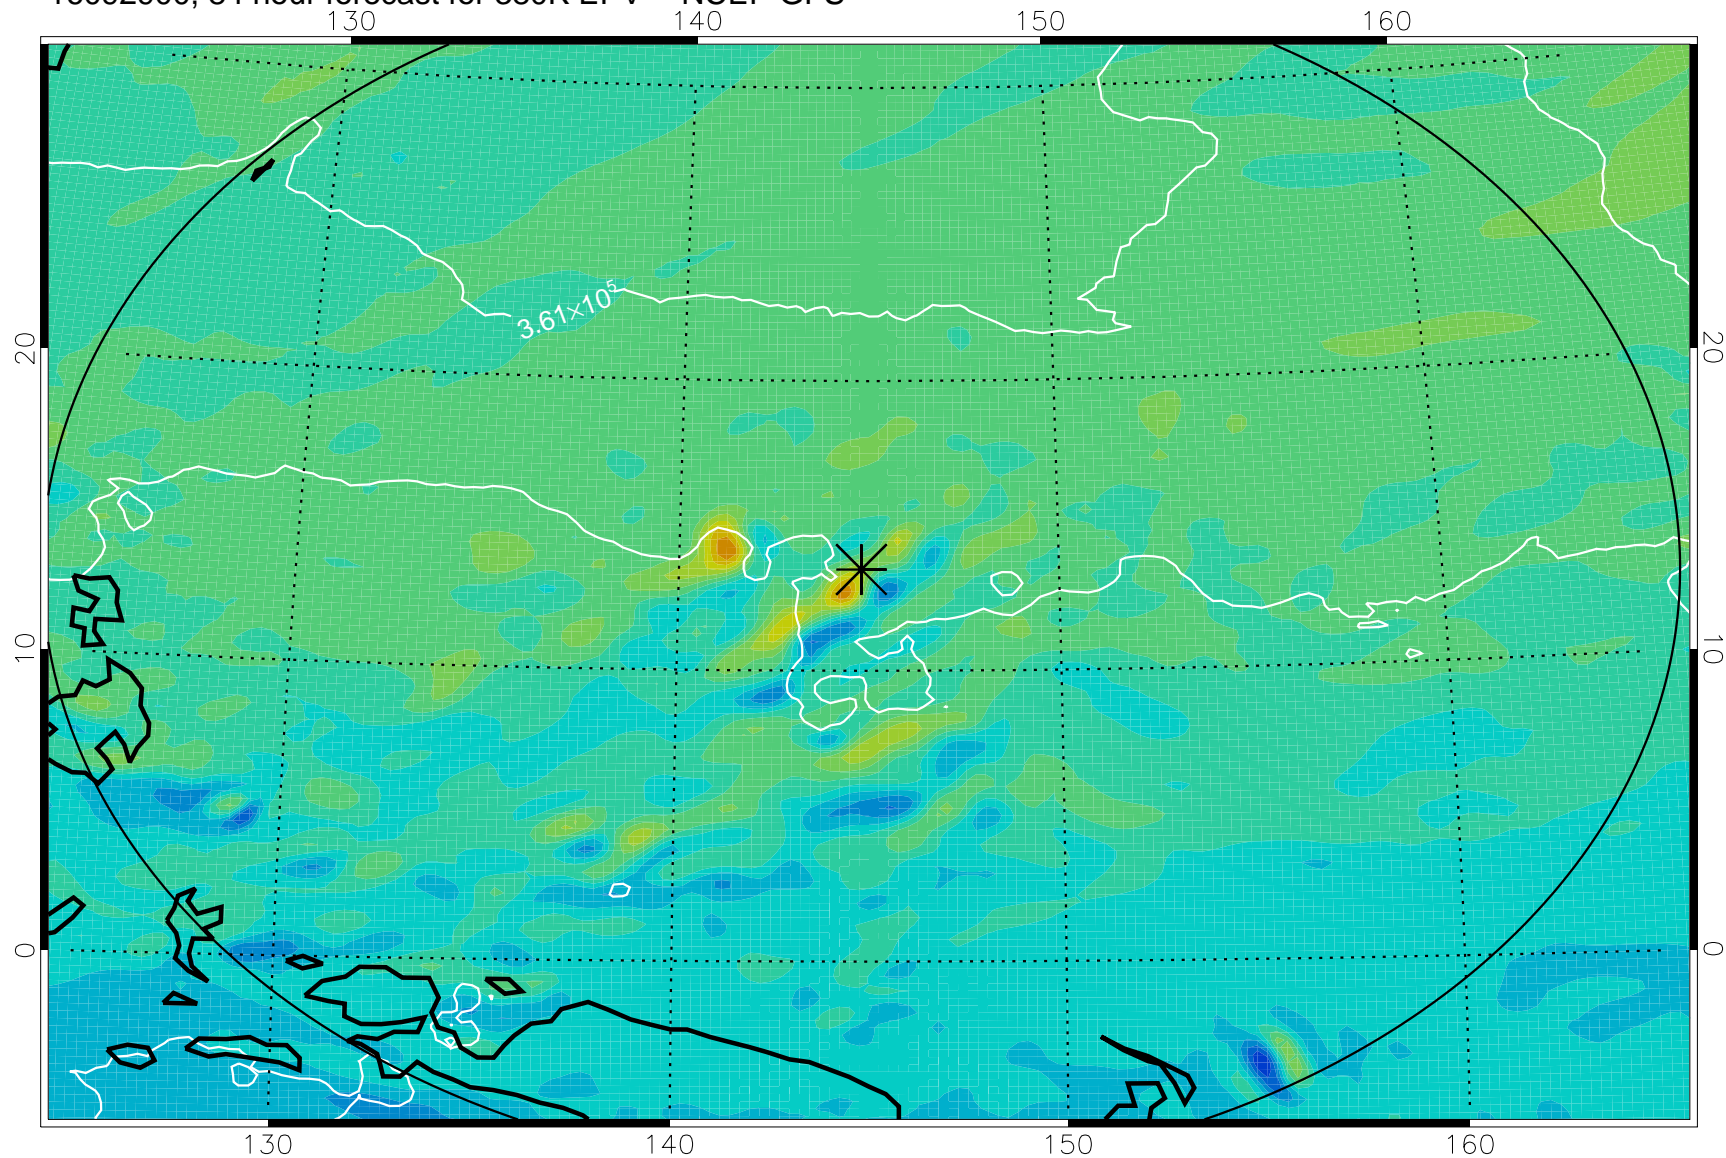

16092718, 54 hour forecast for 380K EPV -- NCEP GFS

380K Montgomery Streamfunction, white

Range ring of 2304 km

16092800, 60 hour forecast for 380K EPV -- NCEP GFS

380K Montgomery Streamfunction, white

Range ring of 2304 km

16092806, 66 hour forecast for 380K EPV -- NCEP GFS

380K Montgomery Streamfunction, white

Range ring of 2304 km

16092812, 72 hour forecast for 380K EPV -- NCEP GFS

380K Montgomery Streamfunction, white

Range ring of 2304 km

16092818, 78 hour forecast for 380K EPV -- NCEP GFS

380K Montgomery Streamfunction, white

Range ring of 2304 km

16092900, 84 hour forecast for 380K EPV -- NCEP GFS

380K Montgomery Streamfunction, white

Range ring of 2304 km

16092906, 90 hour forecast for 380K EPV -- NCEP GFS

380K Montgomery Streamfunction, white

Range ring of 2304 km

16092912, 96 hour forecast for 380K EPV -- NCEP GFS

380K Montgomery Streamfunction, white

Range ring of 2304 km