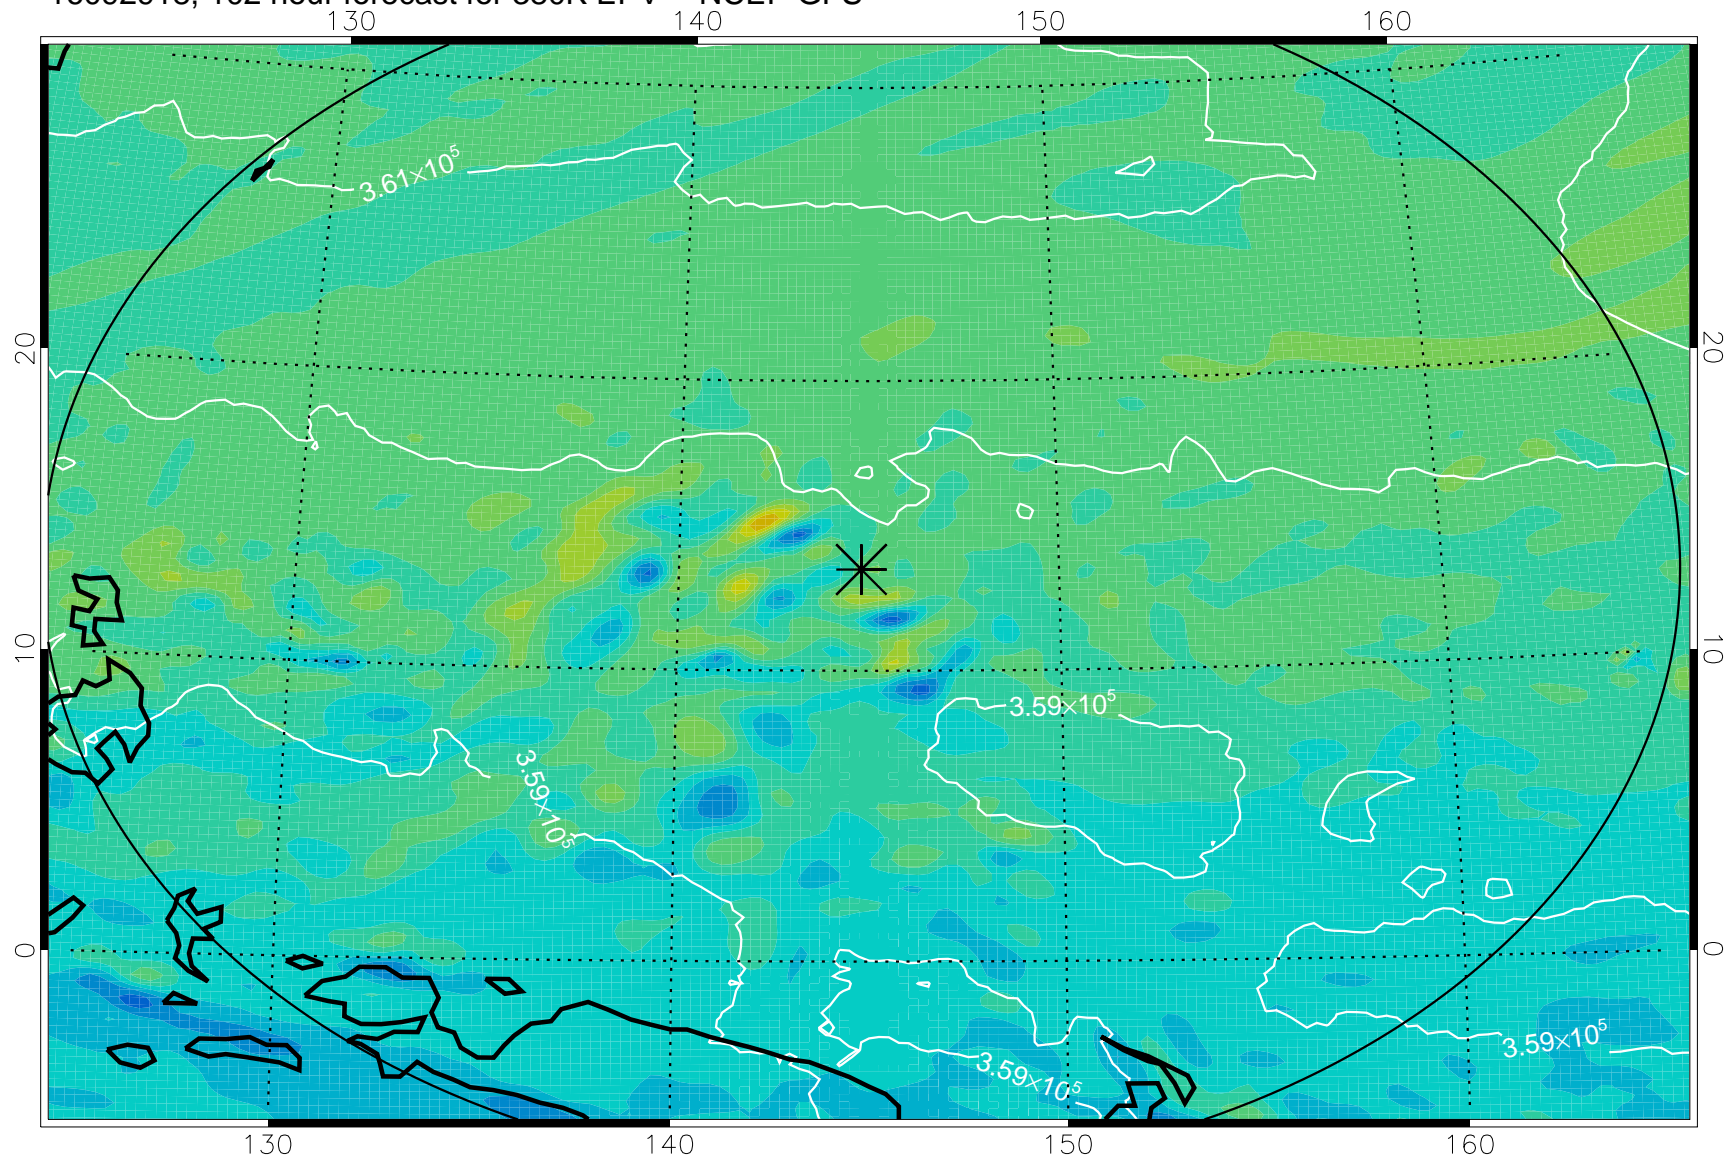

16092818, 78 hour forecast for 380K EPV -- NCEP GFS

380K Montgomery Streamfunction, white

Range ring of 2304 km

16092900, 84 hour forecast for 380K EPV -- NCEP GFS

380K Montgomery Streamfunction, white

Range ring of 2304 km

16092906, 90 hour forecast for 380K EPV -- NCEP GFS

380K Montgomery Streamfunction, white

Range ring of 2304 km

16092912, 96 hour forecast for 380K EPV -- NCEP GFS

380K Montgomery Streamfunction, white

Range ring of 2304 km

16092918, 102 hour forecast for 380K EPV -- NCEP GFS

380K Montgomery Streamfunction, white

Range ring of 2304 km

16093000, 108 hour forecast for 380K EPV -- NCEP GFS

380K Montgomery Streamfunction, white

Range ring of 2304 km

16093006, 114 hour forecast for 380K EPV -- NCEP GFS

380K Montgomery Streamfunction, white

Range ring of 2304 km

16093012, 120 hour forecast for 380K EPV -- NCEP GFS

380K Montgomery Streamfunction, white

Range ring of 2304 km