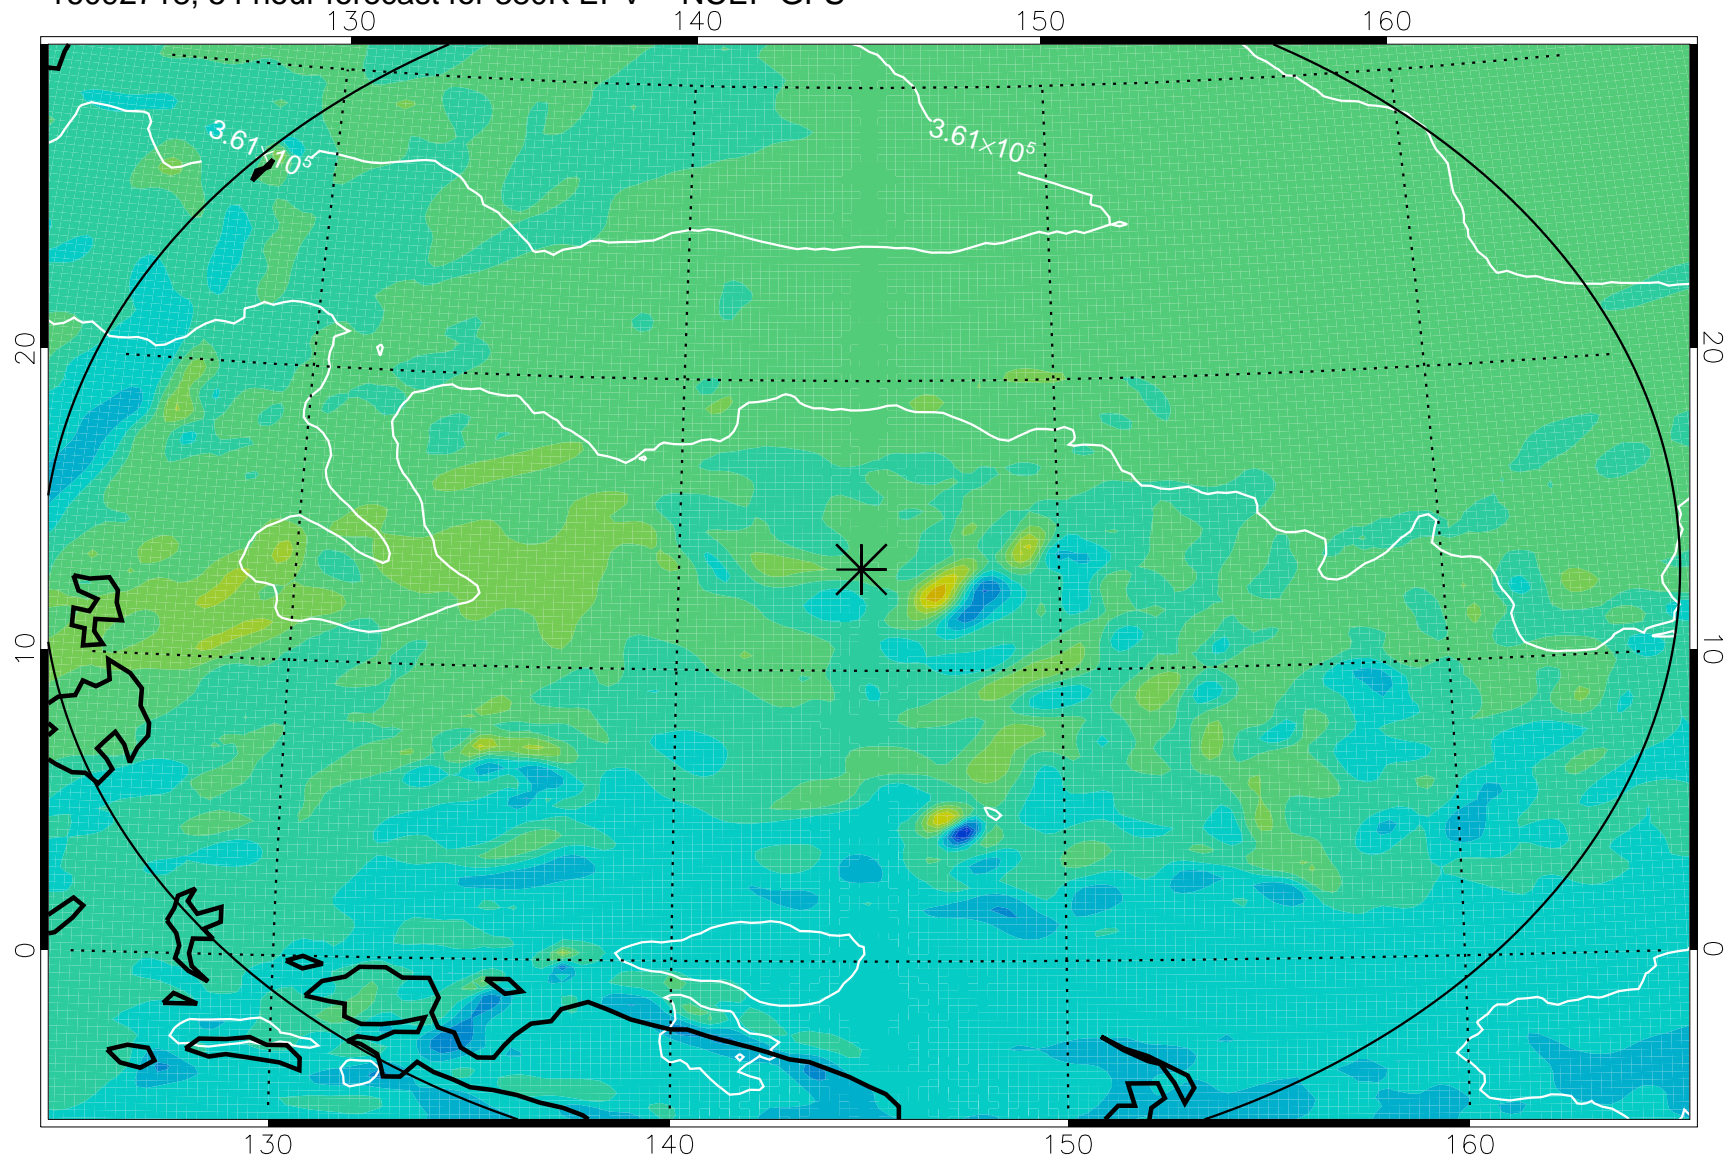

16092618, 30 hour forecast for 380K EPV -- NCEP GFS

380K Montgomery Streamfunction, white

Range ring of 2304 km

16092700, 36 hour forecast for 380K EPV -- NCEP GFS

380K Montgomery Streamfunction, white

Range ring of 2304 km

16092706, 42 hour forecast for 380K EPV -- NCEP GFS

380K Montgomery Streamfunction, white

Range ring of 2304 km

16092712, 48 hour forecast for 380K EPV -- NCEP GFS

380K Montgomery Streamfunction, white

Range ring of 2304 km

16092718, 54 hour forecast for 380K EPV -- NCEP GFS

380K Montgomery Streamfunction, white

Range ring of 2304 km

16092800, 60 hour forecast for 380K EPV -- NCEP GFS

380K Montgomery Streamfunction, white

Range ring of 2304 km

16092818, 78 hour forecast for 380K EPV -- NCEP GFS

380K Montgomery Streamfunction, white

Range ring of 2304 km

16092900, 84 hour forecast for 380K EPV -- NCEP GFS

380K Montgomery Streamfunction, white

Range ring of 2304 km