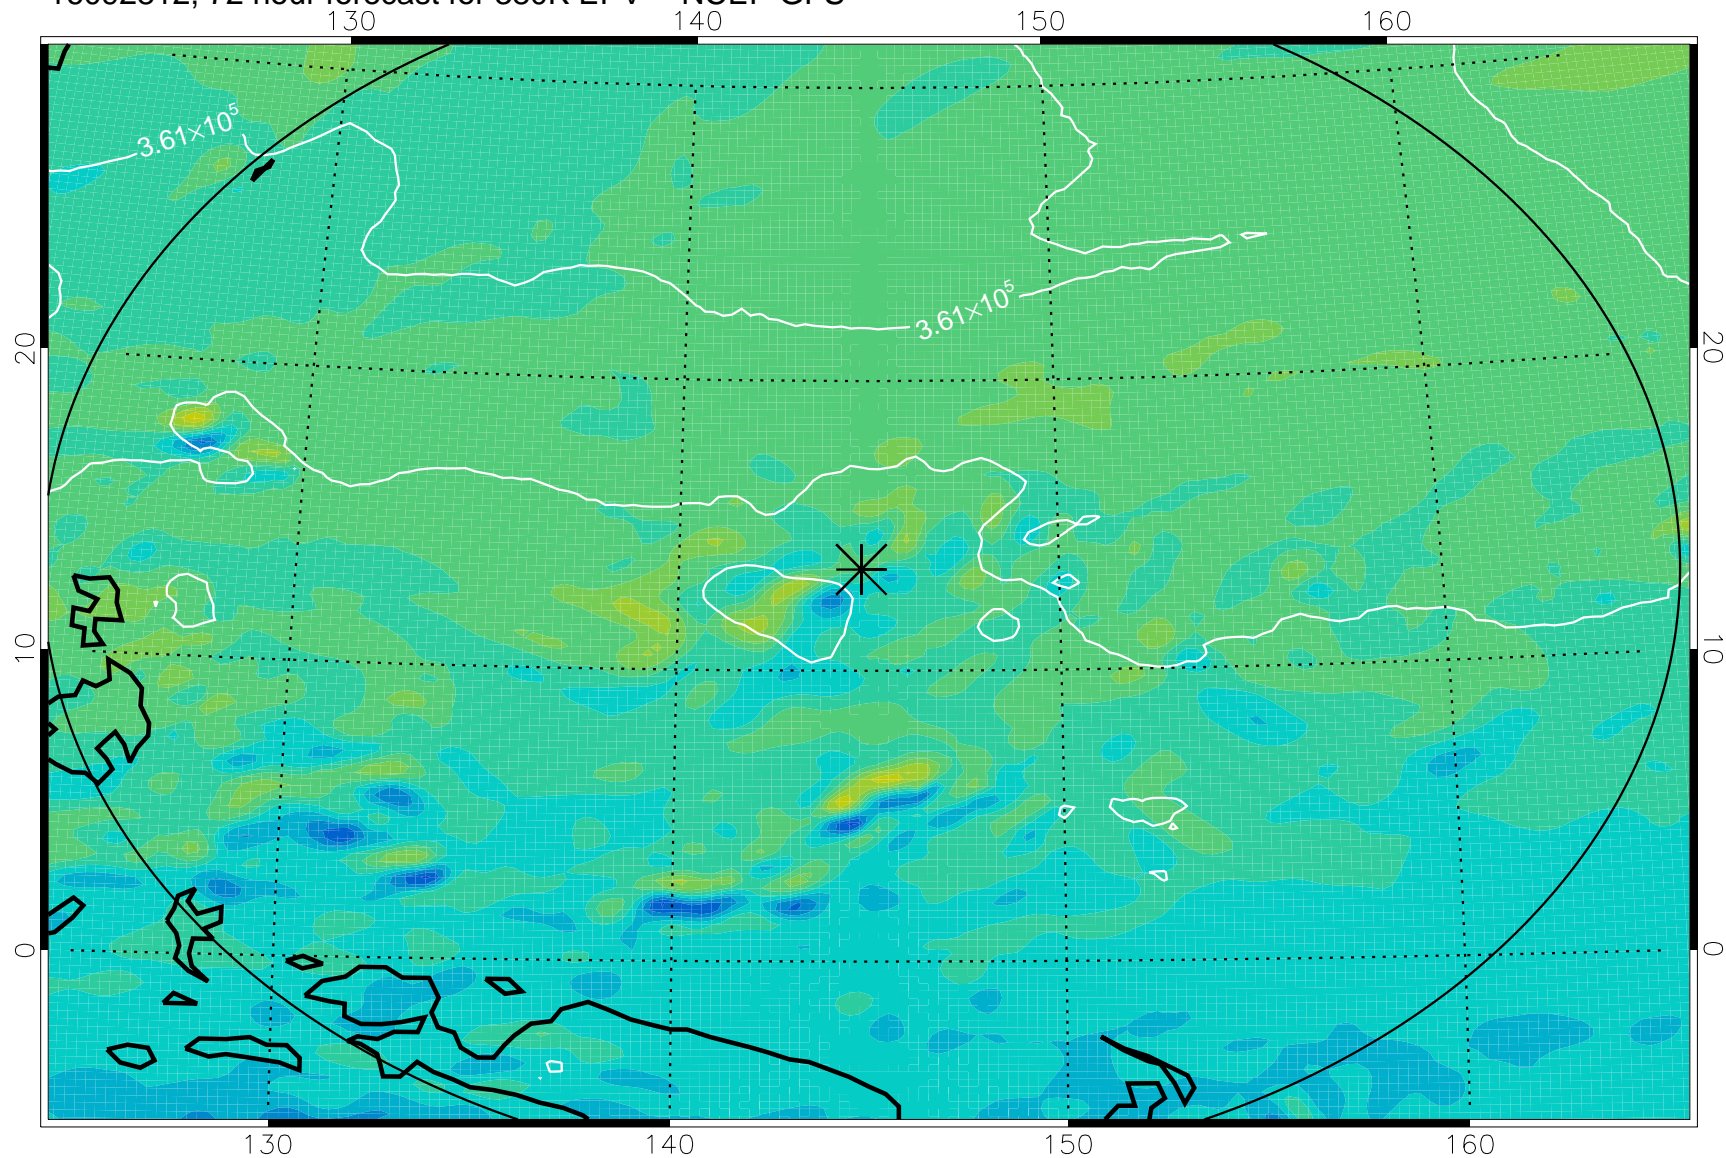

16092718, 54 hour forecast for 380K EPV -- NCEP GFS

380K Montgomery Streamfunction, white

Range ring of 2304 km

16092800, 60 hour forecast for 380K EPV -- NCEP GFS

380K Montgomery Streamfunction, white

Range ring of 2304 km

16092806, 66 hour forecast for 380K EPV -- NCEP GFS

380K Montgomery Streamfunction, white

Range ring of 2304 km

16092812, 72 hour forecast for 380K EPV -- NCEP GFS

380K Montgomery Streamfunction, white

Range ring of 2304 km

16092818, 78 hour forecast for 380K EPV -- NCEP GFS

380K Montgomery Streamfunction, white

Range ring of 2304 km

16092900, 84 hour forecast for 380K EPV -- NCEP GFS

380K Montgomery Streamfunction, white

Range ring of 2304 km

16092918, 102 hour forecast for 380K EPV -- NCEP GFS

380K Montgomery Streamfunction, white

Range ring of 2304 km

16093000, 108 hour forecast for 380K EPV -- NCEP GFS

380K Montgomery Streamfunction, white

Range ring of 2304 km