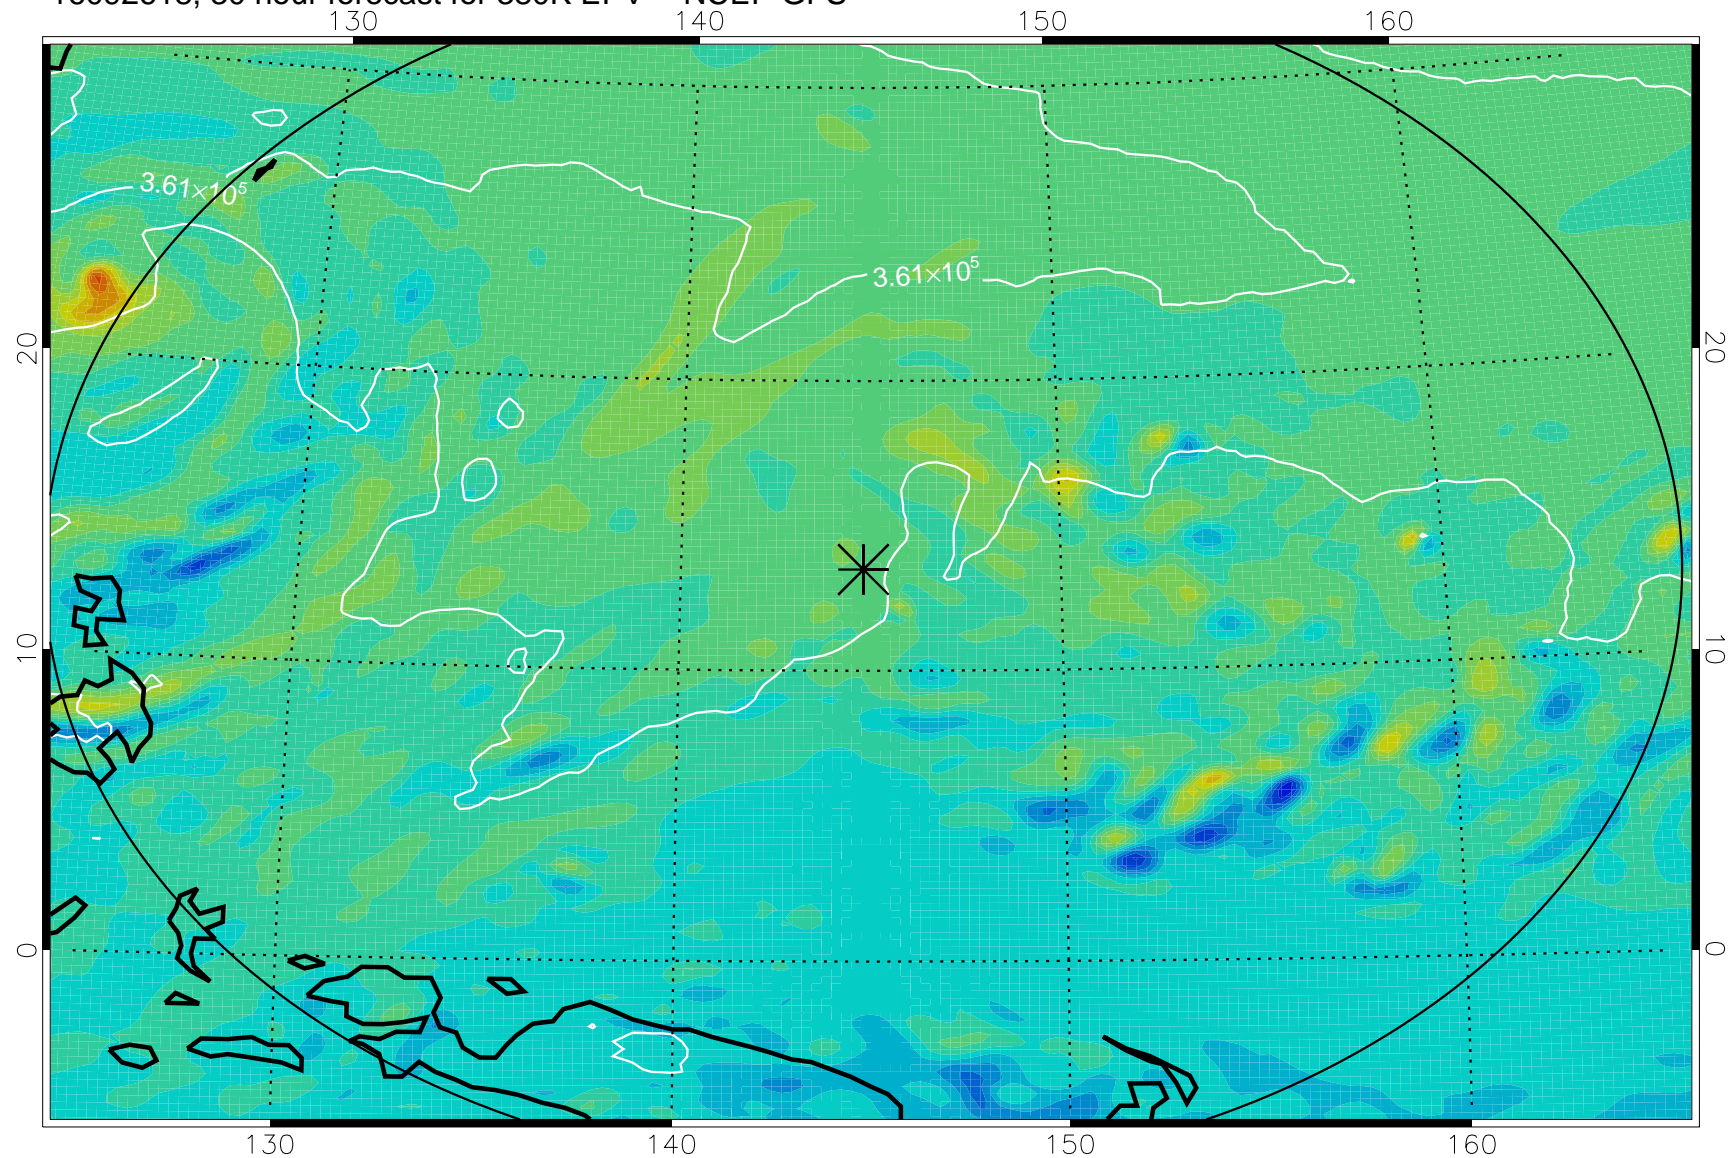

16092518, 6 hour forecast for 380K EPV -- NCEP GFS

380K Montgomery Streamfunction, white

Range ring of 2304 km

16092600, 12 hour forecast for 380K EPV -- NCEP GFS

380K Montgomery Streamfunction, white

Range ring of 2304 km

16092606, 18 hour forecast for 380K EPV -- NCEP GFS

380K Montgomery Streamfunction, white

Range ring of 2304 km

16092612, 24 hour forecast for 380K EPV -- NCEP GFS

380K Montgomery Streamfunction, white

Range ring of 2304 km

16092618, 30 hour forecast for 380K EPV -- NCEP GFS

380K Montgomery Streamfunction, white

Range ring of 2304 km

16092700, 36 hour forecast for 380K EPV -- NCEP GFS

380K Montgomery Streamfunction, white

Range ring of 2304 km

16092706, 42 hour forecast for 380K EPV -- NCEP GFS

380K Montgomery Streamfunction, white

Range ring of 2304 km

16092712, 48 hour forecast for 380K EPV -- NCEP GFS

380K Montgomery Streamfunction, white

Range ring of 2304 km