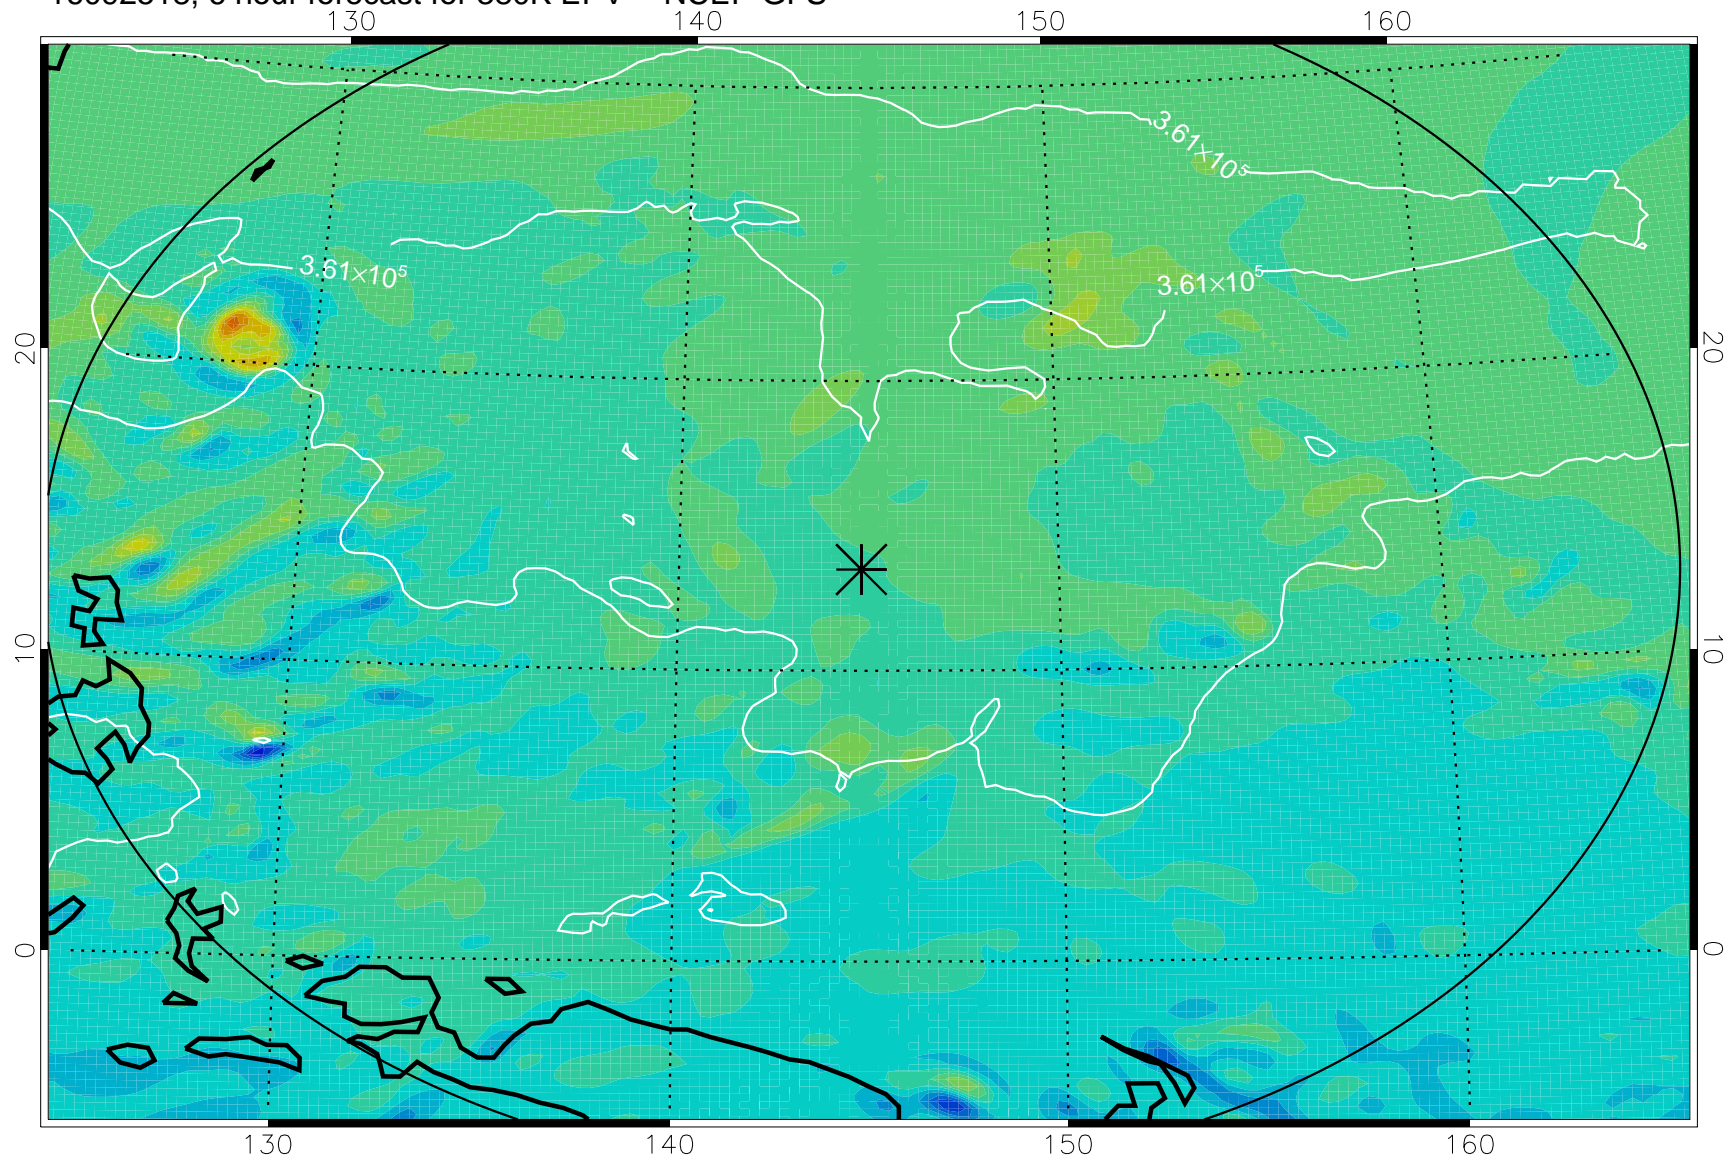

16092518, 6 hour forecast for 380K EPV -- NCEP GFS

380K Montgomery Streamfunction, white

Range ring of 2304 km

16092600, 12 hour forecast for 380K EPV -- NCEP GFS

380K Montgomery Streamfunction, white

Range ring of 2304 km

16092606, 18 hour forecast for 380K EPV -- NCEP GFS

380K Montgomery Streamfunction, white

Range ring of 2304 km

16092612, 24 hour forecast for 380K EPV -- NCEP GFS

380K Montgomery Streamfunction, white

Range ring of 2304 km

16092618, 30 hour forecast for 380K EPV -- NCEP GFS

380K Montgomery Streamfunction, white

Range ring of 2304 km

16092700, 36 hour forecast for 380K EPV -- NCEP GFS

380K Montgomery Streamfunction, white

Range ring of 2304 km

16092818, 78 hour forecast for 380K EPV -- NCEP GFS

380K Montgomery Streamfunction, white

Range ring of 2304 km

16092900, 84 hour forecast for 380K EPV -- NCEP GFS

380K Montgomery Streamfunction, white

Range ring of 2304 km