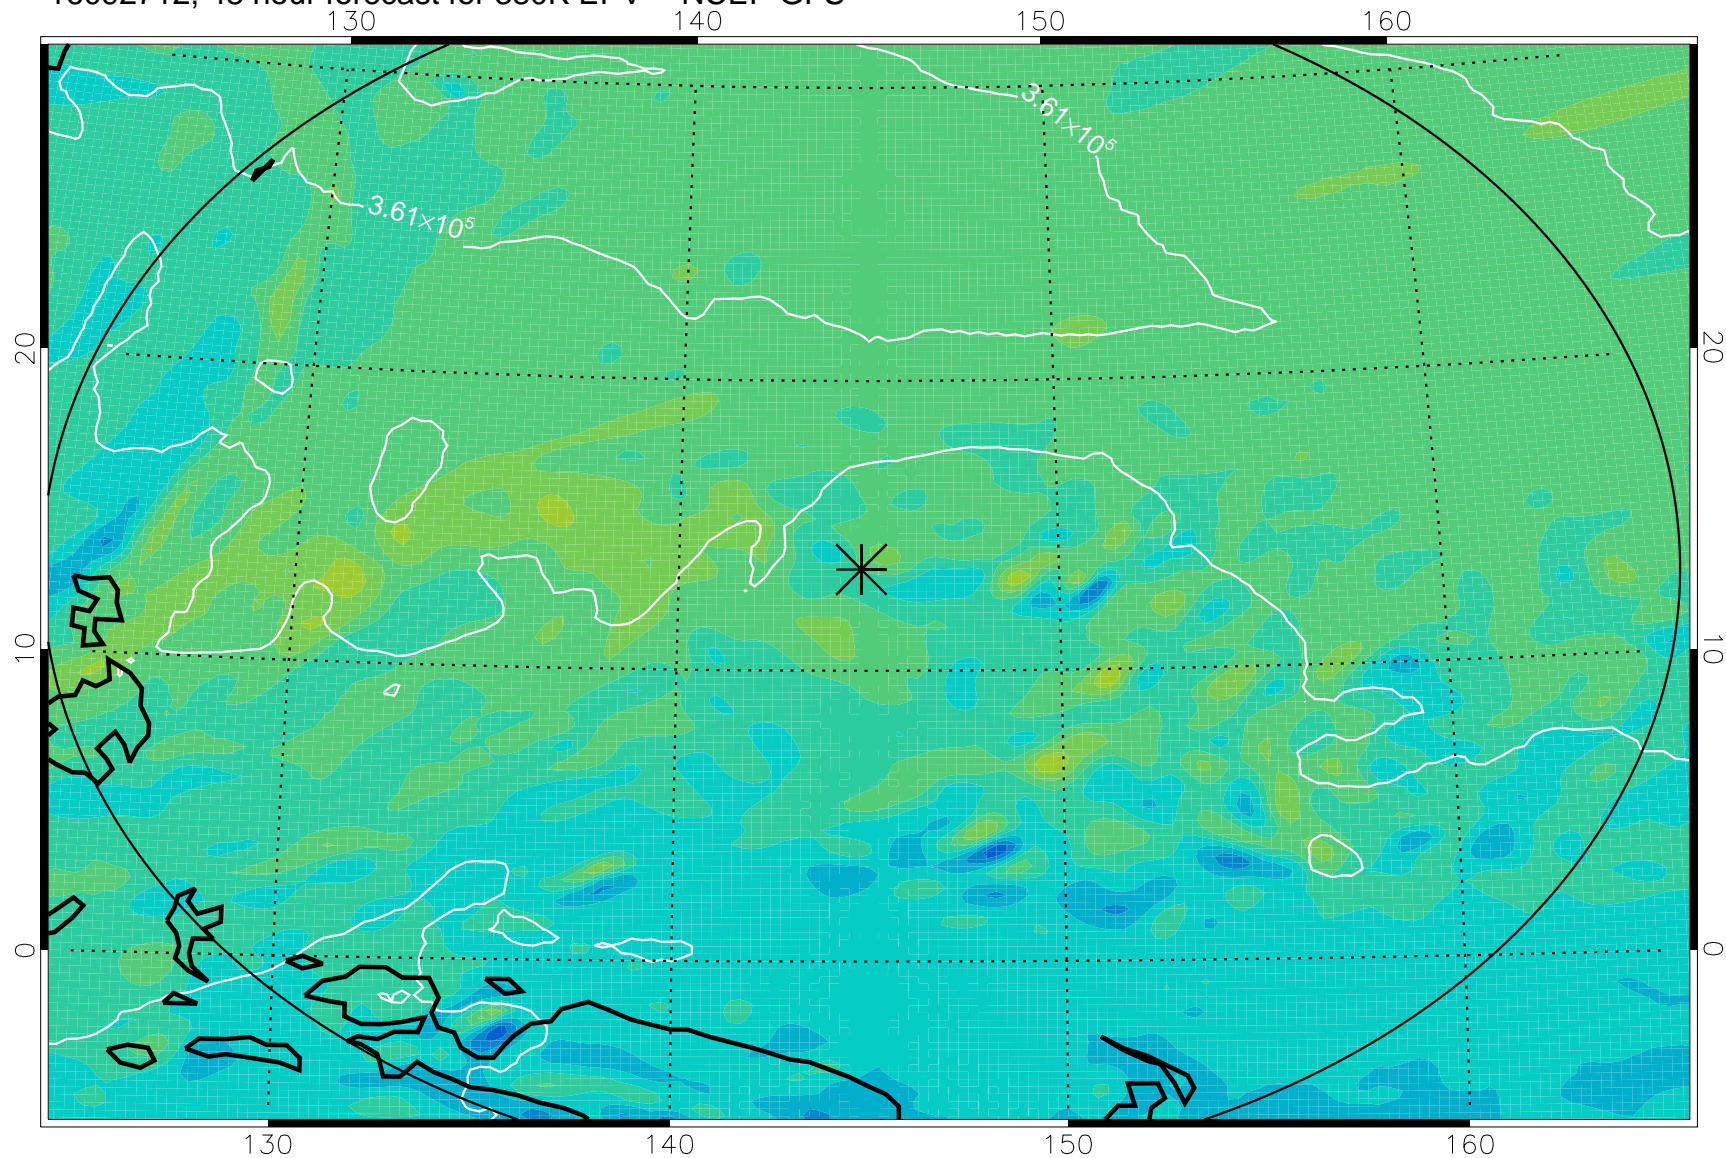

16092606, 18 hour forecast for 380K EPV -- NCEP GFS

380K Montgomery Streamfunction, white

Range ring of 2304 km

16092612, 24 hour forecast for 380K EPV -- NCEP GFS

380K Montgomery Streamfunction, white

Range ring of 2304 km

16092618, 30 hour forecast for 380K EPV -- NCEP GFS

380K Montgomery Streamfunction, white

Range ring of 2304 km

16092700, 36 hour forecast for 380K EPV -- NCEP GFS

380K Montgomery Streamfunction, white

Range ring of 2304 km

16092706, 42 hour forecast for 380K EPV -- NCEP GFS

380K Montgomery Streamfunction, white

Range ring of 2304 km

16092712, 48 hour forecast for 380K EPV -- NCEP GFS

380K Montgomery Streamfunction, white

Range ring of 2304 km

16092718, 54 hour forecast for 380K EPV -- NCEP GFS

380K Montgomery Streamfunction, white

Range ring of 2304 km

16092800, 60 hour forecast for 380K EPV -- NCEP GFS

380K Montgomery Streamfunction, white

Range ring of 2304 km