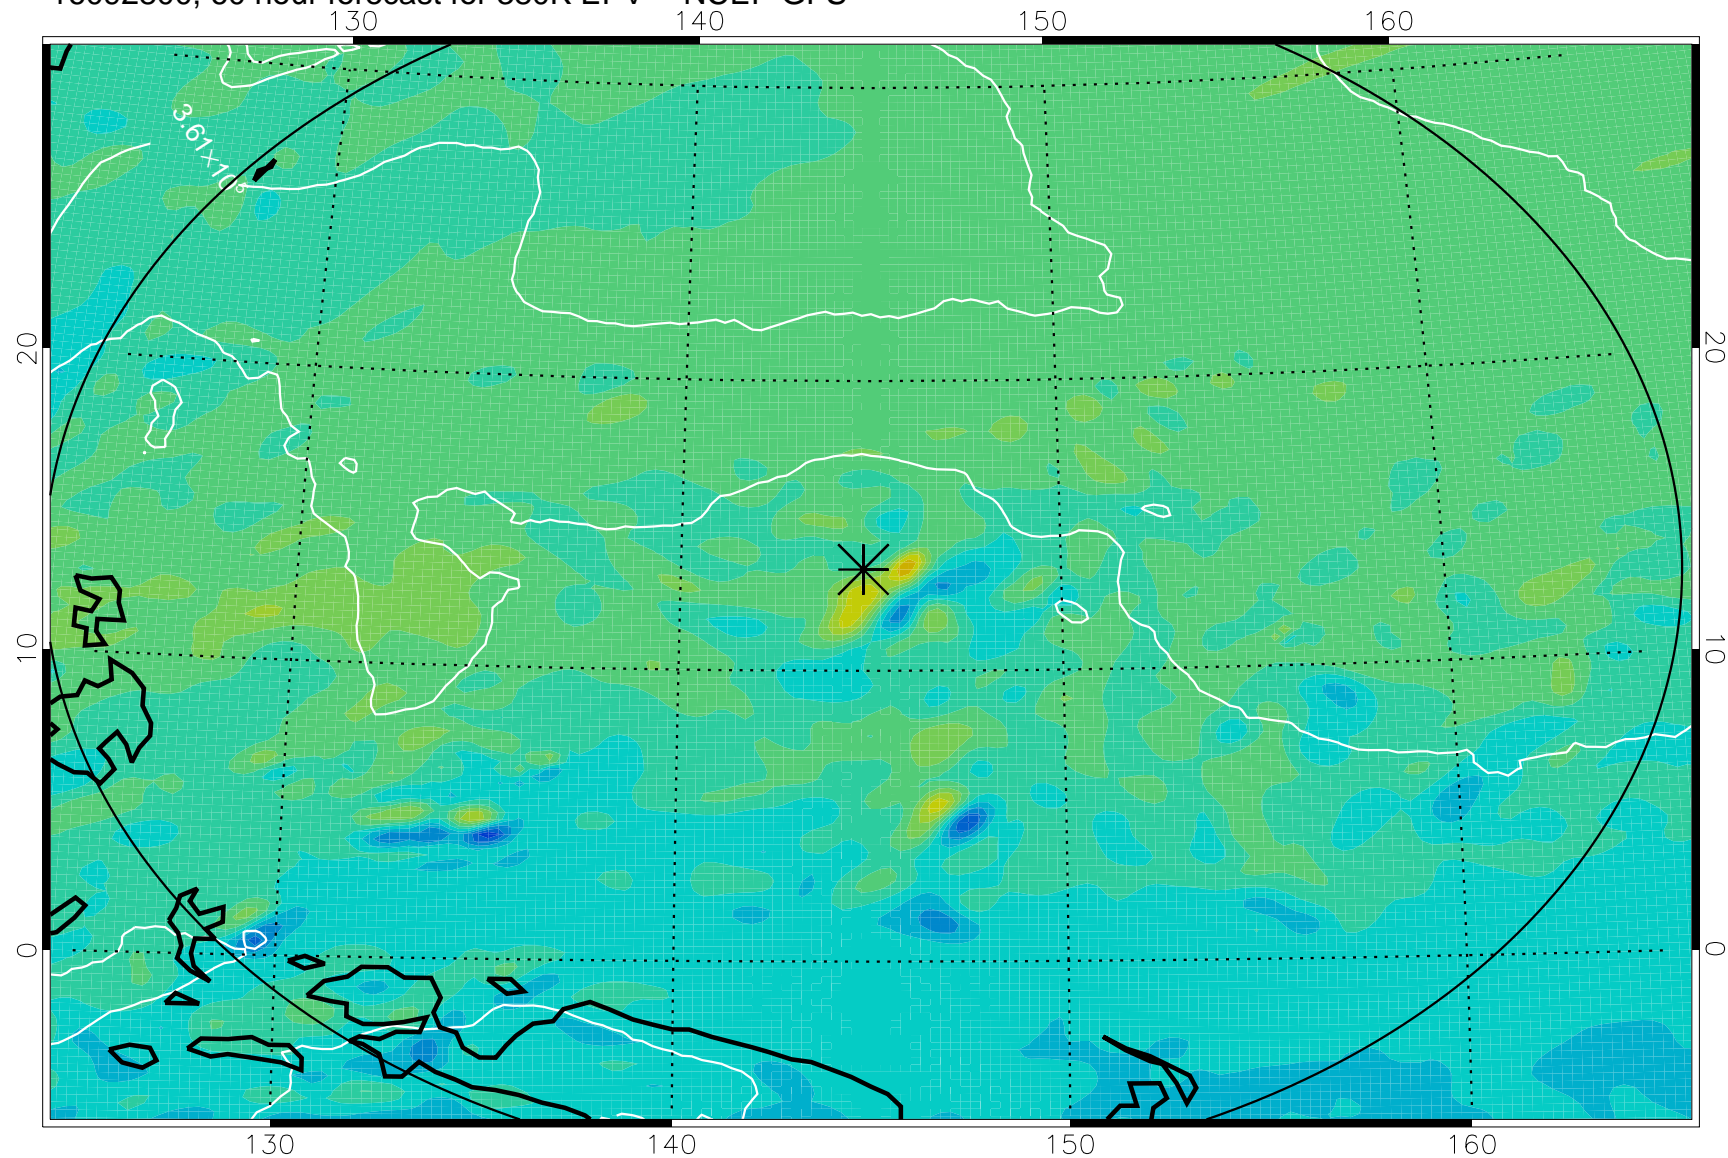

16092618, 30 hour forecast for 380K EPV -- NCEP GFS

380K Montgomery Streamfunction, white

Range ring of 2304 km

16092700, 36 hour forecast for 380K EPV -- NCEP GFS

380K Montgomery Streamfunction, white

Range ring of 2304 km

16092706, 42 hour forecast for 380K EPV -- NCEP GFS

380K Montgomery Streamfunction, white

Range ring of 2304 km

16092712, 48 hour forecast for 380K EPV -- NCEP GFS

380K Montgomery Streamfunction, white

Range ring of 2304 km

16092718, 54 hour forecast for 380K EPV -- NCEP GFS

380K Montgomery Streamfunction, white

Range ring of 2304 km

16092800, 60 hour forecast for 380K EPV -- NCEP GFS

380K Montgomery Streamfunction, white

Range ring of 2304 km

16092818, 78 hour forecast for 380K EPV -- NCEP GFS

380K Montgomery Streamfunction, white

Range ring of 2304 km

16092900, 84 hour forecast for 380K EPV -- NCEP GFS

380K Montgomery Streamfunction, white

Range ring of 2304 km