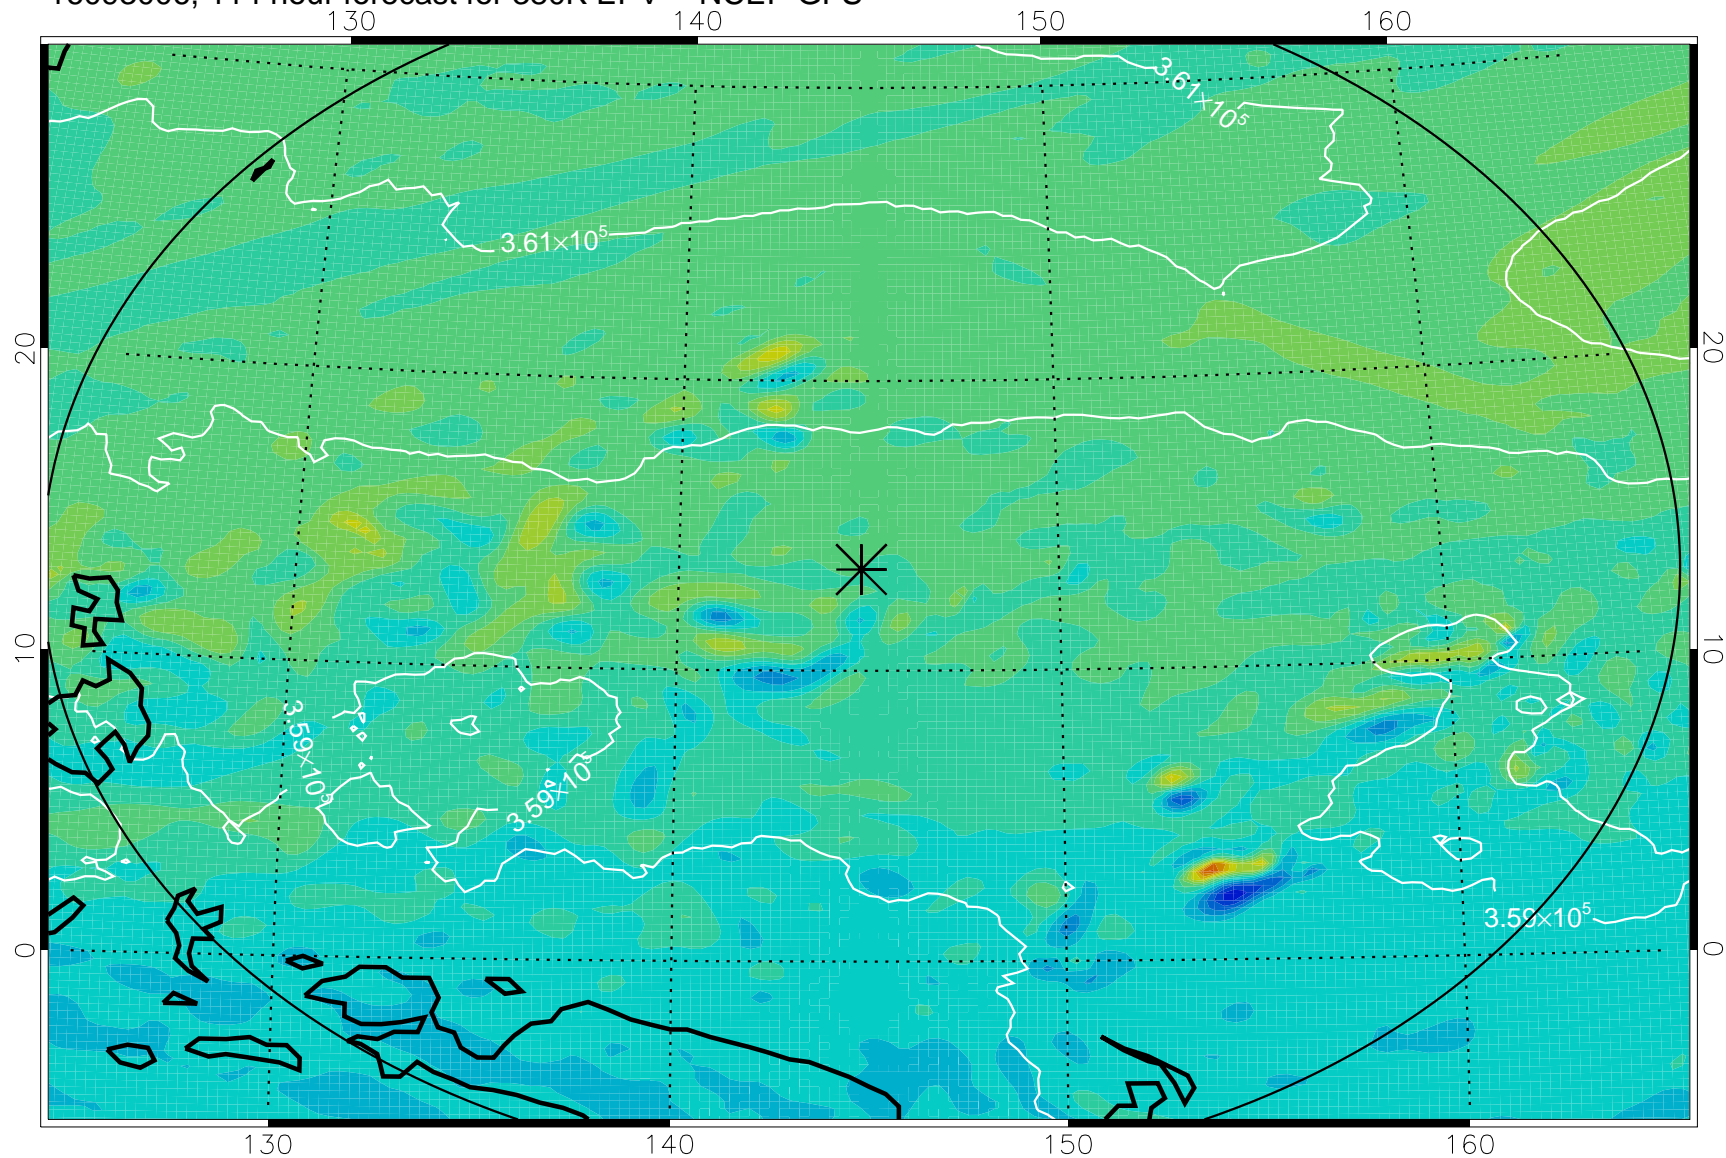

16092818, 78 hour forecast for 380K EPV -- NCEP GFS

380K Montgomery Streamfunction, white

Range ring of 2304 km

16092900, 84 hour forecast for 380K EPV -- NCEP GFS

380K Montgomery Streamfunction, white

Range ring of 2304 km

16092906, 90 hour forecast for 380K EPV -- NCEP GFS

380K Montgomery Streamfunction, white

Range ring of 2304 km

16092912, 96 hour forecast for 380K EPV -- NCEP GFS

380K Montgomery Streamfunction, white

Range ring of 2304 km

16092918, 102 hour forecast for 380K EPV -- NCEP GFS

380K Montgomery Streamfunction, white

Range ring of 2304 km

16093000, 108 hour forecast for 380K EPV -- NCEP GFS

380K Montgomery Streamfunction, white

Range ring of 2304 km

16093006, 114 hour forecast for 380K EPV -- NCEP GFS

380K Montgomery Streamfunction, white

Range ring of 2304 km

16093012, 120 hour forecast for 380K EPV -- NCEP GFS

380K Montgomery Streamfunction, white

Range ring of 2304 km