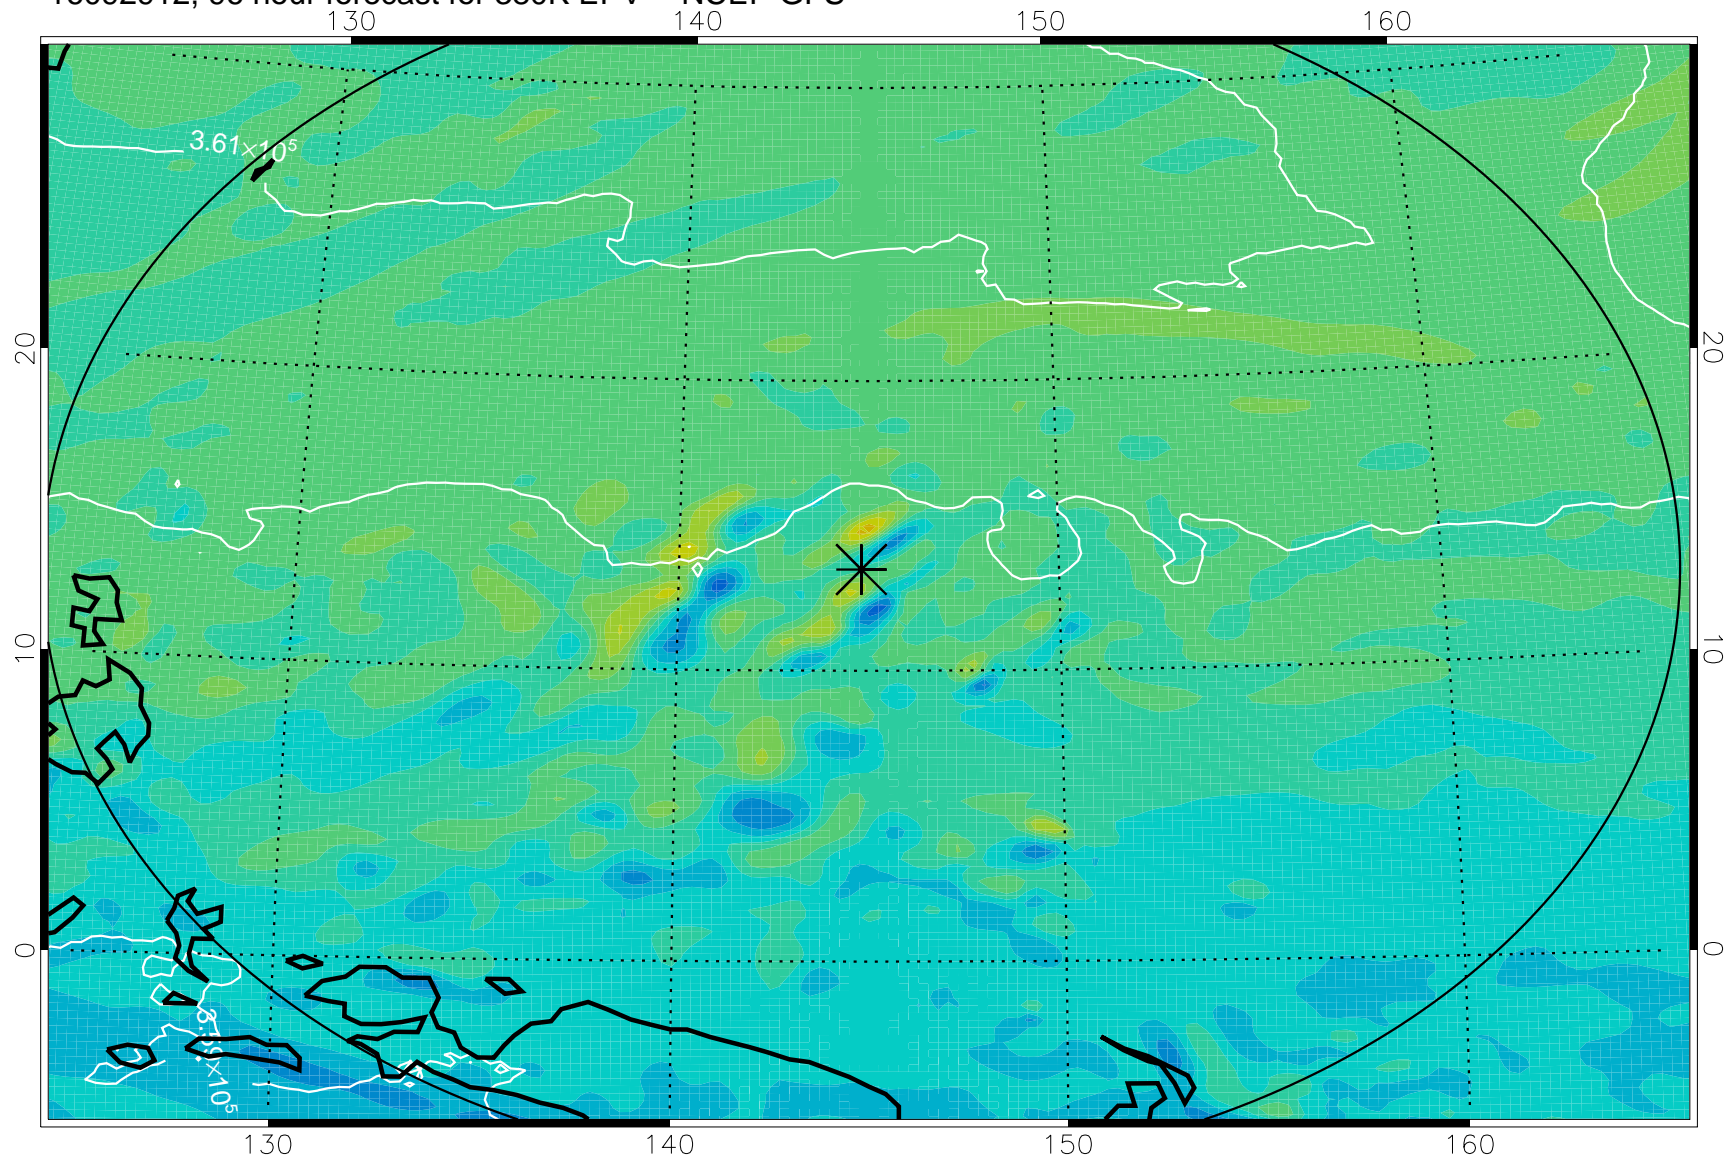

16092806, 66 hour forecast for 380K EPV -- NCEP GFS

380K Montgomery Streamfunction, white

Range ring of 2304 km

16092812, 72 hour forecast for 380K EPV -- NCEP GFS

380K Montgomery Streamfunction, white

Range ring of 2304 km

16092818, 78 hour forecast for 380K EPV -- NCEP GFS

380K Montgomery Streamfunction, white

Range ring of 2304 km

16092900, 84 hour forecast for 380K EPV -- NCEP GFS

380K Montgomery Streamfunction, white

Range ring of 2304 km

16092906, 90 hour forecast for 380K EPV -- NCEP GFS

380K Montgomery Streamfunction, white

Range ring of 2304 km

16092912, 96 hour forecast for 380K EPV -- NCEP GFS

380K Montgomery Streamfunction, white

Range ring of 2304 km

16092918, 102 hour forecast for 380K EPV -- NCEP GFS

380K Montgomery Streamfunction, white

Range ring of 2304 km

16093000, 108 hour forecast for 380K EPV -- NCEP GFS

380K Montgomery Streamfunction, white

Range ring of 2304 km