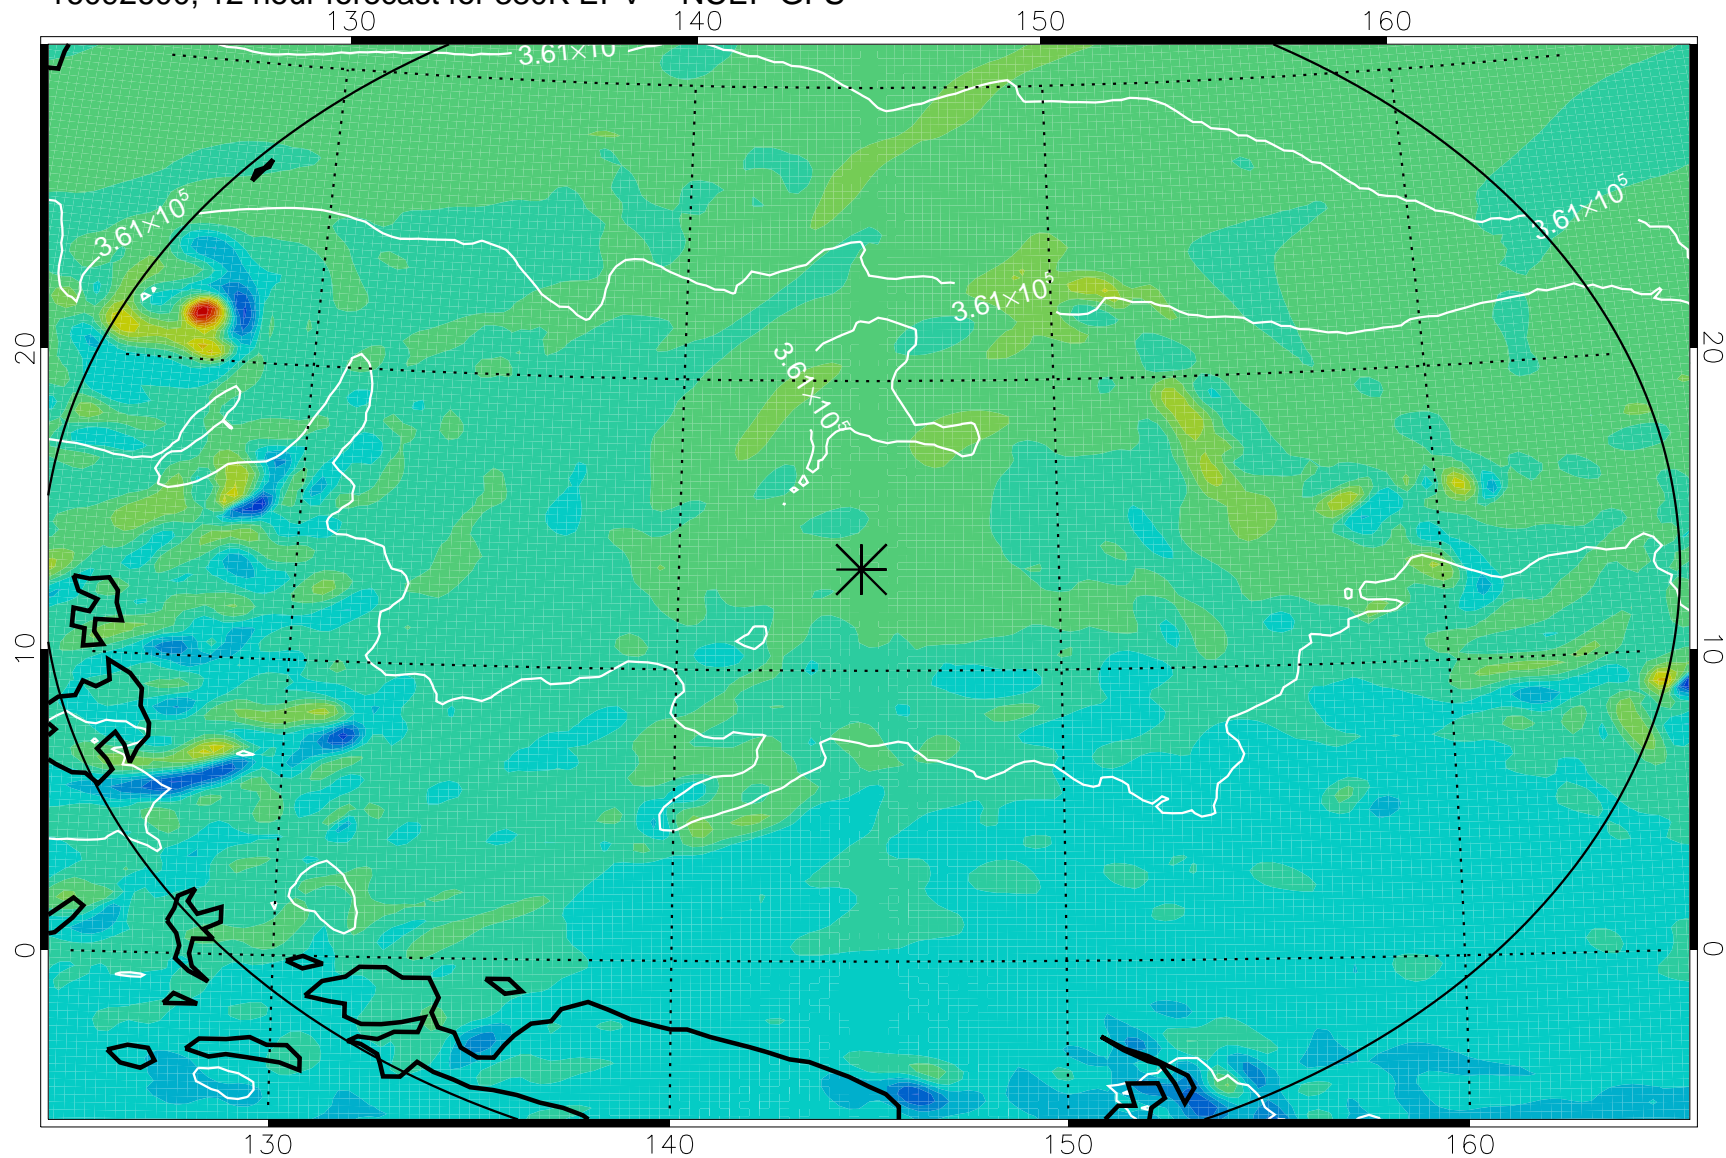

16092518, 6 hour forecast for 380K EPV -- NCEP GFS

380K Montgomery Streamfunction, white

Range ring of 2304 km

16092600, 12 hour forecast for 380K EPV -- NCEP GFS

380K Montgomery Streamfunction, white

Range ring of 2304 km

16092606, 18 hour forecast for 380K EPV -- NCEP GFS

380K Montgomery Streamfunction, white

Range ring of 2304 km

16092612, 24 hour forecast for 380K EPV -- NCEP GFS

380K Montgomery Streamfunction, white

Range ring of 2304 km

16092618, 30 hour forecast for 380K EPV -- NCEP GFS

380K Montgomery Streamfunction, white

Range ring of 2304 km

16092700, 36 hour forecast for 380K EPV -- NCEP GFS

380K Montgomery Streamfunction, white

Range ring of 2304 km

16092718, 54 hour forecast for 380K EPV -- NCEP GFS

380K Montgomery Streamfunction, white

Range ring of 2304 km

16092800, 60 hour forecast for 380K EPV -- NCEP GFS

380K Montgomery Streamfunction, white

Range ring of 2304 km