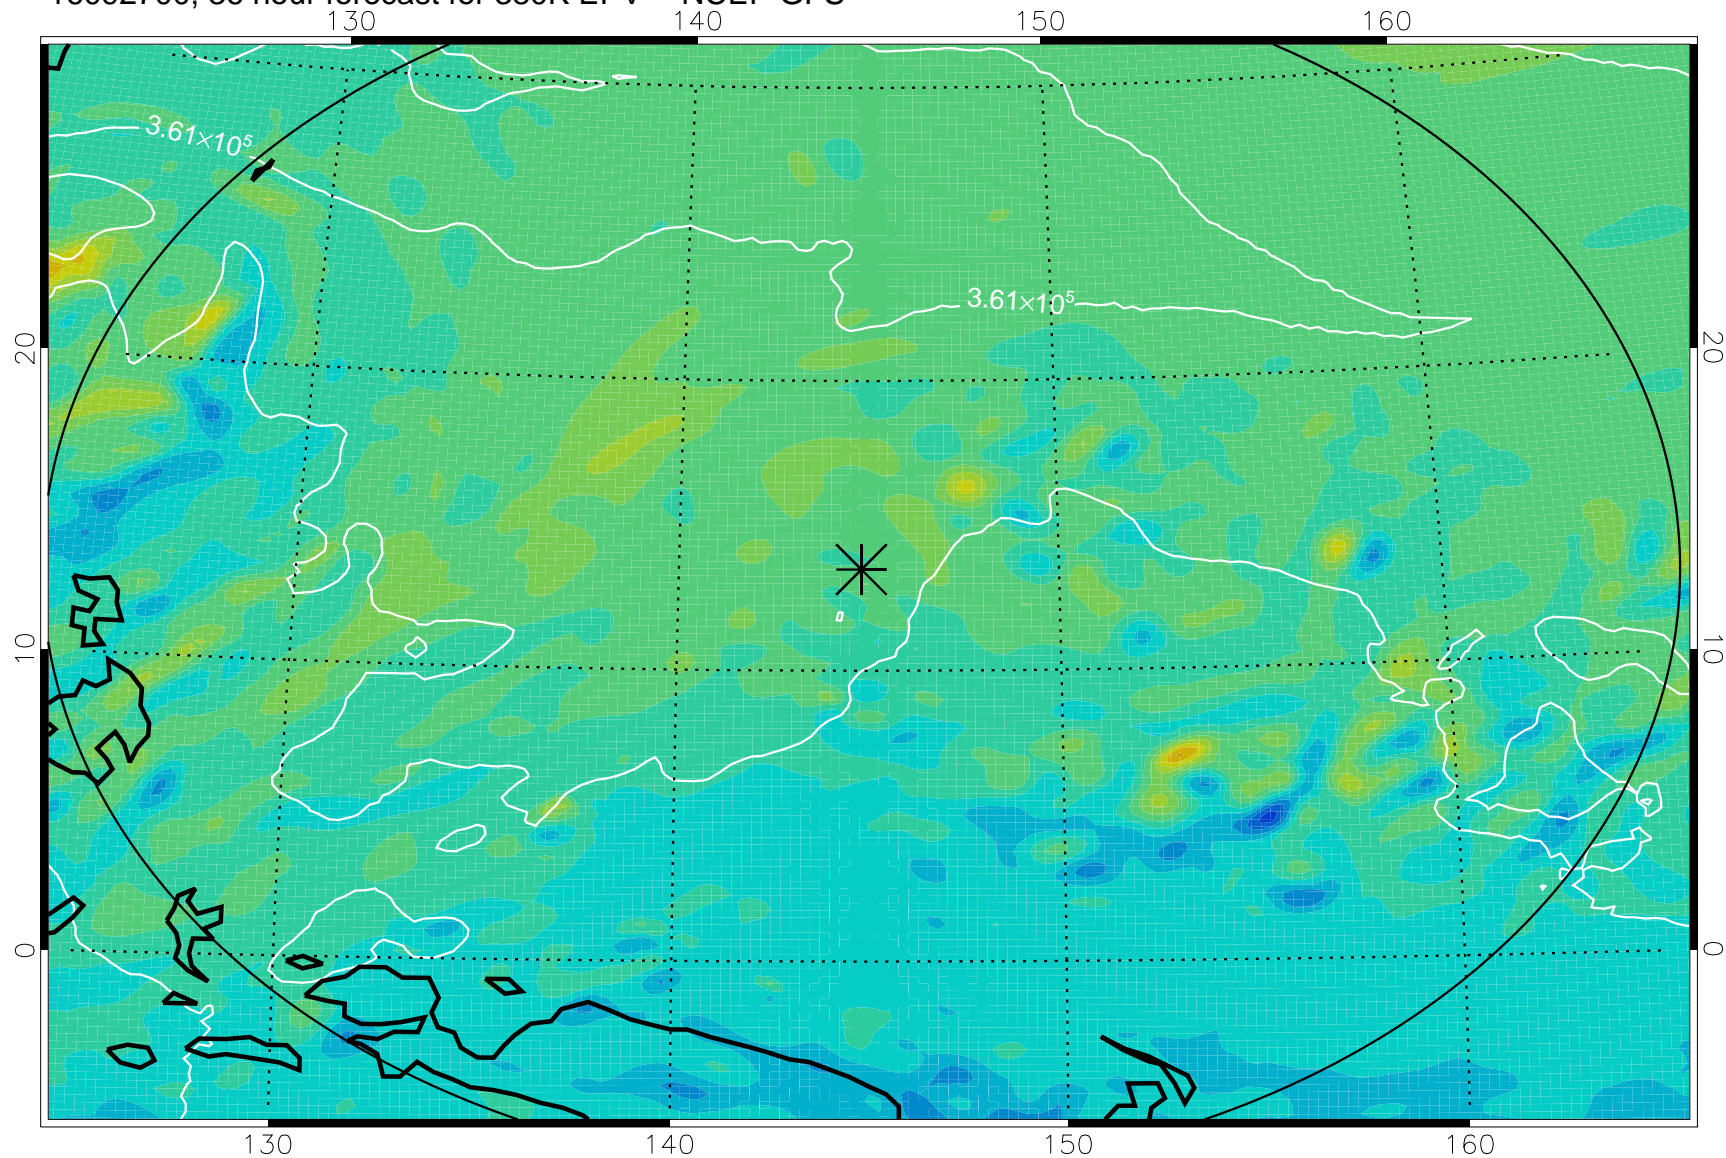

16092518, 6 hour forecast for 380K EPV -- NCEP GFS

380K Montgomery Streamfunction, white

Range ring of 2304 km

16092600, 12 hour forecast for 380K EPV -- NCEP GFS

380K Montgomery Streamfunction, white

Range ring of 2304 km

16092606, 18 hour forecast for 380K EPV -- NCEP GFS

380K Montgomery Streamfunction, white

Range ring of 2304 km

16092612, 24 hour forecast for 380K EPV -- NCEP GFS

380K Montgomery Streamfunction, white

Range ring of 2304 km

16092618, 30 hour forecast for 380K EPV -- NCEP GFS

380K Montgomery Streamfunction, white

Range ring of 2304 km

16092700, 36 hour forecast for 380K EPV -- NCEP GFS

380K Montgomery Streamfunction, white

Range ring of 2304 km

16092818, 78 hour forecast for 380K EPV -- NCEP GFS

380K Montgomery Streamfunction, white

Range ring of 2304 km

16092900, 84 hour forecast for 380K EPV -- NCEP GFS

380K Montgomery Streamfunction, white

Range ring of 2304 km