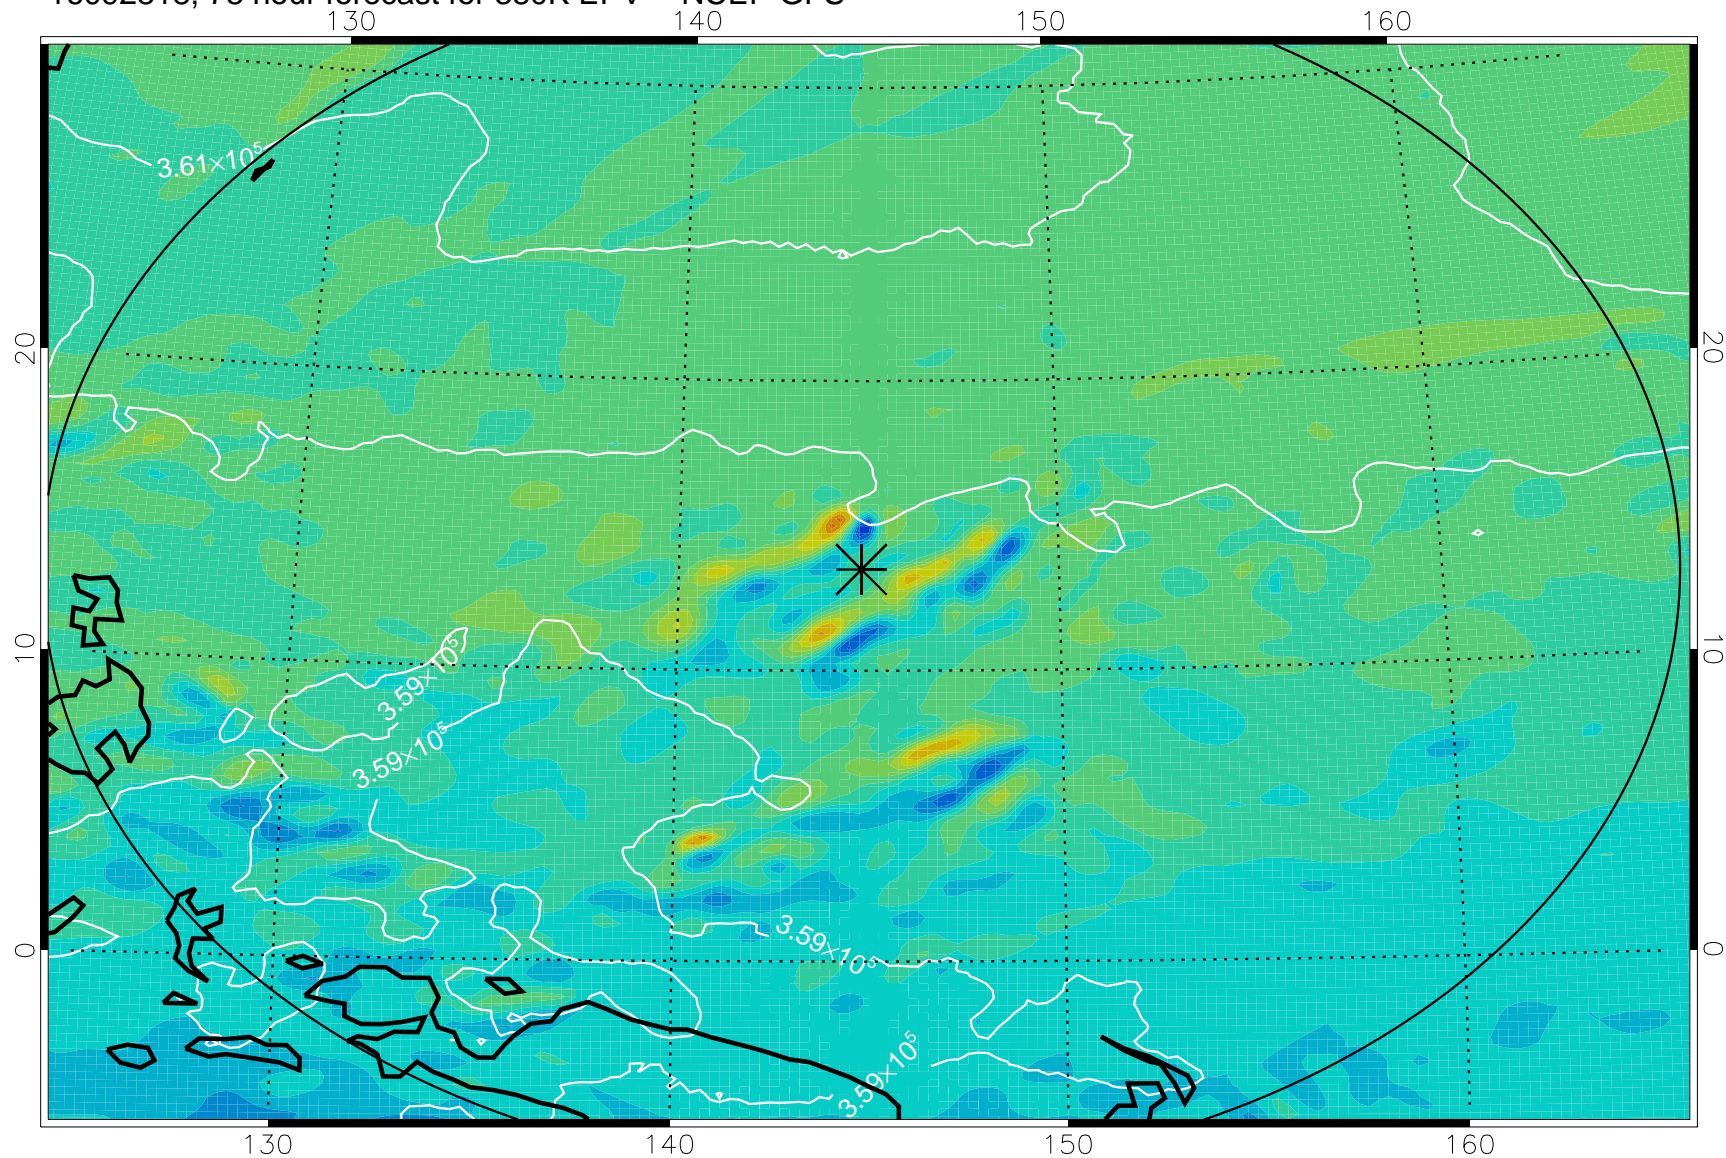

16092718, 54 hour forecast for 380K EPV -- NCEP GFS

380K Montgomery Streamfunction, white

Range ring of 2304 km

16092800, 60 hour forecast for 380K EPV -- NCEP GFS

380K Montgomery Streamfunction, white

Range ring of 2304 km

16092806, 66 hour forecast for 380K EPV -- NCEP GFS

380K Montgomery Streamfunction, white

Range ring of 2304 km

16092812, 72 hour forecast for 380K EPV -- NCEP GFS

380K Montgomery Streamfunction, white

Range ring of 2304 km

16092818, 78 hour forecast for 380K EPV -- NCEP GFS

380K Montgomery Streamfunction, white

Range ring of 2304 km

16092900, 84 hour forecast for 380K EPV -- NCEP GFS

380K Montgomery Streamfunction, white

Range ring of 2304 km

16092906, 90 hour forecast for 380K EPV -- NCEP GFS

380K Montgomery Streamfunction, white

Range ring of 2304 km

16092912, 96 hour forecast for 380K EPV -- NCEP GFS

380K Montgomery Streamfunction, white

Range ring of 2304 km