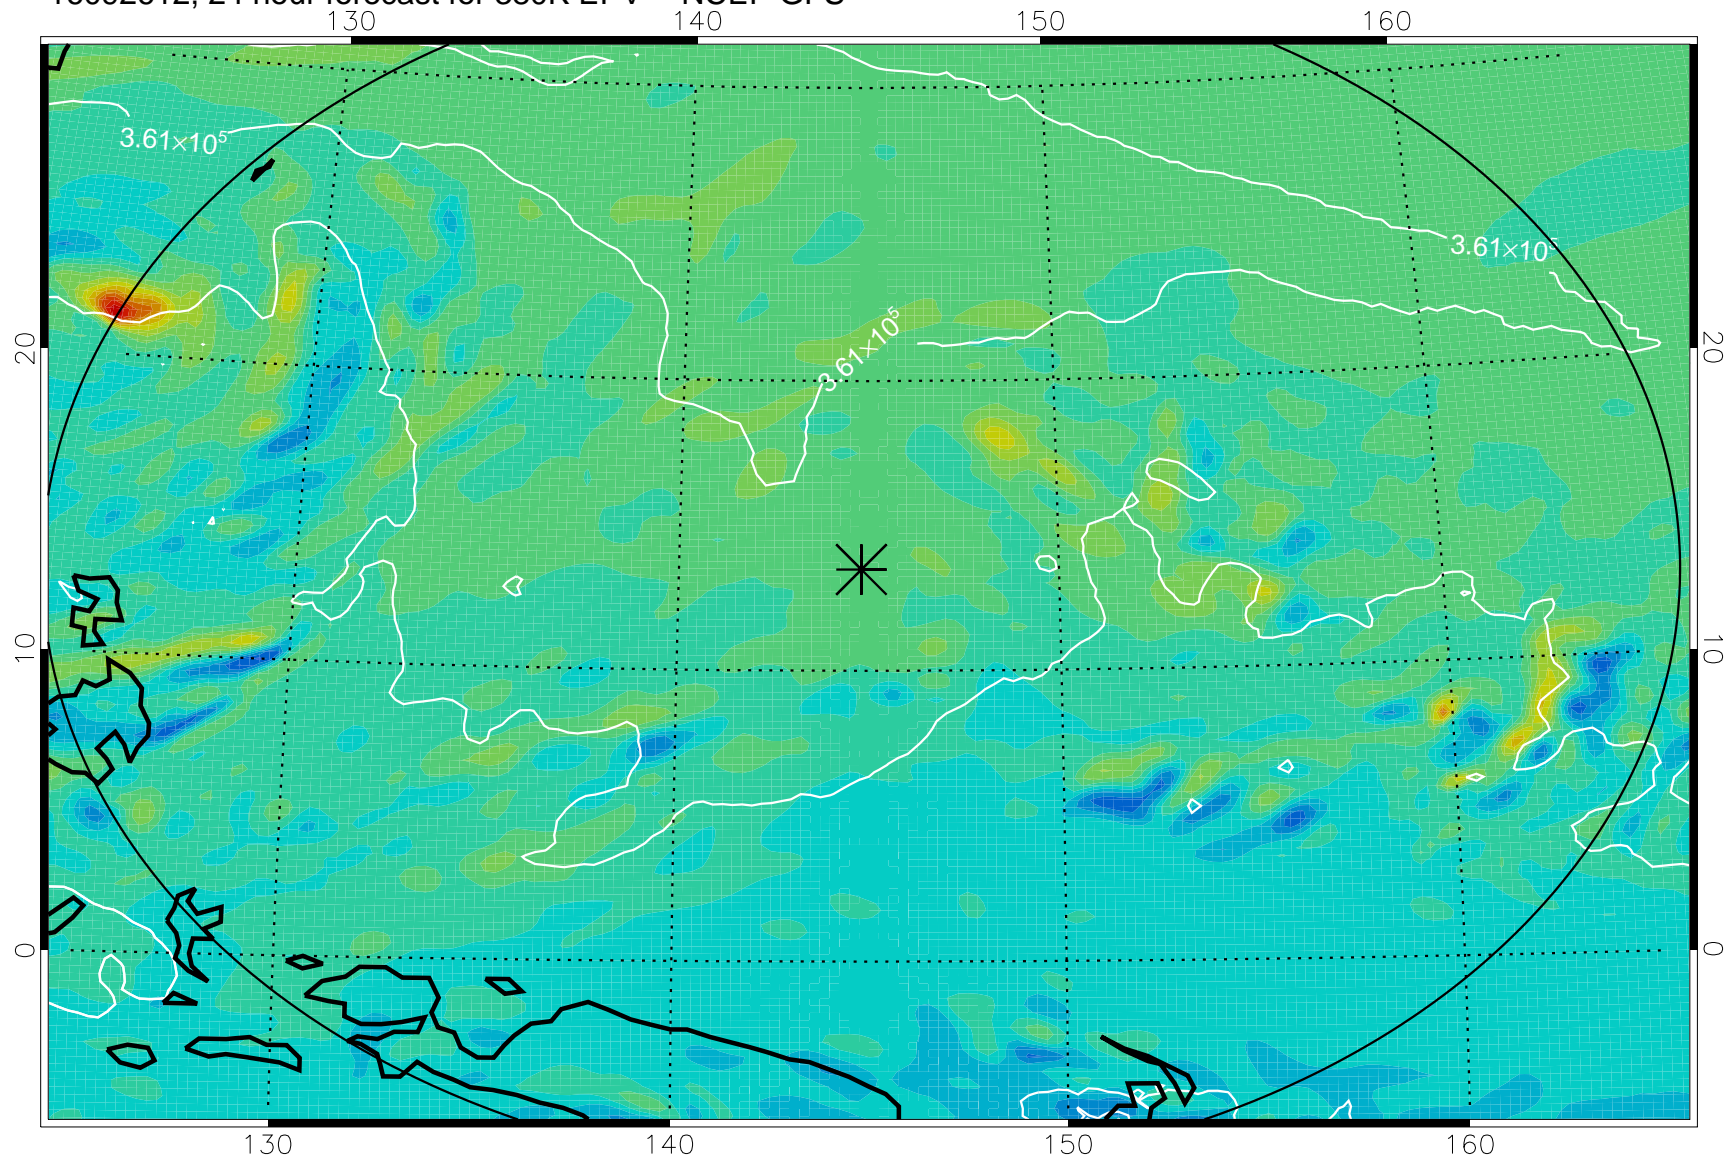

16092518, 6 hour forecast for 380K EPV -- NCEP GFS

380K Montgomery Streamfunction, white

Range ring of 2304 km

16092600, 12 hour forecast for 380K EPV -- NCEP GFS

380K Montgomery Streamfunction, white

Range ring of 2304 km

16092606, 18 hour forecast for 380K EPV -- NCEP GFS

380K Montgomery Streamfunction, white

Range ring of 2304 km

16092612, 24 hour forecast for 380K EPV -- NCEP GFS

380K Montgomery Streamfunction, white

Range ring of 2304 km

16092618, 30 hour forecast for 380K EPV -- NCEP GFS

380K Montgomery Streamfunction, white

Range ring of 2304 km

16092700, 36 hour forecast for 380K EPV -- NCEP GFS

380K Montgomery Streamfunction, white

Range ring of 2304 km

16092818, 78 hour forecast for 380K EPV -- NCEP GFS

380K Montgomery Streamfunction, white

Range ring of 2304 km

16092900, 84 hour forecast for 380K EPV -- NCEP GFS

380K Montgomery Streamfunction, white

Range ring of 2304 km