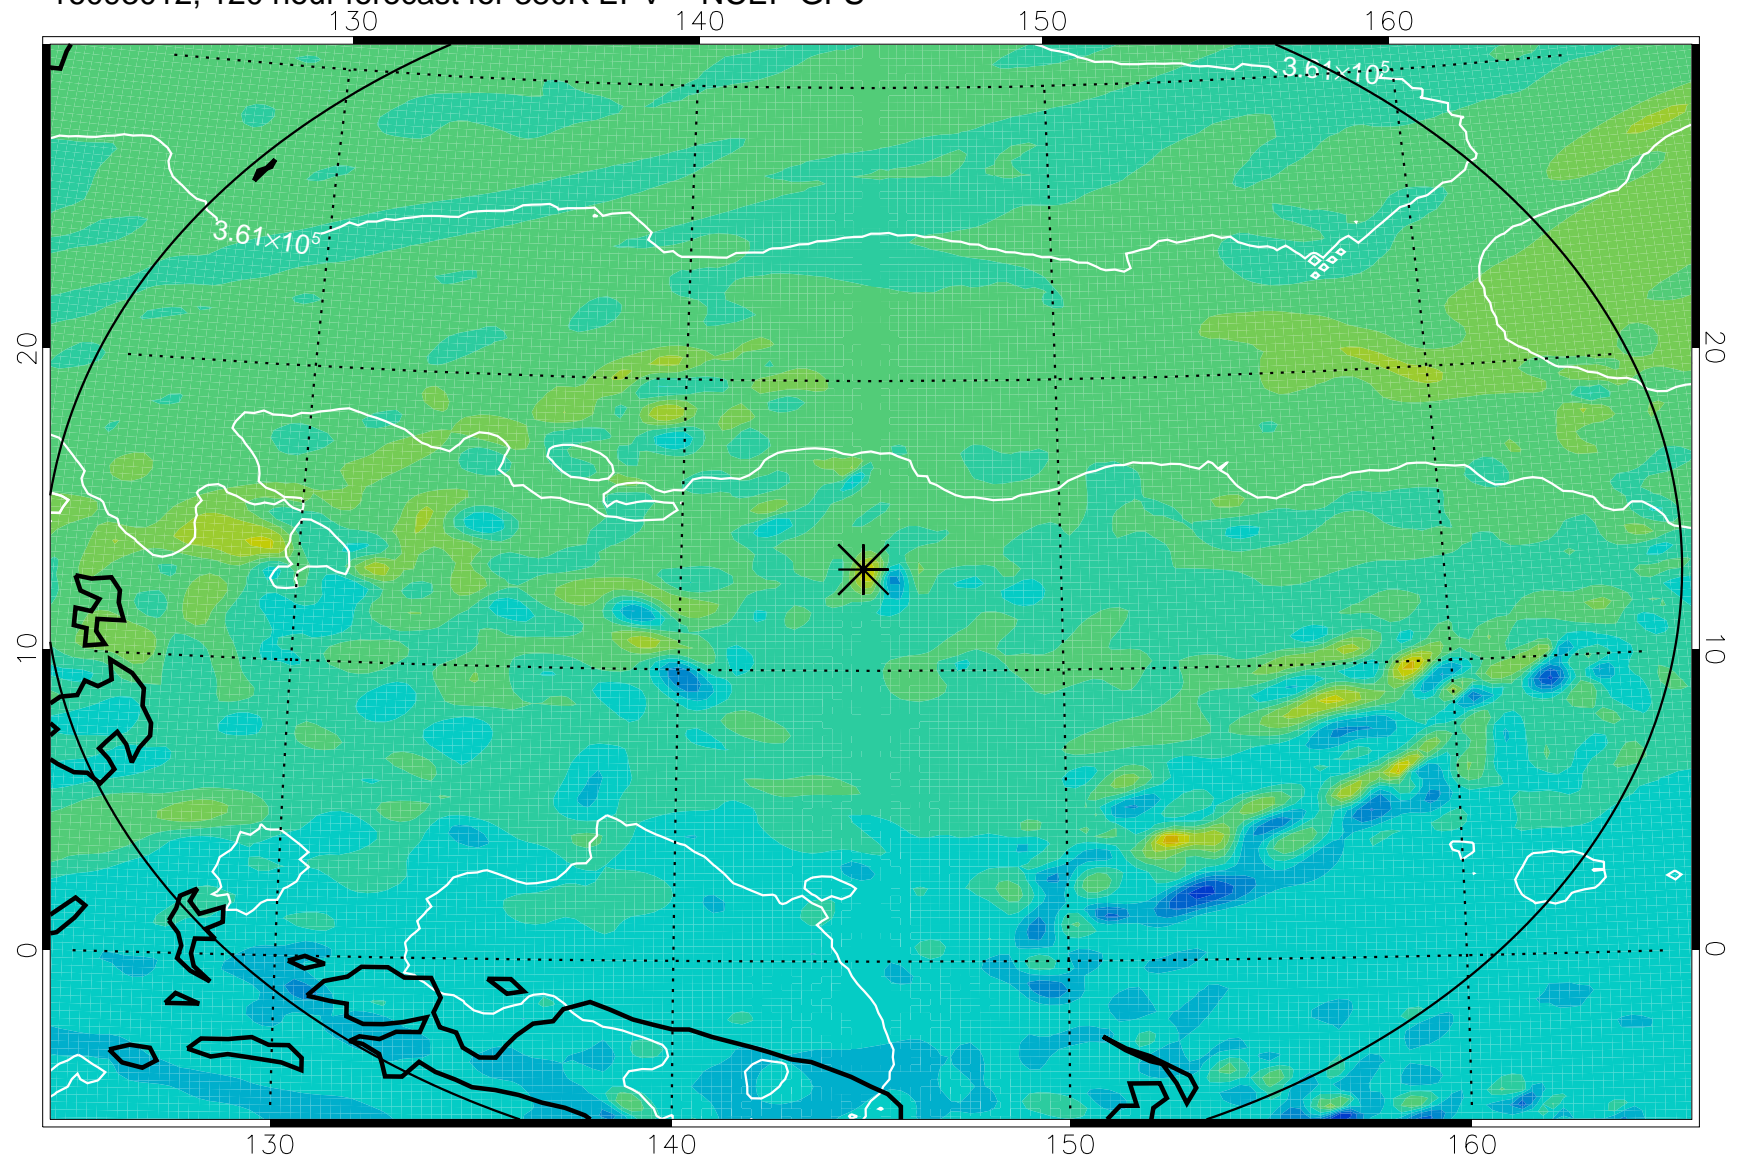

16092818, 78 hour forecast for 380K EPV -- NCEP GFS

380K Montgomery Streamfunction, white

Range ring of 2304 km

16092900, 84 hour forecast for 380K EPV -- NCEP GFS

380K Montgomery Streamfunction, white

Range ring of 2304 km

16092906, 90 hour forecast for 380K EPV -- NCEP GFS

380K Montgomery Streamfunction, white

Range ring of 2304 km

16092912, 96 hour forecast for 380K EPV -- NCEP GFS

380K Montgomery Streamfunction, white

Range ring of 2304 km

16092918, 102 hour forecast for 380K EPV -- NCEP GFS

380K Montgomery Streamfunction, white

Range ring of 2304 km

16093000, 108 hour forecast for 380K EPV -- NCEP GFS

380K Montgomery Streamfunction, white

Range ring of 2304 km

16093006, 114 hour forecast for 380K EPV -- NCEP GFS

380K Montgomery Streamfunction, white

Range ring of 2304 km

16093012, 120 hour forecast for 380K EPV -- NCEP GFS

380K Montgomery Streamfunction, white

Range ring of 2304 km