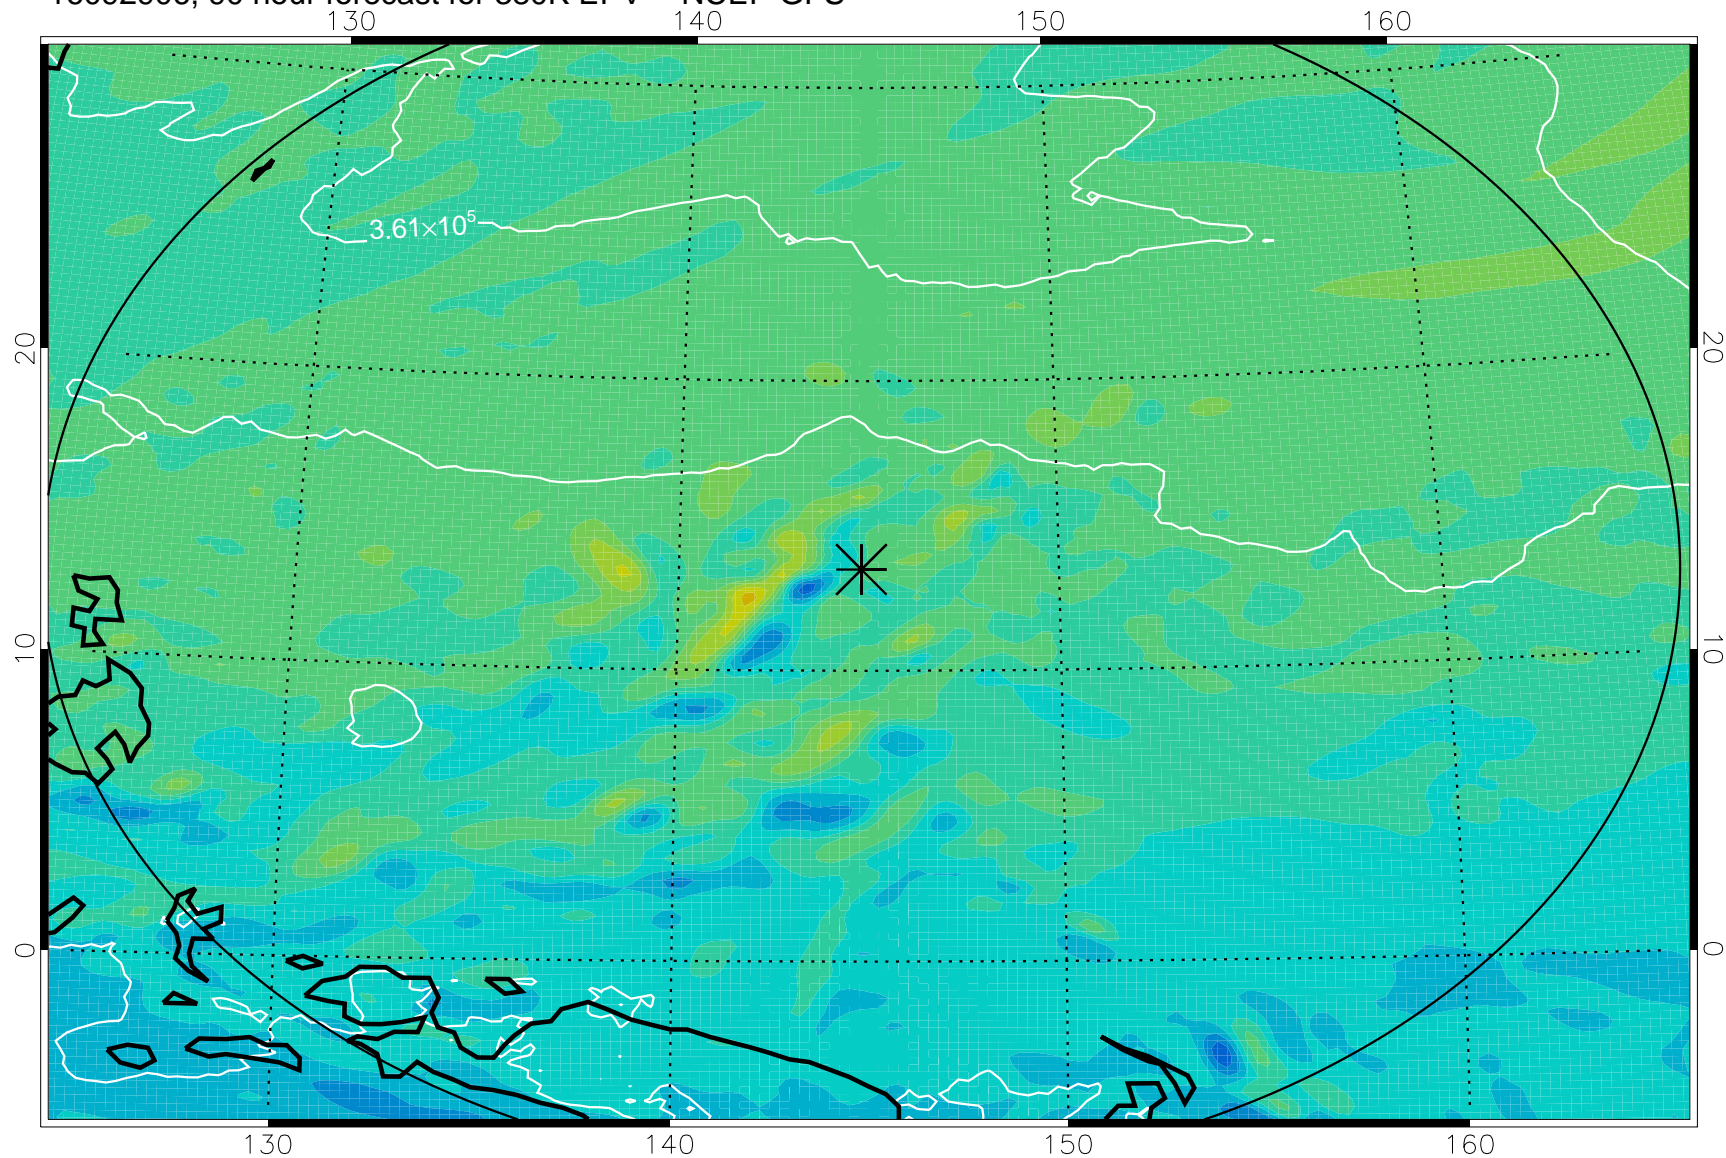

16092806, 66 hour forecast for 380K EPV -- NCEP GFS

380K Montgomery Streamfunction, white

Range ring of 2304 km

16092812, 72 hour forecast for 380K EPV -- NCEP GFS

380K Montgomery Streamfunction, white

Range ring of 2304 km

16092818, 78 hour forecast for 380K EPV -- NCEP GFS

380K Montgomery Streamfunction, white

Range ring of 2304 km

16092900, 84 hour forecast for 380K EPV -- NCEP GFS

380K Montgomery Streamfunction, white

Range ring of 2304 km

16092906, 90 hour forecast for 380K EPV -- NCEP GFS

380K Montgomery Streamfunction, white

Range ring of 2304 km

16092912, 96 hour forecast for 380K EPV -- NCEP GFS

380K Montgomery Streamfunction, white

Range ring of 2304 km

16092918, 102 hour forecast for 380K EPV -- NCEP GFS

380K Montgomery Streamfunction, white

Range ring of 2304 km

16093000, 108 hour forecast for 380K EPV -- NCEP GFS

380K Montgomery Streamfunction, white

Range ring of 2304 km