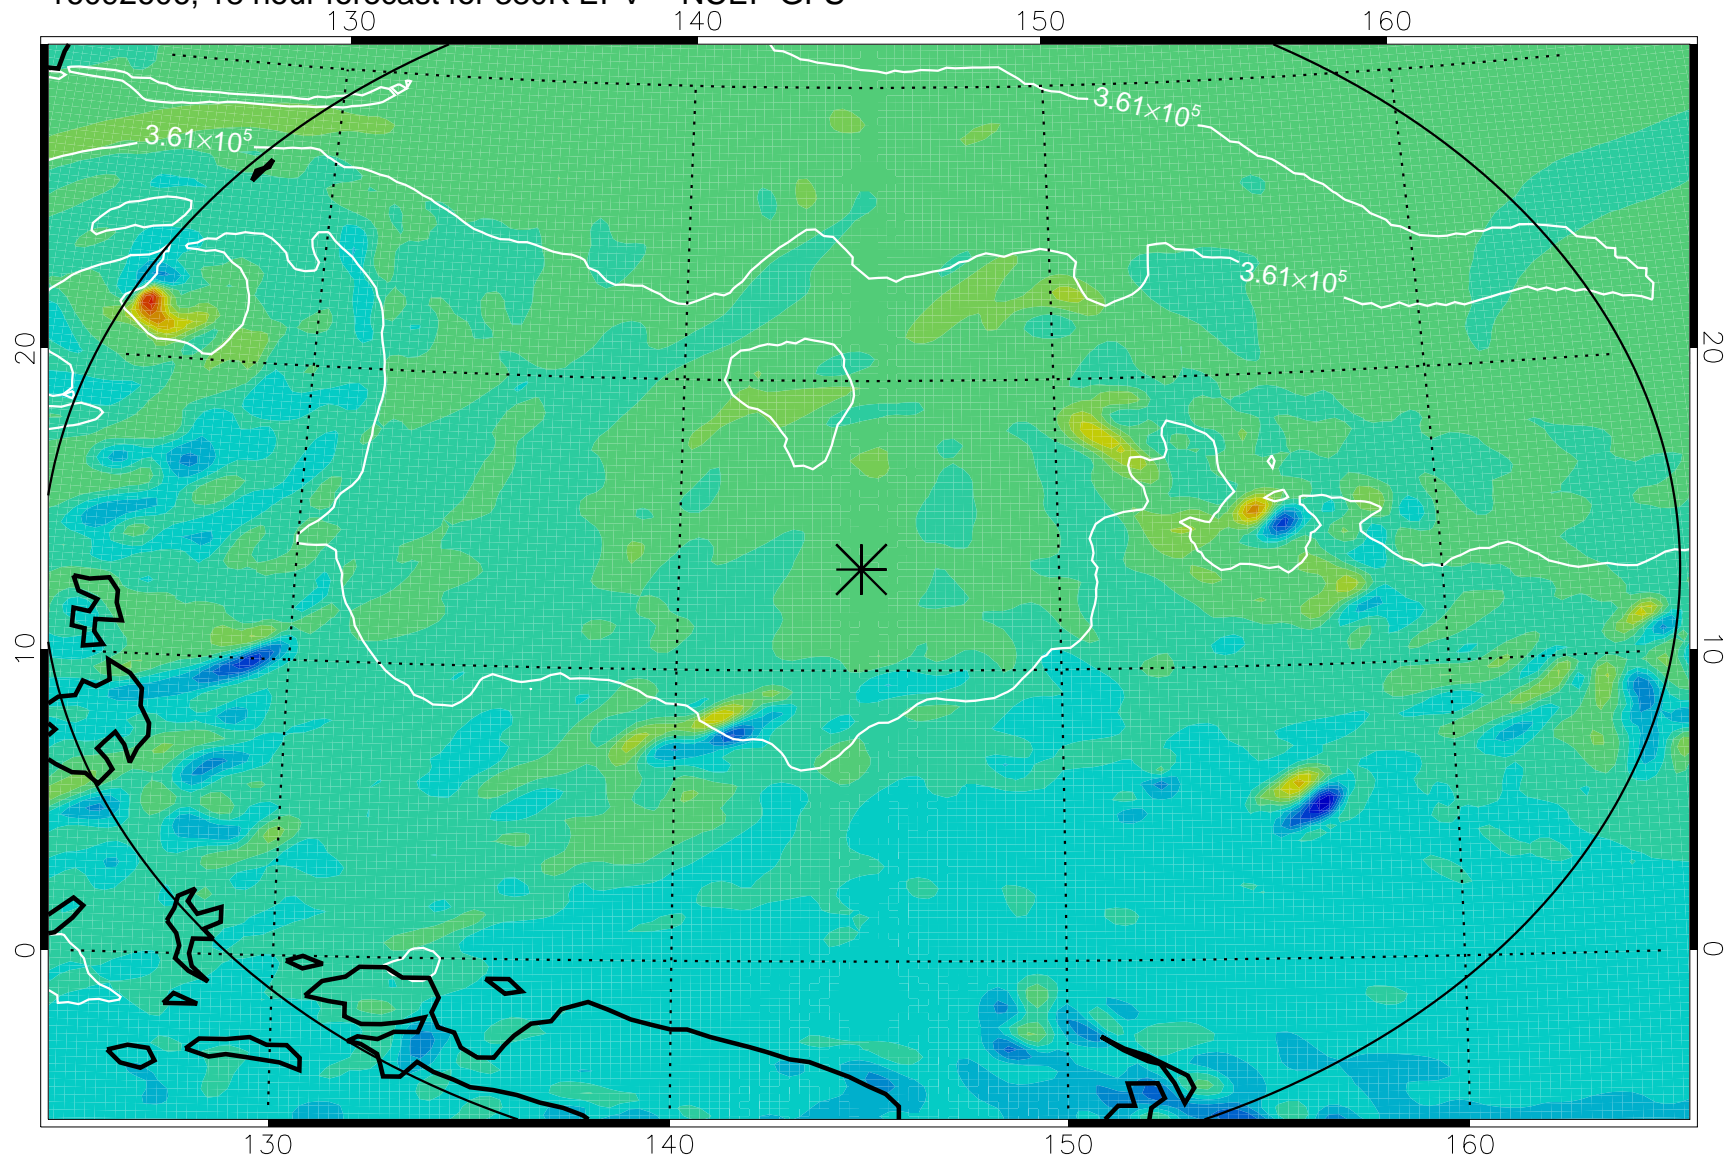

16092518, 6 hour forecast for 380K EPV -- NCEP GFS

380K Montgomery Streamfunction, white

Range ring of 2304 km

16092600, 12 hour forecast for 380K EPV -- NCEP GFS

380K Montgomery Streamfunction, white

Range ring of 2304 km

16092606, 18 hour forecast for 380K EPV -- NCEP GFS

380K Montgomery Streamfunction, white

Range ring of 2304 km

16092612, 24 hour forecast for 380K EPV -- NCEP GFS

380K Montgomery Streamfunction, white

Range ring of 2304 km

16092618, 30 hour forecast for 380K EPV -- NCEP GFS

380K Montgomery Streamfunction, white

Range ring of 2304 km

16092700, 36 hour forecast for 380K EPV -- NCEP GFS

380K Montgomery Streamfunction, white

Range ring of 2304 km

16092818, 78 hour forecast for 380K EPV -- NCEP GFS

380K Montgomery Streamfunction, white

Range ring of 2304 km

16092900, 84 hour forecast for 380K EPV -- NCEP GFS

380K Montgomery Streamfunction, white

Range ring of 2304 km