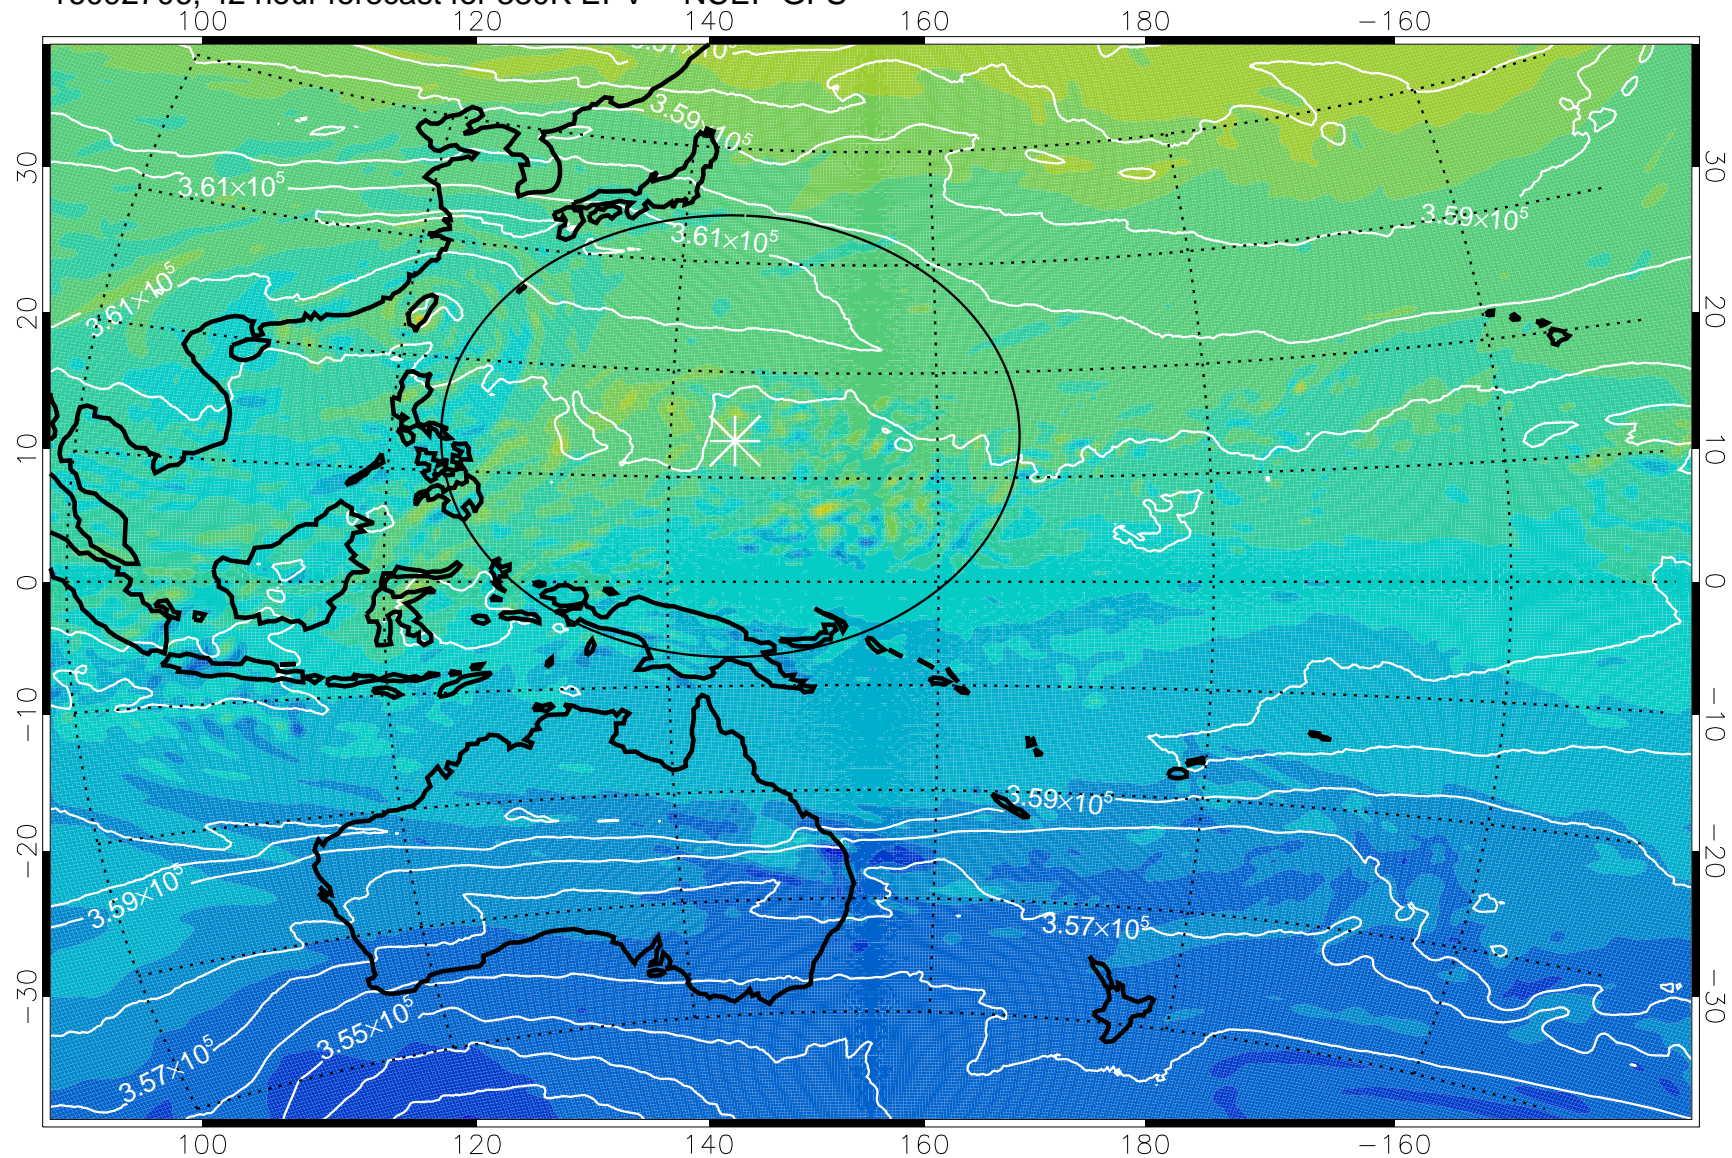

16092618, 30 hour forecast for 380K EPV -- NCEP GFS

380K Montgomery Streamfunction, white

Range ring of 2304 km

16092700, 36 hour forecast for 380K EPV -- NCEP GFS

380K Montgomery Streamfunction, white

Range ring of 2304 km

16092706, 42 hour forecast for 380K EPV -- NCEP GFS

380K Montgomery Streamfunction, white

Range ring of 2304 km

16092712, 48 hour forecast for 380K EPV -- NCEP GFS

380K Montgomery Streamfunction, white

Range ring of 2304 km

16092718, 54 hour forecast for 380K EPV -- NCEP GFS

380K Montgomery Streamfunction, white

Range ring of 2304 km

16092800, 60 hour forecast for 380K EPV -- NCEP GFS

380K Montgomery Streamfunction, white

Range ring of 2304 km

16092806, 66 hour forecast for 380K EPV -- NCEP GFS

380K Montgomery Streamfunction, white

Range ring of 2304 km

16092812, 72 hour forecast for 380K EPV -- NCEP GFS

380K Montgomery Streamfunction, white

Range ring of 2304 km