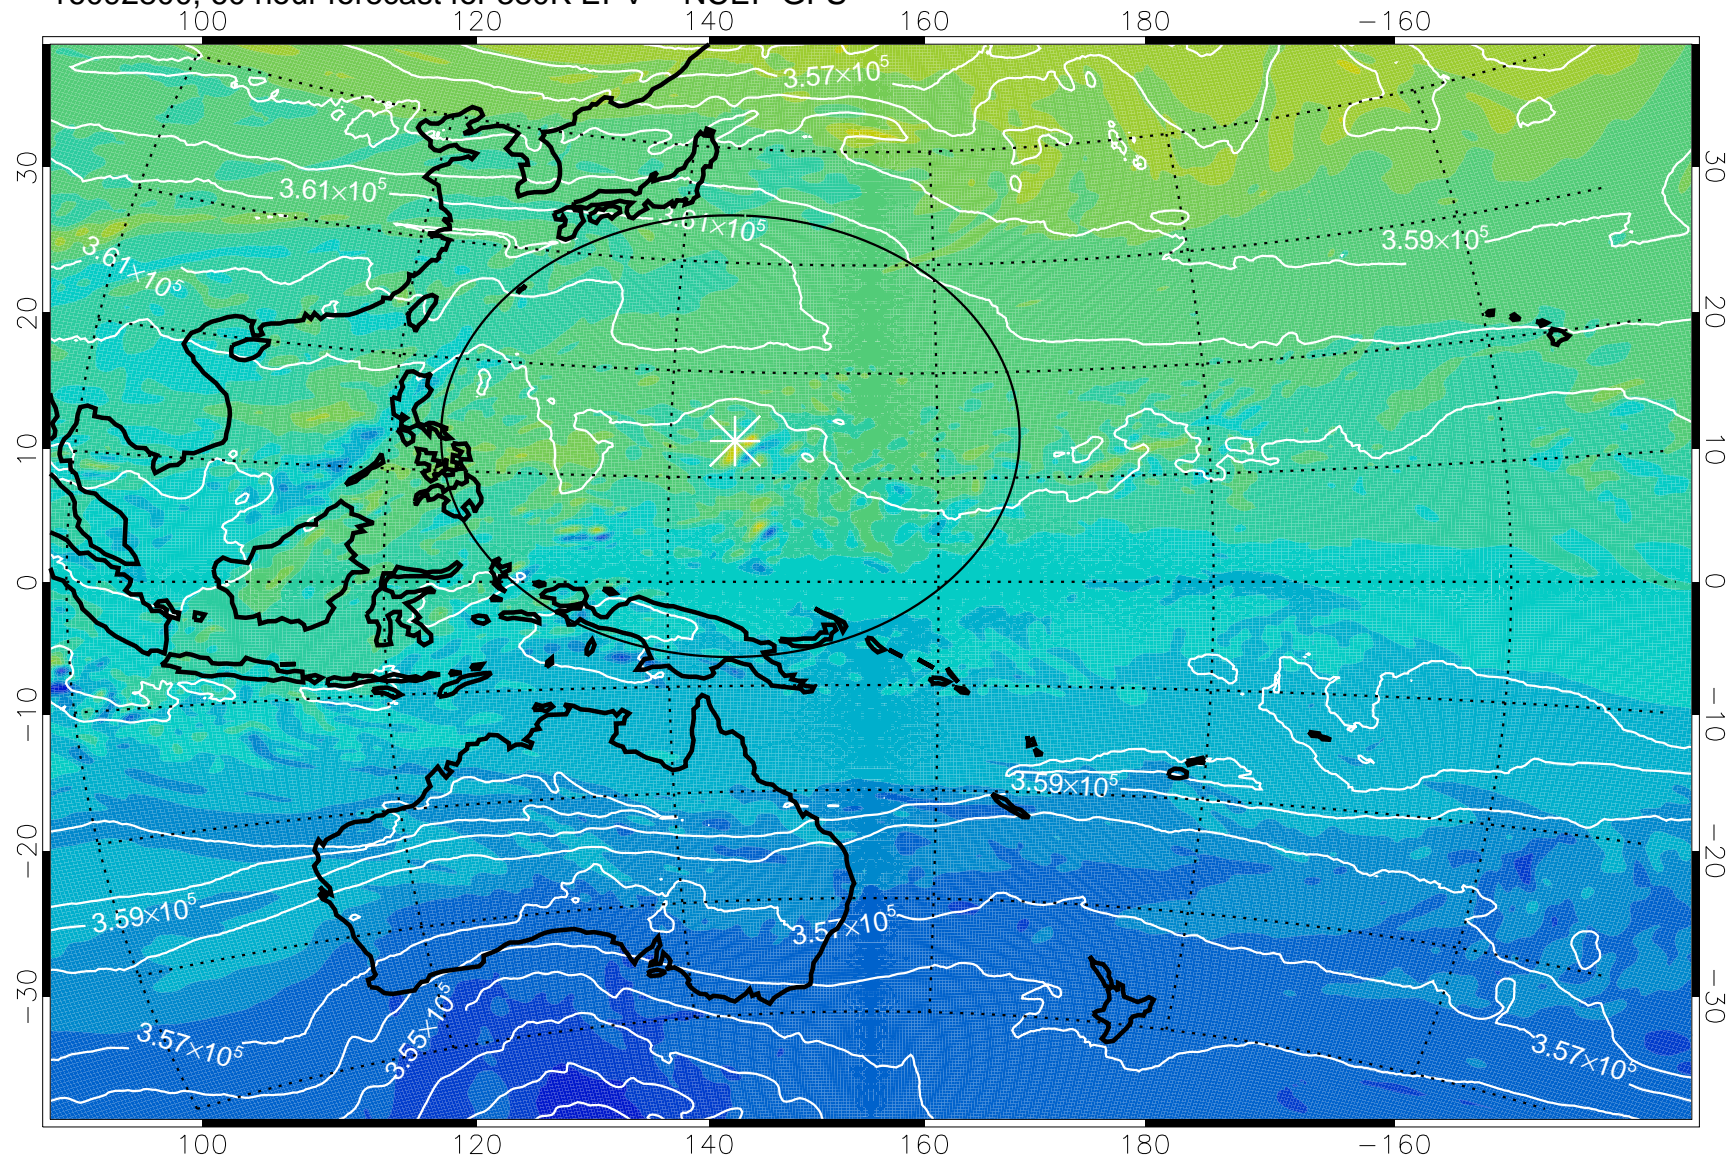

16092706, 42 hour forecast for 380K EPV -- NCEP GFS

380K Montgomery Streamfunction, white

Range ring of 2304 km

16092712, 48 hour forecast for 380K EPV -- NCEP GFS

380K Montgomery Streamfunction, white

Range ring of 2304 km

16092718, 54 hour forecast for 380K EPV -- NCEP GFS

380K Montgomery Streamfunction, white

Range ring of 2304 km

16092800, 60 hour forecast for 380K EPV -- NCEP GFS

380K Montgomery Streamfunction, white

Range ring of 2304 km

16092806, 66 hour forecast for 380K EPV -- NCEP GFS

380K Montgomery Streamfunction, white

Range ring of 2304 km

16092812, 72 hour forecast for 380K EPV -- NCEP GFS

380K Montgomery Streamfunction, white

Range ring of 2304 km

16092818, 78 hour forecast for 380K EPV -- NCEP GFS

380K Montgomery Streamfunction, white

Range ring of 2304 km

16092900, 84 hour forecast for 380K EPV -- NCEP GFS

380K Montgomery Streamfunction, white

Range ring of 2304 km