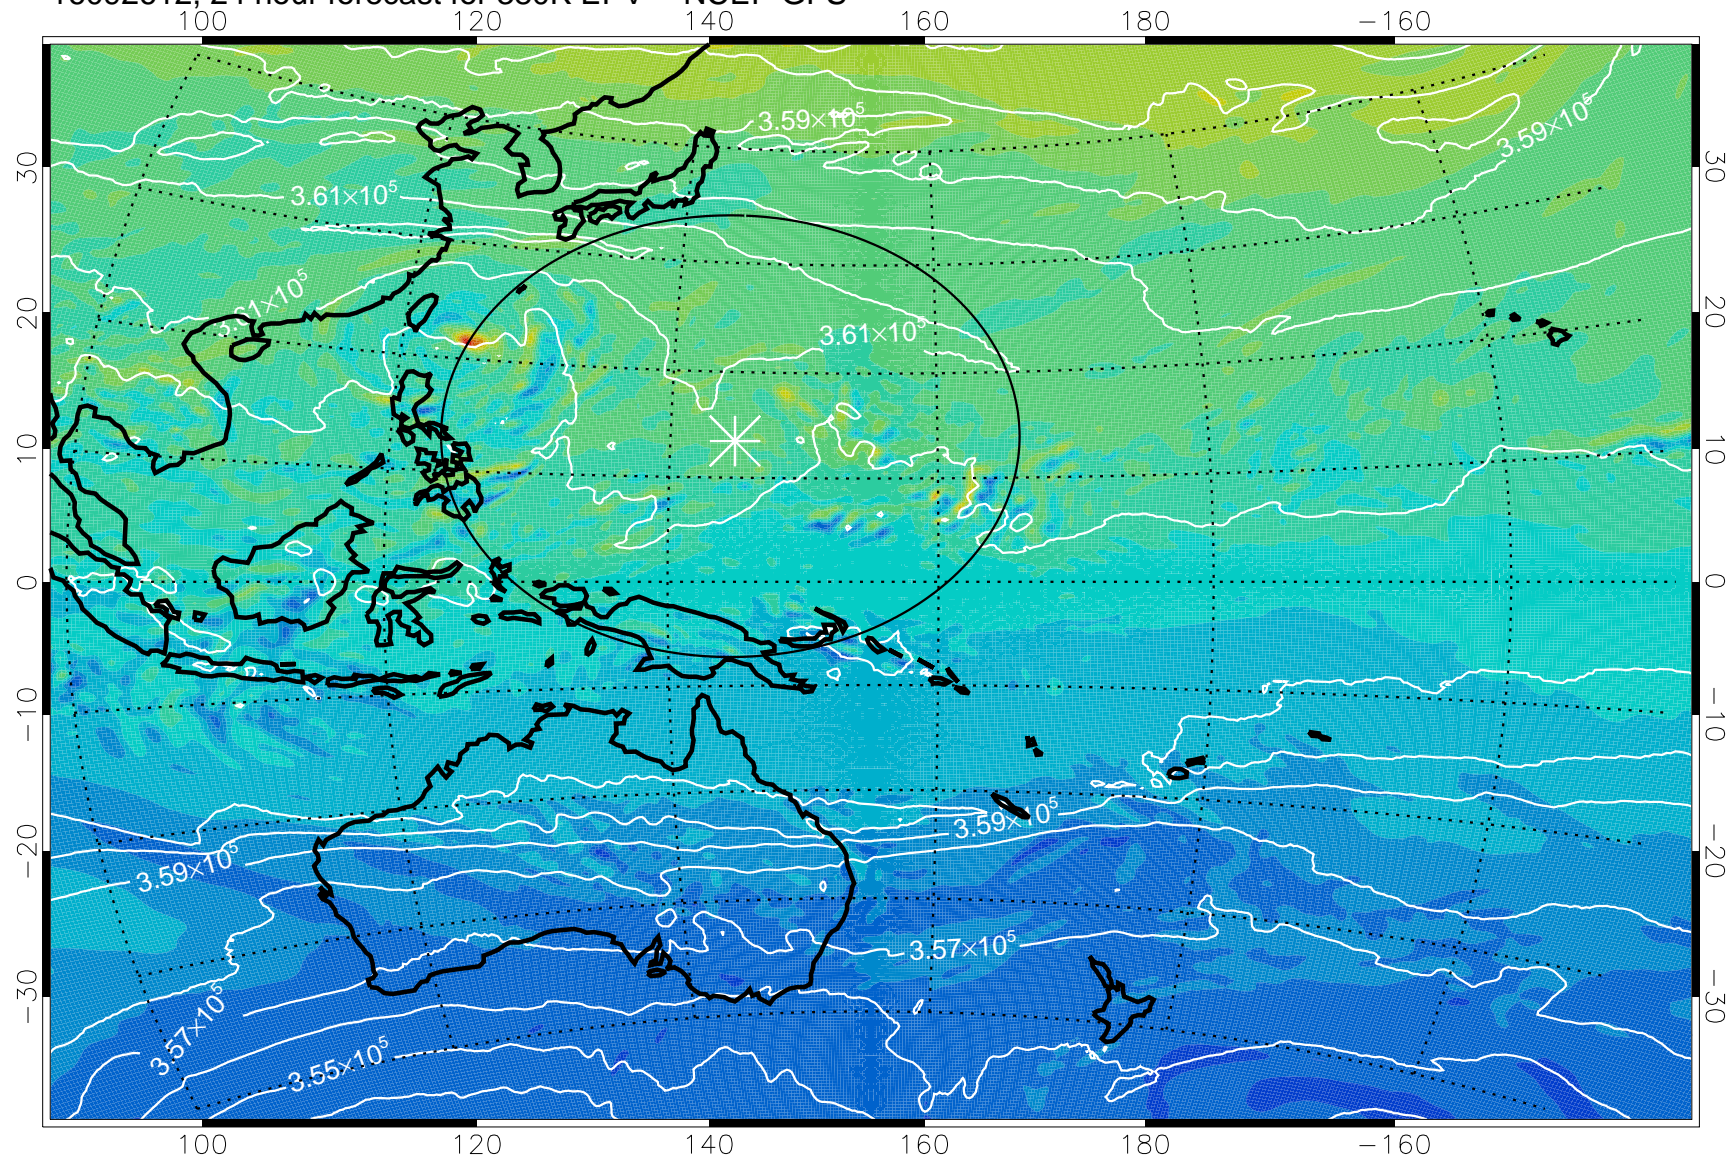

16092518, 6 hour forecast for 380K EPV -- NCEP GFS

380K Montgomery Streamfunction, white

Range ring of 2304 km

16092600, 12 hour forecast for 380K EPV -- NCEP GFS

380K Montgomery Streamfunction, white

Range ring of 2304 km

16092606, 18 hour forecast for 380K EPV -- NCEP GFS

380K Montgomery Streamfunction, white

Range ring of 2304 km

16092612, 24 hour forecast for 380K EPV -- NCEP GFS

380K Montgomery Streamfunction, white

Range ring of 2304 km

16092618, 30 hour forecast for 380K EPV -- NCEP GFS

380K Montgomery Streamfunction, white

Range ring of 2304 km

16092700, 36 hour forecast for 380K EPV -- NCEP GFS

380K Montgomery Streamfunction, white

Range ring of 2304 km

16092706, 42 hour forecast for 380K EPV -- NCEP GFS

380K Montgomery Streamfunction, white

Range ring of 2304 km

16092712, 48 hour forecast for 380K EPV -- NCEP GFS

380K Montgomery Streamfunction, white

Range ring of 2304 km