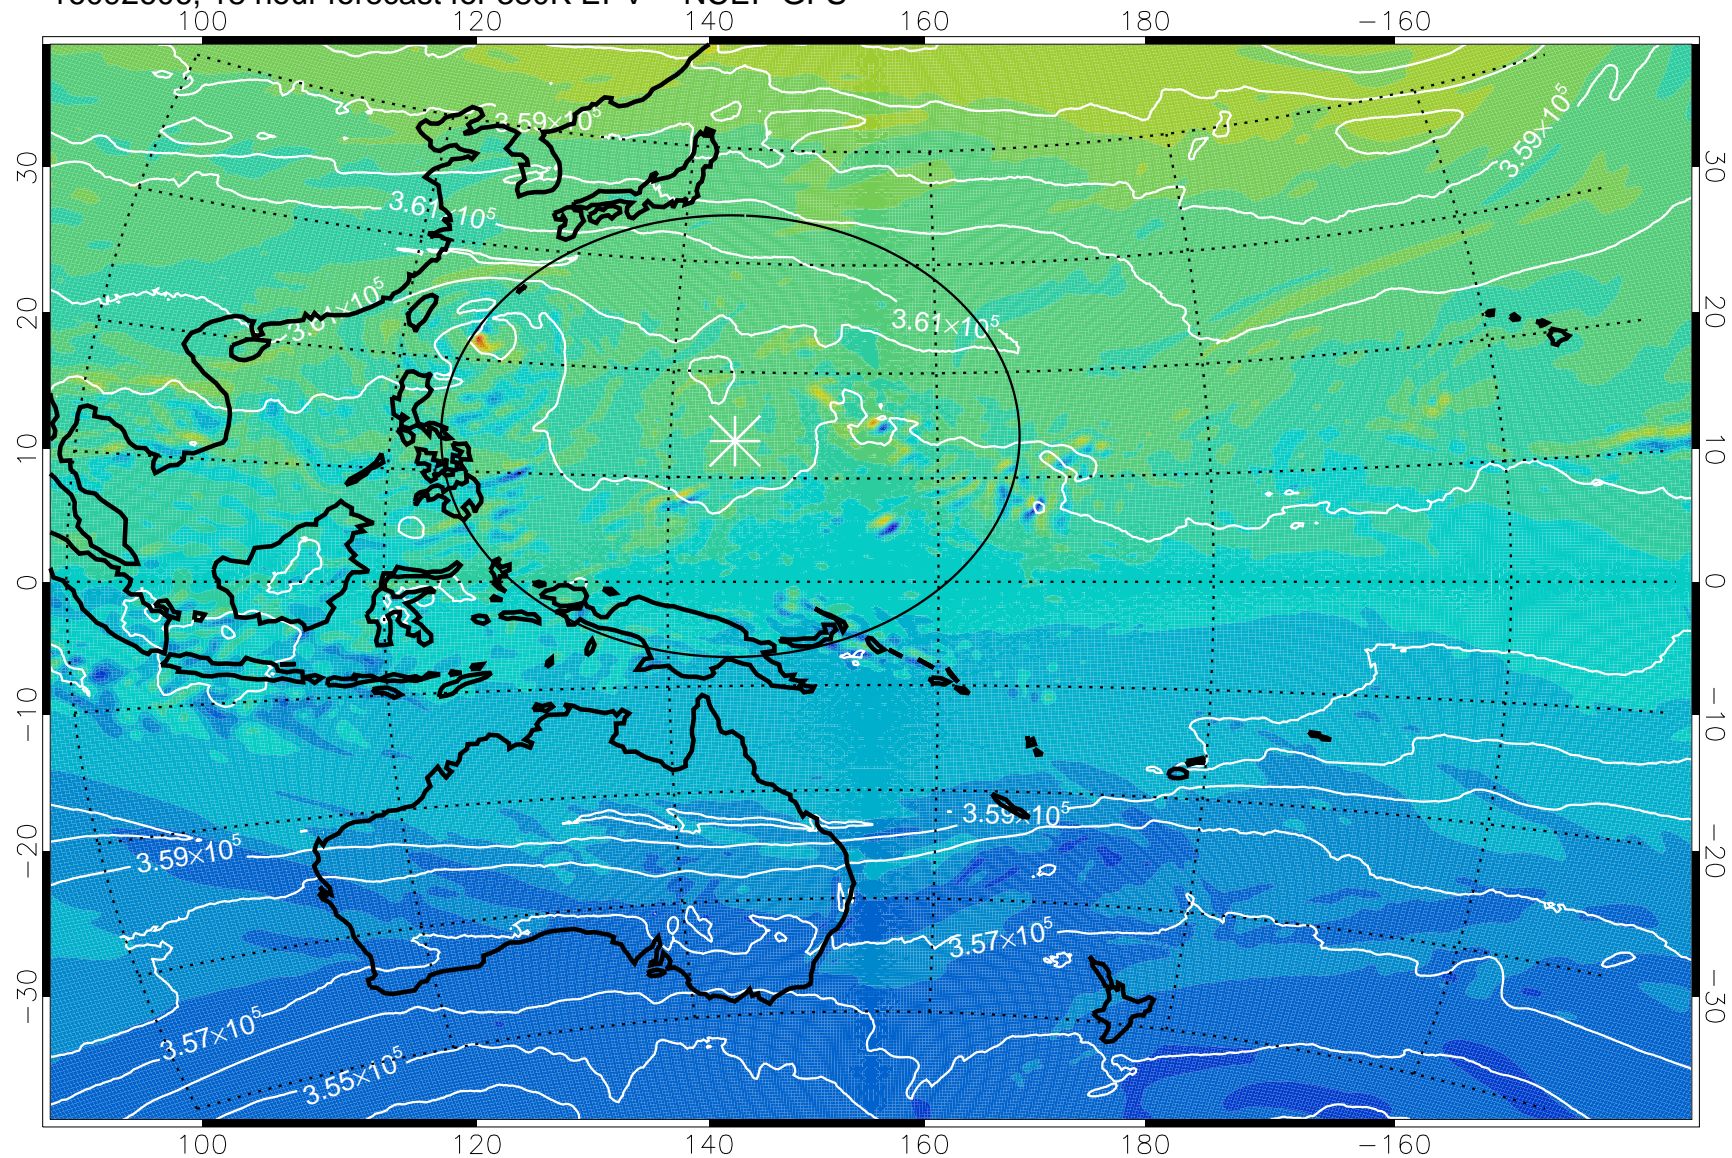

16092518, 6 hour forecast for 380K EPV -- NCEP GFS

380K Montgomery Streamfunction, white

Range ring of 2304 km

16092600, 12 hour forecast for 380K EPV -- NCEP GFS

380K Montgomery Streamfunction, white

Range ring of 2304 km

16092606, 18 hour forecast for 380K EPV -- NCEP GFS

380K Montgomery Streamfunction, white

Range ring of 2304 km

16092612, 24 hour forecast for 380K EPV -- NCEP GFS

380K Montgomery Streamfunction, white

Range ring of 2304 km

16092618, 30 hour forecast for 380K EPV -- NCEP GFS

380K Montgomery Streamfunction, white

Range ring of 2304 km

16092700, 36 hour forecast for 380K EPV -- NCEP GFS

380K Montgomery Streamfunction, white

Range ring of 2304 km

16092706, 42 hour forecast for 380K EPV -- NCEP GFS

380K Montgomery Streamfunction, white

Range ring of 2304 km

16092712, 48 hour forecast for 380K EPV -- NCEP GFS

380K Montgomery Streamfunction, white

Range ring of 2304 km