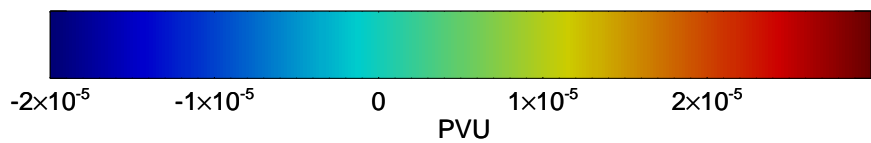

16092906, 90 hour forecast for 380K EPV -- NCEP GFS