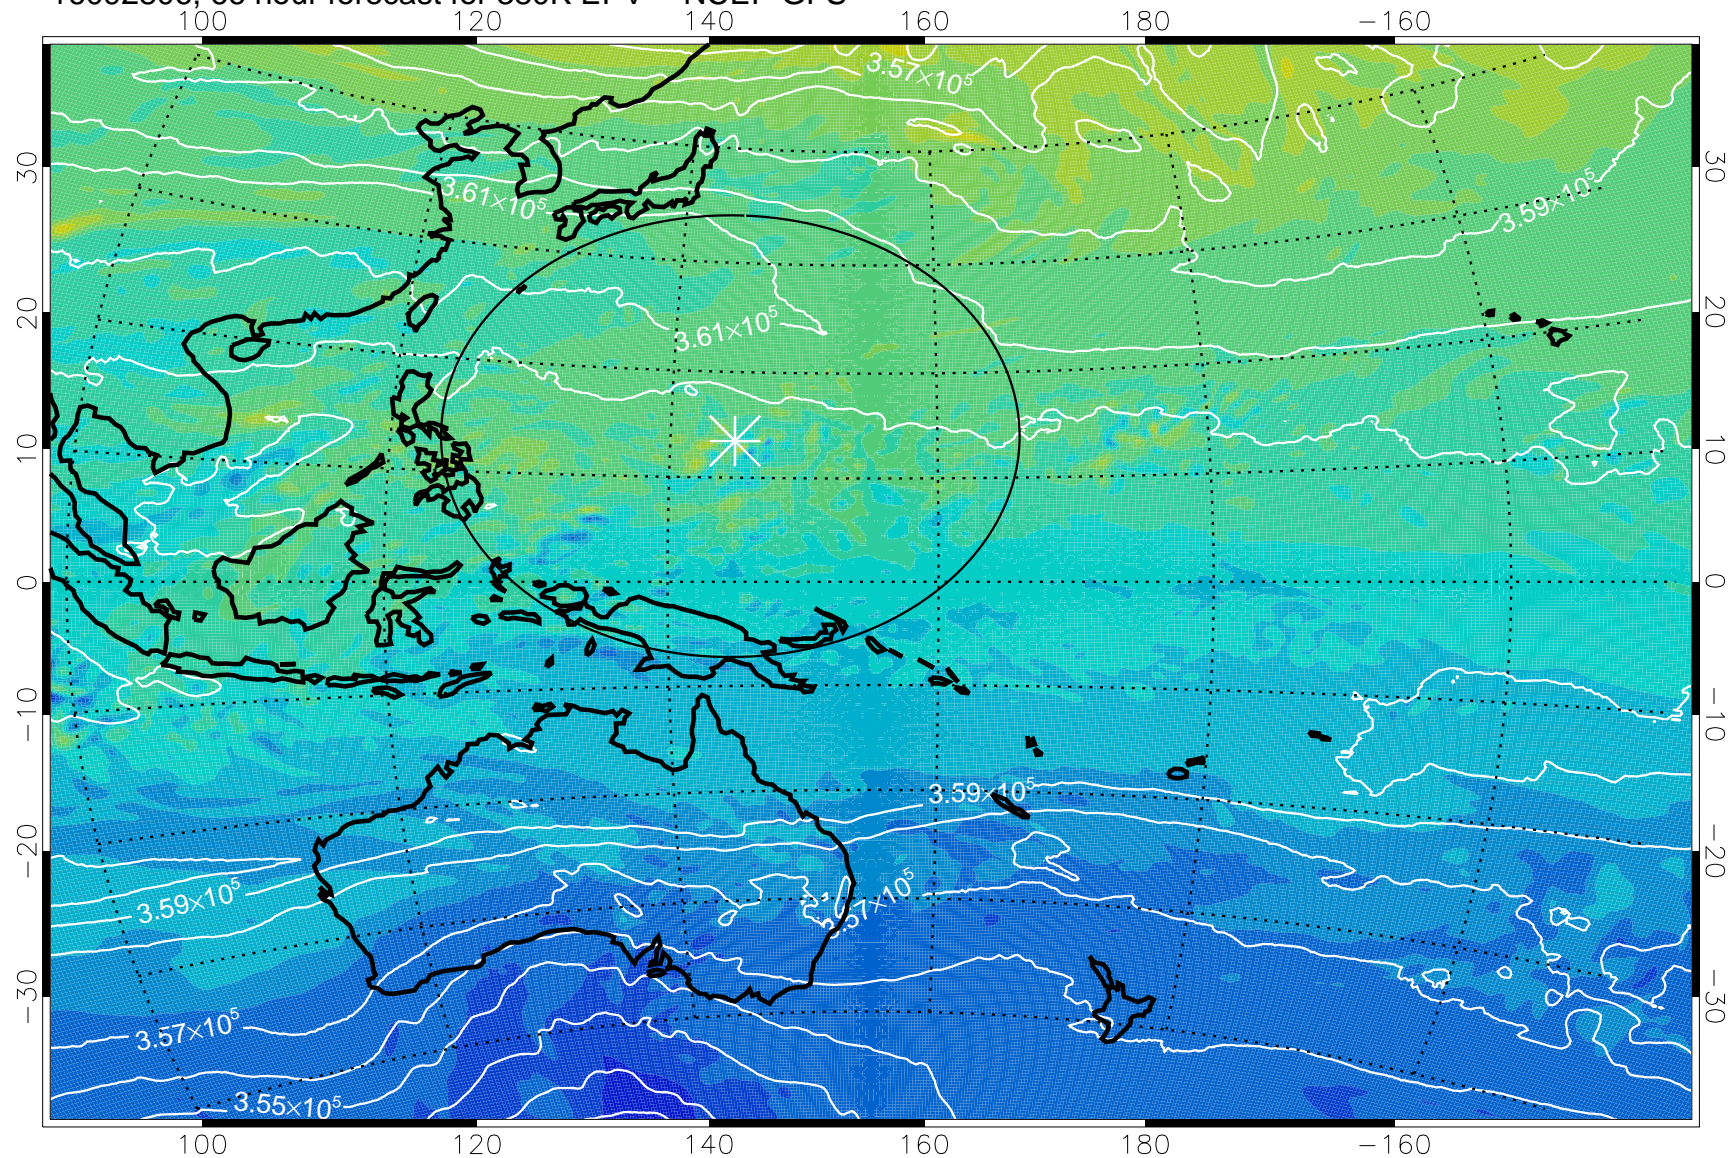

16092718, 54 hour forecast for 380K EPV -- NCEP GFS

380K Montgomery Streamfunction, white

Range ring of 2304 km

16092800, 60 hour forecast for 380K EPV -- NCEP GFS

380K Montgomery Streamfunction, white

Range ring of 2304 km

16092806, 66 hour forecast for 380K EPV -- NCEP GFS

380K Montgomery Streamfunction, white

Range ring of 2304 km

16092812, 72 hour forecast for 380K EPV -- NCEP GFS

380K Montgomery Streamfunction, white

Range ring of 2304 km

16092818, 78 hour forecast for 380K EPV -- NCEP GFS

380K Montgomery Streamfunction, white

Range ring of 2304 km

16092900, 84 hour forecast for 380K EPV -- NCEP GFS

380K Montgomery Streamfunction, white

Range ring of 2304 km

16092906, 90 hour forecast for 380K EPV -- NCEP GFS

16092912, 96 hour forecast for 380K EPV -- NCEP GFS

380K Montgomery Streamfunction, white

Range ring of 2304 km

16092918, 102 hour forecast for 380K EPV -- NCEP GFS