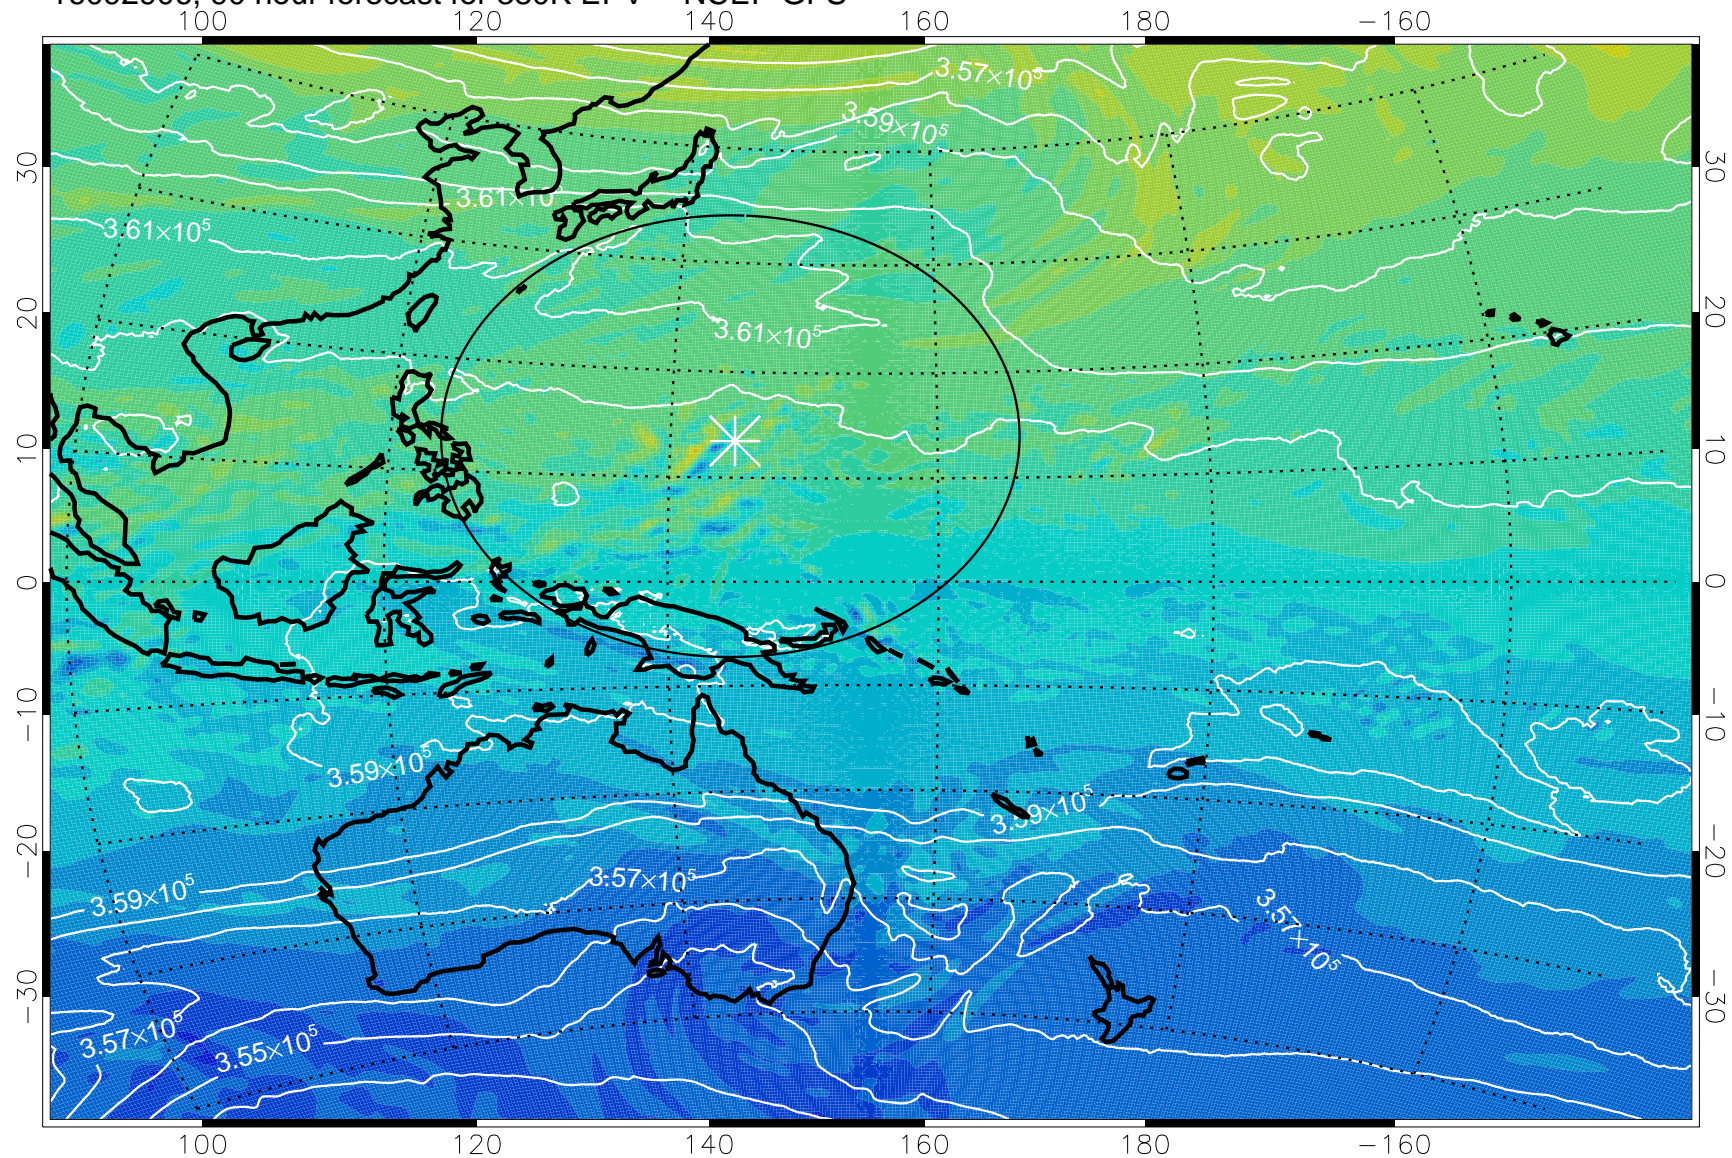

16092806, 66 hour forecast for 380K EPV -- NCEP GFS

380K Montgomery Streamfunction, white

Range ring of 2304 km

16092812, 72 hour forecast for 380K EPV -- NCEP GFS

380K Montgomery Streamfunction, white

Range ring of 2304 km

16092818, 78 hour forecast for 380K EPV -- NCEP GFS

380K Montgomery Streamfunction, white

Range ring of 2304 km

16092900, 84 hour forecast for 380K EPV -- NCEP GFS

380K Montgomery Streamfunction, white

Range ring of 2304 km

16092906, 90 hour forecast for 380K EPV -- NCEP GFS

16092912, 96 hour forecast for 380K EPV -- NCEP GFS

380K Montgomery Streamfunction, white

Range ring of 2304 km

16092918, 102 hour forecast for 380K EPV -- NCEP GFS

380K Montgomery Streamfunction, white

Range ring of 2304 km

16093000, 108 hour forecast for 380K EPV -- NCEP GFS

380K Montgomery Streamfunction, white

Range ring of 2304 km

16093006, 114 hour forecast for 380K EPV -- NCEP GFS