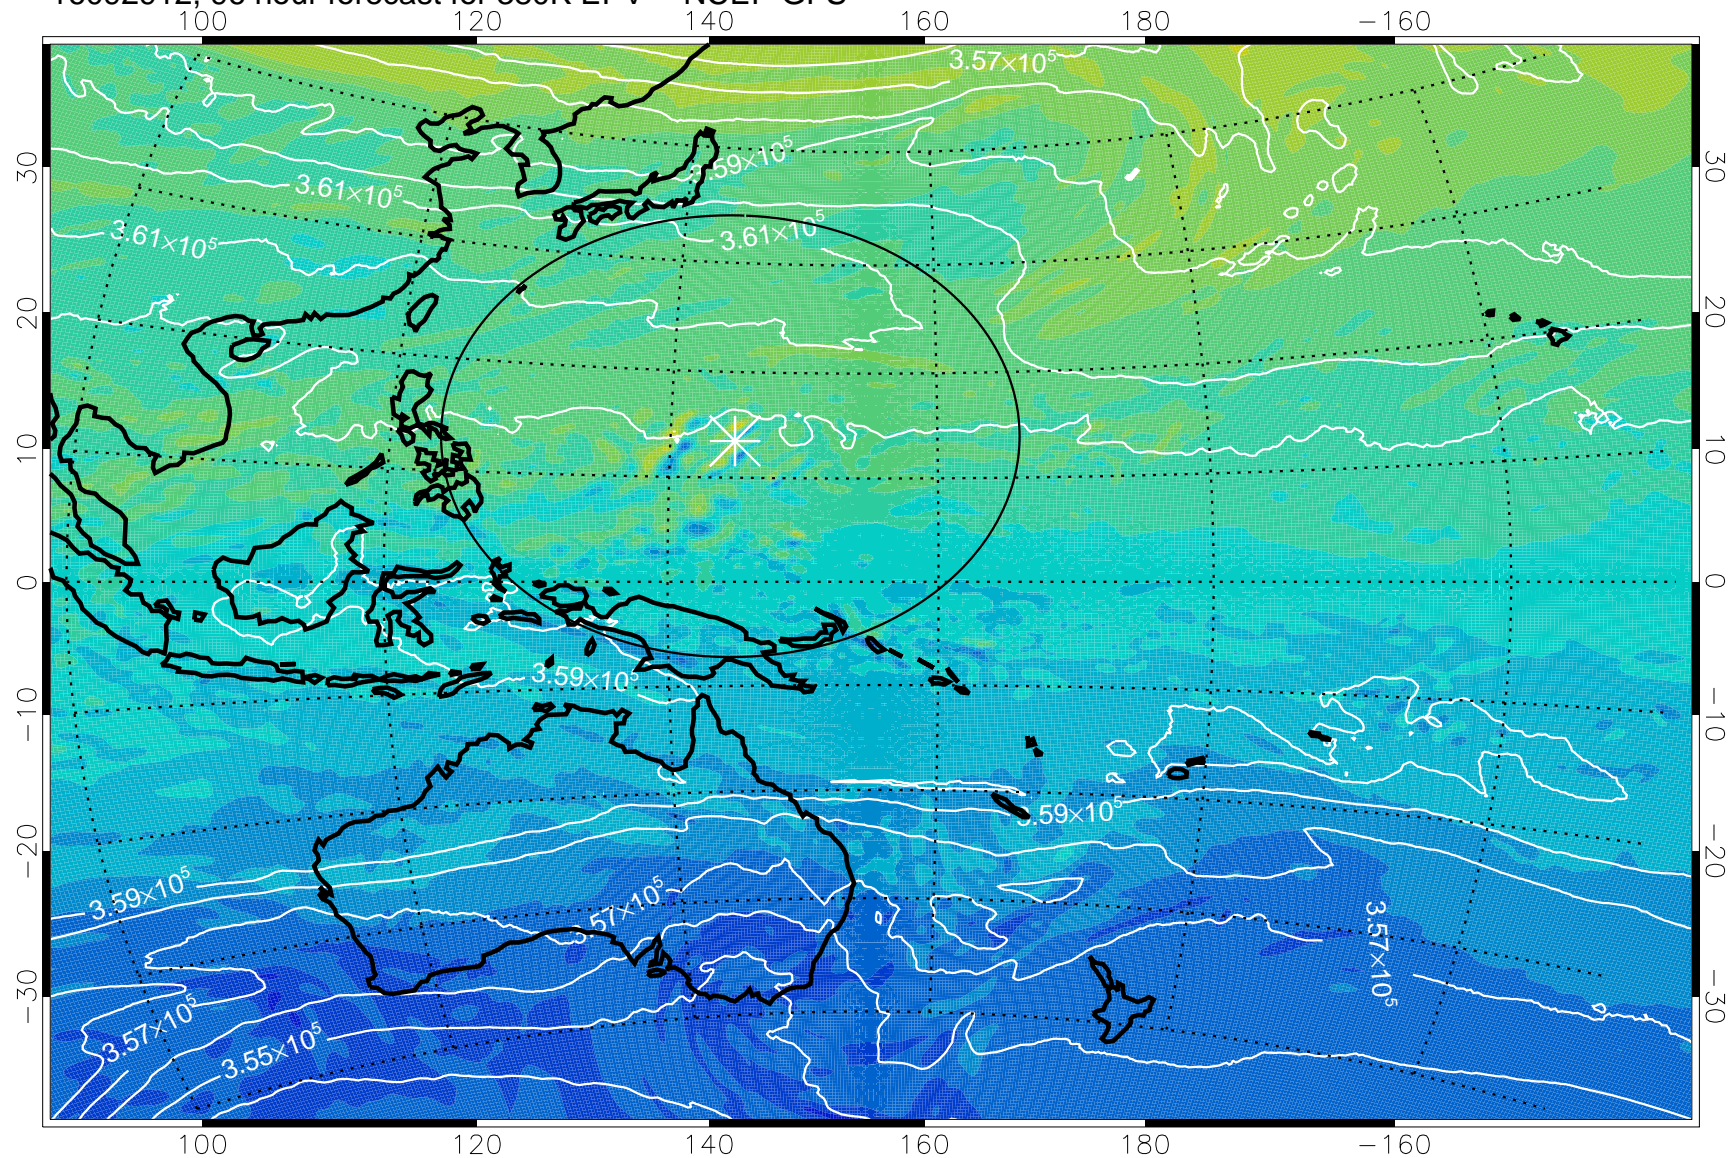

16092806, 66 hour forecast for 380K EPV -- NCEP GFS

380K Montgomery Streamfunction, white

Range ring of 2304 km

16092812, 72 hour forecast for 380K EPV -- NCEP GFS

380K Montgomery Streamfunction, white

Range ring of 2304 km

16092818, 78 hour forecast for 380K EPV -- NCEP GFS

380K Montgomery Streamfunction, white

Range ring of 2304 km

16092900, 84 hour forecast for 380K EPV -- NCEP GFS

380K Montgomery Streamfunction, white

Range ring of 2304 km

16092906, 90 hour forecast for 380K EPV -- NCEP GFS

16092912, 96 hour forecast for 380K EPV -- NCEP GFS

380K Montgomery Streamfunction, white

Range ring of 2304 km

16092918, 102 hour forecast for 380K EPV -- NCEP GFS

380K Montgomery Streamfunction, white

Range ring of 2304 km

16093000, 108 hour forecast for 380K EPV -- NCEP GFS

380K Montgomery Streamfunction, white

Range ring of 2304 km

16093006, 114 hour forecast for 380K EPV -- NCEP GFS