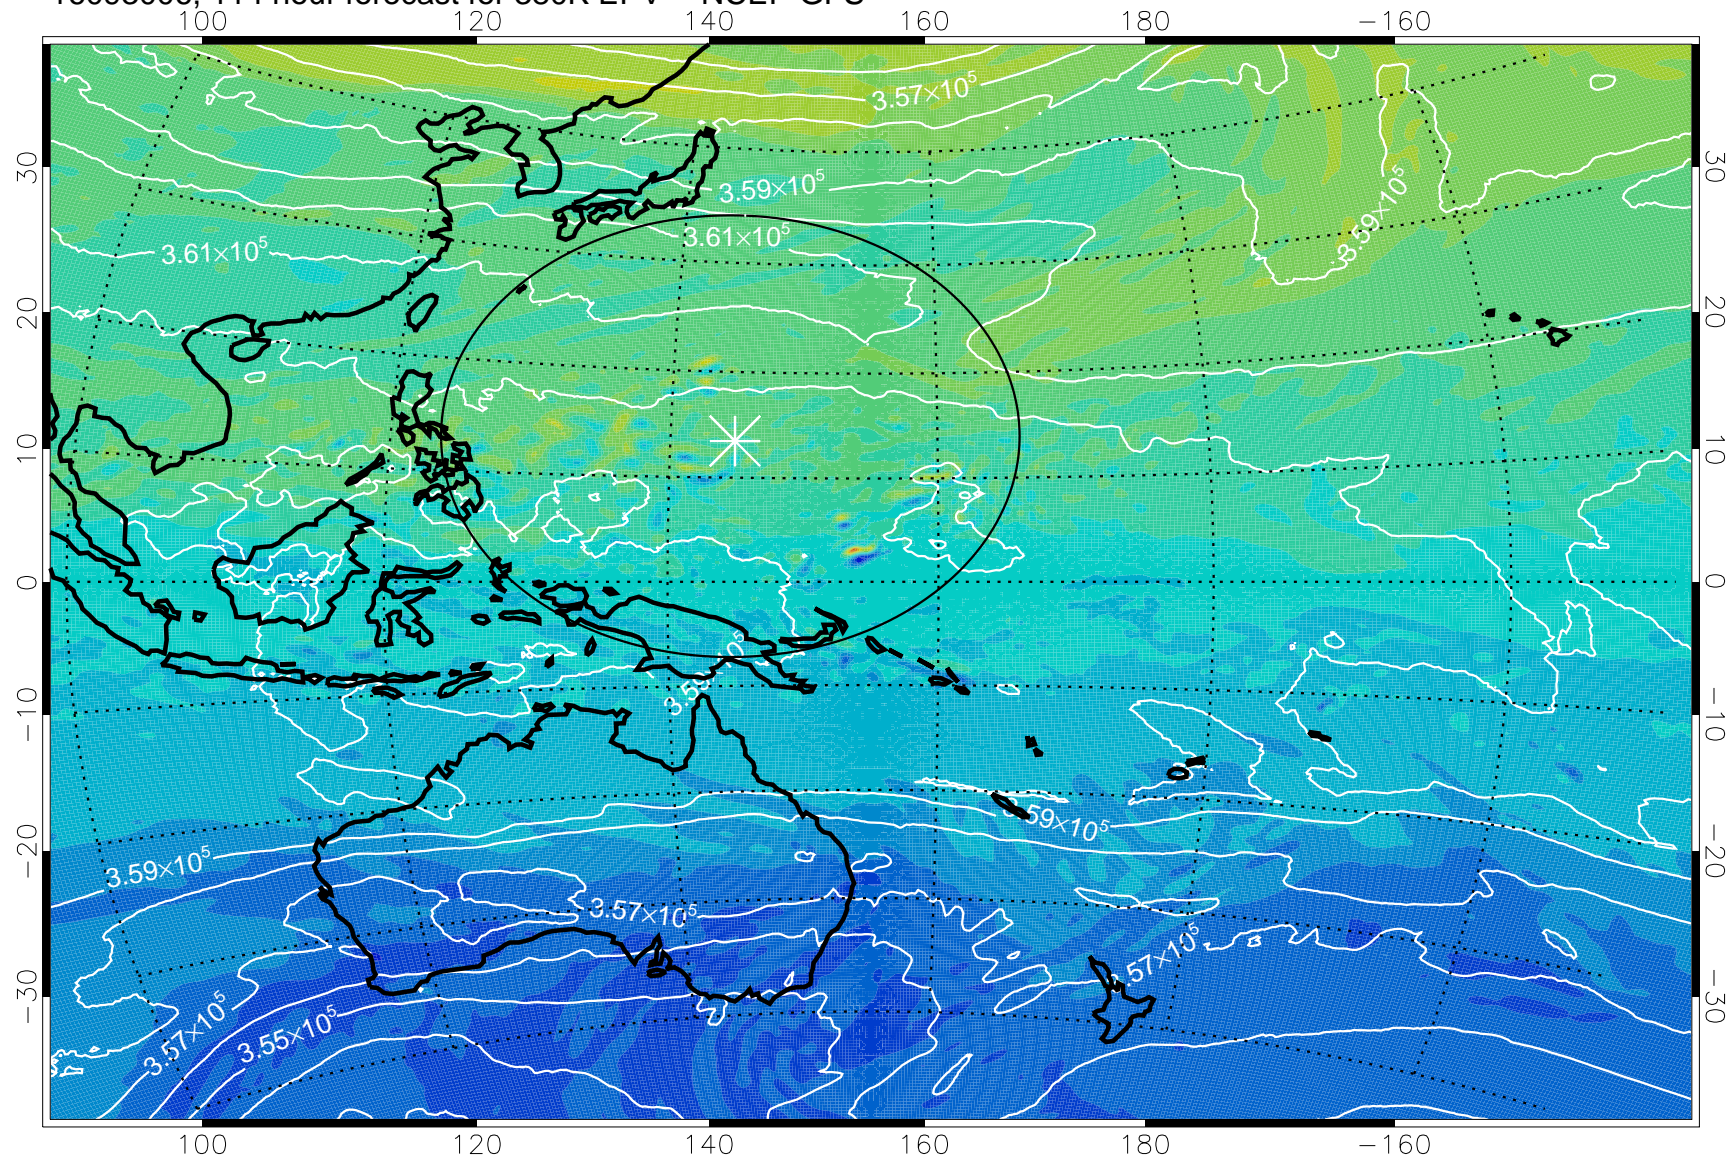

16092818, 78 hour forecast for 380K EPV -- NCEP GFS

380K Montgomery Streamfunction, white

Range ring of 2304 km

16092900, 84 hour forecast for 380K EPV -- NCEP GFS

380K Montgomery Streamfunction, white

Range ring of 2304 km

16092906, 90 hour forecast for 380K EPV -- NCEP GFS

16092912, 96 hour forecast for 380K EPV -- NCEP GFS

380K Montgomery Streamfunction, white

Range ring of 2304 km

16092918, 102 hour forecast for 380K EPV -- NCEP GFS

380K Montgomery Streamfunction, white

Range ring of 2304 km

16093000, 108 hour forecast for 380K EPV -- NCEP GFS

380K Montgomery Streamfunction, white

Range ring of 2304 km

16093006, 114 hour forecast for 380K EPV -- NCEP GFS

16093012, 120 hour forecast for 380K EPV -- NCEP GFS

380K Montgomery Streamfunction, white

Range ring of 2304 km