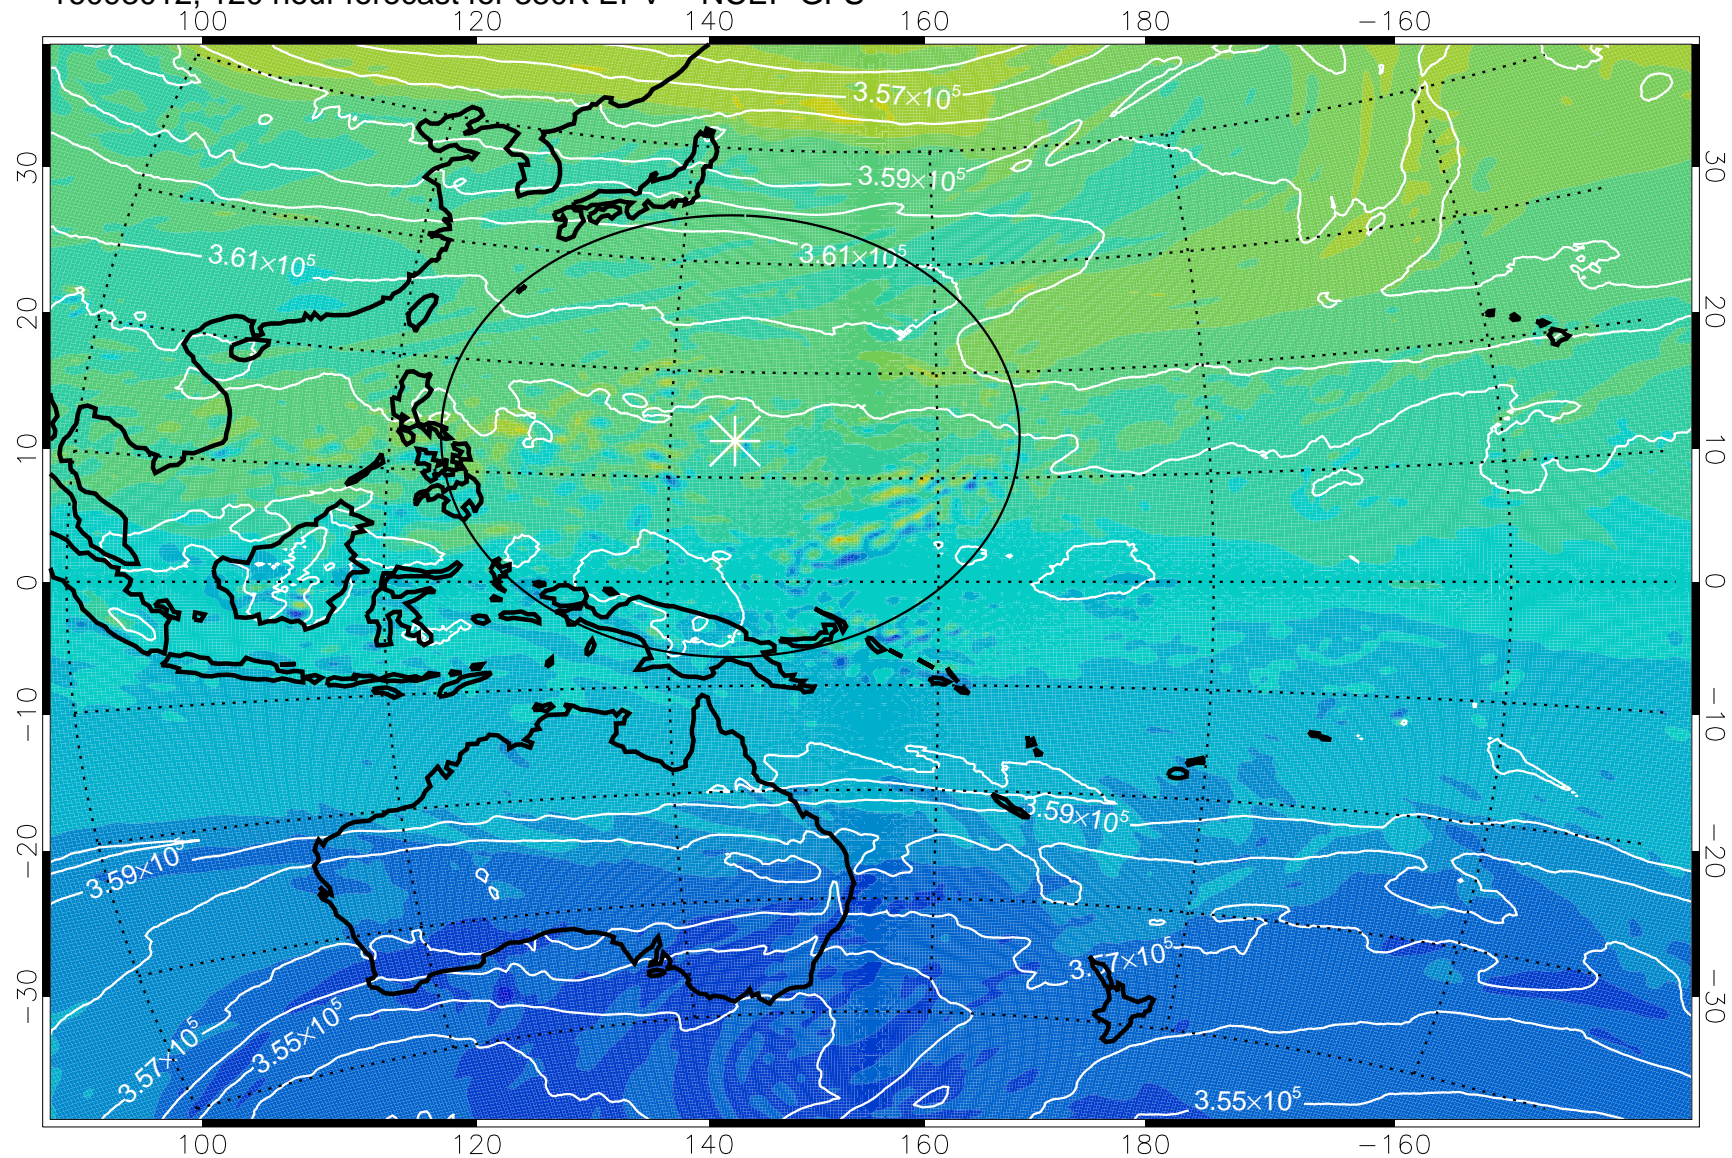

16092906, 90 hour forecast for 380K EPV -- NCEP GFS

16092912, 96 hour forecast for 380K EPV -- NCEP GFS

380K Montgomery Streamfunction, white

Range ring of 2304 km

16092918, 102 hour forecast for 380K EPV -- NCEP GFS

380K Montgomery Streamfunction, white

Range ring of 2304 km

16093000, 108 hour forecast for 380K EPV -- NCEP GFS

380K Montgomery Streamfunction, white

Range ring of 2304 km

16093006, 114 hour forecast for 380K EPV -- NCEP GFS

16093012, 120 hour forecast for 380K EPV -- NCEP GFS

380K Montgomery Streamfunction, white

Range ring of 2304 km