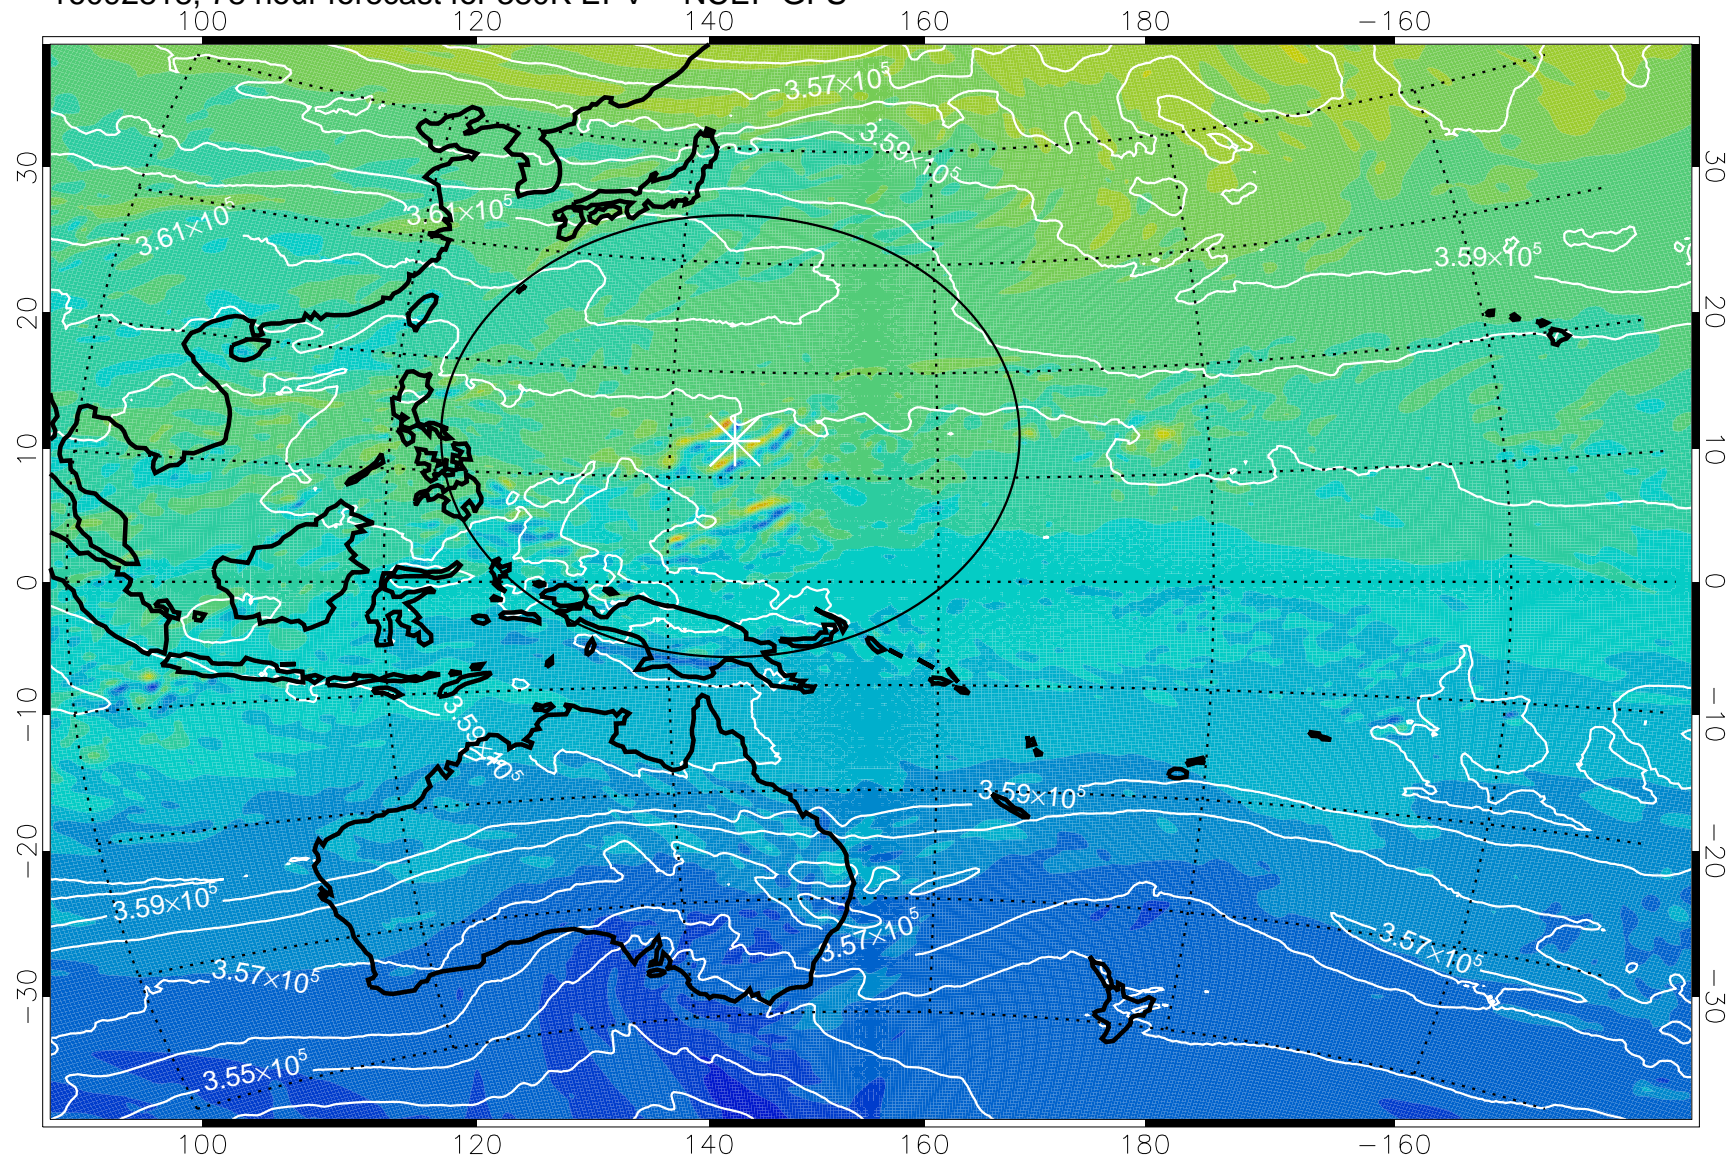

16092718, 54 hour forecast for 380K EPV -- NCEP GFS

380K Montgomery Streamfunction, white

Range ring of 2304 km

16092800, 60 hour forecast for 380K EPV -- NCEP GFS

380K Montgomery Streamfunction, white

Range ring of 2304 km

16092806, 66 hour forecast for 380K EPV -- NCEP GFS

380K Montgomery Streamfunction, white

Range ring of 2304 km

16092812, 72 hour forecast for 380K EPV -- NCEP GFS

380K Montgomery Streamfunction, white

Range ring of 2304 km

16092818, 78 hour forecast for 380K EPV -- NCEP GFS

380K Montgomery Streamfunction, white

Range ring of 2304 km

16092900, 84 hour forecast for 380K EPV -- NCEP GFS

380K Montgomery Streamfunction, white

Range ring of 2304 km

16092906, 90 hour forecast for 380K EPV -- NCEP GFS

16092912, 96 hour forecast for 380K EPV -- NCEP GFS

380K Montgomery Streamfunction, white

Range ring of 2304 km

16092918, 102 hour forecast for 380K EPV -- NCEP GFS