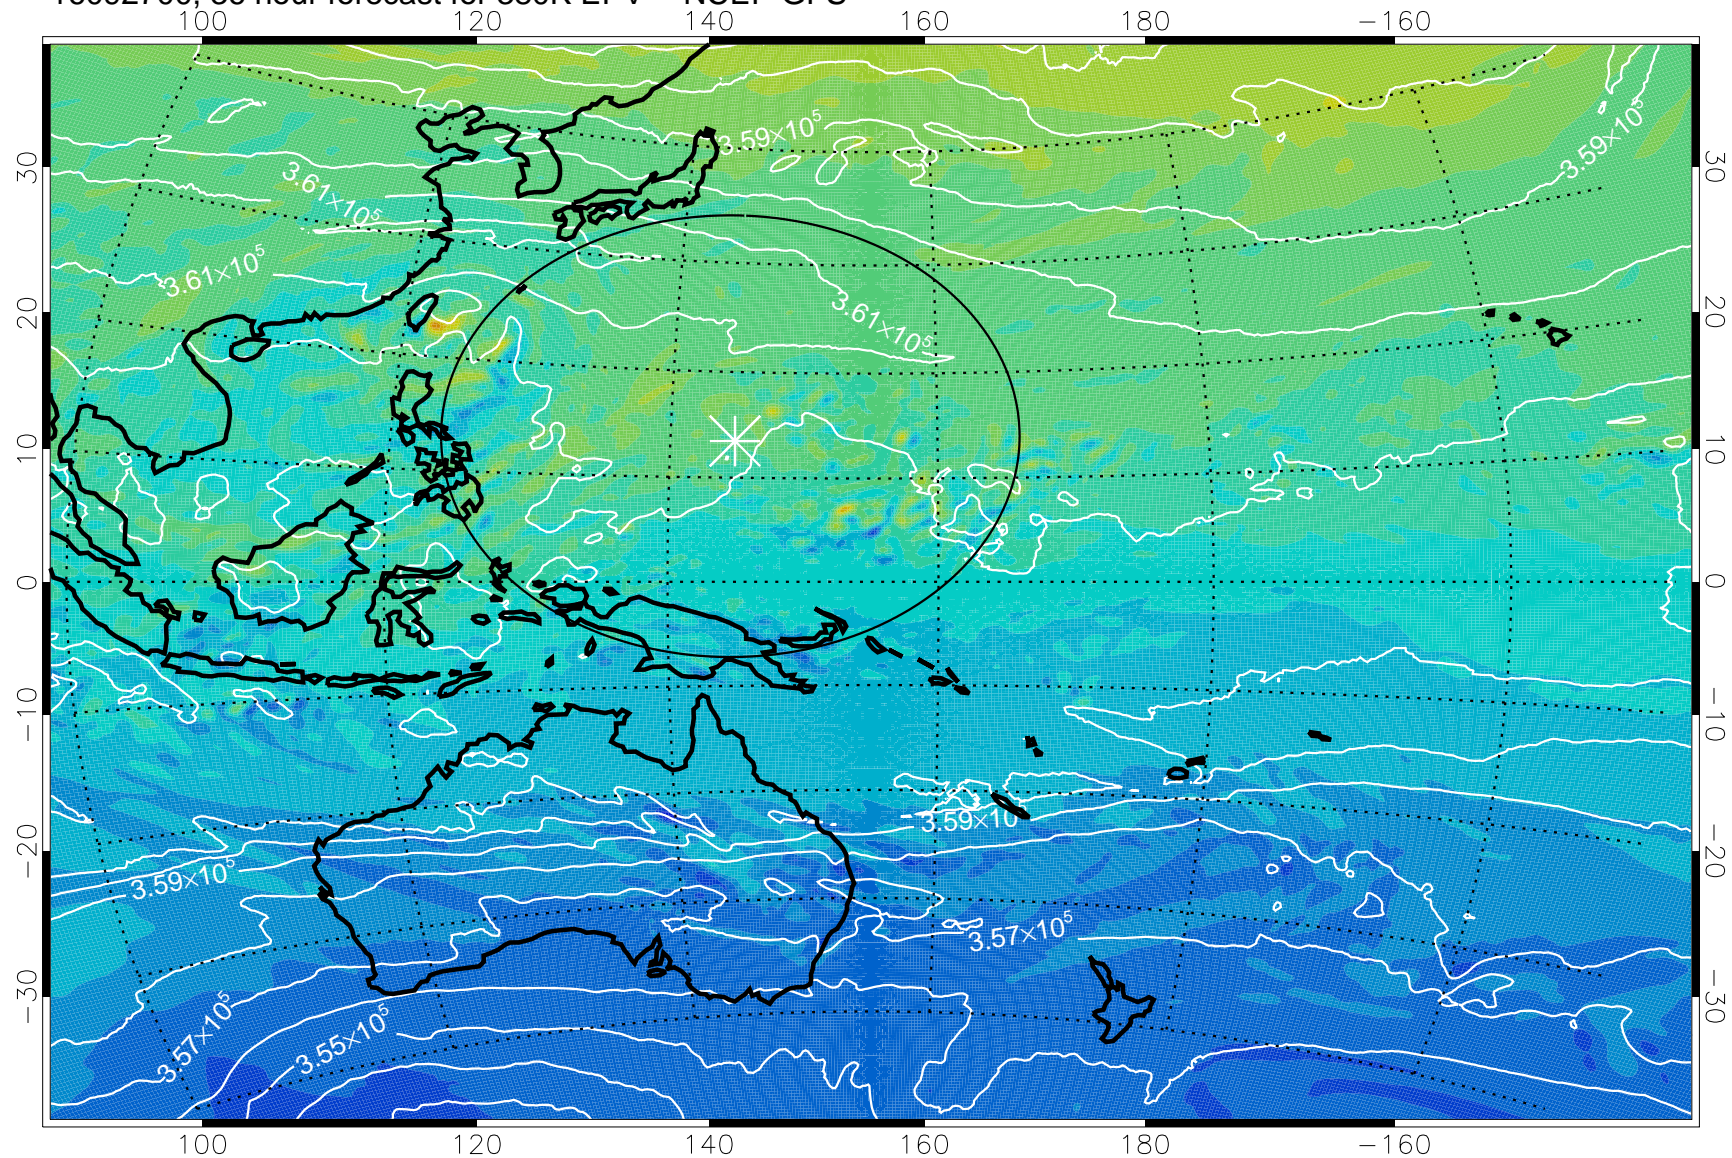

16092606, 18 hour forecast for 380K EPV -- NCEP GFS

380K Montgomery Streamfunction, white

Range ring of 2304 km

16092612, 24 hour forecast for 380K EPV -- NCEP GFS

380K Montgomery Streamfunction, white

Range ring of 2304 km

16092618, 30 hour forecast for 380K EPV -- NCEP GFS

380K Montgomery Streamfunction, white

Range ring of 2304 km

16092700, 36 hour forecast for 380K EPV -- NCEP GFS

380K Montgomery Streamfunction, white

Range ring of 2304 km

16092706, 42 hour forecast for 380K EPV -- NCEP GFS

380K Montgomery Streamfunction, white

Range ring of 2304 km

16092712, 48 hour forecast for 380K EPV -- NCEP GFS

380K Montgomery Streamfunction, white

Range ring of 2304 km

16092718, 54 hour forecast for 380K EPV -- NCEP GFS

380K Montgomery Streamfunction, white

Range ring of 2304 km

16092800, 60 hour forecast for 380K EPV -- NCEP GFS

380K Montgomery Streamfunction, white

Range ring of 2304 km