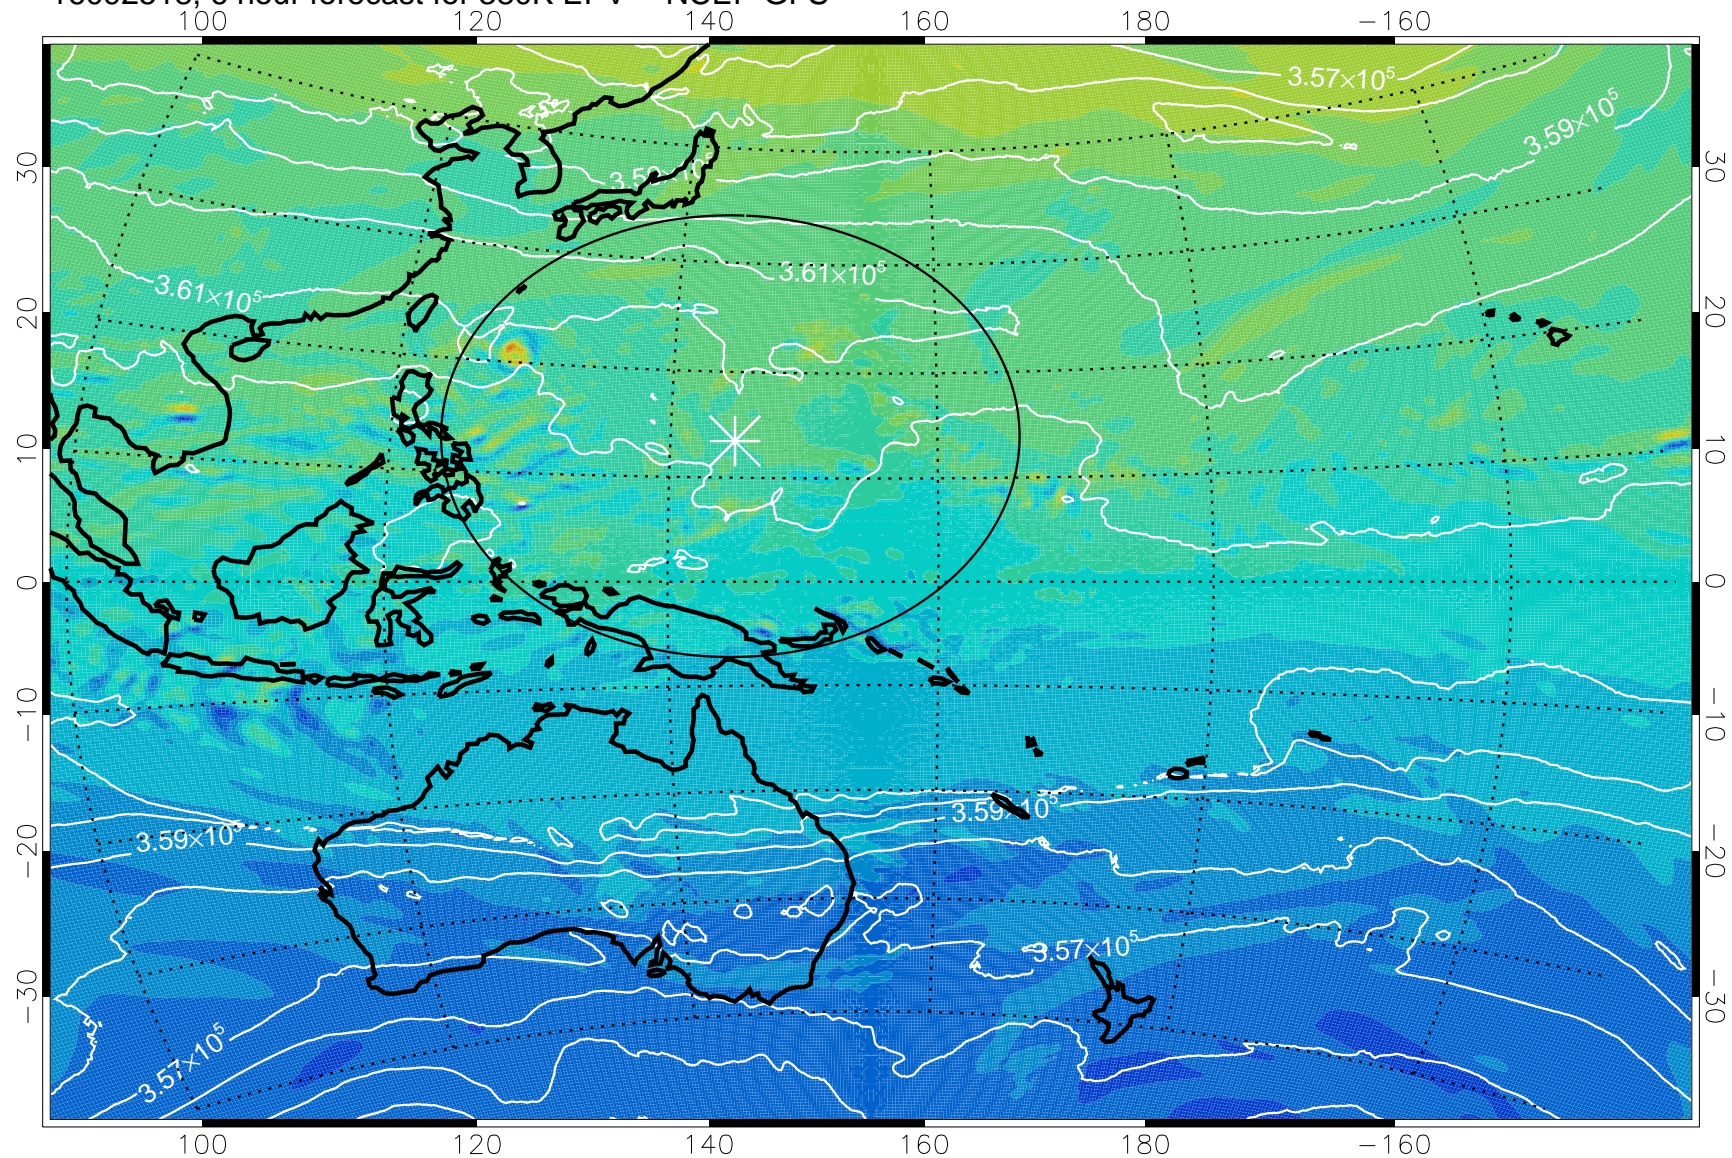

16092518, 6 hour forecast for 380K EPV -- NCEP GFS

380K Montgomery Streamfunction, white

Range ring of 2304 km

16092600, 12 hour forecast for 380K EPV -- NCEP GFS

380K Montgomery Streamfunction, white

Range ring of 2304 km

16092606, 18 hour forecast for 380K EPV -- NCEP GFS

380K Montgomery Streamfunction, white

Range ring of 2304 km

16092612, 24 hour forecast for 380K EPV -- NCEP GFS

380K Montgomery Streamfunction, white

Range ring of 2304 km

16092618, 30 hour forecast for 380K EPV -- NCEP GFS

380K Montgomery Streamfunction, white

Range ring of 2304 km

16092700, 36 hour forecast for 380K EPV -- NCEP GFS

380K Montgomery Streamfunction, white

Range ring of 2304 km

16092706, 42 hour forecast for 380K EPV -- NCEP GFS

380K Montgomery Streamfunction, white

Range ring of 2304 km

16092712, 48 hour forecast for 380K EPV -- NCEP GFS

380K Montgomery Streamfunction, white

Range ring of 2304 km