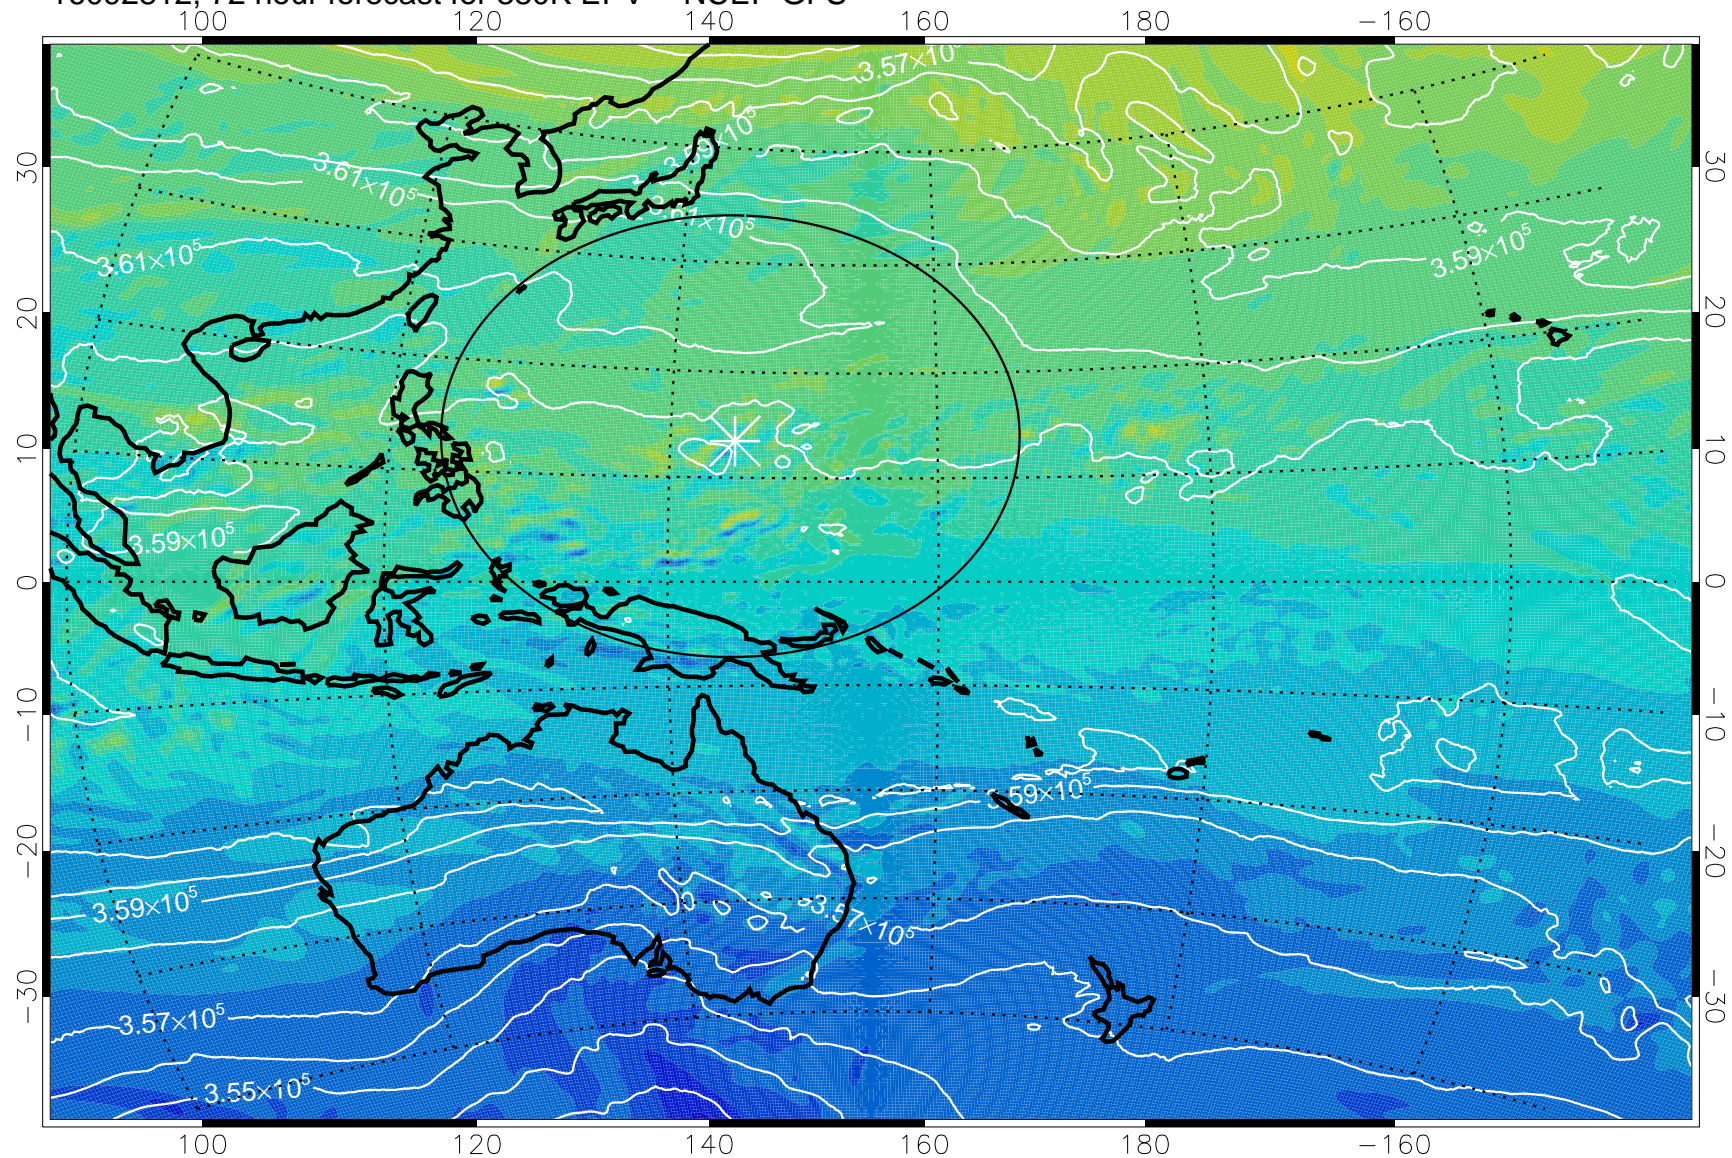

16092718, 54 hour forecast for 380K EPV -- NCEP GFS

380K Montgomery Streamfunction, white

Range ring of 2304 km

16092800, 60 hour forecast for 380K EPV -- NCEP GFS

380K Montgomery Streamfunction, white

Range ring of 2304 km

16092806, 66 hour forecast for 380K EPV -- NCEP GFS

380K Montgomery Streamfunction, white

Range ring of 2304 km

16092812, 72 hour forecast for 380K EPV -- NCEP GFS

380K Montgomery Streamfunction, white

Range ring of 2304 km

16092818, 78 hour forecast for 380K EPV -- NCEP GFS

380K Montgomery Streamfunction, white

Range ring of 2304 km

16092900, 84 hour forecast for 380K EPV -- NCEP GFS

380K Montgomery Streamfunction, white

Range ring of 2304 km

16092906, 90 hour forecast for 380K EPV -- NCEP GFS

16092912, 96 hour forecast for 380K EPV -- NCEP GFS

380K Montgomery Streamfunction, white

Range ring of 2304 km

16092918, 102 hour forecast for 380K EPV -- NCEP GFS