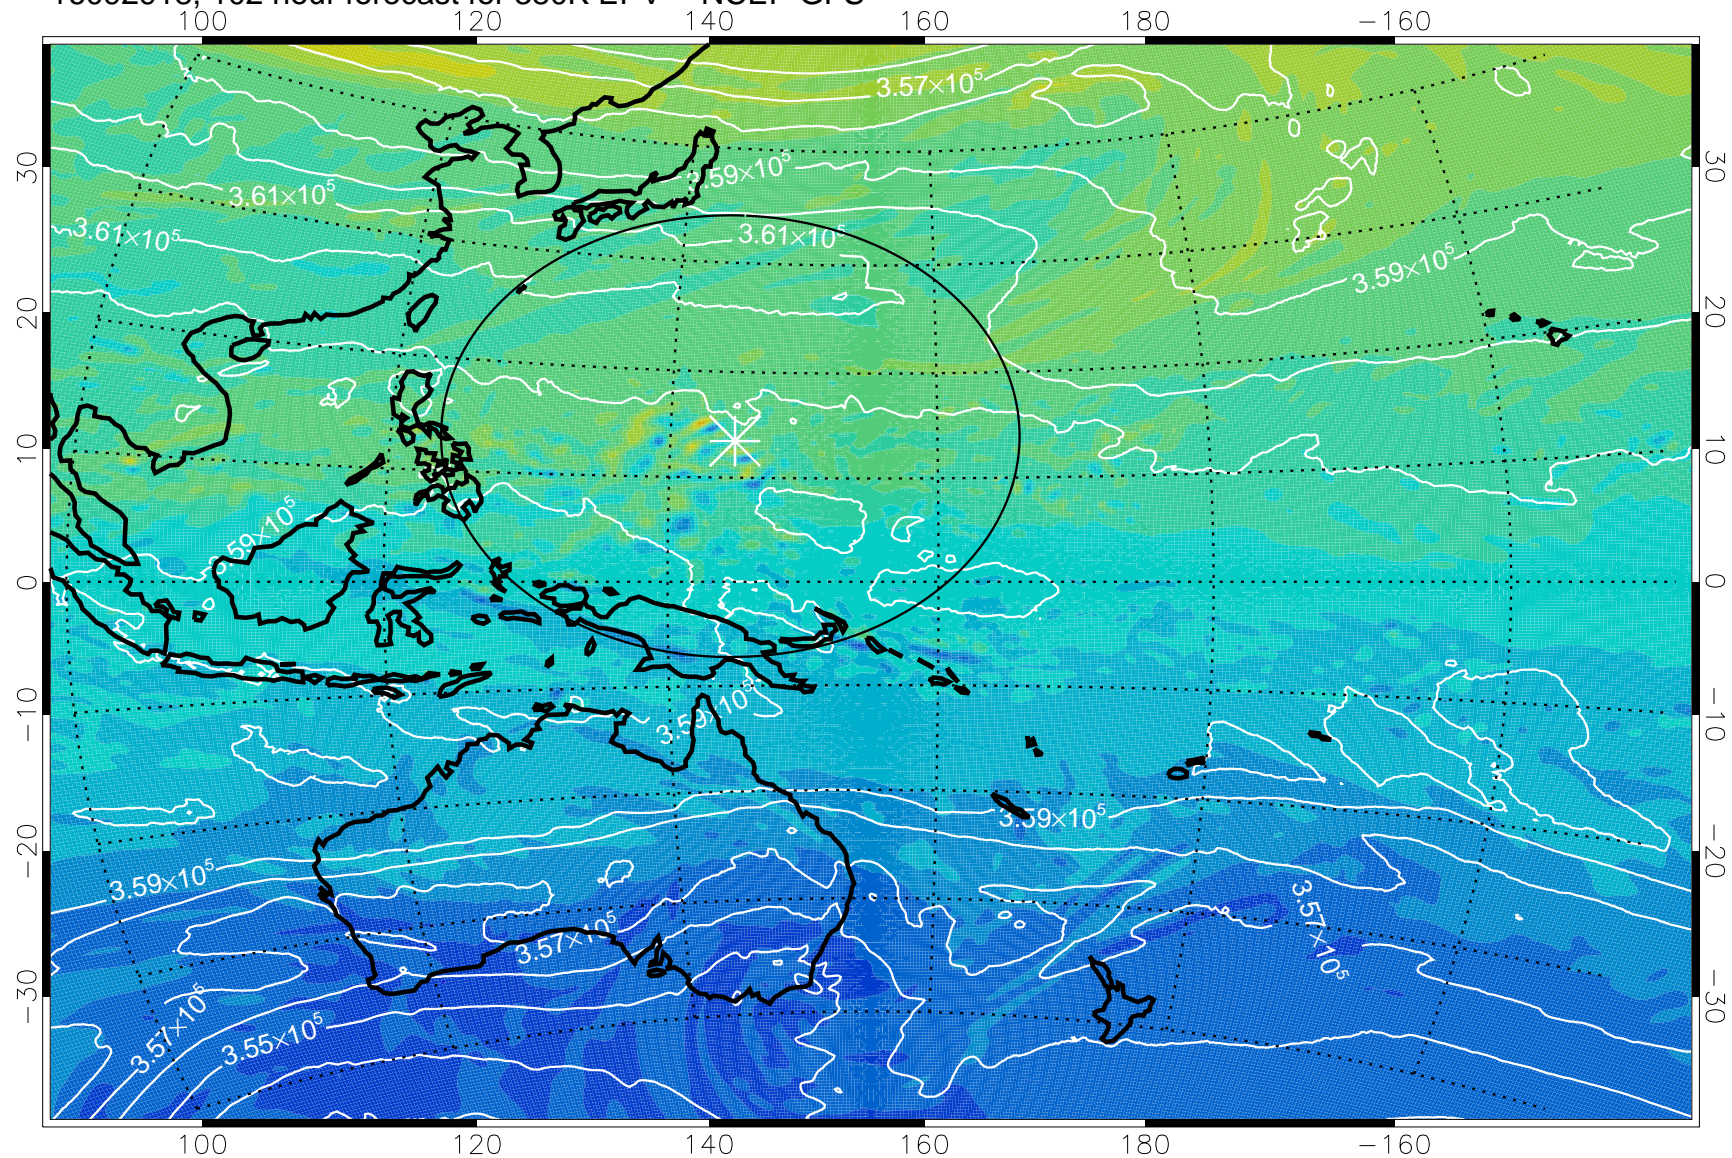

16092818, 78 hour forecast for 380K EPV -- NCEP GFS

380K Montgomery Streamfunction, white

Range ring of 2304 km

16092900, 84 hour forecast for 380K EPV -- NCEP GFS

380K Montgomery Streamfunction, white

Range ring of 2304 km

16092906, 90 hour forecast for 380K EPV -- NCEP GFS

16092912, 96 hour forecast for 380K EPV -- NCEP GFS

380K Montgomery Streamfunction, white

Range ring of 2304 km

16092918, 102 hour forecast for 380K EPV -- NCEP GFS

380K Montgomery Streamfunction, white

Range ring of 2304 km

16093000, 108 hour forecast for 380K EPV -- NCEP GFS

380K Montgomery Streamfunction, white

Range ring of 2304 km

16093006, 114 hour forecast for 380K EPV -- NCEP GFS

16093012, 120 hour forecast for 380K EPV -- NCEP GFS

380K Montgomery Streamfunction, white

Range ring of 2304 km