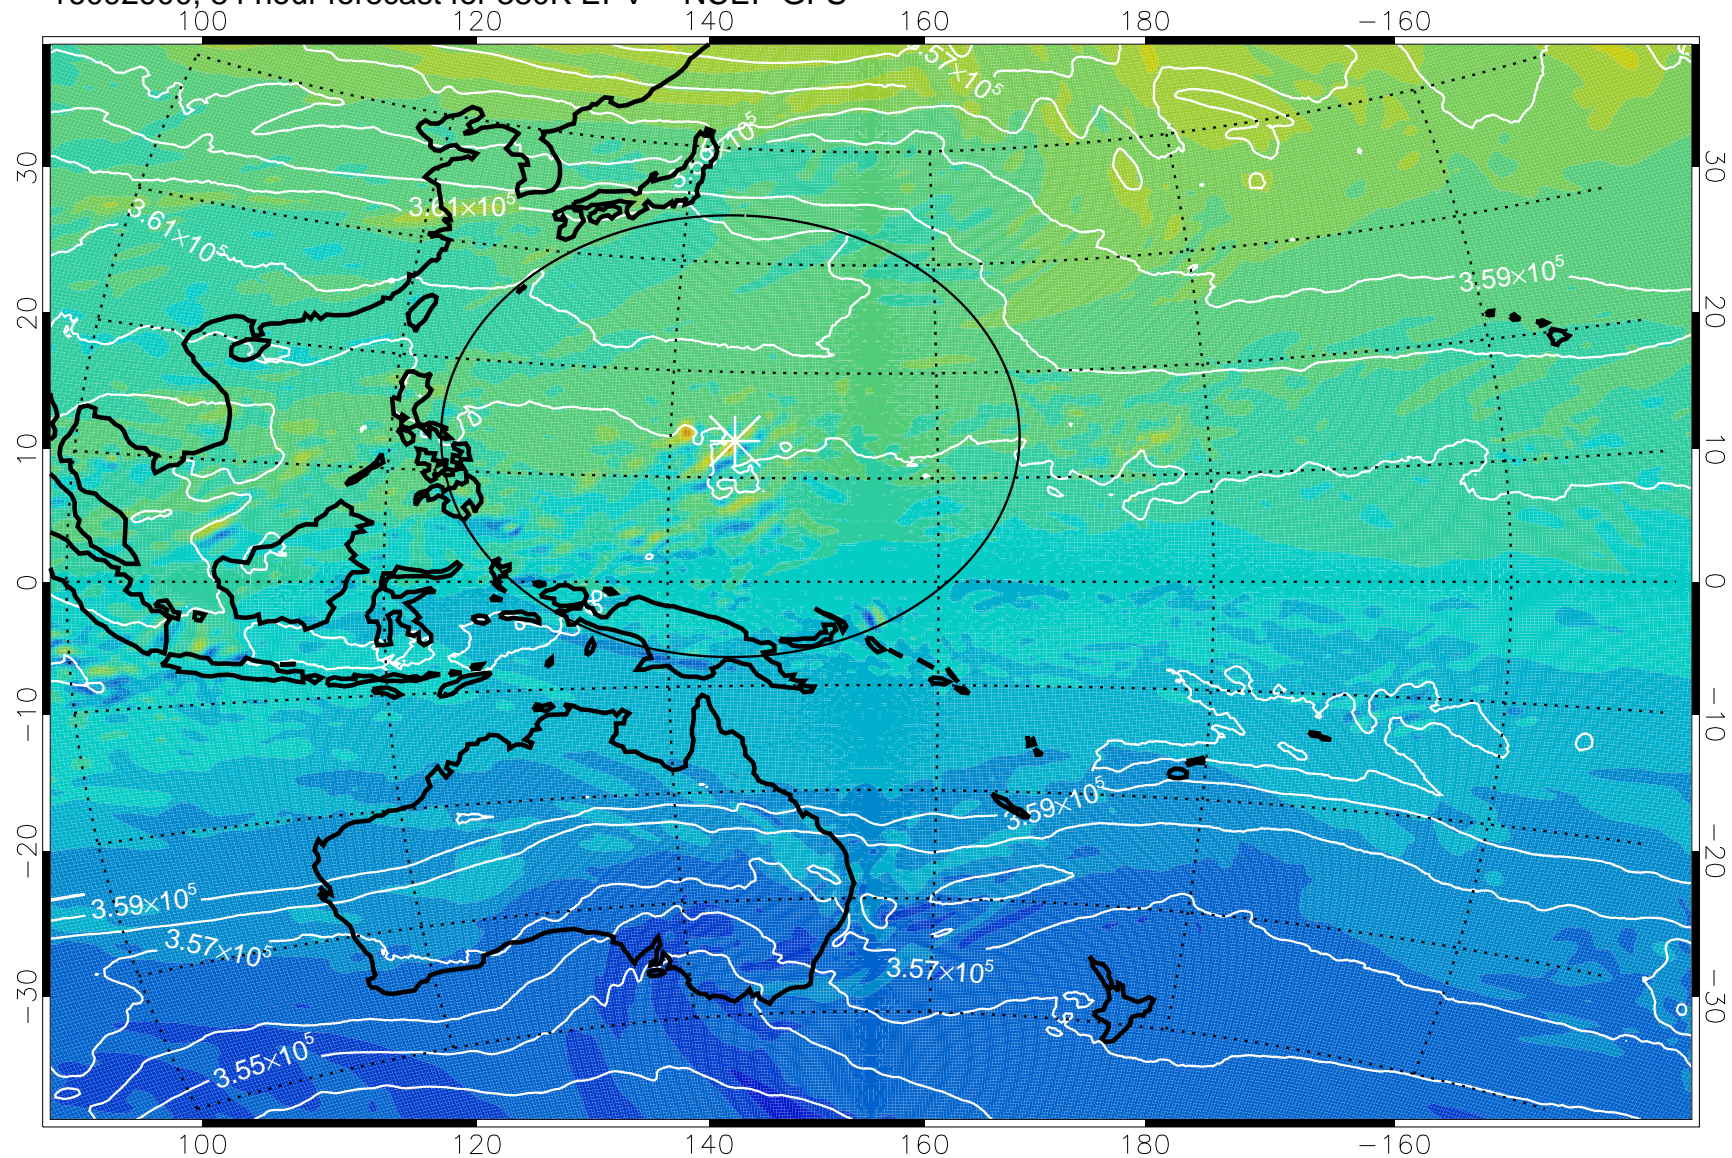

16092718, 54 hour forecast for 380K EPV -- NCEP GFS

380K Montgomery Streamfunction, white

Range ring of 2304 km

16092800, 60 hour forecast for 380K EPV -- NCEP GFS

380K Montgomery Streamfunction, white

Range ring of 2304 km

16092806, 66 hour forecast for 380K EPV -- NCEP GFS

380K Montgomery Streamfunction, white

Range ring of 2304 km

16092812, 72 hour forecast for 380K EPV -- NCEP GFS

380K Montgomery Streamfunction, white

Range ring of 2304 km

16092818, 78 hour forecast for 380K EPV -- NCEP GFS

380K Montgomery Streamfunction, white

Range ring of 2304 km

16092900, 84 hour forecast for 380K EPV -- NCEP GFS

380K Montgomery Streamfunction, white

Range ring of 2304 km

16092906, 90 hour forecast for 380K EPV -- NCEP GFS

16092912, 96 hour forecast for 380K EPV -- NCEP GFS

380K Montgomery Streamfunction, white

Range ring of 2304 km

16092918, 102 hour forecast for 380K EPV -- NCEP GFS