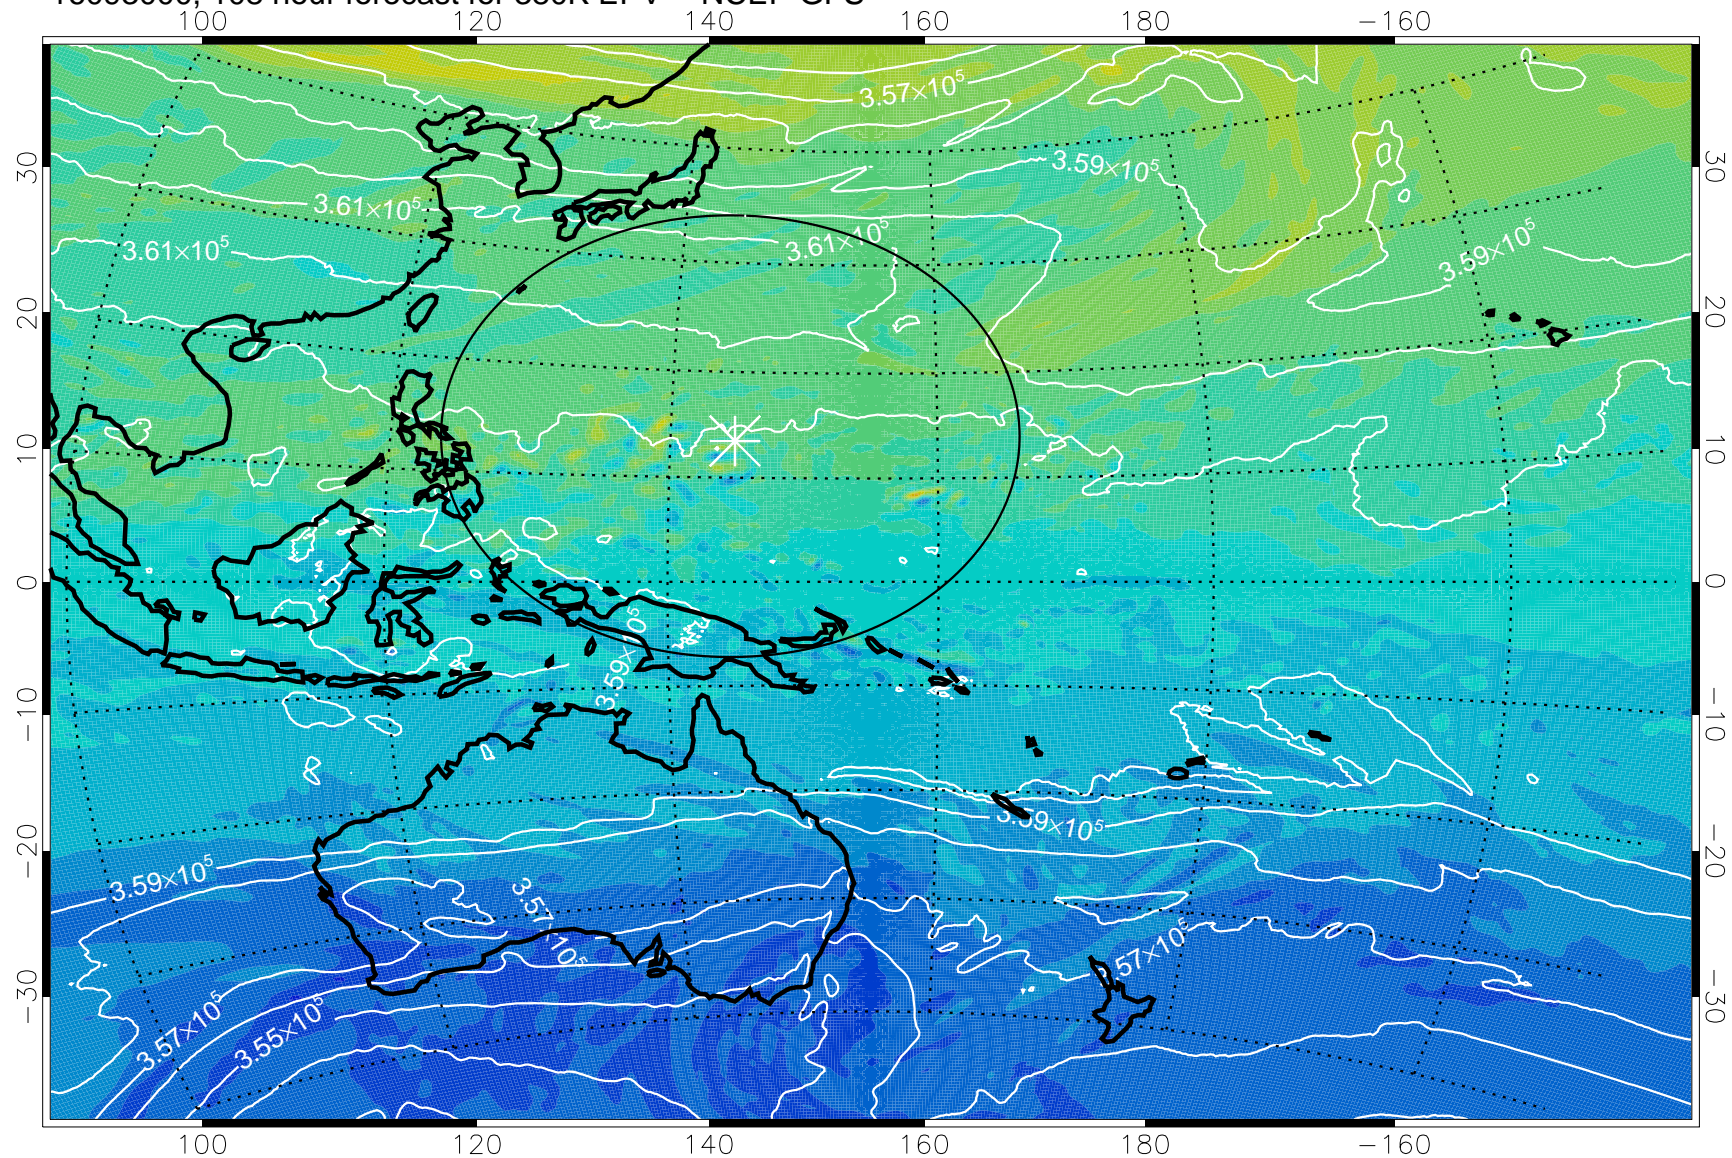

16092818, 78 hour forecast for 380K EPV -- NCEP GFS

380K Montgomery Streamfunction, white

Range ring of 2304 km

16092900, 84 hour forecast for 380K EPV -- NCEP GFS

380K Montgomery Streamfunction, white

Range ring of 2304 km

16092906, 90 hour forecast for 380K EPV -- NCEP GFS

16092912, 96 hour forecast for 380K EPV -- NCEP GFS

380K Montgomery Streamfunction, white

Range ring of 2304 km

16092918, 102 hour forecast for 380K EPV -- NCEP GFS

380K Montgomery Streamfunction, white

Range ring of 2304 km

16093000, 108 hour forecast for 380K EPV -- NCEP GFS

380K Montgomery Streamfunction, white

Range ring of 2304 km

16093006, 114 hour forecast for 380K EPV -- NCEP GFS

16093012, 120 hour forecast for 380K EPV -- NCEP GFS

380K Montgomery Streamfunction, white

Range ring of 2304 km