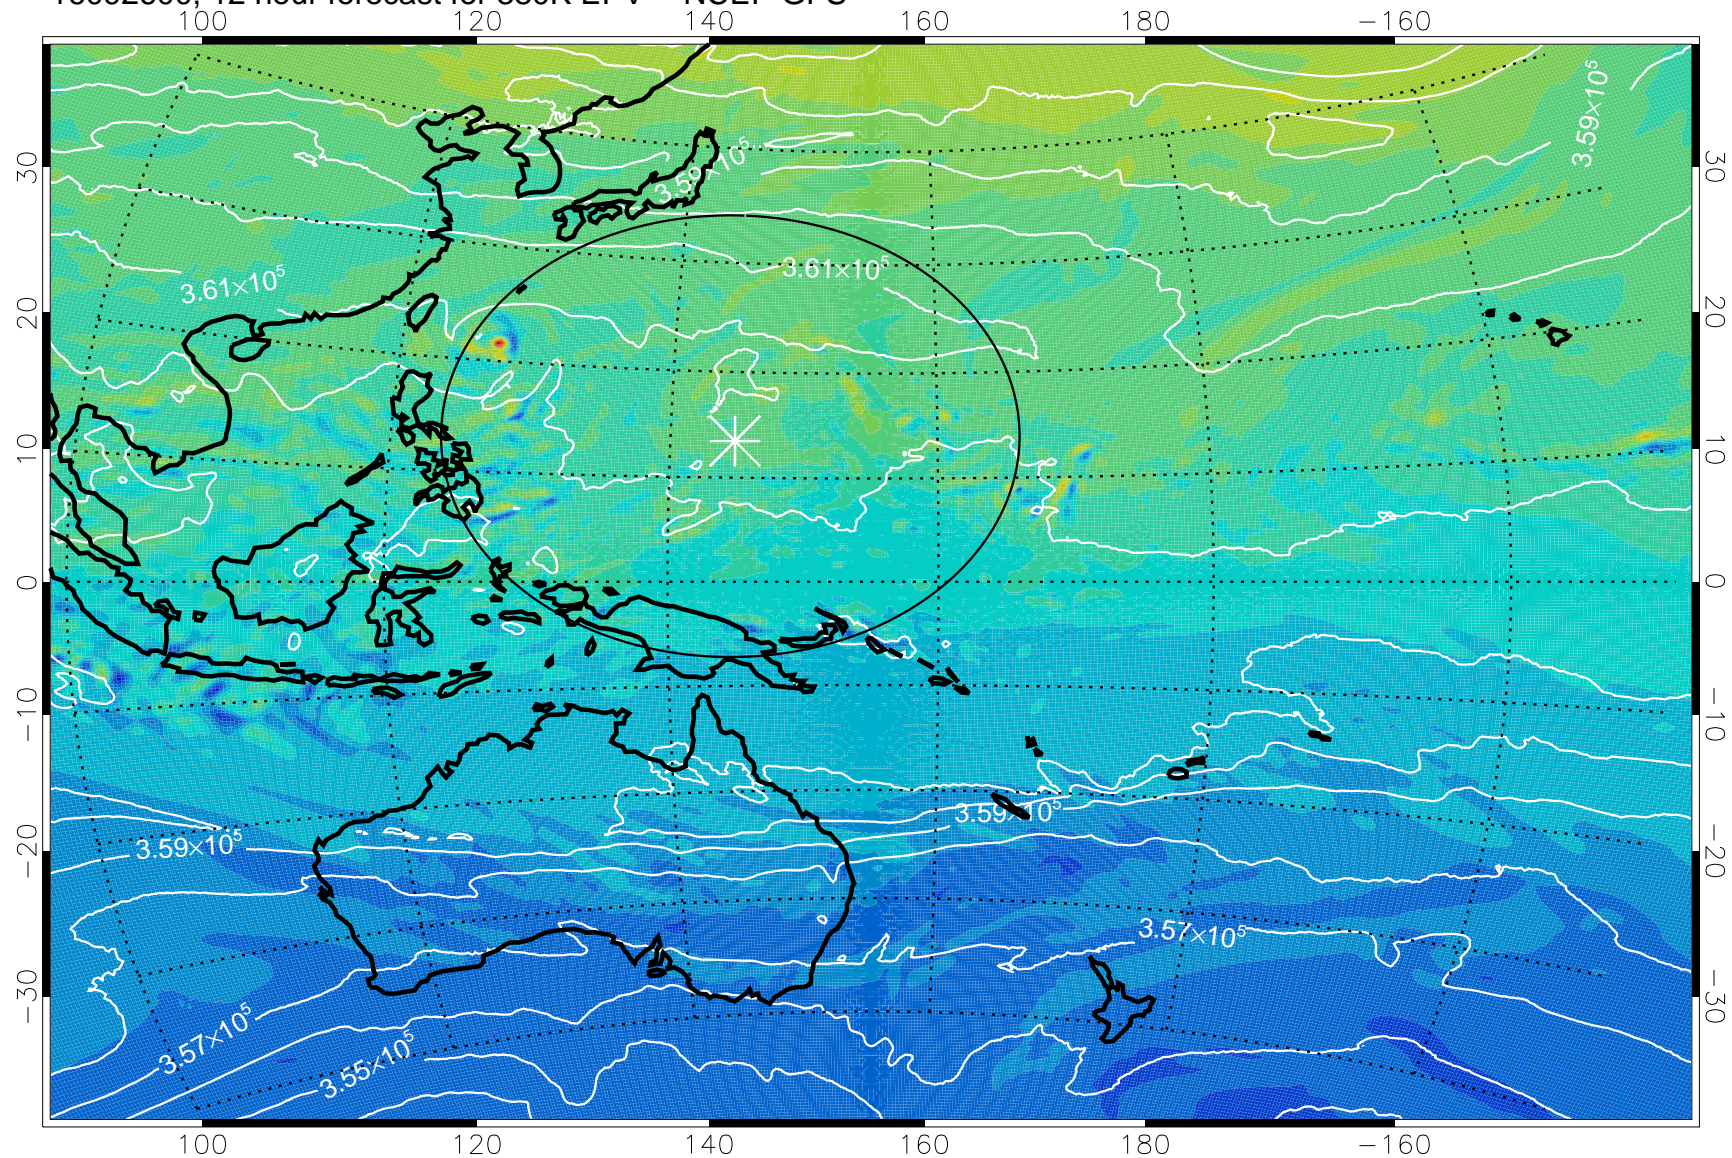

16092518, 6 hour forecast for 380K EPV -- NCEP GFS

380K Montgomery Streamfunction, white

Range ring of 2304 km

16092600, 12 hour forecast for 380K EPV -- NCEP GFS

380K Montgomery Streamfunction, white

Range ring of 2304 km

16092606, 18 hour forecast for 380K EPV -- NCEP GFS

380K Montgomery Streamfunction, white

Range ring of 2304 km

16092612, 24 hour forecast for 380K EPV -- NCEP GFS

380K Montgomery Streamfunction, white

Range ring of 2304 km

16092618, 30 hour forecast for 380K EPV -- NCEP GFS

380K Montgomery Streamfunction, white

Range ring of 2304 km

16092700, 36 hour forecast for 380K EPV -- NCEP GFS

380K Montgomery Streamfunction, white

Range ring of 2304 km

16092706, 42 hour forecast for 380K EPV -- NCEP GFS

380K Montgomery Streamfunction, white

Range ring of 2304 km

16092712, 48 hour forecast for 380K EPV -- NCEP GFS

380K Montgomery Streamfunction, white

Range ring of 2304 km