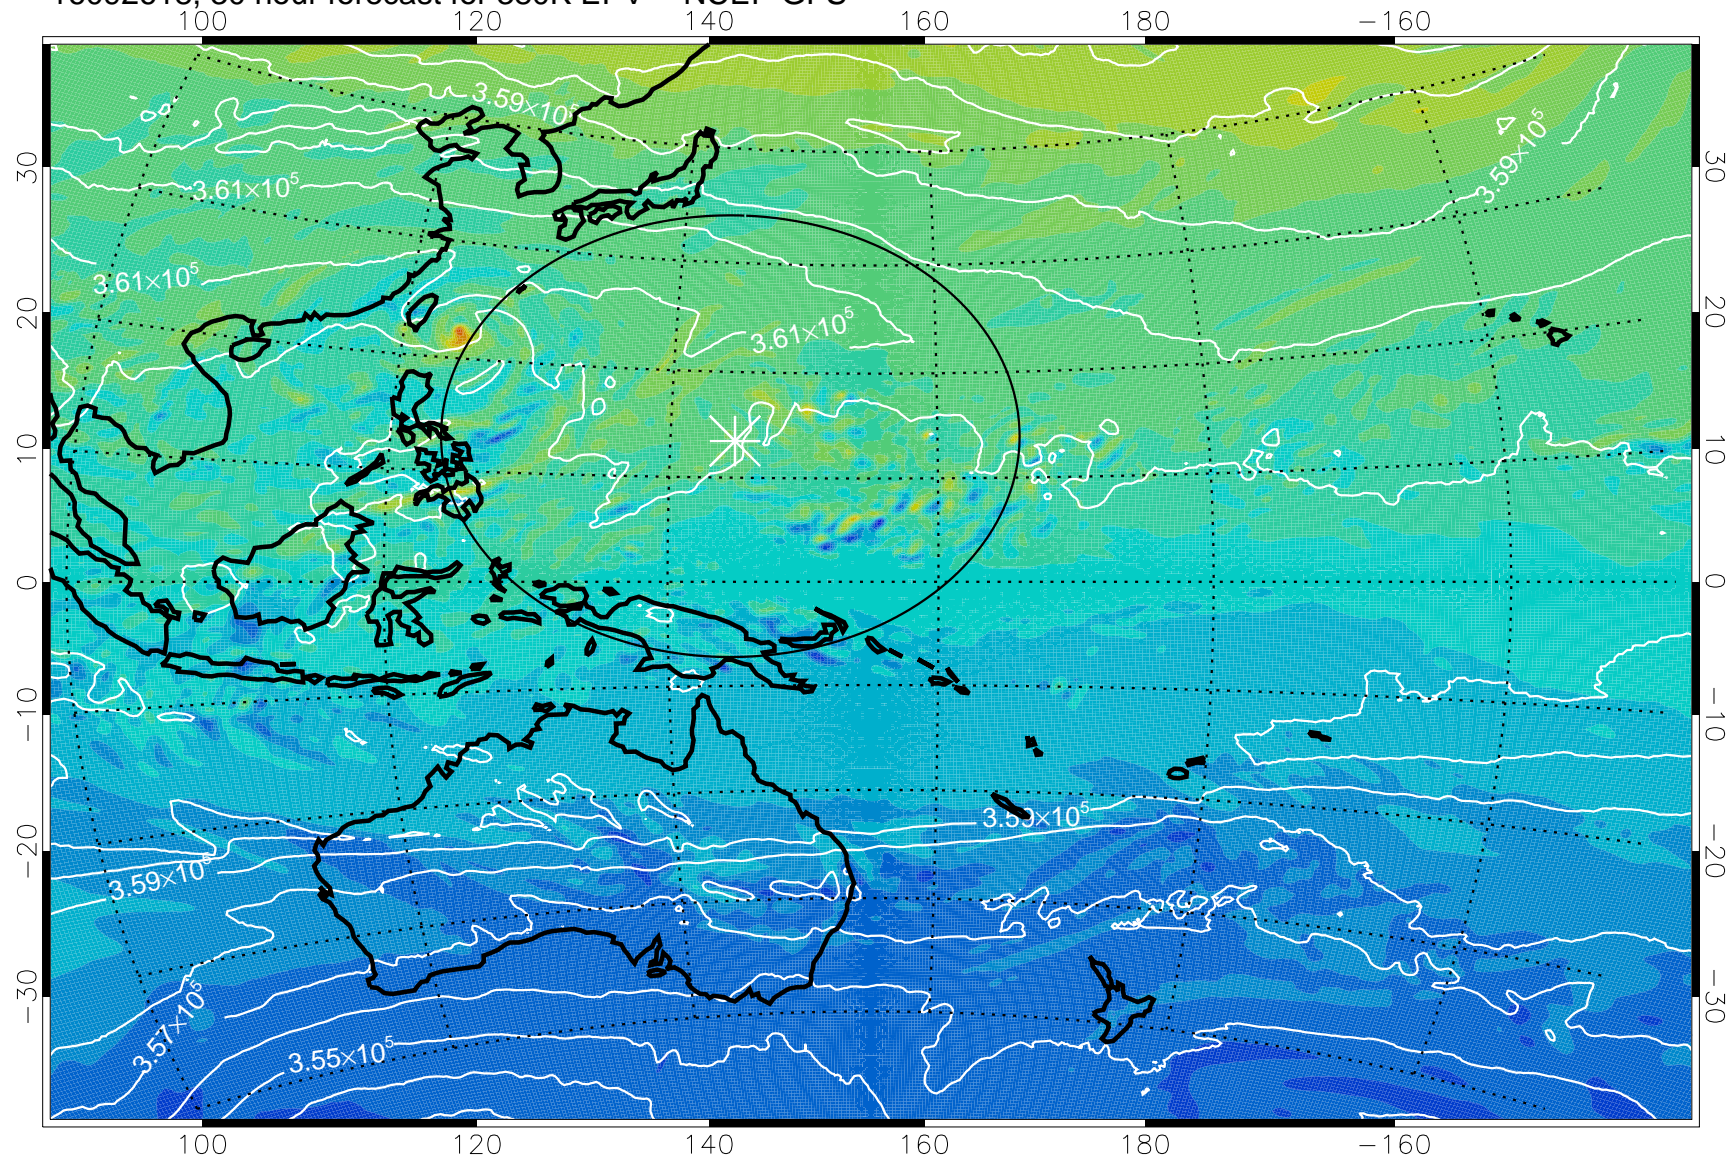

16092606, 18 hour forecast for 380K EPV -- NCEP GFS

380K Montgomery Streamfunction, white

Range ring of 2304 km

16092612, 24 hour forecast for 380K EPV -- NCEP GFS

380K Montgomery Streamfunction, white

Range ring of 2304 km

16092618, 30 hour forecast for 380K EPV -- NCEP GFS

380K Montgomery Streamfunction, white

Range ring of 2304 km

16092700, 36 hour forecast for 380K EPV -- NCEP GFS

380K Montgomery Streamfunction, white

Range ring of 2304 km

16092706, 42 hour forecast for 380K EPV -- NCEP GFS

380K Montgomery Streamfunction, white

Range ring of 2304 km

16092712, 48 hour forecast for 380K EPV -- NCEP GFS

380K Montgomery Streamfunction, white

Range ring of 2304 km

16092718, 54 hour forecast for 380K EPV -- NCEP GFS

380K Montgomery Streamfunction, white

Range ring of 2304 km

16092800, 60 hour forecast for 380K EPV -- NCEP GFS

380K Montgomery Streamfunction, white

Range ring of 2304 km