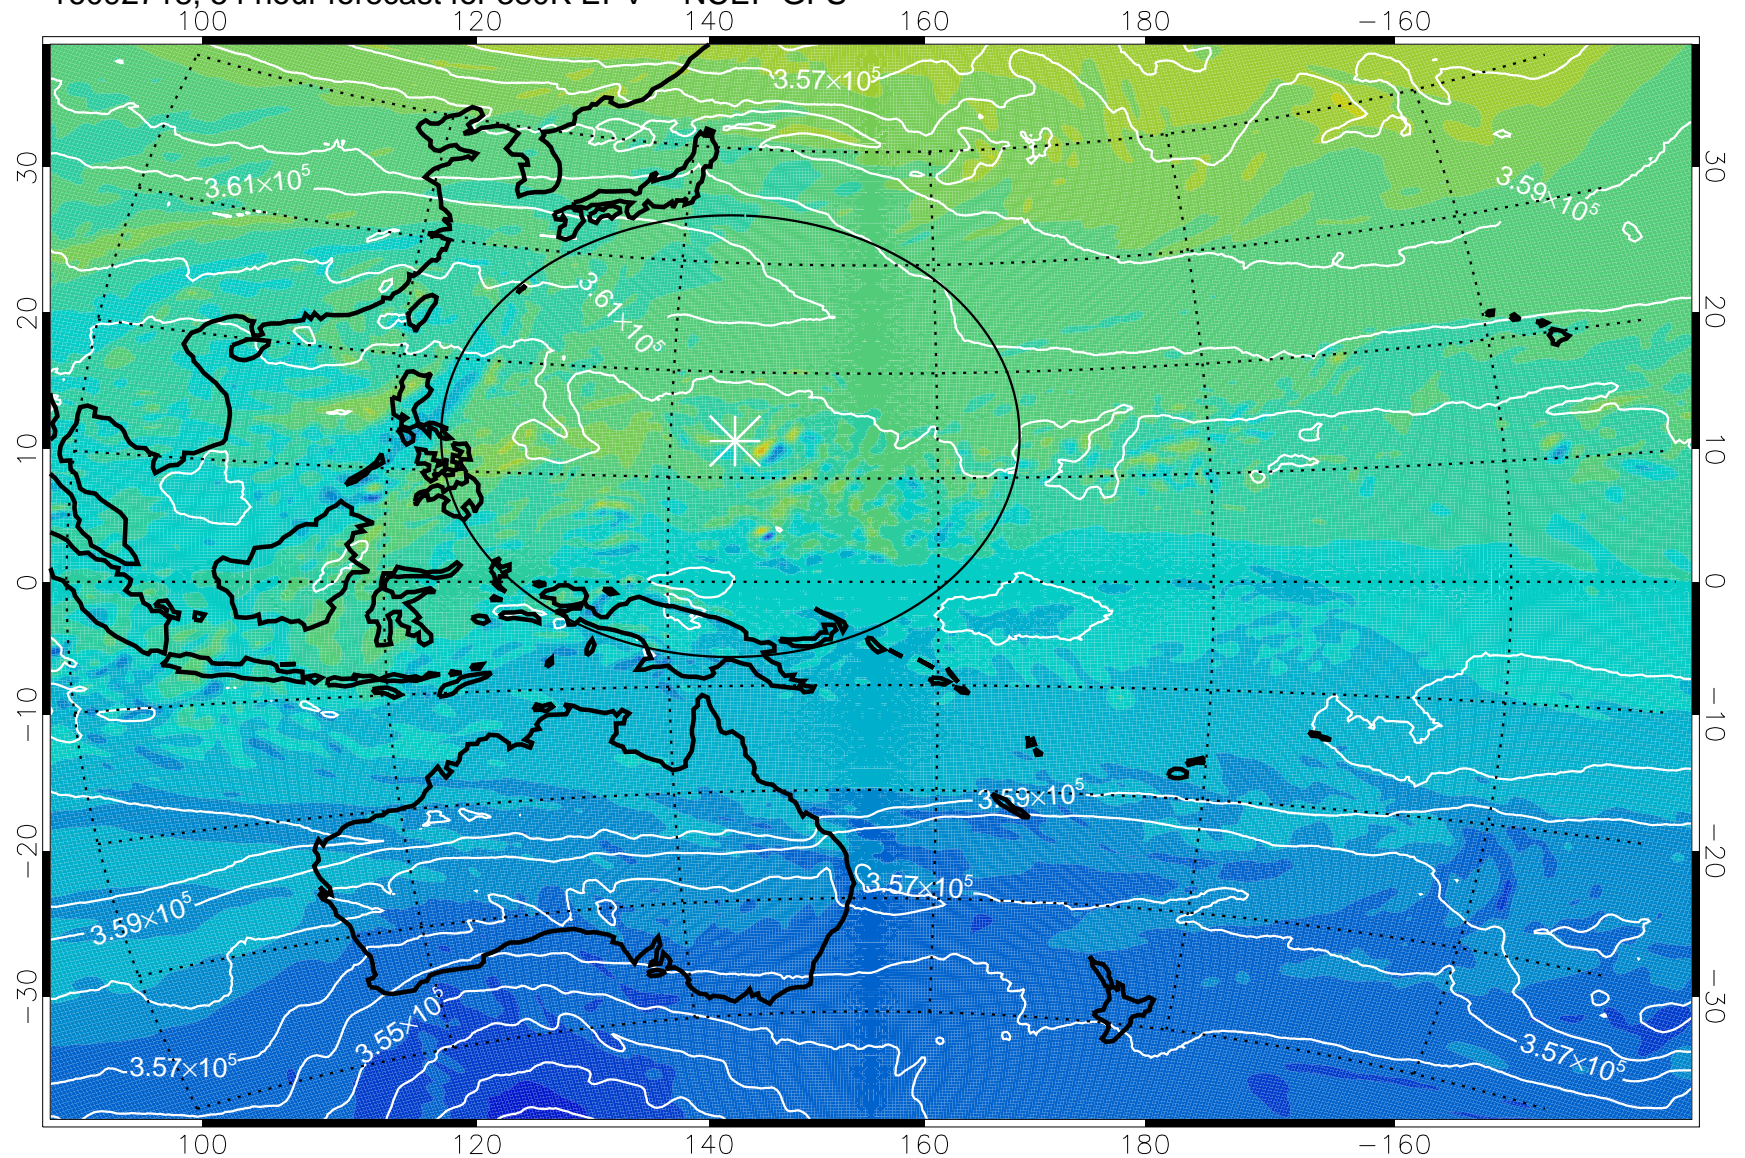

16092706, 42 hour forecast for 380K EPV -- NCEP GFS

380K Montgomery Streamfunction, white

Range ring of 2304 km

16092712, 48 hour forecast for 380K EPV -- NCEP GFS

380K Montgomery Streamfunction, white

Range ring of 2304 km

16092718, 54 hour forecast for 380K EPV -- NCEP GFS

380K Montgomery Streamfunction, white

Range ring of 2304 km

16092800, 60 hour forecast for 380K EPV -- NCEP GFS

380K Montgomery Streamfunction, white

Range ring of 2304 km

16092806, 66 hour forecast for 380K EPV -- NCEP GFS

380K Montgomery Streamfunction, white

Range ring of 2304 km

16092812, 72 hour forecast for 380K EPV -- NCEP GFS

380K Montgomery Streamfunction, white

Range ring of 2304 km

16092818, 78 hour forecast for 380K EPV -- NCEP GFS

380K Montgomery Streamfunction, white

Range ring of 2304 km

16092900, 84 hour forecast for 380K EPV -- NCEP GFS

380K Montgomery Streamfunction, white

Range ring of 2304 km