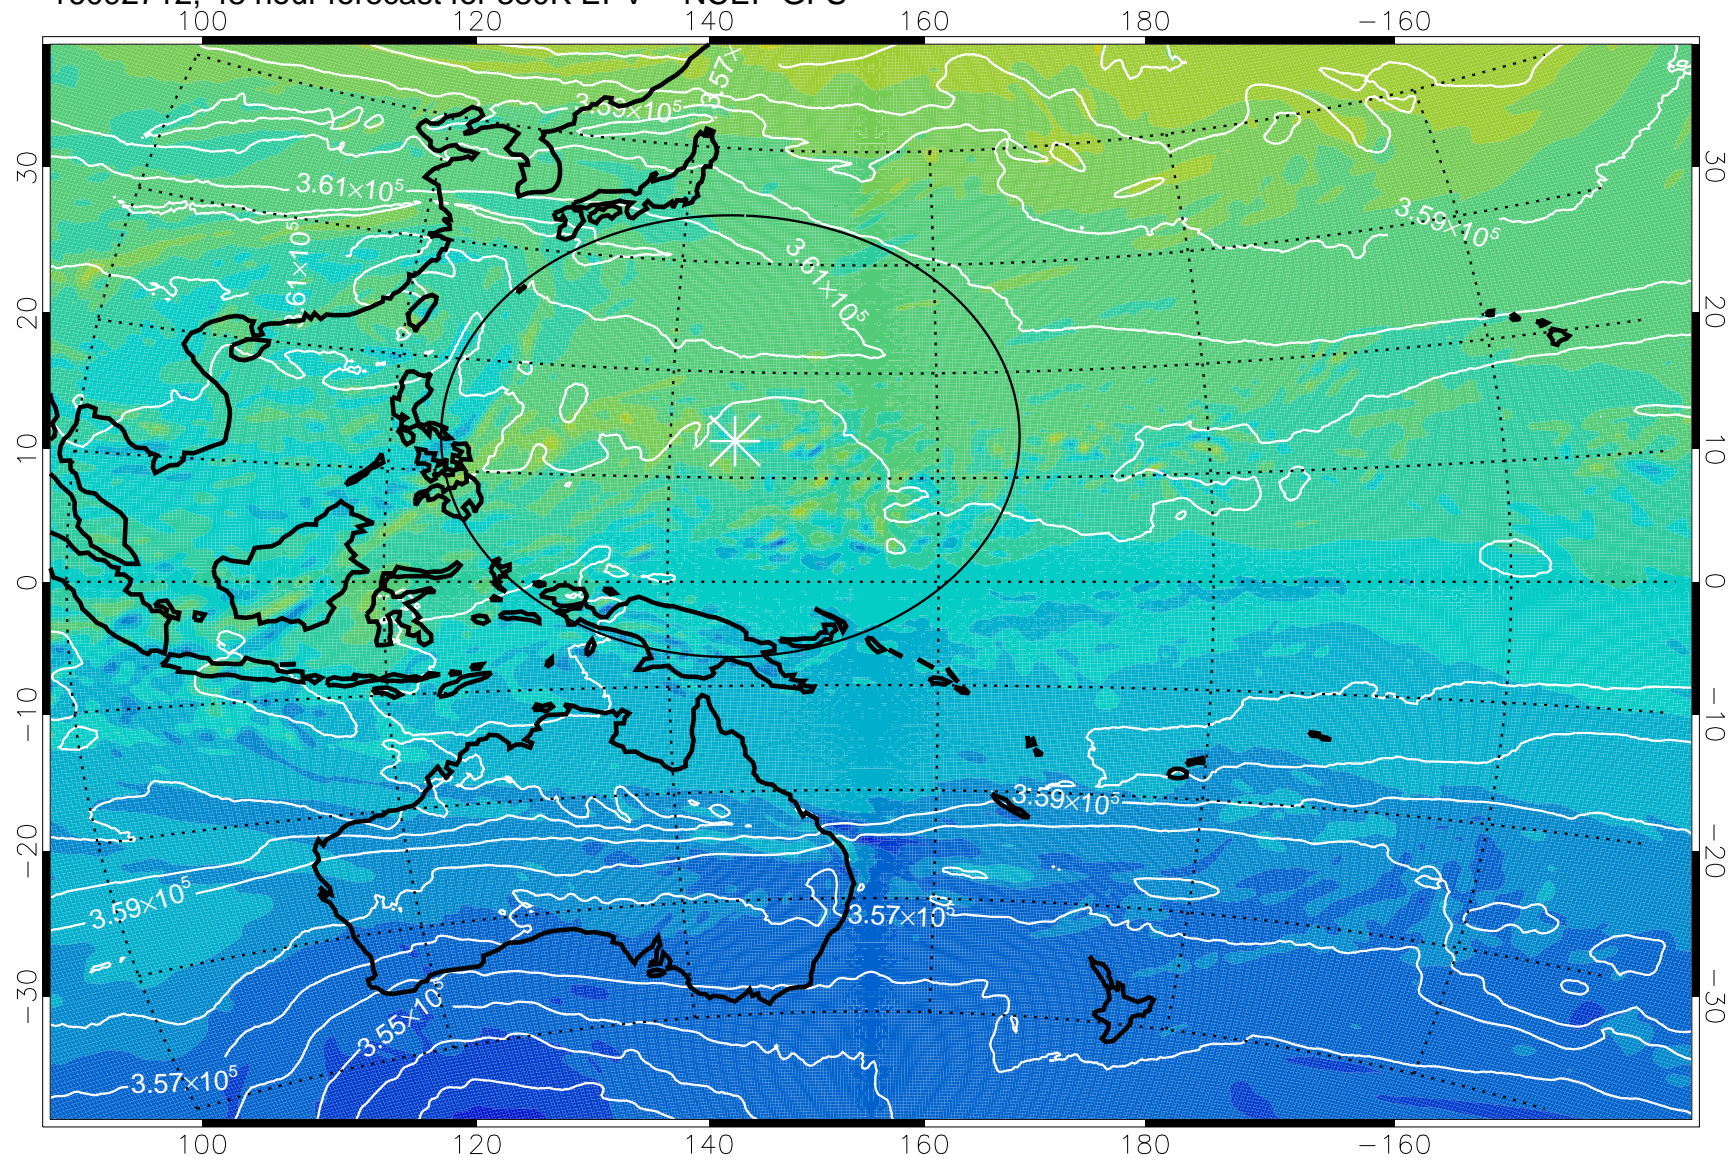

16092706, 42 hour forecast for 380K EPV -- NCEP GFS

380K Montgomery Streamfunction, white

Range ring of 2304 km

16092712, 48 hour forecast for 380K EPV -- NCEP GFS

380K Montgomery Streamfunction, white

Range ring of 2304 km

16092718, 54 hour forecast for 380K EPV -- NCEP GFS

380K Montgomery Streamfunction, white

Range ring of 2304 km

16092800, 60 hour forecast for 380K EPV -- NCEP GFS

380K Montgomery Streamfunction, white

Range ring of 2304 km

16092806, 66 hour forecast for 380K EPV -- NCEP GFS

380K Montgomery Streamfunction, white

Range ring of 2304 km

16092812, 72 hour forecast for 380K EPV -- NCEP GFS

380K Montgomery Streamfunction, white

Range ring of 2304 km

16092818, 78 hour forecast for 380K EPV -- NCEP GFS

380K Montgomery Streamfunction, white

Range ring of 2304 km

16092900, 84 hour forecast for 380K EPV -- NCEP GFS

380K Montgomery Streamfunction, white

Range ring of 2304 km