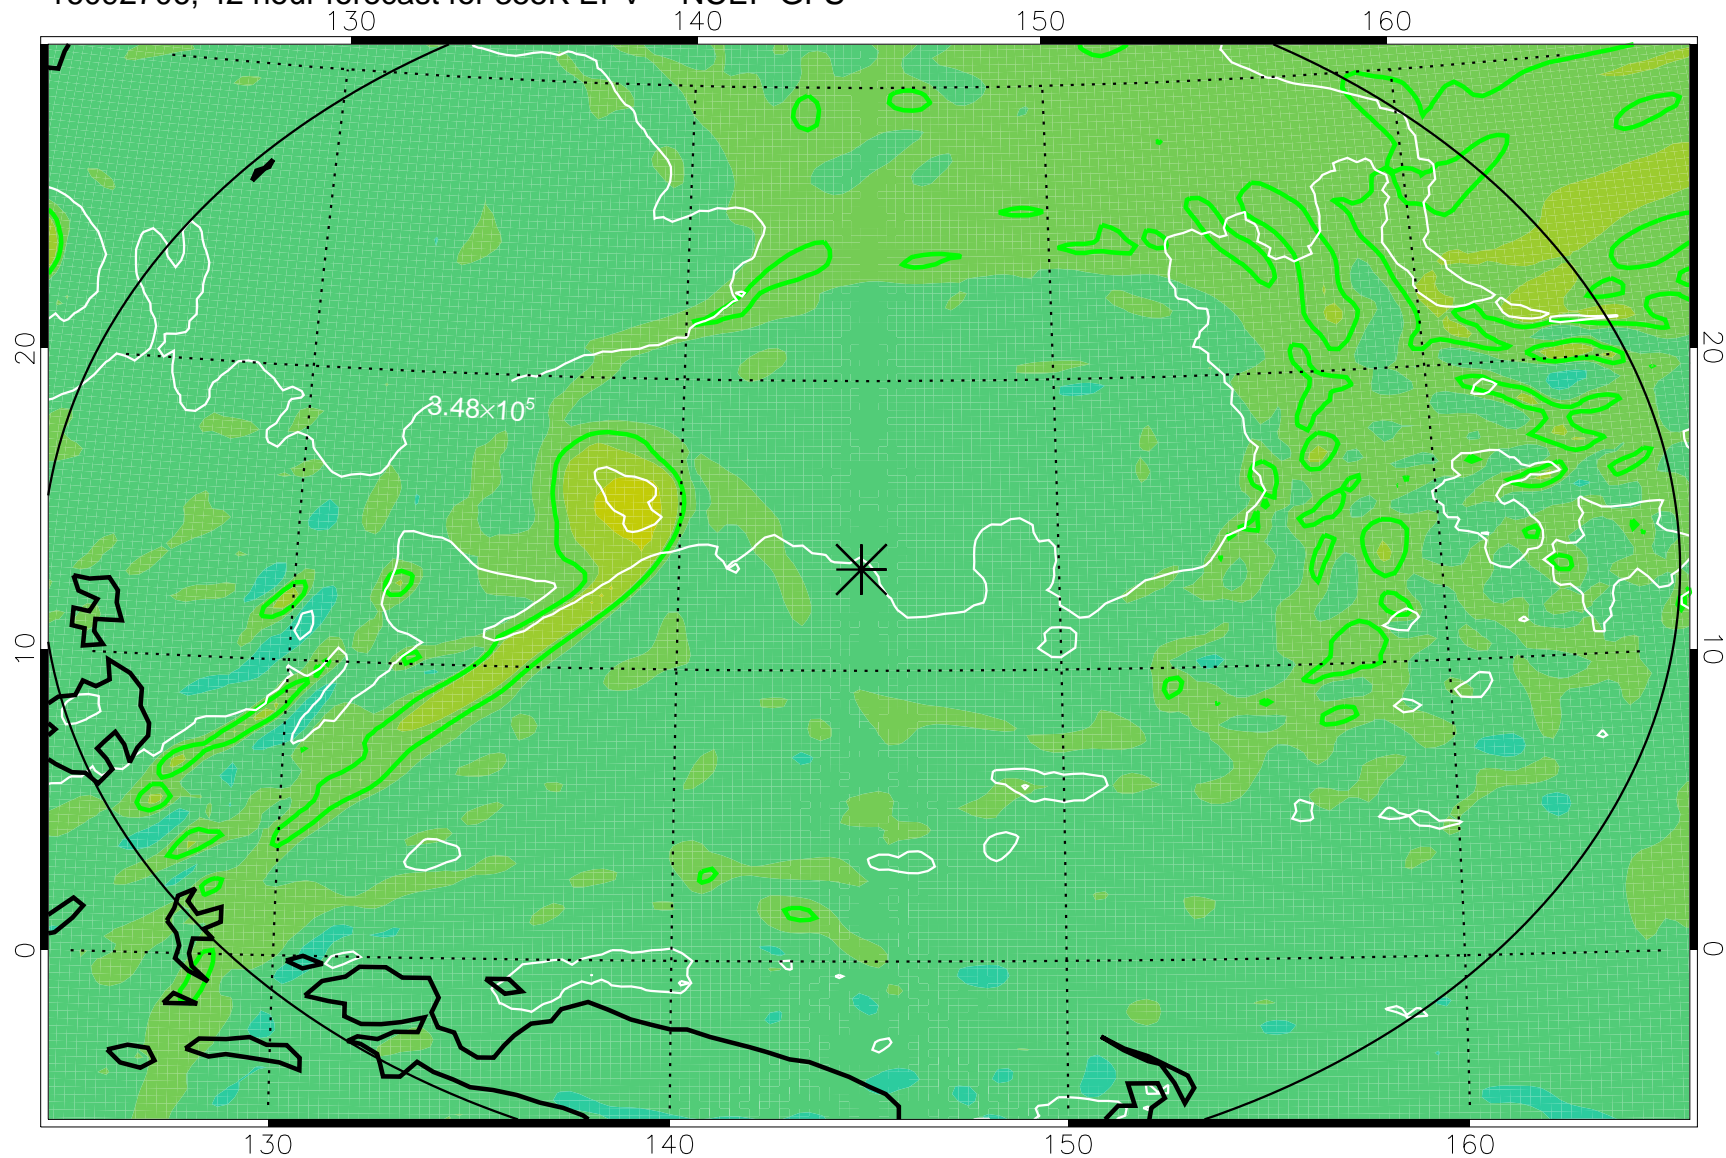

16092606, 18 hour forecast for 355K EPV -- NCEP GFS

355K Montgomery Streamfunction, white  
EPV Tropopause (2 PVU) Position  
Range ring of 2304 km

16092612, 24 hour forecast for 355K EPV -- NCEP GFS

355K Montgomery Streamfunction, white  
EPV Tropopause (2 PVU) Position  
Range ring of 2304 km

16092618, 30 hour forecast for 355K EPV -- NCEP GFS

355K Montgomery Streamfunction, white  
EPV Tropopause (2 PVU) Position  
Range ring of 2304 km

16092700, 36 hour forecast for 355K EPV -- NCEP GFS

355K Montgomery Streamfunction, white  
EPV Tropopause (2 PVU) Position  
Range ring of 2304 km

16092706, 42 hour forecast for 355K EPV -- NCEP GFS

355K Montgomery Streamfunction, white  
EPV Tropopause (2 PVU) Position  
Range ring of 2304 km

16092712, 48 hour forecast for 355K EPV -- NCEP GFS

355K Montgomery Streamfunction, white  
EPV Tropopause (2 PVU) Position  
Range ring of 2304 km

16092718, 54 hour forecast for 355K EPV -- NCEP GFS

355K Montgomery Streamfunction, white  
EPV Tropopause (2 PVU) Position  
Range ring of 2304 km

16092800, 60 hour forecast for 355K EPV -- NCEP GFS

355K Montgomery Streamfunction, white  
EPV Tropopause (2 PVU) Position  
Range ring of 2304 km