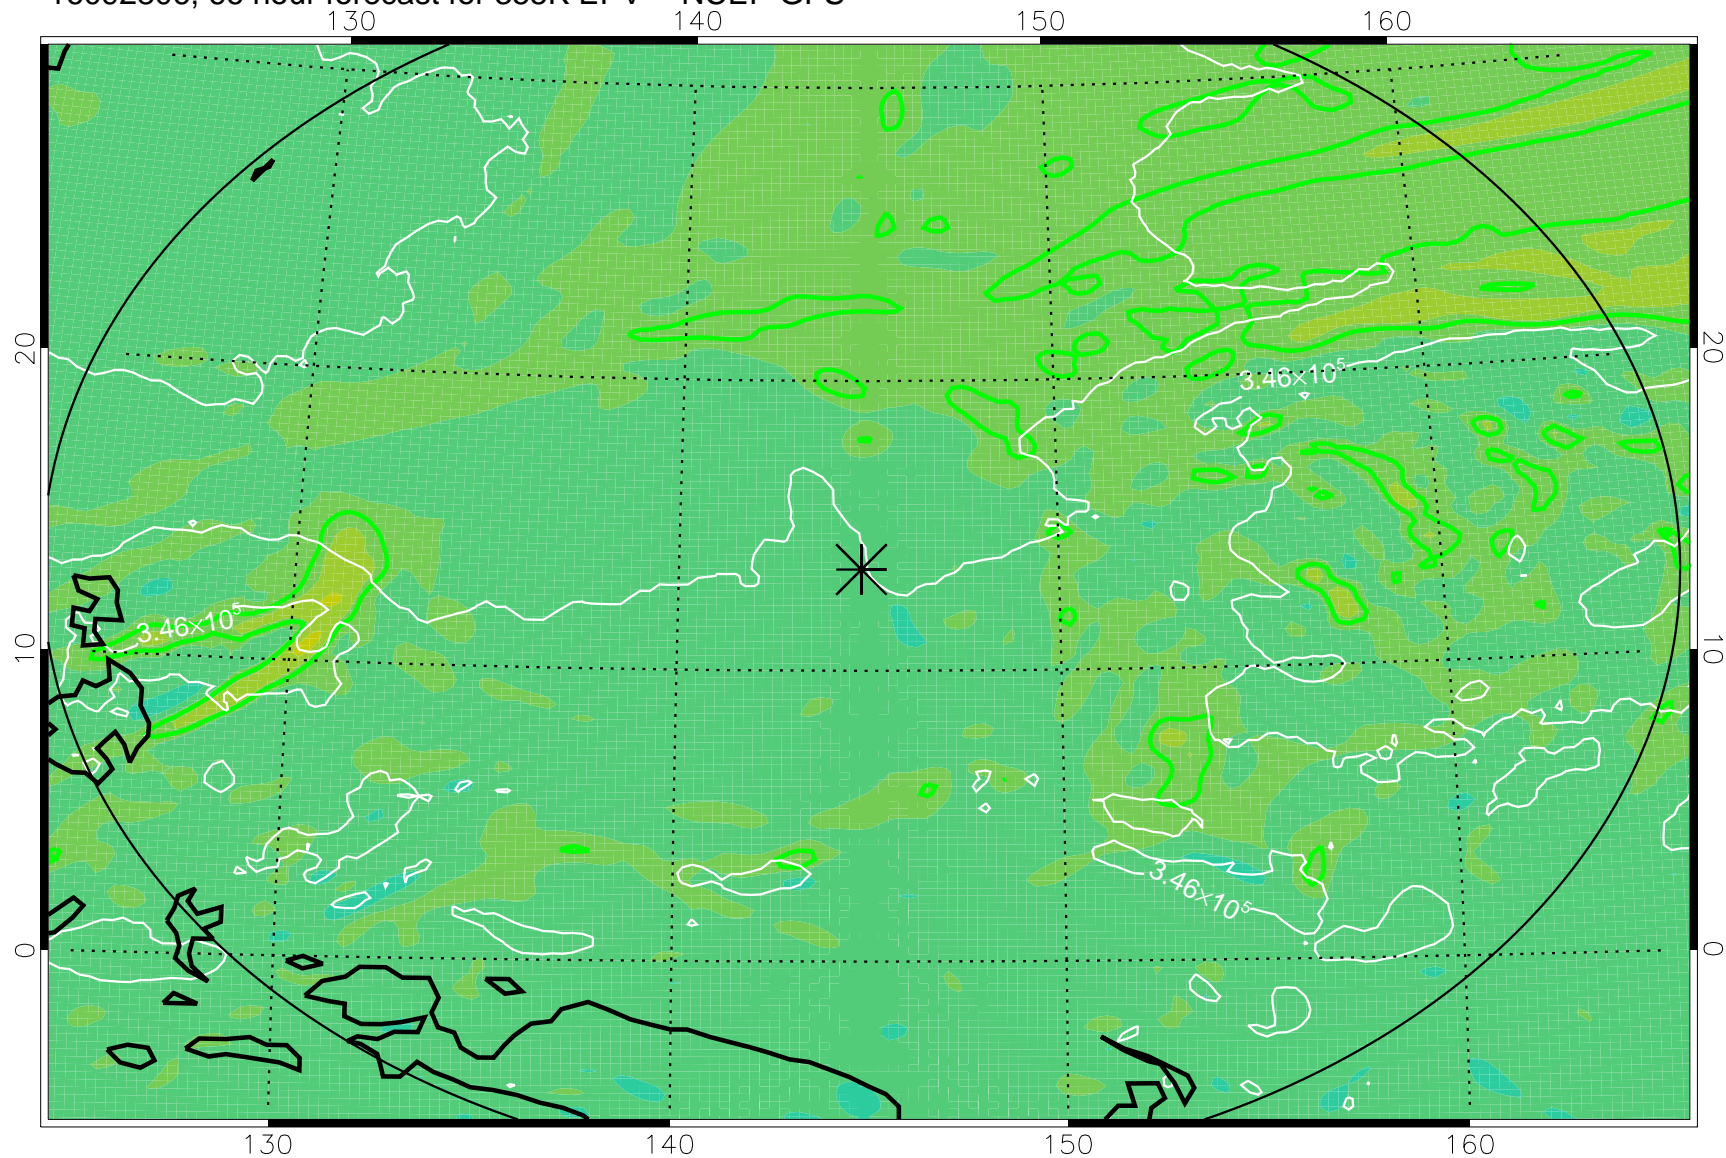

16092718, 54 hour forecast for 355K EPV -- NCEP GFS

355K Montgomery Streamfunction, white  
EPV Tropopause (2 PVU) Position  
Range ring of 2304 km

16092800, 60 hour forecast for 355K EPV -- NCEP GFS

355K Montgomery Streamfunction, white  
EPV Tropopause (2 PVU) Position  
Range ring of 2304 km

16092806, 66 hour forecast for 355K EPV -- NCEP GFS

355K Montgomery Streamfunction, white  
EPV Tropopause (2 PVU) Position  
Range ring of 2304 km

16092812, 72 hour forecast for 355K EPV -- NCEP GFS

355K Montgomery Streamfunction, white  
EPV Tropopause (2 PVU) Position  
Range ring of 2304 km

16092818, 78 hour forecast for 355K EPV -- NCEP GFS

355K Montgomery Streamfunction, white  
EPV Tropopause (2 PVU) Position  
Range ring of 2304 km

16092900, 84 hour forecast for 355K EPV -- NCEP GFS

355K Montgomery Streamfunction, white  
EPV Tropopause (2 PVU) Position  
Range ring of 2304 km

16092918, 102 hour forecast for 355K EPV -- NCEP GFS

355K Montgomery Streamfunction, white  
EPV Tropopause (2 PVU) Position  
Range ring of 2304 km

16093000, 108 hour forecast for 355K EPV -- NCEP GFS

355K Montgomery Streamfunction, white  
EPV Tropopause (2 PVU) Position  
Range ring of 2304 km