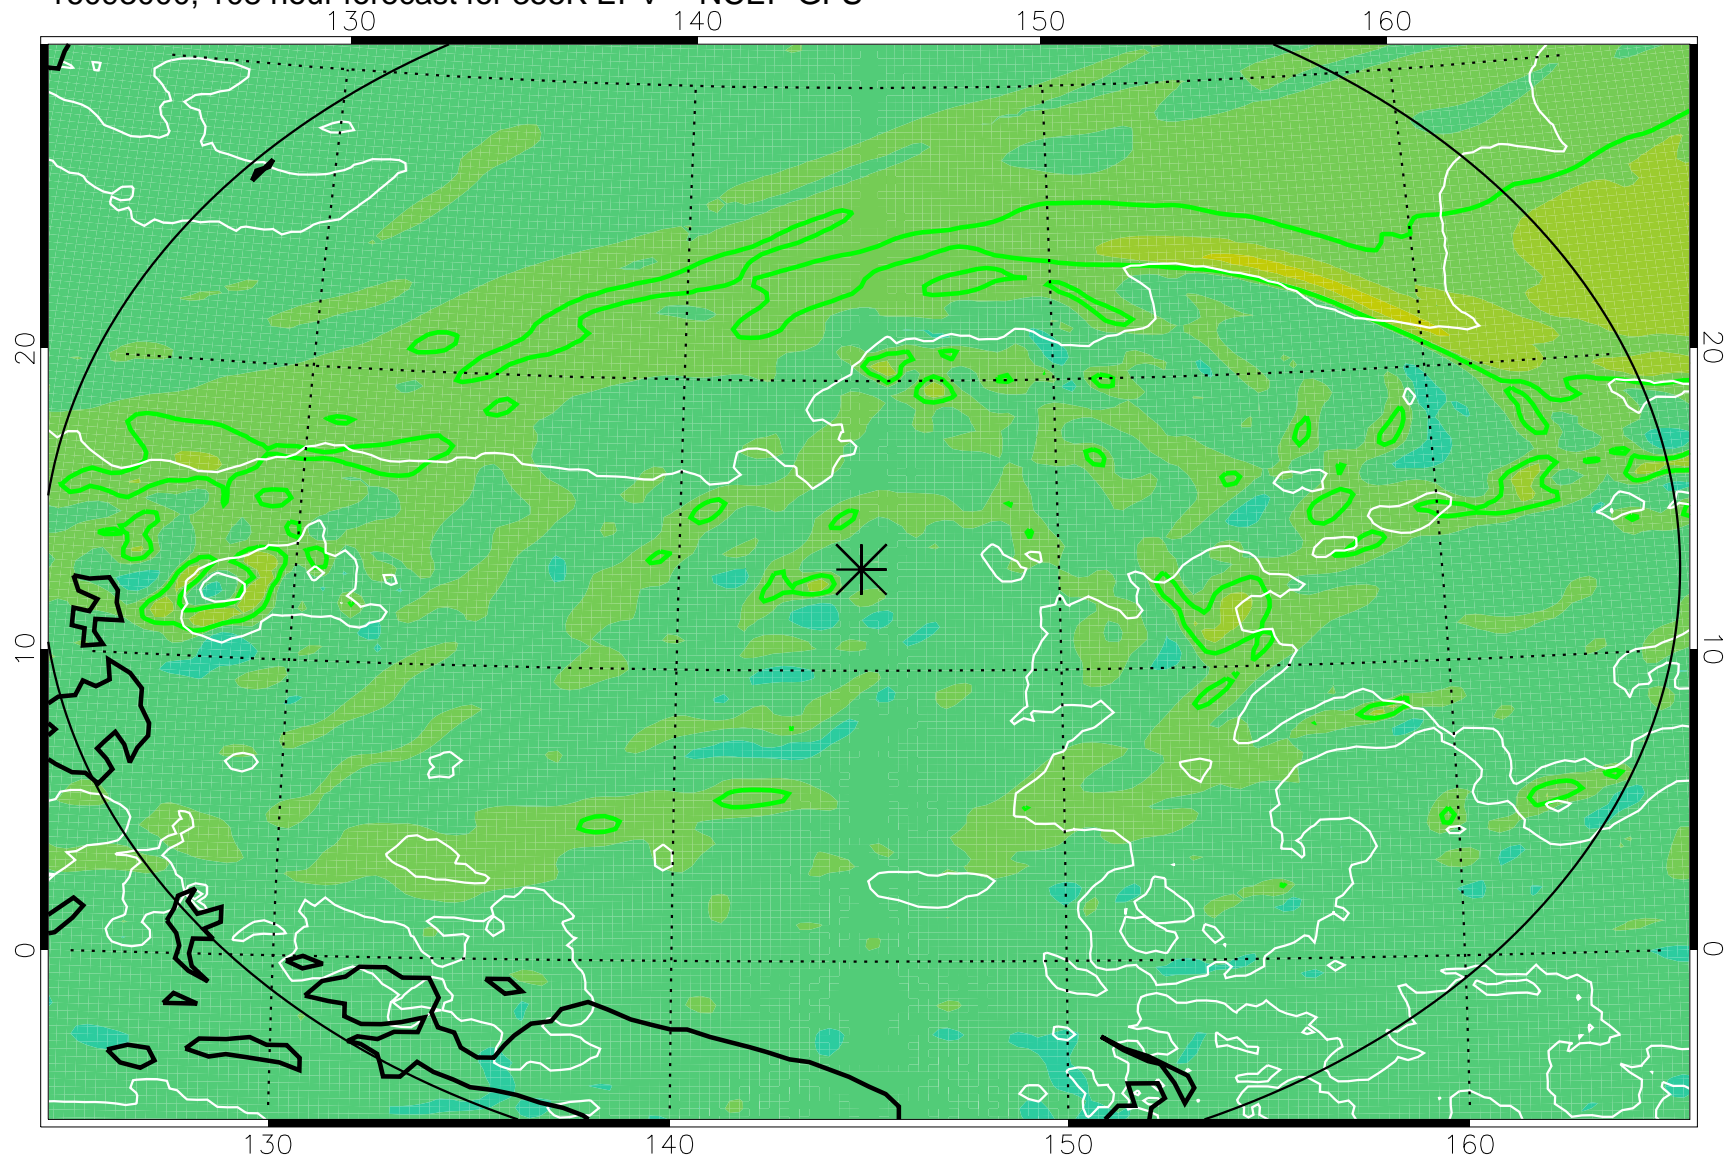

16092818, 78 hour forecast for 355K EPV -- NCEP GFS

355K Montgomery Streamfunction, white  
EPV Tropopause (2 PVU) Position  
Range ring of 2304 km

16092900, 84 hour forecast for 355K EPV -- NCEP GFS

355K Montgomery Streamfunction, white  
EPV Tropopause (2 PVU) Position  
Range ring of 2304 km

16092906, 90 hour forecast for 355K EPV -- NCEP GFS

355K Montgomery Streamfunction, white  
EPV Tropopause (2 PVU) Position  
Range ring of 2304 km

16092912, 96 hour forecast for 355K EPV -- NCEP GFS

355K Montgomery Streamfunction, white  
EPV Tropopause (2 PVU) Position  
Range ring of 2304 km

16092918, 102 hour forecast for 355K EPV -- NCEP GFS

355K Montgomery Streamfunction, white  
EPV Tropopause (2 PVU) Position  
Range ring of 2304 km

16093000, 108 hour forecast for 355K EPV -- NCEP GFS

355K Montgomery Streamfunction, white  
EPV Tropopause (2 PVU) Position  
Range ring of 2304 km

16093006, 114 hour forecast for 355K EPV -- NCEP GFS

355K Montgomery Streamfunction, white  
EPV Tropopause (2 PVU) Position  
Range ring of 2304 km

16093012, 120 hour forecast for 355K EPV -- NCEP GFS

355K Montgomery Streamfunction, white  
EPV Tropopause (2 PVU) Position  
Range ring of 2304 km