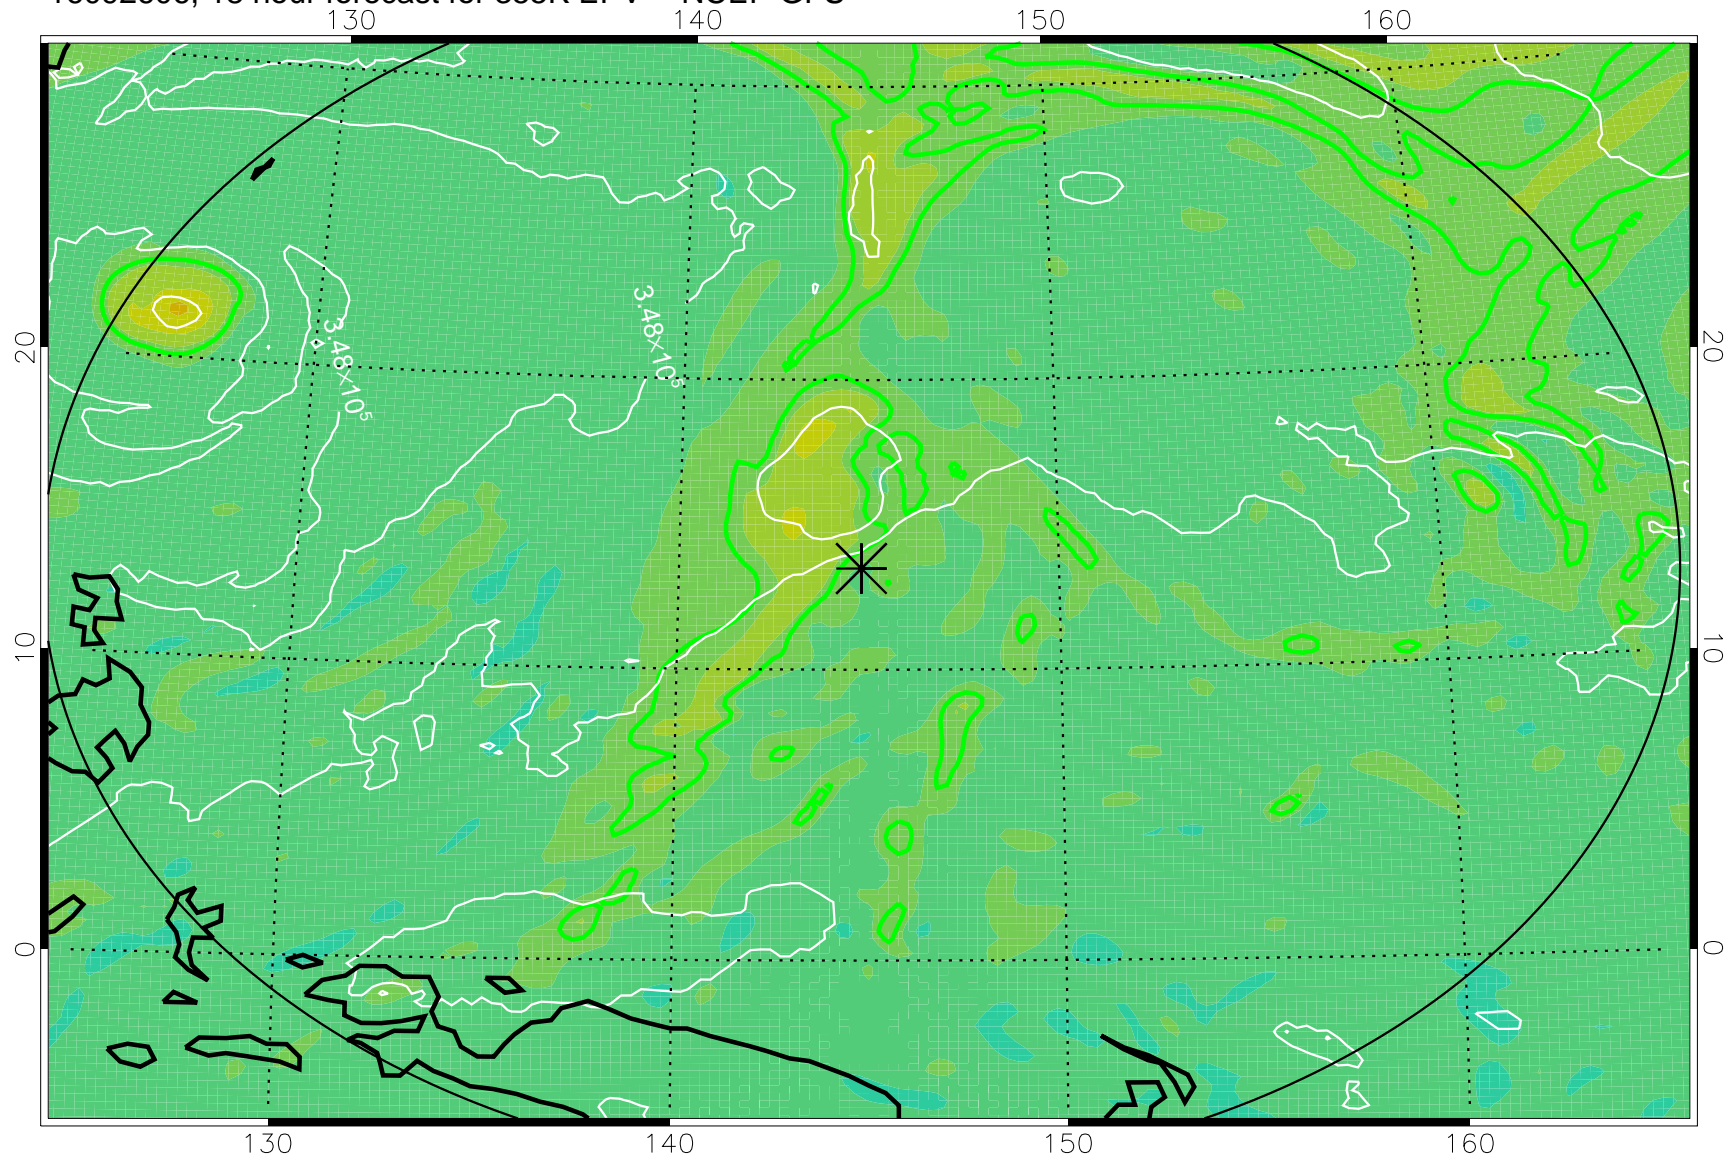

16092518, 6 hour forecast for 355K EPV -- NCEP GFS

355K Montgomery Streamfunction, white  
EPV Tropopause (2 PVU) Position  
Range ring of 2304 km

16092600, 12 hour forecast for 355K EPV -- NCEP GFS

355K Montgomery Streamfunction, white  
EPV Tropopause (2 PVU) Position  
Range ring of 2304 km

16092606, 18 hour forecast for 355K EPV -- NCEP GFS

355K Montgomery Streamfunction, white  
EPV Tropopause (2 PVU) Position  
Range ring of 2304 km

16092612, 24 hour forecast for 355K EPV -- NCEP GFS

355K Montgomery Streamfunction, white  
EPV Tropopause (2 PVU) Position  
Range ring of 2304 km

16092618, 30 hour forecast for 355K EPV -- NCEP GFS

355K Montgomery Streamfunction, white  
EPV Tropopause (2 PVU) Position  
Range ring of 2304 km

16092700, 36 hour forecast for 355K EPV -- NCEP GFS

355K Montgomery Streamfunction, white  
EPV Tropopause (2 PVU) Position  
Range ring of 2304 km

16092818, 78 hour forecast for 355K EPV -- NCEP GFS

355K Montgomery Streamfunction, white  
EPV Tropopause (2 PVU) Position  
Range ring of 2304 km

16092900, 84 hour forecast for 355K EPV -- NCEP GFS

355K Montgomery Streamfunction, white  
EPV Tropopause (2 PVU) Position  
Range ring of 2304 km