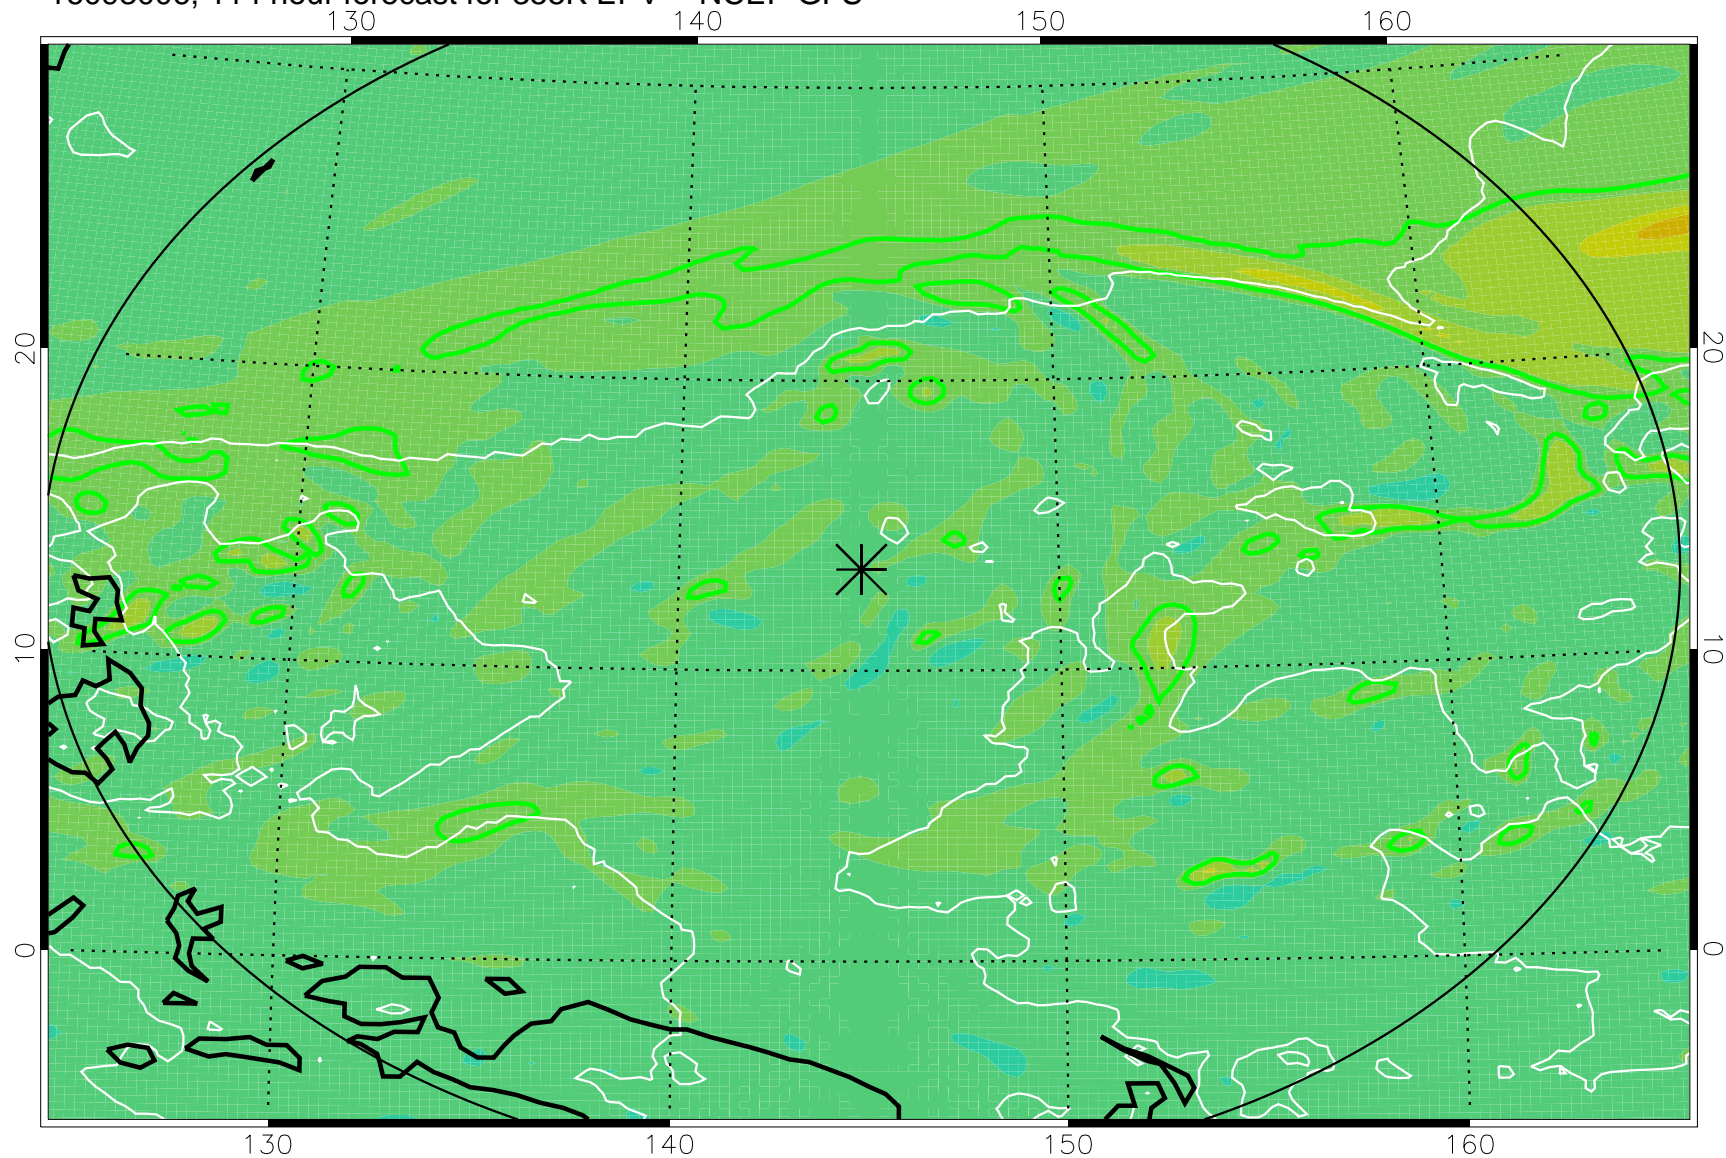

16092818, 78 hour forecast for 355K EPV -- NCEP GFS

355K Montgomery Streamfunction, white  
EPV Tropopause (2 PVU) Position  
Range ring of 2304 km

16092900, 84 hour forecast for 355K EPV -- NCEP GFS

355K Montgomery Streamfunction, white  
EPV Tropopause (2 PVU) Position  
Range ring of 2304 km

16092906, 90 hour forecast for 355K EPV -- NCEP GFS

355K Montgomery Streamfunction, white  
EPV Tropopause (2 PVU) Position  
Range ring of 2304 km

16092912, 96 hour forecast for 355K EPV -- NCEP GFS

355K Montgomery Streamfunction, white  
EPV Tropopause (2 PVU) Position  
Range ring of 2304 km

16092918, 102 hour forecast for 355K EPV -- NCEP GFS

355K Montgomery Streamfunction, white  
EPV Tropopause (2 PVU) Position  
Range ring of 2304 km

16093000, 108 hour forecast for 355K EPV -- NCEP GFS

355K Montgomery Streamfunction, white  
EPV Tropopause (2 PVU) Position  
Range ring of 2304 km

16093006, 114 hour forecast for 355K EPV -- NCEP GFS

355K Montgomery Streamfunction, white  
EPV Tropopause (2 PVU) Position  
Range ring of 2304 km

16093012, 120 hour forecast for 355K EPV -- NCEP GFS

355K Montgomery Streamfunction, white  
EPV Tropopause (2 PVU) Position  
Range ring of 2304 km