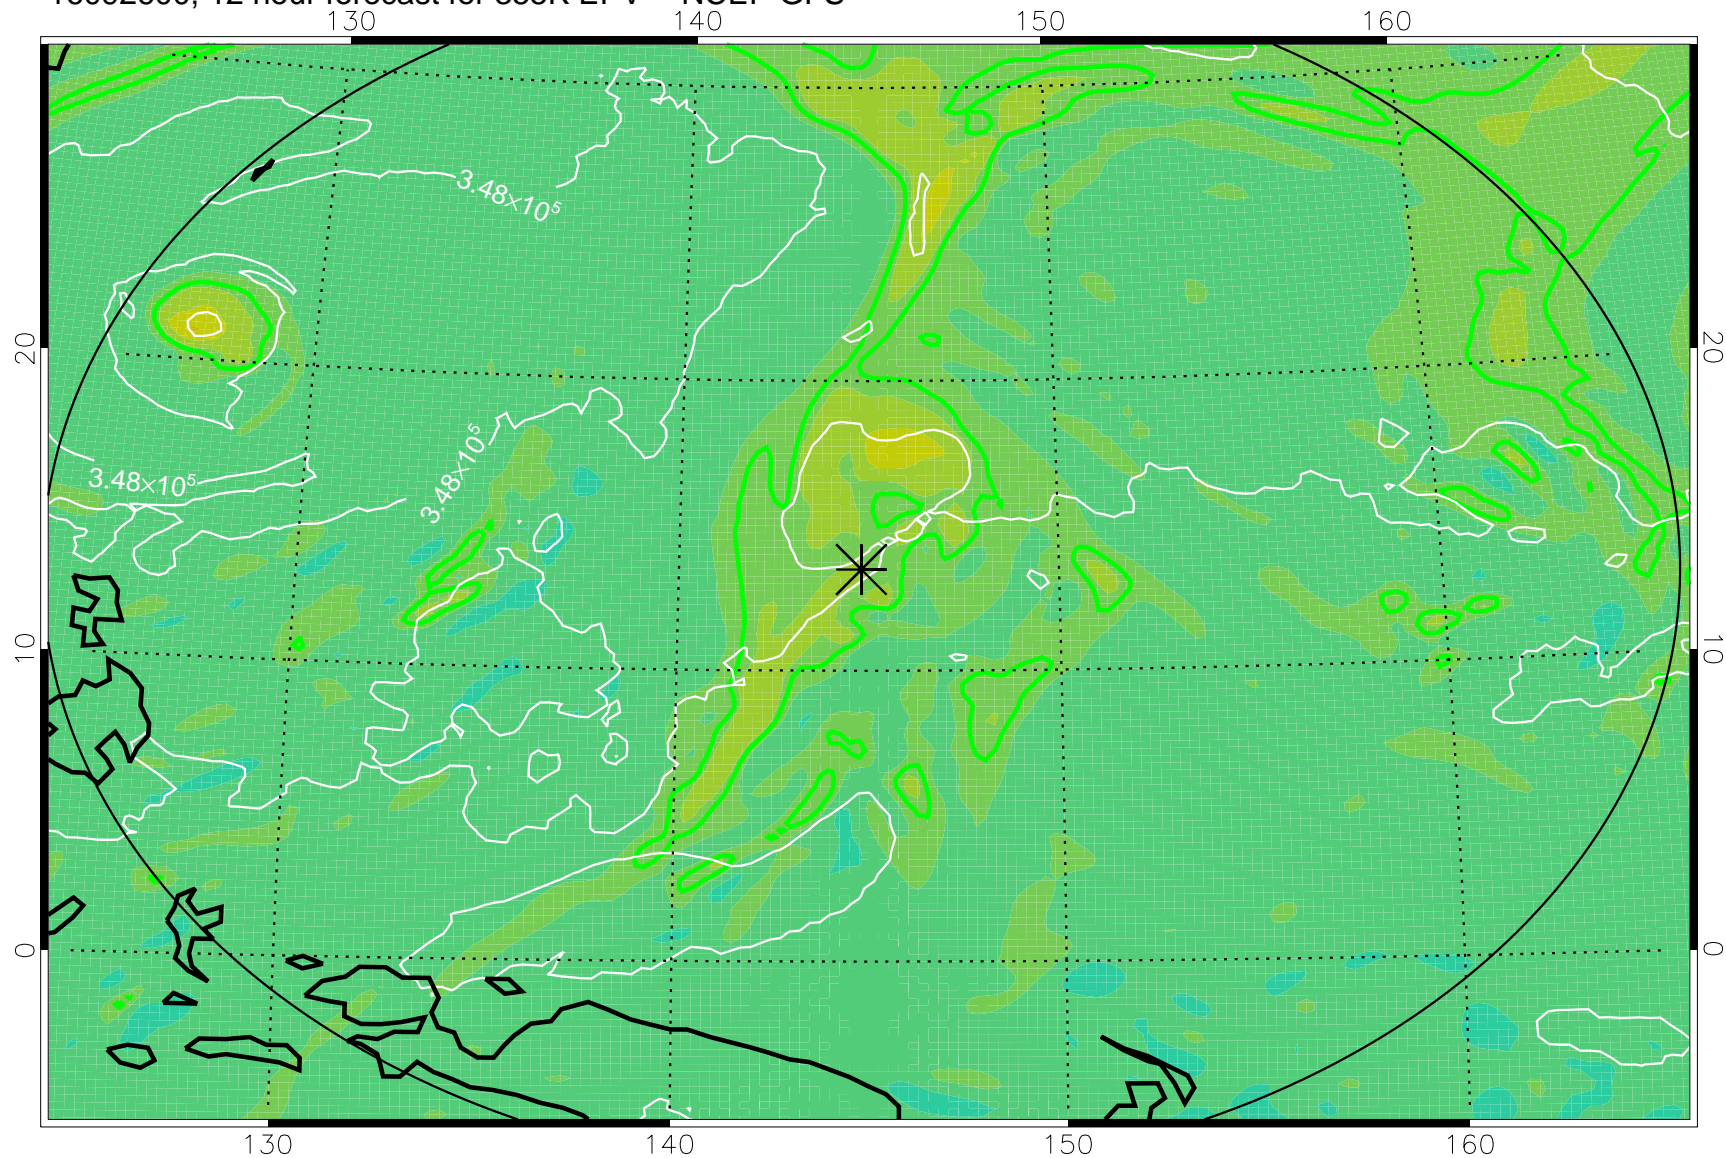

16092518, 6 hour forecast for 355K EPV -- NCEP GFS

355K Montgomery Streamfunction, white  
EPV Tropopause (2 PVU) Position  
Range ring of 2304 km

16092600, 12 hour forecast for 355K EPV -- NCEP GFS

355K Montgomery Streamfunction, white  
EPV Tropopause (2 PVU) Position  
Range ring of 2304 km

16092606, 18 hour forecast for 355K EPV -- NCEP GFS

355K Montgomery Streamfunction, white  
EPV Tropopause (2 PVU) Position  
Range ring of 2304 km

16092612, 24 hour forecast for 355K EPV -- NCEP GFS

355K Montgomery Streamfunction, white  
EPV Tropopause (2 PVU) Position  
Range ring of 2304 km

16092618, 30 hour forecast for 355K EPV -- NCEP GFS

355K Montgomery Streamfunction, white  
EPV Tropopause (2 PVU) Position  
Range ring of 2304 km

16092700, 36 hour forecast for 355K EPV -- NCEP GFS

355K Montgomery Streamfunction, white  
EPV Tropopause (2 PVU) Position  
Range ring of 2304 km

16092718, 54 hour forecast for 355K EPV -- NCEP GFS

355K Montgomery Streamfunction, white  
EPV Tropopause (2 PVU) Position  
Range ring of 2304 km

16092800, 60 hour forecast for 355K EPV -- NCEP GFS

355K Montgomery Streamfunction, white  
EPV Tropopause (2 PVU) Position  
Range ring of 2304 km