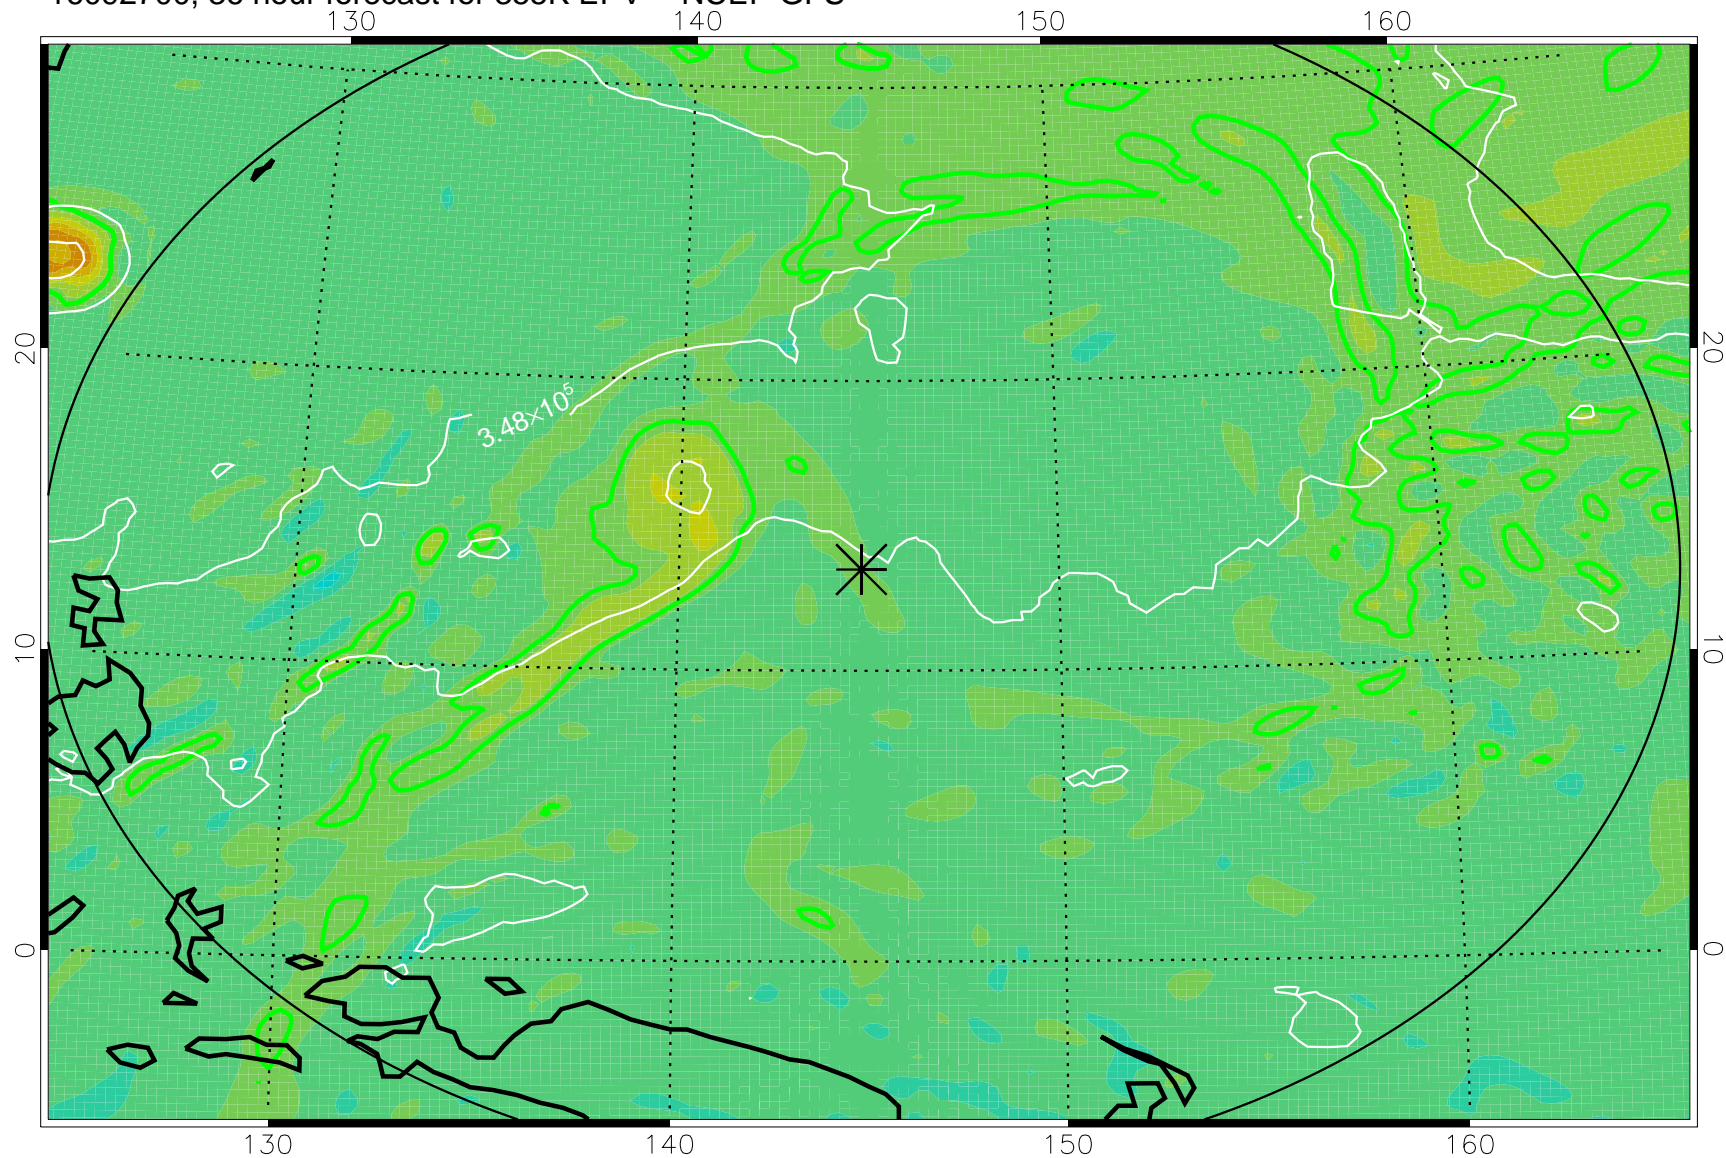

16092606, 18 hour forecast for 355K EPV -- NCEP GFS

355K Montgomery Streamfunction, white  
EPV Tropopause (2 PVU) Position  
Range ring of 2304 km

16092612, 24 hour forecast for 355K EPV -- NCEP GFS

355K Montgomery Streamfunction, white  
EPV Tropopause (2 PVU) Position  
Range ring of 2304 km

16092618, 30 hour forecast for 355K EPV -- NCEP GFS

355K Montgomery Streamfunction, white  
EPV Tropopause (2 PVU) Position  
Range ring of 2304 km

16092700, 36 hour forecast for 355K EPV -- NCEP GFS

355K Montgomery Streamfunction, white  
EPV Tropopause (2 PVU) Position  
Range ring of 2304 km

16092718, 54 hour forecast for 355K EPV -- NCEP GFS

355K Montgomery Streamfunction, white  
EPV Tropopause (2 PVU) Position  
Range ring of 2304 km

16092800, 60 hour forecast for 355K EPV -- NCEP GFS

355K Montgomery Streamfunction, white  
EPV Tropopause (2 PVU) Position  
Range ring of 2304 km

16092818, 78 hour forecast for 355K EPV -- NCEP GFS

355K Montgomery Streamfunction, white  
EPV Tropopause (2 PVU) Position  
Range ring of 2304 km

16092900, 84 hour forecast for 355K EPV -- NCEP GFS

355K Montgomery Streamfunction, white  
EPV Tropopause (2 PVU) Position  
Range ring of 2304 km