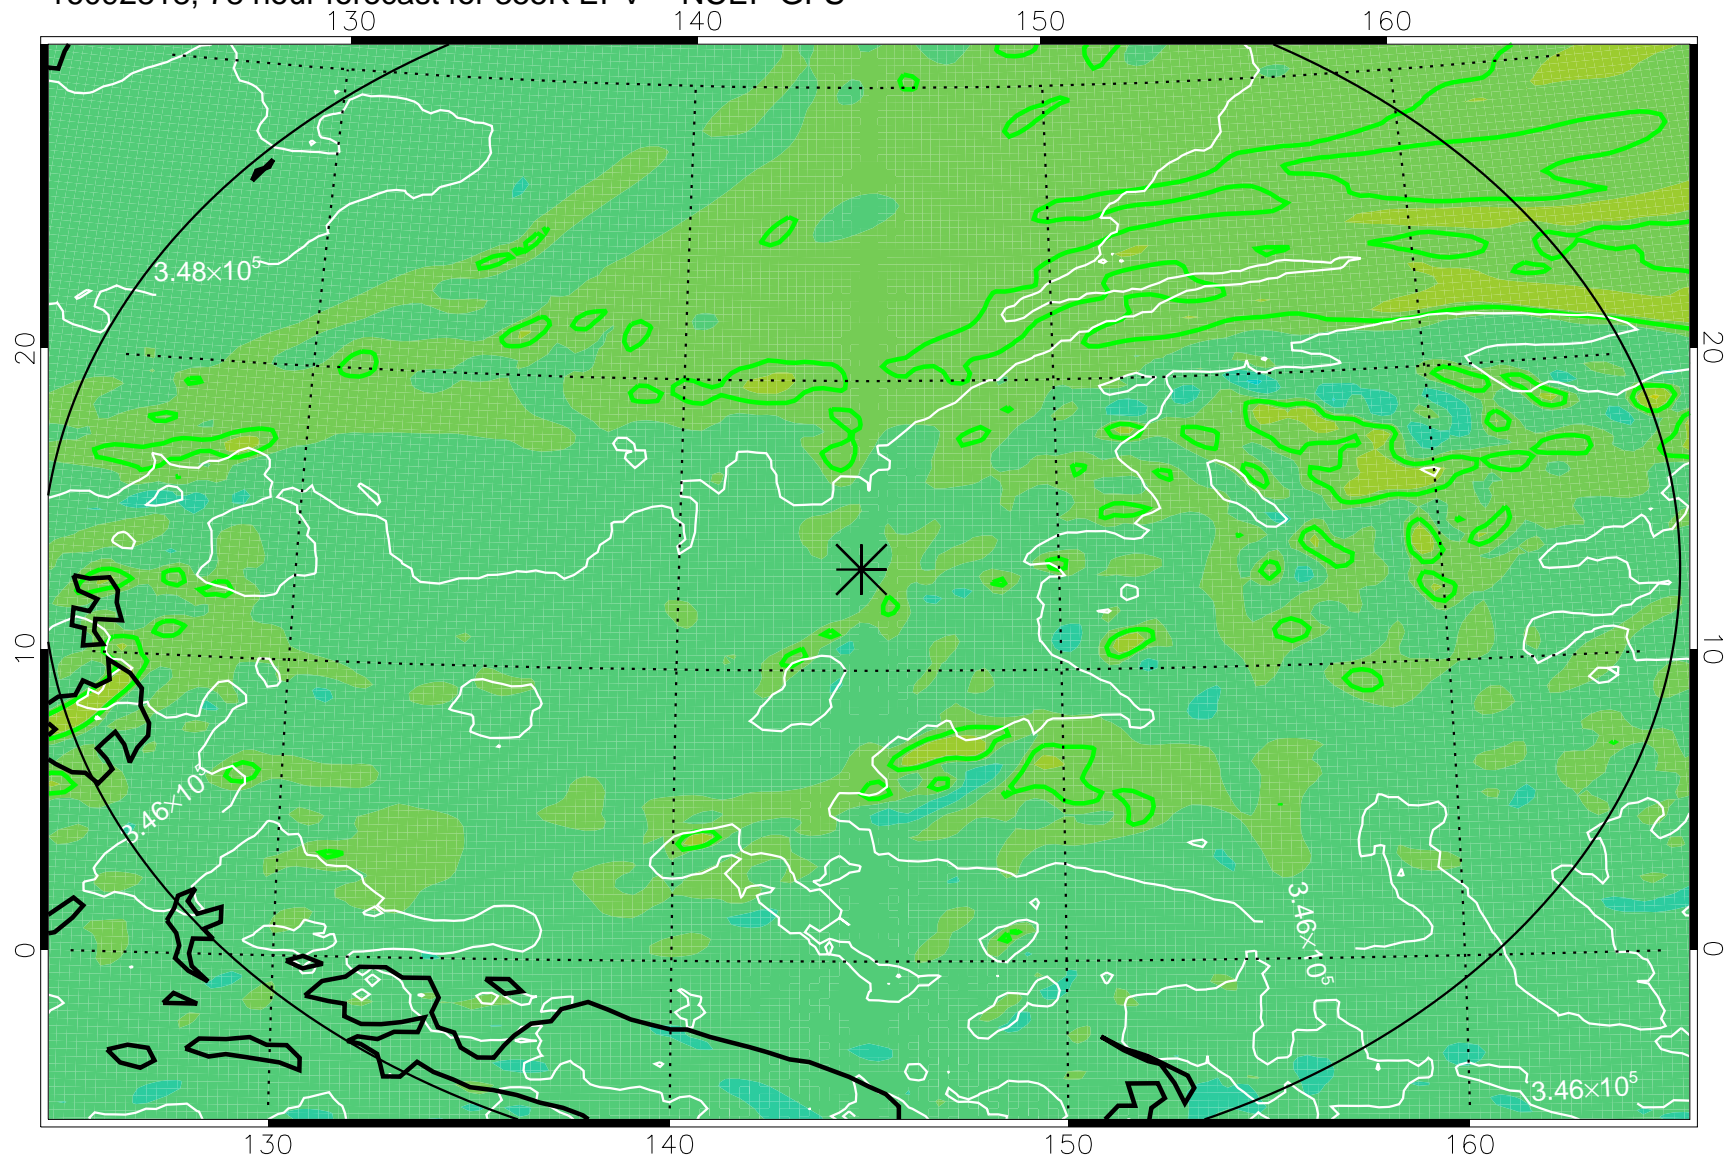

16092806, 66 hour forecast for 355K EPV -- NCEP GFS

355K Montgomery Streamfunction, white  
EPV Tropopause (2 PVU) Position  
Range ring of 2304 km

16092812, 72 hour forecast for 355K EPV -- NCEP GFS

355K Montgomery Streamfunction, white  
EPV Tropopause (2 PVU) Position  
Range ring of 2304 km

16092818, 78 hour forecast for 355K EPV -- NCEP GFS

355K Montgomery Streamfunction, white  
EPV Tropopause (2 PVU) Position  
Range ring of 2304 km

16092900, 84 hour forecast for 355K EPV -- NCEP GFS

355K Montgomery Streamfunction, white  
EPV Tropopause (2 PVU) Position  
Range ring of 2304 km

16092906, 90 hour forecast for 355K EPV -- NCEP GFS

355K Montgomery Streamfunction, white  
EPV Tropopause (2 PVU) Position  
Range ring of 2304 km

16092912, 96 hour forecast for 355K EPV -- NCEP GFS

355K Montgomery Streamfunction, white  
EPV Tropopause (2 PVU) Position  
Range ring of 2304 km

16092918, 102 hour forecast for 355K EPV -- NCEP GFS

355K Montgomery Streamfunction, white  
EPV Tropopause (2 PVU) Position  
Range ring of 2304 km

16093000, 108 hour forecast for 355K EPV -- NCEP GFS

355K Montgomery Streamfunction, white  
EPV Tropopause (2 PVU) Position  
Range ring of 2304 km