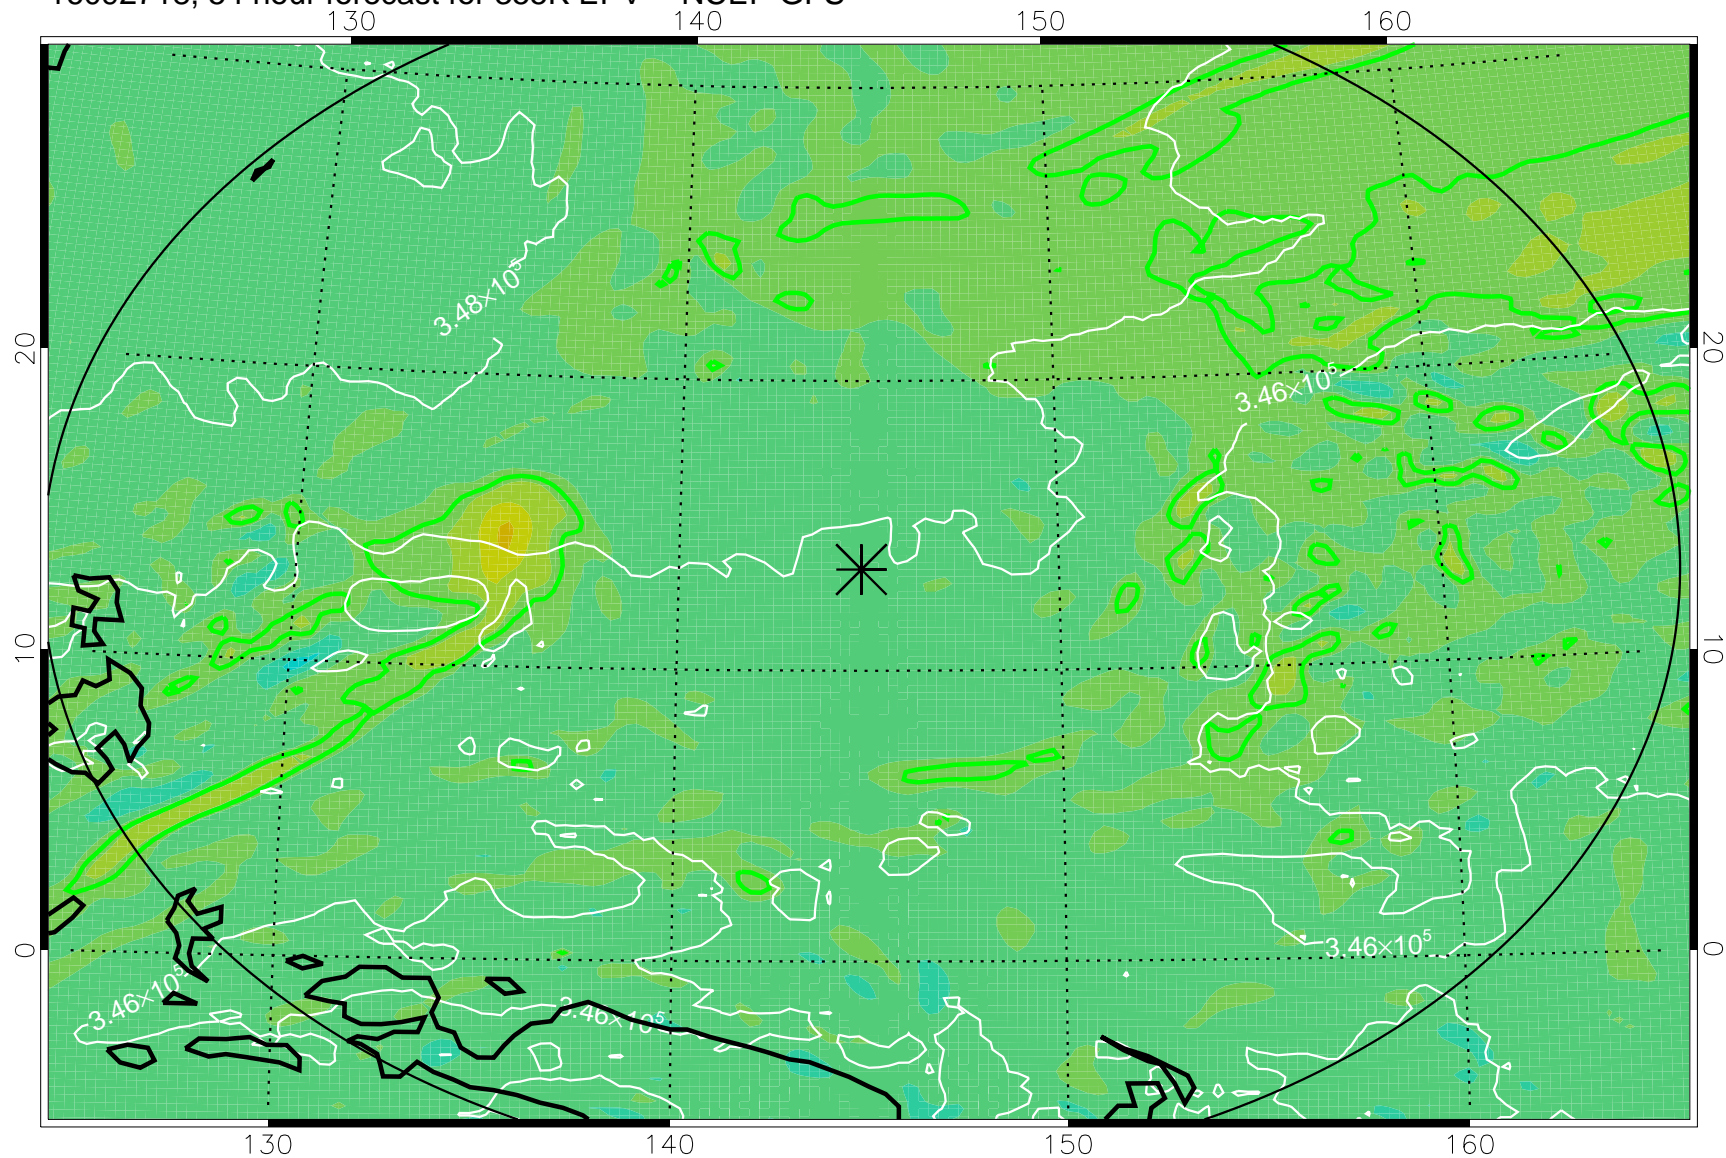

16092706, 42 hour forecast for 355K EPV -- NCEP GFS

355K Montgomery Streamfunction, white  
EPV Tropopause (2 PVU) Position  
Range ring of 2304 km

16092712, 48 hour forecast for 355K EPV -- NCEP GFS

355K Montgomery Streamfunction, white  
EPV Tropopause (2 PVU) Position  
Range ring of 2304 km

16092718, 54 hour forecast for 355K EPV -- NCEP GFS

355K Montgomery Streamfunction, white  
EPV Tropopause (2 PVU) Position  
Range ring of 2304 km

16092800, 60 hour forecast for 355K EPV -- NCEP GFS

355K Montgomery Streamfunction, white  
EPV Tropopause (2 PVU) Position  
Range ring of 2304 km

16092806, 66 hour forecast for 355K EPV -- NCEP GFS

355K Montgomery Streamfunction, white  
EPV Tropopause (2 PVU) Position  
Range ring of 2304 km

16092812, 72 hour forecast for 355K EPV -- NCEP GFS

355K Montgomery Streamfunction, white  
EPV Tropopause (2 PVU) Position  
Range ring of 2304 km

16092818, 78 hour forecast for 355K EPV -- NCEP GFS

355K Montgomery Streamfunction, white  
EPV Tropopause (2 PVU) Position  
Range ring of 2304 km

16092900, 84 hour forecast for 355K EPV -- NCEP GFS

355K Montgomery Streamfunction, white  
EPV Tropopause (2 PVU) Position  
Range ring of 2304 km