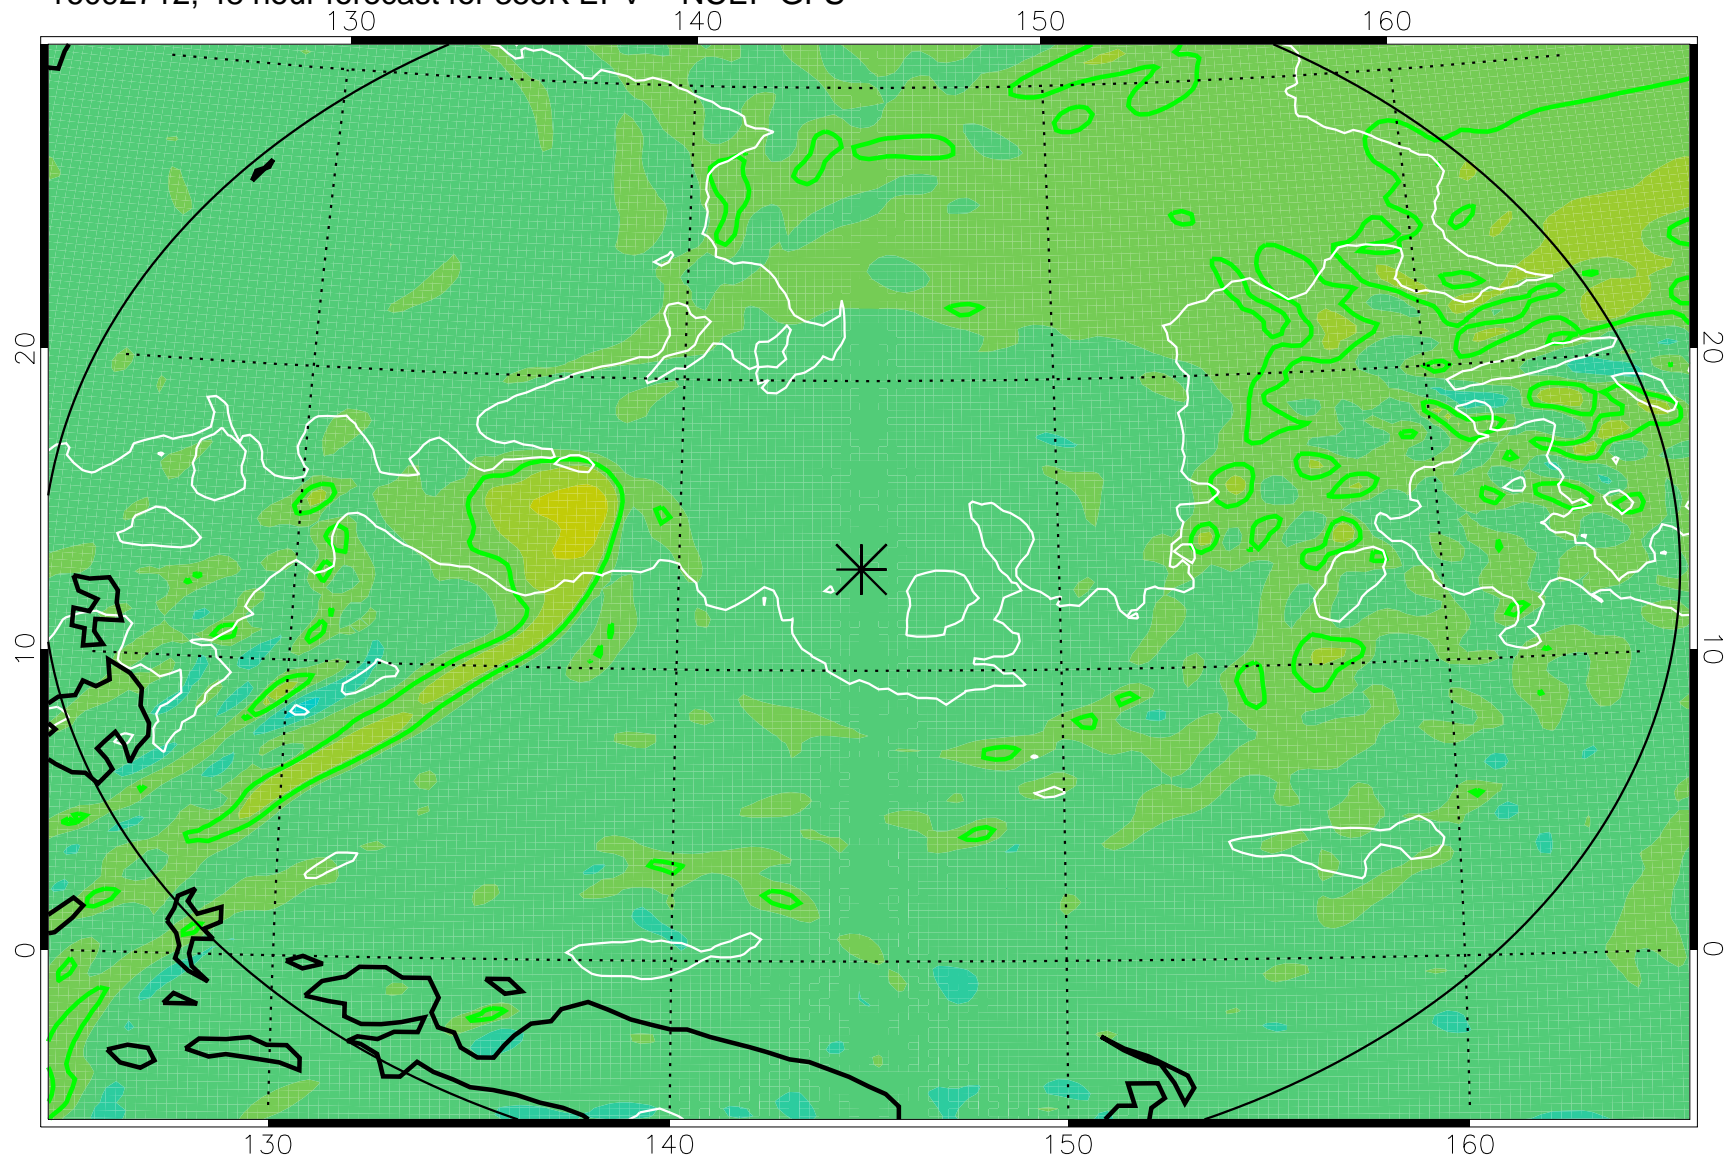

16092618, 30 hour forecast for 355K EPV -- NCEP GFS

355K Montgomery Streamfunction, white  
EPV Tropopause (2 PVU) Position  
Range ring of 2304 km

16092700, 36 hour forecast for 355K EPV -- NCEP GFS

355K Montgomery Streamfunction, white  
EPV Tropopause (2 PVU) Position  
Range ring of 2304 km

16092706, 42 hour forecast for 355K EPV -- NCEP GFS

355K Montgomery Streamfunction, white  
EPV Tropopause (2 PVU) Position  
Range ring of 2304 km

16092712, 48 hour forecast for 355K EPV -- NCEP GFS

355K Montgomery Streamfunction, white  
EPV Tropopause (2 PVU) Position  
Range ring of 2304 km

16092718, 54 hour forecast for 355K EPV -- NCEP GFS

355K Montgomery Streamfunction, white  
EPV Tropopause (2 PVU) Position  
Range ring of 2304 km

16092800, 60 hour forecast for 355K EPV -- NCEP GFS

355K Montgomery Streamfunction, white  
EPV Tropopause (2 PVU) Position  
Range ring of 2304 km

16092818, 78 hour forecast for 355K EPV -- NCEP GFS

355K Montgomery Streamfunction, white  
EPV Tropopause (2 PVU) Position  
Range ring of 2304 km

16092900, 84 hour forecast for 355K EPV -- NCEP GFS

355K Montgomery Streamfunction, white  
EPV Tropopause (2 PVU) Position  
Range ring of 2304 km