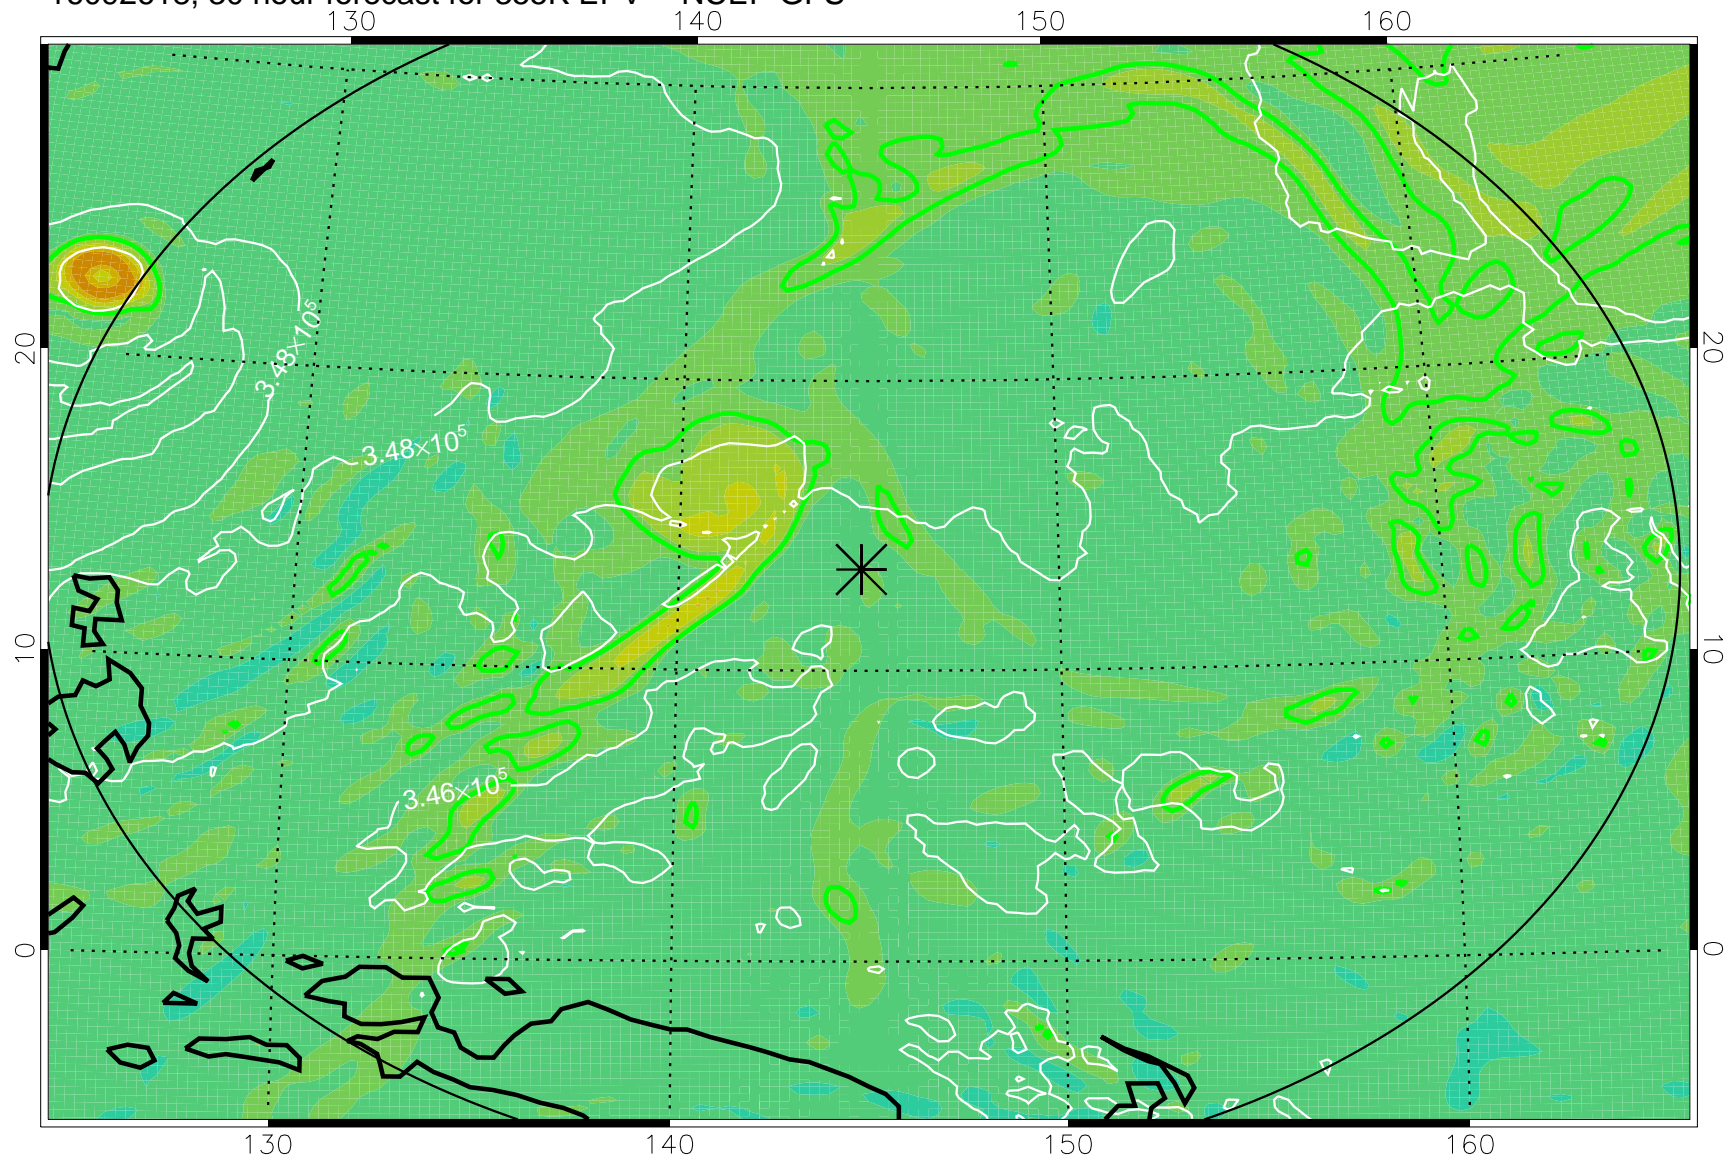

16092606, 18 hour forecast for 355K EPV -- NCEP GFS

355K Montgomery Streamfunction, white  
EPV Tropopause (2 PVU) Position  
Range ring of 2304 km

16092612, 24 hour forecast for 355K EPV -- NCEP GFS

355K Montgomery Streamfunction, white  
EPV Tropopause (2 PVU) Position  
Range ring of 2304 km

16092618, 30 hour forecast for 355K EPV -- NCEP GFS

355K Montgomery Streamfunction, white  
EPV Tropopause (2 PVU) Position  
Range ring of 2304 km

16092700, 36 hour forecast for 355K EPV -- NCEP GFS

355K Montgomery Streamfunction, white  
EPV Tropopause (2 PVU) Position  
Range ring of 2304 km

16092718, 54 hour forecast for 355K EPV -- NCEP GFS

355K Montgomery Streamfunction, white  
EPV Tropopause (2 PVU) Position  
Range ring of 2304 km

16092800, 60 hour forecast for 355K EPV -- NCEP GFS

355K Montgomery Streamfunction, white  
EPV Tropopause (2 PVU) Position  
Range ring of 2304 km

16092818, 78 hour forecast for 355K EPV -- NCEP GFS

355K Montgomery Streamfunction, white  
EPV Tropopause (2 PVU) Position  
Range ring of 2304 km

16092900, 84 hour forecast for 355K EPV -- NCEP GFS

355K Montgomery Streamfunction, white  
EPV Tropopause (2 PVU) Position  
Range ring of 2304 km