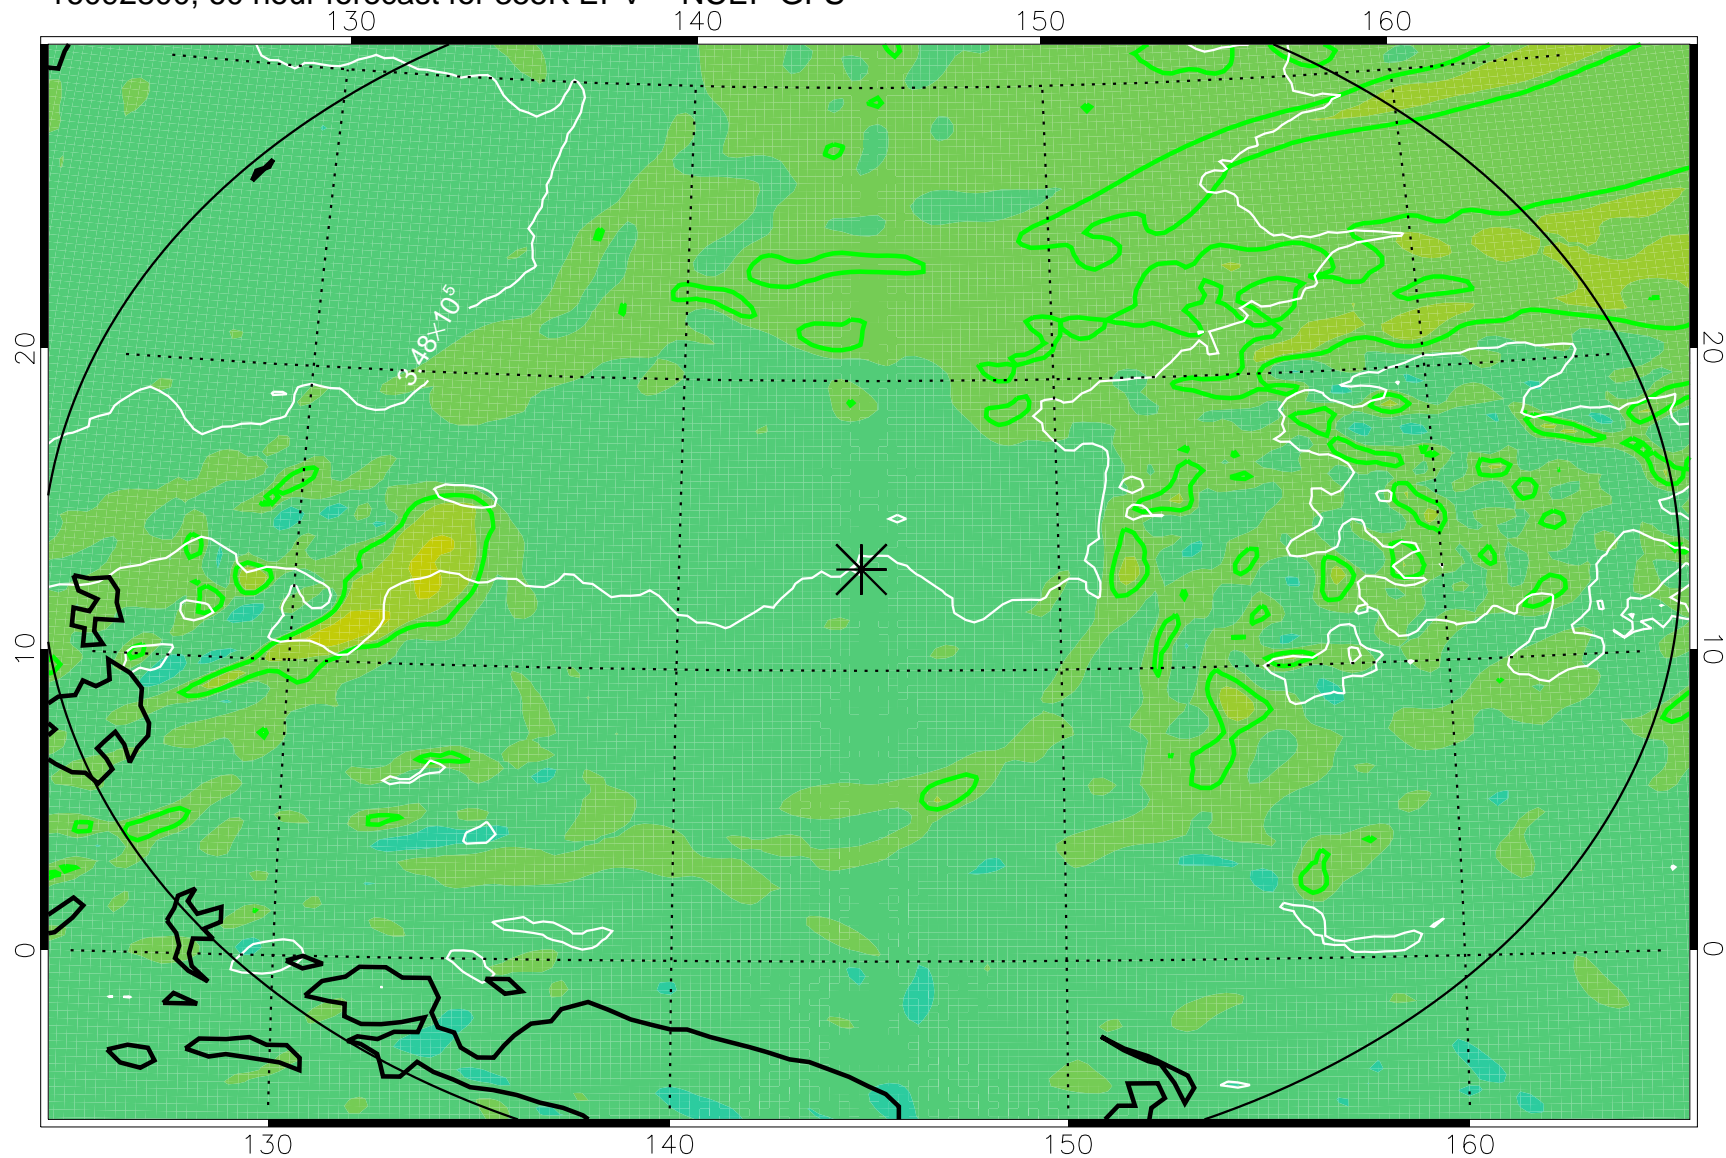

16092706, 42 hour forecast for 355K EPV -- NCEP GFS

355K Montgomery Streamfunction, white  
EPV Tropopause (2 PVU) Position  
Range ring of 2304 km

16092712, 48 hour forecast for 355K EPV -- NCEP GFS

355K Montgomery Streamfunction, white  
EPV Tropopause (2 PVU) Position  
Range ring of 2304 km

16092718, 54 hour forecast for 355K EPV -- NCEP GFS

355K Montgomery Streamfunction, white  
EPV Tropopause (2 PVU) Position  
Range ring of 2304 km

16092800, 60 hour forecast for 355K EPV -- NCEP GFS

355K Montgomery Streamfunction, white  
EPV Tropopause (2 PVU) Position  
Range ring of 2304 km

16092818, 78 hour forecast for 355K EPV -- NCEP GFS

355K Montgomery Streamfunction, white  
EPV Tropopause (2 PVU) Position  
Range ring of 2304 km

16092900, 84 hour forecast for 355K EPV -- NCEP GFS

355K Montgomery Streamfunction, white  
EPV Tropopause (2 PVU) Position  
Range ring of 2304 km

16092918, 102 hour forecast for 355K EPV -- NCEP GFS

355K Montgomery Streamfunction, white  
EPV Tropopause (2 PVU) Position  
Range ring of 2304 km

16093000, 108 hour forecast for 355K EPV -- NCEP GFS

355K Montgomery Streamfunction, white  
EPV Tropopause (2 PVU) Position  
Range ring of 2304 km