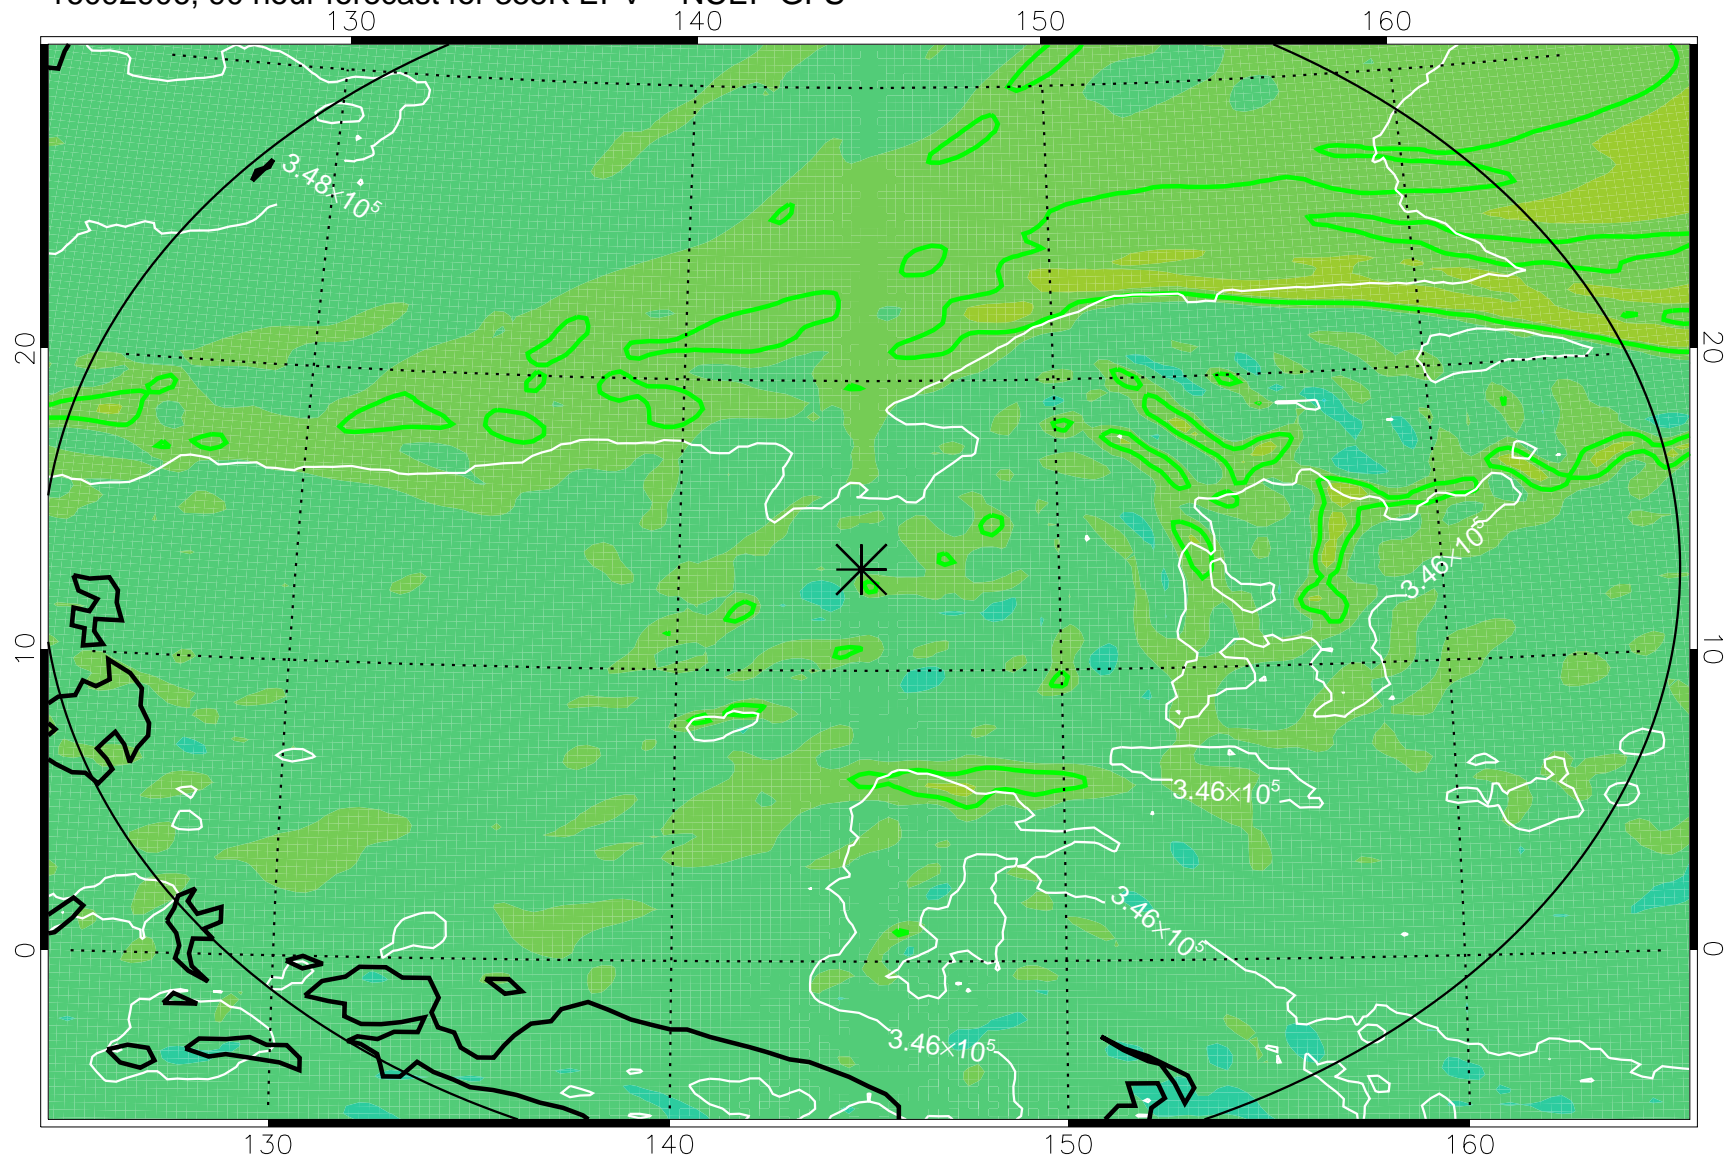

16092818, 78 hour forecast for 355K EPV -- NCEP GFS

355K Montgomery Streamfunction, white  
EPV Tropopause (2 PVU) Position  
Range ring of 2304 km

16092900, 84 hour forecast for 355K EPV -- NCEP GFS

355K Montgomery Streamfunction, white  
EPV Tropopause (2 PVU) Position  
Range ring of 2304 km

16092906, 90 hour forecast for 355K EPV -- NCEP GFS

355K Montgomery Streamfunction, white  
EPV Tropopause (2 PVU) Position  
Range ring of 2304 km

16092912, 96 hour forecast for 355K EPV -- NCEP GFS

355K Montgomery Streamfunction, white  
EPV Tropopause (2 PVU) Position  
Range ring of 2304 km

16092918, 102 hour forecast for 355K EPV -- NCEP GFS

355K Montgomery Streamfunction, white  
EPV Tropopause (2 PVU) Position  
Range ring of 2304 km

16093000, 108 hour forecast for 355K EPV -- NCEP GFS

355K Montgomery Streamfunction, white  
EPV Tropopause (2 PVU) Position  
Range ring of 2304 km

16093006, 114 hour forecast for 355K EPV -- NCEP GFS

355K Montgomery Streamfunction, white  
EPV Tropopause (2 PVU) Position  
Range ring of 2304 km

16093012, 120 hour forecast for 355K EPV -- NCEP GFS

355K Montgomery Streamfunction, white  
EPV Tropopause (2 PVU) Position  
Range ring of 2304 km