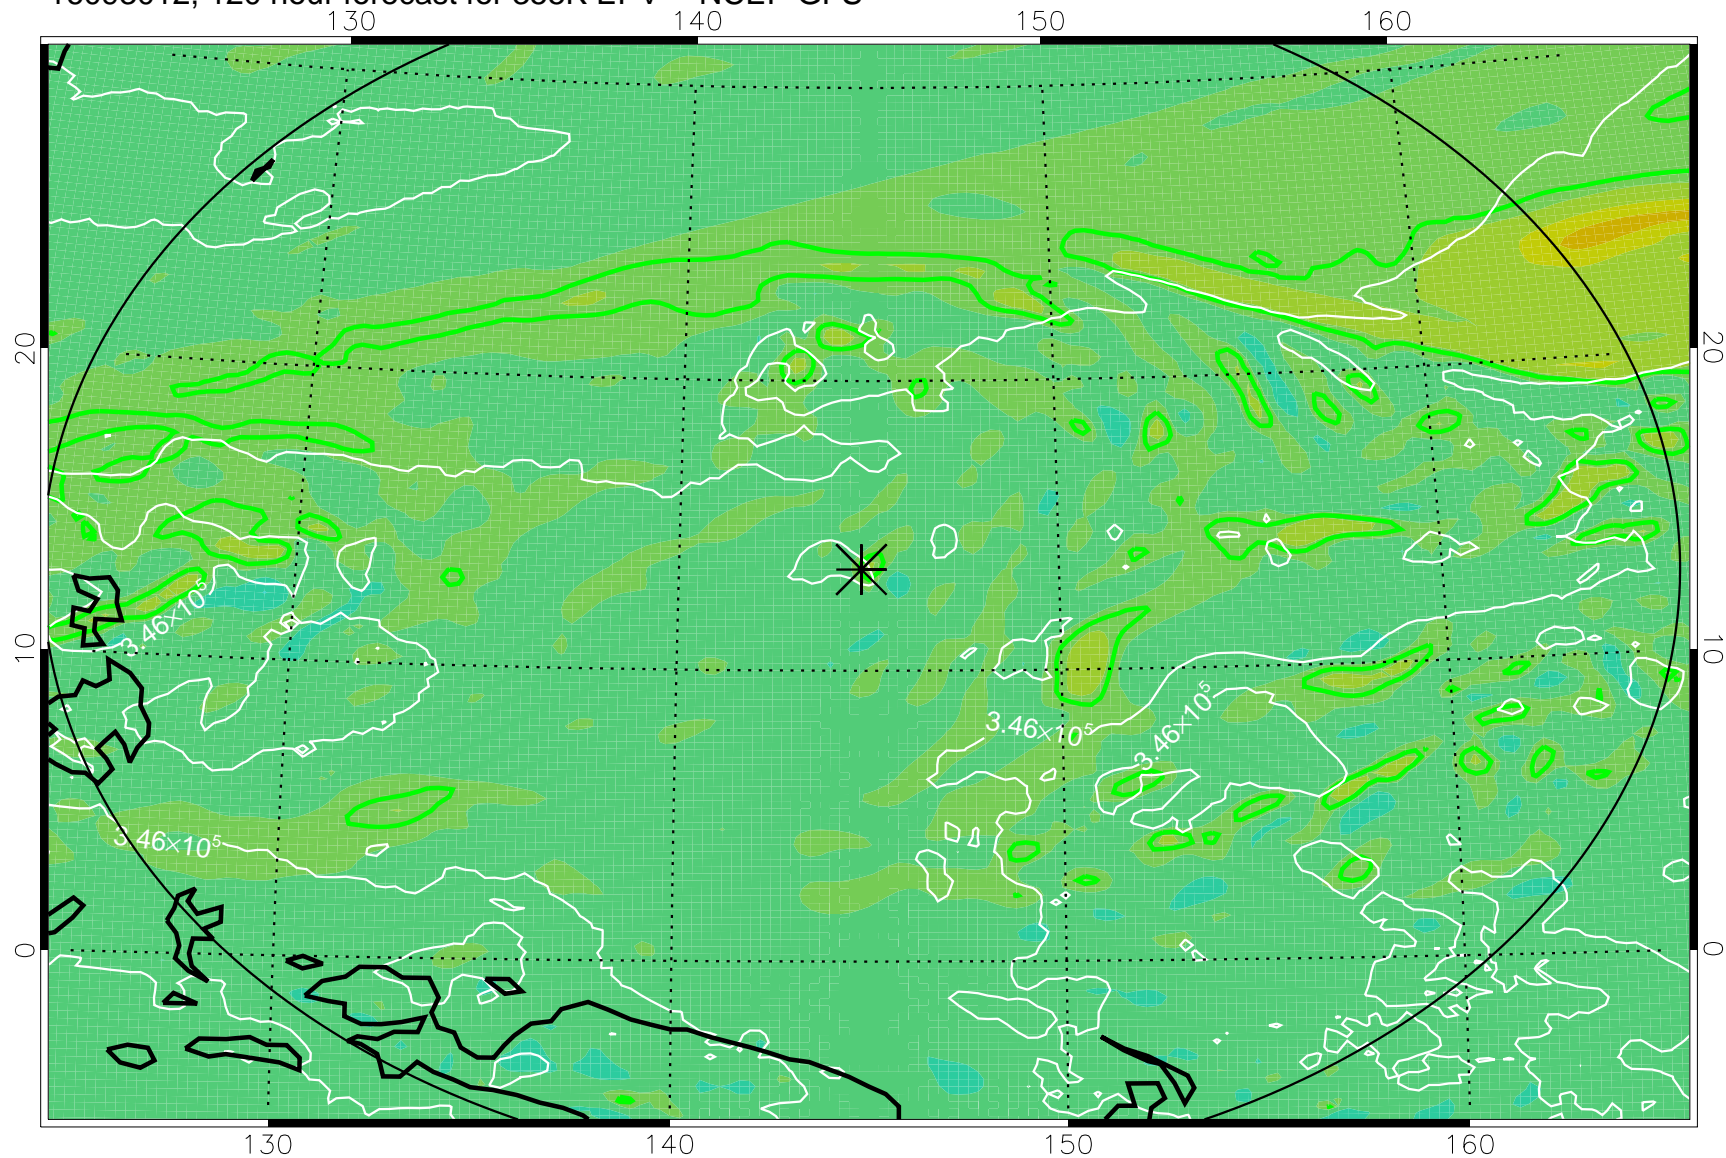

16092818, 78 hour forecast for 355K EPV -- NCEP GFS

355K Montgomery Streamfunction, white  
EPV Tropopause (2 PVU) Position  
Range ring of 2304 km

16092900, 84 hour forecast for 355K EPV -- NCEP GFS

355K Montgomery Streamfunction, white  
EPV Tropopause (2 PVU) Position  
Range ring of 2304 km

16092906, 90 hour forecast for 355K EPV -- NCEP GFS

355K Montgomery Streamfunction, white  
EPV Tropopause (2 PVU) Position  
Range ring of 2304 km

16092912, 96 hour forecast for 355K EPV -- NCEP GFS

355K Montgomery Streamfunction, white  
EPV Tropopause (2 PVU) Position  
Range ring of 2304 km

16092918, 102 hour forecast for 355K EPV -- NCEP GFS

355K Montgomery Streamfunction, white  
EPV Tropopause (2 PVU) Position  
Range ring of 2304 km

16093000, 108 hour forecast for 355K EPV -- NCEP GFS

355K Montgomery Streamfunction, white  
EPV Tropopause (2 PVU) Position  
Range ring of 2304 km

16093006, 114 hour forecast for 355K EPV -- NCEP GFS

355K Montgomery Streamfunction, white  
EPV Tropopause (2 PVU) Position  
Range ring of 2304 km

16093012, 120 hour forecast for 355K EPV -- NCEP GFS

355K Montgomery Streamfunction, white  
EPV Tropopause (2 PVU) Position  
Range ring of 2304 km