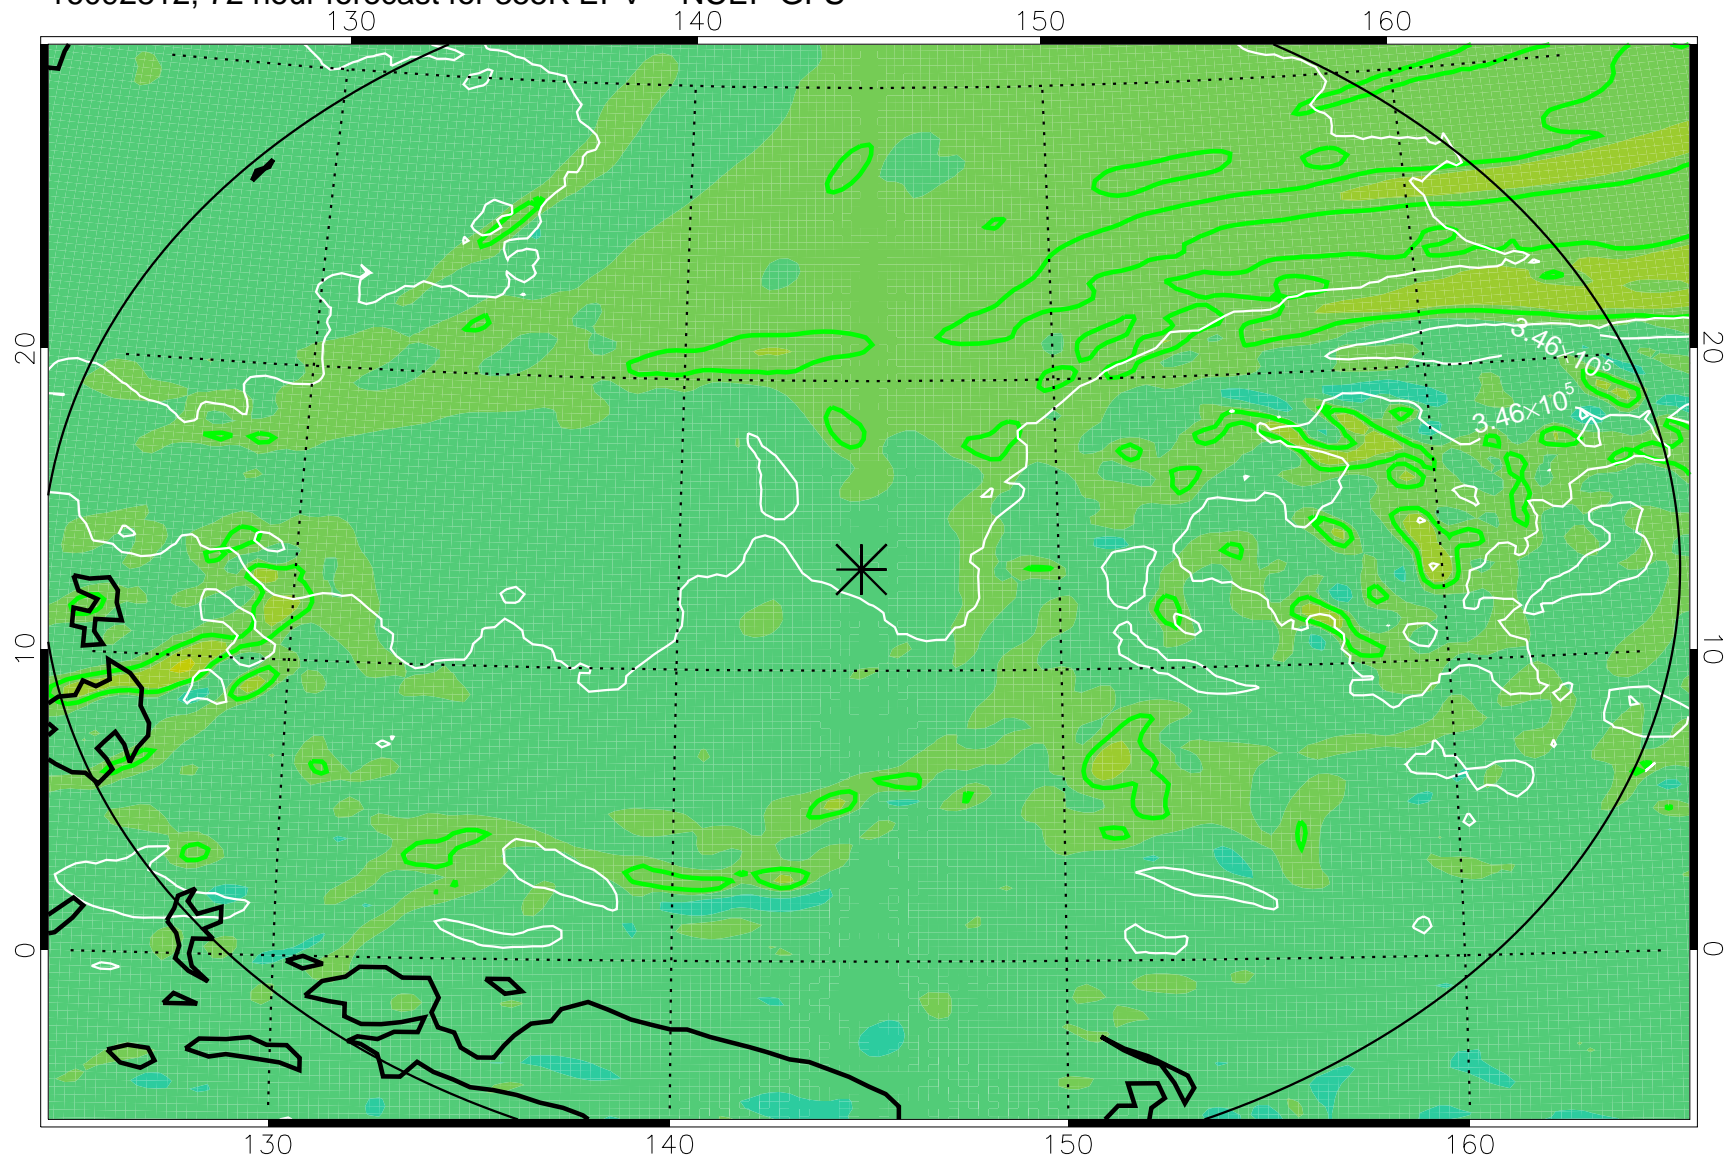

16092718, 54 hour forecast for 355K EPV -- NCEP GFS

355K Montgomery Streamfunction, white  
EPV Tropopause (2 PVU) Position  
Range ring of 2304 km

16092800, 60 hour forecast for 355K EPV -- NCEP GFS

355K Montgomery Streamfunction, white  
EPV Tropopause (2 PVU) Position  
Range ring of 2304 km

16092806, 66 hour forecast for 355K EPV -- NCEP GFS

355K Montgomery Streamfunction, white  
EPV Tropopause (2 PVU) Position  
Range ring of 2304 km

16092812, 72 hour forecast for 355K EPV -- NCEP GFS

355K Montgomery Streamfunction, white  
EPV Tropopause (2 PVU) Position  
Range ring of 2304 km

16092818, 78 hour forecast for 355K EPV -- NCEP GFS

355K Montgomery Streamfunction, white  
EPV Tropopause (2 PVU) Position  
Range ring of 2304 km

16092900, 84 hour forecast for 355K EPV -- NCEP GFS

355K Montgomery Streamfunction, white  
EPV Tropopause (2 PVU) Position  
Range ring of 2304 km

16092918, 102 hour forecast for 355K EPV -- NCEP GFS

355K Montgomery Streamfunction, white  
EPV Tropopause (2 PVU) Position  
Range ring of 2304 km

16093000, 108 hour forecast for 355K EPV -- NCEP GFS

355K Montgomery Streamfunction, white  
EPV Tropopause (2 PVU) Position  
Range ring of 2304 km