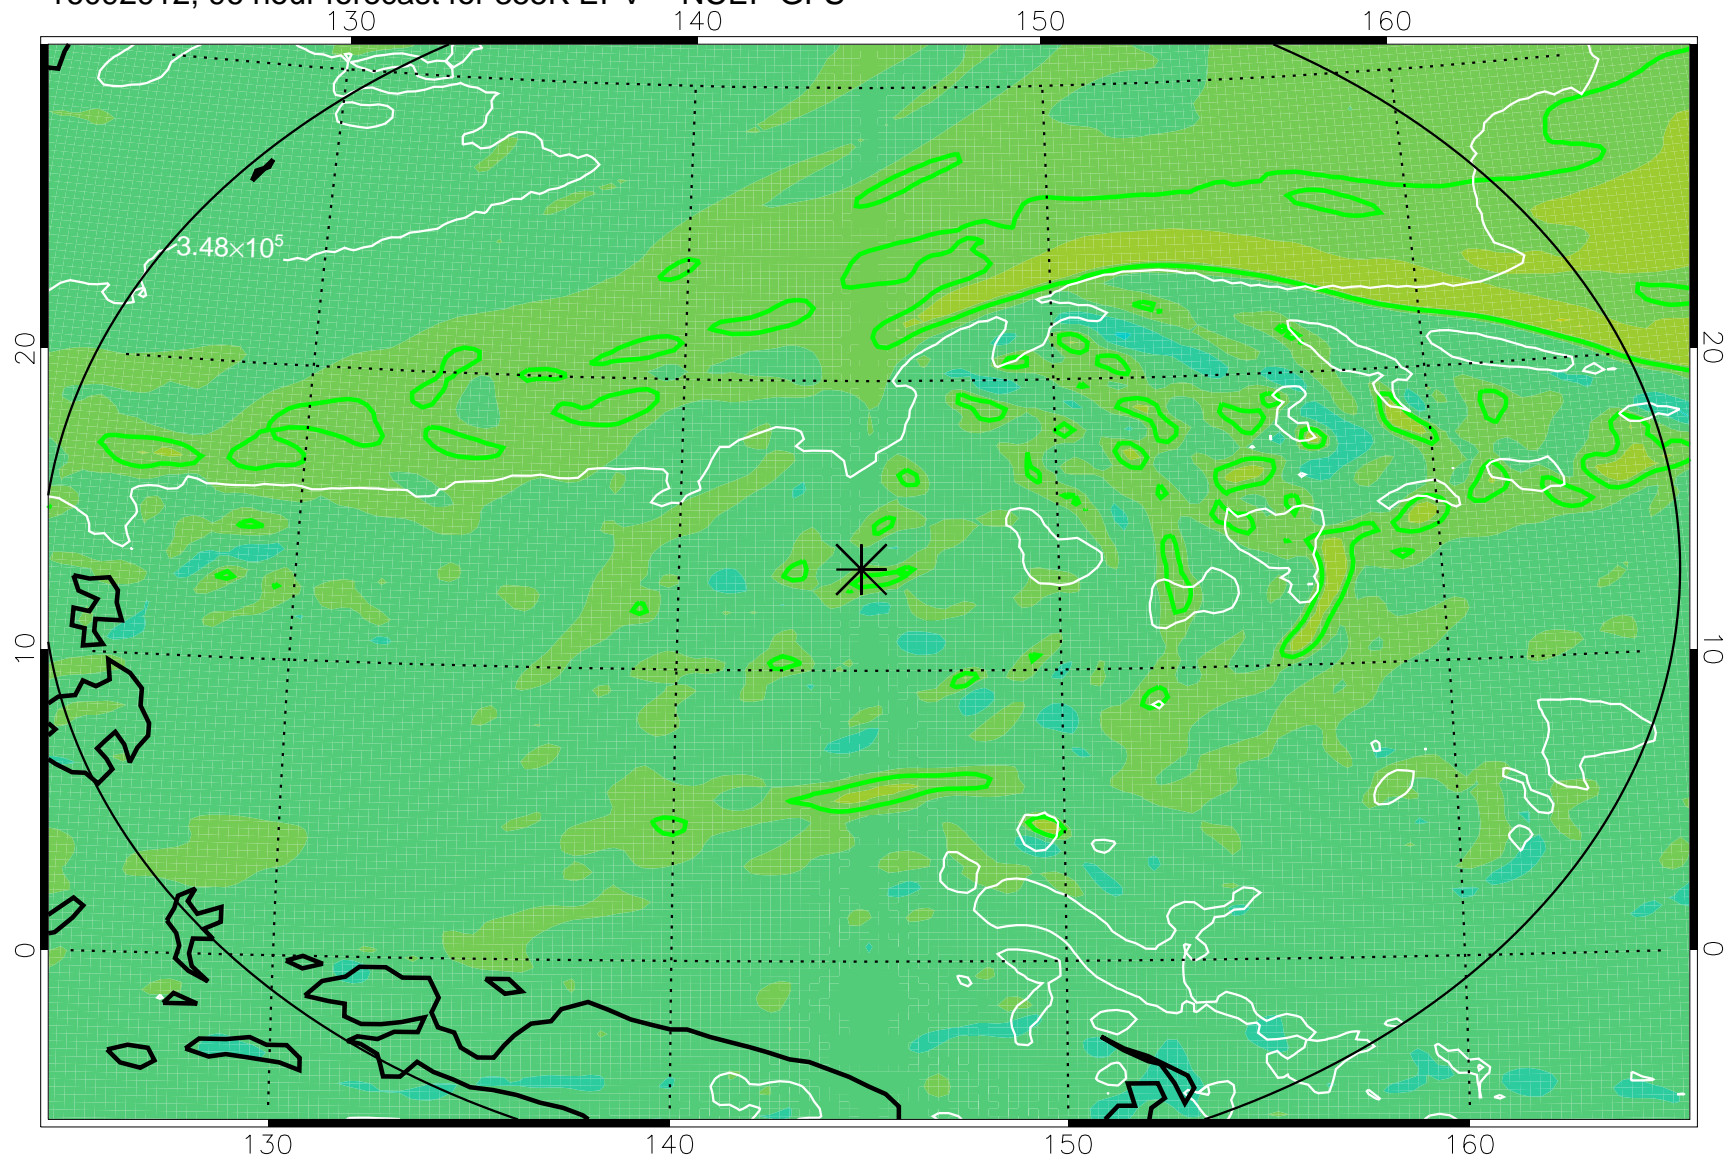

16092818, 78 hour forecast for 355K EPV -- NCEP GFS

355K Montgomery Streamfunction, white  
EPV Tropopause (2 PVU) Position  
Range ring of 2304 km

16092900, 84 hour forecast for 355K EPV -- NCEP GFS

355K Montgomery Streamfunction, white  
EPV Tropopause (2 PVU) Position  
Range ring of 2304 km

16092906, 90 hour forecast for 355K EPV -- NCEP GFS

355K Montgomery Streamfunction, white  
EPV Tropopause (2 PVU) Position  
Range ring of 2304 km

16092912, 96 hour forecast for 355K EPV -- NCEP GFS

355K Montgomery Streamfunction, white  
EPV Tropopause (2 PVU) Position  
Range ring of 2304 km

16092918, 102 hour forecast for 355K EPV -- NCEP GFS

355K Montgomery Streamfunction, white  
EPV Tropopause (2 PVU) Position  
Range ring of 2304 km

16093000, 108 hour forecast for 355K EPV -- NCEP GFS

355K Montgomery Streamfunction, white  
EPV Tropopause (2 PVU) Position  
Range ring of 2304 km

16093006, 114 hour forecast for 355K EPV -- NCEP GFS

355K Montgomery Streamfunction, white  
EPV Tropopause (2 PVU) Position  
Range ring of 2304 km

16093012, 120 hour forecast for 355K EPV -- NCEP GFS

355K Montgomery Streamfunction, white  
EPV Tropopause (2 PVU) Position  
Range ring of 2304 km