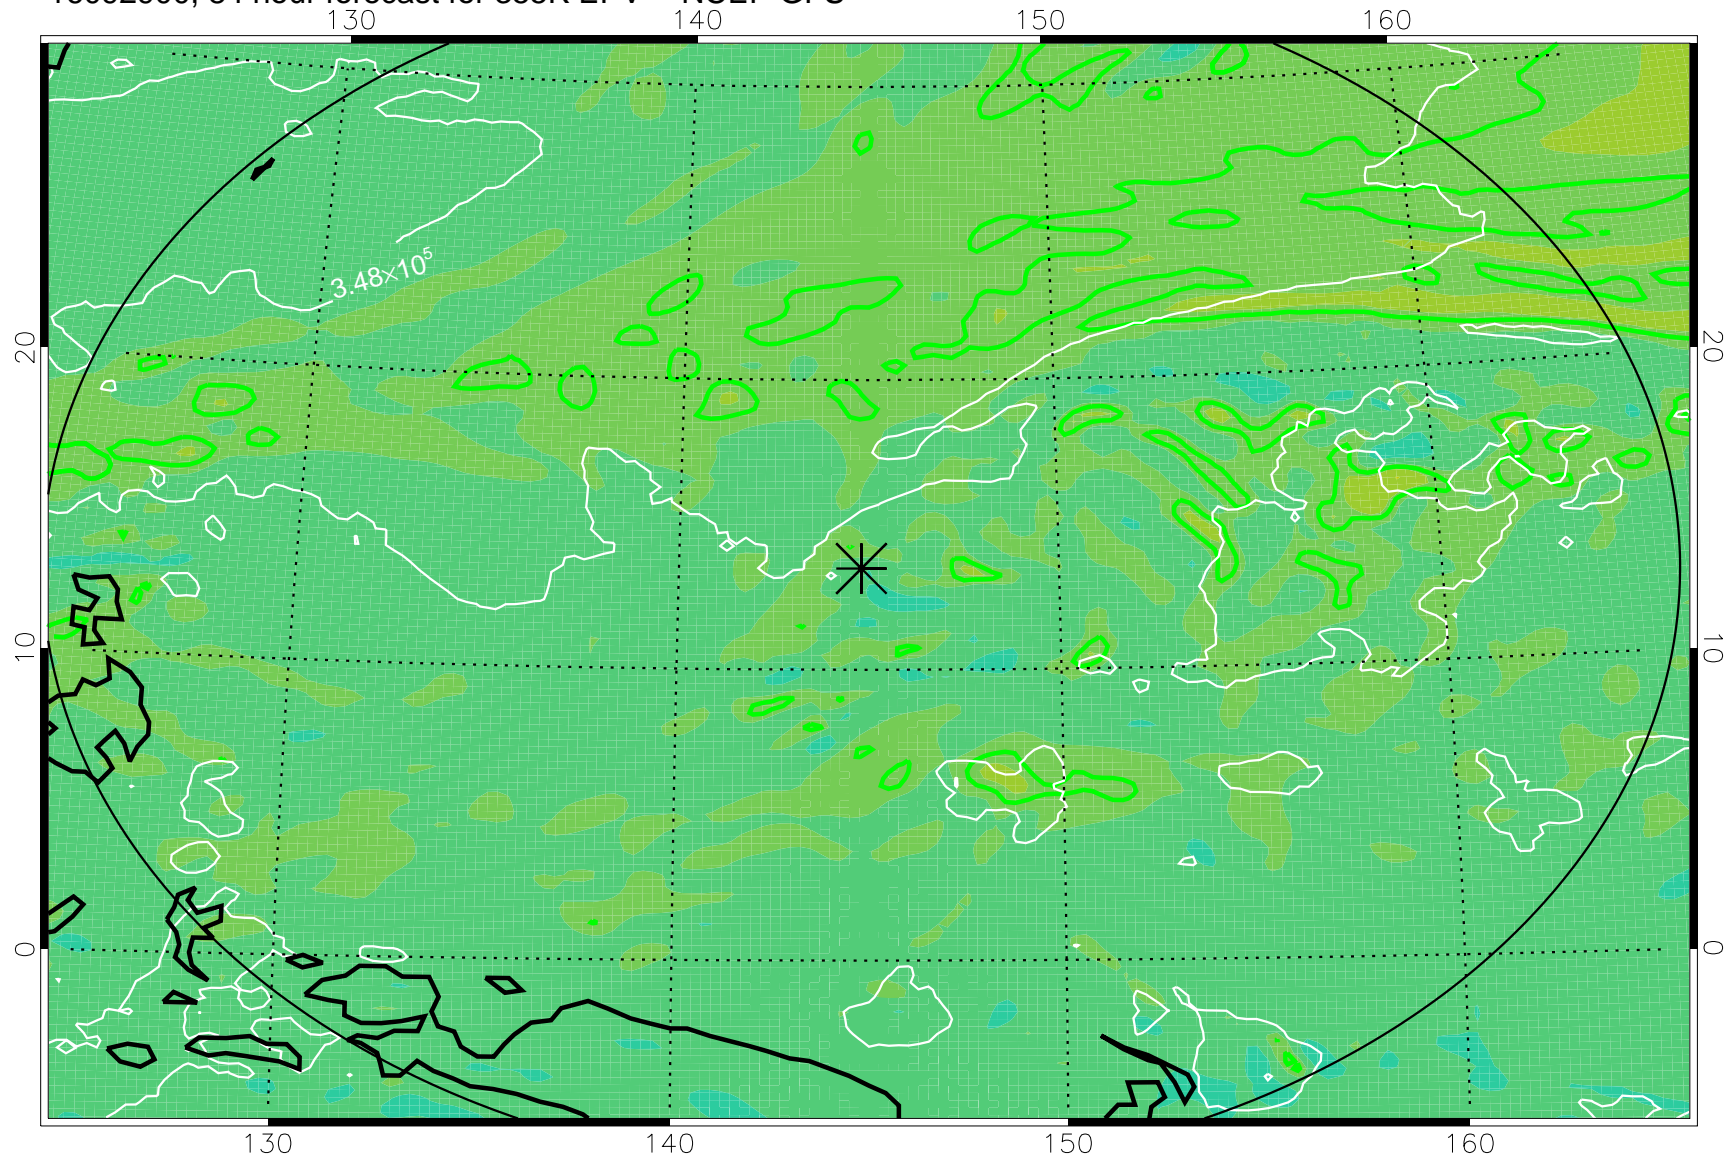

16092806, 66 hour forecast for 355K EPV -- NCEP GFS

355K Montgomery Streamfunction, white  
EPV Tropopause (2 PVU) Position  
Range ring of 2304 km

16092812, 72 hour forecast for 355K EPV -- NCEP GFS

355K Montgomery Streamfunction, white  
EPV Tropopause (2 PVU) Position  
Range ring of 2304 km

16092818, 78 hour forecast for 355K EPV -- NCEP GFS

355K Montgomery Streamfunction, white  
EPV Tropopause (2 PVU) Position  
Range ring of 2304 km

16092900, 84 hour forecast for 355K EPV -- NCEP GFS

355K Montgomery Streamfunction, white  
EPV Tropopause (2 PVU) Position  
Range ring of 2304 km

16092906, 90 hour forecast for 355K EPV -- NCEP GFS

355K Montgomery Streamfunction, white  
EPV Tropopause (2 PVU) Position  
Range ring of 2304 km

16092912, 96 hour forecast for 355K EPV -- NCEP GFS

355K Montgomery Streamfunction, white  
EPV Tropopause (2 PVU) Position  
Range ring of 2304 km

16092918, 102 hour forecast for 355K EPV -- NCEP GFS

355K Montgomery Streamfunction, white  
EPV Tropopause (2 PVU) Position  
Range ring of 2304 km

16093000, 108 hour forecast for 355K EPV -- NCEP GFS

355K Montgomery Streamfunction, white  
EPV Tropopause (2 PVU) Position  
Range ring of 2304 km