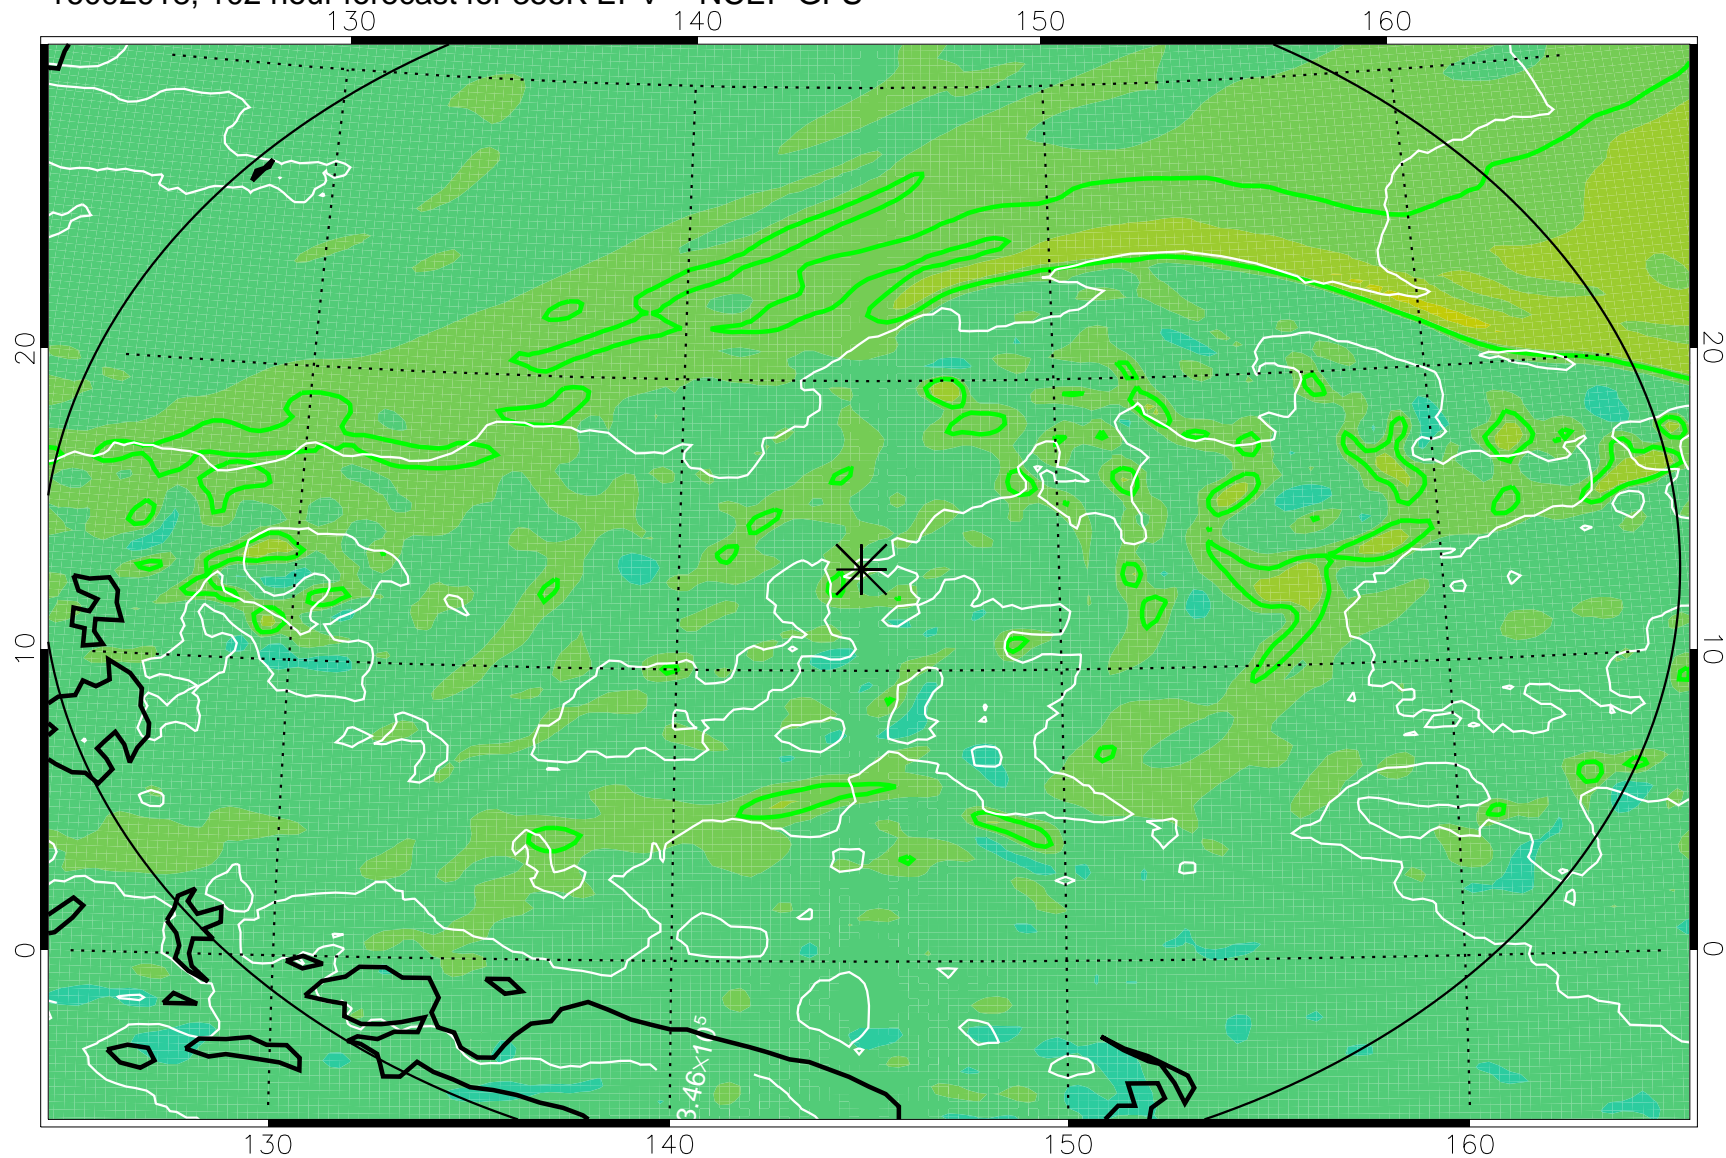

16092818, 78 hour forecast for 355K EPV -- NCEP GFS

355K Montgomery Streamfunction, white  
EPV Tropopause (2 PVU) Position  
Range ring of 2304 km

16092900, 84 hour forecast for 355K EPV -- NCEP GFS

355K Montgomery Streamfunction, white  
EPV Tropopause (2 PVU) Position  
Range ring of 2304 km

16092906, 90 hour forecast for 355K EPV -- NCEP GFS

355K Montgomery Streamfunction, white  
EPV Tropopause (2 PVU) Position  
Range ring of 2304 km

16092912, 96 hour forecast for 355K EPV -- NCEP GFS

355K Montgomery Streamfunction, white  
EPV Tropopause (2 PVU) Position  
Range ring of 2304 km

16092918, 102 hour forecast for 355K EPV -- NCEP GFS

355K Montgomery Streamfunction, white  
EPV Tropopause (2 PVU) Position  
Range ring of 2304 km

16093000, 108 hour forecast for 355K EPV -- NCEP GFS

355K Montgomery Streamfunction, white  
EPV Tropopause (2 PVU) Position  
Range ring of 2304 km

16093006, 114 hour forecast for 355K EPV -- NCEP GFS

355K Montgomery Streamfunction, white  
EPV Tropopause (2 PVU) Position  
Range ring of 2304 km

16093012, 120 hour forecast for 355K EPV -- NCEP GFS

355K Montgomery Streamfunction, white  
EPV Tropopause (2 PVU) Position  
Range ring of 2304 km