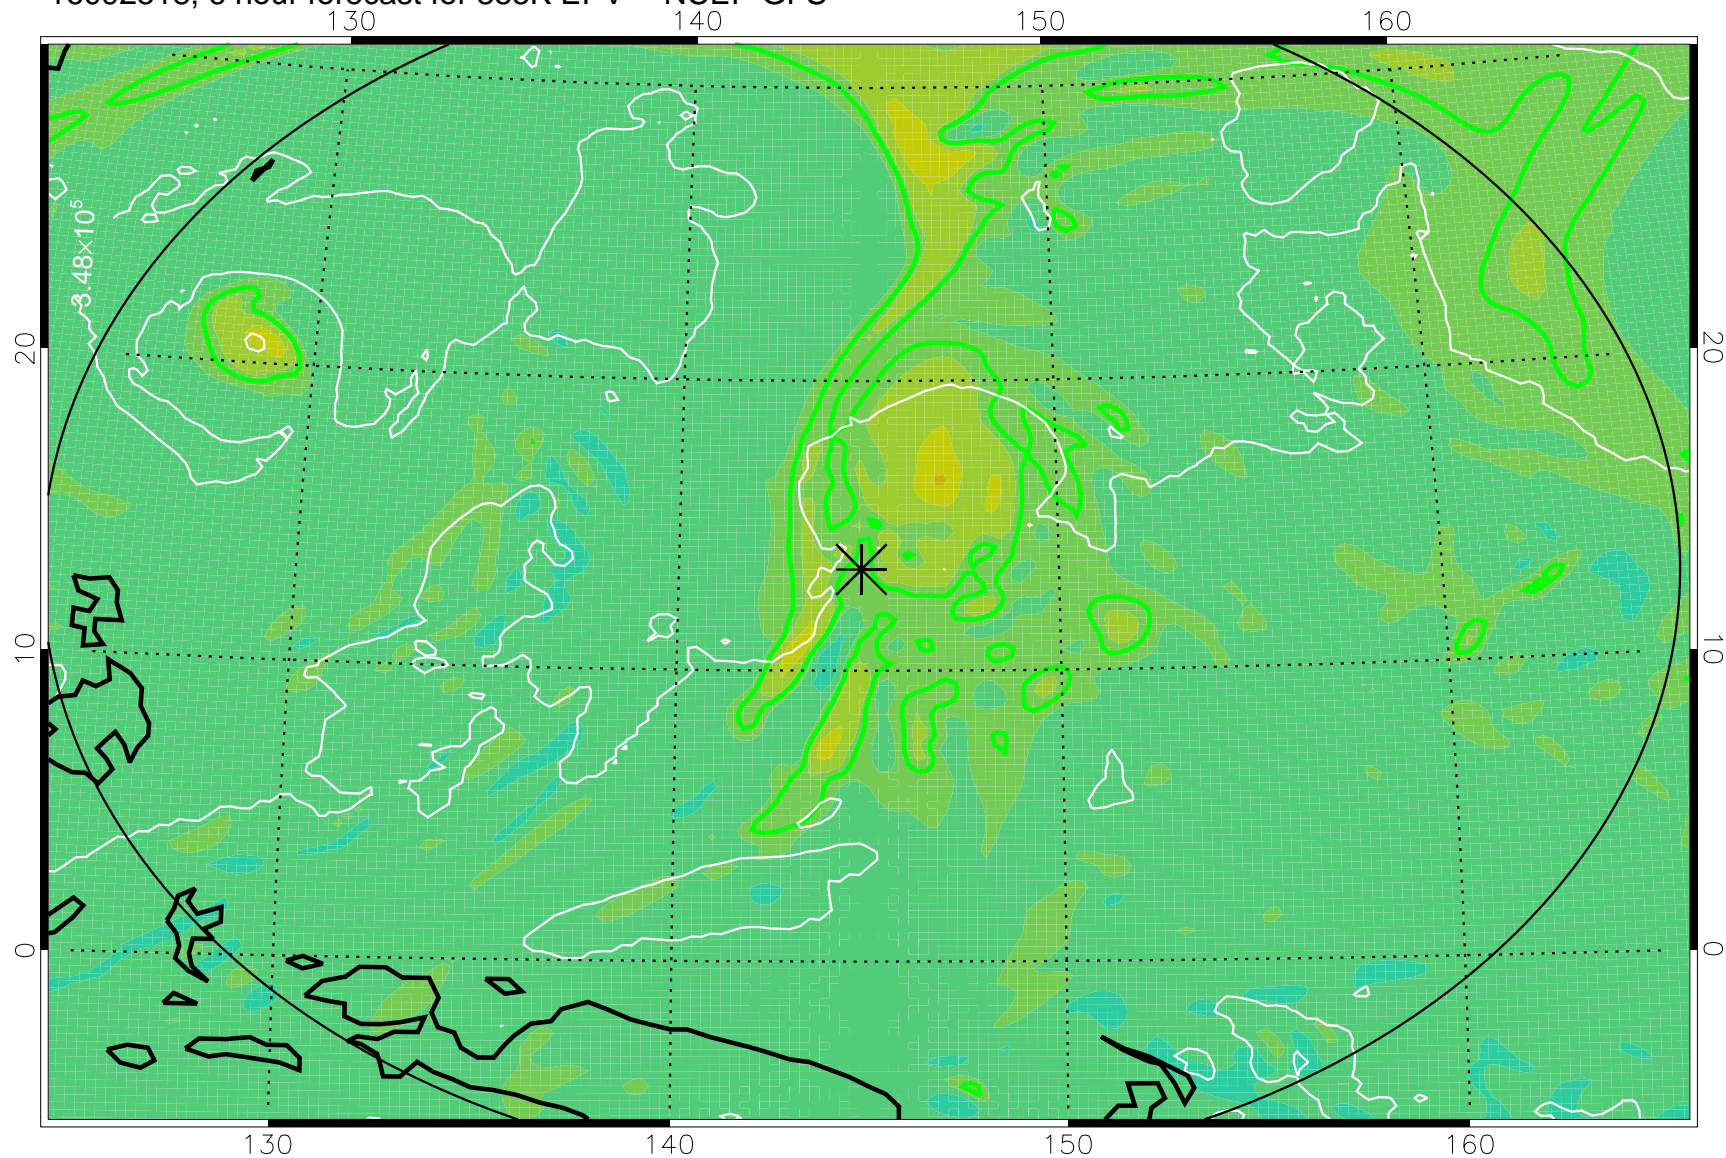

16092518, 6 hour forecast for 355K EPV -- NCEP GFS

355K Montgomery Streamfunction, white  
EPV Tropopause (2 PVU) Position  
Range ring of 2304 km

16092600, 12 hour forecast for 355K EPV -- NCEP GFS

355K Montgomery Streamfunction, white  
EPV Tropopause (2 PVU) Position  
Range ring of 2304 km

16092606, 18 hour forecast for 355K EPV -- NCEP GFS

355K Montgomery Streamfunction, white  
EPV Tropopause (2 PVU) Position  
Range ring of 2304 km

16092612, 24 hour forecast for 355K EPV -- NCEP GFS

355K Montgomery Streamfunction, white  
EPV Tropopause (2 PVU) Position  
Range ring of 2304 km

16092618, 30 hour forecast for 355K EPV -- NCEP GFS

355K Montgomery Streamfunction, white  
EPV Tropopause (2 PVU) Position  
Range ring of 2304 km

16092700, 36 hour forecast for 355K EPV -- NCEP GFS

355K Montgomery Streamfunction, white  
EPV Tropopause (2 PVU) Position  
Range ring of 2304 km

16092818, 78 hour forecast for 355K EPV -- NCEP GFS

355K Montgomery Streamfunction, white  
EPV Tropopause (2 PVU) Position  
Range ring of 2304 km

16092900, 84 hour forecast for 355K EPV -- NCEP GFS

355K Montgomery Streamfunction, white  
EPV Tropopause (2 PVU) Position  
Range ring of 2304 km