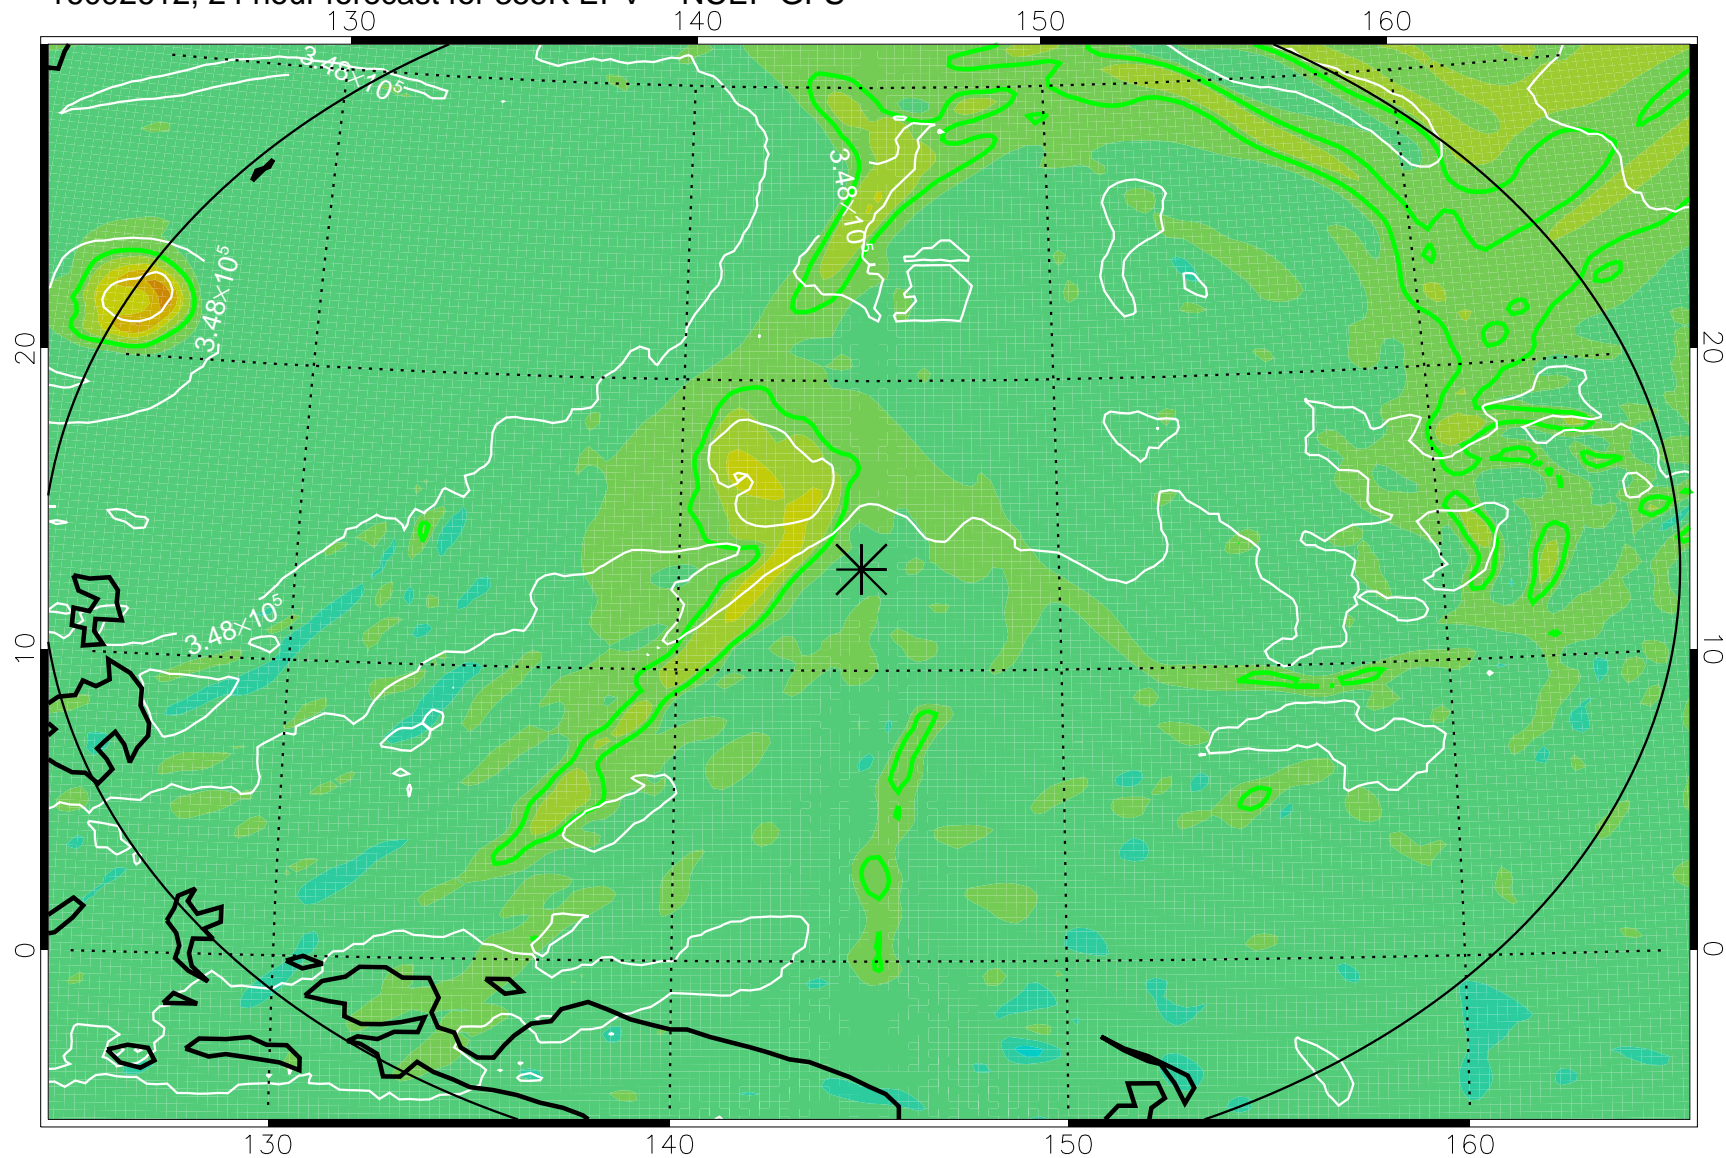

16092518, 6 hour forecast for 355K EPV -- NCEP GFS

355K Montgomery Streamfunction, white  
EPV Tropopause (2 PVU) Position  
Range ring of 2304 km

16092600, 12 hour forecast for 355K EPV -- NCEP GFS

355K Montgomery Streamfunction, white  
EPV Tropopause (2 PVU) Position  
Range ring of 2304 km

16092606, 18 hour forecast for 355K EPV -- NCEP GFS

355K Montgomery Streamfunction, white  
EPV Tropopause (2 PVU) Position  
Range ring of 2304 km

16092612, 24 hour forecast for 355K EPV -- NCEP GFS

355K Montgomery Streamfunction, white  
EPV Tropopause (2 PVU) Position  
Range ring of 2304 km

16092618, 30 hour forecast for 355K EPV -- NCEP GFS

355K Montgomery Streamfunction, white  
EPV Tropopause (2 PVU) Position  
Range ring of 2304 km

16092700, 36 hour forecast for 355K EPV -- NCEP GFS

355K Montgomery Streamfunction, white  
EPV Tropopause (2 PVU) Position  
Range ring of 2304 km

16092818, 78 hour forecast for 355K EPV -- NCEP GFS

355K Montgomery Streamfunction, white  
EPV Tropopause (2 PVU) Position  
Range ring of 2304 km

16092900, 84 hour forecast for 355K EPV -- NCEP GFS

355K Montgomery Streamfunction, white  
EPV Tropopause (2 PVU) Position  
Range ring of 2304 km