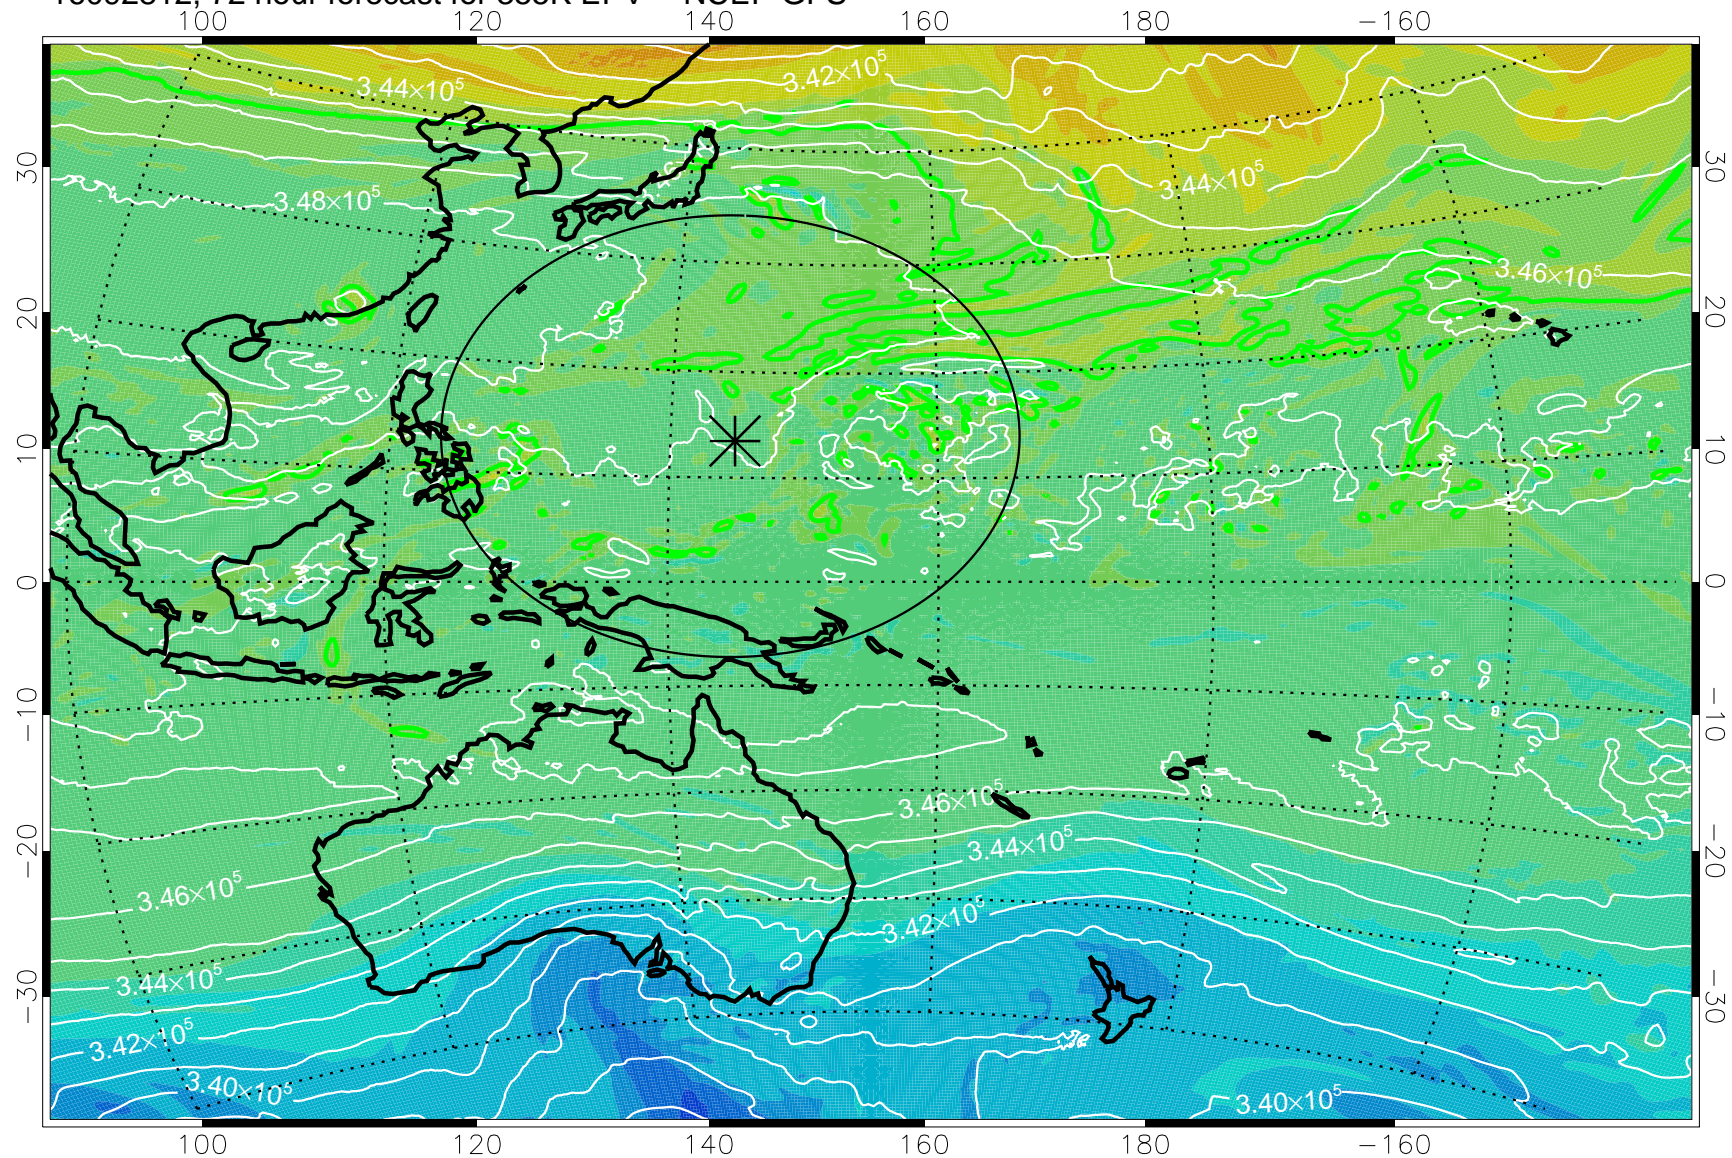

16092718, 54 hour forecast for 355K EPV -- NCEP GFS

355K Montgomery Streamfunction, white
EPV Tropopause (2 PVU) Position
Range ring of 2304 km

16092800, 60 hour forecast for 355K EPV -- NCEP GFS

355K Montgomery Streamfunction, white
EPV Tropopause (2 PVU) Position
Range ring of 2304 km

16092806, 66 hour forecast for 355K EPV -- NCEP GFS

355K Montgomery Streamfunction, white
EPV Tropopause (2 PVU) Position
Range ring of 2304 km

16092812, 72 hour forecast for 355K EPV -- NCEP GFS

355K Montgomery Streamfunction, white
EPV Tropopause (2 PVU) Position
Range ring of 2304 km

16092818, 78 hour forecast for 355K EPV -- NCEP GFS

355K Montgomery Streamfunction, white
EPV Tropopause (2 PVU) Position
Range ring of 2304 km

16092900, 84 hour forecast for 355K EPV -- NCEP GFS

355K Montgomery Streamfunction, white
EPV Tropopause (2 PVU) Position
Range ring of 2304 km

16092906, 90 hour forecast for 355K EPV -- NCEP GFS

355K Montgomery Streamfunction, white
EPV Tropopause (2 PVU) Position
Range ring of 2304 km

16092912, 96 hour forecast for 355K EPV -- NCEP GFS

355K Montgomery Streamfunction, white
EPV Tropopause (2 PVU) Position
Range ring of 2304 km