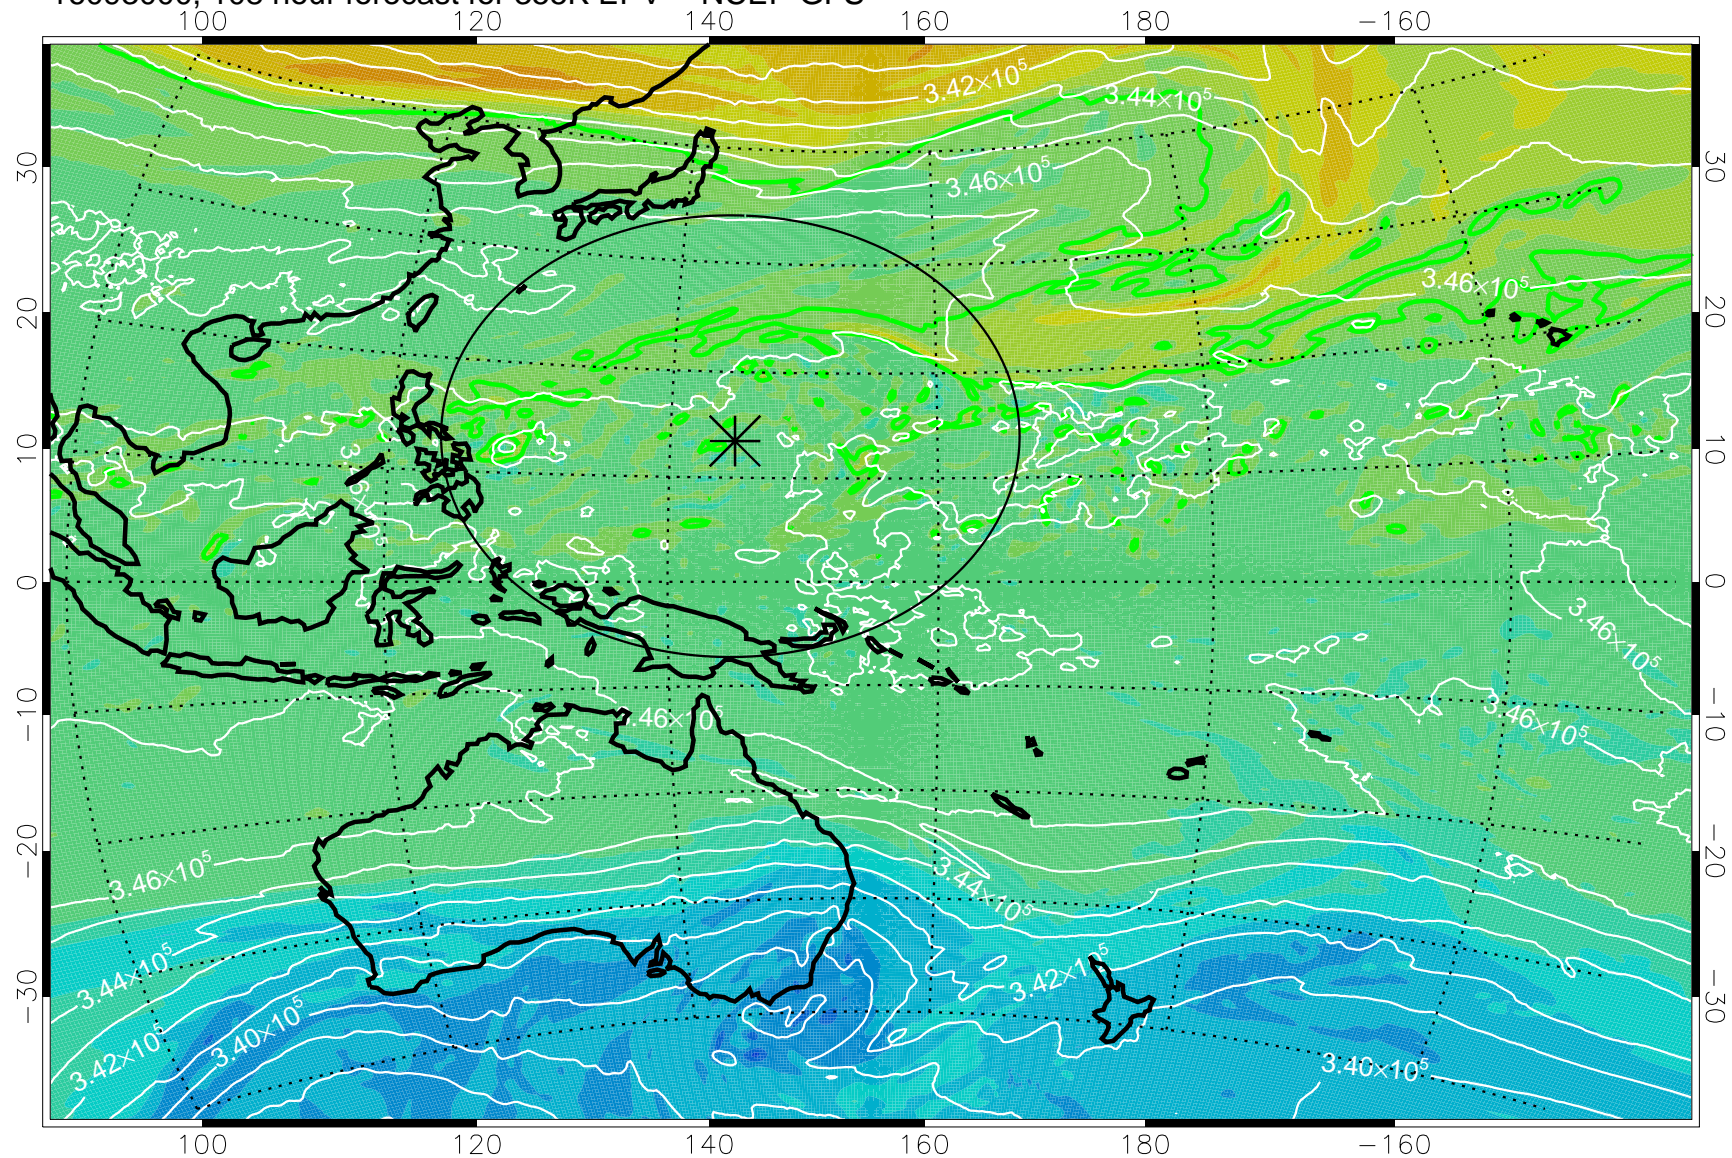

16092818, 78 hour forecast for 355K EPV -- NCEP GFS

355K Montgomery Streamfunction, white
EPV Tropopause (2 PVU) Position
Range ring of 2304 km

16092900, 84 hour forecast for 355K EPV -- NCEP GFS

355K Montgomery Streamfunction, white
EPV Tropopause (2 PVU) Position
Range ring of 2304 km

16092906, 90 hour forecast for 355K EPV -- NCEP GFS

355K Montgomery Streamfunction, white
EPV Tropopause (2 PVU) Position
Range ring of 2304 km

16092912, 96 hour forecast for 355K EPV -- NCEP GFS

355K Montgomery Streamfunction, white
EPV Tropopause (2 PVU) Position
Range ring of 2304 km

16092918, 102 hour forecast for 355K EPV -- NCEP GFS

355K Montgomery Streamfunction, white
EPV Tropopause (2 PVU) Position
Range ring of 2304 km

16093000, 108 hour forecast for 355K EPV -- NCEP GFS

355K Montgomery Streamfunction, white
EPV Tropopause (2 PVU) Position
Range ring of 2304 km

16093006, 114 hour forecast for 355K EPV -- NCEP GFS

355K Montgomery Streamfunction, white
EPV Tropopause (2 PVU) Position
Range ring of 2304 km

16093012, 120 hour forecast for 355K EPV -- NCEP GFS

355K Montgomery Streamfunction, white
EPV Tropopause (2 PVU) Position
Range ring of 2304 km