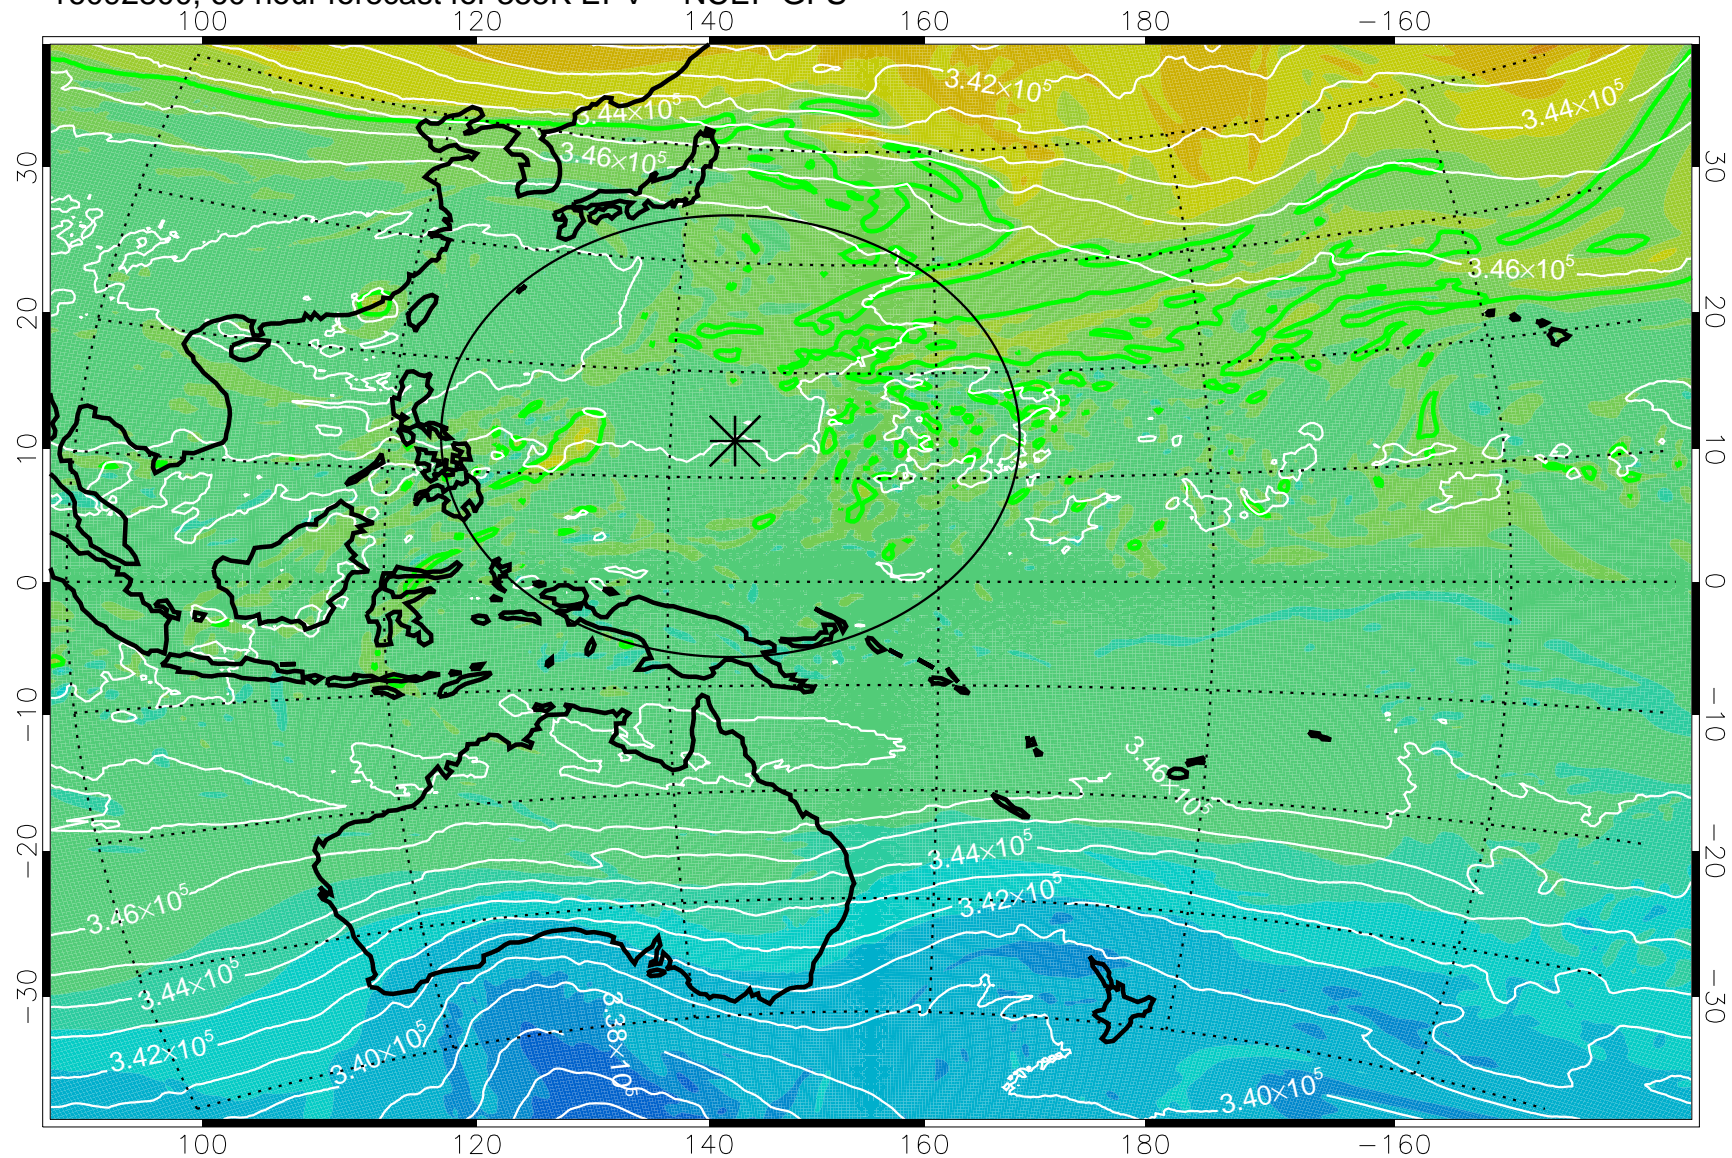

16092706, 42 hour forecast for 355K EPV -- NCEP GFS

355K Montgomery Streamfunction, white
EPV Tropopause (2 PVU) Position
Range ring of 2304 km

16092712, 48 hour forecast for 355K EPV -- NCEP GFS

355K Montgomery Streamfunction, white
EPV Tropopause (2 PVU) Position
Range ring of 2304 km

16092718, 54 hour forecast for 355K EPV -- NCEP GFS

355K Montgomery Streamfunction, white
EPV Tropopause (2 PVU) Position
Range ring of 2304 km

16092800, 60 hour forecast for 355K EPV -- NCEP GFS

355K Montgomery Streamfunction, white
EPV Tropopause (2 PVU) Position
Range ring of 2304 km

16092806, 66 hour forecast for 355K EPV -- NCEP GFS

355K Montgomery Streamfunction, white
EPV Tropopause (2 PVU) Position
Range ring of 2304 km

16092812, 72 hour forecast for 355K EPV -- NCEP GFS

355K Montgomery Streamfunction, white
EPV Tropopause (2 PVU) Position
Range ring of 2304 km

16092818, 78 hour forecast for 355K EPV -- NCEP GFS

355K Montgomery Streamfunction, white
EPV Tropopause (2 PVU) Position
Range ring of 2304 km

16092900, 84 hour forecast for 355K EPV -- NCEP GFS

355K Montgomery Streamfunction, white
EPV Tropopause (2 PVU) Position
Range ring of 2304 km