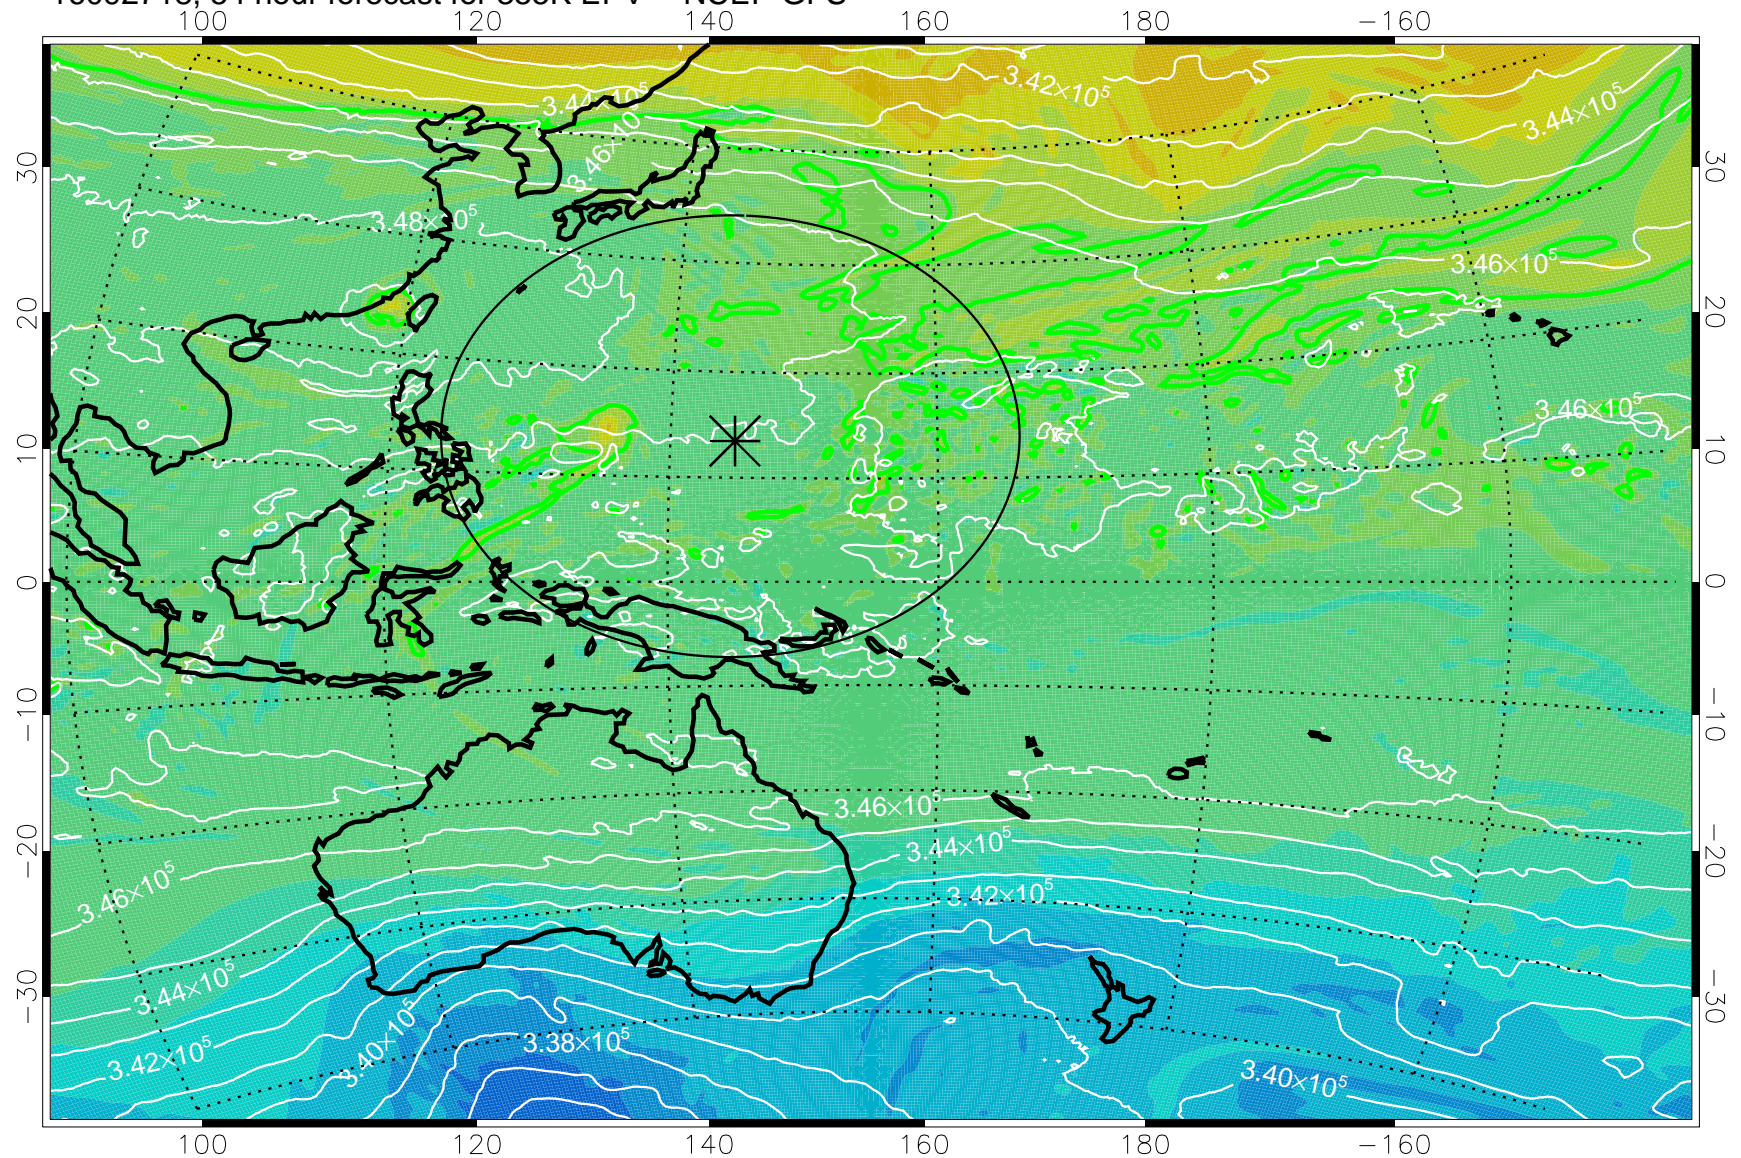

16092706, 42 hour forecast for 355K EPV -- NCEP GFS

355K Montgomery Streamfunction, white
EPV Tropopause (2 PVU) Position
Range ring of 2304 km

16092712, 48 hour forecast for 355K EPV -- NCEP GFS

355K Montgomery Streamfunction, white
EPV Tropopause (2 PVU) Position
Range ring of 2304 km

16092718, 54 hour forecast for 355K EPV -- NCEP GFS

355K Montgomery Streamfunction, white
EPV Tropopause (2 PVU) Position
Range ring of 2304 km

16092800, 60 hour forecast for 355K EPV -- NCEP GFS

355K Montgomery Streamfunction, white
EPV Tropopause (2 PVU) Position
Range ring of 2304 km

16092806, 66 hour forecast for 355K EPV -- NCEP GFS

355K Montgomery Streamfunction, white
EPV Tropopause (2 PVU) Position
Range ring of 2304 km

16092812, 72 hour forecast for 355K EPV -- NCEP GFS

355K Montgomery Streamfunction, white
EPV Tropopause (2 PVU) Position
Range ring of 2304 km

16092818, 78 hour forecast for 355K EPV -- NCEP GFS

355K Montgomery Streamfunction, white
EPV Tropopause (2 PVU) Position
Range ring of 2304 km

16092900, 84 hour forecast for 355K EPV -- NCEP GFS

355K Montgomery Streamfunction, white
EPV Tropopause (2 PVU) Position
Range ring of 2304 km