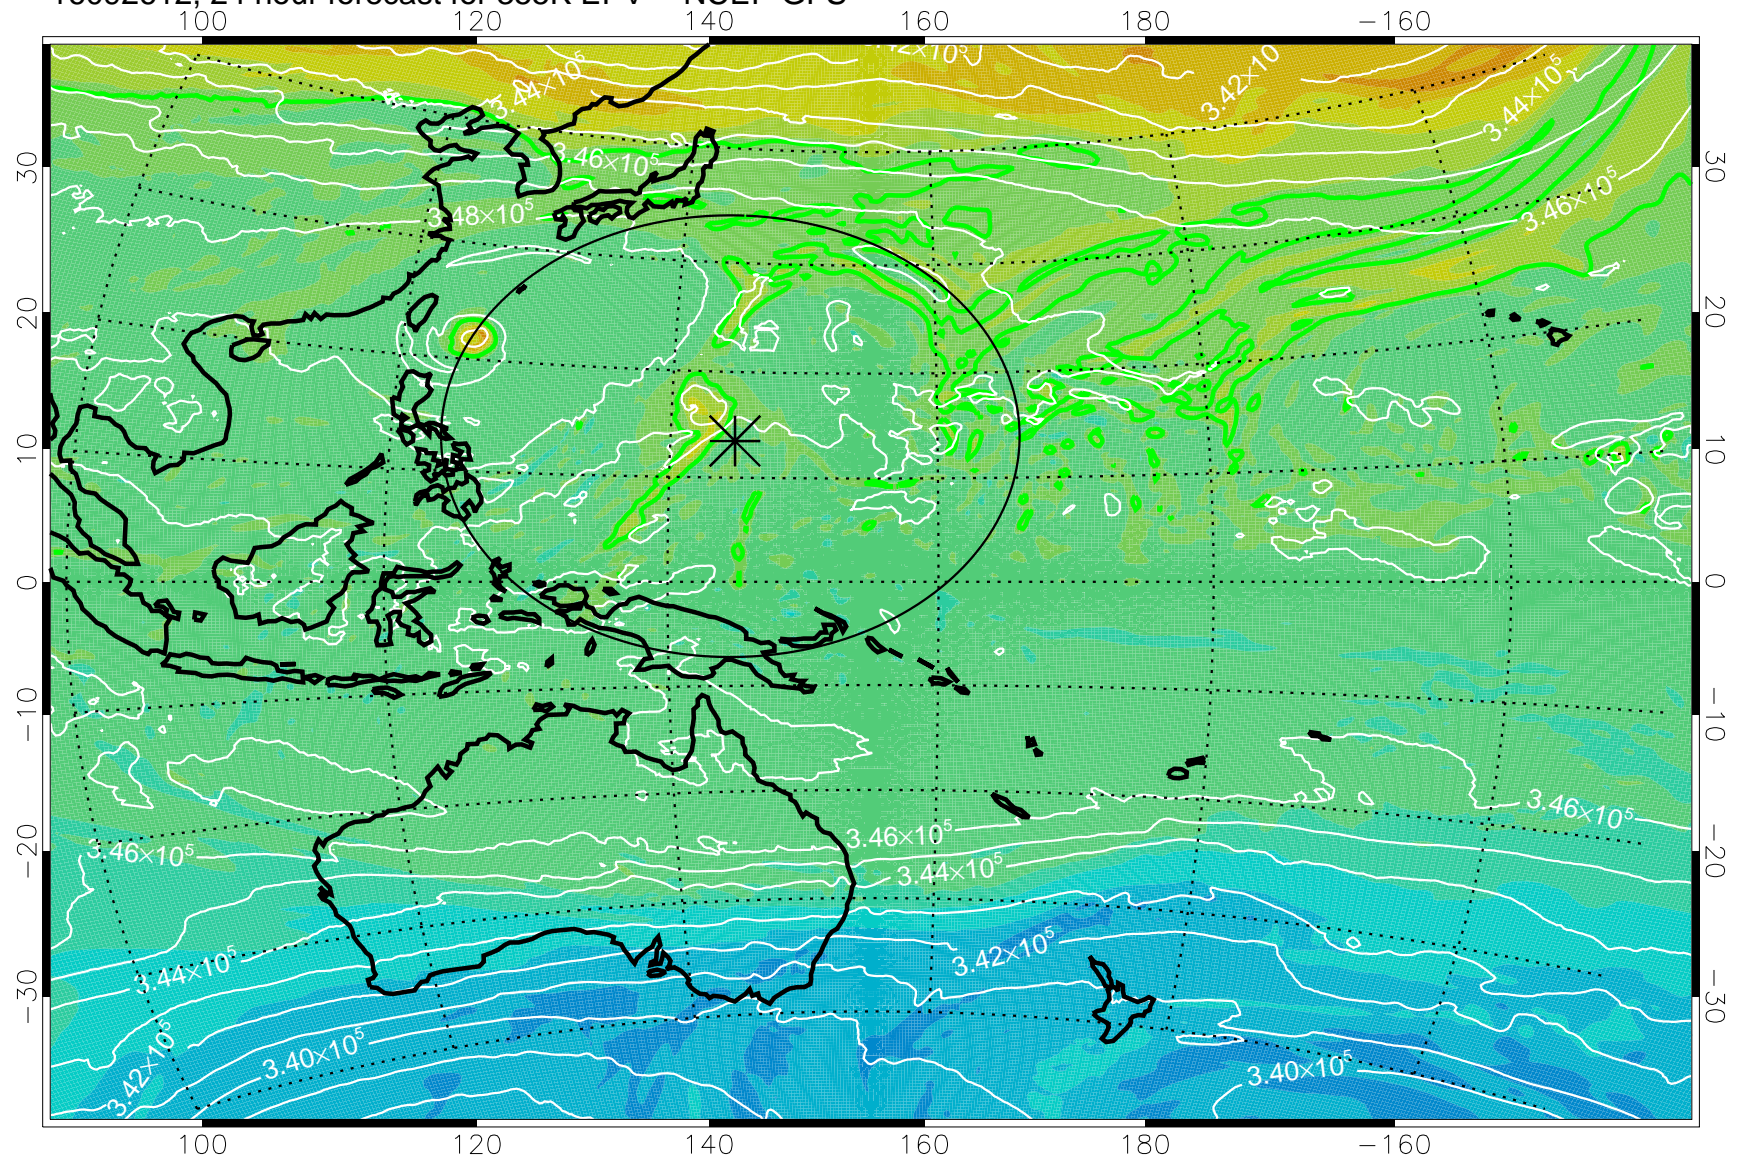

16092518, 6 hour forecast for 355K EPV -- NCEP GFS

355K Montgomery Streamfunction, white
EPV Tropopause (2 PVU) Position
Range ring of 2304 km

16092600, 12 hour forecast for 355K EPV -- NCEP GFS

355K Montgomery Streamfunction, white
EPV Tropopause (2 PVU) Position
Range ring of 2304 km

16092606, 18 hour forecast for 355K EPV -- NCEP GFS

355K Montgomery Streamfunction, white
EPV Tropopause (2 PVU) Position
Range ring of 2304 km

16092612, 24 hour forecast for 355K EPV -- NCEP GFS

355K Montgomery Streamfunction, white
EPV Tropopause (2 PVU) Position
Range ring of 2304 km

16092618, 30 hour forecast for 355K EPV -- NCEP GFS

355K Montgomery Streamfunction, white
EPV Tropopause (2 PVU) Position
Range ring of 2304 km

16092700, 36 hour forecast for 355K EPV -- NCEP GFS

355K Montgomery Streamfunction, white
EPV Tropopause (2 PVU) Position
Range ring of 2304 km

16092718, 54 hour forecast for 355K EPV -- NCEP GFS

355K Montgomery Streamfunction, white
EPV Tropopause (2 PVU) Position
Range ring of 2304 km

16092800, 60 hour forecast for 355K EPV -- NCEP GFS

355K Montgomery Streamfunction, white
EPV Tropopause (2 PVU) Position
Range ring of 2304 km