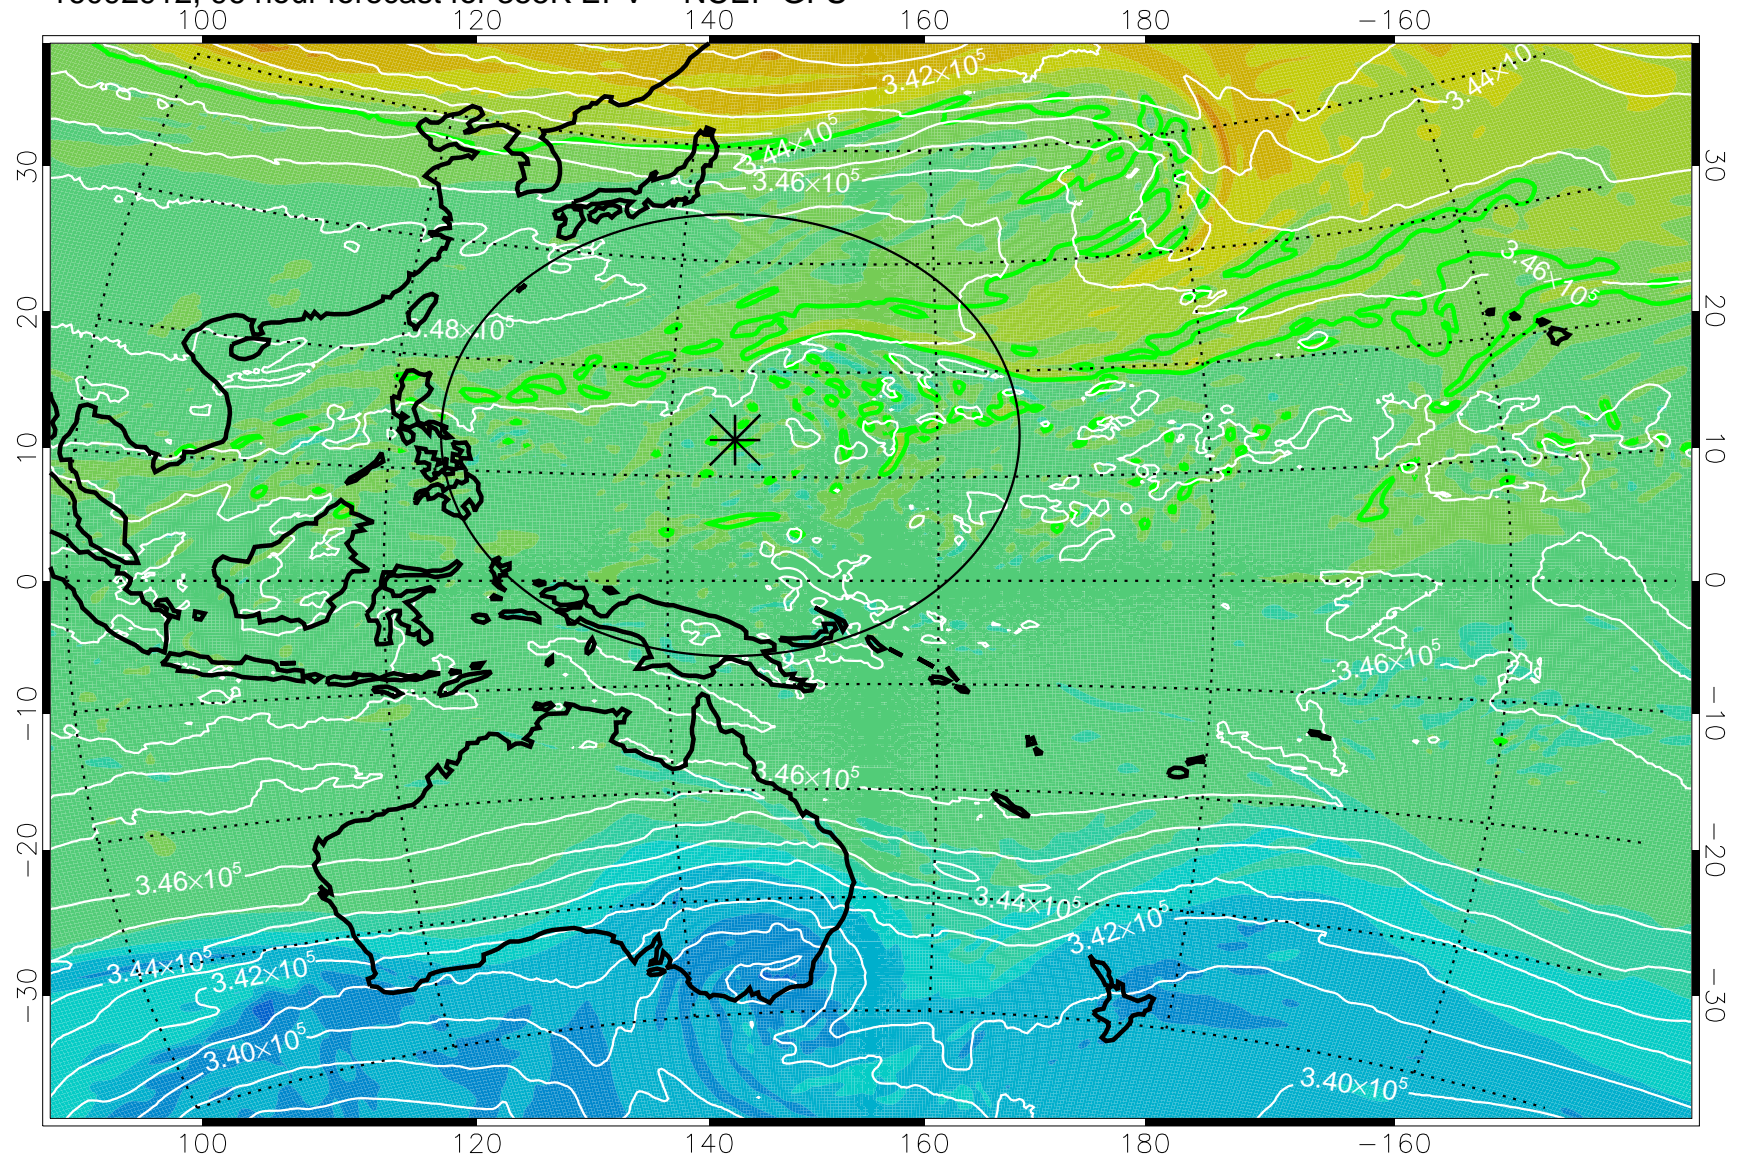

16092806, 66 hour forecast for 355K EPV -- NCEP GFS

355K Montgomery Streamfunction, white
EPV Tropopause (2 PVU) Position
Range ring of 2304 km

16092812, 72 hour forecast for 355K EPV -- NCEP GFS

355K Montgomery Streamfunction, white
EPV Tropopause (2 PVU) Position
Range ring of 2304 km

16092818, 78 hour forecast for 355K EPV -- NCEP GFS

355K Montgomery Streamfunction, white
EPV Tropopause (2 PVU) Position
Range ring of 2304 km

16092900, 84 hour forecast for 355K EPV -- NCEP GFS

355K Montgomery Streamfunction, white
EPV Tropopause (2 PVU) Position
Range ring of 2304 km

16092906, 90 hour forecast for 355K EPV -- NCEP GFS

355K Montgomery Streamfunction, white
EPV Tropopause (2 PVU) Position
Range ring of 2304 km

16092912, 96 hour forecast for 355K EPV -- NCEP GFS

355K Montgomery Streamfunction, white
EPV Tropopause (2 PVU) Position
Range ring of 2304 km

16092918, 102 hour forecast for 355K EPV -- NCEP GFS

355K Montgomery Streamfunction, white
EPV Tropopause (2 PVU) Position
Range ring of 2304 km

16093000, 108 hour forecast for 355K EPV -- NCEP GFS

355K Montgomery Streamfunction, white
EPV Tropopause (2 PVU) Position
Range ring of 2304 km