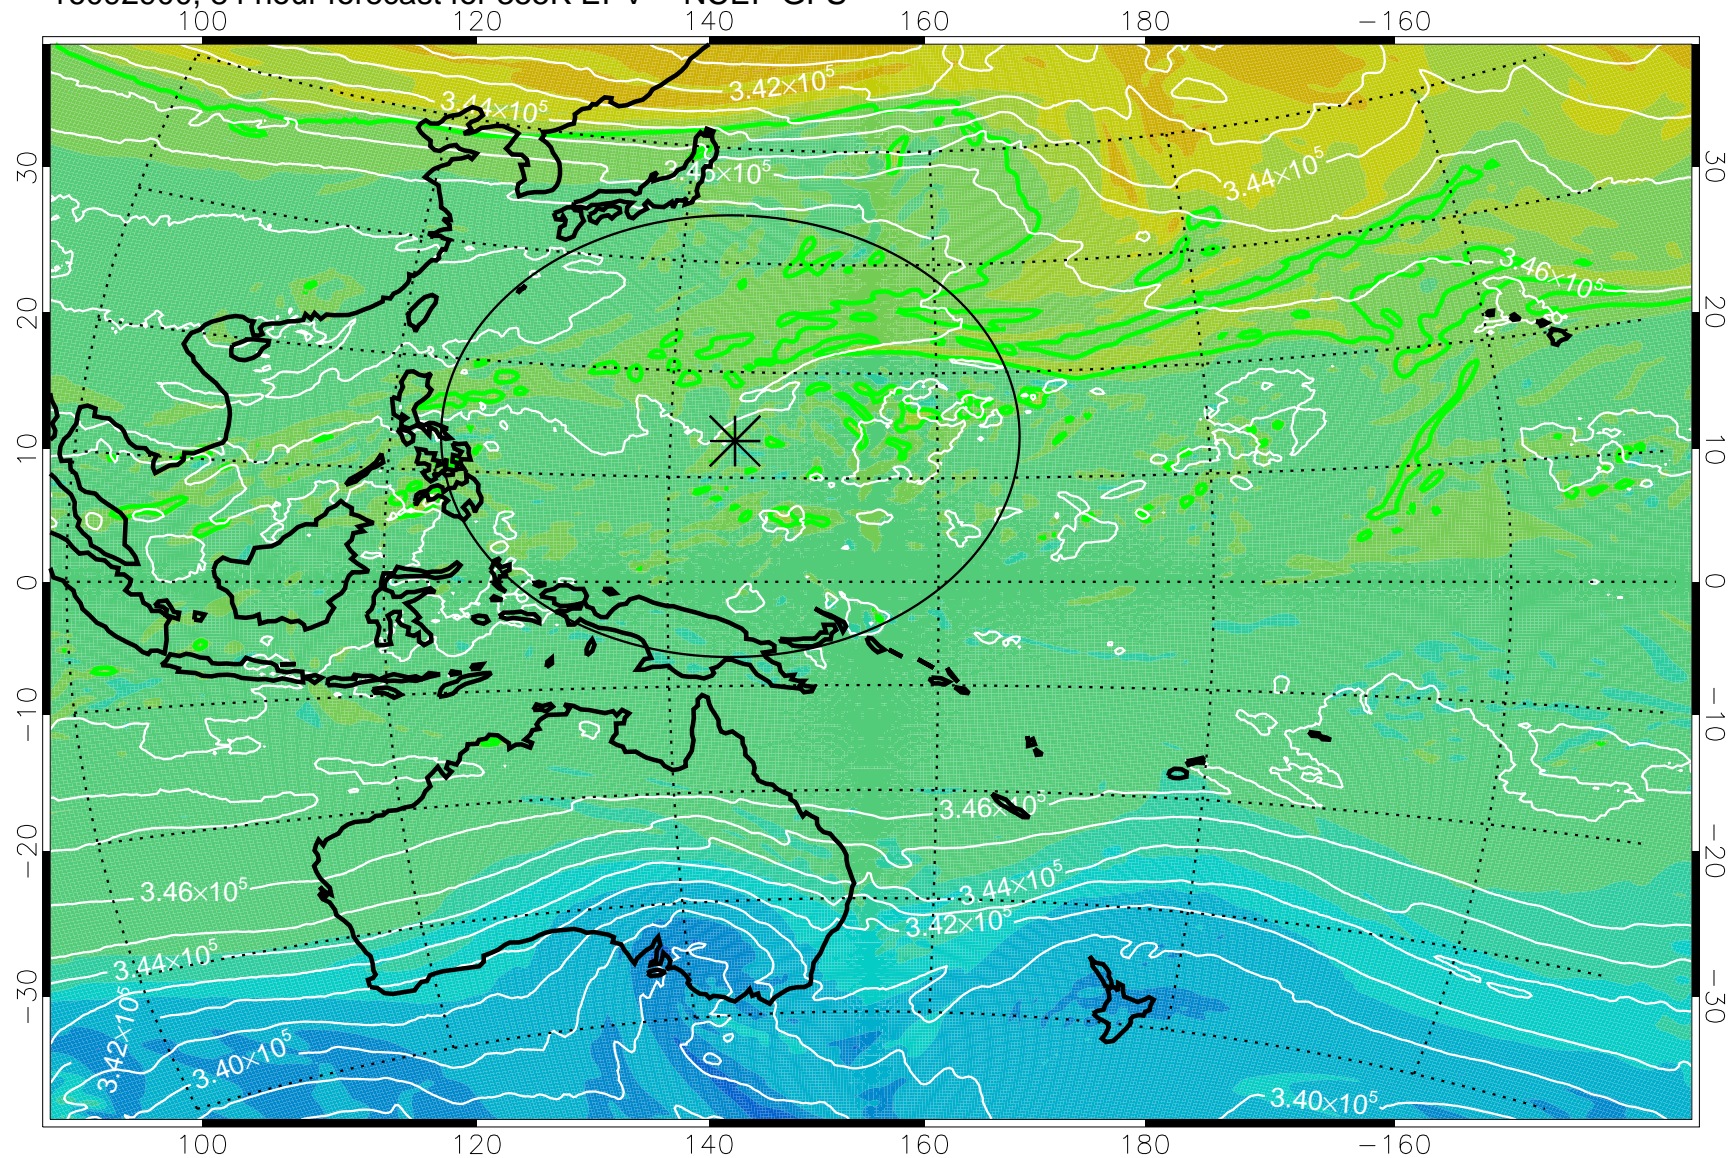

16092718, 54 hour forecast for 355K EPV -- NCEP GFS

355K Montgomery Streamfunction, white
EPV Tropopause (2 PVU) Position
Range ring of 2304 km

16092800, 60 hour forecast for 355K EPV -- NCEP GFS

355K Montgomery Streamfunction, white
EPV Tropopause (2 PVU) Position
Range ring of 2304 km

16092806, 66 hour forecast for 355K EPV -- NCEP GFS

355K Montgomery Streamfunction, white
EPV Tropopause (2 PVU) Position
Range ring of 2304 km

16092812, 72 hour forecast for 355K EPV -- NCEP GFS

355K Montgomery Streamfunction, white
EPV Tropopause (2 PVU) Position
Range ring of 2304 km

16092818, 78 hour forecast for 355K EPV -- NCEP GFS

355K Montgomery Streamfunction, white
EPV Tropopause (2 PVU) Position
Range ring of 2304 km

16092900, 84 hour forecast for 355K EPV -- NCEP GFS

355K Montgomery Streamfunction, white
EPV Tropopause (2 PVU) Position
Range ring of 2304 km

16092906, 90 hour forecast for 355K EPV -- NCEP GFS

355K Montgomery Streamfunction, white
EPV Tropopause (2 PVU) Position
Range ring of 2304 km

16092912, 96 hour forecast for 355K EPV -- NCEP GFS

355K Montgomery Streamfunction, white
EPV Tropopause (2 PVU) Position
Range ring of 2304 km