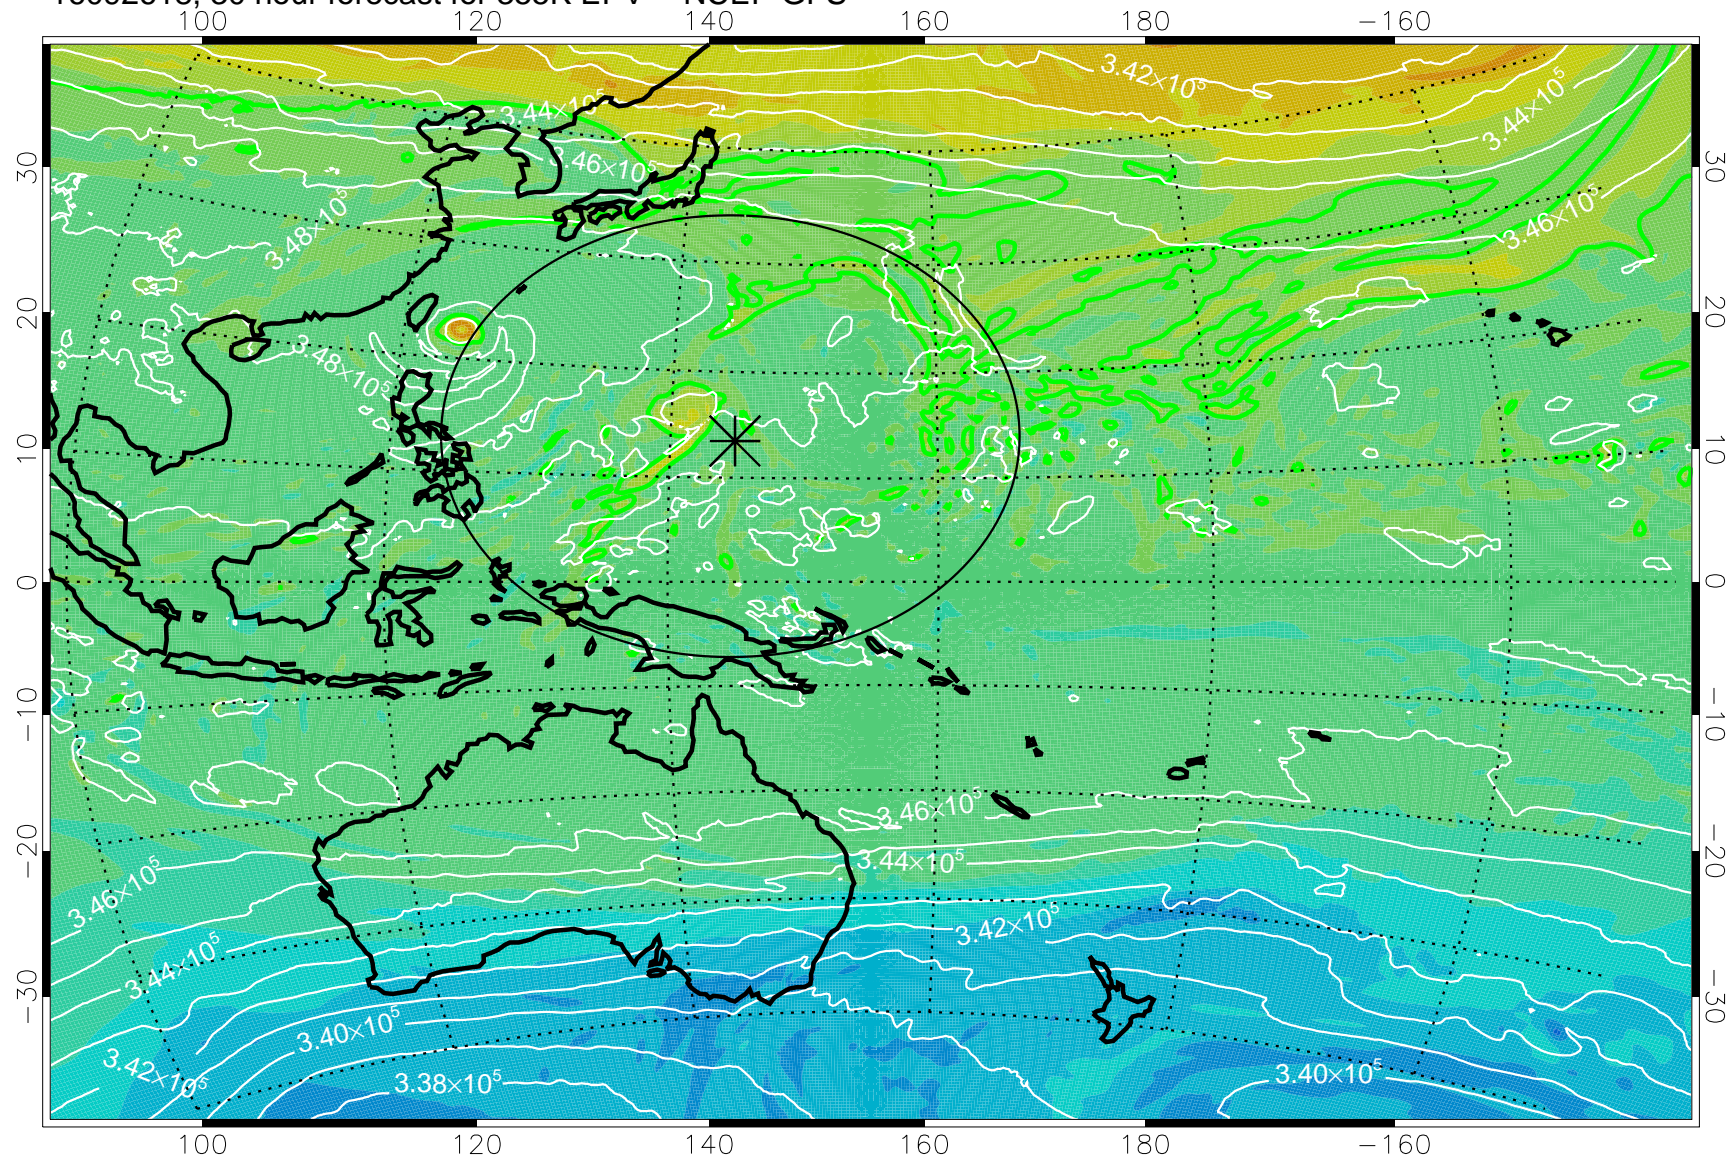

16092606, 18 hour forecast for 355K EPV -- NCEP GFS

355K Montgomery Streamfunction, white
EPV Tropopause (2 PVU) Position
Range ring of 2304 km

16092612, 24 hour forecast for 355K EPV -- NCEP GFS

355K Montgomery Streamfunction, white
EPV Tropopause (2 PVU) Position
Range ring of 2304 km

16092618, 30 hour forecast for 355K EPV -- NCEP GFS

355K Montgomery Streamfunction, white
EPV Tropopause (2 PVU) Position
Range ring of 2304 km

16092700, 36 hour forecast for 355K EPV -- NCEP GFS

355K Montgomery Streamfunction, white
EPV Tropopause (2 PVU) Position
Range ring of 2304 km

16092706, 42 hour forecast for 355K EPV -- NCEP GFS

355K Montgomery Streamfunction, white
EPV Tropopause (2 PVU) Position
Range ring of 2304 km

16092712, 48 hour forecast for 355K EPV -- NCEP GFS

355K Montgomery Streamfunction, white
EPV Tropopause (2 PVU) Position
Range ring of 2304 km

16092718, 54 hour forecast for 355K EPV -- NCEP GFS

355K Montgomery Streamfunction, white
EPV Tropopause (2 PVU) Position
Range ring of 2304 km

16092800, 60 hour forecast for 355K EPV -- NCEP GFS

355K Montgomery Streamfunction, white
EPV Tropopause (2 PVU) Position
Range ring of 2304 km