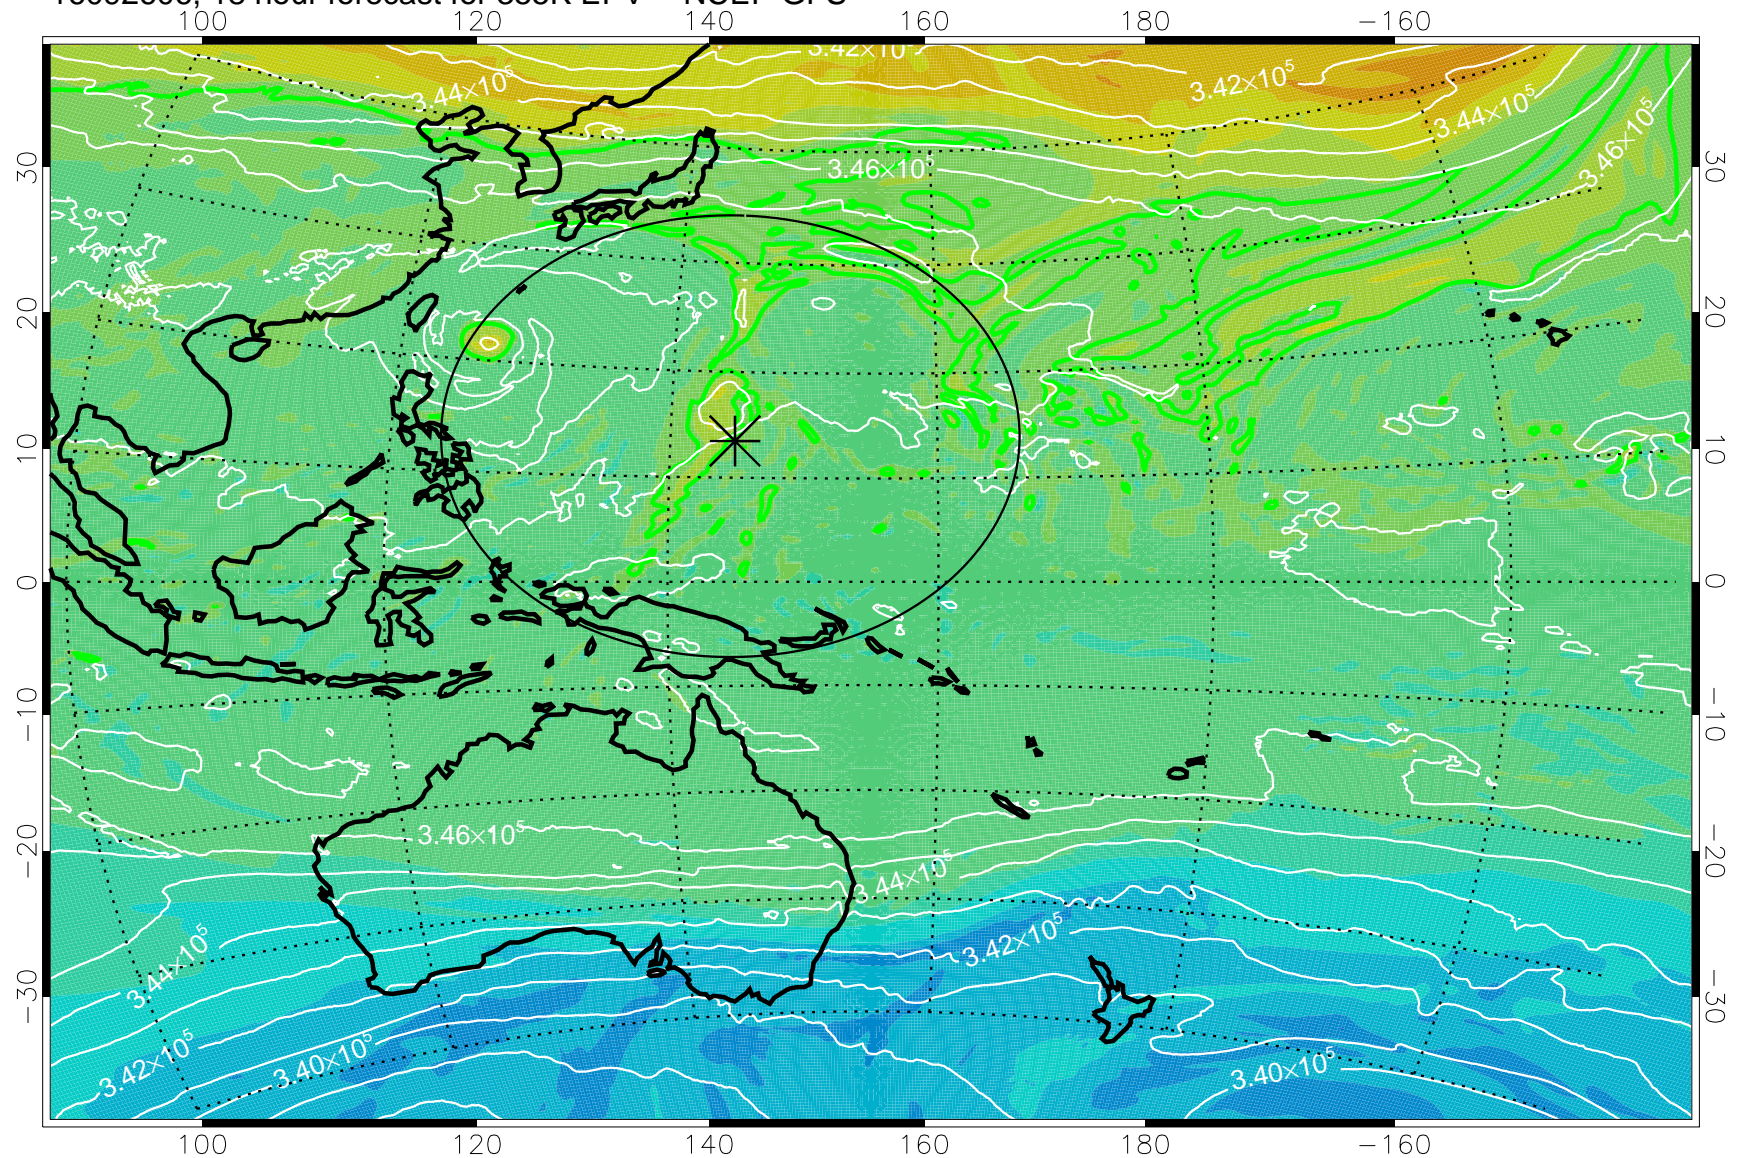

16092518, 6 hour forecast for 355K EPV -- NCEP GFS

355K Montgomery Streamfunction, white
EPV Tropopause (2 PVU) Position
Range ring of 2304 km

16092600, 12 hour forecast for 355K EPV -- NCEP GFS

355K Montgomery Streamfunction, white
EPV Tropopause (2 PVU) Position
Range ring of 2304 km

16092606, 18 hour forecast for 355K EPV -- NCEP GFS

355K Montgomery Streamfunction, white
EPV Tropopause (2 PVU) Position
Range ring of 2304 km

16092612, 24 hour forecast for 355K EPV -- NCEP GFS

355K Montgomery Streamfunction, white
EPV Tropopause (2 PVU) Position
Range ring of 2304 km

16092618, 30 hour forecast for 355K EPV -- NCEP GFS

355K Montgomery Streamfunction, white
EPV Tropopause (2 PVU) Position
Range ring of 2304 km

16092700, 36 hour forecast for 355K EPV -- NCEP GFS

355K Montgomery Streamfunction, white
EPV Tropopause (2 PVU) Position
Range ring of 2304 km

16092718, 54 hour forecast for 355K EPV -- NCEP GFS

355K Montgomery Streamfunction, white
EPV Tropopause (2 PVU) Position
Range ring of 2304 km

16092800, 60 hour forecast for 355K EPV -- NCEP GFS

355K Montgomery Streamfunction, white
EPV Tropopause (2 PVU) Position
Range ring of 2304 km