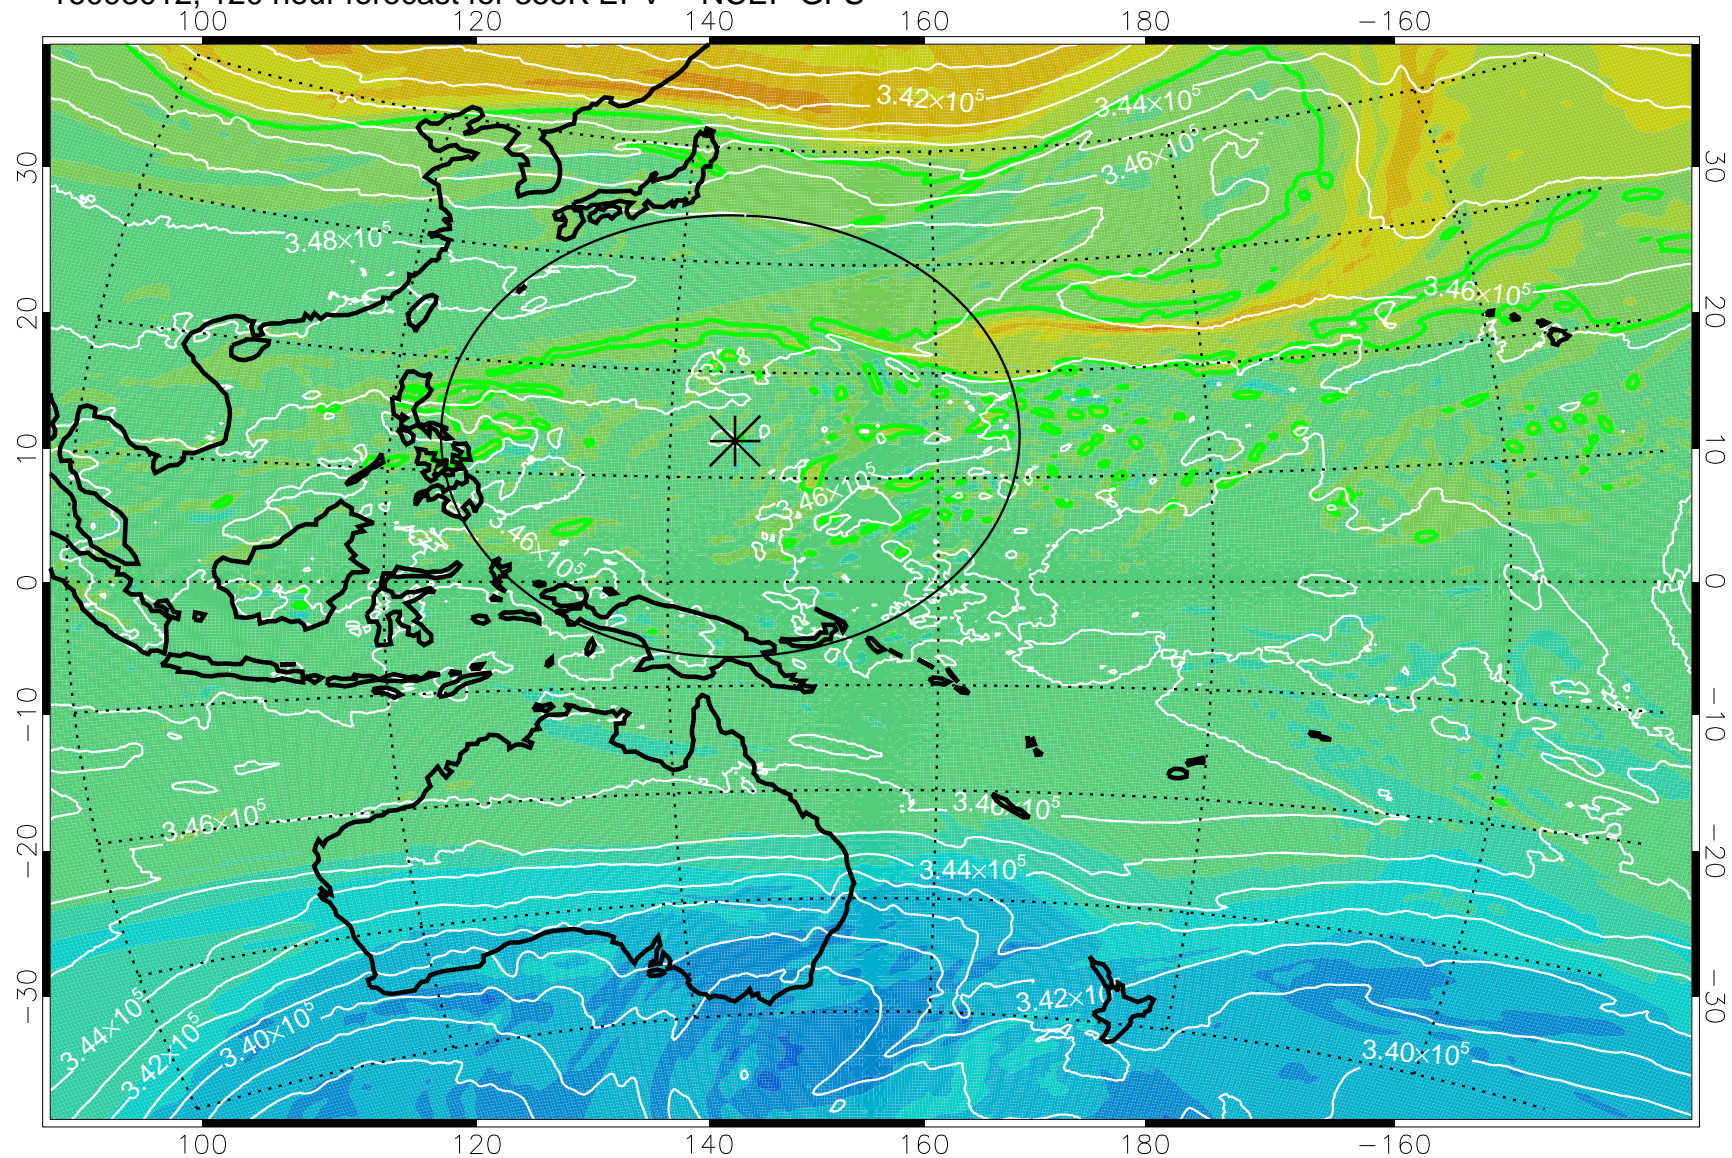

16092818, 78 hour forecast for 355K EPV -- NCEP GFS

355K Montgomery Streamfunction, white
EPV Tropopause (2 PVU) Position
Range ring of 2304 km

16092900, 84 hour forecast for 355K EPV -- NCEP GFS

355K Montgomery Streamfunction, white
EPV Tropopause (2 PVU) Position
Range ring of 2304 km

16092906, 90 hour forecast for 355K EPV -- NCEP GFS

355K Montgomery Streamfunction, white
EPV Tropopause (2 PVU) Position
Range ring of 2304 km

16092912, 96 hour forecast for 355K EPV -- NCEP GFS

355K Montgomery Streamfunction, white
EPV Tropopause (2 PVU) Position
Range ring of 2304 km

16092918, 102 hour forecast for 355K EPV -- NCEP GFS

355K Montgomery Streamfunction, white
EPV Tropopause (2 PVU) Position
Range ring of 2304 km

16093000, 108 hour forecast for 355K EPV -- NCEP GFS

355K Montgomery Streamfunction, white
EPV Tropopause (2 PVU) Position
Range ring of 2304 km

16093006, 114 hour forecast for 355K EPV -- NCEP GFS

355K Montgomery Streamfunction, white
EPV Tropopause (2 PVU) Position
Range ring of 2304 km

16093012, 120 hour forecast for 355K EPV -- NCEP GFS

355K Montgomery Streamfunction, white
EPV Tropopause (2 PVU) Position
Range ring of 2304 km