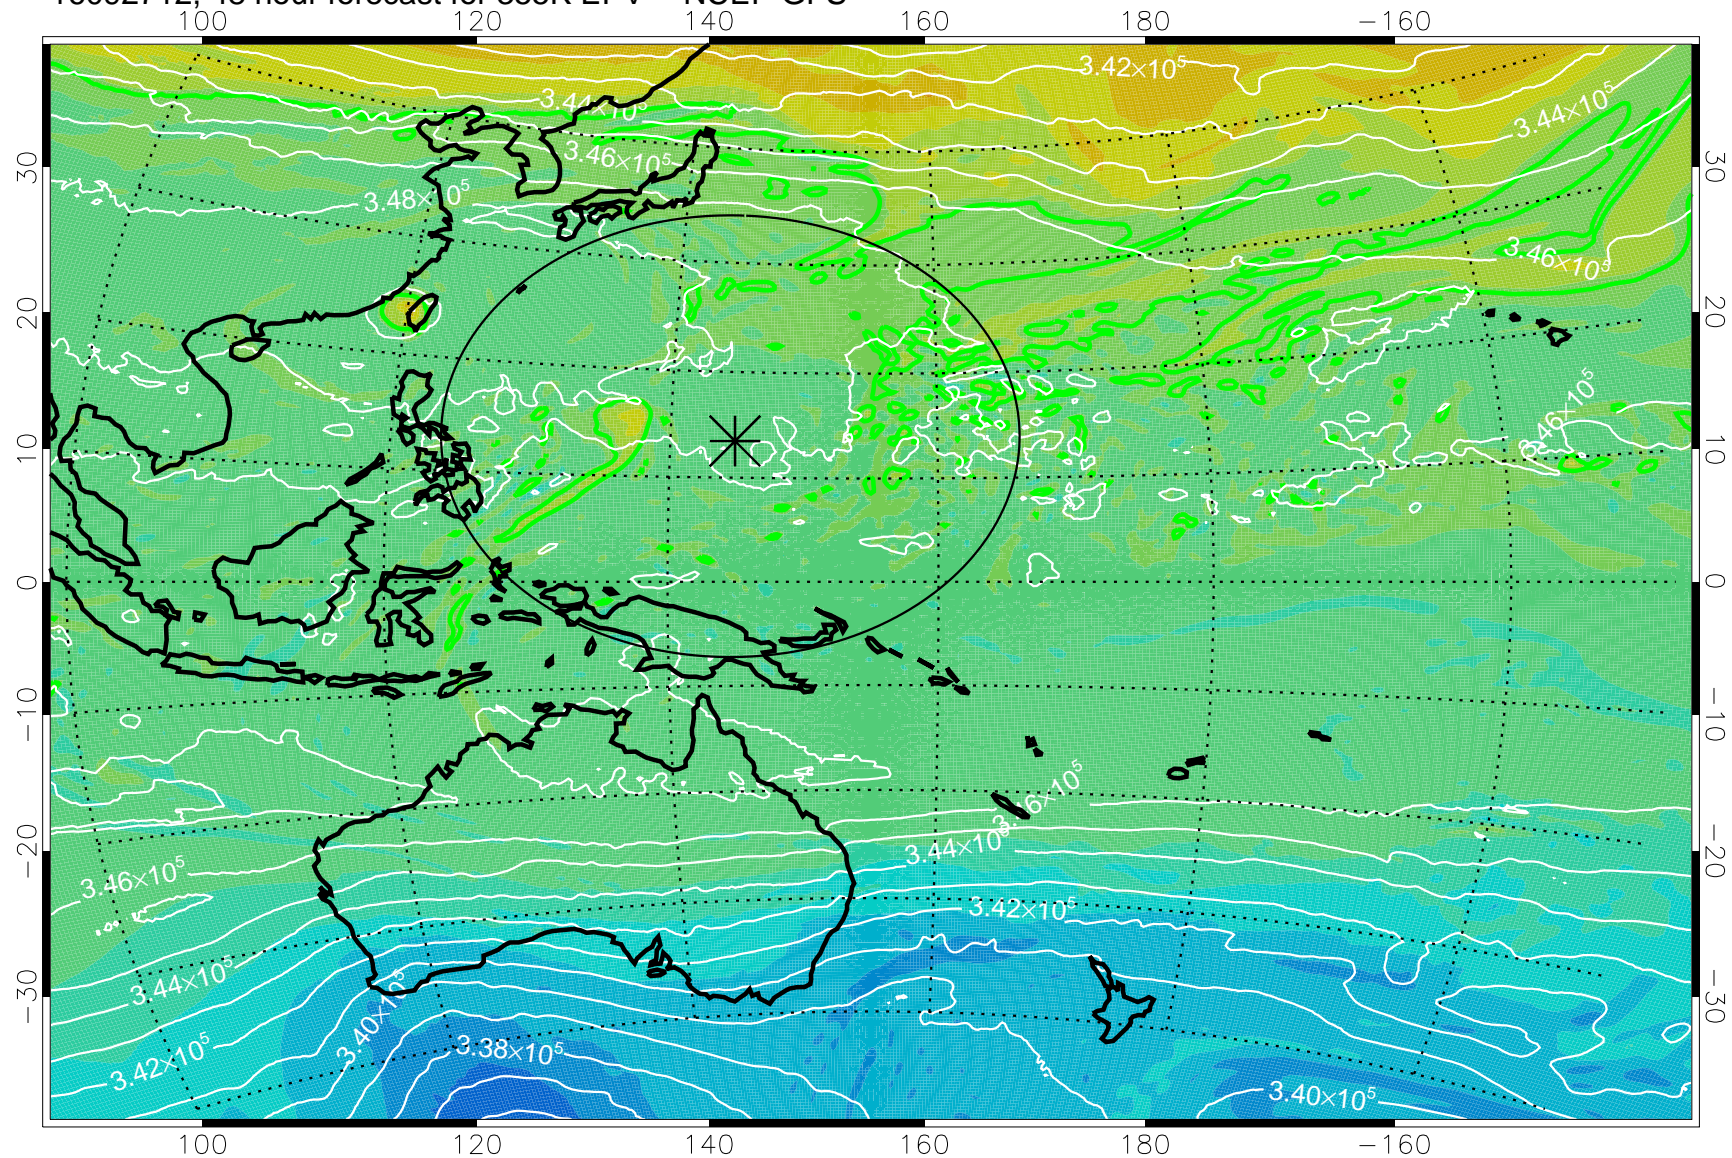

16092606, 18 hour forecast for 355K EPV -- NCEP GFS

355K Montgomery Streamfunction, white
EPV Tropopause (2 PVU) Position
Range ring of 2304 km

16092612, 24 hour forecast for 355K EPV -- NCEP GFS

355K Montgomery Streamfunction, white
EPV Tropopause (2 PVU) Position
Range ring of 2304 km

16092618, 30 hour forecast for 355K EPV -- NCEP GFS

355K Montgomery Streamfunction, white
EPV Tropopause (2 PVU) Position
Range ring of 2304 km

16092700, 36 hour forecast for 355K EPV -- NCEP GFS

355K Montgomery Streamfunction, white
EPV Tropopause (2 PVU) Position
Range ring of 2304 km

16092706, 42 hour forecast for 355K EPV -- NCEP GFS

355K Montgomery Streamfunction, white
EPV Tropopause (2 PVU) Position
Range ring of 2304 km

16092712, 48 hour forecast for 355K EPV -- NCEP GFS

355K Montgomery Streamfunction, white
EPV Tropopause (2 PVU) Position
Range ring of 2304 km

16092718, 54 hour forecast for 355K EPV -- NCEP GFS

355K Montgomery Streamfunction, white
EPV Tropopause (2 PVU) Position
Range ring of 2304 km

16092800, 60 hour forecast for 355K EPV -- NCEP GFS

355K Montgomery Streamfunction, white
EPV Tropopause (2 PVU) Position
Range ring of 2304 km