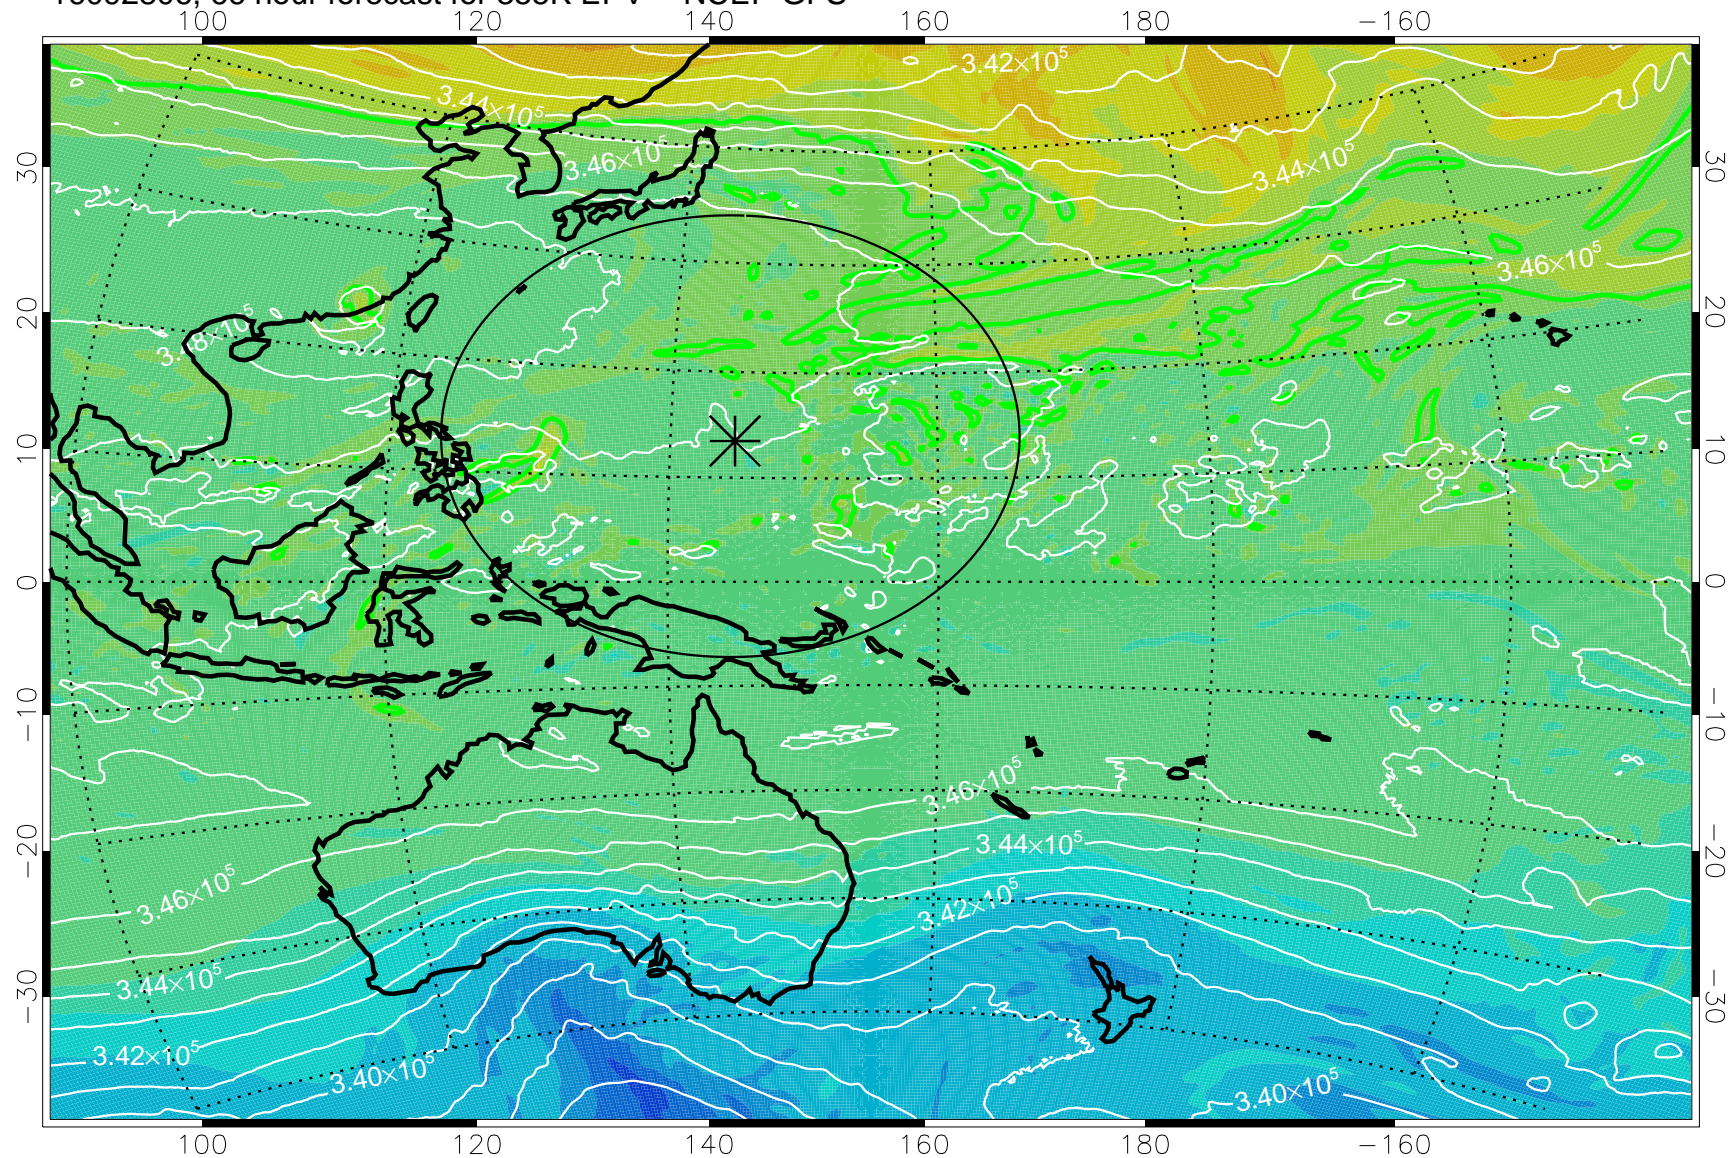

16092706, 42 hour forecast for 355K EPV -- NCEP GFS

355K Montgomery Streamfunction, white
EPV Tropopause (2 PVU) Position
Range ring of 2304 km

16092712, 48 hour forecast for 355K EPV -- NCEP GFS

355K Montgomery Streamfunction, white
EPV Tropopause (2 PVU) Position
Range ring of 2304 km

16092718, 54 hour forecast for 355K EPV -- NCEP GFS

355K Montgomery Streamfunction, white
EPV Tropopause (2 PVU) Position
Range ring of 2304 km

16092800, 60 hour forecast for 355K EPV -- NCEP GFS

355K Montgomery Streamfunction, white
EPV Tropopause (2 PVU) Position
Range ring of 2304 km

16092806, 66 hour forecast for 355K EPV -- NCEP GFS

355K Montgomery Streamfunction, white
EPV Tropopause (2 PVU) Position
Range ring of 2304 km

16092812, 72 hour forecast for 355K EPV -- NCEP GFS

355K Montgomery Streamfunction, white
EPV Tropopause (2 PVU) Position
Range ring of 2304 km

16092818, 78 hour forecast for 355K EPV -- NCEP GFS

355K Montgomery Streamfunction, white
EPV Tropopause (2 PVU) Position
Range ring of 2304 km

16092900, 84 hour forecast for 355K EPV -- NCEP GFS

355K Montgomery Streamfunction, white
EPV Tropopause (2 PVU) Position
Range ring of 2304 km