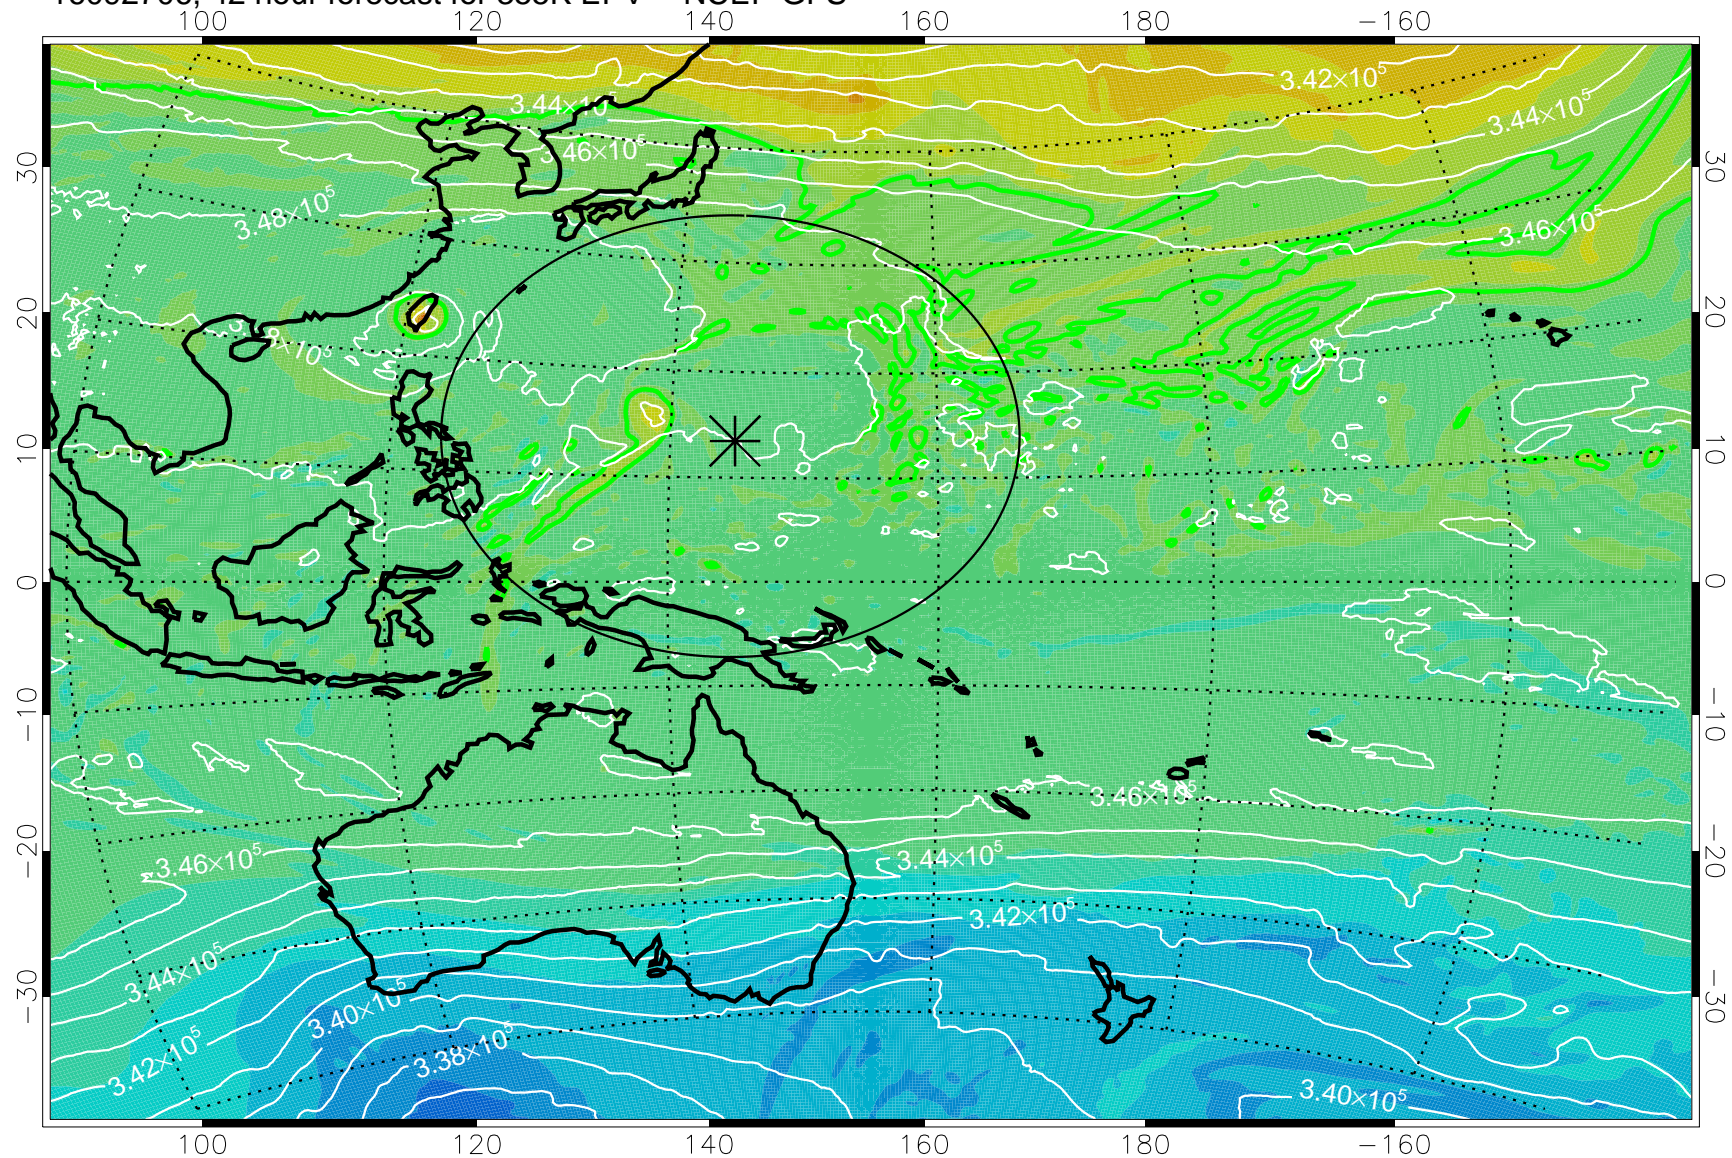

16092606, 18 hour forecast for 355K EPV -- NCEP GFS

355K Montgomery Streamfunction, white
EPV Tropopause (2 PVU) Position
Range ring of 2304 km

16092612, 24 hour forecast for 355K EPV -- NCEP GFS

355K Montgomery Streamfunction, white
EPV Tropopause (2 PVU) Position
Range ring of 2304 km

16092618, 30 hour forecast for 355K EPV -- NCEP GFS

355K Montgomery Streamfunction, white
EPV Tropopause (2 PVU) Position
Range ring of 2304 km

16092700, 36 hour forecast for 355K EPV -- NCEP GFS

355K Montgomery Streamfunction, white
EPV Tropopause (2 PVU) Position
Range ring of 2304 km

16092706, 42 hour forecast for 355K EPV -- NCEP GFS

355K Montgomery Streamfunction, white
EPV Tropopause (2 PVU) Position
Range ring of 2304 km

16092712, 48 hour forecast for 355K EPV -- NCEP GFS

355K Montgomery Streamfunction, white
EPV Tropopause (2 PVU) Position
Range ring of 2304 km

16092718, 54 hour forecast for 355K EPV -- NCEP GFS

355K Montgomery Streamfunction, white
EPV Tropopause (2 PVU) Position
Range ring of 2304 km

16092800, 60 hour forecast for 355K EPV -- NCEP GFS

355K Montgomery Streamfunction, white
EPV Tropopause (2 PVU) Position
Range ring of 2304 km