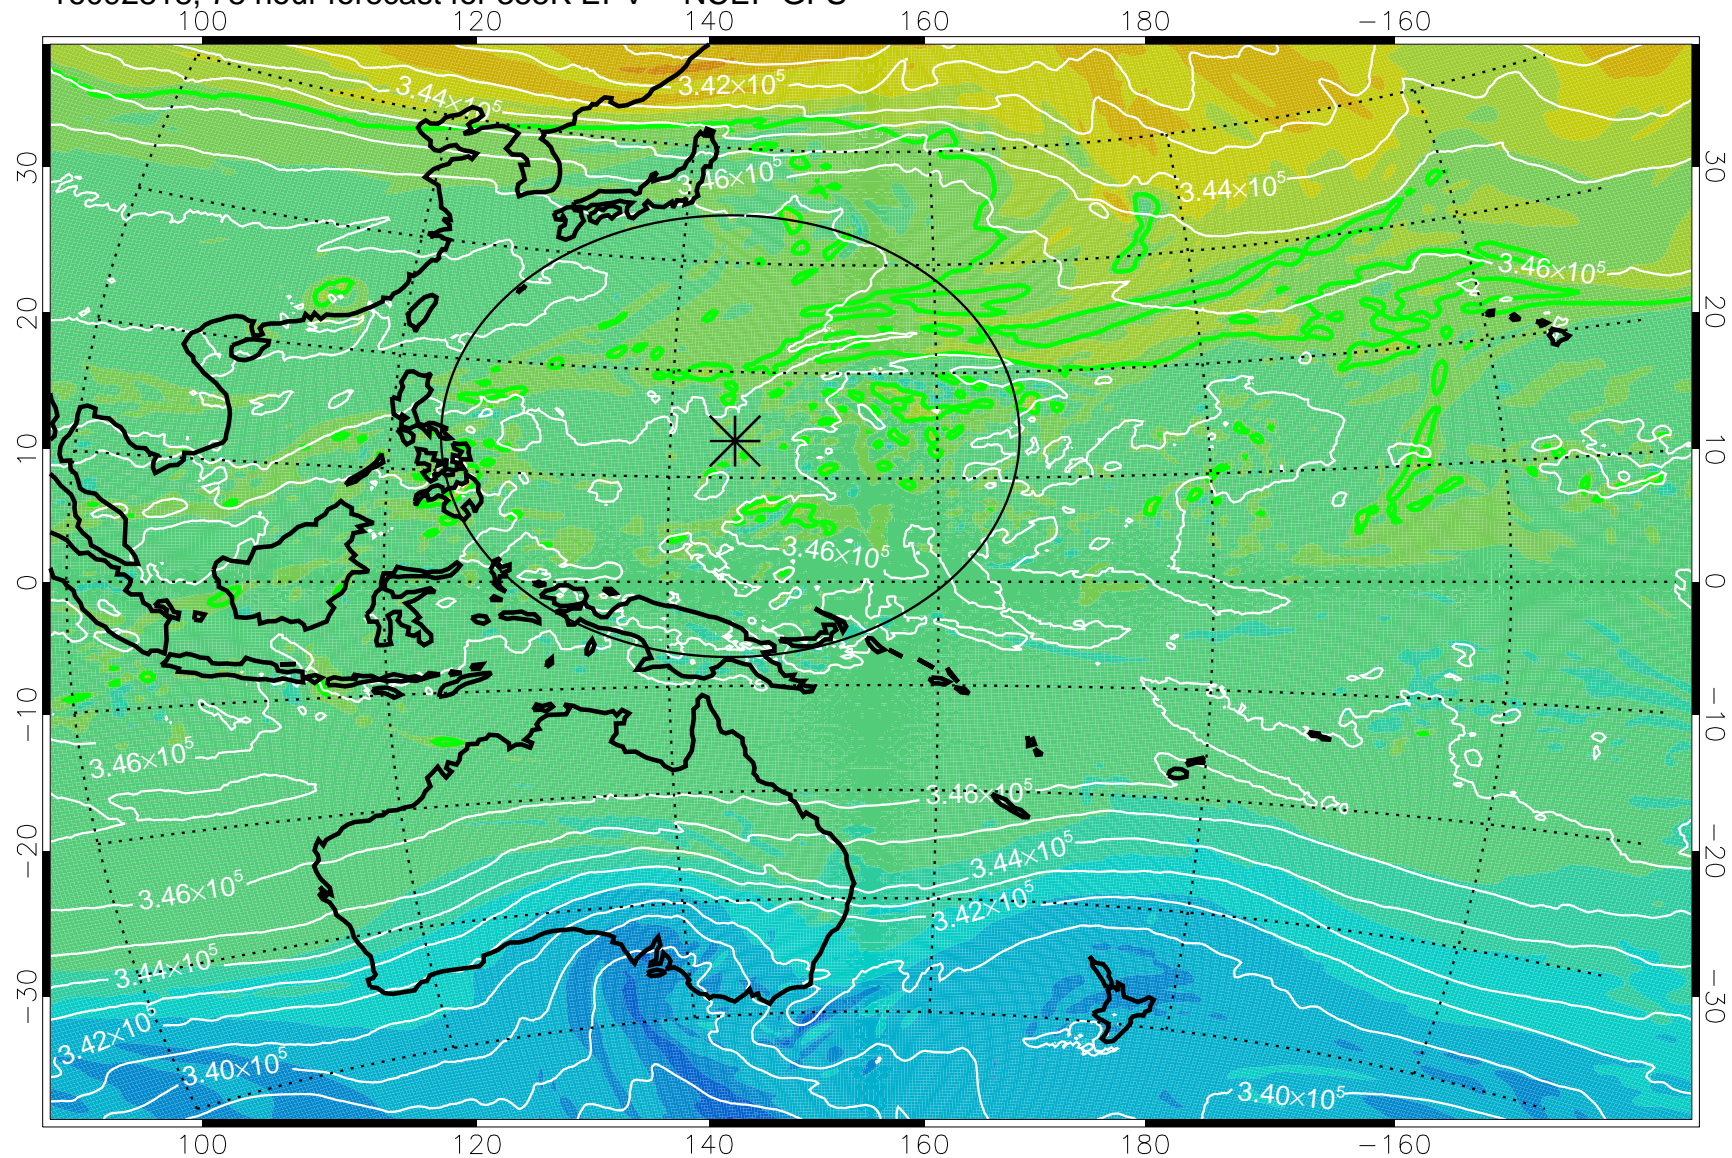

16092718, 54 hour forecast for 355K EPV -- NCEP GFS

355K Montgomery Streamfunction, white
EPV Tropopause (2 PVU) Position
Range ring of 2304 km

16092800, 60 hour forecast for 355K EPV -- NCEP GFS

355K Montgomery Streamfunction, white
EPV Tropopause (2 PVU) Position
Range ring of 2304 km

16092806, 66 hour forecast for 355K EPV -- NCEP GFS

355K Montgomery Streamfunction, white
EPV Tropopause (2 PVU) Position
Range ring of 2304 km

16092812, 72 hour forecast for 355K EPV -- NCEP GFS

355K Montgomery Streamfunction, white
EPV Tropopause (2 PVU) Position
Range ring of 2304 km

16092818, 78 hour forecast for 355K EPV -- NCEP GFS

355K Montgomery Streamfunction, white
EPV Tropopause (2 PVU) Position
Range ring of 2304 km

16092900, 84 hour forecast for 355K EPV -- NCEP GFS

355K Montgomery Streamfunction, white
EPV Tropopause (2 PVU) Position
Range ring of 2304 km

16092906, 90 hour forecast for 355K EPV -- NCEP GFS

355K Montgomery Streamfunction, white
EPV Tropopause (2 PVU) Position
Range ring of 2304 km

16092912, 96 hour forecast for 355K EPV -- NCEP GFS

355K Montgomery Streamfunction, white
EPV Tropopause (2 PVU) Position
Range ring of 2304 km