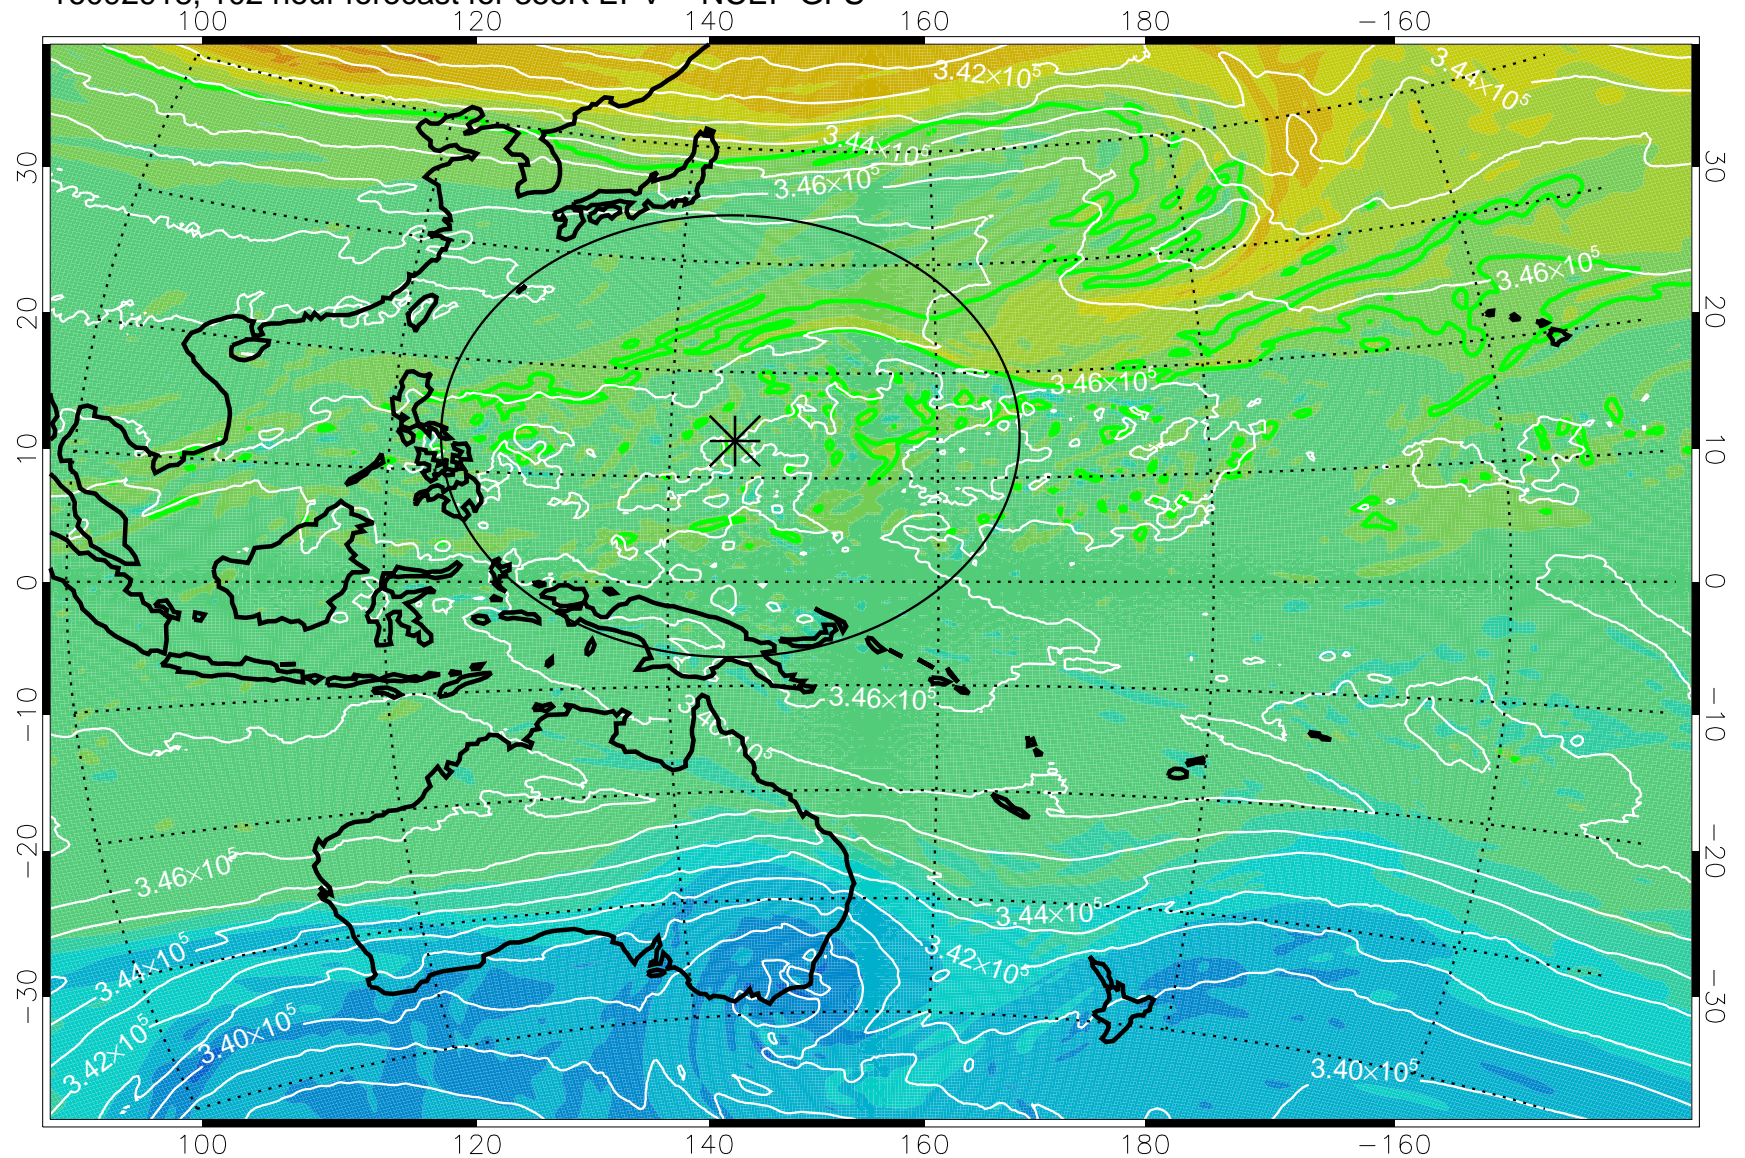

16092818, 78 hour forecast for 355K EPV -- NCEP GFS

355K Montgomery Streamfunction, white
EPV Tropopause (2 PVU) Position
Range ring of 2304 km

16092900, 84 hour forecast for 355K EPV -- NCEP GFS

355K Montgomery Streamfunction, white
EPV Tropopause (2 PVU) Position
Range ring of 2304 km

16092906, 90 hour forecast for 355K EPV -- NCEP GFS

355K Montgomery Streamfunction, white
EPV Tropopause (2 PVU) Position
Range ring of 2304 km

16092912, 96 hour forecast for 355K EPV -- NCEP GFS

355K Montgomery Streamfunction, white
EPV Tropopause (2 PVU) Position
Range ring of 2304 km

16092918, 102 hour forecast for 355K EPV -- NCEP GFS

355K Montgomery Streamfunction, white
EPV Tropopause (2 PVU) Position
Range ring of 2304 km

16093000, 108 hour forecast for 355K EPV -- NCEP GFS

355K Montgomery Streamfunction, white
EPV Tropopause (2 PVU) Position
Range ring of 2304 km

16093006, 114 hour forecast for 355K EPV -- NCEP GFS

355K Montgomery Streamfunction, white
EPV Tropopause (2 PVU) Position
Range ring of 2304 km

16093012, 120 hour forecast for 355K EPV -- NCEP GFS

355K Montgomery Streamfunction, white
EPV Tropopause (2 PVU) Position
Range ring of 2304 km