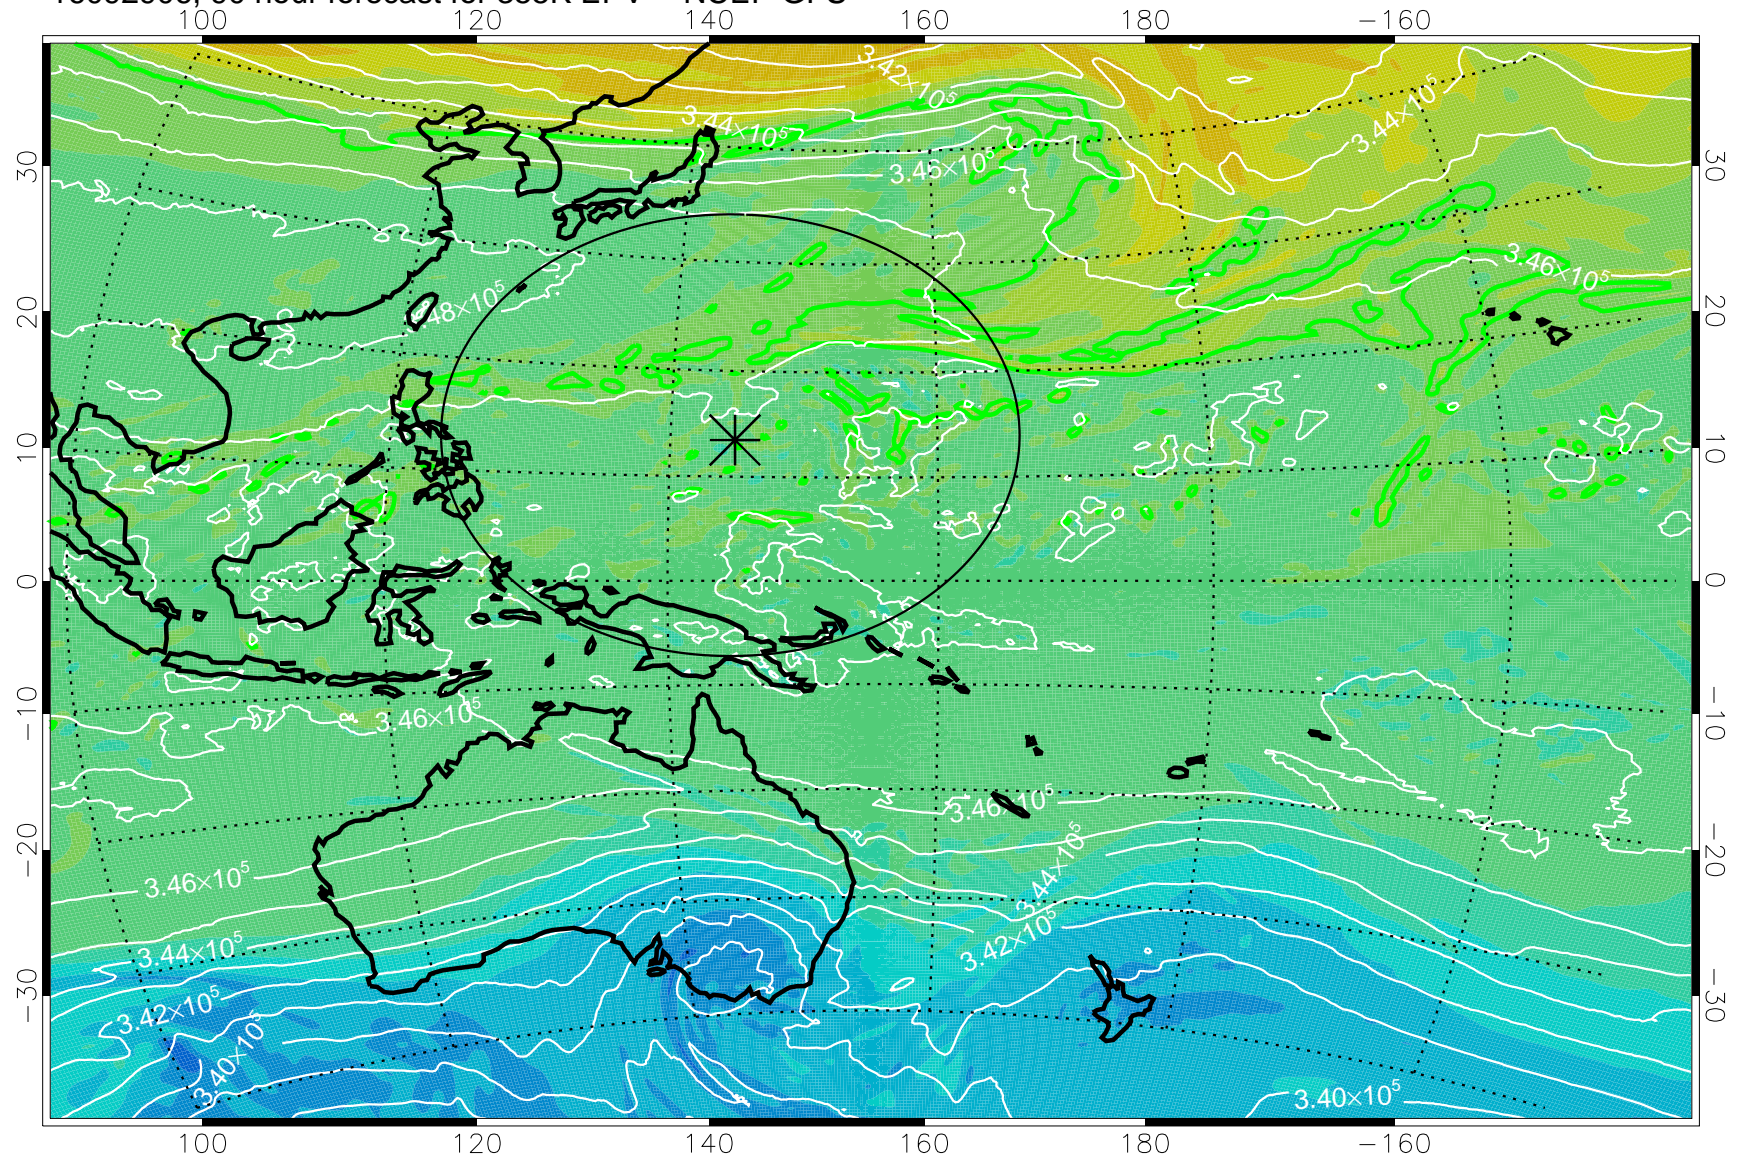

16092806, 66 hour forecast for 355K EPV -- NCEP GFS

355K Montgomery Streamfunction, white
EPV Tropopause (2 PVU) Position
Range ring of 2304 km

16092812, 72 hour forecast for 355K EPV -- NCEP GFS

355K Montgomery Streamfunction, white
EPV Tropopause (2 PVU) Position
Range ring of 2304 km

16092818, 78 hour forecast for 355K EPV -- NCEP GFS

355K Montgomery Streamfunction, white
EPV Tropopause (2 PVU) Position
Range ring of 2304 km

16092900, 84 hour forecast for 355K EPV -- NCEP GFS

355K Montgomery Streamfunction, white
EPV Tropopause (2 PVU) Position
Range ring of 2304 km

16092906, 90 hour forecast for 355K EPV -- NCEP GFS

355K Montgomery Streamfunction, white
EPV Tropopause (2 PVU) Position
Range ring of 2304 km

16092912, 96 hour forecast for 355K EPV -- NCEP GFS

355K Montgomery Streamfunction, white
EPV Tropopause (2 PVU) Position
Range ring of 2304 km

16092918, 102 hour forecast for 355K EPV -- NCEP GFS

355K Montgomery Streamfunction, white
EPV Tropopause (2 PVU) Position
Range ring of 2304 km

16093000, 108 hour forecast for 355K EPV -- NCEP GFS

355K Montgomery Streamfunction, white
EPV Tropopause (2 PVU) Position
Range ring of 2304 km