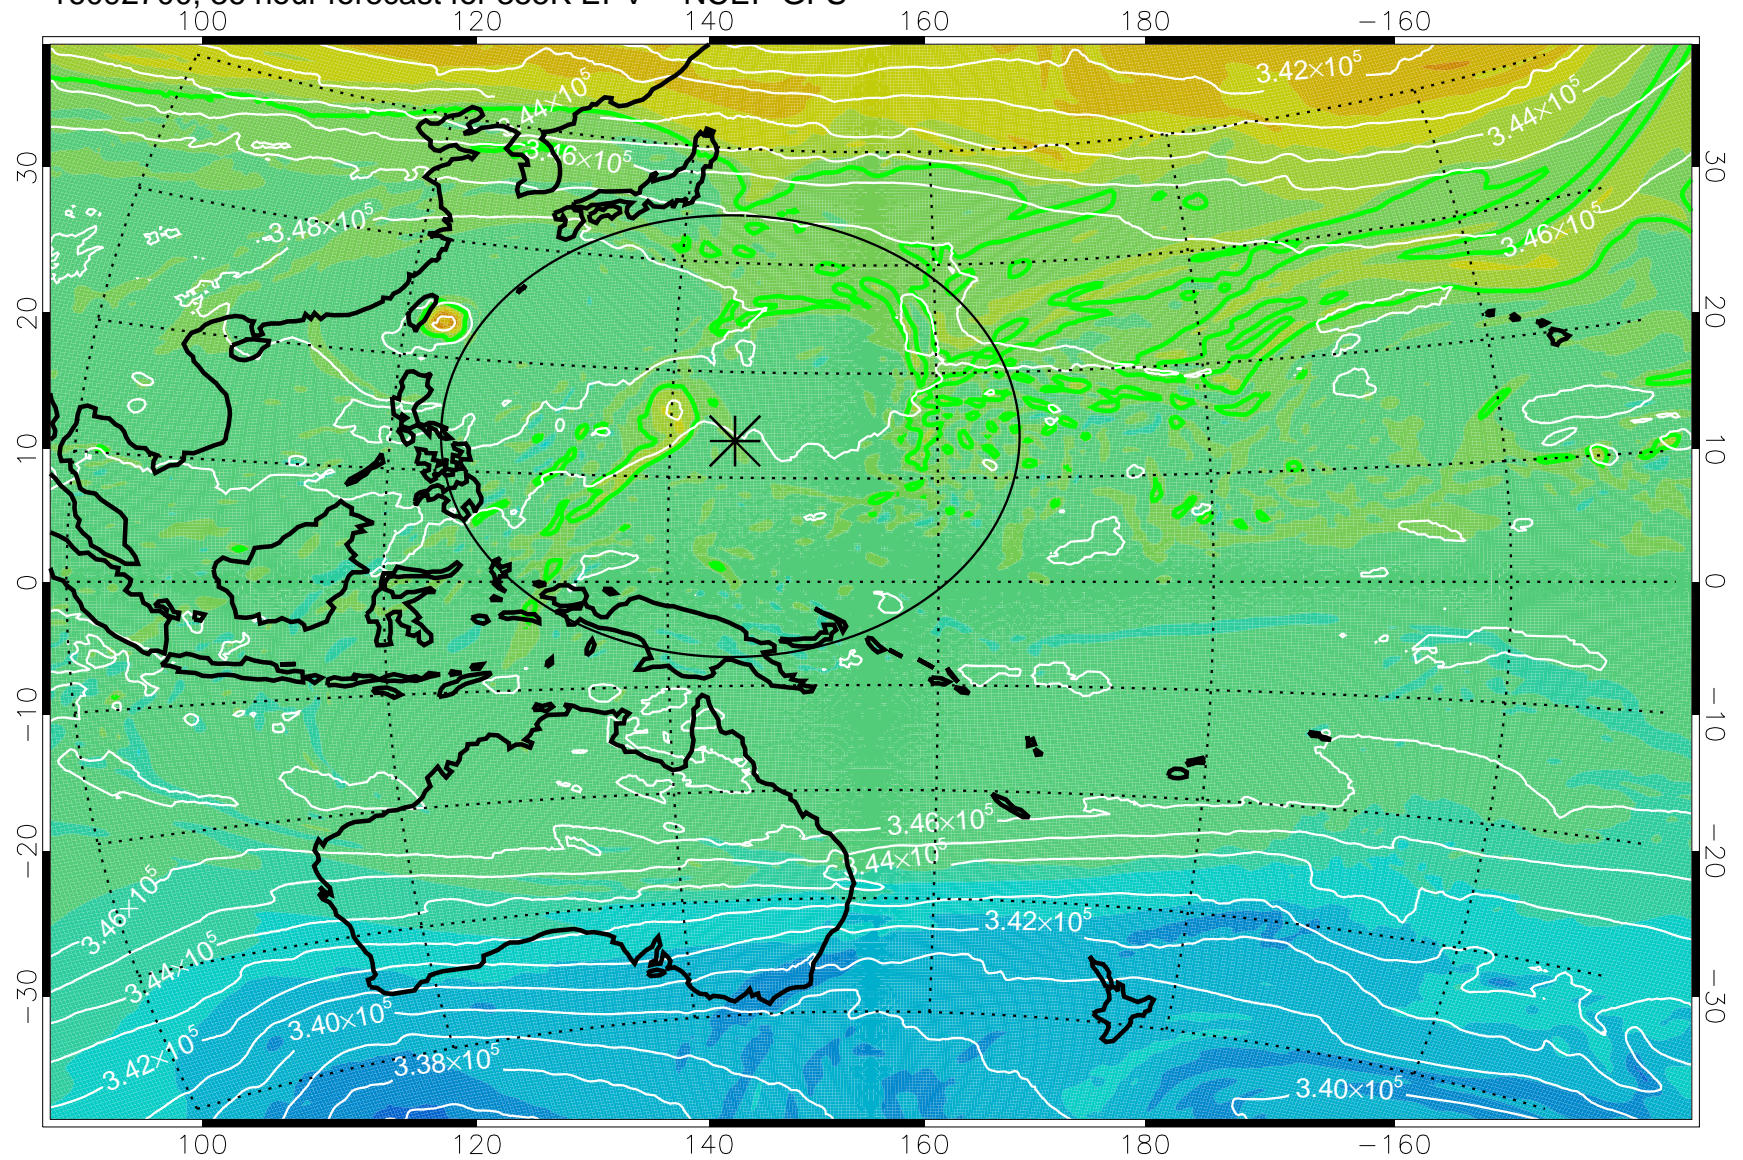

16092606, 18 hour forecast for 355K EPV -- NCEP GFS

355K Montgomery Streamfunction, white
EPV Tropopause (2 PVU) Position
Range ring of 2304 km

16092612, 24 hour forecast for 355K EPV -- NCEP GFS

355K Montgomery Streamfunction, white
EPV Tropopause (2 PVU) Position
Range ring of 2304 km

16092618, 30 hour forecast for 355K EPV -- NCEP GFS

355K Montgomery Streamfunction, white
EPV Tropopause (2 PVU) Position
Range ring of 2304 km

16092700, 36 hour forecast for 355K EPV -- NCEP GFS

355K Montgomery Streamfunction, white
EPV Tropopause (2 PVU) Position
Range ring of 2304 km

16092706, 42 hour forecast for 355K EPV -- NCEP GFS

355K Montgomery Streamfunction, white
EPV Tropopause (2 PVU) Position
Range ring of 2304 km

16092712, 48 hour forecast for 355K EPV -- NCEP GFS

355K Montgomery Streamfunction, white
EPV Tropopause (2 PVU) Position
Range ring of 2304 km

16092718, 54 hour forecast for 355K EPV -- NCEP GFS

355K Montgomery Streamfunction, white
EPV Tropopause (2 PVU) Position
Range ring of 2304 km

16092800, 60 hour forecast for 355K EPV -- NCEP GFS

355K Montgomery Streamfunction, white
EPV Tropopause (2 PVU) Position
Range ring of 2304 km