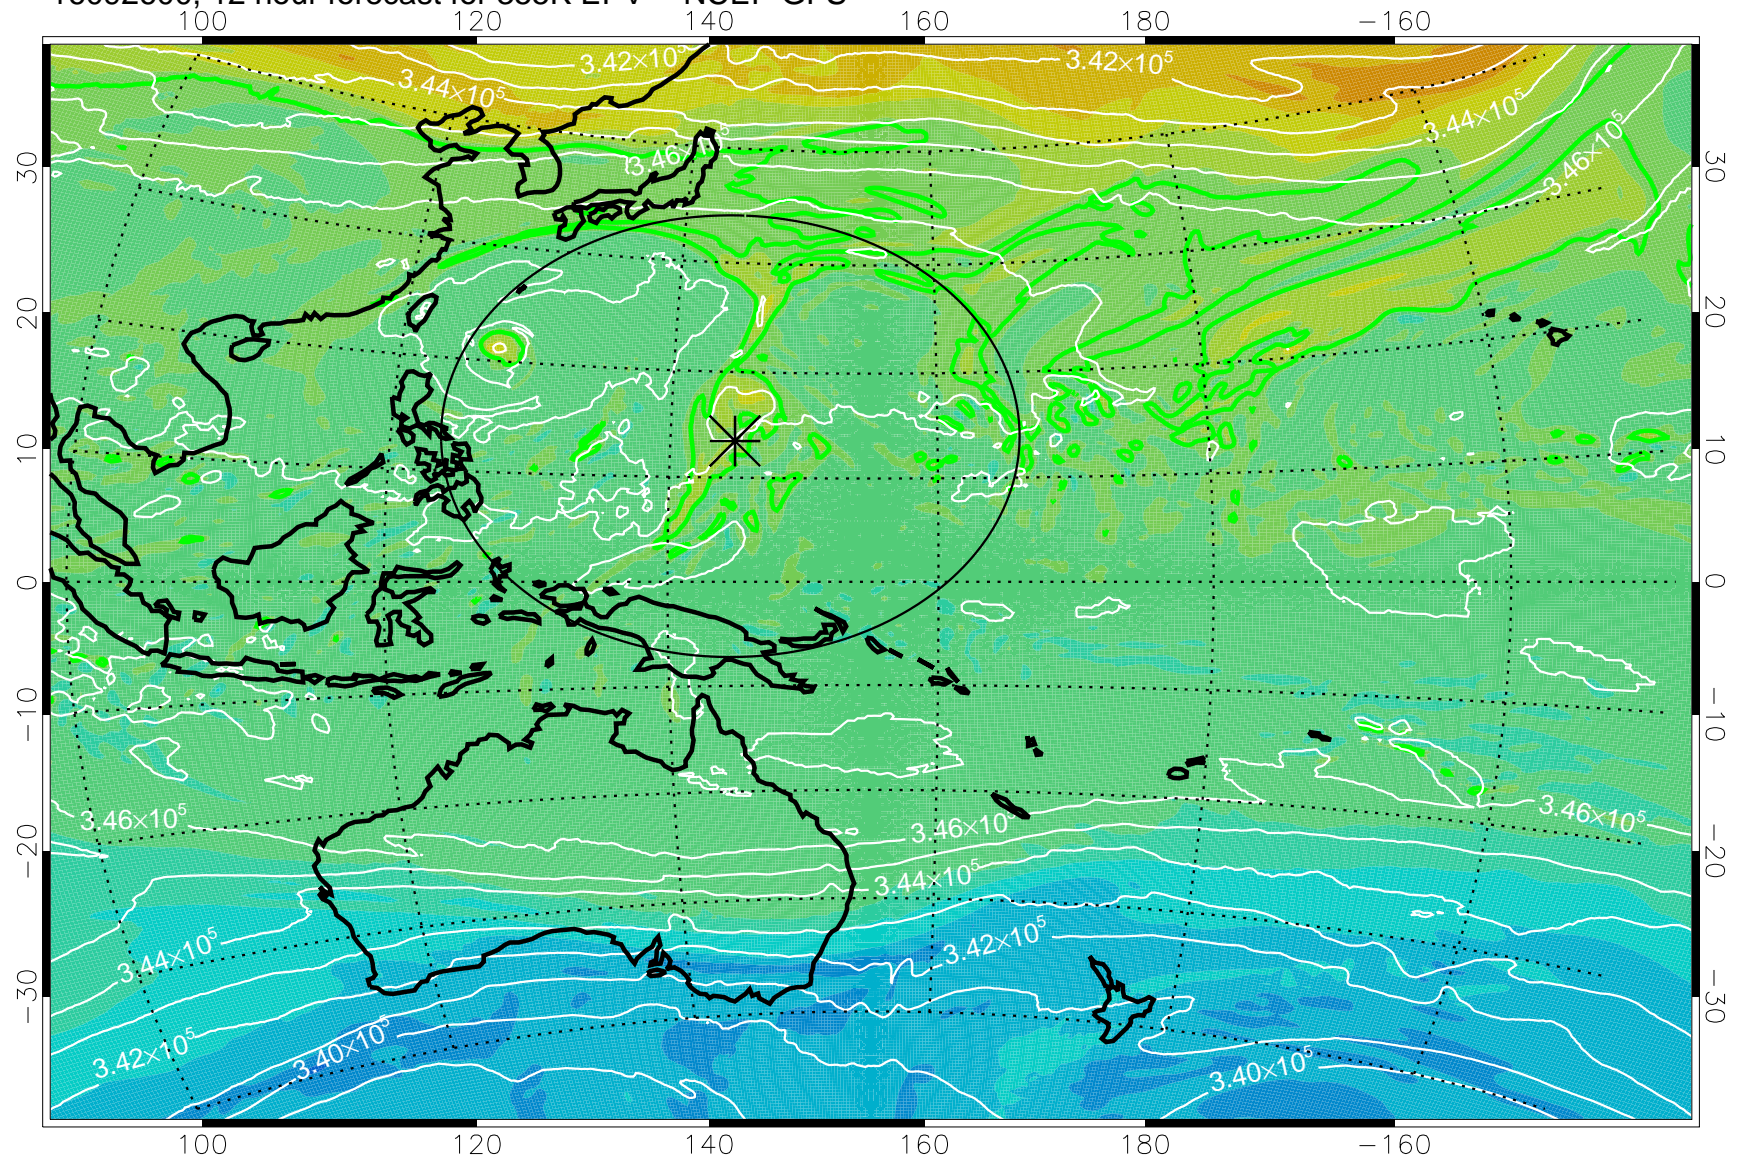

16092518, 6 hour forecast for 355K EPV -- NCEP GFS

355K Montgomery Streamfunction, white
EPV Tropopause (2 PVU) Position
Range ring of 2304 km

16092600, 12 hour forecast for 355K EPV -- NCEP GFS

355K Montgomery Streamfunction, white
EPV Tropopause (2 PVU) Position
Range ring of 2304 km

16092606, 18 hour forecast for 355K EPV -- NCEP GFS

355K Montgomery Streamfunction, white
EPV Tropopause (2 PVU) Position
Range ring of 2304 km

16092612, 24 hour forecast for 355K EPV -- NCEP GFS

355K Montgomery Streamfunction, white
EPV Tropopause (2 PVU) Position
Range ring of 2304 km

16092618, 30 hour forecast for 355K EPV -- NCEP GFS

355K Montgomery Streamfunction, white
EPV Tropopause (2 PVU) Position
Range ring of 2304 km

16092700, 36 hour forecast for 355K EPV -- NCEP GFS

355K Montgomery Streamfunction, white
EPV Tropopause (2 PVU) Position
Range ring of 2304 km

16092718, 54 hour forecast for 355K EPV -- NCEP GFS

355K Montgomery Streamfunction, white
EPV Tropopause (2 PVU) Position
Range ring of 2304 km

16092800, 60 hour forecast for 355K EPV -- NCEP GFS

355K Montgomery Streamfunction, white
EPV Tropopause (2 PVU) Position
Range ring of 2304 km