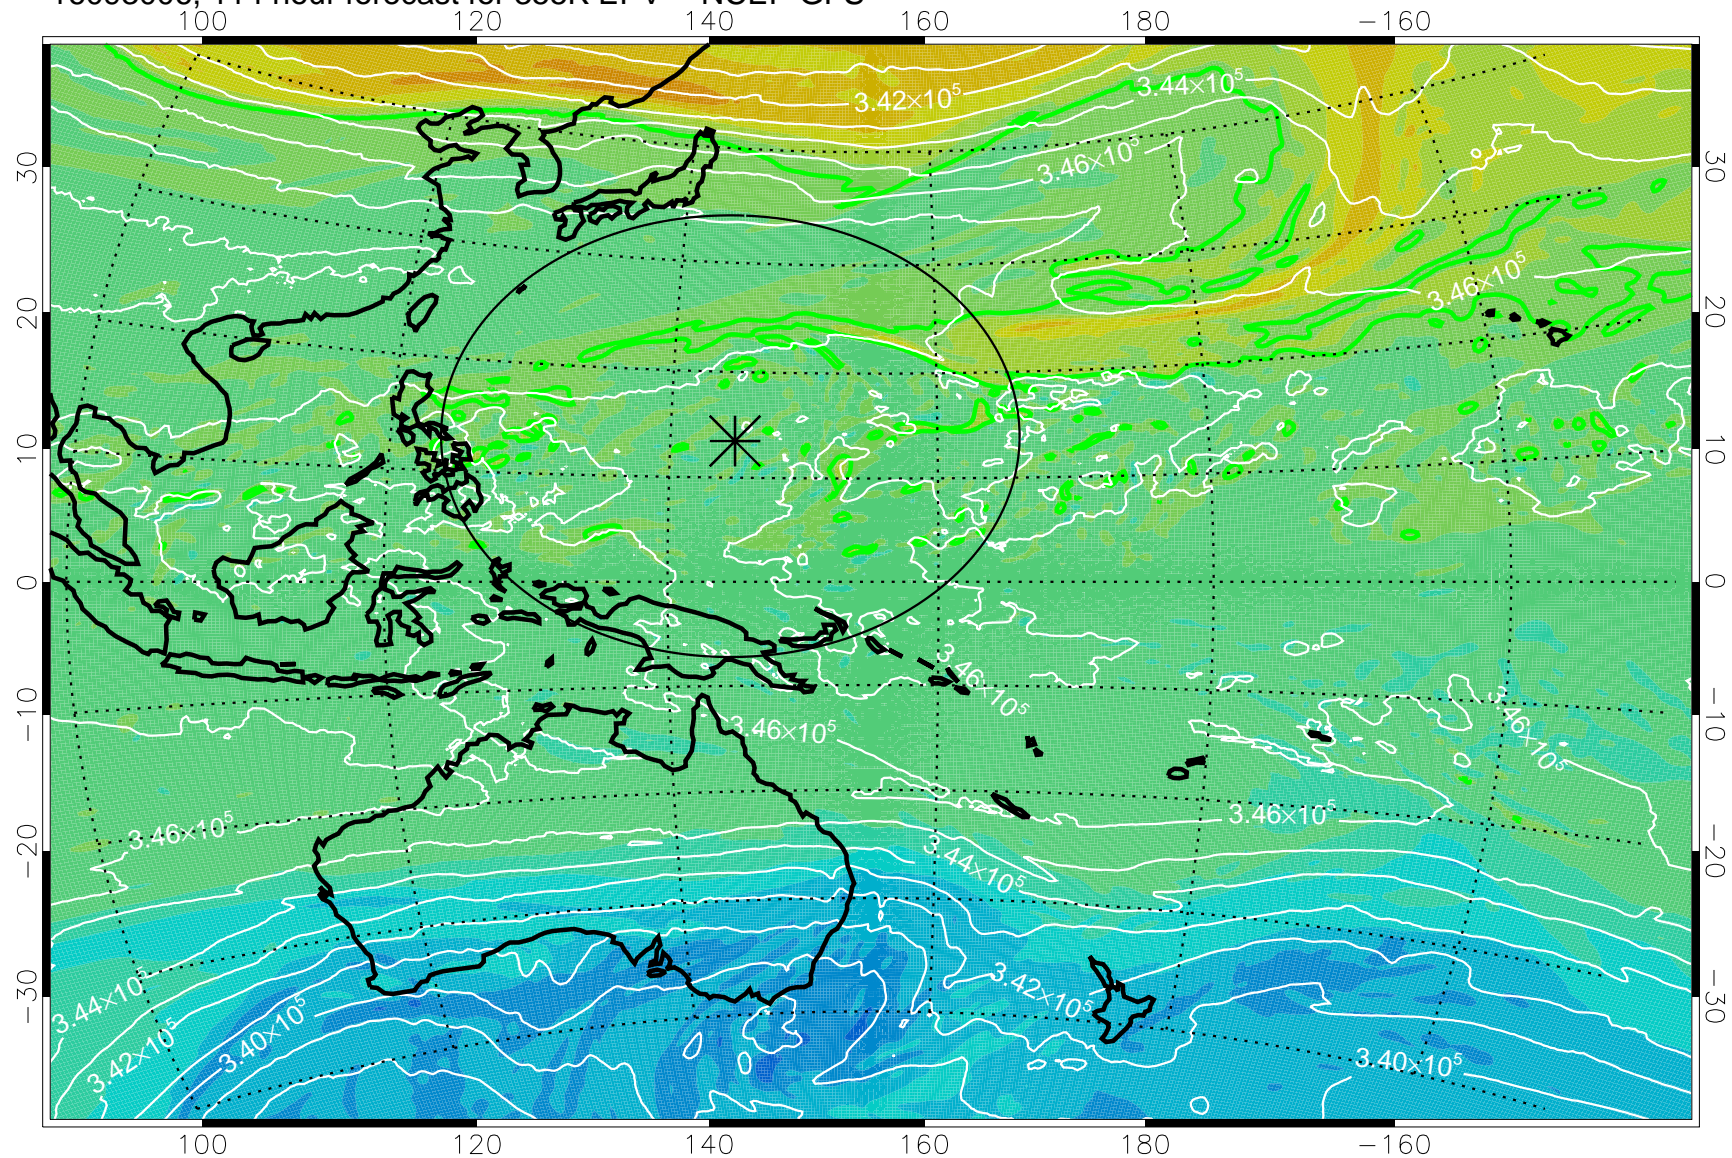

16092818, 78 hour forecast for 355K EPV -- NCEP GFS

355K Montgomery Streamfunction, white
EPV Tropopause (2 PVU) Position
Range ring of 2304 km

16092900, 84 hour forecast for 355K EPV -- NCEP GFS

355K Montgomery Streamfunction, white
EPV Tropopause (2 PVU) Position
Range ring of 2304 km

16092906, 90 hour forecast for 355K EPV -- NCEP GFS

355K Montgomery Streamfunction, white
EPV Tropopause (2 PVU) Position
Range ring of 2304 km

16092912, 96 hour forecast for 355K EPV -- NCEP GFS

355K Montgomery Streamfunction, white
EPV Tropopause (2 PVU) Position
Range ring of 2304 km

16092918, 102 hour forecast for 355K EPV -- NCEP GFS

355K Montgomery Streamfunction, white
EPV Tropopause (2 PVU) Position
Range ring of 2304 km

16093000, 108 hour forecast for 355K EPV -- NCEP GFS

355K Montgomery Streamfunction, white
EPV Tropopause (2 PVU) Position
Range ring of 2304 km

16093006, 114 hour forecast for 355K EPV -- NCEP GFS

355K Montgomery Streamfunction, white
EPV Tropopause (2 PVU) Position
Range ring of 2304 km

16093012, 120 hour forecast for 355K EPV -- NCEP GFS

355K Montgomery Streamfunction, white
EPV Tropopause (2 PVU) Position
Range ring of 2304 km