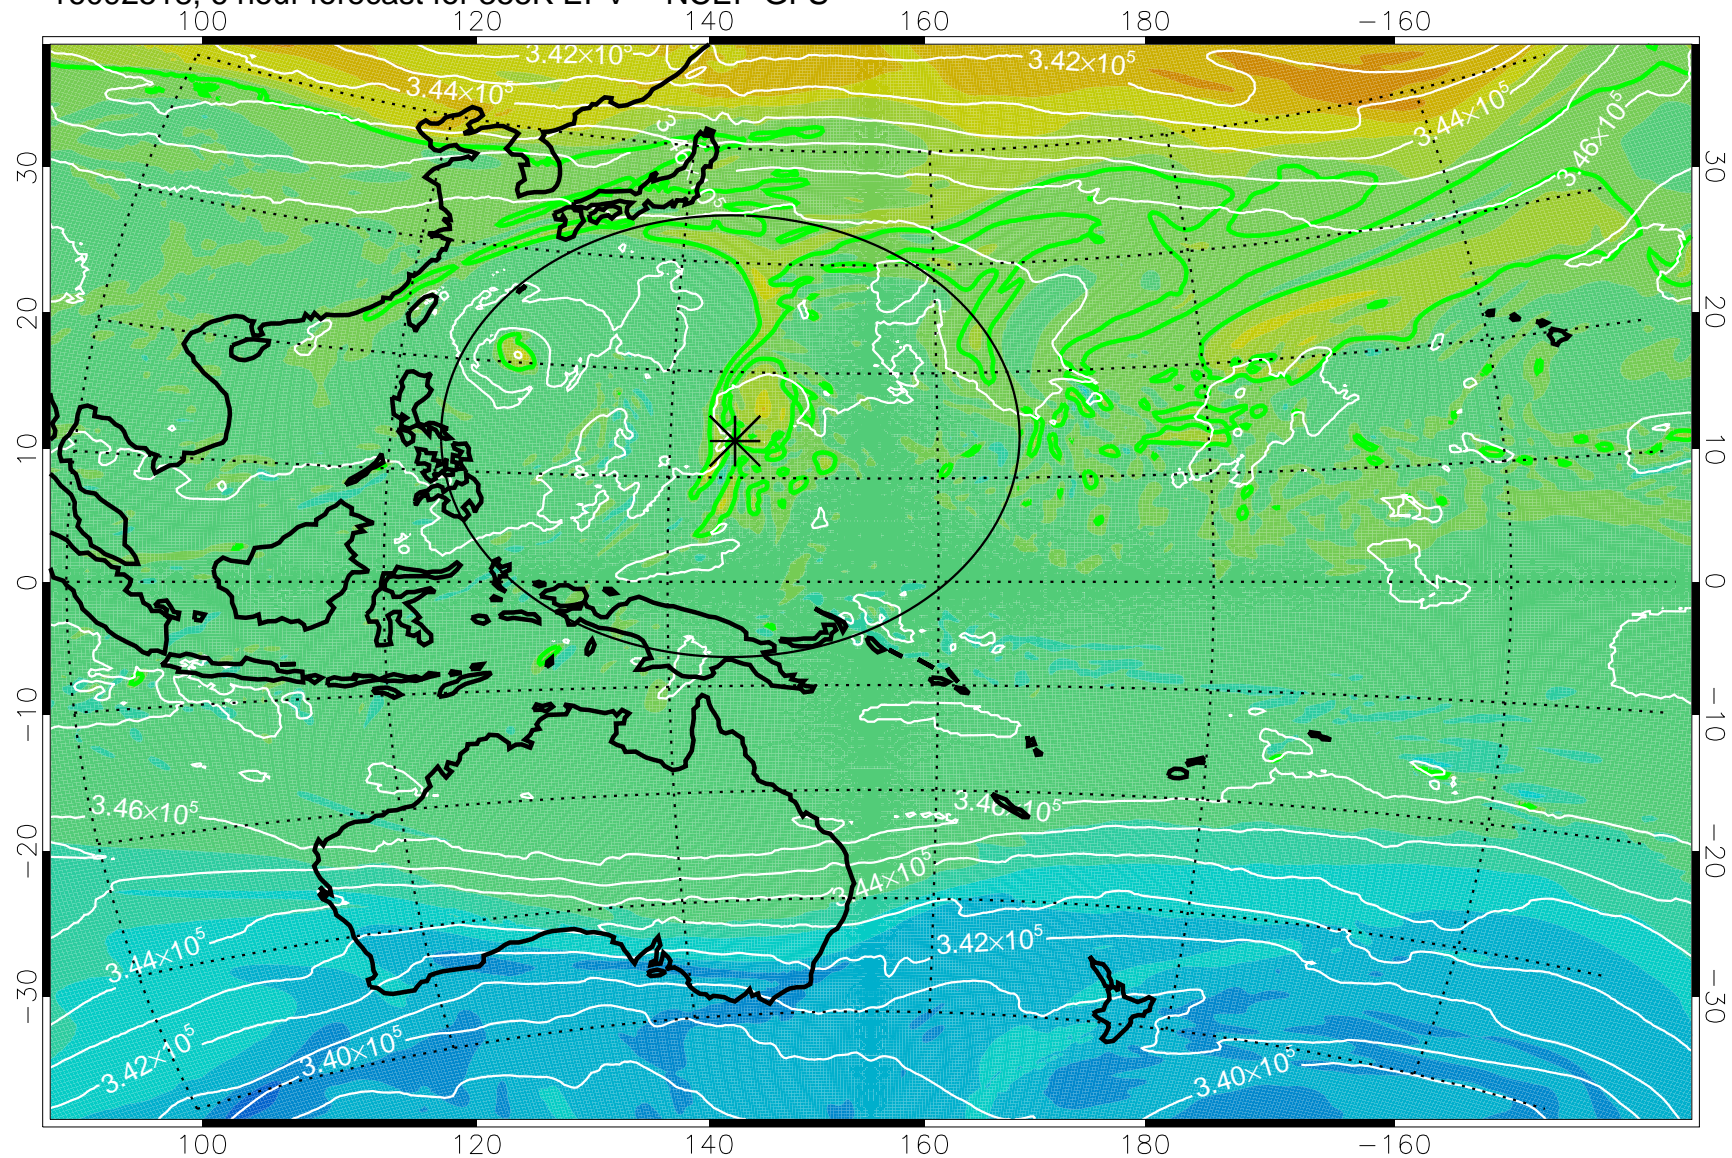

16092518, 6 hour forecast for 355K EPV -- NCEP GFS

355K Montgomery Streamfunction, white
EPV Tropopause (2 PVU) Position
Range ring of 2304 km

16092600, 12 hour forecast for 355K EPV -- NCEP GFS

355K Montgomery Streamfunction, white
EPV Tropopause (2 PVU) Position
Range ring of 2304 km

16092606, 18 hour forecast for 355K EPV -- NCEP GFS

355K Montgomery Streamfunction, white
EPV Tropopause (2 PVU) Position
Range ring of 2304 km

16092612, 24 hour forecast for 355K EPV -- NCEP GFS

355K Montgomery Streamfunction, white
EPV Tropopause (2 PVU) Position
Range ring of 2304 km

16092618, 30 hour forecast for 355K EPV -- NCEP GFS

355K Montgomery Streamfunction, white
EPV Tropopause (2 PVU) Position
Range ring of 2304 km

16092700, 36 hour forecast for 355K EPV -- NCEP GFS

355K Montgomery Streamfunction, white
EPV Tropopause (2 PVU) Position
Range ring of 2304 km

16092718, 54 hour forecast for 355K EPV -- NCEP GFS

355K Montgomery Streamfunction, white
EPV Tropopause (2 PVU) Position
Range ring of 2304 km

16092800, 60 hour forecast for 355K EPV -- NCEP GFS

355K Montgomery Streamfunction, white
EPV Tropopause (2 PVU) Position
Range ring of 2304 km