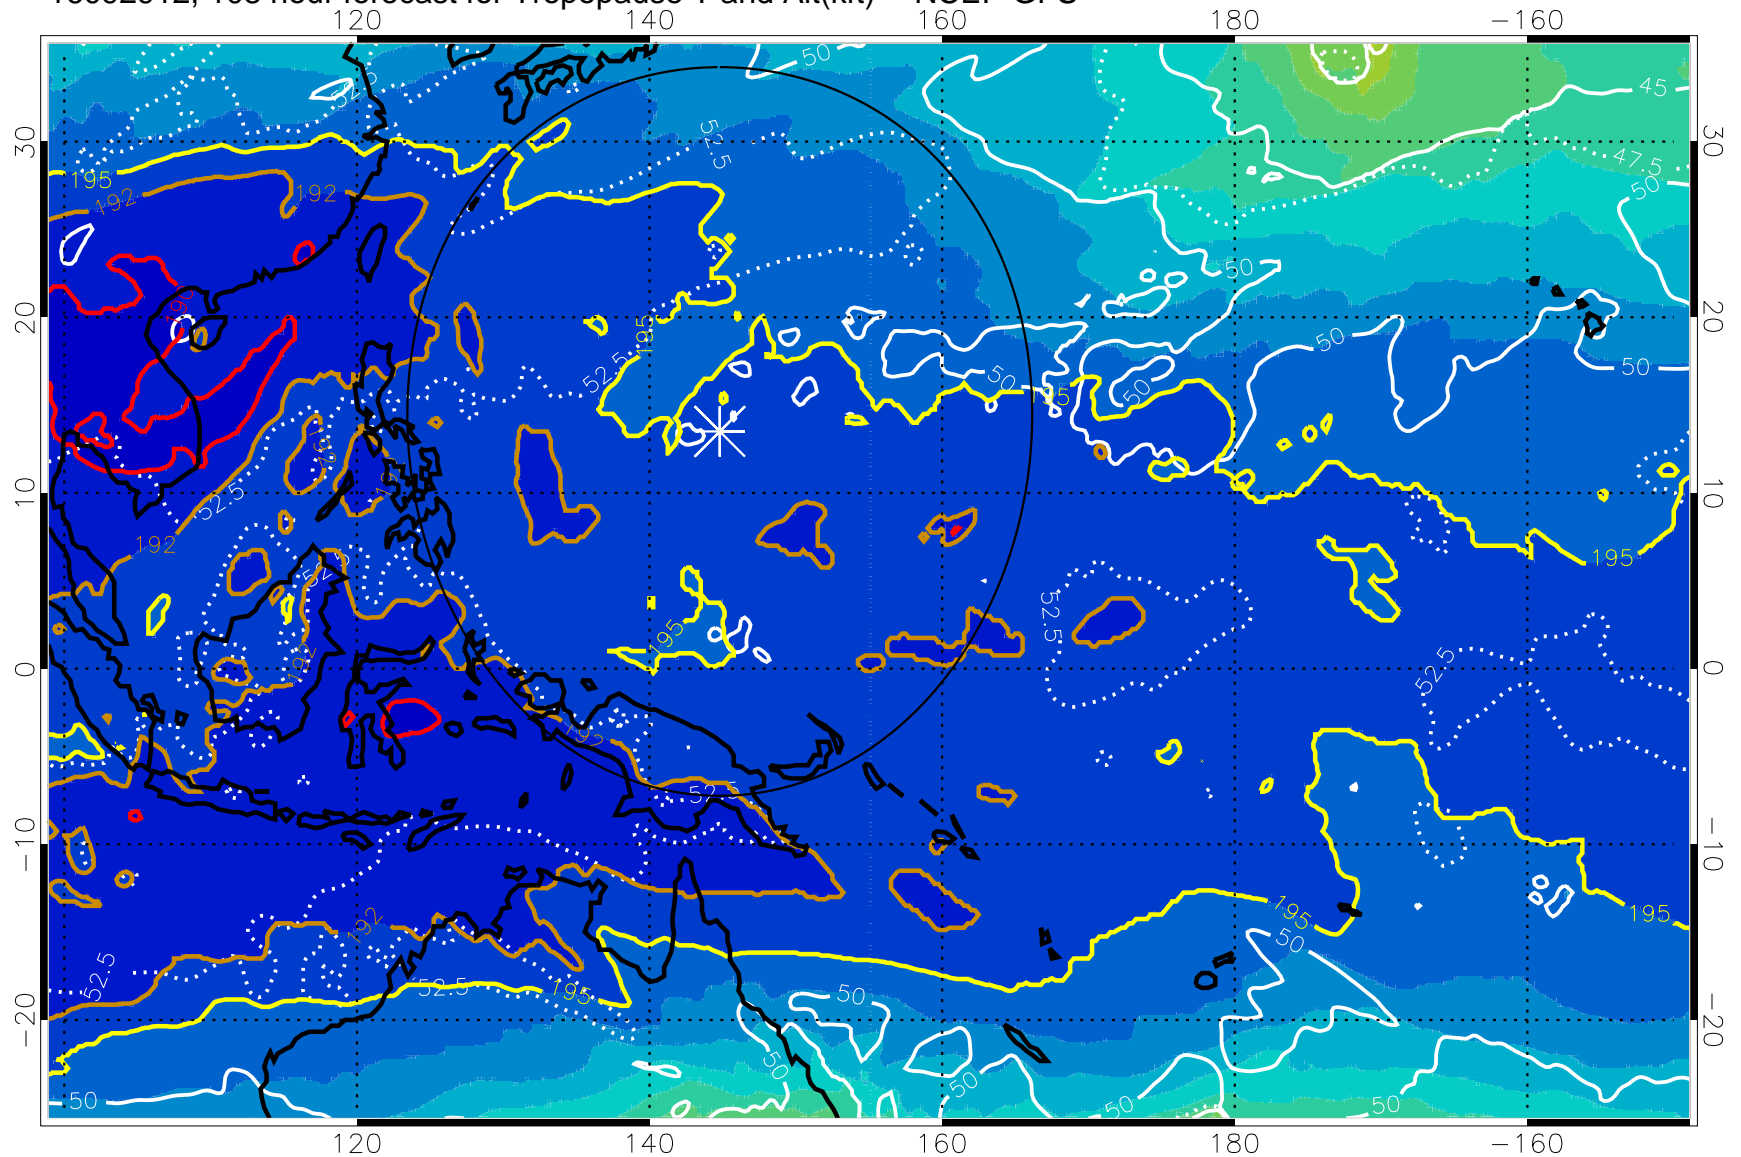

190 200 210 220 230

Tropopause T, K

Tropopause Altitude in kft (white)

192.5K Isotherm 195K Isotherm
187.5K Isotherm 190K Isotherm

Range ring of 2304 km

16092912, 108 hour forecast for Tropopause T and Alt(kft) -- NCEP GFS

190 200 210 220 230

Tropopause T, K

Tropopause Altitude in kft (white)

192.5K Isotherm 195K Isotherm
187.5K Isotherm 190K Isotherm

Range ring of 2304 km

16092918, 114 hour forecast for Tropopause T and Alt(kft) -- NCEP GFS