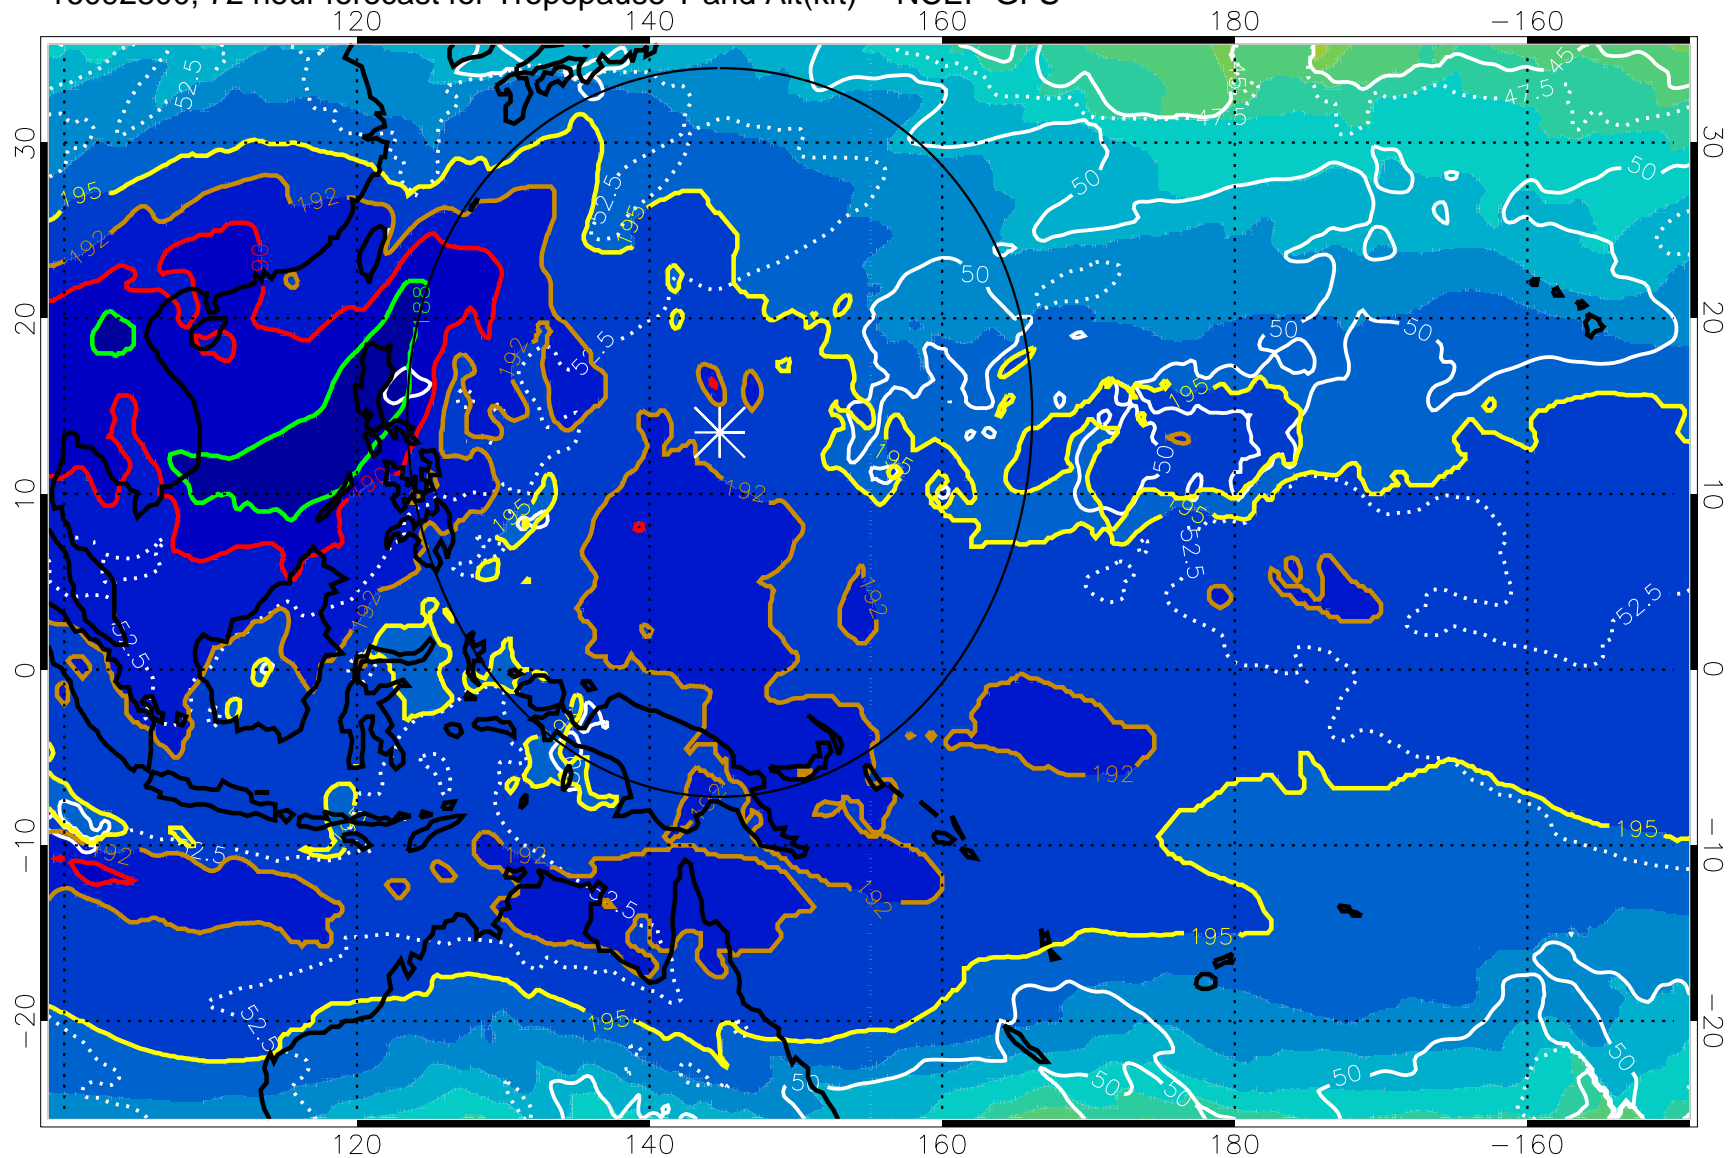

16092800, 72 hour forecast for Tropopause T and Alt(kft) -- NCEP GFS

190 200 210 220 230
Tropopause T, K

Tropopause Altitude in kft (white)

192.5K Isotherm 195K Isotherm
187.5K Isotherm 190K Isotherm

Range ring of 2304 km