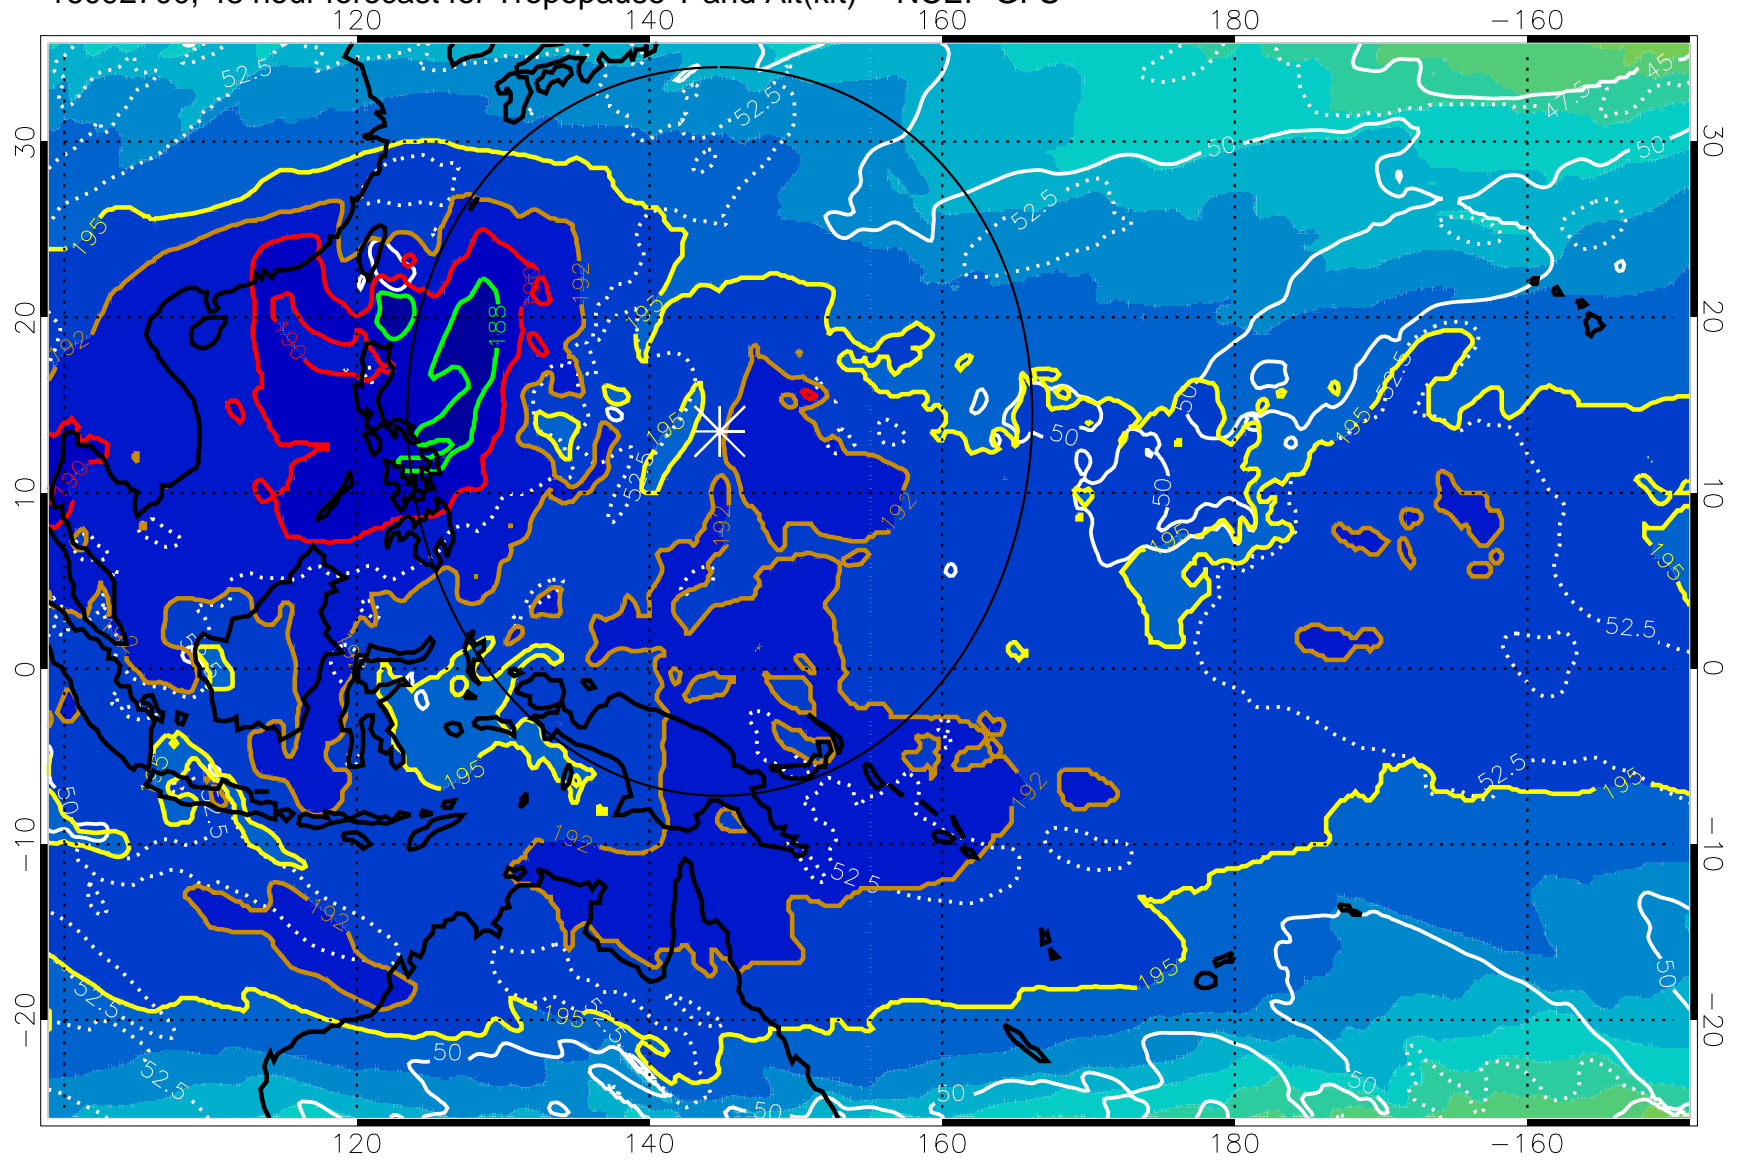

190 200 210 220 230

Tropopause T, K

Tropopause Altitude in kft (white)

192.5K Isotherm 195K Isotherm
187.5K Isotherm 190K Isotherm

Range ring of 2304 km

16092700, 48 hour forecast for Tropopause T and Alt(kft) -- NCEP GFS