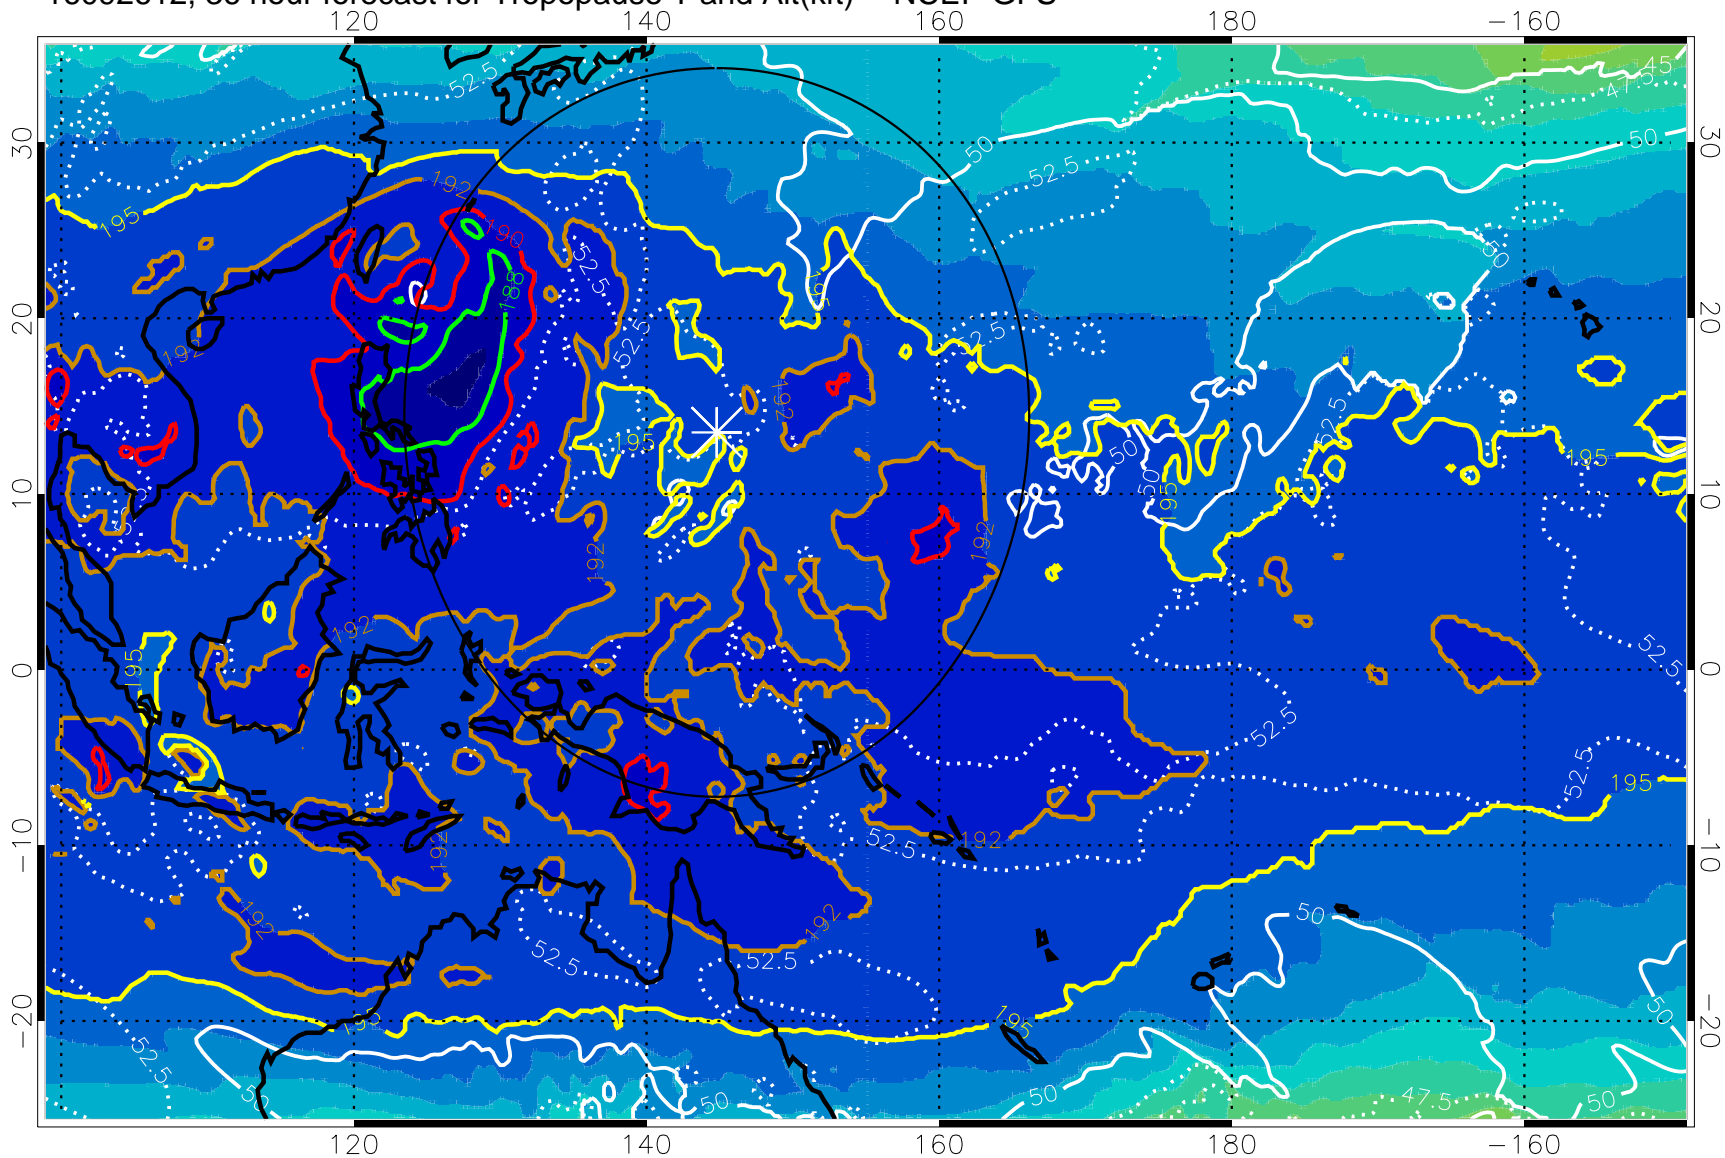

190 200 210 220 230

Tropopause T, K

Tropopause Altitude in kft (white)

192.5K Isotherm 195K Isotherm

187.5K Isotherm 190K Isotherm

Range ring of 2304 km

16092612, 36 hour forecast for Tropopause T and Alt(kft) -- NCEP GFS

190 200 210 220 230
Tropopause T, K

Tropopause Altitude in kft (white)

192.5K Isotherm 195K Isotherm
187.5K Isotherm 190K Isotherm

Range ring of 2304 km

16092618, 42 hour forecast for Tropopause T and Alt(kft) -- NCEP GFS