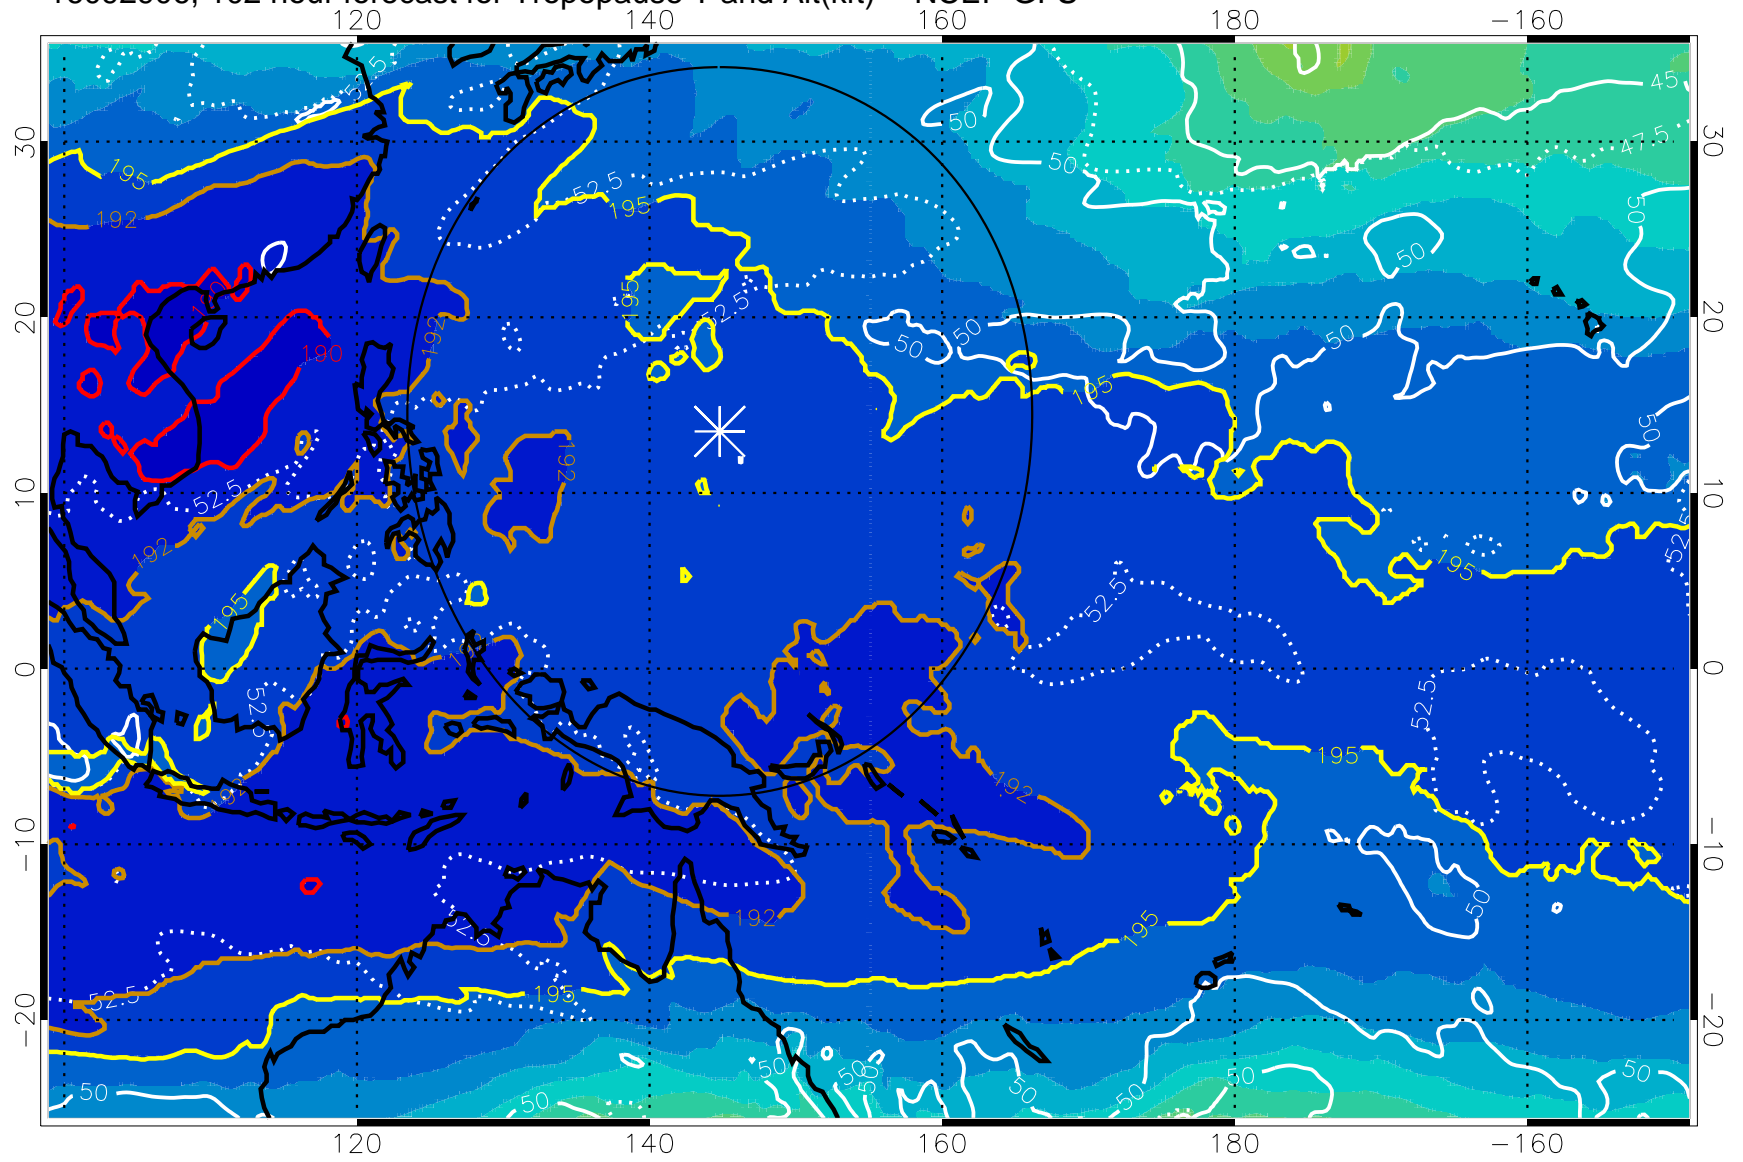

190 200 210 220 230

Tropopause T, K

Tropopause Altitude in kft (white)

192.5K Isotherm 195K Isotherm
187.5K Isotherm 190K Isotherm

Range ring of 2304 km

16092906, 102 hour forecast for Tropopause T and Alt(kft) -- NCEP GFS

190 200 210 220 230

Tropopause T, K

Tropopause Altitude in kft (white)

192.5K Isotherm 195K Isotherm
187.5K Isotherm 190K Isotherm

Range ring of 2304 km

16092912, 108 hour forecast for Tropopause T and Alt(kft) -- NCEP GFS