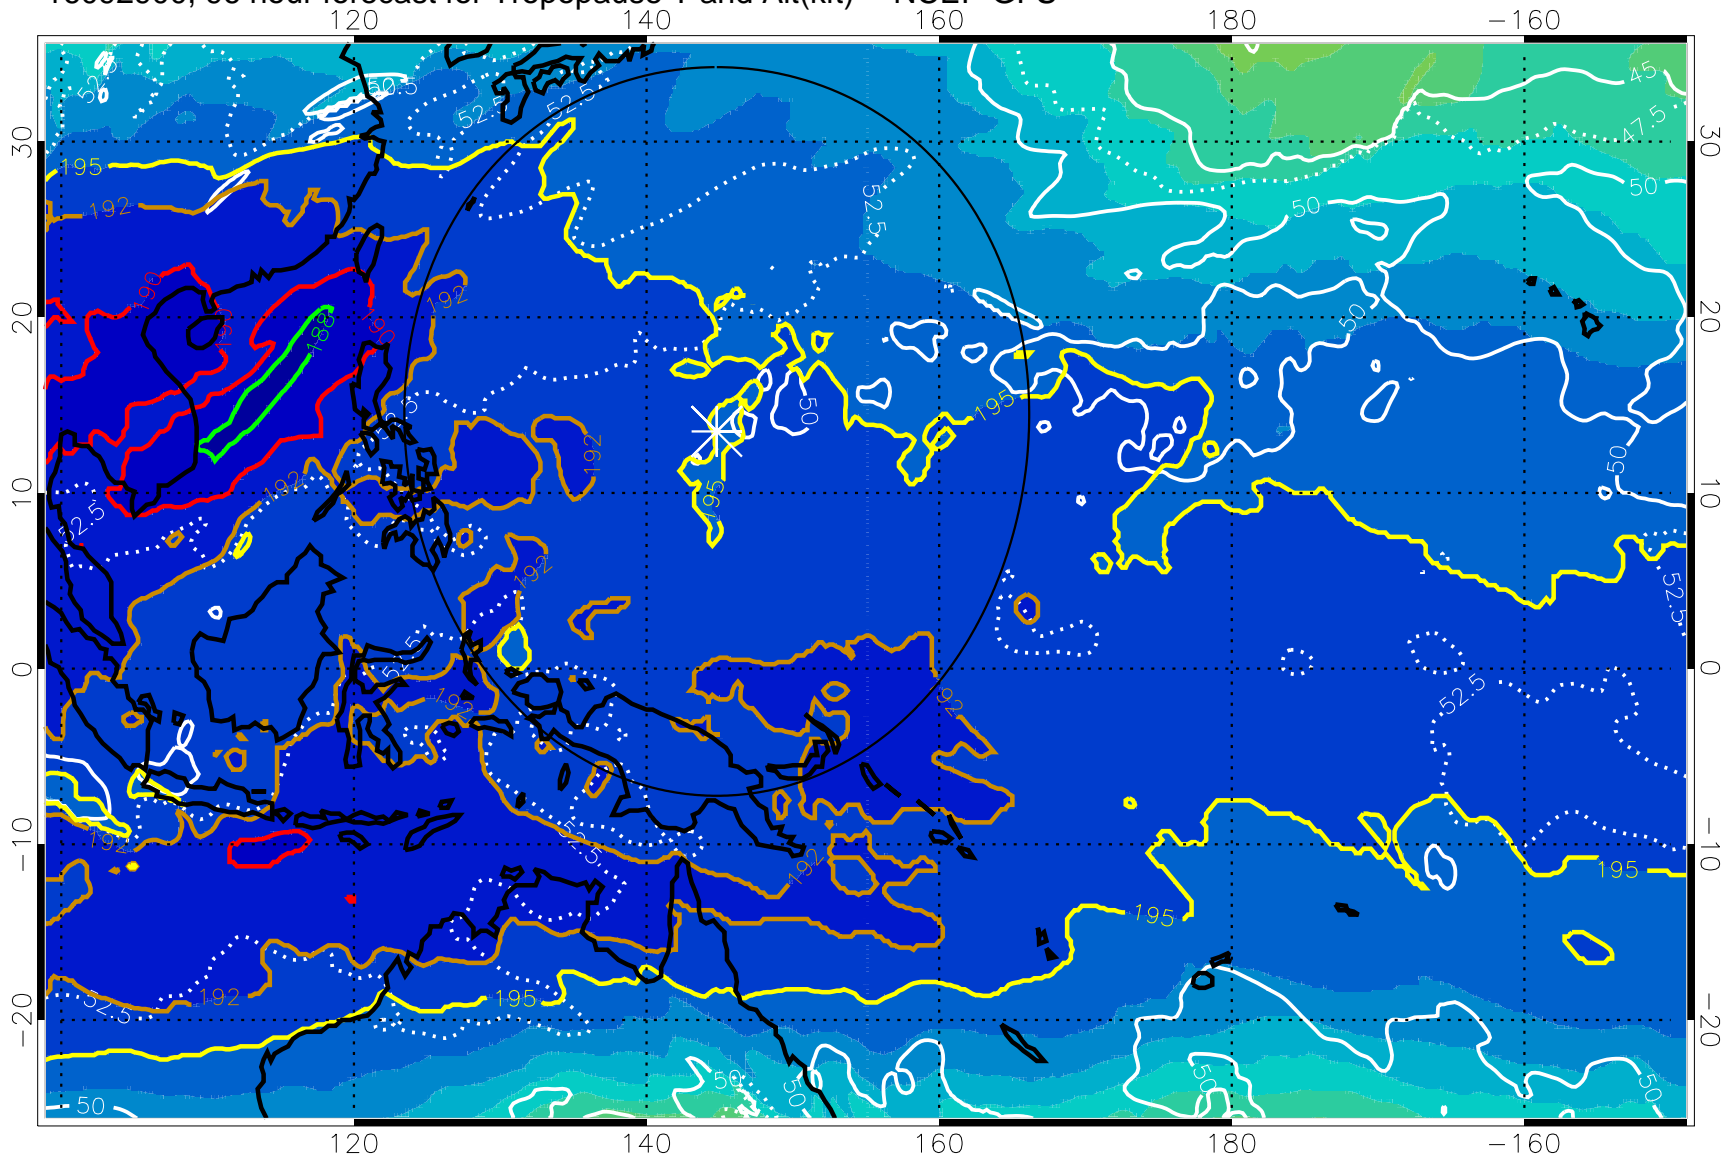

190 200 210 220 230

Tropopause T, K

Tropopause Altitude in kft (white)

192.5K Isotherm 195K Isotherm
187.5K Isotherm 190K Isotherm

Range ring of 2304 km

16092818, 90 hour forecast for Tropopause T and Alt(kft) -- NCEP GFS

190 200 210 220 230
Tropopause T, K

Tropopause Altitude in kft (white)

192.5K Isotherm 195K Isotherm
187.5K Isotherm 190K Isotherm

Range ring of 2304 km

16092900, 96 hour forecast for Tropopause T and Alt(kft) -- NCEP GFS