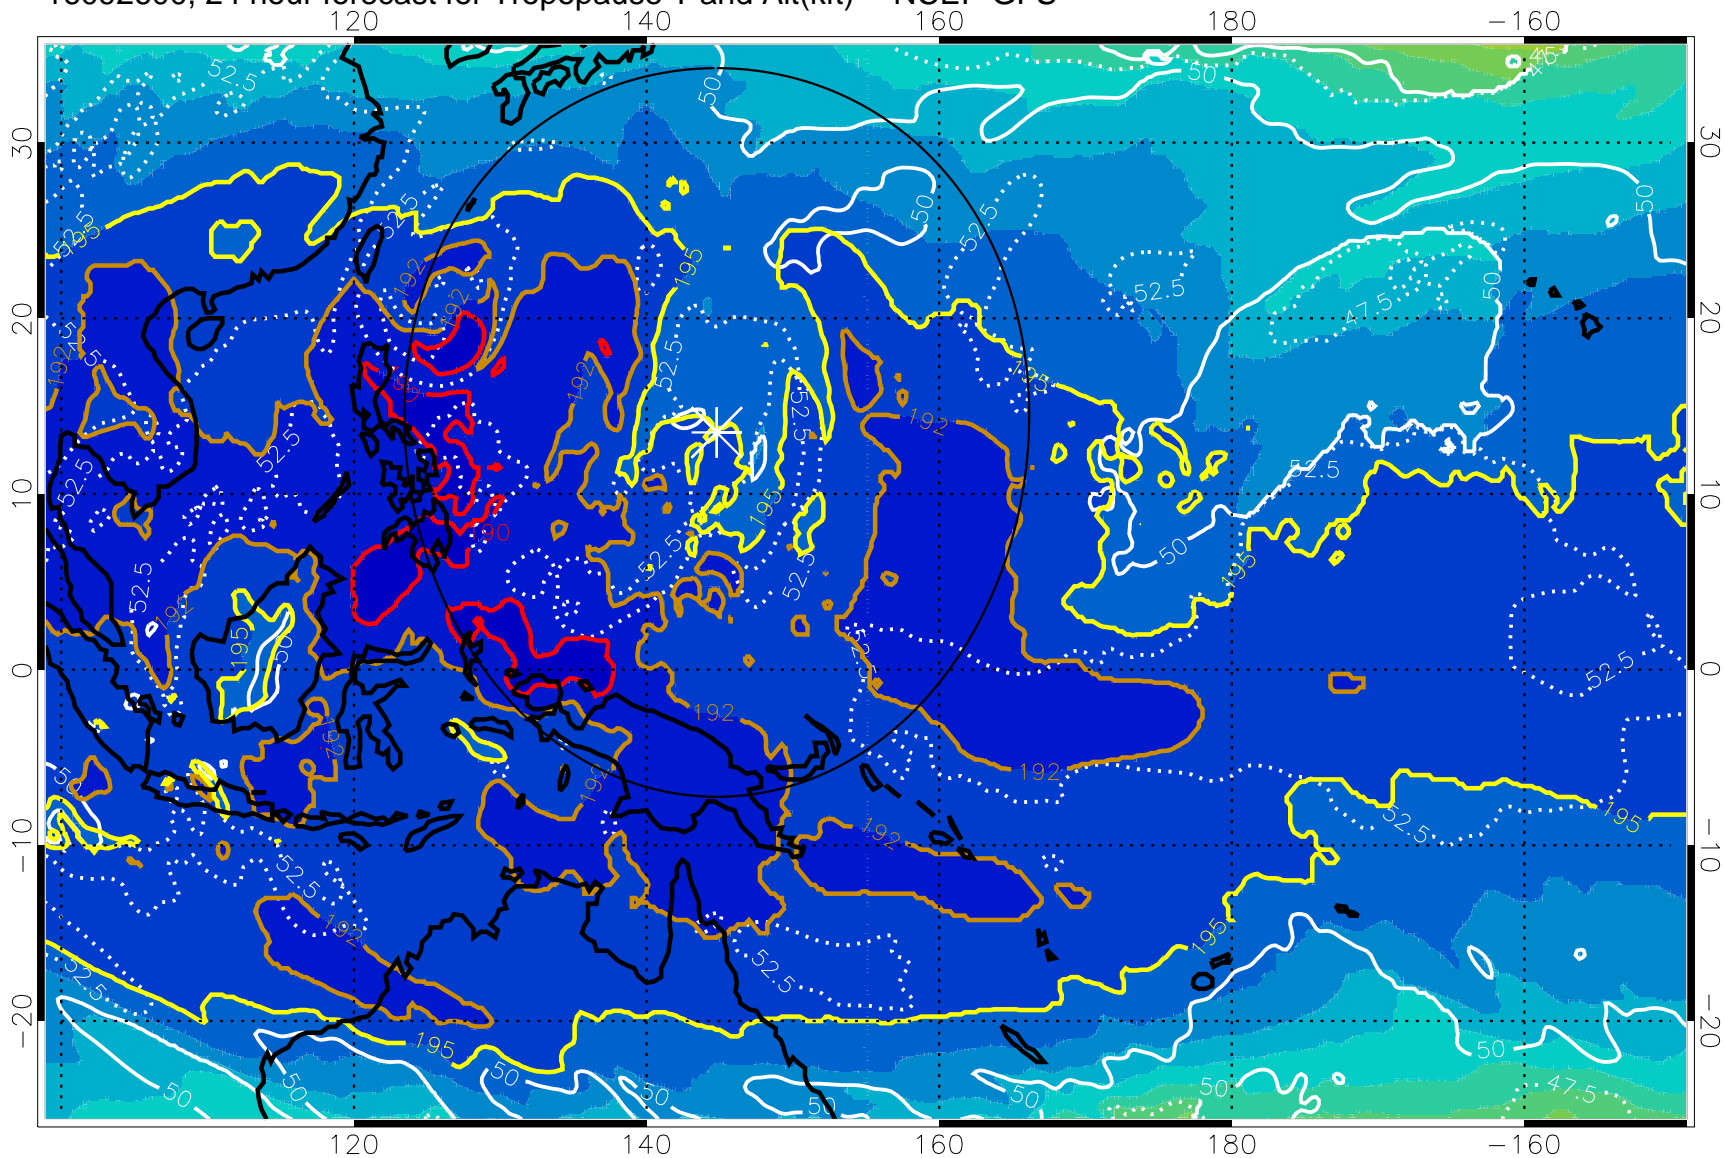

190 200 210 220 230

Tropopause T, K

Tropopause Altitude in kft (white)

192.5K Isotherm 195K Isotherm
187.5K Isotherm 190K Isotherm

Range ring of 2304 km

16092600, 24 hour forecast for Tropopause T and Alt(kft) -- NCEP GFS

190 200 210 220 230

Tropopause T, K

Tropopause Altitude in kft (white)

192.5K Isotherm 195K Isotherm
187.5K Isotherm 190K Isotherm

Range ring of 2304 km

16092606, 30 hour forecast for Tropopause T and Alt(kft) -- NCEP GFS