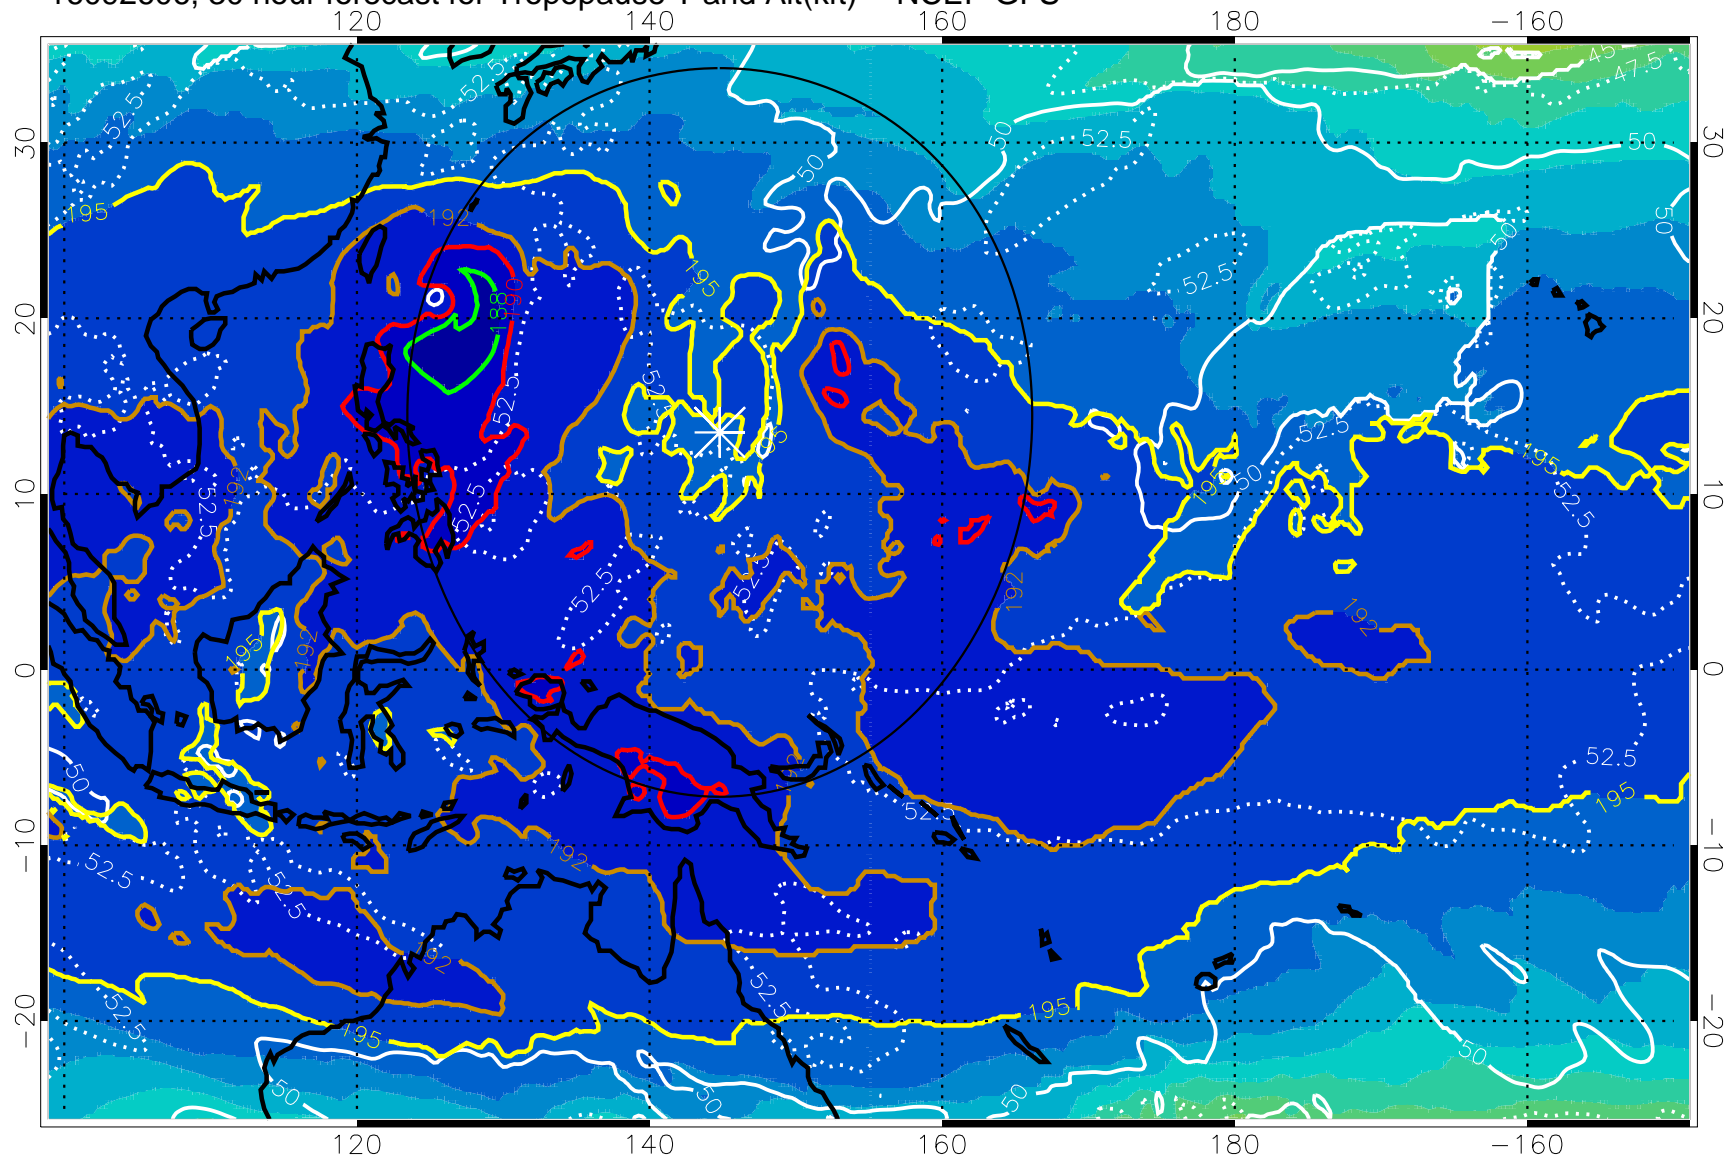

190 200 210 220 230

Tropopause T, K

Tropopause Altitude in kft (white)

192.5K Isotherm 195K Isotherm
187.5K Isotherm 190K Isotherm

Range ring of 2304 km

16092606, 30 hour forecast for Tropopause T and Alt(kft) -- NCEP GFS