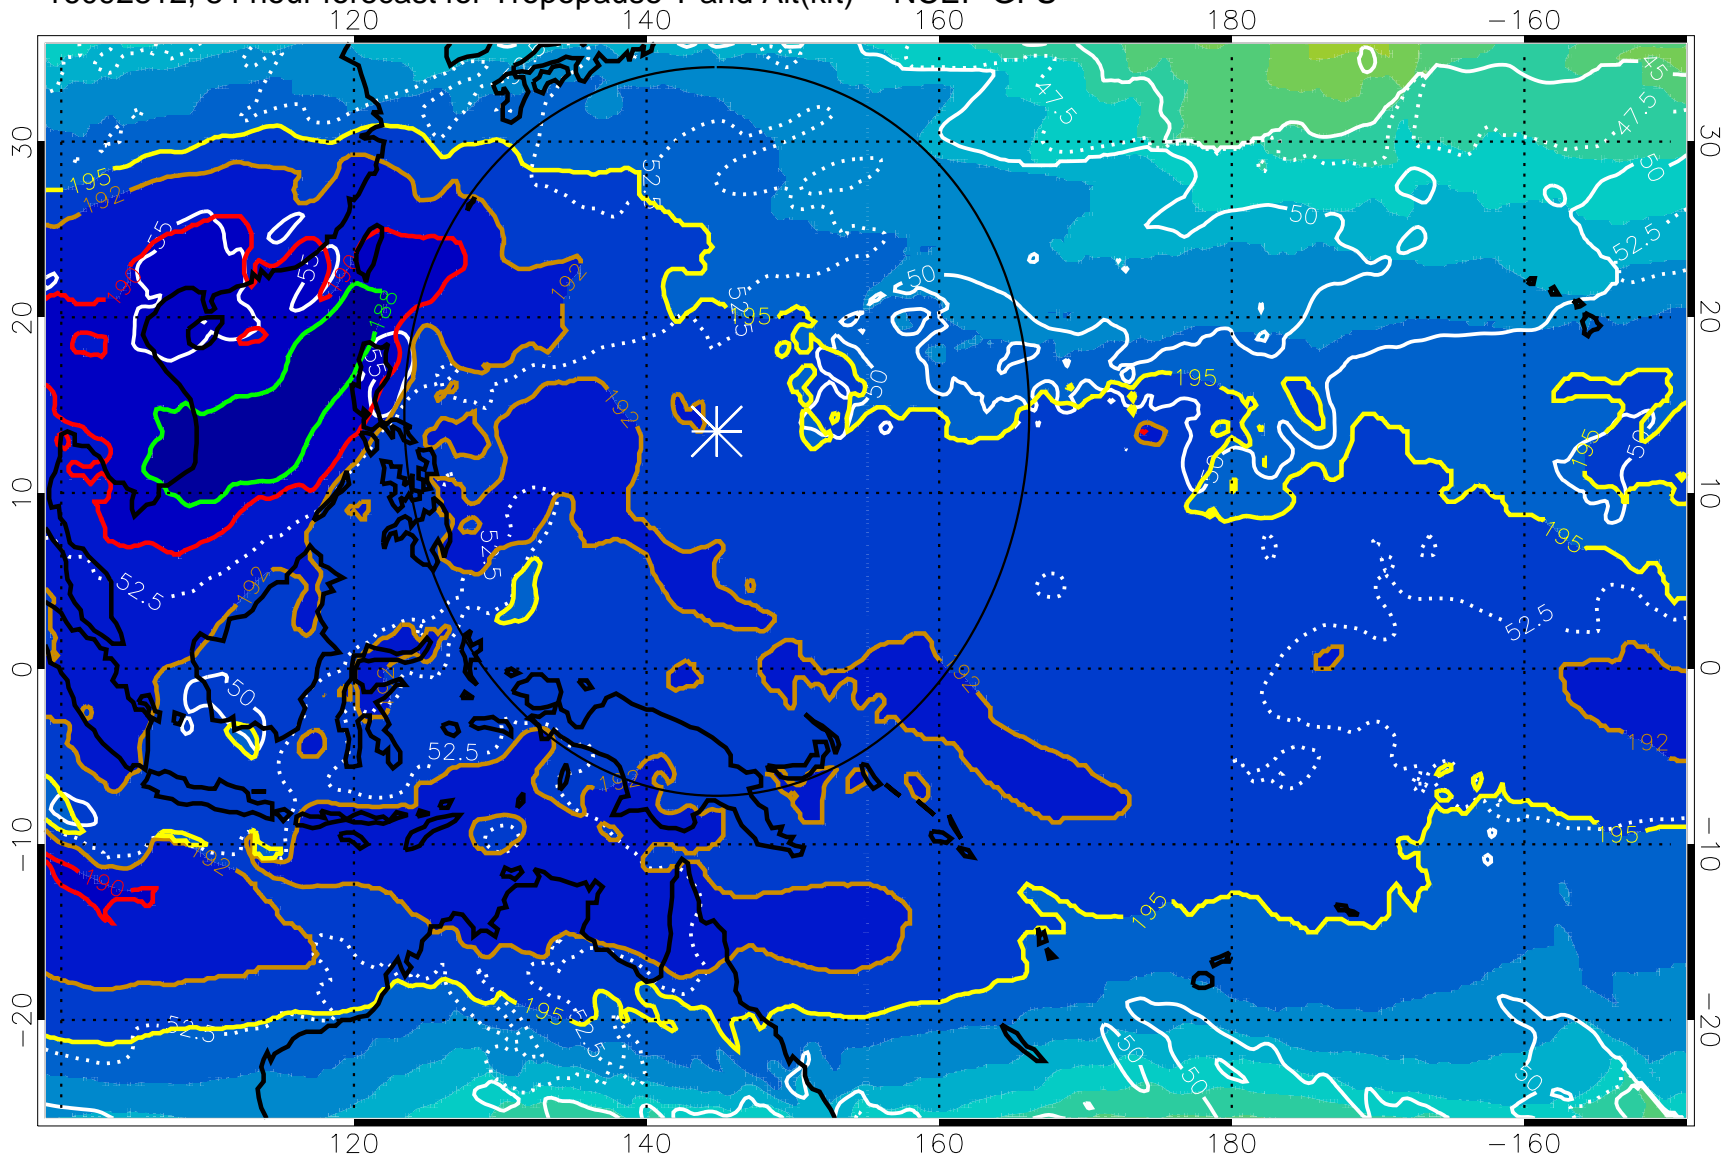

190 200 210 220 230

Tropopause T, K

Tropopause Altitude in kft (white)

192.5K Isotherm 195K Isotherm

187.5K Isotherm 190K Isotherm

Range ring of 2304 km

16092812, 84 hour forecast for Tropopause T and Alt(kft) -- NCEP GFS

190 200 210 220 230

Tropopause T, K

Tropopause Altitude in kft (white)

192.5K Isotherm 195K Isotherm
187.5K Isotherm 190K Isotherm

Range ring of 2304 km

16092818, 90 hour forecast for Tropopause T and Alt(kft) -- NCEP GFS