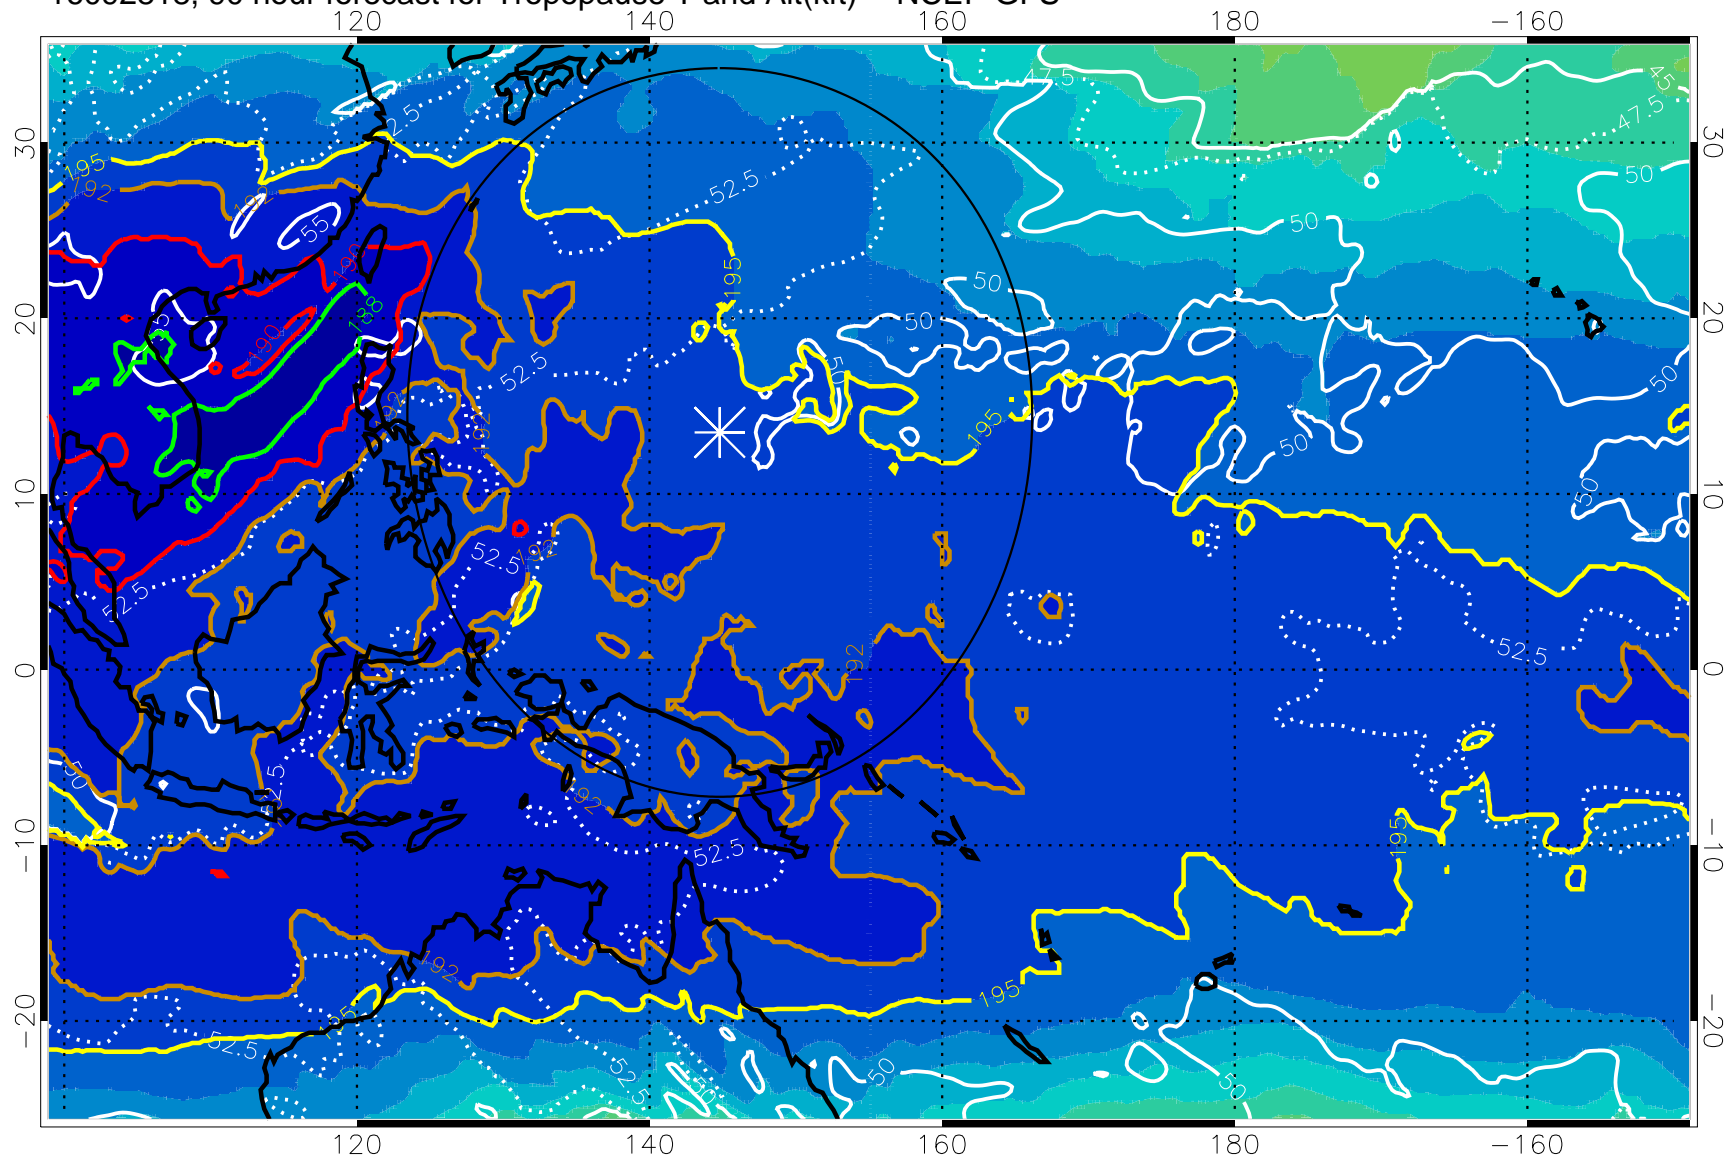

190 200 210 220 230

Tropopause T, K

Tropopause Altitude in kft (white)

192.5K Isotherm 195K Isotherm
187.5K Isotherm 190K Isotherm

Range ring of 2304 km

16092818, 90 hour forecast for Tropopause T and Alt(kft) -- NCEP GFS

190 200 210 220 230
Tropopause T, K

Tropopause Altitude in kft (white)

192.5K Isotherm 195K Isotherm
187.5K Isotherm 190K Isotherm

Range ring of 2304 km

16092900, 96 hour forecast for Tropopause T and Alt(kft) -- NCEP GFS