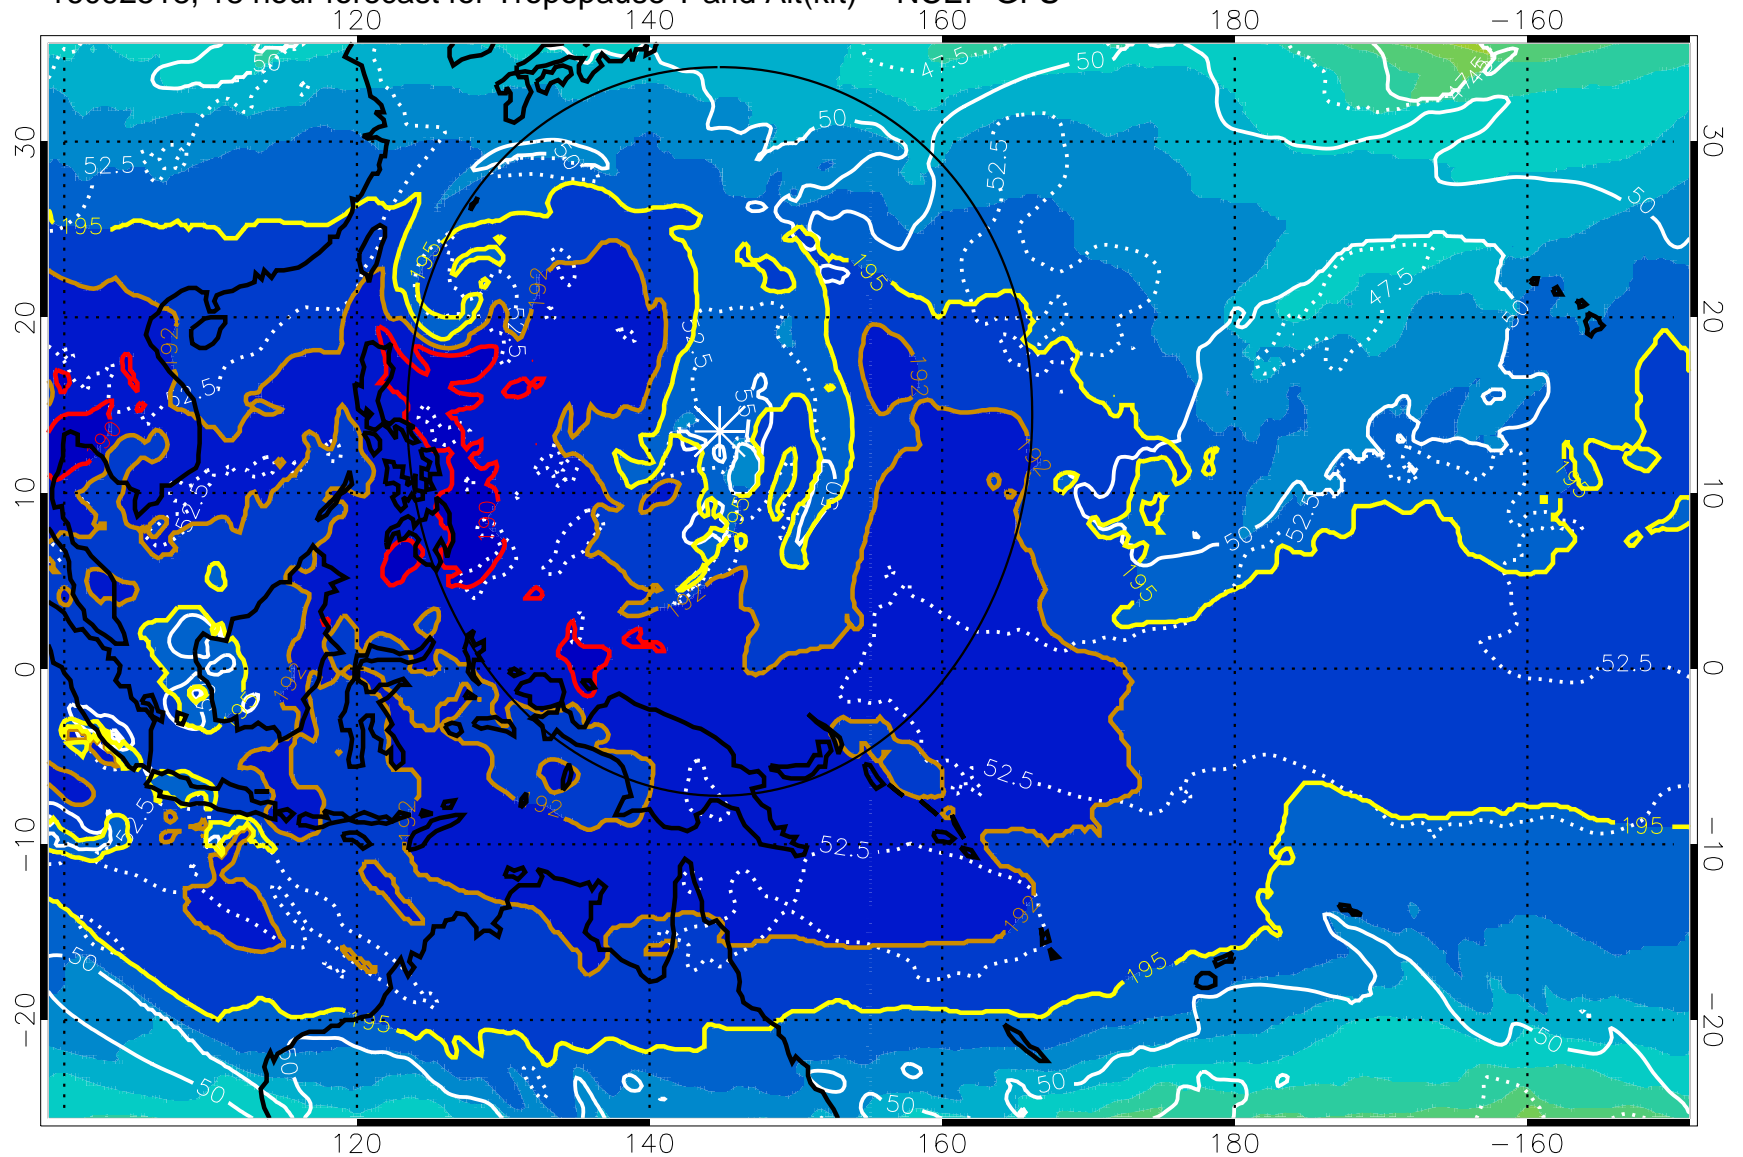

190 200 210 220 230

Tropopause T, K

Tropopause Altitude in kft (white)

192.5K Isotherm 195K Isotherm
187.5K Isotherm 190K Isotherm

Range ring of 2304 km

16092518, 18 hour forecast for Tropopause T and Alt(kft) -- NCEP GFS

190 200 210 220 230

Tropopause T, K

Tropopause Altitude in kft (white)

192.5K Isotherm 195K Isotherm
187.5K Isotherm 190K Isotherm

Range ring of 2304 km

16092600, 24 hour forecast for Tropopause T and Alt(kft) -- NCEP GFS