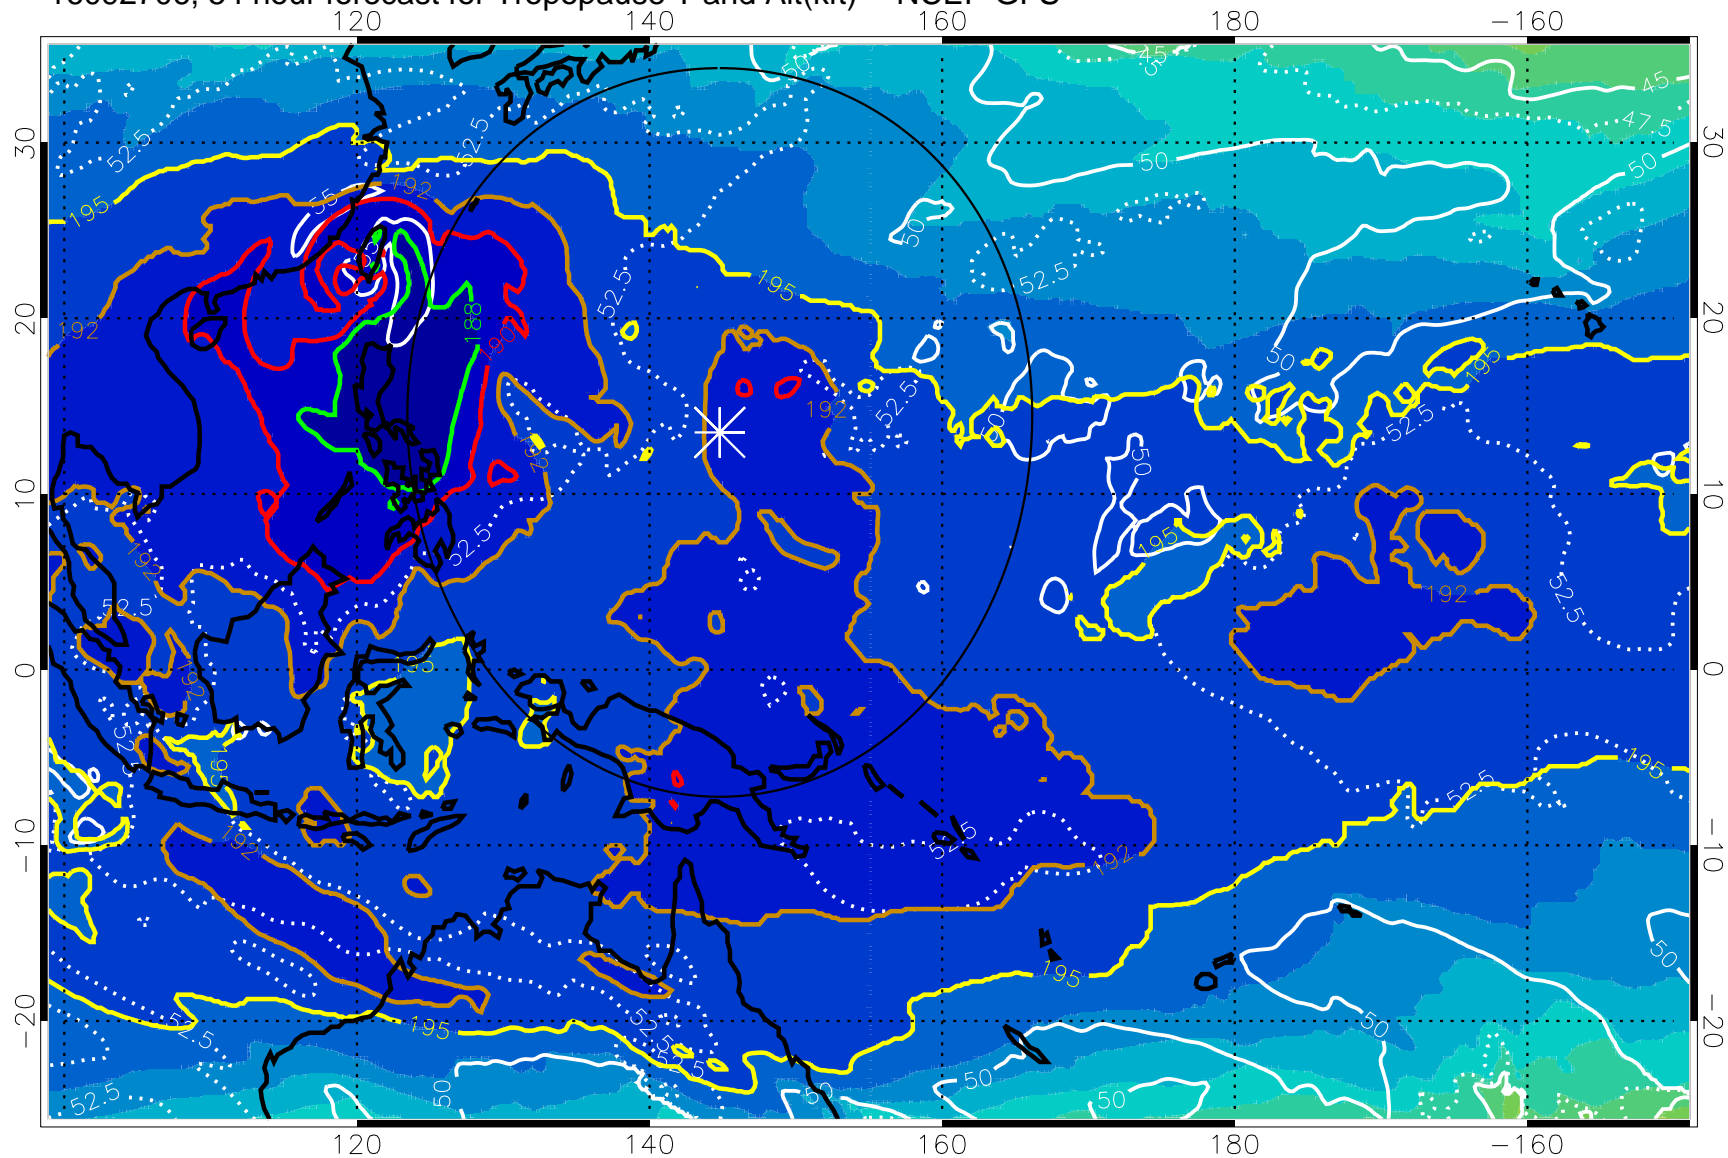

16092706, 54 hour forecast for Tropopause T and Alt(kft) -- NCEP GFS

190 200 210 220 230

Tropopause T, K

Tropopause Altitude in kft (white)

192.5K Isotherm 195K Isotherm
187.5K Isotherm 190K Isotherm

Range ring of 2304 km