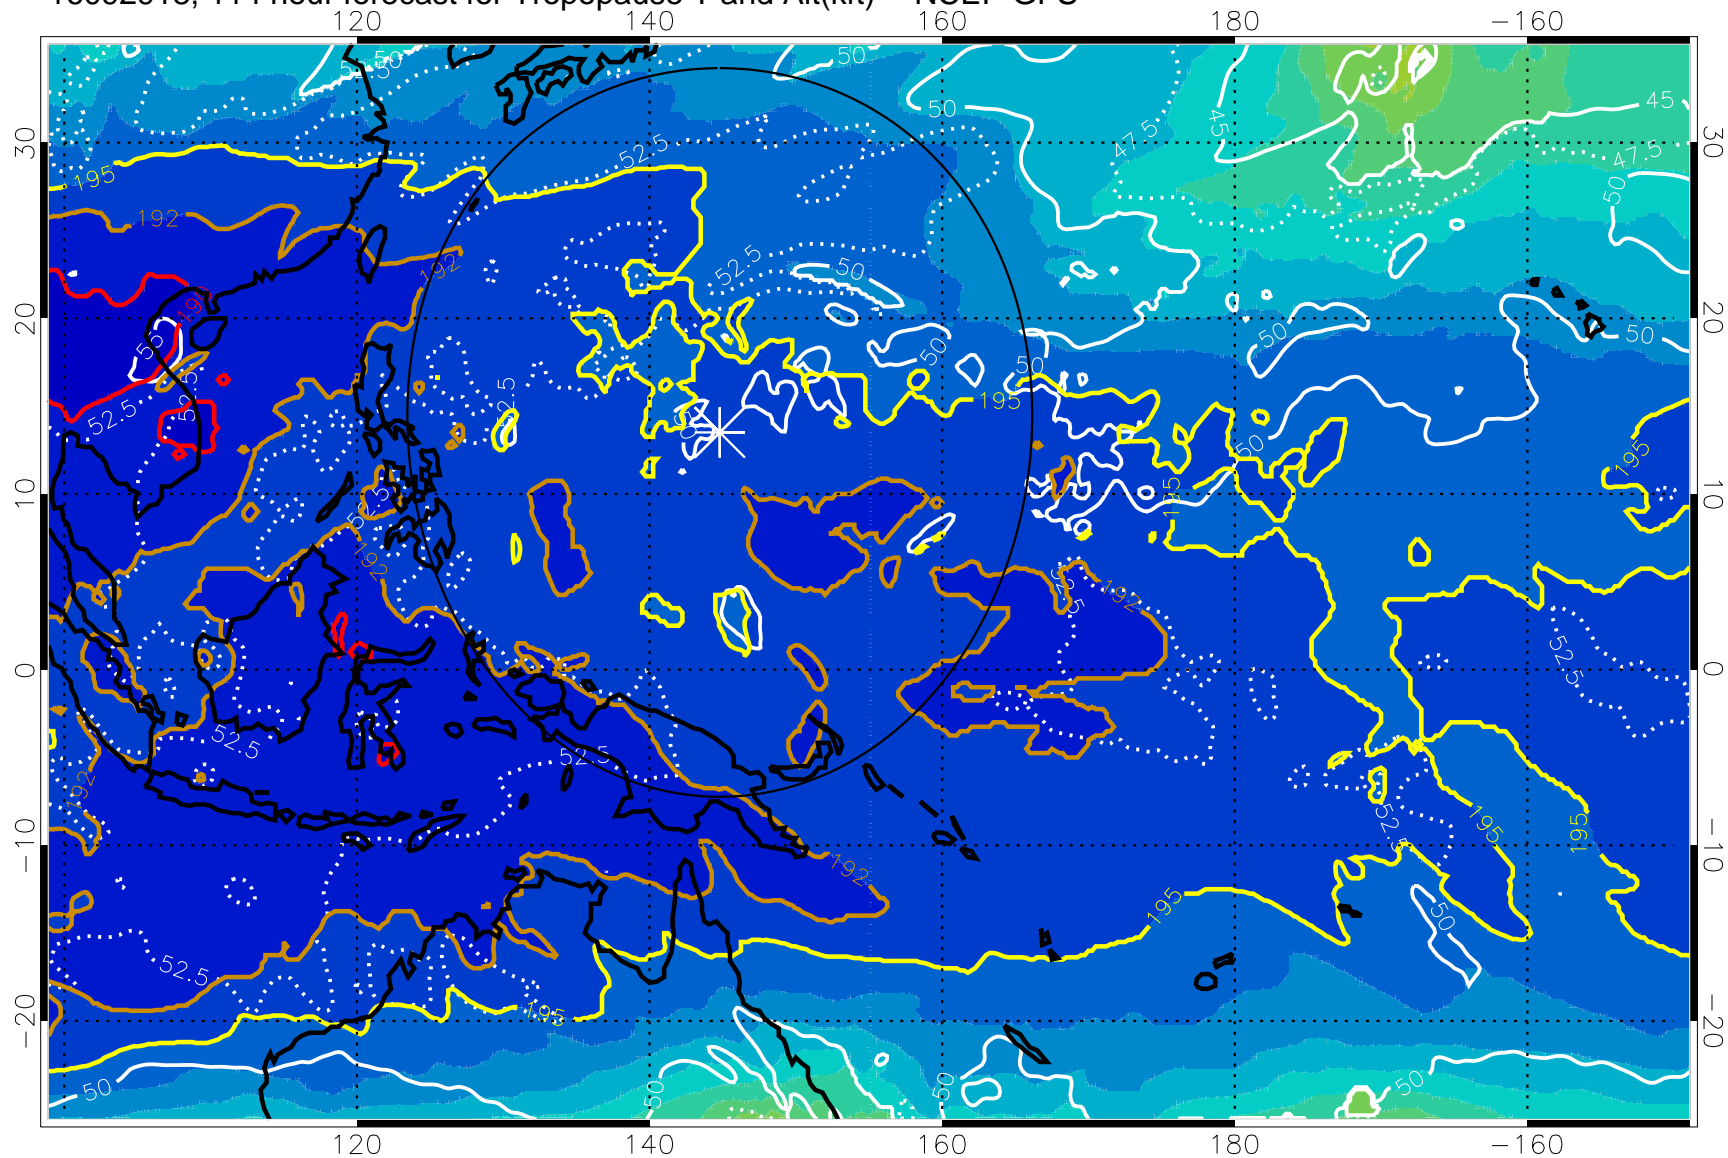

190 200 210 220 230

Tropopause T, K

Tropopause Altitude in kft (white)

192.5K Isotherm 195K Isotherm
187.5K Isotherm 190K Isotherm

Range ring of 2304 km

16092918, 114 hour forecast for Tropopause T and Alt(kft) -- NCEP GFS

190 200 210 220 230

Tropopause T, K

Tropopause Altitude in kft (white)

192.5K Isotherm 195K Isotherm
187.5K Isotherm 190K Isotherm

Range ring of 2304 km

16093000, 120 hour forecast for Tropopause T and Alt(kft) -- NCEP GFS