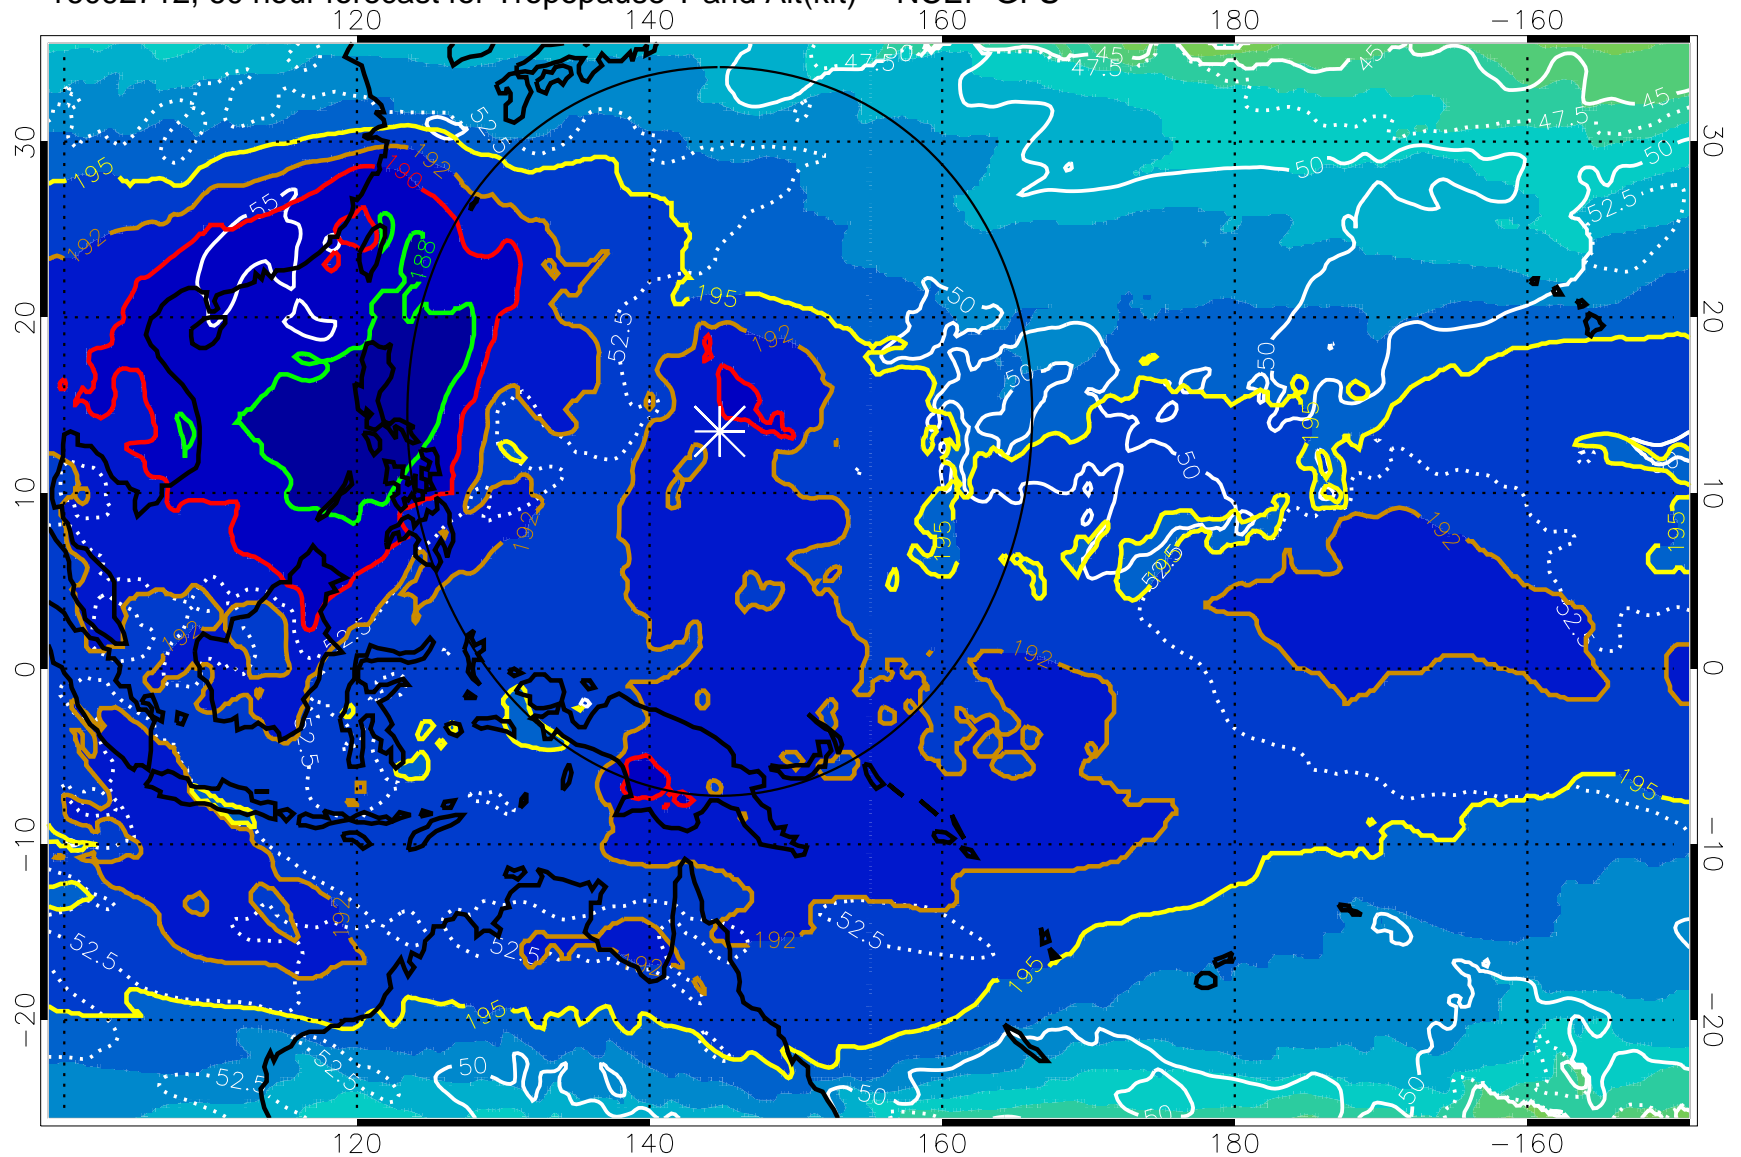

190 200 210 220 230

Tropopause T, K

Tropopause Altitude in kft (white)

192.5K Isotherm 195K Isotherm
187.5K Isotherm 190K Isotherm

Range ring of 2304 km

16092712, 60 hour forecast for Tropopause T and Alt(kft) -- NCEP GFS

190 200 210 220 230
Tropopause T, K

Tropopause Altitude in kft (white)

192.5K Isotherm 195K Isotherm
187.5K Isotherm 190K Isotherm

Range ring of 2304 km

16092718, 66 hour forecast for Tropopause T and Alt(kft) -- NCEP GFS