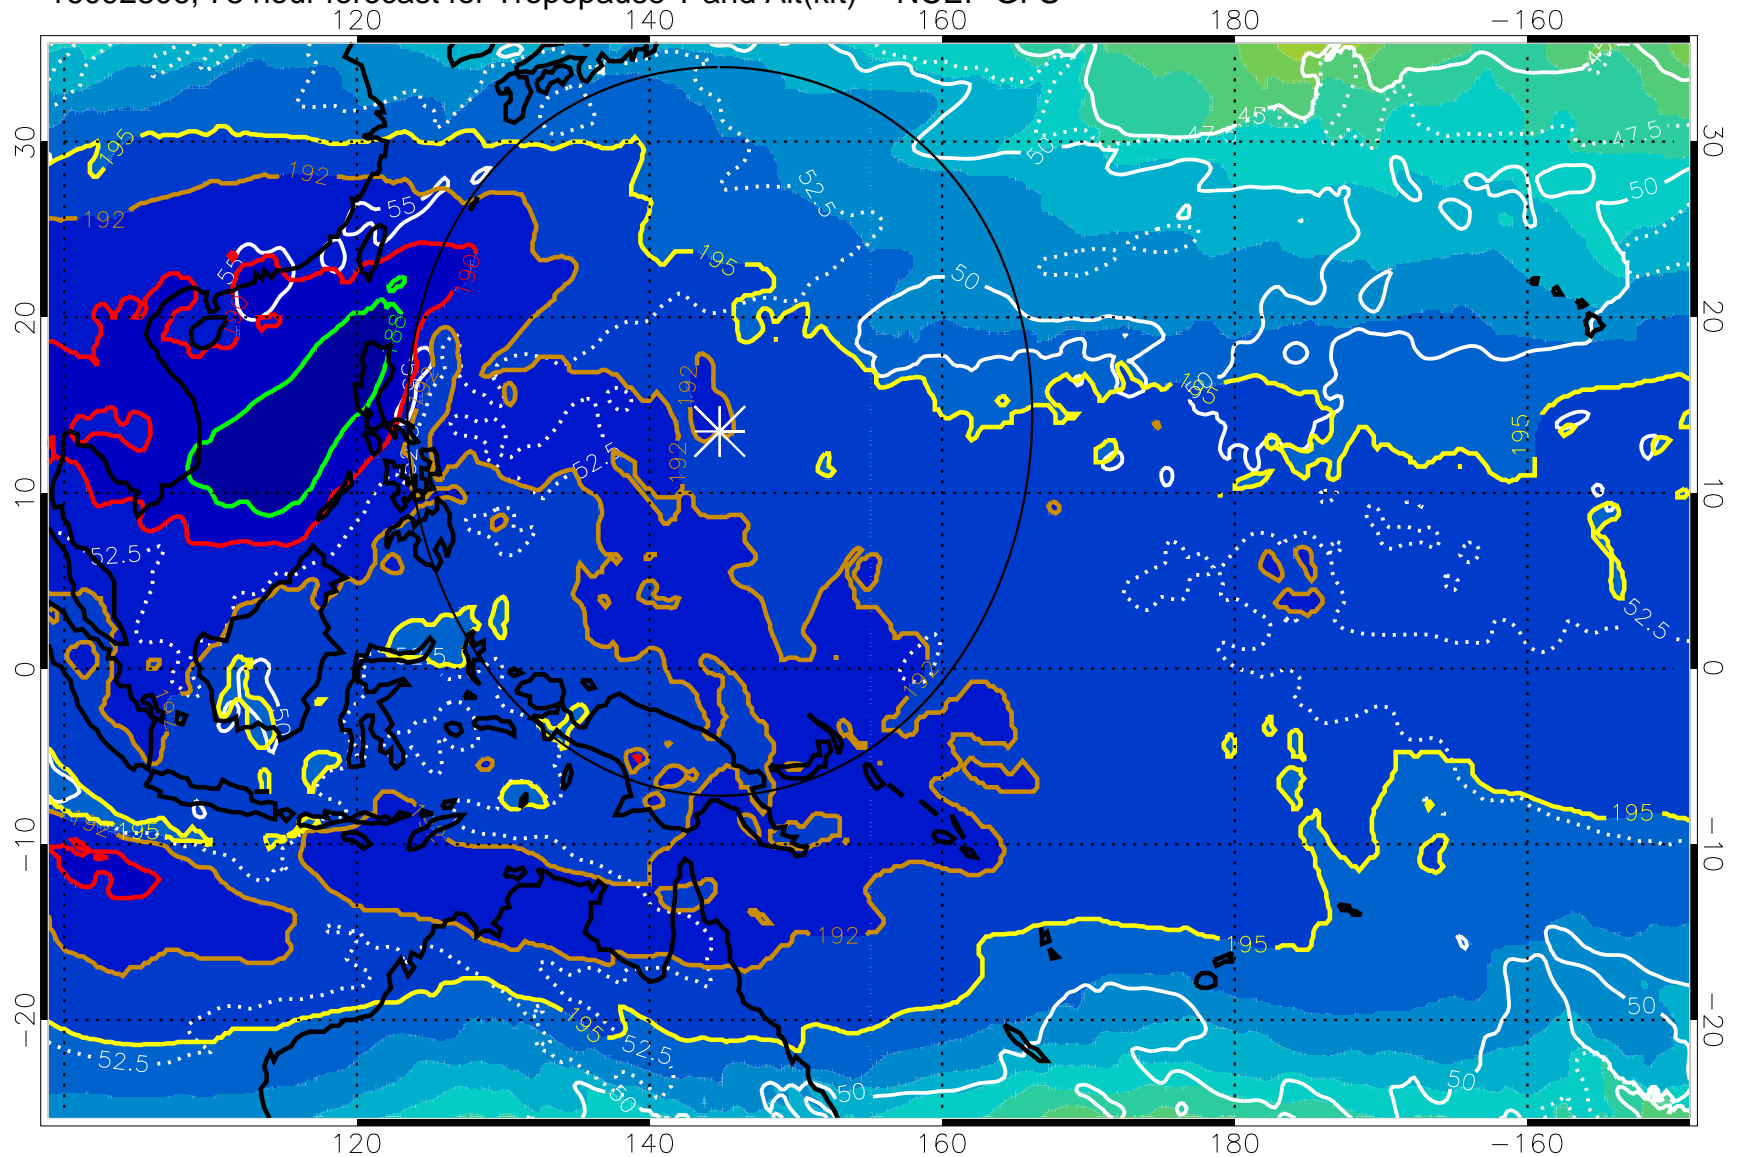

16092806, 78 hour forecast for Tropopause T and Alt(kft) -- NCEP GFS

190 200 210 220 230

Tropopause T, K

Tropopause Altitude in kft (white)

192.5K Isotherm 195K Isotherm

187.5K Isotherm 190K Isotherm

Range ring of 2304 km