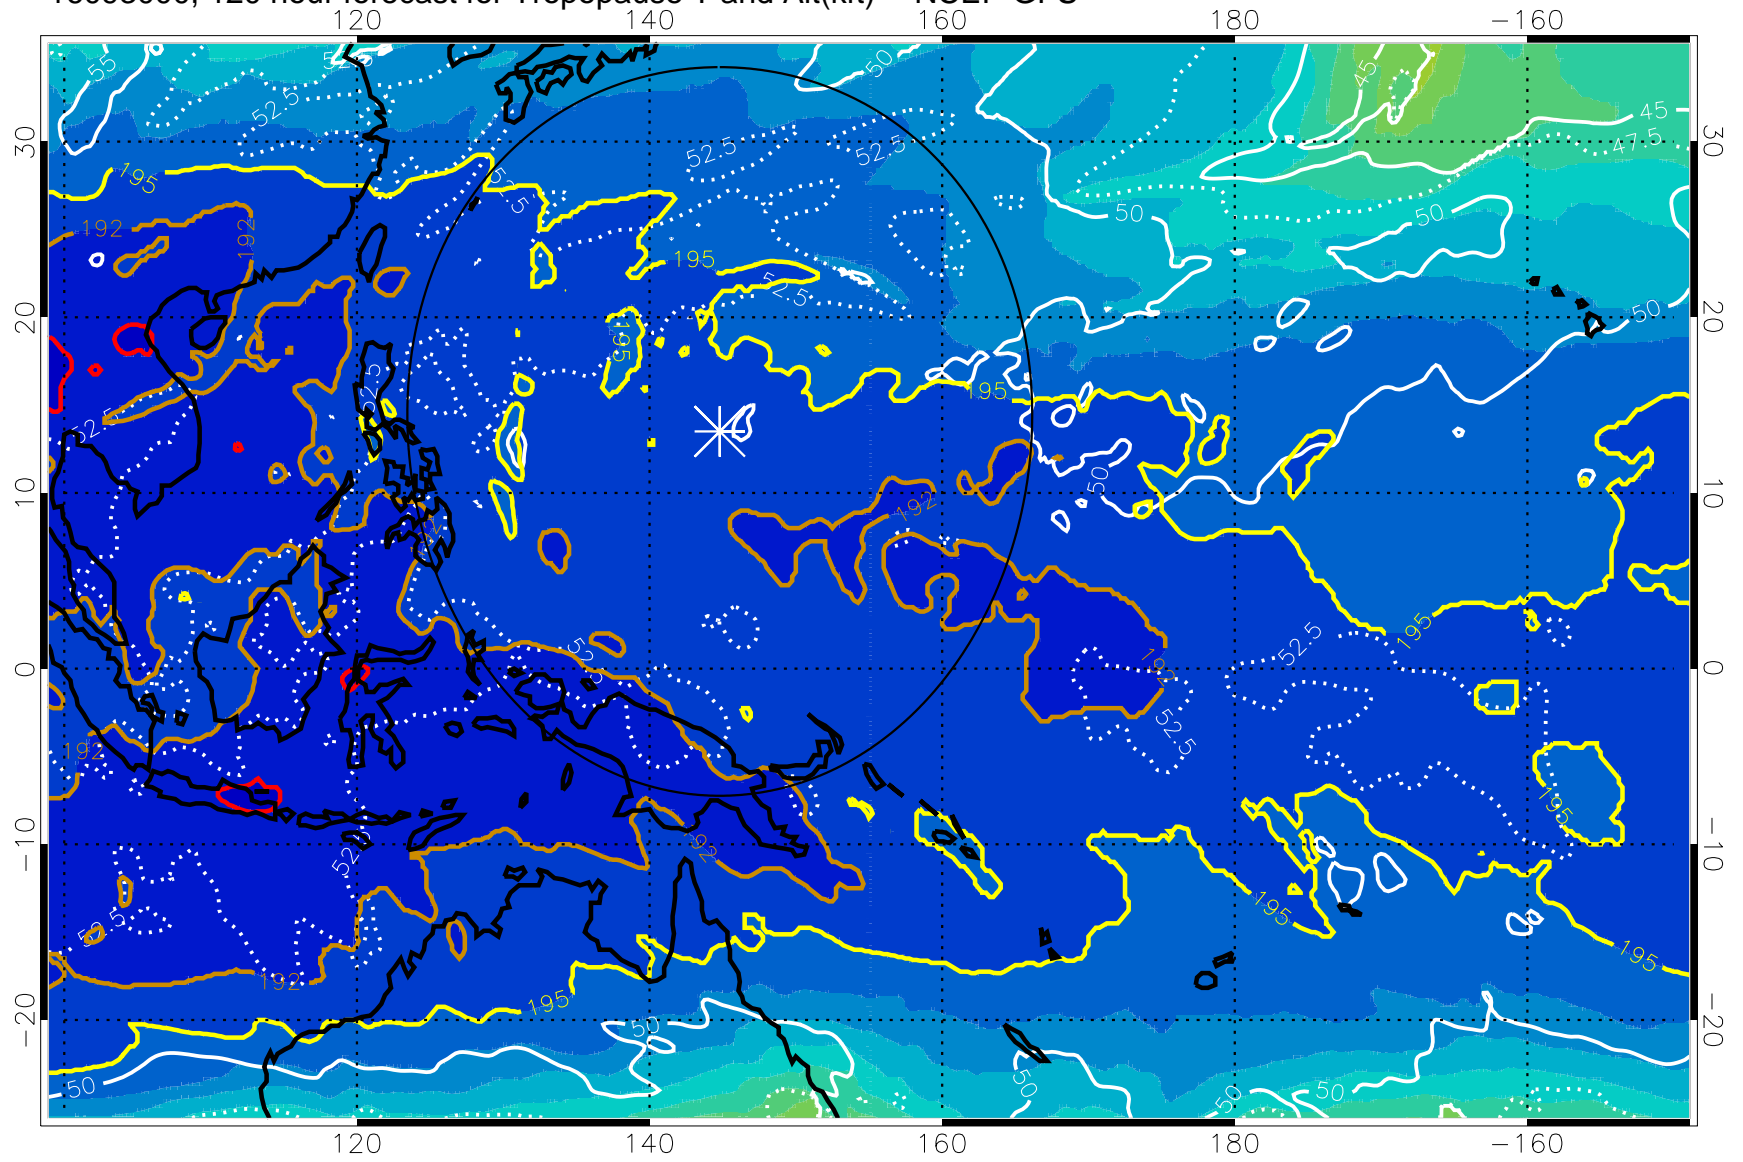

190 200 210 220 230

Tropopause T, K

Tropopause Altitude in kft (white)

192.5K Isotherm 195K Isotherm
187.5K Isotherm 190K Isotherm

Range ring of 2304 km

16093000, 120 hour forecast for Tropopause T and Alt(kft) -- NCEP GFS

190 200 210 220 230
Tropopause T, K

Tropopause Altitude in kft (white)

192.5K Isotherm 195K Isotherm
187.5K Isotherm 190K Isotherm

Range ring of 2304 km