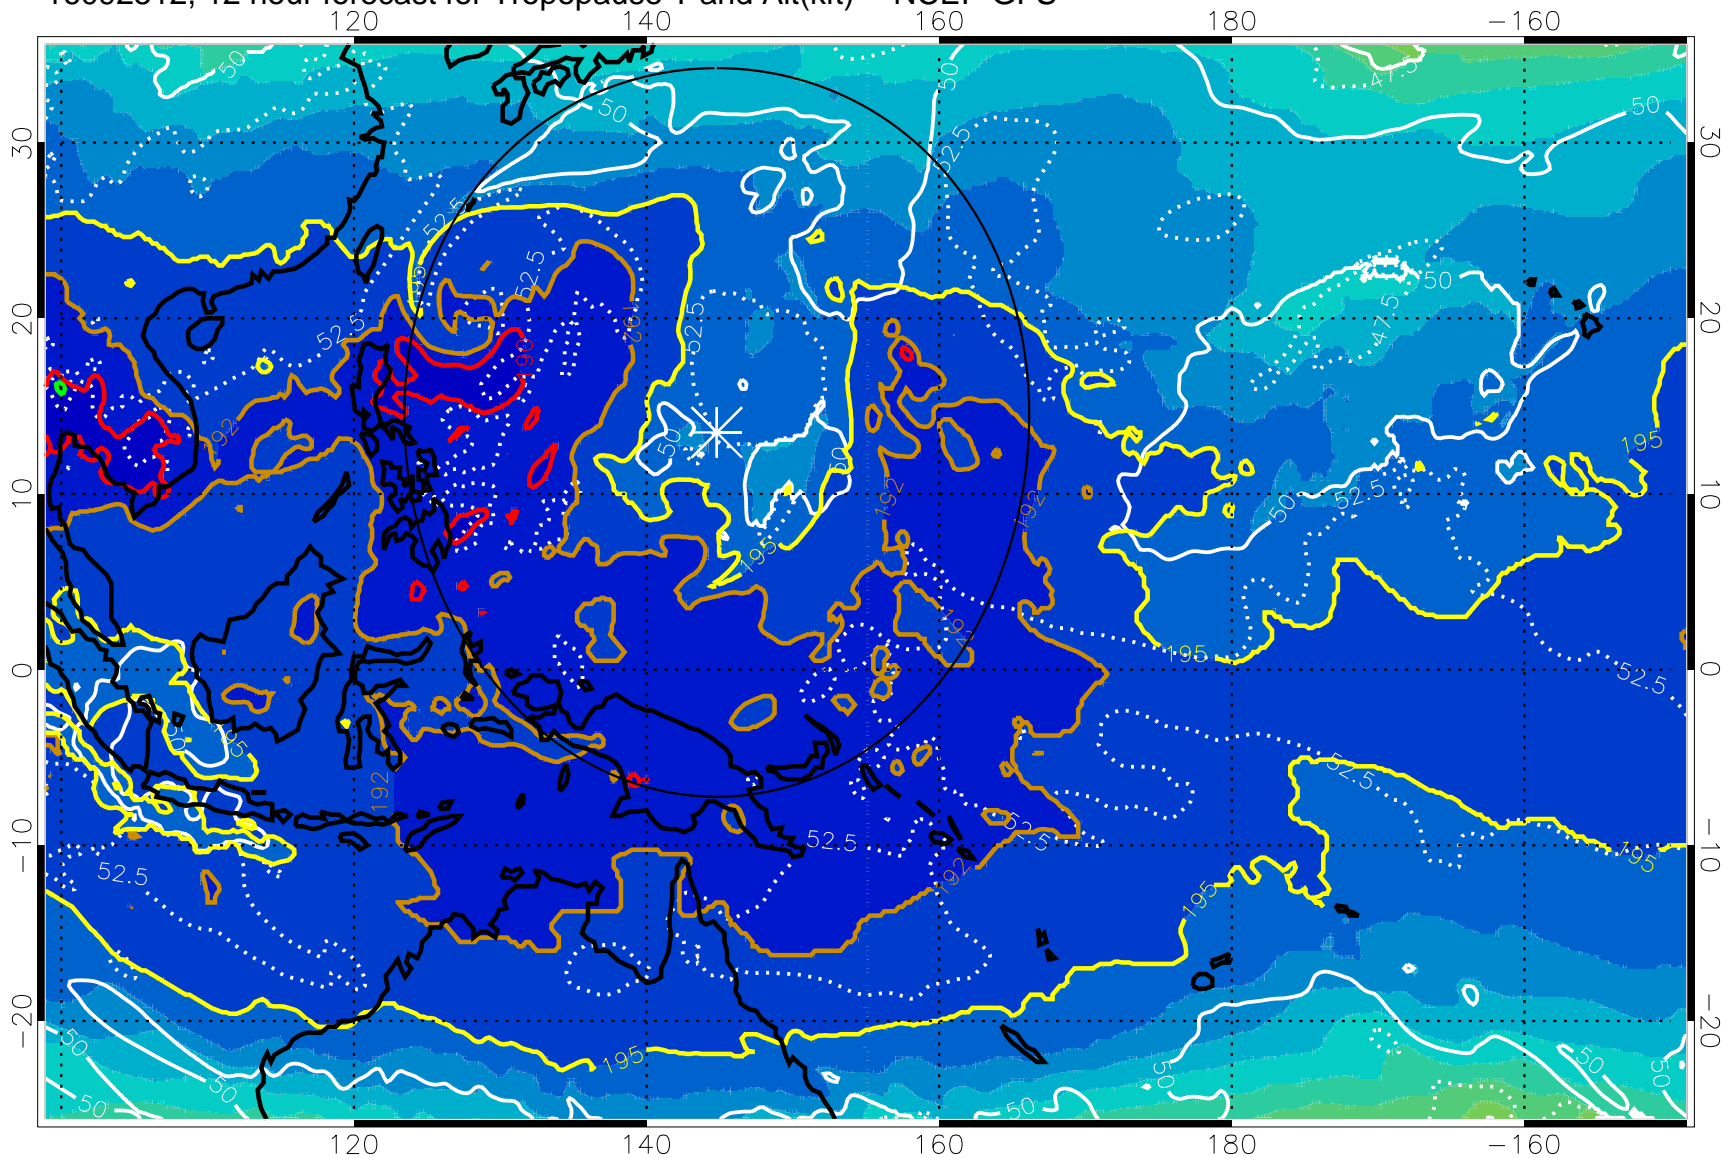

16092506, 6 hour forecast for Tropopause T and Alt(kft) -- NCEP GFS

Tropopause Altitude in kft (white)

192.5K Isotherm 195K Isotherm
187.5K Isotherm 190K Isotherm

Range ring of 2304 km

16092512, 12 hour forecast for Tropopause T and Alt(kft) -- NCEP GFS

190 200 210 220 230

Tropopause T, K

Tropopause Altitude in kft (white)

192.5K Isotherm 195K Isotherm
187.5K Isotherm 190K Isotherm

Range ring of 2304 km

16092518, 18 hour forecast for Tropopause T and Alt(kft) -- NCEP GFS