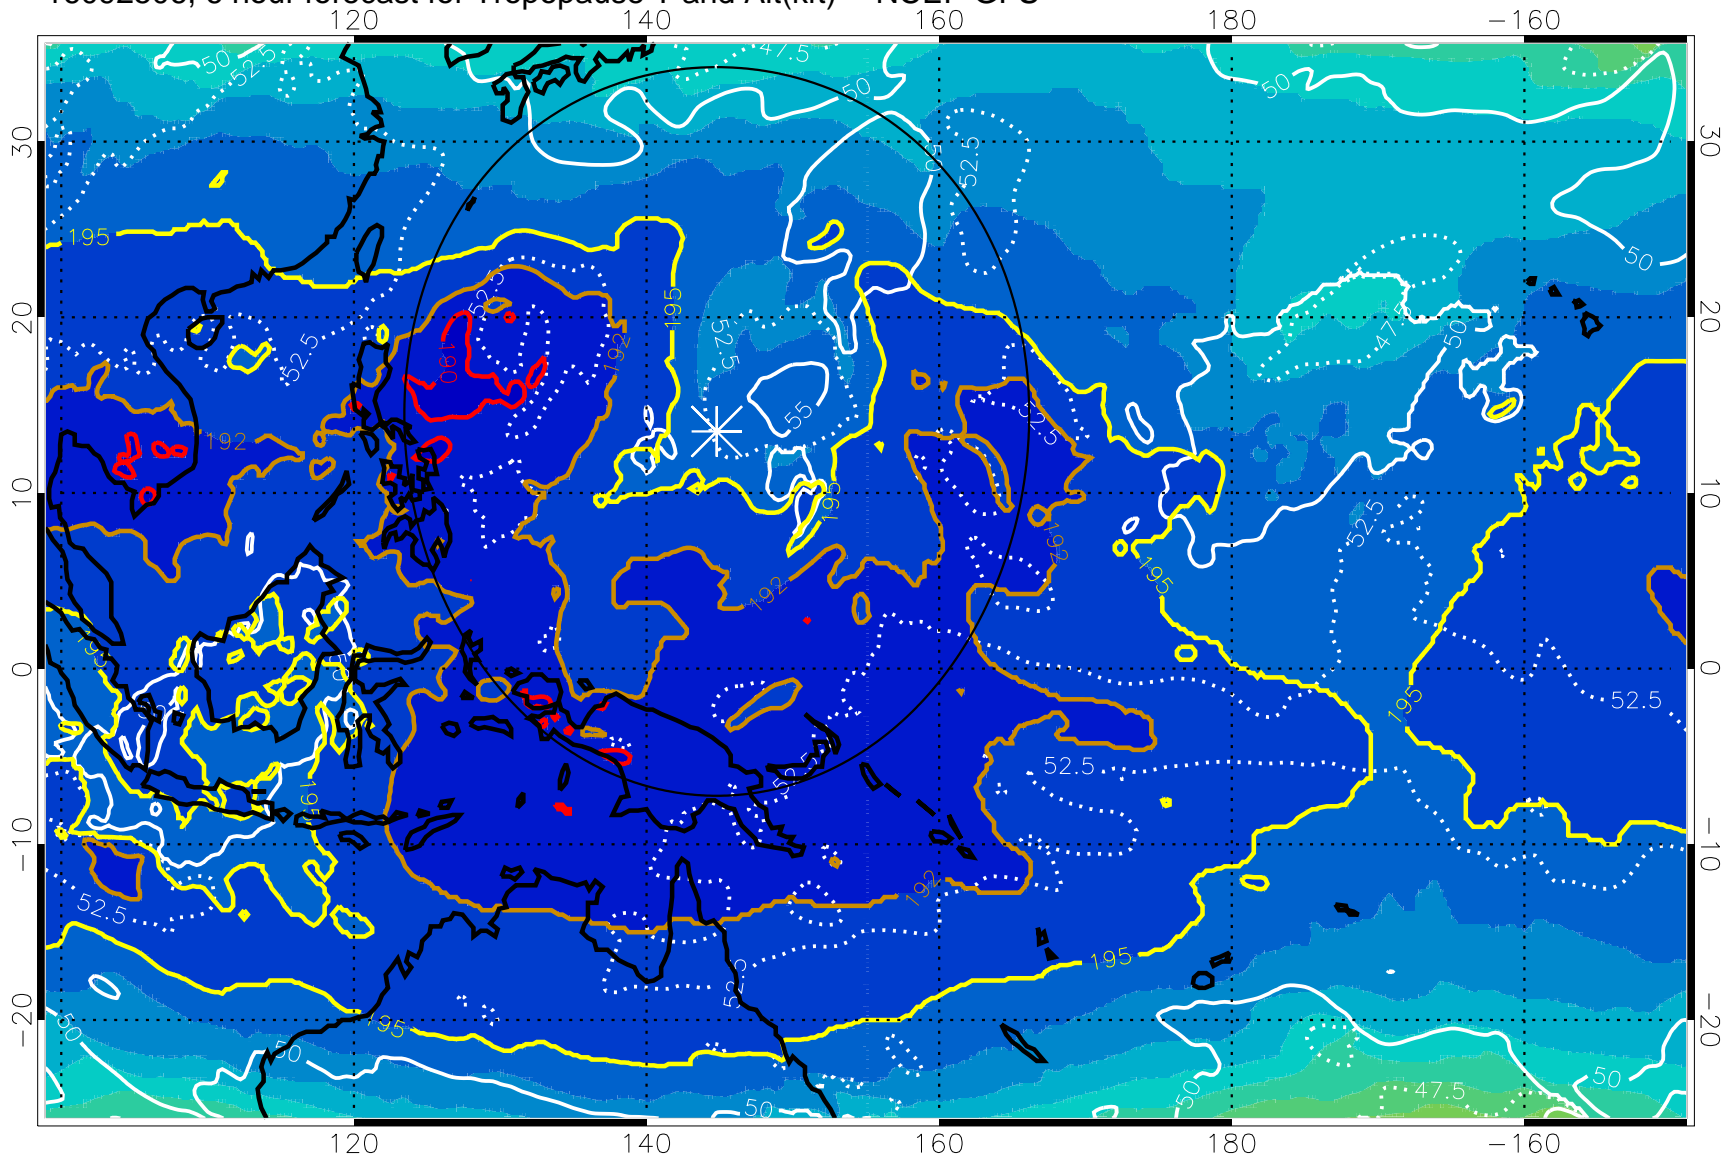

16092506, 6 hour forecast for Tropopause T and Alt(kft) -- NCEP GFS

Tropopause Altitude in kft (white)

192.5K Isotherm 195K Isotherm
187.5K Isotherm 190K Isotherm

Range ring of 2304 km

16092512, 12 hour forecast for Tropopause T and Alt(kft) -- NCEP GFS

190 200 210 220 230

Tropopause T, K

Tropopause Altitude in kft (white)

192.5K Isotherm 195K Isotherm
187.5K Isotherm 190K Isotherm

Range ring of 2304 km

16092518, 18 hour forecast for Tropopause T and Alt(kft) -- NCEP GFS