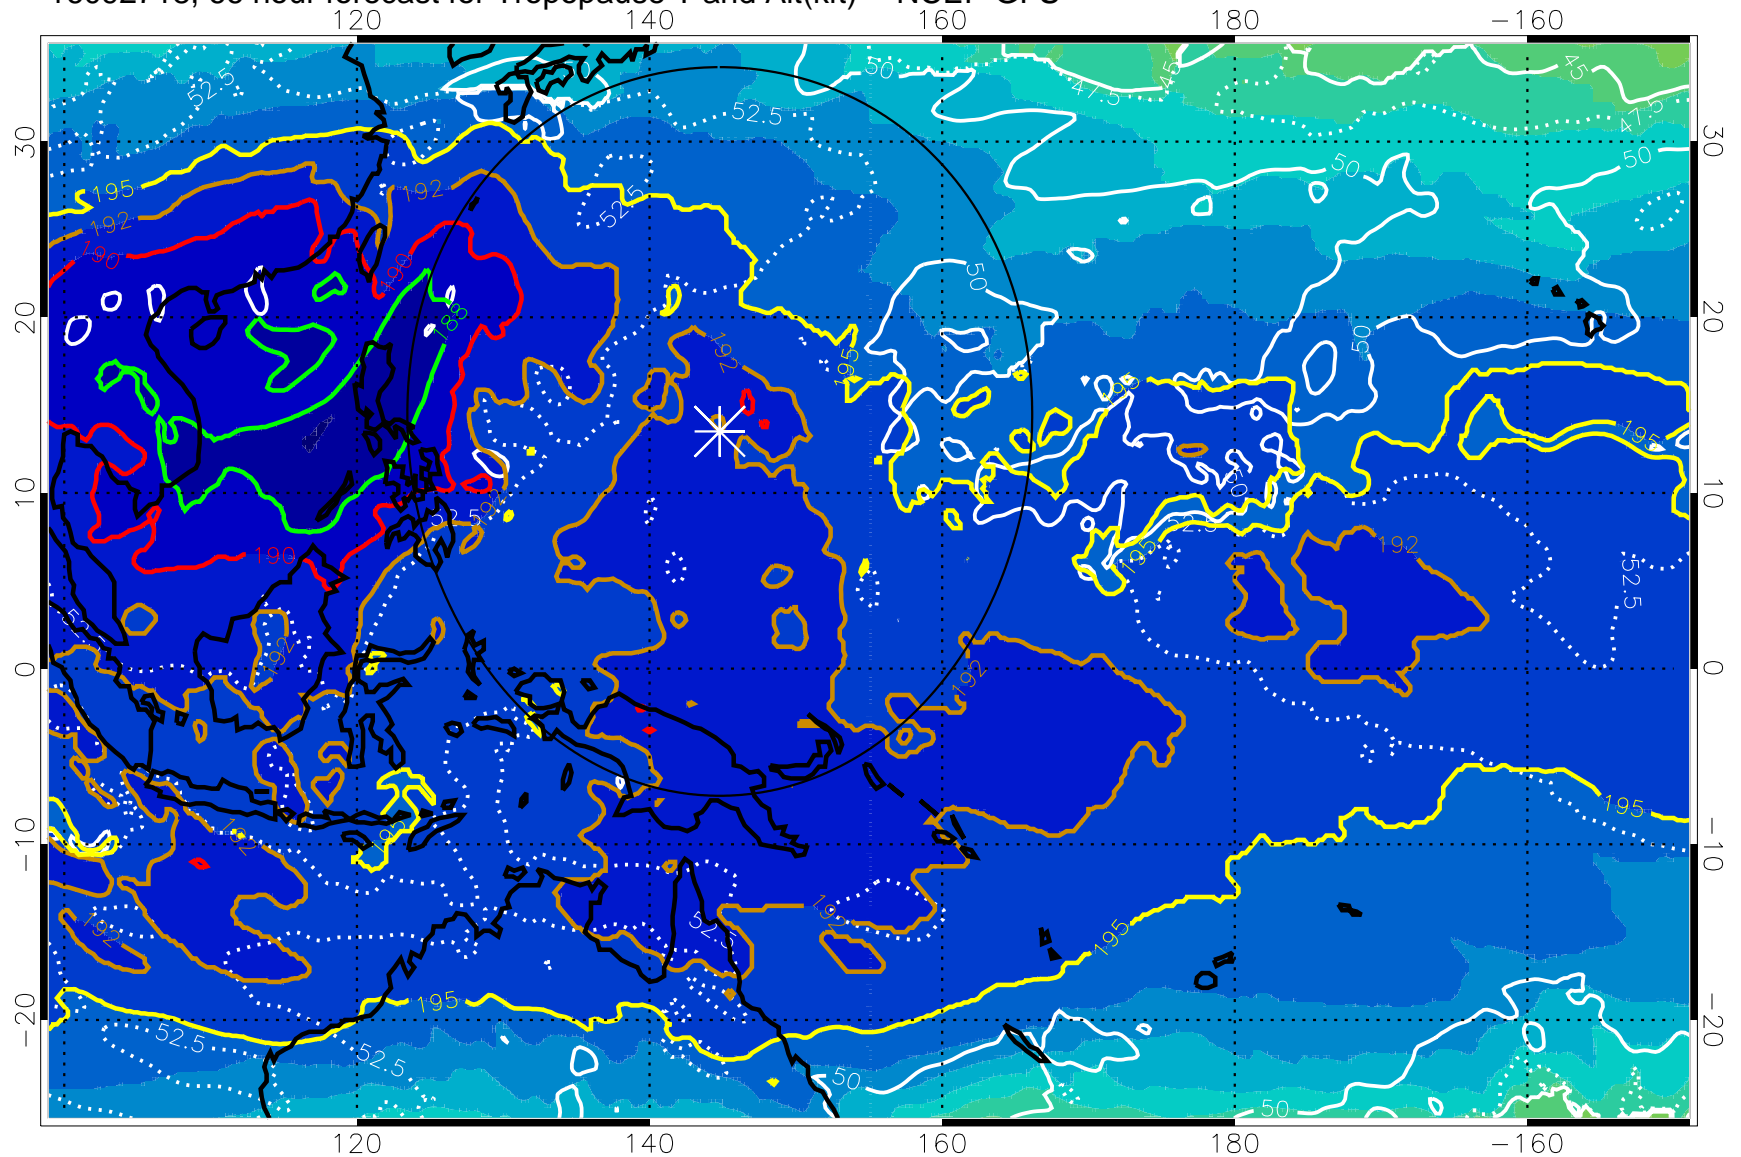

16092718, 66 hour forecast for Tropopause T and Alt(kft) -- NCEP GFS

190 200 210 220 230
Tropopause T, K

Tropopause Altitude in kft (white)

192.5K Isotherm 195K Isotherm
187.5K Isotherm 190K Isotherm

Range ring of 2304 km