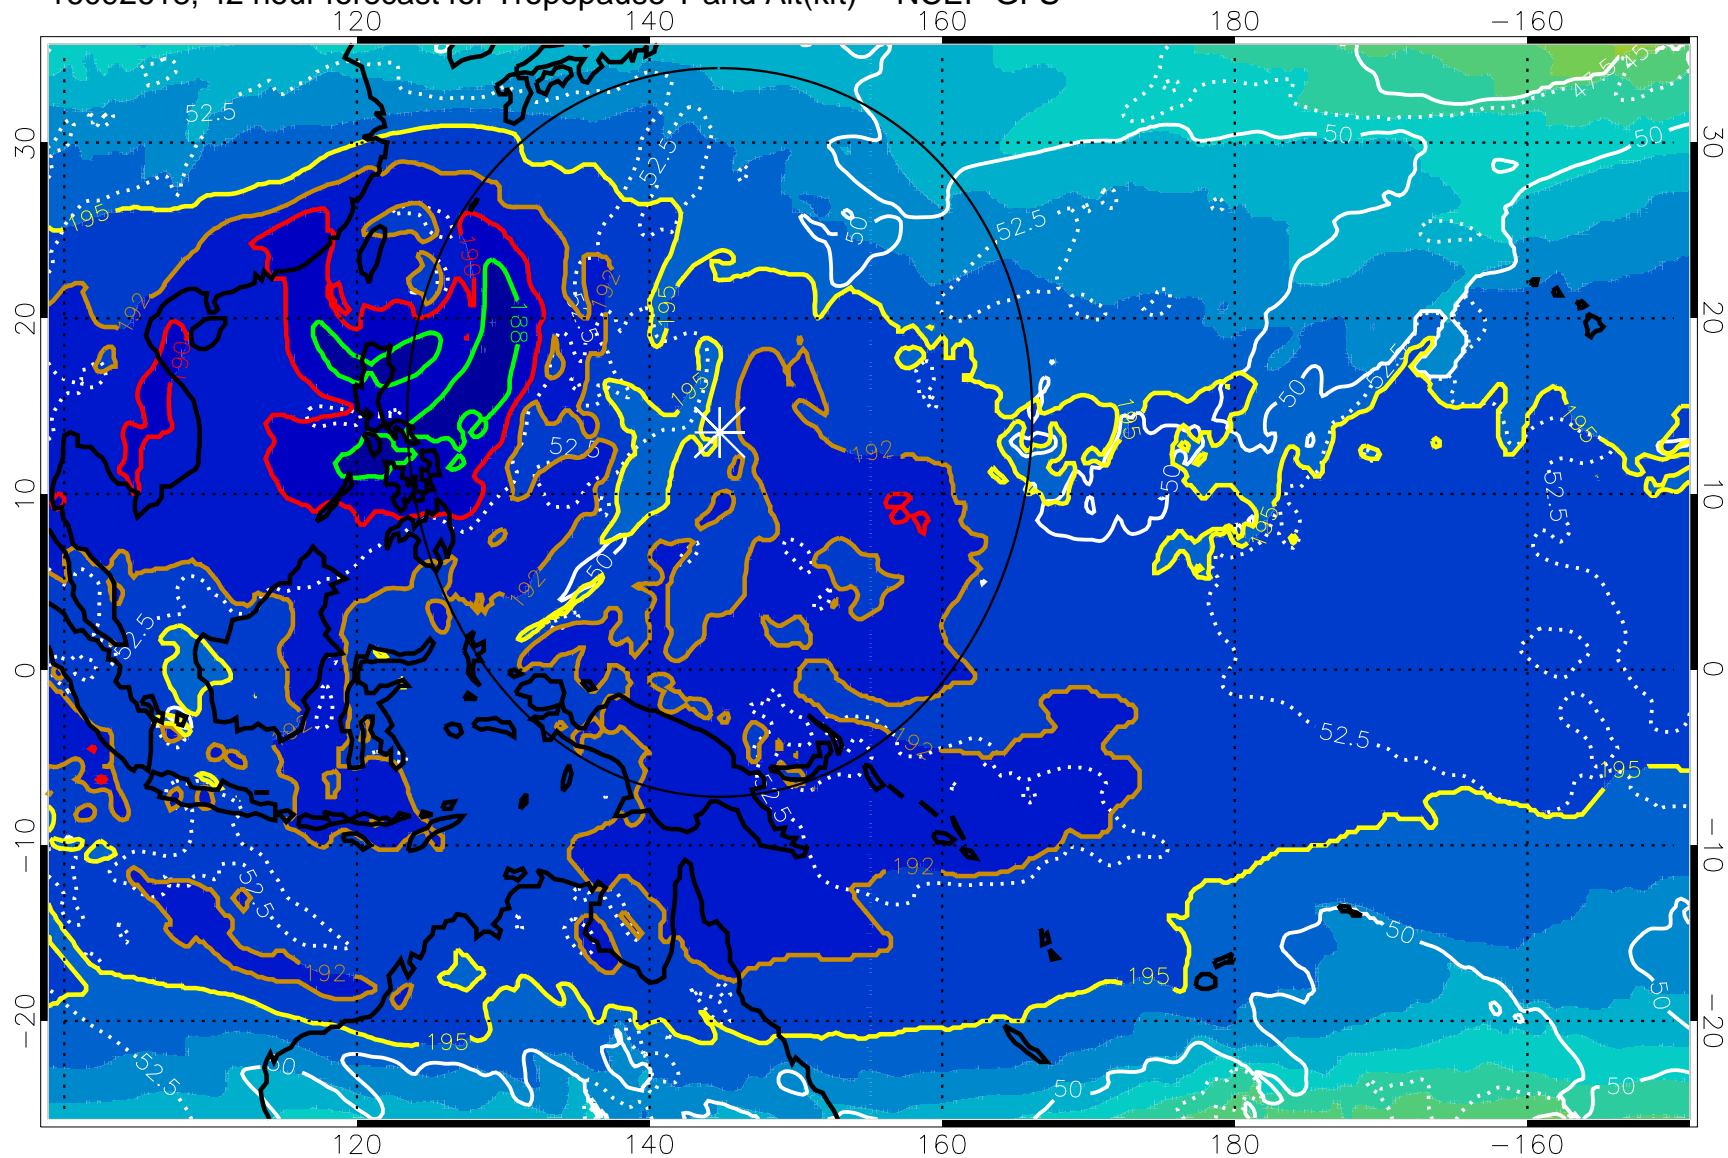

16092618, 42 hour forecast for Tropopause T and Alt(kft) -- NCEP GFS

190 200 210 220 230

Tropopause T, K

Tropopause Altitude in kft (white)

192.5K Isotherm 195K Isotherm
187.5K Isotherm 190K Isotherm

Range ring of 2304 km