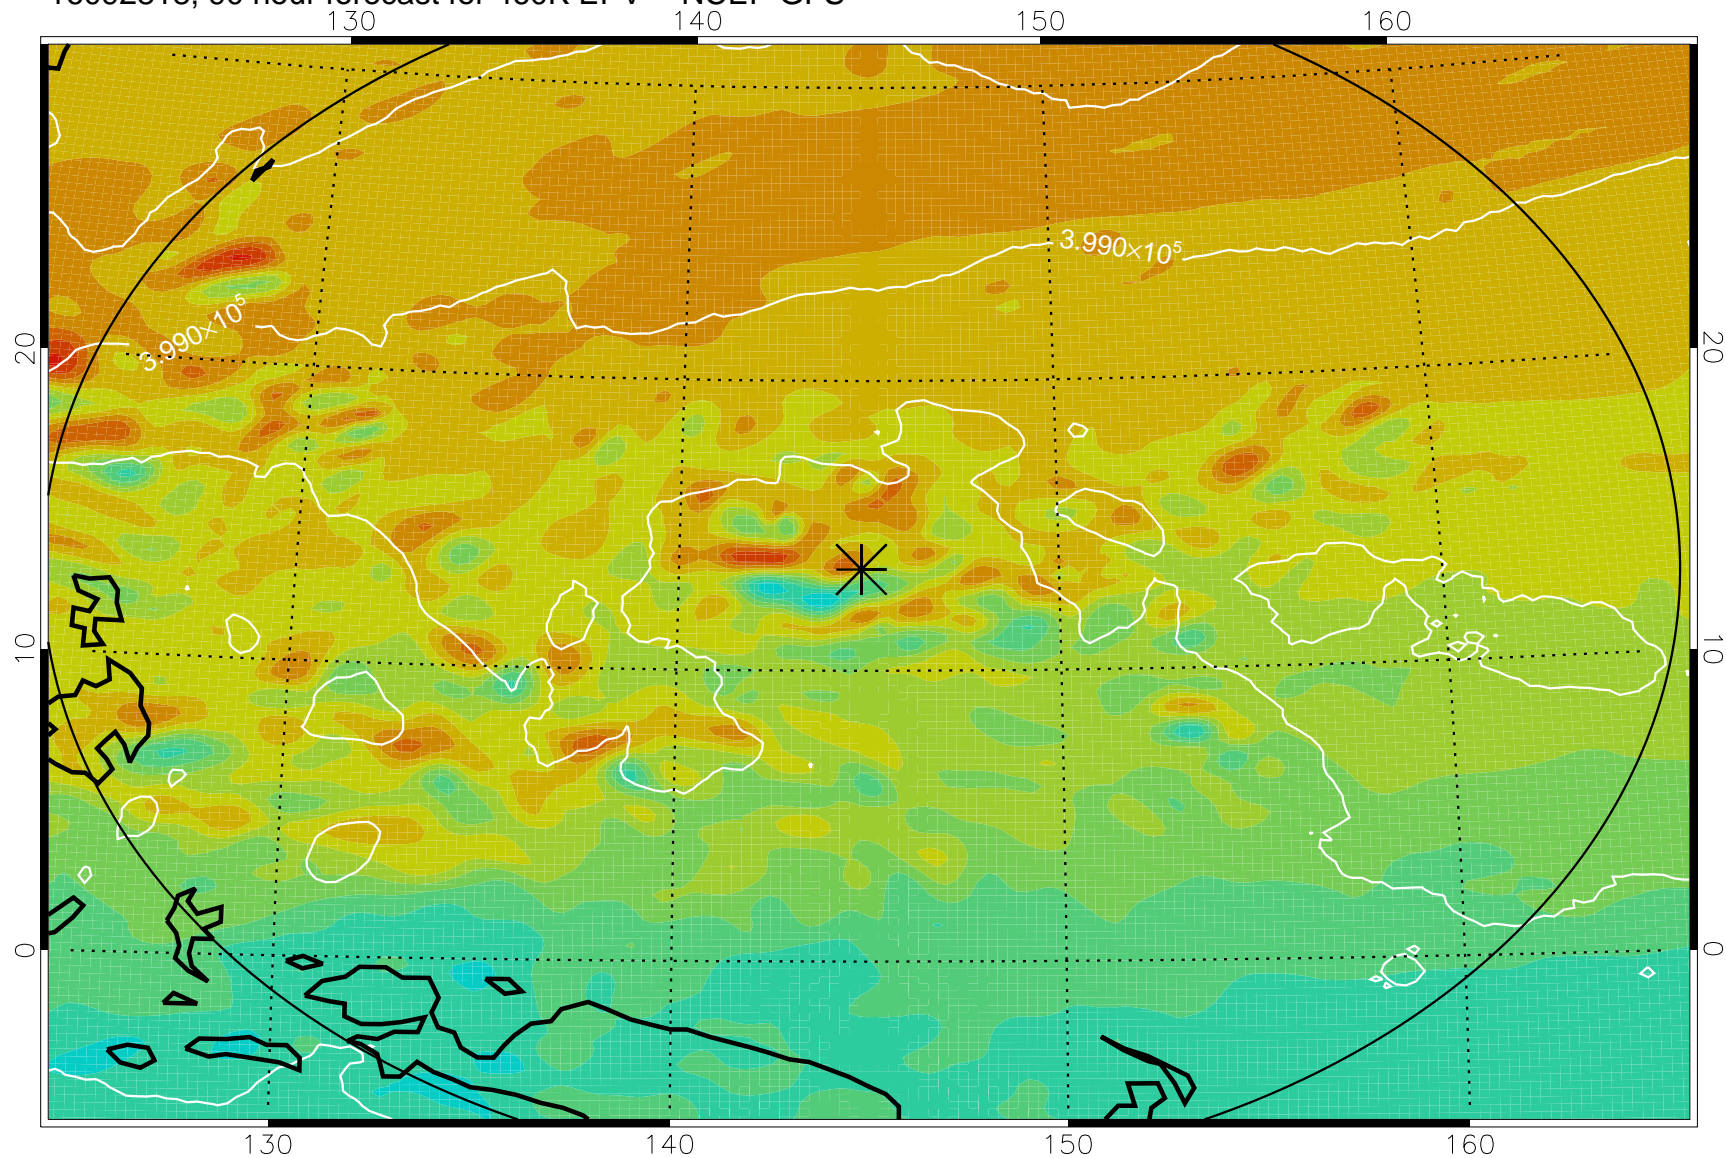

16092718, 66 hour forecast for 460K EPV -- NCEP GFS

460K Montgomery Streamfunction, white

Range ring of 2304 km

16092800, 72 hour forecast for 460K EPV -- NCEP GFS

460K Montgomery Streamfunction, white

Range ring of 2304 km

16092806, 78 hour forecast for 460K EPV -- NCEP GFS

460K Montgomery Streamfunction, white

Range ring of 2304 km

16092812, 84 hour forecast for 460K EPV -- NCEP GFS

460K Montgomery Streamfunction, white

Range ring of 2304 km

16092818, 90 hour forecast for 460K EPV -- NCEP GFS

460K Montgomery Streamfunction, white

Range ring of 2304 km

16092900, 96 hour forecast for 460K EPV -- NCEP GFS

460K Montgomery Streamfunction, white

Range ring of 2304 km

16092906, 102 hour forecast for 460K EPV -- NCEP GFS

460K Montgomery Streamfunction, white

Range ring of 2304 km

16092912, 108 hour forecast for 460K EPV -- NCEP GFS

460K Montgomery Streamfunction, white

Range ring of 2304 km