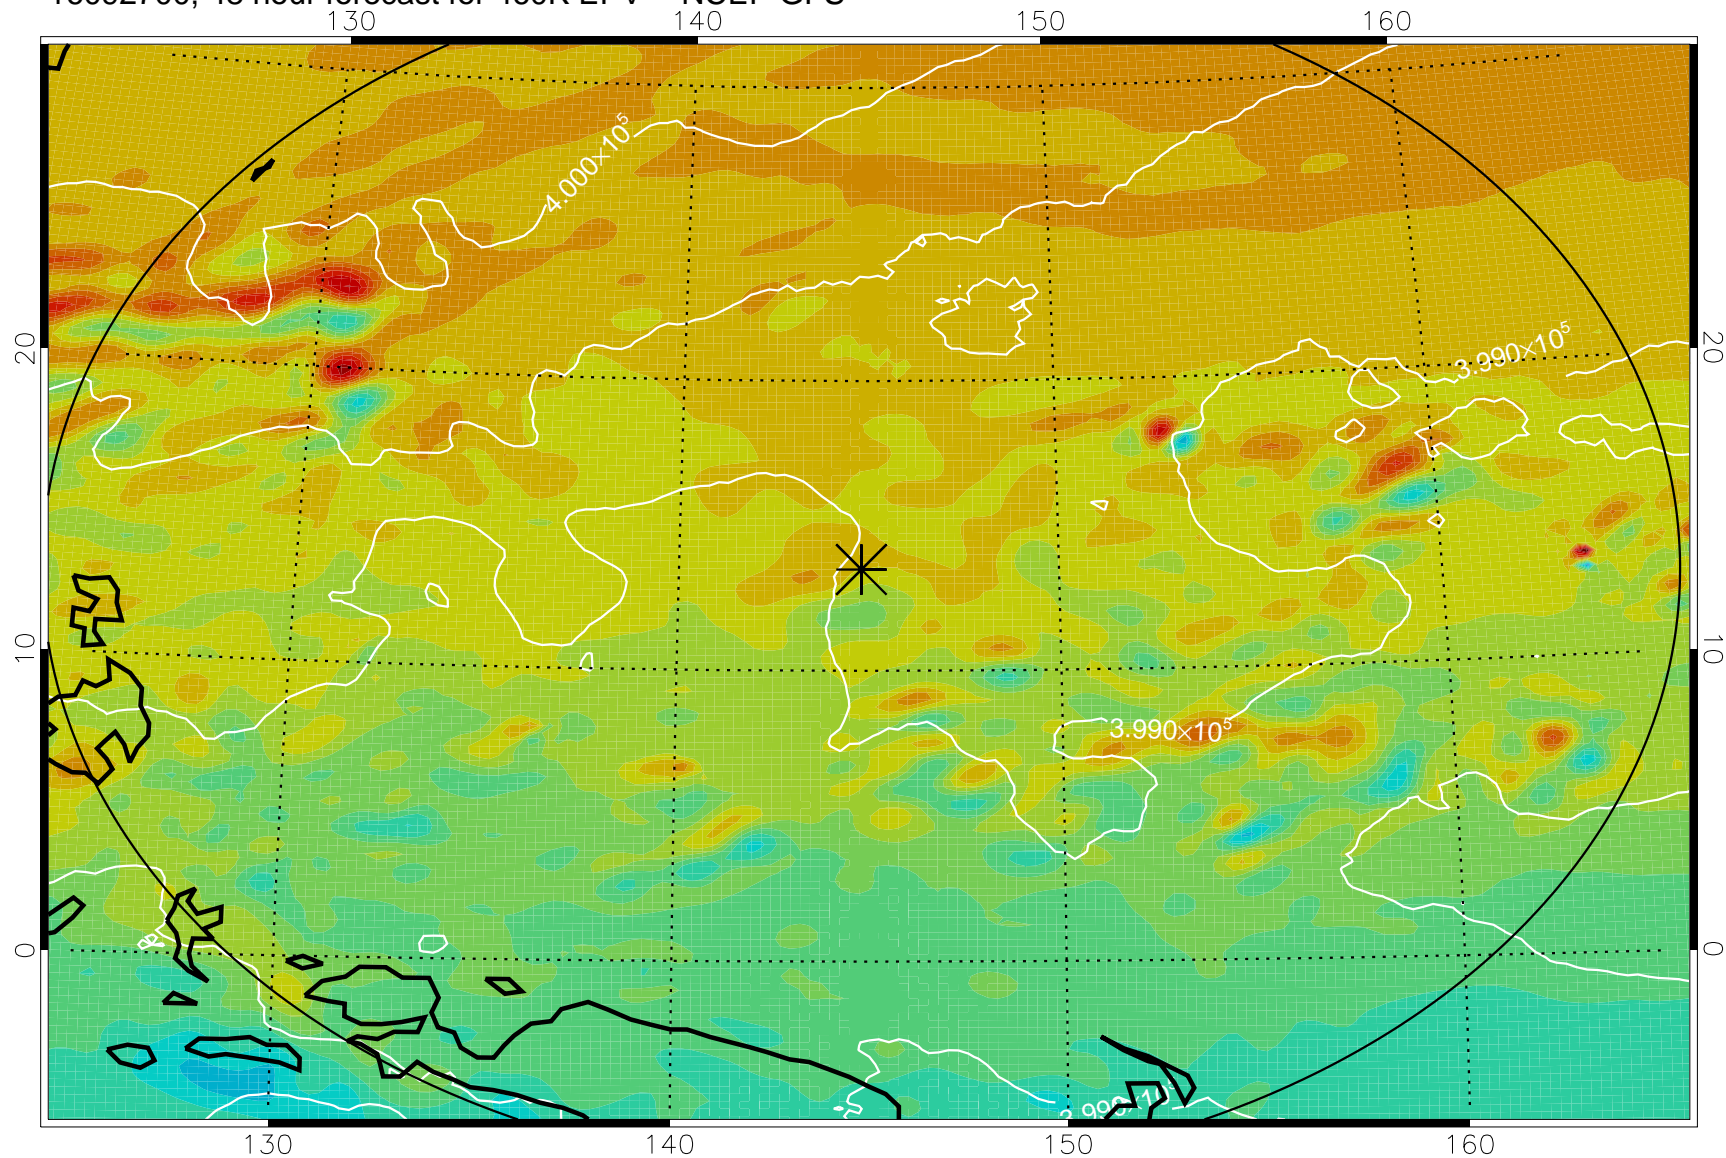

16092518, 18 hour forecast for 460K EPV -- NCEP GFS

460K Montgomery Streamfunction, white

Range ring of 2304 km

16092600, 24 hour forecast for 460K EPV -- NCEP GFS

460K Montgomery Streamfunction, white

Range ring of 2304 km

16092606, 30 hour forecast for 460K EPV -- NCEP GFS

460K Montgomery Streamfunction, white

Range ring of 2304 km

16092612, 36 hour forecast for 460K EPV -- NCEP GFS

460K Montgomery Streamfunction, white

Range ring of 2304 km

16092618, 42 hour forecast for 460K EPV -- NCEP GFS

460K Montgomery Streamfunction, white

Range ring of 2304 km

16092700, 48 hour forecast for 460K EPV -- NCEP GFS

460K Montgomery Streamfunction, white

Range ring of 2304 km

16092718, 66 hour forecast for 460K EPV -- NCEP GFS

460K Montgomery Streamfunction, white

Range ring of 2304 km

16092800, 72 hour forecast for 460K EPV -- NCEP GFS

460K Montgomery Streamfunction, white

Range ring of 2304 km