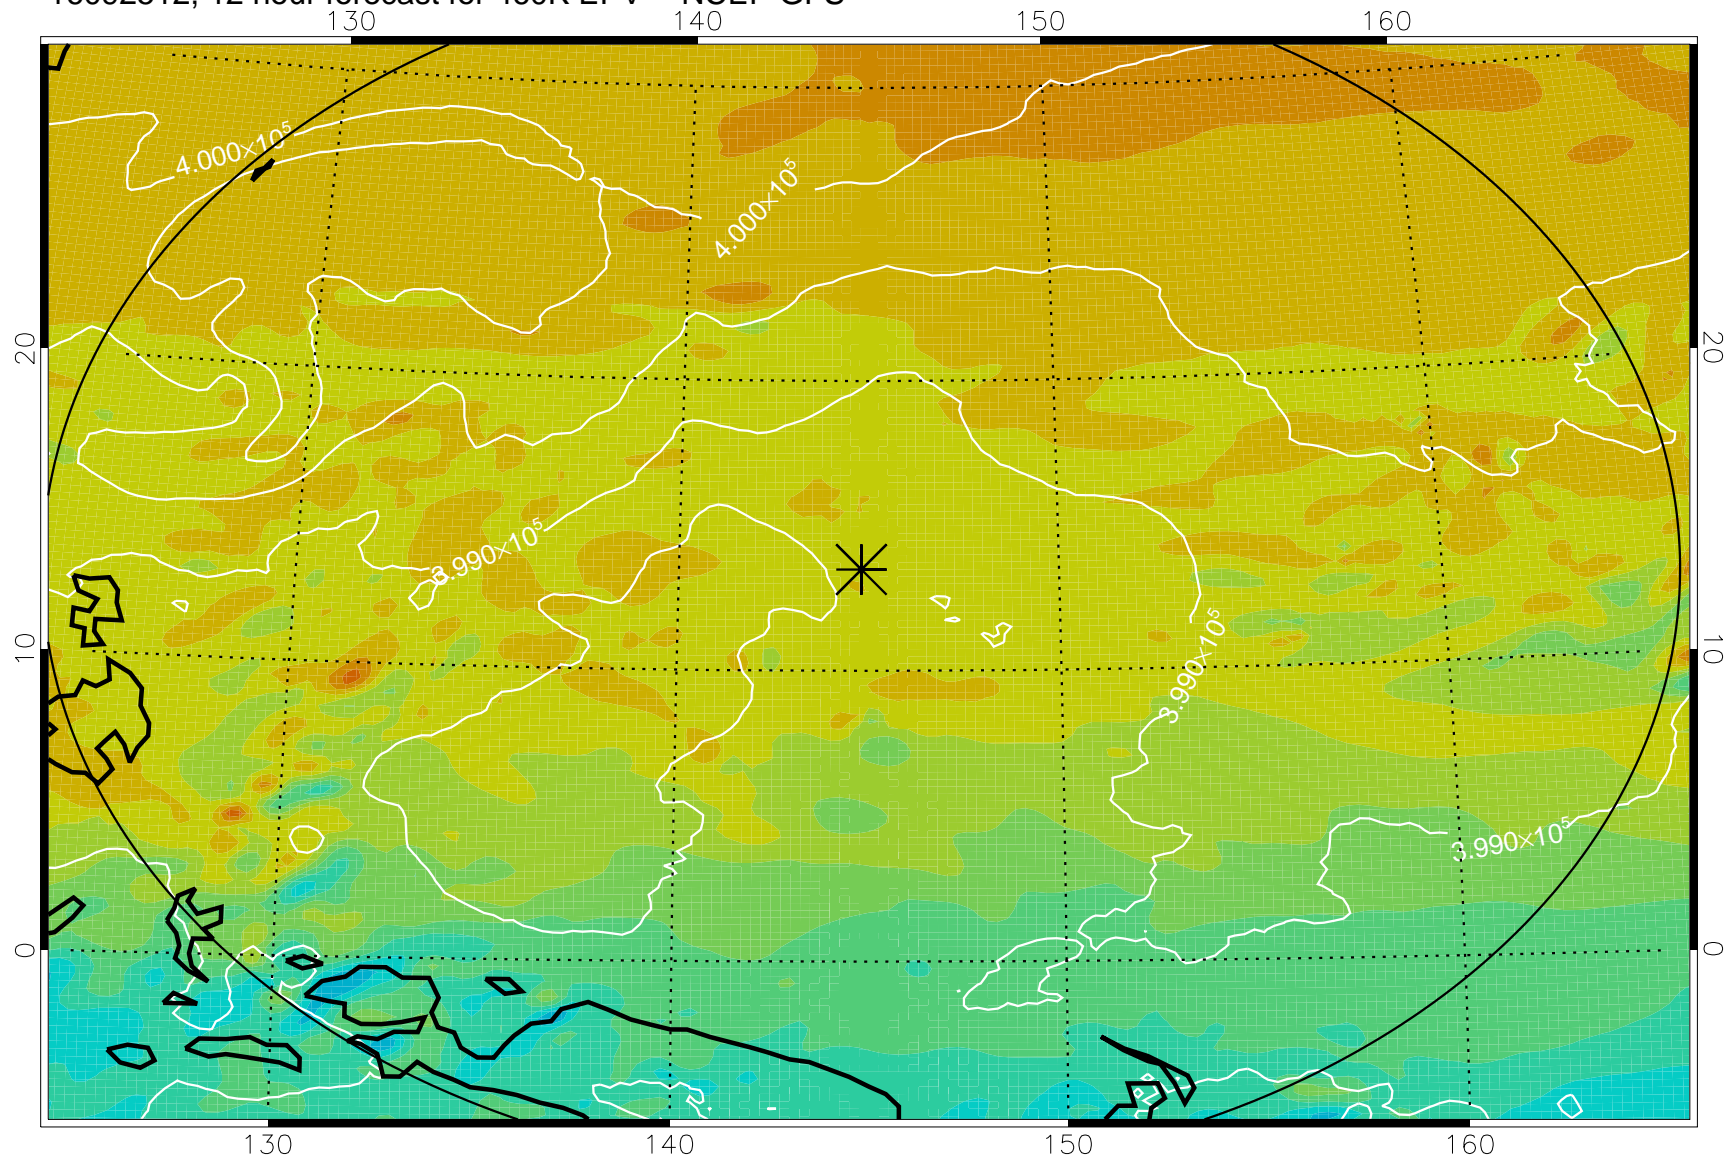

16092506, 6 hour forecast for 460K EPV -- NCEP GFS

460K Montgomery Streamfunction, white

Range ring of 2304 km

16092512, 12 hour forecast for 460K EPV -- NCEP GFS

460K Montgomery Streamfunction, white

Range ring of 2304 km

16092518, 18 hour forecast for 460K EPV -- NCEP GFS

460K Montgomery Streamfunction, white

Range ring of 2304 km

16092600, 24 hour forecast for 460K EPV -- NCEP GFS

460K Montgomery Streamfunction, white

Range ring of 2304 km

16092606, 30 hour forecast for 460K EPV -- NCEP GFS

460K Montgomery Streamfunction, white

Range ring of 2304 km

16092612, 36 hour forecast for 460K EPV -- NCEP GFS

460K Montgomery Streamfunction, white

Range ring of 2304 km

16092618, 42 hour forecast for 460K EPV -- NCEP GFS

460K Montgomery Streamfunction, white

Range ring of 2304 km

16092700, 48 hour forecast for 460K EPV -- NCEP GFS

460K Montgomery Streamfunction, white

Range ring of 2304 km