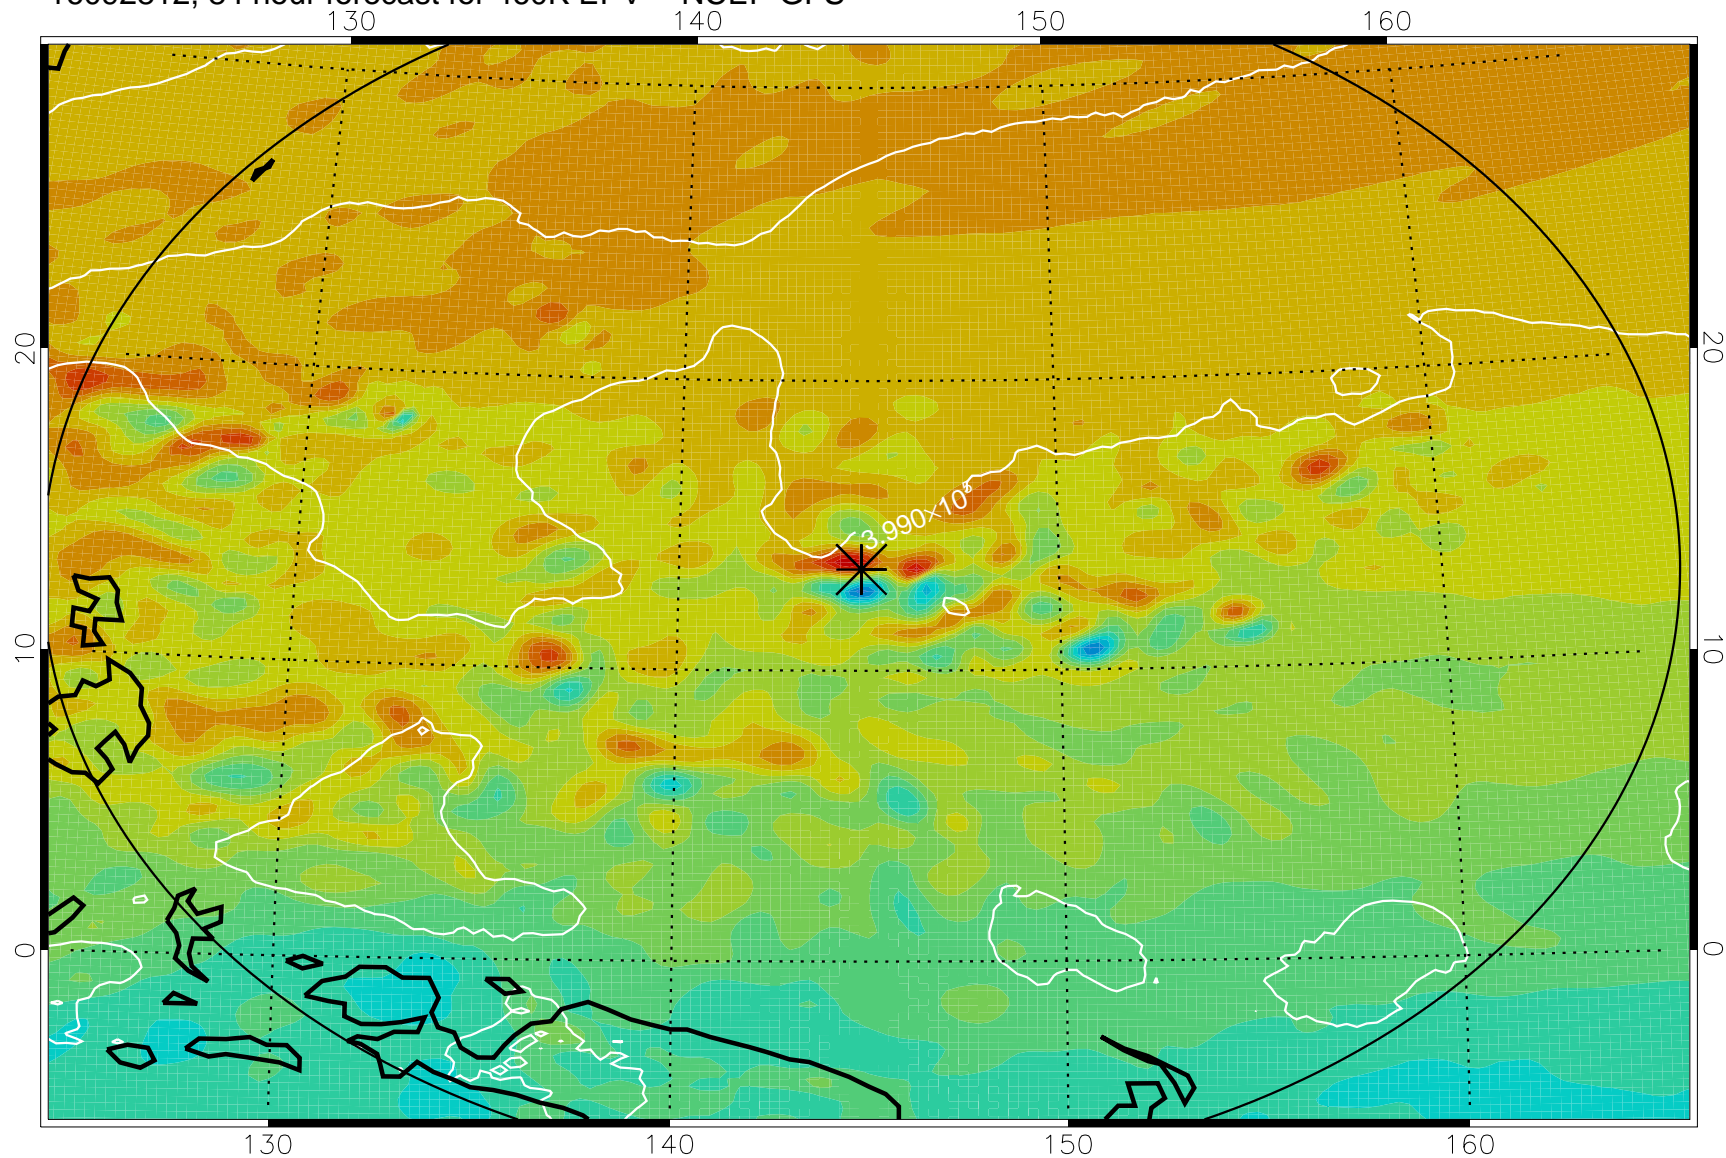

16092706, 54 hour forecast for 460K EPV -- NCEP GFS

460K Montgomery Streamfunction, white

Range ring of 2304 km

16092712, 60 hour forecast for 460K EPV -- NCEP GFS

460K Montgomery Streamfunction, white

Range ring of 2304 km

16092718, 66 hour forecast for 460K EPV -- NCEP GFS

460K Montgomery Streamfunction, white

Range ring of 2304 km

16092800, 72 hour forecast for 460K EPV -- NCEP GFS

460K Montgomery Streamfunction, white

Range ring of 2304 km

16092806, 78 hour forecast for 460K EPV -- NCEP GFS

460K Montgomery Streamfunction, white

Range ring of 2304 km

16092812, 84 hour forecast for 460K EPV -- NCEP GFS

460K Montgomery Streamfunction, white

Range ring of 2304 km

16092818, 90 hour forecast for 460K EPV -- NCEP GFS

460K Montgomery Streamfunction, white

Range ring of 2304 km

16092900, 96 hour forecast for 460K EPV -- NCEP GFS

460K Montgomery Streamfunction, white

Range ring of 2304 km