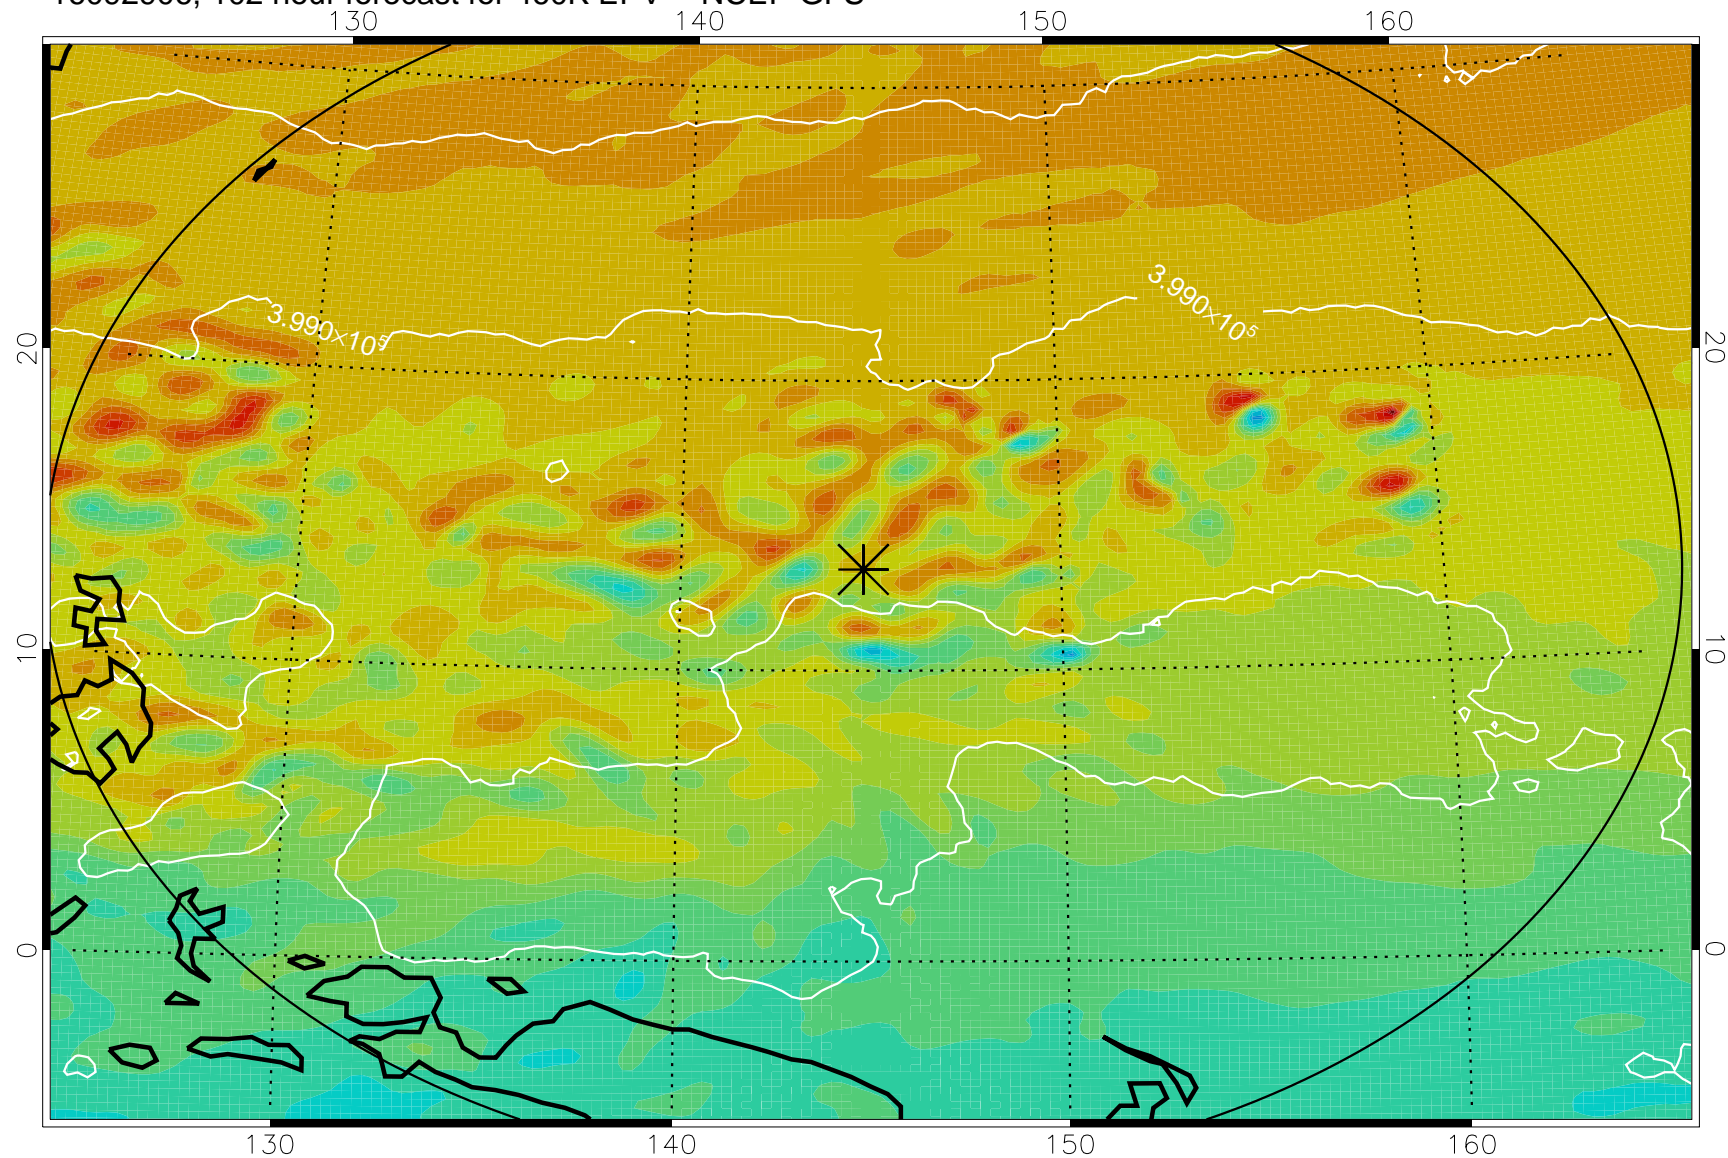

16092806, 78 hour forecast for 460K EPV -- NCEP GFS

460K Montgomery Streamfunction, white

Range ring of 2304 km

16092812, 84 hour forecast for 460K EPV -- NCEP GFS

460K Montgomery Streamfunction, white

Range ring of 2304 km

16092818, 90 hour forecast for 460K EPV -- NCEP GFS

460K Montgomery Streamfunction, white

Range ring of 2304 km

16092900, 96 hour forecast for 460K EPV -- NCEP GFS

460K Montgomery Streamfunction, white

Range ring of 2304 km

16092906, 102 hour forecast for 460K EPV -- NCEP GFS

460K Montgomery Streamfunction, white

Range ring of 2304 km

16092912, 108 hour forecast for 460K EPV -- NCEP GFS

460K Montgomery Streamfunction, white

Range ring of 2304 km

16092918, 114 hour forecast for 460K EPV -- NCEP GFS

460K Montgomery Streamfunction, white

Range ring of 2304 km

16093000, 120 hour forecast for 460K EPV -- NCEP GFS

460K Montgomery Streamfunction, white

Range ring of 2304 km