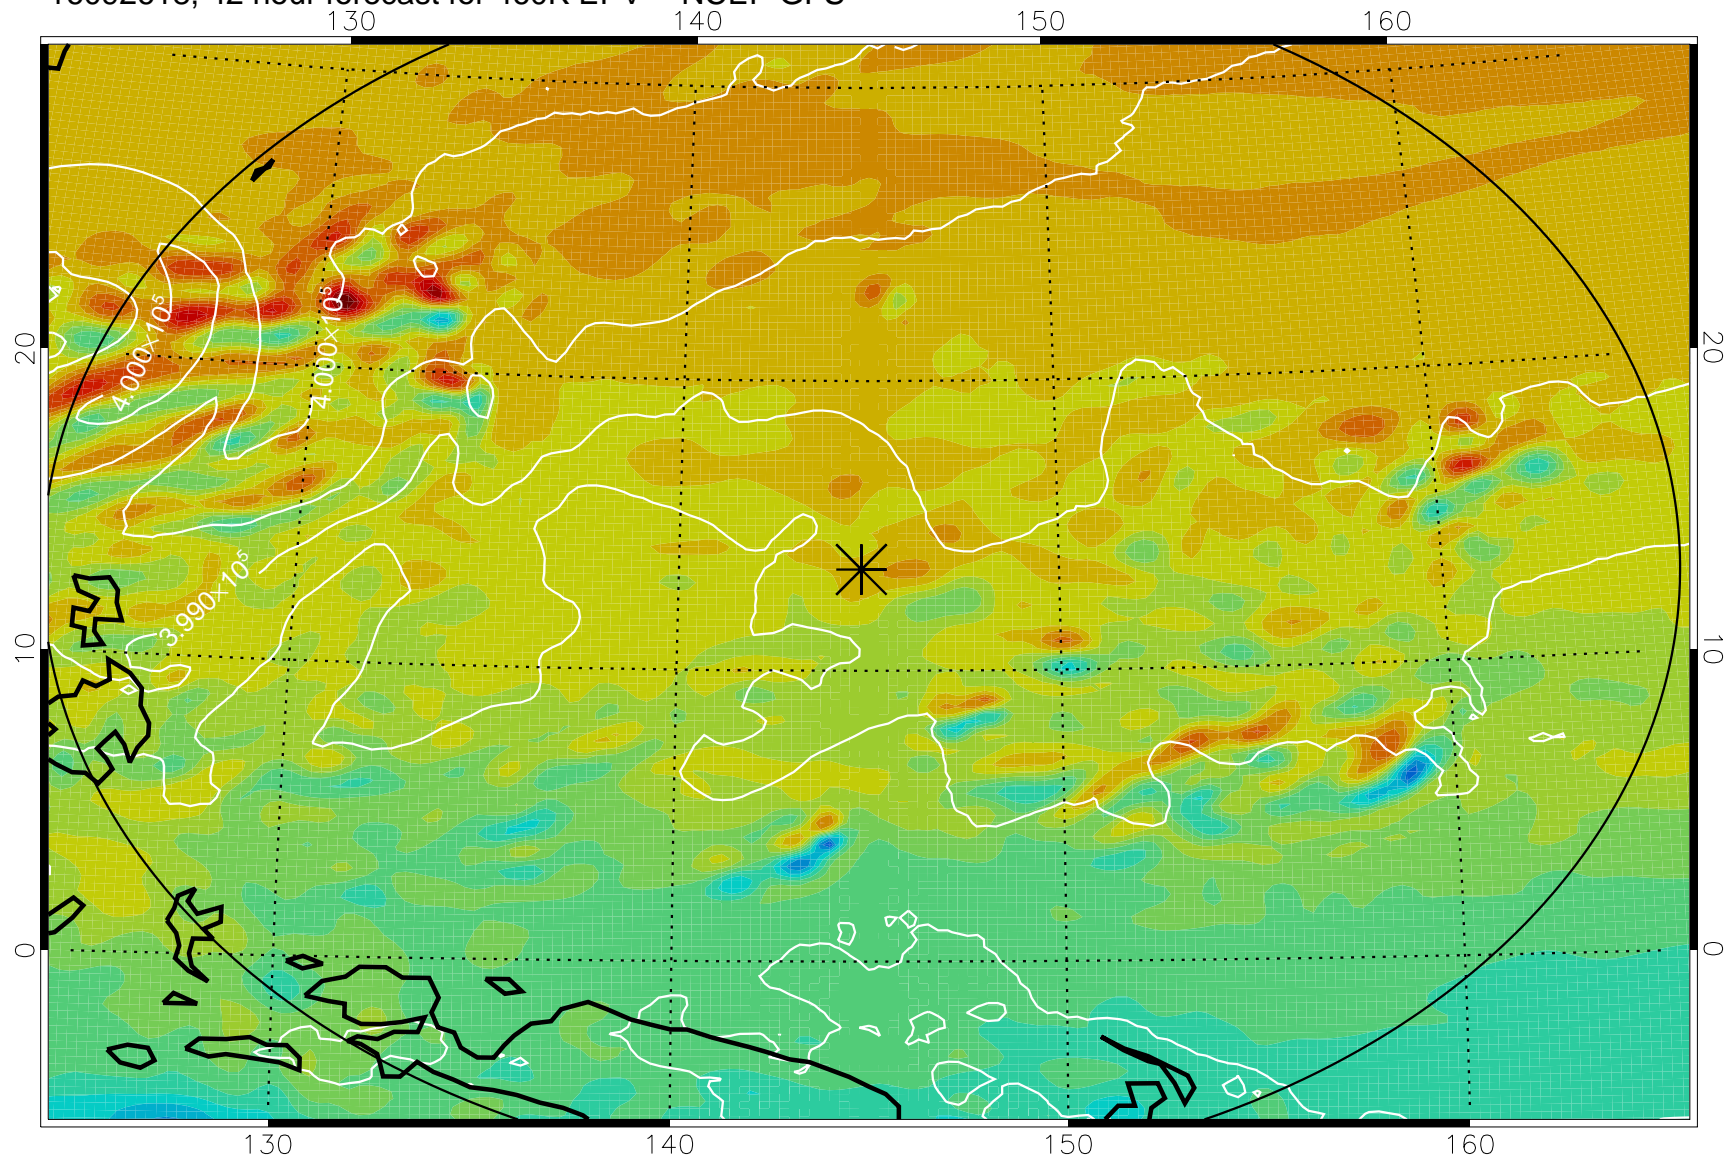

16092518, 18 hour forecast for 460K EPV -- NCEP GFS

460K Montgomery Streamfunction, white

Range ring of 2304 km

16092600, 24 hour forecast for 460K EPV -- NCEP GFS

460K Montgomery Streamfunction, white

Range ring of 2304 km

16092606, 30 hour forecast for 460K EPV -- NCEP GFS

460K Montgomery Streamfunction, white

Range ring of 2304 km

16092612, 36 hour forecast for 460K EPV -- NCEP GFS

460K Montgomery Streamfunction, white

Range ring of 2304 km

16092618, 42 hour forecast for 460K EPV -- NCEP GFS

460K Montgomery Streamfunction, white

Range ring of 2304 km

16092700, 48 hour forecast for 460K EPV -- NCEP GFS

460K Montgomery Streamfunction, white

Range ring of 2304 km

16092718, 66 hour forecast for 460K EPV -- NCEP GFS

460K Montgomery Streamfunction, white

Range ring of 2304 km

16092800, 72 hour forecast for 460K EPV -- NCEP GFS

460K Montgomery Streamfunction, white

Range ring of 2304 km