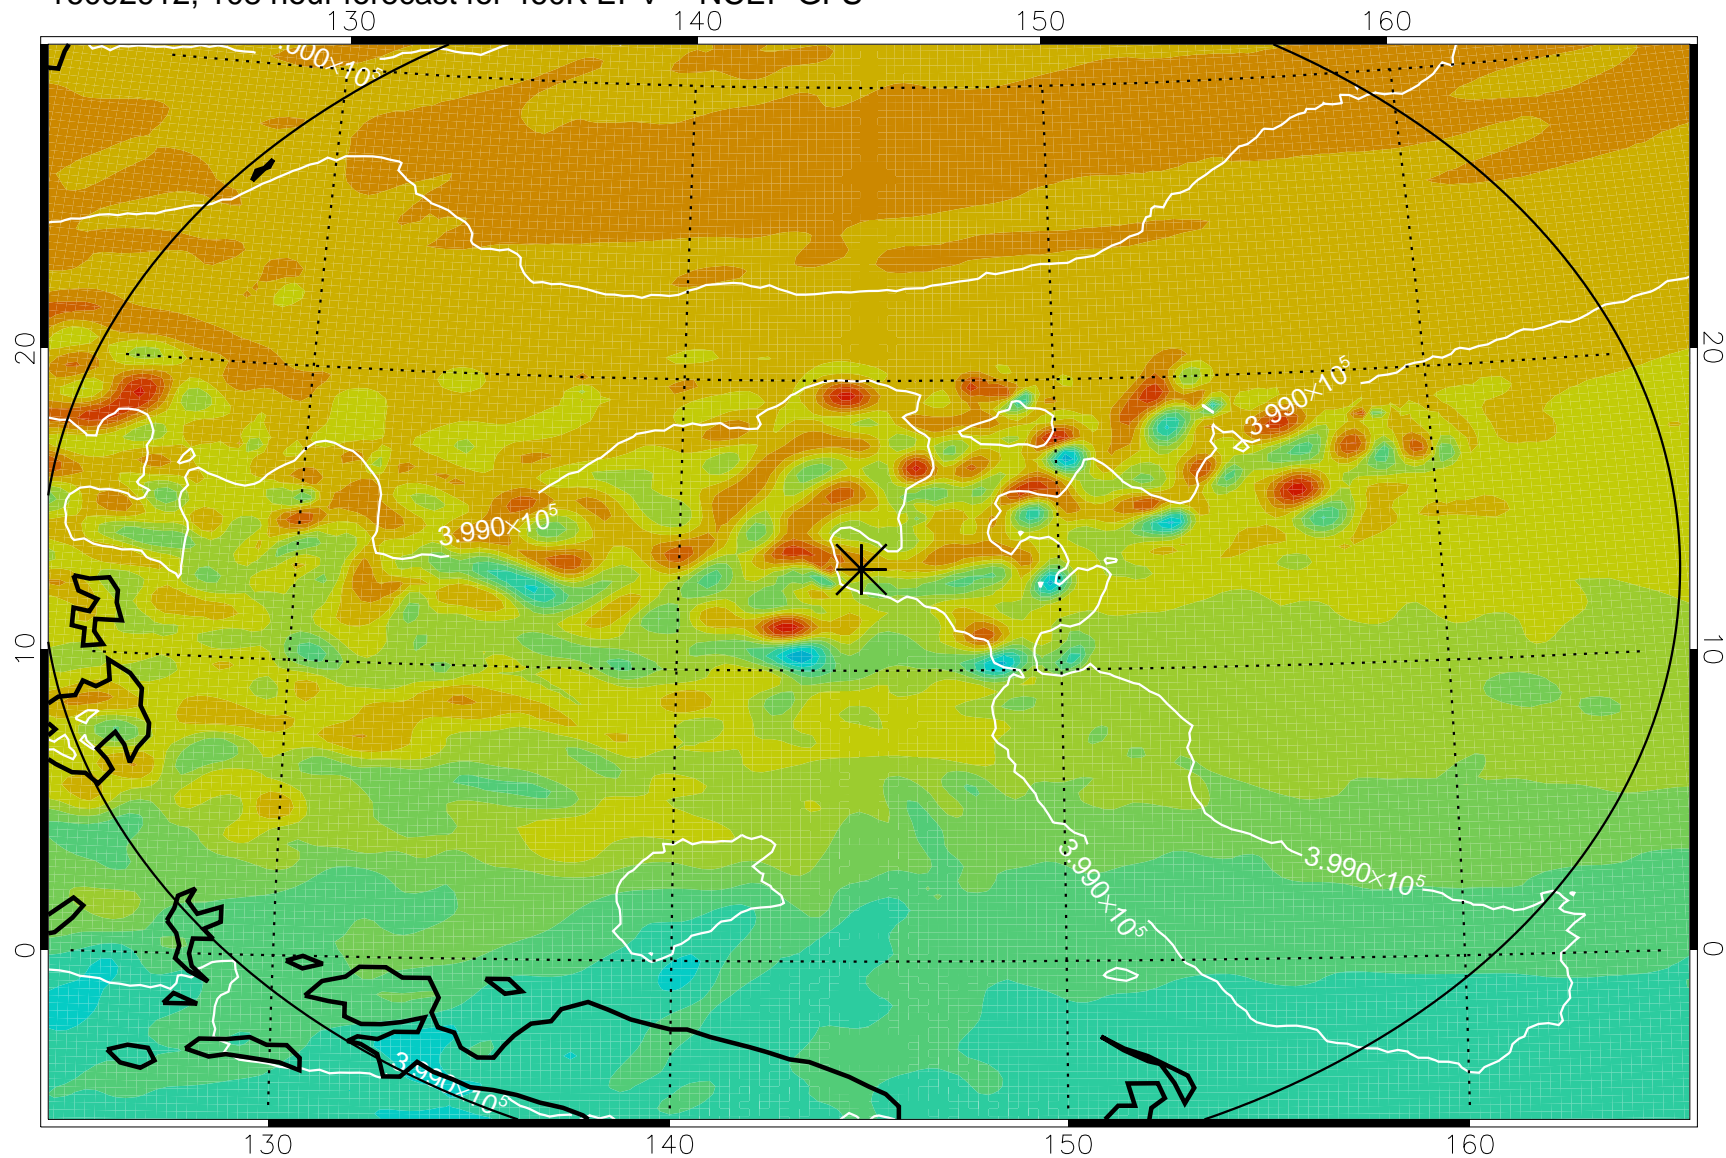

16092806, 78 hour forecast for 460K EPV -- NCEP GFS

460K Montgomery Streamfunction, white

Range ring of 2304 km

16092812, 84 hour forecast for 460K EPV -- NCEP GFS

460K Montgomery Streamfunction, white

Range ring of 2304 km

16092818, 90 hour forecast for 460K EPV -- NCEP GFS

460K Montgomery Streamfunction, white

Range ring of 2304 km

16092900, 96 hour forecast for 460K EPV -- NCEP GFS

460K Montgomery Streamfunction, white

Range ring of 2304 km

16092906, 102 hour forecast for 460K EPV -- NCEP GFS

460K Montgomery Streamfunction, white

Range ring of 2304 km

16092912, 108 hour forecast for 460K EPV -- NCEP GFS

460K Montgomery Streamfunction, white

Range ring of 2304 km

16092918, 114 hour forecast for 460K EPV -- NCEP GFS

460K Montgomery Streamfunction, white

Range ring of 2304 km

16093000, 120 hour forecast for 460K EPV -- NCEP GFS

460K Montgomery Streamfunction, white

Range ring of 2304 km