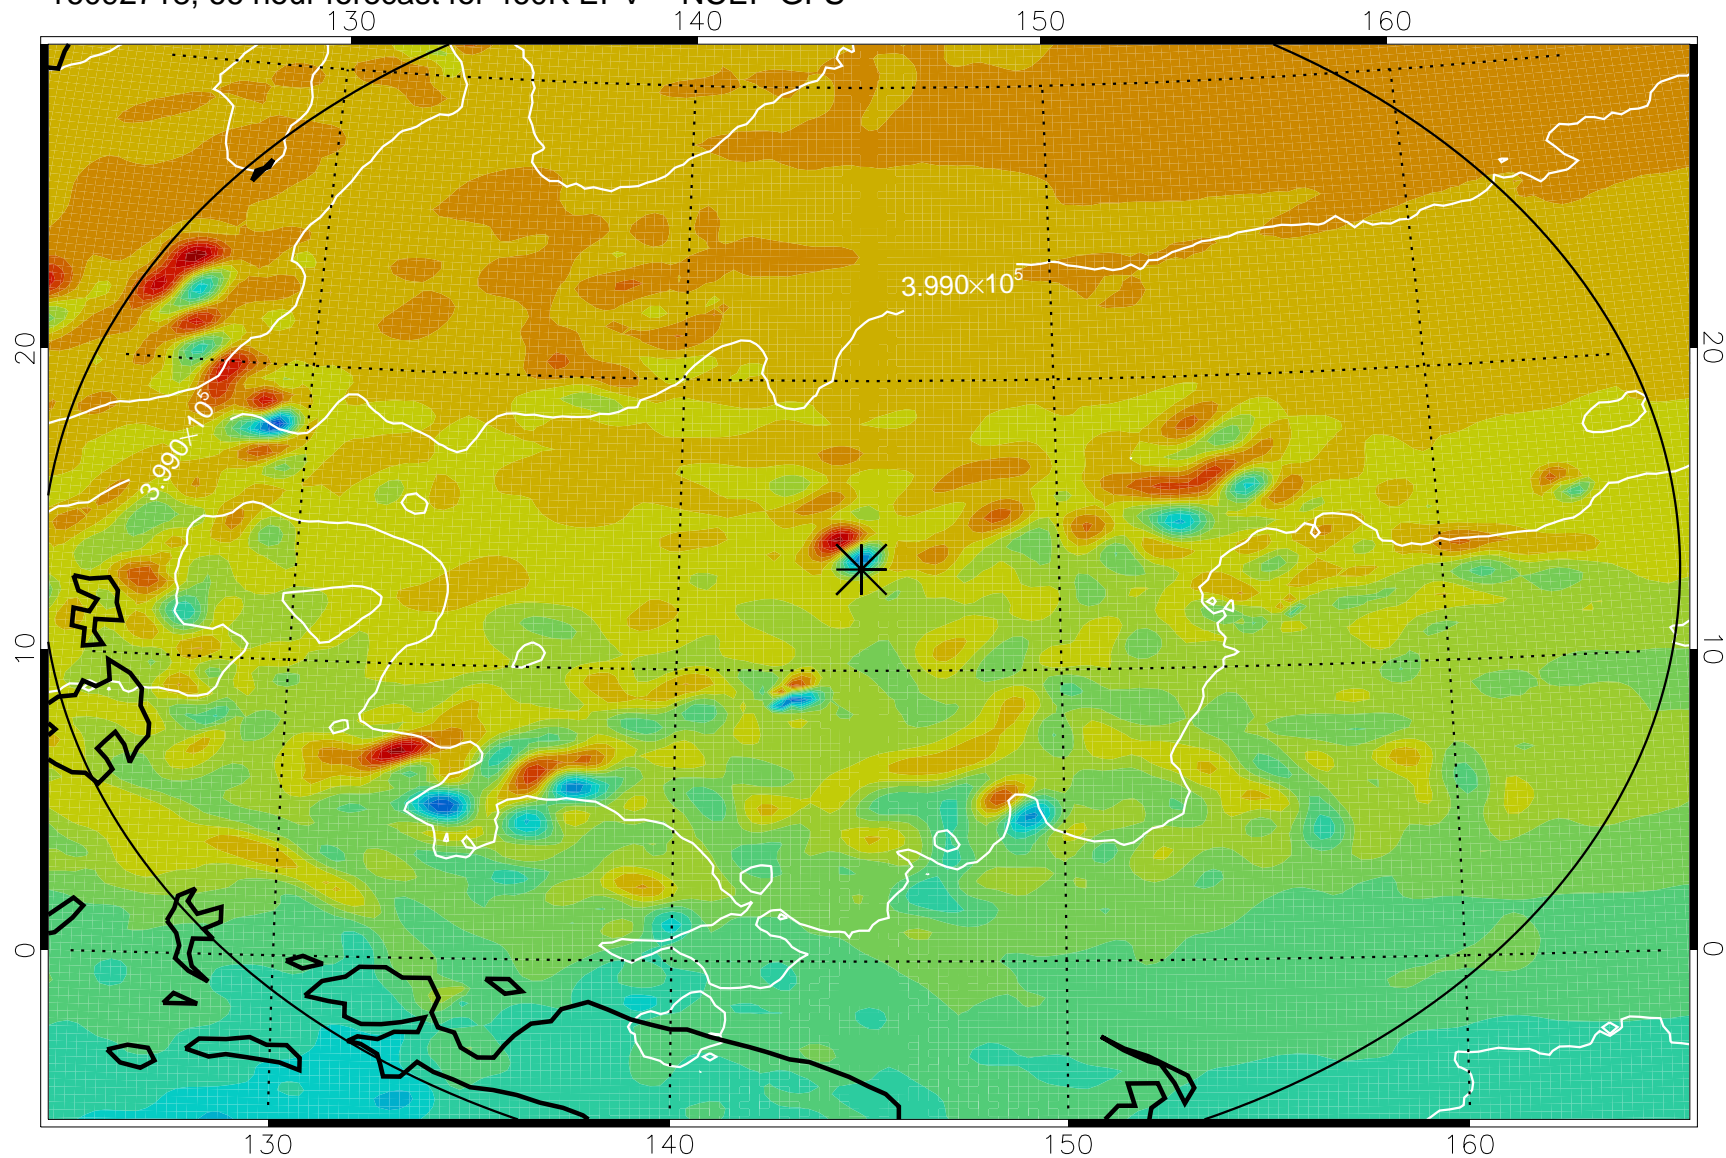

16092618, 42 hour forecast for 460K EPV -- NCEP GFS

460K Montgomery Streamfunction, white

Range ring of 2304 km

16092700, 48 hour forecast for 460K EPV -- NCEP GFS

460K Montgomery Streamfunction, white

Range ring of 2304 km

16092706, 54 hour forecast for 460K EPV -- NCEP GFS

460K Montgomery Streamfunction, white

Range ring of 2304 km

16092712, 60 hour forecast for 460K EPV -- NCEP GFS

460K Montgomery Streamfunction, white

Range ring of 2304 km

16092718, 66 hour forecast for 460K EPV -- NCEP GFS

460K Montgomery Streamfunction, white

Range ring of 2304 km

16092800, 72 hour forecast for 460K EPV -- NCEP GFS

460K Montgomery Streamfunction, white

Range ring of 2304 km

16092806, 78 hour forecast for 460K EPV -- NCEP GFS

460K Montgomery Streamfunction, white

Range ring of 2304 km

16092812, 84 hour forecast for 460K EPV -- NCEP GFS

460K Montgomery Streamfunction, white

Range ring of 2304 km