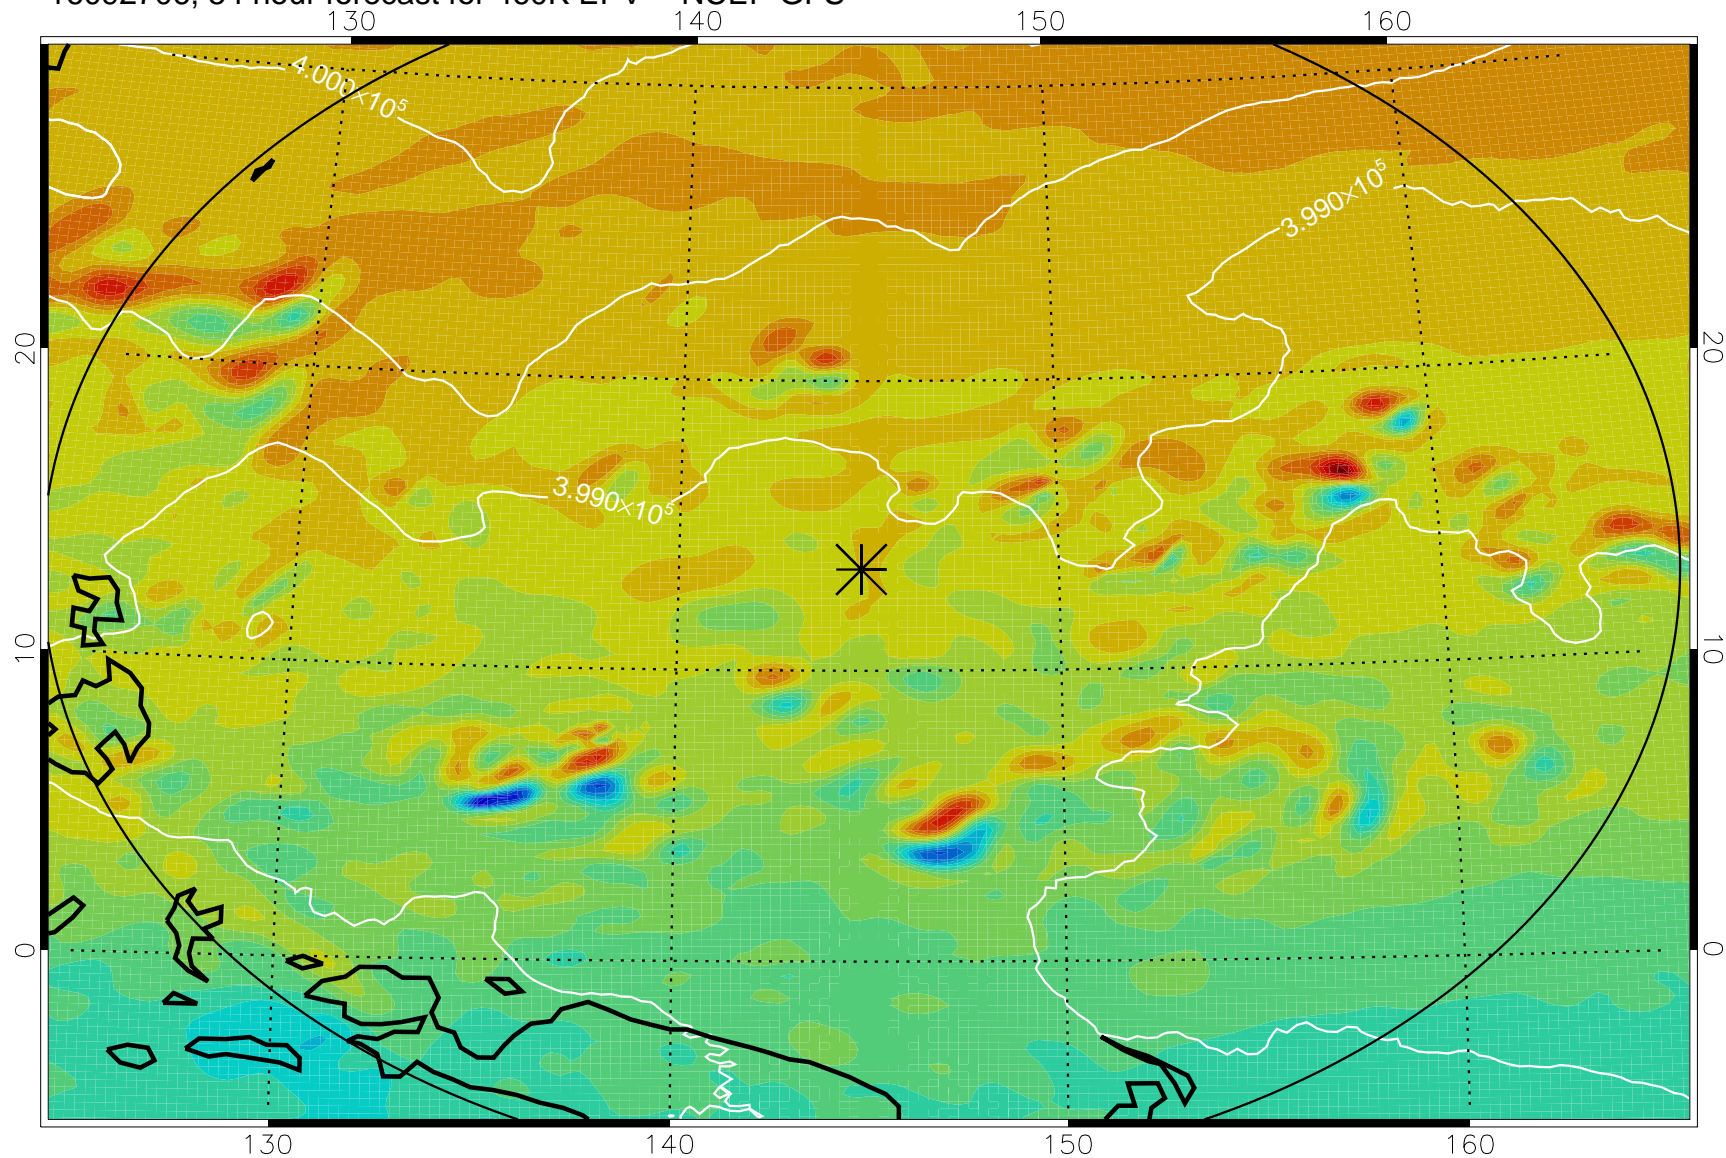

16092606, 30 hour forecast for 460K EPV -- NCEP GFS

460K Montgomery Streamfunction, white

Range ring of 2304 km

16092612, 36 hour forecast for 460K EPV -- NCEP GFS

460K Montgomery Streamfunction, white

Range ring of 2304 km

16092618, 42 hour forecast for 460K EPV -- NCEP GFS

460K Montgomery Streamfunction, white

Range ring of 2304 km

16092700, 48 hour forecast for 460K EPV -- NCEP GFS

460K Montgomery Streamfunction, white

Range ring of 2304 km

16092706, 54 hour forecast for 460K EPV -- NCEP GFS

460K Montgomery Streamfunction, white

Range ring of 2304 km

16092712, 60 hour forecast for 460K EPV -- NCEP GFS

460K Montgomery Streamfunction, white

Range ring of 2304 km

16092718, 66 hour forecast for 460K EPV -- NCEP GFS

460K Montgomery Streamfunction, white

Range ring of 2304 km

16092800, 72 hour forecast for 460K EPV -- NCEP GFS

460K Montgomery Streamfunction, white

Range ring of 2304 km