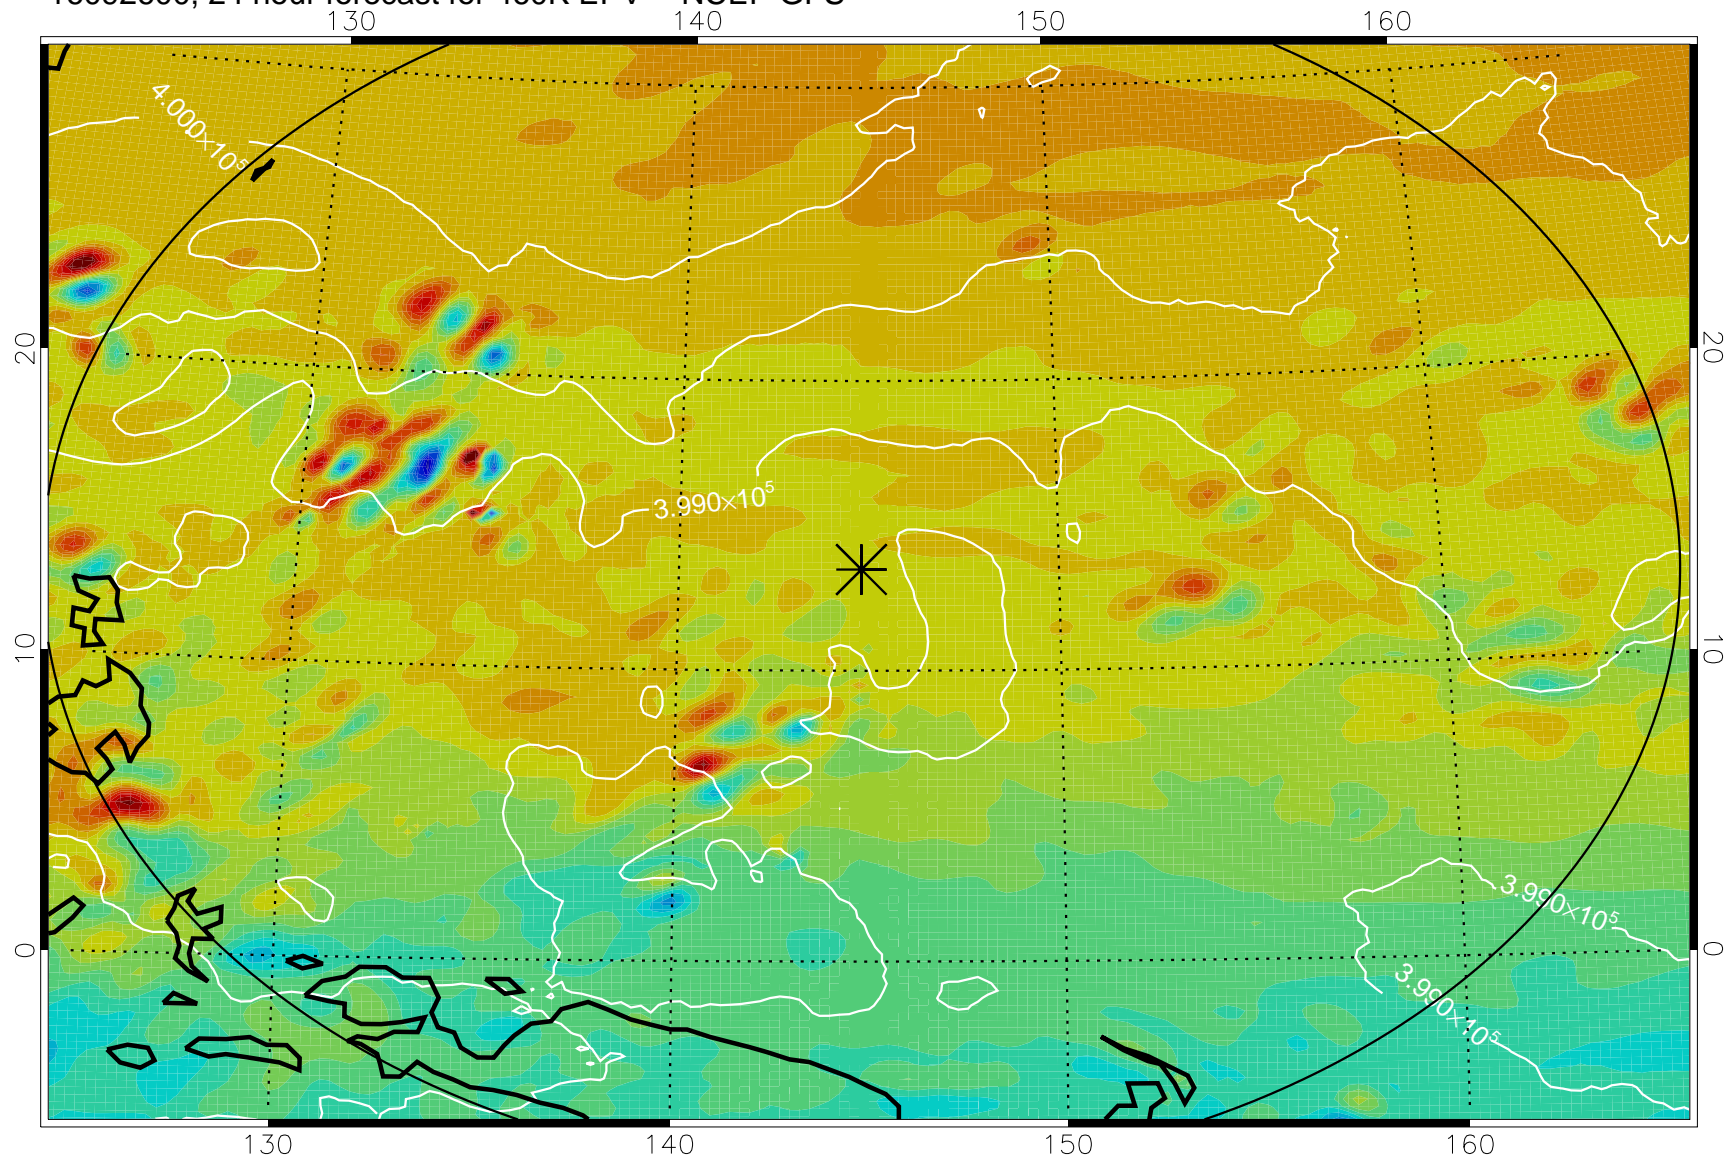

16092506, 6 hour forecast for 460K EPV -- NCEP GFS

460K Montgomery Streamfunction, white

Range ring of 2304 km

16092512, 12 hour forecast for 460K EPV -- NCEP GFS

460K Montgomery Streamfunction, white

Range ring of 2304 km

16092518, 18 hour forecast for 460K EPV -- NCEP GFS

460K Montgomery Streamfunction, white

Range ring of 2304 km

16092600, 24 hour forecast for 460K EPV -- NCEP GFS

460K Montgomery Streamfunction, white

Range ring of 2304 km

16092606, 30 hour forecast for 460K EPV -- NCEP GFS

460K Montgomery Streamfunction, white

Range ring of 2304 km

16092612, 36 hour forecast for 460K EPV -- NCEP GFS

460K Montgomery Streamfunction, white

Range ring of 2304 km

16092618, 42 hour forecast for 460K EPV -- NCEP GFS

460K Montgomery Streamfunction, white

Range ring of 2304 km

16092700, 48 hour forecast for 460K EPV -- NCEP GFS

460K Montgomery Streamfunction, white

Range ring of 2304 km