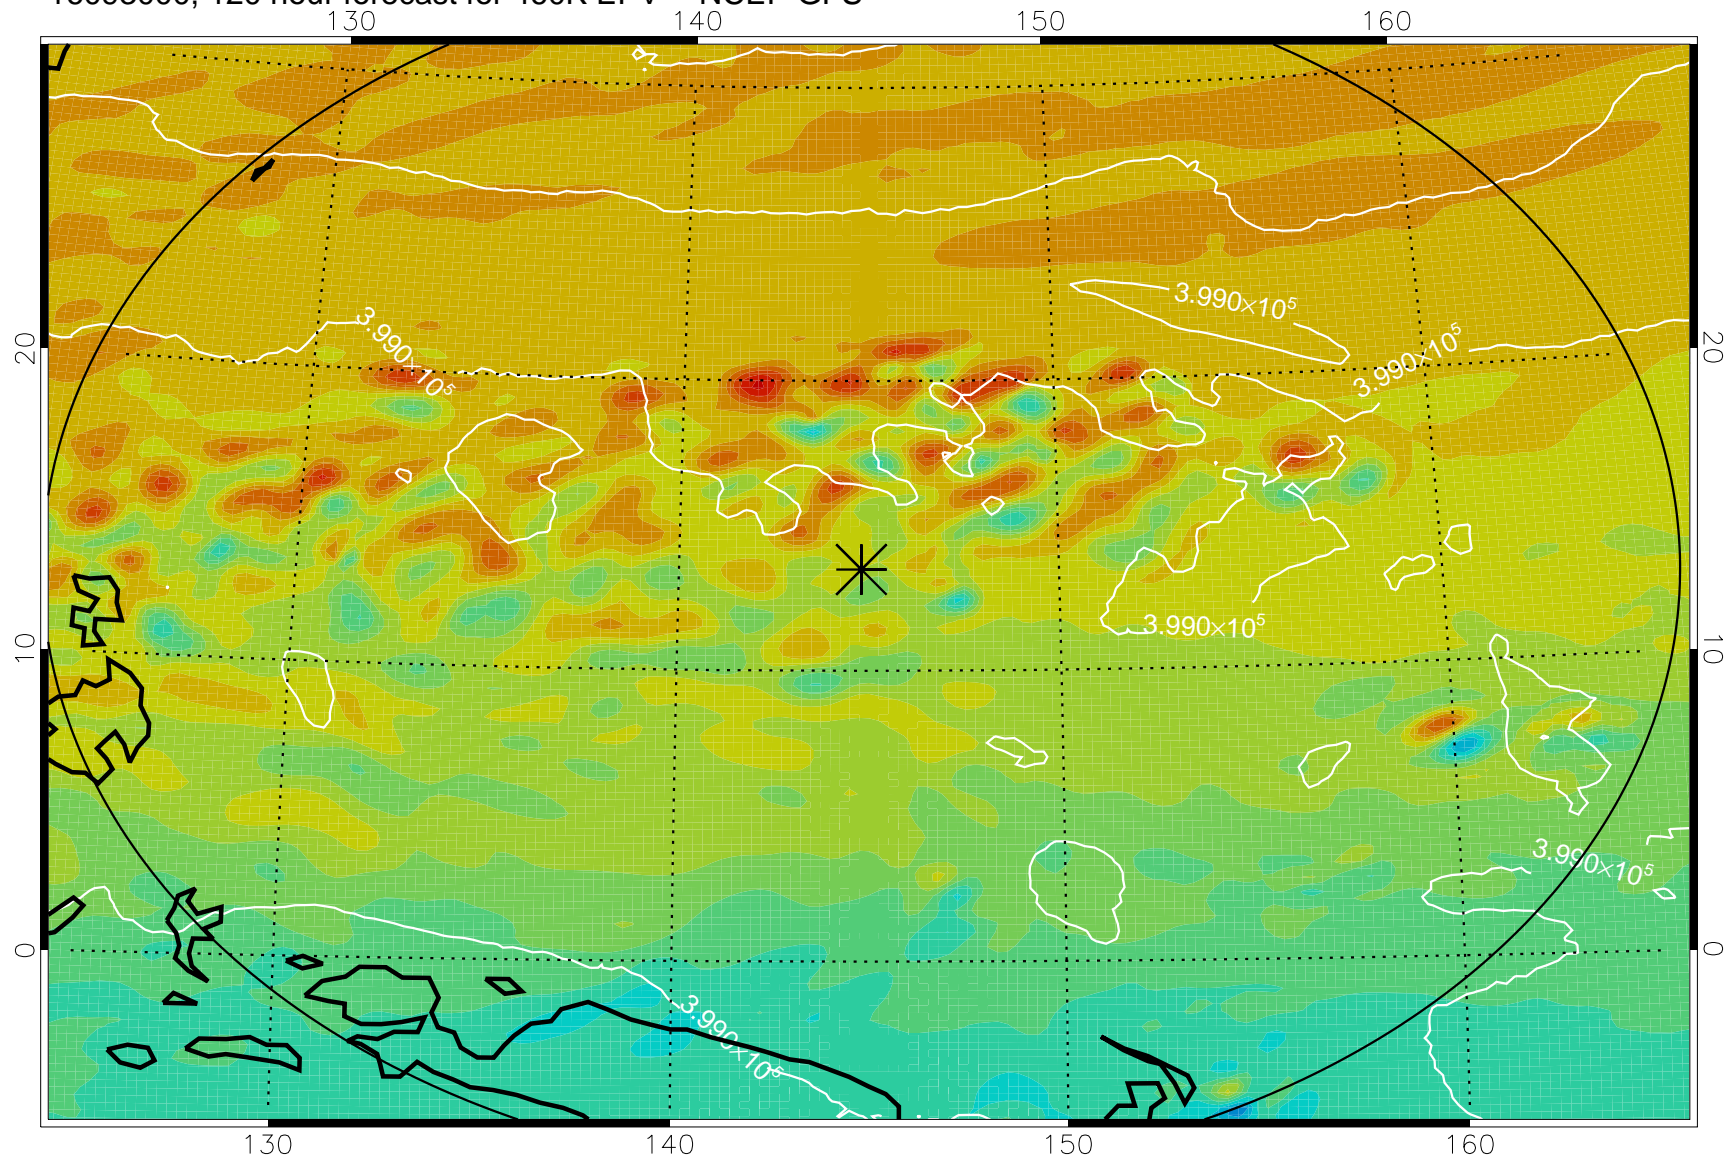

16092806, 78 hour forecast for 460K EPV -- NCEP GFS

460K Montgomery Streamfunction, white

Range ring of 2304 km

16092812, 84 hour forecast for 460K EPV -- NCEP GFS

460K Montgomery Streamfunction, white

Range ring of 2304 km

16092818, 90 hour forecast for 460K EPV -- NCEP GFS

460K Montgomery Streamfunction, white

Range ring of 2304 km

16092900, 96 hour forecast for 460K EPV -- NCEP GFS

460K Montgomery Streamfunction, white

Range ring of 2304 km

16092906, 102 hour forecast for 460K EPV -- NCEP GFS

460K Montgomery Streamfunction, white

Range ring of 2304 km

16092912, 108 hour forecast for 460K EPV -- NCEP GFS

460K Montgomery Streamfunction, white

Range ring of 2304 km

16092918, 114 hour forecast for 460K EPV -- NCEP GFS

460K Montgomery Streamfunction, white

Range ring of 2304 km

16093000, 120 hour forecast for 460K EPV -- NCEP GFS

460K Montgomery Streamfunction, white

Range ring of 2304 km