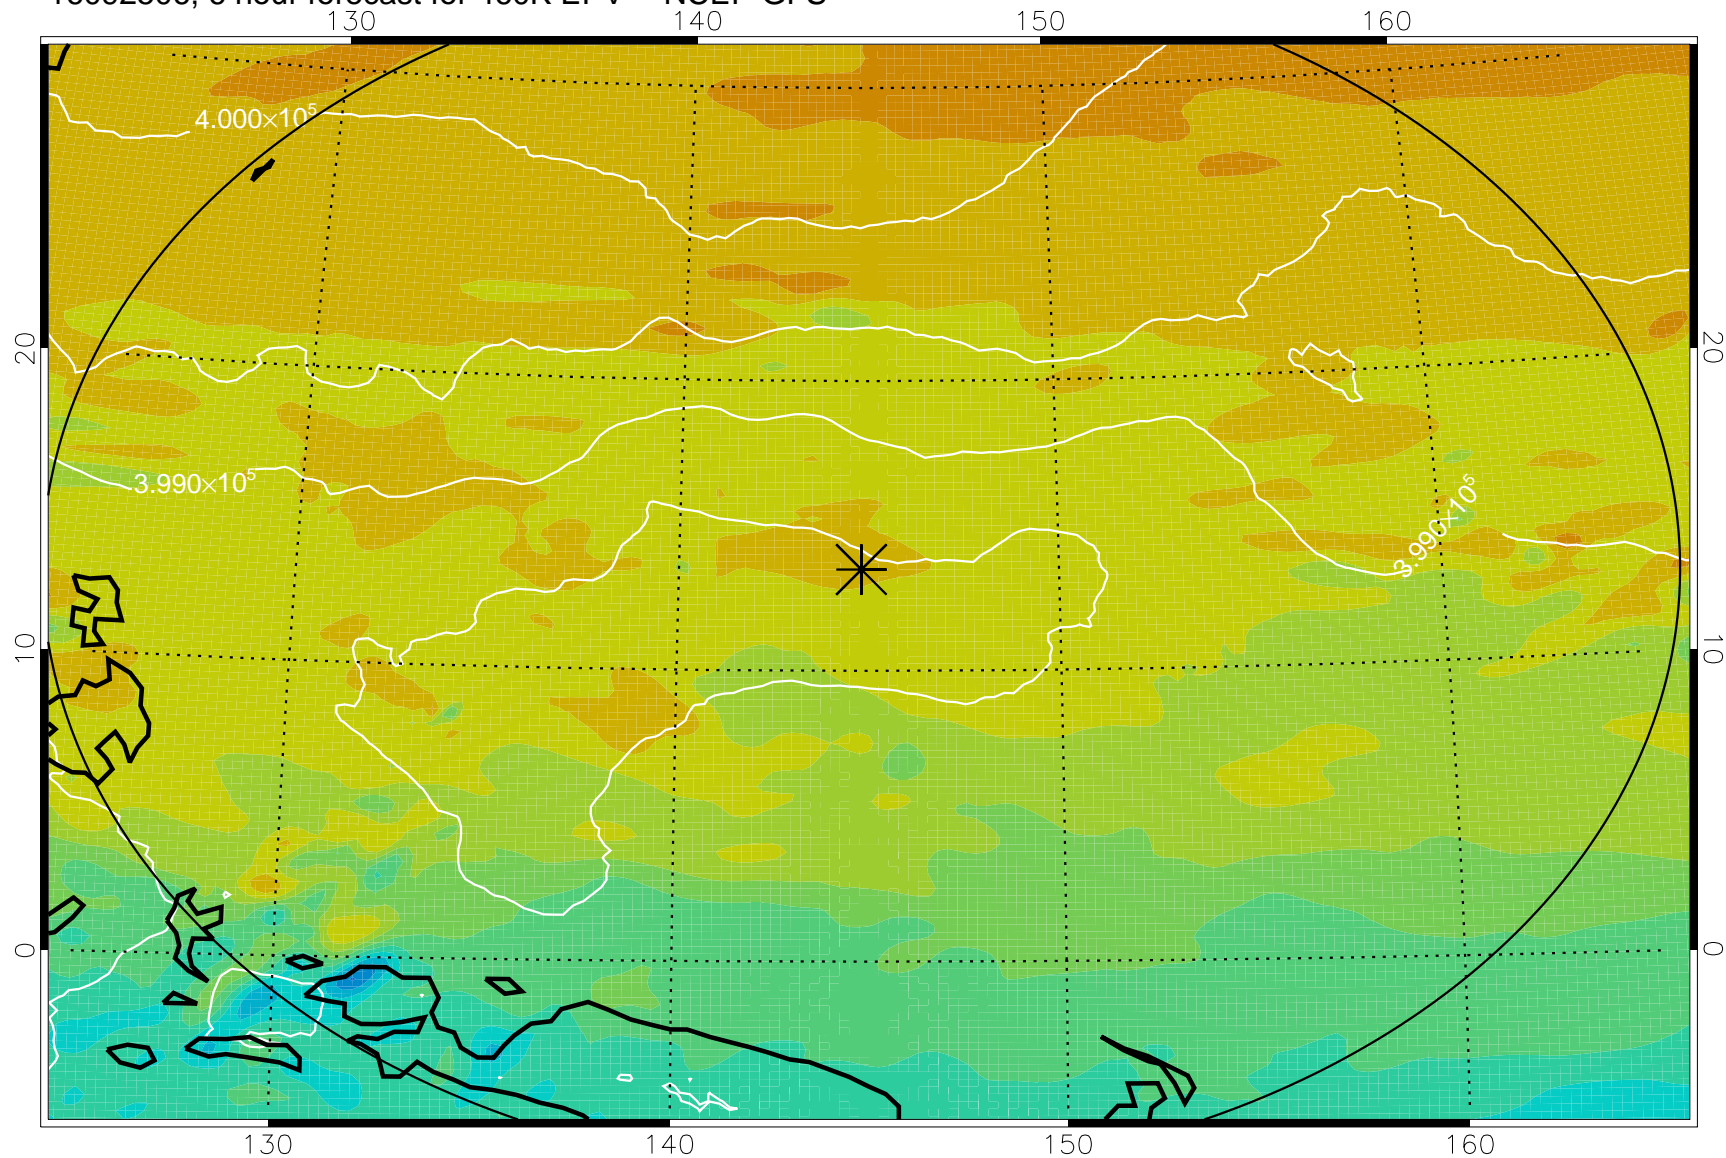

16092506, 6 hour forecast for 460K EPV -- NCEP GFS

460K Montgomery Streamfunction, white

Range ring of 2304 km

16092512, 12 hour forecast for 460K EPV -- NCEP GFS

460K Montgomery Streamfunction, white

Range ring of 2304 km

16092518, 18 hour forecast for 460K EPV -- NCEP GFS

460K Montgomery Streamfunction, white

Range ring of 2304 km

16092600, 24 hour forecast for 460K EPV -- NCEP GFS

460K Montgomery Streamfunction, white

Range ring of 2304 km

16092606, 30 hour forecast for 460K EPV -- NCEP GFS

460K Montgomery Streamfunction, white

Range ring of 2304 km

16092612, 36 hour forecast for 460K EPV -- NCEP GFS

460K Montgomery Streamfunction, white

Range ring of 2304 km

16092618, 42 hour forecast for 460K EPV -- NCEP GFS

460K Montgomery Streamfunction, white

Range ring of 2304 km

16092700, 48 hour forecast for 460K EPV -- NCEP GFS

460K Montgomery Streamfunction, white

Range ring of 2304 km