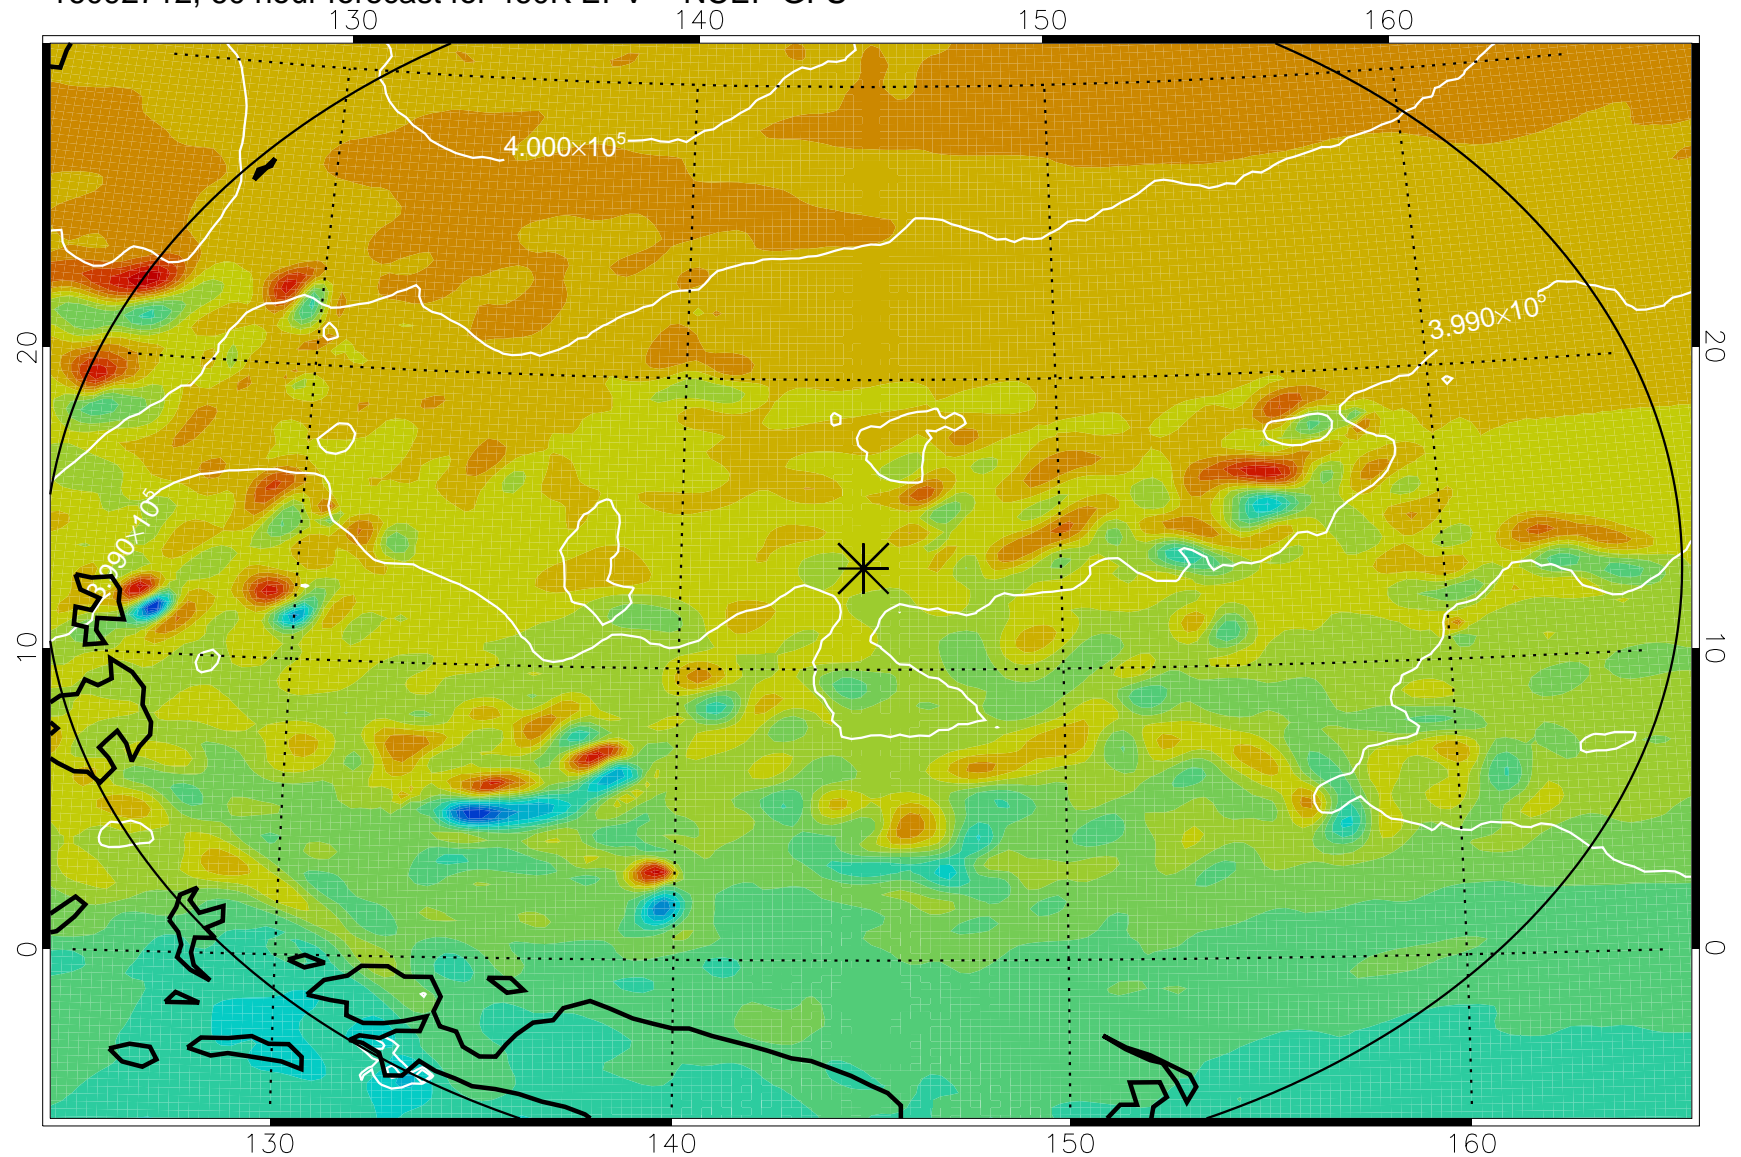

16092606, 30 hour forecast for 460K EPV -- NCEP GFS

460K Montgomery Streamfunction, white

Range ring of 2304 km

16092612, 36 hour forecast for 460K EPV -- NCEP GFS

460K Montgomery Streamfunction, white

Range ring of 2304 km

16092618, 42 hour forecast for 460K EPV -- NCEP GFS

460K Montgomery Streamfunction, white

Range ring of 2304 km

16092700, 48 hour forecast for 460K EPV -- NCEP GFS

460K Montgomery Streamfunction, white

Range ring of 2304 km

16092706, 54 hour forecast for 460K EPV -- NCEP GFS

460K Montgomery Streamfunction, white

Range ring of 2304 km

16092712, 60 hour forecast for 460K EPV -- NCEP GFS

460K Montgomery Streamfunction, white

Range ring of 2304 km

16092718, 66 hour forecast for 460K EPV -- NCEP GFS

460K Montgomery Streamfunction, white

Range ring of 2304 km

16092800, 72 hour forecast for 460K EPV -- NCEP GFS

460K Montgomery Streamfunction, white

Range ring of 2304 km