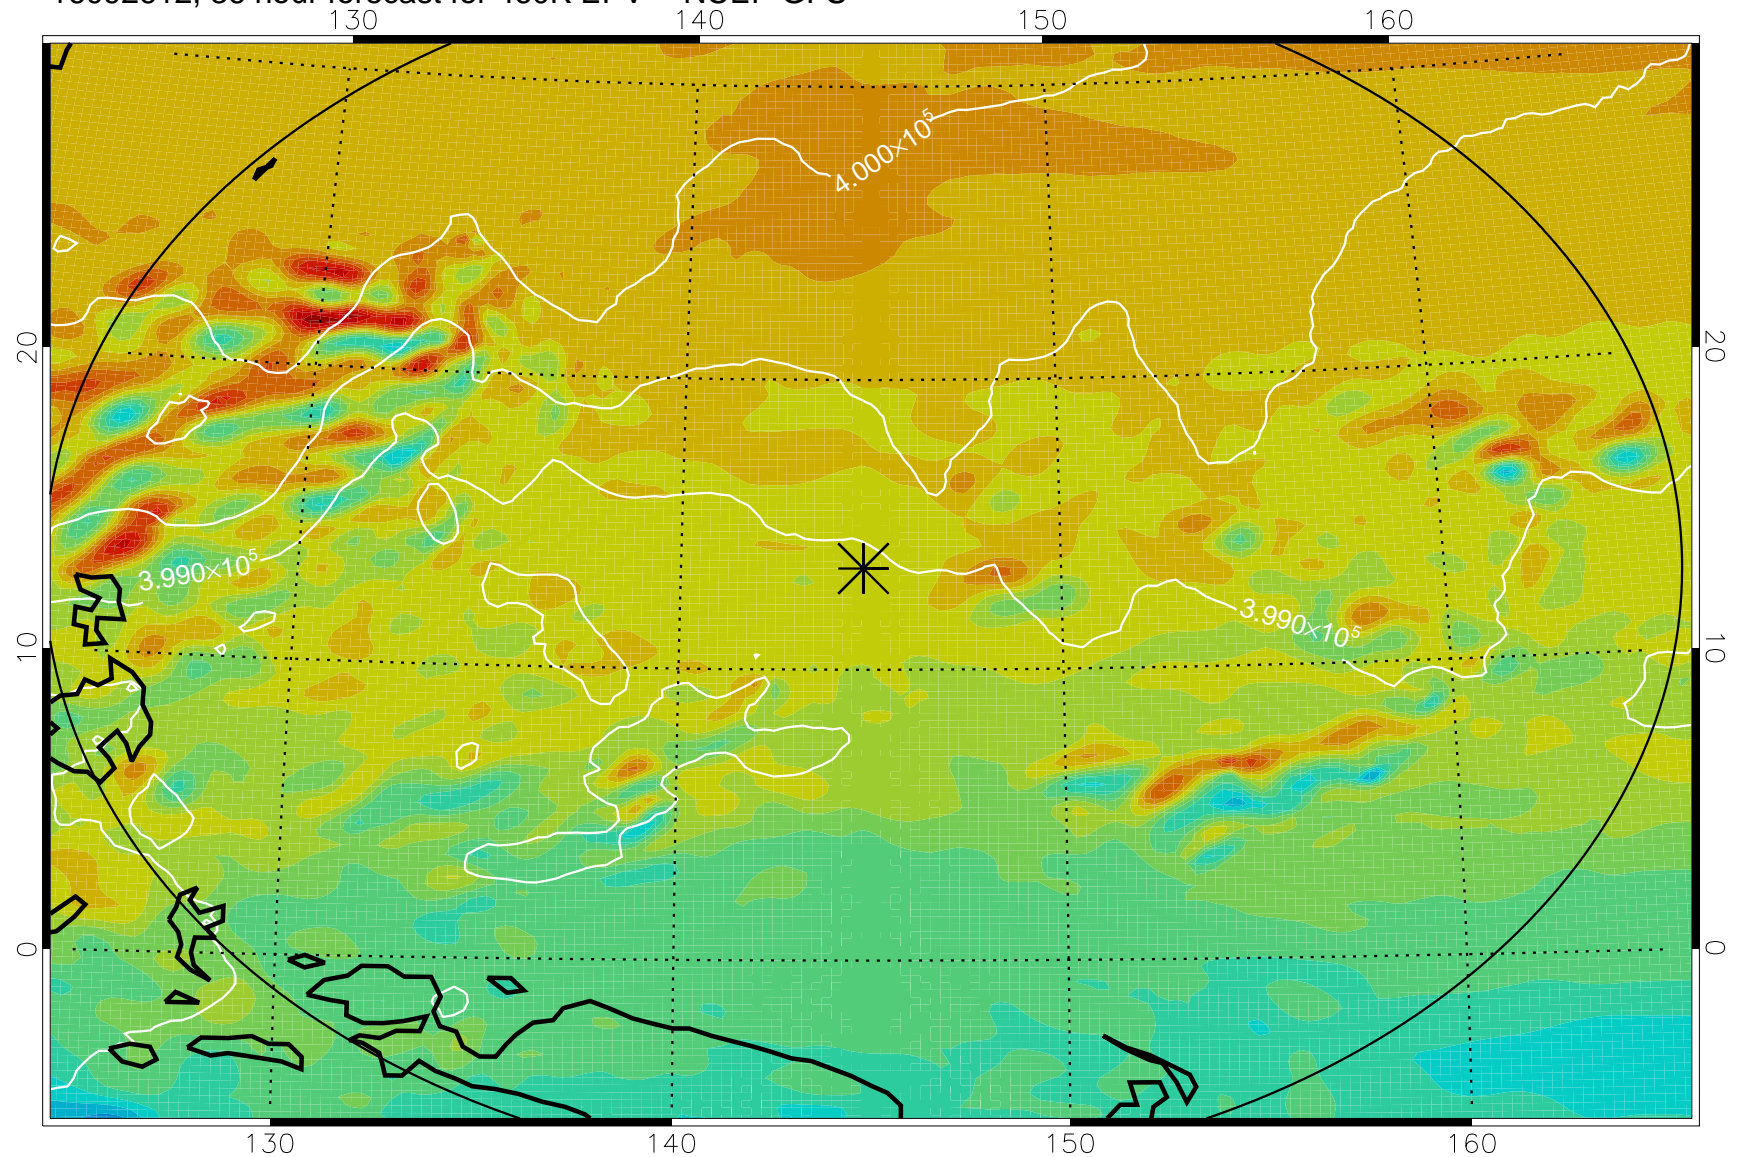

16092518, 18 hour forecast for 460K EPV -- NCEP GFS

460K Montgomery Streamfunction, white

Range ring of 2304 km

16092600, 24 hour forecast for 460K EPV -- NCEP GFS

460K Montgomery Streamfunction, white

Range ring of 2304 km

16092606, 30 hour forecast for 460K EPV -- NCEP GFS

460K Montgomery Streamfunction, white

Range ring of 2304 km

16092612, 36 hour forecast for 460K EPV -- NCEP GFS

460K Montgomery Streamfunction, white

Range ring of 2304 km

16092618, 42 hour forecast for 460K EPV -- NCEP GFS

460K Montgomery Streamfunction, white

Range ring of 2304 km

16092700, 48 hour forecast for 460K EPV -- NCEP GFS

460K Montgomery Streamfunction, white

Range ring of 2304 km

16092718, 66 hour forecast for 460K EPV -- NCEP GFS

460K Montgomery Streamfunction, white

Range ring of 2304 km

16092800, 72 hour forecast for 460K EPV -- NCEP GFS

460K Montgomery Streamfunction, white

Range ring of 2304 km