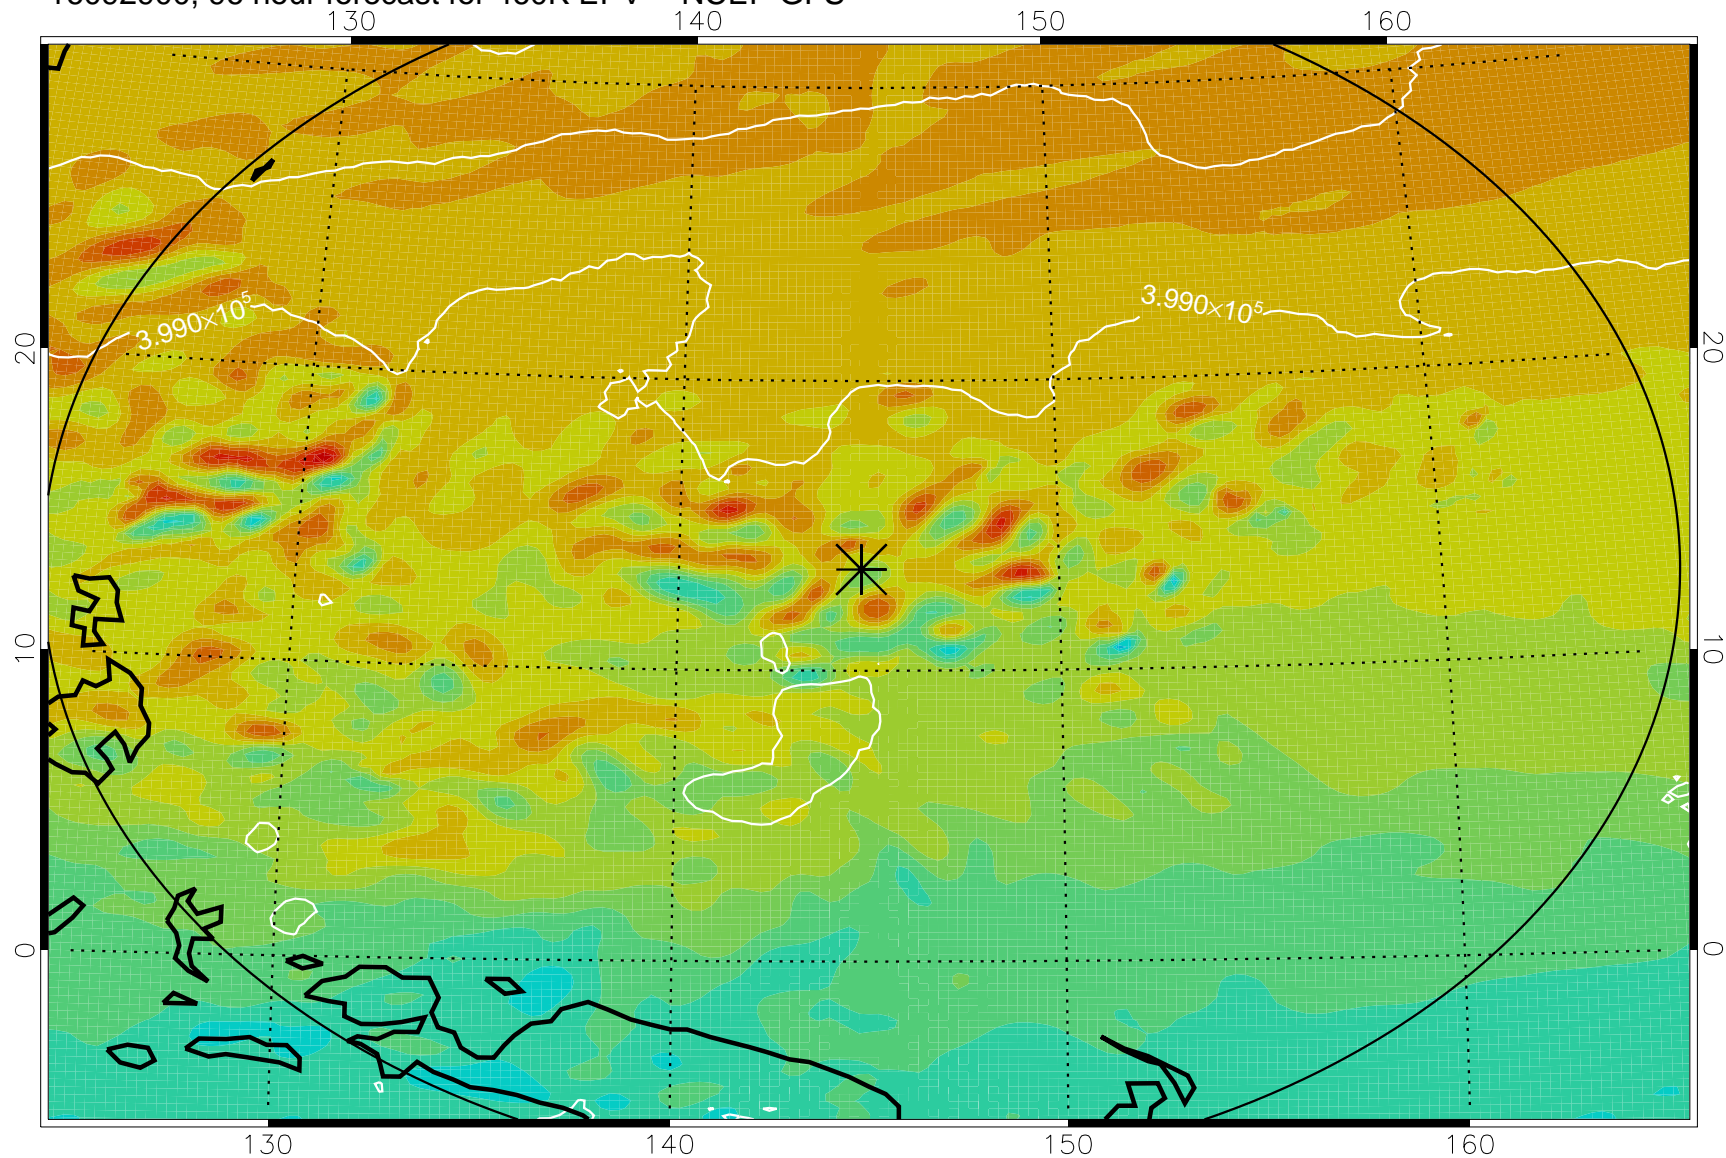

16092718, 66 hour forecast for 460K EPV -- NCEP GFS

460K Montgomery Streamfunction, white

Range ring of 2304 km

16092800, 72 hour forecast for 460K EPV -- NCEP GFS

460K Montgomery Streamfunction, white

Range ring of 2304 km

16092806, 78 hour forecast for 460K EPV -- NCEP GFS

460K Montgomery Streamfunction, white

Range ring of 2304 km

16092812, 84 hour forecast for 460K EPV -- NCEP GFS

460K Montgomery Streamfunction, white

Range ring of 2304 km

16092818, 90 hour forecast for 460K EPV -- NCEP GFS

460K Montgomery Streamfunction, white

Range ring of 2304 km

16092900, 96 hour forecast for 460K EPV -- NCEP GFS

460K Montgomery Streamfunction, white

Range ring of 2304 km

16092906, 102 hour forecast for 460K EPV -- NCEP GFS

460K Montgomery Streamfunction, white

Range ring of 2304 km

16092912, 108 hour forecast for 460K EPV -- NCEP GFS

460K Montgomery Streamfunction, white

Range ring of 2304 km