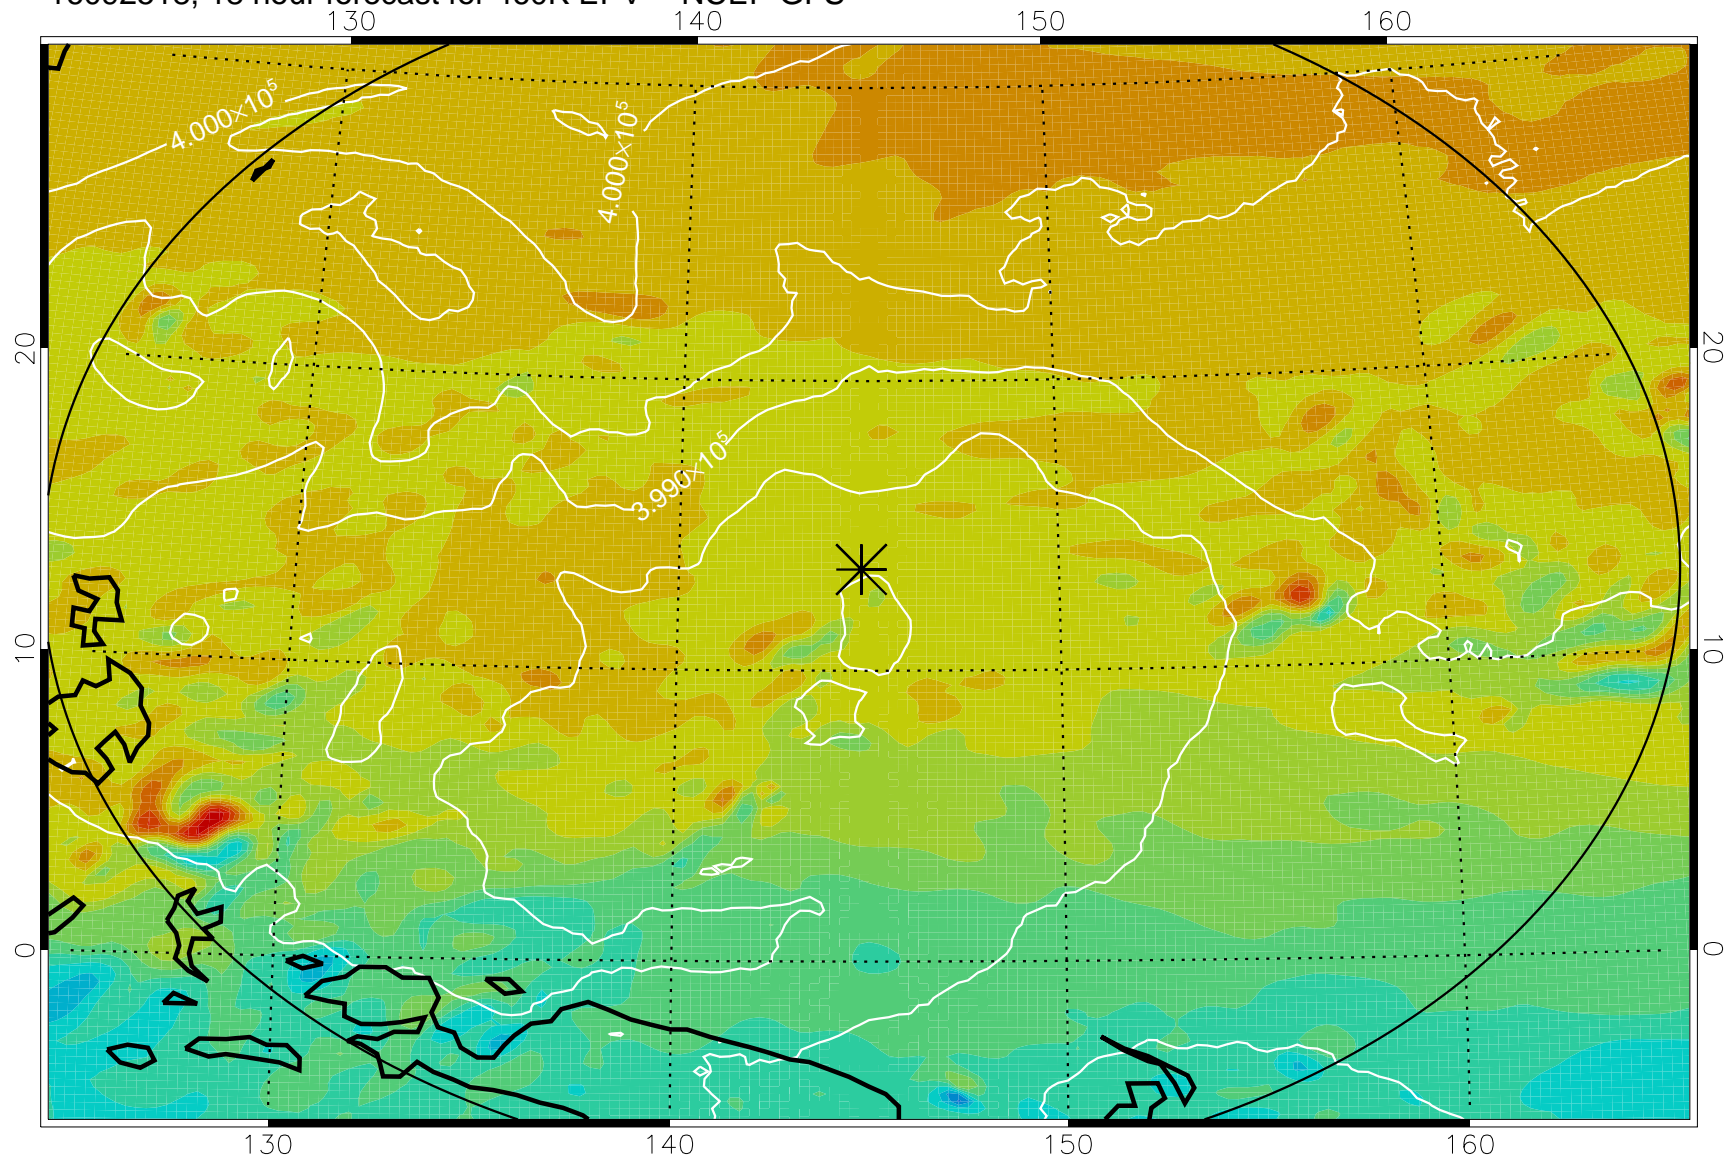

16092506, 6 hour forecast for 460K EPV -- NCEP GFS

460K Montgomery Streamfunction, white

Range ring of 2304 km

16092512, 12 hour forecast for 460K EPV -- NCEP GFS

460K Montgomery Streamfunction, white

Range ring of 2304 km

16092518, 18 hour forecast for 460K EPV -- NCEP GFS

460K Montgomery Streamfunction, white

Range ring of 2304 km

16092600, 24 hour forecast for 460K EPV -- NCEP GFS

460K Montgomery Streamfunction, white

Range ring of 2304 km

16092606, 30 hour forecast for 460K EPV -- NCEP GFS

460K Montgomery Streamfunction, white

Range ring of 2304 km

16092612, 36 hour forecast for 460K EPV -- NCEP GFS

460K Montgomery Streamfunction, white

Range ring of 2304 km

16092618, 42 hour forecast for 460K EPV -- NCEP GFS

460K Montgomery Streamfunction, white

Range ring of 2304 km

16092700, 48 hour forecast for 460K EPV -- NCEP GFS

460K Montgomery Streamfunction, white

Range ring of 2304 km