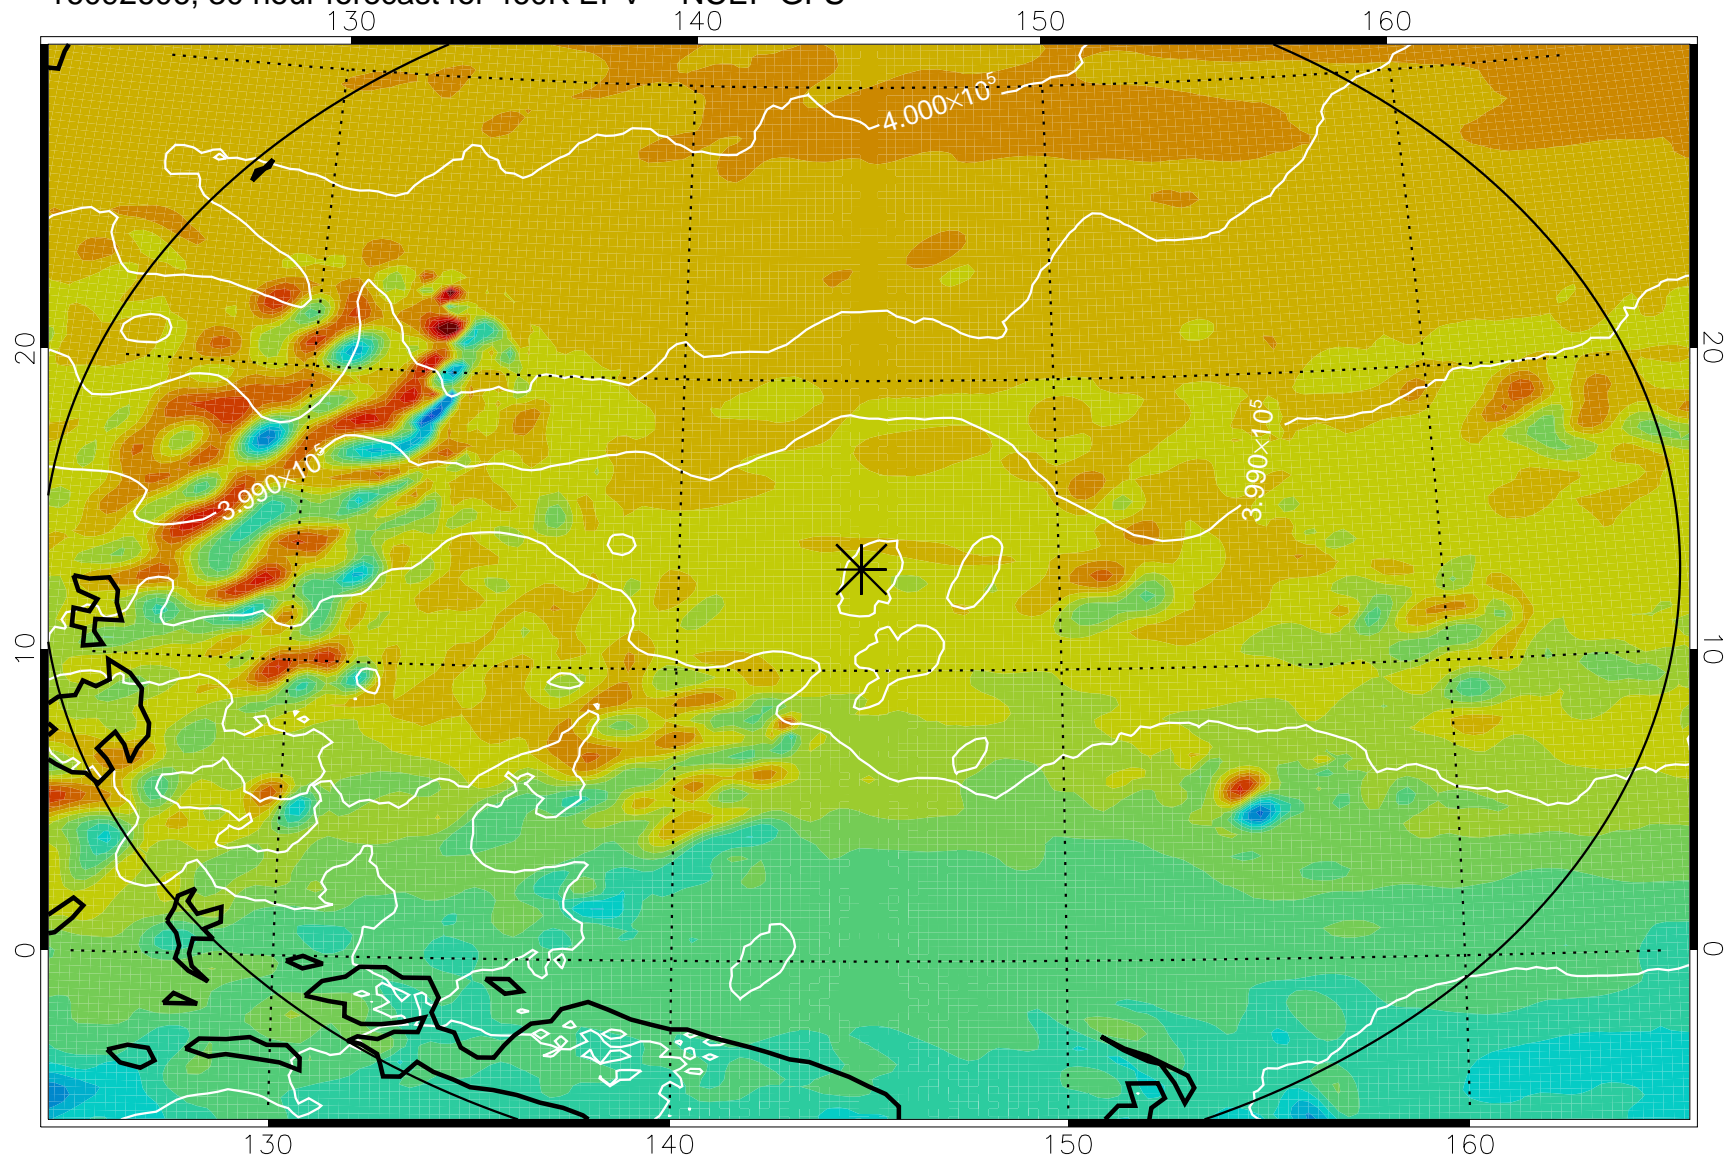

16092518, 18 hour forecast for 460K EPV -- NCEP GFS

460K Montgomery Streamfunction, white

Range ring of 2304 km

16092600, 24 hour forecast for 460K EPV -- NCEP GFS

460K Montgomery Streamfunction, white

Range ring of 2304 km

16092606, 30 hour forecast for 460K EPV -- NCEP GFS

460K Montgomery Streamfunction, white

Range ring of 2304 km

16092612, 36 hour forecast for 460K EPV -- NCEP GFS

460K Montgomery Streamfunction, white

Range ring of 2304 km

16092618, 42 hour forecast for 460K EPV -- NCEP GFS

460K Montgomery Streamfunction, white

Range ring of 2304 km

16092700, 48 hour forecast for 460K EPV -- NCEP GFS

460K Montgomery Streamfunction, white

Range ring of 2304 km

16092718, 66 hour forecast for 460K EPV -- NCEP GFS

460K Montgomery Streamfunction, white

Range ring of 2304 km

16092800, 72 hour forecast for 460K EPV -- NCEP GFS

460K Montgomery Streamfunction, white

Range ring of 2304 km