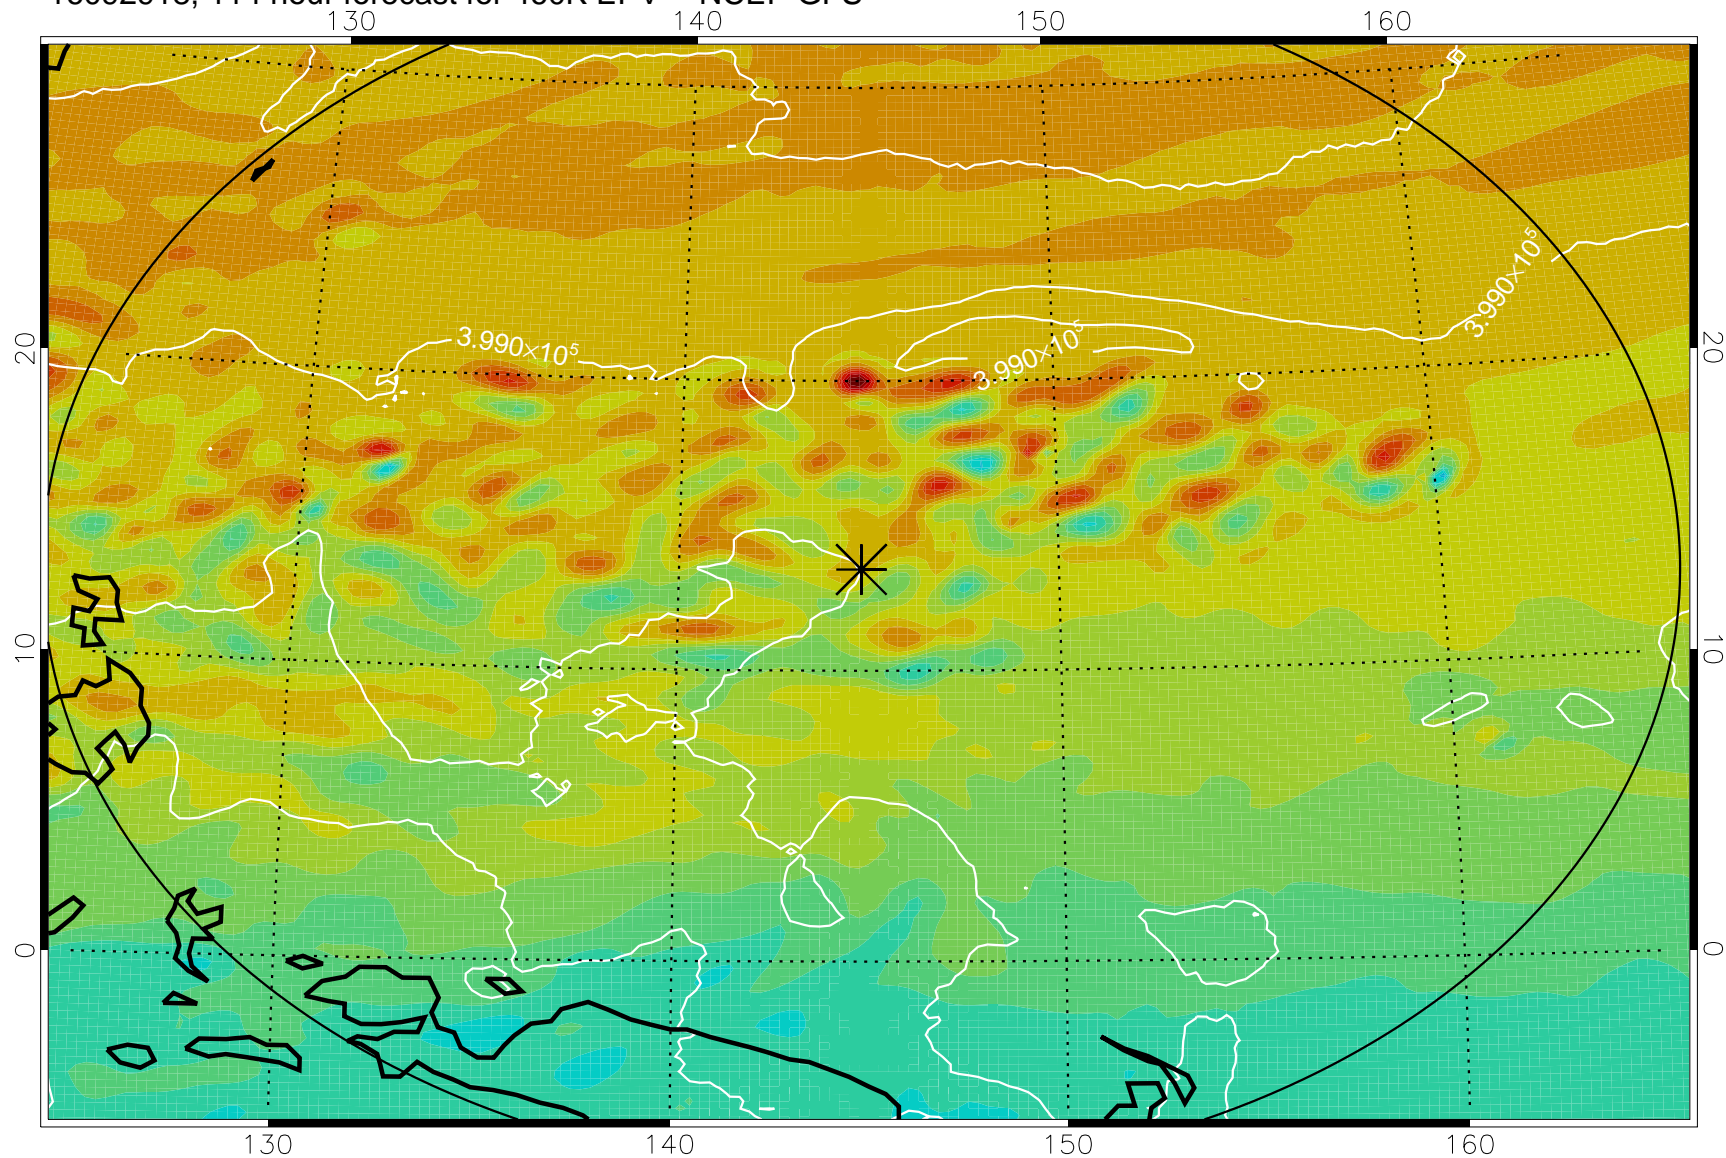

16092806, 78 hour forecast for 460K EPV -- NCEP GFS

460K Montgomery Streamfunction, white

Range ring of 2304 km

16092812, 84 hour forecast for 460K EPV -- NCEP GFS

460K Montgomery Streamfunction, white

Range ring of 2304 km

16092818, 90 hour forecast for 460K EPV -- NCEP GFS

460K Montgomery Streamfunction, white

Range ring of 2304 km

16092900, 96 hour forecast for 460K EPV -- NCEP GFS

460K Montgomery Streamfunction, white

Range ring of 2304 km

16092906, 102 hour forecast for 460K EPV -- NCEP GFS

460K Montgomery Streamfunction, white

Range ring of 2304 km

16092912, 108 hour forecast for 460K EPV -- NCEP GFS

460K Montgomery Streamfunction, white

Range ring of 2304 km

16092918, 114 hour forecast for 460K EPV -- NCEP GFS

460K Montgomery Streamfunction, white

Range ring of 2304 km

16093000, 120 hour forecast for 460K EPV -- NCEP GFS

460K Montgomery Streamfunction, white

Range ring of 2304 km