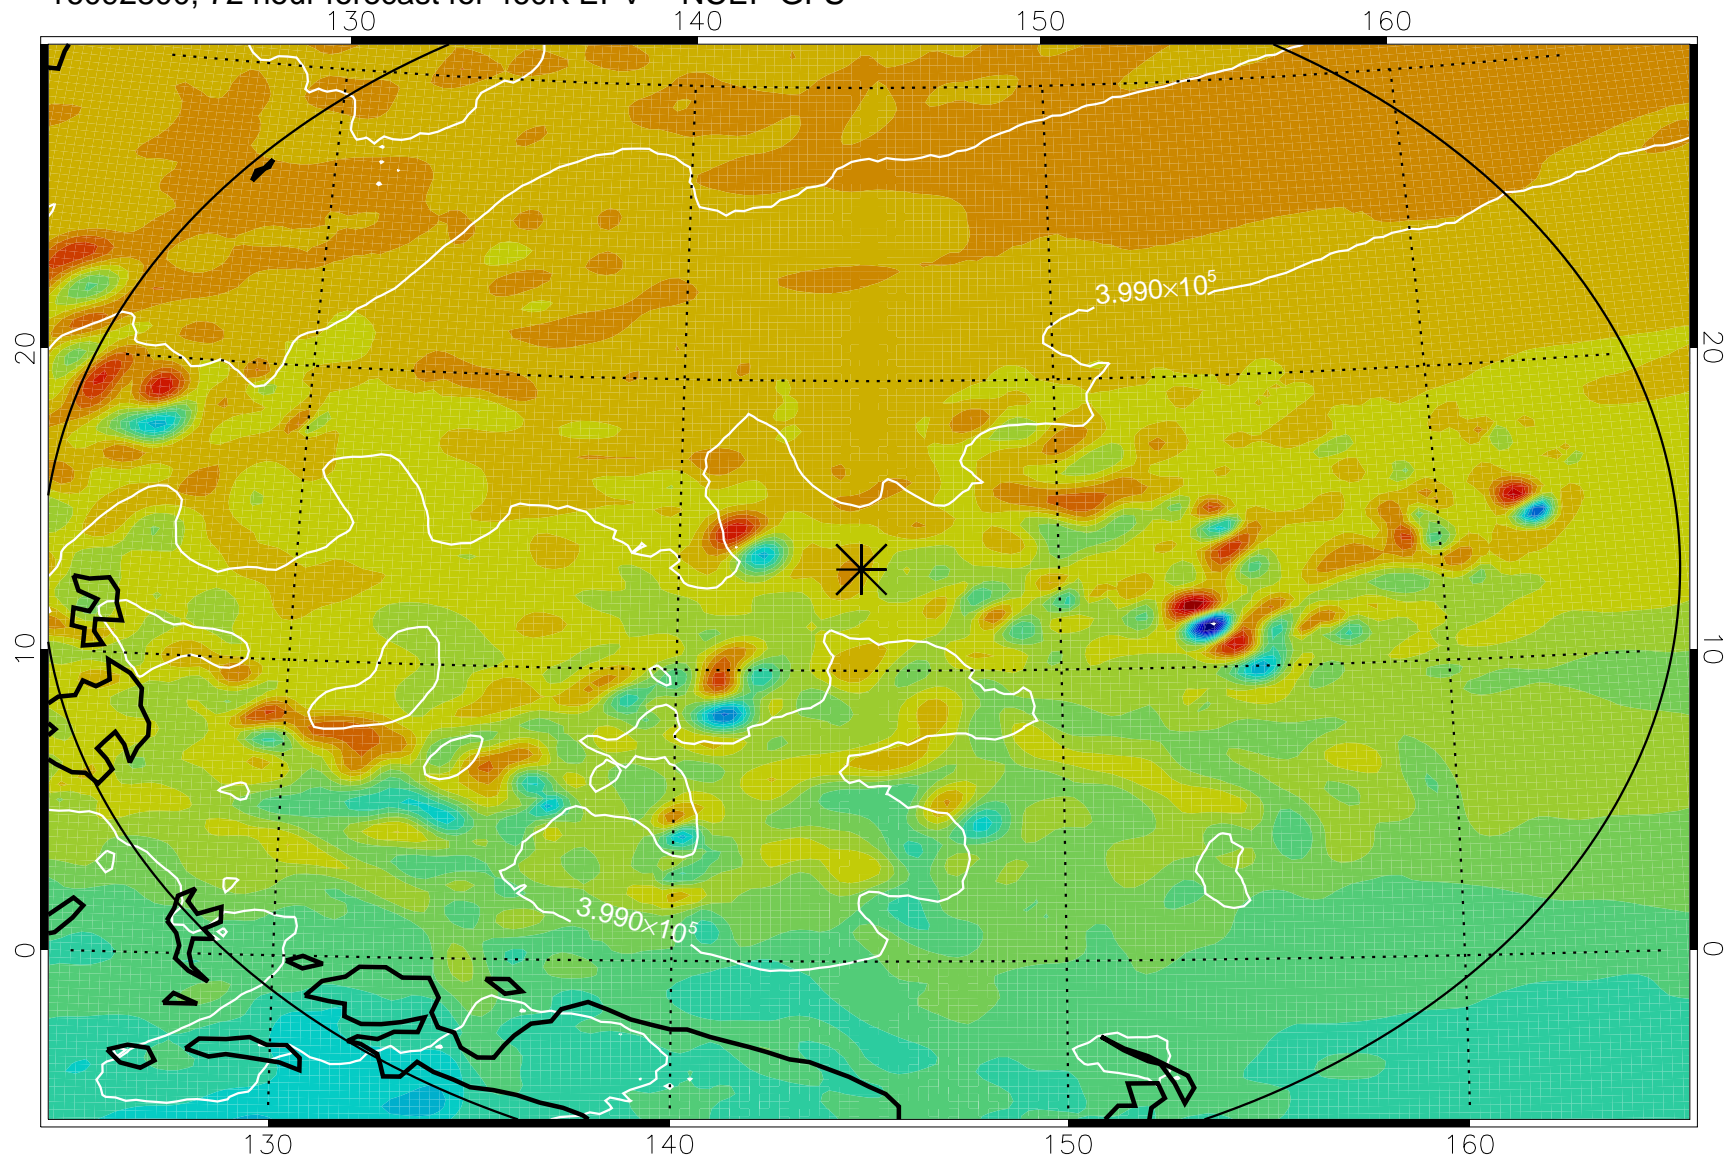

16092706, 54 hour forecast for 460K EPV -- NCEP GFS

460K Montgomery Streamfunction, white

Range ring of 2304 km

16092712, 60 hour forecast for 460K EPV -- NCEP GFS

460K Montgomery Streamfunction, white

Range ring of 2304 km

16092718, 66 hour forecast for 460K EPV -- NCEP GFS

460K Montgomery Streamfunction, white

Range ring of 2304 km

16092800, 72 hour forecast for 460K EPV -- NCEP GFS

460K Montgomery Streamfunction, white

Range ring of 2304 km

16092806, 78 hour forecast for 460K EPV -- NCEP GFS

460K Montgomery Streamfunction, white

Range ring of 2304 km

16092812, 84 hour forecast for 460K EPV -- NCEP GFS

460K Montgomery Streamfunction, white

Range ring of 2304 km

16092818, 90 hour forecast for 460K EPV -- NCEP GFS

460K Montgomery Streamfunction, white

Range ring of 2304 km

16092900, 96 hour forecast for 460K EPV -- NCEP GFS

460K Montgomery Streamfunction, white

Range ring of 2304 km