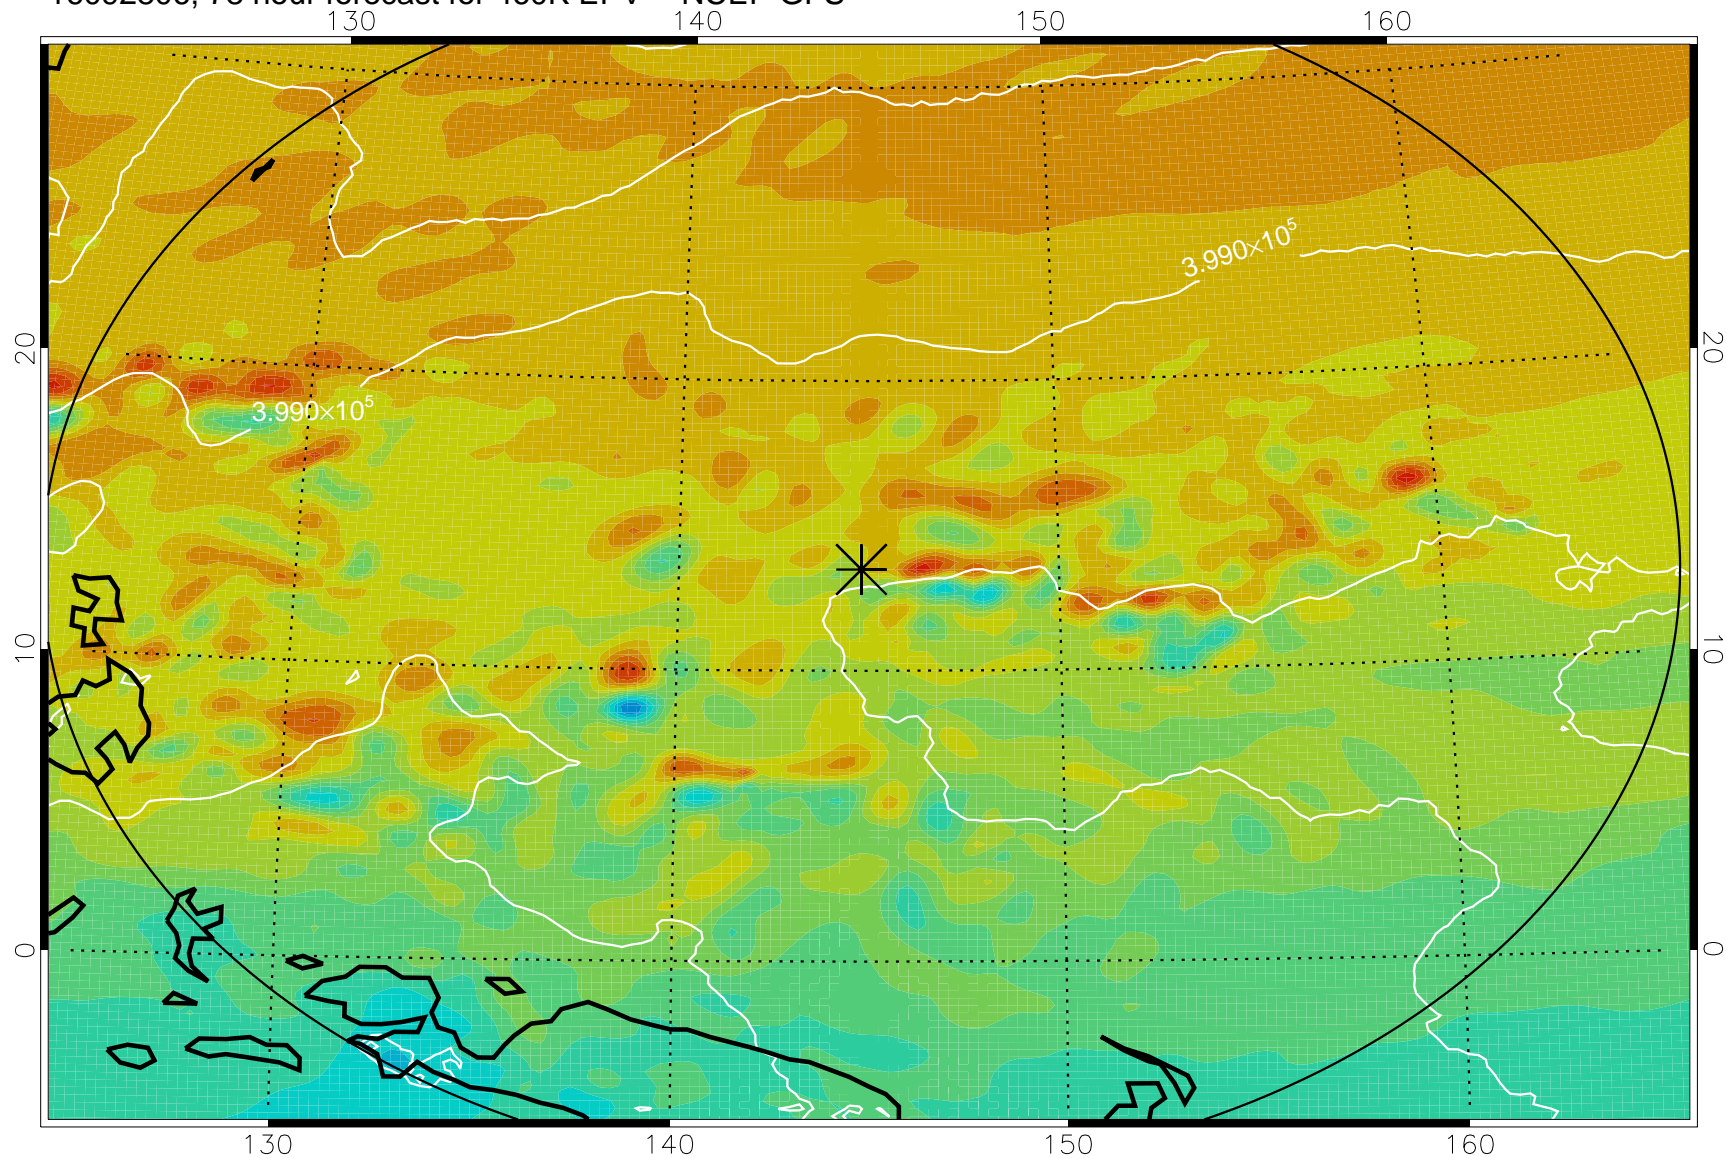

16092706, 54 hour forecast for 460K EPV -- NCEP GFS

460K Montgomery Streamfunction, white

Range ring of 2304 km

16092712, 60 hour forecast for 460K EPV -- NCEP GFS

460K Montgomery Streamfunction, white

Range ring of 2304 km

16092718, 66 hour forecast for 460K EPV -- NCEP GFS

460K Montgomery Streamfunction, white

Range ring of 2304 km

16092800, 72 hour forecast for 460K EPV -- NCEP GFS

460K Montgomery Streamfunction, white

Range ring of 2304 km

16092806, 78 hour forecast for 460K EPV -- NCEP GFS

460K Montgomery Streamfunction, white

Range ring of 2304 km

16092812, 84 hour forecast for 460K EPV -- NCEP GFS

460K Montgomery Streamfunction, white

Range ring of 2304 km

16092818, 90 hour forecast for 460K EPV -- NCEP GFS

460K Montgomery Streamfunction, white

Range ring of 2304 km

16092900, 96 hour forecast for 460K EPV -- NCEP GFS

460K Montgomery Streamfunction, white

Range ring of 2304 km