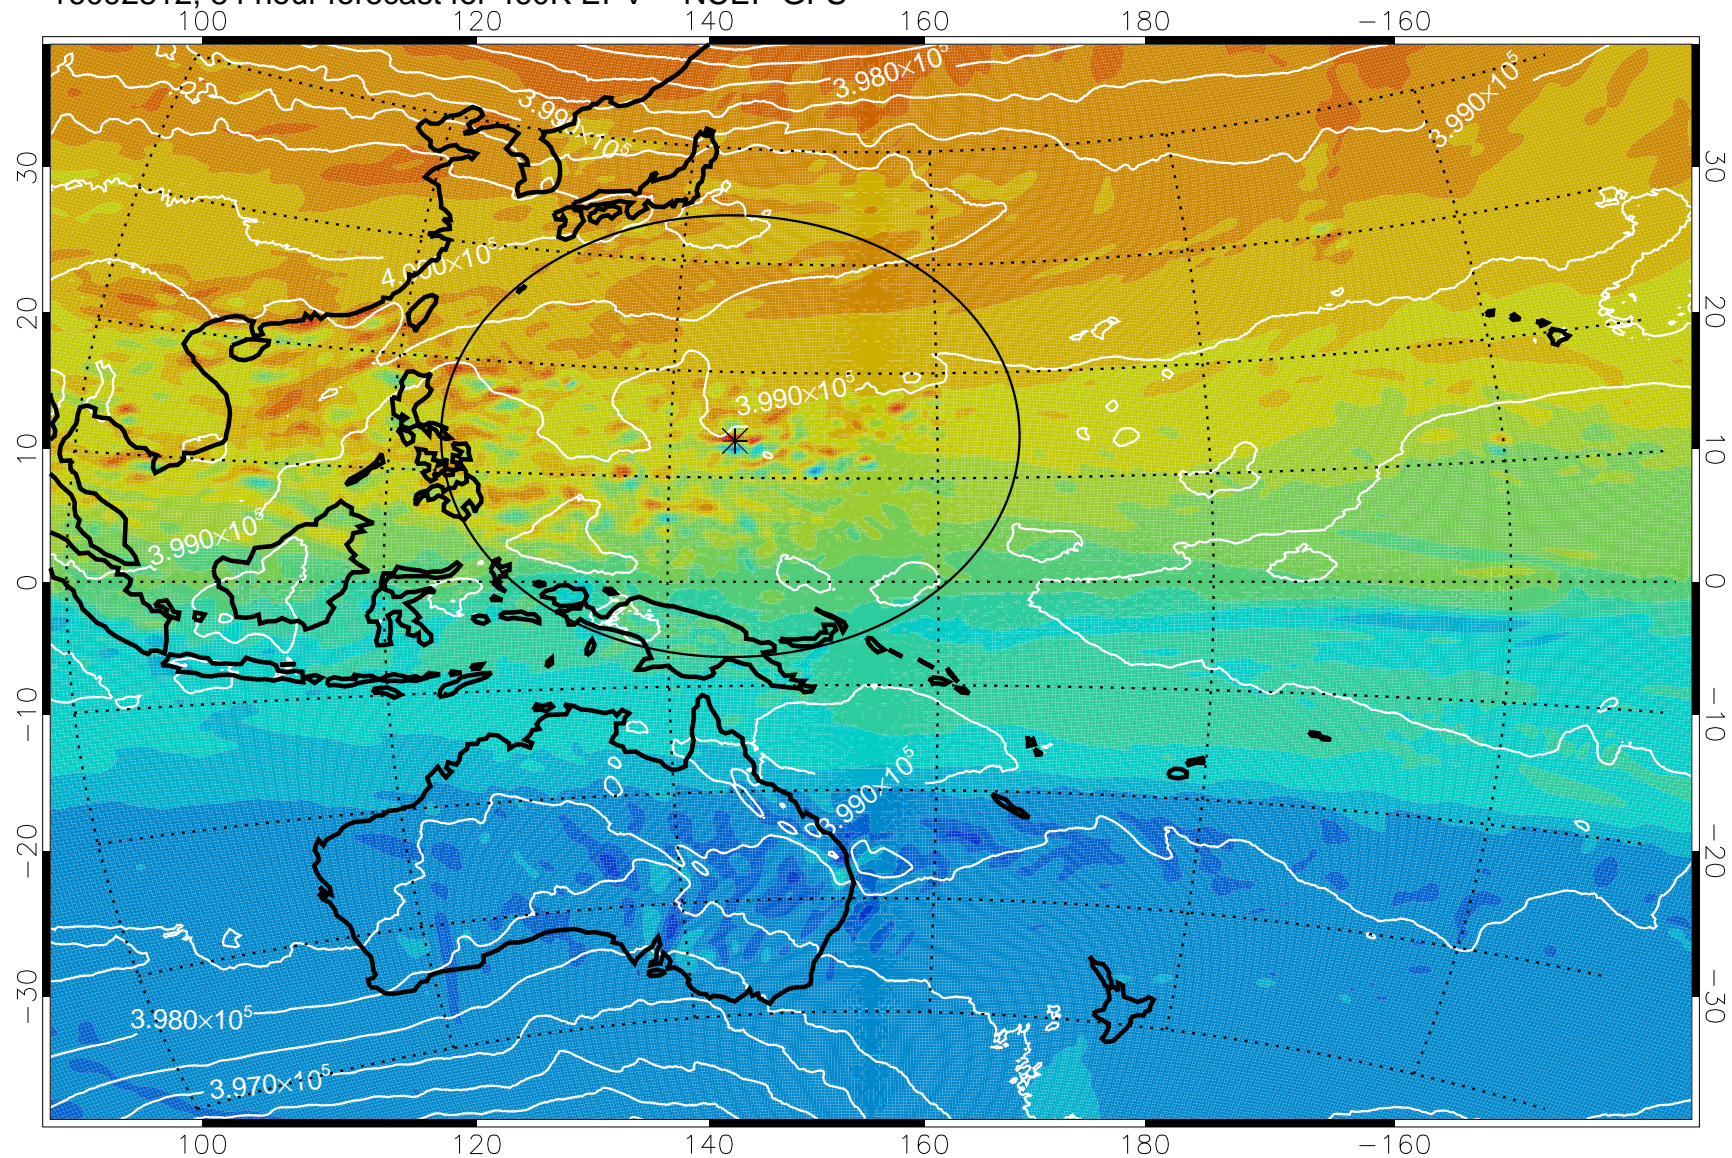

460K Montgomery Streamfunction, white

Range ring of 2304 km

16092712, 60 hour forecast for 460K EPV -- NCEP GFS

460K Montgomery Streamfunction, white

Range ring of 2304 km

16092718, 66 hour forecast for 460K EPV -- NCEP GFS

460K Montgomery Streamfunction, white

Range ring of 2304 km

16092800, 72 hour forecast for 460K EPV -- NCEP GFS

460K Montgomery Streamfunction, white

Range ring of 2304 km

16092806, 78 hour forecast for 460K EPV -- NCEP GFS

460K Montgomery Streamfunction, white

Range ring of 2304 km

16092812, 84 hour forecast for 460K EPV -- NCEP GFS

460K Montgomery Streamfunction, white

Range ring of 2304 km

16092818, 90 hour forecast for 460K EPV -- NCEP GFS

460K Montgomery Streamfunction, white

Range ring of 2304 km

16092900, 96 hour forecast for 460K EPV -- NCEP GFS

460K Montgomery Streamfunction, white

Range ring of 2304 km

16092906, 102 hour forecast for 460K EPV -- NCEP GFS