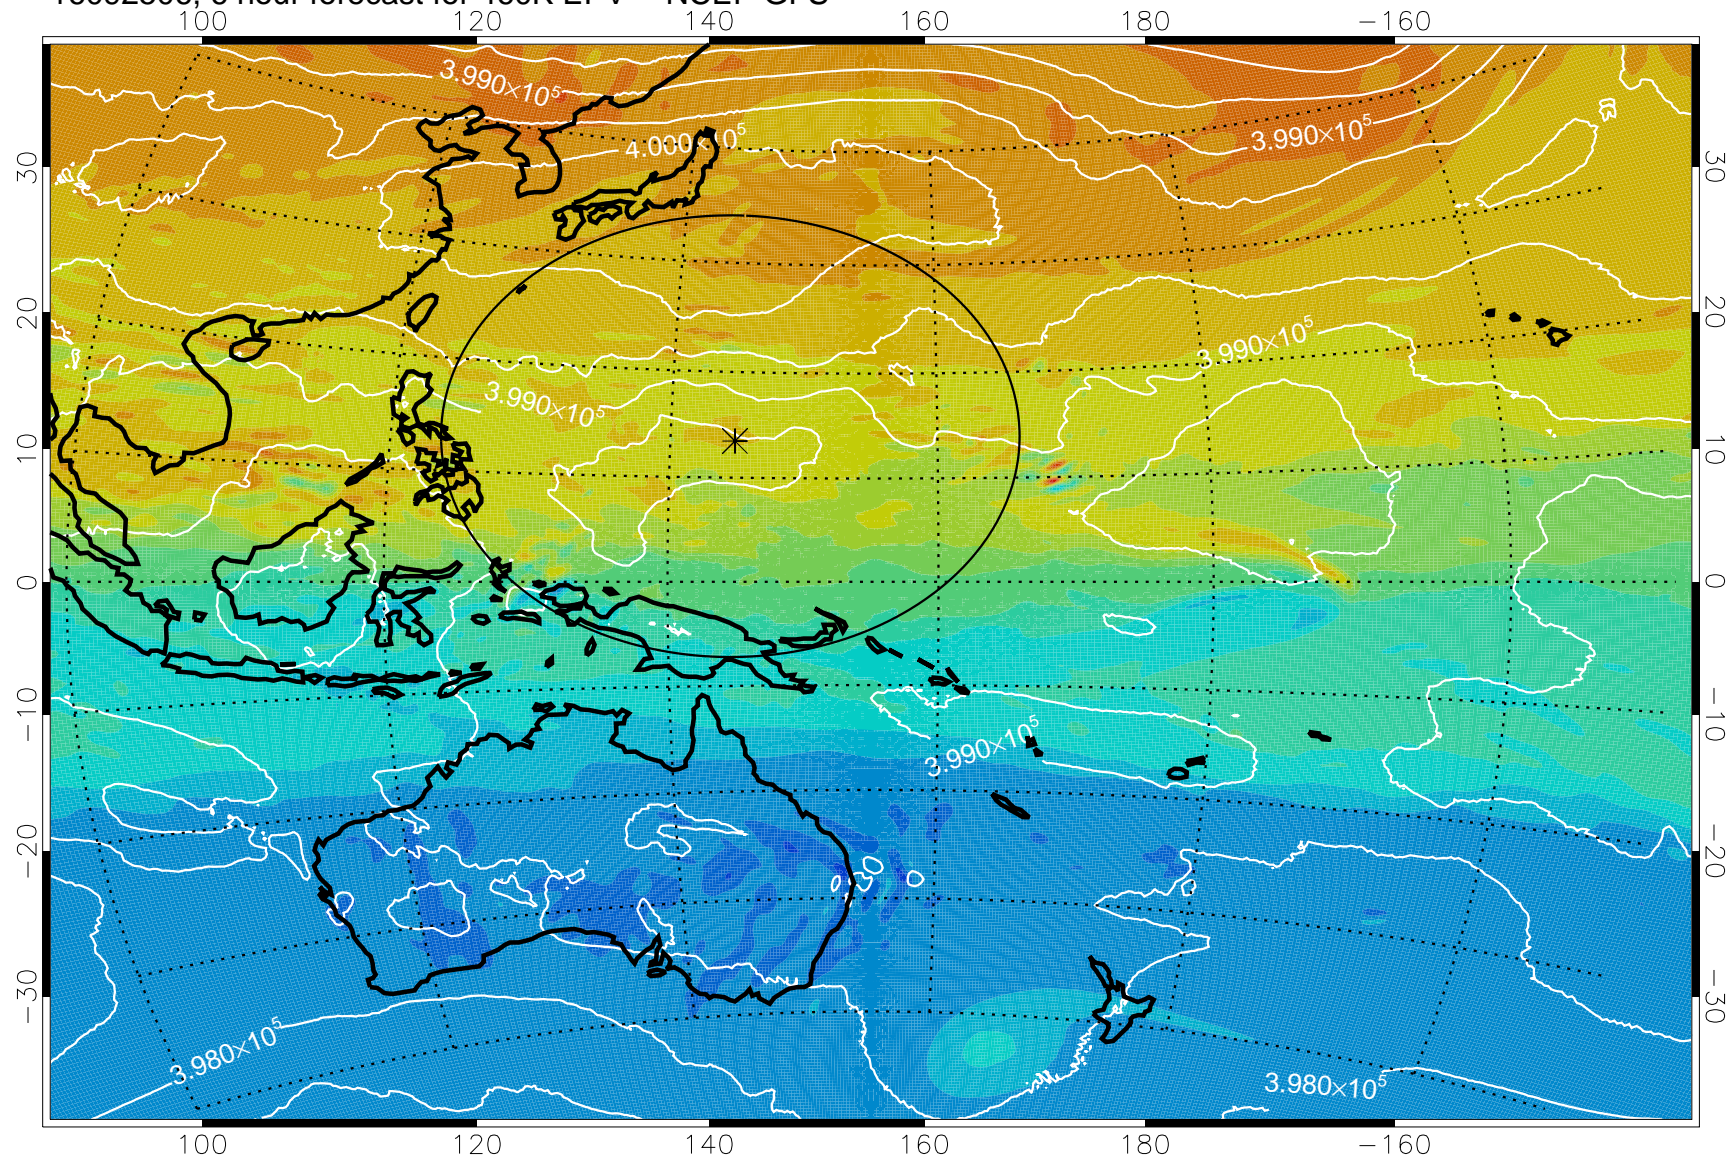

16092506, 6 hour forecast for 460K EPV -- NCEP GFS

460K Montgomery Streamfunction, white

Range ring of 2304 km

16092512, 12 hour forecast for 460K EPV -- NCEP GFS

460K Montgomery Streamfunction, white

Range ring of 2304 km

16092518, 18 hour forecast for 460K EPV -- NCEP GFS

460K Montgomery Streamfunction, white

Range ring of 2304 km

16092600, 24 hour forecast for 460K EPV -- NCEP GFS

460K Montgomery Streamfunction, white

Range ring of 2304 km

16092606, 30 hour forecast for 460K EPV -- NCEP GFS

460K Montgomery Streamfunction, white

Range ring of 2304 km

16092612, 36 hour forecast for 460K EPV -- NCEP GFS

460K Montgomery Streamfunction, white

Range ring of 2304 km

16092618, 42 hour forecast for 460K EPV -- NCEP GFS

16092700, 48 hour forecast for 460K EPV -- NCEP GFS

460K Montgomery Streamfunction, white

Range ring of 2304 km

16092706, 54 hour forecast for 460K EPV -- NCEP GFS