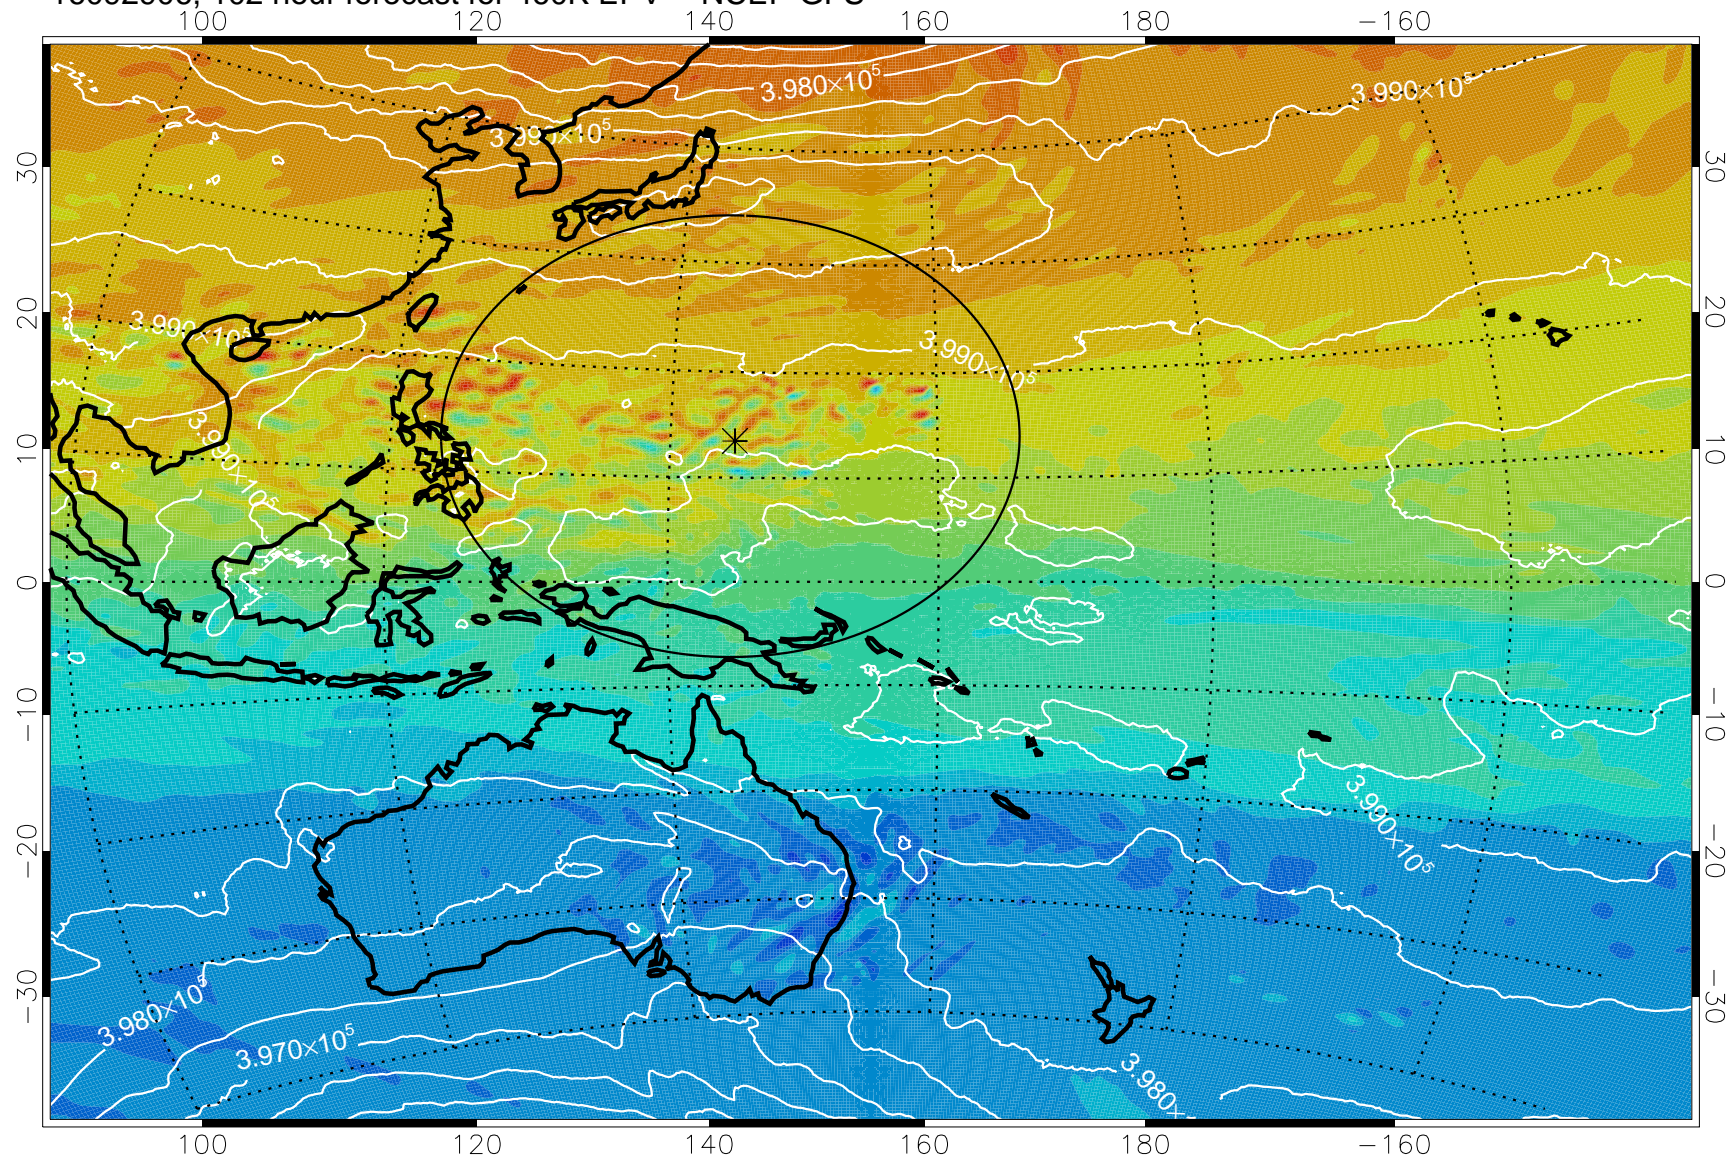

460K Montgomery Streamfunction, white

Range ring of 2304 km

16092812, 84 hour forecast for 460K EPV -- NCEP GFS

460K Montgomery Streamfunction, white

Range ring of 2304 km

16092818, 90 hour forecast for 460K EPV -- NCEP GFS

460K Montgomery Streamfunction, white

Range ring of 2304 km

16092900, 96 hour forecast for 460K EPV -- NCEP GFS

460K Montgomery Streamfunction, white

Range ring of 2304 km

16092906, 102 hour forecast for 460K EPV -- NCEP GFS

460K Montgomery Streamfunction, white

Range ring of 2304 km

16092912, 108 hour forecast for 460K EPV -- NCEP GFS

460K Montgomery Streamfunction, white

Range ring of 2304 km

16092918, 114 hour forecast for 460K EPV -- NCEP GFS

460K Montgomery Streamfunction, white

Range ring of 2304 km

16093000, 120 hour forecast for 460K EPV -- NCEP GFS

460K Montgomery Streamfunction, white

Range ring of 2304 km