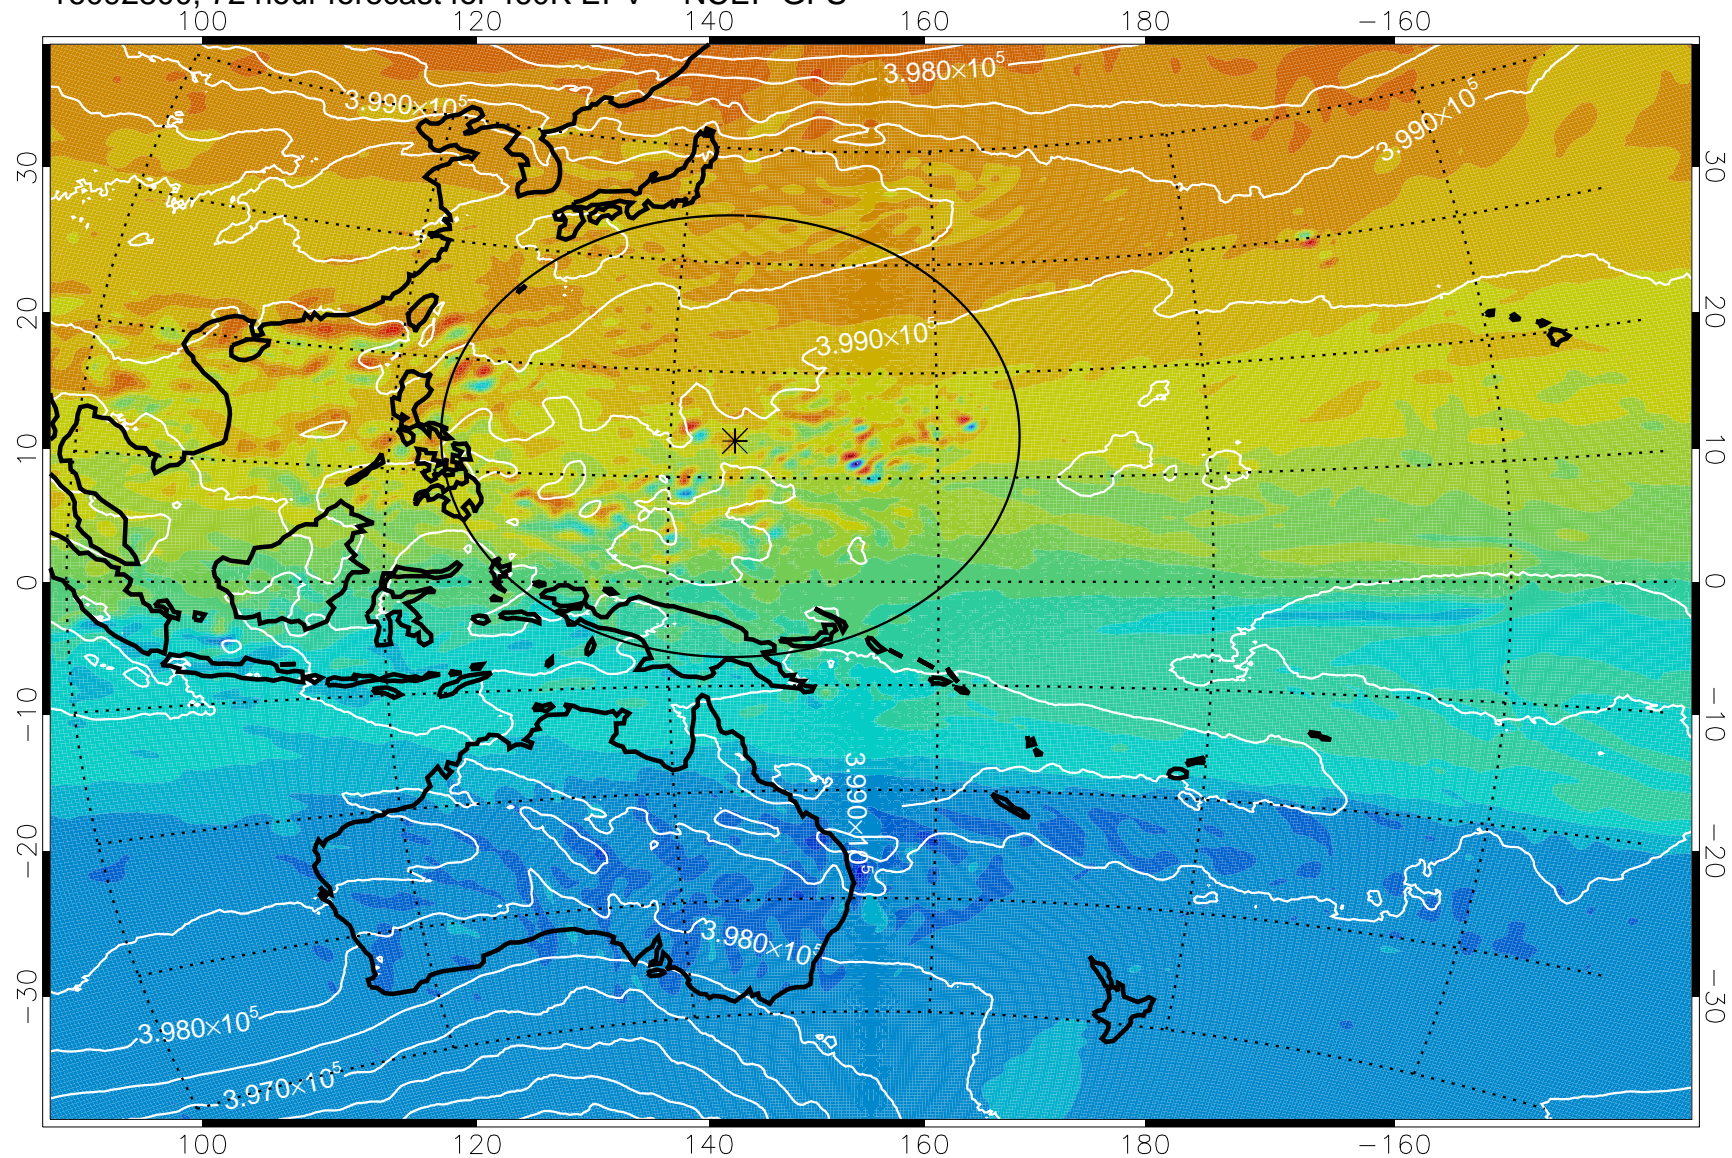

16092618, 42 hour forecast for 460K EPV -- NCEP GFS

16092700, 48 hour forecast for 460K EPV -- NCEP GFS

460K Montgomery Streamfunction, white

Range ring of 2304 km

16092706, 54 hour forecast for 460K EPV -- NCEP GFS

460K Montgomery Streamfunction, white

Range ring of 2304 km

16092712, 60 hour forecast for 460K EPV -- NCEP GFS

460K Montgomery Streamfunction, white

Range ring of 2304 km

16092718, 66 hour forecast for 460K EPV -- NCEP GFS

460K Montgomery Streamfunction, white

Range ring of 2304 km

16092800, 72 hour forecast for 460K EPV -- NCEP GFS

460K Montgomery Streamfunction, white

Range ring of 2304 km

16092806, 78 hour forecast for 460K EPV -- NCEP GFS

460K Montgomery Streamfunction, white

Range ring of 2304 km

16092812, 84 hour forecast for 460K EPV -- NCEP GFS

460K Montgomery Streamfunction, white

Range ring of 2304 km

16092818, 90 hour forecast for 460K EPV -- NCEP GFS