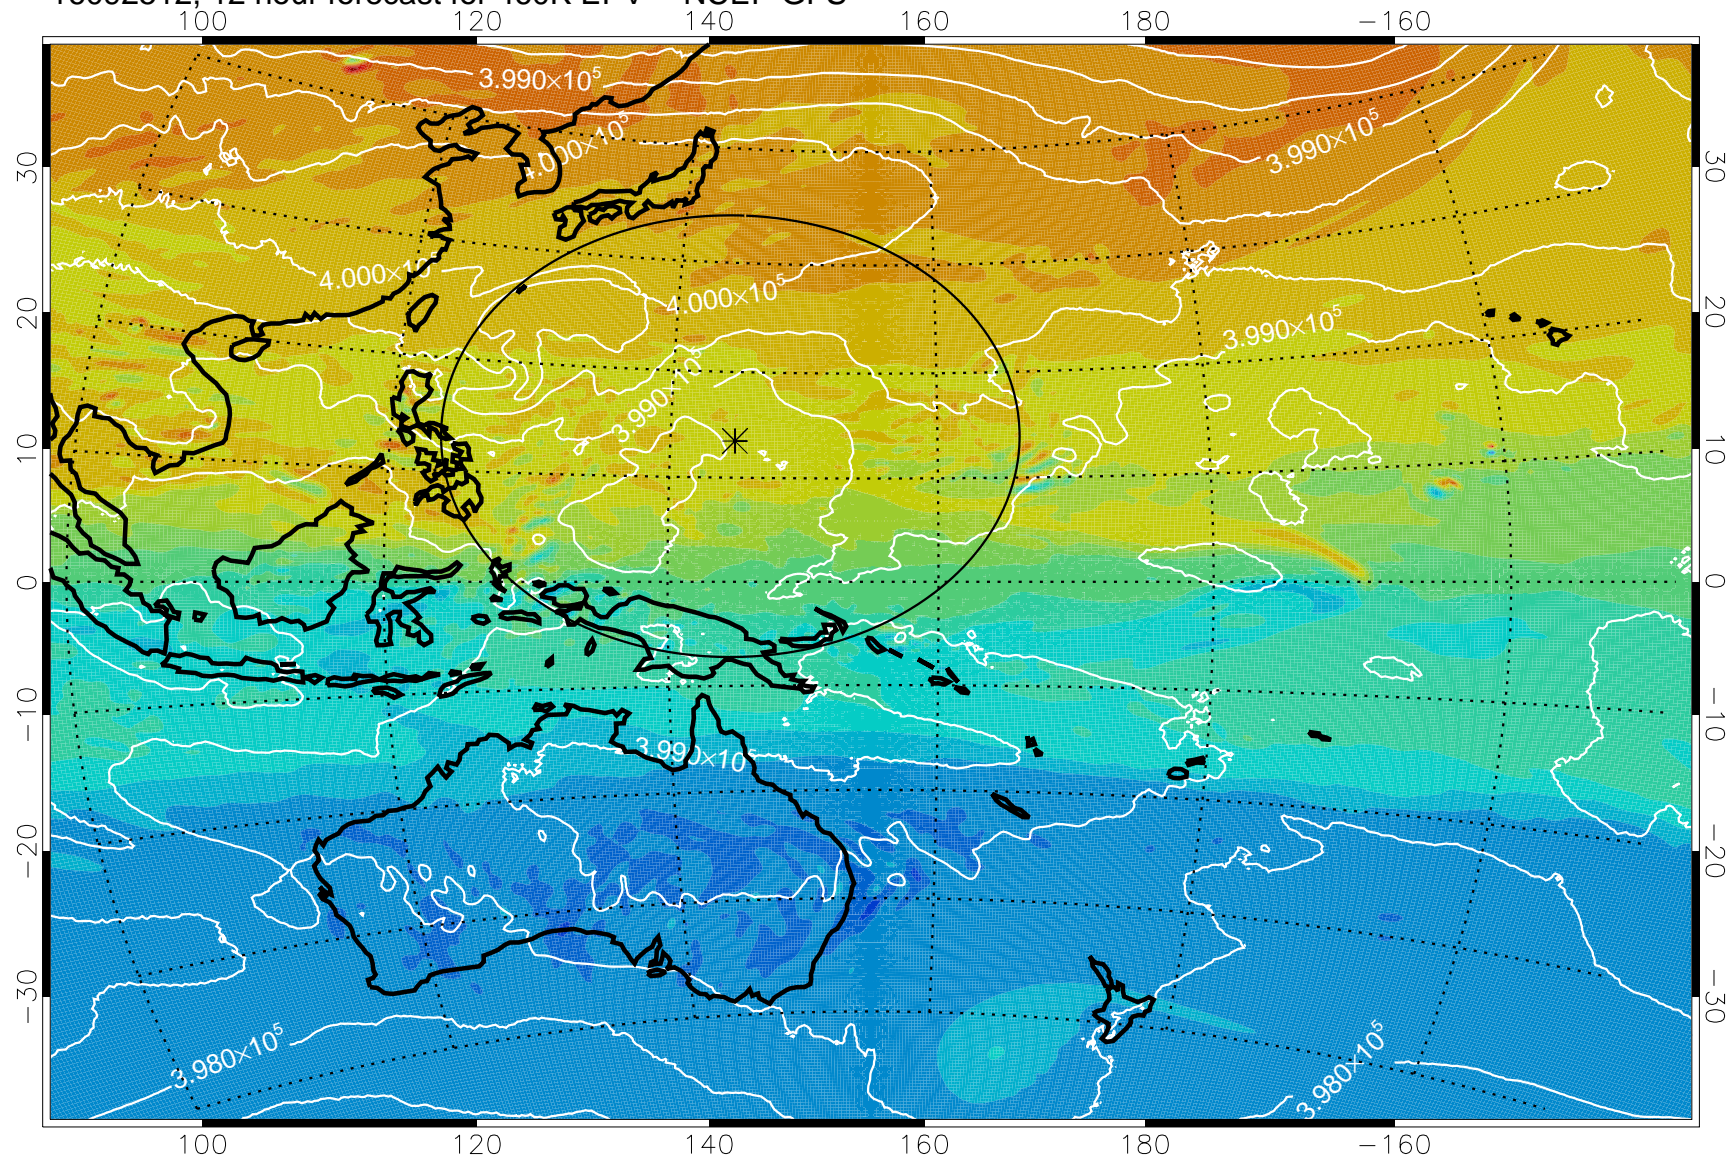

16092506, 6 hour forecast for 460K EPV -- NCEP GFS

460K Montgomery Streamfunction, white

Range ring of 2304 km

16092512, 12 hour forecast for 460K EPV -- NCEP GFS

460K Montgomery Streamfunction, white

Range ring of 2304 km

16092518, 18 hour forecast for 460K EPV -- NCEP GFS

460K Montgomery Streamfunction, white

Range ring of 2304 km

16092600, 24 hour forecast for 460K EPV -- NCEP GFS

460K Montgomery Streamfunction, white

Range ring of 2304 km

16092606, 30 hour forecast for 460K EPV -- NCEP GFS

460K Montgomery Streamfunction, white

Range ring of 2304 km

16092612, 36 hour forecast for 460K EPV -- NCEP GFS

460K Montgomery Streamfunction, white

Range ring of 2304 km

16092618, 42 hour forecast for 460K EPV -- NCEP GFS

16092700, 48 hour forecast for 460K EPV -- NCEP GFS

460K Montgomery Streamfunction, white

Range ring of 2304 km

16092706, 54 hour forecast for 460K EPV -- NCEP GFS