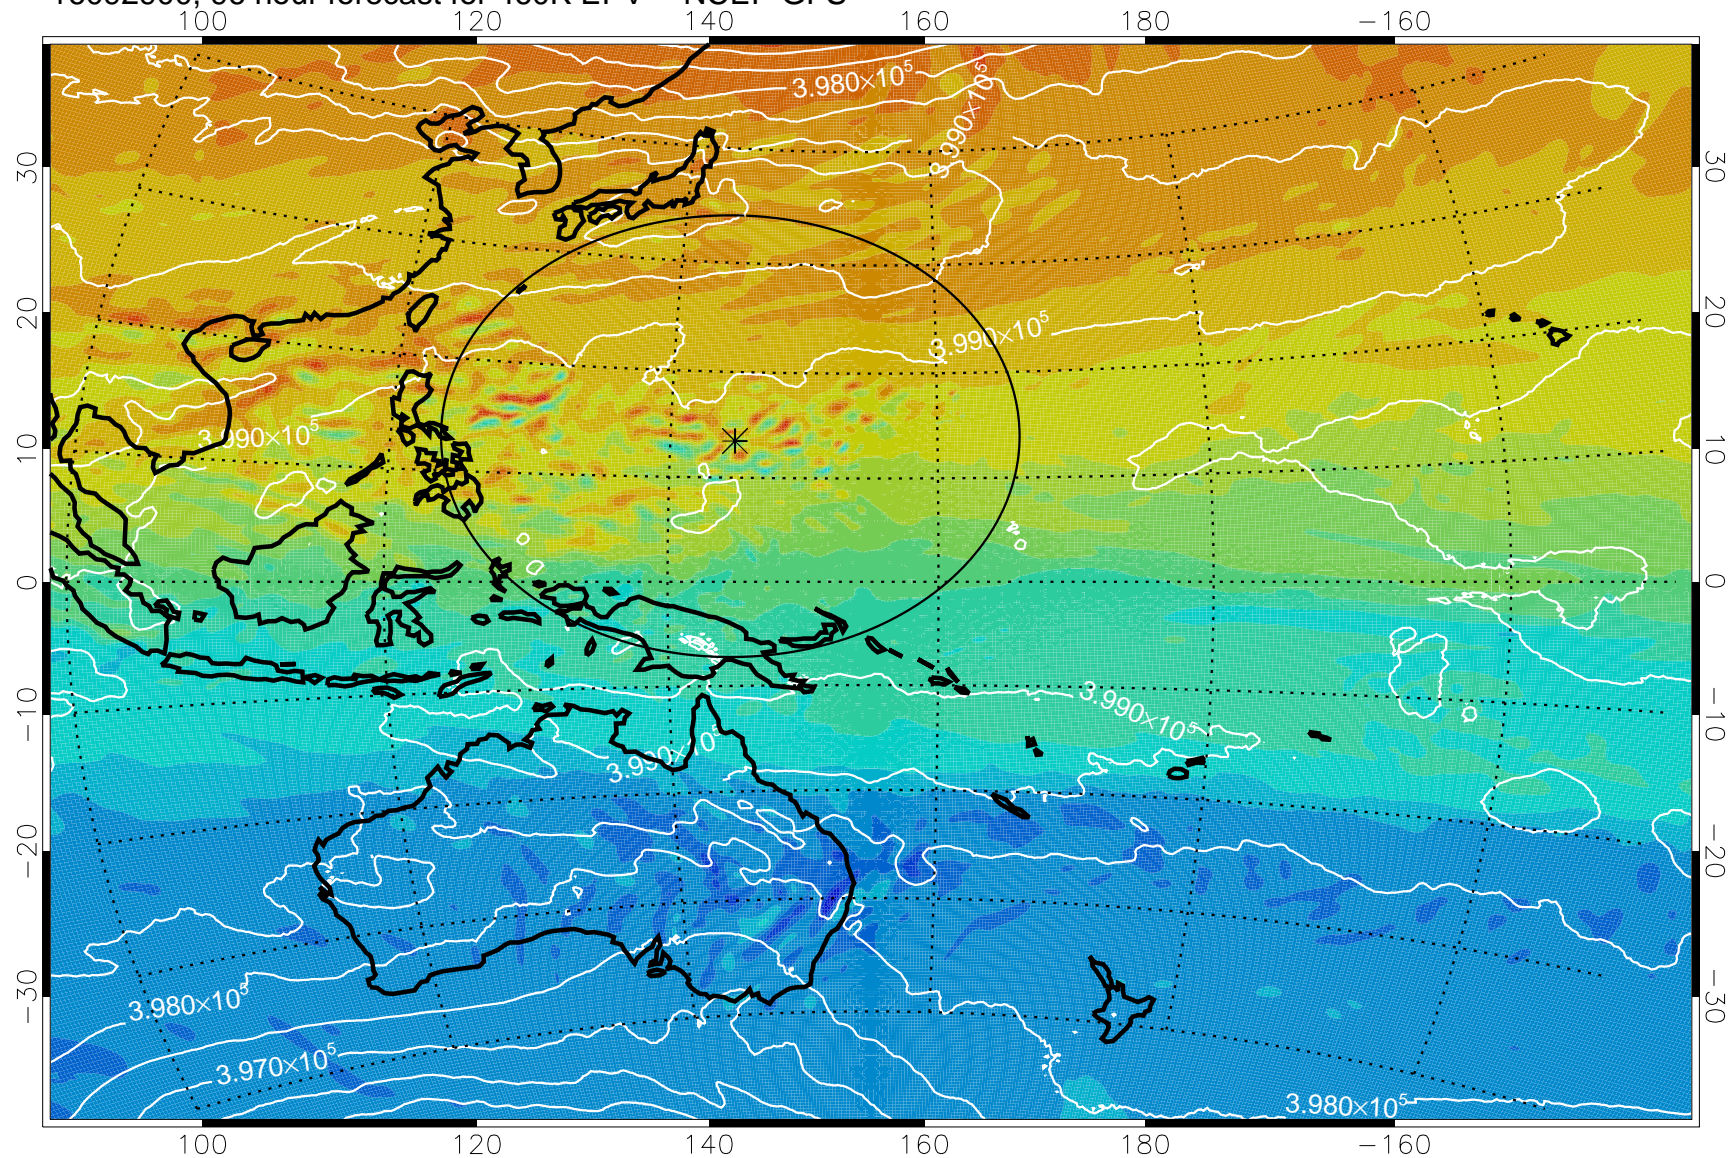

460K Montgomery Streamfunction, white

Range ring of 2304 km

16092800, 72 hour forecast for 460K EPV -- NCEP GFS

460K Montgomery Streamfunction, white

Range ring of 2304 km

16092806, 78 hour forecast for 460K EPV -- NCEP GFS

460K Montgomery Streamfunction, white

Range ring of 2304 km

16092812, 84 hour forecast for 460K EPV -- NCEP GFS

460K Montgomery Streamfunction, white

Range ring of 2304 km

16092818, 90 hour forecast for 460K EPV -- NCEP GFS

460K Montgomery Streamfunction, white

Range ring of 2304 km

16092900, 96 hour forecast for 460K EPV -- NCEP GFS

460K Montgomery Streamfunction, white

Range ring of 2304 km

16092906, 102 hour forecast for 460K EPV -- NCEP GFS

460K Montgomery Streamfunction, white

Range ring of 2304 km

16092912, 108 hour forecast for 460K EPV -- NCEP GFS

460K Montgomery Streamfunction, white

Range ring of 2304 km

16092918, 114 hour forecast for 460K EPV -- NCEP GFS