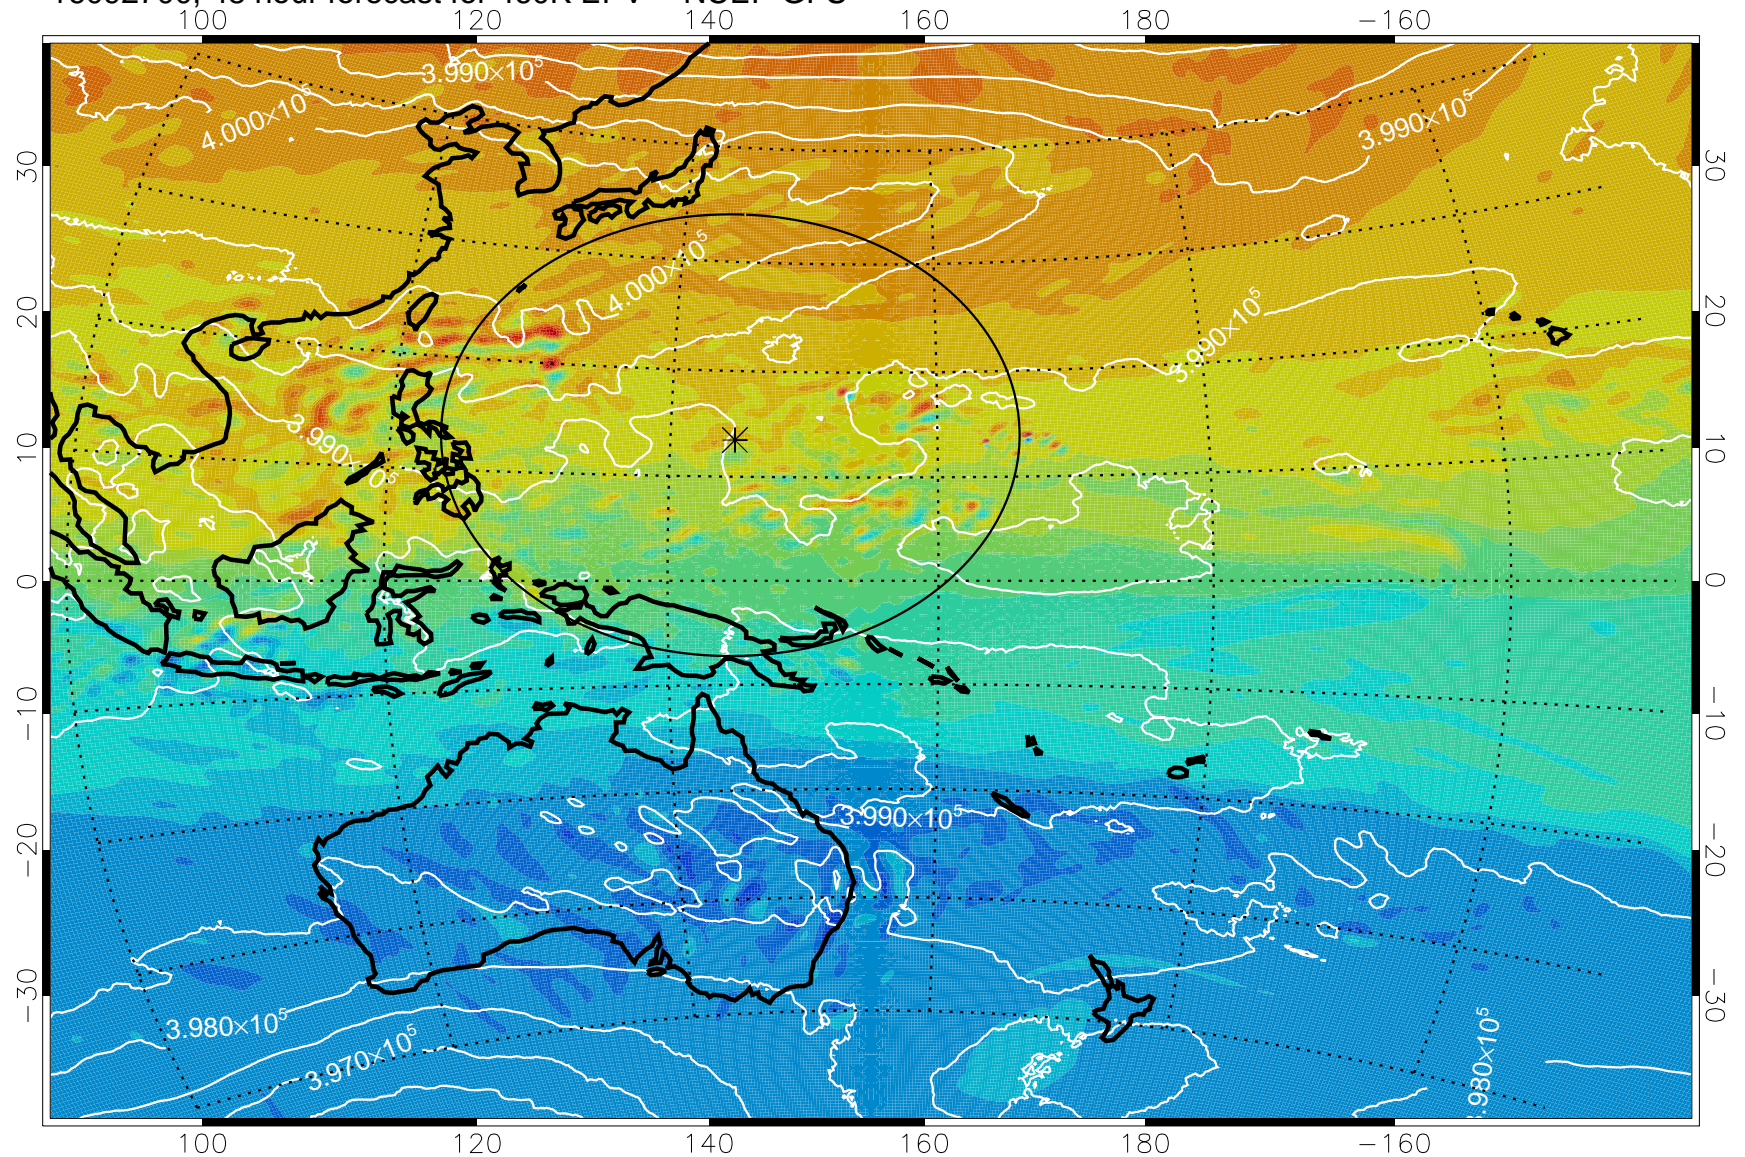

16092606, 30 hour forecast for 460K EPV -- NCEP GFS

460K Montgomery Streamfunction, white

Range ring of 2304 km

16092612, 36 hour forecast for 460K EPV -- NCEP GFS

460K Montgomery Streamfunction, white

Range ring of 2304 km

16092618, 42 hour forecast for 460K EPV -- NCEP GFS

16092700, 48 hour forecast for 460K EPV -- NCEP GFS

460K Montgomery Streamfunction, white

Range ring of 2304 km

16092706, 54 hour forecast for 460K EPV -- NCEP GFS

460K Montgomery Streamfunction, white

Range ring of 2304 km

16092712, 60 hour forecast for 460K EPV -- NCEP GFS

460K Montgomery Streamfunction, white

Range ring of 2304 km

16092718, 66 hour forecast for 460K EPV -- NCEP GFS

460K Montgomery Streamfunction, white

Range ring of 2304 km

16092800, 72 hour forecast for 460K EPV -- NCEP GFS

460K Montgomery Streamfunction, white

Range ring of 2304 km

16092806, 78 hour forecast for 460K EPV -- NCEP GFS