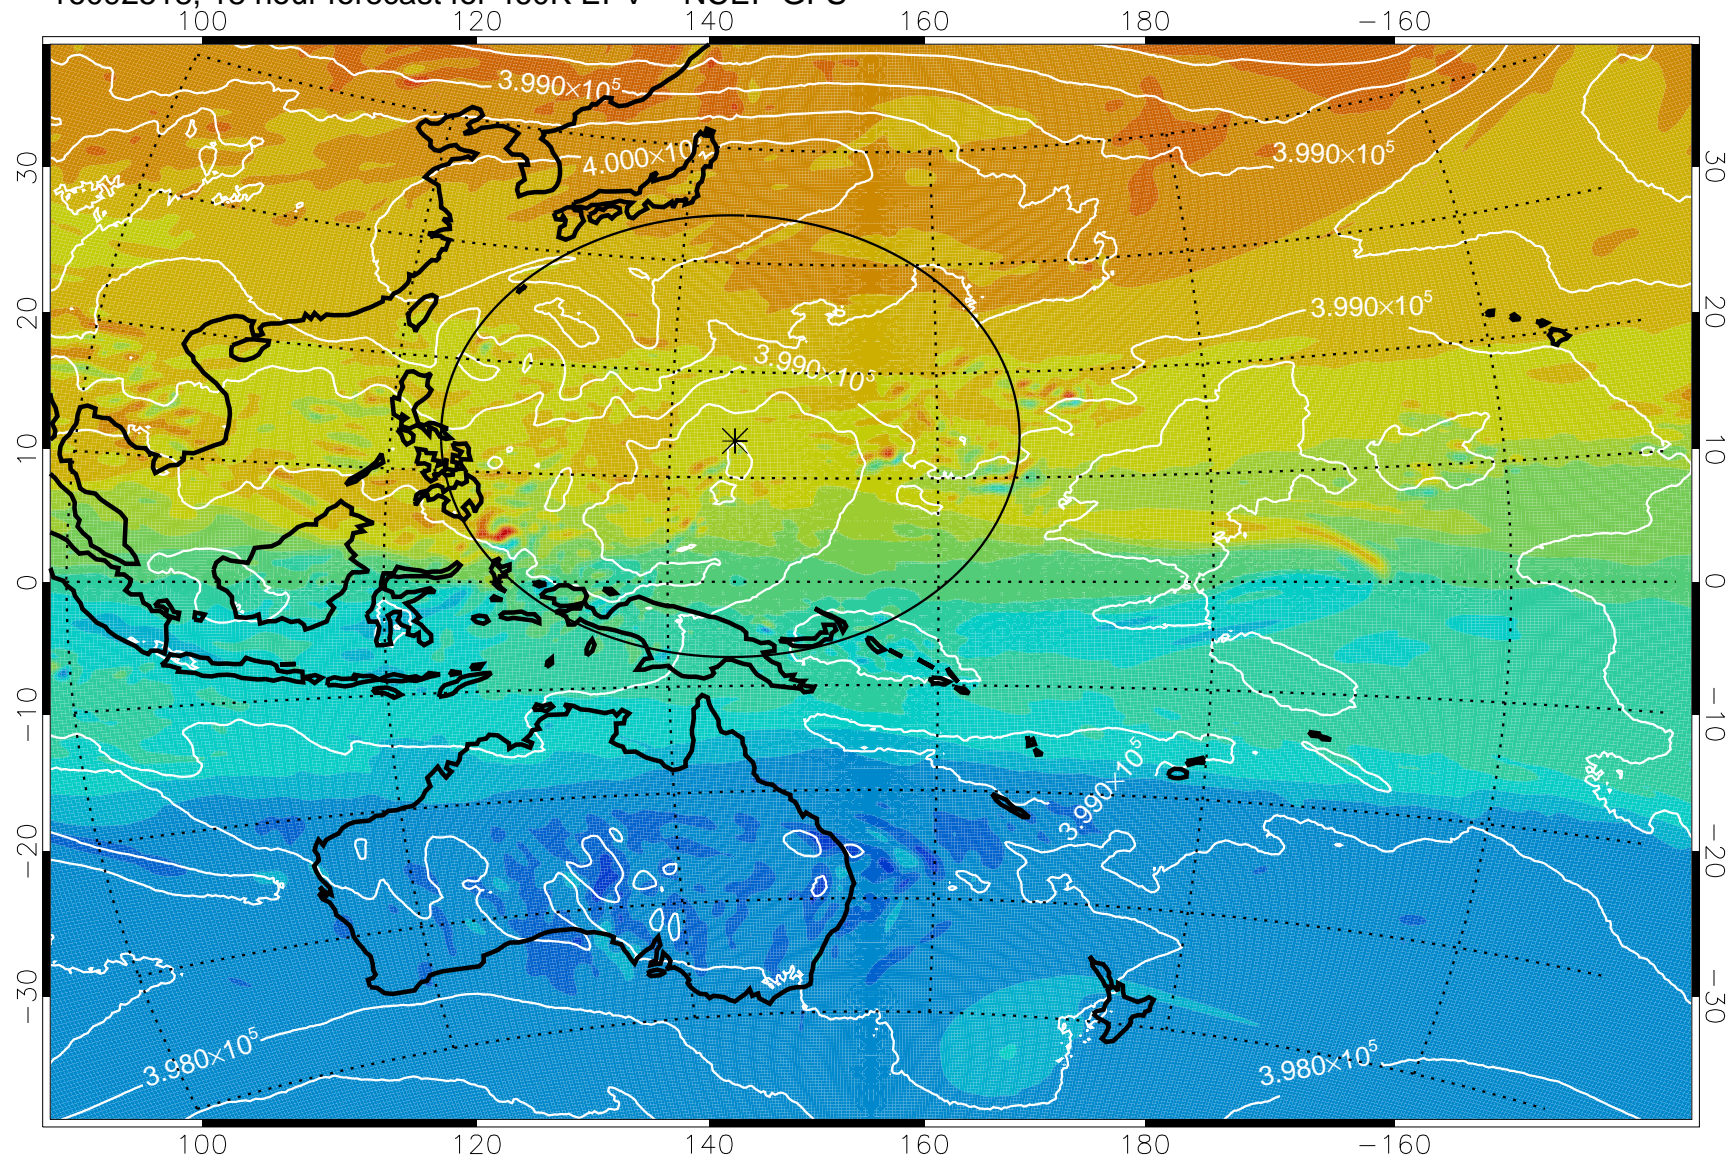

16092506, 6 hour forecast for 460K EPV -- NCEP GFS

460K Montgomery Streamfunction, white

Range ring of 2304 km

16092512, 12 hour forecast for 460K EPV -- NCEP GFS

460K Montgomery Streamfunction, white

Range ring of 2304 km

16092518, 18 hour forecast for 460K EPV -- NCEP GFS

460K Montgomery Streamfunction, white

Range ring of 2304 km

16092600, 24 hour forecast for 460K EPV -- NCEP GFS

460K Montgomery Streamfunction, white

Range ring of 2304 km

16092606, 30 hour forecast for 460K EPV -- NCEP GFS

460K Montgomery Streamfunction, white

Range ring of 2304 km

16092612, 36 hour forecast for 460K EPV -- NCEP GFS

460K Montgomery Streamfunction, white

Range ring of 2304 km

16092618, 42 hour forecast for 460K EPV -- NCEP GFS

16092700, 48 hour forecast for 460K EPV -- NCEP GFS

460K Montgomery Streamfunction, white

Range ring of 2304 km

16092706, 54 hour forecast for 460K EPV -- NCEP GFS