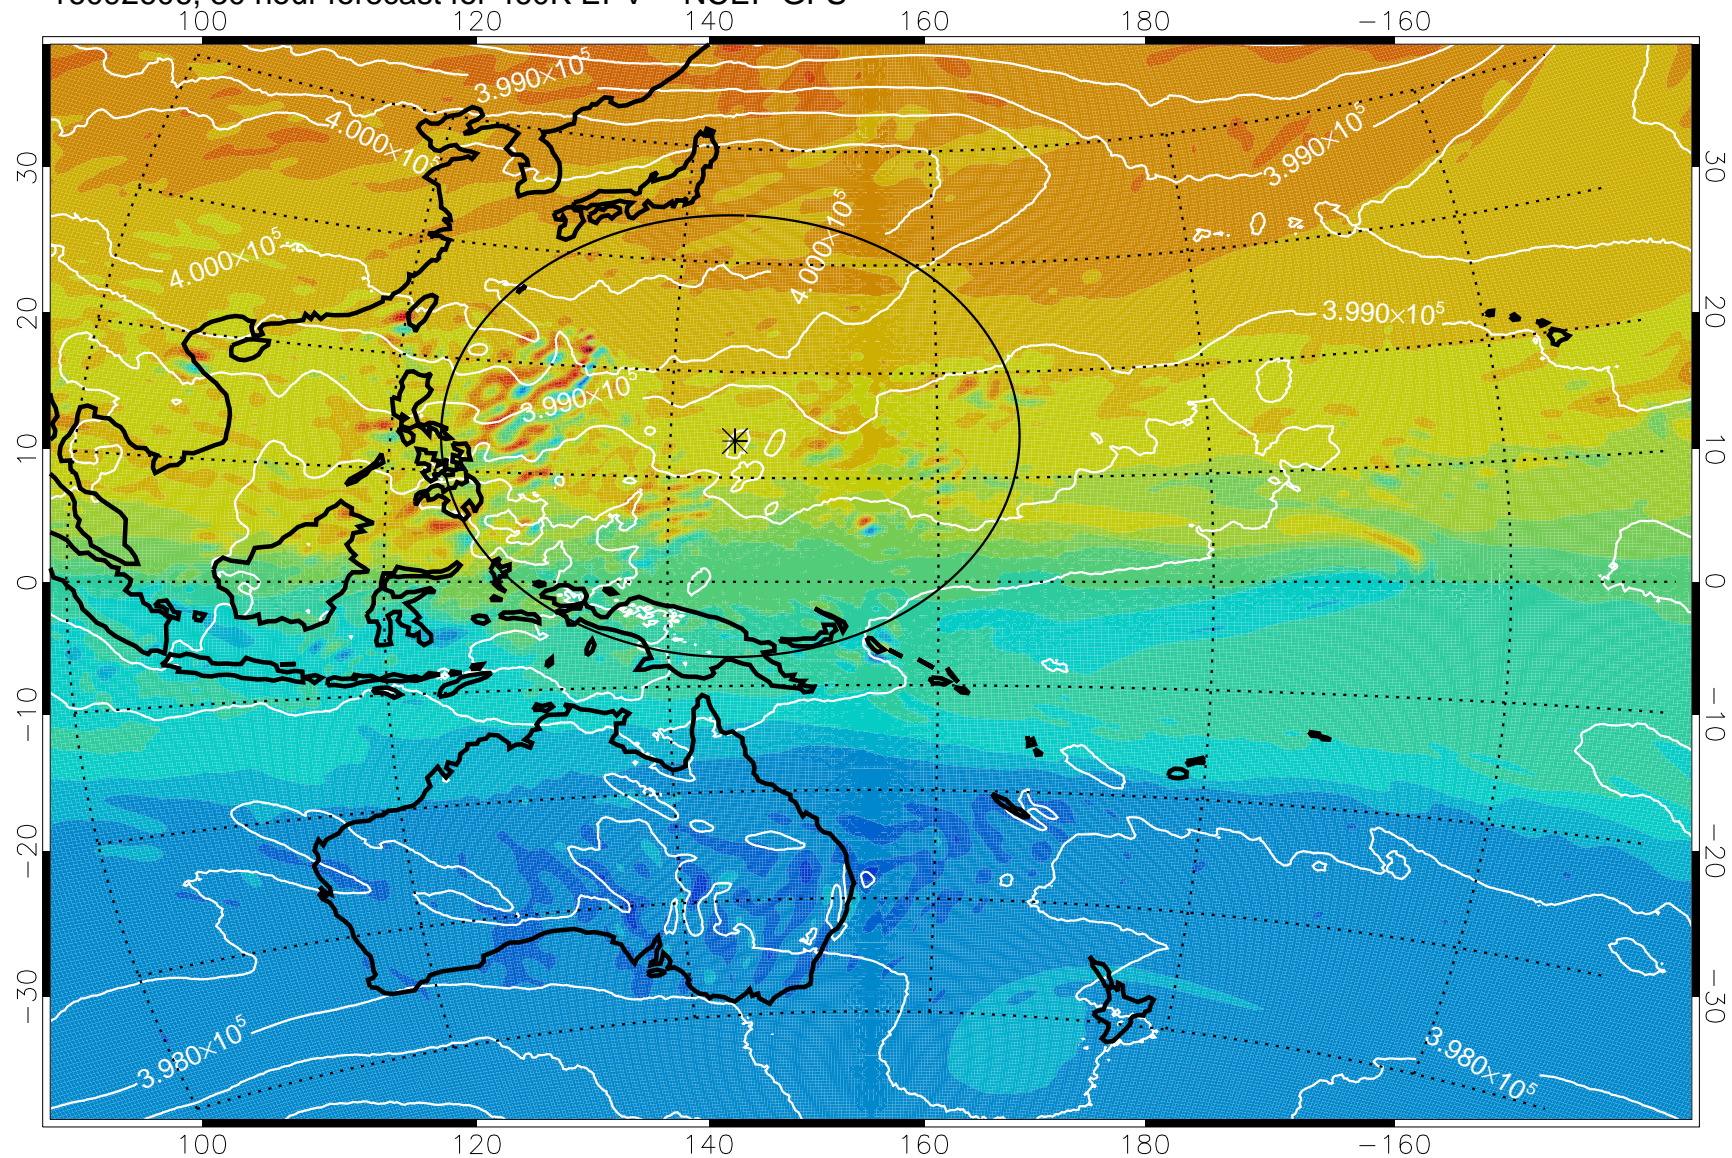

16092518, 18 hour forecast for 460K EPV -- NCEP GFS

460K Montgomery Streamfunction, white

Range ring of 2304 km

16092600, 24 hour forecast for 460K EPV -- NCEP GFS

460K Montgomery Streamfunction, white

Range ring of 2304 km

16092606, 30 hour forecast for 460K EPV -- NCEP GFS

460K Montgomery Streamfunction, white

Range ring of 2304 km

16092612, 36 hour forecast for 460K EPV -- NCEP GFS

460K Montgomery Streamfunction, white

Range ring of 2304 km

16092618, 42 hour forecast for 460K EPV -- NCEP GFS

16092700, 48 hour forecast for 460K EPV -- NCEP GFS

460K Montgomery Streamfunction, white

Range ring of 2304 km

16092706, 54 hour forecast for 460K EPV -- NCEP GFS

460K Montgomery Streamfunction, white

Range ring of 2304 km

16092712, 60 hour forecast for 460K EPV -- NCEP GFS

460K Montgomery Streamfunction, white

Range ring of 2304 km

16092718, 66 hour forecast for 460K EPV -- NCEP GFS