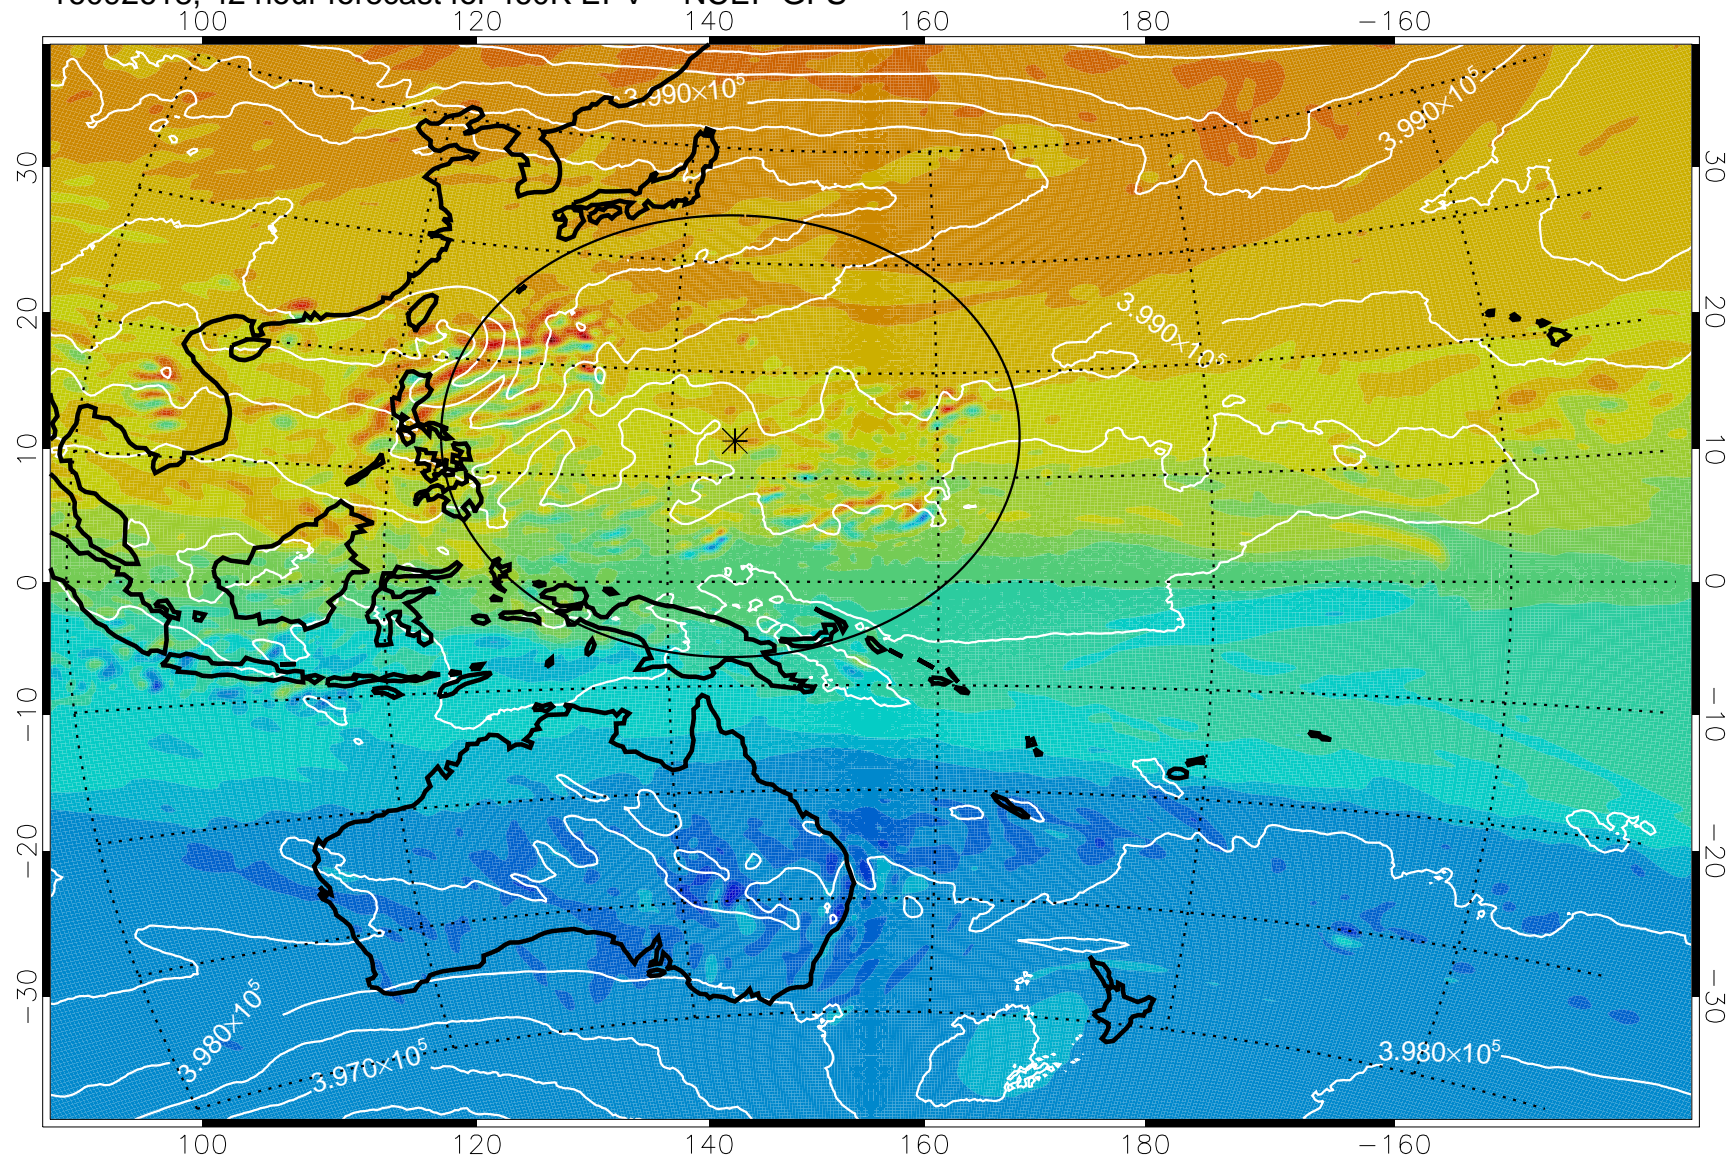

16092518, 18 hour forecast for 460K EPV -- NCEP GFS

460K Montgomery Streamfunction, white

Range ring of 2304 km

16092600, 24 hour forecast for 460K EPV -- NCEP GFS

460K Montgomery Streamfunction, white

Range ring of 2304 km

16092606, 30 hour forecast for 460K EPV -- NCEP GFS

460K Montgomery Streamfunction, white

Range ring of 2304 km

16092612, 36 hour forecast for 460K EPV -- NCEP GFS

460K Montgomery Streamfunction, white

Range ring of 2304 km

16092618, 42 hour forecast for 460K EPV -- NCEP GFS

16092700, 48 hour forecast for 460K EPV -- NCEP GFS

460K Montgomery Streamfunction, white

Range ring of 2304 km

16092706, 54 hour forecast for 460K EPV -- NCEP GFS

460K Montgomery Streamfunction, white

Range ring of 2304 km

16092712, 60 hour forecast for 460K EPV -- NCEP GFS

460K Montgomery Streamfunction, white

Range ring of 2304 km

16092718, 66 hour forecast for 460K EPV -- NCEP GFS