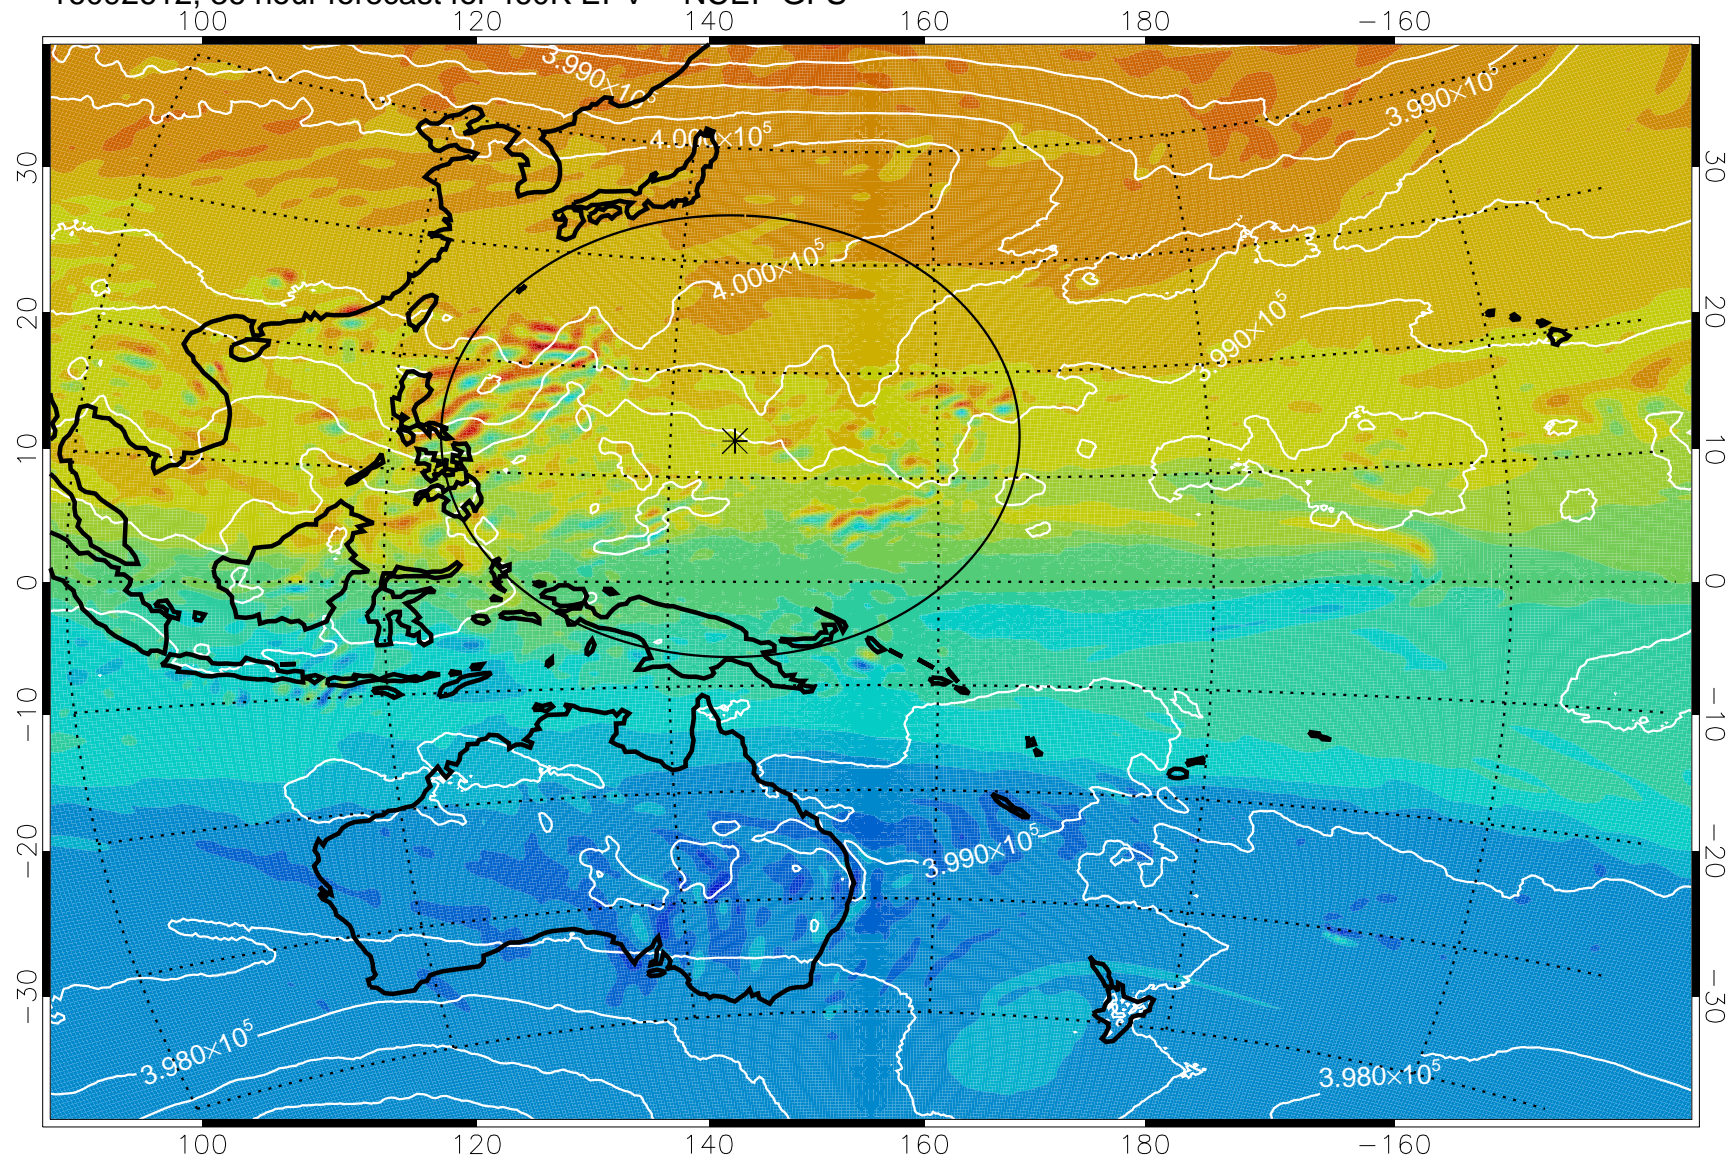

16092518, 18 hour forecast for 460K EPV -- NCEP GFS

460K Montgomery Streamfunction, white

Range ring of 2304 km

16092600, 24 hour forecast for 460K EPV -- NCEP GFS

460K Montgomery Streamfunction, white

Range ring of 2304 km

16092606, 30 hour forecast for 460K EPV -- NCEP GFS

460K Montgomery Streamfunction, white

Range ring of 2304 km

16092612, 36 hour forecast for 460K EPV -- NCEP GFS

460K Montgomery Streamfunction, white

Range ring of 2304 km

16092618, 42 hour forecast for 460K EPV -- NCEP GFS

16092700, 48 hour forecast for 460K EPV -- NCEP GFS

460K Montgomery Streamfunction, white

Range ring of 2304 km

16092706, 54 hour forecast for 460K EPV -- NCEP GFS

460K Montgomery Streamfunction, white

Range ring of 2304 km

16092712, 60 hour forecast for 460K EPV -- NCEP GFS

460K Montgomery Streamfunction, white

Range ring of 2304 km

16092718, 66 hour forecast for 460K EPV -- NCEP GFS