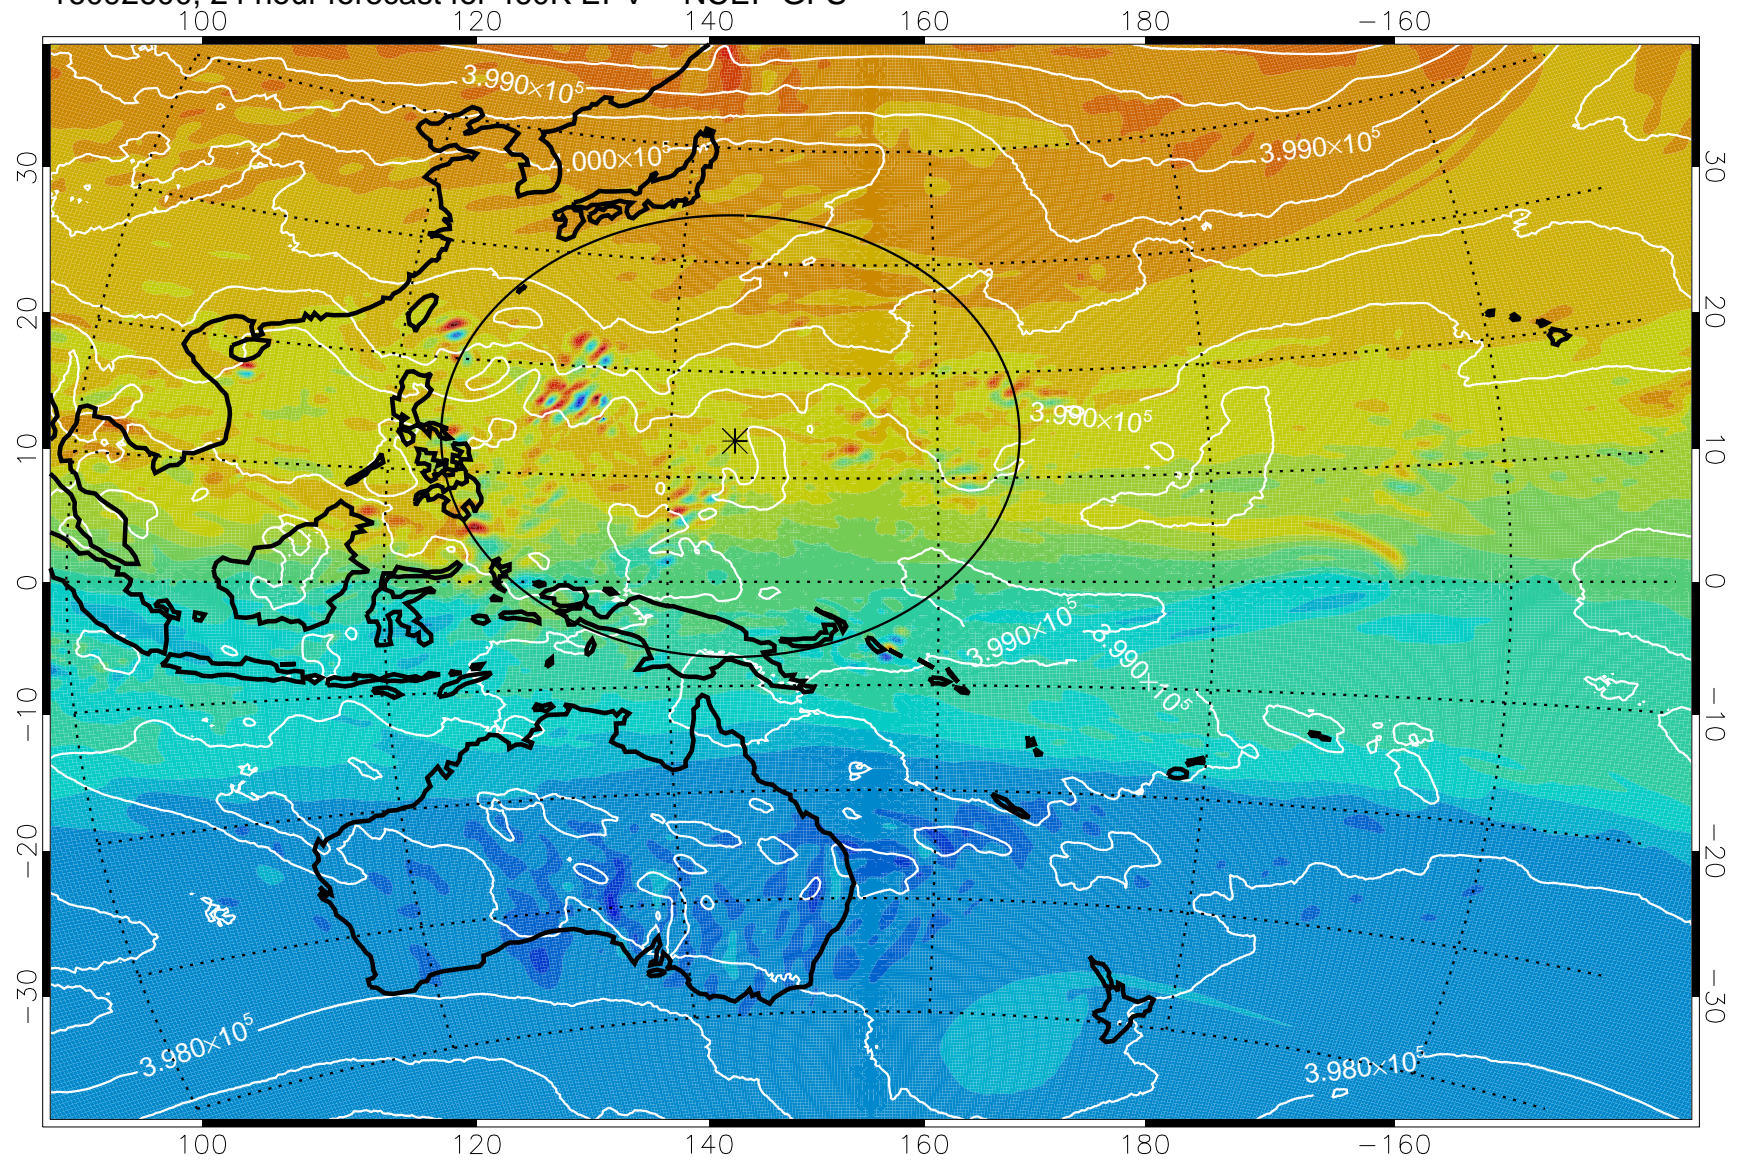

16092506, 6 hour forecast for 460K EPV -- NCEP GFS

460K Montgomery Streamfunction, white

Range ring of 2304 km

16092512, 12 hour forecast for 460K EPV -- NCEP GFS

460K Montgomery Streamfunction, white

Range ring of 2304 km

16092518, 18 hour forecast for 460K EPV -- NCEP GFS

460K Montgomery Streamfunction, white

Range ring of 2304 km

16092600, 24 hour forecast for 460K EPV -- NCEP GFS

460K Montgomery Streamfunction, white

Range ring of 2304 km

16092606, 30 hour forecast for 460K EPV -- NCEP GFS

460K Montgomery Streamfunction, white

Range ring of 2304 km

16092612, 36 hour forecast for 460K EPV -- NCEP GFS

460K Montgomery Streamfunction, white

Range ring of 2304 km

16092618, 42 hour forecast for 460K EPV -- NCEP GFS

16092700, 48 hour forecast for 460K EPV -- NCEP GFS

460K Montgomery Streamfunction, white

Range ring of 2304 km

16092706, 54 hour forecast for 460K EPV -- NCEP GFS