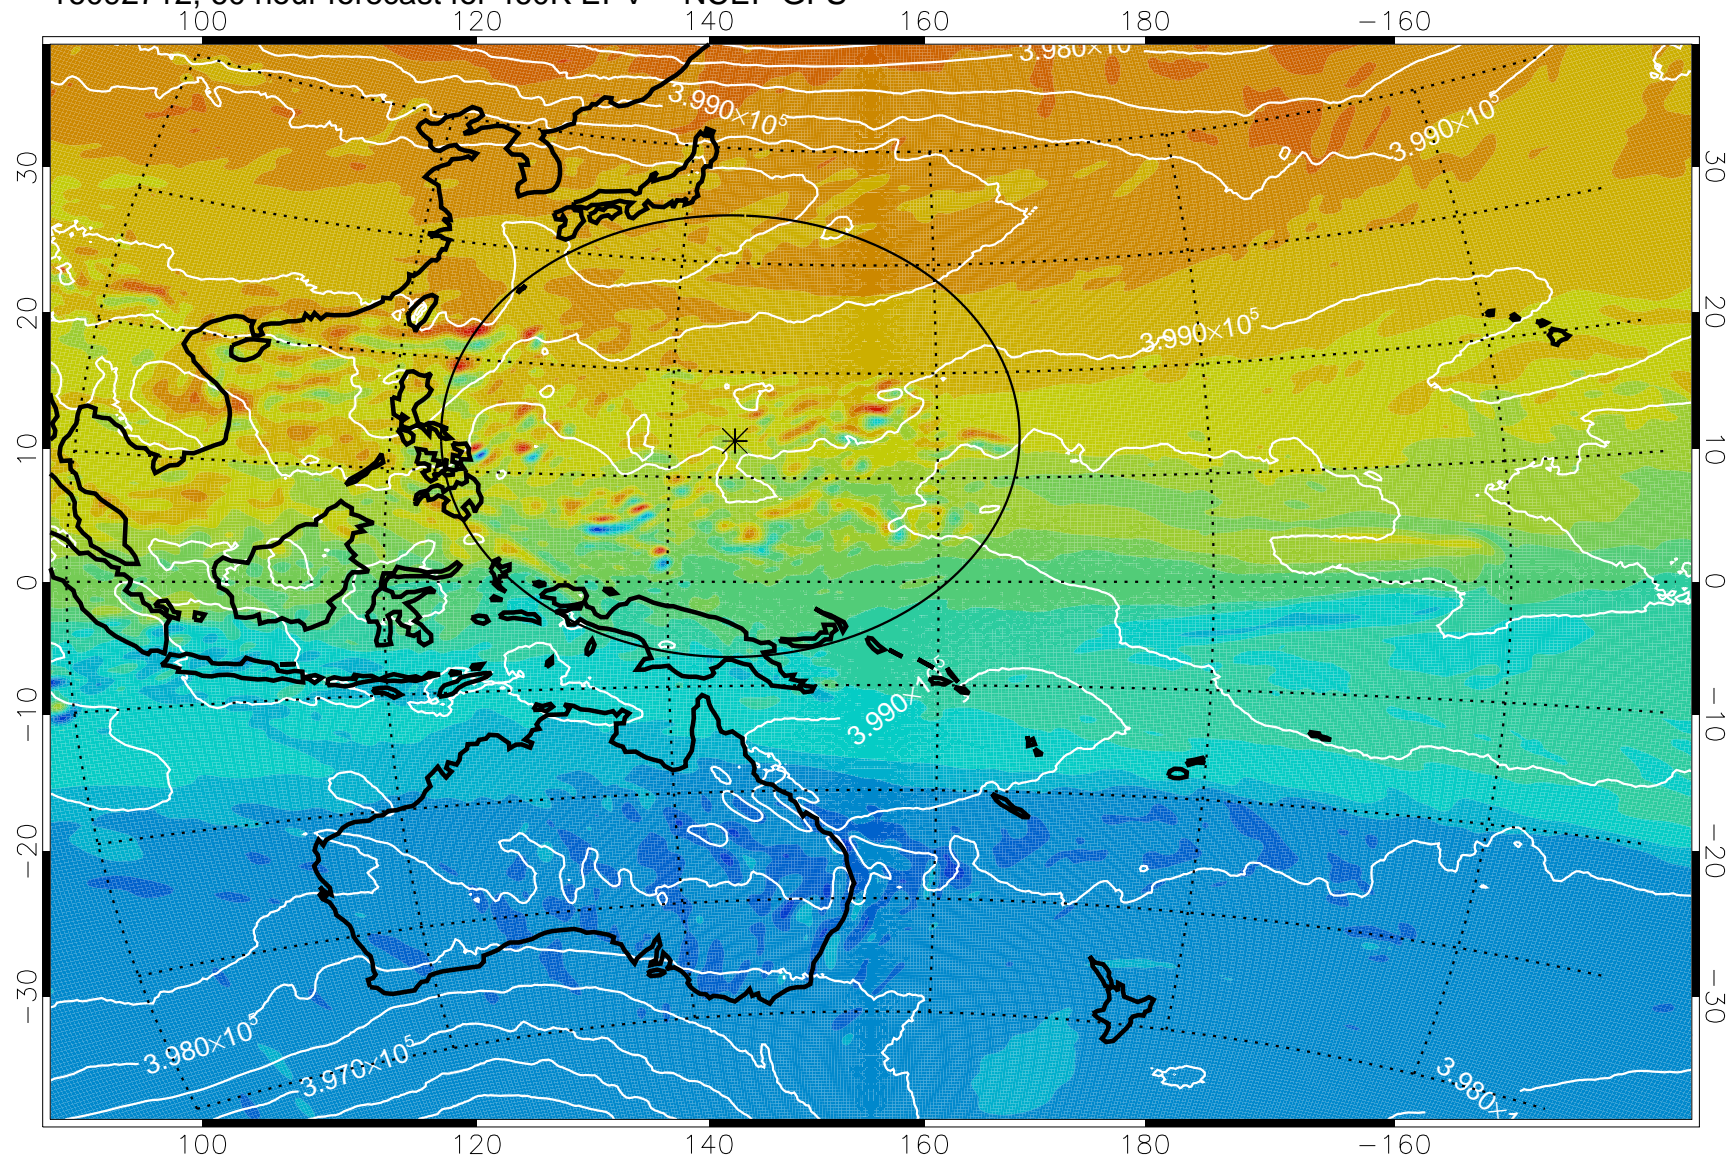

16092606, 30 hour forecast for 460K EPV -- NCEP GFS

460K Montgomery Streamfunction, white

Range ring of 2304 km

16092612, 36 hour forecast for 460K EPV -- NCEP GFS

460K Montgomery Streamfunction, white

Range ring of 2304 km

16092618, 42 hour forecast for 460K EPV -- NCEP GFS

16092700, 48 hour forecast for 460K EPV -- NCEP GFS

460K Montgomery Streamfunction, white

Range ring of 2304 km

16092706, 54 hour forecast for 460K EPV -- NCEP GFS

460K Montgomery Streamfunction, white

Range ring of 2304 km

16092712, 60 hour forecast for 460K EPV -- NCEP GFS

460K Montgomery Streamfunction, white

Range ring of 2304 km

16092718, 66 hour forecast for 460K EPV -- NCEP GFS

460K Montgomery Streamfunction, white

Range ring of 2304 km

16092800, 72 hour forecast for 460K EPV -- NCEP GFS

460K Montgomery Streamfunction, white

Range ring of 2304 km

16092806, 78 hour forecast for 460K EPV -- NCEP GFS