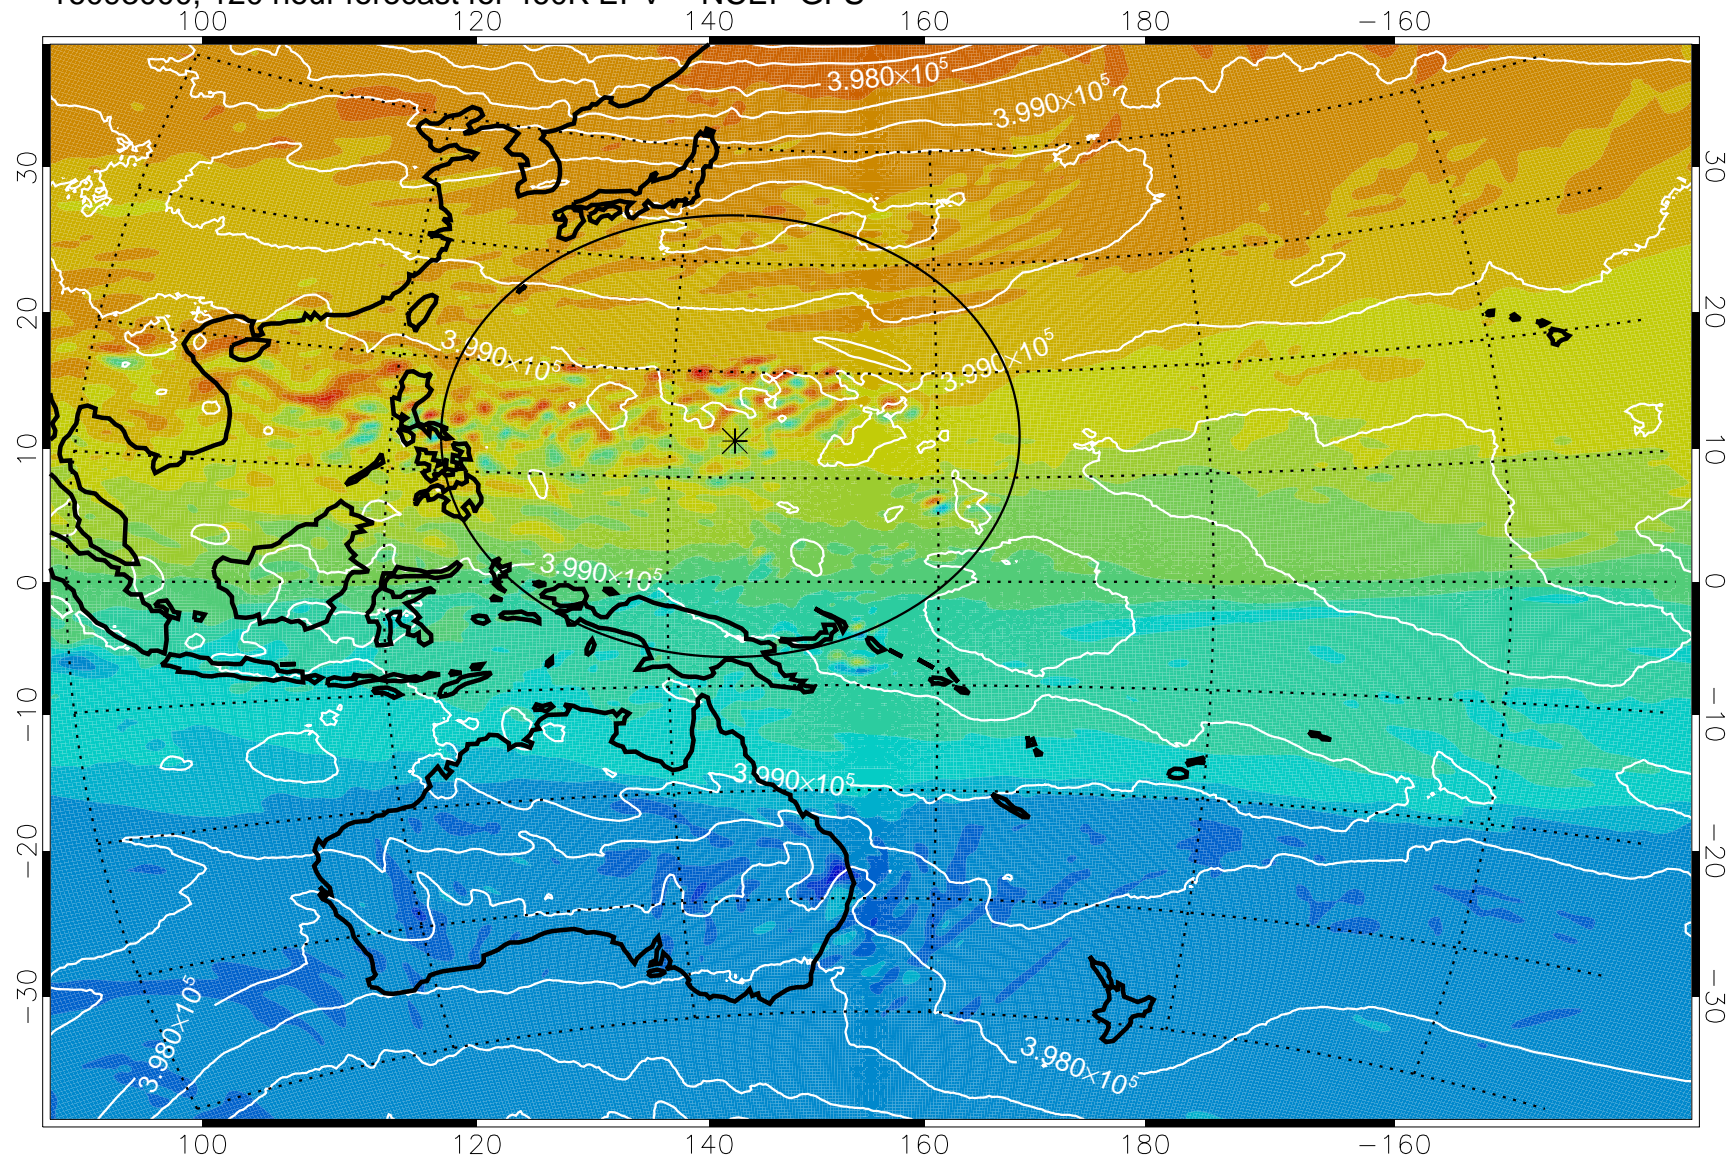

460K Montgomery Streamfunction, white

Range ring of 2304 km

16092812, 84 hour forecast for 460K EPV -- NCEP GFS

460K Montgomery Streamfunction, white

Range ring of 2304 km

16092818, 90 hour forecast for 460K EPV -- NCEP GFS

460K Montgomery Streamfunction, white

Range ring of 2304 km

16092900, 96 hour forecast for 460K EPV -- NCEP GFS

460K Montgomery Streamfunction, white

Range ring of 2304 km

16092906, 102 hour forecast for 460K EPV -- NCEP GFS

460K Montgomery Streamfunction, white

Range ring of 2304 km

16092912, 108 hour forecast for 460K EPV -- NCEP GFS

460K Montgomery Streamfunction, white

Range ring of 2304 km

16092918, 114 hour forecast for 460K EPV -- NCEP GFS

460K Montgomery Streamfunction, white

Range ring of 2304 km

16093000, 120 hour forecast for 460K EPV -- NCEP GFS

460K Montgomery Streamfunction, white

Range ring of 2304 km