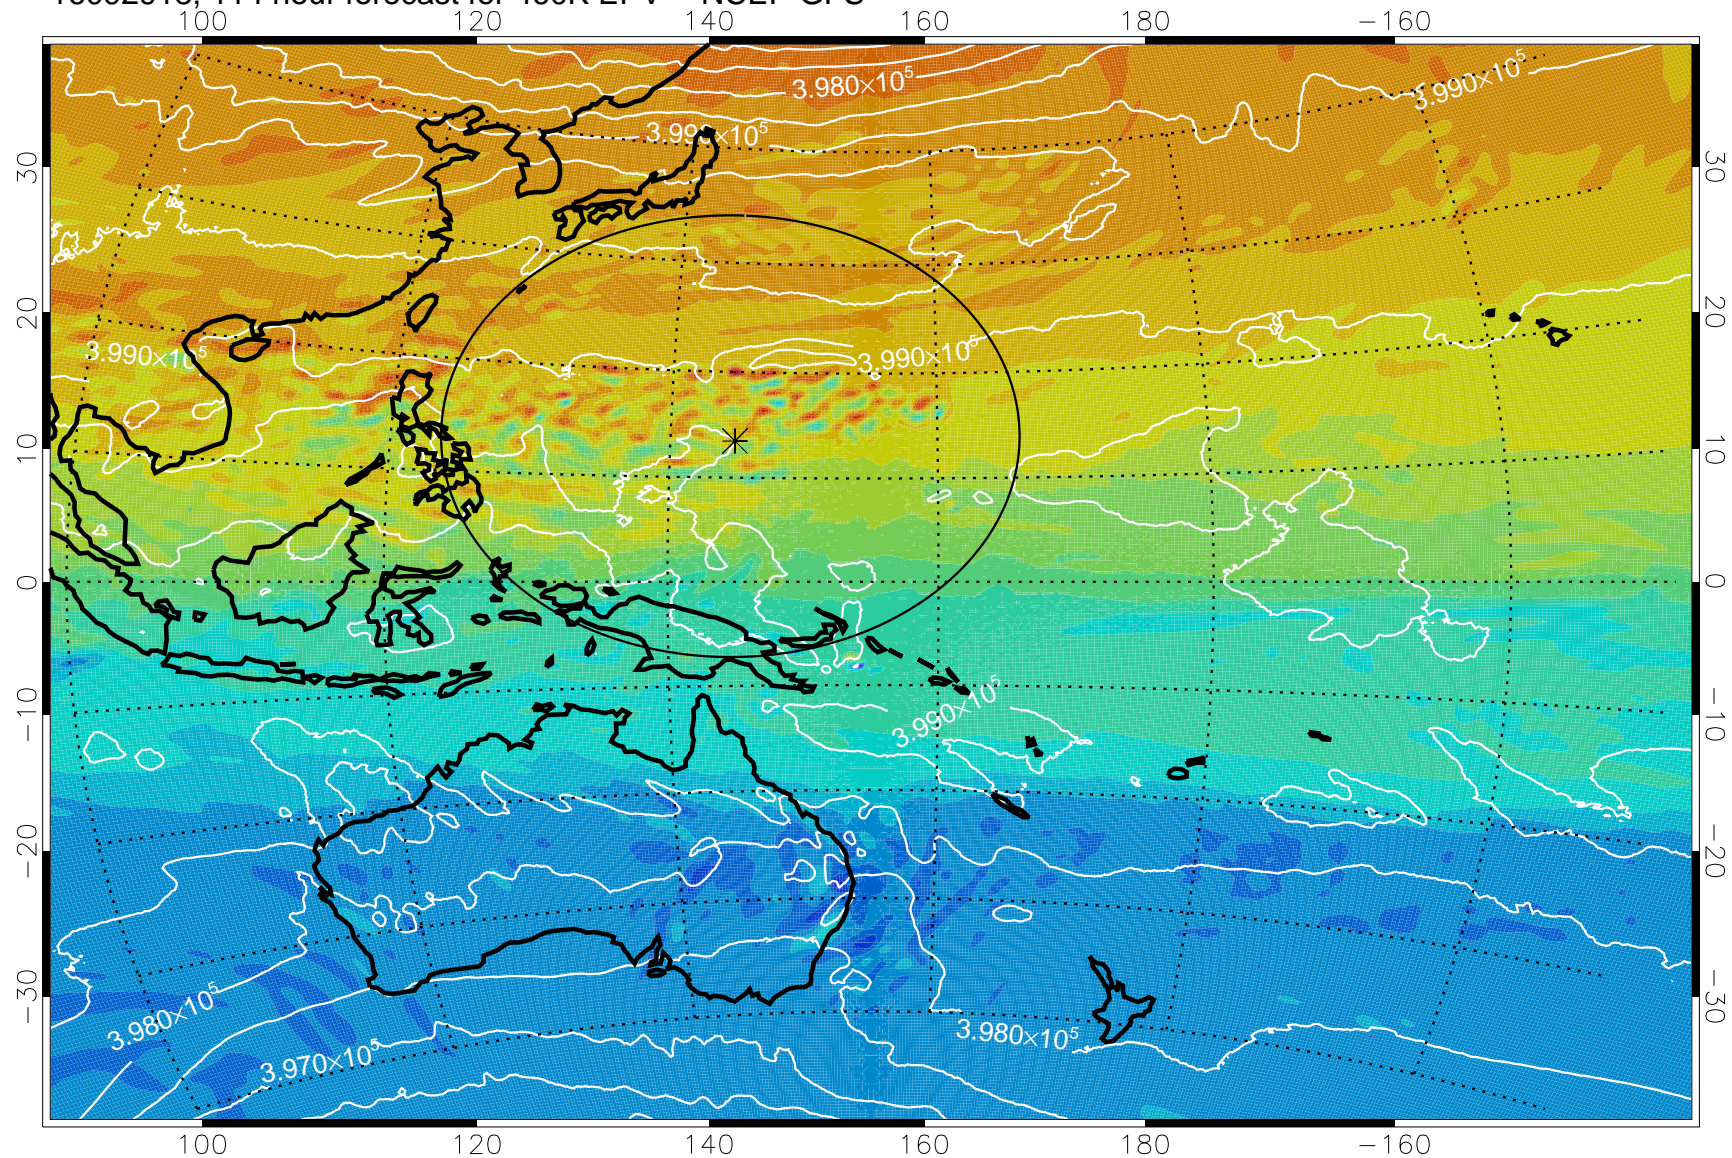

460K Montgomery Streamfunction, white

Range ring of 2304 km

16092900, 96 hour forecast for 460K EPV -- NCEP GFS

460K Montgomery Streamfunction, white

Range ring of 2304 km

16092906, 102 hour forecast for 460K EPV -- NCEP GFS

460K Montgomery Streamfunction, white

Range ring of 2304 km

16092912, 108 hour forecast for 460K EPV -- NCEP GFS

460K Montgomery Streamfunction, white

Range ring of 2304 km

16092918, 114 hour forecast for 460K EPV -- NCEP GFS

460K Montgomery Streamfunction, white

Range ring of 2304 km

16093000, 120 hour forecast for 460K EPV -- NCEP GFS

460K Montgomery Streamfunction, white

Range ring of 2304 km