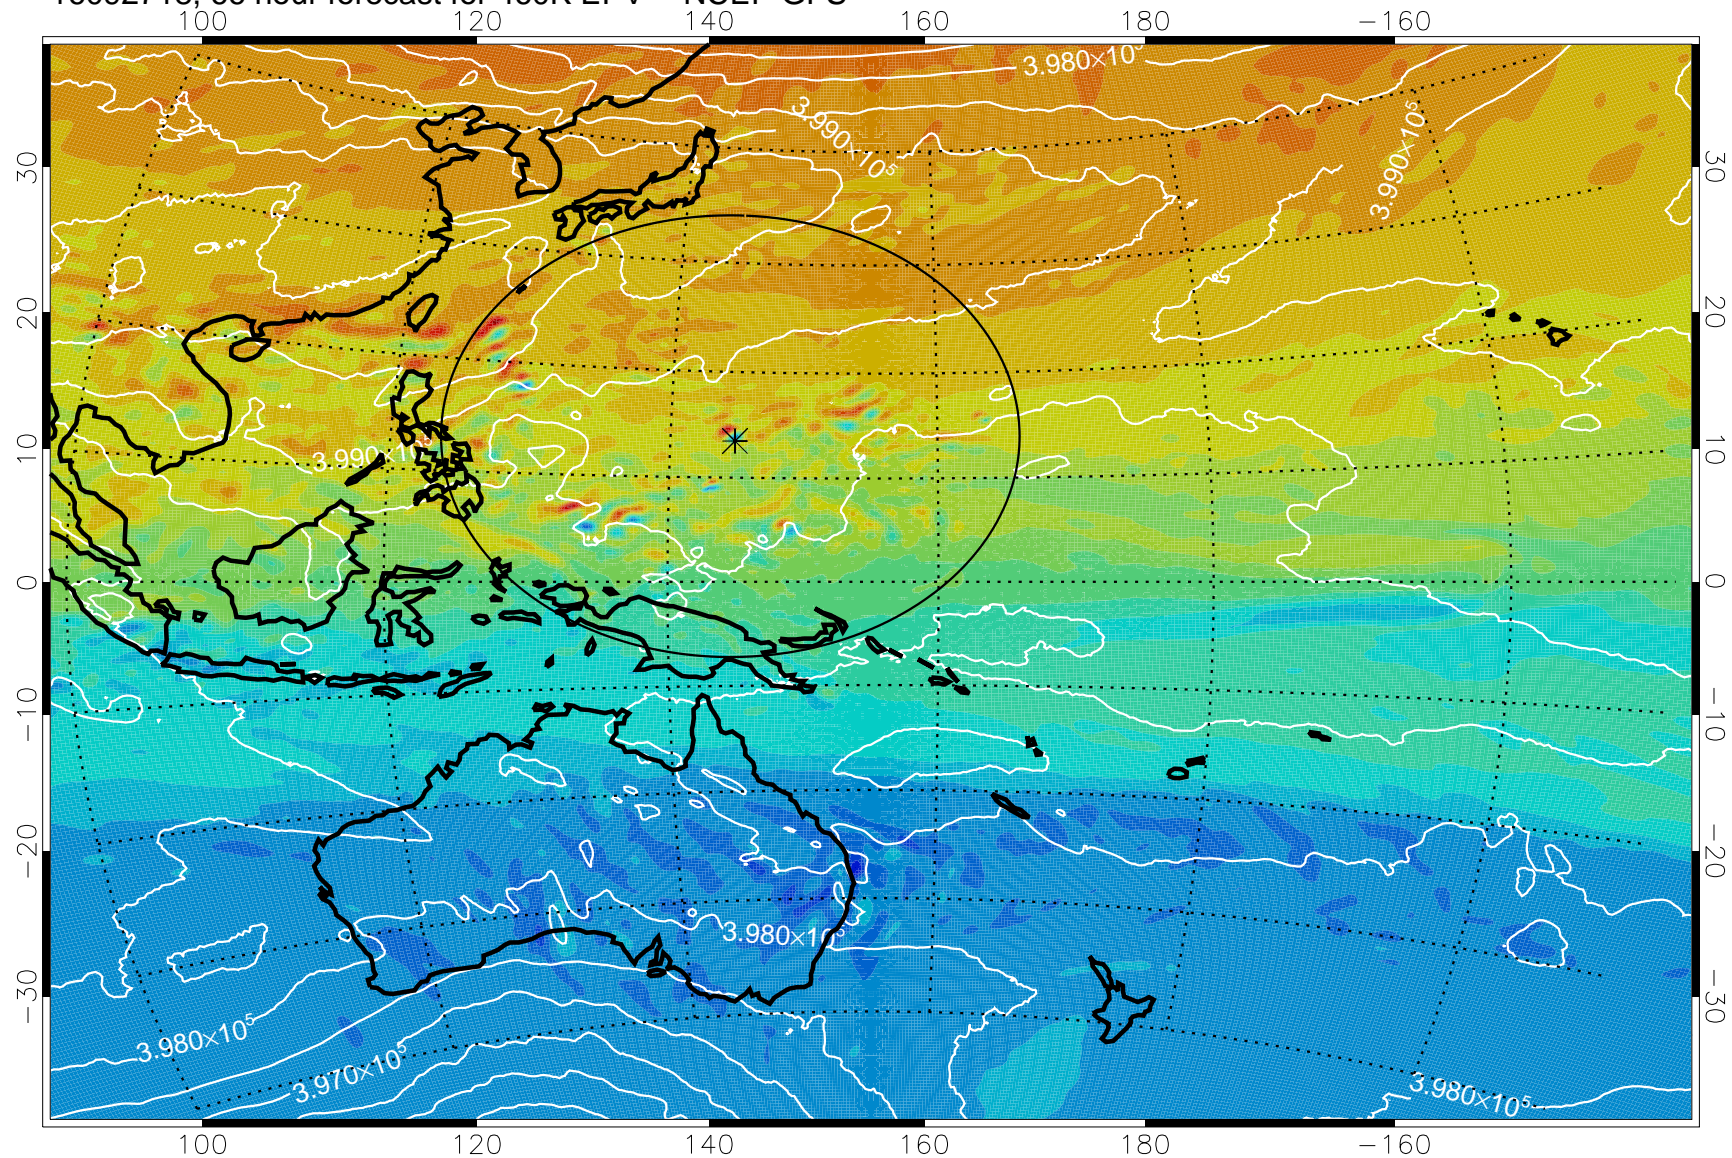

16092618, 42 hour forecast for 460K EPV -- NCEP GFS

16092700, 48 hour forecast for 460K EPV -- NCEP GFS

460K Montgomery Streamfunction, white

Range ring of 2304 km

16092706, 54 hour forecast for 460K EPV -- NCEP GFS

460K Montgomery Streamfunction, white

Range ring of 2304 km

16092712, 60 hour forecast for 460K EPV -- NCEP GFS

460K Montgomery Streamfunction, white

Range ring of 2304 km

16092718, 66 hour forecast for 460K EPV -- NCEP GFS

460K Montgomery Streamfunction, white

Range ring of 2304 km

16092800, 72 hour forecast for 460K EPV -- NCEP GFS

460K Montgomery Streamfunction, white

Range ring of 2304 km

16092806, 78 hour forecast for 460K EPV -- NCEP GFS

460K Montgomery Streamfunction, white

Range ring of 2304 km

16092812, 84 hour forecast for 460K EPV -- NCEP GFS

460K Montgomery Streamfunction, white

Range ring of 2304 km

16092818, 90 hour forecast for 460K EPV -- NCEP GFS