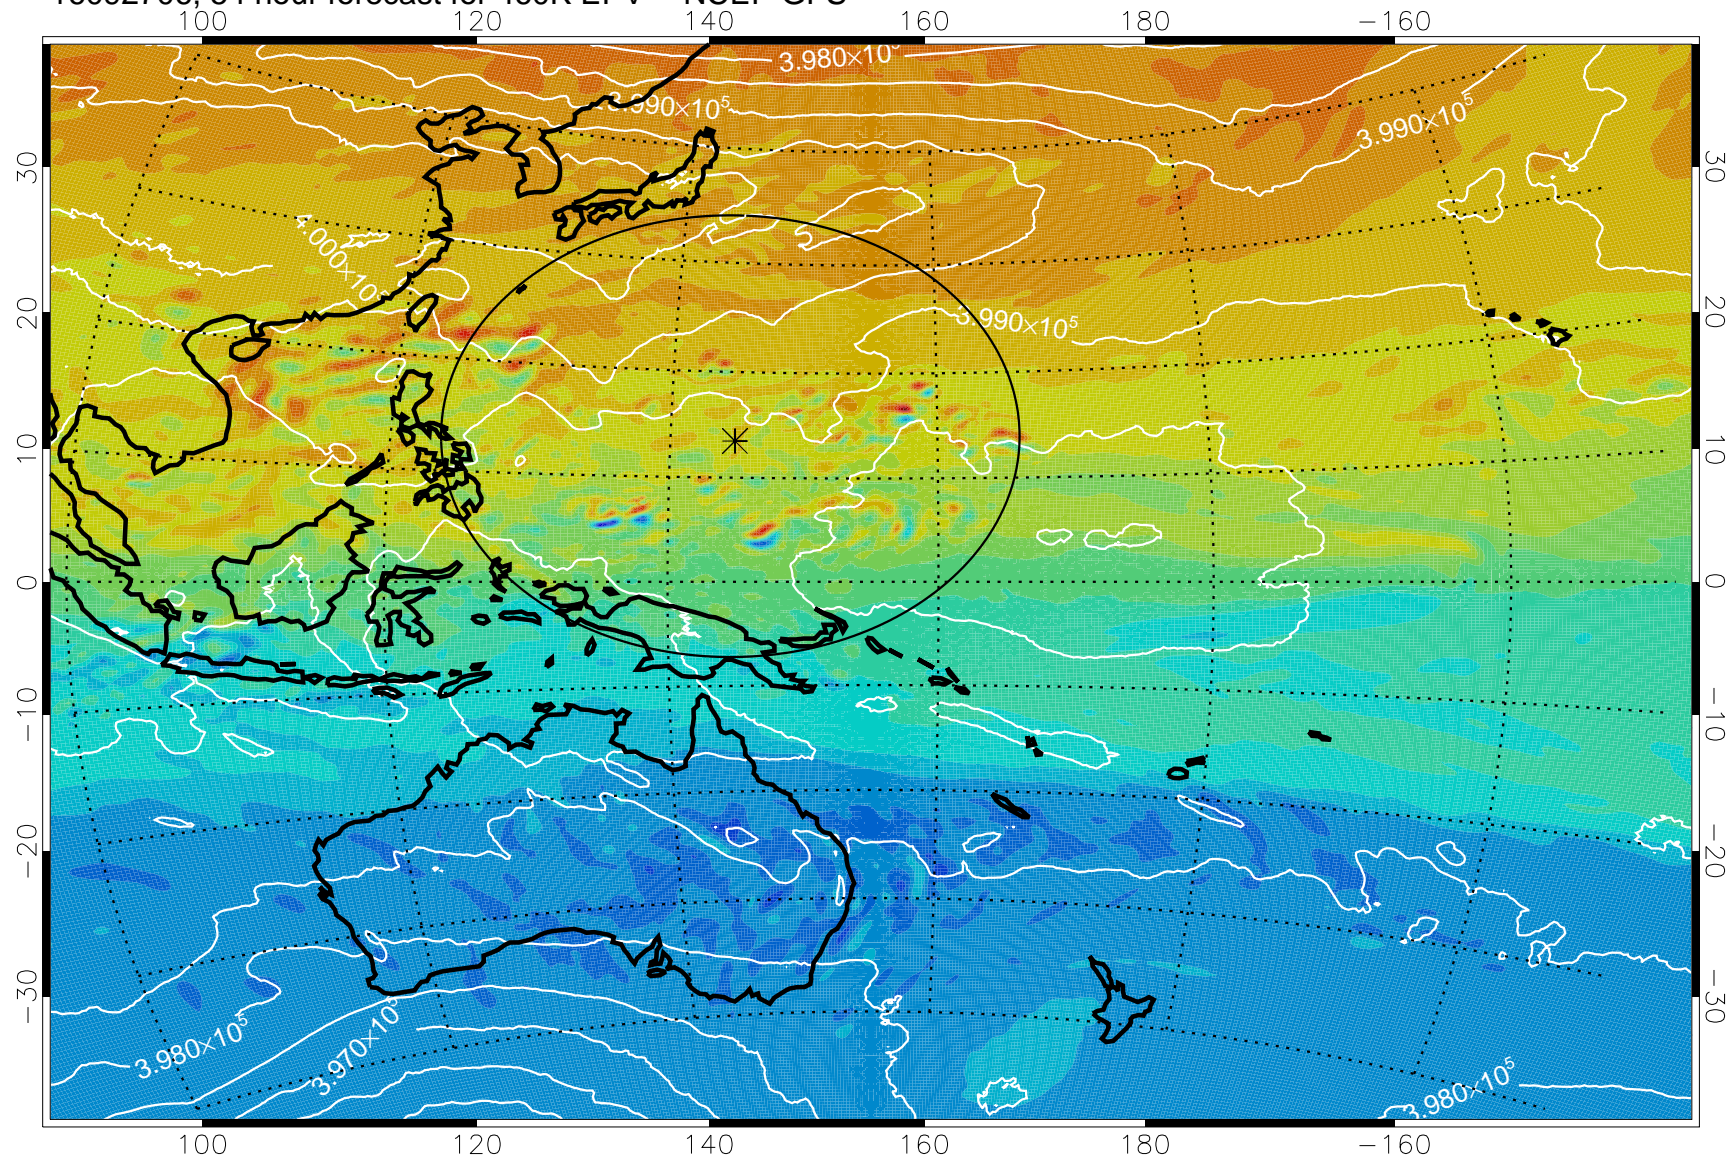

16092606, 30 hour forecast for 460K EPV -- NCEP GFS

460K Montgomery Streamfunction, white

Range ring of 2304 km

16092612, 36 hour forecast for 460K EPV -- NCEP GFS

460K Montgomery Streamfunction, white

Range ring of 2304 km

16092618, 42 hour forecast for 460K EPV -- NCEP GFS

16092700, 48 hour forecast for 460K EPV -- NCEP GFS

460K Montgomery Streamfunction, white

Range ring of 2304 km

16092706, 54 hour forecast for 460K EPV -- NCEP GFS

460K Montgomery Streamfunction, white

Range ring of 2304 km

16092712, 60 hour forecast for 460K EPV -- NCEP GFS

460K Montgomery Streamfunction, white

Range ring of 2304 km

16092718, 66 hour forecast for 460K EPV -- NCEP GFS

460K Montgomery Streamfunction, white

Range ring of 2304 km

16092800, 72 hour forecast for 460K EPV -- NCEP GFS

460K Montgomery Streamfunction, white

Range ring of 2304 km

16092806, 78 hour forecast for 460K EPV -- NCEP GFS