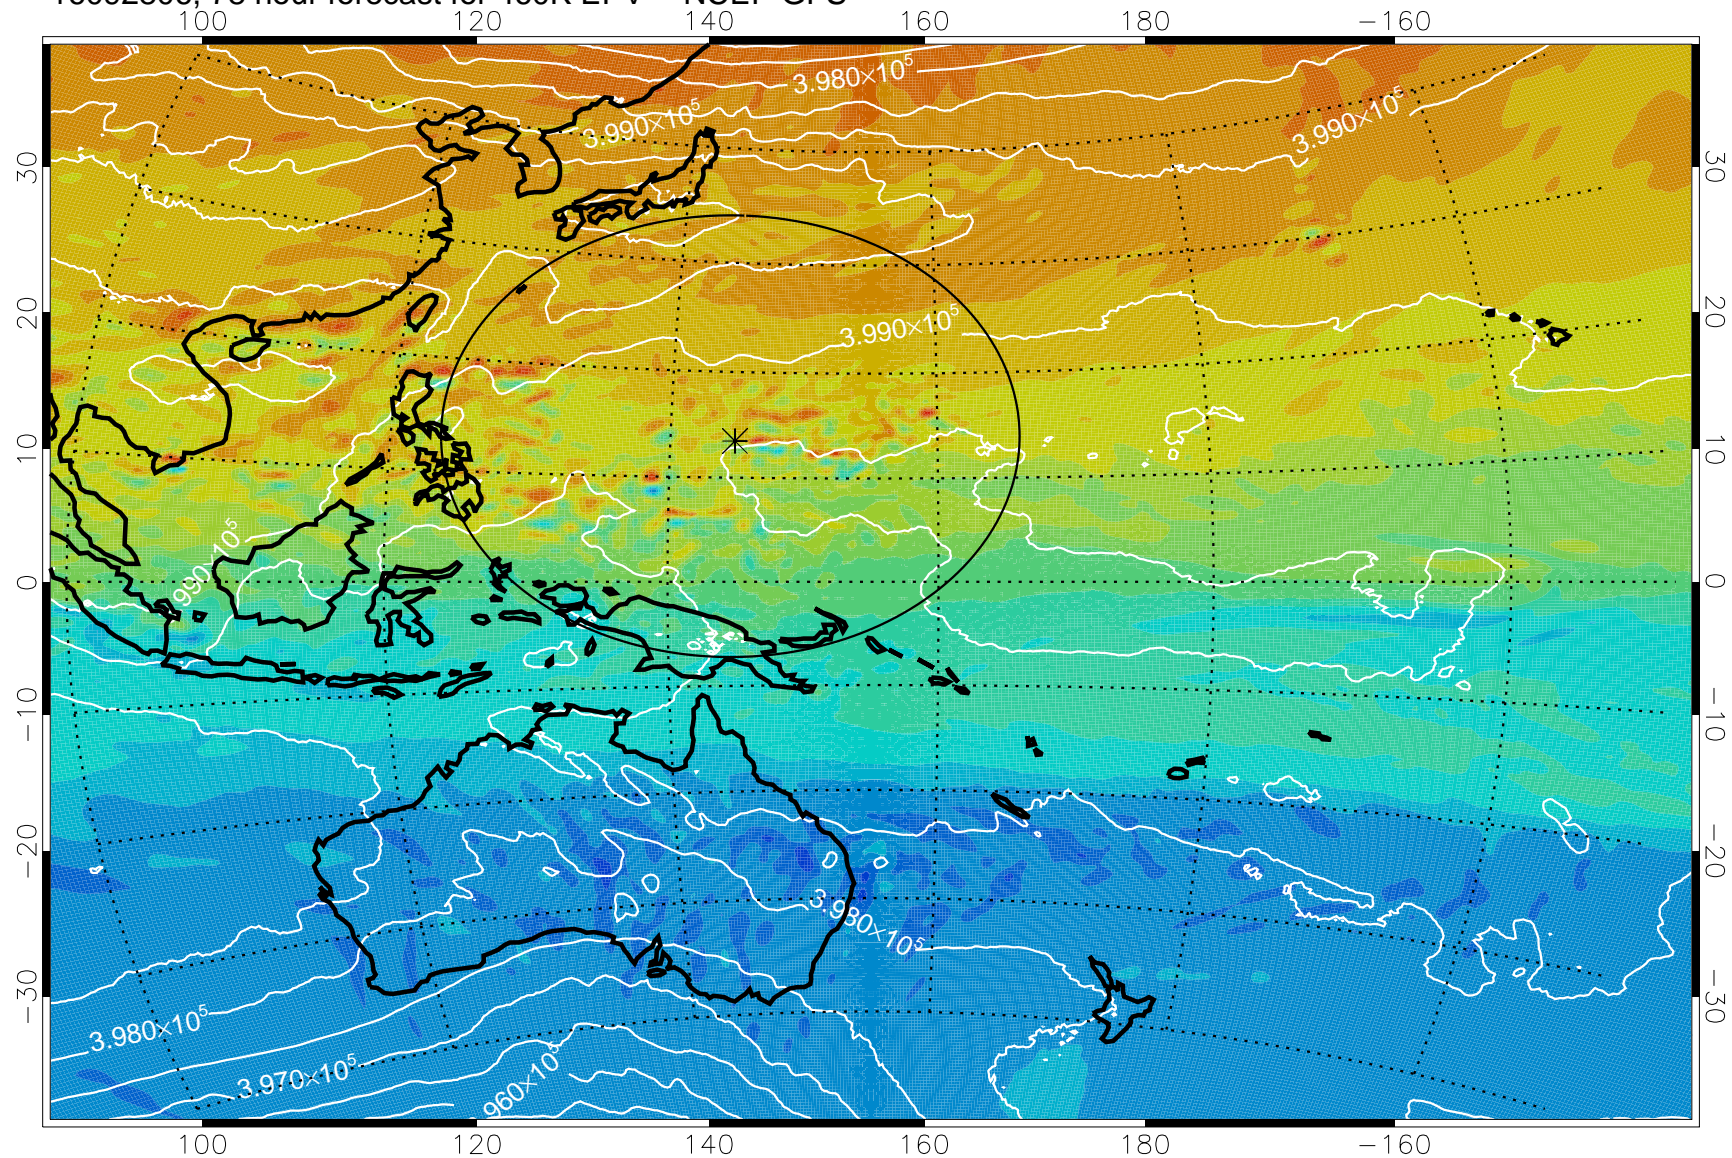

460K Montgomery Streamfunction, white

Range ring of 2304 km

16092712, 60 hour forecast for 460K EPV -- NCEP GFS

460K Montgomery Streamfunction, white

Range ring of 2304 km

16092718, 66 hour forecast for 460K EPV -- NCEP GFS

460K Montgomery Streamfunction, white

Range ring of 2304 km

16092800, 72 hour forecast for 460K EPV -- NCEP GFS

460K Montgomery Streamfunction, white

Range ring of 2304 km

16092806, 78 hour forecast for 460K EPV -- NCEP GFS

460K Montgomery Streamfunction, white

Range ring of 2304 km

16092812, 84 hour forecast for 460K EPV -- NCEP GFS

460K Montgomery Streamfunction, white

Range ring of 2304 km

16092818, 90 hour forecast for 460K EPV -- NCEP GFS

460K Montgomery Streamfunction, white

Range ring of 2304 km

16092900, 96 hour forecast for 460K EPV -- NCEP GFS

460K Montgomery Streamfunction, white

Range ring of 2304 km

16092906, 102 hour forecast for 460K EPV -- NCEP GFS