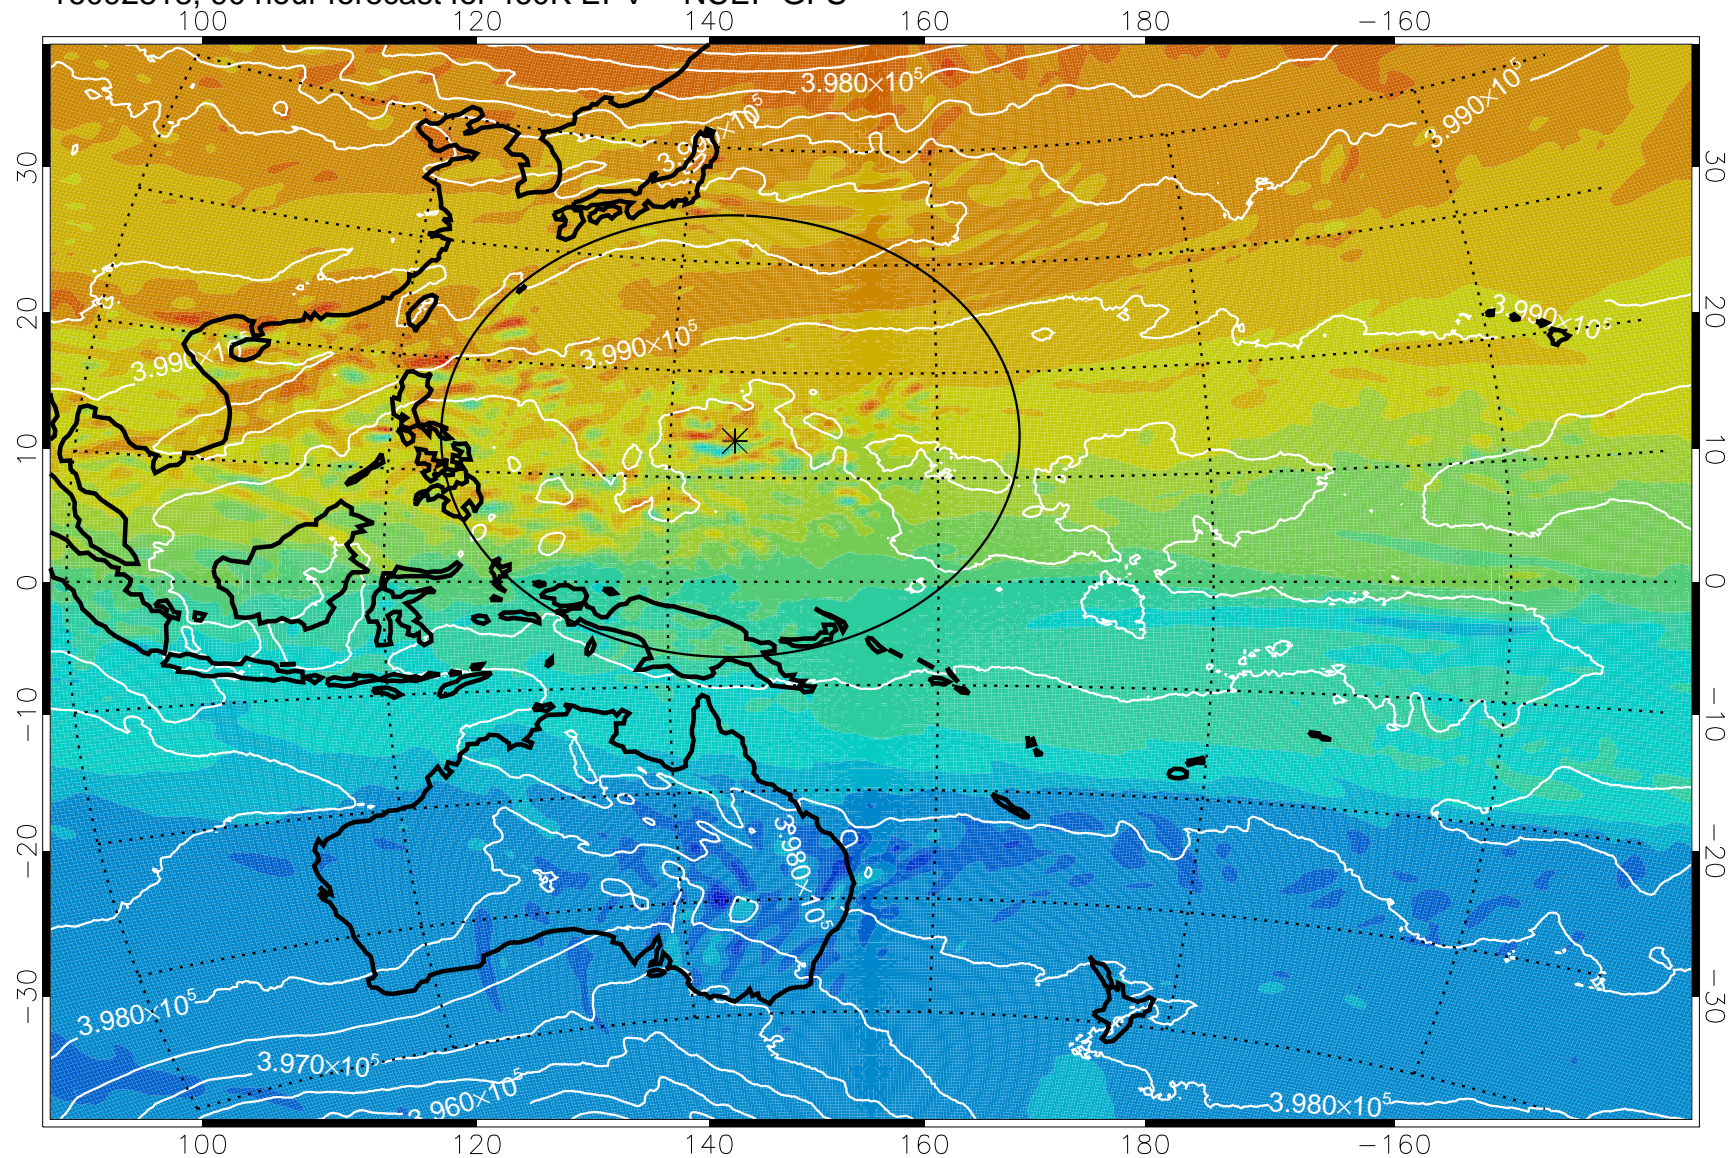

460K Montgomery Streamfunction, white

Range ring of 2304 km

16092800, 72 hour forecast for 460K EPV -- NCEP GFS

460K Montgomery Streamfunction, white

Range ring of 2304 km

16092806, 78 hour forecast for 460K EPV -- NCEP GFS

460K Montgomery Streamfunction, white

Range ring of 2304 km

16092812, 84 hour forecast for 460K EPV -- NCEP GFS

460K Montgomery Streamfunction, white

Range ring of 2304 km

16092818, 90 hour forecast for 460K EPV -- NCEP GFS

460K Montgomery Streamfunction, white

Range ring of 2304 km

16092900, 96 hour forecast for 460K EPV -- NCEP GFS

460K Montgomery Streamfunction, white

Range ring of 2304 km

16092906, 102 hour forecast for 460K EPV -- NCEP GFS

460K Montgomery Streamfunction, white

Range ring of 2304 km

16092912, 108 hour forecast for 460K EPV -- NCEP GFS

460K Montgomery Streamfunction, white

Range ring of 2304 km

16092918, 114 hour forecast for 460K EPV -- NCEP GFS