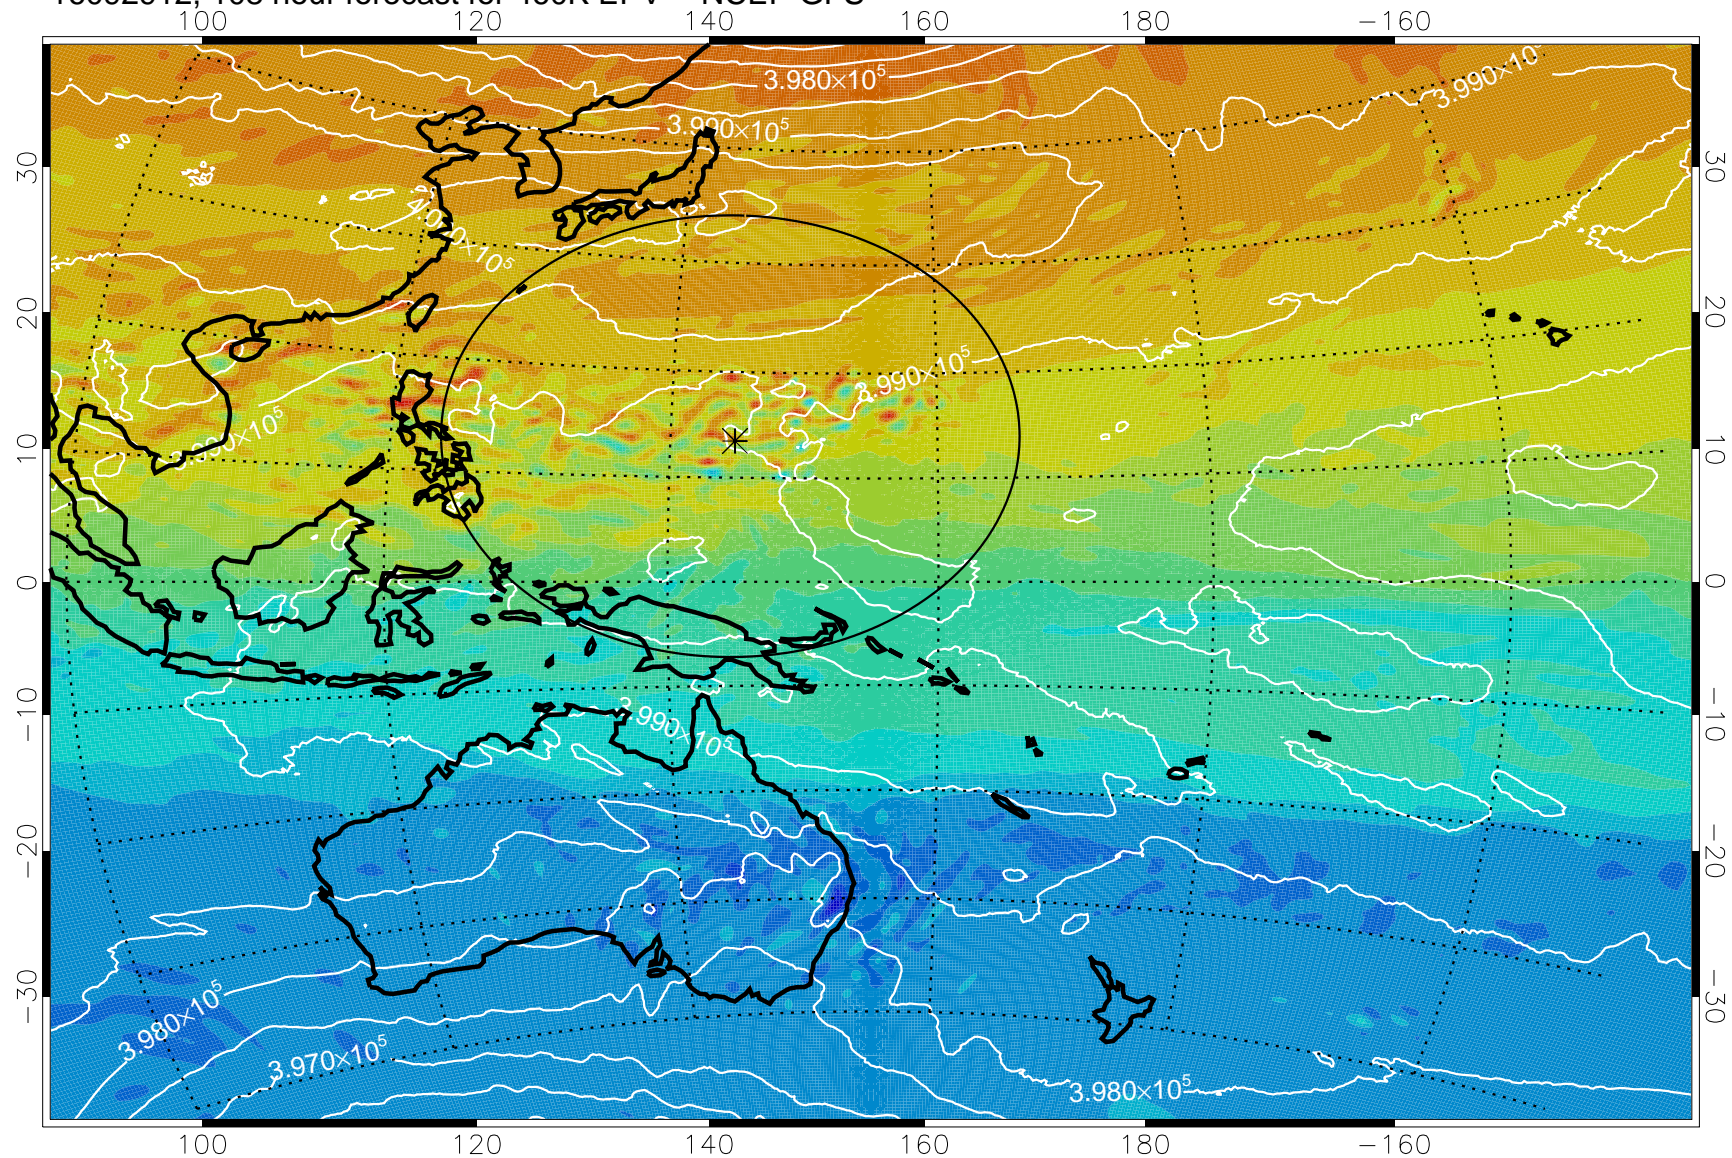

460K Montgomery Streamfunction, white

Range ring of 2304 km

16092812, 84 hour forecast for 460K EPV -- NCEP GFS

460K Montgomery Streamfunction, white

Range ring of 2304 km

16092818, 90 hour forecast for 460K EPV -- NCEP GFS

460K Montgomery Streamfunction, white

Range ring of 2304 km

16092900, 96 hour forecast for 460K EPV -- NCEP GFS

460K Montgomery Streamfunction, white

Range ring of 2304 km

16092906, 102 hour forecast for 460K EPV -- NCEP GFS

460K Montgomery Streamfunction, white

Range ring of 2304 km

16092912, 108 hour forecast for 460K EPV -- NCEP GFS

460K Montgomery Streamfunction, white

Range ring of 2304 km

16092918, 114 hour forecast for 460K EPV -- NCEP GFS

460K Montgomery Streamfunction, white

Range ring of 2304 km

16093000, 120 hour forecast for 460K EPV -- NCEP GFS

460K Montgomery Streamfunction, white

Range ring of 2304 km