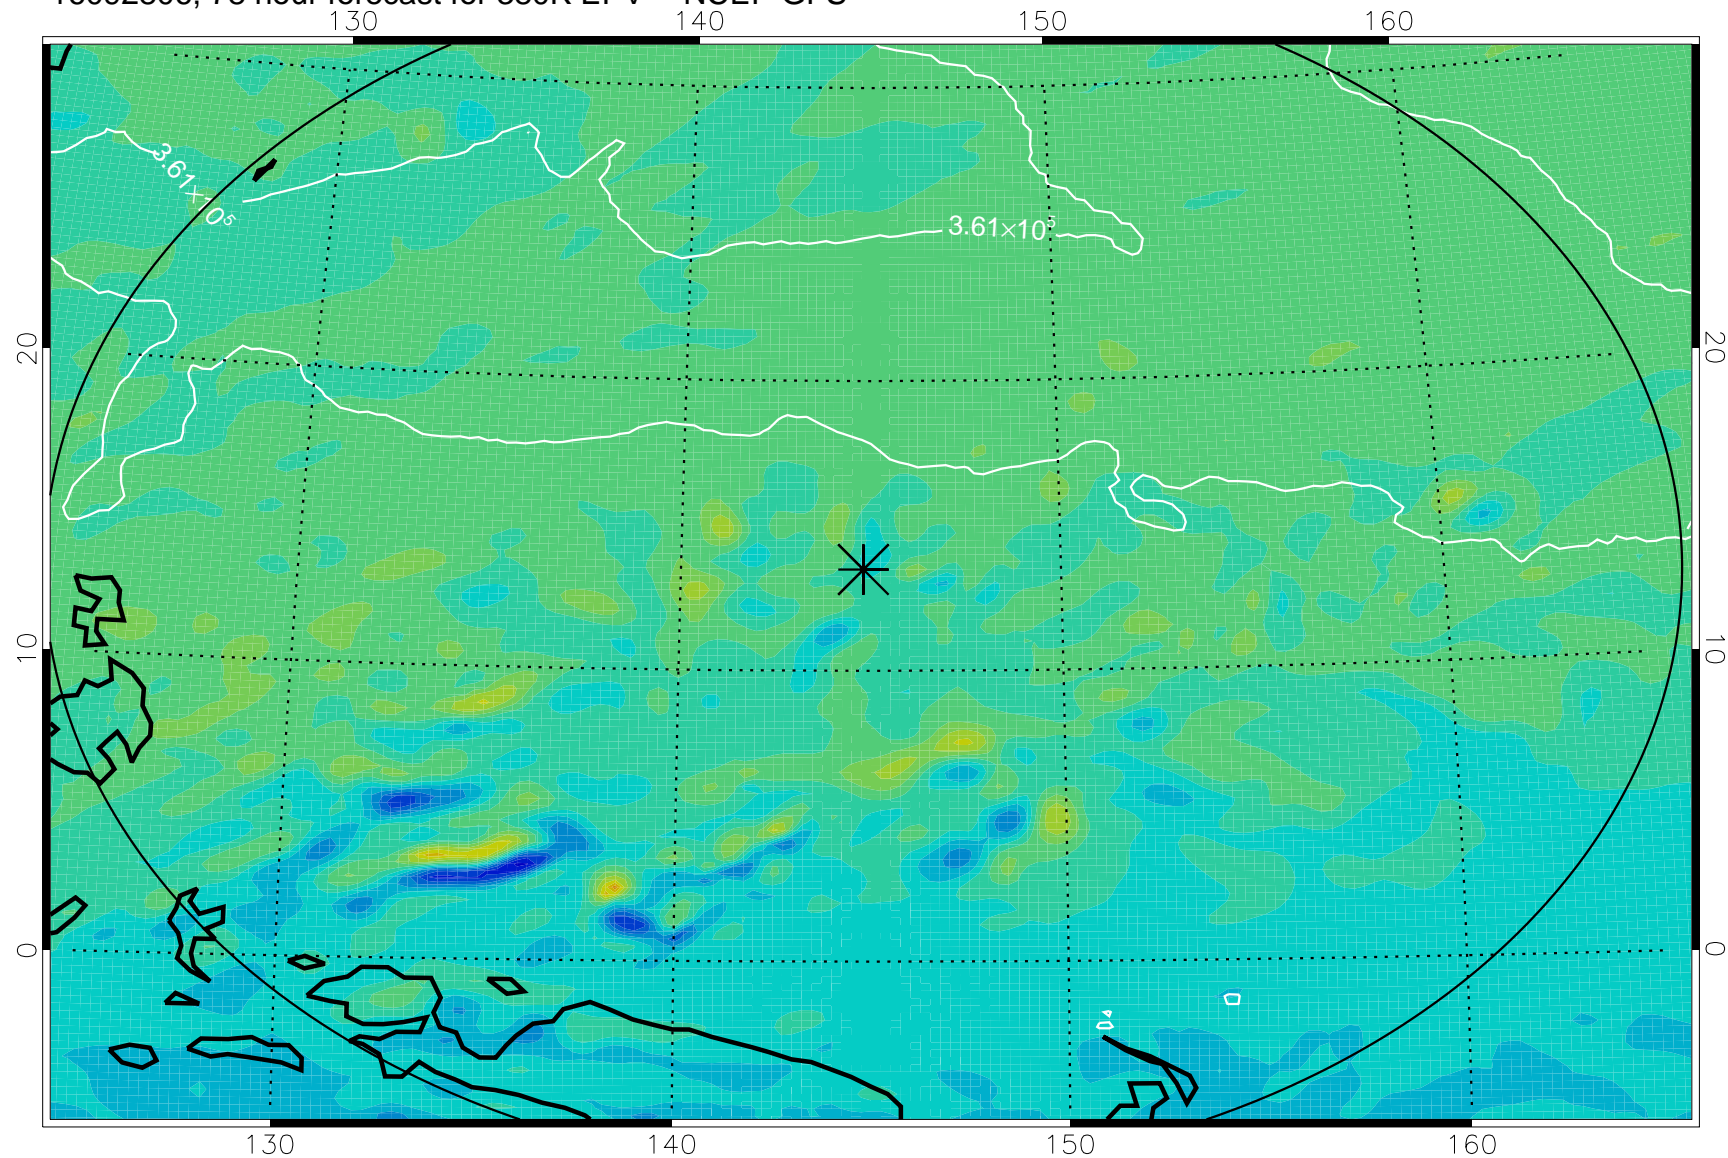

16092718, 66 hour forecast for 380K EPV -- NCEP GFS

380K Montgomery Streamfunction, white

Range ring of 2304 km

16092800, 72 hour forecast for 380K EPV -- NCEP GFS

380K Montgomery Streamfunction, white

Range ring of 2304 km

16092806, 78 hour forecast for 380K EPV -- NCEP GFS

380K Montgomery Streamfunction, white

Range ring of 2304 km

16092812, 84 hour forecast for 380K EPV -- NCEP GFS

380K Montgomery Streamfunction, white

Range ring of 2304 km

16092818, 90 hour forecast for 380K EPV -- NCEP GFS

380K Montgomery Streamfunction, white

Range ring of 2304 km

16092900, 96 hour forecast for 380K EPV -- NCEP GFS

380K Montgomery Streamfunction, white

Range ring of 2304 km

16092906, 102 hour forecast for 380K EPV -- NCEP GFS

16092912, 108 hour forecast for 380K EPV -- NCEP GFS

380K Montgomery Streamfunction, white

Range ring of 2304 km

16092918, 114 hour forecast for 380K EPV -- NCEP GFS