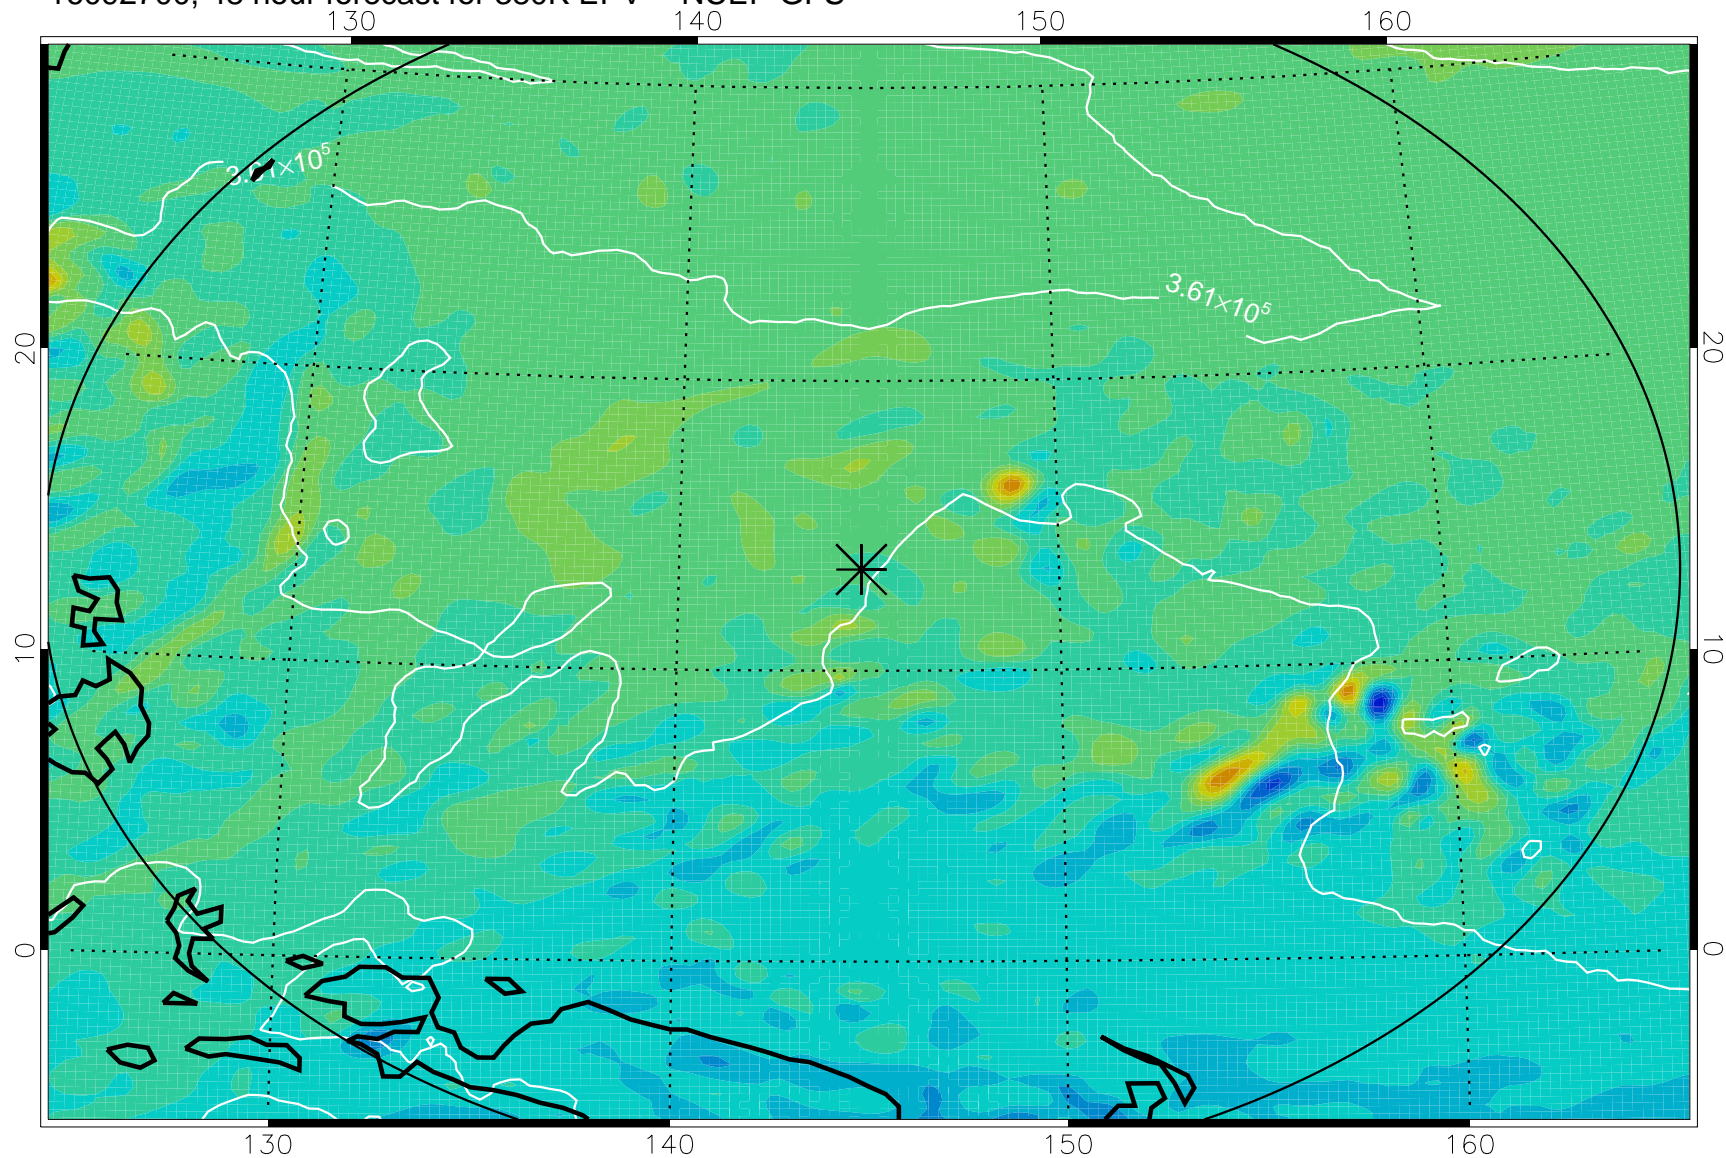

16092606, 30 hour forecast for 380K EPV -- NCEP GFS

380K Montgomery Streamfunction, white

Range ring of 2304 km

16092612, 36 hour forecast for 380K EPV -- NCEP GFS

380K Montgomery Streamfunction, white

Range ring of 2304 km

16092618, 42 hour forecast for 380K EPV -- NCEP GFS

380K Montgomery Streamfunction, white

Range ring of 2304 km

16092700, 48 hour forecast for 380K EPV -- NCEP GFS

380K Montgomery Streamfunction, white

Range ring of 2304 km

16092818, 90 hour forecast for 380K EPV -- NCEP GFS

380K Montgomery Streamfunction, white

Range ring of 2304 km

16092900, 96 hour forecast for 380K EPV -- NCEP GFS

380K Montgomery Streamfunction, white

Range ring of 2304 km

16092906, 102 hour forecast for 380K EPV -- NCEP GFS

16092912, 108 hour forecast for 380K EPV -- NCEP GFS

380K Montgomery Streamfunction, white

Range ring of 2304 km

16092918, 114 hour forecast for 380K EPV -- NCEP GFS