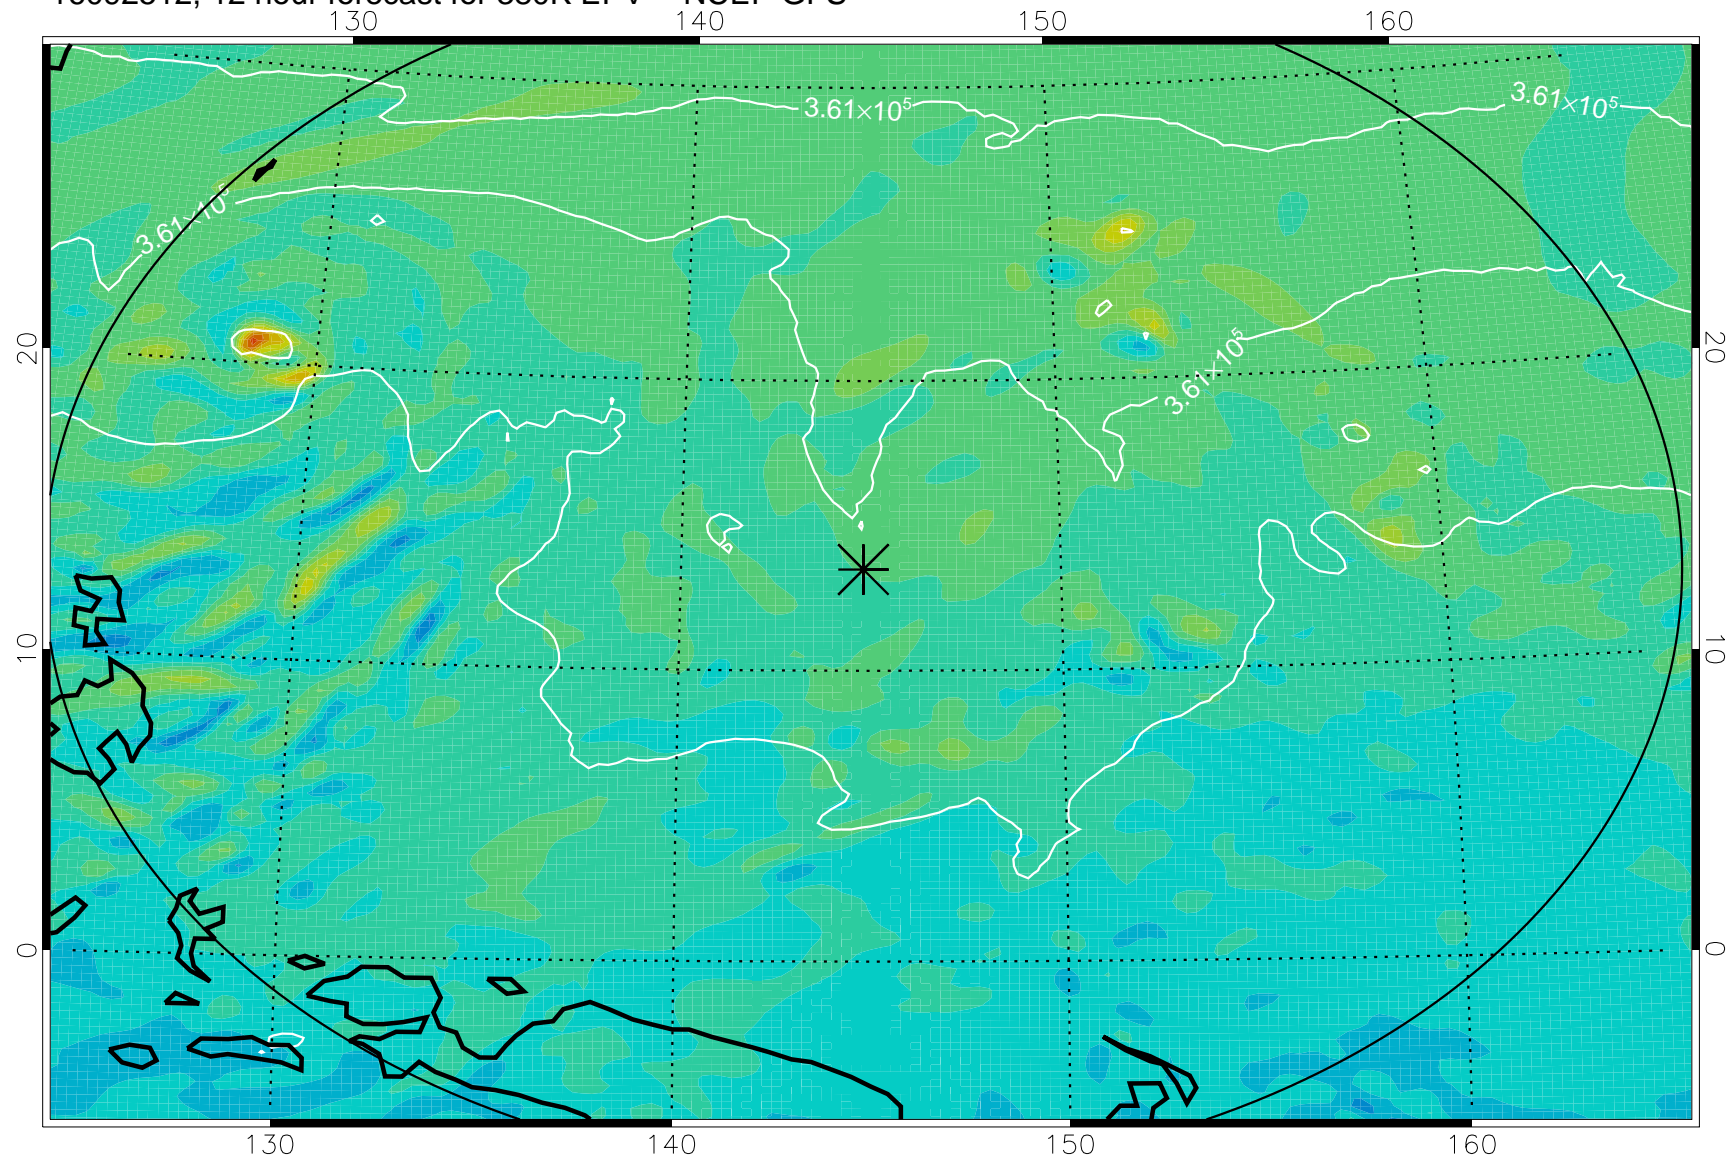

16092506, 6 hour forecast for 380K EPV -- NCEP GFS

380K Montgomery Streamfunction, white

Range ring of 2304 km

16092512, 12 hour forecast for 380K EPV -- NCEP GFS

380K Montgomery Streamfunction, white

Range ring of 2304 km

16092518, 18 hour forecast for 380K EPV -- NCEP GFS

380K Montgomery Streamfunction, white

Range ring of 2304 km

16092600, 24 hour forecast for 380K EPV -- NCEP GFS

380K Montgomery Streamfunction, white

Range ring of 2304 km

16092606, 30 hour forecast for 380K EPV -- NCEP GFS

380K Montgomery Streamfunction, white

Range ring of 2304 km

16092612, 36 hour forecast for 380K EPV -- NCEP GFS

380K Montgomery Streamfunction, white

Range ring of 2304 km

16092618, 42 hour forecast for 380K EPV -- NCEP GFS

380K Montgomery Streamfunction, white

Range ring of 2304 km

16092700, 48 hour forecast for 380K EPV -- NCEP GFS

380K Montgomery Streamfunction, white

Range ring of 2304 km