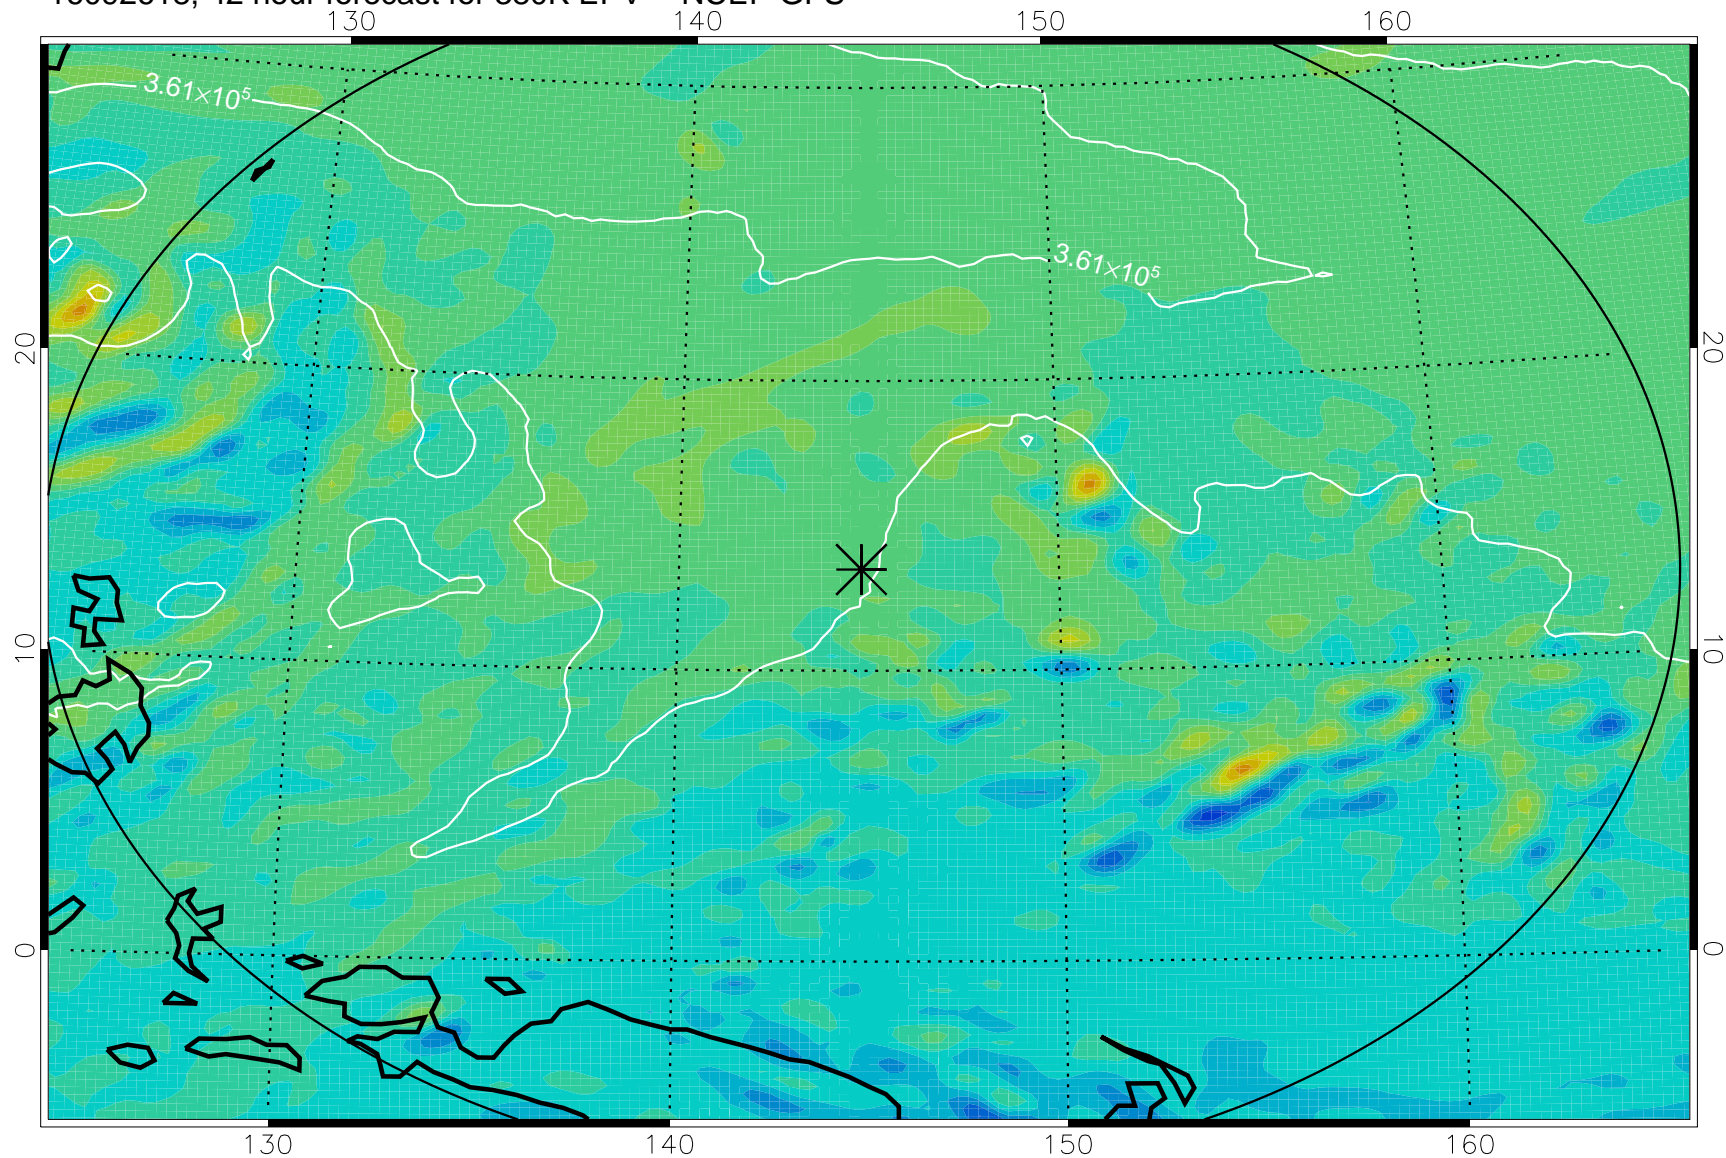

16092606, 30 hour forecast for 380K EPV -- NCEP GFS

380K Montgomery Streamfunction, white

Range ring of 2304 km

16092612, 36 hour forecast for 380K EPV -- NCEP GFS

380K Montgomery Streamfunction, white

Range ring of 2304 km

16092618, 42 hour forecast for 380K EPV -- NCEP GFS

380K Montgomery Streamfunction, white

Range ring of 2304 km

16092700, 48 hour forecast for 380K EPV -- NCEP GFS

380K Montgomery Streamfunction, white

Range ring of 2304 km

16092818, 90 hour forecast for 380K EPV -- NCEP GFS

380K Montgomery Streamfunction, white

Range ring of 2304 km

16092900, 96 hour forecast for 380K EPV -- NCEP GFS

380K Montgomery Streamfunction, white

Range ring of 2304 km

16092906, 102 hour forecast for 380K EPV -- NCEP GFS

16092912, 108 hour forecast for 380K EPV -- NCEP GFS

380K Montgomery Streamfunction, white

Range ring of 2304 km

16092918, 114 hour forecast for 380K EPV -- NCEP GFS