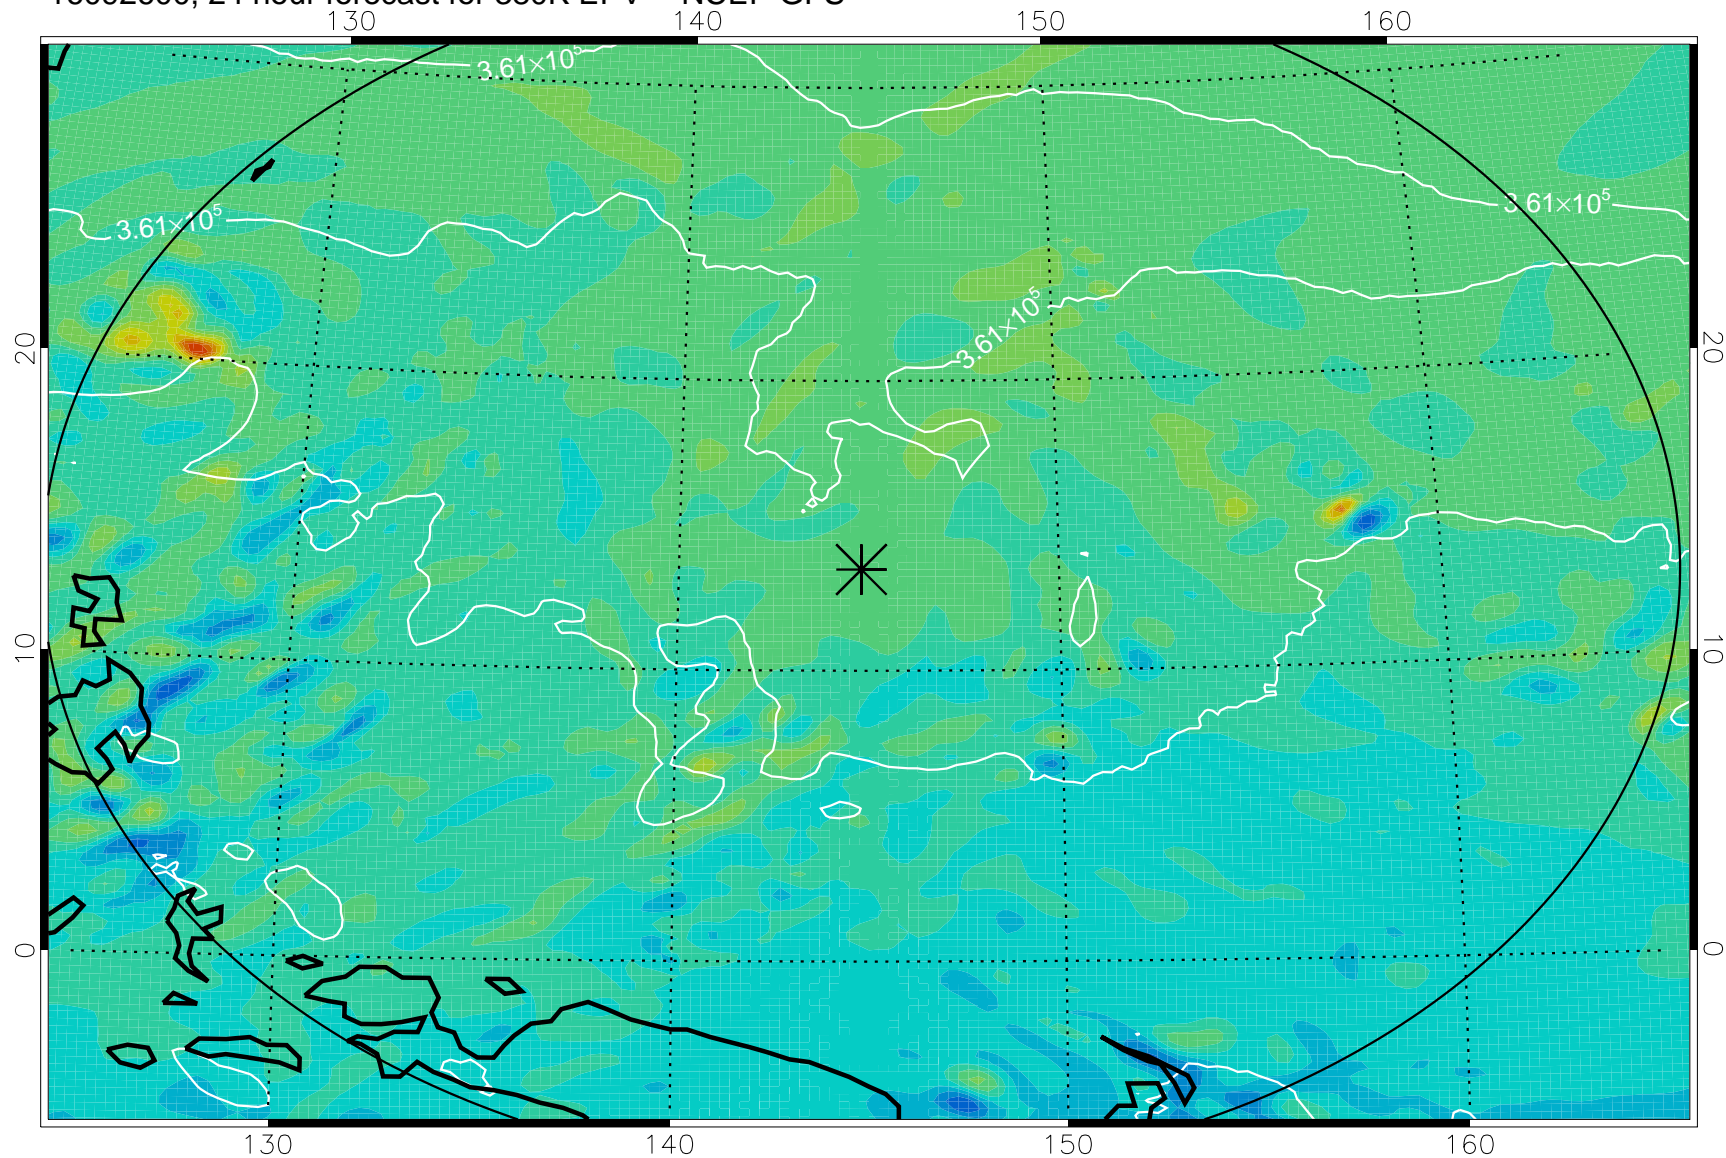

16092506, 6 hour forecast for 380K EPV -- NCEP GFS

380K Montgomery Streamfunction, white

Range ring of 2304 km

16092512, 12 hour forecast for 380K EPV -- NCEP GFS

380K Montgomery Streamfunction, white

Range ring of 2304 km

16092518, 18 hour forecast for 380K EPV -- NCEP GFS

380K Montgomery Streamfunction, white

Range ring of 2304 km

16092600, 24 hour forecast for 380K EPV -- NCEP GFS

380K Montgomery Streamfunction, white

Range ring of 2304 km

16092606, 30 hour forecast for 380K EPV -- NCEP GFS

380K Montgomery Streamfunction, white

Range ring of 2304 km

16092612, 36 hour forecast for 380K EPV -- NCEP GFS

380K Montgomery Streamfunction, white

Range ring of 2304 km

16092618, 42 hour forecast for 380K EPV -- NCEP GFS

380K Montgomery Streamfunction, white

Range ring of 2304 km

16092700, 48 hour forecast for 380K EPV -- NCEP GFS

380K Montgomery Streamfunction, white

Range ring of 2304 km