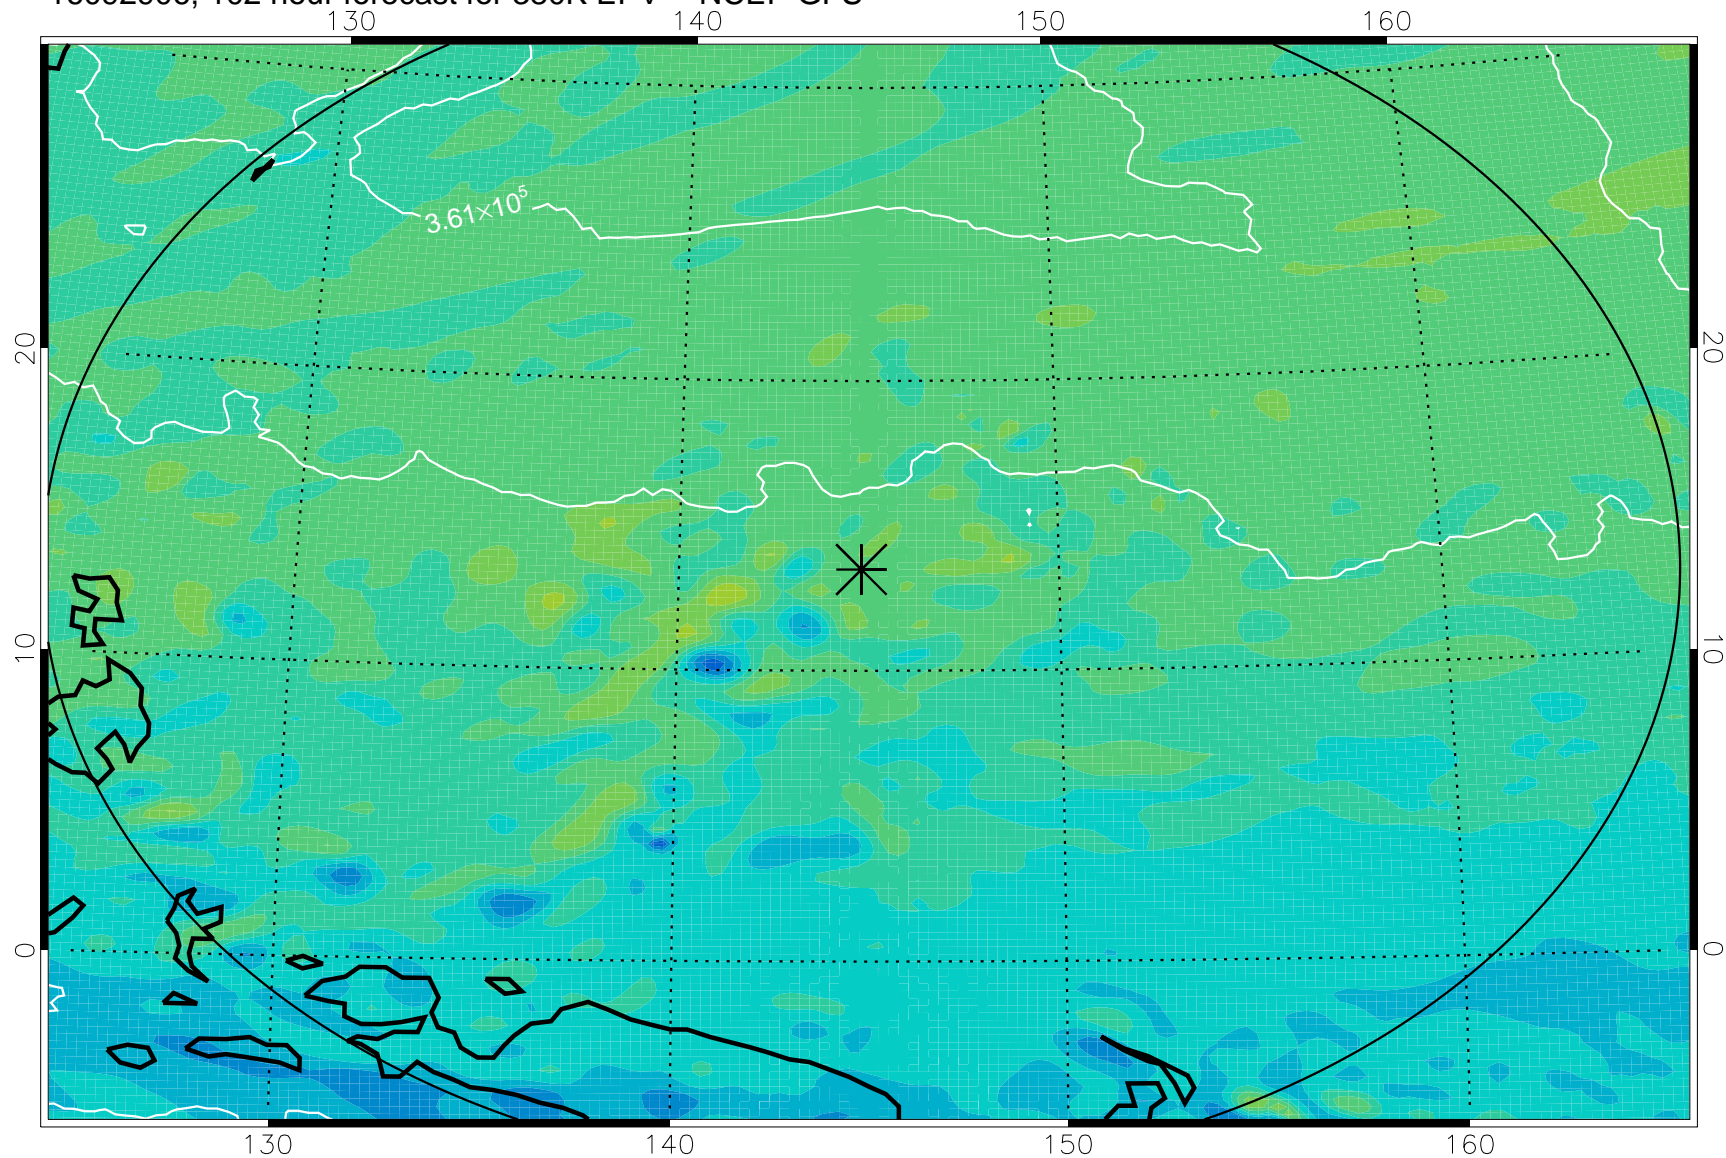

16092806, 78 hour forecast for 380K EPV -- NCEP GFS

380K Montgomery Streamfunction, white

Range ring of 2304 km

16092812, 84 hour forecast for 380K EPV -- NCEP GFS

380K Montgomery Streamfunction, white

Range ring of 2304 km

16092818, 90 hour forecast for 380K EPV -- NCEP GFS

380K Montgomery Streamfunction, white

Range ring of 2304 km

16092900, 96 hour forecast for 380K EPV -- NCEP GFS

380K Montgomery Streamfunction, white

Range ring of 2304 km

16092906, 102 hour forecast for 380K EPV -- NCEP GFS

16092912, 108 hour forecast for 380K EPV -- NCEP GFS

380K Montgomery Streamfunction, white

Range ring of 2304 km

16092918, 114 hour forecast for 380K EPV -- NCEP GFS

380K Montgomery Streamfunction, white

Range ring of 2304 km

16093000, 120 hour forecast for 380K EPV -- NCEP GFS

380K Montgomery Streamfunction, white

Range ring of 2304 km