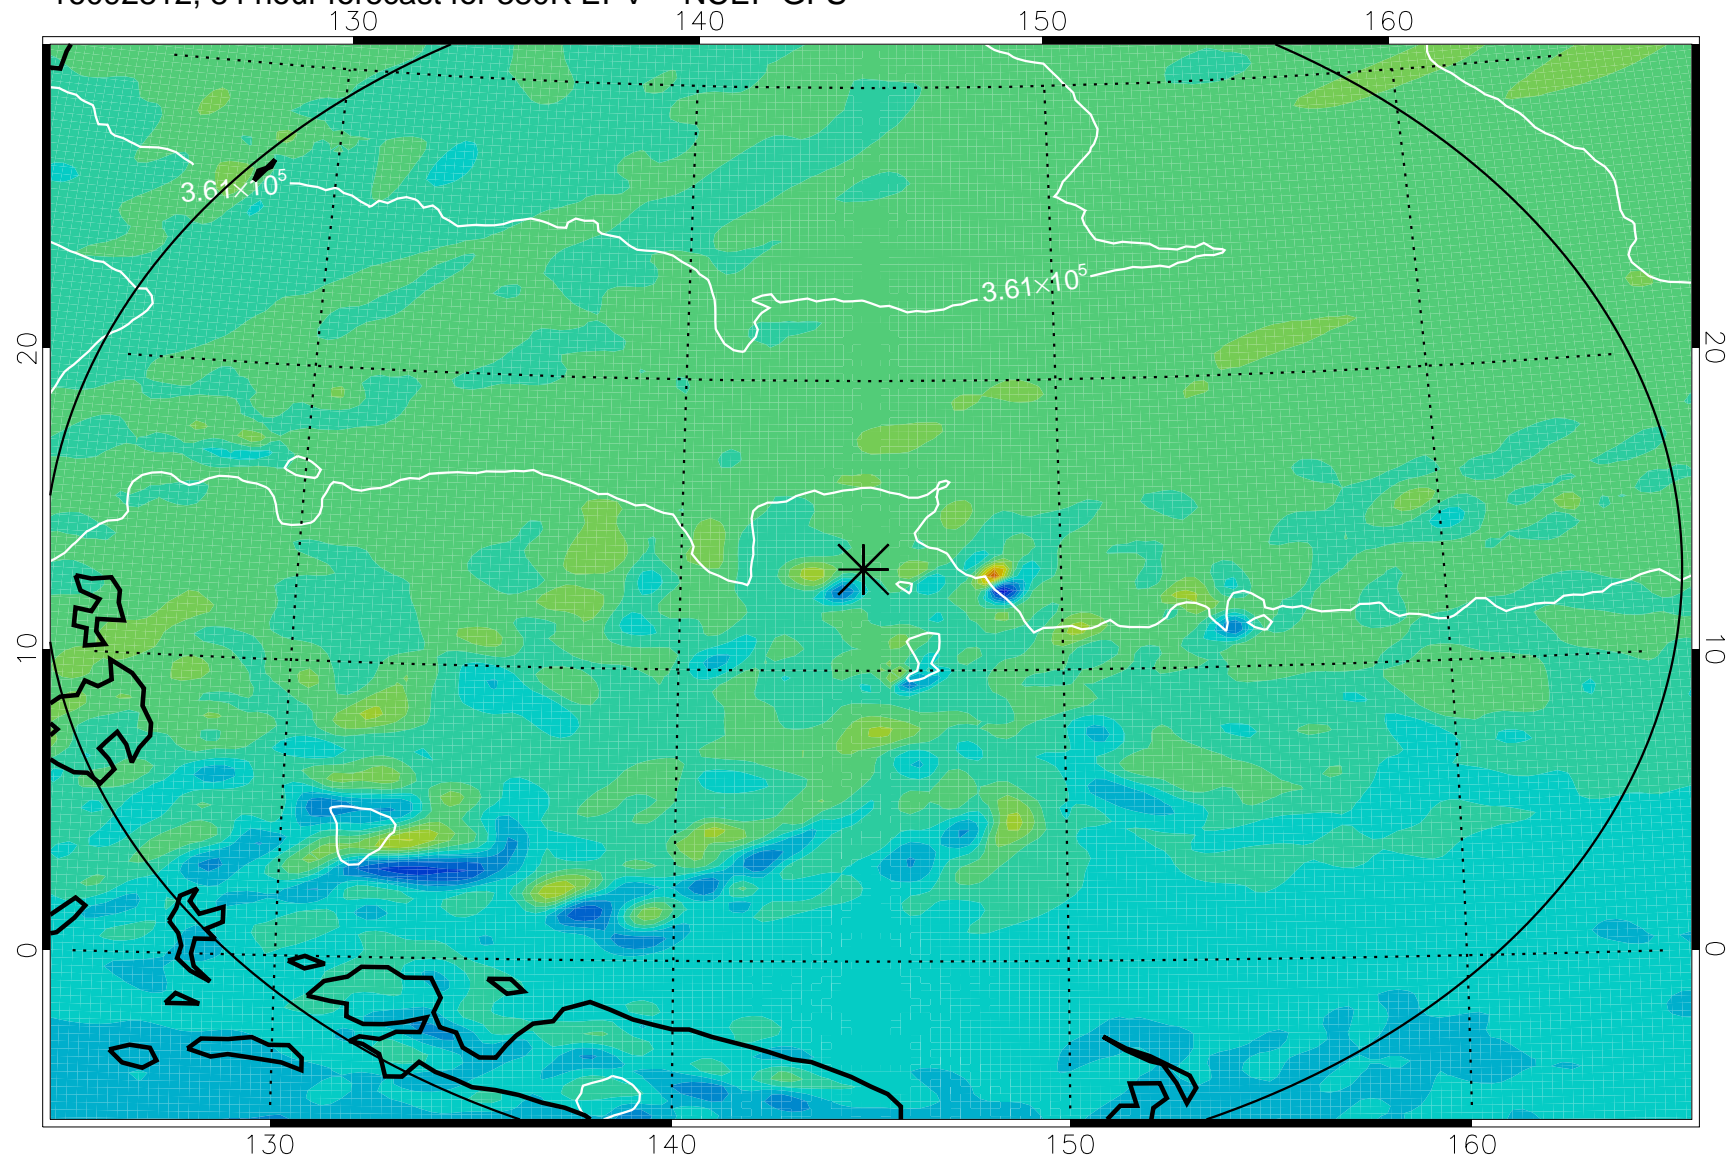

16092718, 66 hour forecast for 380K EPV -- NCEP GFS

380K Montgomery Streamfunction, white

Range ring of 2304 km

16092800, 72 hour forecast for 380K EPV -- NCEP GFS

380K Montgomery Streamfunction, white

Range ring of 2304 km

16092806, 78 hour forecast for 380K EPV -- NCEP GFS

380K Montgomery Streamfunction, white

Range ring of 2304 km

16092812, 84 hour forecast for 380K EPV -- NCEP GFS

380K Montgomery Streamfunction, white

Range ring of 2304 km

16092818, 90 hour forecast for 380K EPV -- NCEP GFS

380K Montgomery Streamfunction, white

Range ring of 2304 km

16092900, 96 hour forecast for 380K EPV -- NCEP GFS

380K Montgomery Streamfunction, white

Range ring of 2304 km

16092906, 102 hour forecast for 380K EPV -- NCEP GFS

16092912, 108 hour forecast for 380K EPV -- NCEP GFS

380K Montgomery Streamfunction, white

Range ring of 2304 km

16092918, 114 hour forecast for 380K EPV -- NCEP GFS