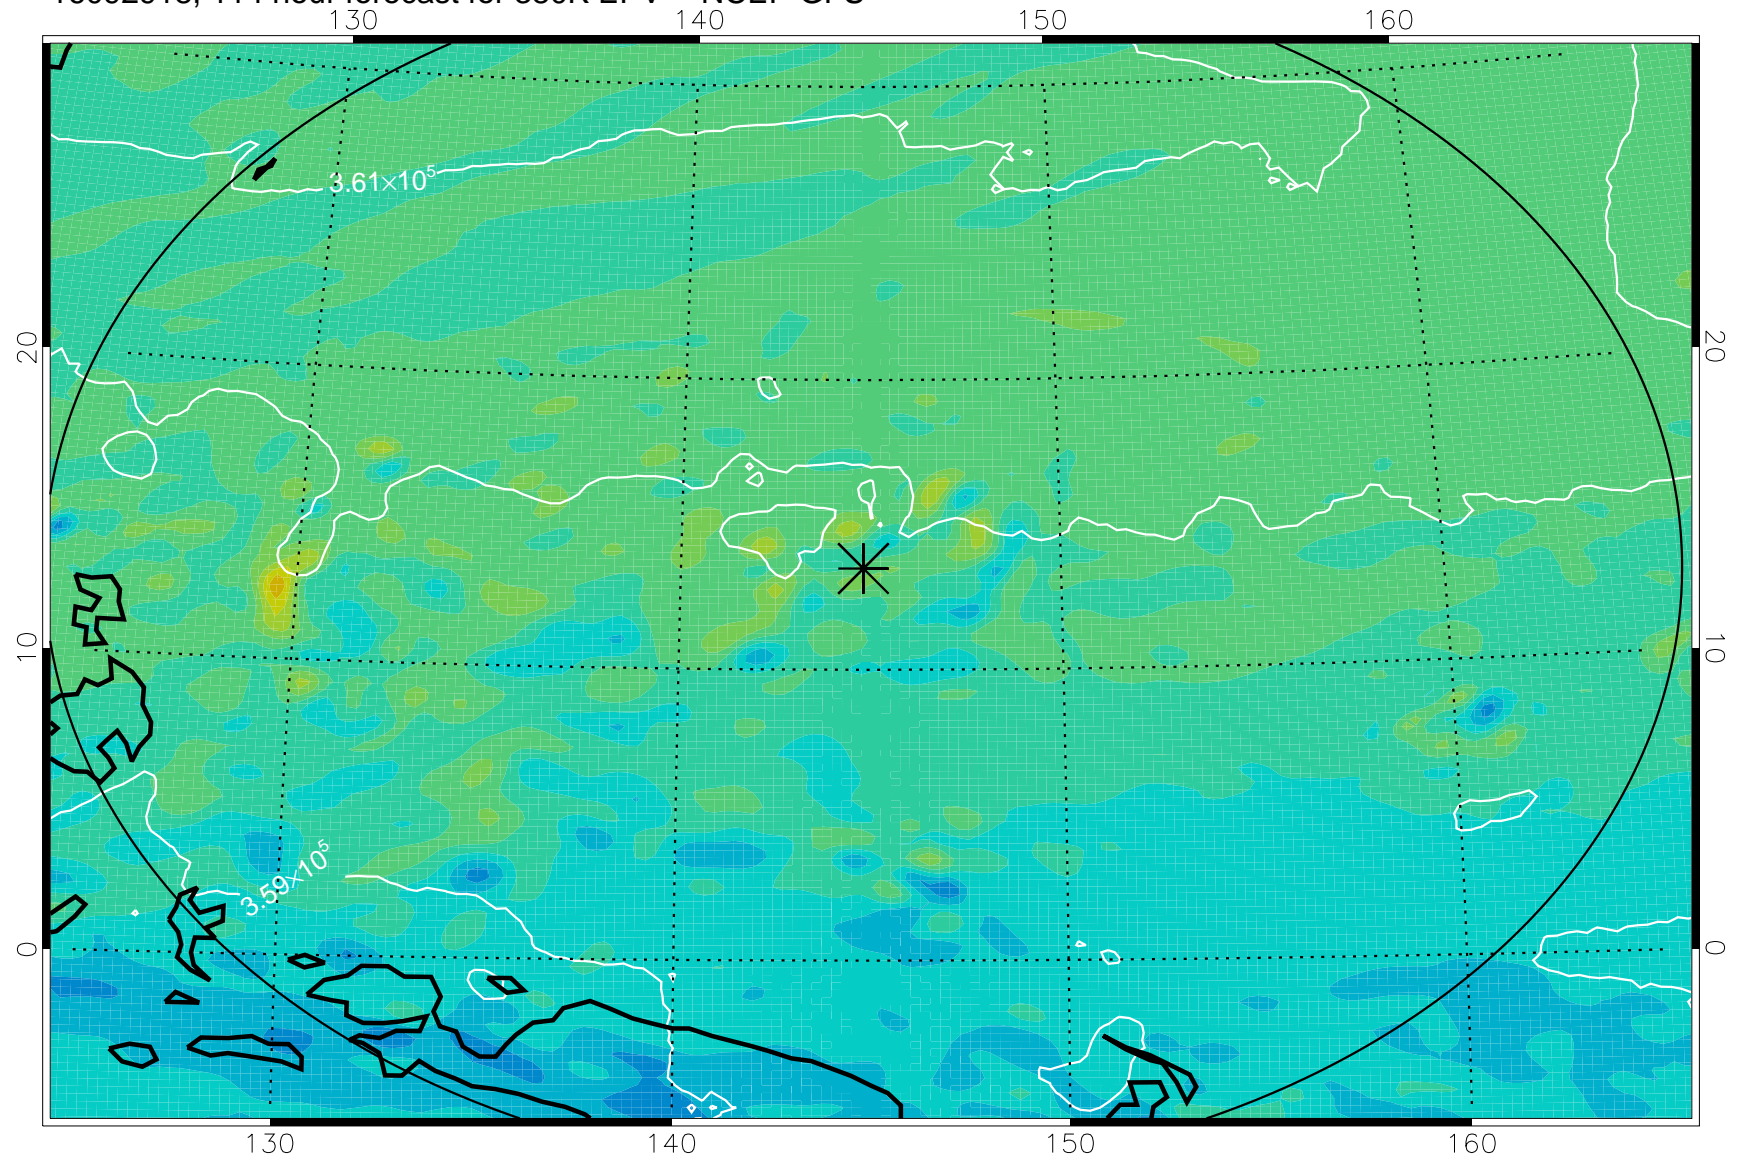

16092806, 78 hour forecast for 380K EPV -- NCEP GFS

380K Montgomery Streamfunction, white

Range ring of 2304 km

16092812, 84 hour forecast for 380K EPV -- NCEP GFS

380K Montgomery Streamfunction, white

Range ring of 2304 km

16092818, 90 hour forecast for 380K EPV -- NCEP GFS

380K Montgomery Streamfunction, white

Range ring of 2304 km

16092900, 96 hour forecast for 380K EPV -- NCEP GFS

380K Montgomery Streamfunction, white

Range ring of 2304 km

16092906, 102 hour forecast for 380K EPV -- NCEP GFS

16092912, 108 hour forecast for 380K EPV -- NCEP GFS

380K Montgomery Streamfunction, white

Range ring of 2304 km

16092918, 114 hour forecast for 380K EPV -- NCEP GFS

380K Montgomery Streamfunction, white

Range ring of 2304 km

16093000, 120 hour forecast for 380K EPV -- NCEP GFS

380K Montgomery Streamfunction, white

Range ring of 2304 km