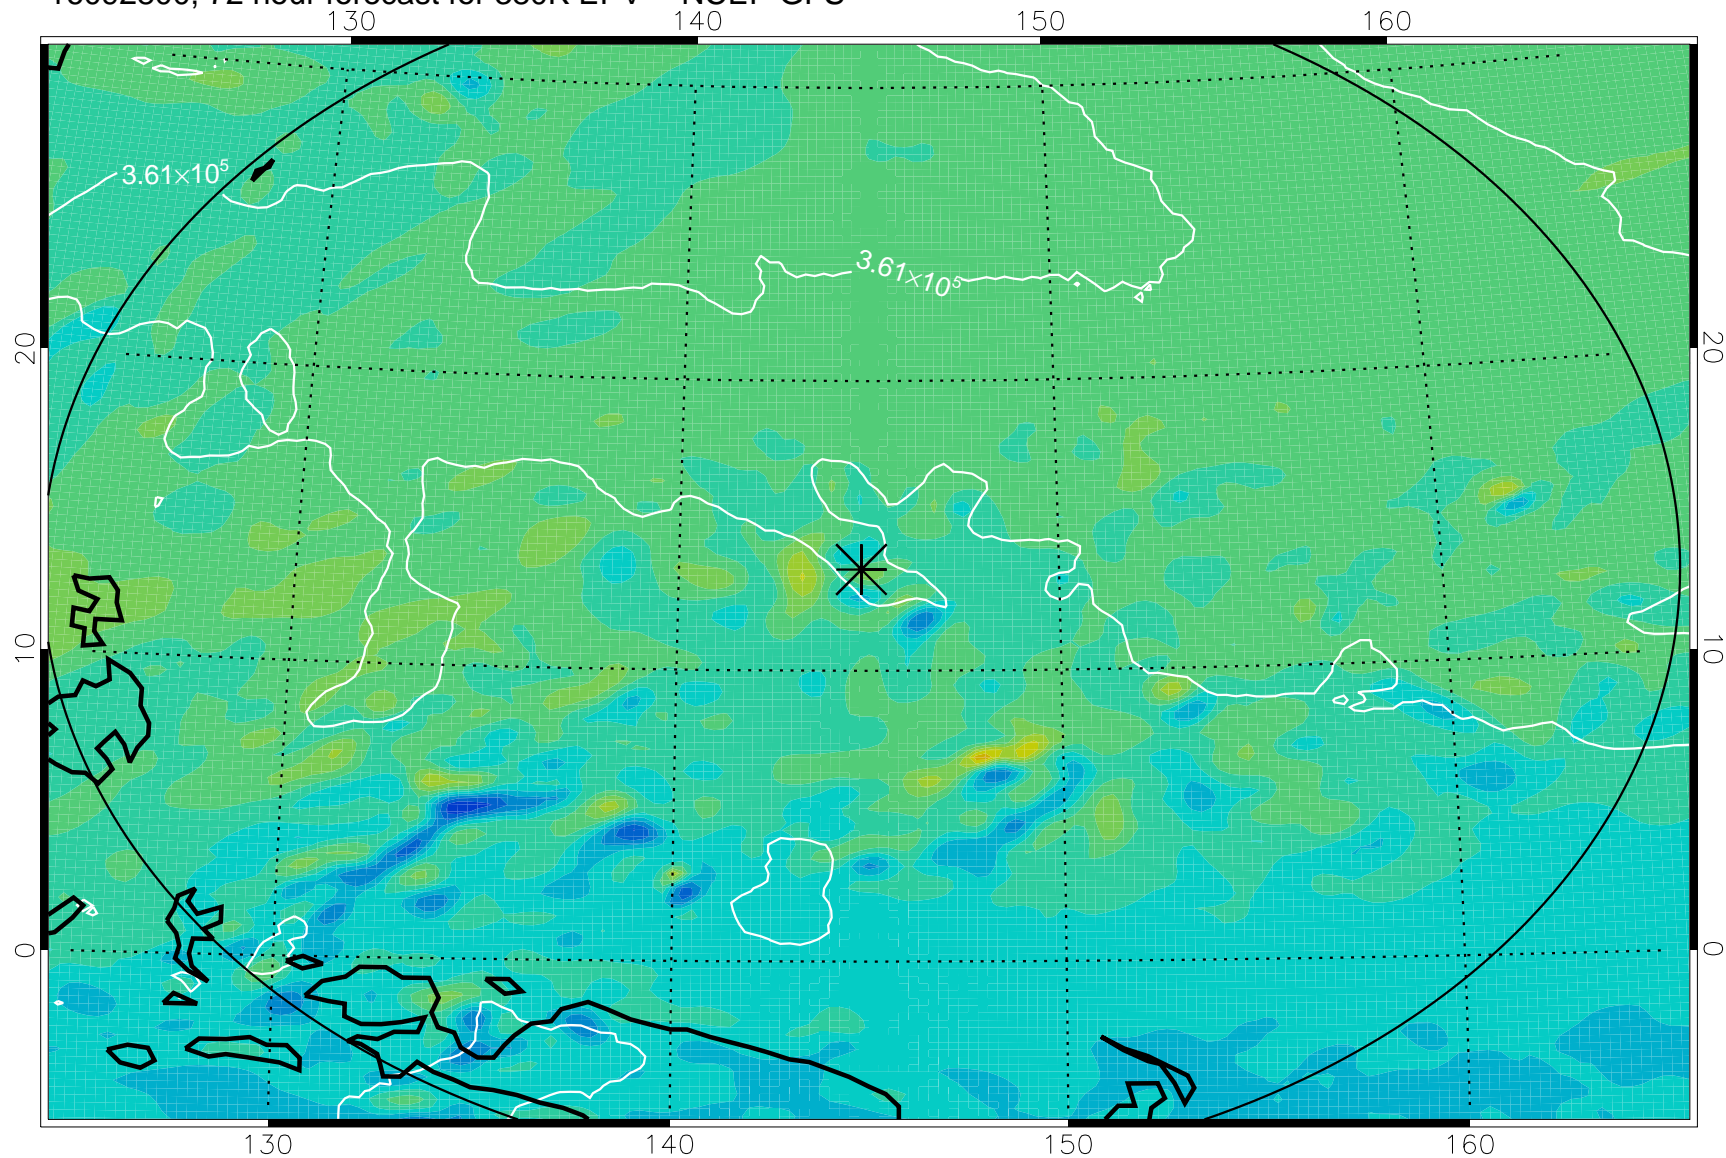

16092706, 54 hour forecast for 380K EPV -- NCEP GFS

380K Montgomery Streamfunction, white

Range ring of 2304 km

16092712, 60 hour forecast for 380K EPV -- NCEP GFS

380K Montgomery Streamfunction, white

Range ring of 2304 km

16092718, 66 hour forecast for 380K EPV -- NCEP GFS

380K Montgomery Streamfunction, white

Range ring of 2304 km

16092800, 72 hour forecast for 380K EPV -- NCEP GFS

380K Montgomery Streamfunction, white

Range ring of 2304 km

16092806, 78 hour forecast for 380K EPV -- NCEP GFS

380K Montgomery Streamfunction, white

Range ring of 2304 km

16092812, 84 hour forecast for 380K EPV -- NCEP GFS

380K Montgomery Streamfunction, white

Range ring of 2304 km

16092906, 102 hour forecast for 380K EPV -- NCEP GFS

16092912, 108 hour forecast for 380K EPV -- NCEP GFS

380K Montgomery Streamfunction, white

Range ring of 2304 km

16092918, 114 hour forecast for 380K EPV -- NCEP GFS