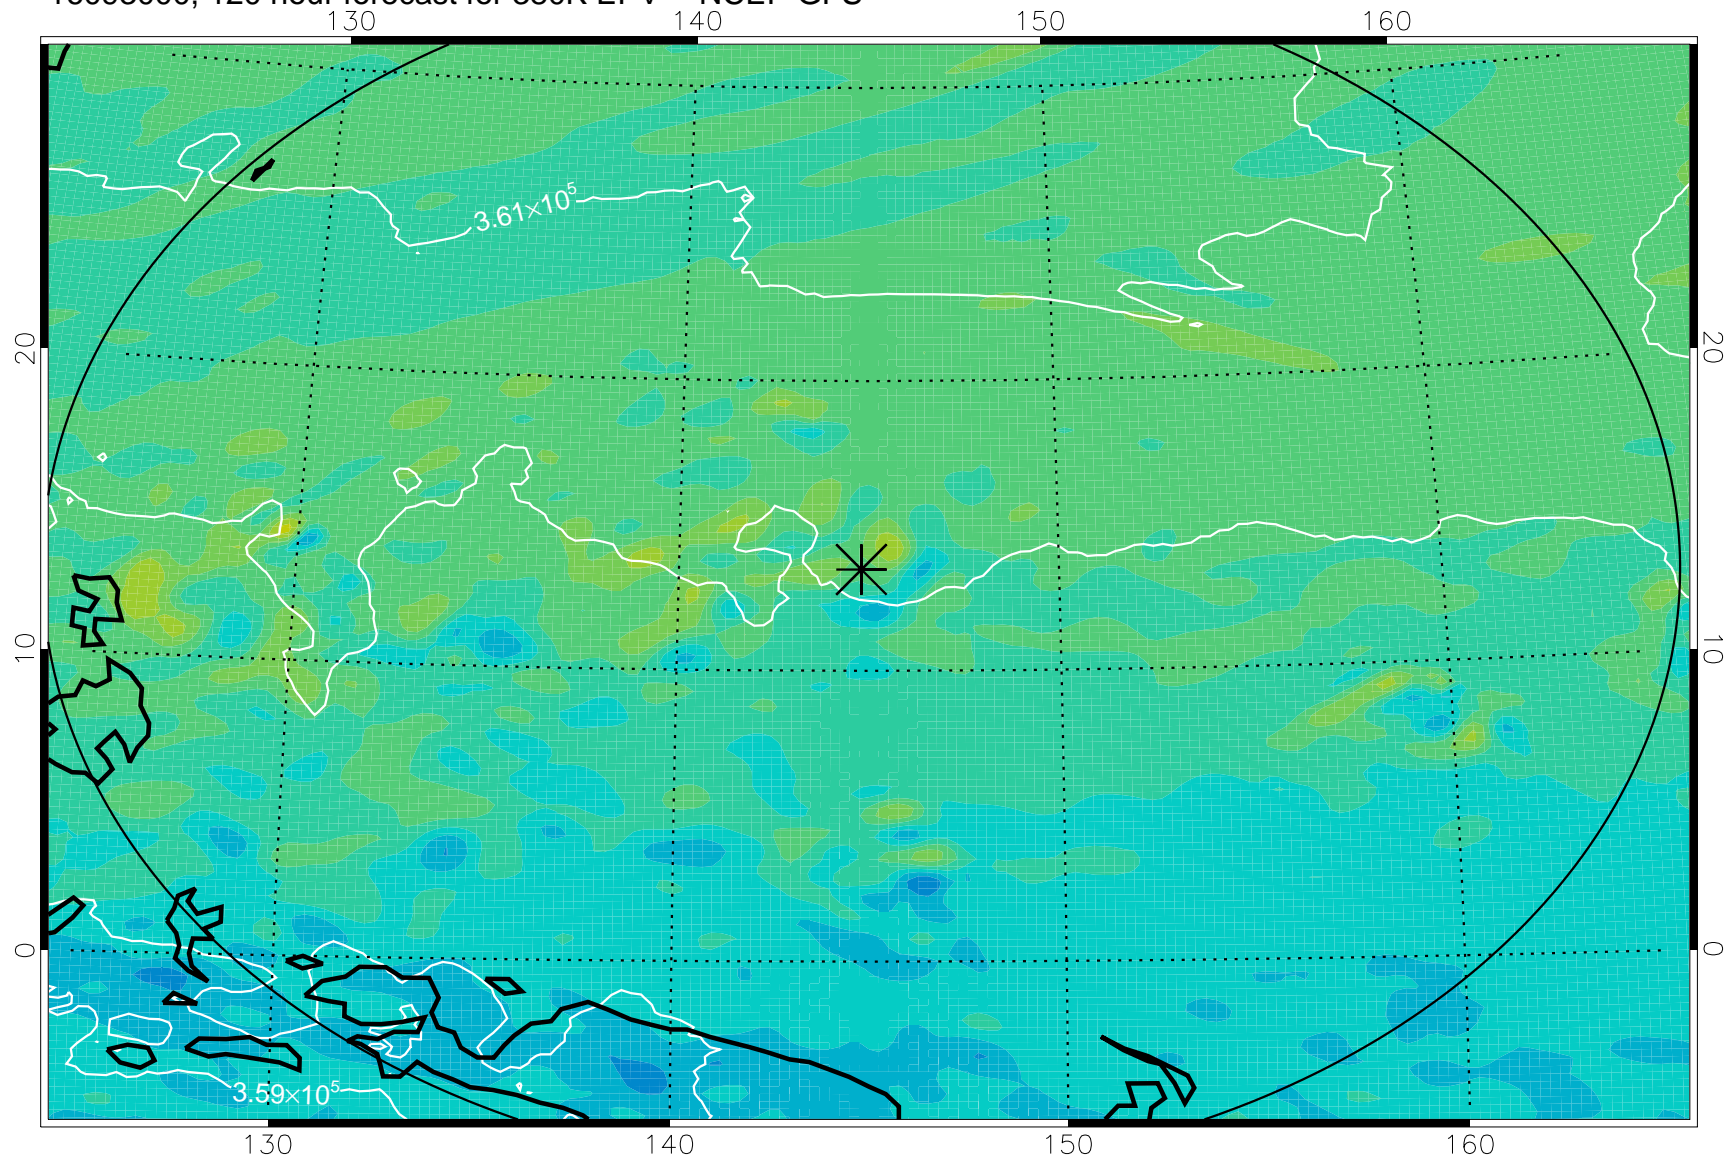

16092806, 78 hour forecast for 380K EPV -- NCEP GFS

380K Montgomery Streamfunction, white

Range ring of 2304 km

16092812, 84 hour forecast for 380K EPV -- NCEP GFS

380K Montgomery Streamfunction, white

Range ring of 2304 km

16092818, 90 hour forecast for 380K EPV -- NCEP GFS

380K Montgomery Streamfunction, white

Range ring of 2304 km

16092900, 96 hour forecast for 380K EPV -- NCEP GFS

380K Montgomery Streamfunction, white

Range ring of 2304 km

16092906, 102 hour forecast for 380K EPV -- NCEP GFS

16092912, 108 hour forecast for 380K EPV -- NCEP GFS

380K Montgomery Streamfunction, white

Range ring of 2304 km

16092918, 114 hour forecast for 380K EPV -- NCEP GFS

380K Montgomery Streamfunction, white

Range ring of 2304 km

16093000, 120 hour forecast for 380K EPV -- NCEP GFS

380K Montgomery Streamfunction, white

Range ring of 2304 km