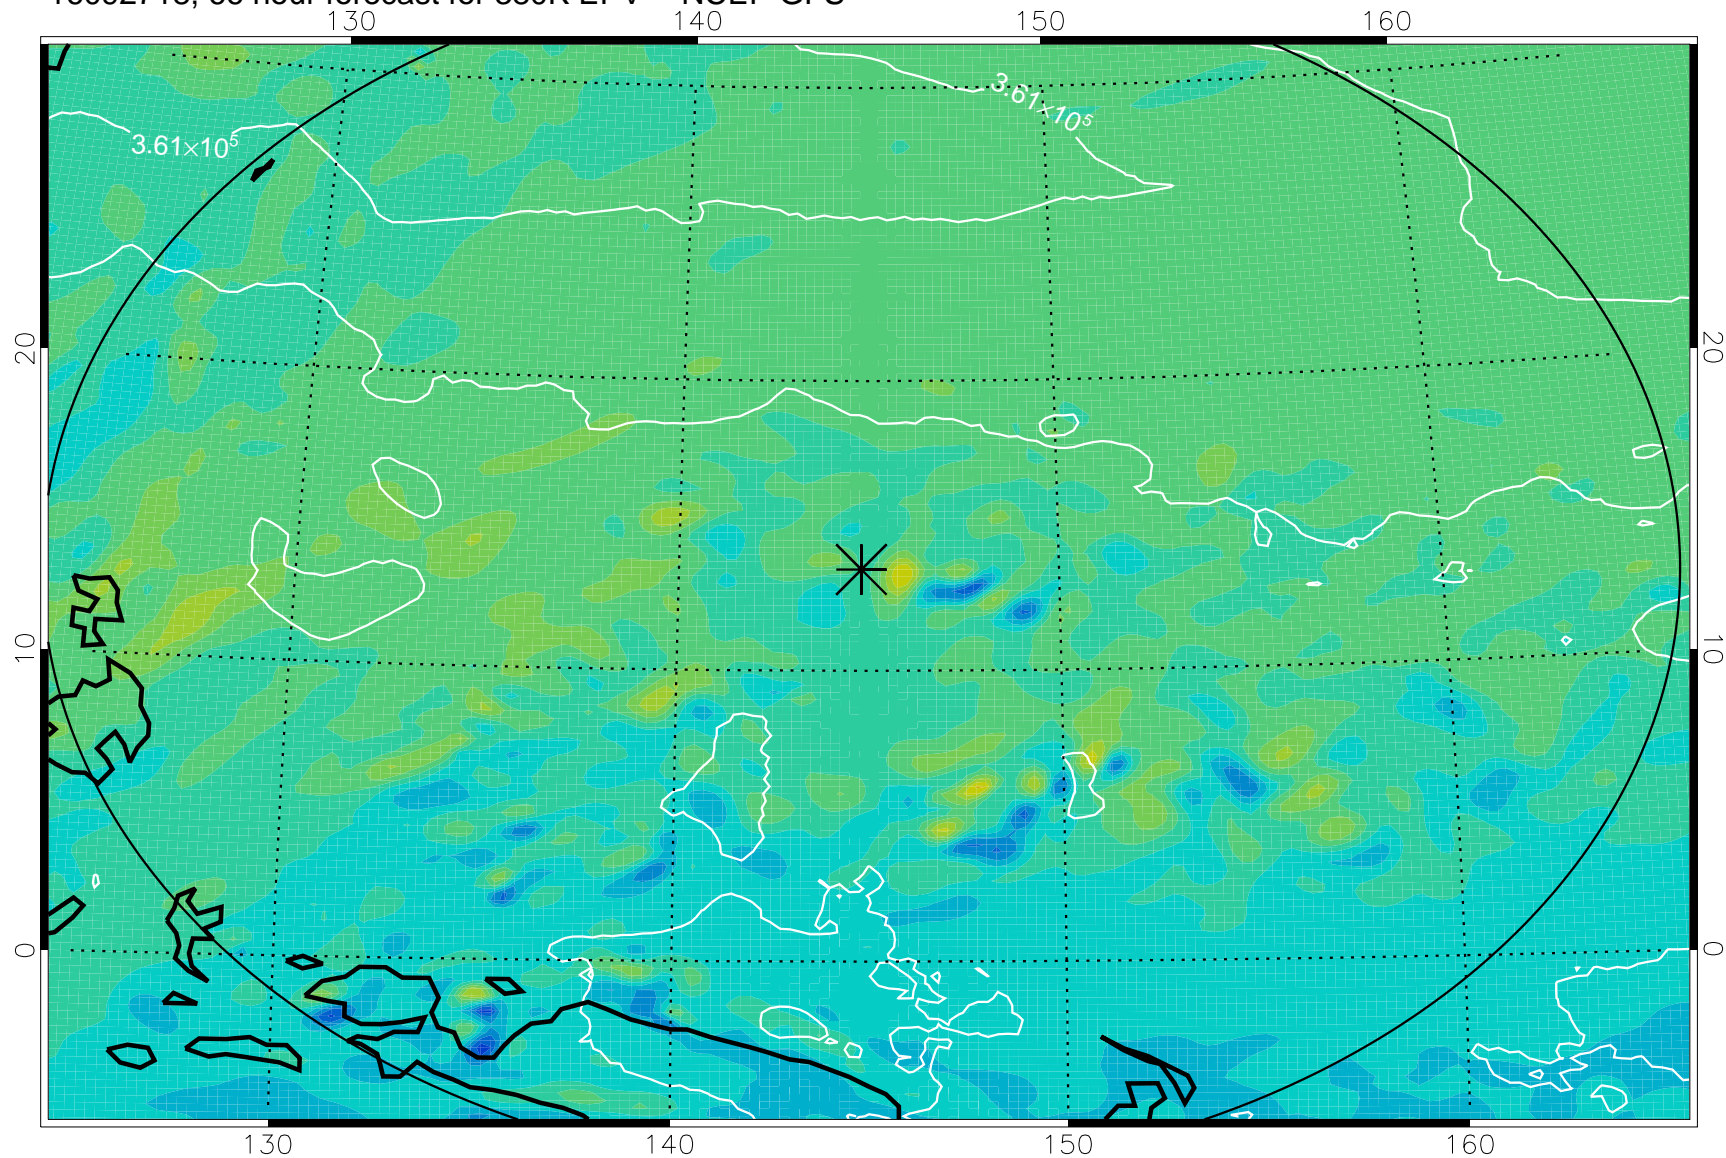

16092706, 54 hour forecast for 380K EPV -- NCEP GFS

380K Montgomery Streamfunction, white

Range ring of 2304 km

16092712, 60 hour forecast for 380K EPV -- NCEP GFS

380K Montgomery Streamfunction, white

Range ring of 2304 km

16092718, 66 hour forecast for 380K EPV -- NCEP GFS

380K Montgomery Streamfunction, white

Range ring of 2304 km

16092800, 72 hour forecast for 380K EPV -- NCEP GFS

380K Montgomery Streamfunction, white

Range ring of 2304 km

16092806, 78 hour forecast for 380K EPV -- NCEP GFS

380K Montgomery Streamfunction, white

Range ring of 2304 km

16092812, 84 hour forecast for 380K EPV -- NCEP GFS

380K Montgomery Streamfunction, white

Range ring of 2304 km

16092906, 102 hour forecast for 380K EPV -- NCEP GFS

16092912, 108 hour forecast for 380K EPV -- NCEP GFS

380K Montgomery Streamfunction, white

Range ring of 2304 km

16092918, 114 hour forecast for 380K EPV -- NCEP GFS