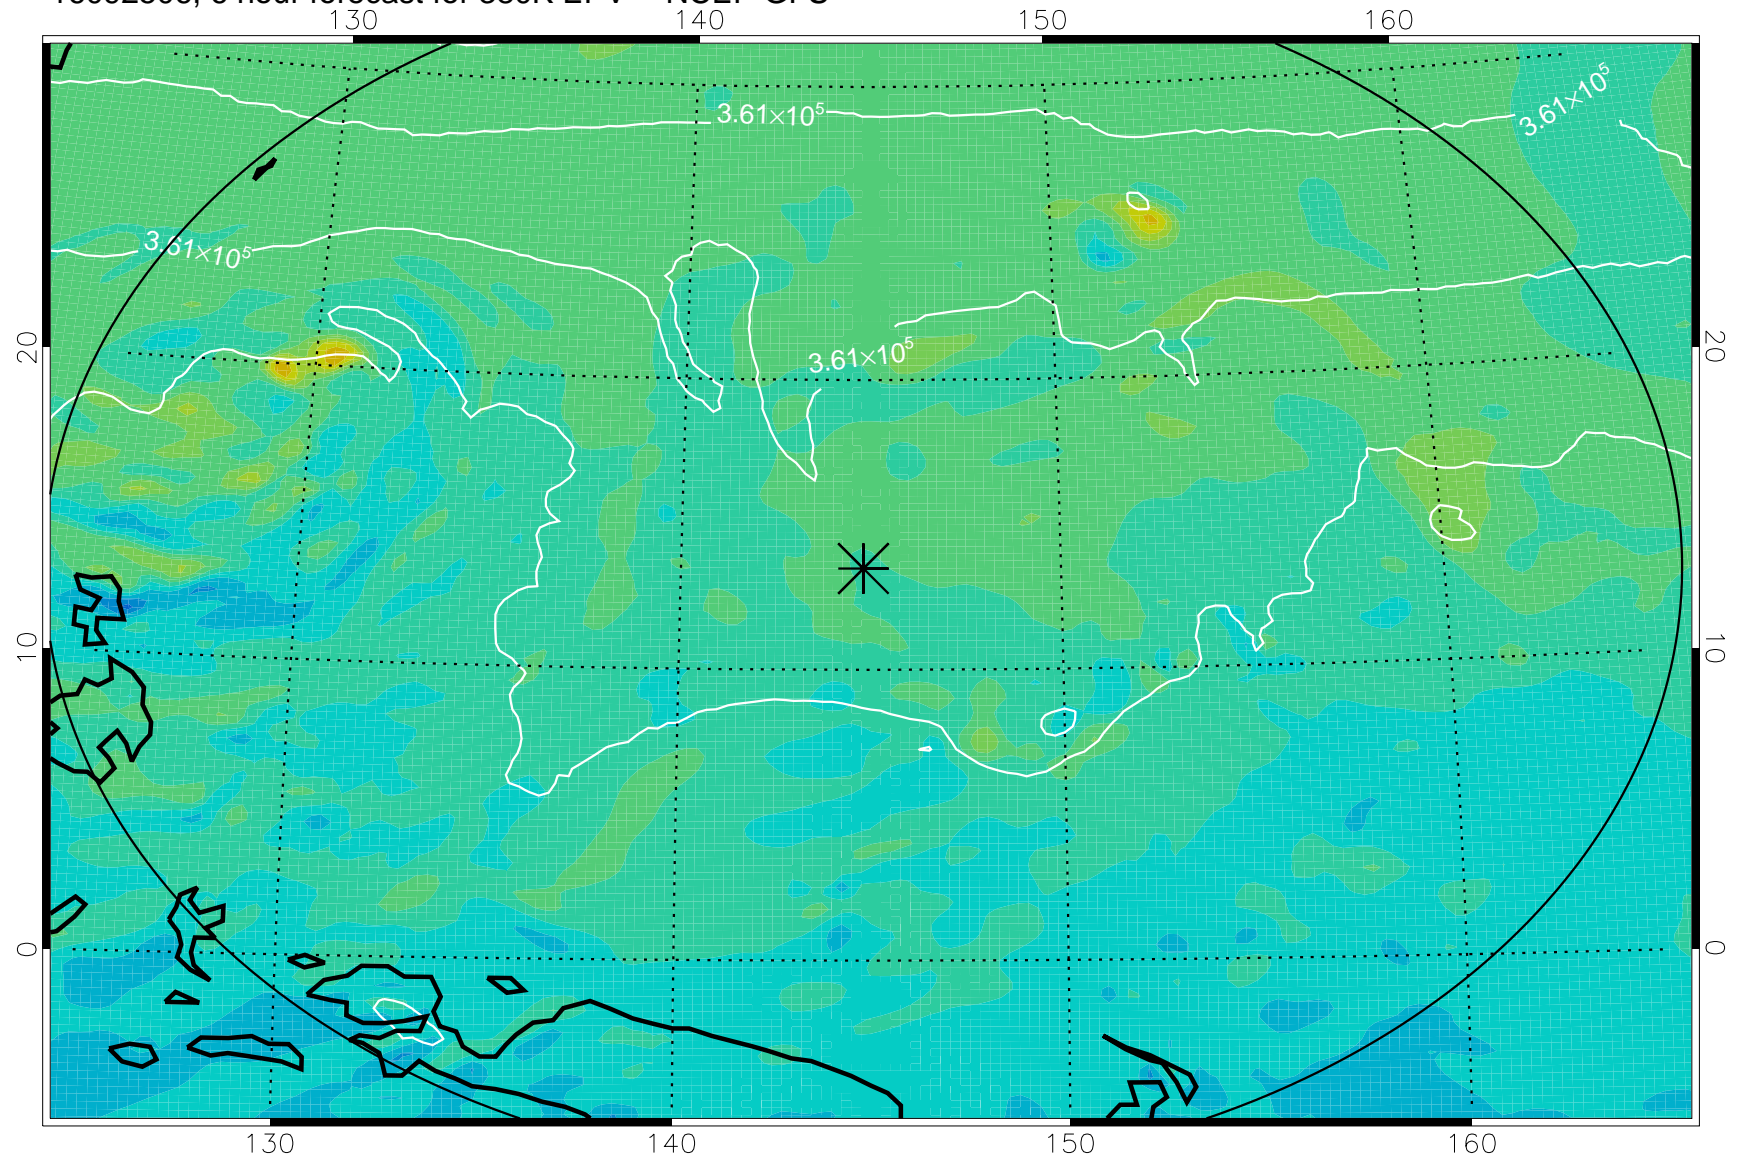

16092506, 6 hour forecast for 380K EPV -- NCEP GFS

380K Montgomery Streamfunction, white

Range ring of 2304 km

16092512, 12 hour forecast for 380K EPV -- NCEP GFS

380K Montgomery Streamfunction, white

Range ring of 2304 km

16092518, 18 hour forecast for 380K EPV -- NCEP GFS

380K Montgomery Streamfunction, white

Range ring of 2304 km

16092600, 24 hour forecast for 380K EPV -- NCEP GFS

380K Montgomery Streamfunction, white

Range ring of 2304 km

16092606, 30 hour forecast for 380K EPV -- NCEP GFS

380K Montgomery Streamfunction, white

Range ring of 2304 km

16092612, 36 hour forecast for 380K EPV -- NCEP GFS

380K Montgomery Streamfunction, white

Range ring of 2304 km

16092618, 42 hour forecast for 380K EPV -- NCEP GFS

380K Montgomery Streamfunction, white

Range ring of 2304 km

16092700, 48 hour forecast for 380K EPV -- NCEP GFS

380K Montgomery Streamfunction, white

Range ring of 2304 km