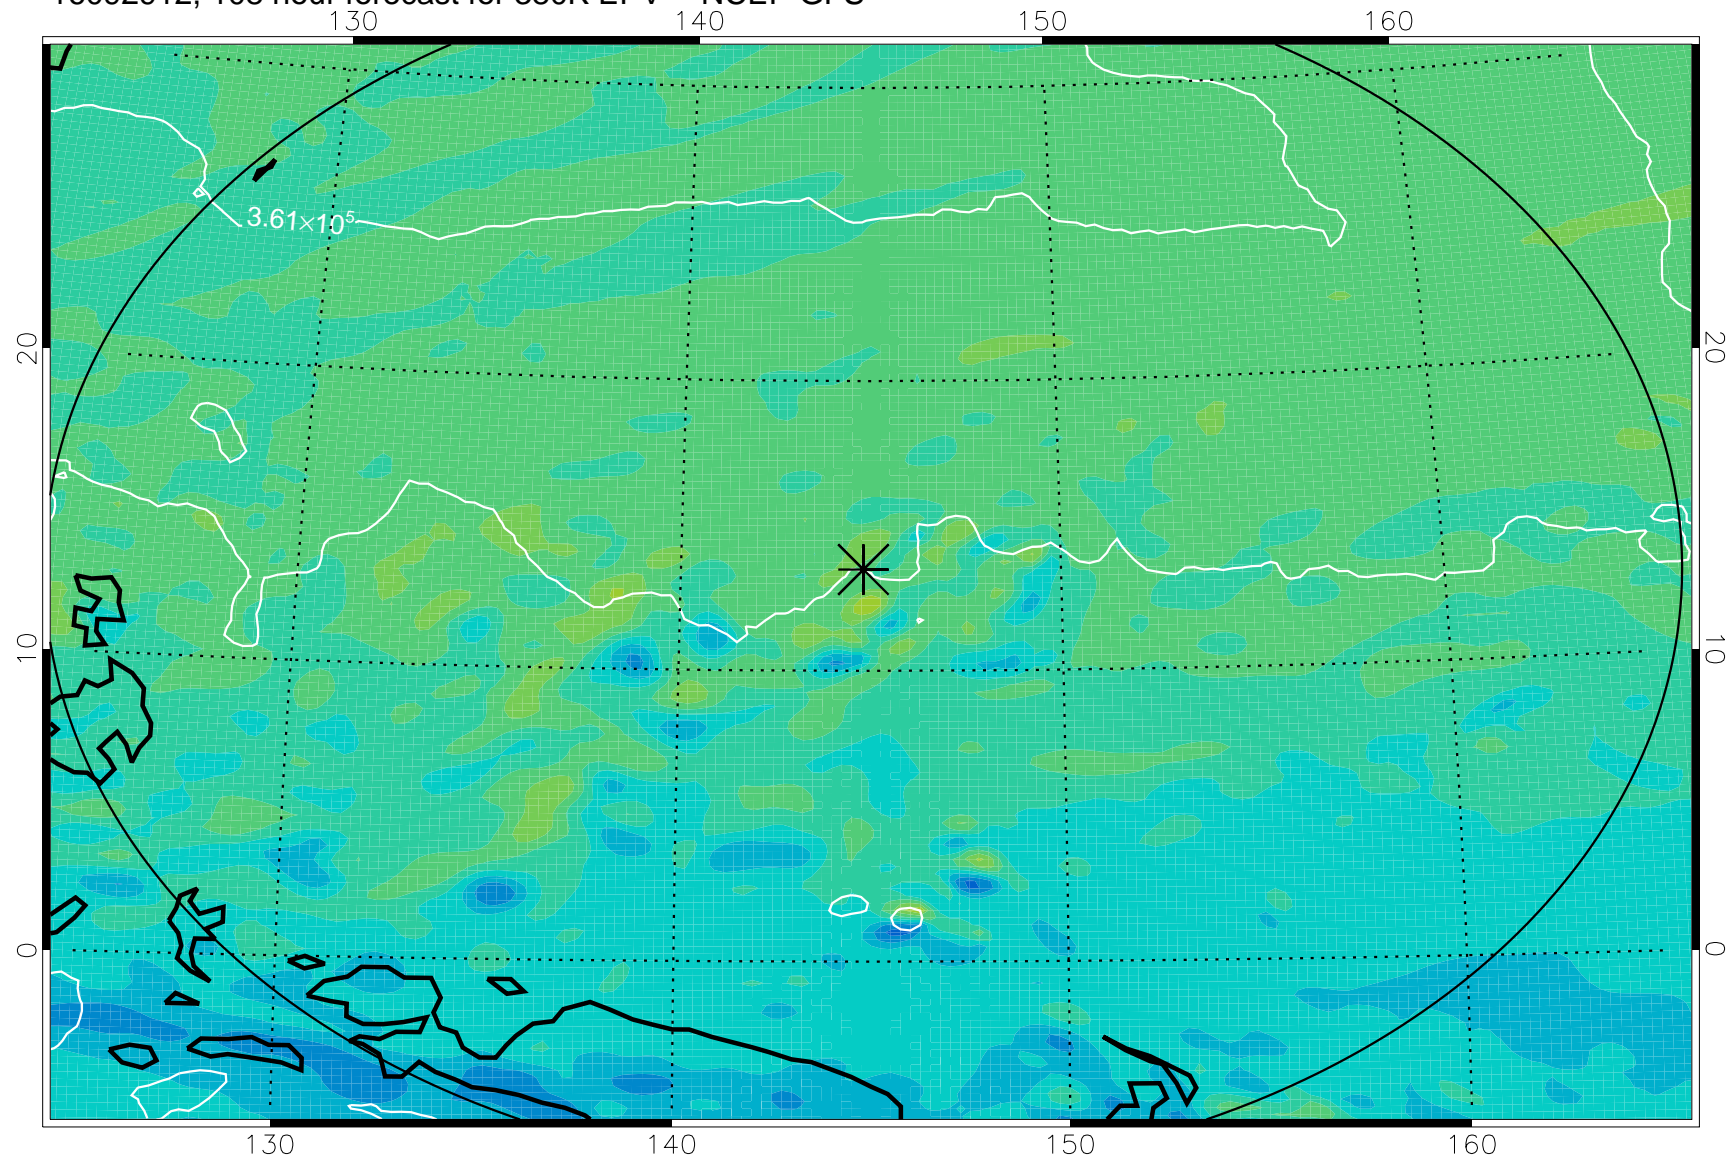

16092806, 78 hour forecast for 380K EPV -- NCEP GFS

380K Montgomery Streamfunction, white

Range ring of 2304 km

16092812, 84 hour forecast for 380K EPV -- NCEP GFS

380K Montgomery Streamfunction, white

Range ring of 2304 km

16092818, 90 hour forecast for 380K EPV -- NCEP GFS

380K Montgomery Streamfunction, white

Range ring of 2304 km

16092900, 96 hour forecast for 380K EPV -- NCEP GFS

380K Montgomery Streamfunction, white

Range ring of 2304 km

16092906, 102 hour forecast for 380K EPV -- NCEP GFS

16092912, 108 hour forecast for 380K EPV -- NCEP GFS

380K Montgomery Streamfunction, white

Range ring of 2304 km

16092918, 114 hour forecast for 380K EPV -- NCEP GFS

380K Montgomery Streamfunction, white

Range ring of 2304 km

16093000, 120 hour forecast for 380K EPV -- NCEP GFS

380K Montgomery Streamfunction, white

Range ring of 2304 km