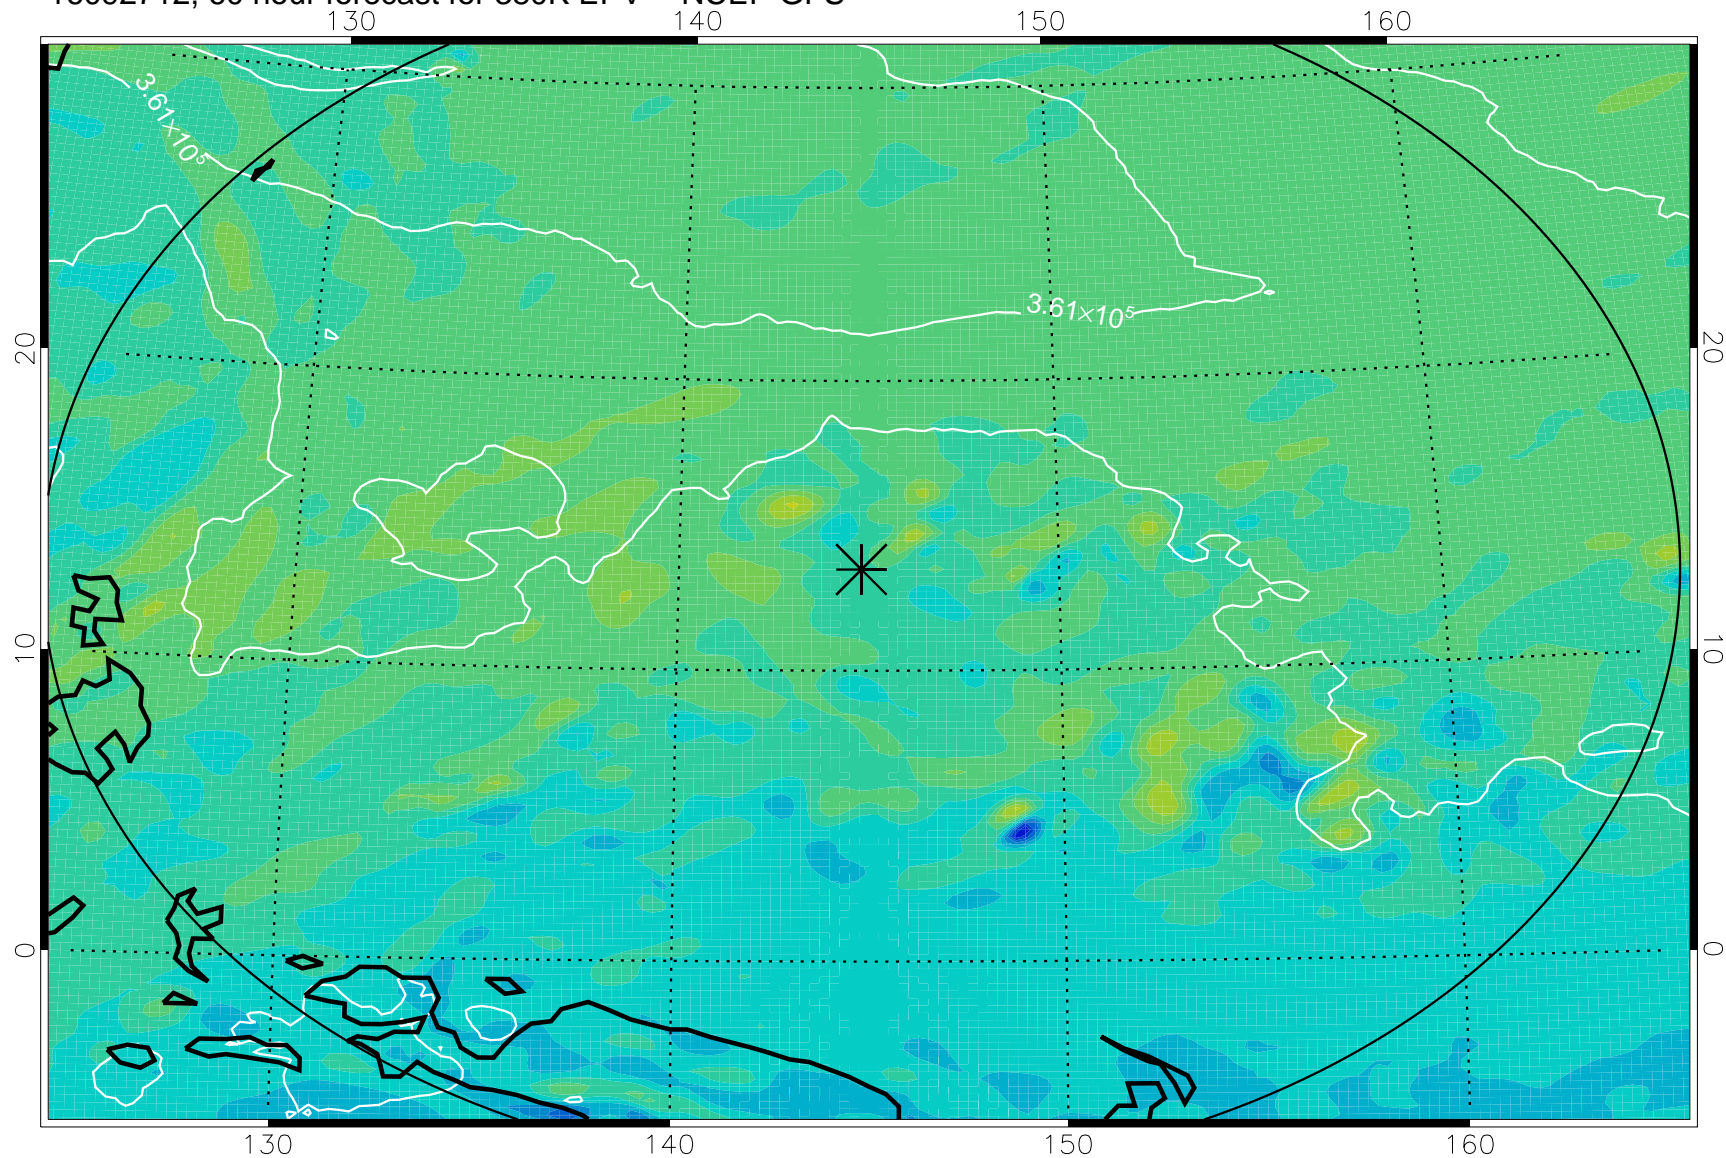

16092618, 42 hour forecast for 380K EPV -- NCEP GFS

380K Montgomery Streamfunction, white

Range ring of 2304 km

16092700, 48 hour forecast for 380K EPV -- NCEP GFS

380K Montgomery Streamfunction, white

Range ring of 2304 km

16092706, 54 hour forecast for 380K EPV -- NCEP GFS

380K Montgomery Streamfunction, white

Range ring of 2304 km

16092712, 60 hour forecast for 380K EPV -- NCEP GFS

380K Montgomery Streamfunction, white

Range ring of 2304 km

16092718, 66 hour forecast for 380K EPV -- NCEP GFS

380K Montgomery Streamfunction, white

Range ring of 2304 km

16092800, 72 hour forecast for 380K EPV -- NCEP GFS

380K Montgomery Streamfunction, white

Range ring of 2304 km

16092906, 102 hour forecast for 380K EPV -- NCEP GFS

16092912, 108 hour forecast for 380K EPV -- NCEP GFS

380K Montgomery Streamfunction, white

Range ring of 2304 km

16092918, 114 hour forecast for 380K EPV -- NCEP GFS