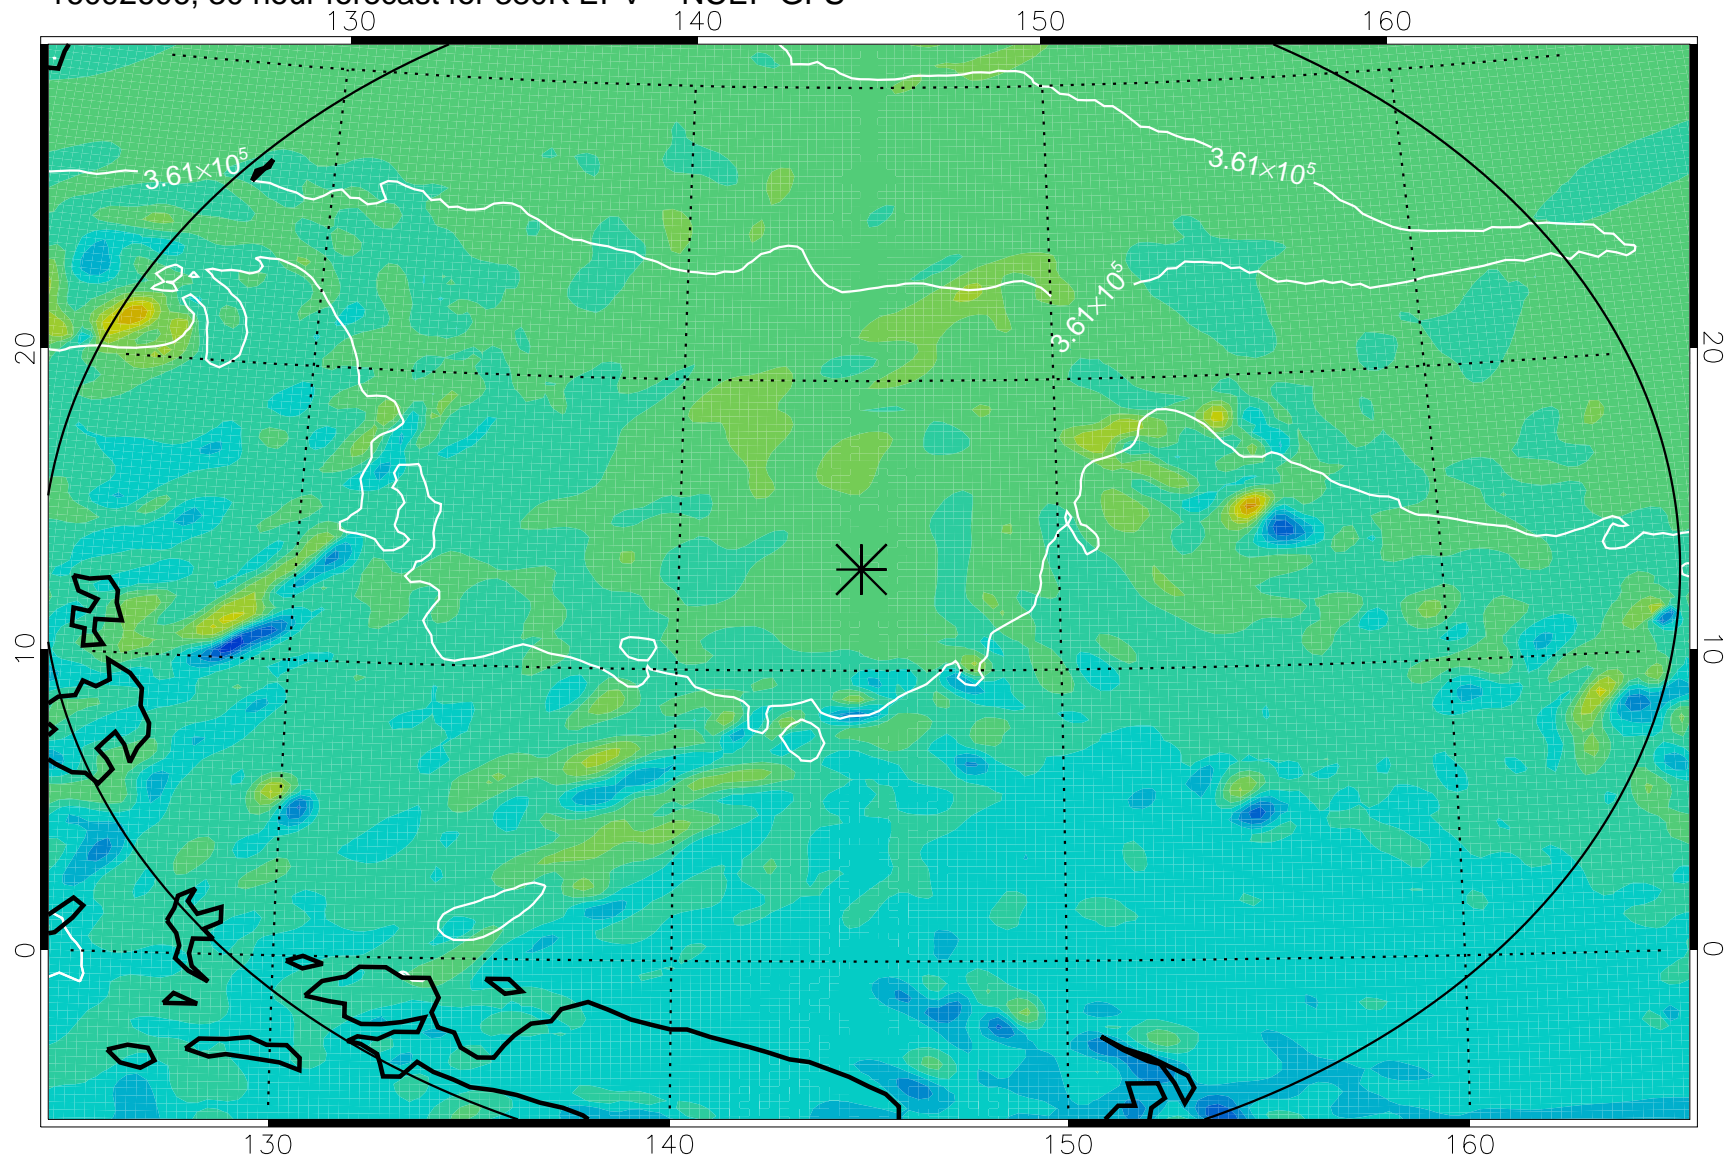

16092518, 18 hour forecast for 380K EPV -- NCEP GFS

380K Montgomery Streamfunction, white

Range ring of 2304 km

16092600, 24 hour forecast for 380K EPV -- NCEP GFS

380K Montgomery Streamfunction, white

Range ring of 2304 km

16092606, 30 hour forecast for 380K EPV -- NCEP GFS

380K Montgomery Streamfunction, white

Range ring of 2304 km

16092612, 36 hour forecast for 380K EPV -- NCEP GFS

380K Montgomery Streamfunction, white

Range ring of 2304 km

16092618, 42 hour forecast for 380K EPV -- NCEP GFS

380K Montgomery Streamfunction, white

Range ring of 2304 km

16092700, 48 hour forecast for 380K EPV -- NCEP GFS

380K Montgomery Streamfunction, white

Range ring of 2304 km

16092906, 102 hour forecast for 380K EPV -- NCEP GFS

16092912, 108 hour forecast for 380K EPV -- NCEP GFS

380K Montgomery Streamfunction, white

Range ring of 2304 km

16092918, 114 hour forecast for 380K EPV -- NCEP GFS