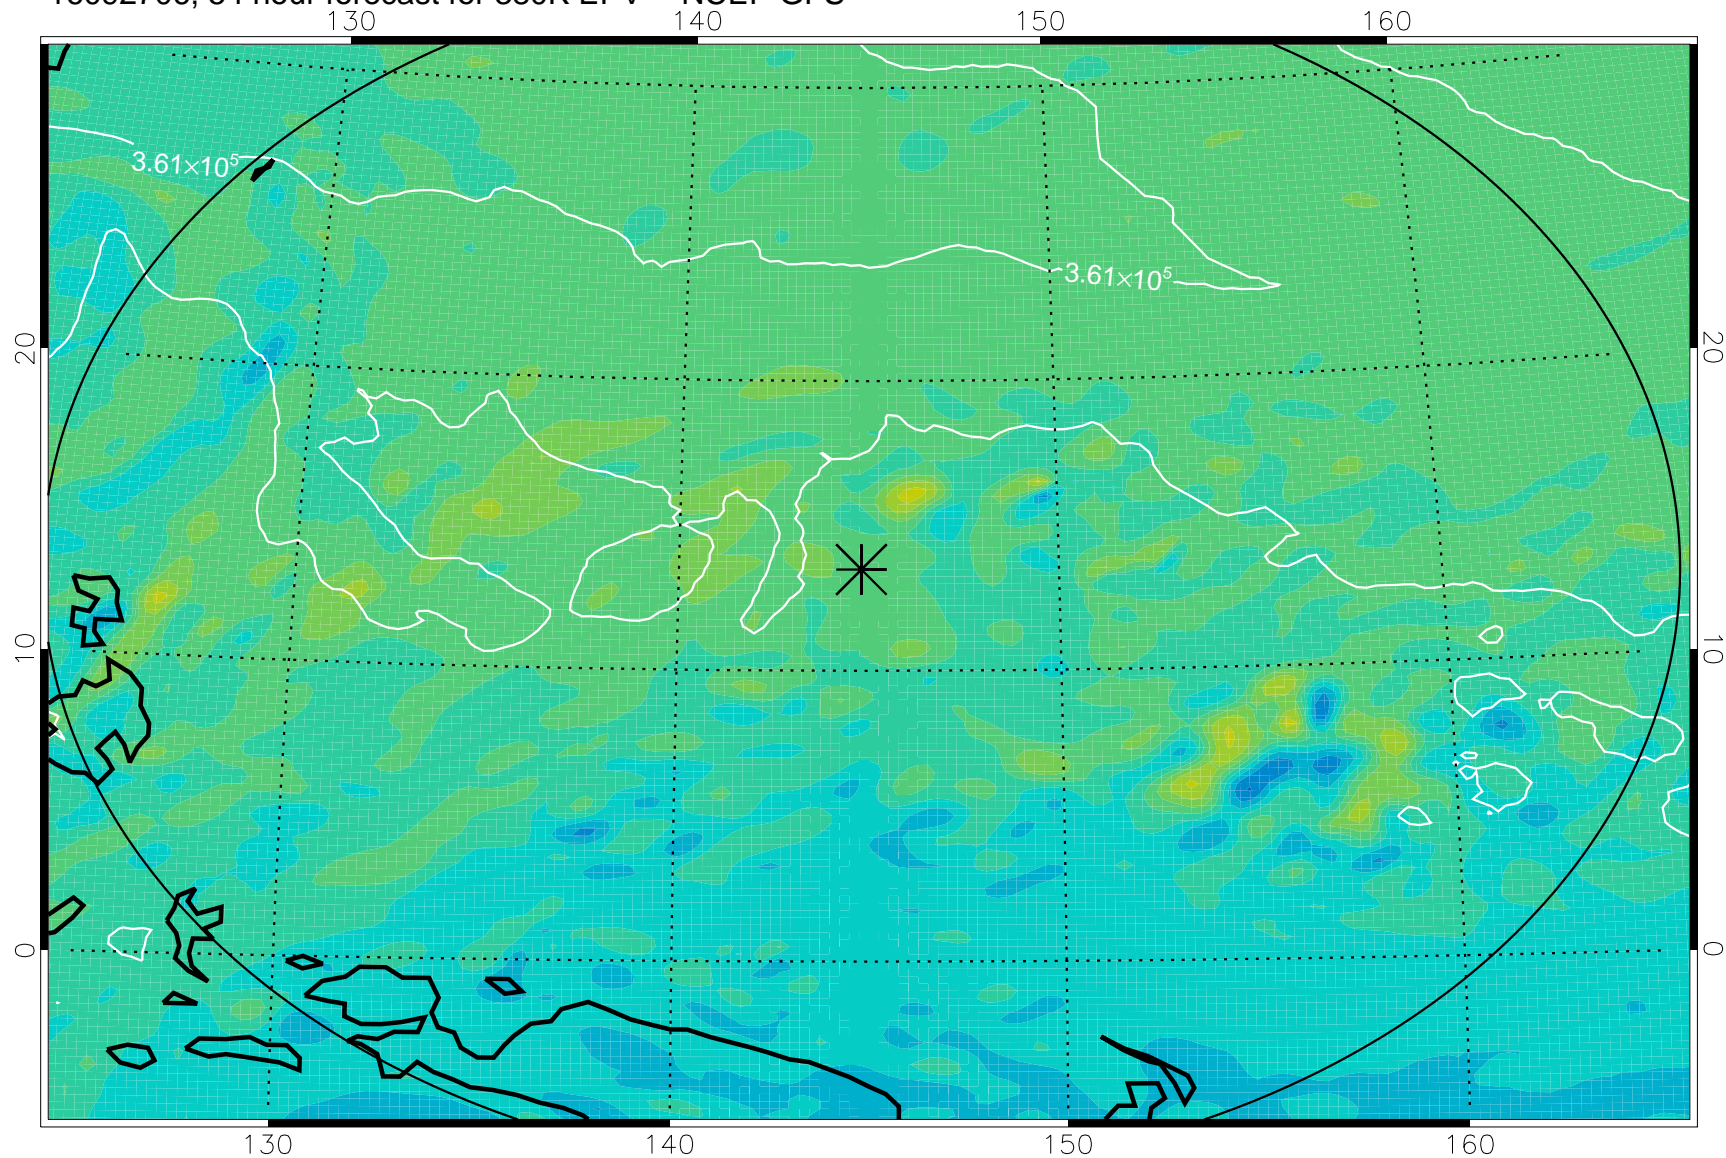

16092618, 42 hour forecast for 380K EPV -- NCEP GFS

380K Montgomery Streamfunction, white

Range ring of 2304 km

16092700, 48 hour forecast for 380K EPV -- NCEP GFS

380K Montgomery Streamfunction, white

Range ring of 2304 km

16092706, 54 hour forecast for 380K EPV -- NCEP GFS

380K Montgomery Streamfunction, white

Range ring of 2304 km

16092712, 60 hour forecast for 380K EPV -- NCEP GFS

380K Montgomery Streamfunction, white

Range ring of 2304 km

16092718, 66 hour forecast for 380K EPV -- NCEP GFS

380K Montgomery Streamfunction, white

Range ring of 2304 km

16092800, 72 hour forecast for 380K EPV -- NCEP GFS

380K Montgomery Streamfunction, white

Range ring of 2304 km

16092906, 102 hour forecast for 380K EPV -- NCEP GFS

16092912, 108 hour forecast for 380K EPV -- NCEP GFS

380K Montgomery Streamfunction, white

Range ring of 2304 km

16092918, 114 hour forecast for 380K EPV -- NCEP GFS