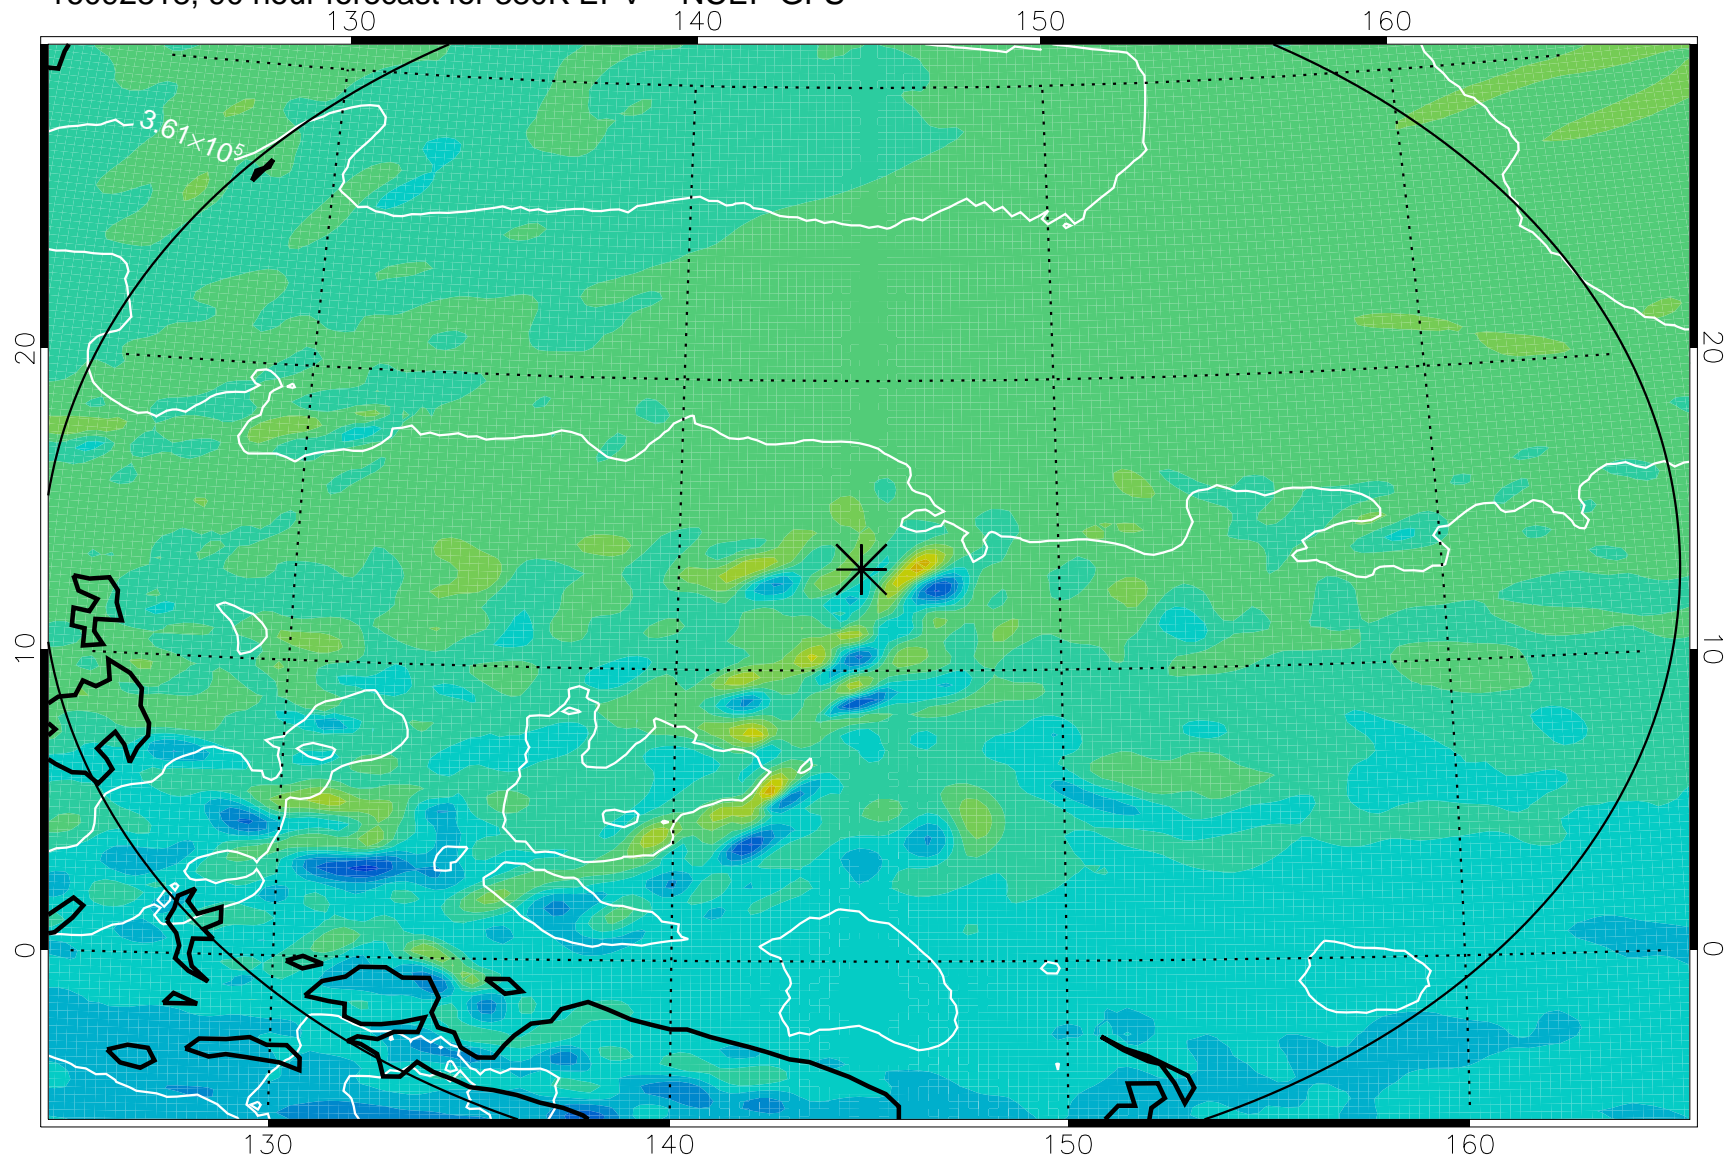

16092718, 66 hour forecast for 380K EPV -- NCEP GFS

380K Montgomery Streamfunction, white

Range ring of 2304 km

16092800, 72 hour forecast for 380K EPV -- NCEP GFS

380K Montgomery Streamfunction, white

Range ring of 2304 km

16092806, 78 hour forecast for 380K EPV -- NCEP GFS

380K Montgomery Streamfunction, white

Range ring of 2304 km

16092812, 84 hour forecast for 380K EPV -- NCEP GFS

380K Montgomery Streamfunction, white

Range ring of 2304 km

16092818, 90 hour forecast for 380K EPV -- NCEP GFS

380K Montgomery Streamfunction, white

Range ring of 2304 km

16092900, 96 hour forecast for 380K EPV -- NCEP GFS

380K Montgomery Streamfunction, white

Range ring of 2304 km

16092906, 102 hour forecast for 380K EPV -- NCEP GFS

16092912, 108 hour forecast for 380K EPV -- NCEP GFS

380K Montgomery Streamfunction, white

Range ring of 2304 km

16092918, 114 hour forecast for 380K EPV -- NCEP GFS