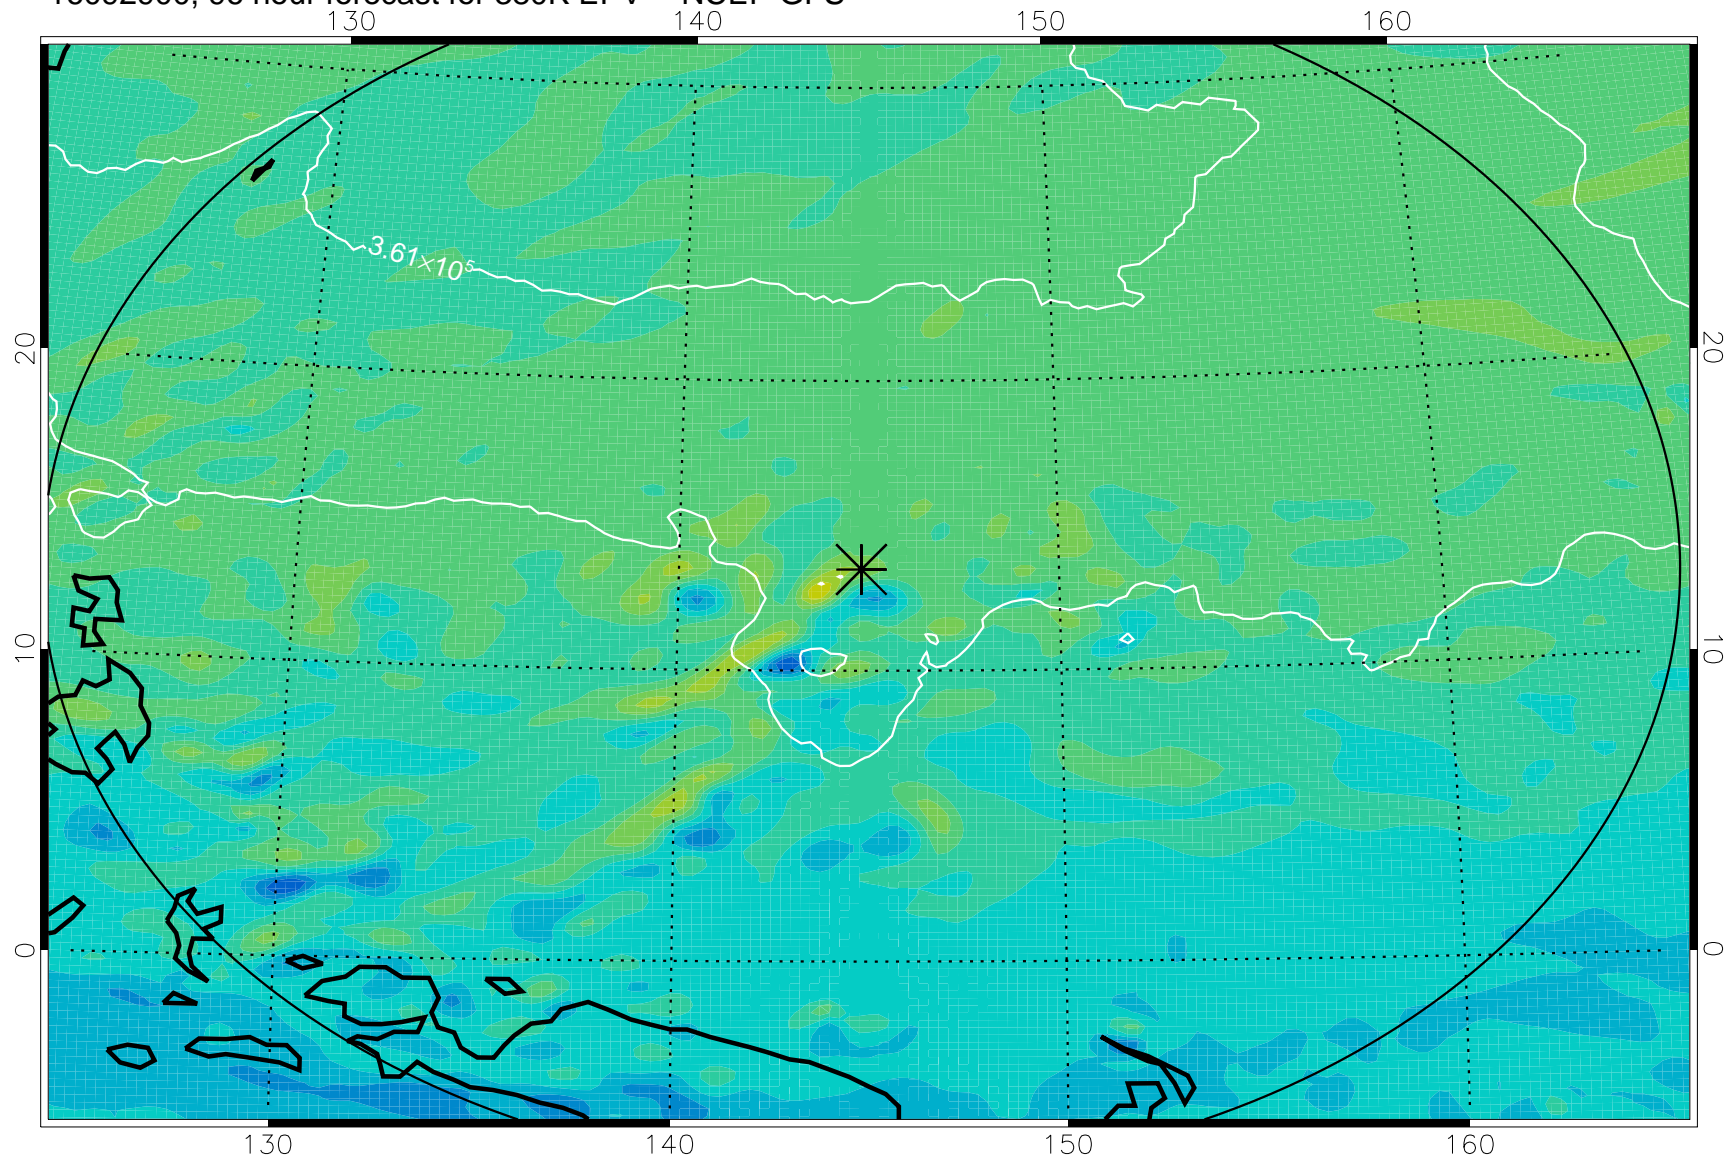

16092718, 66 hour forecast for 380K EPV -- NCEP GFS

380K Montgomery Streamfunction, white

Range ring of 2304 km

16092800, 72 hour forecast for 380K EPV -- NCEP GFS

380K Montgomery Streamfunction, white

Range ring of 2304 km

16092806, 78 hour forecast for 380K EPV -- NCEP GFS

380K Montgomery Streamfunction, white

Range ring of 2304 km

16092812, 84 hour forecast for 380K EPV -- NCEP GFS

380K Montgomery Streamfunction, white

Range ring of 2304 km

16092818, 90 hour forecast for 380K EPV -- NCEP GFS

380K Montgomery Streamfunction, white

Range ring of 2304 km

16092900, 96 hour forecast for 380K EPV -- NCEP GFS

380K Montgomery Streamfunction, white

Range ring of 2304 km

16092906, 102 hour forecast for 380K EPV -- NCEP GFS

16092912, 108 hour forecast for 380K EPV -- NCEP GFS

380K Montgomery Streamfunction, white

Range ring of 2304 km

16092918, 114 hour forecast for 380K EPV -- NCEP GFS