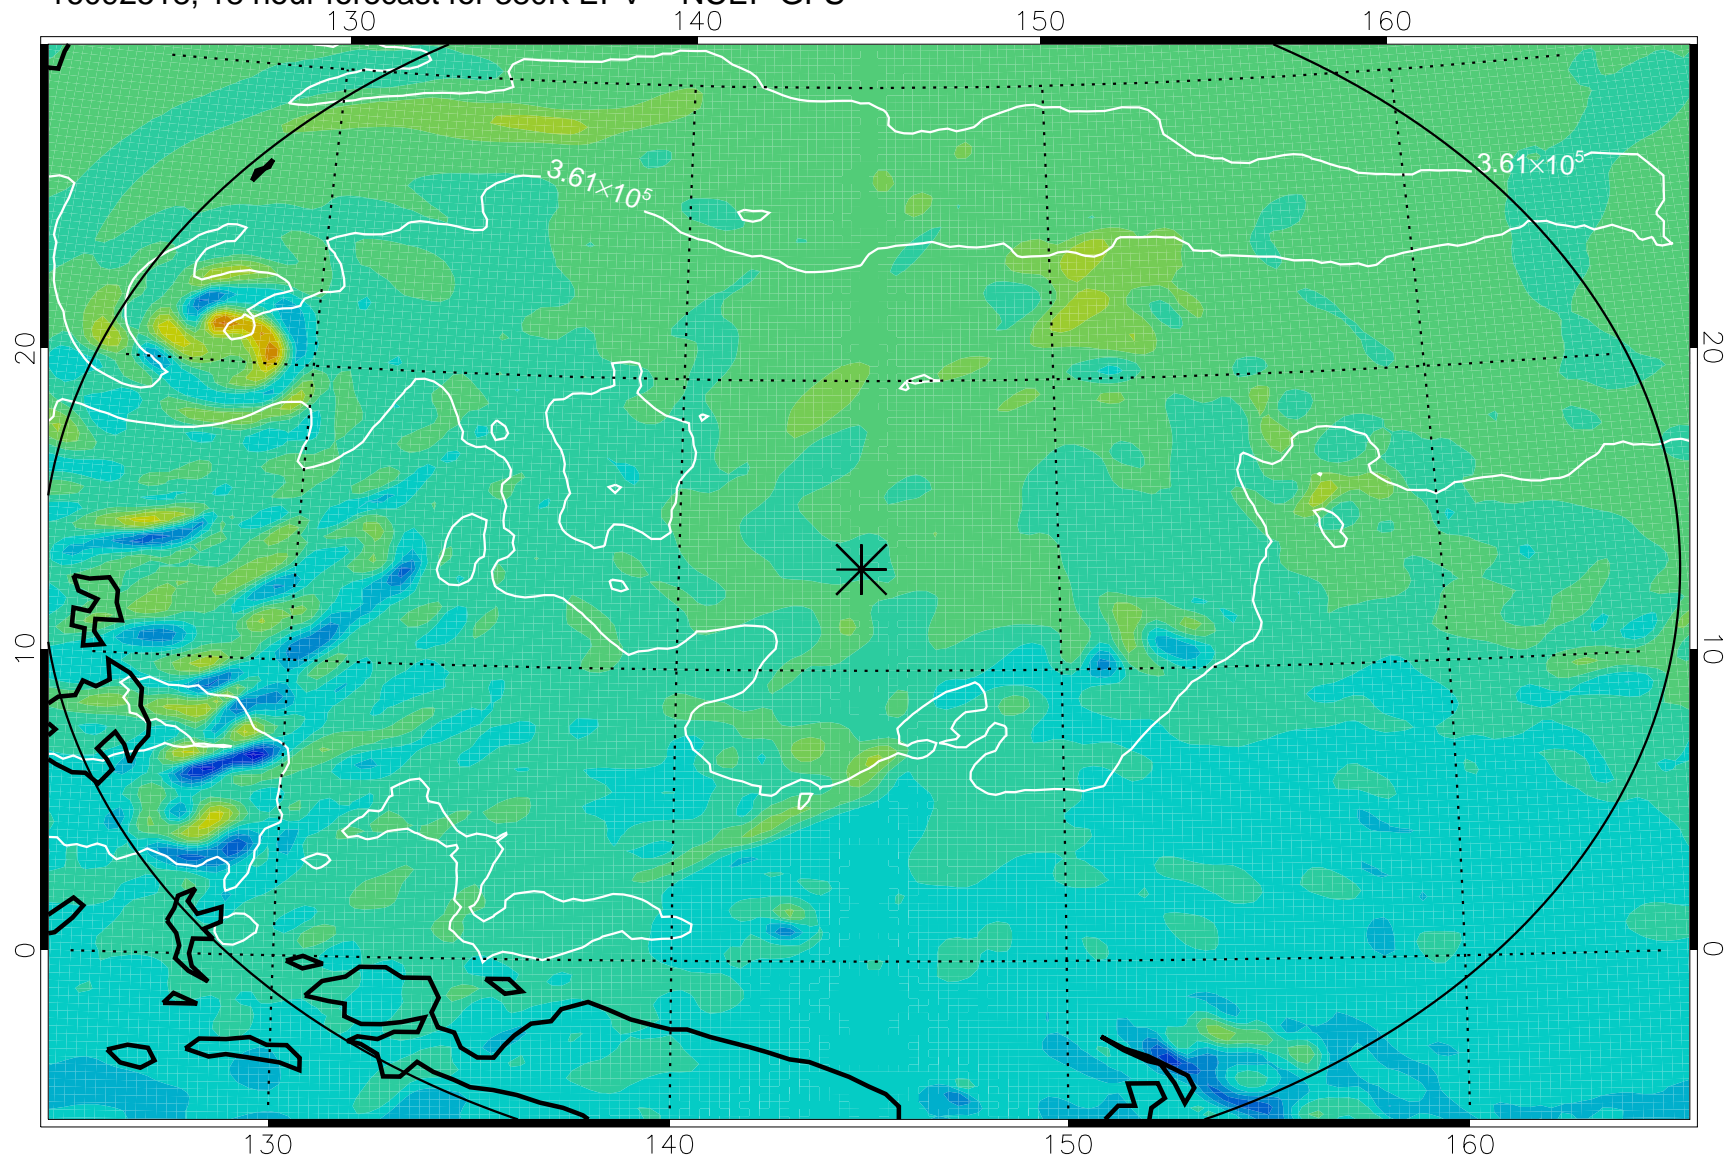

16092506, 6 hour forecast for 380K EPV -- NCEP GFS

380K Montgomery Streamfunction, white

Range ring of 2304 km

16092512, 12 hour forecast for 380K EPV -- NCEP GFS

380K Montgomery Streamfunction, white

Range ring of 2304 km

16092518, 18 hour forecast for 380K EPV -- NCEP GFS

380K Montgomery Streamfunction, white

Range ring of 2304 km

16092600, 24 hour forecast for 380K EPV -- NCEP GFS

380K Montgomery Streamfunction, white

Range ring of 2304 km

16092606, 30 hour forecast for 380K EPV -- NCEP GFS

380K Montgomery Streamfunction, white

Range ring of 2304 km

16092612, 36 hour forecast for 380K EPV -- NCEP GFS

380K Montgomery Streamfunction, white

Range ring of 2304 km

16092906, 102 hour forecast for 380K EPV -- NCEP GFS

16092912, 108 hour forecast for 380K EPV -- NCEP GFS

380K Montgomery Streamfunction, white

Range ring of 2304 km

16092918, 114 hour forecast for 380K EPV -- NCEP GFS