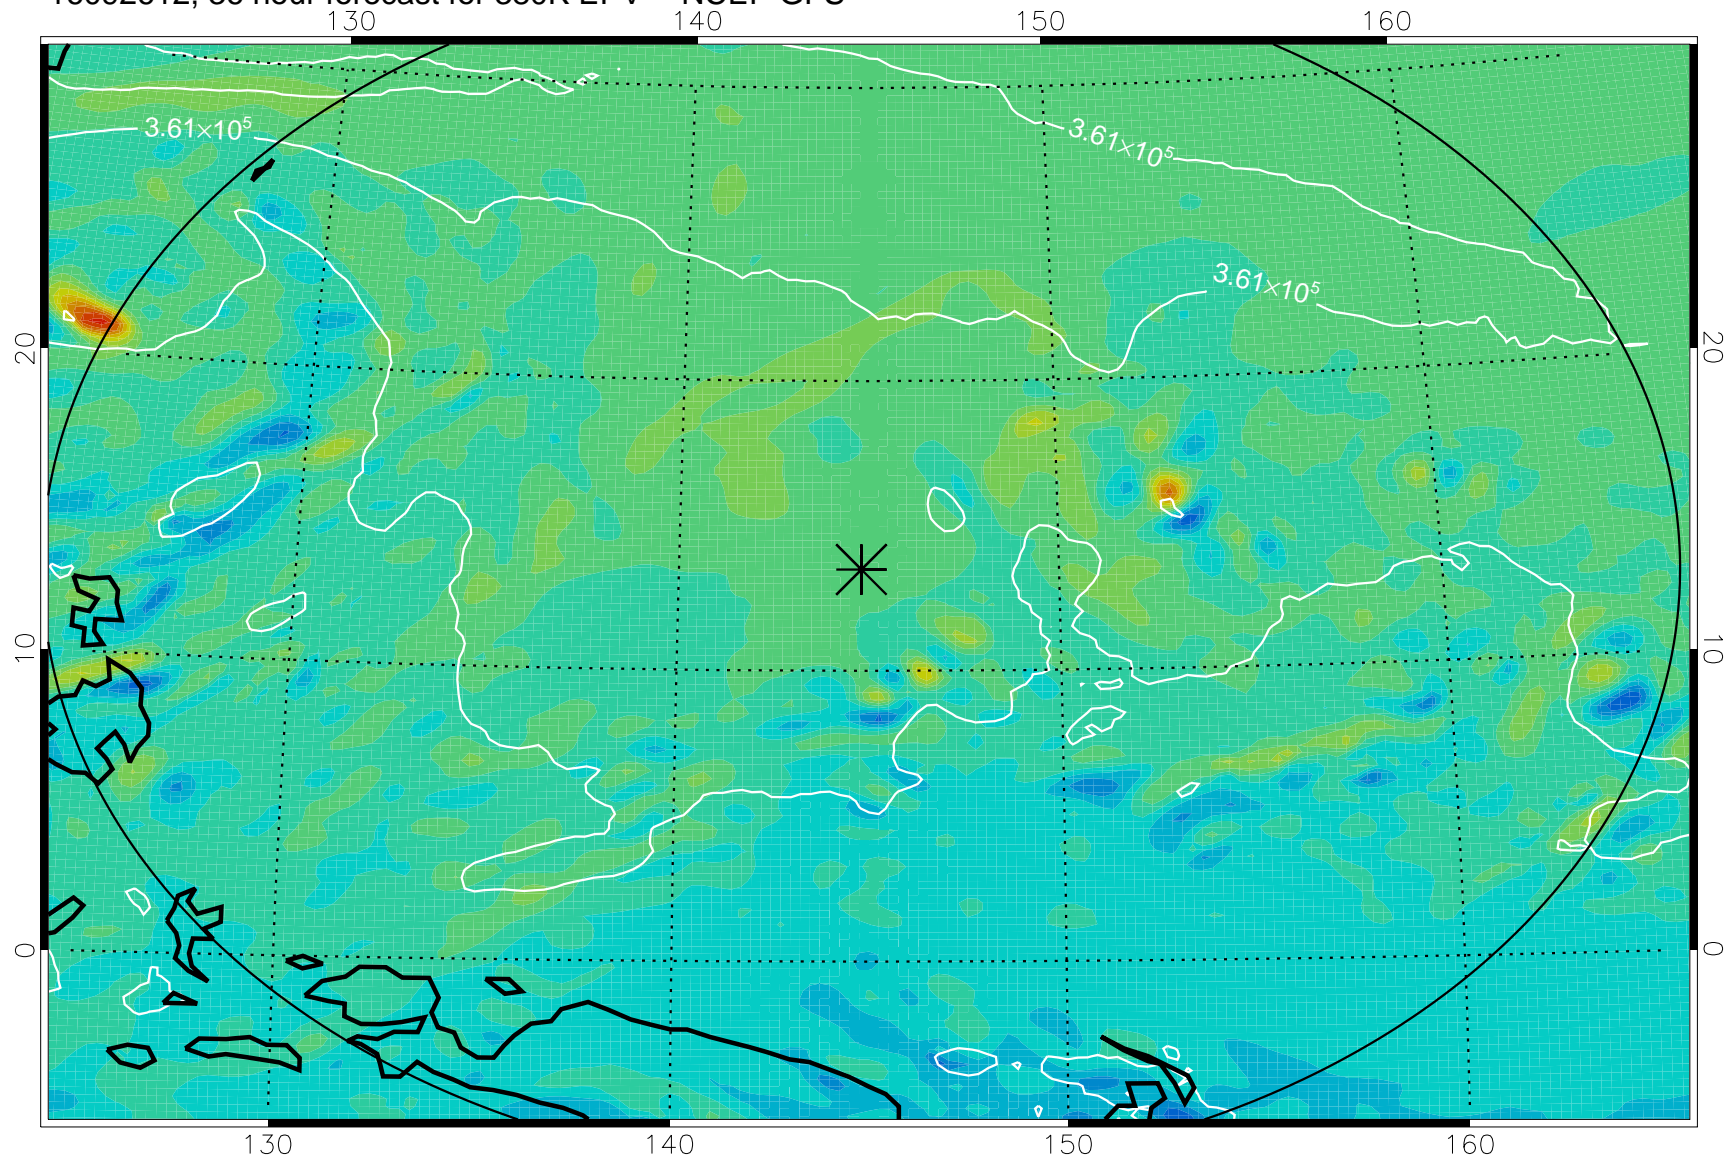

16092518, 18 hour forecast for 380K EPV -- NCEP GFS

380K Montgomery Streamfunction, white

Range ring of 2304 km

16092600, 24 hour forecast for 380K EPV -- NCEP GFS

380K Montgomery Streamfunction, white

Range ring of 2304 km

16092606, 30 hour forecast for 380K EPV -- NCEP GFS

380K Montgomery Streamfunction, white

Range ring of 2304 km

16092612, 36 hour forecast for 380K EPV -- NCEP GFS

380K Montgomery Streamfunction, white

Range ring of 2304 km

16092618, 42 hour forecast for 380K EPV -- NCEP GFS

380K Montgomery Streamfunction, white

Range ring of 2304 km

16092700, 48 hour forecast for 380K EPV -- NCEP GFS

380K Montgomery Streamfunction, white

Range ring of 2304 km

16092906, 102 hour forecast for 380K EPV -- NCEP GFS

16092912, 108 hour forecast for 380K EPV -- NCEP GFS

380K Montgomery Streamfunction, white

Range ring of 2304 km

16092918, 114 hour forecast for 380K EPV -- NCEP GFS