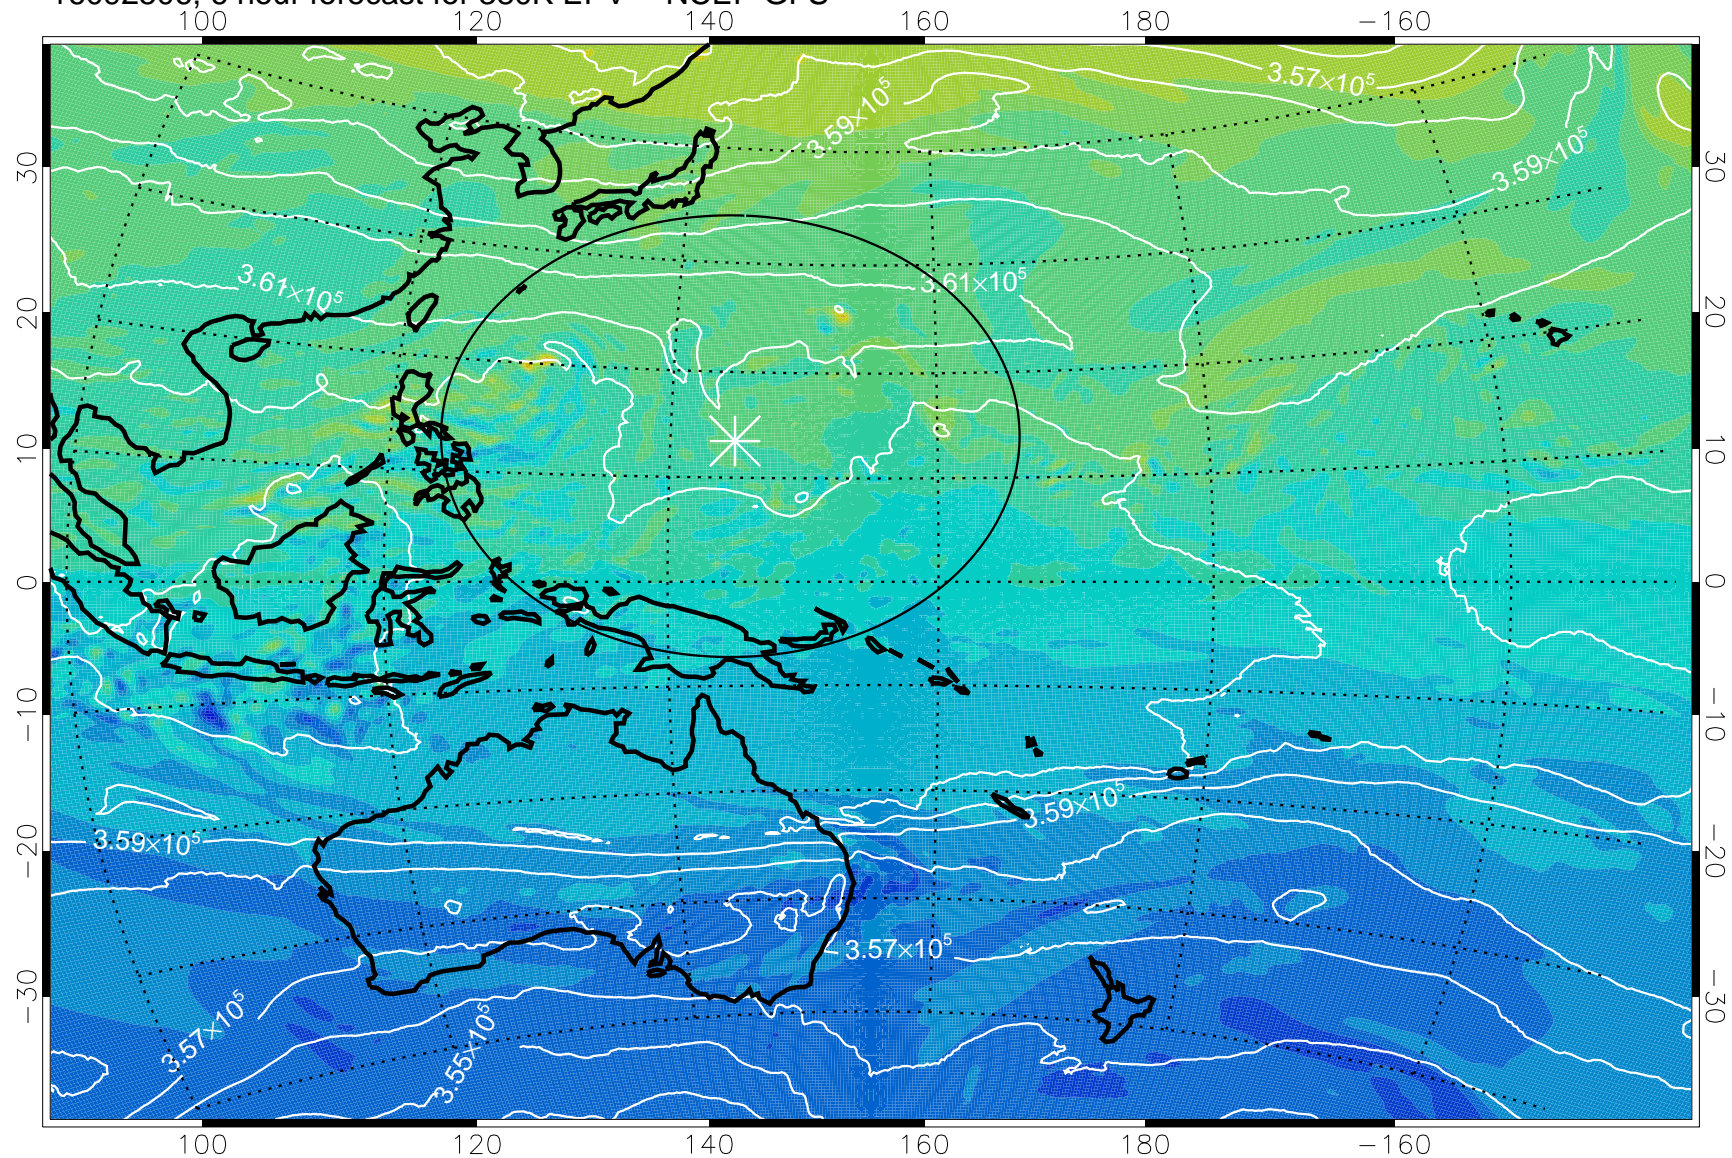

16092506, 6 hour forecast for 380K EPV -- NCEP GFS

380K Montgomery Streamfunction, white

Range ring of 2304 km

16092512, 12 hour forecast for 380K EPV -- NCEP GFS

380K Montgomery Streamfunction, white

Range ring of 2304 km

16092518, 18 hour forecast for 380K EPV -- NCEP GFS

380K Montgomery Streamfunction, white

Range ring of 2304 km

16092600, 24 hour forecast for 380K EPV -- NCEP GFS

380K Montgomery Streamfunction, white

Range ring of 2304 km

16092606, 30 hour forecast for 380K EPV -- NCEP GFS

380K Montgomery Streamfunction, white

Range ring of 2304 km

16092612, 36 hour forecast for 380K EPV -- NCEP GFS

380K Montgomery Streamfunction, white

Range ring of 2304 km

16092618, 42 hour forecast for 380K EPV -- NCEP GFS

380K Montgomery Streamfunction, white

Range ring of 2304 km

16092700, 48 hour forecast for 380K EPV -- NCEP GFS

380K Montgomery Streamfunction, white

Range ring of 2304 km