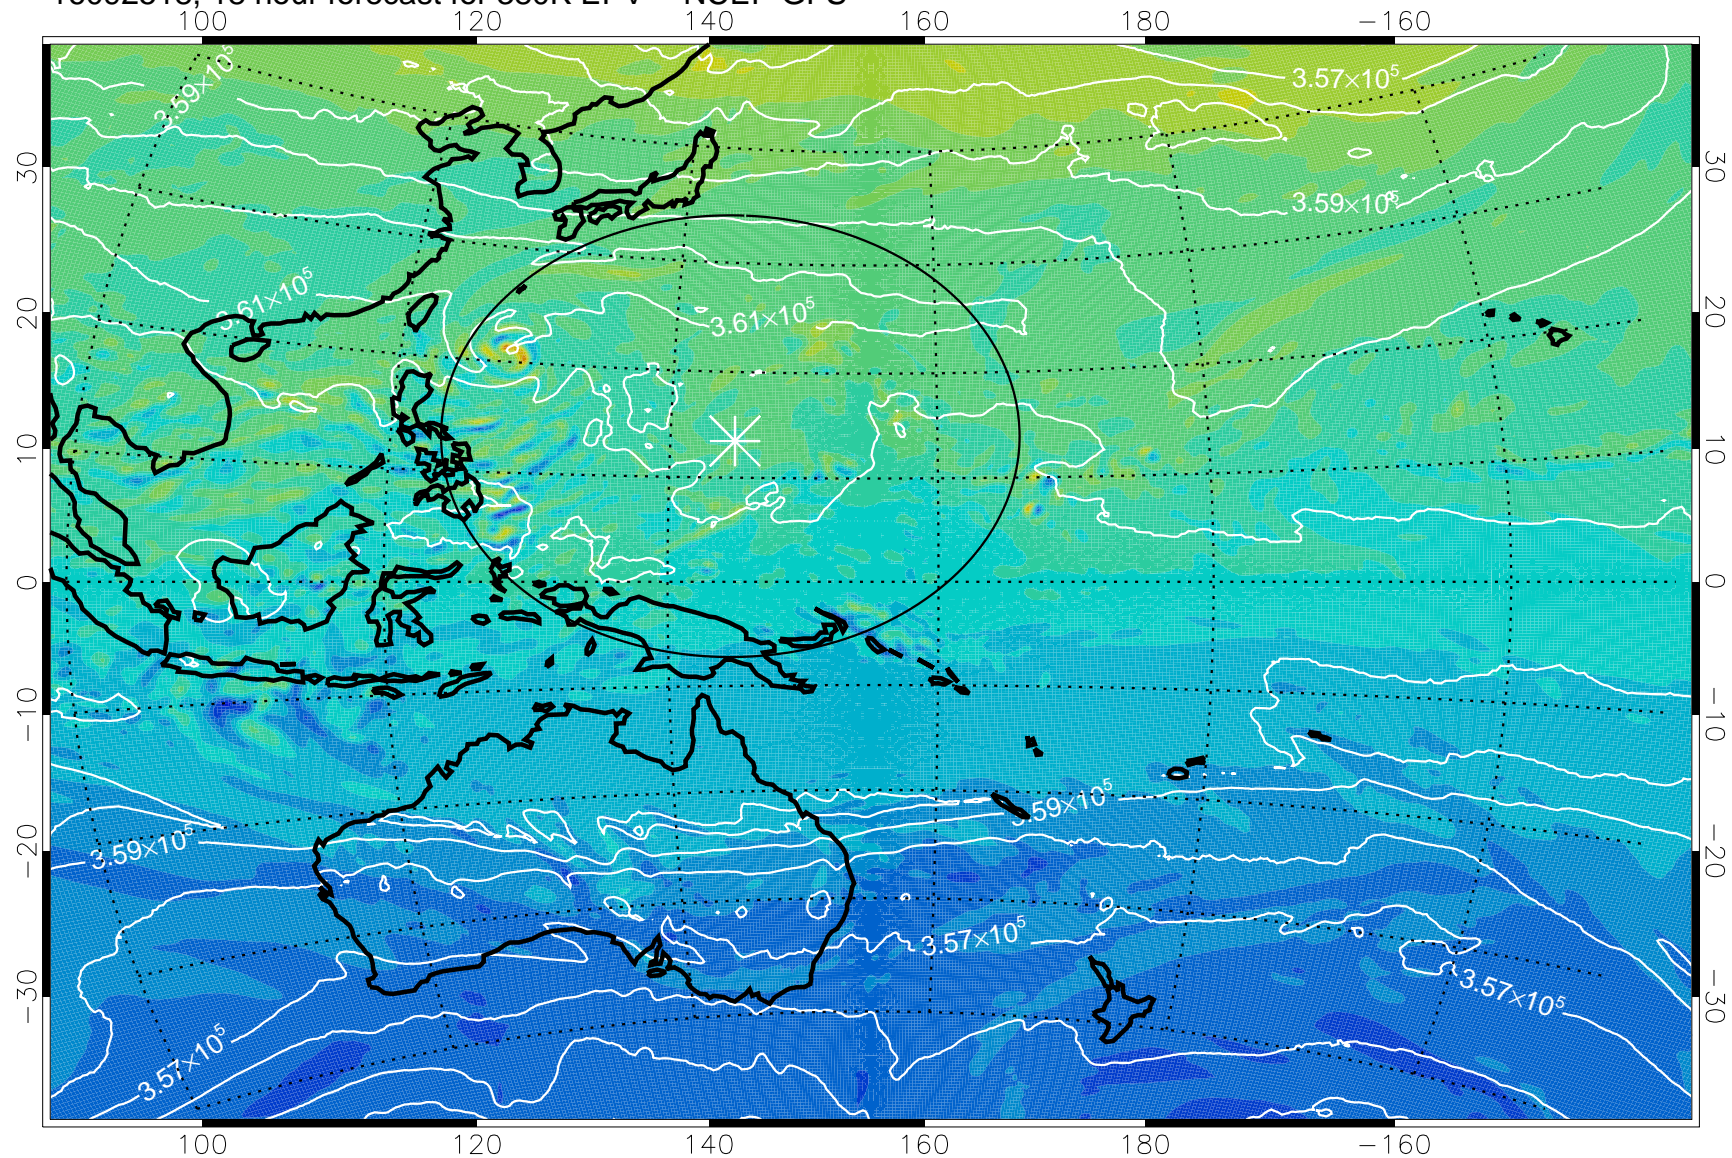

16092506, 6 hour forecast for 380K EPV -- NCEP GFS

380K Montgomery Streamfunction, white

Range ring of 2304 km

16092512, 12 hour forecast for 380K EPV -- NCEP GFS

380K Montgomery Streamfunction, white

Range ring of 2304 km

16092518, 18 hour forecast for 380K EPV -- NCEP GFS

380K Montgomery Streamfunction, white

Range ring of 2304 km

16092600, 24 hour forecast for 380K EPV -- NCEP GFS

380K Montgomery Streamfunction, white

Range ring of 2304 km

16092606, 30 hour forecast for 380K EPV -- NCEP GFS

380K Montgomery Streamfunction, white

Range ring of 2304 km

16092612, 36 hour forecast for 380K EPV -- NCEP GFS

380K Montgomery Streamfunction, white

Range ring of 2304 km

16092618, 42 hour forecast for 380K EPV -- NCEP GFS

380K Montgomery Streamfunction, white

Range ring of 2304 km

16092700, 48 hour forecast for 380K EPV -- NCEP GFS

380K Montgomery Streamfunction, white

Range ring of 2304 km