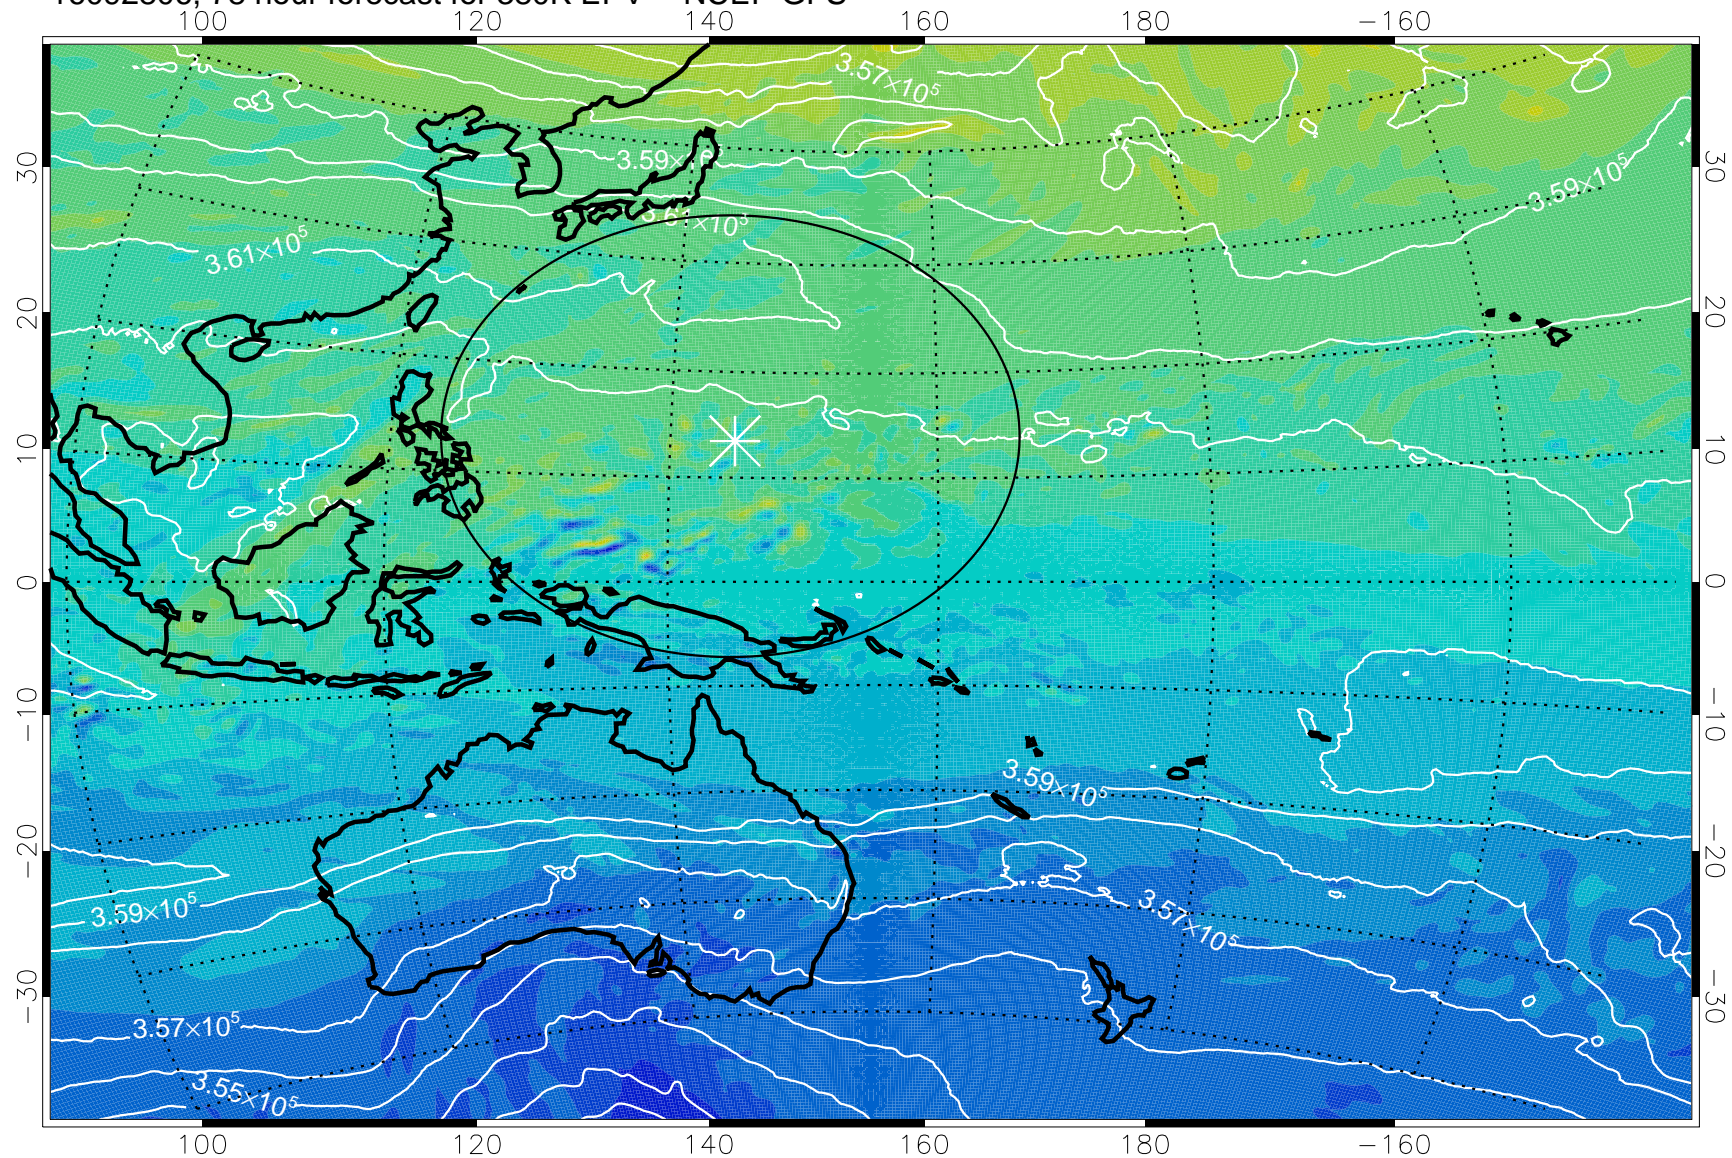

16092706, 54 hour forecast for 380K EPV -- NCEP GFS

380K Montgomery Streamfunction, white

Range ring of 2304 km

16092712, 60 hour forecast for 380K EPV -- NCEP GFS

380K Montgomery Streamfunction, white

Range ring of 2304 km

16092718, 66 hour forecast for 380K EPV -- NCEP GFS

380K Montgomery Streamfunction, white

Range ring of 2304 km

16092800, 72 hour forecast for 380K EPV -- NCEP GFS

380K Montgomery Streamfunction, white

Range ring of 2304 km

16092806, 78 hour forecast for 380K EPV -- NCEP GFS

380K Montgomery Streamfunction, white

Range ring of 2304 km

16092812, 84 hour forecast for 380K EPV -- NCEP GFS

380K Montgomery Streamfunction, white

Range ring of 2304 km

16092818, 90 hour forecast for 380K EPV -- NCEP GFS

380K Montgomery Streamfunction, white

Range ring of 2304 km

16092900, 96 hour forecast for 380K EPV -- NCEP GFS

16092906, 102 hour forecast for 380K EPV -- NCEP GFS