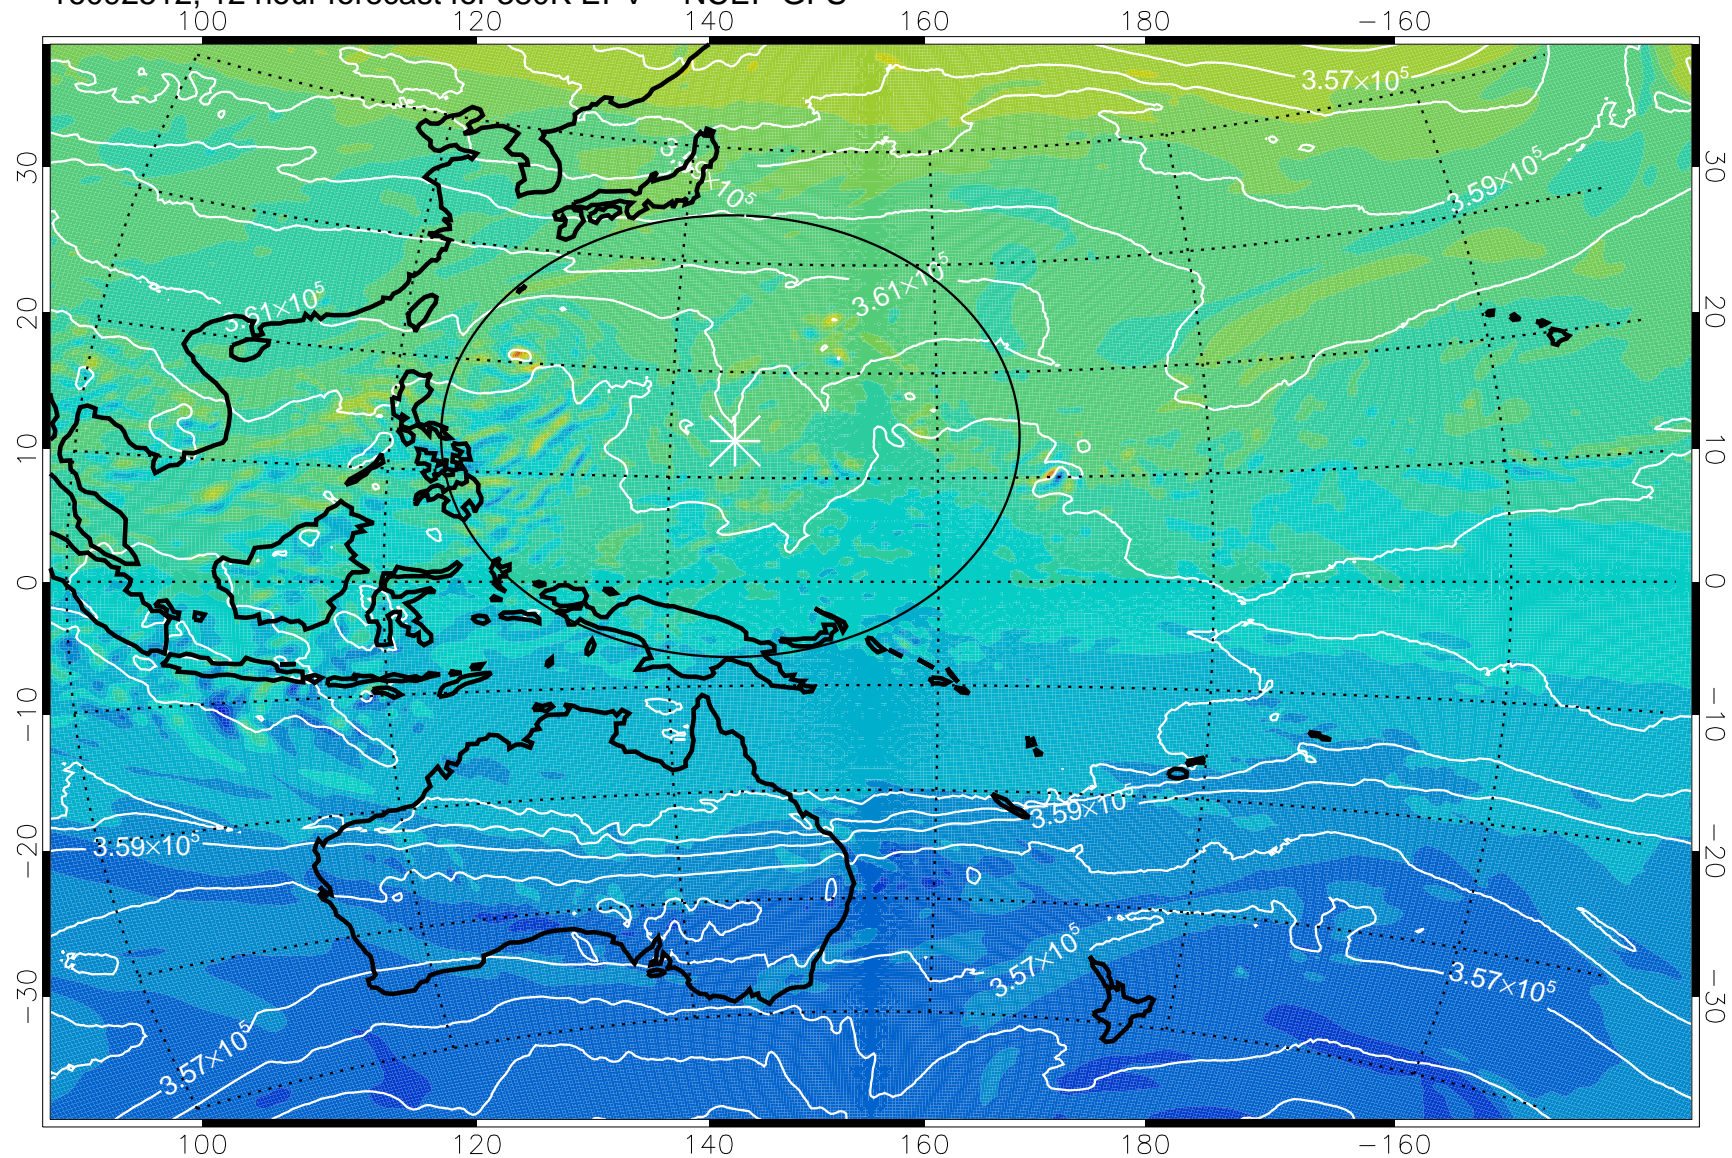

16092506, 6 hour forecast for 380K EPV -- NCEP GFS

380K Montgomery Streamfunction, white

Range ring of 2304 km

16092512, 12 hour forecast for 380K EPV -- NCEP GFS

380K Montgomery Streamfunction, white

Range ring of 2304 km

16092518, 18 hour forecast for 380K EPV -- NCEP GFS

380K Montgomery Streamfunction, white

Range ring of 2304 km

16092600, 24 hour forecast for 380K EPV -- NCEP GFS

380K Montgomery Streamfunction, white

Range ring of 2304 km

16092606, 30 hour forecast for 380K EPV -- NCEP GFS

380K Montgomery Streamfunction, white

Range ring of 2304 km

16092612, 36 hour forecast for 380K EPV -- NCEP GFS

380K Montgomery Streamfunction, white

Range ring of 2304 km

16092618, 42 hour forecast for 380K EPV -- NCEP GFS

380K Montgomery Streamfunction, white

Range ring of 2304 km

16092700, 48 hour forecast for 380K EPV -- NCEP GFS

380K Montgomery Streamfunction, white

Range ring of 2304 km