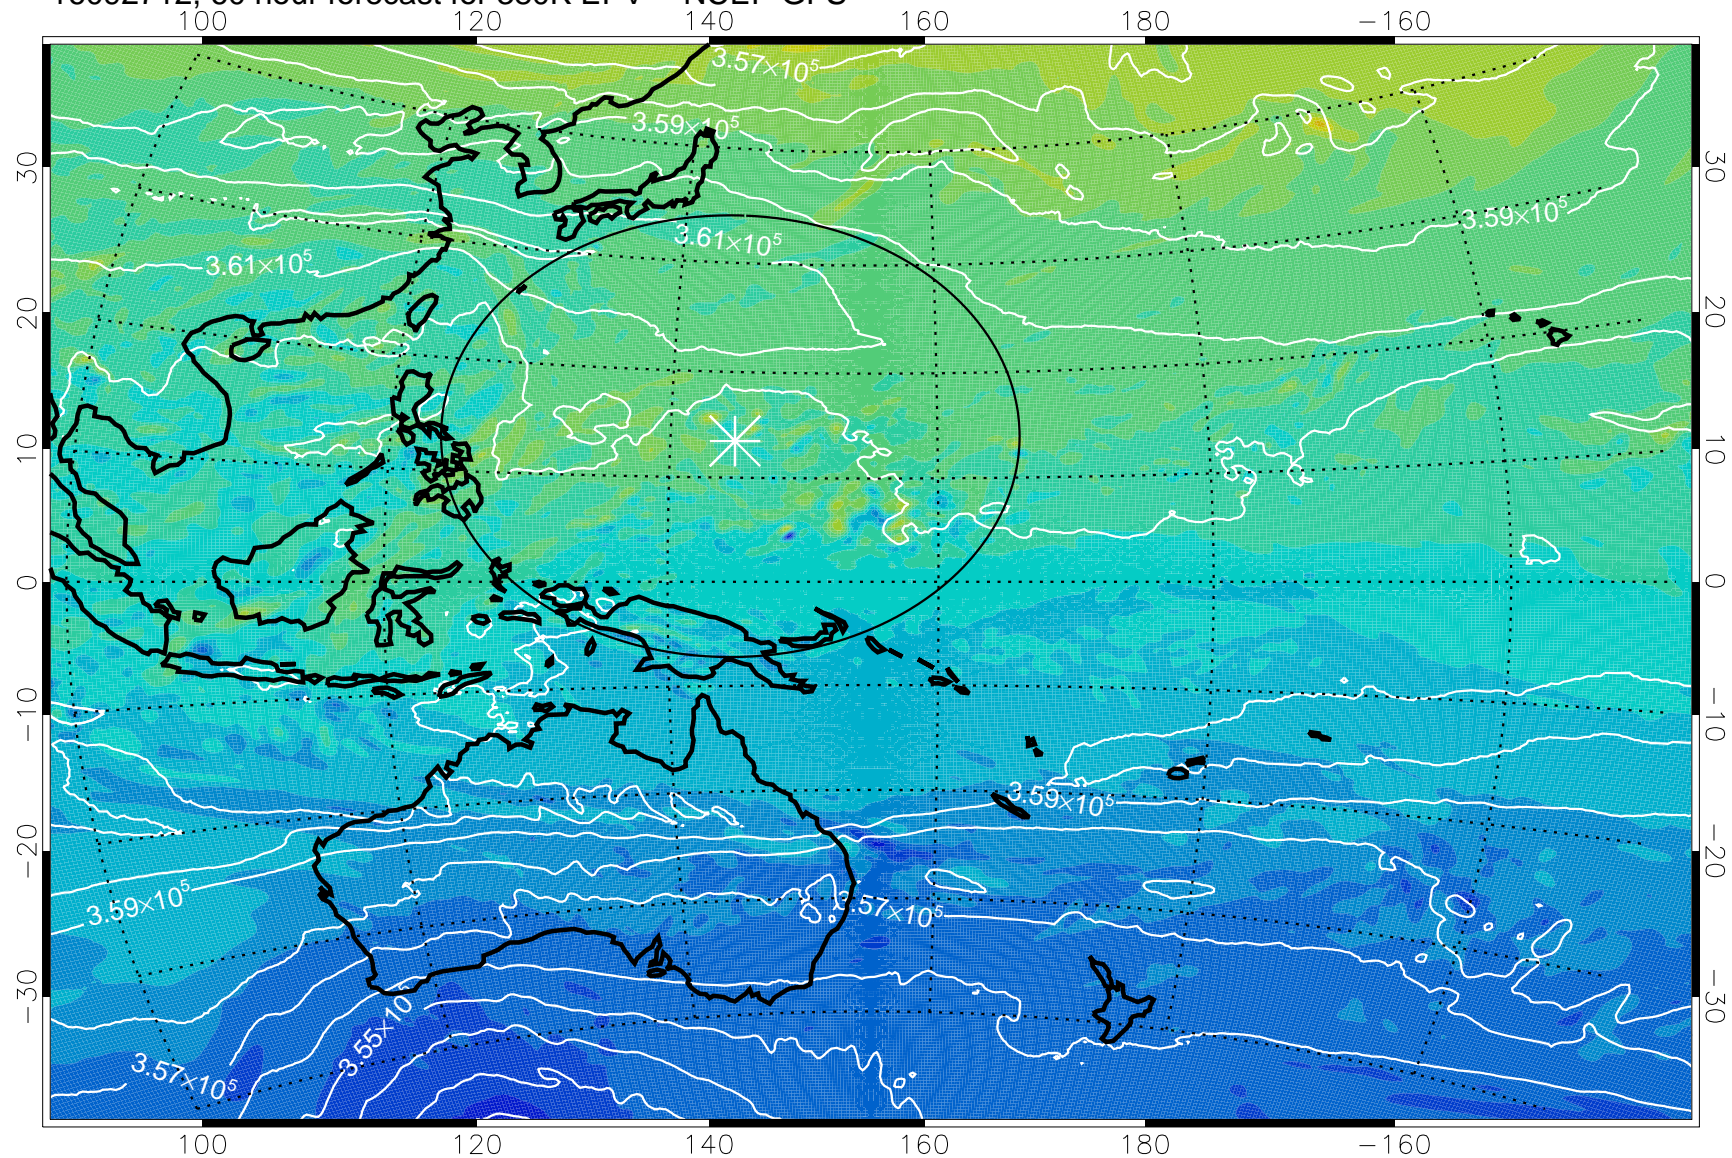

16092706, 54 hour forecast for 380K EPV -- NCEP GFS

380K Montgomery Streamfunction, white

Range ring of 2304 km

16092712, 60 hour forecast for 380K EPV -- NCEP GFS

380K Montgomery Streamfunction, white

Range ring of 2304 km

16092718, 66 hour forecast for 380K EPV -- NCEP GFS

380K Montgomery Streamfunction, white

Range ring of 2304 km

16092800, 72 hour forecast for 380K EPV -- NCEP GFS

380K Montgomery Streamfunction, white

Range ring of 2304 km

16092806, 78 hour forecast for 380K EPV -- NCEP GFS

380K Montgomery Streamfunction, white

Range ring of 2304 km

16092812, 84 hour forecast for 380K EPV -- NCEP GFS

380K Montgomery Streamfunction, white

Range ring of 2304 km

16092818, 90 hour forecast for 380K EPV -- NCEP GFS

380K Montgomery Streamfunction, white

Range ring of 2304 km

16092900, 96 hour forecast for 380K EPV -- NCEP GFS

16092906, 102 hour forecast for 380K EPV -- NCEP GFS