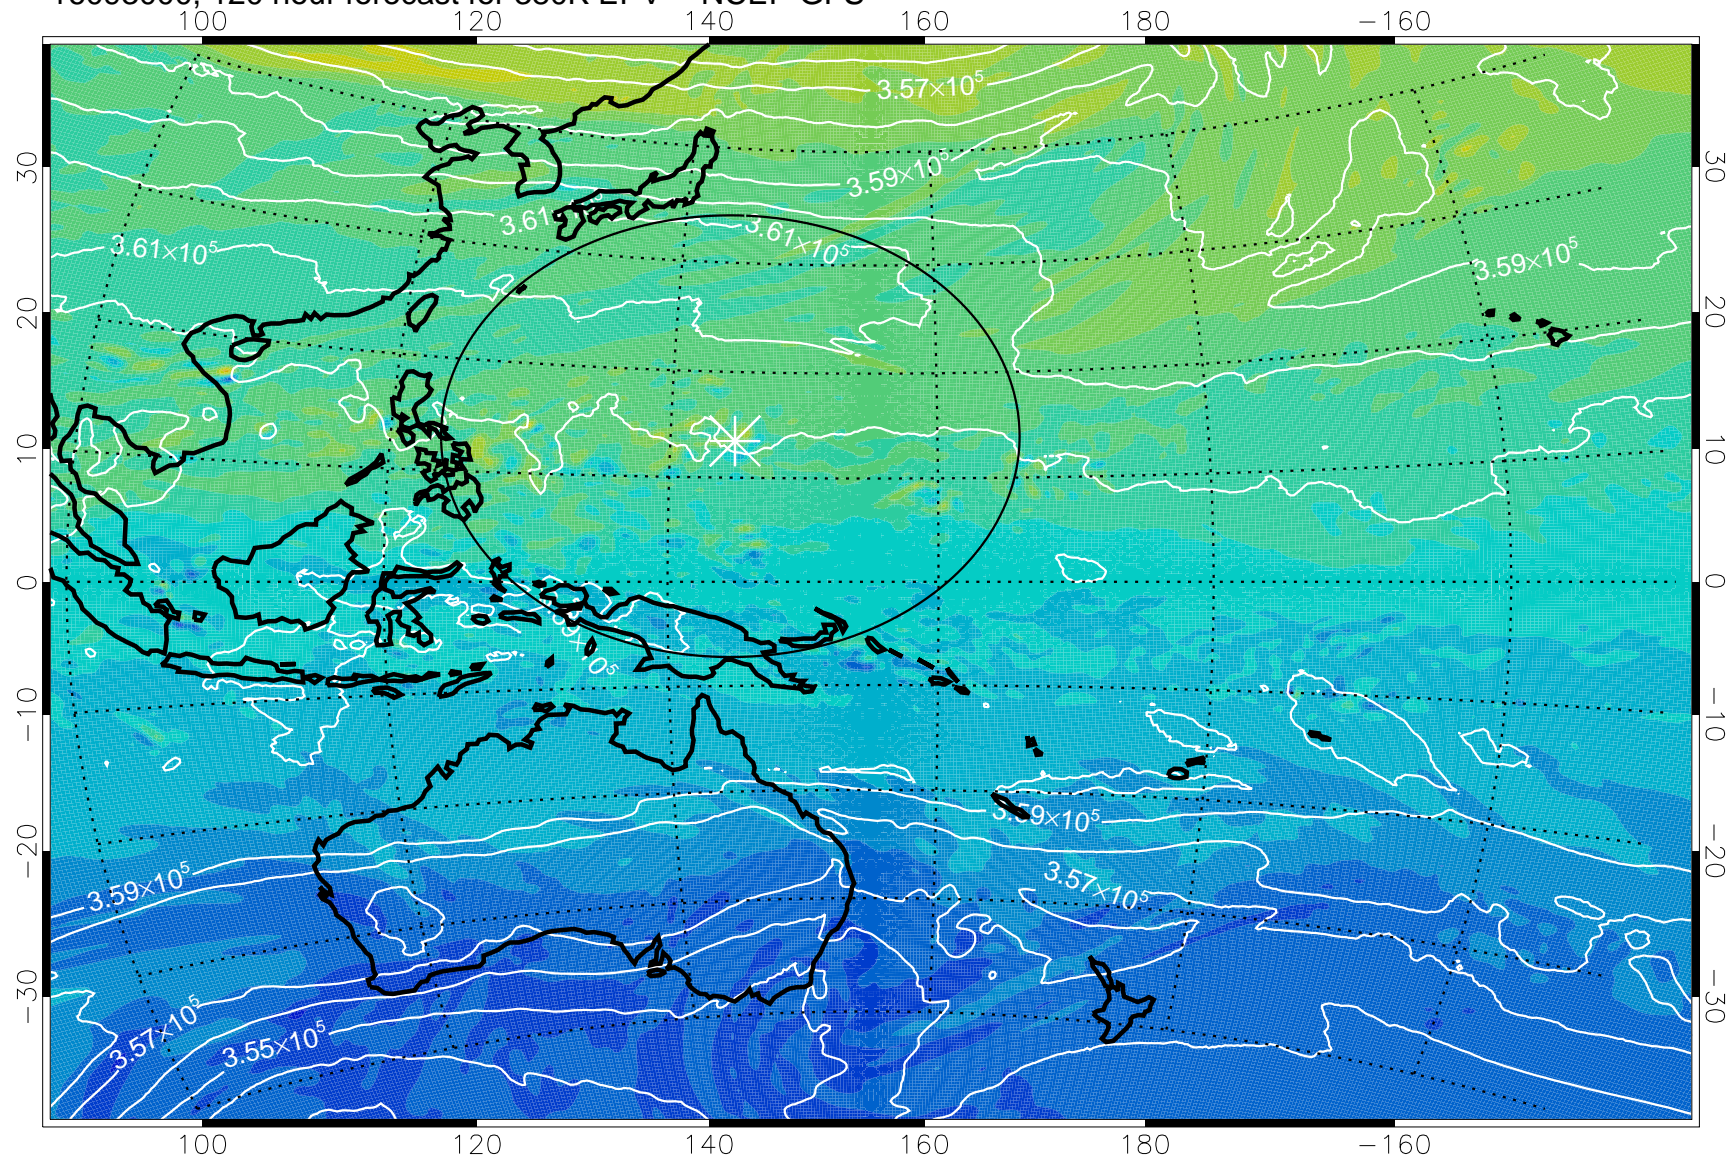

16092818, 90 hour forecast for 380K EPV -- NCEP GFS

380K Montgomery Streamfunction, white

Range ring of 2304 km

16092900, 96 hour forecast for 380K EPV -- NCEP GFS

16092906, 102 hour forecast for 380K EPV -- NCEP GFS

380K Montgomery Streamfunction, white

Range ring of 2304 km

16092912, 108 hour forecast for 380K EPV -- NCEP GFS

380K Montgomery Streamfunction, white

Range ring of 2304 km

16092918, 114 hour forecast for 380K EPV -- NCEP GFS

380K Montgomery Streamfunction, white

Range ring of 2304 km

16093000, 120 hour forecast for 380K EPV -- NCEP GFS

380K Montgomery Streamfunction, white

Range ring of 2304 km