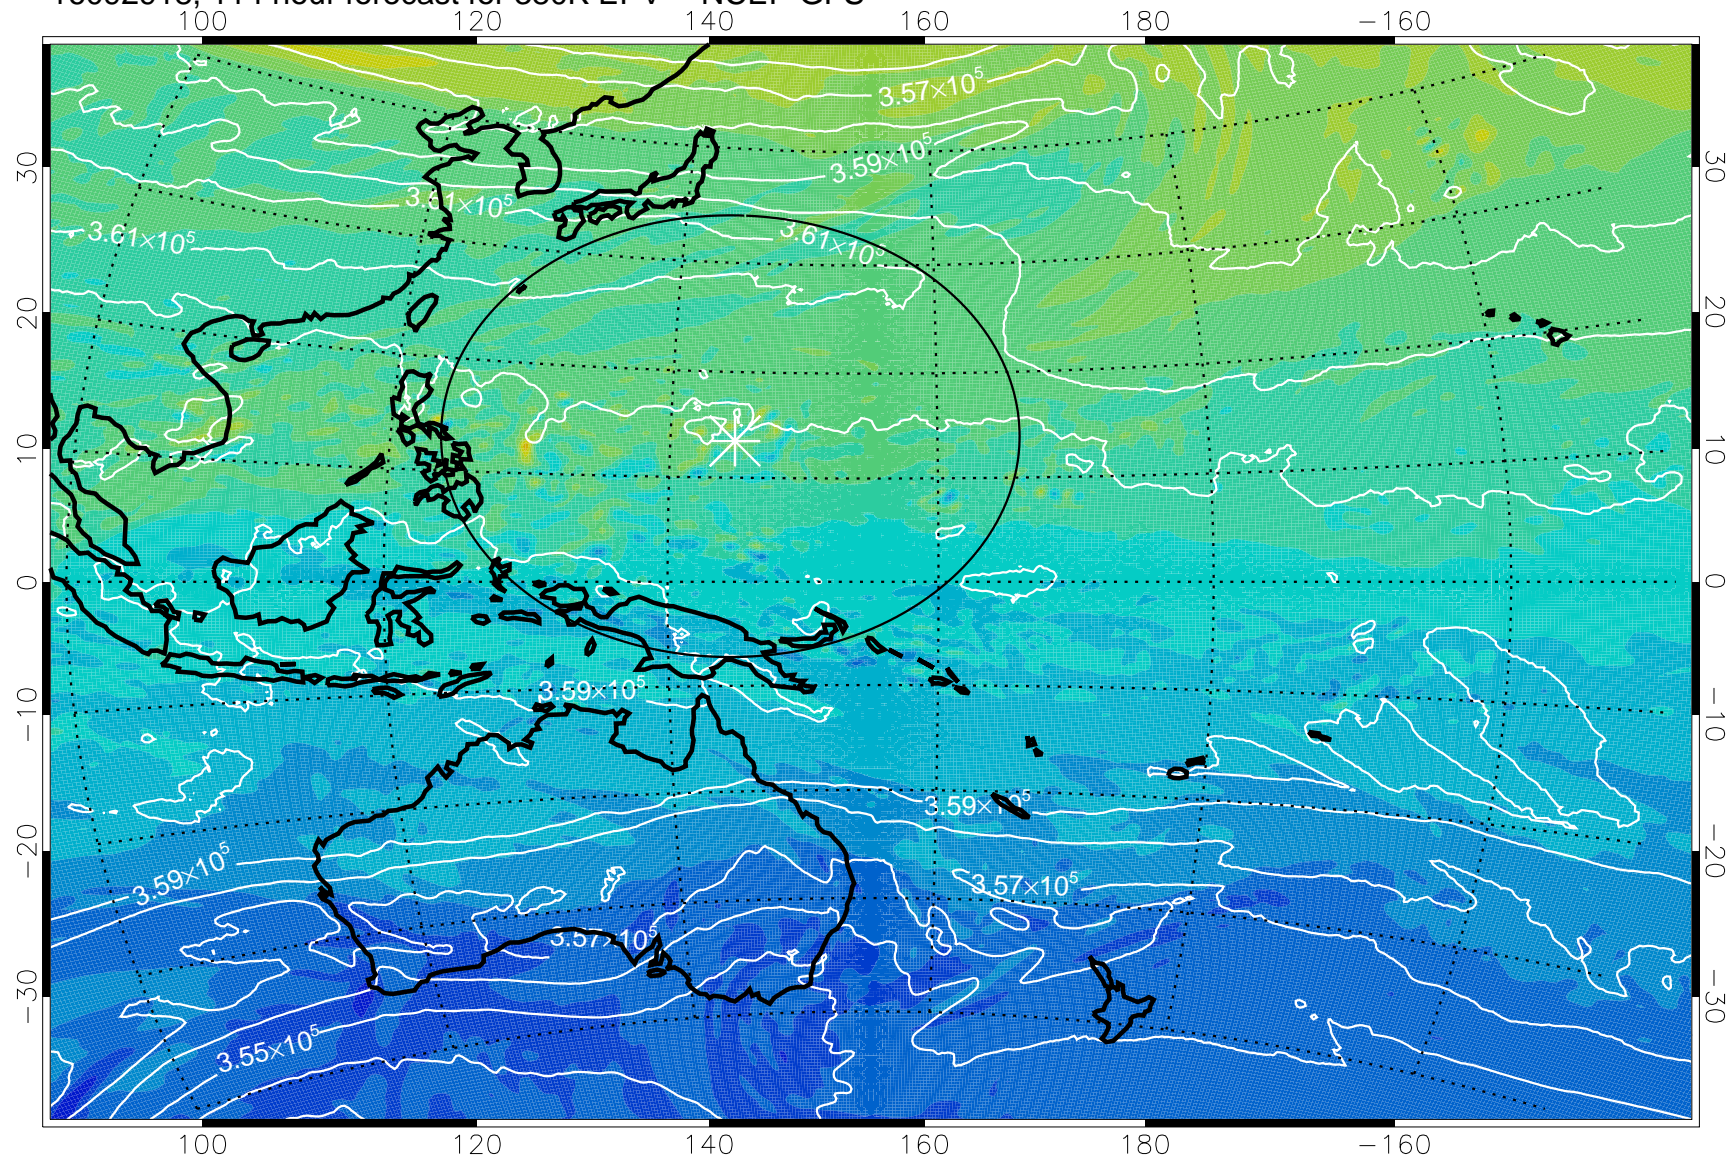

16092818, 90 hour forecast for 380K EPV -- NCEP GFS

380K Montgomery Streamfunction, white

Range ring of 2304 km

16092900, 96 hour forecast for 380K EPV -- NCEP GFS

16092906, 102 hour forecast for 380K EPV -- NCEP GFS

380K Montgomery Streamfunction, white

Range ring of 2304 km

16092912, 108 hour forecast for 380K EPV -- NCEP GFS

380K Montgomery Streamfunction, white

Range ring of 2304 km

16092918, 114 hour forecast for 380K EPV -- NCEP GFS

380K Montgomery Streamfunction, white

Range ring of 2304 km

16093000, 120 hour forecast for 380K EPV -- NCEP GFS

380K Montgomery Streamfunction, white

Range ring of 2304 km