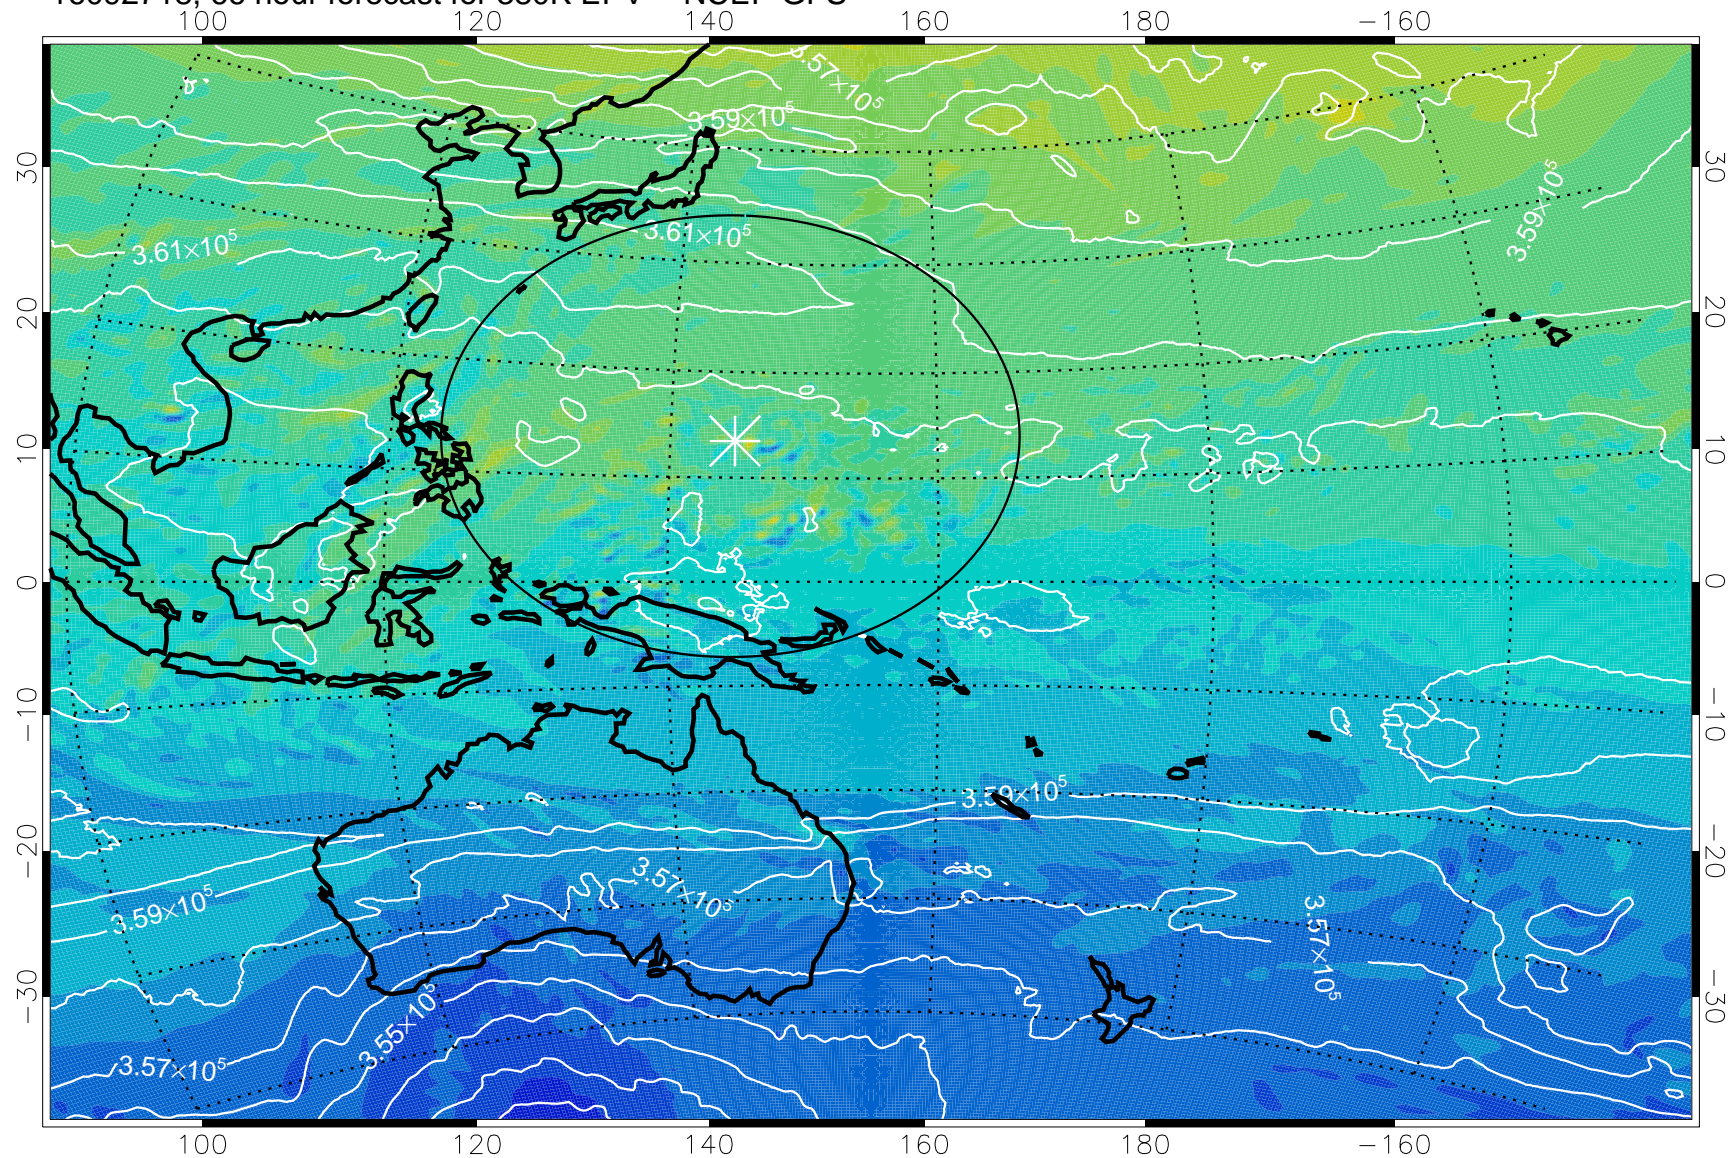

16092706, 54 hour forecast for 380K EPV -- NCEP GFS

380K Montgomery Streamfunction, white

Range ring of 2304 km

16092712, 60 hour forecast for 380K EPV -- NCEP GFS

380K Montgomery Streamfunction, white

Range ring of 2304 km

16092718, 66 hour forecast for 380K EPV -- NCEP GFS

380K Montgomery Streamfunction, white

Range ring of 2304 km

16092800, 72 hour forecast for 380K EPV -- NCEP GFS

380K Montgomery Streamfunction, white

Range ring of 2304 km

16092806, 78 hour forecast for 380K EPV -- NCEP GFS

380K Montgomery Streamfunction, white

Range ring of 2304 km

16092812, 84 hour forecast for 380K EPV -- NCEP GFS

380K Montgomery Streamfunction, white

Range ring of 2304 km

16092818, 90 hour forecast for 380K EPV -- NCEP GFS

380K Montgomery Streamfunction, white

Range ring of 2304 km

16092900, 96 hour forecast for 380K EPV -- NCEP GFS

16092906, 102 hour forecast for 380K EPV -- NCEP GFS