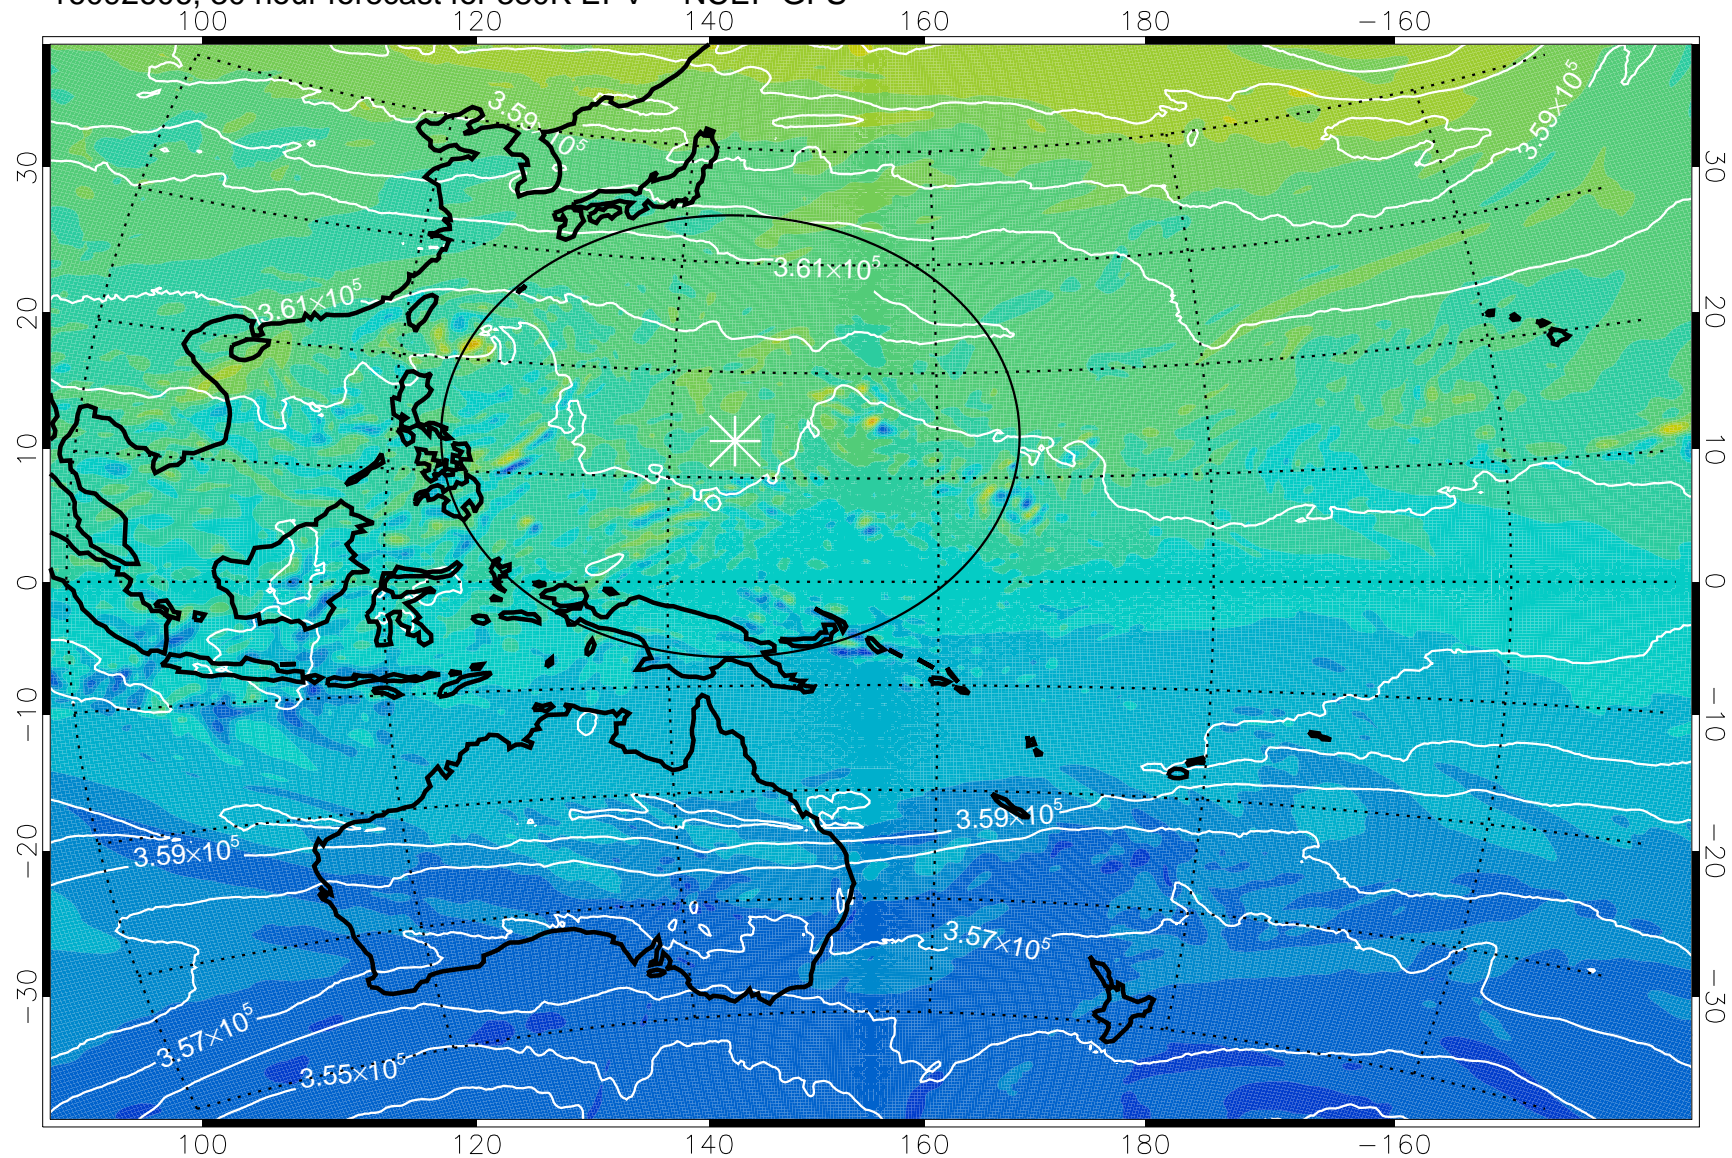

16092518, 18 hour forecast for 380K EPV -- NCEP GFS

380K Montgomery Streamfunction, white

Range ring of 2304 km

16092600, 24 hour forecast for 380K EPV -- NCEP GFS

380K Montgomery Streamfunction, white

Range ring of 2304 km

16092606, 30 hour forecast for 380K EPV -- NCEP GFS

380K Montgomery Streamfunction, white

Range ring of 2304 km

16092612, 36 hour forecast for 380K EPV -- NCEP GFS

380K Montgomery Streamfunction, white

Range ring of 2304 km

16092618, 42 hour forecast for 380K EPV -- NCEP GFS

380K Montgomery Streamfunction, white

Range ring of 2304 km

16092700, 48 hour forecast for 380K EPV -- NCEP GFS

380K Montgomery Streamfunction, white

Range ring of 2304 km

16092706, 54 hour forecast for 380K EPV -- NCEP GFS

380K Montgomery Streamfunction, white

Range ring of 2304 km

16092712, 60 hour forecast for 380K EPV -- NCEP GFS

380K Montgomery Streamfunction, white

Range ring of 2304 km