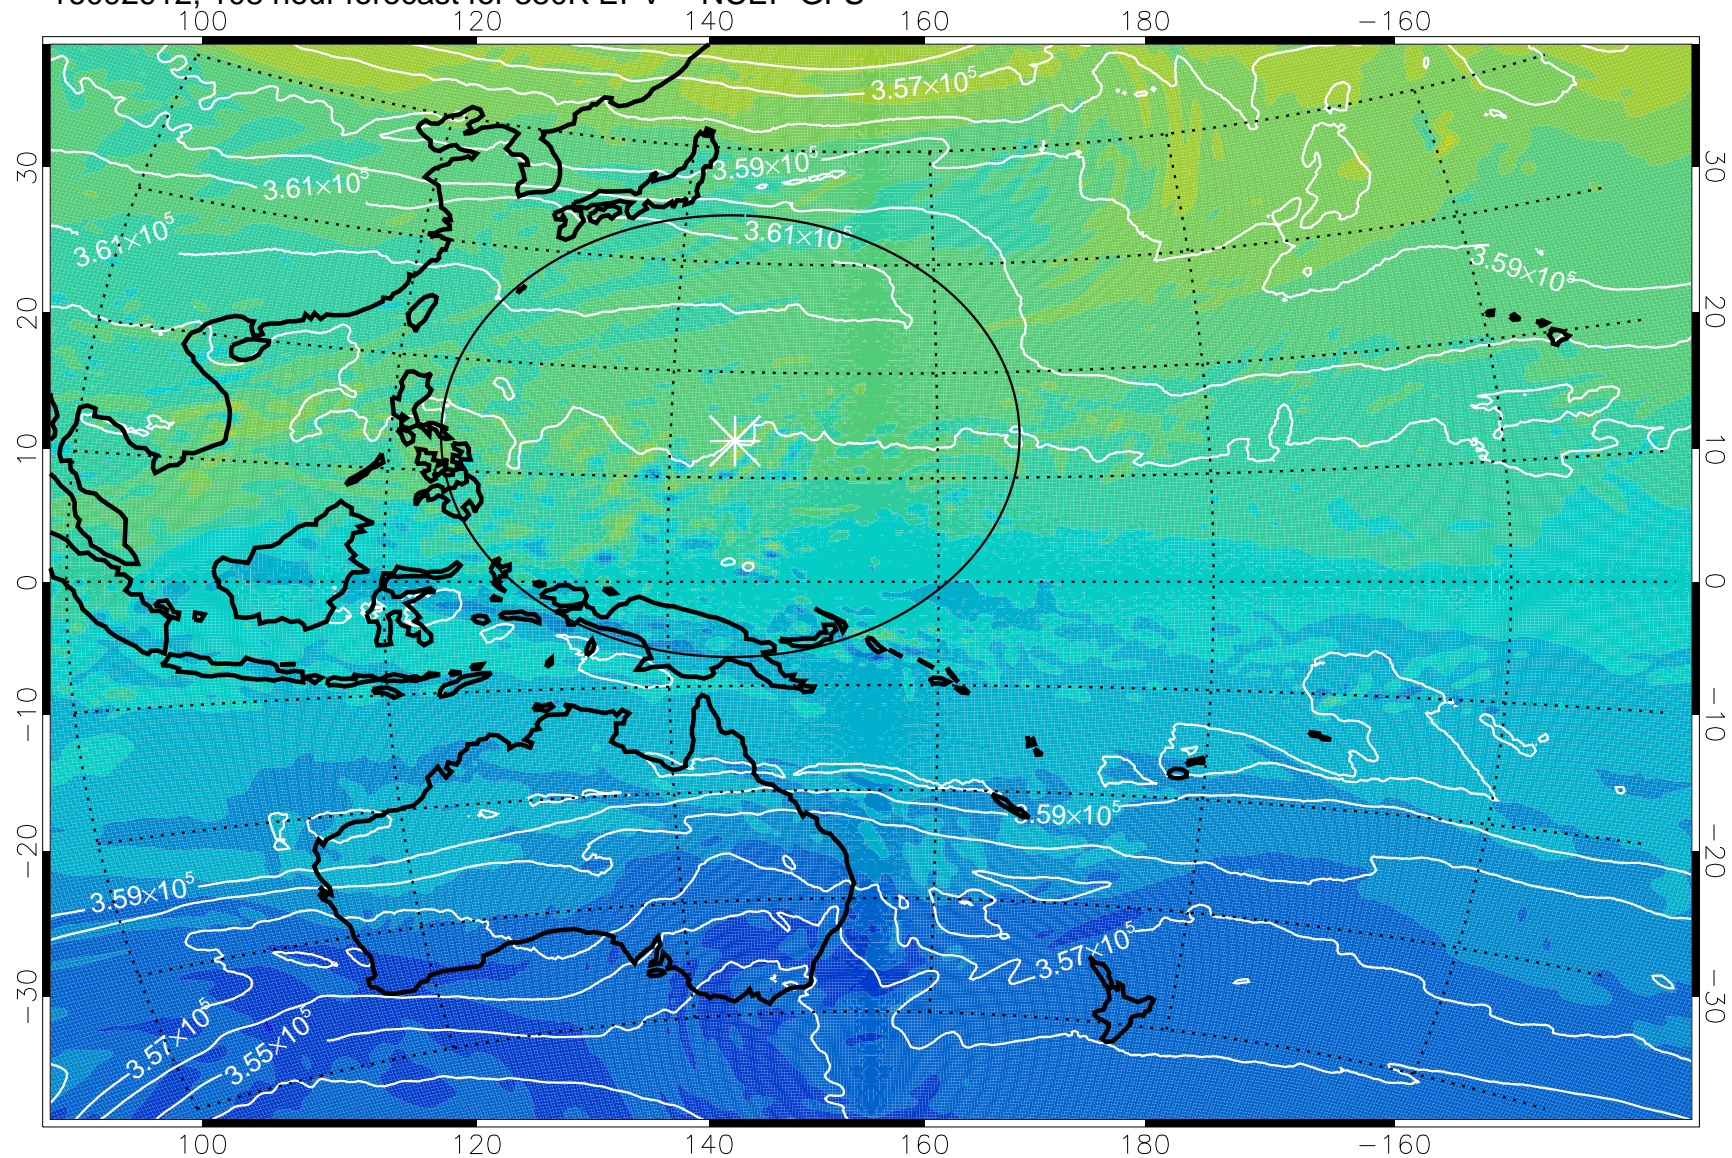

16092806, 78 hour forecast for 380K EPV -- NCEP GFS

380K Montgomery Streamfunction, white

Range ring of 2304 km

16092812, 84 hour forecast for 380K EPV -- NCEP GFS

380K Montgomery Streamfunction, white

Range ring of 2304 km

16092818, 90 hour forecast for 380K EPV -- NCEP GFS

380K Montgomery Streamfunction, white

Range ring of 2304 km

16092900, 96 hour forecast for 380K EPV -- NCEP GFS

16092906, 102 hour forecast for 380K EPV -- NCEP GFS

380K Montgomery Streamfunction, white

Range ring of 2304 km

16092912, 108 hour forecast for 380K EPV -- NCEP GFS

380K Montgomery Streamfunction, white

Range ring of 2304 km

16092918, 114 hour forecast for 380K EPV -- NCEP GFS

380K Montgomery Streamfunction, white

Range ring of 2304 km

16093000, 120 hour forecast for 380K EPV -- NCEP GFS

380K Montgomery Streamfunction, white

Range ring of 2304 km