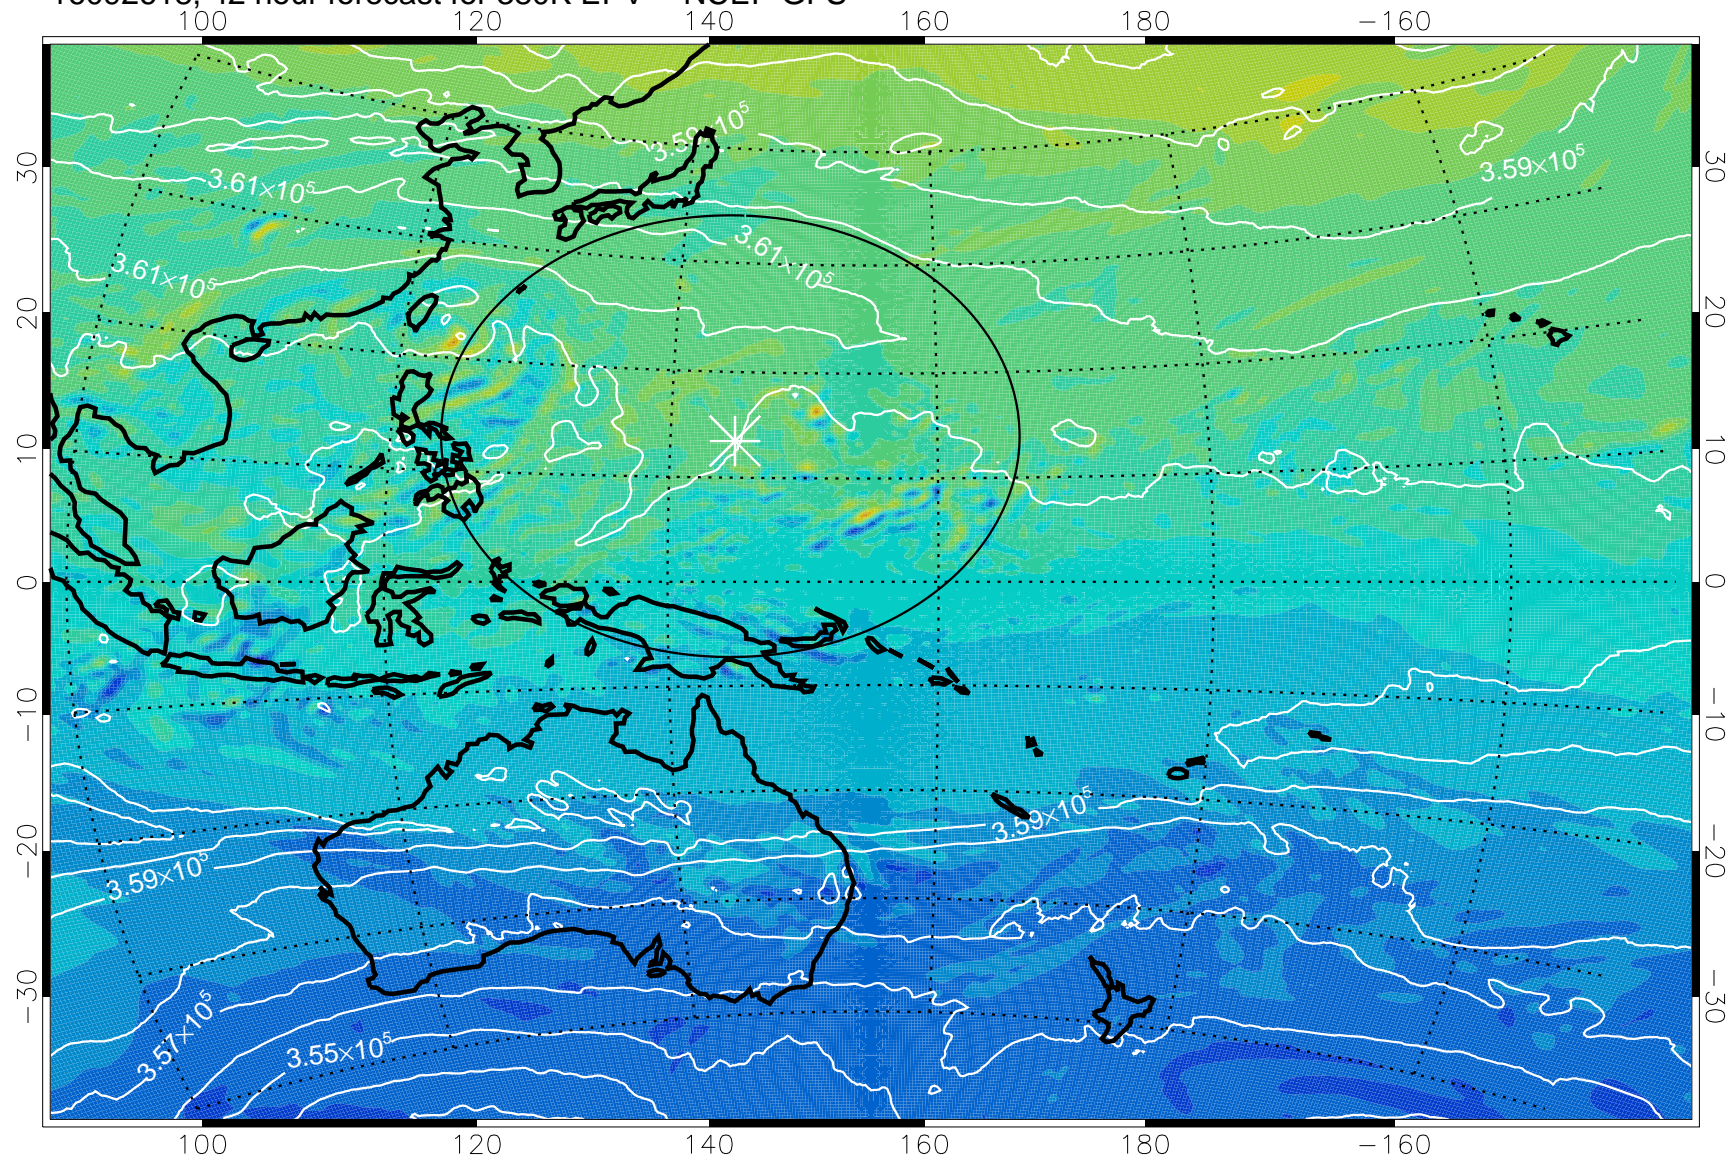

16092606, 30 hour forecast for 380K EPV -- NCEP GFS

380K Montgomery Streamfunction, white

Range ring of 2304 km

16092612, 36 hour forecast for 380K EPV -- NCEP GFS

380K Montgomery Streamfunction, white

Range ring of 2304 km

16092618, 42 hour forecast for 380K EPV -- NCEP GFS

380K Montgomery Streamfunction, white

Range ring of 2304 km

16092700, 48 hour forecast for 380K EPV -- NCEP GFS

380K Montgomery Streamfunction, white

Range ring of 2304 km

16092706, 54 hour forecast for 380K EPV -- NCEP GFS

380K Montgomery Streamfunction, white

Range ring of 2304 km

16092712, 60 hour forecast for 380K EPV -- NCEP GFS

380K Montgomery Streamfunction, white

Range ring of 2304 km

16092718, 66 hour forecast for 380K EPV -- NCEP GFS

380K Montgomery Streamfunction, white

Range ring of 2304 km

16092800, 72 hour forecast for 380K EPV -- NCEP GFS

380K Montgomery Streamfunction, white

Range ring of 2304 km