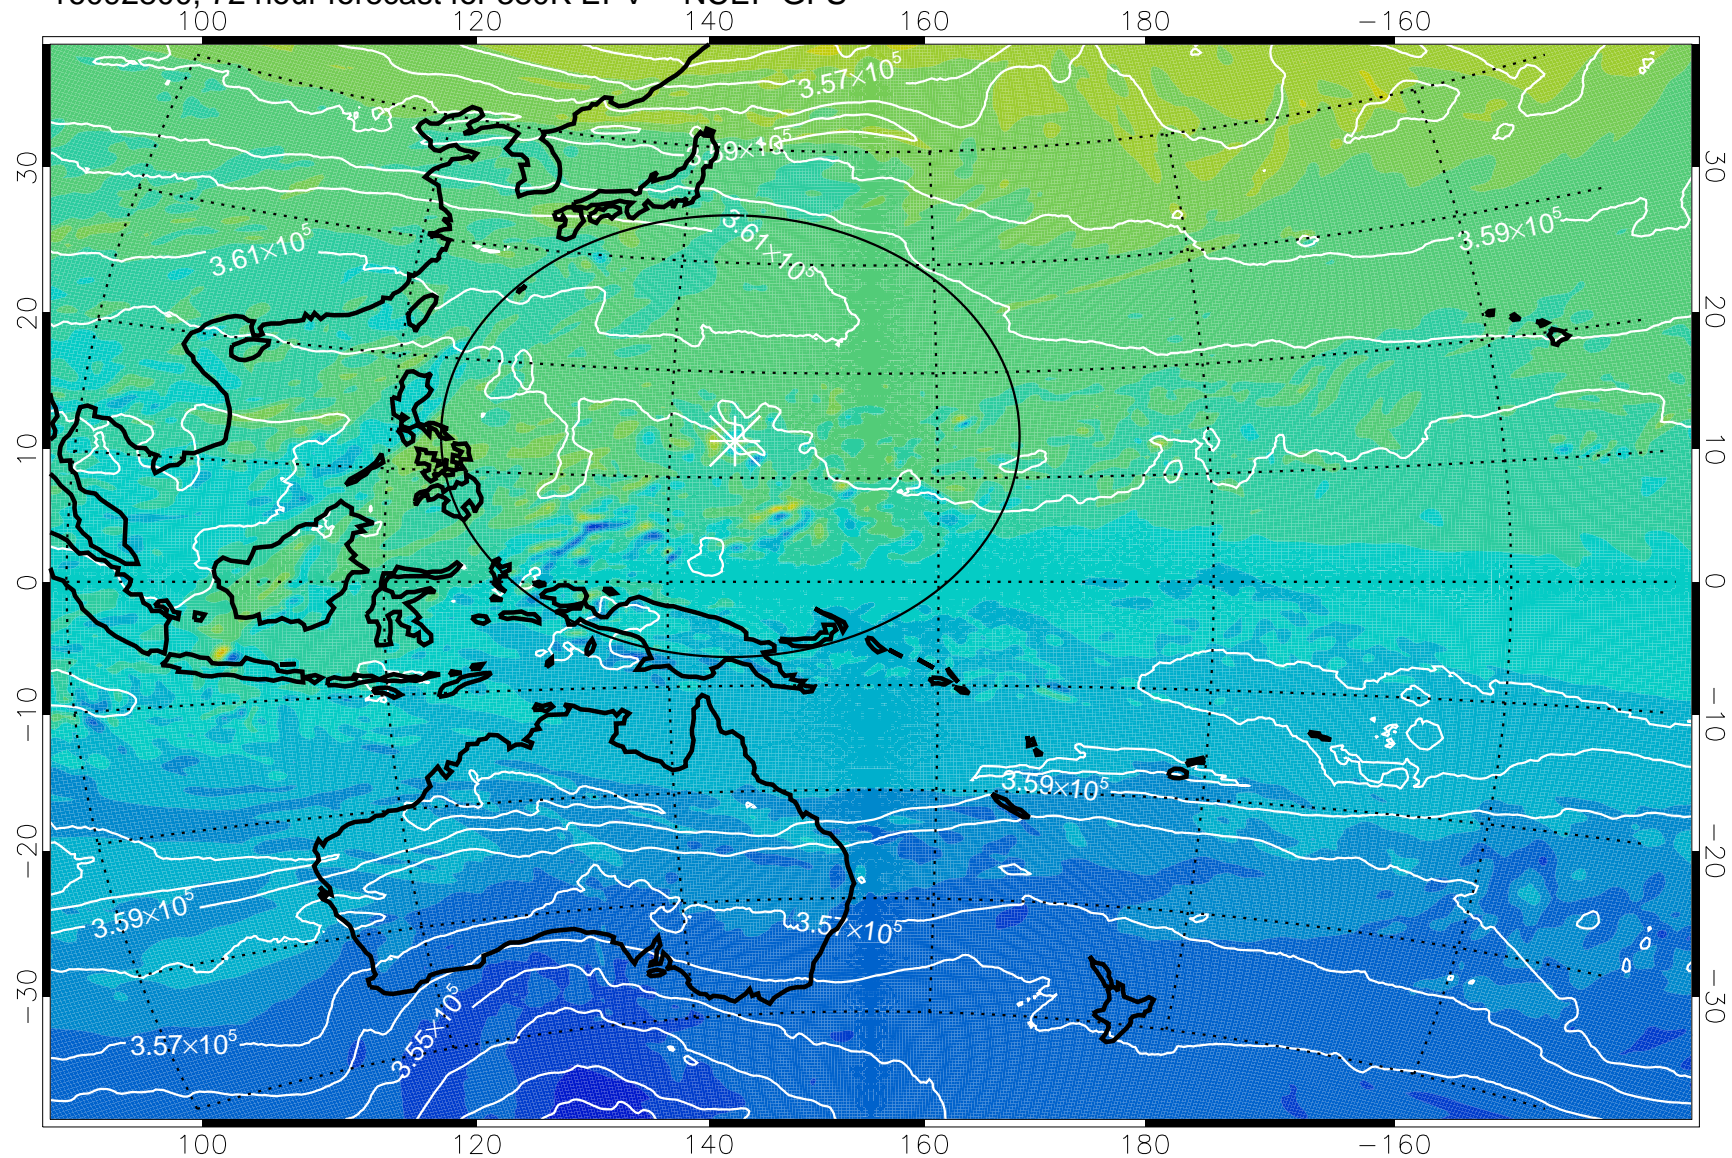

16092706, 54 hour forecast for 380K EPV -- NCEP GFS

380K Montgomery Streamfunction, white

Range ring of 2304 km

16092712, 60 hour forecast for 380K EPV -- NCEP GFS

380K Montgomery Streamfunction, white

Range ring of 2304 km

16092718, 66 hour forecast for 380K EPV -- NCEP GFS

380K Montgomery Streamfunction, white

Range ring of 2304 km

16092800, 72 hour forecast for 380K EPV -- NCEP GFS

380K Montgomery Streamfunction, white

Range ring of 2304 km

16092806, 78 hour forecast for 380K EPV -- NCEP GFS

380K Montgomery Streamfunction, white

Range ring of 2304 km

16092812, 84 hour forecast for 380K EPV -- NCEP GFS

380K Montgomery Streamfunction, white

Range ring of 2304 km

16092818, 90 hour forecast for 380K EPV -- NCEP GFS

380K Montgomery Streamfunction, white

Range ring of 2304 km

16092900, 96 hour forecast for 380K EPV -- NCEP GFS

16092906, 102 hour forecast for 380K EPV -- NCEP GFS