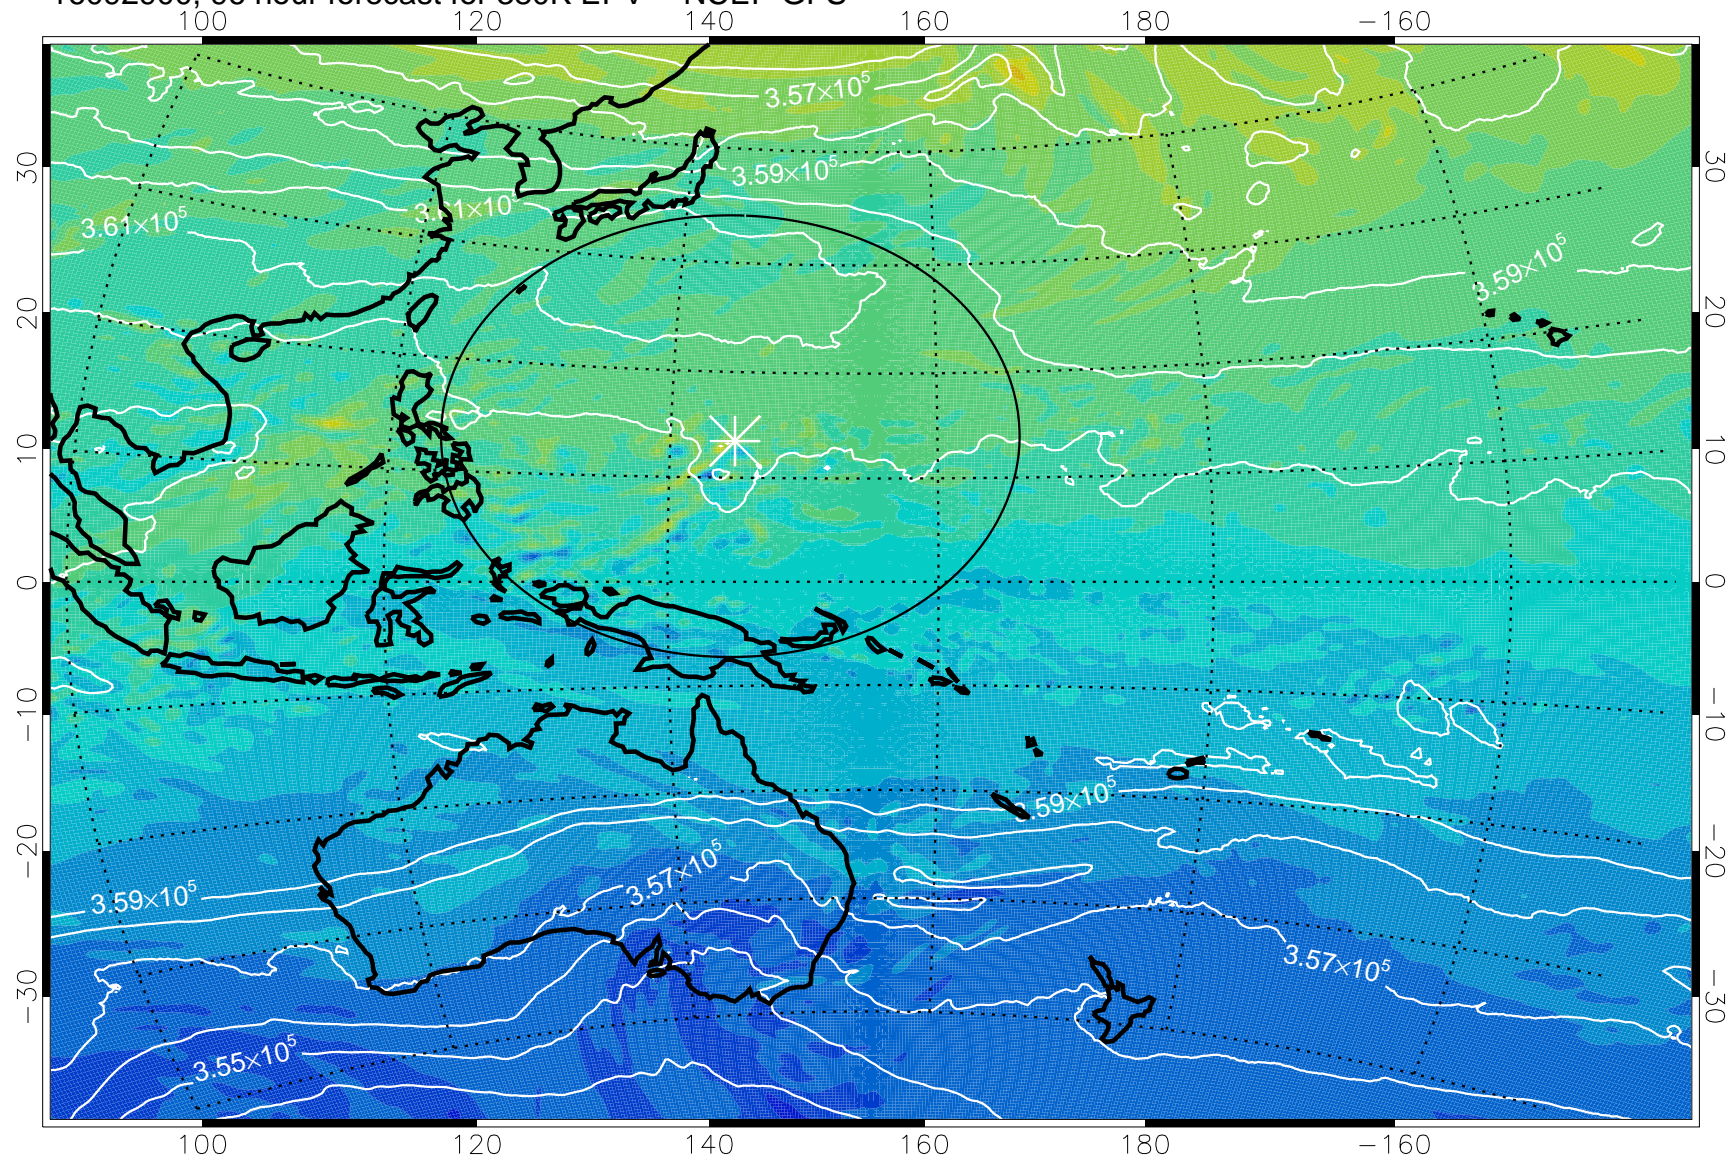

16092806, 78 hour forecast for 380K EPV -- NCEP GFS

380K Montgomery Streamfunction, white

Range ring of 2304 km

16092812, 84 hour forecast for 380K EPV -- NCEP GFS

380K Montgomery Streamfunction, white

Range ring of 2304 km

16092818, 90 hour forecast for 380K EPV -- NCEP GFS

380K Montgomery Streamfunction, white

Range ring of 2304 km

16092900, 96 hour forecast for 380K EPV -- NCEP GFS

16092906, 102 hour forecast for 380K EPV -- NCEP GFS

380K Montgomery Streamfunction, white

Range ring of 2304 km

16092912, 108 hour forecast for 380K EPV -- NCEP GFS

380K Montgomery Streamfunction, white

Range ring of 2304 km

16092918, 114 hour forecast for 380K EPV -- NCEP GFS

380K Montgomery Streamfunction, white

Range ring of 2304 km

16093000, 120 hour forecast for 380K EPV -- NCEP GFS

380K Montgomery Streamfunction, white

Range ring of 2304 km