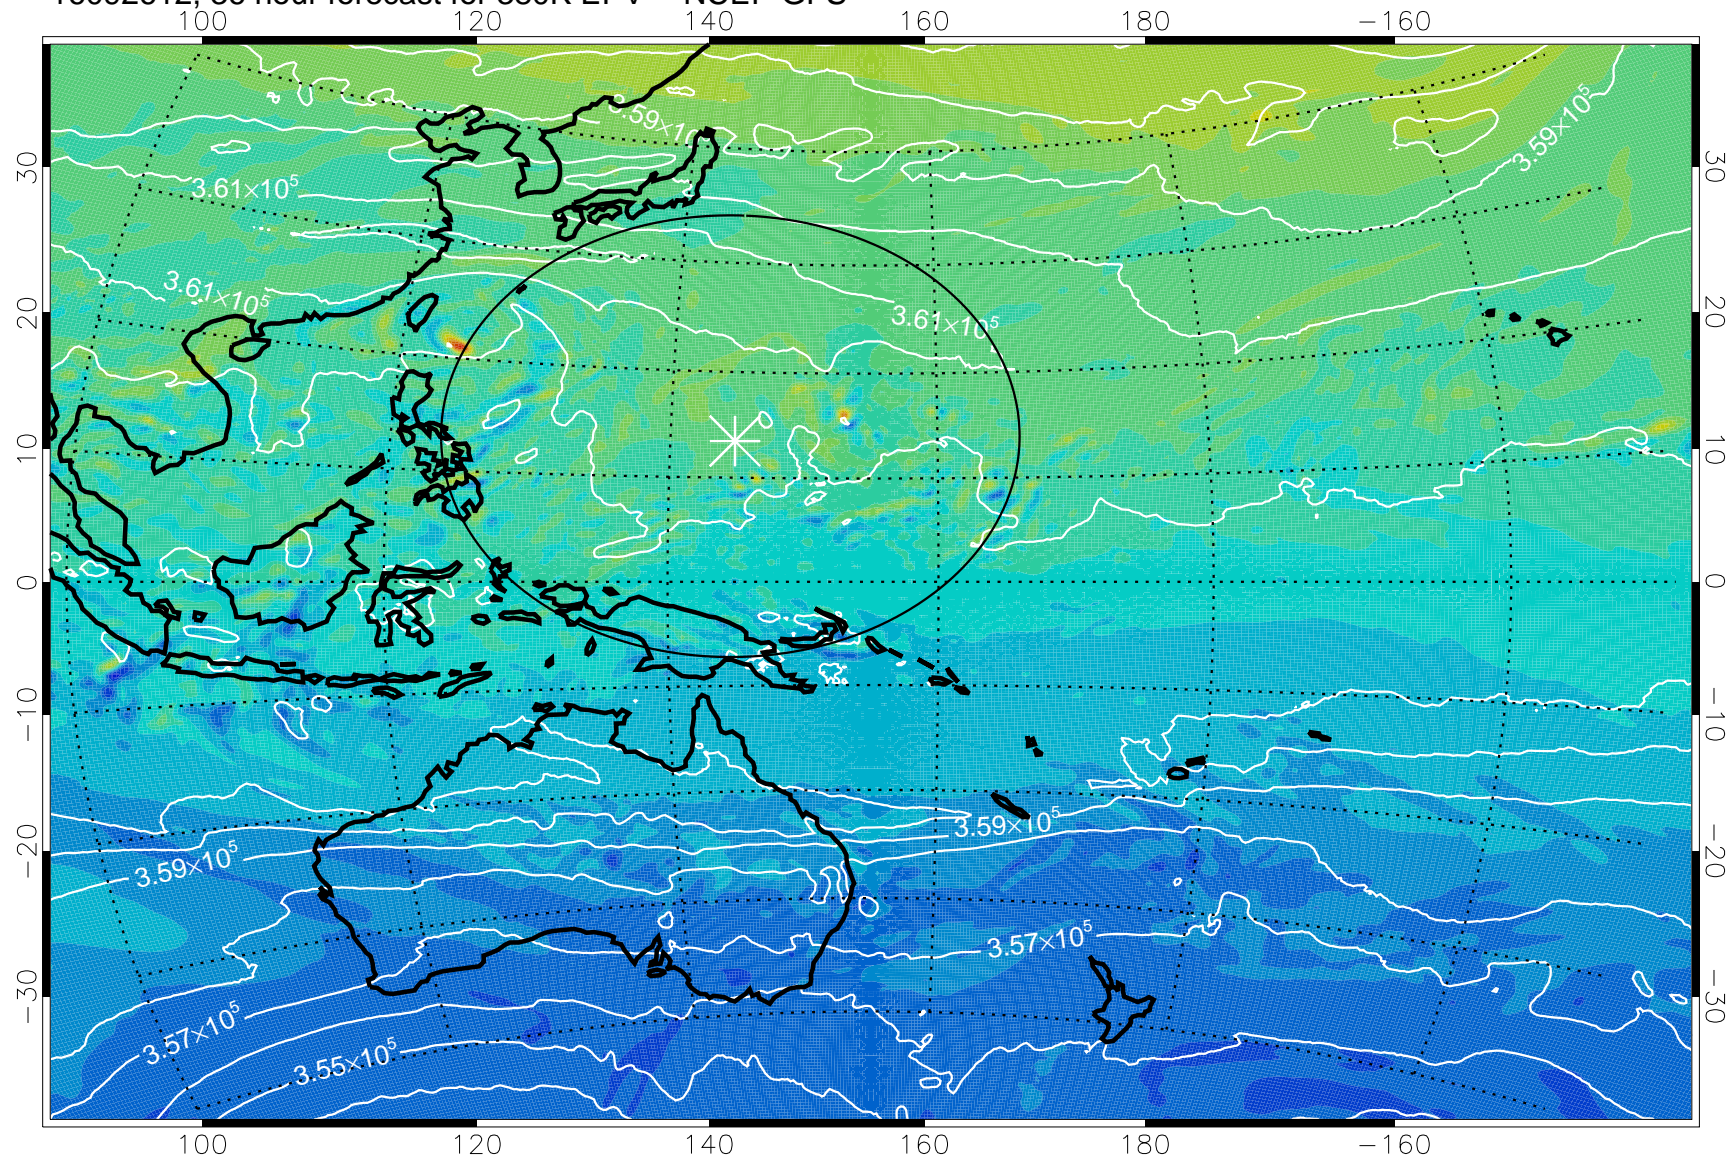

16092606, 30 hour forecast for 380K EPV -- NCEP GFS

380K Montgomery Streamfunction, white

Range ring of 2304 km

16092612, 36 hour forecast for 380K EPV -- NCEP GFS

380K Montgomery Streamfunction, white

Range ring of 2304 km

16092618, 42 hour forecast for 380K EPV -- NCEP GFS

380K Montgomery Streamfunction, white

Range ring of 2304 km

16092700, 48 hour forecast for 380K EPV -- NCEP GFS

380K Montgomery Streamfunction, white

Range ring of 2304 km

16092706, 54 hour forecast for 380K EPV -- NCEP GFS

380K Montgomery Streamfunction, white

Range ring of 2304 km

16092712, 60 hour forecast for 380K EPV -- NCEP GFS

380K Montgomery Streamfunction, white

Range ring of 2304 km

16092718, 66 hour forecast for 380K EPV -- NCEP GFS

380K Montgomery Streamfunction, white

Range ring of 2304 km

16092800, 72 hour forecast for 380K EPV -- NCEP GFS

380K Montgomery Streamfunction, white

Range ring of 2304 km