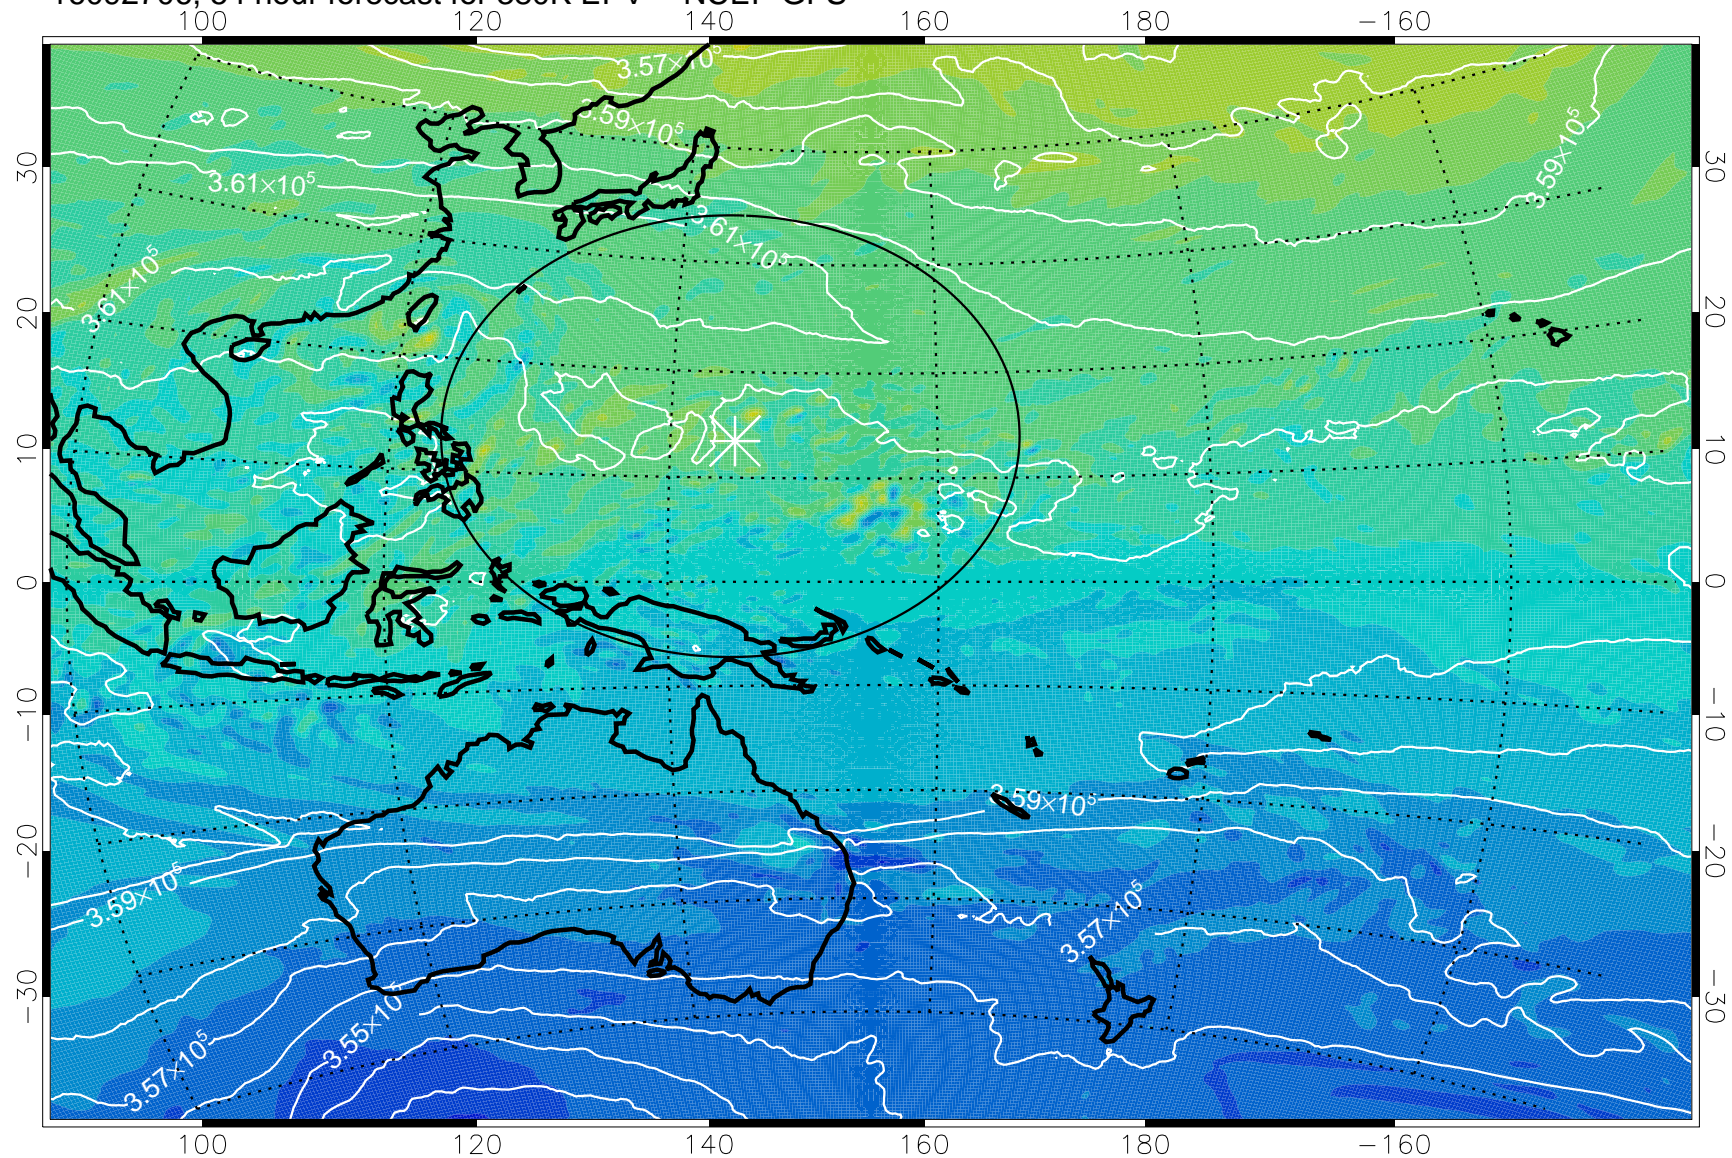

16092606, 30 hour forecast for 380K EPV -- NCEP GFS

380K Montgomery Streamfunction, white

Range ring of 2304 km

16092612, 36 hour forecast for 380K EPV -- NCEP GFS

380K Montgomery Streamfunction, white

Range ring of 2304 km

16092618, 42 hour forecast for 380K EPV -- NCEP GFS

380K Montgomery Streamfunction, white

Range ring of 2304 km

16092700, 48 hour forecast for 380K EPV -- NCEP GFS

380K Montgomery Streamfunction, white

Range ring of 2304 km

16092706, 54 hour forecast for 380K EPV -- NCEP GFS

380K Montgomery Streamfunction, white

Range ring of 2304 km

16092712, 60 hour forecast for 380K EPV -- NCEP GFS

380K Montgomery Streamfunction, white

Range ring of 2304 km

16092718, 66 hour forecast for 380K EPV -- NCEP GFS

380K Montgomery Streamfunction, white

Range ring of 2304 km

16092800, 72 hour forecast for 380K EPV -- NCEP GFS

380K Montgomery Streamfunction, white

Range ring of 2304 km