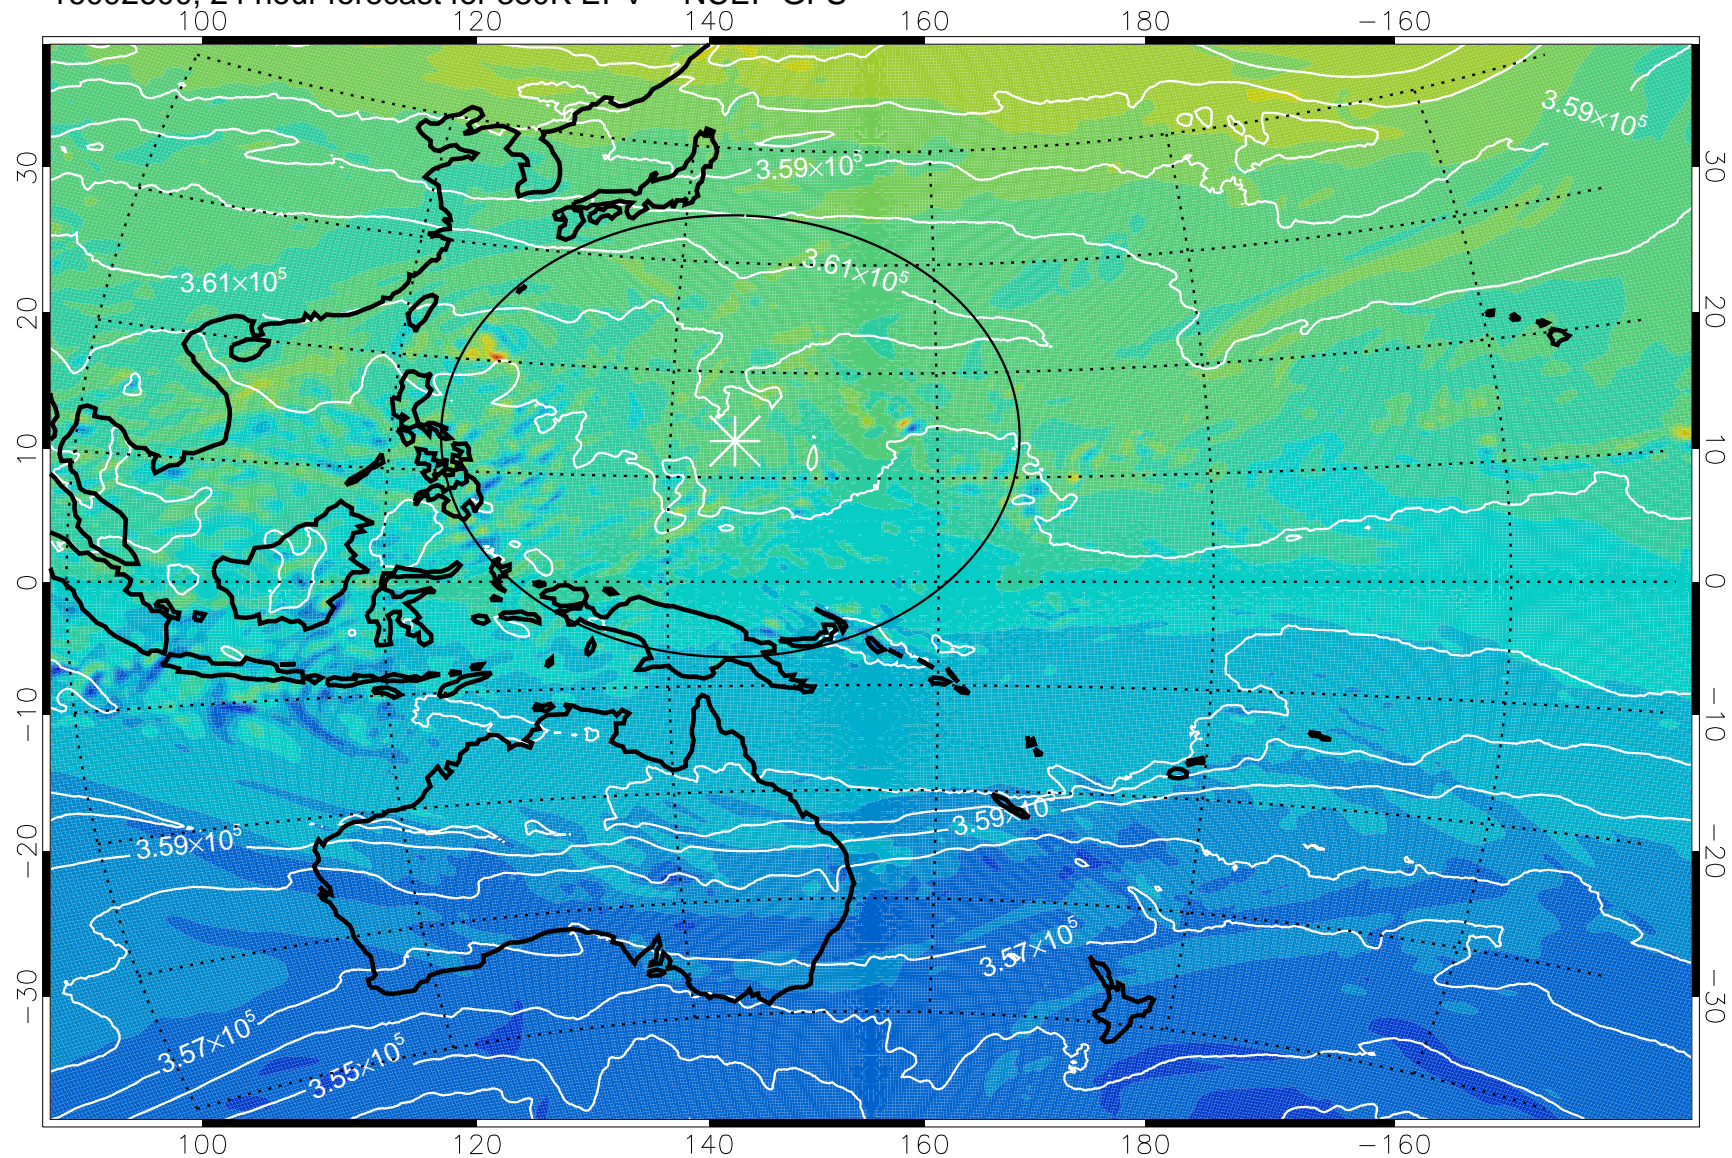

16092518, 18 hour forecast for 380K EPV -- NCEP GFS

380K Montgomery Streamfunction, white

Range ring of 2304 km

16092600, 24 hour forecast for 380K EPV -- NCEP GFS

380K Montgomery Streamfunction, white

Range ring of 2304 km

16092606, 30 hour forecast for 380K EPV -- NCEP GFS

380K Montgomery Streamfunction, white

Range ring of 2304 km

16092612, 36 hour forecast for 380K EPV -- NCEP GFS

380K Montgomery Streamfunction, white

Range ring of 2304 km

16092618, 42 hour forecast for 380K EPV -- NCEP GFS

380K Montgomery Streamfunction, white

Range ring of 2304 km

16092700, 48 hour forecast for 380K EPV -- NCEP GFS

380K Montgomery Streamfunction, white

Range ring of 2304 km

16092718, 66 hour forecast for 380K EPV -- NCEP GFS

380K Montgomery Streamfunction, white

Range ring of 2304 km

16092800, 72 hour forecast for 380K EPV -- NCEP GFS

380K Montgomery Streamfunction, white

Range ring of 2304 km