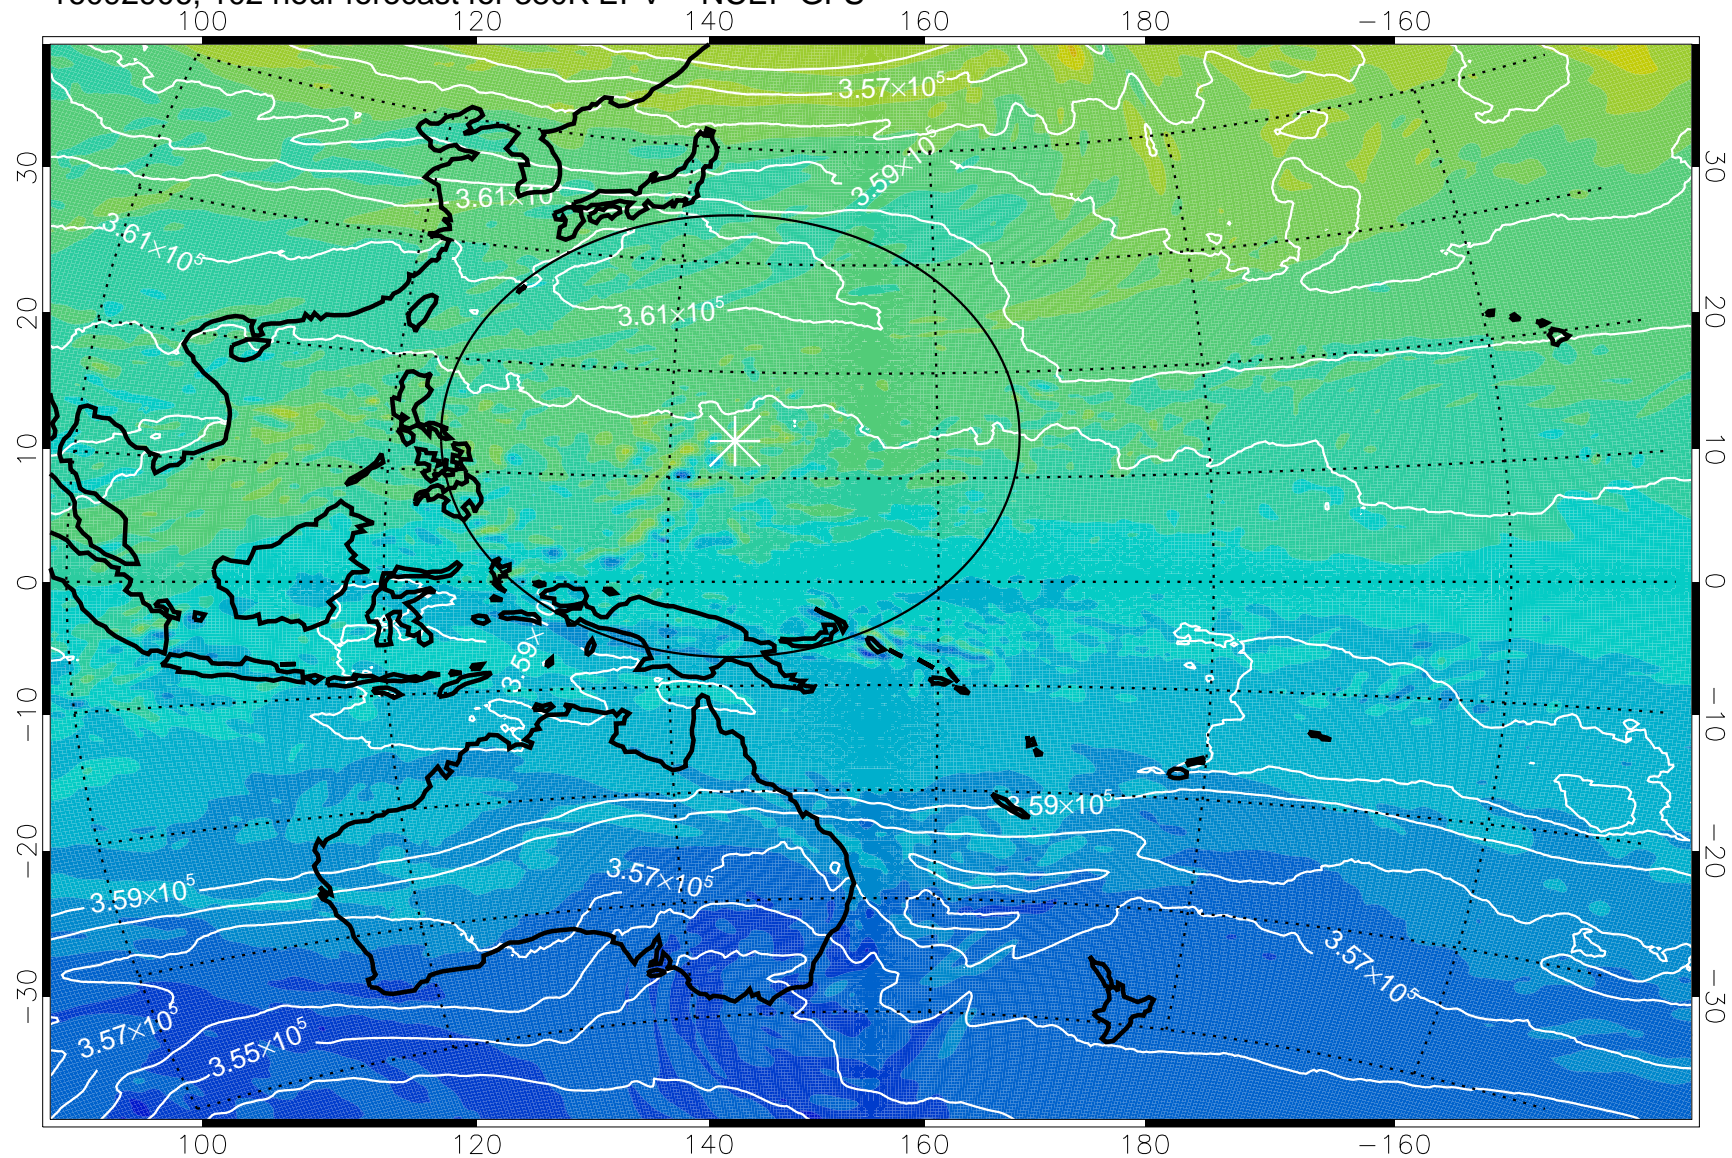

16092806, 78 hour forecast for 380K EPV -- NCEP GFS

380K Montgomery Streamfunction, white

Range ring of 2304 km

16092812, 84 hour forecast for 380K EPV -- NCEP GFS

380K Montgomery Streamfunction, white

Range ring of 2304 km

16092818, 90 hour forecast for 380K EPV -- NCEP GFS

380K Montgomery Streamfunction, white

Range ring of 2304 km

16092900, 96 hour forecast for 380K EPV -- NCEP GFS

16092906, 102 hour forecast for 380K EPV -- NCEP GFS

380K Montgomery Streamfunction, white

Range ring of 2304 km

16092912, 108 hour forecast for 380K EPV -- NCEP GFS

380K Montgomery Streamfunction, white

Range ring of 2304 km

16092918, 114 hour forecast for 380K EPV -- NCEP GFS

380K Montgomery Streamfunction, white

Range ring of 2304 km

16093000, 120 hour forecast for 380K EPV -- NCEP GFS

380K Montgomery Streamfunction, white

Range ring of 2304 km