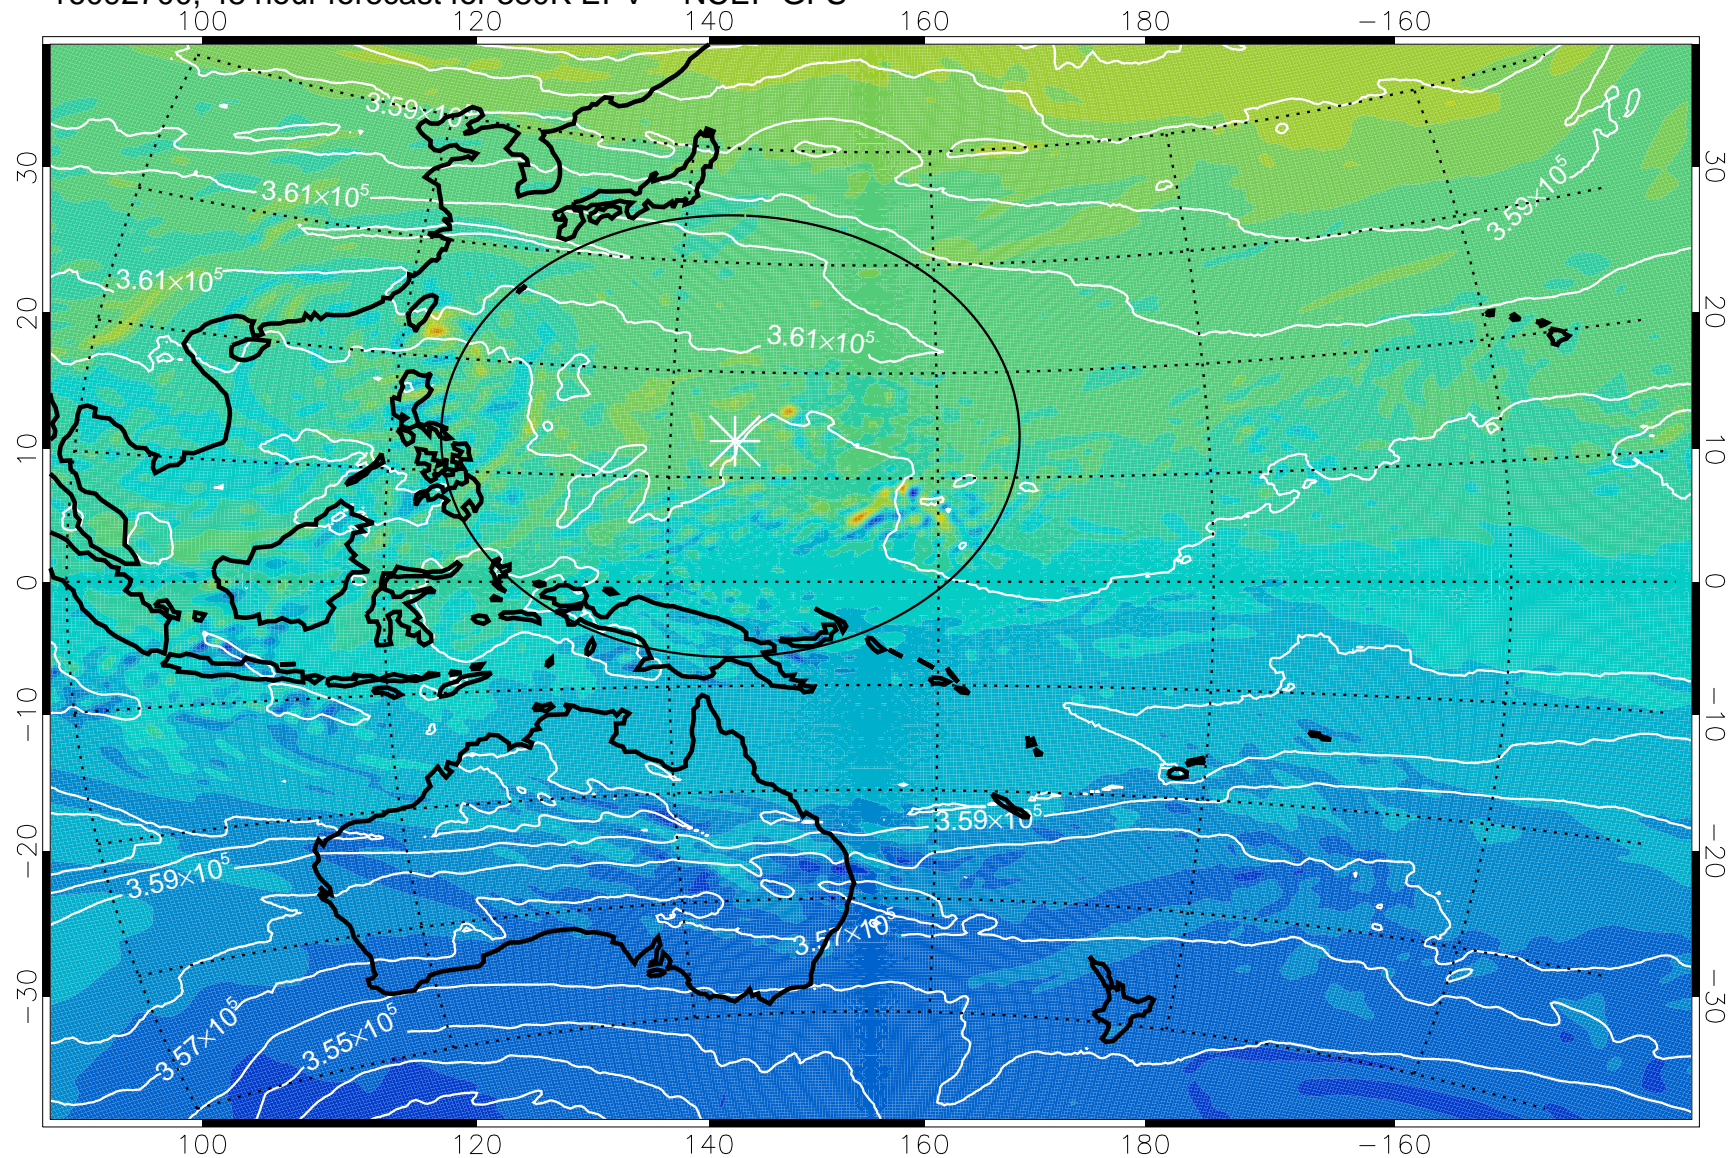

16092606, 30 hour forecast for 380K EPV -- NCEP GFS

380K Montgomery Streamfunction, white

Range ring of 2304 km

16092612, 36 hour forecast for 380K EPV -- NCEP GFS

380K Montgomery Streamfunction, white

Range ring of 2304 km

16092618, 42 hour forecast for 380K EPV -- NCEP GFS

380K Montgomery Streamfunction, white

Range ring of 2304 km

16092700, 48 hour forecast for 380K EPV -- NCEP GFS

380K Montgomery Streamfunction, white

Range ring of 2304 km

16092706, 54 hour forecast for 380K EPV -- NCEP GFS

380K Montgomery Streamfunction, white

Range ring of 2304 km

16092712, 60 hour forecast for 380K EPV -- NCEP GFS

380K Montgomery Streamfunction, white

Range ring of 2304 km

16092718, 66 hour forecast for 380K EPV -- NCEP GFS

380K Montgomery Streamfunction, white

Range ring of 2304 km

16092800, 72 hour forecast for 380K EPV -- NCEP GFS

380K Montgomery Streamfunction, white

Range ring of 2304 km