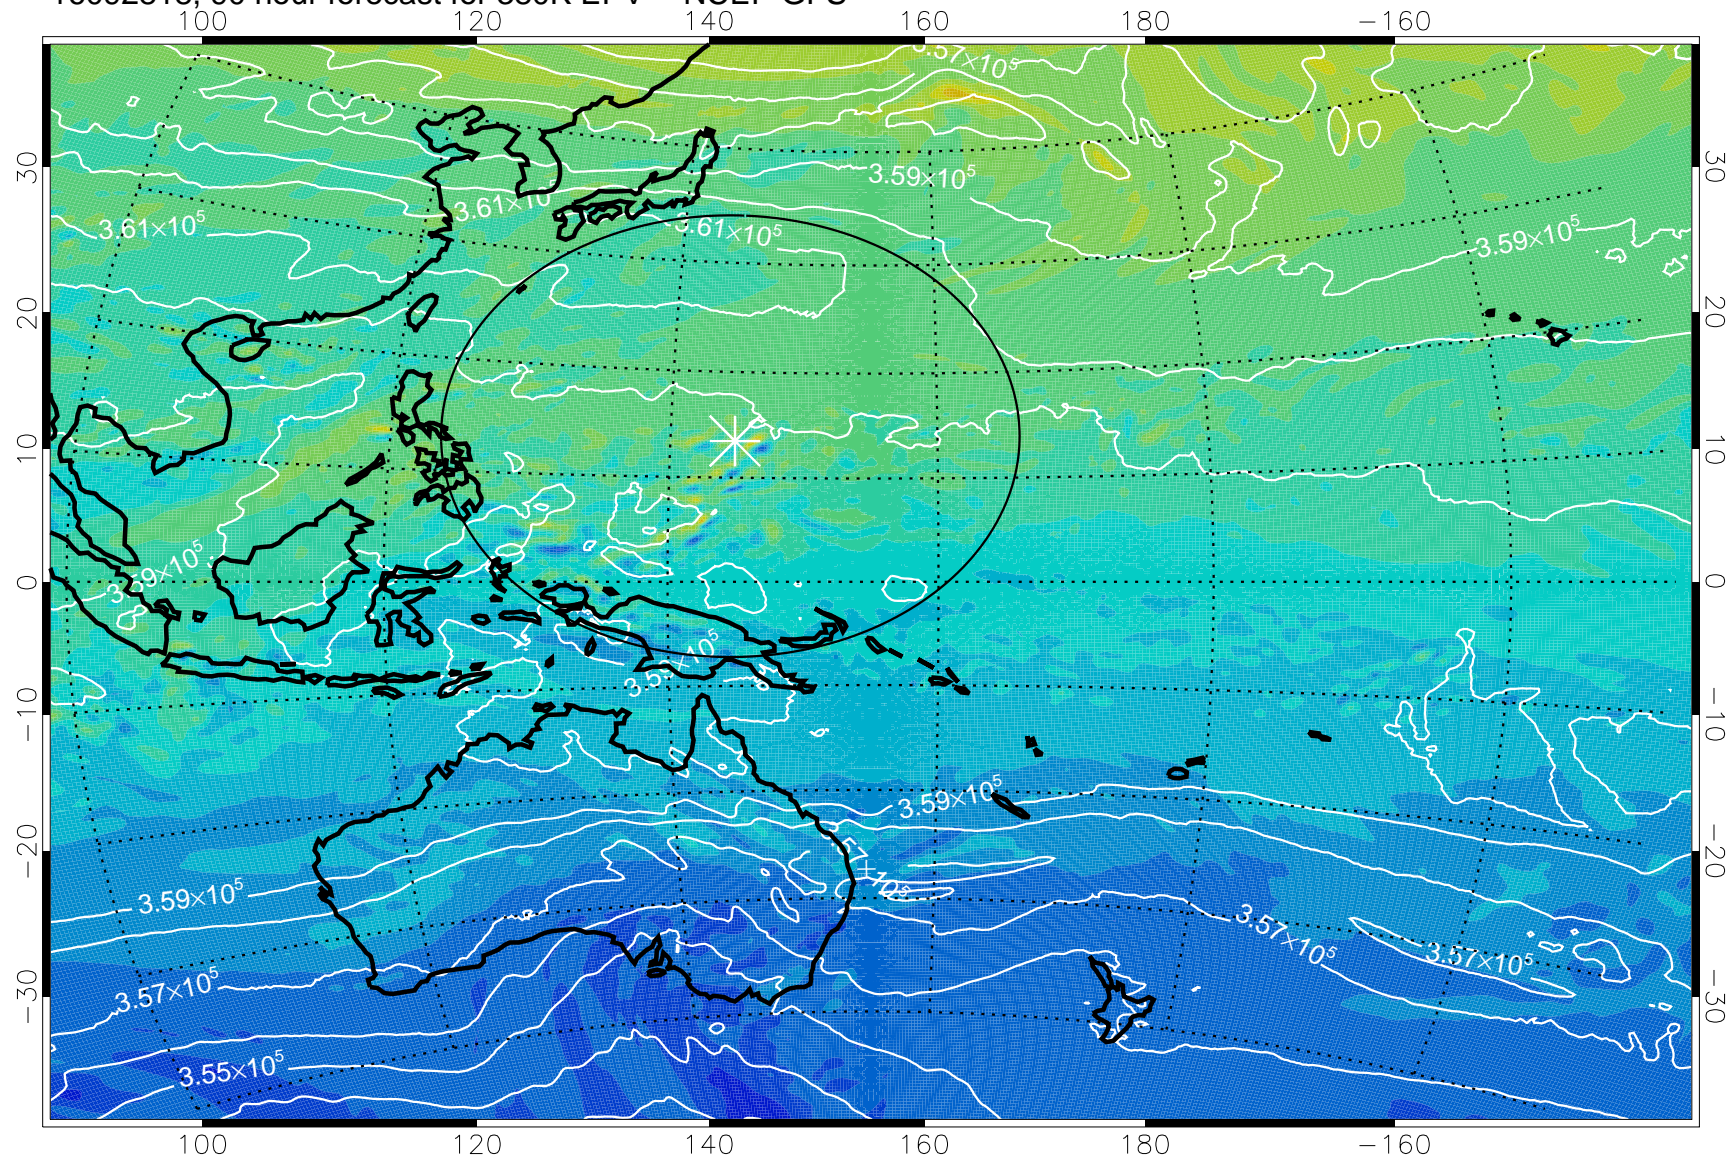

16092718, 66 hour forecast for 380K EPV -- NCEP GFS

380K Montgomery Streamfunction, white

Range ring of 2304 km

16092800, 72 hour forecast for 380K EPV -- NCEP GFS

380K Montgomery Streamfunction, white

Range ring of 2304 km

16092806, 78 hour forecast for 380K EPV -- NCEP GFS

380K Montgomery Streamfunction, white

Range ring of 2304 km

16092812, 84 hour forecast for 380K EPV -- NCEP GFS

380K Montgomery Streamfunction, white

Range ring of 2304 km

16092818, 90 hour forecast for 380K EPV -- NCEP GFS

380K Montgomery Streamfunction, white

Range ring of 2304 km

16092900, 96 hour forecast for 380K EPV -- NCEP GFS

16092906, 102 hour forecast for 380K EPV -- NCEP GFS

380K Montgomery Streamfunction, white

Range ring of 2304 km

16092912, 108 hour forecast for 380K EPV -- NCEP GFS

380K Montgomery Streamfunction, white

Range ring of 2304 km

16092918, 114 hour forecast for 380K EPV -- NCEP GFS