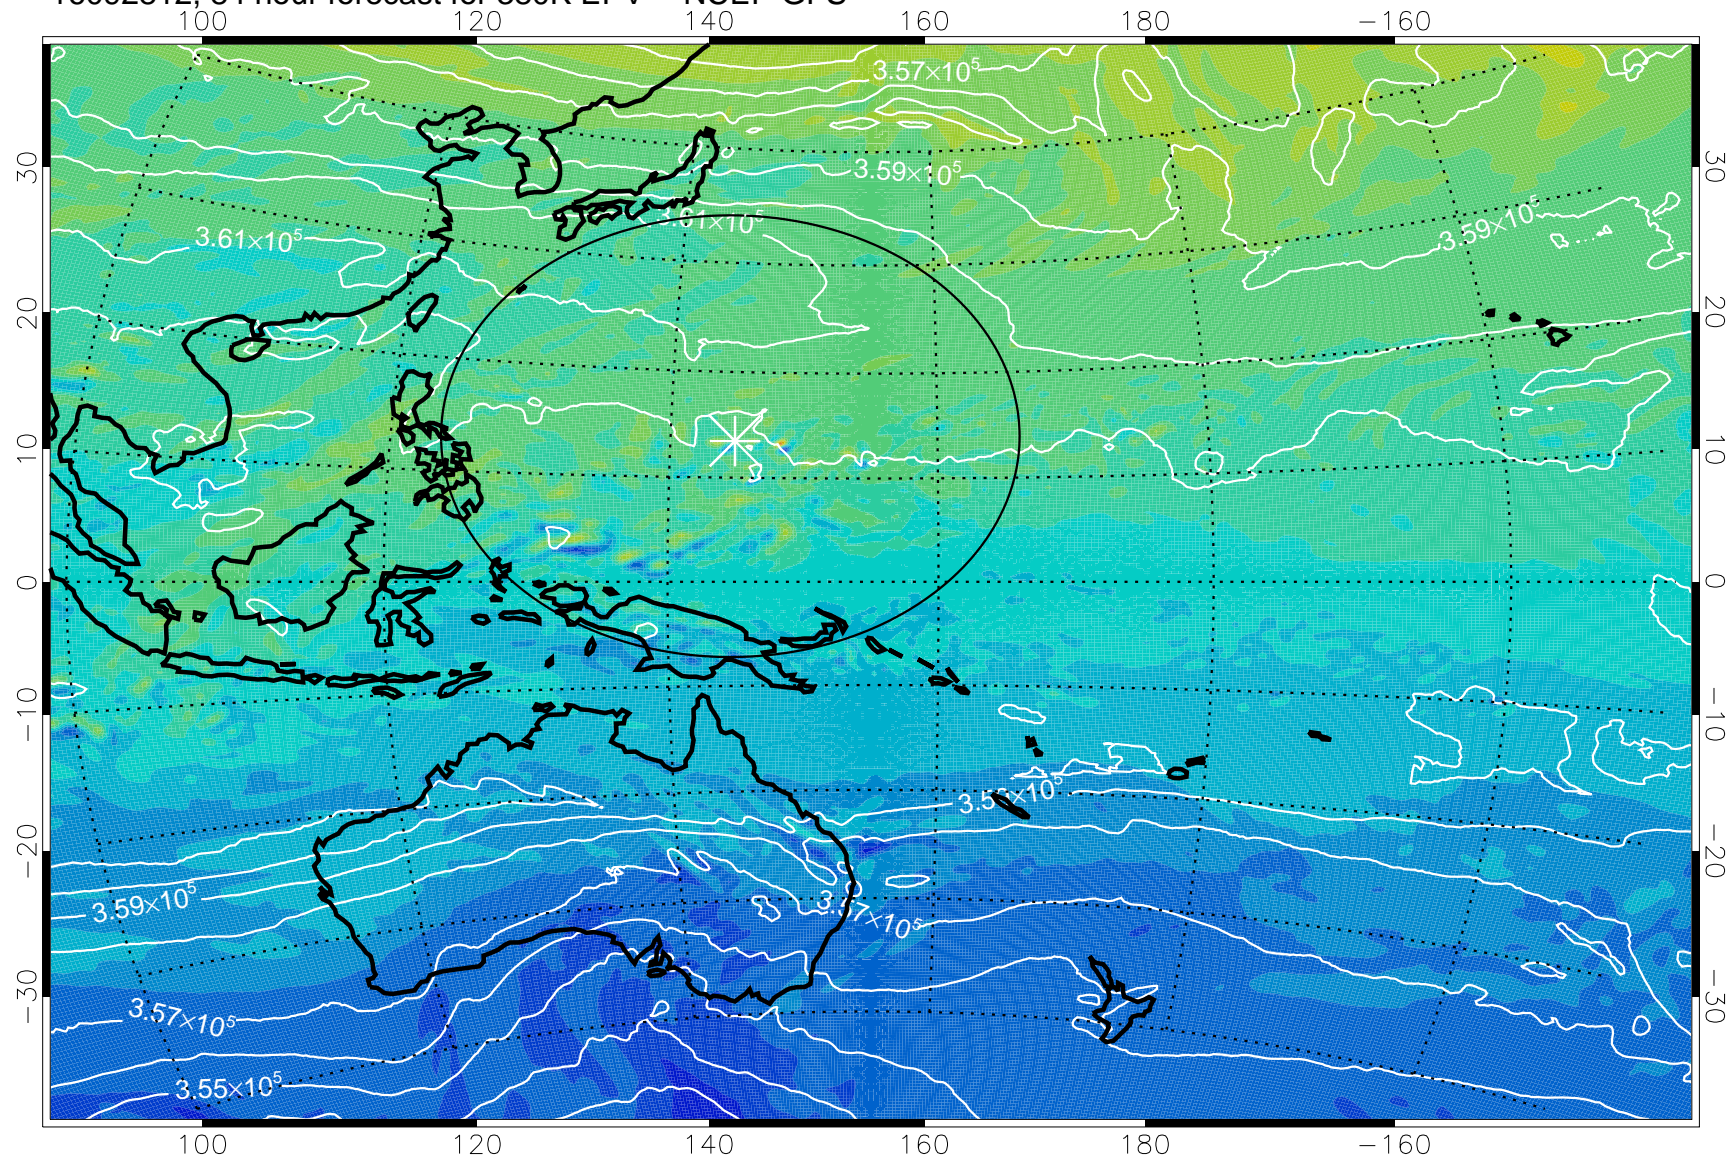

16092718, 66 hour forecast for 380K EPV -- NCEP GFS

380K Montgomery Streamfunction, white

Range ring of 2304 km

16092800, 72 hour forecast for 380K EPV -- NCEP GFS

380K Montgomery Streamfunction, white

Range ring of 2304 km

16092806, 78 hour forecast for 380K EPV -- NCEP GFS

380K Montgomery Streamfunction, white

Range ring of 2304 km

16092812, 84 hour forecast for 380K EPV -- NCEP GFS

380K Montgomery Streamfunction, white

Range ring of 2304 km

16092818, 90 hour forecast for 380K EPV -- NCEP GFS

380K Montgomery Streamfunction, white

Range ring of 2304 km

16092900, 96 hour forecast for 380K EPV -- NCEP GFS

16092906, 102 hour forecast for 380K EPV -- NCEP GFS

380K Montgomery Streamfunction, white

Range ring of 2304 km

16092912, 108 hour forecast for 380K EPV -- NCEP GFS

380K Montgomery Streamfunction, white

Range ring of 2304 km

16092918, 114 hour forecast for 380K EPV -- NCEP GFS