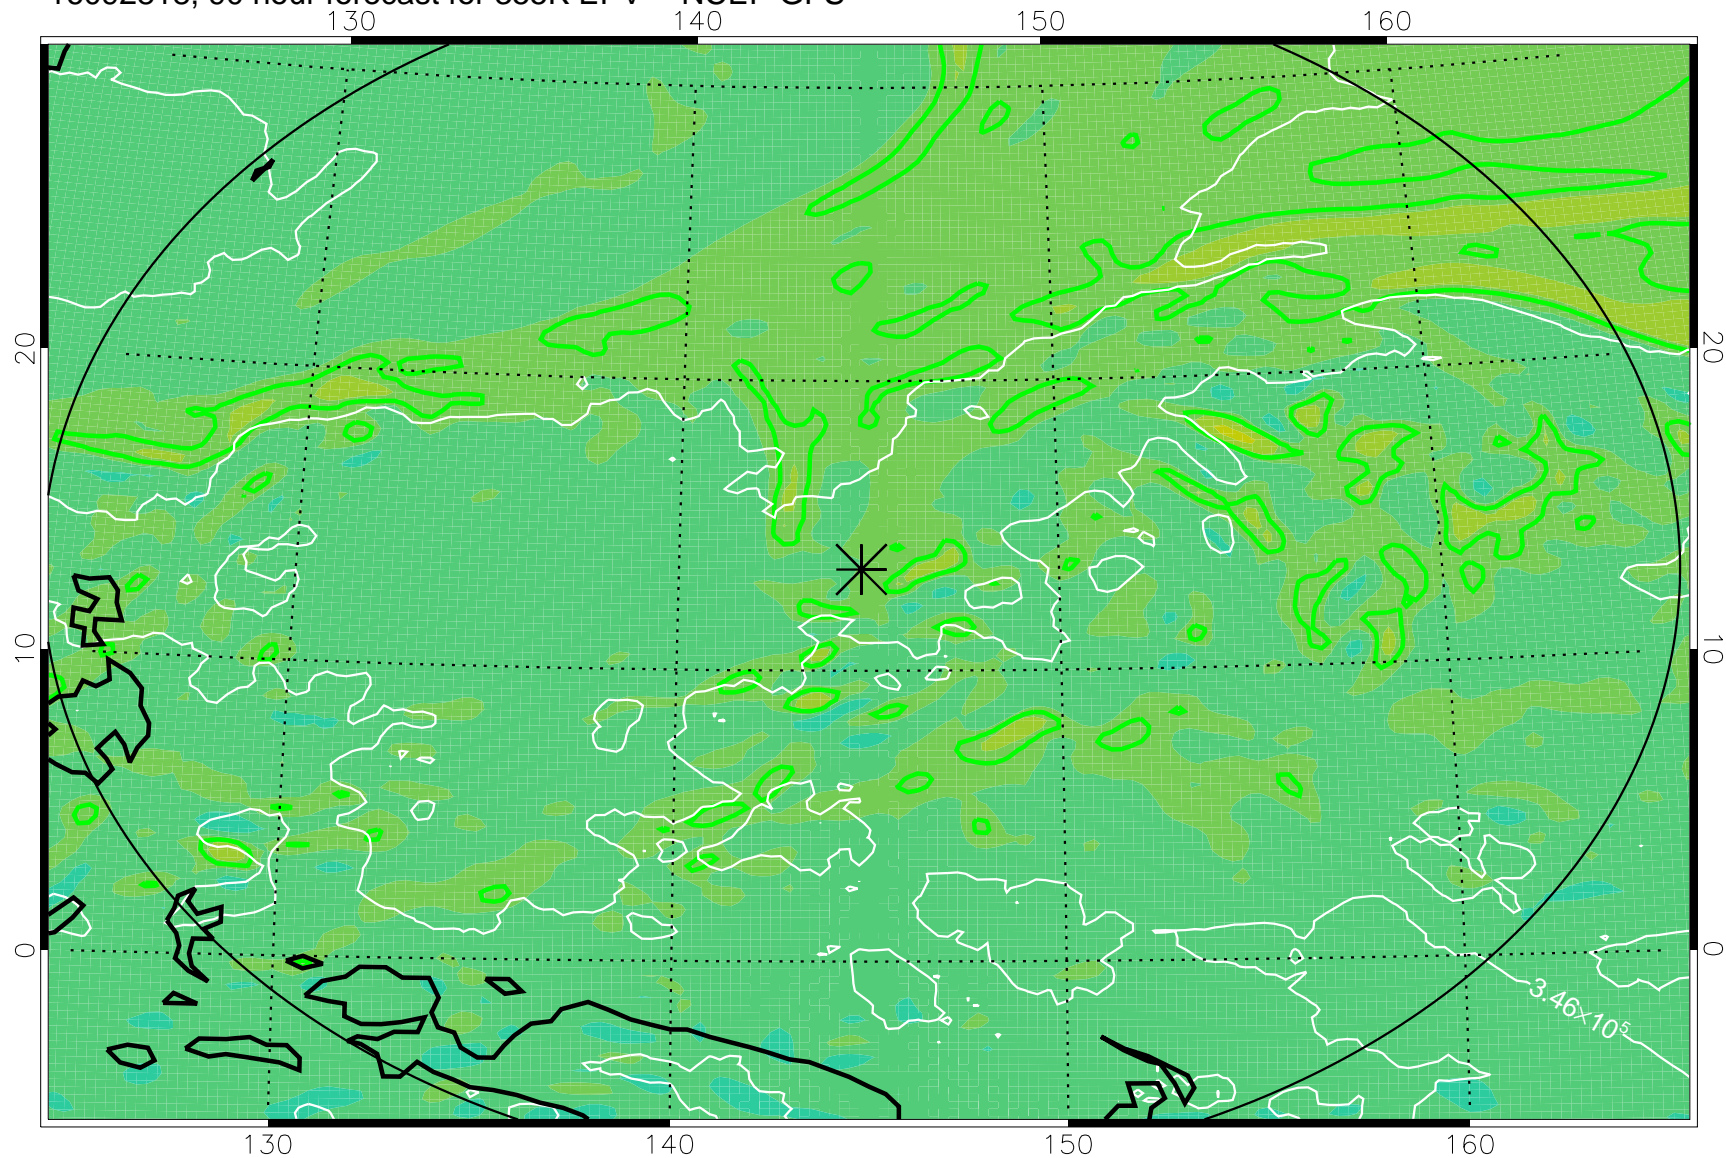

16092806, 78 hour forecast for 355K EPV -- NCEP GFS

355K Montgomery Streamfunction, white  
EPV Tropopause (2 PVU) Position  
Range ring of 2304 km

16092812, 84 hour forecast for 355K EPV -- NCEP GFS

355K Montgomery Streamfunction, white  
EPV Tropopause (2 PVU) Position  
Range ring of 2304 km

16092818, 90 hour forecast for 355K EPV -- NCEP GFS

355K Montgomery Streamfunction, white  
EPV Tropopause (2 PVU) Position  
Range ring of 2304 km

16092900, 96 hour forecast for 355K EPV -- NCEP GFS

355K Montgomery Streamfunction, white  
EPV Tropopause (2 PVU) Position  
Range ring of 2304 km

16092906, 102 hour forecast for 355K EPV -- NCEP GFS

355K Montgomery Streamfunction, white  
EPV Tropopause (2 PVU) Position  
Range ring of 2304 km

16092912, 108 hour forecast for 355K EPV -- NCEP GFS

355K Montgomery Streamfunction, white  
EPV Tropopause (2 PVU) Position  
Range ring of 2304 km

16092918, 114 hour forecast for 355K EPV -- NCEP GFS

355K Montgomery Streamfunction, white  
EPV Tropopause (2 PVU) Position  
Range ring of 2304 km

16093000, 120 hour forecast for 355K EPV -- NCEP GFS

355K Montgomery Streamfunction, white  
EPV Tropopause (2 PVU) Position  
Range ring of 2304 km