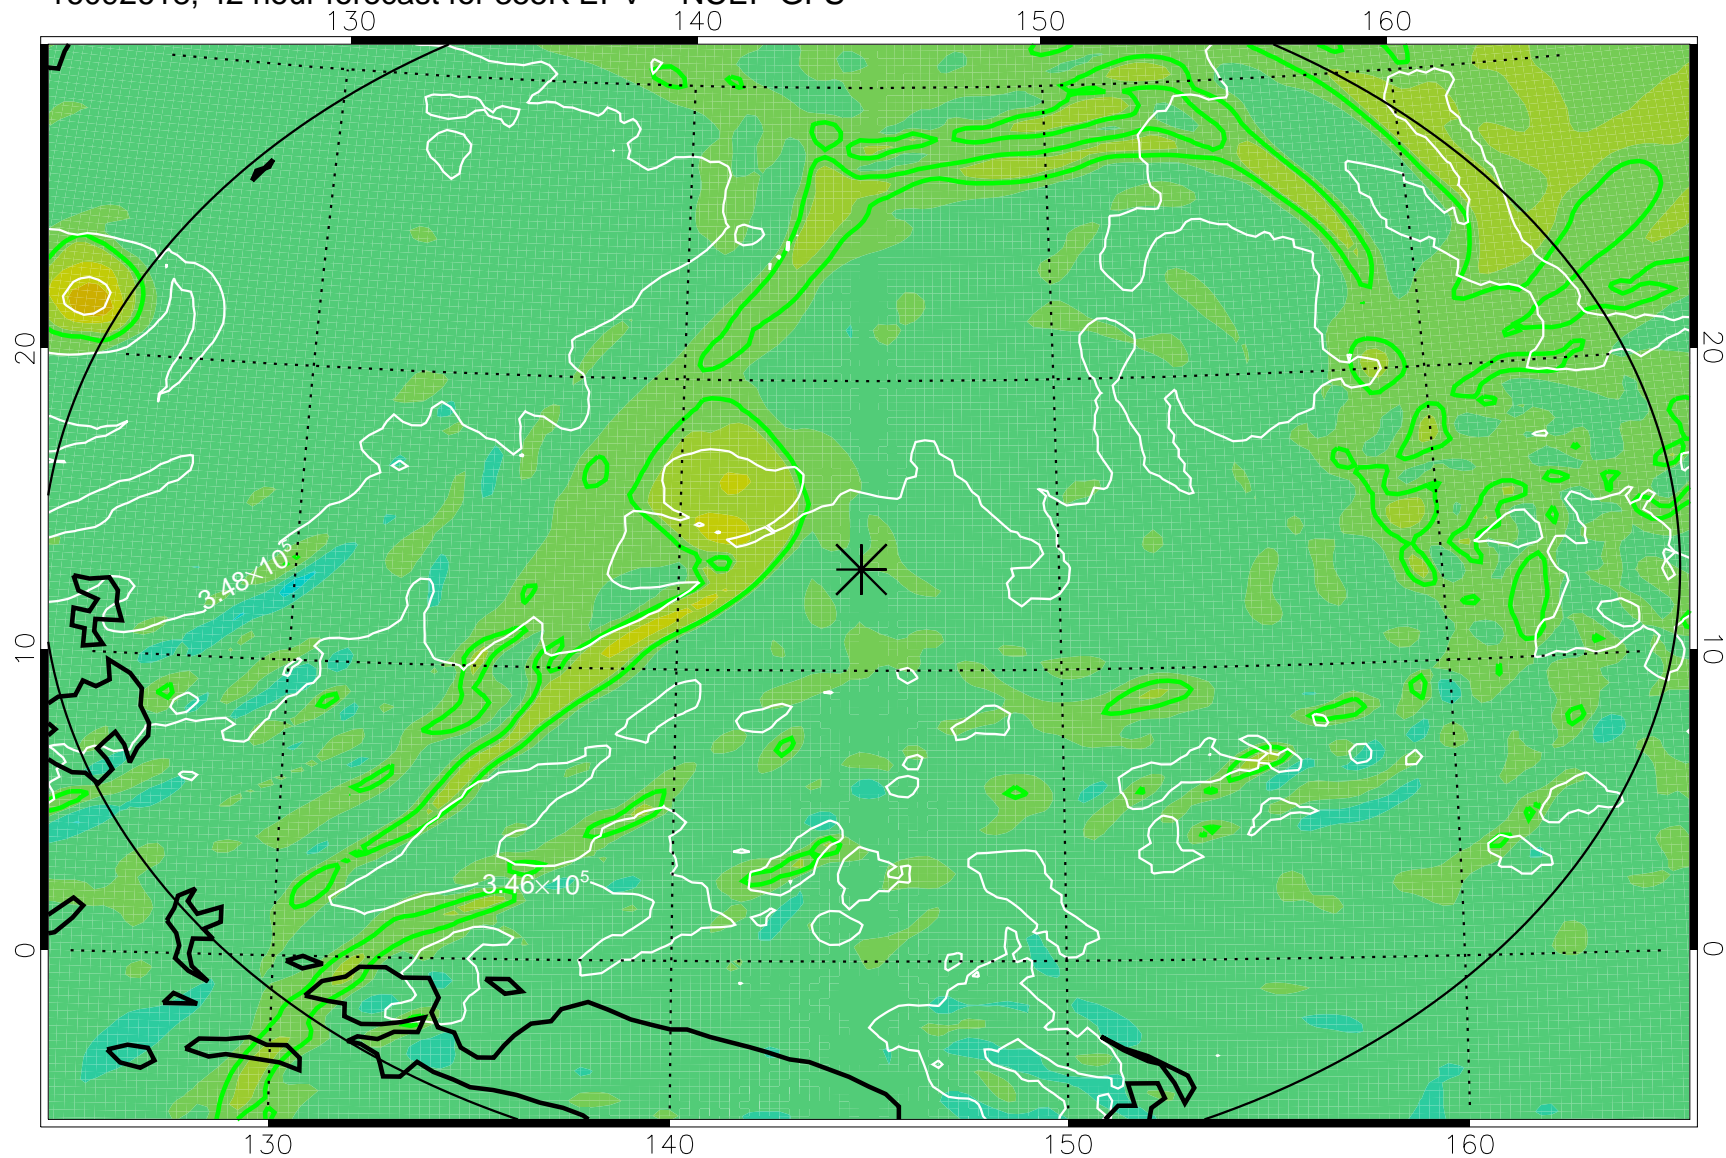

16092606, 30 hour forecast for 355K EPV -- NCEP GFS

355K Montgomery Streamfunction, white  
EPV Tropopause (2 PVU) Position  
Range ring of 2304 km

16092612, 36 hour forecast for 355K EPV -- NCEP GFS

355K Montgomery Streamfunction, white  
EPV Tropopause (2 PVU) Position  
Range ring of 2304 km

16092618, 42 hour forecast for 355K EPV -- NCEP GFS

355K Montgomery Streamfunction, white  
EPV Tropopause (2 PVU) Position  
Range ring of 2304 km

16092700, 48 hour forecast for 355K EPV -- NCEP GFS

355K Montgomery Streamfunction, white  
EPV Tropopause (2 PVU) Position  
Range ring of 2304 km

16092718, 66 hour forecast for 355K EPV -- NCEP GFS

355K Montgomery Streamfunction, white  
EPV Tropopause (2 PVU) Position  
Range ring of 2304 km

16092800, 72 hour forecast for 355K EPV -- NCEP GFS

355K Montgomery Streamfunction, white  
EPV Tropopause (2 PVU) Position  
Range ring of 2304 km

16092818, 90 hour forecast for 355K EPV -- NCEP GFS

355K Montgomery Streamfunction, white  
EPV Tropopause (2 PVU) Position  
Range ring of 2304 km

16092900, 96 hour forecast for 355K EPV -- NCEP GFS

355K Montgomery Streamfunction, white  
EPV Tropopause (2 PVU) Position  
Range ring of 2304 km