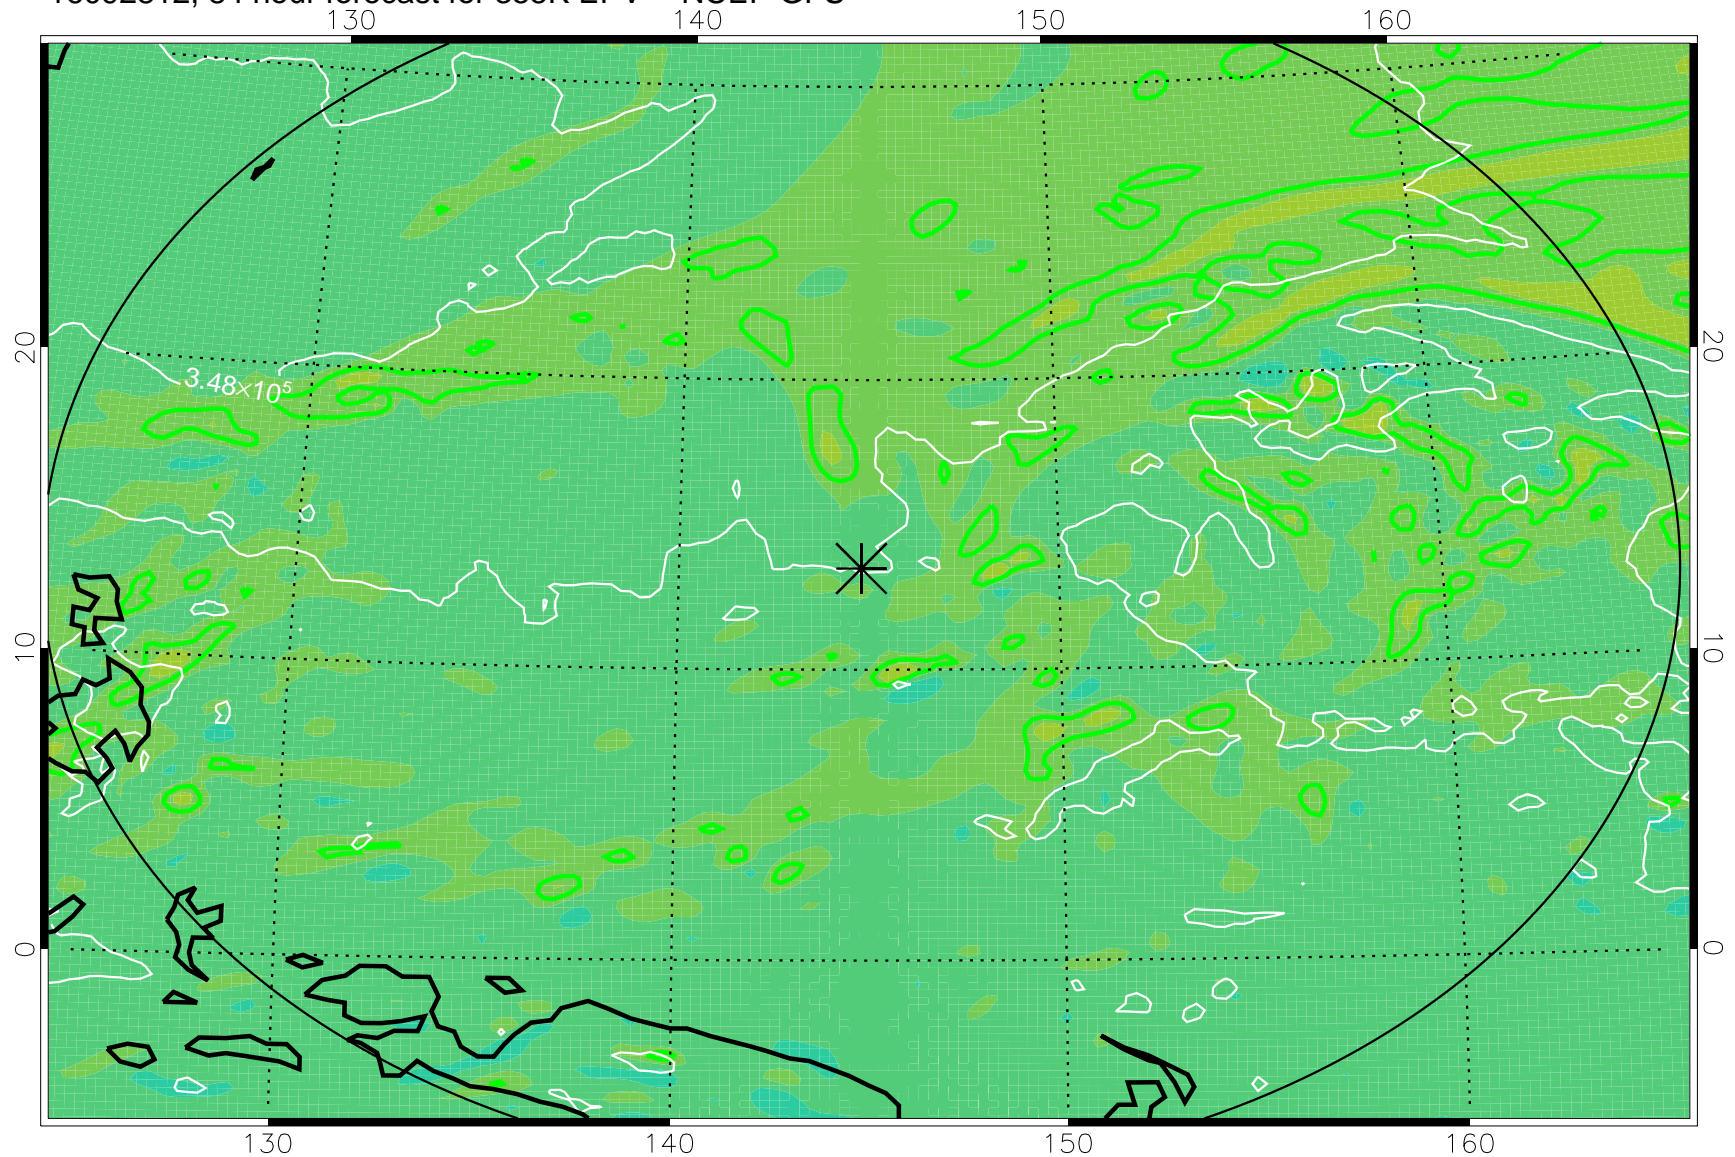

16092718, 66 hour forecast for 355K EPV -- NCEP GFS

355K Montgomery Streamfunction, white  
EPV Tropopause (2 PVU) Position  
Range ring of 2304 km

16092800, 72 hour forecast for 355K EPV -- NCEP GFS

355K Montgomery Streamfunction, white  
EPV Tropopause (2 PVU) Position  
Range ring of 2304 km

16092806, 78 hour forecast for 355K EPV -- NCEP GFS

355K Montgomery Streamfunction, white  
EPV Tropopause (2 PVU) Position  
Range ring of 2304 km

16092812, 84 hour forecast for 355K EPV -- NCEP GFS

355K Montgomery Streamfunction, white  
EPV Tropopause (2 PVU) Position  
Range ring of 2304 km

16092818, 90 hour forecast for 355K EPV -- NCEP GFS

355K Montgomery Streamfunction, white  
EPV Tropopause (2 PVU) Position  
Range ring of 2304 km

16092900, 96 hour forecast for 355K EPV -- NCEP GFS

355K Montgomery Streamfunction, white  
EPV Tropopause (2 PVU) Position  
Range ring of 2304 km

16092918, 114 hour forecast for 355K EPV -- NCEP GFS

355K Montgomery Streamfunction, white  
EPV Tropopause (2 PVU) Position  
Range ring of 2304 km

16093000, 120 hour forecast for 355K EPV -- NCEP GFS

355K Montgomery Streamfunction, white  
EPV Tropopause (2 PVU) Position  
Range ring of 2304 km