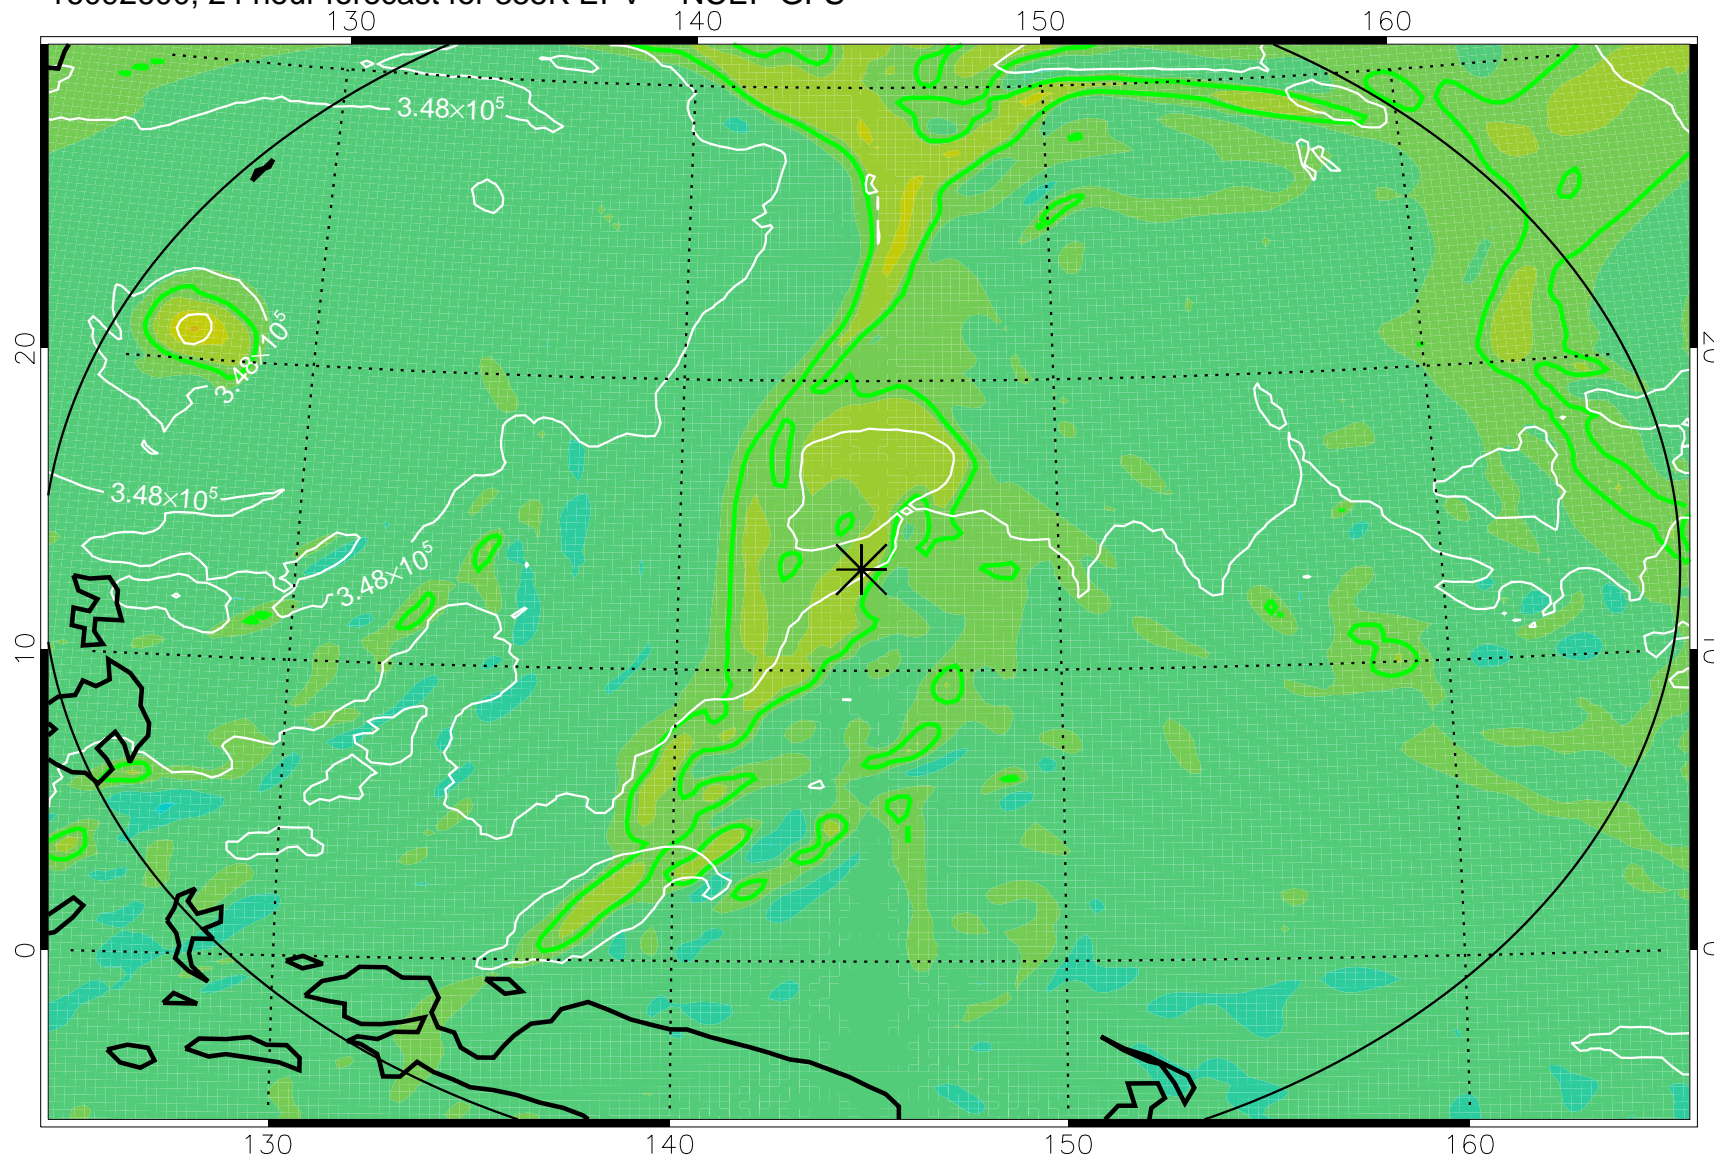

16092506, 6 hour forecast for 355K EPV -- NCEP GFS

355K Montgomery Streamfunction, white  
EPV Tropopause (2 PVU) Position  
Range ring of 2304 km

16092512, 12 hour forecast for 355K EPV -- NCEP GFS

355K Montgomery Streamfunction, white  
EPV Tropopause (2 PVU) Position  
Range ring of 2304 km

16092518, 18 hour forecast for 355K EPV -- NCEP GFS

355K Montgomery Streamfunction, white  
EPV Tropopause (2 PVU) Position  
Range ring of 2304 km

16092600, 24 hour forecast for 355K EPV -- NCEP GFS

355K Montgomery Streamfunction, white  
EPV Tropopause (2 PVU) Position  
Range ring of 2304 km

16092606, 30 hour forecast for 355K EPV -- NCEP GFS

355K Montgomery Streamfunction, white  
EPV Tropopause (2 PVU) Position  
Range ring of 2304 km

16092612, 36 hour forecast for 355K EPV -- NCEP GFS

355K Montgomery Streamfunction, white  
EPV Tropopause (2 PVU) Position  
Range ring of 2304 km

16092618, 42 hour forecast for 355K EPV -- NCEP GFS

355K Montgomery Streamfunction, white  
EPV Tropopause (2 PVU) Position  
Range ring of 2304 km

16092700, 48 hour forecast for 355K EPV -- NCEP GFS

355K Montgomery Streamfunction, white  
EPV Tropopause (2 PVU) Position  
Range ring of 2304 km