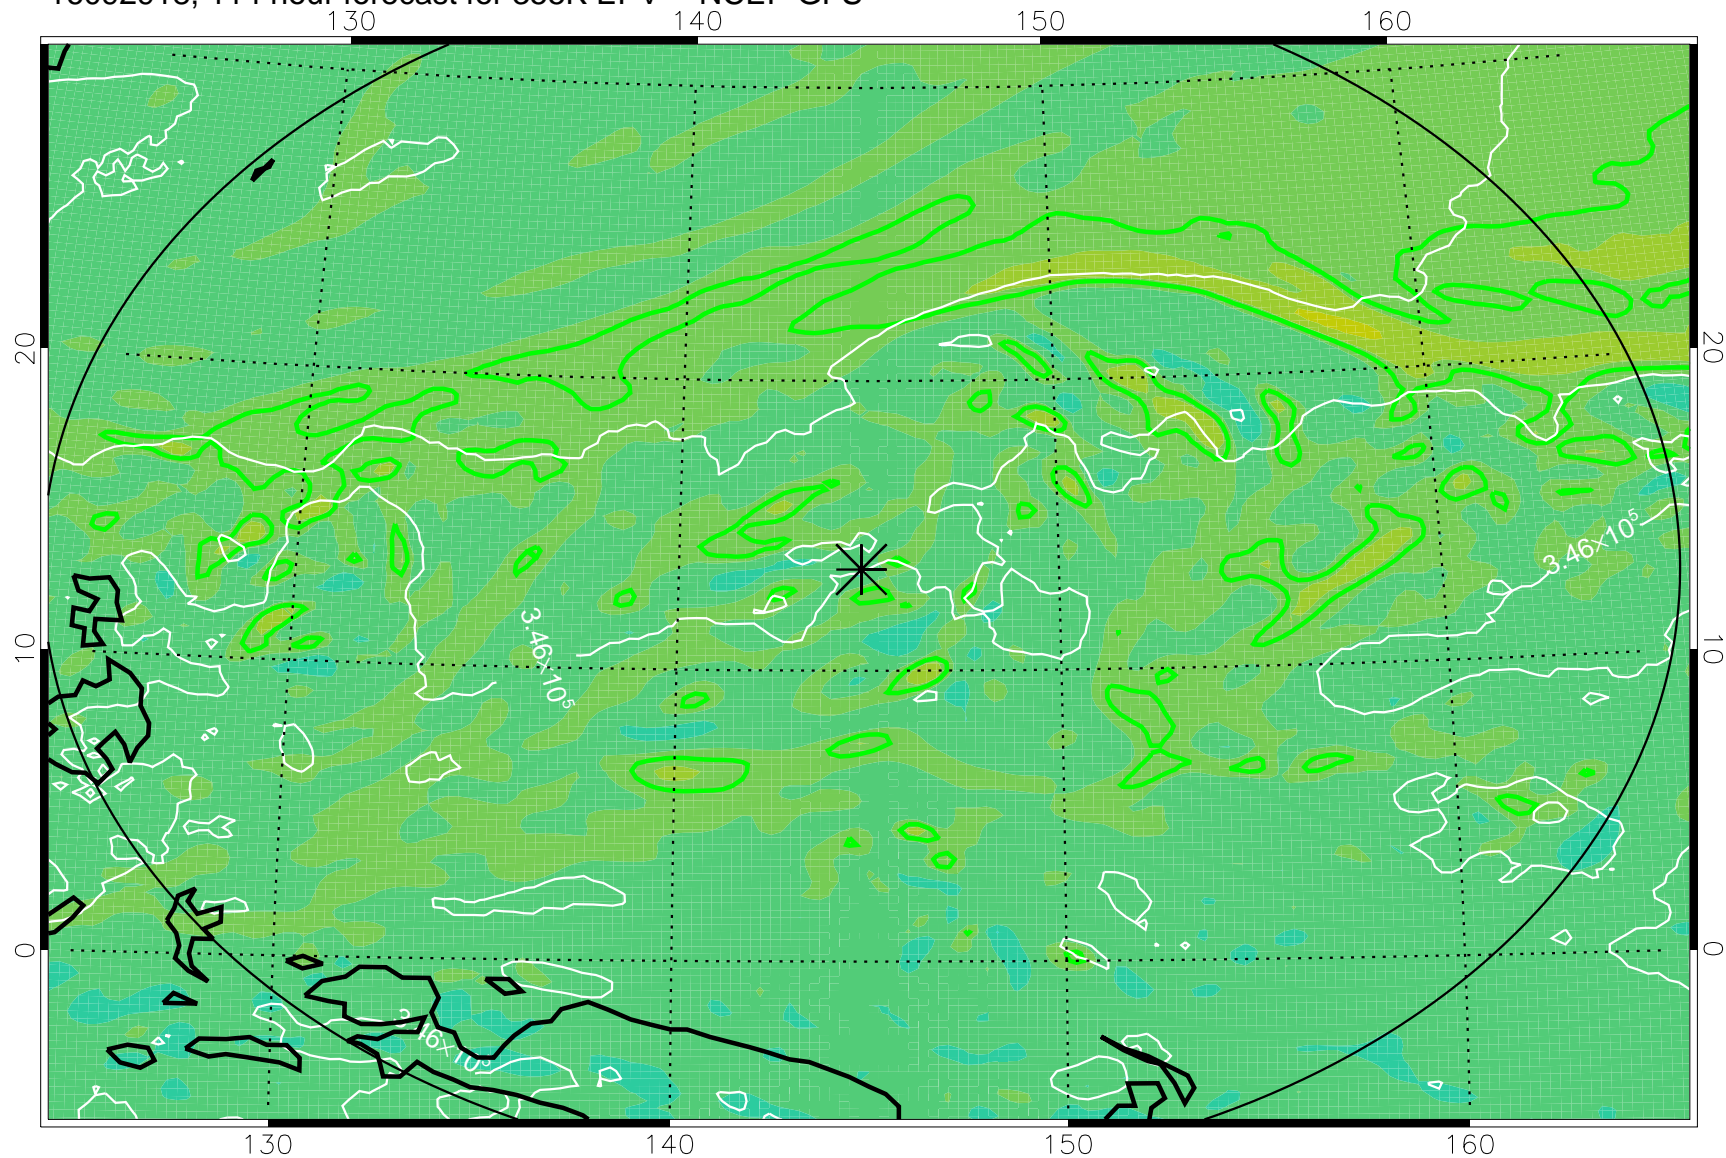

16092806, 78 hour forecast for 355K EPV -- NCEP GFS

355K Montgomery Streamfunction, white  
EPV Tropopause (2 PVU) Position  
Range ring of 2304 km

16092812, 84 hour forecast for 355K EPV -- NCEP GFS

355K Montgomery Streamfunction, white  
EPV Tropopause (2 PVU) Position  
Range ring of 2304 km

16092818, 90 hour forecast for 355K EPV -- NCEP GFS

355K Montgomery Streamfunction, white  
EPV Tropopause (2 PVU) Position  
Range ring of 2304 km

16092900, 96 hour forecast for 355K EPV -- NCEP GFS

355K Montgomery Streamfunction, white  
EPV Tropopause (2 PVU) Position  
Range ring of 2304 km

16092906, 102 hour forecast for 355K EPV -- NCEP GFS

355K Montgomery Streamfunction, white  
EPV Tropopause (2 PVU) Position  
Range ring of 2304 km

16092912, 108 hour forecast for 355K EPV -- NCEP GFS

355K Montgomery Streamfunction, white  
EPV Tropopause (2 PVU) Position  
Range ring of 2304 km

16092918, 114 hour forecast for 355K EPV -- NCEP GFS

355K Montgomery Streamfunction, white  
EPV Tropopause (2 PVU) Position  
Range ring of 2304 km

16093000, 120 hour forecast for 355K EPV -- NCEP GFS

355K Montgomery Streamfunction, white  
EPV Tropopause (2 PVU) Position  
Range ring of 2304 km