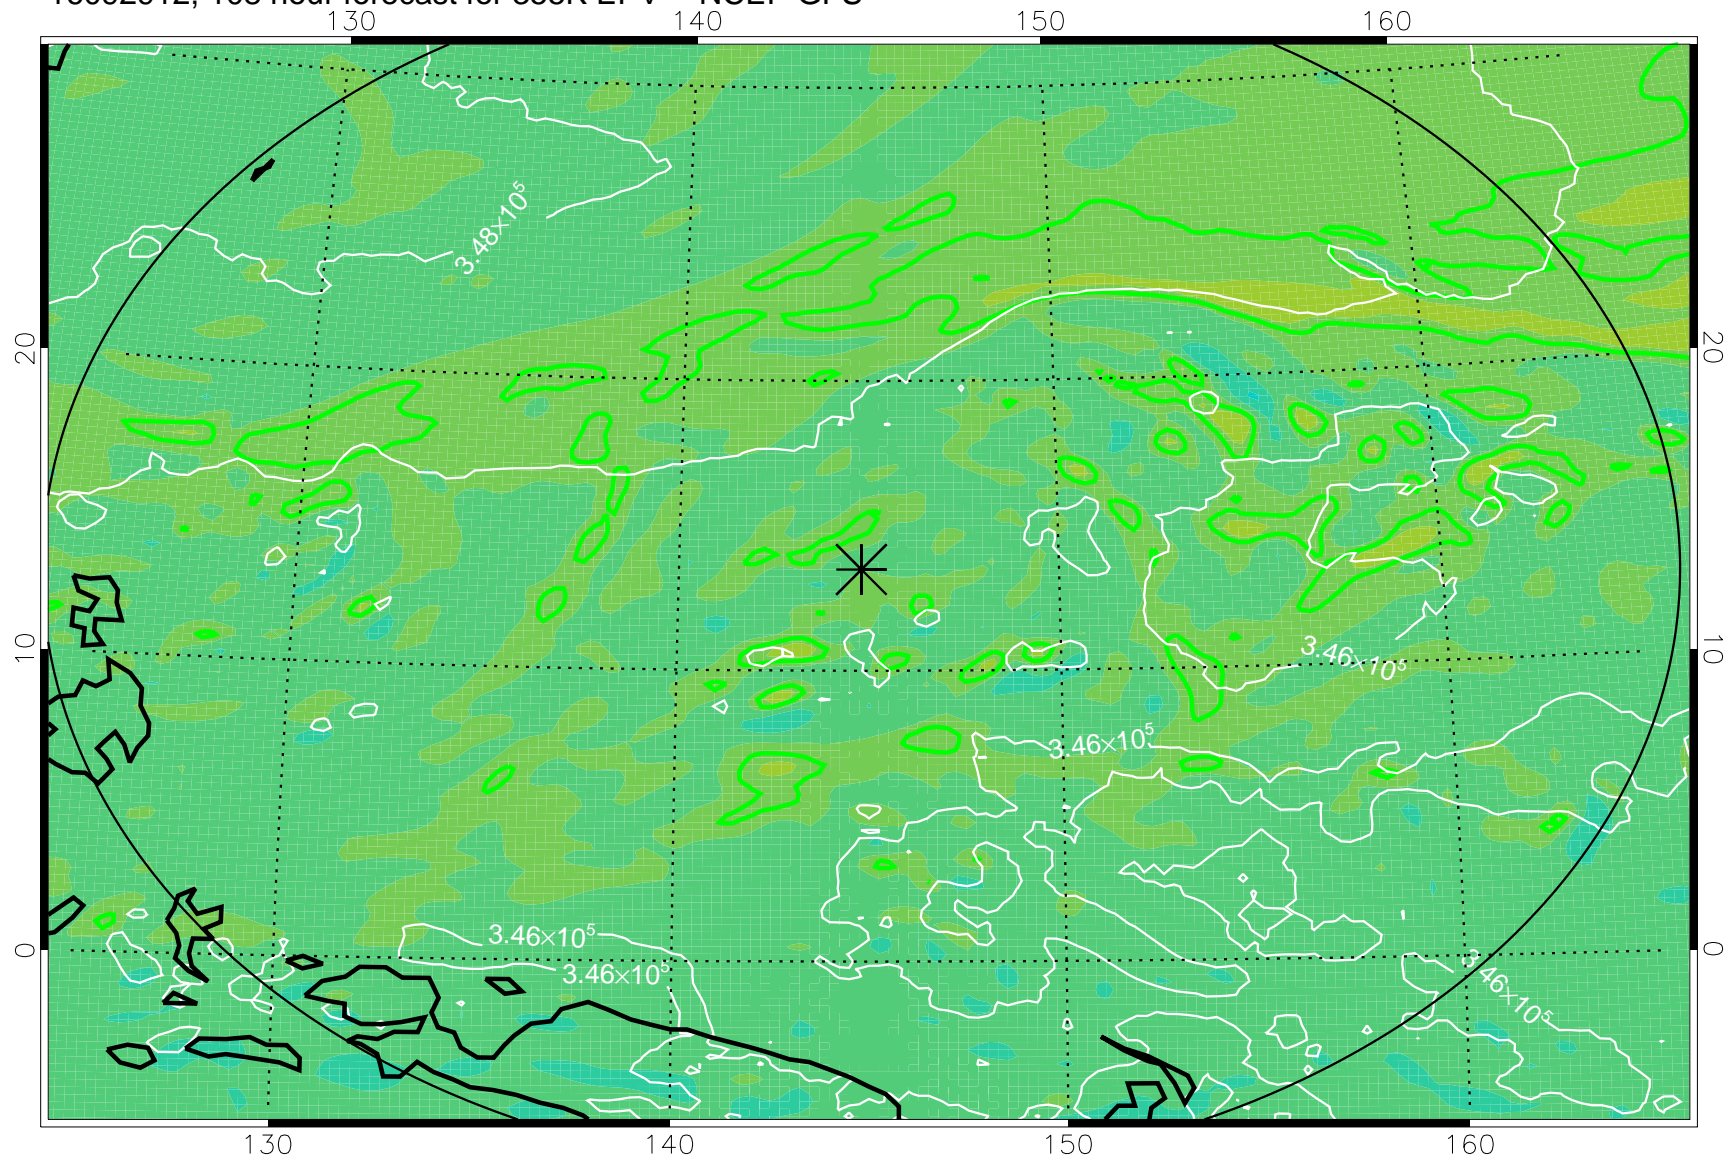

16092806, 78 hour forecast for 355K EPV -- NCEP GFS

355K Montgomery Streamfunction, white  
EPV Tropopause (2 PVU) Position  
Range ring of 2304 km

16092812, 84 hour forecast for 355K EPV -- NCEP GFS

355K Montgomery Streamfunction, white  
EPV Tropopause (2 PVU) Position  
Range ring of 2304 km

16092818, 90 hour forecast for 355K EPV -- NCEP GFS

355K Montgomery Streamfunction, white  
EPV Tropopause (2 PVU) Position  
Range ring of 2304 km

16092900, 96 hour forecast for 355K EPV -- NCEP GFS

355K Montgomery Streamfunction, white  
EPV Tropopause (2 PVU) Position  
Range ring of 2304 km

16092906, 102 hour forecast for 355K EPV -- NCEP GFS

355K Montgomery Streamfunction, white  
EPV Tropopause (2 PVU) Position  
Range ring of 2304 km

16092912, 108 hour forecast for 355K EPV -- NCEP GFS

355K Montgomery Streamfunction, white  
EPV Tropopause (2 PVU) Position  
Range ring of 2304 km

16092918, 114 hour forecast for 355K EPV -- NCEP GFS

355K Montgomery Streamfunction, white  
EPV Tropopause (2 PVU) Position  
Range ring of 2304 km

16093000, 120 hour forecast for 355K EPV -- NCEP GFS

355K Montgomery Streamfunction, white  
EPV Tropopause (2 PVU) Position  
Range ring of 2304 km