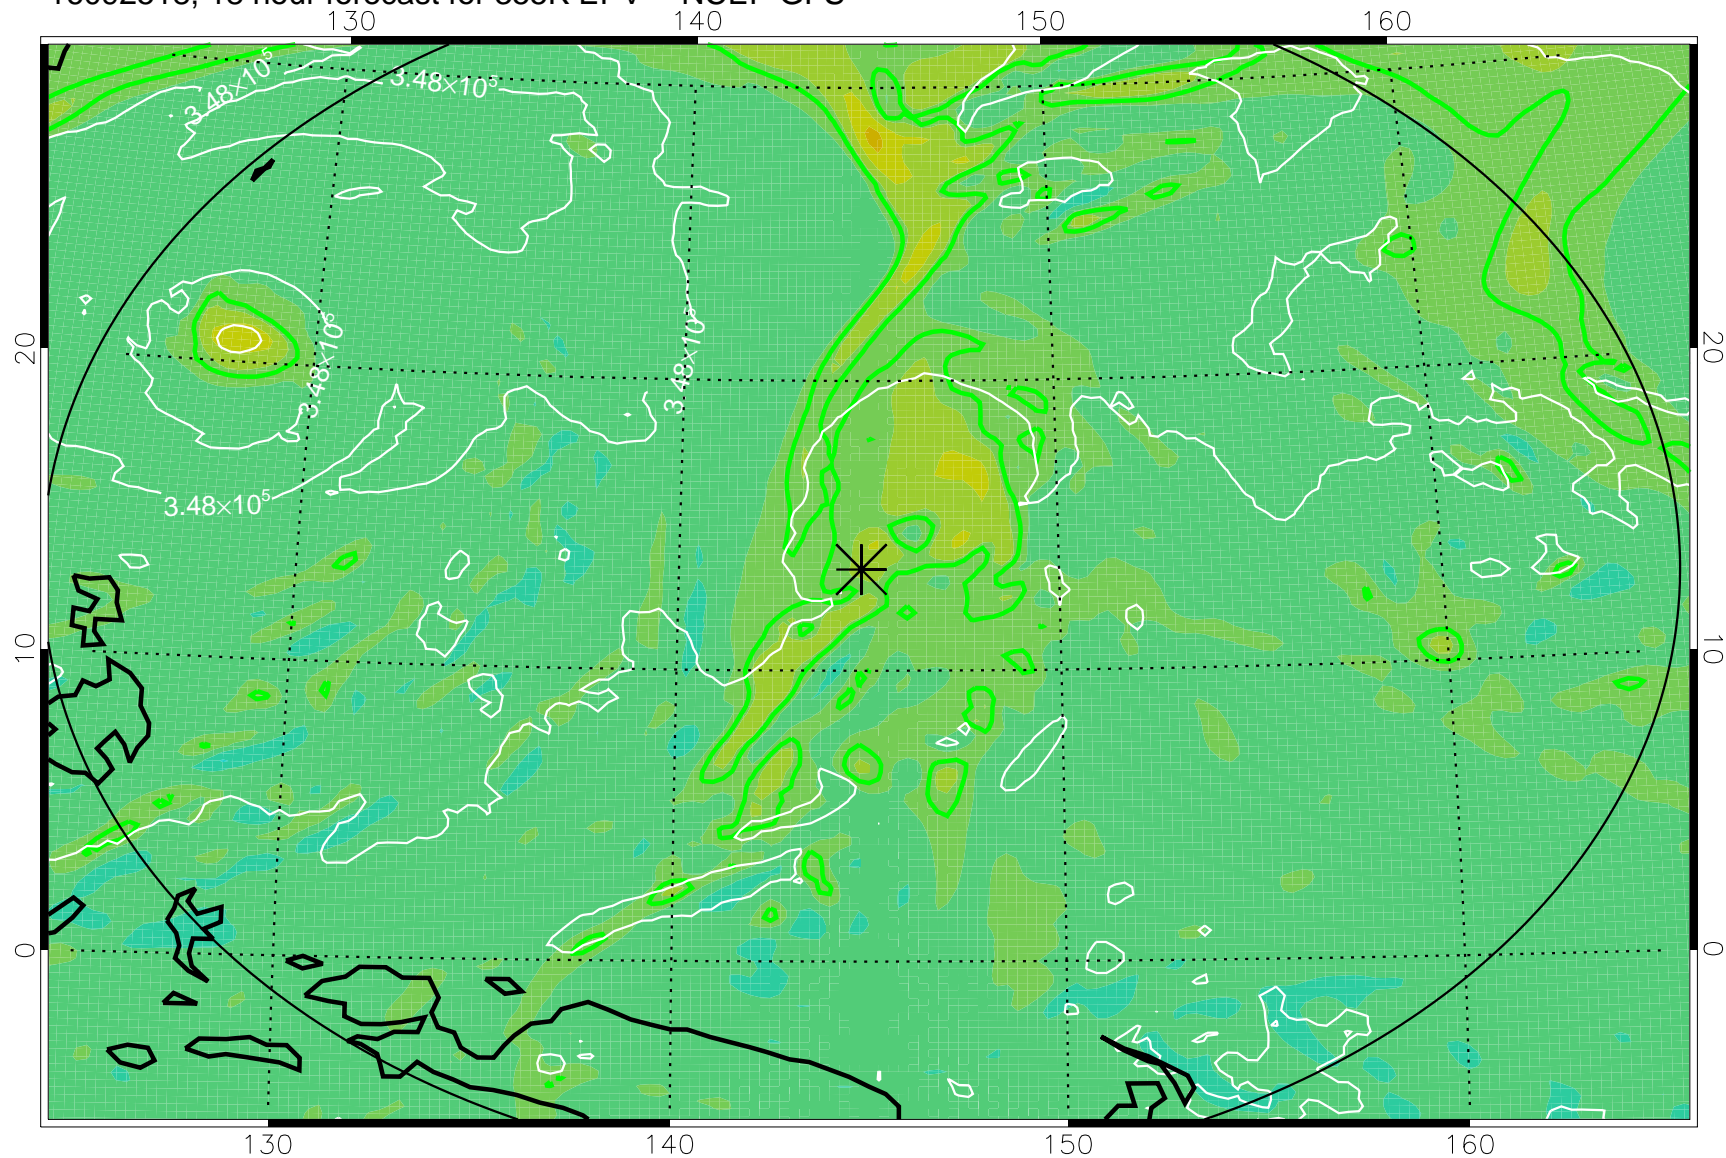

16092506, 6 hour forecast for 355K EPV -- NCEP GFS

355K Montgomery Streamfunction, white  
EPV Tropopause (2 PVU) Position  
Range ring of 2304 km

16092512, 12 hour forecast for 355K EPV -- NCEP GFS

355K Montgomery Streamfunction, white  
EPV Tropopause (2 PVU) Position  
Range ring of 2304 km

16092518, 18 hour forecast for 355K EPV -- NCEP GFS

355K Montgomery Streamfunction, white  
EPV Tropopause (2 PVU) Position  
Range ring of 2304 km

16092600, 24 hour forecast for 355K EPV -- NCEP GFS

355K Montgomery Streamfunction, white  
EPV Tropopause (2 PVU) Position  
Range ring of 2304 km

16092606, 30 hour forecast for 355K EPV -- NCEP GFS

355K Montgomery Streamfunction, white  
EPV Tropopause (2 PVU) Position  
Range ring of 2304 km

16092612, 36 hour forecast for 355K EPV -- NCEP GFS

355K Montgomery Streamfunction, white  
EPV Tropopause (2 PVU) Position  
Range ring of 2304 km

16092618, 42 hour forecast for 355K EPV -- NCEP GFS

355K Montgomery Streamfunction, white  
EPV Tropopause (2 PVU) Position  
Range ring of 2304 km

16092700, 48 hour forecast for 355K EPV -- NCEP GFS

355K Montgomery Streamfunction, white  
EPV Tropopause (2 PVU) Position  
Range ring of 2304 km