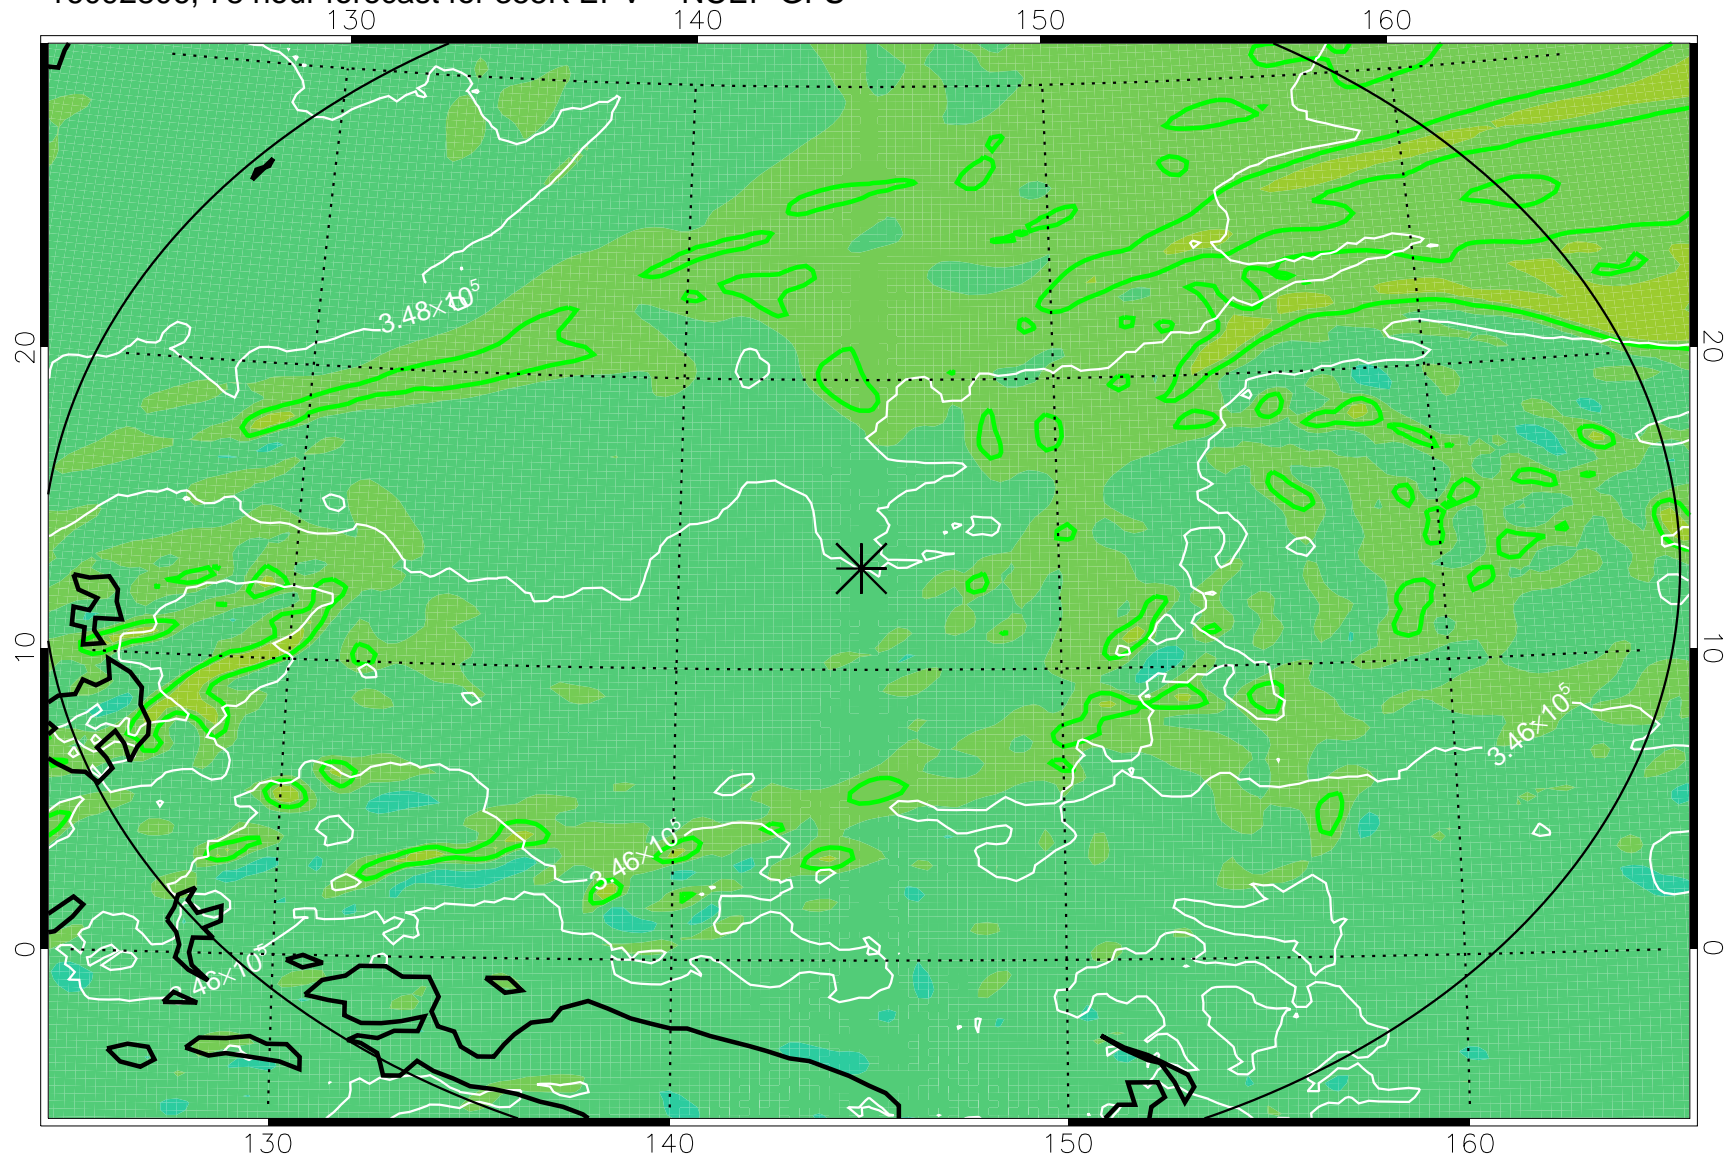

16092718, 66 hour forecast for 355K EPV -- NCEP GFS

355K Montgomery Streamfunction, white  
EPV Tropopause (2 PVU) Position  
Range ring of 2304 km

16092800, 72 hour forecast for 355K EPV -- NCEP GFS

355K Montgomery Streamfunction, white  
EPV Tropopause (2 PVU) Position  
Range ring of 2304 km

16092806, 78 hour forecast for 355K EPV -- NCEP GFS

355K Montgomery Streamfunction, white  
EPV Tropopause (2 PVU) Position  
Range ring of 2304 km

16092812, 84 hour forecast for 355K EPV -- NCEP GFS

355K Montgomery Streamfunction, white  
EPV Tropopause (2 PVU) Position  
Range ring of 2304 km

16092818, 90 hour forecast for 355K EPV -- NCEP GFS

355K Montgomery Streamfunction, white  
EPV Tropopause (2 PVU) Position  
Range ring of 2304 km

16092900, 96 hour forecast for 355K EPV -- NCEP GFS

355K Montgomery Streamfunction, white  
EPV Tropopause (2 PVU) Position  
Range ring of 2304 km

16092918, 114 hour forecast for 355K EPV -- NCEP GFS

355K Montgomery Streamfunction, white  
EPV Tropopause (2 PVU) Position  
Range ring of 2304 km

16093000, 120 hour forecast for 355K EPV -- NCEP GFS

355K Montgomery Streamfunction, white  
EPV Tropopause (2 PVU) Position  
Range ring of 2304 km