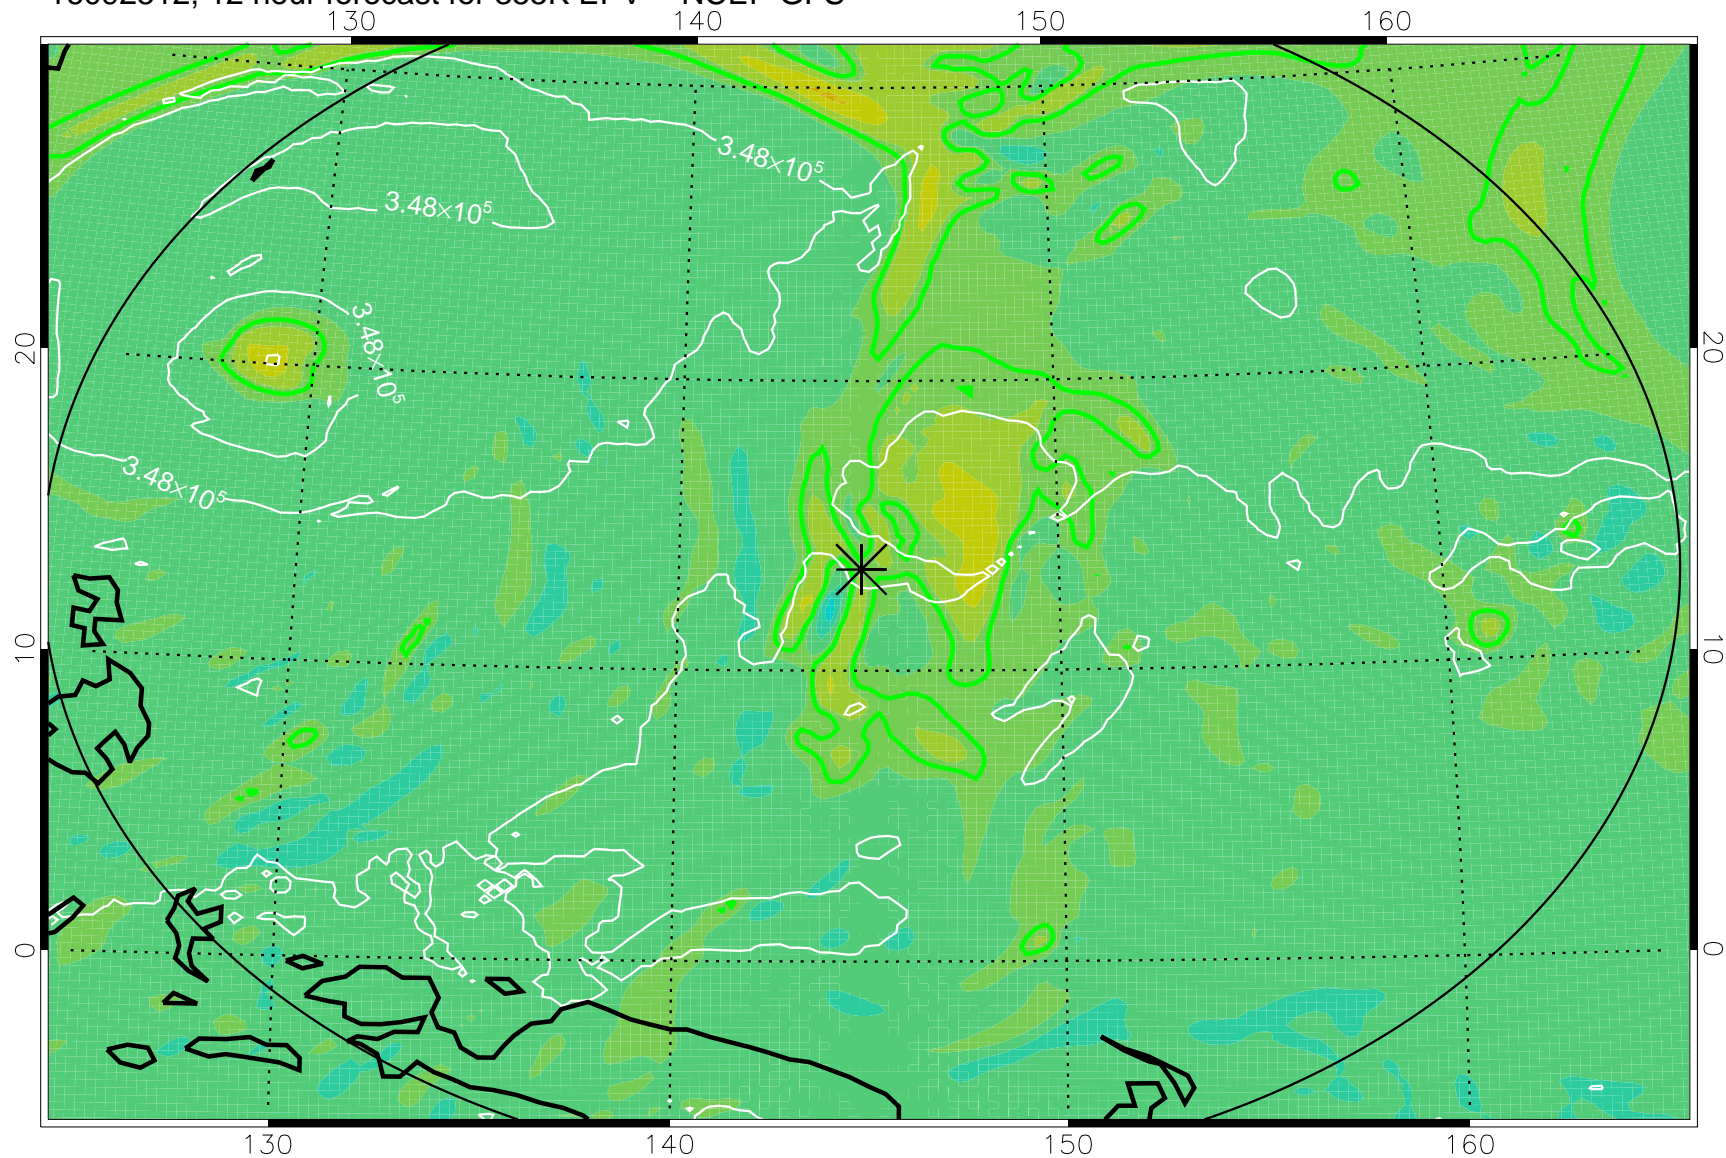

16092506, 6 hour forecast for 355K EPV -- NCEP GFS

355K Montgomery Streamfunction, white  
EPV Tropopause (2 PVU) Position  
Range ring of 2304 km

16092512, 12 hour forecast for 355K EPV -- NCEP GFS

355K Montgomery Streamfunction, white  
EPV Tropopause (2 PVU) Position  
Range ring of 2304 km

16092518, 18 hour forecast for 355K EPV -- NCEP GFS

355K Montgomery Streamfunction, white  
EPV Tropopause (2 PVU) Position  
Range ring of 2304 km

16092600, 24 hour forecast for 355K EPV -- NCEP GFS

355K Montgomery Streamfunction, white  
EPV Tropopause (2 PVU) Position  
Range ring of 2304 km

16092606, 30 hour forecast for 355K EPV -- NCEP GFS

355K Montgomery Streamfunction, white  
EPV Tropopause (2 PVU) Position  
Range ring of 2304 km

16092612, 36 hour forecast for 355K EPV -- NCEP GFS

355K Montgomery Streamfunction, white  
EPV Tropopause (2 PVU) Position  
Range ring of 2304 km

16092718, 66 hour forecast for 355K EPV -- NCEP GFS

355K Montgomery Streamfunction, white  
EPV Tropopause (2 PVU) Position  
Range ring of 2304 km

16092800, 72 hour forecast for 355K EPV -- NCEP GFS

355K Montgomery Streamfunction, white  
EPV Tropopause (2 PVU) Position  
Range ring of 2304 km