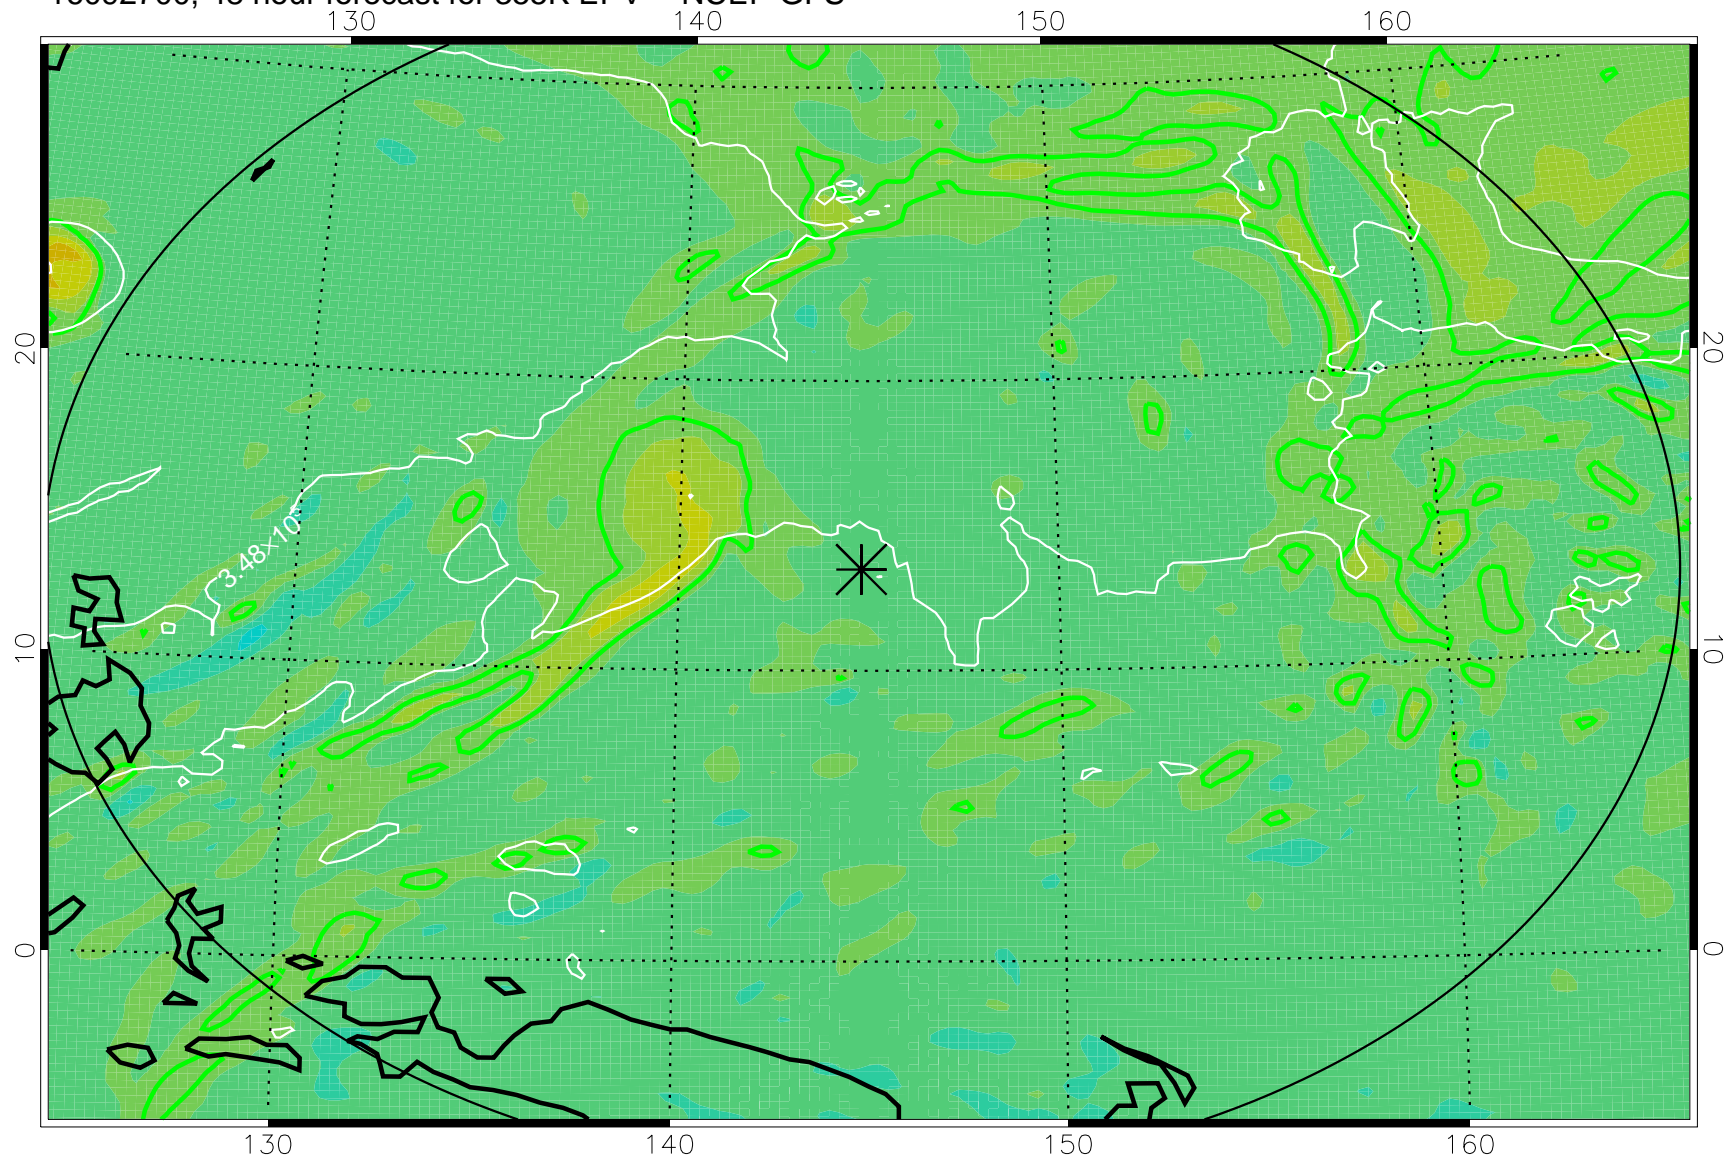

16092606, 30 hour forecast for 355K EPV -- NCEP GFS

355K Montgomery Streamfunction, white  
EPV Tropopause (2 PVU) Position  
Range ring of 2304 km

16092612, 36 hour forecast for 355K EPV -- NCEP GFS

355K Montgomery Streamfunction, white  
EPV Tropopause (2 PVU) Position  
Range ring of 2304 km

16092618, 42 hour forecast for 355K EPV -- NCEP GFS

355K Montgomery Streamfunction, white  
EPV Tropopause (2 PVU) Position  
Range ring of 2304 km

16092700, 48 hour forecast for 355K EPV -- NCEP GFS

355K Montgomery Streamfunction, white  
EPV Tropopause (2 PVU) Position  
Range ring of 2304 km

16092718, 66 hour forecast for 355K EPV -- NCEP GFS

355K Montgomery Streamfunction, white  
EPV Tropopause (2 PVU) Position  
Range ring of 2304 km

16092800, 72 hour forecast for 355K EPV -- NCEP GFS

355K Montgomery Streamfunction, white  
EPV Tropopause (2 PVU) Position  
Range ring of 2304 km

16092818, 90 hour forecast for 355K EPV -- NCEP GFS

355K Montgomery Streamfunction, white  
EPV Tropopause (2 PVU) Position  
Range ring of 2304 km

16092900, 96 hour forecast for 355K EPV -- NCEP GFS

355K Montgomery Streamfunction, white  
EPV Tropopause (2 PVU) Position  
Range ring of 2304 km