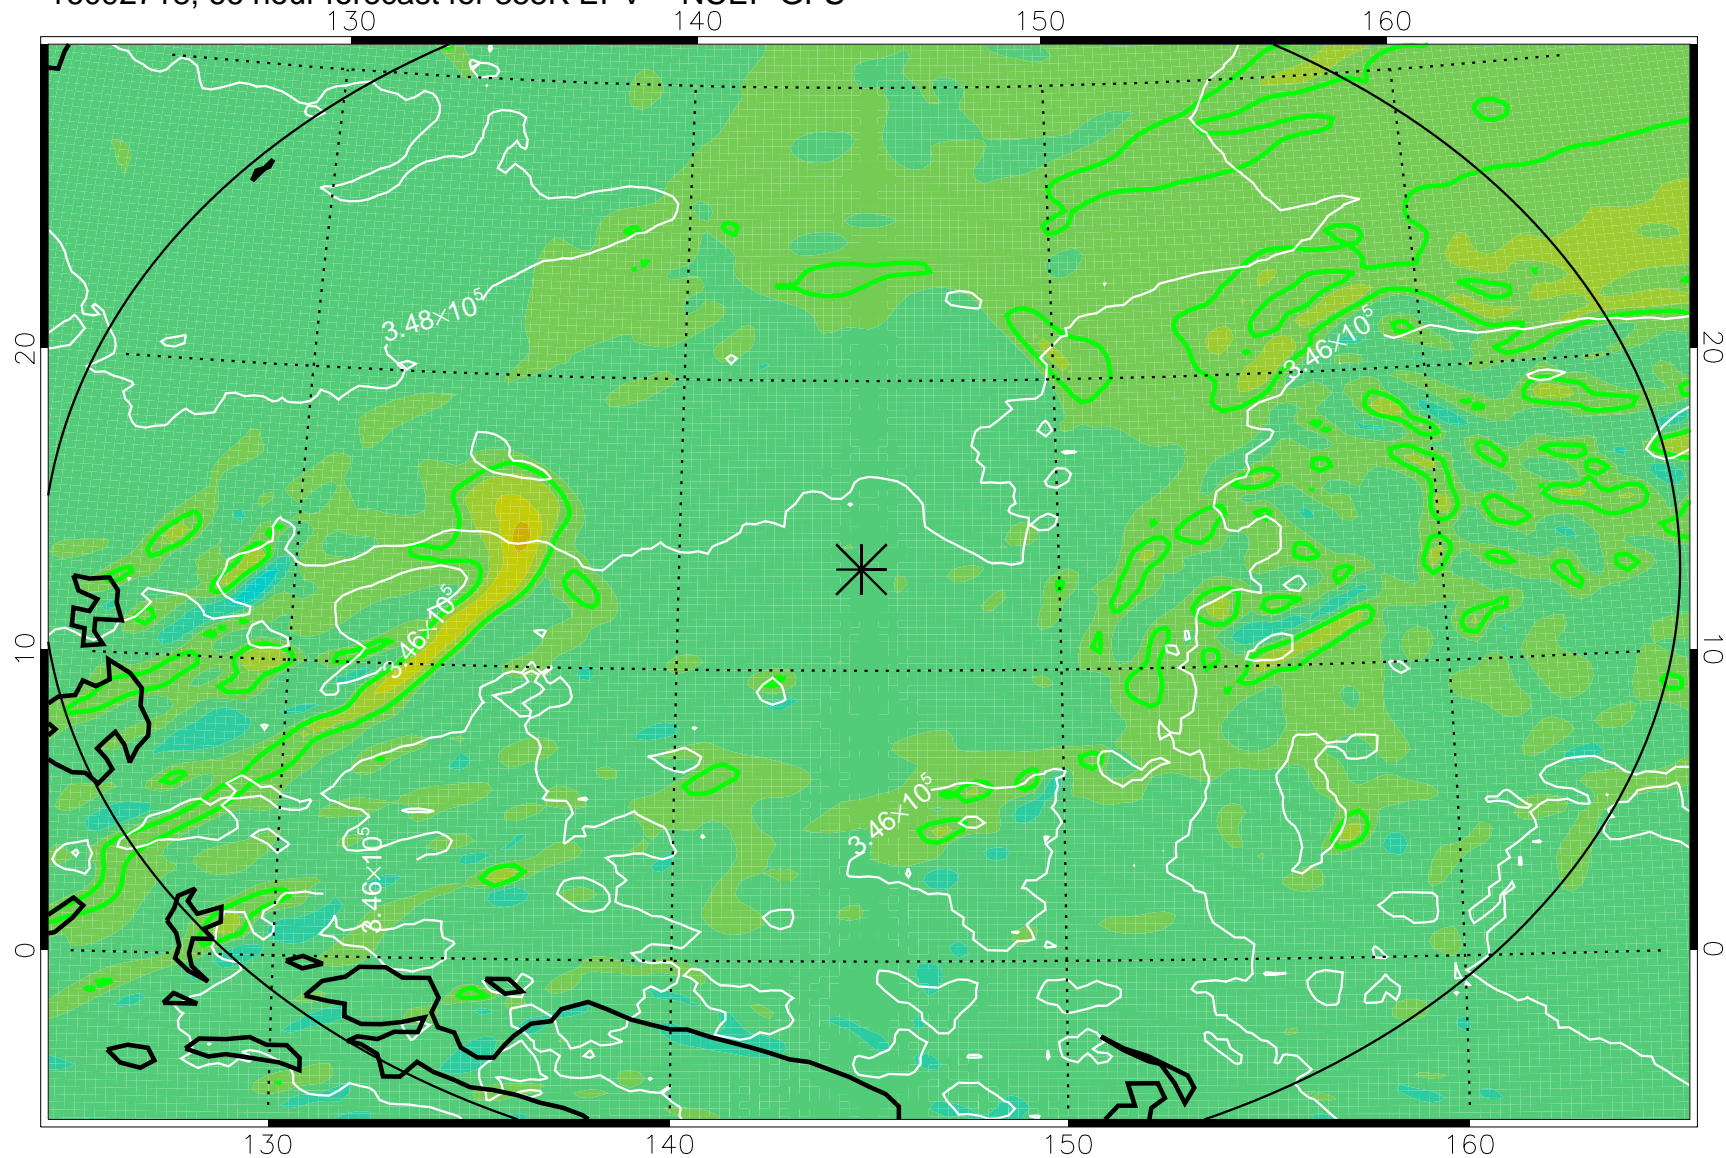

16092706, 54 hour forecast for 355K EPV -- NCEP GFS

355K Montgomery Streamfunction, white  
EPV Tropopause (2 PVU) Position  
Range ring of 2304 km

16092712, 60 hour forecast for 355K EPV -- NCEP GFS

355K Montgomery Streamfunction, white  
EPV Tropopause (2 PVU) Position  
Range ring of 2304 km

16092718, 66 hour forecast for 355K EPV -- NCEP GFS

355K Montgomery Streamfunction, white  
EPV Tropopause (2 PVU) Position  
Range ring of 2304 km

16092800, 72 hour forecast for 355K EPV -- NCEP GFS

355K Montgomery Streamfunction, white  
EPV Tropopause (2 PVU) Position  
Range ring of 2304 km

16092806, 78 hour forecast for 355K EPV -- NCEP GFS

355K Montgomery Streamfunction, white  
EPV Tropopause (2 PVU) Position  
Range ring of 2304 km

16092812, 84 hour forecast for 355K EPV -- NCEP GFS

355K Montgomery Streamfunction, white  
EPV Tropopause (2 PVU) Position  
Range ring of 2304 km

16092818, 90 hour forecast for 355K EPV -- NCEP GFS

355K Montgomery Streamfunction, white  
EPV Tropopause (2 PVU) Position  
Range ring of 2304 km

16092900, 96 hour forecast for 355K EPV -- NCEP GFS

355K Montgomery Streamfunction, white  
EPV Tropopause (2 PVU) Position  
Range ring of 2304 km