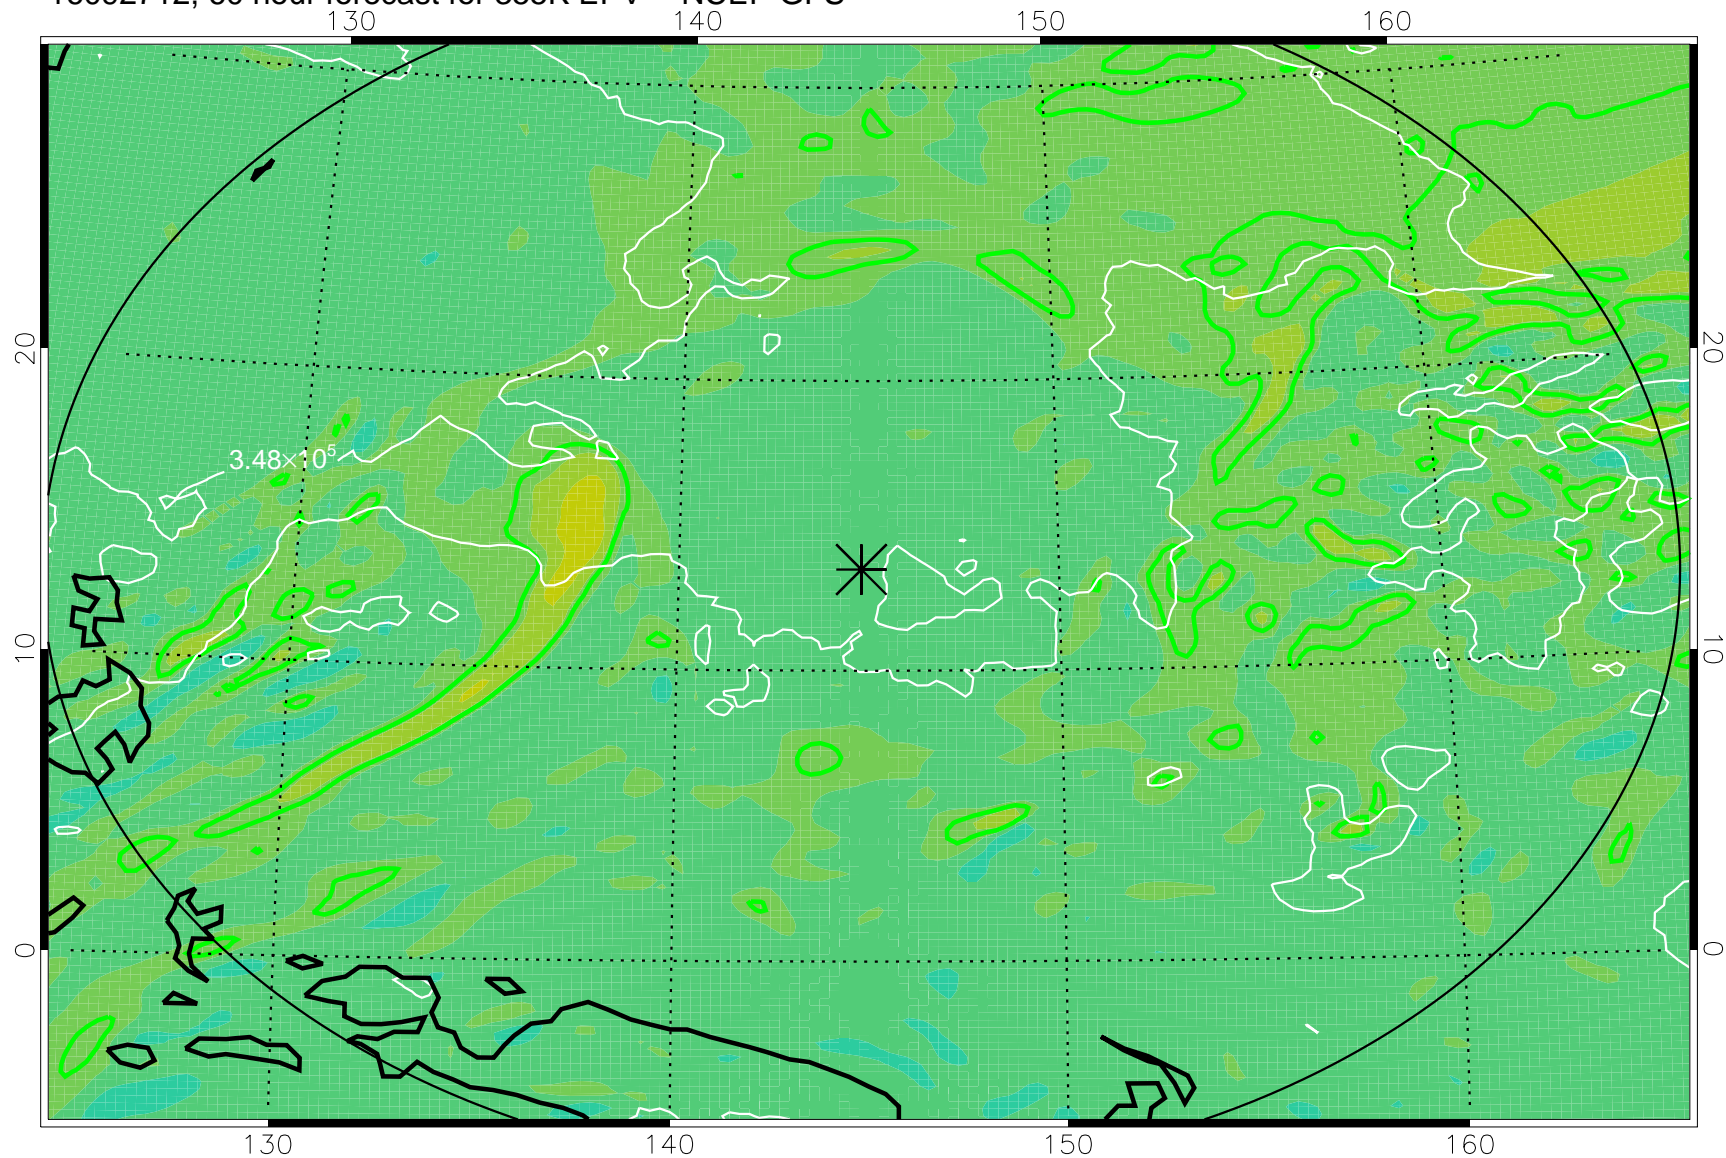

16092618, 42 hour forecast for 355K EPV -- NCEP GFS

355K Montgomery Streamfunction, white  
EPV Tropopause (2 PVU) Position  
Range ring of 2304 km

16092700, 48 hour forecast for 355K EPV -- NCEP GFS

355K Montgomery Streamfunction, white  
EPV Tropopause (2 PVU) Position  
Range ring of 2304 km

16092706, 54 hour forecast for 355K EPV -- NCEP GFS

355K Montgomery Streamfunction, white  
EPV Tropopause (2 PVU) Position  
Range ring of 2304 km

16092712, 60 hour forecast for 355K EPV -- NCEP GFS

355K Montgomery Streamfunction, white  
EPV Tropopause (2 PVU) Position  
Range ring of 2304 km

16092718, 66 hour forecast for 355K EPV -- NCEP GFS

355K Montgomery Streamfunction, white  
EPV Tropopause (2 PVU) Position  
Range ring of 2304 km

16092800, 72 hour forecast for 355K EPV -- NCEP GFS

355K Montgomery Streamfunction, white  
EPV Tropopause (2 PVU) Position  
Range ring of 2304 km

16092818, 90 hour forecast for 355K EPV -- NCEP GFS

355K Montgomery Streamfunction, white  
EPV Tropopause (2 PVU) Position  
Range ring of 2304 km

16092900, 96 hour forecast for 355K EPV -- NCEP GFS

355K Montgomery Streamfunction, white  
EPV Tropopause (2 PVU) Position  
Range ring of 2304 km