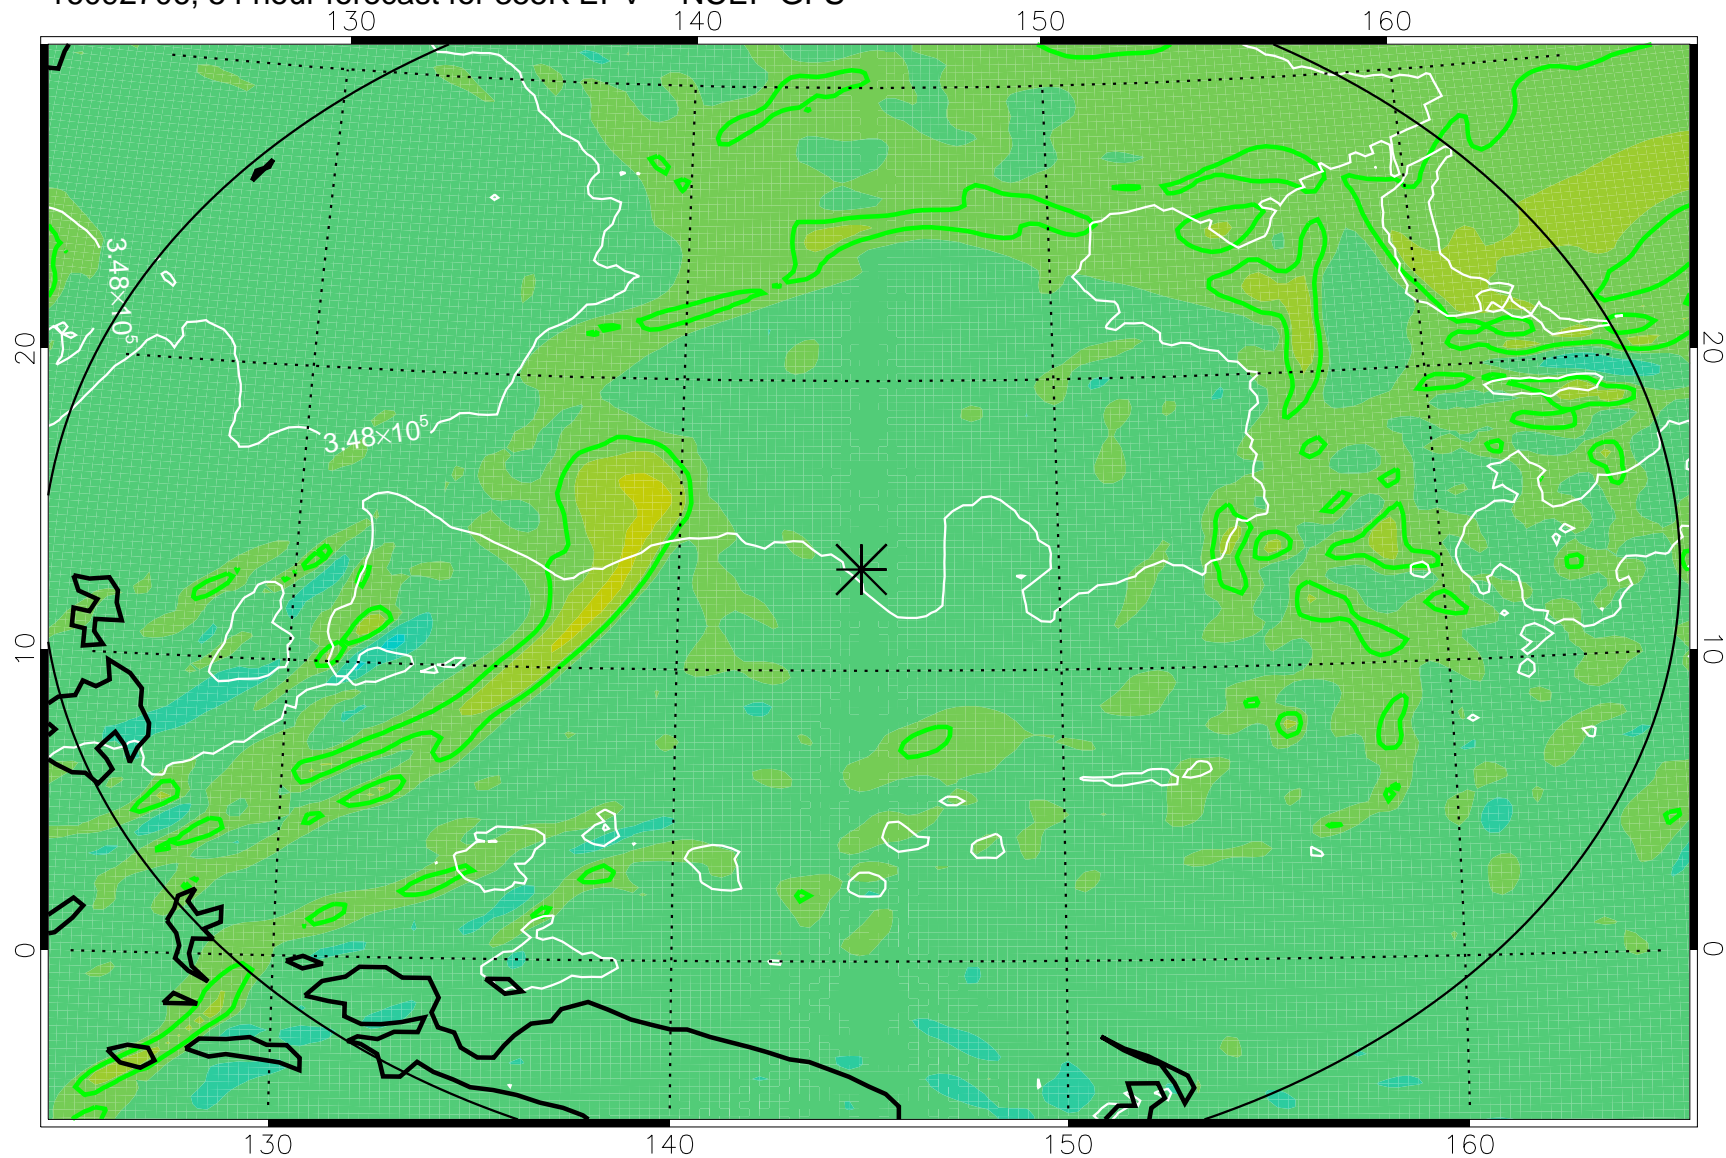

16092618, 42 hour forecast for 355K EPV -- NCEP GFS

355K Montgomery Streamfunction, white  
EPV Tropopause (2 PVU) Position  
Range ring of 2304 km

16092700, 48 hour forecast for 355K EPV -- NCEP GFS

355K Montgomery Streamfunction, white  
EPV Tropopause (2 PVU) Position  
Range ring of 2304 km

16092706, 54 hour forecast for 355K EPV -- NCEP GFS

355K Montgomery Streamfunction, white  
EPV Tropopause (2 PVU) Position  
Range ring of 2304 km

16092712, 60 hour forecast for 355K EPV -- NCEP GFS

355K Montgomery Streamfunction, white  
EPV Tropopause (2 PVU) Position  
Range ring of 2304 km

16092718, 66 hour forecast for 355K EPV -- NCEP GFS

355K Montgomery Streamfunction, white  
EPV Tropopause (2 PVU) Position  
Range ring of 2304 km

16092800, 72 hour forecast for 355K EPV -- NCEP GFS

355K Montgomery Streamfunction, white  
EPV Tropopause (2 PVU) Position  
Range ring of 2304 km

16092818, 90 hour forecast for 355K EPV -- NCEP GFS

355K Montgomery Streamfunction, white  
EPV Tropopause (2 PVU) Position  
Range ring of 2304 km

16092900, 96 hour forecast for 355K EPV -- NCEP GFS

355K Montgomery Streamfunction, white  
EPV Tropopause (2 PVU) Position  
Range ring of 2304 km