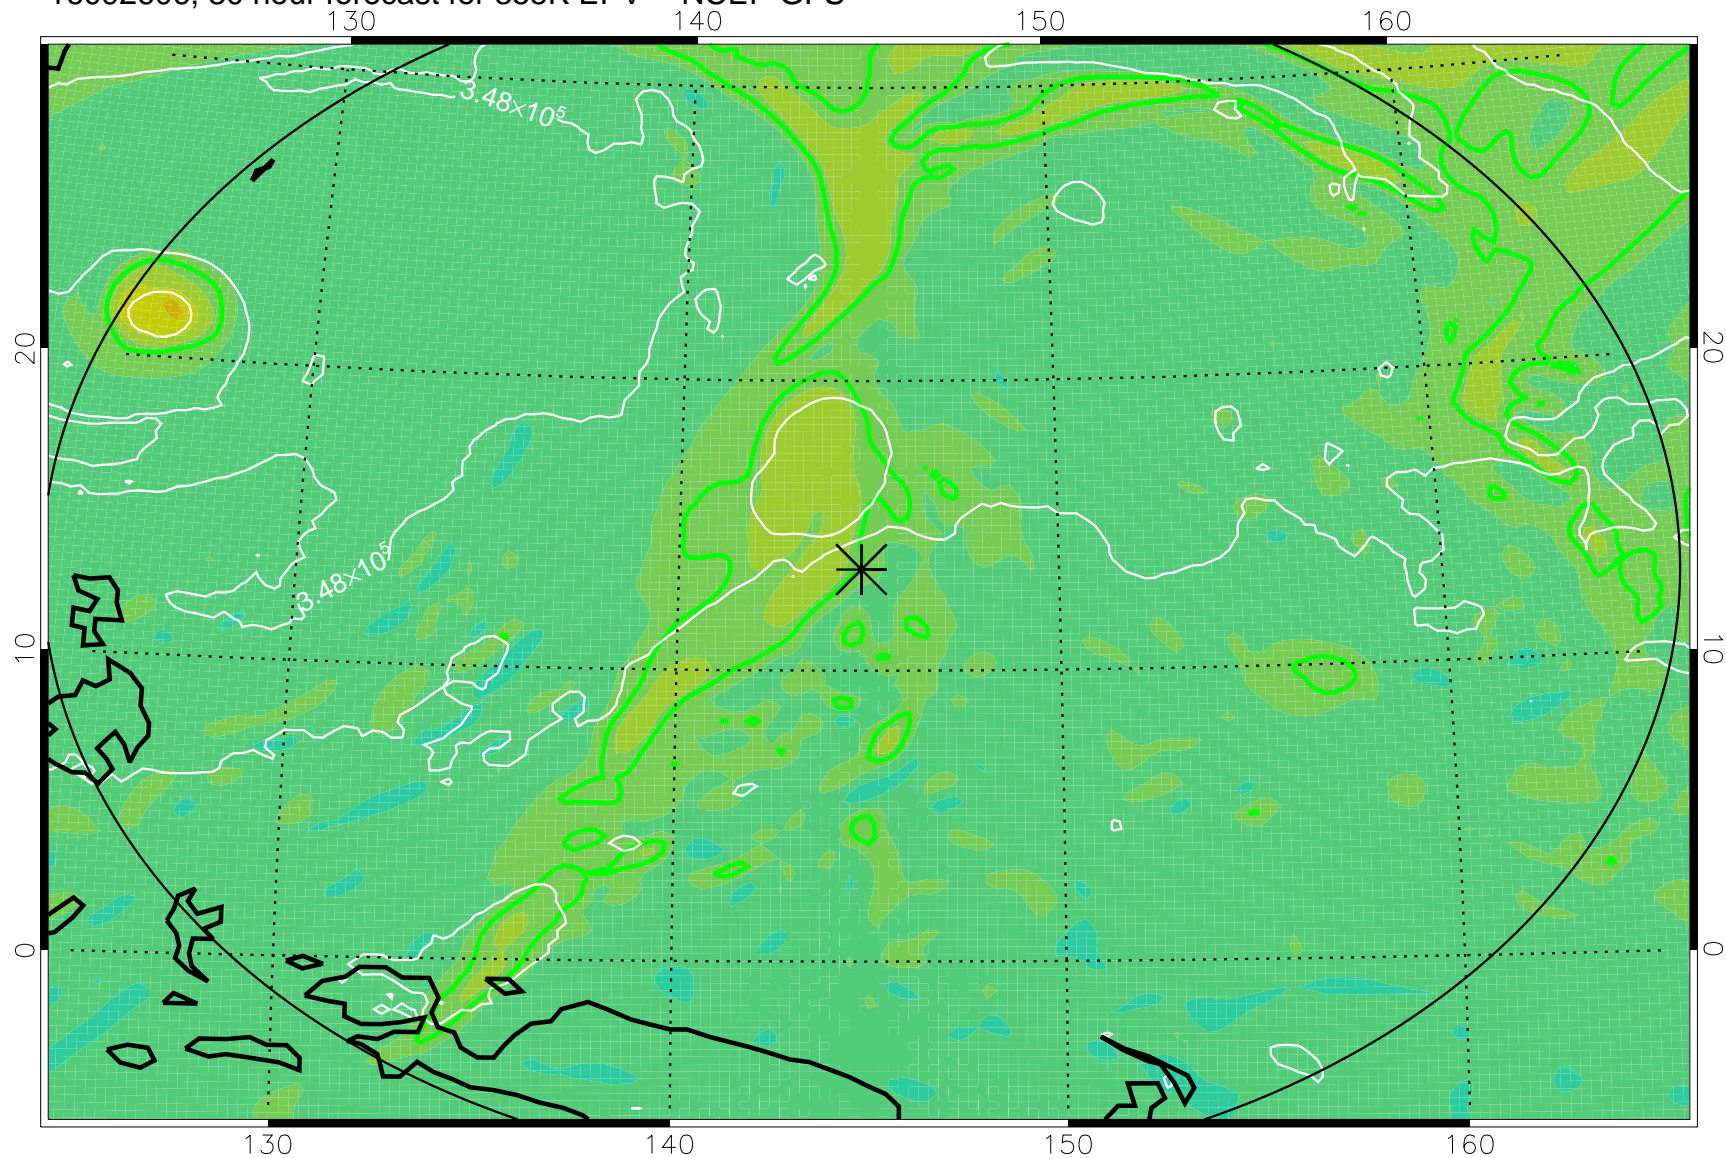

16092518, 18 hour forecast for 355K EPV -- NCEP GFS

355K Montgomery Streamfunction, white  
EPV Tropopause (2 PVU) Position  
Range ring of 2304 km

16092600, 24 hour forecast for 355K EPV -- NCEP GFS

355K Montgomery Streamfunction, white  
EPV Tropopause (2 PVU) Position  
Range ring of 2304 km

16092606, 30 hour forecast for 355K EPV -- NCEP GFS

355K Montgomery Streamfunction, white  
EPV Tropopause (2 PVU) Position  
Range ring of 2304 km

16092612, 36 hour forecast for 355K EPV -- NCEP GFS

355K Montgomery Streamfunction, white  
EPV Tropopause (2 PVU) Position  
Range ring of 2304 km

16092618, 42 hour forecast for 355K EPV -- NCEP GFS

355K Montgomery Streamfunction, white  
EPV Tropopause (2 PVU) Position  
Range ring of 2304 km

16092700, 48 hour forecast for 355K EPV -- NCEP GFS

355K Montgomery Streamfunction, white  
EPV Tropopause (2 PVU) Position  
Range ring of 2304 km

16092718, 66 hour forecast for 355K EPV -- NCEP GFS

355K Montgomery Streamfunction, white  
EPV Tropopause (2 PVU) Position  
Range ring of 2304 km

16092800, 72 hour forecast for 355K EPV -- NCEP GFS

355K Montgomery Streamfunction, white  
EPV Tropopause (2 PVU) Position  
Range ring of 2304 km