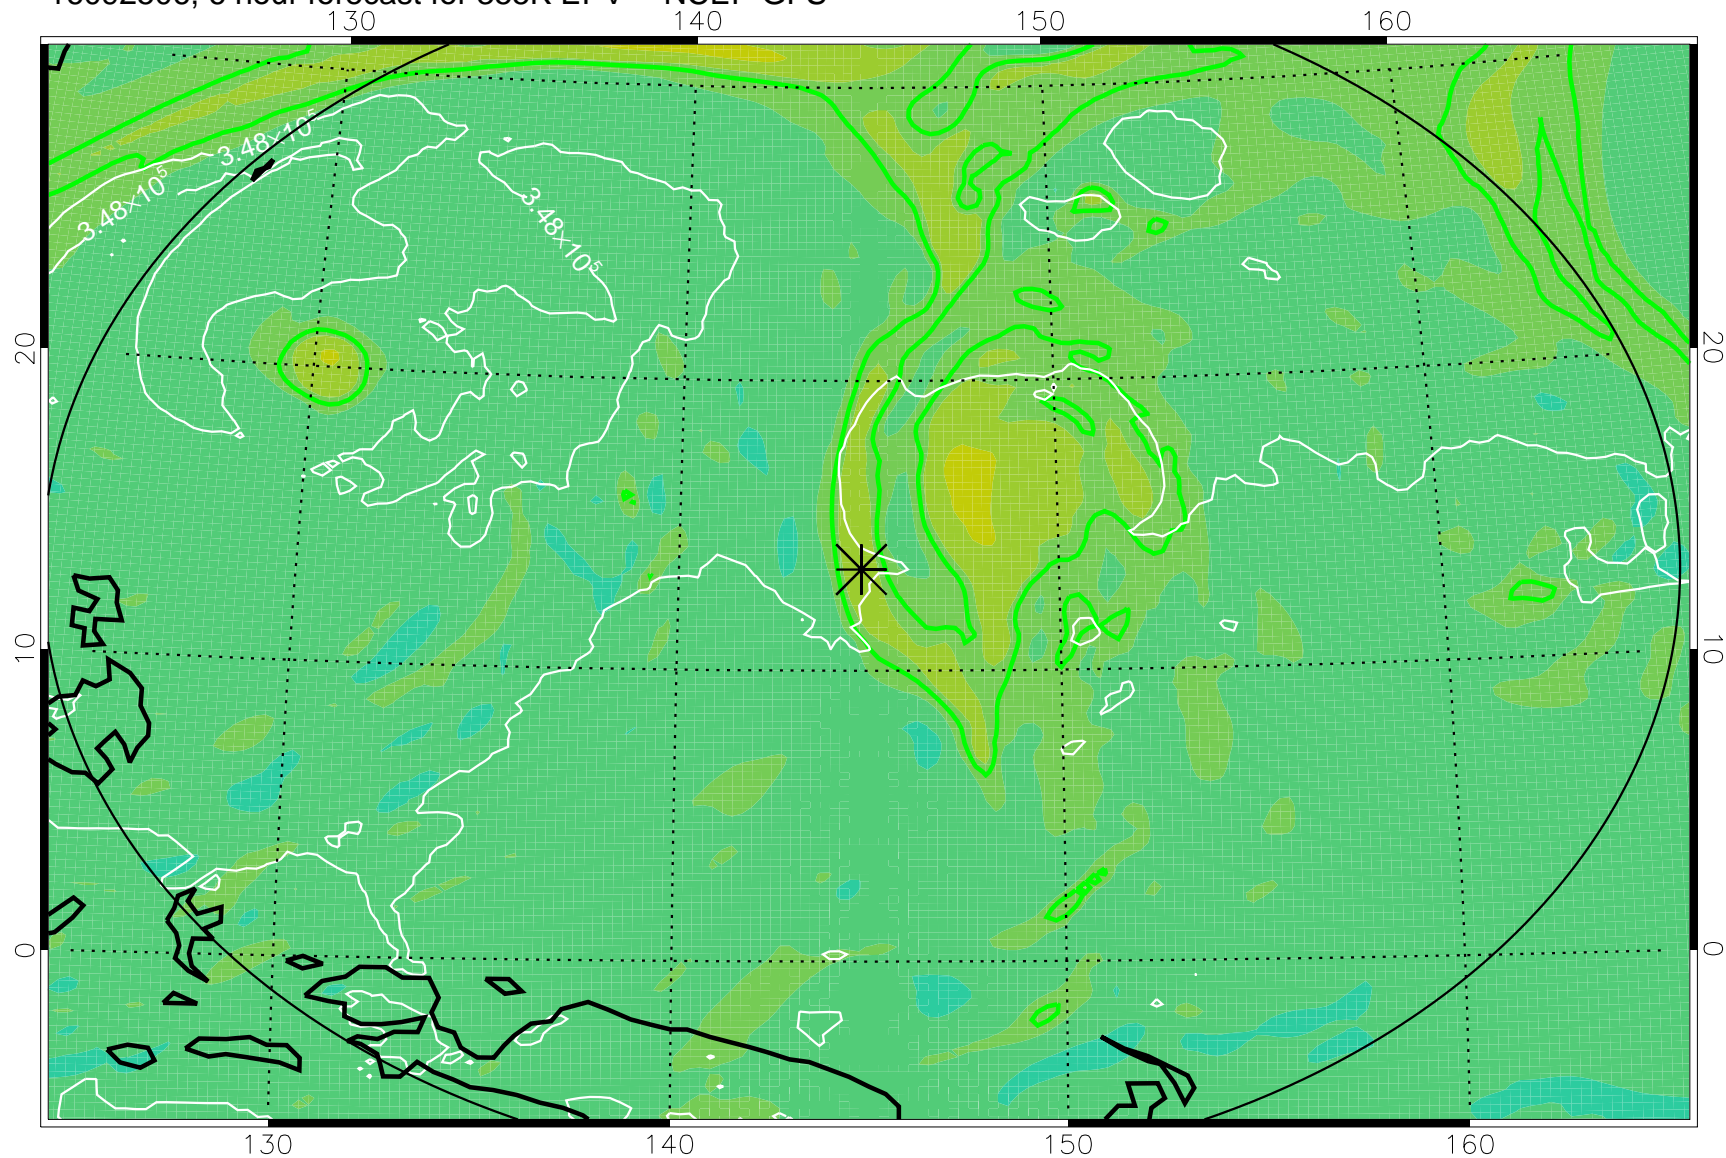

16092506, 6 hour forecast for 355K EPV -- NCEP GFS

355K Montgomery Streamfunction, white  
EPV Tropopause (2 PVU) Position  
Range ring of 2304 km

16092512, 12 hour forecast for 355K EPV -- NCEP GFS

355K Montgomery Streamfunction, white  
EPV Tropopause (2 PVU) Position  
Range ring of 2304 km

16092518, 18 hour forecast for 355K EPV -- NCEP GFS

355K Montgomery Streamfunction, white  
EPV Tropopause (2 PVU) Position  
Range ring of 2304 km

16092600, 24 hour forecast for 355K EPV -- NCEP GFS

355K Montgomery Streamfunction, white  
EPV Tropopause (2 PVU) Position  
Range ring of 2304 km

16092606, 30 hour forecast for 355K EPV -- NCEP GFS

355K Montgomery Streamfunction, white  
EPV Tropopause (2 PVU) Position  
Range ring of 2304 km

16092612, 36 hour forecast for 355K EPV -- NCEP GFS

355K Montgomery Streamfunction, white  
EPV Tropopause (2 PVU) Position  
Range ring of 2304 km

16092618, 42 hour forecast for 355K EPV -- NCEP GFS

355K Montgomery Streamfunction, white  
EPV Tropopause (2 PVU) Position  
Range ring of 2304 km

16092700, 48 hour forecast for 355K EPV -- NCEP GFS

355K Montgomery Streamfunction, white  
EPV Tropopause (2 PVU) Position  
Range ring of 2304 km