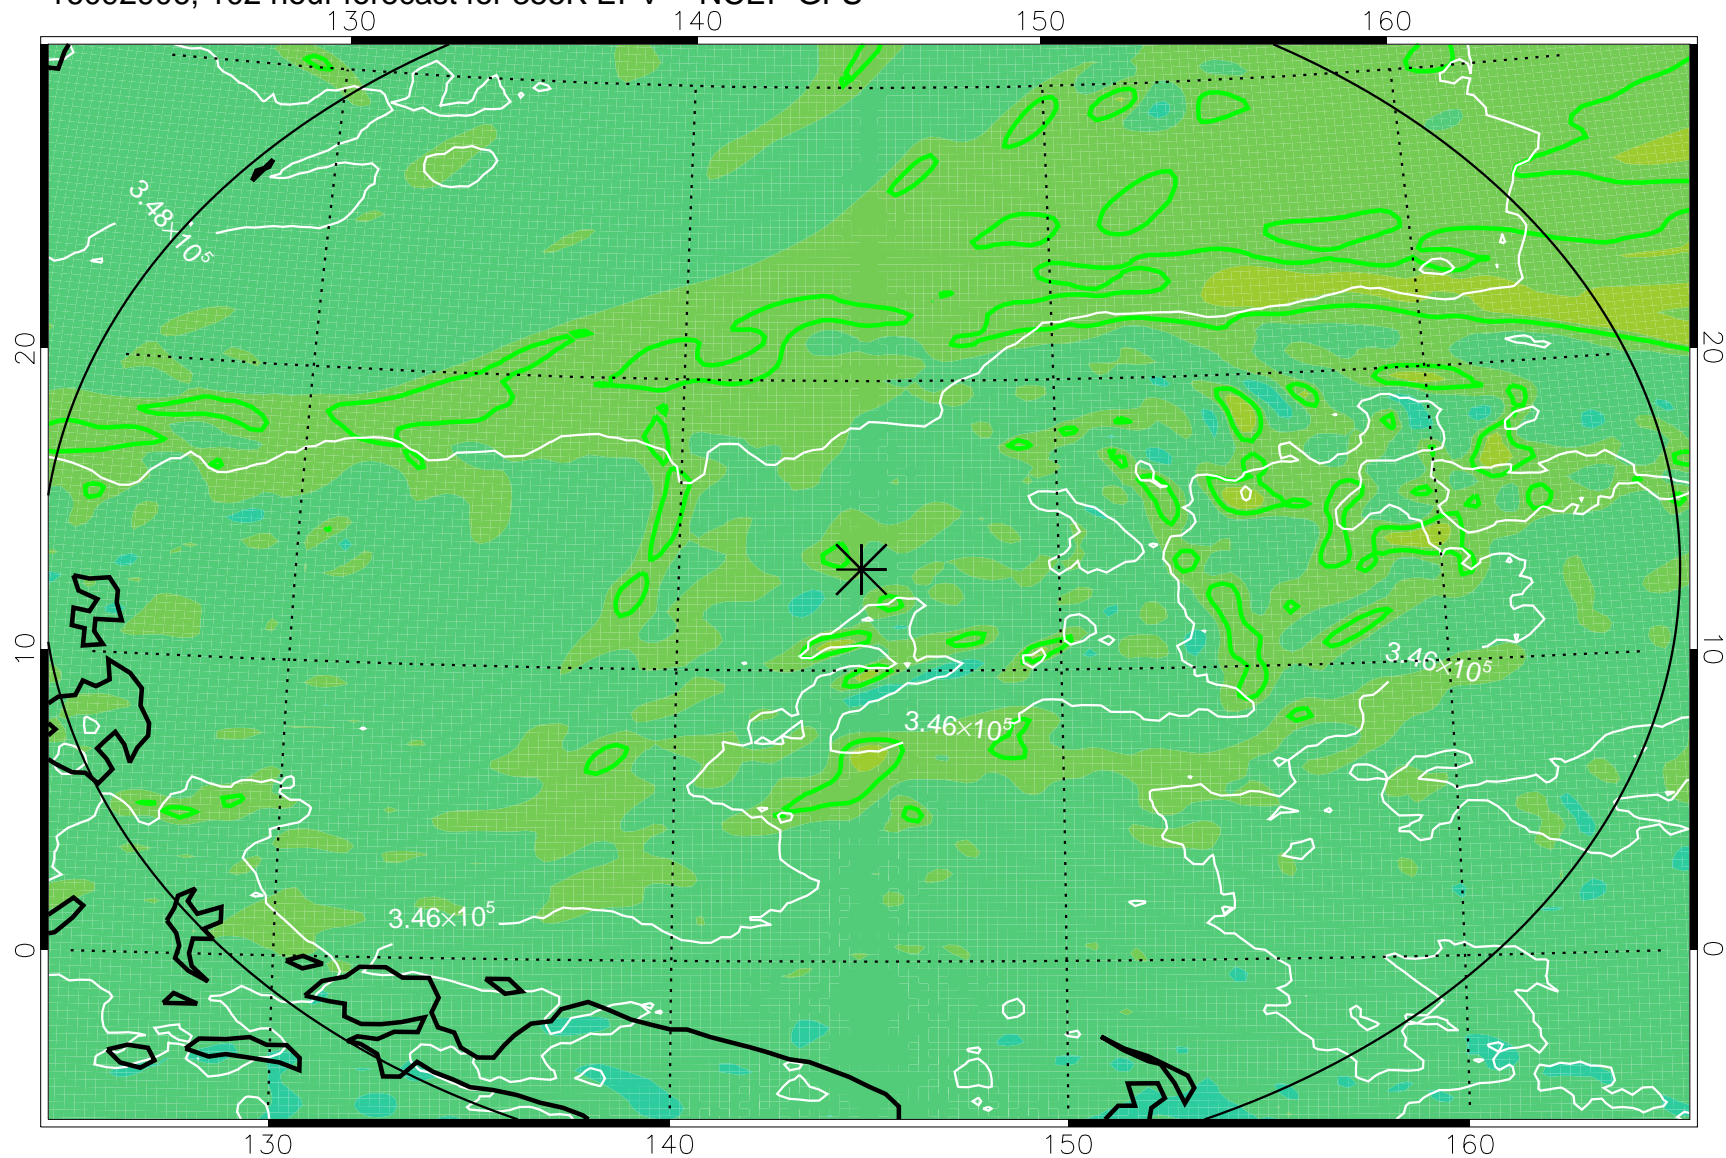

16092806, 78 hour forecast for 355K EPV -- NCEP GFS

355K Montgomery Streamfunction, white  
EPV Tropopause (2 PVU) Position  
Range ring of 2304 km

16092812, 84 hour forecast for 355K EPV -- NCEP GFS

355K Montgomery Streamfunction, white  
EPV Tropopause (2 PVU) Position  
Range ring of 2304 km

16092818, 90 hour forecast for 355K EPV -- NCEP GFS

355K Montgomery Streamfunction, white  
EPV Tropopause (2 PVU) Position  
Range ring of 2304 km

16092900, 96 hour forecast for 355K EPV -- NCEP GFS

355K Montgomery Streamfunction, white  
EPV Tropopause (2 PVU) Position  
Range ring of 2304 km

16092906, 102 hour forecast for 355K EPV -- NCEP GFS

355K Montgomery Streamfunction, white  
EPV Tropopause (2 PVU) Position  
Range ring of 2304 km

16092912, 108 hour forecast for 355K EPV -- NCEP GFS

355K Montgomery Streamfunction, white  
EPV Tropopause (2 PVU) Position  
Range ring of 2304 km

16092918, 114 hour forecast for 355K EPV -- NCEP GFS

355K Montgomery Streamfunction, white  
EPV Tropopause (2 PVU) Position  
Range ring of 2304 km

16093000, 120 hour forecast for 355K EPV -- NCEP GFS

355K Montgomery Streamfunction, white  
EPV Tropopause (2 PVU) Position  
Range ring of 2304 km