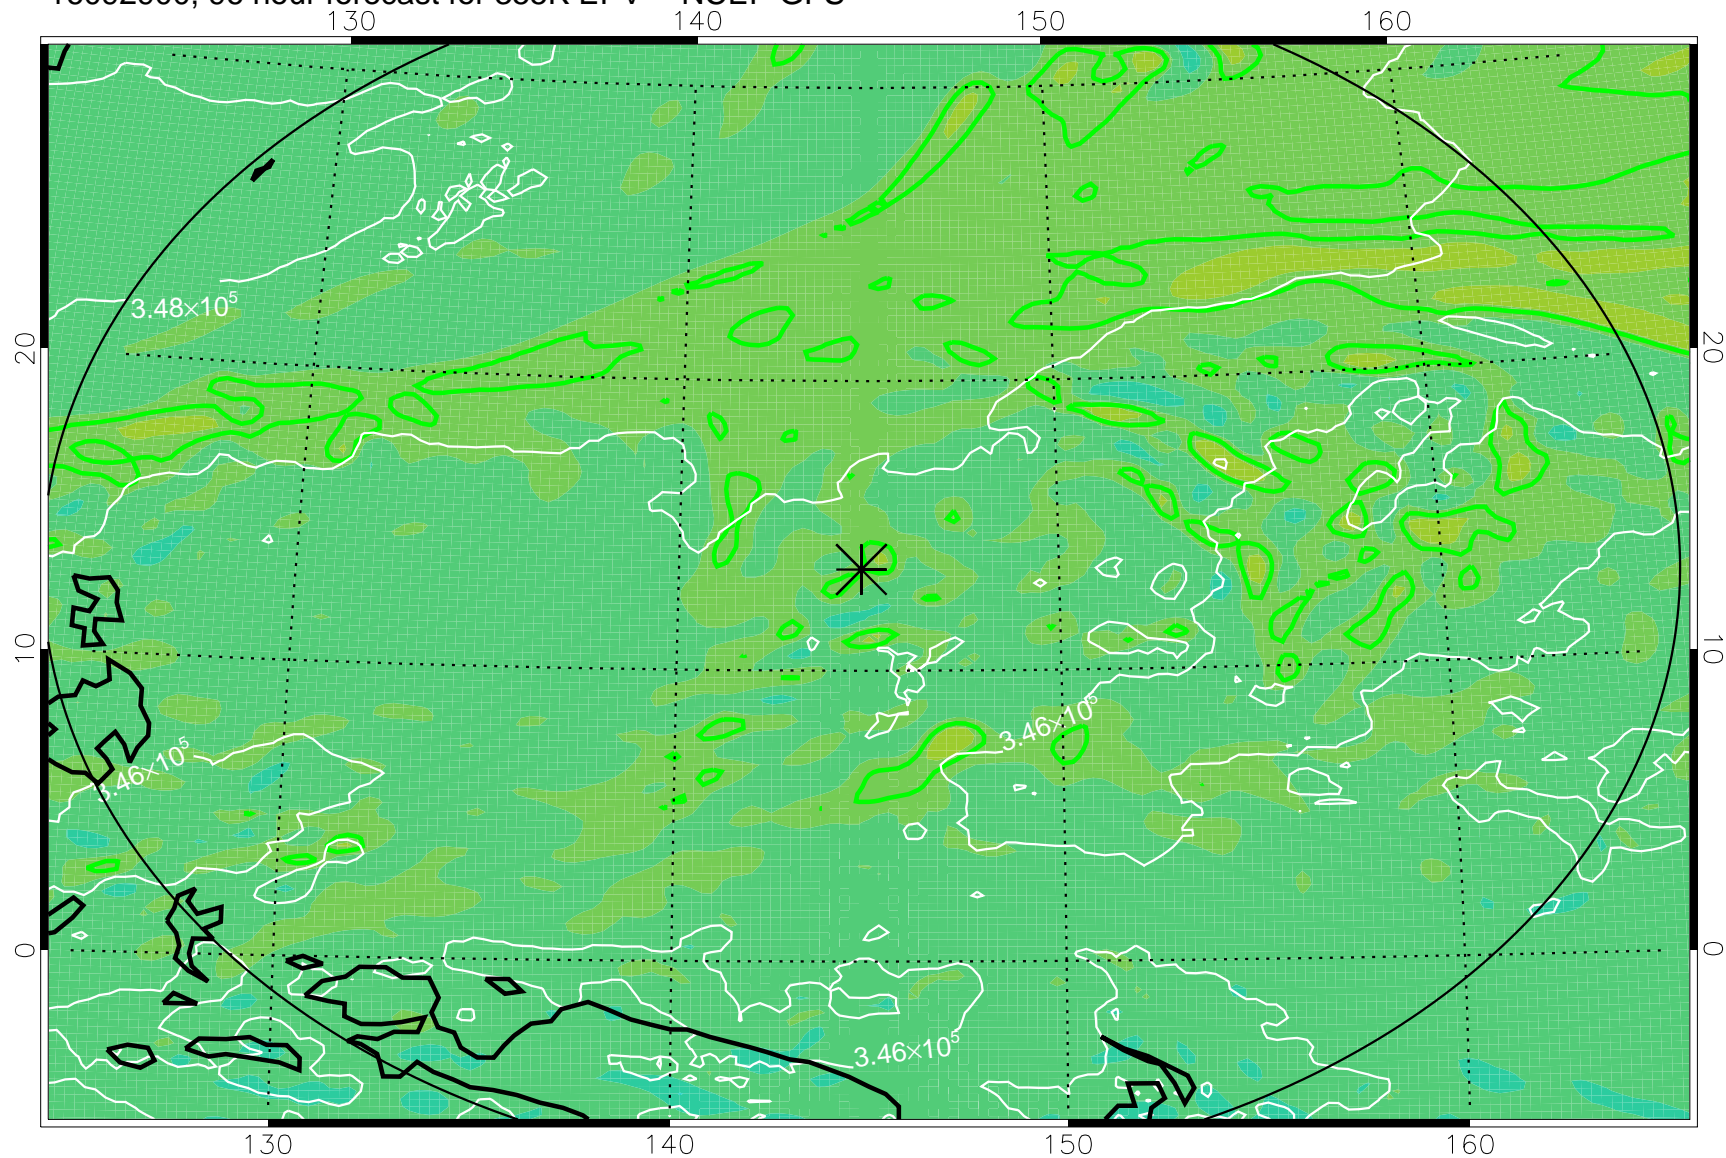

16092806, 78 hour forecast for 355K EPV -- NCEP GFS

355K Montgomery Streamfunction, white  
EPV Tropopause (2 PVU) Position  
Range ring of 2304 km

16092812, 84 hour forecast for 355K EPV -- NCEP GFS

355K Montgomery Streamfunction, white  
EPV Tropopause (2 PVU) Position  
Range ring of 2304 km

16092818, 90 hour forecast for 355K EPV -- NCEP GFS

355K Montgomery Streamfunction, white  
EPV Tropopause (2 PVU) Position  
Range ring of 2304 km

16092900, 96 hour forecast for 355K EPV -- NCEP GFS

355K Montgomery Streamfunction, white  
EPV Tropopause (2 PVU) Position  
Range ring of 2304 km

16092906, 102 hour forecast for 355K EPV -- NCEP GFS

355K Montgomery Streamfunction, white  
EPV Tropopause (2 PVU) Position  
Range ring of 2304 km

16092912, 108 hour forecast for 355K EPV -- NCEP GFS

355K Montgomery Streamfunction, white  
EPV Tropopause (2 PVU) Position  
Range ring of 2304 km

16092918, 114 hour forecast for 355K EPV -- NCEP GFS

355K Montgomery Streamfunction, white  
EPV Tropopause (2 PVU) Position  
Range ring of 2304 km

16093000, 120 hour forecast for 355K EPV -- NCEP GFS

355K Montgomery Streamfunction, white  
EPV Tropopause (2 PVU) Position  
Range ring of 2304 km