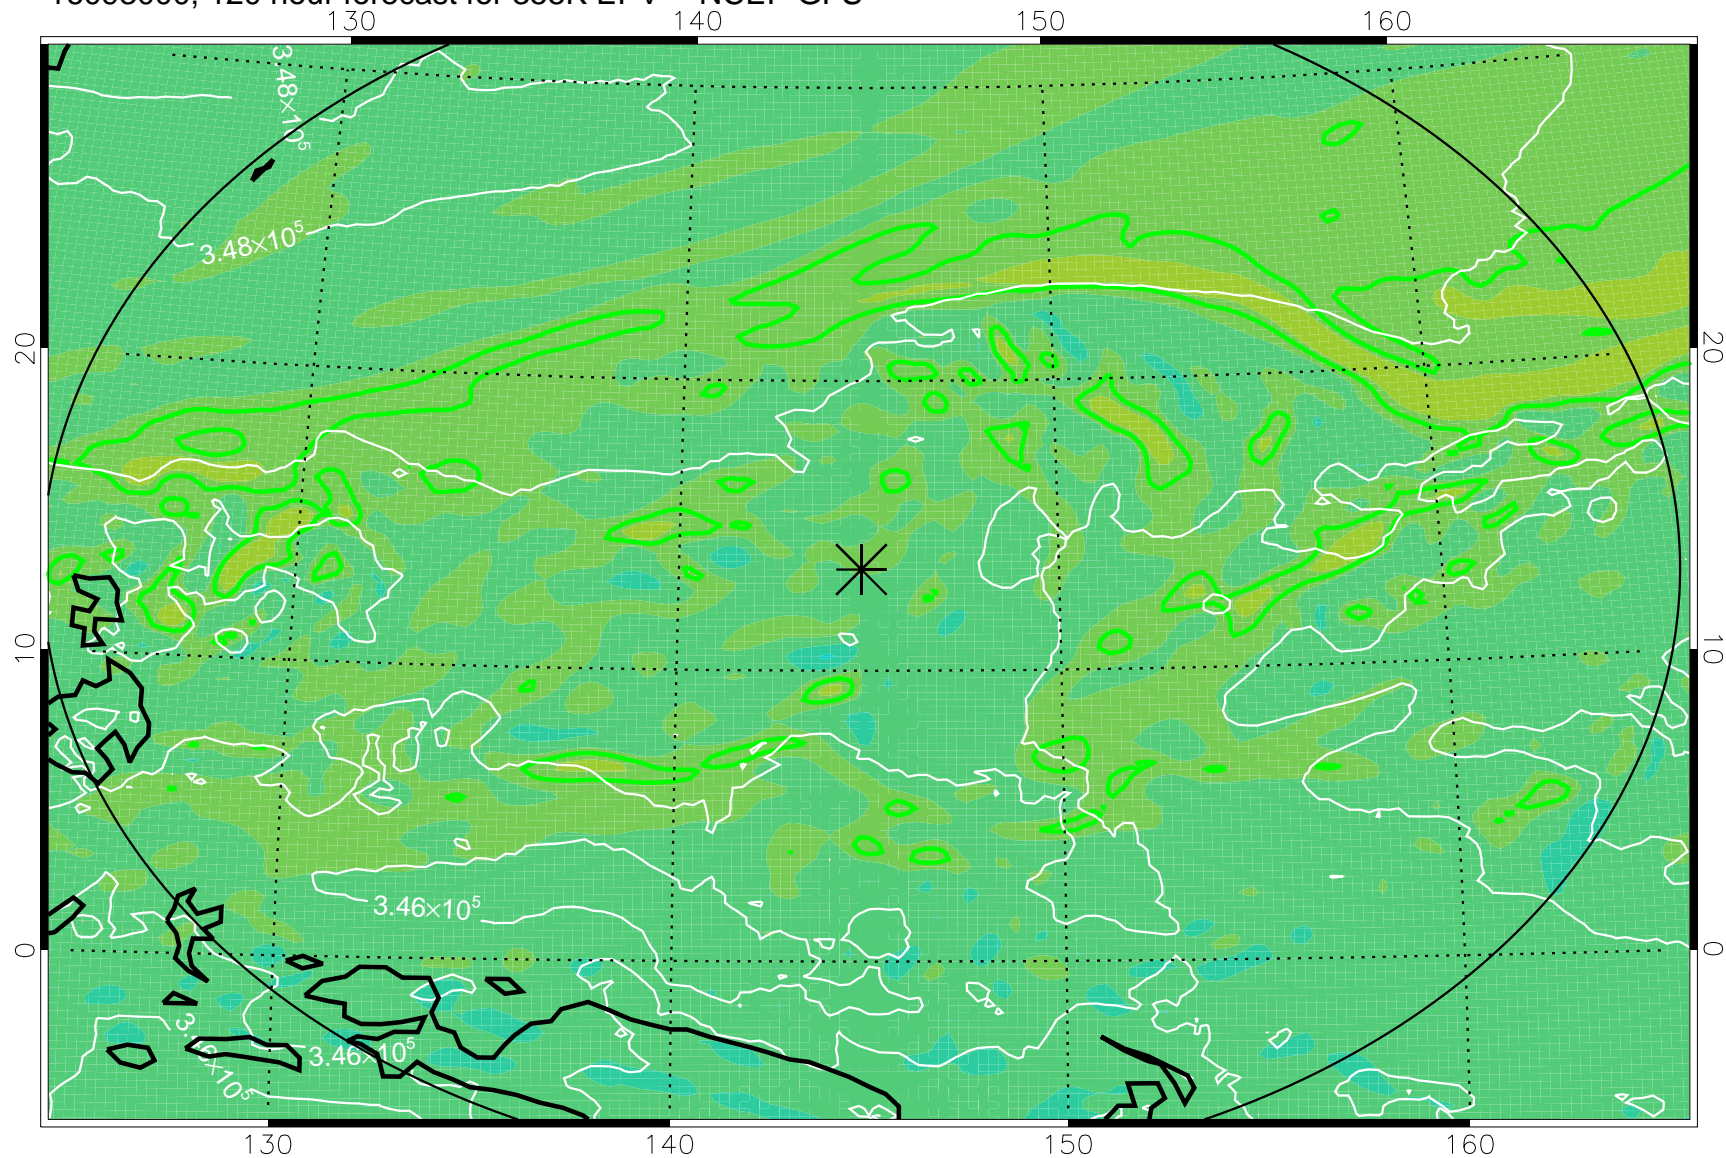

16092806, 78 hour forecast for 355K EPV -- NCEP GFS

355K Montgomery Streamfunction, white  
EPV Tropopause (2 PVU) Position  
Range ring of 2304 km

16092812, 84 hour forecast for 355K EPV -- NCEP GFS

355K Montgomery Streamfunction, white  
EPV Tropopause (2 PVU) Position  
Range ring of 2304 km

16092818, 90 hour forecast for 355K EPV -- NCEP GFS

355K Montgomery Streamfunction, white  
EPV Tropopause (2 PVU) Position  
Range ring of 2304 km

16092900, 96 hour forecast for 355K EPV -- NCEP GFS

355K Montgomery Streamfunction, white  
EPV Tropopause (2 PVU) Position  
Range ring of 2304 km

16092906, 102 hour forecast for 355K EPV -- NCEP GFS

355K Montgomery Streamfunction, white  
EPV Tropopause (2 PVU) Position  
Range ring of 2304 km

16092912, 108 hour forecast for 355K EPV -- NCEP GFS

355K Montgomery Streamfunction, white  
EPV Tropopause (2 PVU) Position  
Range ring of 2304 km

16092918, 114 hour forecast for 355K EPV -- NCEP GFS

355K Montgomery Streamfunction, white  
EPV Tropopause (2 PVU) Position  
Range ring of 2304 km

16093000, 120 hour forecast for 355K EPV -- NCEP GFS

355K Montgomery Streamfunction, white  
EPV Tropopause (2 PVU) Position  
Range ring of 2304 km