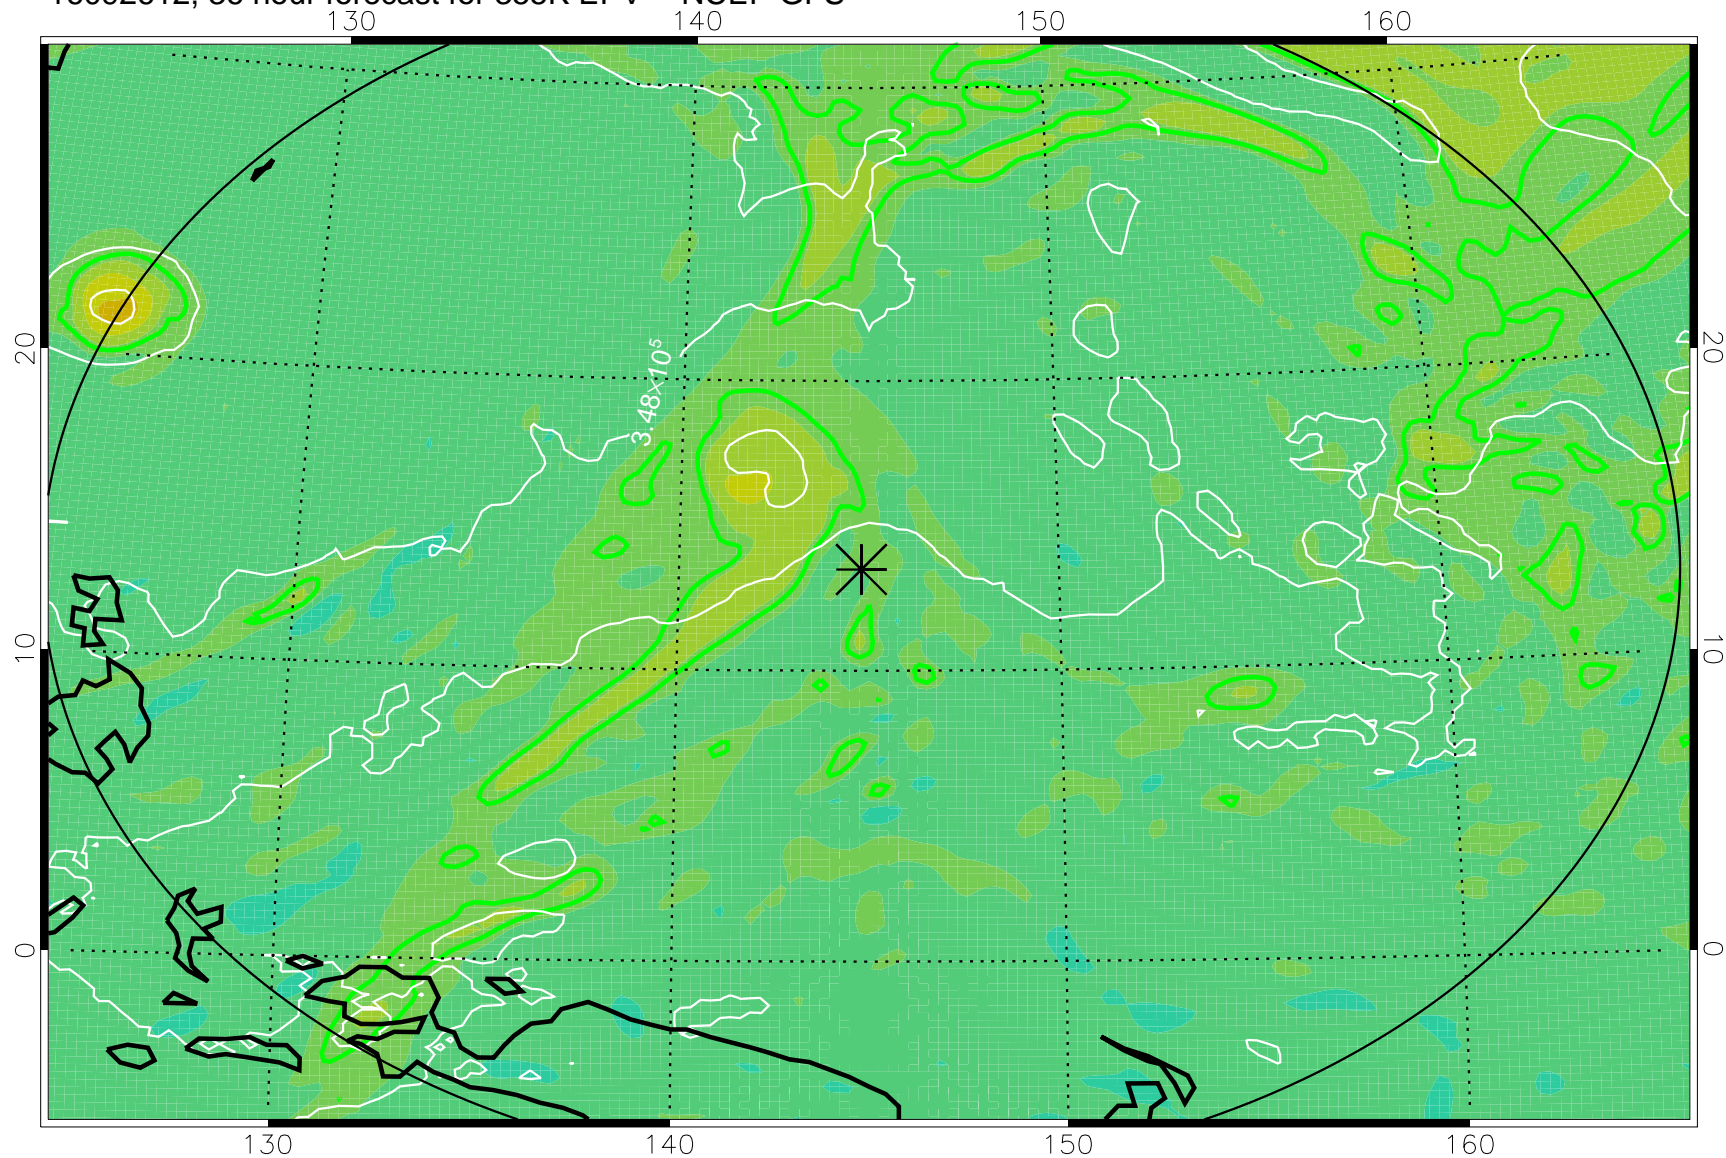

16092518, 18 hour forecast for 355K EPV -- NCEP GFS

355K Montgomery Streamfunction, white  
EPV Tropopause (2 PVU) Position  
Range ring of 2304 km

16092600, 24 hour forecast for 355K EPV -- NCEP GFS

355K Montgomery Streamfunction, white  
EPV Tropopause (2 PVU) Position  
Range ring of 2304 km

16092606, 30 hour forecast for 355K EPV -- NCEP GFS

355K Montgomery Streamfunction, white  
EPV Tropopause (2 PVU) Position  
Range ring of 2304 km

16092612, 36 hour forecast for 355K EPV -- NCEP GFS

355K Montgomery Streamfunction, white  
EPV Tropopause (2 PVU) Position  
Range ring of 2304 km

16092618, 42 hour forecast for 355K EPV -- NCEP GFS

355K Montgomery Streamfunction, white  
EPV Tropopause (2 PVU) Position  
Range ring of 2304 km

16092700, 48 hour forecast for 355K EPV -- NCEP GFS

355K Montgomery Streamfunction, white  
EPV Tropopause (2 PVU) Position  
Range ring of 2304 km

16092718, 66 hour forecast for 355K EPV -- NCEP GFS

355K Montgomery Streamfunction, white  
EPV Tropopause (2 PVU) Position  
Range ring of 2304 km

16092800, 72 hour forecast for 355K EPV -- NCEP GFS

355K Montgomery Streamfunction, white  
EPV Tropopause (2 PVU) Position  
Range ring of 2304 km