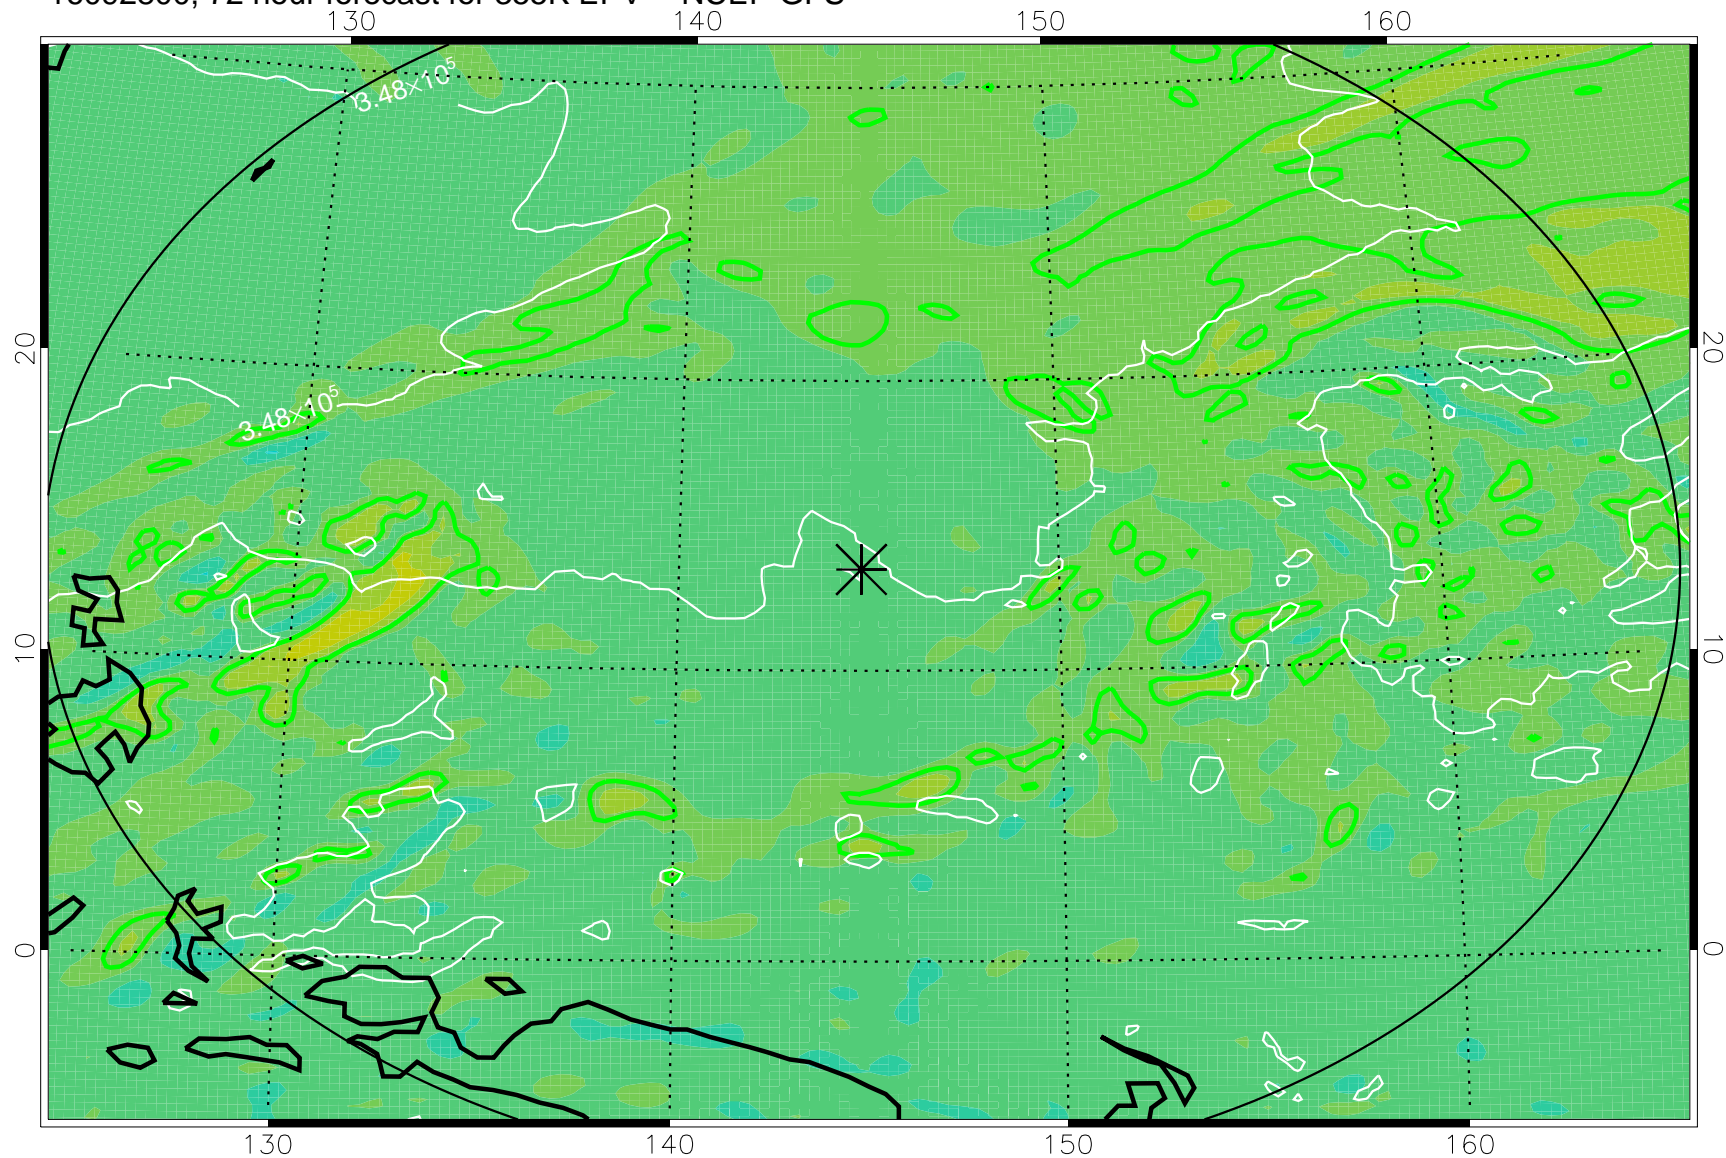

16092706, 54 hour forecast for 355K EPV -- NCEP GFS

355K Montgomery Streamfunction, white  
EPV Tropopause (2 PVU) Position  
Range ring of 2304 km

16092712, 60 hour forecast for 355K EPV -- NCEP GFS

355K Montgomery Streamfunction, white  
EPV Tropopause (2 PVU) Position  
Range ring of 2304 km

16092718, 66 hour forecast for 355K EPV -- NCEP GFS

355K Montgomery Streamfunction, white  
EPV Tropopause (2 PVU) Position  
Range ring of 2304 km

16092800, 72 hour forecast for 355K EPV -- NCEP GFS

355K Montgomery Streamfunction, white  
EPV Tropopause (2 PVU) Position  
Range ring of 2304 km

16092806, 78 hour forecast for 355K EPV -- NCEP GFS

355K Montgomery Streamfunction, white  
EPV Tropopause (2 PVU) Position  
Range ring of 2304 km

16092812, 84 hour forecast for 355K EPV -- NCEP GFS

355K Montgomery Streamfunction, white  
EPV Tropopause (2 PVU) Position  
Range ring of 2304 km

16092818, 90 hour forecast for 355K EPV -- NCEP GFS

355K Montgomery Streamfunction, white  
EPV Tropopause (2 PVU) Position  
Range ring of 2304 km

16092900, 96 hour forecast for 355K EPV -- NCEP GFS

355K Montgomery Streamfunction, white  
EPV Tropopause (2 PVU) Position  
Range ring of 2304 km