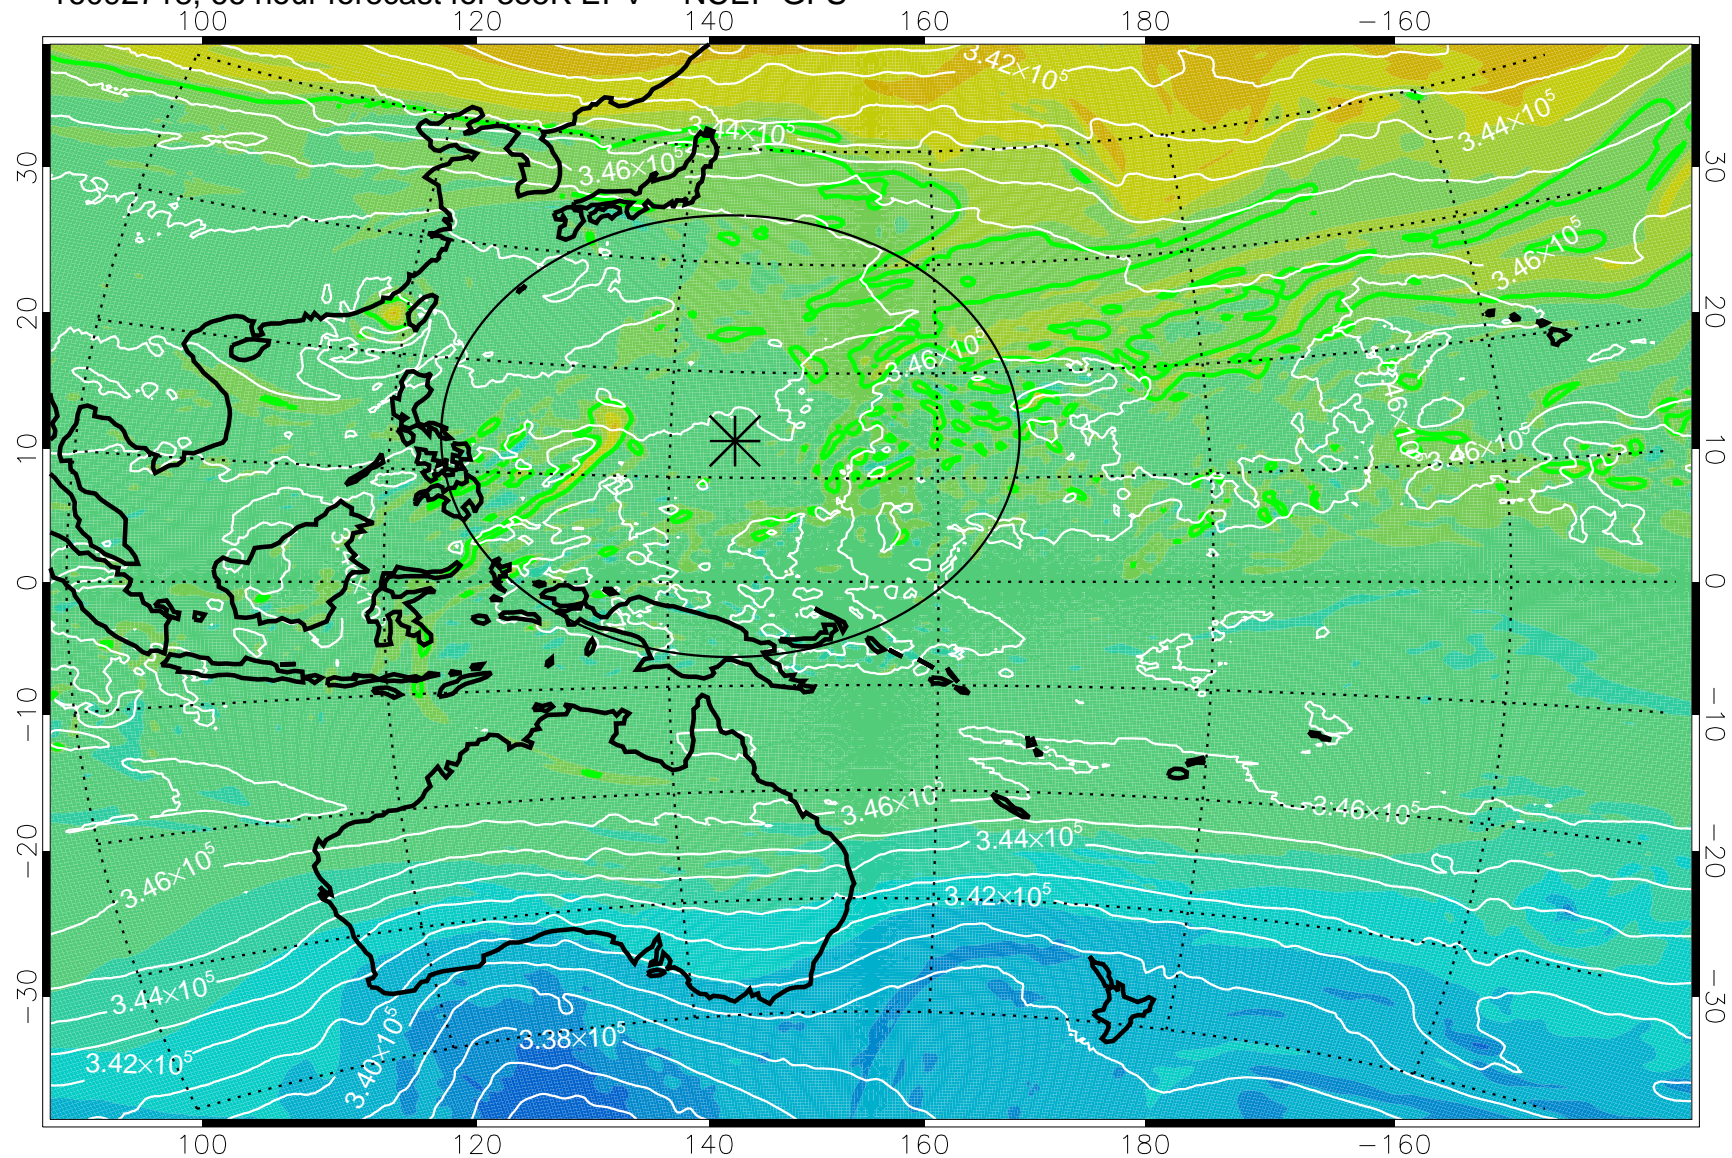

16092706, 54 hour forecast for 355K EPV -- NCEP GFS

355K Montgomery Streamfunction, white  
EPV Tropopause (2 PVU) Position  
Range ring of 2304 km

16092712, 60 hour forecast for 355K EPV -- NCEP GFS

355K Montgomery Streamfunction, white  
EPV Tropopause (2 PVU) Position  
Range ring of 2304 km

16092718, 66 hour forecast for 355K EPV -- NCEP GFS

355K Montgomery Streamfunction, white  
EPV Tropopause (2 PVU) Position  
Range ring of 2304 km

16092800, 72 hour forecast for 355K EPV -- NCEP GFS

355K Montgomery Streamfunction, white  
EPV Tropopause (2 PVU) Position  
Range ring of 2304 km

16092806, 78 hour forecast for 355K EPV -- NCEP GFS

355K Montgomery Streamfunction, white  
EPV Tropopause (2 PVU) Position  
Range ring of 2304 km

16092812, 84 hour forecast for 355K EPV -- NCEP GFS

355K Montgomery Streamfunction, white  
EPV Tropopause (2 PVU) Position  
Range ring of 2304 km

16092818, 90 hour forecast for 355K EPV -- NCEP GFS

355K Montgomery Streamfunction, white  
EPV Tropopause (2 PVU) Position  
Range ring of 2304 km

16092900, 96 hour forecast for 355K EPV -- NCEP GFS

355K Montgomery Streamfunction, white  
EPV Tropopause (2 PVU) Position  
Range ring of 2304 km