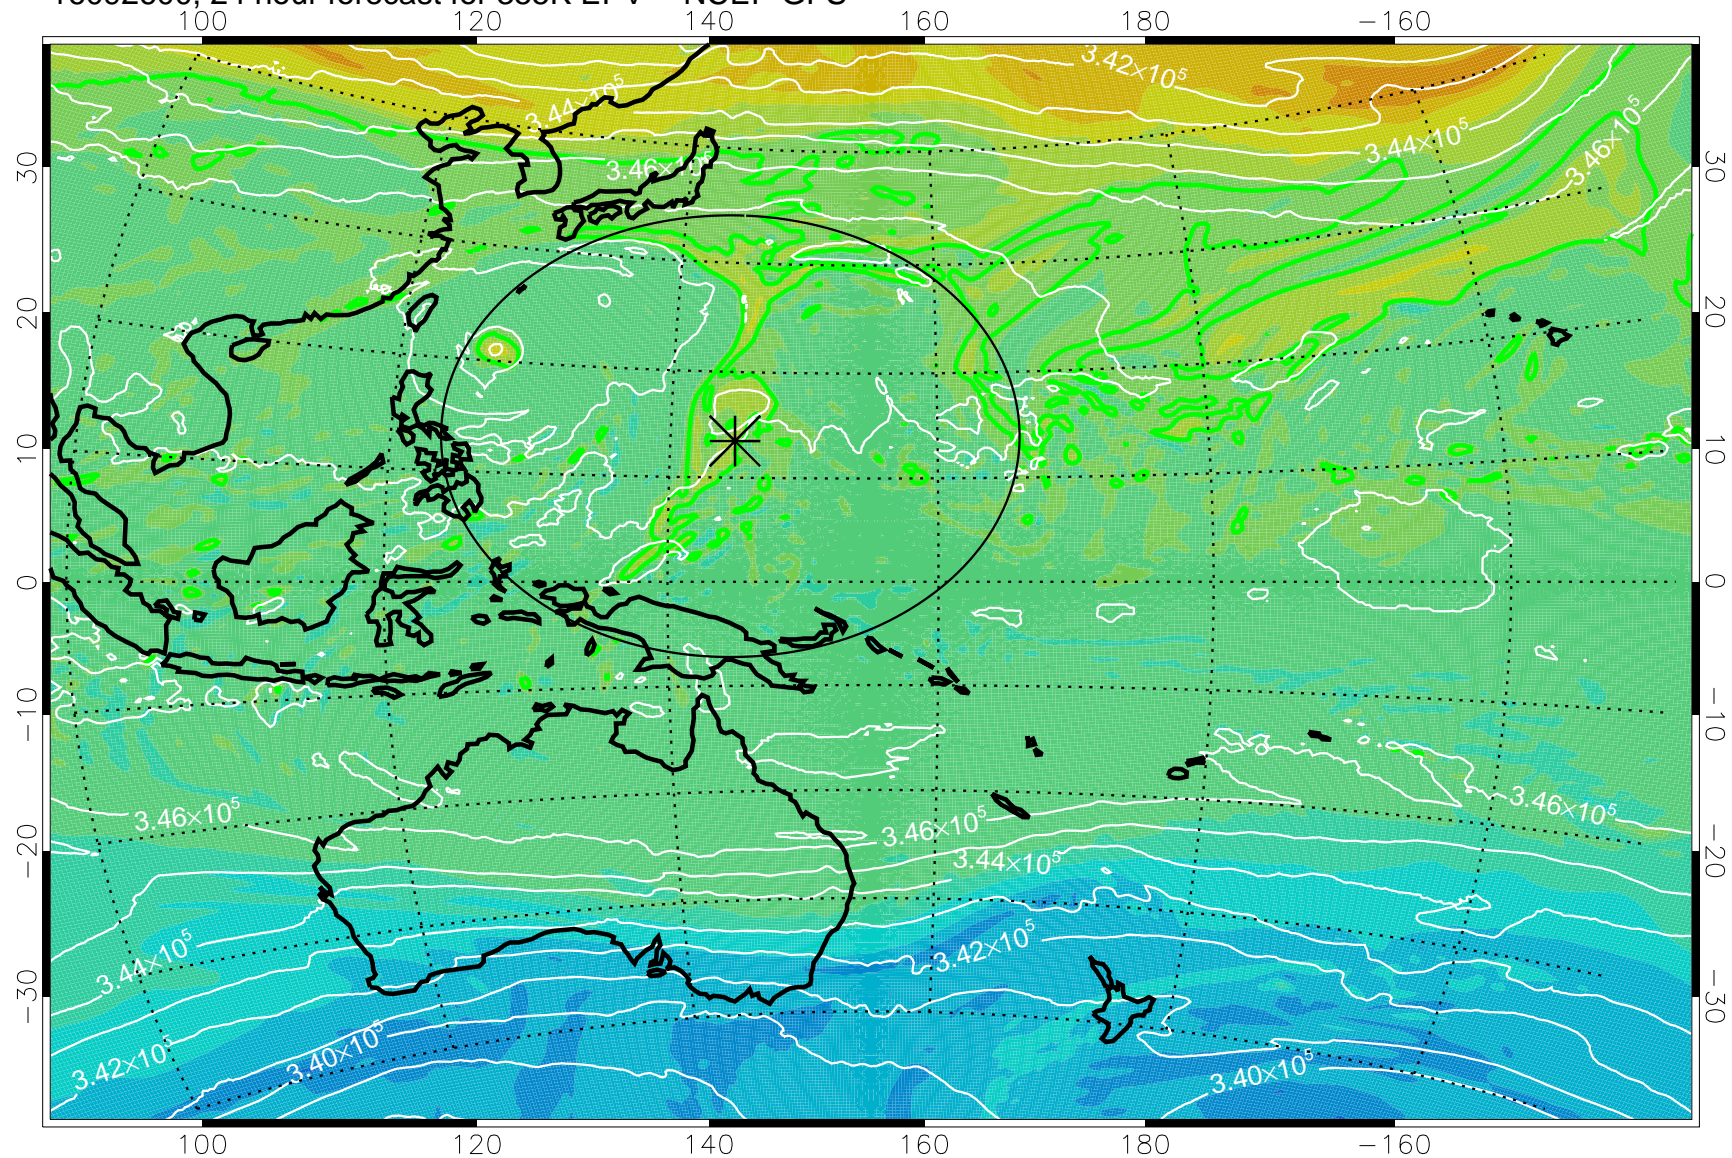

16092506, 6 hour forecast for 355K EPV -- NCEP GFS

355K Montgomery Streamfunction, white  
EPV Tropopause (2 PVU) Position  
Range ring of 2304 km

16092512, 12 hour forecast for 355K EPV -- NCEP GFS

355K Montgomery Streamfunction, white  
EPV Tropopause (2 PVU) Position  
Range ring of 2304 km

16092518, 18 hour forecast for 355K EPV -- NCEP GFS

355K Montgomery Streamfunction, white  
EPV Tropopause (2 PVU) Position  
Range ring of 2304 km

16092600, 24 hour forecast for 355K EPV -- NCEP GFS

355K Montgomery Streamfunction, white  
EPV Tropopause (2 PVU) Position  
Range ring of 2304 km

16092606, 30 hour forecast for 355K EPV -- NCEP GFS

355K Montgomery Streamfunction, white  
EPV Tropopause (2 PVU) Position  
Range ring of 2304 km

16092612, 36 hour forecast for 355K EPV -- NCEP GFS

355K Montgomery Streamfunction, white  
EPV Tropopause (2 PVU) Position  
Range ring of 2304 km

16092618, 42 hour forecast for 355K EPV -- NCEP GFS

355K Montgomery Streamfunction, white  
EPV Tropopause (2 PVU) Position  
Range ring of 2304 km

16092700, 48 hour forecast for 355K EPV -- NCEP GFS

355K Montgomery Streamfunction, white  
EPV Tropopause (2 PVU) Position  
Range ring of 2304 km