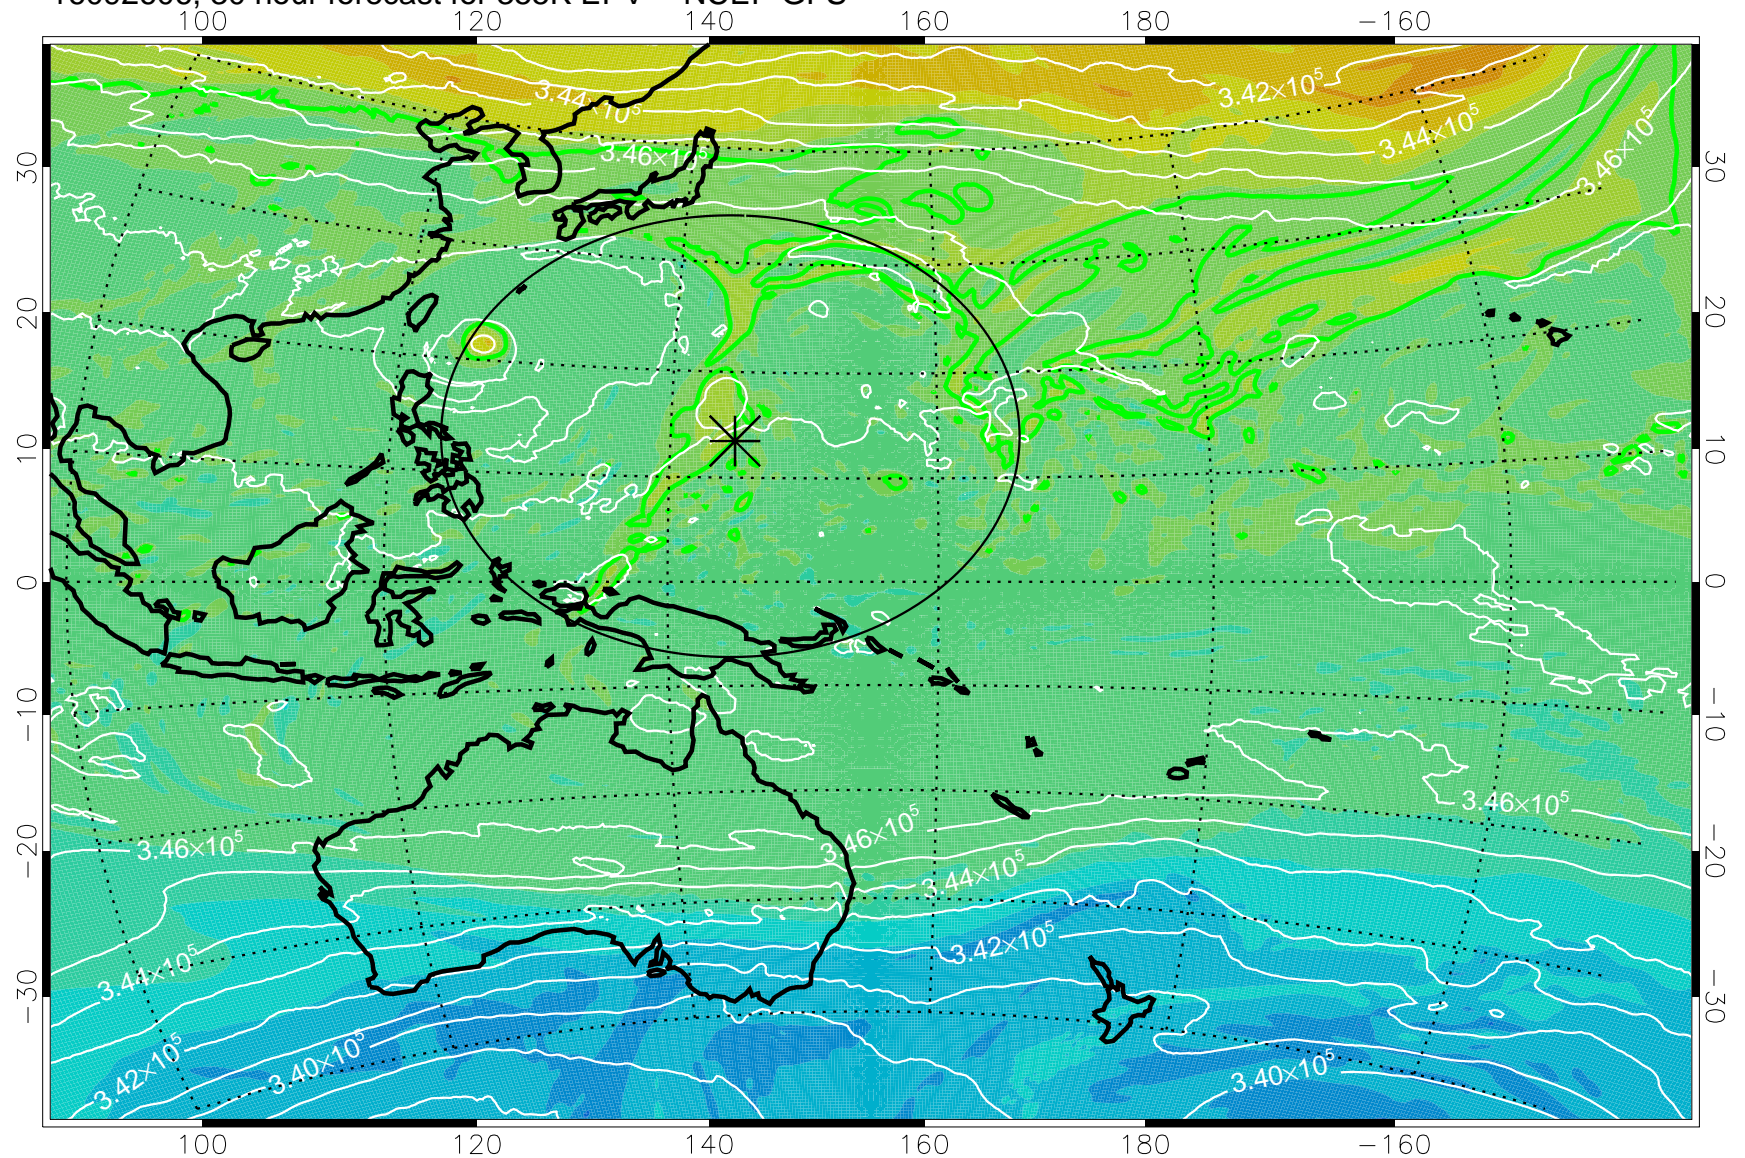

16092518, 18 hour forecast for 355K EPV -- NCEP GFS

355K Montgomery Streamfunction, white  
EPV Tropopause (2 PVU) Position  
Range ring of 2304 km

16092600, 24 hour forecast for 355K EPV -- NCEP GFS

355K Montgomery Streamfunction, white  
EPV Tropopause (2 PVU) Position  
Range ring of 2304 km

16092606, 30 hour forecast for 355K EPV -- NCEP GFS

355K Montgomery Streamfunction, white  
EPV Tropopause (2 PVU) Position  
Range ring of 2304 km

16092612, 36 hour forecast for 355K EPV -- NCEP GFS

355K Montgomery Streamfunction, white  
EPV Tropopause (2 PVU) Position  
Range ring of 2304 km

16092618, 42 hour forecast for 355K EPV -- NCEP GFS

355K Montgomery Streamfunction, white  
EPV Tropopause (2 PVU) Position  
Range ring of 2304 km

16092700, 48 hour forecast for 355K EPV -- NCEP GFS

355K Montgomery Streamfunction, white  
EPV Tropopause (2 PVU) Position  
Range ring of 2304 km

16092718, 66 hour forecast for 355K EPV -- NCEP GFS

355K Montgomery Streamfunction, white  
EPV Tropopause (2 PVU) Position  
Range ring of 2304 km

16092800, 72 hour forecast for 355K EPV -- NCEP GFS

355K Montgomery Streamfunction, white  
EPV Tropopause (2 PVU) Position  
Range ring of 2304 km