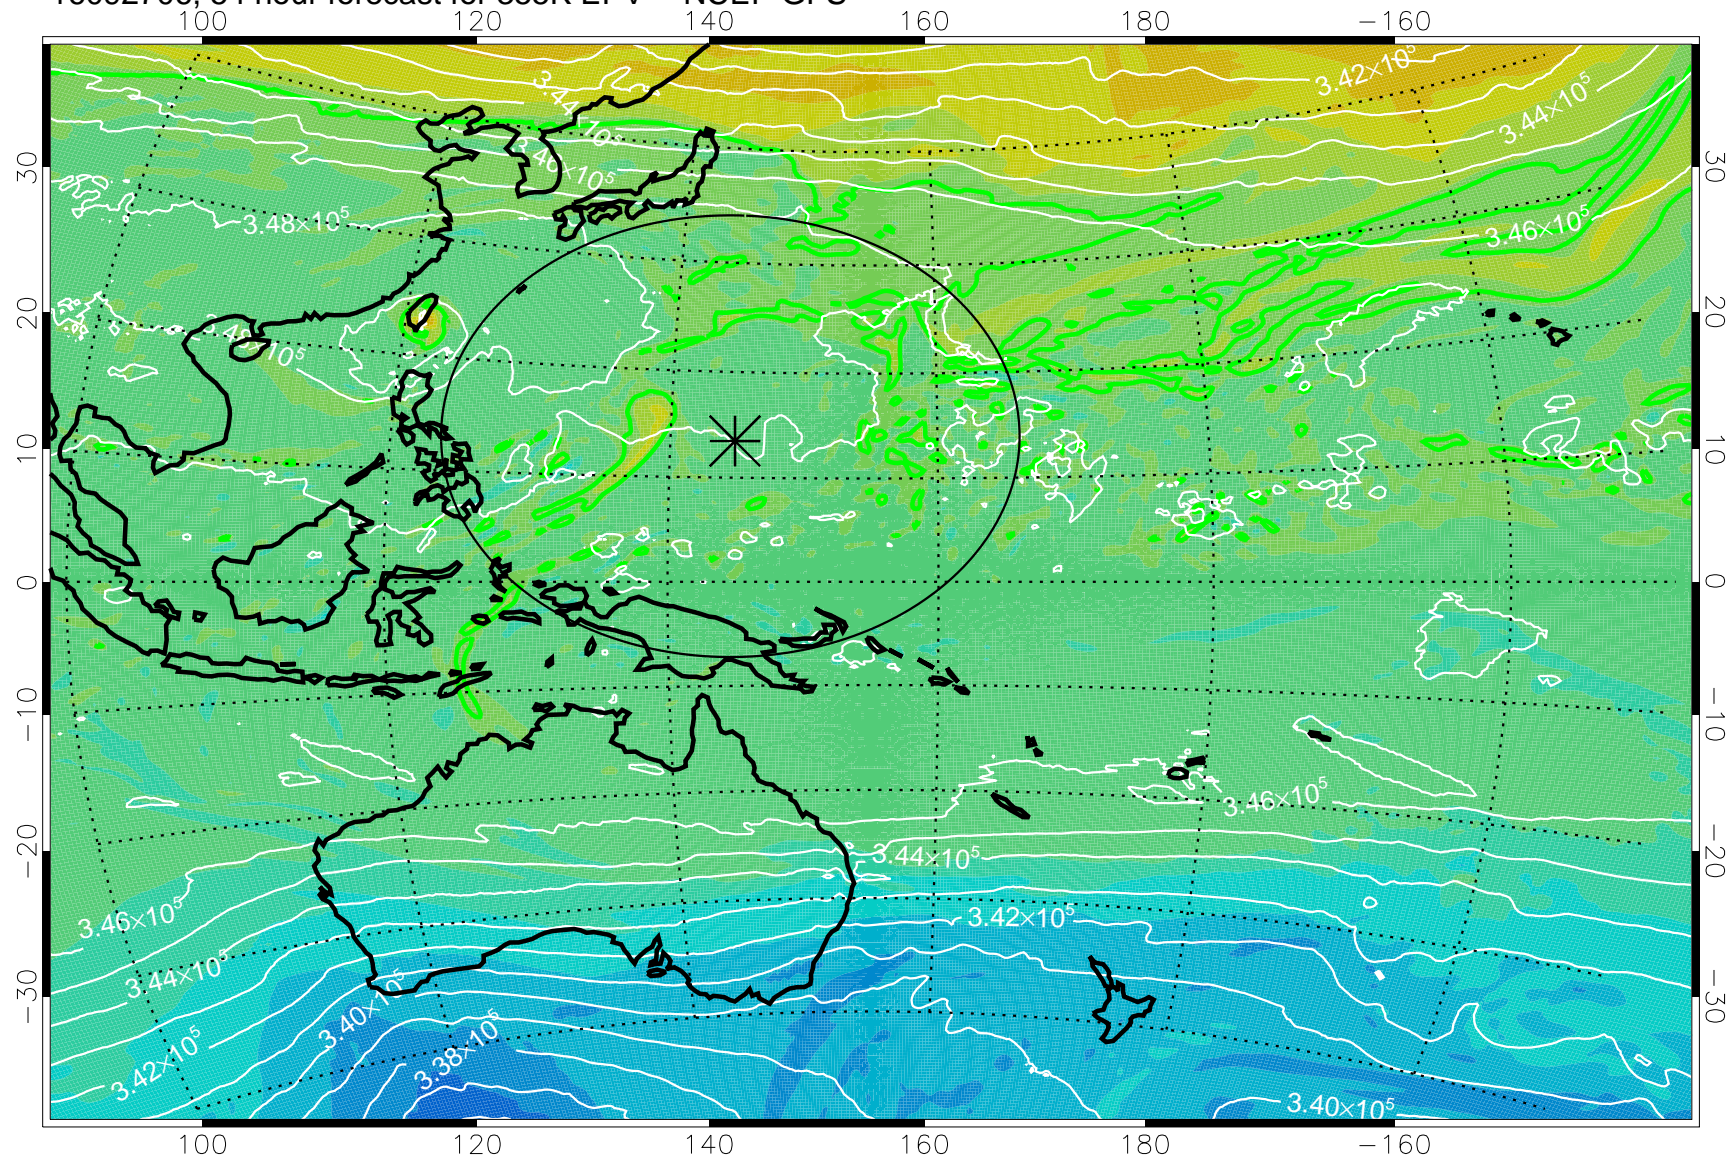

16092606, 30 hour forecast for 355K EPV -- NCEP GFS

355K Montgomery Streamfunction, white  
EPV Tropopause (2 PVU) Position  
Range ring of 2304 km

16092612, 36 hour forecast for 355K EPV -- NCEP GFS

355K Montgomery Streamfunction, white  
EPV Tropopause (2 PVU) Position  
Range ring of 2304 km

16092618, 42 hour forecast for 355K EPV -- NCEP GFS

355K Montgomery Streamfunction, white  
EPV Tropopause (2 PVU) Position  
Range ring of 2304 km

16092700, 48 hour forecast for 355K EPV -- NCEP GFS

355K Montgomery Streamfunction, white  
EPV Tropopause (2 PVU) Position  
Range ring of 2304 km

16092706, 54 hour forecast for 355K EPV -- NCEP GFS

355K Montgomery Streamfunction, white  
EPV Tropopause (2 PVU) Position  
Range ring of 2304 km

16092712, 60 hour forecast for 355K EPV -- NCEP GFS

355K Montgomery Streamfunction, white  
EPV Tropopause (2 PVU) Position  
Range ring of 2304 km

16092718, 66 hour forecast for 355K EPV -- NCEP GFS

355K Montgomery Streamfunction, white  
EPV Tropopause (2 PVU) Position  
Range ring of 2304 km

16092800, 72 hour forecast for 355K EPV -- NCEP GFS

355K Montgomery Streamfunction, white  
EPV Tropopause (2 PVU) Position  
Range ring of 2304 km