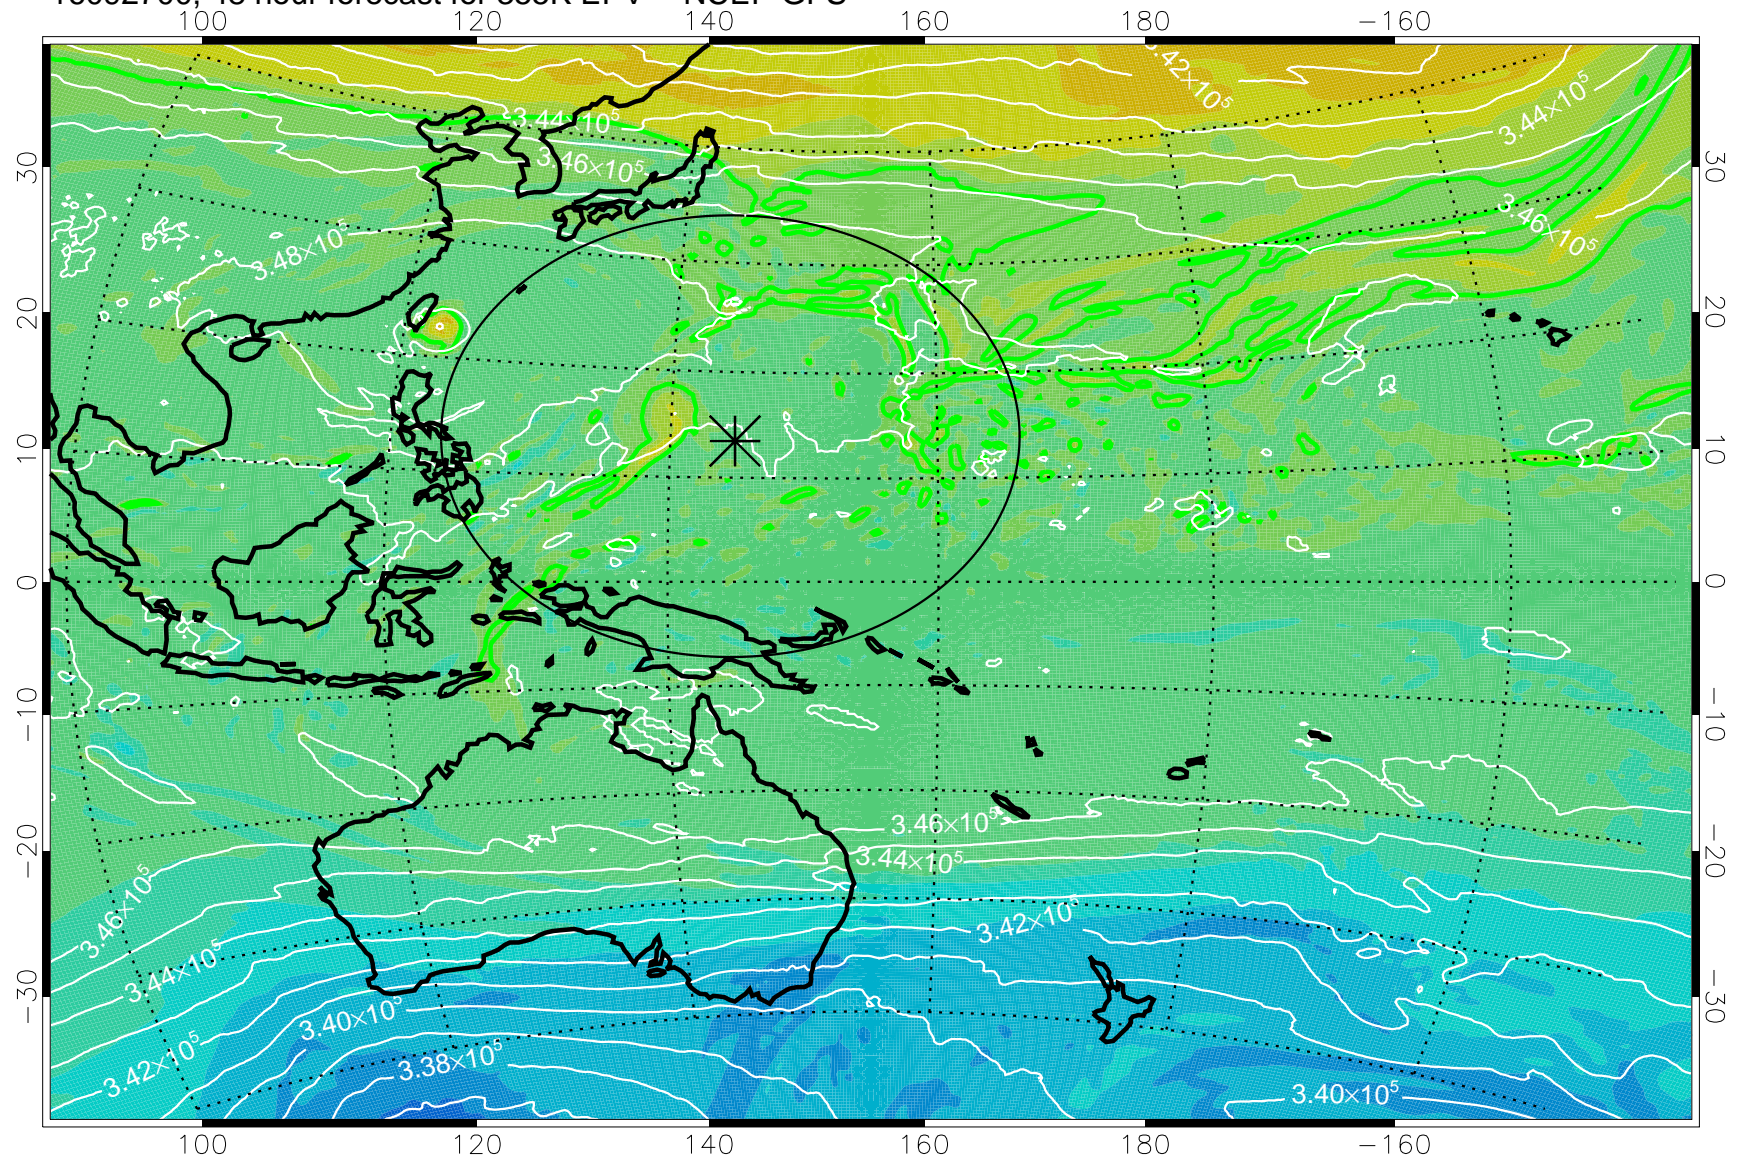

16092606, 30 hour forecast for 355K EPV -- NCEP GFS

355K Montgomery Streamfunction, white  
EPV Tropopause (2 PVU) Position  
Range ring of 2304 km

16092612, 36 hour forecast for 355K EPV -- NCEP GFS

355K Montgomery Streamfunction, white  
EPV Tropopause (2 PVU) Position  
Range ring of 2304 km

16092618, 42 hour forecast for 355K EPV -- NCEP GFS

355K Montgomery Streamfunction, white  
EPV Tropopause (2 PVU) Position  
Range ring of 2304 km

16092700, 48 hour forecast for 355K EPV -- NCEP GFS

355K Montgomery Streamfunction, white  
EPV Tropopause (2 PVU) Position  
Range ring of 2304 km

16092706, 54 hour forecast for 355K EPV -- NCEP GFS

355K Montgomery Streamfunction, white  
EPV Tropopause (2 PVU) Position  
Range ring of 2304 km

16092712, 60 hour forecast for 355K EPV -- NCEP GFS

355K Montgomery Streamfunction, white  
EPV Tropopause (2 PVU) Position  
Range ring of 2304 km

16092718, 66 hour forecast for 355K EPV -- NCEP GFS

355K Montgomery Streamfunction, white  
EPV Tropopause (2 PVU) Position  
Range ring of 2304 km

16092800, 72 hour forecast for 355K EPV -- NCEP GFS

355K Montgomery Streamfunction, white  
EPV Tropopause (2 PVU) Position  
Range ring of 2304 km