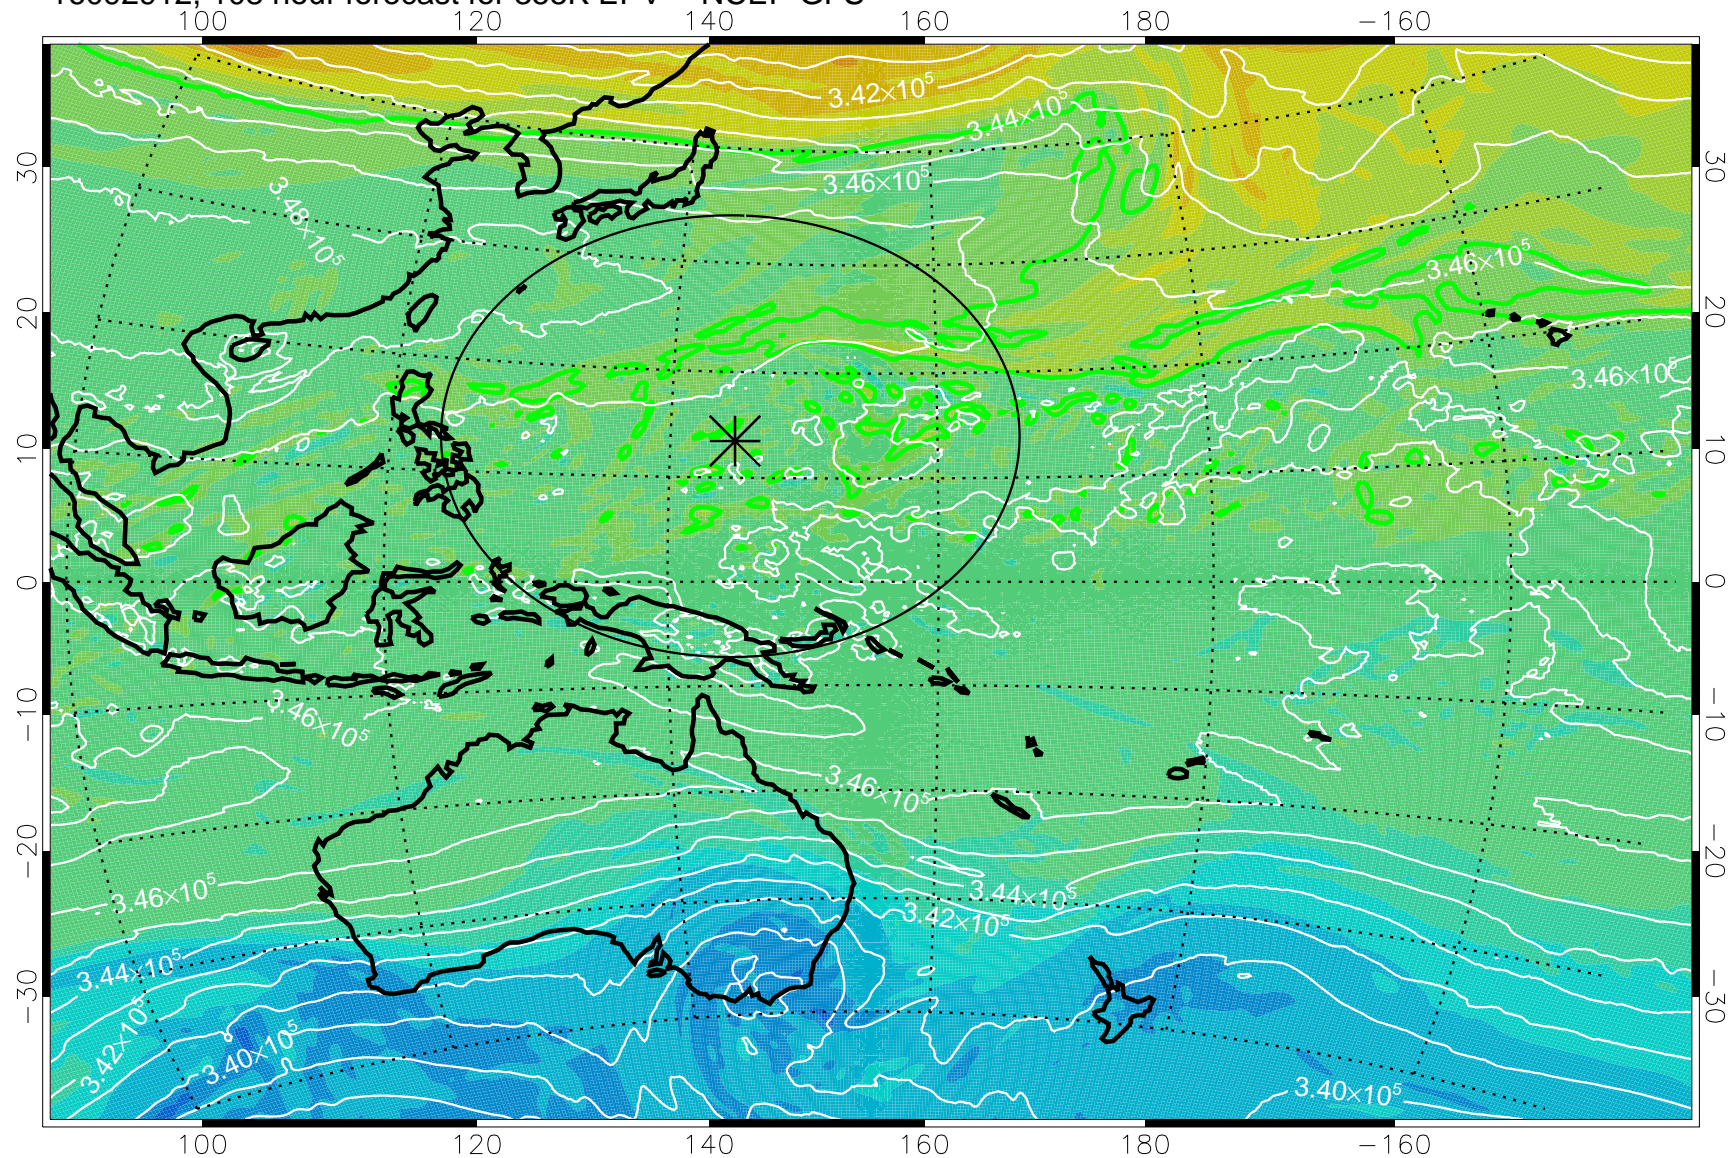

16092806, 78 hour forecast for 355K EPV -- NCEP GFS

355K Montgomery Streamfunction, white  
EPV Tropopause (2 PVU) Position  
Range ring of 2304 km

16092812, 84 hour forecast for 355K EPV -- NCEP GFS

355K Montgomery Streamfunction, white  
EPV Tropopause (2 PVU) Position  
Range ring of 2304 km

16092818, 90 hour forecast for 355K EPV -- NCEP GFS

355K Montgomery Streamfunction, white  
EPV Tropopause (2 PVU) Position  
Range ring of 2304 km

16092900, 96 hour forecast for 355K EPV -- NCEP GFS

355K Montgomery Streamfunction, white  
EPV Tropopause (2 PVU) Position  
Range ring of 2304 km

16092906, 102 hour forecast for 355K EPV -- NCEP GFS

355K Montgomery Streamfunction, white  
EPV Tropopause (2 PVU) Position  
Range ring of 2304 km

16092912, 108 hour forecast for 355K EPV -- NCEP GFS

355K Montgomery Streamfunction, white  
EPV Tropopause (2 PVU) Position  
Range ring of 2304 km

16092918, 114 hour forecast for 355K EPV -- NCEP GFS

355K Montgomery Streamfunction, white  
EPV Tropopause (2 PVU) Position  
Range ring of 2304 km

16093000, 120 hour forecast for 355K EPV -- NCEP GFS

355K Montgomery Streamfunction, white  
EPV Tropopause (2 PVU) Position  
Range ring of 2304 km