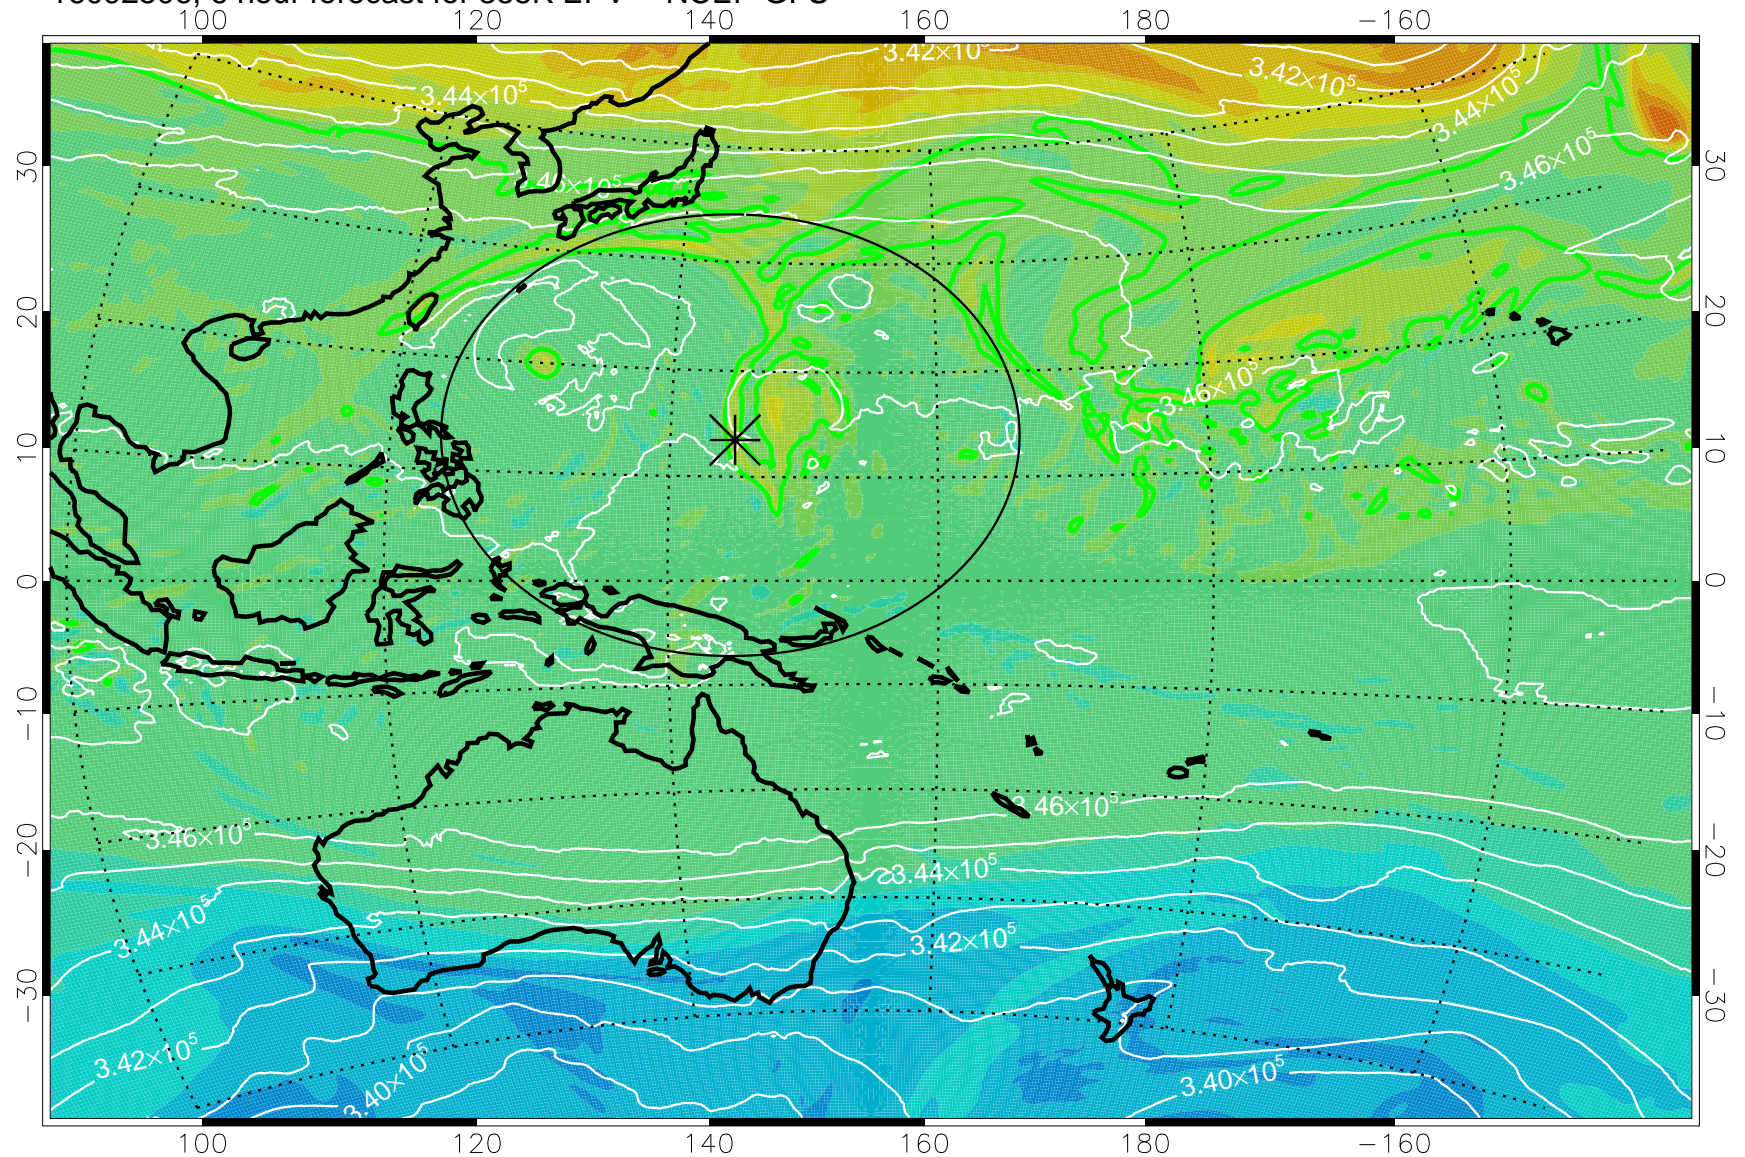

16092506, 6 hour forecast for 355K EPV -- NCEP GFS

355K Montgomery Streamfunction, white  
EPV Tropopause (2 PVU) Position  
Range ring of 2304 km

16092512, 12 hour forecast for 355K EPV -- NCEP GFS

355K Montgomery Streamfunction, white  
EPV Tropopause (2 PVU) Position  
Range ring of 2304 km

16092518, 18 hour forecast for 355K EPV -- NCEP GFS

355K Montgomery Streamfunction, white  
EPV Tropopause (2 PVU) Position  
Range ring of 2304 km

16092600, 24 hour forecast for 355K EPV -- NCEP GFS

355K Montgomery Streamfunction, white  
EPV Tropopause (2 PVU) Position  
Range ring of 2304 km

16092606, 30 hour forecast for 355K EPV -- NCEP GFS

355K Montgomery Streamfunction, white  
EPV Tropopause (2 PVU) Position  
Range ring of 2304 km

16092612, 36 hour forecast for 355K EPV -- NCEP GFS

355K Montgomery Streamfunction, white  
EPV Tropopause (2 PVU) Position  
Range ring of 2304 km

16092618, 42 hour forecast for 355K EPV -- NCEP GFS

355K Montgomery Streamfunction, white  
EPV Tropopause (2 PVU) Position  
Range ring of 2304 km

16092700, 48 hour forecast for 355K EPV -- NCEP GFS

355K Montgomery Streamfunction, white  
EPV Tropopause (2 PVU) Position  
Range ring of 2304 km