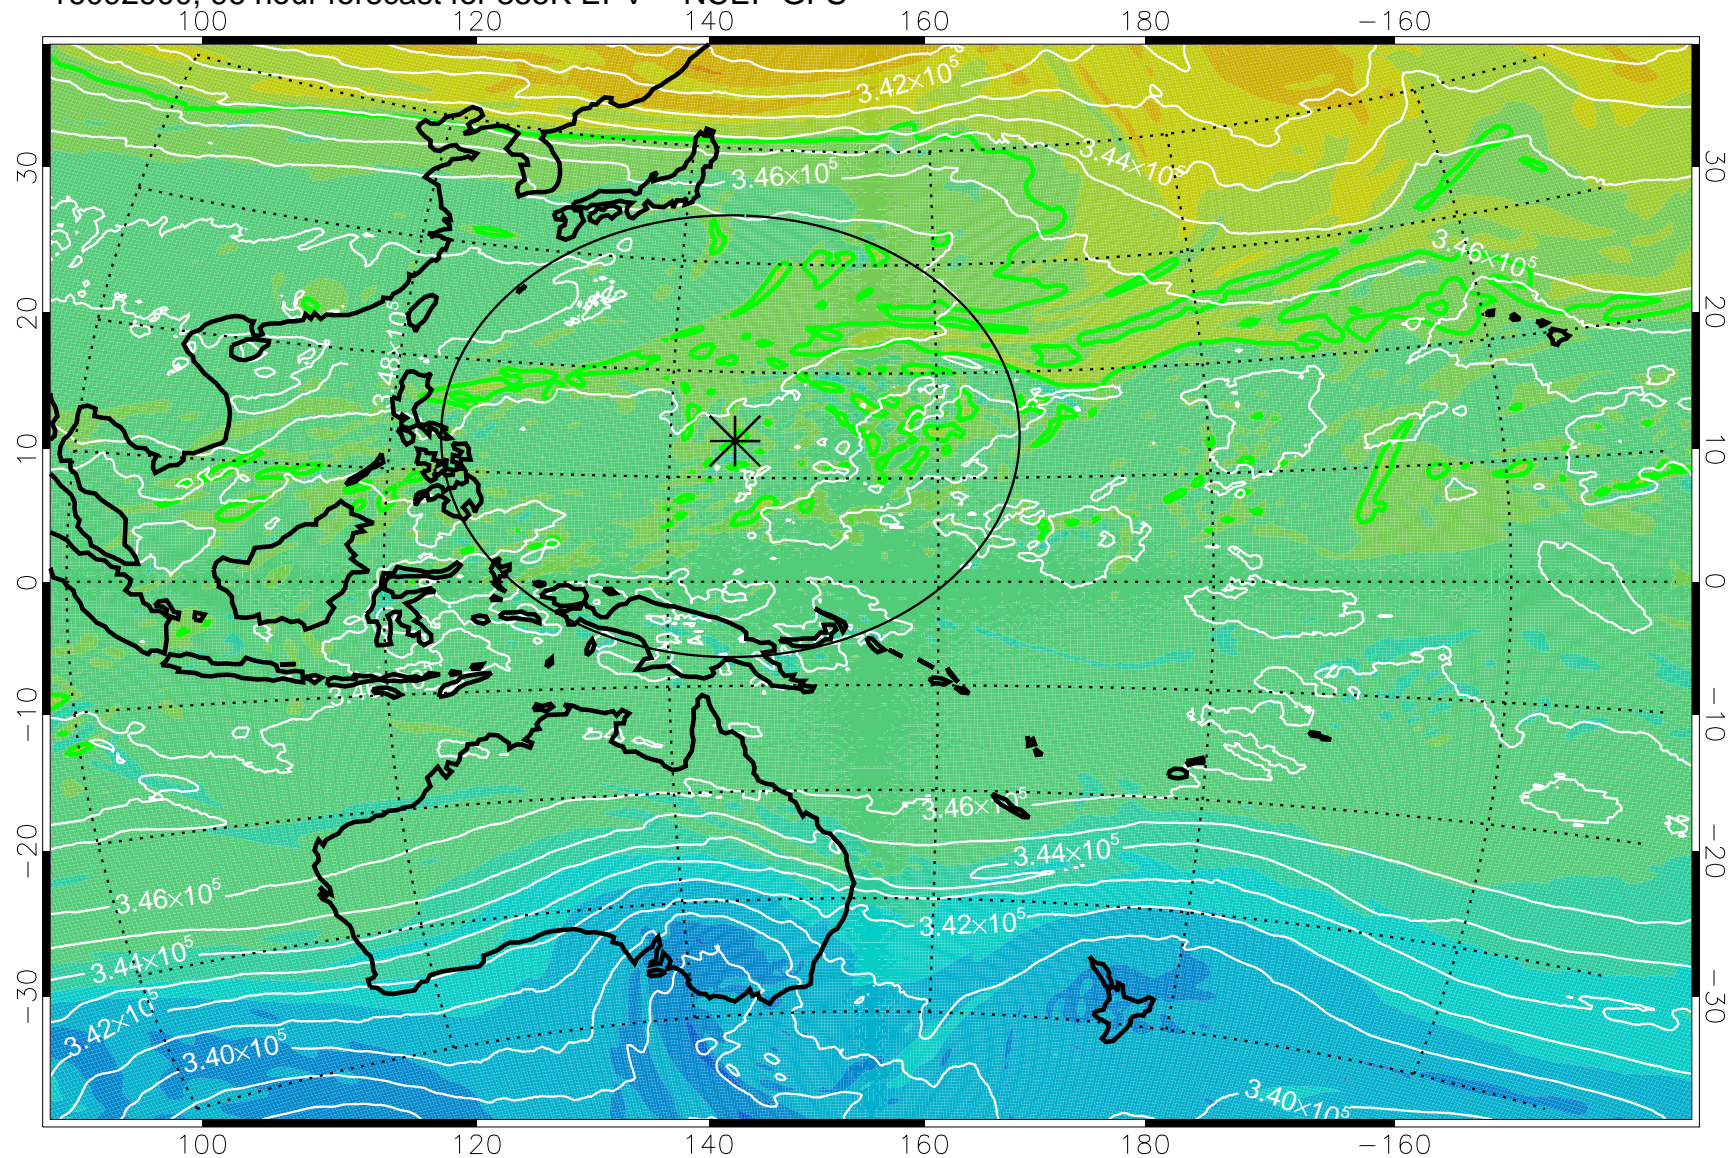

16092718, 66 hour forecast for 355K EPV -- NCEP GFS

355K Montgomery Streamfunction, white  
EPV Tropopause (2 PVU) Position  
Range ring of 2304 km

16092800, 72 hour forecast for 355K EPV -- NCEP GFS

355K Montgomery Streamfunction, white  
EPV Tropopause (2 PVU) Position  
Range ring of 2304 km

16092806, 78 hour forecast for 355K EPV -- NCEP GFS

355K Montgomery Streamfunction, white  
EPV Tropopause (2 PVU) Position  
Range ring of 2304 km

16092812, 84 hour forecast for 355K EPV -- NCEP GFS

355K Montgomery Streamfunction, white  
EPV Tropopause (2 PVU) Position  
Range ring of 2304 km

16092818, 90 hour forecast for 355K EPV -- NCEP GFS

355K Montgomery Streamfunction, white  
EPV Tropopause (2 PVU) Position  
Range ring of 2304 km

16092900, 96 hour forecast for 355K EPV -- NCEP GFS

355K Montgomery Streamfunction, white  
EPV Tropopause (2 PVU) Position  
Range ring of 2304 km

16092906, 102 hour forecast for 355K EPV -- NCEP GFS

355K Montgomery Streamfunction, white  
EPV Tropopause (2 PVU) Position  
Range ring of 2304 km

16092912, 108 hour forecast for 355K EPV -- NCEP GFS

355K Montgomery Streamfunction, white  
EPV Tropopause (2 PVU) Position  
Range ring of 2304 km