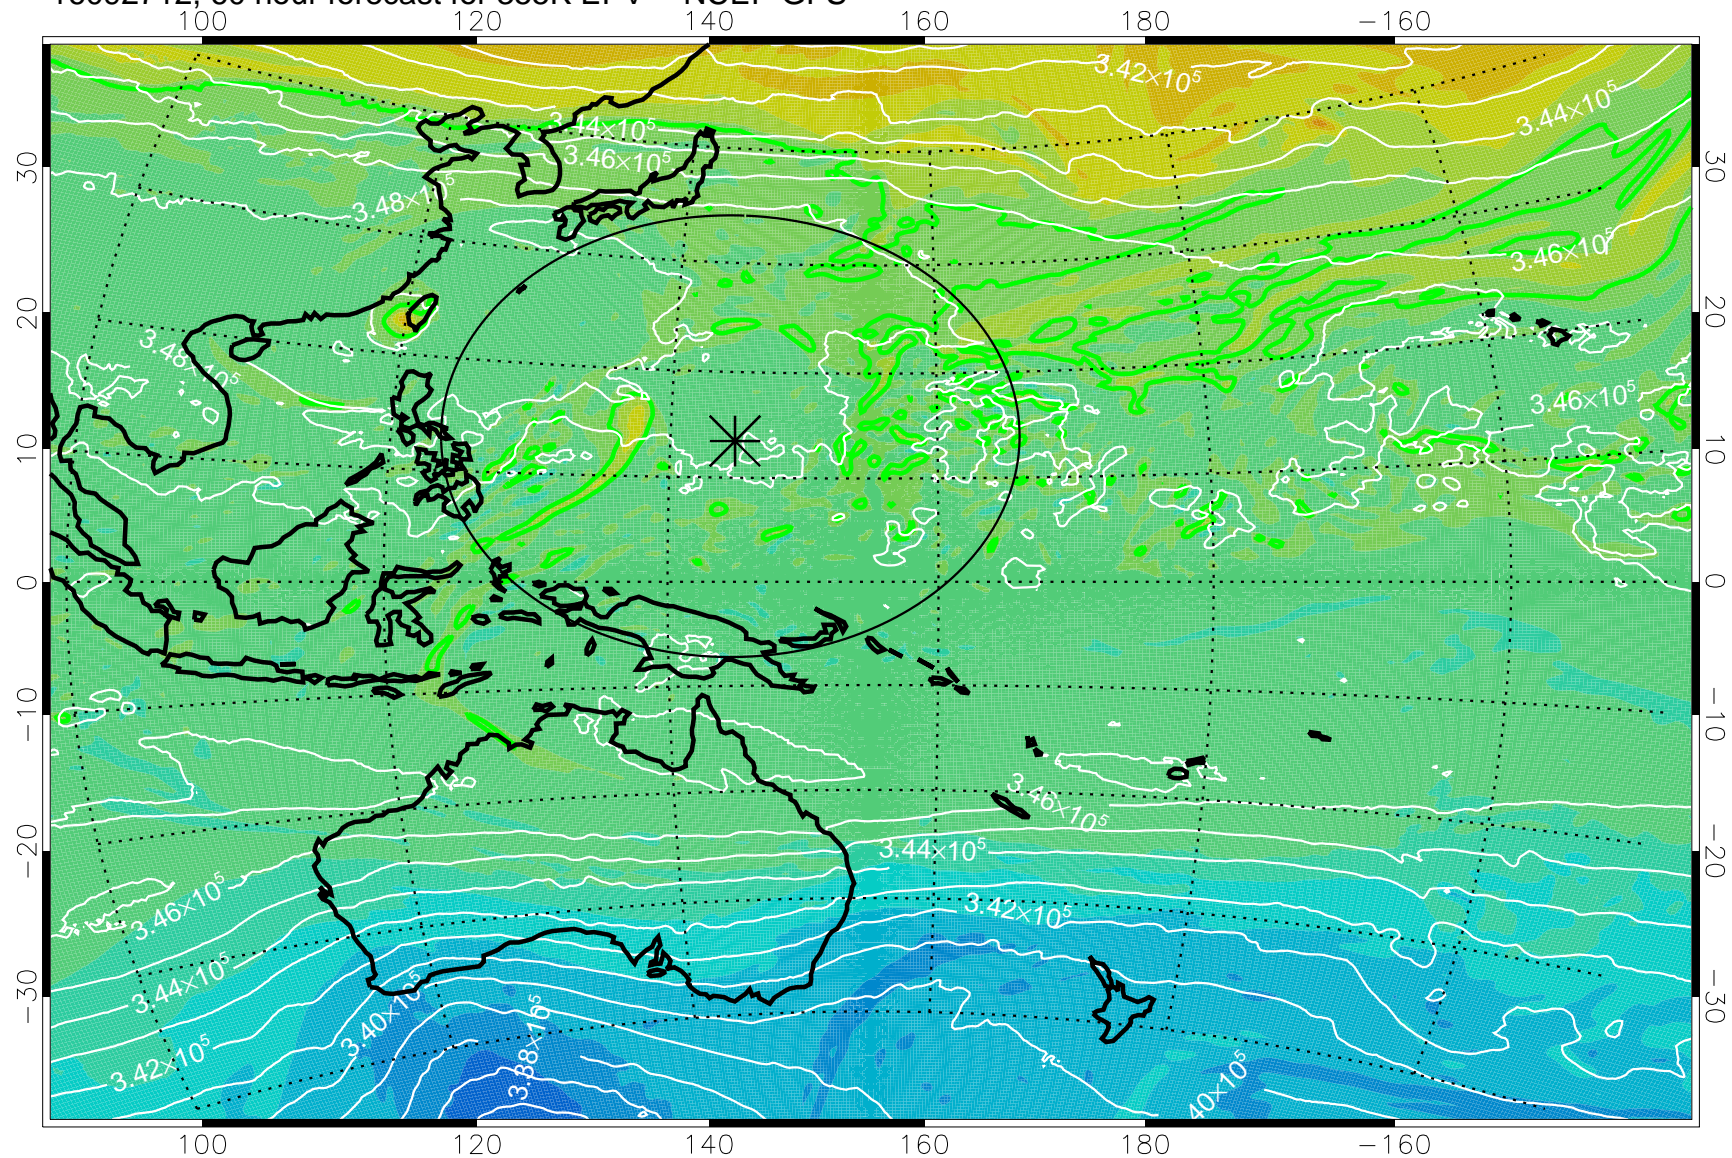

16092606, 30 hour forecast for 355K EPV -- NCEP GFS

355K Montgomery Streamfunction, white  
EPV Tropopause (2 PVU) Position  
Range ring of 2304 km

16092612, 36 hour forecast for 355K EPV -- NCEP GFS

355K Montgomery Streamfunction, white  
EPV Tropopause (2 PVU) Position  
Range ring of 2304 km

16092618, 42 hour forecast for 355K EPV -- NCEP GFS

355K Montgomery Streamfunction, white  
EPV Tropopause (2 PVU) Position  
Range ring of 2304 km

16092700, 48 hour forecast for 355K EPV -- NCEP GFS

355K Montgomery Streamfunction, white  
EPV Tropopause (2 PVU) Position  
Range ring of 2304 km

16092706, 54 hour forecast for 355K EPV -- NCEP GFS

355K Montgomery Streamfunction, white  
EPV Tropopause (2 PVU) Position  
Range ring of 2304 km

16092712, 60 hour forecast for 355K EPV -- NCEP GFS

355K Montgomery Streamfunction, white  
EPV Tropopause (2 PVU) Position  
Range ring of 2304 km

16092718, 66 hour forecast for 355K EPV -- NCEP GFS

355K Montgomery Streamfunction, white  
EPV Tropopause (2 PVU) Position  
Range ring of 2304 km

16092800, 72 hour forecast for 355K EPV -- NCEP GFS

355K Montgomery Streamfunction, white  
EPV Tropopause (2 PVU) Position  
Range ring of 2304 km