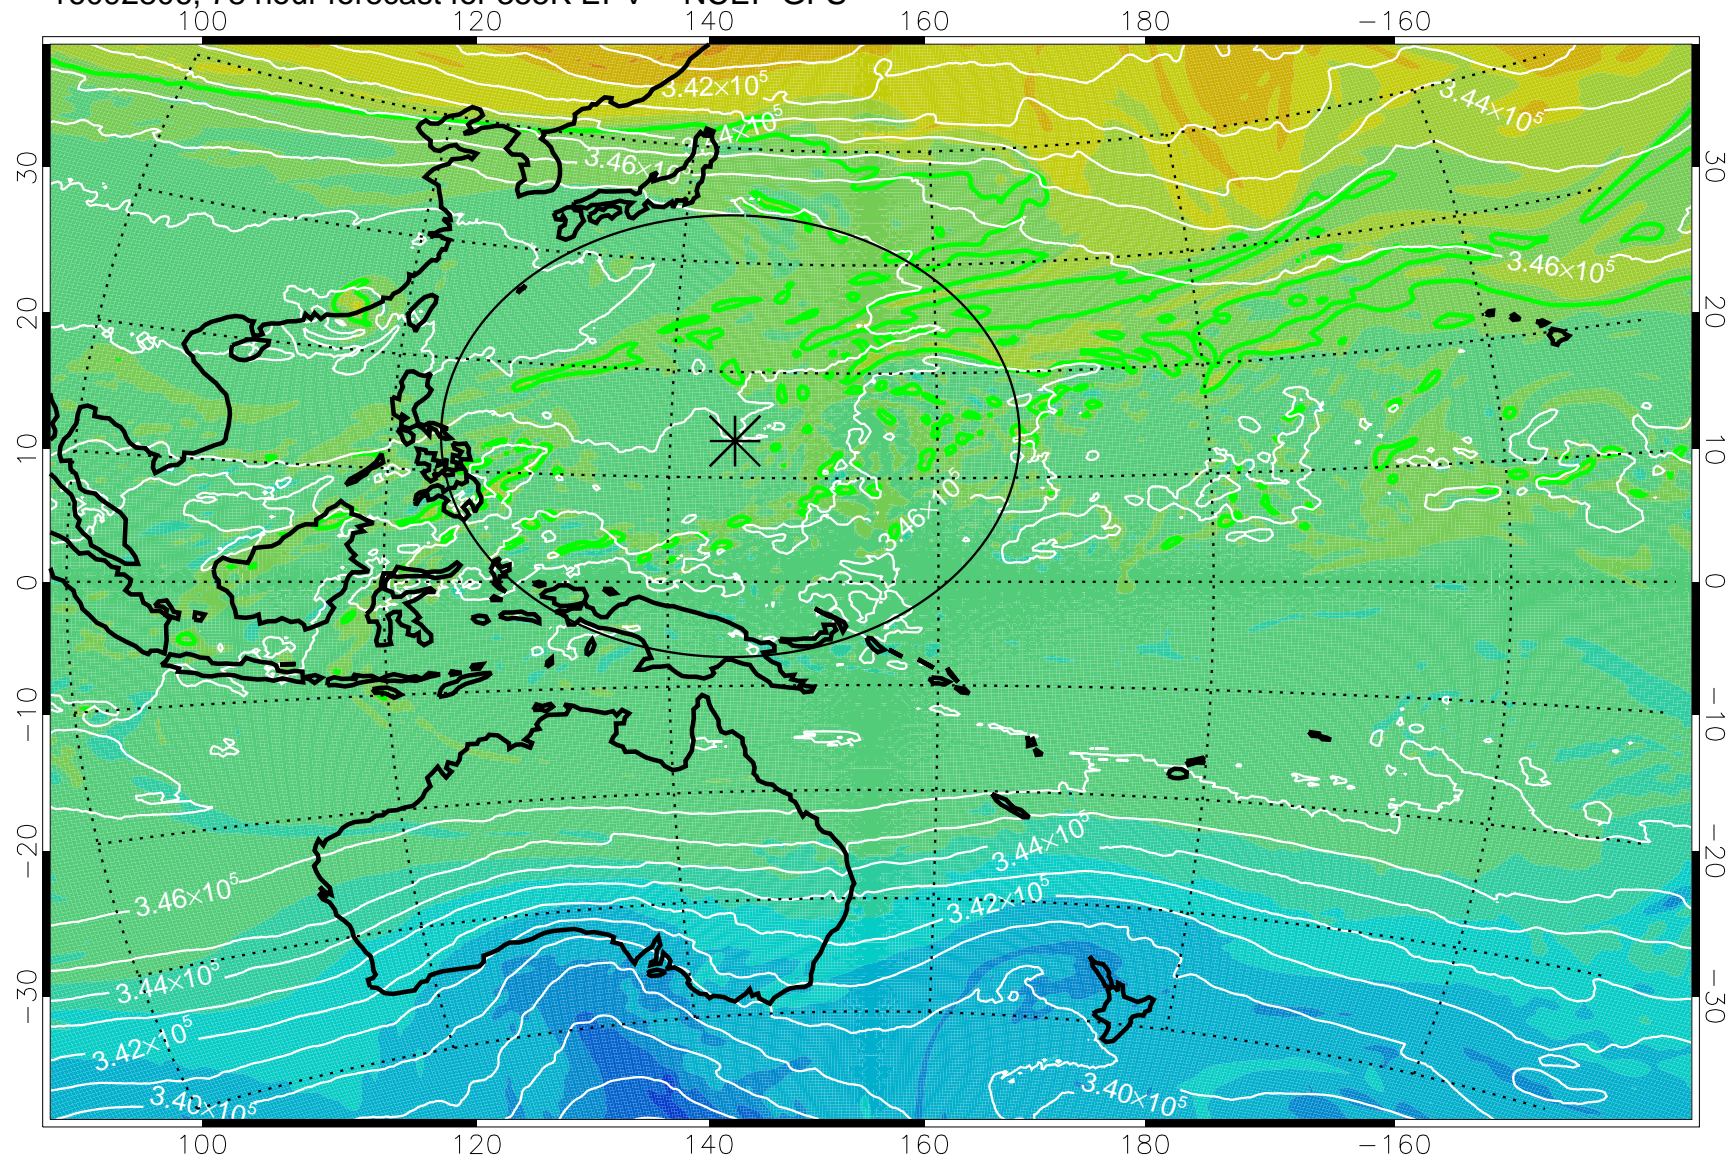

16092706, 54 hour forecast for 355K EPV -- NCEP GFS

355K Montgomery Streamfunction, white  
EPV Tropopause (2 PVU) Position  
Range ring of 2304 km

16092712, 60 hour forecast for 355K EPV -- NCEP GFS

355K Montgomery Streamfunction, white  
EPV Tropopause (2 PVU) Position  
Range ring of 2304 km

16092718, 66 hour forecast for 355K EPV -- NCEP GFS

355K Montgomery Streamfunction, white  
EPV Tropopause (2 PVU) Position  
Range ring of 2304 km

16092800, 72 hour forecast for 355K EPV -- NCEP GFS

355K Montgomery Streamfunction, white  
EPV Tropopause (2 PVU) Position  
Range ring of 2304 km

16092806, 78 hour forecast for 355K EPV -- NCEP GFS

355K Montgomery Streamfunction, white  
EPV Tropopause (2 PVU) Position  
Range ring of 2304 km

16092812, 84 hour forecast for 355K EPV -- NCEP GFS

355K Montgomery Streamfunction, white  
EPV Tropopause (2 PVU) Position  
Range ring of 2304 km

16092818, 90 hour forecast for 355K EPV -- NCEP GFS

355K Montgomery Streamfunction, white  
EPV Tropopause (2 PVU) Position  
Range ring of 2304 km

16092900, 96 hour forecast for 355K EPV -- NCEP GFS

355K Montgomery Streamfunction, white  
EPV Tropopause (2 PVU) Position  
Range ring of 2304 km