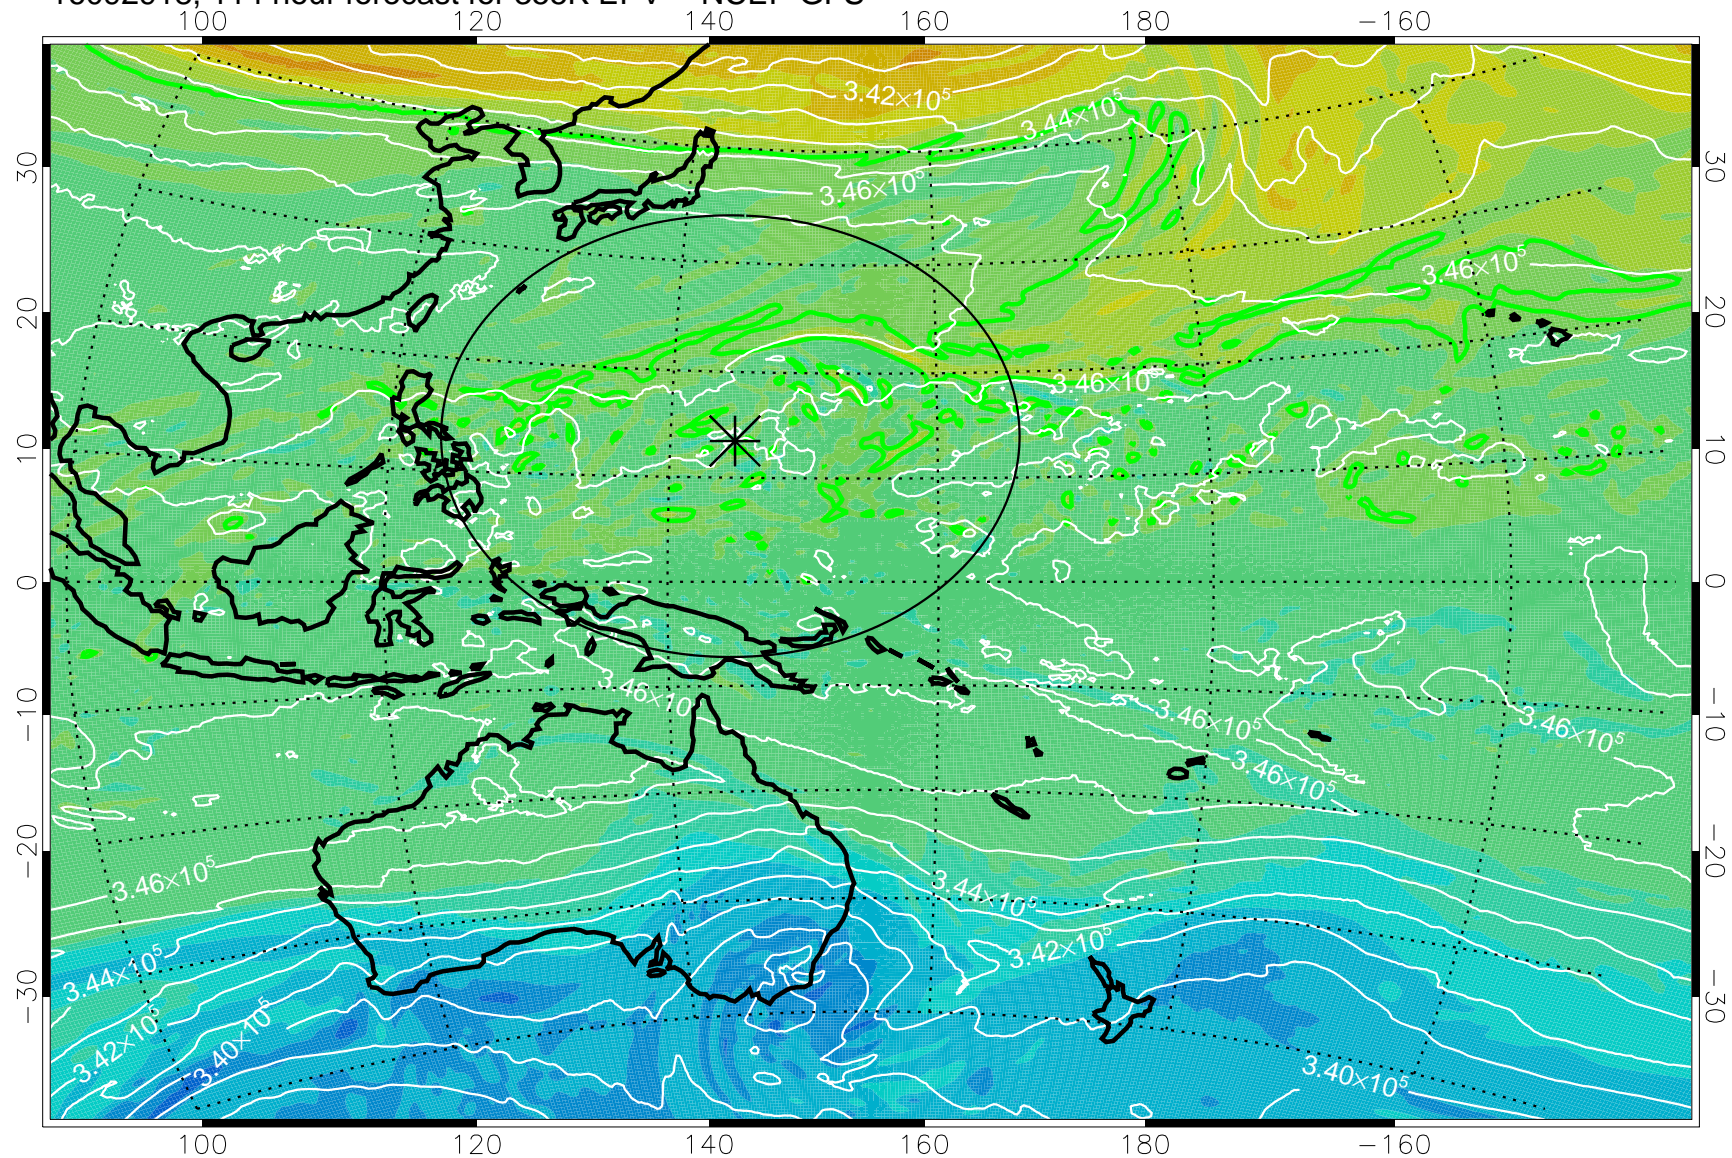

16092806, 78 hour forecast for 355K EPV -- NCEP GFS

355K Montgomery Streamfunction, white  
EPV Tropopause (2 PVU) Position  
Range ring of 2304 km

16092812, 84 hour forecast for 355K EPV -- NCEP GFS

355K Montgomery Streamfunction, white  
EPV Tropopause (2 PVU) Position  
Range ring of 2304 km

16092818, 90 hour forecast for 355K EPV -- NCEP GFS

355K Montgomery Streamfunction, white  
EPV Tropopause (2 PVU) Position  
Range ring of 2304 km

16092900, 96 hour forecast for 355K EPV -- NCEP GFS

355K Montgomery Streamfunction, white  
EPV Tropopause (2 PVU) Position  
Range ring of 2304 km

16092906, 102 hour forecast for 355K EPV -- NCEP GFS

355K Montgomery Streamfunction, white  
EPV Tropopause (2 PVU) Position  
Range ring of 2304 km

16092912, 108 hour forecast for 355K EPV -- NCEP GFS

355K Montgomery Streamfunction, white  
EPV Tropopause (2 PVU) Position  
Range ring of 2304 km

16092918, 114 hour forecast for 355K EPV -- NCEP GFS

355K Montgomery Streamfunction, white  
EPV Tropopause (2 PVU) Position  
Range ring of 2304 km

16093000, 120 hour forecast for 355K EPV -- NCEP GFS

355K Montgomery Streamfunction, white  
EPV Tropopause (2 PVU) Position  
Range ring of 2304 km