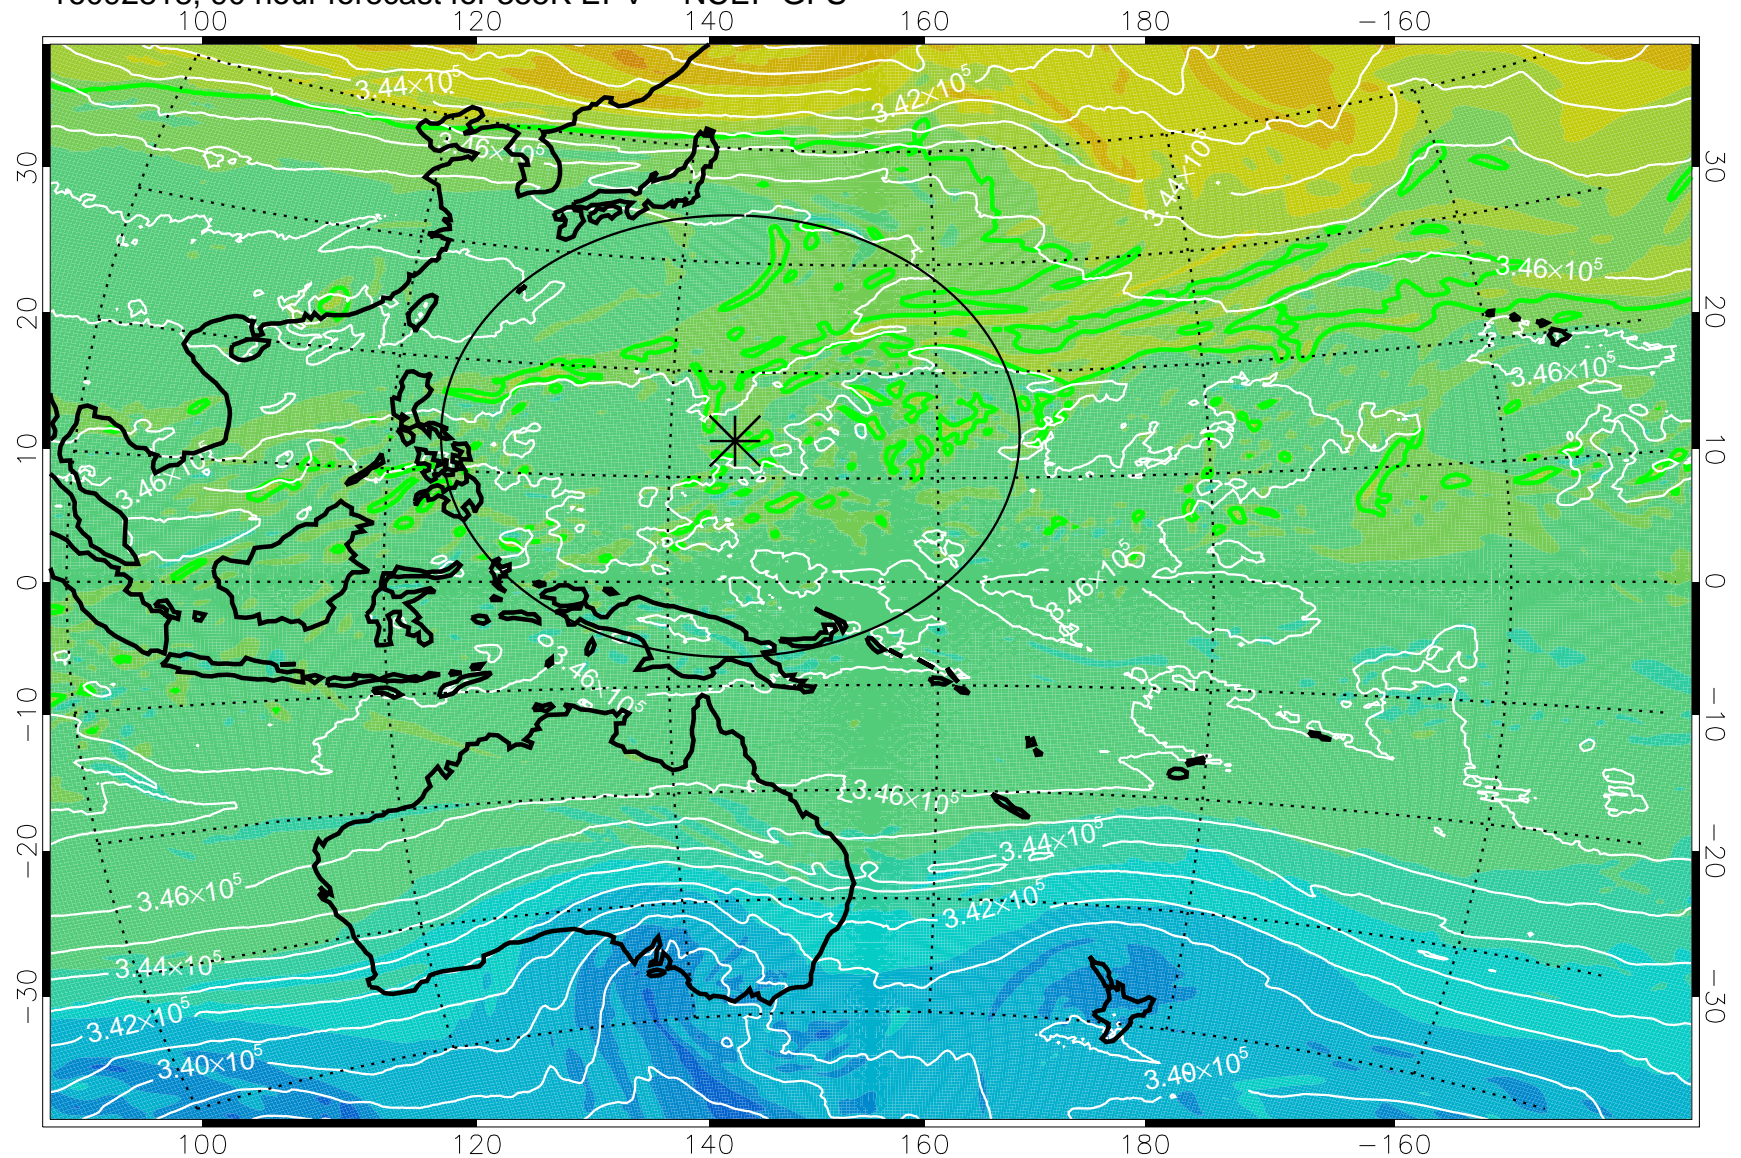

16092718, 66 hour forecast for 355K EPV -- NCEP GFS

355K Montgomery Streamfunction, white  
EPV Tropopause (2 PVU) Position  
Range ring of 2304 km

16092800, 72 hour forecast for 355K EPV -- NCEP GFS

355K Montgomery Streamfunction, white  
EPV Tropopause (2 PVU) Position  
Range ring of 2304 km

16092806, 78 hour forecast for 355K EPV -- NCEP GFS

355K Montgomery Streamfunction, white  
EPV Tropopause (2 PVU) Position  
Range ring of 2304 km

16092812, 84 hour forecast for 355K EPV -- NCEP GFS

355K Montgomery Streamfunction, white  
EPV Tropopause (2 PVU) Position  
Range ring of 2304 km

16092818, 90 hour forecast for 355K EPV -- NCEP GFS

355K Montgomery Streamfunction, white  
EPV Tropopause (2 PVU) Position  
Range ring of 2304 km

16092900, 96 hour forecast for 355K EPV -- NCEP GFS

355K Montgomery Streamfunction, white  
EPV Tropopause (2 PVU) Position  
Range ring of 2304 km

16092906, 102 hour forecast for 355K EPV -- NCEP GFS

355K Montgomery Streamfunction, white  
EPV Tropopause (2 PVU) Position  
Range ring of 2304 km

16092912, 108 hour forecast for 355K EPV -- NCEP GFS

355K Montgomery Streamfunction, white  
EPV Tropopause (2 PVU) Position  
Range ring of 2304 km