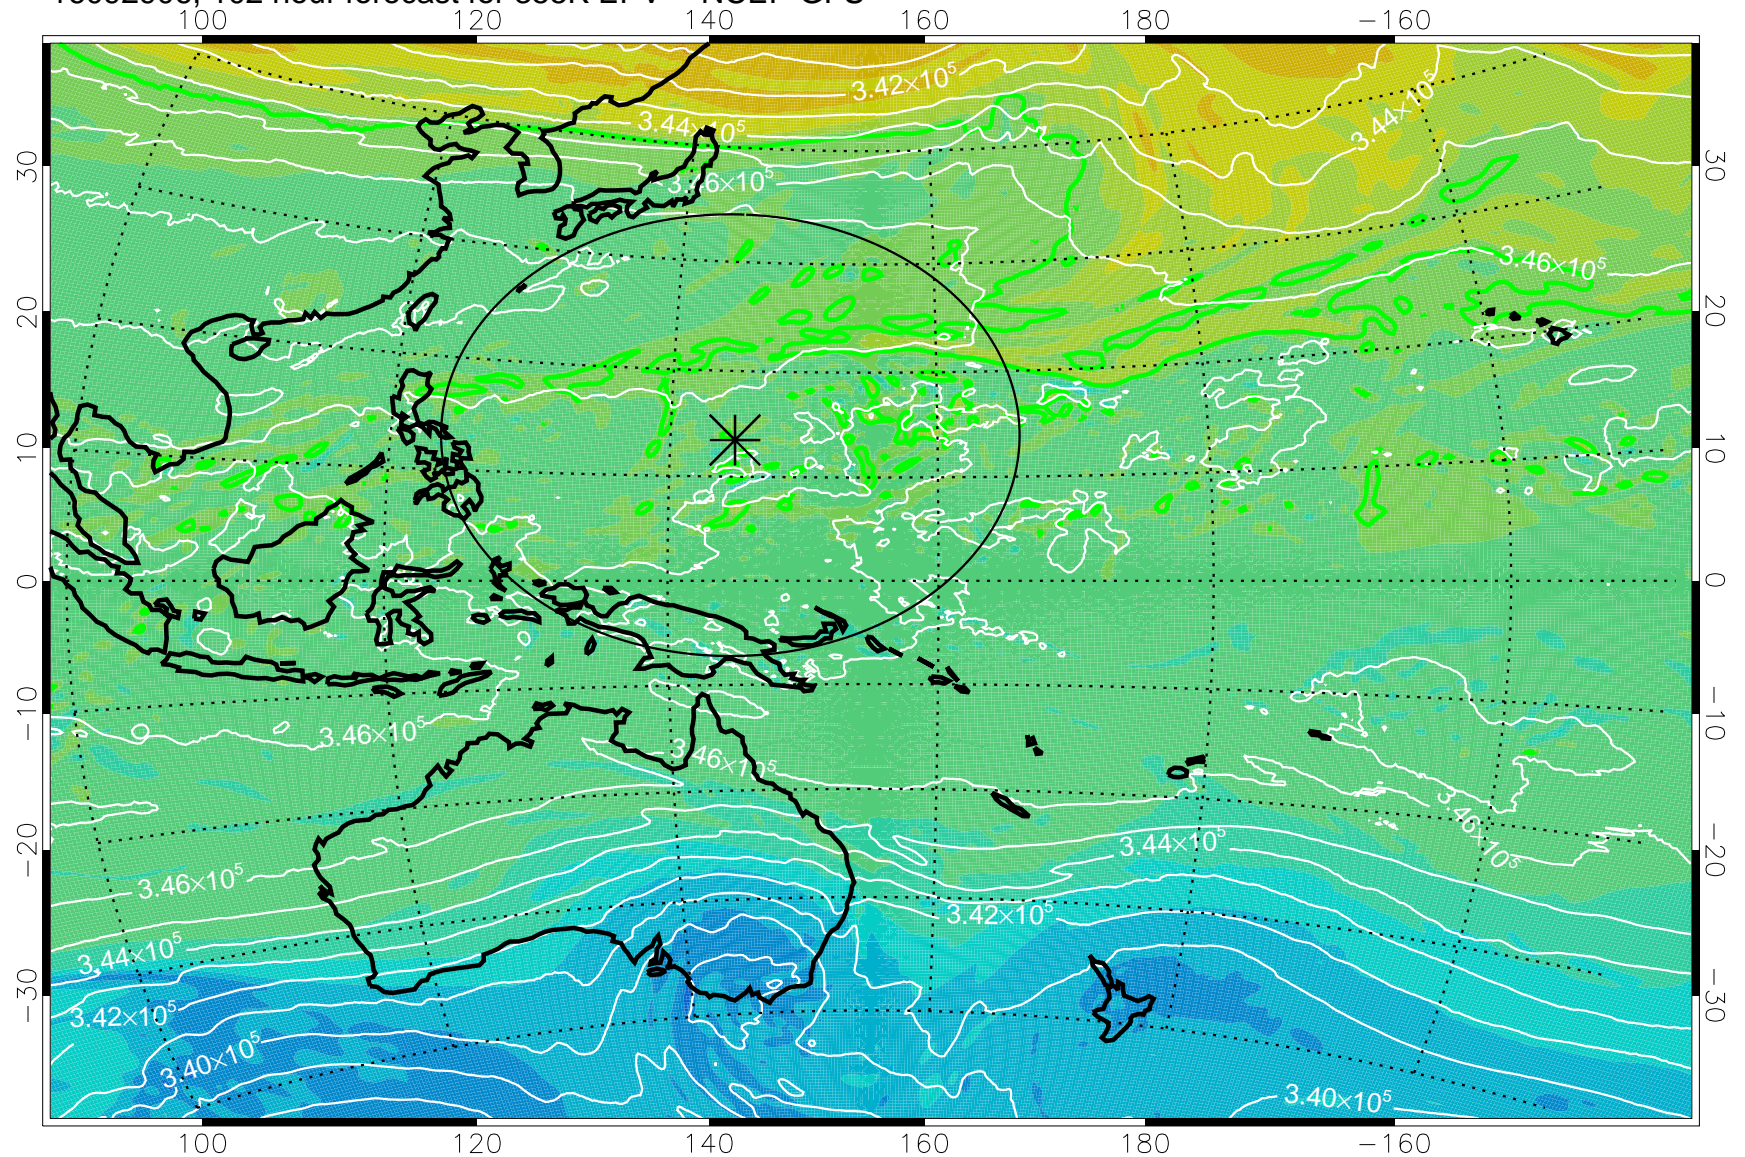

16092806, 78 hour forecast for 355K EPV -- NCEP GFS

355K Montgomery Streamfunction, white  
EPV Tropopause (2 PVU) Position  
Range ring of 2304 km

16092812, 84 hour forecast for 355K EPV -- NCEP GFS

355K Montgomery Streamfunction, white  
EPV Tropopause (2 PVU) Position  
Range ring of 2304 km

16092818, 90 hour forecast for 355K EPV -- NCEP GFS

355K Montgomery Streamfunction, white  
EPV Tropopause (2 PVU) Position  
Range ring of 2304 km

16092900, 96 hour forecast for 355K EPV -- NCEP GFS

355K Montgomery Streamfunction, white  
EPV Tropopause (2 PVU) Position  
Range ring of 2304 km

16092906, 102 hour forecast for 355K EPV -- NCEP GFS

355K Montgomery Streamfunction, white  
EPV Tropopause (2 PVU) Position  
Range ring of 2304 km

16092912, 108 hour forecast for 355K EPV -- NCEP GFS

355K Montgomery Streamfunction, white  
EPV Tropopause (2 PVU) Position  
Range ring of 2304 km

16092918, 114 hour forecast for 355K EPV -- NCEP GFS

355K Montgomery Streamfunction, white  
EPV Tropopause (2 PVU) Position  
Range ring of 2304 km

16093000, 120 hour forecast for 355K EPV -- NCEP GFS

355K Montgomery Streamfunction, white  
EPV Tropopause (2 PVU) Position  
Range ring of 2304 km