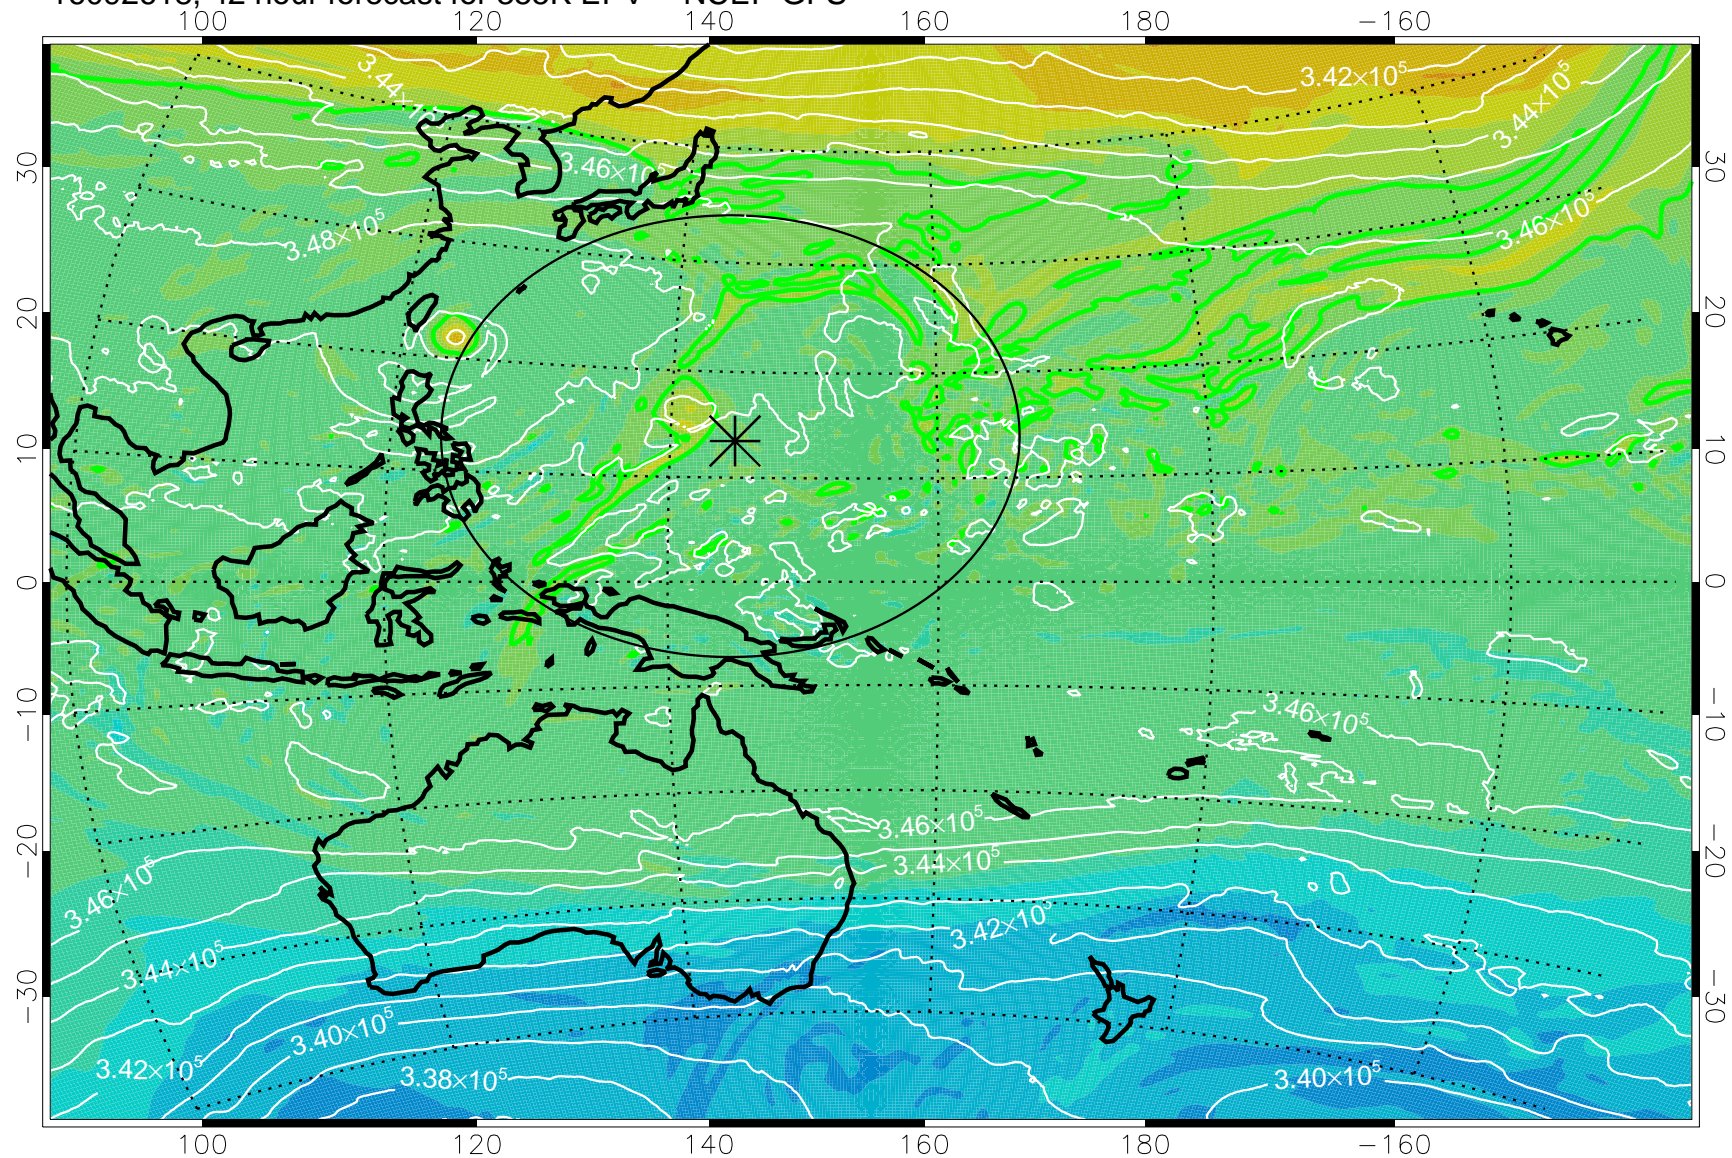

16092606, 30 hour forecast for 355K EPV -- NCEP GFS

355K Montgomery Streamfunction, white  
EPV Tropopause (2 PVU) Position  
Range ring of 2304 km

16092612, 36 hour forecast for 355K EPV -- NCEP GFS

355K Montgomery Streamfunction, white  
EPV Tropopause (2 PVU) Position  
Range ring of 2304 km

16092618, 42 hour forecast for 355K EPV -- NCEP GFS

355K Montgomery Streamfunction, white  
EPV Tropopause (2 PVU) Position  
Range ring of 2304 km

16092700, 48 hour forecast for 355K EPV -- NCEP GFS

355K Montgomery Streamfunction, white  
EPV Tropopause (2 PVU) Position  
Range ring of 2304 km

16092706, 54 hour forecast for 355K EPV -- NCEP GFS

355K Montgomery Streamfunction, white  
EPV Tropopause (2 PVU) Position  
Range ring of 2304 km

16092712, 60 hour forecast for 355K EPV -- NCEP GFS

355K Montgomery Streamfunction, white  
EPV Tropopause (2 PVU) Position  
Range ring of 2304 km

16092718, 66 hour forecast for 355K EPV -- NCEP GFS

355K Montgomery Streamfunction, white  
EPV Tropopause (2 PVU) Position  
Range ring of 2304 km

16092800, 72 hour forecast for 355K EPV -- NCEP GFS

355K Montgomery Streamfunction, white  
EPV Tropopause (2 PVU) Position  
Range ring of 2304 km