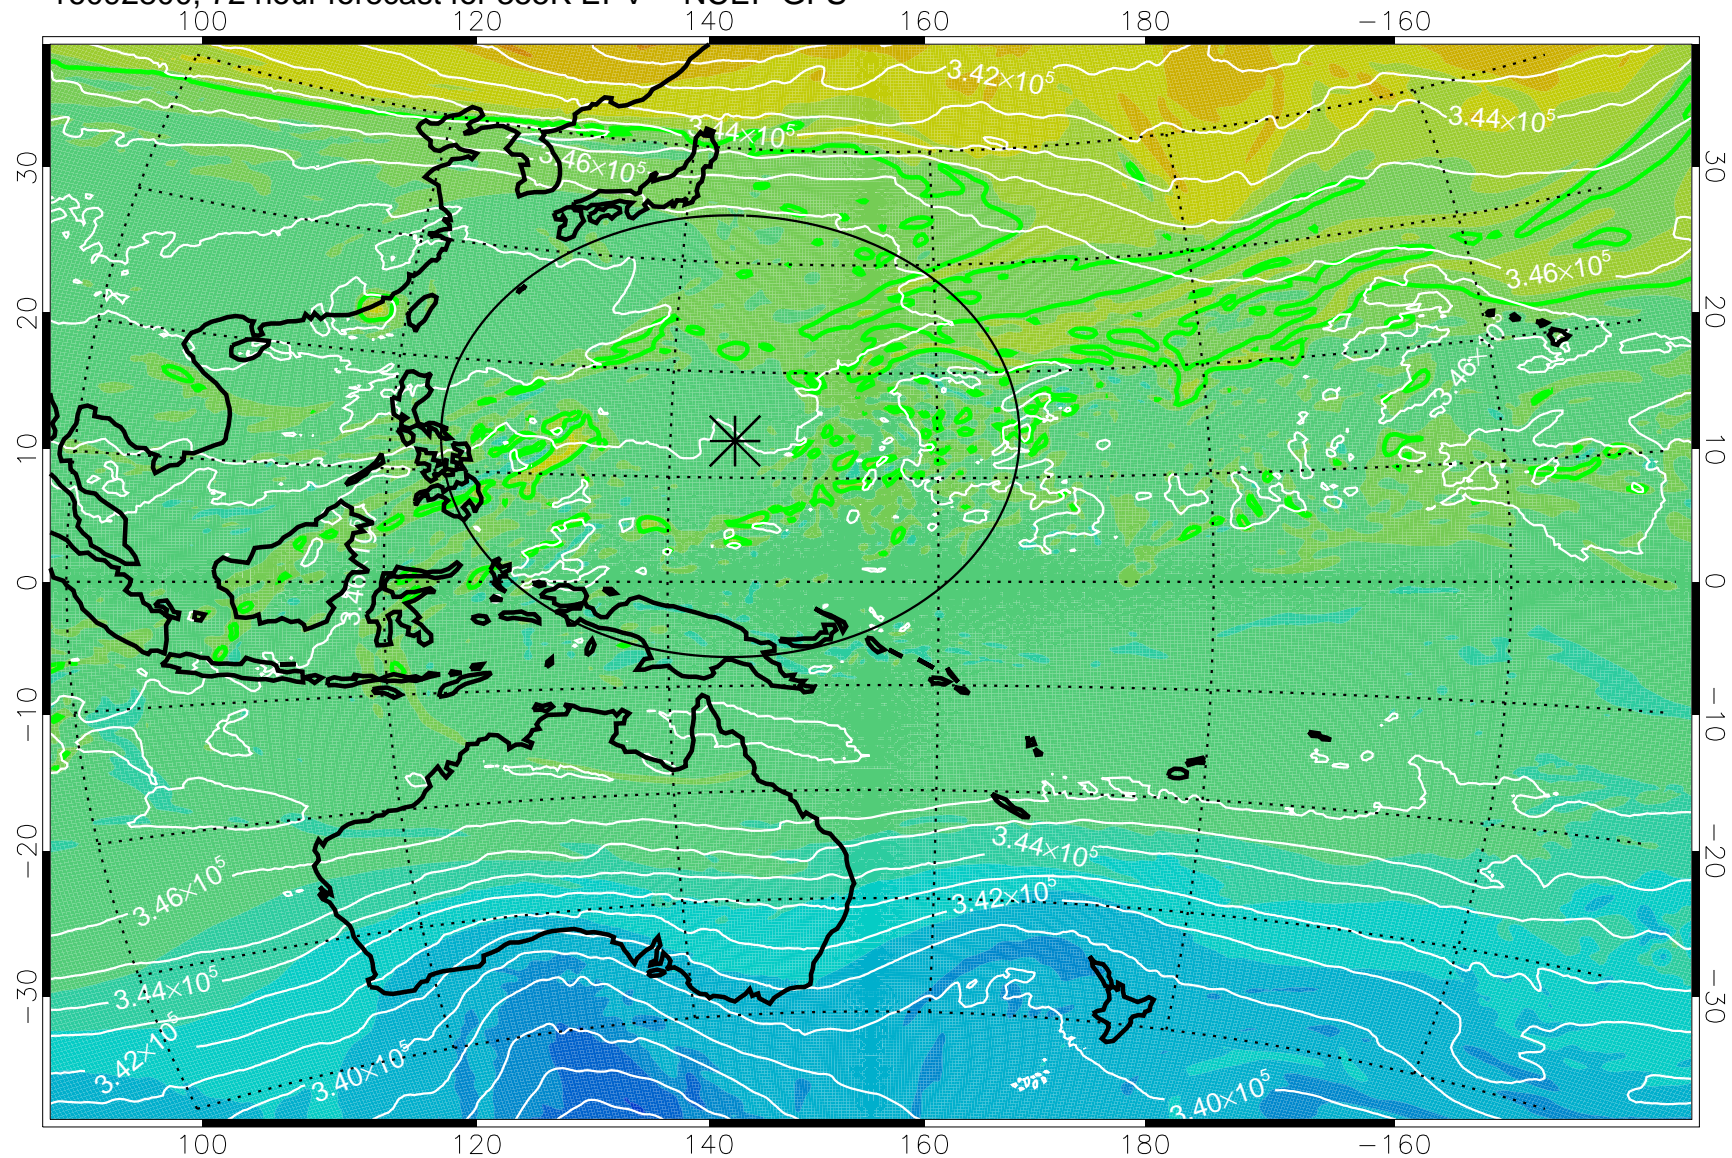

16092706, 54 hour forecast for 355K EPV -- NCEP GFS

355K Montgomery Streamfunction, white  
EPV Tropopause (2 PVU) Position  
Range ring of 2304 km

16092712, 60 hour forecast for 355K EPV -- NCEP GFS

355K Montgomery Streamfunction, white  
EPV Tropopause (2 PVU) Position  
Range ring of 2304 km

16092718, 66 hour forecast for 355K EPV -- NCEP GFS

355K Montgomery Streamfunction, white  
EPV Tropopause (2 PVU) Position  
Range ring of 2304 km

16092800, 72 hour forecast for 355K EPV -- NCEP GFS

355K Montgomery Streamfunction, white  
EPV Tropopause (2 PVU) Position  
Range ring of 2304 km

16092806, 78 hour forecast for 355K EPV -- NCEP GFS

355K Montgomery Streamfunction, white  
EPV Tropopause (2 PVU) Position  
Range ring of 2304 km

16092812, 84 hour forecast for 355K EPV -- NCEP GFS

355K Montgomery Streamfunction, white  
EPV Tropopause (2 PVU) Position  
Range ring of 2304 km

16092818, 90 hour forecast for 355K EPV -- NCEP GFS

355K Montgomery Streamfunction, white  
EPV Tropopause (2 PVU) Position  
Range ring of 2304 km

16092900, 96 hour forecast for 355K EPV -- NCEP GFS

355K Montgomery Streamfunction, white  
EPV Tropopause (2 PVU) Position  
Range ring of 2304 km