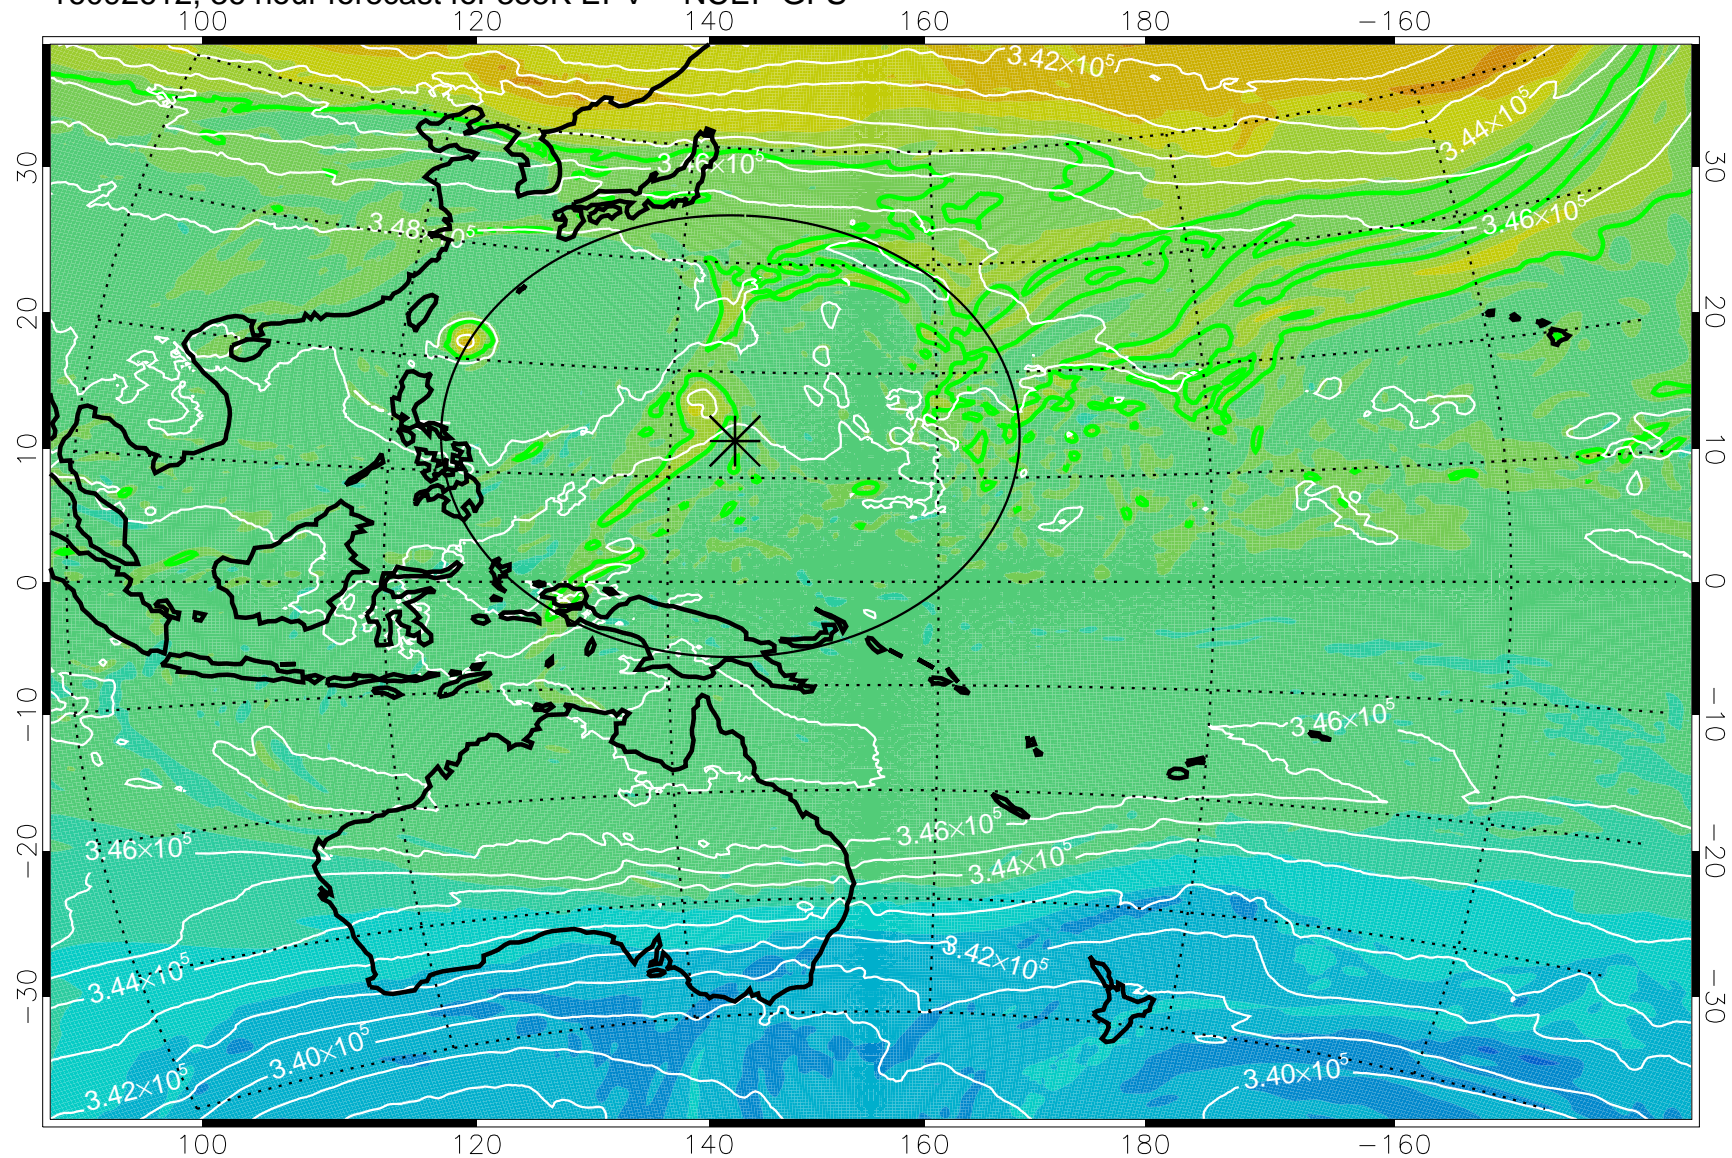

16092518, 18 hour forecast for 355K EPV -- NCEP GFS

355K Montgomery Streamfunction, white  
EPV Tropopause (2 PVU) Position  
Range ring of 2304 km

16092600, 24 hour forecast for 355K EPV -- NCEP GFS

355K Montgomery Streamfunction, white  
EPV Tropopause (2 PVU) Position  
Range ring of 2304 km

16092606, 30 hour forecast for 355K EPV -- NCEP GFS

355K Montgomery Streamfunction, white  
EPV Tropopause (2 PVU) Position  
Range ring of 2304 km

16092612, 36 hour forecast for 355K EPV -- NCEP GFS

355K Montgomery Streamfunction, white  
EPV Tropopause (2 PVU) Position  
Range ring of 2304 km

16092618, 42 hour forecast for 355K EPV -- NCEP GFS

355K Montgomery Streamfunction, white  
EPV Tropopause (2 PVU) Position  
Range ring of 2304 km

16092700, 48 hour forecast for 355K EPV -- NCEP GFS

355K Montgomery Streamfunction, white  
EPV Tropopause (2 PVU) Position  
Range ring of 2304 km

16092718, 66 hour forecast for 355K EPV -- NCEP GFS

355K Montgomery Streamfunction, white  
EPV Tropopause (2 PVU) Position  
Range ring of 2304 km

16092800, 72 hour forecast for 355K EPV -- NCEP GFS

355K Montgomery Streamfunction, white  
EPV Tropopause (2 PVU) Position  
Range ring of 2304 km