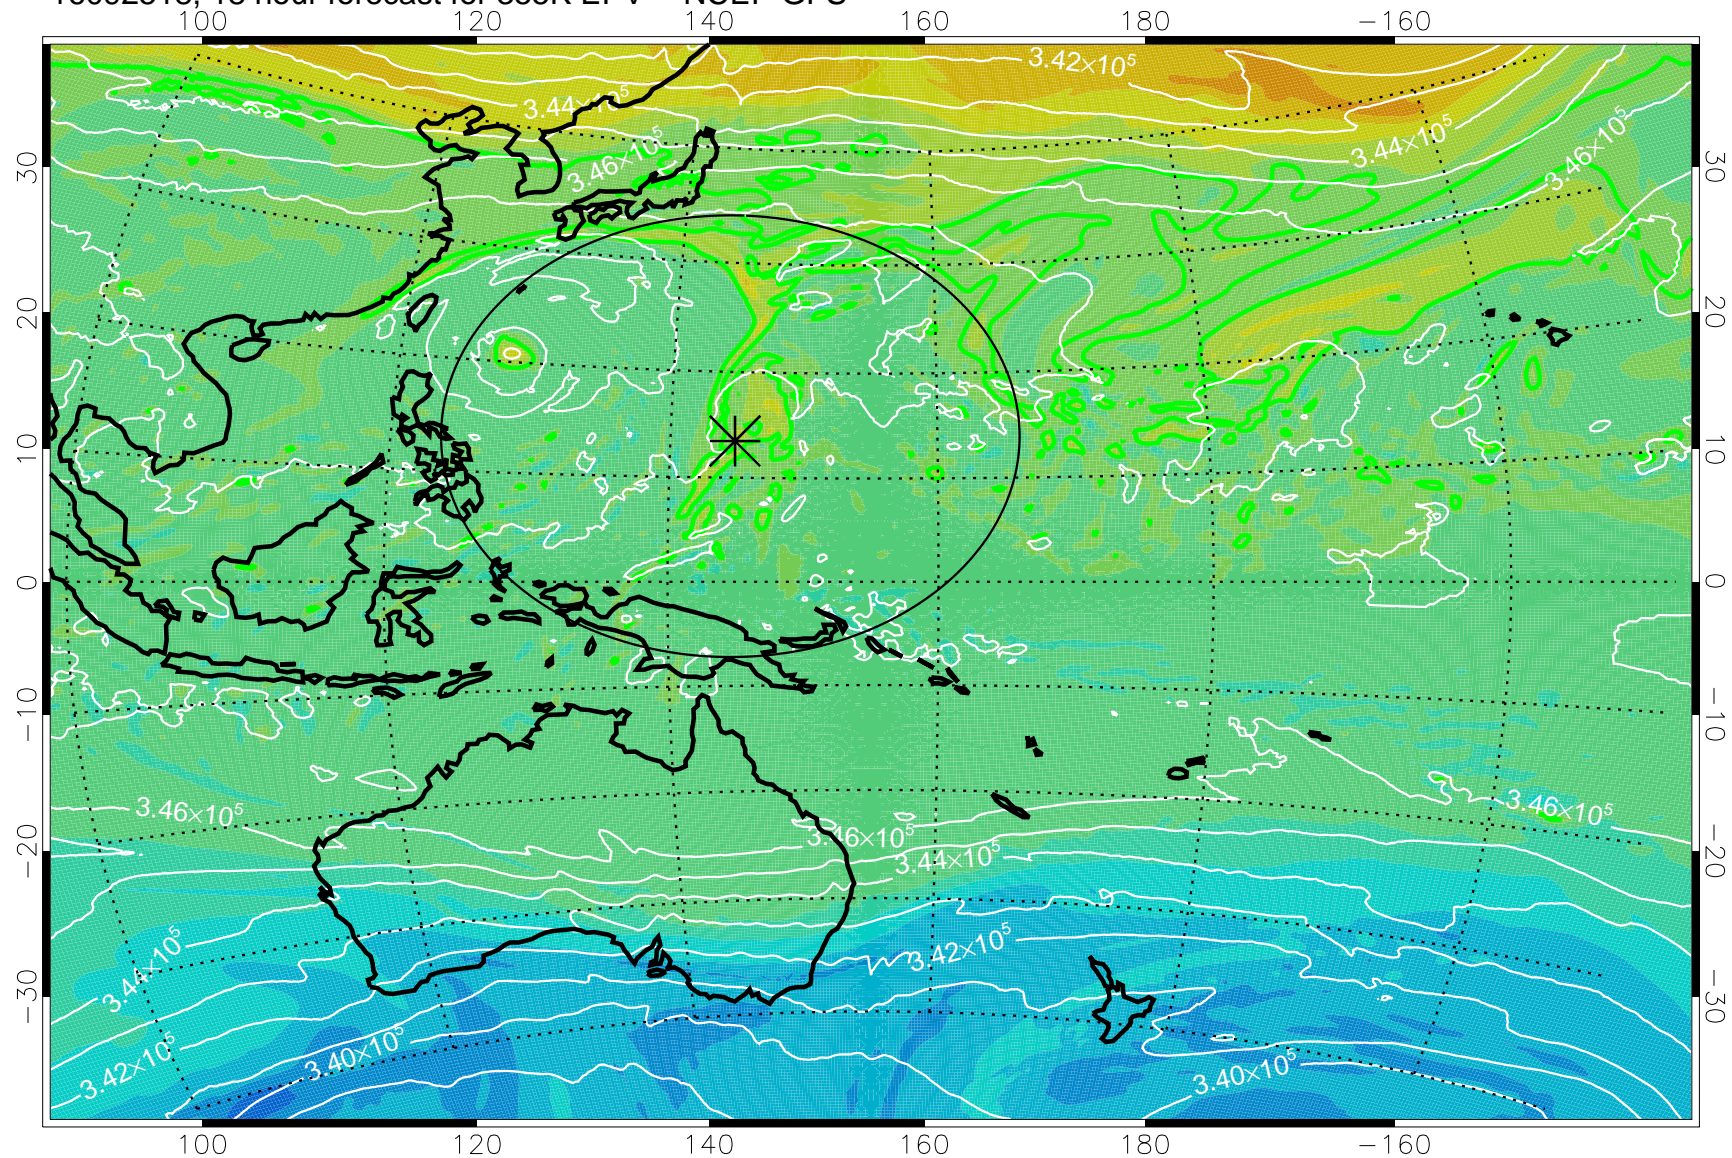

16092506, 6 hour forecast for 355K EPV -- NCEP GFS

355K Montgomery Streamfunction, white  
EPV Tropopause (2 PVU) Position  
Range ring of 2304 km

16092512, 12 hour forecast for 355K EPV -- NCEP GFS

355K Montgomery Streamfunction, white  
EPV Tropopause (2 PVU) Position  
Range ring of 2304 km

16092518, 18 hour forecast for 355K EPV -- NCEP GFS

355K Montgomery Streamfunction, white  
EPV Tropopause (2 PVU) Position  
Range ring of 2304 km

16092600, 24 hour forecast for 355K EPV -- NCEP GFS

355K Montgomery Streamfunction, white  
EPV Tropopause (2 PVU) Position  
Range ring of 2304 km

16092606, 30 hour forecast for 355K EPV -- NCEP GFS

355K Montgomery Streamfunction, white  
EPV Tropopause (2 PVU) Position  
Range ring of 2304 km

16092612, 36 hour forecast for 355K EPV -- NCEP GFS

355K Montgomery Streamfunction, white  
EPV Tropopause (2 PVU) Position  
Range ring of 2304 km

16092618, 42 hour forecast for 355K EPV -- NCEP GFS

355K Montgomery Streamfunction, white  
EPV Tropopause (2 PVU) Position  
Range ring of 2304 km

16092700, 48 hour forecast for 355K EPV -- NCEP GFS

355K Montgomery Streamfunction, white  
EPV Tropopause (2 PVU) Position  
Range ring of 2304 km