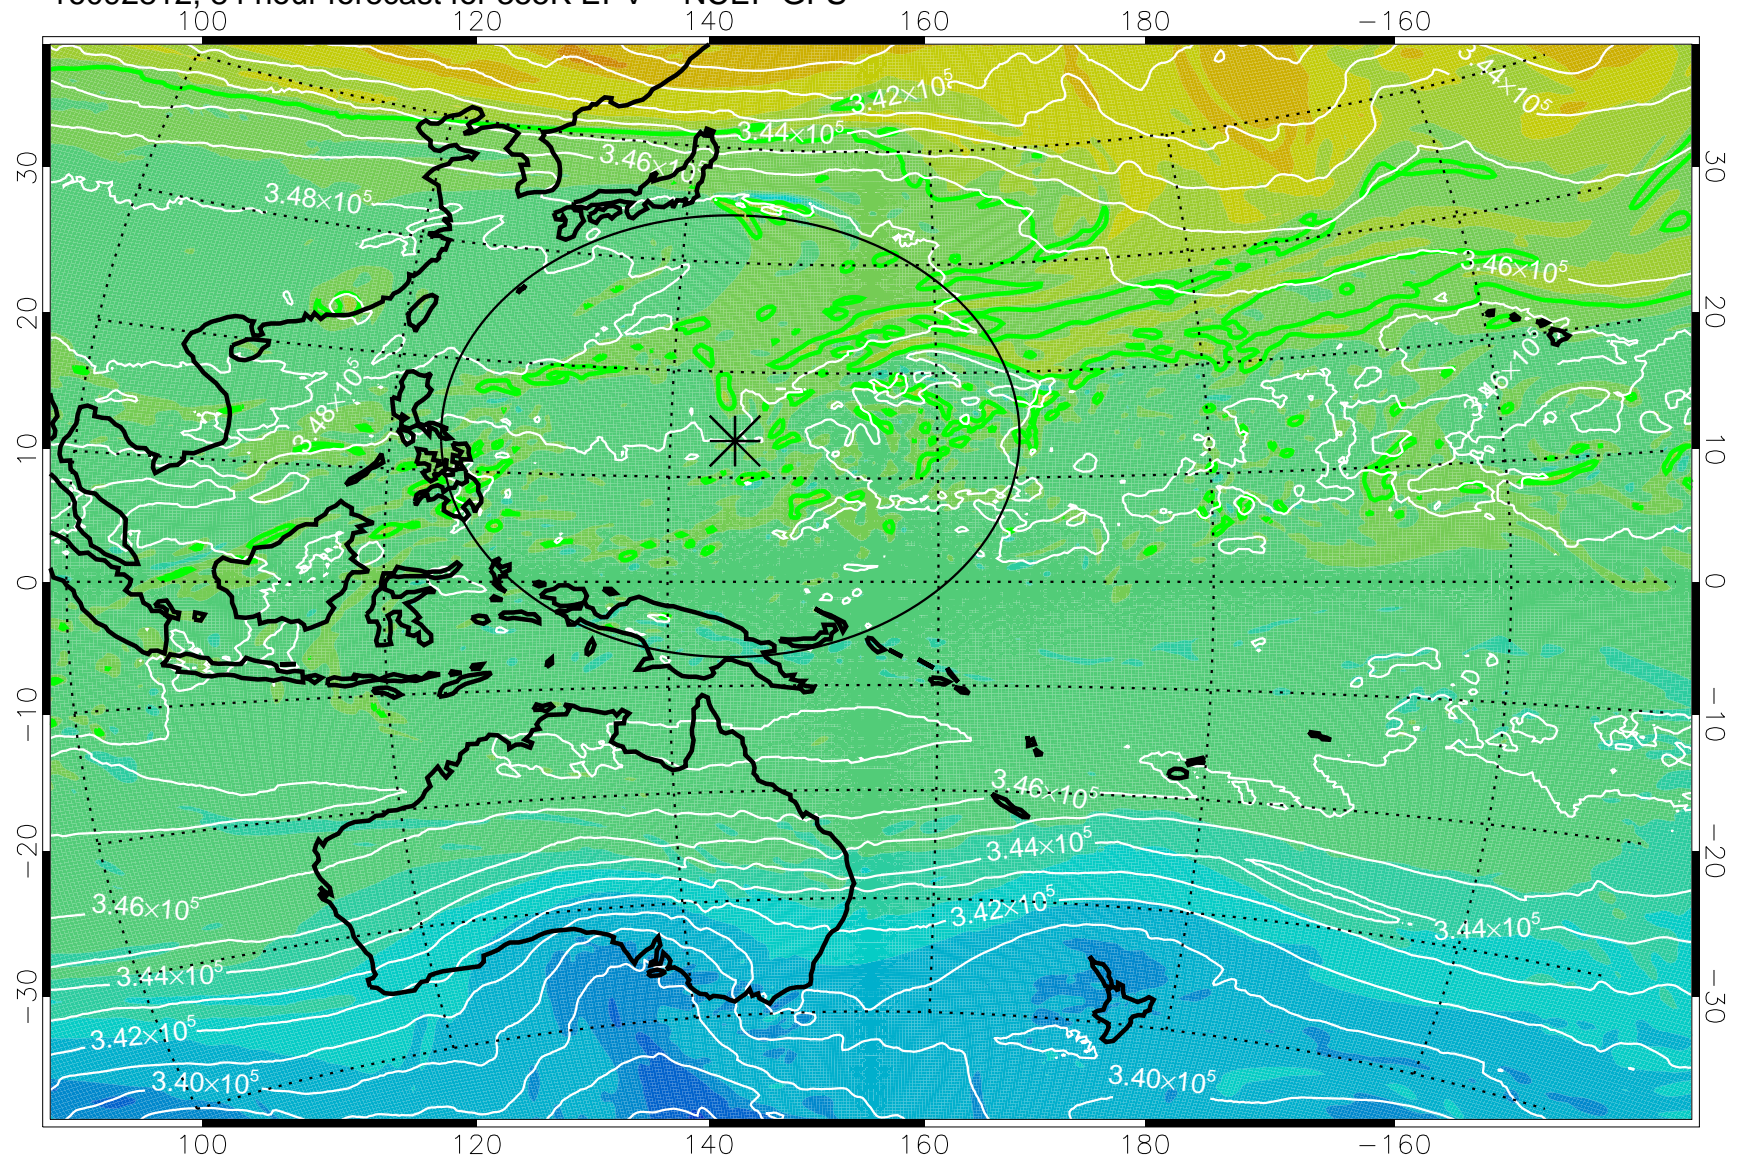

16092706, 54 hour forecast for 355K EPV -- NCEP GFS

355K Montgomery Streamfunction, white  
EPV Tropopause (2 PVU) Position  
Range ring of 2304 km

16092712, 60 hour forecast for 355K EPV -- NCEP GFS

355K Montgomery Streamfunction, white  
EPV Tropopause (2 PVU) Position  
Range ring of 2304 km

16092718, 66 hour forecast for 355K EPV -- NCEP GFS

355K Montgomery Streamfunction, white  
EPV Tropopause (2 PVU) Position  
Range ring of 2304 km

16092800, 72 hour forecast for 355K EPV -- NCEP GFS

355K Montgomery Streamfunction, white  
EPV Tropopause (2 PVU) Position  
Range ring of 2304 km

16092806, 78 hour forecast for 355K EPV -- NCEP GFS

355K Montgomery Streamfunction, white  
EPV Tropopause (2 PVU) Position  
Range ring of 2304 km

16092812, 84 hour forecast for 355K EPV -- NCEP GFS

355K Montgomery Streamfunction, white  
EPV Tropopause (2 PVU) Position  
Range ring of 2304 km

16092818, 90 hour forecast for 355K EPV -- NCEP GFS

355K Montgomery Streamfunction, white  
EPV Tropopause (2 PVU) Position  
Range ring of 2304 km

16092900, 96 hour forecast for 355K EPV -- NCEP GFS

355K Montgomery Streamfunction, white  
EPV Tropopause (2 PVU) Position  
Range ring of 2304 km