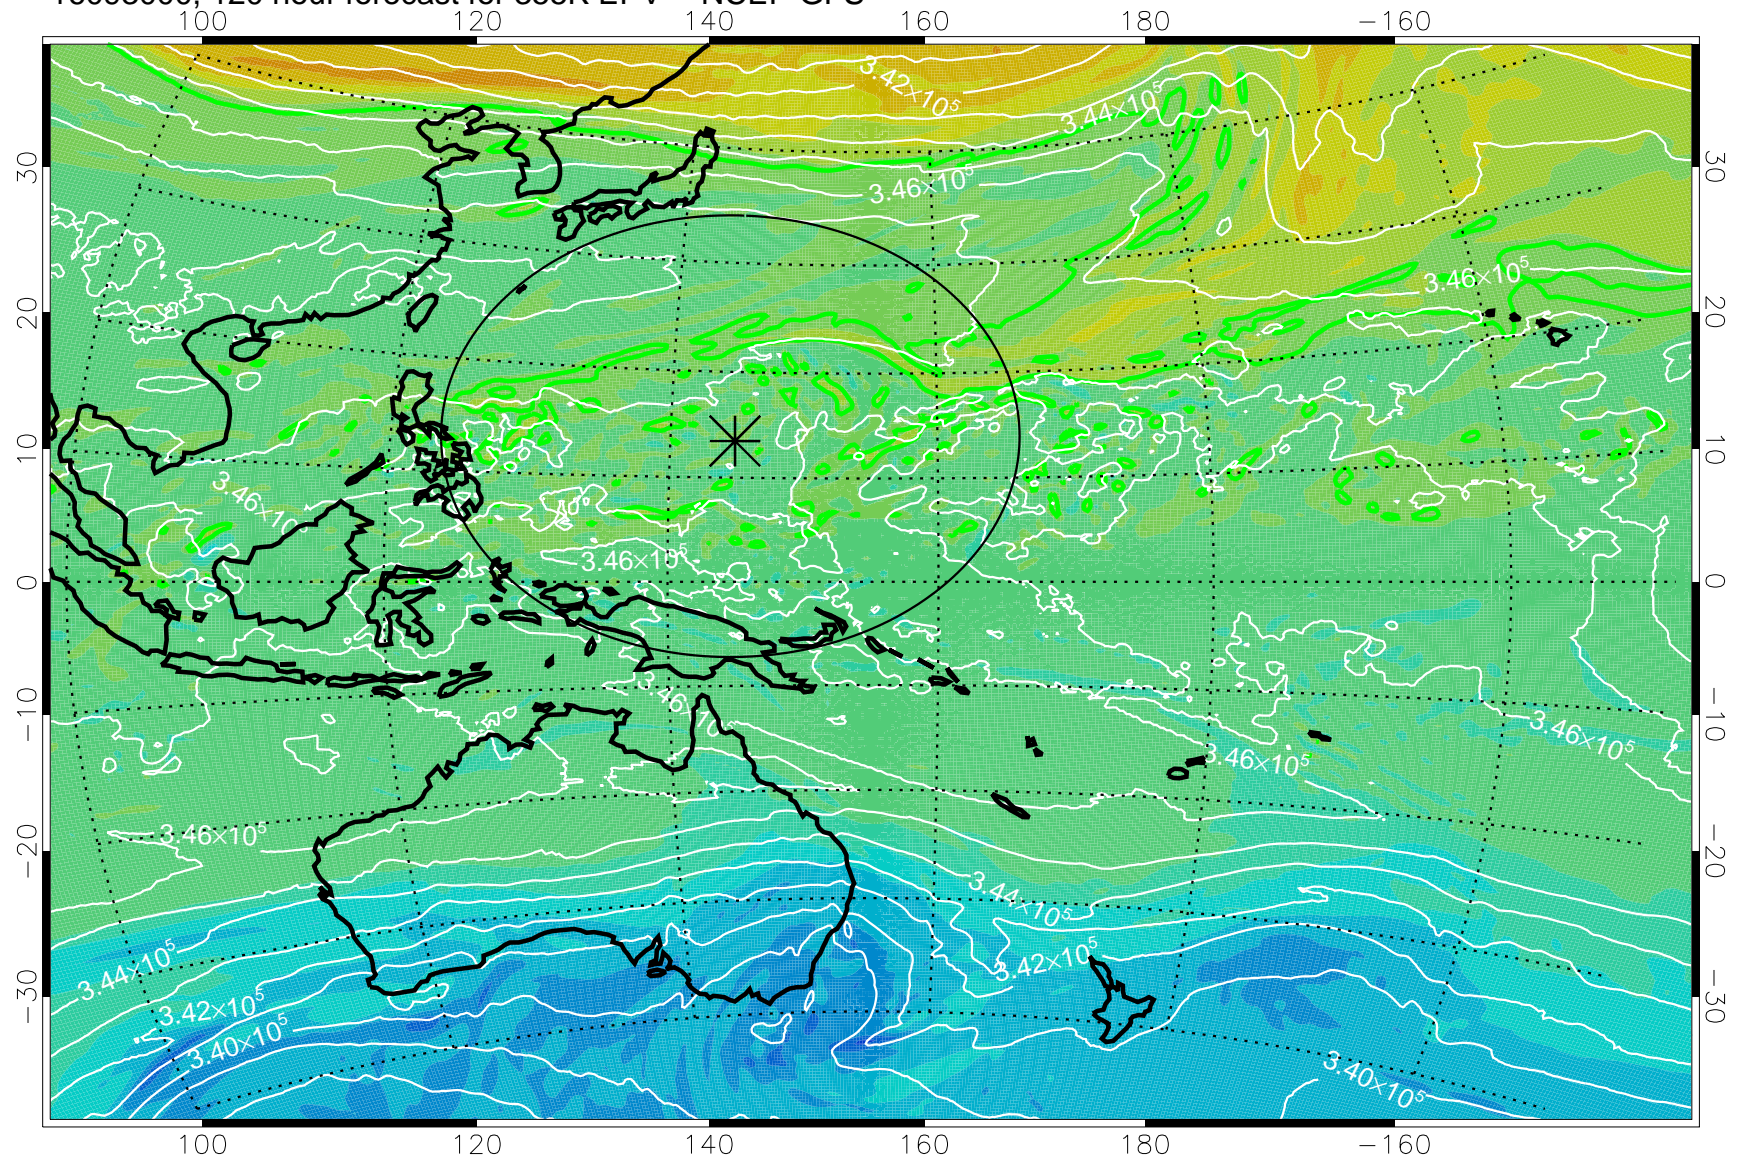

16092806, 78 hour forecast for 355K EPV -- NCEP GFS

355K Montgomery Streamfunction, white  
EPV Tropopause (2 PVU) Position  
Range ring of 2304 km

16092812, 84 hour forecast for 355K EPV -- NCEP GFS

355K Montgomery Streamfunction, white  
EPV Tropopause (2 PVU) Position  
Range ring of 2304 km

16092818, 90 hour forecast for 355K EPV -- NCEP GFS

355K Montgomery Streamfunction, white  
EPV Tropopause (2 PVU) Position  
Range ring of 2304 km

16092900, 96 hour forecast for 355K EPV -- NCEP GFS

355K Montgomery Streamfunction, white  
EPV Tropopause (2 PVU) Position  
Range ring of 2304 km

16092906, 102 hour forecast for 355K EPV -- NCEP GFS

355K Montgomery Streamfunction, white  
EPV Tropopause (2 PVU) Position  
Range ring of 2304 km

16092912, 108 hour forecast for 355K EPV -- NCEP GFS

355K Montgomery Streamfunction, white  
EPV Tropopause (2 PVU) Position  
Range ring of 2304 km

16092918, 114 hour forecast for 355K EPV -- NCEP GFS

355K Montgomery Streamfunction, white  
EPV Tropopause (2 PVU) Position  
Range ring of 2304 km

16093000, 120 hour forecast for 355K EPV -- NCEP GFS

355K Montgomery Streamfunction, white  
EPV Tropopause (2 PVU) Position  
Range ring of 2304 km