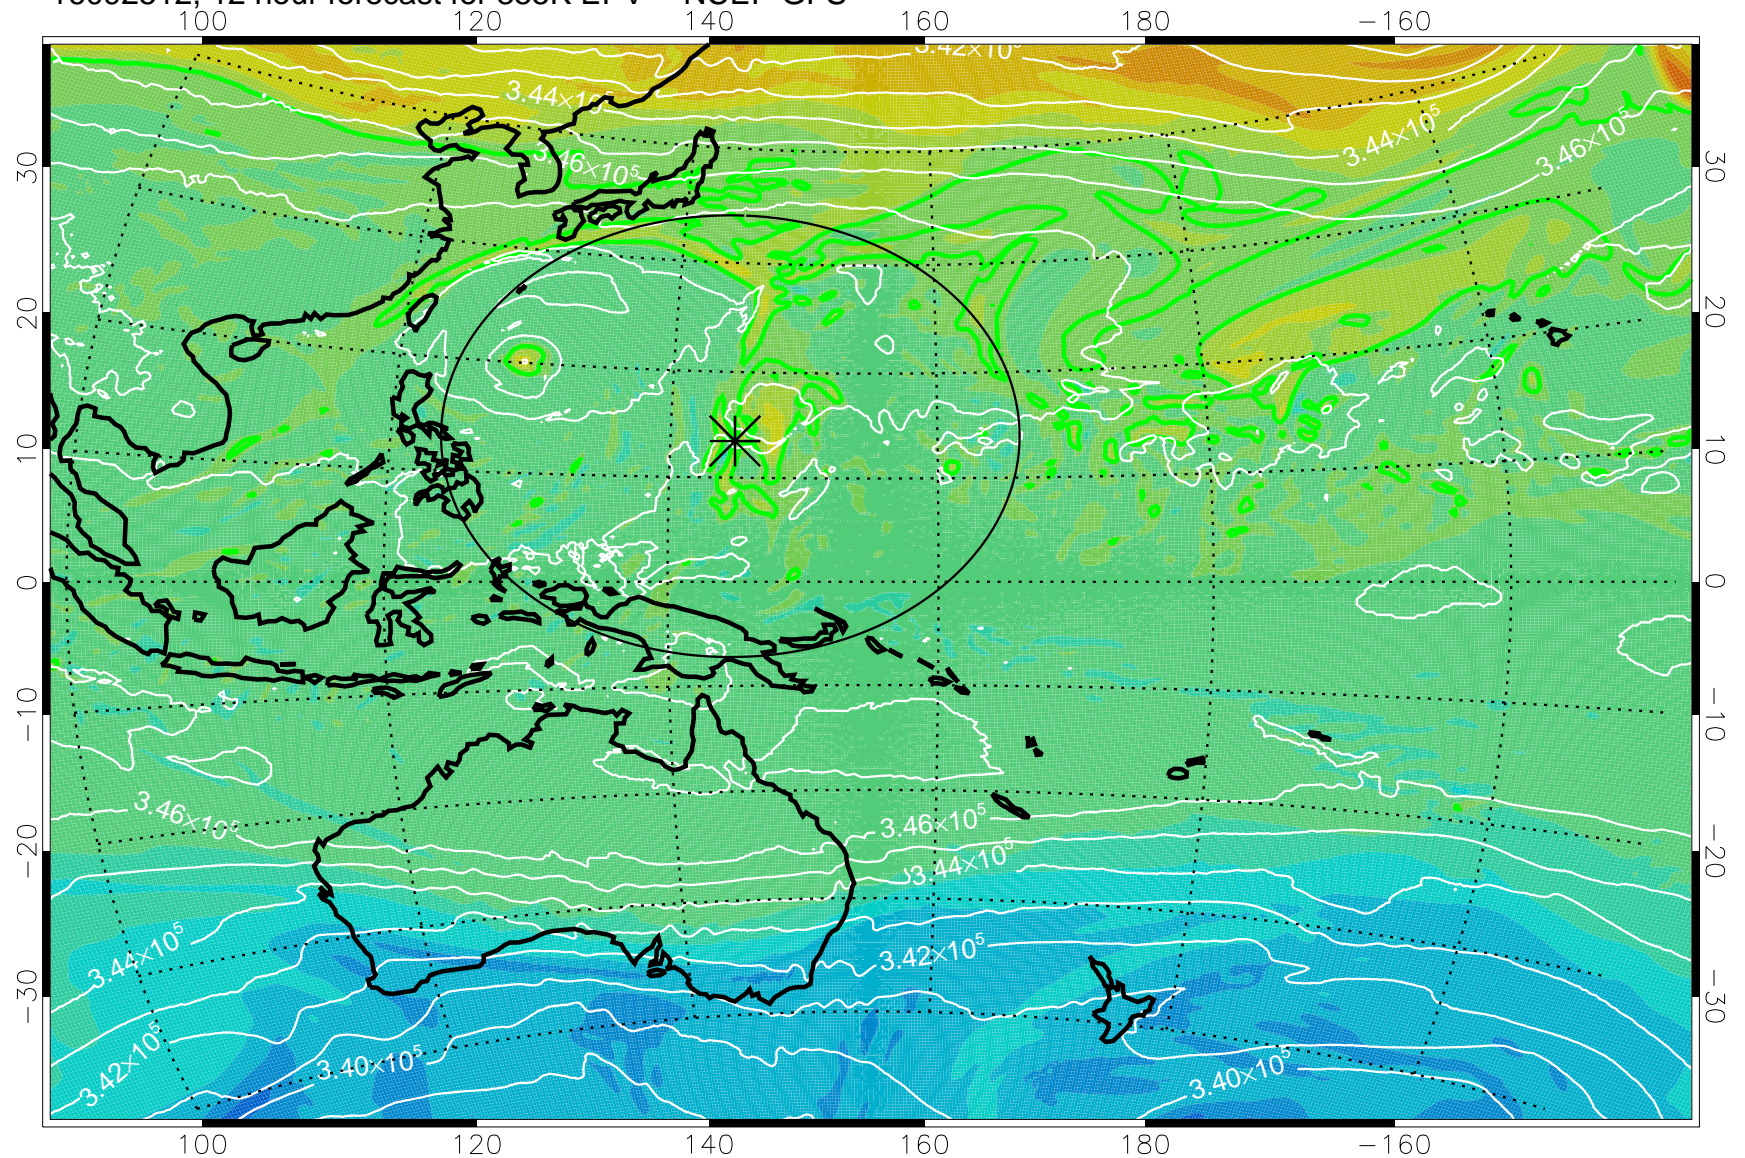

16092506, 6 hour forecast for 355K EPV -- NCEP GFS

355K Montgomery Streamfunction, white  
EPV Tropopause (2 PVU) Position  
Range ring of 2304 km

16092512, 12 hour forecast for 355K EPV -- NCEP GFS

355K Montgomery Streamfunction, white  
EPV Tropopause (2 PVU) Position  
Range ring of 2304 km

16092518, 18 hour forecast for 355K EPV -- NCEP GFS

355K Montgomery Streamfunction, white  
EPV Tropopause (2 PVU) Position  
Range ring of 2304 km

16092600, 24 hour forecast for 355K EPV -- NCEP GFS

355K Montgomery Streamfunction, white  
EPV Tropopause (2 PVU) Position  
Range ring of 2304 km

16092606, 30 hour forecast for 355K EPV -- NCEP GFS

355K Montgomery Streamfunction, white  
EPV Tropopause (2 PVU) Position  
Range ring of 2304 km

16092612, 36 hour forecast for 355K EPV -- NCEP GFS

355K Montgomery Streamfunction, white  
EPV Tropopause (2 PVU) Position  
Range ring of 2304 km

16092618, 42 hour forecast for 355K EPV -- NCEP GFS

355K Montgomery Streamfunction, white  
EPV Tropopause (2 PVU) Position  
Range ring of 2304 km

16092700, 48 hour forecast for 355K EPV -- NCEP GFS

355K Montgomery Streamfunction, white  
EPV Tropopause (2 PVU) Position  
Range ring of 2304 km