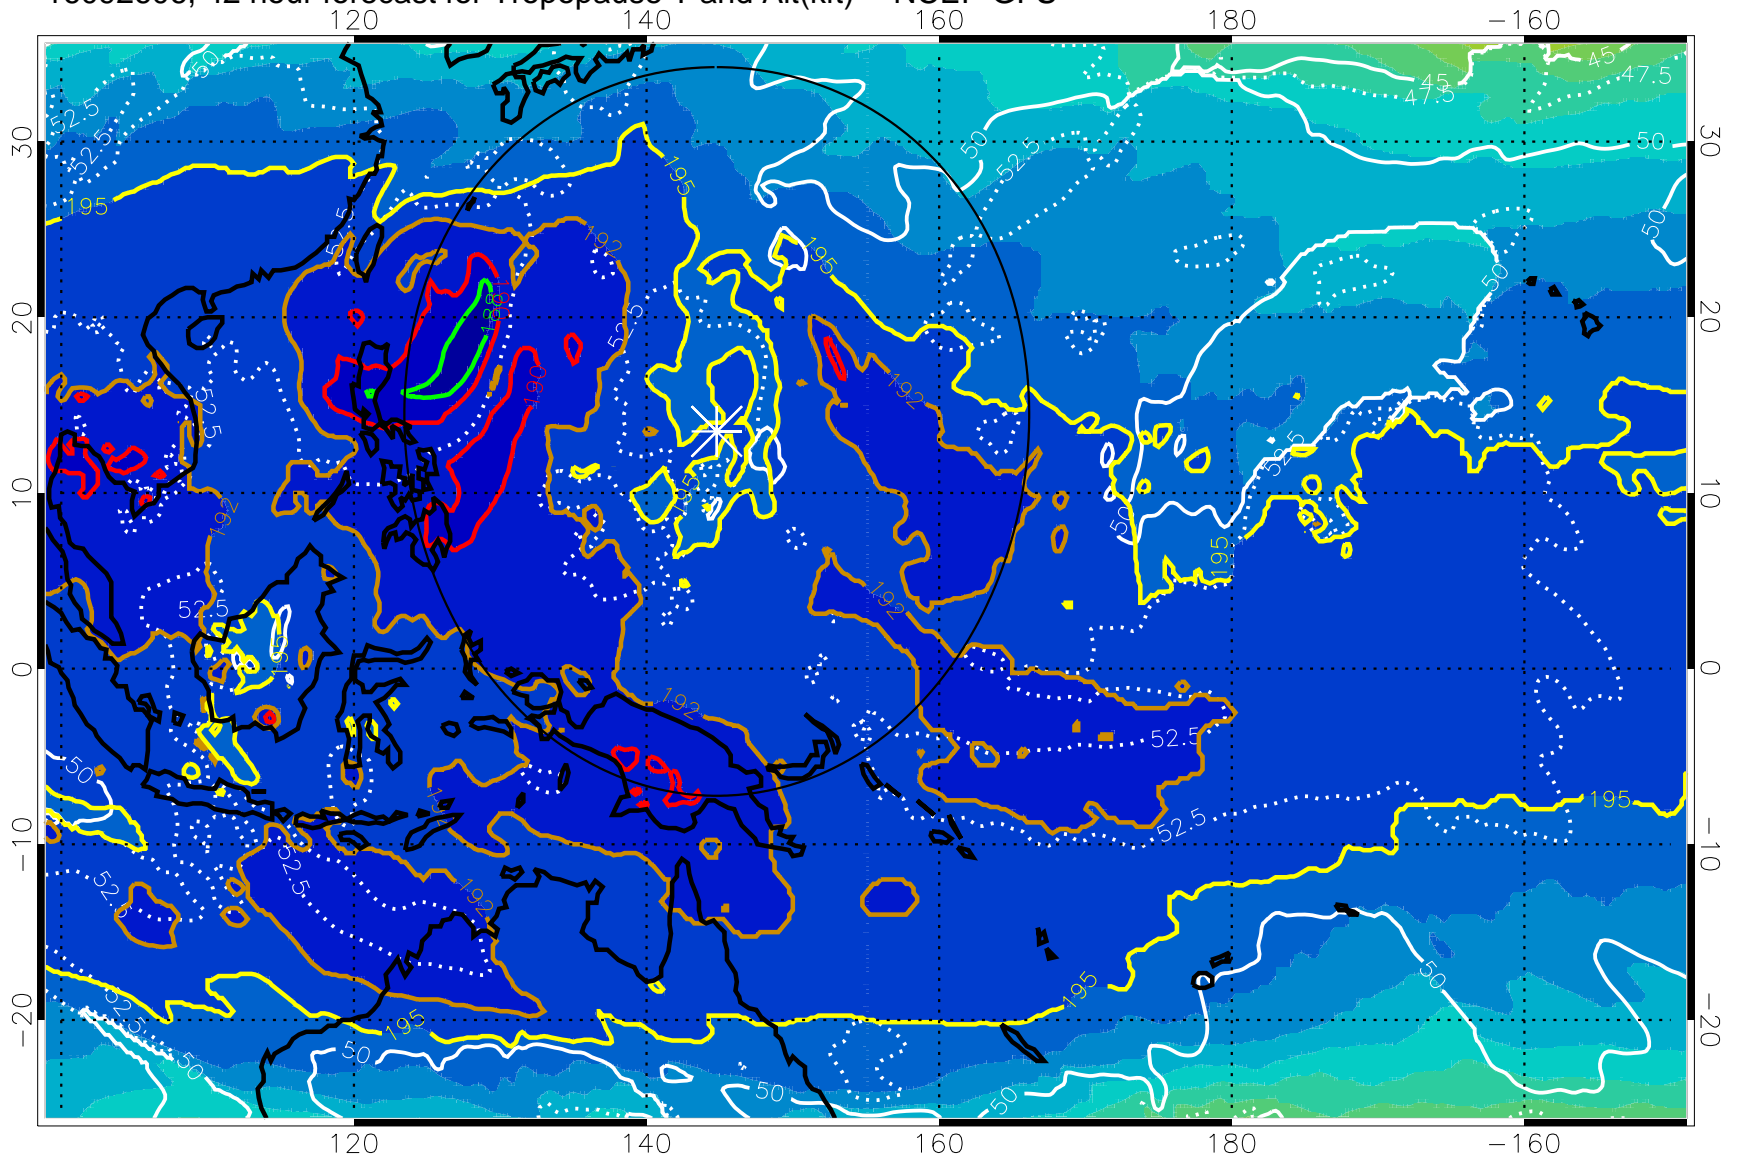

Range ring of 2304 km

16092600, 36 hour forecast for Tropopause T and Alt(kft) -- NCEP GFS

190 200 210 220 230

Tropopause T, K

Tropopause Altitude in kft (white)

192.5K Isotherm 195K Isotherm

187.5K Isotherm 190K Isotherm

Range ring of 2304 km

16092606, 42 hour forecast for Tropopause T and Alt(kft) -- NCEP GFS

190 200 210 220 230  
Tropopause T, K

Tropopause Altitude in kft (white)

192.5K Isotherm 195K Isotherm  
187.5K Isotherm 190K Isotherm