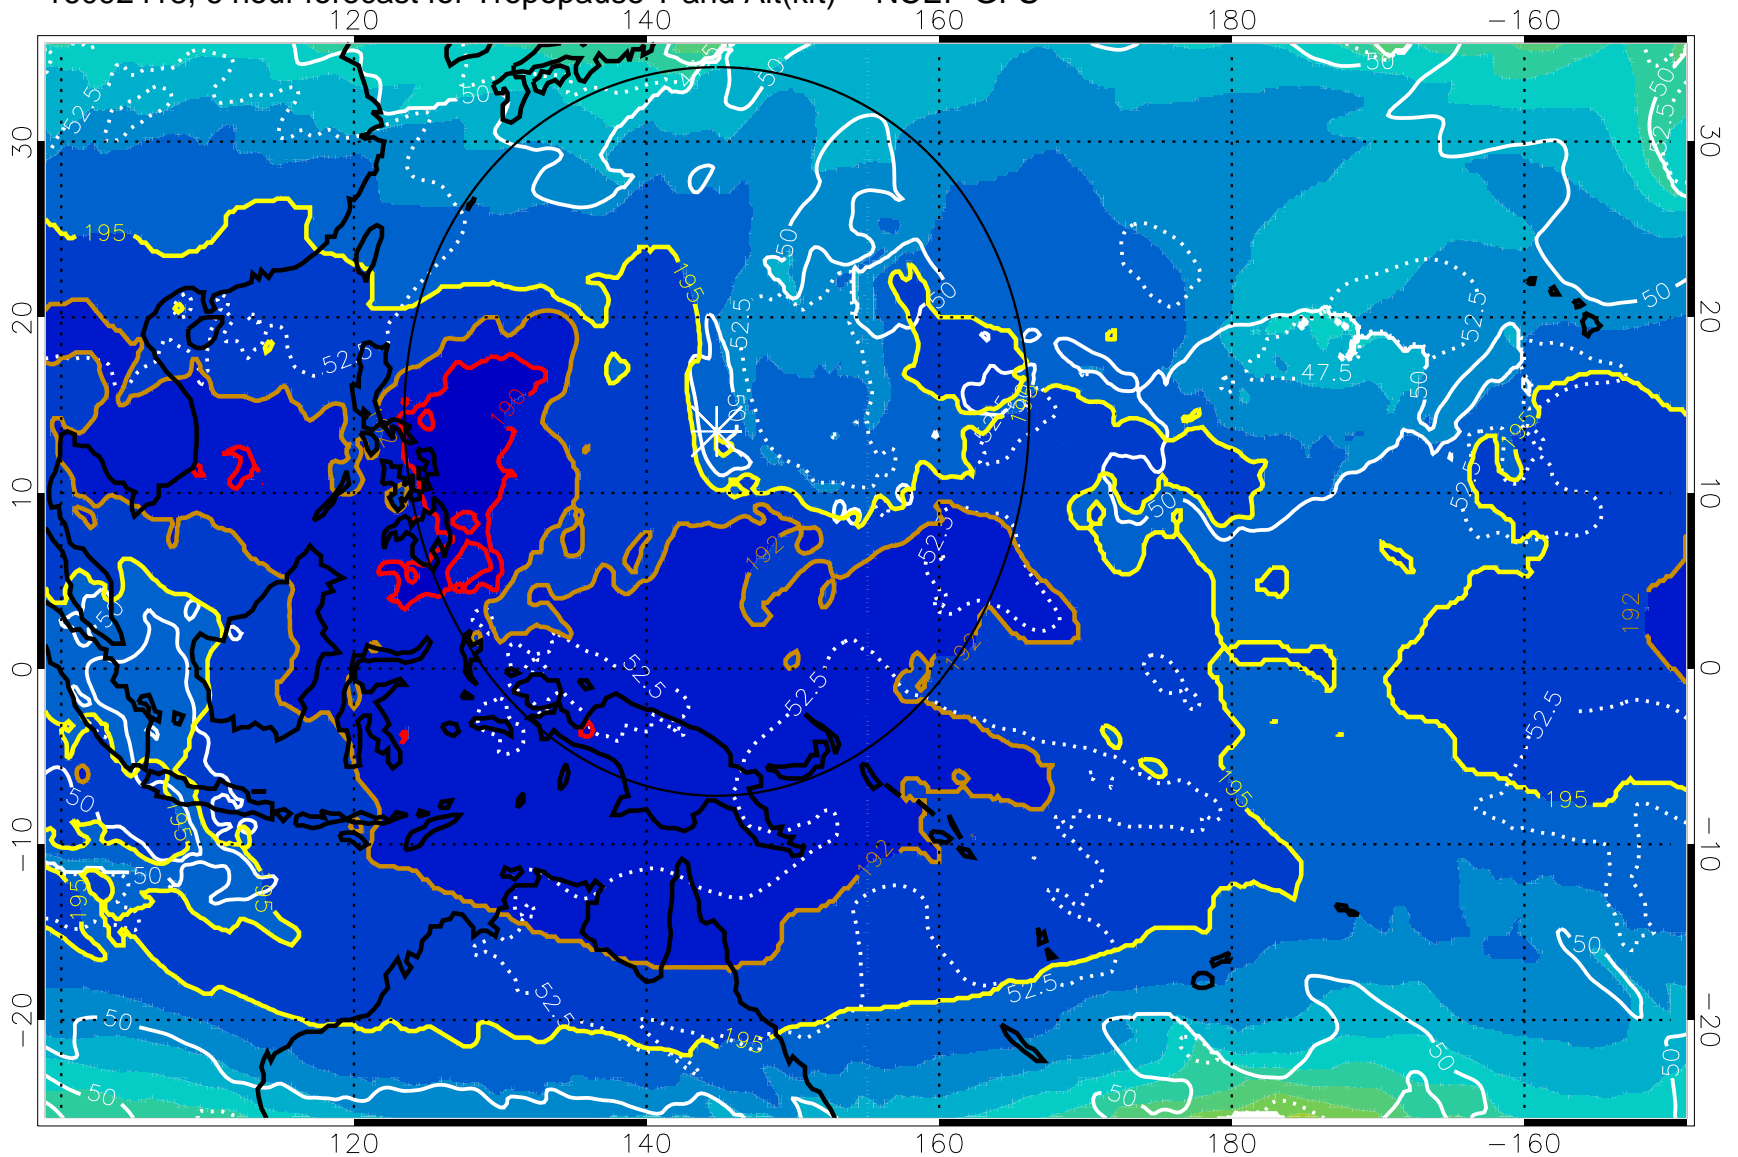

16092418, 6 hour forecast for Tropopause T and Alt(kft) -- NCEP GFS

190 200 210 220 230

Tropopause T, K

Tropopause Altitude in kft (white)

192.5K Isotherm 195K Isotherm

187.5K Isotherm 190K Isotherm

Range ring of 2304 km