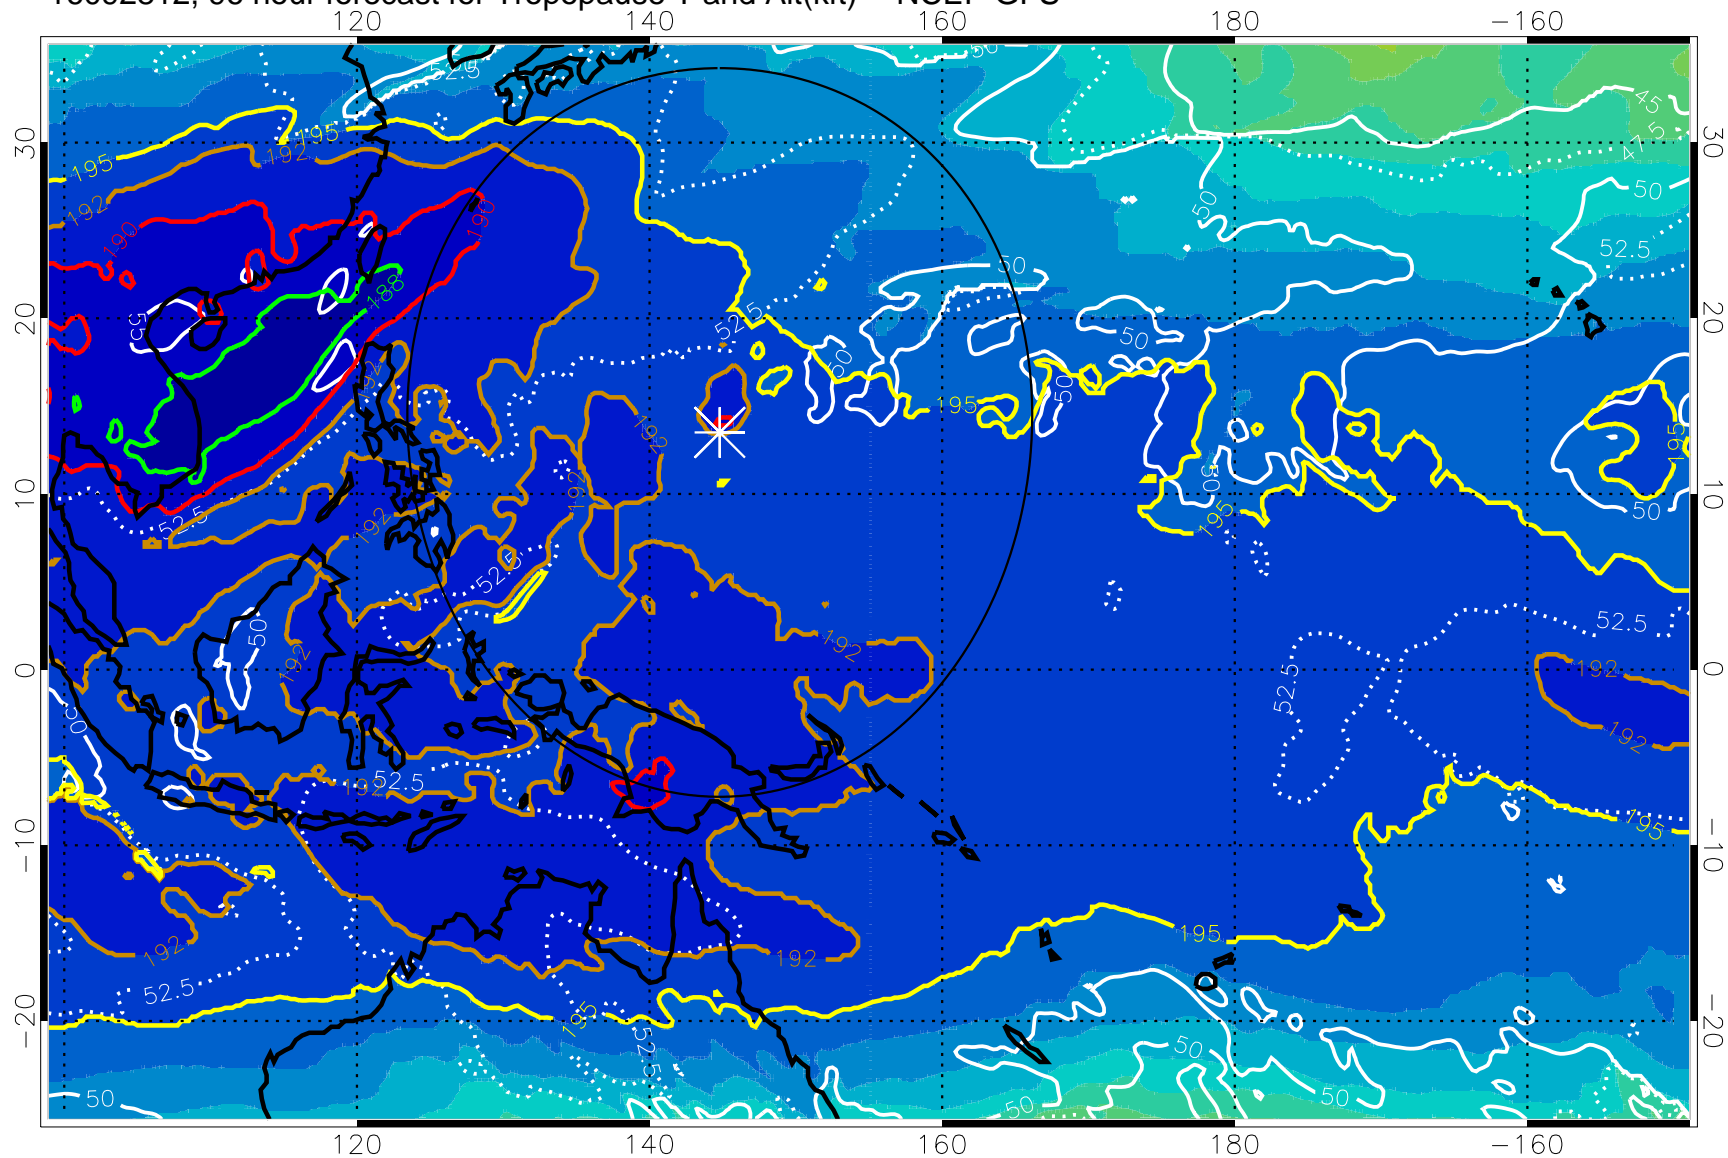

16092812, 96 hour forecast for Tropopause T and Alt(kft) -- NCEP GFS

190 200 210 220 230

Tropopause T, K

Tropopause Altitude in kft (white)

192.5K Isotherm 195K Isotherm

187.5K Isotherm 190K Isotherm

Range ring of 2304 km