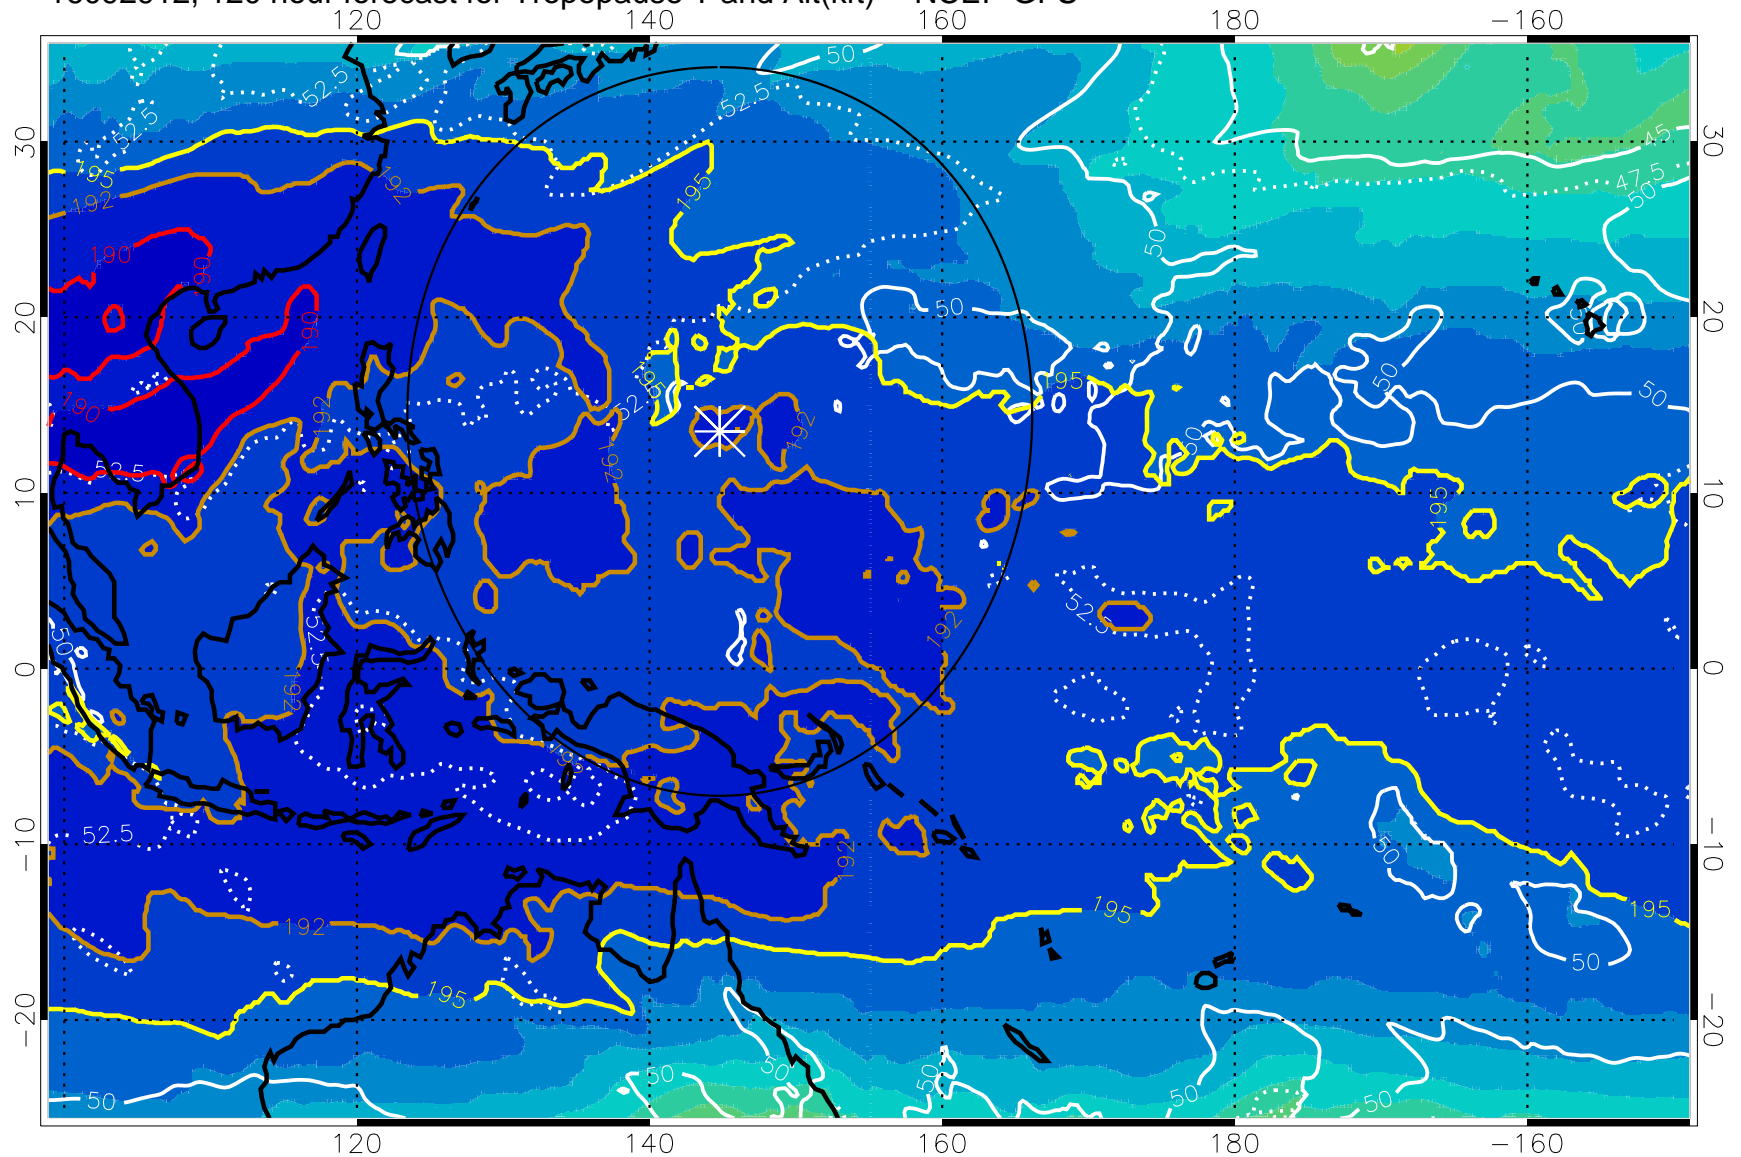

16092912, 120 hour forecast for Tropopause T and Alt(kft) -- NCEP GFS

190 200 210 220 230
Tropopause T, K

Tropopause Altitude in kft (white)

192.5K Isotherm 195K Isotherm
187.5K Isotherm 190K Isotherm

Range ring of 2304 km