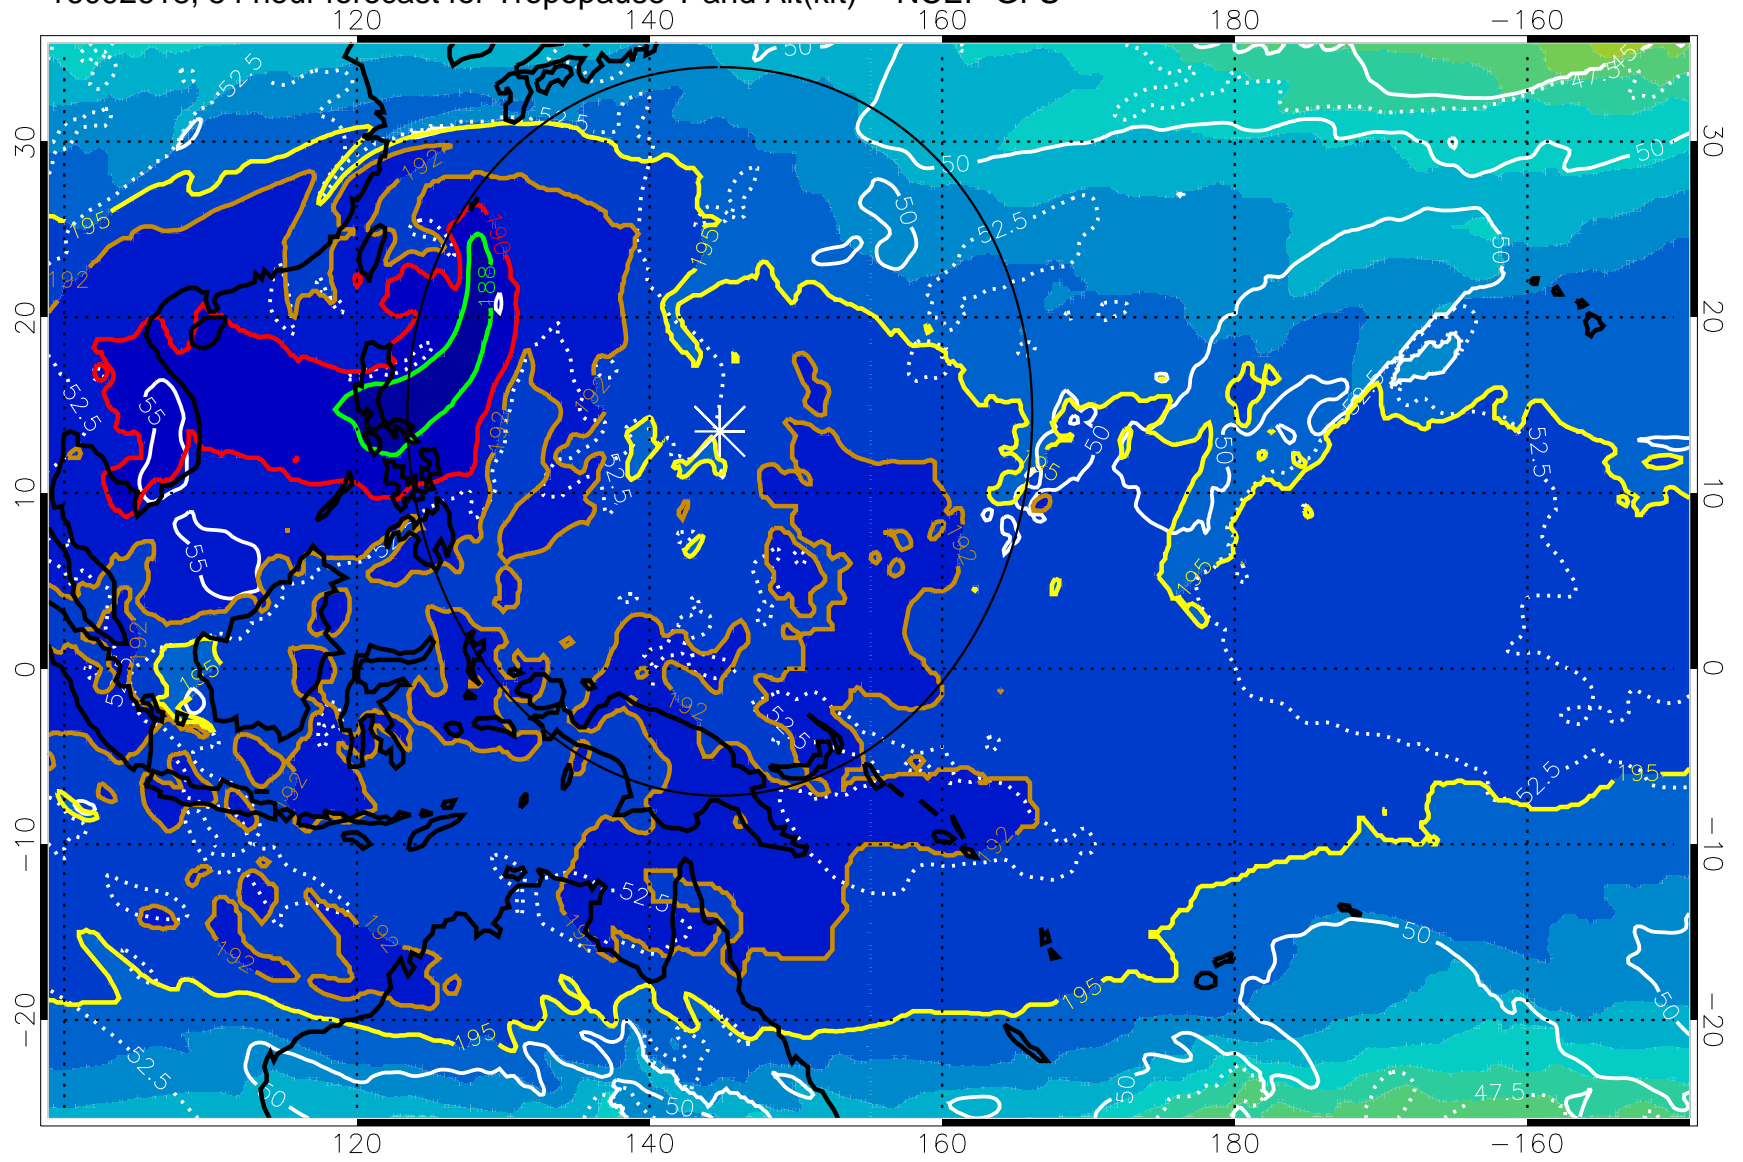

16092618, 54 hour forecast for Tropopause T and Alt(kft) -- NCEP GFS

190   200   210   220   230
Tropopause T, K

Tropopause Altitude in kft (white)

192.5K Isotherm   195K Isotherm
187.5K Isotherm   190K Isotherm

Range ring of 2304 km