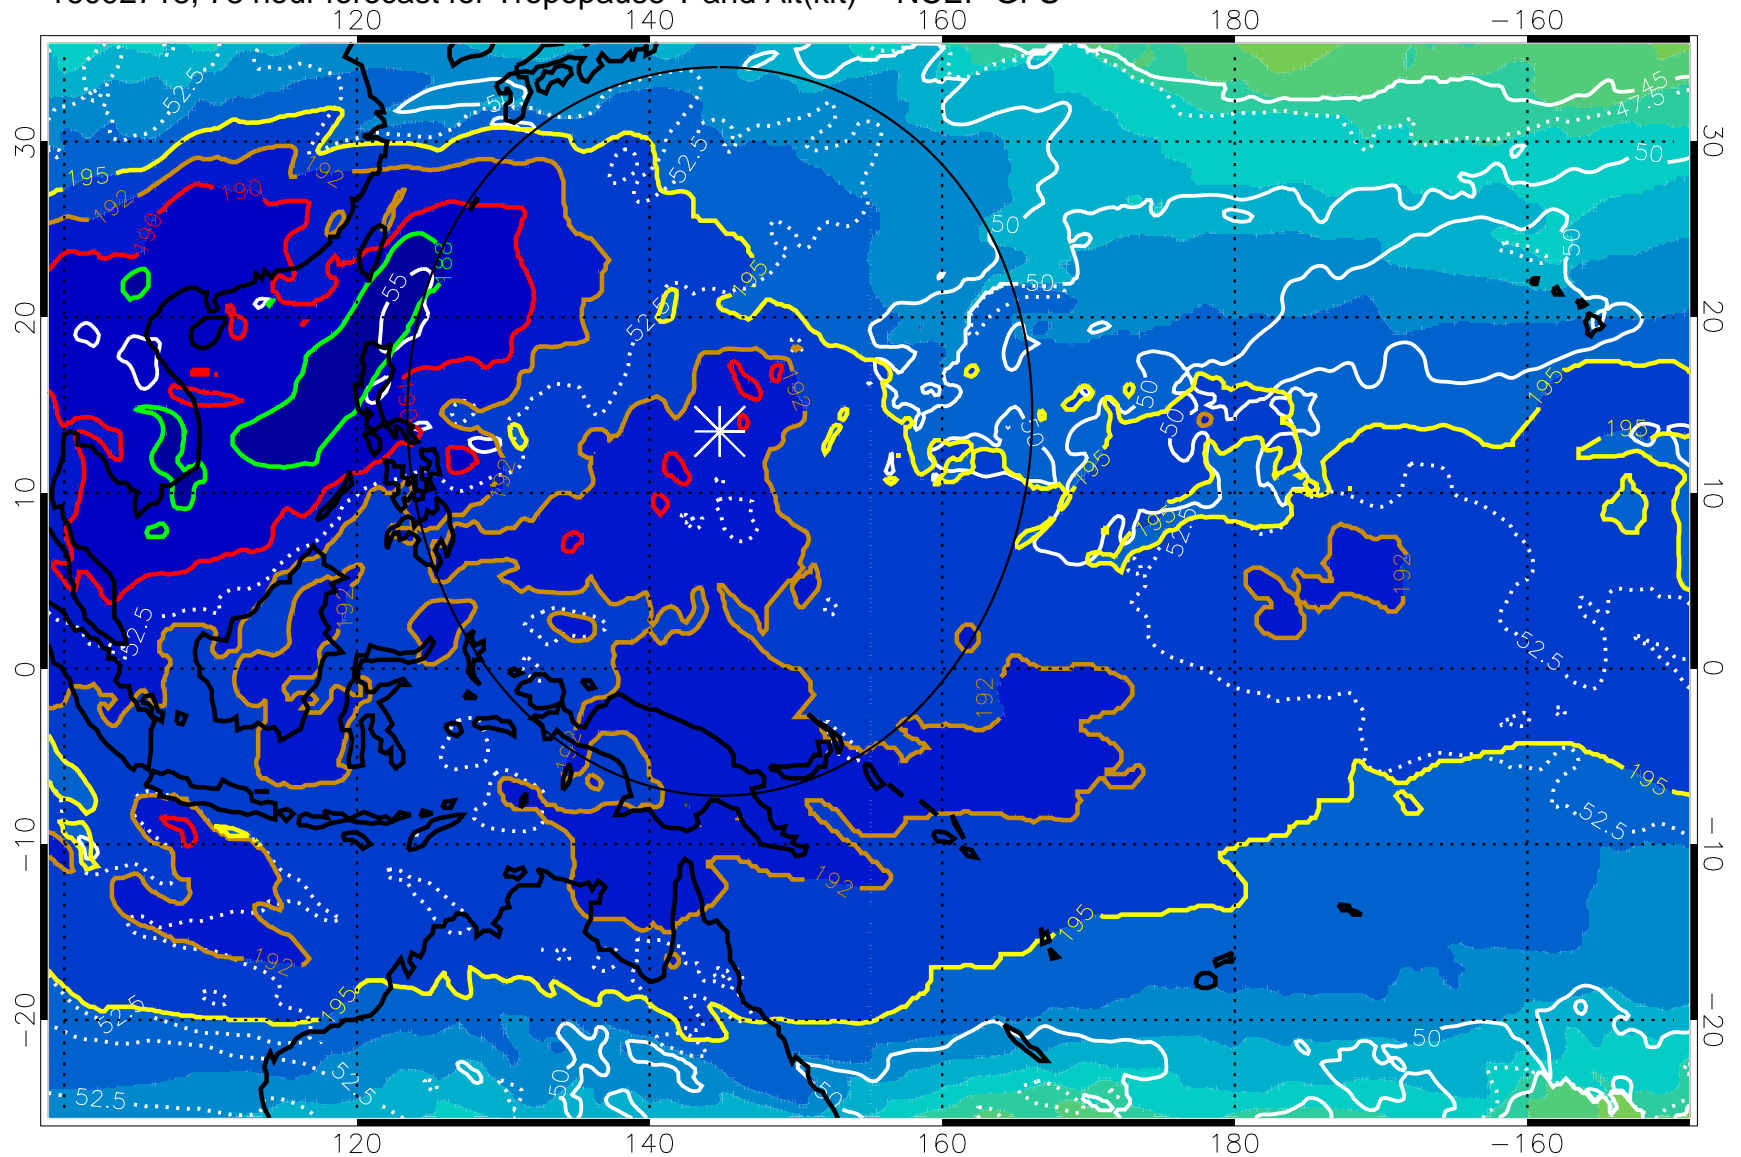

16092718, 78 hour forecast for Tropopause T and Alt(kft) -- NCEP GFS

190 200 210 220 230

Tropopause T, K

Tropopause Altitude in kft (white)

192.5K Isotherm 195K Isotherm
187.5K Isotherm 190K Isotherm

Range ring of 2304 km