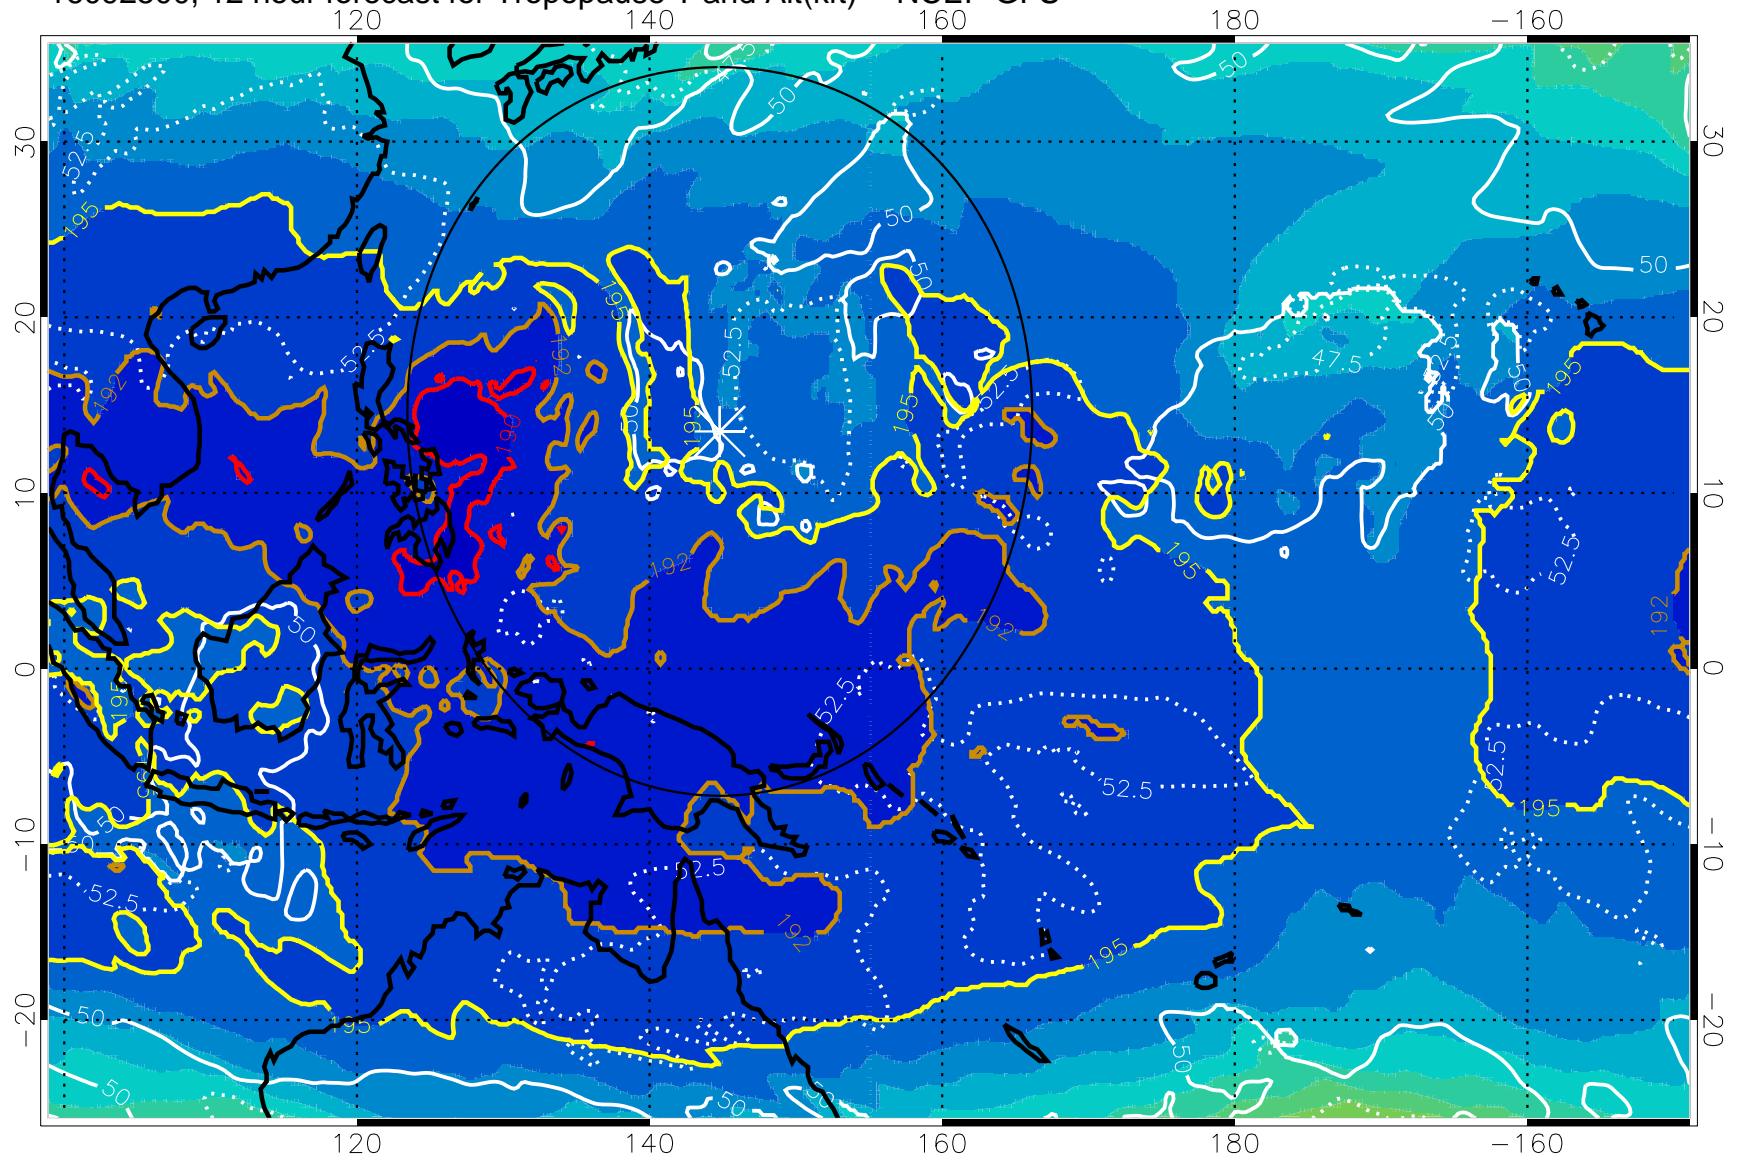

16092500, 12 hour forecast for Tropopause T and Alt(kft) -- NCEP GFS

190   200   210   220   230
Tropopause T, K

Tropopause Altitude in kft (white)

192.5K Isotherm   195K Isotherm
187.5K Isotherm   190K Isotherm

Range ring of 2304 km