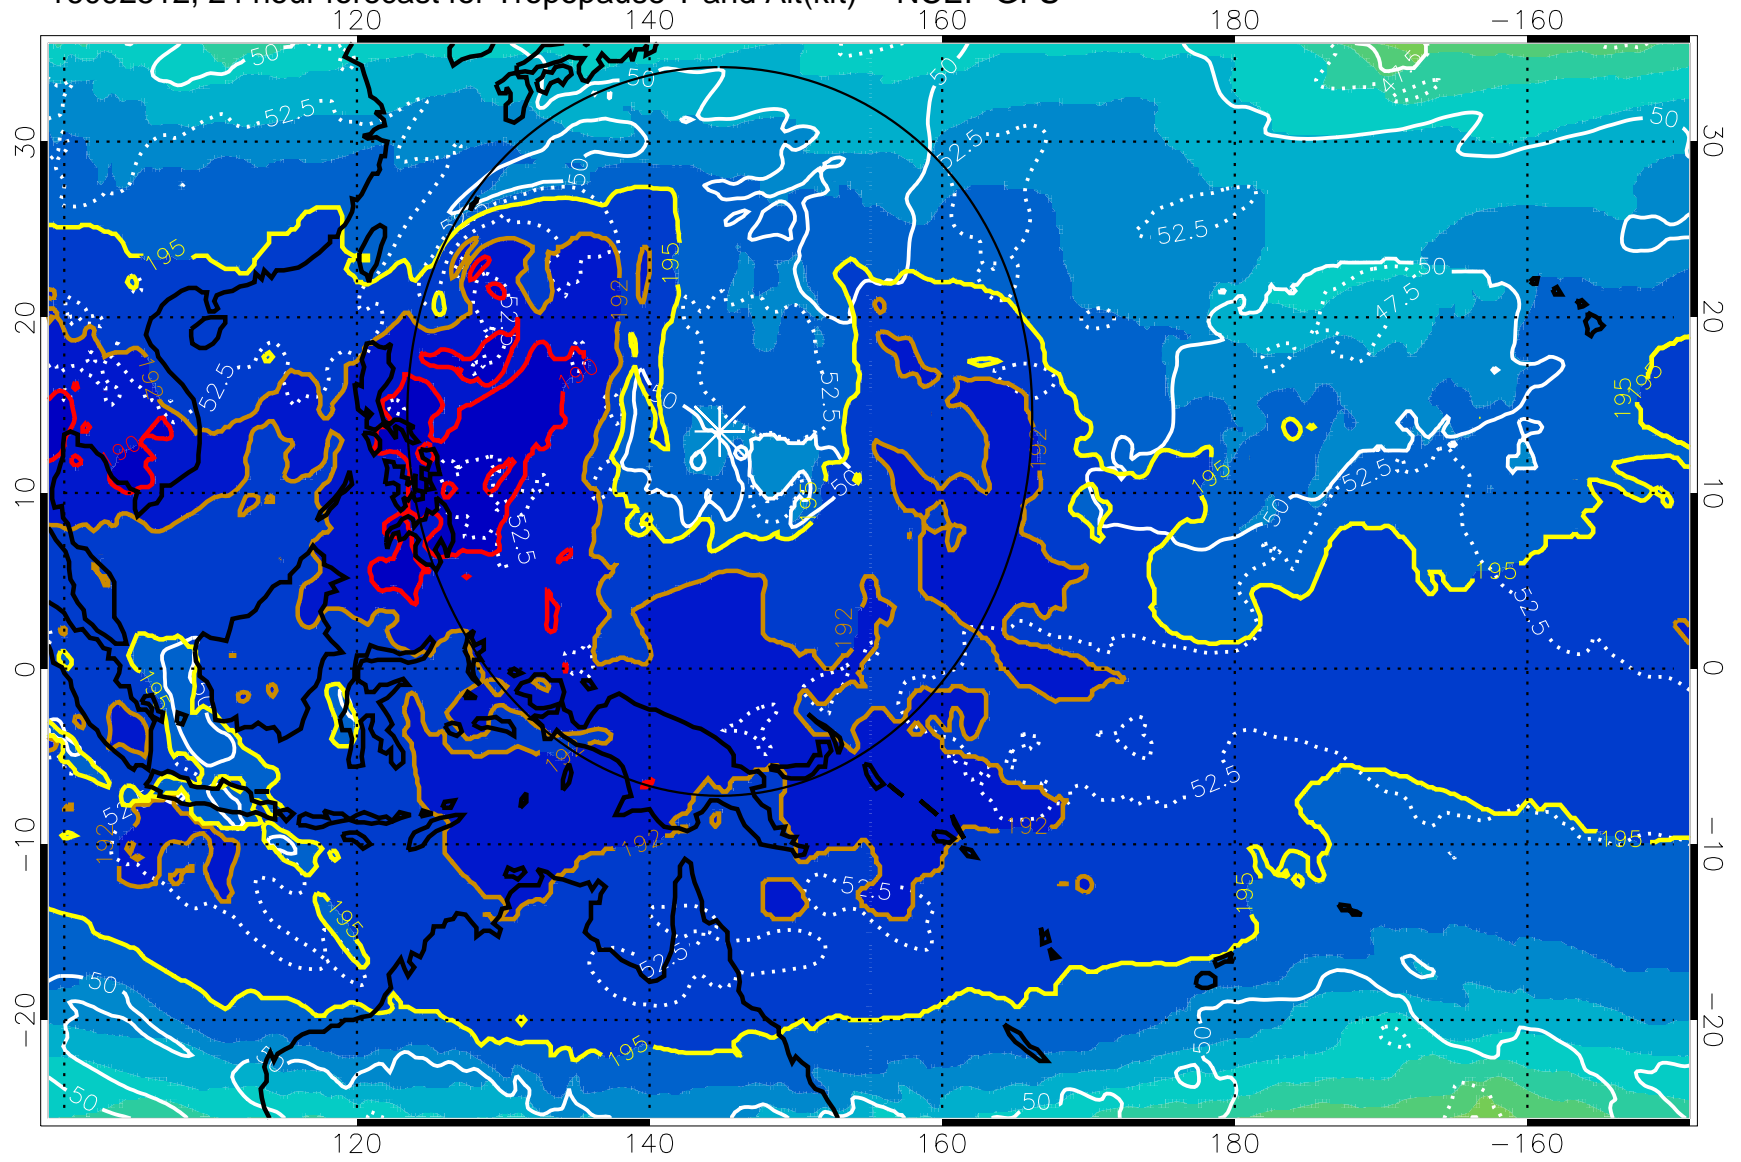

16092512, 24 hour forecast for Tropopause T and Alt(kft) -- NCEP GFS

190 200 210 220 230
Tropopause T, K

Tropopause Altitude in kft (white)

192.5K Isotherm 195K Isotherm
187.5K Isotherm 190K Isotherm

Range ring of 2304 km