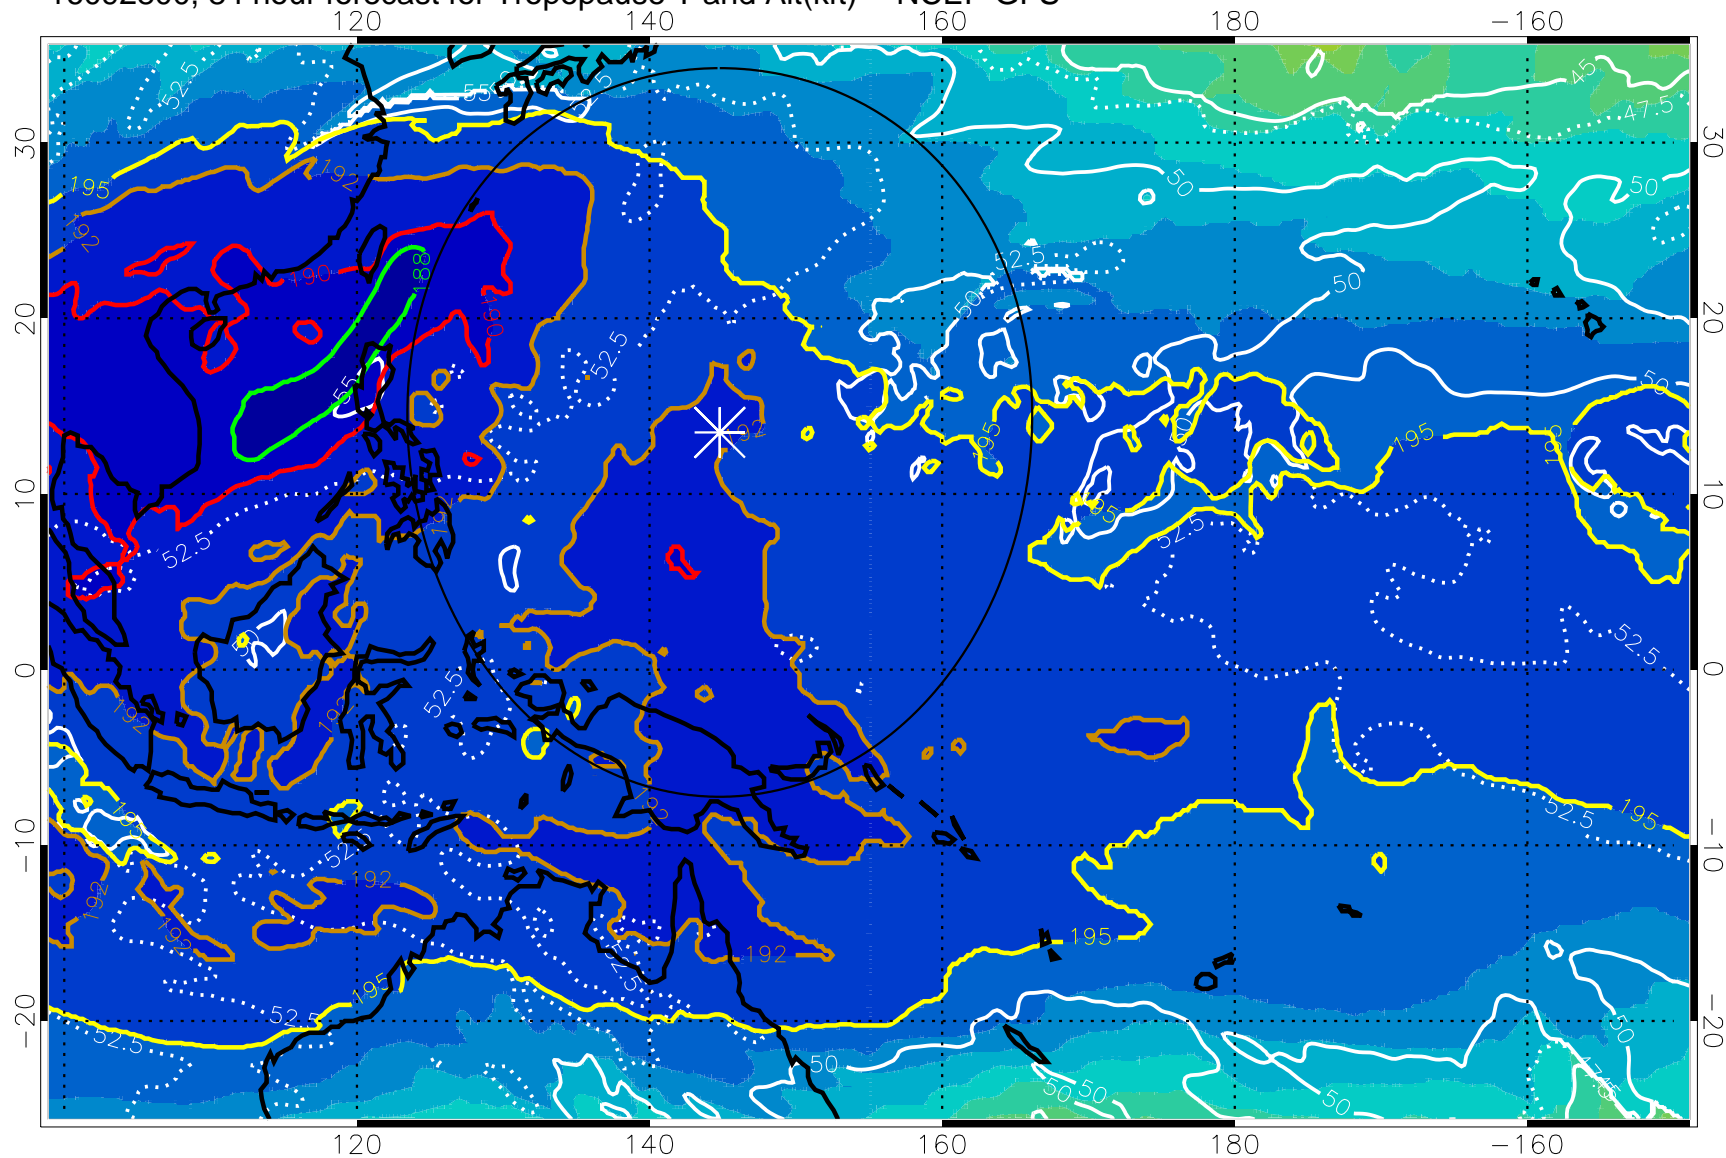

16092800, 84 hour forecast for Tropopause T and Alt(kft) -- NCEP GFS

190 200 210 220 230

Tropopause T, K

Tropopause Altitude in kft (white)

192.5K Isotherm 195K Isotherm
187.5K Isotherm 190K Isotherm

Range ring of 2304 km