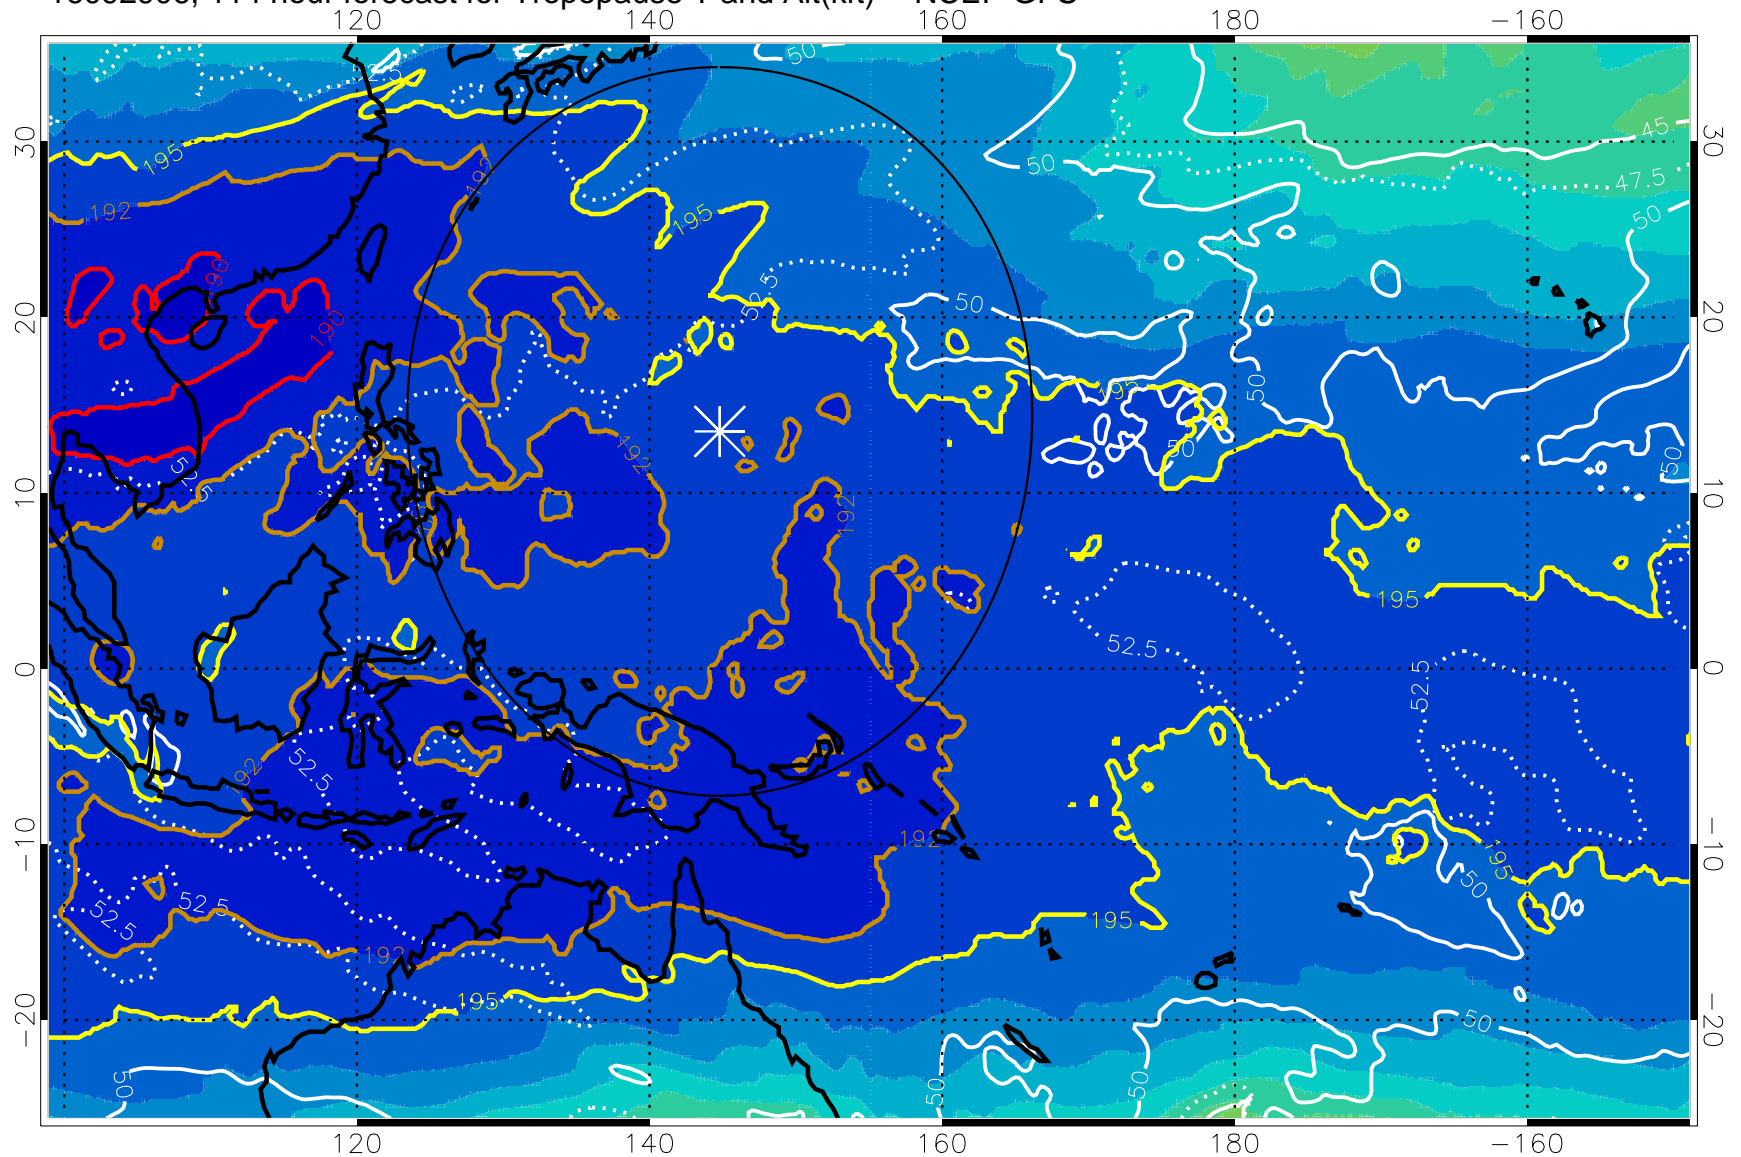

Range ring of 2304 km

16092900, 108 hour forecast for Tropopause T and Alt(kft) -- NCEP GFS

Tropopause T, K

Tropopause Altitude in kft (white)

192.5K Isotherm 195K Isotherm  
187.5K Isotherm 190K Isotherm

Range ring of 2304 km

16092906, 114 hour forecast for Tropopause T and Alt(kft) -- NCEP GFS

190 200 210 220 230  
Tropopause T, K

Tropopause Altitude in kft (white)

192.5K Isotherm 195K Isotherm  
187.5K Isotherm 190K Isotherm