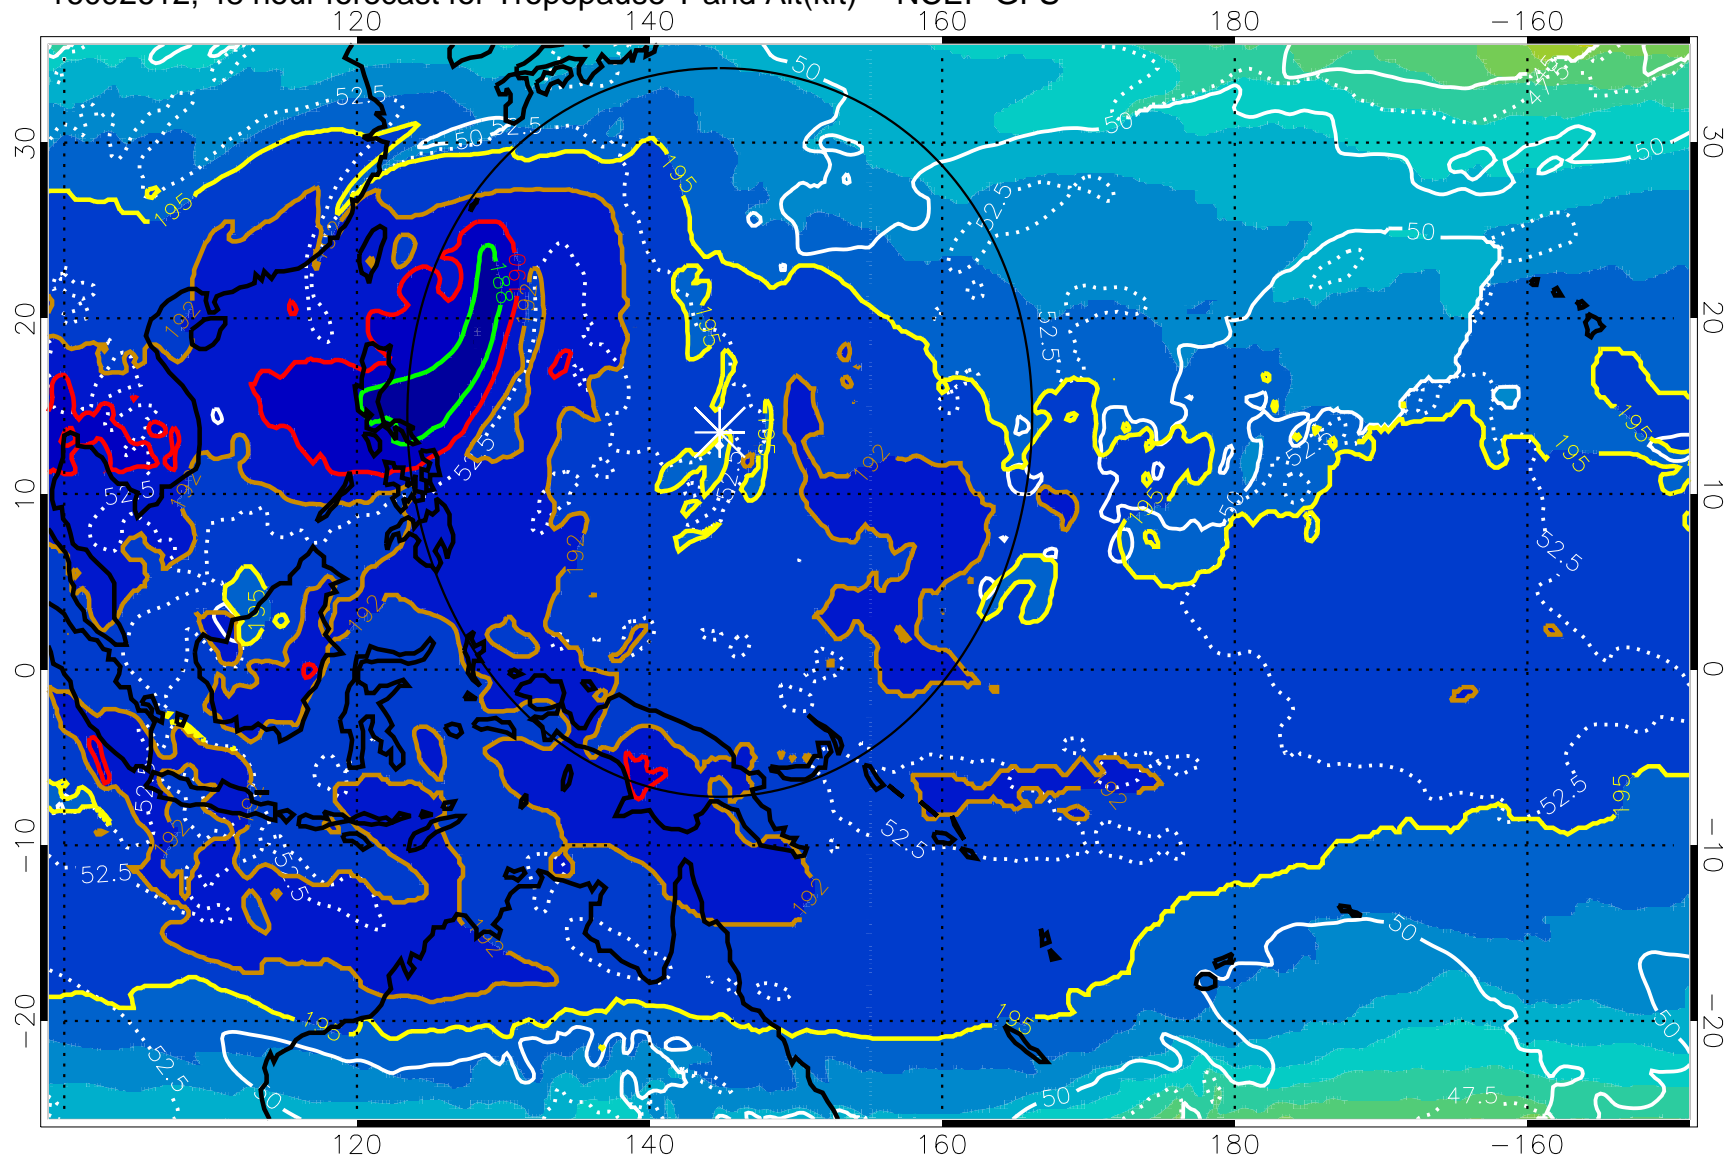

16092612, 48 hour forecast for Tropopause T and Alt(kft) -- NCEP GFS

190 200 210 220 230

Tropopause T, K

Tropopause Altitude in kft (white)

192.5K Isotherm 195K Isotherm
187.5K Isotherm 190K Isotherm

Range ring of 2304 km