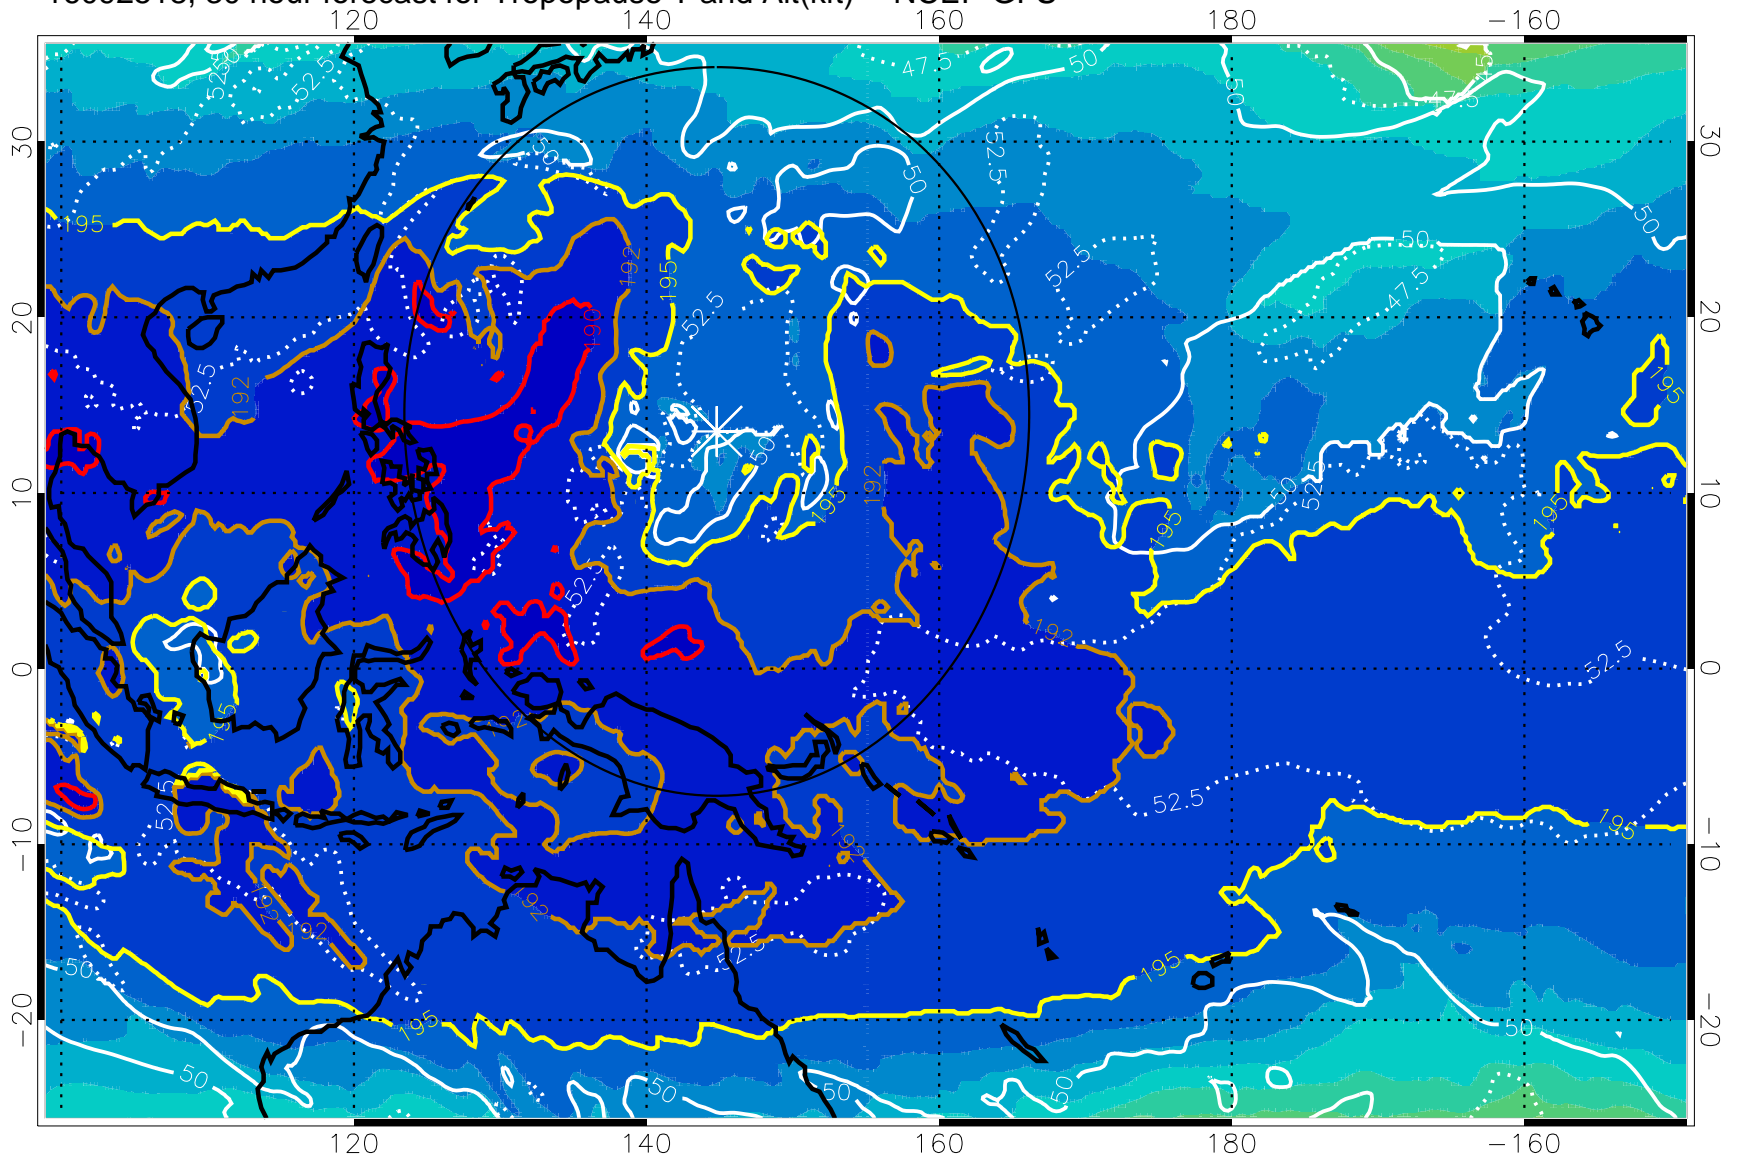

16092518, 30 hour forecast for Tropopause T and Alt(kft) -- NCEP GFS

190 200 210 220 230
Tropopause T, K

Tropopause Altitude in kft (white)

192.5K Isotherm 195K Isotherm
187.5K Isotherm 190K Isotherm

Range ring of 2304 km