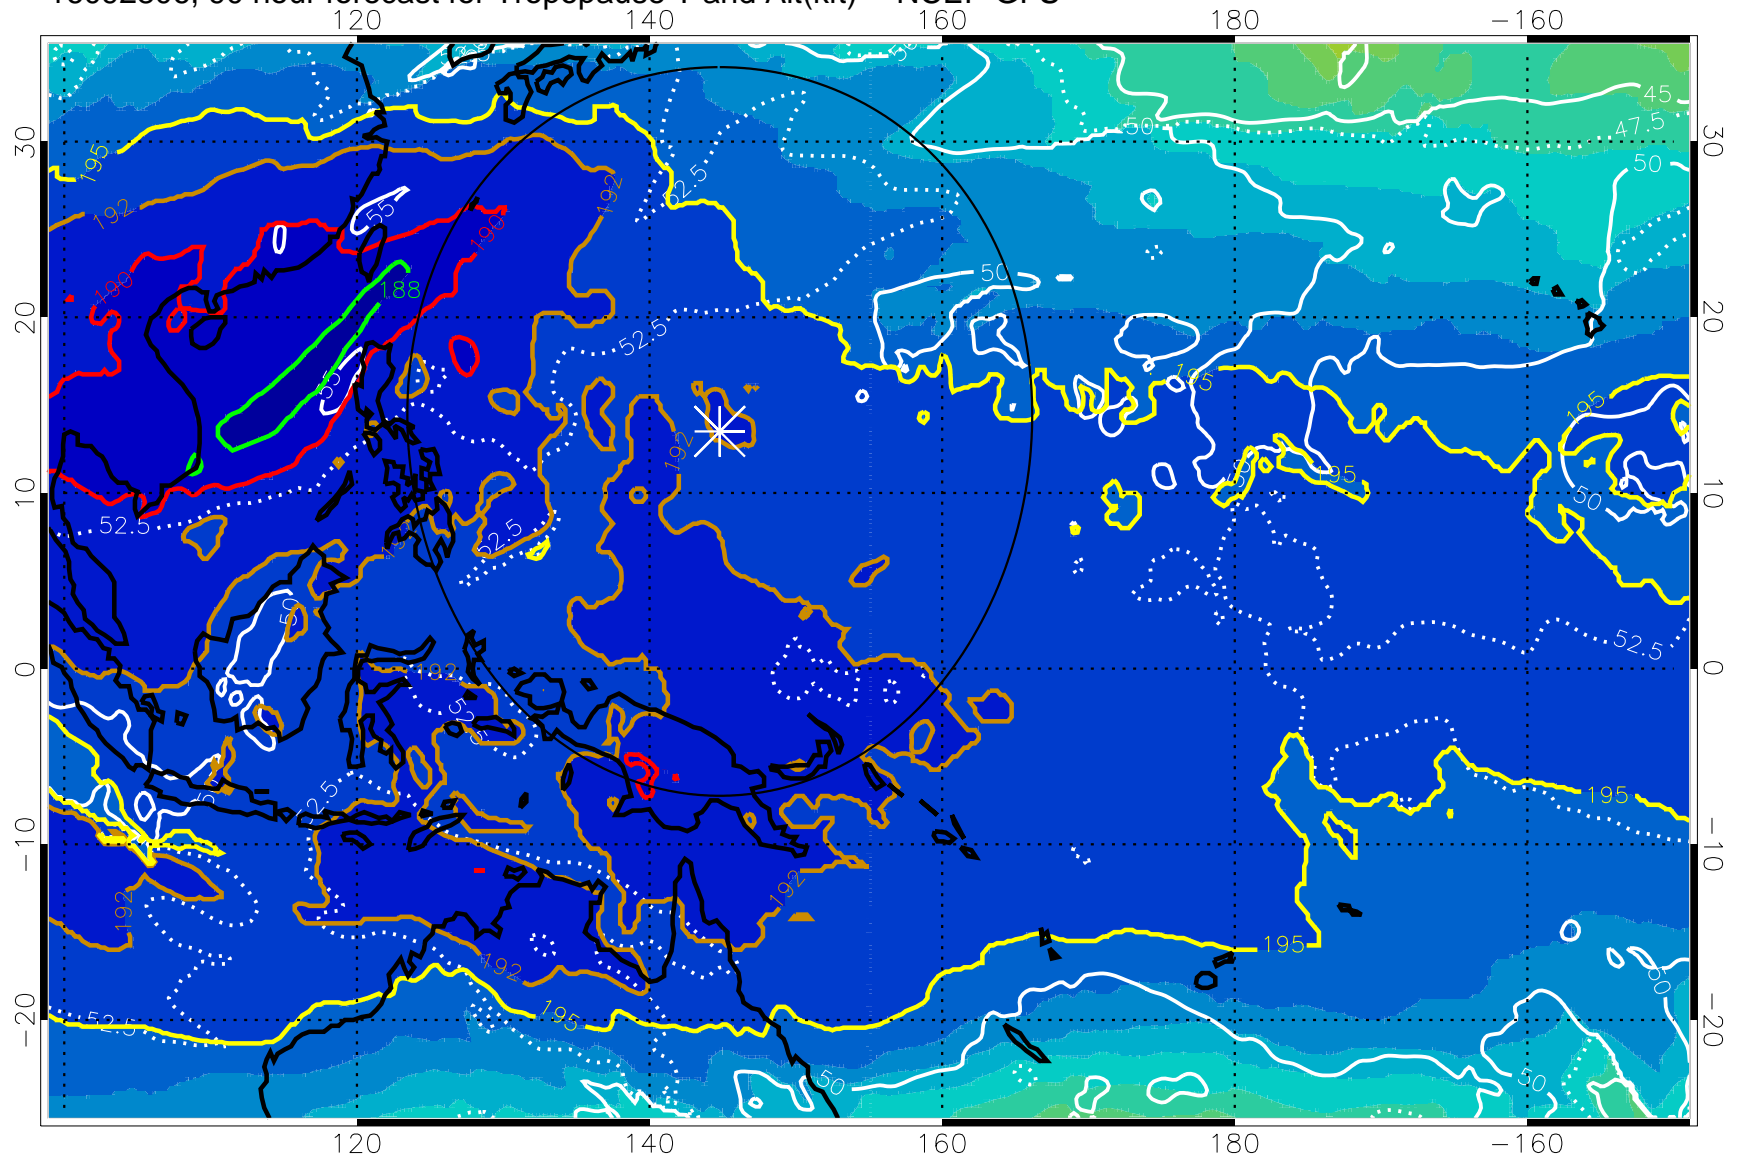

16092806, 90 hour forecast for Tropopause T and Alt(kft) -- NCEP GFS

190 200 210 220 230

Tropopause T, K

Tropopause Altitude in kft (white)

192.5K Isotherm 195K Isotherm
187.5K Isotherm 190K Isotherm

Range ring of 2304 km