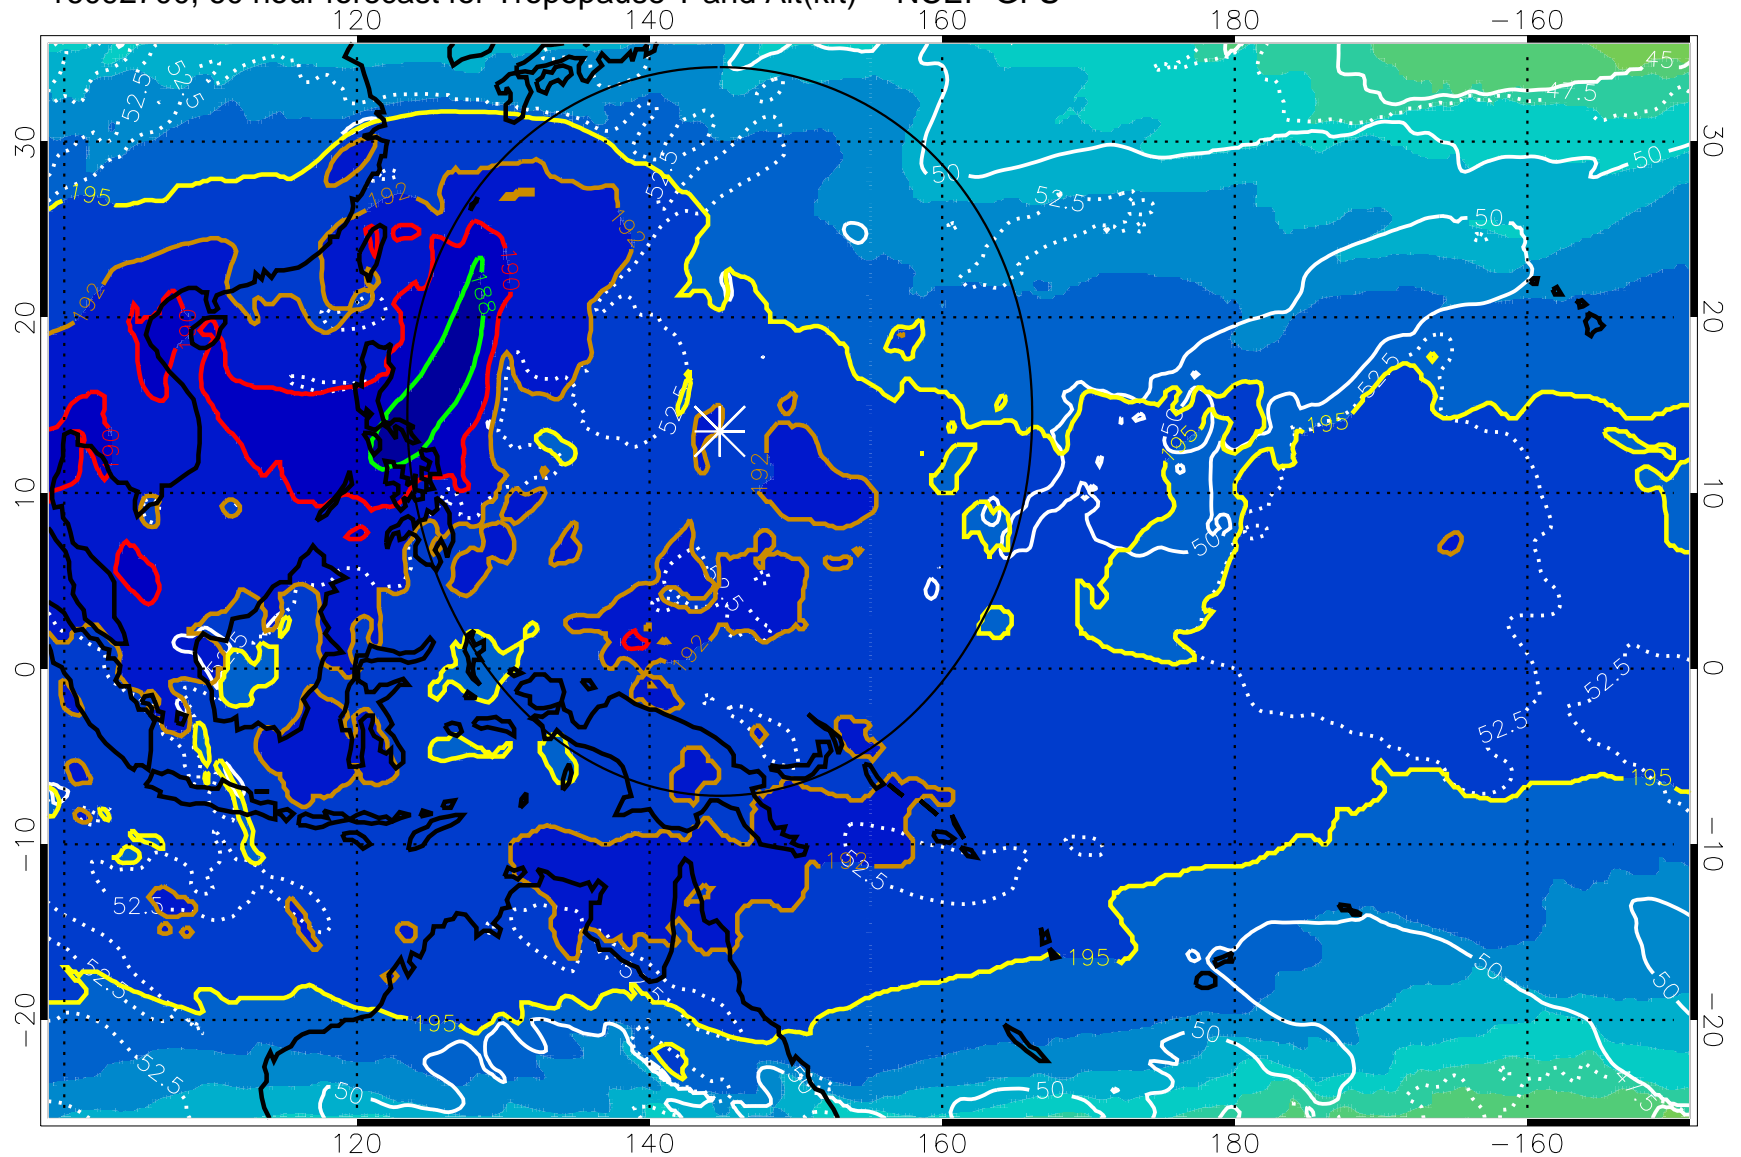

16092700, 60 hour forecast for Tropopause T and Alt(kft) -- NCEP GFS

190 200 210 220 230

Tropopause T, K

Tropopause Altitude in kft (white)

192.5K Isotherm 195K Isotherm

187.5K Isotherm 190K Isotherm

Range ring of 2304 km