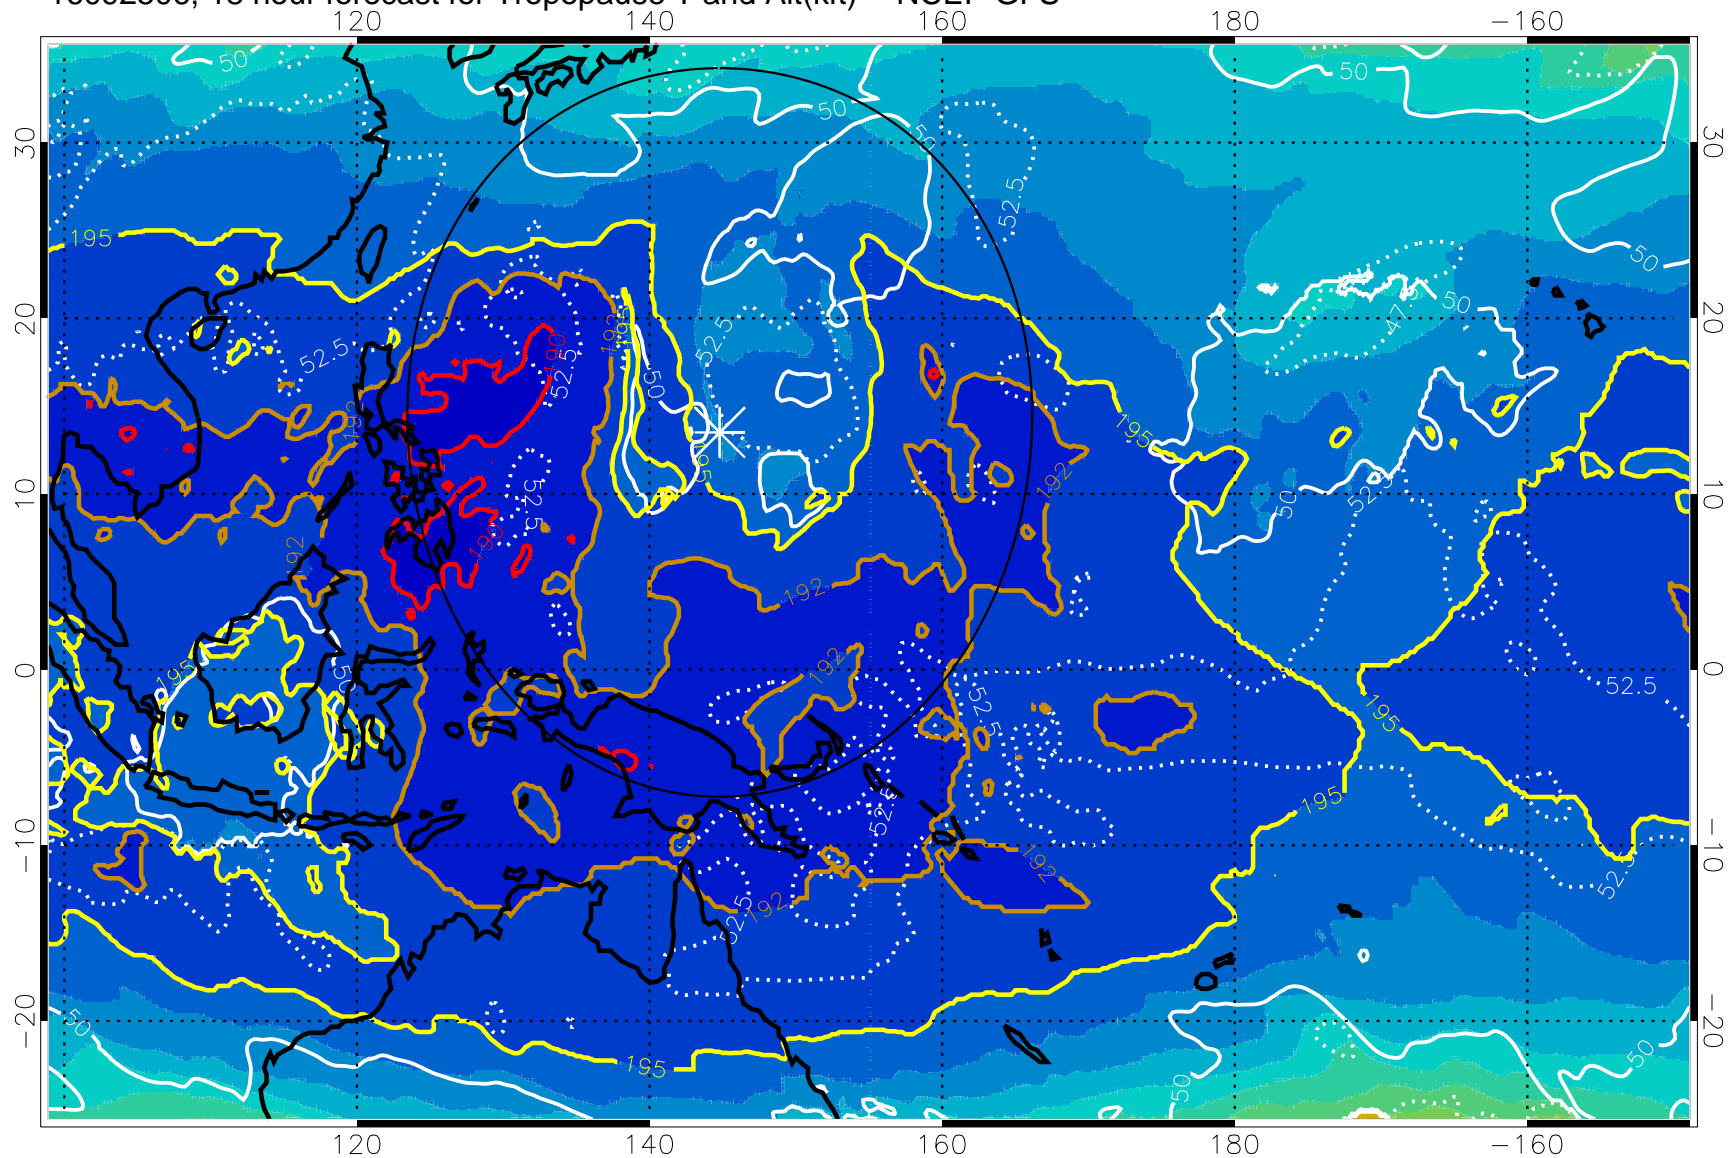

16092506, 18 hour forecast for Tropopause T and Alt(kft) -- NCEP GFS

190 200 210 220 230

Tropopause T, K

Tropopause Altitude in kft (white)

192.5K Isotherm 195K Isotherm

187.5K Isotherm 190K Isotherm

Range ring of 2304 km