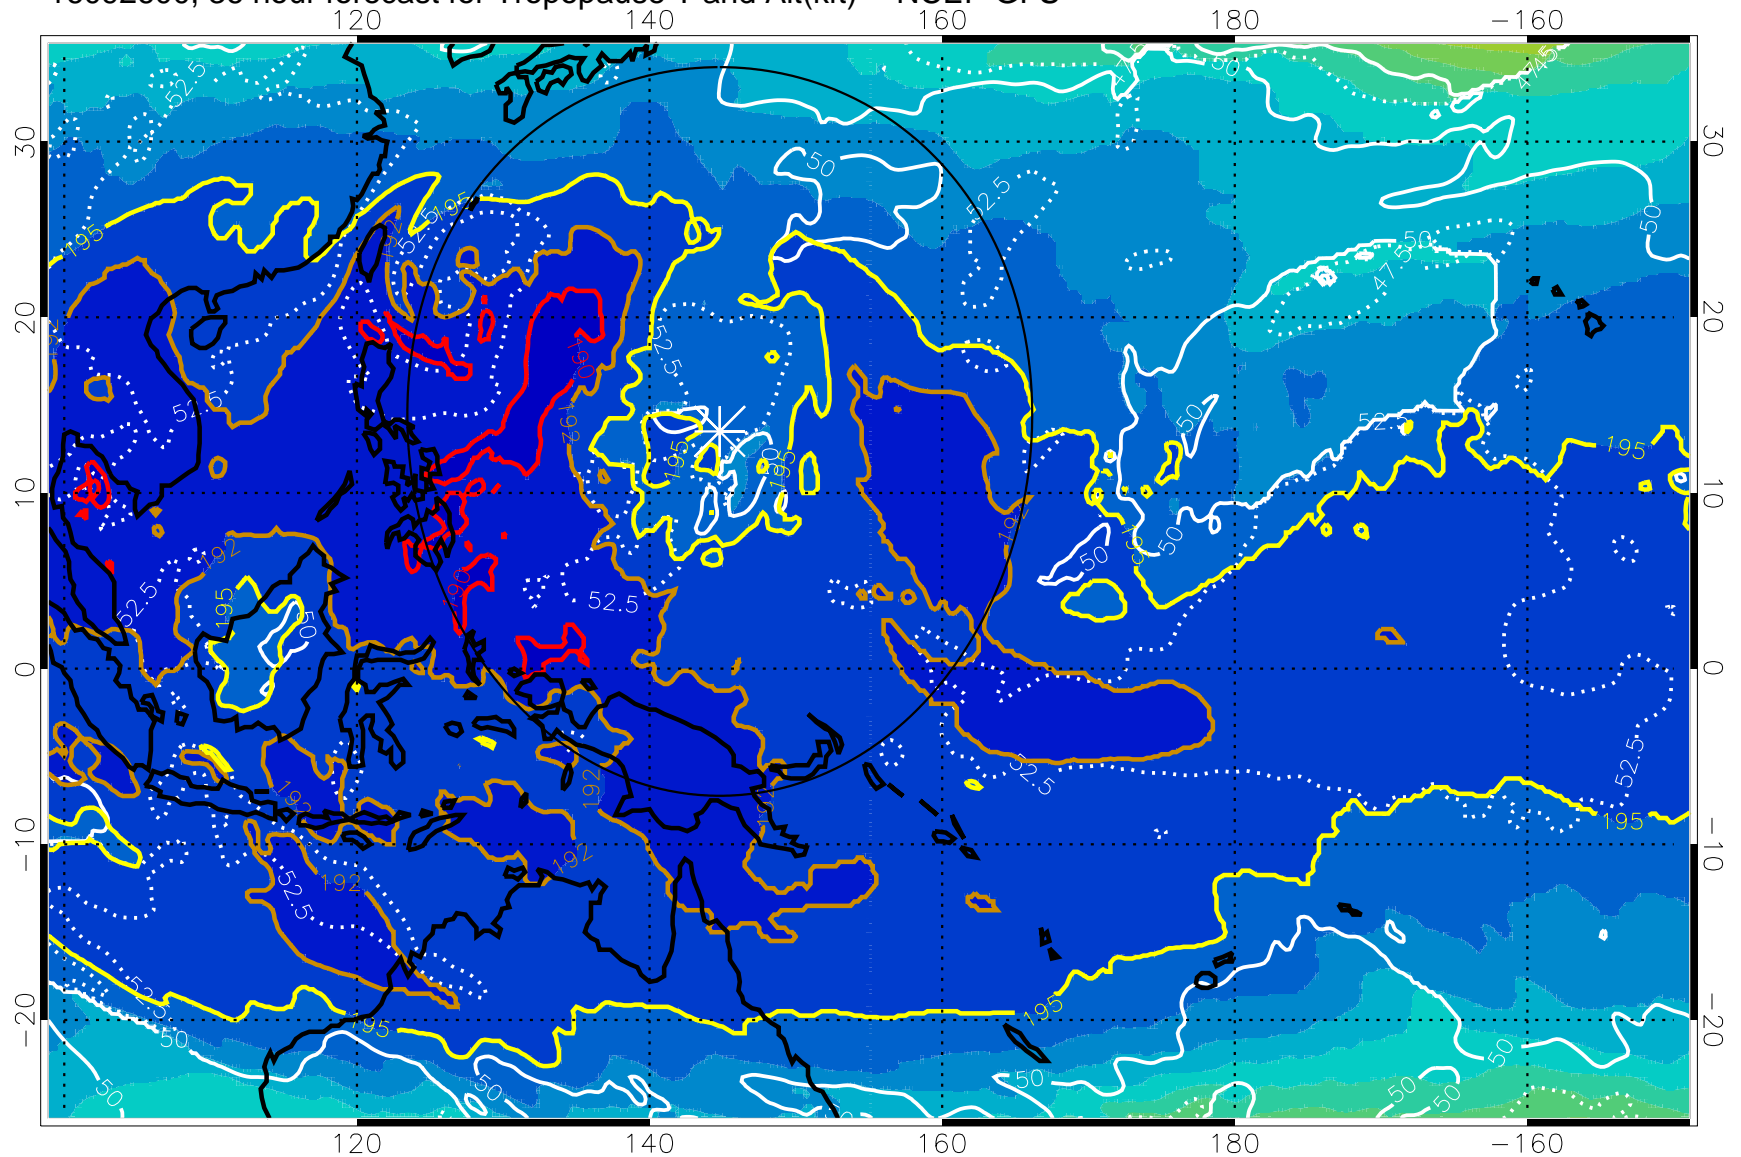

16092600, 36 hour forecast for Tropopause T and Alt(kft) -- NCEP GFS

190 200 210 220 230

Tropopause T, K

Tropopause Altitude in kft (white)

192.5K Isotherm 195K Isotherm

187.5K Isotherm 190K Isotherm

Range ring of 2304 km