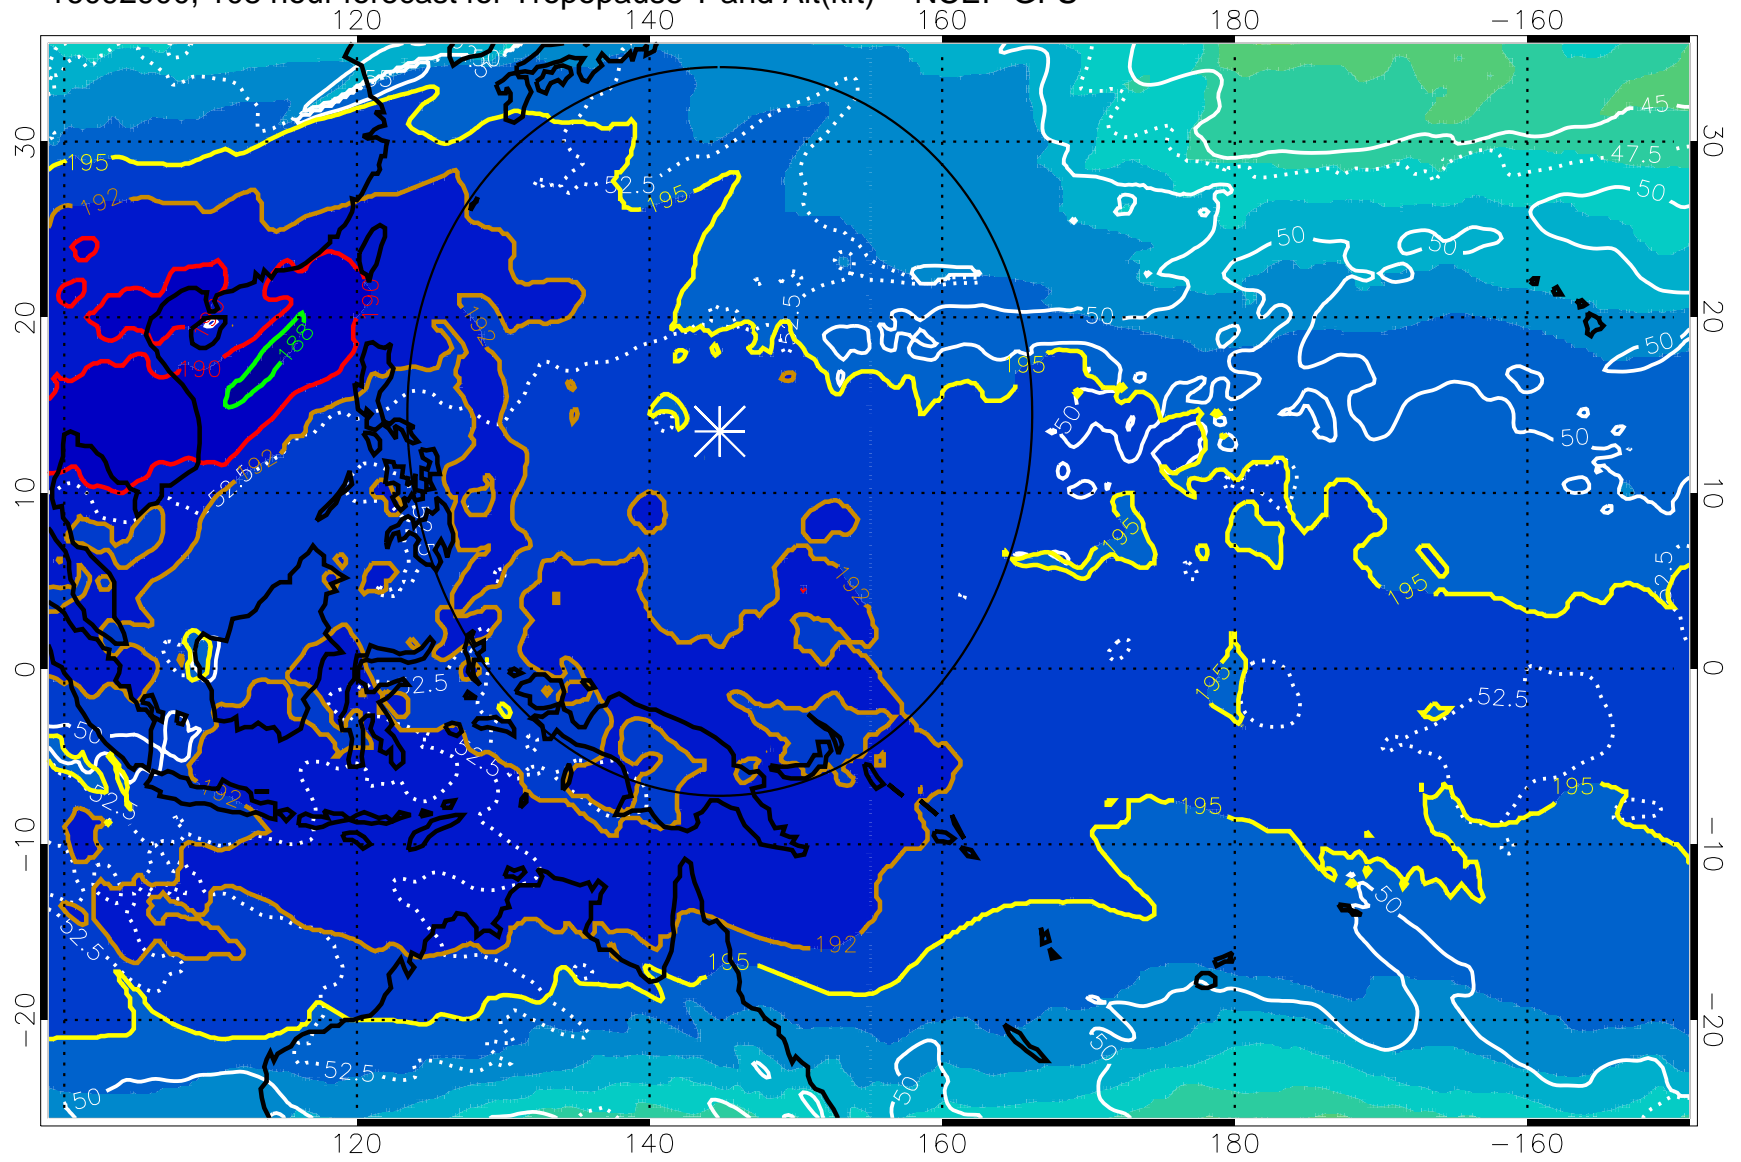

Range ring of 2304 km

16092818, 102 hour forecast for Tropopause T and Alt(kft) -- NCEP GFS

190 200 210 220 230  
Tropopause T, K

Tropopause Altitude in kft (white)

192.5K Isotherm 195K Isotherm  
187.5K Isotherm 190K Isotherm

Range ring of 2304 km

16092900, 108 hour forecast for Tropopause T and Alt(kft) -- NCEP GFS

Tropopause T, K

Tropopause Altitude in kft (white)

192.5K Isotherm 195K Isotherm  
187.5K Isotherm 190K Isotherm