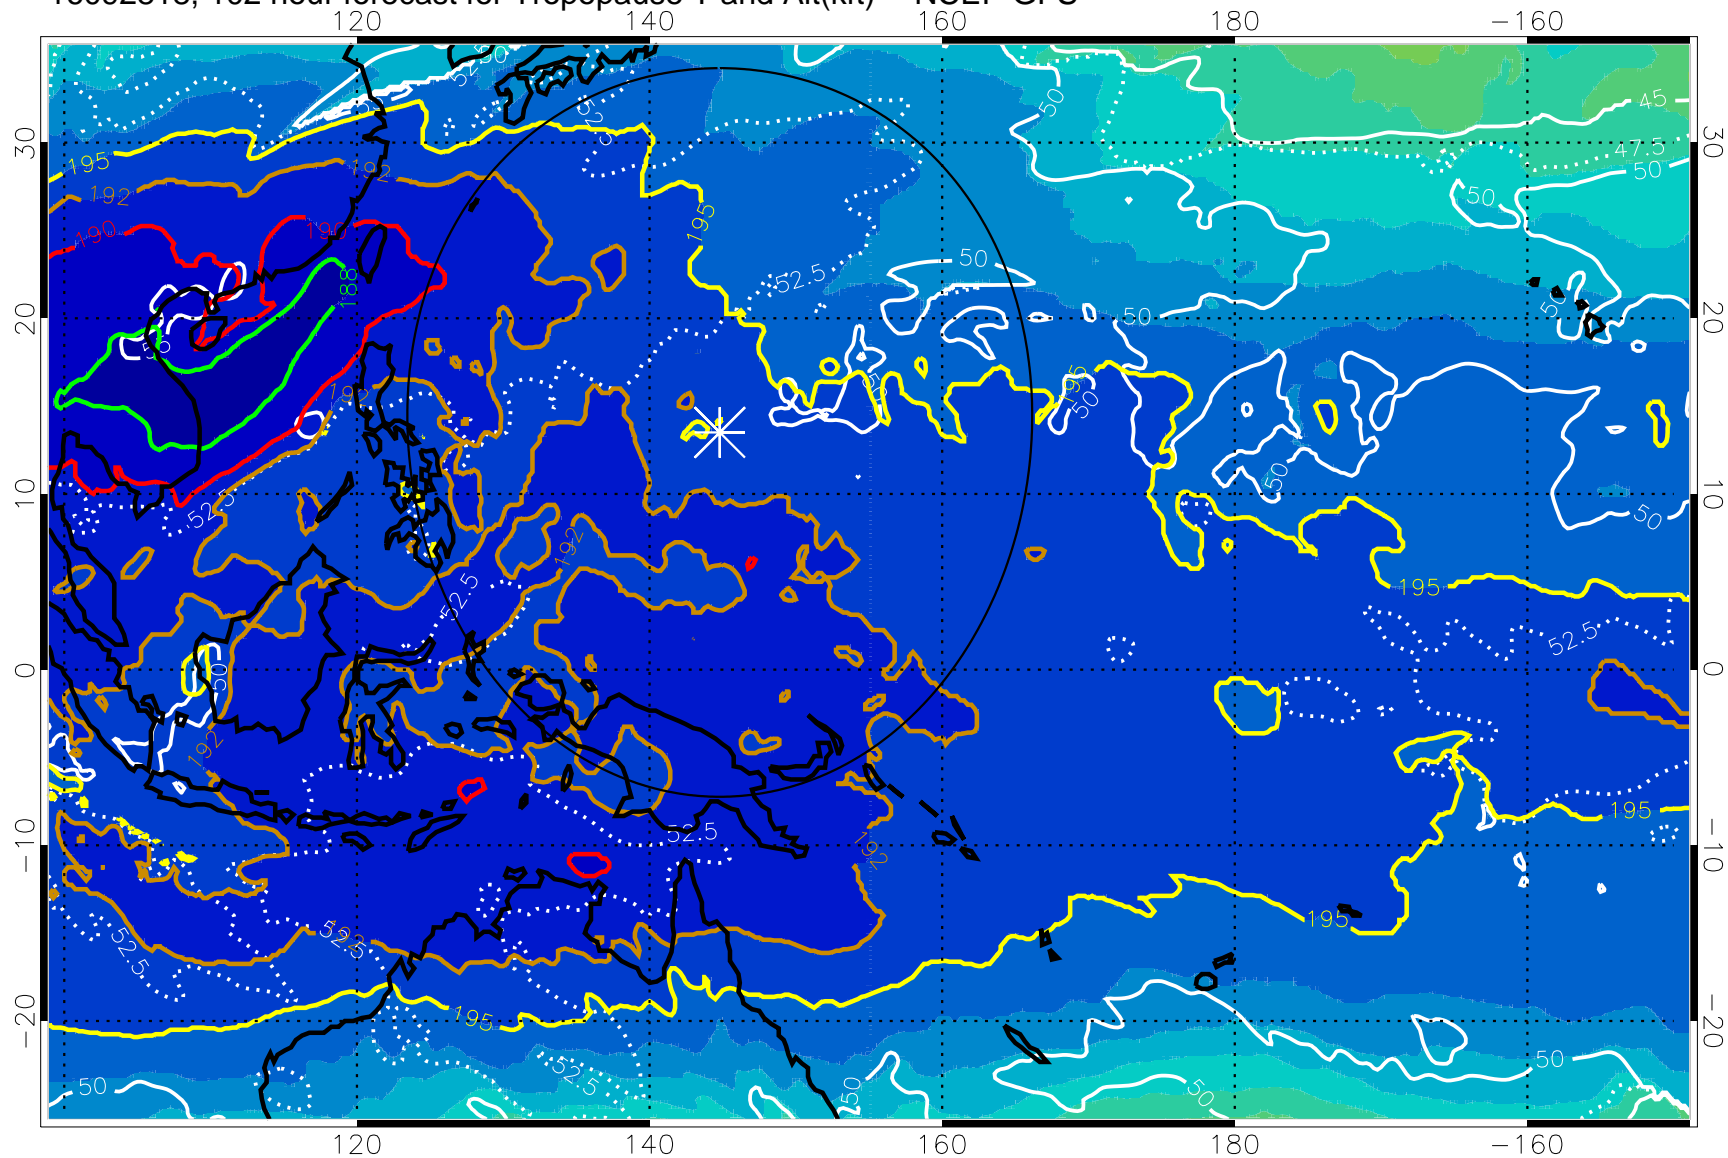

16092818, 102 hour forecast for Tropopause T and Alt(kft) -- NCEP GFS

190 200 210 220 230
Tropopause T, K

Tropopause Altitude in kft (white)

192.5K Isotherm 195K Isotherm
187.5K Isotherm 190K Isotherm

Range ring of 2304 km