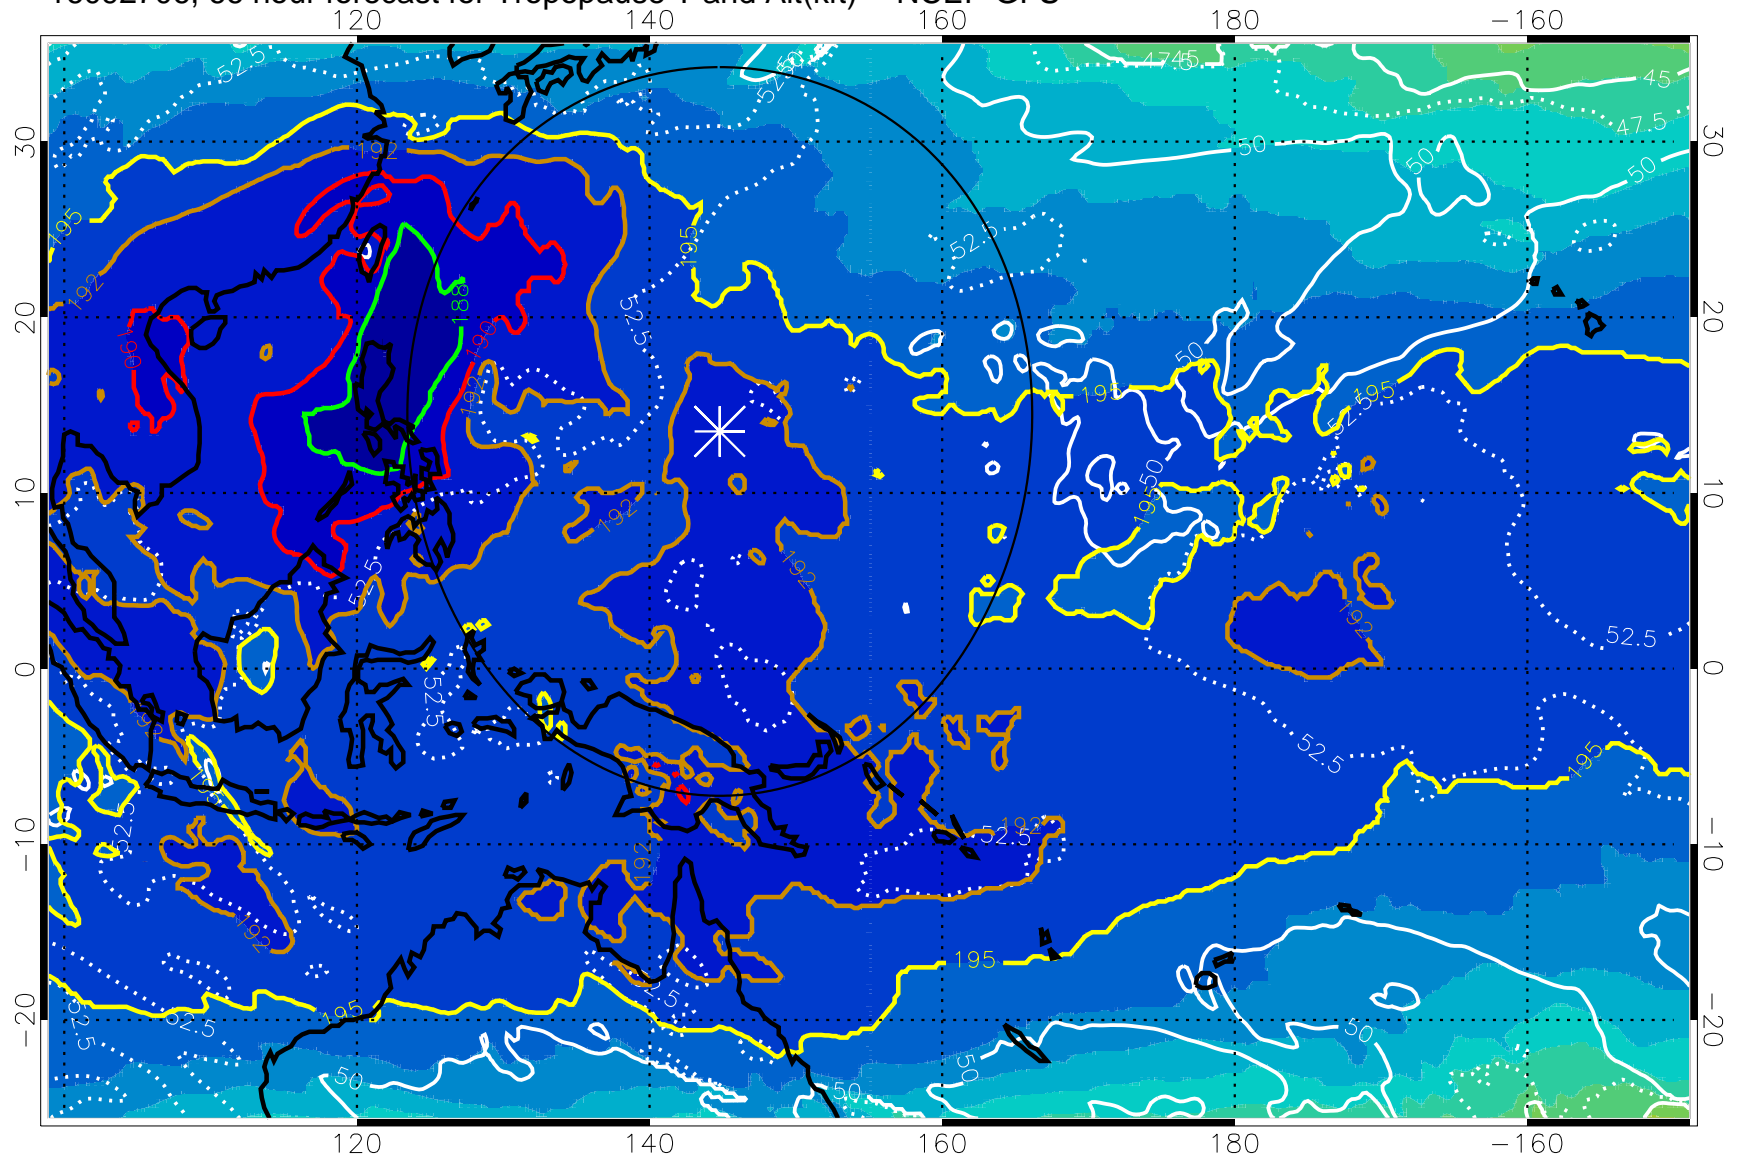

16092706, 66 hour forecast for Tropopause T and Alt(kft) -- NCEP GFS

190 200 210 220 230

Tropopause T, K

Tropopause Altitude in kft (white)

192.5K Isotherm 195K Isotherm

187.5K Isotherm 190K Isotherm

Range ring of 2304 km