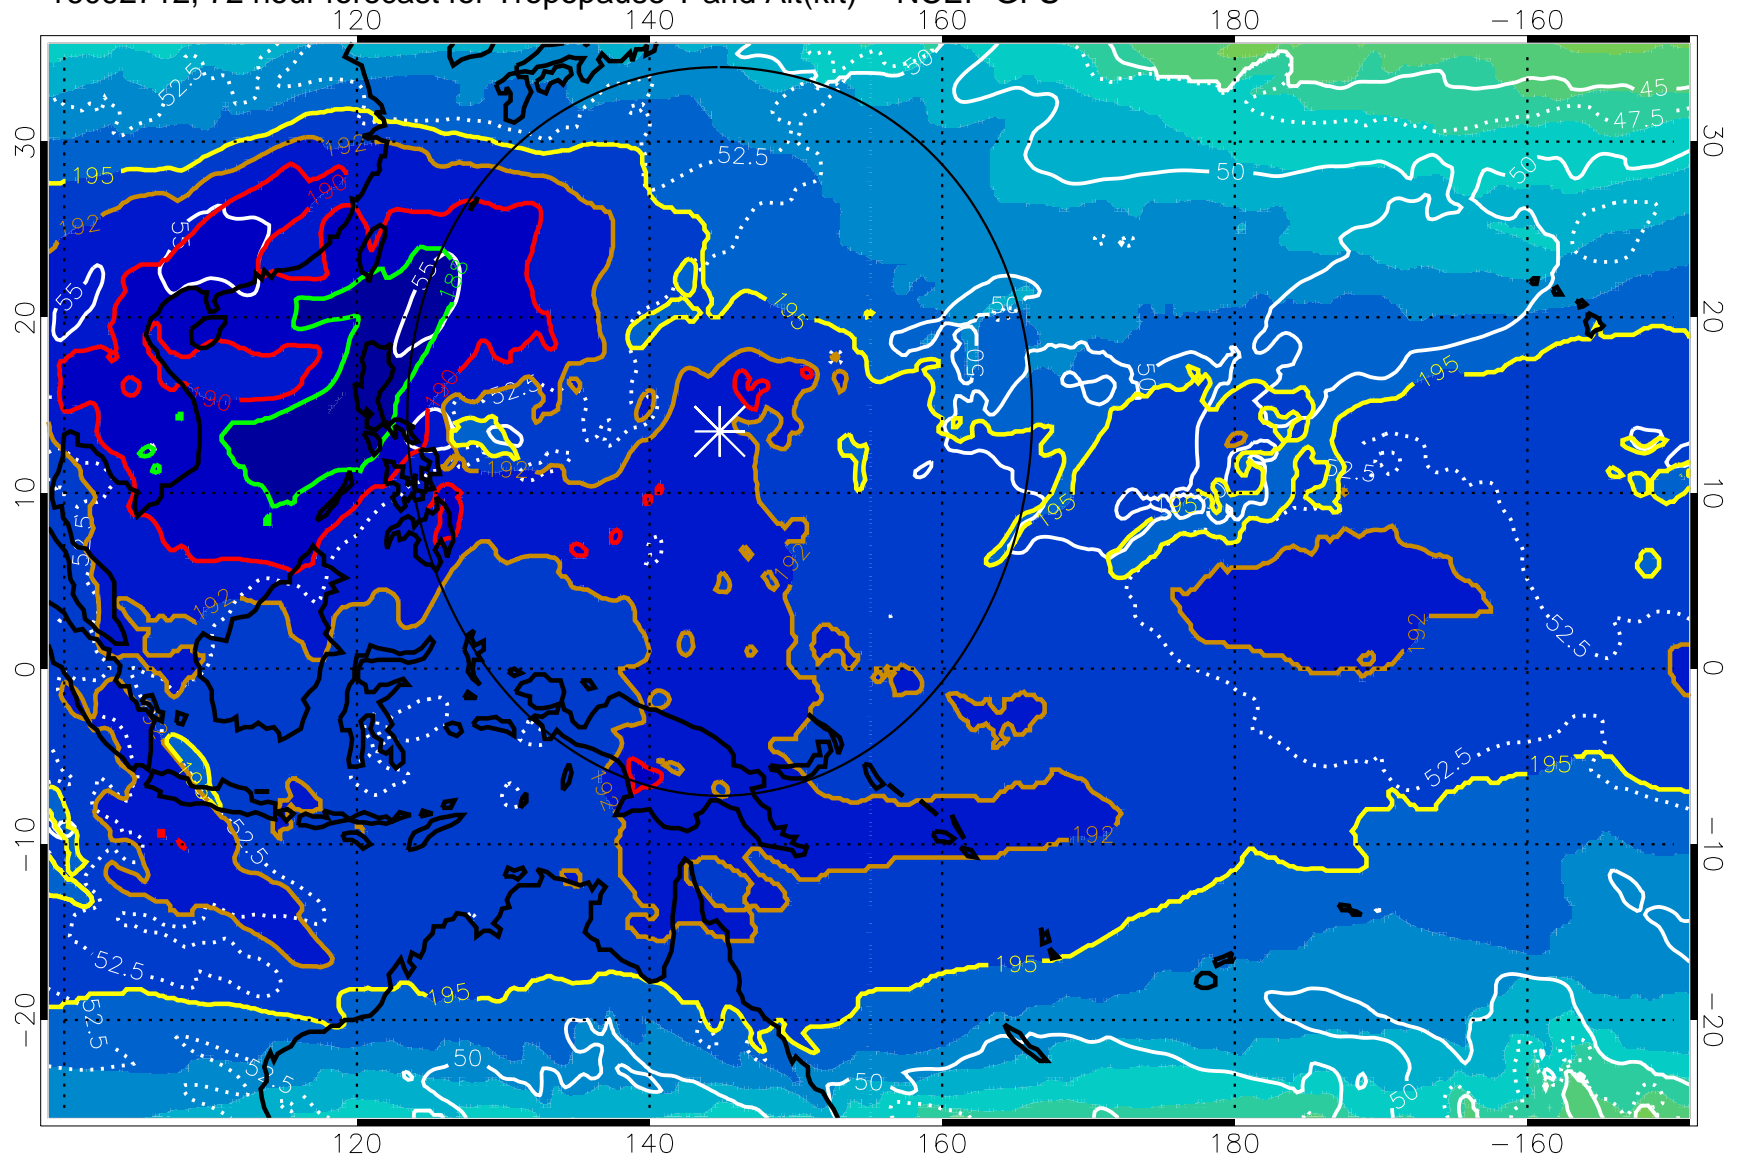

16092712, 72 hour forecast for Tropopause T and Alt(kft) -- NCEP GFS

190 200 210 220 230
Tropopause T, K

Tropopause Altitude in kft (white)

192.5K Isotherm 195K Isotherm
187.5K Isotherm 190K Isotherm

Range ring of 2304 km