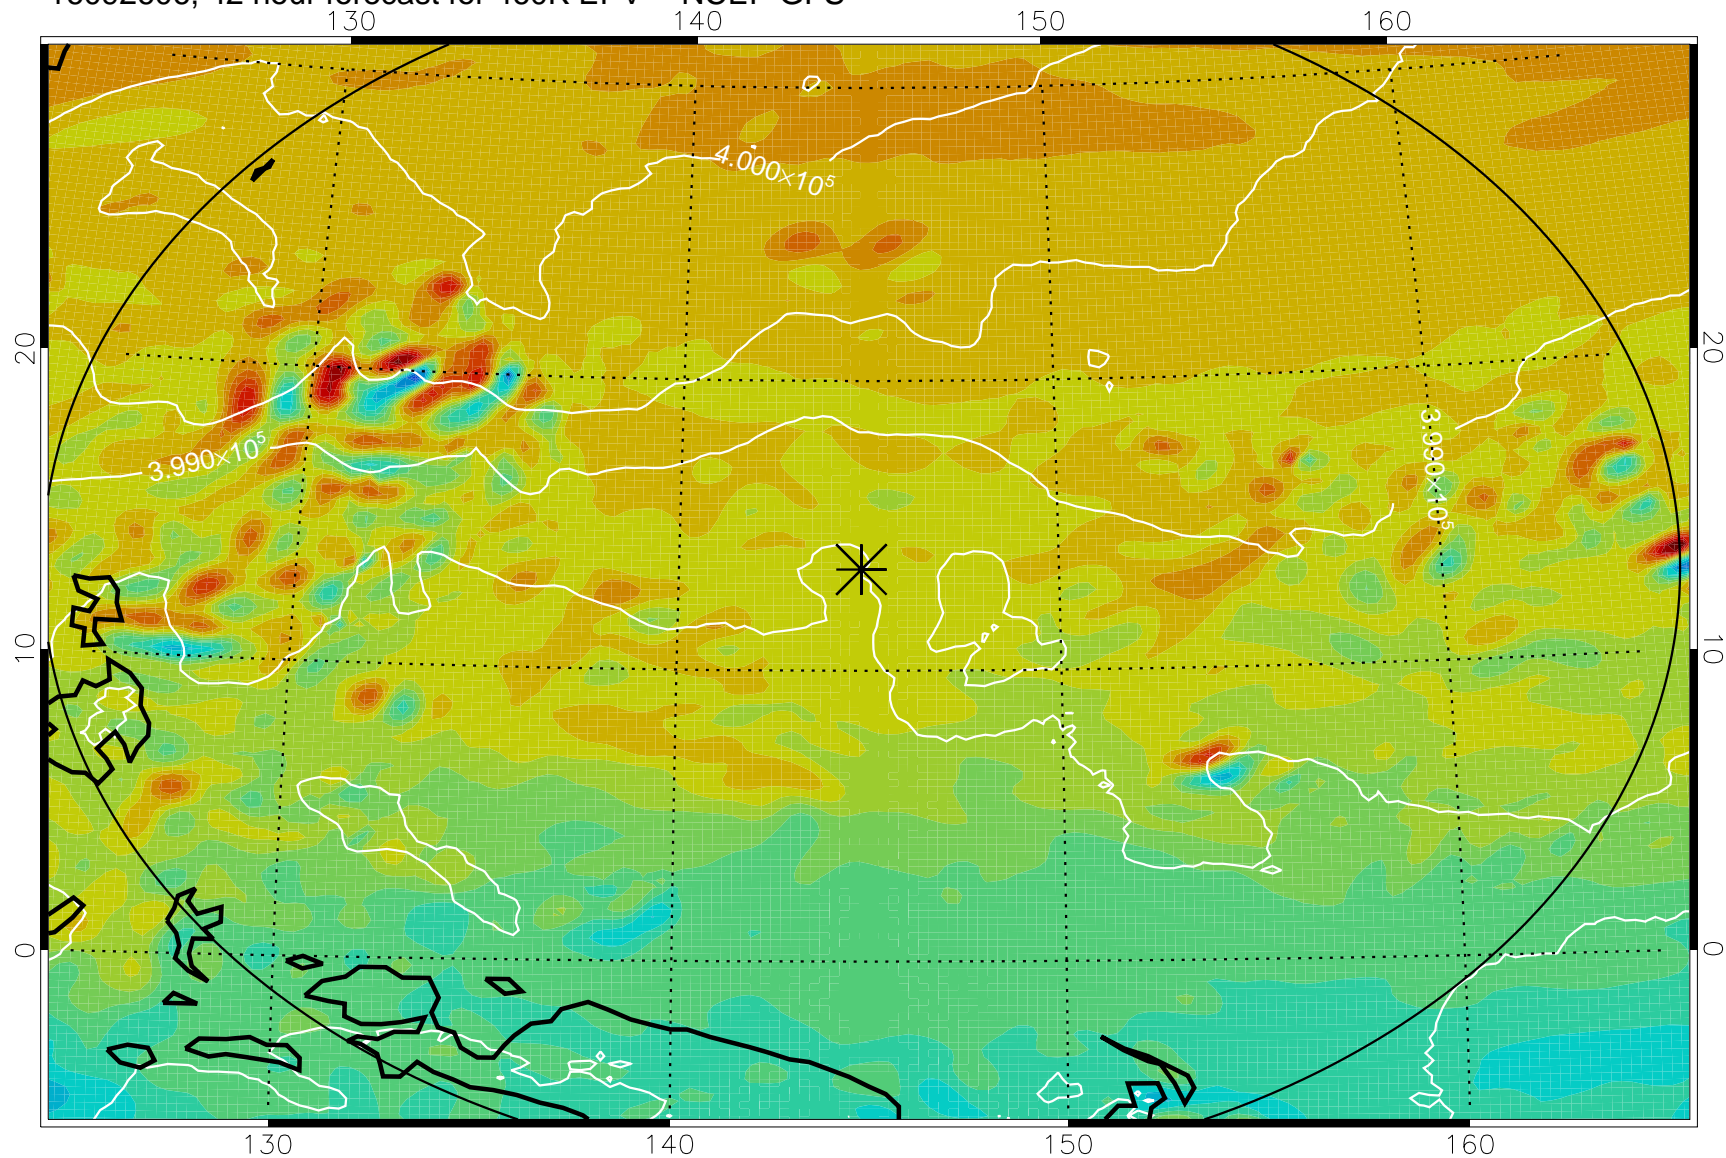

16092506, 18 hour forecast for 460K EPV -- NCEP GFS

460K Montgomery Streamfunction, white

Range ring of 2304 km

16092512, 24 hour forecast for 460K EPV -- NCEP GFS

460K Montgomery Streamfunction, white

Range ring of 2304 km

16092518, 30 hour forecast for 460K EPV -- NCEP GFS

460K Montgomery Streamfunction, white

Range ring of 2304 km

16092600, 36 hour forecast for 460K EPV -- NCEP GFS

460K Montgomery Streamfunction, white

Range ring of 2304 km

16092606, 42 hour forecast for 460K EPV -- NCEP GFS

460K Montgomery Streamfunction, white

Range ring of 2304 km

16092612, 48 hour forecast for 460K EPV -- NCEP GFS

460K Montgomery Streamfunction, white

Range ring of 2304 km

16092618, 54 hour forecast for 460K EPV -- NCEP GFS

460K Montgomery Streamfunction, white

Range ring of 2304 km

16092700, 60 hour forecast for 460K EPV -- NCEP GFS

460K Montgomery Streamfunction, white

Range ring of 2304 km