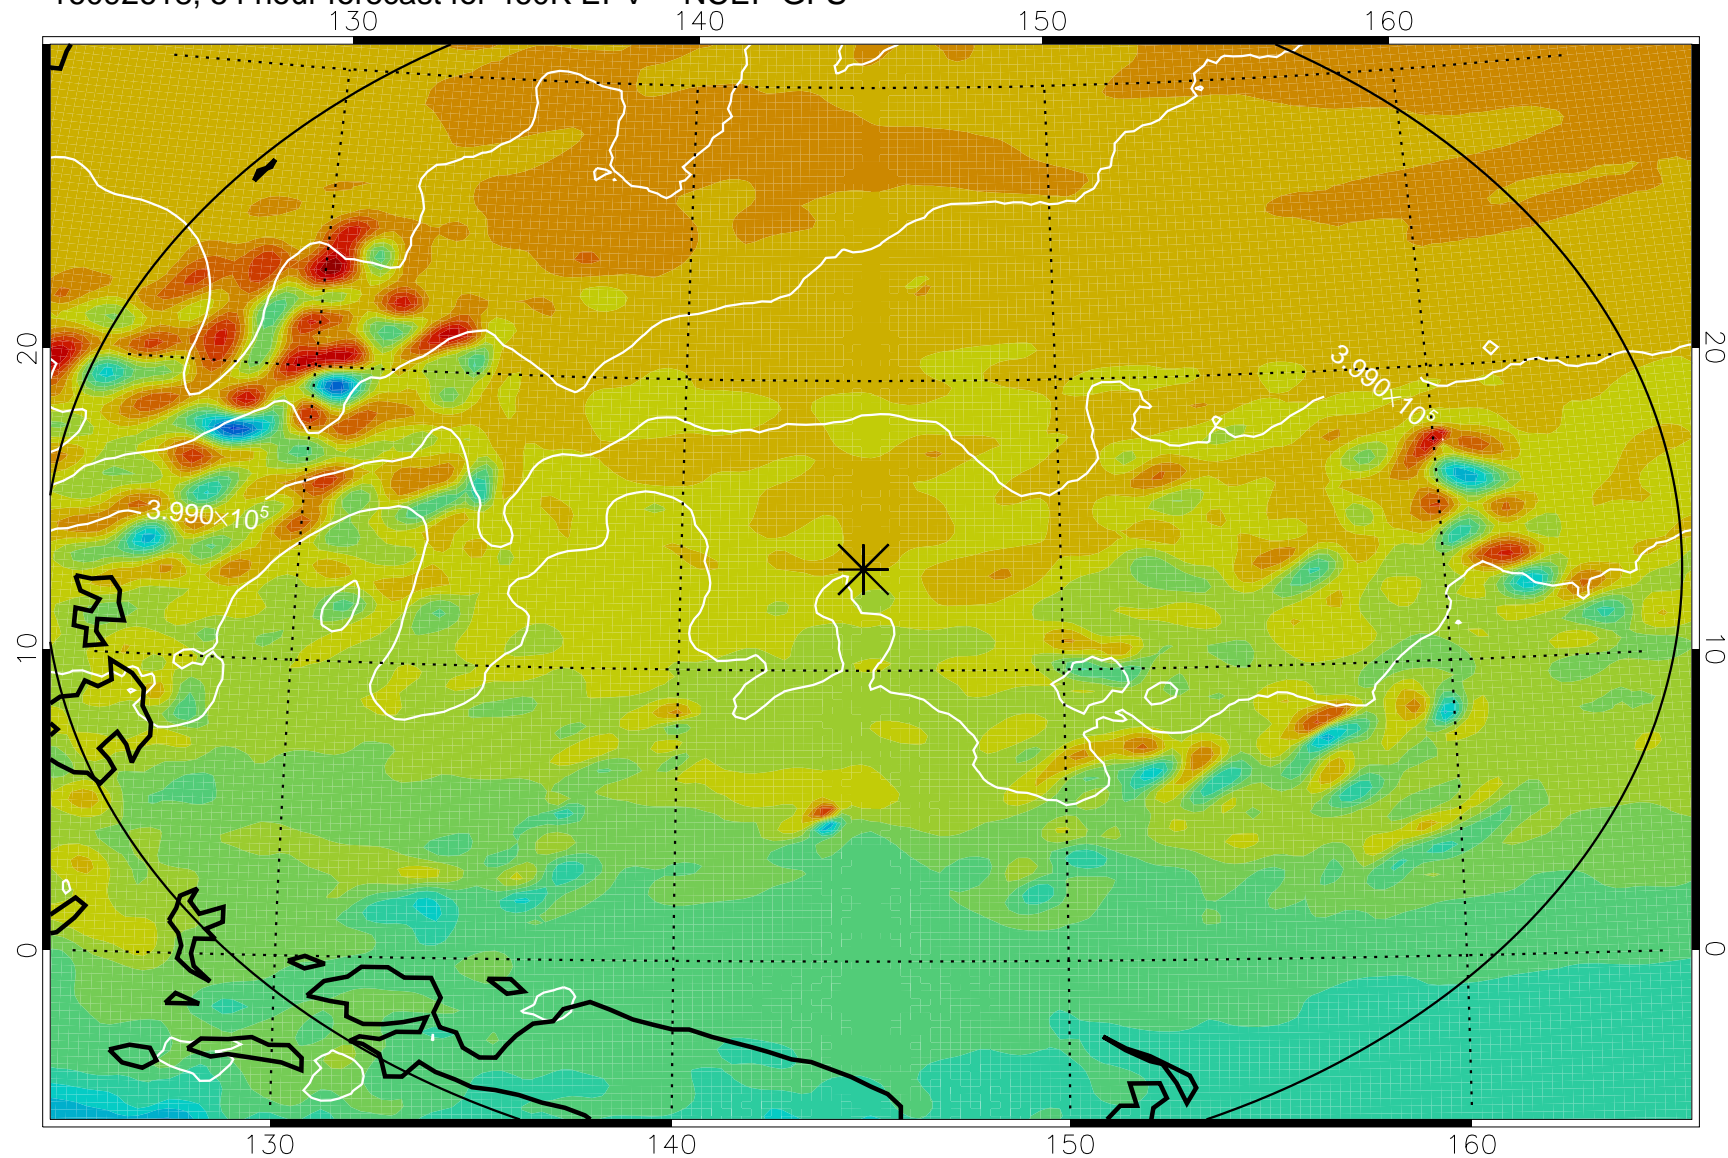

16092518, 30 hour forecast for 460K EPV -- NCEP GFS

460K Montgomery Streamfunction, white

Range ring of 2304 km

16092600, 36 hour forecast for 460K EPV -- NCEP GFS

460K Montgomery Streamfunction, white

Range ring of 2304 km

16092606, 42 hour forecast for 460K EPV -- NCEP GFS

460K Montgomery Streamfunction, white

Range ring of 2304 km

16092612, 48 hour forecast for 460K EPV -- NCEP GFS

460K Montgomery Streamfunction, white

Range ring of 2304 km

16092618, 54 hour forecast for 460K EPV -- NCEP GFS

460K Montgomery Streamfunction, white

Range ring of 2304 km

16092700, 60 hour forecast for 460K EPV -- NCEP GFS

460K Montgomery Streamfunction, white

Range ring of 2304 km

16092706, 66 hour forecast for 460K EPV -- NCEP GFS

460K Montgomery Streamfunction, white

Range ring of 2304 km

16092712, 72 hour forecast for 460K EPV -- NCEP GFS

460K Montgomery Streamfunction, white

Range ring of 2304 km