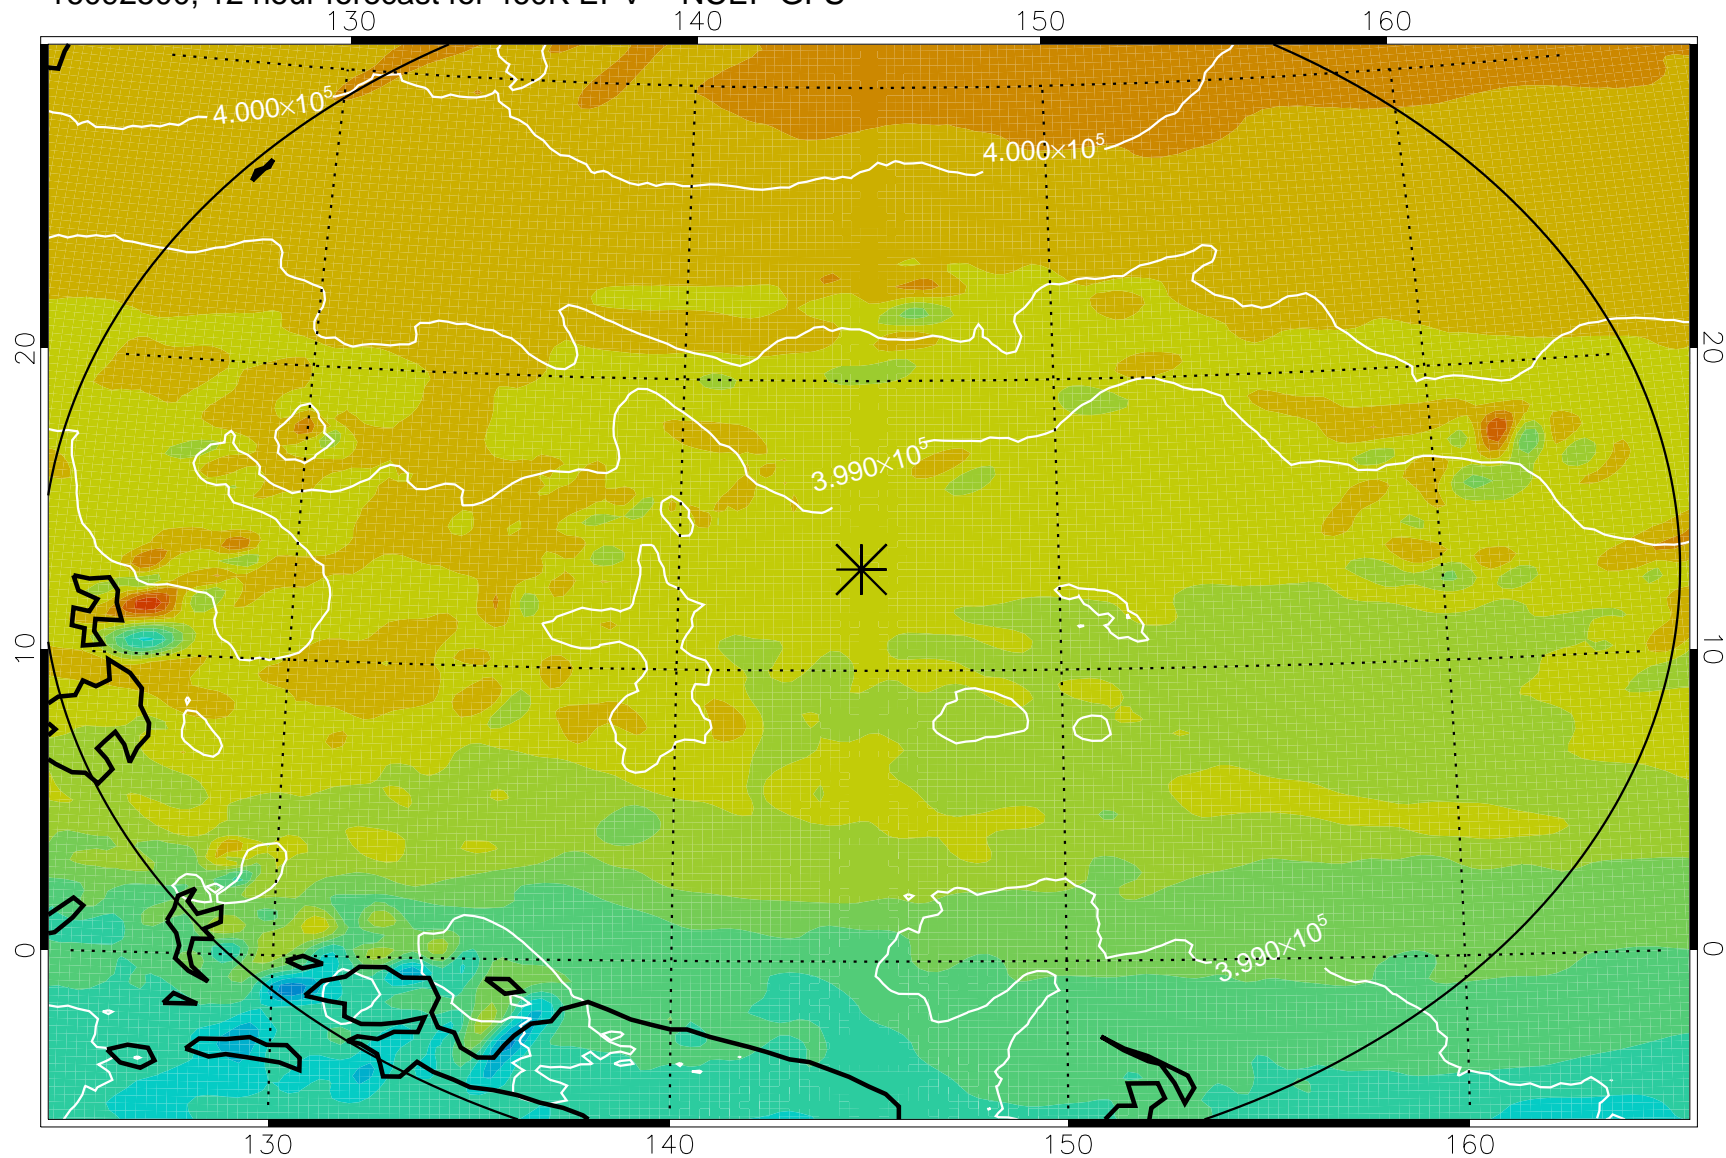

16092418, 6 hour forecast for 460K EPV -- NCEP GFS

460K Montgomery Streamfunction, white

Range ring of 2304 km

16092500, 12 hour forecast for 460K EPV -- NCEP GFS

460K Montgomery Streamfunction, white

Range ring of 2304 km

16092506, 18 hour forecast for 460K EPV -- NCEP GFS

460K Montgomery Streamfunction, white

Range ring of 2304 km

16092512, 24 hour forecast for 460K EPV -- NCEP GFS

460K Montgomery Streamfunction, white

Range ring of 2304 km

16092518, 30 hour forecast for 460K EPV -- NCEP GFS

460K Montgomery Streamfunction, white

Range ring of 2304 km

16092600, 36 hour forecast for 460K EPV -- NCEP GFS

460K Montgomery Streamfunction, white

Range ring of 2304 km

16092606, 42 hour forecast for 460K EPV -- NCEP GFS

460K Montgomery Streamfunction, white

Range ring of 2304 km

16092612, 48 hour forecast for 460K EPV -- NCEP GFS

460K Montgomery Streamfunction, white

Range ring of 2304 km