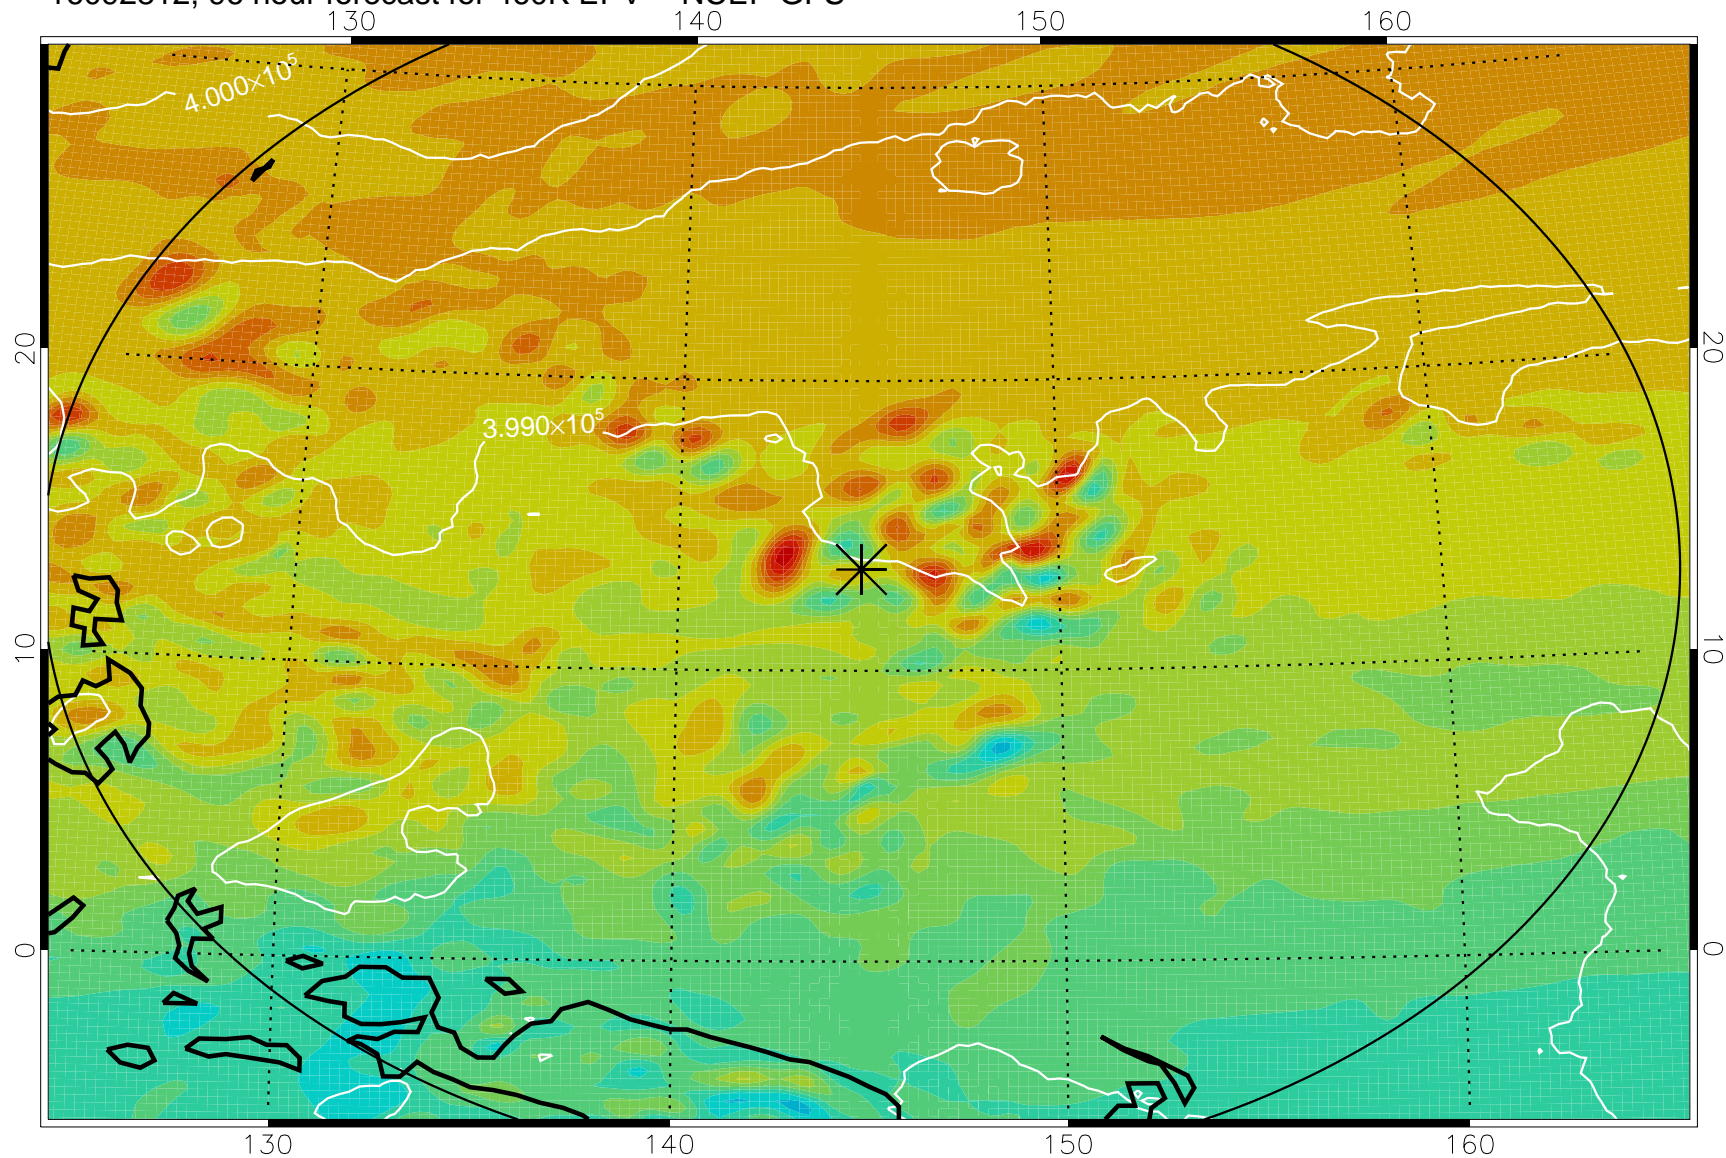

16092706, 66 hour forecast for 460K EPV -- NCEP GFS

460K Montgomery Streamfunction, white

Range ring of 2304 km

16092712, 72 hour forecast for 460K EPV -- NCEP GFS

460K Montgomery Streamfunction, white

Range ring of 2304 km

16092718, 78 hour forecast for 460K EPV -- NCEP GFS

460K Montgomery Streamfunction, white

Range ring of 2304 km

16092800, 84 hour forecast for 460K EPV -- NCEP GFS

460K Montgomery Streamfunction, white

Range ring of 2304 km

16092806, 90 hour forecast for 460K EPV -- NCEP GFS

460K Montgomery Streamfunction, white

Range ring of 2304 km

16092812, 96 hour forecast for 460K EPV -- NCEP GFS

460K Montgomery Streamfunction, white

Range ring of 2304 km

16092818, 102 hour forecast for 460K EPV -- NCEP GFS

460K Montgomery Streamfunction, white

Range ring of 2304 km

16092900, 108 hour forecast for 460K EPV -- NCEP GFS

460K Montgomery Streamfunction, white

Range ring of 2304 km