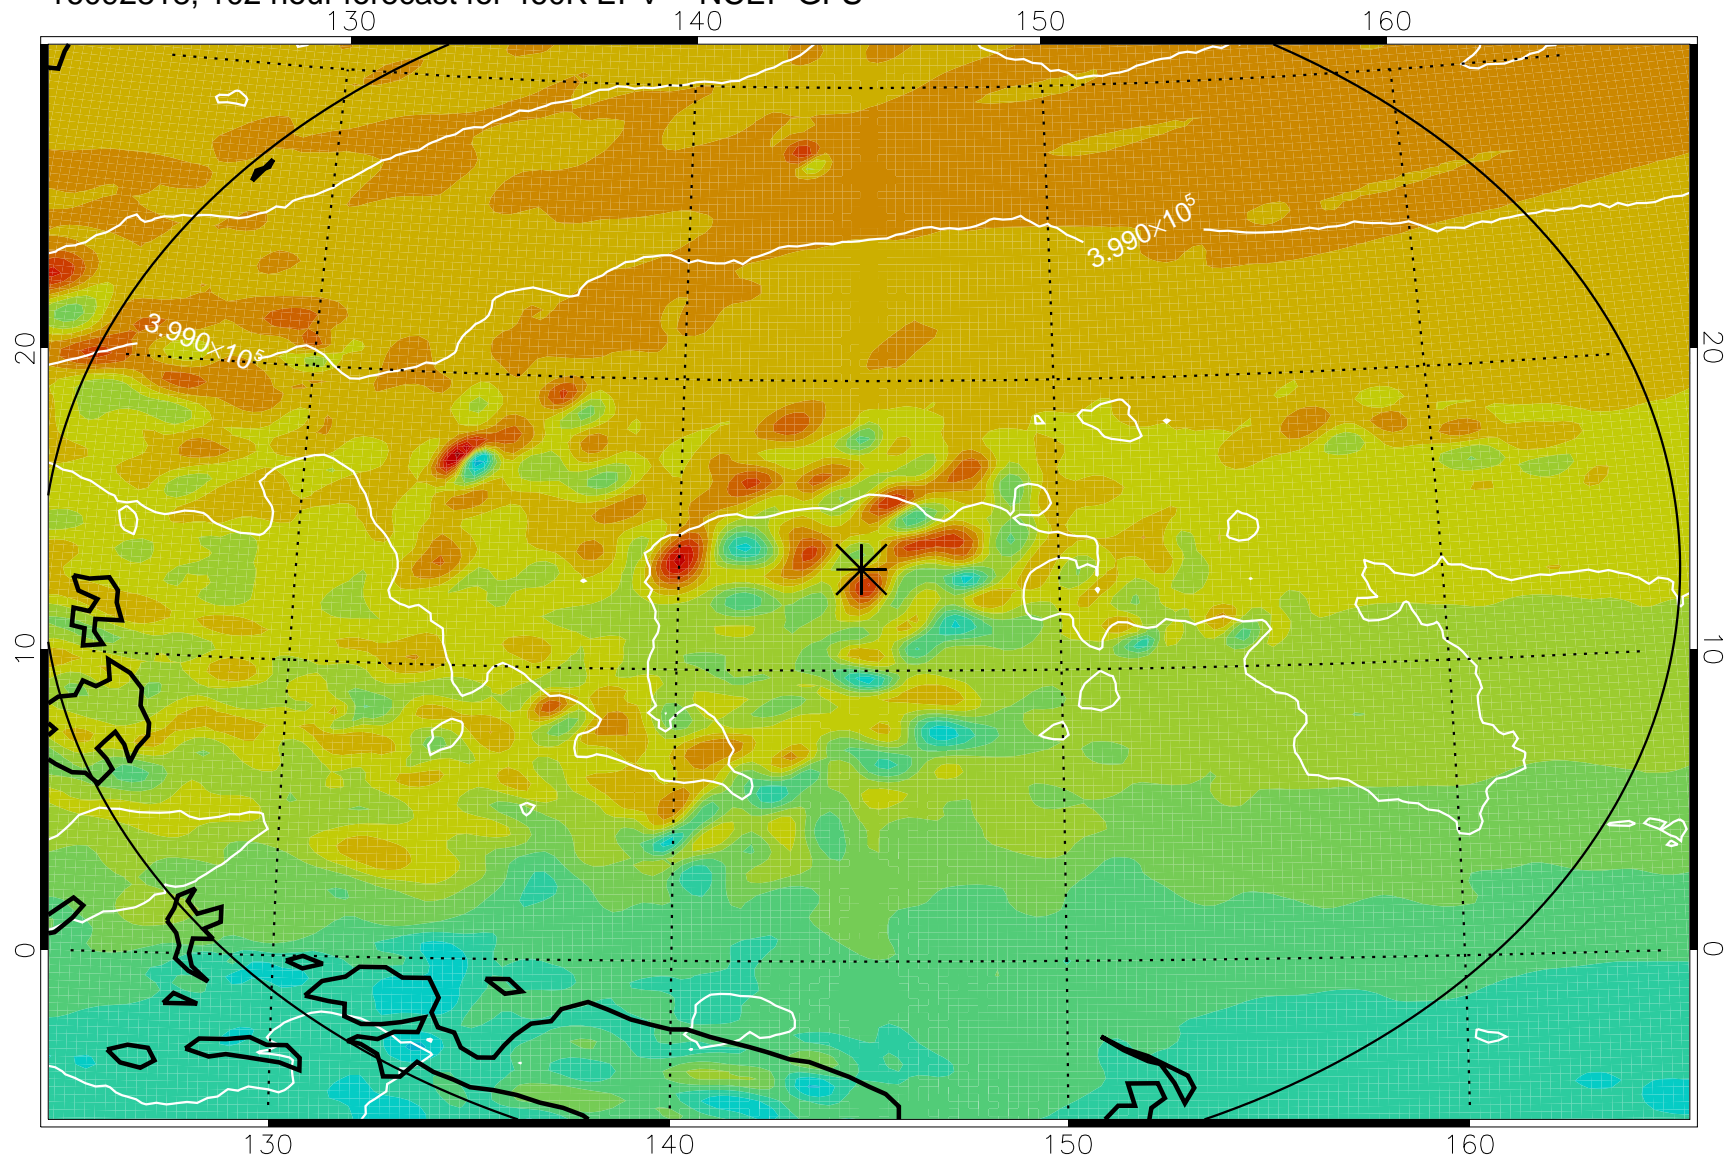

16092718, 78 hour forecast for 460K EPV -- NCEP GFS

460K Montgomery Streamfunction, white

Range ring of 2304 km

16092800, 84 hour forecast for 460K EPV -- NCEP GFS

460K Montgomery Streamfunction, white

Range ring of 2304 km

16092806, 90 hour forecast for 460K EPV -- NCEP GFS

460K Montgomery Streamfunction, white

Range ring of 2304 km

16092812, 96 hour forecast for 460K EPV -- NCEP GFS

460K Montgomery Streamfunction, white

Range ring of 2304 km

16092818, 102 hour forecast for 460K EPV -- NCEP GFS

460K Montgomery Streamfunction, white

Range ring of 2304 km

16092900, 108 hour forecast for 460K EPV -- NCEP GFS

460K Montgomery Streamfunction, white

Range ring of 2304 km

16092906, 114 hour forecast for 460K EPV -- NCEP GFS

460K Montgomery Streamfunction, white

Range ring of 2304 km

16092912, 120 hour forecast for 460K EPV -- NCEP GFS

460K Montgomery Streamfunction, white

Range ring of 2304 km