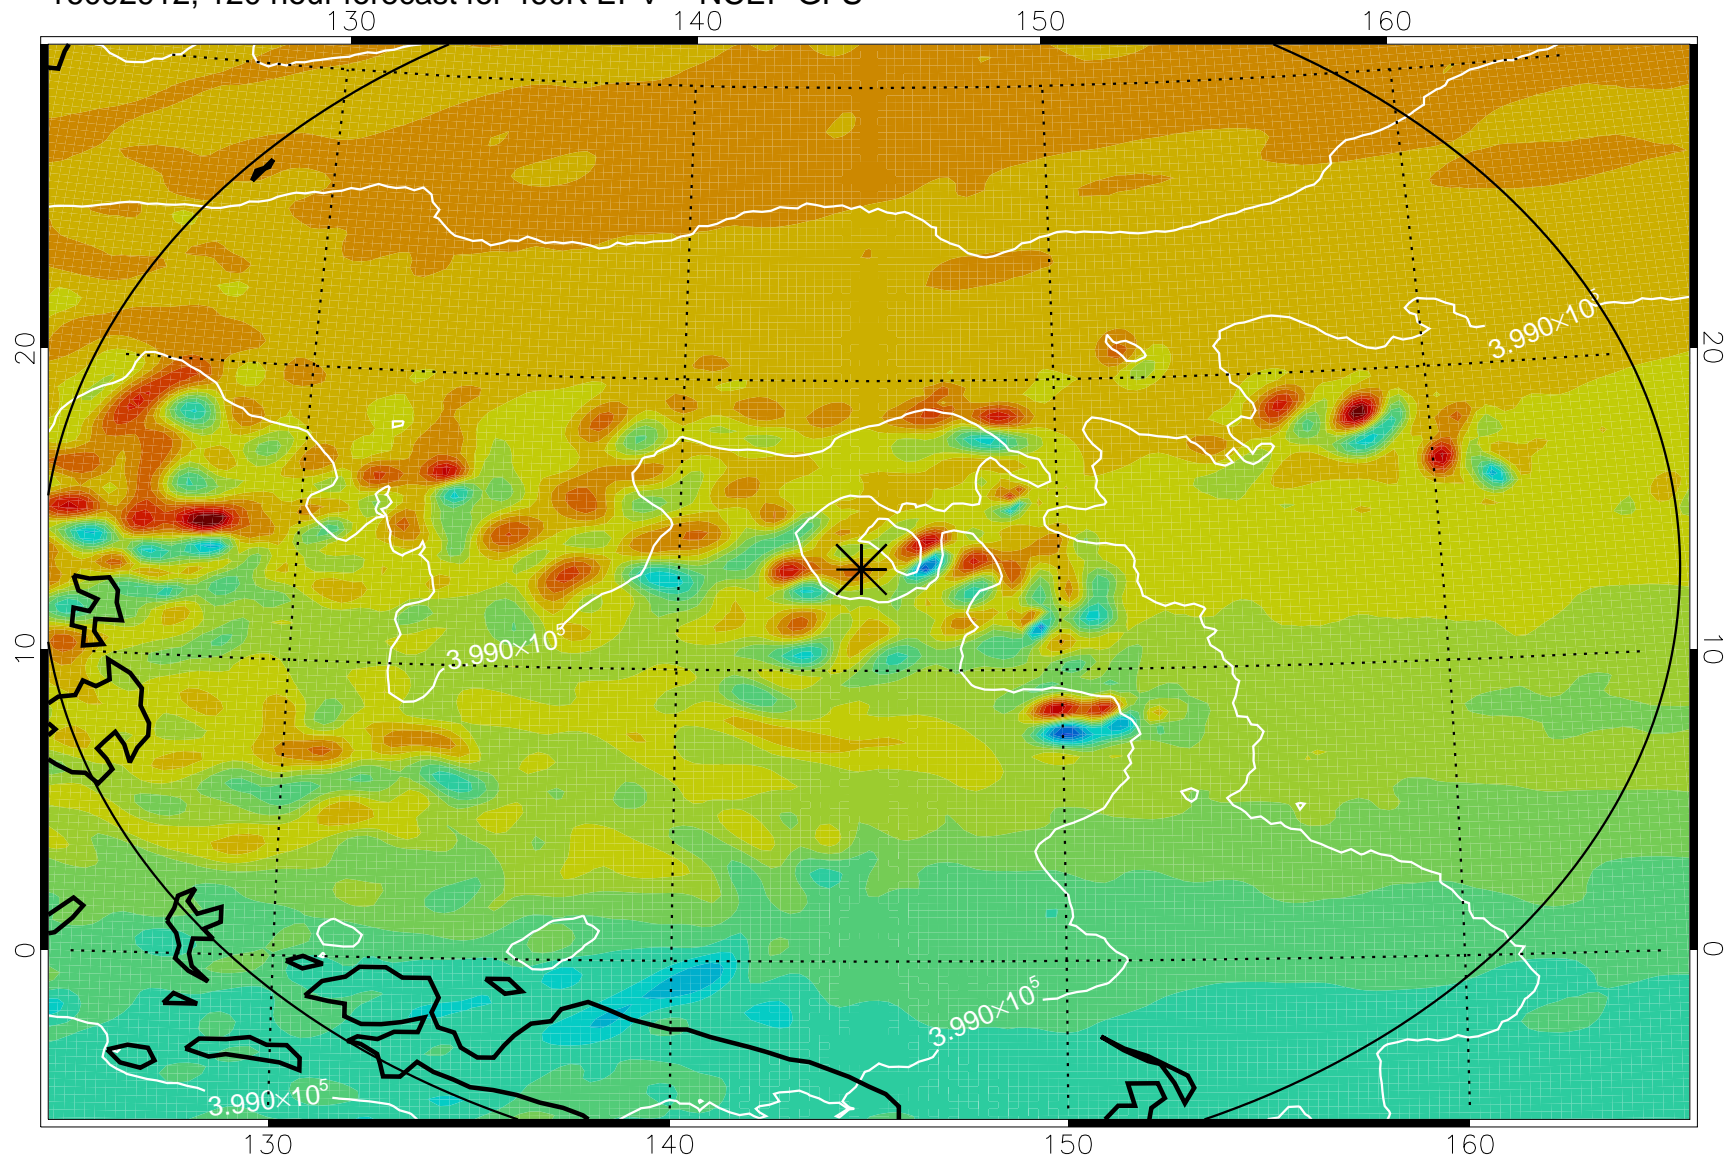

16092806, 90 hour forecast for 460K EPV -- NCEP GFS

460K Montgomery Streamfunction, white

Range ring of 2304 km

16092812, 96 hour forecast for 460K EPV -- NCEP GFS

460K Montgomery Streamfunction, white

Range ring of 2304 km

16092818, 102 hour forecast for 460K EPV -- NCEP GFS

460K Montgomery Streamfunction, white

Range ring of 2304 km

16092900, 108 hour forecast for 460K EPV -- NCEP GFS

460K Montgomery Streamfunction, white

Range ring of 2304 km

16092906, 114 hour forecast for 460K EPV -- NCEP GFS

460K Montgomery Streamfunction, white

Range ring of 2304 km

16092912, 120 hour forecast for 460K EPV -- NCEP GFS

460K Montgomery Streamfunction, white

Range ring of 2304 km