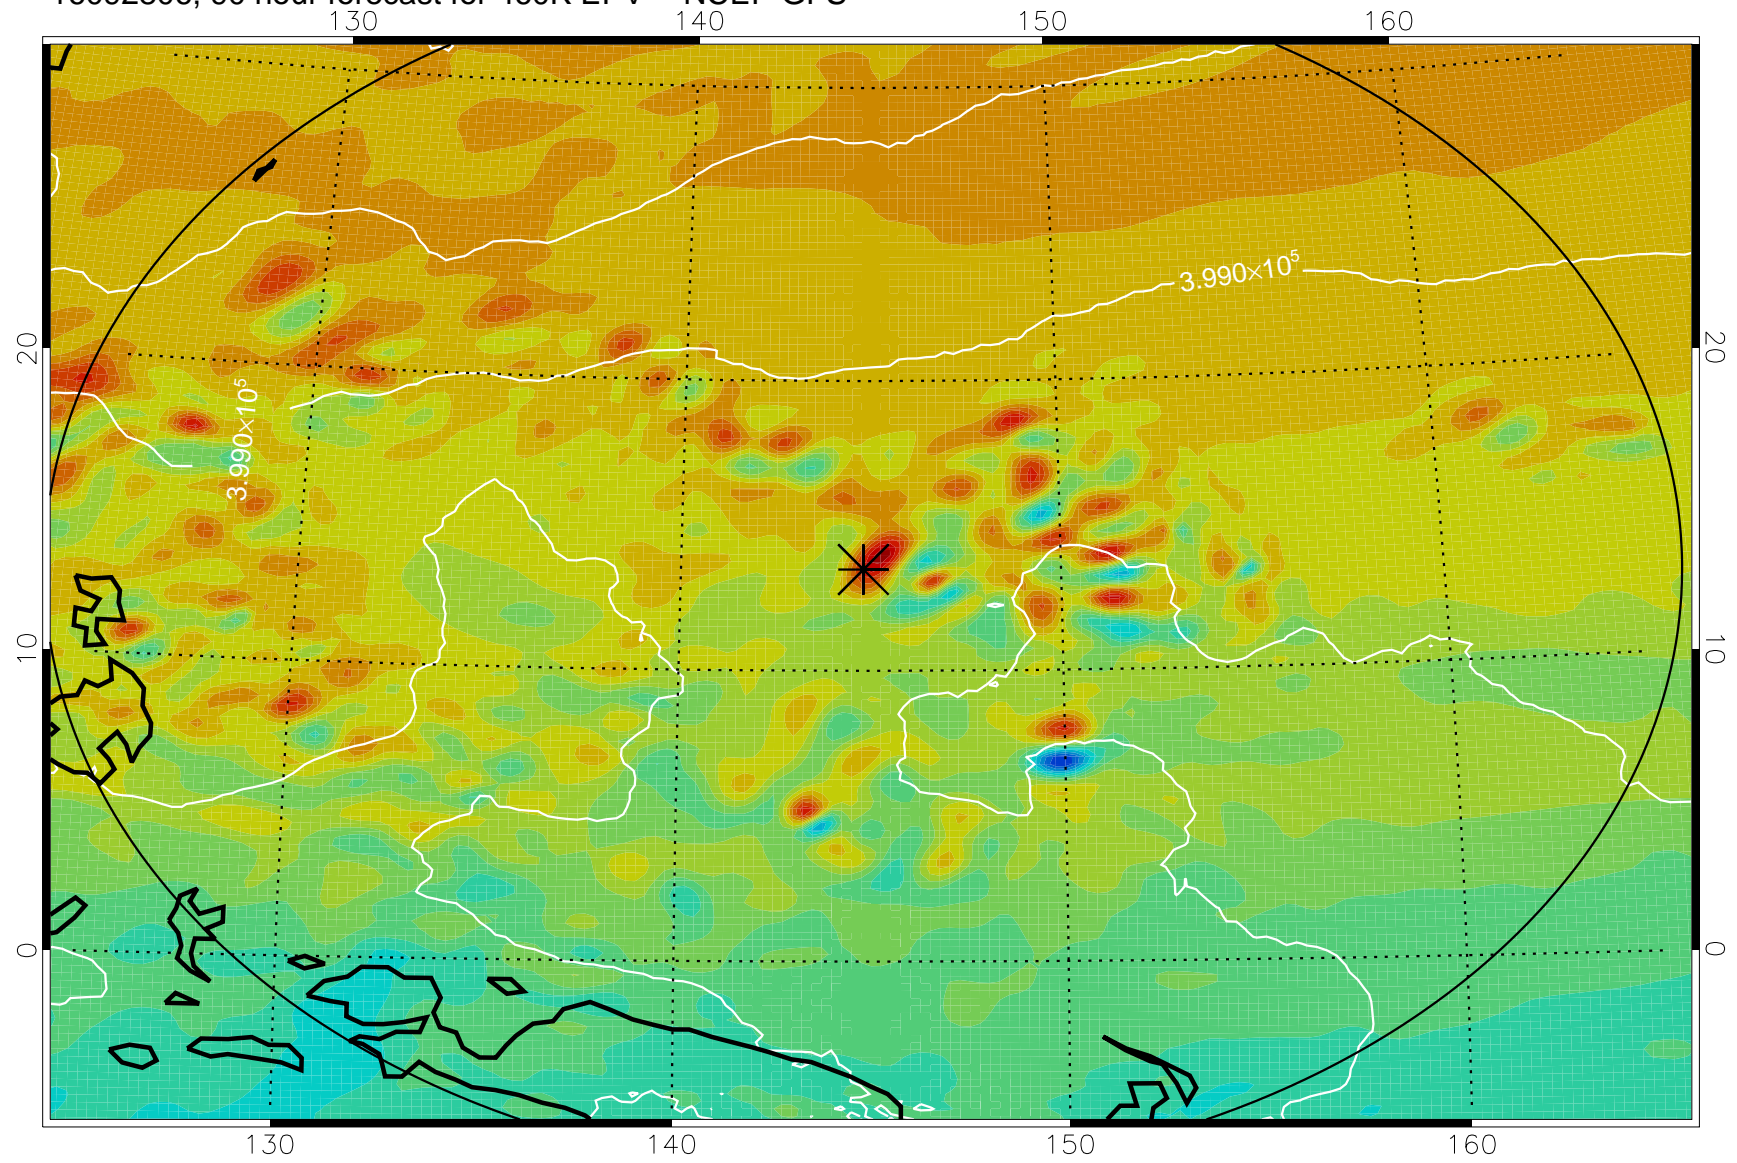

16092706, 66 hour forecast for 460K EPV -- NCEP GFS

460K Montgomery Streamfunction, white

Range ring of 2304 km

16092712, 72 hour forecast for 460K EPV -- NCEP GFS

460K Montgomery Streamfunction, white

Range ring of 2304 km

16092718, 78 hour forecast for 460K EPV -- NCEP GFS

460K Montgomery Streamfunction, white

Range ring of 2304 km

16092800, 84 hour forecast for 460K EPV -- NCEP GFS

460K Montgomery Streamfunction, white

Range ring of 2304 km

16092806, 90 hour forecast for 460K EPV -- NCEP GFS

460K Montgomery Streamfunction, white

Range ring of 2304 km

16092812, 96 hour forecast for 460K EPV -- NCEP GFS

460K Montgomery Streamfunction, white

Range ring of 2304 km

16092818, 102 hour forecast for 460K EPV -- NCEP GFS

460K Montgomery Streamfunction, white

Range ring of 2304 km

16092900, 108 hour forecast for 460K EPV -- NCEP GFS

460K Montgomery Streamfunction, white

Range ring of 2304 km