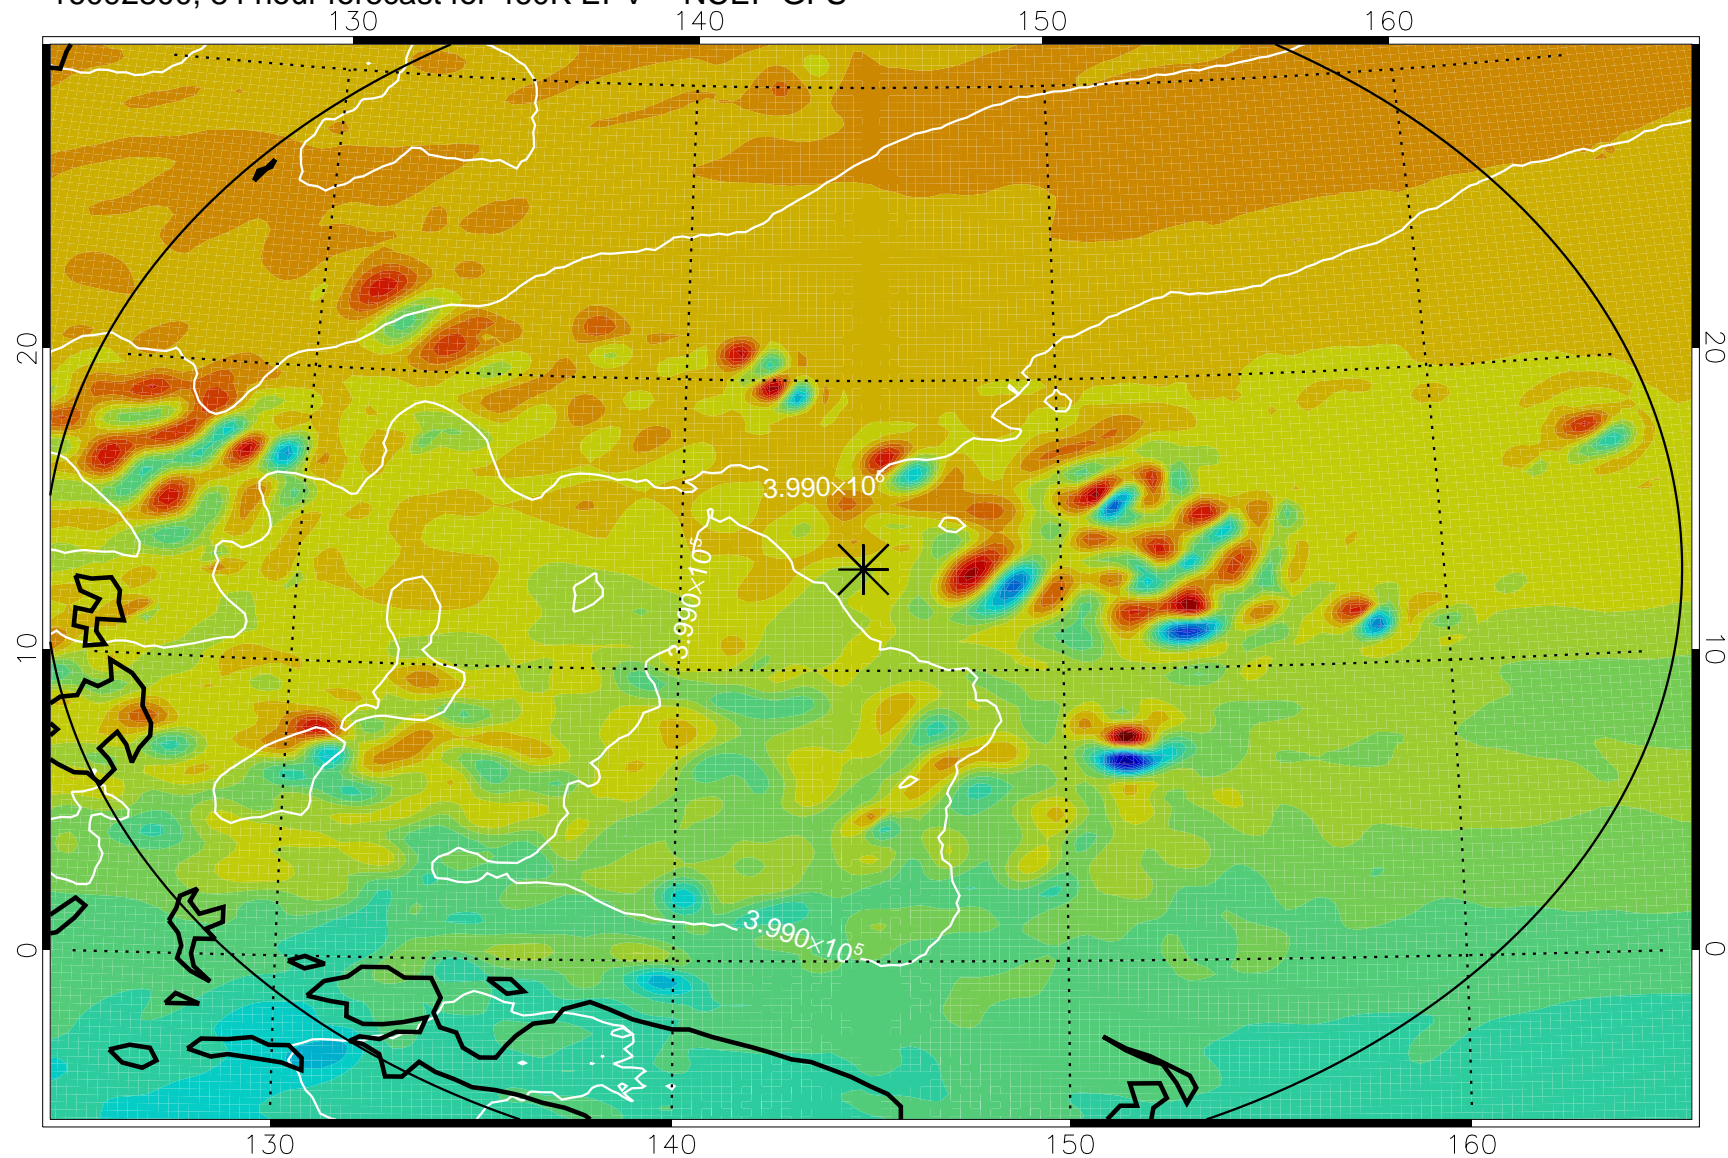

16092618, 54 hour forecast for 460K EPV -- NCEP GFS

460K Montgomery Streamfunction, white

Range ring of 2304 km

16092700, 60 hour forecast for 460K EPV -- NCEP GFS

460K Montgomery Streamfunction, white

Range ring of 2304 km

16092706, 66 hour forecast for 460K EPV -- NCEP GFS

460K Montgomery Streamfunction, white

Range ring of 2304 km

16092712, 72 hour forecast for 460K EPV -- NCEP GFS

460K Montgomery Streamfunction, white

Range ring of 2304 km

16092718, 78 hour forecast for 460K EPV -- NCEP GFS

460K Montgomery Streamfunction, white

Range ring of 2304 km

16092800, 84 hour forecast for 460K EPV -- NCEP GFS

460K Montgomery Streamfunction, white

Range ring of 2304 km

16092806, 90 hour forecast for 460K EPV -- NCEP GFS

460K Montgomery Streamfunction, white

Range ring of 2304 km

16092812, 96 hour forecast for 460K EPV -- NCEP GFS

460K Montgomery Streamfunction, white

Range ring of 2304 km