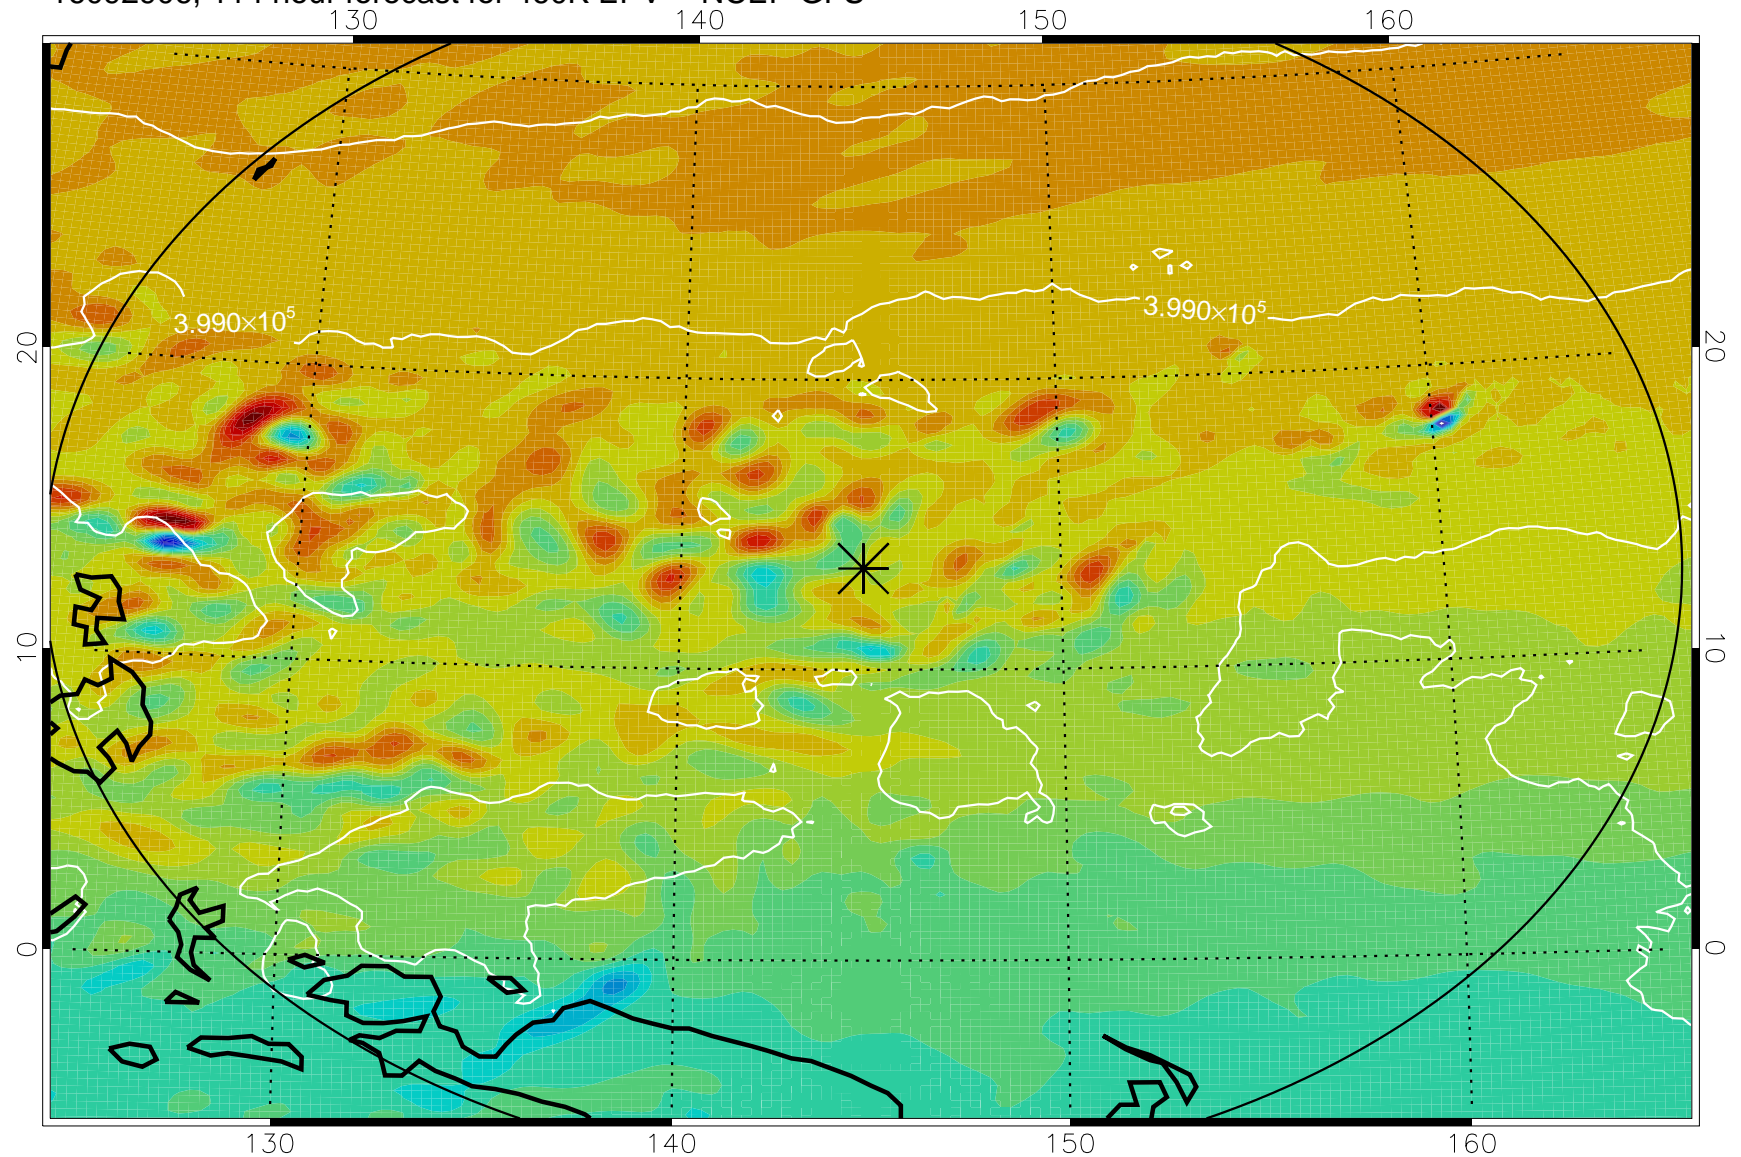

16092718, 78 hour forecast for 460K EPV -- NCEP GFS

460K Montgomery Streamfunction, white

Range ring of 2304 km

16092800, 84 hour forecast for 460K EPV -- NCEP GFS

460K Montgomery Streamfunction, white

Range ring of 2304 km

16092806, 90 hour forecast for 460K EPV -- NCEP GFS

460K Montgomery Streamfunction, white

Range ring of 2304 km

16092812, 96 hour forecast for 460K EPV -- NCEP GFS

460K Montgomery Streamfunction, white

Range ring of 2304 km

16092818, 102 hour forecast for 460K EPV -- NCEP GFS

460K Montgomery Streamfunction, white

Range ring of 2304 km

16092900, 108 hour forecast for 460K EPV -- NCEP GFS

460K Montgomery Streamfunction, white

Range ring of 2304 km

16092906, 114 hour forecast for 460K EPV -- NCEP GFS

460K Montgomery Streamfunction, white

Range ring of 2304 km

16092912, 120 hour forecast for 460K EPV -- NCEP GFS

460K Montgomery Streamfunction, white

Range ring of 2304 km