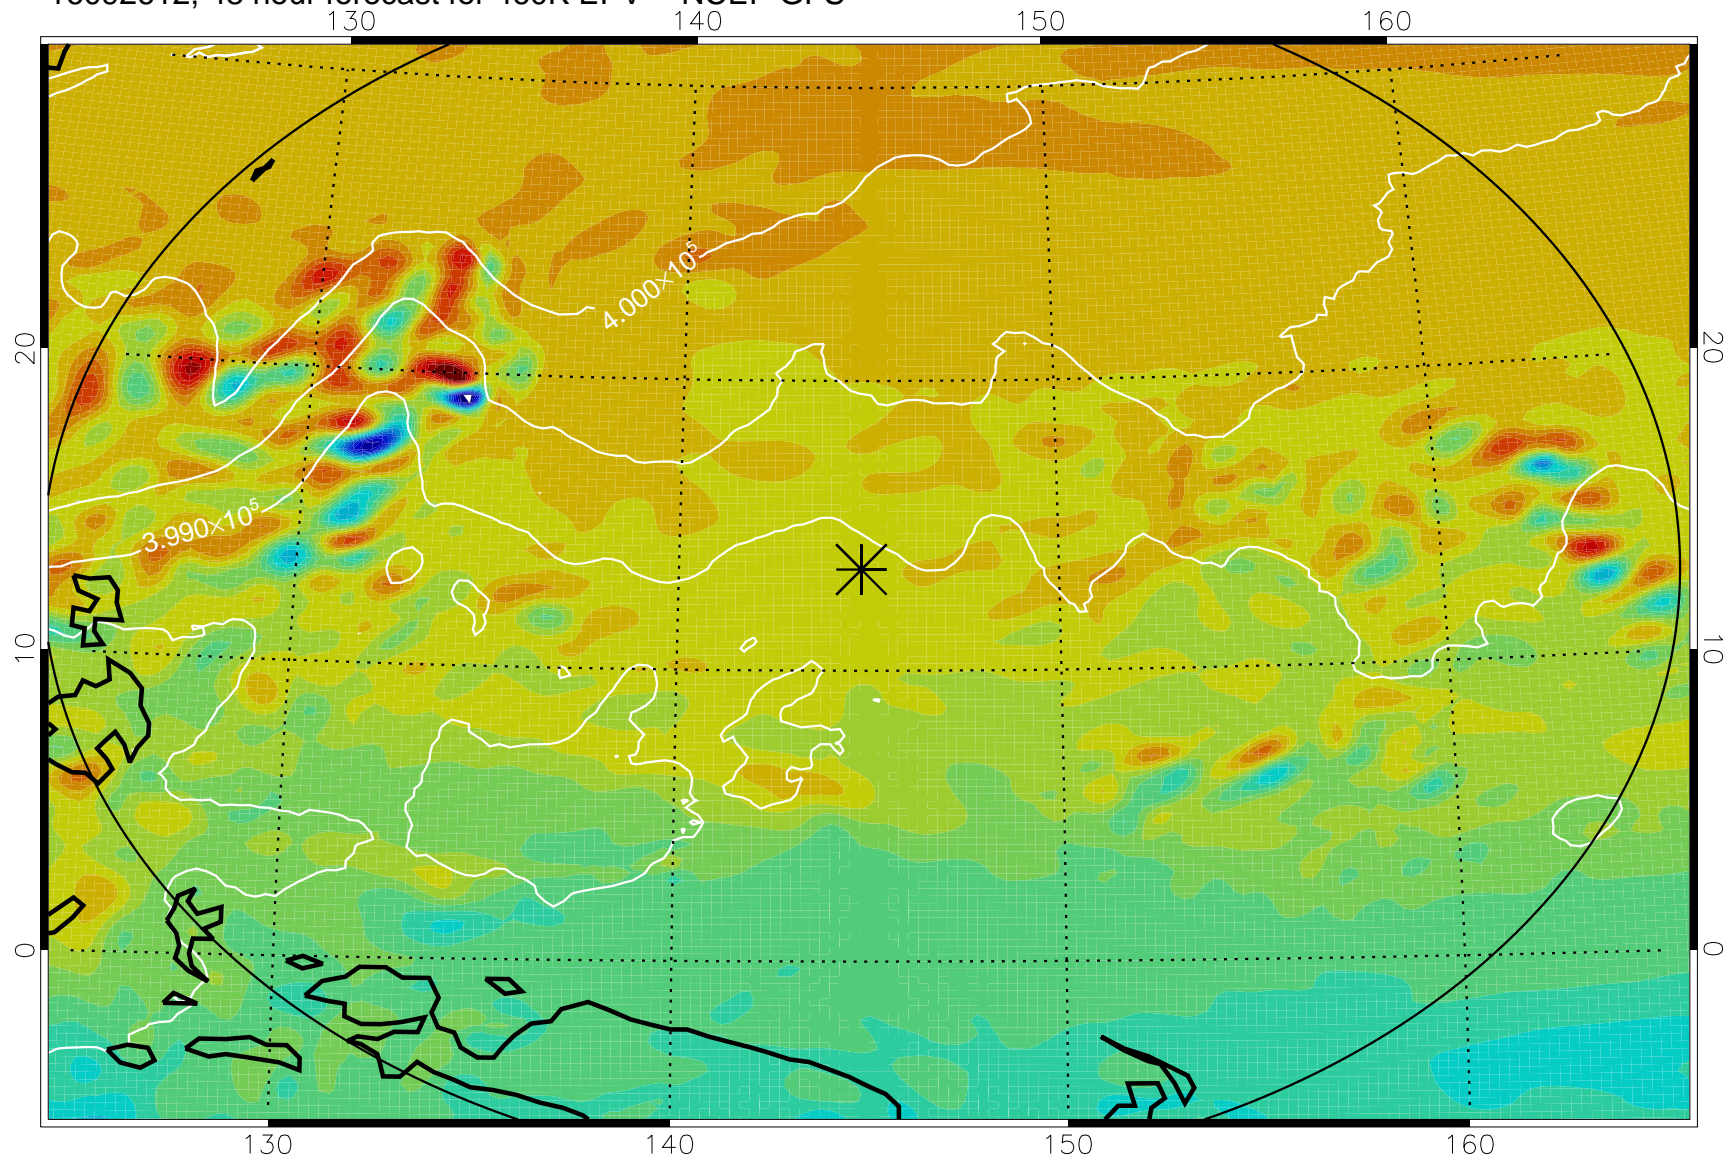

16092506, 18 hour forecast for 460K EPV -- NCEP GFS

460K Montgomery Streamfunction, white

Range ring of 2304 km

16092512, 24 hour forecast for 460K EPV -- NCEP GFS

460K Montgomery Streamfunction, white

Range ring of 2304 km

16092518, 30 hour forecast for 460K EPV -- NCEP GFS

460K Montgomery Streamfunction, white

Range ring of 2304 km

16092600, 36 hour forecast for 460K EPV -- NCEP GFS

460K Montgomery Streamfunction, white

Range ring of 2304 km

16092606, 42 hour forecast for 460K EPV -- NCEP GFS

460K Montgomery Streamfunction, white

Range ring of 2304 km

16092612, 48 hour forecast for 460K EPV -- NCEP GFS

460K Montgomery Streamfunction, white

Range ring of 2304 km

16092618, 54 hour forecast for 460K EPV -- NCEP GFS

460K Montgomery Streamfunction, white

Range ring of 2304 km

16092700, 60 hour forecast for 460K EPV -- NCEP GFS

460K Montgomery Streamfunction, white

Range ring of 2304 km