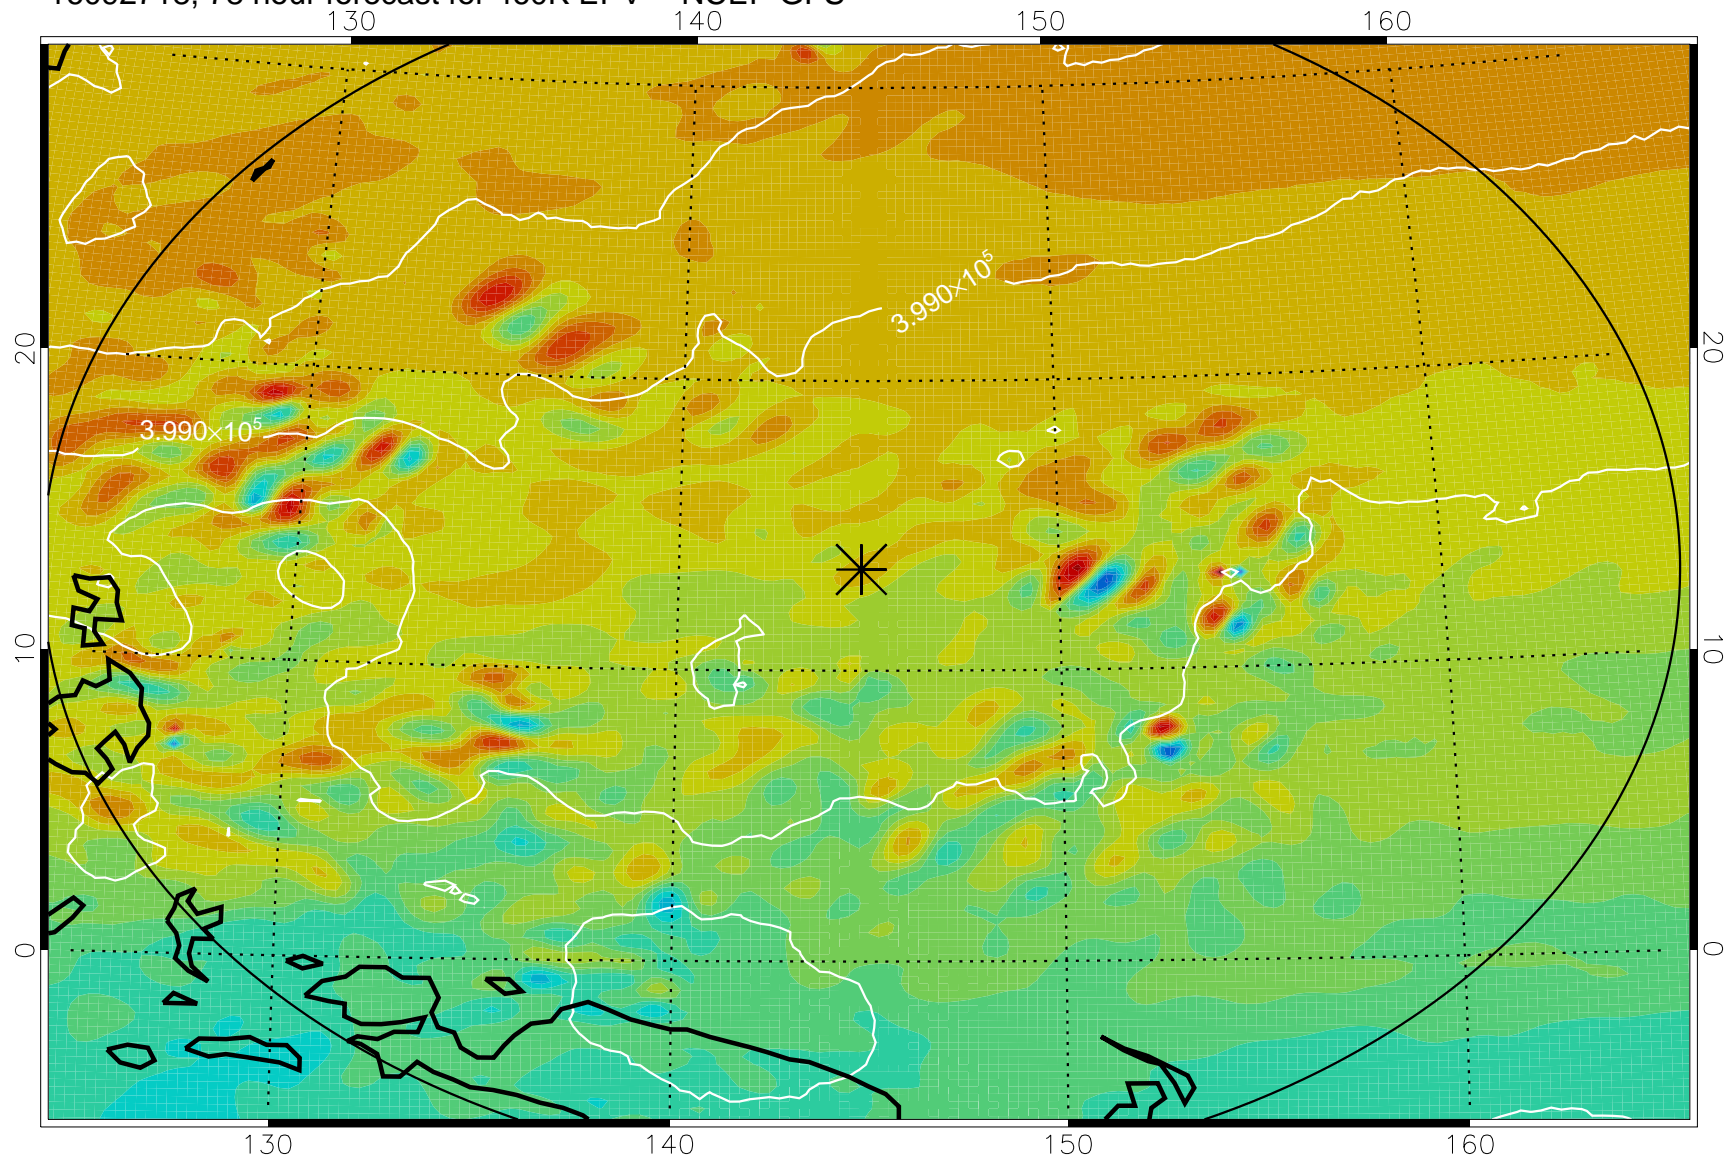

16092618, 54 hour forecast for 460K EPV -- NCEP GFS

460K Montgomery Streamfunction, white

Range ring of 2304 km

16092700, 60 hour forecast for 460K EPV -- NCEP GFS

460K Montgomery Streamfunction, white

Range ring of 2304 km

16092706, 66 hour forecast for 460K EPV -- NCEP GFS

460K Montgomery Streamfunction, white

Range ring of 2304 km

16092712, 72 hour forecast for 460K EPV -- NCEP GFS

460K Montgomery Streamfunction, white

Range ring of 2304 km

16092718, 78 hour forecast for 460K EPV -- NCEP GFS

460K Montgomery Streamfunction, white

Range ring of 2304 km

16092800, 84 hour forecast for 460K EPV -- NCEP GFS

460K Montgomery Streamfunction, white

Range ring of 2304 km

16092806, 90 hour forecast for 460K EPV -- NCEP GFS

460K Montgomery Streamfunction, white

Range ring of 2304 km

16092812, 96 hour forecast for 460K EPV -- NCEP GFS

460K Montgomery Streamfunction, white

Range ring of 2304 km