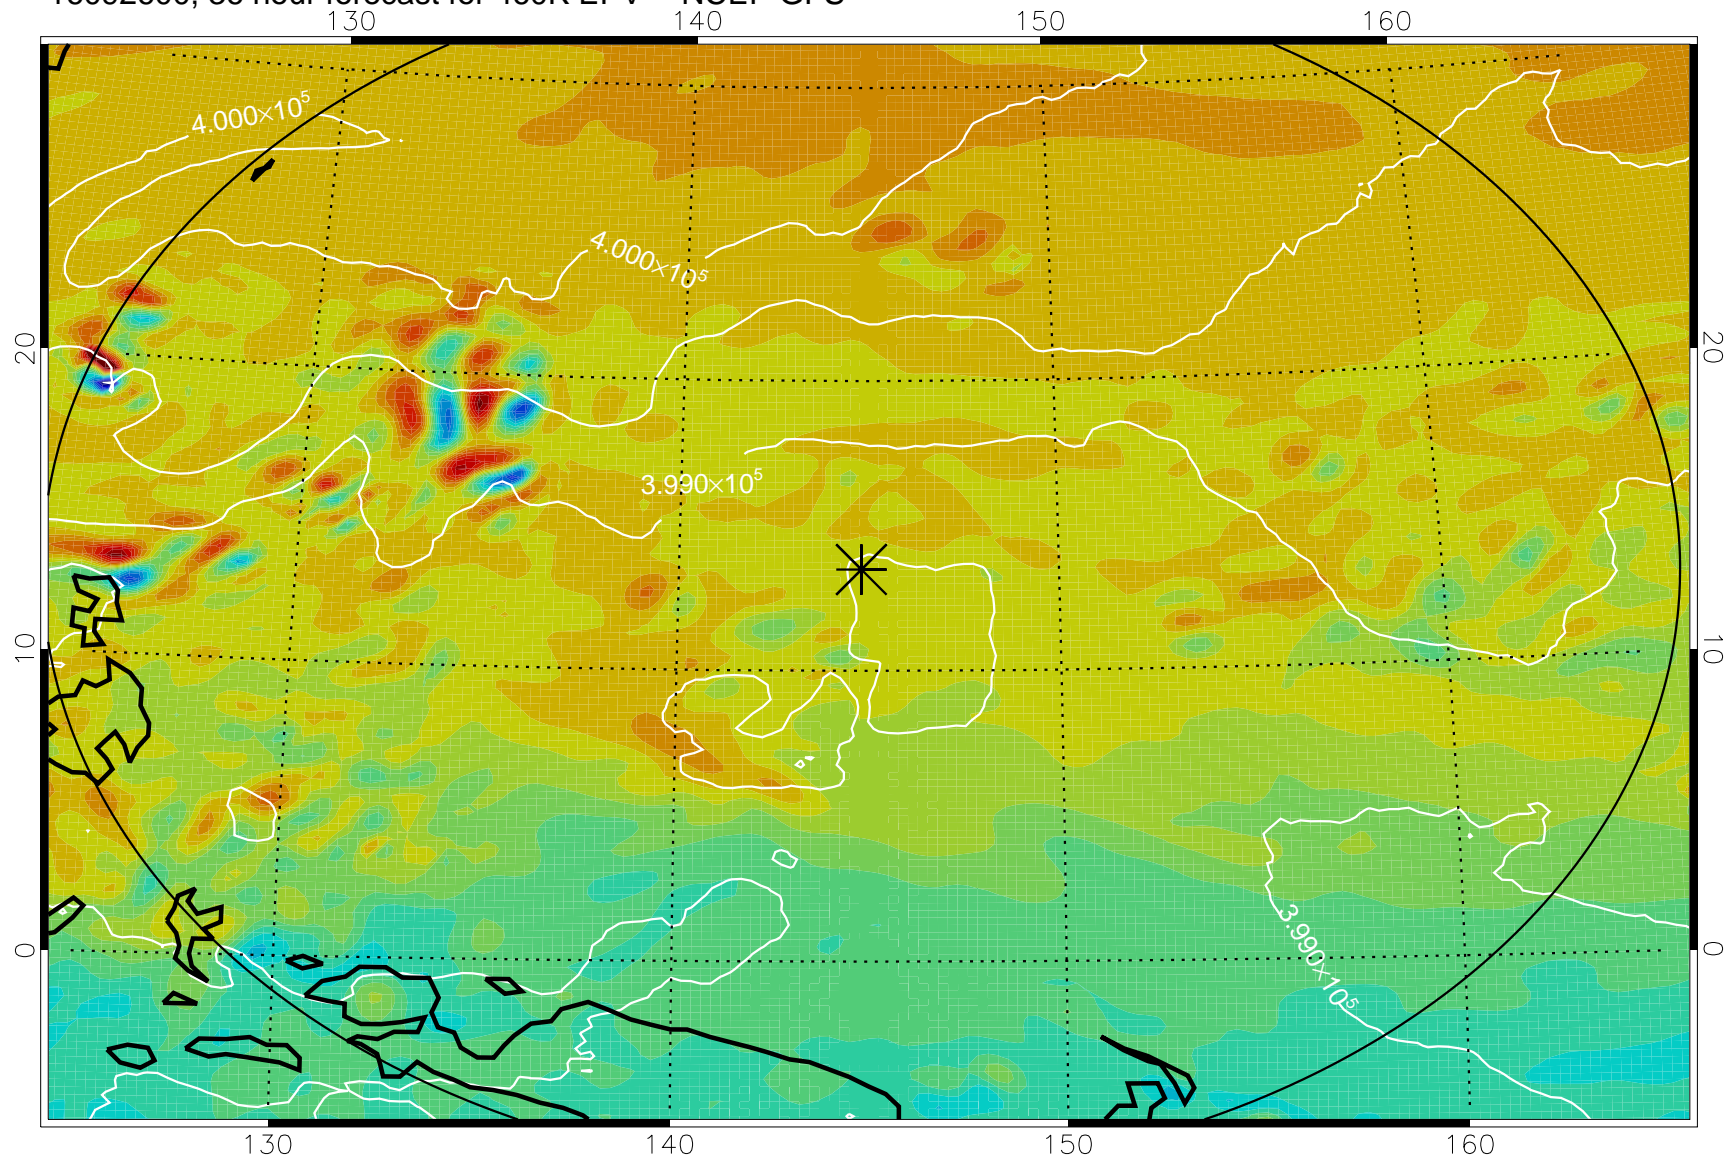

16092418, 6 hour forecast for 460K EPV -- NCEP GFS

460K Montgomery Streamfunction, white

Range ring of 2304 km

16092500, 12 hour forecast for 460K EPV -- NCEP GFS

460K Montgomery Streamfunction, white

Range ring of 2304 km

16092506, 18 hour forecast for 460K EPV -- NCEP GFS

460K Montgomery Streamfunction, white

Range ring of 2304 km

16092512, 24 hour forecast for 460K EPV -- NCEP GFS

460K Montgomery Streamfunction, white

Range ring of 2304 km

16092518, 30 hour forecast for 460K EPV -- NCEP GFS

460K Montgomery Streamfunction, white

Range ring of 2304 km

16092600, 36 hour forecast for 460K EPV -- NCEP GFS

460K Montgomery Streamfunction, white

Range ring of 2304 km

16092606, 42 hour forecast for 460K EPV -- NCEP GFS

460K Montgomery Streamfunction, white

Range ring of 2304 km

16092612, 48 hour forecast for 460K EPV -- NCEP GFS

460K Montgomery Streamfunction, white

Range ring of 2304 km