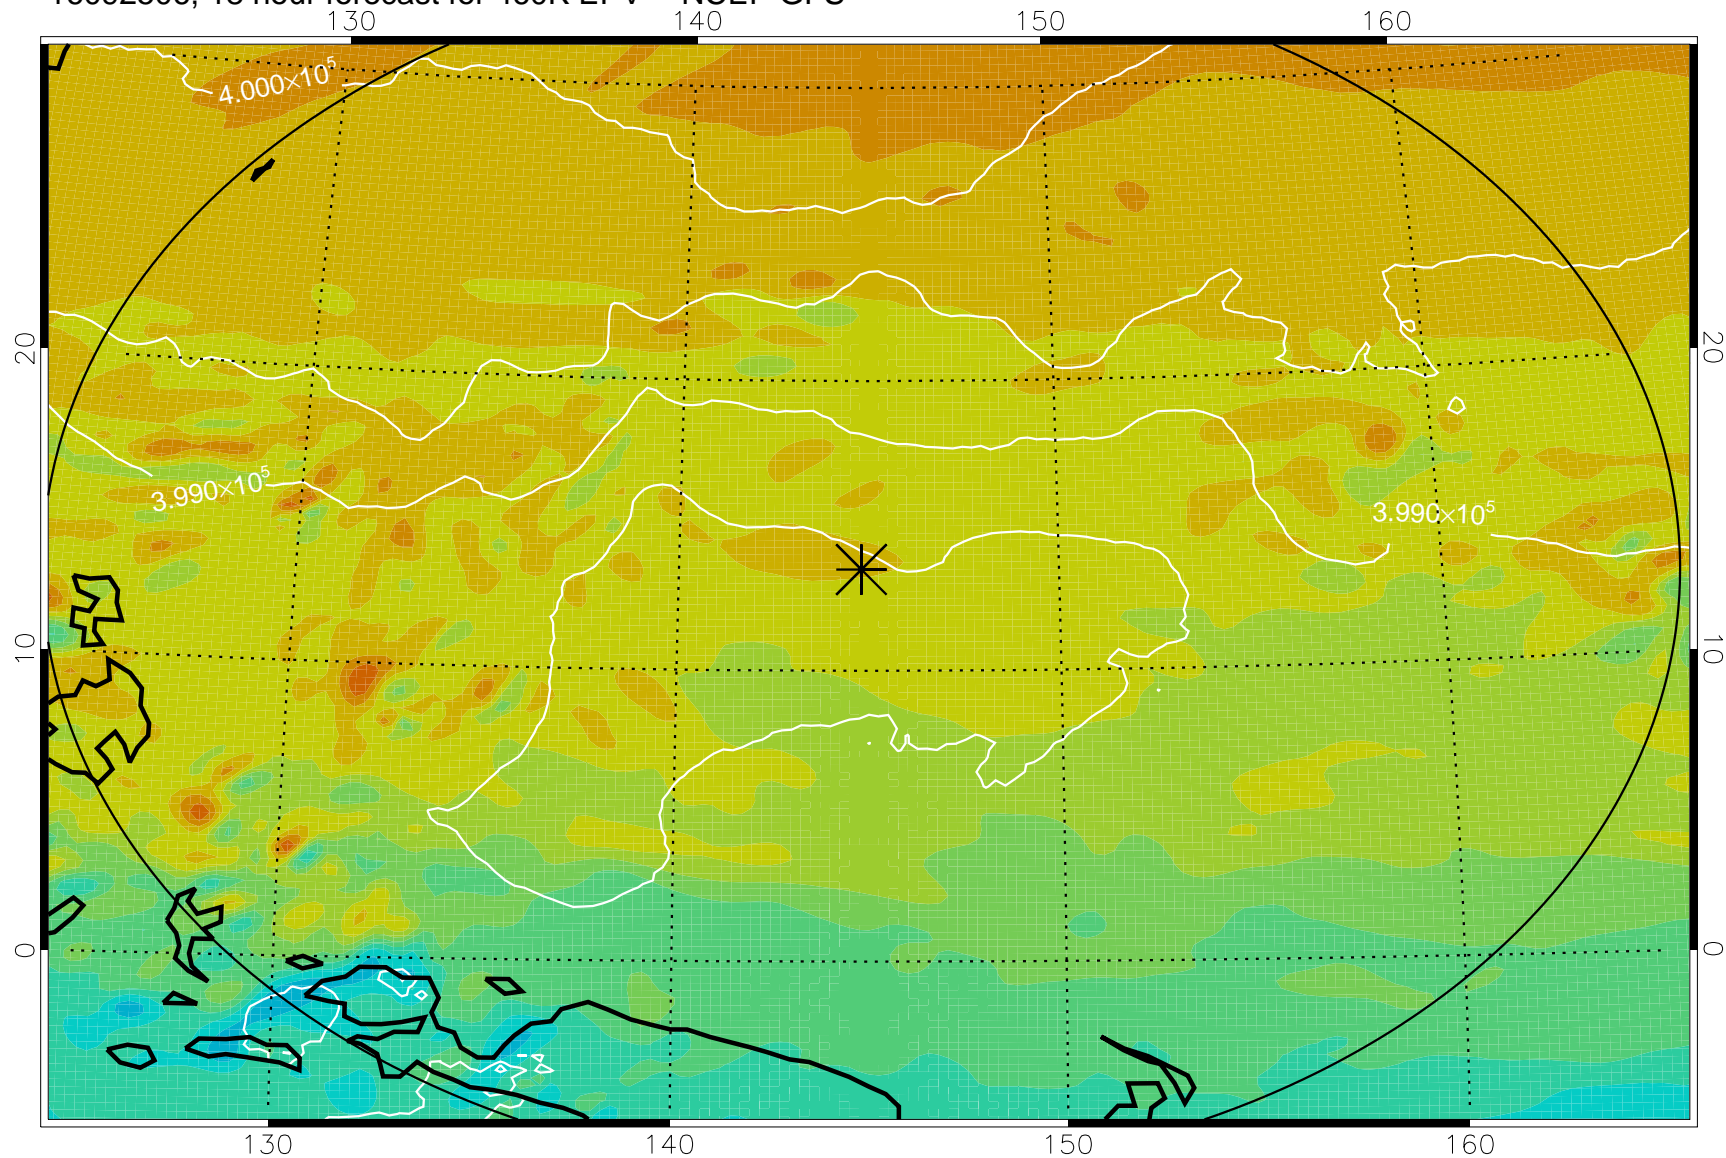

16092418, 6 hour forecast for 460K EPV -- NCEP GFS

460K Montgomery Streamfunction, white

Range ring of 2304 km

16092500, 12 hour forecast for 460K EPV -- NCEP GFS

460K Montgomery Streamfunction, white

Range ring of 2304 km

16092506, 18 hour forecast for 460K EPV -- NCEP GFS

460K Montgomery Streamfunction, white

Range ring of 2304 km

16092512, 24 hour forecast for 460K EPV -- NCEP GFS

460K Montgomery Streamfunction, white

Range ring of 2304 km

16092518, 30 hour forecast for 460K EPV -- NCEP GFS

460K Montgomery Streamfunction, white

Range ring of 2304 km

16092600, 36 hour forecast for 460K EPV -- NCEP GFS

460K Montgomery Streamfunction, white

Range ring of 2304 km

16092606, 42 hour forecast for 460K EPV -- NCEP GFS

460K Montgomery Streamfunction, white

Range ring of 2304 km

16092612, 48 hour forecast for 460K EPV -- NCEP GFS

460K Montgomery Streamfunction, white

Range ring of 2304 km