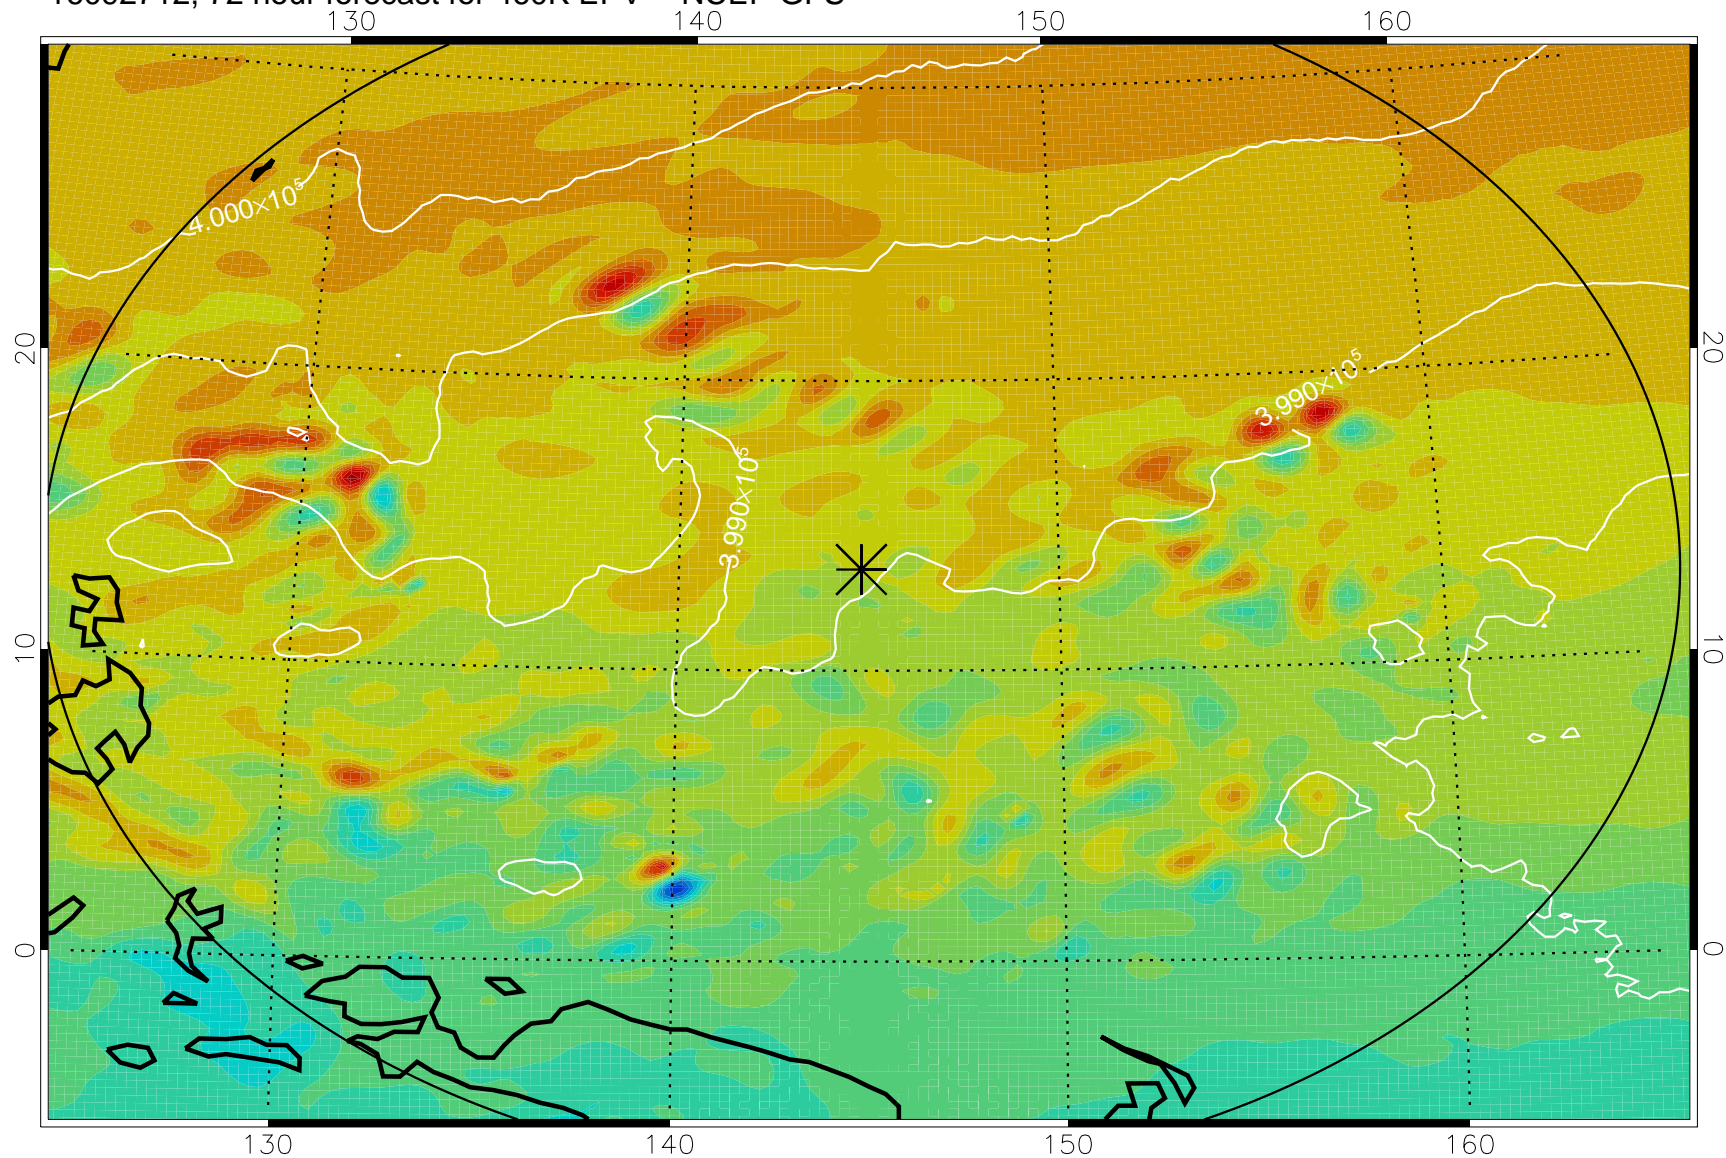

16092606, 42 hour forecast for 460K EPV -- NCEP GFS

460K Montgomery Streamfunction, white

Range ring of 2304 km

16092612, 48 hour forecast for 460K EPV -- NCEP GFS

460K Montgomery Streamfunction, white

Range ring of 2304 km

16092618, 54 hour forecast for 460K EPV -- NCEP GFS

460K Montgomery Streamfunction, white

Range ring of 2304 km

16092700, 60 hour forecast for 460K EPV -- NCEP GFS

460K Montgomery Streamfunction, white

Range ring of 2304 km

16092706, 66 hour forecast for 460K EPV -- NCEP GFS

460K Montgomery Streamfunction, white

Range ring of 2304 km

16092712, 72 hour forecast for 460K EPV -- NCEP GFS

460K Montgomery Streamfunction, white

Range ring of 2304 km

16092718, 78 hour forecast for 460K EPV -- NCEP GFS

460K Montgomery Streamfunction, white

Range ring of 2304 km

16092800, 84 hour forecast for 460K EPV -- NCEP GFS

460K Montgomery Streamfunction, white

Range ring of 2304 km