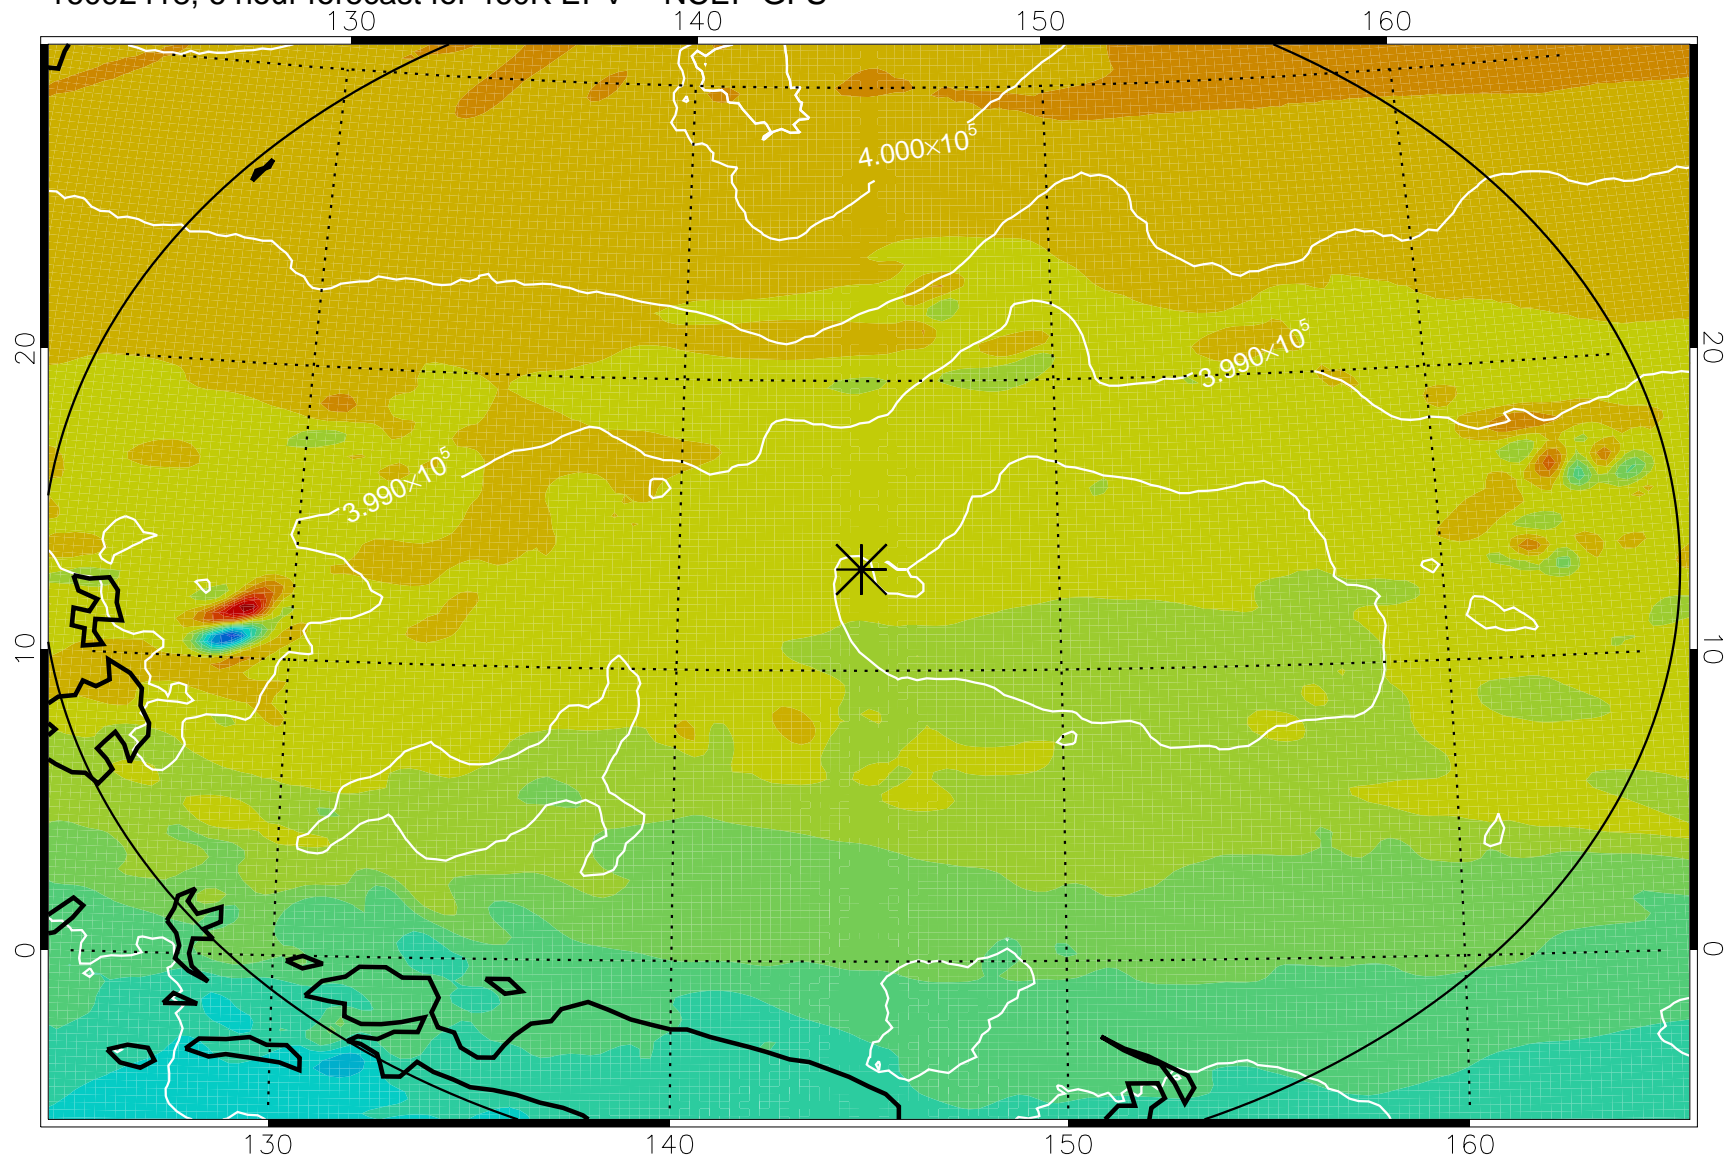

16092418, 6 hour forecast for 460K EPV -- NCEP GFS

460K Montgomery Streamfunction, white

Range ring of 2304 km

16092500, 12 hour forecast for 460K EPV -- NCEP GFS

460K Montgomery Streamfunction, white

Range ring of 2304 km

16092506, 18 hour forecast for 460K EPV -- NCEP GFS

460K Montgomery Streamfunction, white

Range ring of 2304 km

16092512, 24 hour forecast for 460K EPV -- NCEP GFS

460K Montgomery Streamfunction, white

Range ring of 2304 km

16092518, 30 hour forecast for 460K EPV -- NCEP GFS

460K Montgomery Streamfunction, white

Range ring of 2304 km

16092600, 36 hour forecast for 460K EPV -- NCEP GFS

460K Montgomery Streamfunction, white

Range ring of 2304 km

16092606, 42 hour forecast for 460K EPV -- NCEP GFS

460K Montgomery Streamfunction, white

Range ring of 2304 km

16092612, 48 hour forecast for 460K EPV -- NCEP GFS

460K Montgomery Streamfunction, white

Range ring of 2304 km