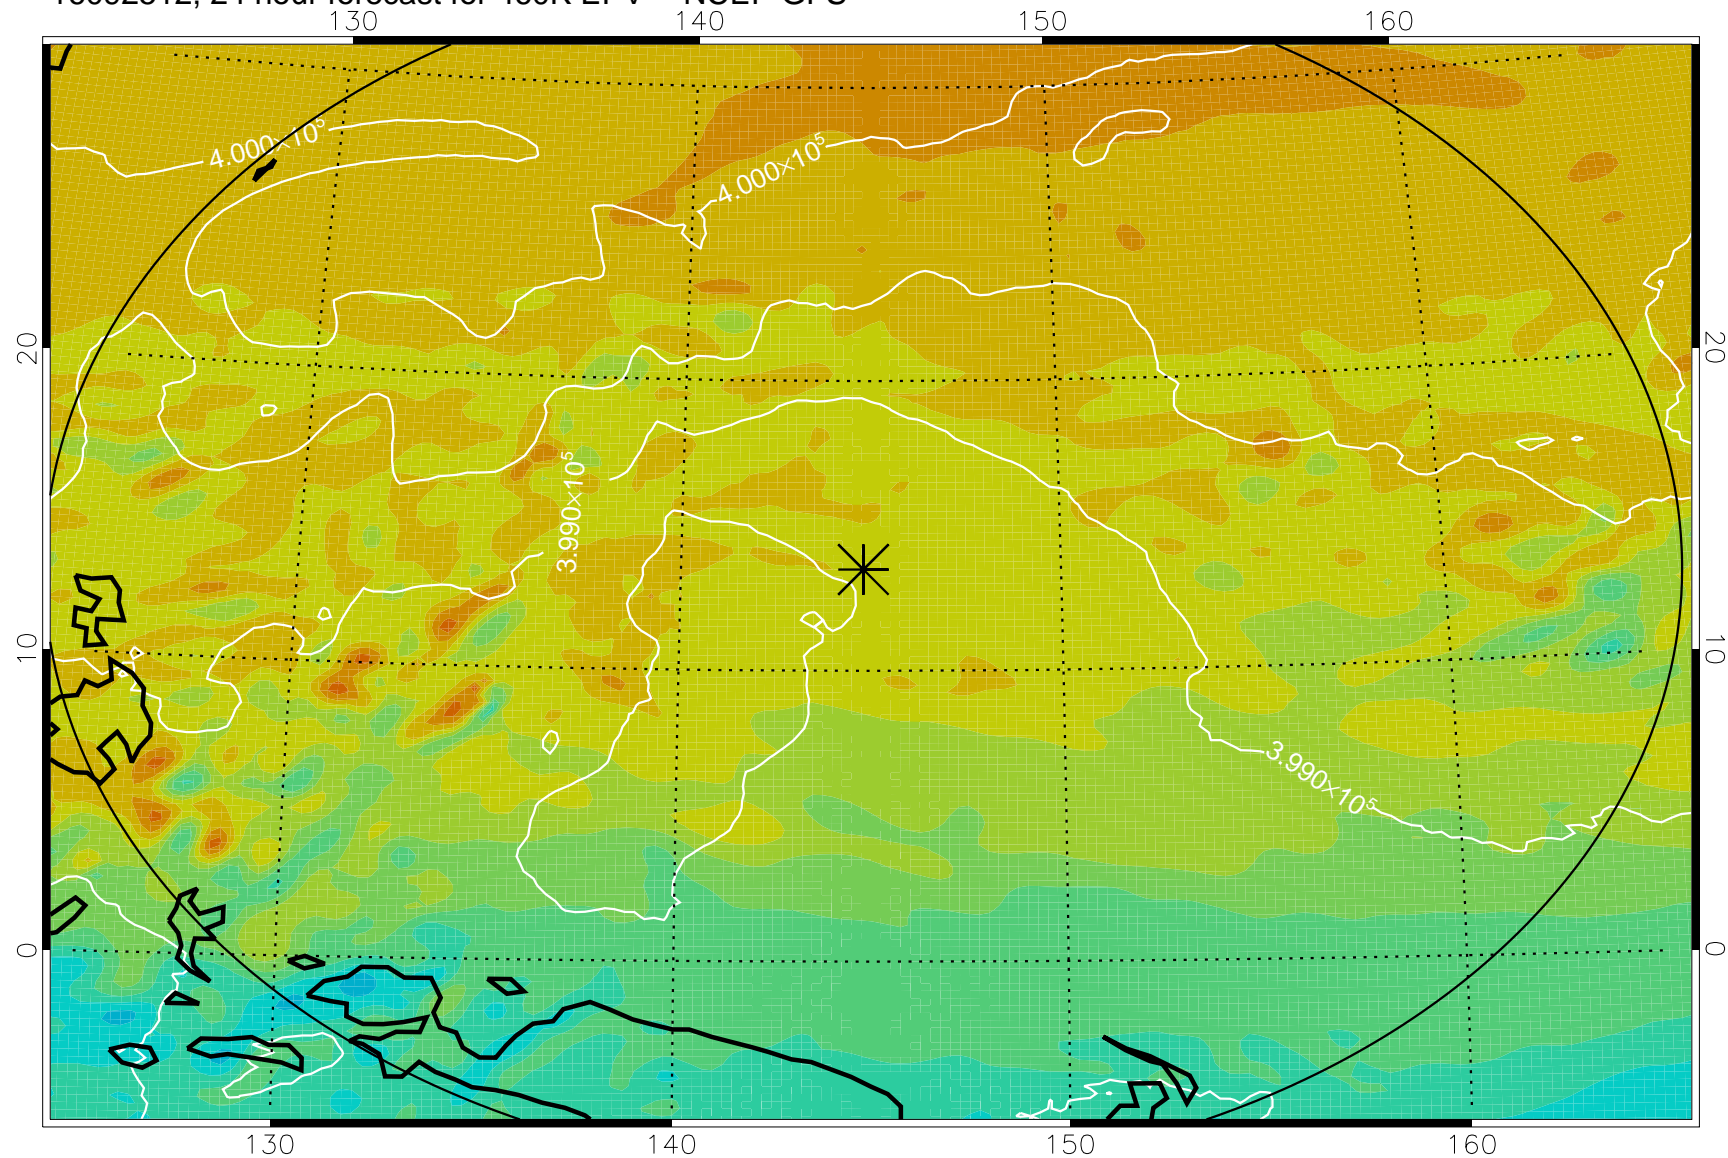

16092418, 6 hour forecast for 460K EPV -- NCEP GFS

460K Montgomery Streamfunction, white

Range ring of 2304 km

16092500, 12 hour forecast for 460K EPV -- NCEP GFS

460K Montgomery Streamfunction, white

Range ring of 2304 km

16092506, 18 hour forecast for 460K EPV -- NCEP GFS

460K Montgomery Streamfunction, white

Range ring of 2304 km

16092512, 24 hour forecast for 460K EPV -- NCEP GFS

460K Montgomery Streamfunction, white

Range ring of 2304 km

16092518, 30 hour forecast for 460K EPV -- NCEP GFS

460K Montgomery Streamfunction, white

Range ring of 2304 km

16092600, 36 hour forecast for 460K EPV -- NCEP GFS

460K Montgomery Streamfunction, white

Range ring of 2304 km

16092606, 42 hour forecast for 460K EPV -- NCEP GFS

460K Montgomery Streamfunction, white

Range ring of 2304 km

16092612, 48 hour forecast for 460K EPV -- NCEP GFS

460K Montgomery Streamfunction, white

Range ring of 2304 km