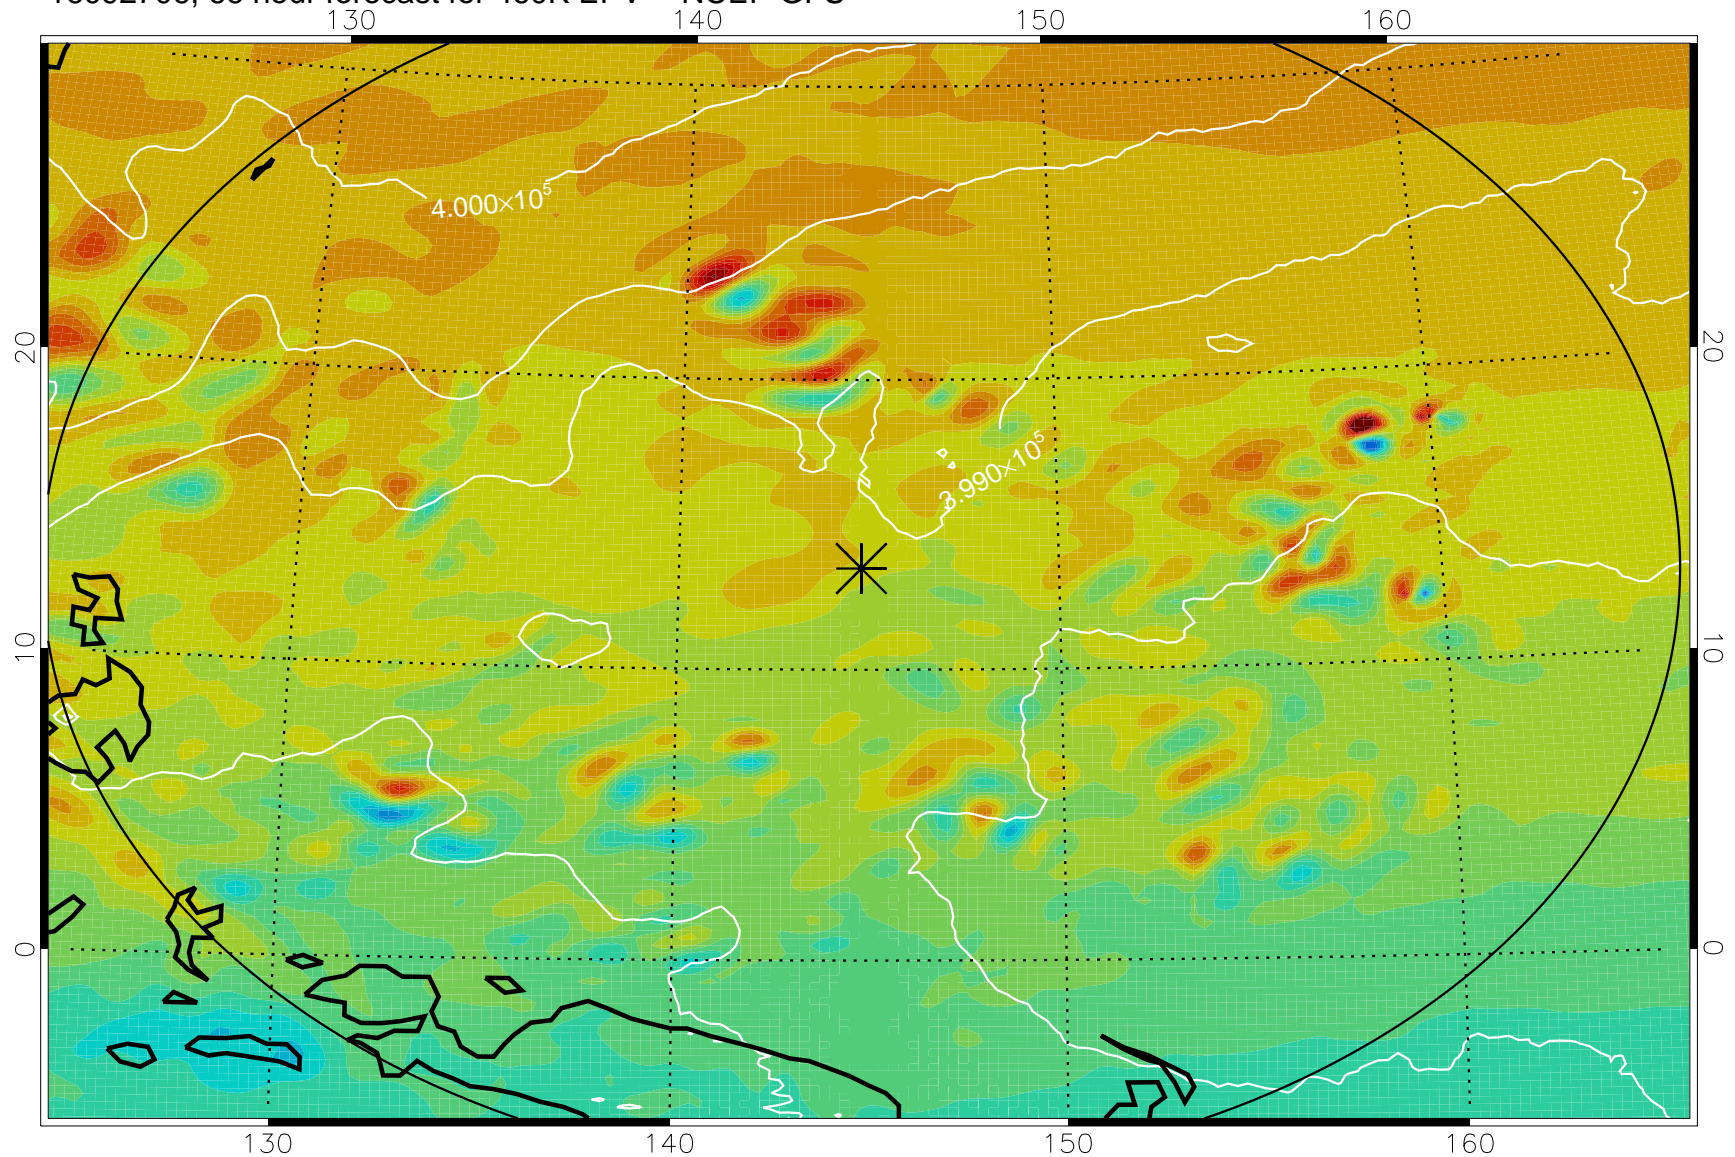

16092606, 42 hour forecast for 460K EPV -- NCEP GFS

460K Montgomery Streamfunction, white

Range ring of 2304 km

16092612, 48 hour forecast for 460K EPV -- NCEP GFS

460K Montgomery Streamfunction, white

Range ring of 2304 km

16092618, 54 hour forecast for 460K EPV -- NCEP GFS

460K Montgomery Streamfunction, white

Range ring of 2304 km

16092700, 60 hour forecast for 460K EPV -- NCEP GFS

460K Montgomery Streamfunction, white

Range ring of 2304 km

16092706, 66 hour forecast for 460K EPV -- NCEP GFS

460K Montgomery Streamfunction, white

Range ring of 2304 km

16092712, 72 hour forecast for 460K EPV -- NCEP GFS

460K Montgomery Streamfunction, white

Range ring of 2304 km

16092718, 78 hour forecast for 460K EPV -- NCEP GFS

460K Montgomery Streamfunction, white

Range ring of 2304 km

16092800, 84 hour forecast for 460K EPV -- NCEP GFS

460K Montgomery Streamfunction, white

Range ring of 2304 km