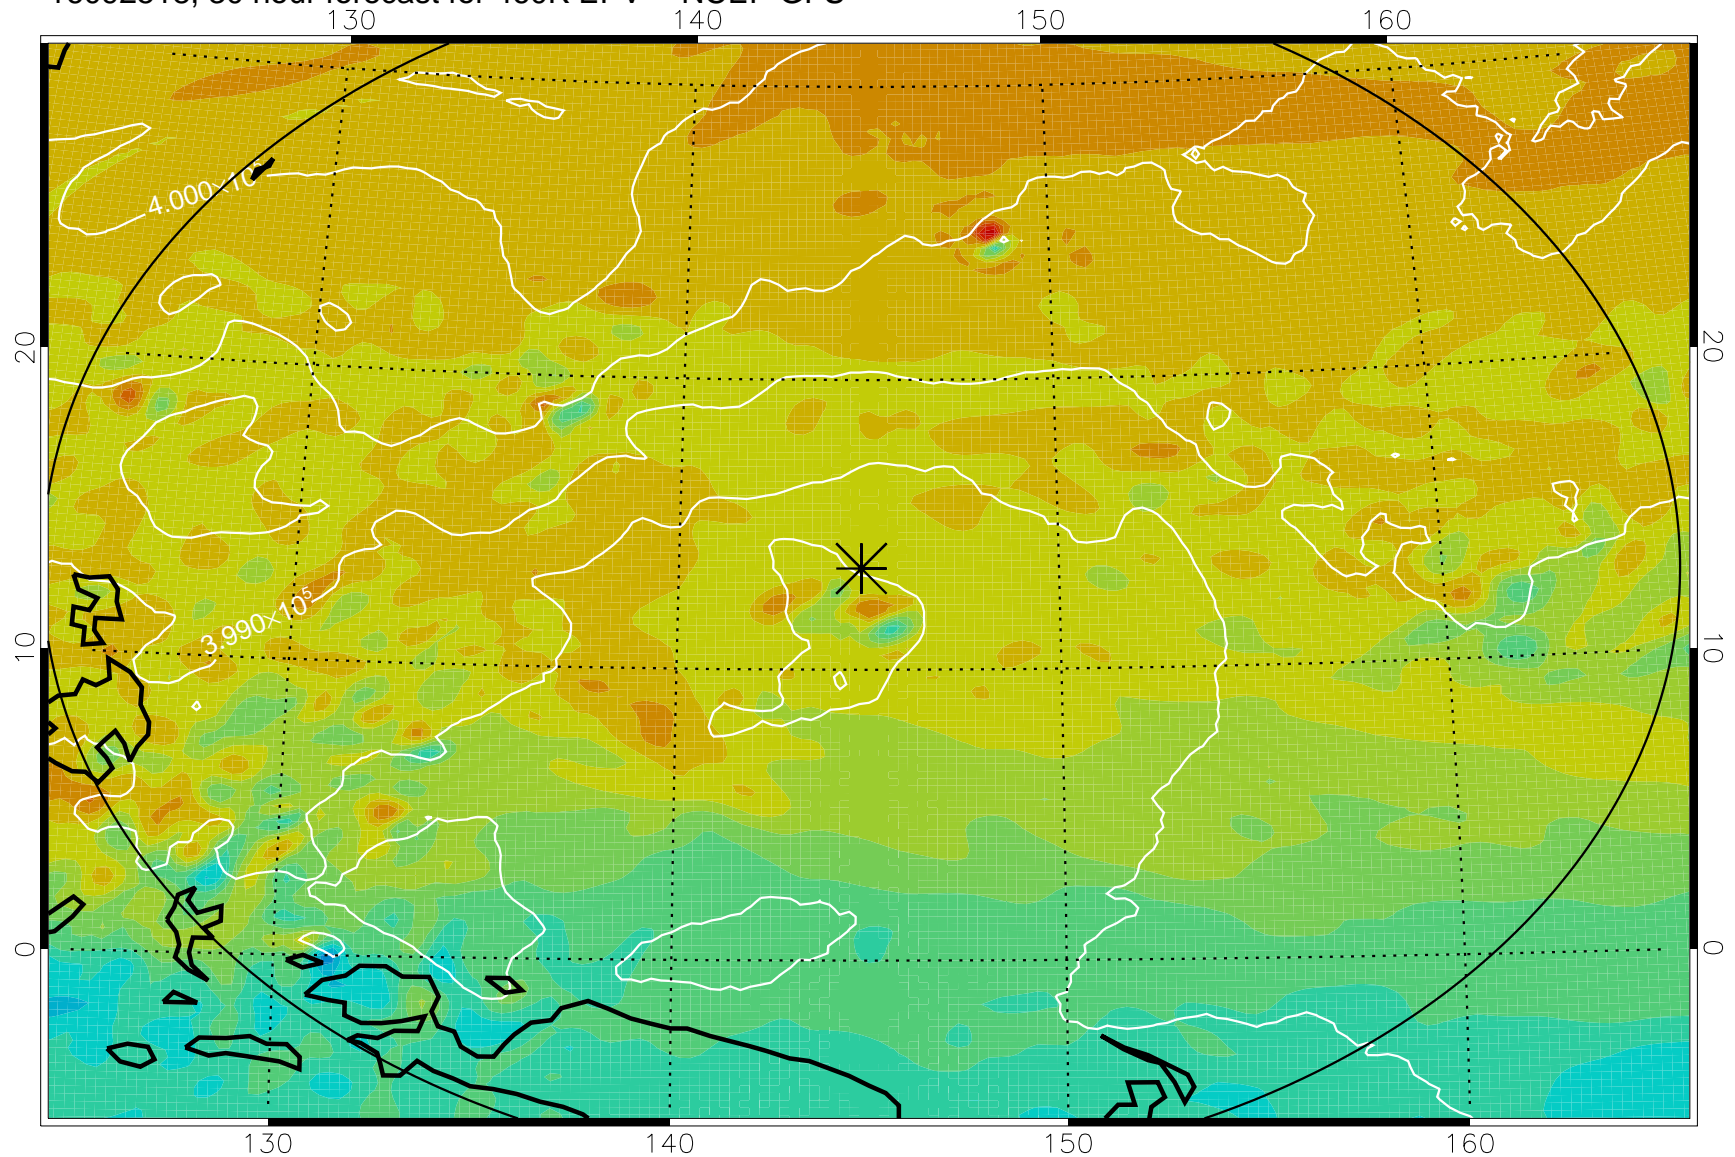

16092418, 6 hour forecast for 460K EPV -- NCEP GFS

460K Montgomery Streamfunction, white

Range ring of 2304 km

16092500, 12 hour forecast for 460K EPV -- NCEP GFS

460K Montgomery Streamfunction, white

Range ring of 2304 km

16092506, 18 hour forecast for 460K EPV -- NCEP GFS

460K Montgomery Streamfunction, white

Range ring of 2304 km

16092512, 24 hour forecast for 460K EPV -- NCEP GFS

460K Montgomery Streamfunction, white

Range ring of 2304 km

16092518, 30 hour forecast for 460K EPV -- NCEP GFS

460K Montgomery Streamfunction, white

Range ring of 2304 km

16092600, 36 hour forecast for 460K EPV -- NCEP GFS

460K Montgomery Streamfunction, white

Range ring of 2304 km

16092606, 42 hour forecast for 460K EPV -- NCEP GFS

460K Montgomery Streamfunction, white

Range ring of 2304 km

16092612, 48 hour forecast for 460K EPV -- NCEP GFS

460K Montgomery Streamfunction, white

Range ring of 2304 km