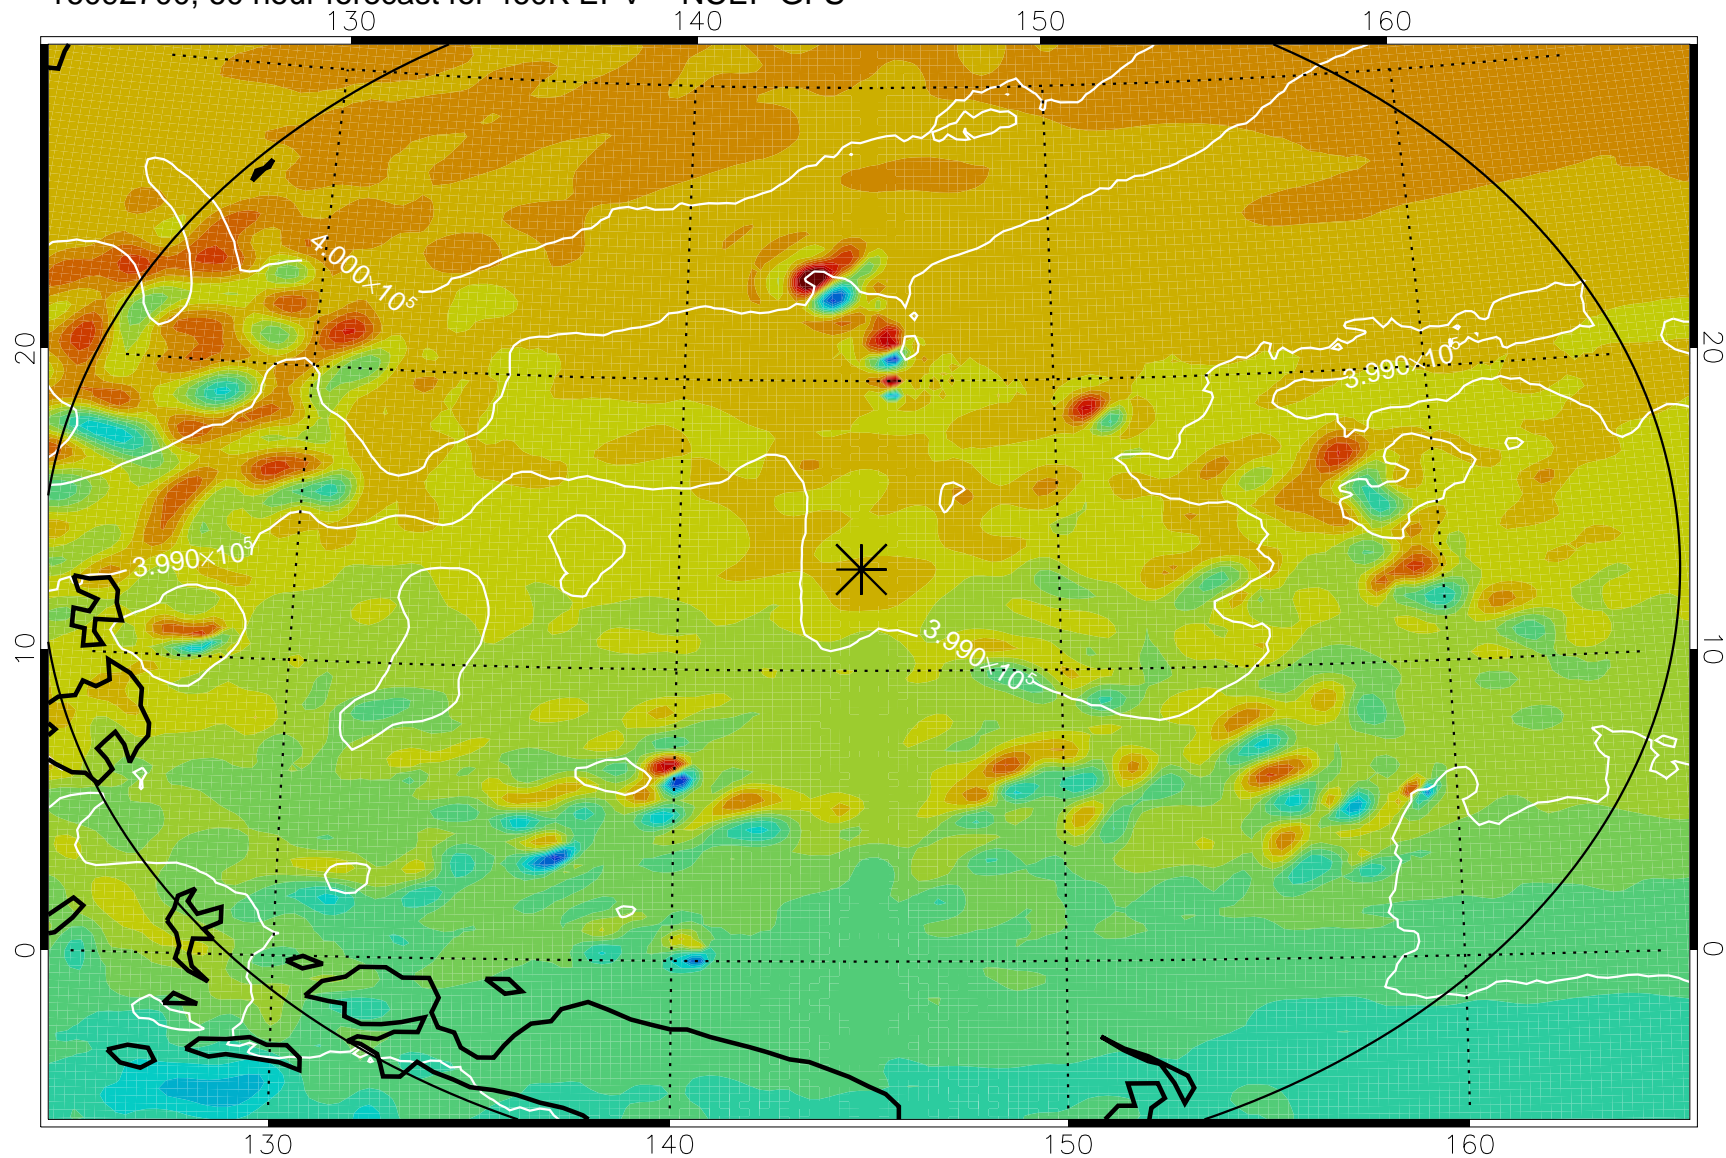

16092518, 30 hour forecast for 460K EPV -- NCEP GFS

460K Montgomery Streamfunction, white

Range ring of 2304 km

16092600, 36 hour forecast for 460K EPV -- NCEP GFS

460K Montgomery Streamfunction, white

Range ring of 2304 km

16092606, 42 hour forecast for 460K EPV -- NCEP GFS

460K Montgomery Streamfunction, white

Range ring of 2304 km

16092612, 48 hour forecast for 460K EPV -- NCEP GFS

460K Montgomery Streamfunction, white

Range ring of 2304 km

16092618, 54 hour forecast for 460K EPV -- NCEP GFS

460K Montgomery Streamfunction, white

Range ring of 2304 km

16092700, 60 hour forecast for 460K EPV -- NCEP GFS

460K Montgomery Streamfunction, white

Range ring of 2304 km

16092718, 78 hour forecast for 460K EPV -- NCEP GFS

460K Montgomery Streamfunction, white

Range ring of 2304 km

16092800, 84 hour forecast for 460K EPV -- NCEP GFS

460K Montgomery Streamfunction, white

Range ring of 2304 km