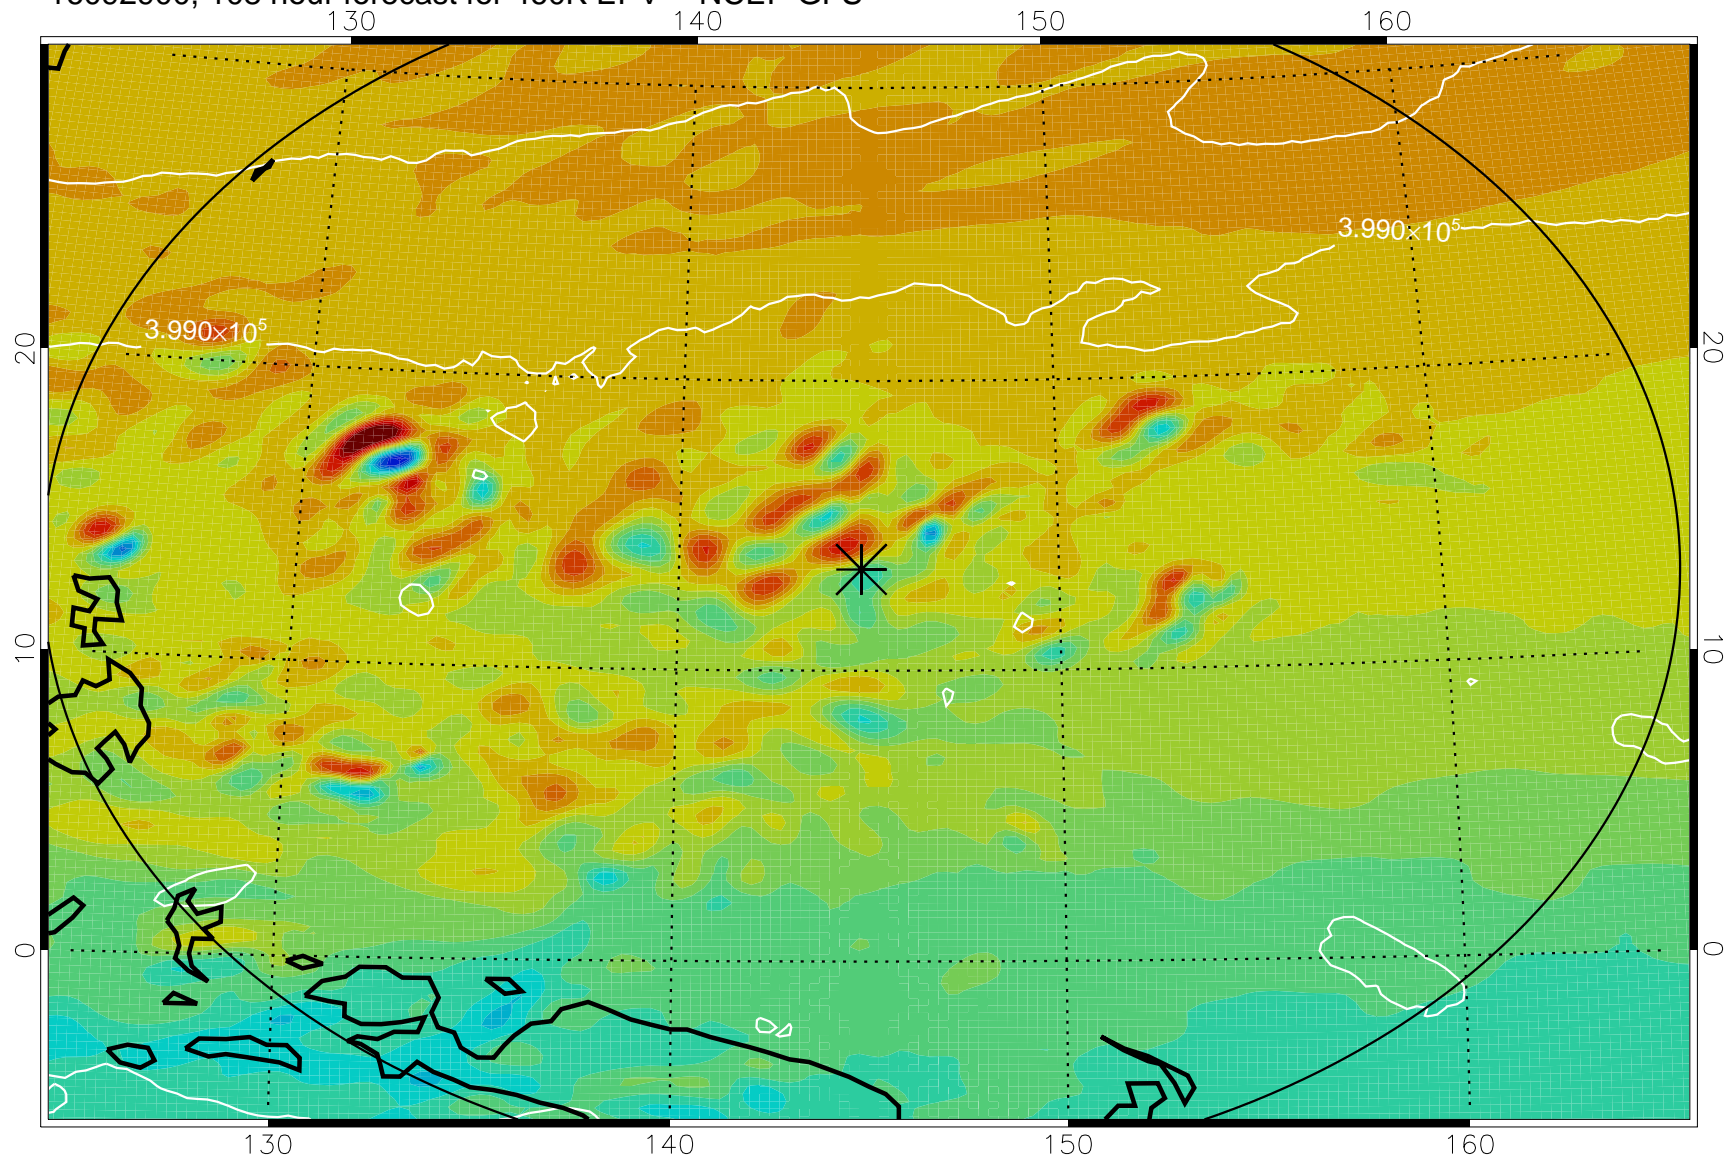

16092718, 78 hour forecast for 460K EPV -- NCEP GFS

460K Montgomery Streamfunction, white

Range ring of 2304 km

16092800, 84 hour forecast for 460K EPV -- NCEP GFS

460K Montgomery Streamfunction, white

Range ring of 2304 km

16092806, 90 hour forecast for 460K EPV -- NCEP GFS

460K Montgomery Streamfunction, white

Range ring of 2304 km

16092812, 96 hour forecast for 460K EPV -- NCEP GFS

460K Montgomery Streamfunction, white

Range ring of 2304 km

16092818, 102 hour forecast for 460K EPV -- NCEP GFS

460K Montgomery Streamfunction, white

Range ring of 2304 km

16092900, 108 hour forecast for 460K EPV -- NCEP GFS

460K Montgomery Streamfunction, white

Range ring of 2304 km

16092906, 114 hour forecast for 460K EPV -- NCEP GFS

460K Montgomery Streamfunction, white

Range ring of 2304 km

16092912, 120 hour forecast for 460K EPV -- NCEP GFS

460K Montgomery Streamfunction, white

Range ring of 2304 km