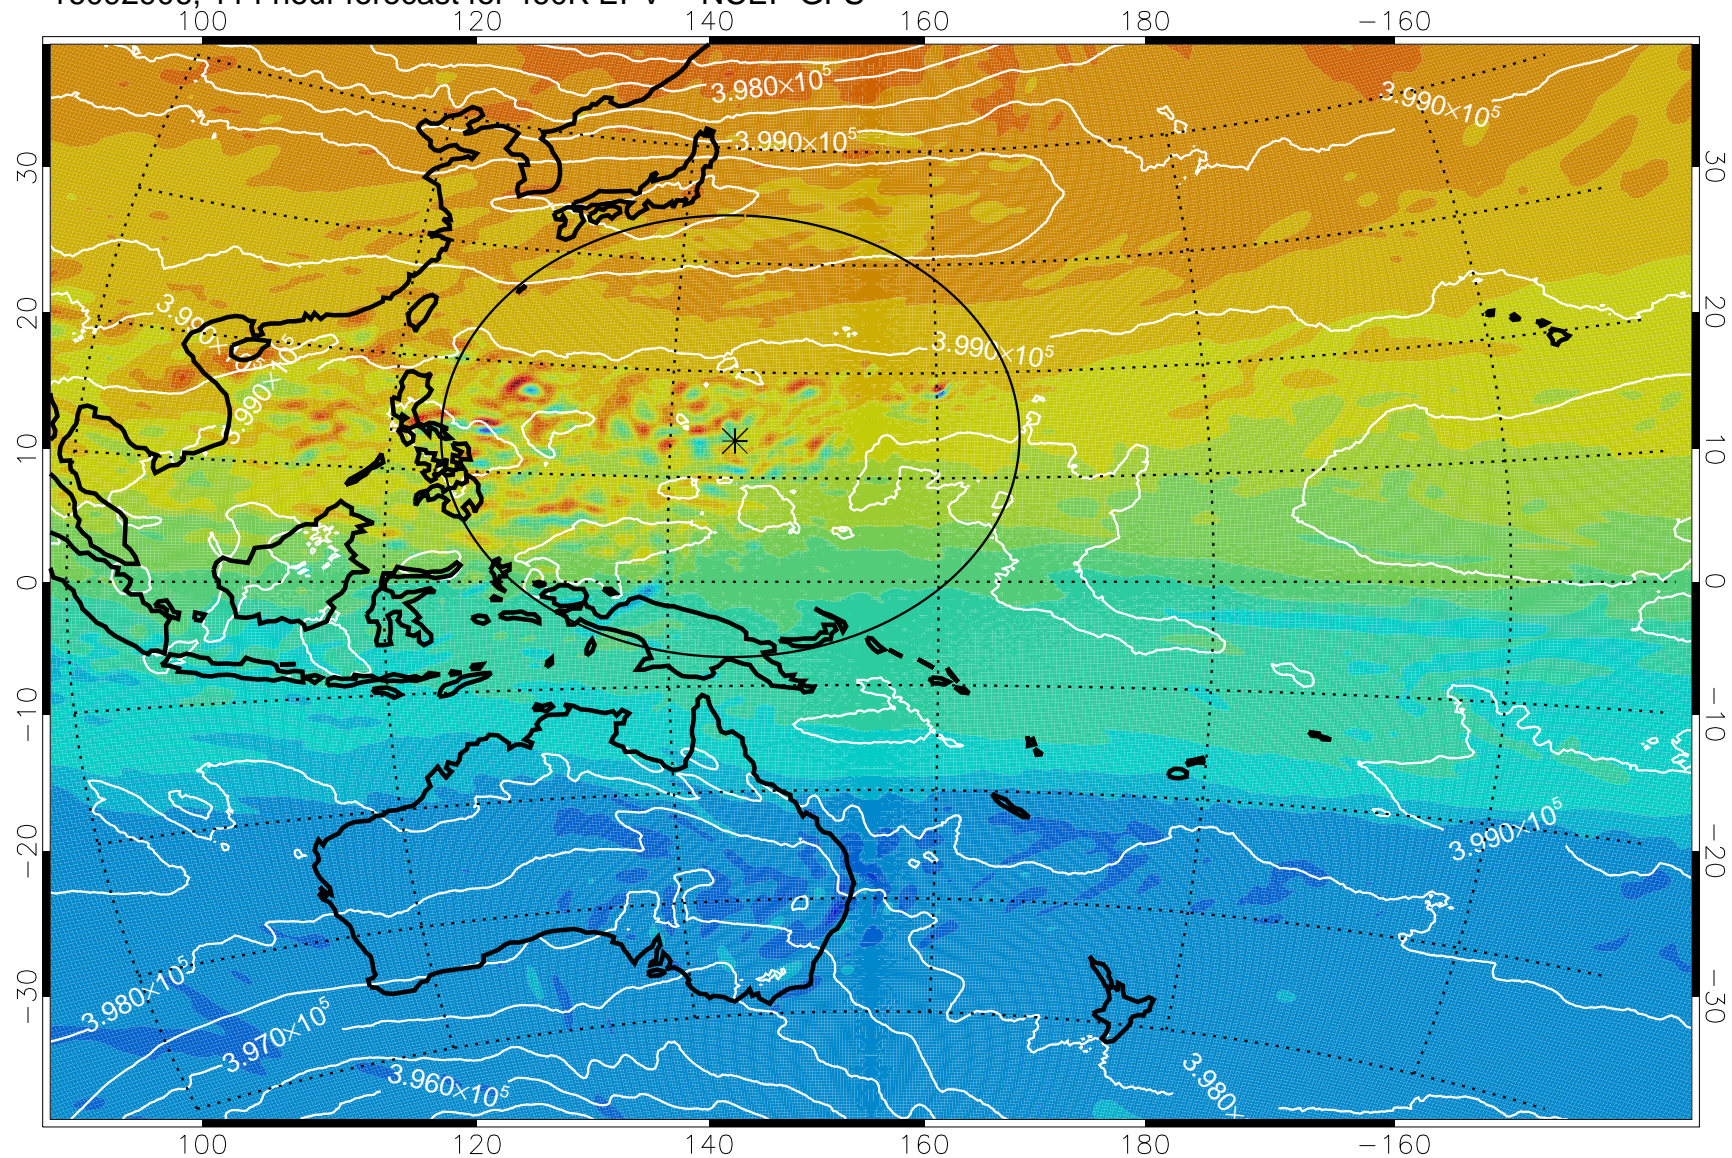

16092806, 90 hour forecast for 460K EPV -- NCEP GFS

460K Montgomery Streamfunction, white

Range ring of 2304 km

16092812, 96 hour forecast for 460K EPV -- NCEP GFS

460K Montgomery Streamfunction, white

Range ring of 2304 km

16092818, 102 hour forecast for 460K EPV -- NCEP GFS

460K Montgomery Streamfunction, white

Range ring of 2304 km

16092900, 108 hour forecast for 460K EPV -- NCEP GFS

460K Montgomery Streamfunction, white

Range ring of 2304 km

16092906, 114 hour forecast for 460K EPV -- NCEP GFS

460K Montgomery Streamfunction, white

Range ring of 2304 km

16092912, 120 hour forecast for 460K EPV -- NCEP GFS

460K Montgomery Streamfunction, white

Range ring of 2304 km