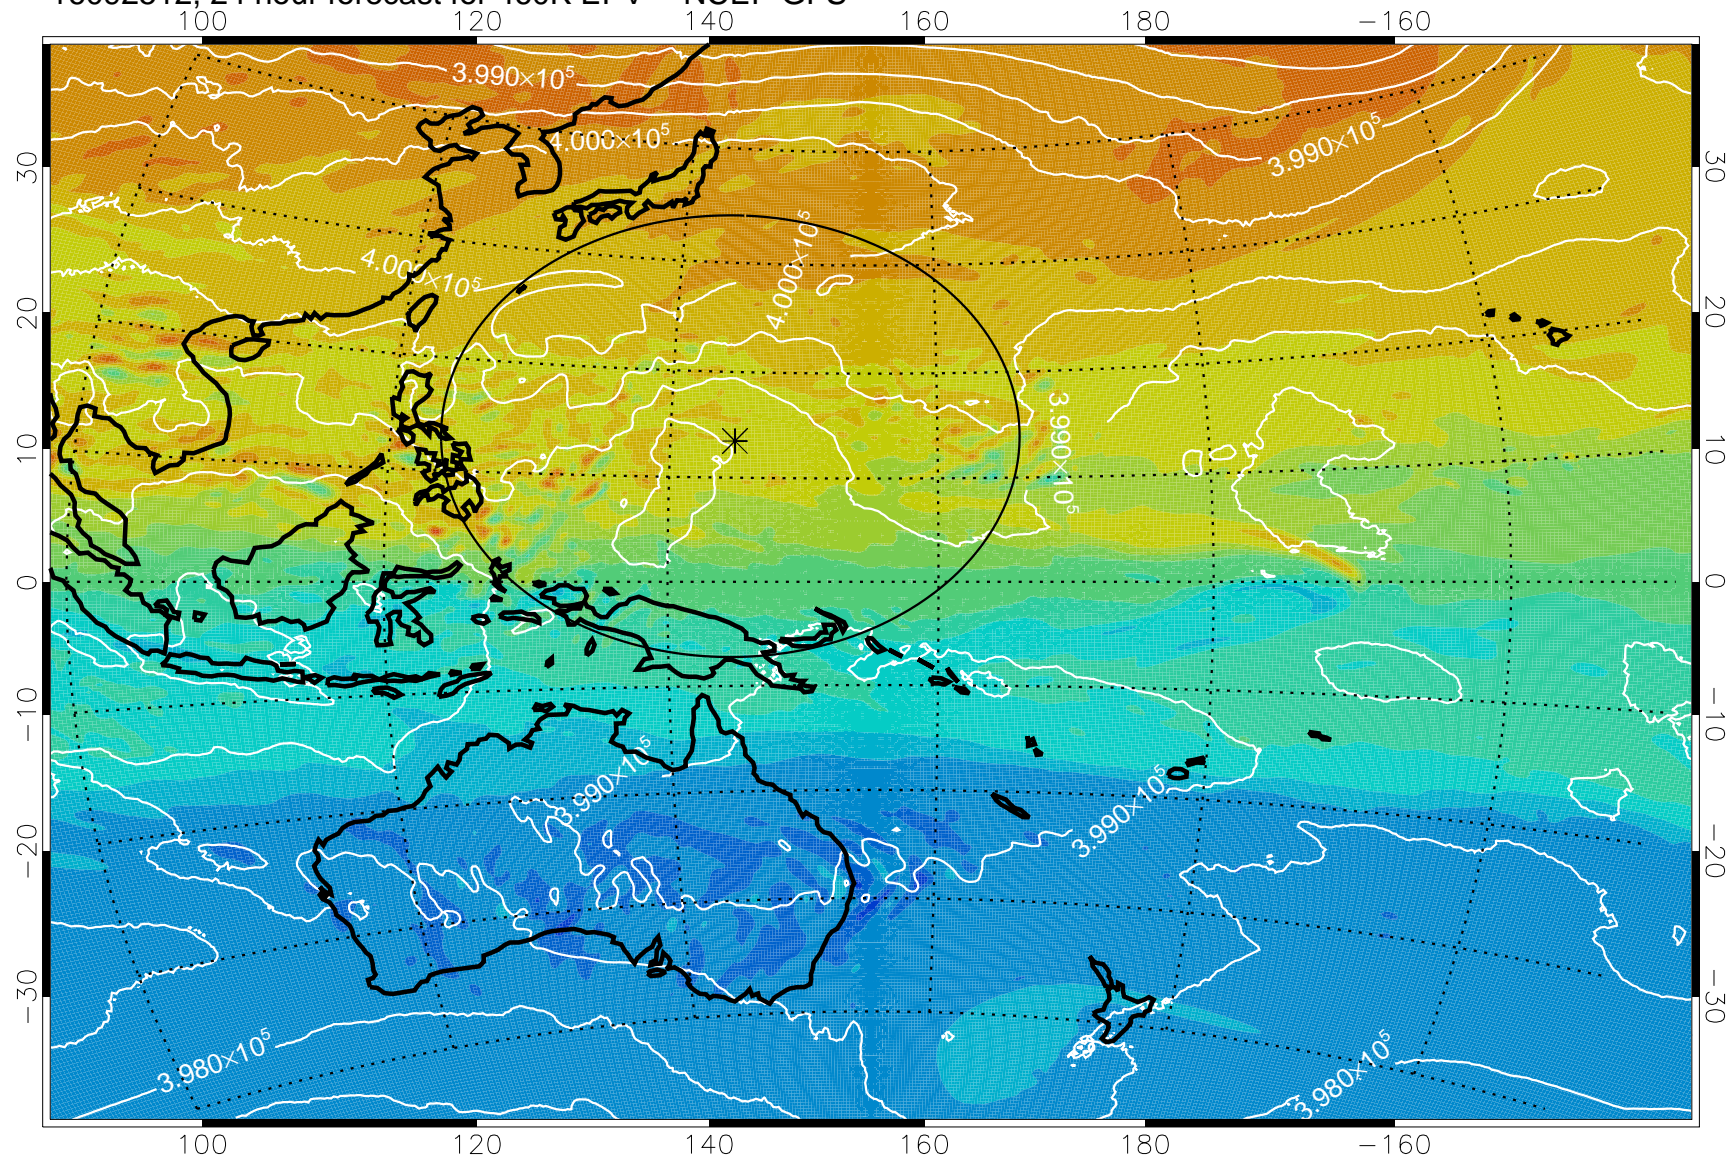

16092506, 18 hour forecast for 460K EPV -- NCEP GFS

460K Montgomery Streamfunction, white

Range ring of 2304 km

16092512, 24 hour forecast for 460K EPV -- NCEP GFS

460K Montgomery Streamfunction, white

Range ring of 2304 km

16092518, 30 hour forecast for 460K EPV -- NCEP GFS

460K Montgomery Streamfunction, white

Range ring of 2304 km

16092600, 36 hour forecast for 460K EPV -- NCEP GFS

460K Montgomery Streamfunction, white

Range ring of 2304 km

16092606, 42 hour forecast for 460K EPV -- NCEP GFS

460K Montgomery Streamfunction, white

Range ring of 2304 km

16092612, 48 hour forecast for 460K EPV -- NCEP GFS

460K Montgomery Streamfunction, white

Range ring of 2304 km

16092618, 54 hour forecast for 460K EPV -- NCEP GFS

460K Montgomery Streamfunction, white

Range ring of 2304 km

16092700, 60 hour forecast for 460K EPV -- NCEP GFS

460K Montgomery Streamfunction, white

Range ring of 2304 km