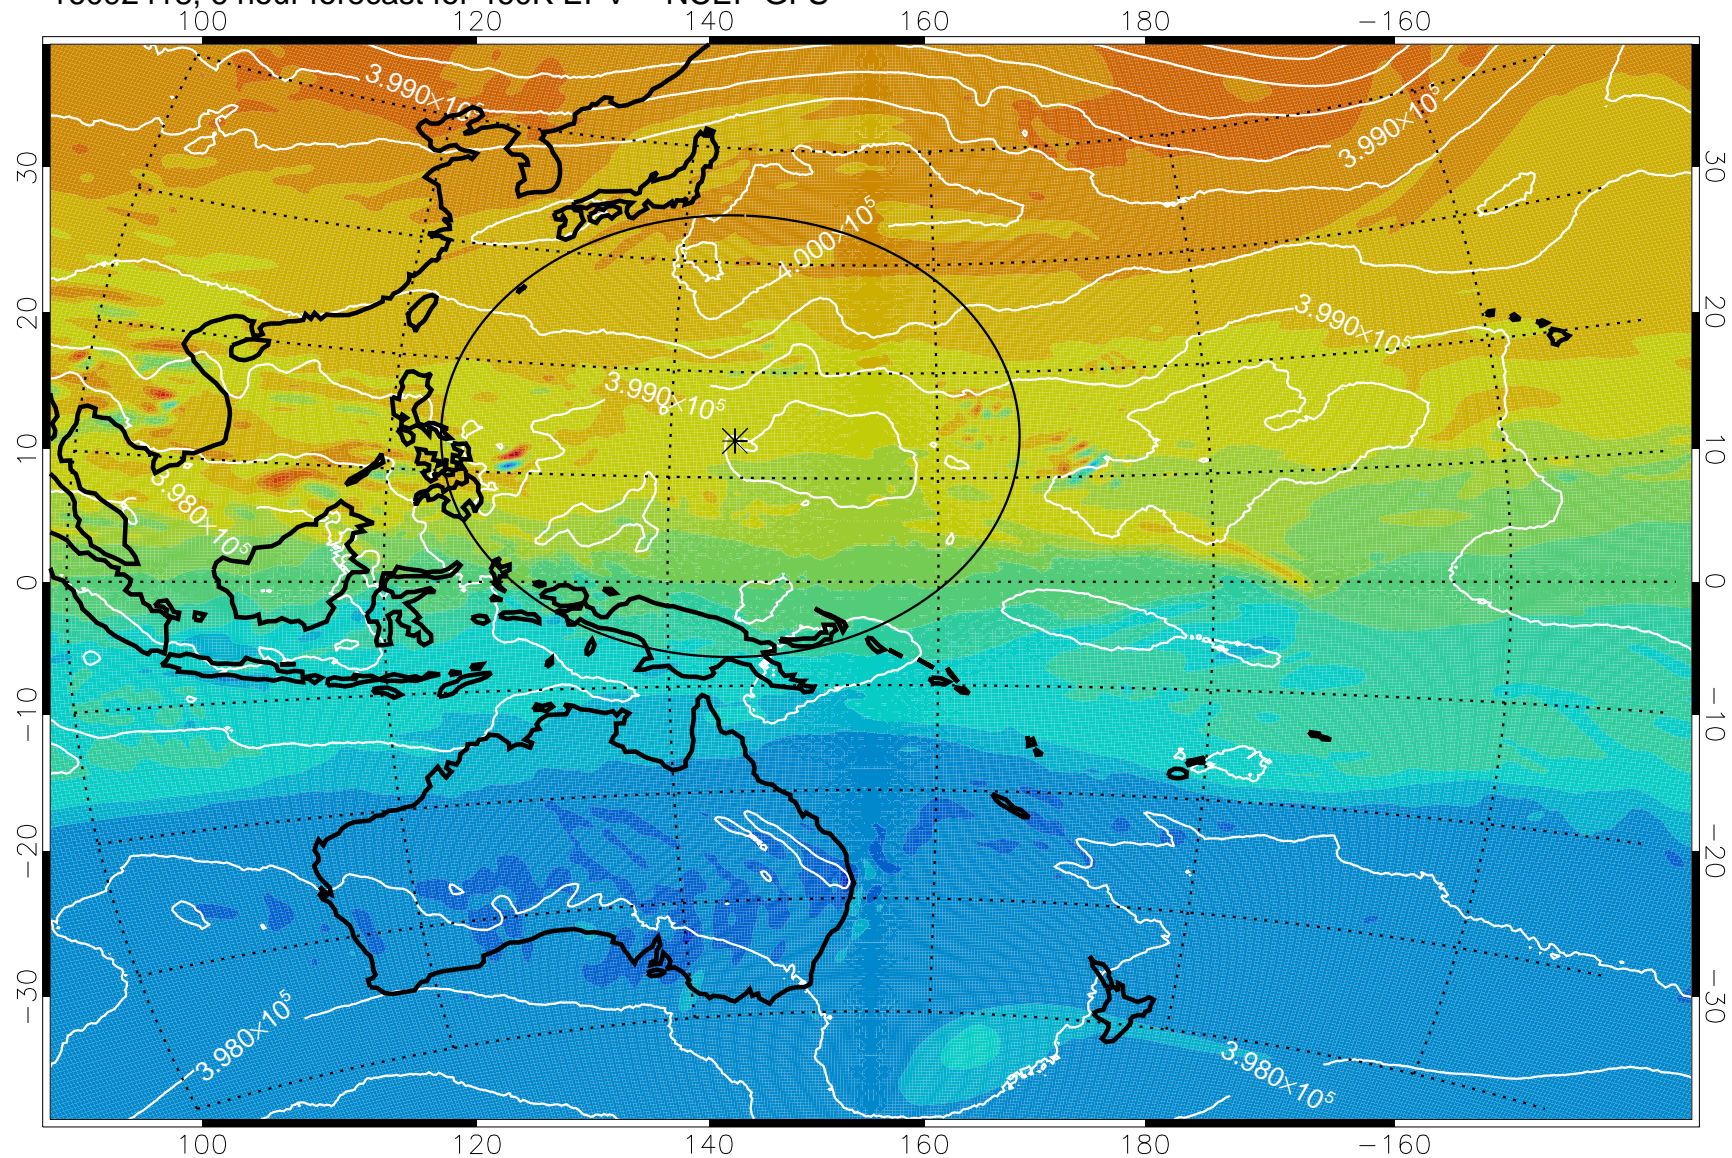

16092418, 6 hour forecast for 460K EPV -- NCEP GFS

460K Montgomery Streamfunction, white

Range ring of 2304 km

16092500, 12 hour forecast for 460K EPV -- NCEP GFS

460K Montgomery Streamfunction, white

Range ring of 2304 km

16092506, 18 hour forecast for 460K EPV -- NCEP GFS

460K Montgomery Streamfunction, white

Range ring of 2304 km

16092512, 24 hour forecast for 460K EPV -- NCEP GFS

460K Montgomery Streamfunction, white

Range ring of 2304 km

16092518, 30 hour forecast for 460K EPV -- NCEP GFS

460K Montgomery Streamfunction, white

Range ring of 2304 km

16092600, 36 hour forecast for 460K EPV -- NCEP GFS

460K Montgomery Streamfunction, white

Range ring of 2304 km

16092606, 42 hour forecast for 460K EPV -- NCEP GFS

460K Montgomery Streamfunction, white

Range ring of 2304 km

16092612, 48 hour forecast for 460K EPV -- NCEP GFS

460K Montgomery Streamfunction, white

Range ring of 2304 km