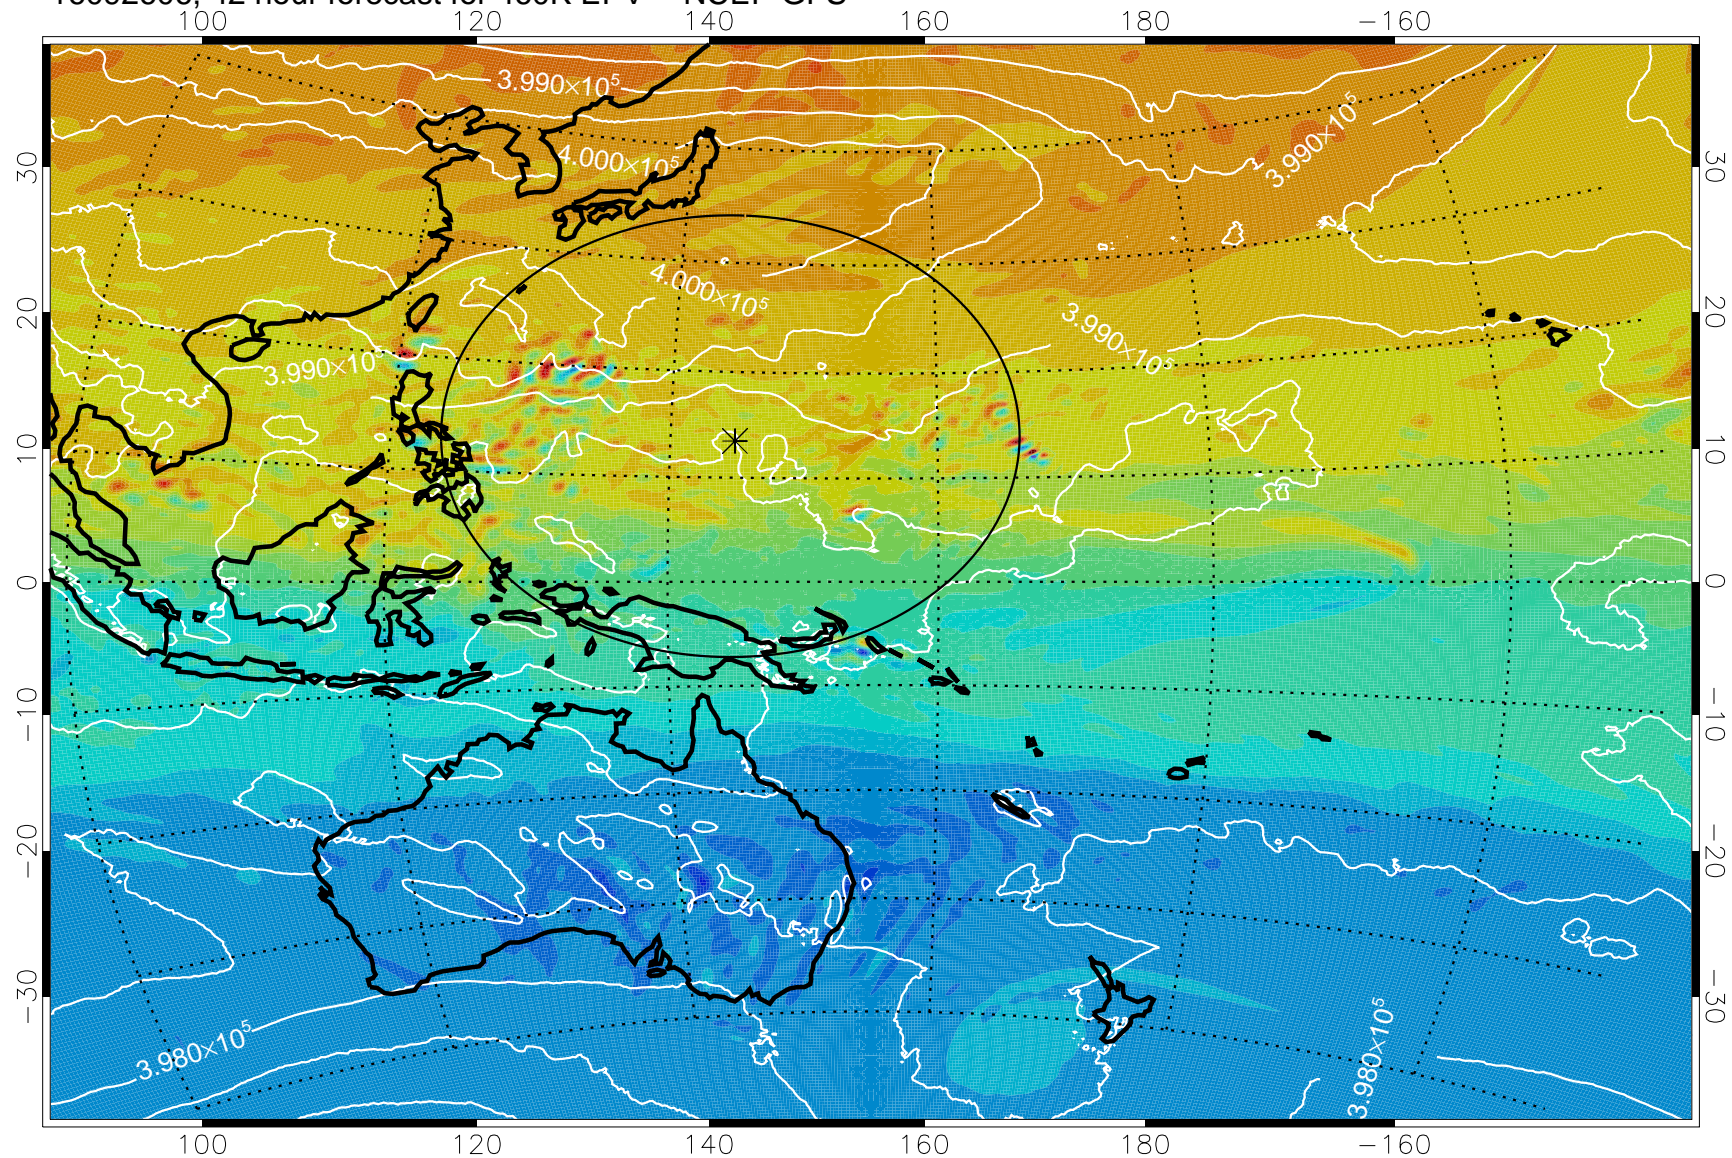

16092506, 18 hour forecast for 460K EPV -- NCEP GFS

460K Montgomery Streamfunction, white

Range ring of 2304 km

16092512, 24 hour forecast for 460K EPV -- NCEP GFS

460K Montgomery Streamfunction, white

Range ring of 2304 km

16092518, 30 hour forecast for 460K EPV -- NCEP GFS

460K Montgomery Streamfunction, white

Range ring of 2304 km

16092600, 36 hour forecast for 460K EPV -- NCEP GFS

460K Montgomery Streamfunction, white

Range ring of 2304 km

16092606, 42 hour forecast for 460K EPV -- NCEP GFS

460K Montgomery Streamfunction, white

Range ring of 2304 km

16092612, 48 hour forecast for 460K EPV -- NCEP GFS

460K Montgomery Streamfunction, white

Range ring of 2304 km

16092618, 54 hour forecast for 460K EPV -- NCEP GFS

460K Montgomery Streamfunction, white

Range ring of 2304 km

16092700, 60 hour forecast for 460K EPV -- NCEP GFS

460K Montgomery Streamfunction, white

Range ring of 2304 km