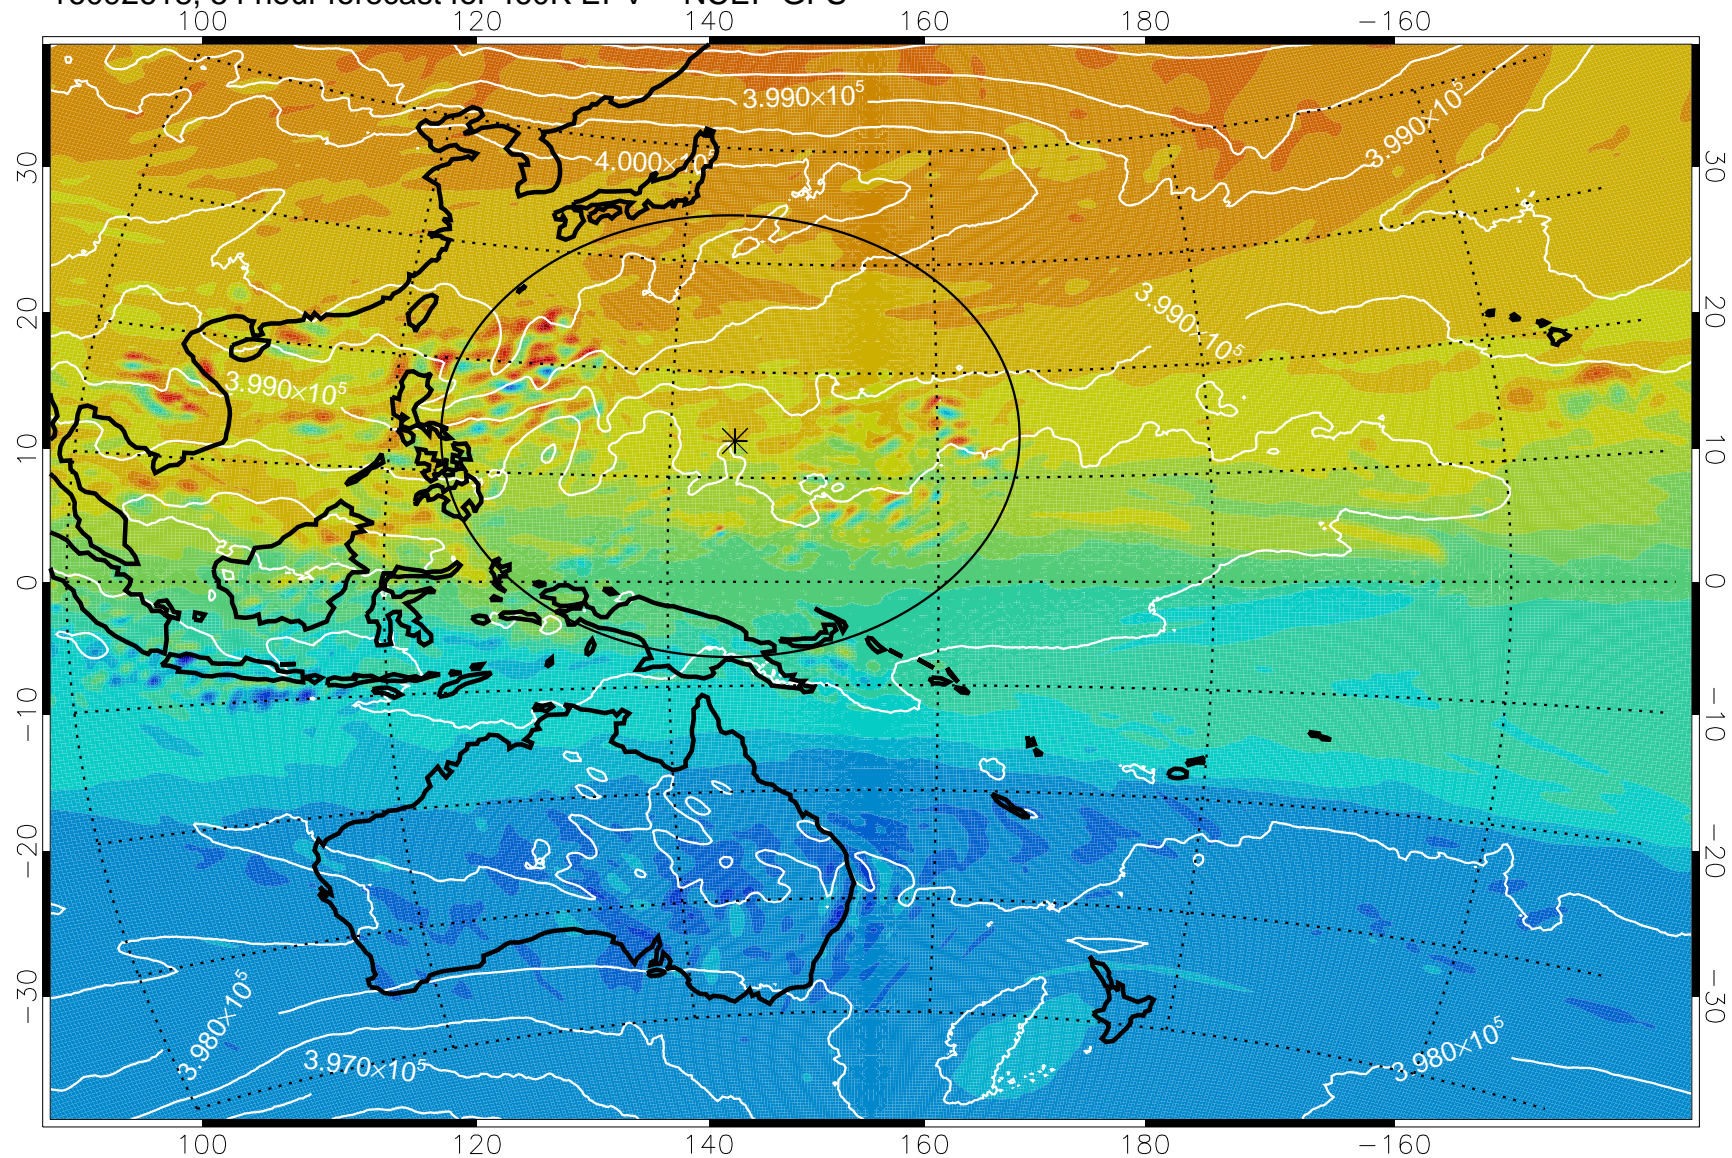

16092606, 42 hour forecast for 460K EPV -- NCEP GFS

460K Montgomery Streamfunction, white

Range ring of 2304 km

16092612, 48 hour forecast for 460K EPV -- NCEP GFS

460K Montgomery Streamfunction, white

Range ring of 2304 km

16092618, 54 hour forecast for 460K EPV -- NCEP GFS

460K Montgomery Streamfunction, white

Range ring of 2304 km

16092700, 60 hour forecast for 460K EPV -- NCEP GFS

460K Montgomery Streamfunction, white

Range ring of 2304 km

16092706, 66 hour forecast for 460K EPV -- NCEP GFS

460K Montgomery Streamfunction, white

Range ring of 2304 km

16092712, 72 hour forecast for 460K EPV -- NCEP GFS

460K Montgomery Streamfunction, white

Range ring of 2304 km

16092718, 78 hour forecast for 460K EPV -- NCEP GFS

460K Montgomery Streamfunction, white

Range ring of 2304 km

16092800, 84 hour forecast for 460K EPV -- NCEP GFS

460K Montgomery Streamfunction, white

Range ring of 2304 km