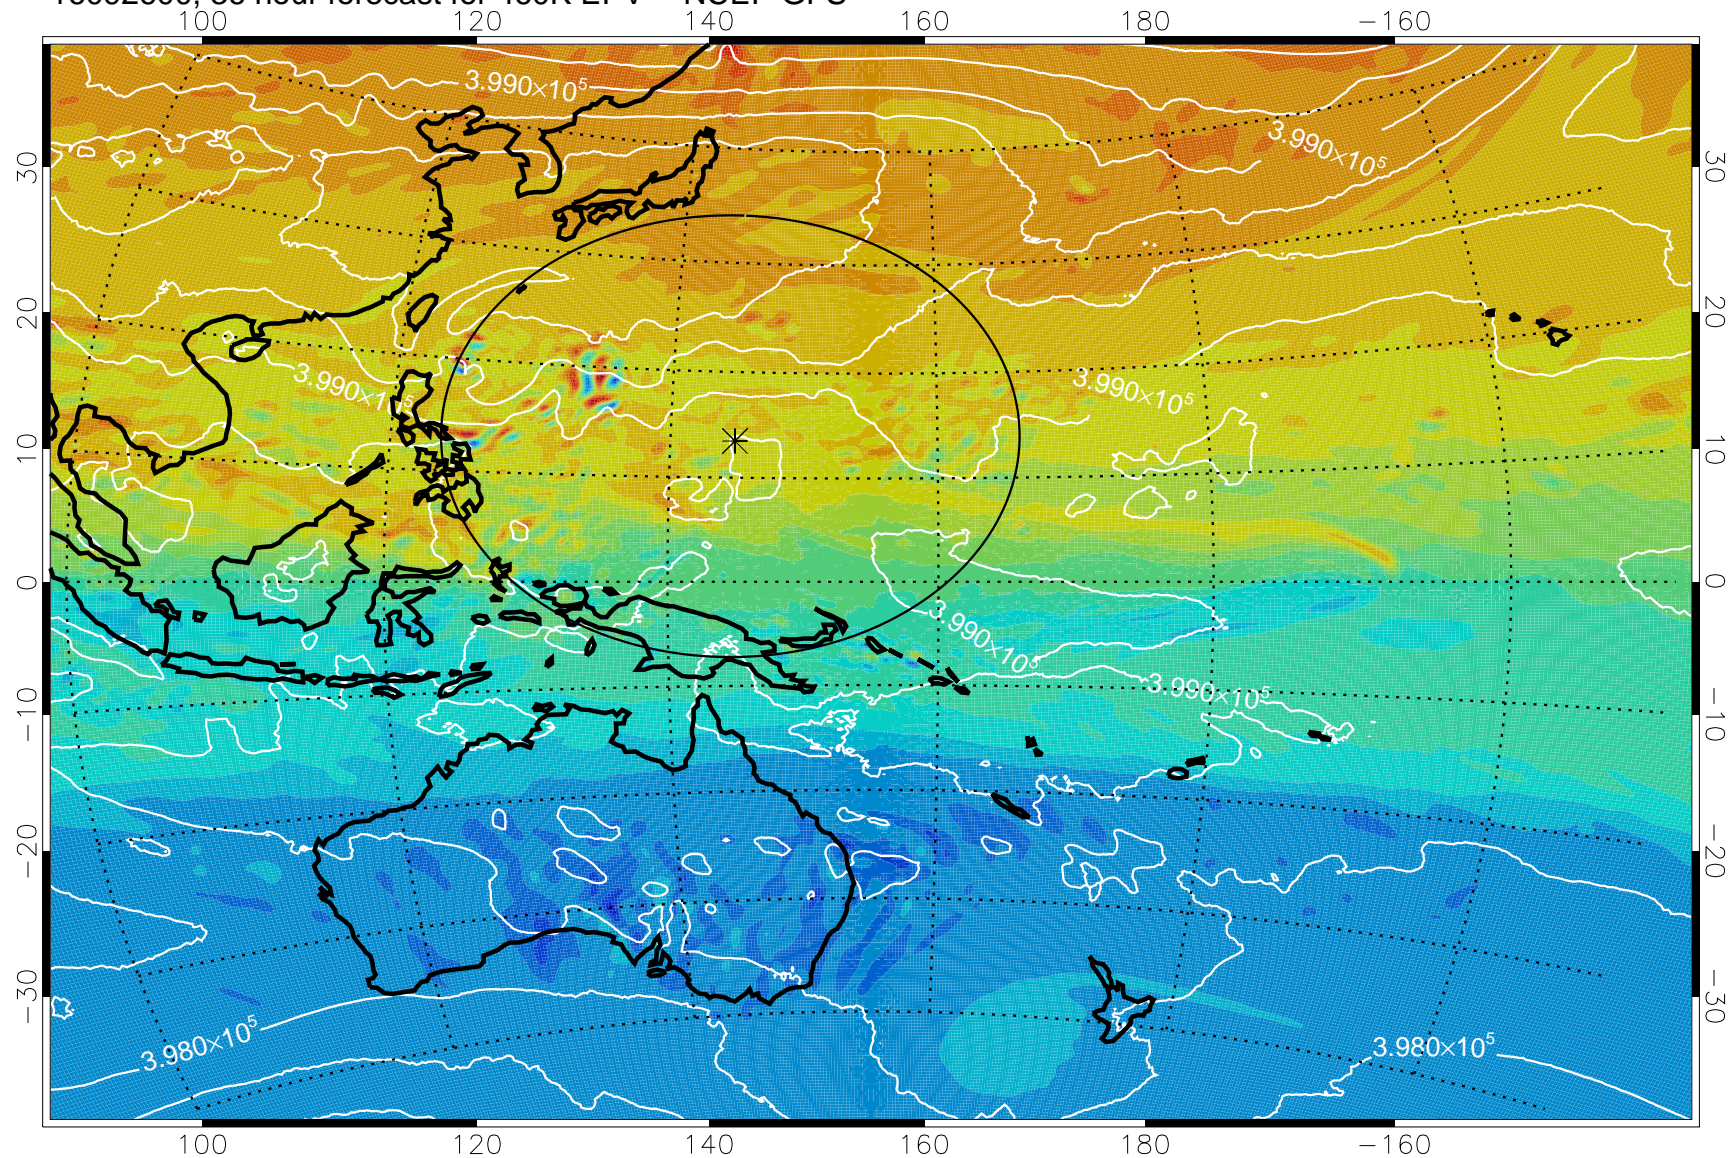

16092518, 30 hour forecast for 460K EPV -- NCEP GFS

460K Montgomery Streamfunction, white

Range ring of 2304 km

16092600, 36 hour forecast for 460K EPV -- NCEP GFS

460K Montgomery Streamfunction, white

Range ring of 2304 km

16092606, 42 hour forecast for 460K EPV -- NCEP GFS

460K Montgomery Streamfunction, white

Range ring of 2304 km

16092612, 48 hour forecast for 460K EPV -- NCEP GFS

460K Montgomery Streamfunction, white

Range ring of 2304 km

16092618, 54 hour forecast for 460K EPV -- NCEP GFS

460K Montgomery Streamfunction, white

Range ring of 2304 km

16092700, 60 hour forecast for 460K EPV -- NCEP GFS

460K Montgomery Streamfunction, white

Range ring of 2304 km

16092706, 66 hour forecast for 460K EPV -- NCEP GFS

460K Montgomery Streamfunction, white

Range ring of 2304 km

16092712, 72 hour forecast for 460K EPV -- NCEP GFS

460K Montgomery Streamfunction, white

Range ring of 2304 km