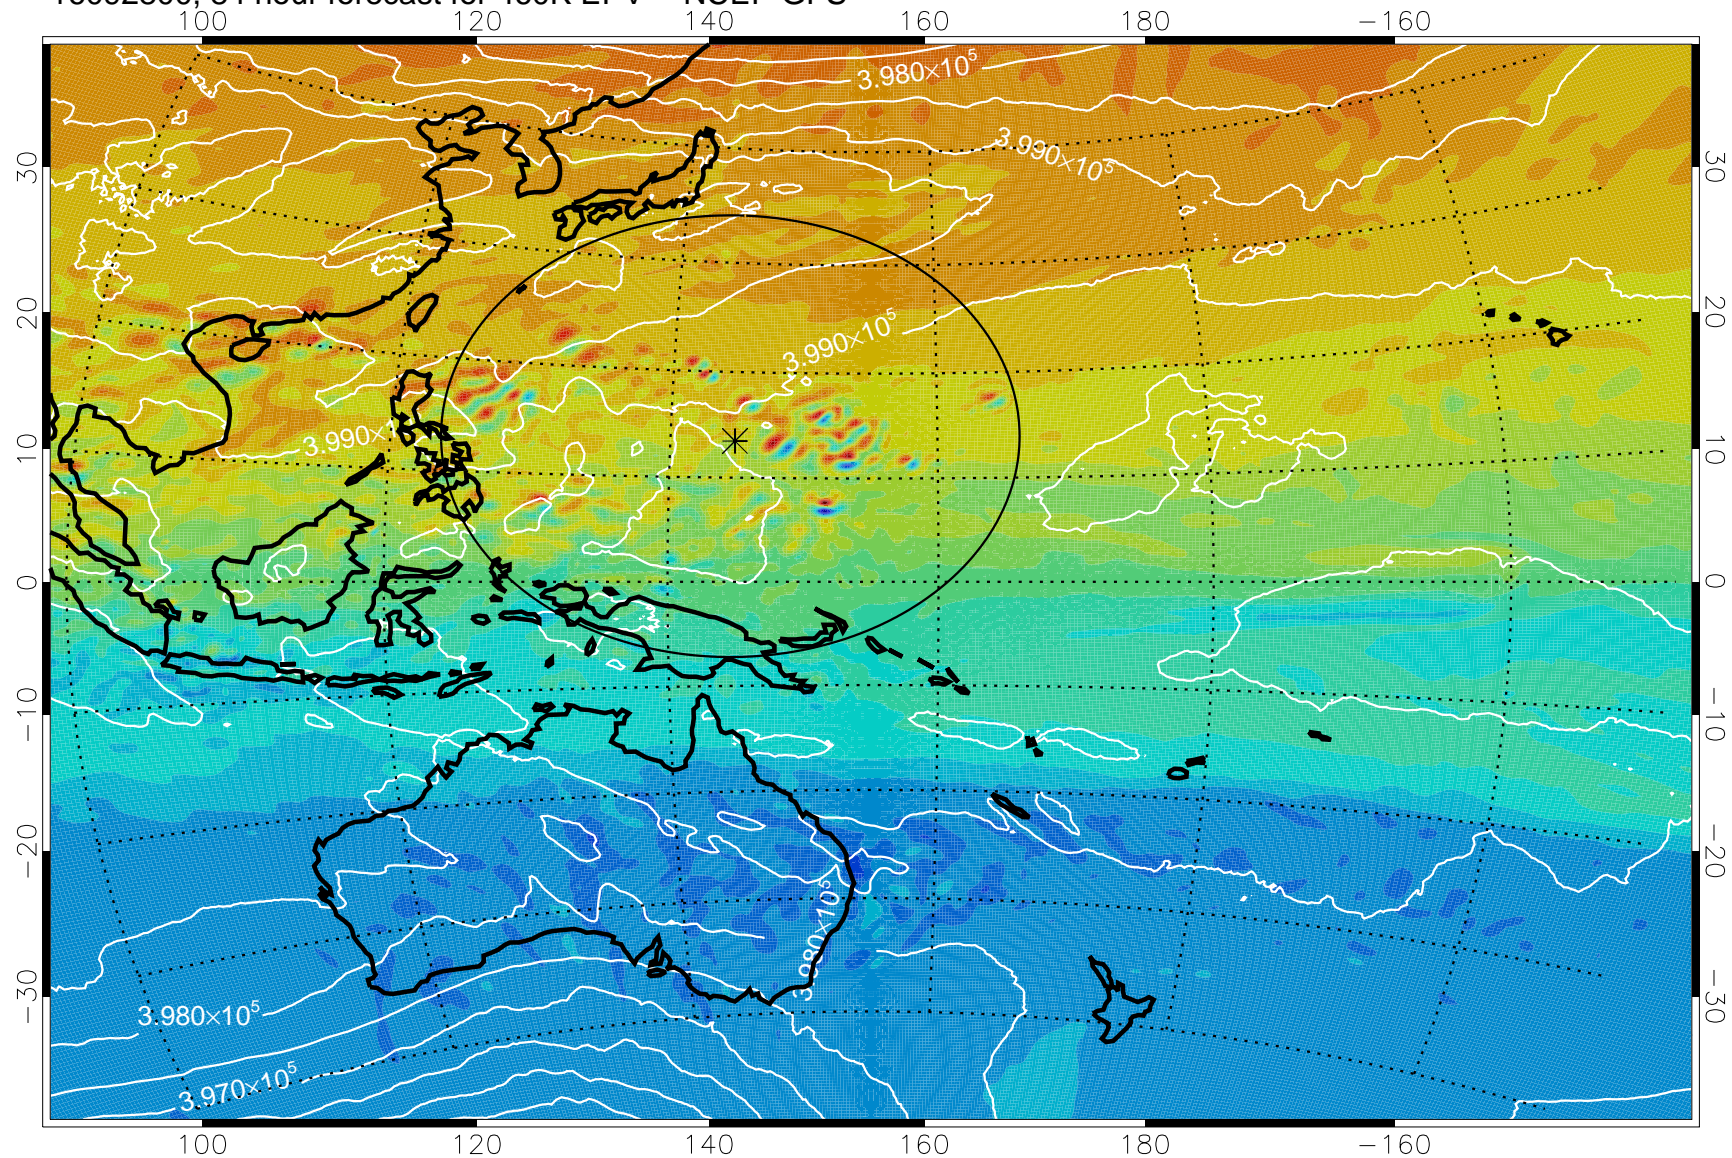

16092706, 66 hour forecast for 460K EPV -- NCEP GFS

460K Montgomery Streamfunction, white

Range ring of 2304 km

16092712, 72 hour forecast for 460K EPV -- NCEP GFS

460K Montgomery Streamfunction, white

Range ring of 2304 km

16092718, 78 hour forecast for 460K EPV -- NCEP GFS

460K Montgomery Streamfunction, white

Range ring of 2304 km

16092800, 84 hour forecast for 460K EPV -- NCEP GFS

460K Montgomery Streamfunction, white

Range ring of 2304 km

16092806, 90 hour forecast for 460K EPV -- NCEP GFS

460K Montgomery Streamfunction, white

Range ring of 2304 km

16092812, 96 hour forecast for 460K EPV -- NCEP GFS

460K Montgomery Streamfunction, white

Range ring of 2304 km

16092818, 102 hour forecast for 460K EPV -- NCEP GFS

460K Montgomery Streamfunction, white

Range ring of 2304 km

16092900, 108 hour forecast for 460K EPV -- NCEP GFS

460K Montgomery Streamfunction, white

Range ring of 2304 km