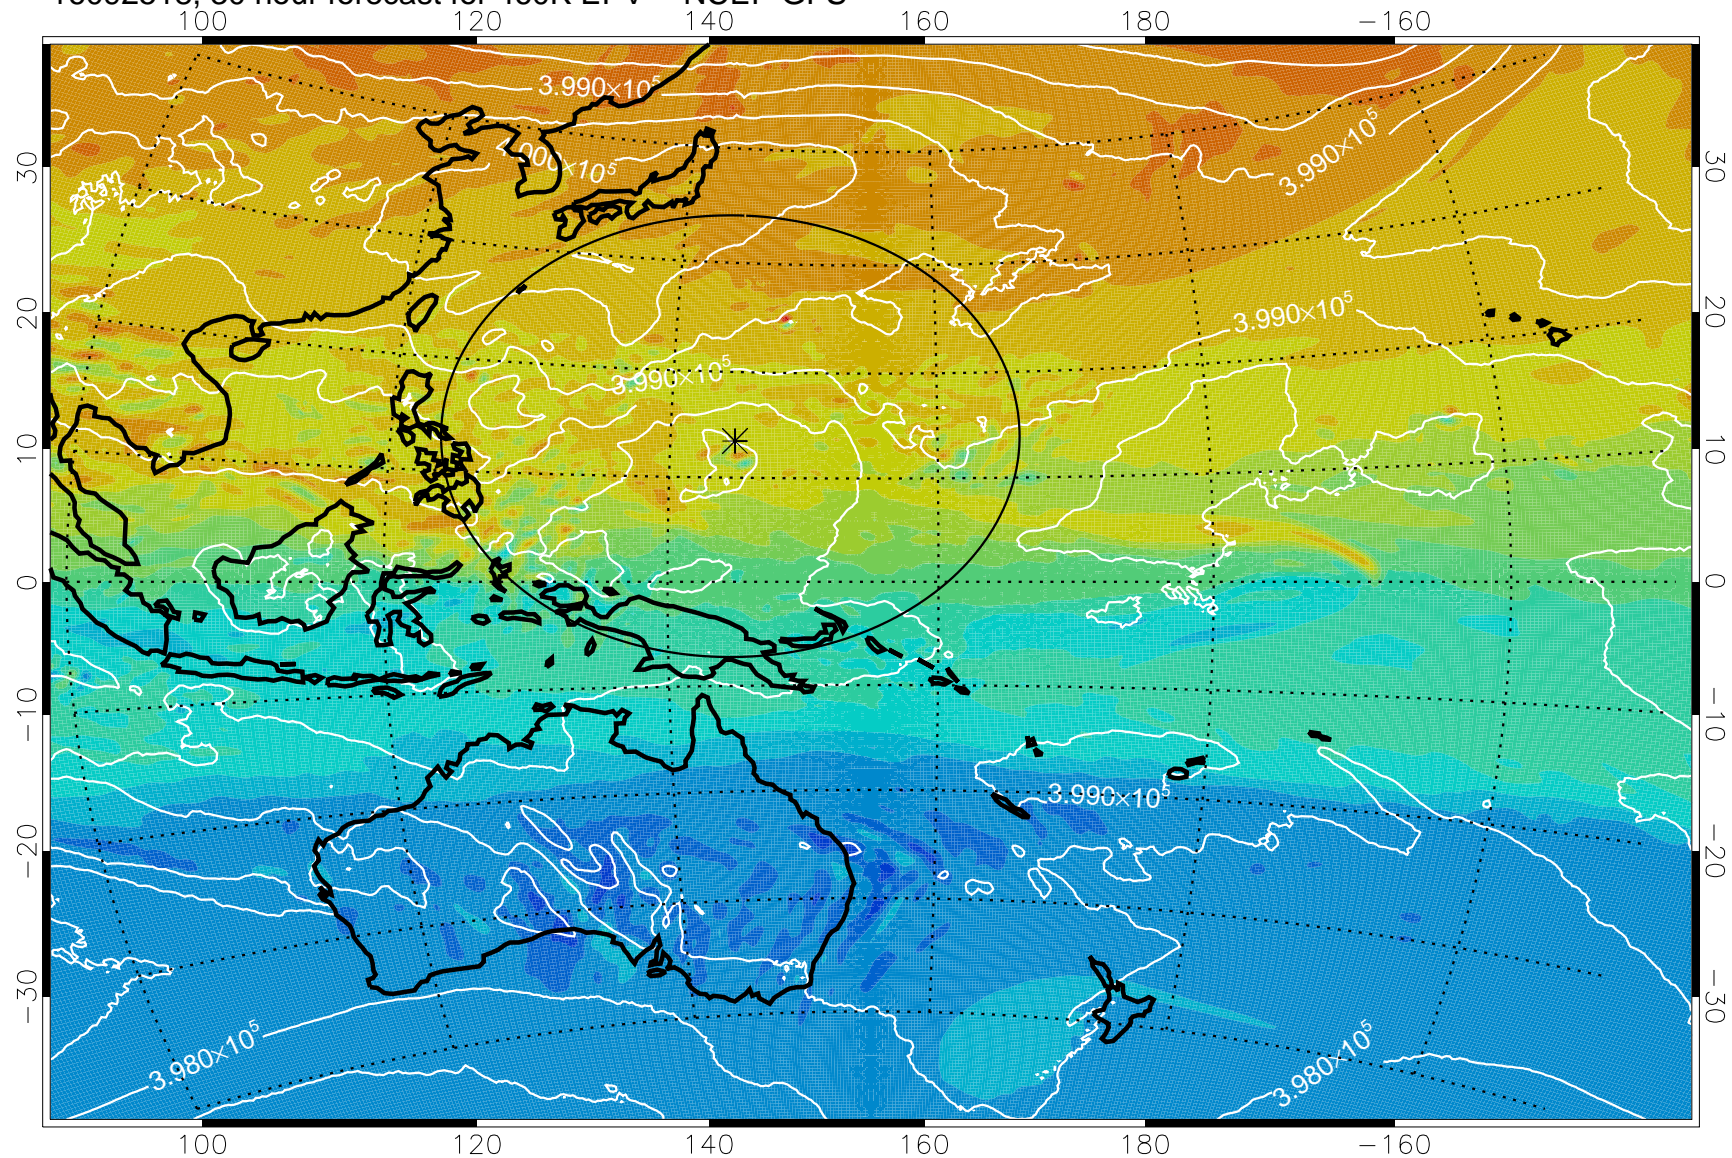

16092506, 18 hour forecast for 460K EPV -- NCEP GFS

460K Montgomery Streamfunction, white

Range ring of 2304 km

16092512, 24 hour forecast for 460K EPV -- NCEP GFS

460K Montgomery Streamfunction, white

Range ring of 2304 km

16092518, 30 hour forecast for 460K EPV -- NCEP GFS

460K Montgomery Streamfunction, white

Range ring of 2304 km

16092600, 36 hour forecast for 460K EPV -- NCEP GFS

460K Montgomery Streamfunction, white

Range ring of 2304 km

16092606, 42 hour forecast for 460K EPV -- NCEP GFS

460K Montgomery Streamfunction, white

Range ring of 2304 km

16092612, 48 hour forecast for 460K EPV -- NCEP GFS

460K Montgomery Streamfunction, white

Range ring of 2304 km

16092618, 54 hour forecast for 460K EPV -- NCEP GFS

460K Montgomery Streamfunction, white

Range ring of 2304 km

16092700, 60 hour forecast for 460K EPV -- NCEP GFS

460K Montgomery Streamfunction, white

Range ring of 2304 km