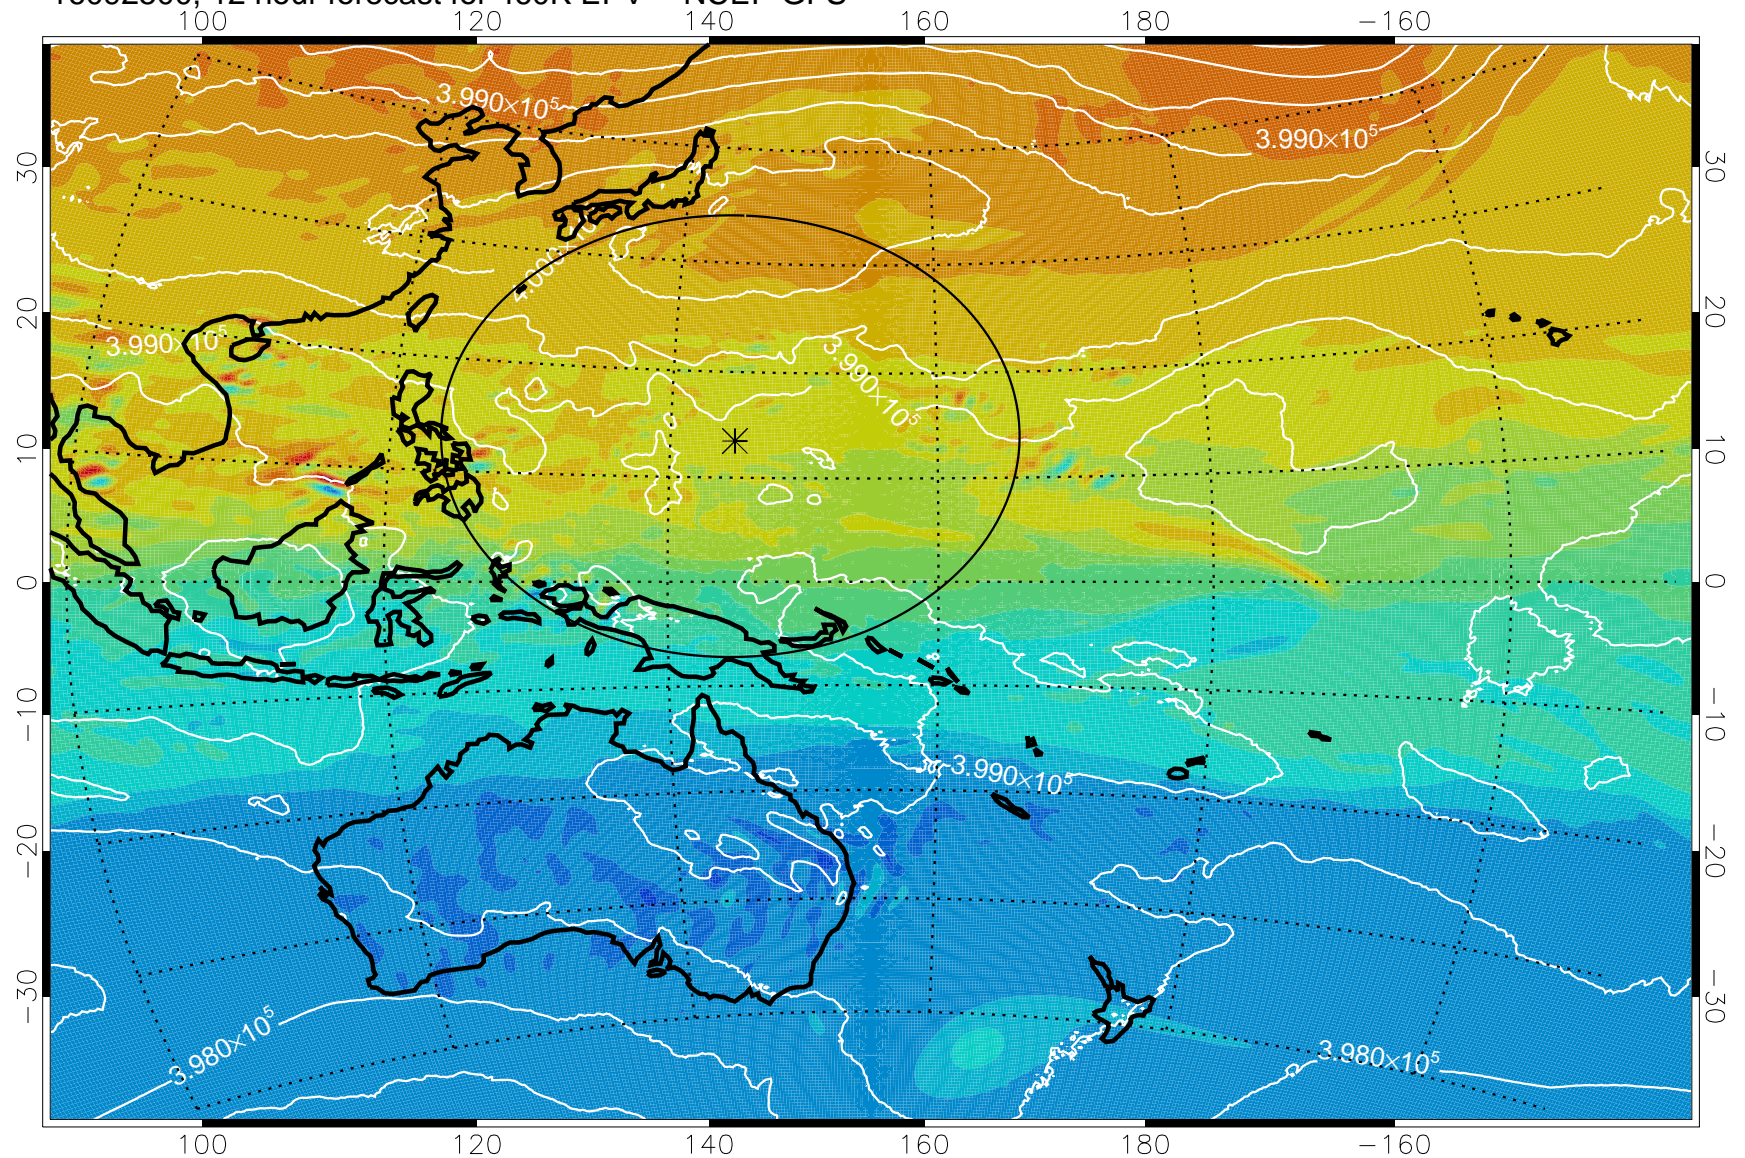

16092418, 6 hour forecast for 460K EPV -- NCEP GFS

460K Montgomery Streamfunction, white

Range ring of 2304 km

16092500, 12 hour forecast for 460K EPV -- NCEP GFS

460K Montgomery Streamfunction, white

Range ring of 2304 km

16092506, 18 hour forecast for 460K EPV -- NCEP GFS

460K Montgomery Streamfunction, white

Range ring of 2304 km

16092512, 24 hour forecast for 460K EPV -- NCEP GFS

460K Montgomery Streamfunction, white

Range ring of 2304 km

16092518, 30 hour forecast for 460K EPV -- NCEP GFS

460K Montgomery Streamfunction, white

Range ring of 2304 km

16092600, 36 hour forecast for 460K EPV -- NCEP GFS

460K Montgomery Streamfunction, white

Range ring of 2304 km

16092606, 42 hour forecast for 460K EPV -- NCEP GFS

460K Montgomery Streamfunction, white

Range ring of 2304 km

16092612, 48 hour forecast for 460K EPV -- NCEP GFS

460K Montgomery Streamfunction, white

Range ring of 2304 km