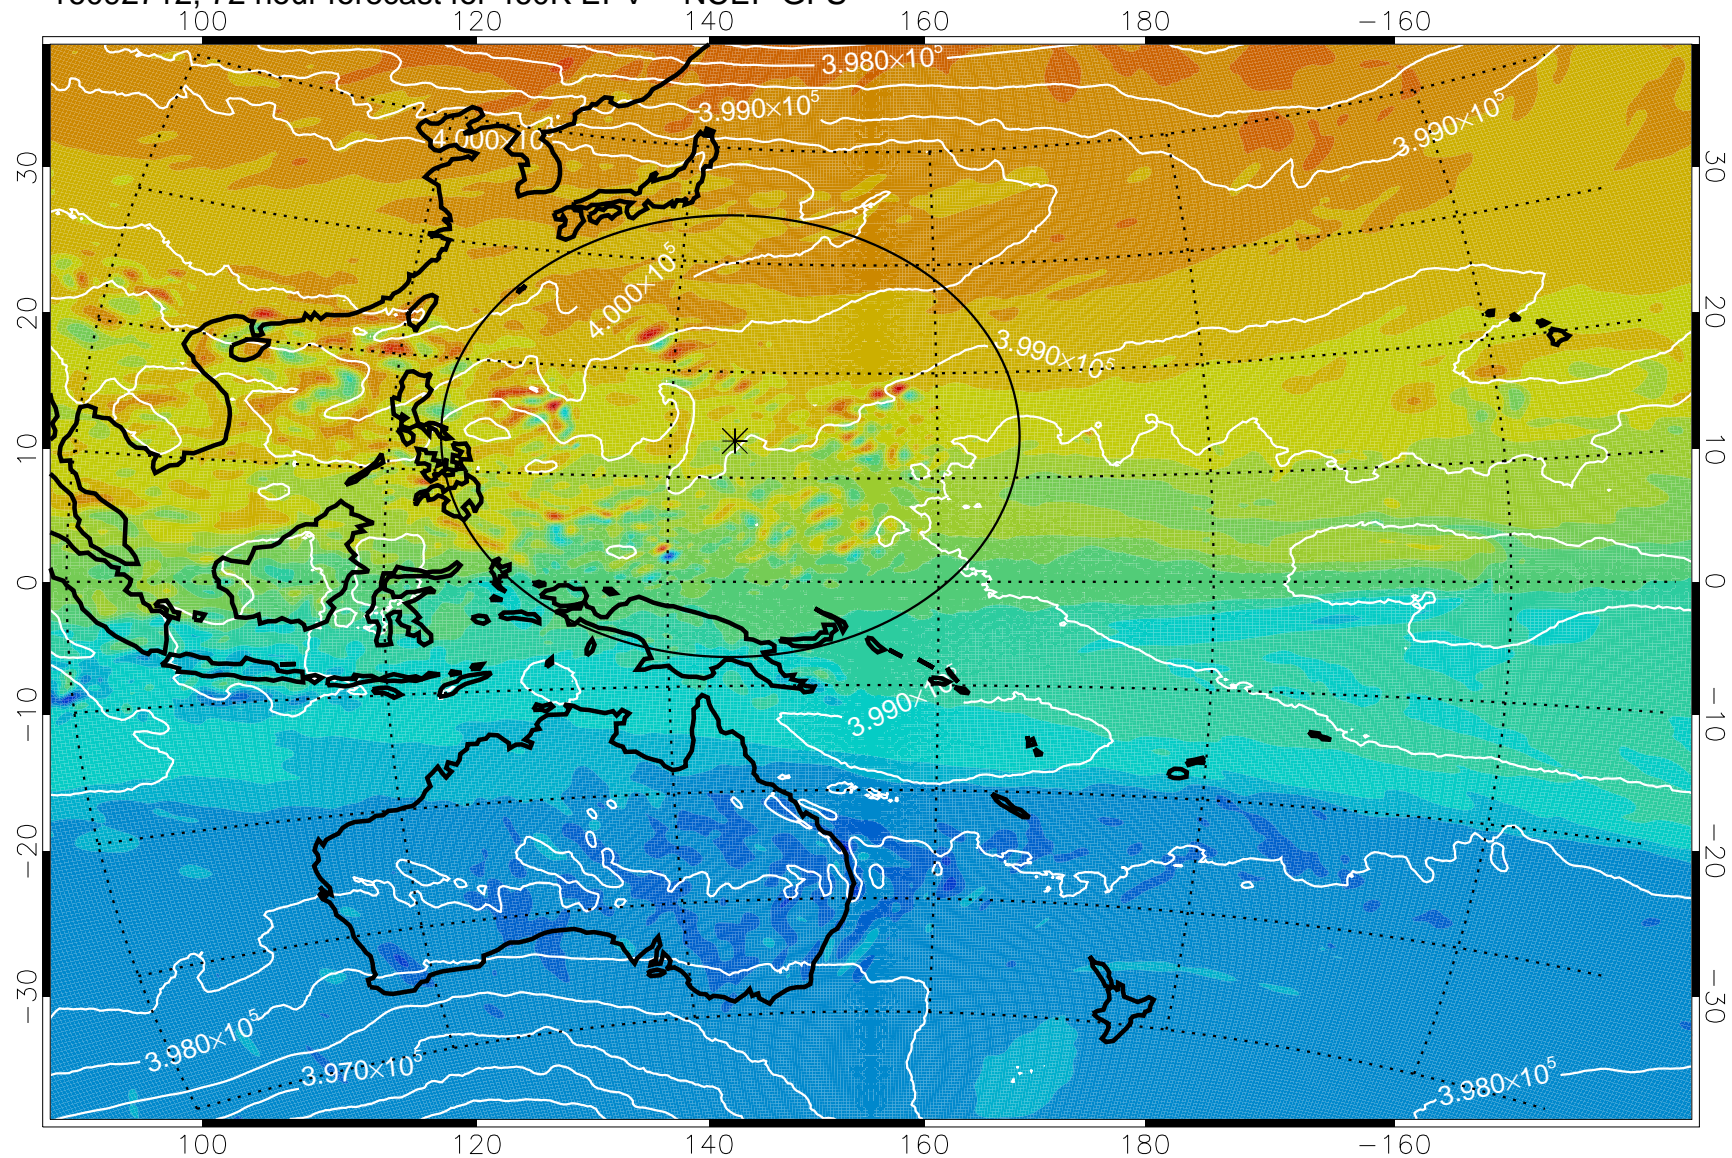

16092618, 54 hour forecast for 460K EPV -- NCEP GFS

460K Montgomery Streamfunction, white

Range ring of 2304 km

16092700, 60 hour forecast for 460K EPV -- NCEP GFS

460K Montgomery Streamfunction, white

Range ring of 2304 km

16092706, 66 hour forecast for 460K EPV -- NCEP GFS

460K Montgomery Streamfunction, white

Range ring of 2304 km

16092712, 72 hour forecast for 460K EPV -- NCEP GFS

460K Montgomery Streamfunction, white

Range ring of 2304 km

16092718, 78 hour forecast for 460K EPV -- NCEP GFS

460K Montgomery Streamfunction, white

Range ring of 2304 km

16092800, 84 hour forecast for 460K EPV -- NCEP GFS

460K Montgomery Streamfunction, white

Range ring of 2304 km

16092806, 90 hour forecast for 460K EPV -- NCEP GFS

460K Montgomery Streamfunction, white

Range ring of 2304 km

16092812, 96 hour forecast for 460K EPV -- NCEP GFS

460K Montgomery Streamfunction, white

Range ring of 2304 km