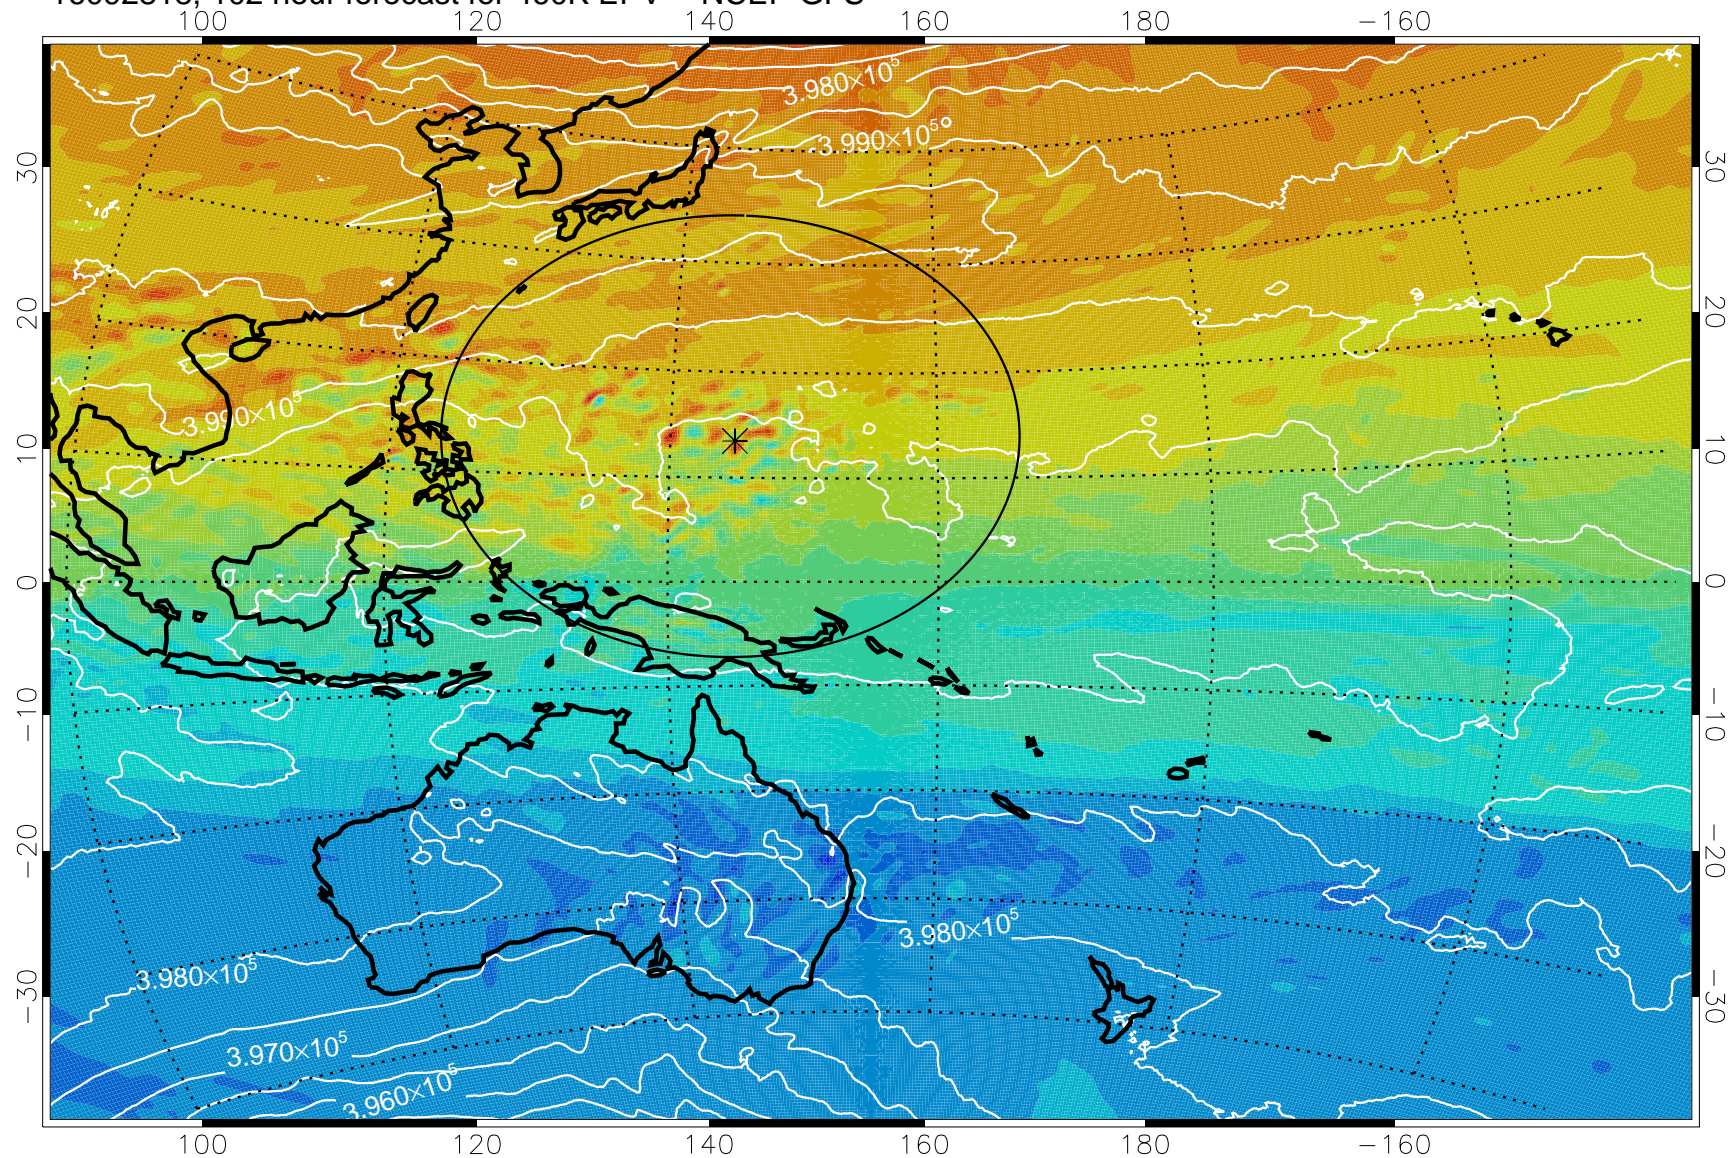

16092718, 78 hour forecast for 460K EPV -- NCEP GFS

460K Montgomery Streamfunction, white

Range ring of 2304 km

16092800, 84 hour forecast for 460K EPV -- NCEP GFS

460K Montgomery Streamfunction, white

Range ring of 2304 km

16092806, 90 hour forecast for 460K EPV -- NCEP GFS

460K Montgomery Streamfunction, white

Range ring of 2304 km

16092812, 96 hour forecast for 460K EPV -- NCEP GFS

460K Montgomery Streamfunction, white

Range ring of 2304 km

16092818, 102 hour forecast for 460K EPV -- NCEP GFS

460K Montgomery Streamfunction, white

Range ring of 2304 km

16092900, 108 hour forecast for 460K EPV -- NCEP GFS

460K Montgomery Streamfunction, white

Range ring of 2304 km

16092906, 114 hour forecast for 460K EPV -- NCEP GFS

460K Montgomery Streamfunction, white

Range ring of 2304 km

16092912, 120 hour forecast for 460K EPV -- NCEP GFS

460K Montgomery Streamfunction, white

Range ring of 2304 km