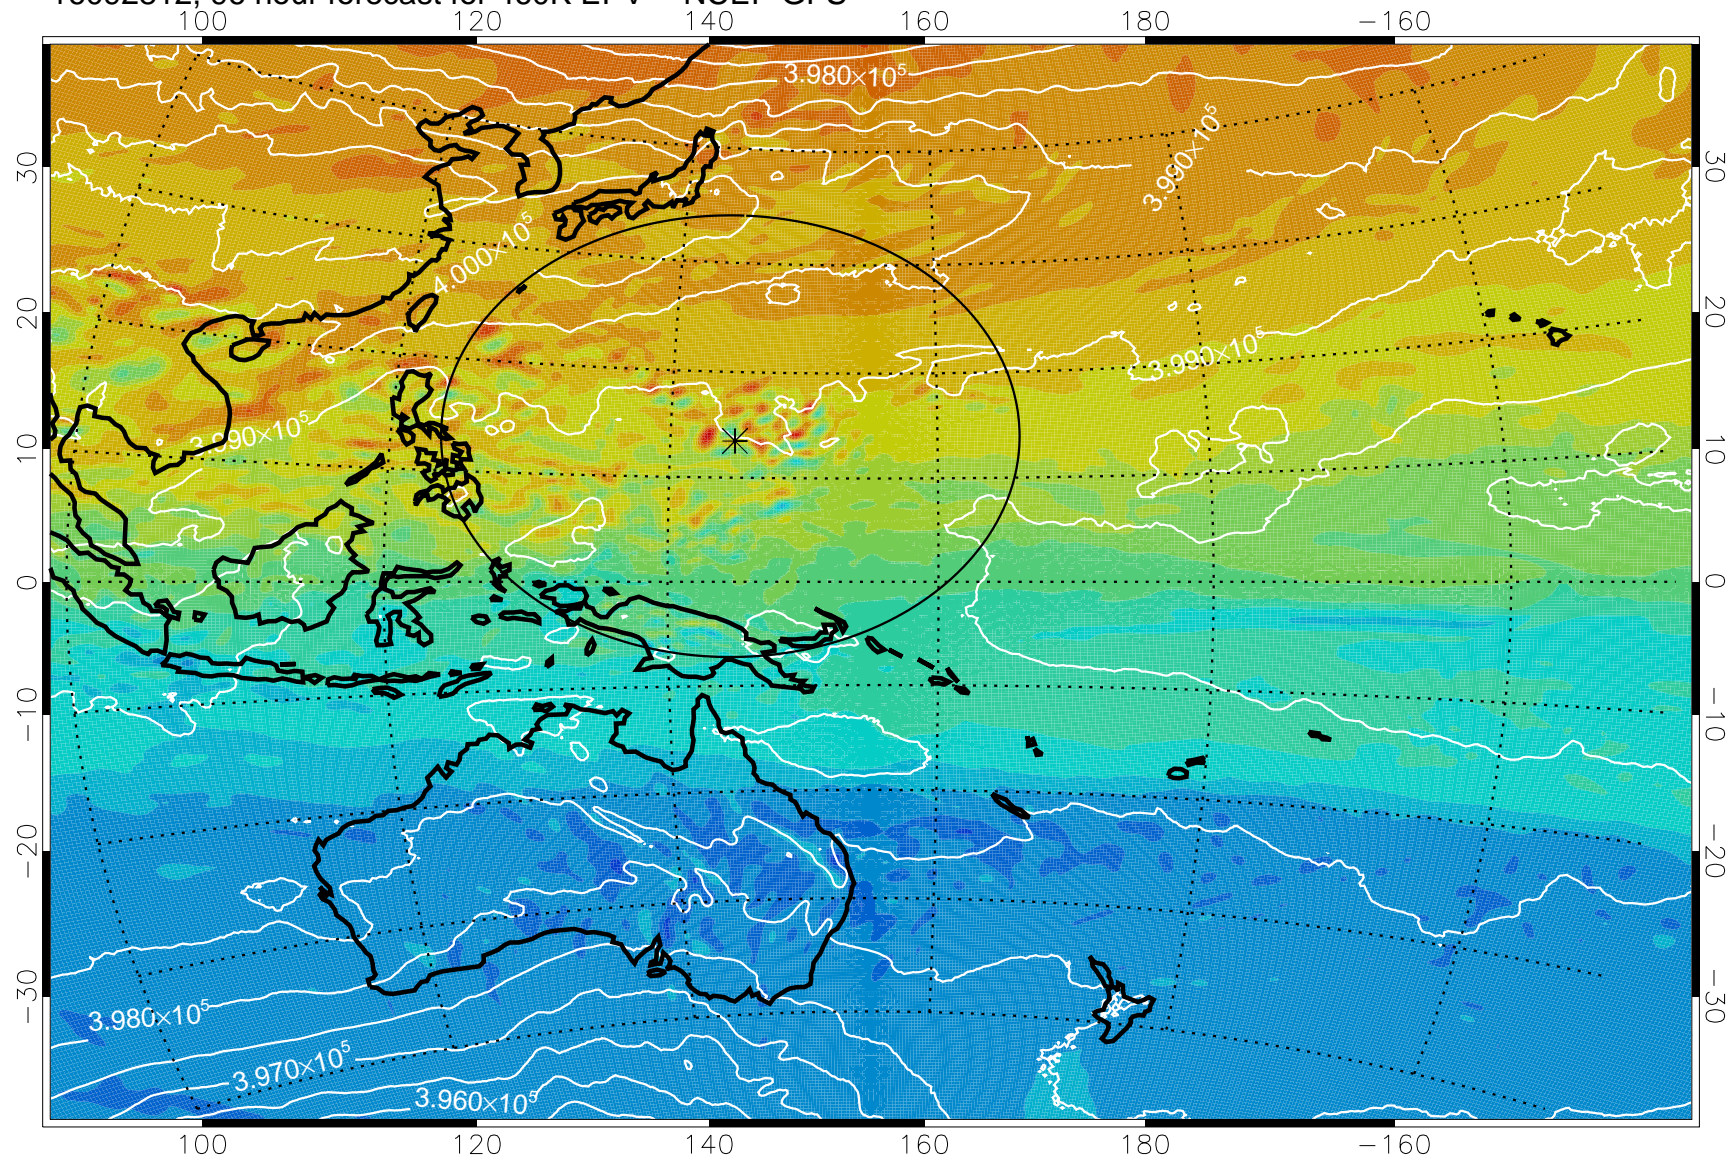

16092718, 78 hour forecast for 460K EPV -- NCEP GFS

460K Montgomery Streamfunction, white

Range ring of 2304 km

16092800, 84 hour forecast for 460K EPV -- NCEP GFS

460K Montgomery Streamfunction, white

Range ring of 2304 km

16092806, 90 hour forecast for 460K EPV -- NCEP GFS

460K Montgomery Streamfunction, white

Range ring of 2304 km

16092812, 96 hour forecast for 460K EPV -- NCEP GFS

460K Montgomery Streamfunction, white

Range ring of 2304 km

16092818, 102 hour forecast for 460K EPV -- NCEP GFS

460K Montgomery Streamfunction, white

Range ring of 2304 km

16092900, 108 hour forecast for 460K EPV -- NCEP GFS

460K Montgomery Streamfunction, white

Range ring of 2304 km

16092906, 114 hour forecast for 460K EPV -- NCEP GFS

460K Montgomery Streamfunction, white

Range ring of 2304 km

16092912, 120 hour forecast for 460K EPV -- NCEP GFS

460K Montgomery Streamfunction, white

Range ring of 2304 km