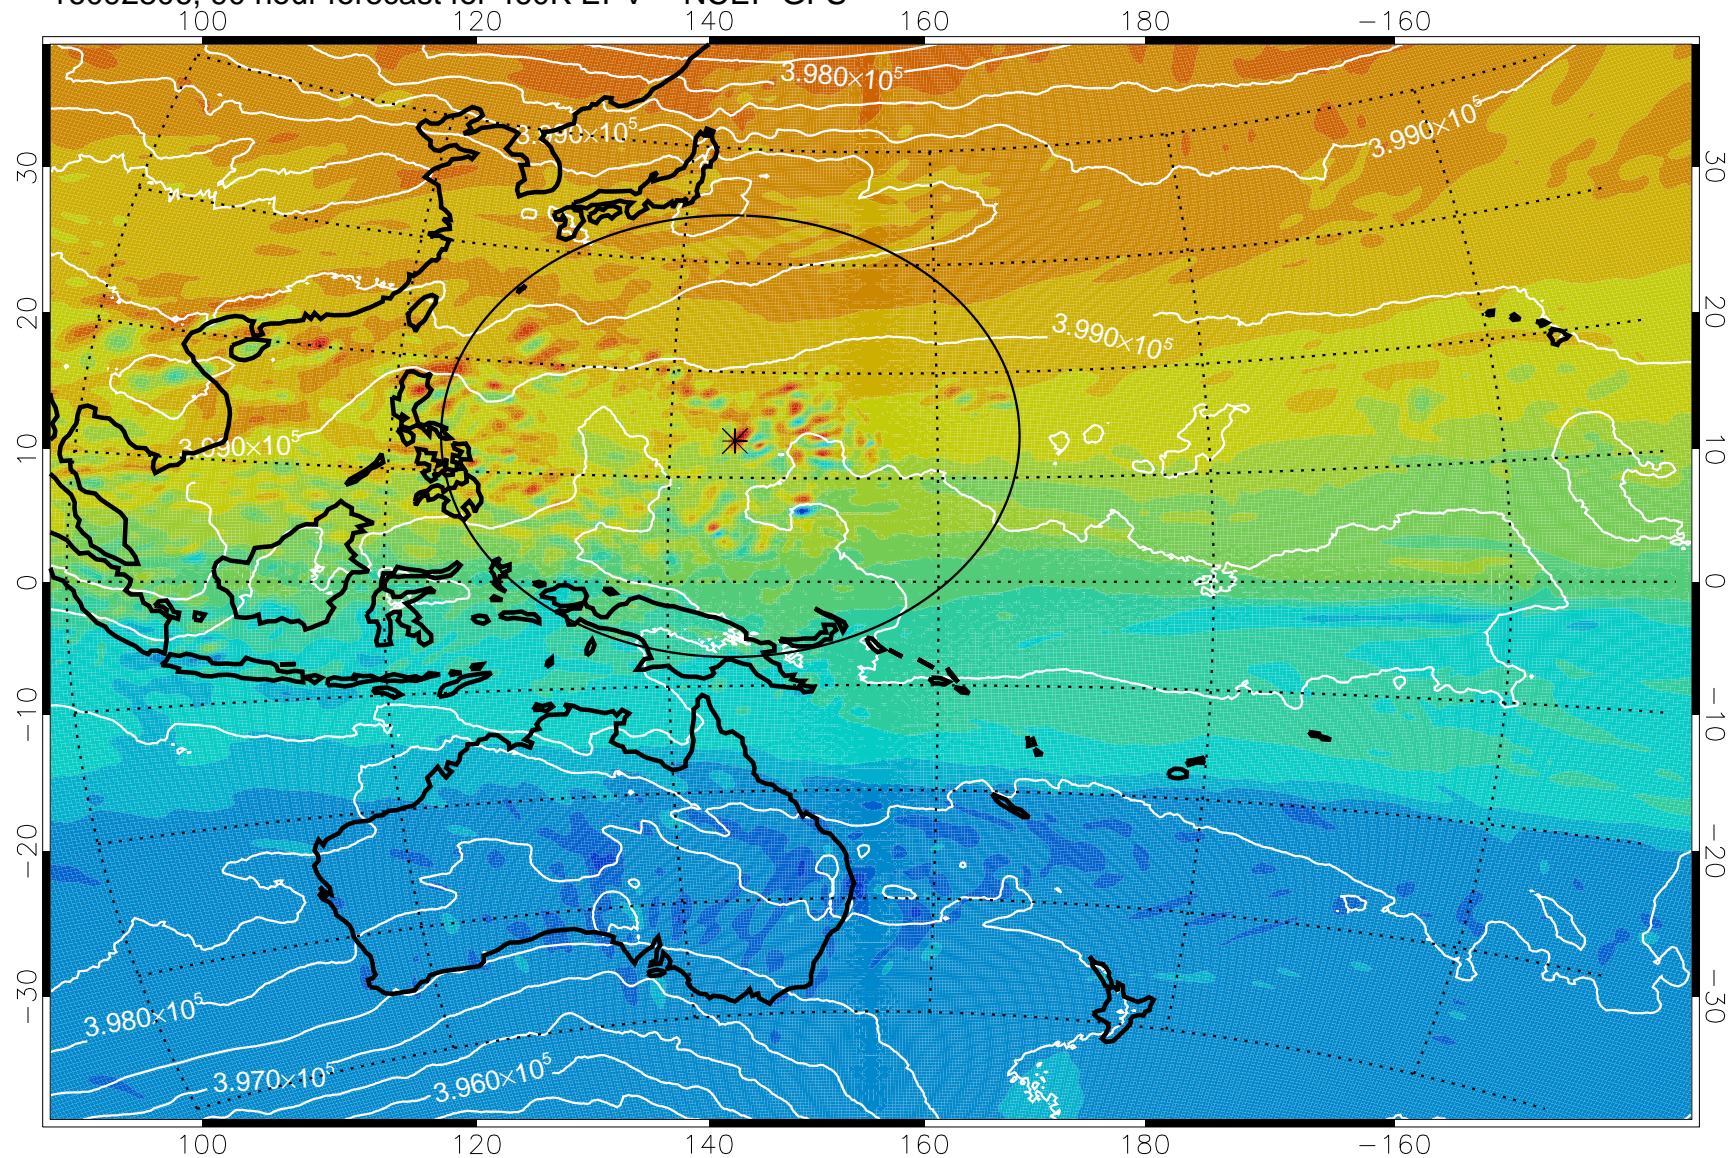

16092706, 66 hour forecast for 460K EPV -- NCEP GFS

460K Montgomery Streamfunction, white

Range ring of 2304 km

16092712, 72 hour forecast for 460K EPV -- NCEP GFS

460K Montgomery Streamfunction, white

Range ring of 2304 km

16092718, 78 hour forecast for 460K EPV -- NCEP GFS

460K Montgomery Streamfunction, white

Range ring of 2304 km

16092800, 84 hour forecast for 460K EPV -- NCEP GFS

460K Montgomery Streamfunction, white

Range ring of 2304 km

16092806, 90 hour forecast for 460K EPV -- NCEP GFS

460K Montgomery Streamfunction, white

Range ring of 2304 km

16092812, 96 hour forecast for 460K EPV -- NCEP GFS

460K Montgomery Streamfunction, white

Range ring of 2304 km

16092818, 102 hour forecast for 460K EPV -- NCEP GFS

460K Montgomery Streamfunction, white

Range ring of 2304 km

16092900, 108 hour forecast for 460K EPV -- NCEP GFS

460K Montgomery Streamfunction, white

Range ring of 2304 km