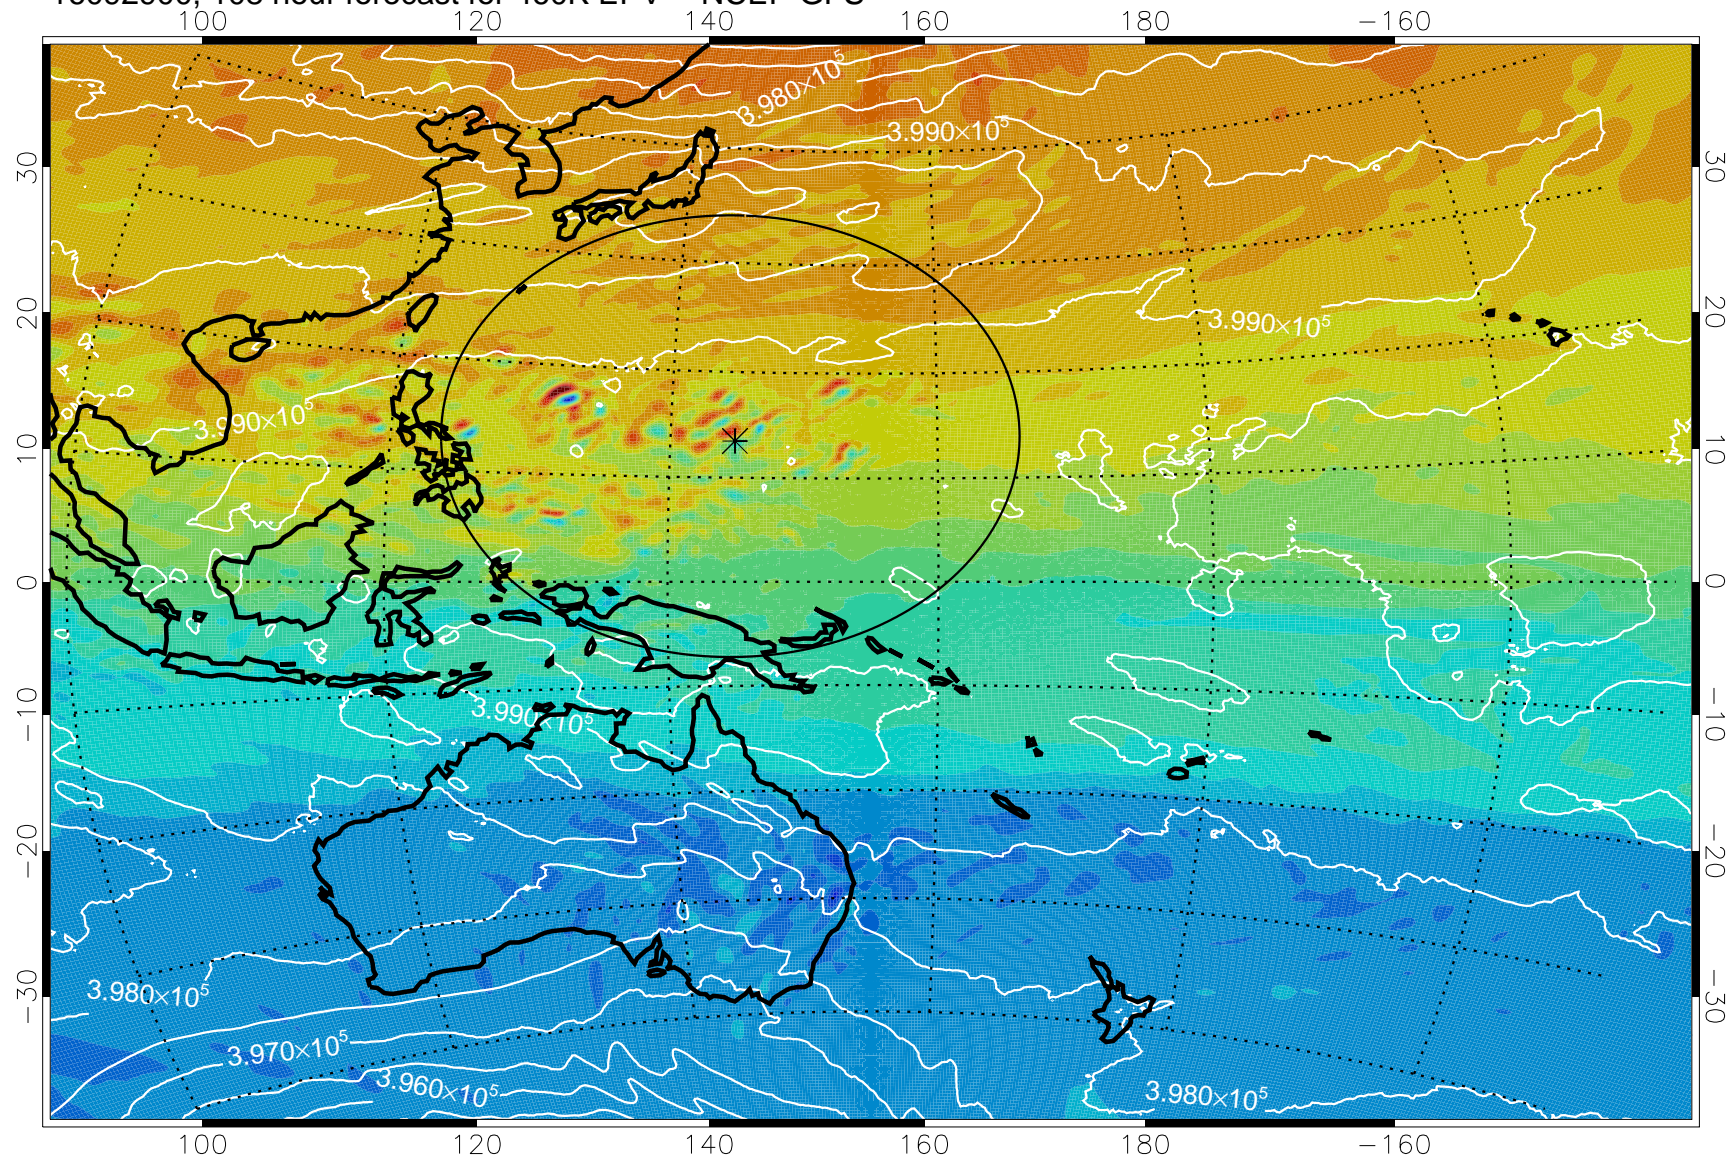

16092718, 78 hour forecast for 460K EPV -- NCEP GFS

460K Montgomery Streamfunction, white

Range ring of 2304 km

16092800, 84 hour forecast for 460K EPV -- NCEP GFS

460K Montgomery Streamfunction, white

Range ring of 2304 km

16092806, 90 hour forecast for 460K EPV -- NCEP GFS

460K Montgomery Streamfunction, white

Range ring of 2304 km

16092812, 96 hour forecast for 460K EPV -- NCEP GFS

460K Montgomery Streamfunction, white

Range ring of 2304 km

16092818, 102 hour forecast for 460K EPV -- NCEP GFS

460K Montgomery Streamfunction, white

Range ring of 2304 km

16092900, 108 hour forecast for 460K EPV -- NCEP GFS

460K Montgomery Streamfunction, white

Range ring of 2304 km

16092906, 114 hour forecast for 460K EPV -- NCEP GFS

460K Montgomery Streamfunction, white

Range ring of 2304 km

16092912, 120 hour forecast for 460K EPV -- NCEP GFS

460K Montgomery Streamfunction, white

Range ring of 2304 km