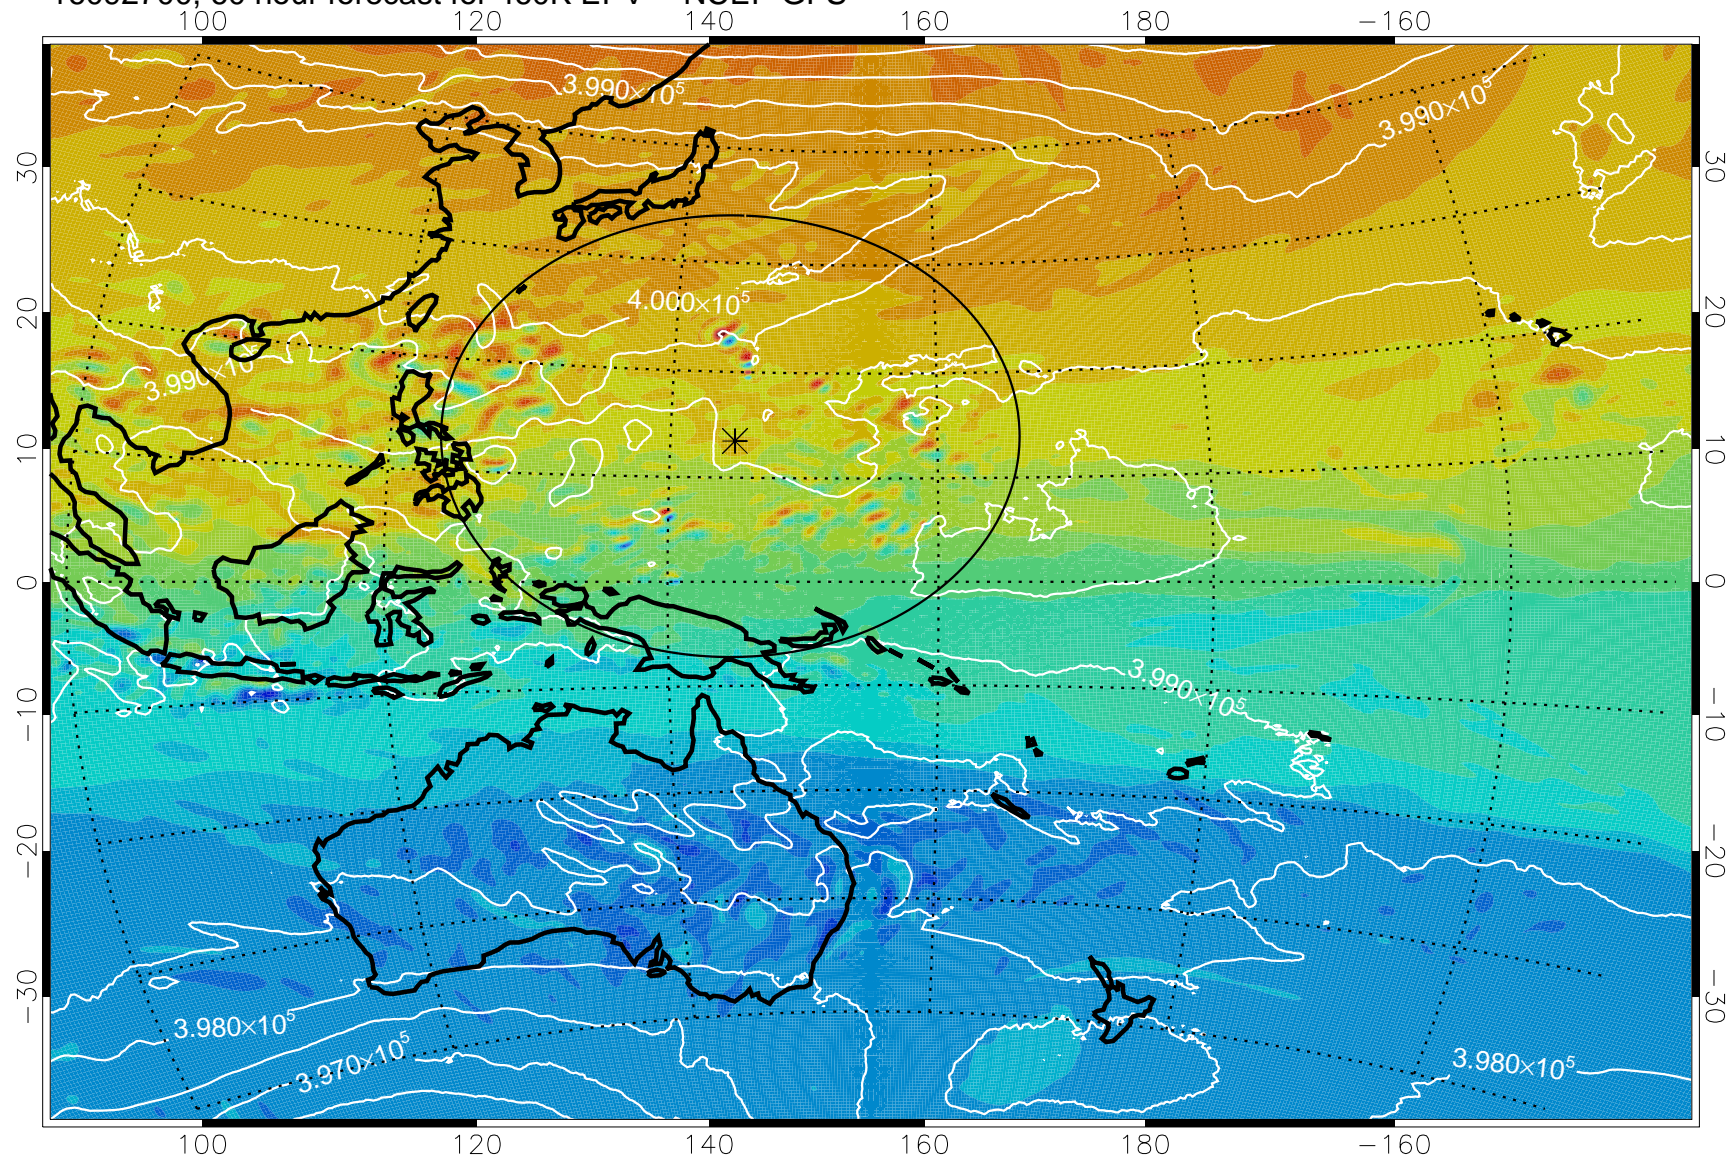

16092606, 42 hour forecast for 460K EPV -- NCEP GFS

460K Montgomery Streamfunction, white

Range ring of 2304 km

16092612, 48 hour forecast for 460K EPV -- NCEP GFS

460K Montgomery Streamfunction, white

Range ring of 2304 km

16092618, 54 hour forecast for 460K EPV -- NCEP GFS

460K Montgomery Streamfunction, white

Range ring of 2304 km

16092700, 60 hour forecast for 460K EPV -- NCEP GFS

460K Montgomery Streamfunction, white

Range ring of 2304 km

16092706, 66 hour forecast for 460K EPV -- NCEP GFS

460K Montgomery Streamfunction, white

Range ring of 2304 km

16092712, 72 hour forecast for 460K EPV -- NCEP GFS

460K Montgomery Streamfunction, white

Range ring of 2304 km

16092718, 78 hour forecast for 460K EPV -- NCEP GFS

460K Montgomery Streamfunction, white

Range ring of 2304 km

16092800, 84 hour forecast for 460K EPV -- NCEP GFS

460K Montgomery Streamfunction, white

Range ring of 2304 km