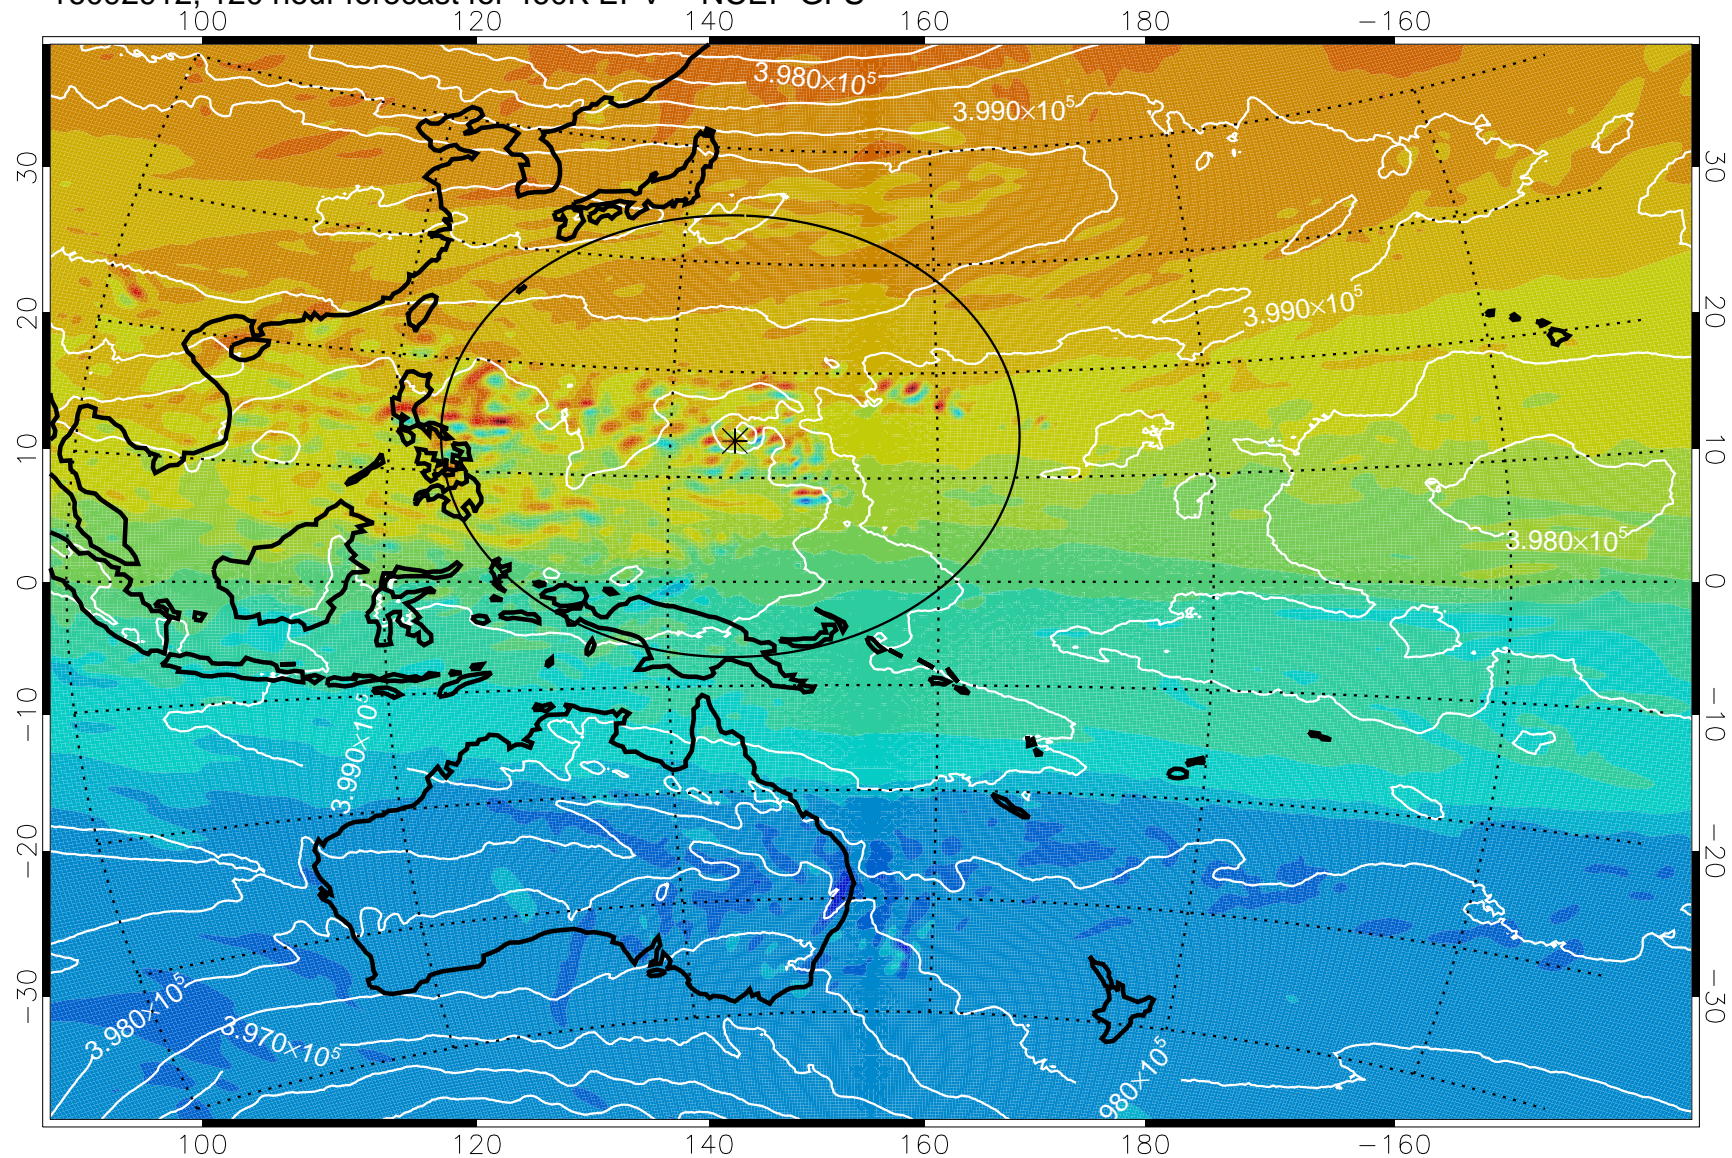

16092818, 102 hour forecast for 460K EPV -- NCEP GFS

460K Montgomery Streamfunction, white

Range ring of 2304 km

16092900, 108 hour forecast for 460K EPV -- NCEP GFS

460K Montgomery Streamfunction, white

Range ring of 2304 km

16092906, 114 hour forecast for 460K EPV -- NCEP GFS

460K Montgomery Streamfunction, white

Range ring of 2304 km

16092912, 120 hour forecast for 460K EPV -- NCEP GFS

460K Montgomery Streamfunction, white

Range ring of 2304 km