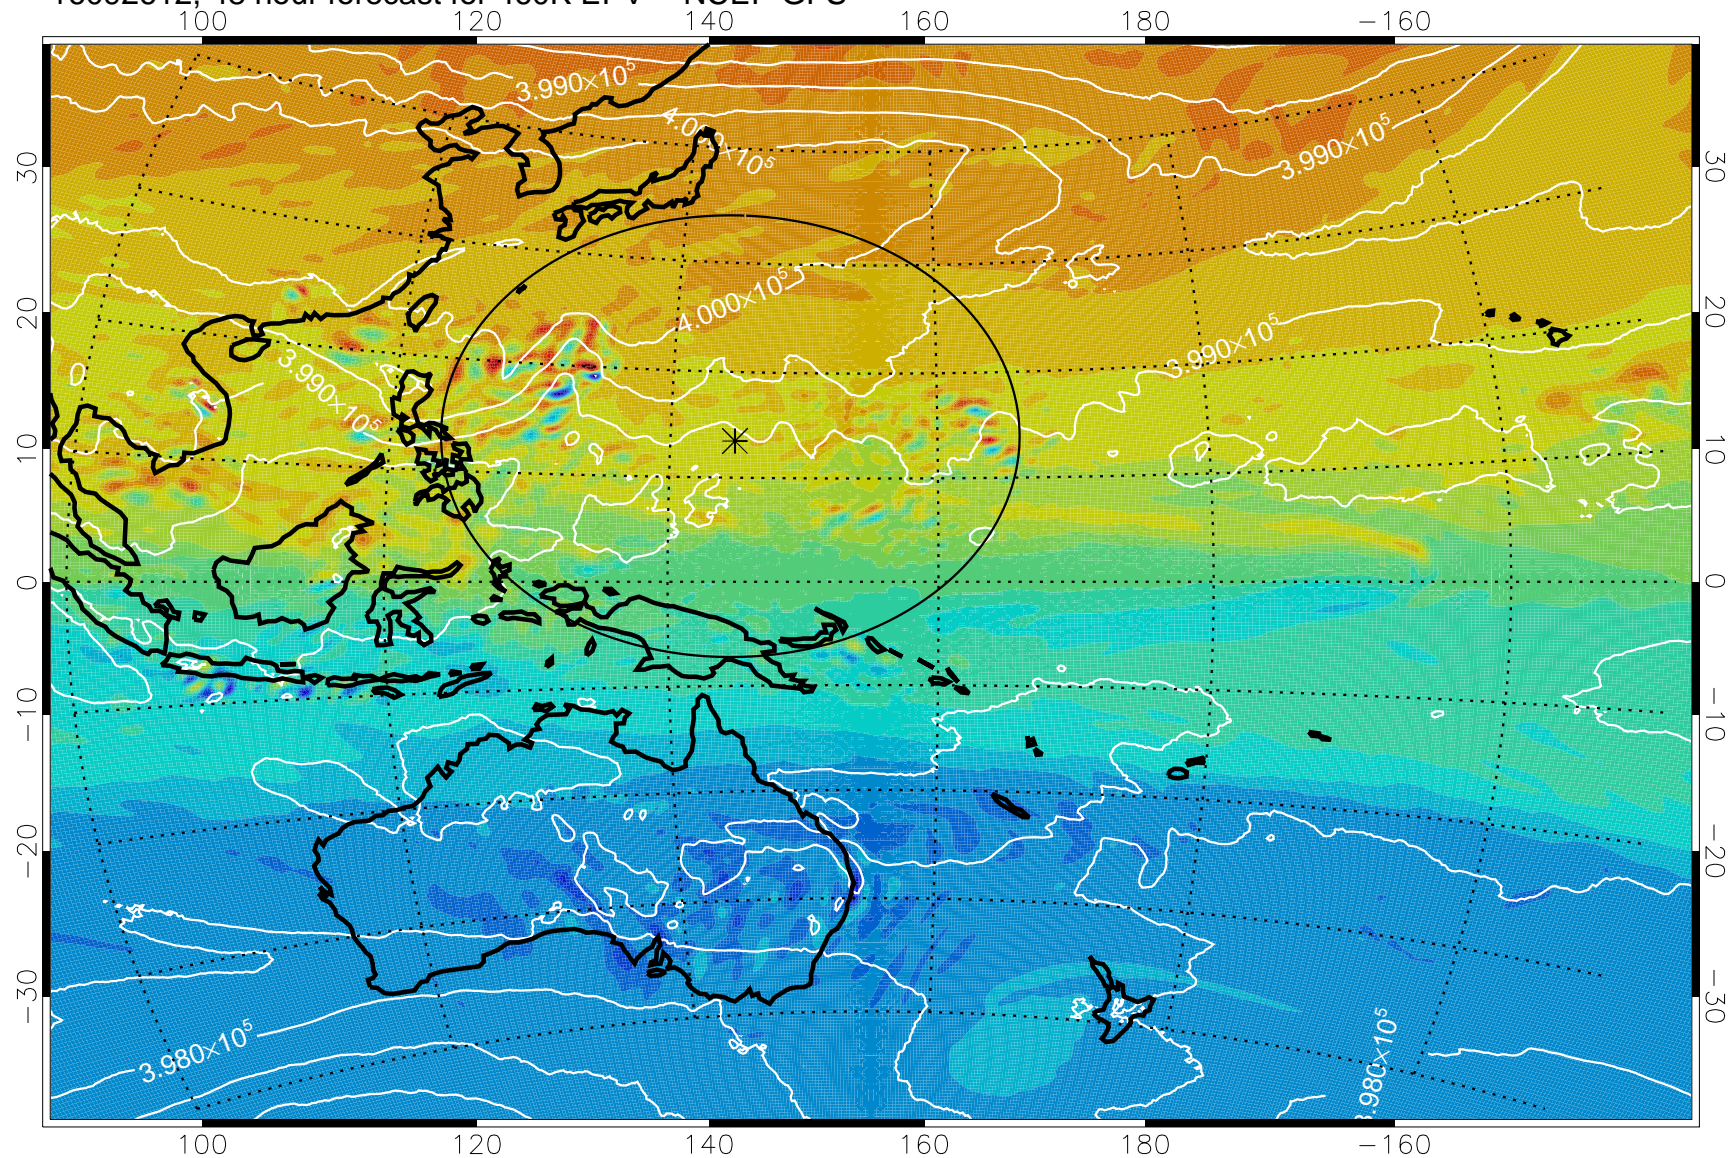

16092518, 30 hour forecast for 460K EPV -- NCEP GFS

460K Montgomery Streamfunction, white

Range ring of 2304 km

16092600, 36 hour forecast for 460K EPV -- NCEP GFS

460K Montgomery Streamfunction, white

Range ring of 2304 km

16092606, 42 hour forecast for 460K EPV -- NCEP GFS

460K Montgomery Streamfunction, white

Range ring of 2304 km

16092612, 48 hour forecast for 460K EPV -- NCEP GFS

460K Montgomery Streamfunction, white

Range ring of 2304 km

16092618, 54 hour forecast for 460K EPV -- NCEP GFS

460K Montgomery Streamfunction, white

Range ring of 2304 km

16092700, 60 hour forecast for 460K EPV -- NCEP GFS

460K Montgomery Streamfunction, white

Range ring of 2304 km

16092706, 66 hour forecast for 460K EPV -- NCEP GFS

460K Montgomery Streamfunction, white

Range ring of 2304 km

16092712, 72 hour forecast for 460K EPV -- NCEP GFS

460K Montgomery Streamfunction, white

Range ring of 2304 km