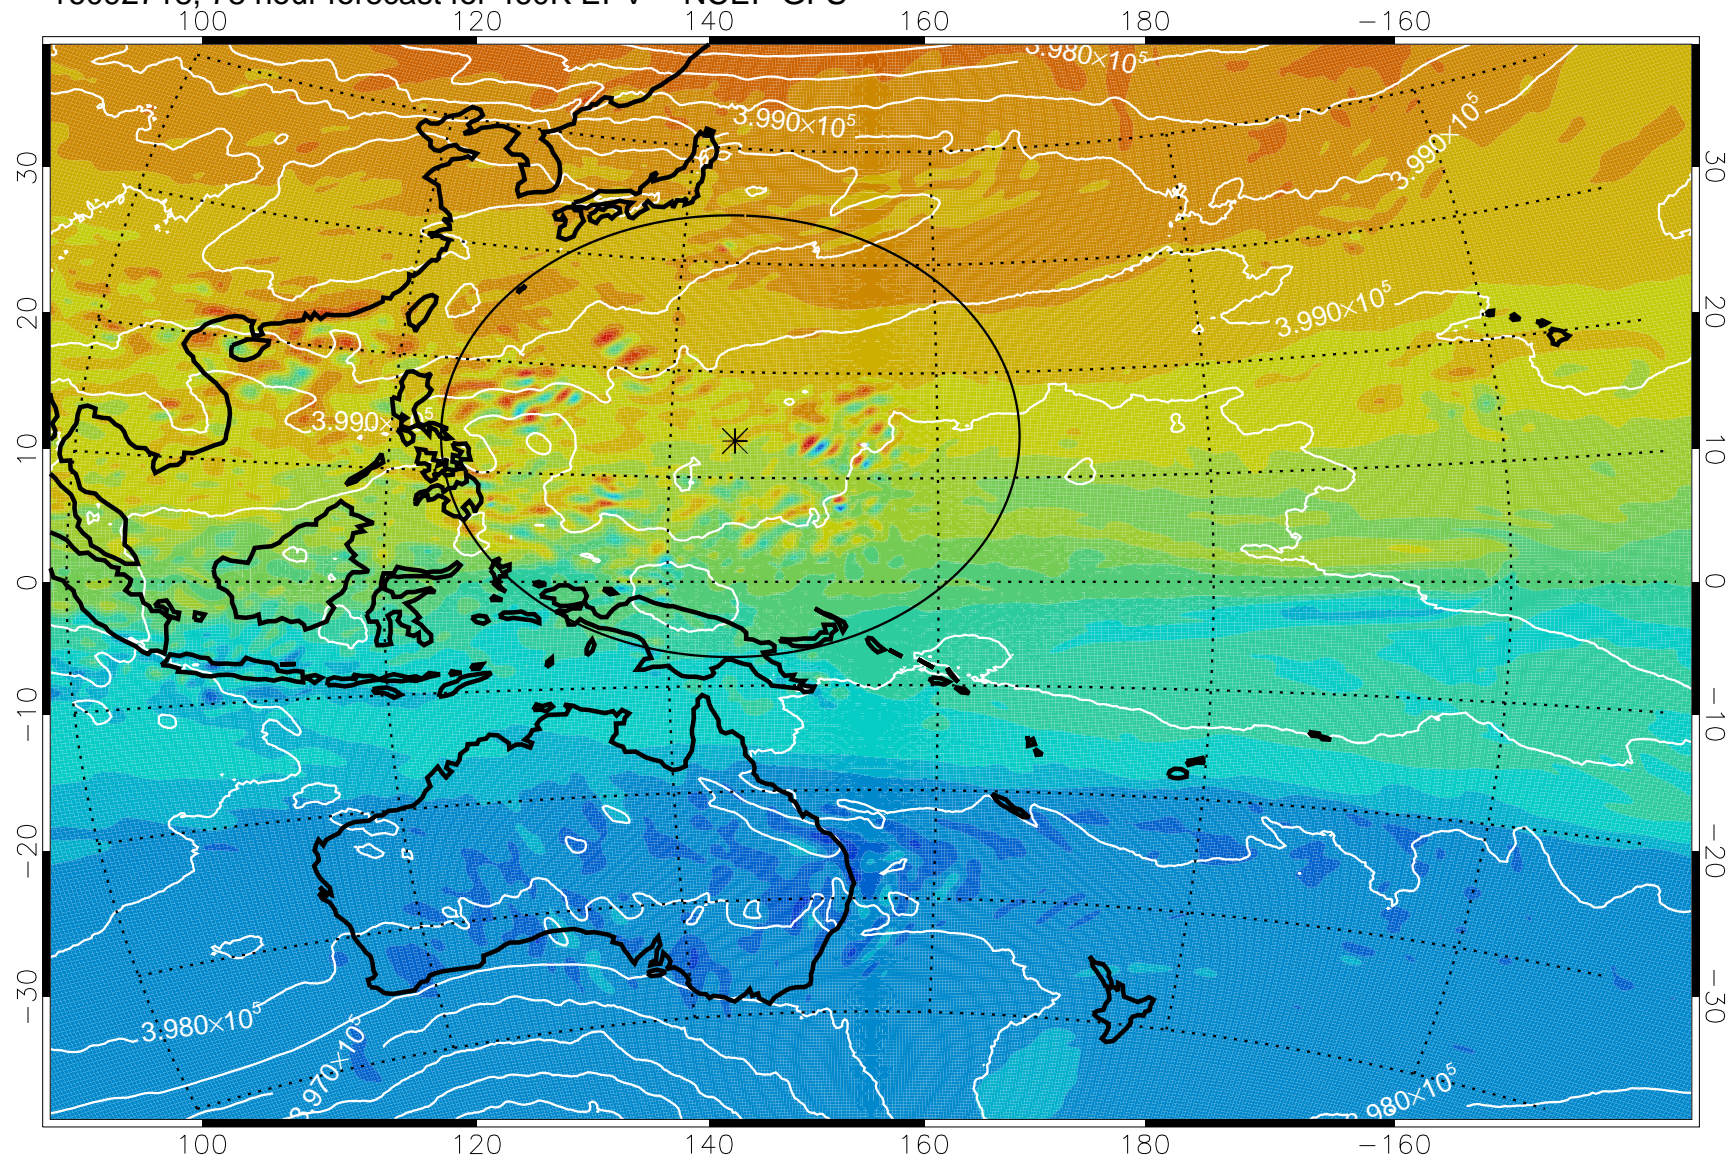

16092618, 54 hour forecast for 460K EPV -- NCEP GFS

460K Montgomery Streamfunction, white

Range ring of 2304 km

16092700, 60 hour forecast for 460K EPV -- NCEP GFS

460K Montgomery Streamfunction, white

Range ring of 2304 km

16092706, 66 hour forecast for 460K EPV -- NCEP GFS

460K Montgomery Streamfunction, white

Range ring of 2304 km

16092712, 72 hour forecast for 460K EPV -- NCEP GFS

460K Montgomery Streamfunction, white

Range ring of 2304 km

16092718, 78 hour forecast for 460K EPV -- NCEP GFS

460K Montgomery Streamfunction, white

Range ring of 2304 km

16092800, 84 hour forecast for 460K EPV -- NCEP GFS

460K Montgomery Streamfunction, white

Range ring of 2304 km

16092806, 90 hour forecast for 460K EPV -- NCEP GFS

460K Montgomery Streamfunction, white

Range ring of 2304 km

16092812, 96 hour forecast for 460K EPV -- NCEP GFS

460K Montgomery Streamfunction, white

Range ring of 2304 km