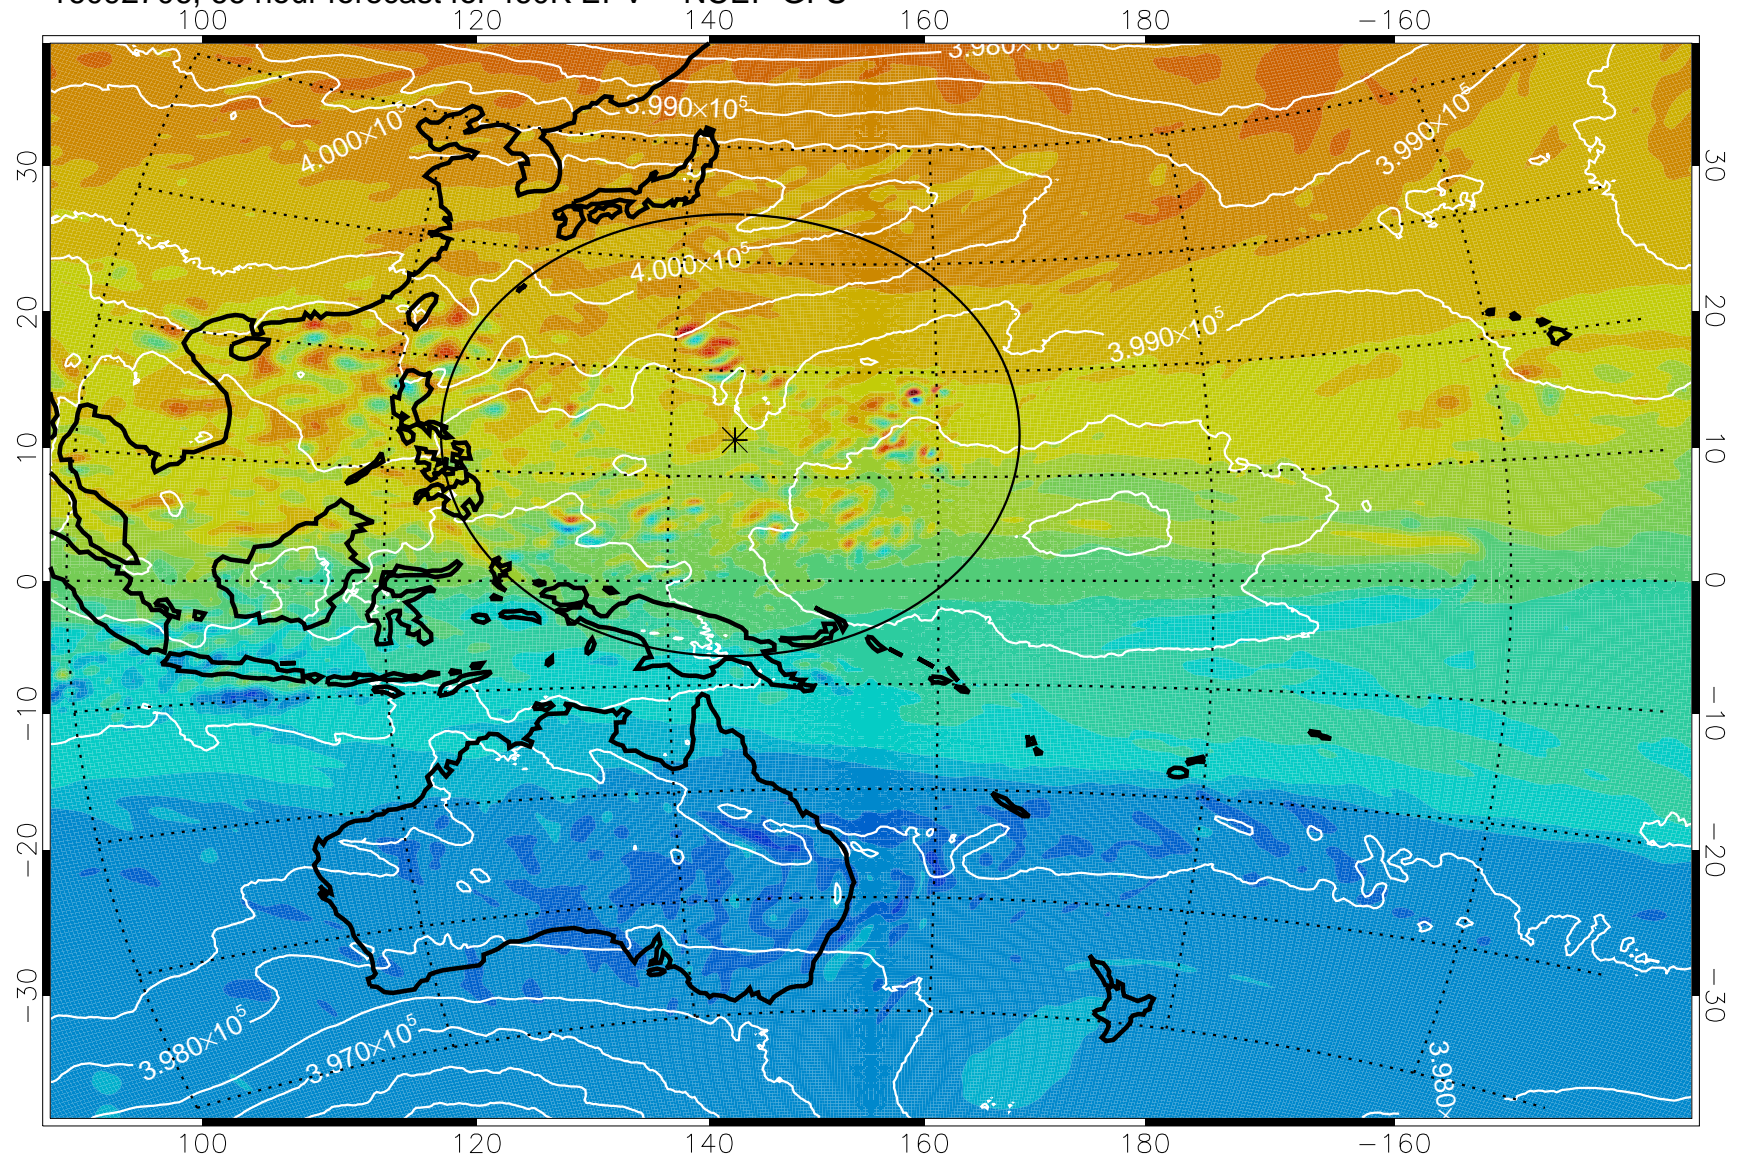

16092606, 42 hour forecast for 460K EPV -- NCEP GFS

460K Montgomery Streamfunction, white

Range ring of 2304 km

16092612, 48 hour forecast for 460K EPV -- NCEP GFS

460K Montgomery Streamfunction, white

Range ring of 2304 km

16092618, 54 hour forecast for 460K EPV -- NCEP GFS

460K Montgomery Streamfunction, white

Range ring of 2304 km

16092700, 60 hour forecast for 460K EPV -- NCEP GFS

460K Montgomery Streamfunction, white

Range ring of 2304 km

16092706, 66 hour forecast for 460K EPV -- NCEP GFS

460K Montgomery Streamfunction, white

Range ring of 2304 km

16092712, 72 hour forecast for 460K EPV -- NCEP GFS

460K Montgomery Streamfunction, white

Range ring of 2304 km

16092718, 78 hour forecast for 460K EPV -- NCEP GFS

460K Montgomery Streamfunction, white

Range ring of 2304 km

16092800, 84 hour forecast for 460K EPV -- NCEP GFS

460K Montgomery Streamfunction, white

Range ring of 2304 km