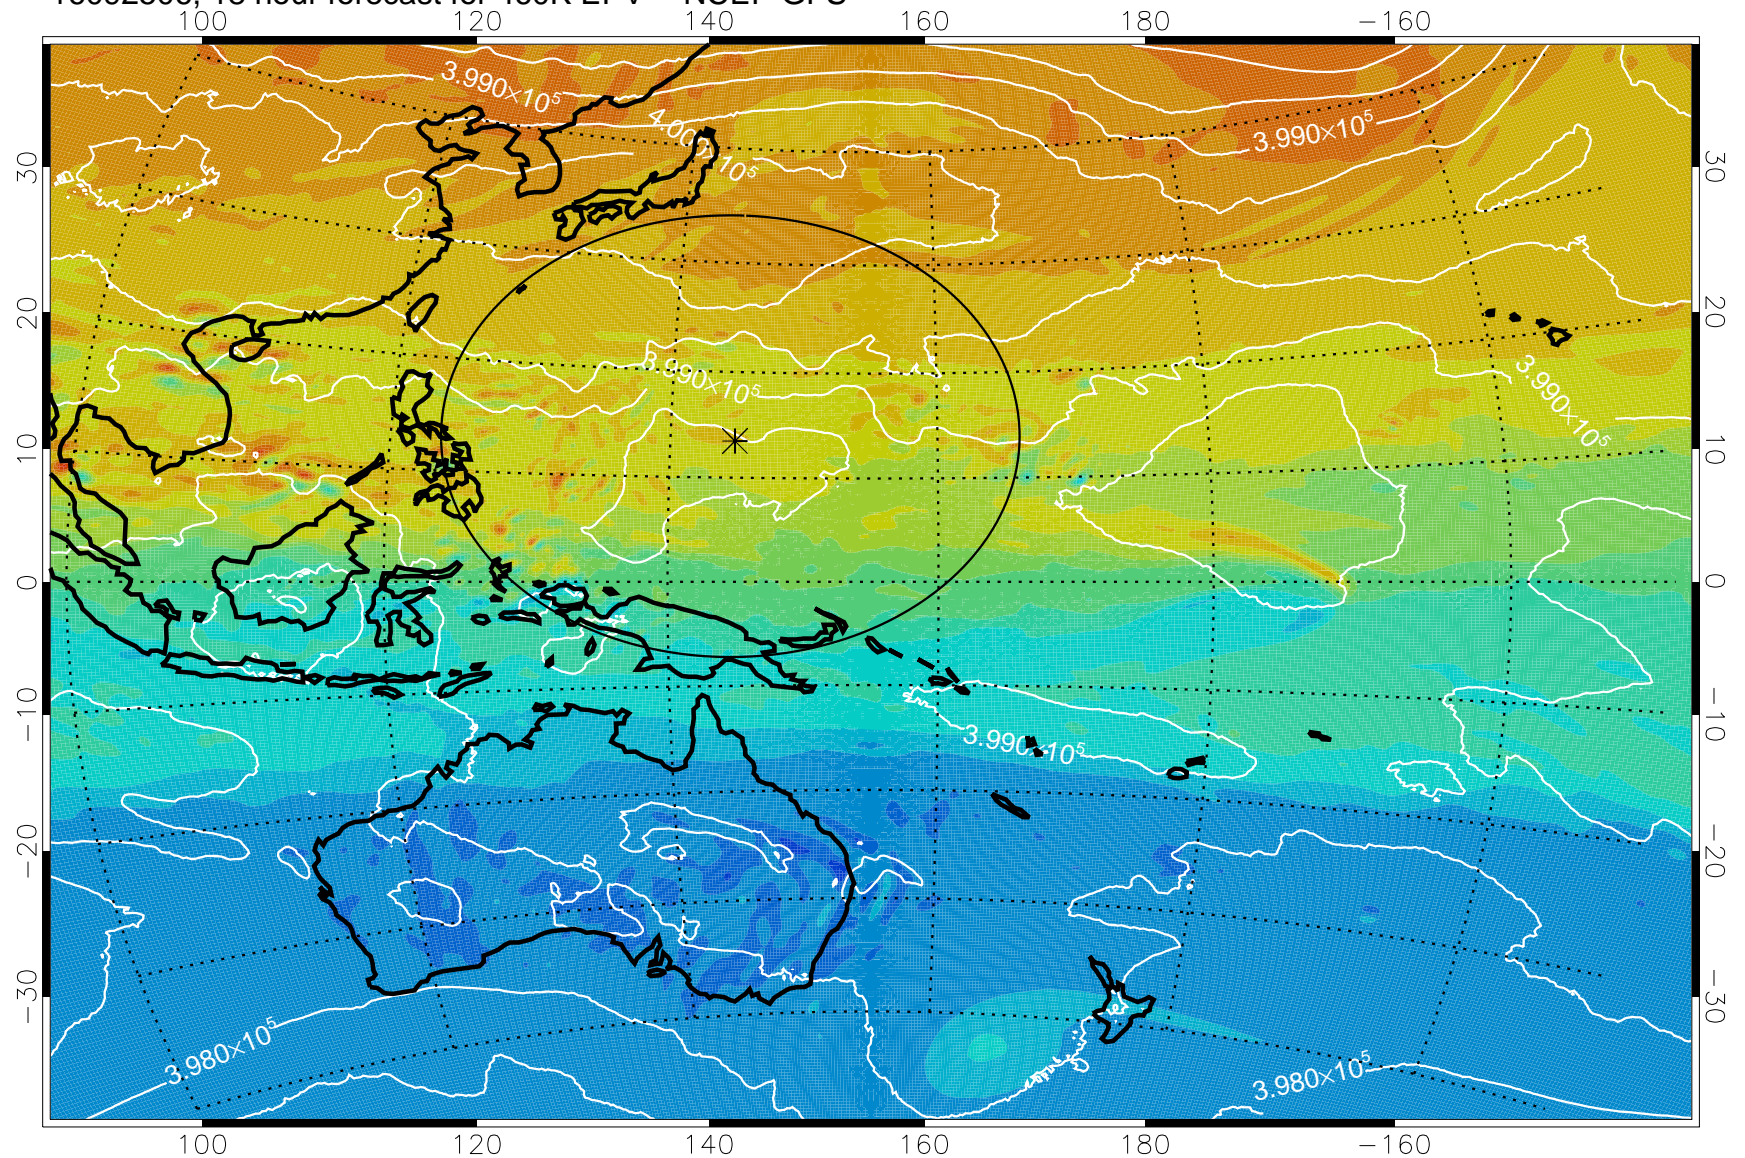

16092418, 6 hour forecast for 460K EPV -- NCEP GFS

460K Montgomery Streamfunction, white

Range ring of 2304 km

16092500, 12 hour forecast for 460K EPV -- NCEP GFS

460K Montgomery Streamfunction, white

Range ring of 2304 km

16092506, 18 hour forecast for 460K EPV -- NCEP GFS

460K Montgomery Streamfunction, white

Range ring of 2304 km

16092512, 24 hour forecast for 460K EPV -- NCEP GFS

460K Montgomery Streamfunction, white

Range ring of 2304 km

16092518, 30 hour forecast for 460K EPV -- NCEP GFS

460K Montgomery Streamfunction, white

Range ring of 2304 km

16092600, 36 hour forecast for 460K EPV -- NCEP GFS

460K Montgomery Streamfunction, white

Range ring of 2304 km

16092606, 42 hour forecast for 460K EPV -- NCEP GFS

460K Montgomery Streamfunction, white

Range ring of 2304 km

16092612, 48 hour forecast for 460K EPV -- NCEP GFS

460K Montgomery Streamfunction, white

Range ring of 2304 km