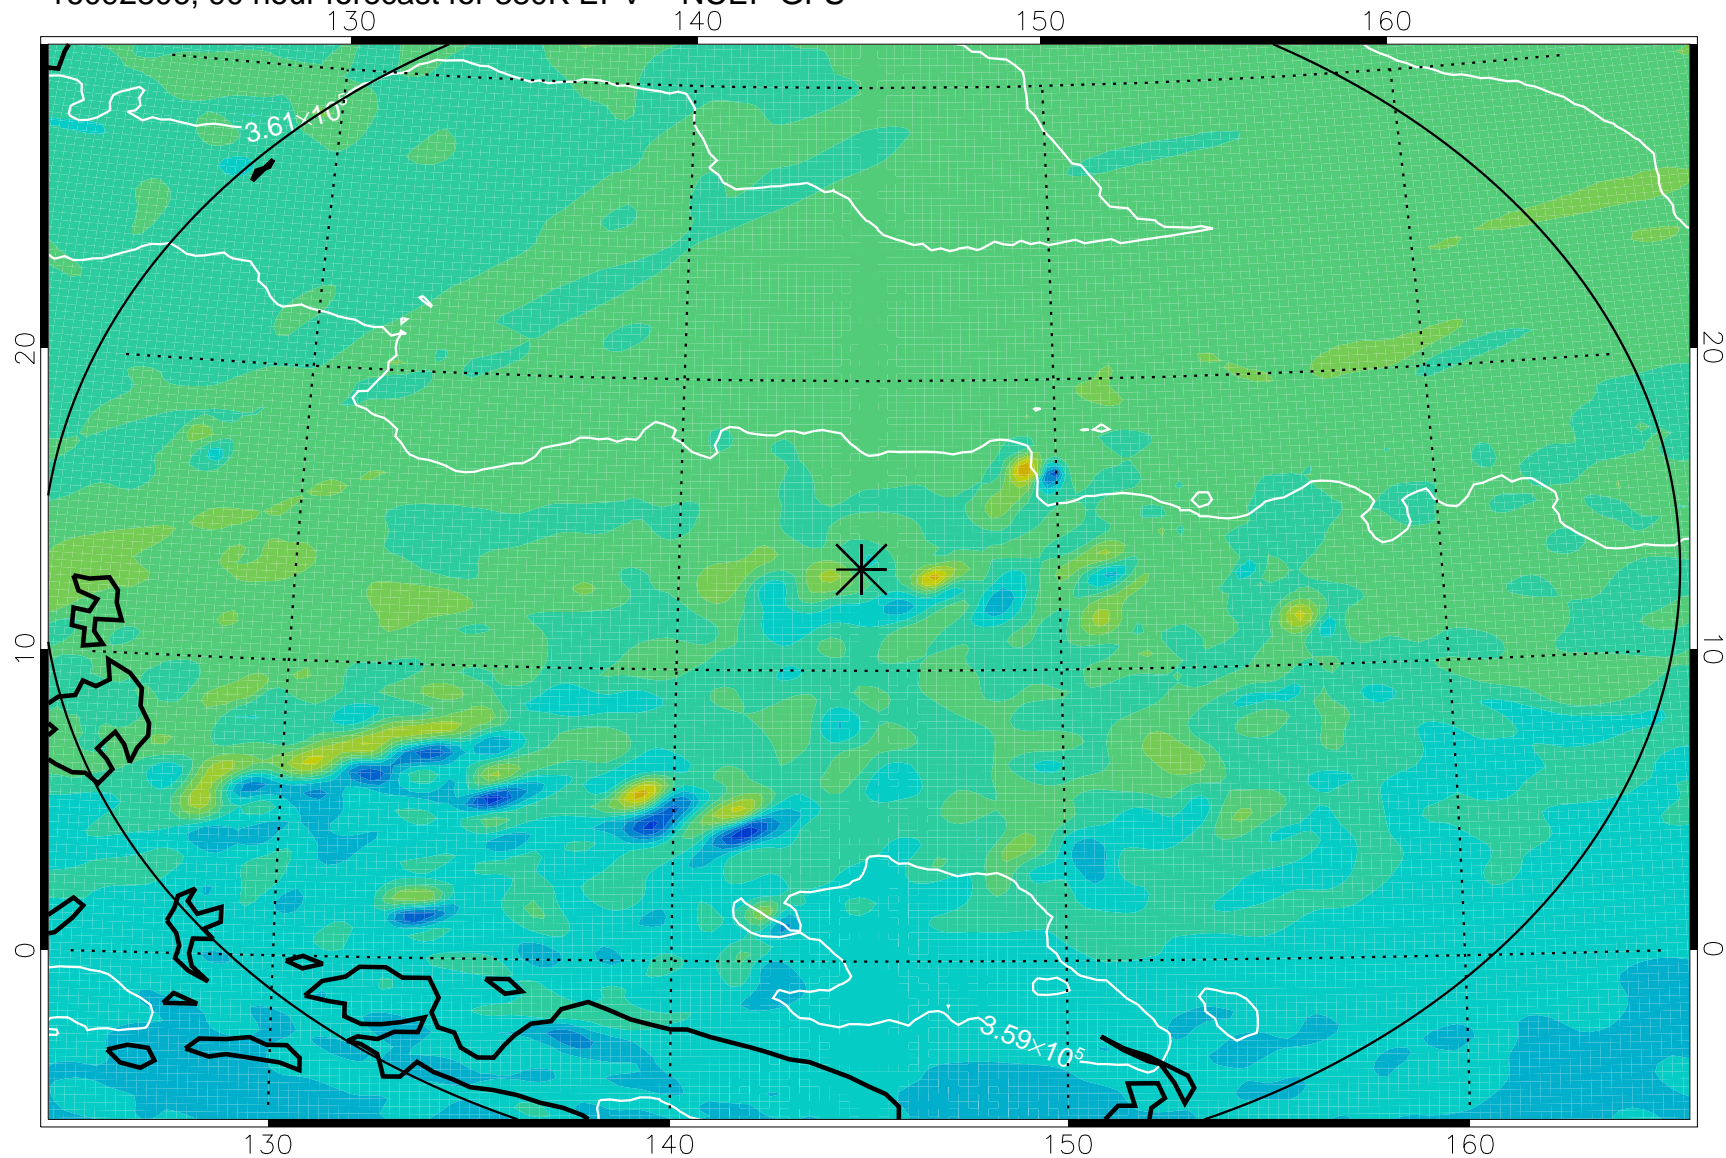

16092706, 66 hour forecast for 380K EPV -- NCEP GFS

380K Montgomery Streamfunction, white

Range ring of 2304 km

16092712, 72 hour forecast for 380K EPV -- NCEP GFS

380K Montgomery Streamfunction, white

Range ring of 2304 km

16092718, 78 hour forecast for 380K EPV -- NCEP GFS

380K Montgomery Streamfunction, white

Range ring of 2304 km

16092800, 84 hour forecast for 380K EPV -- NCEP GFS

380K Montgomery Streamfunction, white

Range ring of 2304 km

16092806, 90 hour forecast for 380K EPV -- NCEP GFS

380K Montgomery Streamfunction, white

Range ring of 2304 km

16092812, 96 hour forecast for 380K EPV -- NCEP GFS

380K Montgomery Streamfunction, white

Range ring of 2304 km

16092818, 102 hour forecast for 380K EPV -- NCEP GFS

380K Montgomery Streamfunction, white

Range ring of 2304 km

16092900, 108 hour forecast for 380K EPV -- NCEP GFS

380K Montgomery Streamfunction, white

Range ring of 2304 km