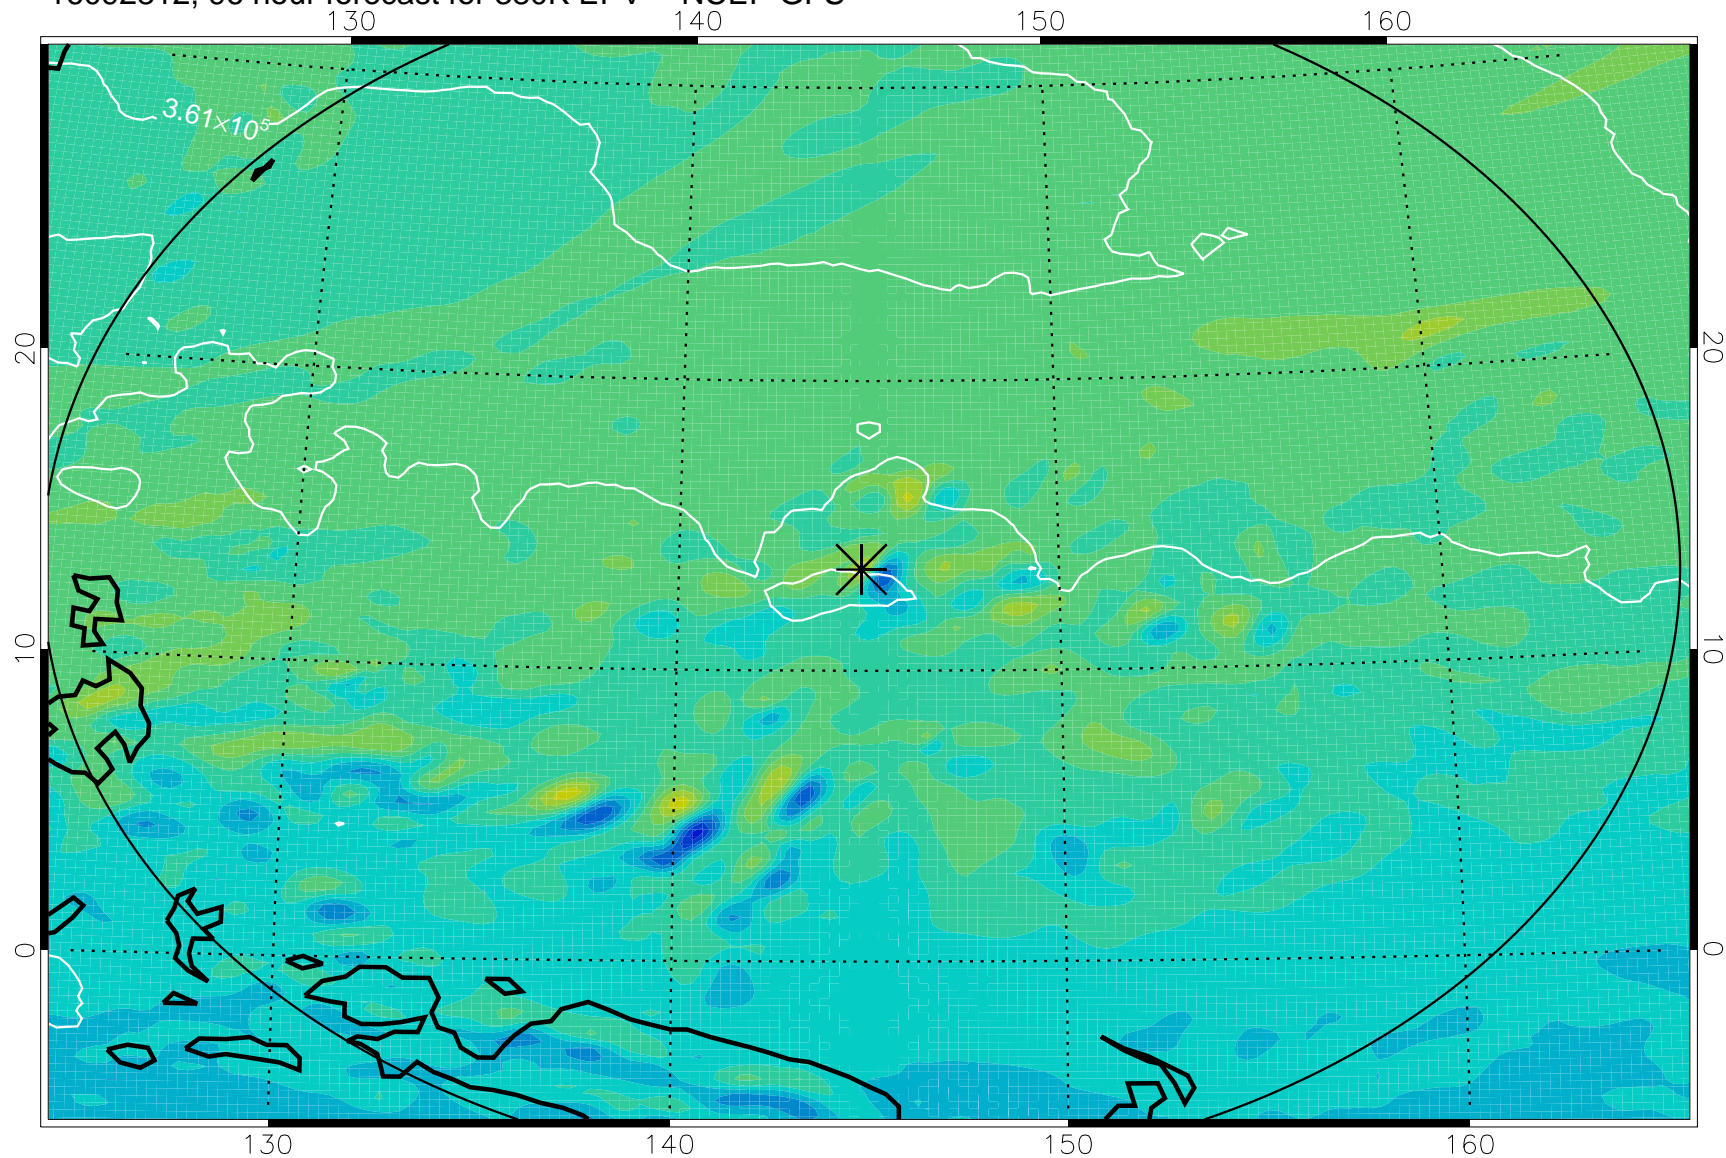

16092706, 66 hour forecast for 380K EPV -- NCEP GFS

380K Montgomery Streamfunction, white

Range ring of 2304 km

16092712, 72 hour forecast for 380K EPV -- NCEP GFS

380K Montgomery Streamfunction, white

Range ring of 2304 km

16092718, 78 hour forecast for 380K EPV -- NCEP GFS

380K Montgomery Streamfunction, white

Range ring of 2304 km

16092800, 84 hour forecast for 380K EPV -- NCEP GFS

380K Montgomery Streamfunction, white

Range ring of 2304 km

16092806, 90 hour forecast for 380K EPV -- NCEP GFS

380K Montgomery Streamfunction, white

Range ring of 2304 km

16092812, 96 hour forecast for 380K EPV -- NCEP GFS

380K Montgomery Streamfunction, white

Range ring of 2304 km

16092818, 102 hour forecast for 380K EPV -- NCEP GFS

380K Montgomery Streamfunction, white

Range ring of 2304 km

16092900, 108 hour forecast for 380K EPV -- NCEP GFS

380K Montgomery Streamfunction, white

Range ring of 2304 km