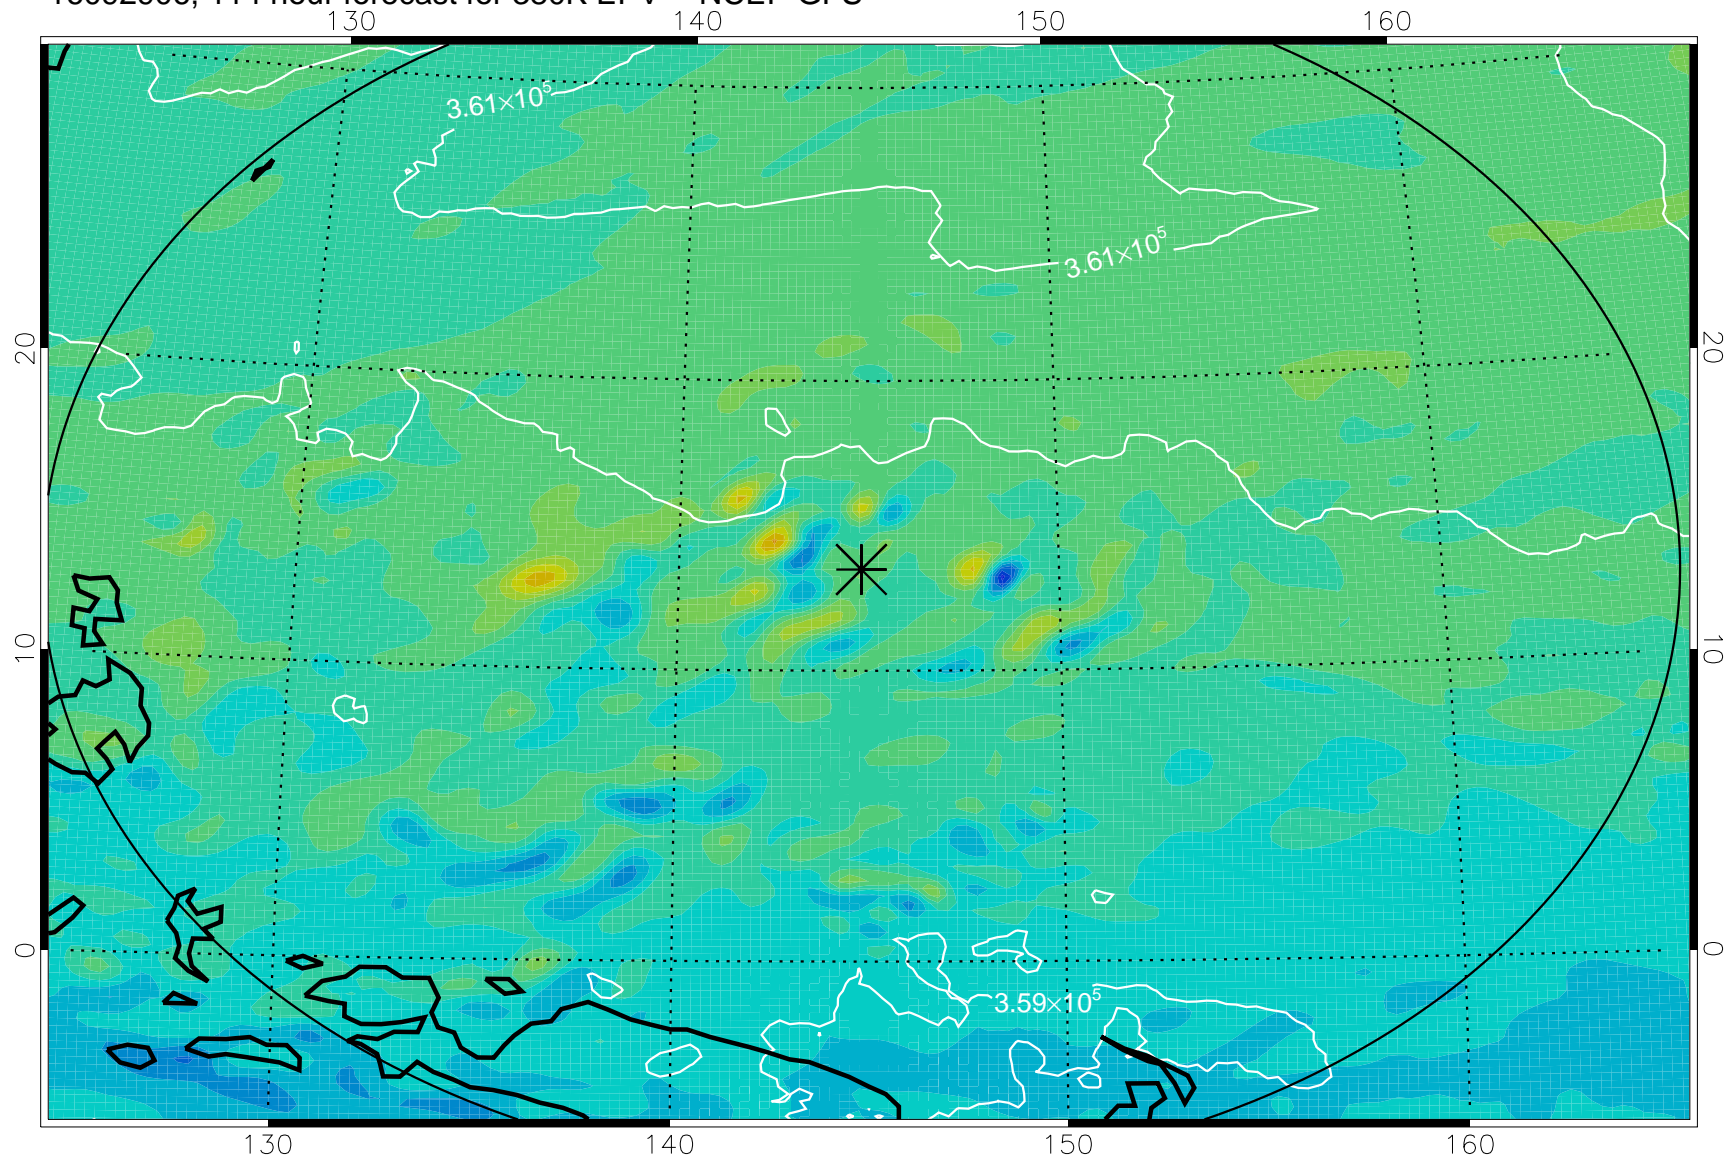

16092806, 90 hour forecast for 380K EPV -- NCEP GFS

380K Montgomery Streamfunction, white

Range ring of 2304 km

16092812, 96 hour forecast for 380K EPV -- NCEP GFS

380K Montgomery Streamfunction, white

Range ring of 2304 km

16092818, 102 hour forecast for 380K EPV -- NCEP GFS

380K Montgomery Streamfunction, white

Range ring of 2304 km

16092900, 108 hour forecast for 380K EPV -- NCEP GFS

380K Montgomery Streamfunction, white

Range ring of 2304 km

16092906, 114 hour forecast for 380K EPV -- NCEP GFS

380K Montgomery Streamfunction, white

Range ring of 2304 km

16092912, 120 hour forecast for 380K EPV -- NCEP GFS

380K Montgomery Streamfunction, white

Range ring of 2304 km