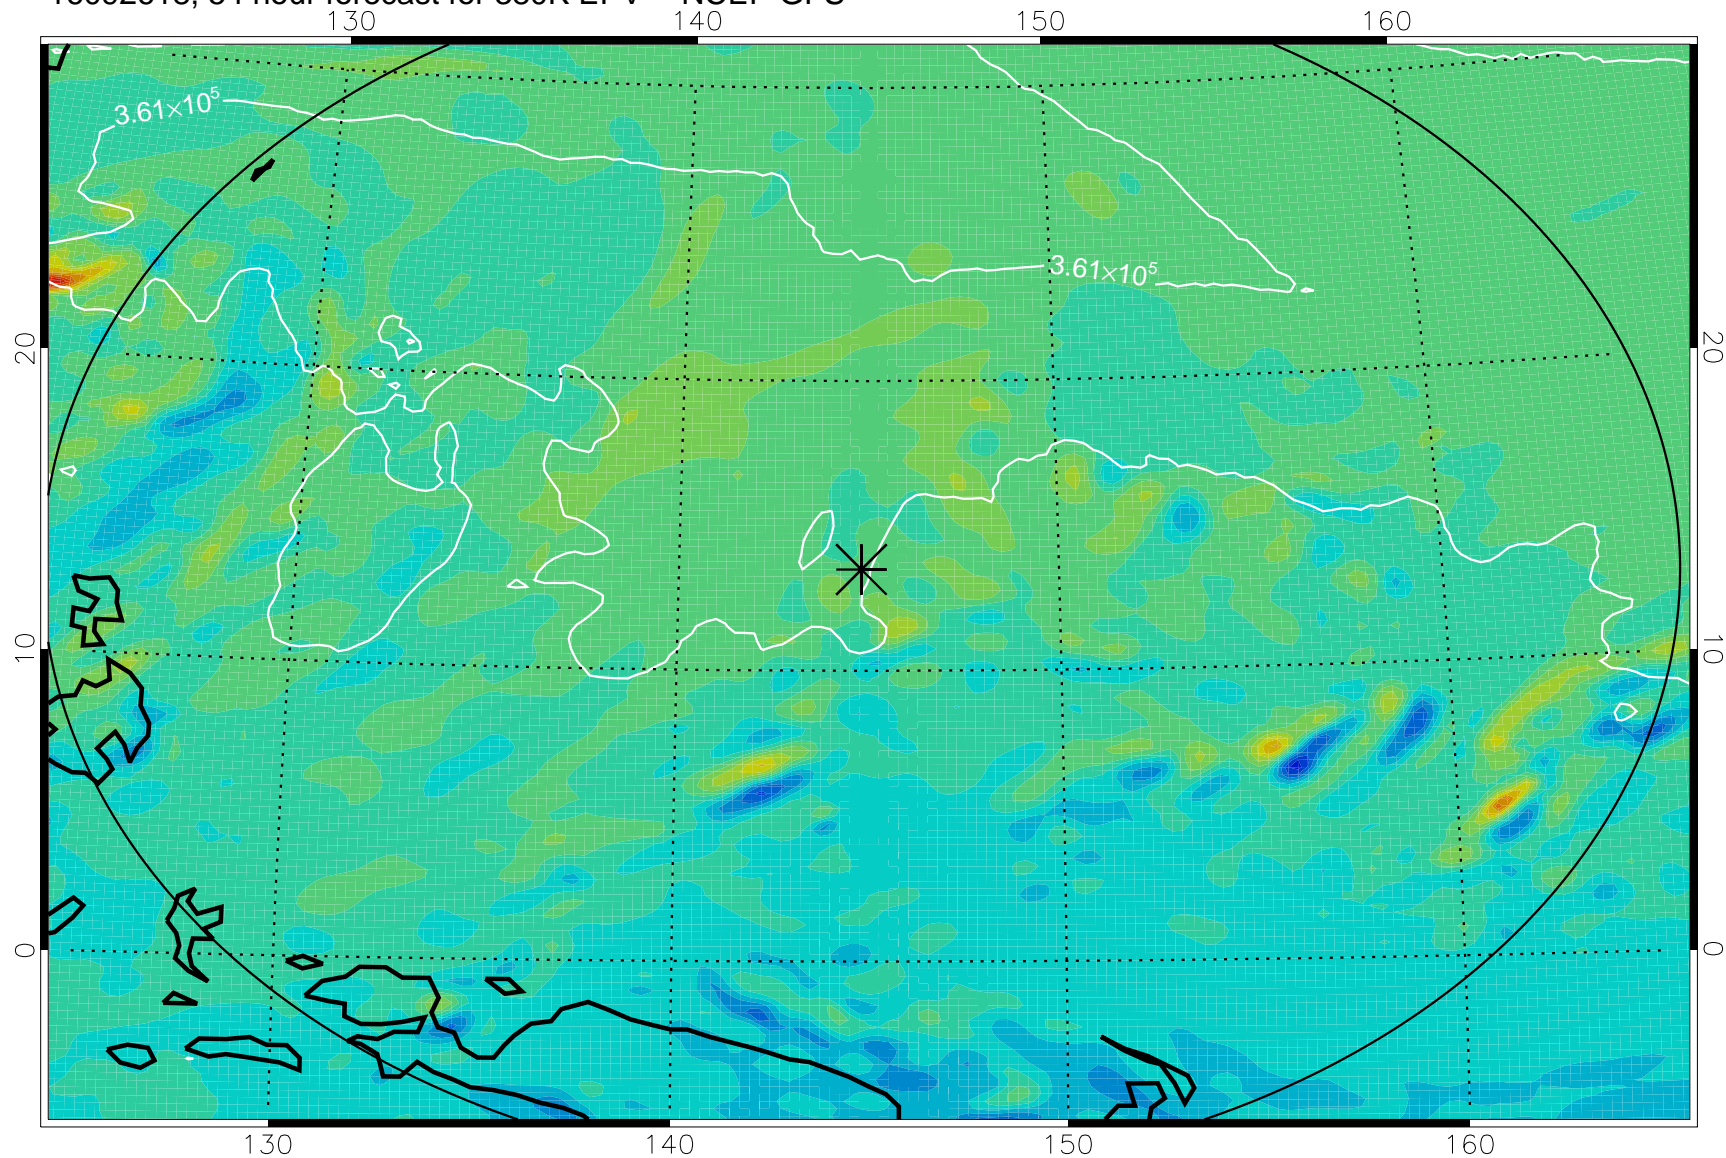

16092606, 42 hour forecast for 380K EPV -- NCEP GFS

380K Montgomery Streamfunction, white

Range ring of 2304 km

16092612, 48 hour forecast for 380K EPV -- NCEP GFS

380K Montgomery Streamfunction, white

Range ring of 2304 km

16092618, 54 hour forecast for 380K EPV -- NCEP GFS

380K Montgomery Streamfunction, white

Range ring of 2304 km

16092700, 60 hour forecast for 380K EPV -- NCEP GFS

380K Montgomery Streamfunction, white

Range ring of 2304 km

16092718, 78 hour forecast for 380K EPV -- NCEP GFS

380K Montgomery Streamfunction, white

Range ring of 2304 km

16092800, 84 hour forecast for 380K EPV -- NCEP GFS

380K Montgomery Streamfunction, white

Range ring of 2304 km

16092818, 102 hour forecast for 380K EPV -- NCEP GFS

380K Montgomery Streamfunction, white

Range ring of 2304 km

16092900, 108 hour forecast for 380K EPV -- NCEP GFS

380K Montgomery Streamfunction, white

Range ring of 2304 km