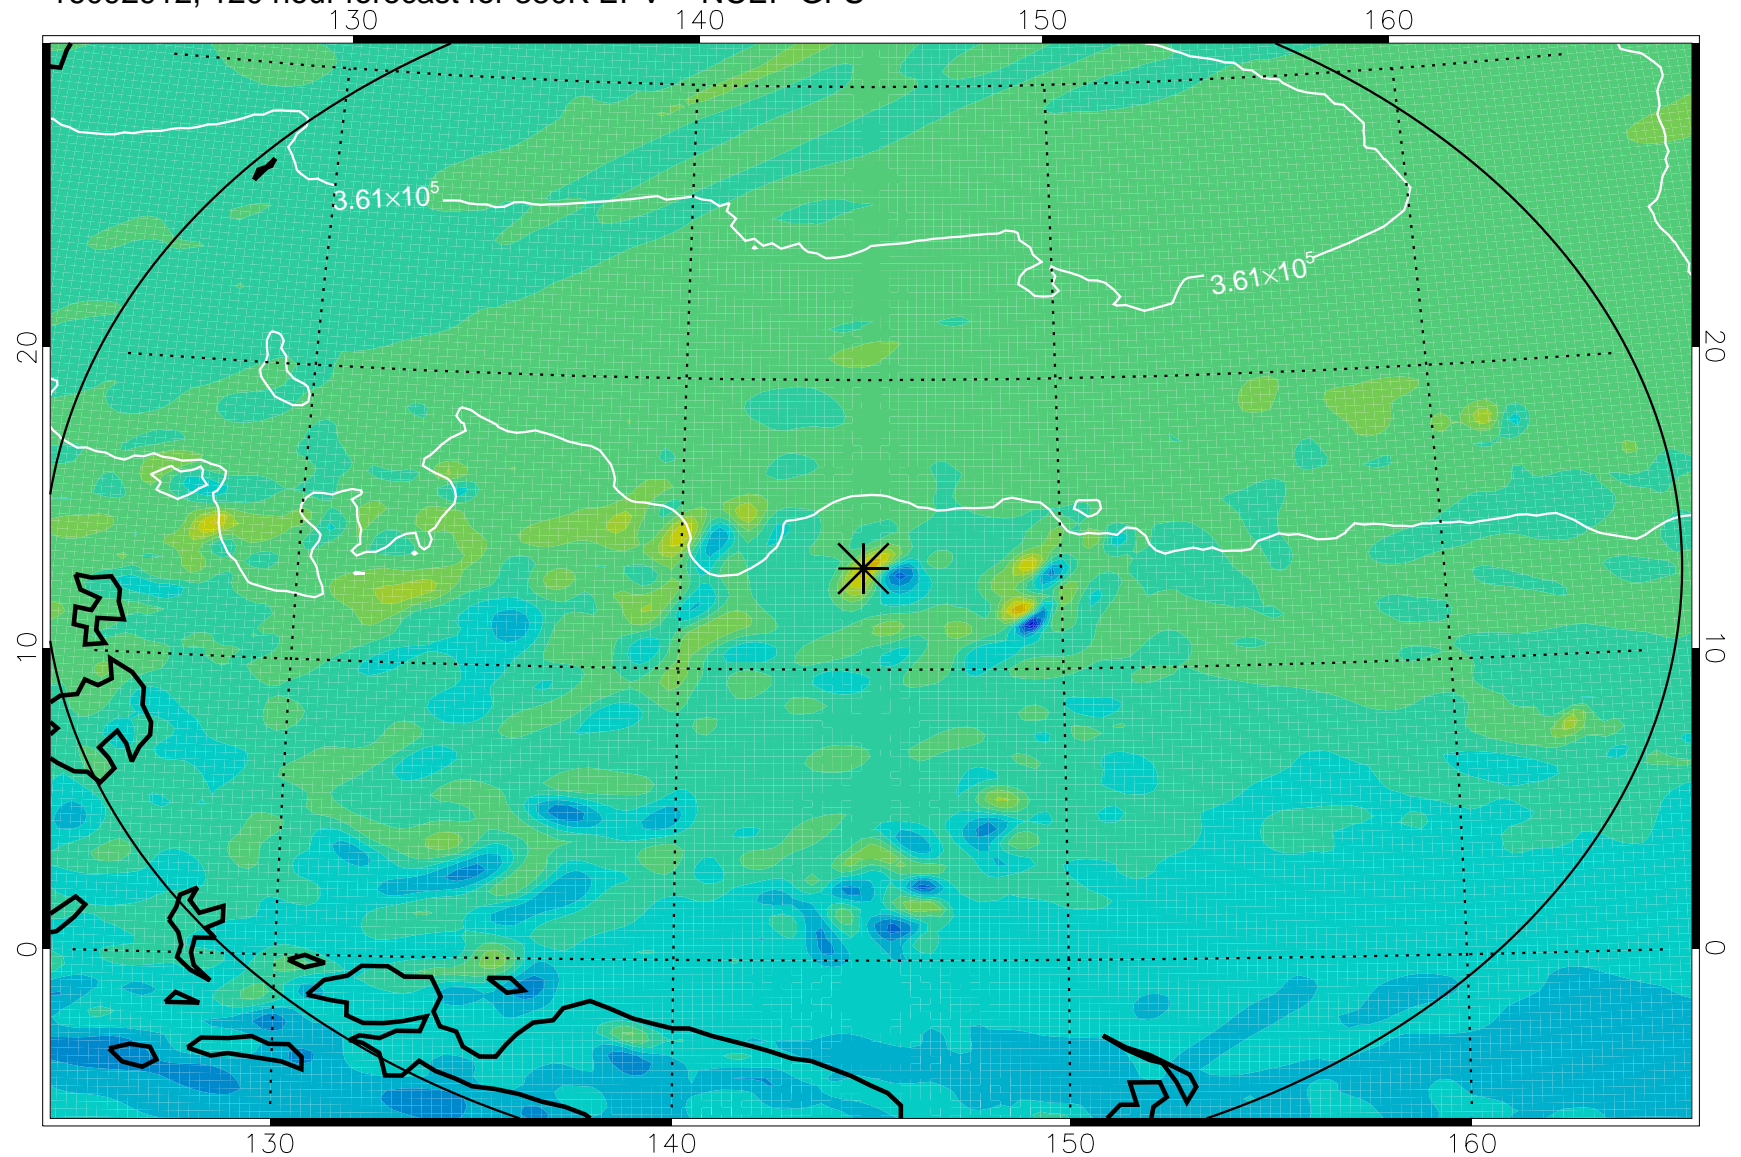

16092718, 78 hour forecast for 380K EPV -- NCEP GFS

380K Montgomery Streamfunction, white

Range ring of 2304 km

16092800, 84 hour forecast for 380K EPV -- NCEP GFS

380K Montgomery Streamfunction, white

Range ring of 2304 km

16092806, 90 hour forecast for 380K EPV -- NCEP GFS

380K Montgomery Streamfunction, white

Range ring of 2304 km

16092812, 96 hour forecast for 380K EPV -- NCEP GFS

380K Montgomery Streamfunction, white

Range ring of 2304 km

16092818, 102 hour forecast for 380K EPV -- NCEP GFS

380K Montgomery Streamfunction, white

Range ring of 2304 km

16092900, 108 hour forecast for 380K EPV -- NCEP GFS

380K Montgomery Streamfunction, white

Range ring of 2304 km

16092906, 114 hour forecast for 380K EPV -- NCEP GFS

380K Montgomery Streamfunction, white

Range ring of 2304 km

16092912, 120 hour forecast for 380K EPV -- NCEP GFS

380K Montgomery Streamfunction, white

Range ring of 2304 km