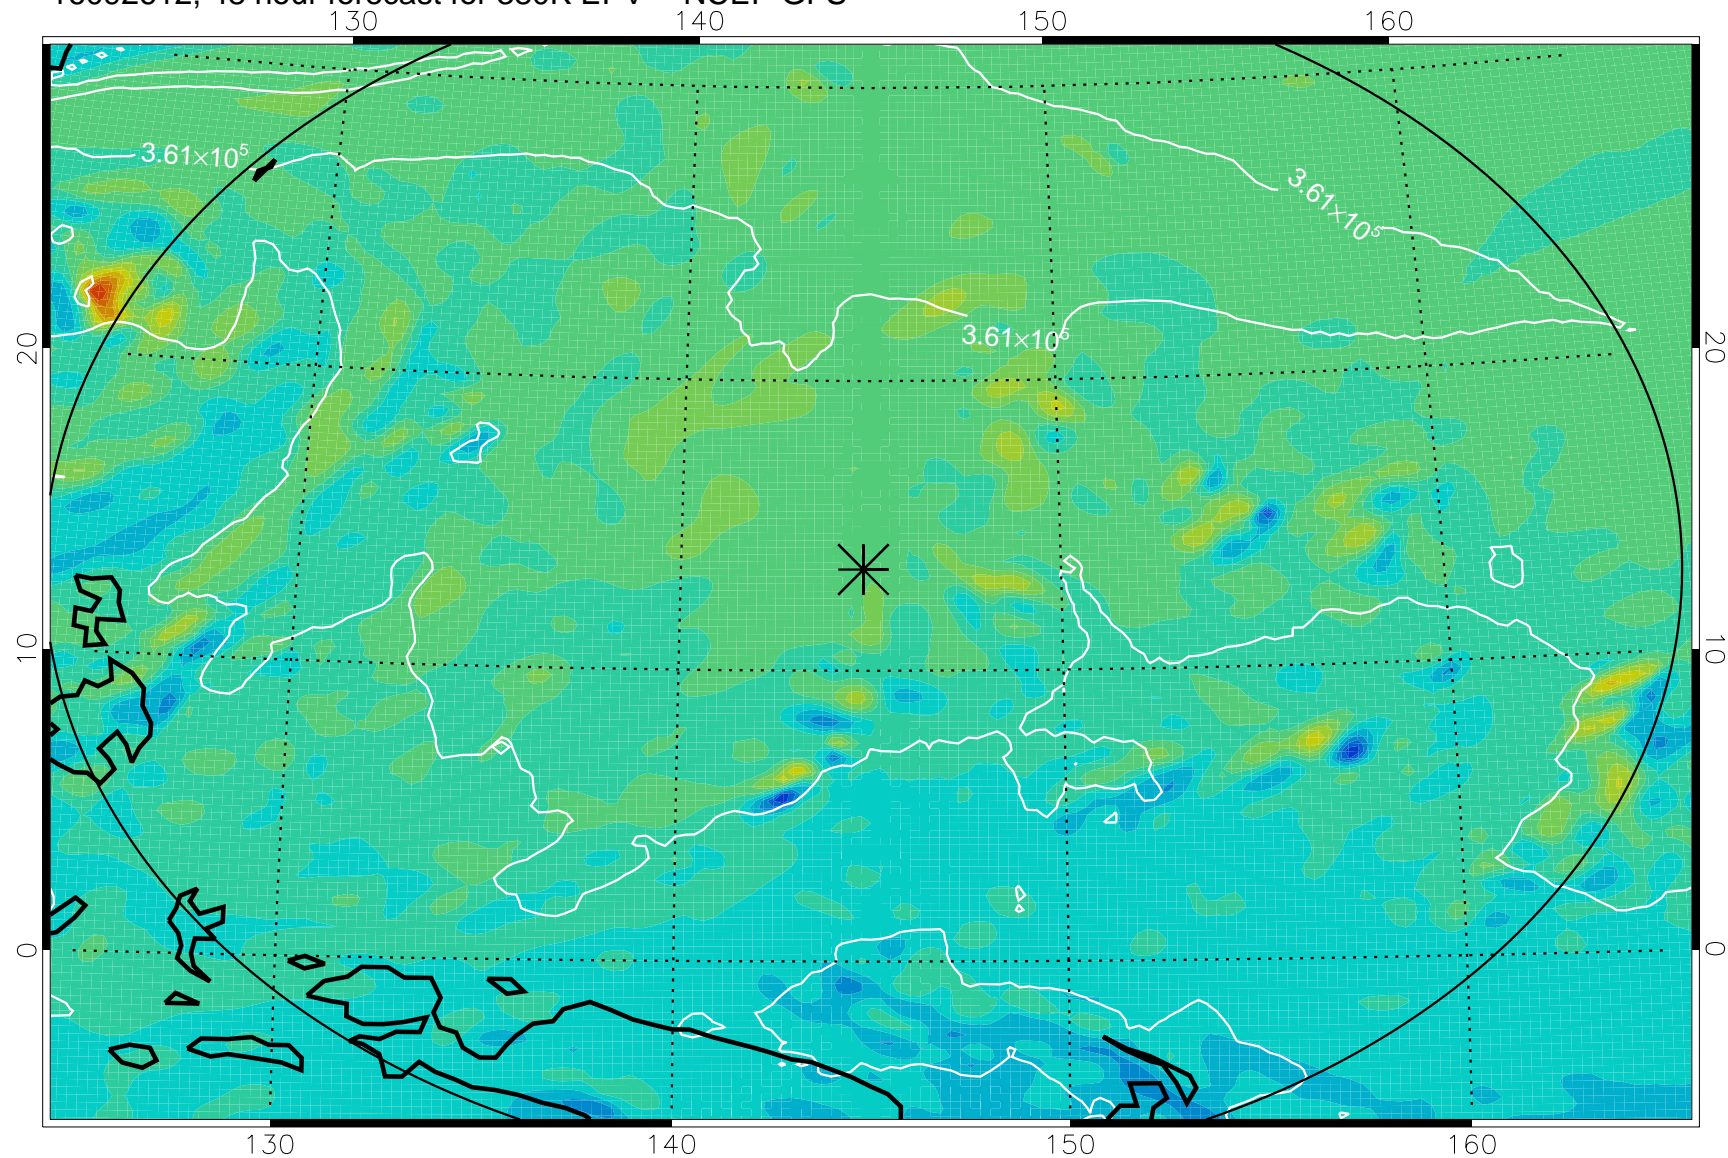

16092518, 30 hour forecast for 380K EPV -- NCEP GFS

380K Montgomery Streamfunction, white

Range ring of 2304 km

16092600, 36 hour forecast for 380K EPV -- NCEP GFS

380K Montgomery Streamfunction, white

Range ring of 2304 km

16092606, 42 hour forecast for 380K EPV -- NCEP GFS

380K Montgomery Streamfunction, white

Range ring of 2304 km

16092612, 48 hour forecast for 380K EPV -- NCEP GFS

380K Montgomery Streamfunction, white

Range ring of 2304 km

16092618, 54 hour forecast for 380K EPV -- NCEP GFS

380K Montgomery Streamfunction, white

Range ring of 2304 km

16092700, 60 hour forecast for 380K EPV -- NCEP GFS

380K Montgomery Streamfunction, white

Range ring of 2304 km

16092718, 78 hour forecast for 380K EPV -- NCEP GFS

380K Montgomery Streamfunction, white

Range ring of 2304 km

16092800, 84 hour forecast for 380K EPV -- NCEP GFS

380K Montgomery Streamfunction, white

Range ring of 2304 km