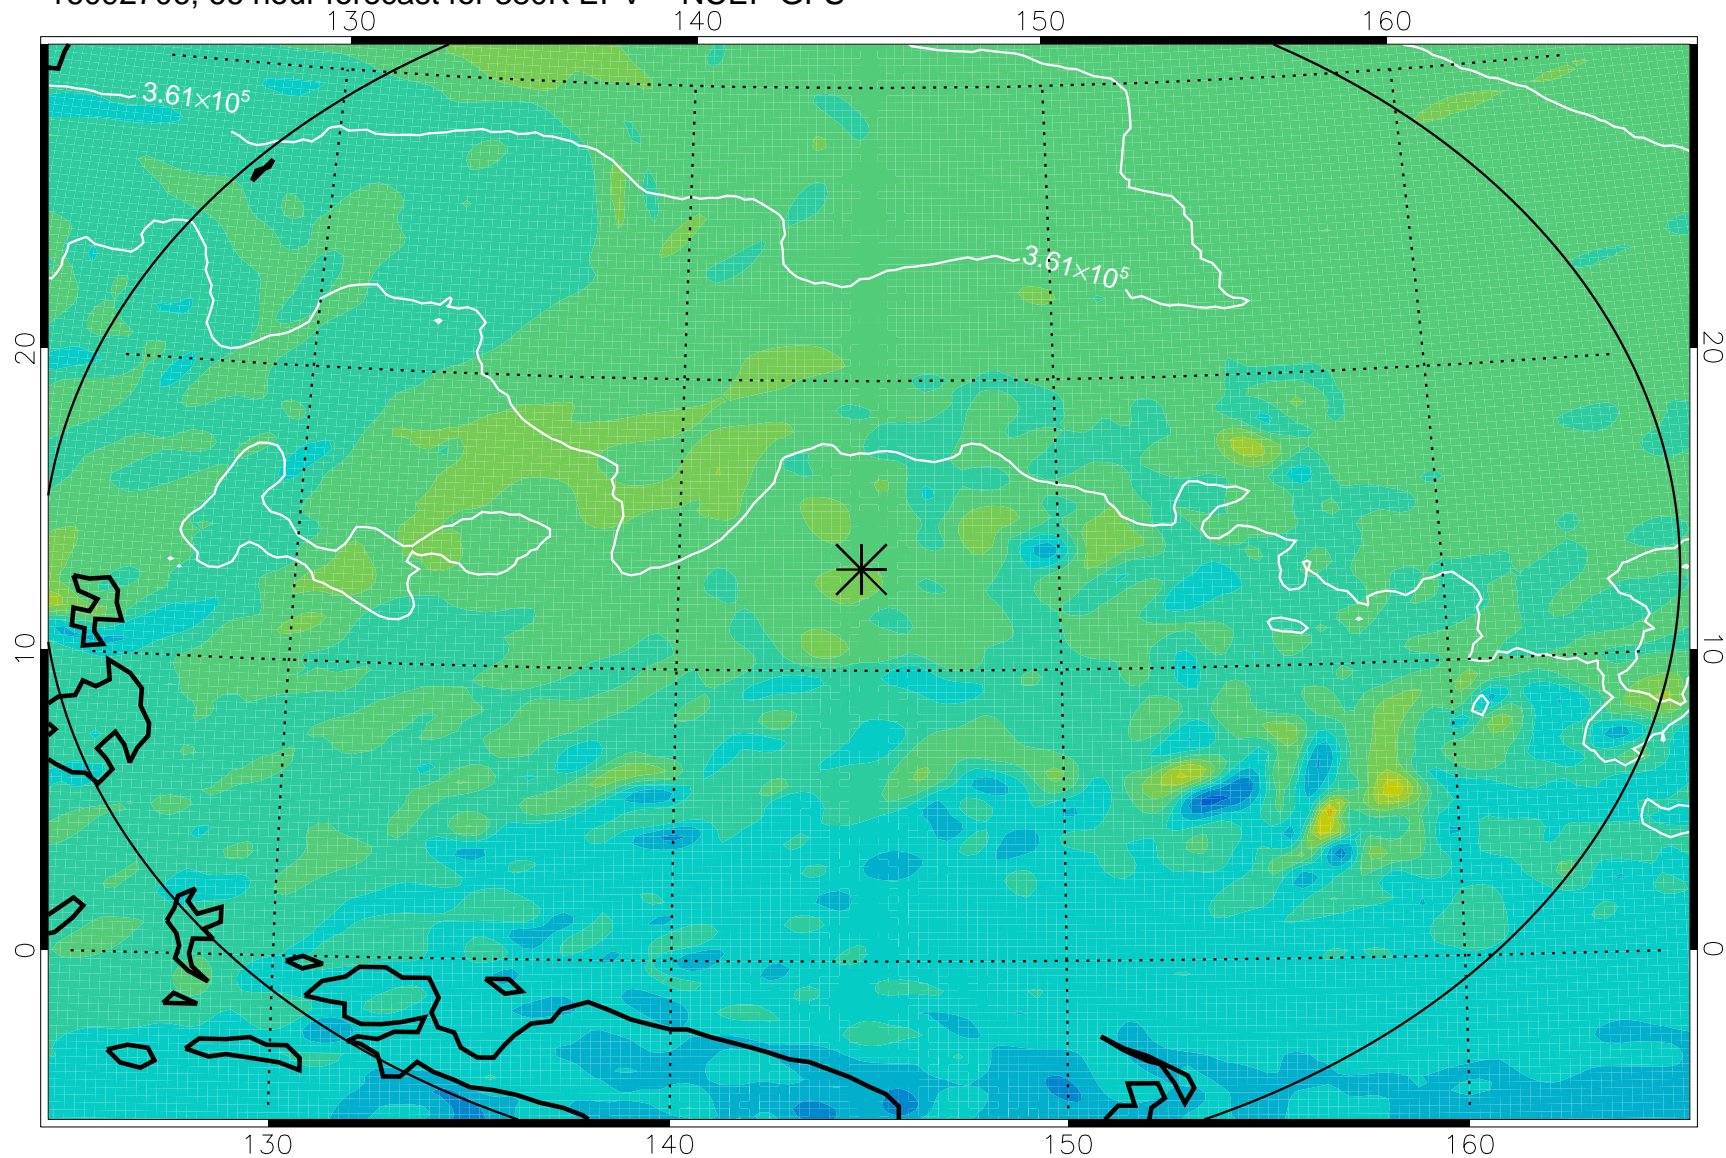

16092606, 42 hour forecast for 380K EPV -- NCEP GFS

380K Montgomery Streamfunction, white

Range ring of 2304 km

16092612, 48 hour forecast for 380K EPV -- NCEP GFS

380K Montgomery Streamfunction, white

Range ring of 2304 km

16092618, 54 hour forecast for 380K EPV -- NCEP GFS

380K Montgomery Streamfunction, white

Range ring of 2304 km

16092700, 60 hour forecast for 380K EPV -- NCEP GFS

380K Montgomery Streamfunction, white

Range ring of 2304 km

16092706, 66 hour forecast for 380K EPV -- NCEP GFS

380K Montgomery Streamfunction, white

Range ring of 2304 km

16092712, 72 hour forecast for 380K EPV -- NCEP GFS

380K Montgomery Streamfunction, white

Range ring of 2304 km

16092718, 78 hour forecast for 380K EPV -- NCEP GFS

380K Montgomery Streamfunction, white

Range ring of 2304 km

16092800, 84 hour forecast for 380K EPV -- NCEP GFS

380K Montgomery Streamfunction, white

Range ring of 2304 km