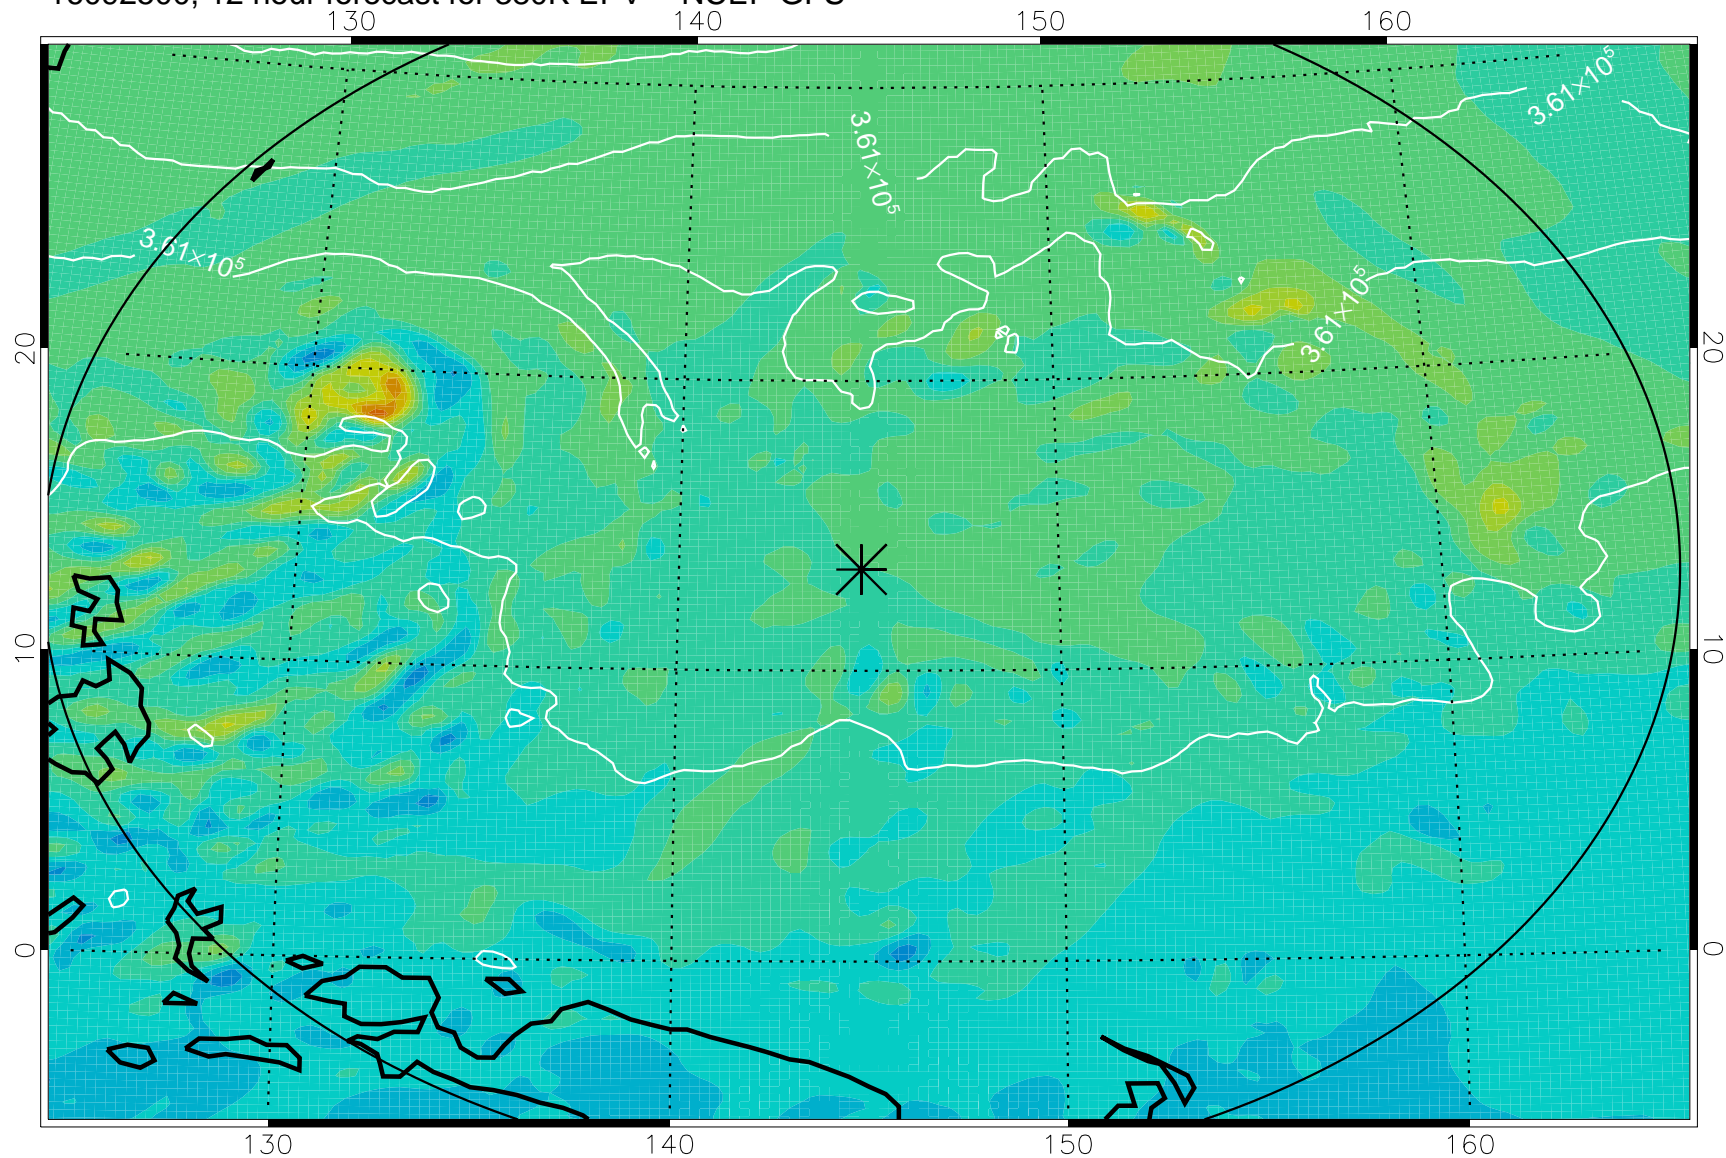

16092418, 6 hour forecast for 380K EPV -- NCEP GFS

380K Montgomery Streamfunction, white

Range ring of 2304 km

16092500, 12 hour forecast for 380K EPV -- NCEP GFS

380K Montgomery Streamfunction, white

Range ring of 2304 km

16092506, 18 hour forecast for 380K EPV -- NCEP GFS

380K Montgomery Streamfunction, white

Range ring of 2304 km

16092512, 24 hour forecast for 380K EPV -- NCEP GFS

380K Montgomery Streamfunction, white

Range ring of 2304 km

16092518, 30 hour forecast for 380K EPV -- NCEP GFS

380K Montgomery Streamfunction, white

Range ring of 2304 km

16092600, 36 hour forecast for 380K EPV -- NCEP GFS

380K Montgomery Streamfunction, white

Range ring of 2304 km

16092606, 42 hour forecast for 380K EPV -- NCEP GFS

380K Montgomery Streamfunction, white

Range ring of 2304 km

16092612, 48 hour forecast for 380K EPV -- NCEP GFS

380K Montgomery Streamfunction, white

Range ring of 2304 km