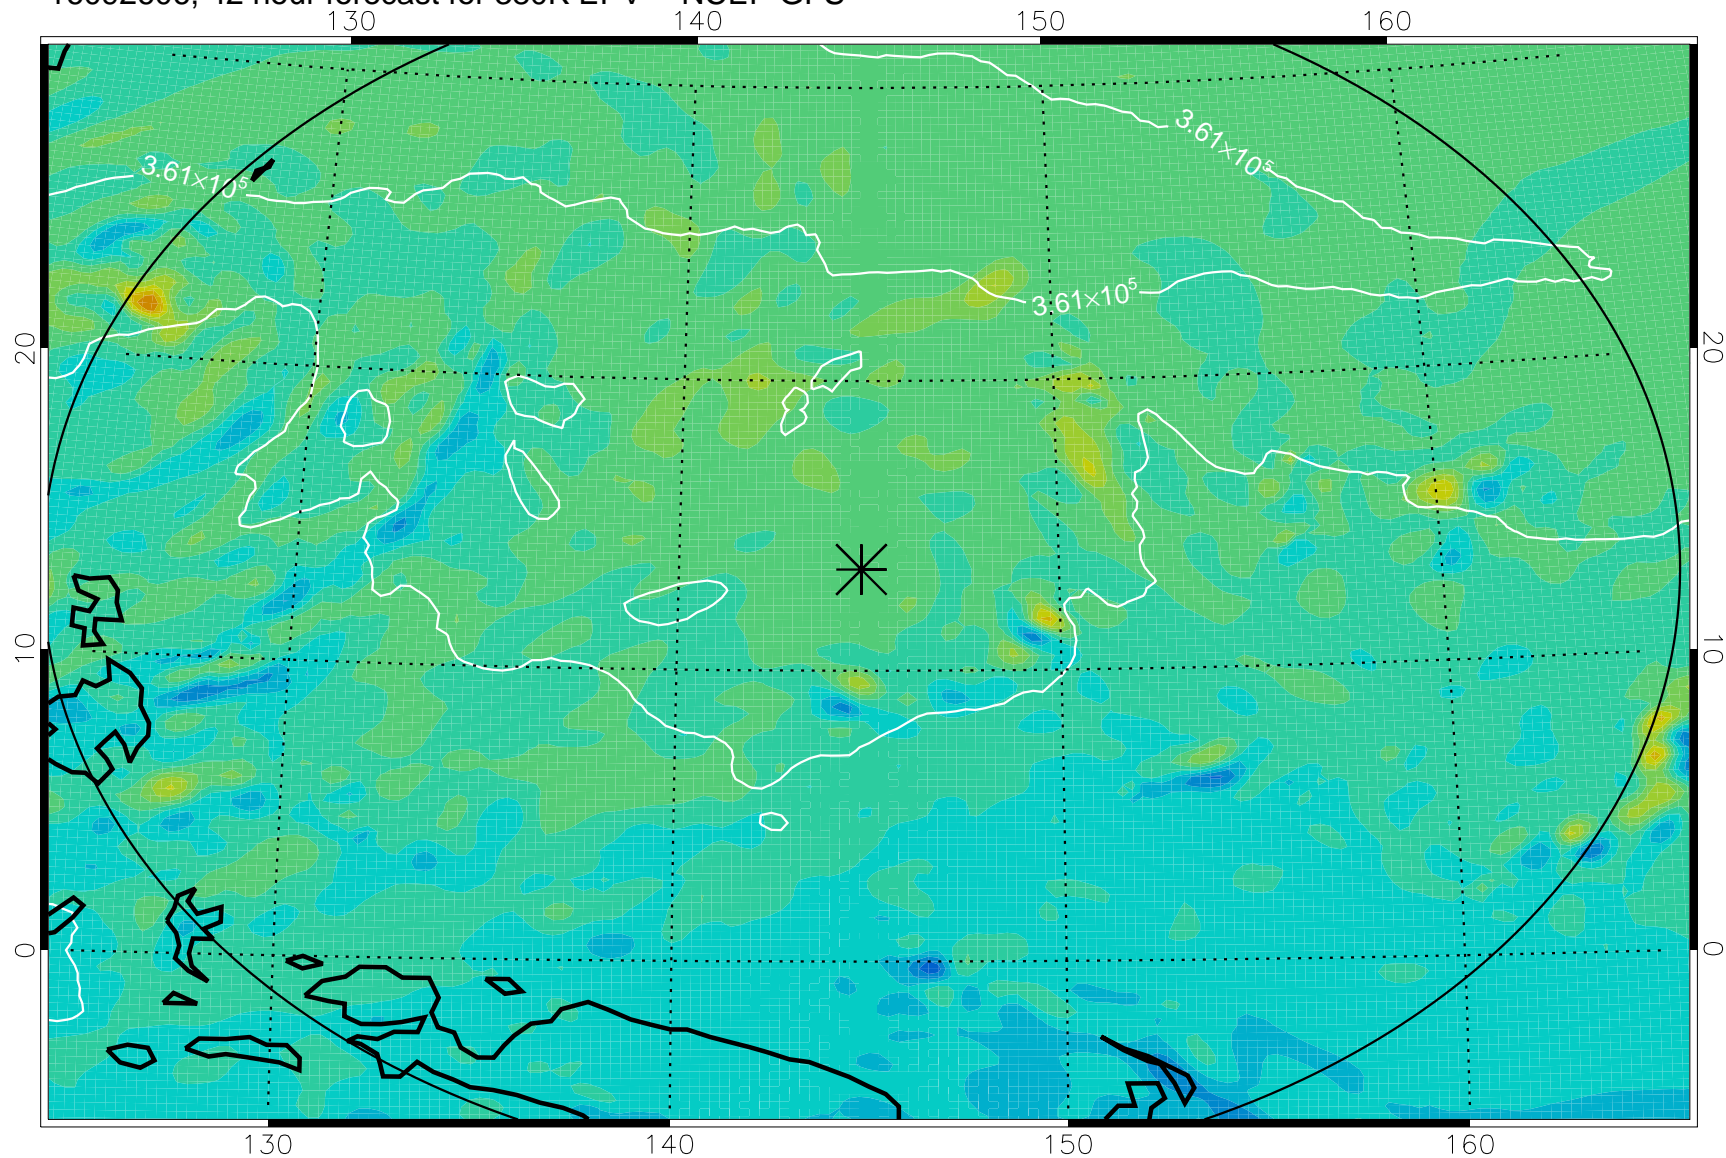

16092518, 30 hour forecast for 380K EPV -- NCEP GFS

380K Montgomery Streamfunction, white

Range ring of 2304 km

16092600, 36 hour forecast for 380K EPV -- NCEP GFS

380K Montgomery Streamfunction, white

Range ring of 2304 km

16092606, 42 hour forecast for 380K EPV -- NCEP GFS

380K Montgomery Streamfunction, white

Range ring of 2304 km

16092612, 48 hour forecast for 380K EPV -- NCEP GFS

380K Montgomery Streamfunction, white

Range ring of 2304 km

16092618, 54 hour forecast for 380K EPV -- NCEP GFS

380K Montgomery Streamfunction, white

Range ring of 2304 km

16092700, 60 hour forecast for 380K EPV -- NCEP GFS

380K Montgomery Streamfunction, white

Range ring of 2304 km

16092718, 78 hour forecast for 380K EPV -- NCEP GFS

380K Montgomery Streamfunction, white

Range ring of 2304 km

16092800, 84 hour forecast for 380K EPV -- NCEP GFS

380K Montgomery Streamfunction, white

Range ring of 2304 km