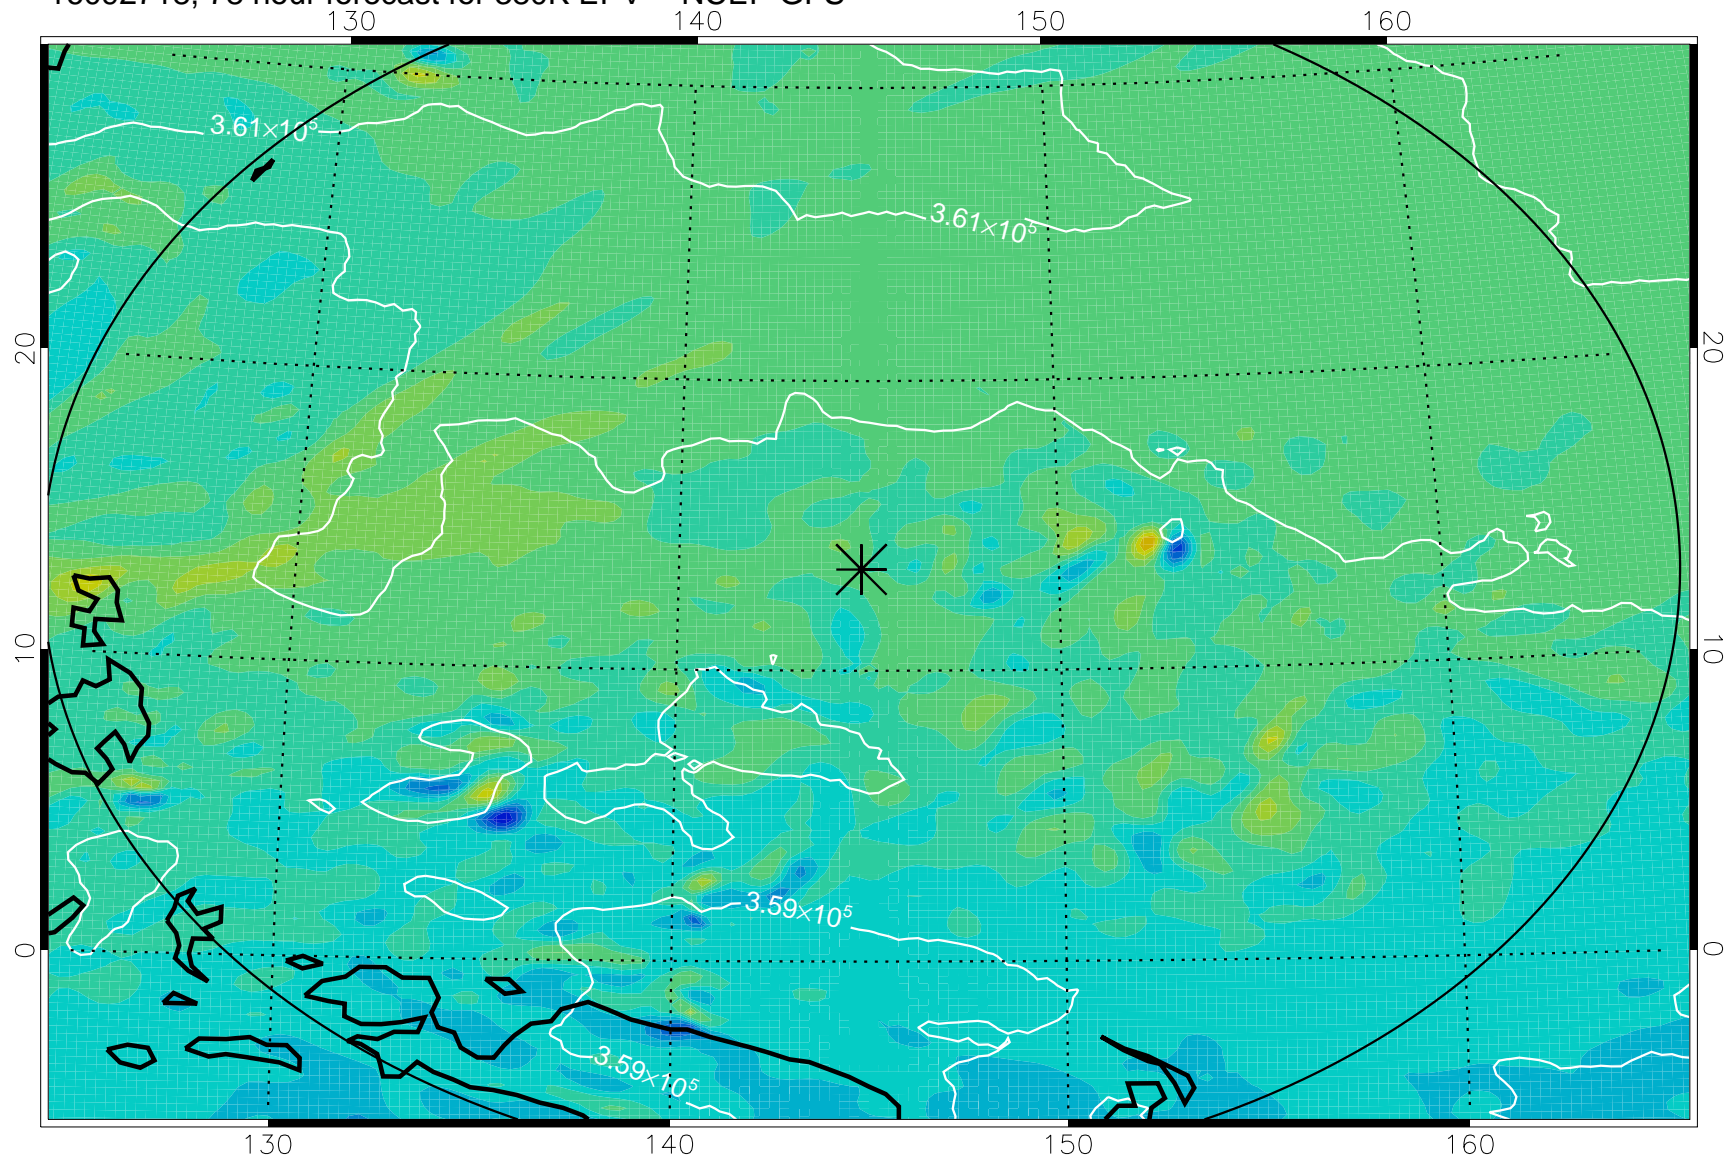

16092706, 66 hour forecast for 380K EPV -- NCEP GFS

380K Montgomery Streamfunction, white

Range ring of 2304 km

16092712, 72 hour forecast for 380K EPV -- NCEP GFS

380K Montgomery Streamfunction, white

Range ring of 2304 km

16092718, 78 hour forecast for 380K EPV -- NCEP GFS

380K Montgomery Streamfunction, white

Range ring of 2304 km

16092800, 84 hour forecast for 380K EPV -- NCEP GFS

380K Montgomery Streamfunction, white

Range ring of 2304 km

16092806, 90 hour forecast for 380K EPV -- NCEP GFS

380K Montgomery Streamfunction, white

Range ring of 2304 km

16092812, 96 hour forecast for 380K EPV -- NCEP GFS

380K Montgomery Streamfunction, white

Range ring of 2304 km

16092818, 102 hour forecast for 380K EPV -- NCEP GFS

380K Montgomery Streamfunction, white

Range ring of 2304 km

16092900, 108 hour forecast for 380K EPV -- NCEP GFS

380K Montgomery Streamfunction, white

Range ring of 2304 km