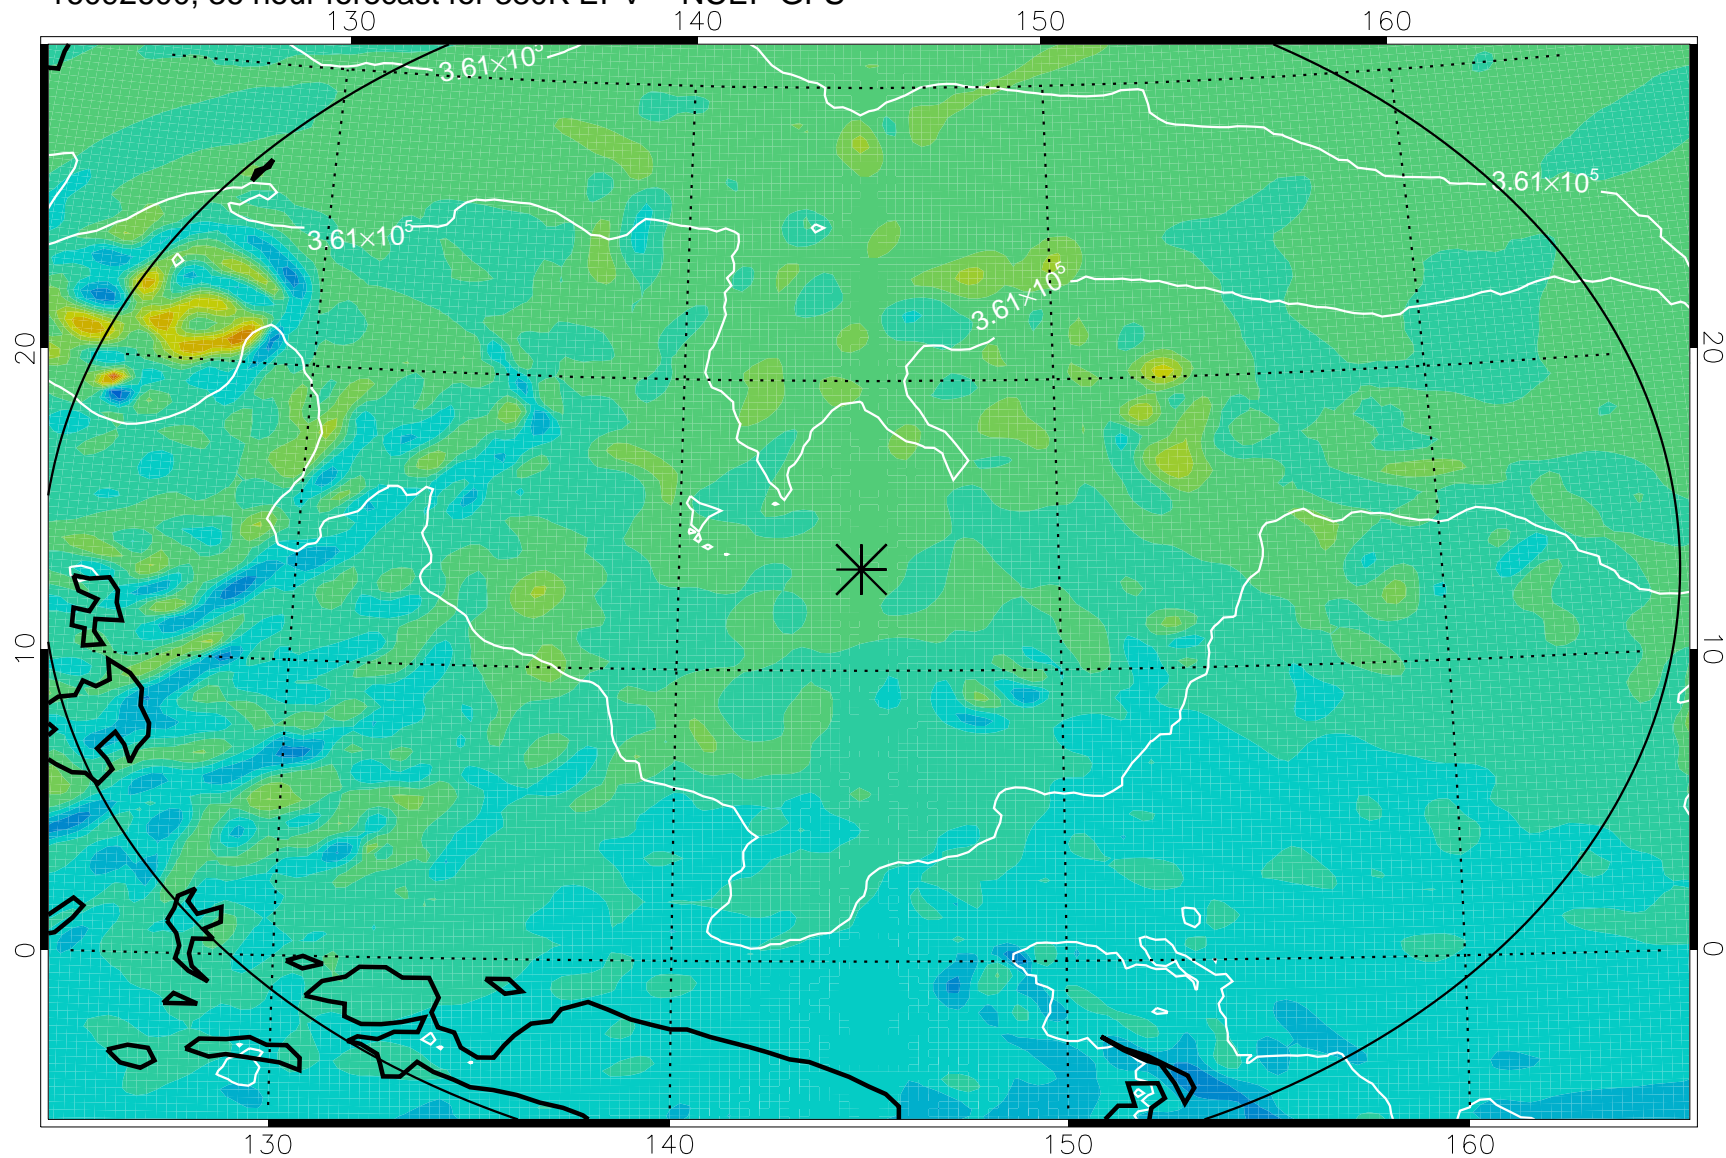

16092506, 18 hour forecast for 380K EPV -- NCEP GFS

380K Montgomery Streamfunction, white

Range ring of 2304 km

16092512, 24 hour forecast for 380K EPV -- NCEP GFS

380K Montgomery Streamfunction, white

Range ring of 2304 km

16092518, 30 hour forecast for 380K EPV -- NCEP GFS

380K Montgomery Streamfunction, white

Range ring of 2304 km

16092600, 36 hour forecast for 380K EPV -- NCEP GFS

380K Montgomery Streamfunction, white

Range ring of 2304 km

16092606, 42 hour forecast for 380K EPV -- NCEP GFS

380K Montgomery Streamfunction, white

Range ring of 2304 km

16092612, 48 hour forecast for 380K EPV -- NCEP GFS

380K Montgomery Streamfunction, white

Range ring of 2304 km

16092718, 78 hour forecast for 380K EPV -- NCEP GFS

380K Montgomery Streamfunction, white

Range ring of 2304 km

16092800, 84 hour forecast for 380K EPV -- NCEP GFS

380K Montgomery Streamfunction, white

Range ring of 2304 km