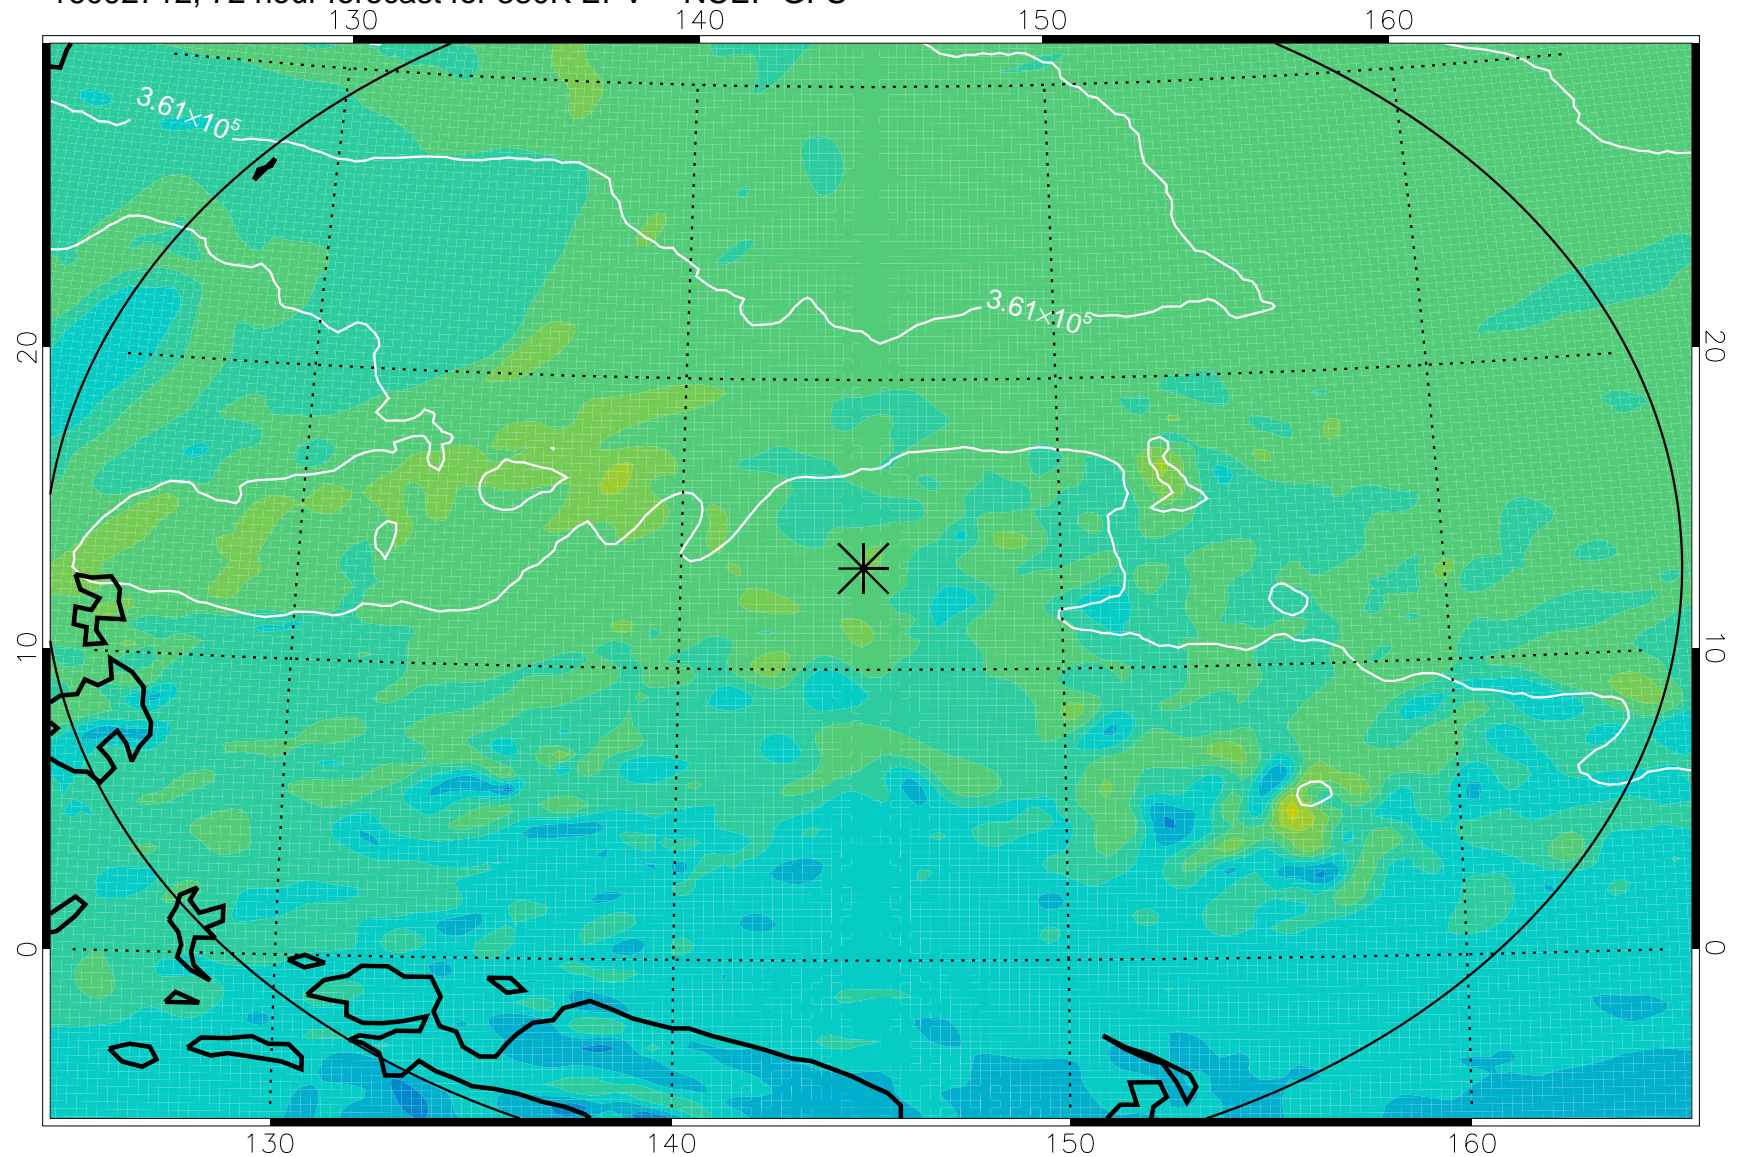

16092606, 42 hour forecast for 380K EPV -- NCEP GFS

380K Montgomery Streamfunction, white

Range ring of 2304 km

16092612, 48 hour forecast for 380K EPV -- NCEP GFS

380K Montgomery Streamfunction, white

Range ring of 2304 km

16092618, 54 hour forecast for 380K EPV -- NCEP GFS

380K Montgomery Streamfunction, white

Range ring of 2304 km

16092700, 60 hour forecast for 380K EPV -- NCEP GFS

380K Montgomery Streamfunction, white

Range ring of 2304 km

16092706, 66 hour forecast for 380K EPV -- NCEP GFS

380K Montgomery Streamfunction, white

Range ring of 2304 km

16092712, 72 hour forecast for 380K EPV -- NCEP GFS

380K Montgomery Streamfunction, white

Range ring of 2304 km

16092718, 78 hour forecast for 380K EPV -- NCEP GFS

380K Montgomery Streamfunction, white

Range ring of 2304 km

16092800, 84 hour forecast for 380K EPV -- NCEP GFS

380K Montgomery Streamfunction, white

Range ring of 2304 km