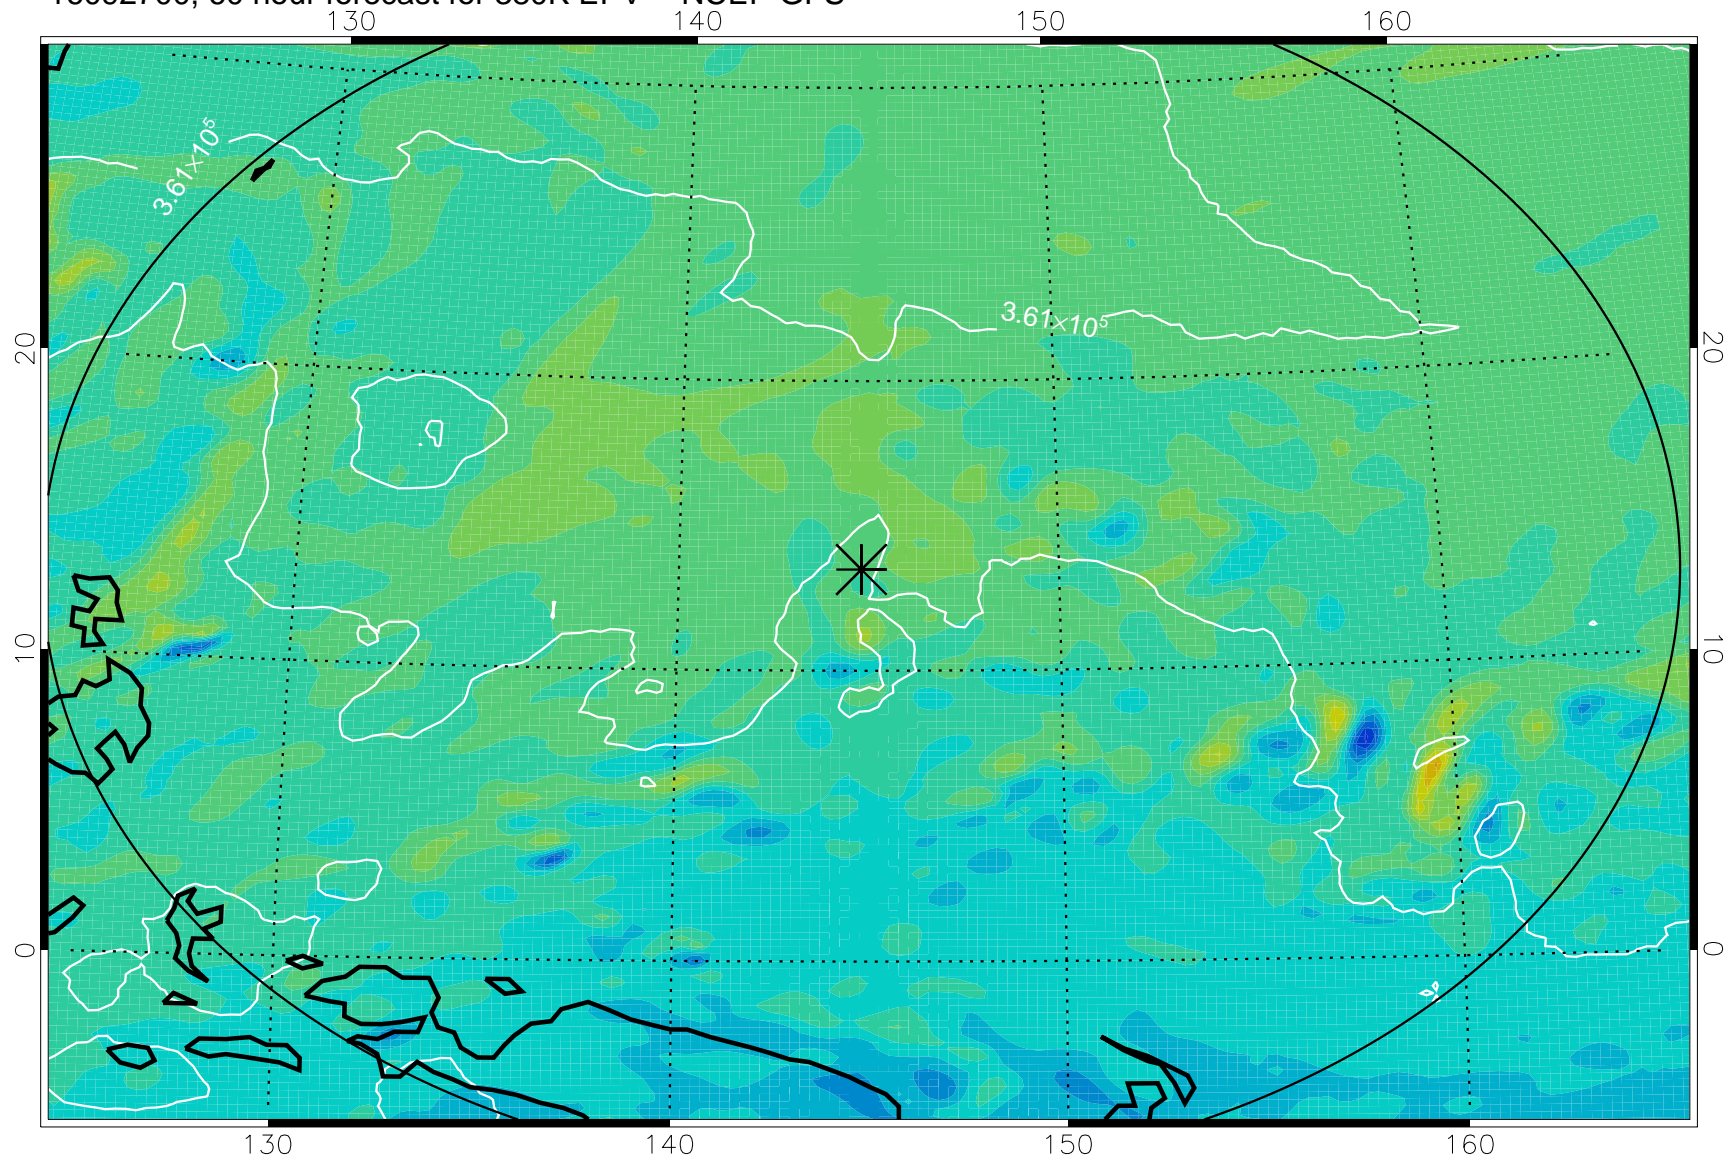

16092518, 30 hour forecast for 380K EPV -- NCEP GFS

380K Montgomery Streamfunction, white

Range ring of 2304 km

16092600, 36 hour forecast for 380K EPV -- NCEP GFS

380K Montgomery Streamfunction, white

Range ring of 2304 km

16092606, 42 hour forecast for 380K EPV -- NCEP GFS

380K Montgomery Streamfunction, white

Range ring of 2304 km

16092612, 48 hour forecast for 380K EPV -- NCEP GFS

380K Montgomery Streamfunction, white

Range ring of 2304 km

16092618, 54 hour forecast for 380K EPV -- NCEP GFS

380K Montgomery Streamfunction, white

Range ring of 2304 km

16092700, 60 hour forecast for 380K EPV -- NCEP GFS

380K Montgomery Streamfunction, white

Range ring of 2304 km

16092718, 78 hour forecast for 380K EPV -- NCEP GFS

380K Montgomery Streamfunction, white

Range ring of 2304 km

16092800, 84 hour forecast for 380K EPV -- NCEP GFS

380K Montgomery Streamfunction, white

Range ring of 2304 km