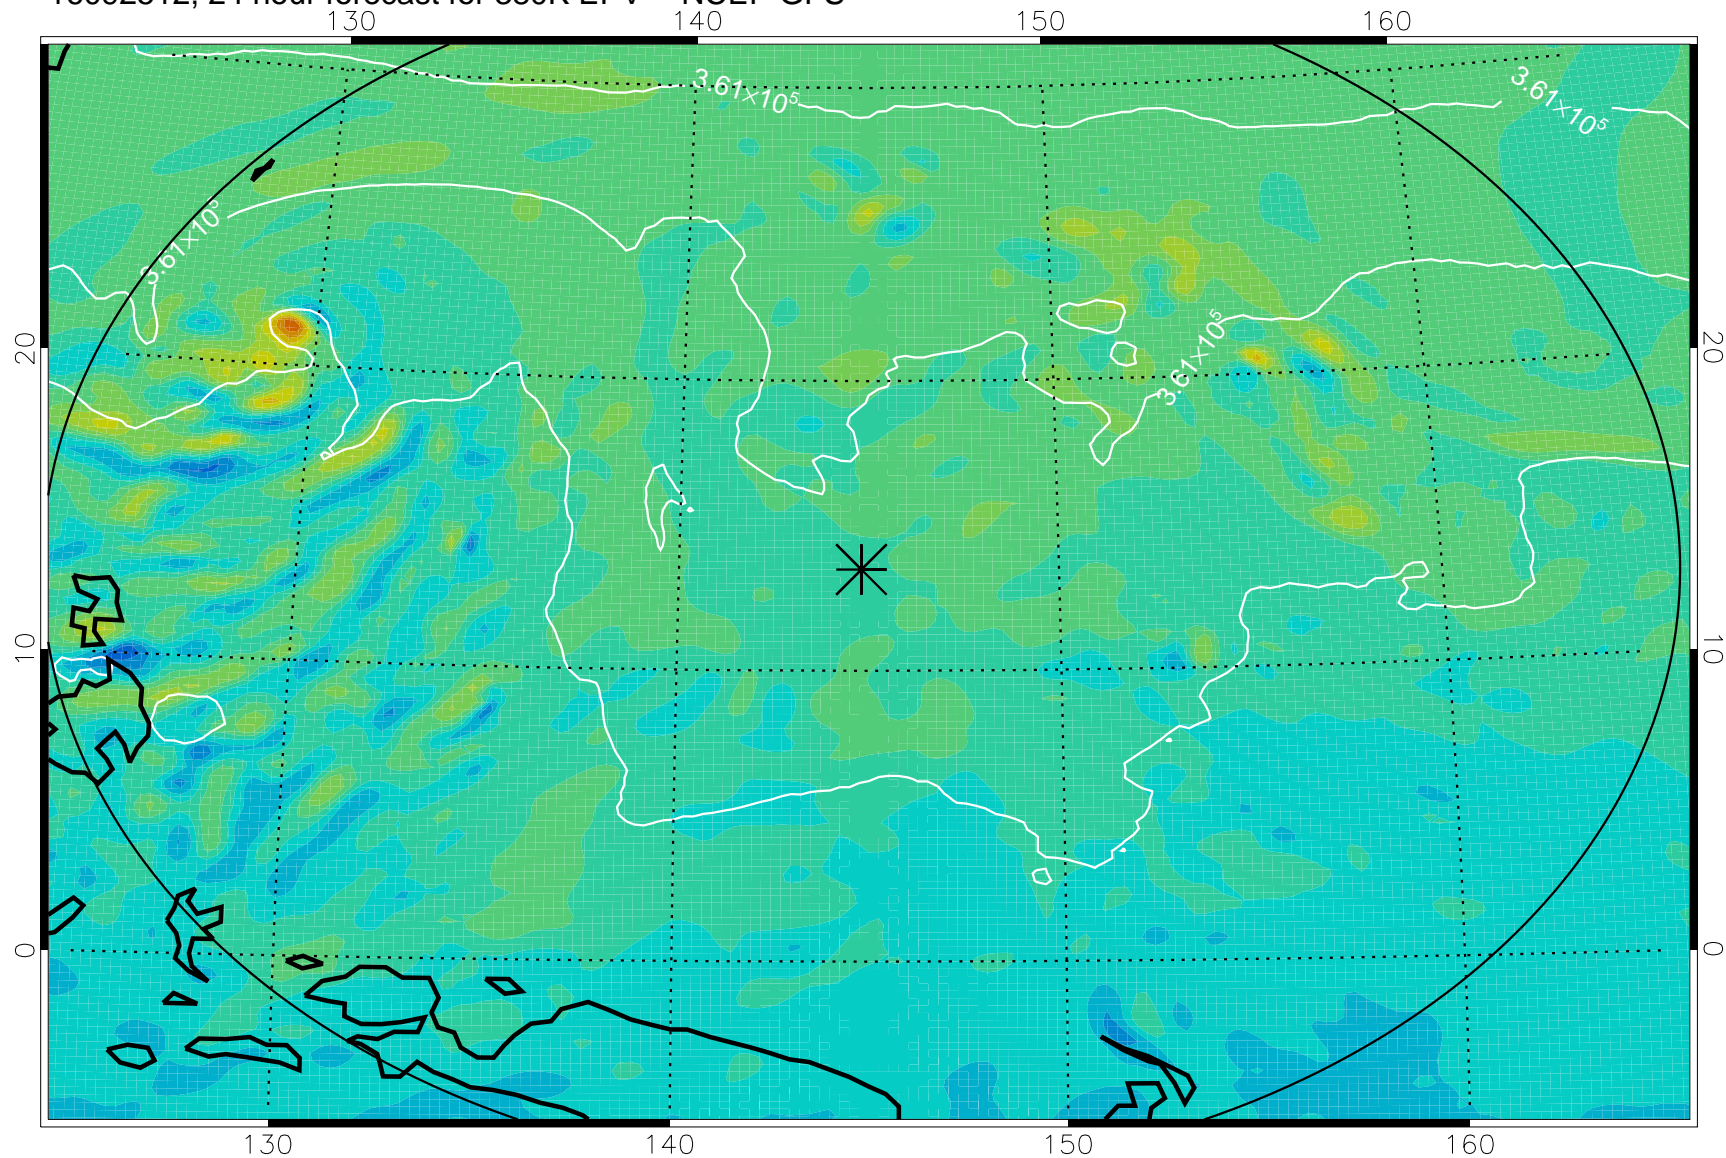

16092418, 6 hour forecast for 380K EPV -- NCEP GFS

380K Montgomery Streamfunction, white

Range ring of 2304 km

16092500, 12 hour forecast for 380K EPV -- NCEP GFS

380K Montgomery Streamfunction, white

Range ring of 2304 km

16092506, 18 hour forecast for 380K EPV -- NCEP GFS

380K Montgomery Streamfunction, white

Range ring of 2304 km

16092512, 24 hour forecast for 380K EPV -- NCEP GFS

380K Montgomery Streamfunction, white

Range ring of 2304 km

16092518, 30 hour forecast for 380K EPV -- NCEP GFS

380K Montgomery Streamfunction, white

Range ring of 2304 km

16092600, 36 hour forecast for 380K EPV -- NCEP GFS

380K Montgomery Streamfunction, white

Range ring of 2304 km

16092606, 42 hour forecast for 380K EPV -- NCEP GFS

380K Montgomery Streamfunction, white

Range ring of 2304 km

16092612, 48 hour forecast for 380K EPV -- NCEP GFS

380K Montgomery Streamfunction, white

Range ring of 2304 km