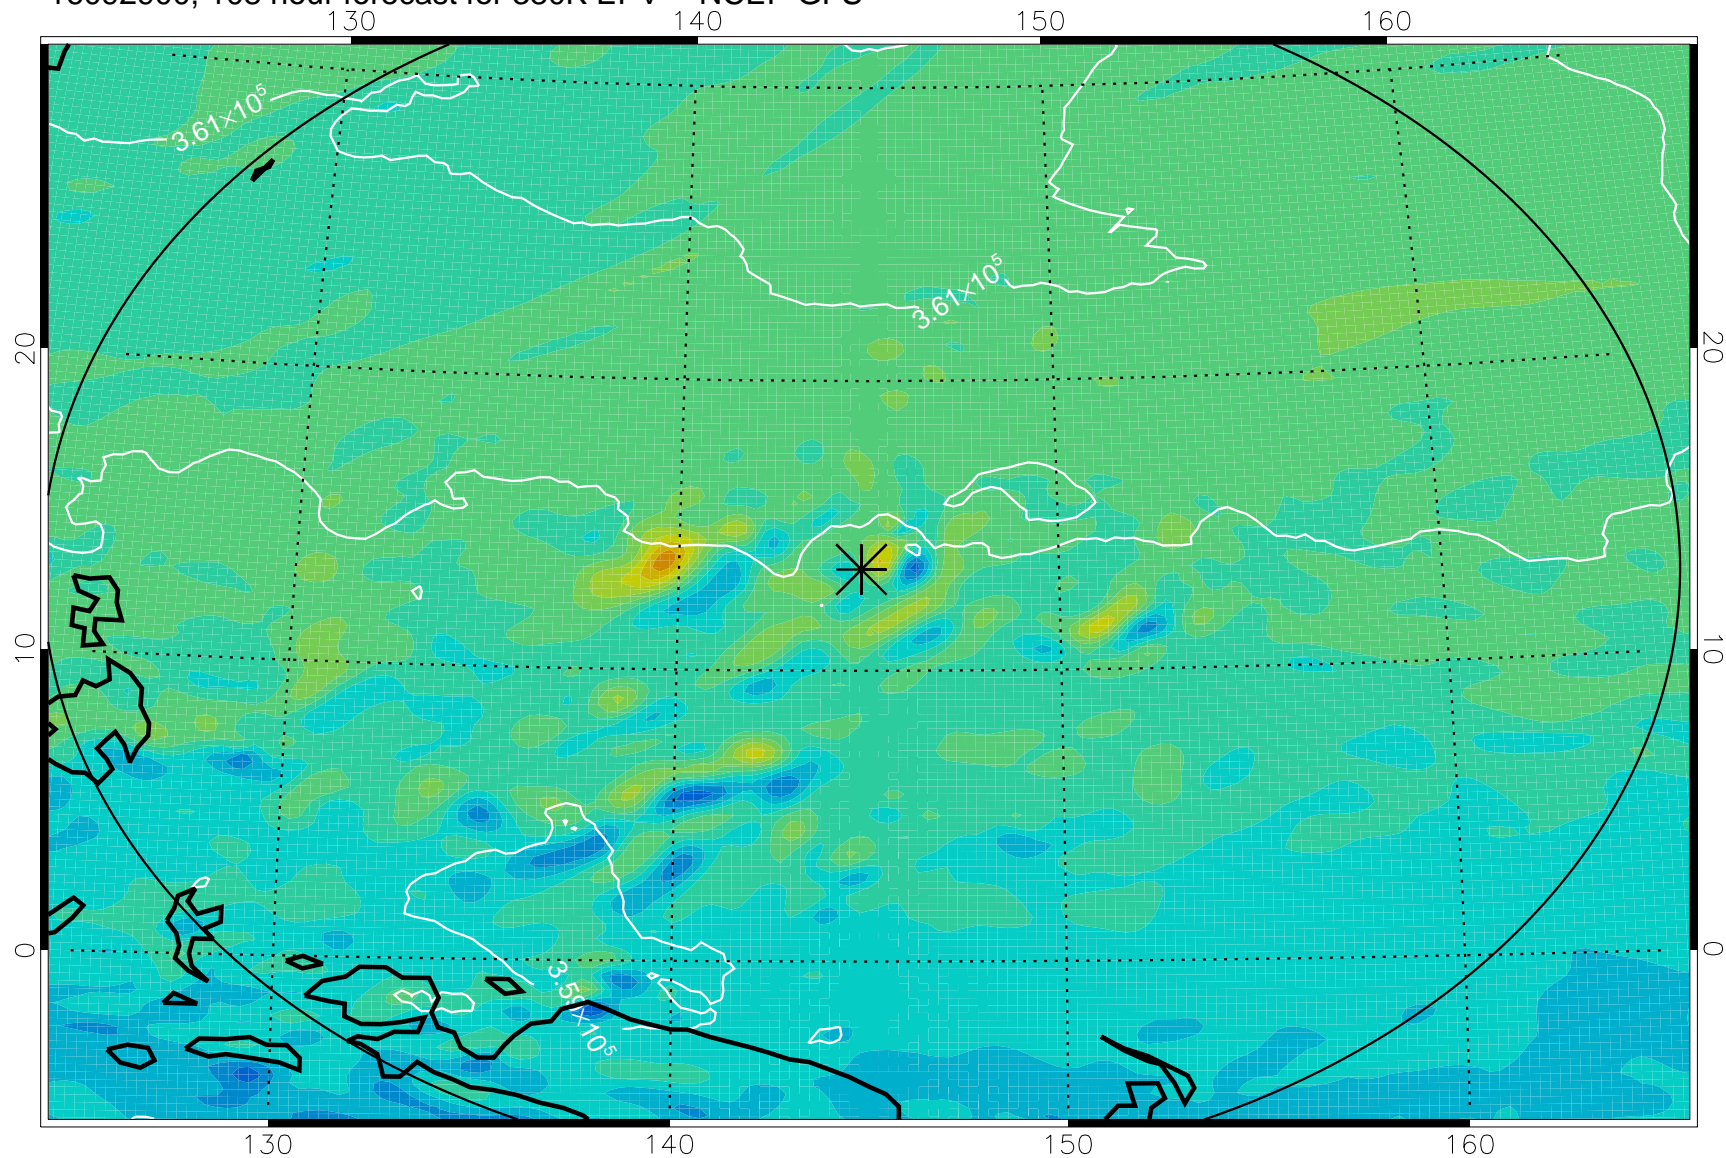

16092718, 78 hour forecast for 380K EPV -- NCEP GFS

380K Montgomery Streamfunction, white

Range ring of 2304 km

16092800, 84 hour forecast for 380K EPV -- NCEP GFS

380K Montgomery Streamfunction, white

Range ring of 2304 km

16092806, 90 hour forecast for 380K EPV -- NCEP GFS

380K Montgomery Streamfunction, white

Range ring of 2304 km

16092812, 96 hour forecast for 380K EPV -- NCEP GFS

380K Montgomery Streamfunction, white

Range ring of 2304 km

16092818, 102 hour forecast for 380K EPV -- NCEP GFS

380K Montgomery Streamfunction, white

Range ring of 2304 km

16092900, 108 hour forecast for 380K EPV -- NCEP GFS

380K Montgomery Streamfunction, white

Range ring of 2304 km

16092906, 114 hour forecast for 380K EPV -- NCEP GFS

380K Montgomery Streamfunction, white

Range ring of 2304 km

16092912, 120 hour forecast for 380K EPV -- NCEP GFS

380K Montgomery Streamfunction, white

Range ring of 2304 km