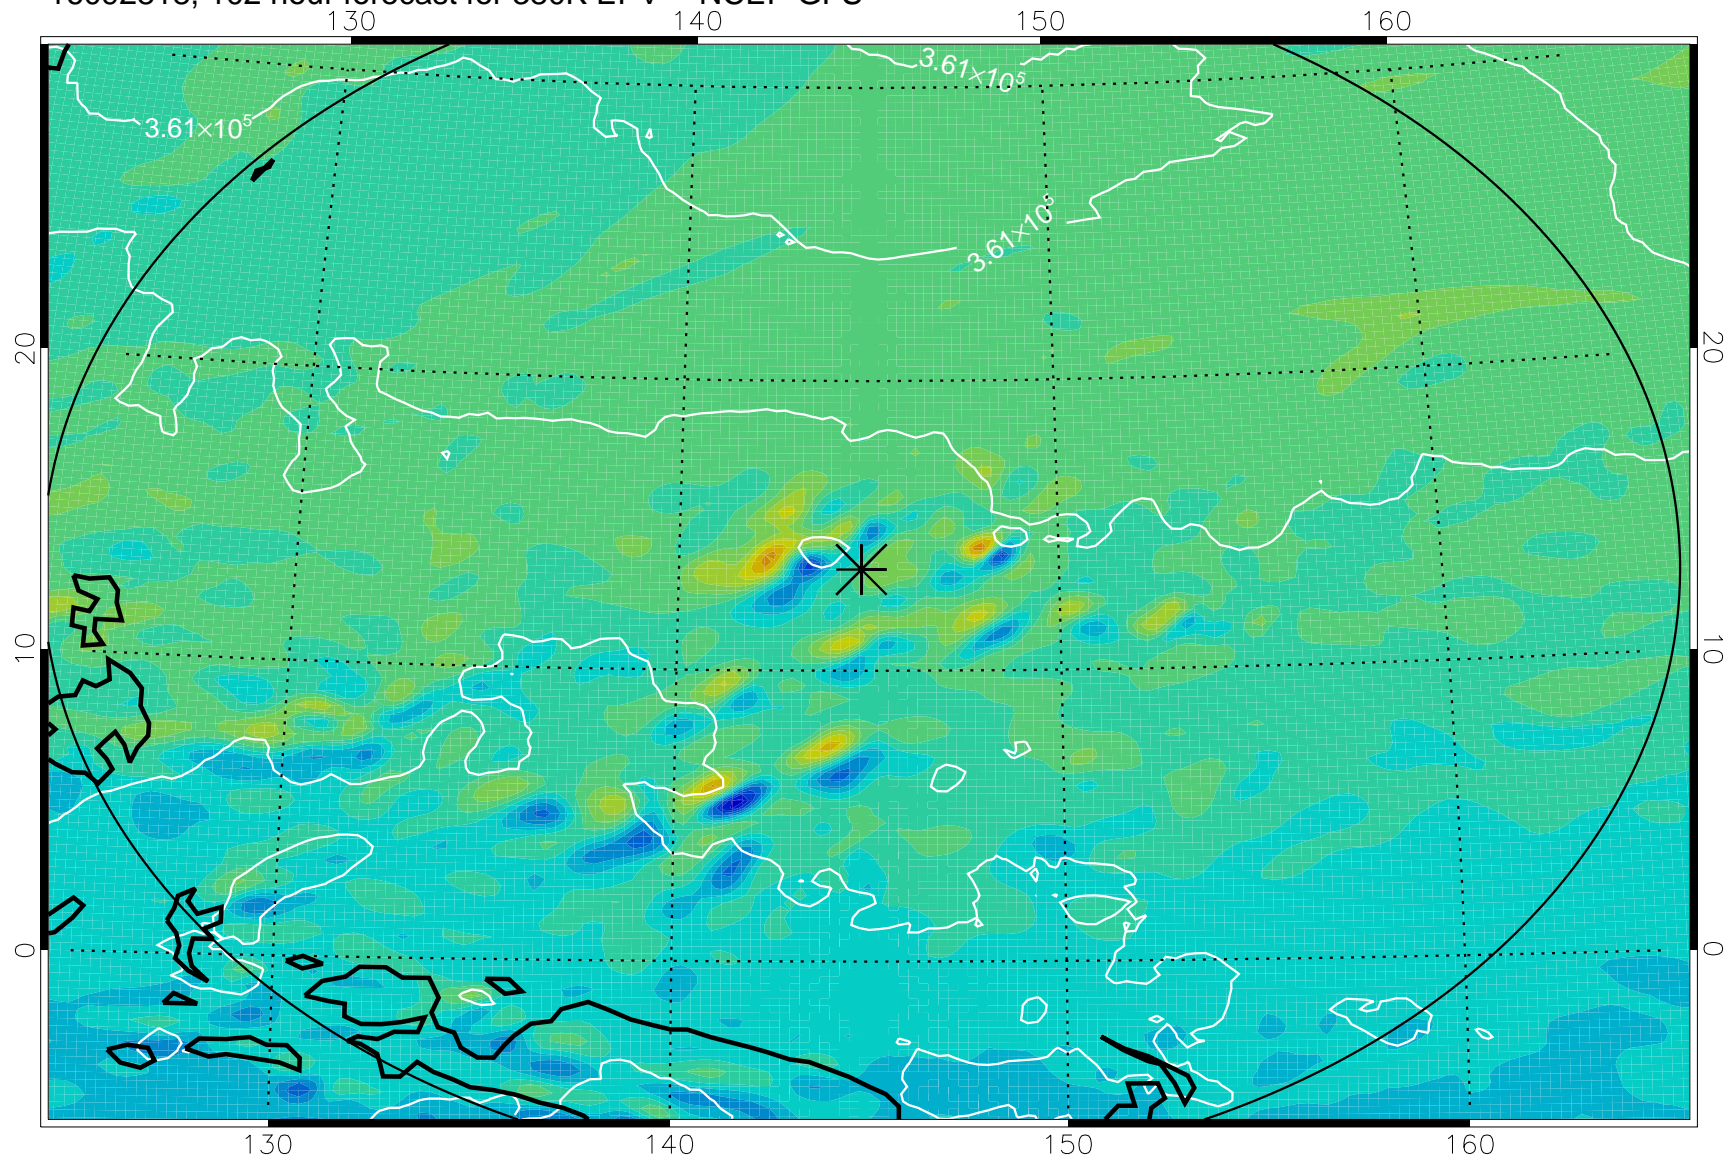

16092718, 78 hour forecast for 380K EPV -- NCEP GFS

380K Montgomery Streamfunction, white

Range ring of 2304 km

16092800, 84 hour forecast for 380K EPV -- NCEP GFS

380K Montgomery Streamfunction, white

Range ring of 2304 km

16092806, 90 hour forecast for 380K EPV -- NCEP GFS

380K Montgomery Streamfunction, white

Range ring of 2304 km

16092812, 96 hour forecast for 380K EPV -- NCEP GFS

380K Montgomery Streamfunction, white

Range ring of 2304 km

16092818, 102 hour forecast for 380K EPV -- NCEP GFS

380K Montgomery Streamfunction, white

Range ring of 2304 km

16092900, 108 hour forecast for 380K EPV -- NCEP GFS

380K Montgomery Streamfunction, white

Range ring of 2304 km

16092906, 114 hour forecast for 380K EPV -- NCEP GFS

380K Montgomery Streamfunction, white

Range ring of 2304 km

16092912, 120 hour forecast for 380K EPV -- NCEP GFS

380K Montgomery Streamfunction, white

Range ring of 2304 km