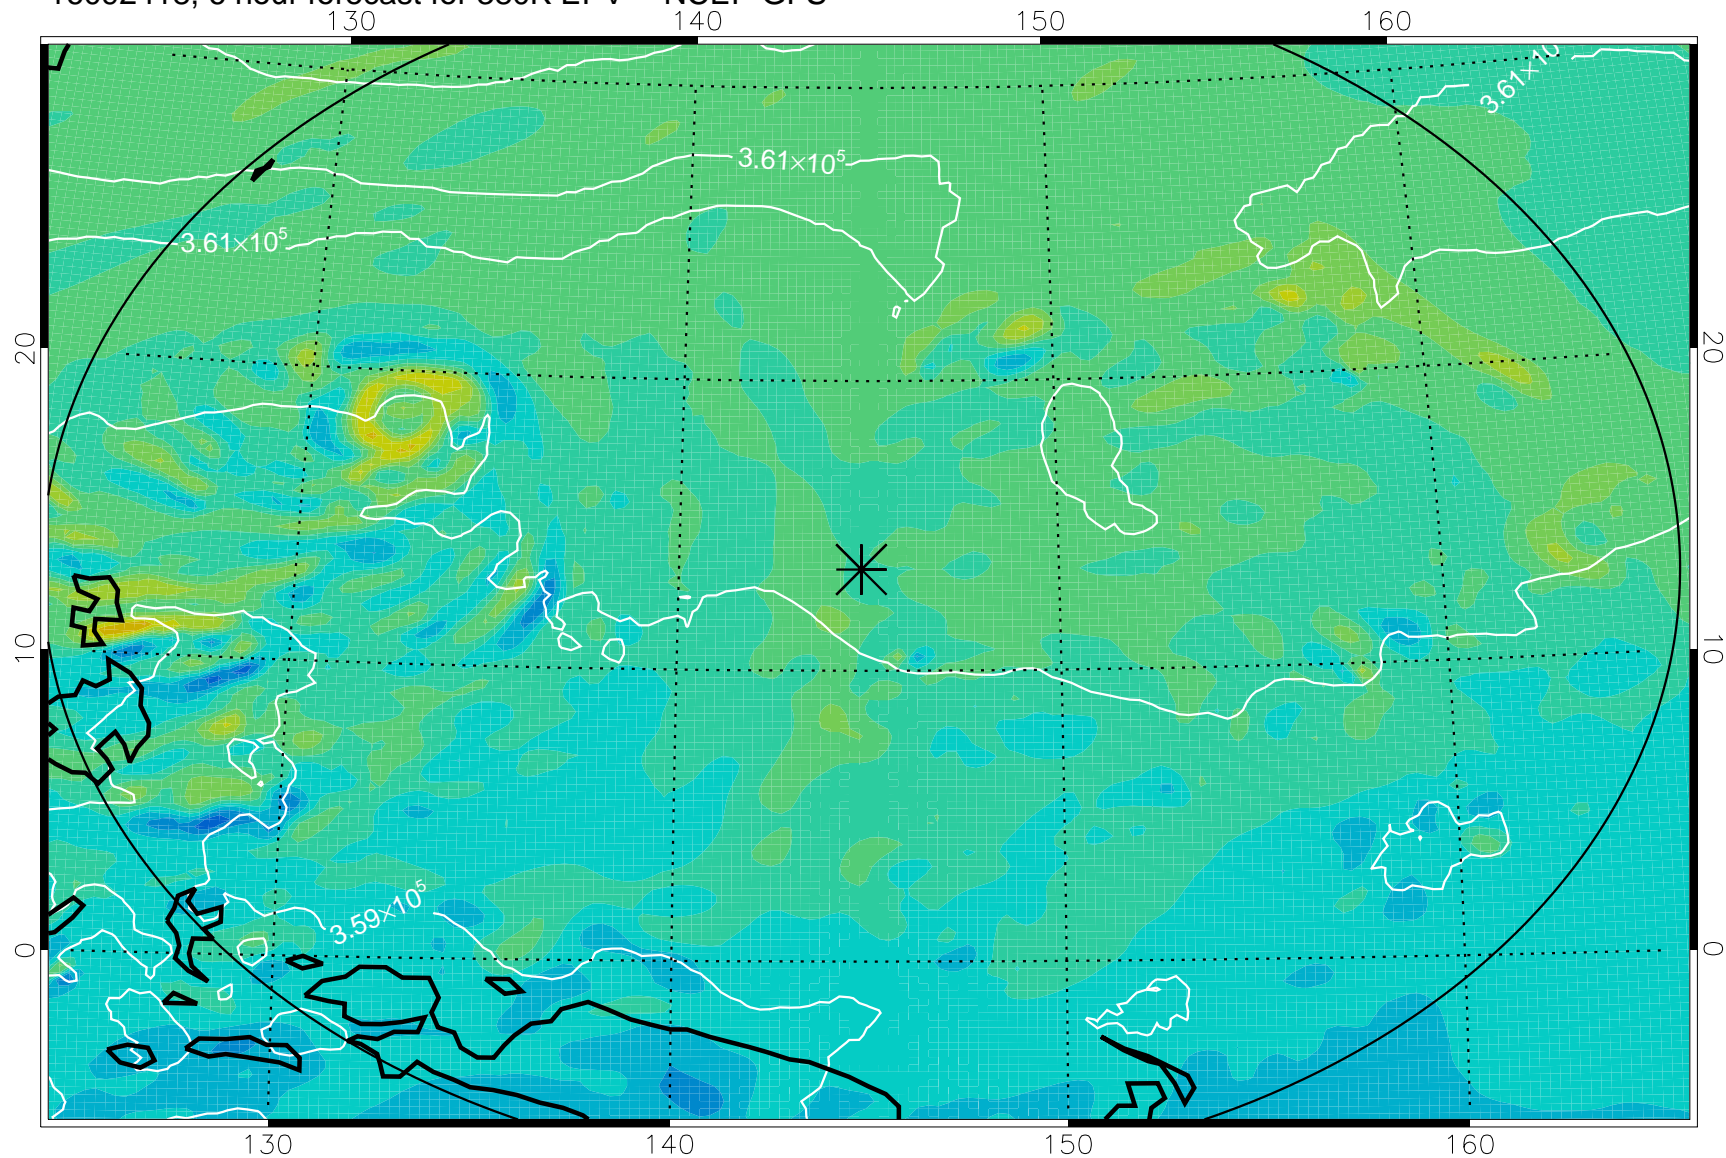

16092418, 6 hour forecast for 380K EPV -- NCEP GFS

380K Montgomery Streamfunction, white

Range ring of 2304 km

16092500, 12 hour forecast for 380K EPV -- NCEP GFS

380K Montgomery Streamfunction, white

Range ring of 2304 km

16092506, 18 hour forecast for 380K EPV -- NCEP GFS

380K Montgomery Streamfunction, white

Range ring of 2304 km

16092512, 24 hour forecast for 380K EPV -- NCEP GFS

380K Montgomery Streamfunction, white

Range ring of 2304 km

16092518, 30 hour forecast for 380K EPV -- NCEP GFS

380K Montgomery Streamfunction, white

Range ring of 2304 km

16092600, 36 hour forecast for 380K EPV -- NCEP GFS

380K Montgomery Streamfunction, white

Range ring of 2304 km

16092606, 42 hour forecast for 380K EPV -- NCEP GFS

380K Montgomery Streamfunction, white

Range ring of 2304 km

16092612, 48 hour forecast for 380K EPV -- NCEP GFS

380K Montgomery Streamfunction, white

Range ring of 2304 km