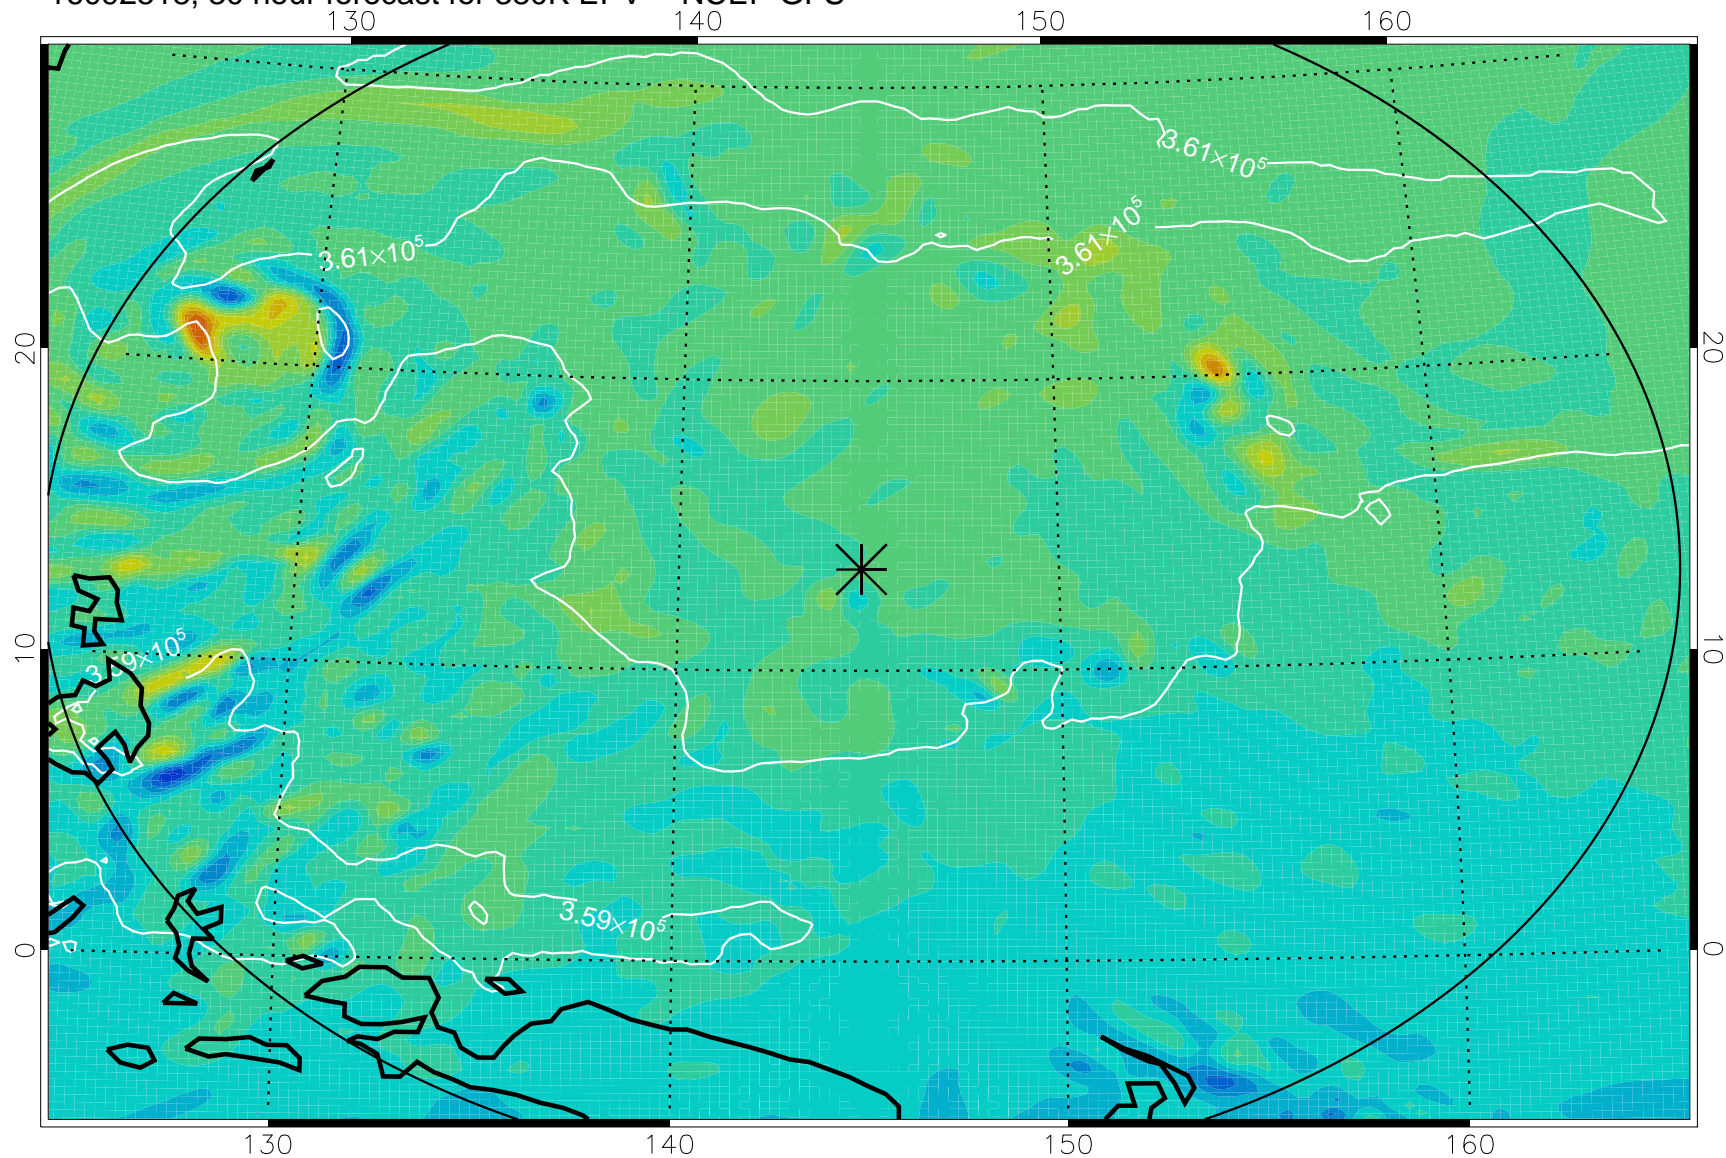

16092418, 6 hour forecast for 380K EPV -- NCEP GFS

380K Montgomery Streamfunction, white

Range ring of 2304 km

16092500, 12 hour forecast for 380K EPV -- NCEP GFS

380K Montgomery Streamfunction, white

Range ring of 2304 km

16092506, 18 hour forecast for 380K EPV -- NCEP GFS

380K Montgomery Streamfunction, white

Range ring of 2304 km

16092512, 24 hour forecast for 380K EPV -- NCEP GFS

380K Montgomery Streamfunction, white

Range ring of 2304 km

16092518, 30 hour forecast for 380K EPV -- NCEP GFS

380K Montgomery Streamfunction, white

Range ring of 2304 km

16092600, 36 hour forecast for 380K EPV -- NCEP GFS

380K Montgomery Streamfunction, white

Range ring of 2304 km

16092606, 42 hour forecast for 380K EPV -- NCEP GFS

380K Montgomery Streamfunction, white

Range ring of 2304 km

16092612, 48 hour forecast for 380K EPV -- NCEP GFS

380K Montgomery Streamfunction, white

Range ring of 2304 km