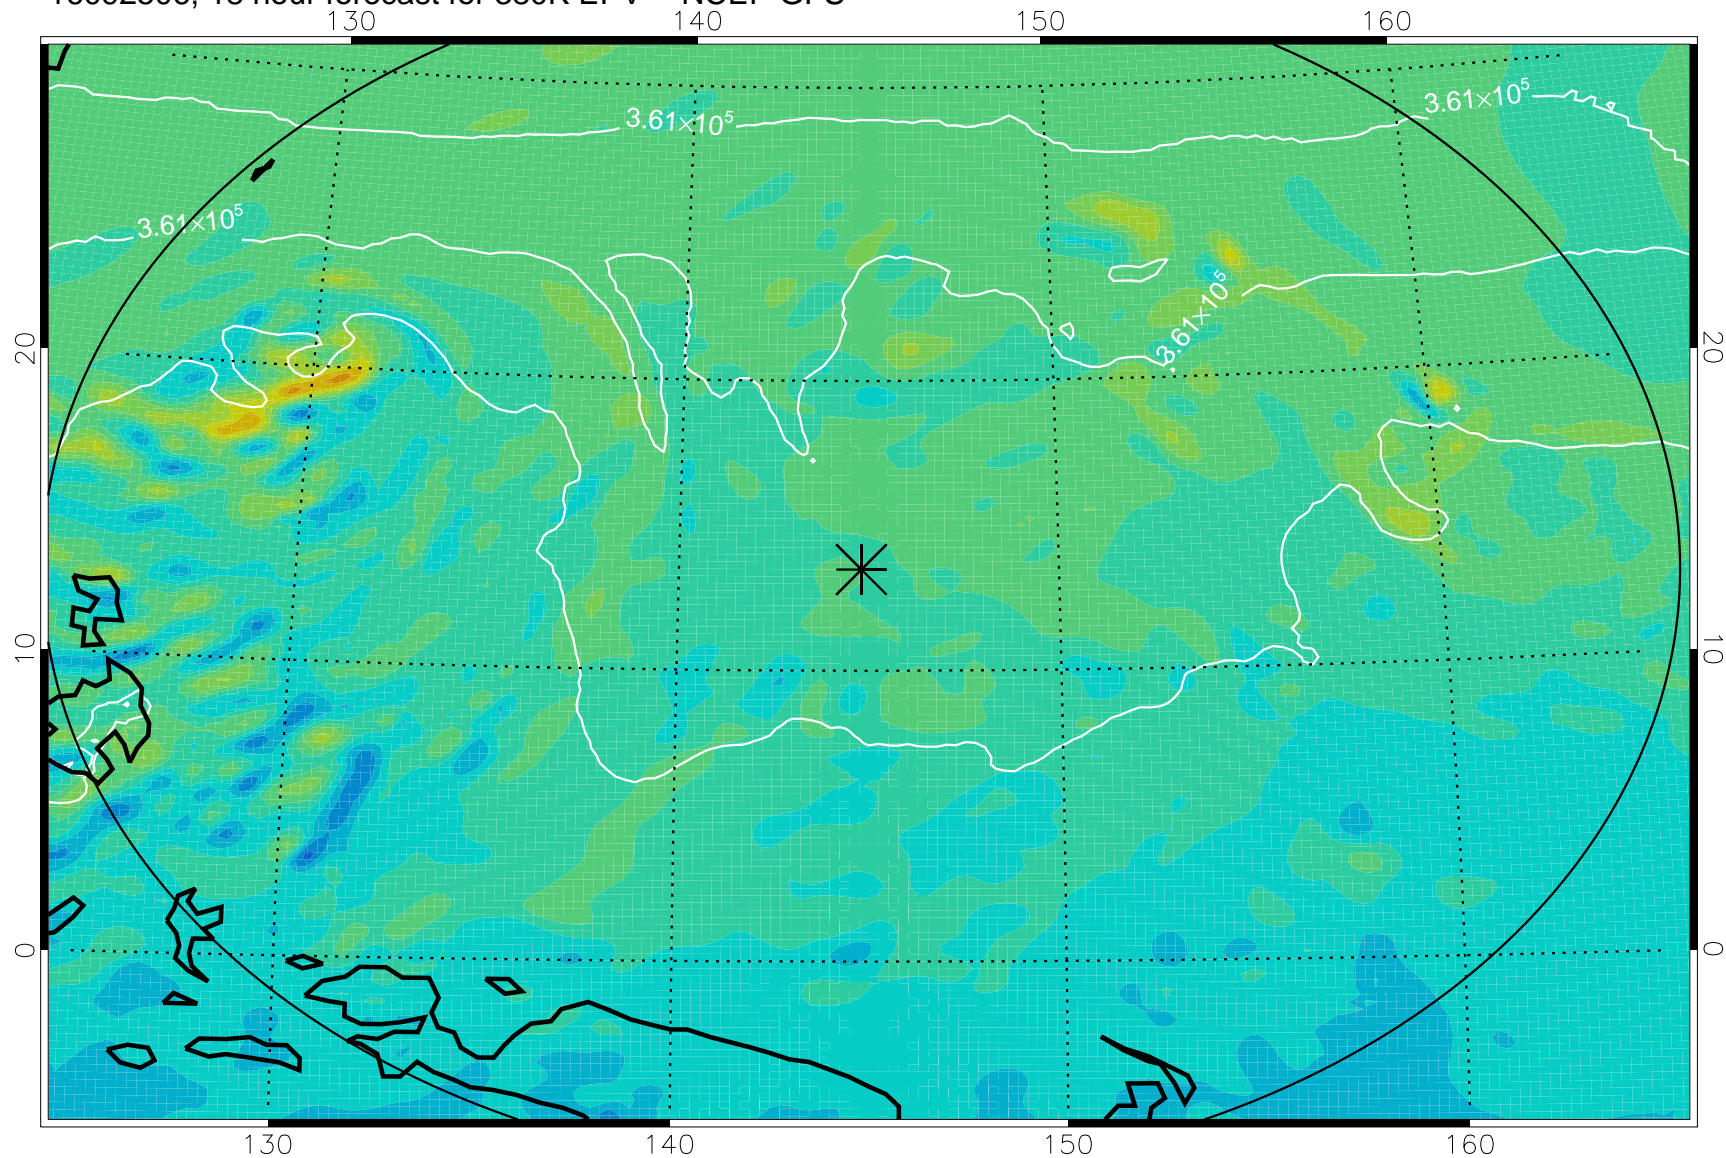

16092418, 6 hour forecast for 380K EPV -- NCEP GFS

380K Montgomery Streamfunction, white

Range ring of 2304 km

16092500, 12 hour forecast for 380K EPV -- NCEP GFS

380K Montgomery Streamfunction, white

Range ring of 2304 km

16092506, 18 hour forecast for 380K EPV -- NCEP GFS

380K Montgomery Streamfunction, white

Range ring of 2304 km

16092512, 24 hour forecast for 380K EPV -- NCEP GFS

380K Montgomery Streamfunction, white

Range ring of 2304 km

16092518, 30 hour forecast for 380K EPV -- NCEP GFS

380K Montgomery Streamfunction, white

Range ring of 2304 km

16092600, 36 hour forecast for 380K EPV -- NCEP GFS

380K Montgomery Streamfunction, white

Range ring of 2304 km

16092606, 42 hour forecast for 380K EPV -- NCEP GFS

380K Montgomery Streamfunction, white

Range ring of 2304 km

16092612, 48 hour forecast for 380K EPV -- NCEP GFS

380K Montgomery Streamfunction, white

Range ring of 2304 km