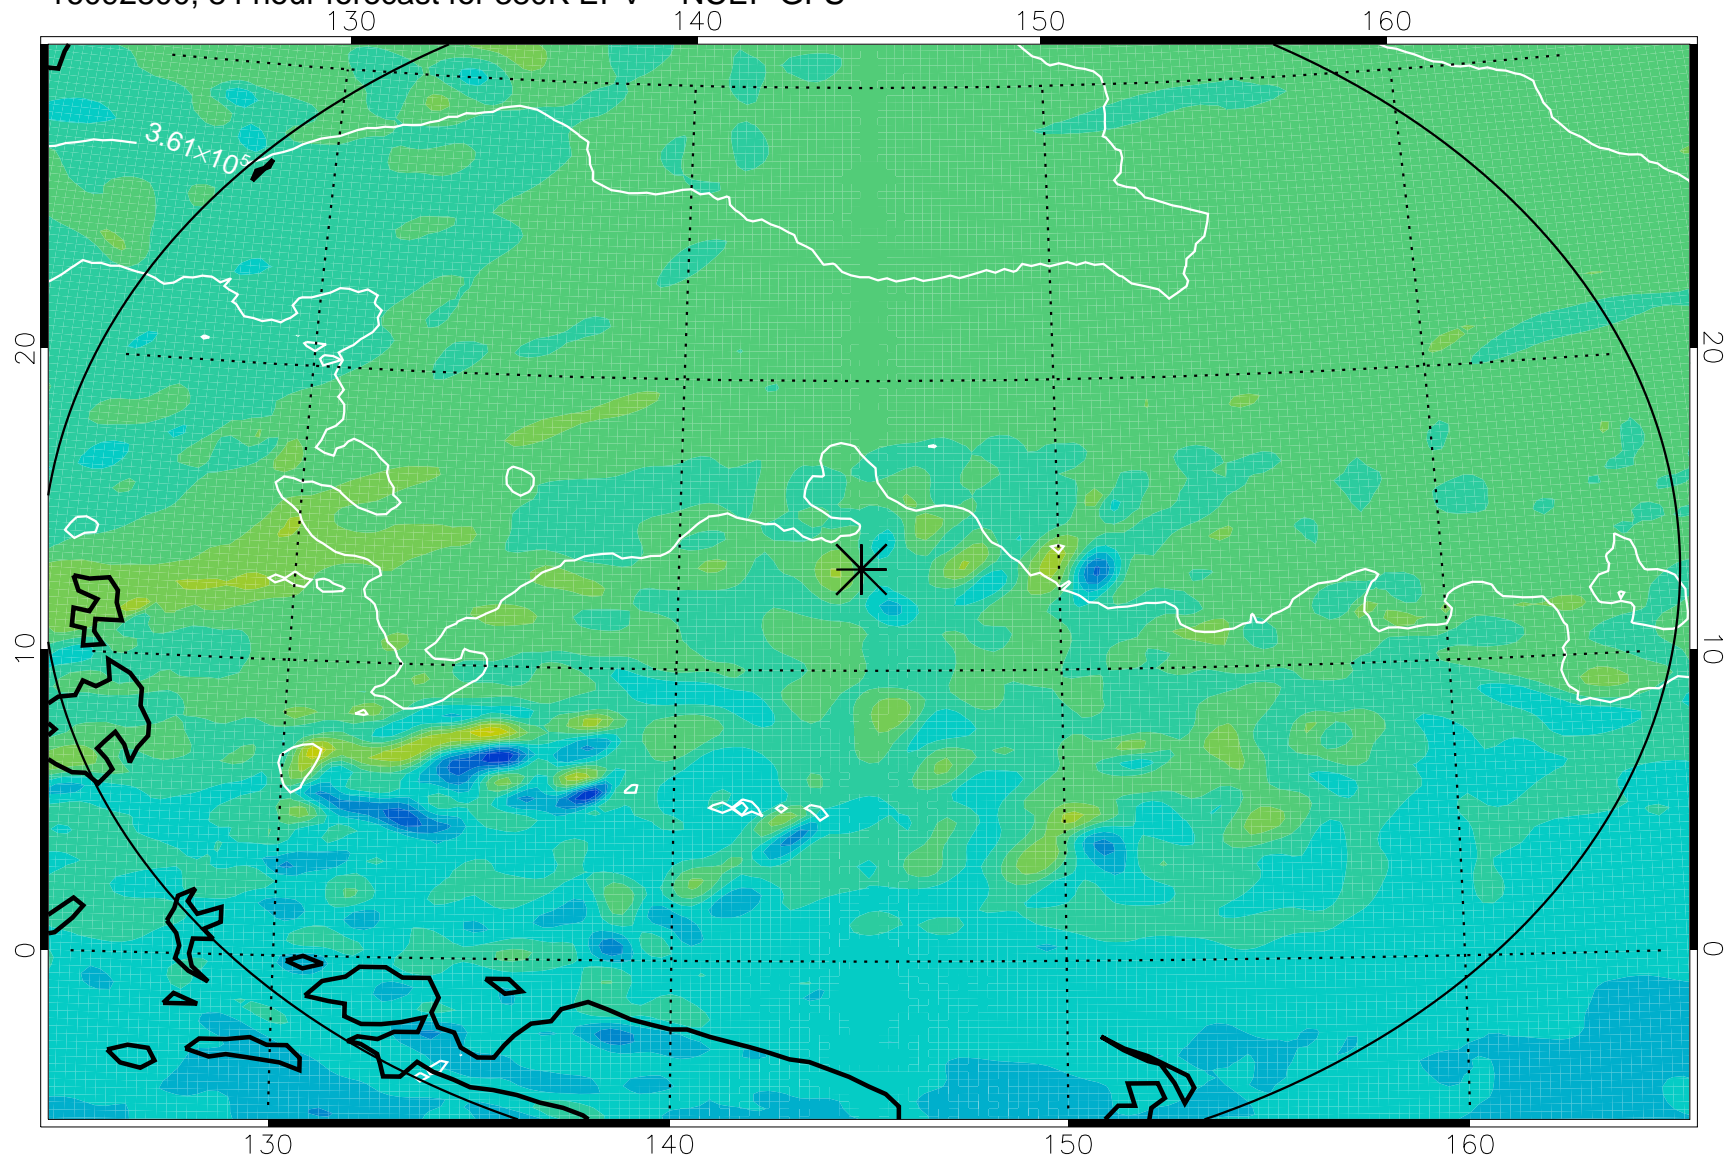

16092706, 66 hour forecast for 380K EPV -- NCEP GFS

380K Montgomery Streamfunction, white

Range ring of 2304 km

16092712, 72 hour forecast for 380K EPV -- NCEP GFS

380K Montgomery Streamfunction, white

Range ring of 2304 km

16092718, 78 hour forecast for 380K EPV -- NCEP GFS

380K Montgomery Streamfunction, white

Range ring of 2304 km

16092800, 84 hour forecast for 380K EPV -- NCEP GFS

380K Montgomery Streamfunction, white

Range ring of 2304 km

16092806, 90 hour forecast for 380K EPV -- NCEP GFS

380K Montgomery Streamfunction, white

Range ring of 2304 km

16092812, 96 hour forecast for 380K EPV -- NCEP GFS

380K Montgomery Streamfunction, white

Range ring of 2304 km

16092818, 102 hour forecast for 380K EPV -- NCEP GFS

380K Montgomery Streamfunction, white

Range ring of 2304 km

16092900, 108 hour forecast for 380K EPV -- NCEP GFS

380K Montgomery Streamfunction, white

Range ring of 2304 km