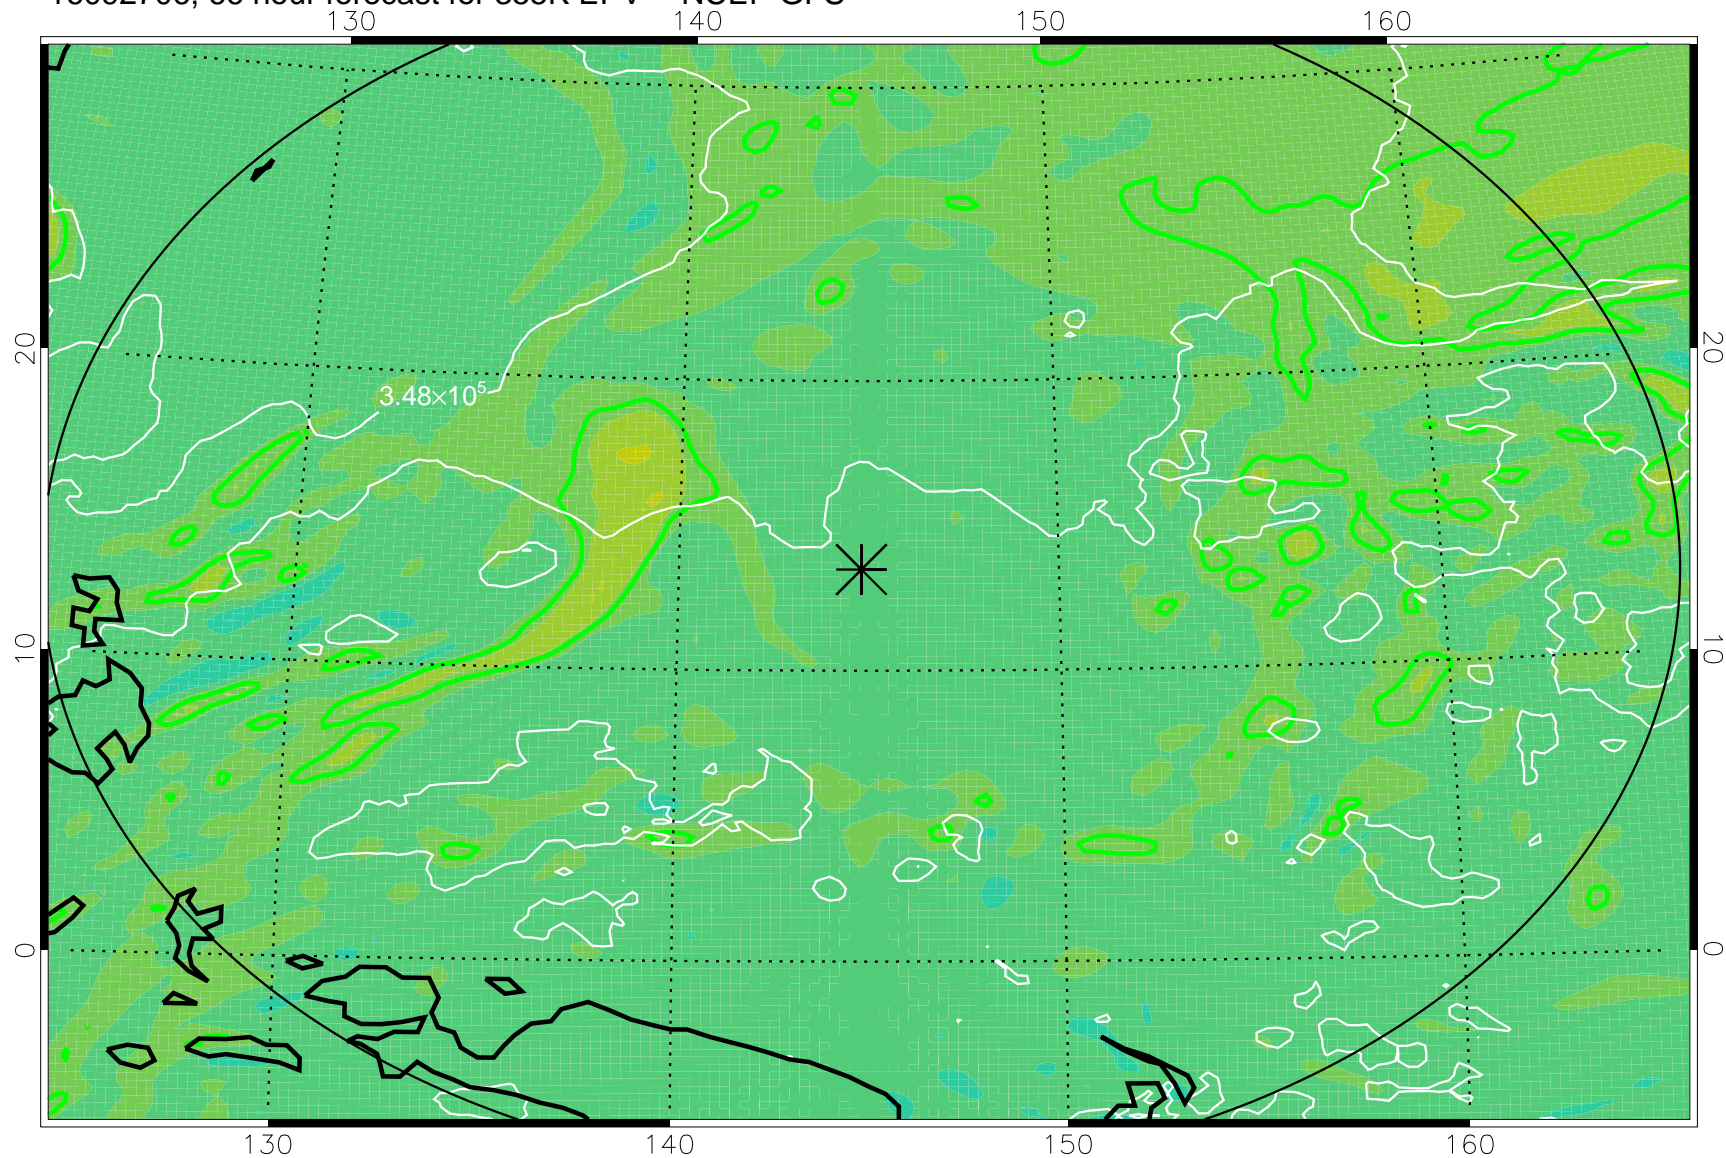

16092618, 54 hour forecast for 355K EPV -- NCEP GFS

355K Montgomery Streamfunction, white
EPV Tropopause (2 PVU) Position
Range ring of 2304 km

16092700, 60 hour forecast for 355K EPV -- NCEP GFS

355K Montgomery Streamfunction, white
EPV Tropopause (2 PVU) Position
Range ring of 2304 km

16092706, 66 hour forecast for 355K EPV -- NCEP GFS

355K Montgomery Streamfunction, white
EPV Tropopause (2 PVU) Position
Range ring of 2304 km

16092712, 72 hour forecast for 355K EPV -- NCEP GFS

355K Montgomery Streamfunction, white
EPV Tropopause (2 PVU) Position
Range ring of 2304 km

16092718, 78 hour forecast for 355K EPV -- NCEP GFS

355K Montgomery Streamfunction, white
EPV Tropopause (2 PVU) Position
Range ring of 2304 km

16092800, 84 hour forecast for 355K EPV -- NCEP GFS

355K Montgomery Streamfunction, white
EPV Tropopause (2 PVU) Position
Range ring of 2304 km

16092818, 102 hour forecast for 355K EPV -- NCEP GFS

355K Montgomery Streamfunction, white
EPV Tropopause (2 PVU) Position
Range ring of 2304 km

16092900, 108 hour forecast for 355K EPV -- NCEP GFS

355K Montgomery Streamfunction, white
EPV Tropopause (2 PVU) Position
Range ring of 2304 km