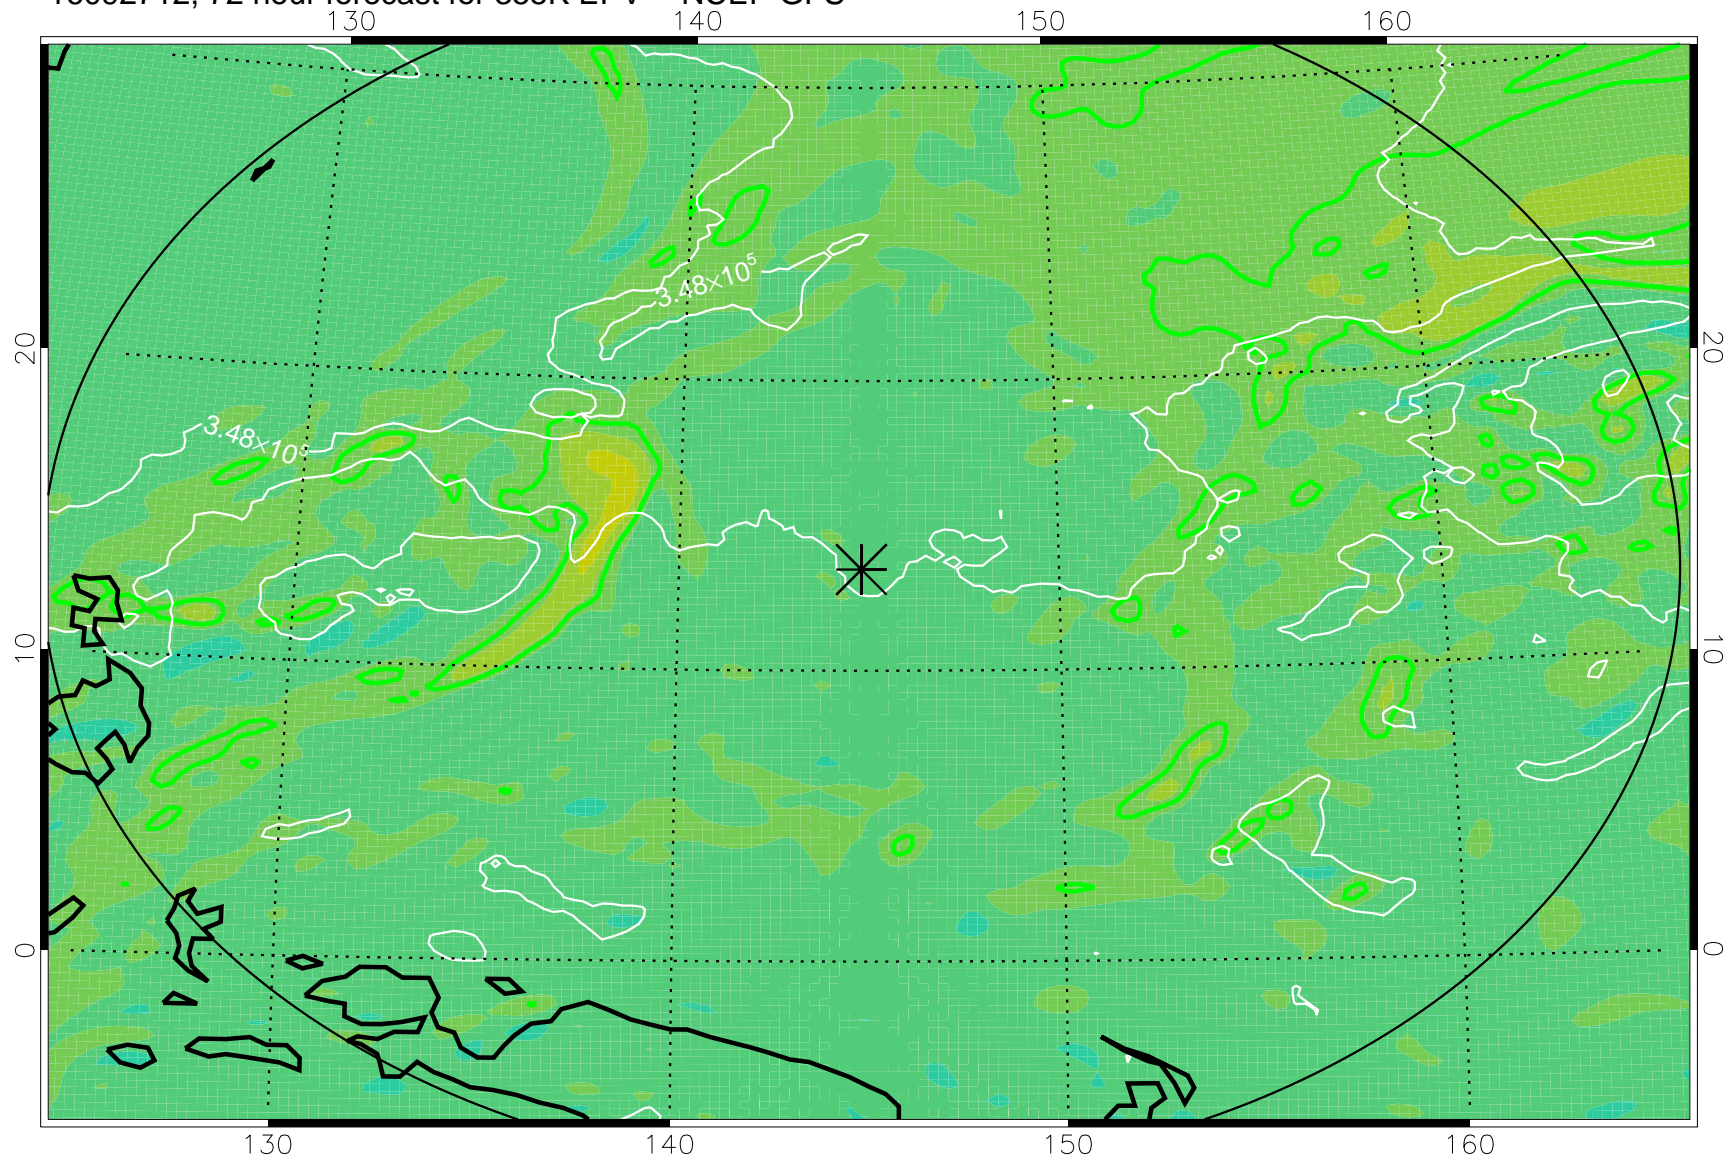

16092618, 54 hour forecast for 355K EPV -- NCEP GFS

355K Montgomery Streamfunction, white
EPV Tropopause (2 PVU) Position
Range ring of 2304 km

16092700, 60 hour forecast for 355K EPV -- NCEP GFS

355K Montgomery Streamfunction, white
EPV Tropopause (2 PVU) Position
Range ring of 2304 km

16092706, 66 hour forecast for 355K EPV -- NCEP GFS

355K Montgomery Streamfunction, white
EPV Tropopause (2 PVU) Position
Range ring of 2304 km

16092712, 72 hour forecast for 355K EPV -- NCEP GFS

355K Montgomery Streamfunction, white
EPV Tropopause (2 PVU) Position
Range ring of 2304 km

16092718, 78 hour forecast for 355K EPV -- NCEP GFS

355K Montgomery Streamfunction, white
EPV Tropopause (2 PVU) Position
Range ring of 2304 km

16092800, 84 hour forecast for 355K EPV -- NCEP GFS

355K Montgomery Streamfunction, white
EPV Tropopause (2 PVU) Position
Range ring of 2304 km

16092818, 102 hour forecast for 355K EPV -- NCEP GFS

355K Montgomery Streamfunction, white
EPV Tropopause (2 PVU) Position
Range ring of 2304 km

16092900, 108 hour forecast for 355K EPV -- NCEP GFS

355K Montgomery Streamfunction, white
EPV Tropopause (2 PVU) Position
Range ring of 2304 km