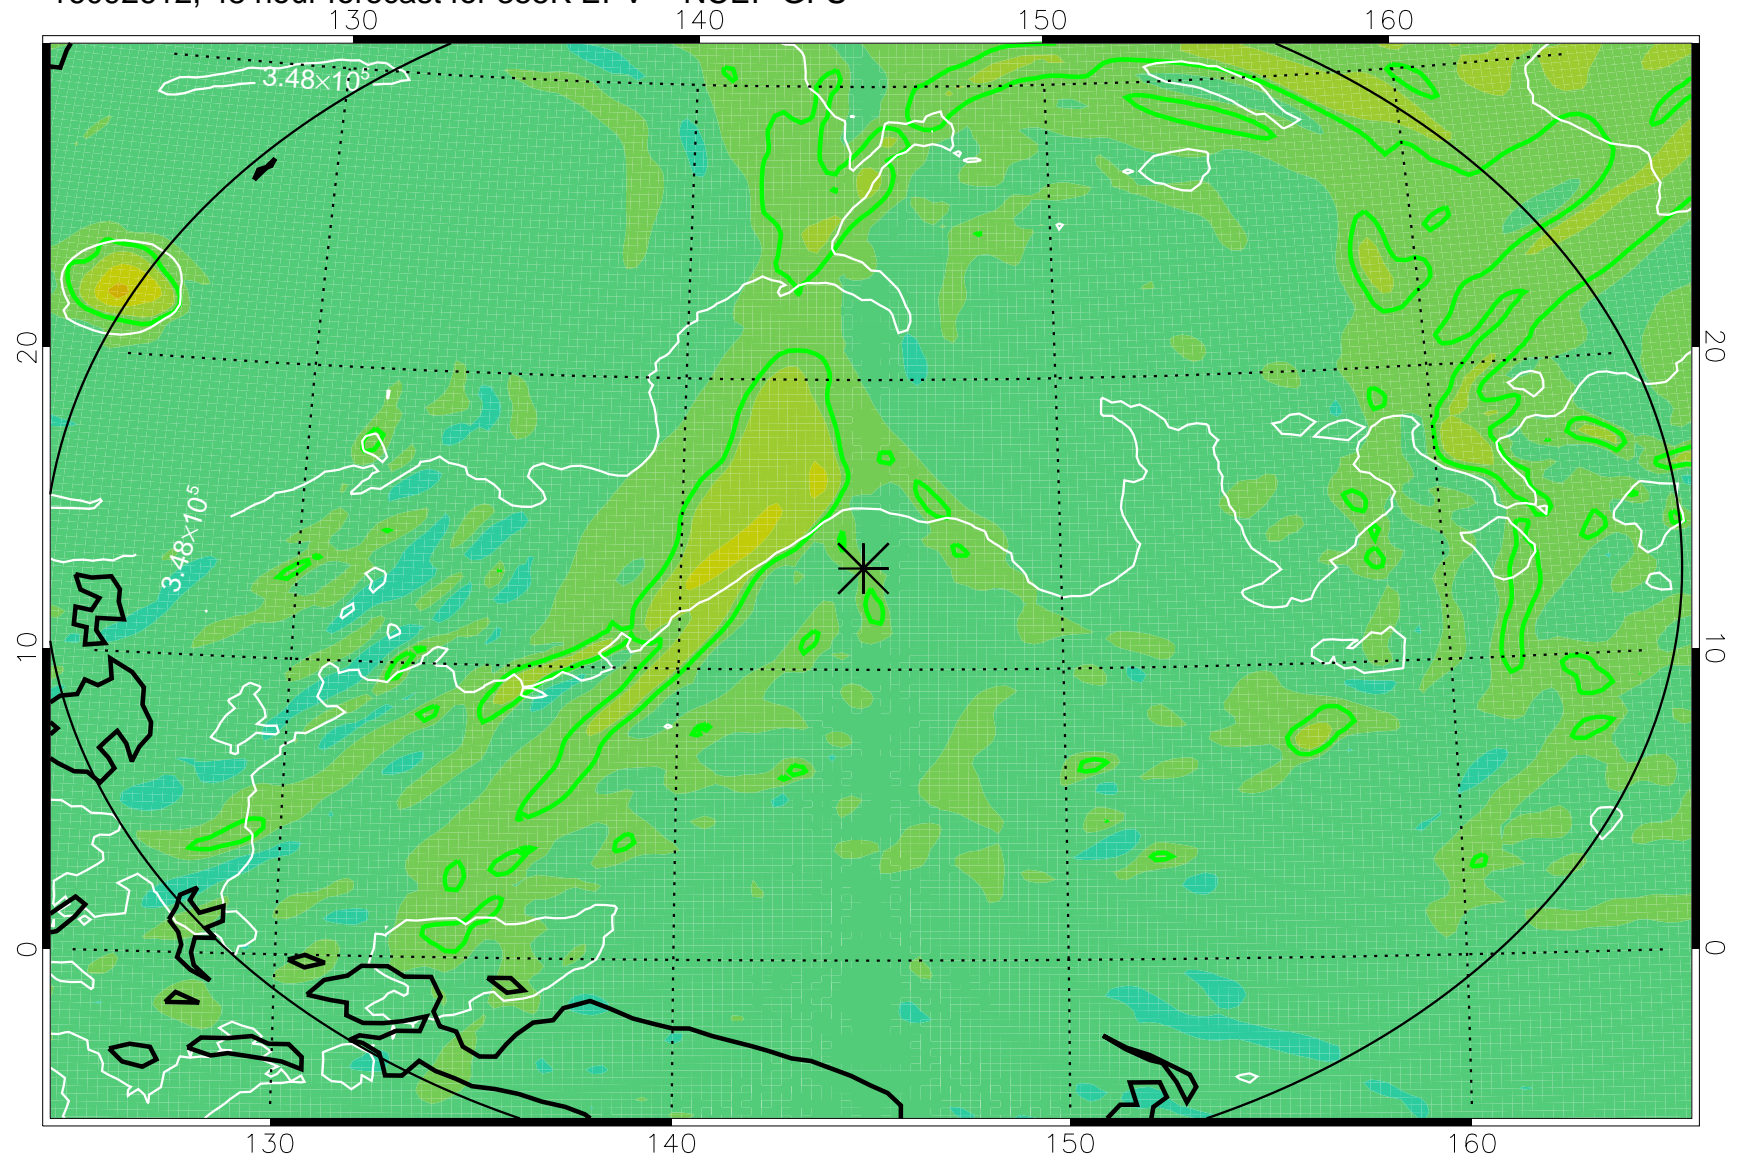

16092518, 30 hour forecast for 355K EPV -- NCEP GFS

355K Montgomery Streamfunction, white
EPV Tropopause (2 PVU) Position
Range ring of 2304 km

16092600, 36 hour forecast for 355K EPV -- NCEP GFS

355K Montgomery Streamfunction, white
EPV Tropopause (2 PVU) Position
Range ring of 2304 km

16092606, 42 hour forecast for 355K EPV -- NCEP GFS

355K Montgomery Streamfunction, white
EPV Tropopause (2 PVU) Position
Range ring of 2304 km

16092612, 48 hour forecast for 355K EPV -- NCEP GFS

355K Montgomery Streamfunction, white
EPV Tropopause (2 PVU) Position
Range ring of 2304 km

16092618, 54 hour forecast for 355K EPV -- NCEP GFS

355K Montgomery Streamfunction, white
EPV Tropopause (2 PVU) Position
Range ring of 2304 km

16092700, 60 hour forecast for 355K EPV -- NCEP GFS

355K Montgomery Streamfunction, white
EPV Tropopause (2 PVU) Position
Range ring of 2304 km

16092718, 78 hour forecast for 355K EPV -- NCEP GFS

355K Montgomery Streamfunction, white
EPV Tropopause (2 PVU) Position
Range ring of 2304 km

16092800, 84 hour forecast for 355K EPV -- NCEP GFS

355K Montgomery Streamfunction, white
EPV Tropopause (2 PVU) Position
Range ring of 2304 km