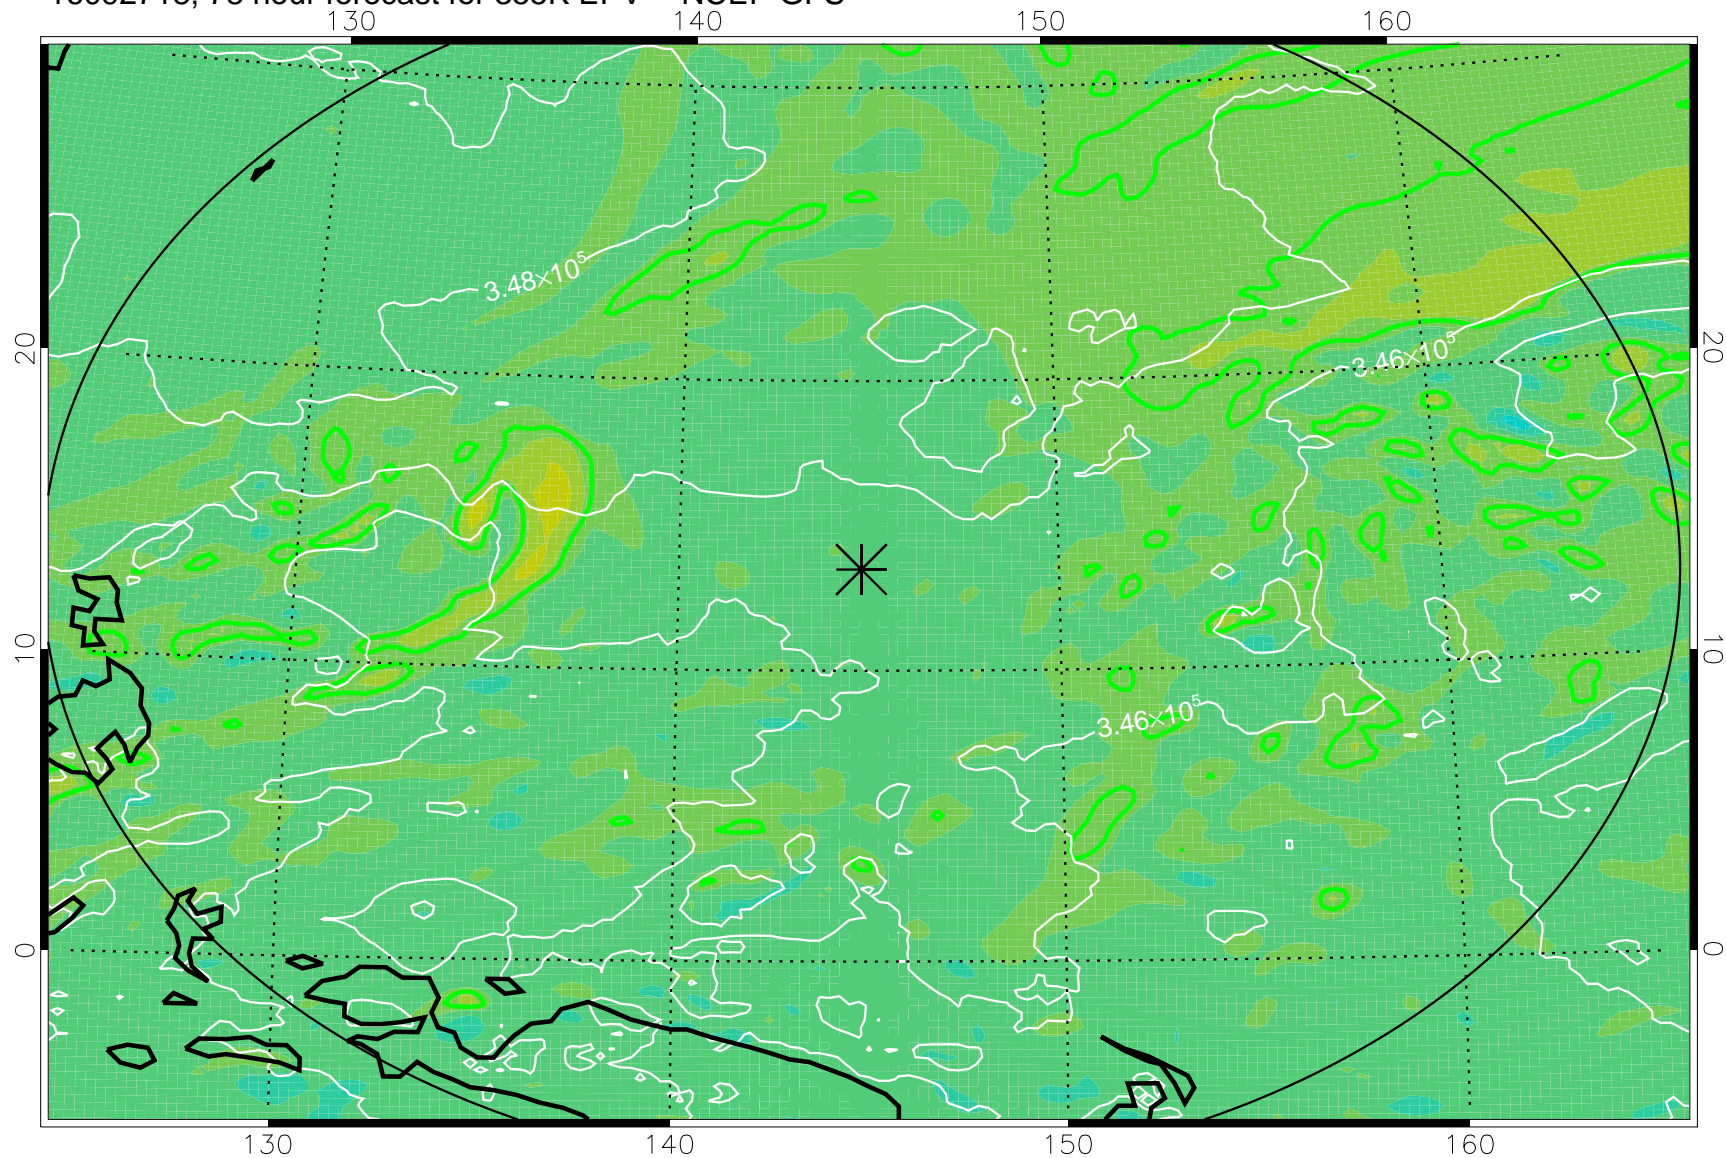

16092706, 66 hour forecast for 355K EPV -- NCEP GFS

355K Montgomery Streamfunction, white
EPV Tropopause (2 PVU) Position
Range ring of 2304 km

16092712, 72 hour forecast for 355K EPV -- NCEP GFS

355K Montgomery Streamfunction, white
EPV Tropopause (2 PVU) Position
Range ring of 2304 km

16092718, 78 hour forecast for 355K EPV -- NCEP GFS

355K Montgomery Streamfunction, white
EPV Tropopause (2 PVU) Position
Range ring of 2304 km

16092800, 84 hour forecast for 355K EPV -- NCEP GFS

355K Montgomery Streamfunction, white
EPV Tropopause (2 PVU) Position
Range ring of 2304 km

16092806, 90 hour forecast for 355K EPV -- NCEP GFS

355K Montgomery Streamfunction, white
EPV Tropopause (2 PVU) Position
Range ring of 2304 km

16092812, 96 hour forecast for 355K EPV -- NCEP GFS

355K Montgomery Streamfunction, white
EPV Tropopause (2 PVU) Position
Range ring of 2304 km

16092818, 102 hour forecast for 355K EPV -- NCEP GFS

355K Montgomery Streamfunction, white
EPV Tropopause (2 PVU) Position
Range ring of 2304 km

16092900, 108 hour forecast for 355K EPV -- NCEP GFS

355K Montgomery Streamfunction, white
EPV Tropopause (2 PVU) Position
Range ring of 2304 km