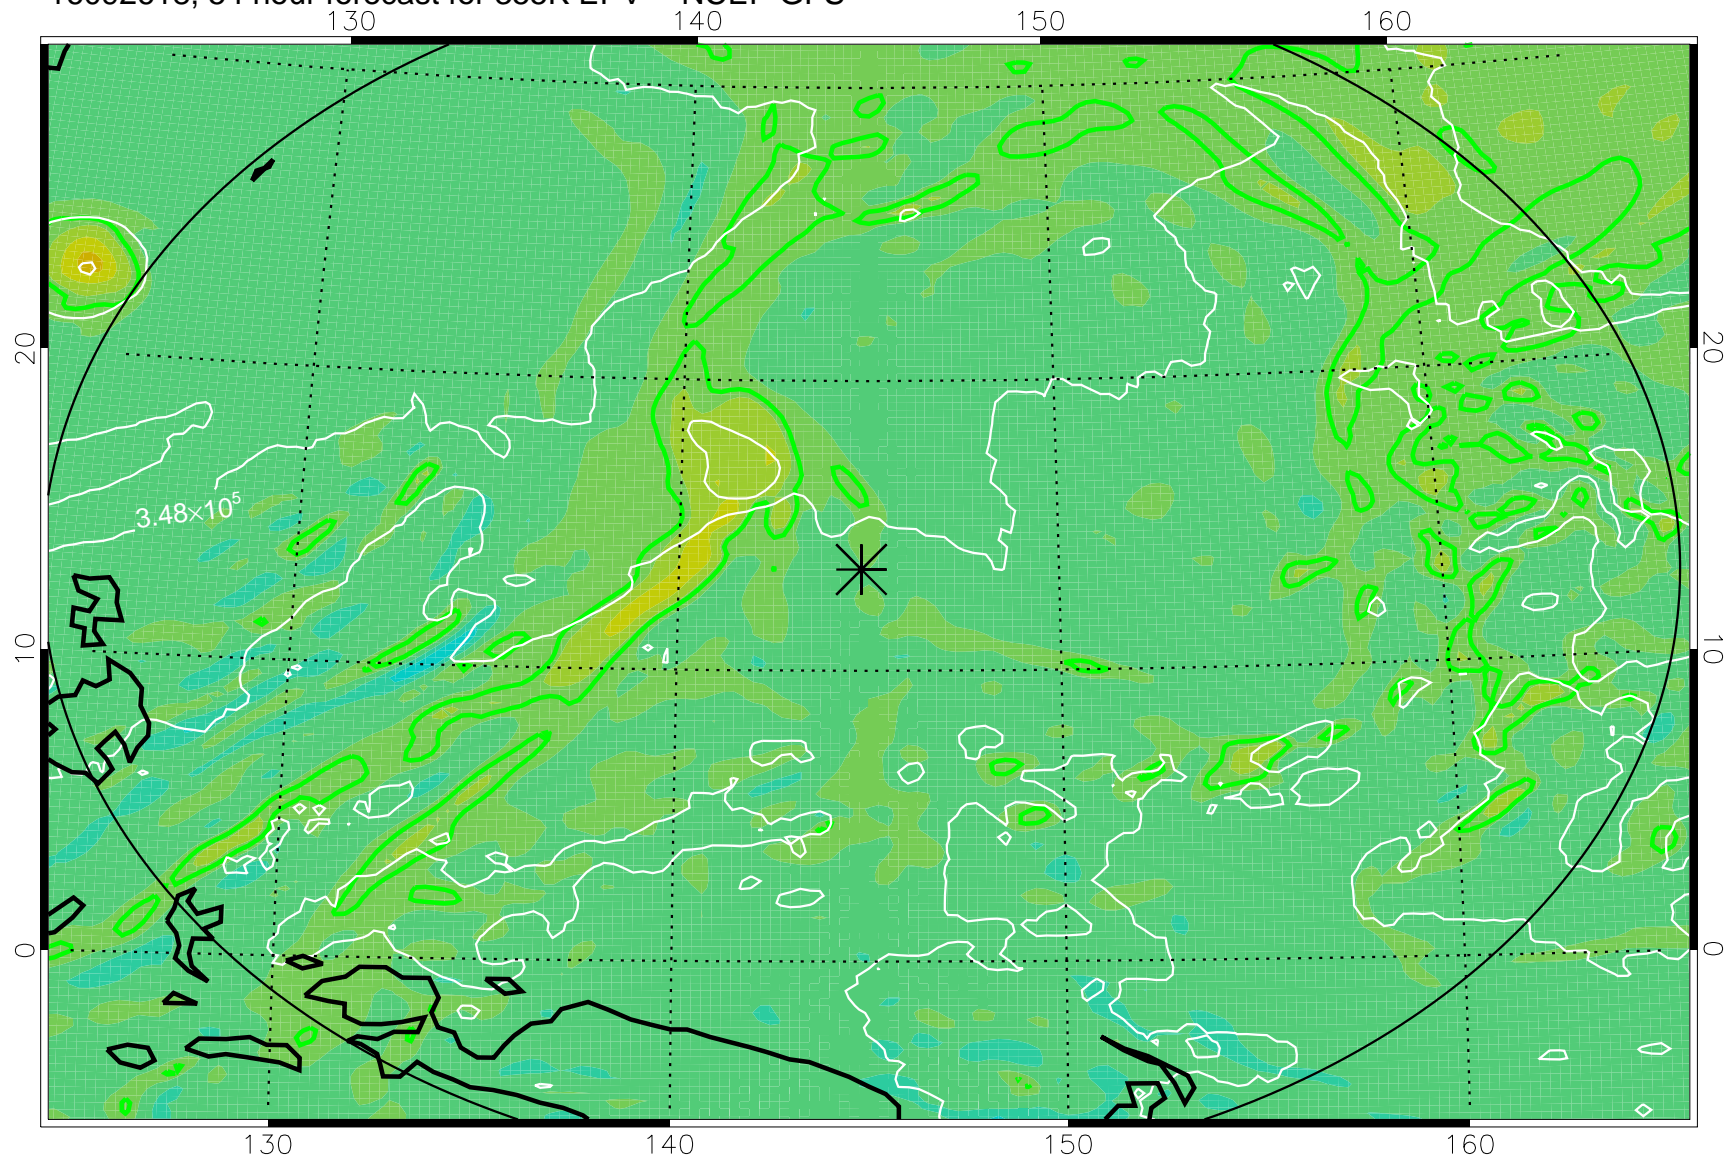

16092606, 42 hour forecast for 355K EPV -- NCEP GFS

355K Montgomery Streamfunction, white
EPV Tropopause (2 PVU) Position
Range ring of 2304 km

16092612, 48 hour forecast for 355K EPV -- NCEP GFS

355K Montgomery Streamfunction, white
EPV Tropopause (2 PVU) Position
Range ring of 2304 km

16092618, 54 hour forecast for 355K EPV -- NCEP GFS

355K Montgomery Streamfunction, white
EPV Tropopause (2 PVU) Position
Range ring of 2304 km

16092700, 60 hour forecast for 355K EPV -- NCEP GFS

355K Montgomery Streamfunction, white
EPV Tropopause (2 PVU) Position
Range ring of 2304 km

16092706, 66 hour forecast for 355K EPV -- NCEP GFS

355K Montgomery Streamfunction, white
EPV Tropopause (2 PVU) Position
Range ring of 2304 km

16092712, 72 hour forecast for 355K EPV -- NCEP GFS

355K Montgomery Streamfunction, white
EPV Tropopause (2 PVU) Position
Range ring of 2304 km

16092718, 78 hour forecast for 355K EPV -- NCEP GFS

355K Montgomery Streamfunction, white
EPV Tropopause (2 PVU) Position
Range ring of 2304 km

16092800, 84 hour forecast for 355K EPV -- NCEP GFS

355K Montgomery Streamfunction, white
EPV Tropopause (2 PVU) Position
Range ring of 2304 km