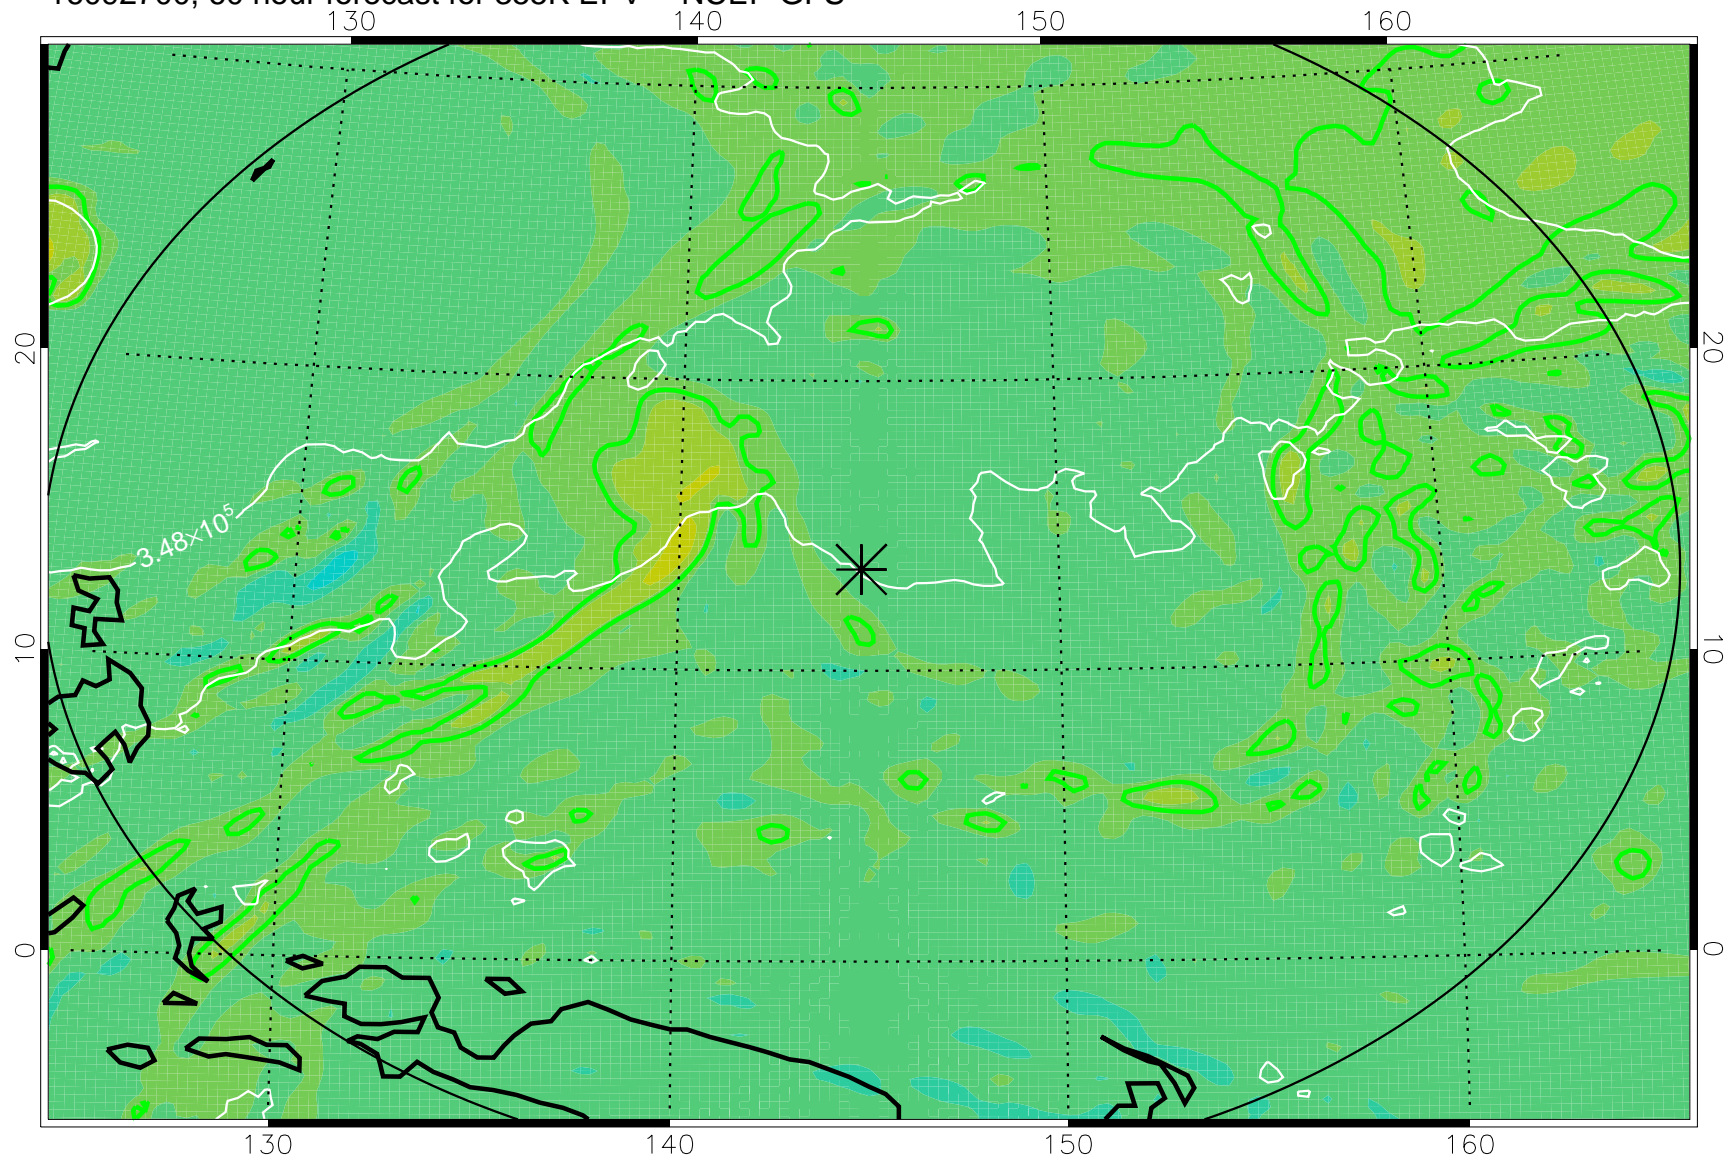

16092606, 42 hour forecast for 355K EPV -- NCEP GFS

355K Montgomery Streamfunction, white
EPV Tropopause (2 PVU) Position
Range ring of 2304 km

16092612, 48 hour forecast for 355K EPV -- NCEP GFS

355K Montgomery Streamfunction, white
EPV Tropopause (2 PVU) Position
Range ring of 2304 km

16092618, 54 hour forecast for 355K EPV -- NCEP GFS

355K Montgomery Streamfunction, white
EPV Tropopause (2 PVU) Position
Range ring of 2304 km

16092700, 60 hour forecast for 355K EPV -- NCEP GFS

355K Montgomery Streamfunction, white
EPV Tropopause (2 PVU) Position
Range ring of 2304 km

16092718, 78 hour forecast for 355K EPV -- NCEP GFS

355K Montgomery Streamfunction, white
EPV Tropopause (2 PVU) Position
Range ring of 2304 km

16092800, 84 hour forecast for 355K EPV -- NCEP GFS

355K Montgomery Streamfunction, white
EPV Tropopause (2 PVU) Position
Range ring of 2304 km

16092818, 102 hour forecast for 355K EPV -- NCEP GFS

355K Montgomery Streamfunction, white
EPV Tropopause (2 PVU) Position
Range ring of 2304 km

16092900, 108 hour forecast for 355K EPV -- NCEP GFS

355K Montgomery Streamfunction, white
EPV Tropopause (2 PVU) Position
Range ring of 2304 km