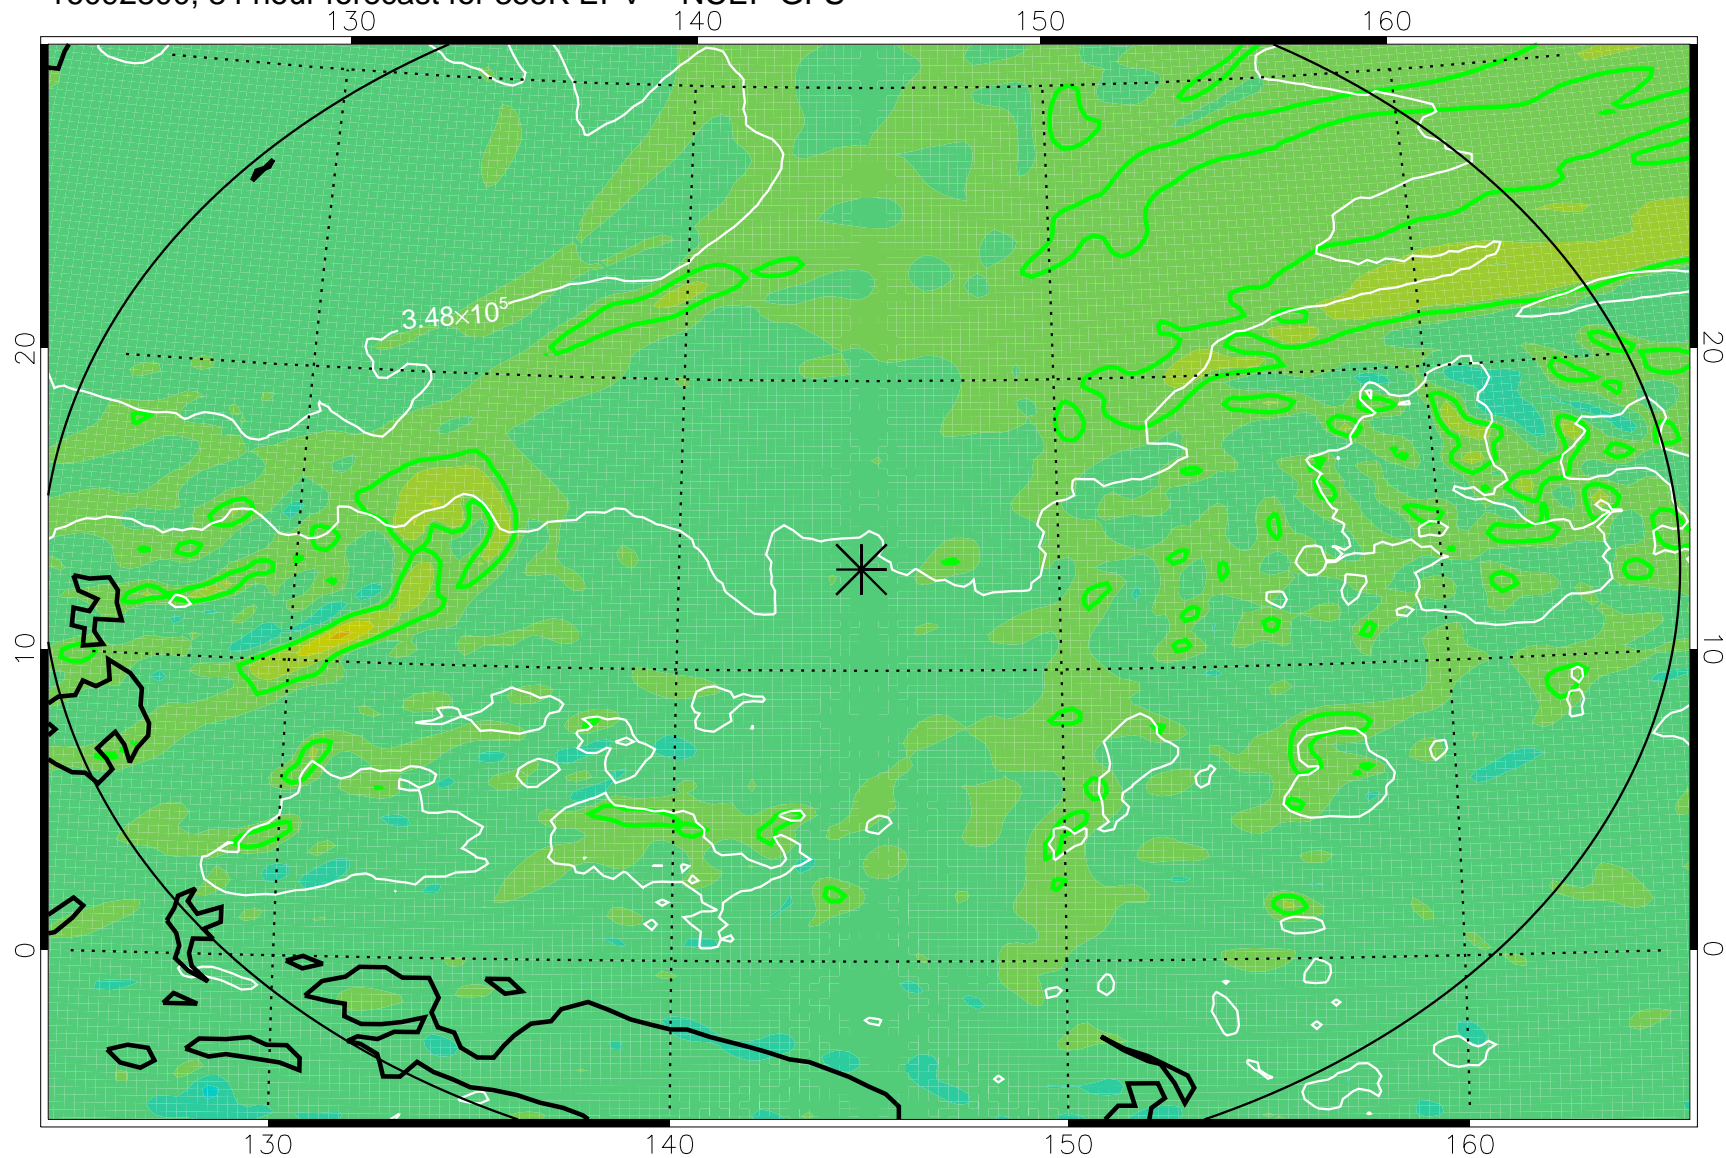

16092706, 66 hour forecast for 355K EPV -- NCEP GFS

355K Montgomery Streamfunction, white
EPV Tropopause (2 PVU) Position
Range ring of 2304 km

16092712, 72 hour forecast for 355K EPV -- NCEP GFS

355K Montgomery Streamfunction, white
EPV Tropopause (2 PVU) Position
Range ring of 2304 km

16092718, 78 hour forecast for 355K EPV -- NCEP GFS

355K Montgomery Streamfunction, white
EPV Tropopause (2 PVU) Position
Range ring of 2304 km

16092800, 84 hour forecast for 355K EPV -- NCEP GFS

355K Montgomery Streamfunction, white
EPV Tropopause (2 PVU) Position
Range ring of 2304 km

16092806, 90 hour forecast for 355K EPV -- NCEP GFS

355K Montgomery Streamfunction, white
EPV Tropopause (2 PVU) Position
Range ring of 2304 km

16092812, 96 hour forecast for 355K EPV -- NCEP GFS

355K Montgomery Streamfunction, white
EPV Tropopause (2 PVU) Position
Range ring of 2304 km

16092818, 102 hour forecast for 355K EPV -- NCEP GFS

355K Montgomery Streamfunction, white
EPV Tropopause (2 PVU) Position
Range ring of 2304 km

16092900, 108 hour forecast for 355K EPV -- NCEP GFS

355K Montgomery Streamfunction, white
EPV Tropopause (2 PVU) Position
Range ring of 2304 km