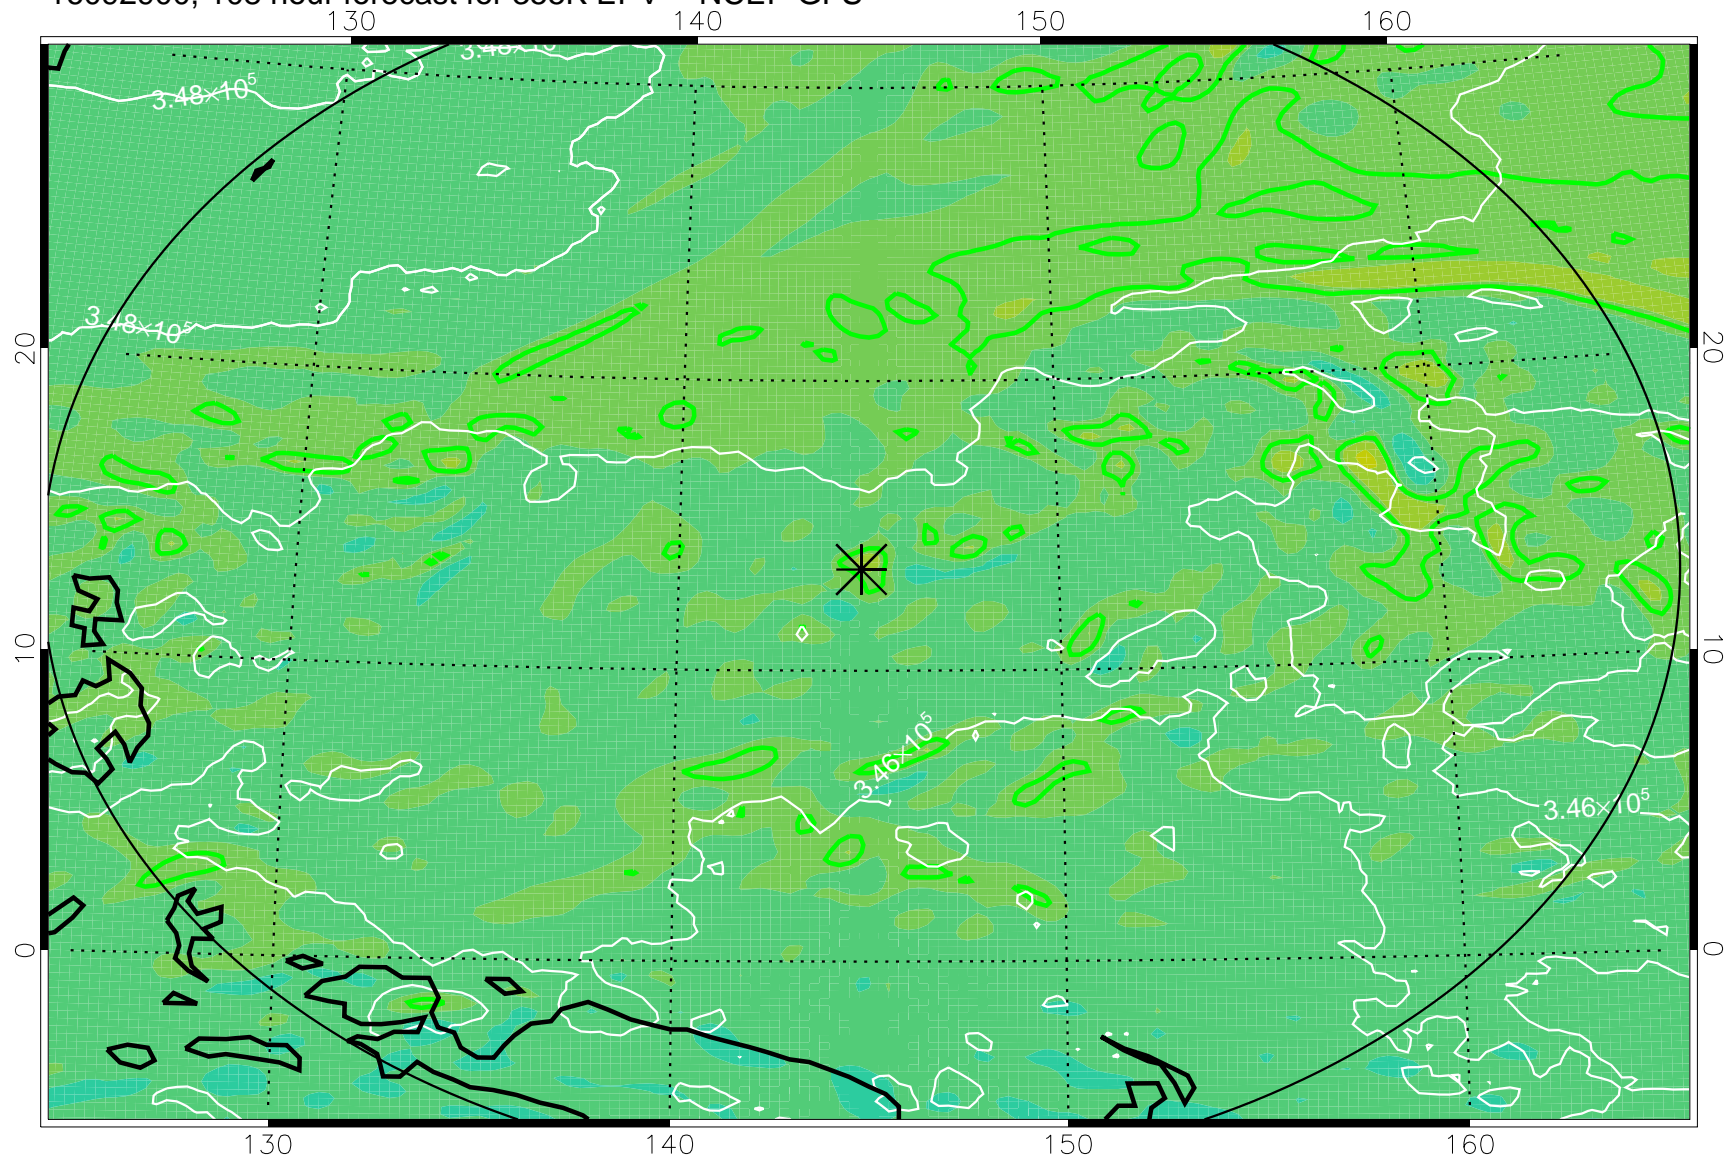

16092718, 78 hour forecast for 355K EPV -- NCEP GFS

355K Montgomery Streamfunction, white
EPV Tropopause (2 PVU) Position
Range ring of 2304 km

16092800, 84 hour forecast for 355K EPV -- NCEP GFS

355K Montgomery Streamfunction, white
EPV Tropopause (2 PVU) Position
Range ring of 2304 km

16092806, 90 hour forecast for 355K EPV -- NCEP GFS

355K Montgomery Streamfunction, white
EPV Tropopause (2 PVU) Position
Range ring of 2304 km

16092812, 96 hour forecast for 355K EPV -- NCEP GFS

355K Montgomery Streamfunction, white
EPV Tropopause (2 PVU) Position
Range ring of 2304 km

16092818, 102 hour forecast for 355K EPV -- NCEP GFS

355K Montgomery Streamfunction, white
EPV Tropopause (2 PVU) Position
Range ring of 2304 km

16092900, 108 hour forecast for 355K EPV -- NCEP GFS

355K Montgomery Streamfunction, white
EPV Tropopause (2 PVU) Position
Range ring of 2304 km

16092906, 114 hour forecast for 355K EPV -- NCEP GFS

355K Montgomery Streamfunction, white
EPV Tropopause (2 PVU) Position
Range ring of 2304 km

16092912, 120 hour forecast for 355K EPV -- NCEP GFS

355K Montgomery Streamfunction, white
EPV Tropopause (2 PVU) Position
Range ring of 2304 km