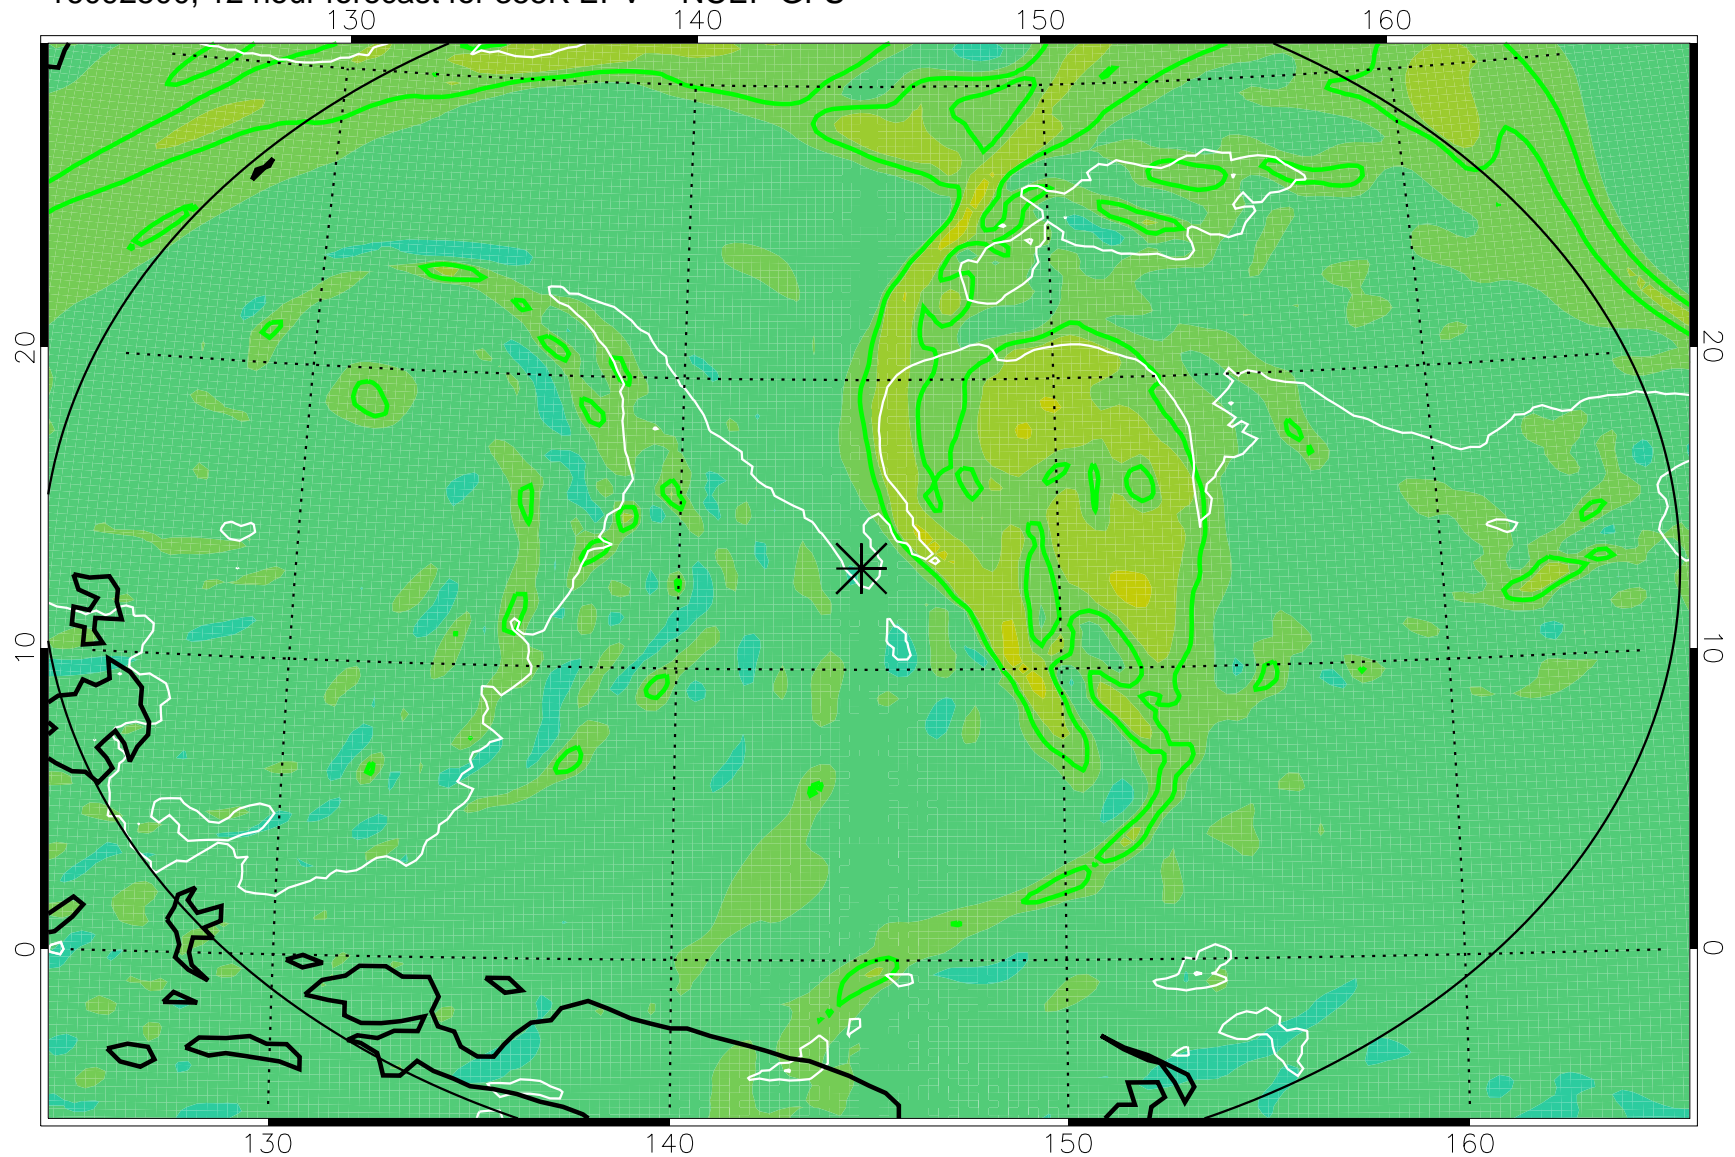

16092418, 6 hour forecast for 355K EPV -- NCEP GFS

355K Montgomery Streamfunction, white
EPV Tropopause (2 PVU) Position
Range ring of 2304 km

16092500, 12 hour forecast for 355K EPV -- NCEP GFS

355K Montgomery Streamfunction, white
EPV Tropopause (2 PVU) Position
Range ring of 2304 km

16092506, 18 hour forecast for 355K EPV -- NCEP GFS

355K Montgomery Streamfunction, white
EPV Tropopause (2 PVU) Position
Range ring of 2304 km

16092512, 24 hour forecast for 355K EPV -- NCEP GFS

355K Montgomery Streamfunction, white
EPV Tropopause (2 PVU) Position
Range ring of 2304 km

16092518, 30 hour forecast for 355K EPV -- NCEP GFS

355K Montgomery Streamfunction, white
EPV Tropopause (2 PVU) Position
Range ring of 2304 km

16092600, 36 hour forecast for 355K EPV -- NCEP GFS

355K Montgomery Streamfunction, white
EPV Tropopause (2 PVU) Position
Range ring of 2304 km

16092606, 42 hour forecast for 355K EPV -- NCEP GFS

355K Montgomery Streamfunction, white
EPV Tropopause (2 PVU) Position
Range ring of 2304 km

16092612, 48 hour forecast for 355K EPV -- NCEP GFS

355K Montgomery Streamfunction, white
EPV Tropopause (2 PVU) Position
Range ring of 2304 km