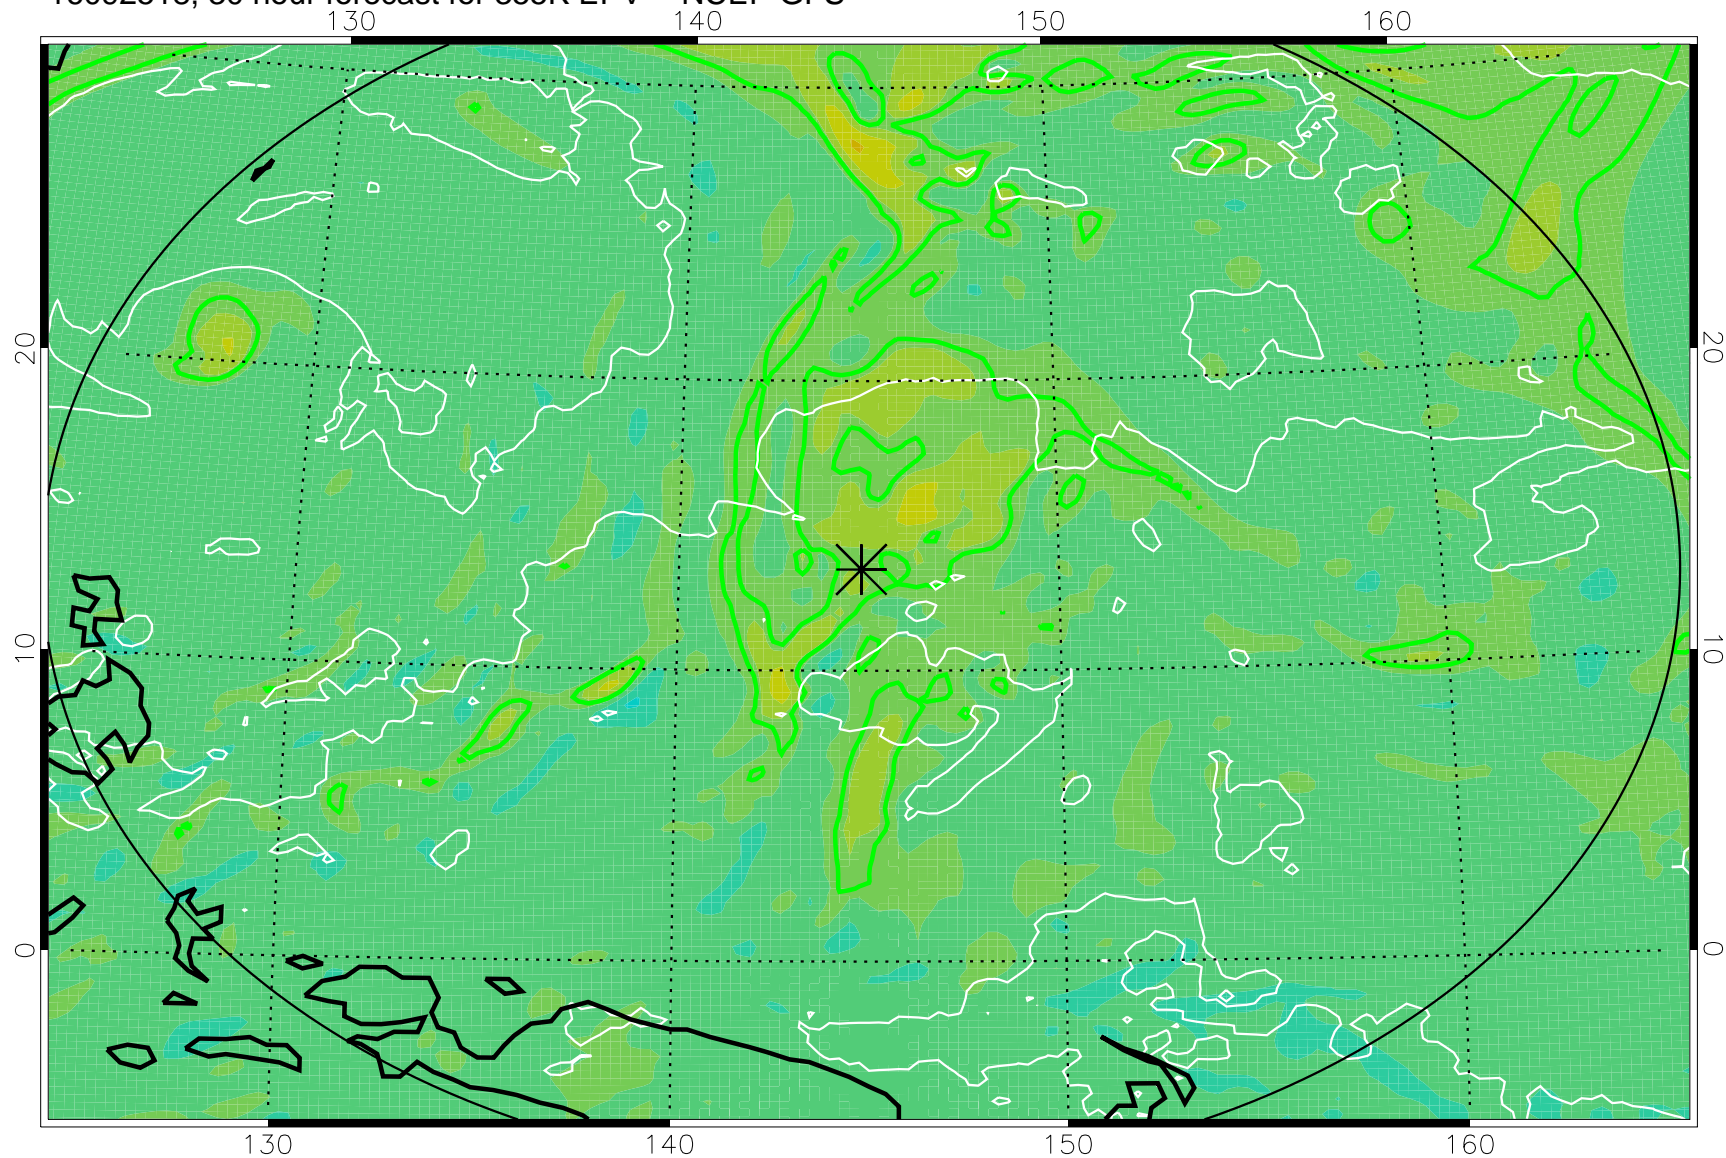

16092506, 18 hour forecast for 355K EPV -- NCEP GFS

355K Montgomery Streamfunction, white
EPV Tropopause (2 PVU) Position
Range ring of 2304 km

16092512, 24 hour forecast for 355K EPV -- NCEP GFS

355K Montgomery Streamfunction, white
EPV Tropopause (2 PVU) Position
Range ring of 2304 km

16092518, 30 hour forecast for 355K EPV -- NCEP GFS

355K Montgomery Streamfunction, white
EPV Tropopause (2 PVU) Position
Range ring of 2304 km

16092600, 36 hour forecast for 355K EPV -- NCEP GFS

355K Montgomery Streamfunction, white
EPV Tropopause (2 PVU) Position
Range ring of 2304 km

16092718, 78 hour forecast for 355K EPV -- NCEP GFS

355K Montgomery Streamfunction, white
EPV Tropopause (2 PVU) Position
Range ring of 2304 km

16092800, 84 hour forecast for 355K EPV -- NCEP GFS

355K Montgomery Streamfunction, white
EPV Tropopause (2 PVU) Position
Range ring of 2304 km

16092818, 102 hour forecast for 355K EPV -- NCEP GFS

355K Montgomery Streamfunction, white
EPV Tropopause (2 PVU) Position
Range ring of 2304 km

16092900, 108 hour forecast for 355K EPV -- NCEP GFS

355K Montgomery Streamfunction, white
EPV Tropopause (2 PVU) Position
Range ring of 2304 km