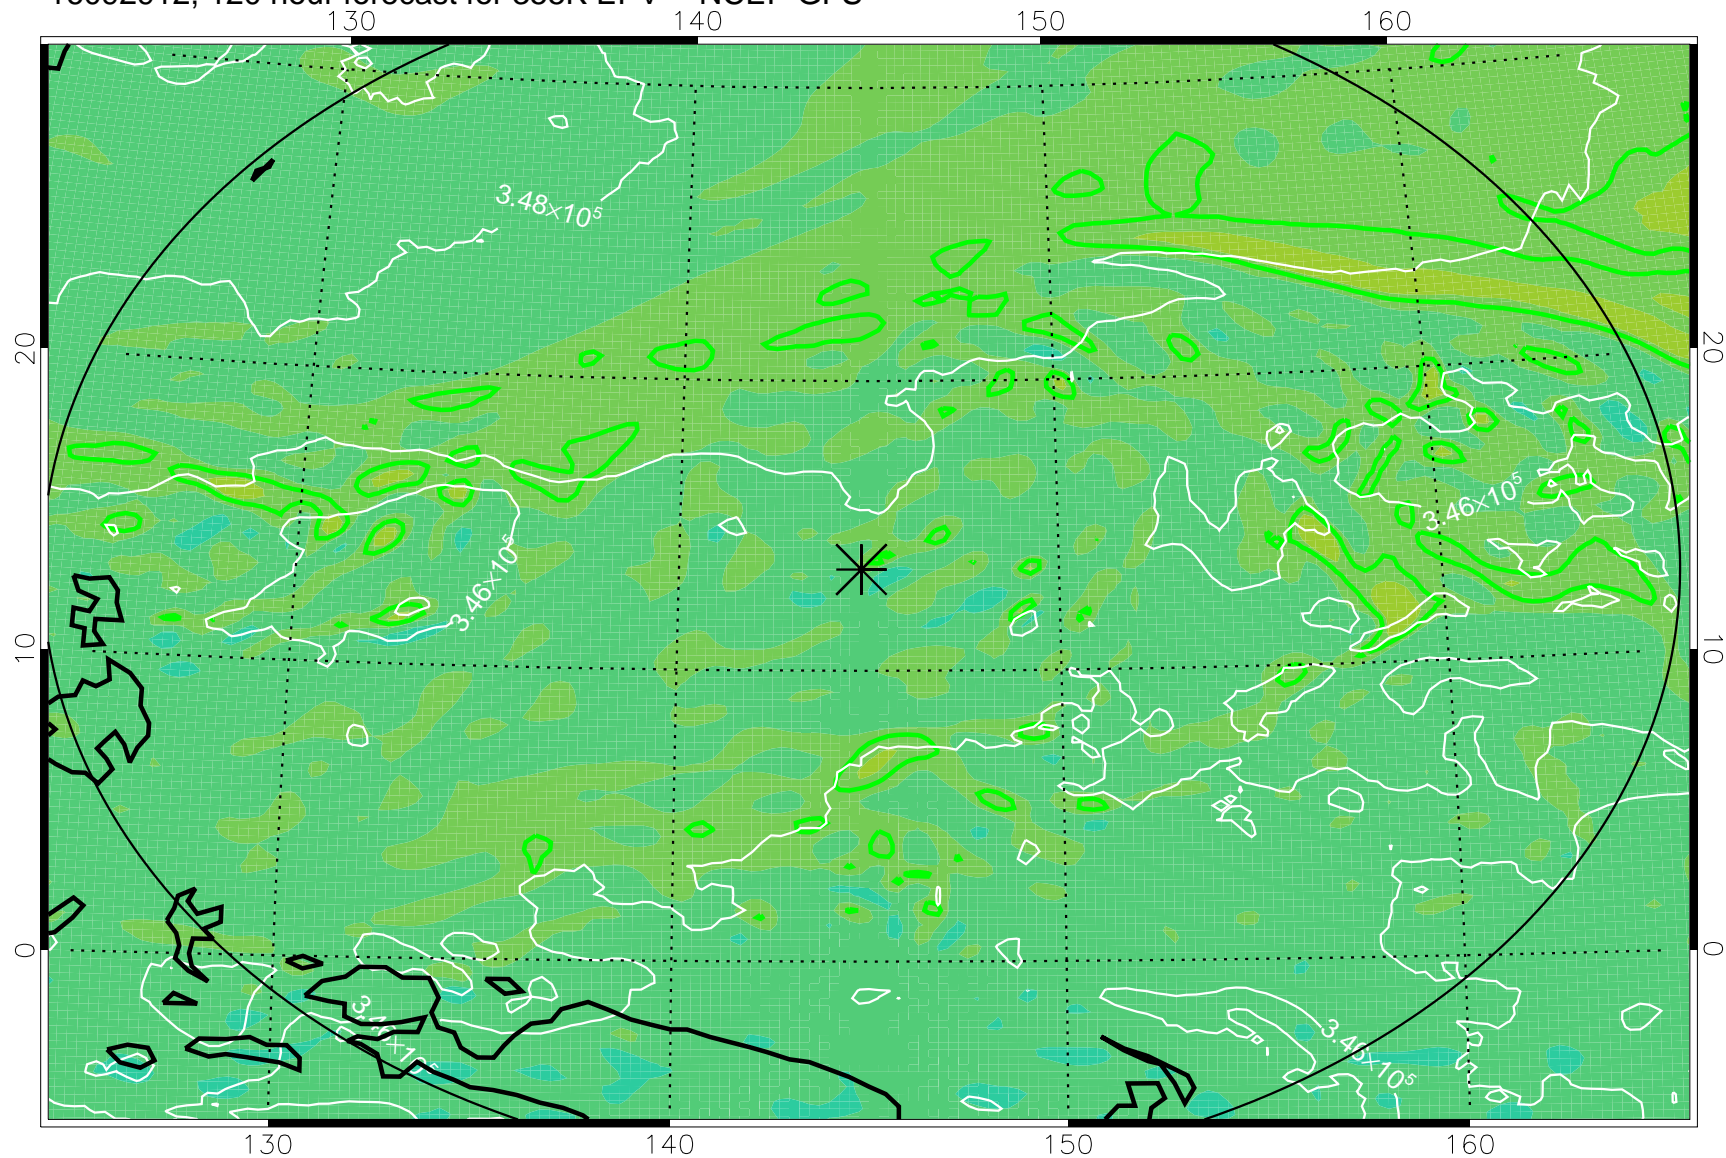

16092718, 78 hour forecast for 355K EPV -- NCEP GFS

355K Montgomery Streamfunction, white
EPV Tropopause (2 PVU) Position
Range ring of 2304 km

16092800, 84 hour forecast for 355K EPV -- NCEP GFS

355K Montgomery Streamfunction, white
EPV Tropopause (2 PVU) Position
Range ring of 2304 km

16092806, 90 hour forecast for 355K EPV -- NCEP GFS

355K Montgomery Streamfunction, white
EPV Tropopause (2 PVU) Position
Range ring of 2304 km

16092812, 96 hour forecast for 355K EPV -- NCEP GFS

355K Montgomery Streamfunction, white
EPV Tropopause (2 PVU) Position
Range ring of 2304 km

16092818, 102 hour forecast for 355K EPV -- NCEP GFS

355K Montgomery Streamfunction, white
EPV Tropopause (2 PVU) Position
Range ring of 2304 km

16092900, 108 hour forecast for 355K EPV -- NCEP GFS

355K Montgomery Streamfunction, white
EPV Tropopause (2 PVU) Position
Range ring of 2304 km

16092906, 114 hour forecast for 355K EPV -- NCEP GFS

355K Montgomery Streamfunction, white
EPV Tropopause (2 PVU) Position
Range ring of 2304 km

16092912, 120 hour forecast for 355K EPV -- NCEP GFS

355K Montgomery Streamfunction, white
EPV Tropopause (2 PVU) Position
Range ring of 2304 km