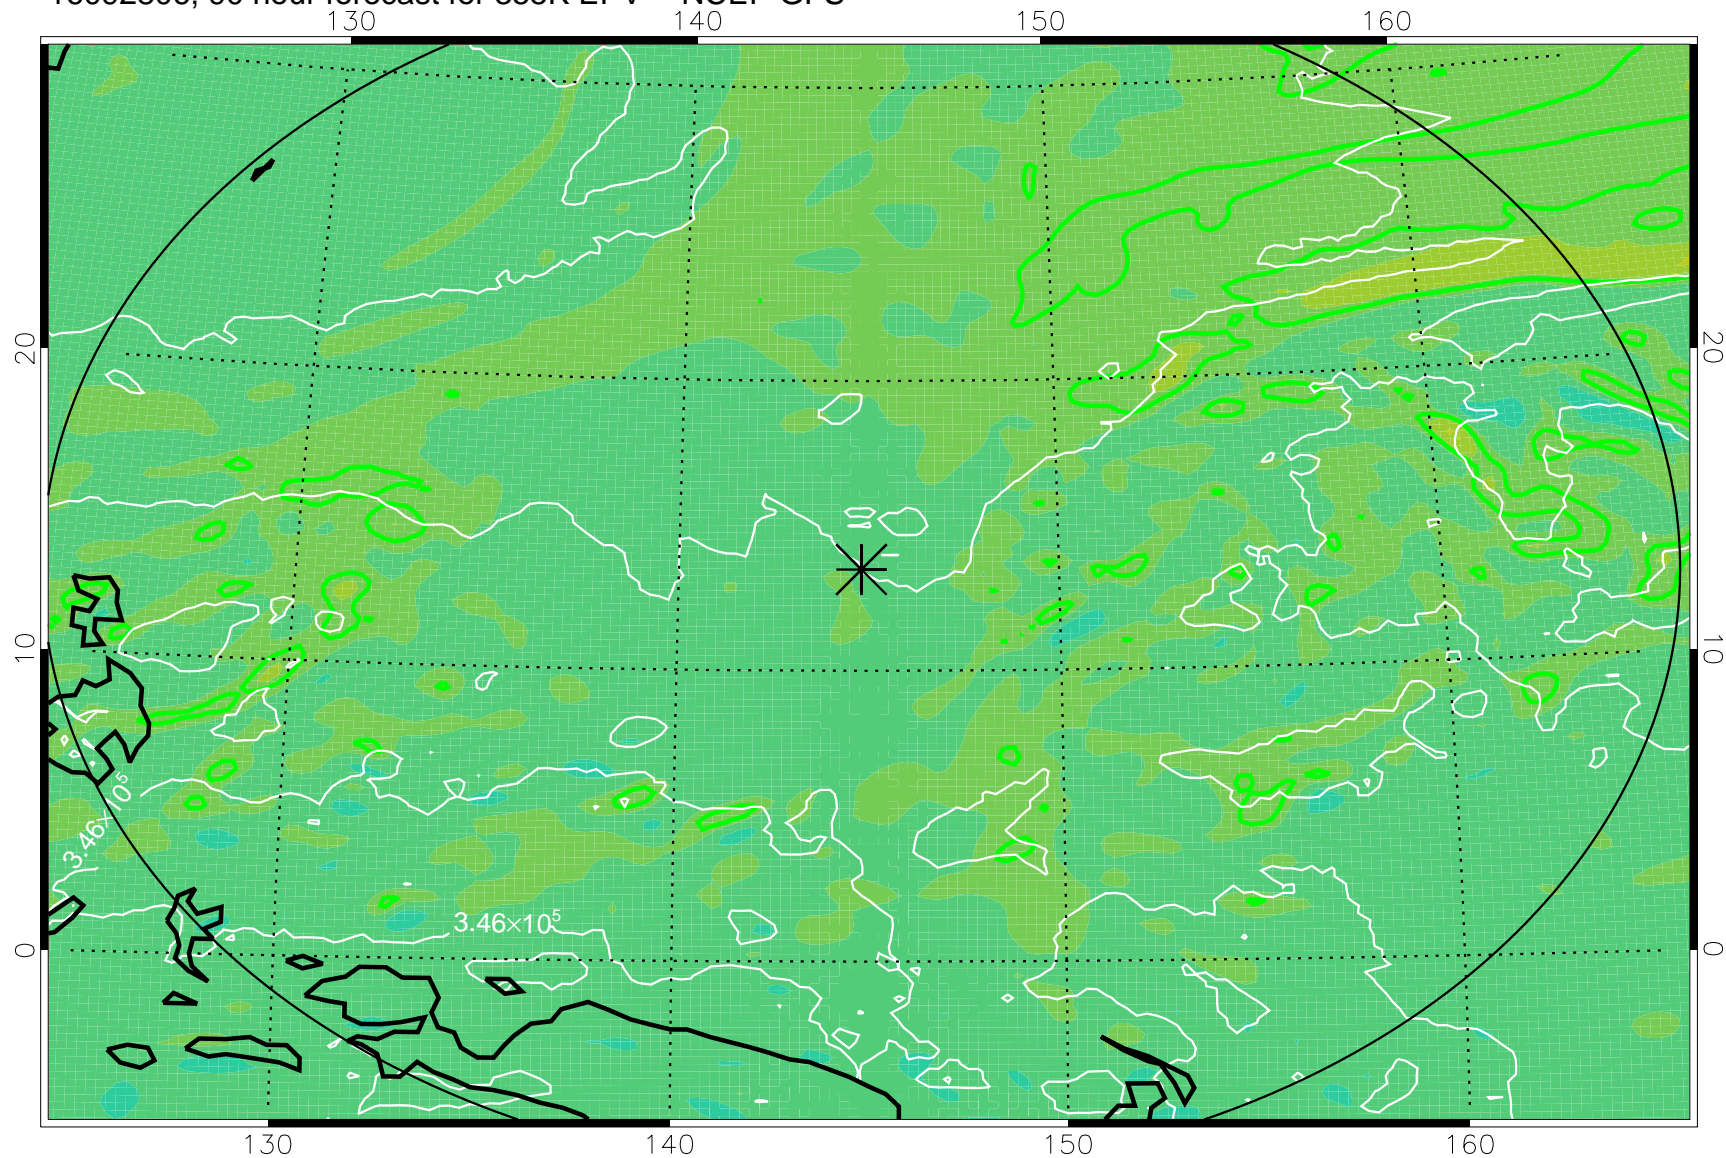

16092706, 66 hour forecast for 355K EPV -- NCEP GFS

355K Montgomery Streamfunction, white
EPV Tropopause (2 PVU) Position
Range ring of 2304 km

16092712, 72 hour forecast for 355K EPV -- NCEP GFS

355K Montgomery Streamfunction, white
EPV Tropopause (2 PVU) Position
Range ring of 2304 km

16092718, 78 hour forecast for 355K EPV -- NCEP GFS

355K Montgomery Streamfunction, white
EPV Tropopause (2 PVU) Position
Range ring of 2304 km

16092800, 84 hour forecast for 355K EPV -- NCEP GFS

355K Montgomery Streamfunction, white
EPV Tropopause (2 PVU) Position
Range ring of 2304 km

16092806, 90 hour forecast for 355K EPV -- NCEP GFS

355K Montgomery Streamfunction, white
EPV Tropopause (2 PVU) Position
Range ring of 2304 km

16092812, 96 hour forecast for 355K EPV -- NCEP GFS

355K Montgomery Streamfunction, white
EPV Tropopause (2 PVU) Position
Range ring of 2304 km

16092818, 102 hour forecast for 355K EPV -- NCEP GFS

355K Montgomery Streamfunction, white
EPV Tropopause (2 PVU) Position
Range ring of 2304 km

16092900, 108 hour forecast for 355K EPV -- NCEP GFS

355K Montgomery Streamfunction, white
EPV Tropopause (2 PVU) Position
Range ring of 2304 km