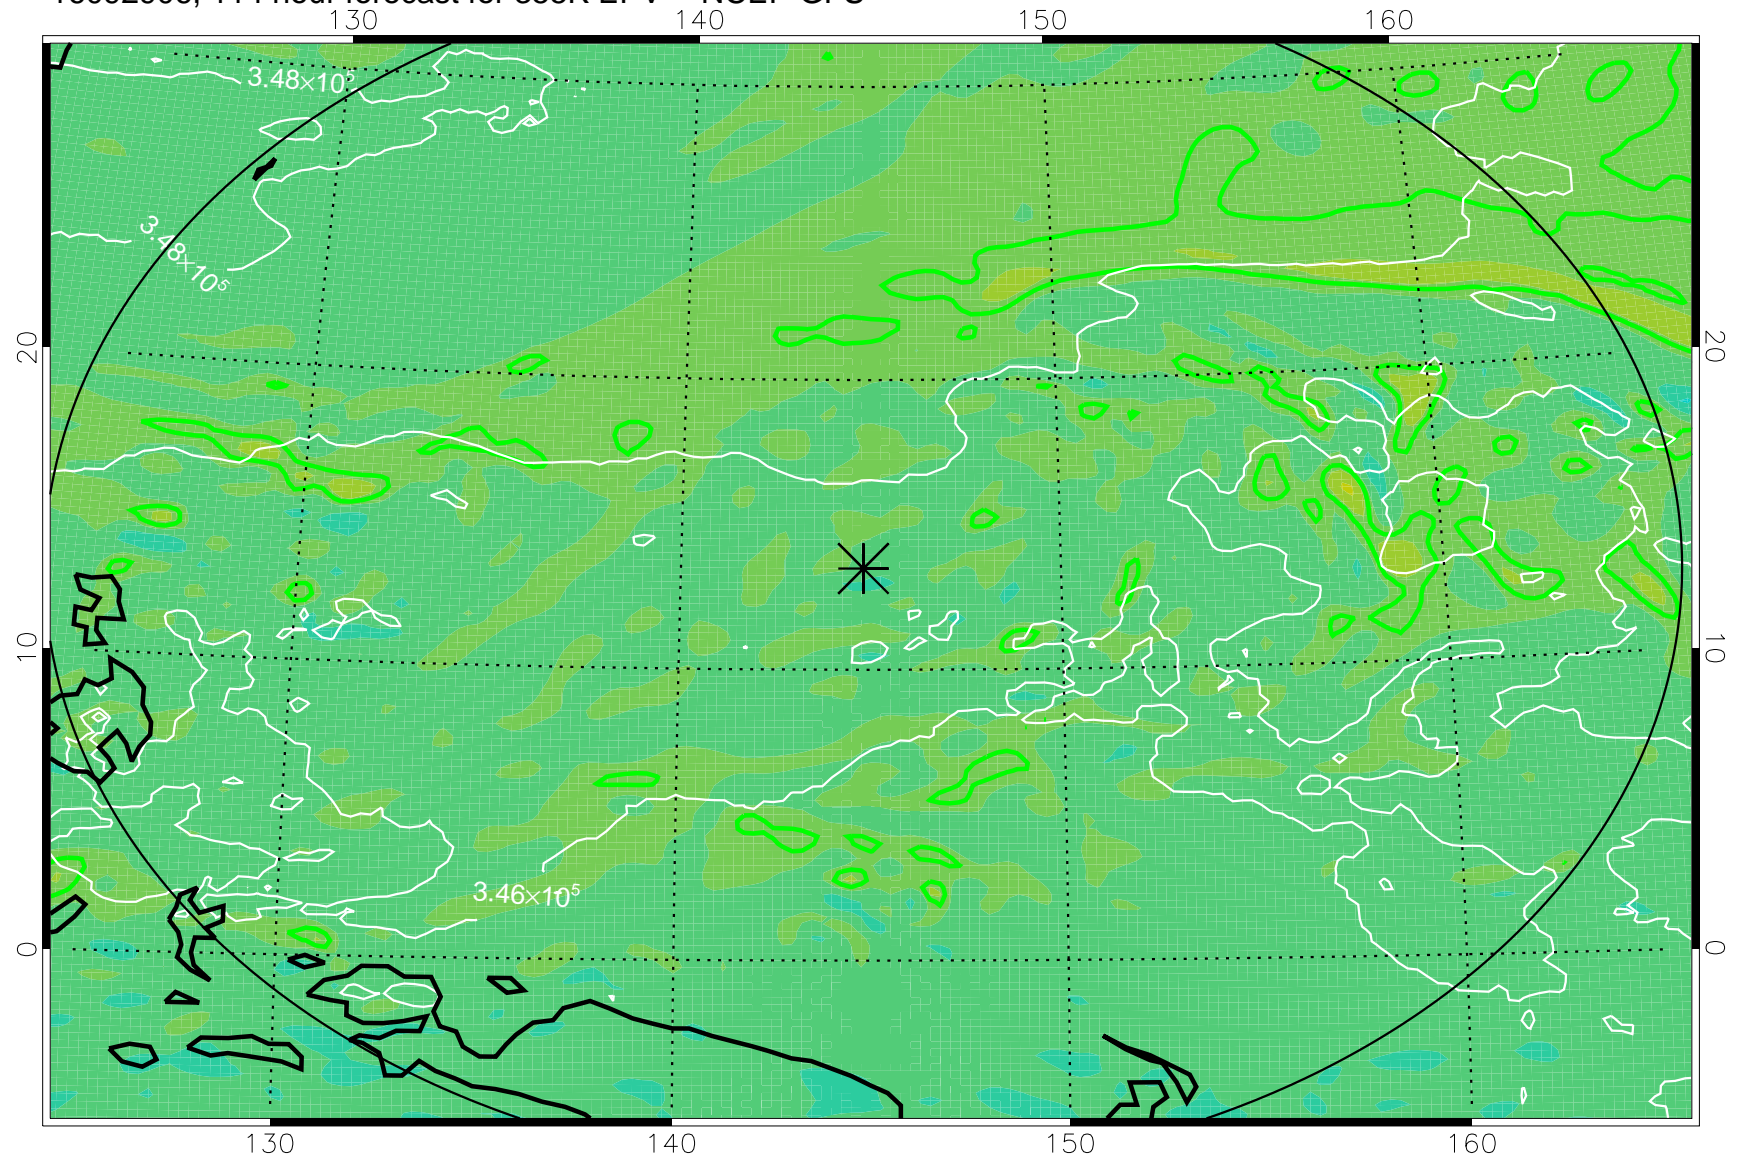

16092718, 78 hour forecast for 355K EPV -- NCEP GFS

355K Montgomery Streamfunction, white
EPV Tropopause (2 PVU) Position
Range ring of 2304 km

16092800, 84 hour forecast for 355K EPV -- NCEP GFS

355K Montgomery Streamfunction, white
EPV Tropopause (2 PVU) Position
Range ring of 2304 km

16092806, 90 hour forecast for 355K EPV -- NCEP GFS

355K Montgomery Streamfunction, white
EPV Tropopause (2 PVU) Position
Range ring of 2304 km

16092812, 96 hour forecast for 355K EPV -- NCEP GFS

355K Montgomery Streamfunction, white
EPV Tropopause (2 PVU) Position
Range ring of 2304 km

16092818, 102 hour forecast for 355K EPV -- NCEP GFS

355K Montgomery Streamfunction, white
EPV Tropopause (2 PVU) Position
Range ring of 2304 km

16092900, 108 hour forecast for 355K EPV -- NCEP GFS

355K Montgomery Streamfunction, white
EPV Tropopause (2 PVU) Position
Range ring of 2304 km

16092906, 114 hour forecast for 355K EPV -- NCEP GFS

355K Montgomery Streamfunction, white
EPV Tropopause (2 PVU) Position
Range ring of 2304 km

16092912, 120 hour forecast for 355K EPV -- NCEP GFS

355K Montgomery Streamfunction, white
EPV Tropopause (2 PVU) Position
Range ring of 2304 km