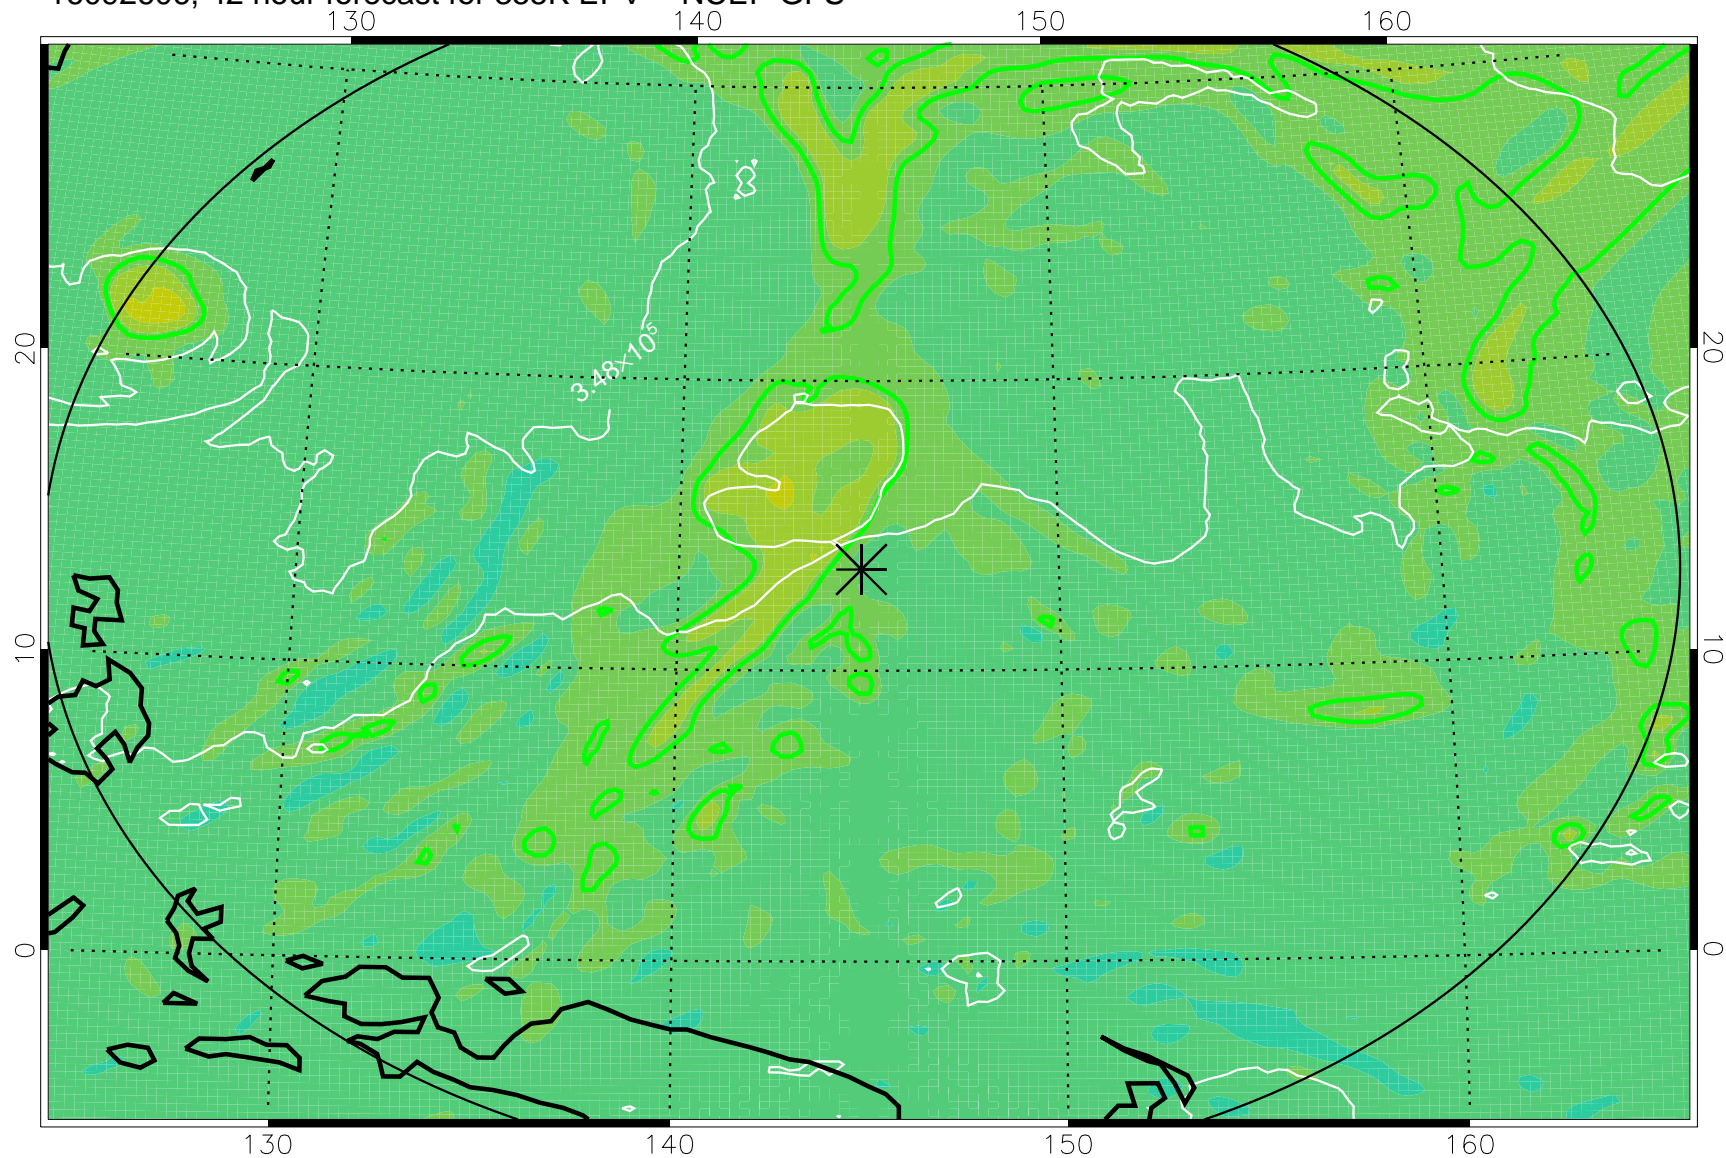

16092518, 30 hour forecast for 355K EPV -- NCEP GFS

355K Montgomery Streamfunction, white
EPV Tropopause (2 PVU) Position
Range ring of 2304 km

16092600, 36 hour forecast for 355K EPV -- NCEP GFS

355K Montgomery Streamfunction, white
EPV Tropopause (2 PVU) Position
Range ring of 2304 km

16092606, 42 hour forecast for 355K EPV -- NCEP GFS

355K Montgomery Streamfunction, white
EPV Tropopause (2 PVU) Position
Range ring of 2304 km

16092612, 48 hour forecast for 355K EPV -- NCEP GFS

355K Montgomery Streamfunction, white
EPV Tropopause (2 PVU) Position
Range ring of 2304 km

16092618, 54 hour forecast for 355K EPV -- NCEP GFS

355K Montgomery Streamfunction, white
EPV Tropopause (2 PVU) Position
Range ring of 2304 km

16092700, 60 hour forecast for 355K EPV -- NCEP GFS

355K Montgomery Streamfunction, white
EPV Tropopause (2 PVU) Position
Range ring of 2304 km

16092718, 78 hour forecast for 355K EPV -- NCEP GFS

355K Montgomery Streamfunction, white
EPV Tropopause (2 PVU) Position
Range ring of 2304 km

16092800, 84 hour forecast for 355K EPV -- NCEP GFS

355K Montgomery Streamfunction, white
EPV Tropopause (2 PVU) Position
Range ring of 2304 km