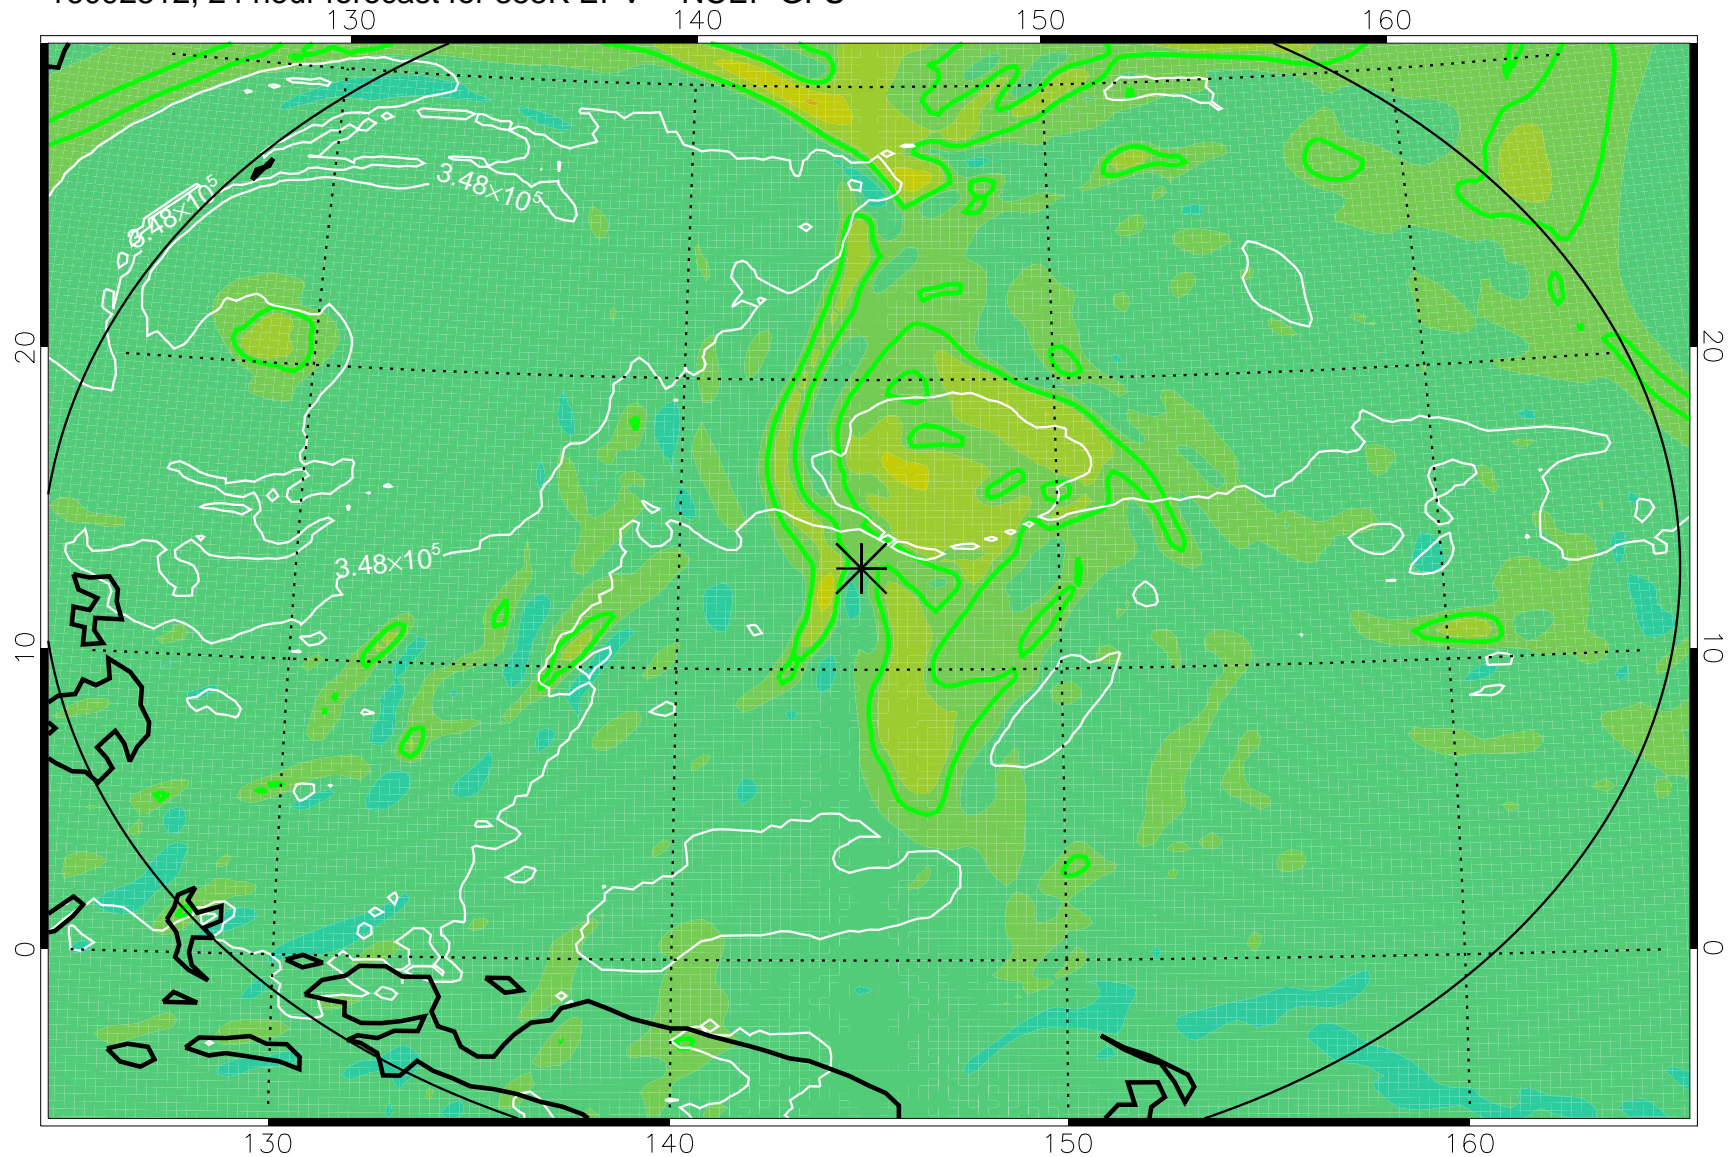

16092418, 6 hour forecast for 355K EPV -- NCEP GFS

355K Montgomery Streamfunction, white
EPV Tropopause (2 PVU) Position
Range ring of 2304 km

16092500, 12 hour forecast for 355K EPV -- NCEP GFS

355K Montgomery Streamfunction, white
EPV Tropopause (2 PVU) Position
Range ring of 2304 km

16092506, 18 hour forecast for 355K EPV -- NCEP GFS

355K Montgomery Streamfunction, white
EPV Tropopause (2 PVU) Position
Range ring of 2304 km

16092512, 24 hour forecast for 355K EPV -- NCEP GFS

355K Montgomery Streamfunction, white
EPV Tropopause (2 PVU) Position
Range ring of 2304 km

16092518, 30 hour forecast for 355K EPV -- NCEP GFS

355K Montgomery Streamfunction, white
EPV Tropopause (2 PVU) Position
Range ring of 2304 km

16092600, 36 hour forecast for 355K EPV -- NCEP GFS

355K Montgomery Streamfunction, white
EPV Tropopause (2 PVU) Position
Range ring of 2304 km

16092606, 42 hour forecast for 355K EPV -- NCEP GFS

355K Montgomery Streamfunction, white
EPV Tropopause (2 PVU) Position
Range ring of 2304 km

16092612, 48 hour forecast for 355K EPV -- NCEP GFS

355K Montgomery Streamfunction, white
EPV Tropopause (2 PVU) Position
Range ring of 2304 km