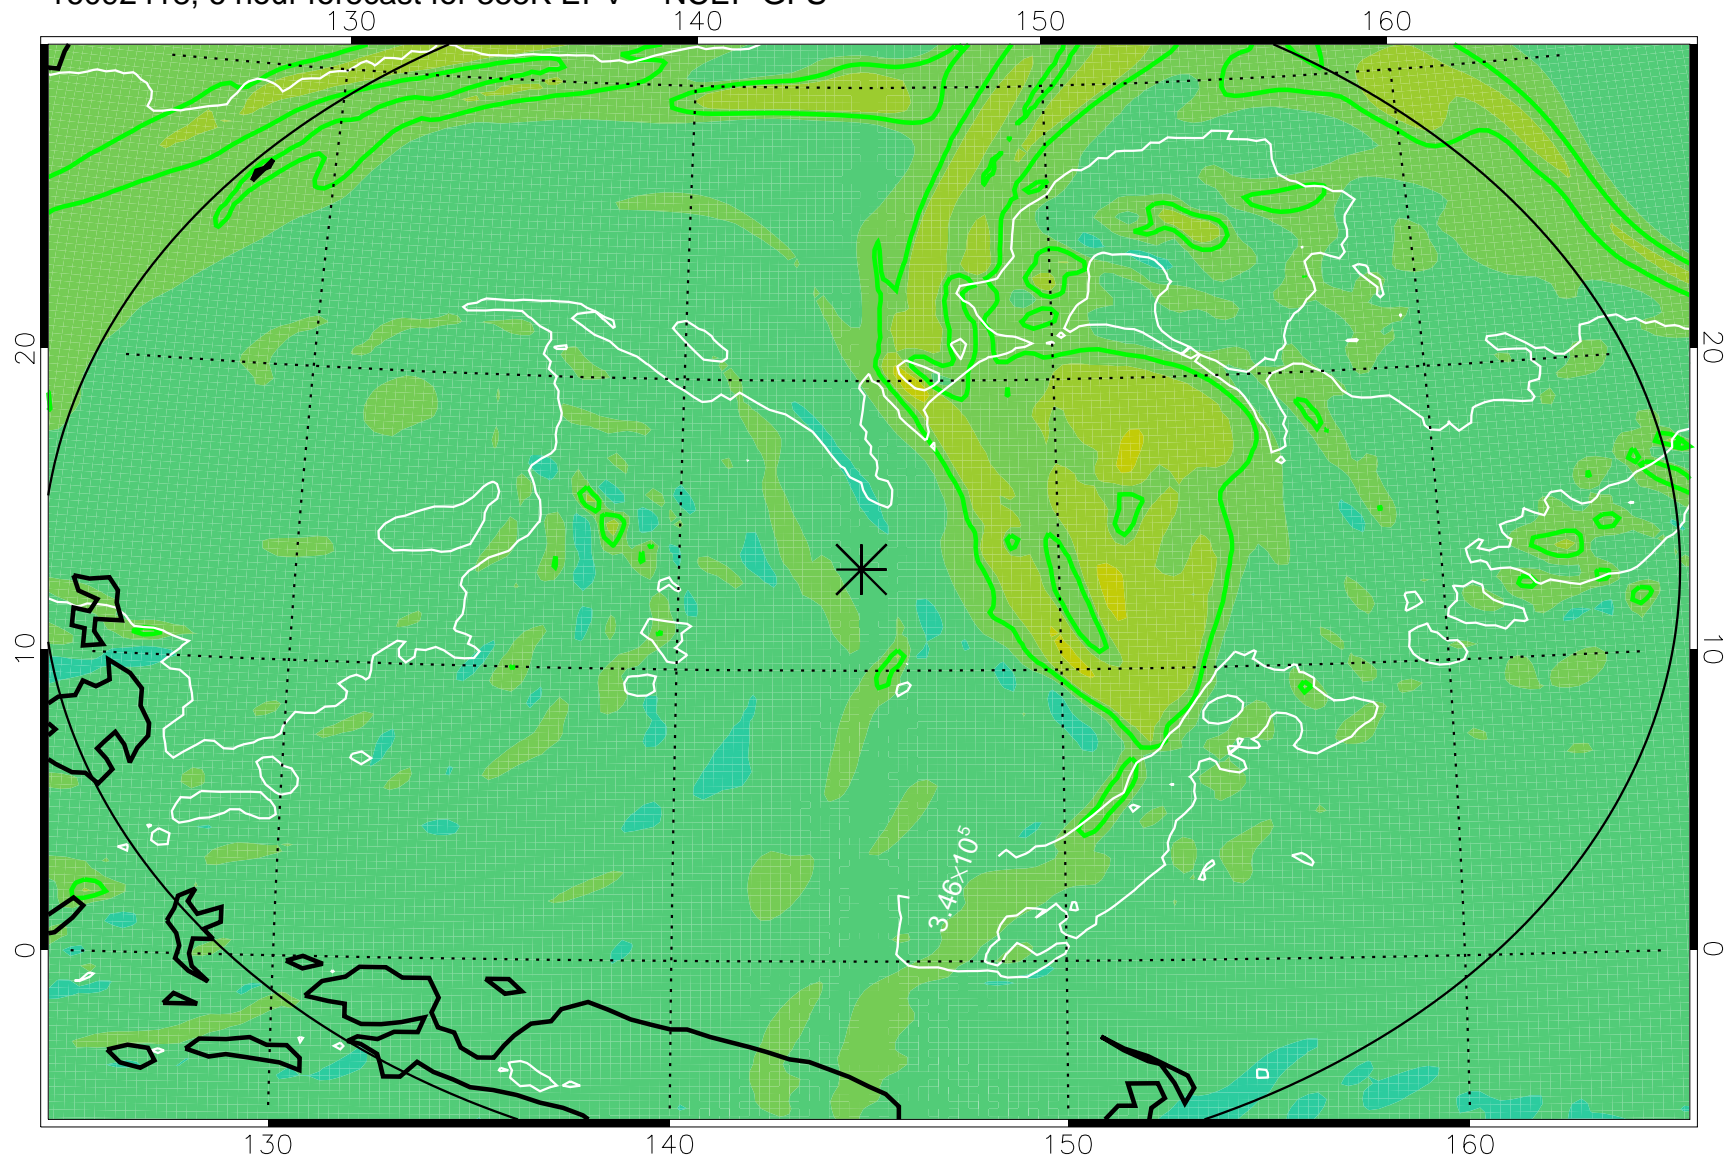

16092418, 6 hour forecast for 355K EPV -- NCEP GFS

355K Montgomery Streamfunction, white
EPV Tropopause (2 PVU) Position
Range ring of 2304 km

16092500, 12 hour forecast for 355K EPV -- NCEP GFS

355K Montgomery Streamfunction, white
EPV Tropopause (2 PVU) Position
Range ring of 2304 km

16092506, 18 hour forecast for 355K EPV -- NCEP GFS

355K Montgomery Streamfunction, white
EPV Tropopause (2 PVU) Position
Range ring of 2304 km

16092512, 24 hour forecast for 355K EPV -- NCEP GFS

355K Montgomery Streamfunction, white
EPV Tropopause (2 PVU) Position
Range ring of 2304 km

16092518, 30 hour forecast for 355K EPV -- NCEP GFS

355K Montgomery Streamfunction, white
EPV Tropopause (2 PVU) Position
Range ring of 2304 km

16092600, 36 hour forecast for 355K EPV -- NCEP GFS

355K Montgomery Streamfunction, white
EPV Tropopause (2 PVU) Position
Range ring of 2304 km

16092606, 42 hour forecast for 355K EPV -- NCEP GFS

355K Montgomery Streamfunction, white
EPV Tropopause (2 PVU) Position
Range ring of 2304 km

16092612, 48 hour forecast for 355K EPV -- NCEP GFS

355K Montgomery Streamfunction, white
EPV Tropopause (2 PVU) Position
Range ring of 2304 km