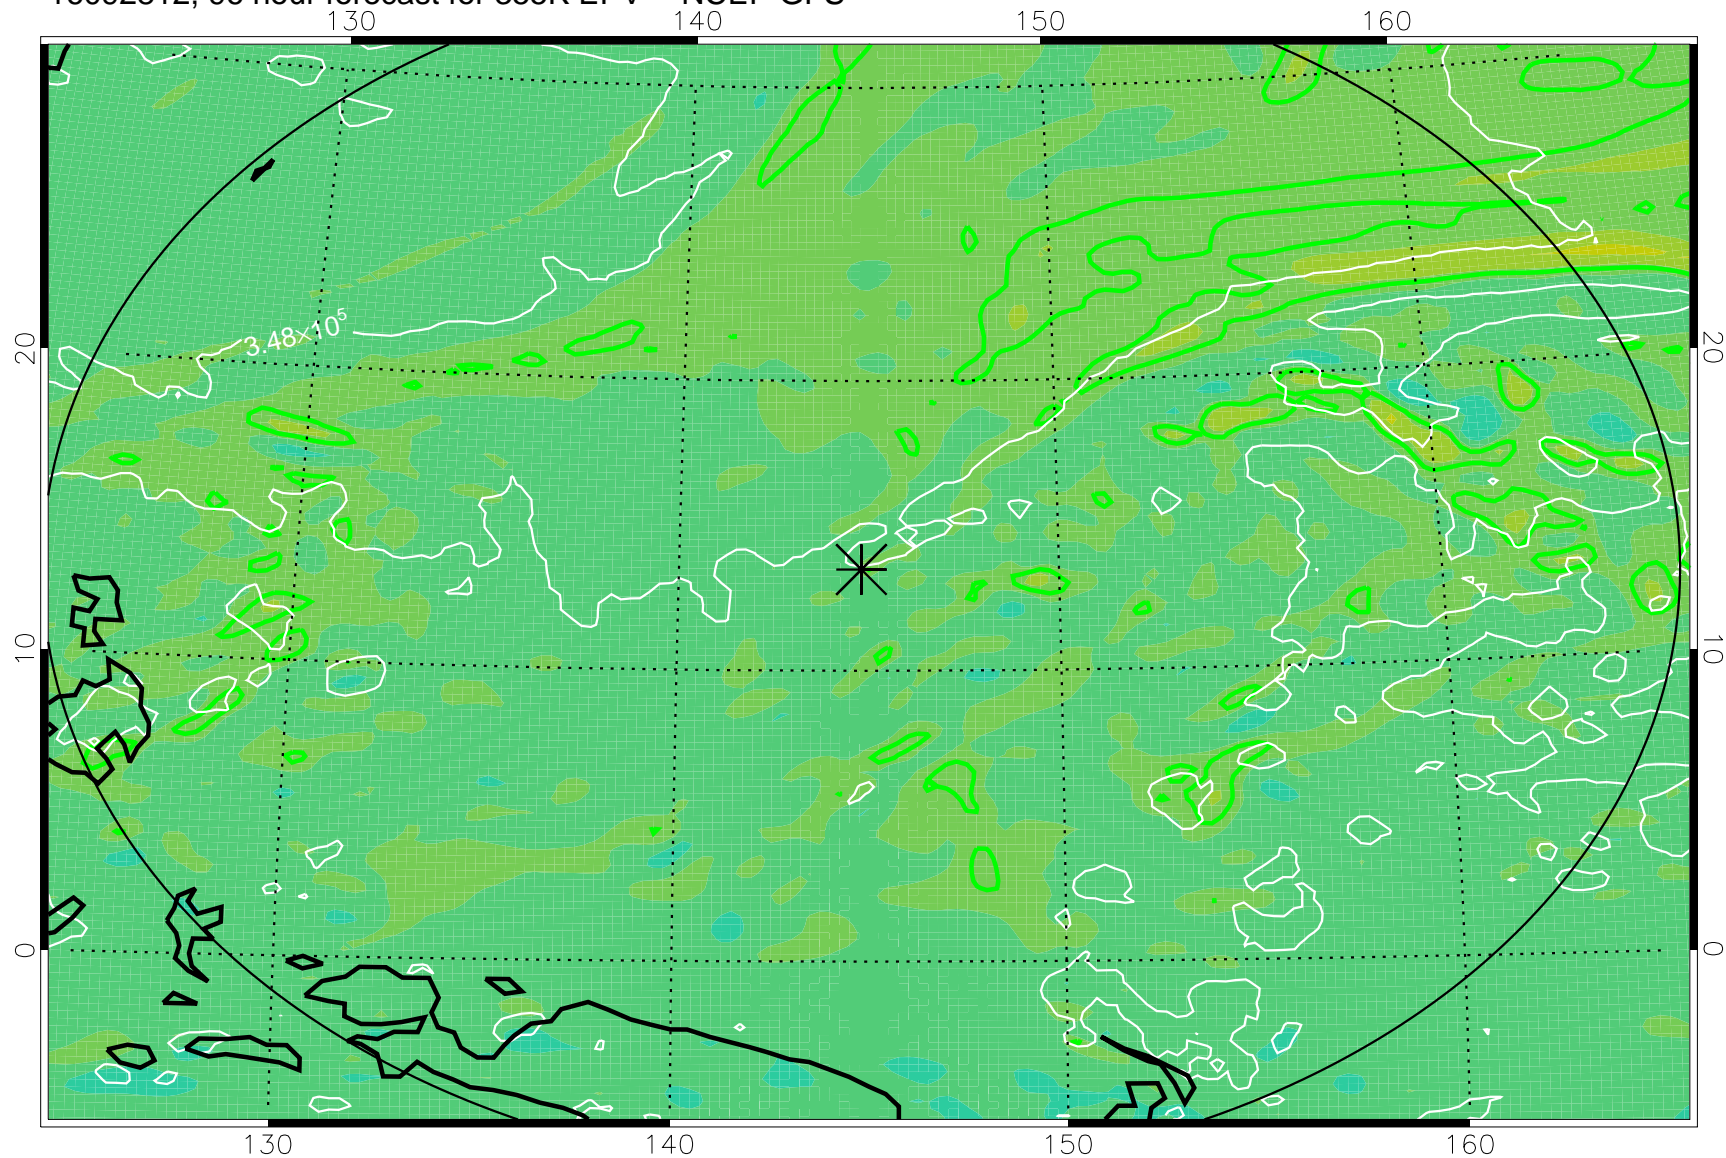

16092706, 66 hour forecast for 355K EPV -- NCEP GFS

355K Montgomery Streamfunction, white
EPV Tropopause (2 PVU) Position
Range ring of 2304 km

16092712, 72 hour forecast for 355K EPV -- NCEP GFS

355K Montgomery Streamfunction, white
EPV Tropopause (2 PVU) Position
Range ring of 2304 km

16092718, 78 hour forecast for 355K EPV -- NCEP GFS

355K Montgomery Streamfunction, white
EPV Tropopause (2 PVU) Position
Range ring of 2304 km

16092800, 84 hour forecast for 355K EPV -- NCEP GFS

355K Montgomery Streamfunction, white
EPV Tropopause (2 PVU) Position
Range ring of 2304 km

16092806, 90 hour forecast for 355K EPV -- NCEP GFS

355K Montgomery Streamfunction, white
EPV Tropopause (2 PVU) Position
Range ring of 2304 km

16092812, 96 hour forecast for 355K EPV -- NCEP GFS

355K Montgomery Streamfunction, white
EPV Tropopause (2 PVU) Position
Range ring of 2304 km

16092818, 102 hour forecast for 355K EPV -- NCEP GFS

355K Montgomery Streamfunction, white
EPV Tropopause (2 PVU) Position
Range ring of 2304 km

16092900, 108 hour forecast for 355K EPV -- NCEP GFS

355K Montgomery Streamfunction, white
EPV Tropopause (2 PVU) Position
Range ring of 2304 km