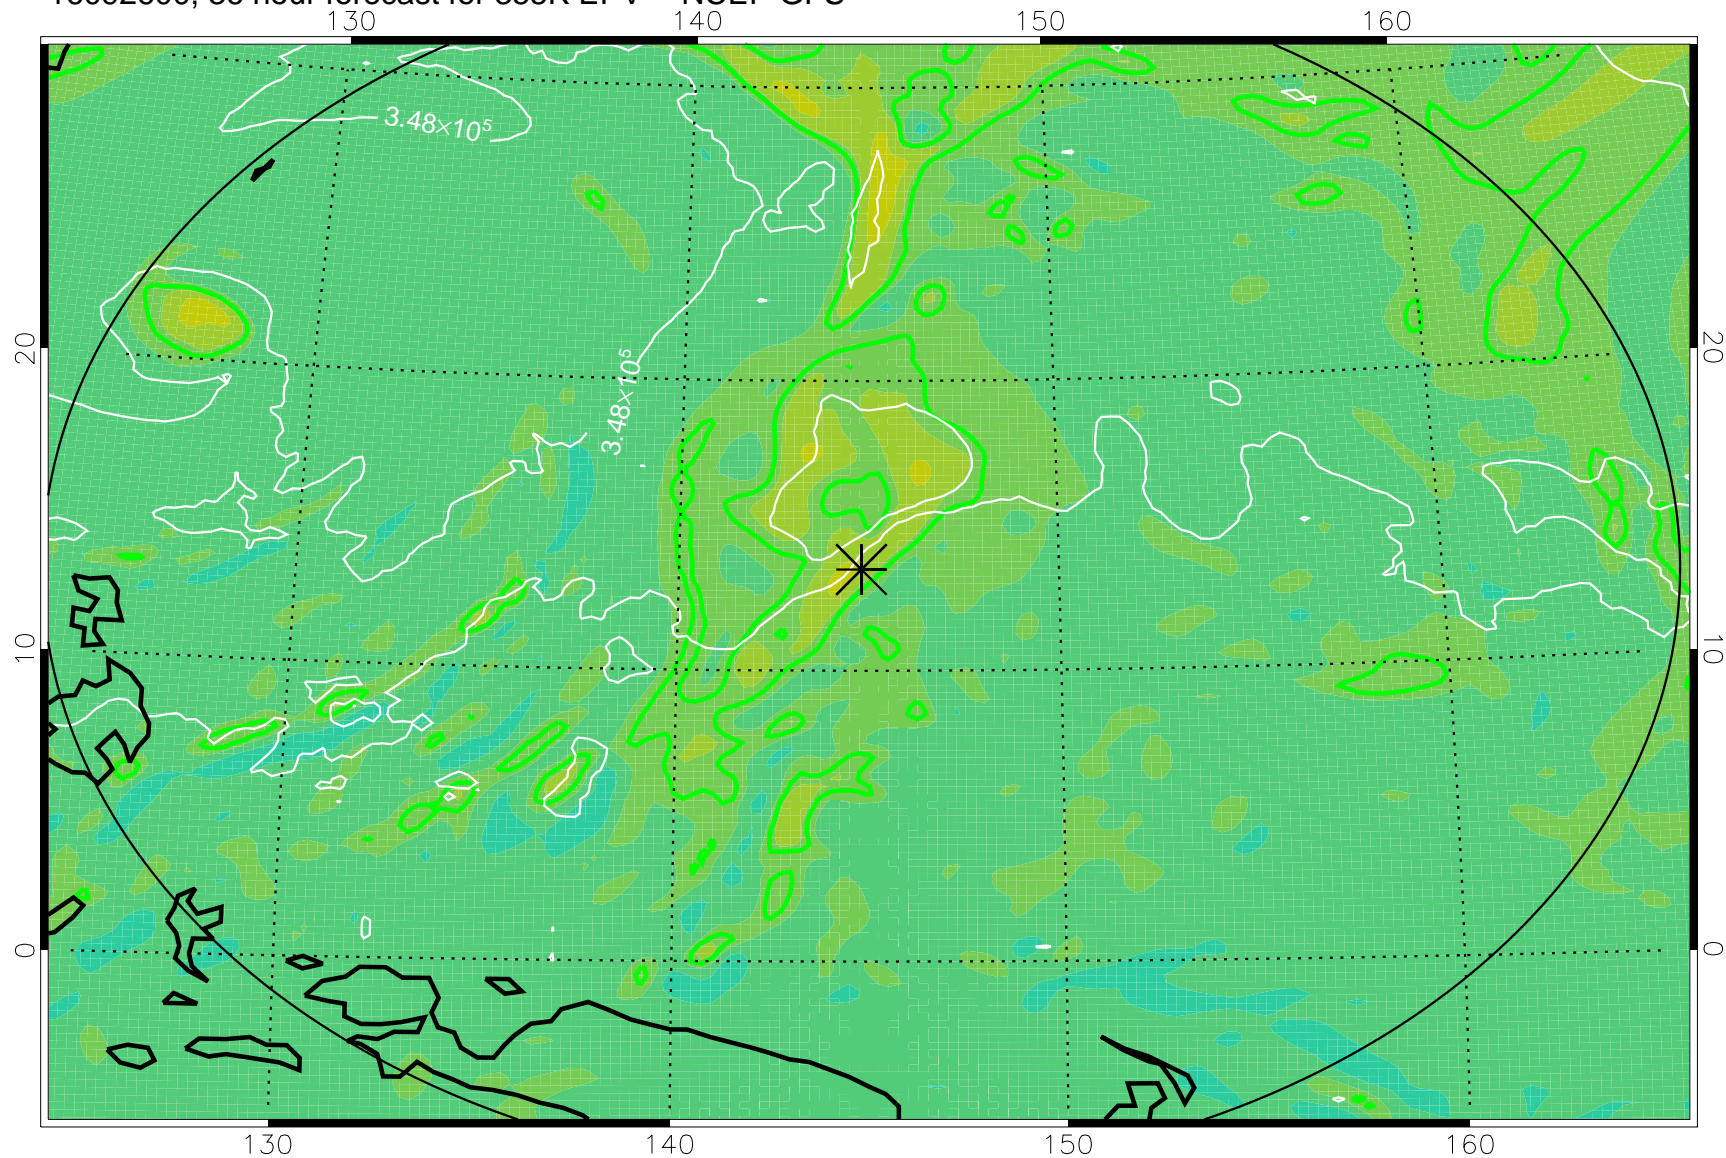

16092506, 18 hour forecast for 355K EPV -- NCEP GFS

355K Montgomery Streamfunction, white
EPV Tropopause (2 PVU) Position
Range ring of 2304 km

16092512, 24 hour forecast for 355K EPV -- NCEP GFS

355K Montgomery Streamfunction, white
EPV Tropopause (2 PVU) Position
Range ring of 2304 km

16092518, 30 hour forecast for 355K EPV -- NCEP GFS

355K Montgomery Streamfunction, white
EPV Tropopause (2 PVU) Position
Range ring of 2304 km

16092600, 36 hour forecast for 355K EPV -- NCEP GFS

355K Montgomery Streamfunction, white
EPV Tropopause (2 PVU) Position
Range ring of 2304 km

16092606, 42 hour forecast for 355K EPV -- NCEP GFS

355K Montgomery Streamfunction, white
EPV Tropopause (2 PVU) Position
Range ring of 2304 km

16092612, 48 hour forecast for 355K EPV -- NCEP GFS

355K Montgomery Streamfunction, white
EPV Tropopause (2 PVU) Position
Range ring of 2304 km

16092618, 54 hour forecast for 355K EPV -- NCEP GFS

355K Montgomery Streamfunction, white
EPV Tropopause (2 PVU) Position
Range ring of 2304 km

16092700, 60 hour forecast for 355K EPV -- NCEP GFS

355K Montgomery Streamfunction, white
EPV Tropopause (2 PVU) Position
Range ring of 2304 km