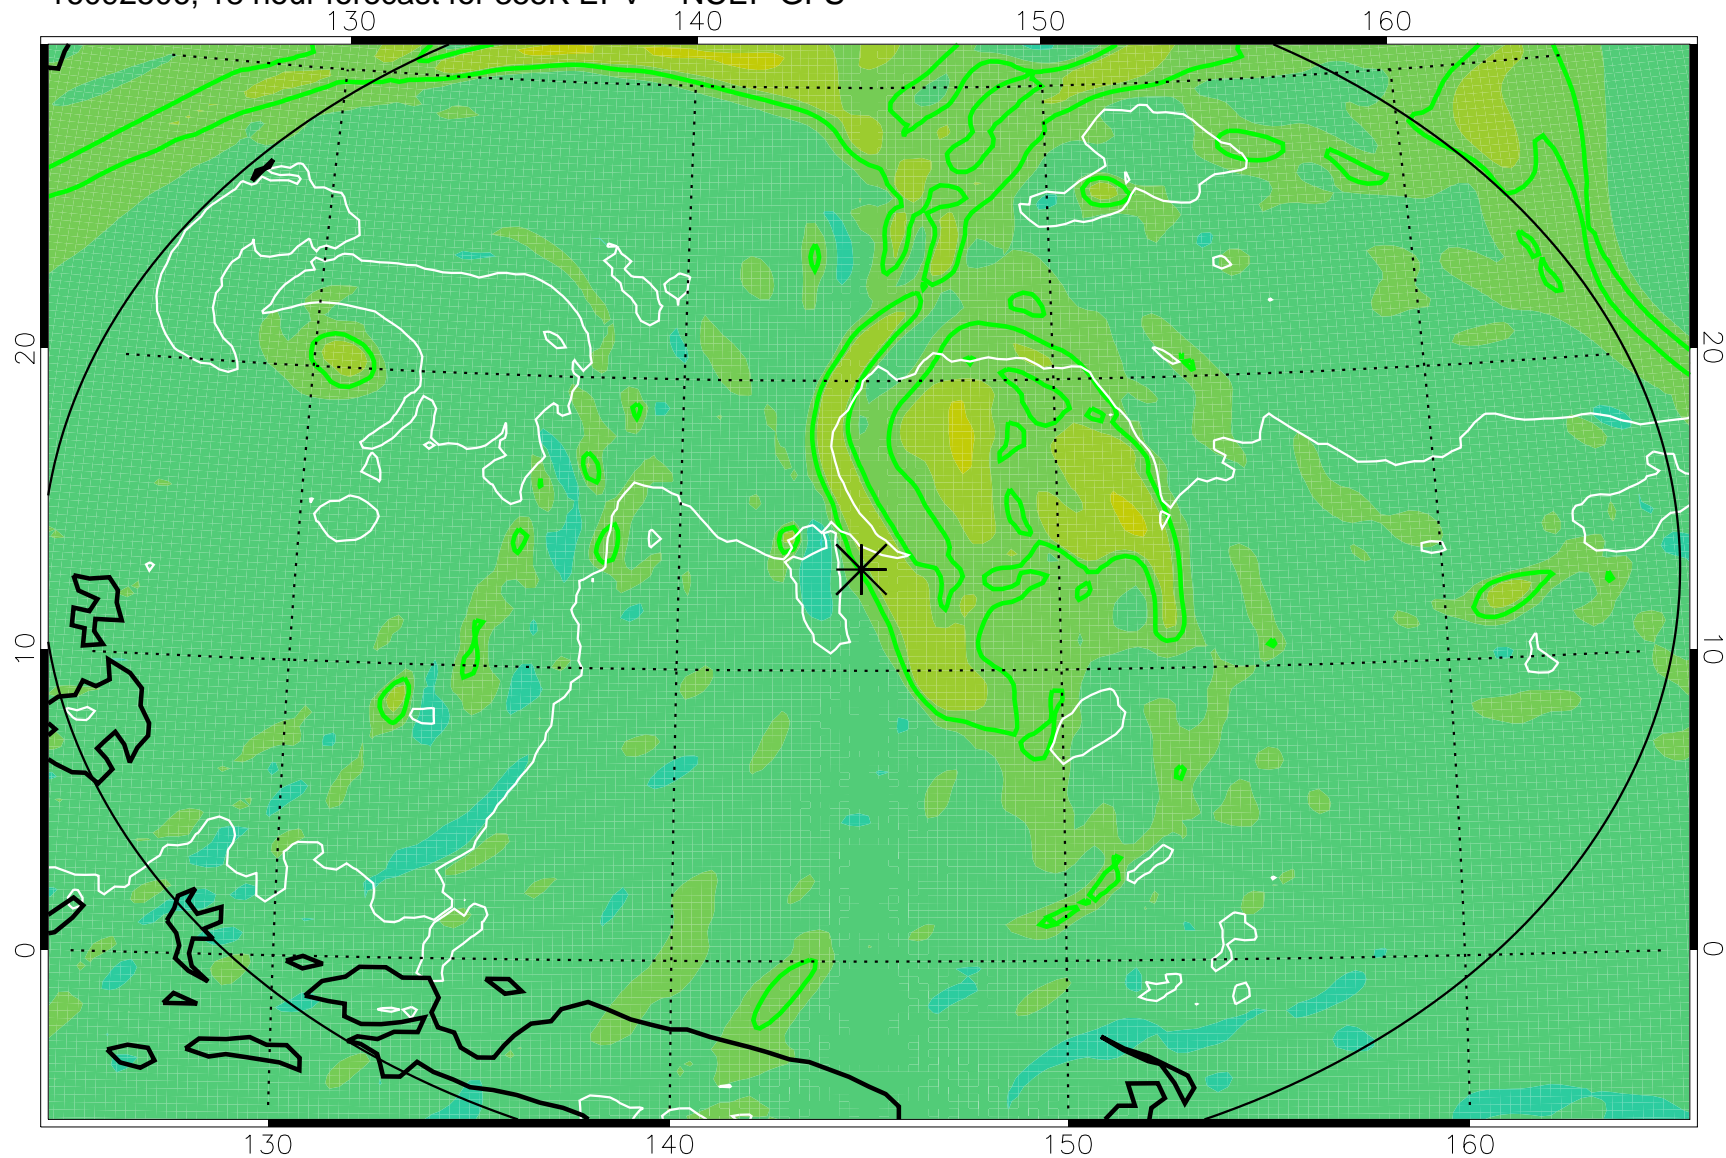

16092418, 6 hour forecast for 355K EPV -- NCEP GFS

355K Montgomery Streamfunction, white
EPV Tropopause (2 PVU) Position
Range ring of 2304 km

16092500, 12 hour forecast for 355K EPV -- NCEP GFS

355K Montgomery Streamfunction, white
EPV Tropopause (2 PVU) Position
Range ring of 2304 km

16092506, 18 hour forecast for 355K EPV -- NCEP GFS

355K Montgomery Streamfunction, white
EPV Tropopause (2 PVU) Position
Range ring of 2304 km

16092512, 24 hour forecast for 355K EPV -- NCEP GFS

355K Montgomery Streamfunction, white
EPV Tropopause (2 PVU) Position
Range ring of 2304 km

16092518, 30 hour forecast for 355K EPV -- NCEP GFS

355K Montgomery Streamfunction, white
EPV Tropopause (2 PVU) Position
Range ring of 2304 km

16092600, 36 hour forecast for 355K EPV -- NCEP GFS

355K Montgomery Streamfunction, white
EPV Tropopause (2 PVU) Position
Range ring of 2304 km

16092606, 42 hour forecast for 355K EPV -- NCEP GFS

355K Montgomery Streamfunction, white
EPV Tropopause (2 PVU) Position
Range ring of 2304 km

16092612, 48 hour forecast for 355K EPV -- NCEP GFS

355K Montgomery Streamfunction, white
EPV Tropopause (2 PVU) Position
Range ring of 2304 km