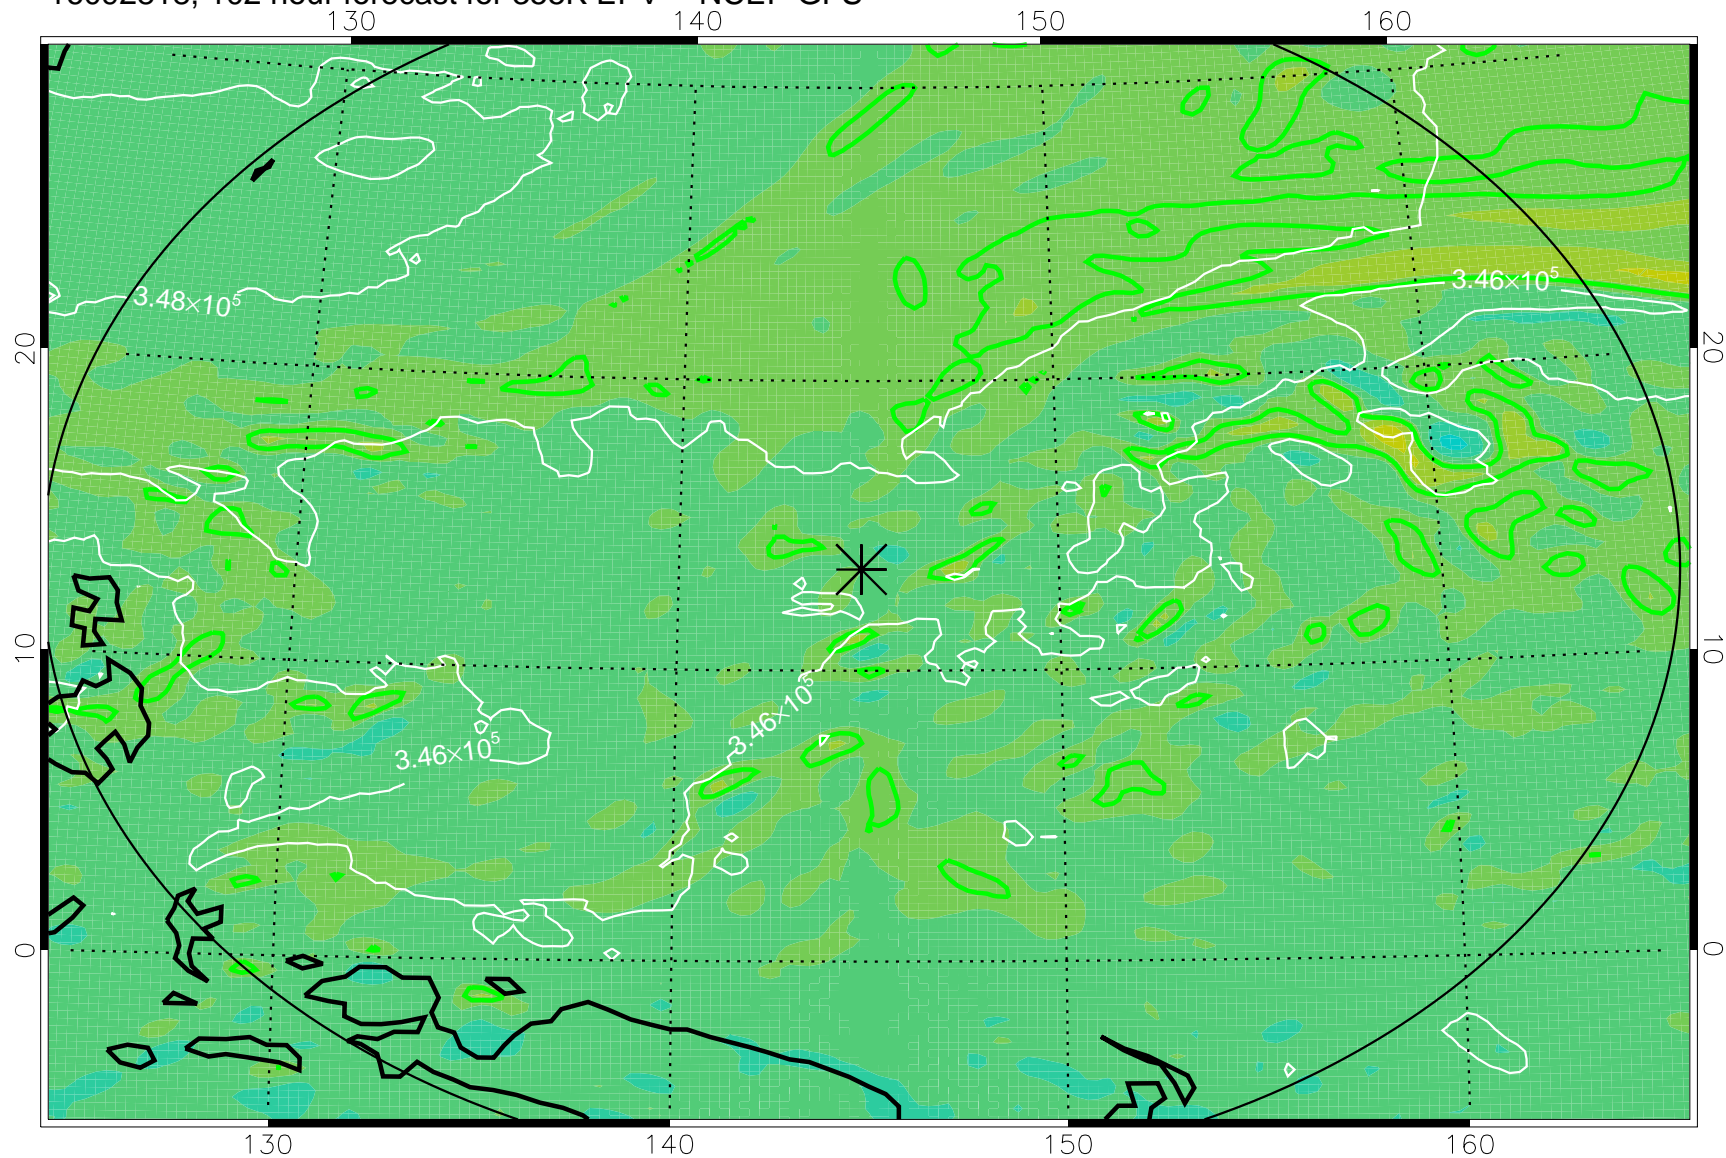

16092718, 78 hour forecast for 355K EPV -- NCEP GFS

355K Montgomery Streamfunction, white
EPV Tropopause (2 PVU) Position
Range ring of 2304 km

16092800, 84 hour forecast for 355K EPV -- NCEP GFS

355K Montgomery Streamfunction, white
EPV Tropopause (2 PVU) Position
Range ring of 2304 km

16092806, 90 hour forecast for 355K EPV -- NCEP GFS

355K Montgomery Streamfunction, white
EPV Tropopause (2 PVU) Position
Range ring of 2304 km

16092812, 96 hour forecast for 355K EPV -- NCEP GFS

355K Montgomery Streamfunction, white
EPV Tropopause (2 PVU) Position
Range ring of 2304 km

16092818, 102 hour forecast for 355K EPV -- NCEP GFS

355K Montgomery Streamfunction, white
EPV Tropopause (2 PVU) Position
Range ring of 2304 km

16092900, 108 hour forecast for 355K EPV -- NCEP GFS

355K Montgomery Streamfunction, white
EPV Tropopause (2 PVU) Position
Range ring of 2304 km

16092906, 114 hour forecast for 355K EPV -- NCEP GFS

355K Montgomery Streamfunction, white
EPV Tropopause (2 PVU) Position
Range ring of 2304 km

16092912, 120 hour forecast for 355K EPV -- NCEP GFS

355K Montgomery Streamfunction, white
EPV Tropopause (2 PVU) Position
Range ring of 2304 km