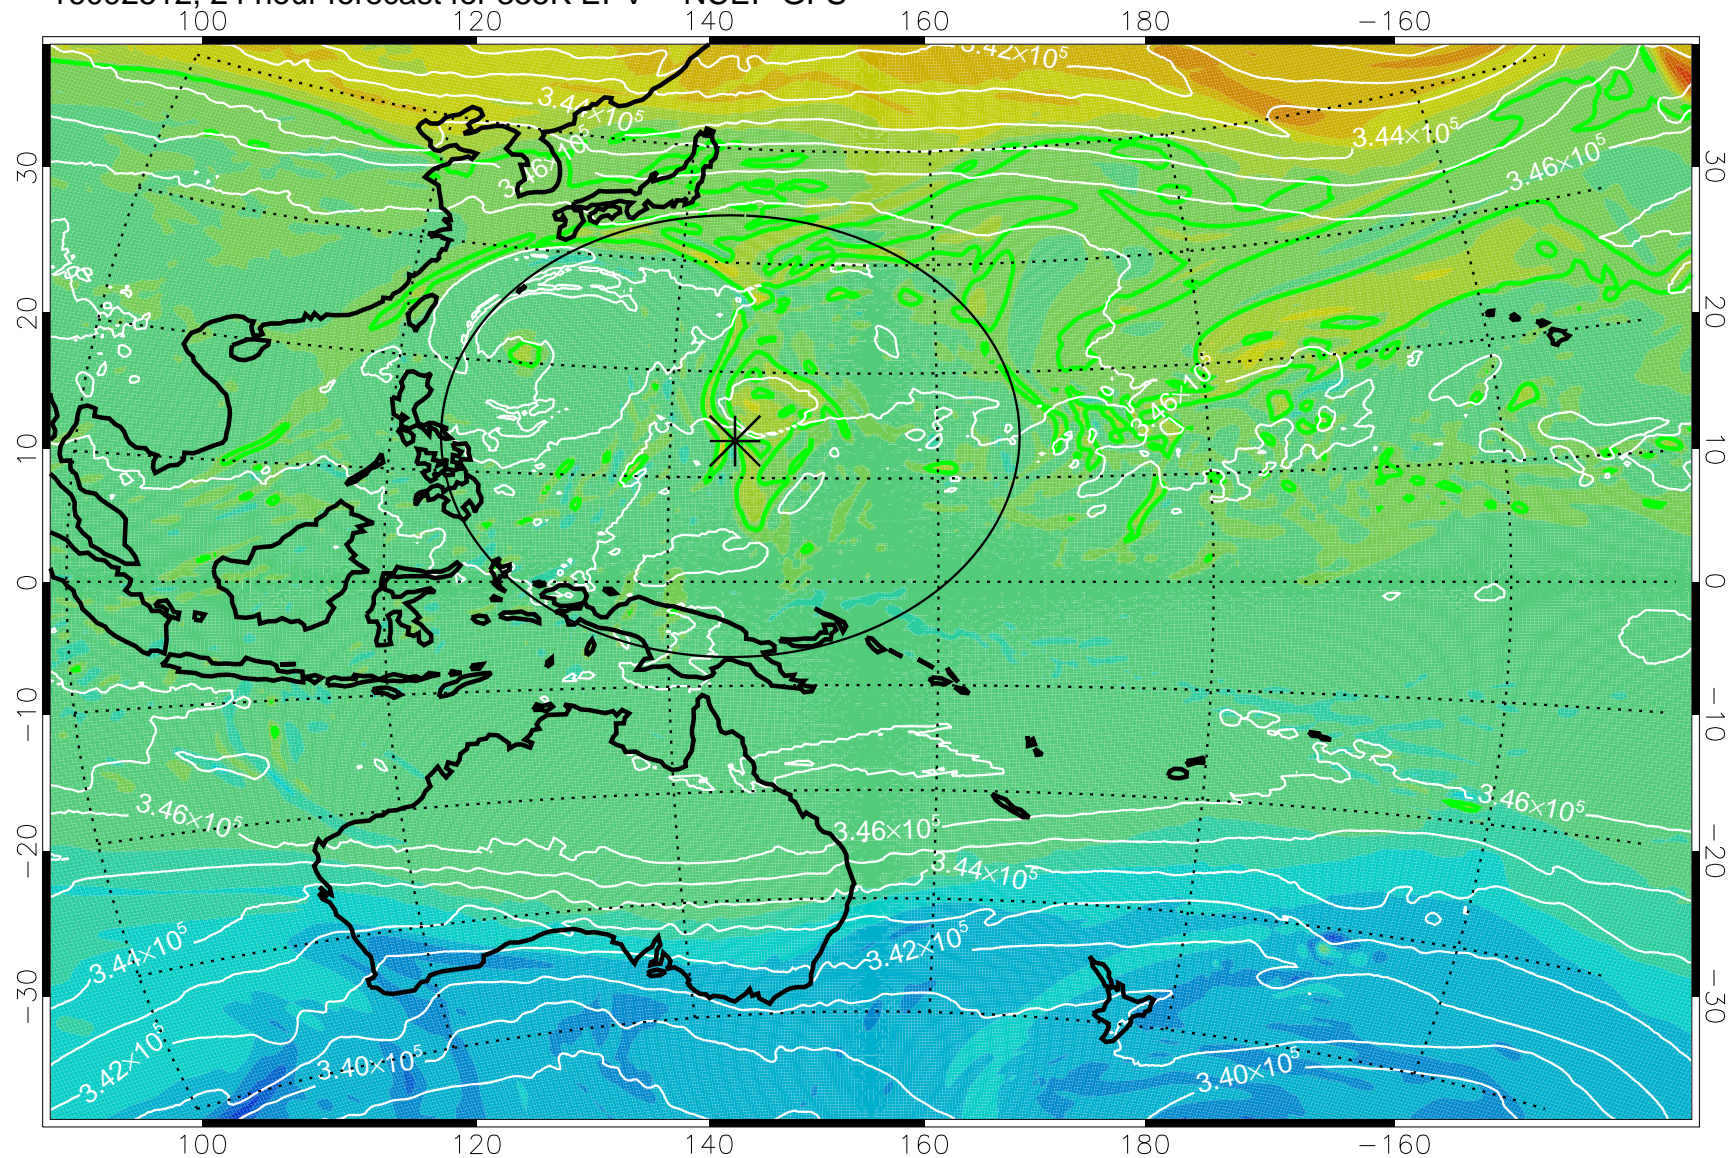

16092418, 6 hour forecast for 355K EPV -- NCEP GFS

355K Montgomery Streamfunction, white
EPV Tropopause (2 PVU) Position
Range ring of 2304 km

16092500, 12 hour forecast for 355K EPV -- NCEP GFS

355K Montgomery Streamfunction, white
EPV Tropopause (2 PVU) Position
Range ring of 2304 km

16092506, 18 hour forecast for 355K EPV -- NCEP GFS

355K Montgomery Streamfunction, white
EPV Tropopause (2 PVU) Position
Range ring of 2304 km

16092512, 24 hour forecast for 355K EPV -- NCEP GFS

355K Montgomery Streamfunction, white
EPV Tropopause (2 PVU) Position
Range ring of 2304 km

16092518, 30 hour forecast for 355K EPV -- NCEP GFS

355K Montgomery Streamfunction, white
EPV Tropopause (2 PVU) Position
Range ring of 2304 km

16092600, 36 hour forecast for 355K EPV -- NCEP GFS

355K Montgomery Streamfunction, white
EPV Tropopause (2 PVU) Position
Range ring of 2304 km

16092606, 42 hour forecast for 355K EPV -- NCEP GFS

355K Montgomery Streamfunction, white
EPV Tropopause (2 PVU) Position
Range ring of 2304 km

16092612, 48 hour forecast for 355K EPV -- NCEP GFS

355K Montgomery Streamfunction, white
EPV Tropopause (2 PVU) Position
Range ring of 2304 km