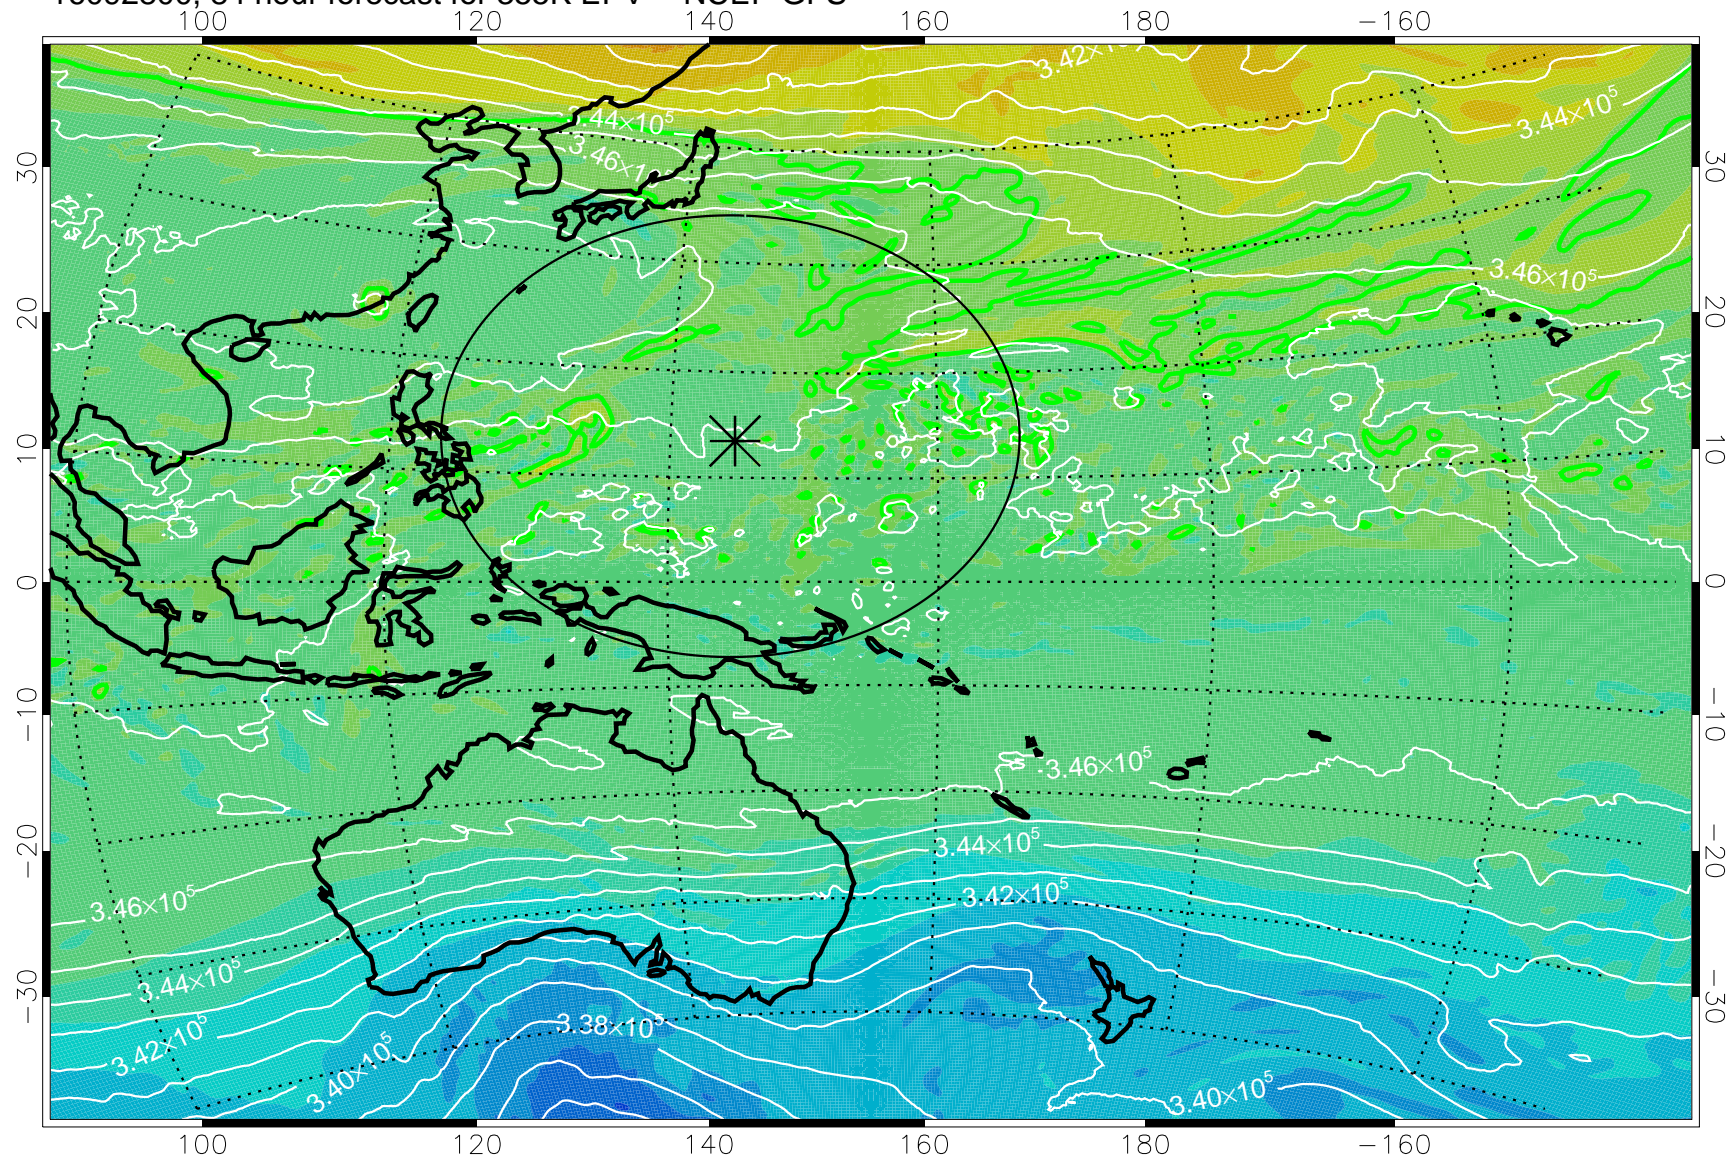

16092618, 54 hour forecast for 355K EPV -- NCEP GFS

355K Montgomery Streamfunction, white
EPV Tropopause (2 PVU) Position
Range ring of 2304 km

16092700, 60 hour forecast for 355K EPV -- NCEP GFS

355K Montgomery Streamfunction, white
EPV Tropopause (2 PVU) Position
Range ring of 2304 km

16092706, 66 hour forecast for 355K EPV -- NCEP GFS

355K Montgomery Streamfunction, white
EPV Tropopause (2 PVU) Position
Range ring of 2304 km

16092712, 72 hour forecast for 355K EPV -- NCEP GFS

355K Montgomery Streamfunction, white
EPV Tropopause (2 PVU) Position
Range ring of 2304 km

16092718, 78 hour forecast for 355K EPV -- NCEP GFS

355K Montgomery Streamfunction, white
EPV Tropopause (2 PVU) Position
Range ring of 2304 km

16092800, 84 hour forecast for 355K EPV -- NCEP GFS

355K Montgomery Streamfunction, white
EPV Tropopause (2 PVU) Position
Range ring of 2304 km

16092806, 90 hour forecast for 355K EPV -- NCEP GFS

355K Montgomery Streamfunction, white
EPV Tropopause (2 PVU) Position
Range ring of 2304 km

16092812, 96 hour forecast for 355K EPV -- NCEP GFS

355K Montgomery Streamfunction, white
EPV Tropopause (2 PVU) Position
Range ring of 2304 km