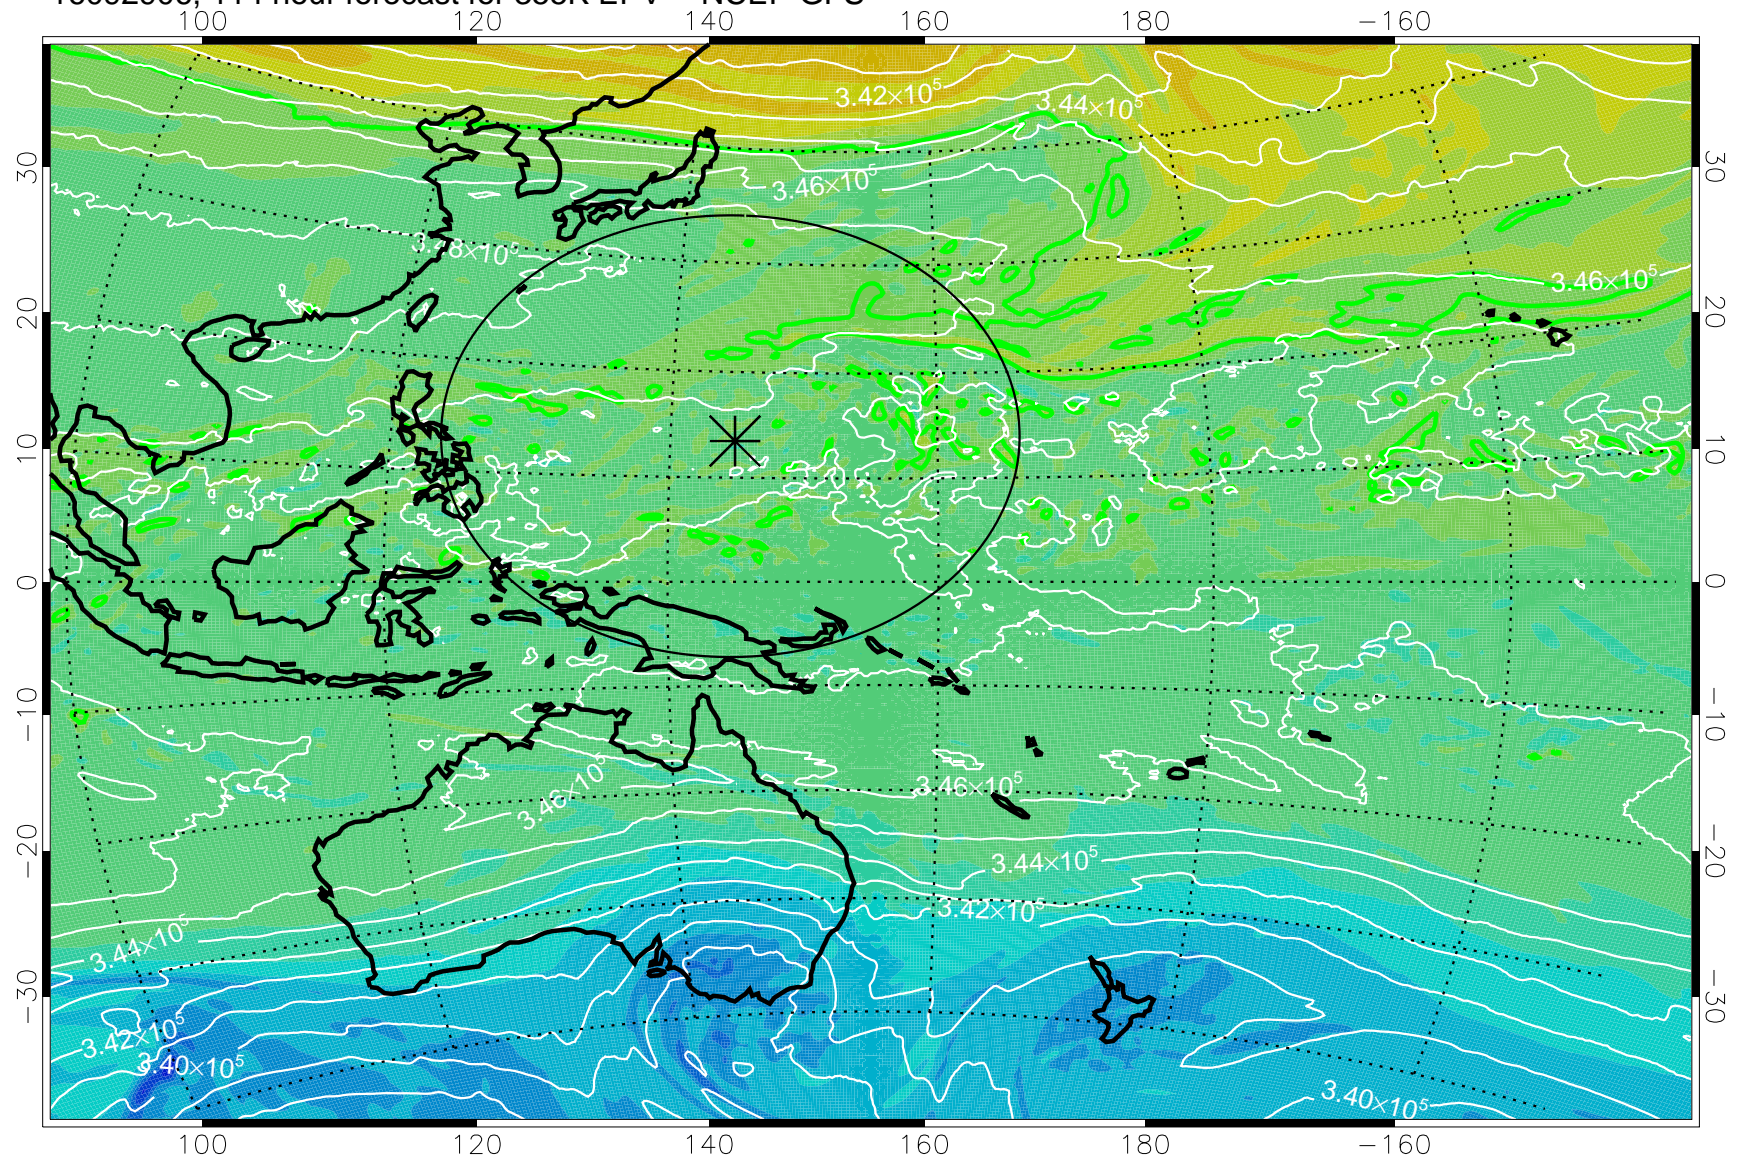

16092718, 78 hour forecast for 355K EPV -- NCEP GFS

355K Montgomery Streamfunction, white
EPV Tropopause (2 PVU) Position
Range ring of 2304 km

16092800, 84 hour forecast for 355K EPV -- NCEP GFS

355K Montgomery Streamfunction, white
EPV Tropopause (2 PVU) Position
Range ring of 2304 km

16092806, 90 hour forecast for 355K EPV -- NCEP GFS

355K Montgomery Streamfunction, white
EPV Tropopause (2 PVU) Position
Range ring of 2304 km

16092812, 96 hour forecast for 355K EPV -- NCEP GFS

355K Montgomery Streamfunction, white
EPV Tropopause (2 PVU) Position
Range ring of 2304 km

16092818, 102 hour forecast for 355K EPV -- NCEP GFS

355K Montgomery Streamfunction, white
EPV Tropopause (2 PVU) Position
Range ring of 2304 km

16092900, 108 hour forecast for 355K EPV -- NCEP GFS

355K Montgomery Streamfunction, white
EPV Tropopause (2 PVU) Position
Range ring of 2304 km

16092906, 114 hour forecast for 355K EPV -- NCEP GFS

355K Montgomery Streamfunction, white
EPV Tropopause (2 PVU) Position
Range ring of 2304 km

16092912, 120 hour forecast for 355K EPV -- NCEP GFS

355K Montgomery Streamfunction, white
EPV Tropopause (2 PVU) Position
Range ring of 2304 km