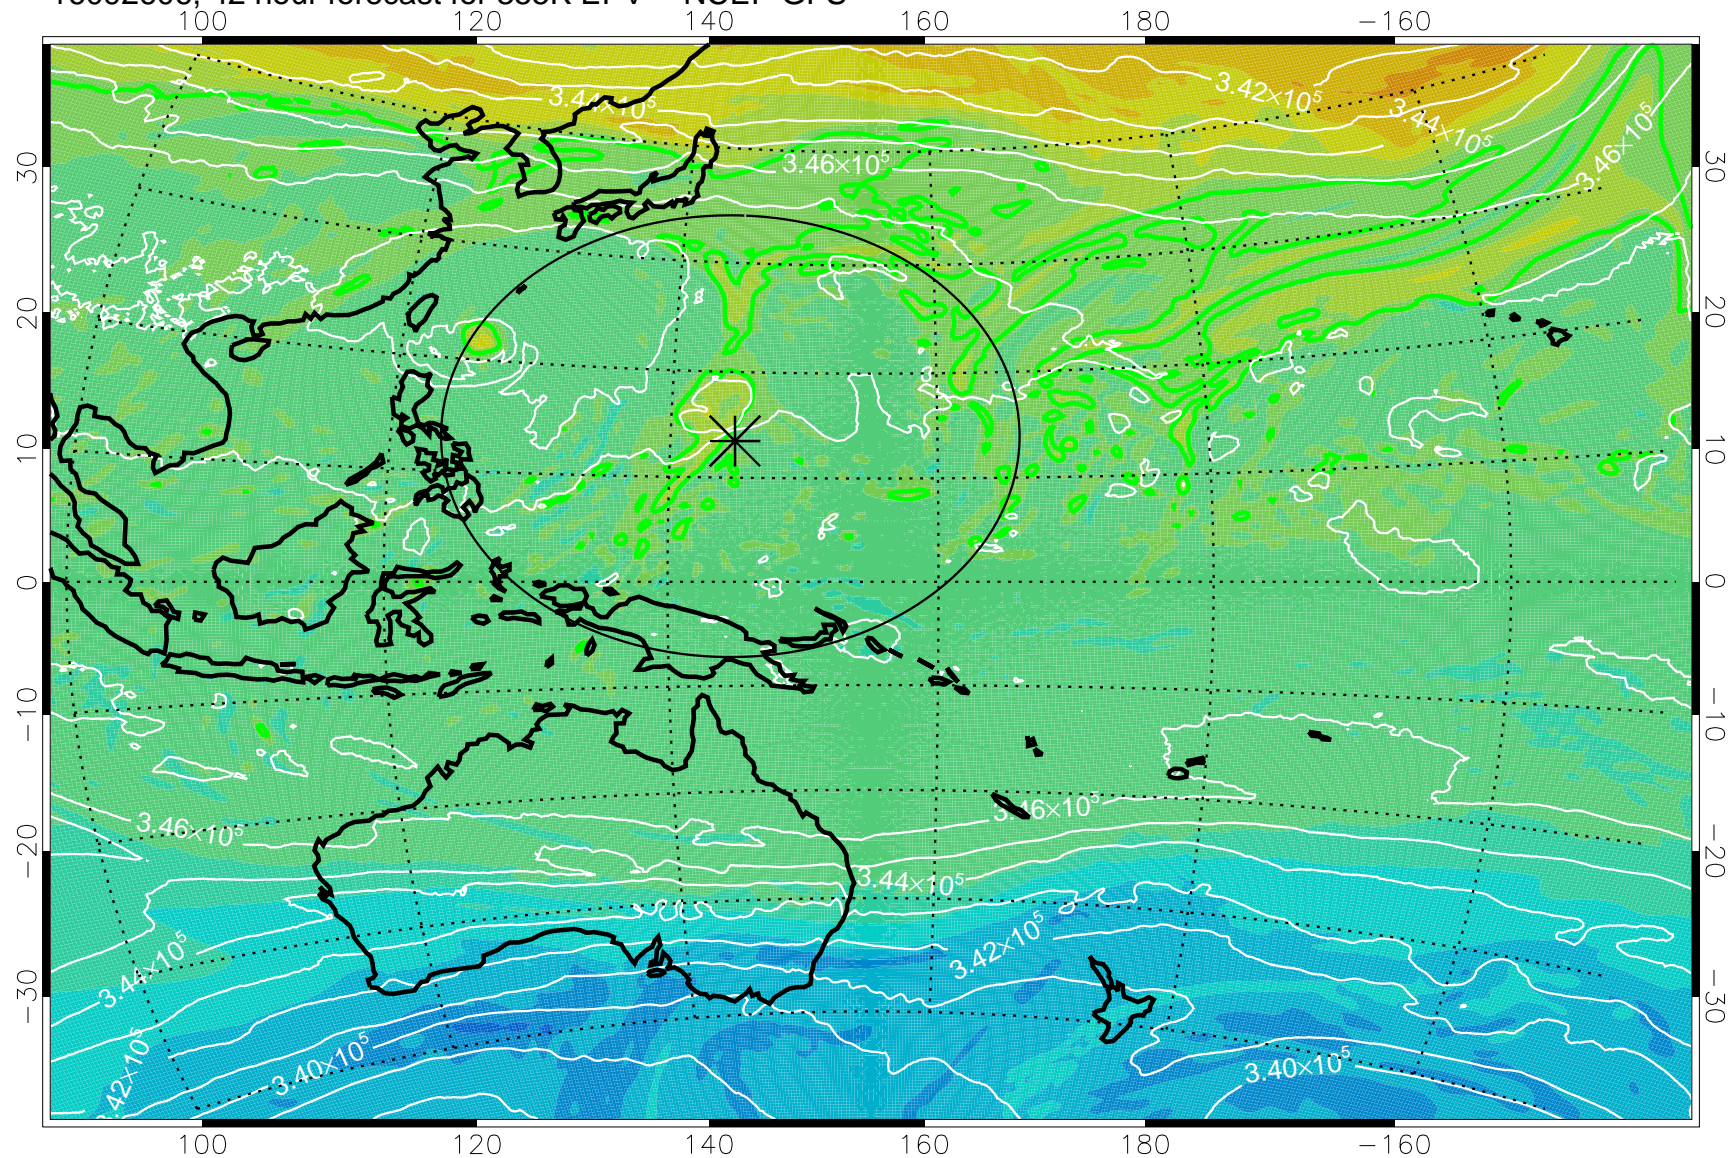

16092518, 30 hour forecast for 355K EPV -- NCEP GFS

355K Montgomery Streamfunction, white
EPV Tropopause (2 PVU) Position
Range ring of 2304 km

16092600, 36 hour forecast for 355K EPV -- NCEP GFS

355K Montgomery Streamfunction, white
EPV Tropopause (2 PVU) Position
Range ring of 2304 km

16092606, 42 hour forecast for 355K EPV -- NCEP GFS

355K Montgomery Streamfunction, white
EPV Tropopause (2 PVU) Position
Range ring of 2304 km

16092612, 48 hour forecast for 355K EPV -- NCEP GFS

355K Montgomery Streamfunction, white
EPV Tropopause (2 PVU) Position
Range ring of 2304 km

16092618, 54 hour forecast for 355K EPV -- NCEP GFS

355K Montgomery Streamfunction, white
EPV Tropopause (2 PVU) Position
Range ring of 2304 km

16092700, 60 hour forecast for 355K EPV -- NCEP GFS

355K Montgomery Streamfunction, white
EPV Tropopause (2 PVU) Position
Range ring of 2304 km

16092718, 78 hour forecast for 355K EPV -- NCEP GFS

355K Montgomery Streamfunction, white
EPV Tropopause (2 PVU) Position
Range ring of 2304 km

16092800, 84 hour forecast for 355K EPV -- NCEP GFS

355K Montgomery Streamfunction, white
EPV Tropopause (2 PVU) Position
Range ring of 2304 km