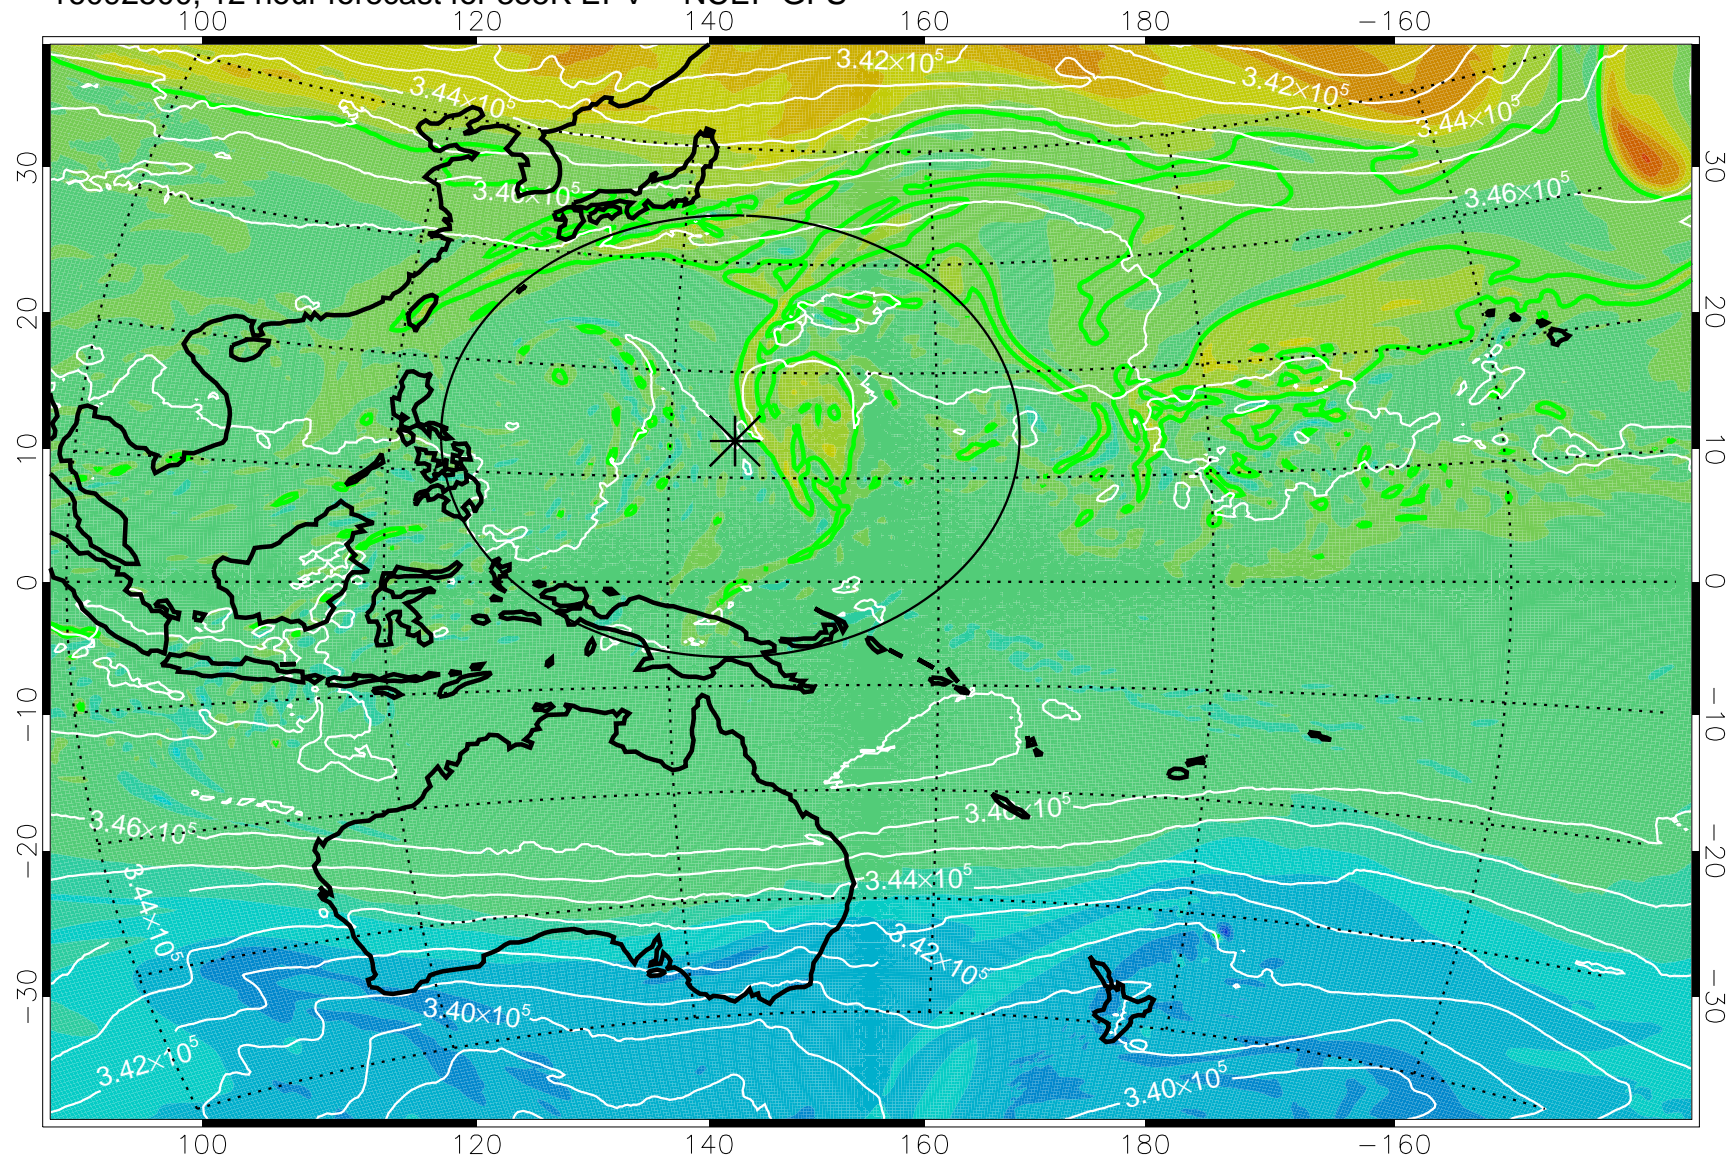

16092418, 6 hour forecast for 355K EPV -- NCEP GFS

355K Montgomery Streamfunction, white
EPV Tropopause (2 PVU) Position
Range ring of 2304 km

16092500, 12 hour forecast for 355K EPV -- NCEP GFS

355K Montgomery Streamfunction, white
EPV Tropopause (2 PVU) Position
Range ring of 2304 km

16092506, 18 hour forecast for 355K EPV -- NCEP GFS

355K Montgomery Streamfunction, white
EPV Tropopause (2 PVU) Position
Range ring of 2304 km

16092512, 24 hour forecast for 355K EPV -- NCEP GFS

355K Montgomery Streamfunction, white
EPV Tropopause (2 PVU) Position
Range ring of 2304 km

16092518, 30 hour forecast for 355K EPV -- NCEP GFS

355K Montgomery Streamfunction, white
EPV Tropopause (2 PVU) Position
Range ring of 2304 km

16092600, 36 hour forecast for 355K EPV -- NCEP GFS

355K Montgomery Streamfunction, white
EPV Tropopause (2 PVU) Position
Range ring of 2304 km

16092606, 42 hour forecast for 355K EPV -- NCEP GFS

355K Montgomery Streamfunction, white
EPV Tropopause (2 PVU) Position
Range ring of 2304 km

16092612, 48 hour forecast for 355K EPV -- NCEP GFS

355K Montgomery Streamfunction, white
EPV Tropopause (2 PVU) Position
Range ring of 2304 km