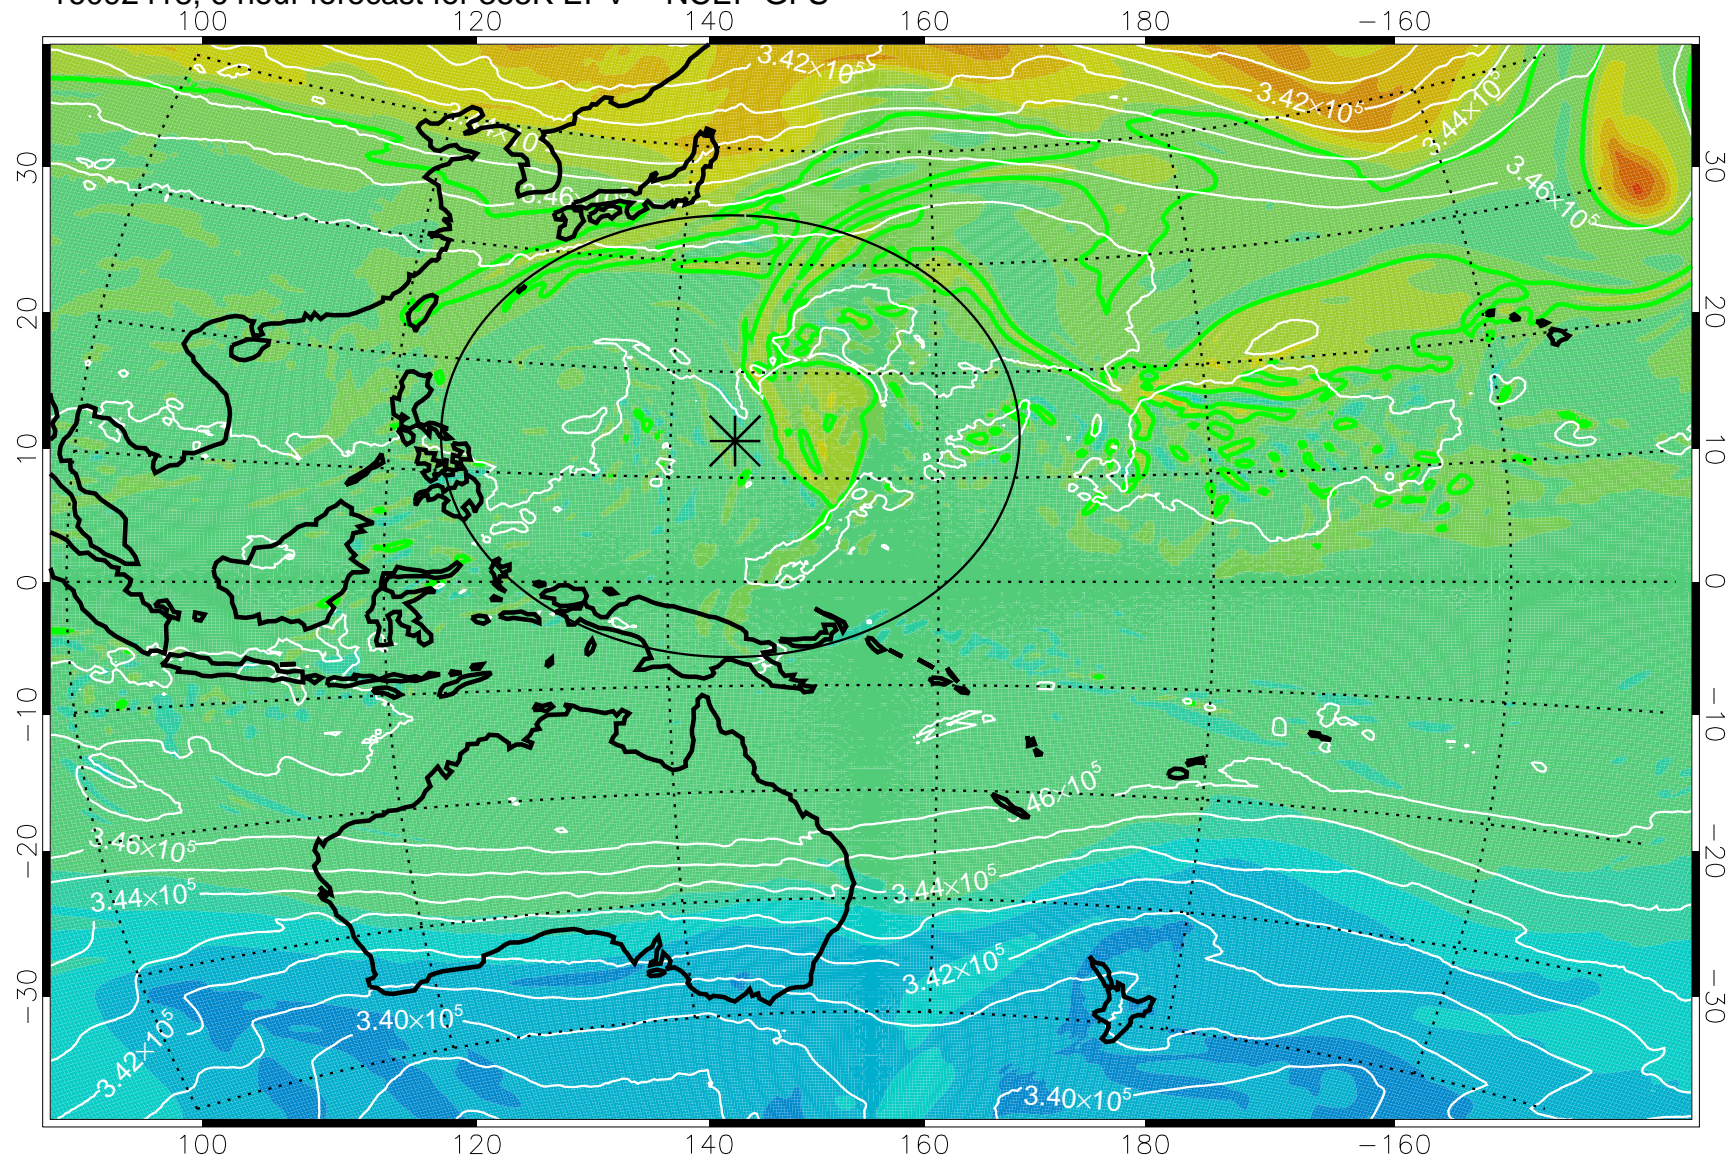

16092418, 6 hour forecast for 355K EPV -- NCEP GFS

355K Montgomery Streamfunction, white
EPV Tropopause (2 PVU) Position
Range ring of 2304 km

16092500, 12 hour forecast for 355K EPV -- NCEP GFS

355K Montgomery Streamfunction, white
EPV Tropopause (2 PVU) Position
Range ring of 2304 km

16092506, 18 hour forecast for 355K EPV -- NCEP GFS

355K Montgomery Streamfunction, white
EPV Tropopause (2 PVU) Position
Range ring of 2304 km

16092512, 24 hour forecast for 355K EPV -- NCEP GFS

355K Montgomery Streamfunction, white
EPV Tropopause (2 PVU) Position
Range ring of 2304 km

16092518, 30 hour forecast for 355K EPV -- NCEP GFS

355K Montgomery Streamfunction, white
EPV Tropopause (2 PVU) Position
Range ring of 2304 km

16092600, 36 hour forecast for 355K EPV -- NCEP GFS

355K Montgomery Streamfunction, white
EPV Tropopause (2 PVU) Position
Range ring of 2304 km

16092606, 42 hour forecast for 355K EPV -- NCEP GFS

355K Montgomery Streamfunction, white
EPV Tropopause (2 PVU) Position
Range ring of 2304 km

16092612, 48 hour forecast for 355K EPV -- NCEP GFS

355K Montgomery Streamfunction, white
EPV Tropopause (2 PVU) Position
Range ring of 2304 km