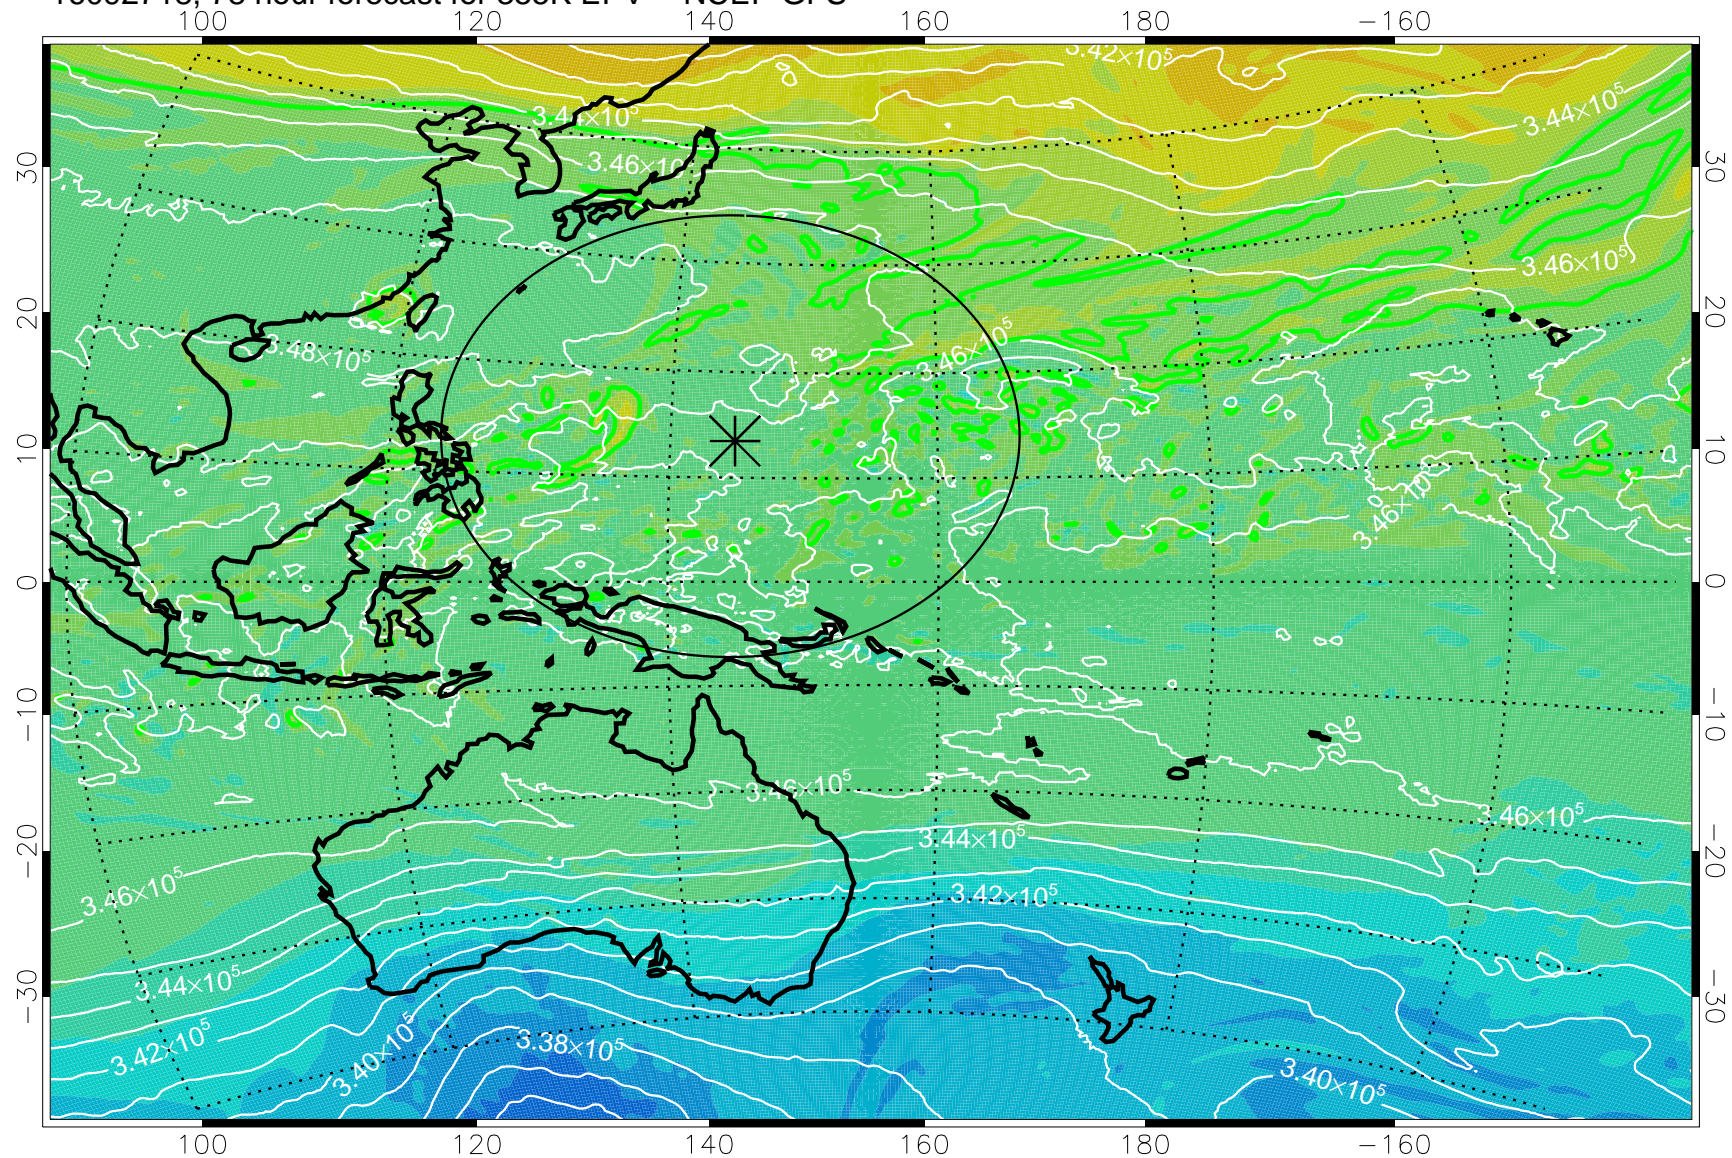

16092618, 54 hour forecast for 355K EPV -- NCEP GFS

355K Montgomery Streamfunction, white
EPV Tropopause (2 PVU) Position
Range ring of 2304 km

16092700, 60 hour forecast for 355K EPV -- NCEP GFS

355K Montgomery Streamfunction, white
EPV Tropopause (2 PVU) Position
Range ring of 2304 km

16092706, 66 hour forecast for 355K EPV -- NCEP GFS

355K Montgomery Streamfunction, white
EPV Tropopause (2 PVU) Position
Range ring of 2304 km

16092712, 72 hour forecast for 355K EPV -- NCEP GFS

355K Montgomery Streamfunction, white
EPV Tropopause (2 PVU) Position
Range ring of 2304 km

16092718, 78 hour forecast for 355K EPV -- NCEP GFS

355K Montgomery Streamfunction, white
EPV Tropopause (2 PVU) Position
Range ring of 2304 km

16092800, 84 hour forecast for 355K EPV -- NCEP GFS

355K Montgomery Streamfunction, white
EPV Tropopause (2 PVU) Position
Range ring of 2304 km

16092806, 90 hour forecast for 355K EPV -- NCEP GFS

355K Montgomery Streamfunction, white
EPV Tropopause (2 PVU) Position
Range ring of 2304 km

16092812, 96 hour forecast for 355K EPV -- NCEP GFS

355K Montgomery Streamfunction, white
EPV Tropopause (2 PVU) Position
Range ring of 2304 km