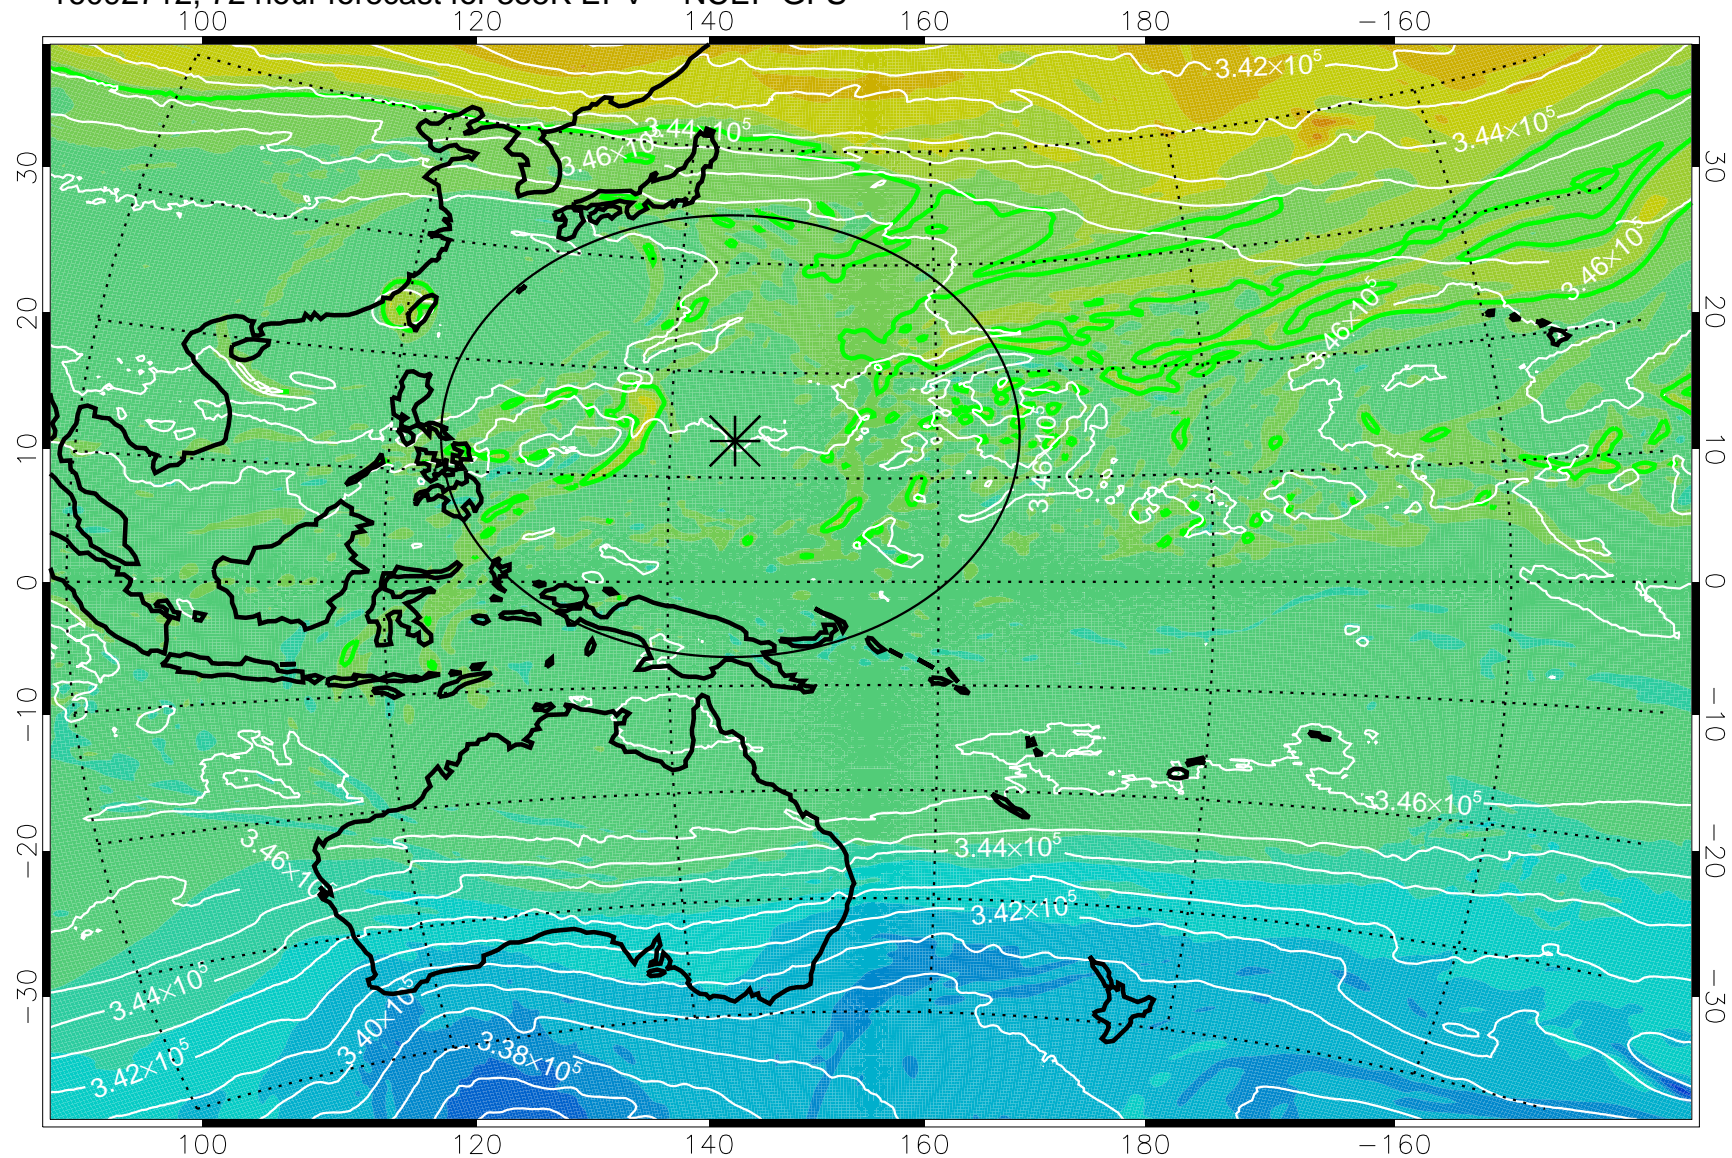

16092606, 42 hour forecast for 355K EPV -- NCEP GFS

355K Montgomery Streamfunction, white
EPV Tropopause (2 PVU) Position
Range ring of 2304 km

16092612, 48 hour forecast for 355K EPV -- NCEP GFS

355K Montgomery Streamfunction, white
EPV Tropopause (2 PVU) Position
Range ring of 2304 km

16092618, 54 hour forecast for 355K EPV -- NCEP GFS

355K Montgomery Streamfunction, white
EPV Tropopause (2 PVU) Position
Range ring of 2304 km

16092700, 60 hour forecast for 355K EPV -- NCEP GFS

355K Montgomery Streamfunction, white
EPV Tropopause (2 PVU) Position
Range ring of 2304 km

16092706, 66 hour forecast for 355K EPV -- NCEP GFS

355K Montgomery Streamfunction, white
EPV Tropopause (2 PVU) Position
Range ring of 2304 km

16092712, 72 hour forecast for 355K EPV -- NCEP GFS

355K Montgomery Streamfunction, white
EPV Tropopause (2 PVU) Position
Range ring of 2304 km

16092718, 78 hour forecast for 355K EPV -- NCEP GFS

355K Montgomery Streamfunction, white
EPV Tropopause (2 PVU) Position
Range ring of 2304 km

16092800, 84 hour forecast for 355K EPV -- NCEP GFS

355K Montgomery Streamfunction, white
EPV Tropopause (2 PVU) Position
Range ring of 2304 km