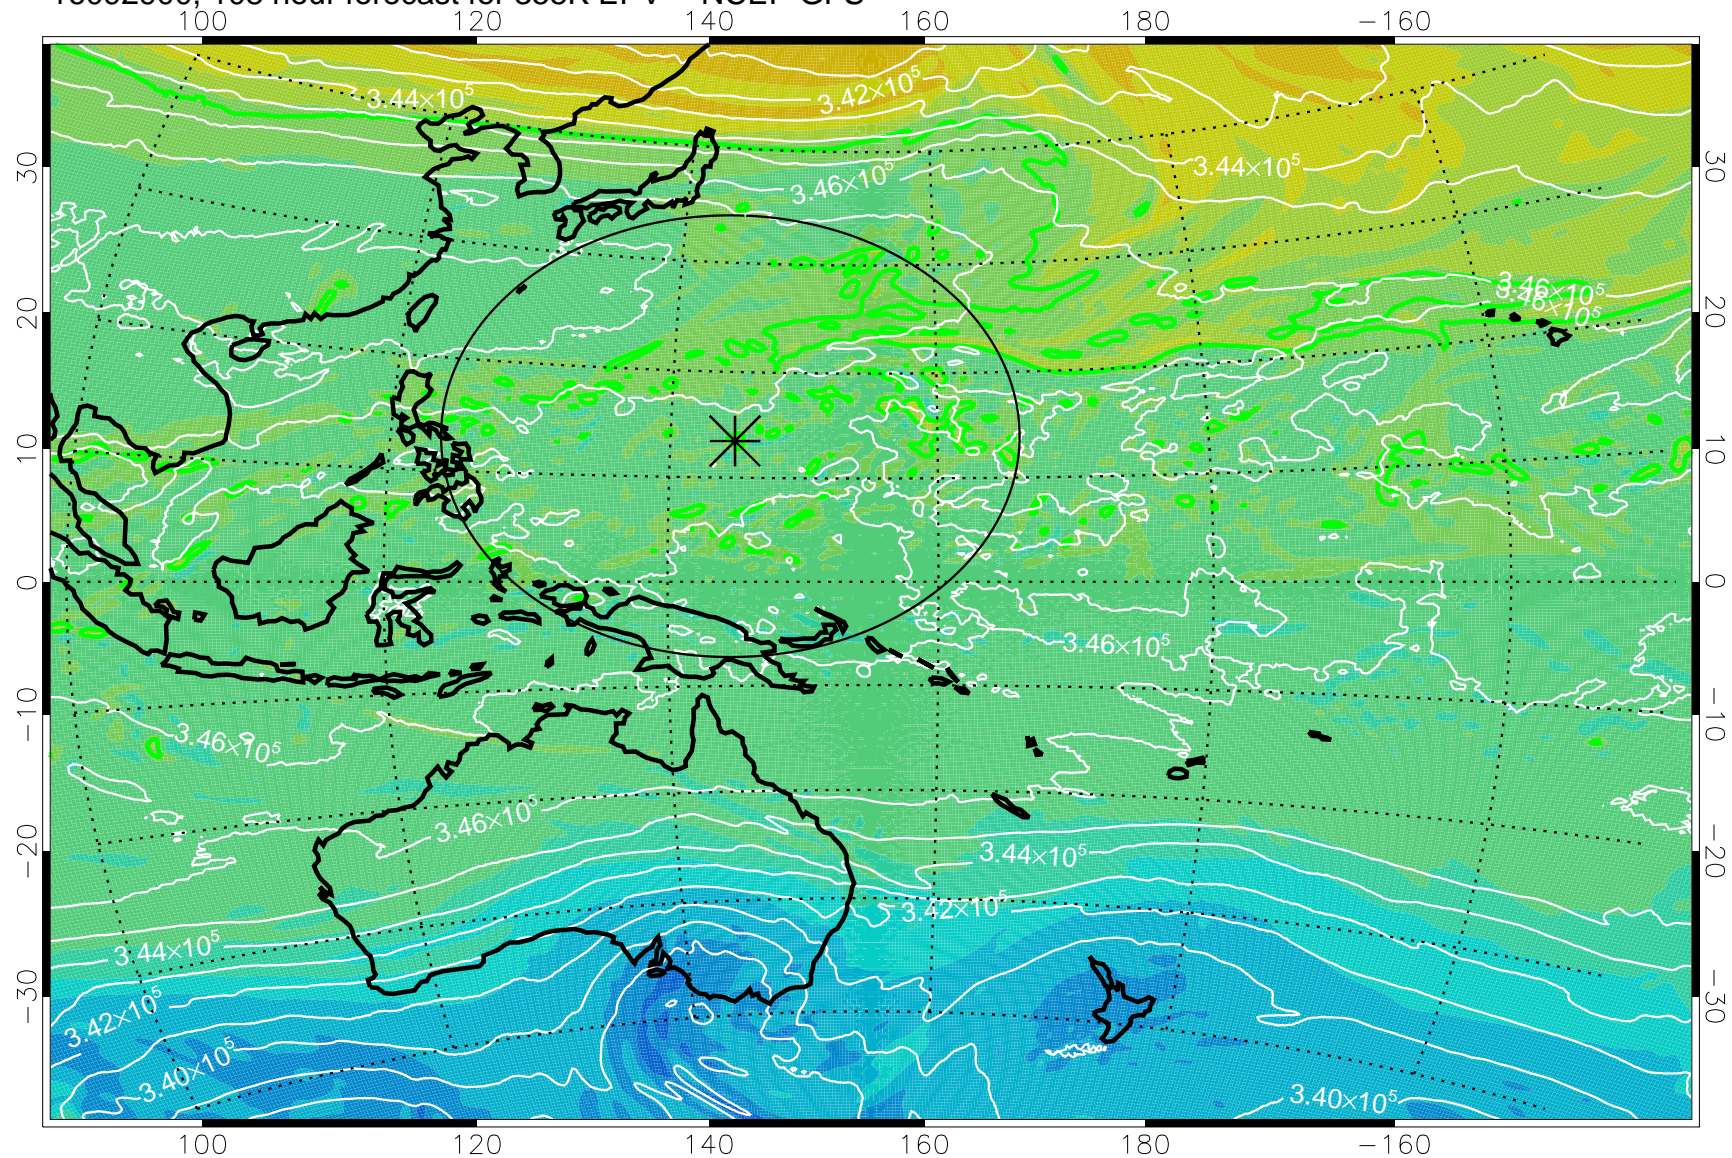

16092718, 78 hour forecast for 355K EPV -- NCEP GFS

355K Montgomery Streamfunction, white
EPV Tropopause (2 PVU) Position
Range ring of 2304 km

16092800, 84 hour forecast for 355K EPV -- NCEP GFS

355K Montgomery Streamfunction, white
EPV Tropopause (2 PVU) Position
Range ring of 2304 km

16092806, 90 hour forecast for 355K EPV -- NCEP GFS

355K Montgomery Streamfunction, white
EPV Tropopause (2 PVU) Position
Range ring of 2304 km

16092812, 96 hour forecast for 355K EPV -- NCEP GFS

355K Montgomery Streamfunction, white
EPV Tropopause (2 PVU) Position
Range ring of 2304 km

16092818, 102 hour forecast for 355K EPV -- NCEP GFS

355K Montgomery Streamfunction, white
EPV Tropopause (2 PVU) Position
Range ring of 2304 km

16092900, 108 hour forecast for 355K EPV -- NCEP GFS

355K Montgomery Streamfunction, white
EPV Tropopause (2 PVU) Position
Range ring of 2304 km

16092906, 114 hour forecast for 355K EPV -- NCEP GFS

355K Montgomery Streamfunction, white
EPV Tropopause (2 PVU) Position
Range ring of 2304 km

16092912, 120 hour forecast for 355K EPV -- NCEP GFS

355K Montgomery Streamfunction, white
EPV Tropopause (2 PVU) Position
Range ring of 2304 km