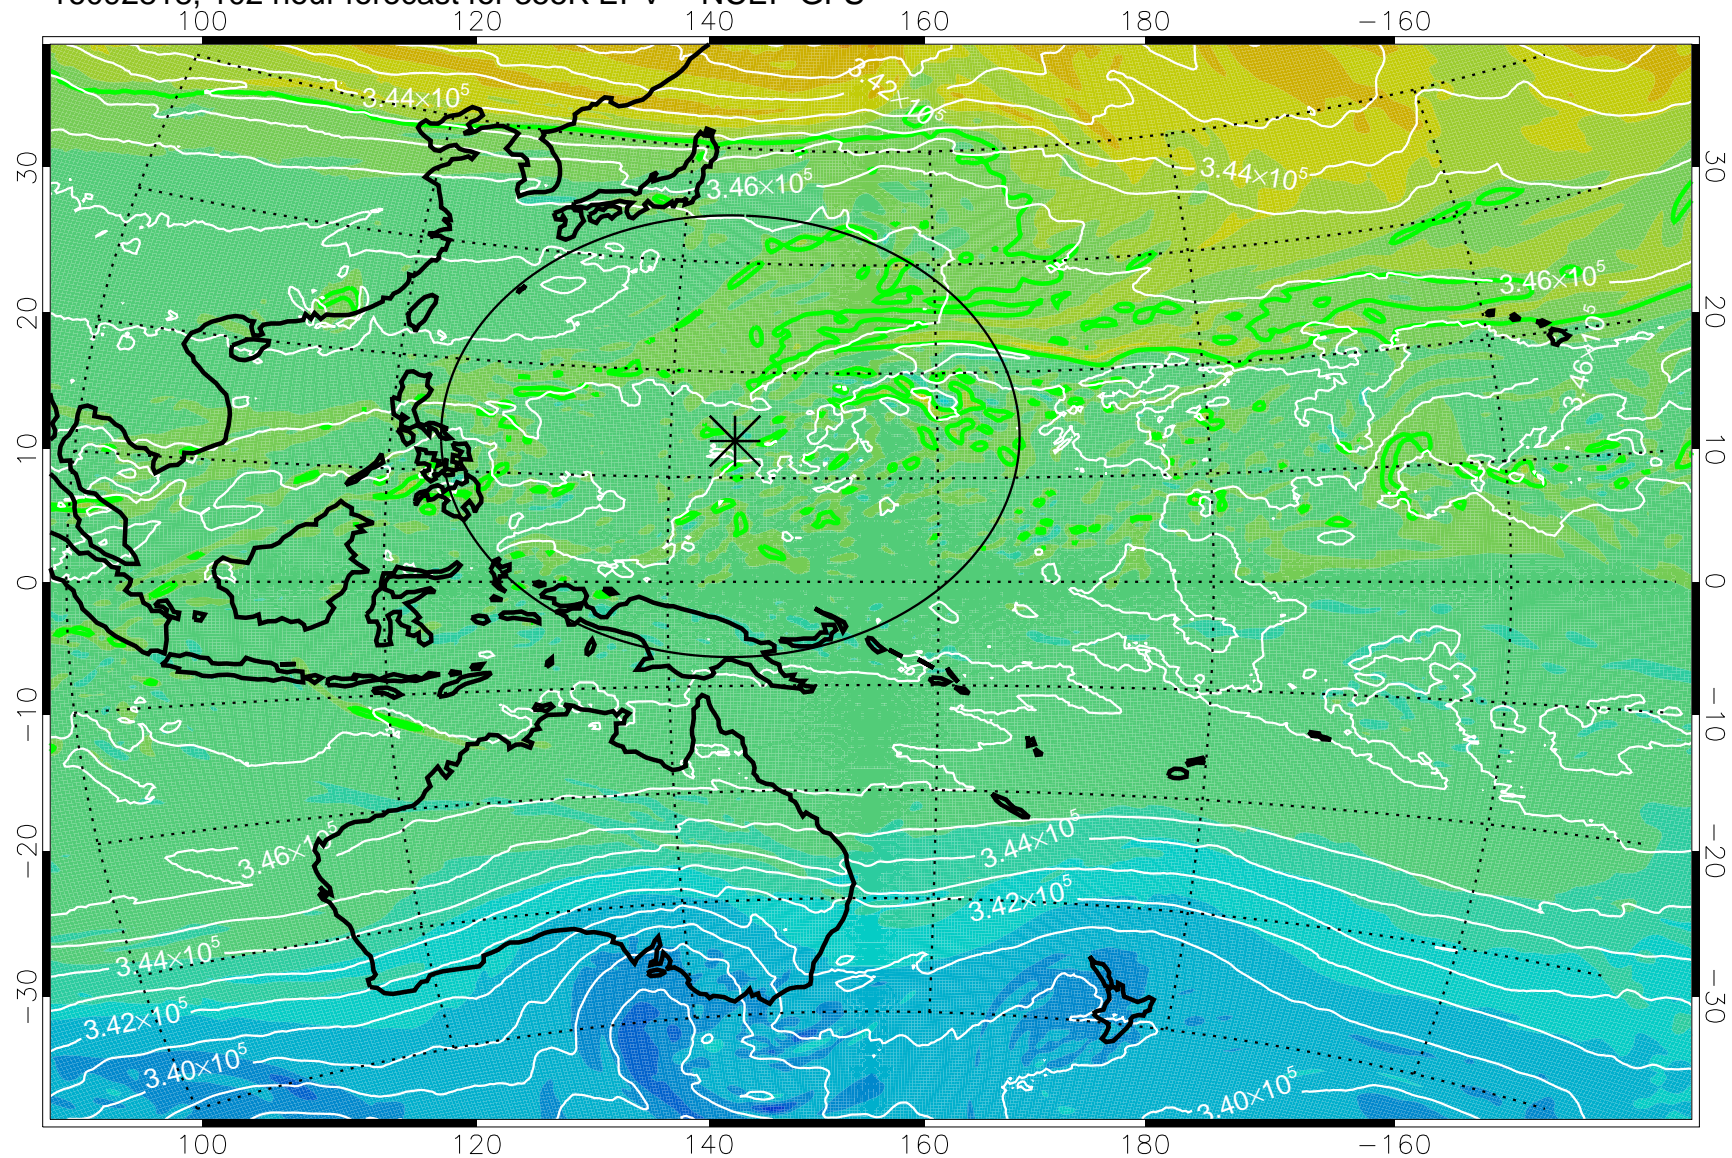

16092718, 78 hour forecast for 355K EPV -- NCEP GFS

355K Montgomery Streamfunction, white
EPV Tropopause (2 PVU) Position
Range ring of 2304 km

16092800, 84 hour forecast for 355K EPV -- NCEP GFS

355K Montgomery Streamfunction, white
EPV Tropopause (2 PVU) Position
Range ring of 2304 km

16092806, 90 hour forecast for 355K EPV -- NCEP GFS

355K Montgomery Streamfunction, white
EPV Tropopause (2 PVU) Position
Range ring of 2304 km

16092812, 96 hour forecast for 355K EPV -- NCEP GFS

355K Montgomery Streamfunction, white
EPV Tropopause (2 PVU) Position
Range ring of 2304 km

16092818, 102 hour forecast for 355K EPV -- NCEP GFS

355K Montgomery Streamfunction, white
EPV Tropopause (2 PVU) Position
Range ring of 2304 km

16092900, 108 hour forecast for 355K EPV -- NCEP GFS

355K Montgomery Streamfunction, white
EPV Tropopause (2 PVU) Position
Range ring of 2304 km

16092906, 114 hour forecast for 355K EPV -- NCEP GFS

355K Montgomery Streamfunction, white
EPV Tropopause (2 PVU) Position
Range ring of 2304 km

16092912, 120 hour forecast for 355K EPV -- NCEP GFS

355K Montgomery Streamfunction, white
EPV Tropopause (2 PVU) Position
Range ring of 2304 km