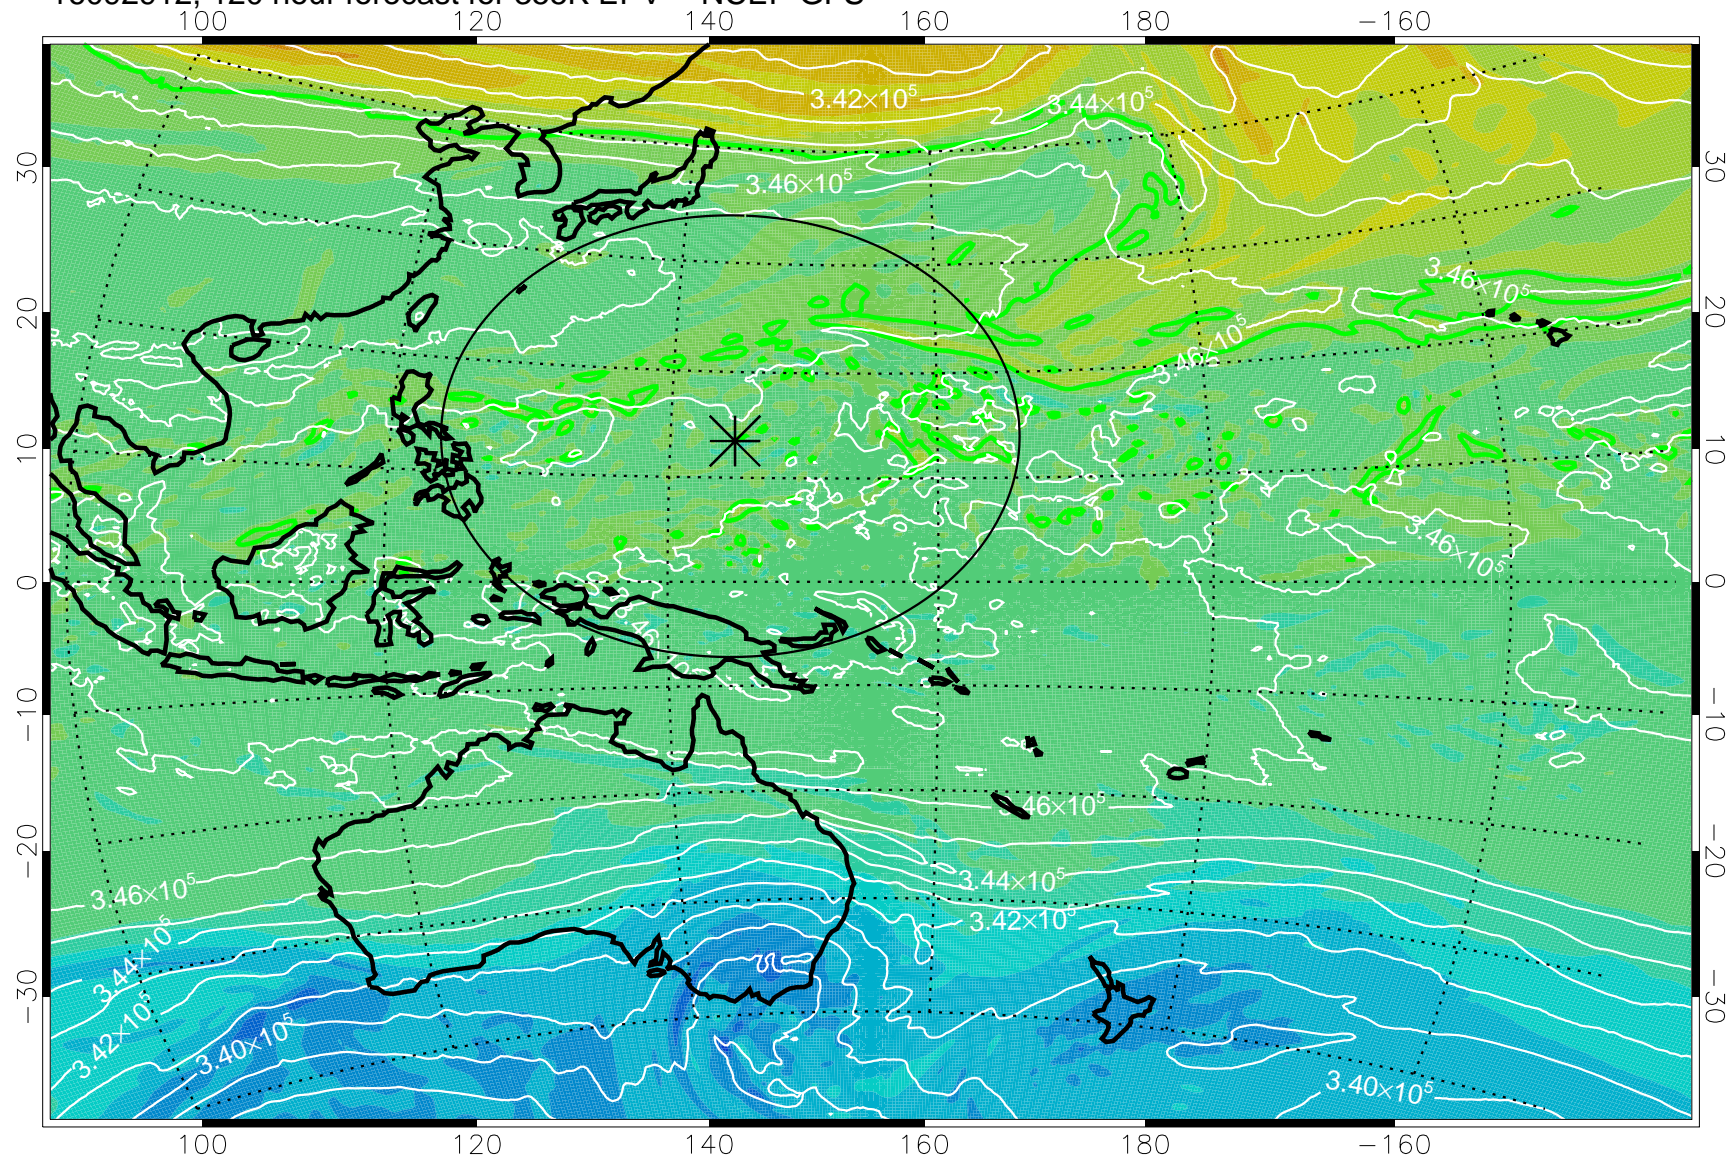

16092718, 78 hour forecast for 355K EPV -- NCEP GFS

355K Montgomery Streamfunction, white
EPV Tropopause (2 PVU) Position
Range ring of 2304 km

16092800, 84 hour forecast for 355K EPV -- NCEP GFS

355K Montgomery Streamfunction, white
EPV Tropopause (2 PVU) Position
Range ring of 2304 km

16092806, 90 hour forecast for 355K EPV -- NCEP GFS

355K Montgomery Streamfunction, white
EPV Tropopause (2 PVU) Position
Range ring of 2304 km

16092812, 96 hour forecast for 355K EPV -- NCEP GFS

355K Montgomery Streamfunction, white
EPV Tropopause (2 PVU) Position
Range ring of 2304 km

16092818, 102 hour forecast for 355K EPV -- NCEP GFS

355K Montgomery Streamfunction, white
EPV Tropopause (2 PVU) Position
Range ring of 2304 km

16092900, 108 hour forecast for 355K EPV -- NCEP GFS

355K Montgomery Streamfunction, white
EPV Tropopause (2 PVU) Position
Range ring of 2304 km

16092906, 114 hour forecast for 355K EPV -- NCEP GFS

355K Montgomery Streamfunction, white
EPV Tropopause (2 PVU) Position
Range ring of 2304 km

16092912, 120 hour forecast for 355K EPV -- NCEP GFS

355K Montgomery Streamfunction, white
EPV Tropopause (2 PVU) Position
Range ring of 2304 km