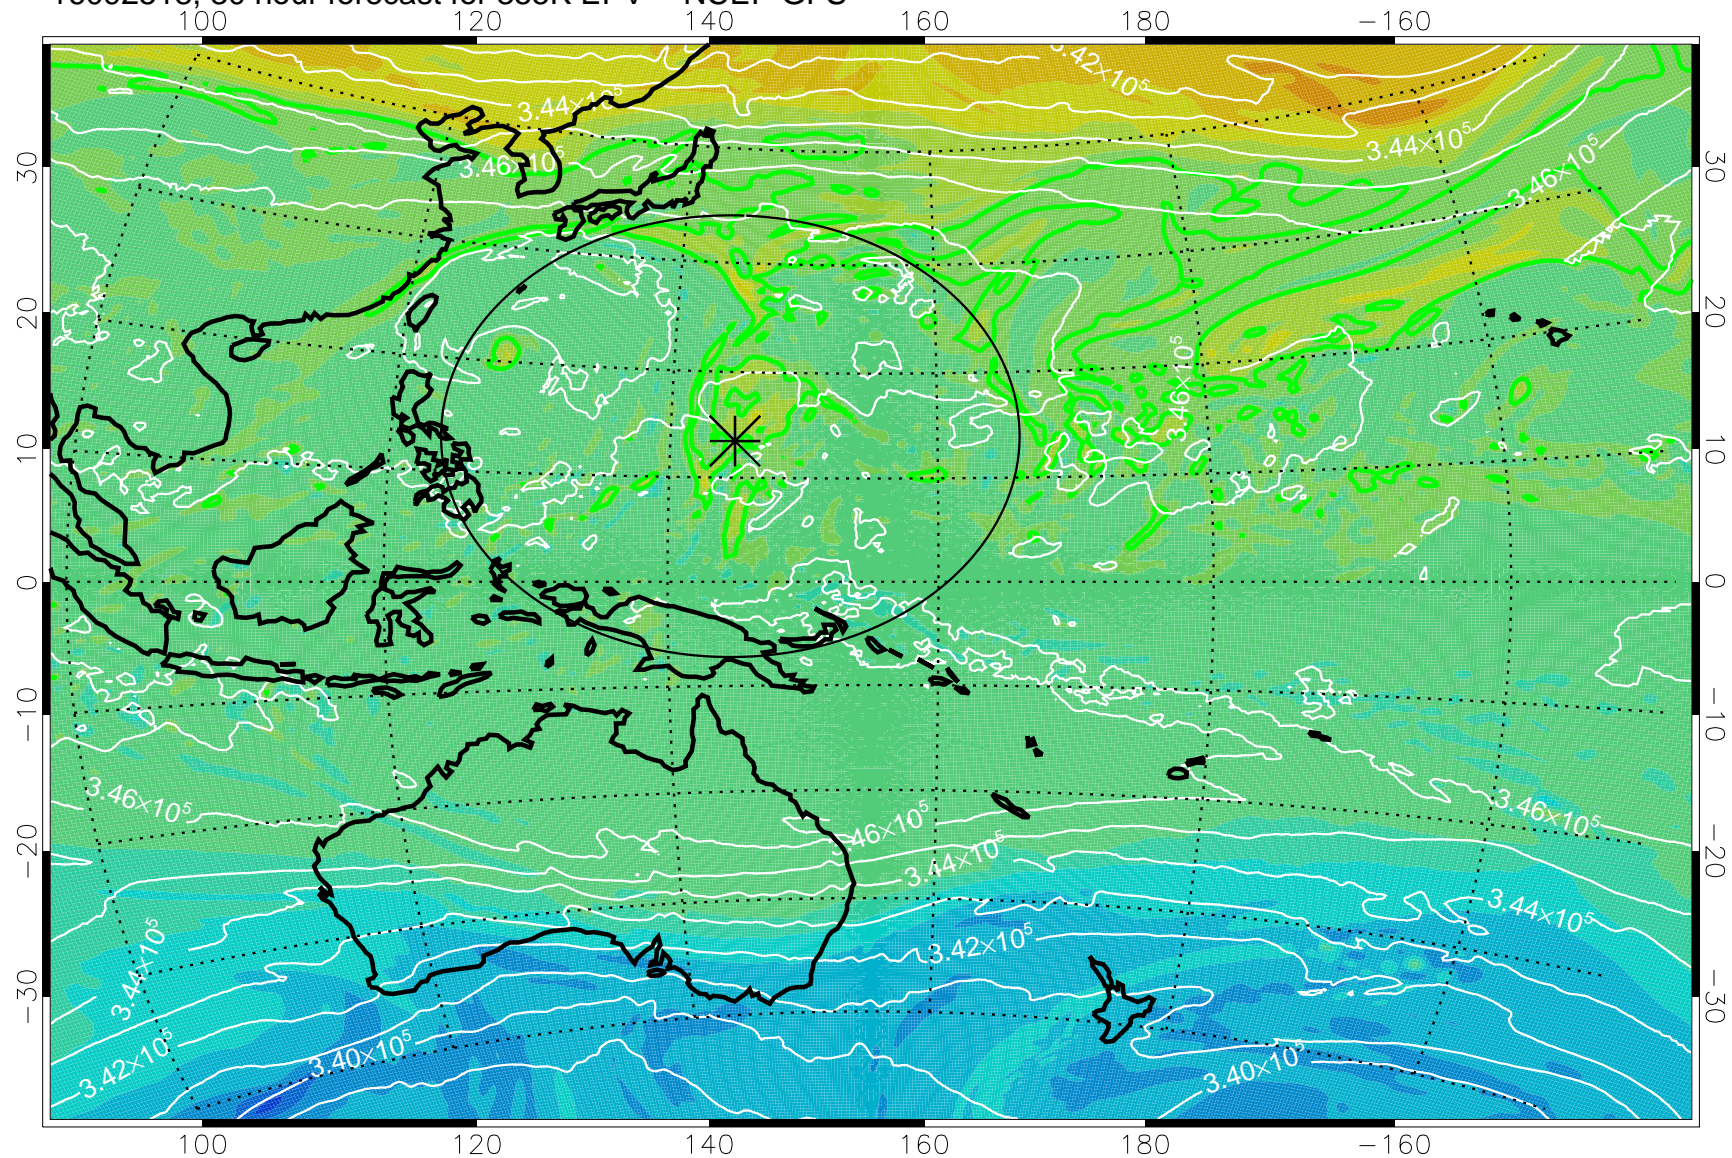

16092506, 18 hour forecast for 355K EPV -- NCEP GFS

355K Montgomery Streamfunction, white
EPV Tropopause (2 PVU) Position
Range ring of 2304 km

16092512, 24 hour forecast for 355K EPV -- NCEP GFS

355K Montgomery Streamfunction, white
EPV Tropopause (2 PVU) Position
Range ring of 2304 km

16092518, 30 hour forecast for 355K EPV -- NCEP GFS

355K Montgomery Streamfunction, white
EPV Tropopause (2 PVU) Position
Range ring of 2304 km

16092600, 36 hour forecast for 355K EPV -- NCEP GFS

355K Montgomery Streamfunction, white
EPV Tropopause (2 PVU) Position
Range ring of 2304 km

16092606, 42 hour forecast for 355K EPV -- NCEP GFS

355K Montgomery Streamfunction, white
EPV Tropopause (2 PVU) Position
Range ring of 2304 km

16092612, 48 hour forecast for 355K EPV -- NCEP GFS

355K Montgomery Streamfunction, white
EPV Tropopause (2 PVU) Position
Range ring of 2304 km

16092618, 54 hour forecast for 355K EPV -- NCEP GFS

355K Montgomery Streamfunction, white
EPV Tropopause (2 PVU) Position
Range ring of 2304 km

16092700, 60 hour forecast for 355K EPV -- NCEP GFS

355K Montgomery Streamfunction, white
EPV Tropopause (2 PVU) Position
Range ring of 2304 km