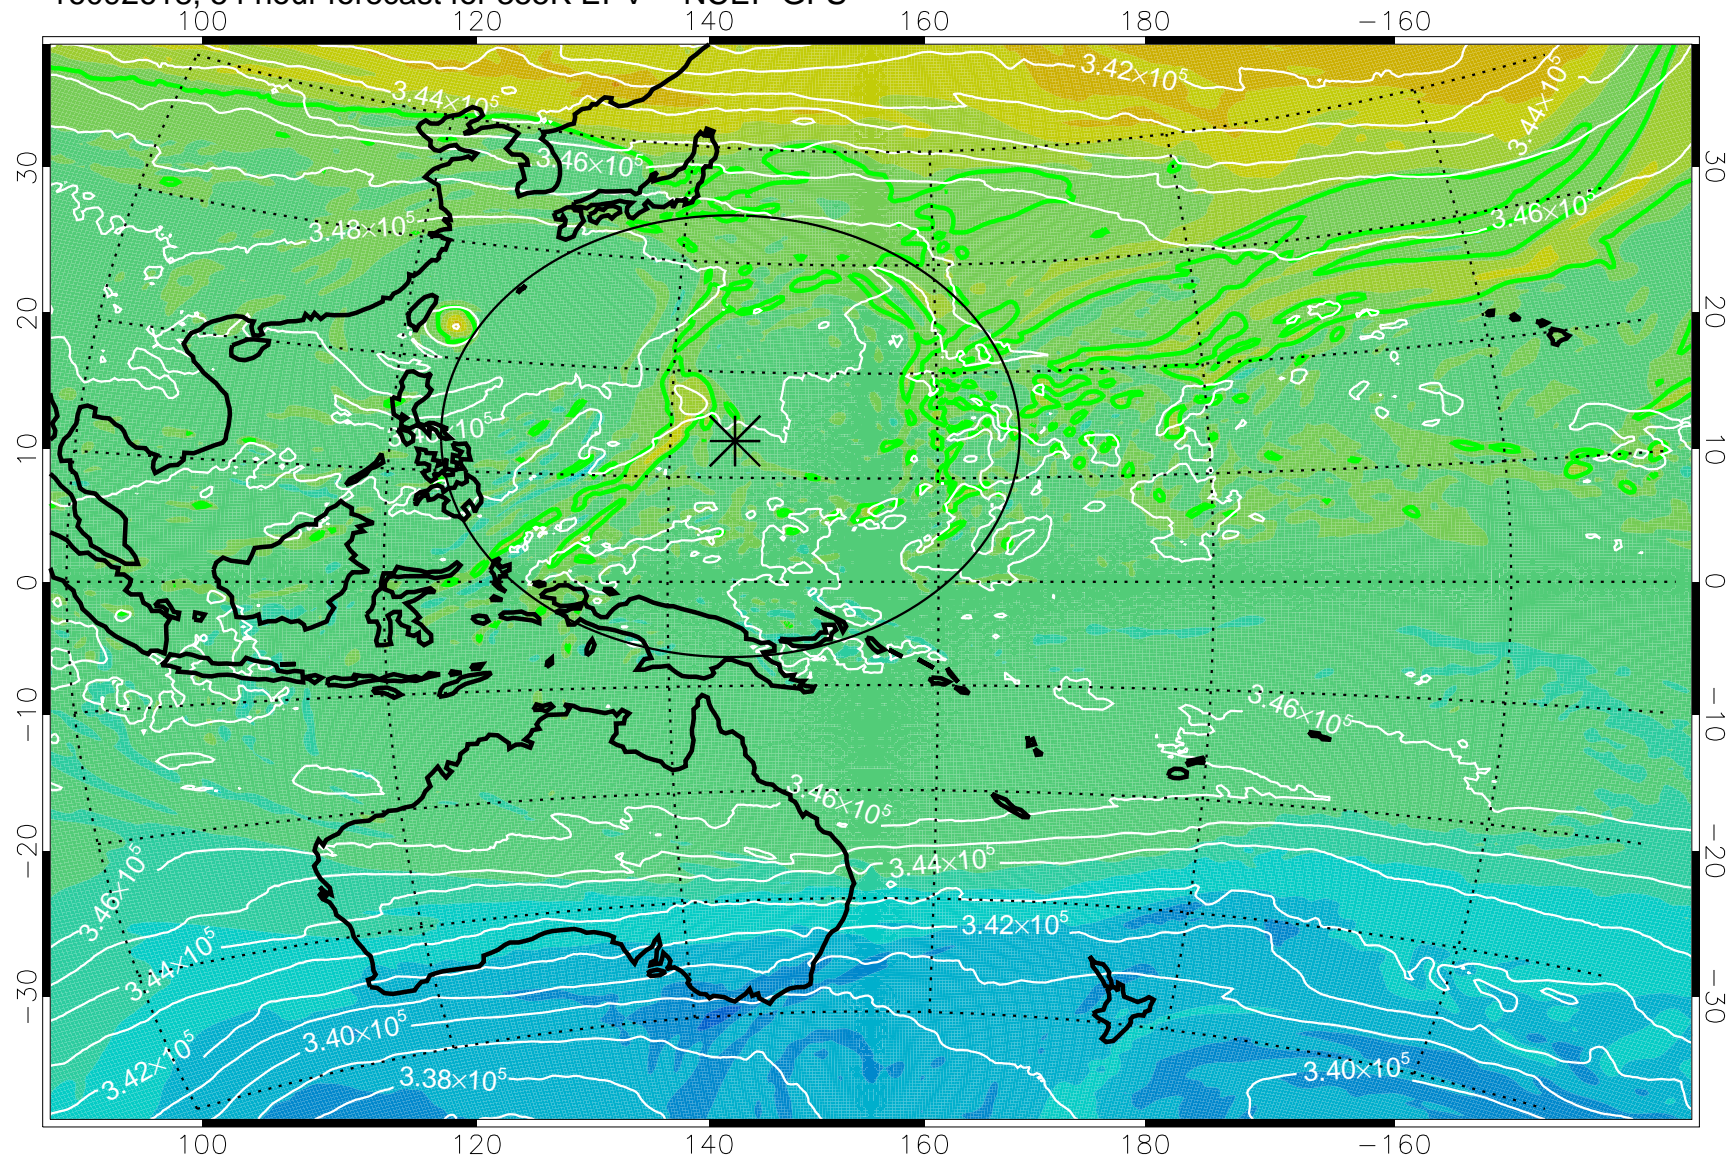

16092606, 42 hour forecast for 355K EPV -- NCEP GFS

355K Montgomery Streamfunction, white
EPV Tropopause (2 PVU) Position
Range ring of 2304 km

16092612, 48 hour forecast for 355K EPV -- NCEP GFS

355K Montgomery Streamfunction, white
EPV Tropopause (2 PVU) Position
Range ring of 2304 km

16092618, 54 hour forecast for 355K EPV -- NCEP GFS

355K Montgomery Streamfunction, white
EPV Tropopause (2 PVU) Position
Range ring of 2304 km

16092700, 60 hour forecast for 355K EPV -- NCEP GFS

355K Montgomery Streamfunction, white
EPV Tropopause (2 PVU) Position
Range ring of 2304 km

16092706, 66 hour forecast for 355K EPV -- NCEP GFS

355K Montgomery Streamfunction, white
EPV Tropopause (2 PVU) Position
Range ring of 2304 km

16092712, 72 hour forecast for 355K EPV -- NCEP GFS

355K Montgomery Streamfunction, white
EPV Tropopause (2 PVU) Position
Range ring of 2304 km

16092718, 78 hour forecast for 355K EPV -- NCEP GFS

355K Montgomery Streamfunction, white
EPV Tropopause (2 PVU) Position
Range ring of 2304 km

16092800, 84 hour forecast for 355K EPV -- NCEP GFS

355K Montgomery Streamfunction, white
EPV Tropopause (2 PVU) Position
Range ring of 2304 km