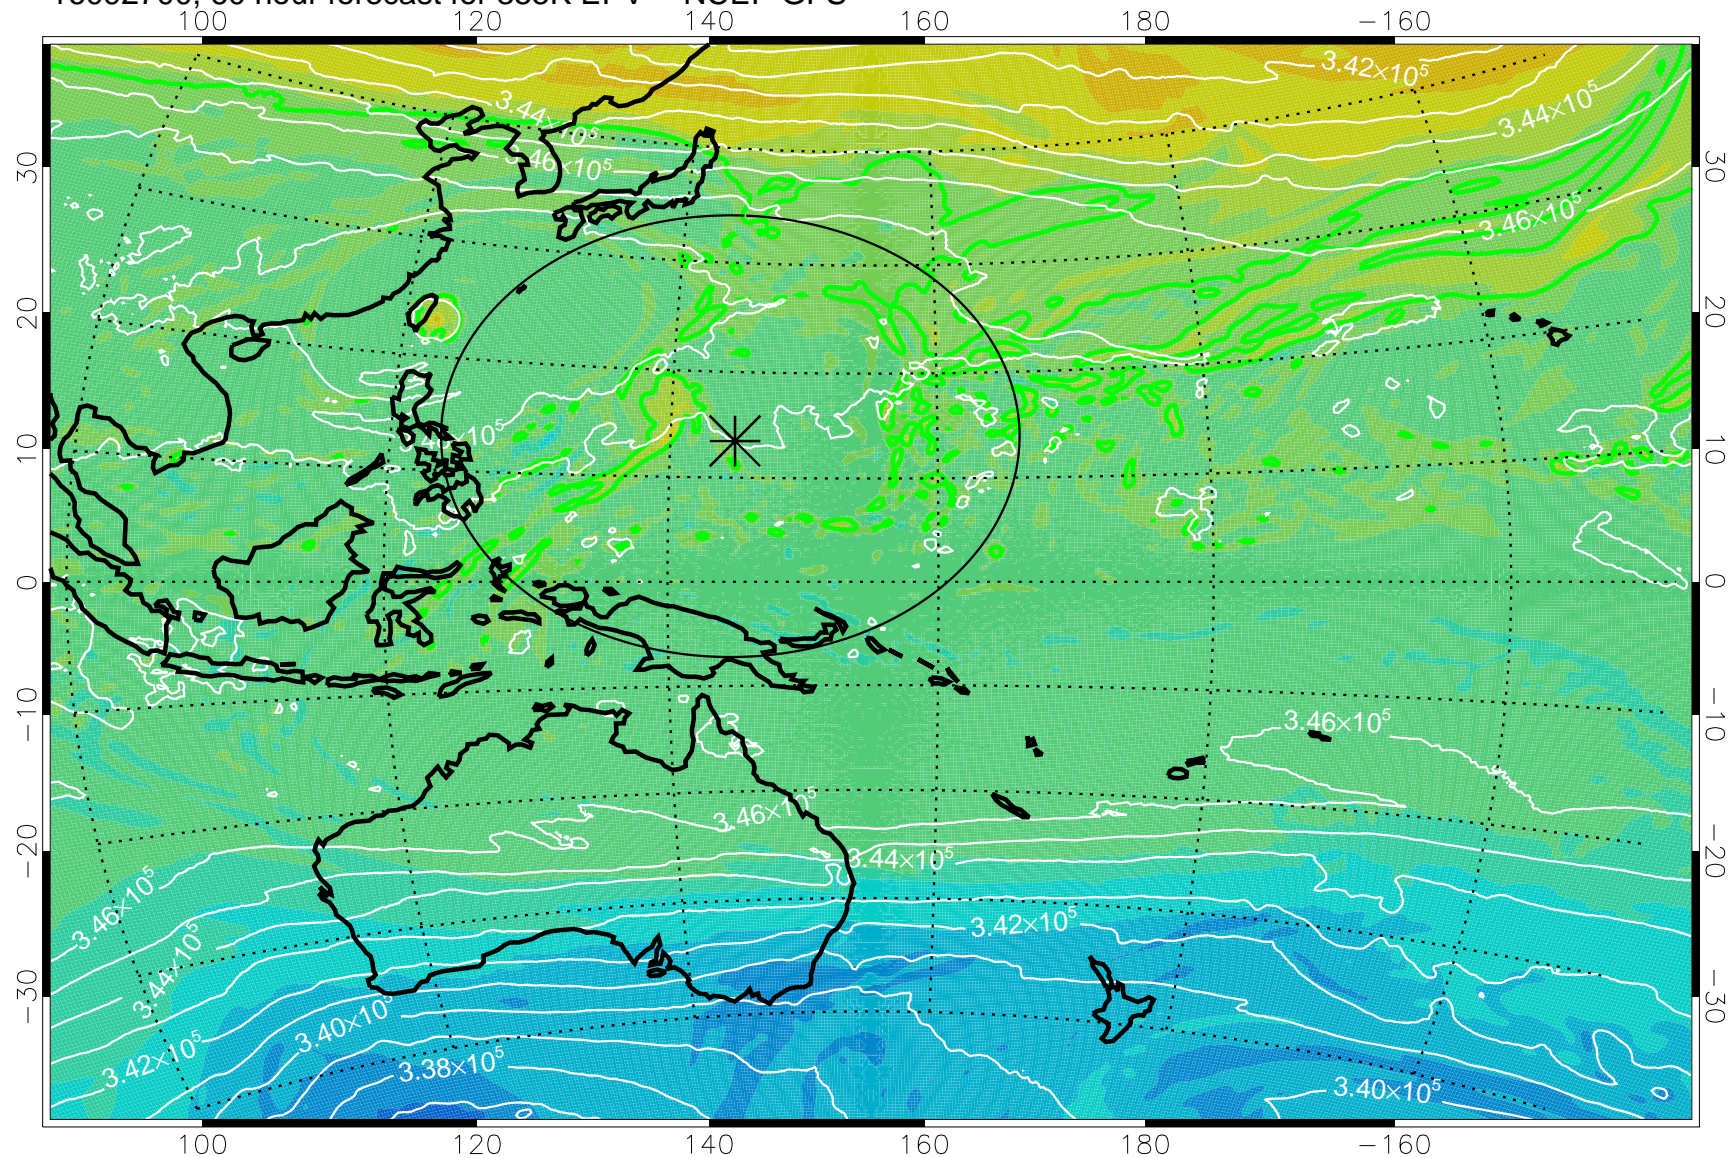

16092606, 42 hour forecast for 355K EPV -- NCEP GFS

355K Montgomery Streamfunction, white
EPV Tropopause (2 PVU) Position
Range ring of 2304 km

16092612, 48 hour forecast for 355K EPV -- NCEP GFS

355K Montgomery Streamfunction, white
EPV Tropopause (2 PVU) Position
Range ring of 2304 km

16092618, 54 hour forecast for 355K EPV -- NCEP GFS

355K Montgomery Streamfunction, white
EPV Tropopause (2 PVU) Position
Range ring of 2304 km

16092700, 60 hour forecast for 355K EPV -- NCEP GFS

355K Montgomery Streamfunction, white
EPV Tropopause (2 PVU) Position
Range ring of 2304 km

16092706, 66 hour forecast for 355K EPV -- NCEP GFS

355K Montgomery Streamfunction, white
EPV Tropopause (2 PVU) Position
Range ring of 2304 km

16092712, 72 hour forecast for 355K EPV -- NCEP GFS

355K Montgomery Streamfunction, white
EPV Tropopause (2 PVU) Position
Range ring of 2304 km

16092718, 78 hour forecast for 355K EPV -- NCEP GFS

355K Montgomery Streamfunction, white
EPV Tropopause (2 PVU) Position
Range ring of 2304 km

16092800, 84 hour forecast for 355K EPV -- NCEP GFS

355K Montgomery Streamfunction, white
EPV Tropopause (2 PVU) Position
Range ring of 2304 km