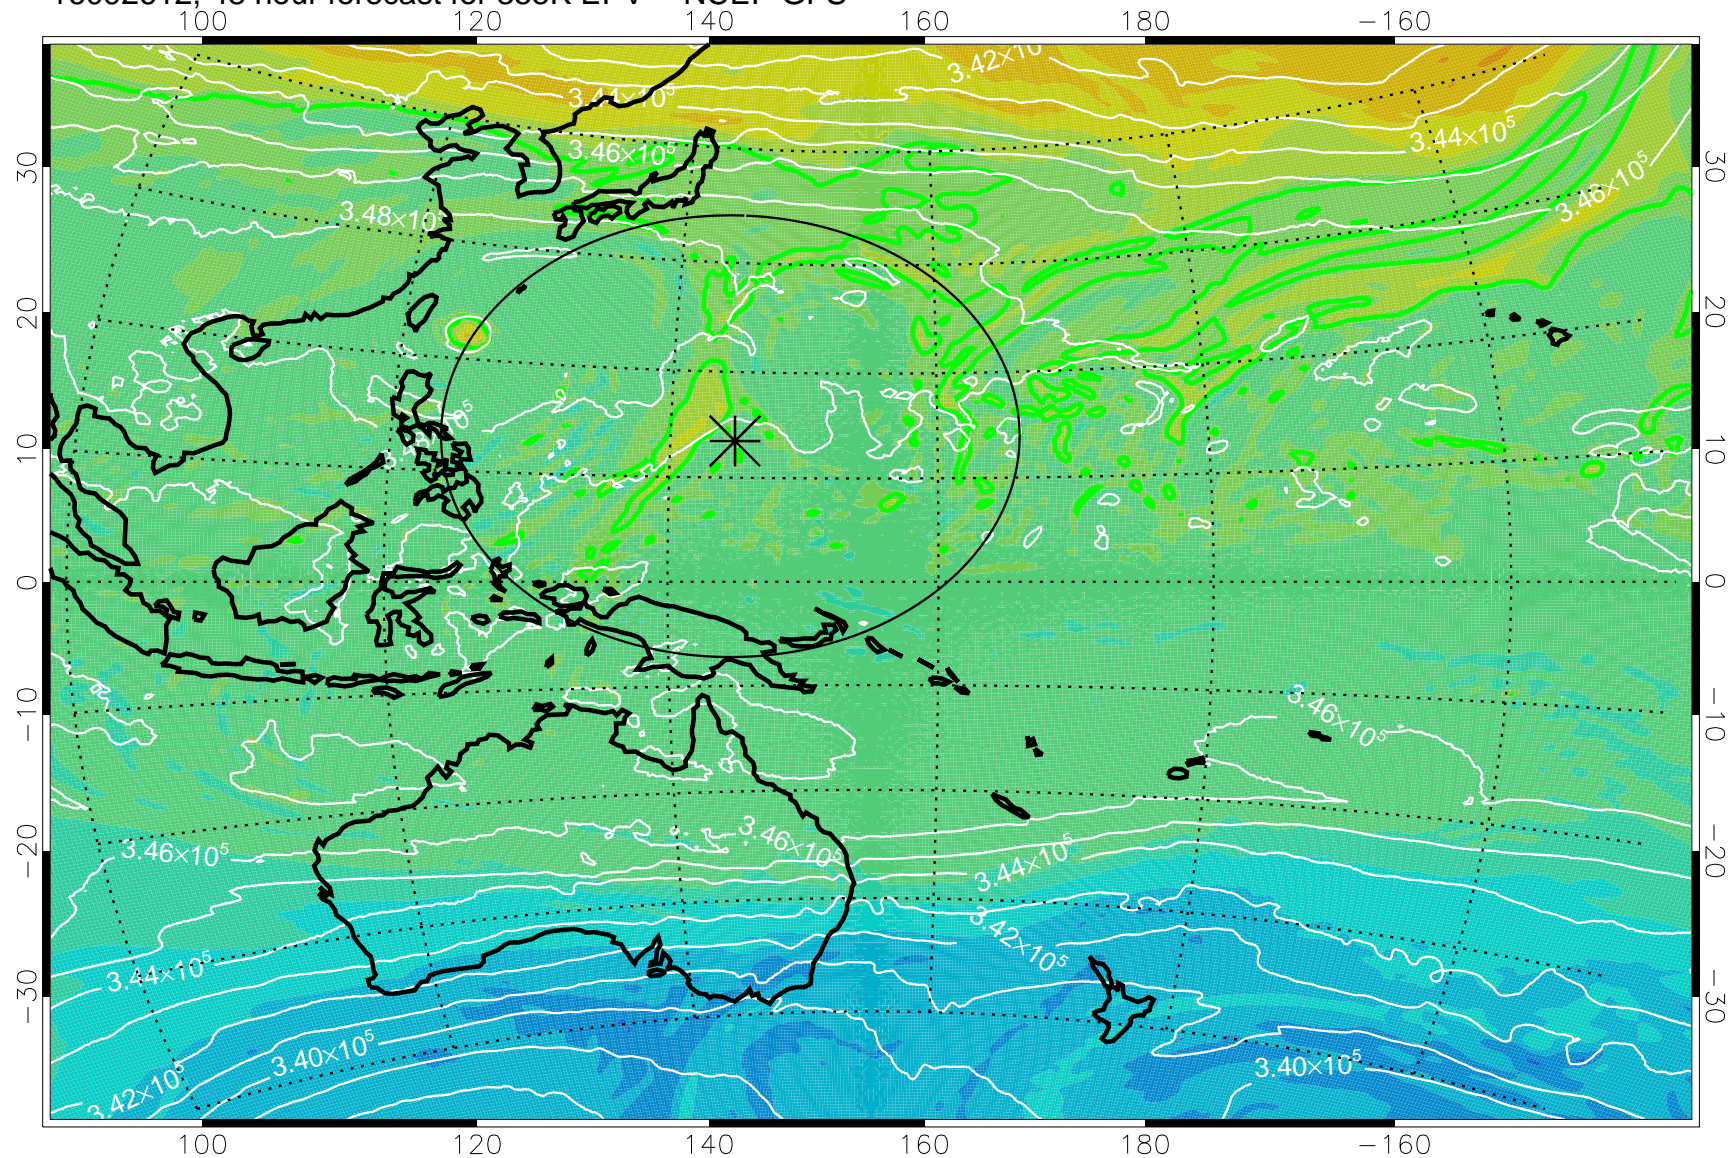

16092506, 18 hour forecast for 355K EPV -- NCEP GFS

355K Montgomery Streamfunction, white
EPV Tropopause (2 PVU) Position
Range ring of 2304 km

16092512, 24 hour forecast for 355K EPV -- NCEP GFS

355K Montgomery Streamfunction, white
EPV Tropopause (2 PVU) Position
Range ring of 2304 km

16092518, 30 hour forecast for 355K EPV -- NCEP GFS

355K Montgomery Streamfunction, white
EPV Tropopause (2 PVU) Position
Range ring of 2304 km

16092600, 36 hour forecast for 355K EPV -- NCEP GFS

355K Montgomery Streamfunction, white
EPV Tropopause (2 PVU) Position
Range ring of 2304 km

16092606, 42 hour forecast for 355K EPV -- NCEP GFS

355K Montgomery Streamfunction, white
EPV Tropopause (2 PVU) Position
Range ring of 2304 km

16092612, 48 hour forecast for 355K EPV -- NCEP GFS

355K Montgomery Streamfunction, white
EPV Tropopause (2 PVU) Position
Range ring of 2304 km

16092618, 54 hour forecast for 355K EPV -- NCEP GFS

355K Montgomery Streamfunction, white
EPV Tropopause (2 PVU) Position
Range ring of 2304 km

16092700, 60 hour forecast for 355K EPV -- NCEP GFS

355K Montgomery Streamfunction, white
EPV Tropopause (2 PVU) Position
Range ring of 2304 km