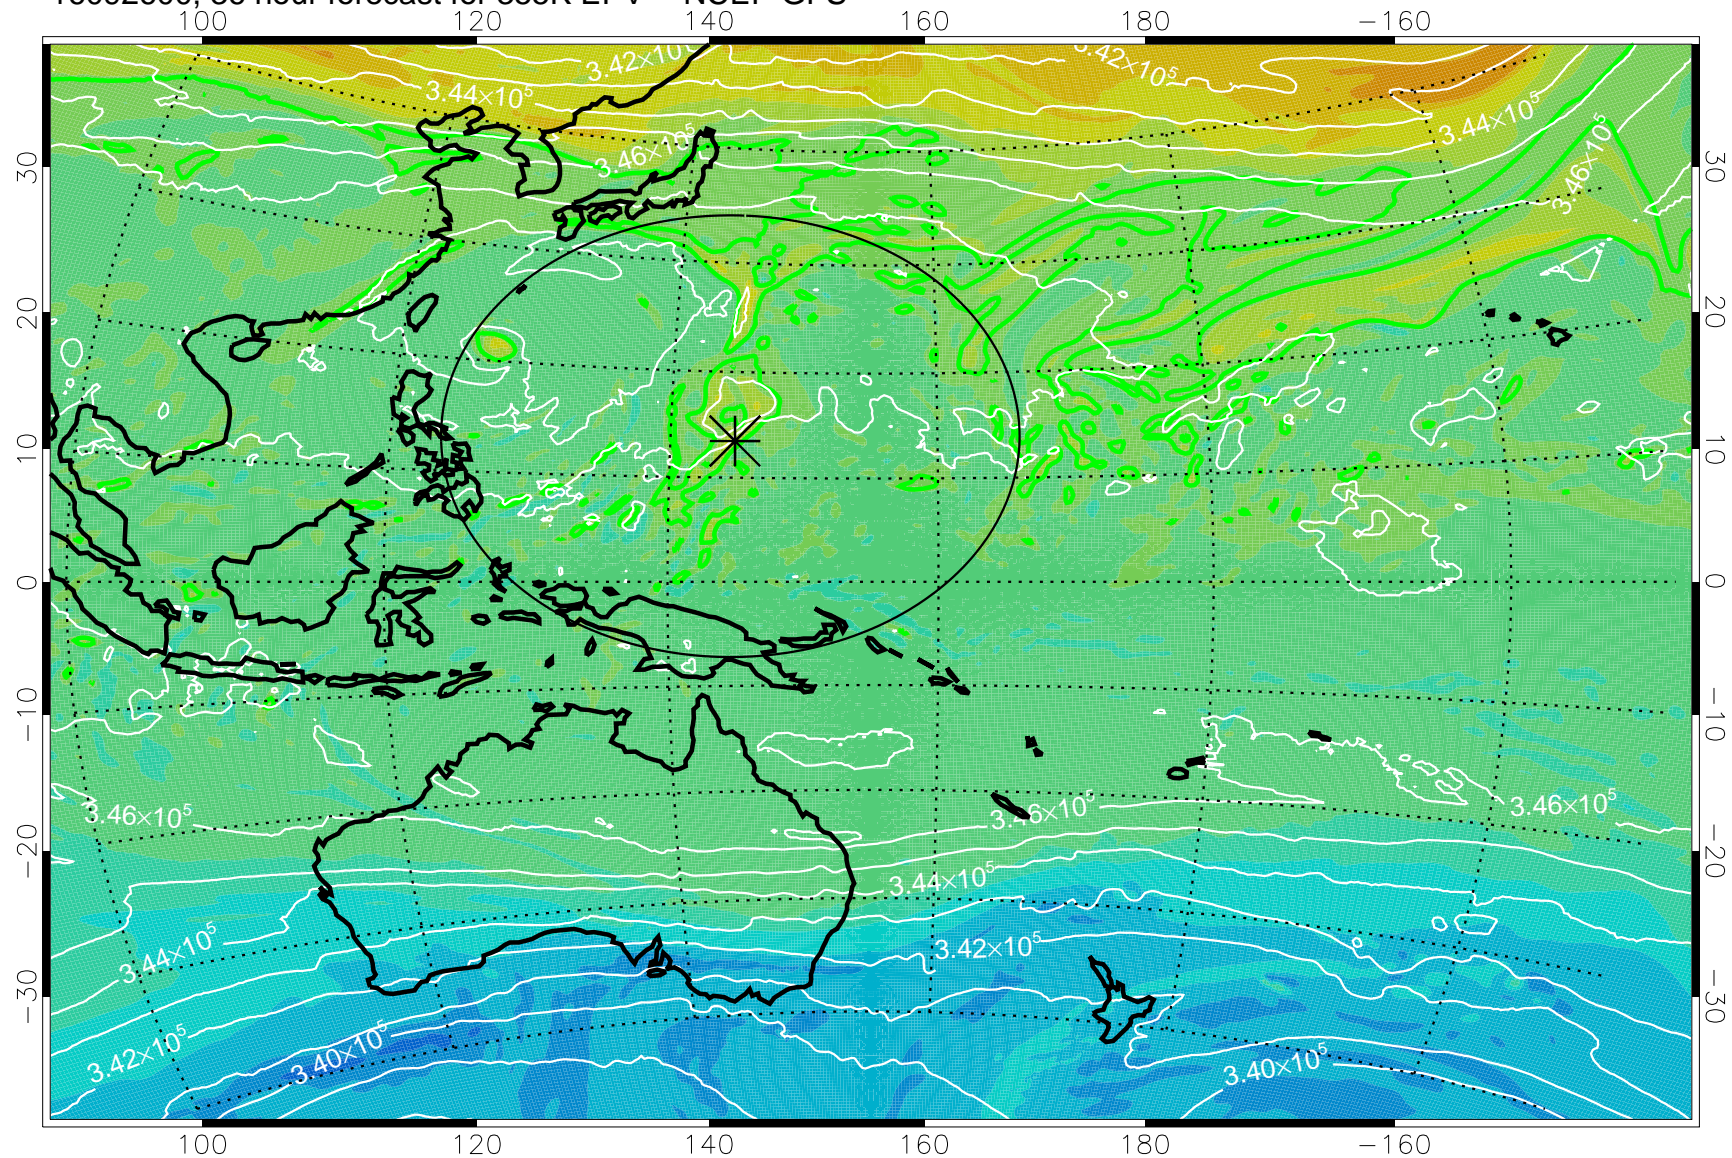

16092506, 18 hour forecast for 355K EPV -- NCEP GFS

355K Montgomery Streamfunction, white
EPV Tropopause (2 PVU) Position
Range ring of 2304 km

16092512, 24 hour forecast for 355K EPV -- NCEP GFS

355K Montgomery Streamfunction, white
EPV Tropopause (2 PVU) Position
Range ring of 2304 km

16092518, 30 hour forecast for 355K EPV -- NCEP GFS

355K Montgomery Streamfunction, white
EPV Tropopause (2 PVU) Position
Range ring of 2304 km

16092600, 36 hour forecast for 355K EPV -- NCEP GFS

355K Montgomery Streamfunction, white
EPV Tropopause (2 PVU) Position
Range ring of 2304 km

16092606, 42 hour forecast for 355K EPV -- NCEP GFS

355K Montgomery Streamfunction, white
EPV Tropopause (2 PVU) Position
Range ring of 2304 km

16092612, 48 hour forecast for 355K EPV -- NCEP GFS

355K Montgomery Streamfunction, white
EPV Tropopause (2 PVU) Position
Range ring of 2304 km

16092618, 54 hour forecast for 355K EPV -- NCEP GFS

355K Montgomery Streamfunction, white
EPV Tropopause (2 PVU) Position
Range ring of 2304 km

16092700, 60 hour forecast for 355K EPV -- NCEP GFS

355K Montgomery Streamfunction, white
EPV Tropopause (2 PVU) Position
Range ring of 2304 km