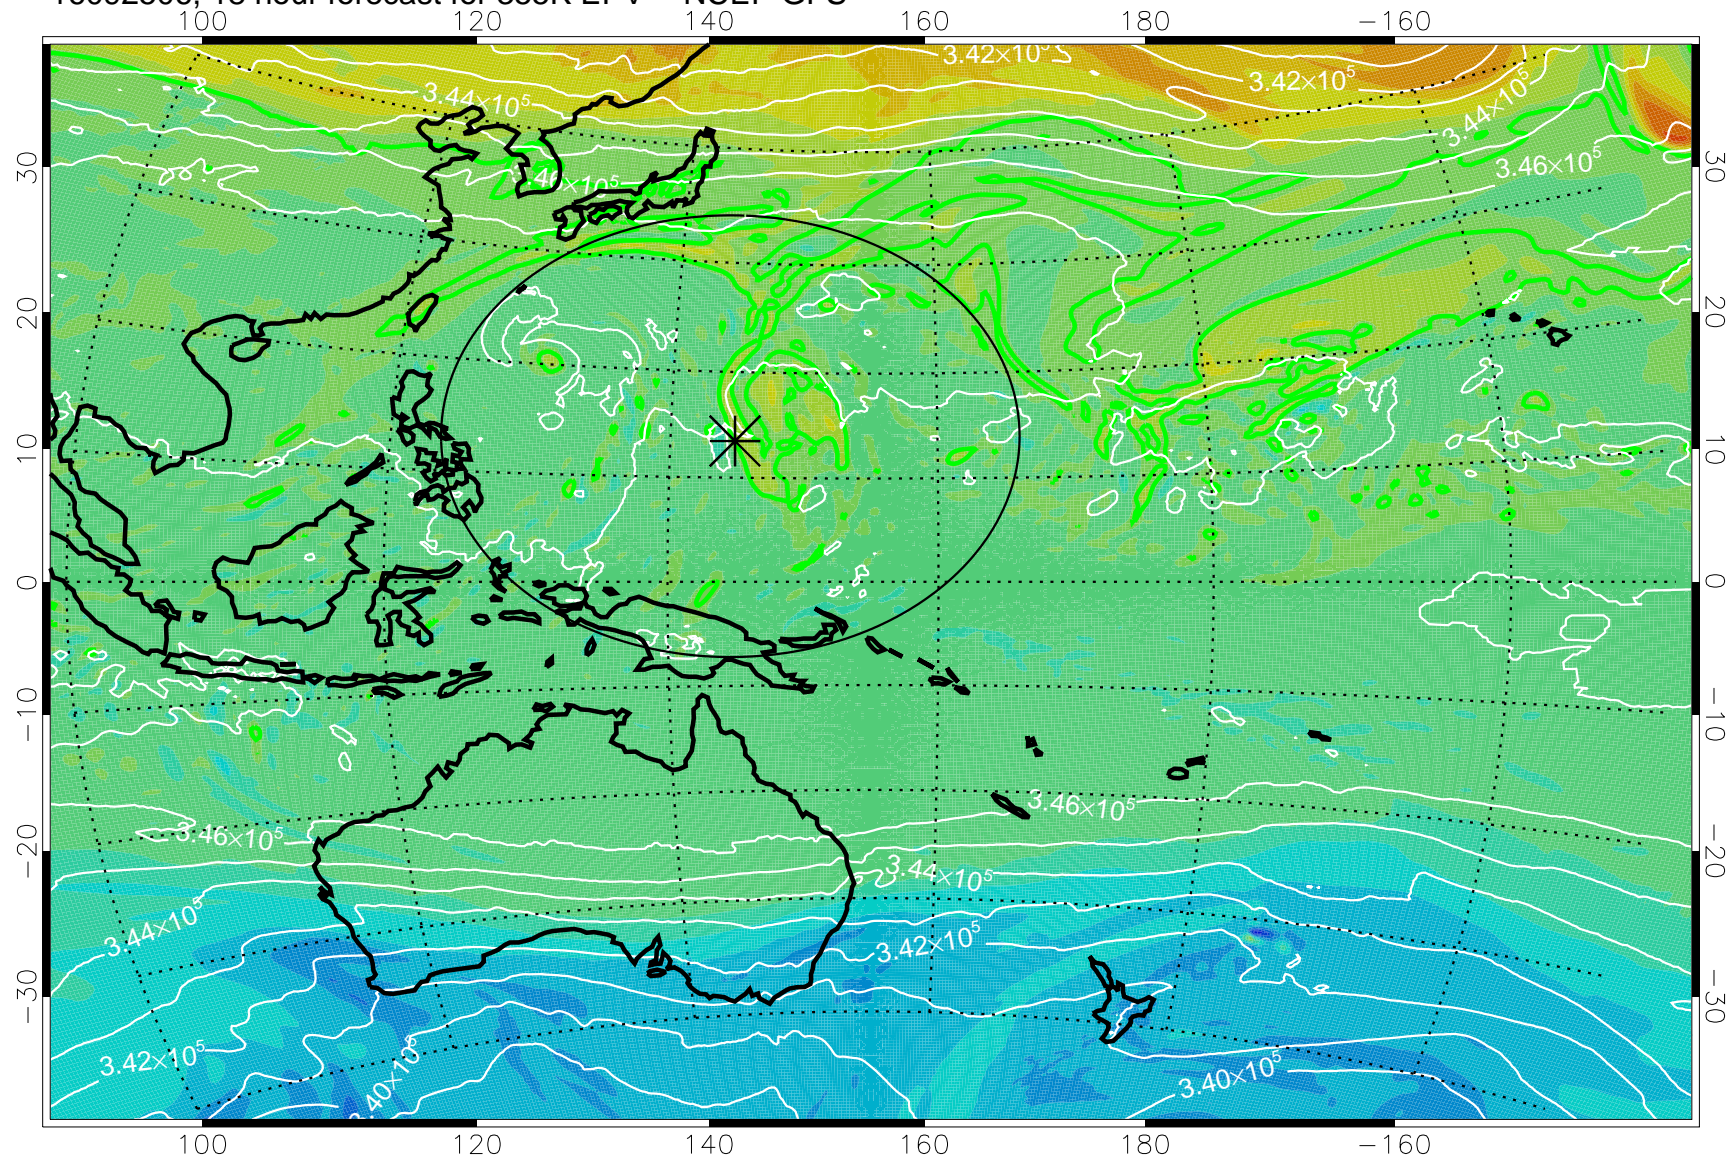

16092418, 6 hour forecast for 355K EPV -- NCEP GFS

355K Montgomery Streamfunction, white
EPV Tropopause (2 PVU) Position
Range ring of 2304 km

16092500, 12 hour forecast for 355K EPV -- NCEP GFS

355K Montgomery Streamfunction, white
EPV Tropopause (2 PVU) Position
Range ring of 2304 km

16092506, 18 hour forecast for 355K EPV -- NCEP GFS

355K Montgomery Streamfunction, white
EPV Tropopause (2 PVU) Position
Range ring of 2304 km

16092512, 24 hour forecast for 355K EPV -- NCEP GFS

355K Montgomery Streamfunction, white
EPV Tropopause (2 PVU) Position
Range ring of 2304 km

16092518, 30 hour forecast for 355K EPV -- NCEP GFS

355K Montgomery Streamfunction, white
EPV Tropopause (2 PVU) Position
Range ring of 2304 km

16092600, 36 hour forecast for 355K EPV -- NCEP GFS

355K Montgomery Streamfunction, white
EPV Tropopause (2 PVU) Position
Range ring of 2304 km

16092606, 42 hour forecast for 355K EPV -- NCEP GFS

355K Montgomery Streamfunction, white
EPV Tropopause (2 PVU) Position
Range ring of 2304 km

16092612, 48 hour forecast for 355K EPV -- NCEP GFS

355K Montgomery Streamfunction, white
EPV Tropopause (2 PVU) Position
Range ring of 2304 km