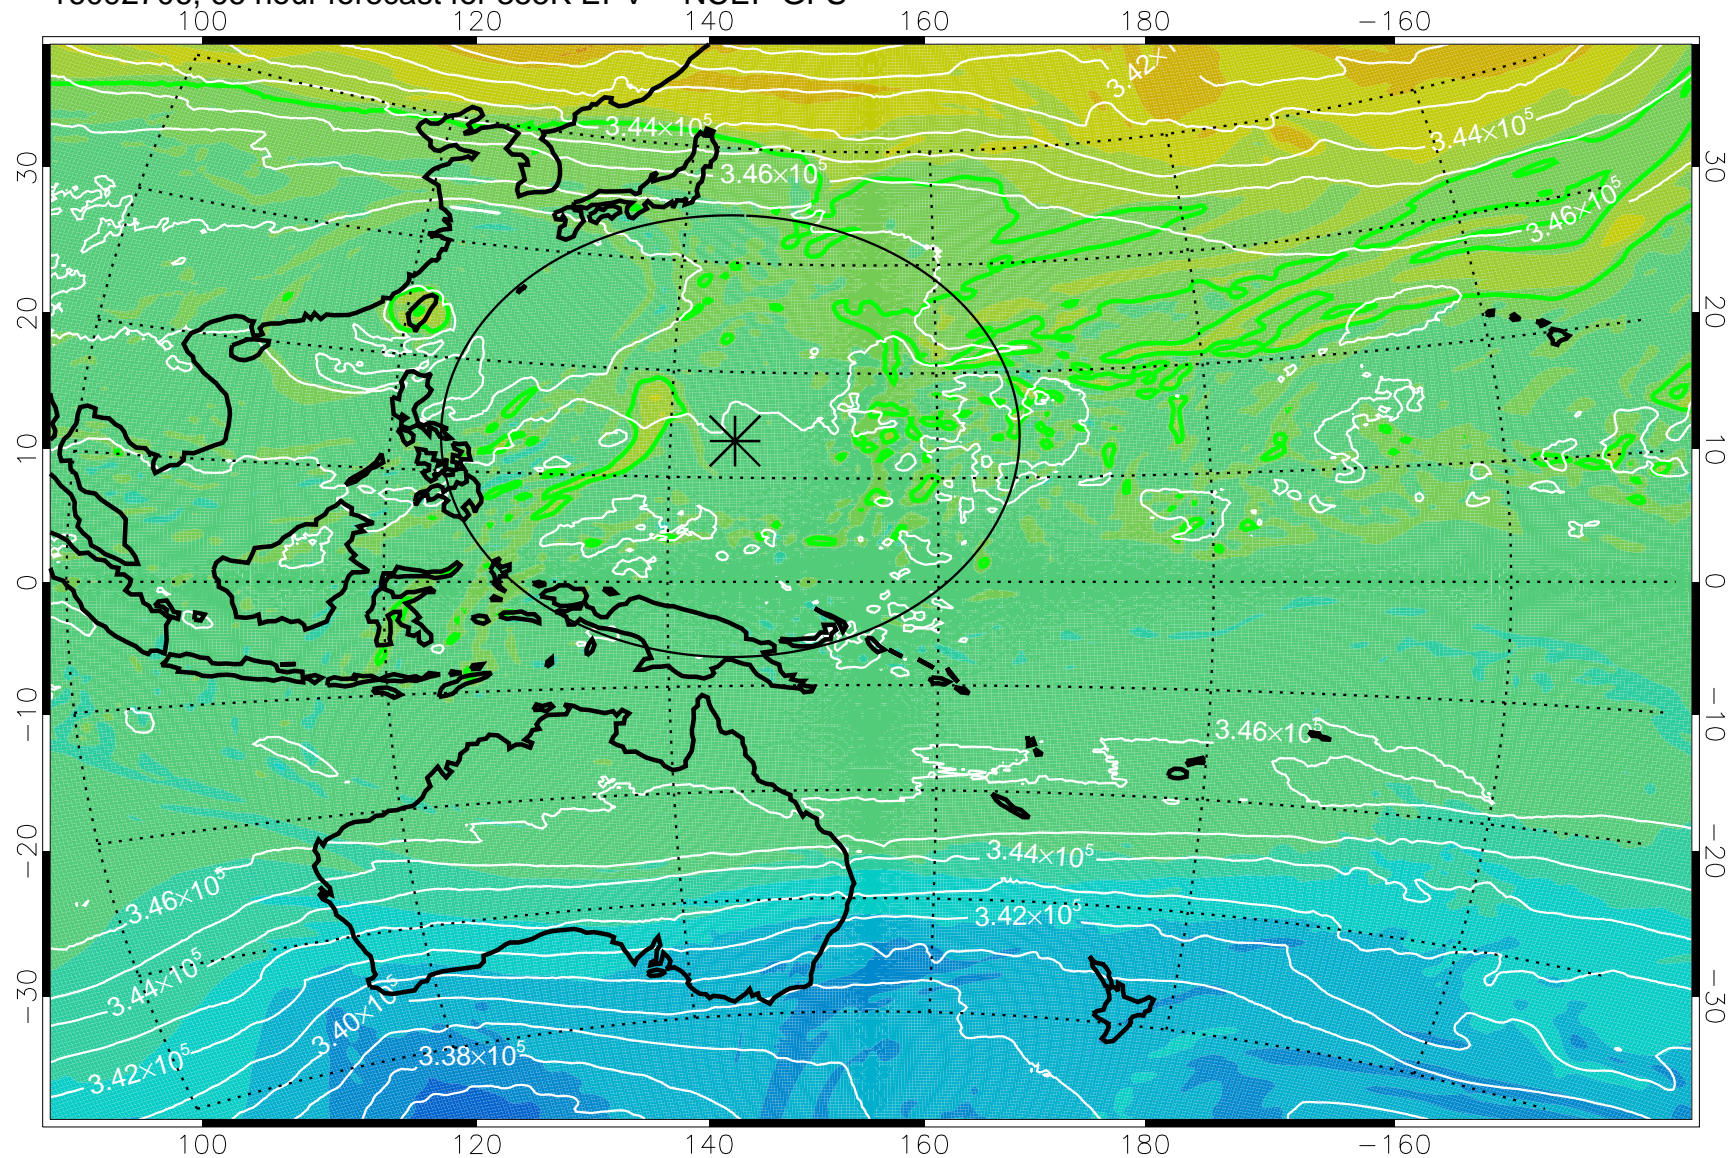

16092606, 42 hour forecast for 355K EPV -- NCEP GFS

355K Montgomery Streamfunction, white
EPV Tropopause (2 PVU) Position
Range ring of 2304 km

16092612, 48 hour forecast for 355K EPV -- NCEP GFS

355K Montgomery Streamfunction, white
EPV Tropopause (2 PVU) Position
Range ring of 2304 km

16092618, 54 hour forecast for 355K EPV -- NCEP GFS

355K Montgomery Streamfunction, white
EPV Tropopause (2 PVU) Position
Range ring of 2304 km

16092700, 60 hour forecast for 355K EPV -- NCEP GFS

355K Montgomery Streamfunction, white
EPV Tropopause (2 PVU) Position
Range ring of 2304 km

16092706, 66 hour forecast for 355K EPV -- NCEP GFS

355K Montgomery Streamfunction, white
EPV Tropopause (2 PVU) Position
Range ring of 2304 km

16092712, 72 hour forecast for 355K EPV -- NCEP GFS

355K Montgomery Streamfunction, white
EPV Tropopause (2 PVU) Position
Range ring of 2304 km

16092718, 78 hour forecast for 355K EPV -- NCEP GFS

355K Montgomery Streamfunction, white
EPV Tropopause (2 PVU) Position
Range ring of 2304 km

16092800, 84 hour forecast for 355K EPV -- NCEP GFS

355K Montgomery Streamfunction, white
EPV Tropopause (2 PVU) Position
Range ring of 2304 km