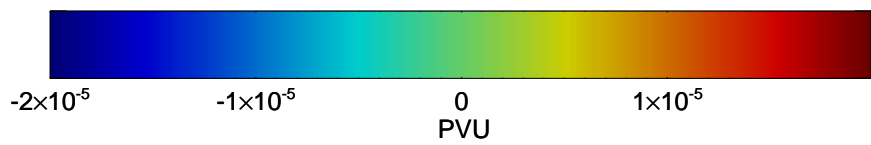

16092906, 114 hour forecast for 355K EPV -- NCEP GFS

355K Montgomery Streamfunction, white
EPV Tropopause (2 PVU) Position
Range ring of 2304 km