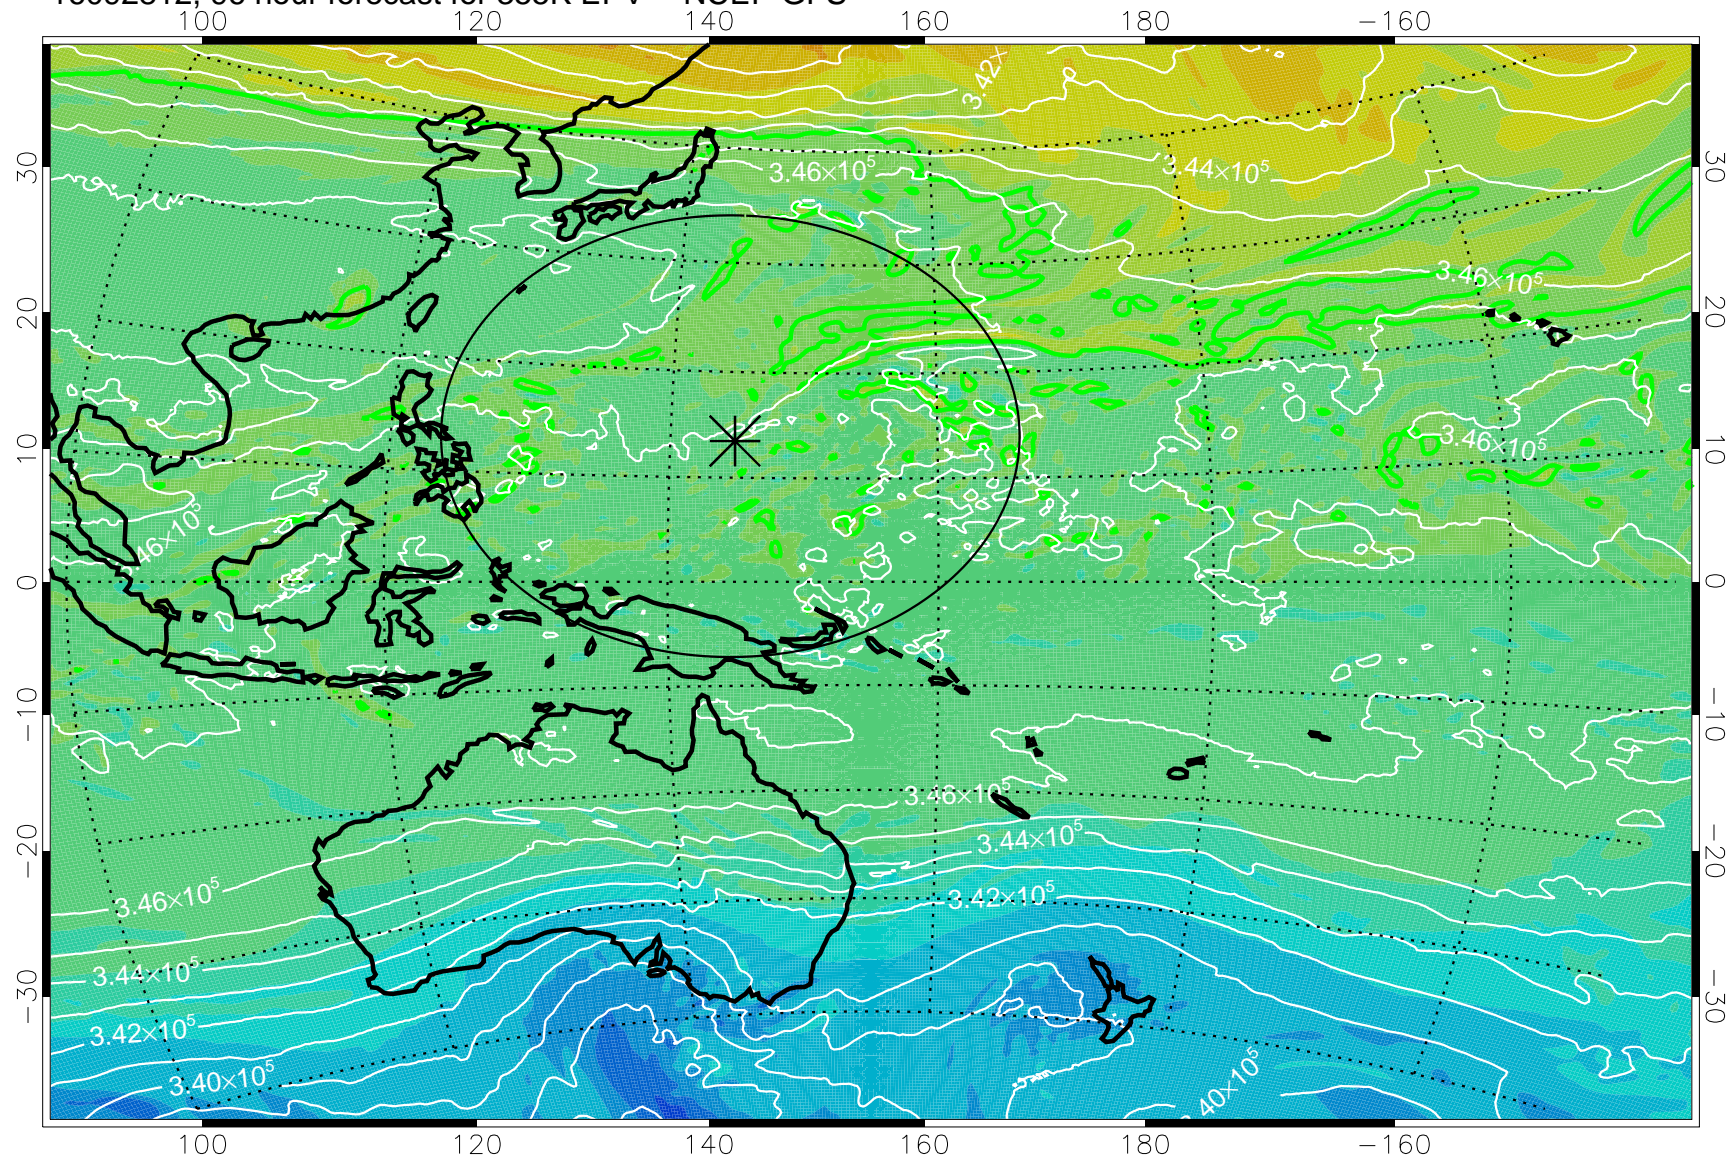

16092706, 66 hour forecast for 355K EPV -- NCEP GFS

355K Montgomery Streamfunction, white
EPV Tropopause (2 PVU) Position
Range ring of 2304 km

16092712, 72 hour forecast for 355K EPV -- NCEP GFS

355K Montgomery Streamfunction, white
EPV Tropopause (2 PVU) Position
Range ring of 2304 km

16092718, 78 hour forecast for 355K EPV -- NCEP GFS

355K Montgomery Streamfunction, white
EPV Tropopause (2 PVU) Position
Range ring of 2304 km

16092800, 84 hour forecast for 355K EPV -- NCEP GFS

355K Montgomery Streamfunction, white
EPV Tropopause (2 PVU) Position
Range ring of 2304 km

16092806, 90 hour forecast for 355K EPV -- NCEP GFS

355K Montgomery Streamfunction, white
EPV Tropopause (2 PVU) Position
Range ring of 2304 km

16092812, 96 hour forecast for 355K EPV -- NCEP GFS

355K Montgomery Streamfunction, white
EPV Tropopause (2 PVU) Position
Range ring of 2304 km

16092818, 102 hour forecast for 355K EPV -- NCEP GFS

355K Montgomery Streamfunction, white
EPV Tropopause (2 PVU) Position
Range ring of 2304 km

16092900, 108 hour forecast for 355K EPV -- NCEP GFS

355K Montgomery Streamfunction, white
EPV Tropopause (2 PVU) Position
Range ring of 2304 km