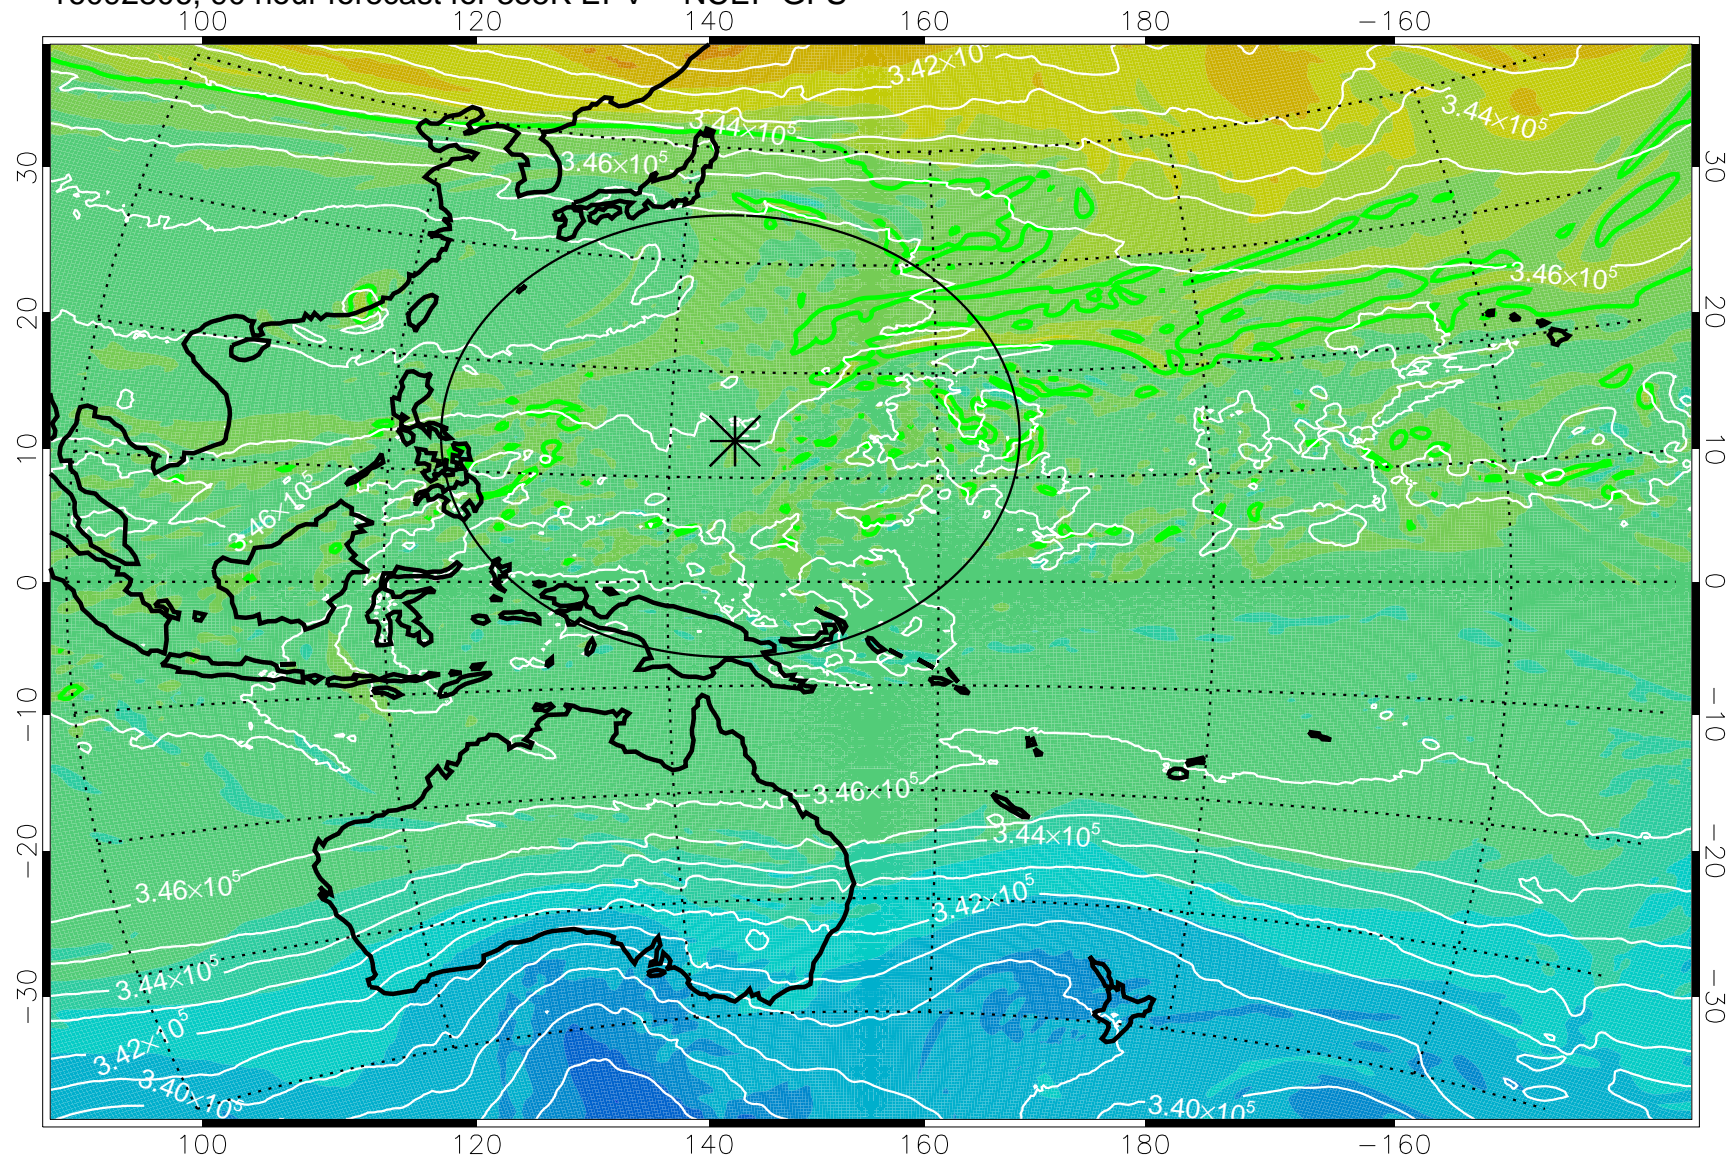

16092706, 66 hour forecast for 355K EPV -- NCEP GFS

355K Montgomery Streamfunction, white
EPV Tropopause (2 PVU) Position
Range ring of 2304 km

16092712, 72 hour forecast for 355K EPV -- NCEP GFS

355K Montgomery Streamfunction, white
EPV Tropopause (2 PVU) Position
Range ring of 2304 km

16092718, 78 hour forecast for 355K EPV -- NCEP GFS

355K Montgomery Streamfunction, white
EPV Tropopause (2 PVU) Position
Range ring of 2304 km

16092800, 84 hour forecast for 355K EPV -- NCEP GFS

355K Montgomery Streamfunction, white
EPV Tropopause (2 PVU) Position
Range ring of 2304 km

16092806, 90 hour forecast for 355K EPV -- NCEP GFS

355K Montgomery Streamfunction, white
EPV Tropopause (2 PVU) Position
Range ring of 2304 km

16092812, 96 hour forecast for 355K EPV -- NCEP GFS

355K Montgomery Streamfunction, white
EPV Tropopause (2 PVU) Position
Range ring of 2304 km

16092818, 102 hour forecast for 355K EPV -- NCEP GFS

355K Montgomery Streamfunction, white
EPV Tropopause (2 PVU) Position
Range ring of 2304 km

16092900, 108 hour forecast for 355K EPV -- NCEP GFS

355K Montgomery Streamfunction, white
EPV Tropopause (2 PVU) Position
Range ring of 2304 km