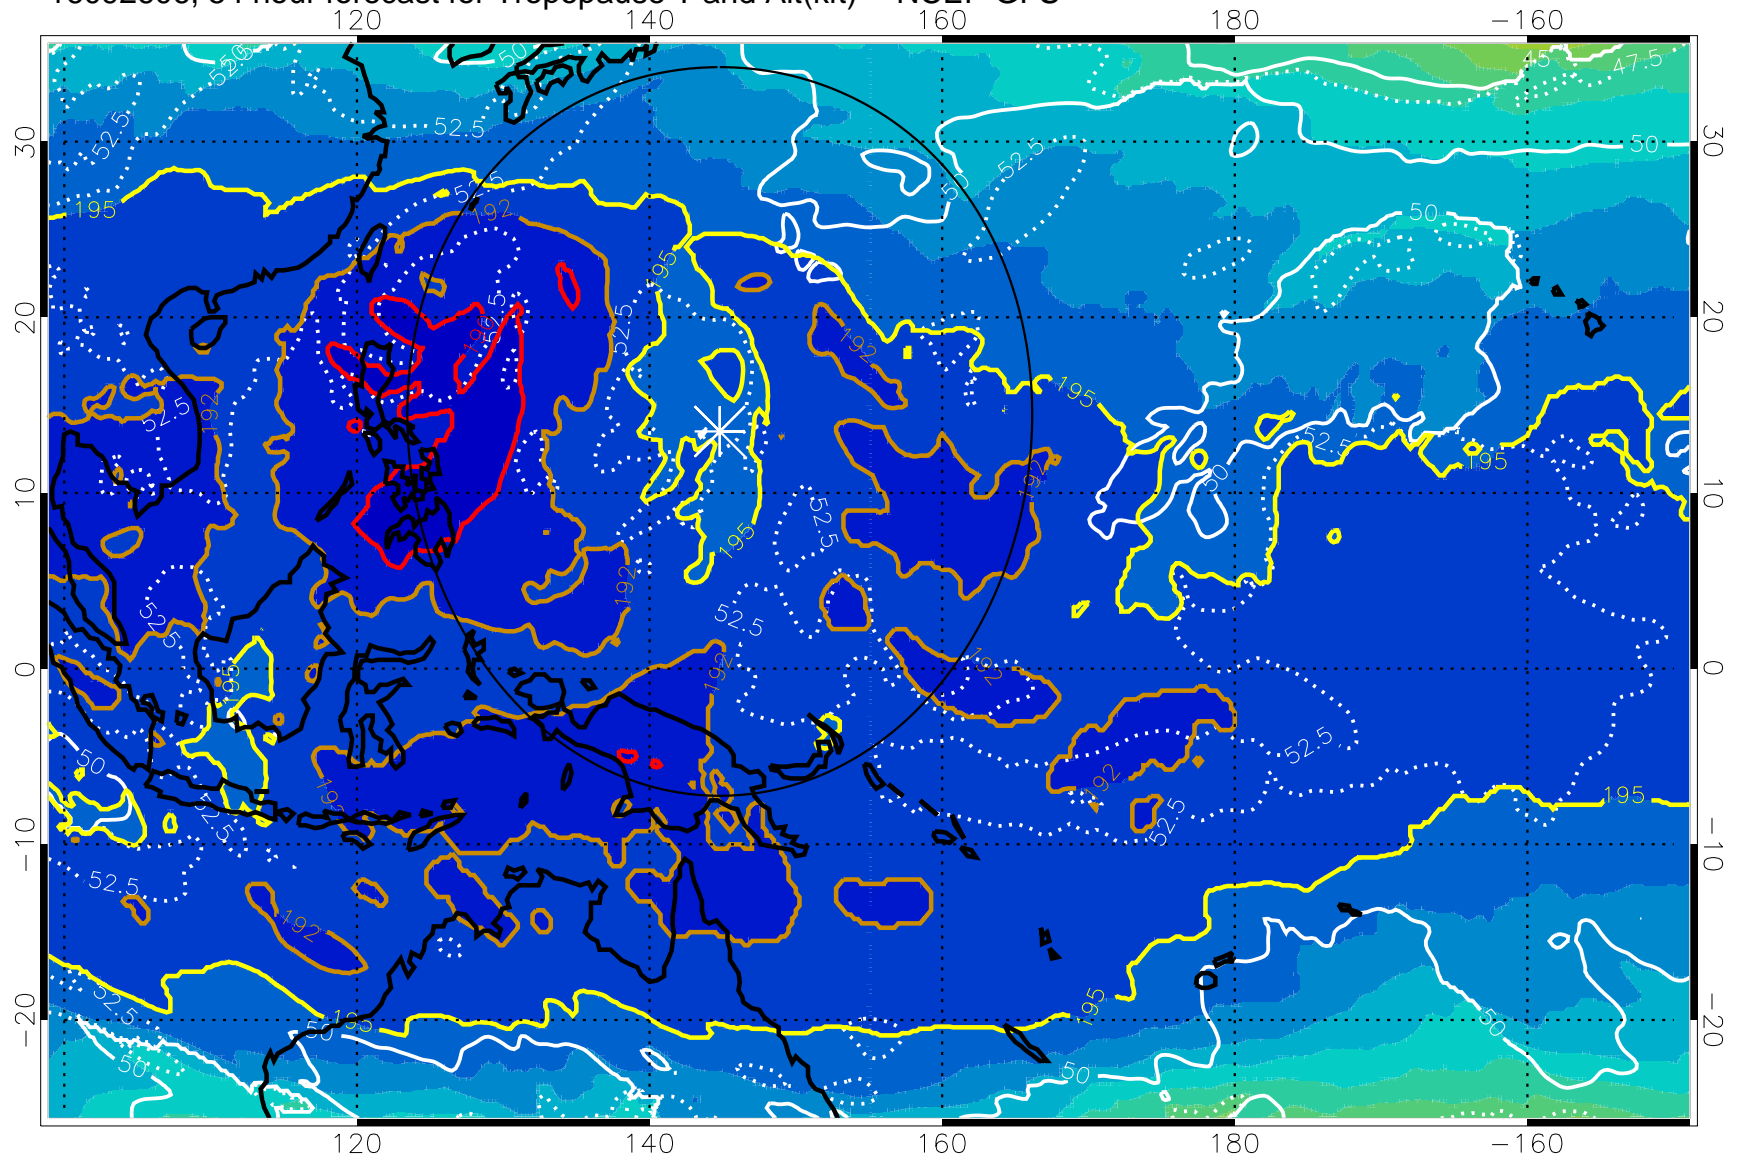

16092606, 54 hour forecast for Tropopause T and Alt(kft) -- NCEP GFS

190 200 210 220 230

Tropopause T, K

Tropopause Altitude in kft (white)

192.5K Isotherm 195K Isotherm

187.5K Isotherm 190K Isotherm

Range ring of 2304 km