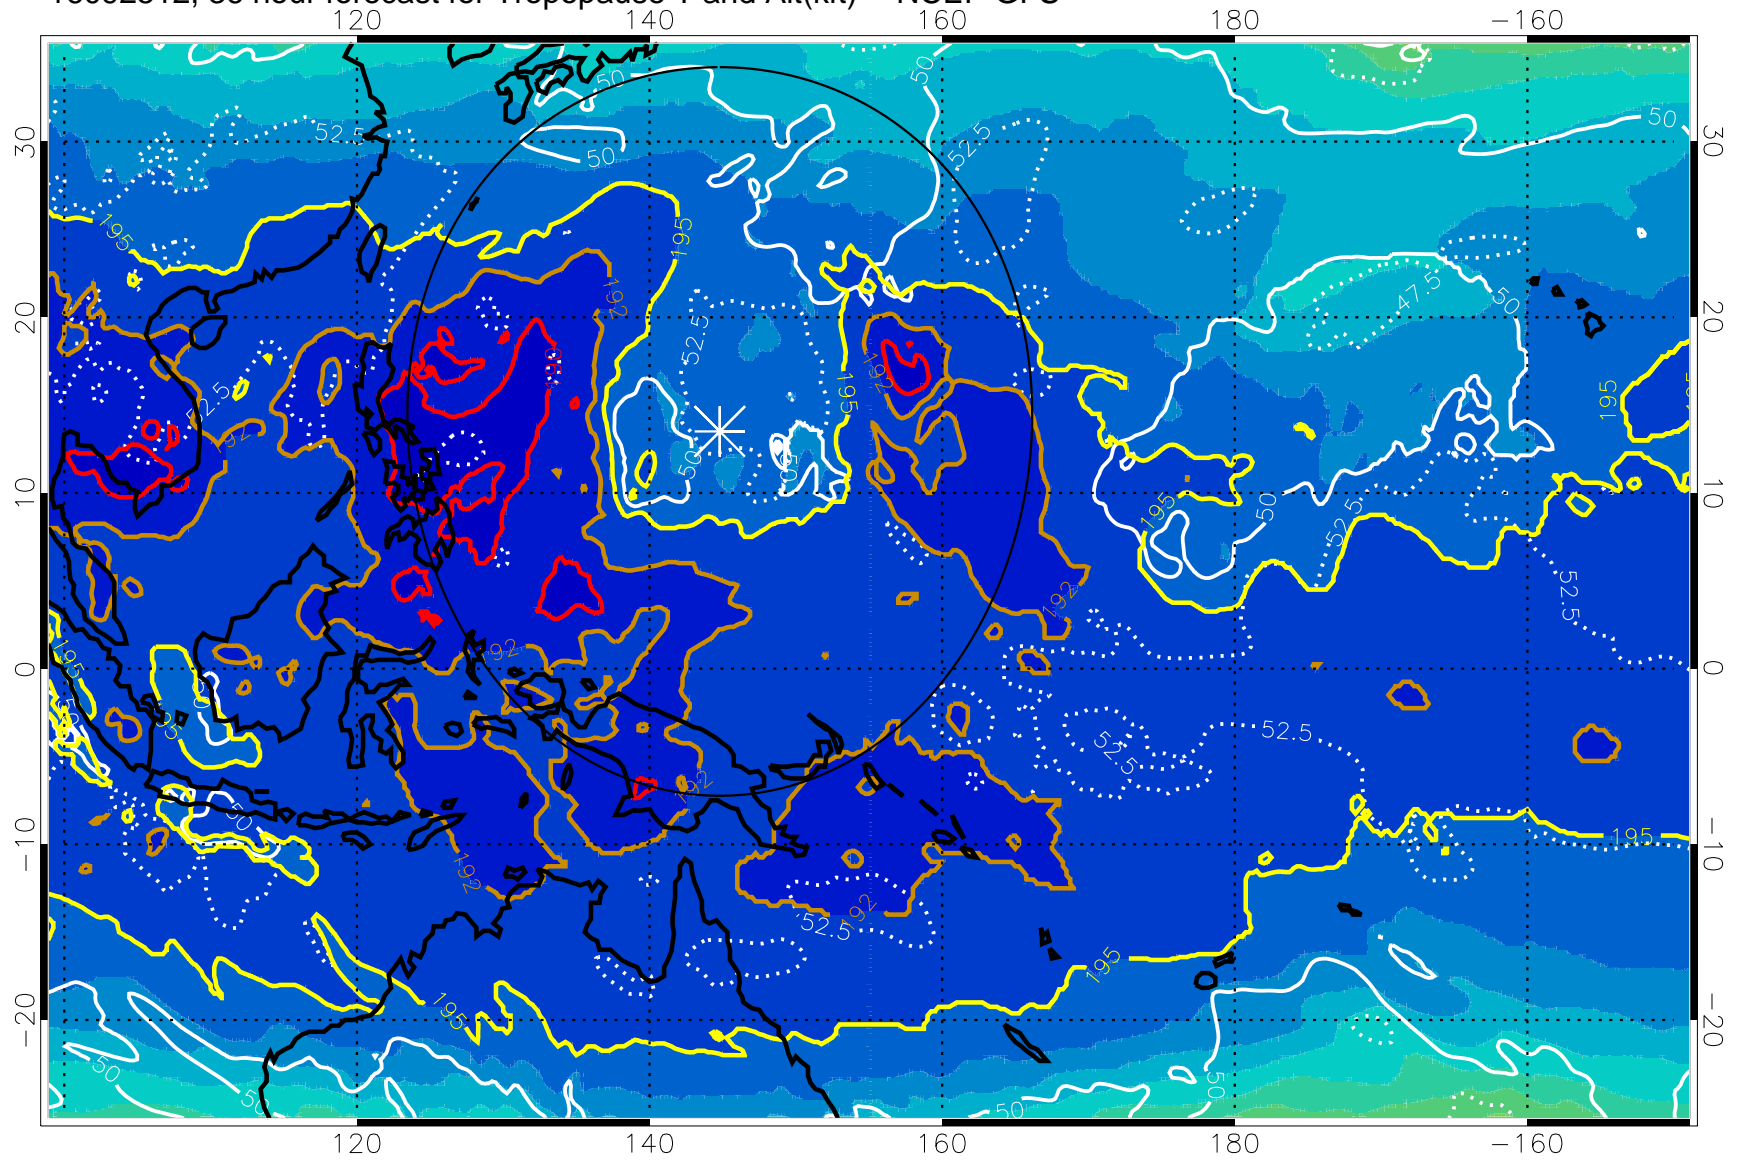

16092512, 36 hour forecast for Tropopause T and Alt(kft) -- NCEP GFS

190 200 210 220 230

Tropopause T, K

Tropopause Altitude in kft (white)

192.5K Isotherm 195K Isotherm
187.5K Isotherm 190K Isotherm

Range ring of 2304 km