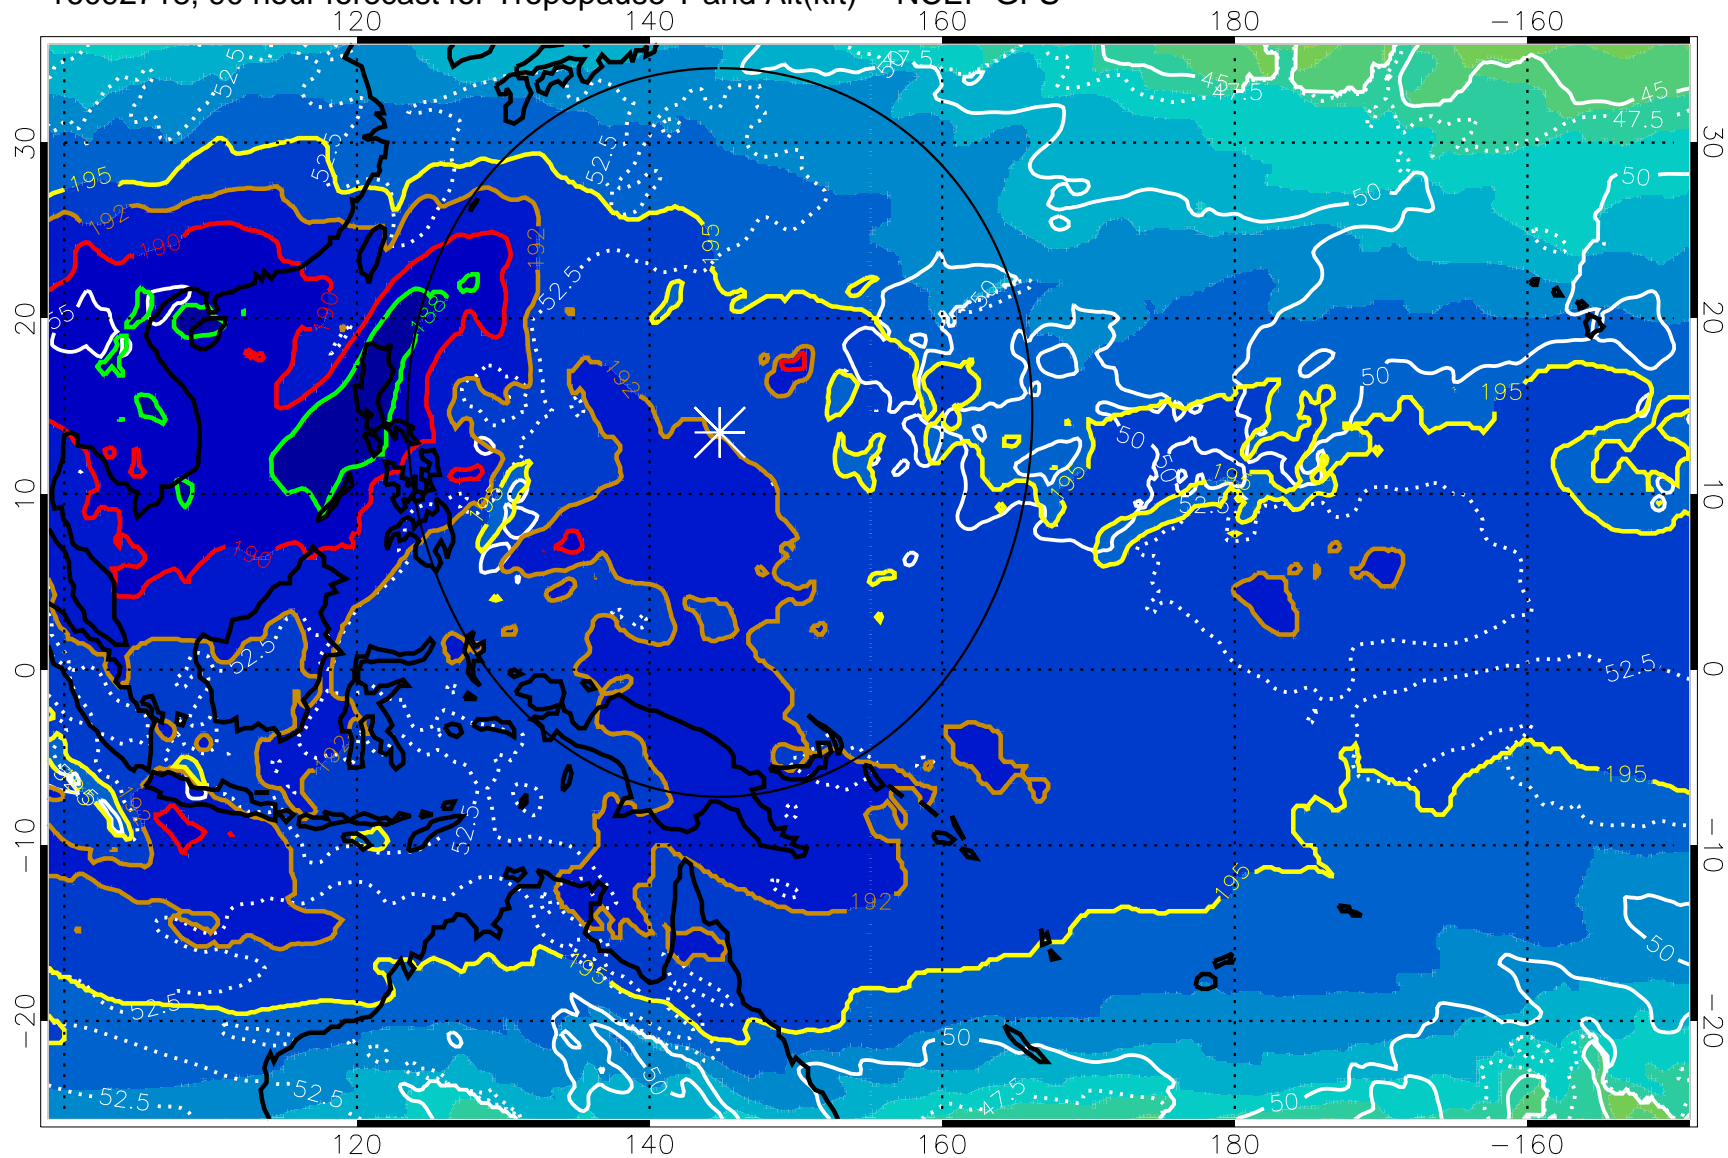

16092718, 90 hour forecast for Tropopause T and Alt(kft) -- NCEP GFS

190 200 210 220 230

Tropopause T, K

Tropopause Altitude in kft (white)

192.5K Isotherm 195K Isotherm

187.5K Isotherm 190K Isotherm

Range ring of 2304 km