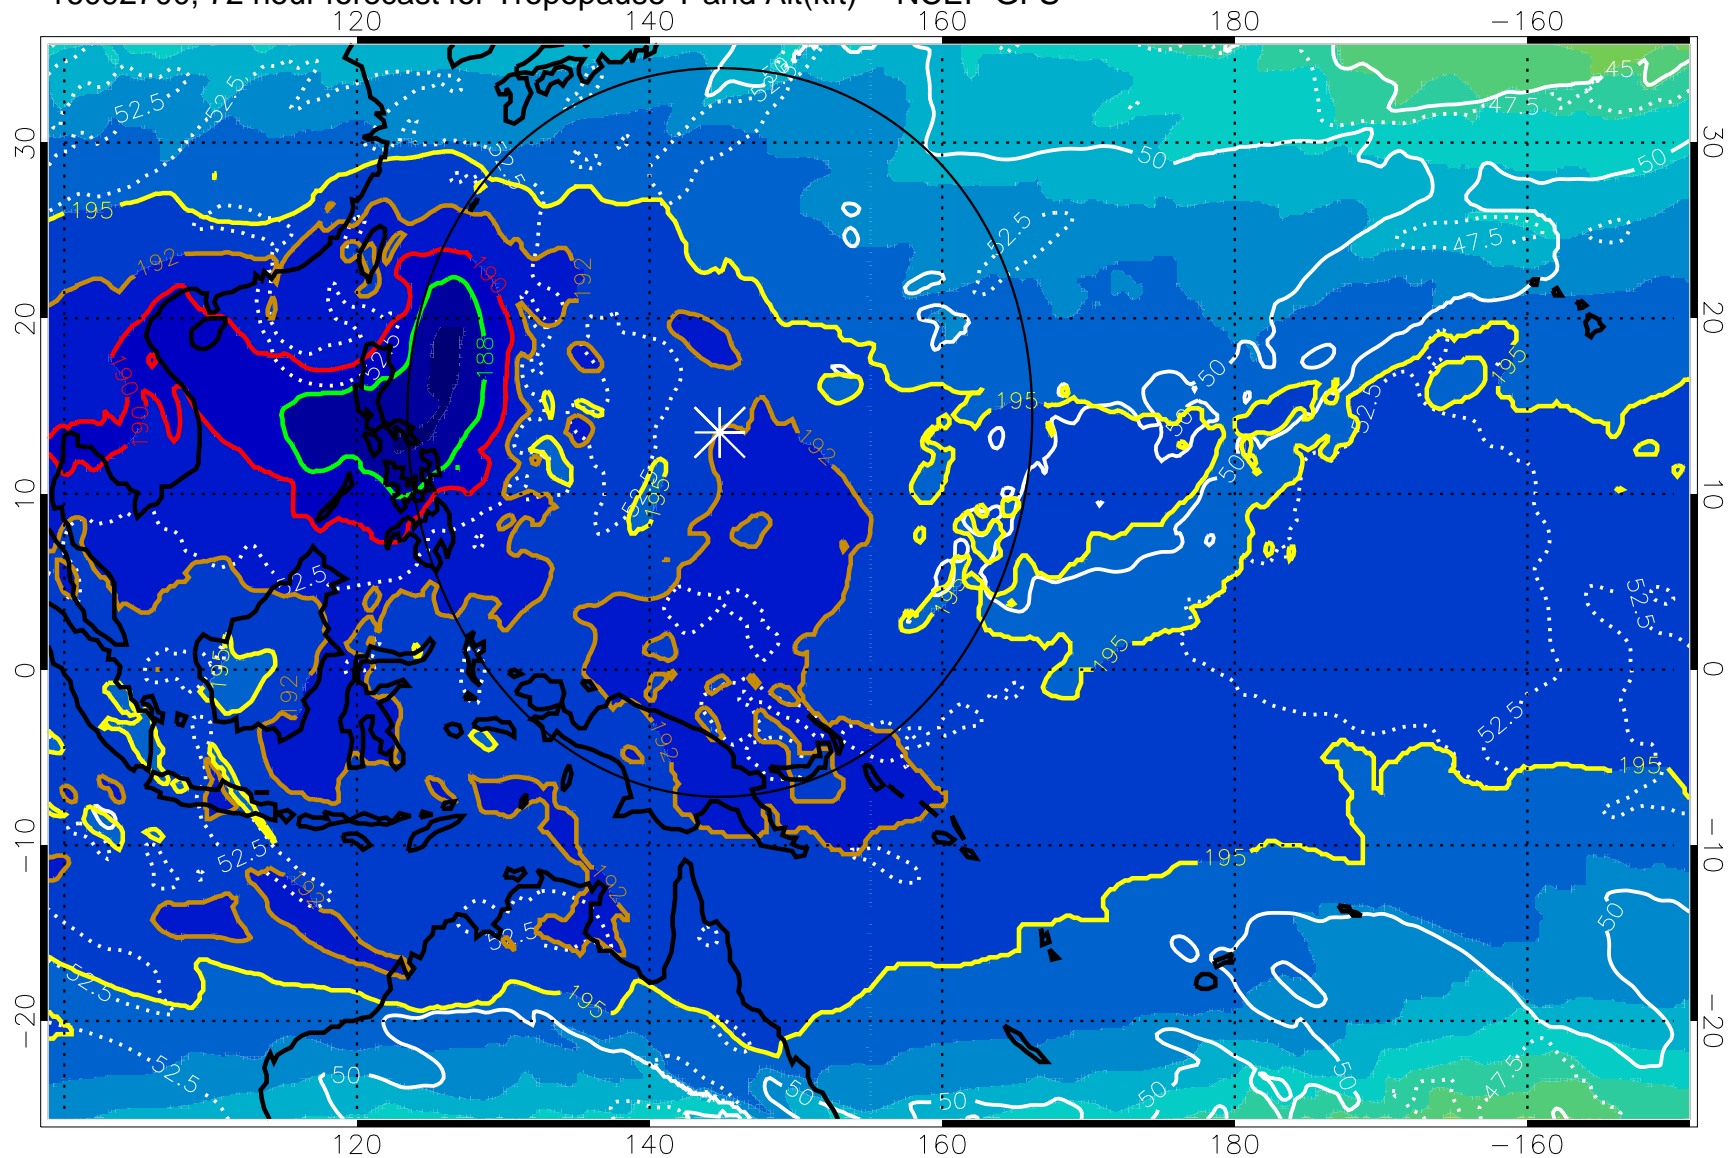

16092700, 72 hour forecast for Tropopause T and Alt(kft) -- NCEP GFS

190   200   210   220   230
Tropopause T, K

Tropopause Altitude in kft (white)

192.5K Isotherm   195K Isotherm
187.5K Isotherm   190K Isotherm

Range ring of 2304 km