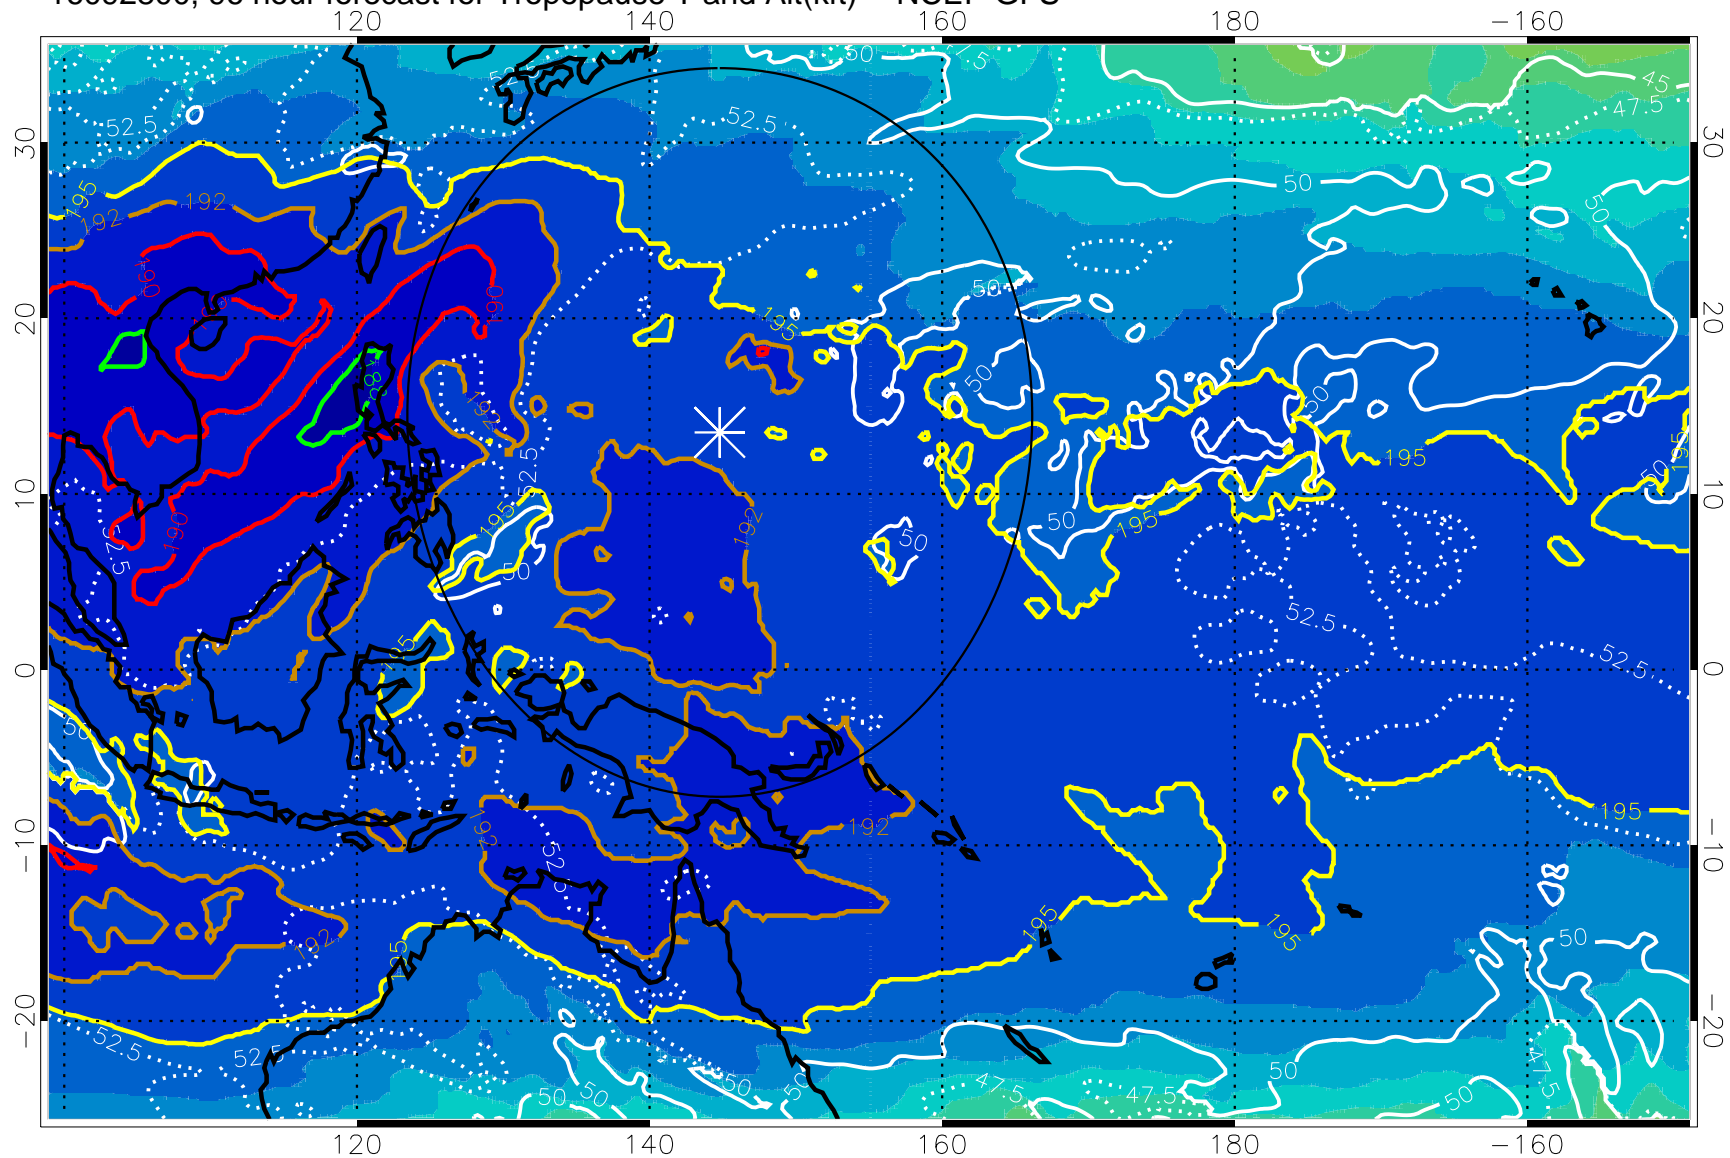

16092718, 90 hour forecast for Tropopause T and Alt(kft) -- NCEP GFS

190 200 210 220 230

Tropopause T, K

Tropopause Altitude in kft (white)

192.5K Isotherm 195K Isotherm

187.5K Isotherm 190K Isotherm

Range ring of 2304 km

16092800, 96 hour forecast for Tropopause T and Alt(kft) -- NCEP GFS

190 200 210 220 230

Tropopause T, K

Tropopause Altitude in kft (white)

192.5K Isotherm 195K Isotherm

187.5K Isotherm 190K Isotherm

Range ring of 2304 km