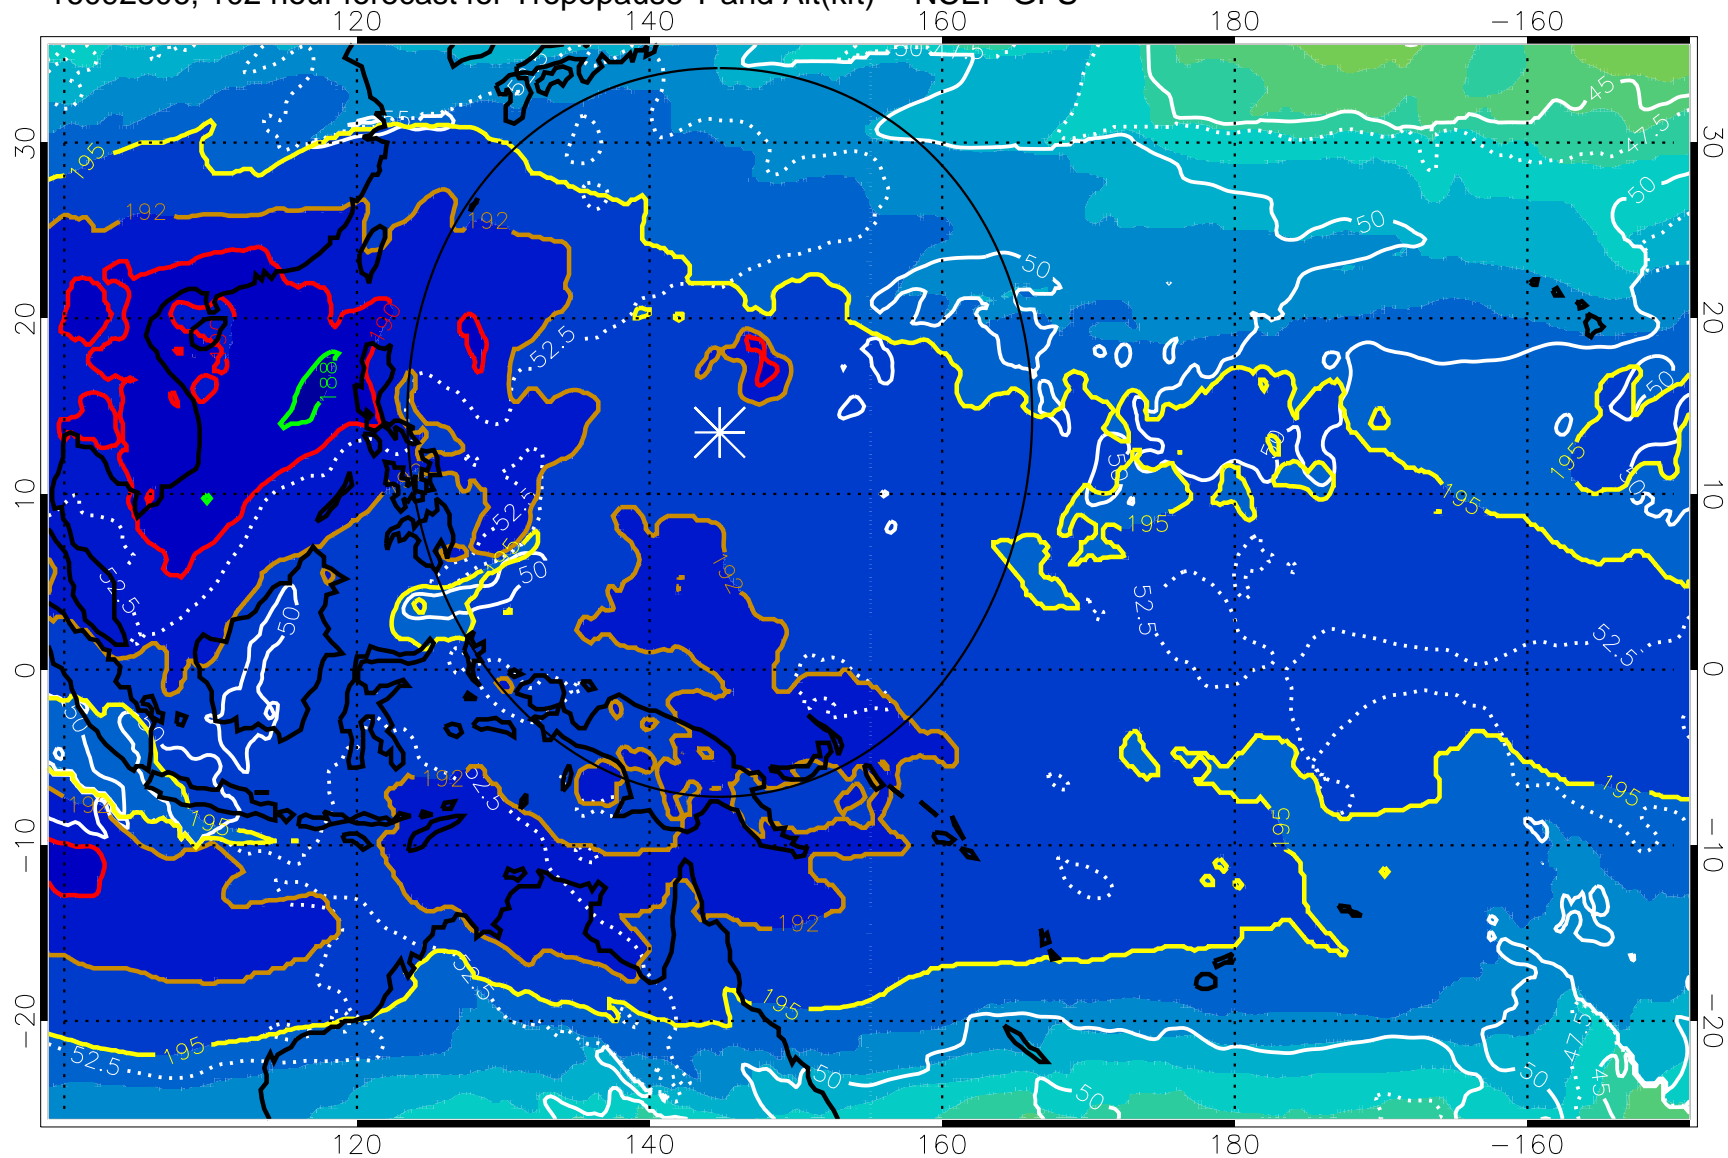

16092806, 102 hour forecast for Tropopause T and Alt(kft) -- NCEP GFS

190   200   210   220   230
Tropopause T, K

Tropopause Altitude in kft (white)

192.5K Isotherm   195K Isotherm
187.5K Isotherm   190K Isotherm

Range ring of 2304 km