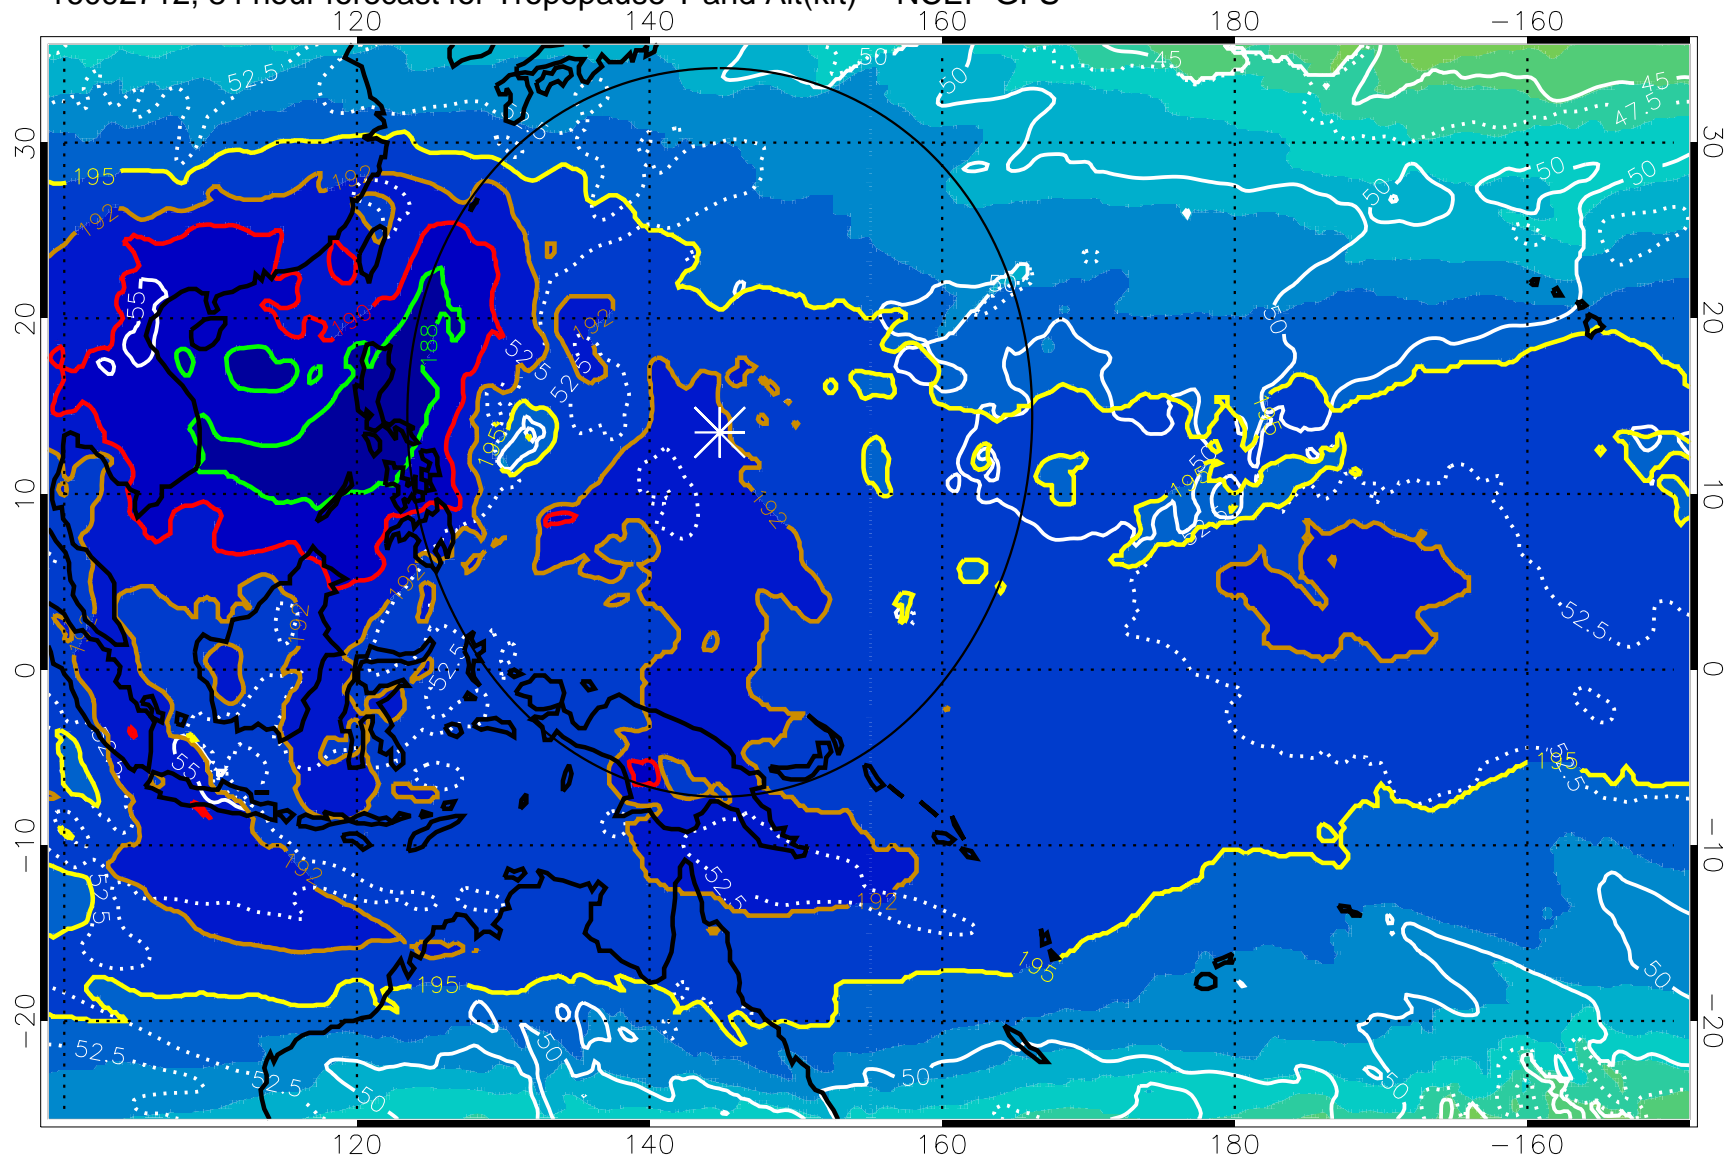

16092712, 84 hour forecast for Tropopause T and Alt(kft) -- NCEP GFS

190 200 210 220 230

Tropopause T, K

Tropopause Altitude in kft (white)

192.5K Isotherm 195K Isotherm

187.5K Isotherm 190K Isotherm

Range ring of 2304 km