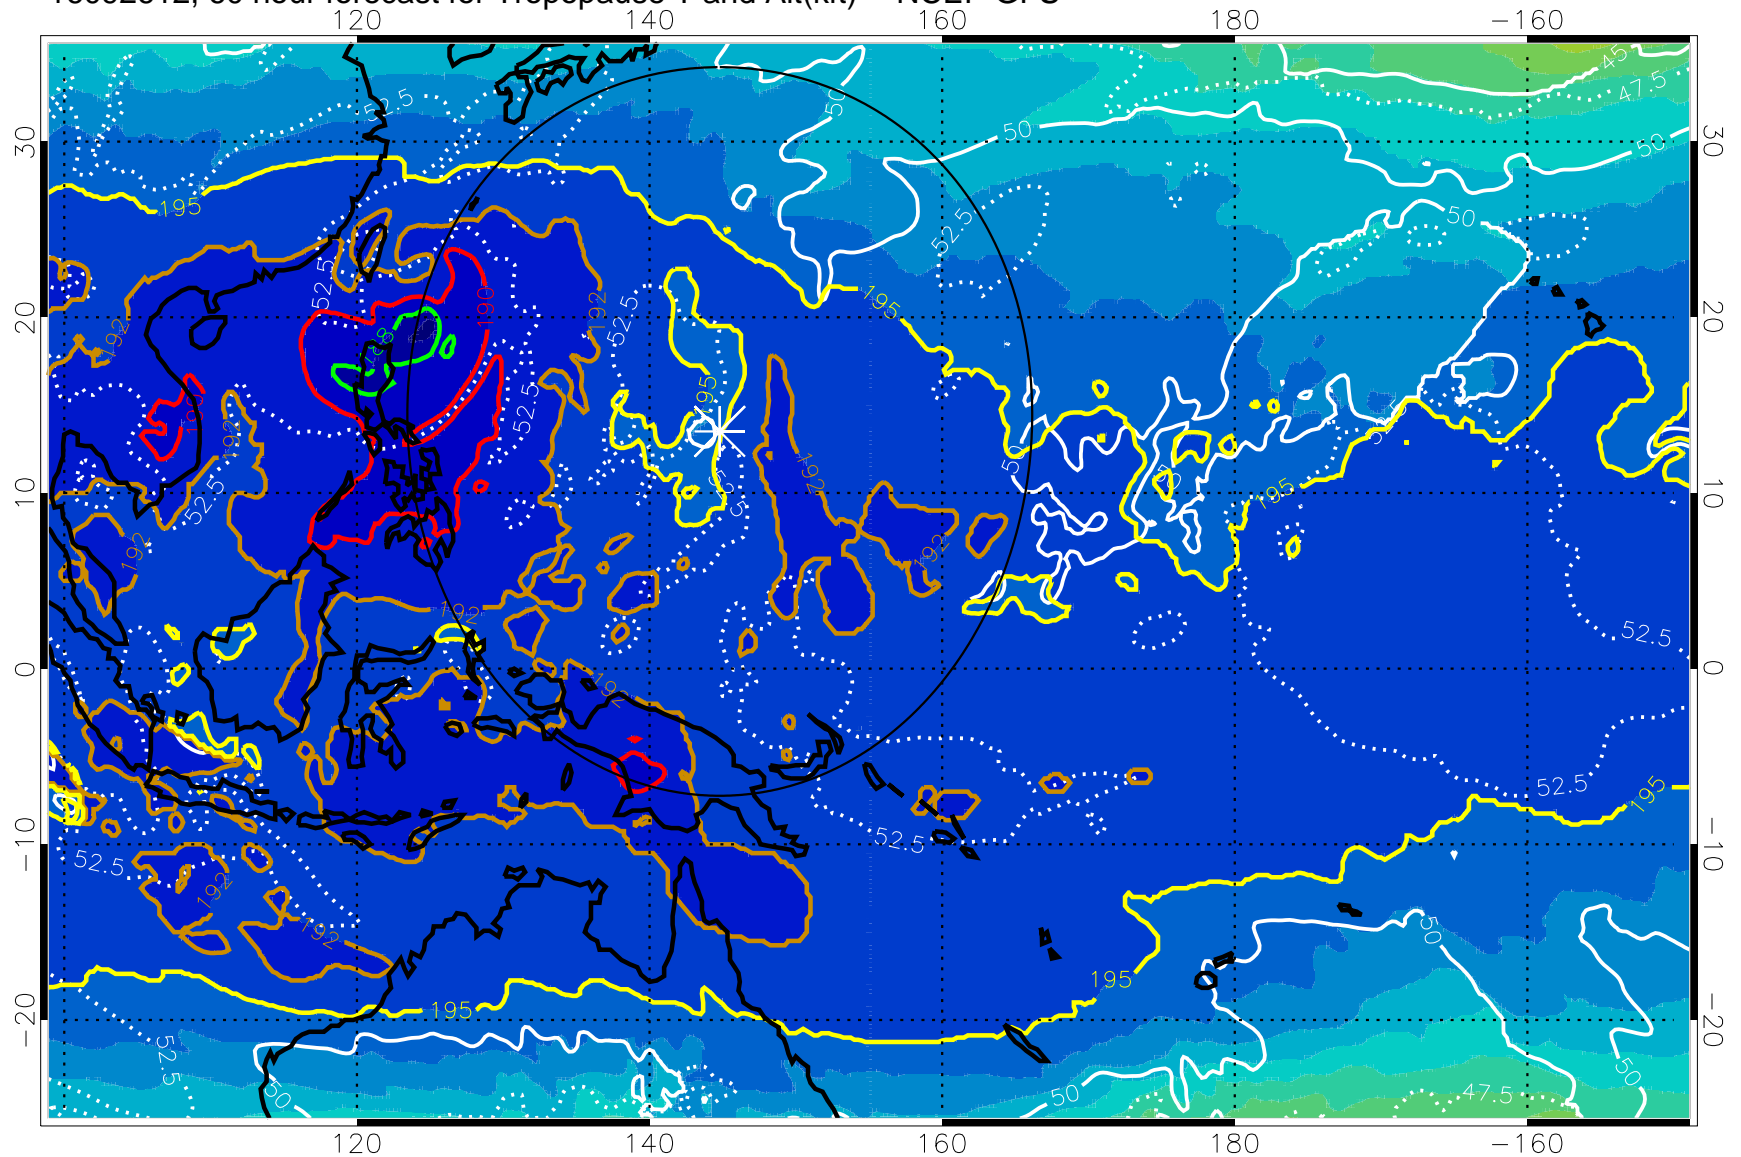

16092606, 54 hour forecast for Tropopause T and Alt(kft) -- NCEP GFS

190 200 210 220 230

Tropopause T, K

Tropopause Altitude in kft (white)

192.5K Isotherm 195K Isotherm

187.5K Isotherm 190K Isotherm

Range ring of 2304 km

16092612, 60 hour forecast for Tropopause T and Alt(kft) -- NCEP GFS

190 200 210 220 230
Tropopause T, K

Tropopause Altitude in kft (white)

192.5K Isotherm 195K Isotherm
187.5K Isotherm 190K Isotherm

Range ring of 2304 km