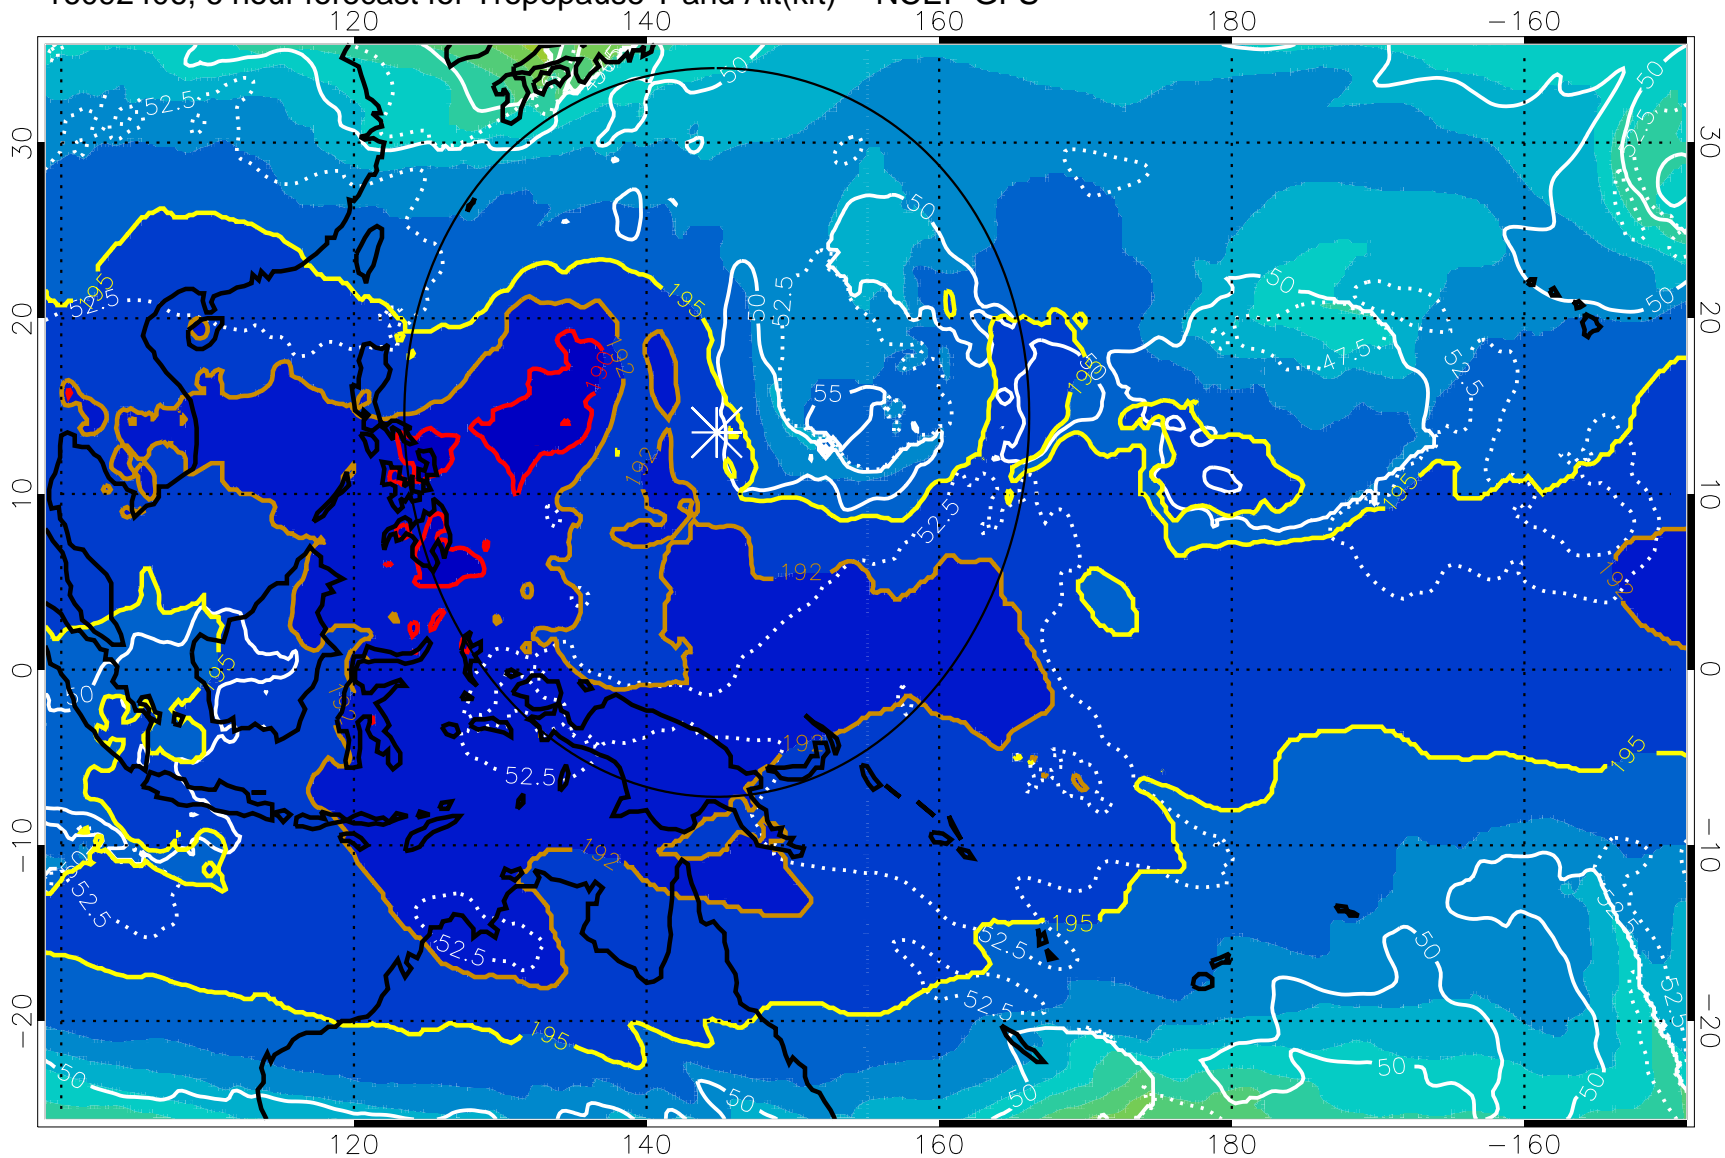

16092406, 6 hour forecast for Tropopause T and Alt(kft) -- NCEP GFS

190 200 210 220 230

Tropopause T, K

Tropopause Altitude in kft (white)

192.5K Isotherm 195K Isotherm
187.5K Isotherm 190K Isotherm

Range ring of 2304 km