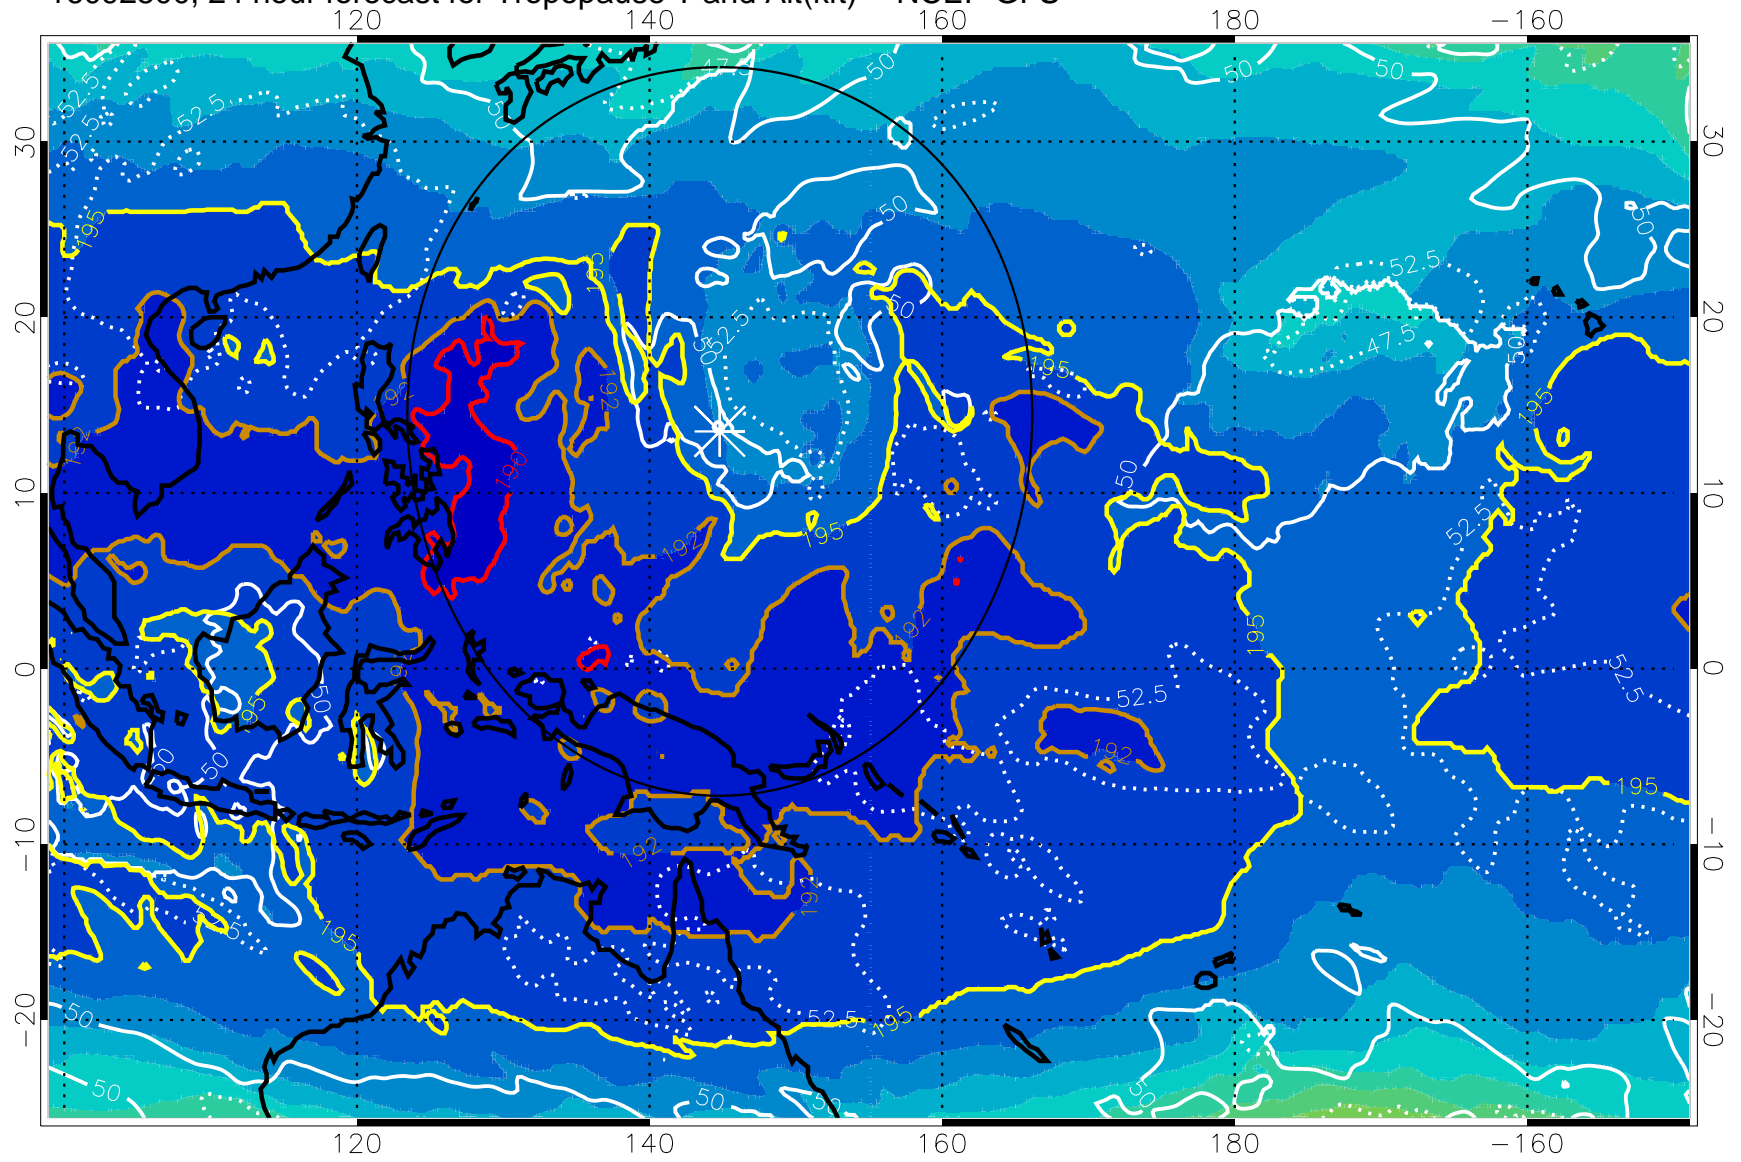

16092500, 24 hour forecast for Tropopause T and Alt(kft) -- NCEP GFS

190 200 210 220 230

Tropopause T, K

Tropopause Altitude in kft (white)

192.5K Isotherm 195K Isotherm

187.5K Isotherm 190K Isotherm

Range ring of 2304 km