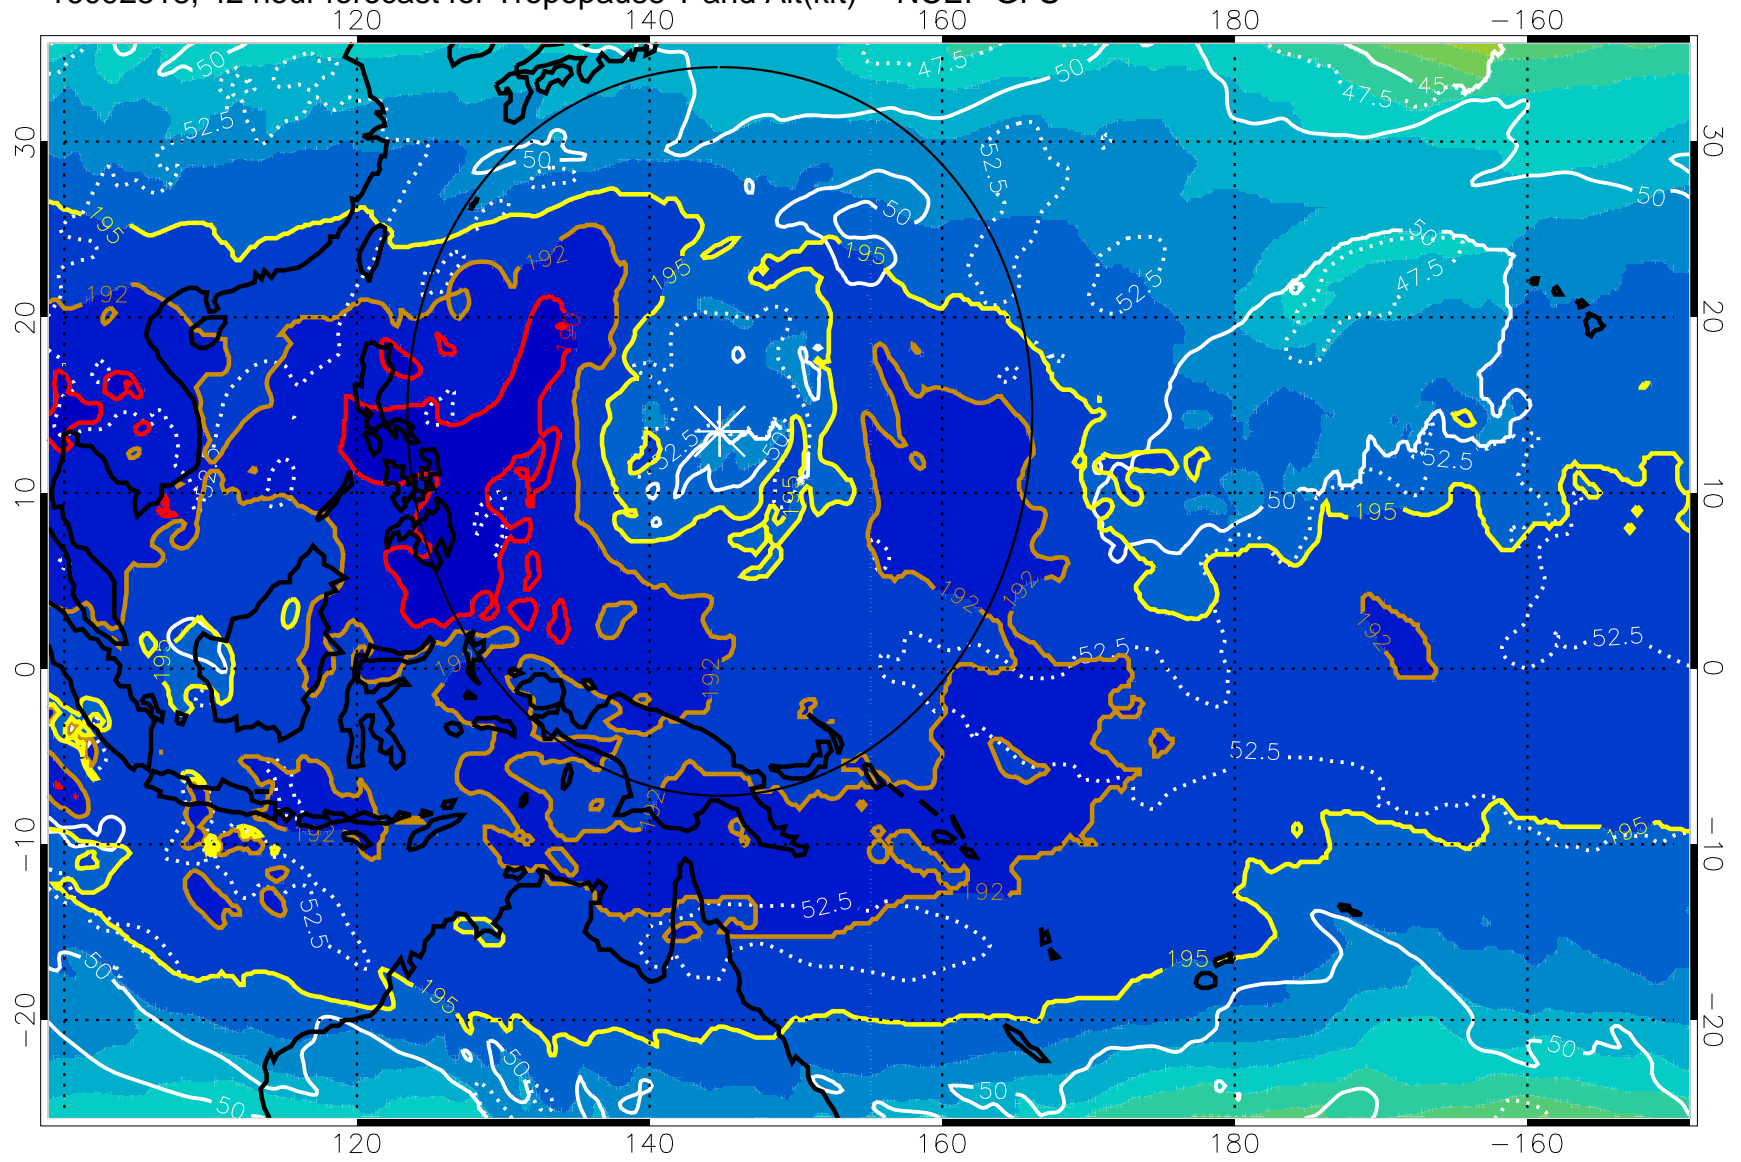

16092518, 42 hour forecast for Tropopause T and Alt(kft) -- NCEP GFS

190 200 210 220 230

Tropopause T, K

Tropopause Altitude in kft (white)

192.5K Isotherm 195K Isotherm

187.5K Isotherm 190K Isotherm

Range ring of 2304 km