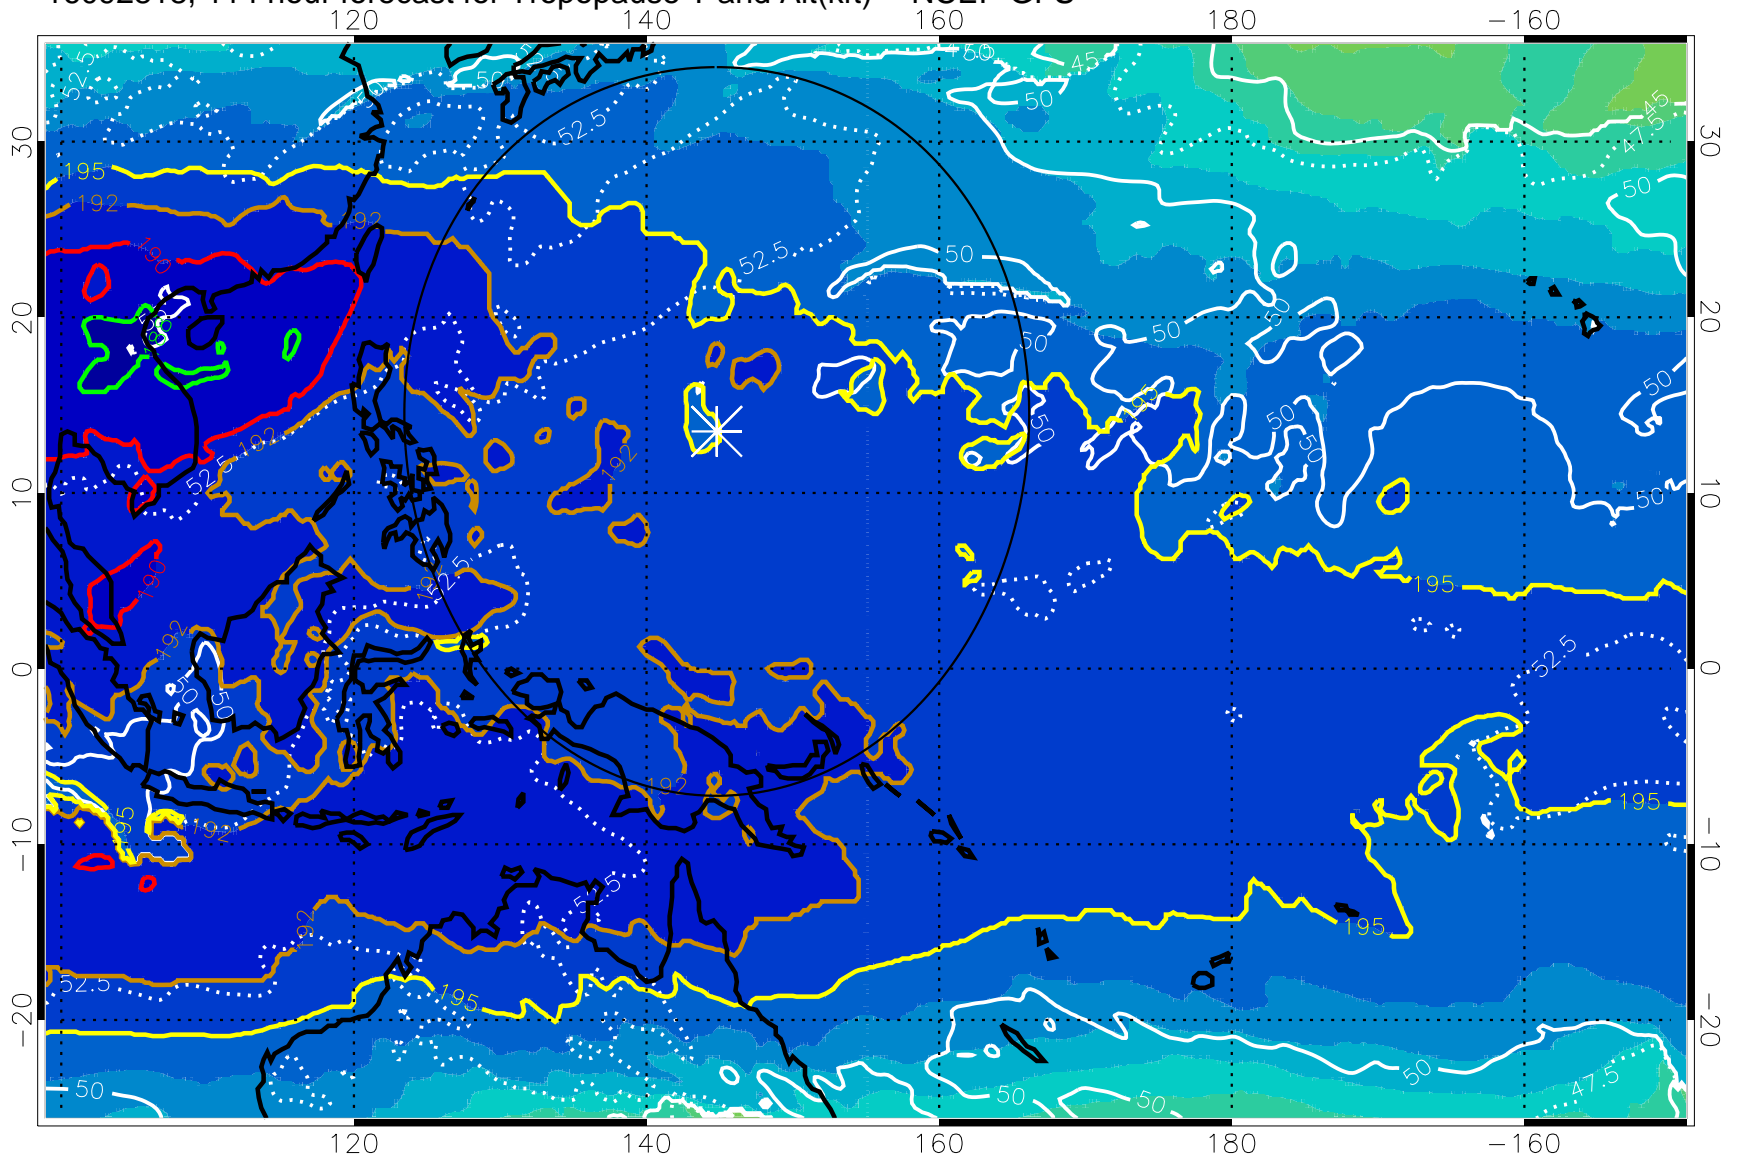

16092800, 96 hour forecast for Tropopause T and Alt(kft) -- NCEP GFS

190 200 210 220 230

Tropopause T, K

Tropopause Altitude in kft (white)

192.5K Isotherm 195K Isotherm

187.5K Isotherm 190K Isotherm

Range ring of 2304 km

16092806, 102 hour forecast for Tropopause T and Alt(kft) -- NCEP GFS

190 200 210 220 230
Tropopause T, K

Tropopause Altitude in kft (white)

192.5K Isotherm 195K Isotherm
187.5K Isotherm 190K Isotherm

Range ring of 2304 km

16092818, 114 hour forecast for Tropopause T and Alt(kft) -- NCEP GFS

190 200 210 220 230

Tropopause T, K

Tropopause Altitude in kft (white)

192.5K Isotherm 195K Isotherm

187.5K Isotherm 190K Isotherm

Range ring of 2304 km