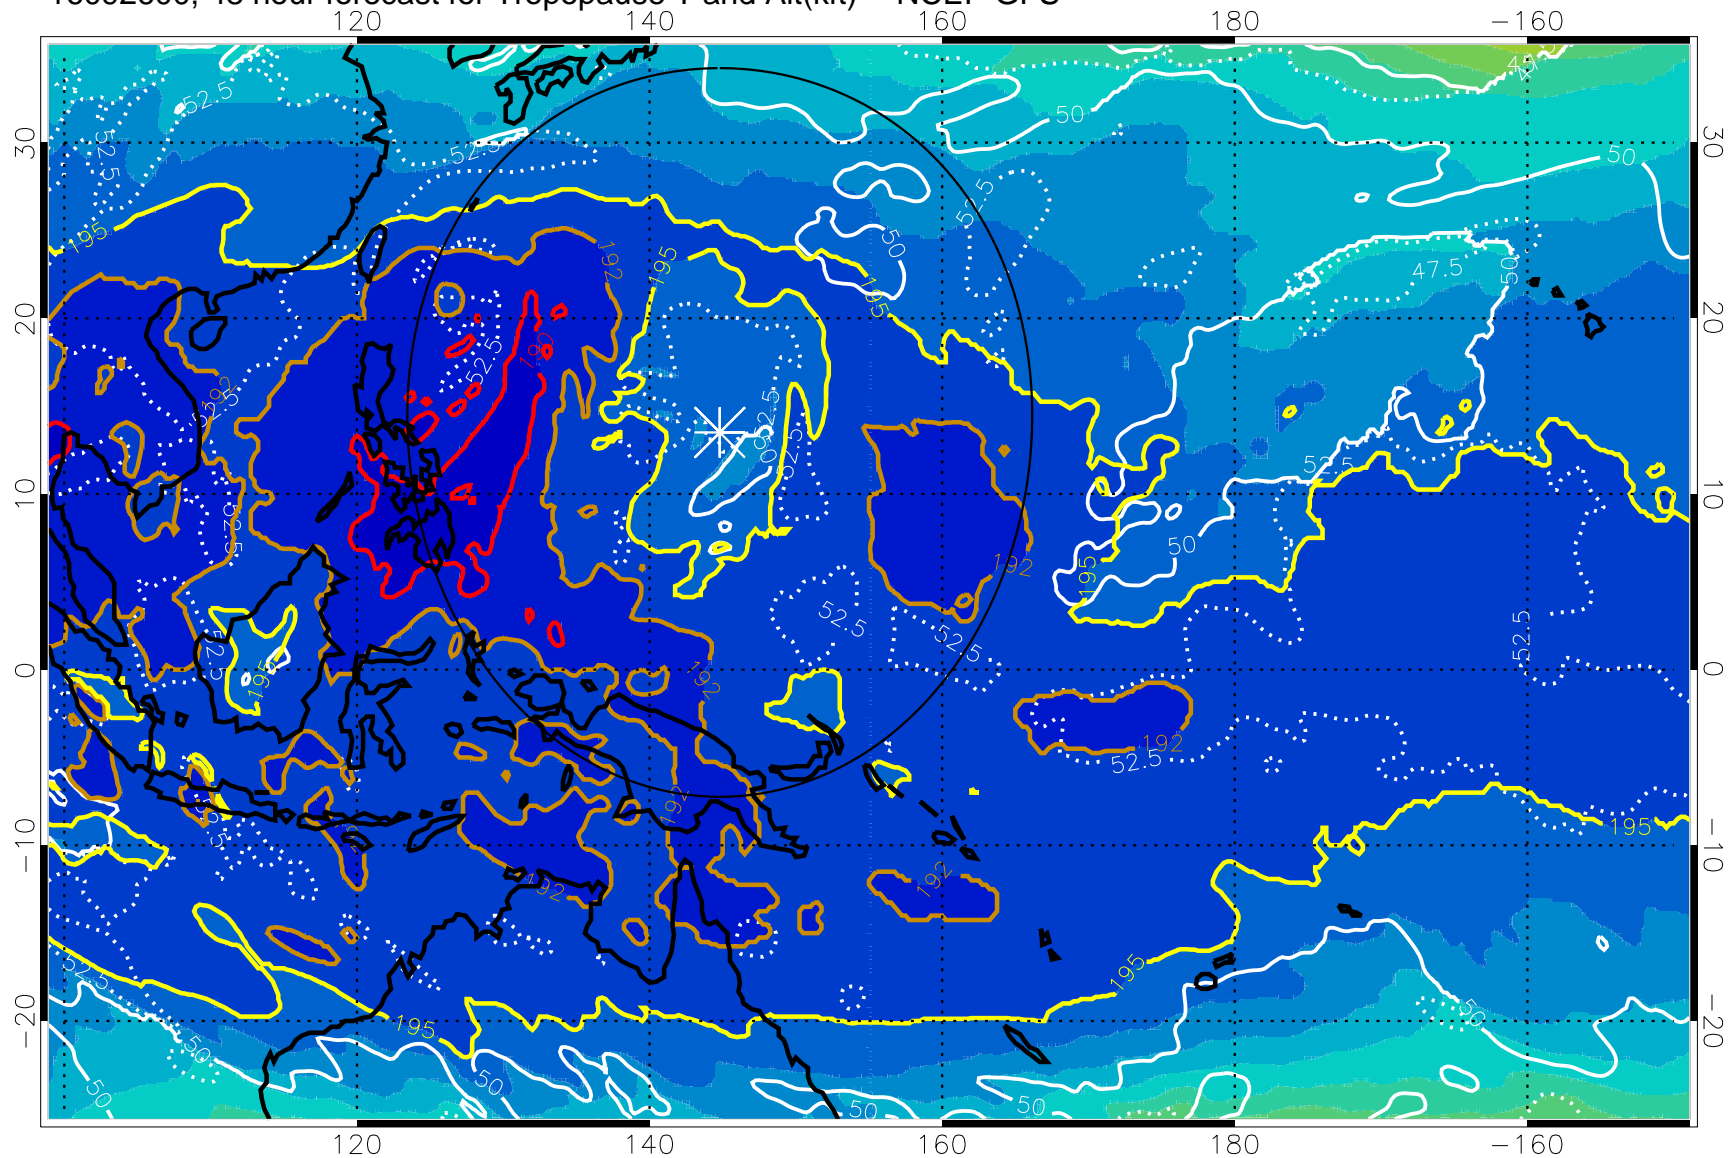

16092600, 48 hour forecast for Tropopause T and Alt(kft) -- NCEP GFS

190 200 210 220 230

Tropopause T, K

Tropopause Altitude in kft (white)

192.5K Isotherm 195K Isotherm
187.5K Isotherm 190K Isotherm

Range ring of 2304 km