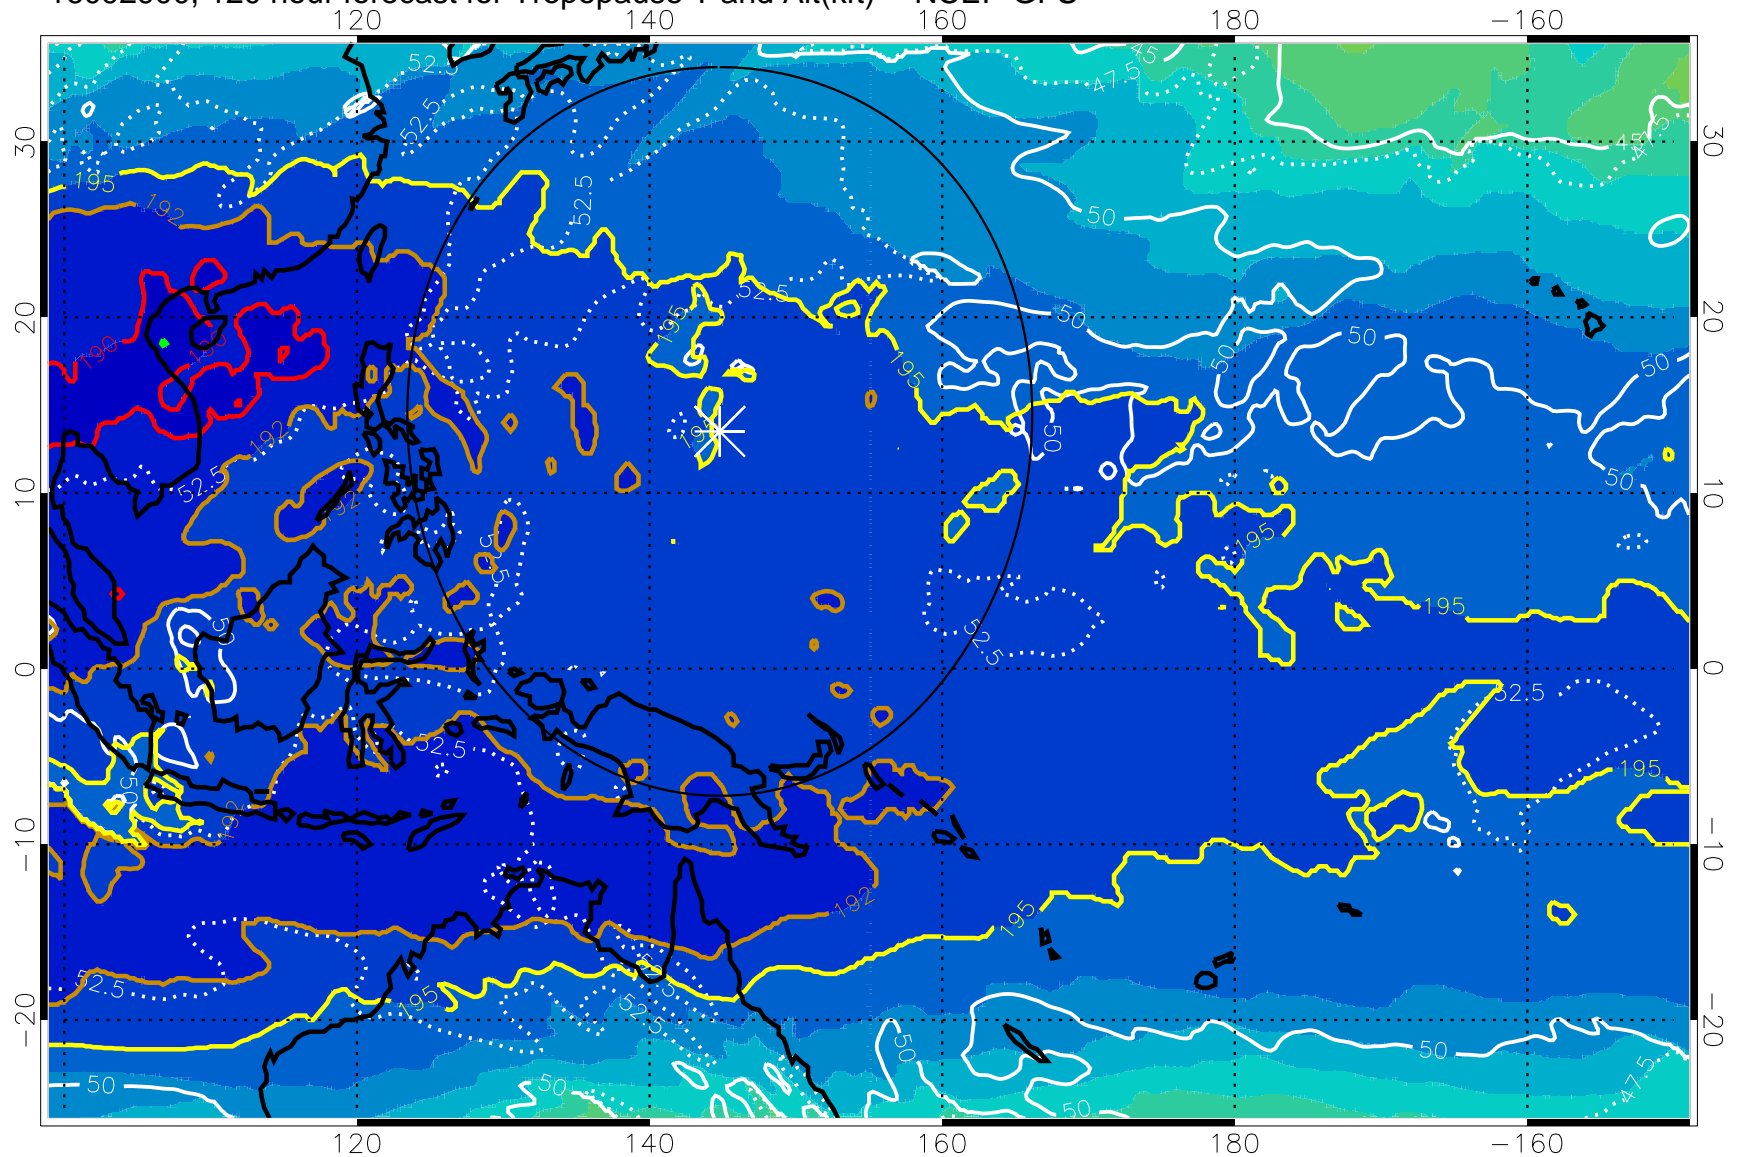

16092818, 114 hour forecast for Tropopause T and Alt(kft) -- NCEP GFS

190 200 210 220 230

Tropopause T, K

Tropopause Altitude in kft (white)

192.5K Isotherm 195K Isotherm

187.5K Isotherm 190K Isotherm

Range ring of 2304 km

16092900, 120 hour forecast for Tropopause T and Alt(kft) -- NCEP GFS

190 200 210 220 230

Tropopause T, K

Tropopause Altitude in kft (white)

192.5K Isotherm 195K Isotherm
187.5K Isotherm 190K Isotherm

Range ring of 2304 km