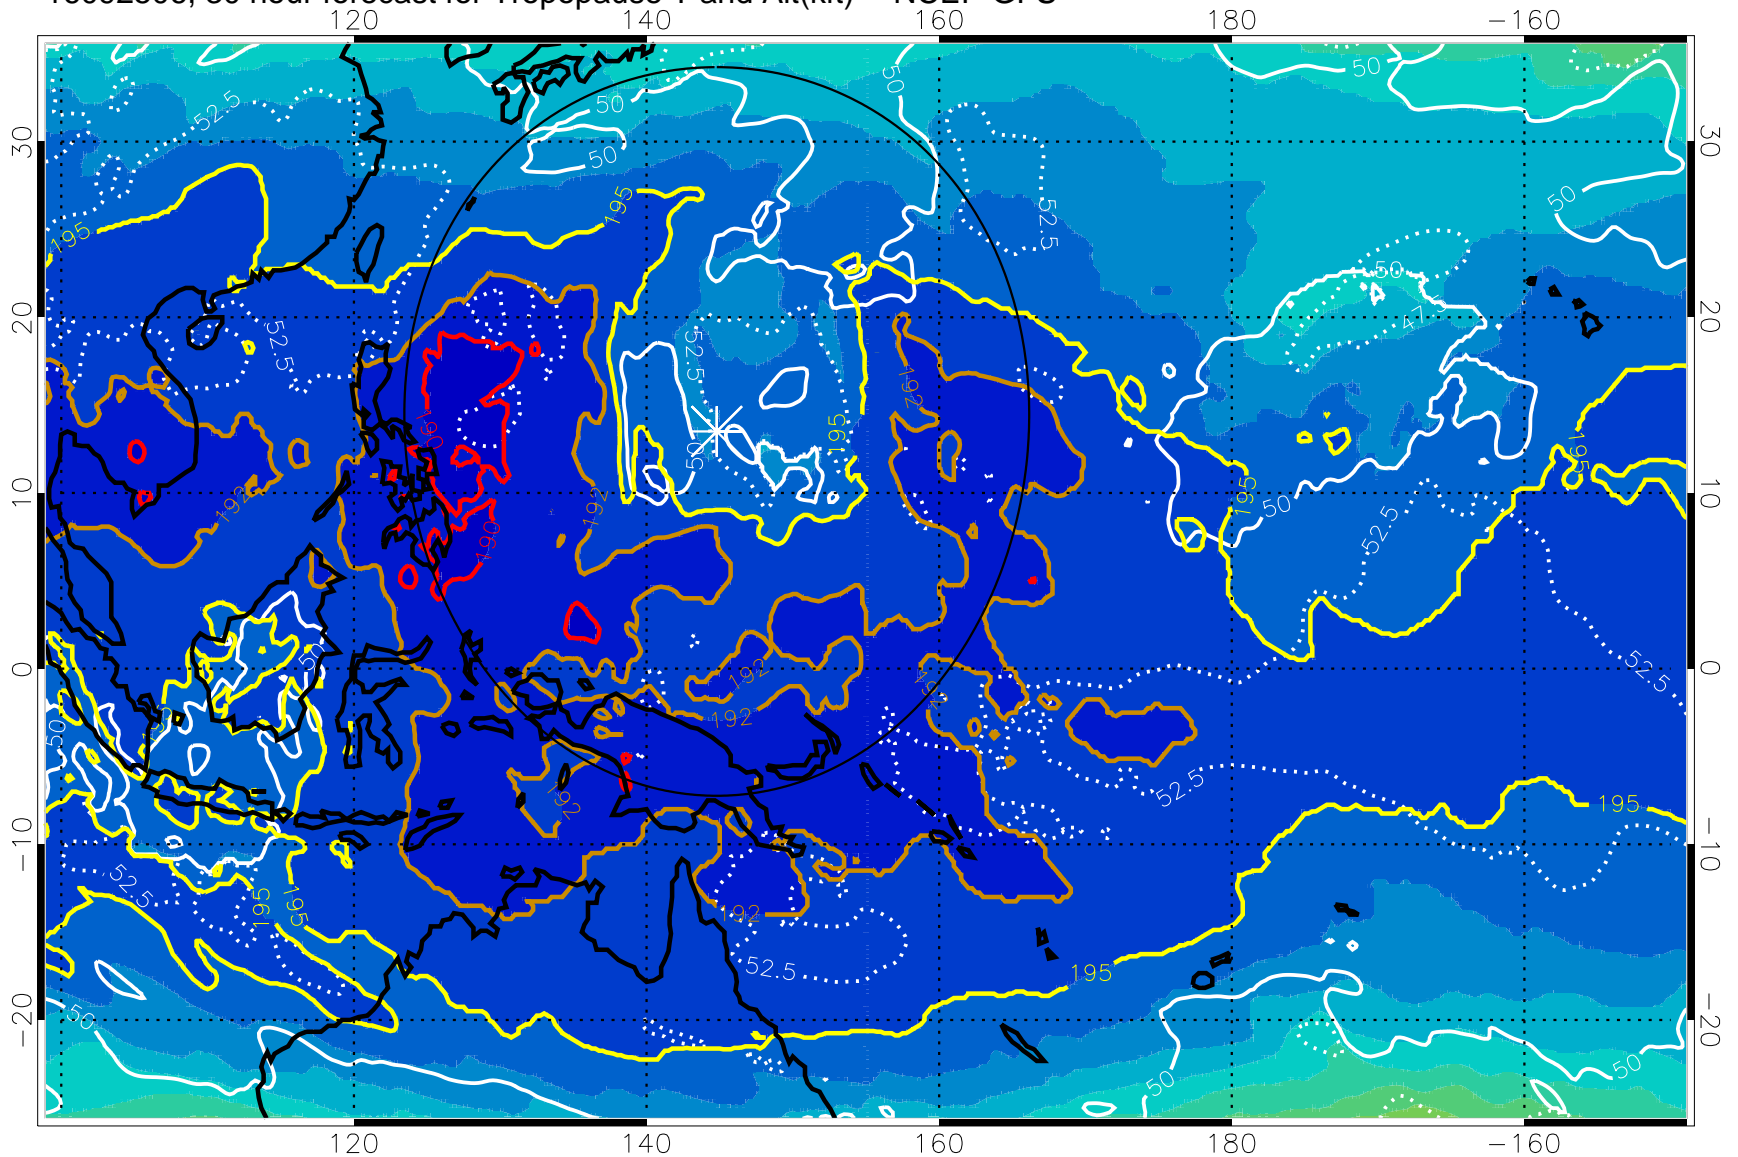

16092506, 30 hour forecast for Tropopause T and Alt(kft) -- NCEP GFS

190 200 210 220 230
Tropopause T, K

Tropopause Altitude in kft (white)

192.5K Isotherm 195K Isotherm
187.5K Isotherm 190K Isotherm

Range ring of 2304 km