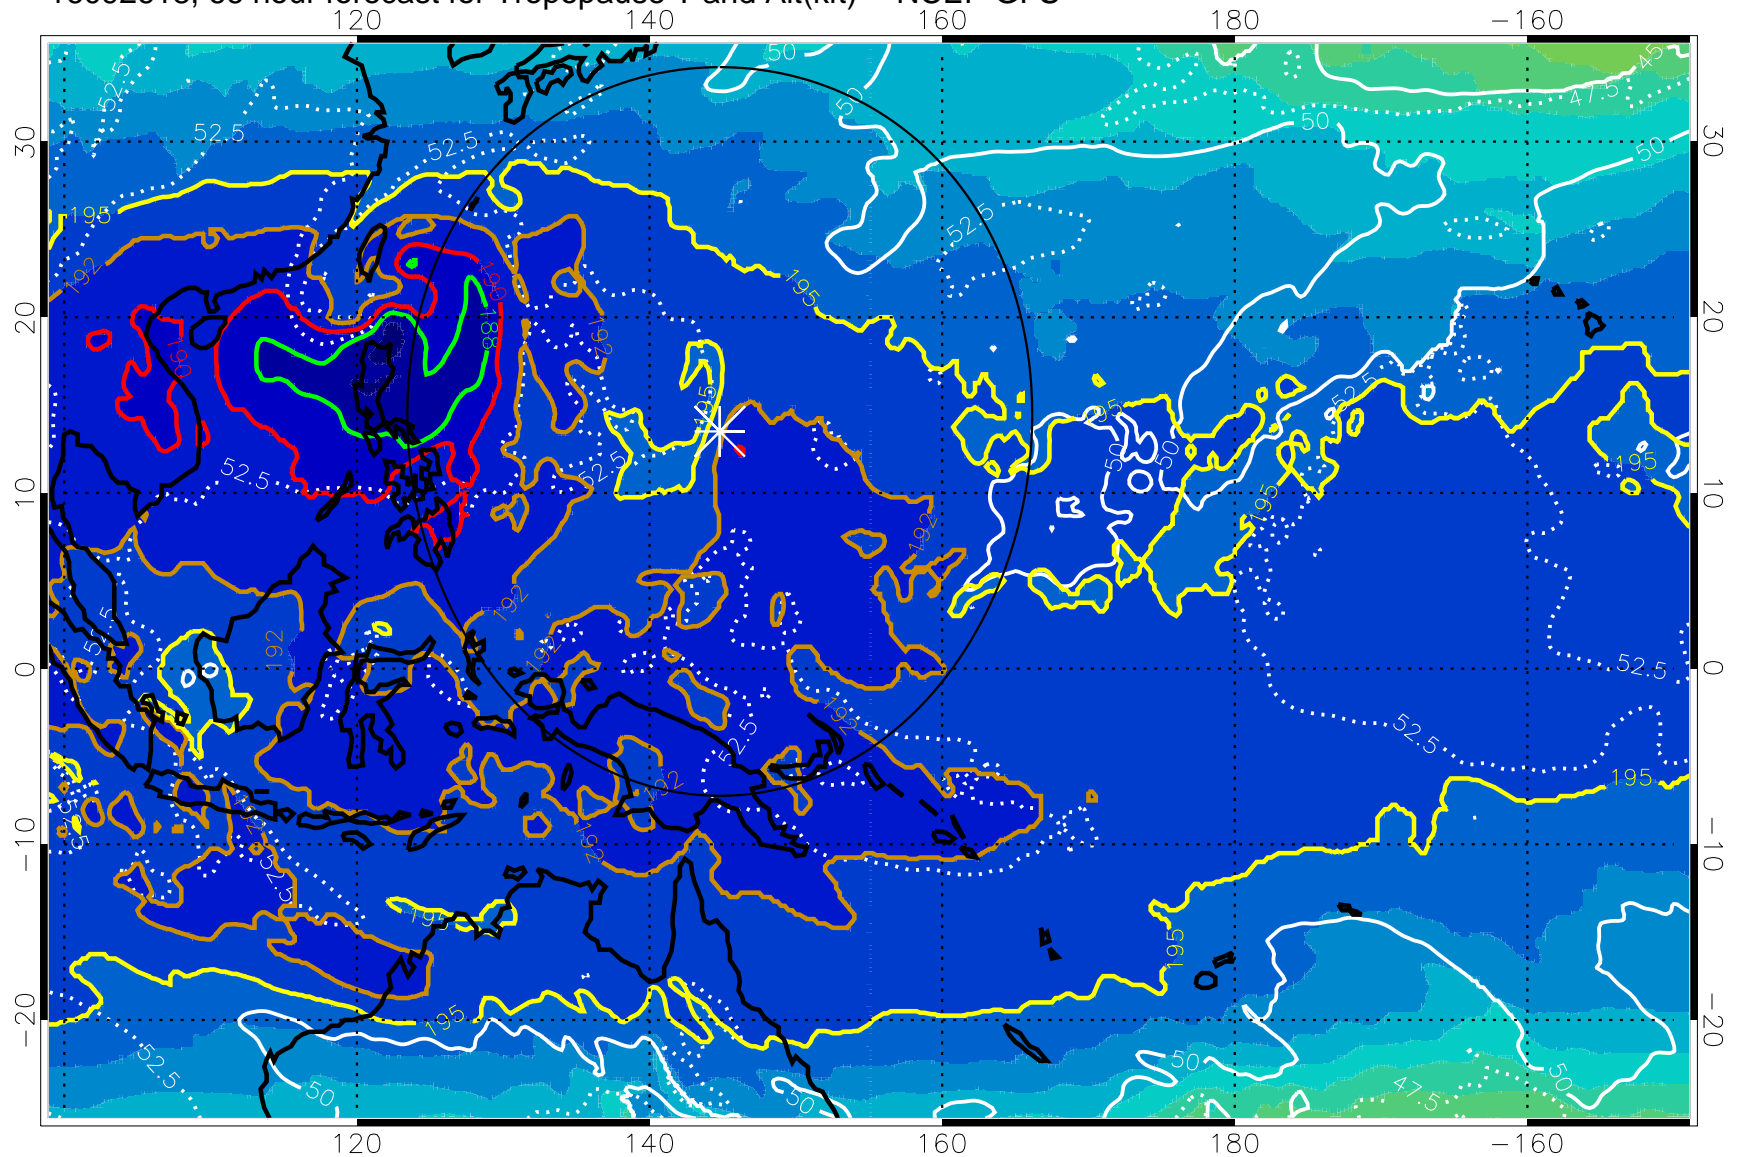

16092618, 66 hour forecast for Tropopause T and Alt(kft) -- NCEP GFS

190   200   210   220   230
Tropopause T, K

Tropopause Altitude in kft (white)

192.5K Isotherm   195K Isotherm
187.5K Isotherm   190K Isotherm

Range ring of 2304 km