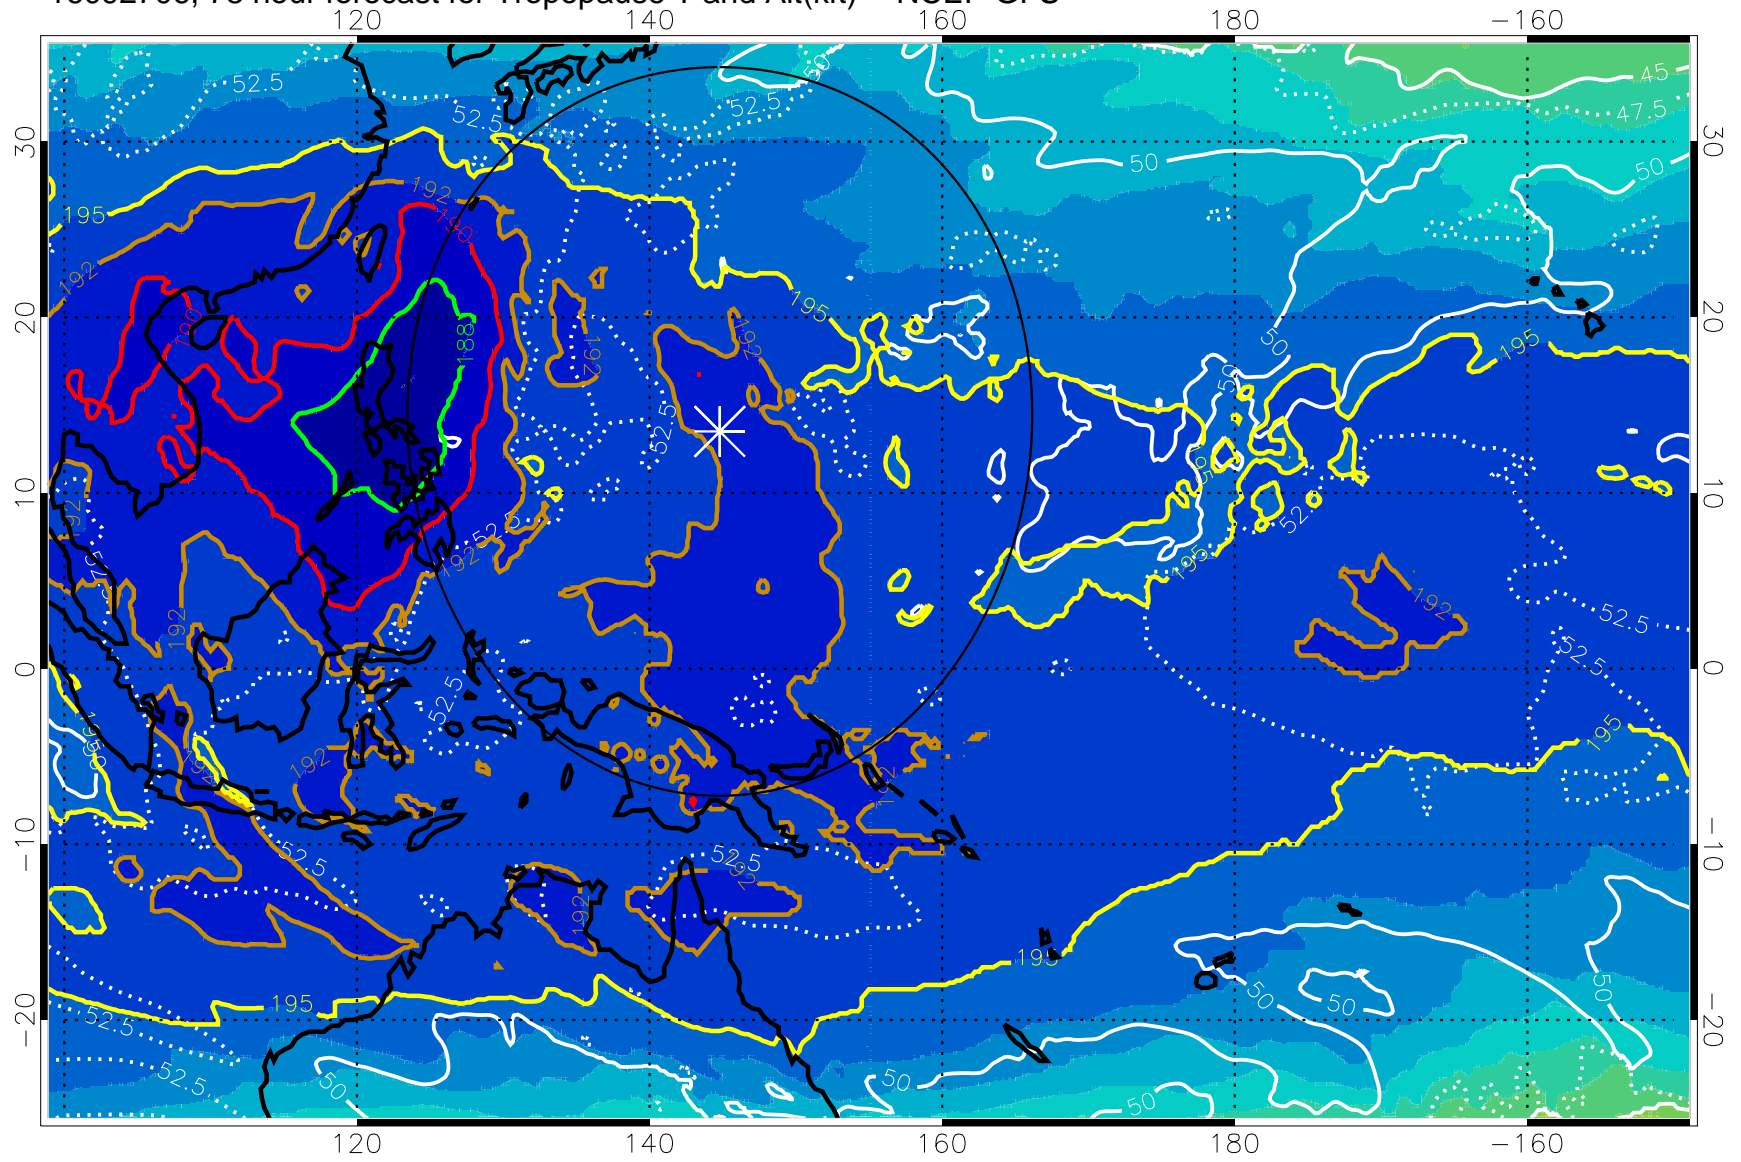

16092706, 78 hour forecast for Tropopause T and Alt(kft) -- NCEP GFS

190 200 210 220 230

Tropopause T, K

Tropopause Altitude in kft (white)

192.5K Isotherm 195K Isotherm

187.5K Isotherm 190K Isotherm

Range ring of 2304 km