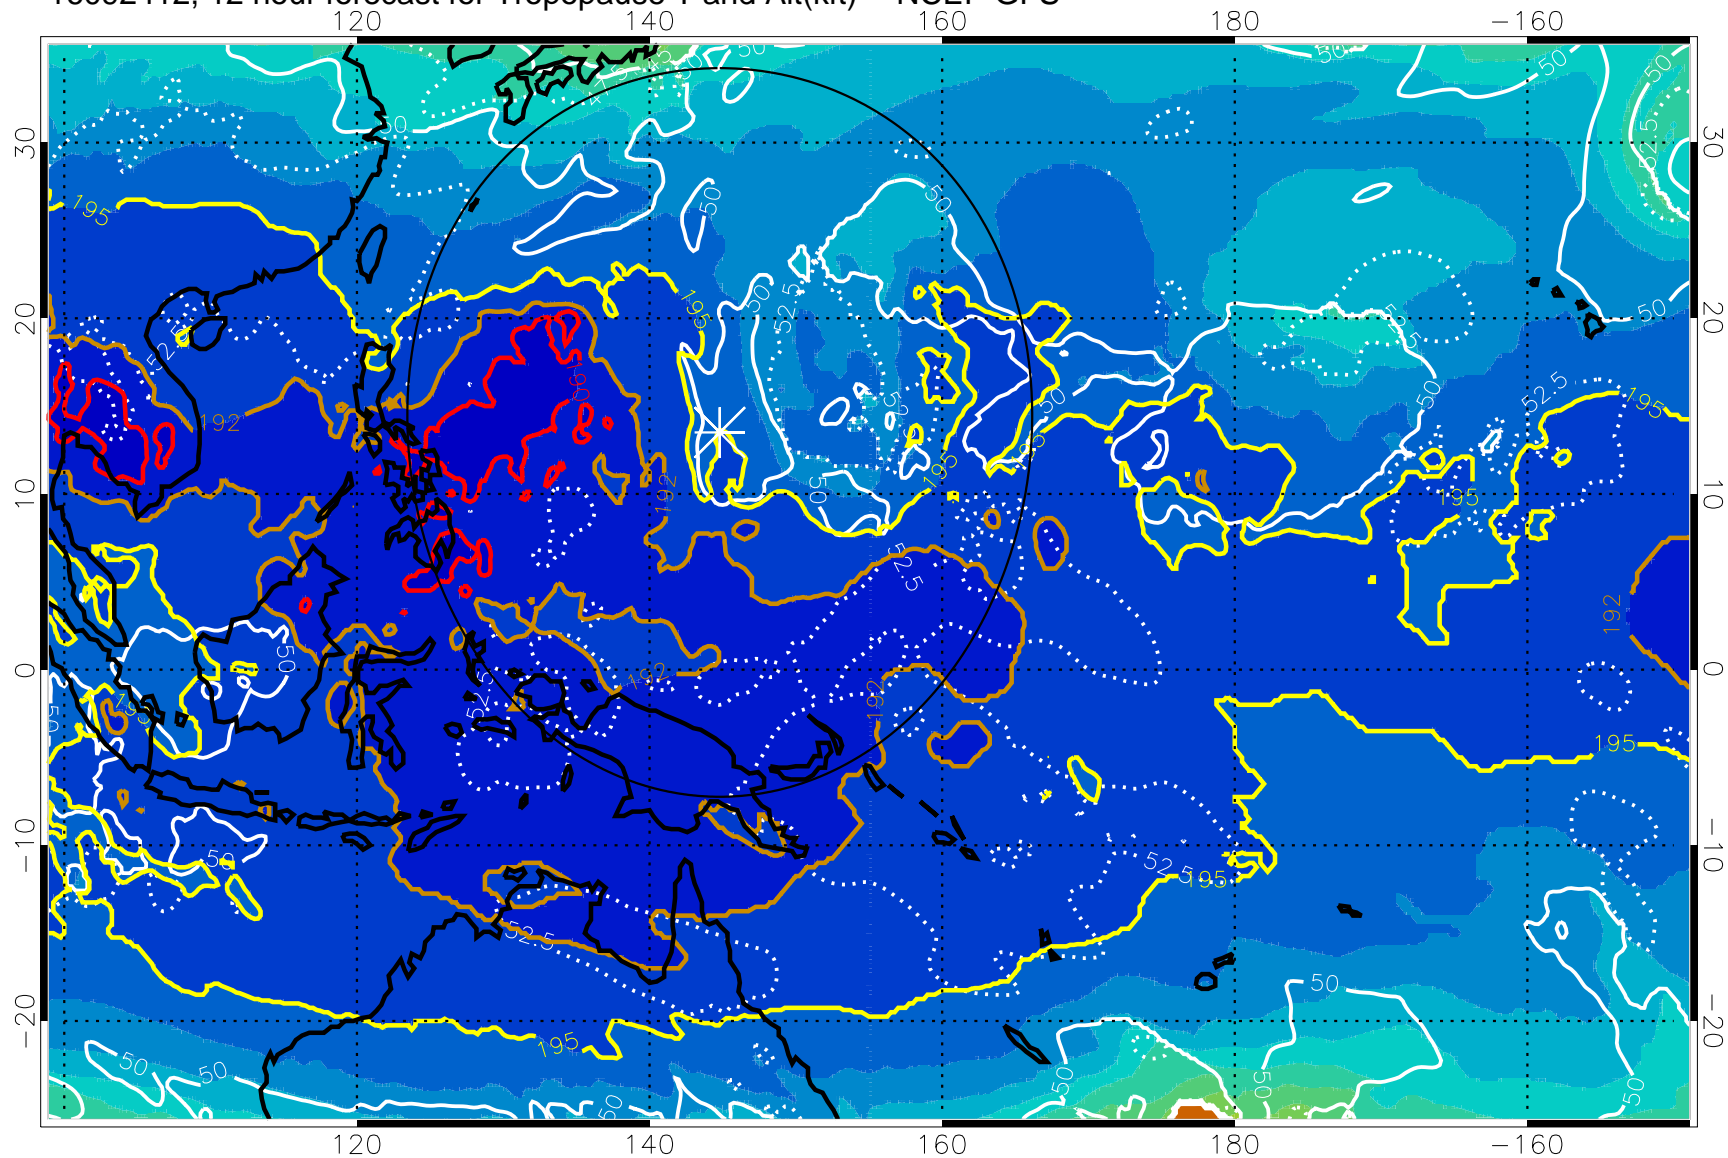

16092412, 12 hour forecast for Tropopause T and Alt(kft) -- NCEP GFS

190 200 210 220 230

Tropopause T, K

Tropopause Altitude in kft (white)

192.5K Isotherm 195K Isotherm
187.5K Isotherm 190K Isotherm

Range ring of 2304 km