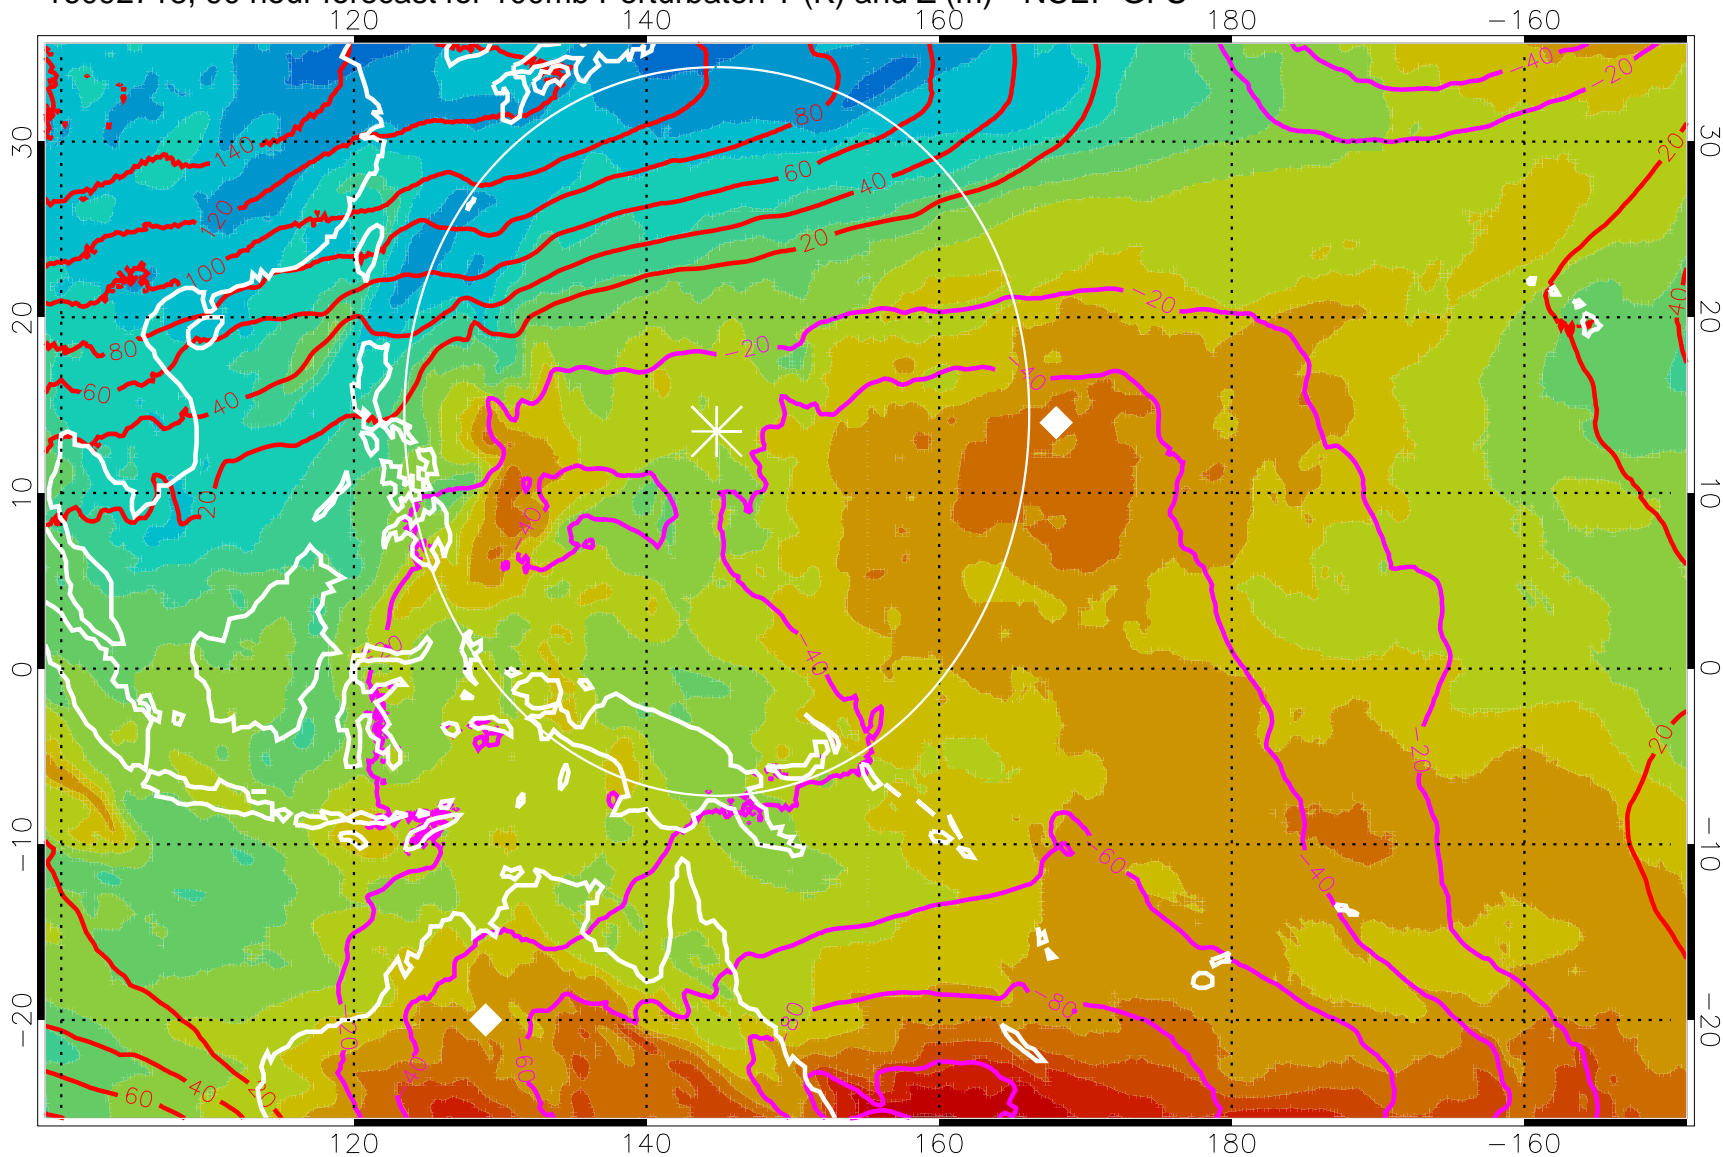

16092718, 90 hour forecast for 100mb Perturbaton T (K) and Z (m)-- NCEP GFS

Contours are 100 mbar Z perturbation (m)
Positive Z Contours
Negative Z Contours
Diamonds-mean pos. of anticyclones

Range ring of 2304 km