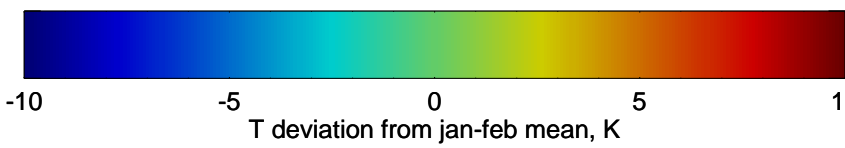

16092506, 30 hour forecast for 100mb Perturbaton T (K) and Z (m)-- NCEP GFS

Contours are 100 mbar Z perturbation (m)
Positive Z Contours
Negative Z Contours
Diamonds-mean pos. of anticyclones

Range ring of 2304 km