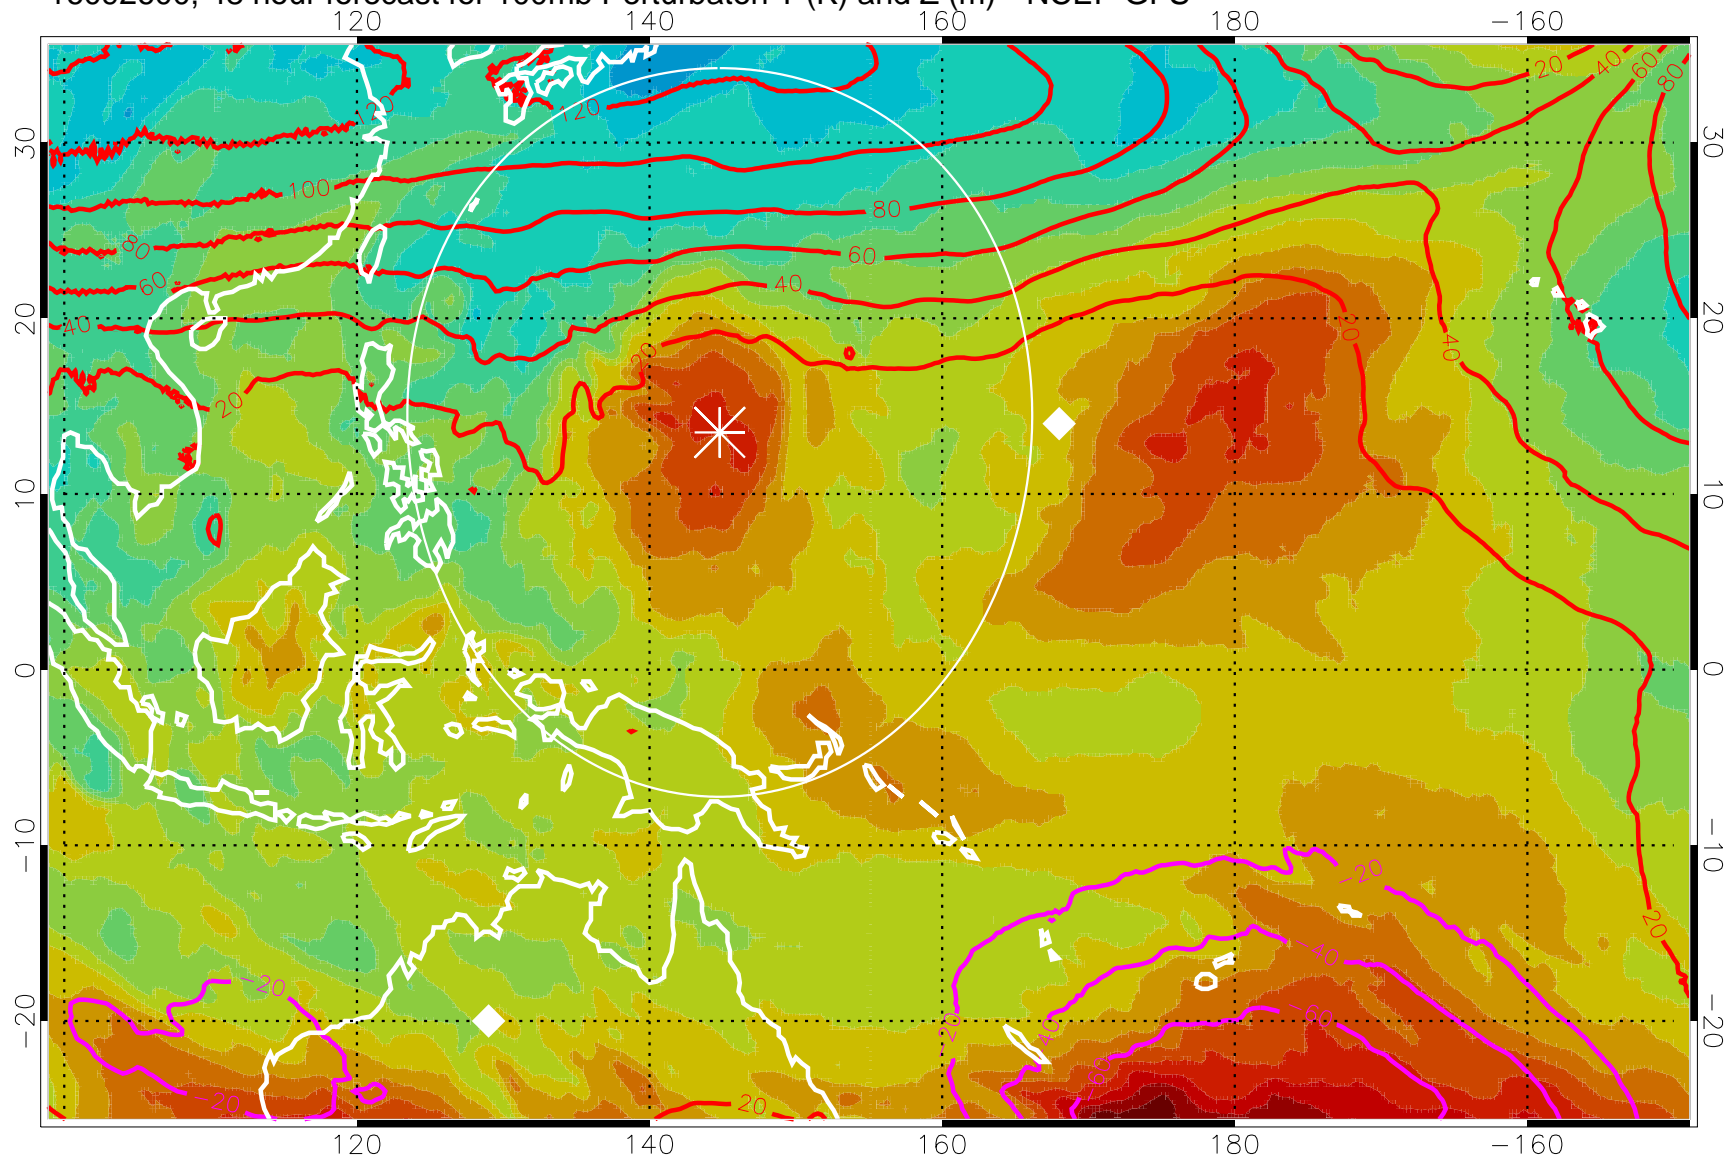

16092600, 48 hour forecast for 100mb Perturbaton T (K) and Z (m)-- NCEP GFS

Contours are 100 mbar Z perturbation (m)

Positive Z Contours

Negative Z Contours

Diamonds-mean pos. of anticyclones

Range ring of 2304 km