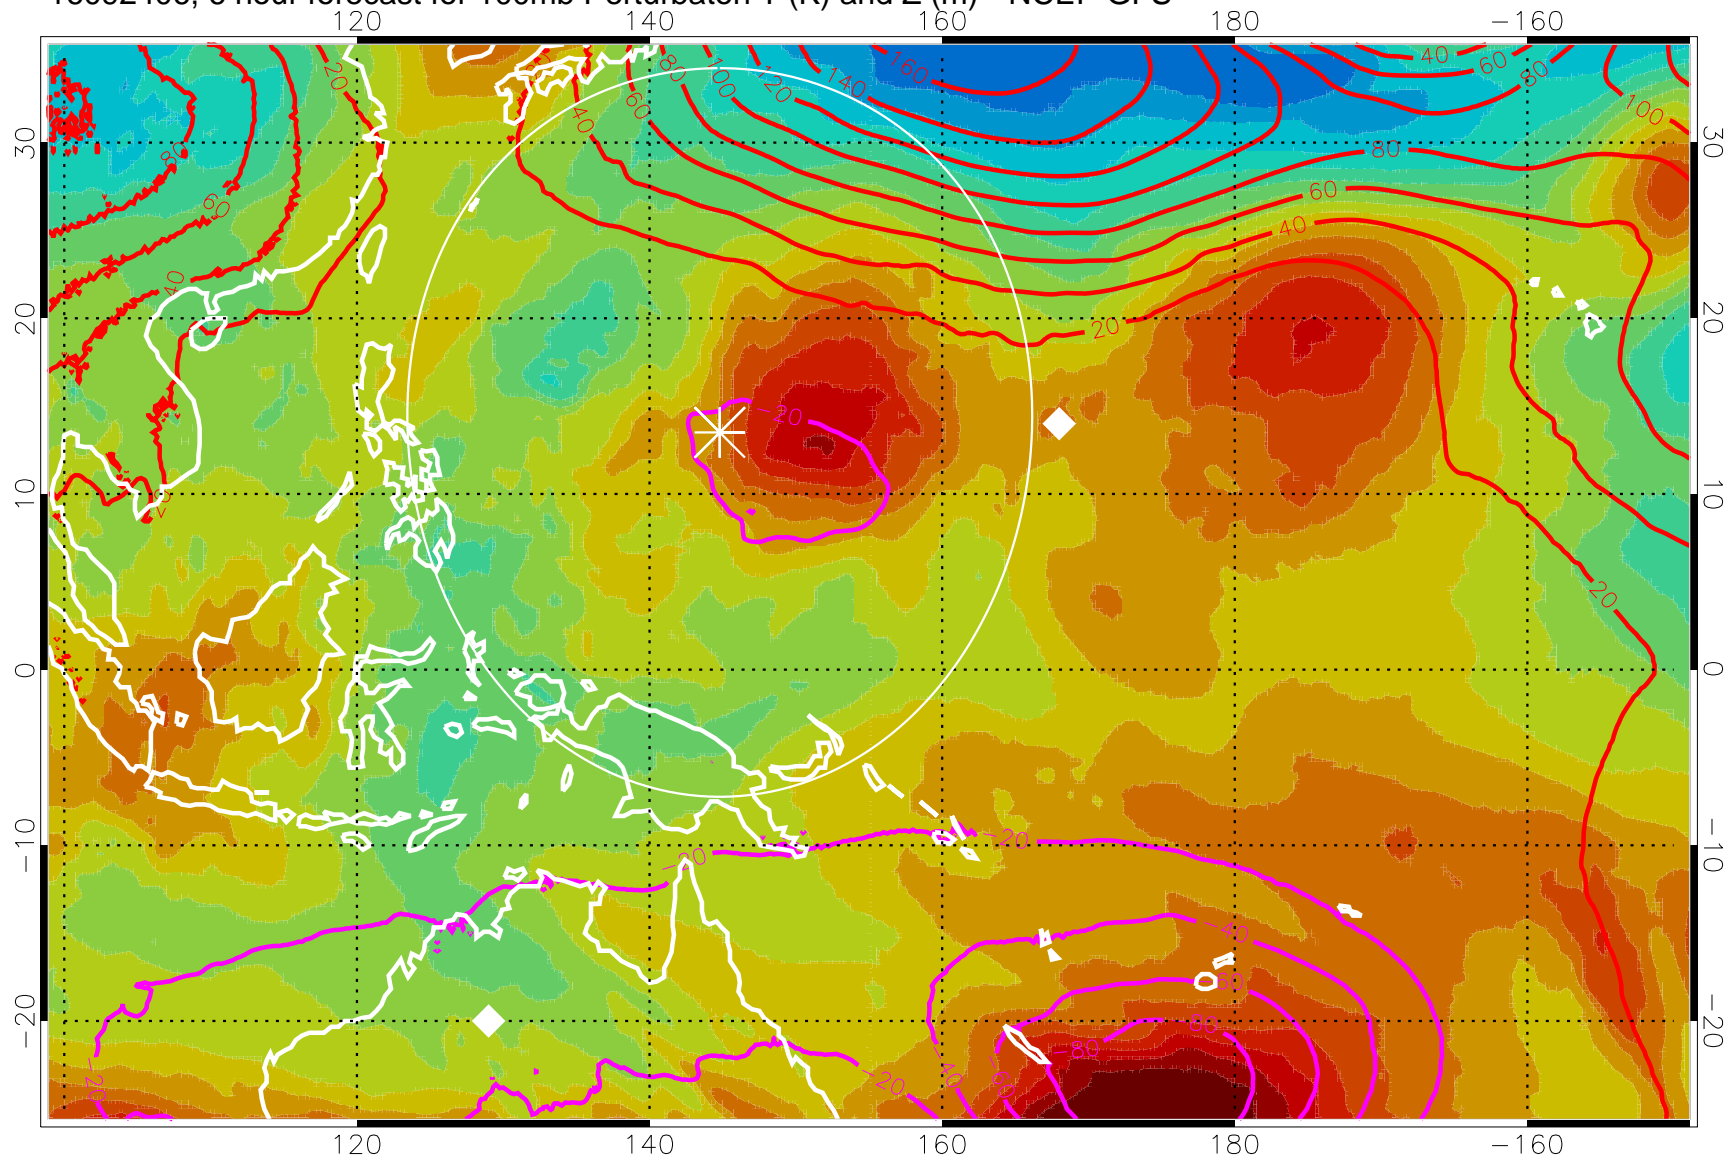

16092406, 6 hour forecast for 100mb Perturbaton T (K) and Z (m)-- NCEP GFS

Contours are 100 mbar Z perturbation (m)  
Positive Z Contours  
Negative Z Contours  
Diamonds-mean pos. of anticyclones

Range ring of 2304 km