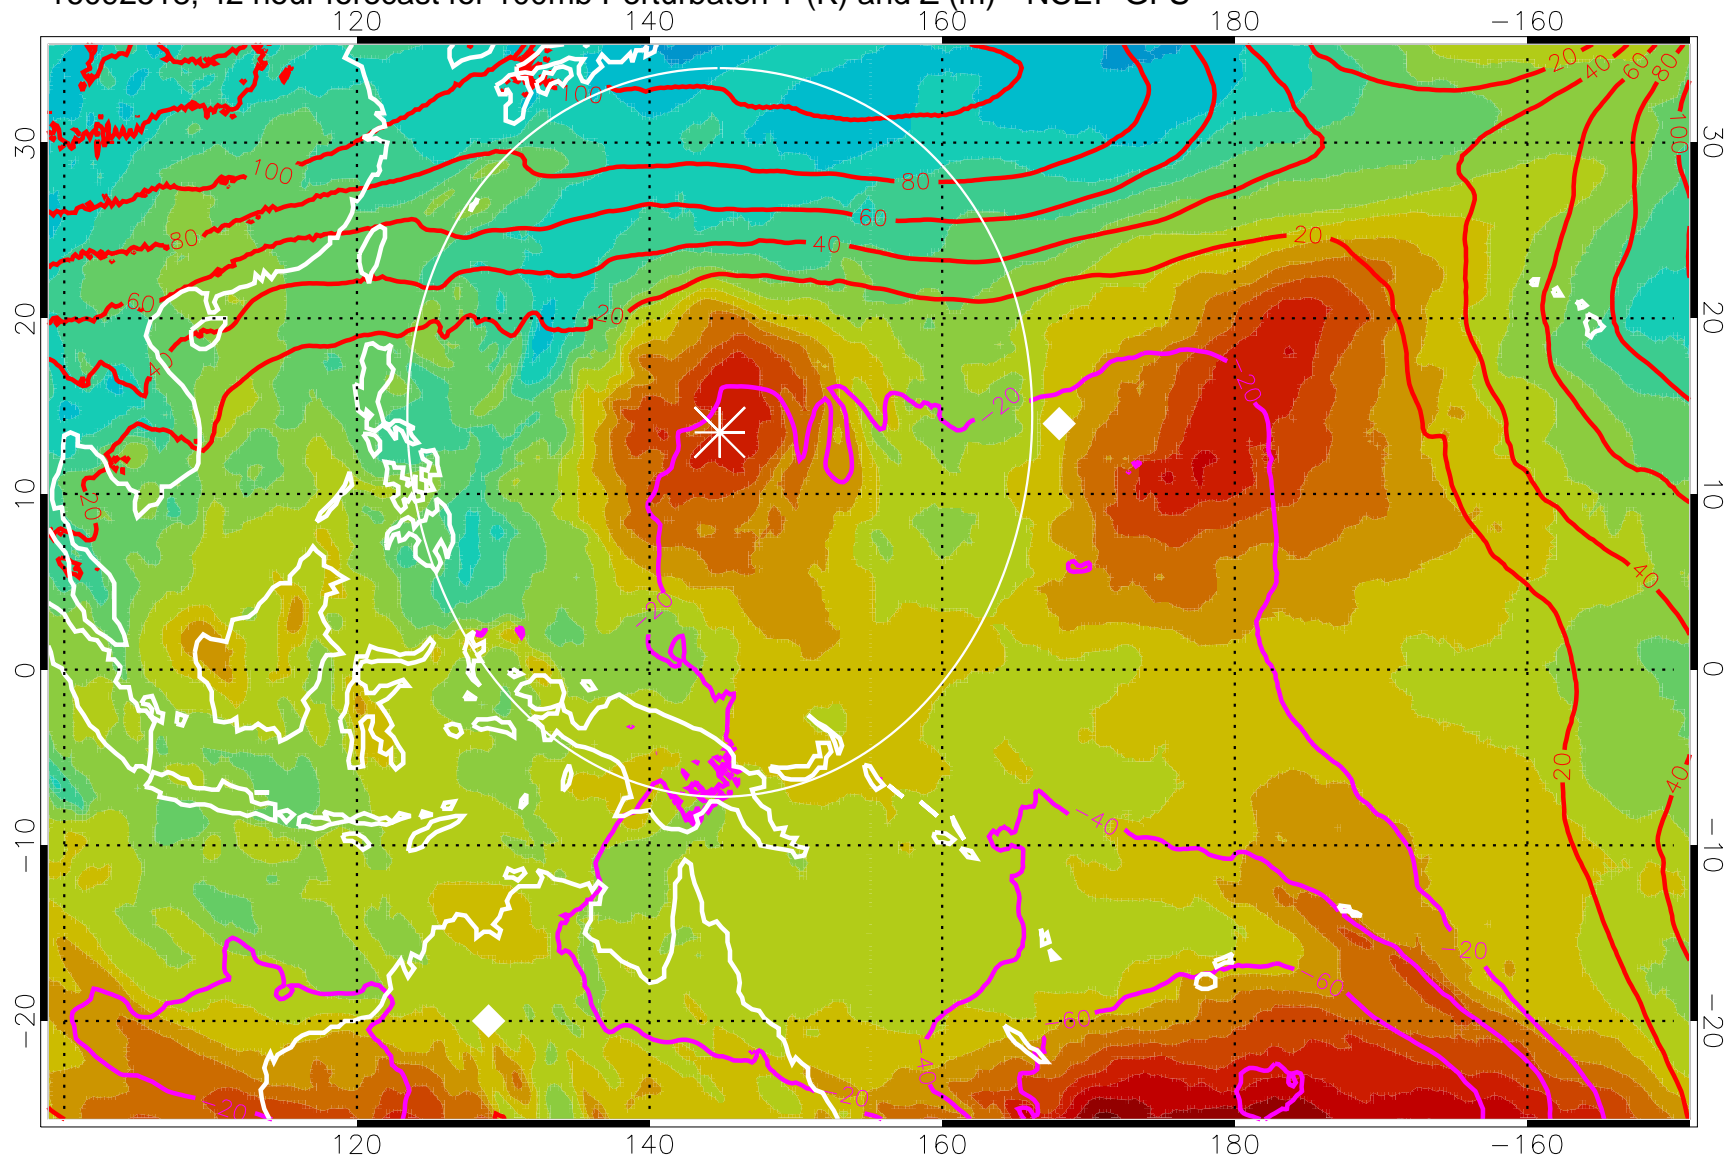

16092518, 42 hour forecast for 100mb Perturbaton T (K) and Z (m)-- NCEP GFS

Contours are 100 mbar Z perturbation (m)
Positive Z Contours
Negative Z Contours
Diamonds-mean pos. of anticyclones

Range ring of 2304 km