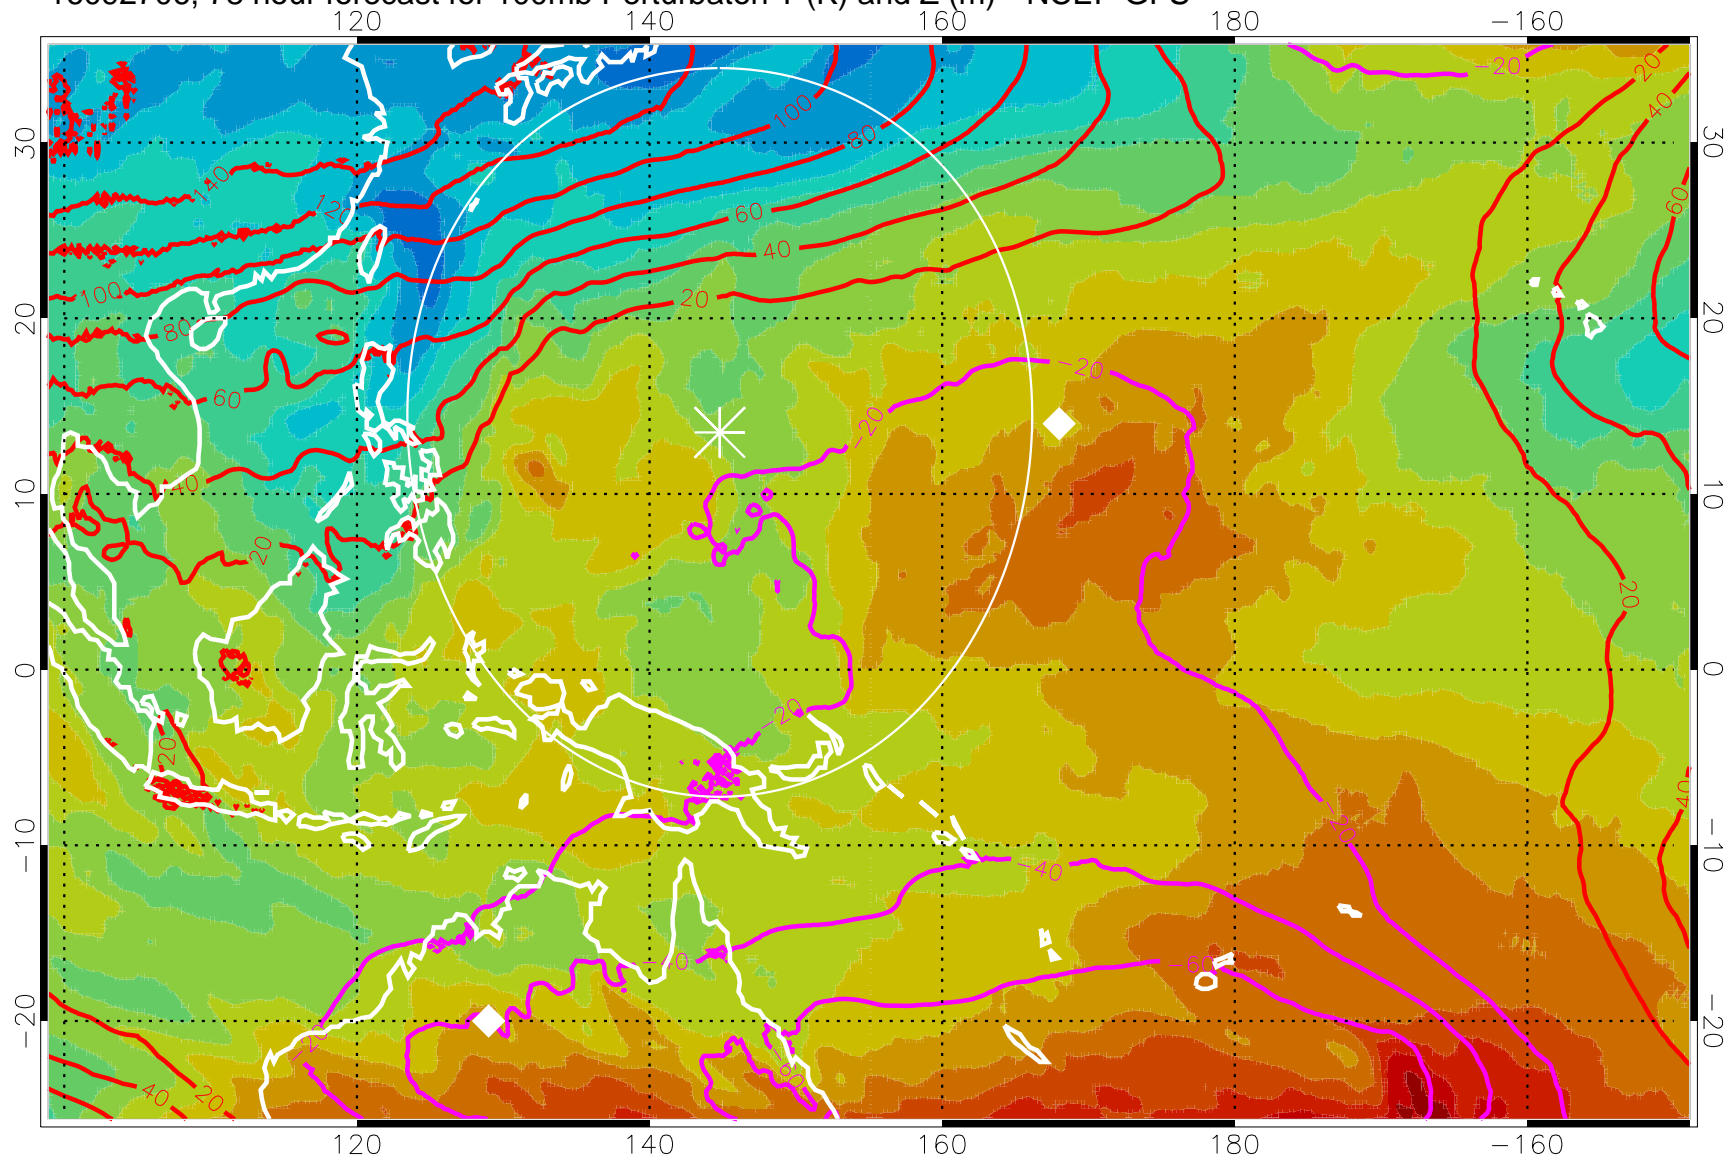

16092706, 78 hour forecast for 100mb Perturbaton T (K) and Z (m)-- NCEP GFS

Contours are 100 mbar Z perturbation (m)
Positive Z Contours
Negative Z Contours
Diamonds-mean pos. of anticyclones

Range ring of 2304 km