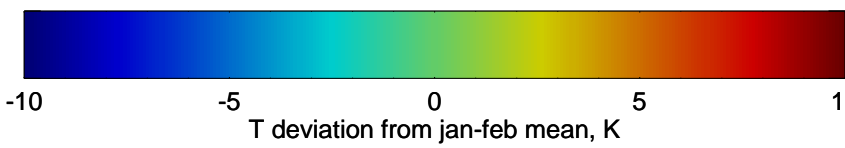

16092706, 78 hour forecast for 100mb Perturbaton T (K) and Z (m)-- NCEP GFS

Contours are 100 mbar Z perturbation (m)
Positive Z Contours
Negative Z Contours
Diamonds-mean pos. of anticyclones

Range ring of 2304 km