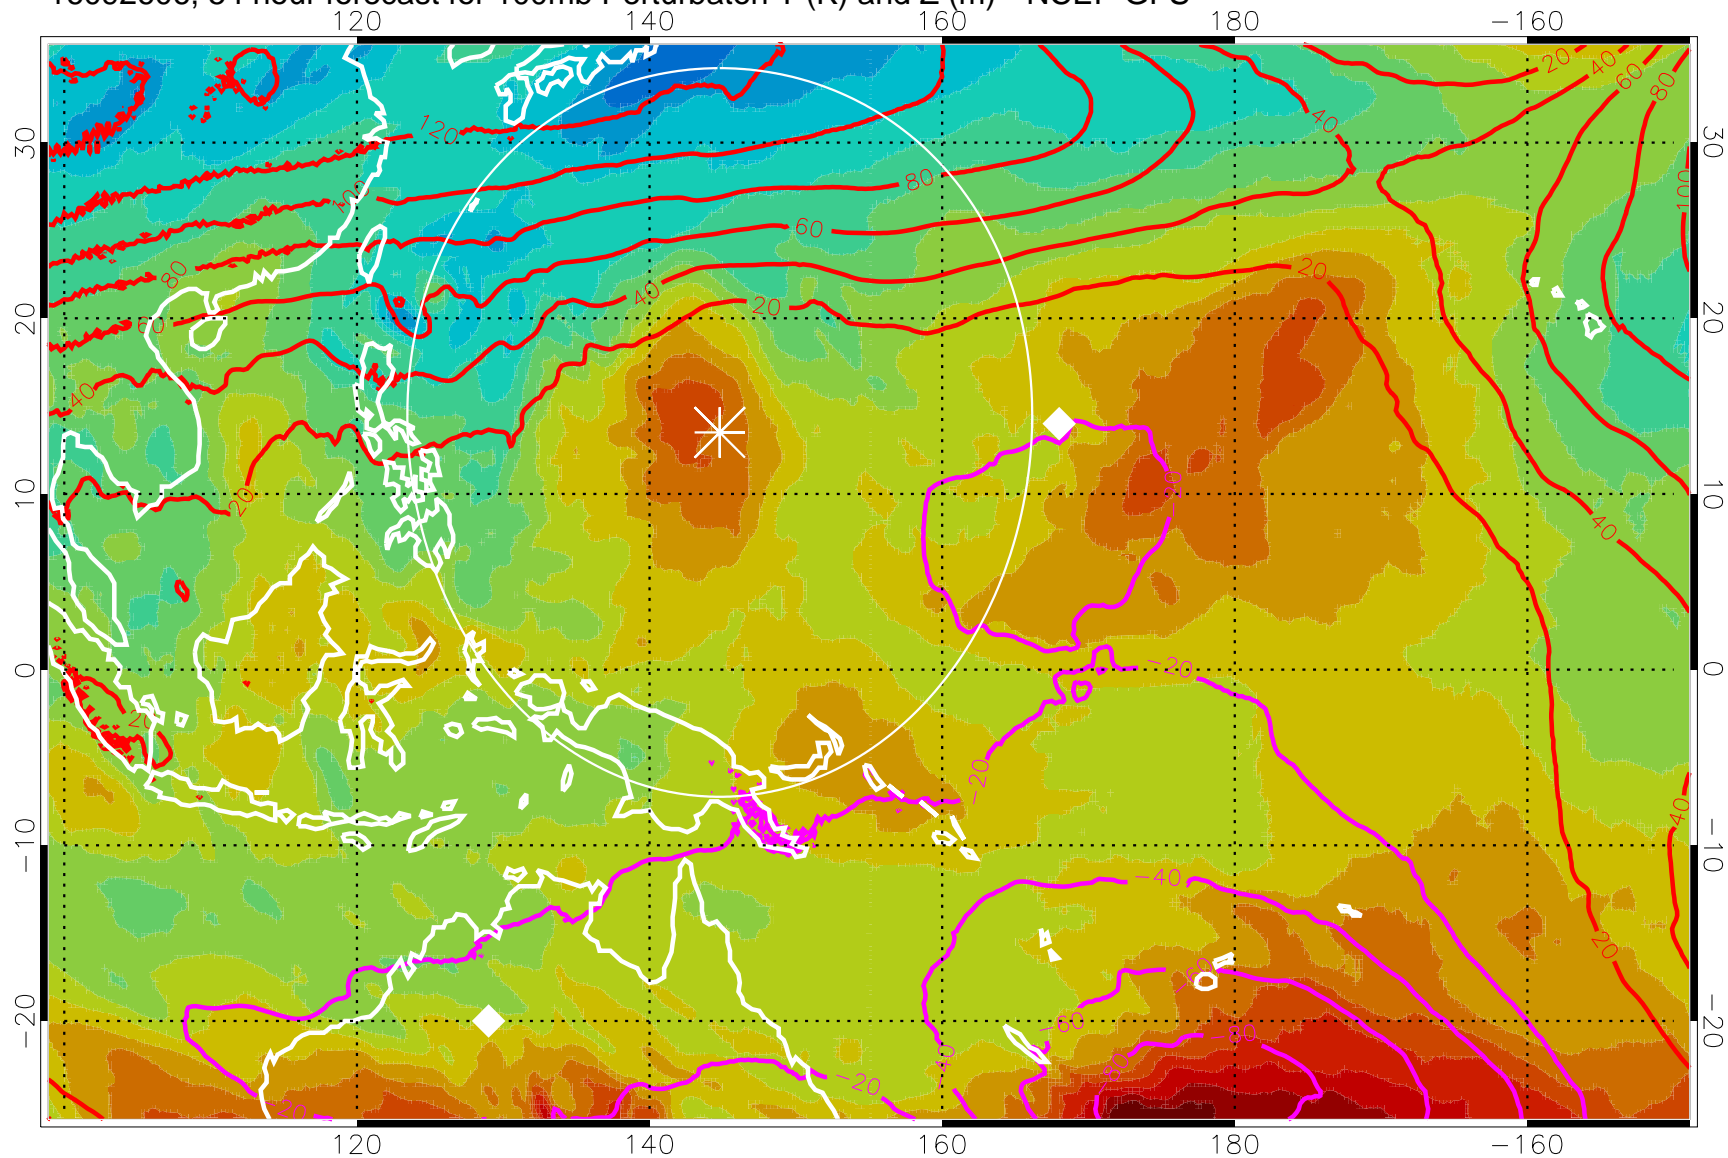

16092606, 54 hour forecast for 100mb Perturbaton T (K) and Z (m)-- NCEP GFS

T deviation from jan-feb mean, K

Contours are 100 mbar Z perturbation (m)
Positive Z Contours
Negative Z Contours
Diamonds-mean pos. of anticyclones

Range ring of 2304 km