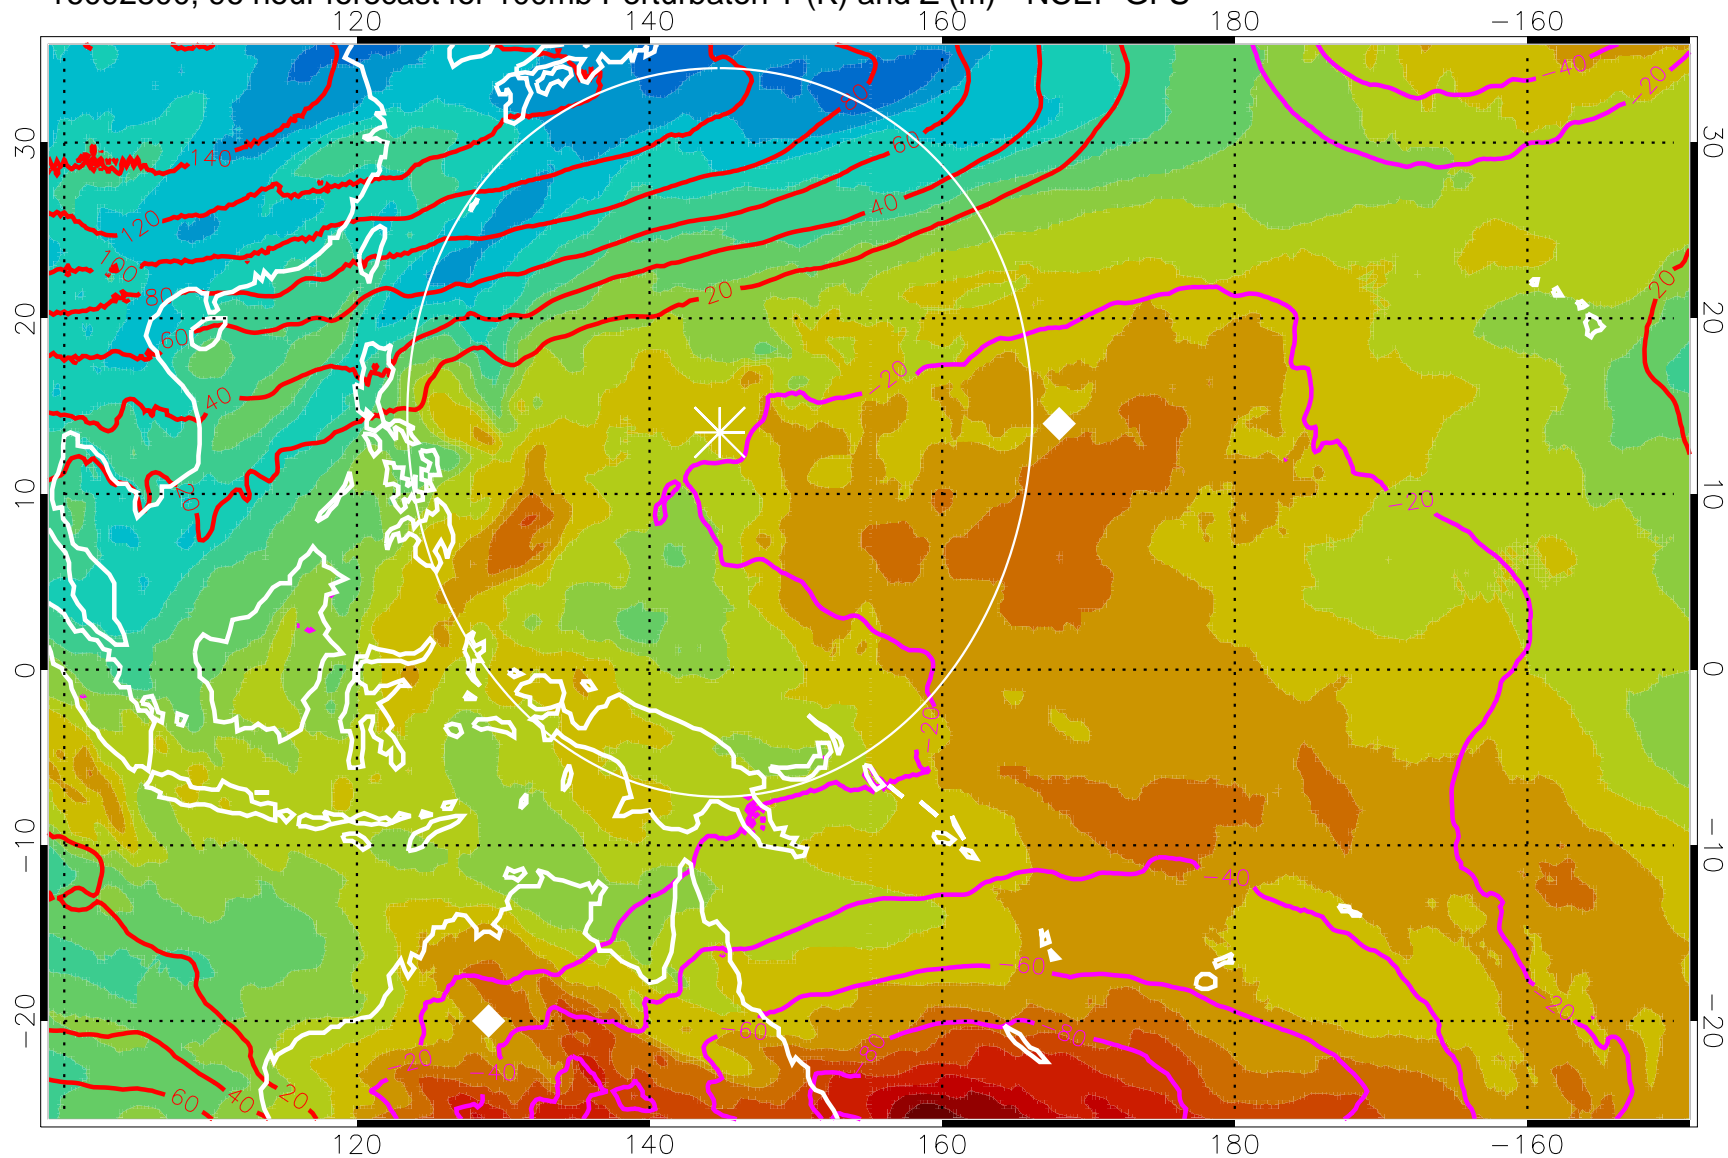

16092800, 96 hour forecast for 100mb Perturbaton T (K) and Z (m)-- NCEP GFS

Contours are 100 mbar Z perturbation (m)
Positive Z Contours
Negative Z Contours
Diamonds-mean pos. of anticyclones

Range ring of 2304 km