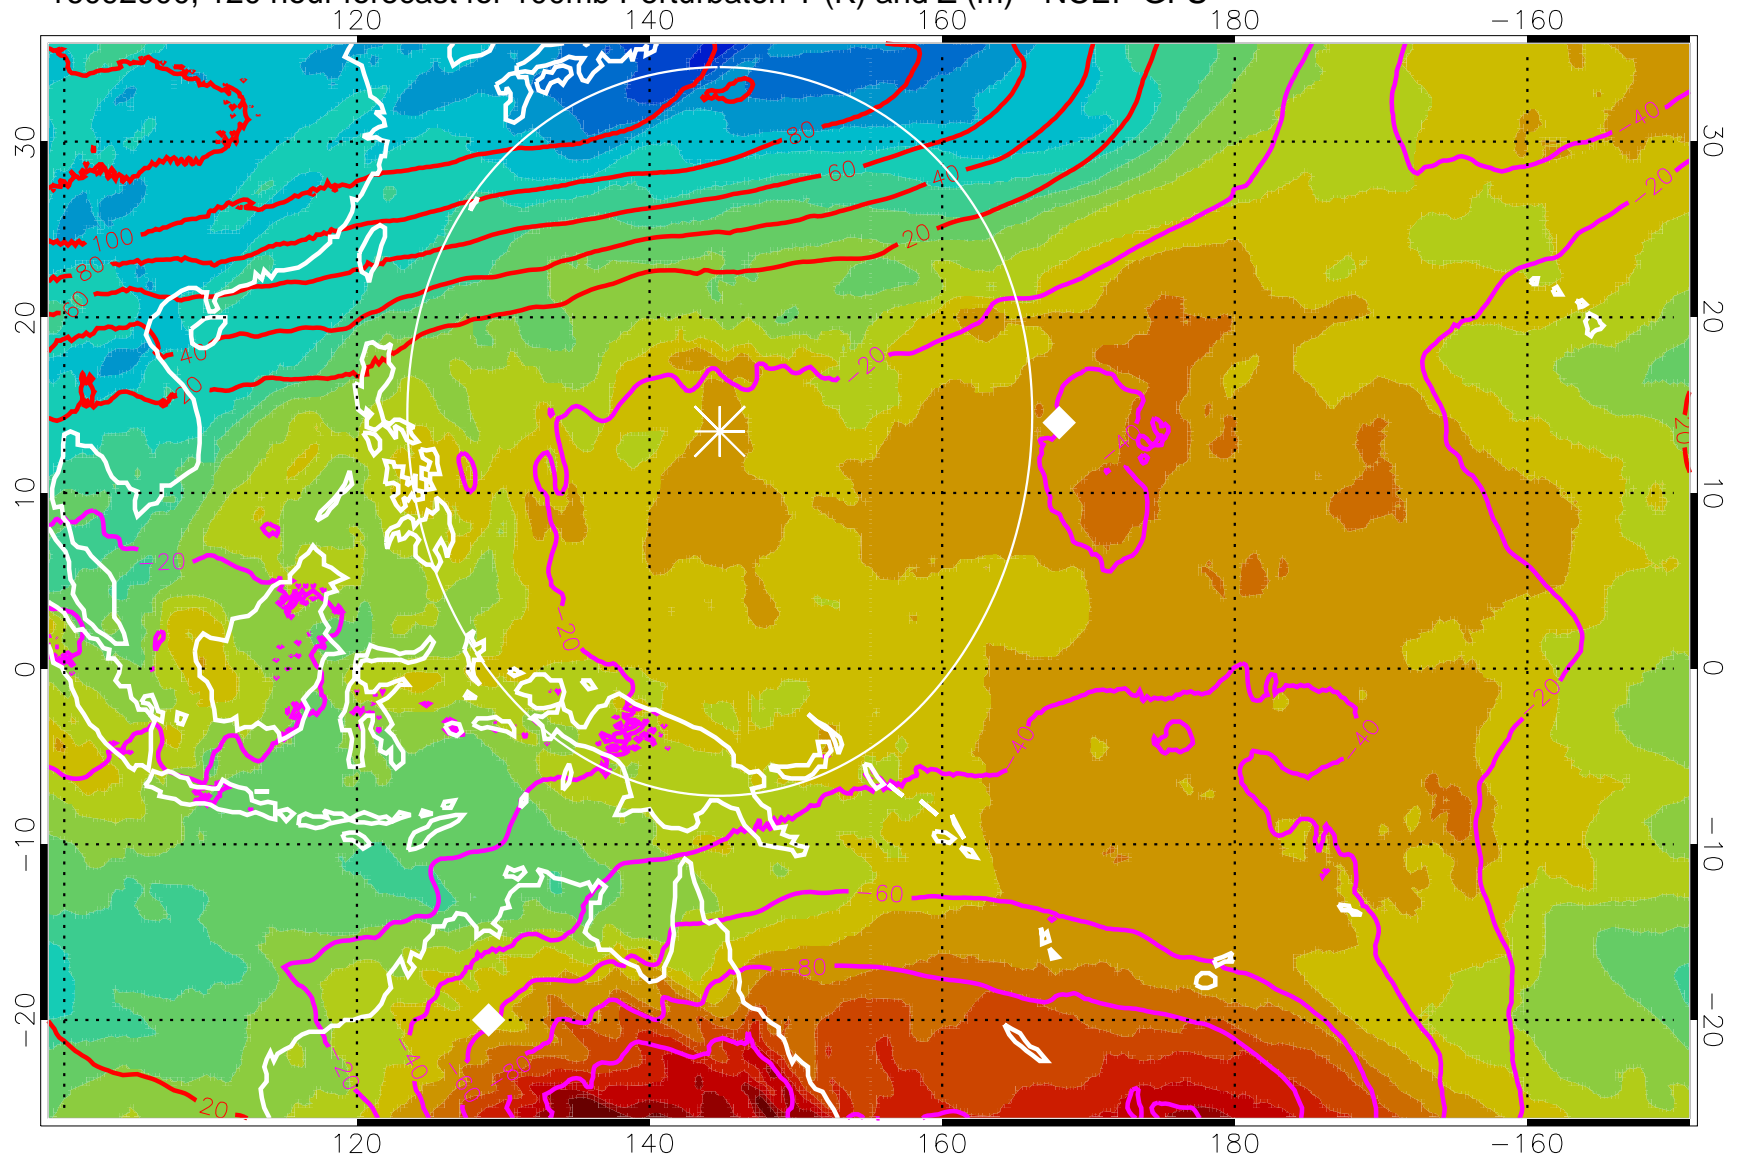

16092900, 120 hour forecast for 100mb Perturbaton T (K) and Z (m)-- NCEP GFS

Contours are 100 mbar Z perturbation (m)
Positive Z Contours
Negative Z Contours
Diamonds-mean pos. of anticyclones

Range ring of 2304 km