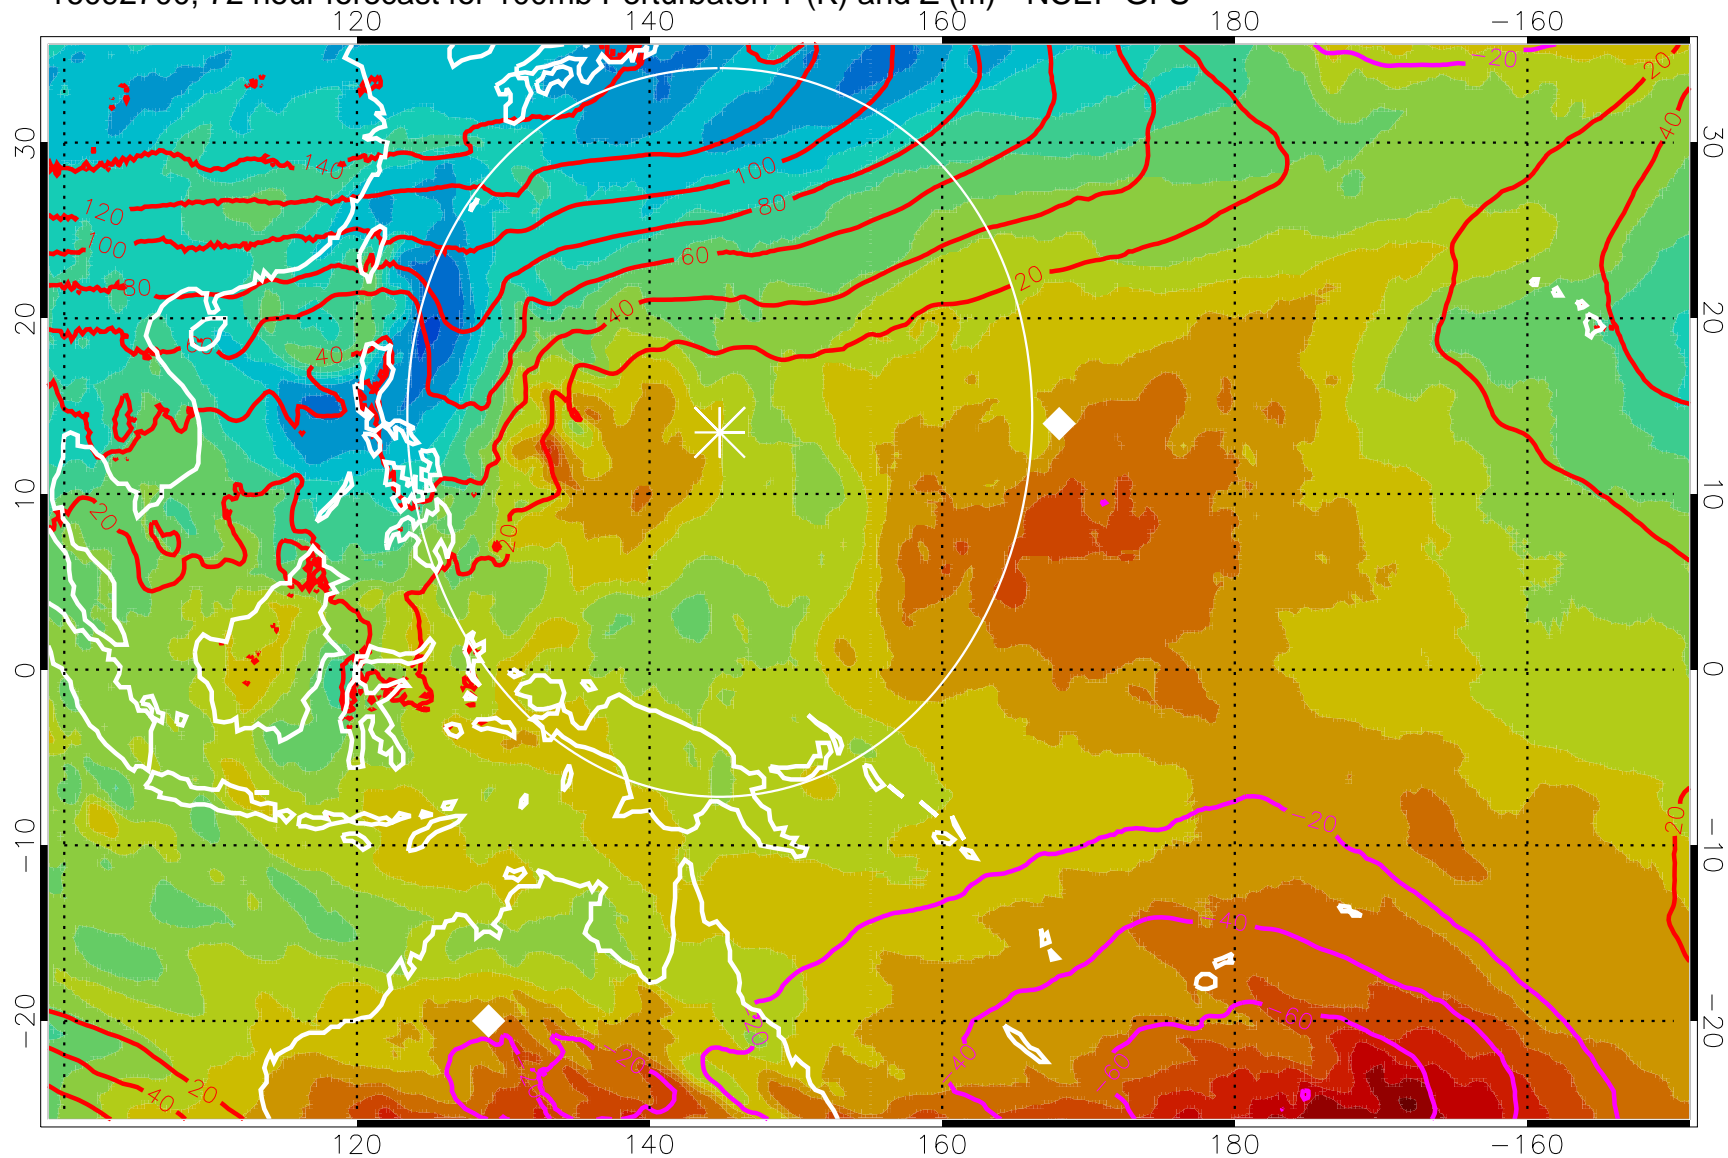

16092700, 72 hour forecast for 100mb Perturbaton T (K) and Z (m)-- NCEP GFS

Contours are 100 mbar Z perturbation (m)
Positive Z Contours
Negative Z Contours
Diamonds-mean pos. of anticyclones

Range ring of 2304 km