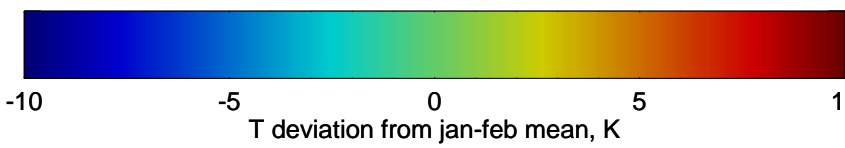

16092800, 96 hour forecast for 100mb Perturbaton T (K) and Z (m)-- NCEP GFS

Contours are 100 mbar Z perturbation (m)
Positive Z Contours
Negative Z Contours
Diamonds-mean pos. of anticyclones

Range ring of 2304 km