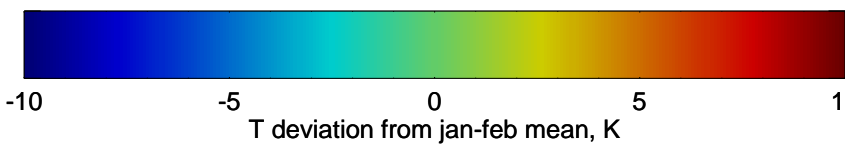

16092718, 90 hour forecast for 100mb Perturbaton T (K) and Z (m)-- NCEP GFS

Contours are 100 mbar Z perturbation (m)
Positive Z Contours
Negative Z Contours
Diamonds-mean pos. of anticyclones

Range ring of 2304 km