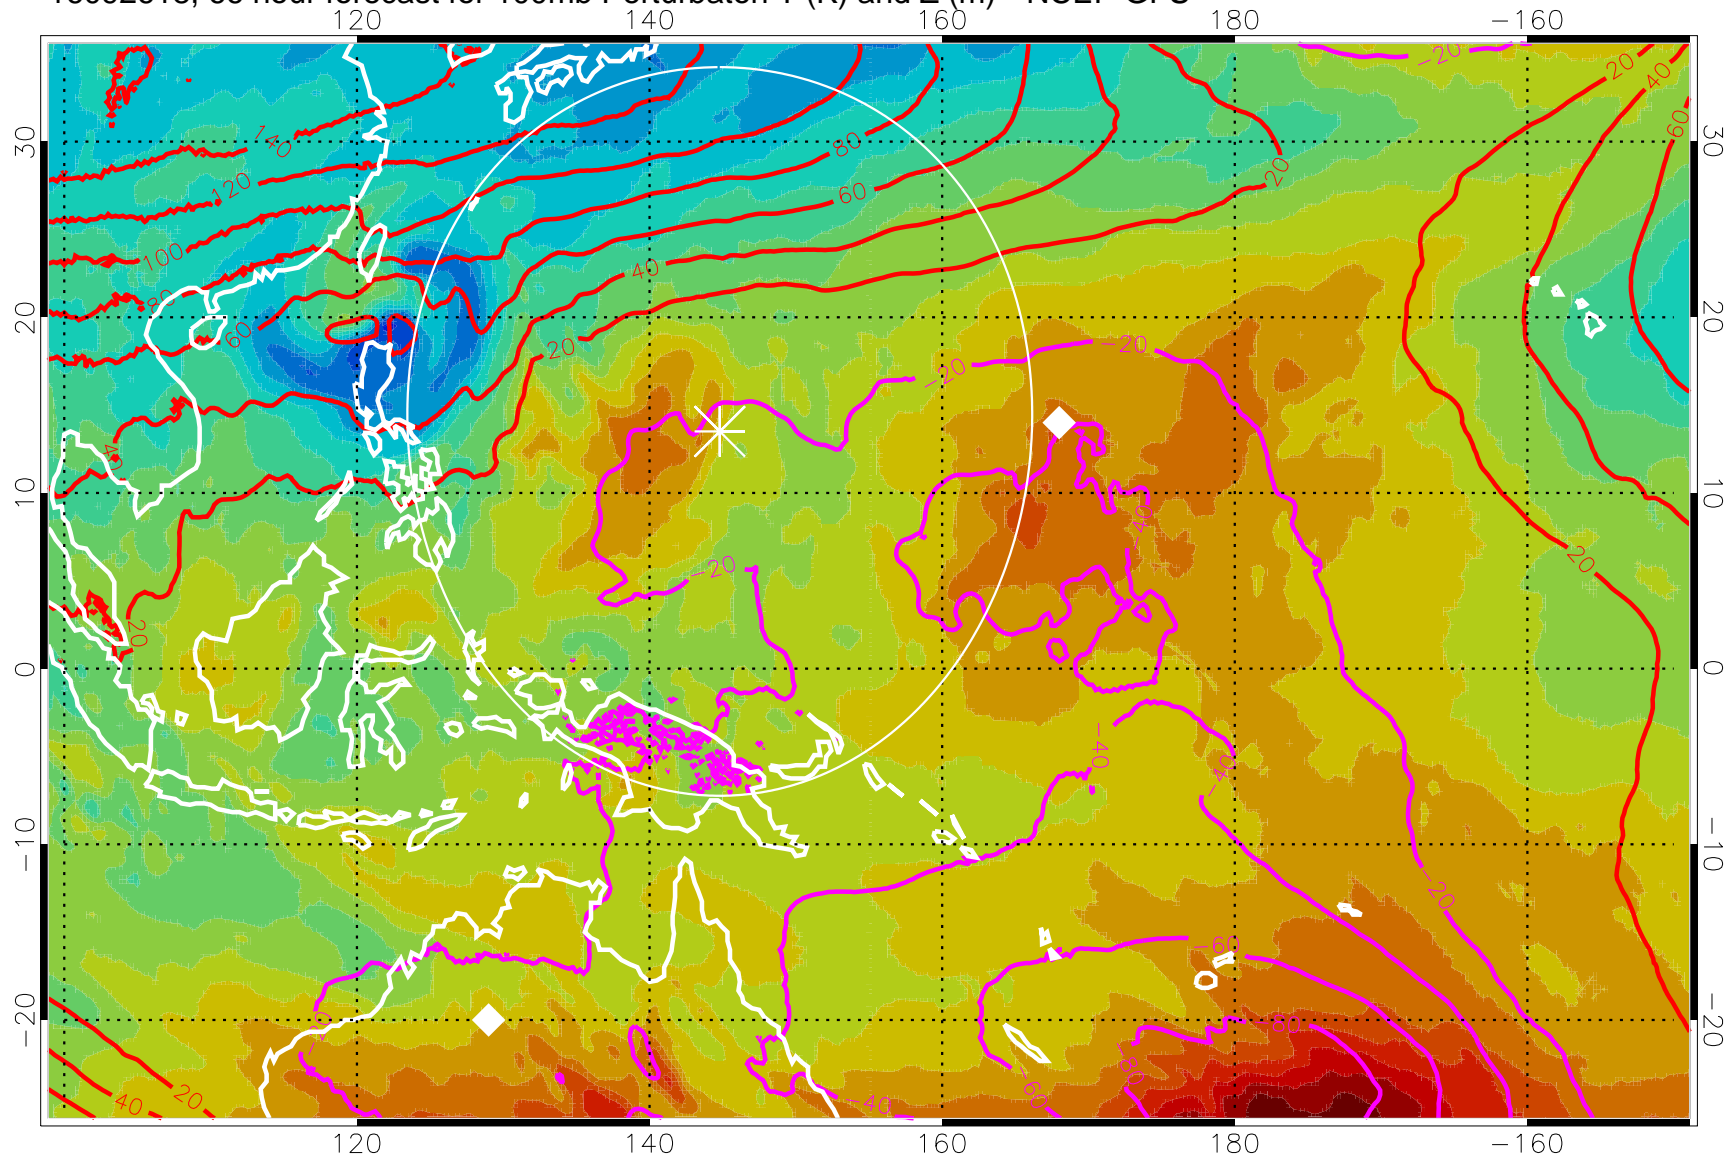

16092618, 66 hour forecast for 100mb Perturbaton T (K) and Z (m)-- NCEP GFS

Contours are 100 mbar Z perturbation (m)
Positive Z Contours
Negative Z Contours
Diamonds-mean pos. of anticyclones

Range ring of 2304 km