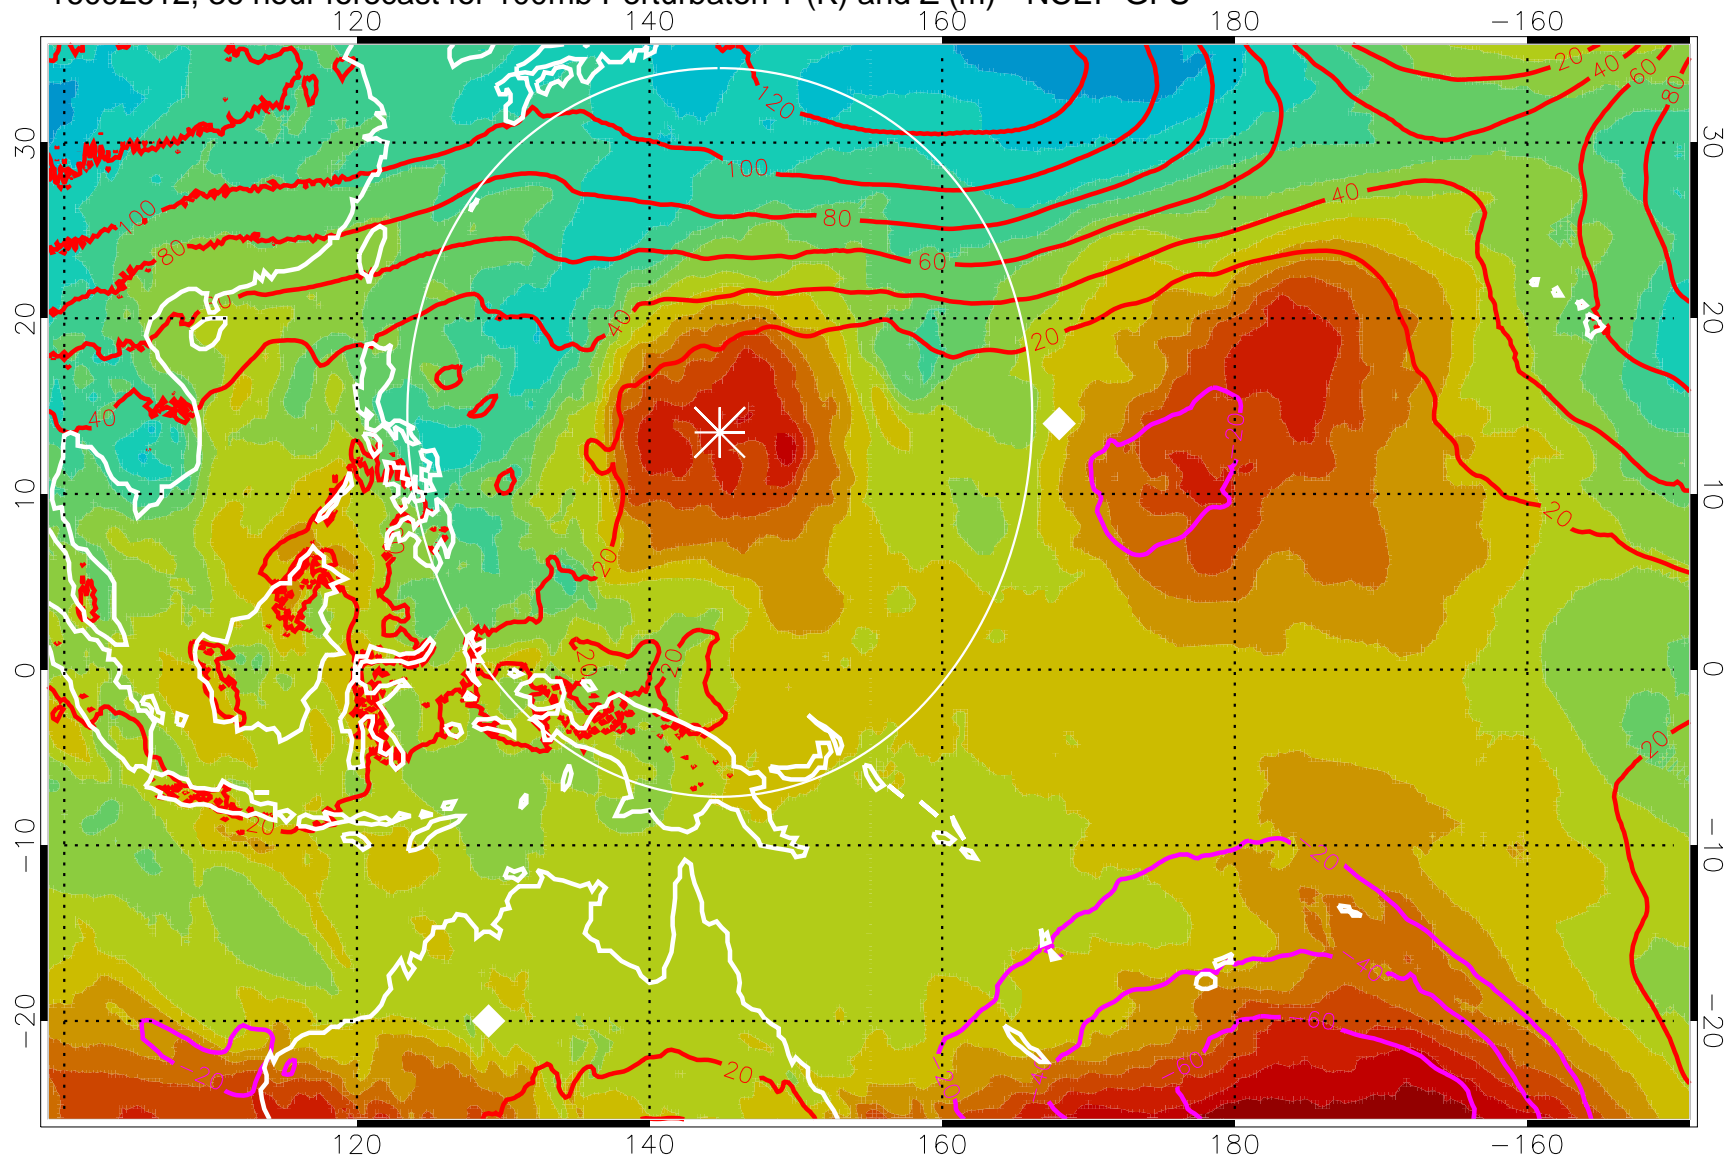

16092512, 36 hour forecast for 100mb Perturbaton T (K) and Z (m)-- NCEP GFS

Contours are 100 mbar Z perturbation (m)
Positive Z Contours
Negative Z Contours
Diamonds-mean pos. of anticyclones

Range ring of 2304 km