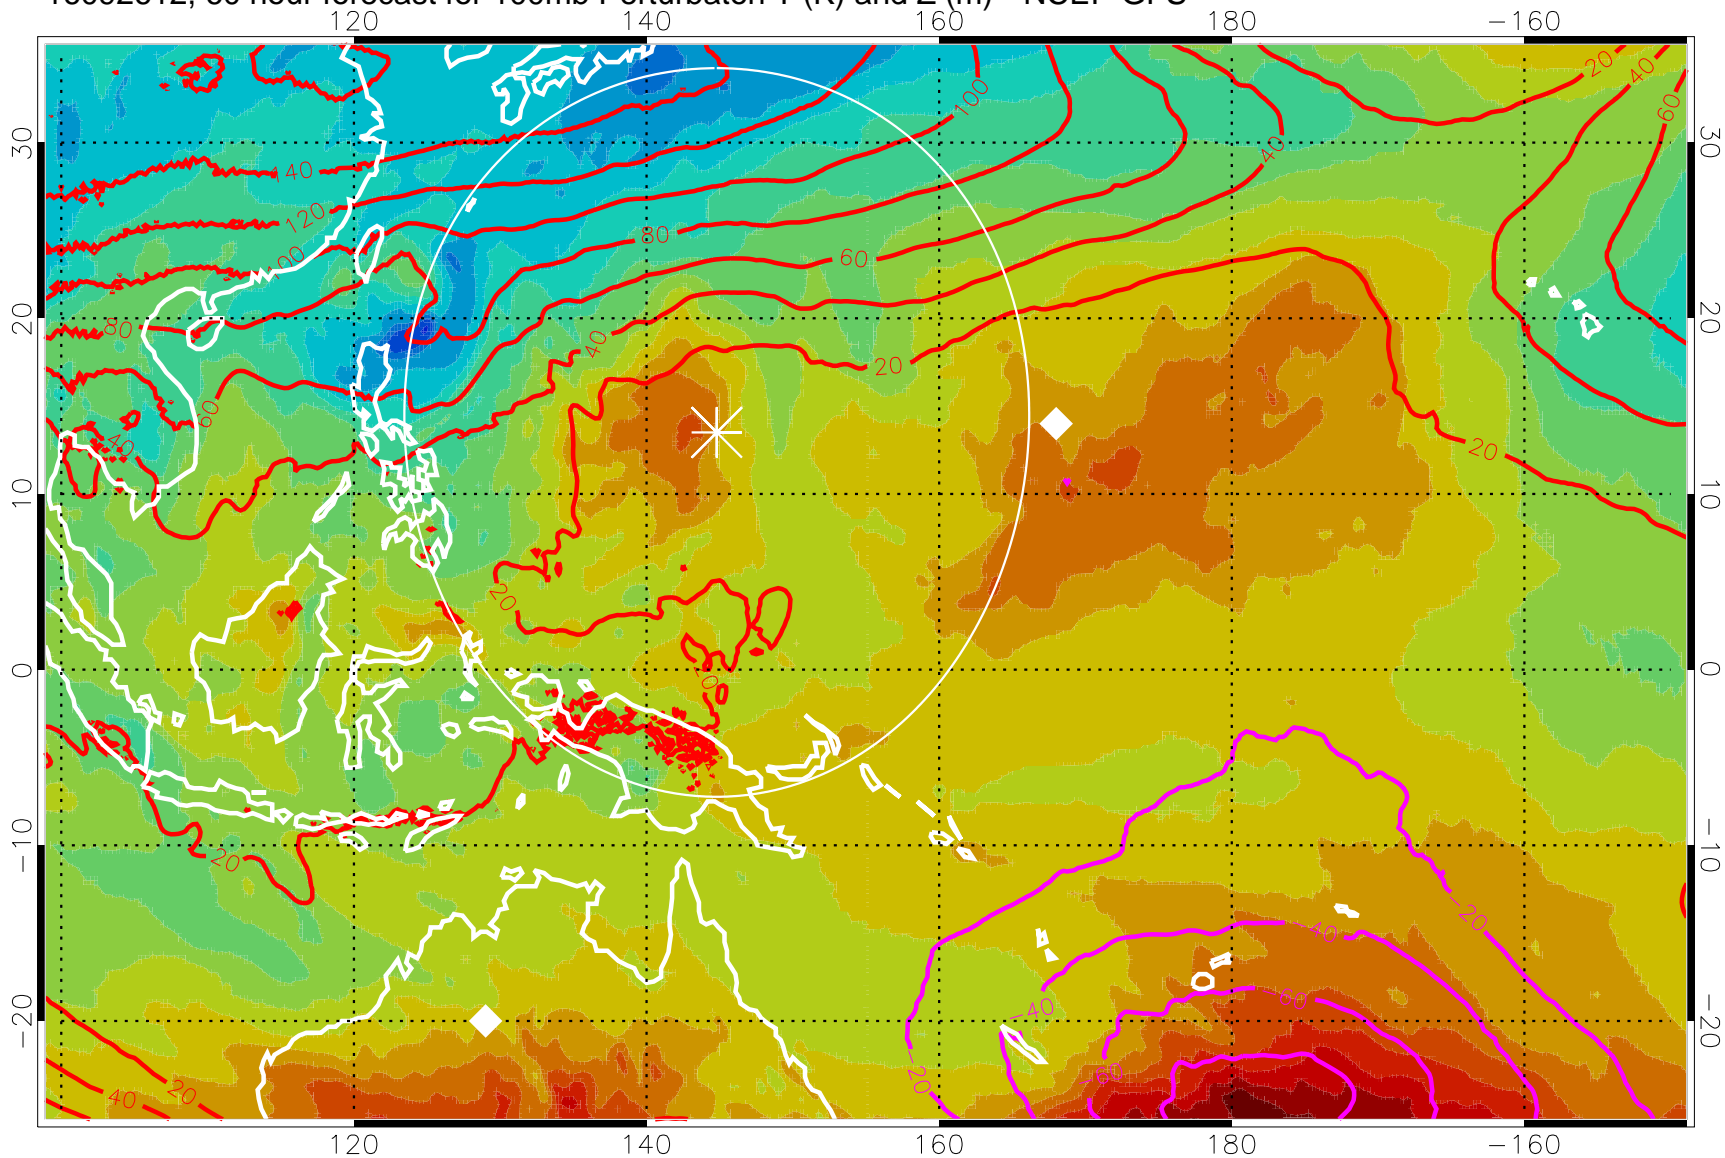

16092612, 60 hour forecast for 100mb Perturbaton T (K) and Z (m)-- NCEP GFS

Contours are 100 mbar Z perturbation (m)
Positive Z Contours
Negative Z Contours
Diamonds-mean pos. of anticyclones

Range ring of 2304 km