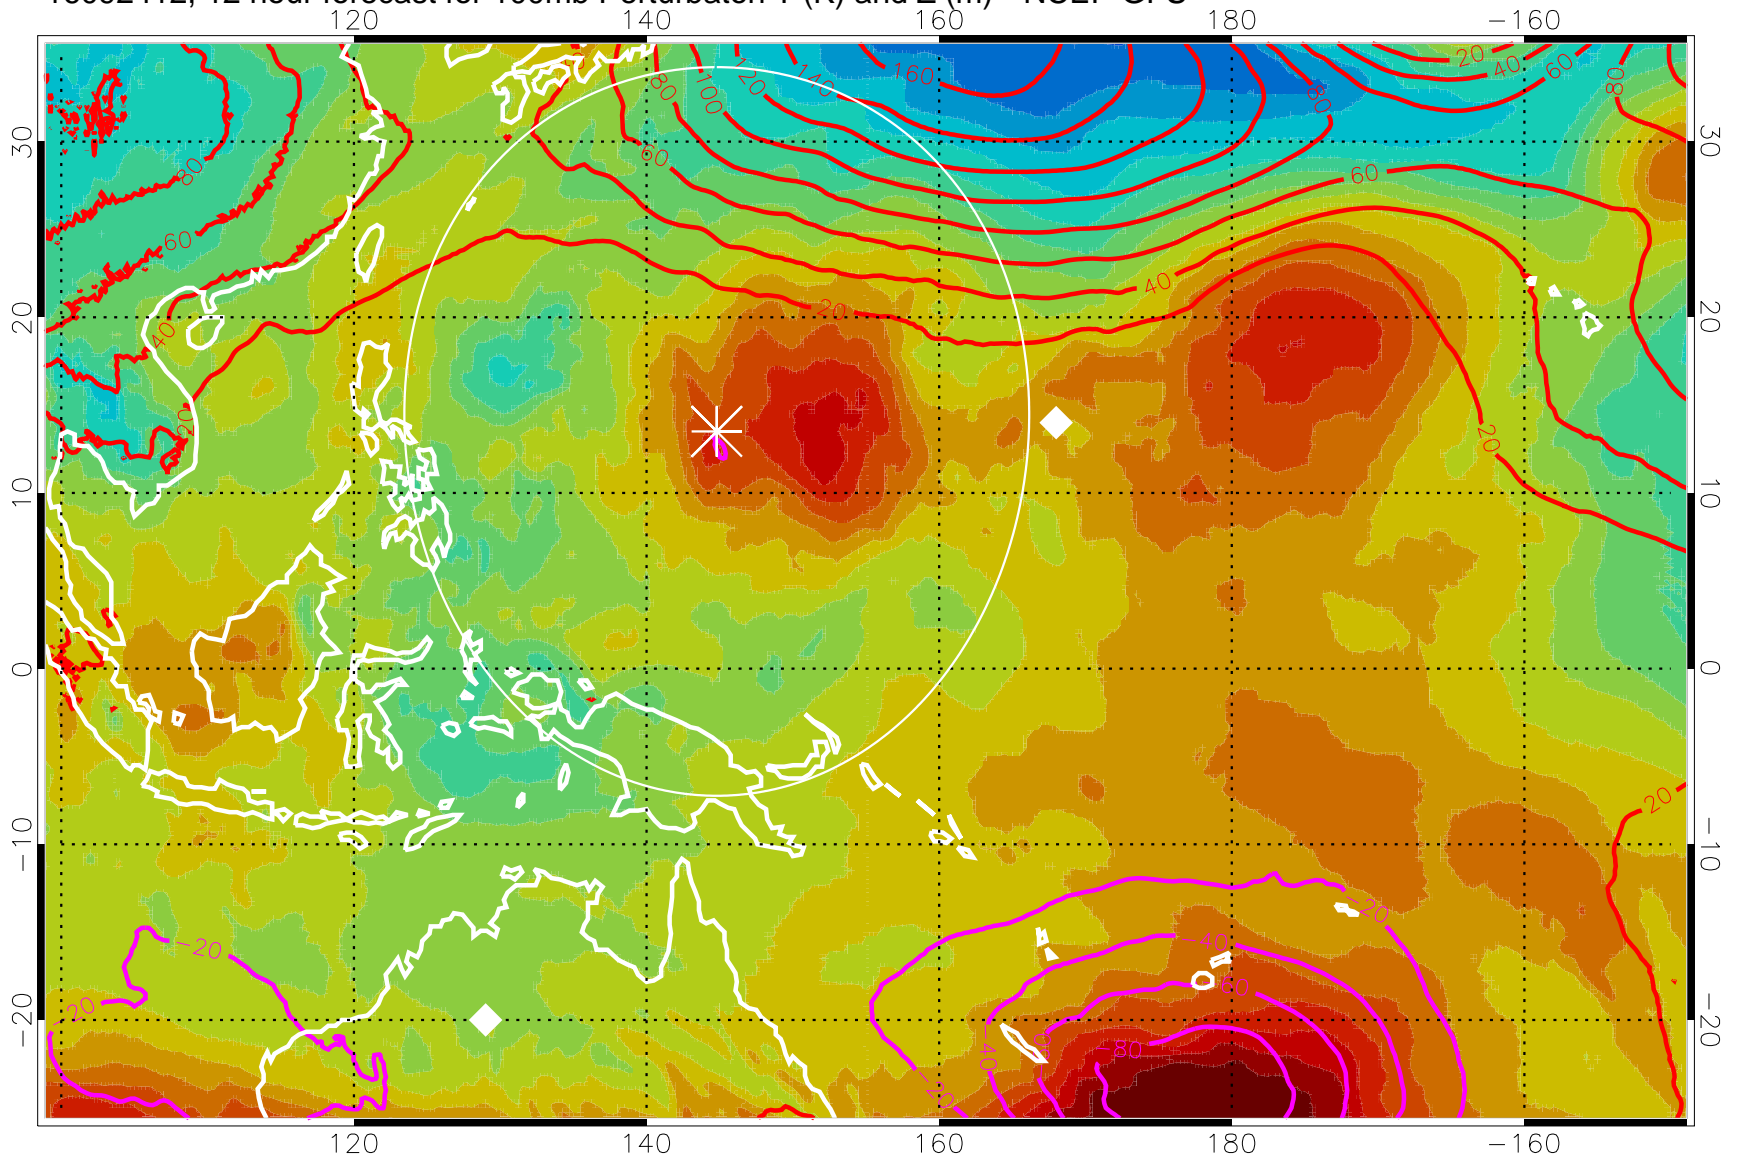

16092412, 12 hour forecast for 100mb Perturbaton T (K) and Z (m)-- NCEP GFS

Contours are 100 mbar Z perturbation (m)
Positive Z Contours
Negative Z Contours
Diamonds-mean pos. of anticyclones

Range ring of 2304 km