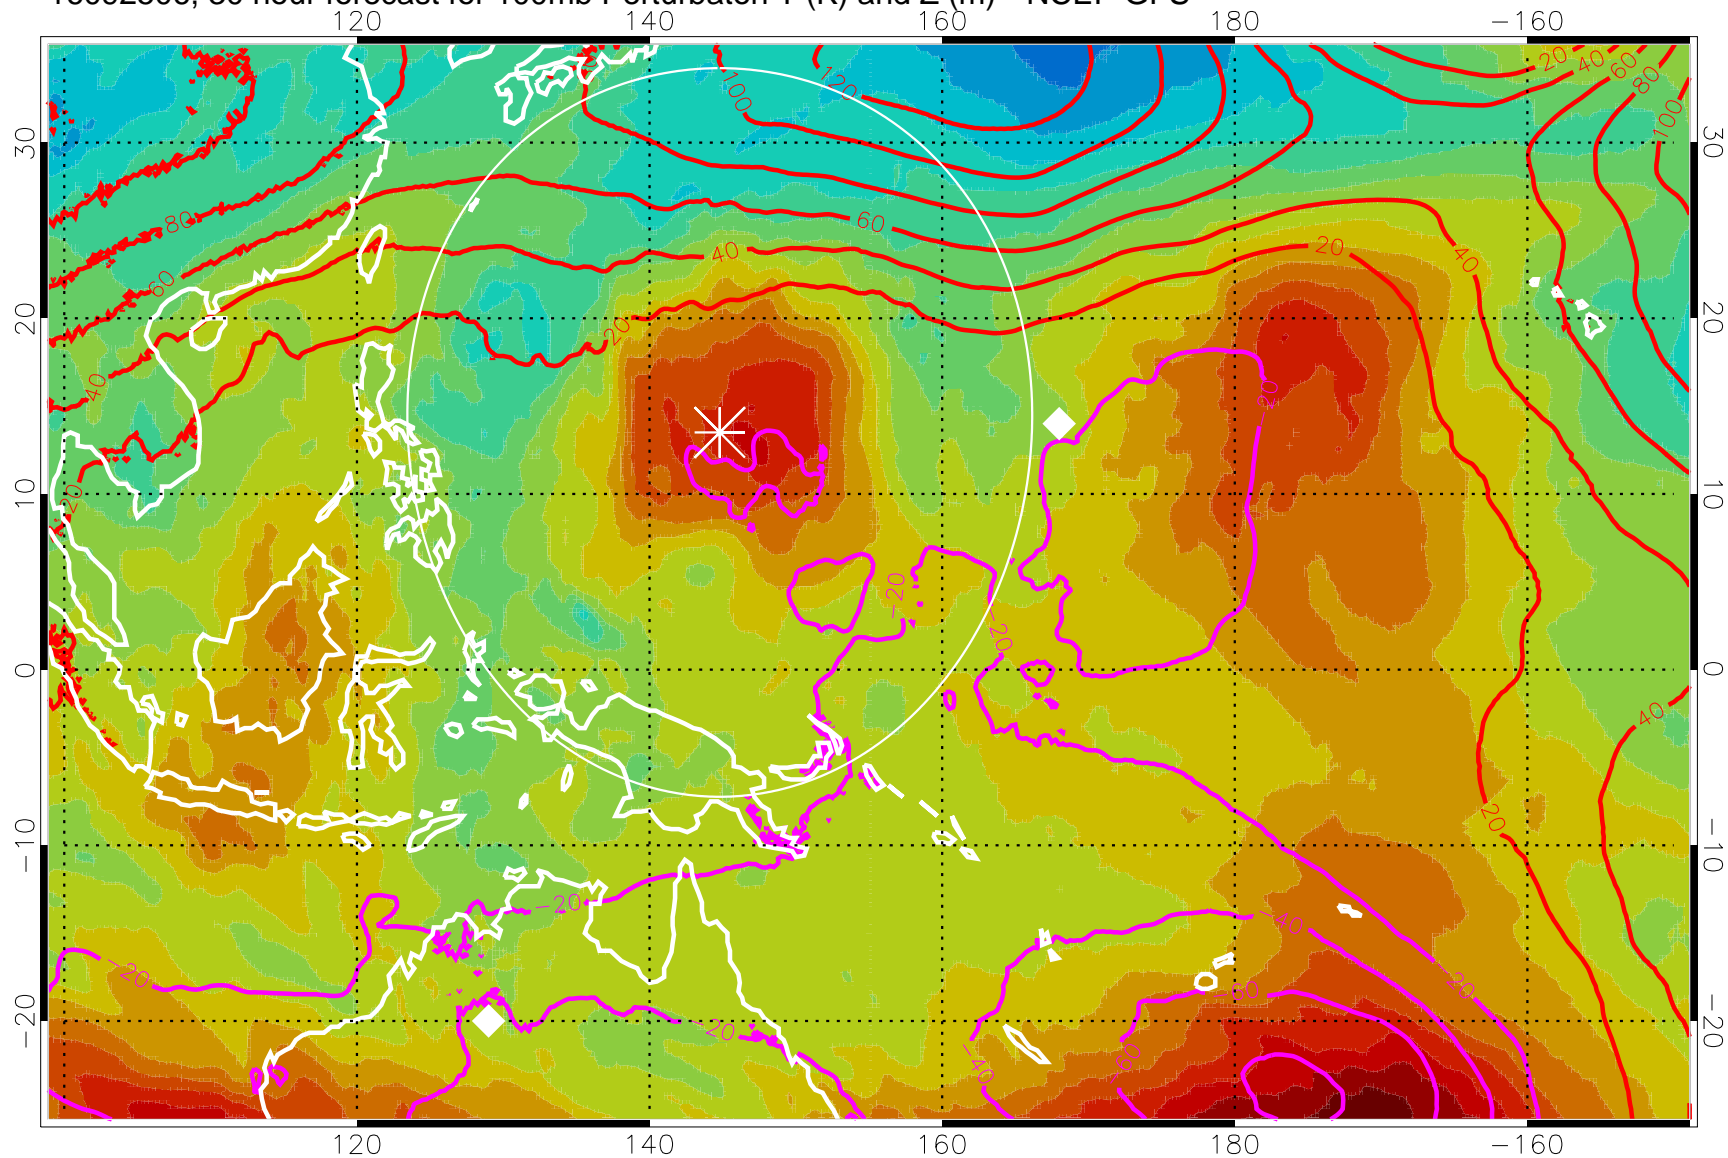

16092506, 30 hour forecast for 100mb Perturbaton T (K) and Z (m)-- NCEP GFS

Contours are 100 mbar Z perturbation (m)
Positive Z Contours
Negative Z Contours
Diamonds-mean pos. of anticyclones

Range ring of 2304 km