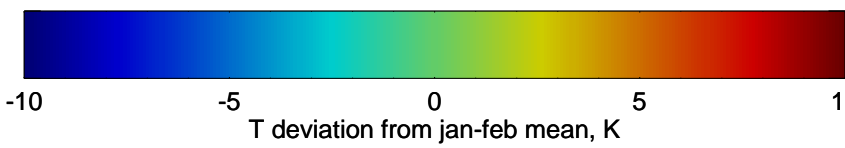

16092512, 36 hour forecast for 100mb Perturbaton T (K) and Z (m)-- NCEP GFS

Contours are 100 mbar Z perturbation (m)
Positive Z Contours
Negative Z Contours
Diamonds-mean pos. of anticyclones

Range ring of 2304 km