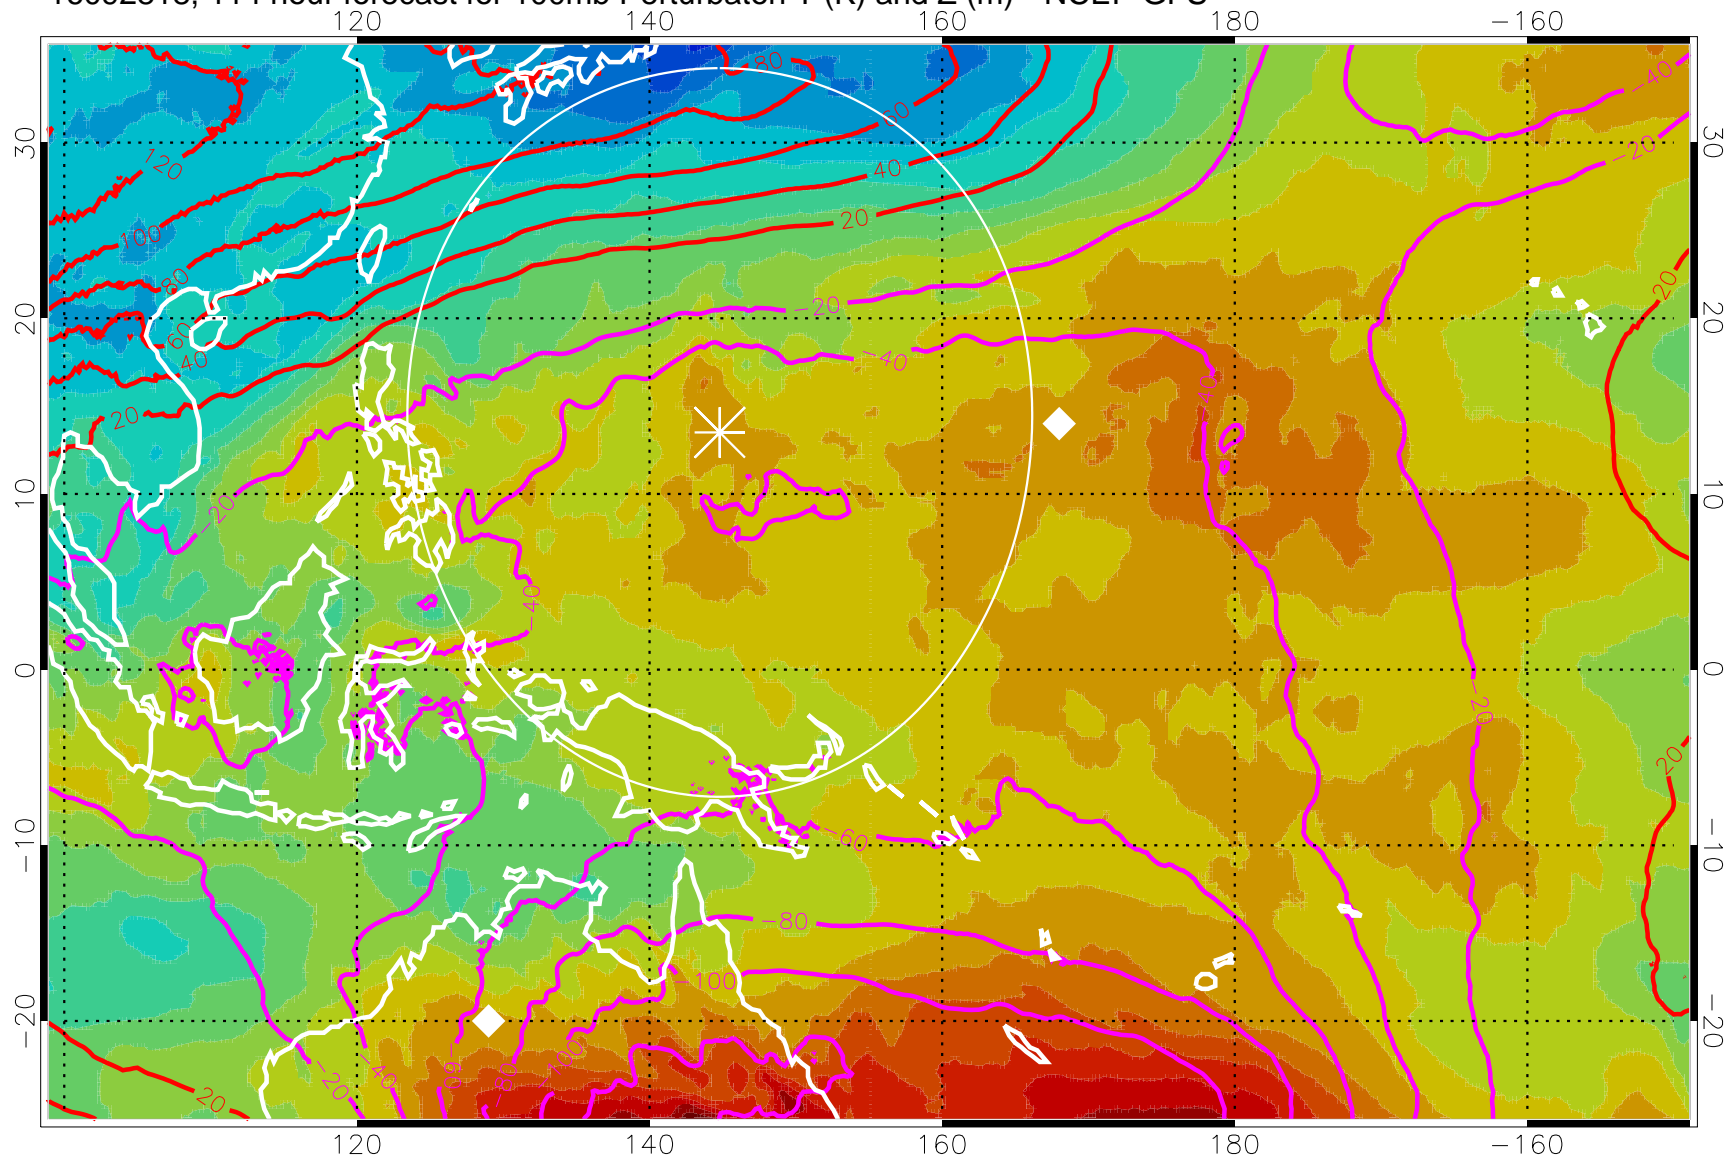

16092818, 114 hour forecast for 100mb Perturbaton T (K) and Z (m)-- NCEP GFS

Contours are 100 mbar Z perturbation (m)
Positive Z Contours
Negative Z Contours
Diamonds-mean pos. of anticyclones

Range ring of 2304 km