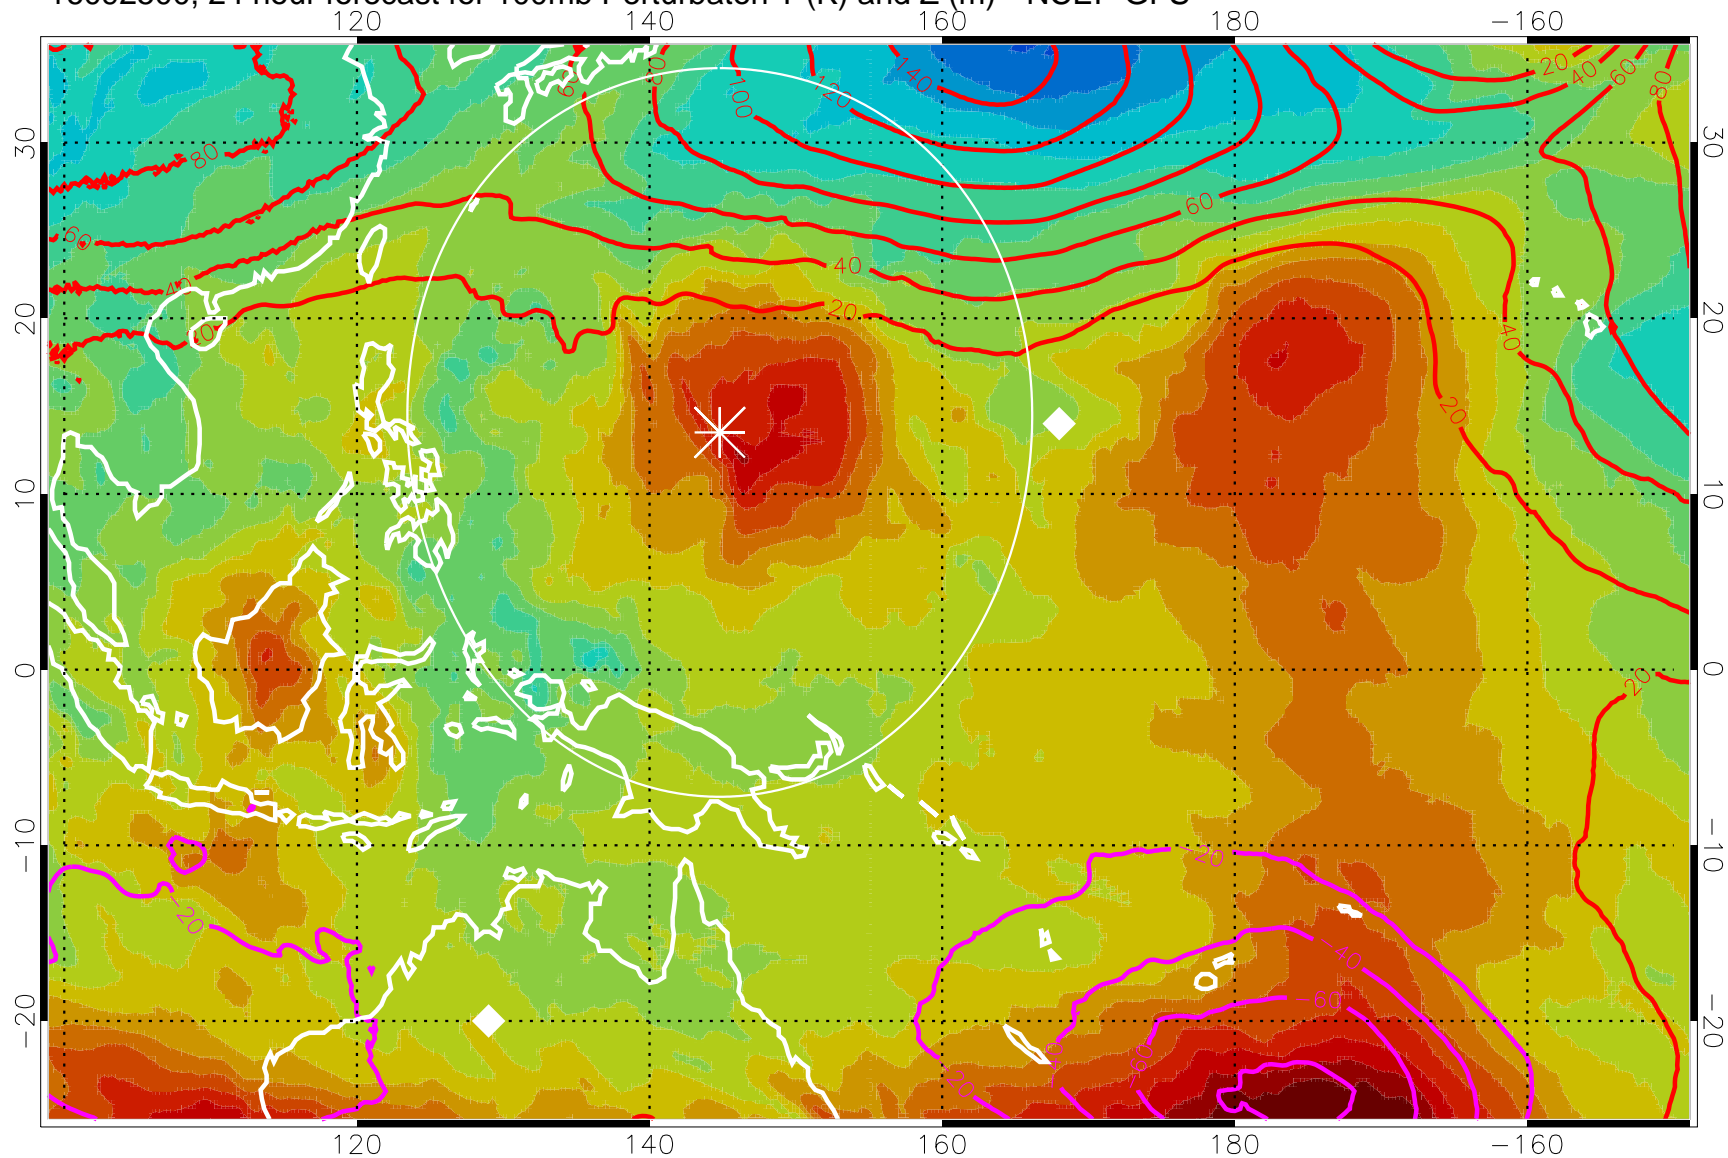

16092500, 24 hour forecast for 100mb Perturbaton T (K) and Z (m)-- NCEP GFS

Contours are 100 mbar Z perturbation (m)
Positive Z Contours
Negative Z Contours
Diamonds-mean pos. of anticyclones

Range ring of 2304 km