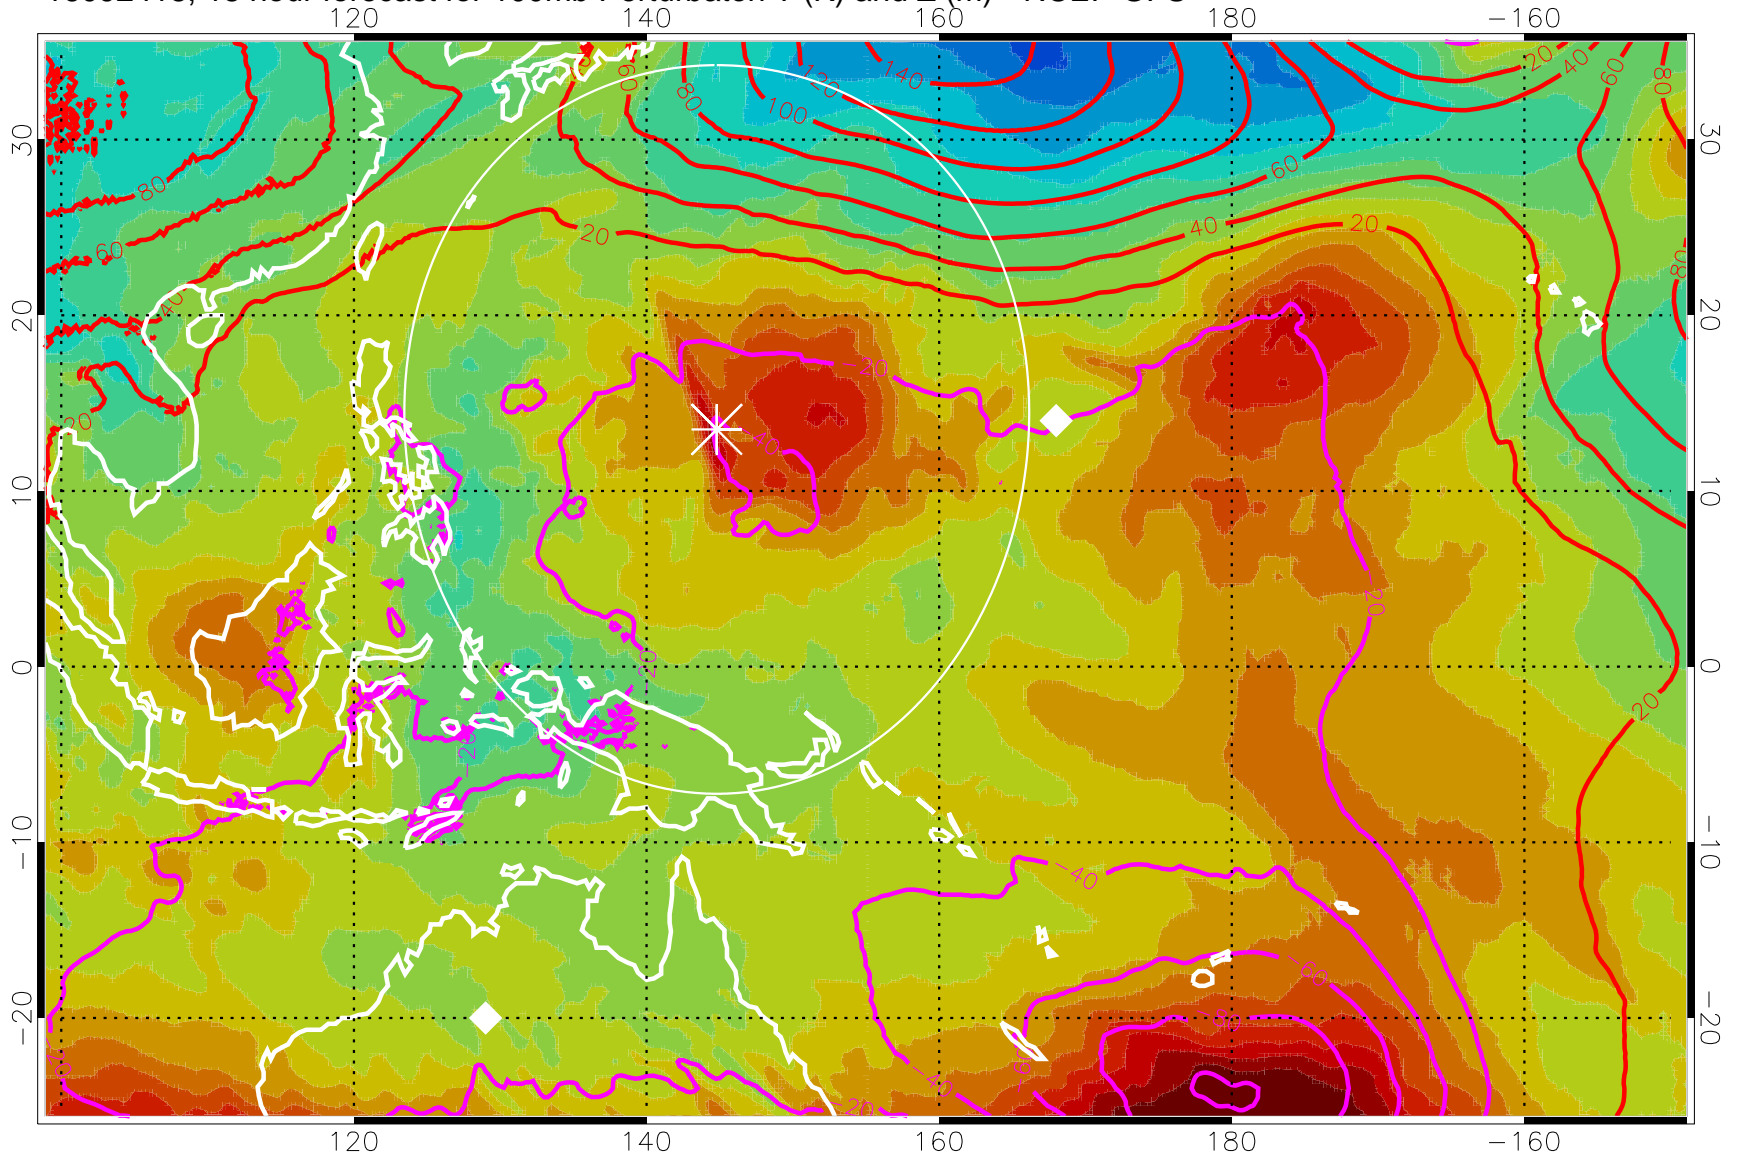

16092418, 18 hour forecast for 100mb Perturbaton T (K) and Z (m)-- NCEP GFS

Contours are 100 mbar Z perturbation (m)
Positive Z Contours
Negative Z Contours
Diamonds-mean pos. of anticyclones

Range ring of 2304 km