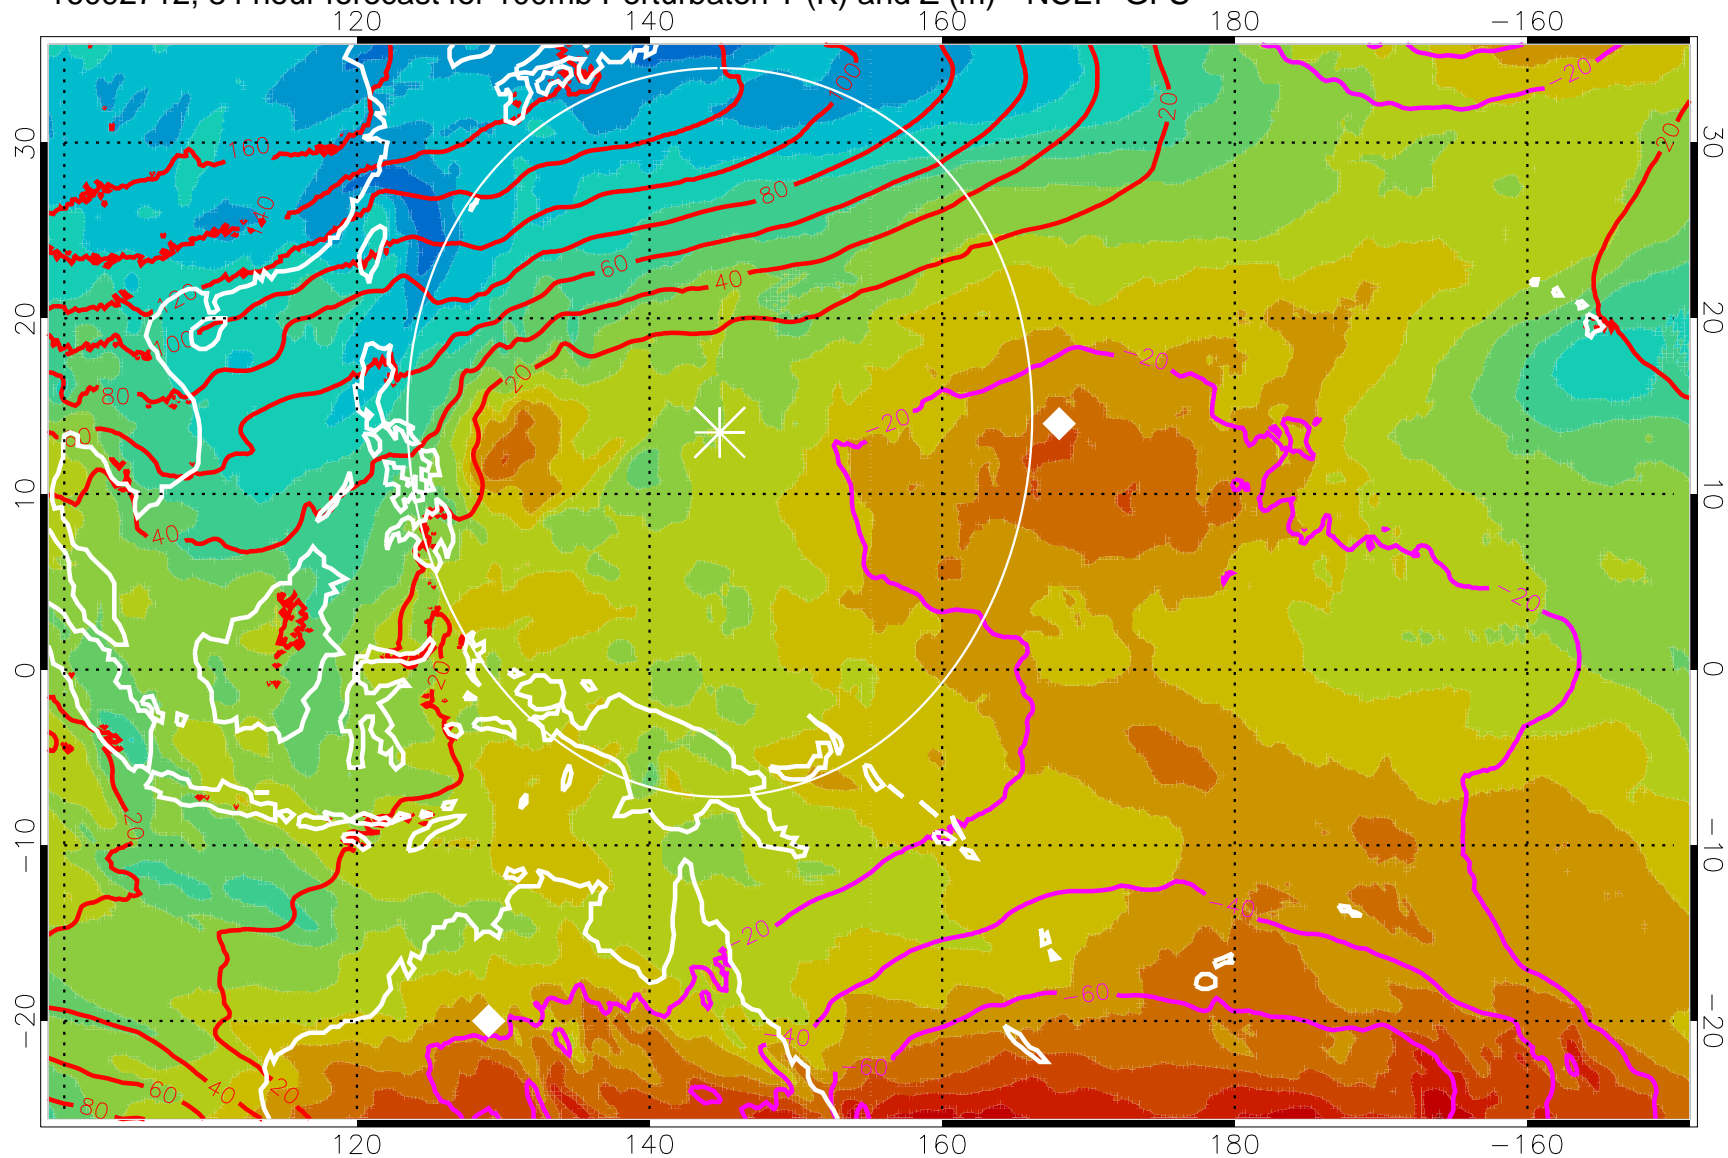

16092712, 84 hour forecast for 100mb Perturbaton T (K) and Z (m)-- NCEP GFS

Contours are 100 mbar Z perturbation (m)
Positive Z Contours
Negative Z Contours
Diamonds-mean pos. of anticyclones

Range ring of 2304 km