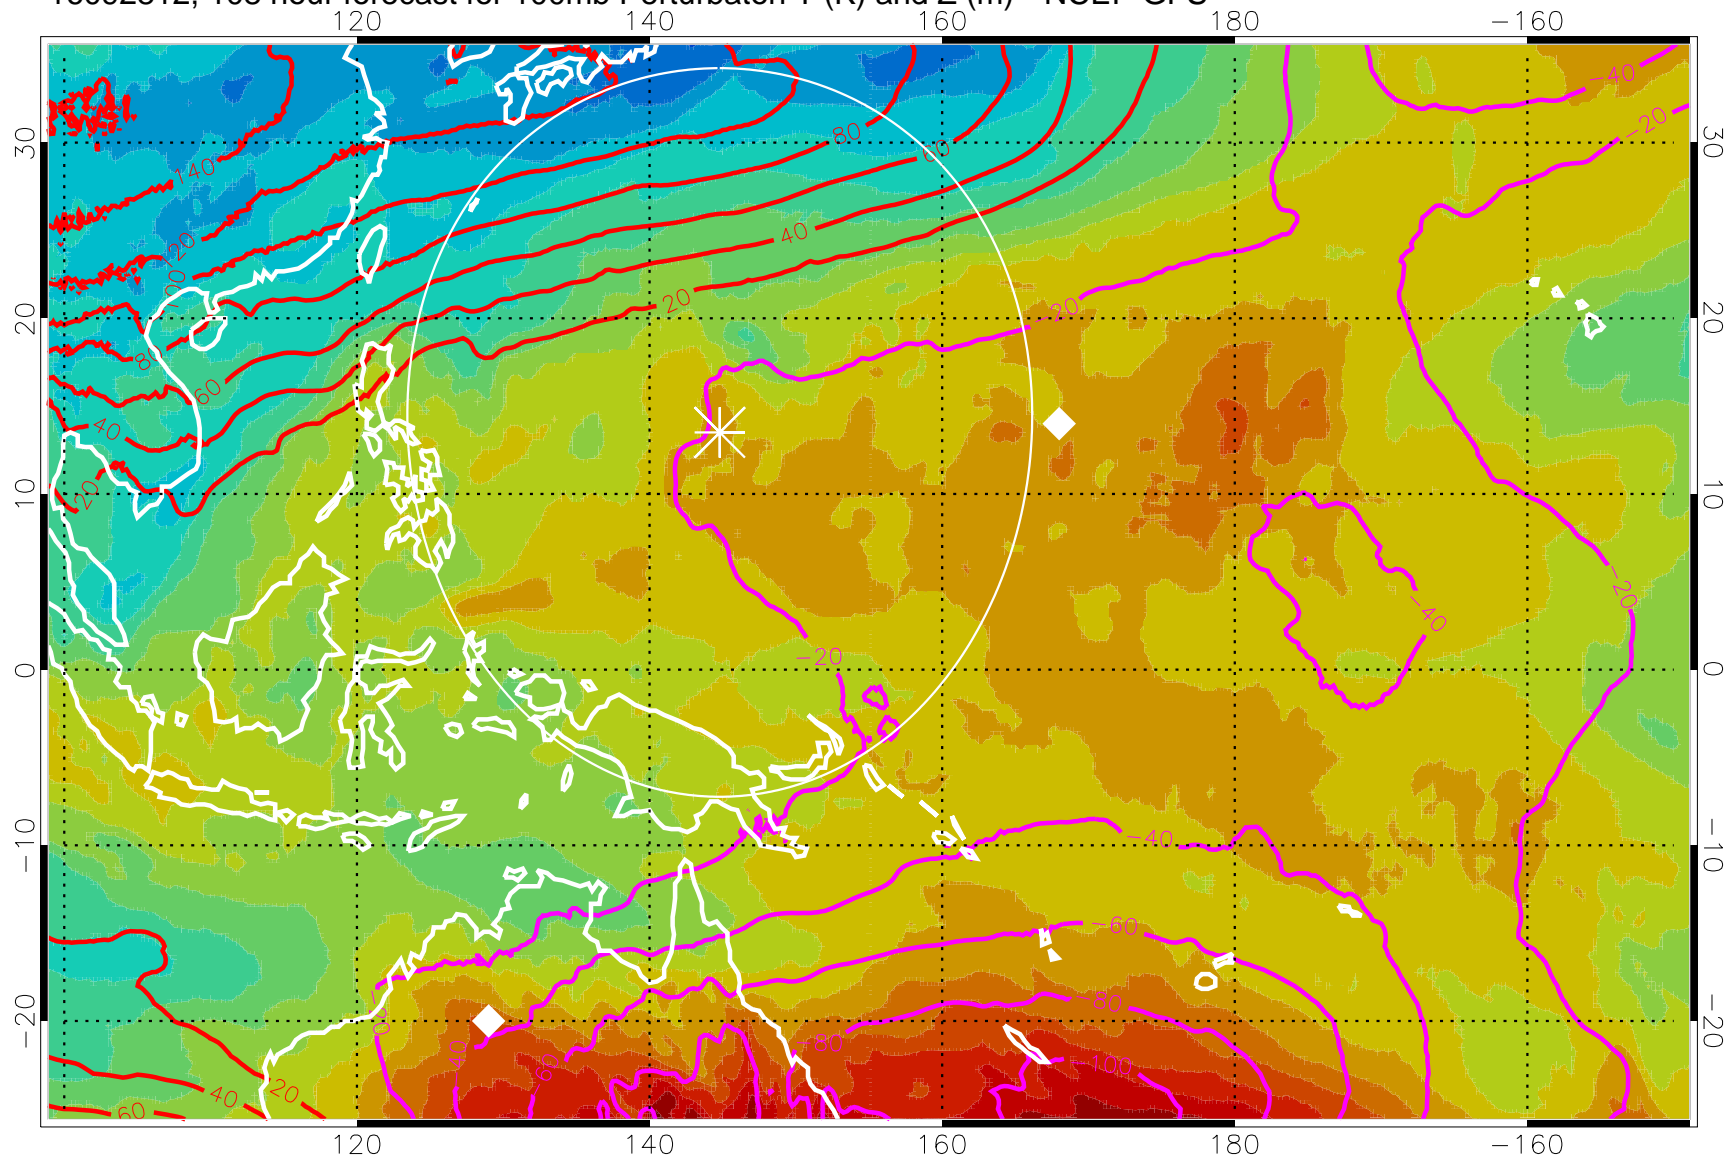

16092812, 108 hour forecast for 100mb Perturbaton T (K) and Z (m)-- NCEP GFS

Contours are 100 mbar Z perturbation (m)
Positive Z Contours
Negative Z Contours
Diamonds-mean pos. of anticyclones

Range ring of 2304 km