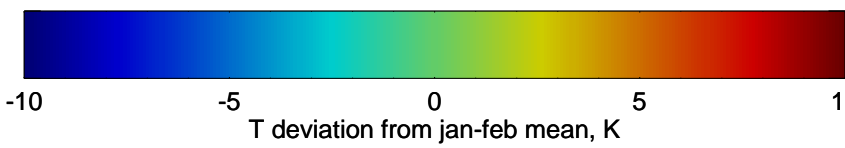

16092712, 84 hour forecast for 100mb Perturbaton T (K) and Z (m)-- NCEP GFS

Contours are 100 mbar Z perturbation (m)
Positive Z Contours
Negative Z Contours
Diamonds-mean pos. of anticyclones

Range ring of 2304 km