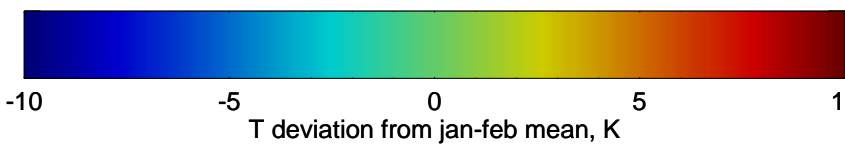

16092806, 102 hour forecast for 100mb Perturbaton T (K) and Z (m)-- NCEP GFS

Contours are 100 mbar Z perturbation (m)
Positive Z Contours
Negative Z Contours
Diamonds-mean pos. of anticyclones

Range ring of 2304 km