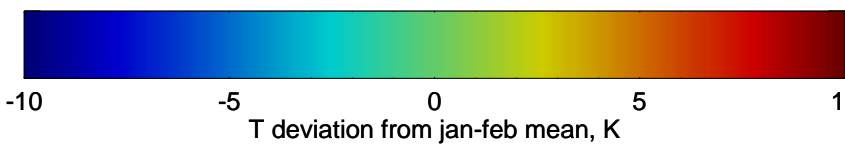

16092406, 6 hour forecast for 100mb Perturbaton T (K) and Z (m)-- NCEP GFS

Contours are 100 mbar Z perturbation (m)  
Positive Z Contours  
Negative Z Contours  
Diamonds-mean pos. of anticyclones

Range ring of 2304 km