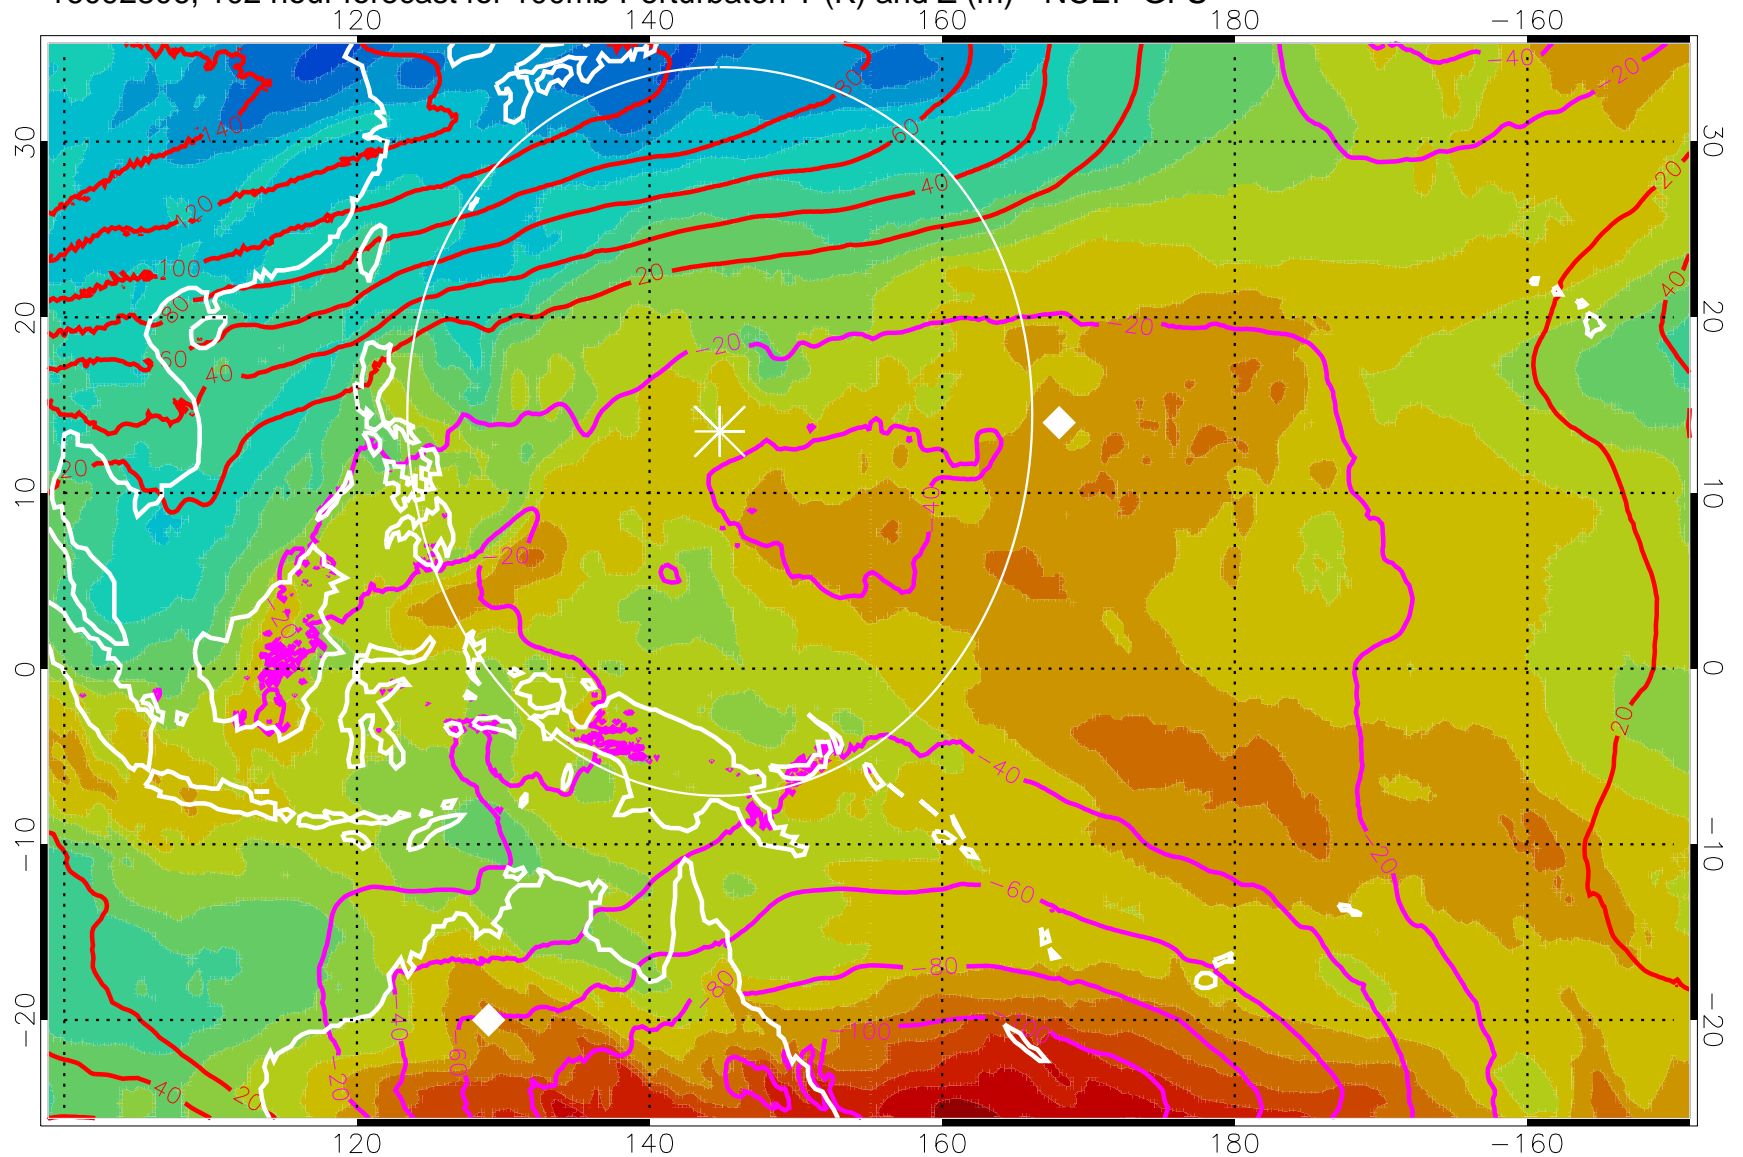

16092806, 102 hour forecast for 100mb Perturbaton T (K) and Z (m)-- NCEP GFS

Contours are 100 mbar Z perturbation (m)
Positive Z Contours
Negative Z Contours
Diamonds-mean pos. of anticyclones

Range ring of 2304 km