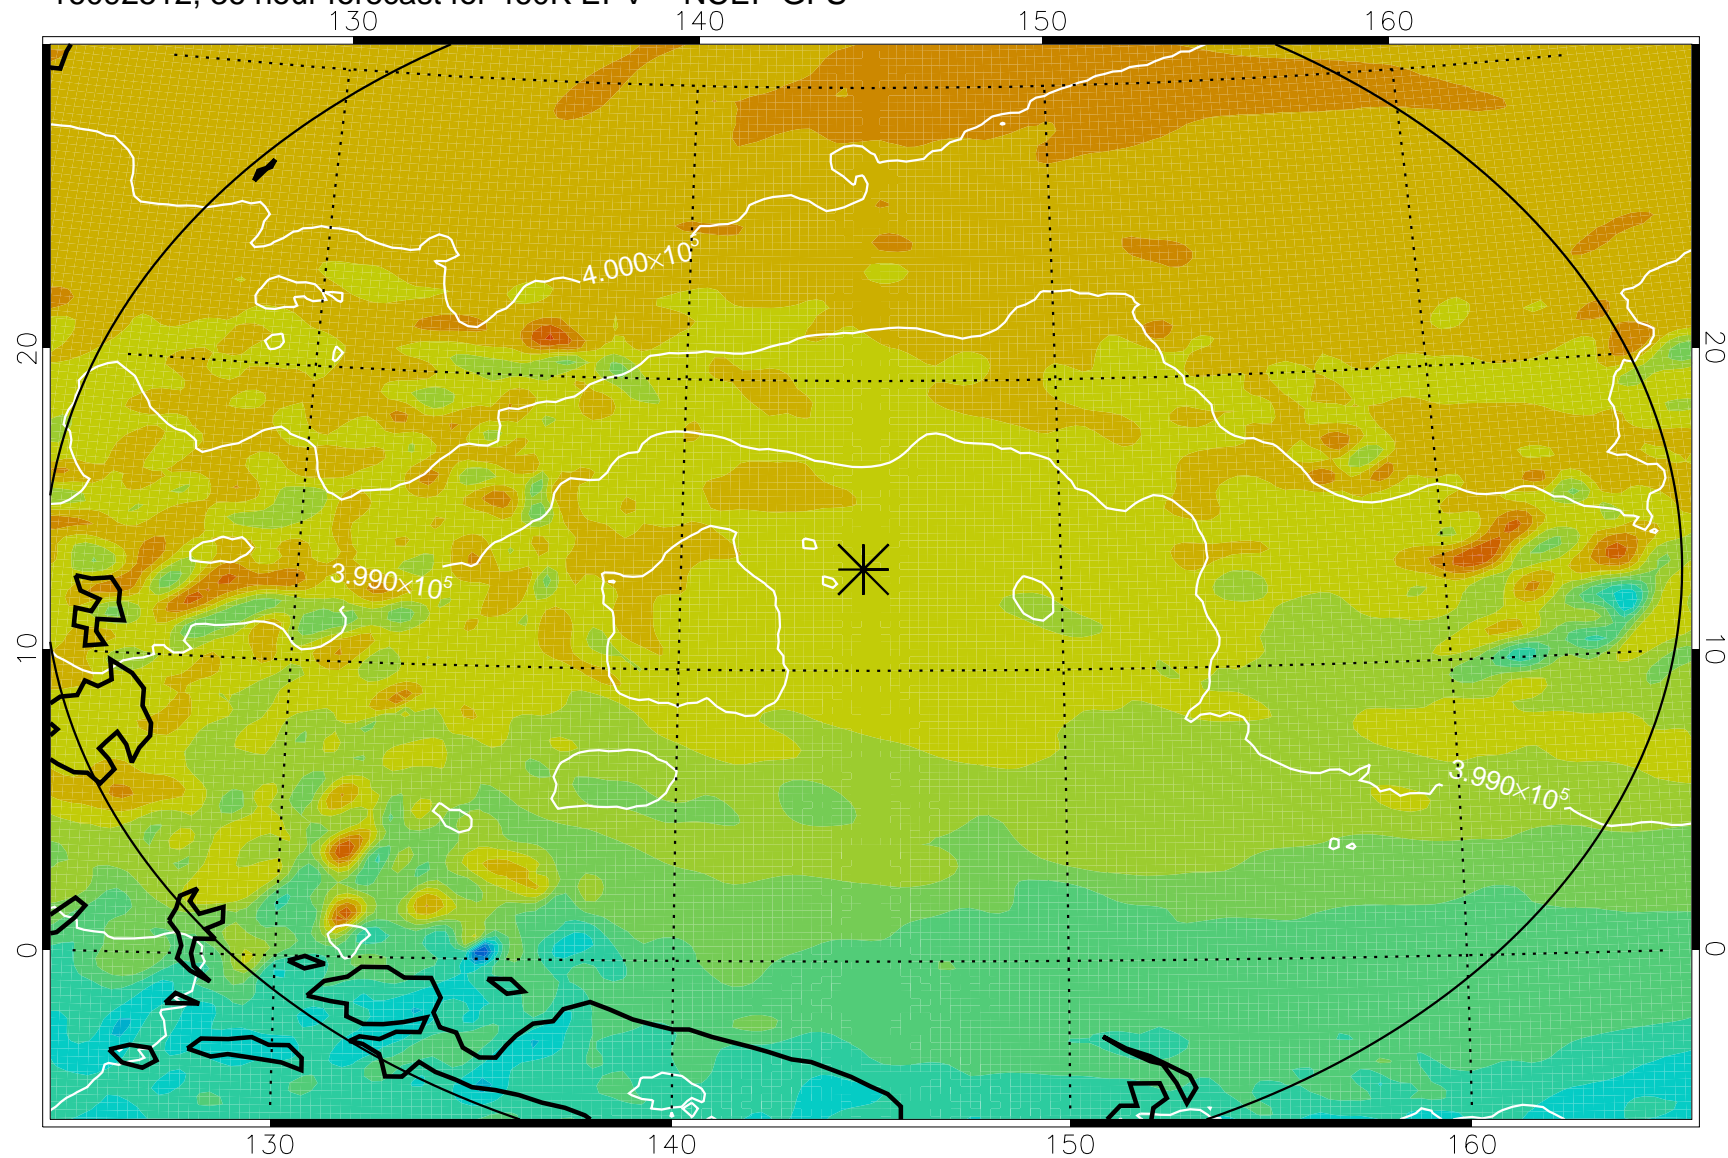

16092406, 6 hour forecast for 460K EPV -- NCEP GFS

460K Montgomery Streamfunction, white

Range ring of 2304 km

16092412, 12 hour forecast for 460K EPV -- NCEP GFS

460K Montgomery Streamfunction, white

Range ring of 2304 km

16092418, 18 hour forecast for 460K EPV -- NCEP GFS

460K Montgomery Streamfunction, white

Range ring of 2304 km

16092500, 24 hour forecast for 460K EPV -- NCEP GFS

460K Montgomery Streamfunction, white

Range ring of 2304 km

16092506, 30 hour forecast for 460K EPV -- NCEP GFS

460K Montgomery Streamfunction, white

Range ring of 2304 km

16092512, 36 hour forecast for 460K EPV -- NCEP GFS

460K Montgomery Streamfunction, white

Range ring of 2304 km

16092518, 42 hour forecast for 460K EPV -- NCEP GFS

460K Montgomery Streamfunction, white

Range ring of 2304 km

16092600, 48 hour forecast for 460K EPV -- NCEP GFS

460K Montgomery Streamfunction, white

Range ring of 2304 km