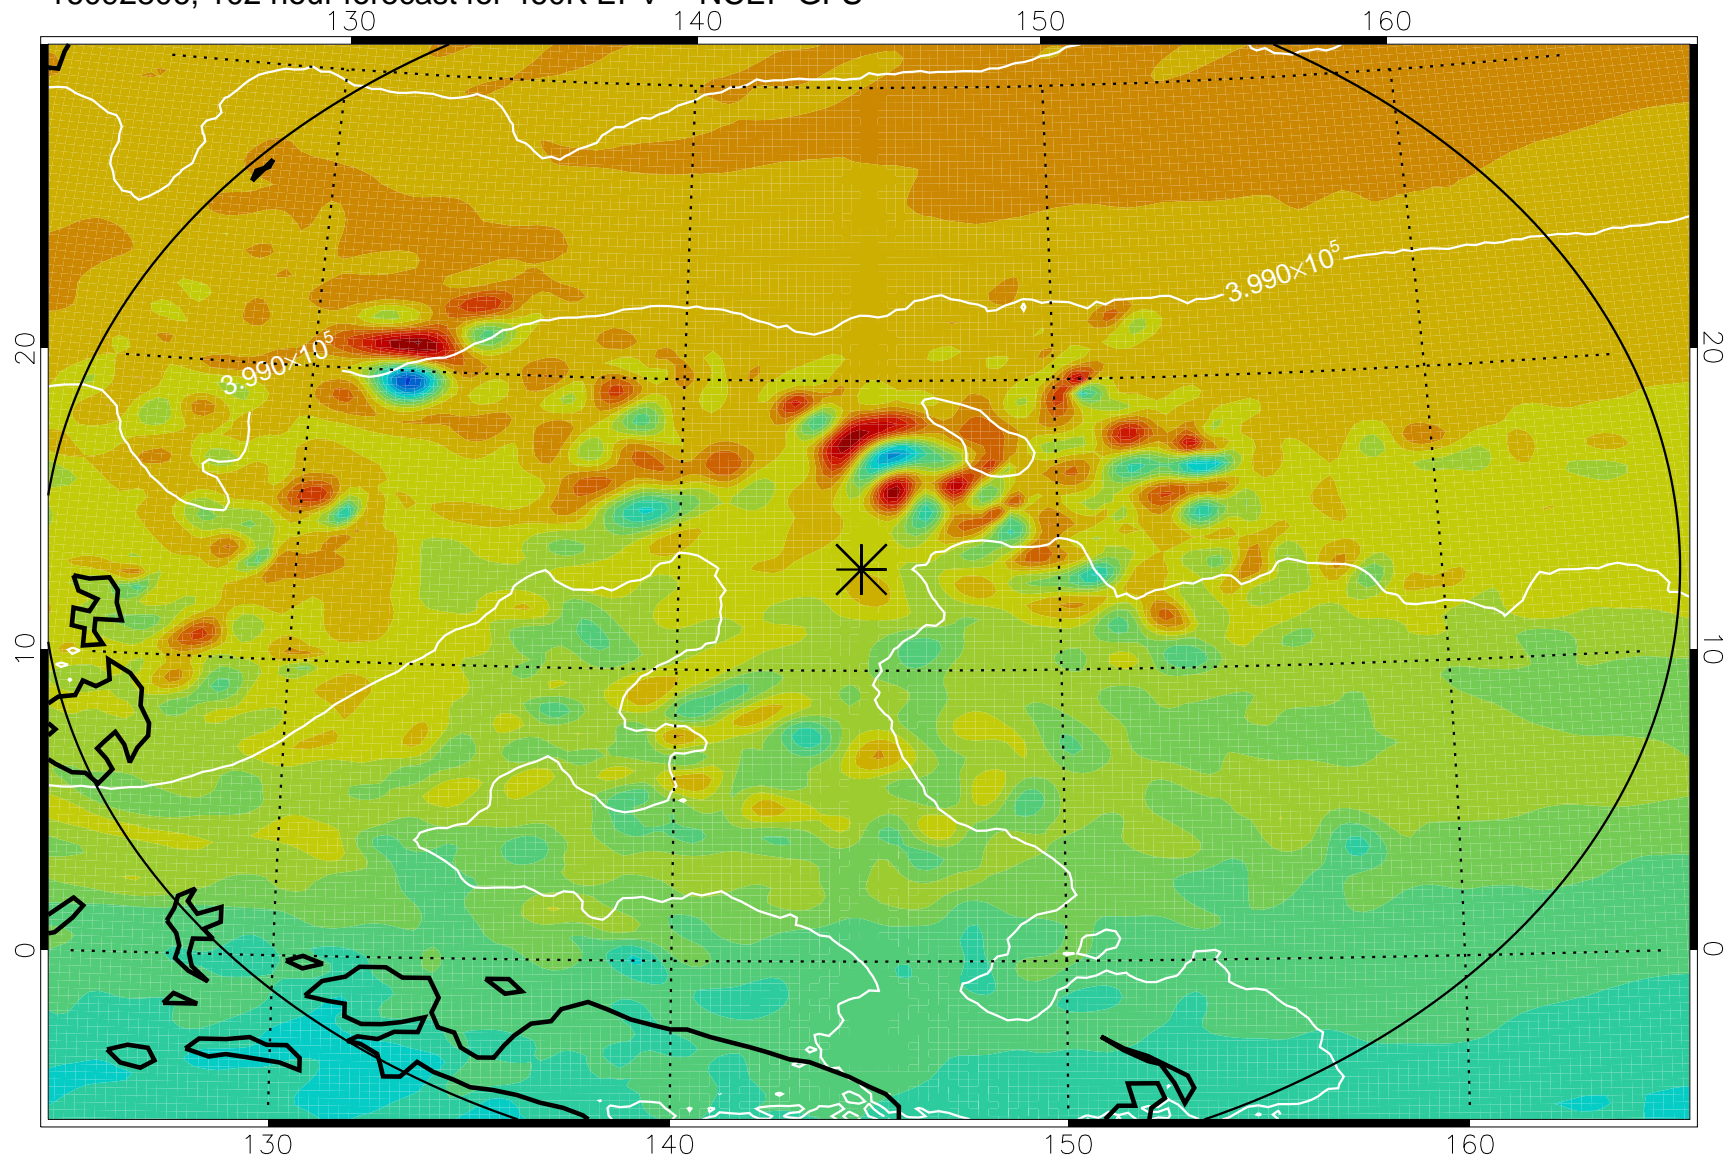

16092712, 84 hour forecast for 460K EPV -- NCEP GFS

460K Montgomery Streamfunction, white

Range ring of 2304 km

16092718, 90 hour forecast for 460K EPV -- NCEP GFS

460K Montgomery Streamfunction, white

Range ring of 2304 km

16092800, 96 hour forecast for 460K EPV -- NCEP GFS

460K Montgomery Streamfunction, white

Range ring of 2304 km

16092806, 102 hour forecast for 460K EPV -- NCEP GFS

460K Montgomery Streamfunction, white

Range ring of 2304 km

16092812, 108 hour forecast for 460K EPV -- NCEP GFS

460K Montgomery Streamfunction, white

Range ring of 2304 km

16092818, 114 hour forecast for 460K EPV -- NCEP GFS

460K Montgomery Streamfunction, white

Range ring of 2304 km

16092900, 120 hour forecast for 460K EPV -- NCEP GFS

460K Montgomery Streamfunction, white

Range ring of 2304 km