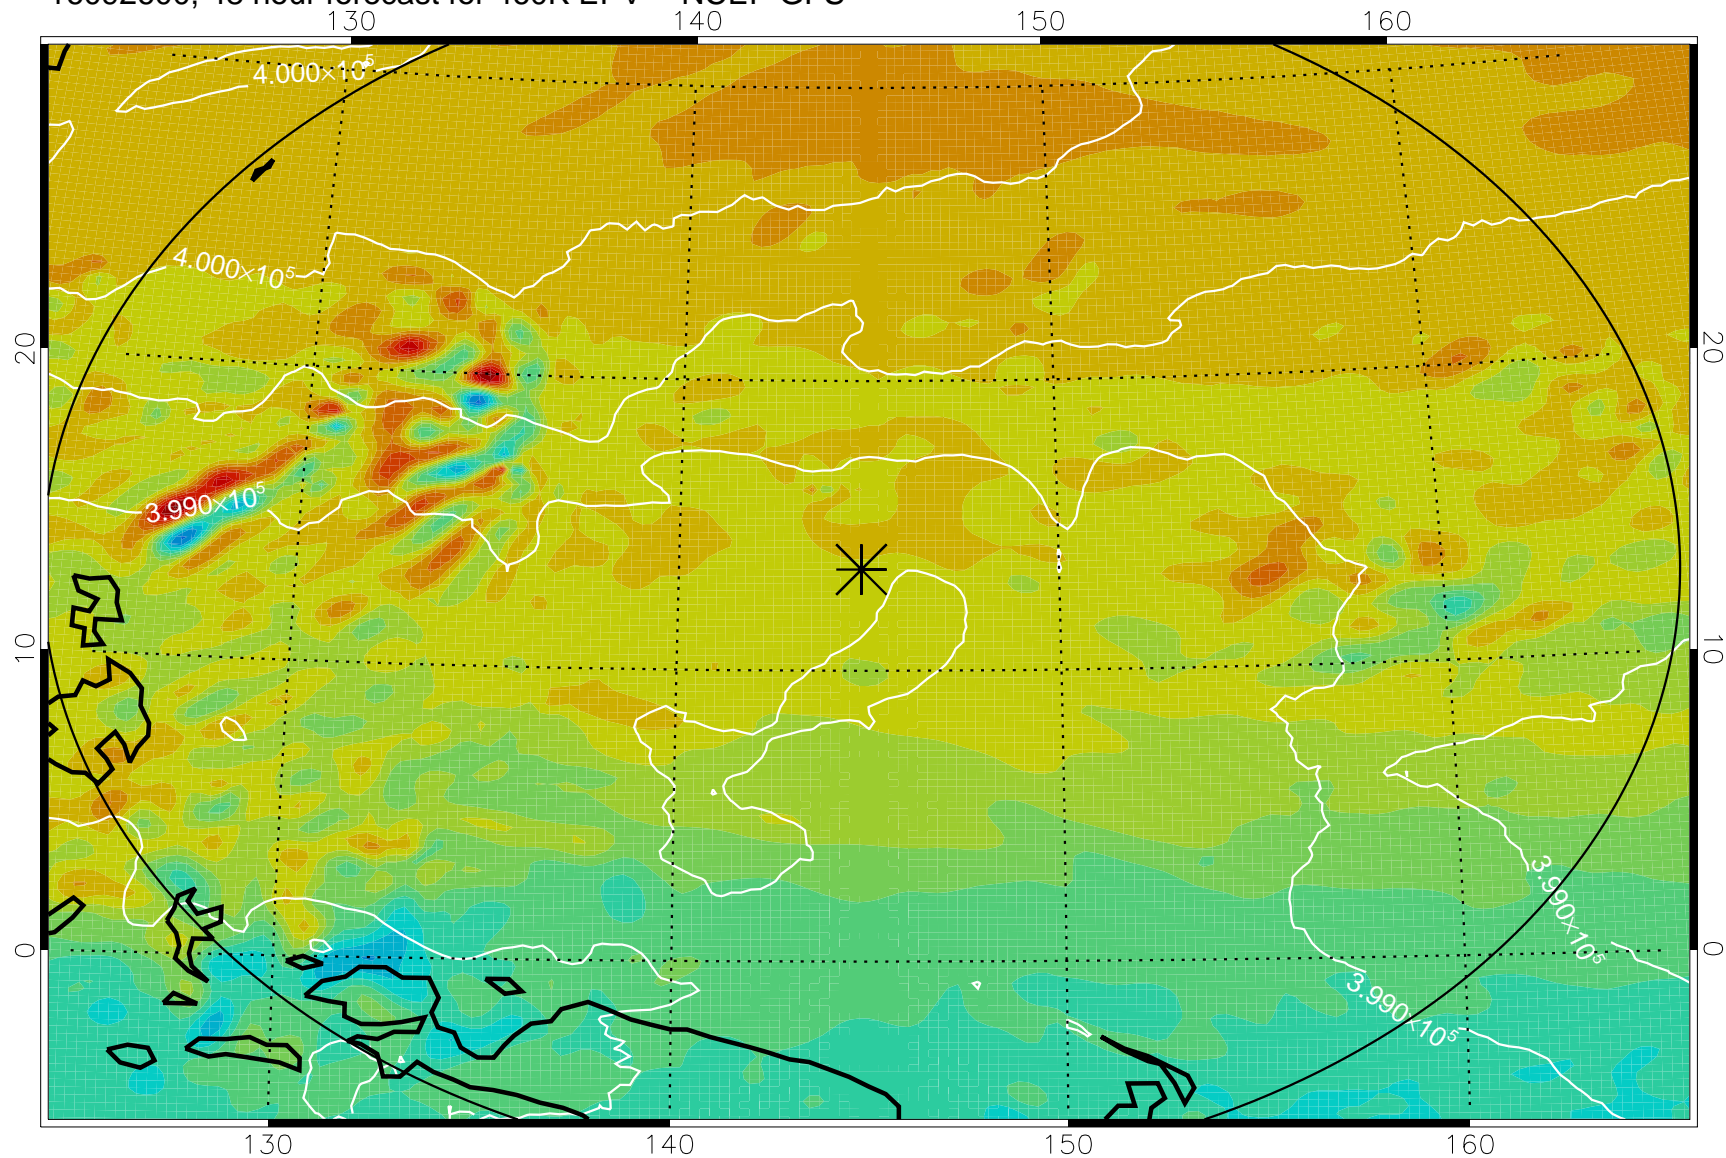

16092418, 18 hour forecast for 460K EPV -- NCEP GFS

460K Montgomery Streamfunction, white

Range ring of 2304 km

16092500, 24 hour forecast for 460K EPV -- NCEP GFS

460K Montgomery Streamfunction, white

Range ring of 2304 km

16092506, 30 hour forecast for 460K EPV -- NCEP GFS

460K Montgomery Streamfunction, white

Range ring of 2304 km

16092512, 36 hour forecast for 460K EPV -- NCEP GFS

460K Montgomery Streamfunction, white

Range ring of 2304 km

16092518, 42 hour forecast for 460K EPV -- NCEP GFS

460K Montgomery Streamfunction, white

Range ring of 2304 km

16092600, 48 hour forecast for 460K EPV -- NCEP GFS

460K Montgomery Streamfunction, white

Range ring of 2304 km

16092606, 54 hour forecast for 460K EPV -- NCEP GFS

460K Montgomery Streamfunction, white

Range ring of 2304 km

16092612, 60 hour forecast for 460K EPV -- NCEP GFS

460K Montgomery Streamfunction, white

Range ring of 2304 km