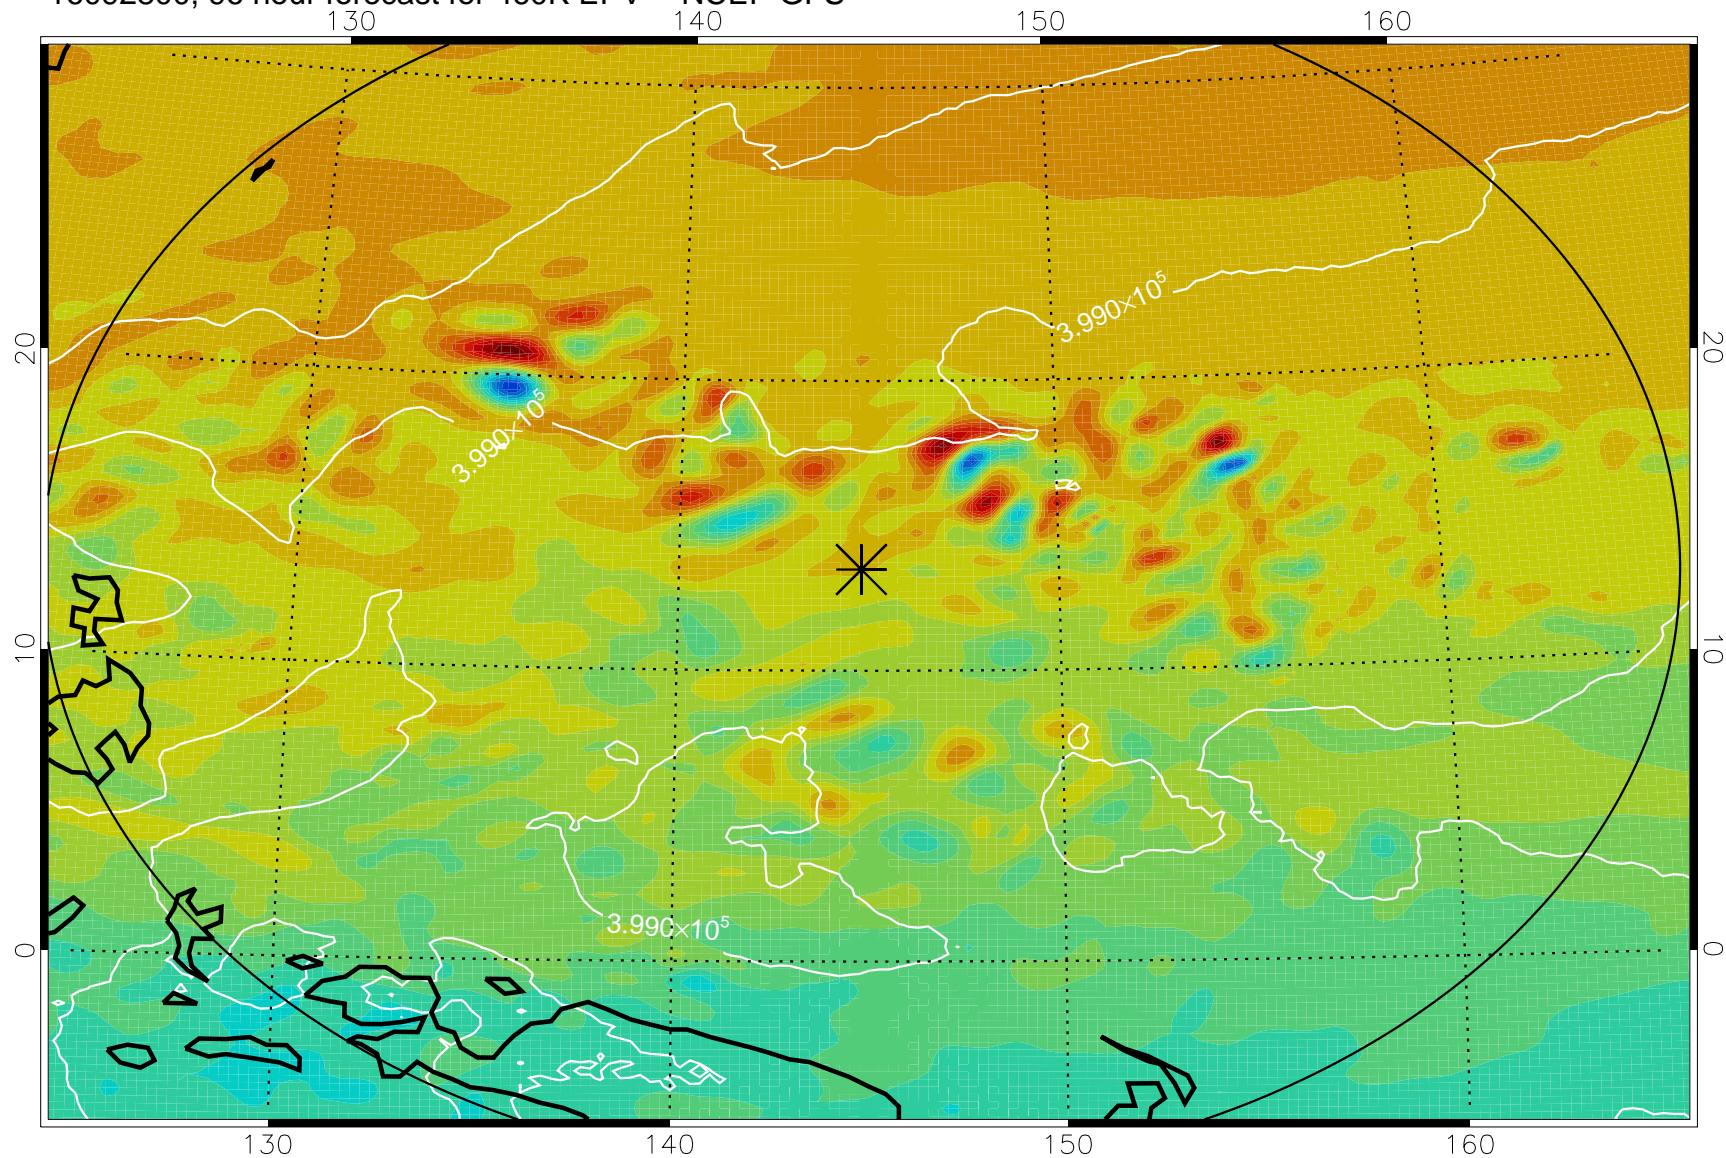

16092712, 84 hour forecast for 460K EPV -- NCEP GFS

460K Montgomery Streamfunction, white

Range ring of 2304 km

16092718, 90 hour forecast for 460K EPV -- NCEP GFS

460K Montgomery Streamfunction, white

Range ring of 2304 km

16092800, 96 hour forecast for 460K EPV -- NCEP GFS

460K Montgomery Streamfunction, white

Range ring of 2304 km

16092806, 102 hour forecast for 460K EPV -- NCEP GFS

460K Montgomery Streamfunction, white

Range ring of 2304 km

16092812, 108 hour forecast for 460K EPV -- NCEP GFS

460K Montgomery Streamfunction, white

Range ring of 2304 km

16092818, 114 hour forecast for 460K EPV -- NCEP GFS

460K Montgomery Streamfunction, white

Range ring of 2304 km

16092900, 120 hour forecast for 460K EPV -- NCEP GFS

460K Montgomery Streamfunction, white

Range ring of 2304 km