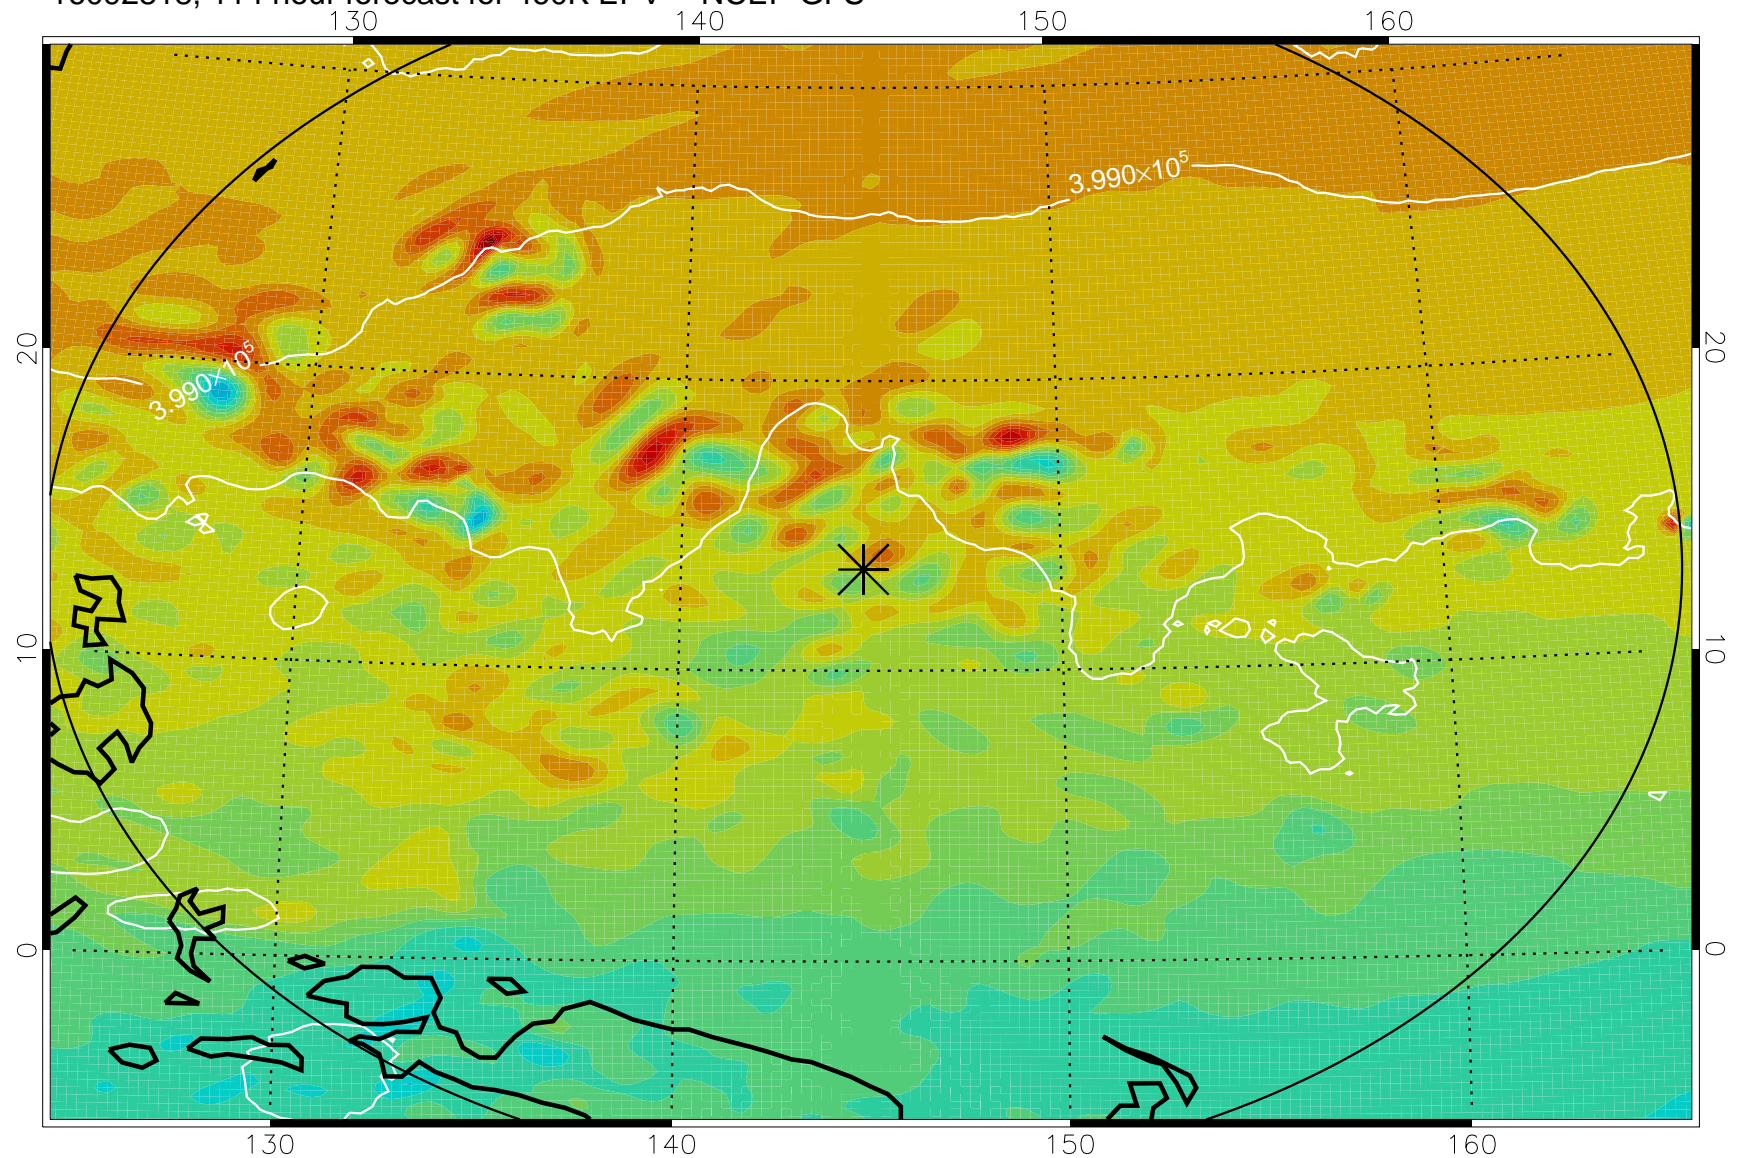

16092712, 84 hour forecast for 460K EPV -- NCEP GFS

460K Montgomery Streamfunction, white

Range ring of 2304 km

16092718, 90 hour forecast for 460K EPV -- NCEP GFS

460K Montgomery Streamfunction, white

Range ring of 2304 km

16092800, 96 hour forecast for 460K EPV -- NCEP GFS

460K Montgomery Streamfunction, white

Range ring of 2304 km

16092806, 102 hour forecast for 460K EPV -- NCEP GFS

460K Montgomery Streamfunction, white

Range ring of 2304 km

16092812, 108 hour forecast for 460K EPV -- NCEP GFS

460K Montgomery Streamfunction, white

Range ring of 2304 km

16092818, 114 hour forecast for 460K EPV -- NCEP GFS

460K Montgomery Streamfunction, white

Range ring of 2304 km

16092900, 120 hour forecast for 460K EPV -- NCEP GFS

460K Montgomery Streamfunction, white

Range ring of 2304 km