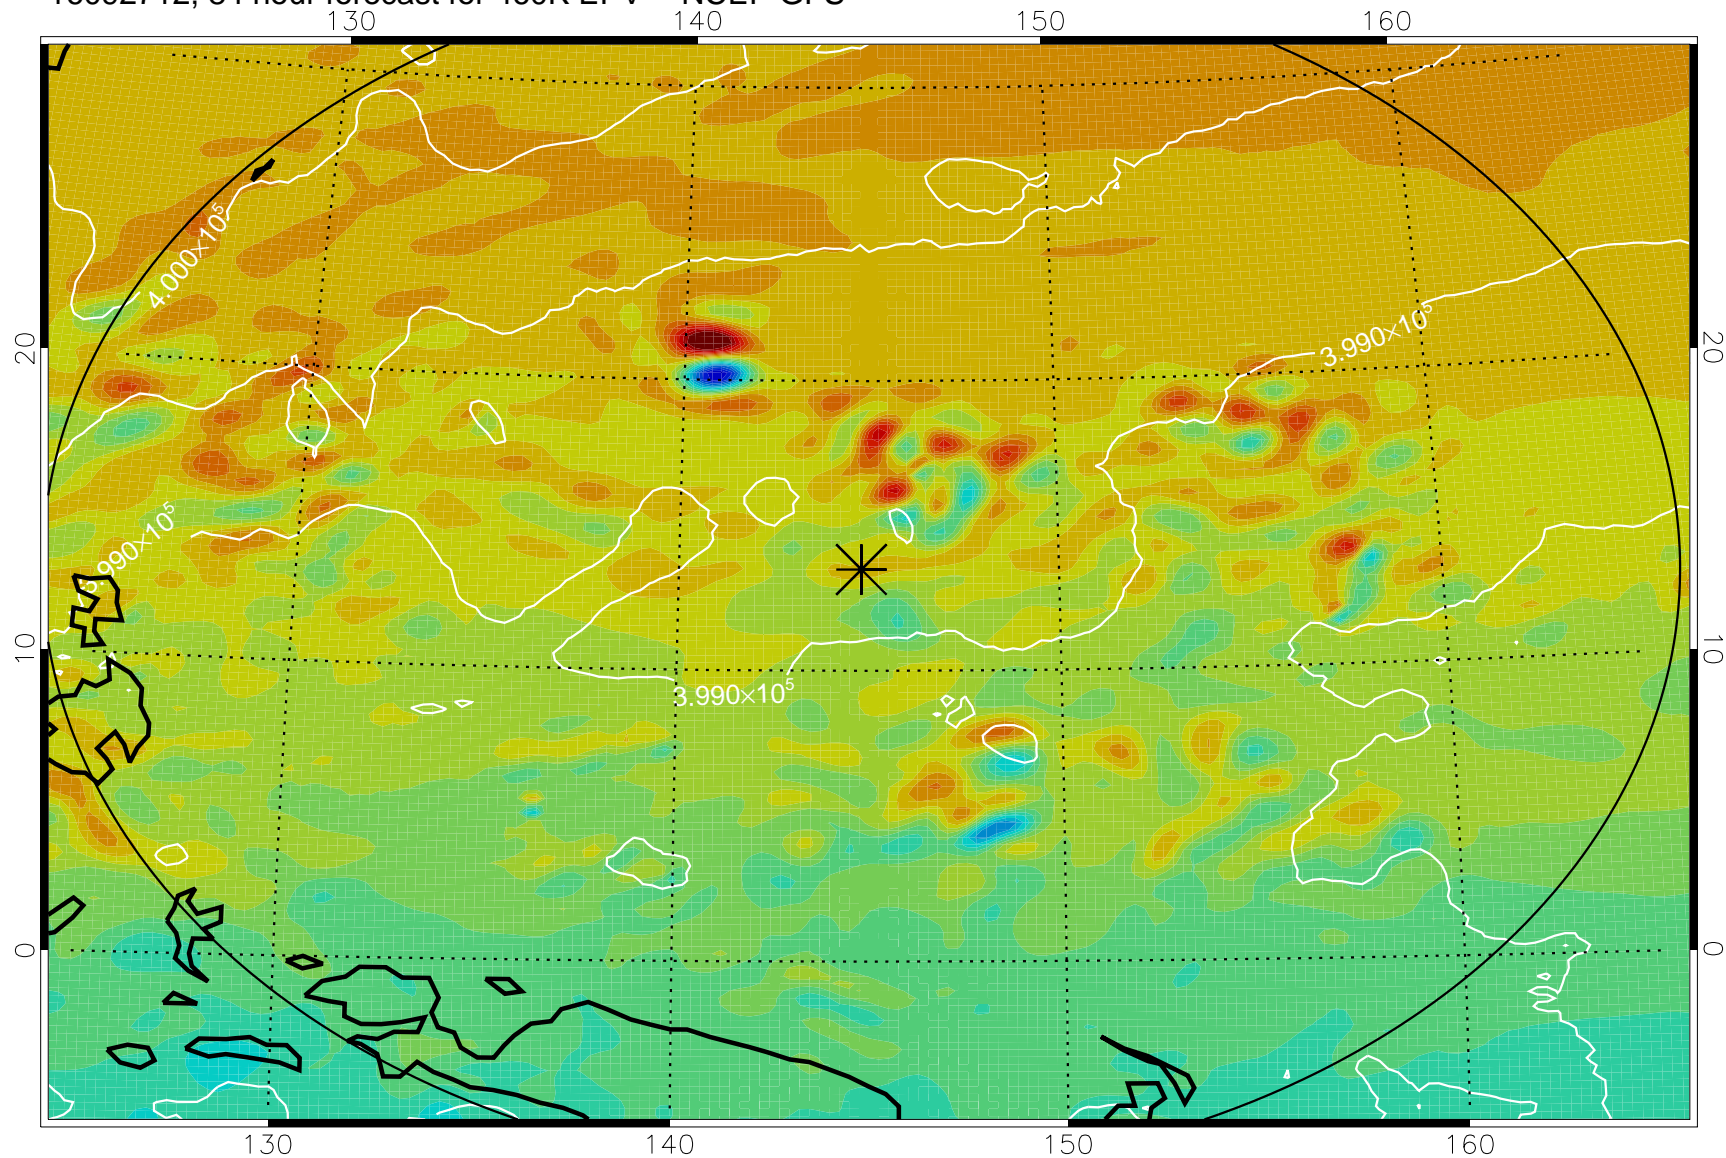

16092618, 66 hour forecast for 460K EPV -- NCEP GFS

460K Montgomery Streamfunction, white

Range ring of 2304 km

16092706, 78 hour forecast for 460K EPV -- NCEP GFS

460K Montgomery Streamfunction, white

Range ring of 2304 km

16092712, 84 hour forecast for 460K EPV -- NCEP GFS

460K Montgomery Streamfunction, white

Range ring of 2304 km

16092718, 90 hour forecast for 460K EPV -- NCEP GFS

460K Montgomery Streamfunction, white

Range ring of 2304 km

16092800, 96 hour forecast for 460K EPV -- NCEP GFS

460K Montgomery Streamfunction, white

Range ring of 2304 km

16092806, 102 hour forecast for 460K EPV -- NCEP GFS

460K Montgomery Streamfunction, white

Range ring of 2304 km

16092900, 120 hour forecast for 460K EPV -- NCEP GFS

460K Montgomery Streamfunction, white

Range ring of 2304 km