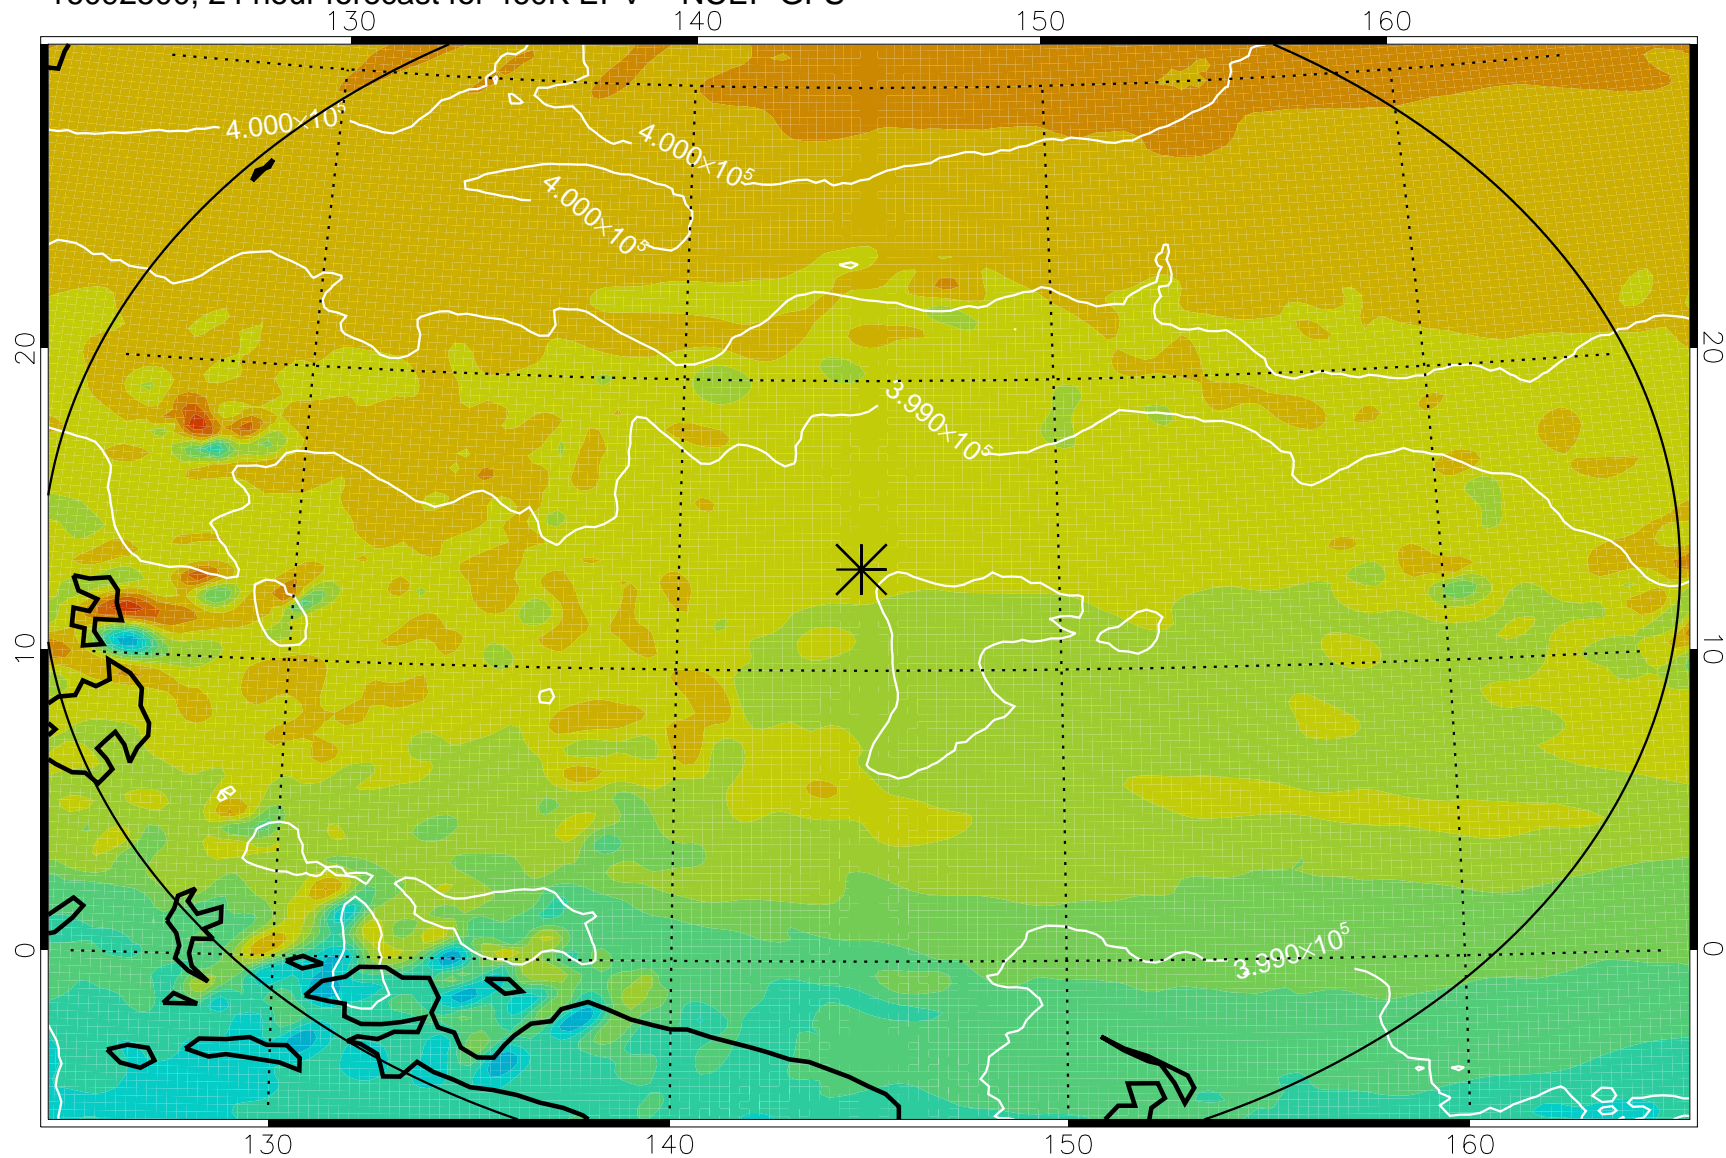

16092406, 6 hour forecast for 460K EPV -- NCEP GFS

460K Montgomery Streamfunction, white

Range ring of 2304 km

16092412, 12 hour forecast for 460K EPV -- NCEP GFS

460K Montgomery Streamfunction, white

Range ring of 2304 km

16092418, 18 hour forecast for 460K EPV -- NCEP GFS

460K Montgomery Streamfunction, white

Range ring of 2304 km

16092500, 24 hour forecast for 460K EPV -- NCEP GFS

460K Montgomery Streamfunction, white

Range ring of 2304 km

16092506, 30 hour forecast for 460K EPV -- NCEP GFS

460K Montgomery Streamfunction, white

Range ring of 2304 km

16092512, 36 hour forecast for 460K EPV -- NCEP GFS

460K Montgomery Streamfunction, white

Range ring of 2304 km

16092518, 42 hour forecast for 460K EPV -- NCEP GFS

460K Montgomery Streamfunction, white

Range ring of 2304 km

16092600, 48 hour forecast for 460K EPV -- NCEP GFS

460K Montgomery Streamfunction, white

Range ring of 2304 km