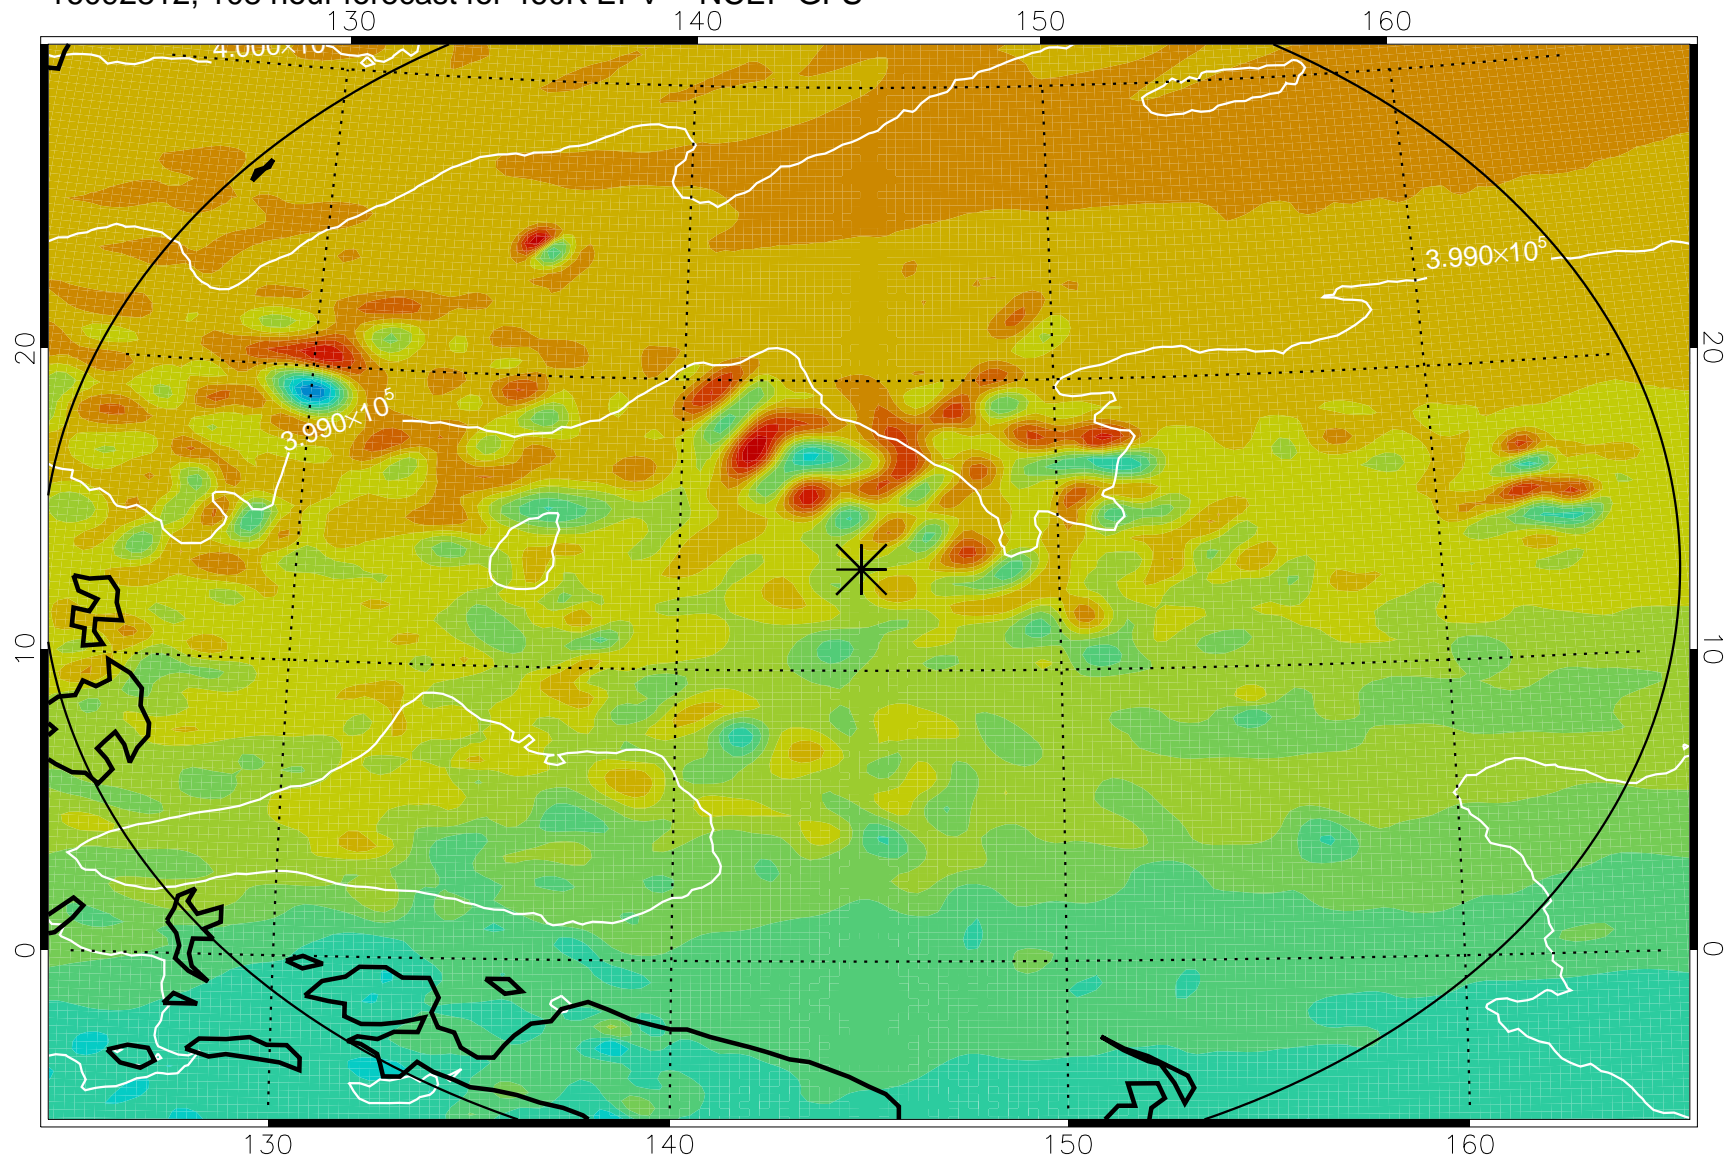

16092712, 84 hour forecast for 460K EPV -- NCEP GFS

460K Montgomery Streamfunction, white

Range ring of 2304 km

16092718, 90 hour forecast for 460K EPV -- NCEP GFS

460K Montgomery Streamfunction, white

Range ring of 2304 km

16092800, 96 hour forecast for 460K EPV -- NCEP GFS

460K Montgomery Streamfunction, white

Range ring of 2304 km

16092806, 102 hour forecast for 460K EPV -- NCEP GFS

460K Montgomery Streamfunction, white

Range ring of 2304 km

16092812, 108 hour forecast for 460K EPV -- NCEP GFS

460K Montgomery Streamfunction, white

Range ring of 2304 km

16092818, 114 hour forecast for 460K EPV -- NCEP GFS

460K Montgomery Streamfunction, white

Range ring of 2304 km

16092900, 120 hour forecast for 460K EPV -- NCEP GFS

460K Montgomery Streamfunction, white

Range ring of 2304 km