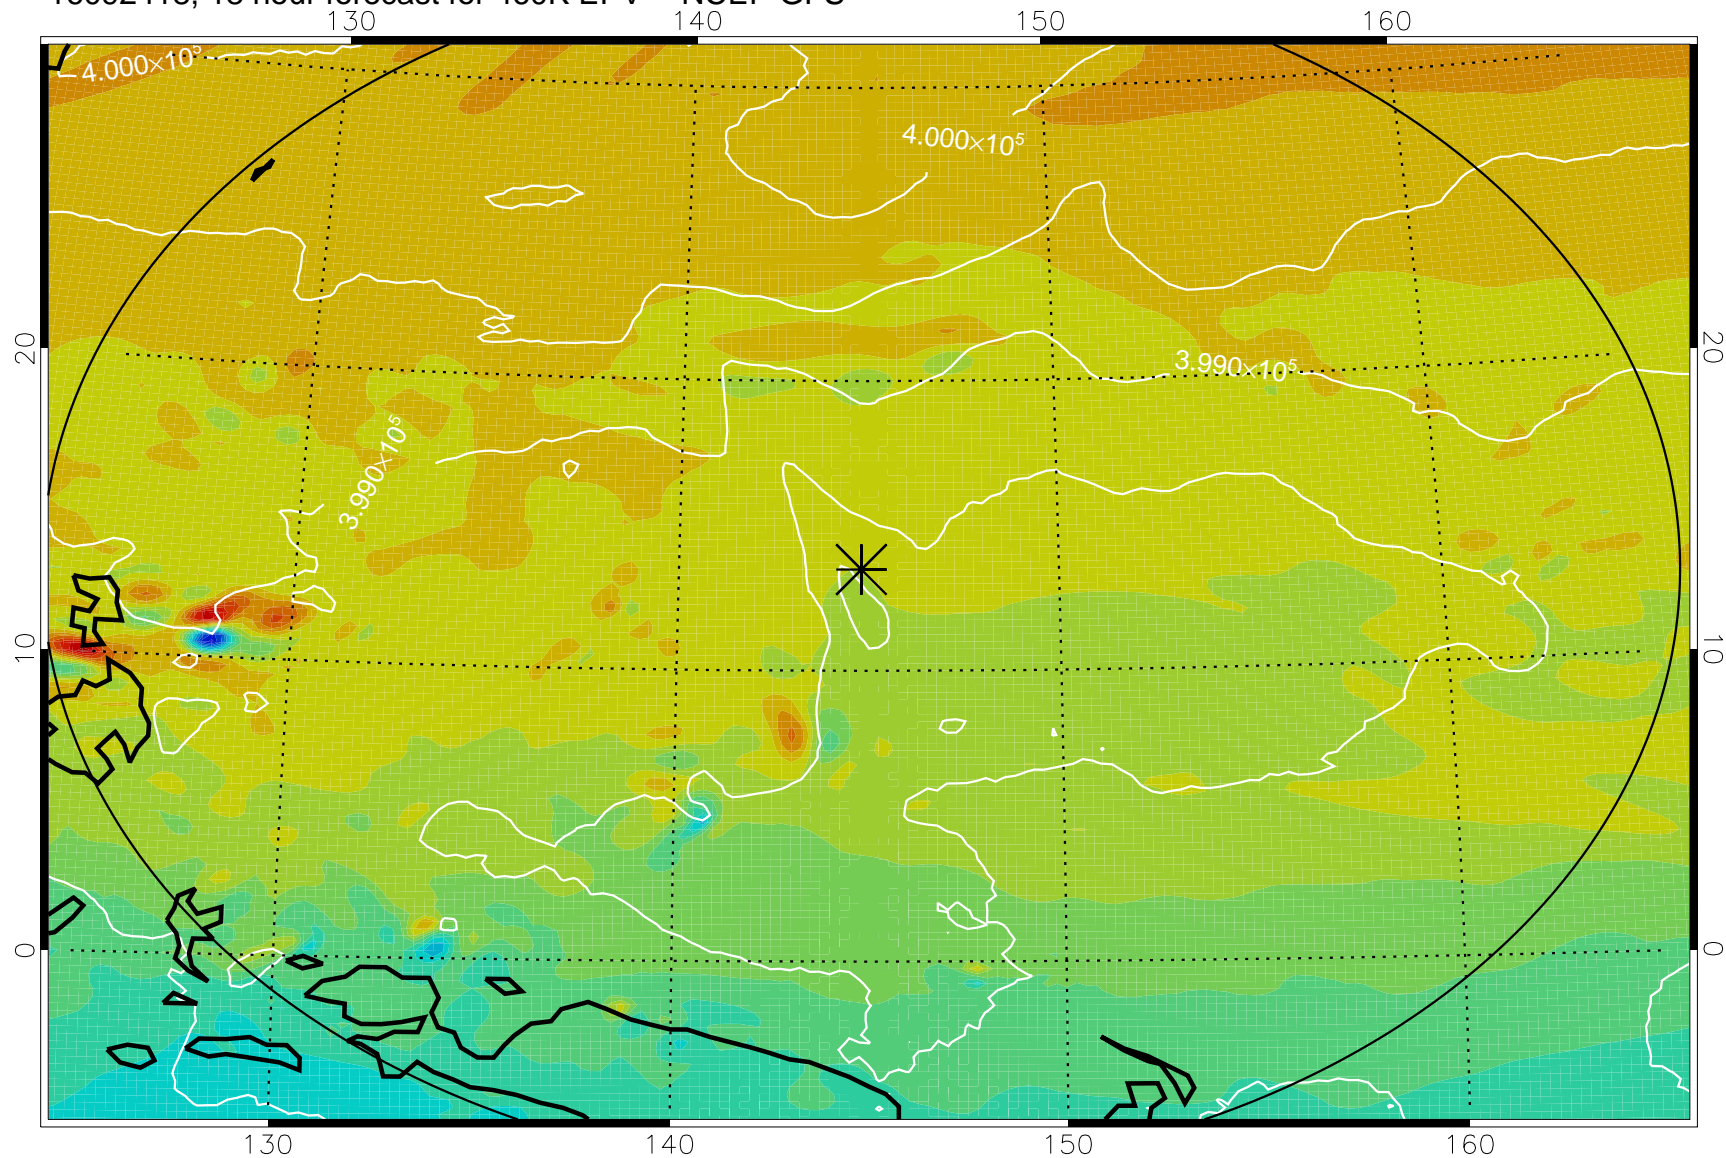

16092406, 6 hour forecast for 460K EPV -- NCEP GFS

460K Montgomery Streamfunction, white

Range ring of 2304 km

16092412, 12 hour forecast for 460K EPV -- NCEP GFS

460K Montgomery Streamfunction, white

Range ring of 2304 km

16092418, 18 hour forecast for 460K EPV -- NCEP GFS

460K Montgomery Streamfunction, white

Range ring of 2304 km

16092500, 24 hour forecast for 460K EPV -- NCEP GFS

460K Montgomery Streamfunction, white

Range ring of 2304 km

16092506, 30 hour forecast for 460K EPV -- NCEP GFS

460K Montgomery Streamfunction, white

Range ring of 2304 km

16092512, 36 hour forecast for 460K EPV -- NCEP GFS

460K Montgomery Streamfunction, white

Range ring of 2304 km

16092518, 42 hour forecast for 460K EPV -- NCEP GFS

460K Montgomery Streamfunction, white

Range ring of 2304 km

16092600, 48 hour forecast for 460K EPV -- NCEP GFS

460K Montgomery Streamfunction, white

Range ring of 2304 km