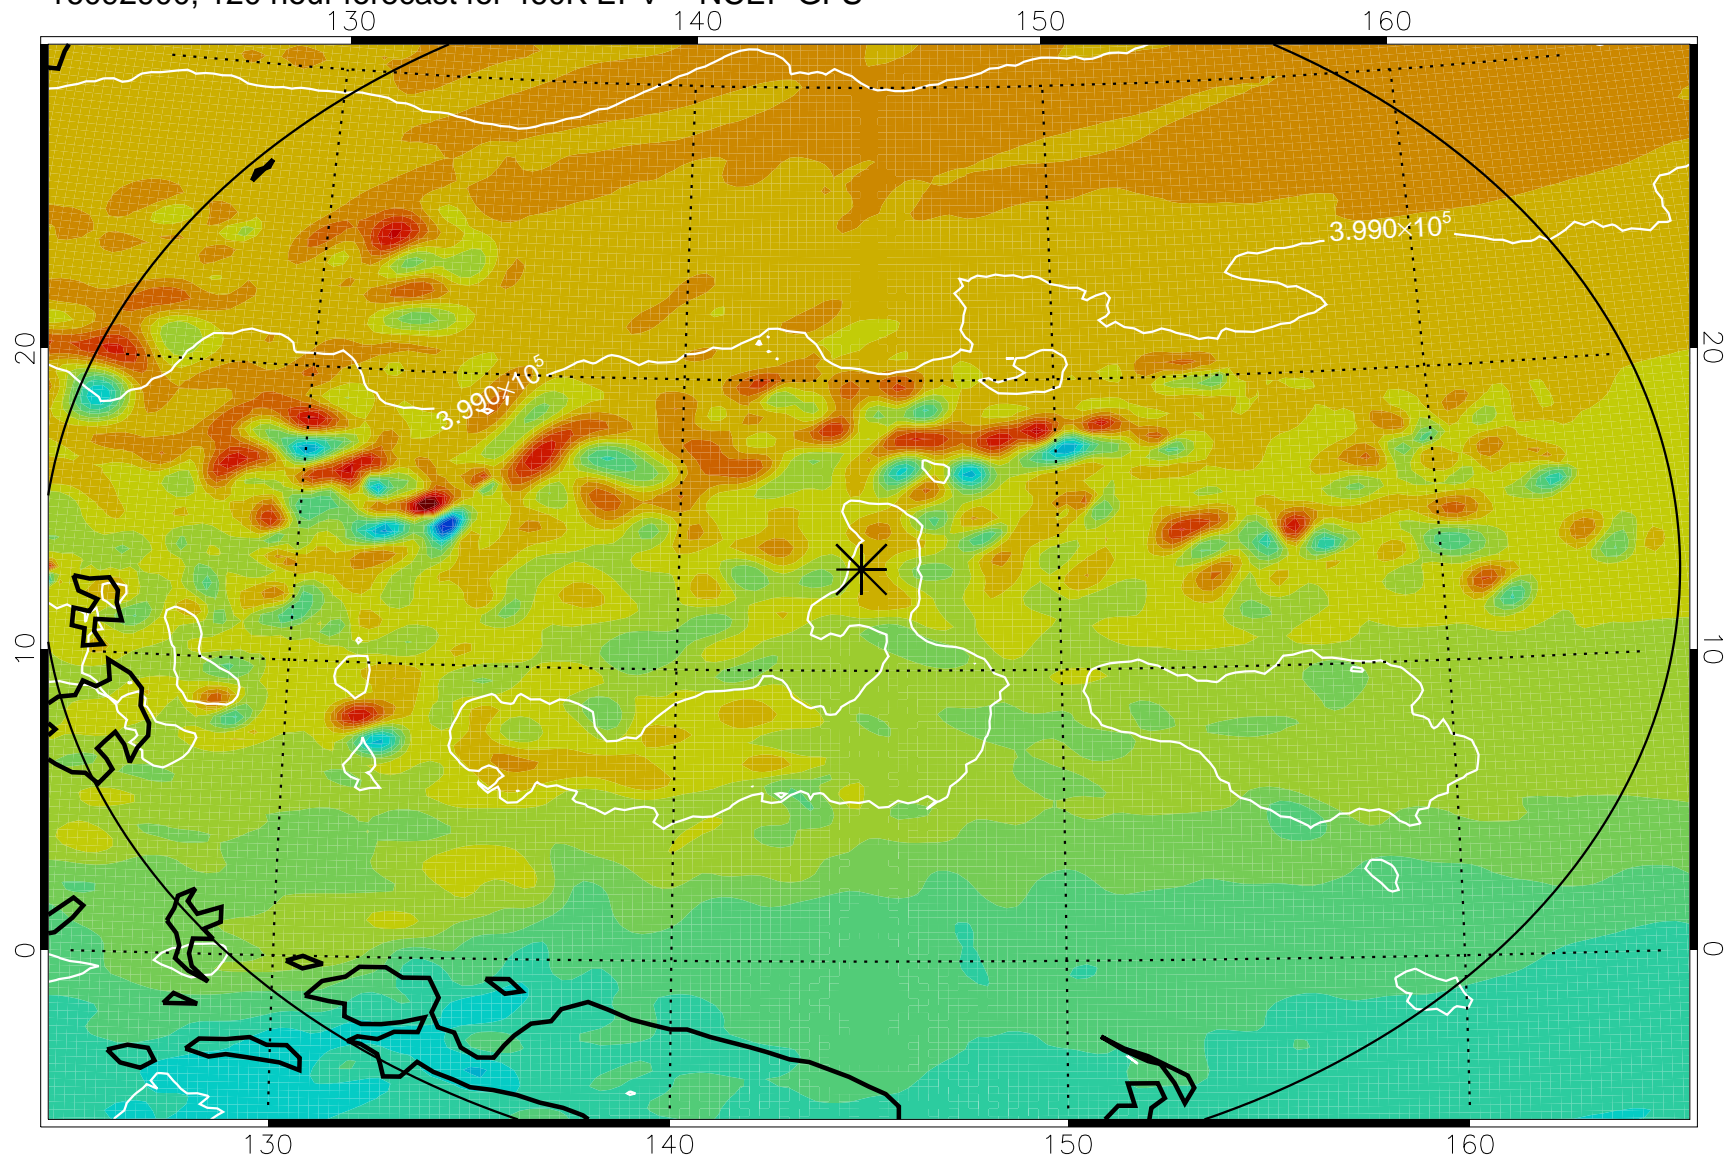

16092712, 84 hour forecast for 460K EPV -- NCEP GFS

460K Montgomery Streamfunction, white

Range ring of 2304 km

16092718, 90 hour forecast for 460K EPV -- NCEP GFS

460K Montgomery Streamfunction, white

Range ring of 2304 km

16092800, 96 hour forecast for 460K EPV -- NCEP GFS

460K Montgomery Streamfunction, white

Range ring of 2304 km

16092806, 102 hour forecast for 460K EPV -- NCEP GFS

460K Montgomery Streamfunction, white

Range ring of 2304 km

16092812, 108 hour forecast for 460K EPV -- NCEP GFS

460K Montgomery Streamfunction, white

Range ring of 2304 km

16092818, 114 hour forecast for 460K EPV -- NCEP GFS

460K Montgomery Streamfunction, white

Range ring of 2304 km

16092900, 120 hour forecast for 460K EPV -- NCEP GFS

460K Montgomery Streamfunction, white

Range ring of 2304 km