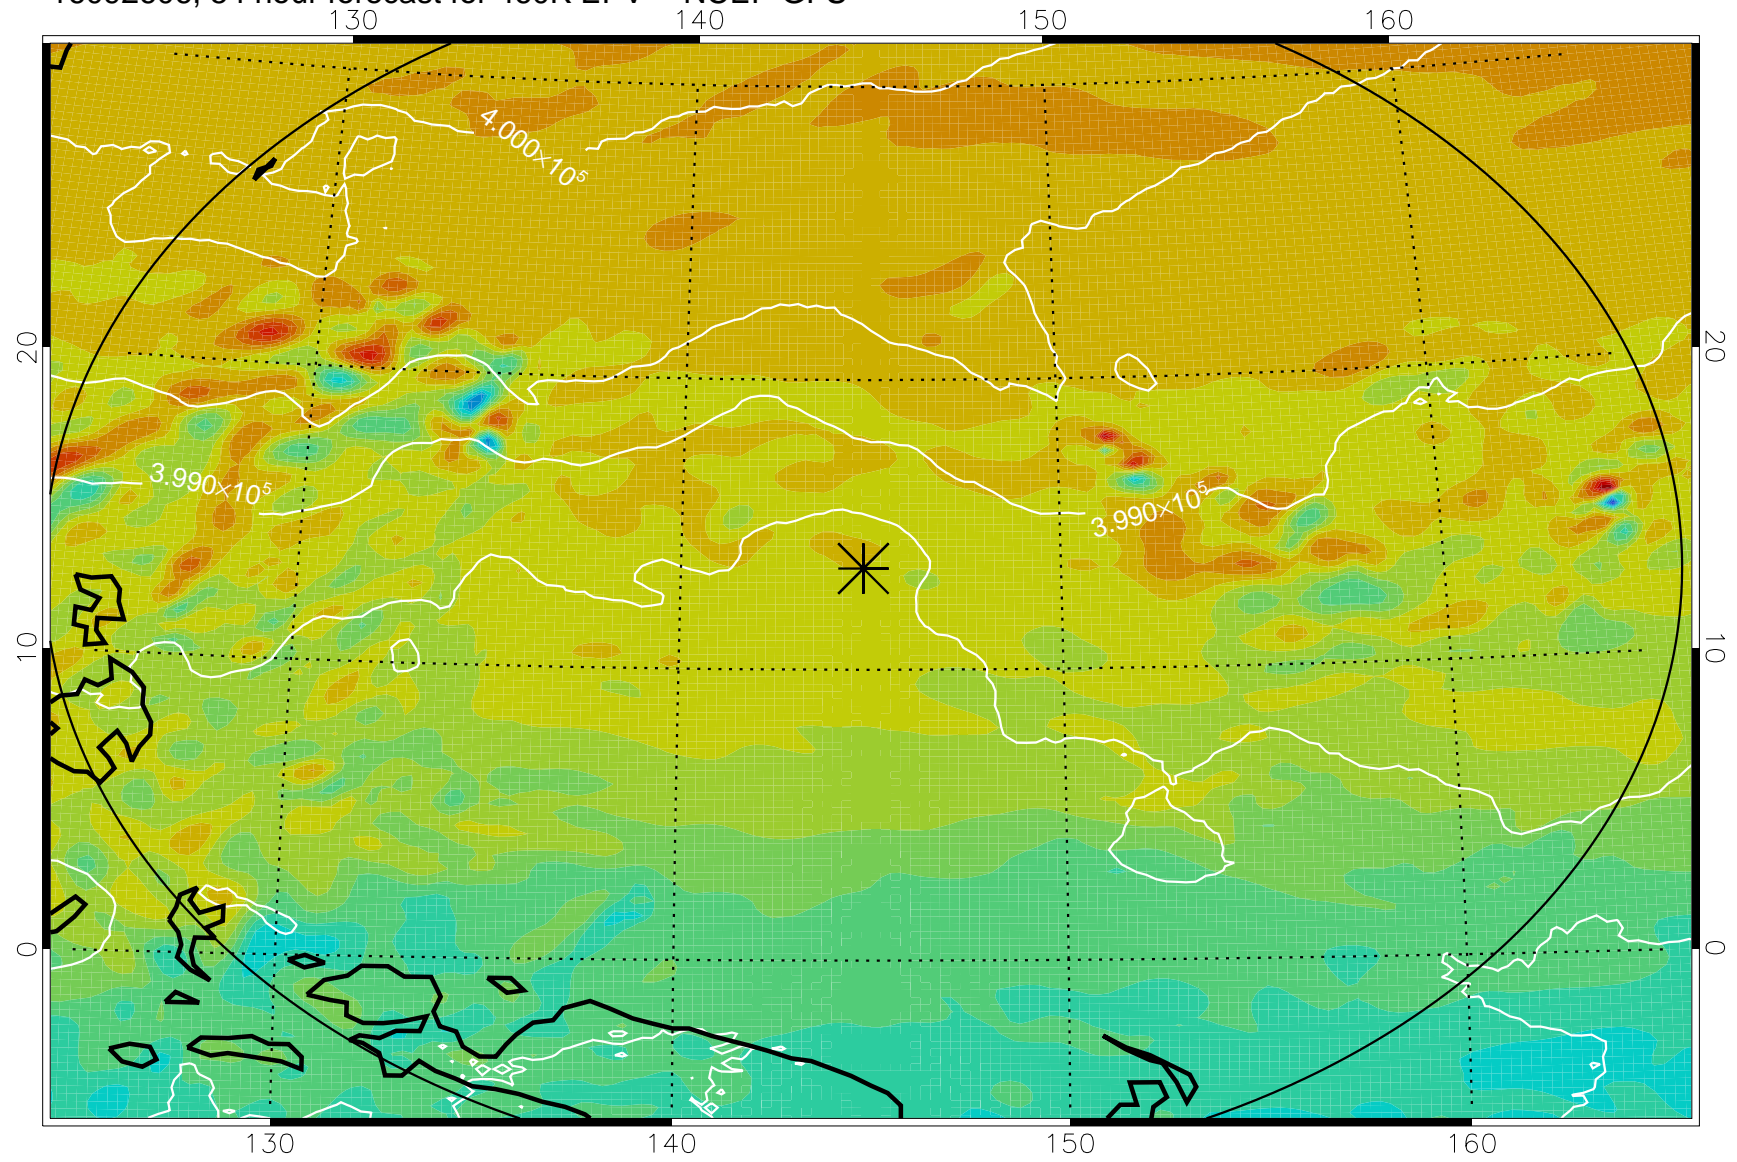

16092506, 30 hour forecast for 460K EPV -- NCEP GFS

460K Montgomery Streamfunction, white

Range ring of 2304 km

16092512, 36 hour forecast for 460K EPV -- NCEP GFS

460K Montgomery Streamfunction, white

Range ring of 2304 km

16092518, 42 hour forecast for 460K EPV -- NCEP GFS

460K Montgomery Streamfunction, white

Range ring of 2304 km

16092600, 48 hour forecast for 460K EPV -- NCEP GFS

460K Montgomery Streamfunction, white

Range ring of 2304 km

16092606, 54 hour forecast for 460K EPV -- NCEP GFS

460K Montgomery Streamfunction, white

Range ring of 2304 km

16092612, 60 hour forecast for 460K EPV -- NCEP GFS

460K Montgomery Streamfunction, white

Range ring of 2304 km

16092618, 66 hour forecast for 460K EPV -- NCEP GFS

460K Montgomery Streamfunction, white

Range ring of 2304 km

16092706, 78 hour forecast for 460K EPV -- NCEP GFS

460K Montgomery Streamfunction, white

Range ring of 2304 km