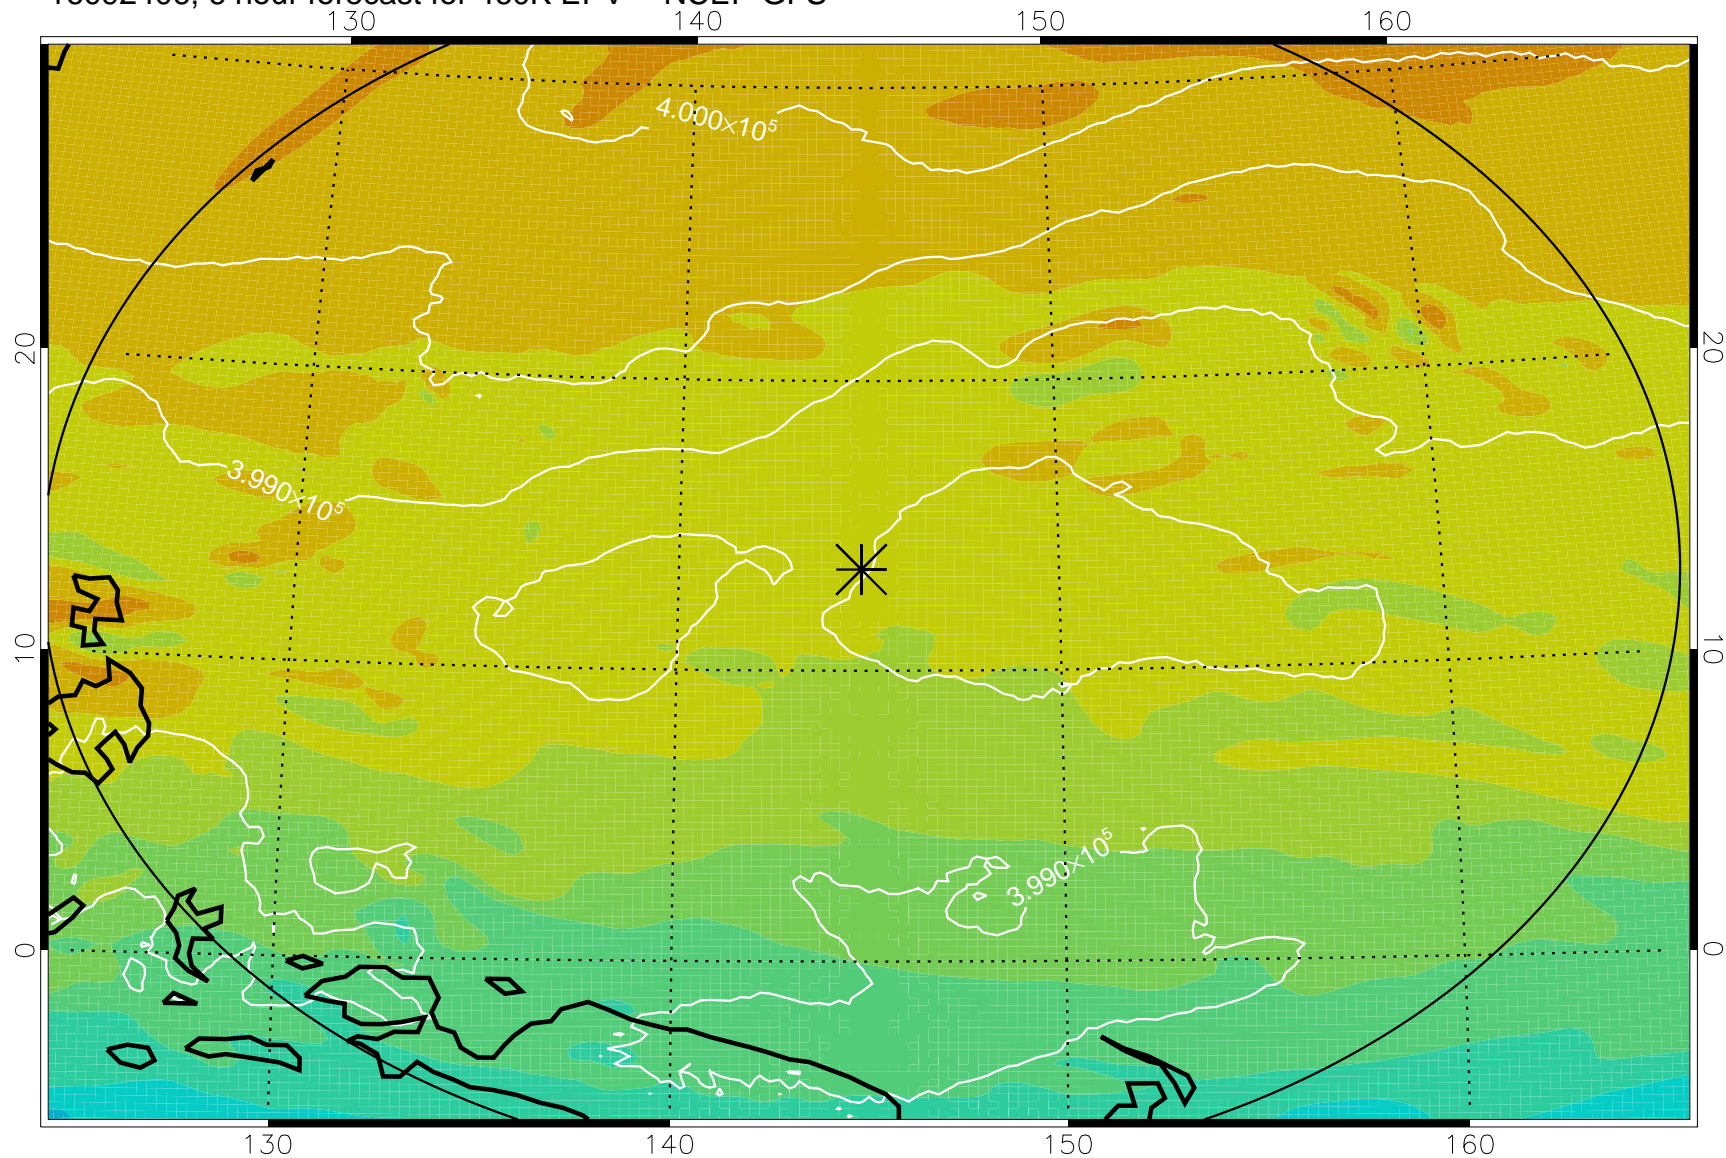

16092406, 6 hour forecast for 460K EPV -- NCEP GFS

460K Montgomery Streamfunction, white

Range ring of 2304 km

16092412, 12 hour forecast for 460K EPV -- NCEP GFS

460K Montgomery Streamfunction, white

Range ring of 2304 km

16092418, 18 hour forecast for 460K EPV -- NCEP GFS

460K Montgomery Streamfunction, white

Range ring of 2304 km

16092500, 24 hour forecast for 460K EPV -- NCEP GFS

460K Montgomery Streamfunction, white

Range ring of 2304 km

16092506, 30 hour forecast for 460K EPV -- NCEP GFS

460K Montgomery Streamfunction, white

Range ring of 2304 km

16092512, 36 hour forecast for 460K EPV -- NCEP GFS

460K Montgomery Streamfunction, white

Range ring of 2304 km

16092518, 42 hour forecast for 460K EPV -- NCEP GFS

460K Montgomery Streamfunction, white

Range ring of 2304 km

16092600, 48 hour forecast for 460K EPV -- NCEP GFS

460K Montgomery Streamfunction, white

Range ring of 2304 km