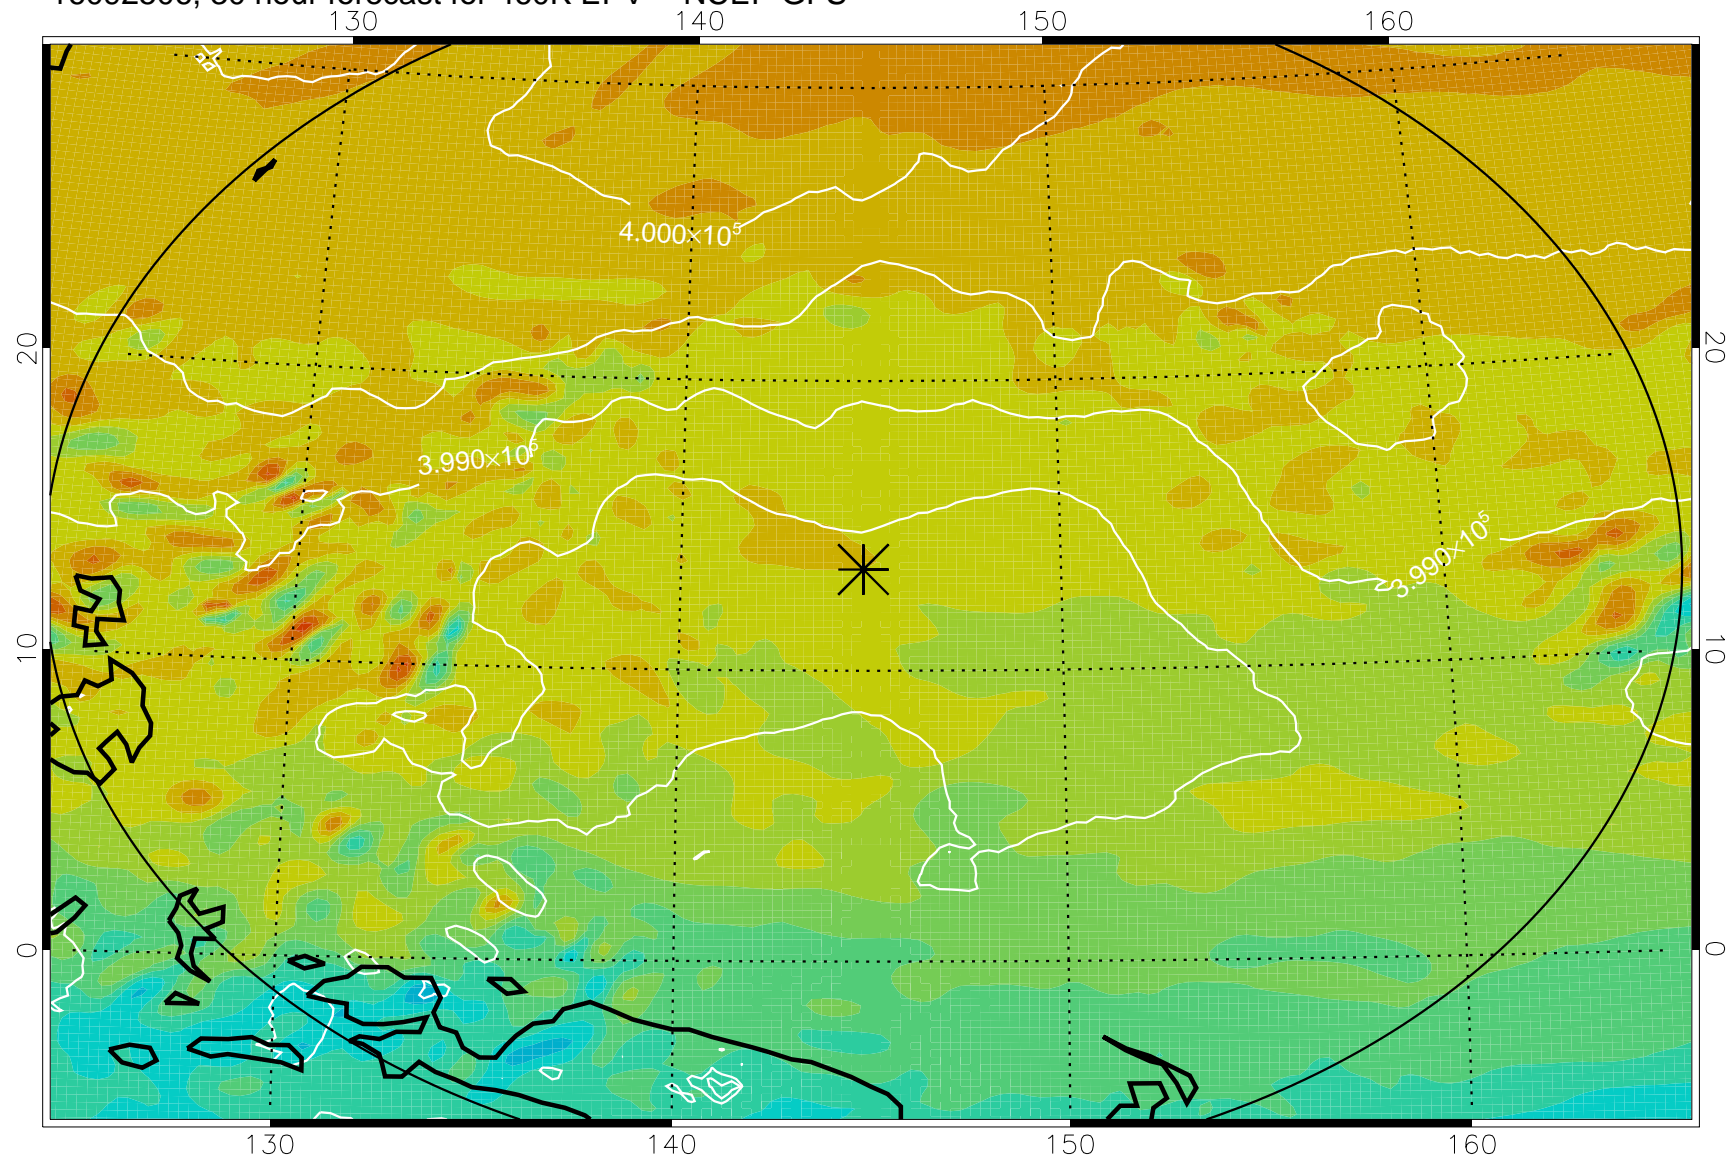

16092406, 6 hour forecast for 460K EPV -- NCEP GFS

460K Montgomery Streamfunction, white

Range ring of 2304 km

16092412, 12 hour forecast for 460K EPV -- NCEP GFS

460K Montgomery Streamfunction, white

Range ring of 2304 km

16092418, 18 hour forecast for 460K EPV -- NCEP GFS

460K Montgomery Streamfunction, white

Range ring of 2304 km

16092500, 24 hour forecast for 460K EPV -- NCEP GFS

460K Montgomery Streamfunction, white

Range ring of 2304 km

16092506, 30 hour forecast for 460K EPV -- NCEP GFS

460K Montgomery Streamfunction, white

Range ring of 2304 km

16092512, 36 hour forecast for 460K EPV -- NCEP GFS

460K Montgomery Streamfunction, white

Range ring of 2304 km

16092518, 42 hour forecast for 460K EPV -- NCEP GFS

460K Montgomery Streamfunction, white

Range ring of 2304 km

16092600, 48 hour forecast for 460K EPV -- NCEP GFS

460K Montgomery Streamfunction, white

Range ring of 2304 km