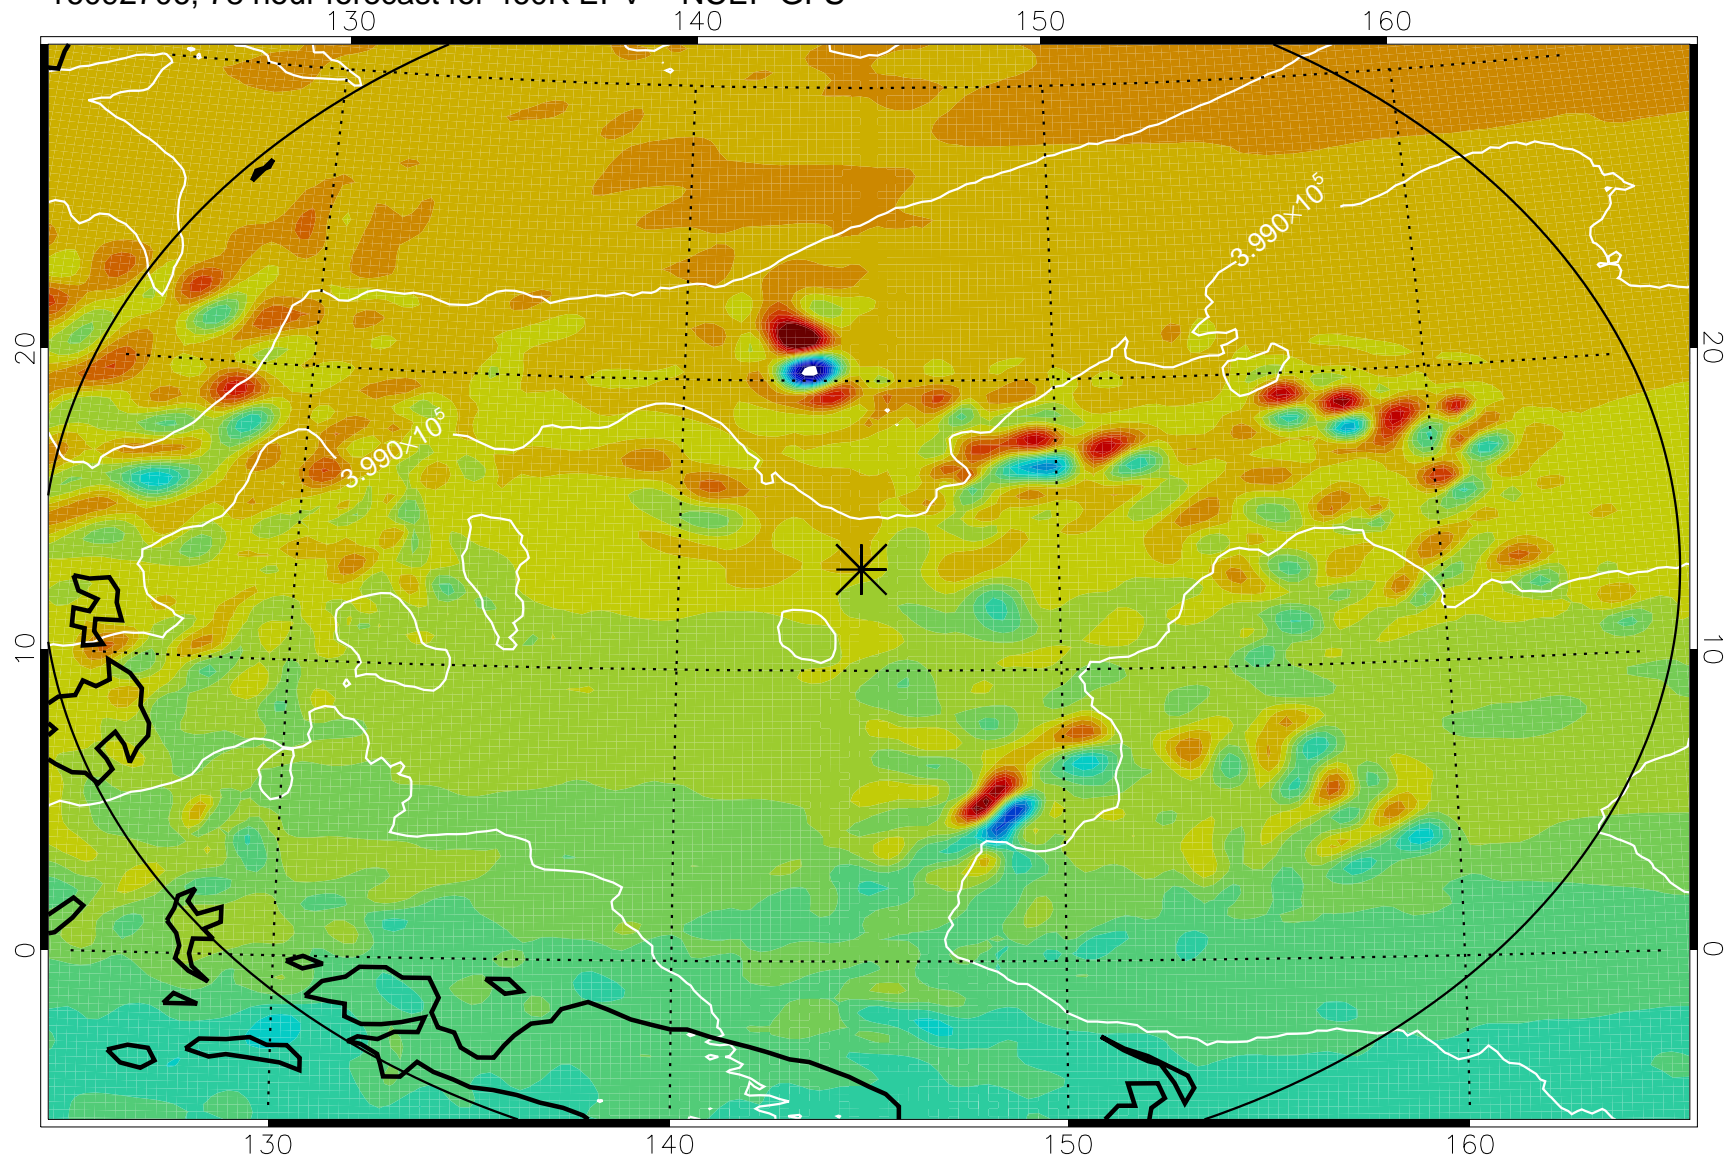

16092606, 54 hour forecast for 460K EPV -- NCEP GFS

460K Montgomery Streamfunction, white

Range ring of 2304 km

16092612, 60 hour forecast for 460K EPV -- NCEP GFS

460K Montgomery Streamfunction, white

Range ring of 2304 km

16092618, 66 hour forecast for 460K EPV -- NCEP GFS

460K Montgomery Streamfunction, white

Range ring of 2304 km

16092706, 78 hour forecast for 460K EPV -- NCEP GFS

460K Montgomery Streamfunction, white

Range ring of 2304 km

16092712, 84 hour forecast for 460K EPV -- NCEP GFS

460K Montgomery Streamfunction, white

Range ring of 2304 km

16092718, 90 hour forecast for 460K EPV -- NCEP GFS

460K Montgomery Streamfunction, white

Range ring of 2304 km

16092800, 96 hour forecast for 460K EPV -- NCEP GFS

460K Montgomery Streamfunction, white

Range ring of 2304 km

16092806, 102 hour forecast for 460K EPV -- NCEP GFS

460K Montgomery Streamfunction, white

Range ring of 2304 km