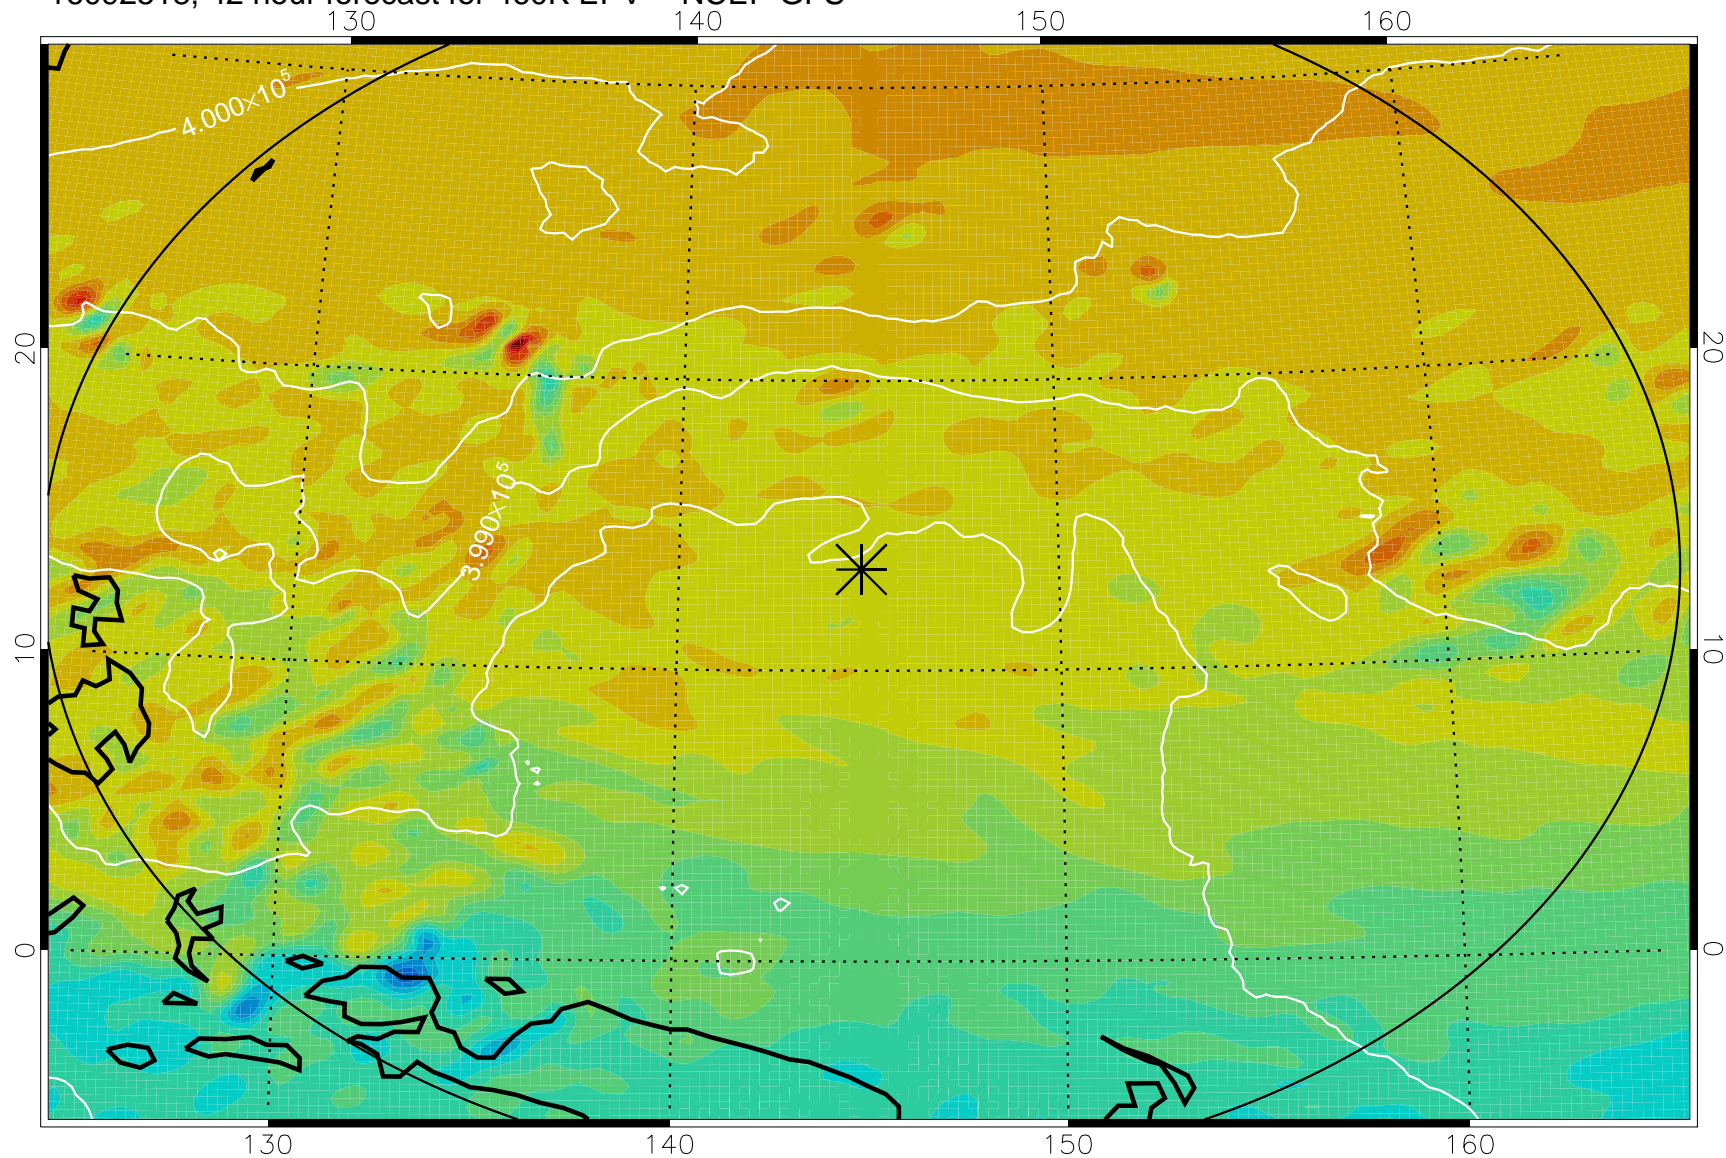

16092506, 30 hour forecast for 460K EPV -- NCEP GFS

460K Montgomery Streamfunction, white

Range ring of 2304 km

16092512, 36 hour forecast for 460K EPV -- NCEP GFS

460K Montgomery Streamfunction, white

Range ring of 2304 km

16092518, 42 hour forecast for 460K EPV -- NCEP GFS

460K Montgomery Streamfunction, white

Range ring of 2304 km

16092600, 48 hour forecast for 460K EPV -- NCEP GFS

460K Montgomery Streamfunction, white

Range ring of 2304 km

16092606, 54 hour forecast for 460K EPV -- NCEP GFS

460K Montgomery Streamfunction, white

Range ring of 2304 km

16092612, 60 hour forecast for 460K EPV -- NCEP GFS

460K Montgomery Streamfunction, white

Range ring of 2304 km

16092900, 120 hour forecast for 460K EPV -- NCEP GFS

460K Montgomery Streamfunction, white

Range ring of 2304 km