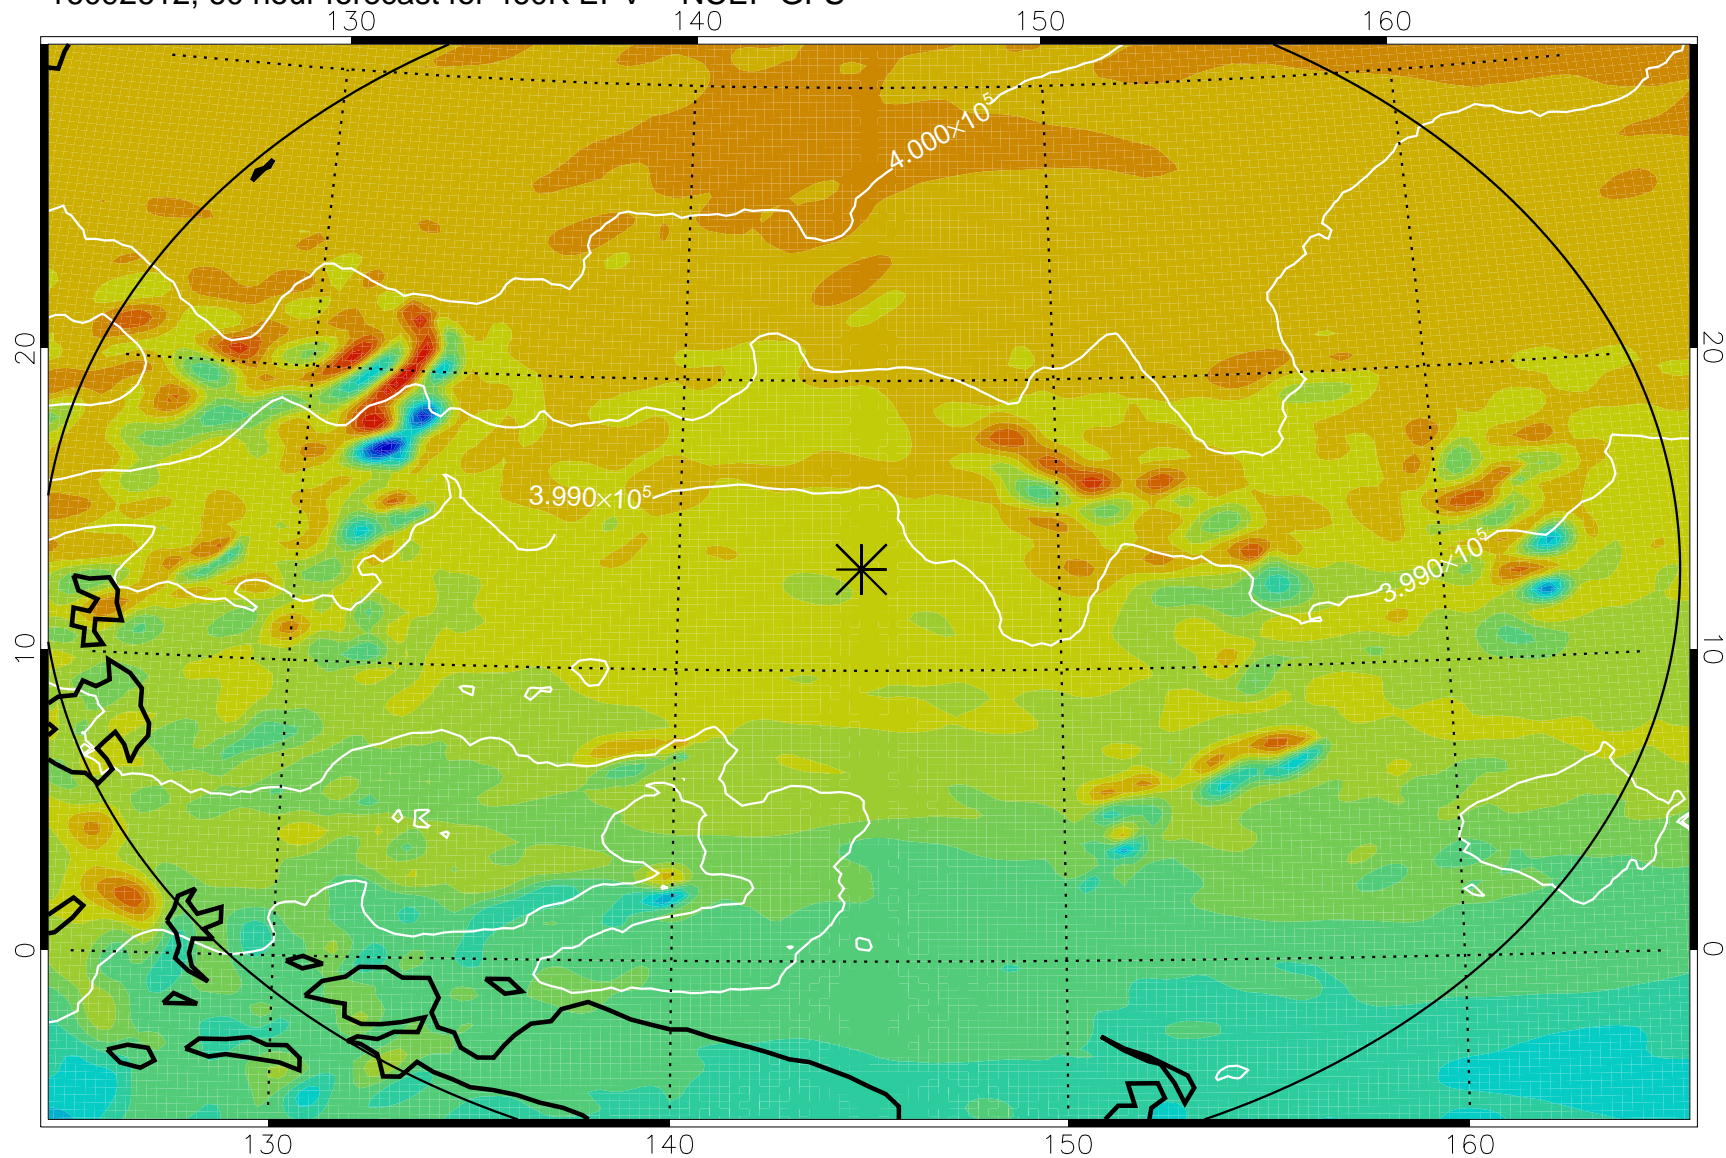

16092518, 42 hour forecast for 460K EPV -- NCEP GFS

460K Montgomery Streamfunction, white

Range ring of 2304 km

16092600, 48 hour forecast for 460K EPV -- NCEP GFS

460K Montgomery Streamfunction, white

Range ring of 2304 km

16092606, 54 hour forecast for 460K EPV -- NCEP GFS

460K Montgomery Streamfunction, white

Range ring of 2304 km

16092612, 60 hour forecast for 460K EPV -- NCEP GFS

460K Montgomery Streamfunction, white

Range ring of 2304 km

16092618, 66 hour forecast for 460K EPV -- NCEP GFS

460K Montgomery Streamfunction, white

Range ring of 2304 km

16092706, 78 hour forecast for 460K EPV -- NCEP GFS

460K Montgomery Streamfunction, white

Range ring of 2304 km

16092900, 120 hour forecast for 460K EPV -- NCEP GFS

460K Montgomery Streamfunction, white

Range ring of 2304 km