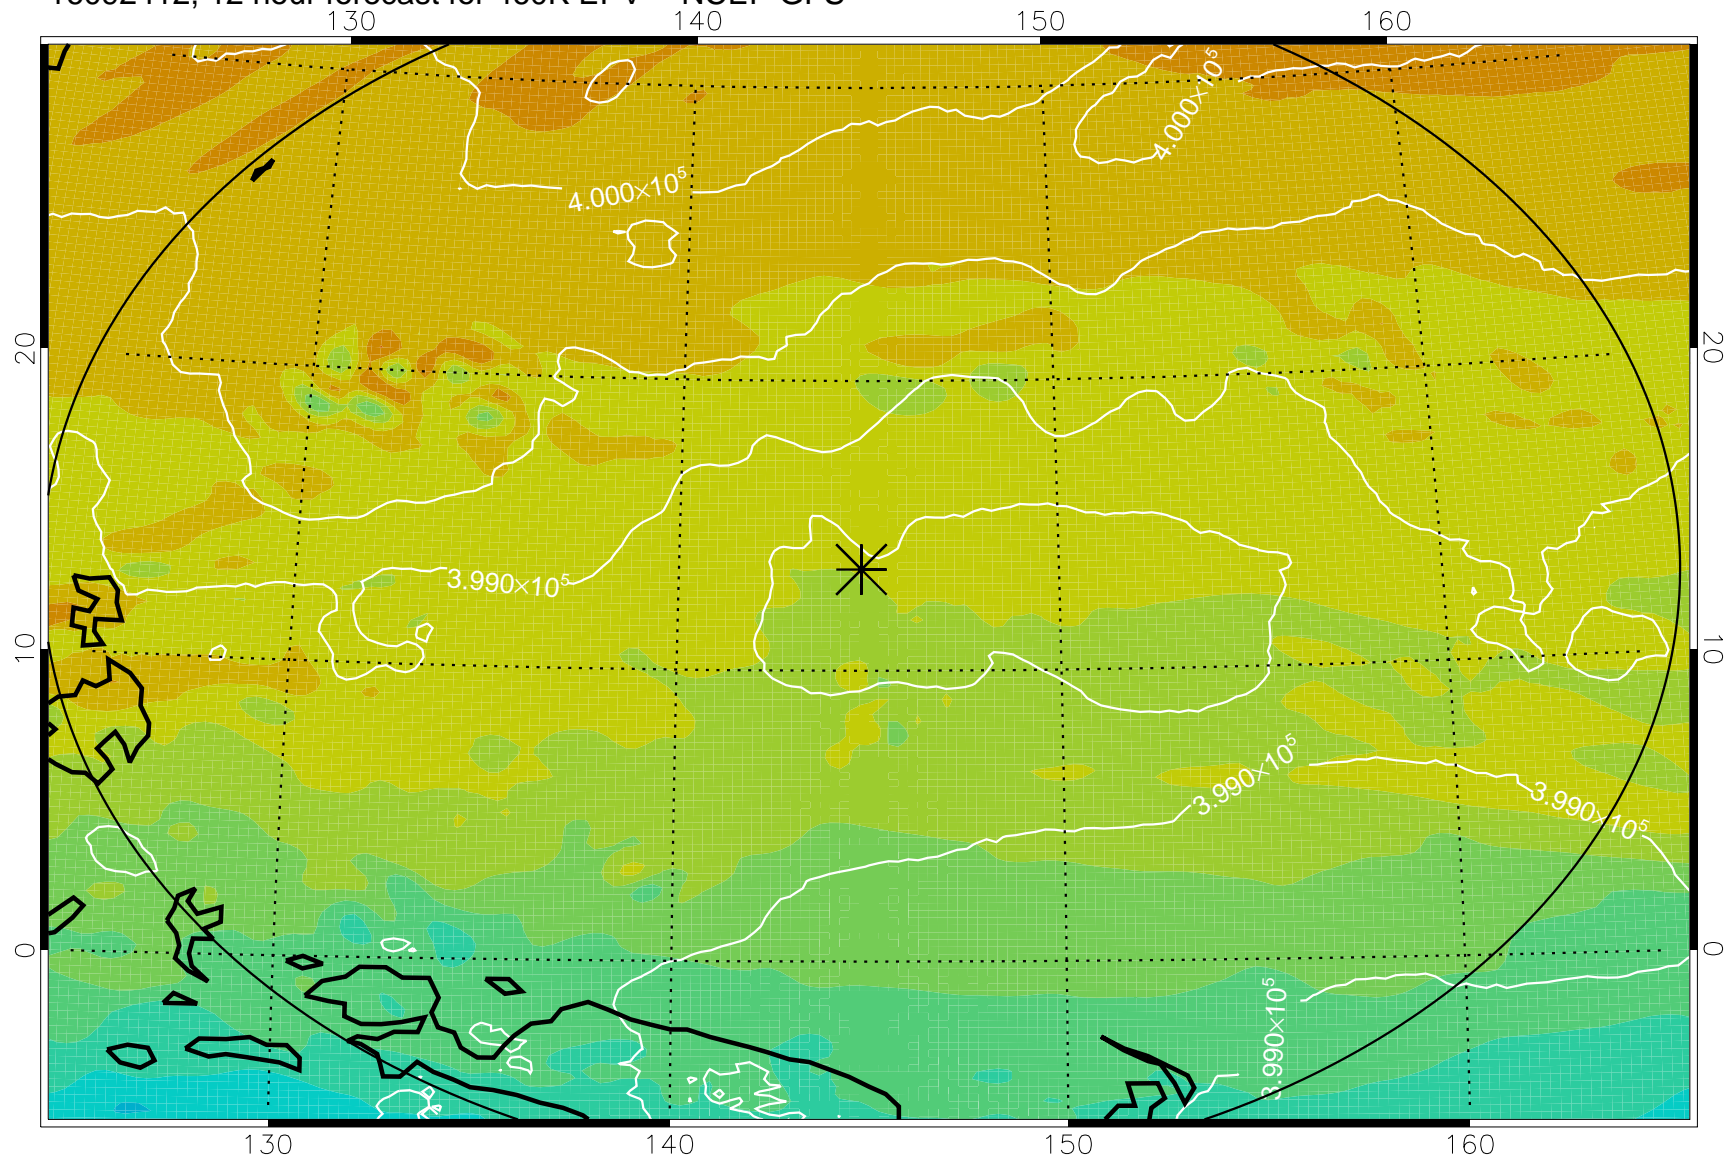

16092406, 6 hour forecast for 460K EPV -- NCEP GFS

460K Montgomery Streamfunction, white

Range ring of 2304 km

16092412, 12 hour forecast for 460K EPV -- NCEP GFS

460K Montgomery Streamfunction, white

Range ring of 2304 km

16092418, 18 hour forecast for 460K EPV -- NCEP GFS

460K Montgomery Streamfunction, white

Range ring of 2304 km

16092500, 24 hour forecast for 460K EPV -- NCEP GFS

460K Montgomery Streamfunction, white

Range ring of 2304 km

16092506, 30 hour forecast for 460K EPV -- NCEP GFS

460K Montgomery Streamfunction, white

Range ring of 2304 km

16092512, 36 hour forecast for 460K EPV -- NCEP GFS

460K Montgomery Streamfunction, white

Range ring of 2304 km

16092518, 42 hour forecast for 460K EPV -- NCEP GFS

460K Montgomery Streamfunction, white

Range ring of 2304 km

16092600, 48 hour forecast for 460K EPV -- NCEP GFS

460K Montgomery Streamfunction, white

Range ring of 2304 km