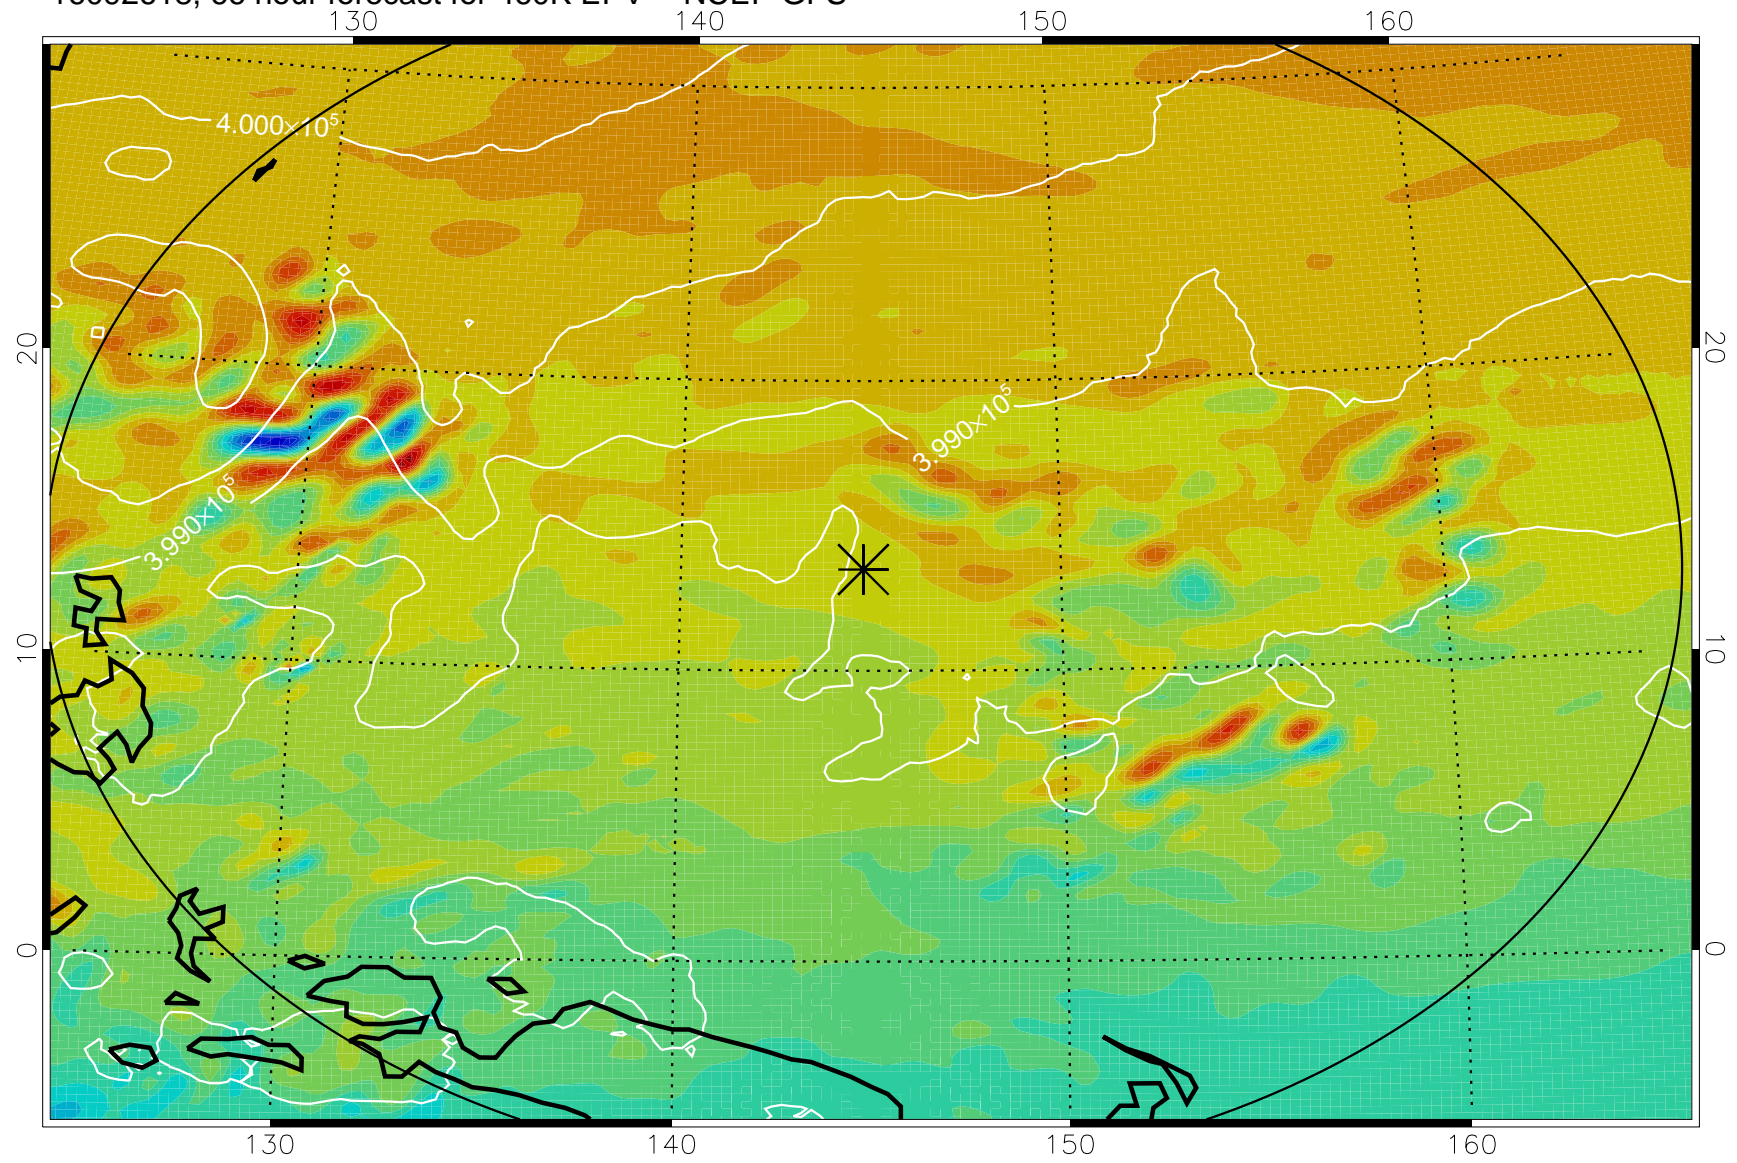

16092518, 42 hour forecast for 460K EPV -- NCEP GFS

460K Montgomery Streamfunction, white

Range ring of 2304 km

16092600, 48 hour forecast for 460K EPV -- NCEP GFS

460K Montgomery Streamfunction, white

Range ring of 2304 km

16092606, 54 hour forecast for 460K EPV -- NCEP GFS

460K Montgomery Streamfunction, white

Range ring of 2304 km

16092612, 60 hour forecast for 460K EPV -- NCEP GFS

460K Montgomery Streamfunction, white

Range ring of 2304 km

16092618, 66 hour forecast for 460K EPV -- NCEP GFS

460K Montgomery Streamfunction, white

Range ring of 2304 km

16092706, 78 hour forecast for 460K EPV -- NCEP GFS

460K Montgomery Streamfunction, white

Range ring of 2304 km

16092712, 84 hour forecast for 460K EPV -- NCEP GFS

460K Montgomery Streamfunction, white

Range ring of 2304 km

16092718, 90 hour forecast for 460K EPV -- NCEP GFS

460K Montgomery Streamfunction, white

Range ring of 2304 km