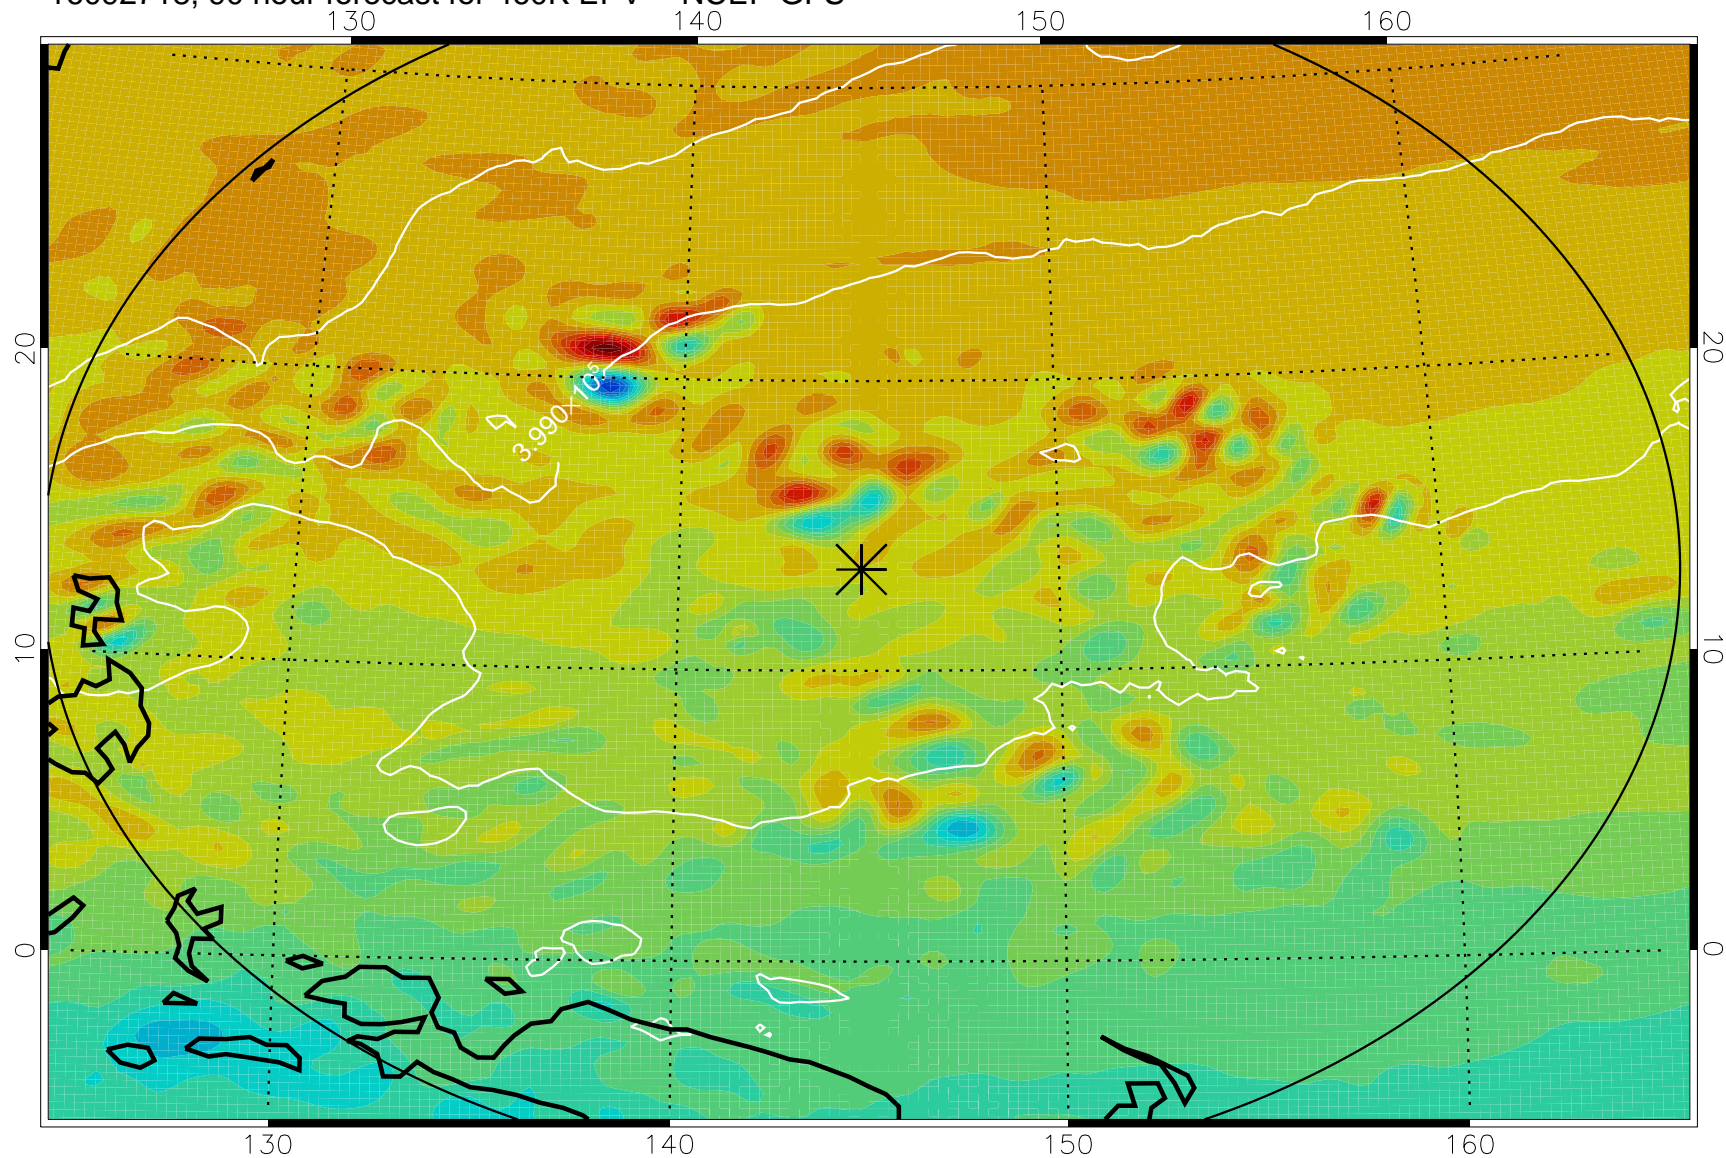

16092606, 54 hour forecast for 460K EPV -- NCEP GFS

460K Montgomery Streamfunction, white

Range ring of 2304 km

16092612, 60 hour forecast for 460K EPV -- NCEP GFS

460K Montgomery Streamfunction, white

Range ring of 2304 km

16092618, 66 hour forecast for 460K EPV -- NCEP GFS

460K Montgomery Streamfunction, white

Range ring of 2304 km

16092706, 78 hour forecast for 460K EPV -- NCEP GFS

460K Montgomery Streamfunction, white

Range ring of 2304 km

16092712, 84 hour forecast for 460K EPV -- NCEP GFS

460K Montgomery Streamfunction, white

Range ring of 2304 km

16092718, 90 hour forecast for 460K EPV -- NCEP GFS

460K Montgomery Streamfunction, white

Range ring of 2304 km

16092800, 96 hour forecast for 460K EPV -- NCEP GFS

460K Montgomery Streamfunction, white

Range ring of 2304 km

16092806, 102 hour forecast for 460K EPV -- NCEP GFS

460K Montgomery Streamfunction, white

Range ring of 2304 km