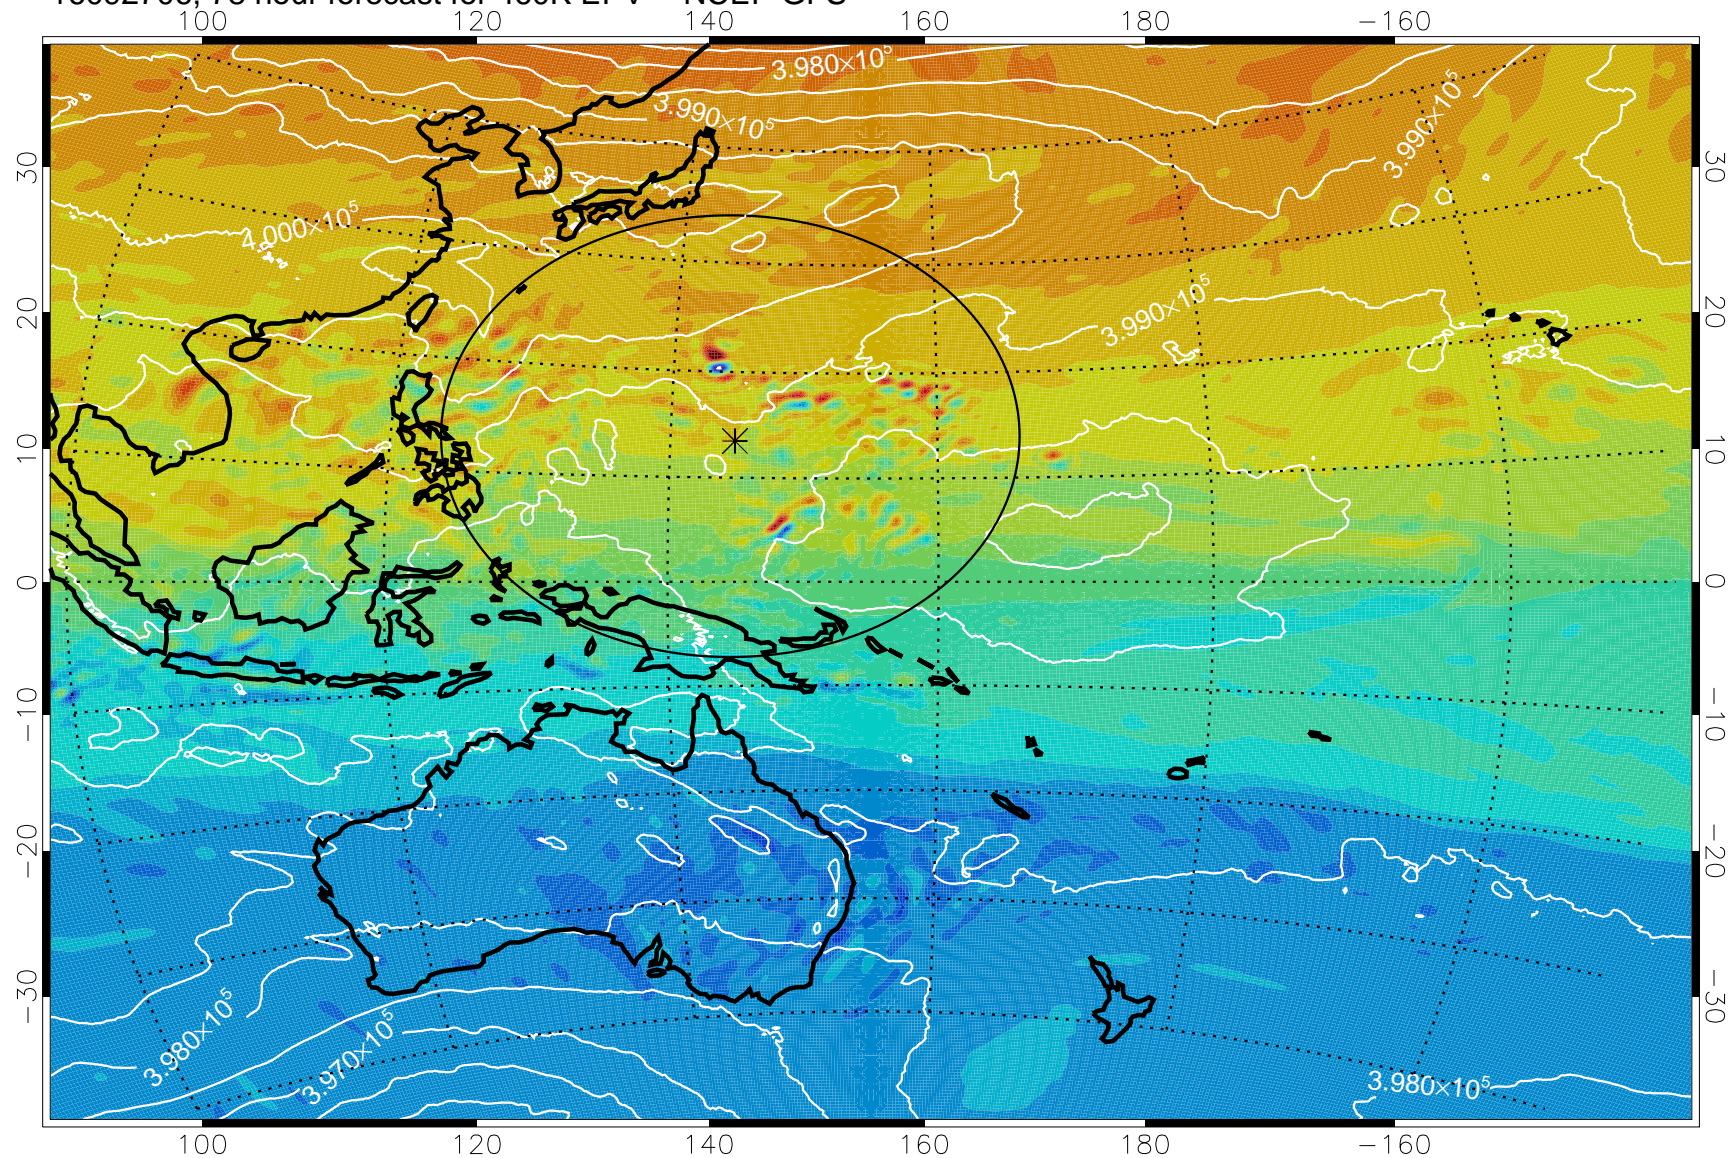

16092606, 54 hour forecast for 460K EPV -- NCEP GFS

460K Montgomery Streamfunction, white

Range ring of 2304 km

16092612, 60 hour forecast for 460K EPV -- NCEP GFS

460K Montgomery Streamfunction, white

Range ring of 2304 km

16092618, 66 hour forecast for 460K EPV -- NCEP GFS

460K Montgomery Streamfunction, white

Range ring of 2304 km

16092700, 72 hour forecast for 460K EPV -- NCEP GFS

460K Montgomery Streamfunction, white

Range ring of 2304 km

16092706, 78 hour forecast for 460K EPV -- NCEP GFS

460K Montgomery Streamfunction, white

Range ring of 2304 km

16092712, 84 hour forecast for 460K EPV -- NCEP GFS

460K Montgomery Streamfunction, white

Range ring of 2304 km

16092718, 90 hour forecast for 460K EPV -- NCEP GFS

460K Montgomery Streamfunction, white

Range ring of 2304 km

16092800, 96 hour forecast for 460K EPV -- NCEP GFS

460K Montgomery Streamfunction, white

Range ring of 2304 km