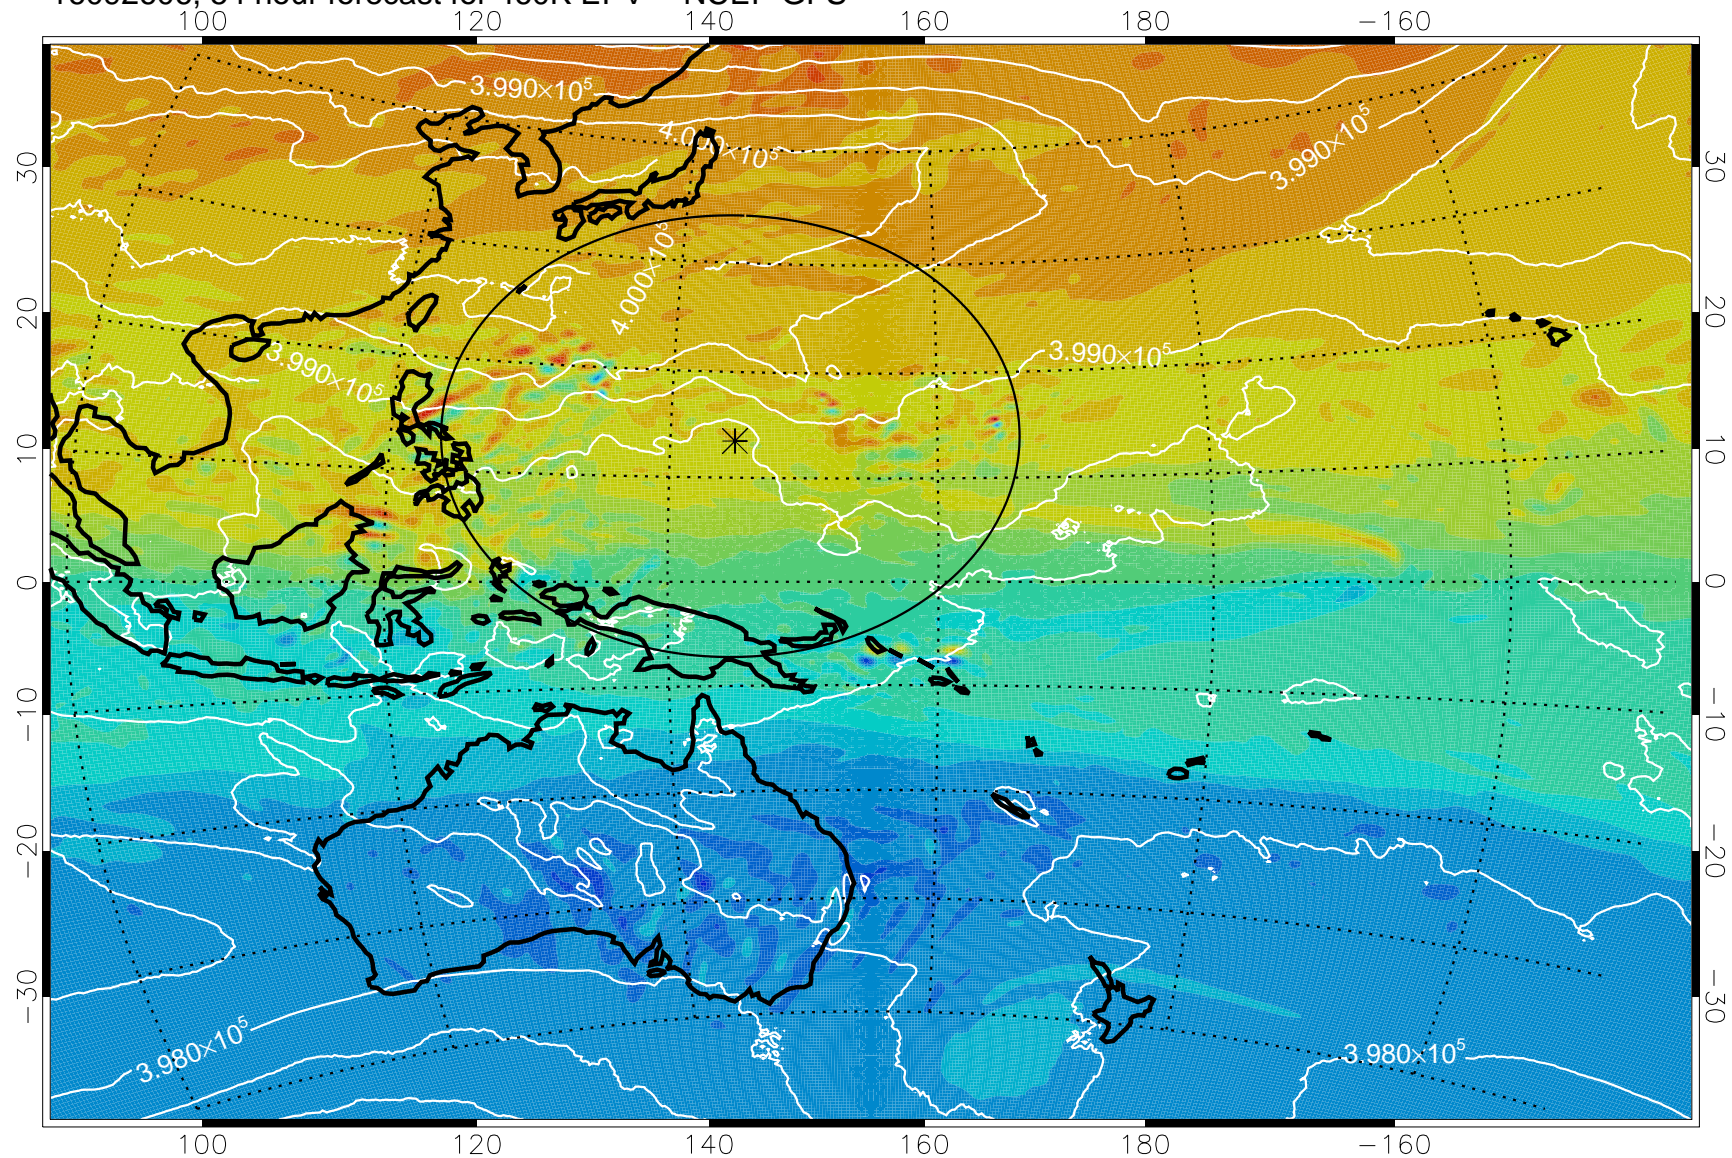

16092518, 42 hour forecast for 460K EPV -- NCEP GFS

460K Montgomery Streamfunction, white

Range ring of 2304 km

16092600, 48 hour forecast for 460K EPV -- NCEP GFS

460K Montgomery Streamfunction, white

Range ring of 2304 km

16092606, 54 hour forecast for 460K EPV -- NCEP GFS

460K Montgomery Streamfunction, white

Range ring of 2304 km

16092612, 60 hour forecast for 460K EPV -- NCEP GFS

460K Montgomery Streamfunction, white

Range ring of 2304 km

16092618, 66 hour forecast for 460K EPV -- NCEP GFS

460K Montgomery Streamfunction, white

Range ring of 2304 km

16092700, 72 hour forecast for 460K EPV -- NCEP GFS

460K Montgomery Streamfunction, white

Range ring of 2304 km

16092706, 78 hour forecast for 460K EPV -- NCEP GFS

460K Montgomery Streamfunction, white

Range ring of 2304 km

16092712, 84 hour forecast for 460K EPV -- NCEP GFS

460K Montgomery Streamfunction, white

Range ring of 2304 km