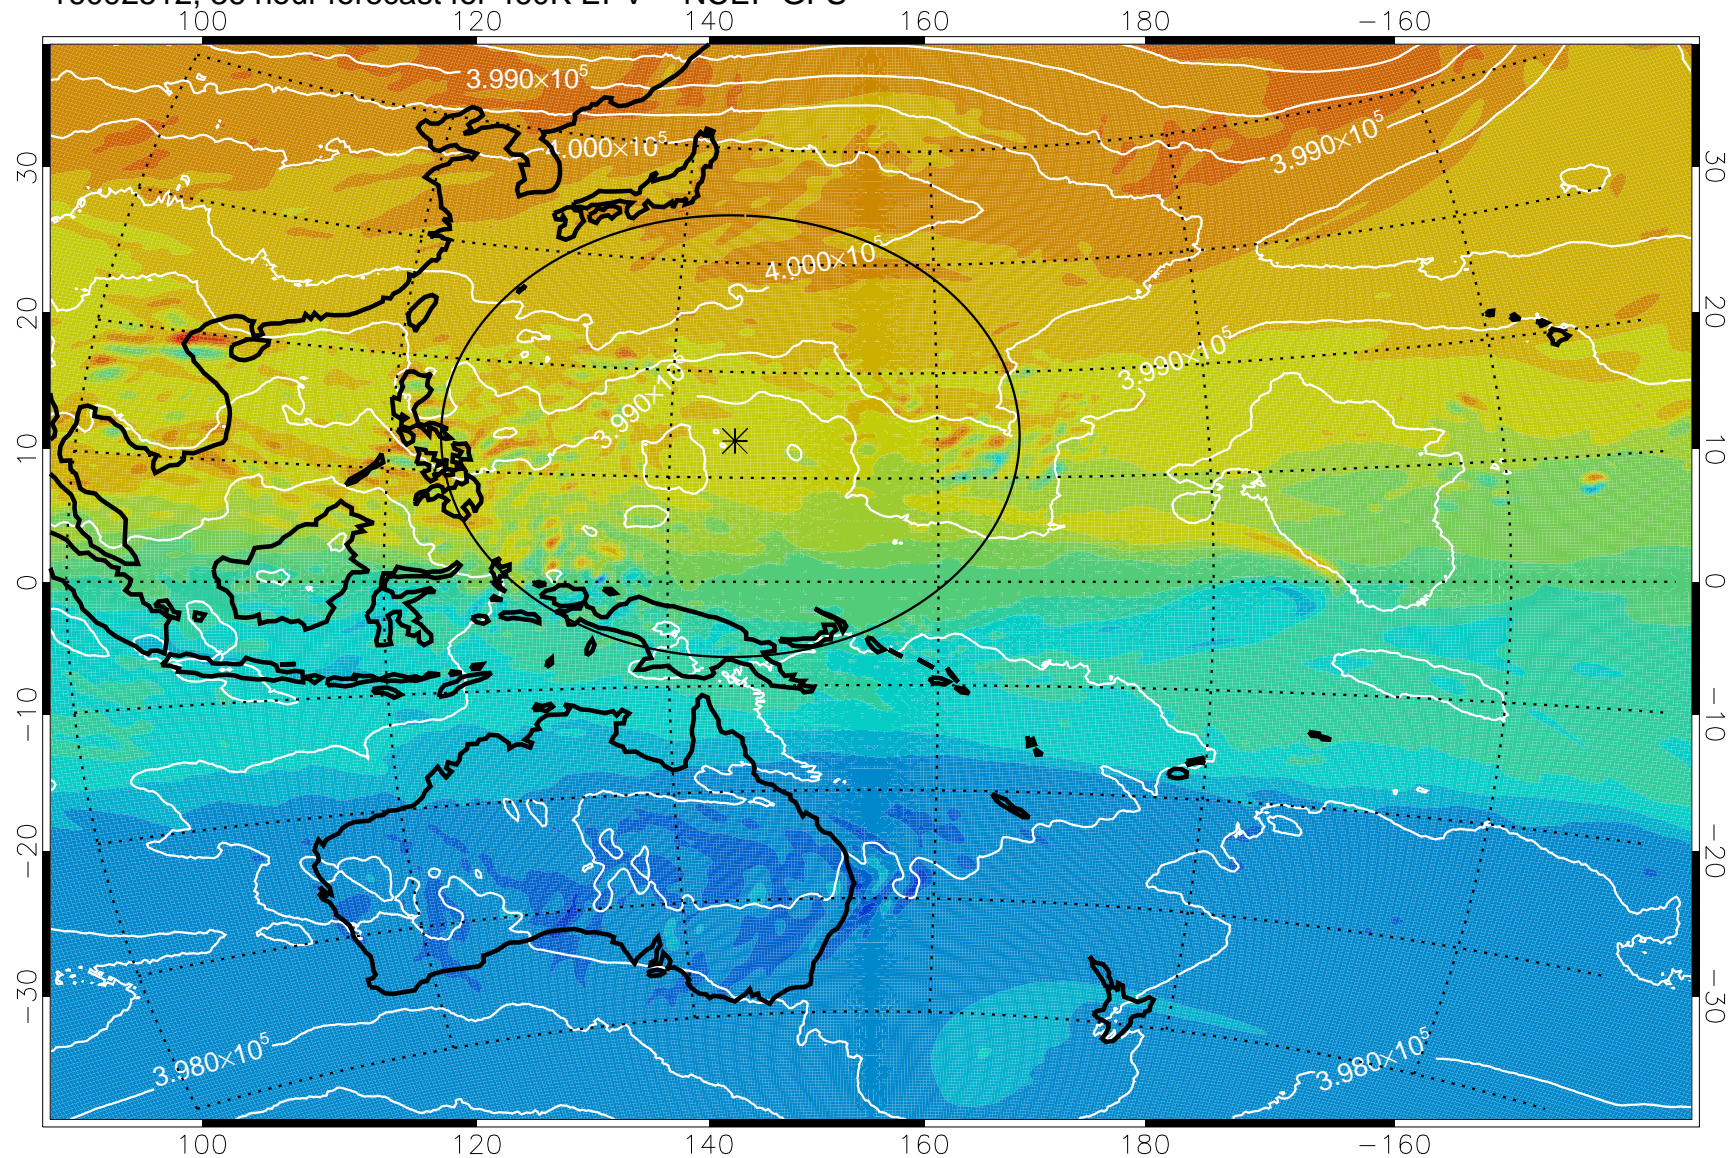

16092418, 18 hour forecast for 460K EPV -- NCEP GFS

460K Montgomery Streamfunction, white

Range ring of 2304 km

16092500, 24 hour forecast for 460K EPV -- NCEP GFS

460K Montgomery Streamfunction, white

Range ring of 2304 km

16092506, 30 hour forecast for 460K EPV -- NCEP GFS

460K Montgomery Streamfunction, white

Range ring of 2304 km

16092512, 36 hour forecast for 460K EPV -- NCEP GFS

460K Montgomery Streamfunction, white

Range ring of 2304 km

16092518, 42 hour forecast for 460K EPV -- NCEP GFS

460K Montgomery Streamfunction, white

Range ring of 2304 km

16092600, 48 hour forecast for 460K EPV -- NCEP GFS

460K Montgomery Streamfunction, white

Range ring of 2304 km

16092606, 54 hour forecast for 460K EPV -- NCEP GFS

460K Montgomery Streamfunction, white

Range ring of 2304 km

16092612, 60 hour forecast for 460K EPV -- NCEP GFS

460K Montgomery Streamfunction, white

Range ring of 2304 km