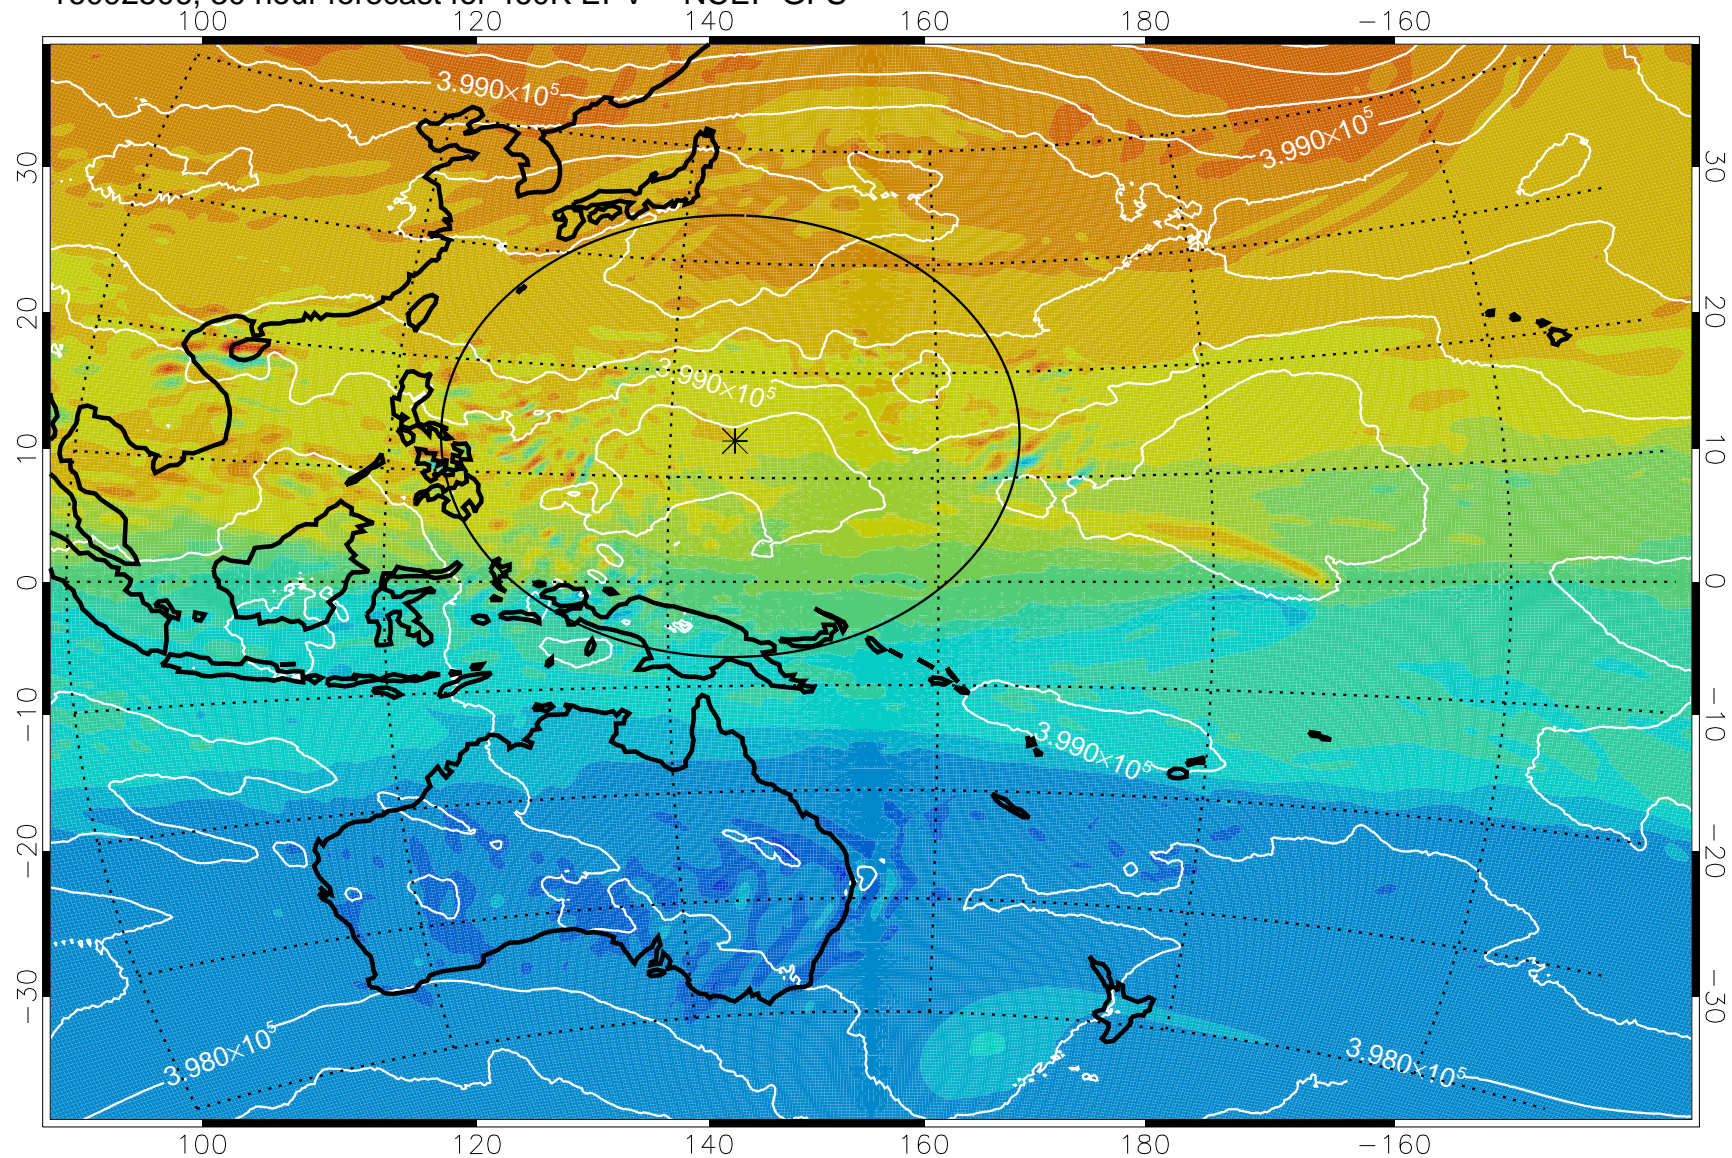

16092418, 18 hour forecast for 460K EPV -- NCEP GFS

460K Montgomery Streamfunction, white

Range ring of 2304 km

16092500, 24 hour forecast for 460K EPV -- NCEP GFS

460K Montgomery Streamfunction, white

Range ring of 2304 km

16092506, 30 hour forecast for 460K EPV -- NCEP GFS

460K Montgomery Streamfunction, white

Range ring of 2304 km

16092512, 36 hour forecast for 460K EPV -- NCEP GFS

460K Montgomery Streamfunction, white

Range ring of 2304 km

16092518, 42 hour forecast for 460K EPV -- NCEP GFS

460K Montgomery Streamfunction, white

Range ring of 2304 km

16092600, 48 hour forecast for 460K EPV -- NCEP GFS

460K Montgomery Streamfunction, white

Range ring of 2304 km

16092606, 54 hour forecast for 460K EPV -- NCEP GFS

460K Montgomery Streamfunction, white

Range ring of 2304 km

16092612, 60 hour forecast for 460K EPV -- NCEP GFS

460K Montgomery Streamfunction, white

Range ring of 2304 km