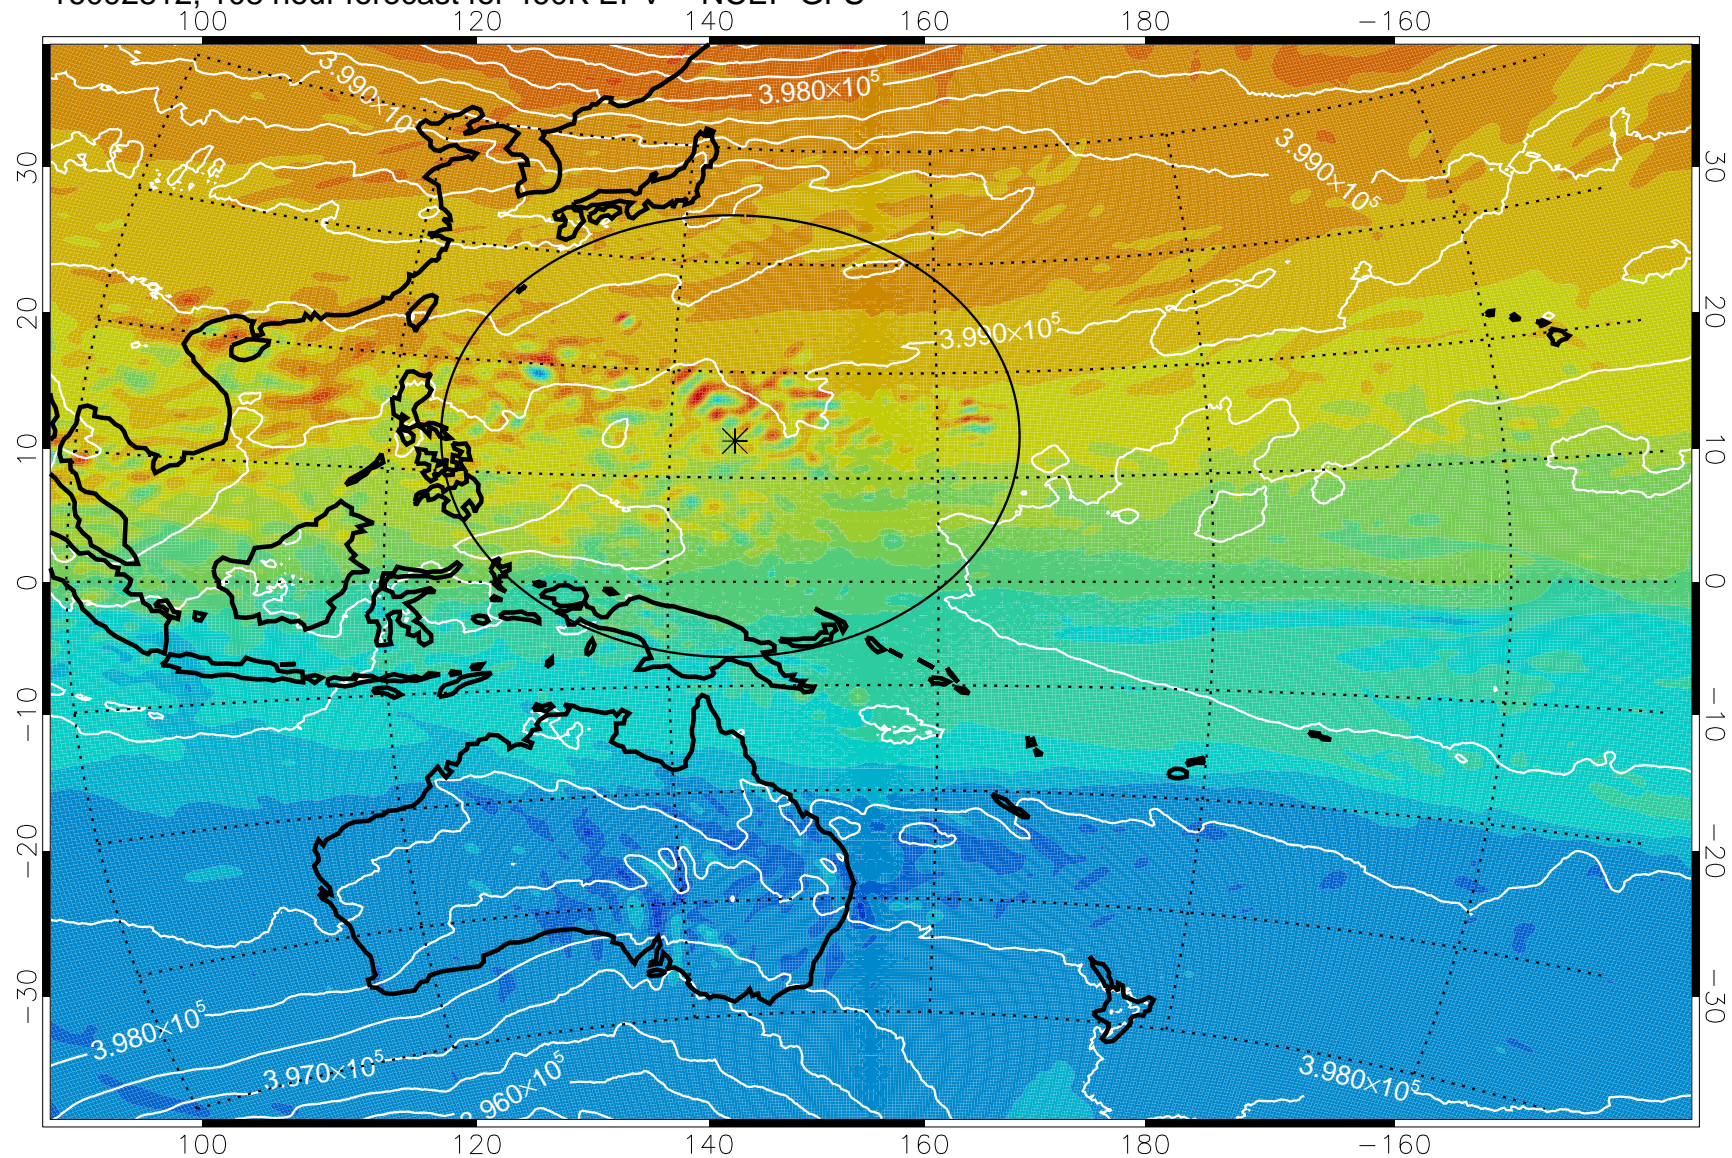

16092718, 90 hour forecast for 460K EPV -- NCEP GFS

460K Montgomery Streamfunction, white

Range ring of 2304 km

16092800, 96 hour forecast for 460K EPV -- NCEP GFS

460K Montgomery Streamfunction, white

Range ring of 2304 km

16092806, 102 hour forecast for 460K EPV -- NCEP GFS

460K Montgomery Streamfunction, white

Range ring of 2304 km

16092812, 108 hour forecast for 460K EPV -- NCEP GFS

460K Montgomery Streamfunction, white

Range ring of 2304 km

16092818, 114 hour forecast for 460K EPV -- NCEP GFS

460K Montgomery Streamfunction, white

Range ring of 2304 km

16092900, 120 hour forecast for 460K EPV -- NCEP GFS

460K Montgomery Streamfunction, white

Range ring of 2304 km