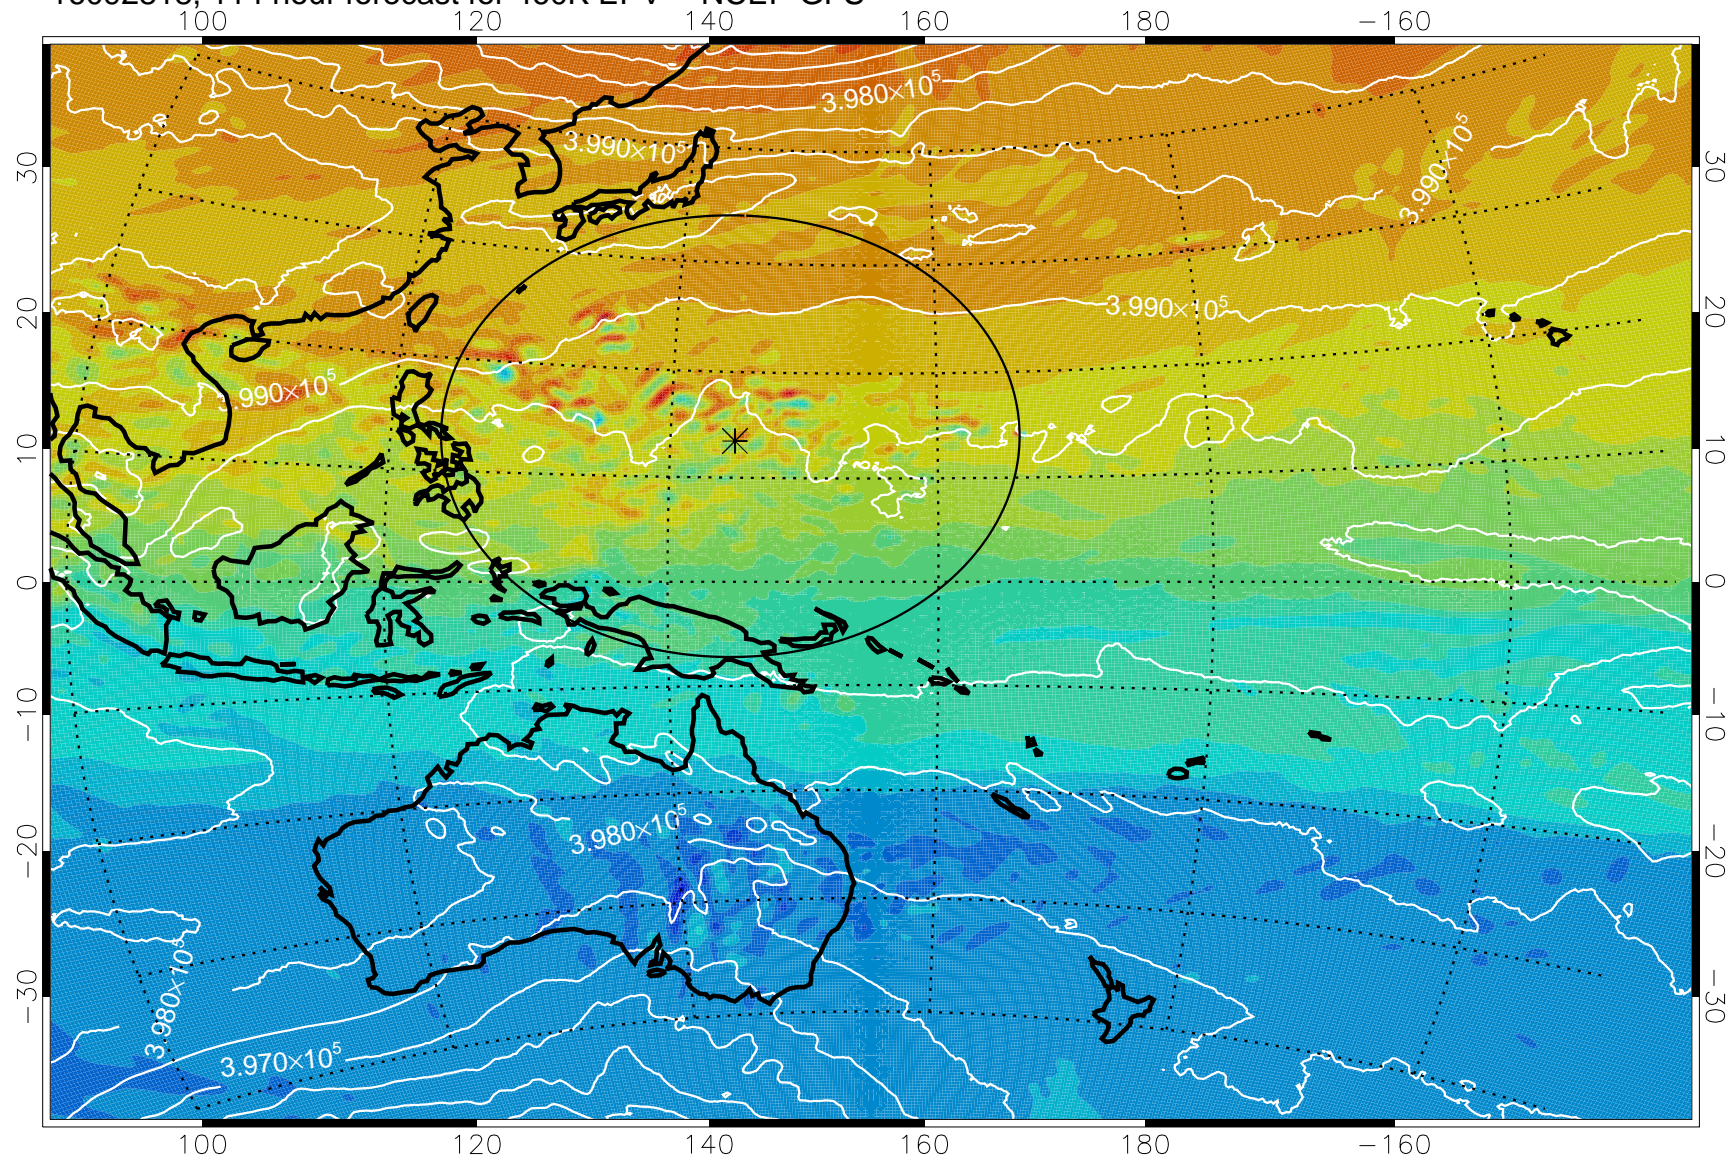

16092718, 90 hour forecast for 460K EPV -- NCEP GFS

460K Montgomery Streamfunction, white

Range ring of 2304 km

16092800, 96 hour forecast for 460K EPV -- NCEP GFS

460K Montgomery Streamfunction, white

Range ring of 2304 km

16092806, 102 hour forecast for 460K EPV -- NCEP GFS

460K Montgomery Streamfunction, white

Range ring of 2304 km

16092812, 108 hour forecast for 460K EPV -- NCEP GFS

460K Montgomery Streamfunction, white

Range ring of 2304 km

16092818, 114 hour forecast for 460K EPV -- NCEP GFS

460K Montgomery Streamfunction, white

Range ring of 2304 km

16092900, 120 hour forecast for 460K EPV -- NCEP GFS

460K Montgomery Streamfunction, white

Range ring of 2304 km