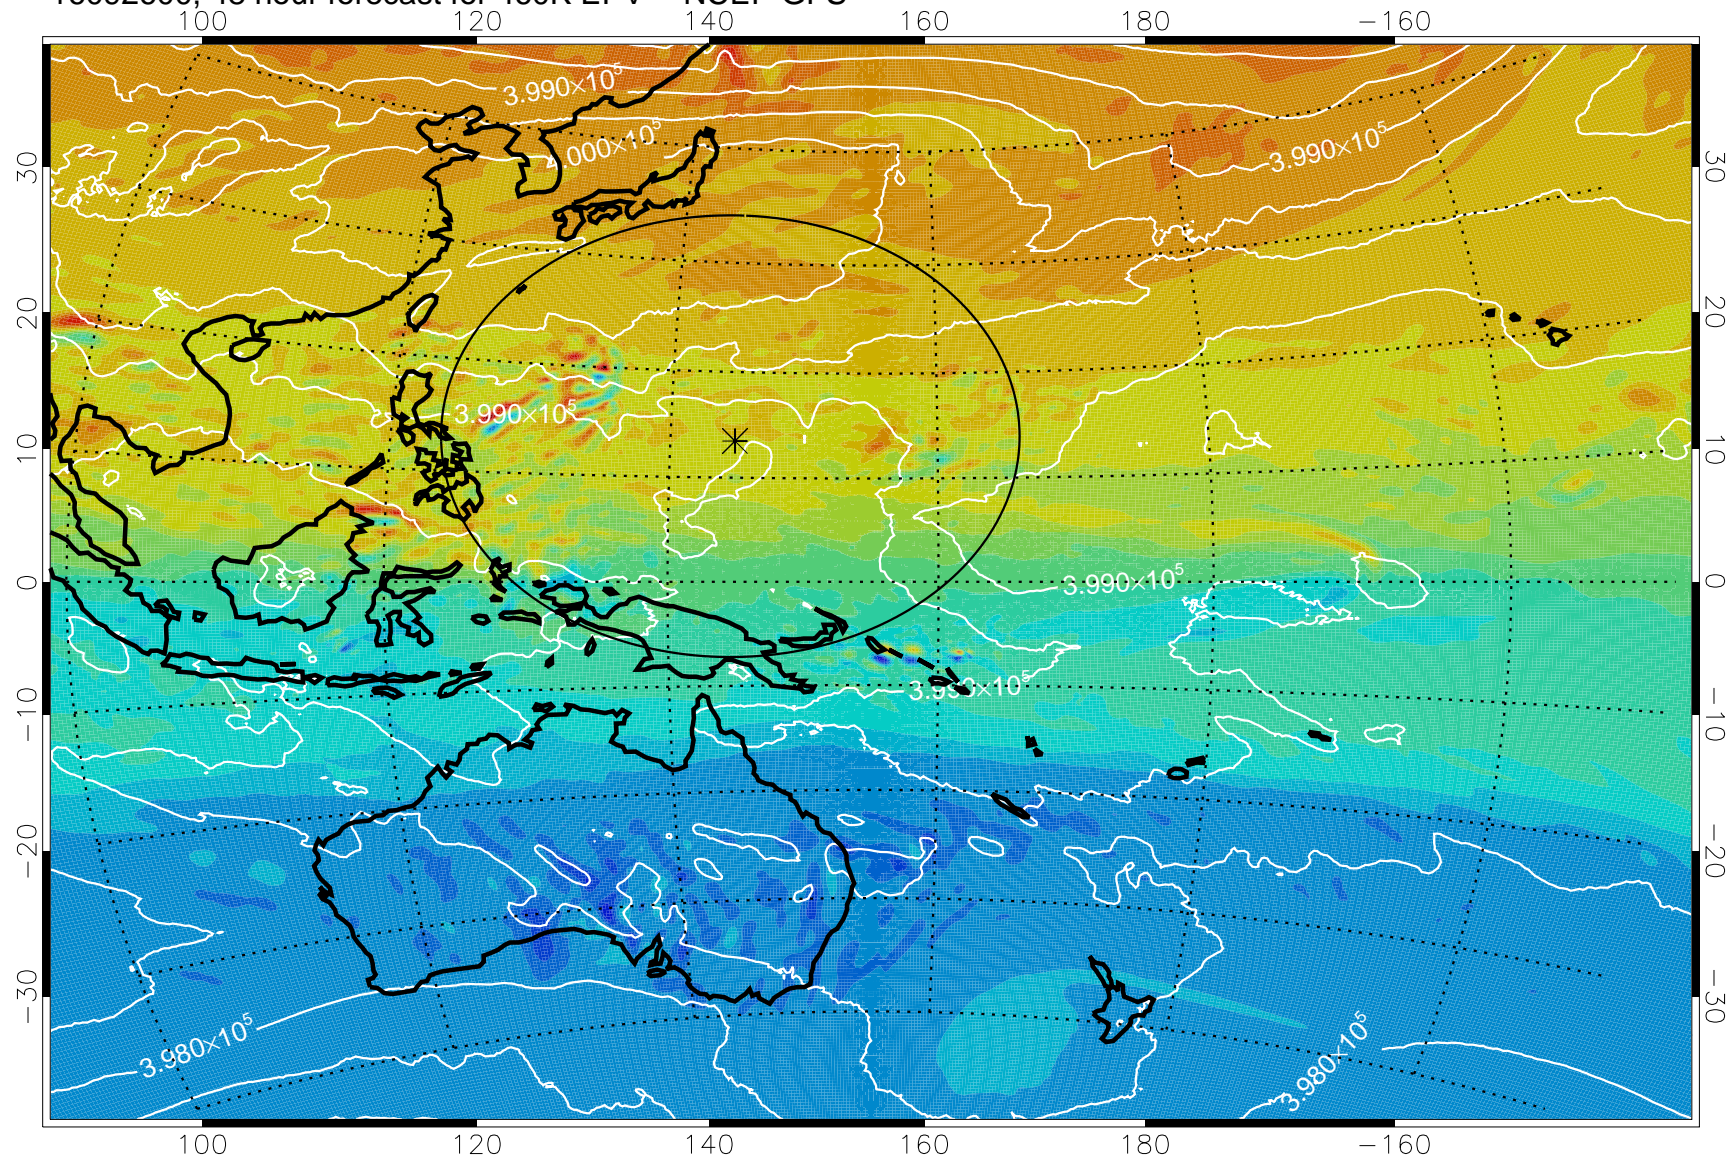

16092518, 42 hour forecast for 460K EPV -- NCEP GFS

460K Montgomery Streamfunction, white

Range ring of 2304 km

16092600, 48 hour forecast for 460K EPV -- NCEP GFS

460K Montgomery Streamfunction, white

Range ring of 2304 km

16092606, 54 hour forecast for 460K EPV -- NCEP GFS

460K Montgomery Streamfunction, white

Range ring of 2304 km

16092612, 60 hour forecast for 460K EPV -- NCEP GFS

460K Montgomery Streamfunction, white

Range ring of 2304 km

16092618, 66 hour forecast for 460K EPV -- NCEP GFS

460K Montgomery Streamfunction, white

Range ring of 2304 km

16092700, 72 hour forecast for 460K EPV -- NCEP GFS

460K Montgomery Streamfunction, white

Range ring of 2304 km

16092706, 78 hour forecast for 460K EPV -- NCEP GFS

460K Montgomery Streamfunction, white

Range ring of 2304 km

16092712, 84 hour forecast for 460K EPV -- NCEP GFS

460K Montgomery Streamfunction, white

Range ring of 2304 km