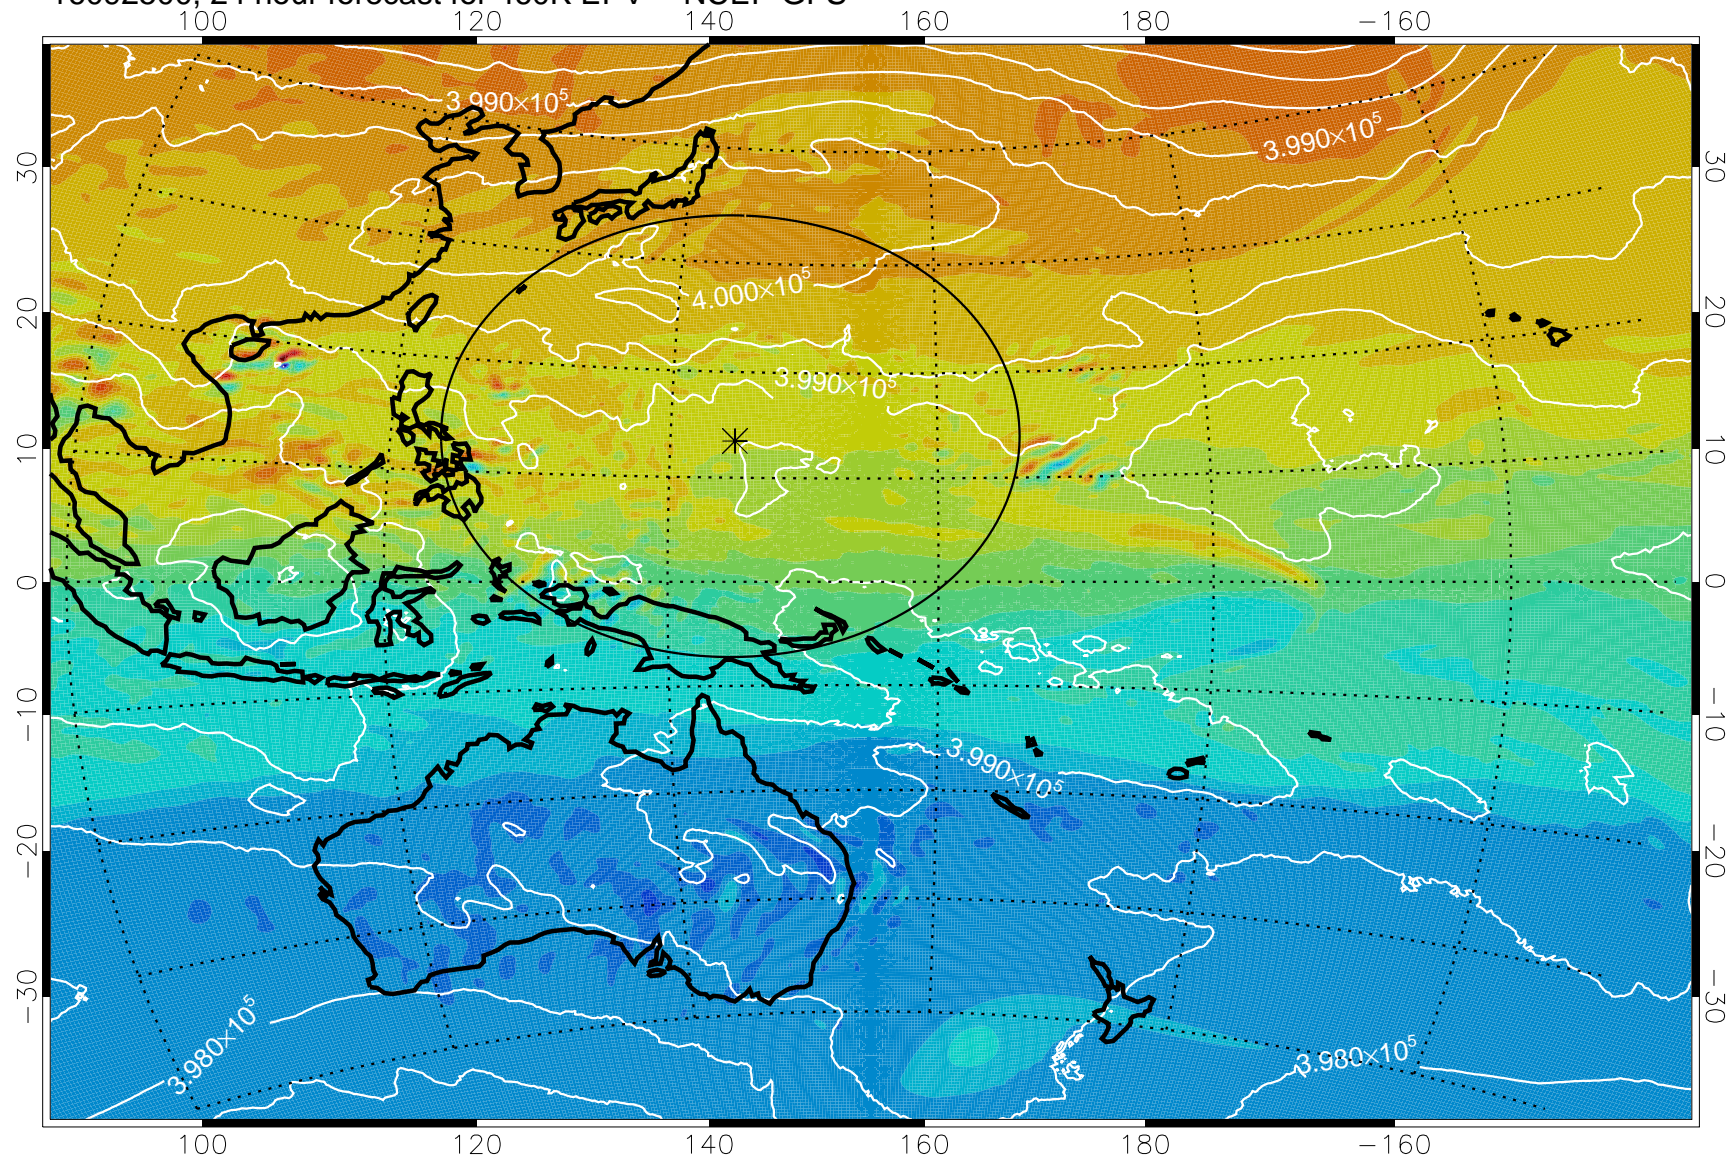

16092406, 6 hour forecast for 460K EPV -- NCEP GFS

460K Montgomery Streamfunction, white

Range ring of 2304 km

16092412, 12 hour forecast for 460K EPV -- NCEP GFS

460K Montgomery Streamfunction, white

Range ring of 2304 km

16092418, 18 hour forecast for 460K EPV -- NCEP GFS

460K Montgomery Streamfunction, white

Range ring of 2304 km

16092500, 24 hour forecast for 460K EPV -- NCEP GFS

460K Montgomery Streamfunction, white

Range ring of 2304 km

16092506, 30 hour forecast for 460K EPV -- NCEP GFS

460K Montgomery Streamfunction, white

Range ring of 2304 km

16092512, 36 hour forecast for 460K EPV -- NCEP GFS

460K Montgomery Streamfunction, white

Range ring of 2304 km

16092518, 42 hour forecast for 460K EPV -- NCEP GFS

460K Montgomery Streamfunction, white

Range ring of 2304 km

16092600, 48 hour forecast for 460K EPV -- NCEP GFS

460K Montgomery Streamfunction, white

Range ring of 2304 km