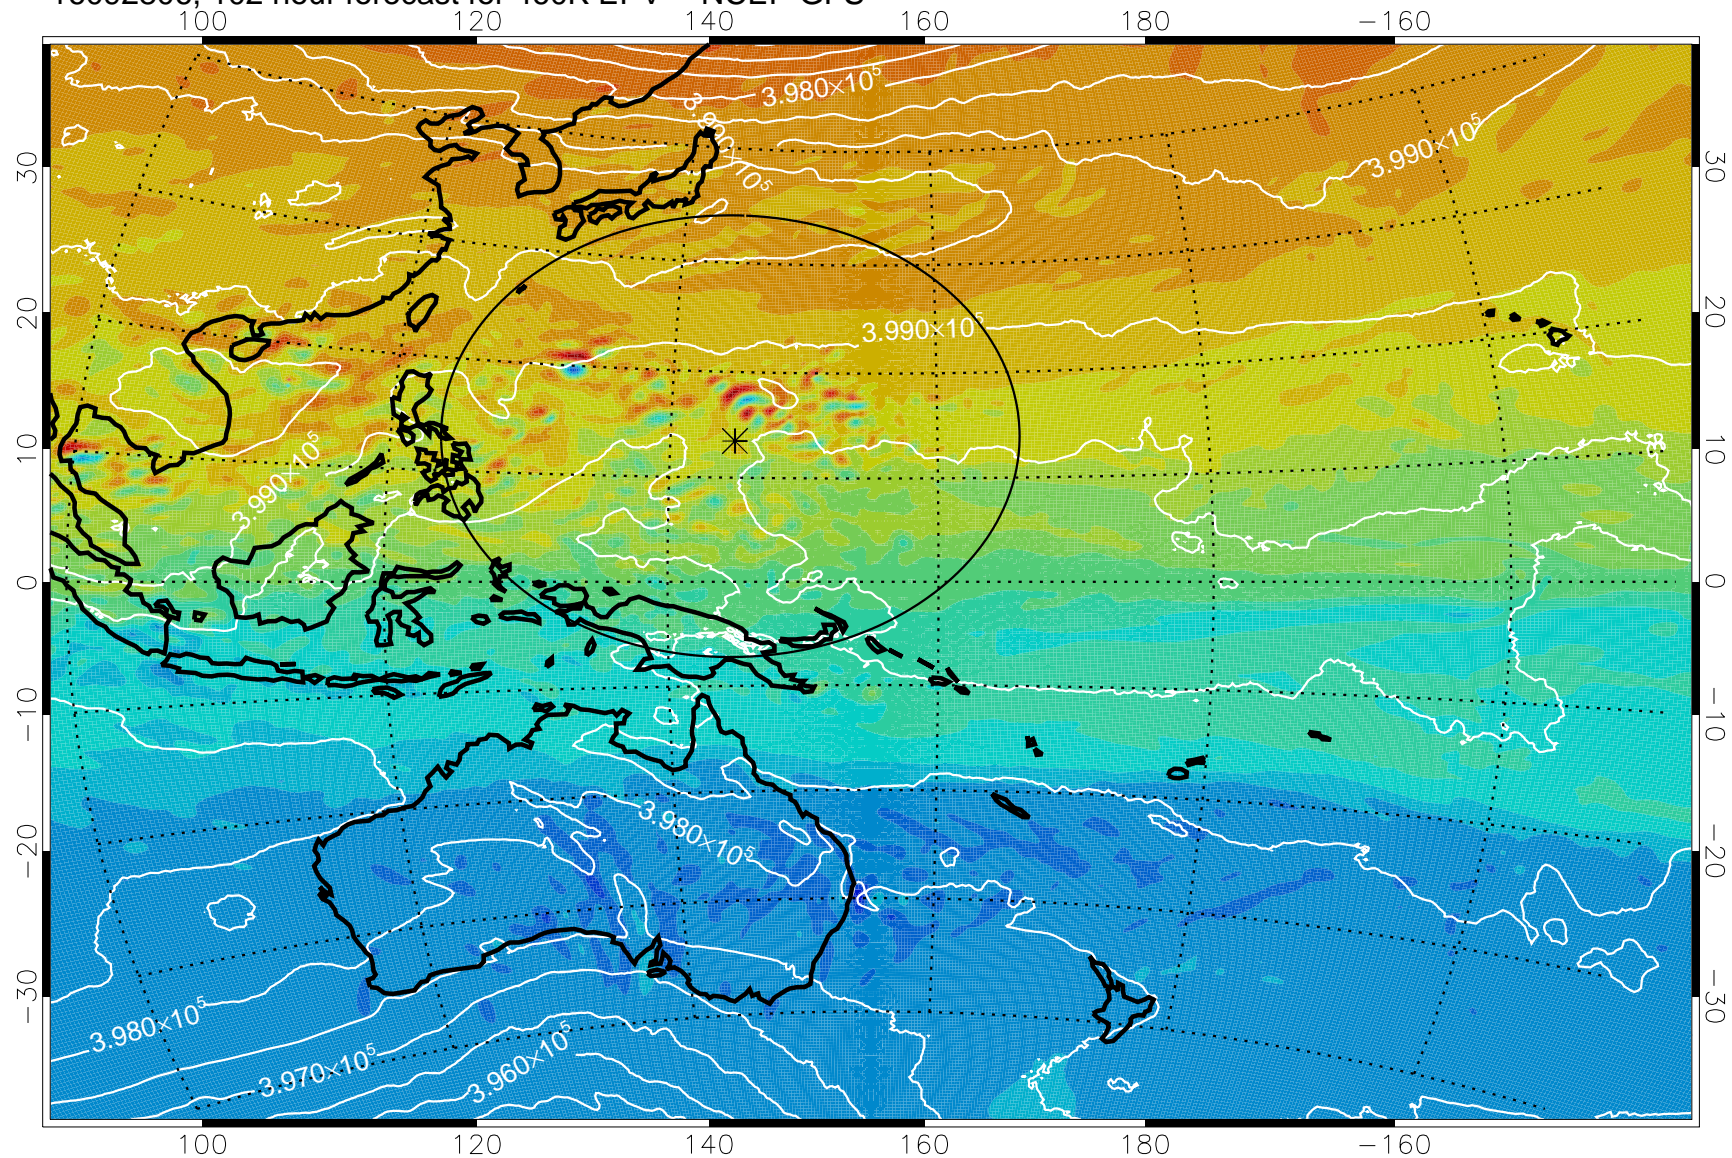

16092706, 78 hour forecast for 460K EPV -- NCEP GFS

460K Montgomery Streamfunction, white

Range ring of 2304 km

16092712, 84 hour forecast for 460K EPV -- NCEP GFS

460K Montgomery Streamfunction, white

Range ring of 2304 km

16092718, 90 hour forecast for 460K EPV -- NCEP GFS

460K Montgomery Streamfunction, white

Range ring of 2304 km

16092800, 96 hour forecast for 460K EPV -- NCEP GFS

460K Montgomery Streamfunction, white

Range ring of 2304 km

16092806, 102 hour forecast for 460K EPV -- NCEP GFS

460K Montgomery Streamfunction, white

Range ring of 2304 km

16092812, 108 hour forecast for 460K EPV -- NCEP GFS

460K Montgomery Streamfunction, white

Range ring of 2304 km

16092818, 114 hour forecast for 460K EPV -- NCEP GFS

460K Montgomery Streamfunction, white

Range ring of 2304 km

16092900, 120 hour forecast for 460K EPV -- NCEP GFS

460K Montgomery Streamfunction, white

Range ring of 2304 km