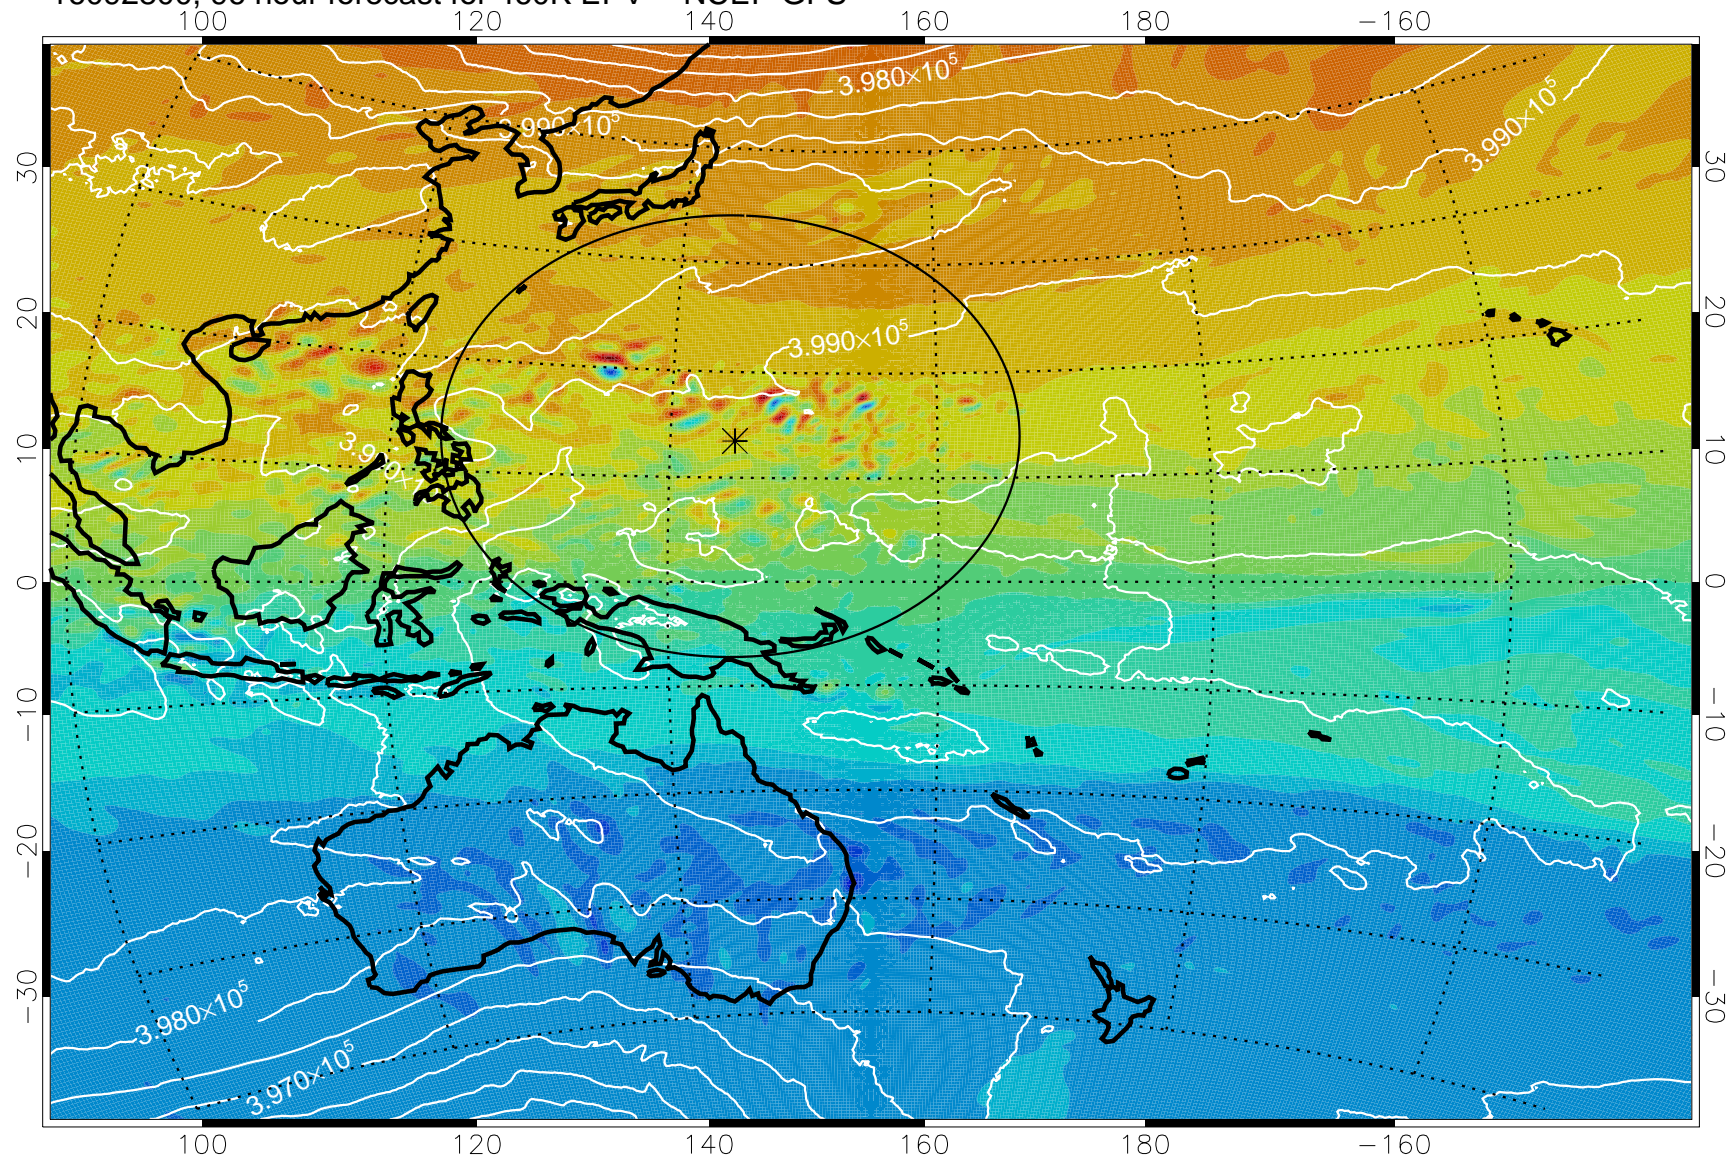

16092618, 66 hour forecast for 460K EPV -- NCEP GFS

460K Montgomery Streamfunction, white

Range ring of 2304 km

16092700, 72 hour forecast for 460K EPV -- NCEP GFS

460K Montgomery Streamfunction, white

Range ring of 2304 km

16092706, 78 hour forecast for 460K EPV -- NCEP GFS

460K Montgomery Streamfunction, white

Range ring of 2304 km

16092712, 84 hour forecast for 460K EPV -- NCEP GFS

460K Montgomery Streamfunction, white

Range ring of 2304 km

16092718, 90 hour forecast for 460K EPV -- NCEP GFS

460K Montgomery Streamfunction, white

Range ring of 2304 km

16092800, 96 hour forecast for 460K EPV -- NCEP GFS

460K Montgomery Streamfunction, white

Range ring of 2304 km

16092806, 102 hour forecast for 460K EPV -- NCEP GFS

460K Montgomery Streamfunction, white

Range ring of 2304 km

16092812, 108 hour forecast for 460K EPV -- NCEP GFS

460K Montgomery Streamfunction, white

Range ring of 2304 km