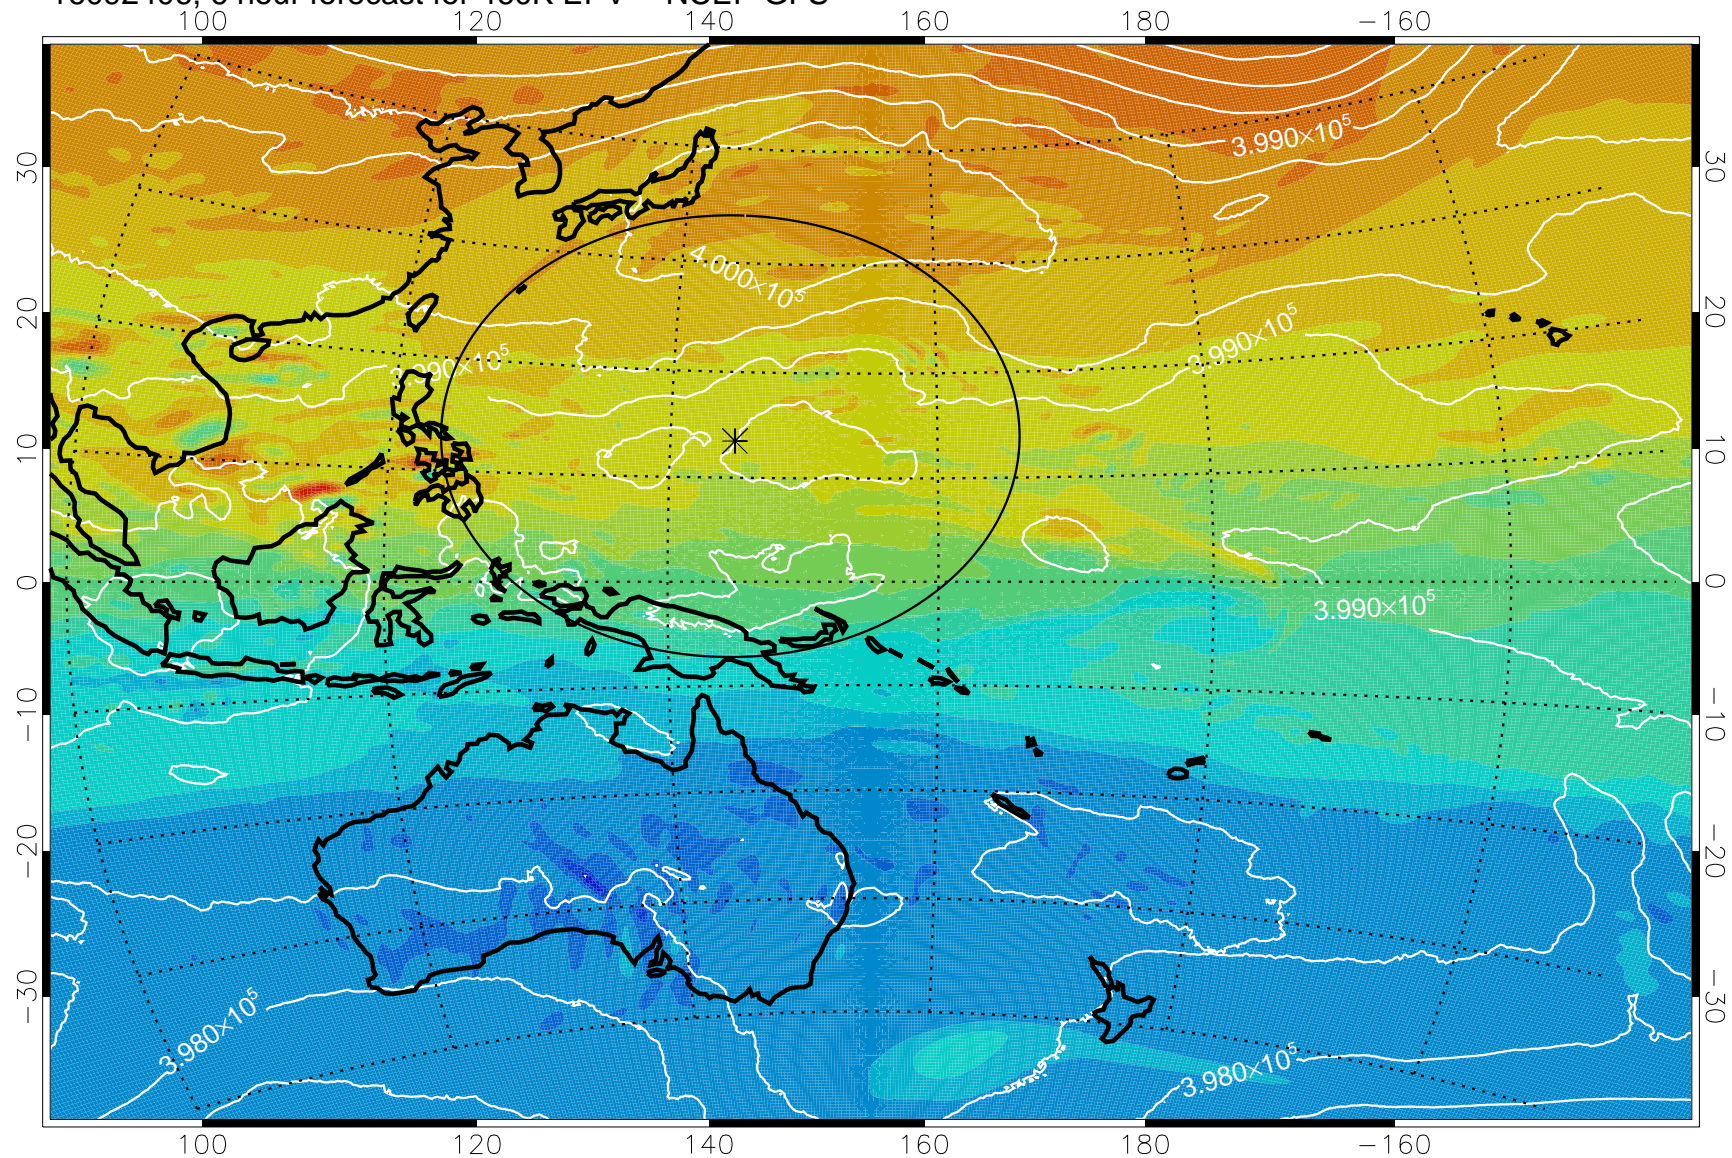

16092406, 6 hour forecast for 460K EPV -- NCEP GFS

460K Montgomery Streamfunction, white

Range ring of 2304 km

16092412, 12 hour forecast for 460K EPV -- NCEP GFS

460K Montgomery Streamfunction, white

Range ring of 2304 km

16092418, 18 hour forecast for 460K EPV -- NCEP GFS

460K Montgomery Streamfunction, white

Range ring of 2304 km

16092500, 24 hour forecast for 460K EPV -- NCEP GFS

460K Montgomery Streamfunction, white

Range ring of 2304 km

16092506, 30 hour forecast for 460K EPV -- NCEP GFS

460K Montgomery Streamfunction, white

Range ring of 2304 km

16092512, 36 hour forecast for 460K EPV -- NCEP GFS

460K Montgomery Streamfunction, white

Range ring of 2304 km

16092518, 42 hour forecast for 460K EPV -- NCEP GFS

460K Montgomery Streamfunction, white

Range ring of 2304 km

16092600, 48 hour forecast for 460K EPV -- NCEP GFS

460K Montgomery Streamfunction, white

Range ring of 2304 km