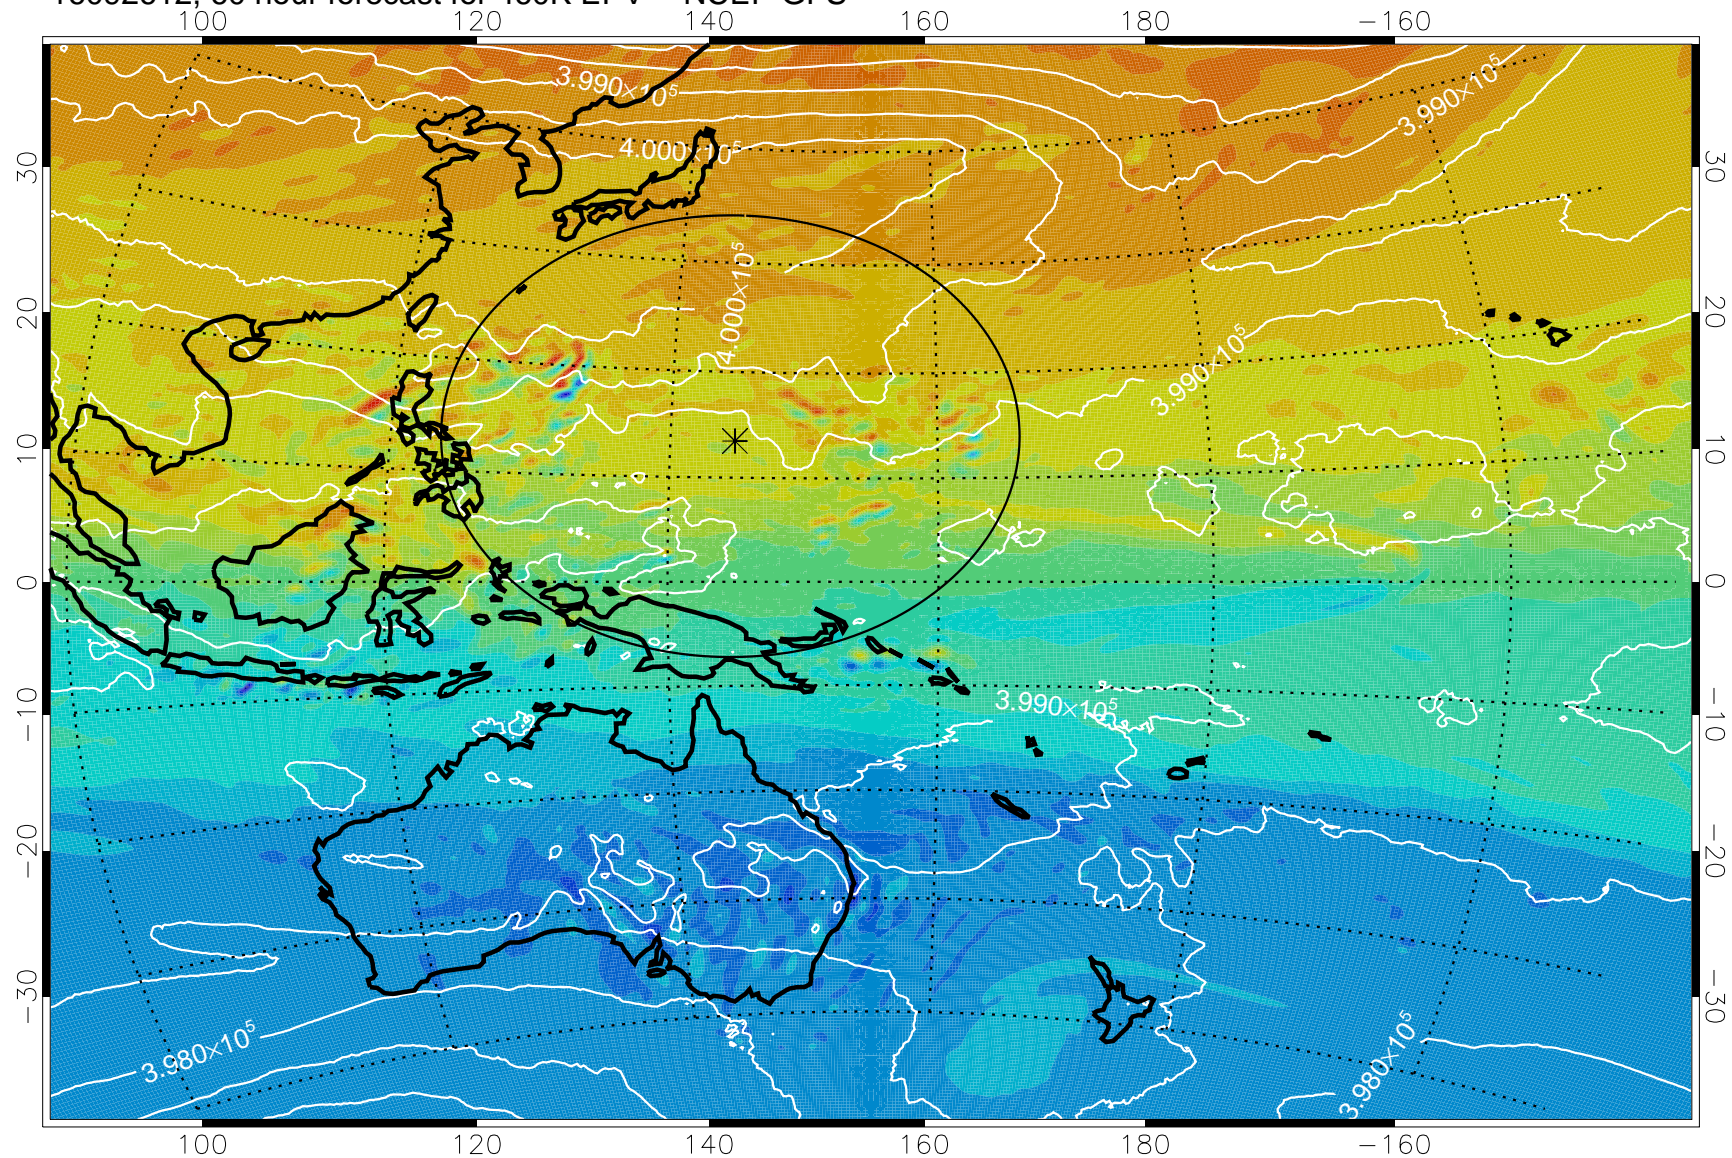

16092518, 42 hour forecast for 460K EPV -- NCEP GFS

460K Montgomery Streamfunction, white

Range ring of 2304 km

16092600, 48 hour forecast for 460K EPV -- NCEP GFS

460K Montgomery Streamfunction, white

Range ring of 2304 km

16092606, 54 hour forecast for 460K EPV -- NCEP GFS

460K Montgomery Streamfunction, white

Range ring of 2304 km

16092612, 60 hour forecast for 460K EPV -- NCEP GFS

460K Montgomery Streamfunction, white

Range ring of 2304 km

16092618, 66 hour forecast for 460K EPV -- NCEP GFS

460K Montgomery Streamfunction, white

Range ring of 2304 km

16092700, 72 hour forecast for 460K EPV -- NCEP GFS

460K Montgomery Streamfunction, white

Range ring of 2304 km

16092706, 78 hour forecast for 460K EPV -- NCEP GFS

460K Montgomery Streamfunction, white

Range ring of 2304 km

16092712, 84 hour forecast for 460K EPV -- NCEP GFS

460K Montgomery Streamfunction, white

Range ring of 2304 km