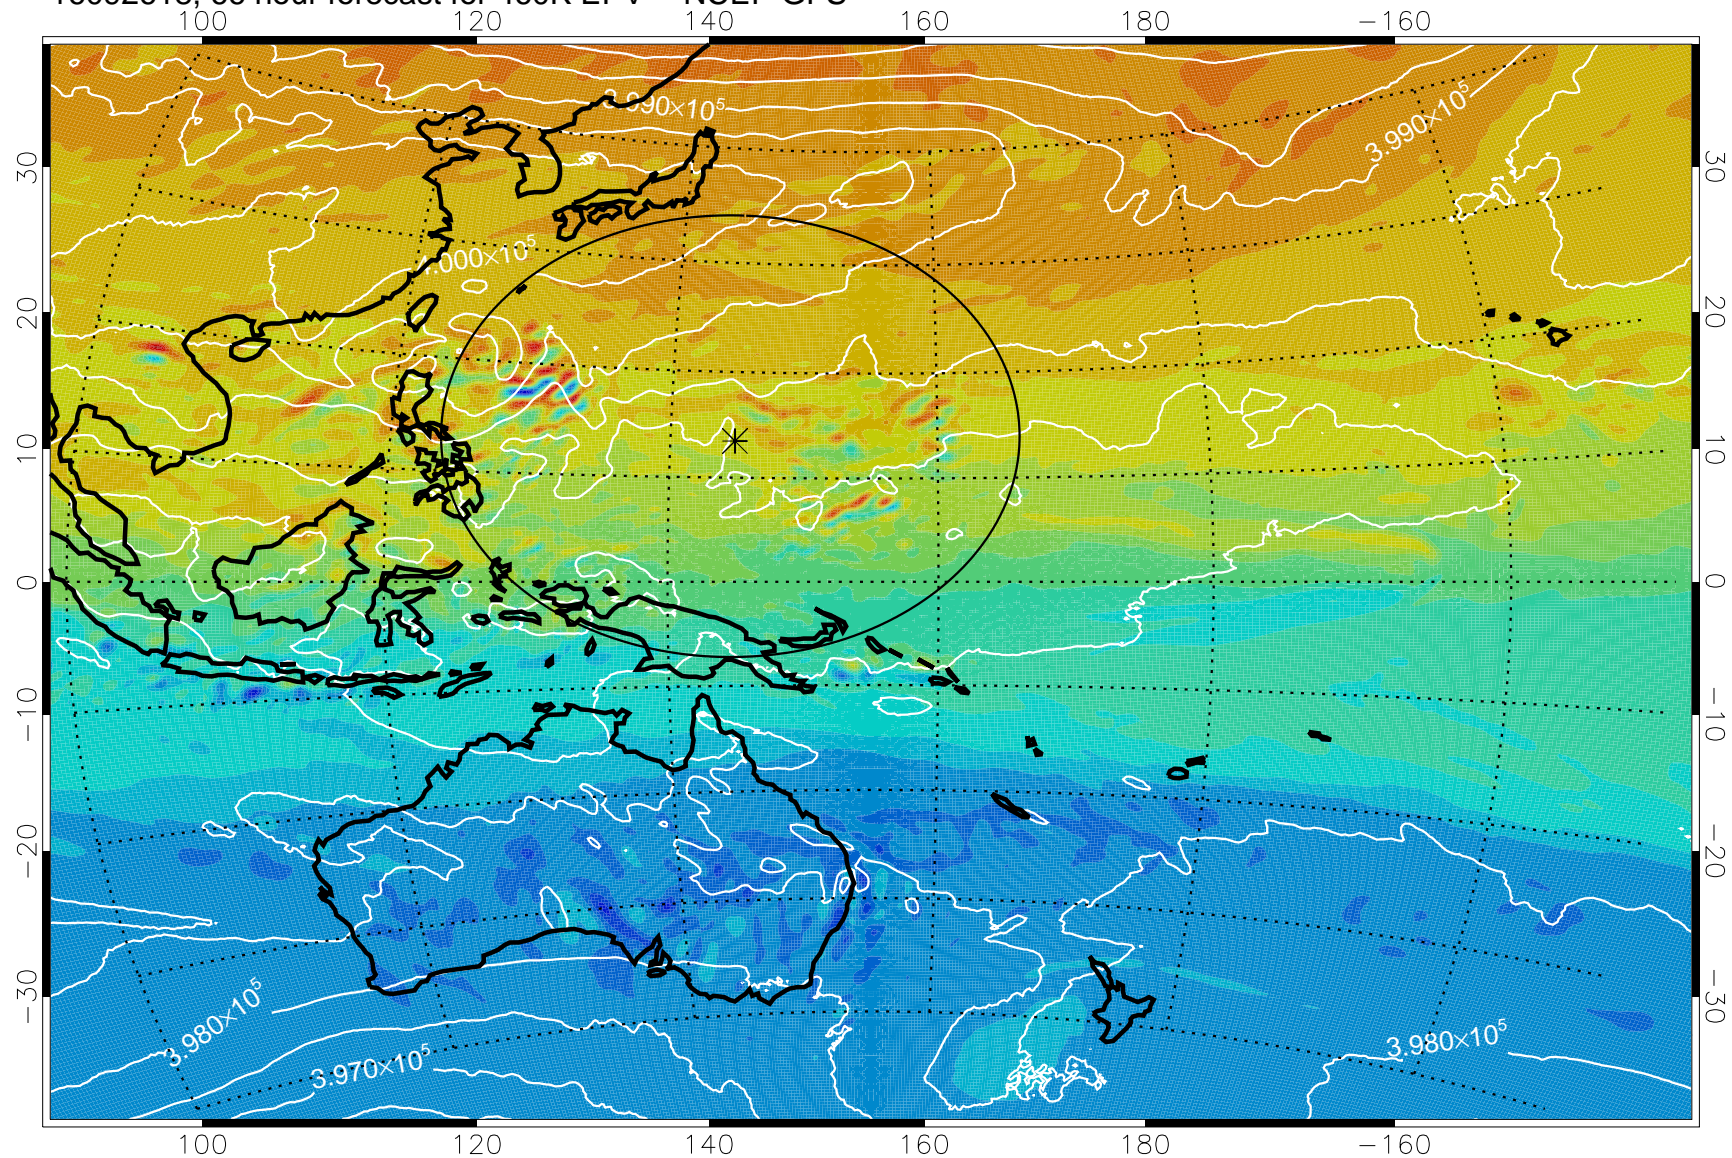

16092518, 42 hour forecast for 460K EPV -- NCEP GFS

460K Montgomery Streamfunction, white

Range ring of 2304 km

16092600, 48 hour forecast for 460K EPV -- NCEP GFS

460K Montgomery Streamfunction, white

Range ring of 2304 km

16092606, 54 hour forecast for 460K EPV -- NCEP GFS

460K Montgomery Streamfunction, white

Range ring of 2304 km

16092612, 60 hour forecast for 460K EPV -- NCEP GFS

460K Montgomery Streamfunction, white

Range ring of 2304 km

16092618, 66 hour forecast for 460K EPV -- NCEP GFS

460K Montgomery Streamfunction, white

Range ring of 2304 km

16092700, 72 hour forecast for 460K EPV -- NCEP GFS

460K Montgomery Streamfunction, white

Range ring of 2304 km

16092706, 78 hour forecast for 460K EPV -- NCEP GFS

460K Montgomery Streamfunction, white

Range ring of 2304 km

16092712, 84 hour forecast for 460K EPV -- NCEP GFS

460K Montgomery Streamfunction, white

Range ring of 2304 km