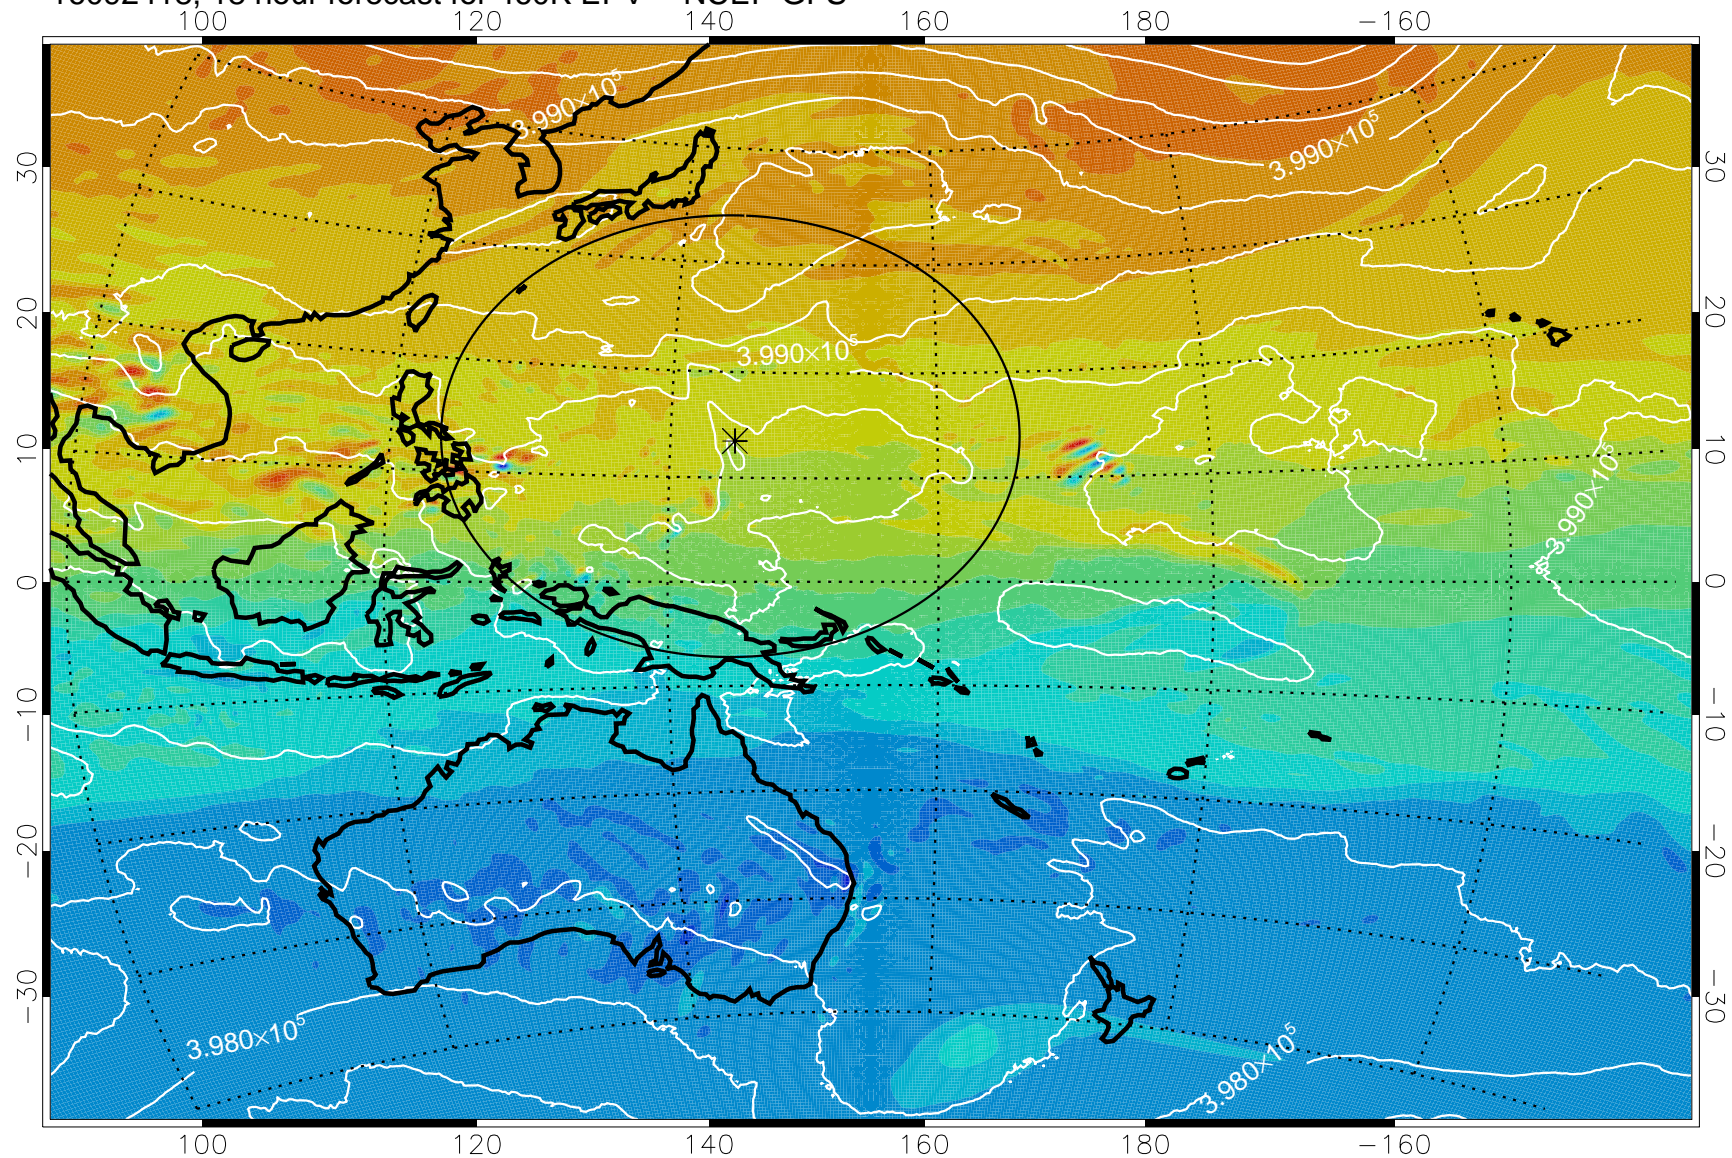

16092406, 6 hour forecast for 460K EPV -- NCEP GFS

460K Montgomery Streamfunction, white

Range ring of 2304 km

16092412, 12 hour forecast for 460K EPV -- NCEP GFS

460K Montgomery Streamfunction, white

Range ring of 2304 km

16092418, 18 hour forecast for 460K EPV -- NCEP GFS

460K Montgomery Streamfunction, white

Range ring of 2304 km

16092500, 24 hour forecast for 460K EPV -- NCEP GFS

460K Montgomery Streamfunction, white

Range ring of 2304 km

16092506, 30 hour forecast for 460K EPV -- NCEP GFS

460K Montgomery Streamfunction, white

Range ring of 2304 km

16092512, 36 hour forecast for 460K EPV -- NCEP GFS

460K Montgomery Streamfunction, white

Range ring of 2304 km

16092518, 42 hour forecast for 460K EPV -- NCEP GFS

460K Montgomery Streamfunction, white

Range ring of 2304 km

16092600, 48 hour forecast for 460K EPV -- NCEP GFS

460K Montgomery Streamfunction, white

Range ring of 2304 km