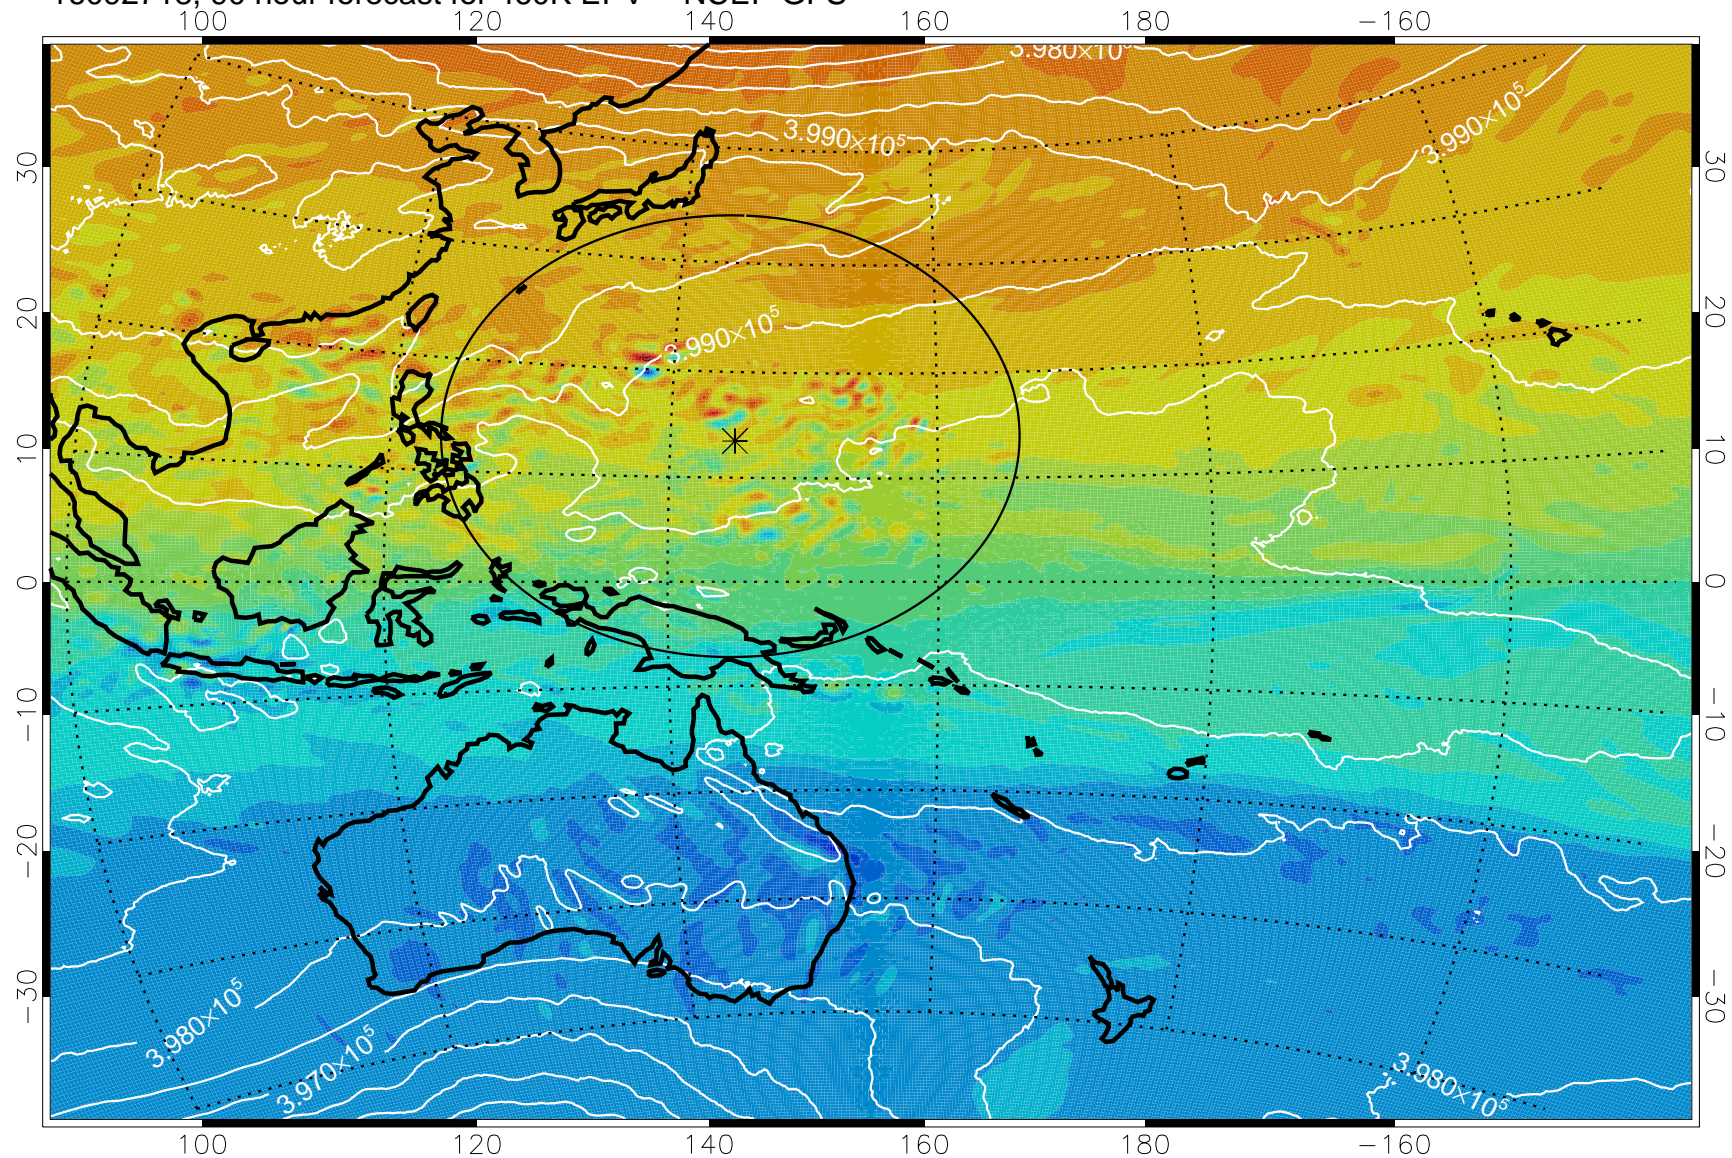

16092618, 66 hour forecast for 460K EPV -- NCEP GFS

460K Montgomery Streamfunction, white

Range ring of 2304 km

16092700, 72 hour forecast for 460K EPV -- NCEP GFS

460K Montgomery Streamfunction, white

Range ring of 2304 km

16092706, 78 hour forecast for 460K EPV -- NCEP GFS

460K Montgomery Streamfunction, white

Range ring of 2304 km

16092712, 84 hour forecast for 460K EPV -- NCEP GFS

460K Montgomery Streamfunction, white

Range ring of 2304 km

16092718, 90 hour forecast for 460K EPV -- NCEP GFS

460K Montgomery Streamfunction, white

Range ring of 2304 km

16092800, 96 hour forecast for 460K EPV -- NCEP GFS

460K Montgomery Streamfunction, white

Range ring of 2304 km

16092806, 102 hour forecast for 460K EPV -- NCEP GFS

460K Montgomery Streamfunction, white

Range ring of 2304 km

16092812, 108 hour forecast for 460K EPV -- NCEP GFS

460K Montgomery Streamfunction, white

Range ring of 2304 km