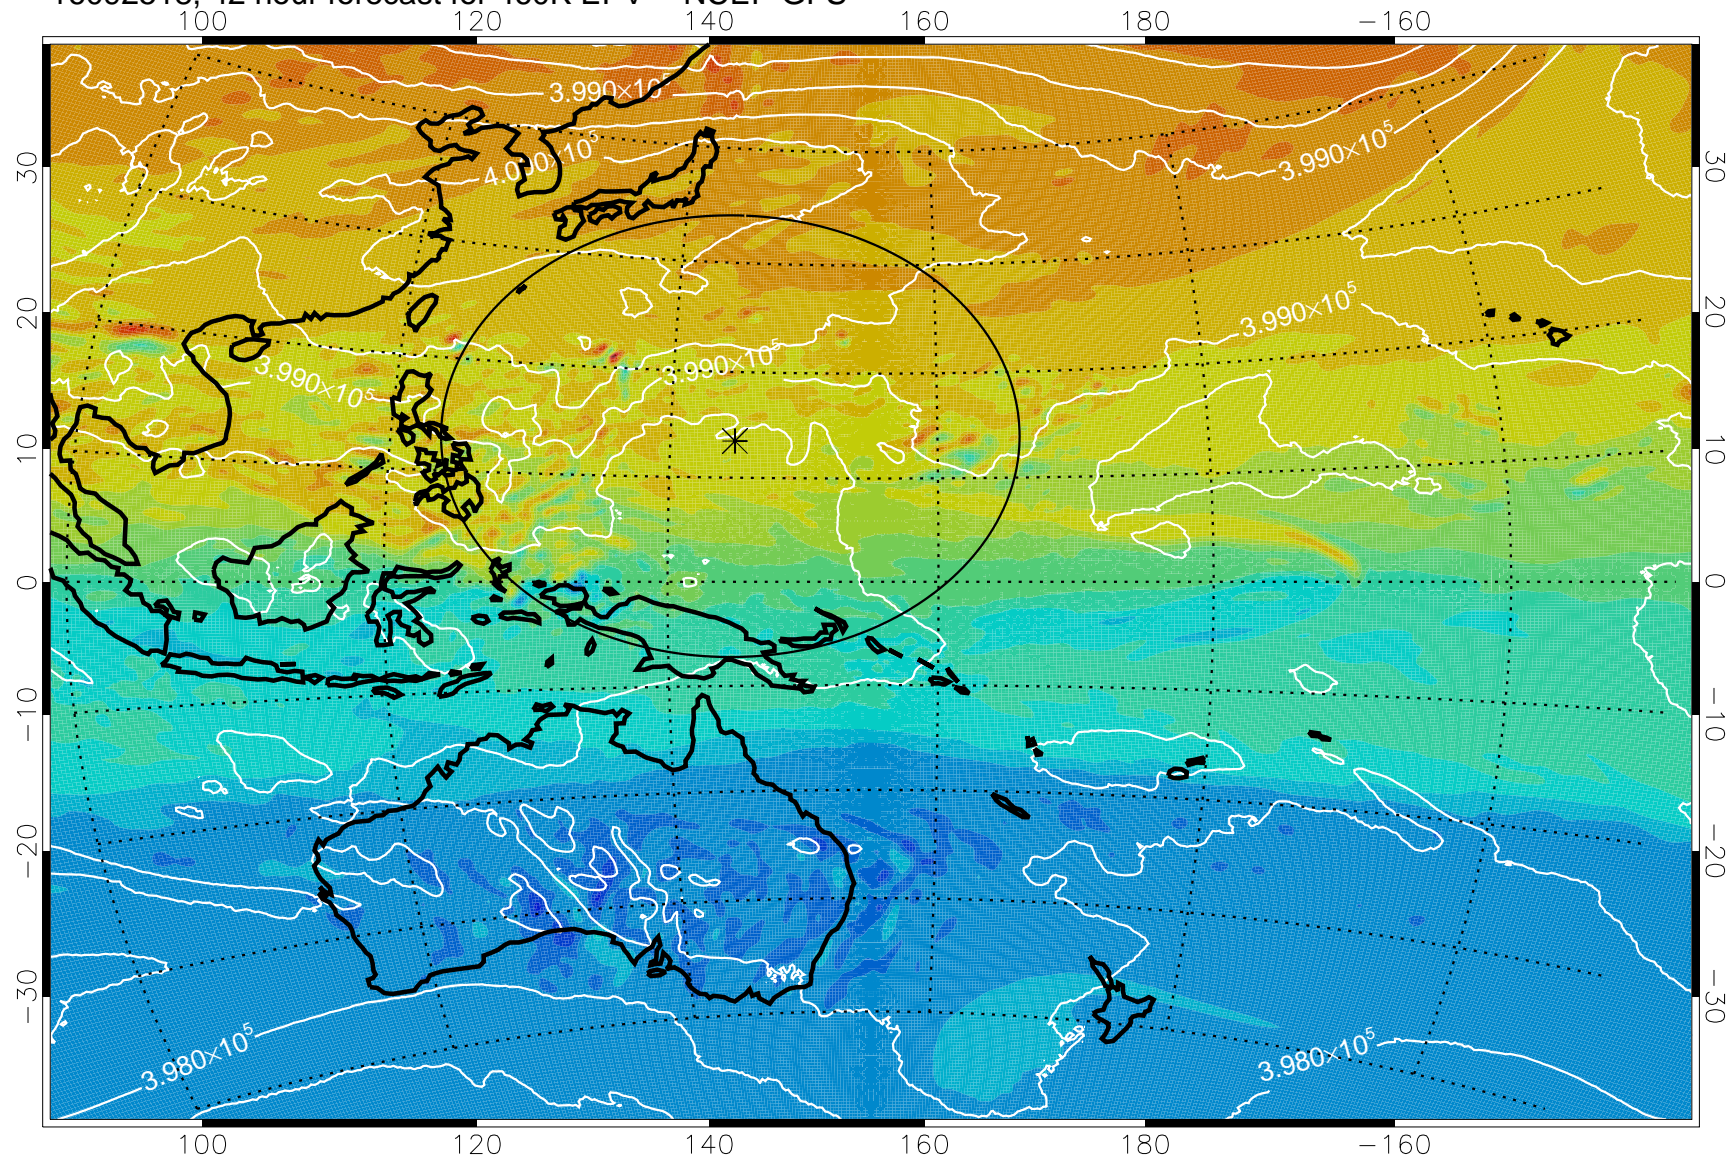

16092418, 18 hour forecast for 460K EPV -- NCEP GFS

460K Montgomery Streamfunction, white

Range ring of 2304 km

16092500, 24 hour forecast for 460K EPV -- NCEP GFS

460K Montgomery Streamfunction, white

Range ring of 2304 km

16092506, 30 hour forecast for 460K EPV -- NCEP GFS

460K Montgomery Streamfunction, white

Range ring of 2304 km

16092512, 36 hour forecast for 460K EPV -- NCEP GFS

460K Montgomery Streamfunction, white

Range ring of 2304 km

16092518, 42 hour forecast for 460K EPV -- NCEP GFS

460K Montgomery Streamfunction, white

Range ring of 2304 km

16092600, 48 hour forecast for 460K EPV -- NCEP GFS

460K Montgomery Streamfunction, white

Range ring of 2304 km

16092606, 54 hour forecast for 460K EPV -- NCEP GFS

460K Montgomery Streamfunction, white

Range ring of 2304 km

16092612, 60 hour forecast for 460K EPV -- NCEP GFS

460K Montgomery Streamfunction, white

Range ring of 2304 km