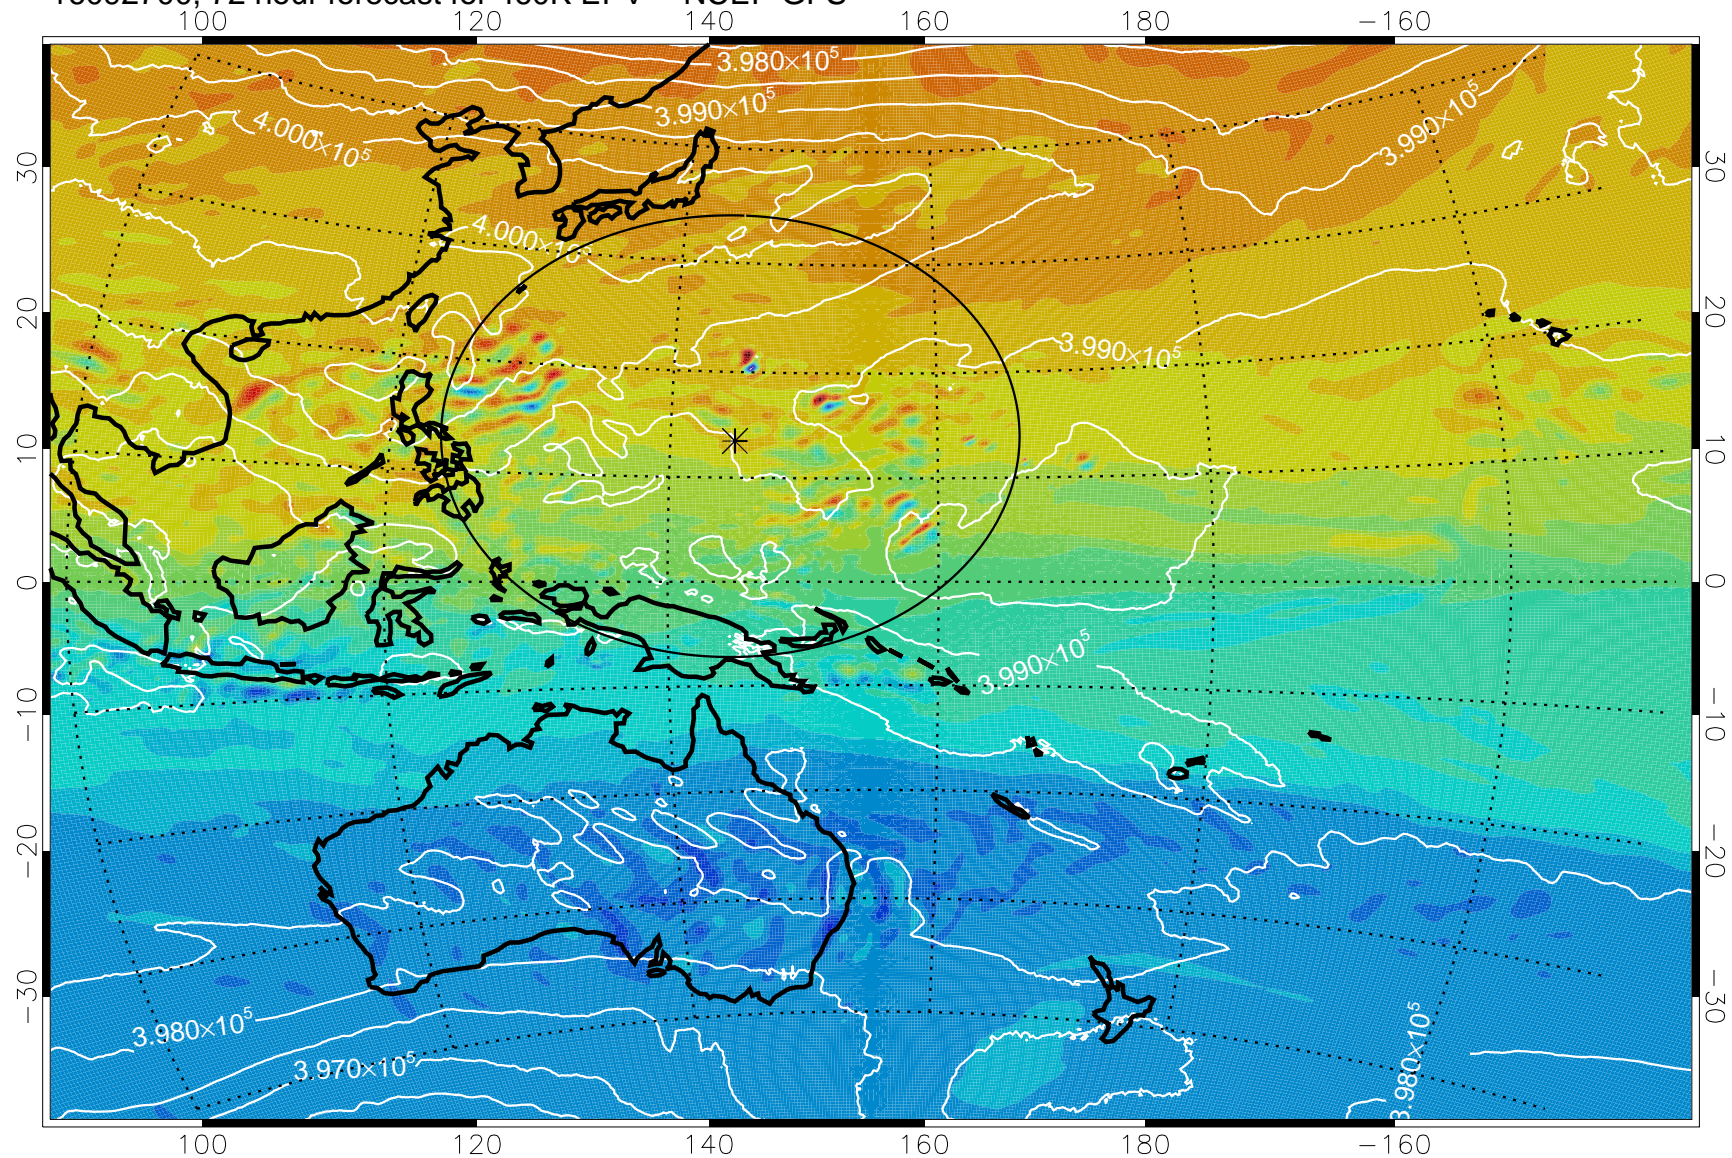

16092518, 42 hour forecast for 460K EPV -- NCEP GFS

460K Montgomery Streamfunction, white

Range ring of 2304 km

16092600, 48 hour forecast for 460K EPV -- NCEP GFS

460K Montgomery Streamfunction, white

Range ring of 2304 km

16092606, 54 hour forecast for 460K EPV -- NCEP GFS

460K Montgomery Streamfunction, white

Range ring of 2304 km

16092612, 60 hour forecast for 460K EPV -- NCEP GFS

460K Montgomery Streamfunction, white

Range ring of 2304 km

16092618, 66 hour forecast for 460K EPV -- NCEP GFS

460K Montgomery Streamfunction, white

Range ring of 2304 km

16092700, 72 hour forecast for 460K EPV -- NCEP GFS

460K Montgomery Streamfunction, white

Range ring of 2304 km

16092706, 78 hour forecast for 460K EPV -- NCEP GFS

460K Montgomery Streamfunction, white

Range ring of 2304 km

16092712, 84 hour forecast for 460K EPV -- NCEP GFS

460K Montgomery Streamfunction, white

Range ring of 2304 km