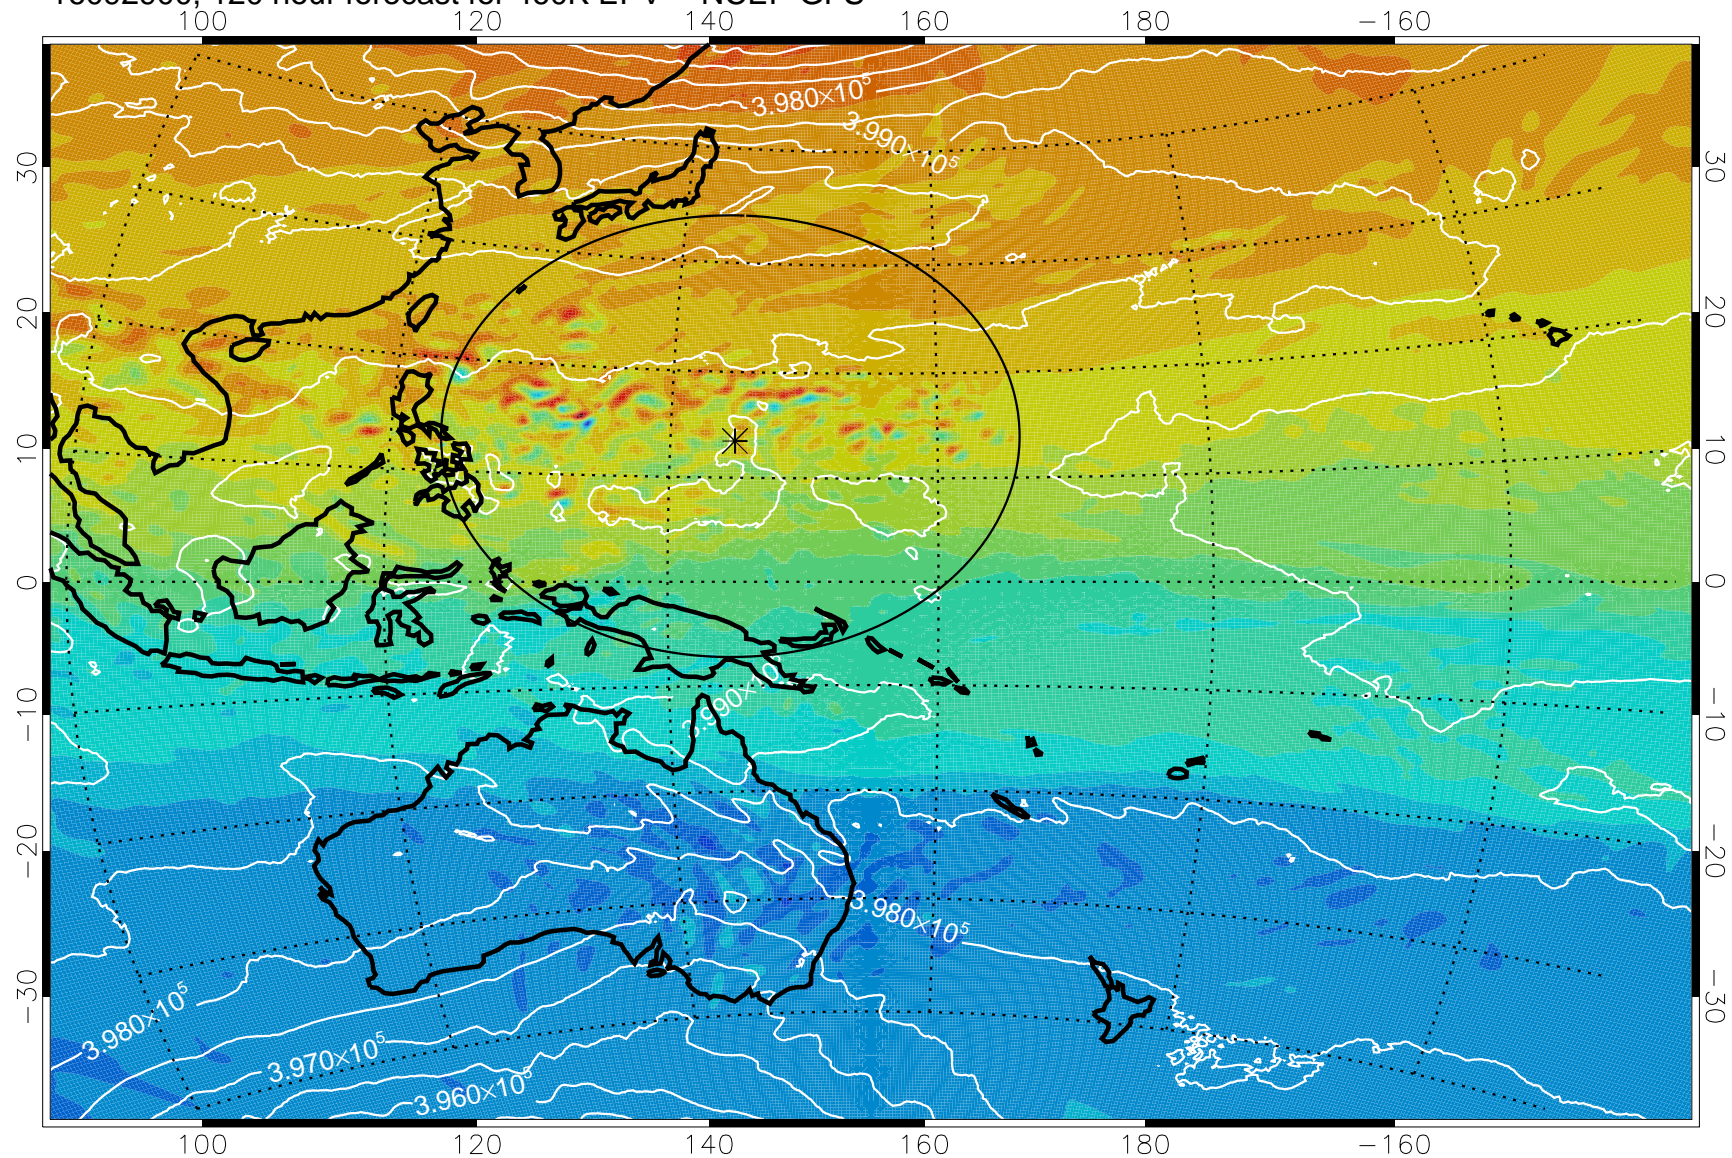

16092718, 90 hour forecast for 460K EPV -- NCEP GFS

460K Montgomery Streamfunction, white

Range ring of 2304 km

16092800, 96 hour forecast for 460K EPV -- NCEP GFS

460K Montgomery Streamfunction, white

Range ring of 2304 km

16092806, 102 hour forecast for 460K EPV -- NCEP GFS

460K Montgomery Streamfunction, white

Range ring of 2304 km

16092812, 108 hour forecast for 460K EPV -- NCEP GFS

460K Montgomery Streamfunction, white

Range ring of 2304 km

16092818, 114 hour forecast for 460K EPV -- NCEP GFS

460K Montgomery Streamfunction, white

Range ring of 2304 km

16092900, 120 hour forecast for 460K EPV -- NCEP GFS

460K Montgomery Streamfunction, white

Range ring of 2304 km