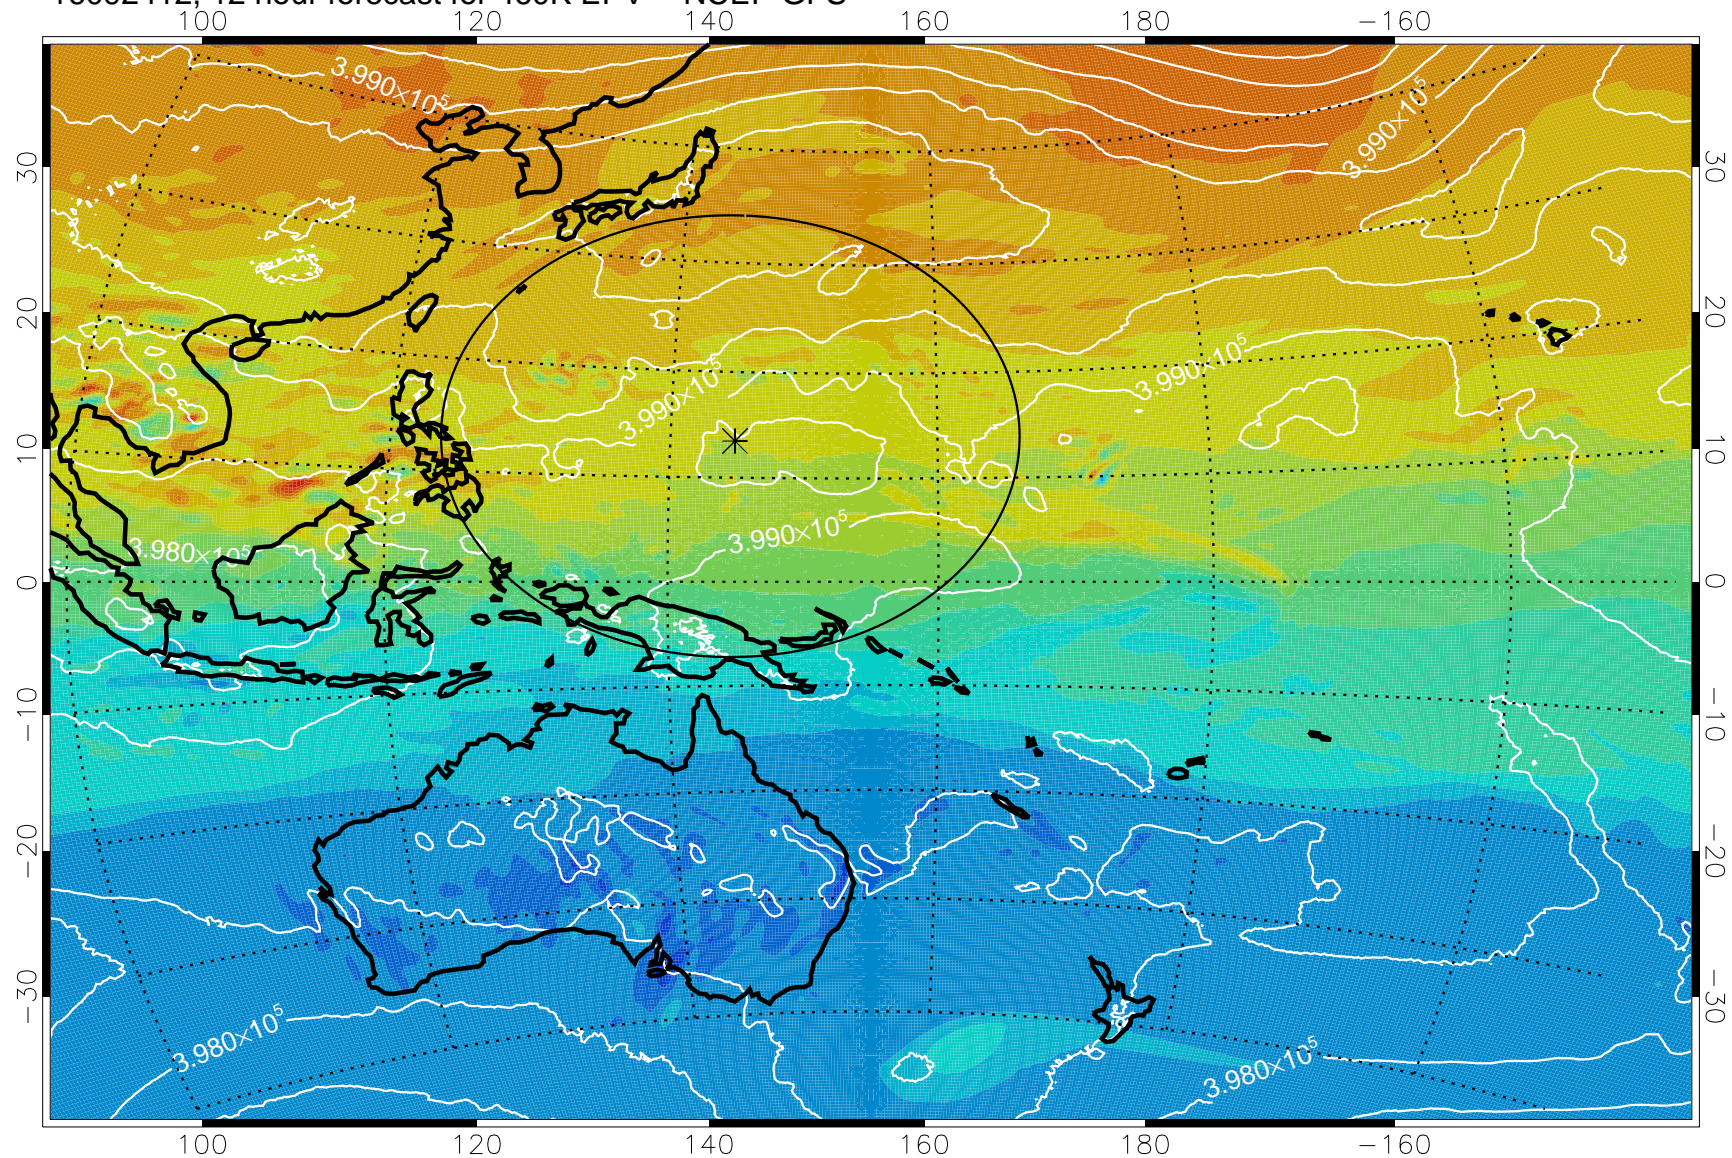

16092406, 6 hour forecast for 460K EPV -- NCEP GFS

460K Montgomery Streamfunction, white

Range ring of 2304 km

16092412, 12 hour forecast for 460K EPV -- NCEP GFS

460K Montgomery Streamfunction, white

Range ring of 2304 km

16092418, 18 hour forecast for 460K EPV -- NCEP GFS

460K Montgomery Streamfunction, white

Range ring of 2304 km

16092500, 24 hour forecast for 460K EPV -- NCEP GFS

460K Montgomery Streamfunction, white

Range ring of 2304 km

16092506, 30 hour forecast for 460K EPV -- NCEP GFS

460K Montgomery Streamfunction, white

Range ring of 2304 km

16092512, 36 hour forecast for 460K EPV -- NCEP GFS

460K Montgomery Streamfunction, white

Range ring of 2304 km

16092518, 42 hour forecast for 460K EPV -- NCEP GFS

460K Montgomery Streamfunction, white

Range ring of 2304 km

16092600, 48 hour forecast for 460K EPV -- NCEP GFS

460K Montgomery Streamfunction, white

Range ring of 2304 km