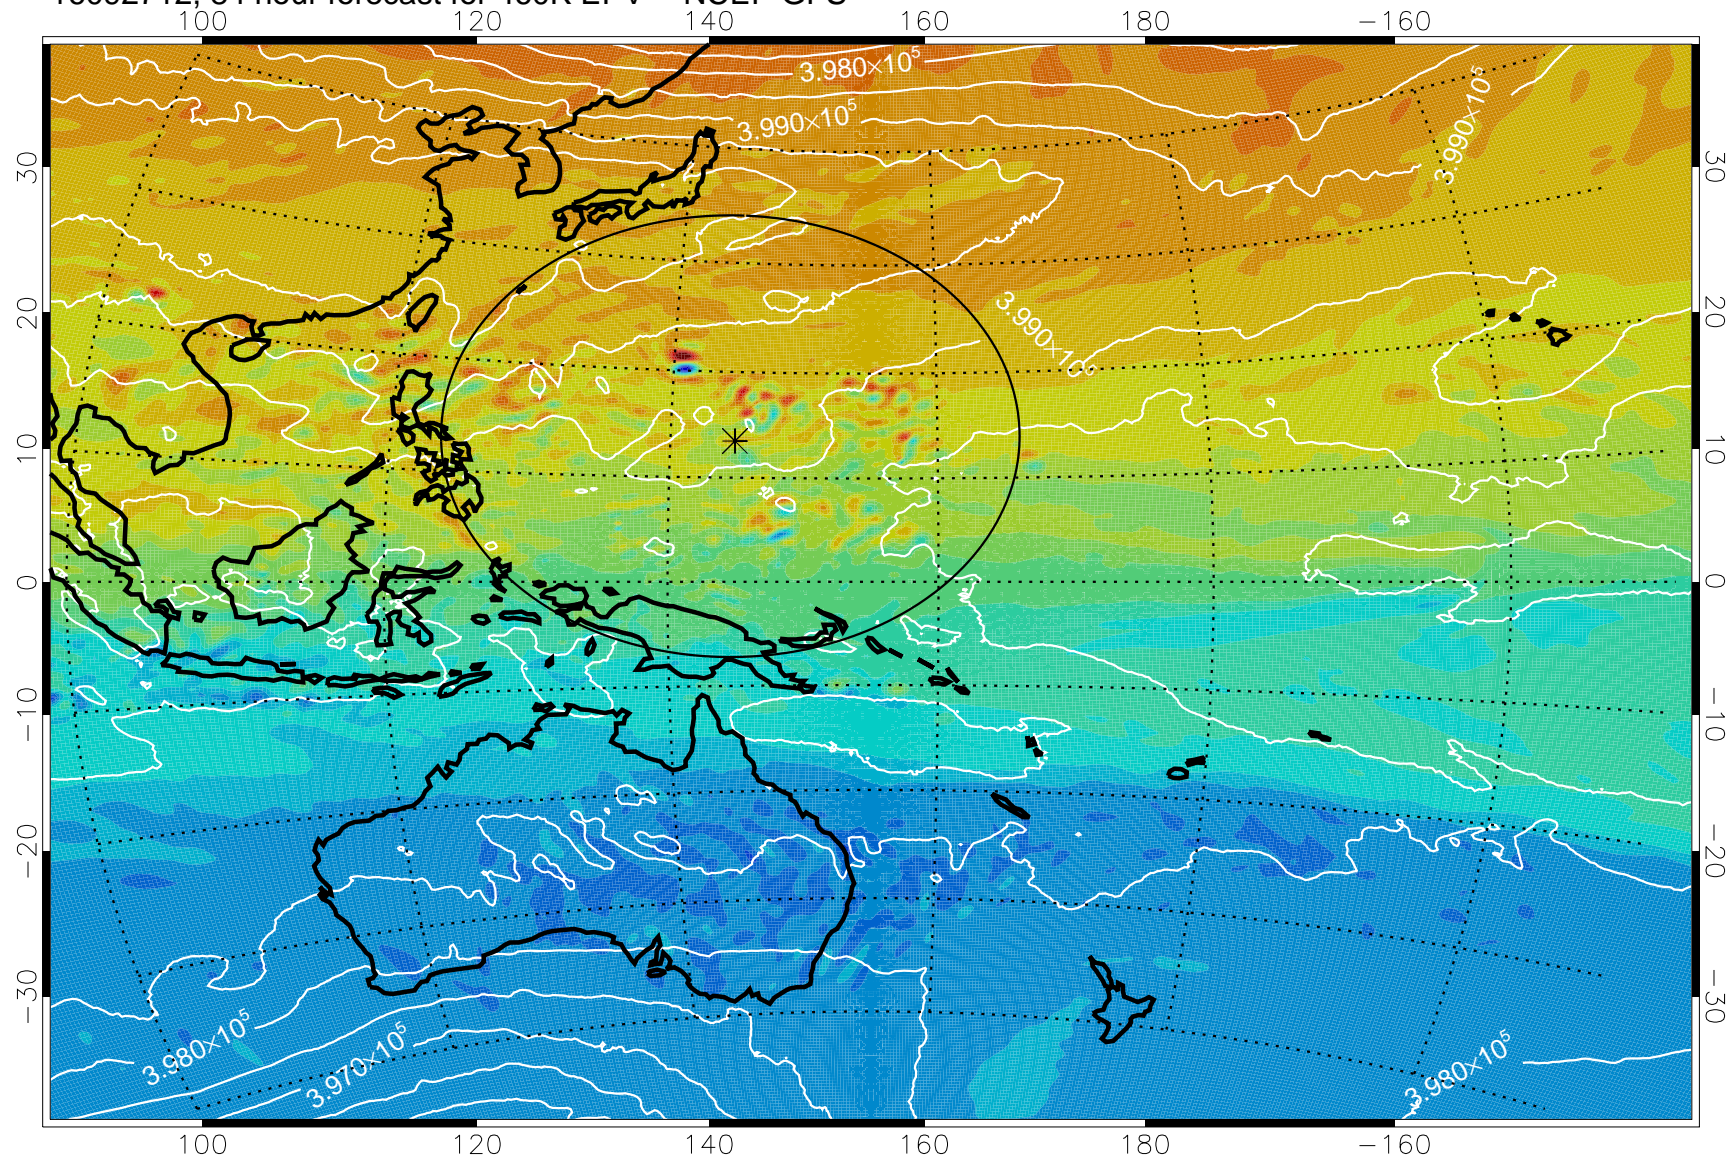

16092606, 54 hour forecast for 460K EPV -- NCEP GFS

460K Montgomery Streamfunction, white

Range ring of 2304 km

16092612, 60 hour forecast for 460K EPV -- NCEP GFS

460K Montgomery Streamfunction, white

Range ring of 2304 km

16092618, 66 hour forecast for 460K EPV -- NCEP GFS

460K Montgomery Streamfunction, white

Range ring of 2304 km

16092700, 72 hour forecast for 460K EPV -- NCEP GFS

460K Montgomery Streamfunction, white

Range ring of 2304 km

16092706, 78 hour forecast for 460K EPV -- NCEP GFS

460K Montgomery Streamfunction, white

Range ring of 2304 km

16092712, 84 hour forecast for 460K EPV -- NCEP GFS

460K Montgomery Streamfunction, white

Range ring of 2304 km

16092718, 90 hour forecast for 460K EPV -- NCEP GFS

460K Montgomery Streamfunction, white

Range ring of 2304 km

16092800, 96 hour forecast for 460K EPV -- NCEP GFS

460K Montgomery Streamfunction, white

Range ring of 2304 km