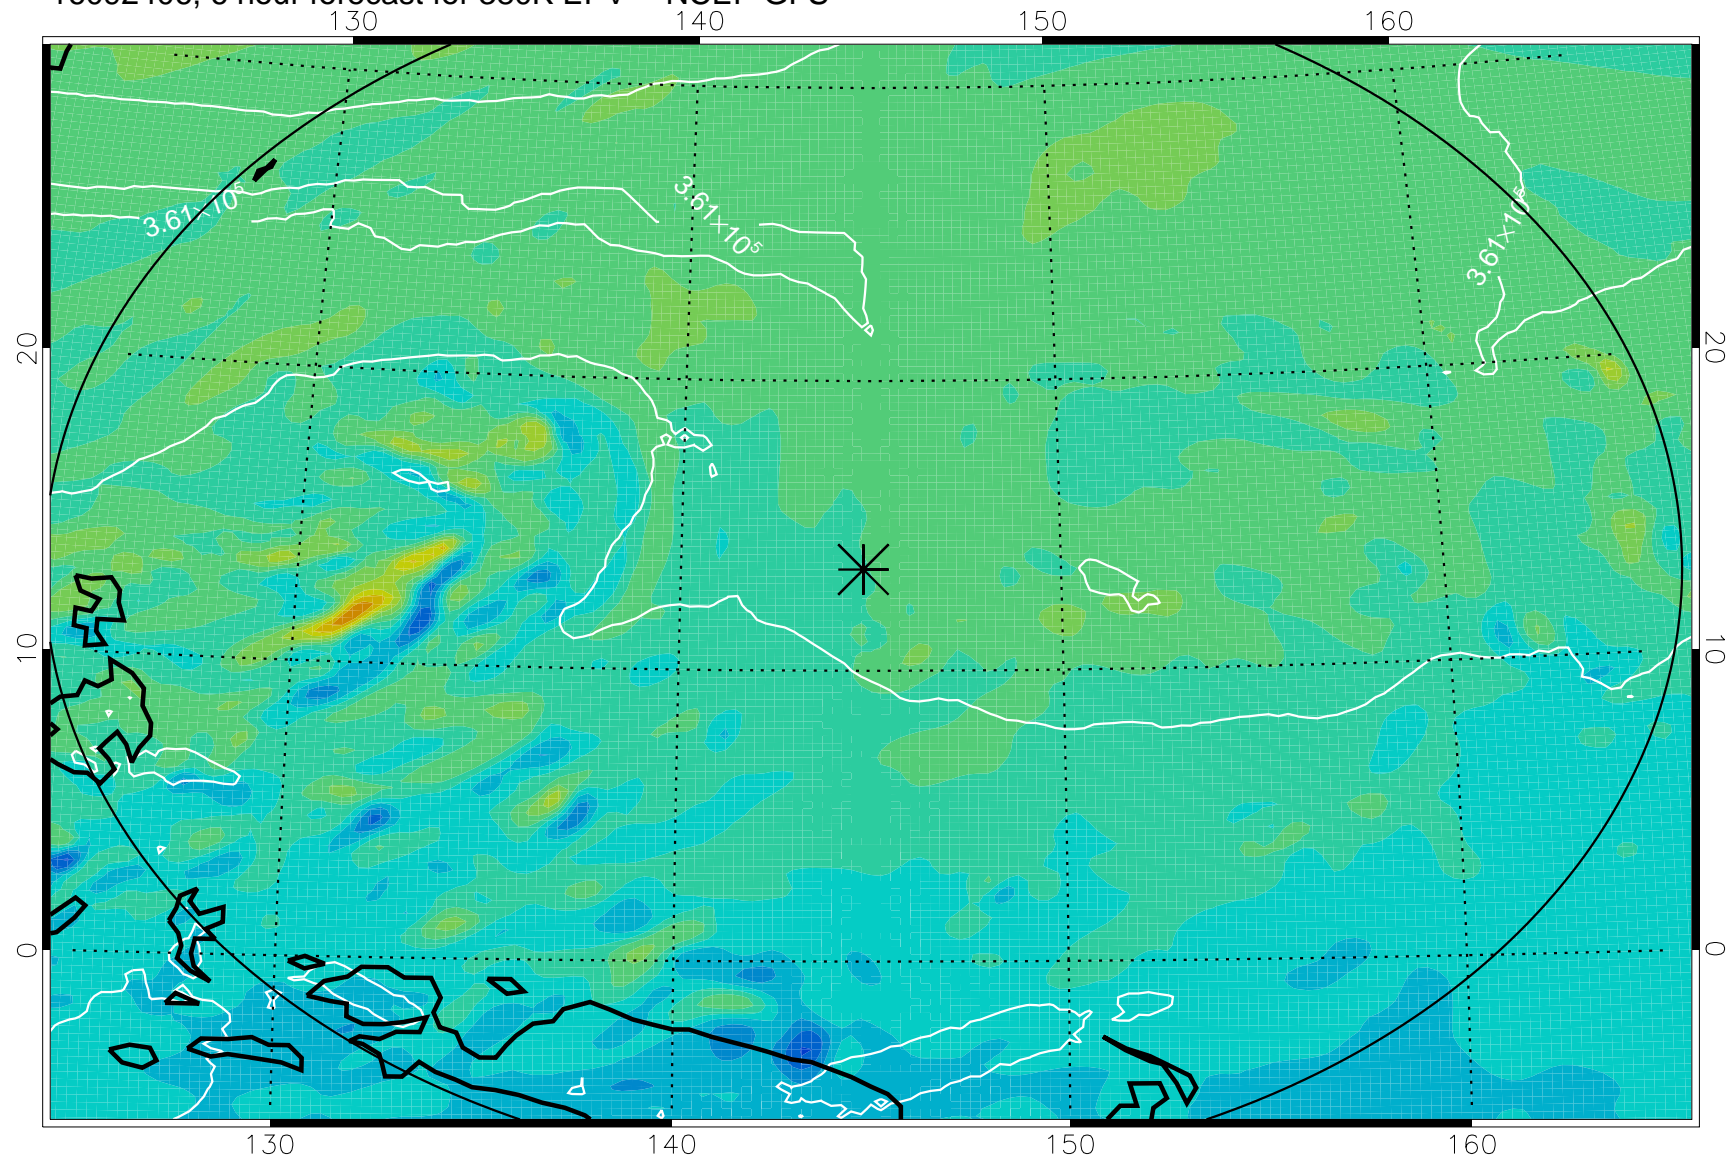

16092406, 6 hour forecast for 380K EPV -- NCEP GFS

380K Montgomery Streamfunction, white

Range ring of 2304 km

16092412, 12 hour forecast for 380K EPV -- NCEP GFS

380K Montgomery Streamfunction, white

Range ring of 2304 km

16092418, 18 hour forecast for 380K EPV -- NCEP GFS

380K Montgomery Streamfunction, white

Range ring of 2304 km

16092500, 24 hour forecast for 380K EPV -- NCEP GFS

380K Montgomery Streamfunction, white

Range ring of 2304 km

16092506, 30 hour forecast for 380K EPV -- NCEP GFS

380K Montgomery Streamfunction, white

Range ring of 2304 km

16092512, 36 hour forecast for 380K EPV -- NCEP GFS

380K Montgomery Streamfunction, white

Range ring of 2304 km

16092518, 42 hour forecast for 380K EPV -- NCEP GFS

380K Montgomery Streamfunction, white

Range ring of 2304 km

16092600, 48 hour forecast for 380K EPV -- NCEP GFS

380K Montgomery Streamfunction, white

Range ring of 2304 km