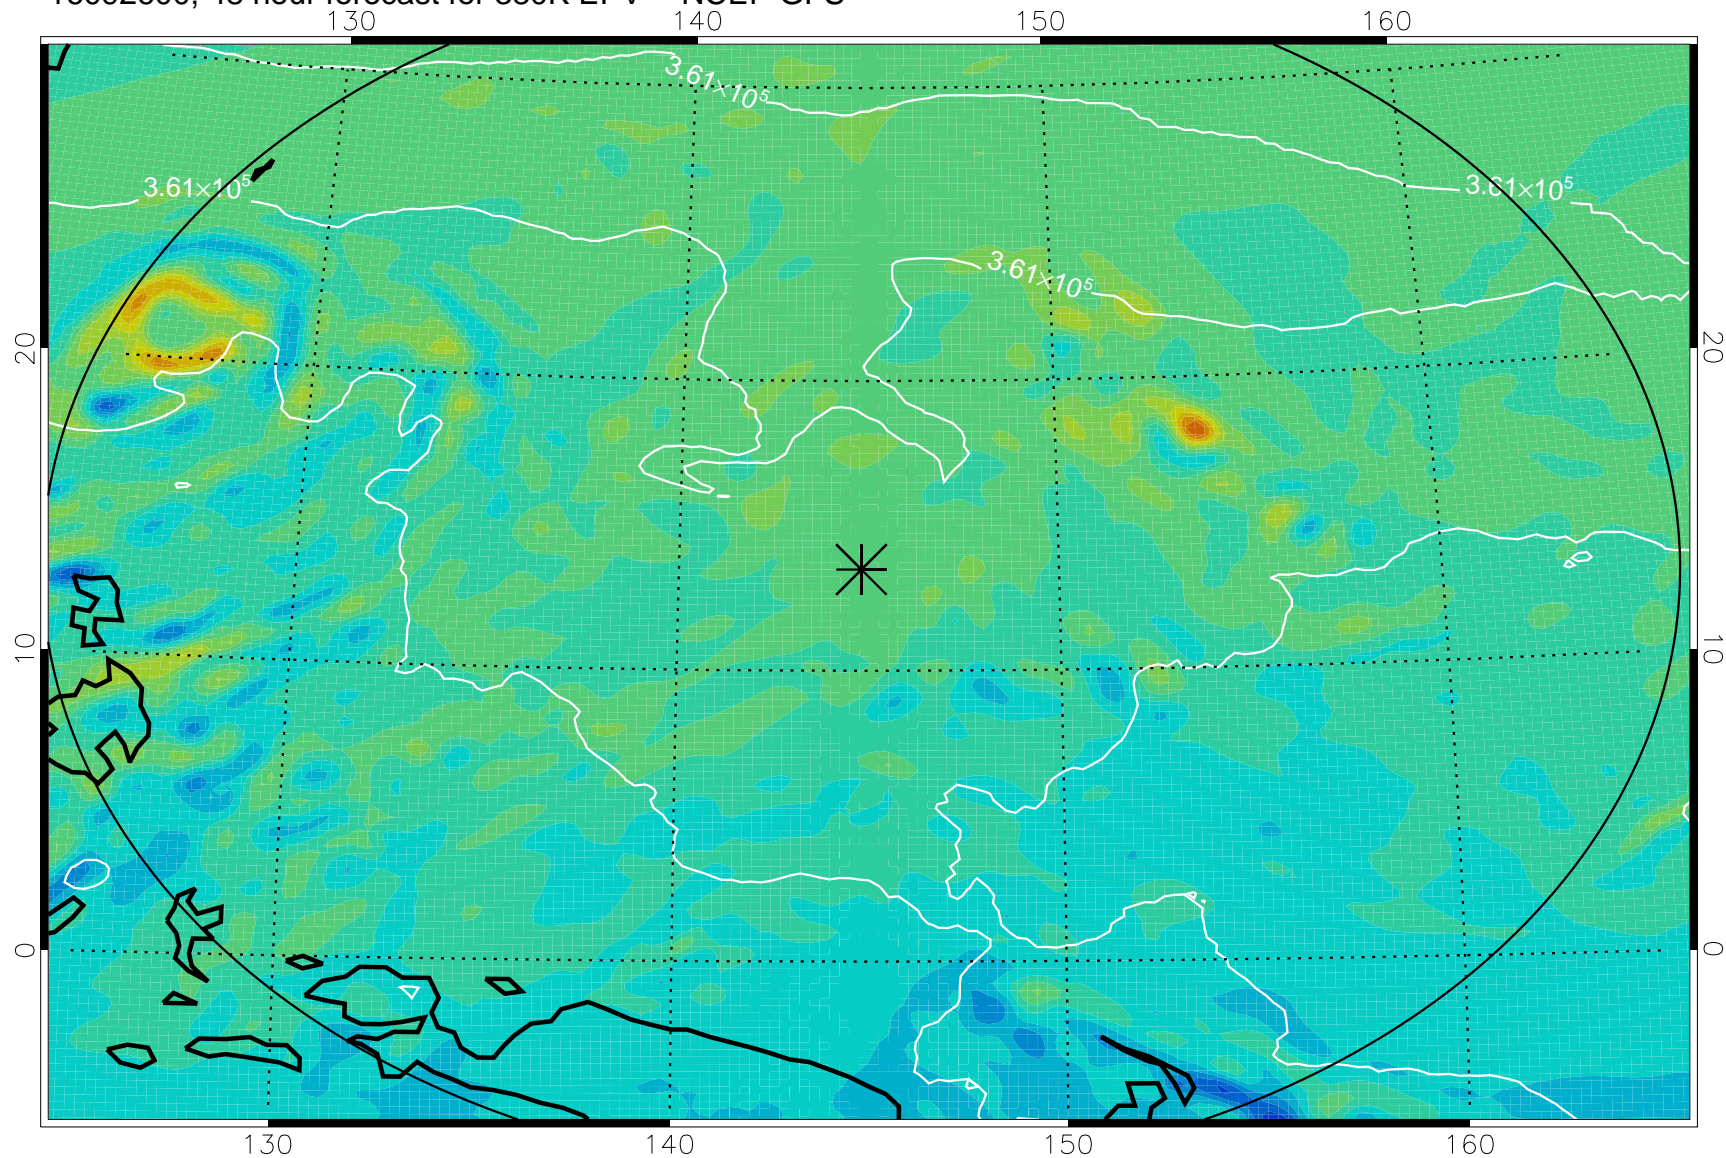

16092418, 18 hour forecast for 380K EPV -- NCEP GFS

380K Montgomery Streamfunction, white

Range ring of 2304 km

16092500, 24 hour forecast for 380K EPV -- NCEP GFS

380K Montgomery Streamfunction, white

Range ring of 2304 km

16092506, 30 hour forecast for 380K EPV -- NCEP GFS

380K Montgomery Streamfunction, white

Range ring of 2304 km

16092512, 36 hour forecast for 380K EPV -- NCEP GFS

380K Montgomery Streamfunction, white

Range ring of 2304 km

16092518, 42 hour forecast for 380K EPV -- NCEP GFS

380K Montgomery Streamfunction, white

Range ring of 2304 km

16092600, 48 hour forecast for 380K EPV -- NCEP GFS

380K Montgomery Streamfunction, white

Range ring of 2304 km

16092606, 54 hour forecast for 380K EPV -- NCEP GFS

380K Montgomery Streamfunction, white

Range ring of 2304 km

16092612, 60 hour forecast for 380K EPV -- NCEP GFS

380K Montgomery Streamfunction, white

Range ring of 2304 km