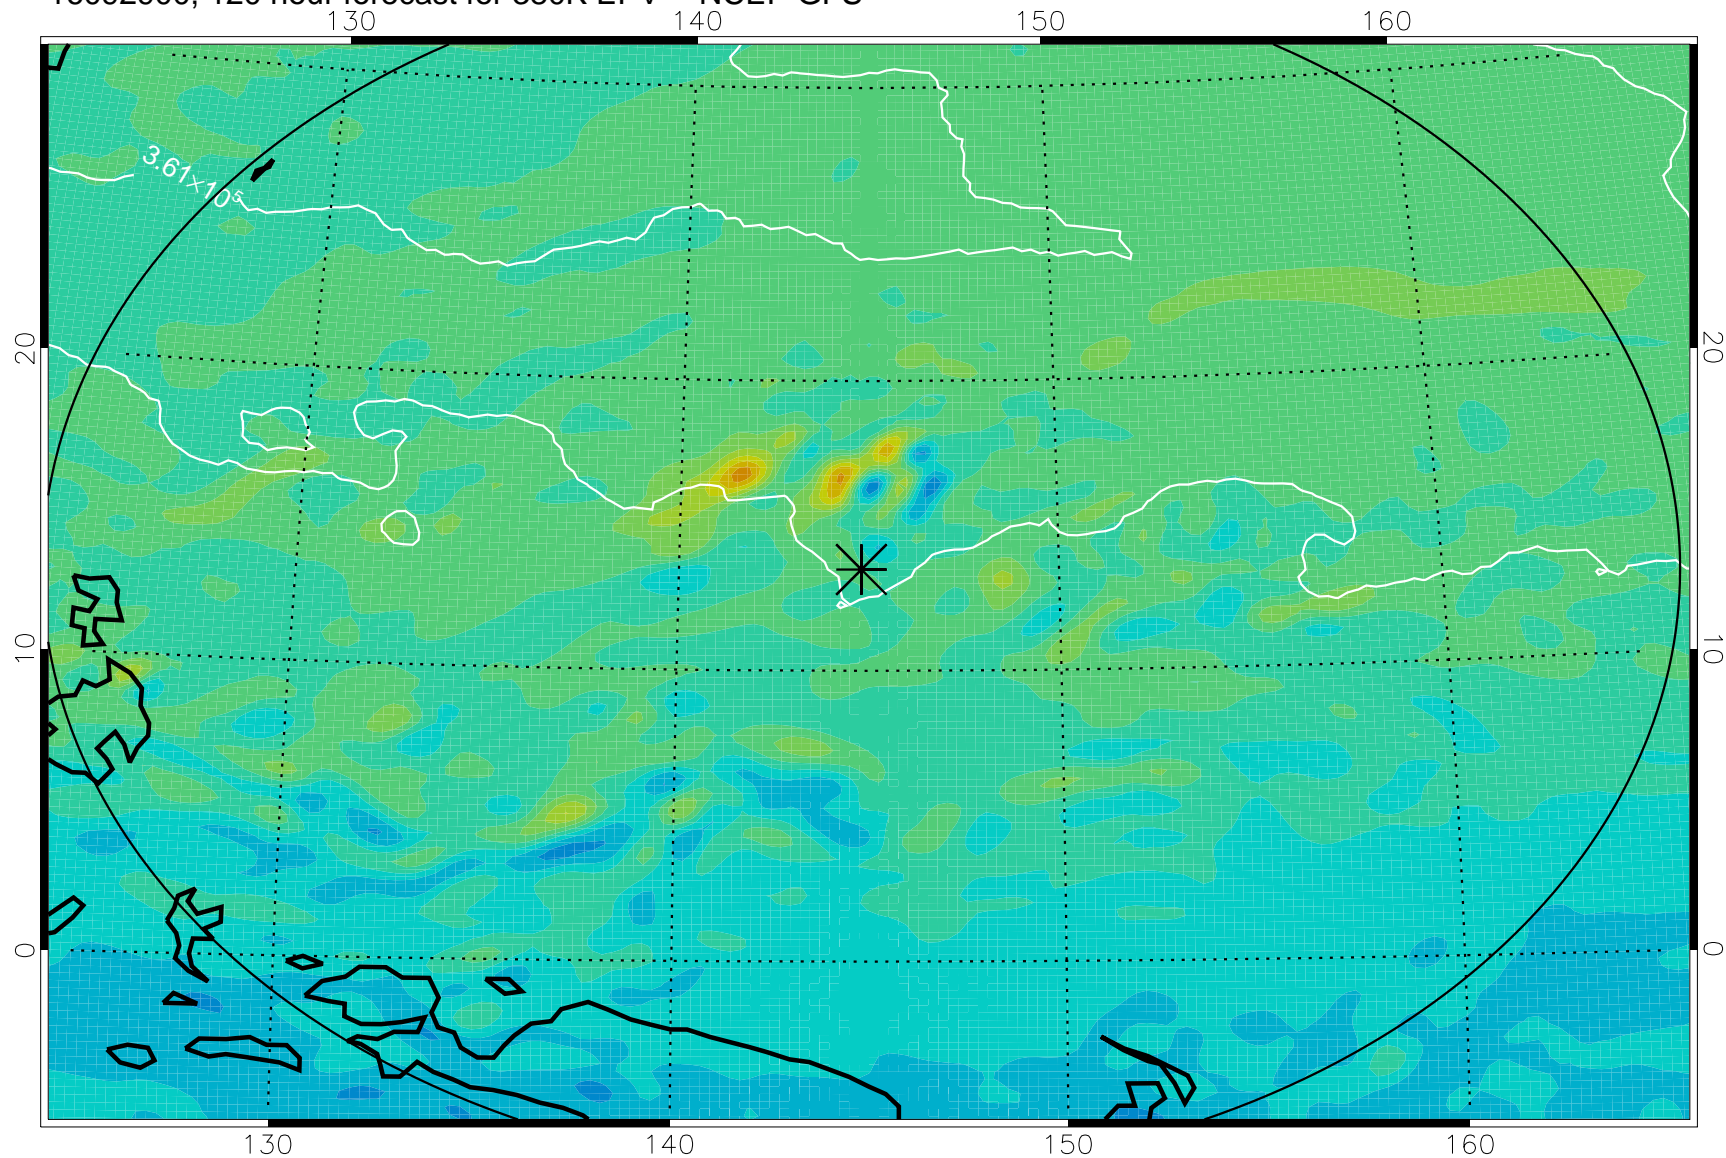

16092718, 90 hour forecast for 380K EPV -- NCEP GFS

380K Montgomery Streamfunction, white

Range ring of 2304 km

16092800, 96 hour forecast for 380K EPV -- NCEP GFS

380K Montgomery Streamfunction, white

Range ring of 2304 km

16092806, 102 hour forecast for 380K EPV -- NCEP GFS

380K Montgomery Streamfunction, white

Range ring of 2304 km

16092812, 108 hour forecast for 380K EPV -- NCEP GFS

380K Montgomery Streamfunction, white

Range ring of 2304 km

16092818, 114 hour forecast for 380K EPV -- NCEP GFS

380K Montgomery Streamfunction, white

Range ring of 2304 km

16092900, 120 hour forecast for 380K EPV -- NCEP GFS

380K Montgomery Streamfunction, white

Range ring of 2304 km