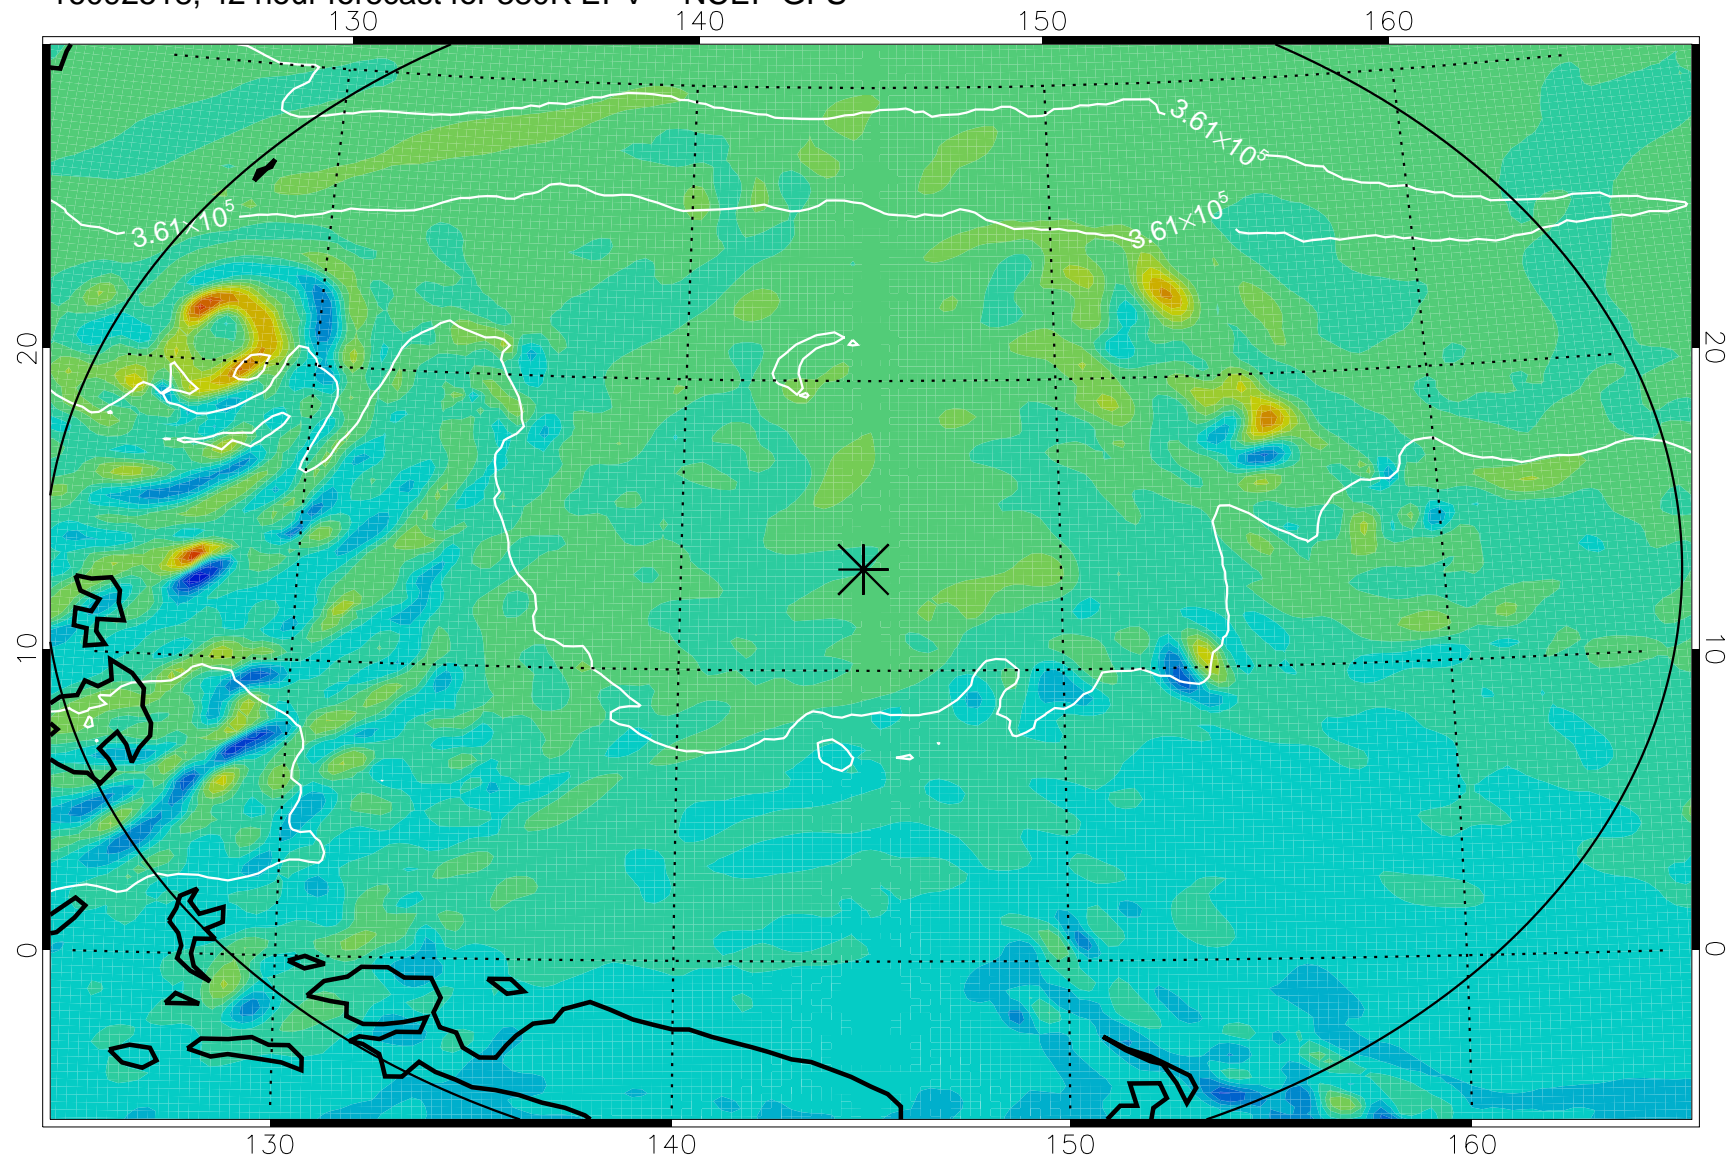

16092418, 18 hour forecast for 380K EPV -- NCEP GFS

380K Montgomery Streamfunction, white

Range ring of 2304 km

16092500, 24 hour forecast for 380K EPV -- NCEP GFS

380K Montgomery Streamfunction, white

Range ring of 2304 km

16092506, 30 hour forecast for 380K EPV -- NCEP GFS

380K Montgomery Streamfunction, white

Range ring of 2304 km

16092512, 36 hour forecast for 380K EPV -- NCEP GFS

380K Montgomery Streamfunction, white

Range ring of 2304 km

16092518, 42 hour forecast for 380K EPV -- NCEP GFS

380K Montgomery Streamfunction, white

Range ring of 2304 km

16092600, 48 hour forecast for 380K EPV -- NCEP GFS

380K Montgomery Streamfunction, white

Range ring of 2304 km

16092606, 54 hour forecast for 380K EPV -- NCEP GFS

380K Montgomery Streamfunction, white

Range ring of 2304 km

16092612, 60 hour forecast for 380K EPV -- NCEP GFS

380K Montgomery Streamfunction, white

Range ring of 2304 km