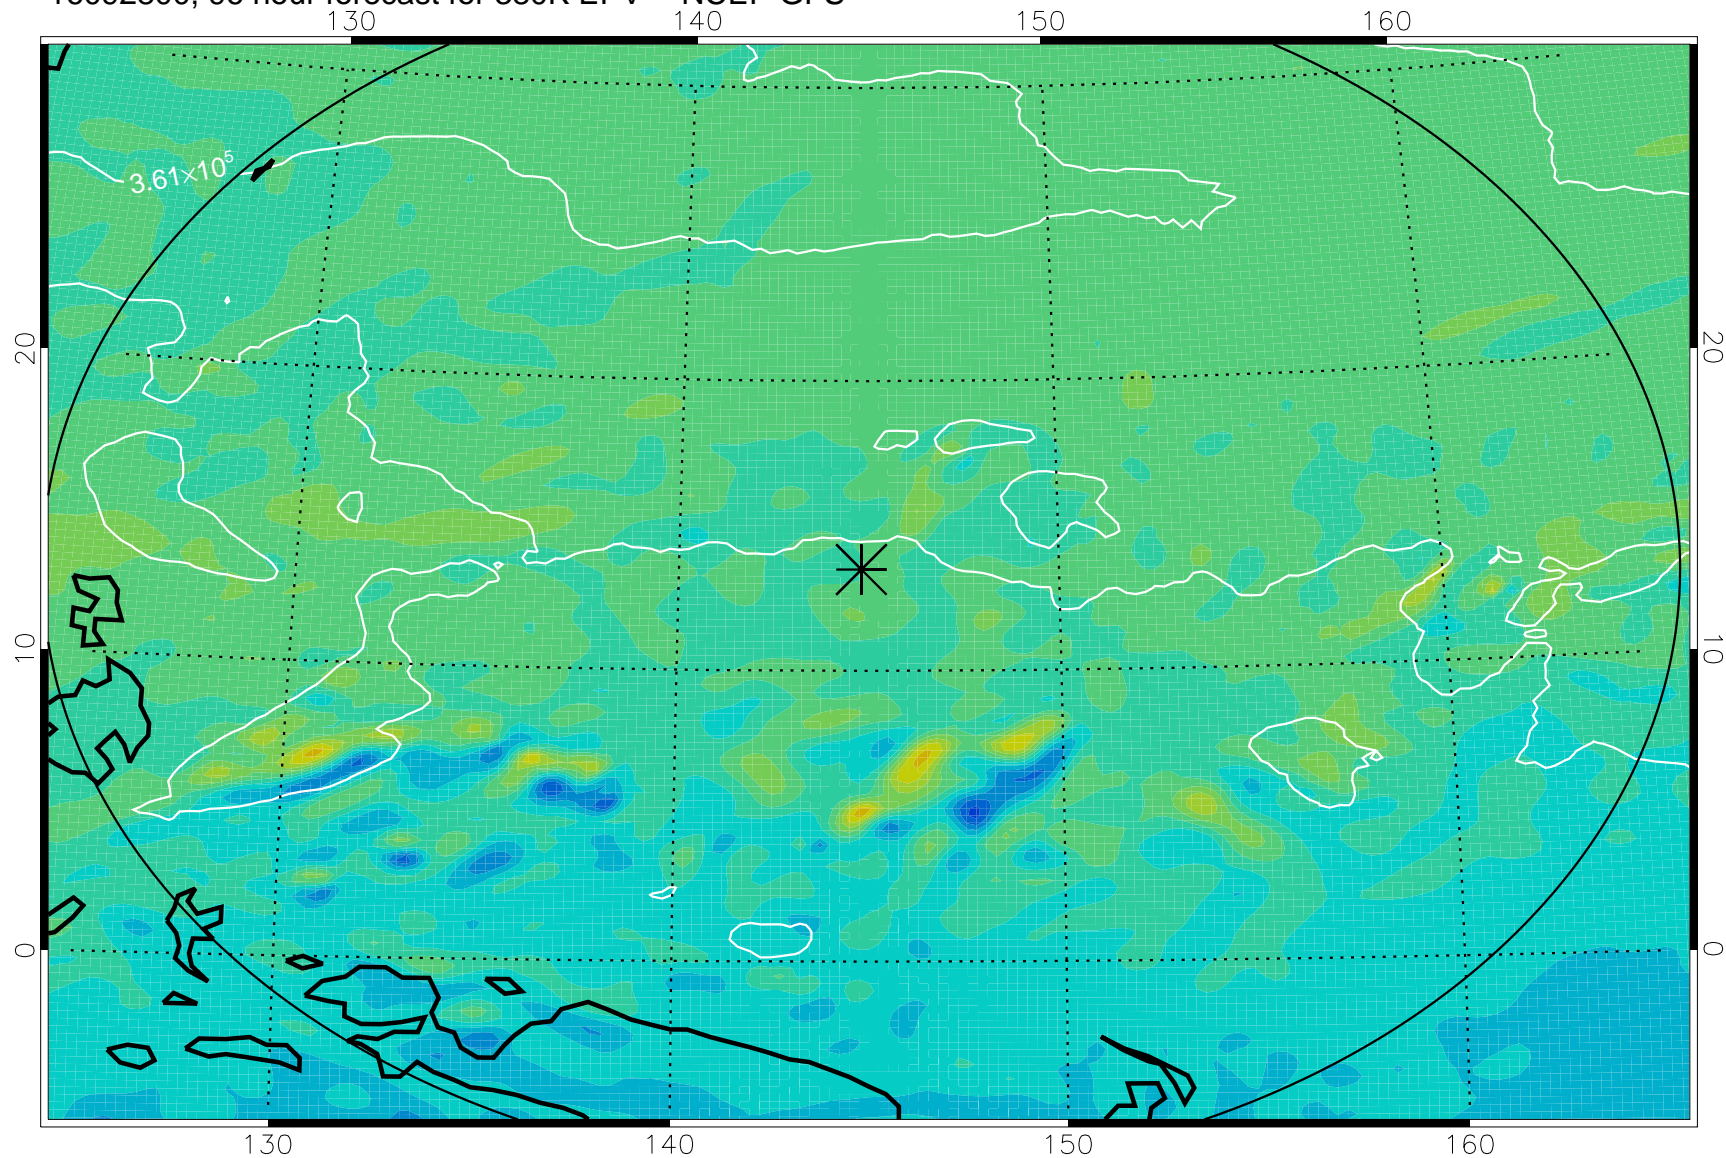

16092618, 66 hour forecast for 380K EPV -- NCEP GFS

380K Montgomery Streamfunction, white

Range ring of 2304 km

16092700, 72 hour forecast for 380K EPV -- NCEP GFS

380K Montgomery Streamfunction, white

Range ring of 2304 km

16092706, 78 hour forecast for 380K EPV -- NCEP GFS

380K Montgomery Streamfunction, white

Range ring of 2304 km

16092712, 84 hour forecast for 380K EPV -- NCEP GFS

380K Montgomery Streamfunction, white

Range ring of 2304 km

16092718, 90 hour forecast for 380K EPV -- NCEP GFS

380K Montgomery Streamfunction, white

Range ring of 2304 km

16092800, 96 hour forecast for 380K EPV -- NCEP GFS

380K Montgomery Streamfunction, white

Range ring of 2304 km

16092806, 102 hour forecast for 380K EPV -- NCEP GFS

380K Montgomery Streamfunction, white

Range ring of 2304 km

16092812, 108 hour forecast for 380K EPV -- NCEP GFS

380K Montgomery Streamfunction, white

Range ring of 2304 km