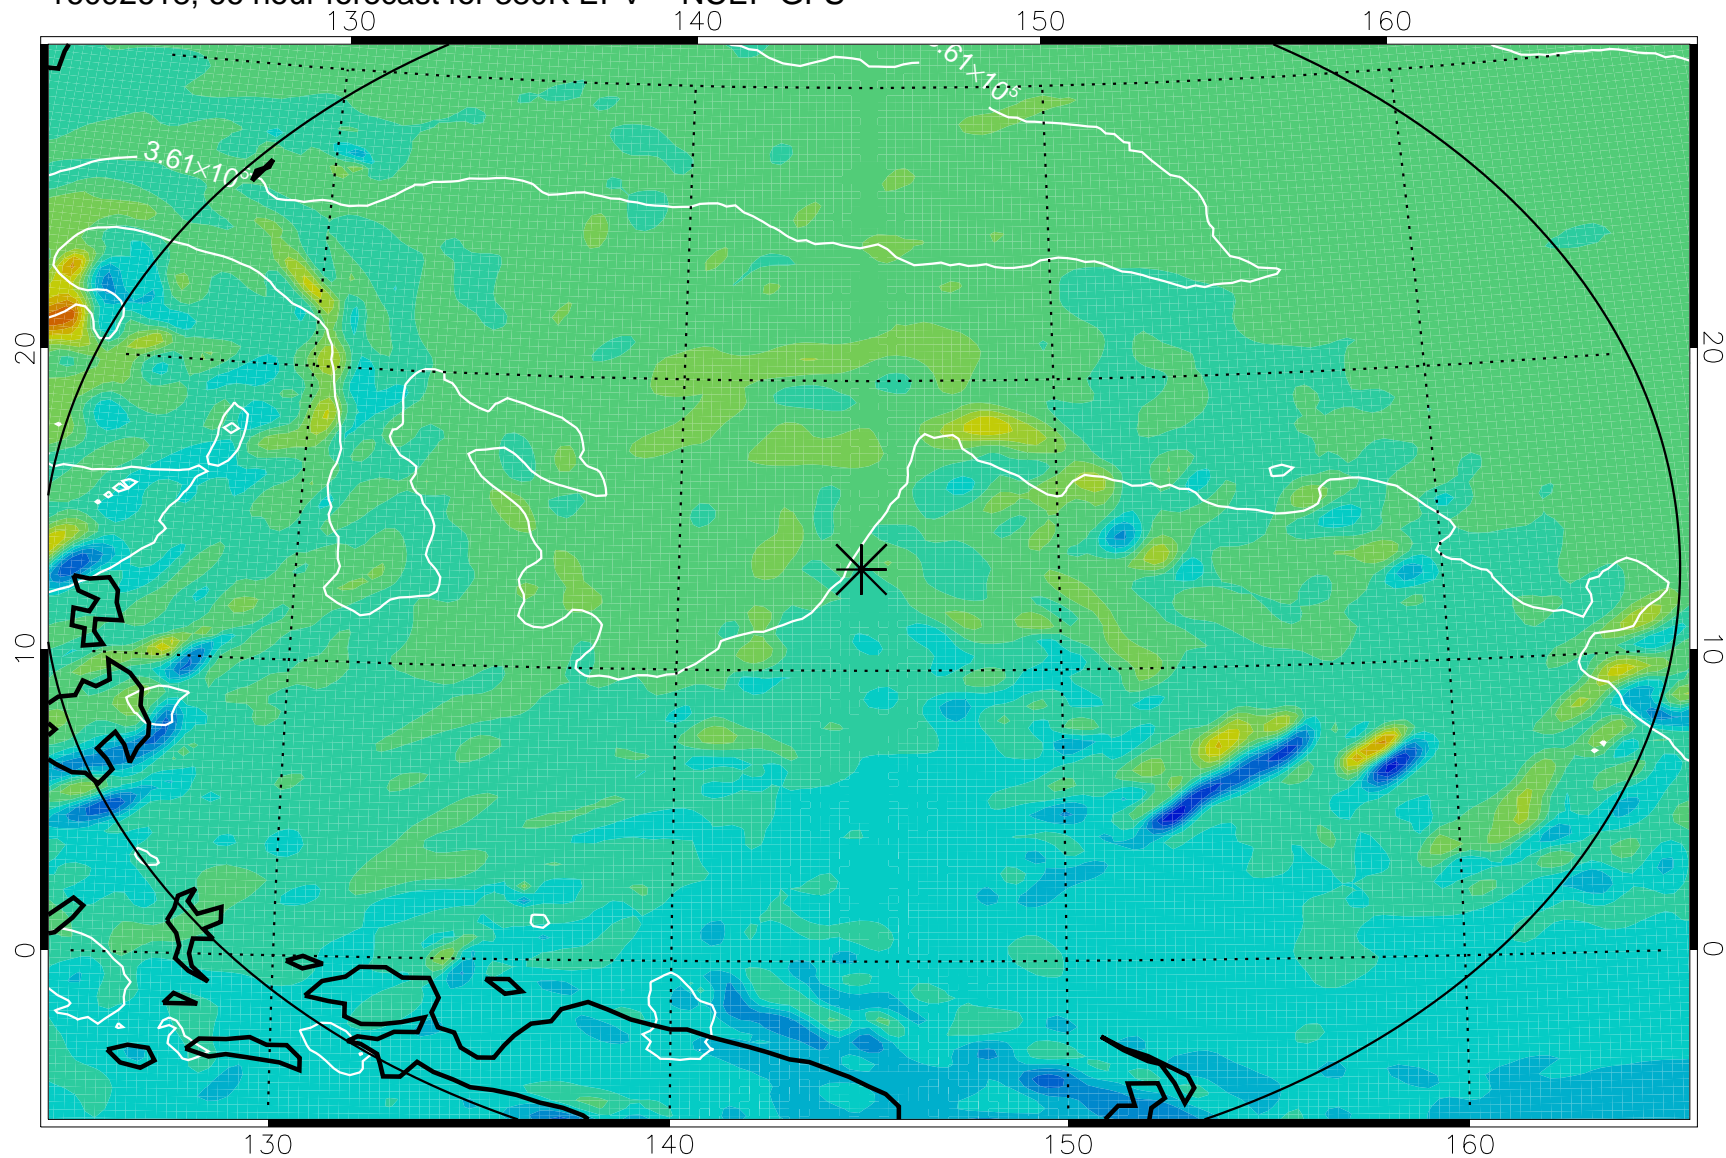

16092606, 54 hour forecast for 380K EPV -- NCEP GFS

380K Montgomery Streamfunction, white

Range ring of 2304 km

16092612, 60 hour forecast for 380K EPV -- NCEP GFS

380K Montgomery Streamfunction, white

Range ring of 2304 km

16092618, 66 hour forecast for 380K EPV -- NCEP GFS

380K Montgomery Streamfunction, white

Range ring of 2304 km

16092700, 72 hour forecast for 380K EPV -- NCEP GFS

380K Montgomery Streamfunction, white

Range ring of 2304 km

16092706, 78 hour forecast for 380K EPV -- NCEP GFS

380K Montgomery Streamfunction, white

Range ring of 2304 km

16092712, 84 hour forecast for 380K EPV -- NCEP GFS

380K Montgomery Streamfunction, white

Range ring of 2304 km

16092718, 90 hour forecast for 380K EPV -- NCEP GFS

380K Montgomery Streamfunction, white

Range ring of 2304 km

16092800, 96 hour forecast for 380K EPV -- NCEP GFS

380K Montgomery Streamfunction, white

Range ring of 2304 km