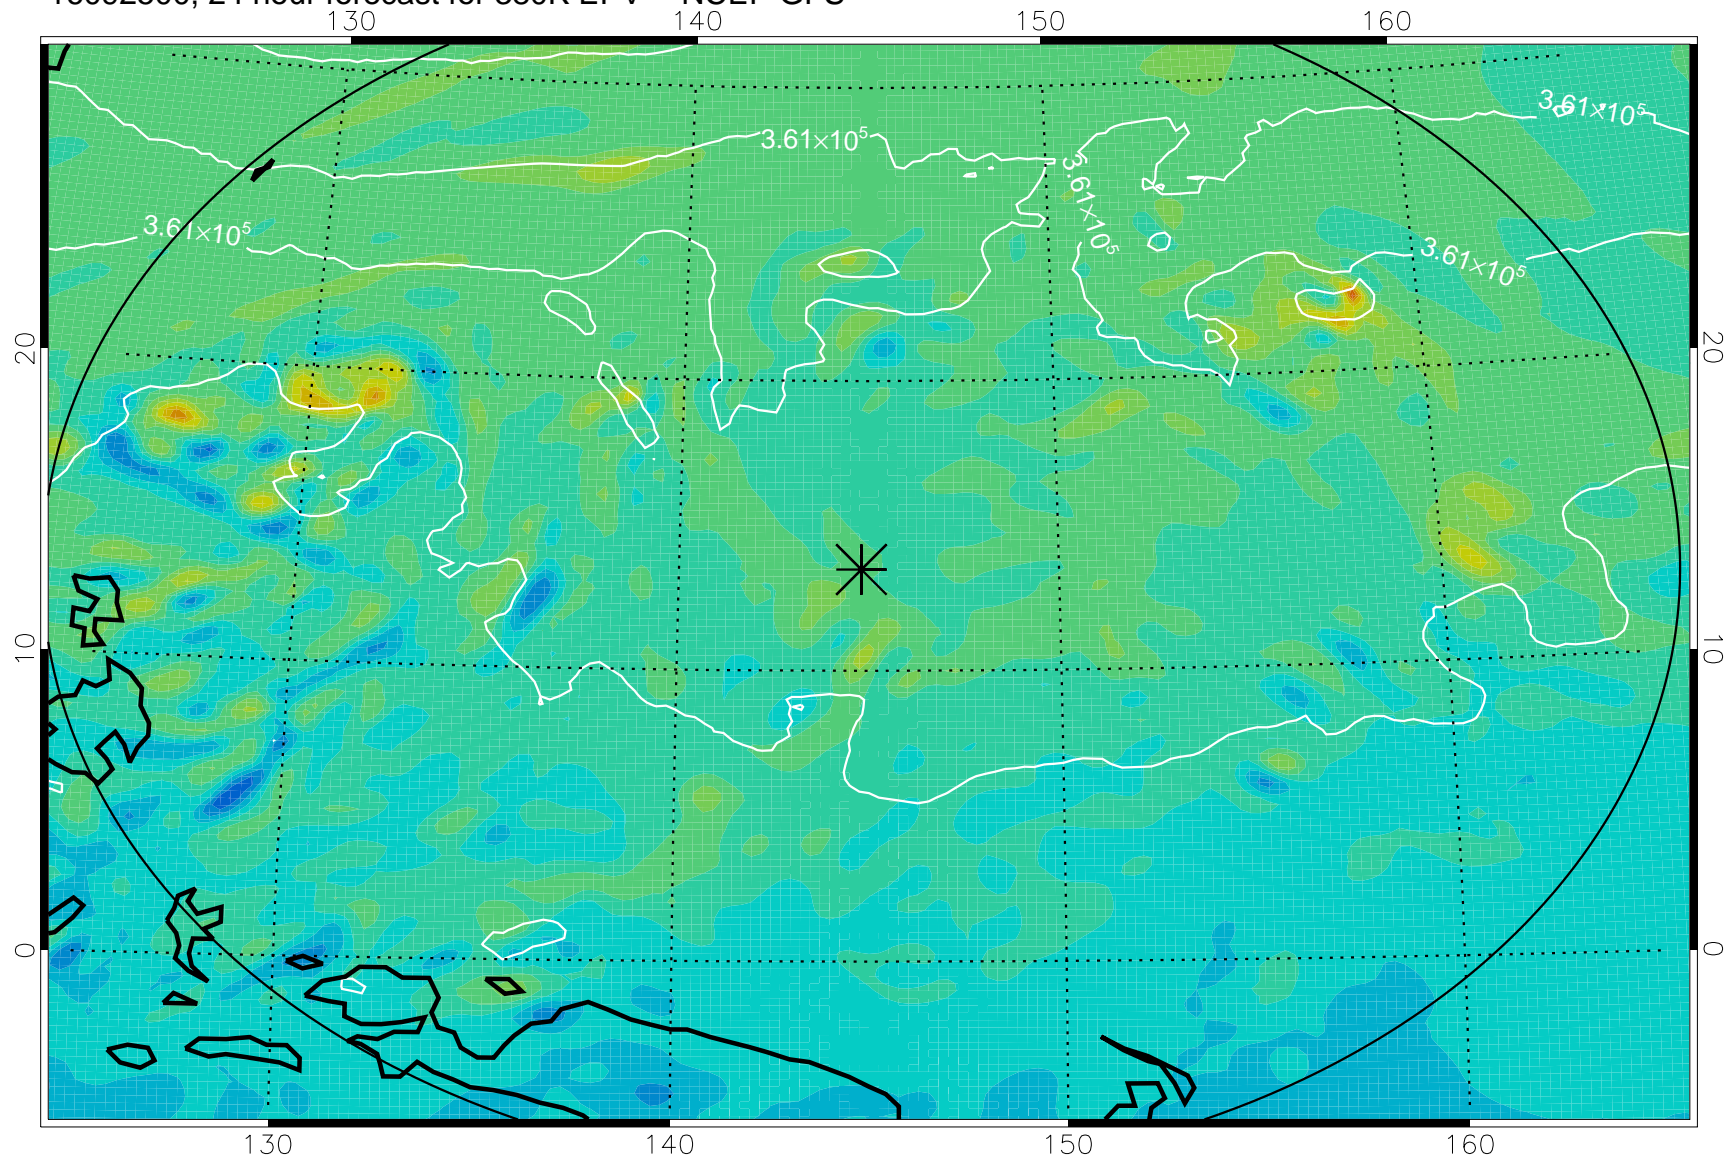

16092406, 6 hour forecast for 380K EPV -- NCEP GFS

380K Montgomery Streamfunction, white

Range ring of 2304 km

16092412, 12 hour forecast for 380K EPV -- NCEP GFS

380K Montgomery Streamfunction, white

Range ring of 2304 km

16092418, 18 hour forecast for 380K EPV -- NCEP GFS

380K Montgomery Streamfunction, white

Range ring of 2304 km

16092500, 24 hour forecast for 380K EPV -- NCEP GFS

380K Montgomery Streamfunction, white

Range ring of 2304 km

16092506, 30 hour forecast for 380K EPV -- NCEP GFS

380K Montgomery Streamfunction, white

Range ring of 2304 km

16092512, 36 hour forecast for 380K EPV -- NCEP GFS

380K Montgomery Streamfunction, white

Range ring of 2304 km

16092518, 42 hour forecast for 380K EPV -- NCEP GFS

380K Montgomery Streamfunction, white

Range ring of 2304 km

16092600, 48 hour forecast for 380K EPV -- NCEP GFS

380K Montgomery Streamfunction, white

Range ring of 2304 km