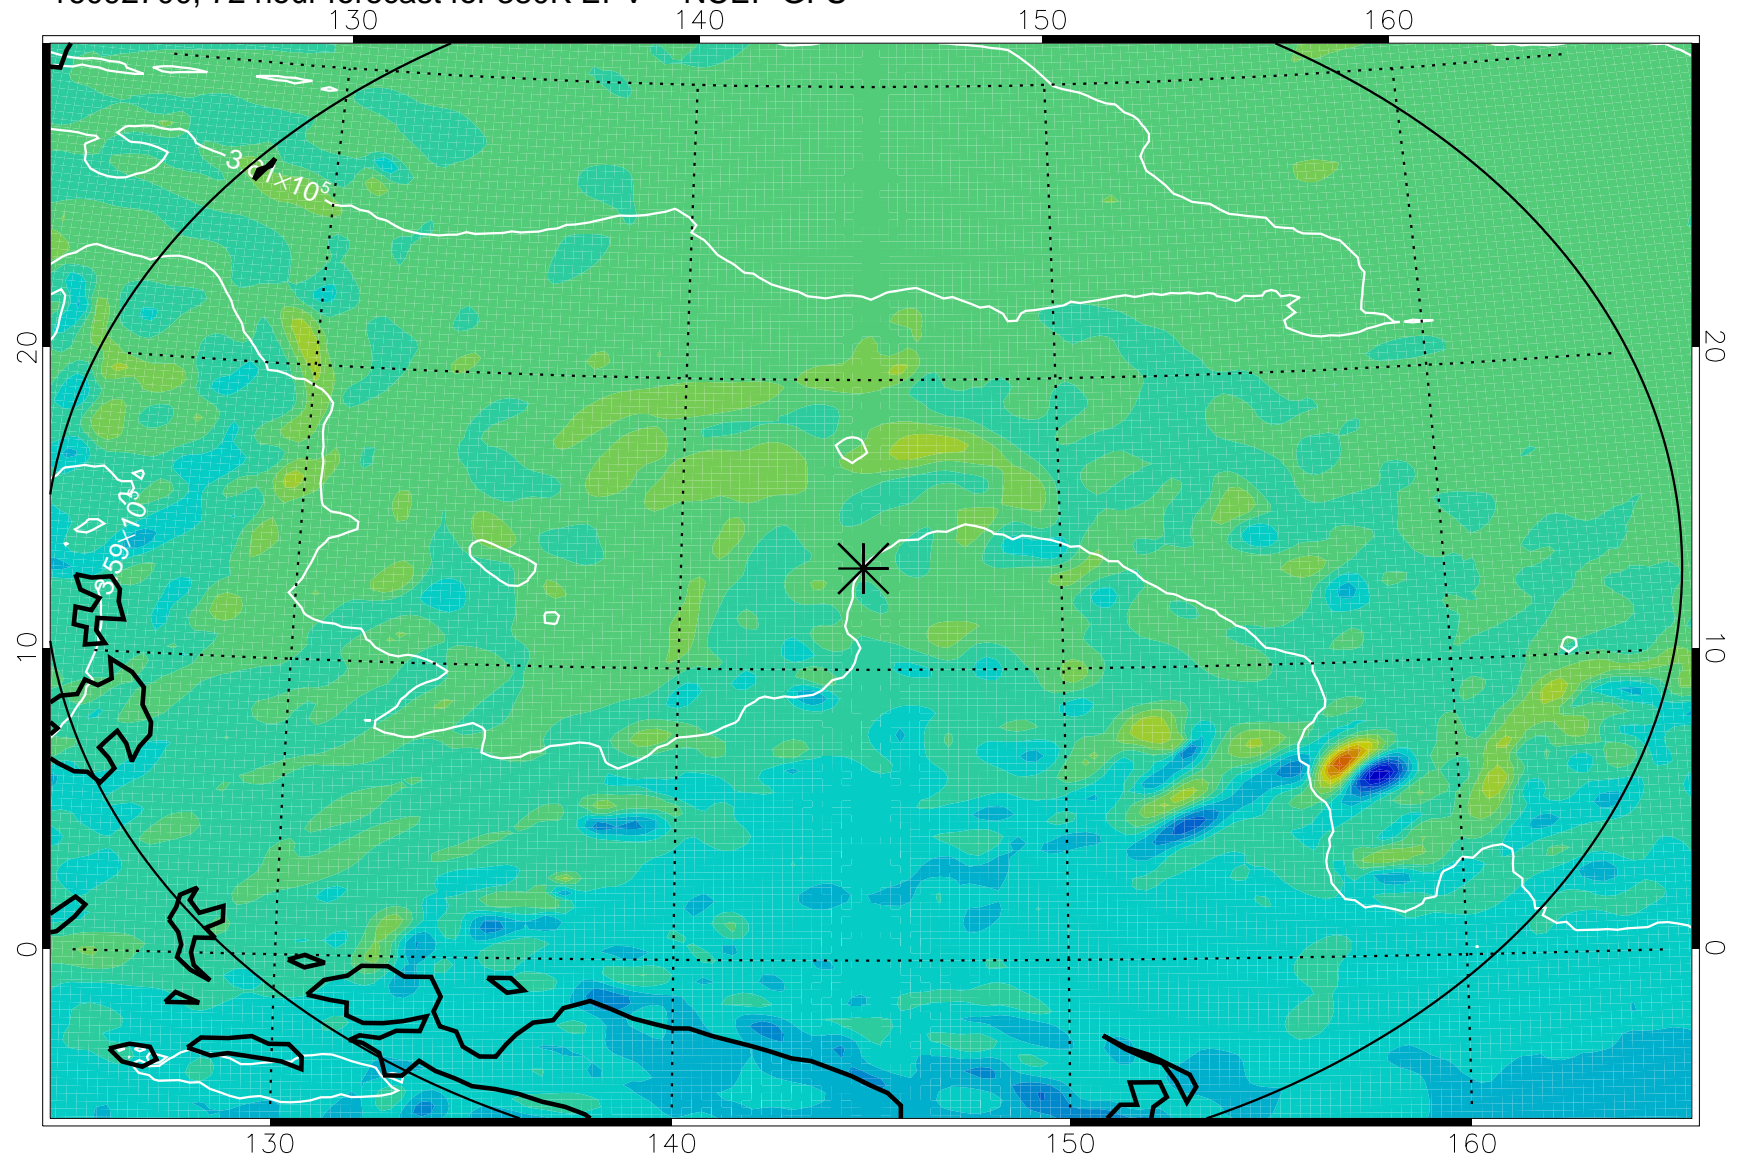

16092606, 54 hour forecast for 380K EPV -- NCEP GFS

380K Montgomery Streamfunction, white

Range ring of 2304 km

16092612, 60 hour forecast for 380K EPV -- NCEP GFS

380K Montgomery Streamfunction, white

Range ring of 2304 km

16092618, 66 hour forecast for 380K EPV -- NCEP GFS

380K Montgomery Streamfunction, white

Range ring of 2304 km

16092700, 72 hour forecast for 380K EPV -- NCEP GFS

380K Montgomery Streamfunction, white

Range ring of 2304 km

16092706, 78 hour forecast for 380K EPV -- NCEP GFS

380K Montgomery Streamfunction, white

Range ring of 2304 km

16092712, 84 hour forecast for 380K EPV -- NCEP GFS

380K Montgomery Streamfunction, white

Range ring of 2304 km

16092718, 90 hour forecast for 380K EPV -- NCEP GFS

380K Montgomery Streamfunction, white

Range ring of 2304 km

16092800, 96 hour forecast for 380K EPV -- NCEP GFS

380K Montgomery Streamfunction, white

Range ring of 2304 km