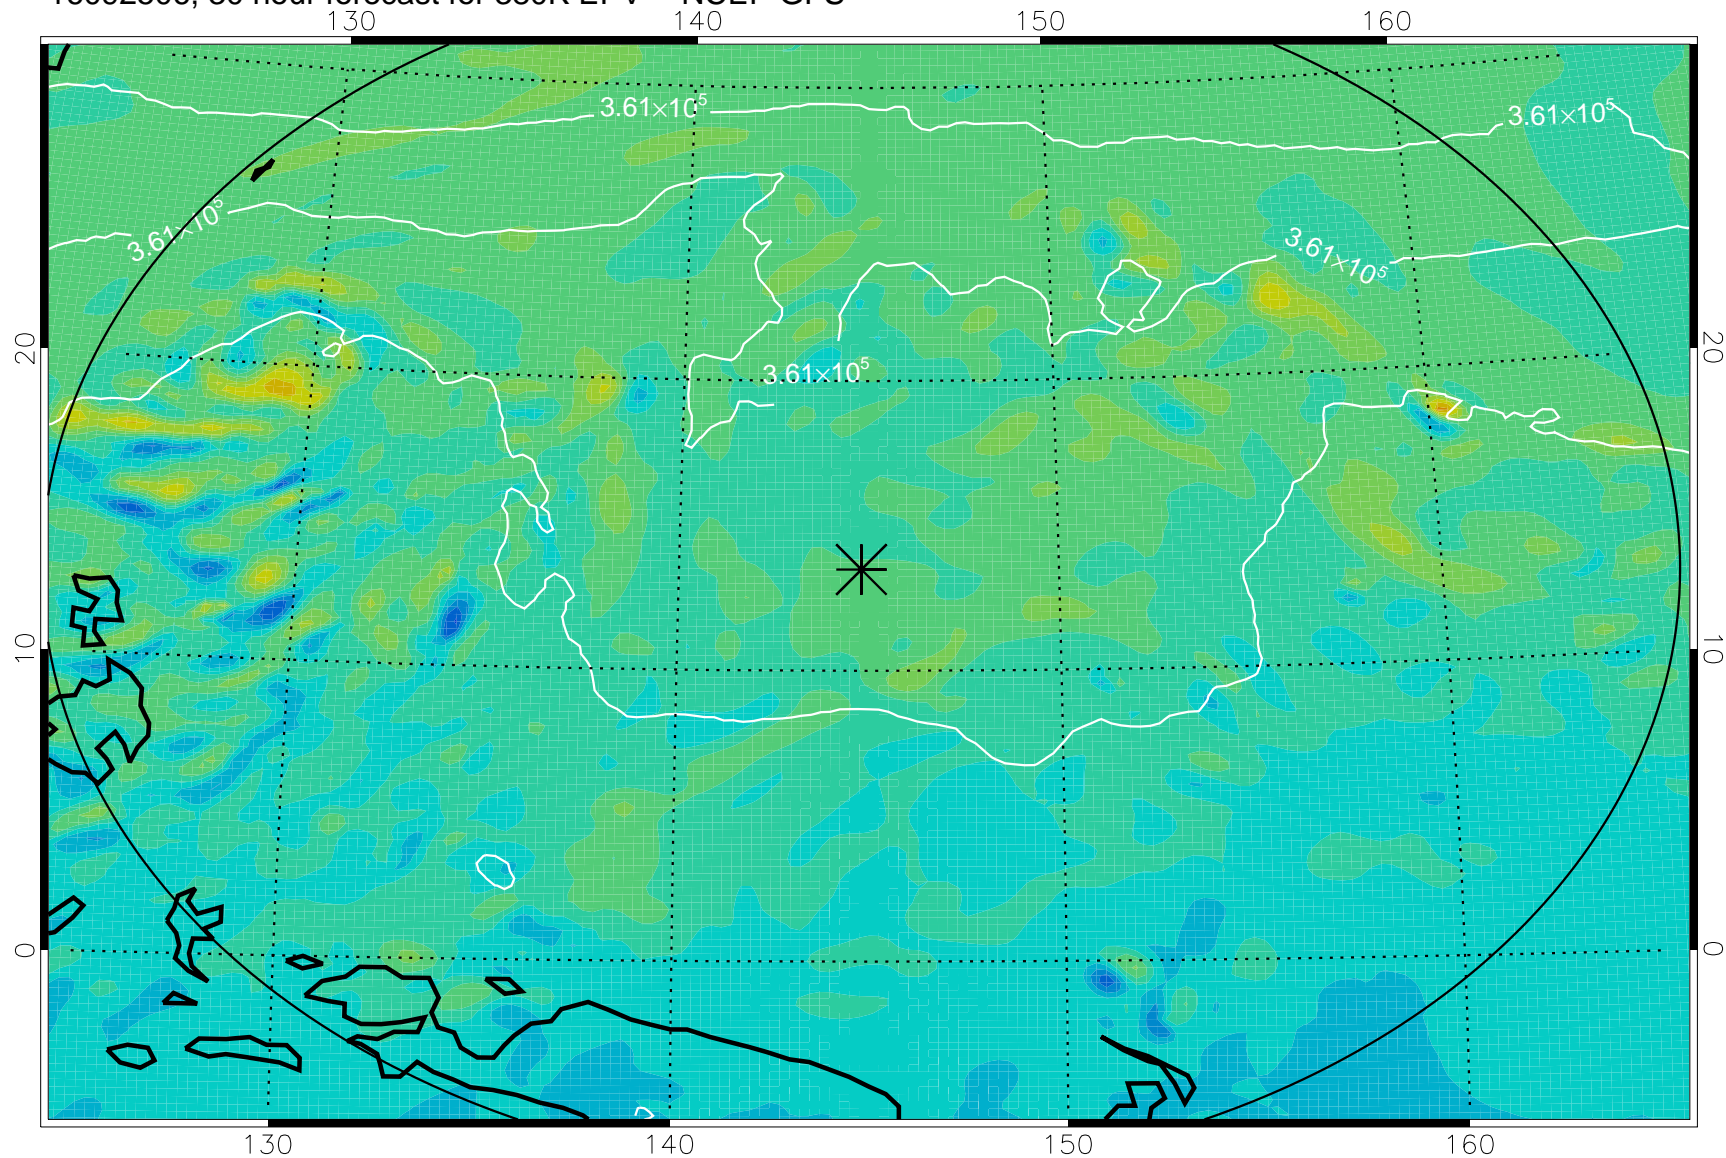

16092418, 18 hour forecast for 380K EPV -- NCEP GFS

380K Montgomery Streamfunction, white

Range ring of 2304 km

16092500, 24 hour forecast for 380K EPV -- NCEP GFS

380K Montgomery Streamfunction, white

Range ring of 2304 km

16092506, 30 hour forecast for 380K EPV -- NCEP GFS

380K Montgomery Streamfunction, white

Range ring of 2304 km

16092512, 36 hour forecast for 380K EPV -- NCEP GFS

380K Montgomery Streamfunction, white

Range ring of 2304 km

16092518, 42 hour forecast for 380K EPV -- NCEP GFS

380K Montgomery Streamfunction, white

Range ring of 2304 km

16092600, 48 hour forecast for 380K EPV -- NCEP GFS

380K Montgomery Streamfunction, white

Range ring of 2304 km

16092606, 54 hour forecast for 380K EPV -- NCEP GFS

380K Montgomery Streamfunction, white

Range ring of 2304 km

16092612, 60 hour forecast for 380K EPV -- NCEP GFS

380K Montgomery Streamfunction, white

Range ring of 2304 km