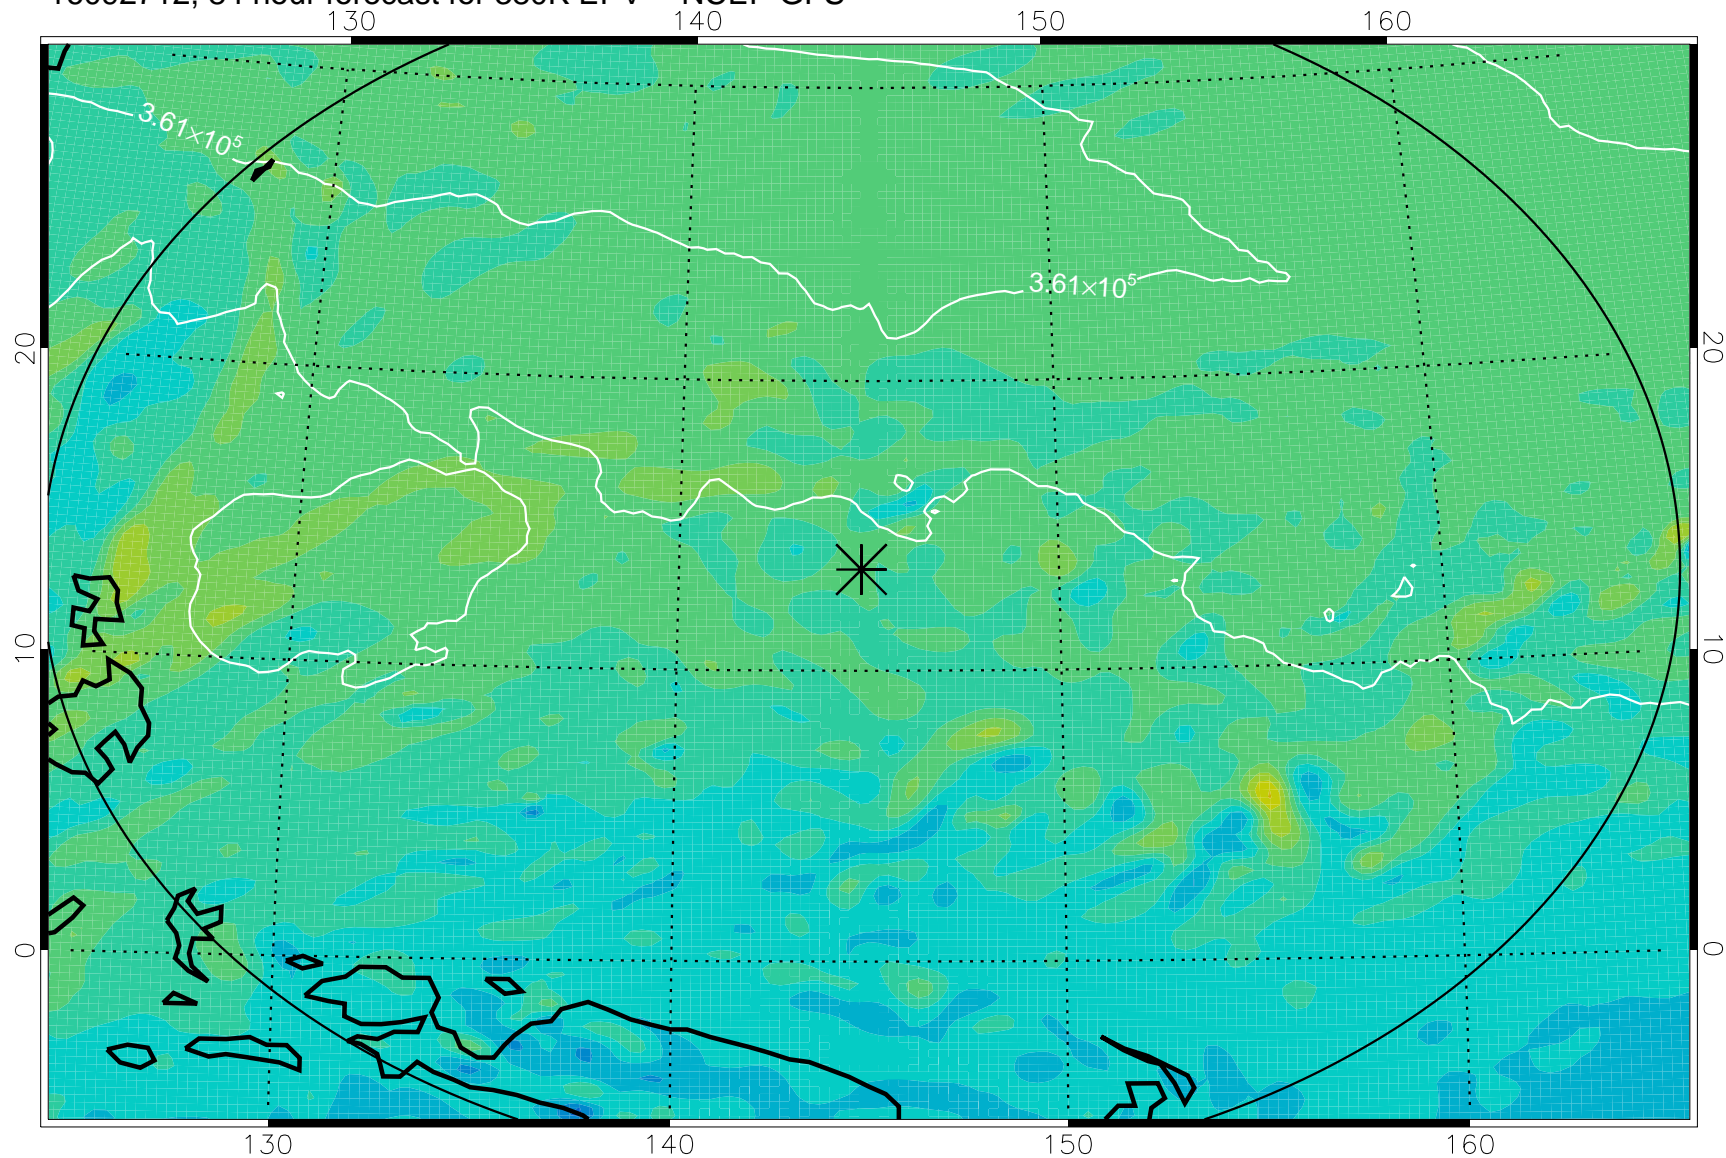

16092606, 54 hour forecast for 380K EPV -- NCEP GFS

380K Montgomery Streamfunction, white

Range ring of 2304 km

16092612, 60 hour forecast for 380K EPV -- NCEP GFS

380K Montgomery Streamfunction, white

Range ring of 2304 km

16092618, 66 hour forecast for 380K EPV -- NCEP GFS

380K Montgomery Streamfunction, white

Range ring of 2304 km

16092700, 72 hour forecast for 380K EPV -- NCEP GFS

380K Montgomery Streamfunction, white

Range ring of 2304 km

16092706, 78 hour forecast for 380K EPV -- NCEP GFS

380K Montgomery Streamfunction, white

Range ring of 2304 km

16092712, 84 hour forecast for 380K EPV -- NCEP GFS

380K Montgomery Streamfunction, white

Range ring of 2304 km

16092718, 90 hour forecast for 380K EPV -- NCEP GFS

380K Montgomery Streamfunction, white

Range ring of 2304 km

16092800, 96 hour forecast for 380K EPV -- NCEP GFS

380K Montgomery Streamfunction, white

Range ring of 2304 km