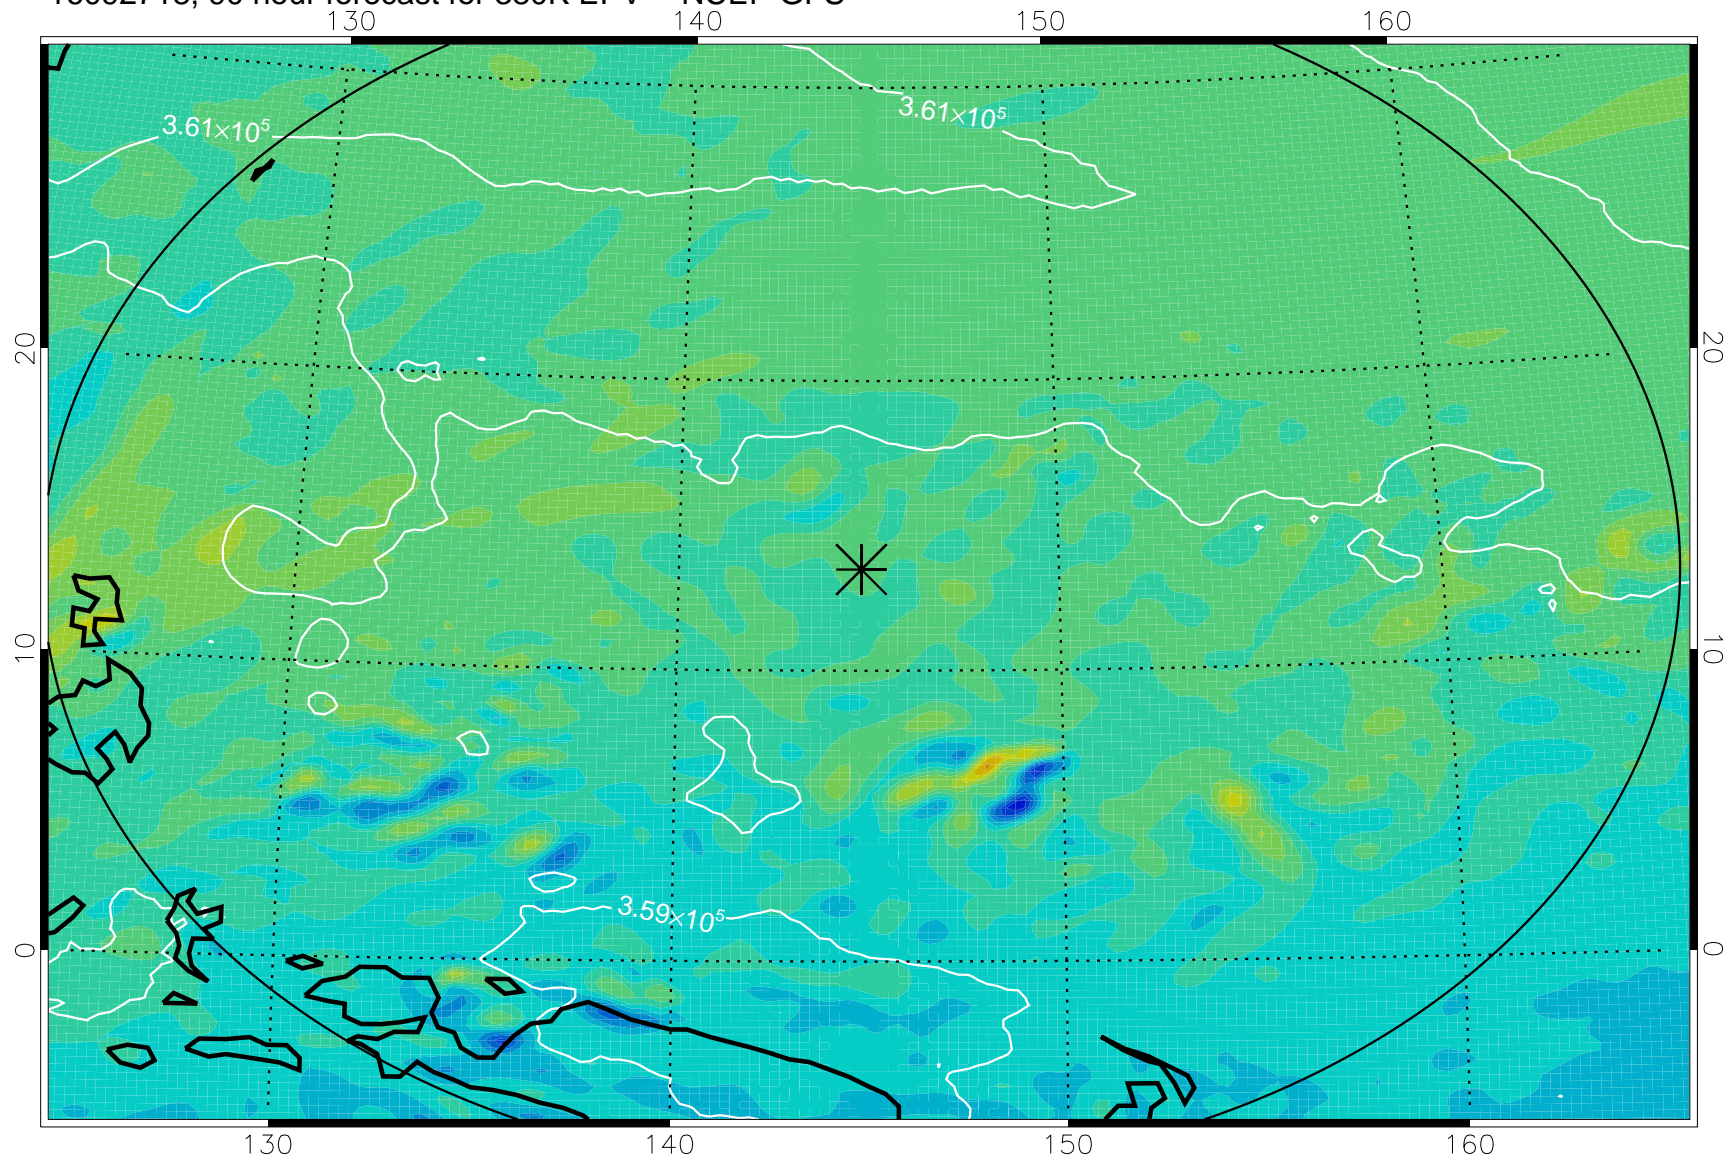

16092618, 66 hour forecast for 380K EPV -- NCEP GFS

380K Montgomery Streamfunction, white

Range ring of 2304 km

16092700, 72 hour forecast for 380K EPV -- NCEP GFS

380K Montgomery Streamfunction, white

Range ring of 2304 km

16092706, 78 hour forecast for 380K EPV -- NCEP GFS

380K Montgomery Streamfunction, white

Range ring of 2304 km

16092712, 84 hour forecast for 380K EPV -- NCEP GFS

380K Montgomery Streamfunction, white

Range ring of 2304 km

16092718, 90 hour forecast for 380K EPV -- NCEP GFS

380K Montgomery Streamfunction, white

Range ring of 2304 km

16092800, 96 hour forecast for 380K EPV -- NCEP GFS

380K Montgomery Streamfunction, white

Range ring of 2304 km

16092806, 102 hour forecast for 380K EPV -- NCEP GFS

380K Montgomery Streamfunction, white

Range ring of 2304 km

16092812, 108 hour forecast for 380K EPV -- NCEP GFS

380K Montgomery Streamfunction, white

Range ring of 2304 km