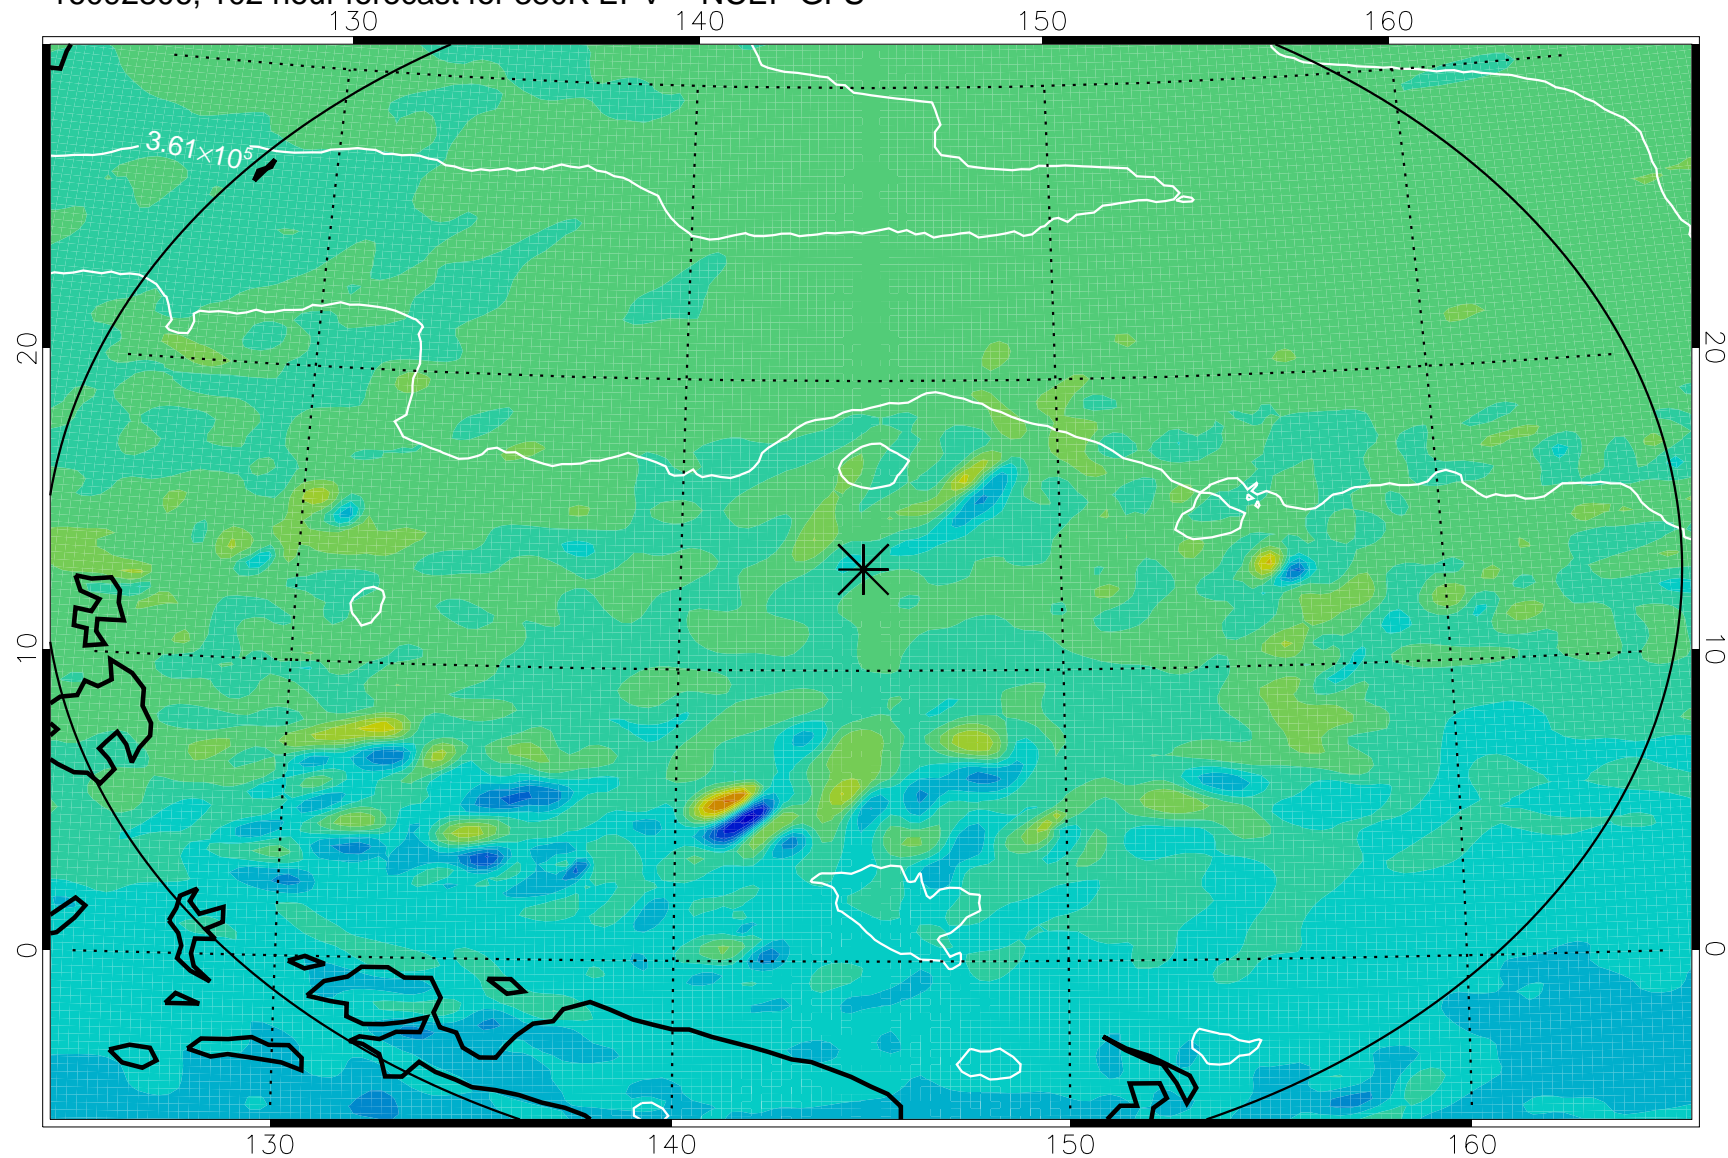

16092706, 78 hour forecast for 380K EPV -- NCEP GFS

380K Montgomery Streamfunction, white

Range ring of 2304 km

16092712, 84 hour forecast for 380K EPV -- NCEP GFS

380K Montgomery Streamfunction, white

Range ring of 2304 km

16092718, 90 hour forecast for 380K EPV -- NCEP GFS

380K Montgomery Streamfunction, white

Range ring of 2304 km

16092800, 96 hour forecast for 380K EPV -- NCEP GFS

380K Montgomery Streamfunction, white

Range ring of 2304 km

16092806, 102 hour forecast for 380K EPV -- NCEP GFS

380K Montgomery Streamfunction, white

Range ring of 2304 km

16092812, 108 hour forecast for 380K EPV -- NCEP GFS

380K Montgomery Streamfunction, white

Range ring of 2304 km

16092818, 114 hour forecast for 380K EPV -- NCEP GFS

380K Montgomery Streamfunction, white

Range ring of 2304 km

16092900, 120 hour forecast for 380K EPV -- NCEP GFS

380K Montgomery Streamfunction, white

Range ring of 2304 km