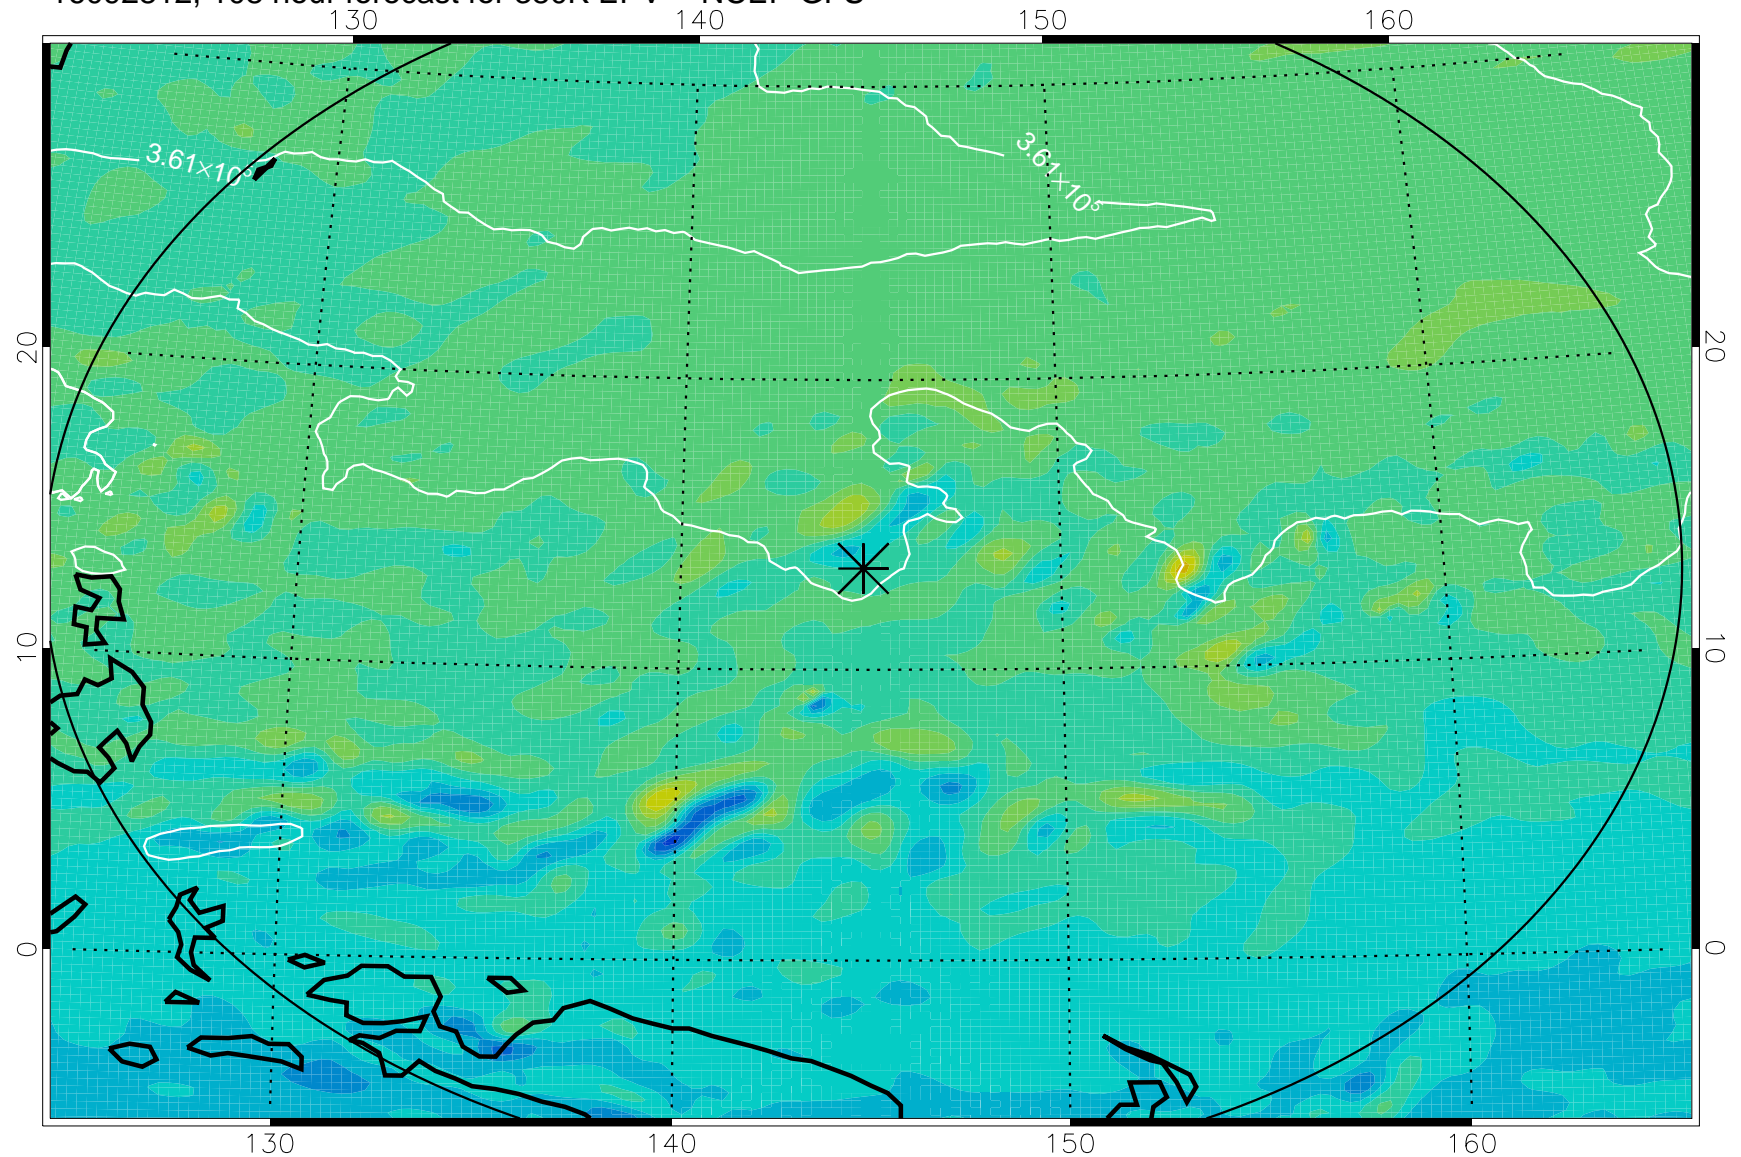

16092706, 78 hour forecast for 380K EPV -- NCEP GFS

380K Montgomery Streamfunction, white

Range ring of 2304 km

16092712, 84 hour forecast for 380K EPV -- NCEP GFS

380K Montgomery Streamfunction, white

Range ring of 2304 km

16092718, 90 hour forecast for 380K EPV -- NCEP GFS

380K Montgomery Streamfunction, white

Range ring of 2304 km

16092800, 96 hour forecast for 380K EPV -- NCEP GFS

380K Montgomery Streamfunction, white

Range ring of 2304 km

16092806, 102 hour forecast for 380K EPV -- NCEP GFS

380K Montgomery Streamfunction, white

Range ring of 2304 km

16092812, 108 hour forecast for 380K EPV -- NCEP GFS

380K Montgomery Streamfunction, white

Range ring of 2304 km

16092818, 114 hour forecast for 380K EPV -- NCEP GFS

380K Montgomery Streamfunction, white

Range ring of 2304 km

16092900, 120 hour forecast for 380K EPV -- NCEP GFS

380K Montgomery Streamfunction, white

Range ring of 2304 km