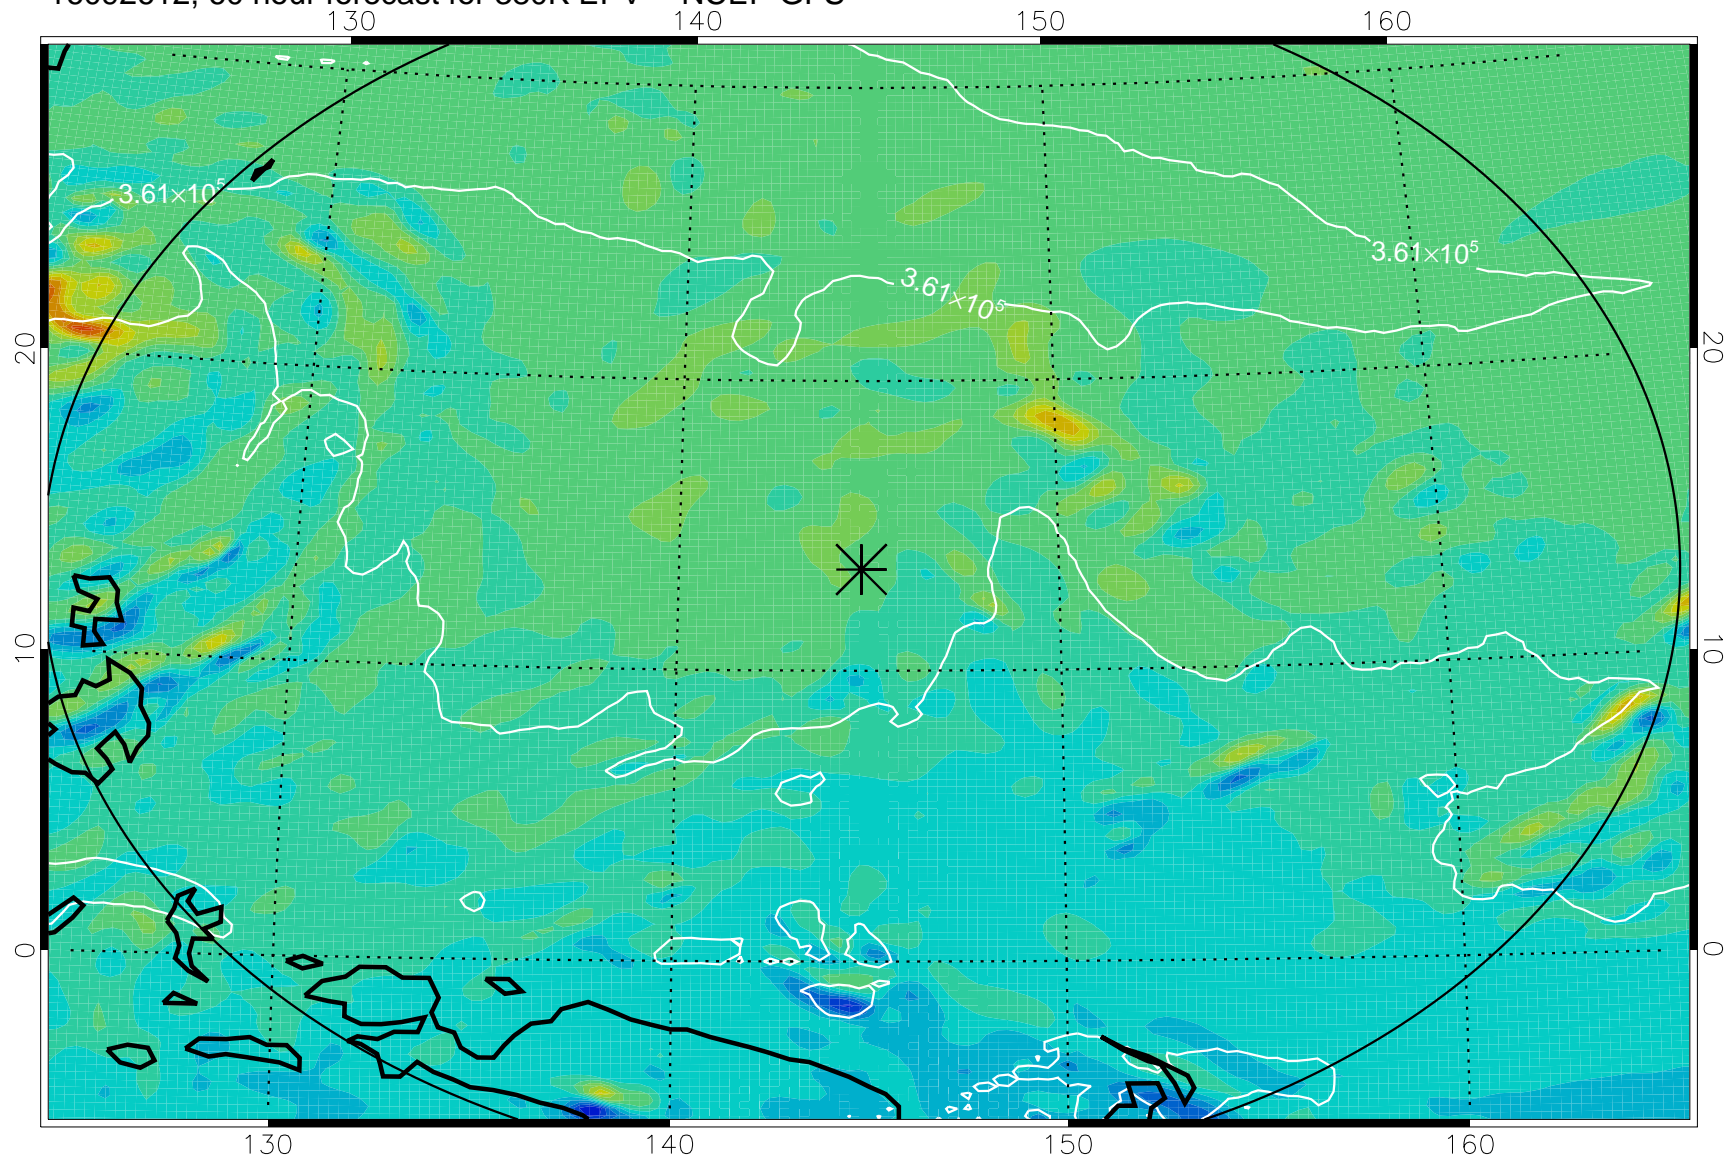

16092506, 30 hour forecast for 380K EPV -- NCEP GFS

380K Montgomery Streamfunction, white

Range ring of 2304 km

16092512, 36 hour forecast for 380K EPV -- NCEP GFS

380K Montgomery Streamfunction, white

Range ring of 2304 km

16092518, 42 hour forecast for 380K EPV -- NCEP GFS

380K Montgomery Streamfunction, white

Range ring of 2304 km

16092600, 48 hour forecast for 380K EPV -- NCEP GFS

380K Montgomery Streamfunction, white

Range ring of 2304 km

16092606, 54 hour forecast for 380K EPV -- NCEP GFS

380K Montgomery Streamfunction, white

Range ring of 2304 km

16092612, 60 hour forecast for 380K EPV -- NCEP GFS

380K Montgomery Streamfunction, white

Range ring of 2304 km

16092618, 66 hour forecast for 380K EPV -- NCEP GFS

380K Montgomery Streamfunction, white

Range ring of 2304 km

16092700, 72 hour forecast for 380K EPV -- NCEP GFS

380K Montgomery Streamfunction, white

Range ring of 2304 km