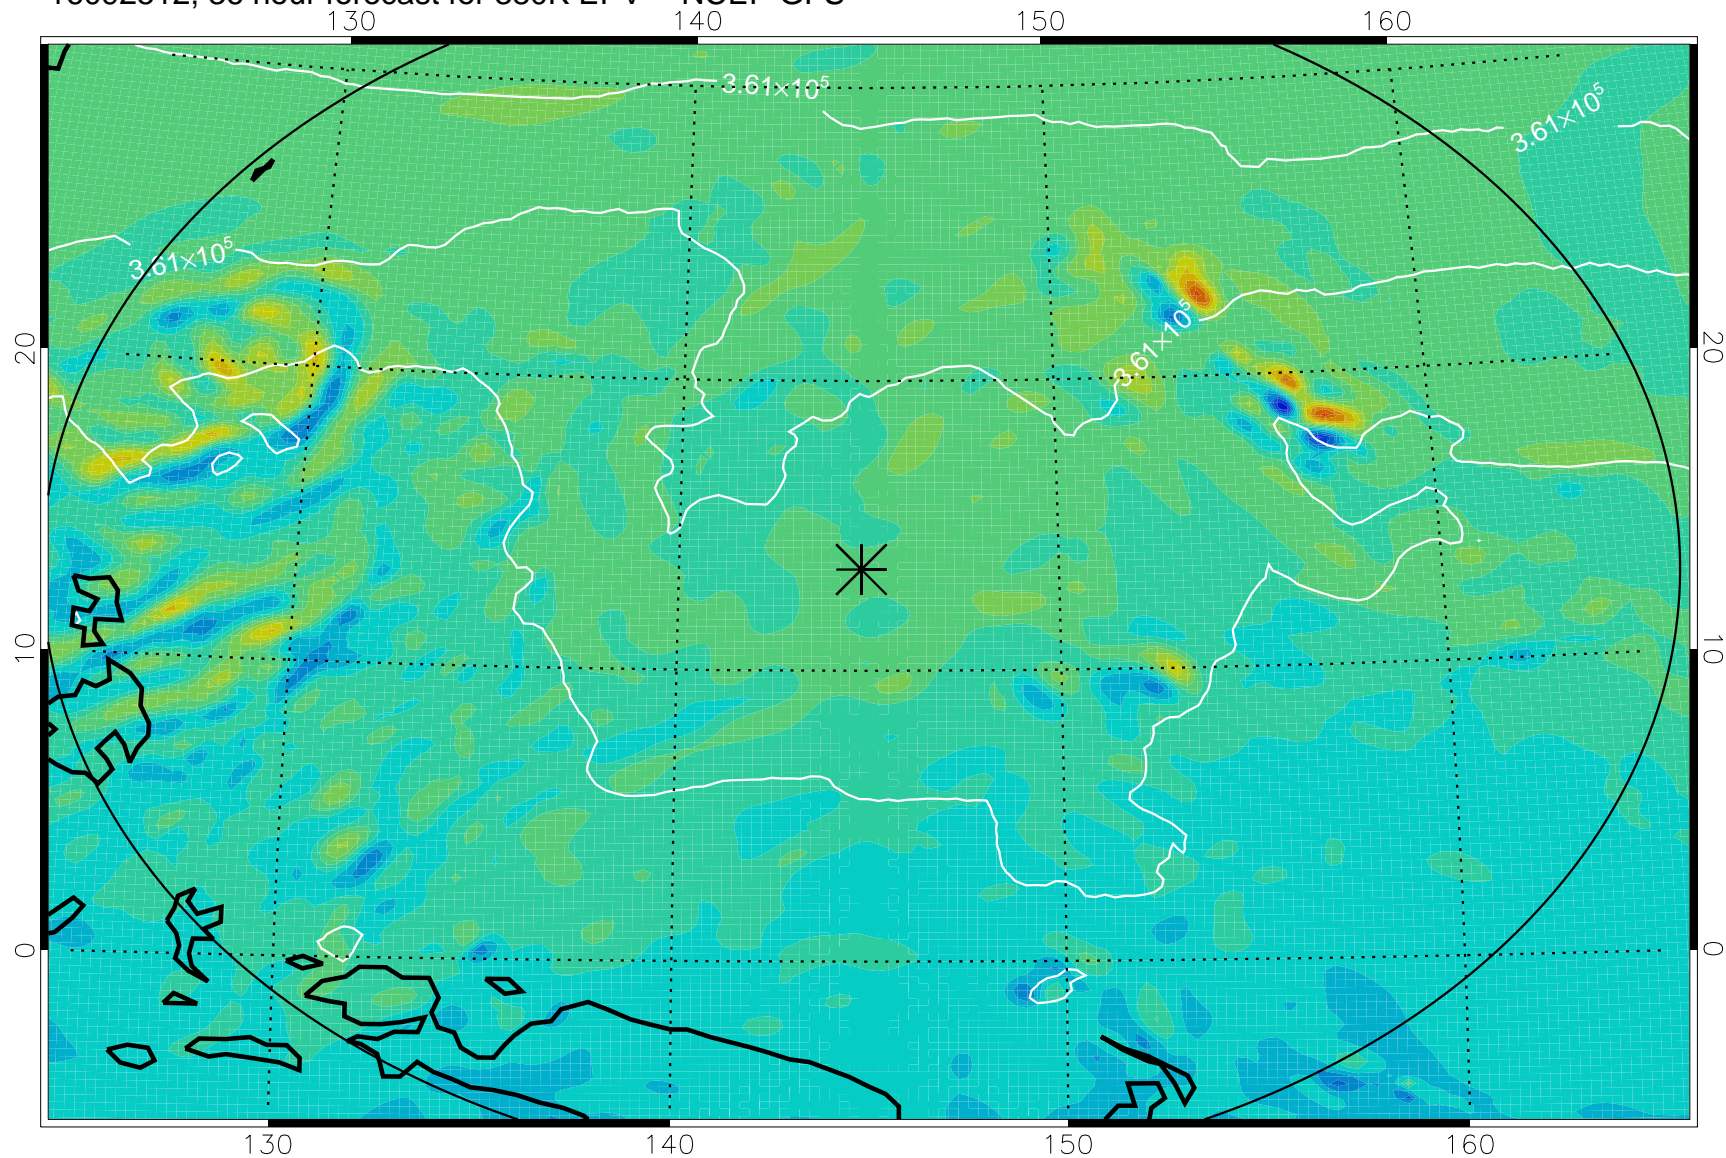

16092406, 6 hour forecast for 380K EPV -- NCEP GFS

380K Montgomery Streamfunction, white

Range ring of 2304 km

16092412, 12 hour forecast for 380K EPV -- NCEP GFS

380K Montgomery Streamfunction, white

Range ring of 2304 km

16092418, 18 hour forecast for 380K EPV -- NCEP GFS

380K Montgomery Streamfunction, white

Range ring of 2304 km

16092500, 24 hour forecast for 380K EPV -- NCEP GFS

380K Montgomery Streamfunction, white

Range ring of 2304 km

16092506, 30 hour forecast for 380K EPV -- NCEP GFS

380K Montgomery Streamfunction, white

Range ring of 2304 km

16092512, 36 hour forecast for 380K EPV -- NCEP GFS

380K Montgomery Streamfunction, white

Range ring of 2304 km

16092518, 42 hour forecast for 380K EPV -- NCEP GFS

380K Montgomery Streamfunction, white

Range ring of 2304 km

16092600, 48 hour forecast for 380K EPV -- NCEP GFS

380K Montgomery Streamfunction, white

Range ring of 2304 km