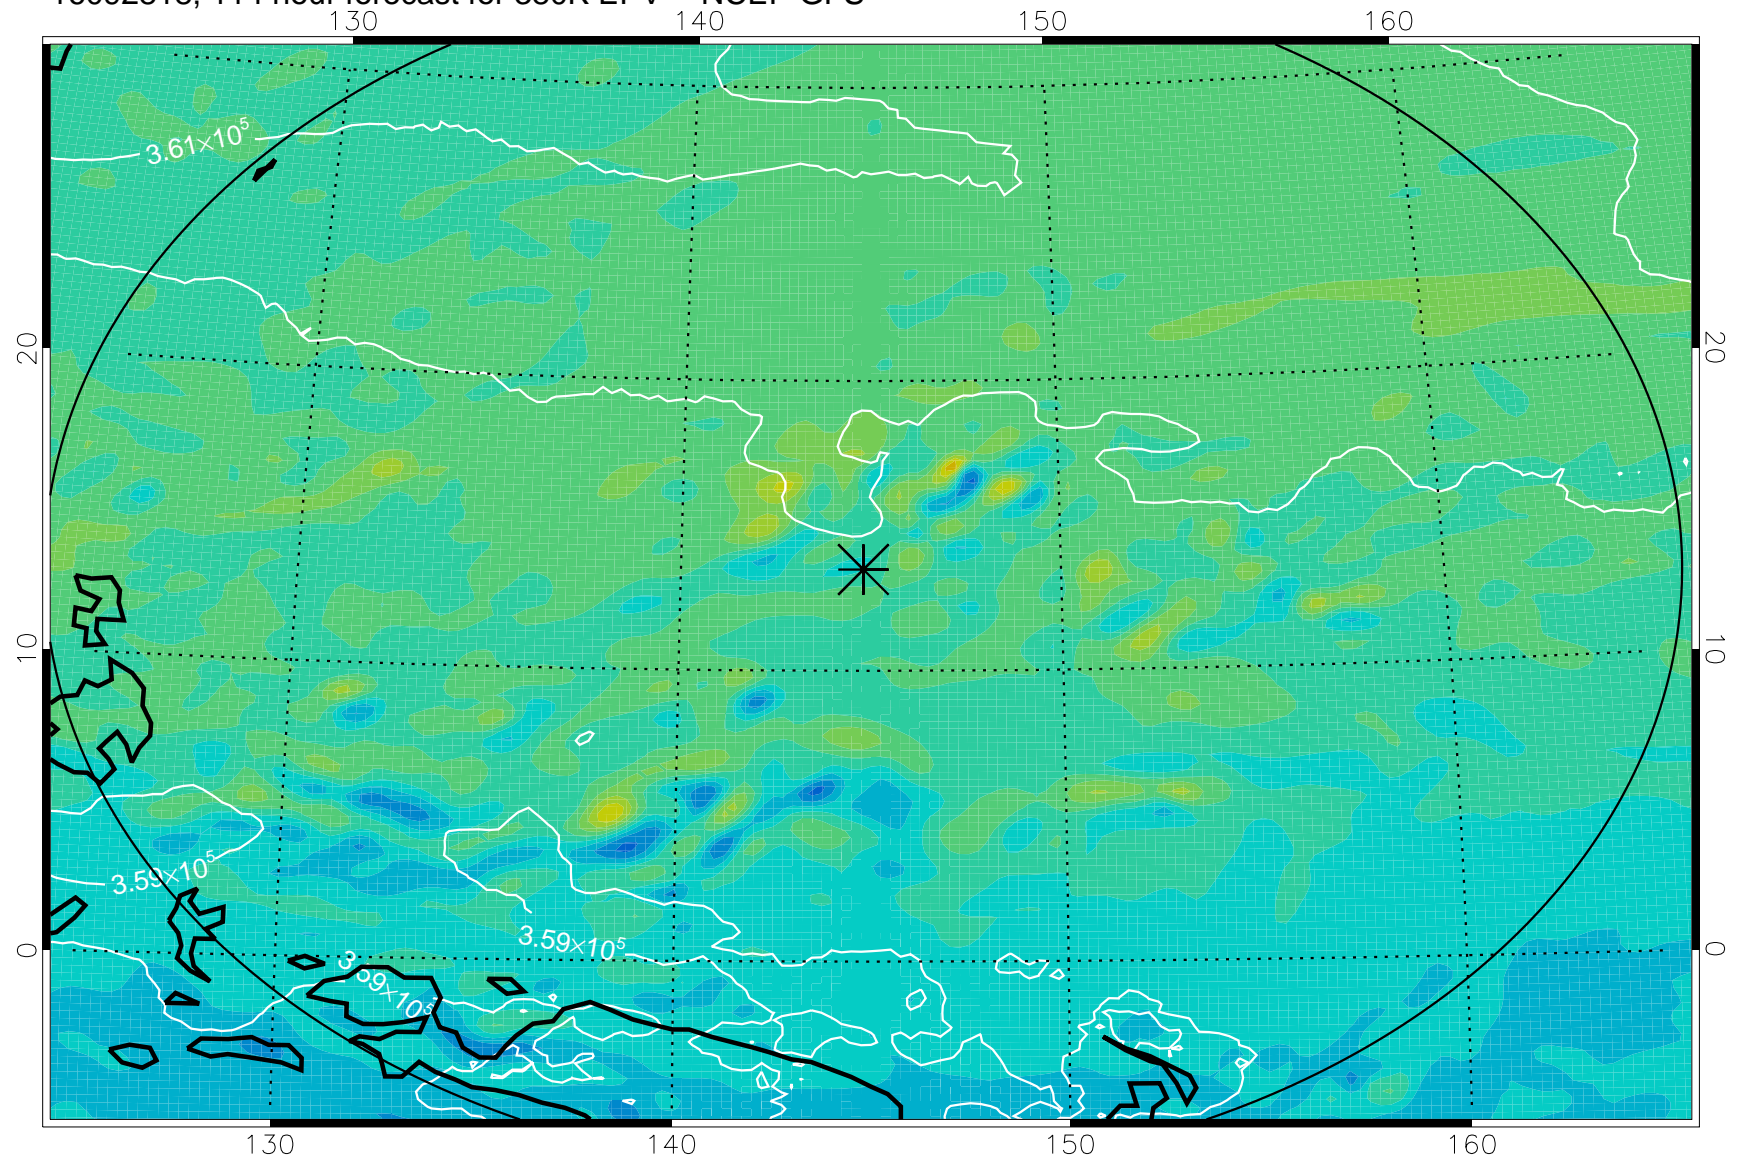

16092706, 78 hour forecast for 380K EPV -- NCEP GFS

380K Montgomery Streamfunction, white

Range ring of 2304 km

16092712, 84 hour forecast for 380K EPV -- NCEP GFS

380K Montgomery Streamfunction, white

Range ring of 2304 km

16092718, 90 hour forecast for 380K EPV -- NCEP GFS

380K Montgomery Streamfunction, white

Range ring of 2304 km

16092800, 96 hour forecast for 380K EPV -- NCEP GFS

380K Montgomery Streamfunction, white

Range ring of 2304 km

16092806, 102 hour forecast for 380K EPV -- NCEP GFS

380K Montgomery Streamfunction, white

Range ring of 2304 km

16092812, 108 hour forecast for 380K EPV -- NCEP GFS

380K Montgomery Streamfunction, white

Range ring of 2304 km

16092818, 114 hour forecast for 380K EPV -- NCEP GFS

380K Montgomery Streamfunction, white

Range ring of 2304 km

16092900, 120 hour forecast for 380K EPV -- NCEP GFS

380K Montgomery Streamfunction, white

Range ring of 2304 km