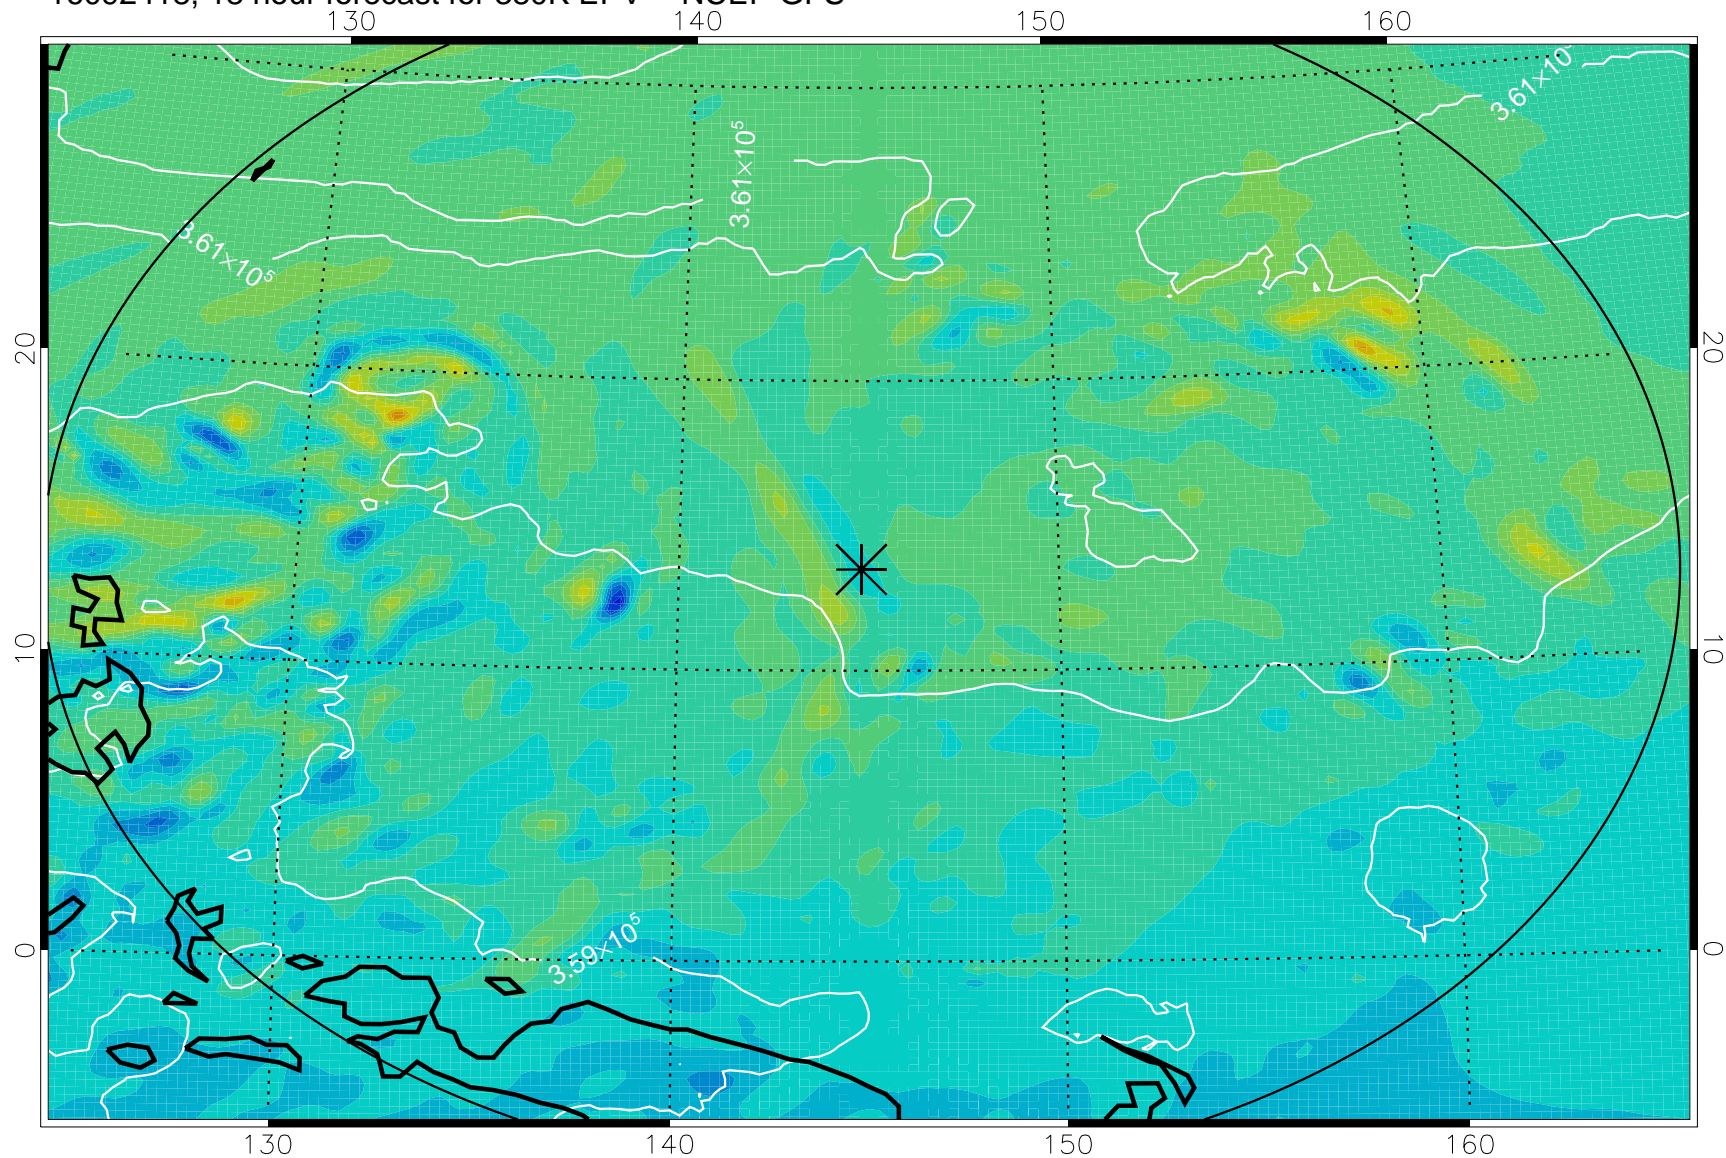

16092406, 6 hour forecast for 380K EPV -- NCEP GFS

380K Montgomery Streamfunction, white

Range ring of 2304 km

16092412, 12 hour forecast for 380K EPV -- NCEP GFS

380K Montgomery Streamfunction, white

Range ring of 2304 km

16092418, 18 hour forecast for 380K EPV -- NCEP GFS

380K Montgomery Streamfunction, white

Range ring of 2304 km

16092500, 24 hour forecast for 380K EPV -- NCEP GFS

380K Montgomery Streamfunction, white

Range ring of 2304 km

16092506, 30 hour forecast for 380K EPV -- NCEP GFS

380K Montgomery Streamfunction, white

Range ring of 2304 km

16092512, 36 hour forecast for 380K EPV -- NCEP GFS

380K Montgomery Streamfunction, white

Range ring of 2304 km

16092518, 42 hour forecast for 380K EPV -- NCEP GFS

380K Montgomery Streamfunction, white

Range ring of 2304 km

16092600, 48 hour forecast for 380K EPV -- NCEP GFS

380K Montgomery Streamfunction, white

Range ring of 2304 km