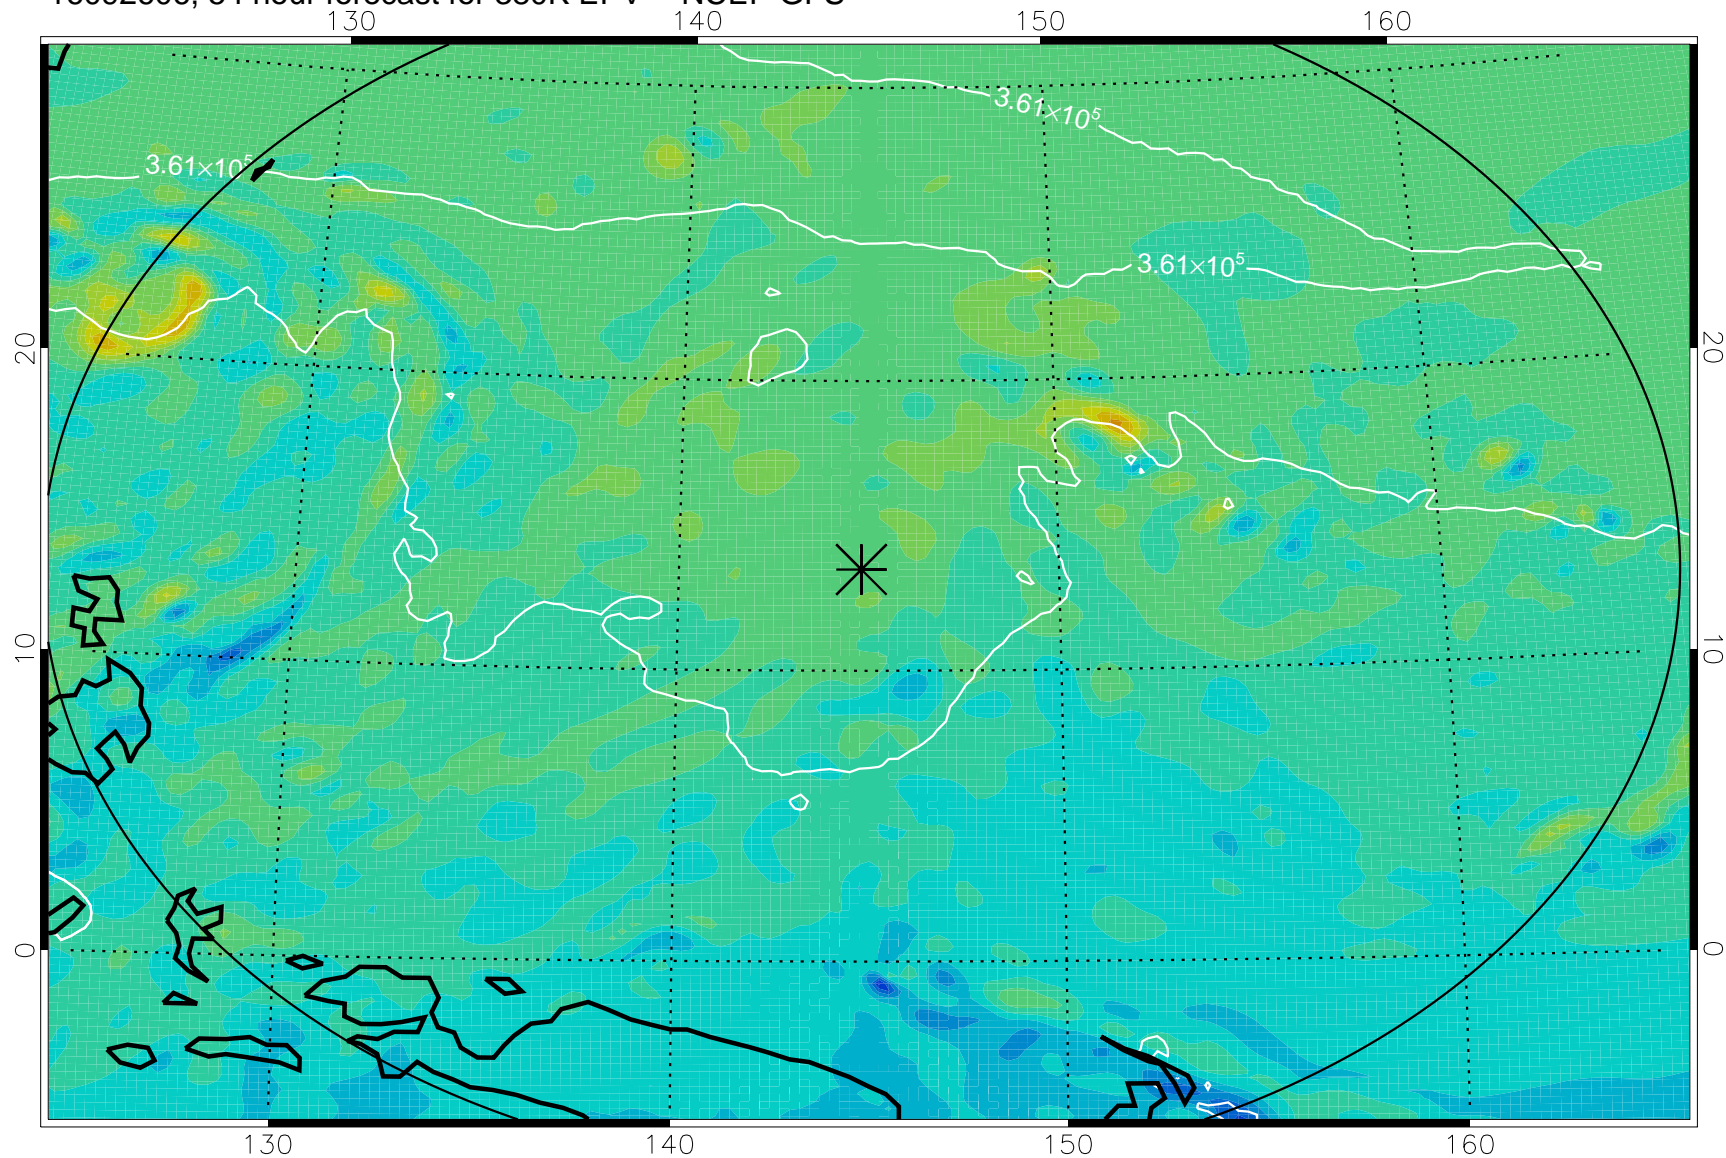

16092518, 42 hour forecast for 380K EPV -- NCEP GFS

380K Montgomery Streamfunction, white

Range ring of 2304 km

16092600, 48 hour forecast for 380K EPV -- NCEP GFS

380K Montgomery Streamfunction, white

Range ring of 2304 km

16092606, 54 hour forecast for 380K EPV -- NCEP GFS

380K Montgomery Streamfunction, white

Range ring of 2304 km

16092612, 60 hour forecast for 380K EPV -- NCEP GFS

380K Montgomery Streamfunction, white

Range ring of 2304 km

16092618, 66 hour forecast for 380K EPV -- NCEP GFS

380K Montgomery Streamfunction, white

Range ring of 2304 km

16092700, 72 hour forecast for 380K EPV -- NCEP GFS

380K Montgomery Streamfunction, white

Range ring of 2304 km

16092718, 90 hour forecast for 380K EPV -- NCEP GFS

380K Montgomery Streamfunction, white

Range ring of 2304 km

16092800, 96 hour forecast for 380K EPV -- NCEP GFS

380K Montgomery Streamfunction, white

Range ring of 2304 km