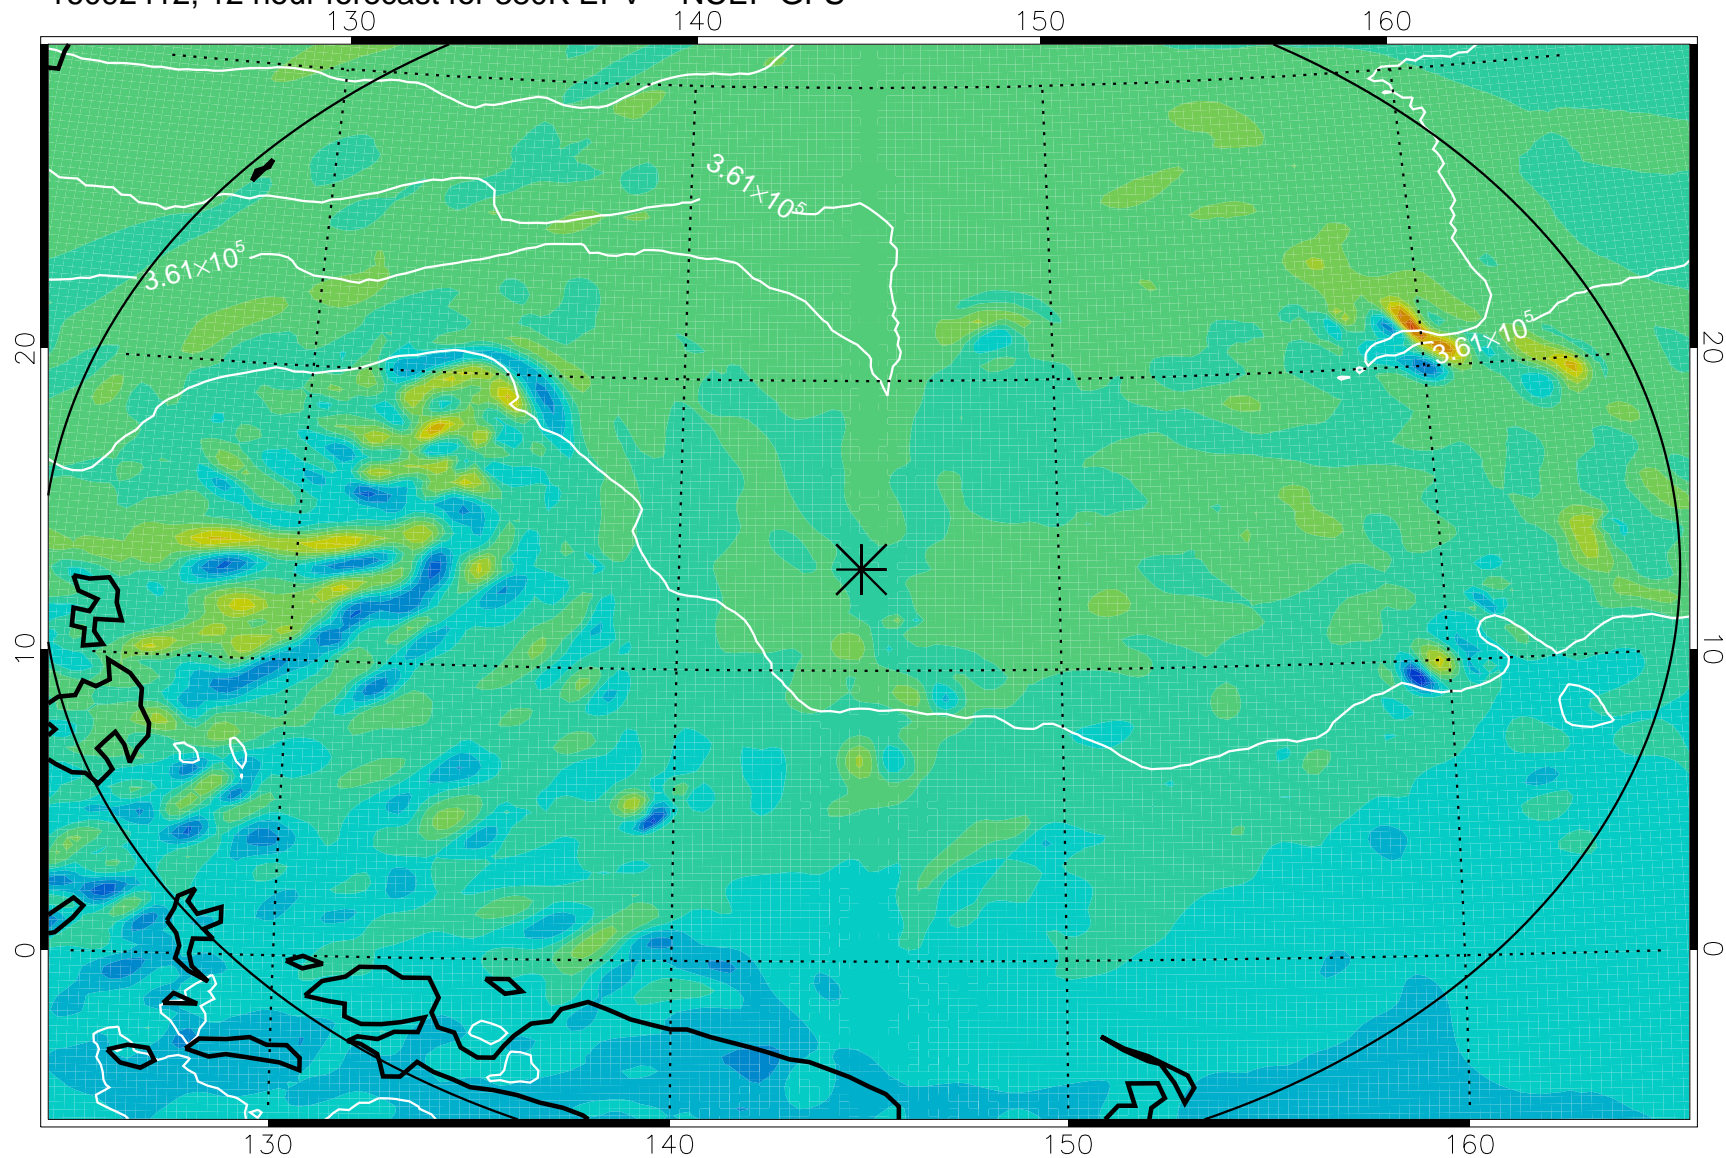

16092406, 6 hour forecast for 380K EPV -- NCEP GFS

380K Montgomery Streamfunction, white

Range ring of 2304 km

16092412, 12 hour forecast for 380K EPV -- NCEP GFS

380K Montgomery Streamfunction, white

Range ring of 2304 km

16092418, 18 hour forecast for 380K EPV -- NCEP GFS

380K Montgomery Streamfunction, white

Range ring of 2304 km

16092500, 24 hour forecast for 380K EPV -- NCEP GFS

380K Montgomery Streamfunction, white

Range ring of 2304 km

16092506, 30 hour forecast for 380K EPV -- NCEP GFS

380K Montgomery Streamfunction, white

Range ring of 2304 km

16092512, 36 hour forecast for 380K EPV -- NCEP GFS

380K Montgomery Streamfunction, white

Range ring of 2304 km

16092518, 42 hour forecast for 380K EPV -- NCEP GFS

380K Montgomery Streamfunction, white

Range ring of 2304 km

16092600, 48 hour forecast for 380K EPV -- NCEP GFS

380K Montgomery Streamfunction, white

Range ring of 2304 km