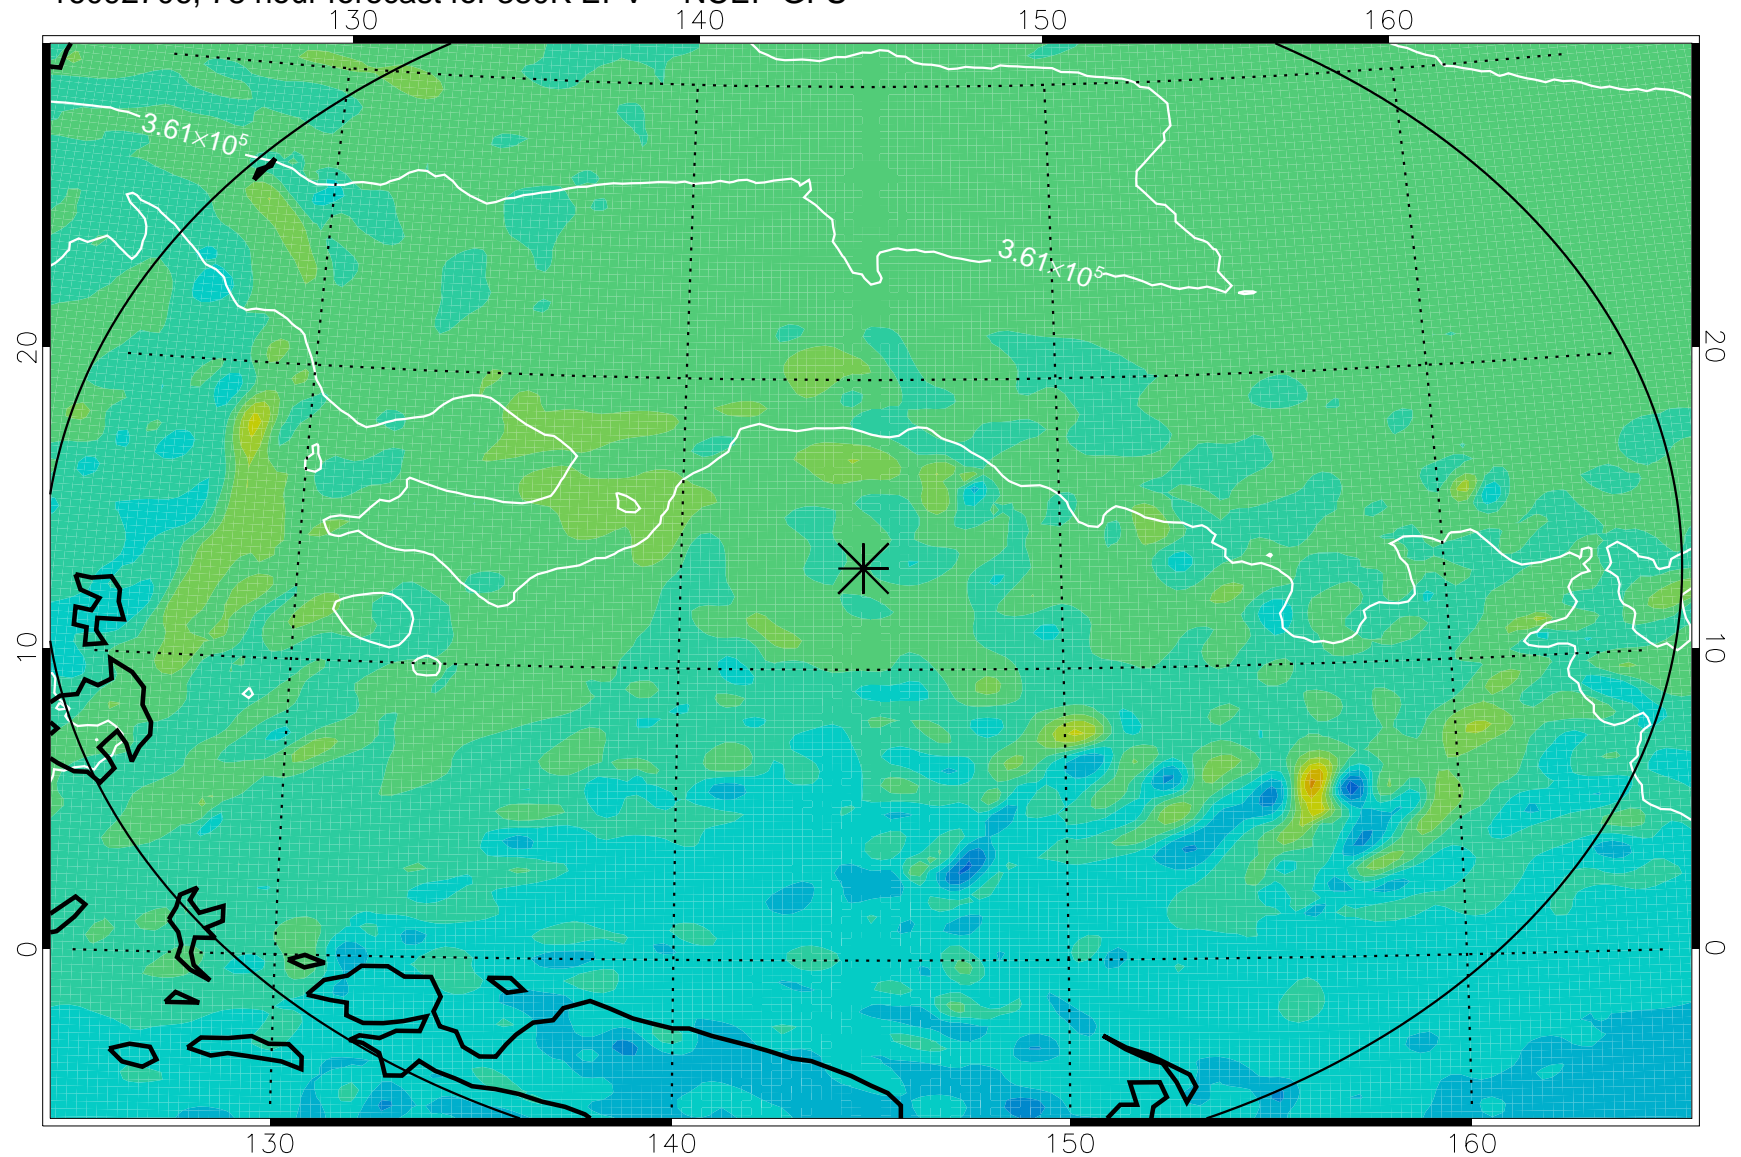

16092606, 54 hour forecast for 380K EPV -- NCEP GFS

380K Montgomery Streamfunction, white

Range ring of 2304 km

16092612, 60 hour forecast for 380K EPV -- NCEP GFS

380K Montgomery Streamfunction, white

Range ring of 2304 km

16092618, 66 hour forecast for 380K EPV -- NCEP GFS

380K Montgomery Streamfunction, white

Range ring of 2304 km

16092700, 72 hour forecast for 380K EPV -- NCEP GFS

380K Montgomery Streamfunction, white

Range ring of 2304 km

16092706, 78 hour forecast for 380K EPV -- NCEP GFS

380K Montgomery Streamfunction, white

Range ring of 2304 km

16092712, 84 hour forecast for 380K EPV -- NCEP GFS

380K Montgomery Streamfunction, white

Range ring of 2304 km

16092718, 90 hour forecast for 380K EPV -- NCEP GFS

380K Montgomery Streamfunction, white

Range ring of 2304 km

16092800, 96 hour forecast for 380K EPV -- NCEP GFS

380K Montgomery Streamfunction, white

Range ring of 2304 km