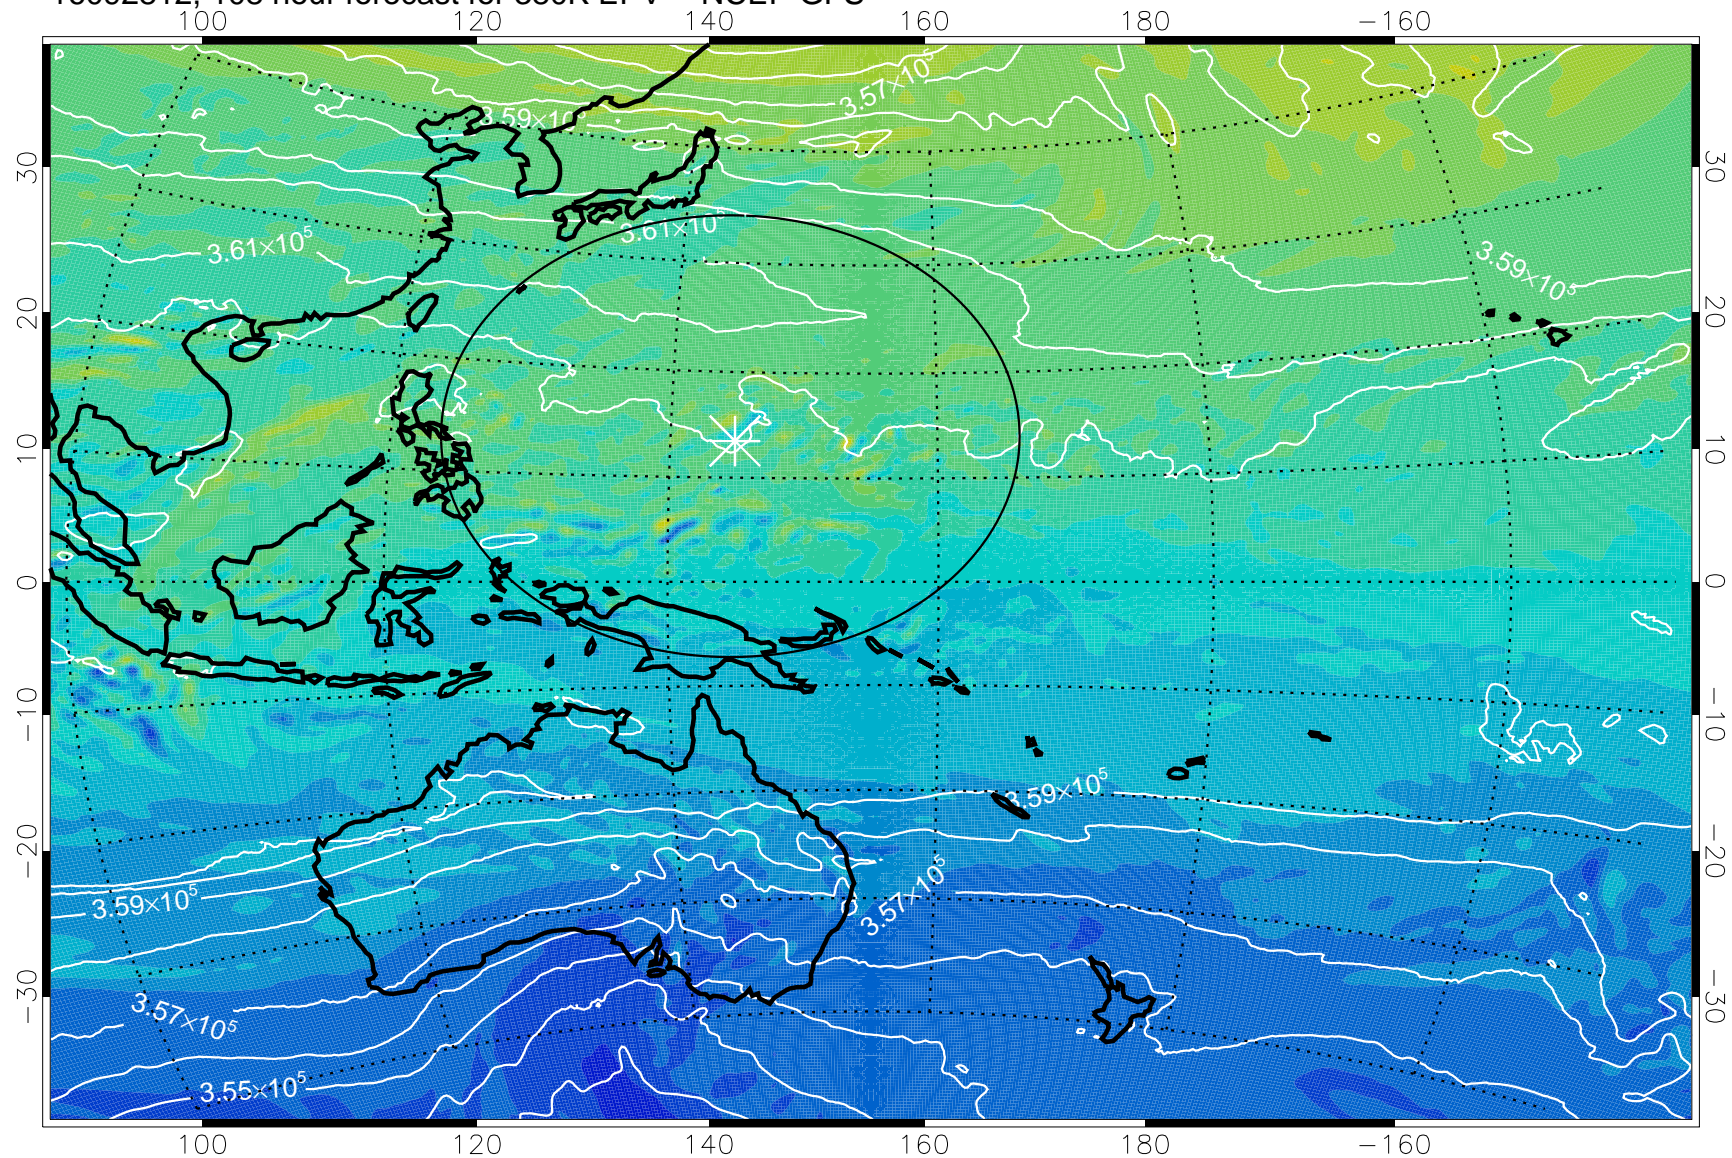

16092706, 78 hour forecast for 380K EPV -- NCEP GFS

380K Montgomery Streamfunction, white

Range ring of 2304 km

16092712, 84 hour forecast for 380K EPV -- NCEP GFS

380K Montgomery Streamfunction, white

Range ring of 2304 km

16092718, 90 hour forecast for 380K EPV -- NCEP GFS

380K Montgomery Streamfunction, white

Range ring of 2304 km

16092800, 96 hour forecast for 380K EPV -- NCEP GFS

380K Montgomery Streamfunction, white

Range ring of 2304 km

16092806, 102 hour forecast for 380K EPV -- NCEP GFS

16092812, 108 hour forecast for 380K EPV -- NCEP GFS

380K Montgomery Streamfunction, white

Range ring of 2304 km

16092818, 114 hour forecast for 380K EPV -- NCEP GFS