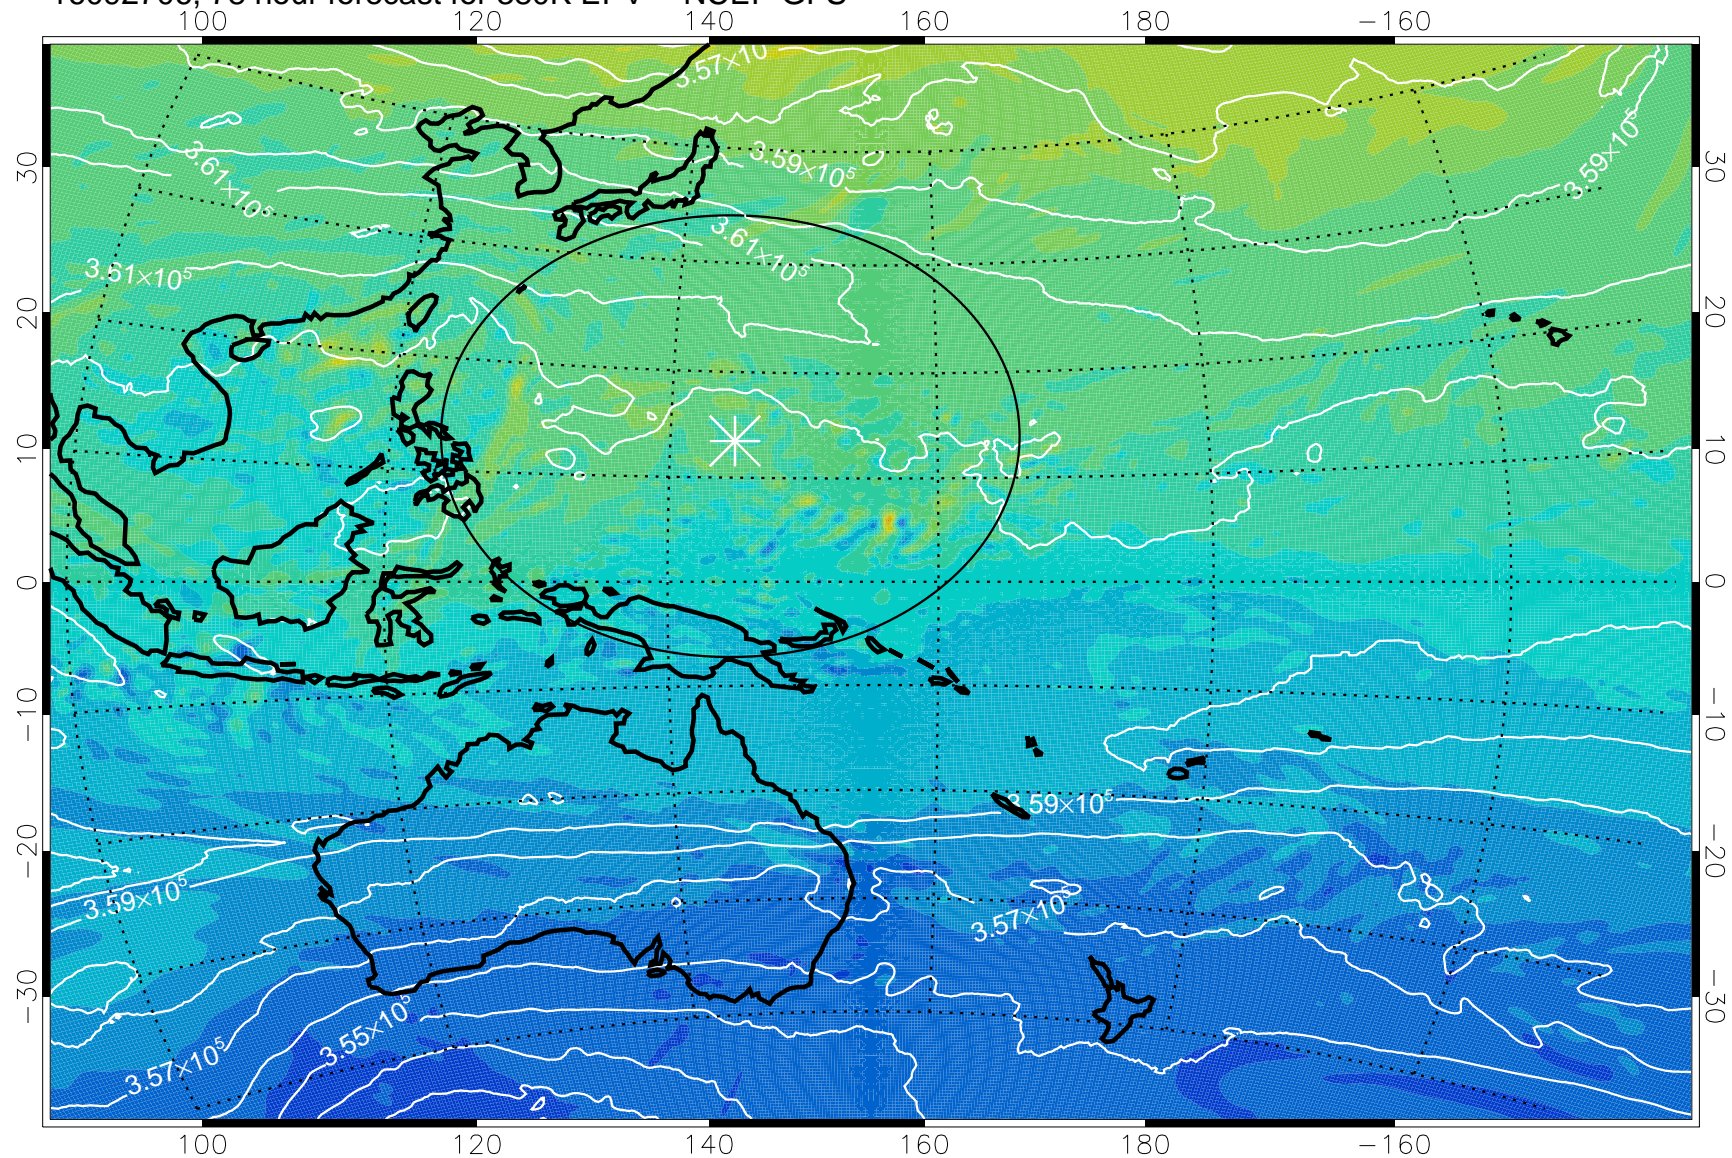

16092606, 54 hour forecast for 380K EPV -- NCEP GFS

380K Montgomery Streamfunction, white

Range ring of 2304 km

16092612, 60 hour forecast for 380K EPV -- NCEP GFS

380K Montgomery Streamfunction, white

Range ring of 2304 km

16092618, 66 hour forecast for 380K EPV -- NCEP GFS

380K Montgomery Streamfunction, white

Range ring of 2304 km

16092700, 72 hour forecast for 380K EPV -- NCEP GFS

380K Montgomery Streamfunction, white

Range ring of 2304 km

16092706, 78 hour forecast for 380K EPV -- NCEP GFS

380K Montgomery Streamfunction, white

Range ring of 2304 km

16092712, 84 hour forecast for 380K EPV -- NCEP GFS

380K Montgomery Streamfunction, white

Range ring of 2304 km

16092718, 90 hour forecast for 380K EPV -- NCEP GFS

380K Montgomery Streamfunction, white

Range ring of 2304 km

16092800, 96 hour forecast for 380K EPV -- NCEP GFS

380K Montgomery Streamfunction, white

Range ring of 2304 km