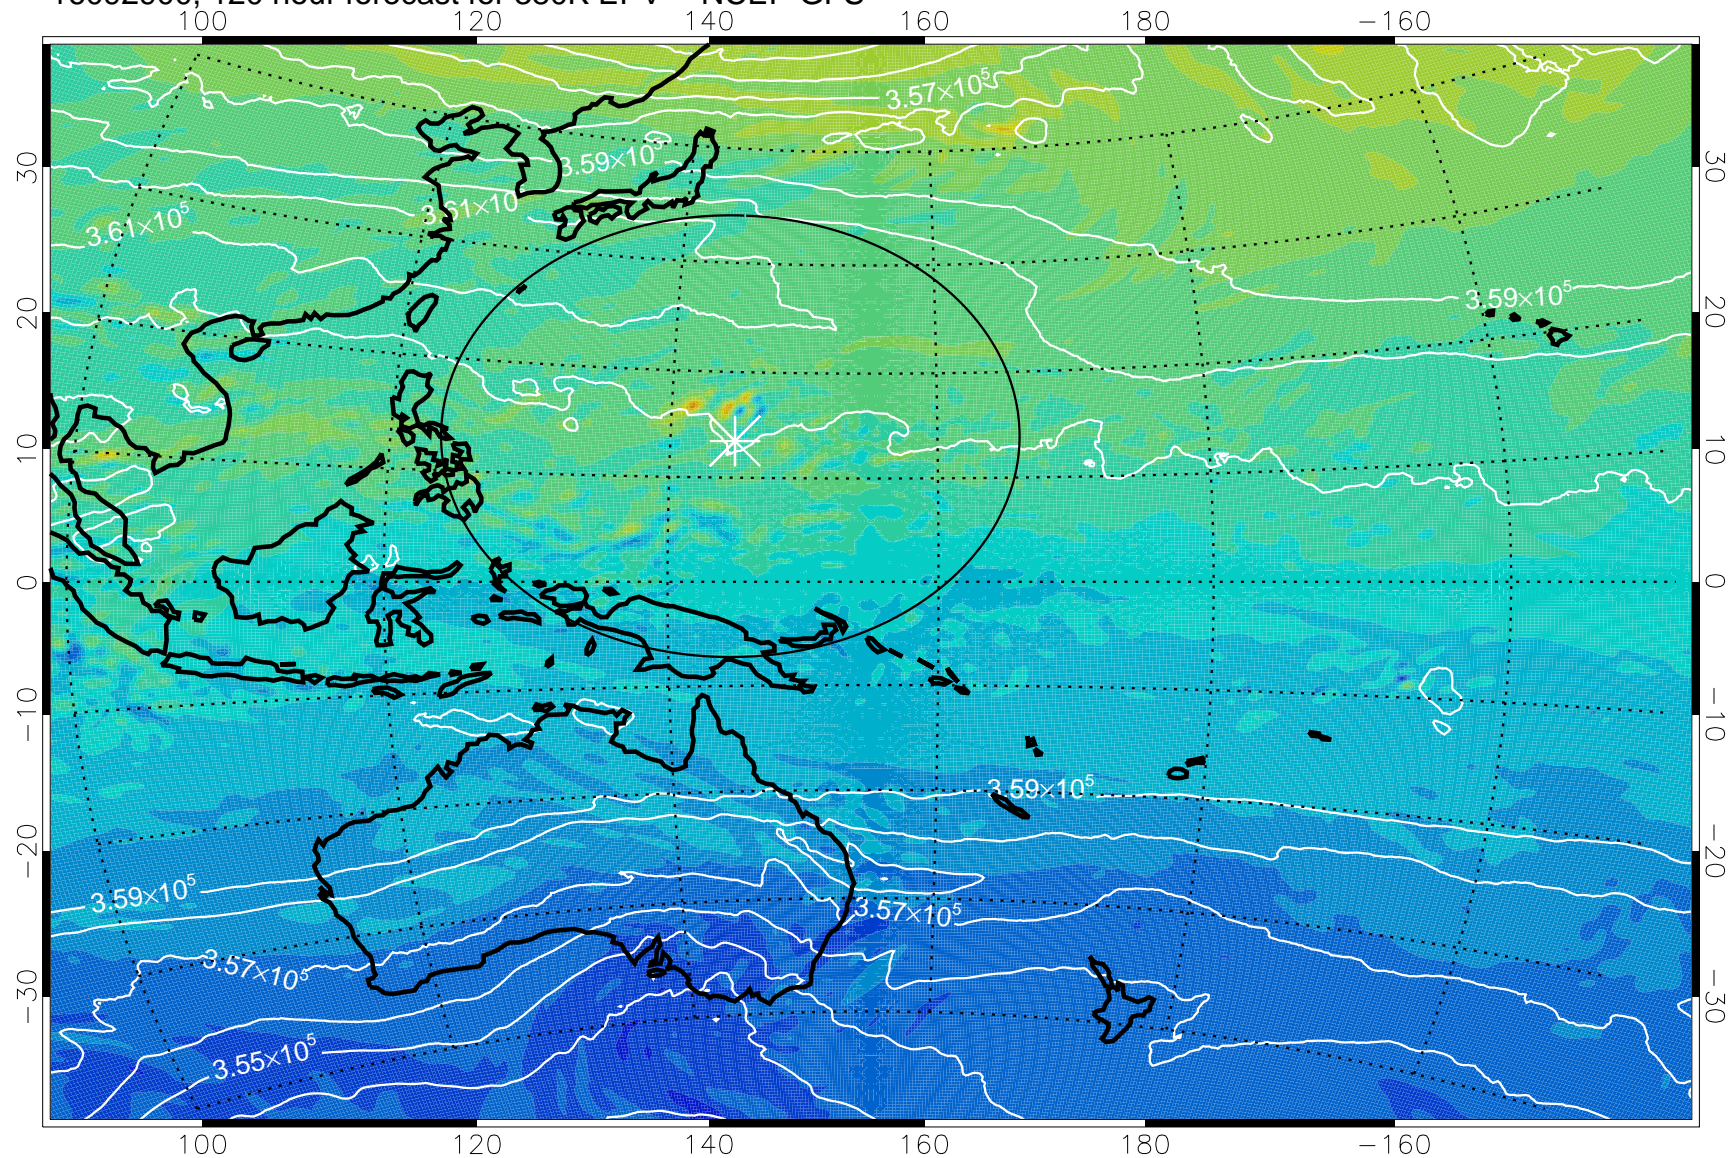

16092718, 90 hour forecast for 380K EPV -- NCEP GFS

380K Montgomery Streamfunction, white

Range ring of 2304 km

16092800, 96 hour forecast for 380K EPV -- NCEP GFS

380K Montgomery Streamfunction, white

Range ring of 2304 km

16092806, 102 hour forecast for 380K EPV -- NCEP GFS

16092812, 108 hour forecast for 380K EPV -- NCEP GFS

380K Montgomery Streamfunction, white

Range ring of 2304 km

16092818, 114 hour forecast for 380K EPV -- NCEP GFS

380K Montgomery Streamfunction, white

Range ring of 2304 km

16092900, 120 hour forecast for 380K EPV -- NCEP GFS

380K Montgomery Streamfunction, white

-2×10^{-5} -1×10^{-5} 0 1×10^{-5} 2×10^{-5}
PVU

Range ring of 2304 km