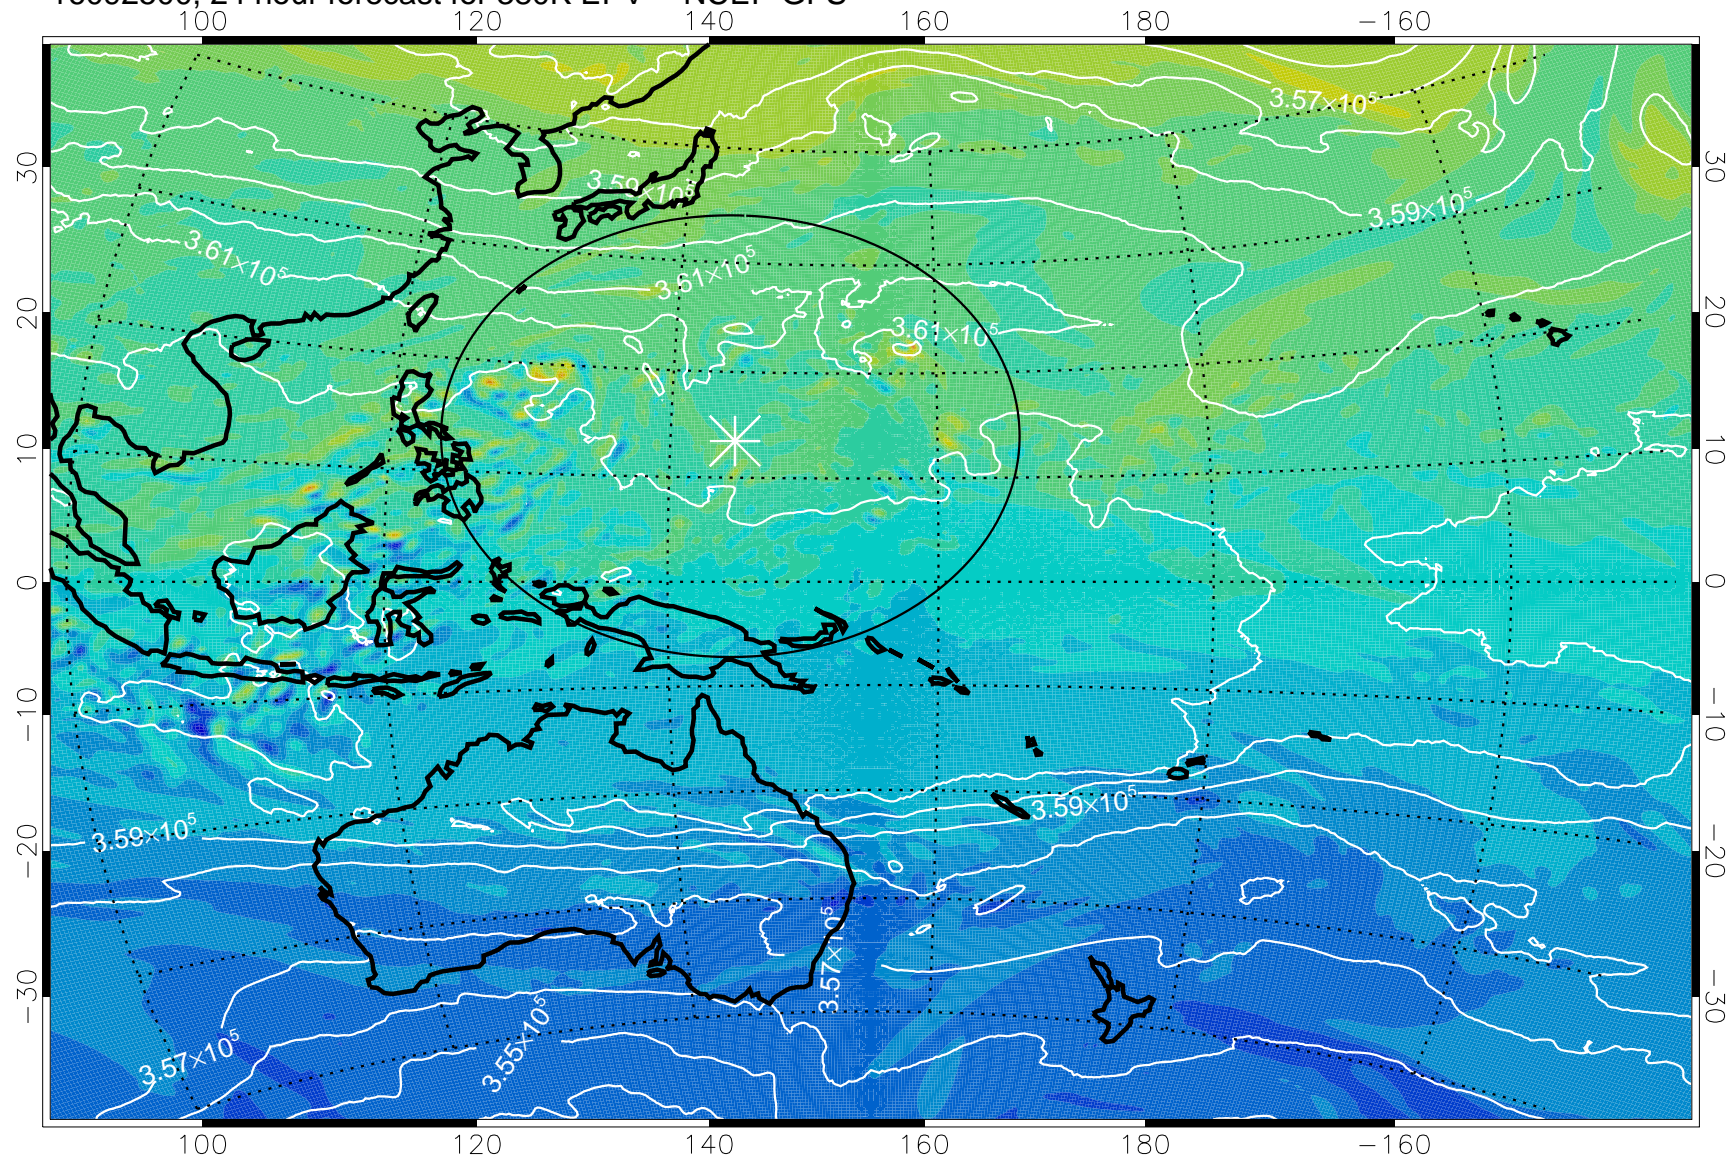

16092406, 6 hour forecast for 380K EPV -- NCEP GFS

380K Montgomery Streamfunction, white

Range ring of 2304 km

16092412, 12 hour forecast for 380K EPV -- NCEP GFS

380K Montgomery Streamfunction, white

Range ring of 2304 km

16092418, 18 hour forecast for 380K EPV -- NCEP GFS

380K Montgomery Streamfunction, white

Range ring of 2304 km

16092500, 24 hour forecast for 380K EPV -- NCEP GFS

380K Montgomery Streamfunction, white

Range ring of 2304 km

16092506, 30 hour forecast for 380K EPV -- NCEP GFS

380K Montgomery Streamfunction, white

Range ring of 2304 km

16092512, 36 hour forecast for 380K EPV -- NCEP GFS

380K Montgomery Streamfunction, white

Range ring of 2304 km

16092518, 42 hour forecast for 380K EPV -- NCEP GFS

380K Montgomery Streamfunction, white

Range ring of 2304 km

16092600, 48 hour forecast for 380K EPV -- NCEP GFS

380K Montgomery Streamfunction, white

Range ring of 2304 km