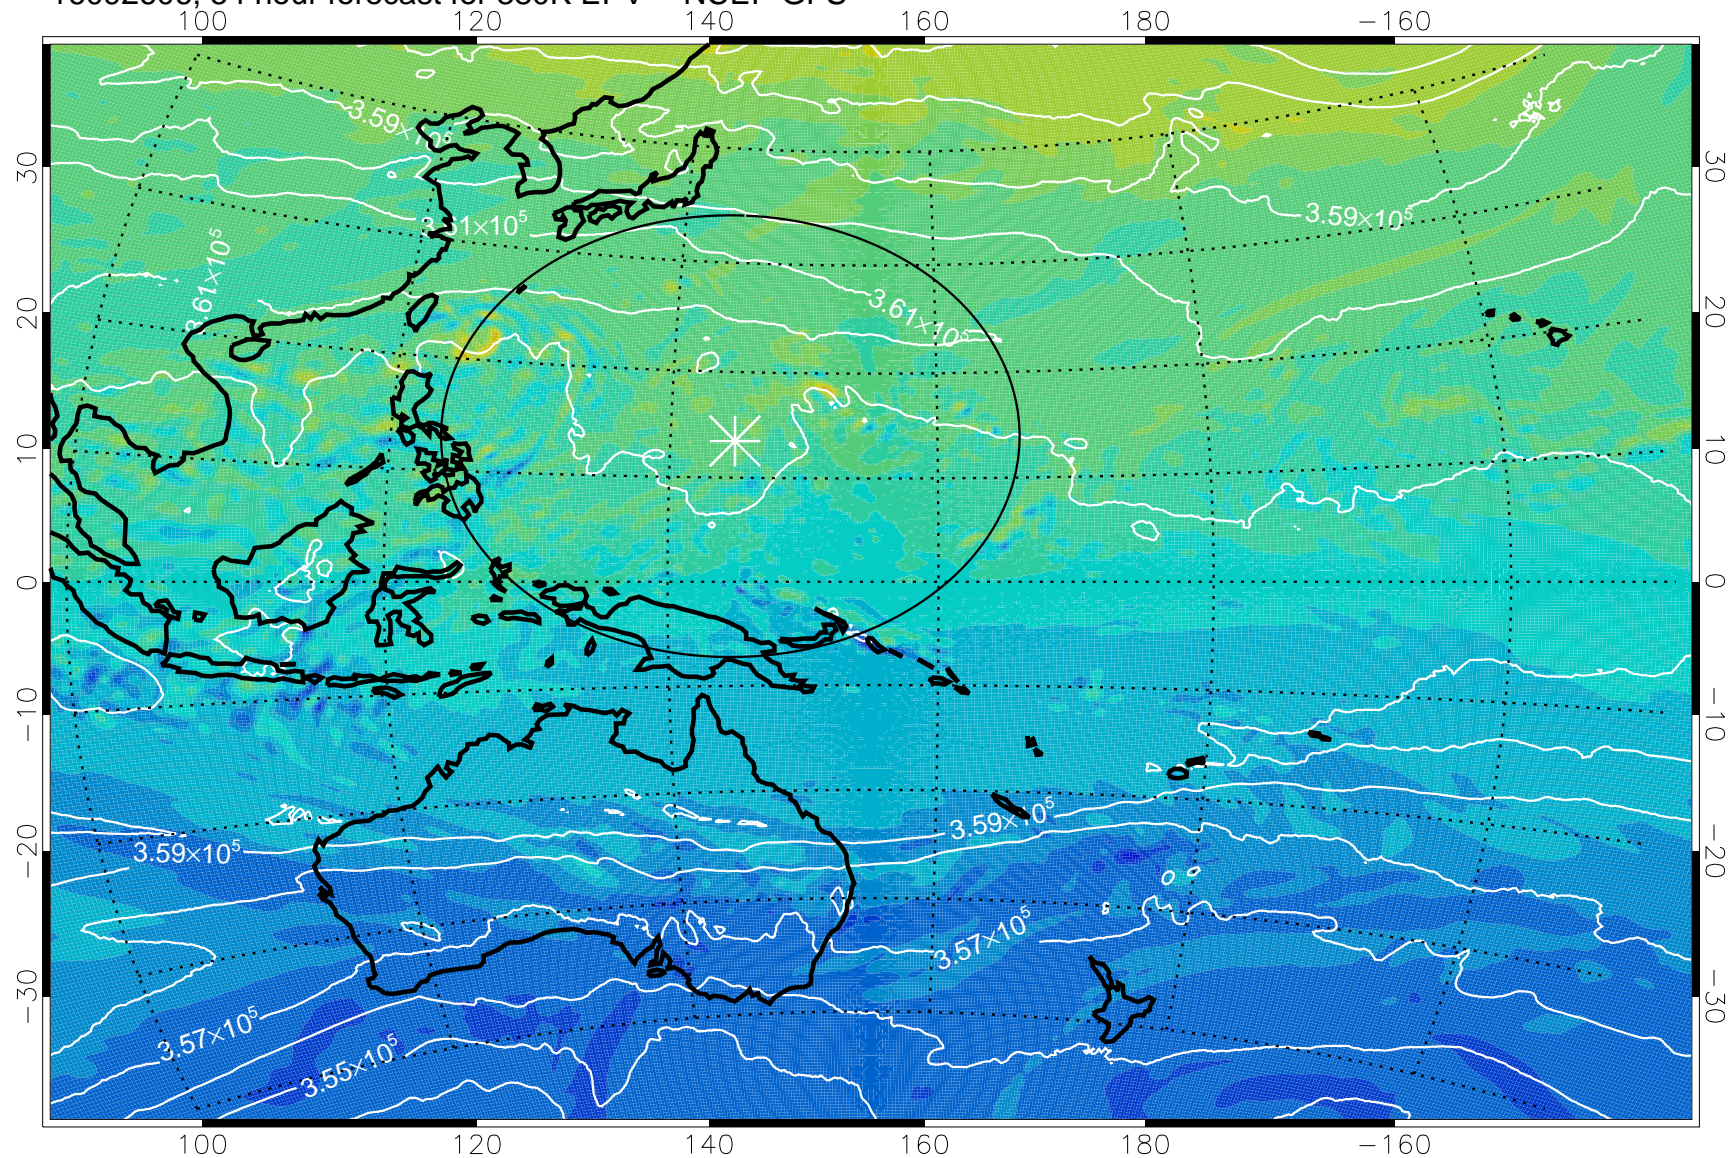

16092506, 30 hour forecast for 380K EPV -- NCEP GFS

380K Montgomery Streamfunction, white

Range ring of 2304 km

16092512, 36 hour forecast for 380K EPV -- NCEP GFS

380K Montgomery Streamfunction, white

Range ring of 2304 km

16092518, 42 hour forecast for 380K EPV -- NCEP GFS

380K Montgomery Streamfunction, white

Range ring of 2304 km

16092600, 48 hour forecast for 380K EPV -- NCEP GFS

380K Montgomery Streamfunction, white

Range ring of 2304 km

16092606, 54 hour forecast for 380K EPV -- NCEP GFS

380K Montgomery Streamfunction, white

Range ring of 2304 km

16092612, 60 hour forecast for 380K EPV -- NCEP GFS

380K Montgomery Streamfunction, white

Range ring of 2304 km

16092618, 66 hour forecast for 380K EPV -- NCEP GFS

380K Montgomery Streamfunction, white

Range ring of 2304 km

16092700, 72 hour forecast for 380K EPV -- NCEP GFS

380K Montgomery Streamfunction, white

Range ring of 2304 km