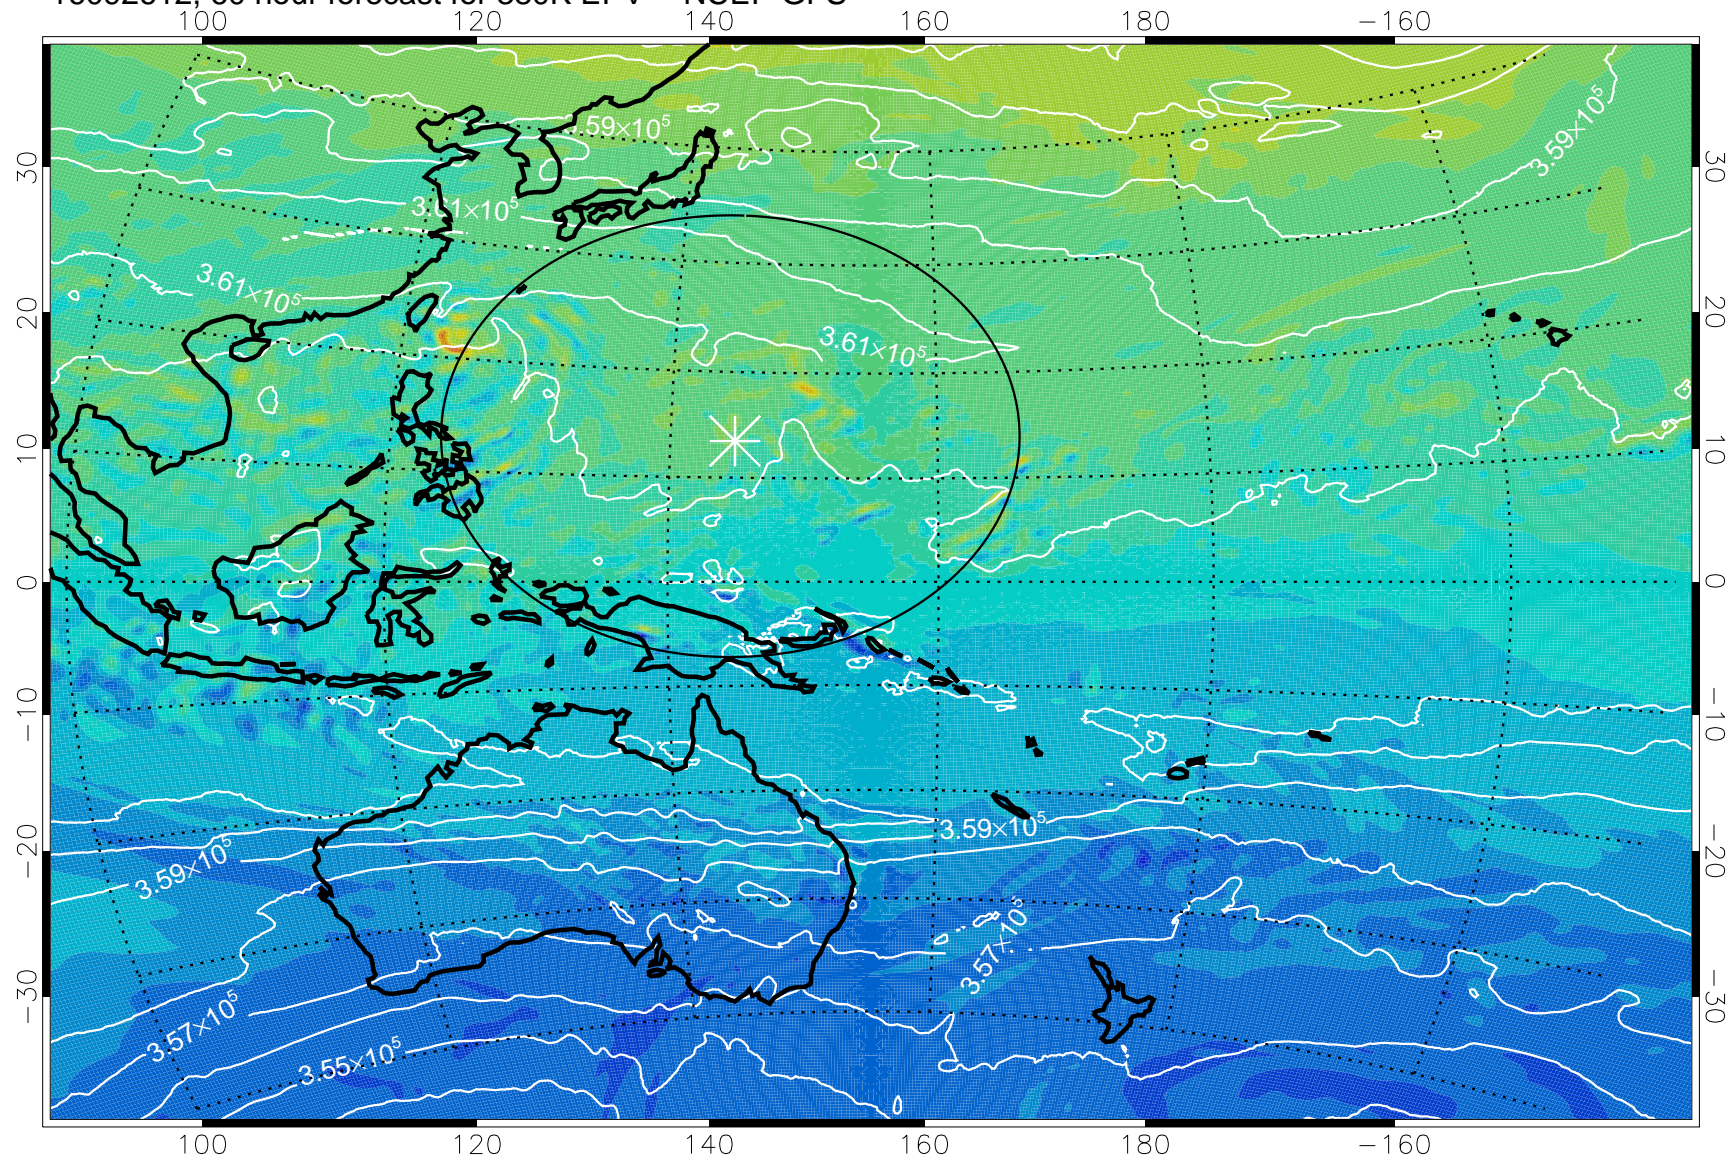

16092518, 42 hour forecast for 380K EPV -- NCEP GFS

380K Montgomery Streamfunction, white

Range ring of 2304 km

16092600, 48 hour forecast for 380K EPV -- NCEP GFS

380K Montgomery Streamfunction, white

Range ring of 2304 km

16092606, 54 hour forecast for 380K EPV -- NCEP GFS

380K Montgomery Streamfunction, white

Range ring of 2304 km

16092612, 60 hour forecast for 380K EPV -- NCEP GFS

380K Montgomery Streamfunction, white

Range ring of 2304 km

16092618, 66 hour forecast for 380K EPV -- NCEP GFS

380K Montgomery Streamfunction, white

Range ring of 2304 km

16092700, 72 hour forecast for 380K EPV -- NCEP GFS

380K Montgomery Streamfunction, white

Range ring of 2304 km

16092706, 78 hour forecast for 380K EPV -- NCEP GFS

380K Montgomery Streamfunction, white

Range ring of 2304 km

16092712, 84 hour forecast for 380K EPV -- NCEP GFS

380K Montgomery Streamfunction, white

Range ring of 2304 km