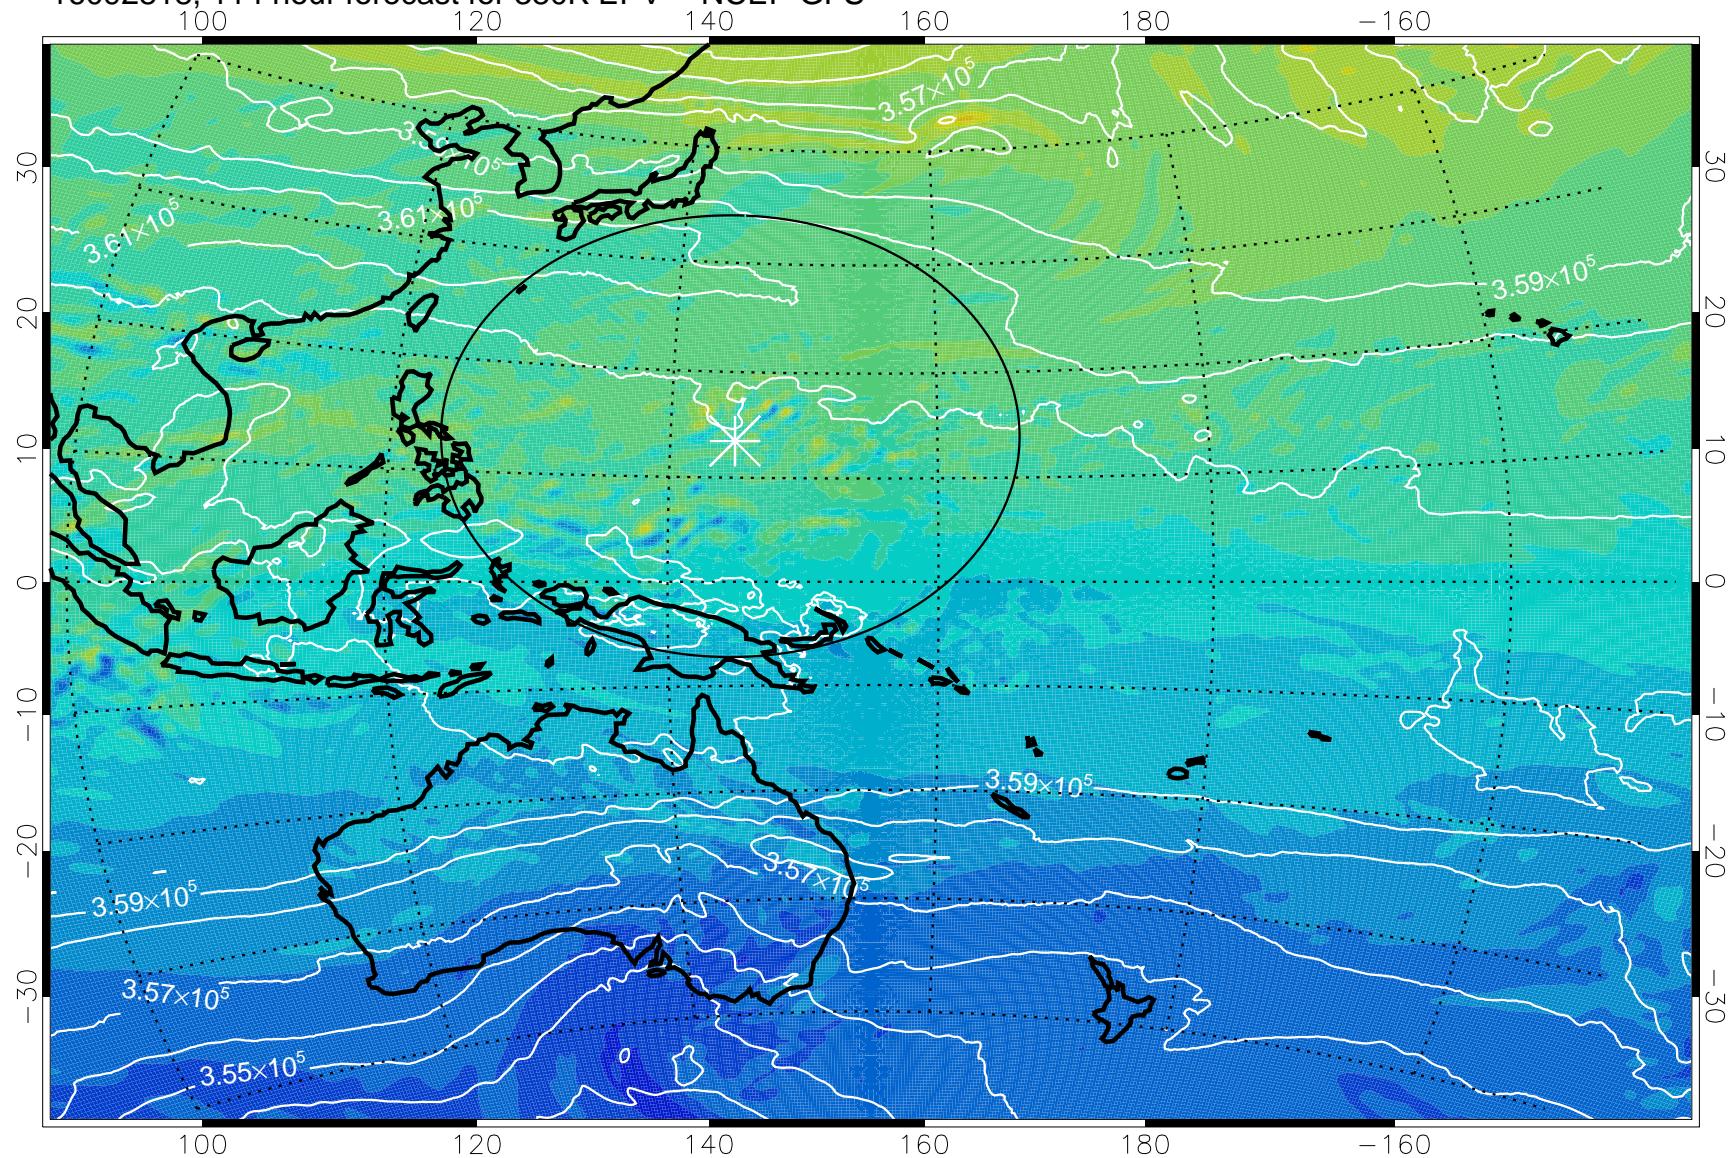

16092718, 90 hour forecast for 380K EPV -- NCEP GFS

380K Montgomery Streamfunction, white

Range ring of 2304 km

16092800, 96 hour forecast for 380K EPV -- NCEP GFS

380K Montgomery Streamfunction, white

Range ring of 2304 km

16092806, 102 hour forecast for 380K EPV -- NCEP GFS

16092812, 108 hour forecast for 380K EPV -- NCEP GFS

380K Montgomery Streamfunction, white

Range ring of 2304 km

16092818, 114 hour forecast for 380K EPV -- NCEP GFS

380K Montgomery Streamfunction, white

Range ring of 2304 km

16092900, 120 hour forecast for 380K EPV -- NCEP GFS

380K Montgomery Streamfunction, white

-2×10^{-5} -1×10^{-5} 0 1×10^{-5} 2×10^{-5}
PVU

Range ring of 2304 km