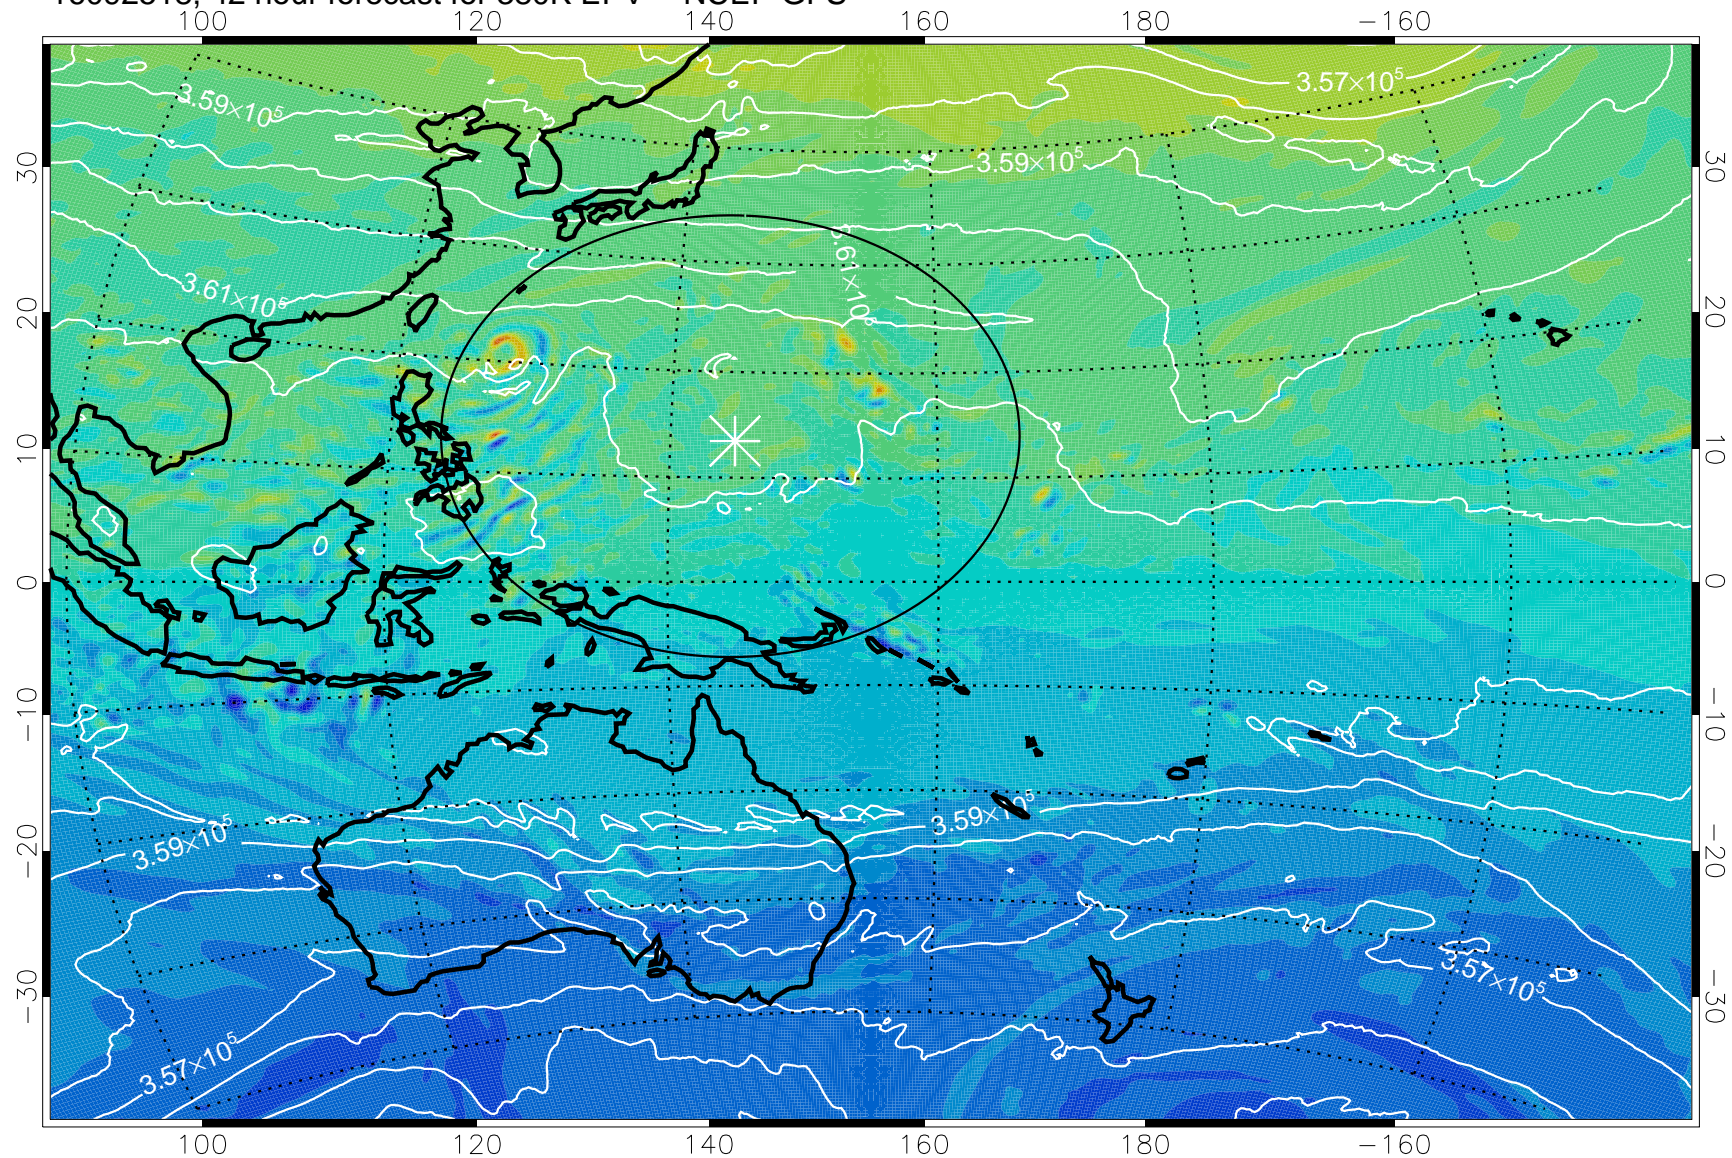

16092506, 30 hour forecast for 380K EPV -- NCEP GFS

380K Montgomery Streamfunction, white

Range ring of 2304 km

16092512, 36 hour forecast for 380K EPV -- NCEP GFS

380K Montgomery Streamfunction, white

Range ring of 2304 km

16092518, 42 hour forecast for 380K EPV -- NCEP GFS

380K Montgomery Streamfunction, white

Range ring of 2304 km

16092600, 48 hour forecast for 380K EPV -- NCEP GFS

380K Montgomery Streamfunction, white

Range ring of 2304 km

16092606, 54 hour forecast for 380K EPV -- NCEP GFS

380K Montgomery Streamfunction, white

Range ring of 2304 km

16092612, 60 hour forecast for 380K EPV -- NCEP GFS

380K Montgomery Streamfunction, white

Range ring of 2304 km

16092618, 66 hour forecast for 380K EPV -- NCEP GFS

380K Montgomery Streamfunction, white

Range ring of 2304 km

16092700, 72 hour forecast for 380K EPV -- NCEP GFS

380K Montgomery Streamfunction, white

Range ring of 2304 km