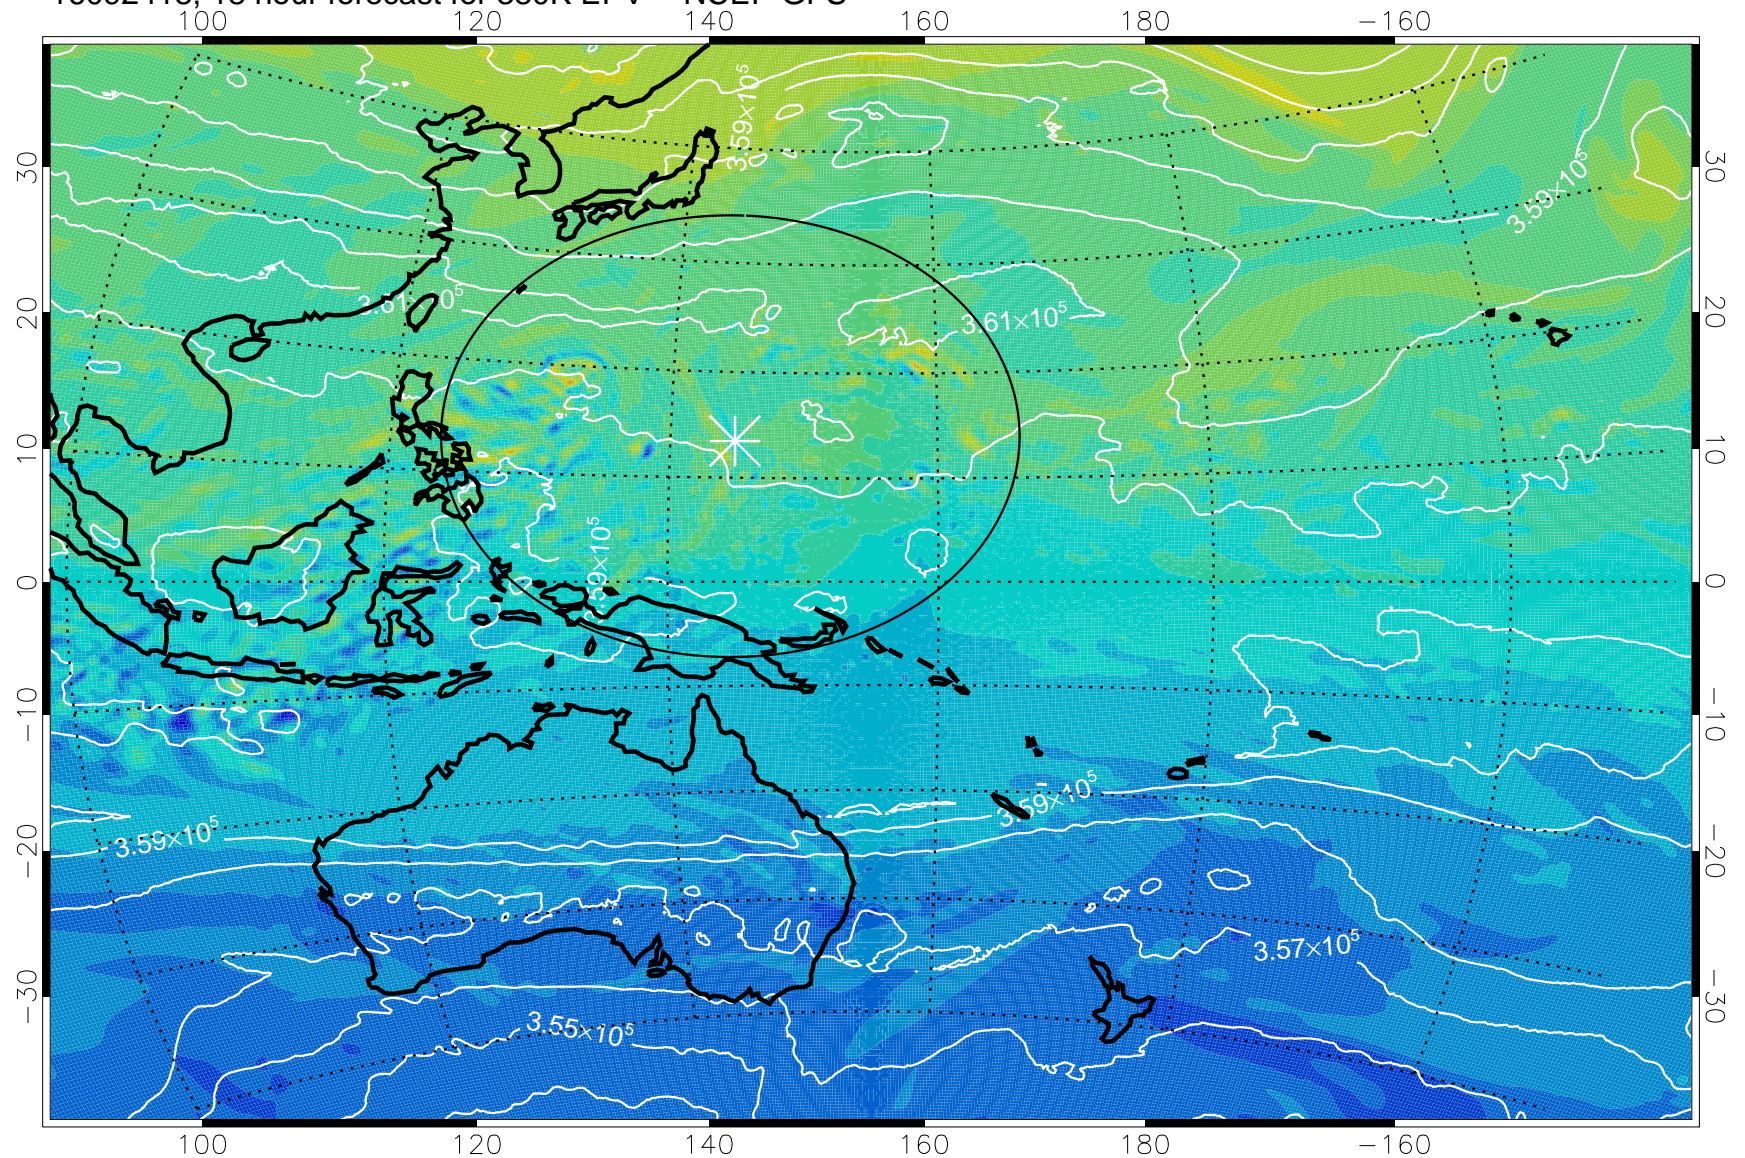

16092406, 6 hour forecast for 380K EPV -- NCEP GFS

380K Montgomery Streamfunction, white

Range ring of 2304 km

16092412, 12 hour forecast for 380K EPV -- NCEP GFS

380K Montgomery Streamfunction, white

Range ring of 2304 km

16092418, 18 hour forecast for 380K EPV -- NCEP GFS

380K Montgomery Streamfunction, white

Range ring of 2304 km

16092500, 24 hour forecast for 380K EPV -- NCEP GFS

380K Montgomery Streamfunction, white

Range ring of 2304 km

16092506, 30 hour forecast for 380K EPV -- NCEP GFS

380K Montgomery Streamfunction, white

Range ring of 2304 km

16092512, 36 hour forecast for 380K EPV -- NCEP GFS

380K Montgomery Streamfunction, white

Range ring of 2304 km

16092518, 42 hour forecast for 380K EPV -- NCEP GFS

380K Montgomery Streamfunction, white

Range ring of 2304 km

16092600, 48 hour forecast for 380K EPV -- NCEP GFS

380K Montgomery Streamfunction, white

Range ring of 2304 km