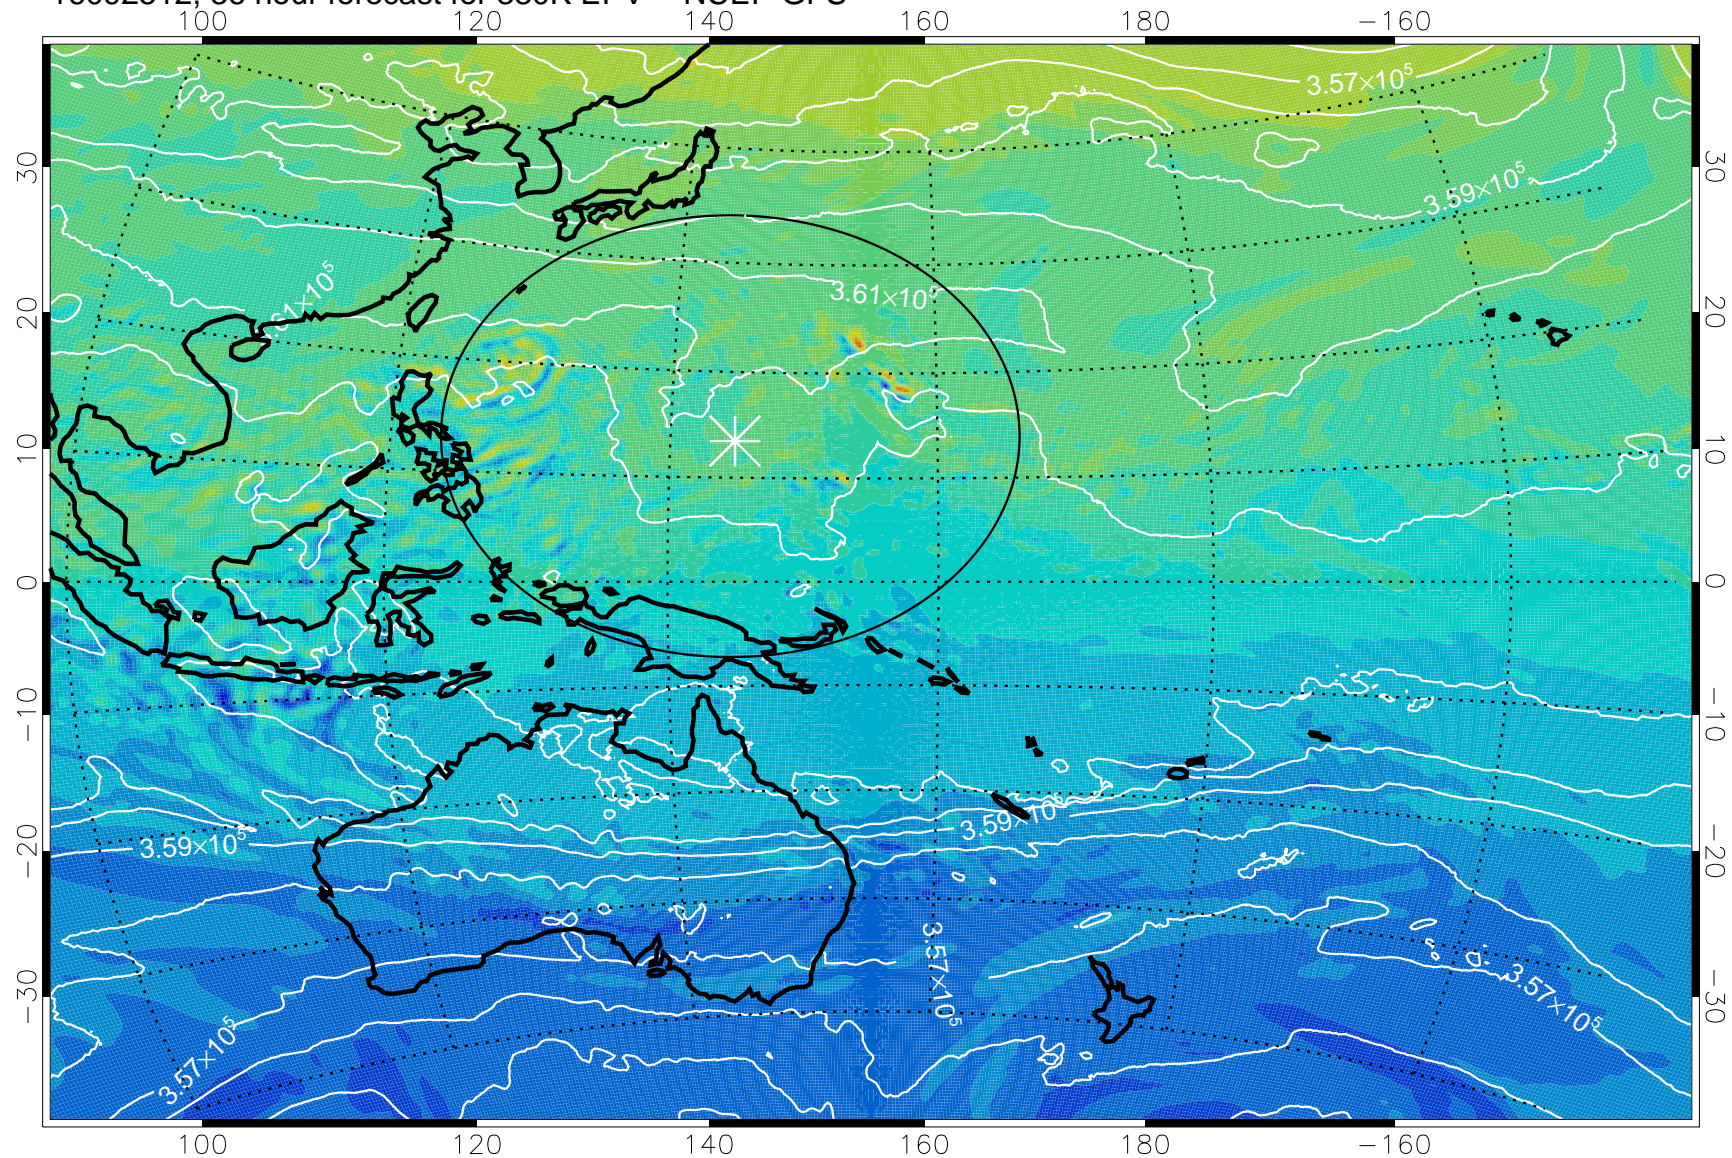

16092506, 30 hour forecast for 380K EPV -- NCEP GFS

380K Montgomery Streamfunction, white

Range ring of 2304 km

16092512, 36 hour forecast for 380K EPV -- NCEP GFS

380K Montgomery Streamfunction, white

Range ring of 2304 km

16092518, 42 hour forecast for 380K EPV -- NCEP GFS

380K Montgomery Streamfunction, white

Range ring of 2304 km

16092600, 48 hour forecast for 380K EPV -- NCEP GFS

380K Montgomery Streamfunction, white

Range ring of 2304 km

16092606, 54 hour forecast for 380K EPV -- NCEP GFS

380K Montgomery Streamfunction, white

Range ring of 2304 km

16092612, 60 hour forecast for 380K EPV -- NCEP GFS

380K Montgomery Streamfunction, white

Range ring of 2304 km

16092618, 66 hour forecast for 380K EPV -- NCEP GFS

380K Montgomery Streamfunction, white

Range ring of 2304 km

16092700, 72 hour forecast for 380K EPV -- NCEP GFS

380K Montgomery Streamfunction, white

Range ring of 2304 km