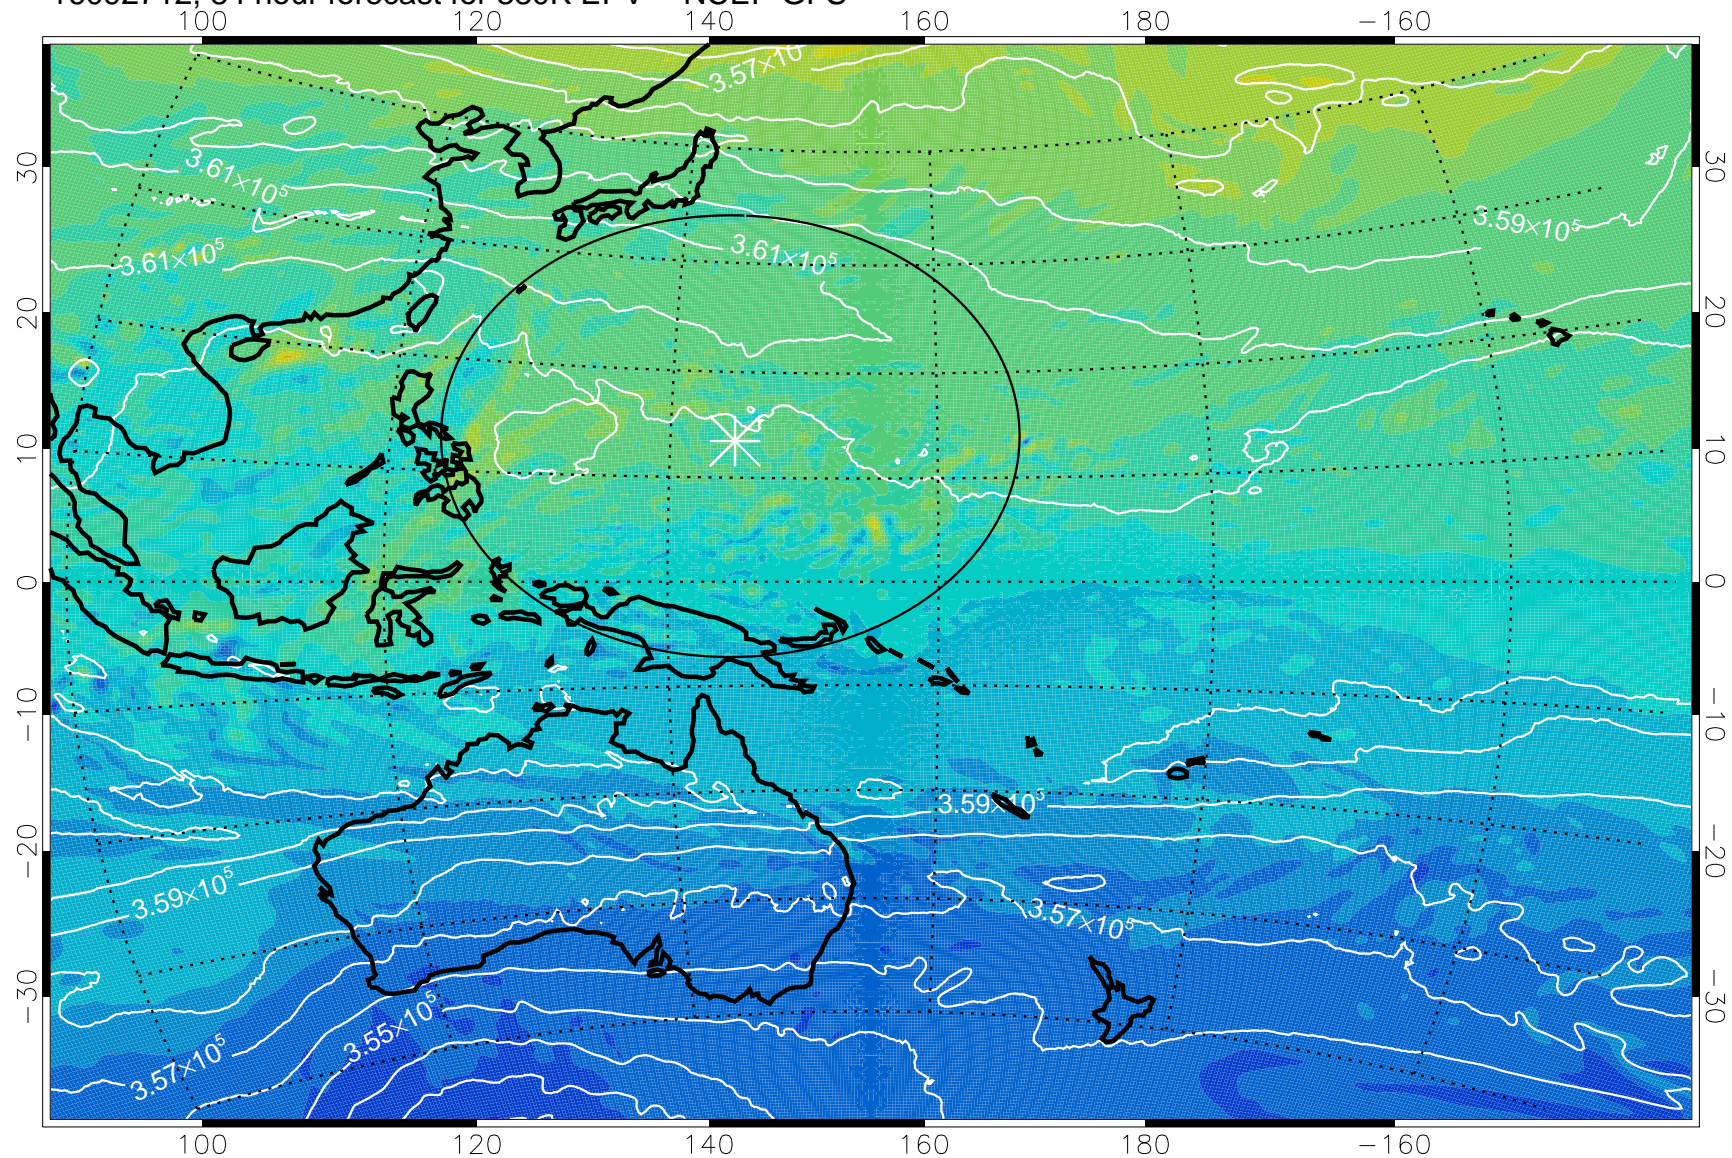

16092606, 54 hour forecast for 380K EPV -- NCEP GFS

380K Montgomery Streamfunction, white

Range ring of 2304 km

16092612, 60 hour forecast for 380K EPV -- NCEP GFS

380K Montgomery Streamfunction, white

Range ring of 2304 km

16092618, 66 hour forecast for 380K EPV -- NCEP GFS

380K Montgomery Streamfunction, white

Range ring of 2304 km

16092700, 72 hour forecast for 380K EPV -- NCEP GFS

380K Montgomery Streamfunction, white

Range ring of 2304 km

16092706, 78 hour forecast for 380K EPV -- NCEP GFS

380K Montgomery Streamfunction, white

Range ring of 2304 km

16092712, 84 hour forecast for 380K EPV -- NCEP GFS

380K Montgomery Streamfunction, white

Range ring of 2304 km

16092718, 90 hour forecast for 380K EPV -- NCEP GFS

380K Montgomery Streamfunction, white

Range ring of 2304 km

16092800, 96 hour forecast for 380K EPV -- NCEP GFS

380K Montgomery Streamfunction, white

Range ring of 2304 km