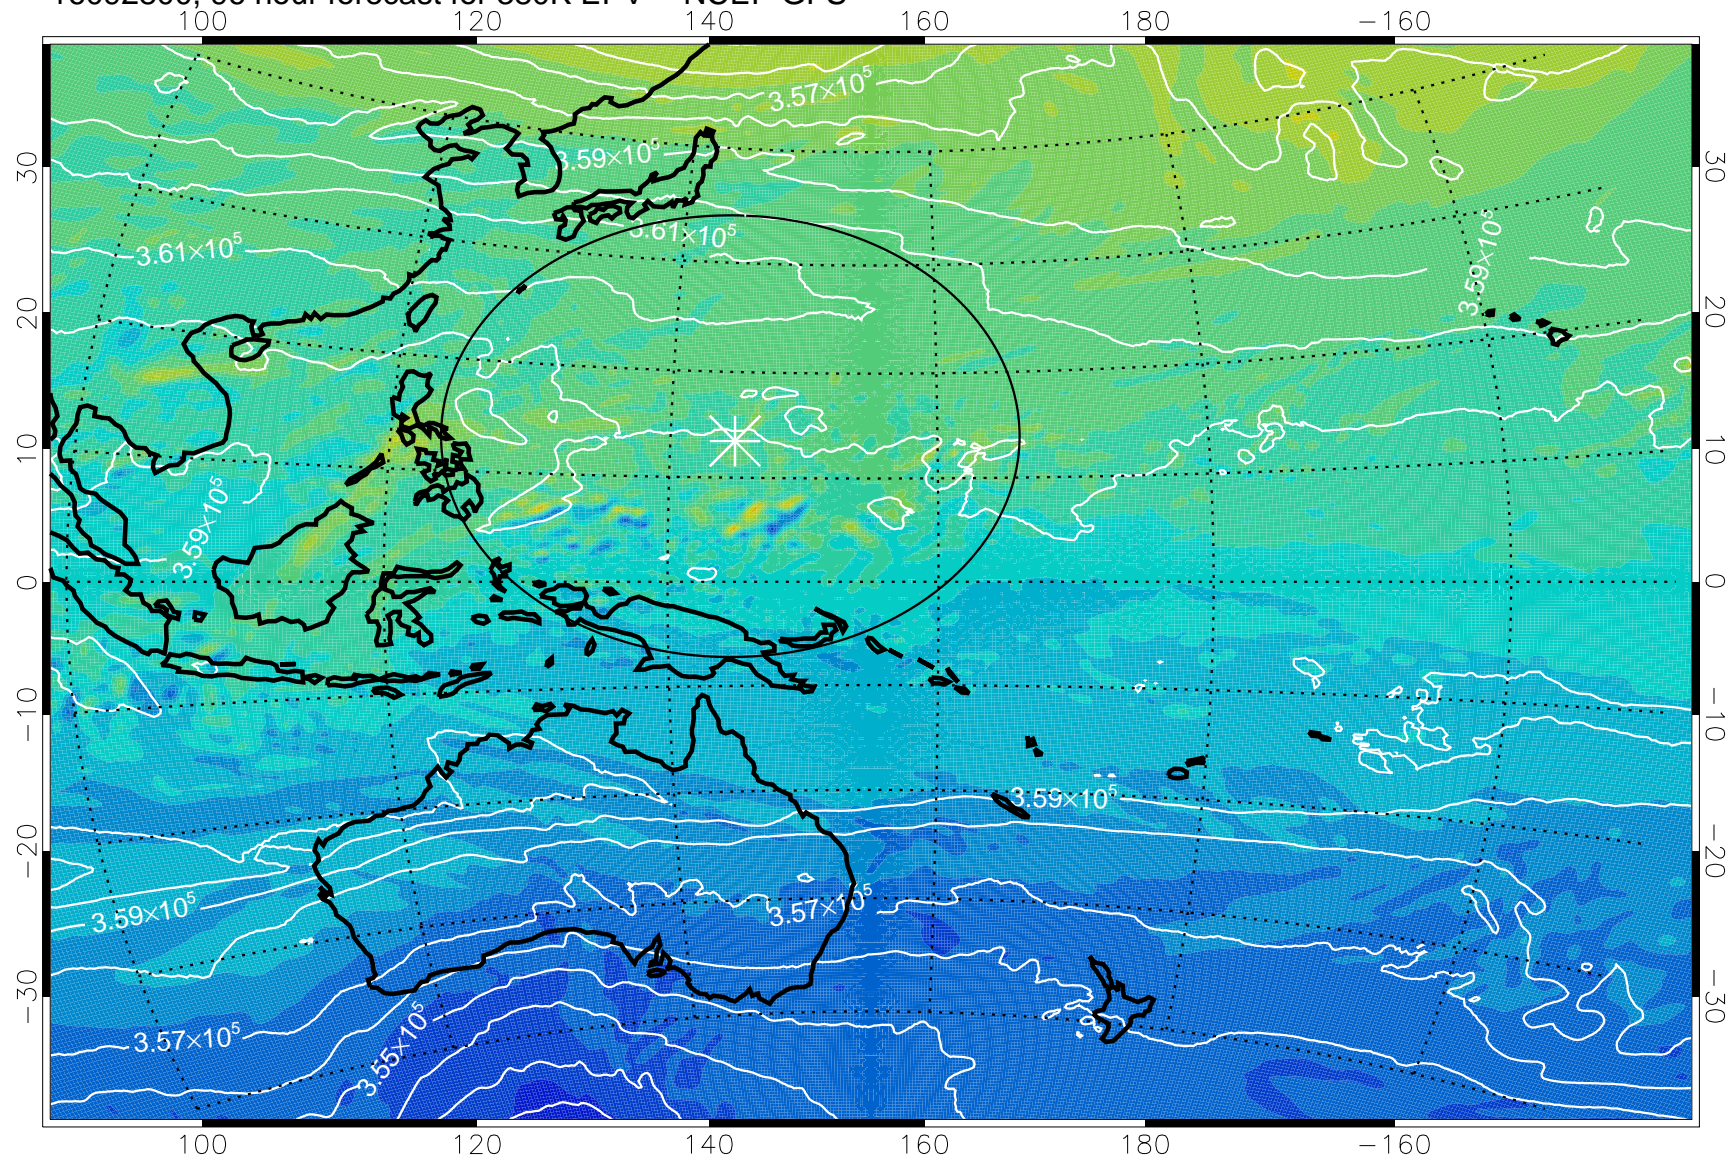

16092618, 66 hour forecast for 380K EPV -- NCEP GFS

380K Montgomery Streamfunction, white

Range ring of 2304 km

16092700, 72 hour forecast for 380K EPV -- NCEP GFS

380K Montgomery Streamfunction, white

Range ring of 2304 km

16092706, 78 hour forecast for 380K EPV -- NCEP GFS

380K Montgomery Streamfunction, white

Range ring of 2304 km

16092712, 84 hour forecast for 380K EPV -- NCEP GFS

380K Montgomery Streamfunction, white

Range ring of 2304 km

16092718, 90 hour forecast for 380K EPV -- NCEP GFS

380K Montgomery Streamfunction, white

Range ring of 2304 km

16092800, 96 hour forecast for 380K EPV -- NCEP GFS

380K Montgomery Streamfunction, white

Range ring of 2304 km

16092806, 102 hour forecast for 380K EPV -- NCEP GFS

16092812, 108 hour forecast for 380K EPV -- NCEP GFS

380K Montgomery Streamfunction, white

Range ring of 2304 km

16092818, 114 hour forecast for 380K EPV -- NCEP GFS