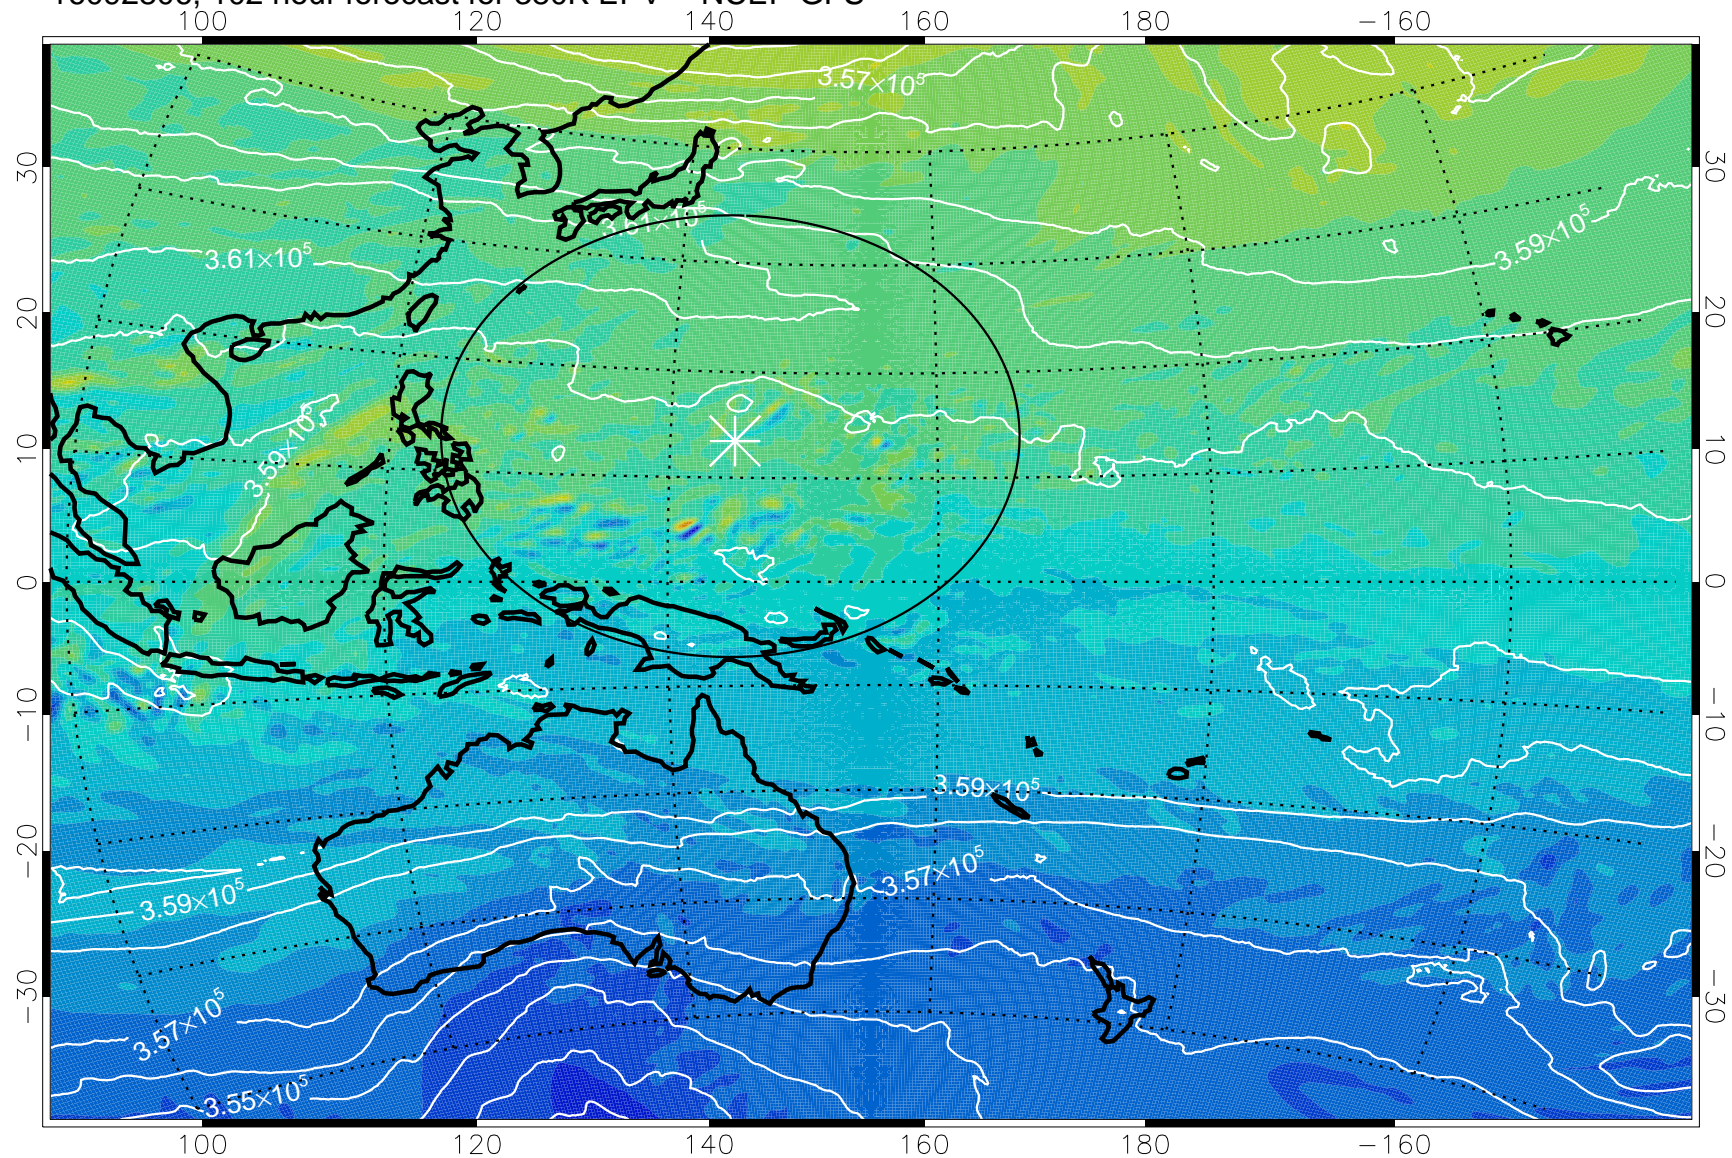

16092706, 78 hour forecast for 380K EPV -- NCEP GFS

380K Montgomery Streamfunction, white

Range ring of 2304 km

16092712, 84 hour forecast for 380K EPV -- NCEP GFS

380K Montgomery Streamfunction, white

Range ring of 2304 km

16092718, 90 hour forecast for 380K EPV -- NCEP GFS

380K Montgomery Streamfunction, white

Range ring of 2304 km

16092800, 96 hour forecast for 380K EPV -- NCEP GFS

380K Montgomery Streamfunction, white

Range ring of 2304 km

16092806, 102 hour forecast for 380K EPV -- NCEP GFS

16092812, 108 hour forecast for 380K EPV -- NCEP GFS

380K Montgomery Streamfunction, white

Range ring of 2304 km

16092818, 114 hour forecast for 380K EPV -- NCEP GFS