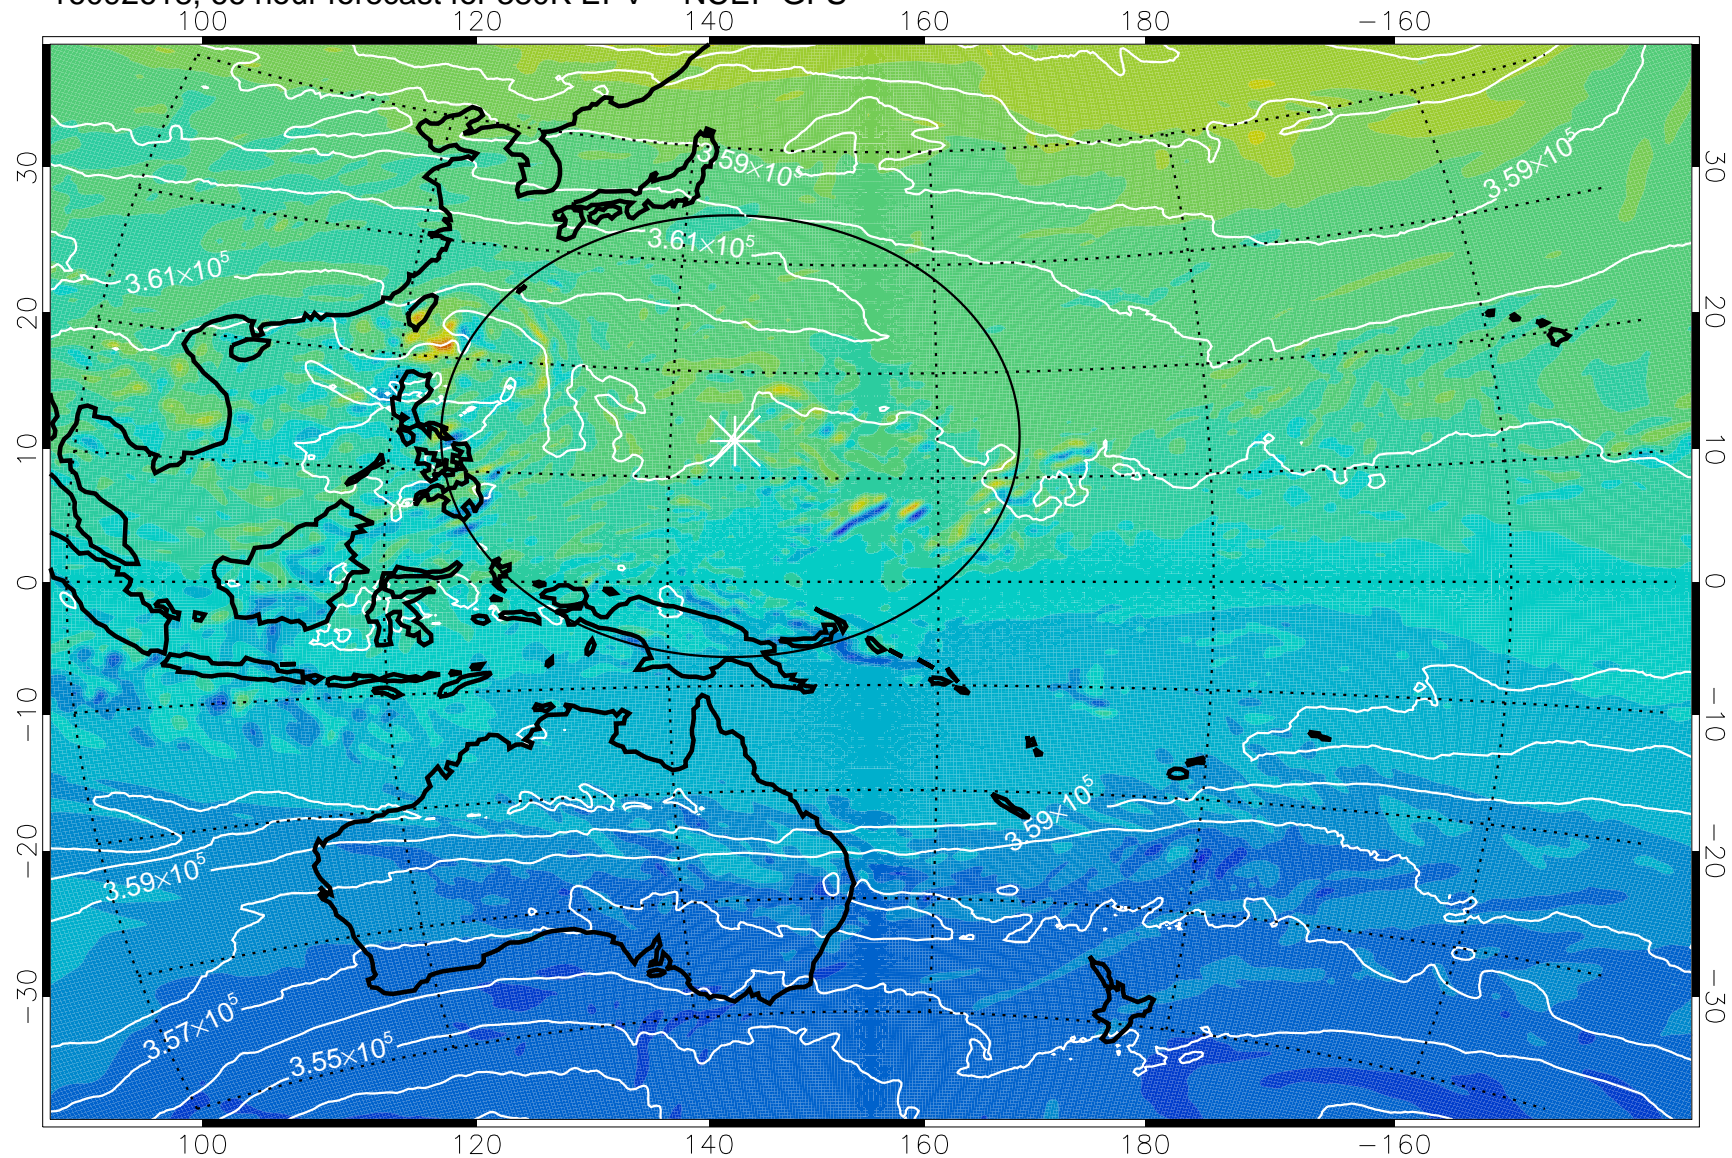

16092518, 42 hour forecast for 380K EPV -- NCEP GFS

380K Montgomery Streamfunction, white

Range ring of 2304 km

16092600, 48 hour forecast for 380K EPV -- NCEP GFS

380K Montgomery Streamfunction, white

Range ring of 2304 km

16092606, 54 hour forecast for 380K EPV -- NCEP GFS

380K Montgomery Streamfunction, white

Range ring of 2304 km

16092612, 60 hour forecast for 380K EPV -- NCEP GFS

380K Montgomery Streamfunction, white

Range ring of 2304 km

16092618, 66 hour forecast for 380K EPV -- NCEP GFS

380K Montgomery Streamfunction, white

Range ring of 2304 km

16092700, 72 hour forecast for 380K EPV -- NCEP GFS

380K Montgomery Streamfunction, white

Range ring of 2304 km

16092706, 78 hour forecast for 380K EPV -- NCEP GFS

380K Montgomery Streamfunction, white

Range ring of 2304 km

16092712, 84 hour forecast for 380K EPV -- NCEP GFS

380K Montgomery Streamfunction, white

Range ring of 2304 km