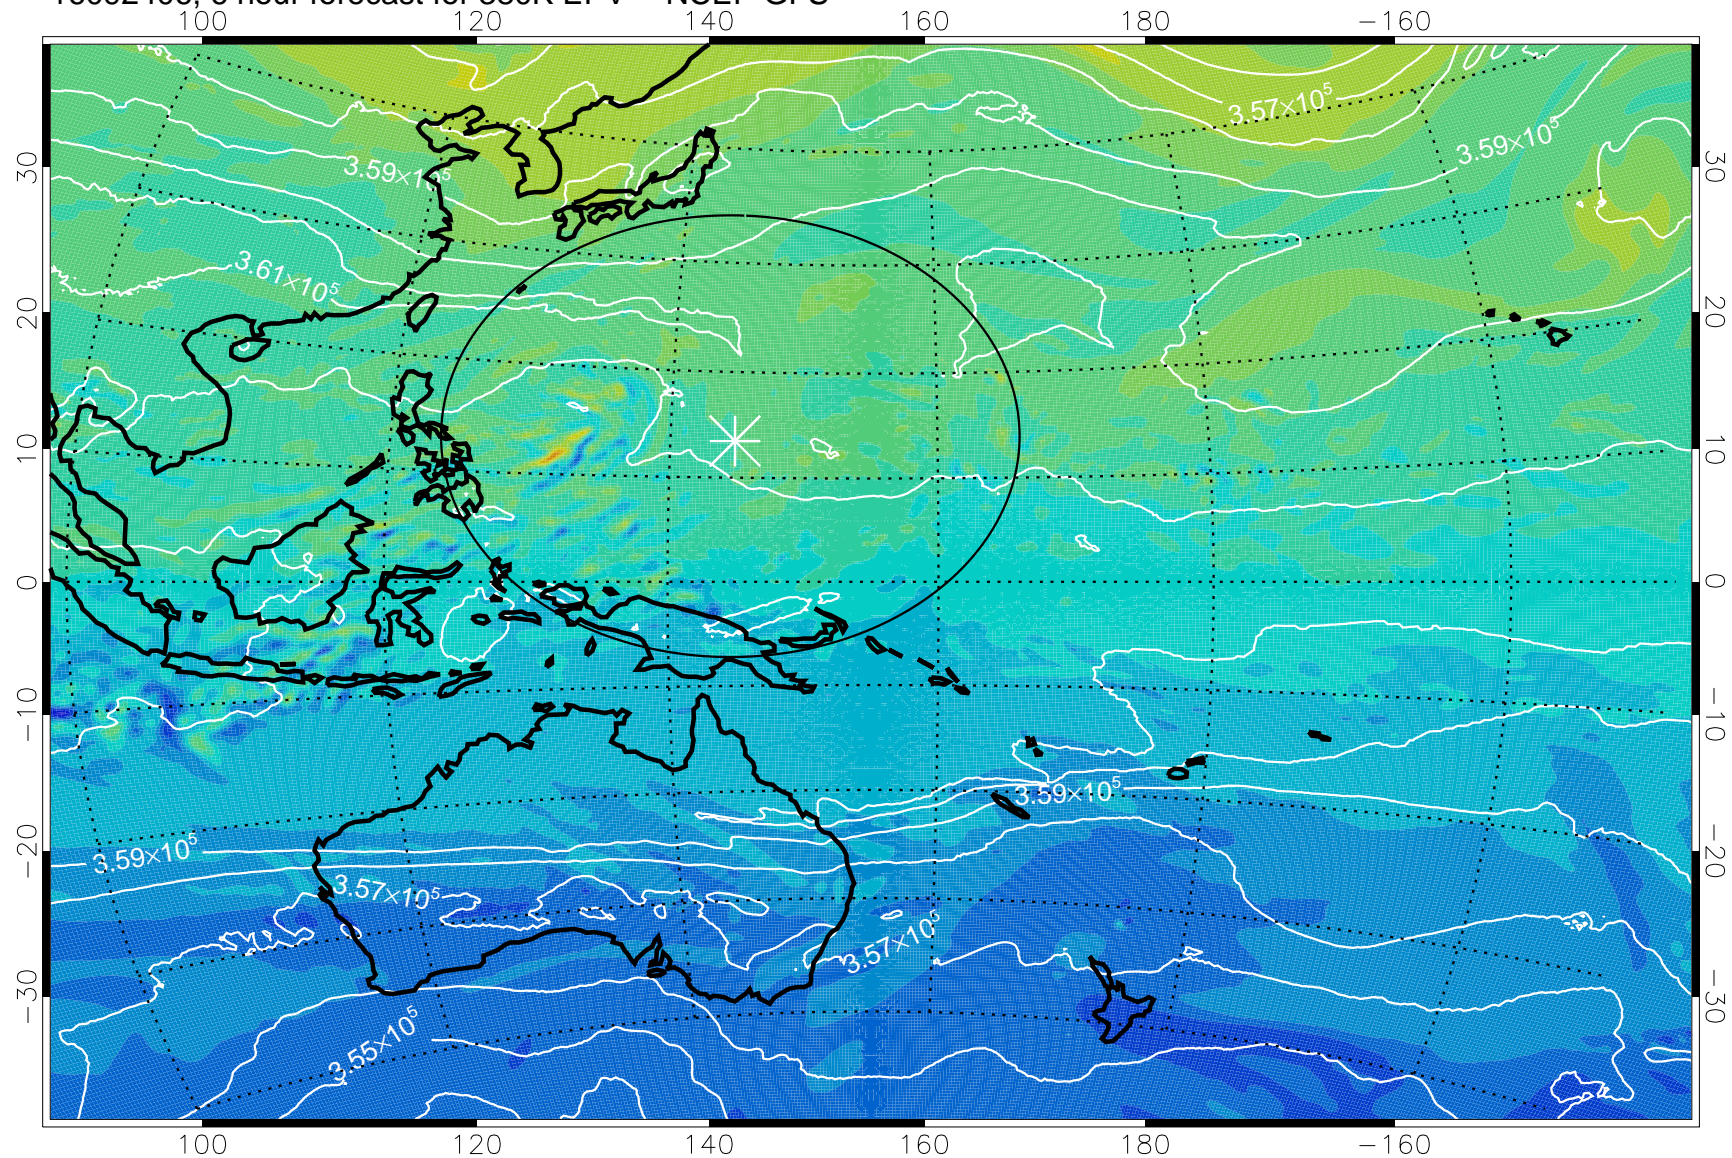

16092406, 6 hour forecast for 380K EPV -- NCEP GFS

380K Montgomery Streamfunction, white

Range ring of 2304 km

16092412, 12 hour forecast for 380K EPV -- NCEP GFS

380K Montgomery Streamfunction, white

Range ring of 2304 km

16092418, 18 hour forecast for 380K EPV -- NCEP GFS

380K Montgomery Streamfunction, white

Range ring of 2304 km

16092500, 24 hour forecast for 380K EPV -- NCEP GFS

380K Montgomery Streamfunction, white

Range ring of 2304 km

16092506, 30 hour forecast for 380K EPV -- NCEP GFS

380K Montgomery Streamfunction, white

Range ring of 2304 km

16092512, 36 hour forecast for 380K EPV -- NCEP GFS

380K Montgomery Streamfunction, white

Range ring of 2304 km

16092518, 42 hour forecast for 380K EPV -- NCEP GFS

380K Montgomery Streamfunction, white

Range ring of 2304 km

16092600, 48 hour forecast for 380K EPV -- NCEP GFS

380K Montgomery Streamfunction, white

Range ring of 2304 km