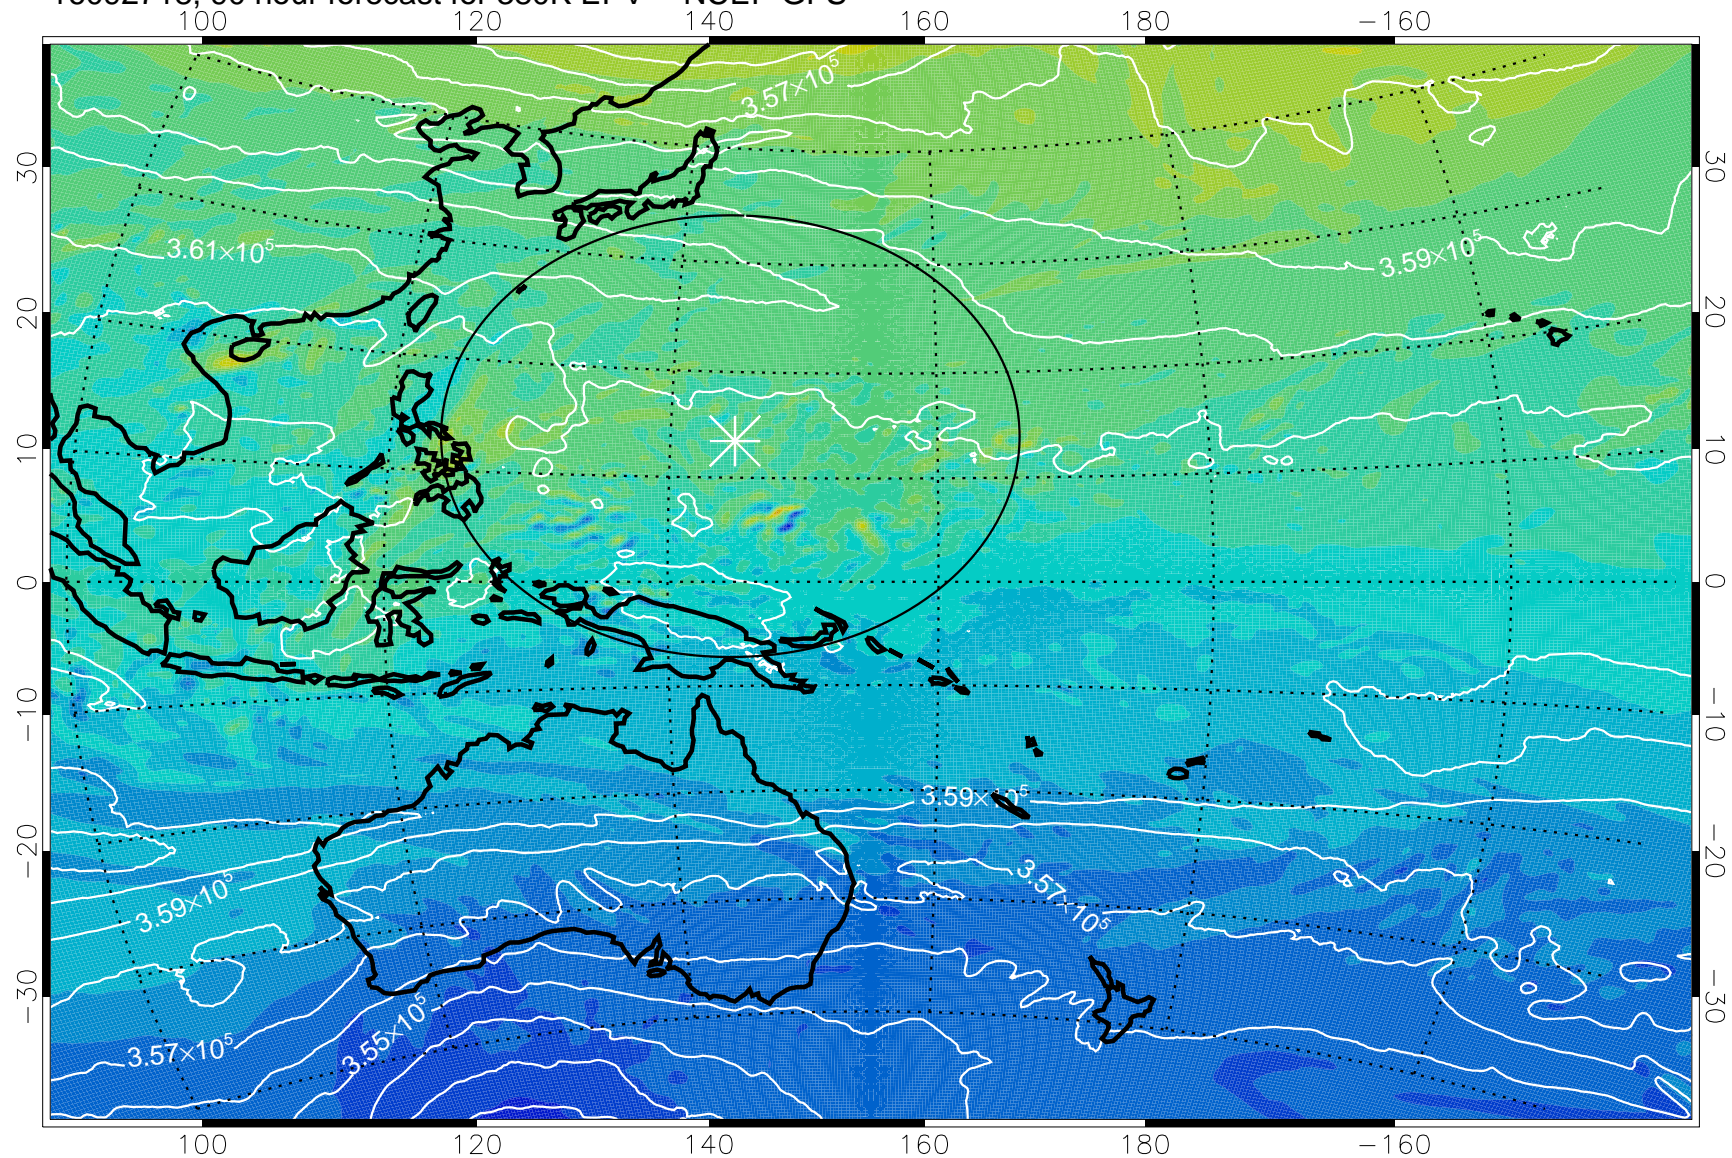

16092618, 66 hour forecast for 380K EPV -- NCEP GFS

380K Montgomery Streamfunction, white

Range ring of 2304 km

16092700, 72 hour forecast for 380K EPV -- NCEP GFS

380K Montgomery Streamfunction, white

Range ring of 2304 km

16092706, 78 hour forecast for 380K EPV -- NCEP GFS

380K Montgomery Streamfunction, white

Range ring of 2304 km

16092712, 84 hour forecast for 380K EPV -- NCEP GFS

380K Montgomery Streamfunction, white

Range ring of 2304 km

16092718, 90 hour forecast for 380K EPV -- NCEP GFS

380K Montgomery Streamfunction, white

Range ring of 2304 km

16092800, 96 hour forecast for 380K EPV -- NCEP GFS

380K Montgomery Streamfunction, white

Range ring of 2304 km

16092806, 102 hour forecast for 380K EPV -- NCEP GFS

16092812, 108 hour forecast for 380K EPV -- NCEP GFS

380K Montgomery Streamfunction, white

Range ring of 2304 km

16092818, 114 hour forecast for 380K EPV -- NCEP GFS