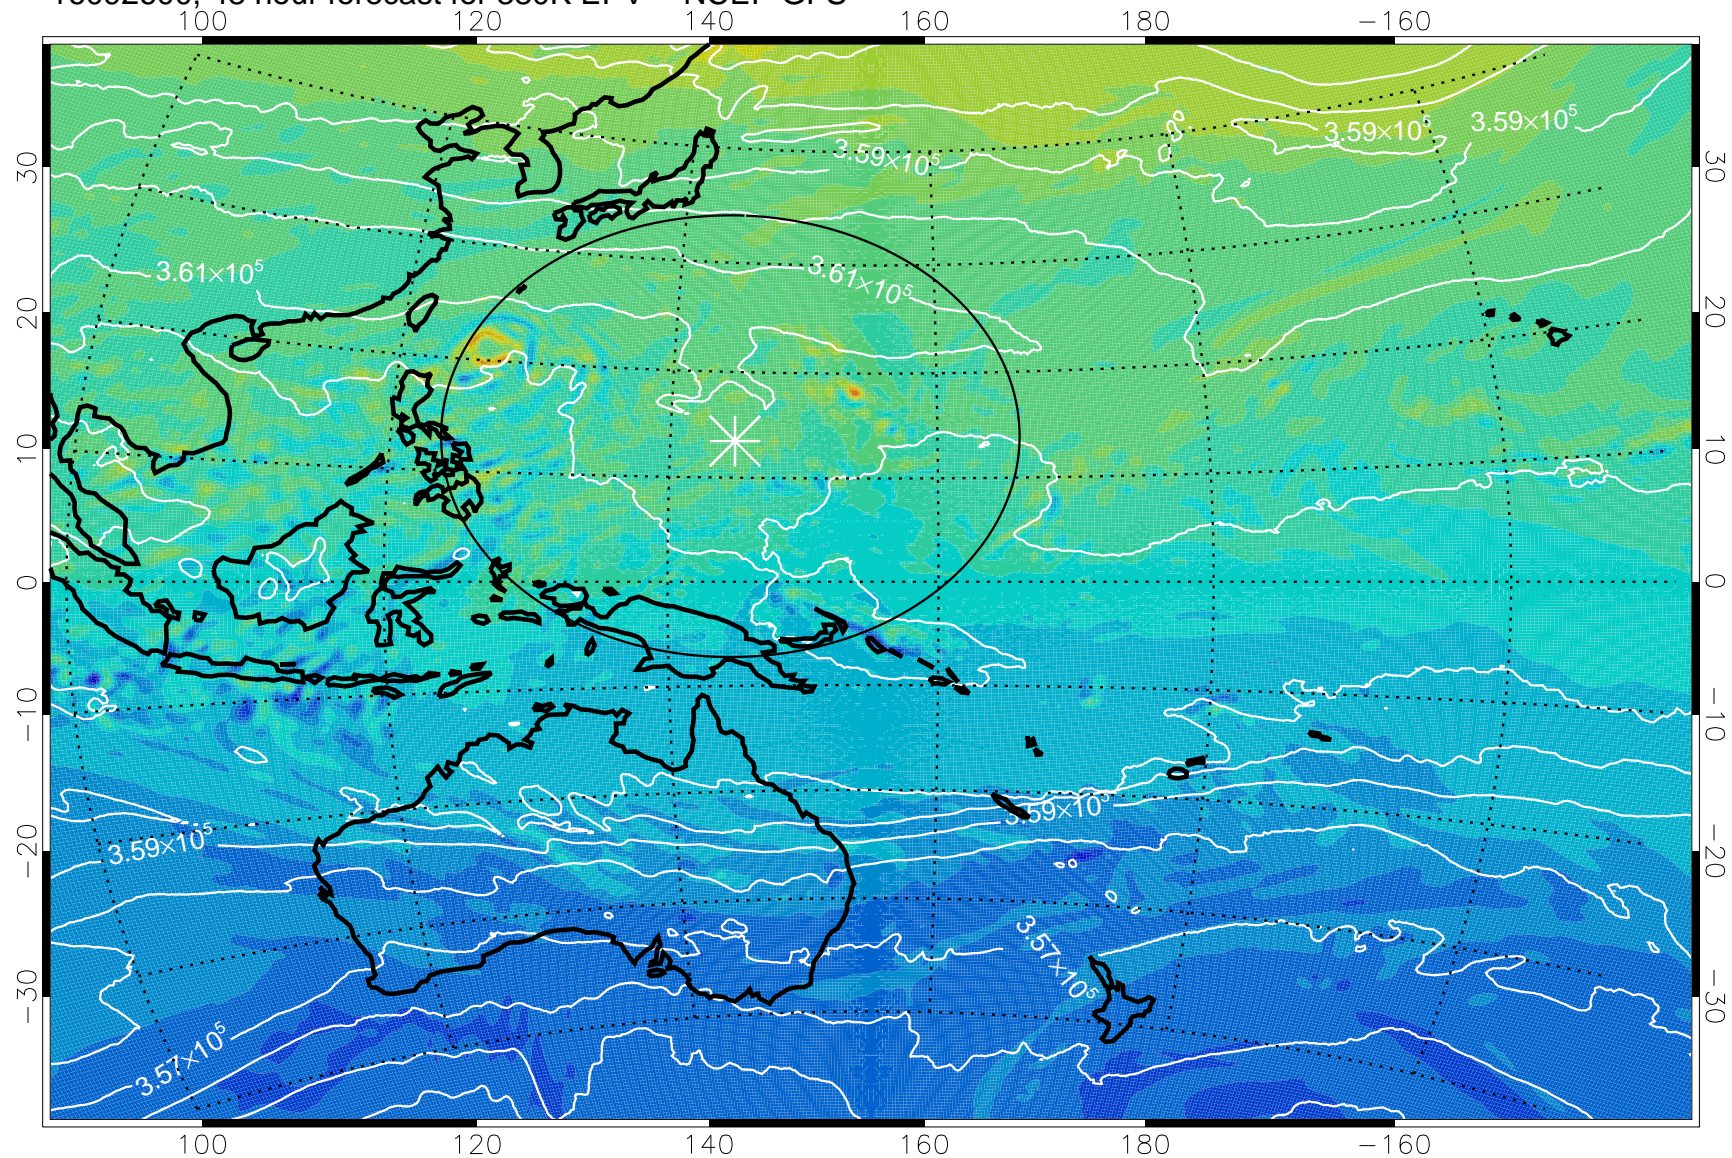

16092506, 30 hour forecast for 380K EPV -- NCEP GFS

380K Montgomery Streamfunction, white

Range ring of 2304 km

16092512, 36 hour forecast for 380K EPV -- NCEP GFS

380K Montgomery Streamfunction, white

Range ring of 2304 km

16092518, 42 hour forecast for 380K EPV -- NCEP GFS

380K Montgomery Streamfunction, white

Range ring of 2304 km

16092600, 48 hour forecast for 380K EPV -- NCEP GFS

380K Montgomery Streamfunction, white

Range ring of 2304 km

16092606, 54 hour forecast for 380K EPV -- NCEP GFS

380K Montgomery Streamfunction, white

Range ring of 2304 km

16092612, 60 hour forecast for 380K EPV -- NCEP GFS

380K Montgomery Streamfunction, white

Range ring of 2304 km

16092618, 66 hour forecast for 380K EPV -- NCEP GFS

380K Montgomery Streamfunction, white

Range ring of 2304 km

16092700, 72 hour forecast for 380K EPV -- NCEP GFS

380K Montgomery Streamfunction, white

Range ring of 2304 km