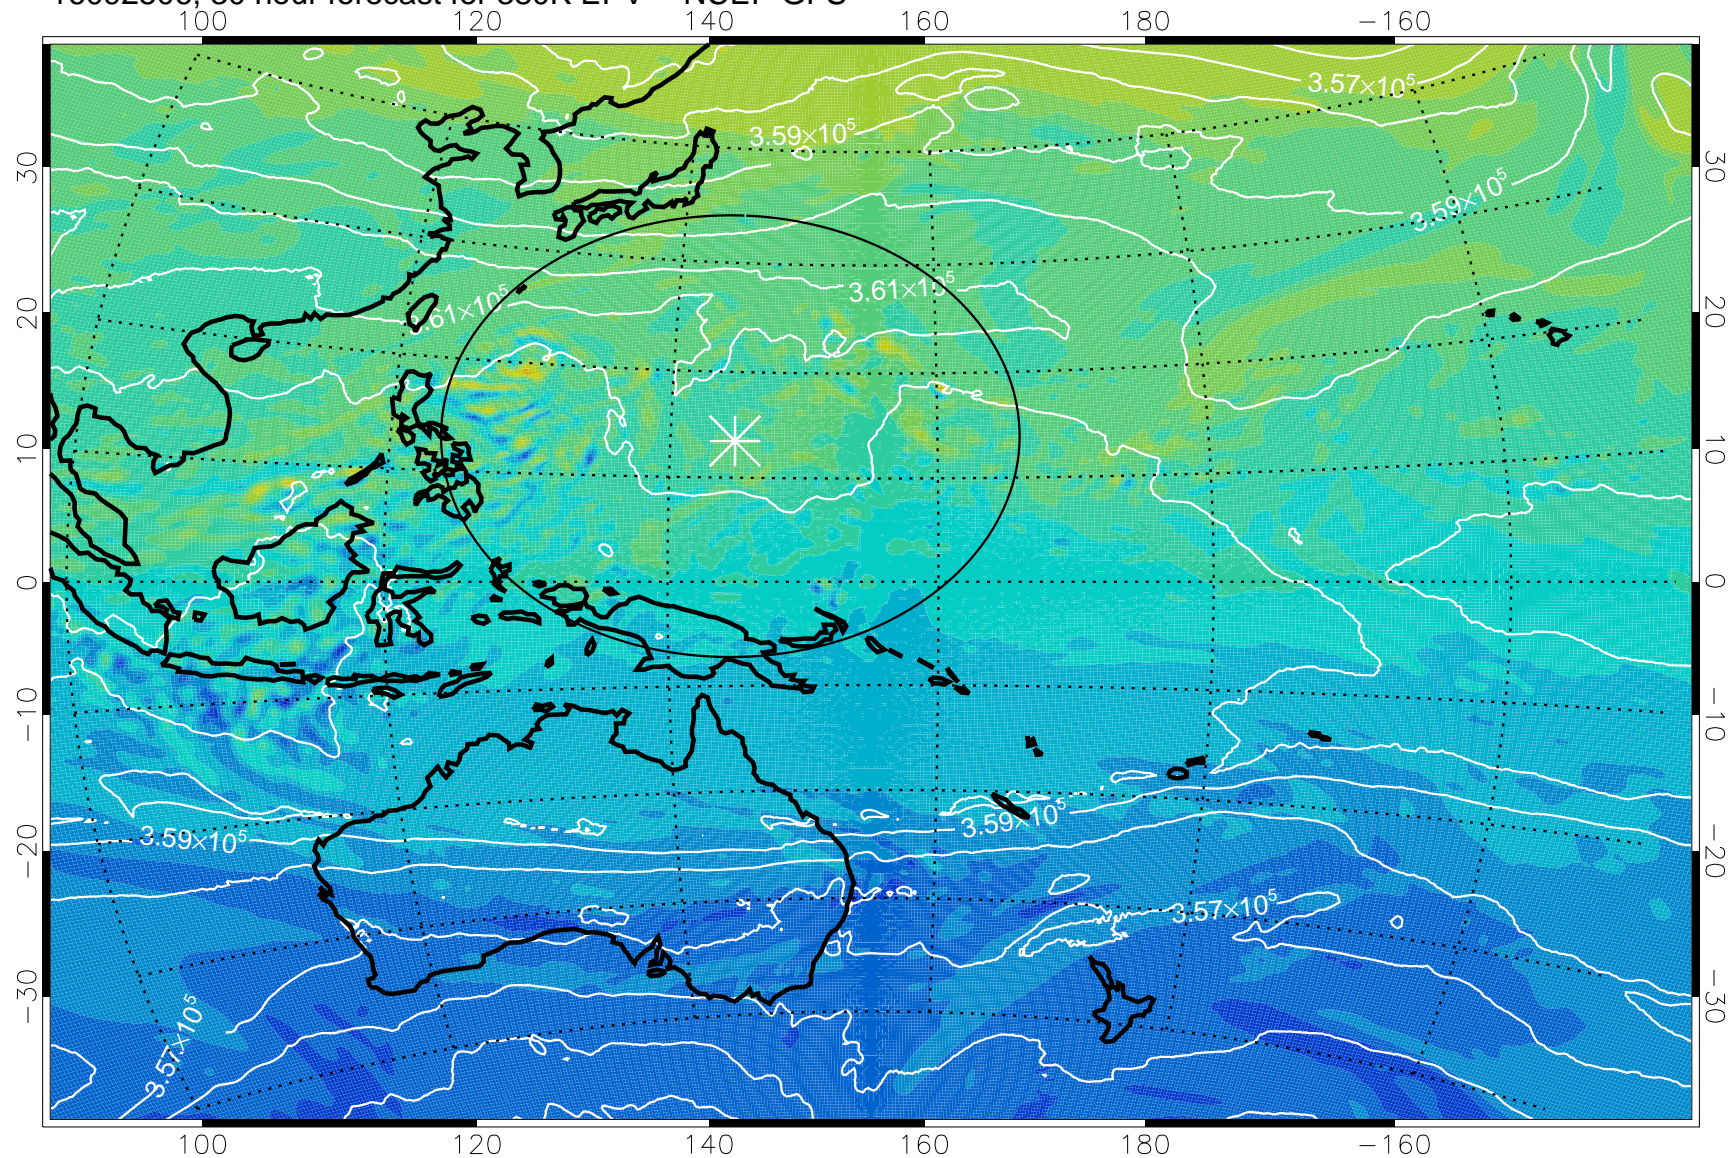

16092418, 18 hour forecast for 380K EPV -- NCEP GFS

380K Montgomery Streamfunction, white

Range ring of 2304 km

16092500, 24 hour forecast for 380K EPV -- NCEP GFS

380K Montgomery Streamfunction, white

Range ring of 2304 km

16092506, 30 hour forecast for 380K EPV -- NCEP GFS

380K Montgomery Streamfunction, white

Range ring of 2304 km

16092512, 36 hour forecast for 380K EPV -- NCEP GFS

380K Montgomery Streamfunction, white

Range ring of 2304 km

16092518, 42 hour forecast for 380K EPV -- NCEP GFS

380K Montgomery Streamfunction, white

Range ring of 2304 km

16092600, 48 hour forecast for 380K EPV -- NCEP GFS

380K Montgomery Streamfunction, white

Range ring of 2304 km

16092606, 54 hour forecast for 380K EPV -- NCEP GFS

380K Montgomery Streamfunction, white

Range ring of 2304 km

16092612, 60 hour forecast for 380K EPV -- NCEP GFS

380K Montgomery Streamfunction, white

Range ring of 2304 km