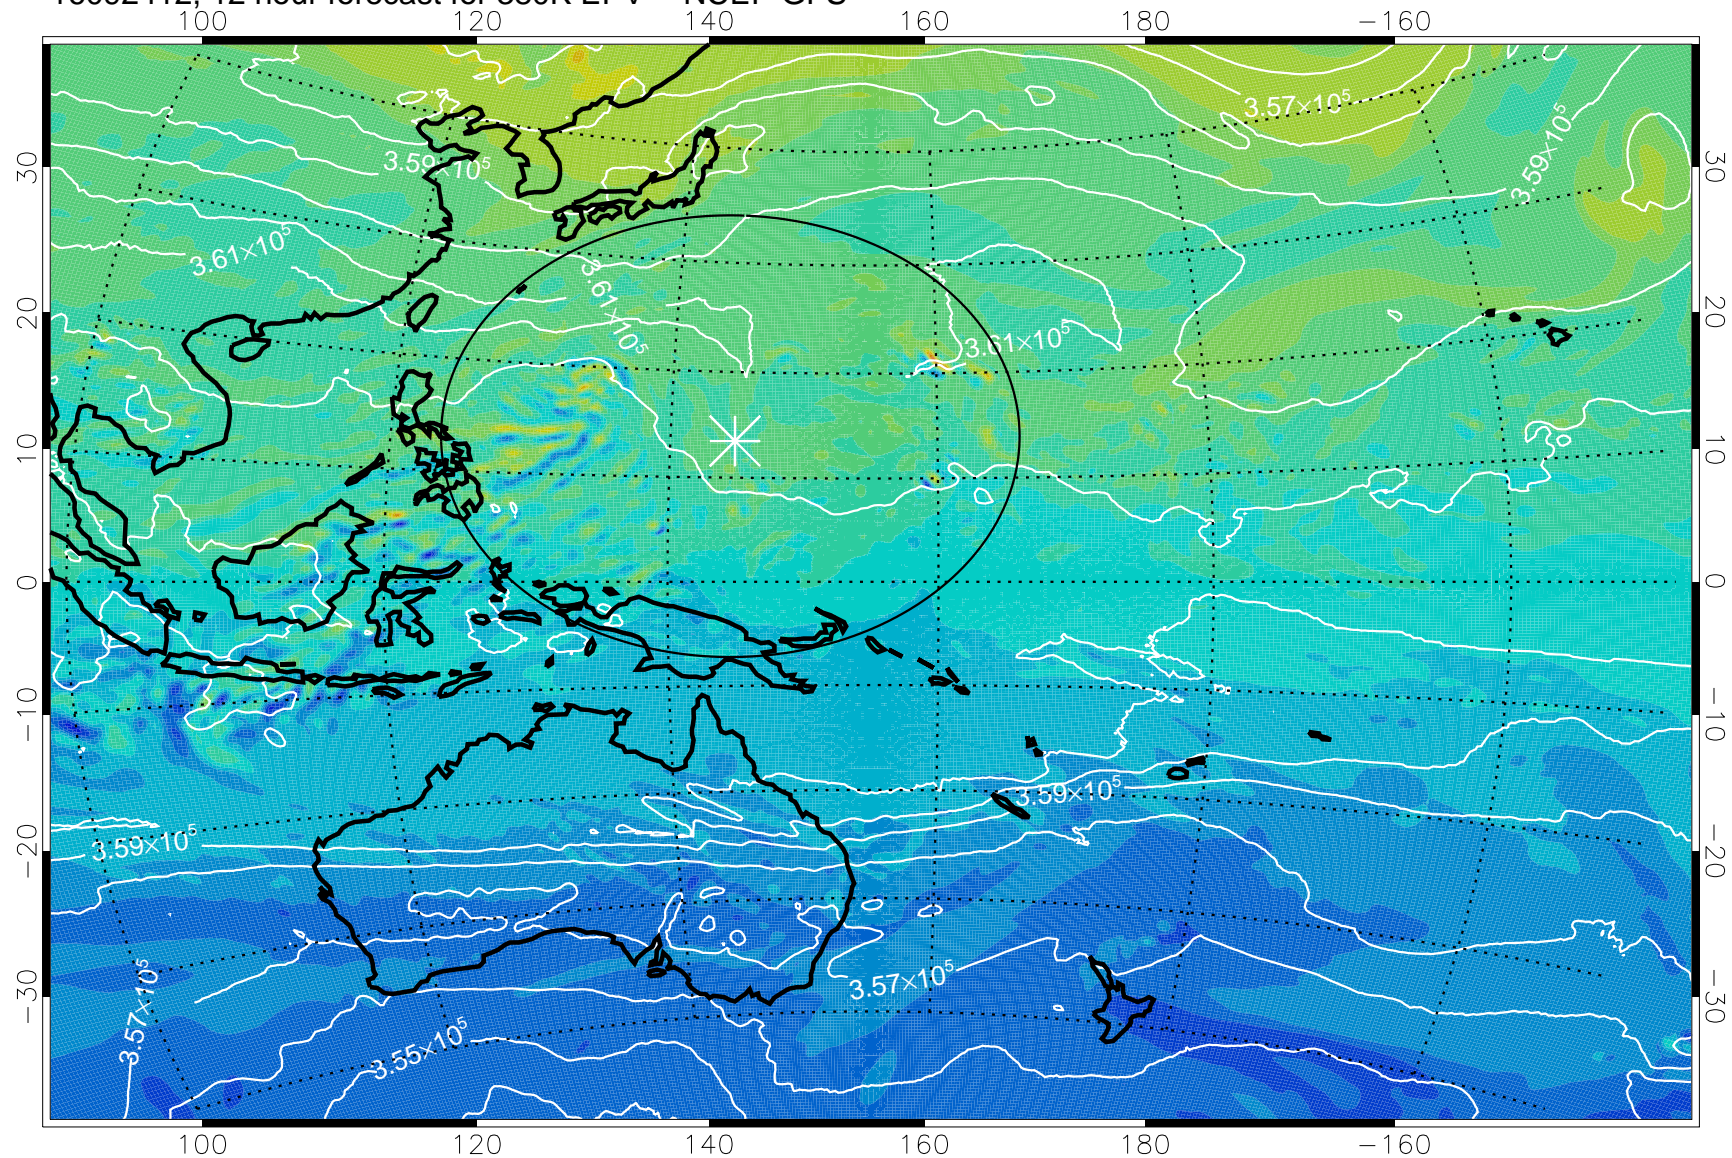

16092406, 6 hour forecast for 380K EPV -- NCEP GFS

380K Montgomery Streamfunction, white

Range ring of 2304 km

16092412, 12 hour forecast for 380K EPV -- NCEP GFS

380K Montgomery Streamfunction, white

Range ring of 2304 km

16092418, 18 hour forecast for 380K EPV -- NCEP GFS

380K Montgomery Streamfunction, white

Range ring of 2304 km

16092500, 24 hour forecast for 380K EPV -- NCEP GFS

380K Montgomery Streamfunction, white

Range ring of 2304 km

16092506, 30 hour forecast for 380K EPV -- NCEP GFS

380K Montgomery Streamfunction, white

Range ring of 2304 km

16092512, 36 hour forecast for 380K EPV -- NCEP GFS

380K Montgomery Streamfunction, white

Range ring of 2304 km

16092518, 42 hour forecast for 380K EPV -- NCEP GFS

380K Montgomery Streamfunction, white

Range ring of 2304 km

16092600, 48 hour forecast for 380K EPV -- NCEP GFS

380K Montgomery Streamfunction, white

Range ring of 2304 km