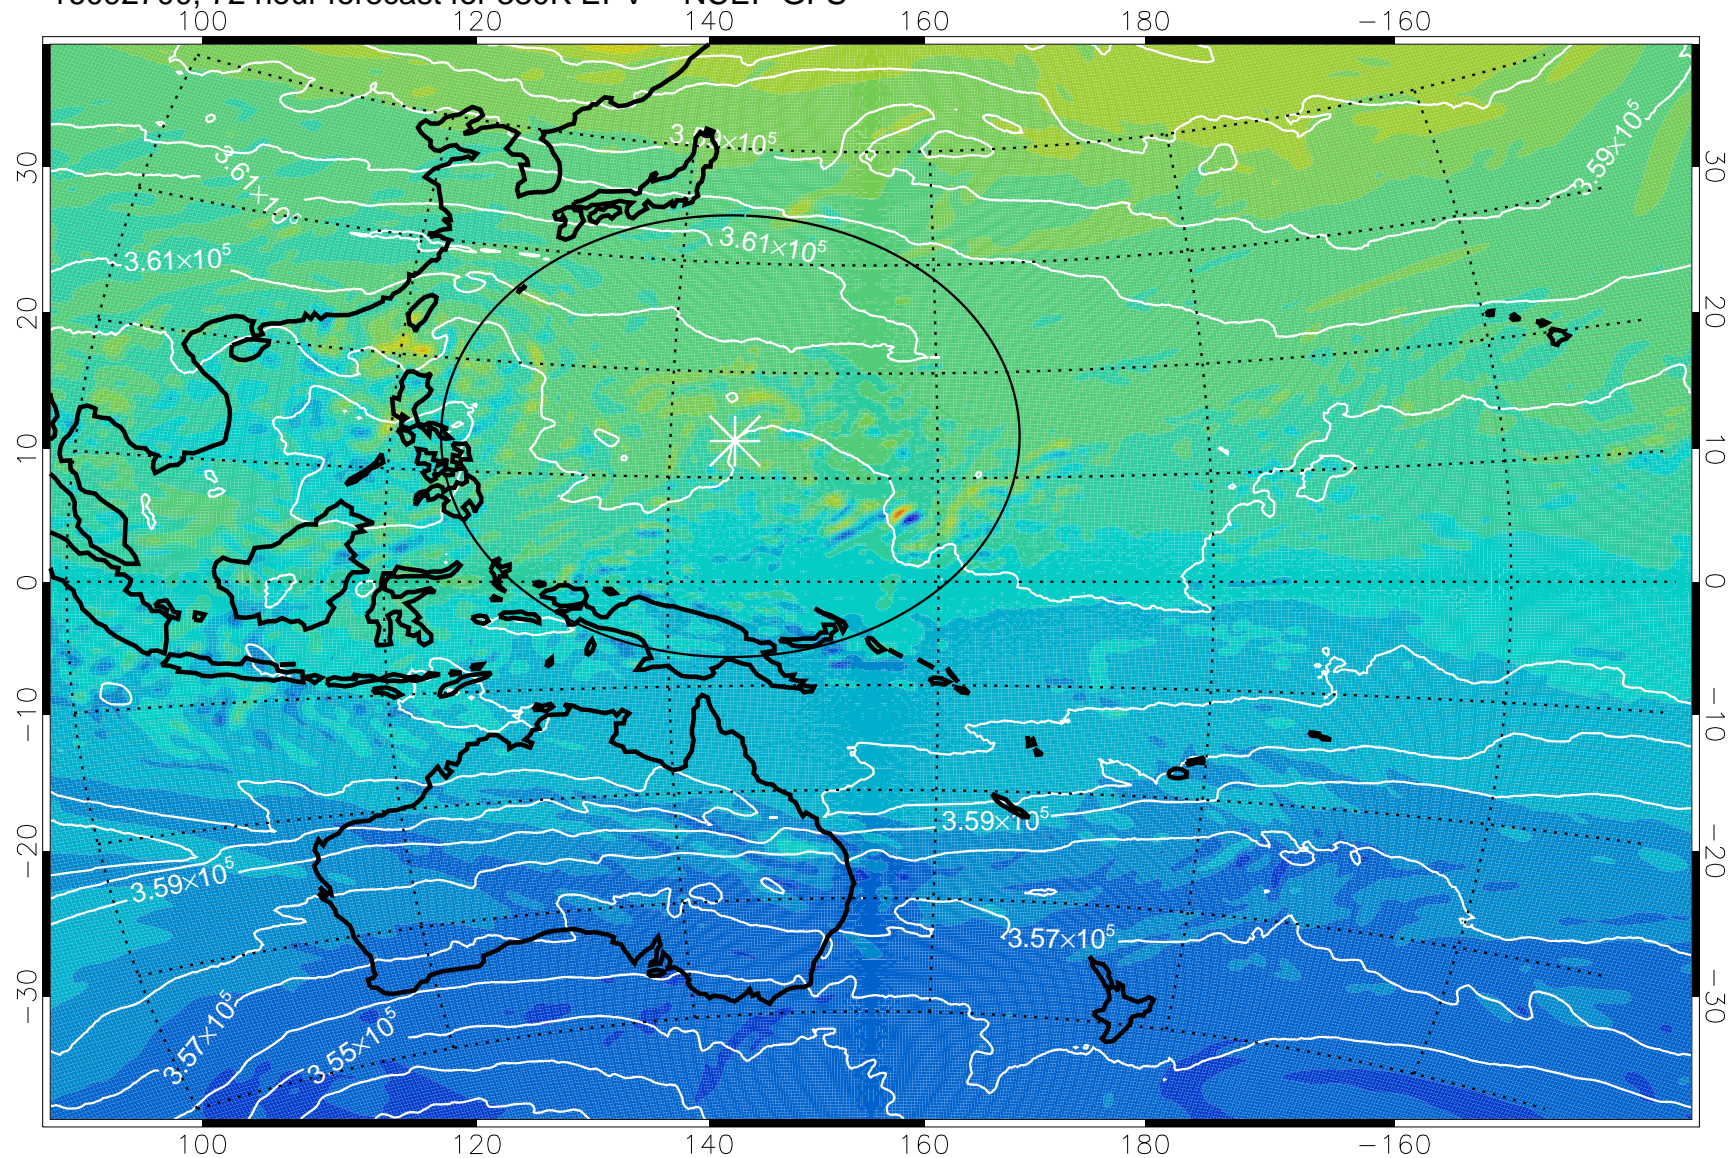

16092606, 54 hour forecast for 380K EPV -- NCEP GFS

380K Montgomery Streamfunction, white

Range ring of 2304 km

16092612, 60 hour forecast for 380K EPV -- NCEP GFS

380K Montgomery Streamfunction, white

Range ring of 2304 km

16092618, 66 hour forecast for 380K EPV -- NCEP GFS

380K Montgomery Streamfunction, white

Range ring of 2304 km

16092700, 72 hour forecast for 380K EPV -- NCEP GFS

380K Montgomery Streamfunction, white

Range ring of 2304 km

16092706, 78 hour forecast for 380K EPV -- NCEP GFS

380K Montgomery Streamfunction, white

Range ring of 2304 km

16092712, 84 hour forecast for 380K EPV -- NCEP GFS

380K Montgomery Streamfunction, white

Range ring of 2304 km

16092718, 90 hour forecast for 380K EPV -- NCEP GFS

380K Montgomery Streamfunction, white

Range ring of 2304 km

16092800, 96 hour forecast for 380K EPV -- NCEP GFS

380K Montgomery Streamfunction, white

Range ring of 2304 km