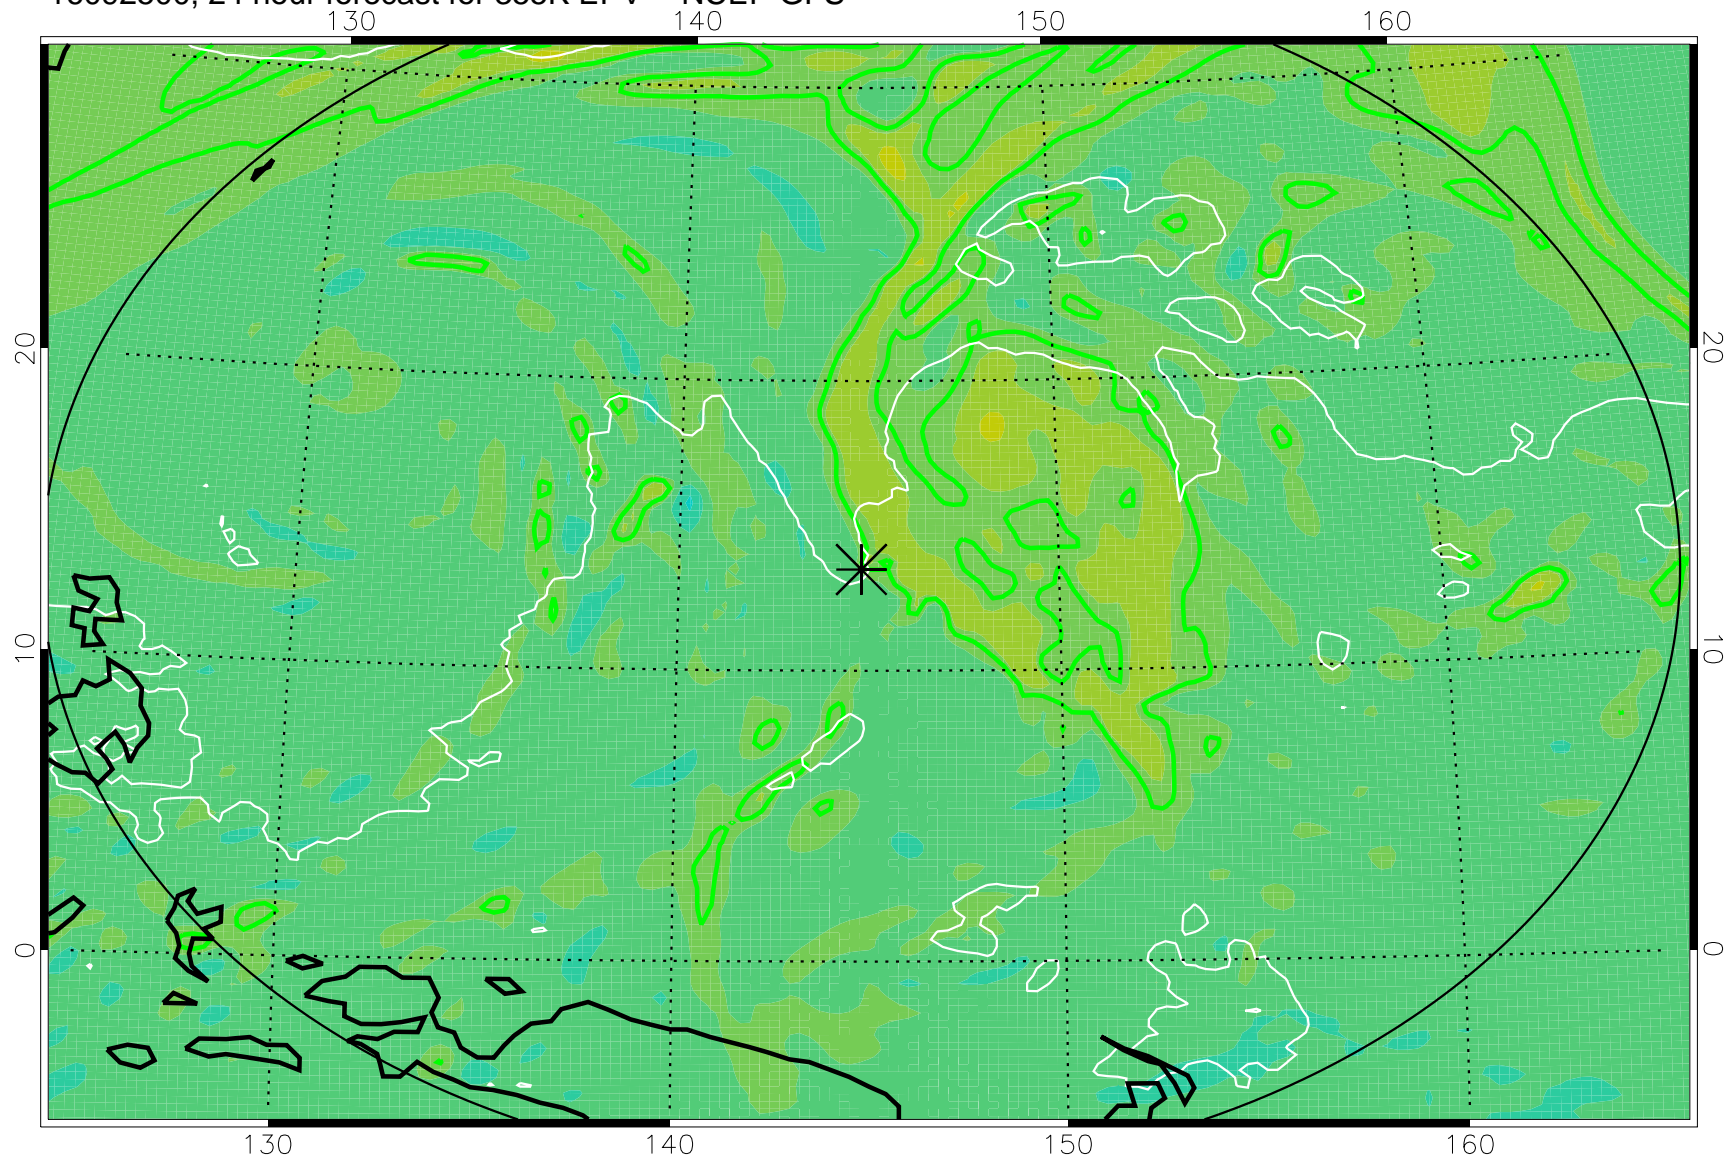

16092406, 6 hour forecast for 355K EPV -- NCEP GFS

355K Montgomery Streamfunction, white  
EPV Tropopause (2 PVU) Position  
Range ring of 2304 km

16092412, 12 hour forecast for 355K EPV -- NCEP GFS

355K Montgomery Streamfunction, white  
EPV Tropopause (2 PVU) Position  
Range ring of 2304 km

16092418, 18 hour forecast for 355K EPV -- NCEP GFS

355K Montgomery Streamfunction, white  
EPV Tropopause (2 PVU) Position  
Range ring of 2304 km

16092500, 24 hour forecast for 355K EPV -- NCEP GFS

355K Montgomery Streamfunction, white  
EPV Tropopause (2 PVU) Position  
Range ring of 2304 km

16092506, 30 hour forecast for 355K EPV -- NCEP GFS

355K Montgomery Streamfunction, white  
EPV Tropopause (2 PVU) Position  
Range ring of 2304 km

16092512, 36 hour forecast for 355K EPV -- NCEP GFS

355K Montgomery Streamfunction, white  
EPV Tropopause (2 PVU) Position  
Range ring of 2304 km

16092618, 66 hour forecast for 355K EPV -- NCEP GFS

355K Montgomery Streamfunction, white  
EPV Tropopause (2 PVU) Position  
Range ring of 2304 km

16092700, 72 hour forecast for 355K EPV -- NCEP GFS

355K Montgomery Streamfunction, white  
EPV Tropopause (2 PVU) Position  
Range ring of 2304 km