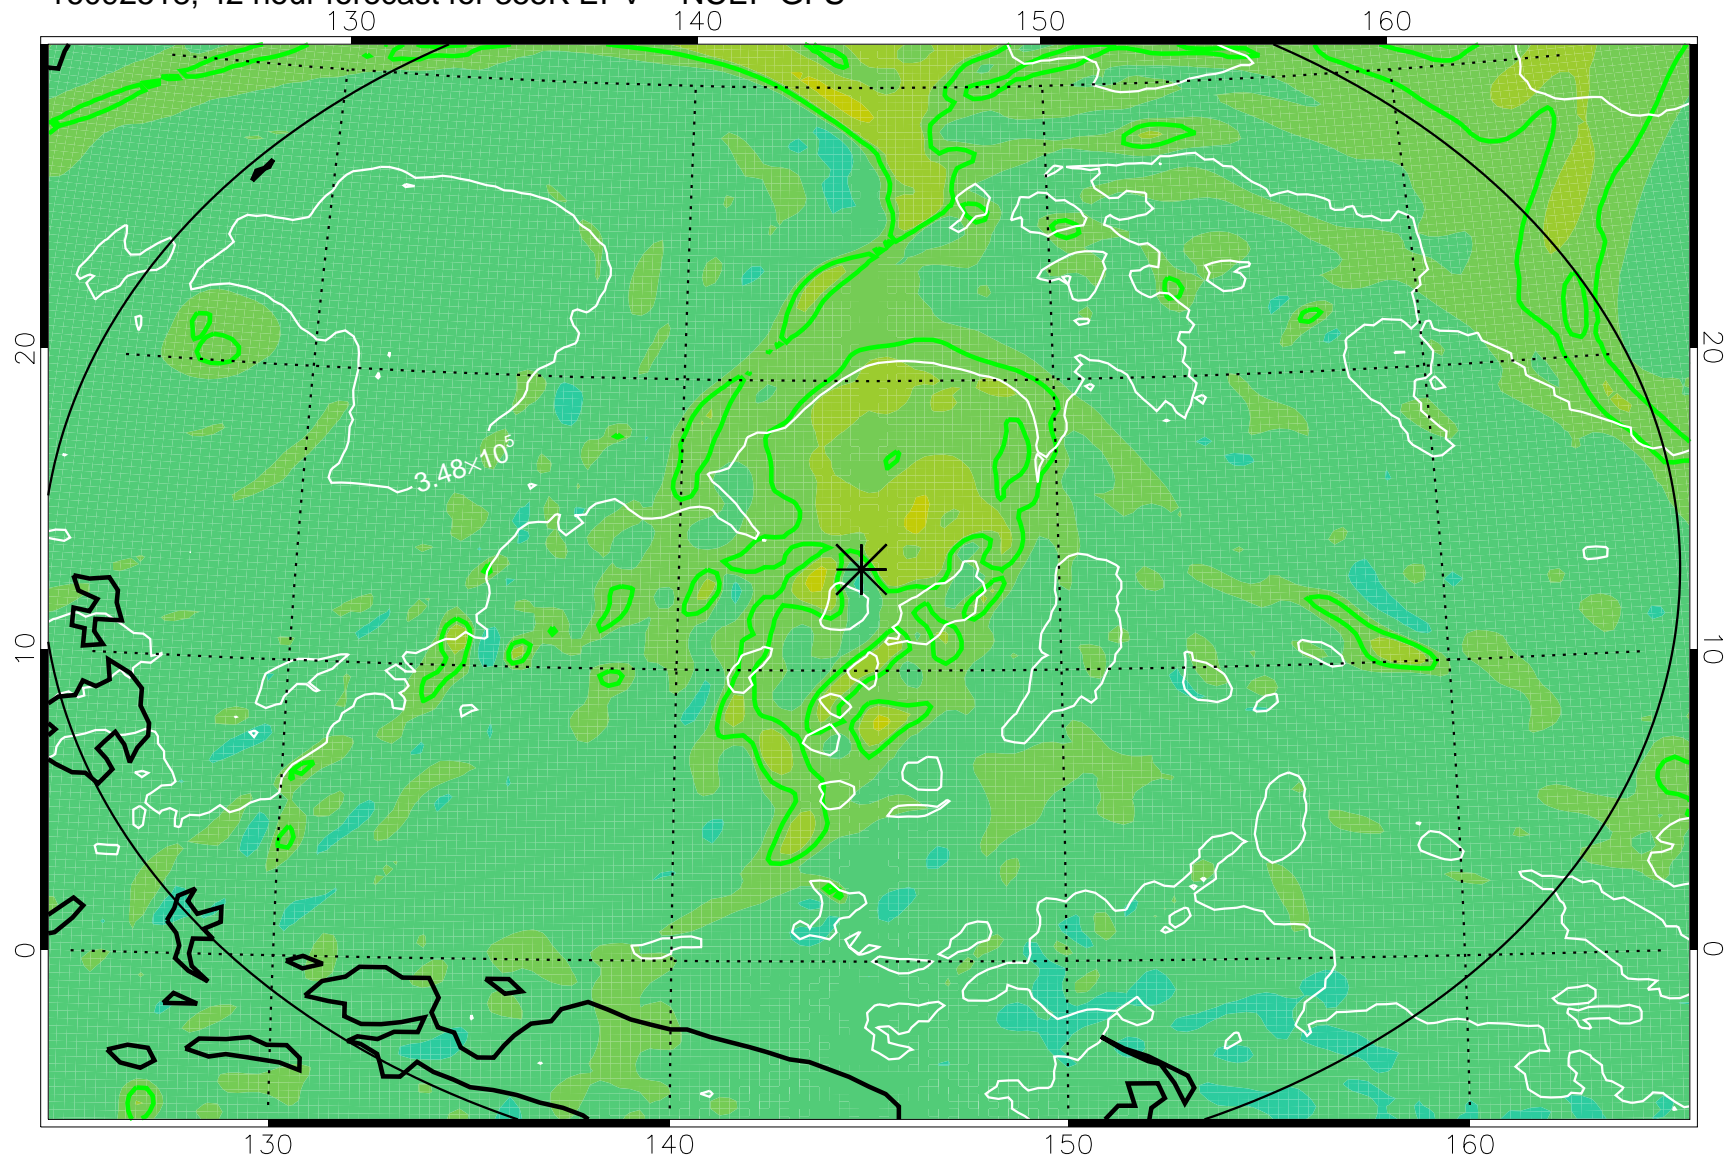

16092506, 30 hour forecast for 355K EPV -- NCEP GFS

355K Montgomery Streamfunction, white  
EPV Tropopause (2 PVU) Position  
Range ring of 2304 km

16092512, 36 hour forecast for 355K EPV -- NCEP GFS

355K Montgomery Streamfunction, white  
EPV Tropopause (2 PVU) Position  
Range ring of 2304 km

16092518, 42 hour forecast for 355K EPV -- NCEP GFS

355K Montgomery Streamfunction, white  
EPV Tropopause (2 PVU) Position  
Range ring of 2304 km

16092600, 48 hour forecast for 355K EPV -- NCEP GFS

355K Montgomery Streamfunction, white  
EPV Tropopause (2 PVU) Position  
Range ring of 2304 km

16092606, 54 hour forecast for 355K EPV -- NCEP GFS

355K Montgomery Streamfunction, white  
EPV Tropopause (2 PVU) Position  
Range ring of 2304 km

16092612, 60 hour forecast for 355K EPV -- NCEP GFS

355K Montgomery Streamfunction, white  
EPV Tropopause (2 PVU) Position  
Range ring of 2304 km

16092618, 66 hour forecast for 355K EPV -- NCEP GFS

355K Montgomery Streamfunction, white  
EPV Tropopause (2 PVU) Position  
Range ring of 2304 km

16092700, 72 hour forecast for 355K EPV -- NCEP GFS

355K Montgomery Streamfunction, white  
EPV Tropopause (2 PVU) Position  
Range ring of 2304 km