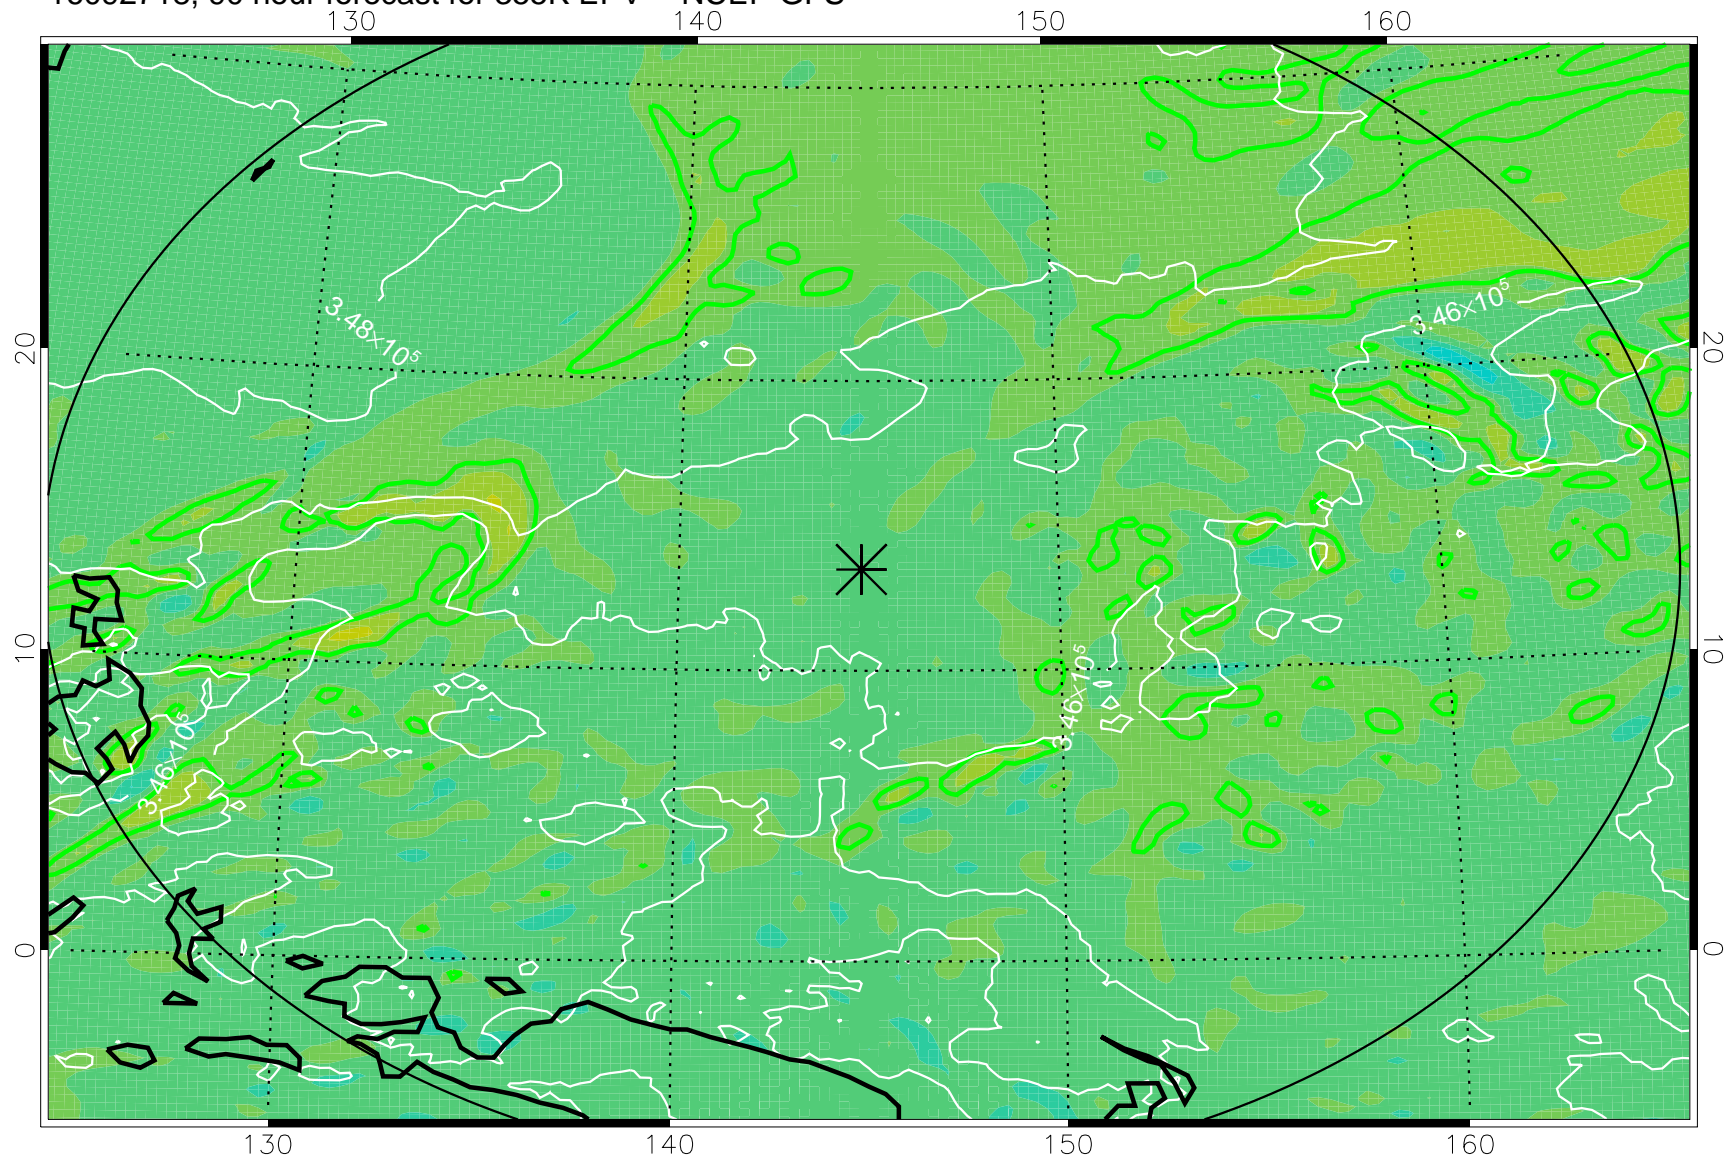

16092618, 66 hour forecast for 355K EPV -- NCEP GFS

355K Montgomery Streamfunction, white  
EPV Tropopause (2 PVU) Position  
Range ring of 2304 km

16092700, 72 hour forecast for 355K EPV -- NCEP GFS

355K Montgomery Streamfunction, white  
EPV Tropopause (2 PVU) Position  
Range ring of 2304 km

16092706, 78 hour forecast for 355K EPV -- NCEP GFS

355K Montgomery Streamfunction, white  
EPV Tropopause (2 PVU) Position  
Range ring of 2304 km

16092712, 84 hour forecast for 355K EPV -- NCEP GFS

355K Montgomery Streamfunction, white  
EPV Tropopause (2 PVU) Position  
Range ring of 2304 km

16092718, 90 hour forecast for 355K EPV -- NCEP GFS

355K Montgomery Streamfunction, white  
EPV Tropopause (2 PVU) Position  
Range ring of 2304 km

16092800, 96 hour forecast for 355K EPV -- NCEP GFS

355K Montgomery Streamfunction, white  
EPV Tropopause (2 PVU) Position  
Range ring of 2304 km

16092806, 102 hour forecast for 355K EPV -- NCEP GFS

355K Montgomery Streamfunction, white  
EPV Tropopause (2 PVU) Position  
Range ring of 2304 km

16092812, 108 hour forecast for 355K EPV -- NCEP GFS

355K Montgomery Streamfunction, white  
EPV Tropopause (2 PVU) Position  
Range ring of 2304 km