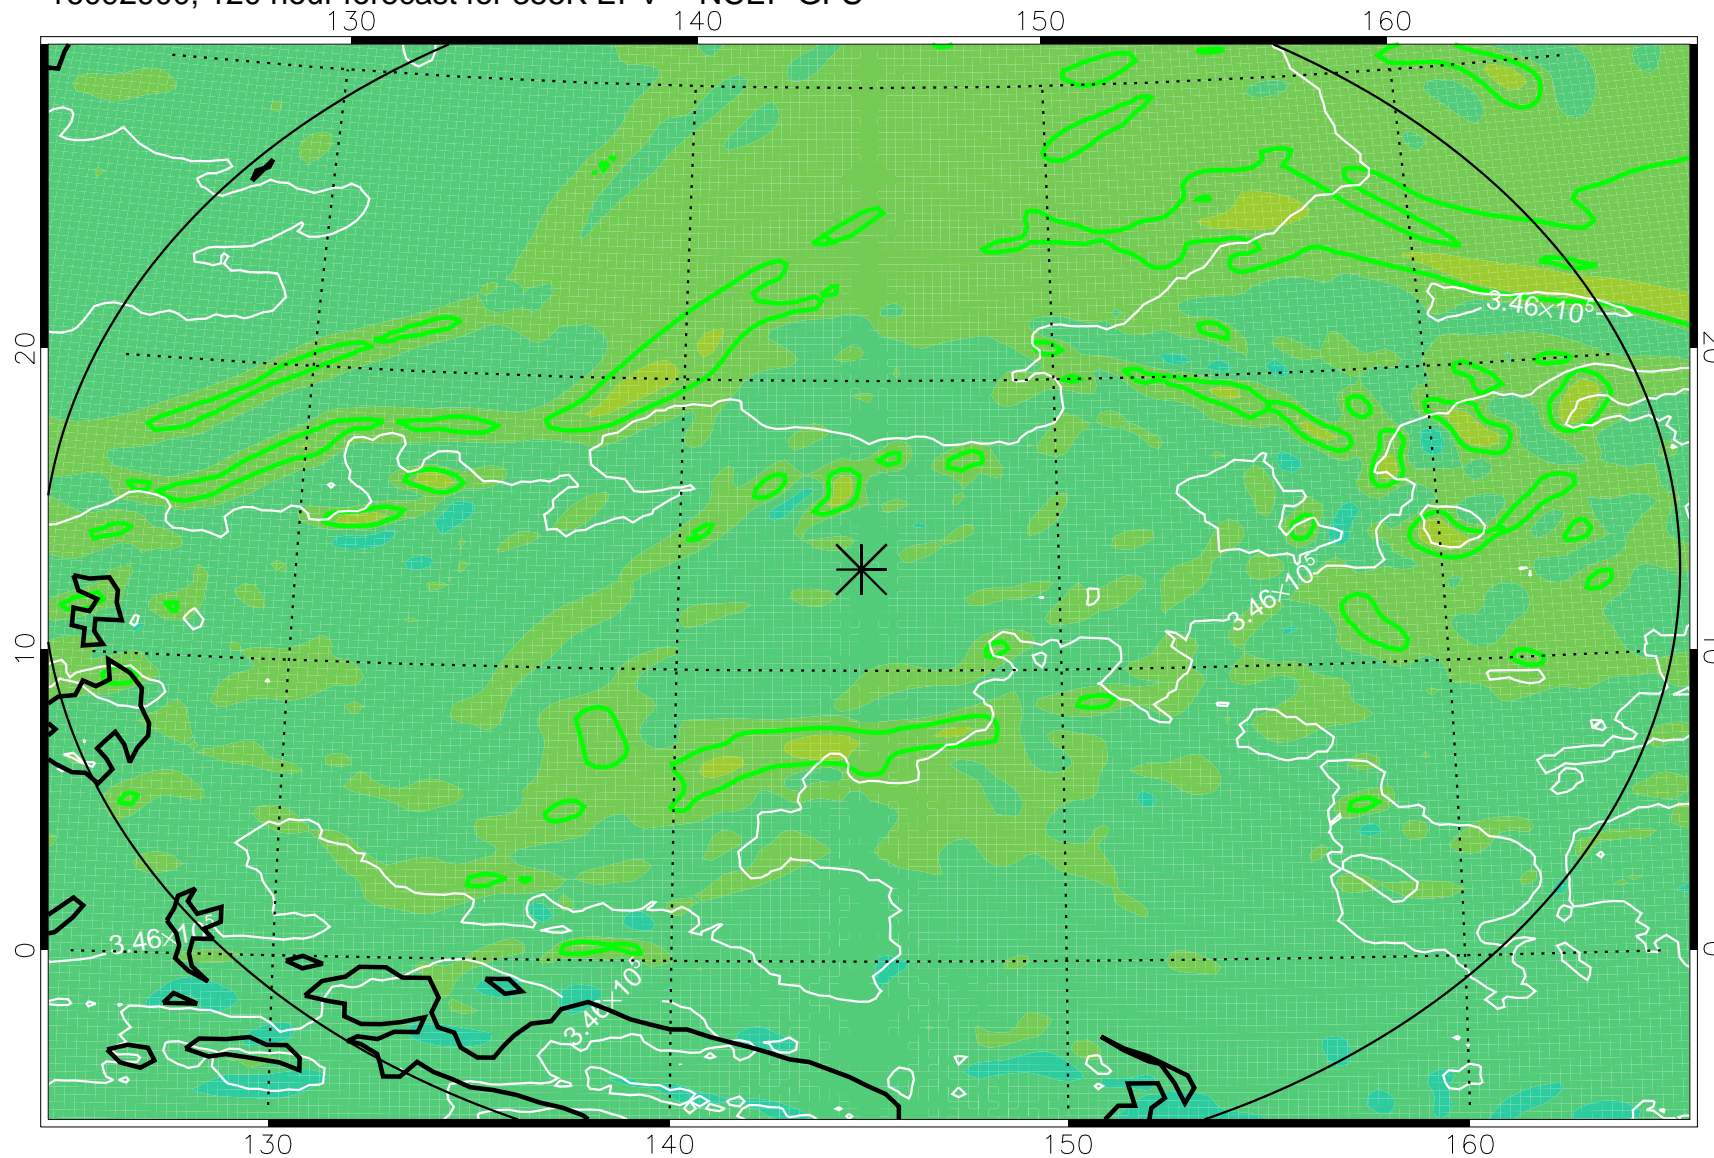

16092706, 78 hour forecast for 355K EPV -- NCEP GFS

355K Montgomery Streamfunction, white  
EPV Tropopause (2 PVU) Position  
Range ring of 2304 km

16092712, 84 hour forecast for 355K EPV -- NCEP GFS

355K Montgomery Streamfunction, white  
EPV Tropopause (2 PVU) Position  
Range ring of 2304 km

16092718, 90 hour forecast for 355K EPV -- NCEP GFS

355K Montgomery Streamfunction, white  
EPV Tropopause (2 PVU) Position  
Range ring of 2304 km

16092800, 96 hour forecast for 355K EPV -- NCEP GFS

355K Montgomery Streamfunction, white  
EPV Tropopause (2 PVU) Position  
Range ring of 2304 km

16092806, 102 hour forecast for 355K EPV -- NCEP GFS

355K Montgomery Streamfunction, white  
EPV Tropopause (2 PVU) Position  
Range ring of 2304 km

16092812, 108 hour forecast for 355K EPV -- NCEP GFS

355K Montgomery Streamfunction, white  
EPV Tropopause (2 PVU) Position  
Range ring of 2304 km

16092818, 114 hour forecast for 355K EPV -- NCEP GFS

355K Montgomery Streamfunction, white  
EPV Tropopause (2 PVU) Position  
Range ring of 2304 km

16092900, 120 hour forecast for 355K EPV -- NCEP GFS

355K Montgomery Streamfunction, white  
EPV Tropopause (2 PVU) Position  
Range ring of 2304 km