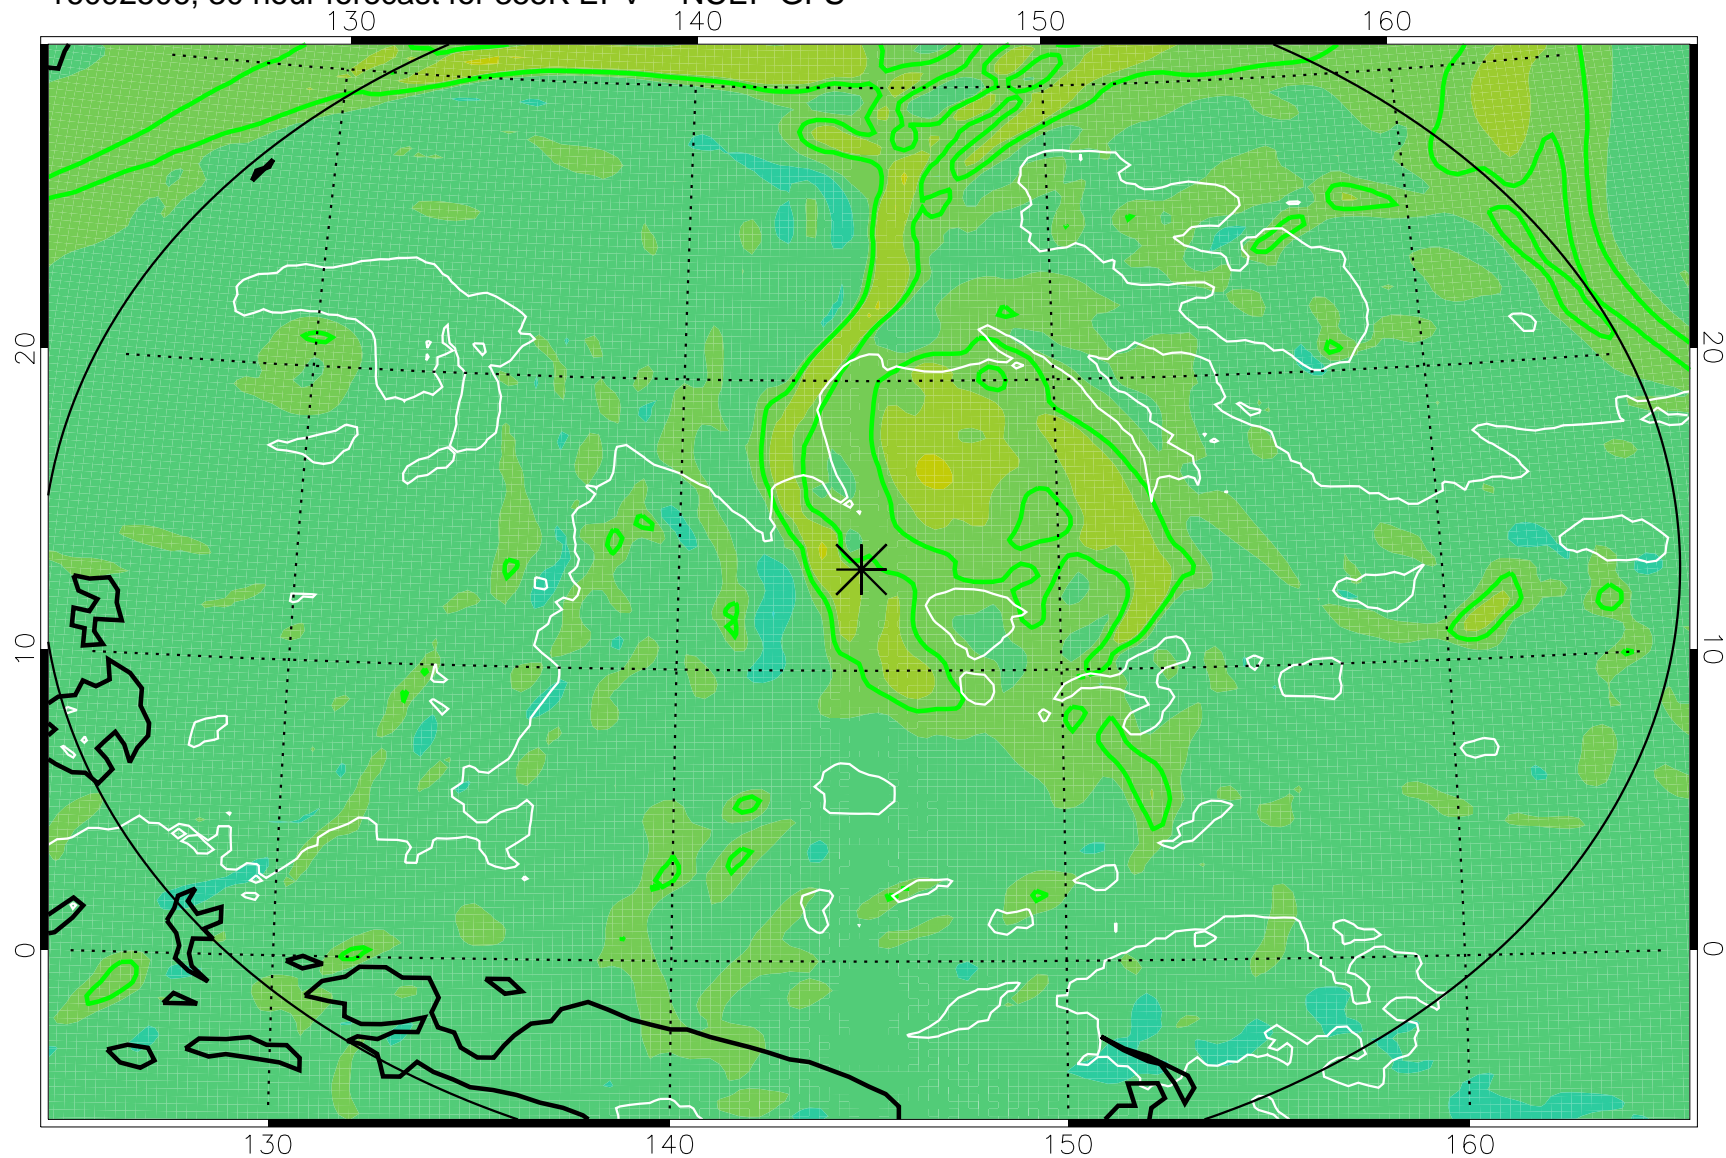

16092418, 18 hour forecast for 355K EPV -- NCEP GFS

355K Montgomery Streamfunction, white  
EPV Tropopause (2 PVU) Position  
Range ring of 2304 km

16092500, 24 hour forecast for 355K EPV -- NCEP GFS

355K Montgomery Streamfunction, white  
EPV Tropopause (2 PVU) Position  
Range ring of 2304 km

16092506, 30 hour forecast for 355K EPV -- NCEP GFS

355K Montgomery Streamfunction, white  
EPV Tropopause (2 PVU) Position  
Range ring of 2304 km

16092512, 36 hour forecast for 355K EPV -- NCEP GFS

355K Montgomery Streamfunction, white  
EPV Tropopause (2 PVU) Position  
Range ring of 2304 km

16092518, 42 hour forecast for 355K EPV -- NCEP GFS

355K Montgomery Streamfunction, white  
EPV Tropopause (2 PVU) Position  
Range ring of 2304 km

16092600, 48 hour forecast for 355K EPV -- NCEP GFS

355K Montgomery Streamfunction, white  
EPV Tropopause (2 PVU) Position  
Range ring of 2304 km

16092618, 66 hour forecast for 355K EPV -- NCEP GFS

355K Montgomery Streamfunction, white  
EPV Tropopause (2 PVU) Position  
Range ring of 2304 km

16092700, 72 hour forecast for 355K EPV -- NCEP GFS

355K Montgomery Streamfunction, white  
EPV Tropopause (2 PVU) Position  
Range ring of 2304 km