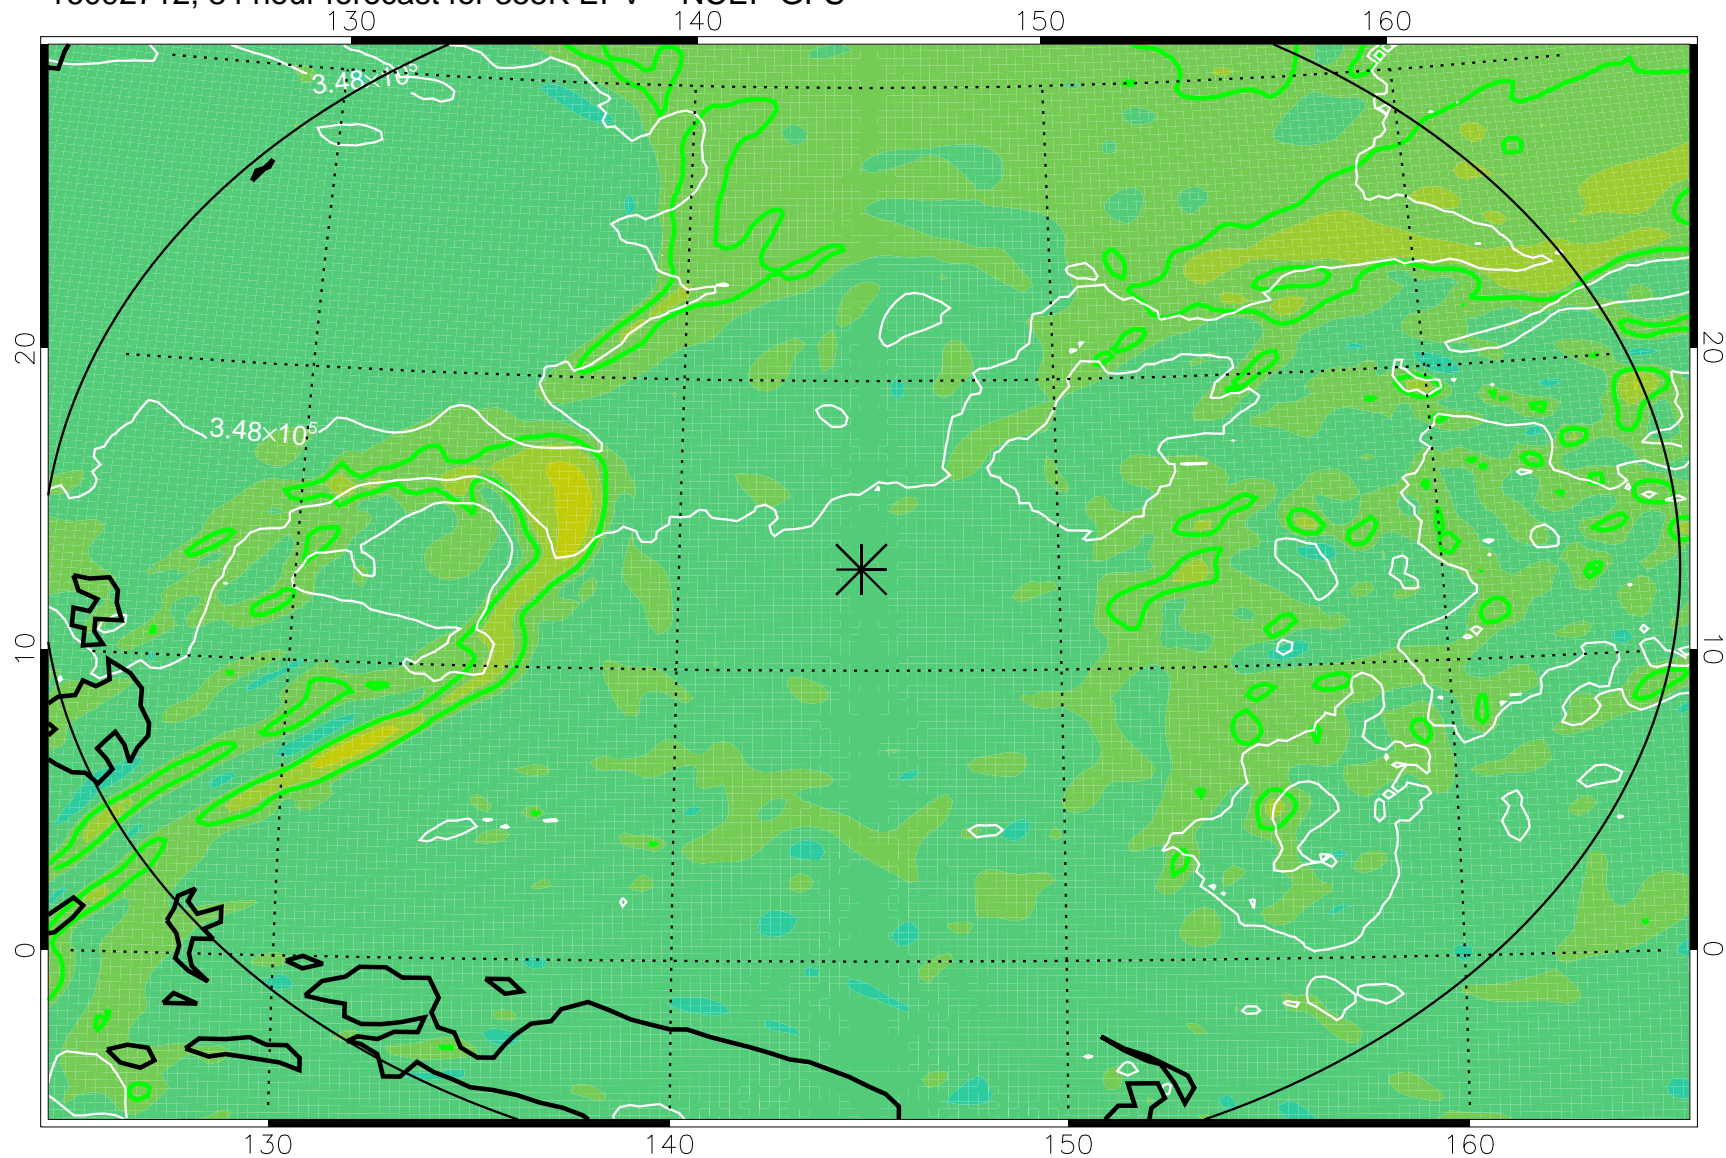

16092606, 54 hour forecast for 355K EPV -- NCEP GFS

355K Montgomery Streamfunction, white  
EPV Tropopause (2 PVU) Position  
Range ring of 2304 km

16092612, 60 hour forecast for 355K EPV -- NCEP GFS

355K Montgomery Streamfunction, white  
EPV Tropopause (2 PVU) Position  
Range ring of 2304 km

16092618, 66 hour forecast for 355K EPV -- NCEP GFS

355K Montgomery Streamfunction, white  
EPV Tropopause (2 PVU) Position  
Range ring of 2304 km

16092700, 72 hour forecast for 355K EPV -- NCEP GFS

355K Montgomery Streamfunction, white  
EPV Tropopause (2 PVU) Position  
Range ring of 2304 km

16092706, 78 hour forecast for 355K EPV -- NCEP GFS

355K Montgomery Streamfunction, white  
EPV Tropopause (2 PVU) Position  
Range ring of 2304 km

16092712, 84 hour forecast for 355K EPV -- NCEP GFS

355K Montgomery Streamfunction, white  
EPV Tropopause (2 PVU) Position  
Range ring of 2304 km

16092718, 90 hour forecast for 355K EPV -- NCEP GFS

355K Montgomery Streamfunction, white  
EPV Tropopause (2 PVU) Position  
Range ring of 2304 km

16092800, 96 hour forecast for 355K EPV -- NCEP GFS

355K Montgomery Streamfunction, white  
EPV Tropopause (2 PVU) Position  
Range ring of 2304 km