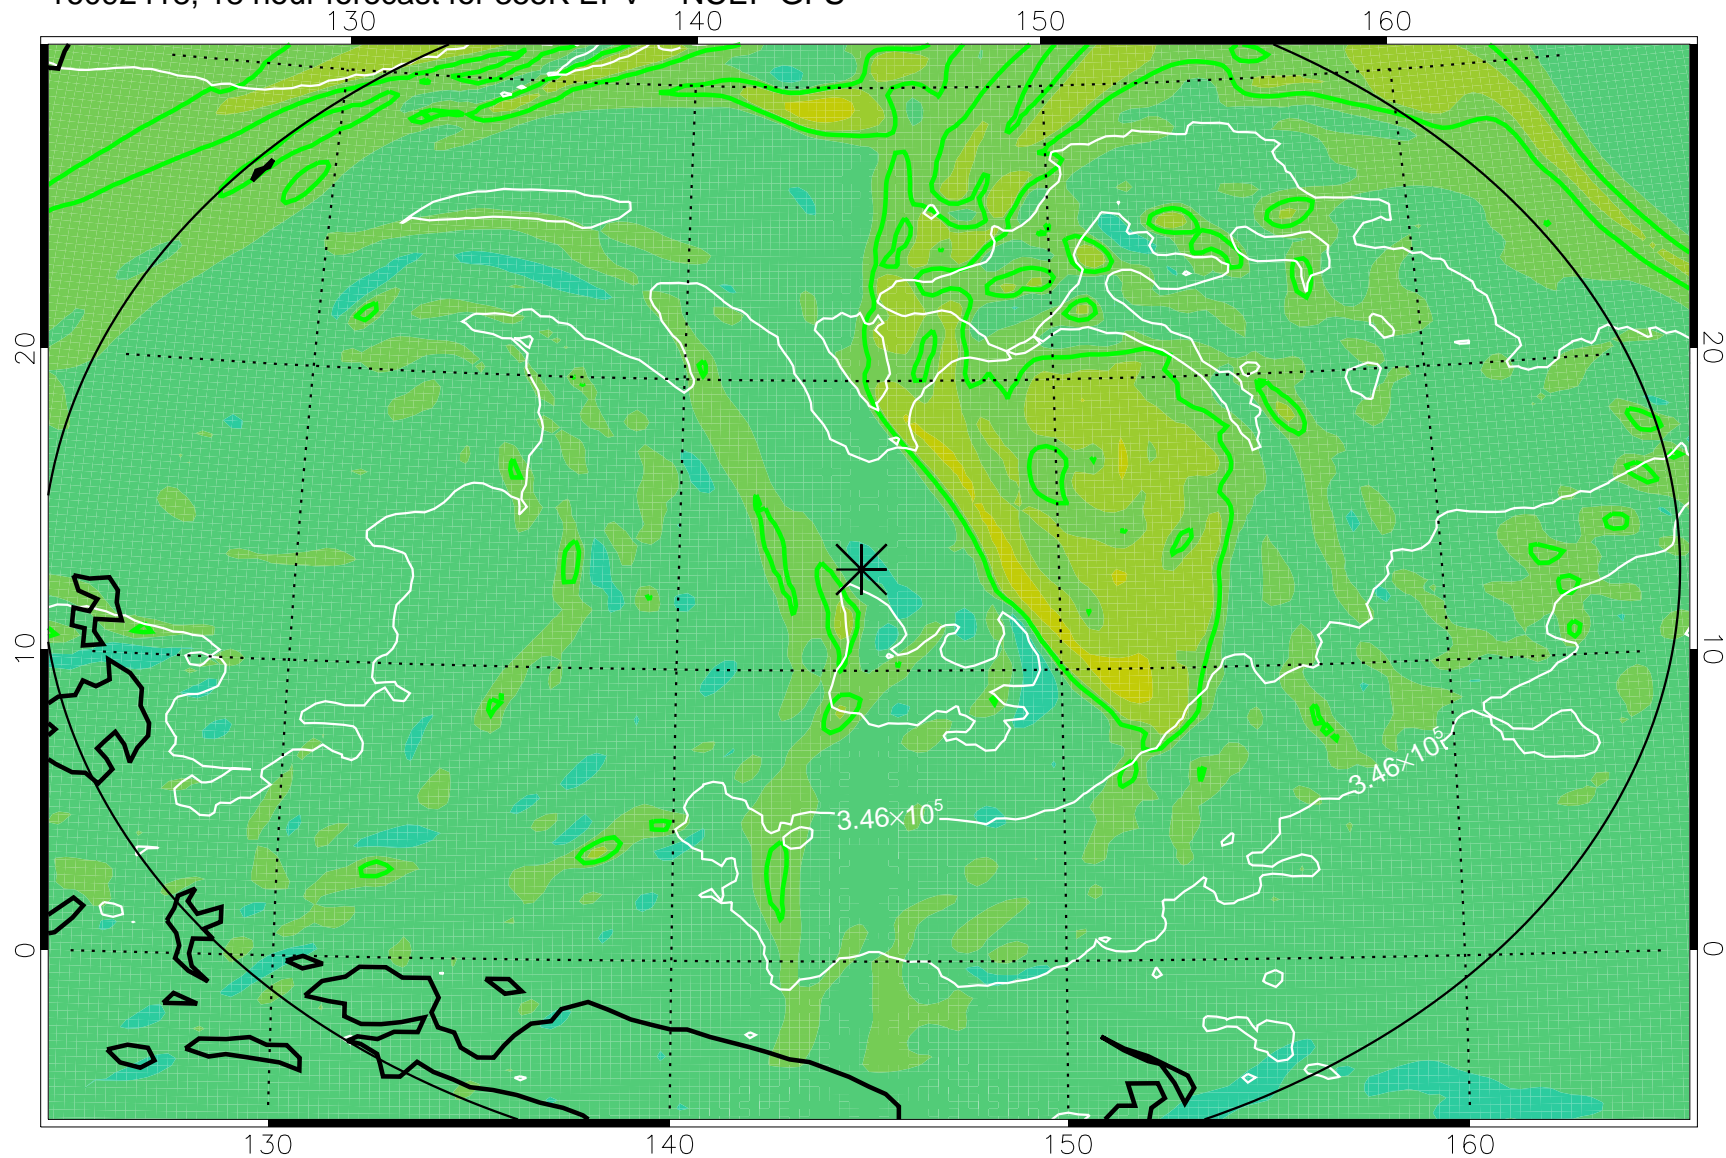

16092406, 6 hour forecast for 355K EPV -- NCEP GFS

355K Montgomery Streamfunction, white  
EPV Tropopause (2 PVU) Position  
Range ring of 2304 km

16092412, 12 hour forecast for 355K EPV -- NCEP GFS

355K Montgomery Streamfunction, white  
EPV Tropopause (2 PVU) Position  
Range ring of 2304 km

16092418, 18 hour forecast for 355K EPV -- NCEP GFS

355K Montgomery Streamfunction, white  
EPV Tropopause (2 PVU) Position  
Range ring of 2304 km

16092500, 24 hour forecast for 355K EPV -- NCEP GFS

355K Montgomery Streamfunction, white  
EPV Tropopause (2 PVU) Position  
Range ring of 2304 km

16092506, 30 hour forecast for 355K EPV -- NCEP GFS

355K Montgomery Streamfunction, white  
EPV Tropopause (2 PVU) Position  
Range ring of 2304 km

16092512, 36 hour forecast for 355K EPV -- NCEP GFS

355K Montgomery Streamfunction, white  
EPV Tropopause (2 PVU) Position  
Range ring of 2304 km

16092618, 66 hour forecast for 355K EPV -- NCEP GFS

355K Montgomery Streamfunction, white  
EPV Tropopause (2 PVU) Position  
Range ring of 2304 km

16092700, 72 hour forecast for 355K EPV -- NCEP GFS

355K Montgomery Streamfunction, white  
EPV Tropopause (2 PVU) Position  
Range ring of 2304 km