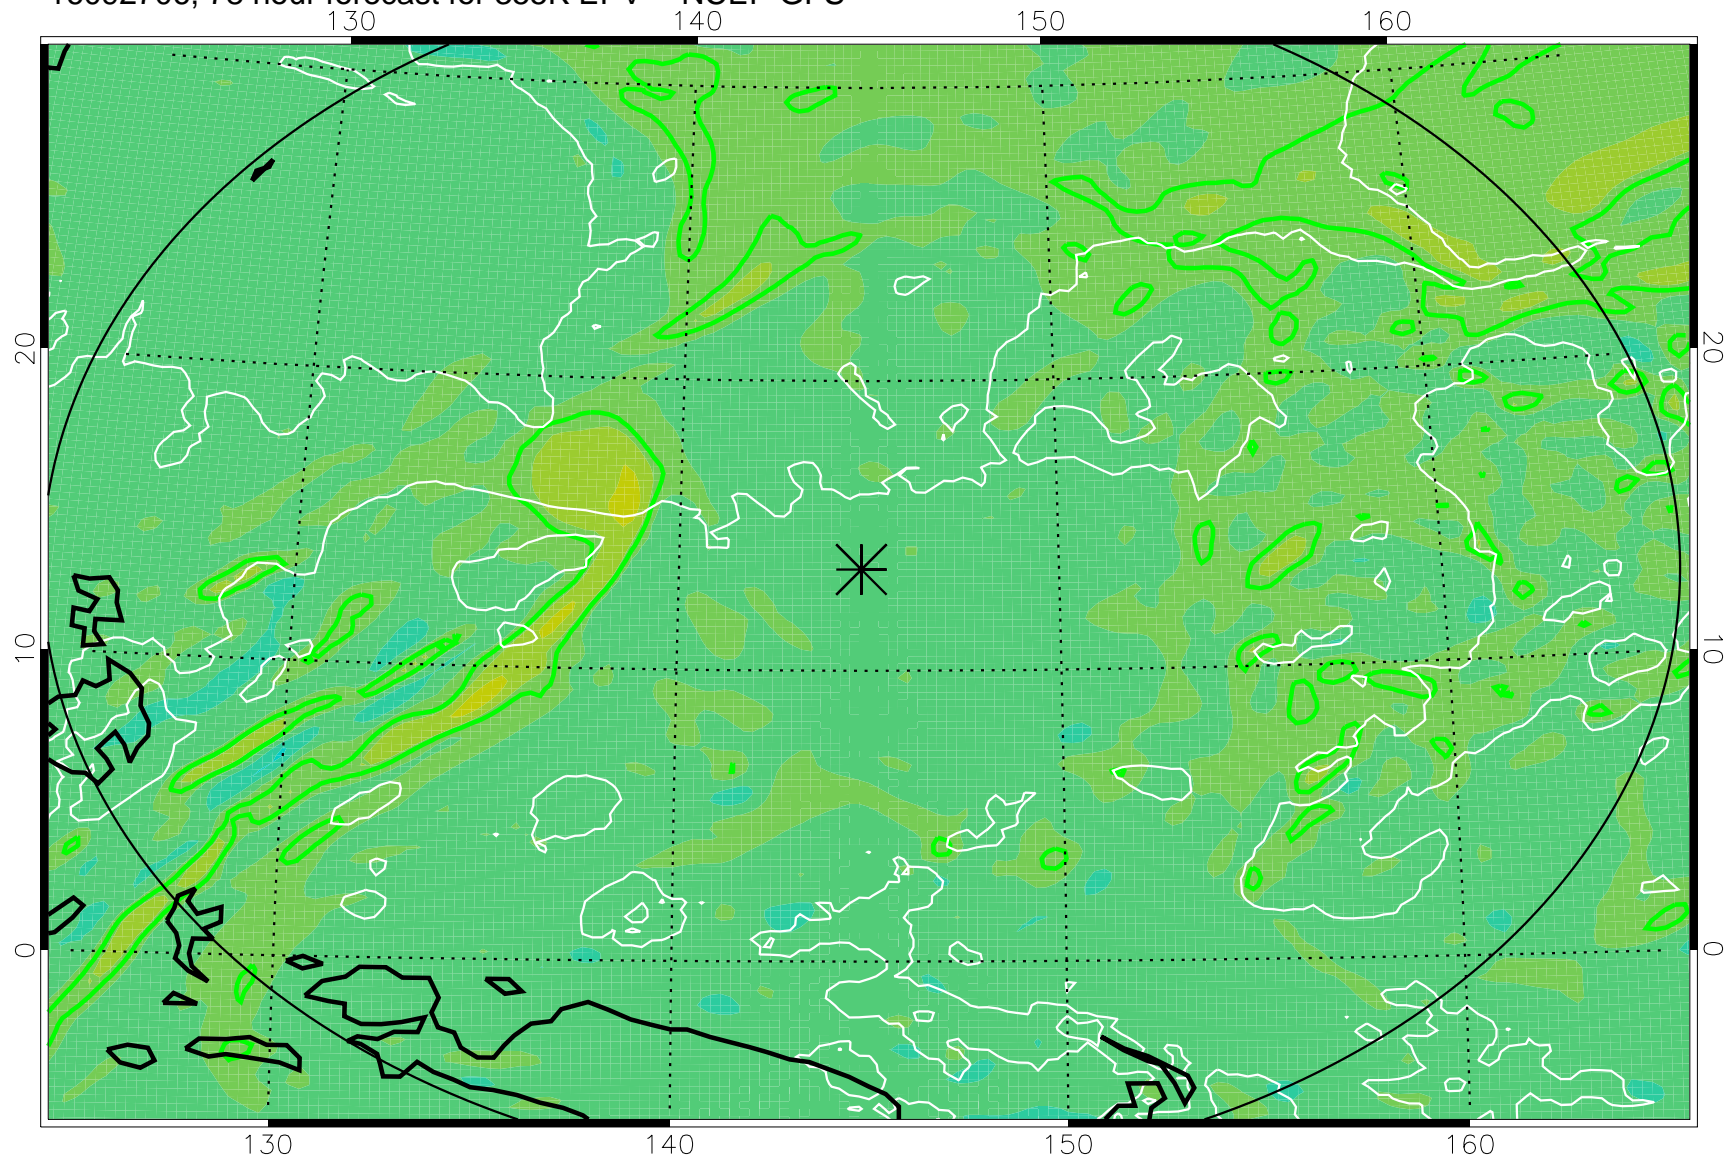

16092618, 66 hour forecast for 355K EPV -- NCEP GFS

355K Montgomery Streamfunction, white  
EPV Tropopause (2 PVU) Position  
Range ring of 2304 km

16092700, 72 hour forecast for 355K EPV -- NCEP GFS

355K Montgomery Streamfunction, white  
EPV Tropopause (2 PVU) Position  
Range ring of 2304 km

16092706, 78 hour forecast for 355K EPV -- NCEP GFS

355K Montgomery Streamfunction, white  
EPV Tropopause (2 PVU) Position  
Range ring of 2304 km

16092712, 84 hour forecast for 355K EPV -- NCEP GFS

355K Montgomery Streamfunction, white  
EPV Tropopause (2 PVU) Position  
Range ring of 2304 km

16092718, 90 hour forecast for 355K EPV -- NCEP GFS

355K Montgomery Streamfunction, white  
EPV Tropopause (2 PVU) Position  
Range ring of 2304 km

16092800, 96 hour forecast for 355K EPV -- NCEP GFS

355K Montgomery Streamfunction, white  
EPV Tropopause (2 PVU) Position  
Range ring of 2304 km

16092818, 114 hour forecast for 355K EPV -- NCEP GFS

355K Montgomery Streamfunction, white  
EPV Tropopause (2 PVU) Position  
Range ring of 2304 km

16092900, 120 hour forecast for 355K EPV -- NCEP GFS

355K Montgomery Streamfunction, white  
EPV Tropopause (2 PVU) Position  
Range ring of 2304 km