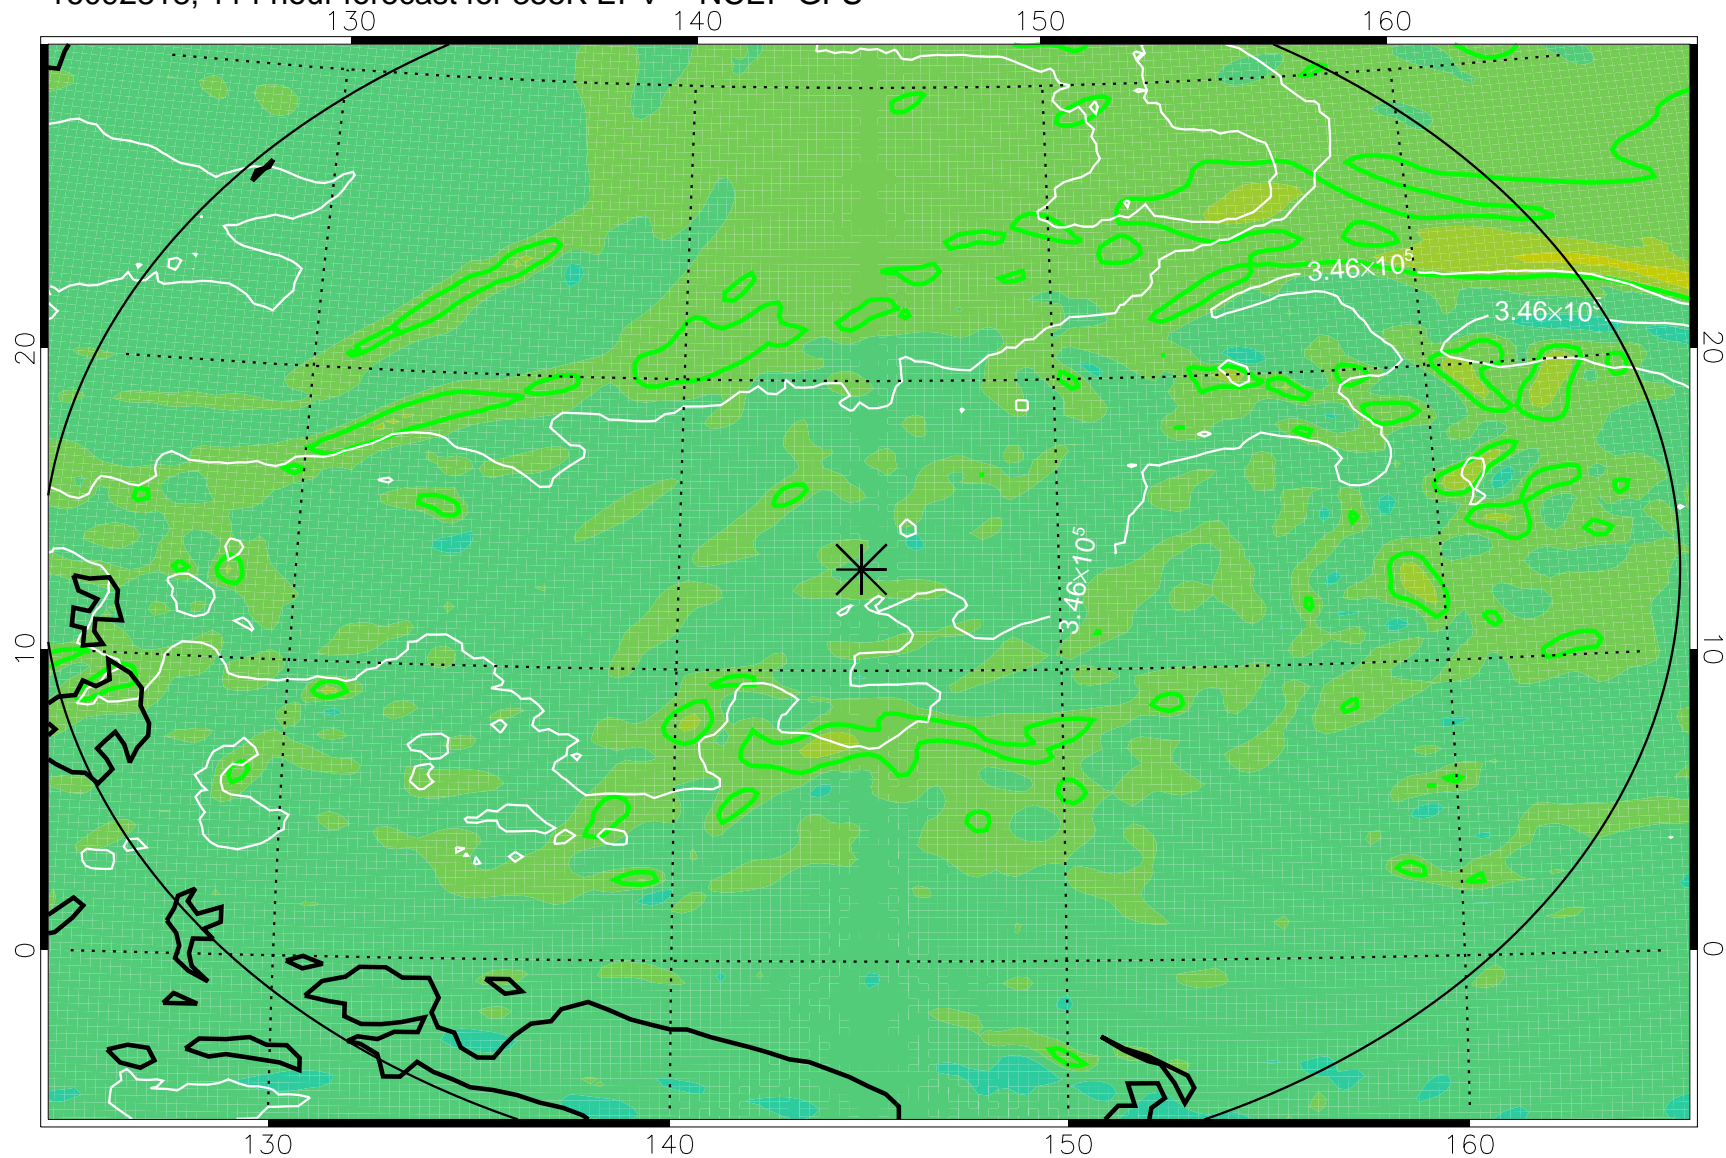

16092706, 78 hour forecast for 355K EPV -- NCEP GFS

355K Montgomery Streamfunction, white  
EPV Tropopause (2 PVU) Position  
Range ring of 2304 km

16092712, 84 hour forecast for 355K EPV -- NCEP GFS

355K Montgomery Streamfunction, white  
EPV Tropopause (2 PVU) Position  
Range ring of 2304 km

16092718, 90 hour forecast for 355K EPV -- NCEP GFS

355K Montgomery Streamfunction, white  
EPV Tropopause (2 PVU) Position  
Range ring of 2304 km

16092800, 96 hour forecast for 355K EPV -- NCEP GFS

355K Montgomery Streamfunction, white  
EPV Tropopause (2 PVU) Position  
Range ring of 2304 km

16092806, 102 hour forecast for 355K EPV -- NCEP GFS

355K Montgomery Streamfunction, white  
EPV Tropopause (2 PVU) Position  
Range ring of 2304 km

16092812, 108 hour forecast for 355K EPV -- NCEP GFS

355K Montgomery Streamfunction, white  
EPV Tropopause (2 PVU) Position  
Range ring of 2304 km

16092818, 114 hour forecast for 355K EPV -- NCEP GFS

355K Montgomery Streamfunction, white  
EPV Tropopause (2 PVU) Position  
Range ring of 2304 km

16092900, 120 hour forecast for 355K EPV -- NCEP GFS

355K Montgomery Streamfunction, white  
EPV Tropopause (2 PVU) Position  
Range ring of 2304 km