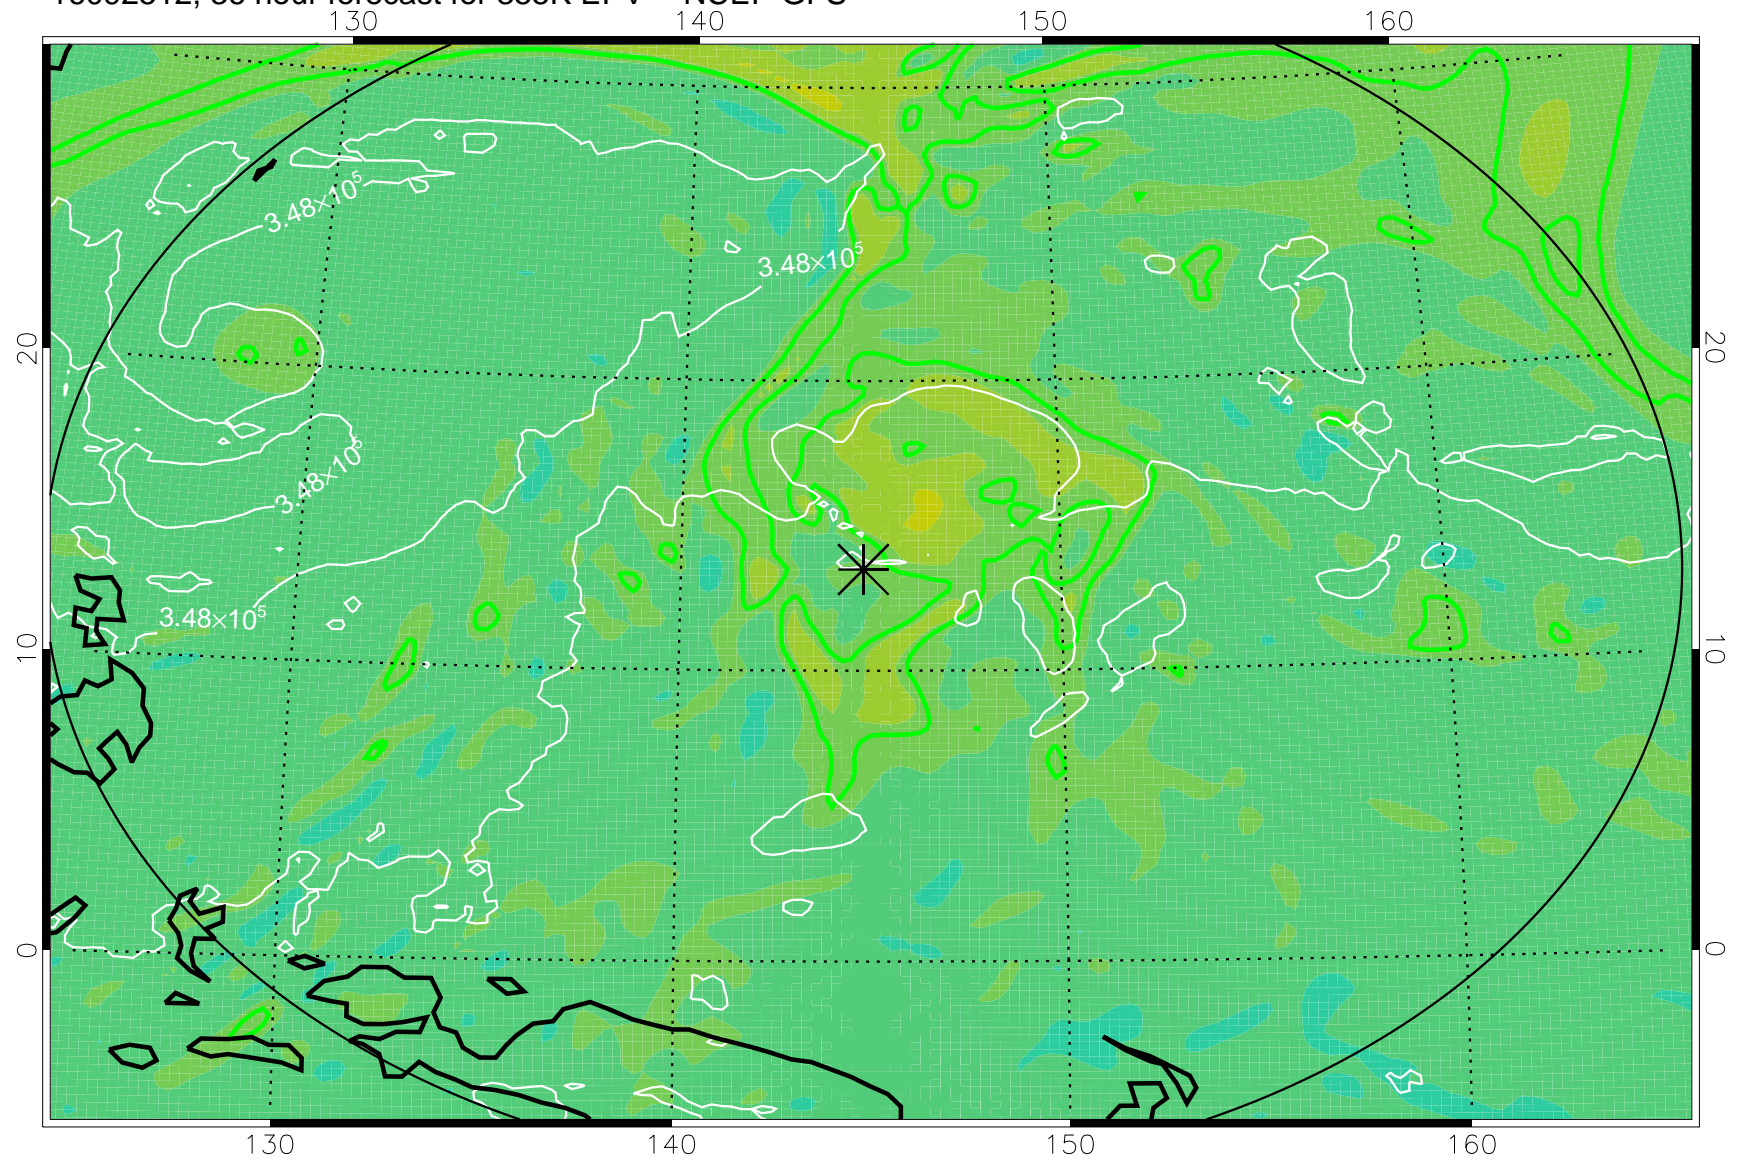

16092418, 18 hour forecast for 355K EPV -- NCEP GFS

355K Montgomery Streamfunction, white  
EPV Tropopause (2 PVU) Position  
Range ring of 2304 km

16092500, 24 hour forecast for 355K EPV -- NCEP GFS

355K Montgomery Streamfunction, white  
EPV Tropopause (2 PVU) Position  
Range ring of 2304 km

16092506, 30 hour forecast for 355K EPV -- NCEP GFS

355K Montgomery Streamfunction, white  
EPV Tropopause (2 PVU) Position  
Range ring of 2304 km

16092512, 36 hour forecast for 355K EPV -- NCEP GFS

355K Montgomery Streamfunction, white  
EPV Tropopause (2 PVU) Position  
Range ring of 2304 km

16092518, 42 hour forecast for 355K EPV -- NCEP GFS

355K Montgomery Streamfunction, white  
EPV Tropopause (2 PVU) Position  
Range ring of 2304 km

16092600, 48 hour forecast for 355K EPV -- NCEP GFS

355K Montgomery Streamfunction, white  
EPV Tropopause (2 PVU) Position  
Range ring of 2304 km

16092618, 66 hour forecast for 355K EPV -- NCEP GFS

355K Montgomery Streamfunction, white  
EPV Tropopause (2 PVU) Position  
Range ring of 2304 km

16092700, 72 hour forecast for 355K EPV -- NCEP GFS

355K Montgomery Streamfunction, white  
EPV Tropopause (2 PVU) Position  
Range ring of 2304 km