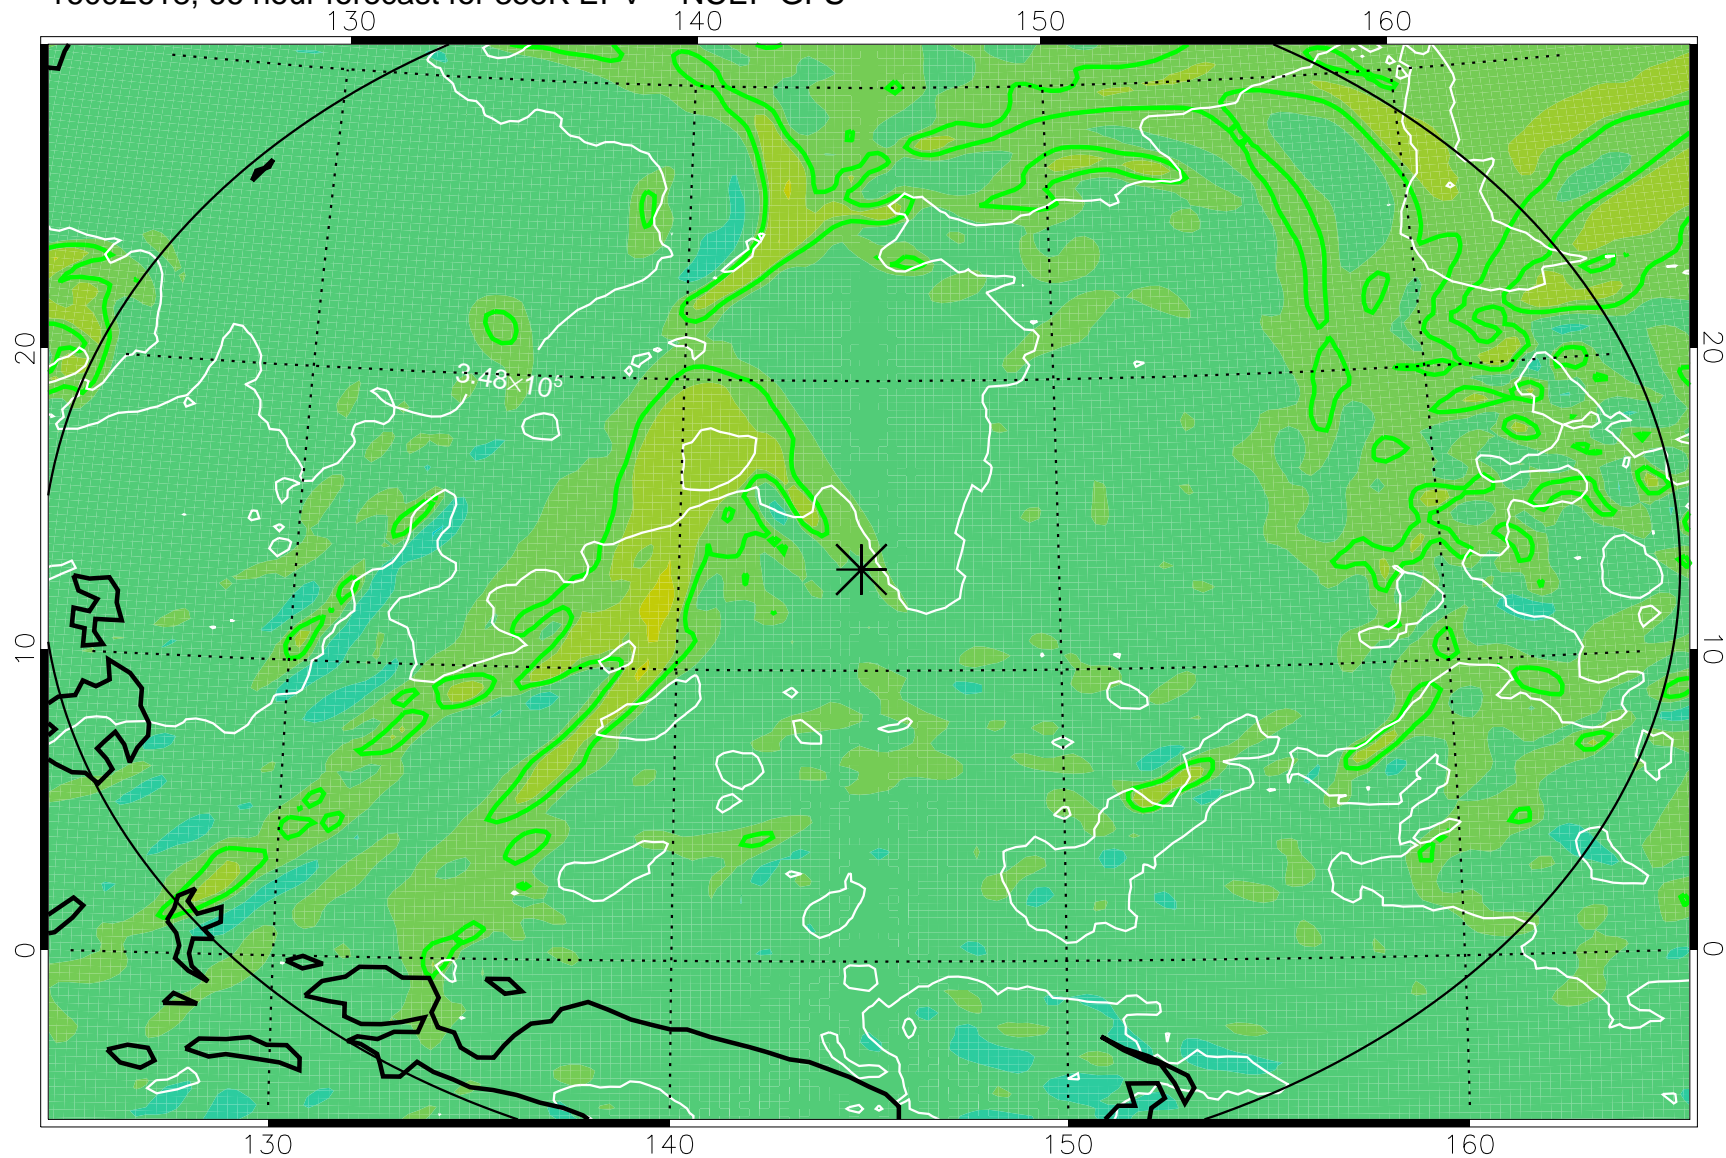

16092606, 54 hour forecast for 355K EPV -- NCEP GFS

355K Montgomery Streamfunction, white  
EPV Tropopause (2 PVU) Position  
Range ring of 2304 km

16092612, 60 hour forecast for 355K EPV -- NCEP GFS

355K Montgomery Streamfunction, white  
EPV Tropopause (2 PVU) Position  
Range ring of 2304 km

16092618, 66 hour forecast for 355K EPV -- NCEP GFS

355K Montgomery Streamfunction, white  
EPV Tropopause (2 PVU) Position  
Range ring of 2304 km

16092700, 72 hour forecast for 355K EPV -- NCEP GFS

355K Montgomery Streamfunction, white  
EPV Tropopause (2 PVU) Position  
Range ring of 2304 km

16092706, 78 hour forecast for 355K EPV -- NCEP GFS

355K Montgomery Streamfunction, white  
EPV Tropopause (2 PVU) Position  
Range ring of 2304 km

16092712, 84 hour forecast for 355K EPV -- NCEP GFS

355K Montgomery Streamfunction, white  
EPV Tropopause (2 PVU) Position  
Range ring of 2304 km

16092718, 90 hour forecast for 355K EPV -- NCEP GFS

355K Montgomery Streamfunction, white  
EPV Tropopause (2 PVU) Position  
Range ring of 2304 km

16092800, 96 hour forecast for 355K EPV -- NCEP GFS

355K Montgomery Streamfunction, white  
EPV Tropopause (2 PVU) Position  
Range ring of 2304 km