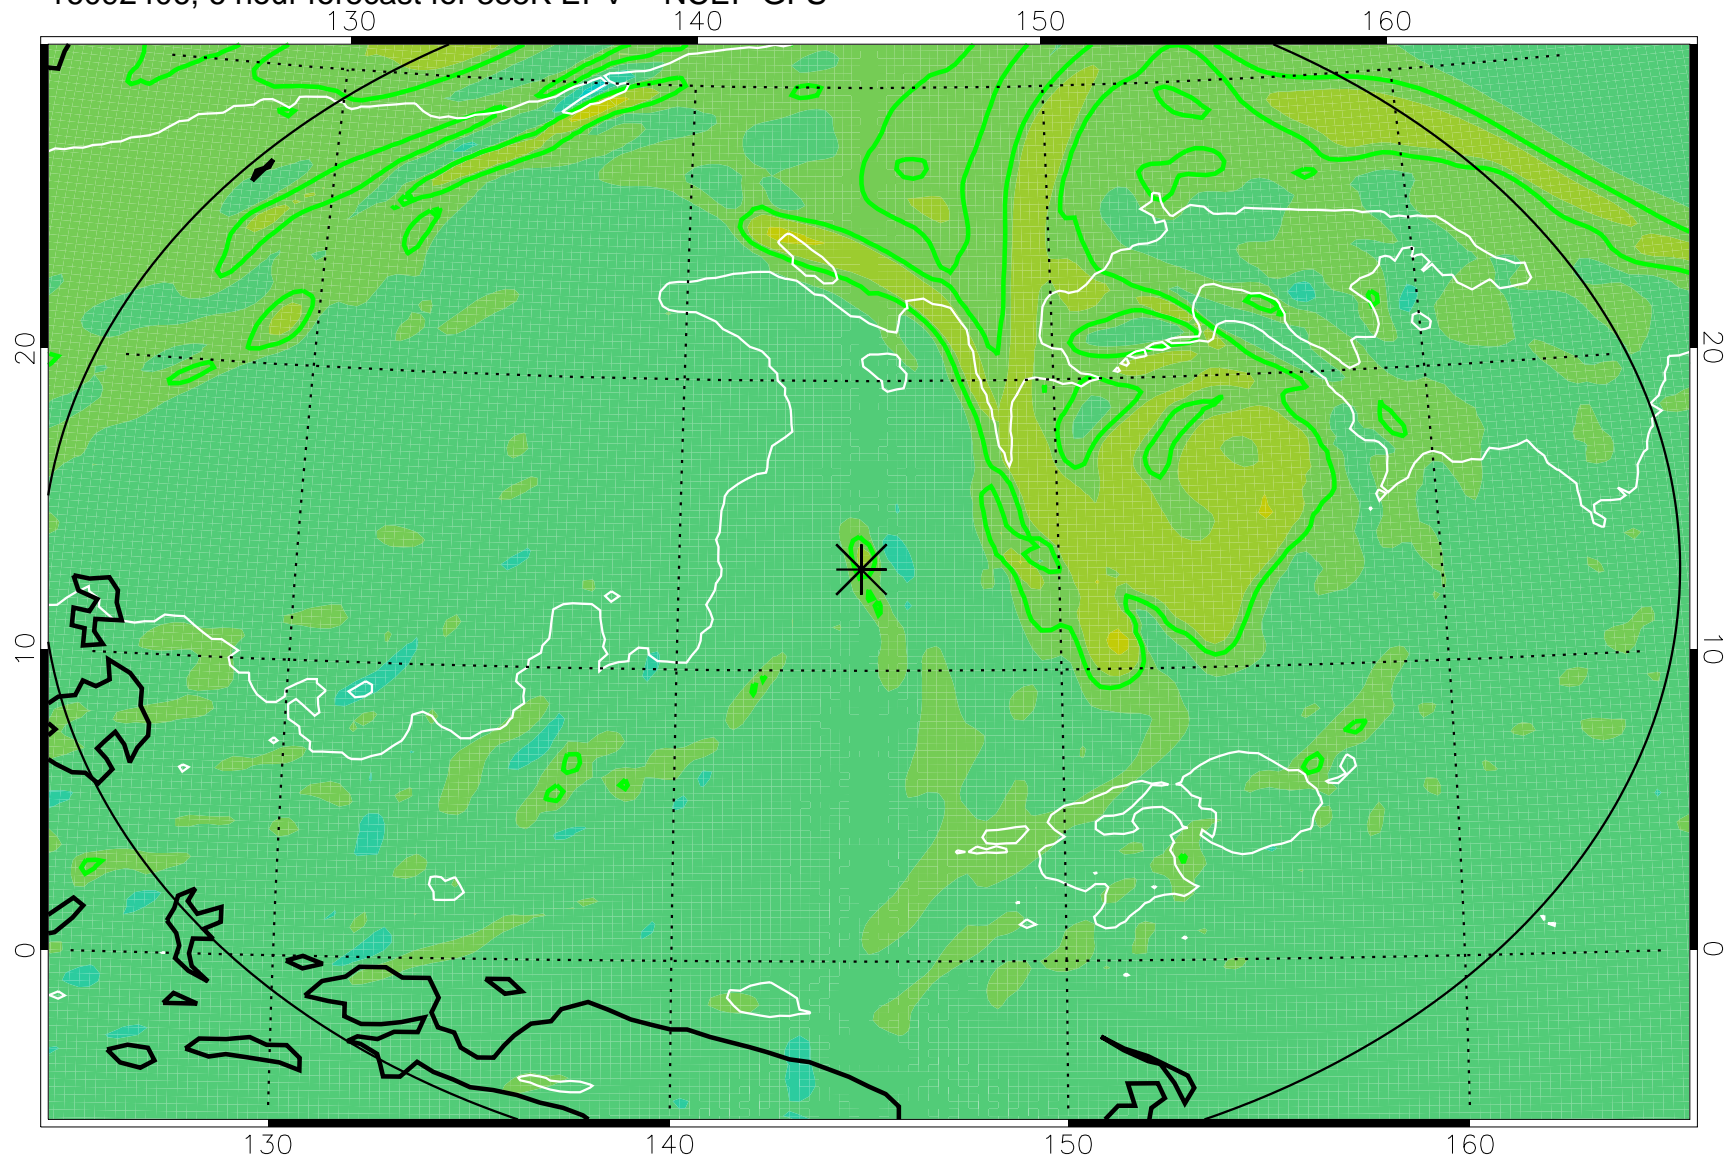

16092406, 6 hour forecast for 355K EPV -- NCEP GFS

355K Montgomery Streamfunction, white  
EPV Tropopause (2 PVU) Position  
Range ring of 2304 km

16092412, 12 hour forecast for 355K EPV -- NCEP GFS

355K Montgomery Streamfunction, white  
EPV Tropopause (2 PVU) Position  
Range ring of 2304 km

16092418, 18 hour forecast for 355K EPV -- NCEP GFS

355K Montgomery Streamfunction, white  
EPV Tropopause (2 PVU) Position  
Range ring of 2304 km

16092500, 24 hour forecast for 355K EPV -- NCEP GFS

355K Montgomery Streamfunction, white  
EPV Tropopause (2 PVU) Position  
Range ring of 2304 km

16092506, 30 hour forecast for 355K EPV -- NCEP GFS

355K Montgomery Streamfunction, white  
EPV Tropopause (2 PVU) Position  
Range ring of 2304 km

16092512, 36 hour forecast for 355K EPV -- NCEP GFS

355K Montgomery Streamfunction, white  
EPV Tropopause (2 PVU) Position  
Range ring of 2304 km

16092618, 66 hour forecast for 355K EPV -- NCEP GFS

355K Montgomery Streamfunction, white  
EPV Tropopause (2 PVU) Position  
Range ring of 2304 km

16092700, 72 hour forecast for 355K EPV -- NCEP GFS

355K Montgomery Streamfunction, white  
EPV Tropopause (2 PVU) Position  
Range ring of 2304 km