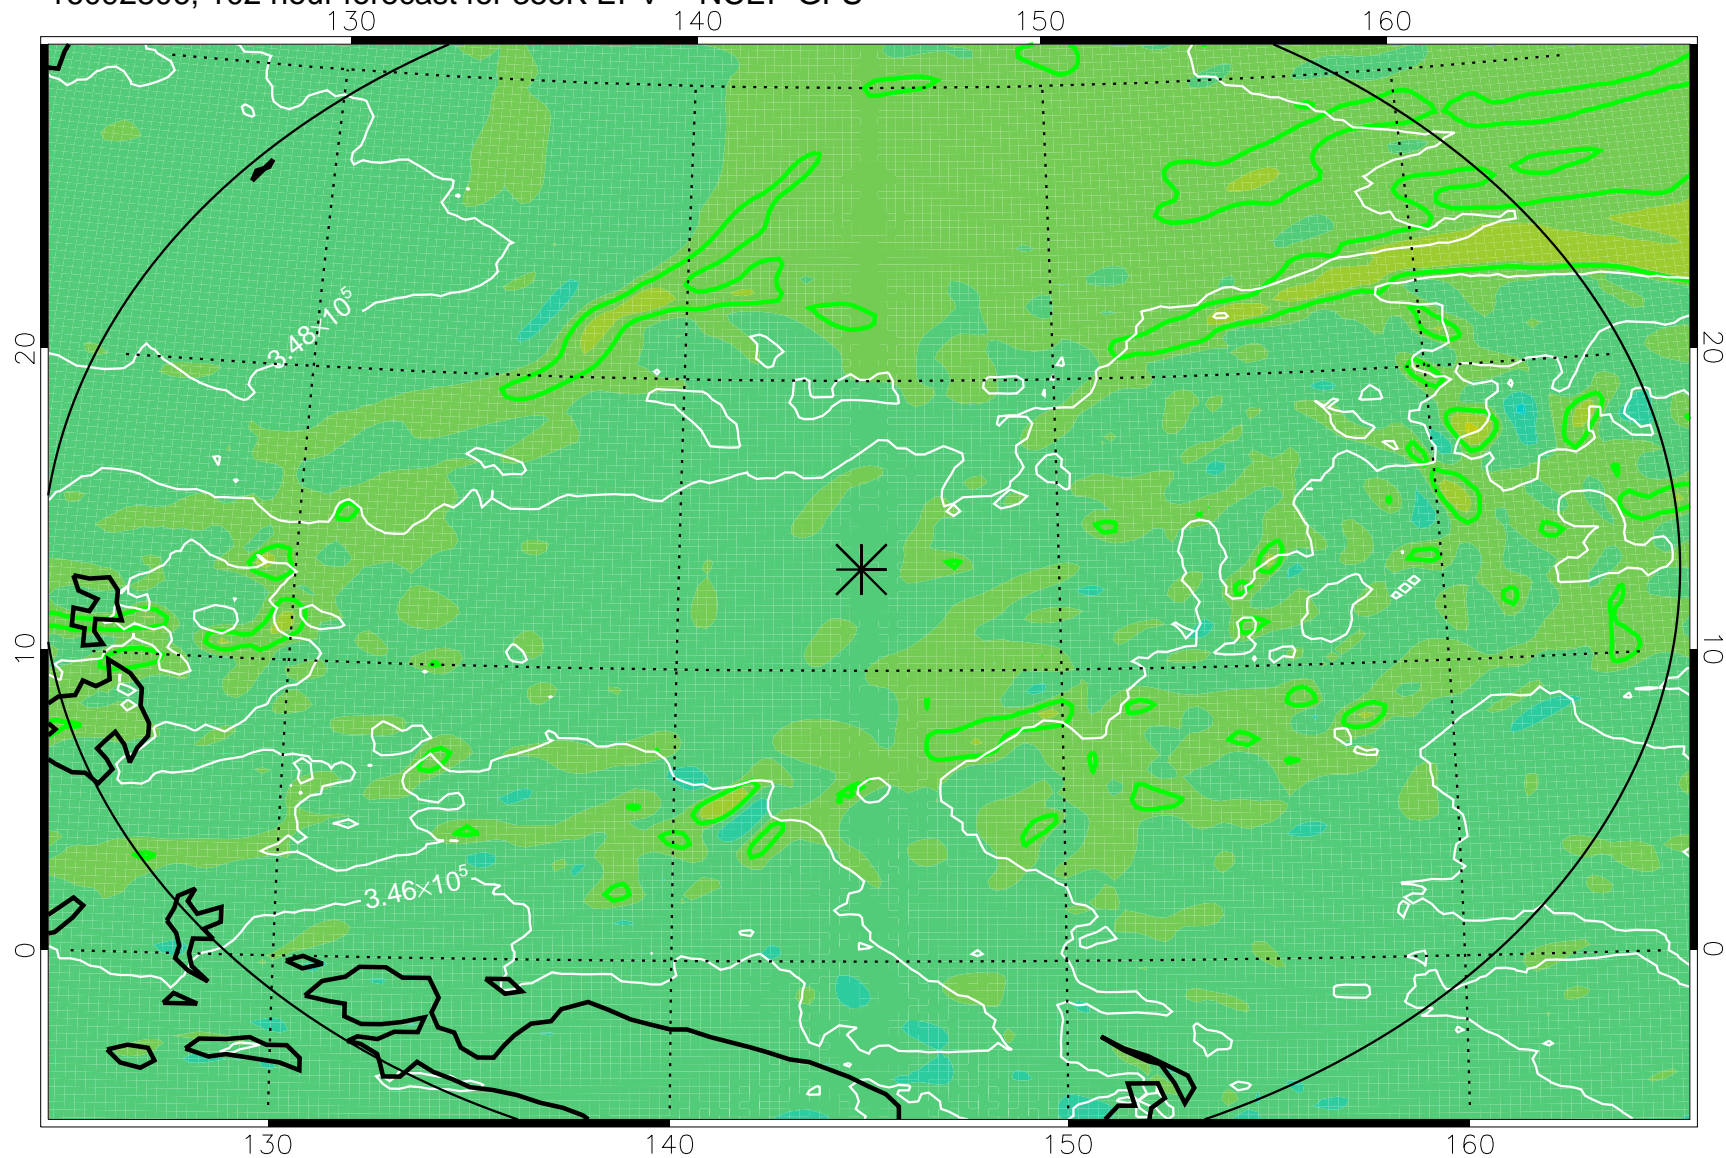

16092706, 78 hour forecast for 355K EPV -- NCEP GFS

355K Montgomery Streamfunction, white  
EPV Tropopause (2 PVU) Position  
Range ring of 2304 km

16092712, 84 hour forecast for 355K EPV -- NCEP GFS

355K Montgomery Streamfunction, white  
EPV Tropopause (2 PVU) Position  
Range ring of 2304 km

16092718, 90 hour forecast for 355K EPV -- NCEP GFS

355K Montgomery Streamfunction, white  
EPV Tropopause (2 PVU) Position  
Range ring of 2304 km

16092800, 96 hour forecast for 355K EPV -- NCEP GFS

355K Montgomery Streamfunction, white  
EPV Tropopause (2 PVU) Position  
Range ring of 2304 km

16092806, 102 hour forecast for 355K EPV -- NCEP GFS

355K Montgomery Streamfunction, white  
EPV Tropopause (2 PVU) Position  
Range ring of 2304 km

16092812, 108 hour forecast for 355K EPV -- NCEP GFS

355K Montgomery Streamfunction, white  
EPV Tropopause (2 PVU) Position  
Range ring of 2304 km

16092818, 114 hour forecast for 355K EPV -- NCEP GFS

355K Montgomery Streamfunction, white  
EPV Tropopause (2 PVU) Position  
Range ring of 2304 km

16092900, 120 hour forecast for 355K EPV -- NCEP GFS

355K Montgomery Streamfunction, white  
EPV Tropopause (2 PVU) Position  
Range ring of 2304 km