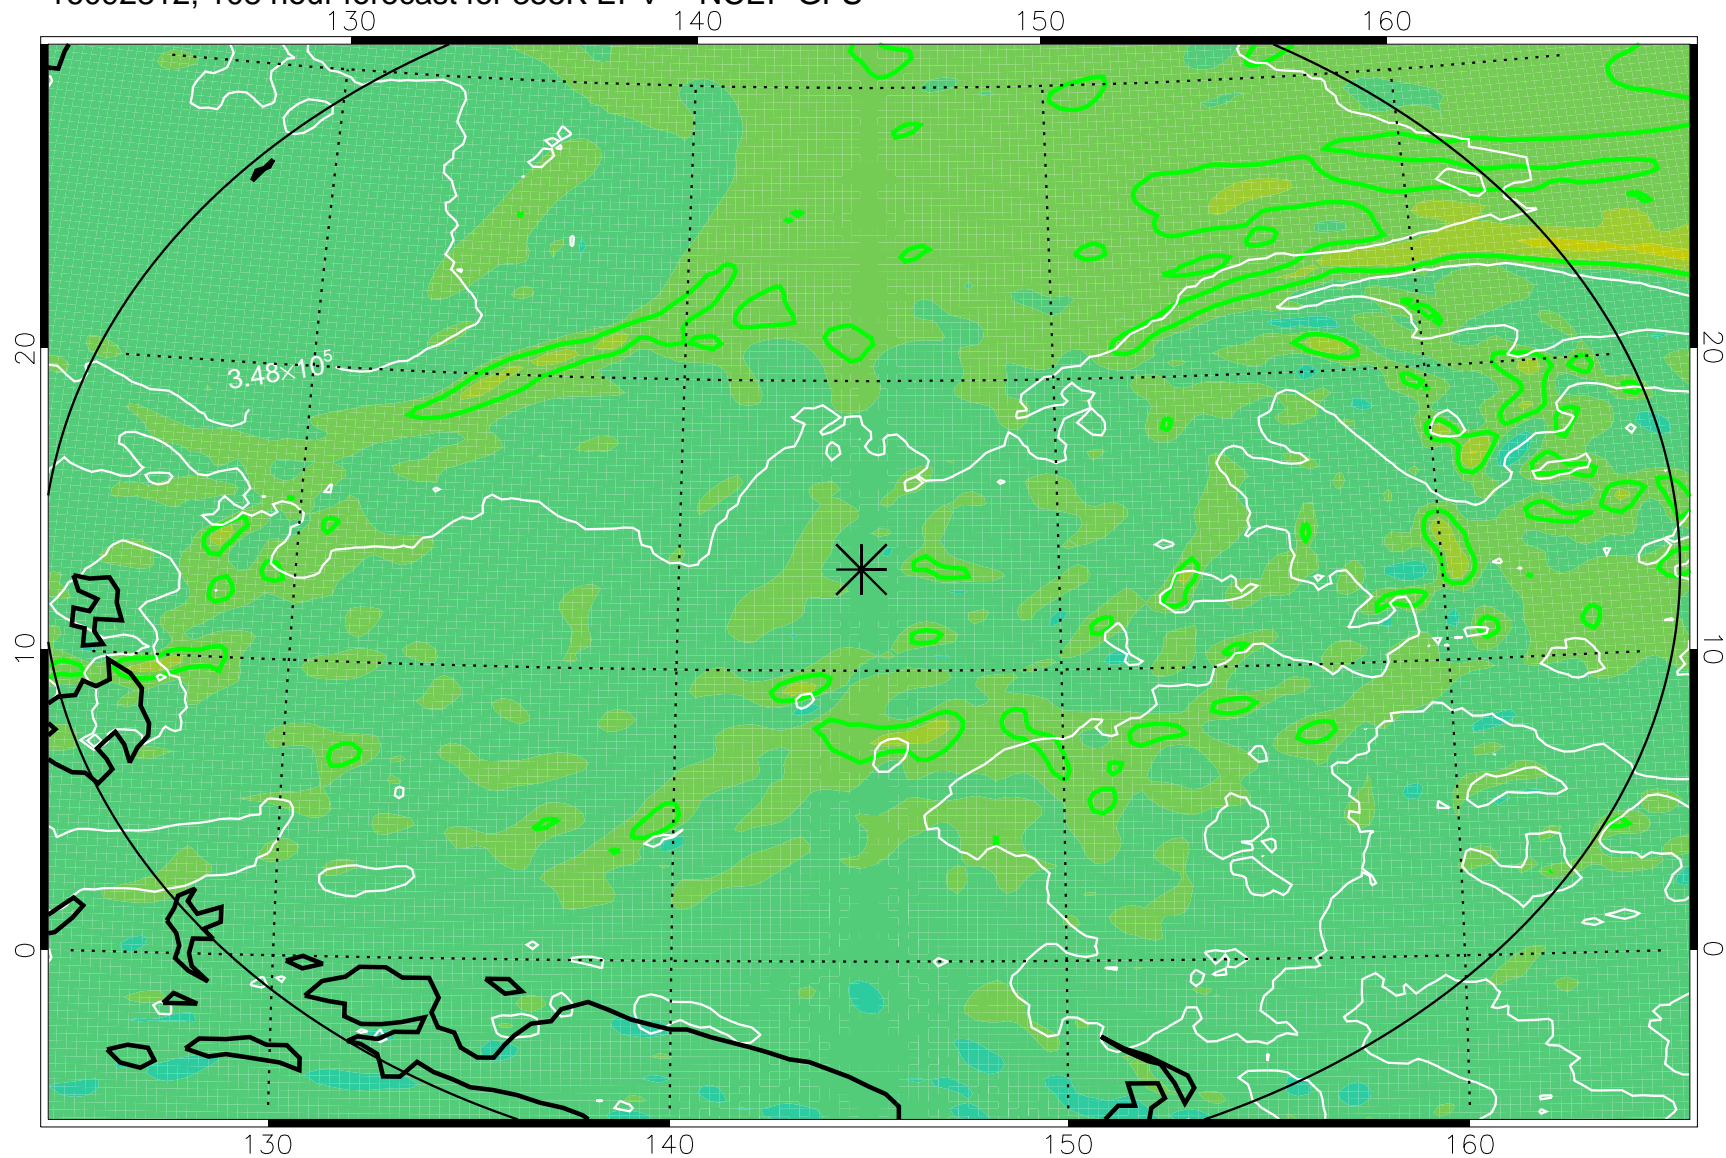

16092706, 78 hour forecast for 355K EPV -- NCEP GFS

355K Montgomery Streamfunction, white  
EPV Tropopause (2 PVU) Position  
Range ring of 2304 km

16092712, 84 hour forecast for 355K EPV -- NCEP GFS

355K Montgomery Streamfunction, white  
EPV Tropopause (2 PVU) Position  
Range ring of 2304 km

16092718, 90 hour forecast for 355K EPV -- NCEP GFS

355K Montgomery Streamfunction, white  
EPV Tropopause (2 PVU) Position  
Range ring of 2304 km

16092800, 96 hour forecast for 355K EPV -- NCEP GFS

355K Montgomery Streamfunction, white  
EPV Tropopause (2 PVU) Position  
Range ring of 2304 km

16092806, 102 hour forecast for 355K EPV -- NCEP GFS

355K Montgomery Streamfunction, white  
EPV Tropopause (2 PVU) Position  
Range ring of 2304 km

16092812, 108 hour forecast for 355K EPV -- NCEP GFS

355K Montgomery Streamfunction, white  
EPV Tropopause (2 PVU) Position  
Range ring of 2304 km

16092818, 114 hour forecast for 355K EPV -- NCEP GFS

355K Montgomery Streamfunction, white  
EPV Tropopause (2 PVU) Position  
Range ring of 2304 km

16092900, 120 hour forecast for 355K EPV -- NCEP GFS

355K Montgomery Streamfunction, white  
EPV Tropopause (2 PVU) Position  
Range ring of 2304 km