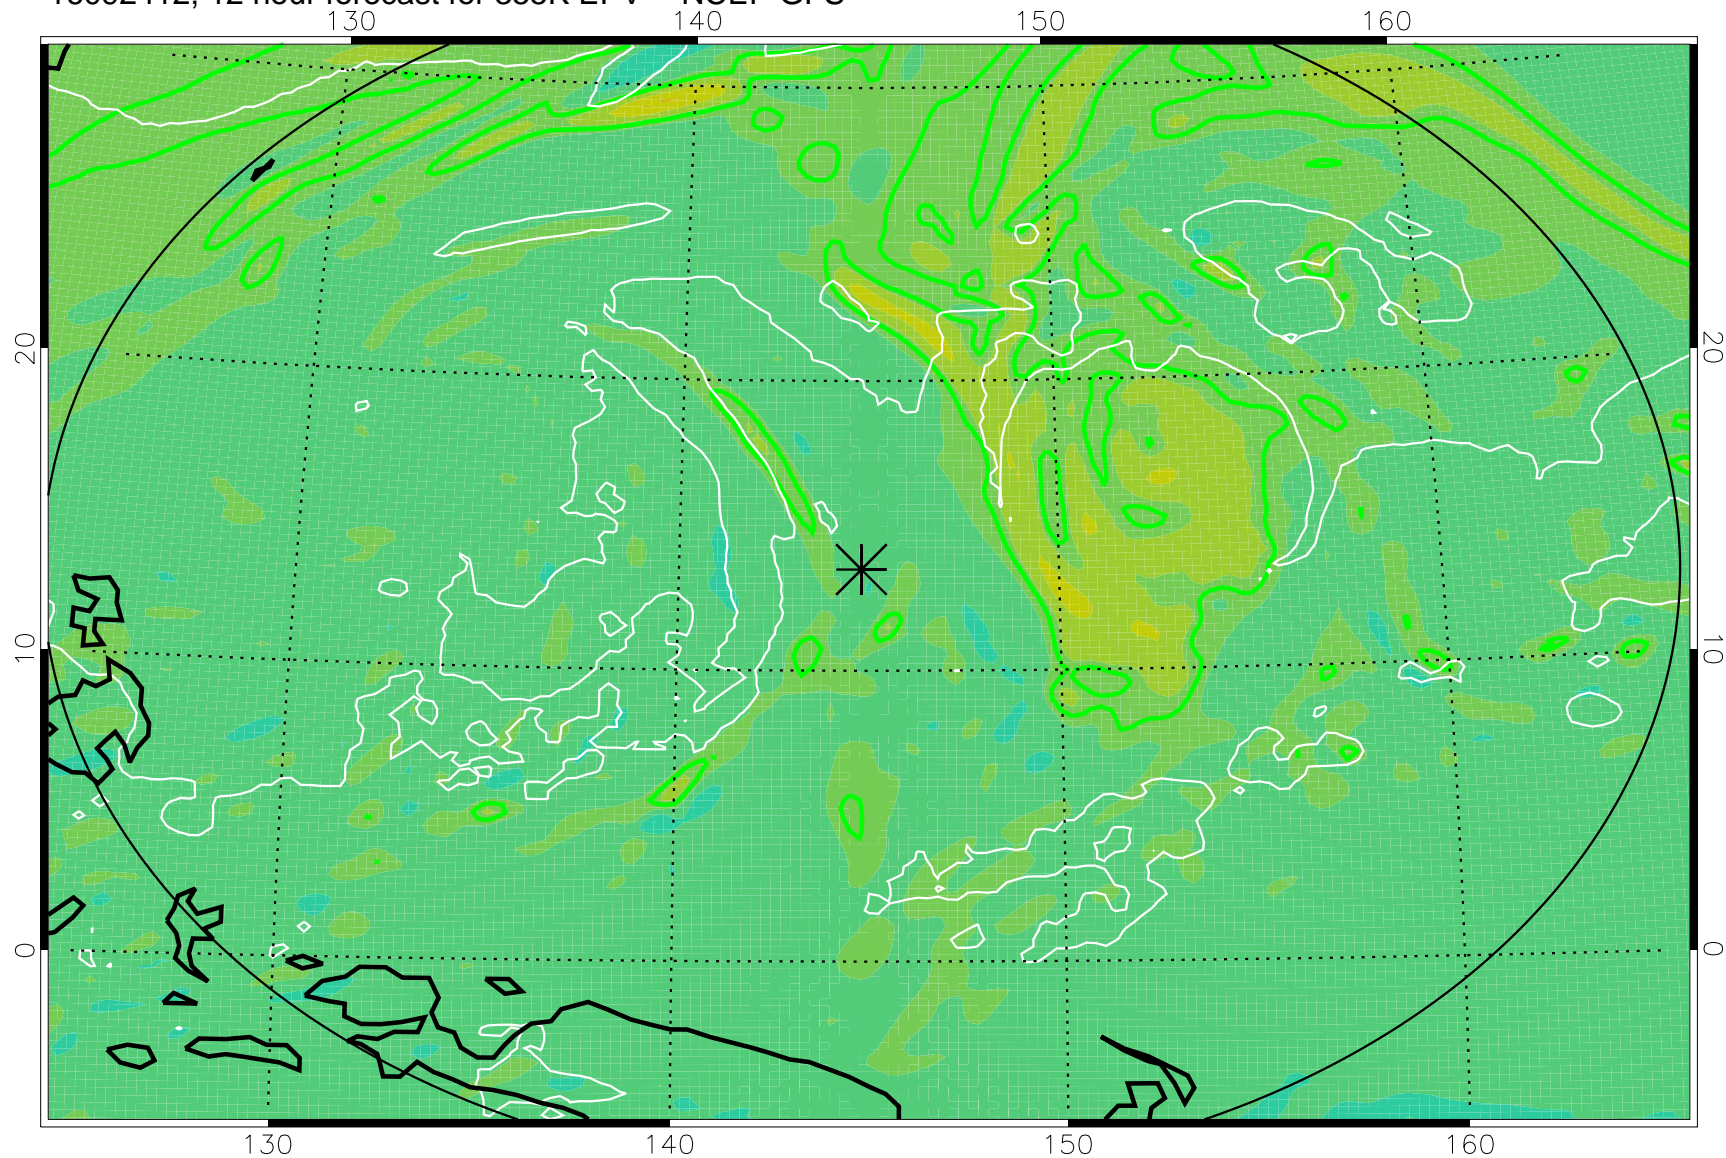

16092406, 6 hour forecast for 355K EPV -- NCEP GFS

355K Montgomery Streamfunction, white  
EPV Tropopause (2 PVU) Position  
Range ring of 2304 km

16092412, 12 hour forecast for 355K EPV -- NCEP GFS

355K Montgomery Streamfunction, white  
EPV Tropopause (2 PVU) Position  
Range ring of 2304 km

16092418, 18 hour forecast for 355K EPV -- NCEP GFS

355K Montgomery Streamfunction, white  
EPV Tropopause (2 PVU) Position  
Range ring of 2304 km

16092500, 24 hour forecast for 355K EPV -- NCEP GFS

355K Montgomery Streamfunction, white  
EPV Tropopause (2 PVU) Position  
Range ring of 2304 km

16092506, 30 hour forecast for 355K EPV -- NCEP GFS

355K Montgomery Streamfunction, white  
EPV Tropopause (2 PVU) Position  
Range ring of 2304 km

16092512, 36 hour forecast for 355K EPV -- NCEP GFS

355K Montgomery Streamfunction, white  
EPV Tropopause (2 PVU) Position  
Range ring of 2304 km

16092618, 66 hour forecast for 355K EPV -- NCEP GFS

355K Montgomery Streamfunction, white  
EPV Tropopause (2 PVU) Position  
Range ring of 2304 km

16092700, 72 hour forecast for 355K EPV -- NCEP GFS

355K Montgomery Streamfunction, white  
EPV Tropopause (2 PVU) Position  
Range ring of 2304 km