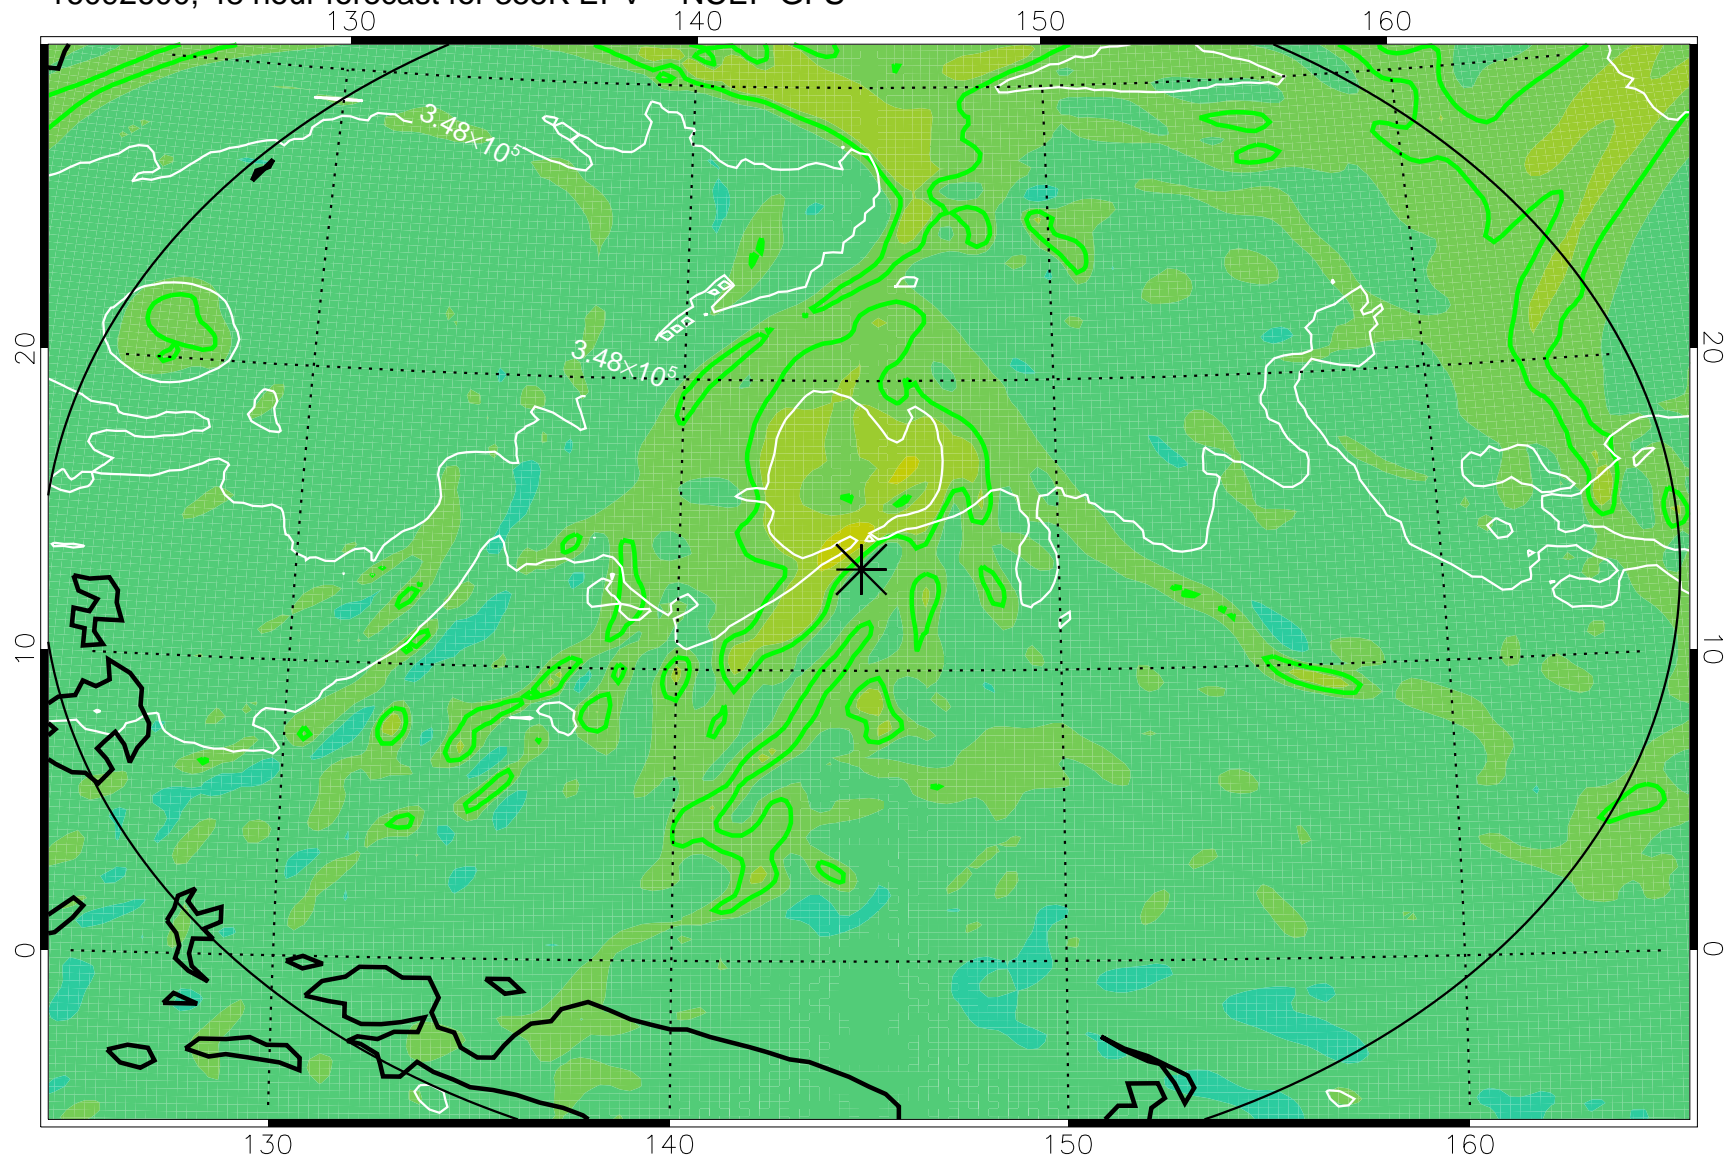

16092506, 30 hour forecast for 355K EPV -- NCEP GFS

355K Montgomery Streamfunction, white  
EPV Tropopause (2 PVU) Position  
Range ring of 2304 km

16092512, 36 hour forecast for 355K EPV -- NCEP GFS

355K Montgomery Streamfunction, white  
EPV Tropopause (2 PVU) Position  
Range ring of 2304 km

16092518, 42 hour forecast for 355K EPV -- NCEP GFS

355K Montgomery Streamfunction, white  
EPV Tropopause (2 PVU) Position  
Range ring of 2304 km

16092600, 48 hour forecast for 355K EPV -- NCEP GFS

355K Montgomery Streamfunction, white  
EPV Tropopause (2 PVU) Position  
Range ring of 2304 km

16092606, 54 hour forecast for 355K EPV -- NCEP GFS

355K Montgomery Streamfunction, white  
EPV Tropopause (2 PVU) Position  
Range ring of 2304 km

16092612, 60 hour forecast for 355K EPV -- NCEP GFS

355K Montgomery Streamfunction, white  
EPV Tropopause (2 PVU) Position  
Range ring of 2304 km

16092618, 66 hour forecast for 355K EPV -- NCEP GFS

355K Montgomery Streamfunction, white  
EPV Tropopause (2 PVU) Position  
Range ring of 2304 km

16092700, 72 hour forecast for 355K EPV -- NCEP GFS

355K Montgomery Streamfunction, white  
EPV Tropopause (2 PVU) Position  
Range ring of 2304 km