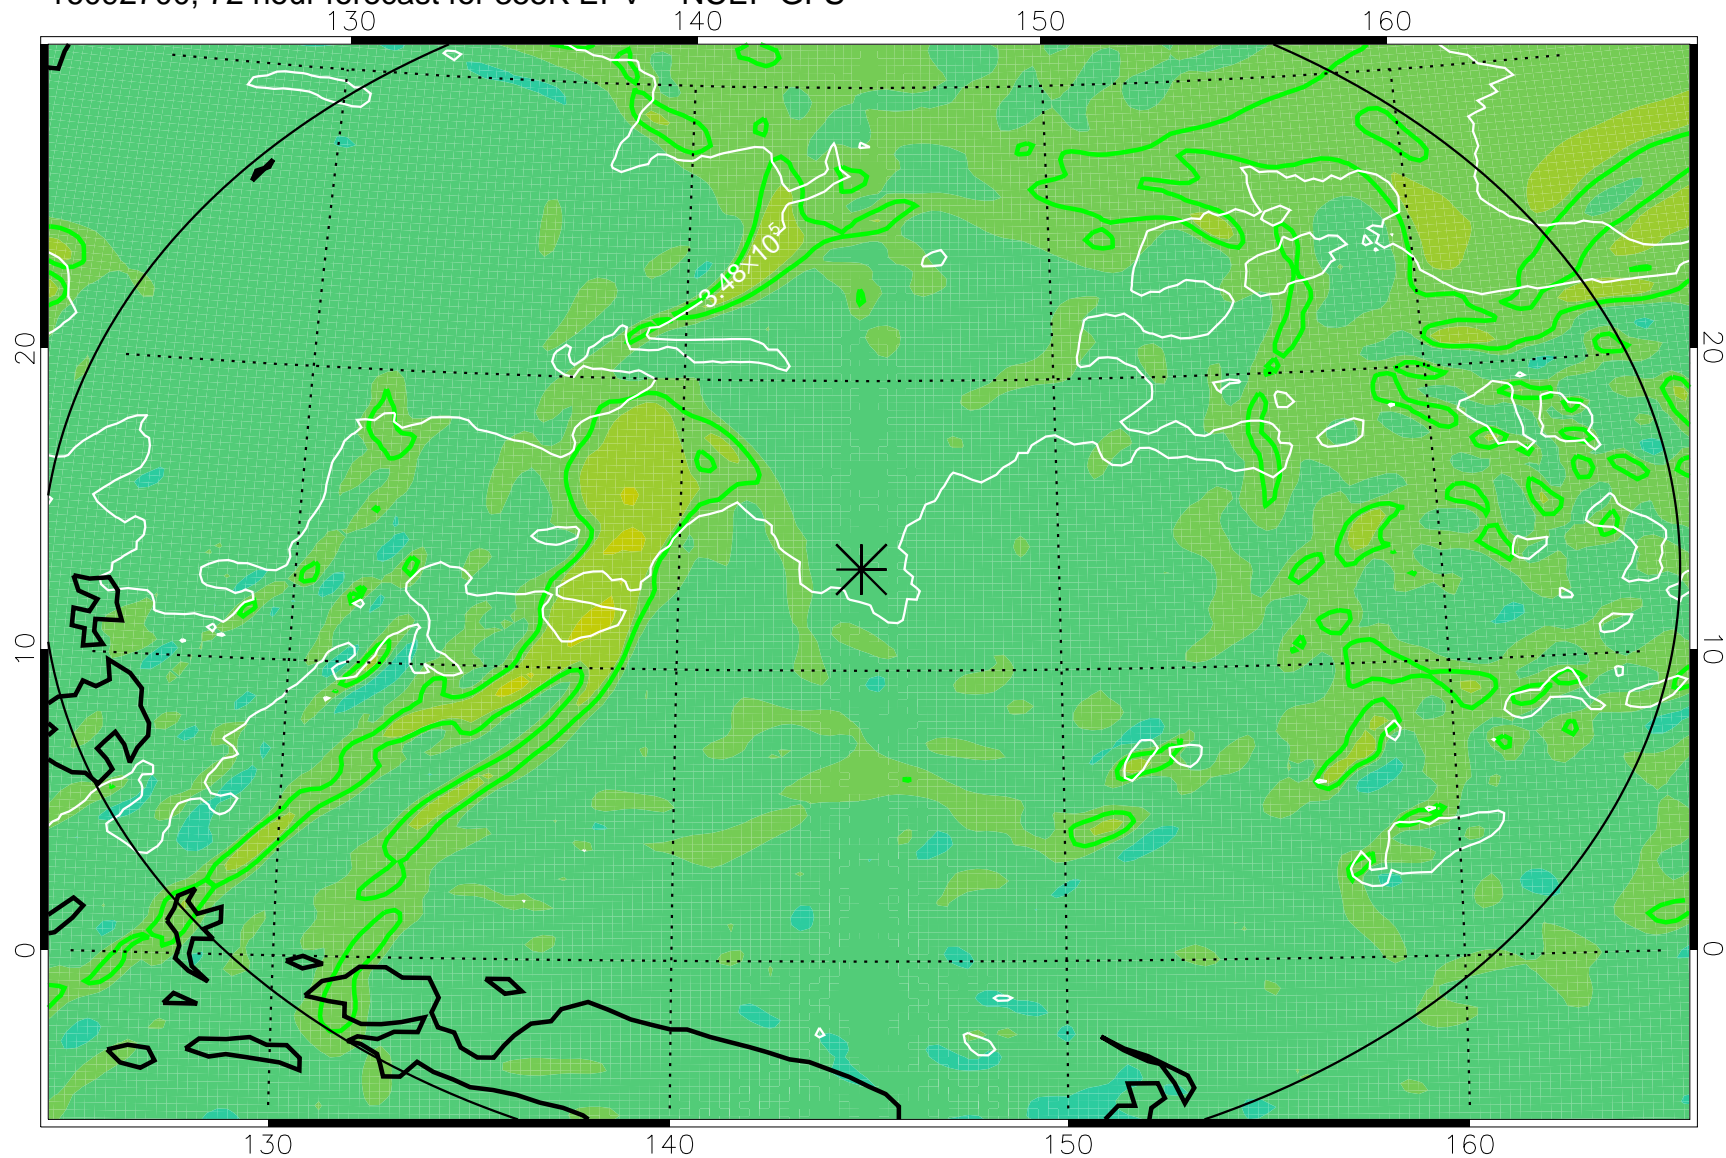

16092606, 54 hour forecast for 355K EPV -- NCEP GFS

355K Montgomery Streamfunction, white  
EPV Tropopause (2 PVU) Position  
Range ring of 2304 km

16092612, 60 hour forecast for 355K EPV -- NCEP GFS

355K Montgomery Streamfunction, white  
EPV Tropopause (2 PVU) Position  
Range ring of 2304 km

16092618, 66 hour forecast for 355K EPV -- NCEP GFS

355K Montgomery Streamfunction, white  
EPV Tropopause (2 PVU) Position  
Range ring of 2304 km

16092700, 72 hour forecast for 355K EPV -- NCEP GFS

355K Montgomery Streamfunction, white  
EPV Tropopause (2 PVU) Position  
Range ring of 2304 km

16092706, 78 hour forecast for 355K EPV -- NCEP GFS

355K Montgomery Streamfunction, white  
EPV Tropopause (2 PVU) Position  
Range ring of 2304 km

16092712, 84 hour forecast for 355K EPV -- NCEP GFS

355K Montgomery Streamfunction, white  
EPV Tropopause (2 PVU) Position  
Range ring of 2304 km

16092718, 90 hour forecast for 355K EPV -- NCEP GFS

355K Montgomery Streamfunction, white  
EPV Tropopause (2 PVU) Position  
Range ring of 2304 km

16092800, 96 hour forecast for 355K EPV -- NCEP GFS

355K Montgomery Streamfunction, white  
EPV Tropopause (2 PVU) Position  
Range ring of 2304 km