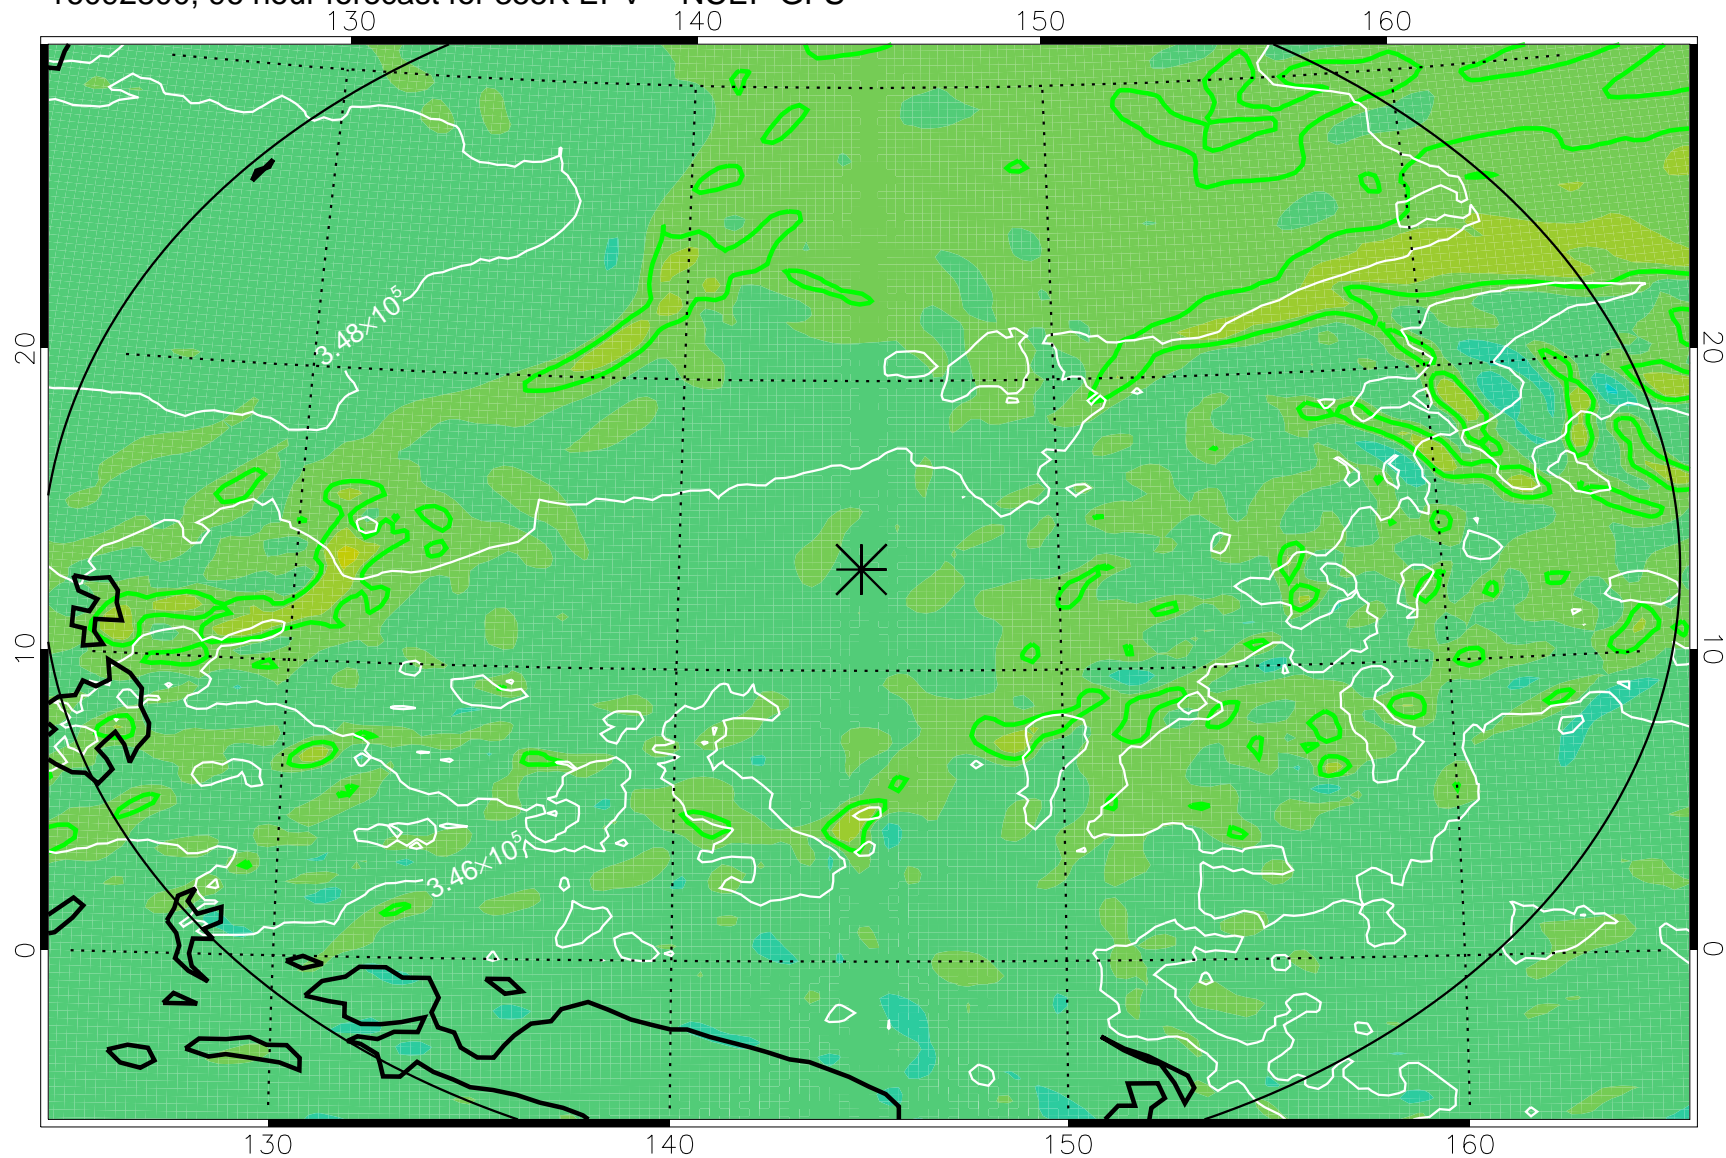

16092618, 66 hour forecast for 355K EPV -- NCEP GFS

355K Montgomery Streamfunction, white  
EPV Tropopause (2 PVU) Position  
Range ring of 2304 km

16092700, 72 hour forecast for 355K EPV -- NCEP GFS

355K Montgomery Streamfunction, white  
EPV Tropopause (2 PVU) Position  
Range ring of 2304 km

16092706, 78 hour forecast for 355K EPV -- NCEP GFS

355K Montgomery Streamfunction, white  
EPV Tropopause (2 PVU) Position  
Range ring of 2304 km

16092712, 84 hour forecast for 355K EPV -- NCEP GFS

355K Montgomery Streamfunction, white  
EPV Tropopause (2 PVU) Position  
Range ring of 2304 km

16092718, 90 hour forecast for 355K EPV -- NCEP GFS

355K Montgomery Streamfunction, white  
EPV Tropopause (2 PVU) Position  
Range ring of 2304 km

16092800, 96 hour forecast for 355K EPV -- NCEP GFS

355K Montgomery Streamfunction, white  
EPV Tropopause (2 PVU) Position  
Range ring of 2304 km

16092806, 102 hour forecast for 355K EPV -- NCEP GFS

355K Montgomery Streamfunction, white  
EPV Tropopause (2 PVU) Position  
Range ring of 2304 km

16092812, 108 hour forecast for 355K EPV -- NCEP GFS

355K Montgomery Streamfunction, white  
EPV Tropopause (2 PVU) Position  
Range ring of 2304 km