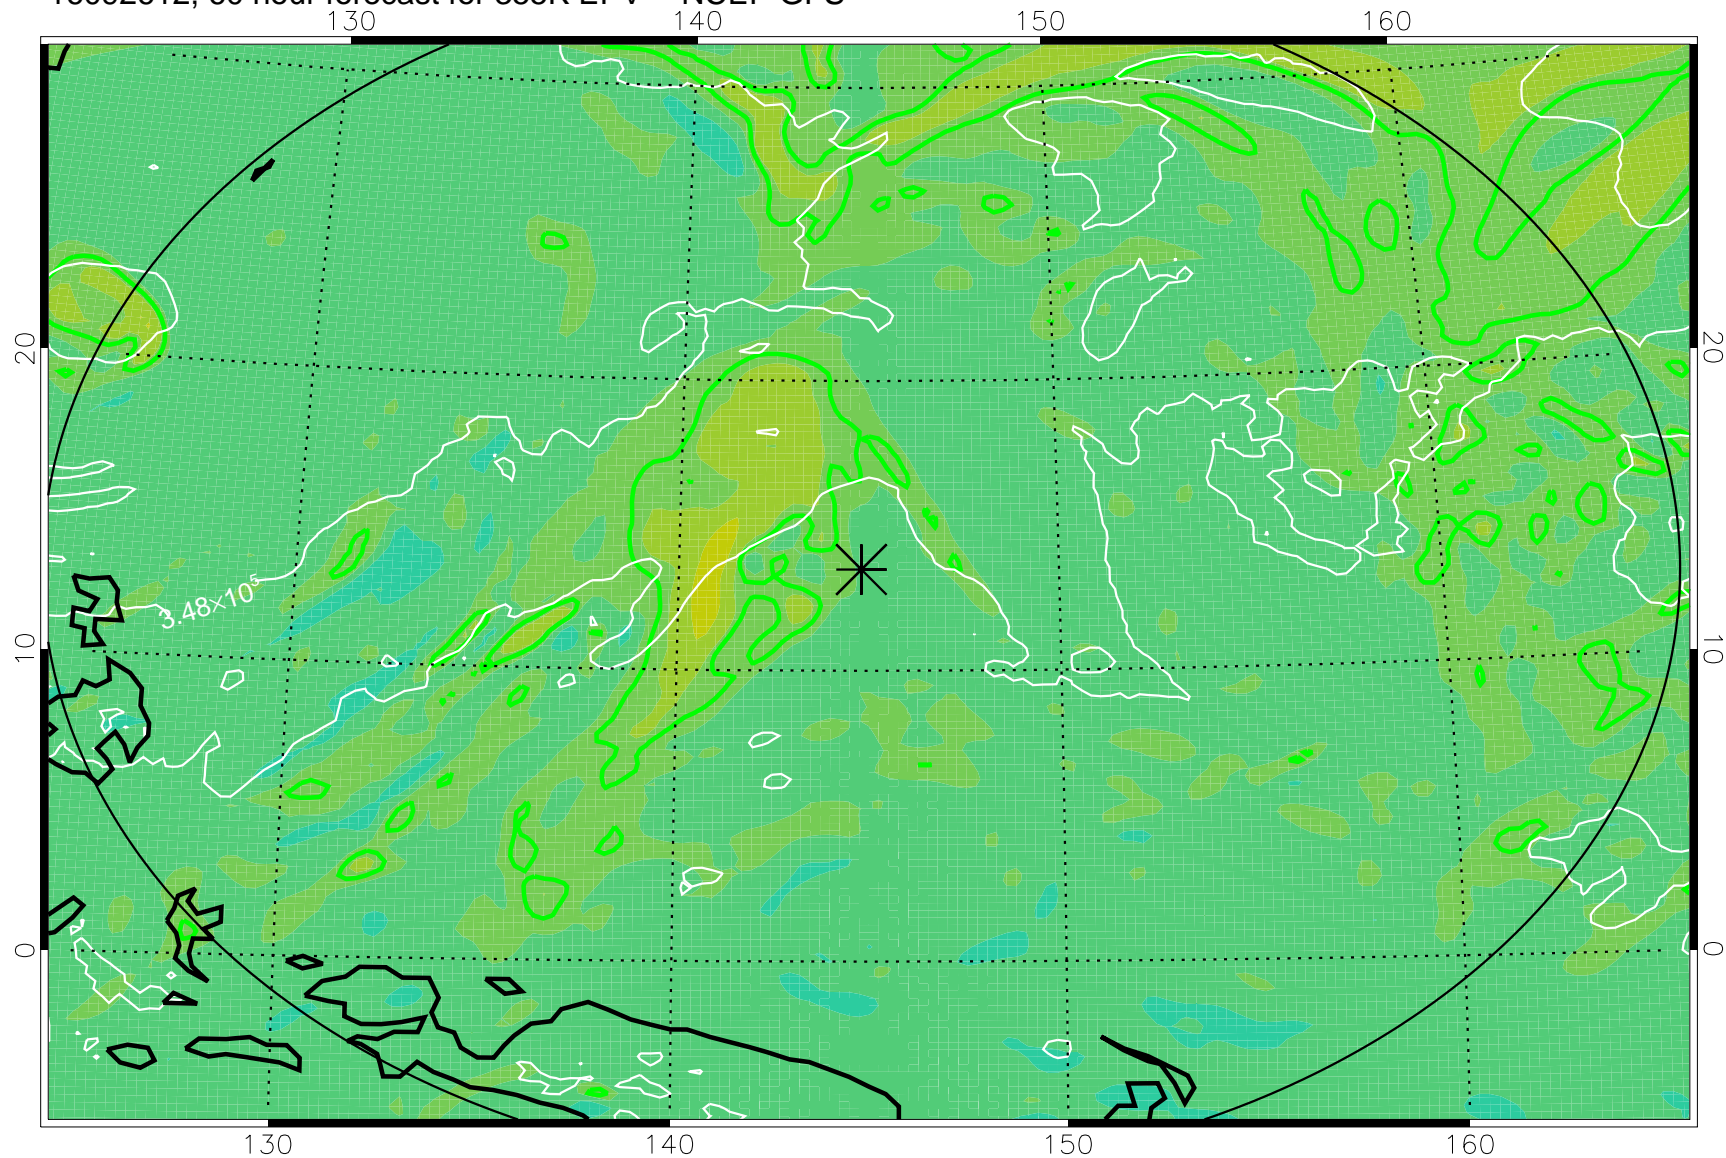

16092518, 42 hour forecast for 355K EPV -- NCEP GFS

355K Montgomery Streamfunction, white  
EPV Tropopause (2 PVU) Position  
Range ring of 2304 km

16092600, 48 hour forecast for 355K EPV -- NCEP GFS

355K Montgomery Streamfunction, white  
EPV Tropopause (2 PVU) Position  
Range ring of 2304 km

16092606, 54 hour forecast for 355K EPV -- NCEP GFS

355K Montgomery Streamfunction, white  
EPV Tropopause (2 PVU) Position  
Range ring of 2304 km

16092612, 60 hour forecast for 355K EPV -- NCEP GFS

355K Montgomery Streamfunction, white  
EPV Tropopause (2 PVU) Position  
Range ring of 2304 km

16092618, 66 hour forecast for 355K EPV -- NCEP GFS

355K Montgomery Streamfunction, white  
EPV Tropopause (2 PVU) Position  
Range ring of 2304 km

16092700, 72 hour forecast for 355K EPV -- NCEP GFS

355K Montgomery Streamfunction, white  
EPV Tropopause (2 PVU) Position  
Range ring of 2304 km

16092718, 90 hour forecast for 355K EPV -- NCEP GFS

355K Montgomery Streamfunction, white  
EPV Tropopause (2 PVU) Position  
Range ring of 2304 km

16092800, 96 hour forecast for 355K EPV -- NCEP GFS

355K Montgomery Streamfunction, white  
EPV Tropopause (2 PVU) Position  
Range ring of 2304 km