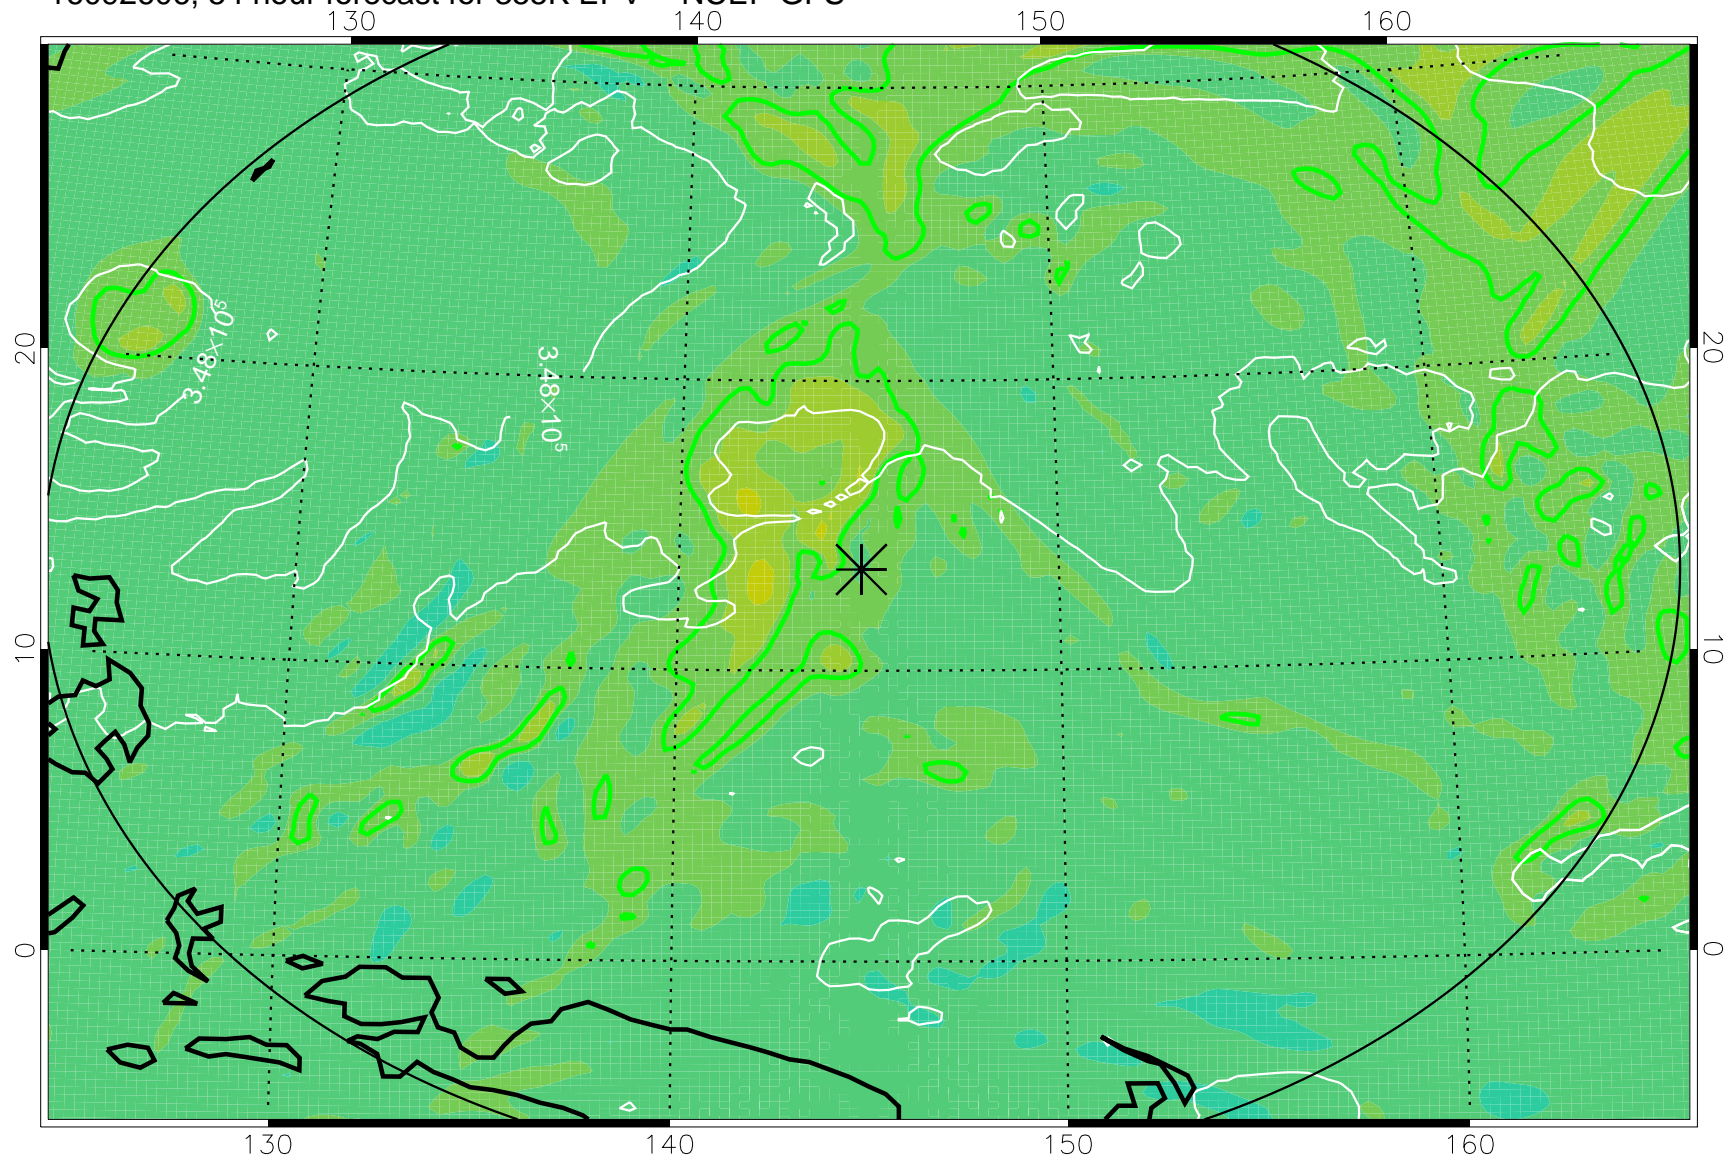

16092518, 42 hour forecast for 355K EPV -- NCEP GFS

355K Montgomery Streamfunction, white  
EPV Tropopause (2 PVU) Position  
Range ring of 2304 km

16092600, 48 hour forecast for 355K EPV -- NCEP GFS

355K Montgomery Streamfunction, white  
EPV Tropopause (2 PVU) Position  
Range ring of 2304 km

16092606, 54 hour forecast for 355K EPV -- NCEP GFS

355K Montgomery Streamfunction, white  
EPV Tropopause (2 PVU) Position  
Range ring of 2304 km

16092612, 60 hour forecast for 355K EPV -- NCEP GFS

355K Montgomery Streamfunction, white  
EPV Tropopause (2 PVU) Position  
Range ring of 2304 km

16092618, 66 hour forecast for 355K EPV -- NCEP GFS

355K Montgomery Streamfunction, white  
EPV Tropopause (2 PVU) Position  
Range ring of 2304 km

16092700, 72 hour forecast for 355K EPV -- NCEP GFS

355K Montgomery Streamfunction, white  
EPV Tropopause (2 PVU) Position  
Range ring of 2304 km

16092718, 90 hour forecast for 355K EPV -- NCEP GFS

355K Montgomery Streamfunction, white  
EPV Tropopause (2 PVU) Position  
Range ring of 2304 km

16092800, 96 hour forecast for 355K EPV -- NCEP GFS

355K Montgomery Streamfunction, white  
EPV Tropopause (2 PVU) Position  
Range ring of 2304 km