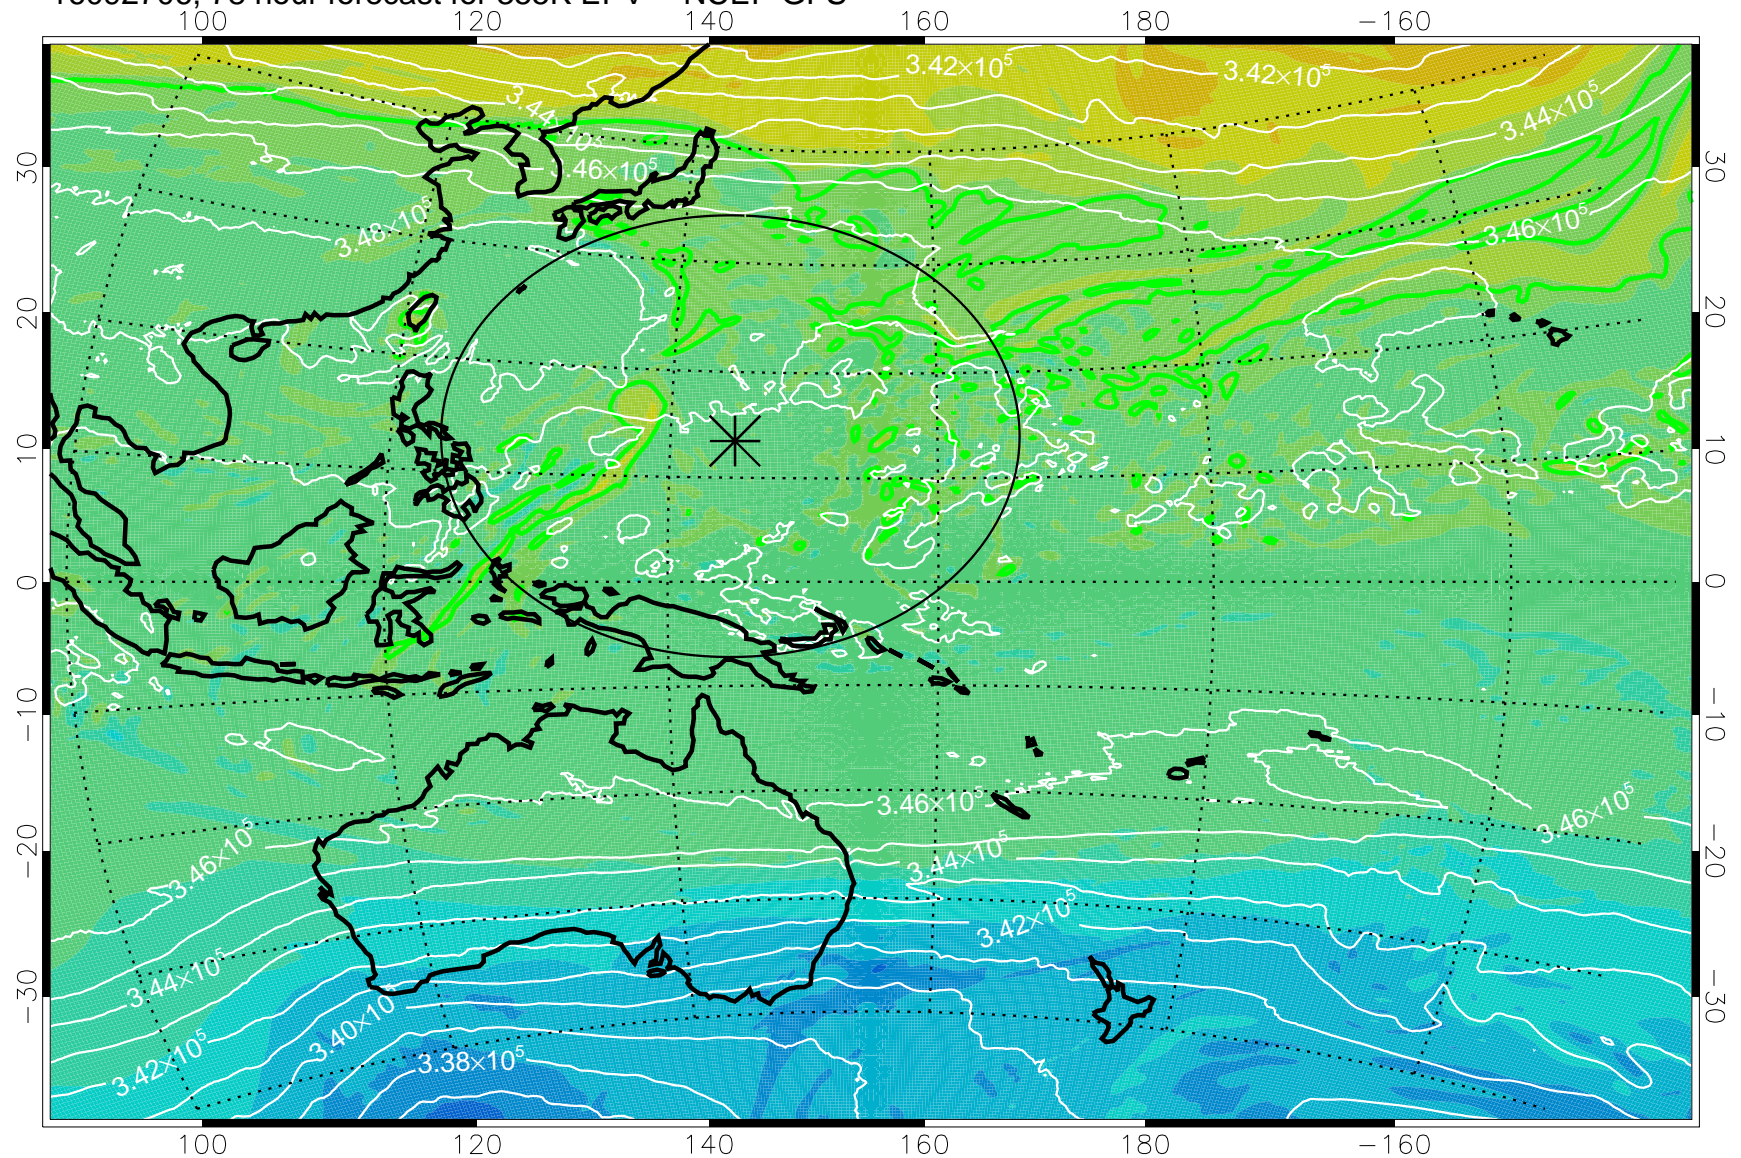

16092606, 54 hour forecast for 355K EPV -- NCEP GFS

355K Montgomery Streamfunction, white  
EPV Tropopause (2 PVU) Position  
Range ring of 2304 km

16092612, 60 hour forecast for 355K EPV -- NCEP GFS

355K Montgomery Streamfunction, white  
EPV Tropopause (2 PVU) Position  
Range ring of 2304 km

16092618, 66 hour forecast for 355K EPV -- NCEP GFS

355K Montgomery Streamfunction, white  
EPV Tropopause (2 PVU) Position  
Range ring of 2304 km

16092700, 72 hour forecast for 355K EPV -- NCEP GFS

355K Montgomery Streamfunction, white  
EPV Tropopause (2 PVU) Position  
Range ring of 2304 km

16092706, 78 hour forecast for 355K EPV -- NCEP GFS

355K Montgomery Streamfunction, white  
EPV Tropopause (2 PVU) Position  
Range ring of 2304 km

16092712, 84 hour forecast for 355K EPV -- NCEP GFS

355K Montgomery Streamfunction, white  
EPV Tropopause (2 PVU) Position  
Range ring of 2304 km

16092718, 90 hour forecast for 355K EPV -- NCEP GFS

355K Montgomery Streamfunction, white  
EPV Tropopause (2 PVU) Position  
Range ring of 2304 km

16092800, 96 hour forecast for 355K EPV -- NCEP GFS

355K Montgomery Streamfunction, white  
EPV Tropopause (2 PVU) Position  
Range ring of 2304 km