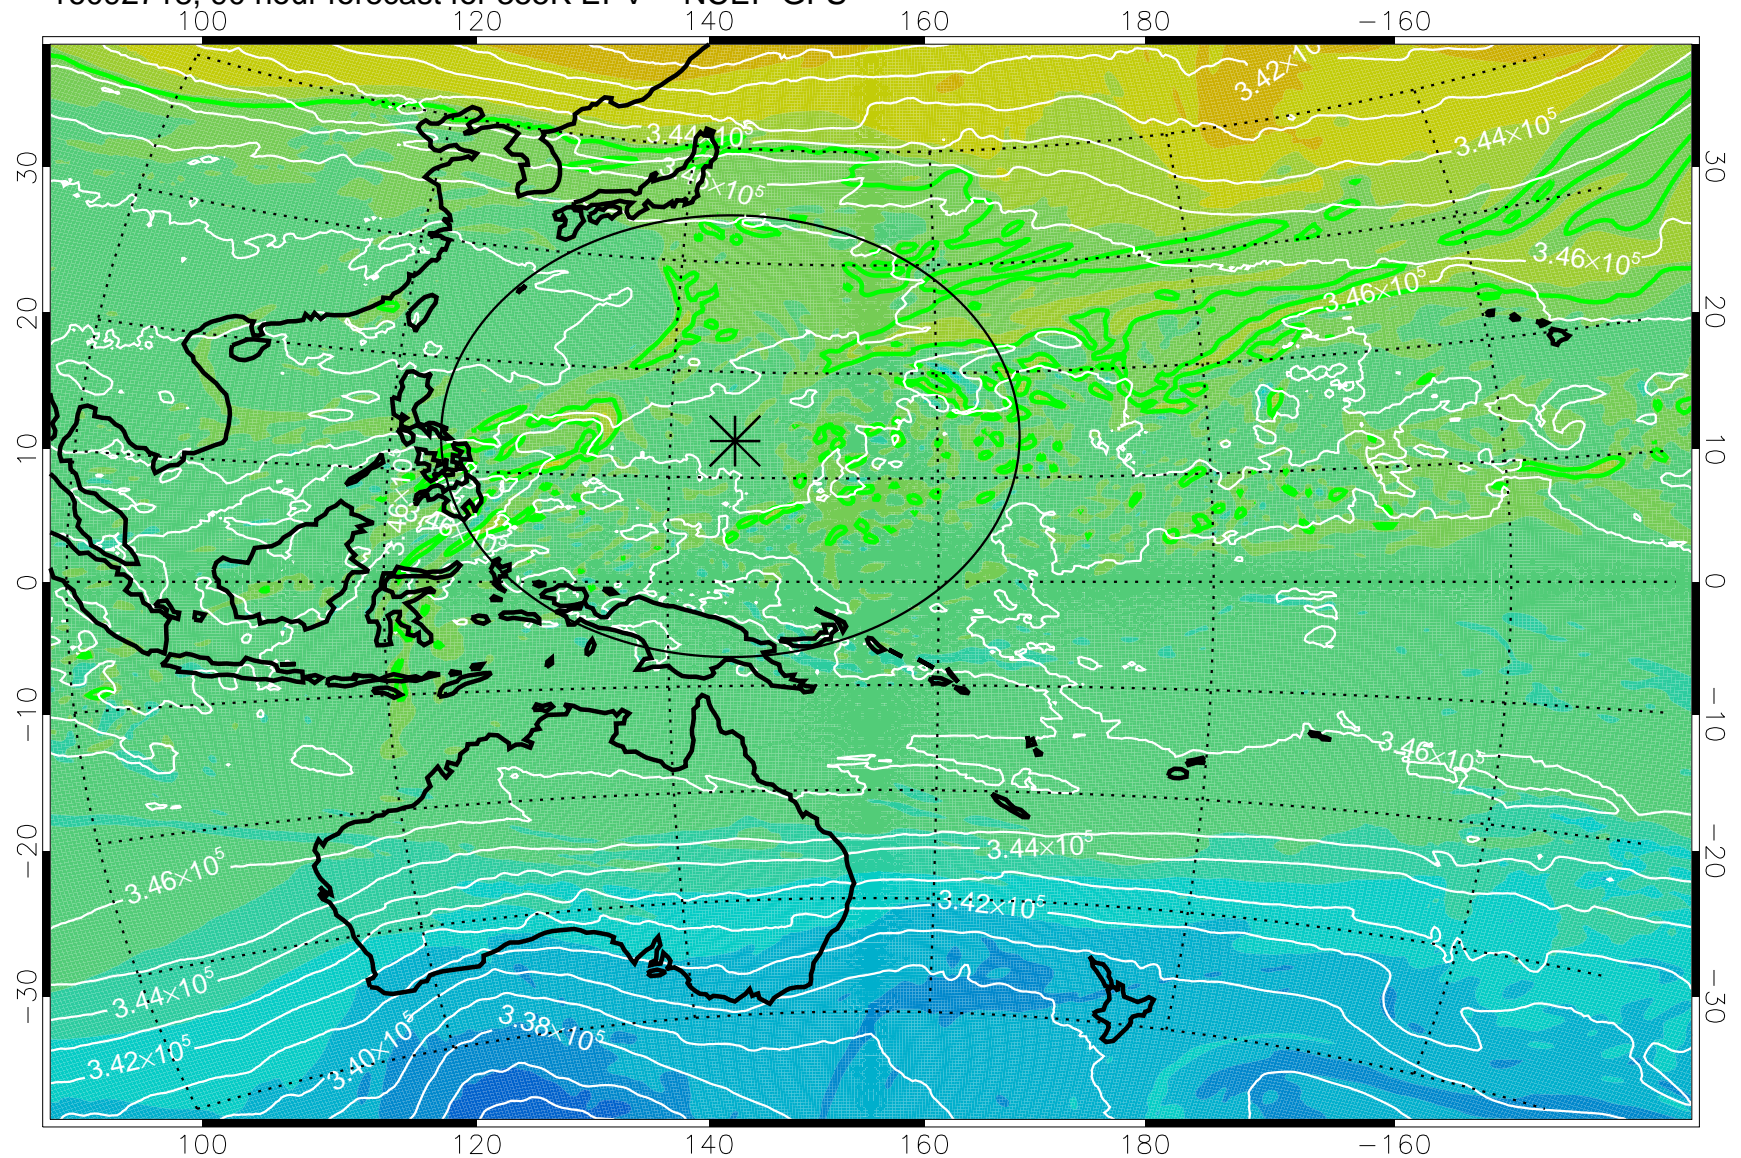

16092618, 66 hour forecast for 355K EPV -- NCEP GFS

355K Montgomery Streamfunction, white  
EPV Tropopause (2 PVU) Position  
Range ring of 2304 km

16092700, 72 hour forecast for 355K EPV -- NCEP GFS

355K Montgomery Streamfunction, white  
EPV Tropopause (2 PVU) Position  
Range ring of 2304 km

16092706, 78 hour forecast for 355K EPV -- NCEP GFS

355K Montgomery Streamfunction, white  
EPV Tropopause (2 PVU) Position  
Range ring of 2304 km

16092712, 84 hour forecast for 355K EPV -- NCEP GFS

355K Montgomery Streamfunction, white  
EPV Tropopause (2 PVU) Position  
Range ring of 2304 km

16092718, 90 hour forecast for 355K EPV -- NCEP GFS

355K Montgomery Streamfunction, white  
EPV Tropopause (2 PVU) Position  
Range ring of 2304 km

16092800, 96 hour forecast for 355K EPV -- NCEP GFS

355K Montgomery Streamfunction, white  
EPV Tropopause (2 PVU) Position  
Range ring of 2304 km

16092806, 102 hour forecast for 355K EPV -- NCEP GFS

355K Montgomery Streamfunction, white  
EPV Tropopause (2 PVU) Position  
Range ring of 2304 km

16092812, 108 hour forecast for 355K EPV -- NCEP GFS

355K Montgomery Streamfunction, white  
EPV Tropopause (2 PVU) Position  
Range ring of 2304 km