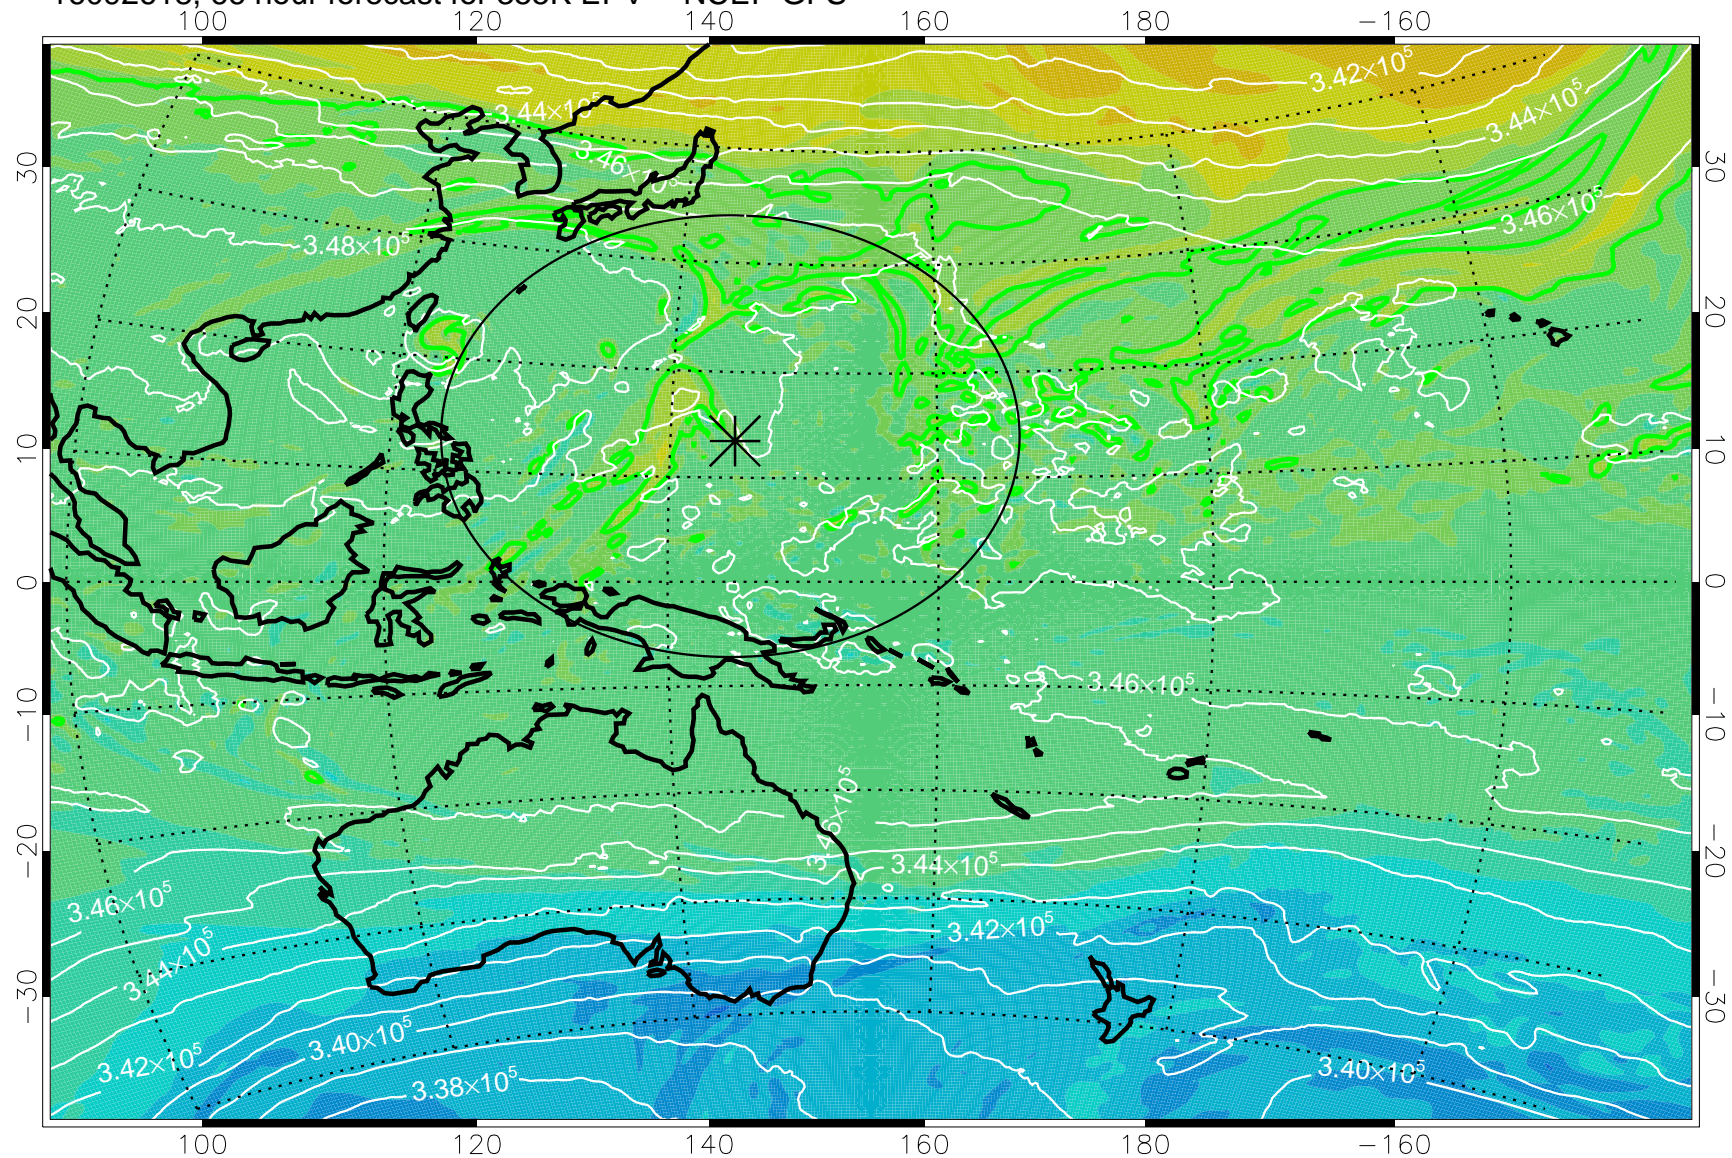

16092518, 42 hour forecast for 355K EPV -- NCEP GFS

355K Montgomery Streamfunction, white  
EPV Tropopause (2 PVU) Position  
Range ring of 2304 km

16092600, 48 hour forecast for 355K EPV -- NCEP GFS

355K Montgomery Streamfunction, white  
EPV Tropopause (2 PVU) Position  
Range ring of 2304 km

16092606, 54 hour forecast for 355K EPV -- NCEP GFS

355K Montgomery Streamfunction, white  
EPV Tropopause (2 PVU) Position  
Range ring of 2304 km

16092612, 60 hour forecast for 355K EPV -- NCEP GFS

355K Montgomery Streamfunction, white  
EPV Tropopause (2 PVU) Position  
Range ring of 2304 km

16092618, 66 hour forecast for 355K EPV -- NCEP GFS

355K Montgomery Streamfunction, white  
EPV Tropopause (2 PVU) Position  
Range ring of 2304 km

16092700, 72 hour forecast for 355K EPV -- NCEP GFS

355K Montgomery Streamfunction, white  
EPV Tropopause (2 PVU) Position  
Range ring of 2304 km

16092706, 78 hour forecast for 355K EPV -- NCEP GFS

355K Montgomery Streamfunction, white  
EPV Tropopause (2 PVU) Position  
Range ring of 2304 km

16092712, 84 hour forecast for 355K EPV -- NCEP GFS

355K Montgomery Streamfunction, white  
EPV Tropopause (2 PVU) Position  
Range ring of 2304 km