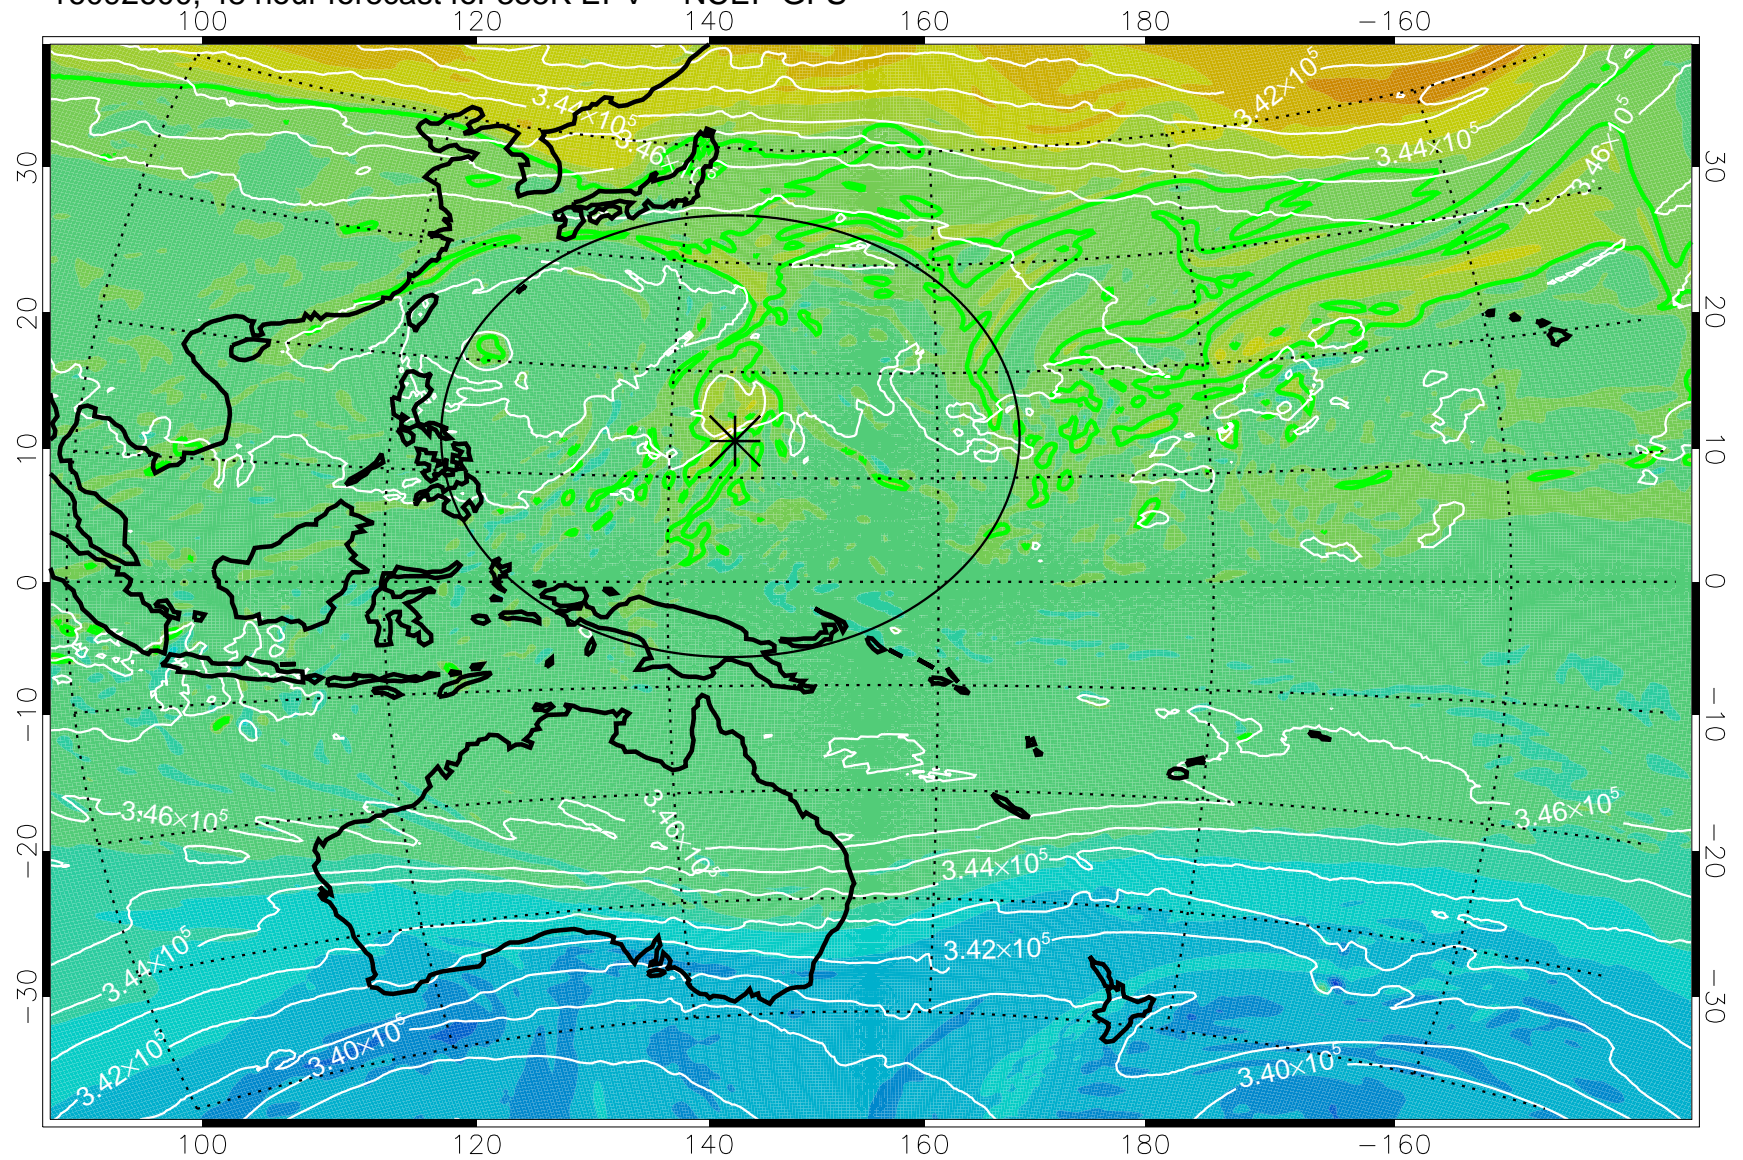

16092506, 30 hour forecast for 355K EPV -- NCEP GFS

355K Montgomery Streamfunction, white  
EPV Tropopause (2 PVU) Position  
Range ring of 2304 km

16092512, 36 hour forecast for 355K EPV -- NCEP GFS

355K Montgomery Streamfunction, white  
EPV Tropopause (2 PVU) Position  
Range ring of 2304 km

16092518, 42 hour forecast for 355K EPV -- NCEP GFS

355K Montgomery Streamfunction, white  
EPV Tropopause (2 PVU) Position  
Range ring of 2304 km

16092600, 48 hour forecast for 355K EPV -- NCEP GFS

355K Montgomery Streamfunction, white  
EPV Tropopause (2 PVU) Position  
Range ring of 2304 km

16092606, 54 hour forecast for 355K EPV -- NCEP GFS

355K Montgomery Streamfunction, white  
EPV Tropopause (2 PVU) Position  
Range ring of 2304 km

16092612, 60 hour forecast for 355K EPV -- NCEP GFS

355K Montgomery Streamfunction, white  
EPV Tropopause (2 PVU) Position  
Range ring of 2304 km

16092618, 66 hour forecast for 355K EPV -- NCEP GFS

355K Montgomery Streamfunction, white  
EPV Tropopause (2 PVU) Position  
Range ring of 2304 km

16092700, 72 hour forecast for 355K EPV -- NCEP GFS

355K Montgomery Streamfunction, white  
EPV Tropopause (2 PVU) Position  
Range ring of 2304 km