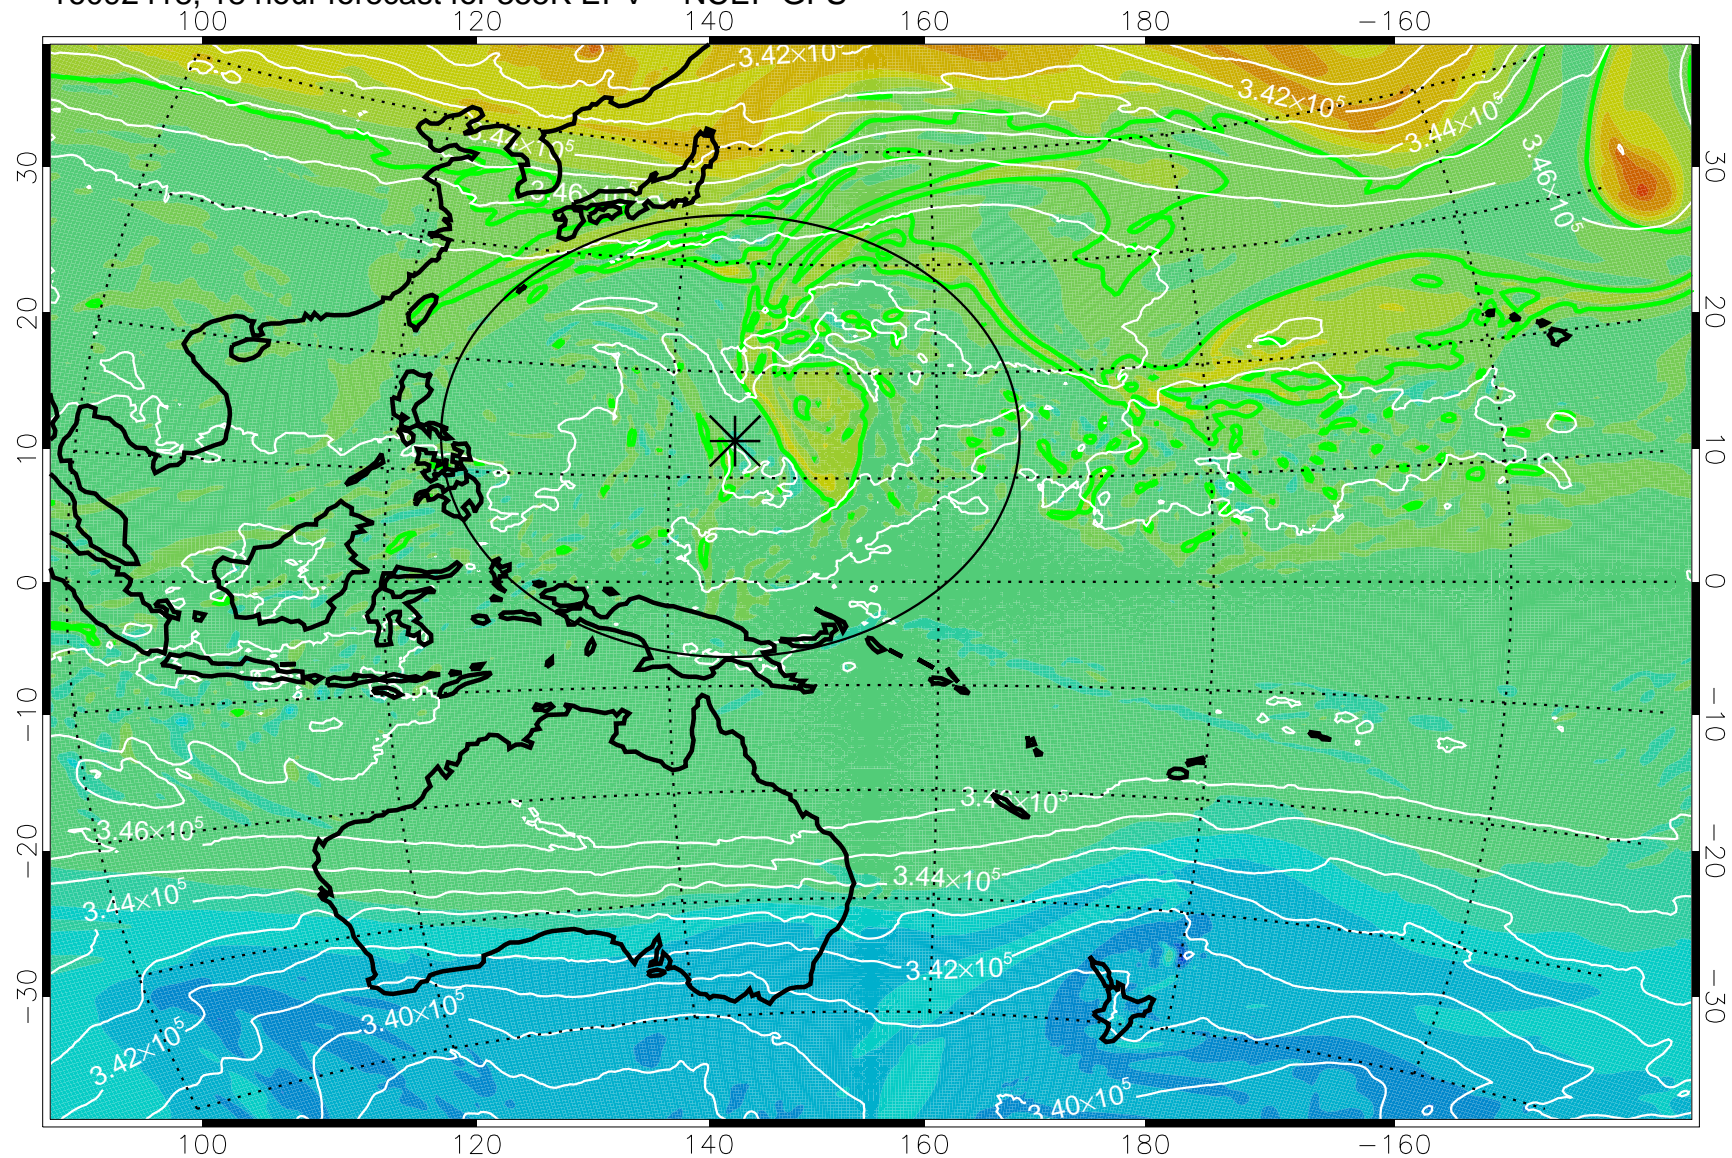

16092406, 6 hour forecast for 355K EPV -- NCEP GFS

355K Montgomery Streamfunction, white  
EPV Tropopause (2 PVU) Position  
Range ring of 2304 km

16092412, 12 hour forecast for 355K EPV -- NCEP GFS

355K Montgomery Streamfunction, white  
EPV Tropopause (2 PVU) Position  
Range ring of 2304 km

16092418, 18 hour forecast for 355K EPV -- NCEP GFS

355K Montgomery Streamfunction, white  
EPV Tropopause (2 PVU) Position  
Range ring of 2304 km

16092500, 24 hour forecast for 355K EPV -- NCEP GFS

355K Montgomery Streamfunction, white  
EPV Tropopause (2 PVU) Position  
Range ring of 2304 km

16092506, 30 hour forecast for 355K EPV -- NCEP GFS

355K Montgomery Streamfunction, white  
EPV Tropopause (2 PVU) Position  
Range ring of 2304 km

16092512, 36 hour forecast for 355K EPV -- NCEP GFS

355K Montgomery Streamfunction, white  
EPV Tropopause (2 PVU) Position  
Range ring of 2304 km

16092518, 42 hour forecast for 355K EPV -- NCEP GFS

355K Montgomery Streamfunction, white  
EPV Tropopause (2 PVU) Position  
Range ring of 2304 km

16092600, 48 hour forecast for 355K EPV -- NCEP GFS

355K Montgomery Streamfunction, white  
EPV Tropopause (2 PVU) Position  
Range ring of 2304 km