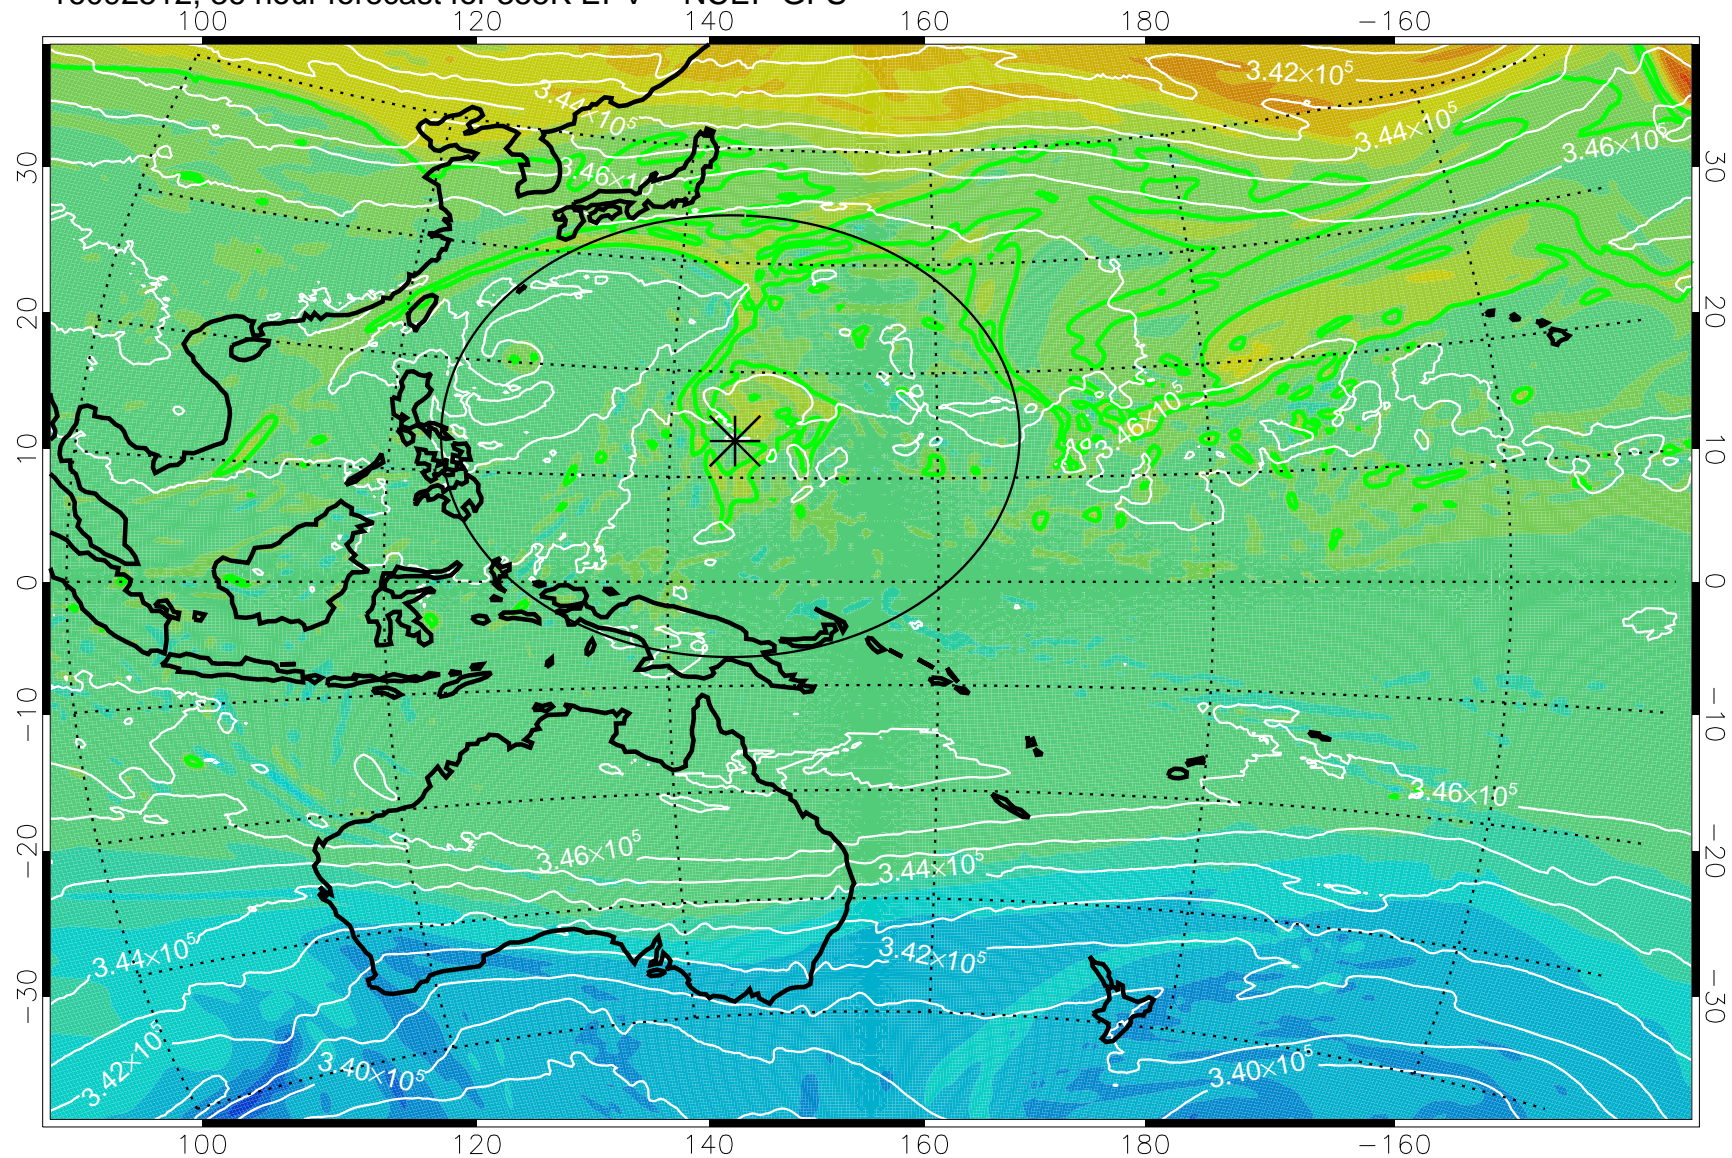

16092418, 18 hour forecast for 355K EPV -- NCEP GFS

355K Montgomery Streamfunction, white  
EPV Tropopause (2 PVU) Position  
Range ring of 2304 km

16092500, 24 hour forecast for 355K EPV -- NCEP GFS

355K Montgomery Streamfunction, white  
EPV Tropopause (2 PVU) Position  
Range ring of 2304 km

16092506, 30 hour forecast for 355K EPV -- NCEP GFS

355K Montgomery Streamfunction, white  
EPV Tropopause (2 PVU) Position  
Range ring of 2304 km

16092512, 36 hour forecast for 355K EPV -- NCEP GFS

355K Montgomery Streamfunction, white  
EPV Tropopause (2 PVU) Position  
Range ring of 2304 km

16092518, 42 hour forecast for 355K EPV -- NCEP GFS

355K Montgomery Streamfunction, white  
EPV Tropopause (2 PVU) Position  
Range ring of 2304 km

16092600, 48 hour forecast for 355K EPV -- NCEP GFS

355K Montgomery Streamfunction, white  
EPV Tropopause (2 PVU) Position  
Range ring of 2304 km

16092606, 54 hour forecast for 355K EPV -- NCEP GFS

355K Montgomery Streamfunction, white  
EPV Tropopause (2 PVU) Position  
Range ring of 2304 km

16092612, 60 hour forecast for 355K EPV -- NCEP GFS

355K Montgomery Streamfunction, white  
EPV Tropopause (2 PVU) Position  
Range ring of 2304 km