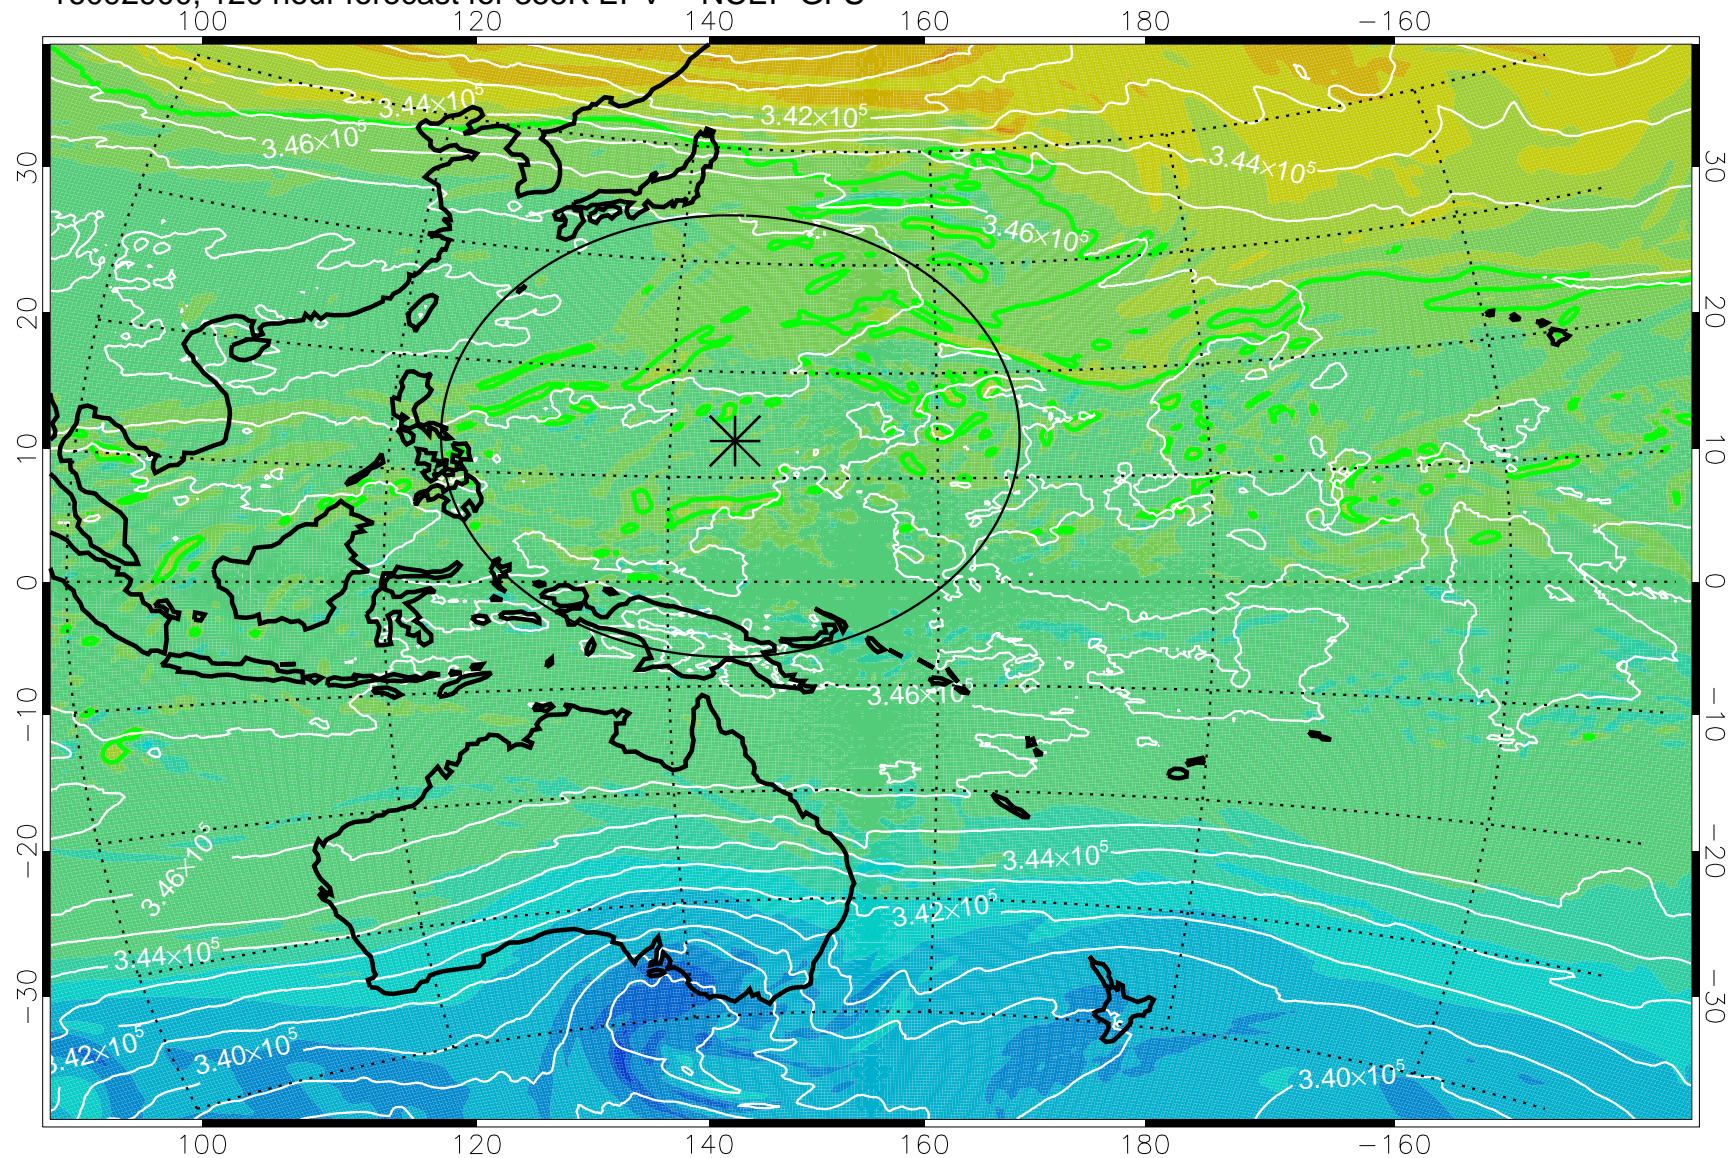

16092706, 78 hour forecast for 355K EPV -- NCEP GFS

355K Montgomery Streamfunction, white  
EPV Tropopause (2 PVU) Position  
Range ring of 2304 km

16092712, 84 hour forecast for 355K EPV -- NCEP GFS

355K Montgomery Streamfunction, white  
EPV Tropopause (2 PVU) Position  
Range ring of 2304 km

16092718, 90 hour forecast for 355K EPV -- NCEP GFS

355K Montgomery Streamfunction, white  
EPV Tropopause (2 PVU) Position  
Range ring of 2304 km

16092800, 96 hour forecast for 355K EPV -- NCEP GFS

355K Montgomery Streamfunction, white  
EPV Tropopause (2 PVU) Position  
Range ring of 2304 km

16092806, 102 hour forecast for 355K EPV -- NCEP GFS

355K Montgomery Streamfunction, white  
EPV Tropopause (2 PVU) Position  
Range ring of 2304 km

16092812, 108 hour forecast for 355K EPV -- NCEP GFS

355K Montgomery Streamfunction, white  
EPV Tropopause (2 PVU) Position  
Range ring of 2304 km

16092818, 114 hour forecast for 355K EPV -- NCEP GFS

355K Montgomery Streamfunction, white  
EPV Tropopause (2 PVU) Position  
Range ring of 2304 km

16092900, 120 hour forecast for 355K EPV -- NCEP GFS

355K Montgomery Streamfunction, white  
EPV Tropopause (2 PVU) Position  
Range ring of 2304 km