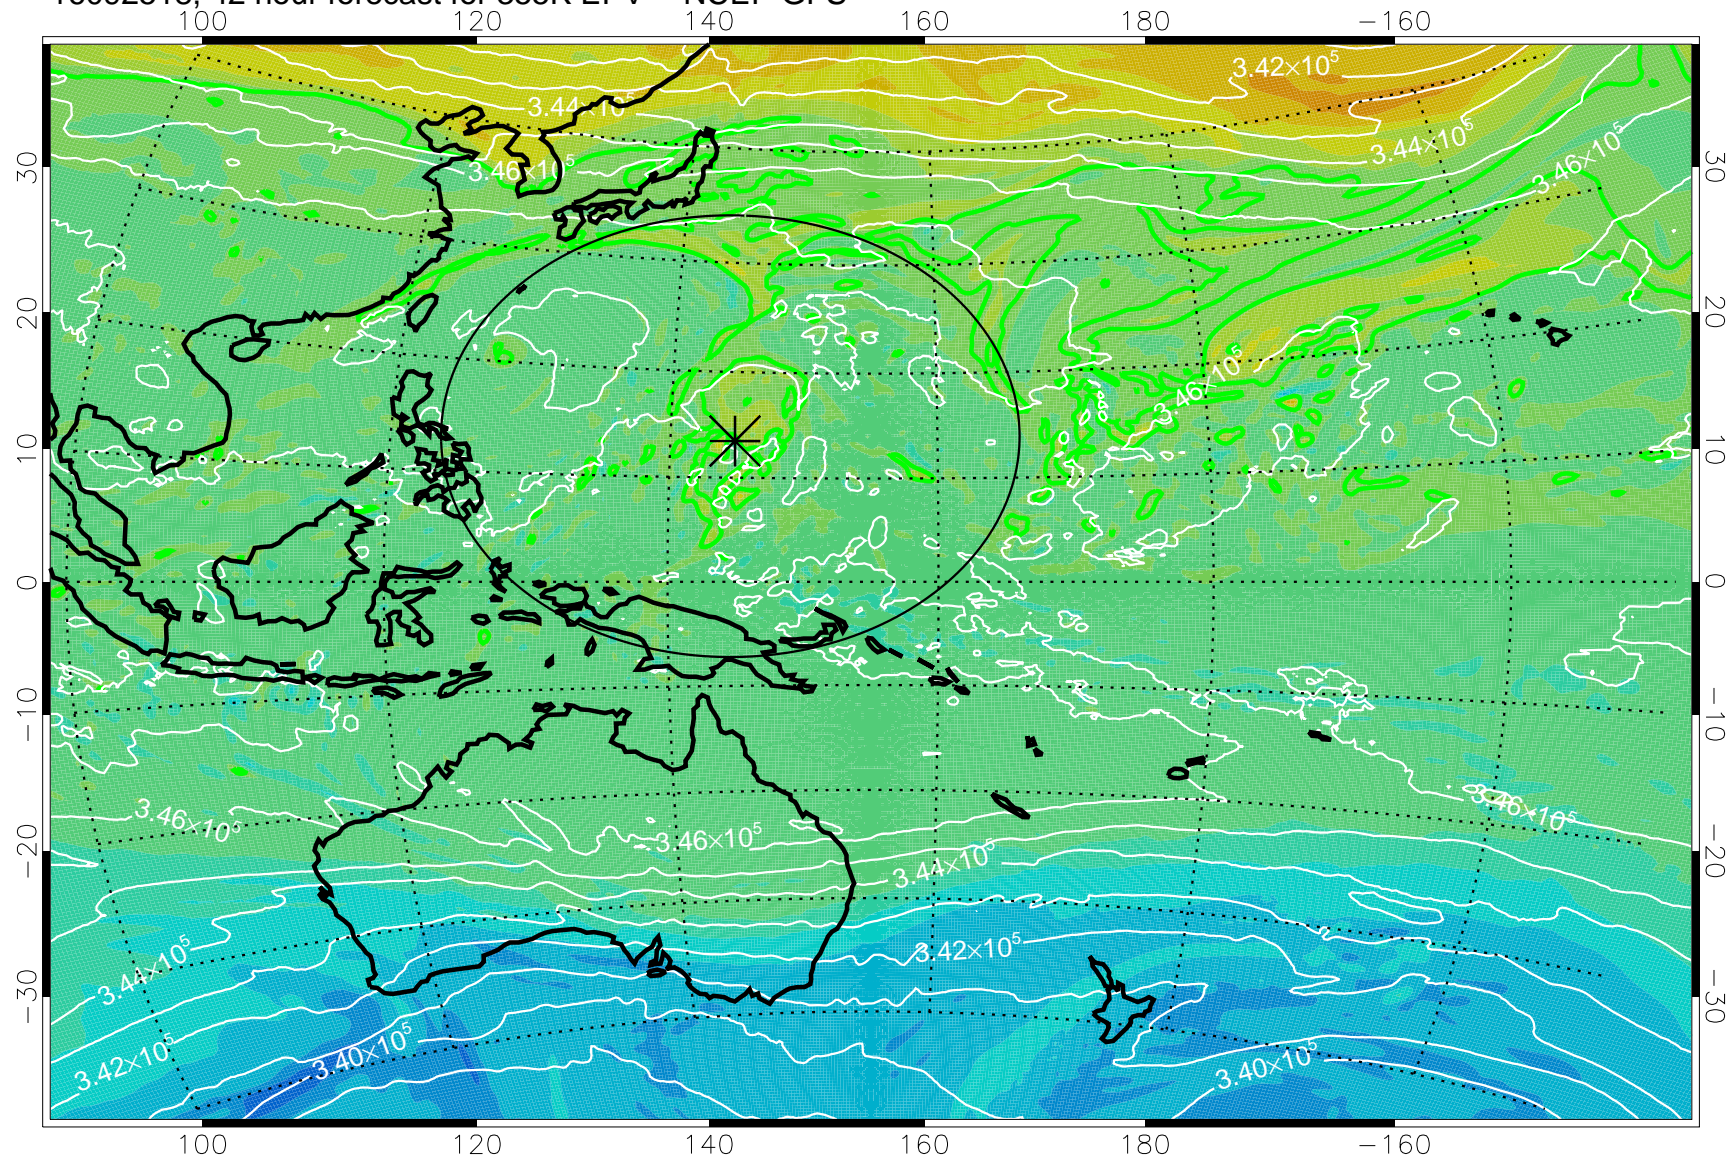

16092506, 30 hour forecast for 355K EPV -- NCEP GFS

355K Montgomery Streamfunction, white  
EPV Tropopause (2 PVU) Position  
Range ring of 2304 km

16092512, 36 hour forecast for 355K EPV -- NCEP GFS

355K Montgomery Streamfunction, white  
EPV Tropopause (2 PVU) Position  
Range ring of 2304 km

16092518, 42 hour forecast for 355K EPV -- NCEP GFS

355K Montgomery Streamfunction, white  
EPV Tropopause (2 PVU) Position  
Range ring of 2304 km

16092600, 48 hour forecast for 355K EPV -- NCEP GFS

355K Montgomery Streamfunction, white  
EPV Tropopause (2 PVU) Position  
Range ring of 2304 km

16092606, 54 hour forecast for 355K EPV -- NCEP GFS

355K Montgomery Streamfunction, white  
EPV Tropopause (2 PVU) Position  
Range ring of 2304 km

16092612, 60 hour forecast for 355K EPV -- NCEP GFS

355K Montgomery Streamfunction, white  
EPV Tropopause (2 PVU) Position  
Range ring of 2304 km

16092618, 66 hour forecast for 355K EPV -- NCEP GFS

355K Montgomery Streamfunction, white  
EPV Tropopause (2 PVU) Position  
Range ring of 2304 km

16092700, 72 hour forecast for 355K EPV -- NCEP GFS

355K Montgomery Streamfunction, white  
EPV Tropopause (2 PVU) Position  
Range ring of 2304 km