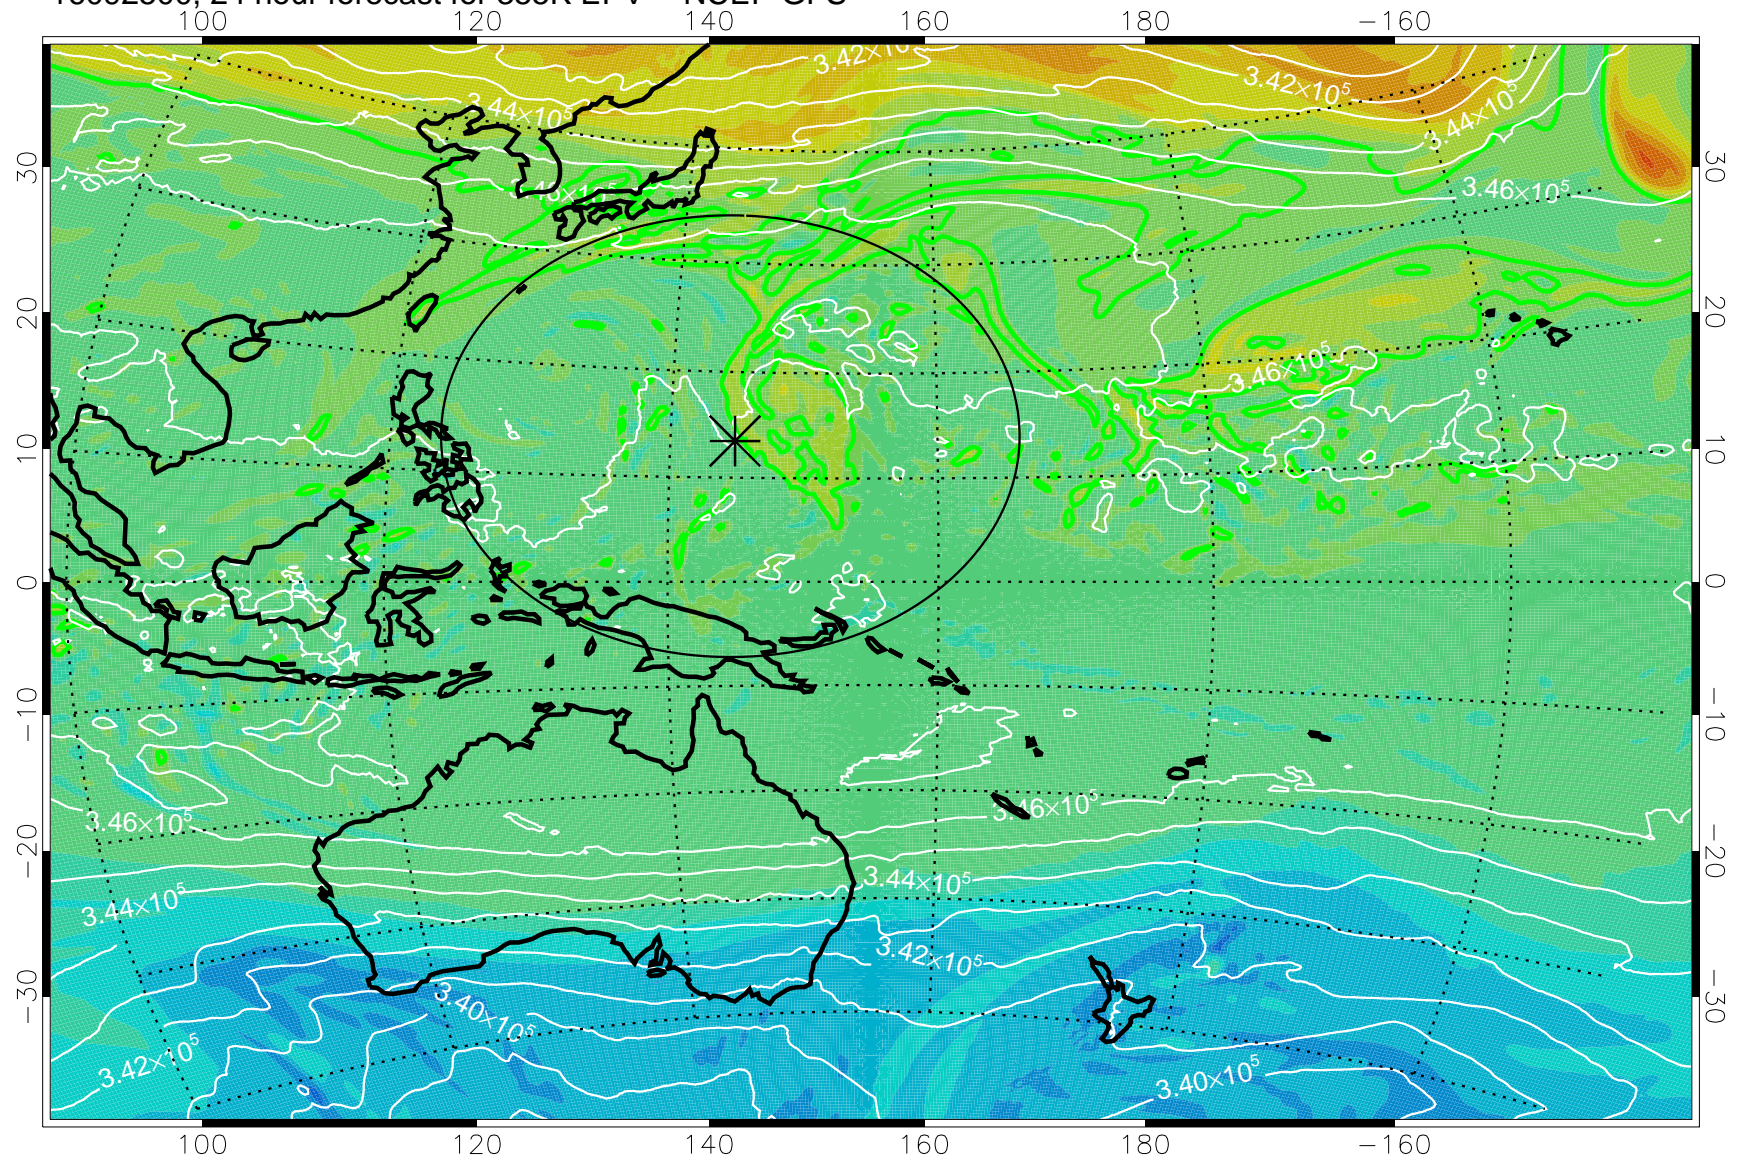

16092406, 6 hour forecast for 355K EPV -- NCEP GFS

355K Montgomery Streamfunction, white  
EPV Tropopause (2 PVU) Position  
Range ring of 2304 km

16092412, 12 hour forecast for 355K EPV -- NCEP GFS

355K Montgomery Streamfunction, white  
EPV Tropopause (2 PVU) Position  
Range ring of 2304 km

16092418, 18 hour forecast for 355K EPV -- NCEP GFS

355K Montgomery Streamfunction, white  
EPV Tropopause (2 PVU) Position  
Range ring of 2304 km

16092500, 24 hour forecast for 355K EPV -- NCEP GFS

355K Montgomery Streamfunction, white  
EPV Tropopause (2 PVU) Position  
Range ring of 2304 km

16092506, 30 hour forecast for 355K EPV -- NCEP GFS

355K Montgomery Streamfunction, white  
EPV Tropopause (2 PVU) Position  
Range ring of 2304 km

16092512, 36 hour forecast for 355K EPV -- NCEP GFS

355K Montgomery Streamfunction, white  
EPV Tropopause (2 PVU) Position  
Range ring of 2304 km

16092518, 42 hour forecast for 355K EPV -- NCEP GFS

355K Montgomery Streamfunction, white  
EPV Tropopause (2 PVU) Position  
Range ring of 2304 km

16092600, 48 hour forecast for 355K EPV -- NCEP GFS

355K Montgomery Streamfunction, white  
EPV Tropopause (2 PVU) Position  
Range ring of 2304 km