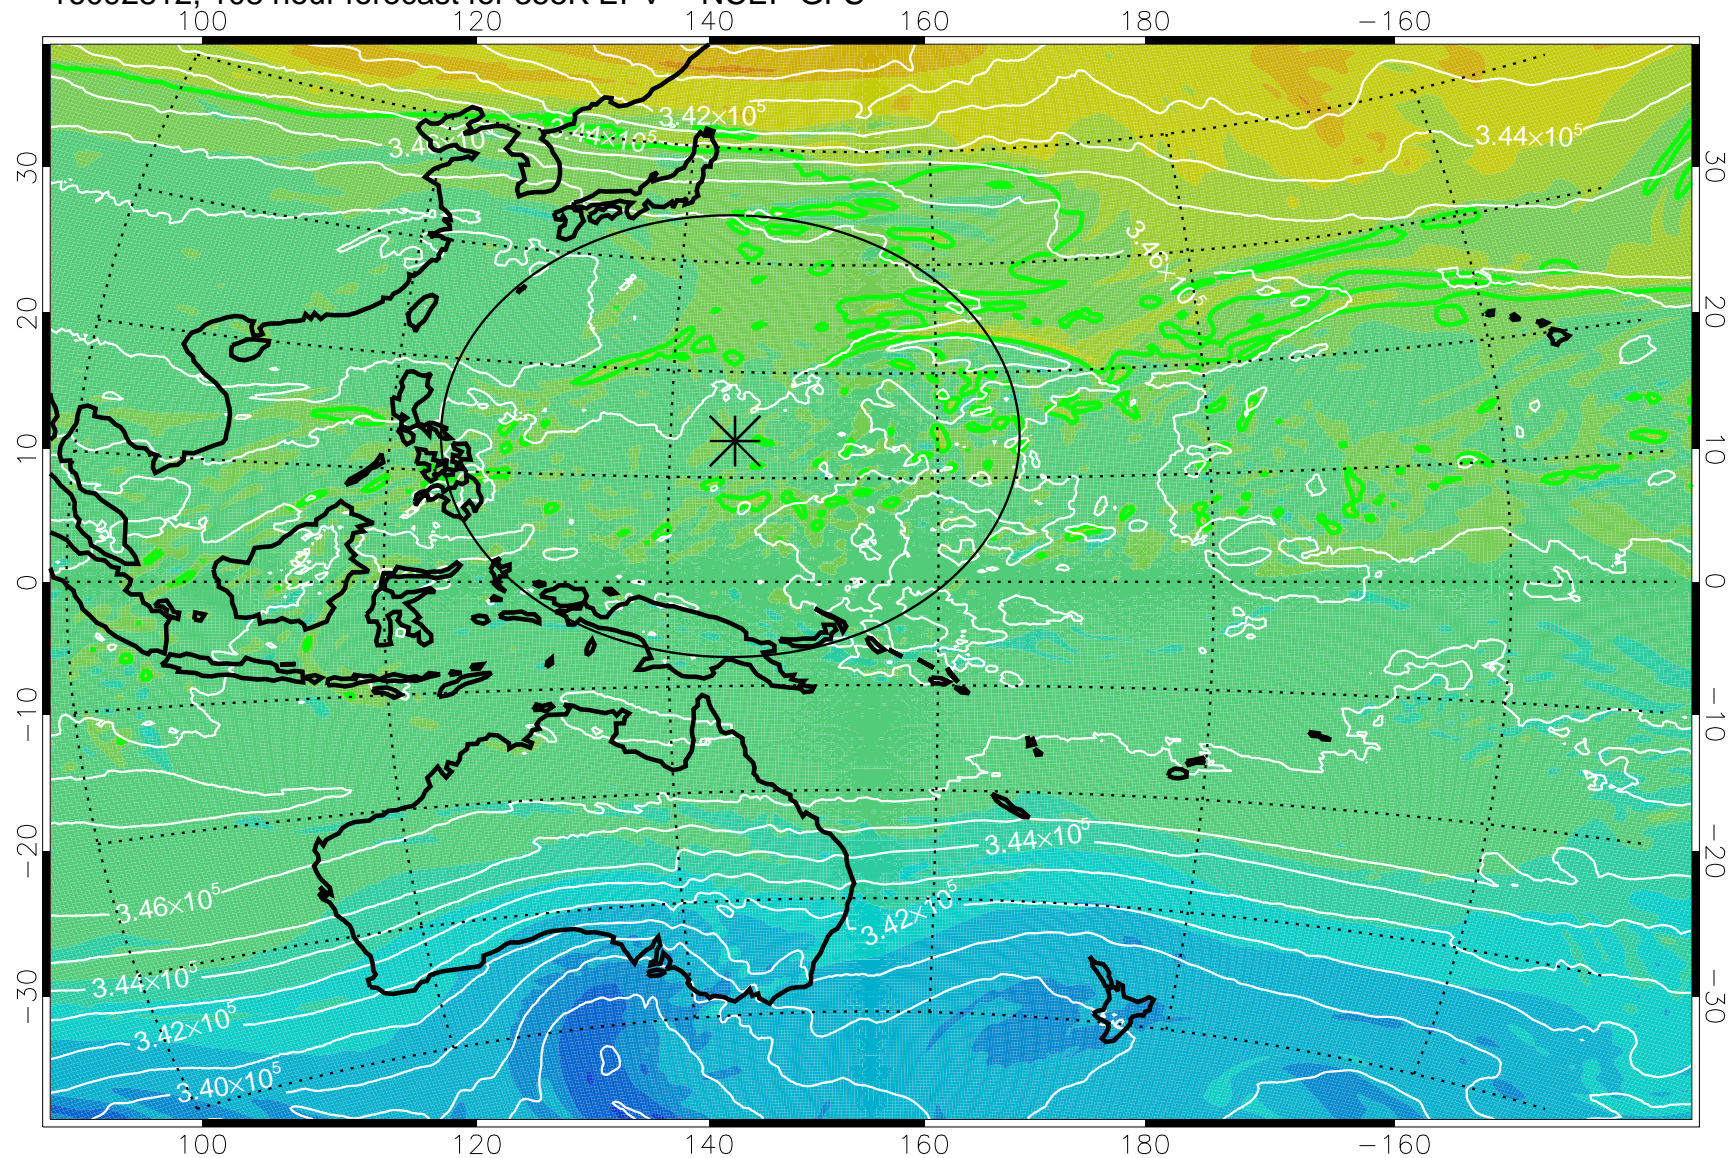

16092706, 78 hour forecast for 355K EPV -- NCEP GFS

355K Montgomery Streamfunction, white  
EPV Tropopause (2 PVU) Position  
Range ring of 2304 km

16092712, 84 hour forecast for 355K EPV -- NCEP GFS

355K Montgomery Streamfunction, white  
EPV Tropopause (2 PVU) Position  
Range ring of 2304 km

16092718, 90 hour forecast for 355K EPV -- NCEP GFS

355K Montgomery Streamfunction, white  
EPV Tropopause (2 PVU) Position  
Range ring of 2304 km

16092800, 96 hour forecast for 355K EPV -- NCEP GFS

355K Montgomery Streamfunction, white  
EPV Tropopause (2 PVU) Position  
Range ring of 2304 km

16092806, 102 hour forecast for 355K EPV -- NCEP GFS

355K Montgomery Streamfunction, white  
EPV Tropopause (2 PVU) Position  
Range ring of 2304 km

16092812, 108 hour forecast for 355K EPV -- NCEP GFS

355K Montgomery Streamfunction, white  
EPV Tropopause (2 PVU) Position  
Range ring of 2304 km

16092818, 114 hour forecast for 355K EPV -- NCEP GFS

355K Montgomery Streamfunction, white  
EPV Tropopause (2 PVU) Position  
Range ring of 2304 km

16092900, 120 hour forecast for 355K EPV -- NCEP GFS

355K Montgomery Streamfunction, white  
EPV Tropopause (2 PVU) Position  
Range ring of 2304 km