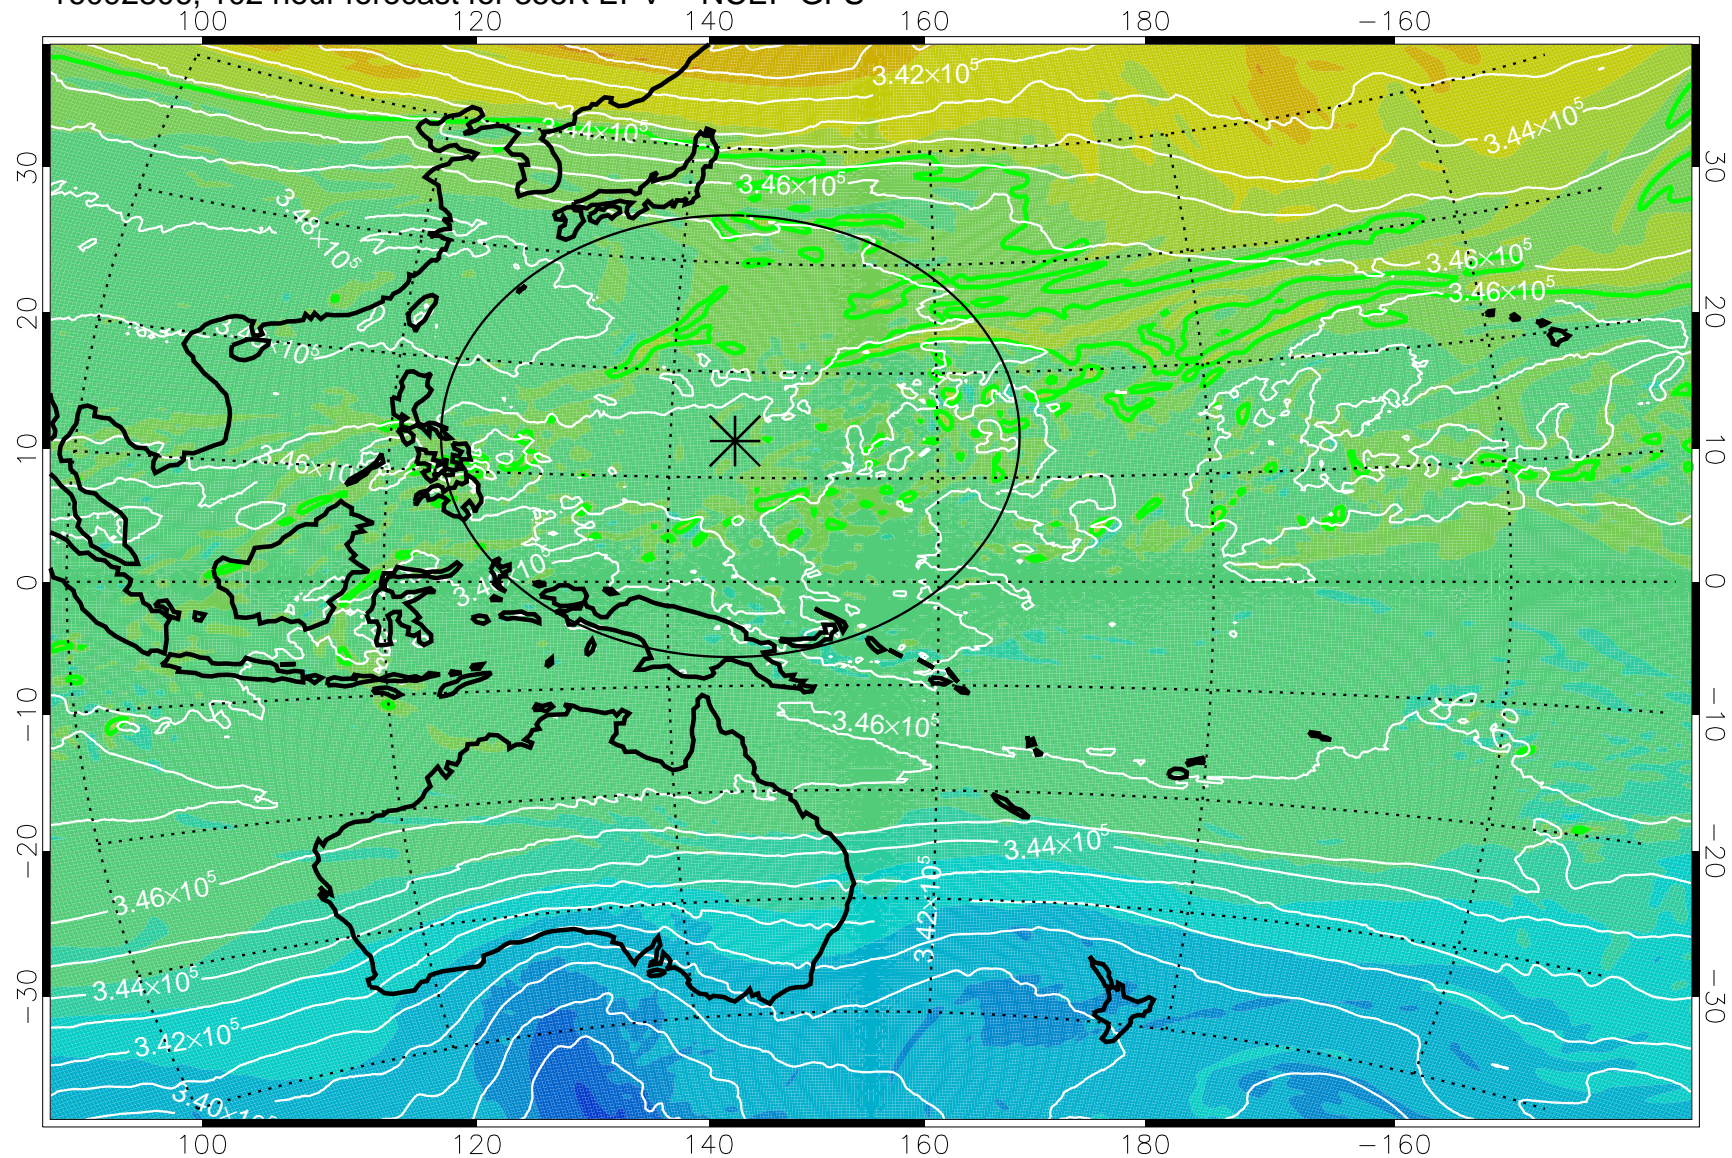

16092706, 78 hour forecast for 355K EPV -- NCEP GFS

355K Montgomery Streamfunction, white  
EPV Tropopause (2 PVU) Position  
Range ring of 2304 km

16092712, 84 hour forecast for 355K EPV -- NCEP GFS

355K Montgomery Streamfunction, white  
EPV Tropopause (2 PVU) Position  
Range ring of 2304 km

16092718, 90 hour forecast for 355K EPV -- NCEP GFS

355K Montgomery Streamfunction, white  
EPV Tropopause (2 PVU) Position  
Range ring of 2304 km

16092800, 96 hour forecast for 355K EPV -- NCEP GFS

355K Montgomery Streamfunction, white  
EPV Tropopause (2 PVU) Position  
Range ring of 2304 km

16092806, 102 hour forecast for 355K EPV -- NCEP GFS

355K Montgomery Streamfunction, white  
EPV Tropopause (2 PVU) Position  
Range ring of 2304 km

16092812, 108 hour forecast for 355K EPV -- NCEP GFS

355K Montgomery Streamfunction, white  
EPV Tropopause (2 PVU) Position  
Range ring of 2304 km

16092818, 114 hour forecast for 355K EPV -- NCEP GFS

355K Montgomery Streamfunction, white  
EPV Tropopause (2 PVU) Position  
Range ring of 2304 km

16092900, 120 hour forecast for 355K EPV -- NCEP GFS

355K Montgomery Streamfunction, white  
EPV Tropopause (2 PVU) Position  
Range ring of 2304 km