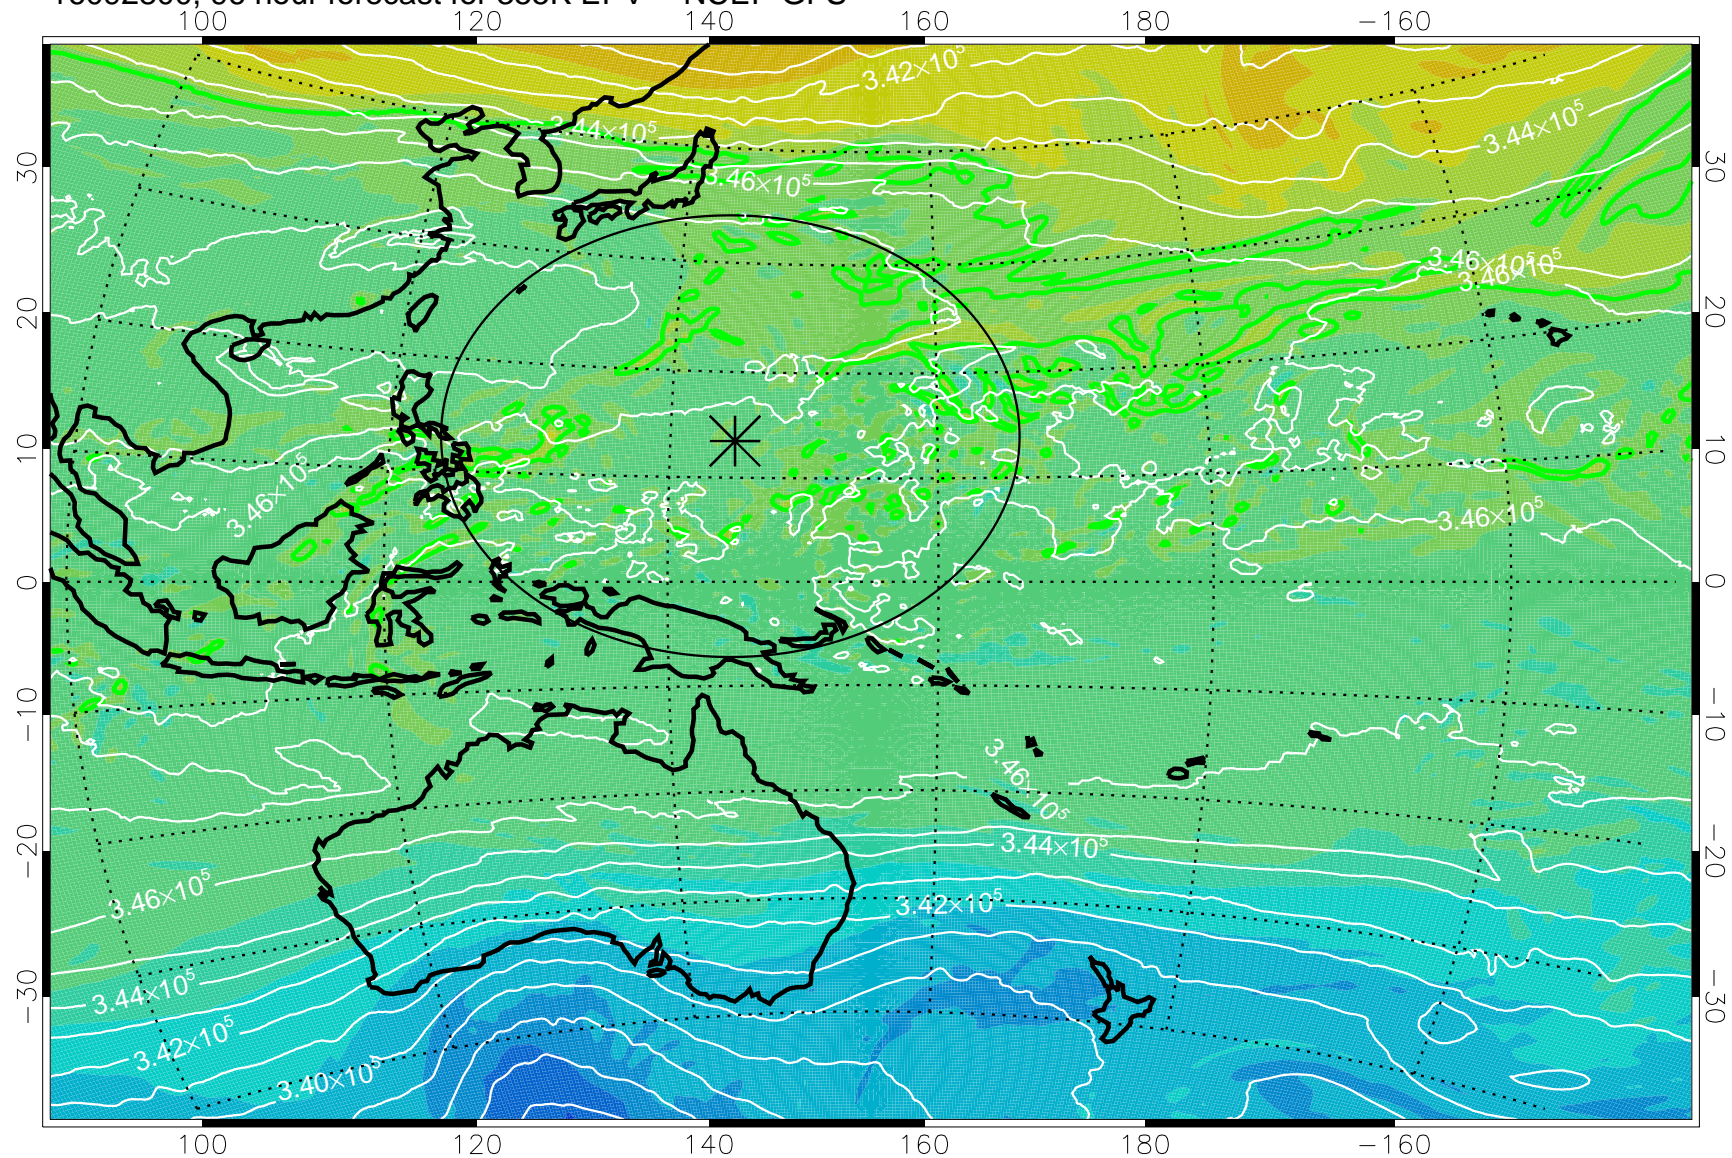

16092618, 66 hour forecast for 355K EPV -- NCEP GFS

355K Montgomery Streamfunction, white  
EPV Tropopause (2 PVU) Position  
Range ring of 2304 km

16092700, 72 hour forecast for 355K EPV -- NCEP GFS

355K Montgomery Streamfunction, white  
EPV Tropopause (2 PVU) Position  
Range ring of 2304 km

16092706, 78 hour forecast for 355K EPV -- NCEP GFS

355K Montgomery Streamfunction, white  
EPV Tropopause (2 PVU) Position  
Range ring of 2304 km

16092712, 84 hour forecast for 355K EPV -- NCEP GFS

355K Montgomery Streamfunction, white  
EPV Tropopause (2 PVU) Position  
Range ring of 2304 km

16092718, 90 hour forecast for 355K EPV -- NCEP GFS

355K Montgomery Streamfunction, white  
EPV Tropopause (2 PVU) Position  
Range ring of 2304 km

16092800, 96 hour forecast for 355K EPV -- NCEP GFS

355K Montgomery Streamfunction, white  
EPV Tropopause (2 PVU) Position  
Range ring of 2304 km

16092806, 102 hour forecast for 355K EPV -- NCEP GFS

355K Montgomery Streamfunction, white  
EPV Tropopause (2 PVU) Position  
Range ring of 2304 km

16092812, 108 hour forecast for 355K EPV -- NCEP GFS

355K Montgomery Streamfunction, white  
EPV Tropopause (2 PVU) Position  
Range ring of 2304 km