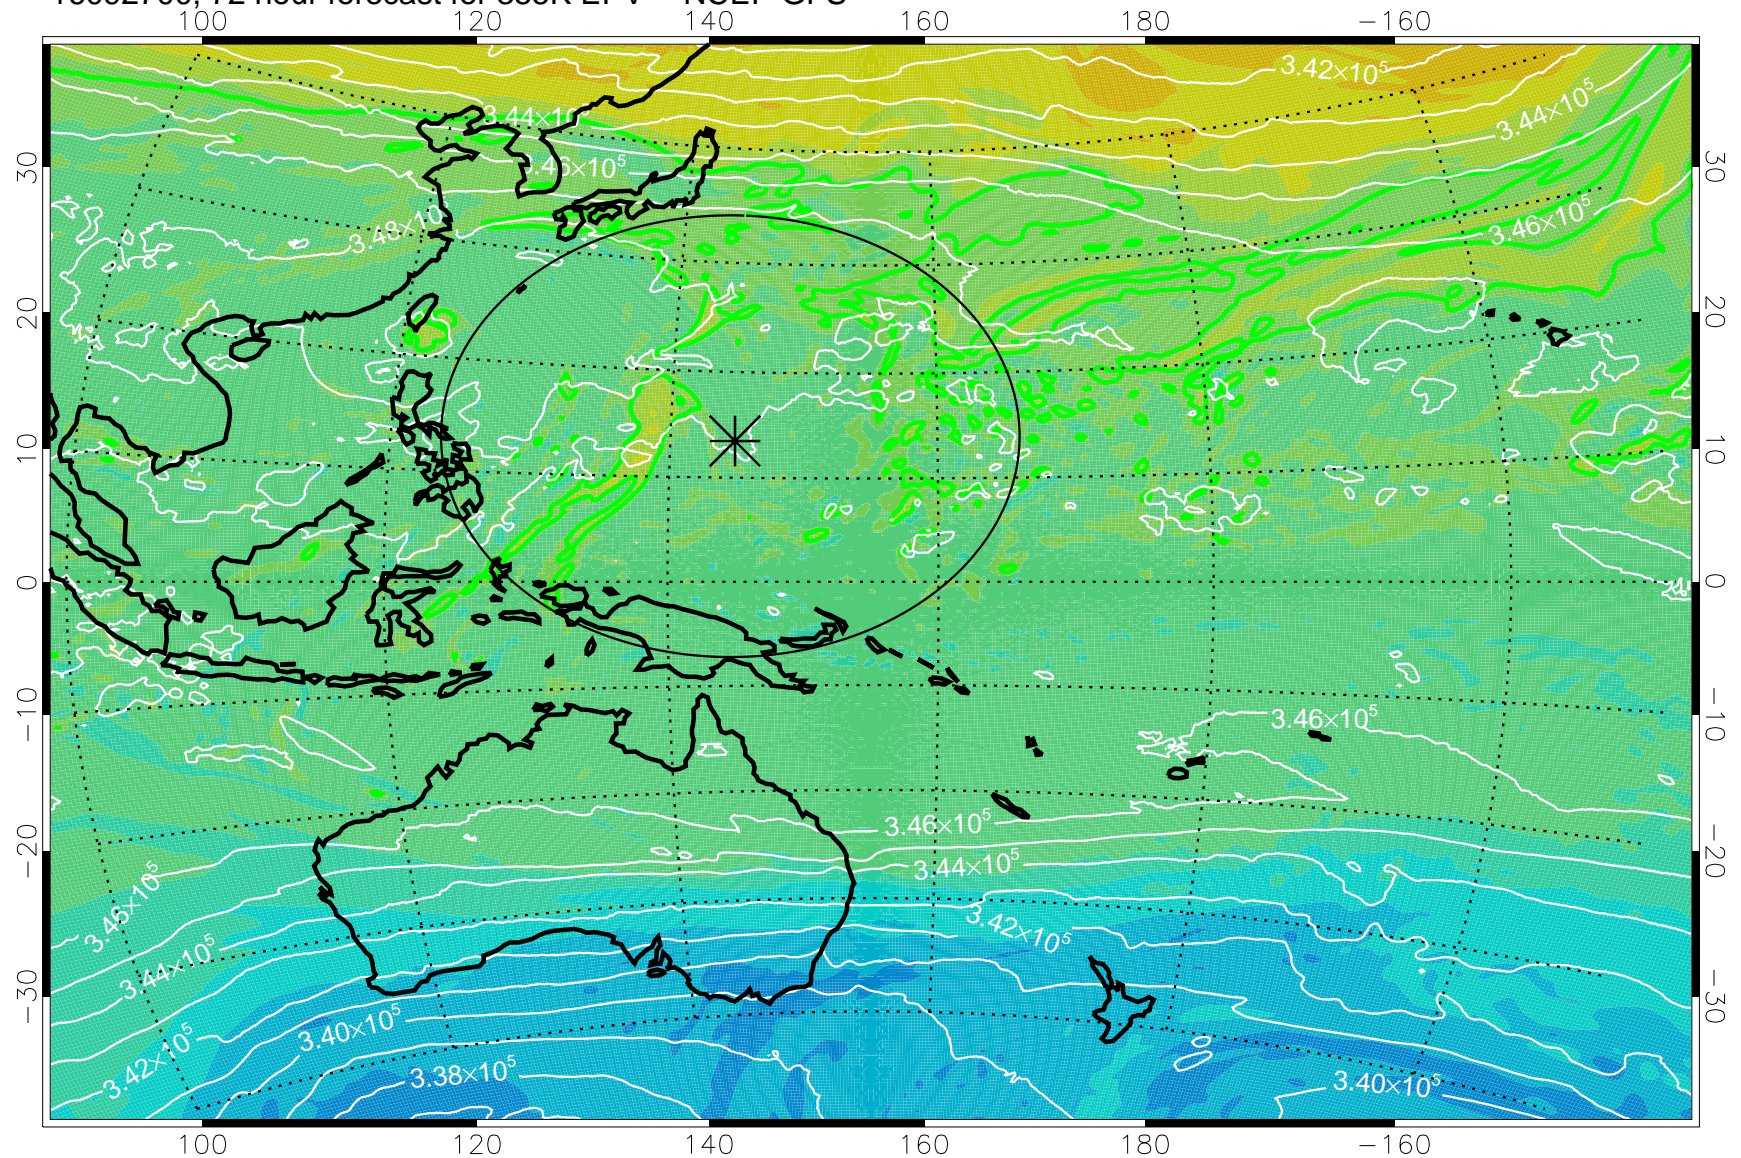

16092518, 42 hour forecast for 355K EPV -- NCEP GFS

355K Montgomery Streamfunction, white  
EPV Tropopause (2 PVU) Position  
Range ring of 2304 km

16092600, 48 hour forecast for 355K EPV -- NCEP GFS

355K Montgomery Streamfunction, white  
EPV Tropopause (2 PVU) Position  
Range ring of 2304 km

16092606, 54 hour forecast for 355K EPV -- NCEP GFS

355K Montgomery Streamfunction, white  
EPV Tropopause (2 PVU) Position  
Range ring of 2304 km

16092612, 60 hour forecast for 355K EPV -- NCEP GFS

355K Montgomery Streamfunction, white  
EPV Tropopause (2 PVU) Position  
Range ring of 2304 km

16092618, 66 hour forecast for 355K EPV -- NCEP GFS

355K Montgomery Streamfunction, white  
EPV Tropopause (2 PVU) Position  
Range ring of 2304 km

16092700, 72 hour forecast for 355K EPV -- NCEP GFS

355K Montgomery Streamfunction, white  
EPV Tropopause (2 PVU) Position  
Range ring of 2304 km

16092706, 78 hour forecast for 355K EPV -- NCEP GFS

355K Montgomery Streamfunction, white  
EPV Tropopause (2 PVU) Position  
Range ring of 2304 km

16092712, 84 hour forecast for 355K EPV -- NCEP GFS

355K Montgomery Streamfunction, white  
EPV Tropopause (2 PVU) Position  
Range ring of 2304 km