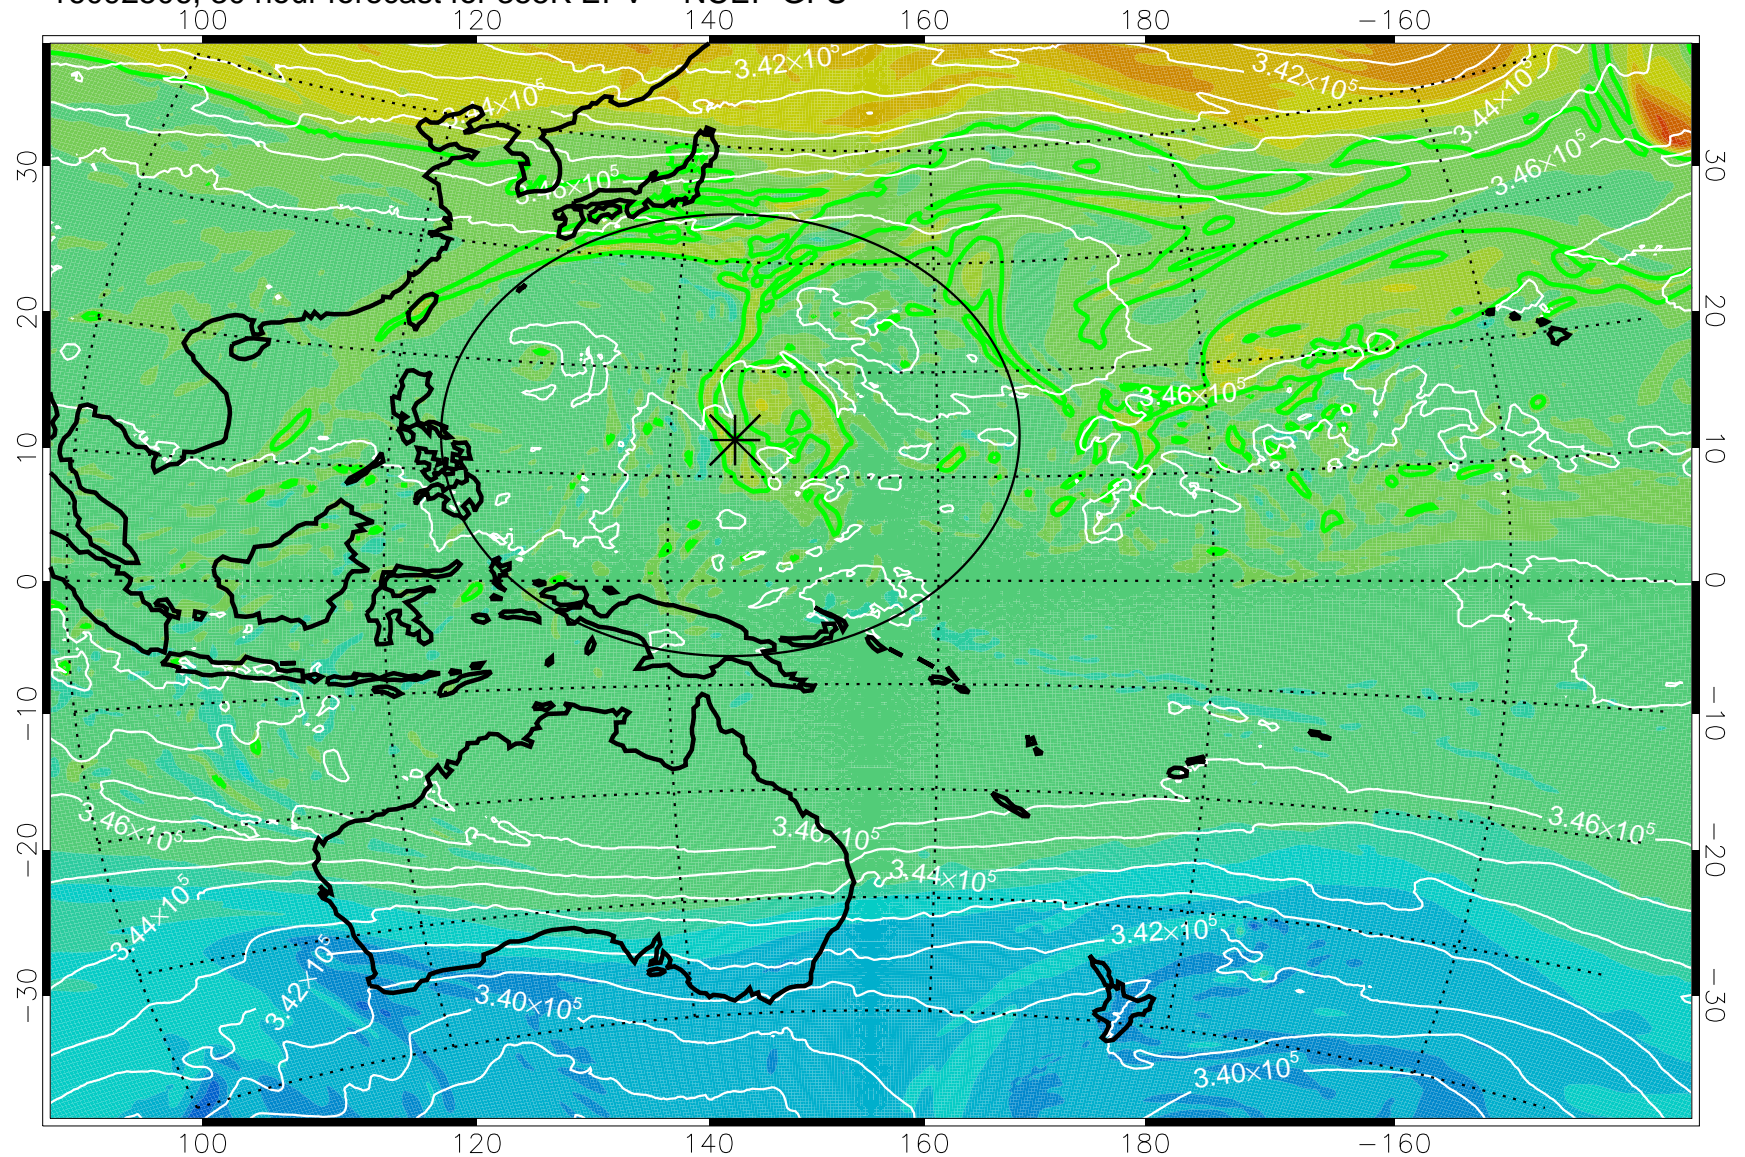

16092418, 18 hour forecast for 355K EPV -- NCEP GFS

355K Montgomery Streamfunction, white  
EPV Tropopause (2 PVU) Position  
Range ring of 2304 km

16092500, 24 hour forecast for 355K EPV -- NCEP GFS

355K Montgomery Streamfunction, white  
EPV Tropopause (2 PVU) Position  
Range ring of 2304 km

16092506, 30 hour forecast for 355K EPV -- NCEP GFS

355K Montgomery Streamfunction, white  
EPV Tropopause (2 PVU) Position  
Range ring of 2304 km

16092512, 36 hour forecast for 355K EPV -- NCEP GFS

355K Montgomery Streamfunction, white  
EPV Tropopause (2 PVU) Position  
Range ring of 2304 km

16092518, 42 hour forecast for 355K EPV -- NCEP GFS

355K Montgomery Streamfunction, white  
EPV Tropopause (2 PVU) Position  
Range ring of 2304 km

16092600, 48 hour forecast for 355K EPV -- NCEP GFS

355K Montgomery Streamfunction, white  
EPV Tropopause (2 PVU) Position  
Range ring of 2304 km

16092606, 54 hour forecast for 355K EPV -- NCEP GFS

355K Montgomery Streamfunction, white  
EPV Tropopause (2 PVU) Position  
Range ring of 2304 km

16092612, 60 hour forecast for 355K EPV -- NCEP GFS

355K Montgomery Streamfunction, white  
EPV Tropopause (2 PVU) Position  
Range ring of 2304 km