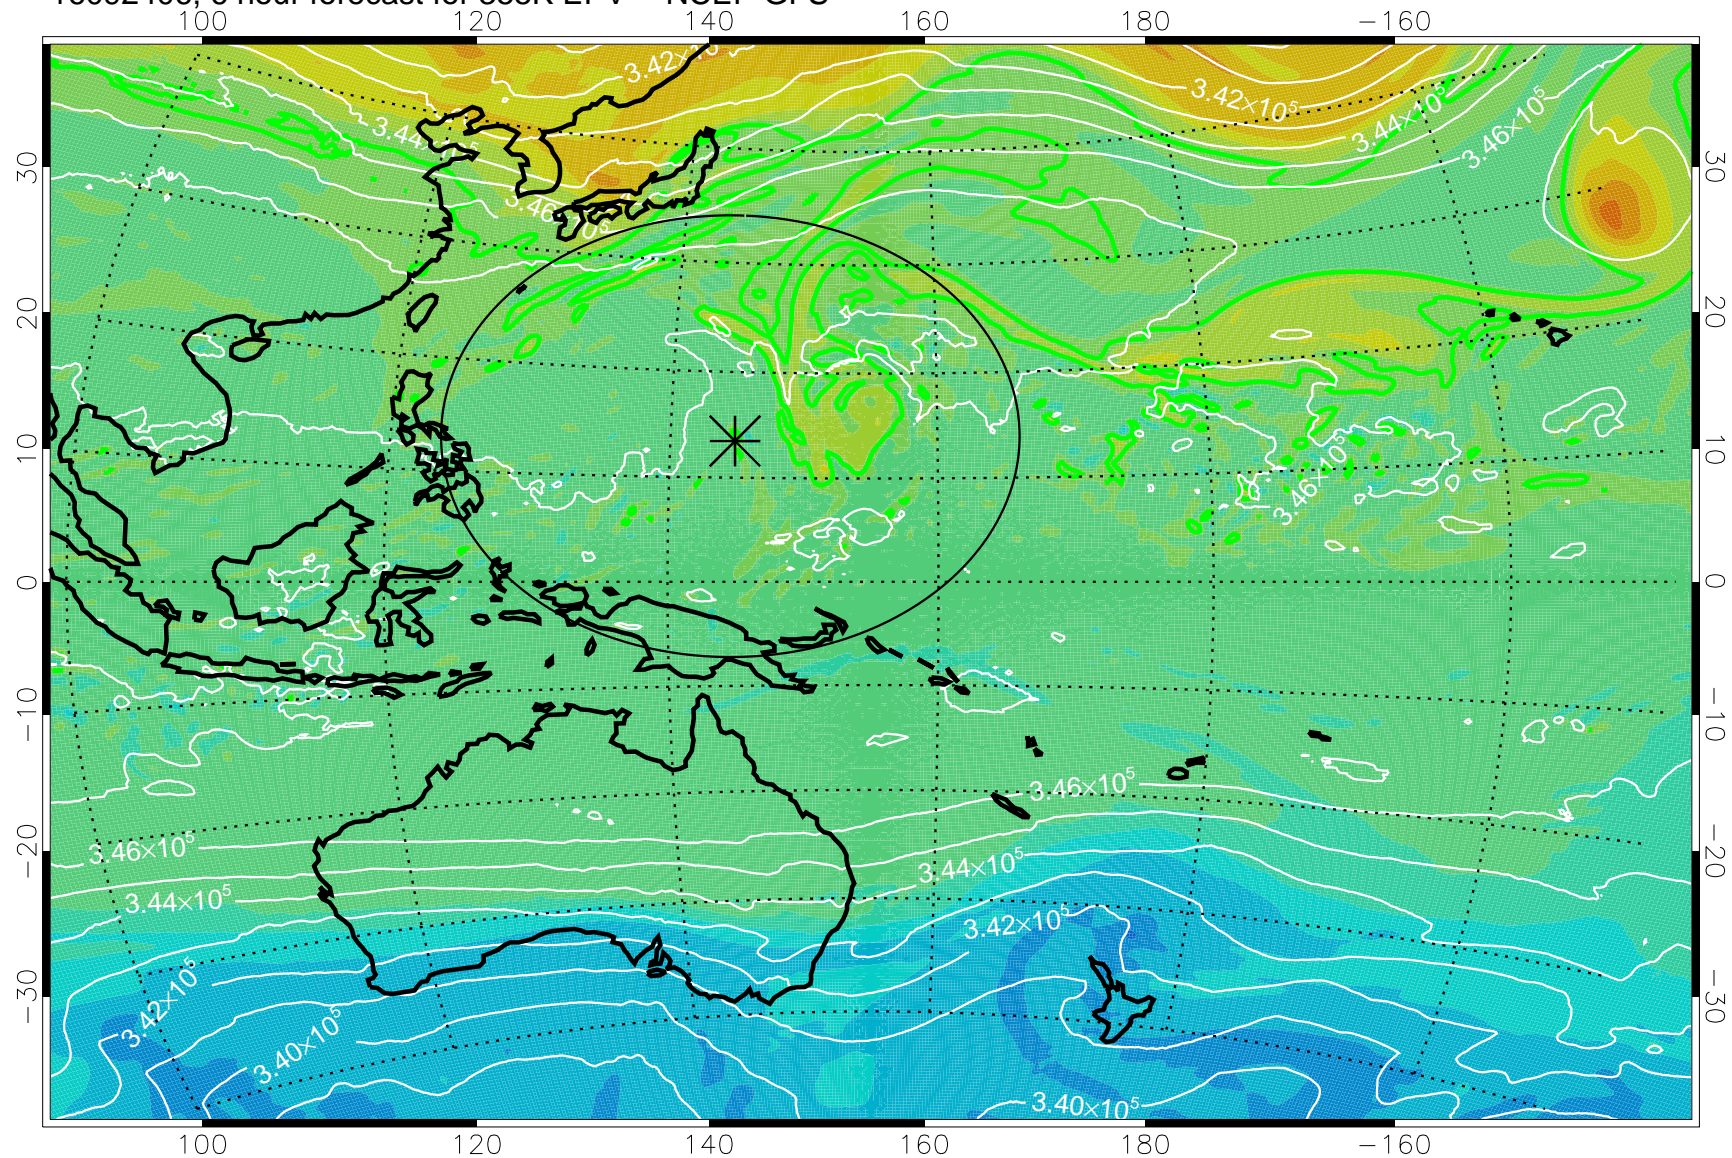

16092406, 6 hour forecast for 355K EPV -- NCEP GFS

355K Montgomery Streamfunction, white  
EPV Tropopause (2 PVU) Position  
Range ring of 2304 km

16092412, 12 hour forecast for 355K EPV -- NCEP GFS

355K Montgomery Streamfunction, white  
EPV Tropopause (2 PVU) Position  
Range ring of 2304 km

16092418, 18 hour forecast for 355K EPV -- NCEP GFS

355K Montgomery Streamfunction, white  
EPV Tropopause (2 PVU) Position  
Range ring of 2304 km

16092500, 24 hour forecast for 355K EPV -- NCEP GFS

355K Montgomery Streamfunction, white  
EPV Tropopause (2 PVU) Position  
Range ring of 2304 km

16092506, 30 hour forecast for 355K EPV -- NCEP GFS

355K Montgomery Streamfunction, white  
EPV Tropopause (2 PVU) Position  
Range ring of 2304 km

16092512, 36 hour forecast for 355K EPV -- NCEP GFS

355K Montgomery Streamfunction, white  
EPV Tropopause (2 PVU) Position  
Range ring of 2304 km

16092518, 42 hour forecast for 355K EPV -- NCEP GFS

355K Montgomery Streamfunction, white  
EPV Tropopause (2 PVU) Position  
Range ring of 2304 km

16092600, 48 hour forecast for 355K EPV -- NCEP GFS

355K Montgomery Streamfunction, white  
EPV Tropopause (2 PVU) Position  
Range ring of 2304 km