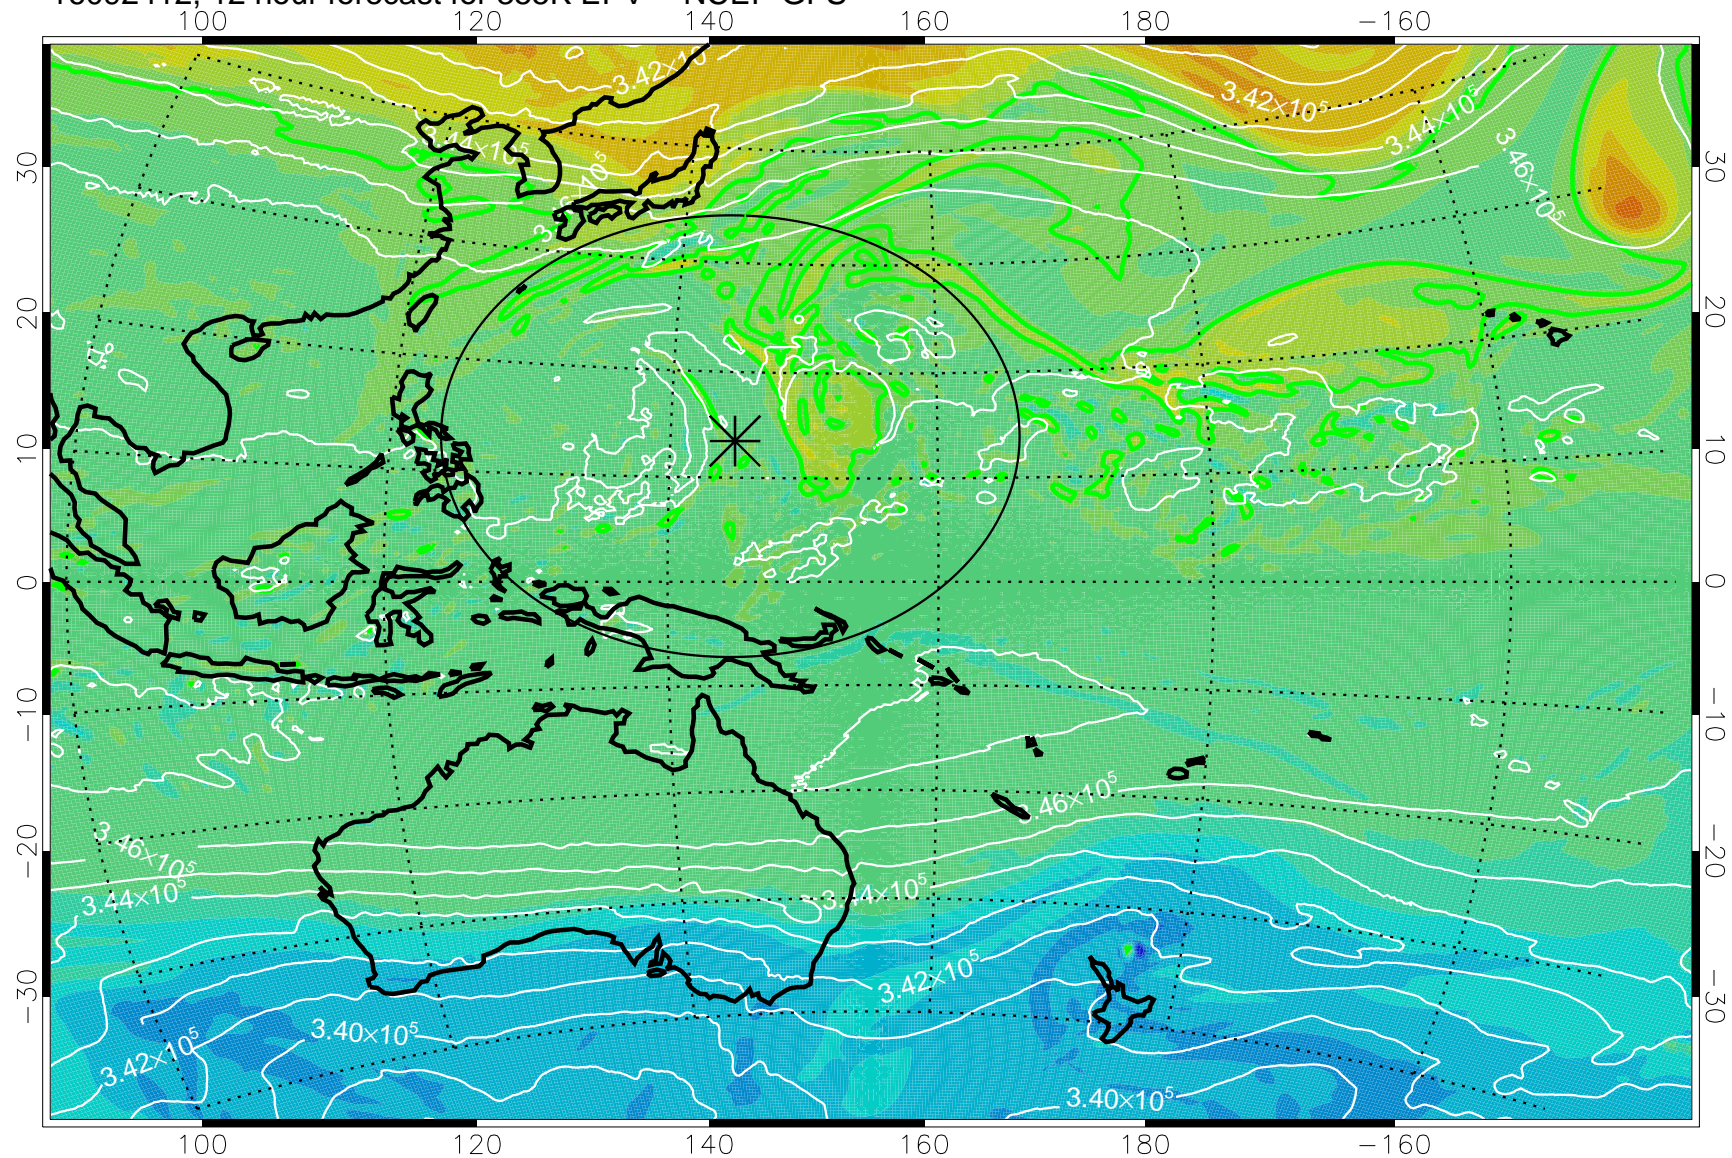

16092406, 6 hour forecast for 355K EPV -- NCEP GFS

355K Montgomery Streamfunction, white  
EPV Tropopause (2 PVU) Position  
Range ring of 2304 km

16092412, 12 hour forecast for 355K EPV -- NCEP GFS

355K Montgomery Streamfunction, white  
EPV Tropopause (2 PVU) Position  
Range ring of 2304 km

16092418, 18 hour forecast for 355K EPV -- NCEP GFS

355K Montgomery Streamfunction, white  
EPV Tropopause (2 PVU) Position  
Range ring of 2304 km

16092500, 24 hour forecast for 355K EPV -- NCEP GFS

355K Montgomery Streamfunction, white  
EPV Tropopause (2 PVU) Position  
Range ring of 2304 km

16092506, 30 hour forecast for 355K EPV -- NCEP GFS

355K Montgomery Streamfunction, white  
EPV Tropopause (2 PVU) Position  
Range ring of 2304 km

16092512, 36 hour forecast for 355K EPV -- NCEP GFS

355K Montgomery Streamfunction, white  
EPV Tropopause (2 PVU) Position  
Range ring of 2304 km

16092518, 42 hour forecast for 355K EPV -- NCEP GFS

355K Montgomery Streamfunction, white  
EPV Tropopause (2 PVU) Position  
Range ring of 2304 km

16092600, 48 hour forecast for 355K EPV -- NCEP GFS

355K Montgomery Streamfunction, white  
EPV Tropopause (2 PVU) Position  
Range ring of 2304 km