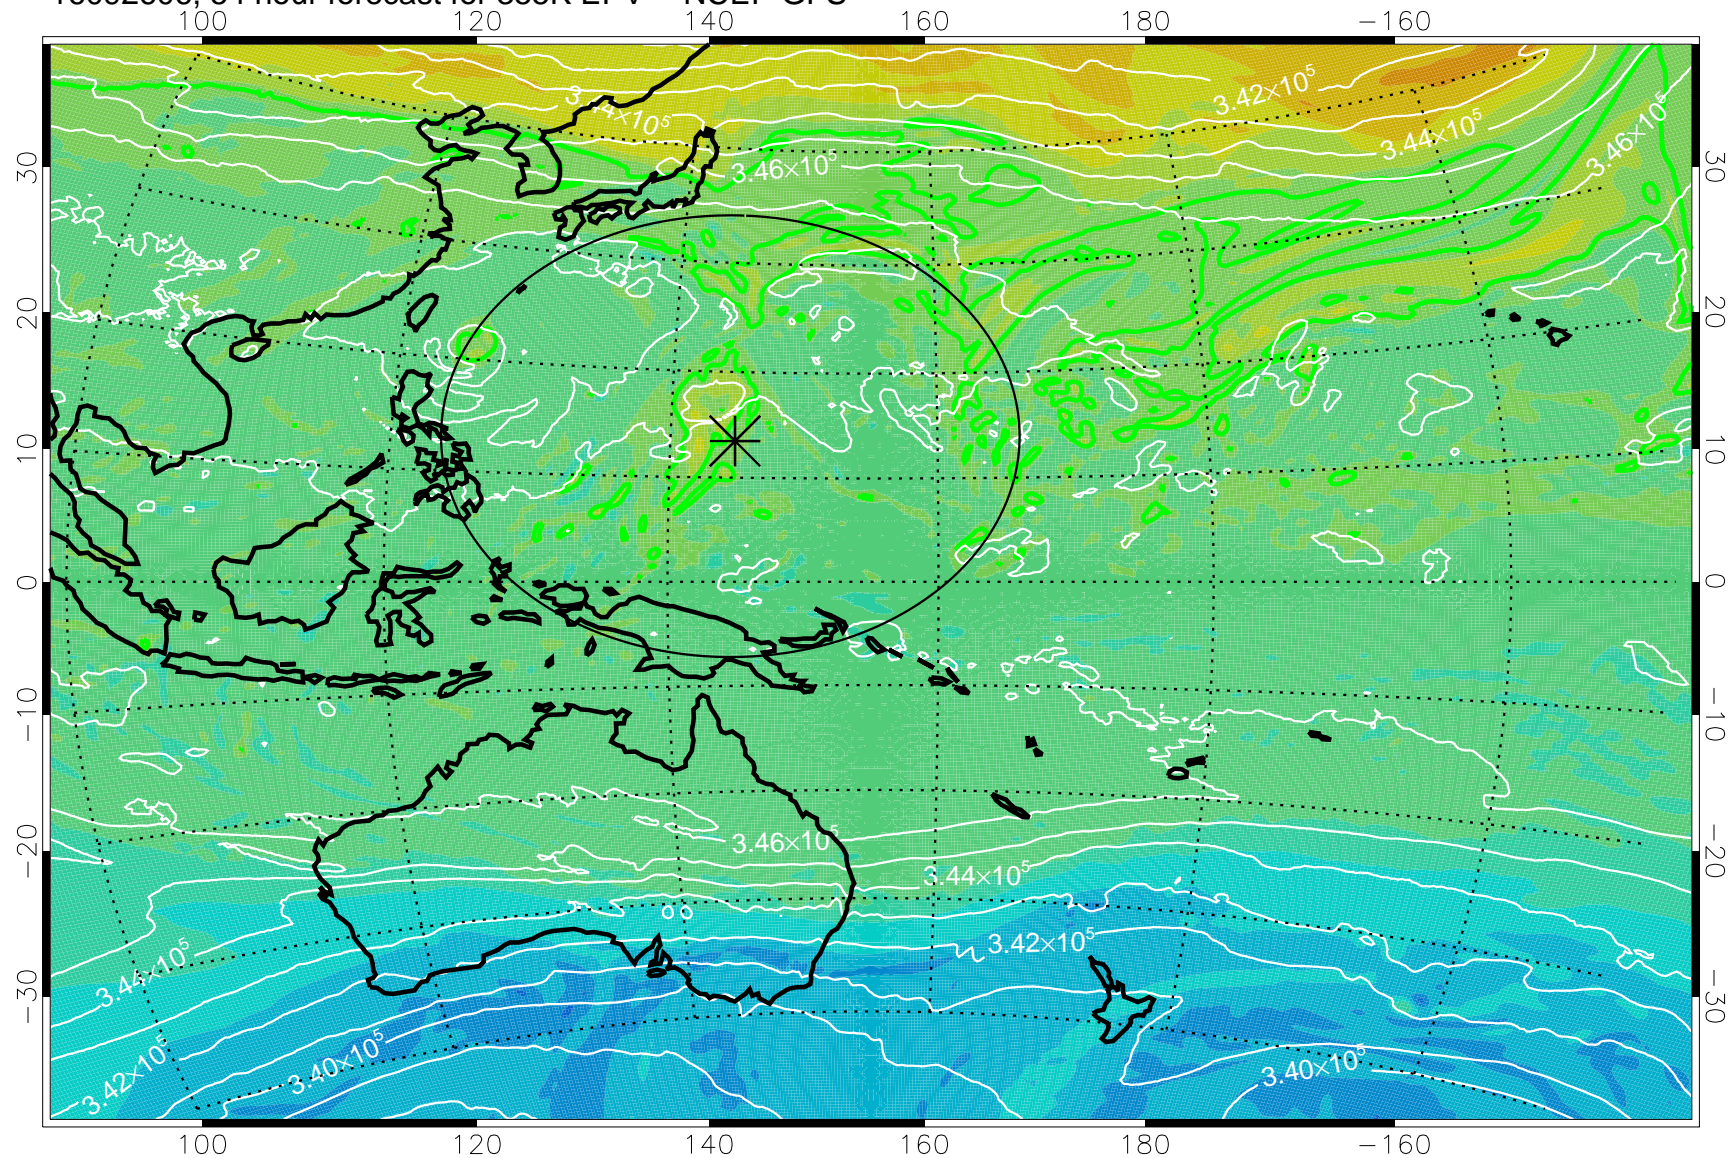

16092506, 30 hour forecast for 355K EPV -- NCEP GFS

355K Montgomery Streamfunction, white  
EPV Tropopause (2 PVU) Position  
Range ring of 2304 km

16092512, 36 hour forecast for 355K EPV -- NCEP GFS

355K Montgomery Streamfunction, white  
EPV Tropopause (2 PVU) Position  
Range ring of 2304 km

16092518, 42 hour forecast for 355K EPV -- NCEP GFS

355K Montgomery Streamfunction, white  
EPV Tropopause (2 PVU) Position  
Range ring of 2304 km

16092600, 48 hour forecast for 355K EPV -- NCEP GFS

355K Montgomery Streamfunction, white  
EPV Tropopause (2 PVU) Position  
Range ring of 2304 km

16092606, 54 hour forecast for 355K EPV -- NCEP GFS

355K Montgomery Streamfunction, white  
EPV Tropopause (2 PVU) Position  
Range ring of 2304 km

16092612, 60 hour forecast for 355K EPV -- NCEP GFS

355K Montgomery Streamfunction, white  
EPV Tropopause (2 PVU) Position  
Range ring of 2304 km

16092618, 66 hour forecast for 355K EPV -- NCEP GFS

355K Montgomery Streamfunction, white  
EPV Tropopause (2 PVU) Position  
Range ring of 2304 km

16092700, 72 hour forecast for 355K EPV -- NCEP GFS

355K Montgomery Streamfunction, white  
EPV Tropopause (2 PVU) Position  
Range ring of 2304 km