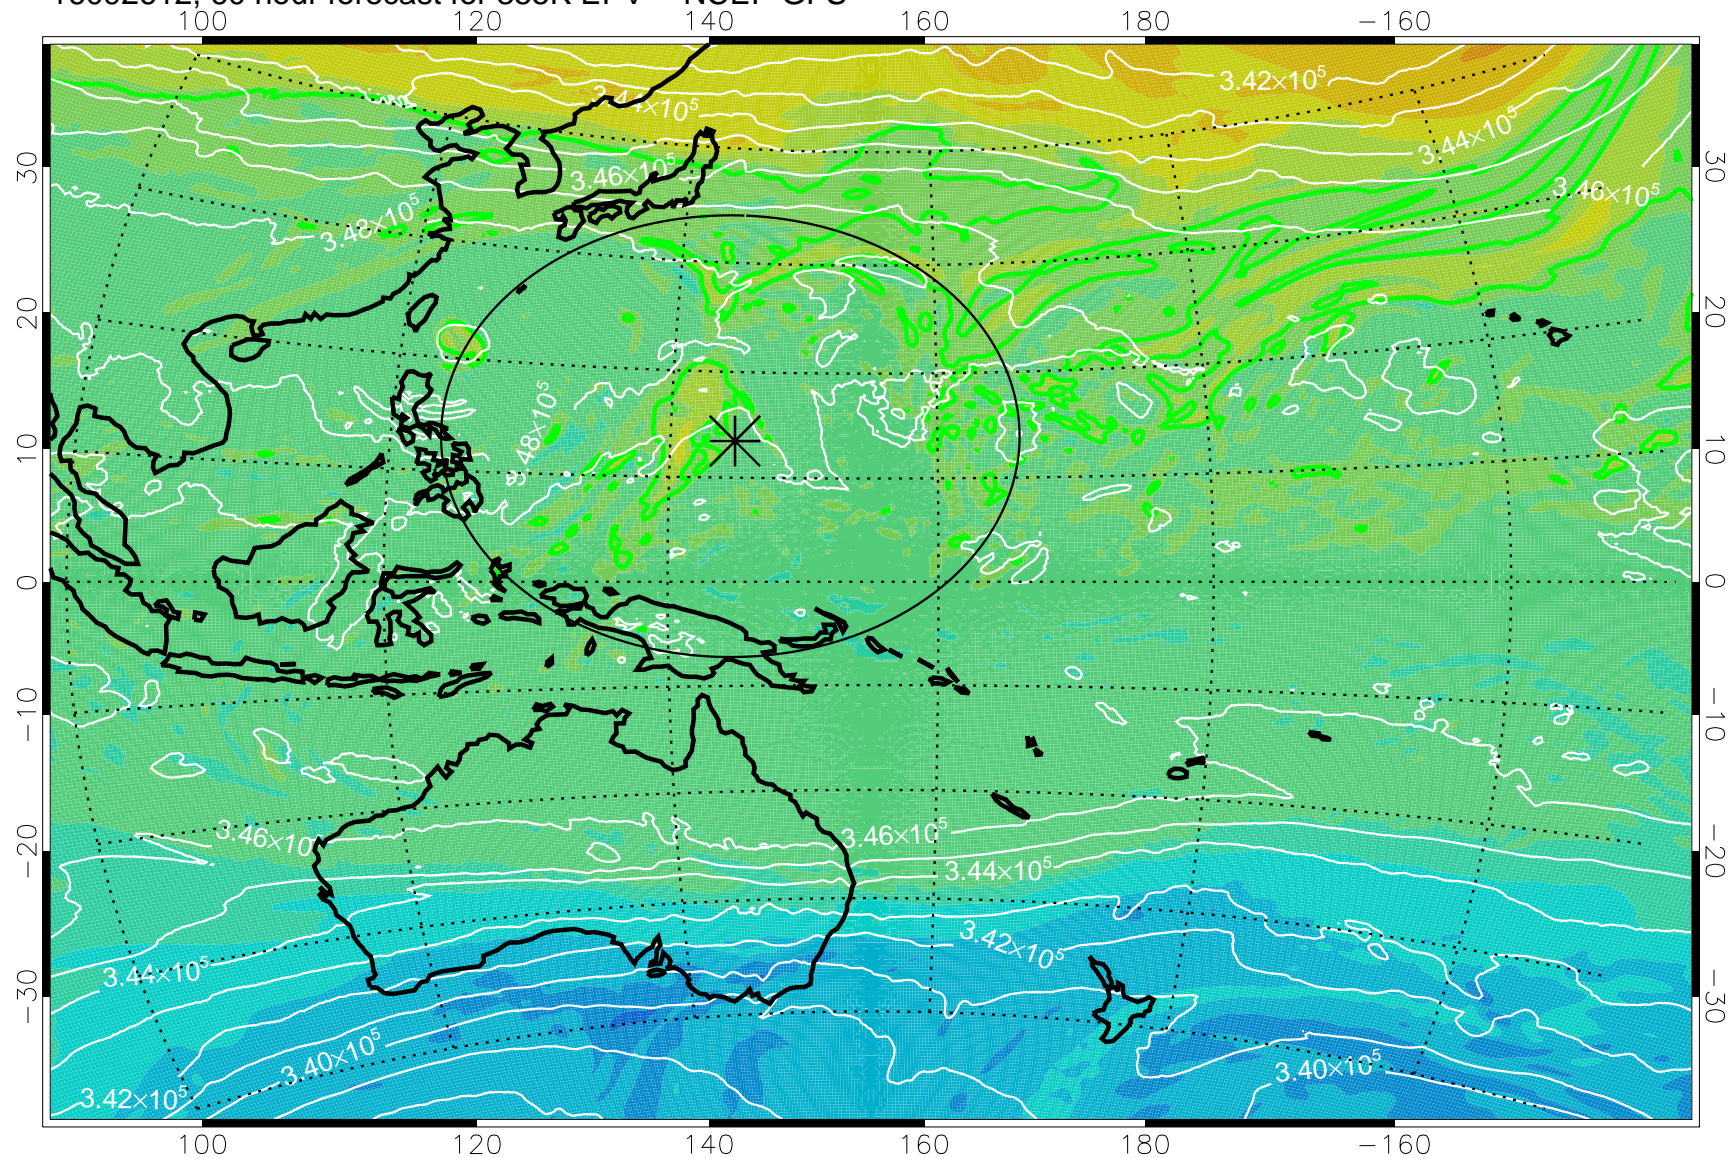

16092506, 30 hour forecast for 355K EPV -- NCEP GFS

355K Montgomery Streamfunction, white  
EPV Tropopause (2 PVU) Position  
Range ring of 2304 km

16092512, 36 hour forecast for 355K EPV -- NCEP GFS

355K Montgomery Streamfunction, white  
EPV Tropopause (2 PVU) Position  
Range ring of 2304 km

16092518, 42 hour forecast for 355K EPV -- NCEP GFS

355K Montgomery Streamfunction, white  
EPV Tropopause (2 PVU) Position  
Range ring of 2304 km

16092600, 48 hour forecast for 355K EPV -- NCEP GFS

355K Montgomery Streamfunction, white  
EPV Tropopause (2 PVU) Position  
Range ring of 2304 km

16092606, 54 hour forecast for 355K EPV -- NCEP GFS

355K Montgomery Streamfunction, white  
EPV Tropopause (2 PVU) Position  
Range ring of 2304 km

16092612, 60 hour forecast for 355K EPV -- NCEP GFS

355K Montgomery Streamfunction, white  
EPV Tropopause (2 PVU) Position  
Range ring of 2304 km

16092618, 66 hour forecast for 355K EPV -- NCEP GFS

355K Montgomery Streamfunction, white  
EPV Tropopause (2 PVU) Position  
Range ring of 2304 km

16092700, 72 hour forecast for 355K EPV -- NCEP GFS

355K Montgomery Streamfunction, white  
EPV Tropopause (2 PVU) Position  
Range ring of 2304 km