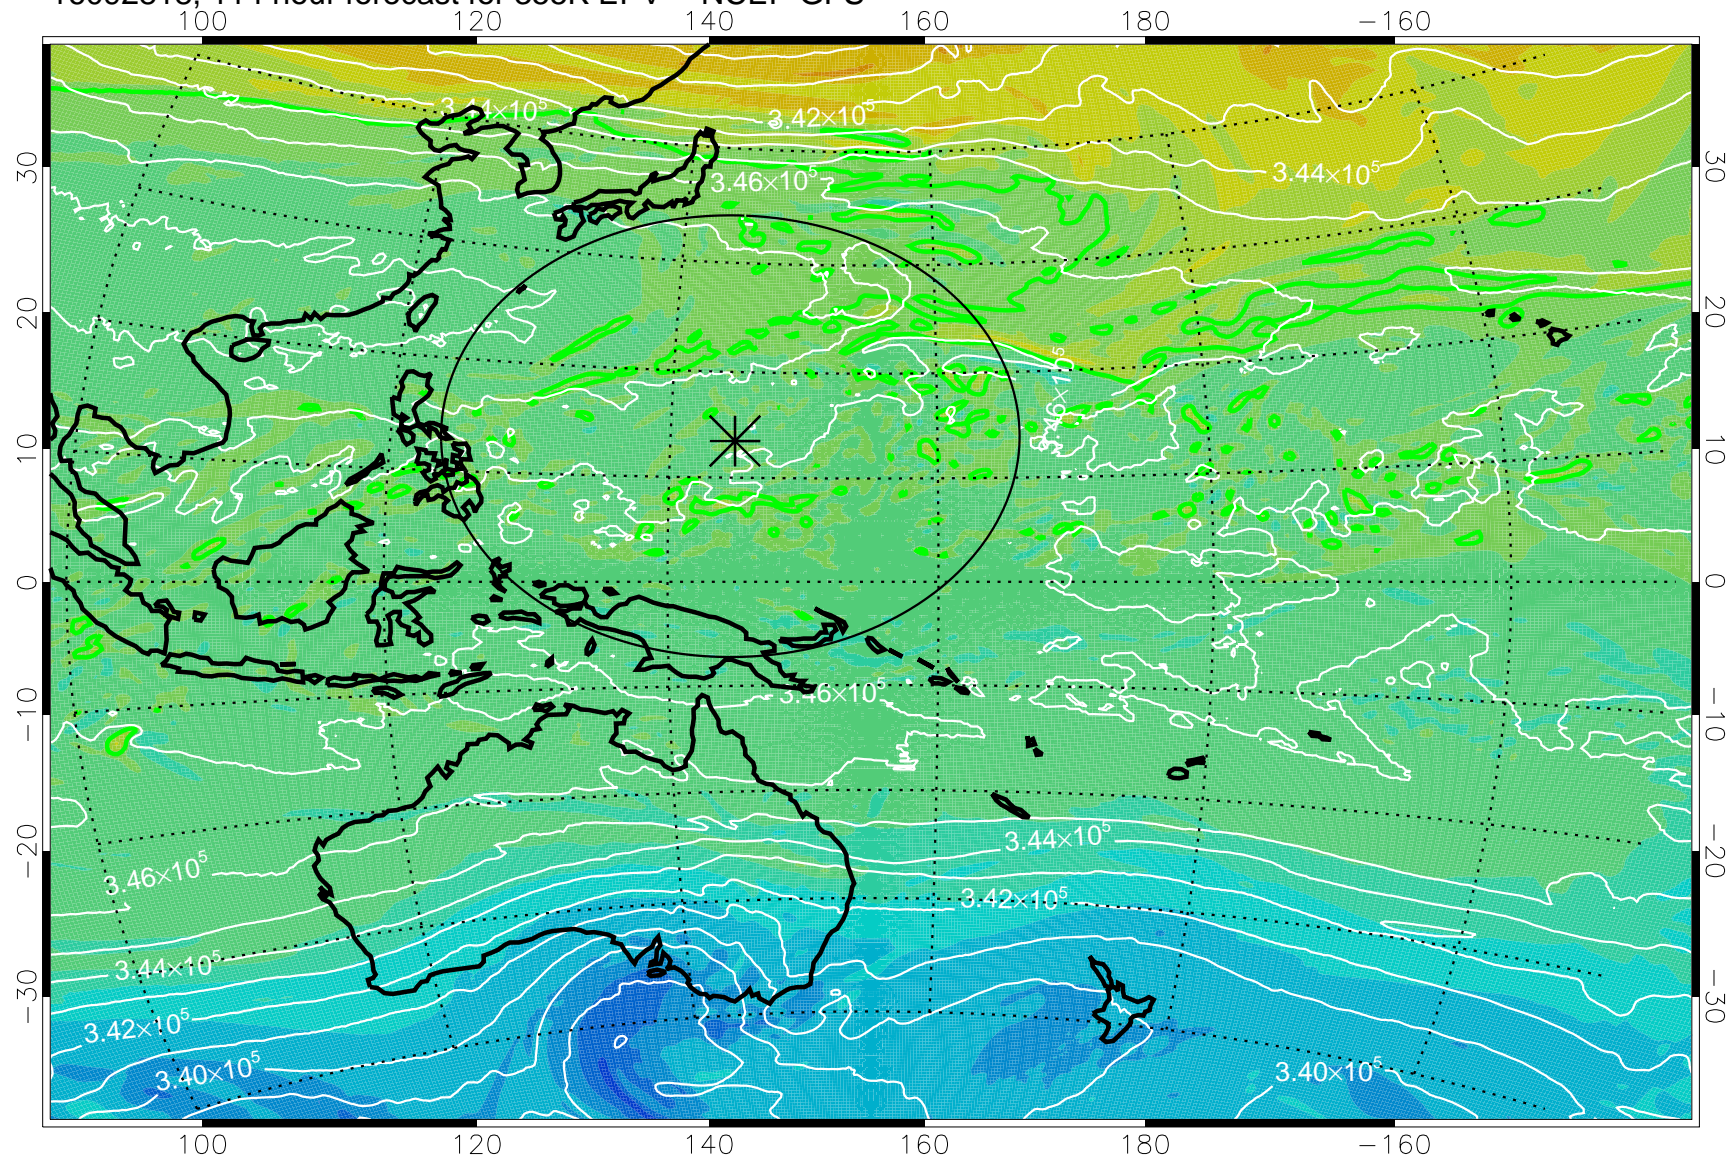

16092706, 78 hour forecast for 355K EPV -- NCEP GFS

355K Montgomery Streamfunction, white  
EPV Tropopause (2 PVU) Position  
Range ring of 2304 km

16092712, 84 hour forecast for 355K EPV -- NCEP GFS

355K Montgomery Streamfunction, white  
EPV Tropopause (2 PVU) Position  
Range ring of 2304 km

16092718, 90 hour forecast for 355K EPV -- NCEP GFS

355K Montgomery Streamfunction, white  
EPV Tropopause (2 PVU) Position  
Range ring of 2304 km

16092800, 96 hour forecast for 355K EPV -- NCEP GFS

355K Montgomery Streamfunction, white  
EPV Tropopause (2 PVU) Position  
Range ring of 2304 km

16092806, 102 hour forecast for 355K EPV -- NCEP GFS

355K Montgomery Streamfunction, white  
EPV Tropopause (2 PVU) Position  
Range ring of 2304 km

16092812, 108 hour forecast for 355K EPV -- NCEP GFS

355K Montgomery Streamfunction, white  
EPV Tropopause (2 PVU) Position  
Range ring of 2304 km

16092818, 114 hour forecast for 355K EPV -- NCEP GFS

355K Montgomery Streamfunction, white  
EPV Tropopause (2 PVU) Position  
Range ring of 2304 km

16092900, 120 hour forecast for 355K EPV -- NCEP GFS

355K Montgomery Streamfunction, white  
EPV Tropopause (2 PVU) Position  
Range ring of 2304 km