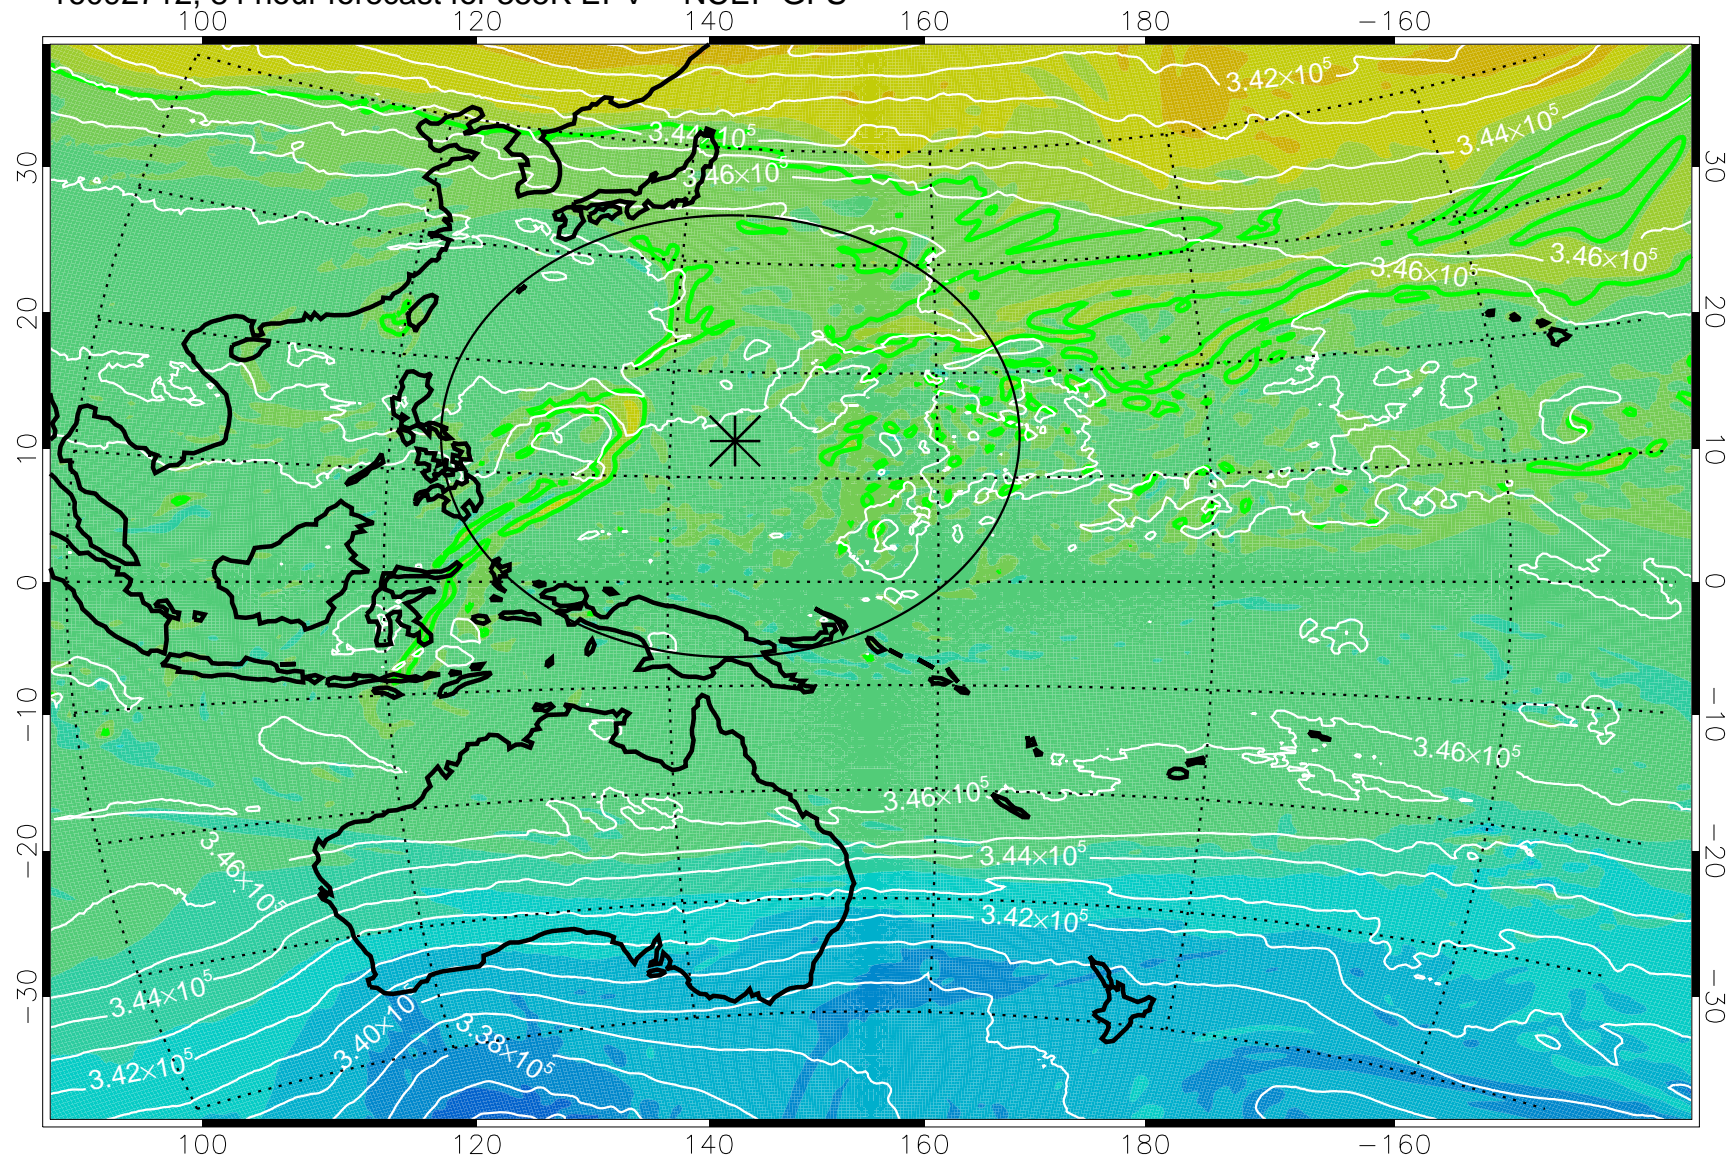

16092606, 54 hour forecast for 355K EPV -- NCEP GFS

355K Montgomery Streamfunction, white  
EPV Tropopause (2 PVU) Position  
Range ring of 2304 km

16092612, 60 hour forecast for 355K EPV -- NCEP GFS

355K Montgomery Streamfunction, white  
EPV Tropopause (2 PVU) Position  
Range ring of 2304 km

16092618, 66 hour forecast for 355K EPV -- NCEP GFS

355K Montgomery Streamfunction, white  
EPV Tropopause (2 PVU) Position  
Range ring of 2304 km

16092700, 72 hour forecast for 355K EPV -- NCEP GFS

355K Montgomery Streamfunction, white  
EPV Tropopause (2 PVU) Position  
Range ring of 2304 km

16092706, 78 hour forecast for 355K EPV -- NCEP GFS

355K Montgomery Streamfunction, white  
EPV Tropopause (2 PVU) Position  
Range ring of 2304 km

16092712, 84 hour forecast for 355K EPV -- NCEP GFS

355K Montgomery Streamfunction, white  
EPV Tropopause (2 PVU) Position  
Range ring of 2304 km

16092718, 90 hour forecast for 355K EPV -- NCEP GFS

355K Montgomery Streamfunction, white  
EPV Tropopause (2 PVU) Position  
Range ring of 2304 km

16092800, 96 hour forecast for 355K EPV -- NCEP GFS

355K Montgomery Streamfunction, white  
EPV Tropopause (2 PVU) Position  
Range ring of 2304 km