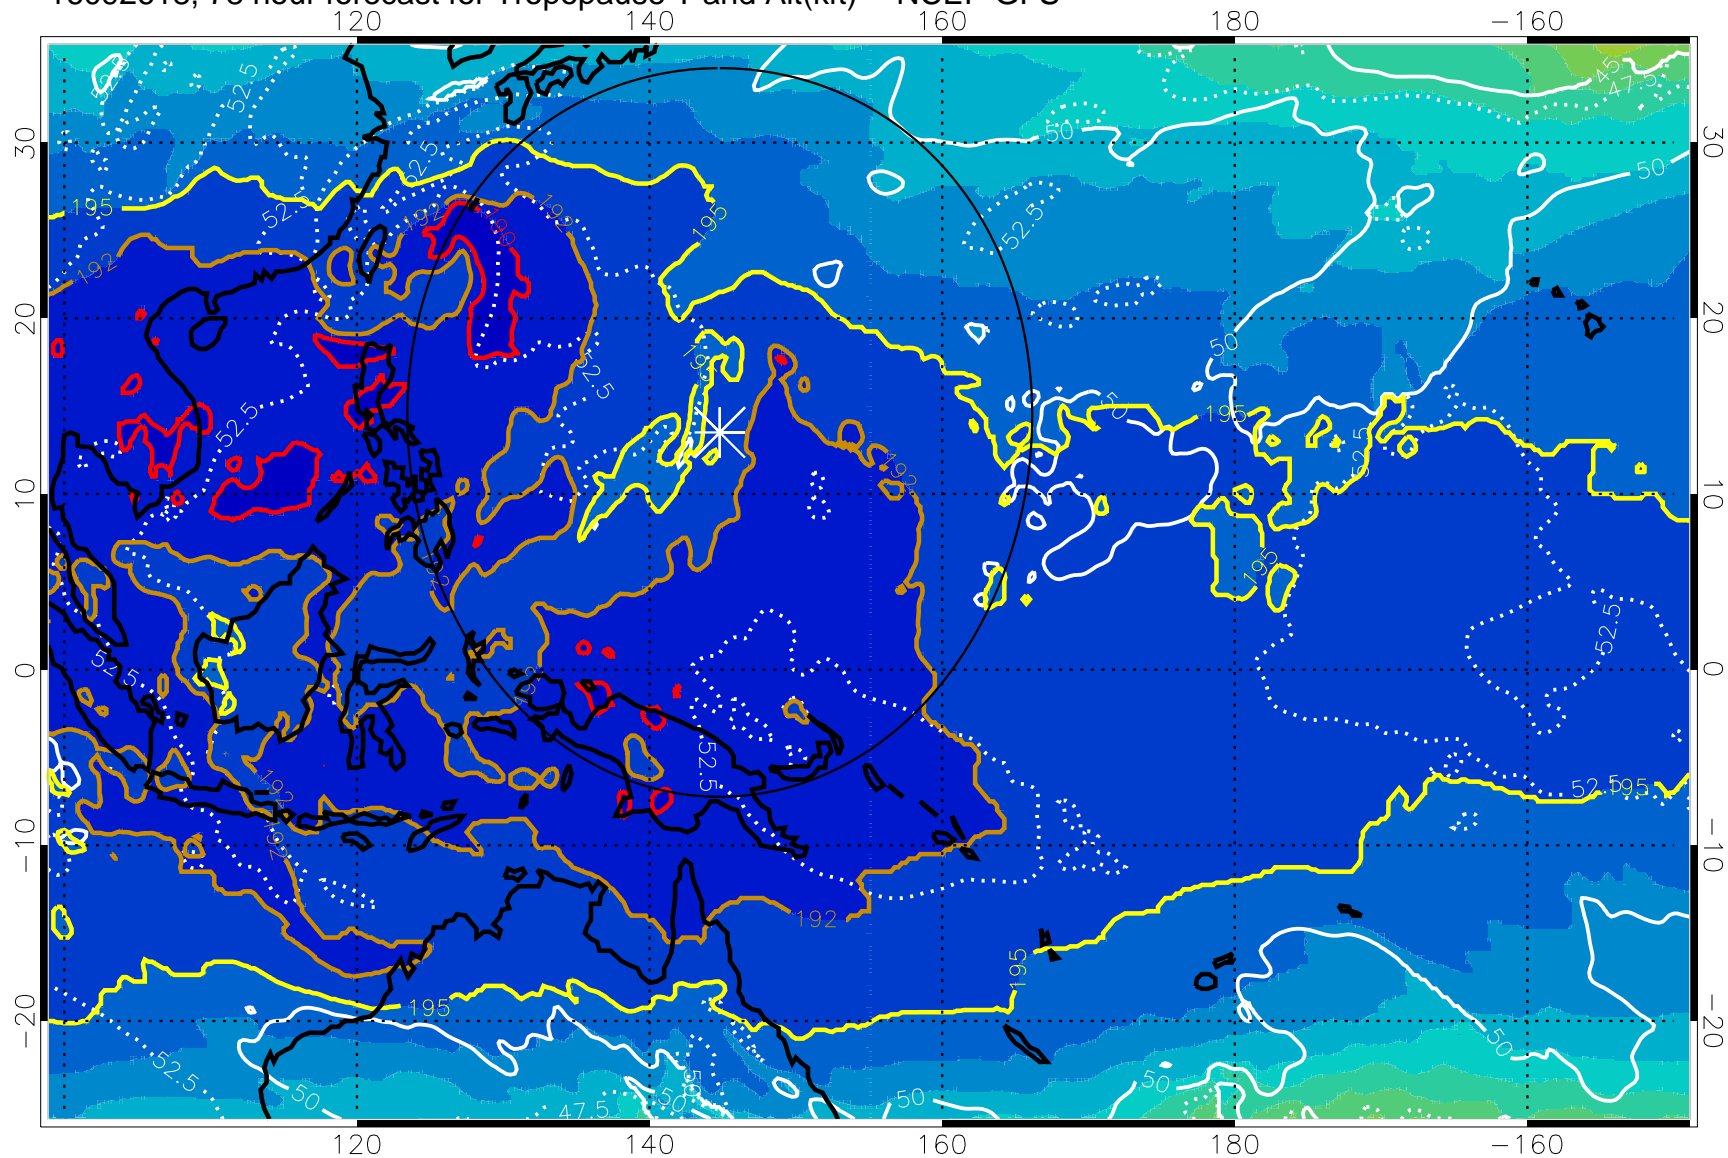

16092618, 78 hour forecast for Tropopause T and Alt(kft) -- NCEP GFS

190 200 210 220 230
Tropopause T, K

Tropopause Altitude in kft (white)

192.5K Isotherm 195K Isotherm
187.5K Isotherm 190K Isotherm

Range ring of 2304 km