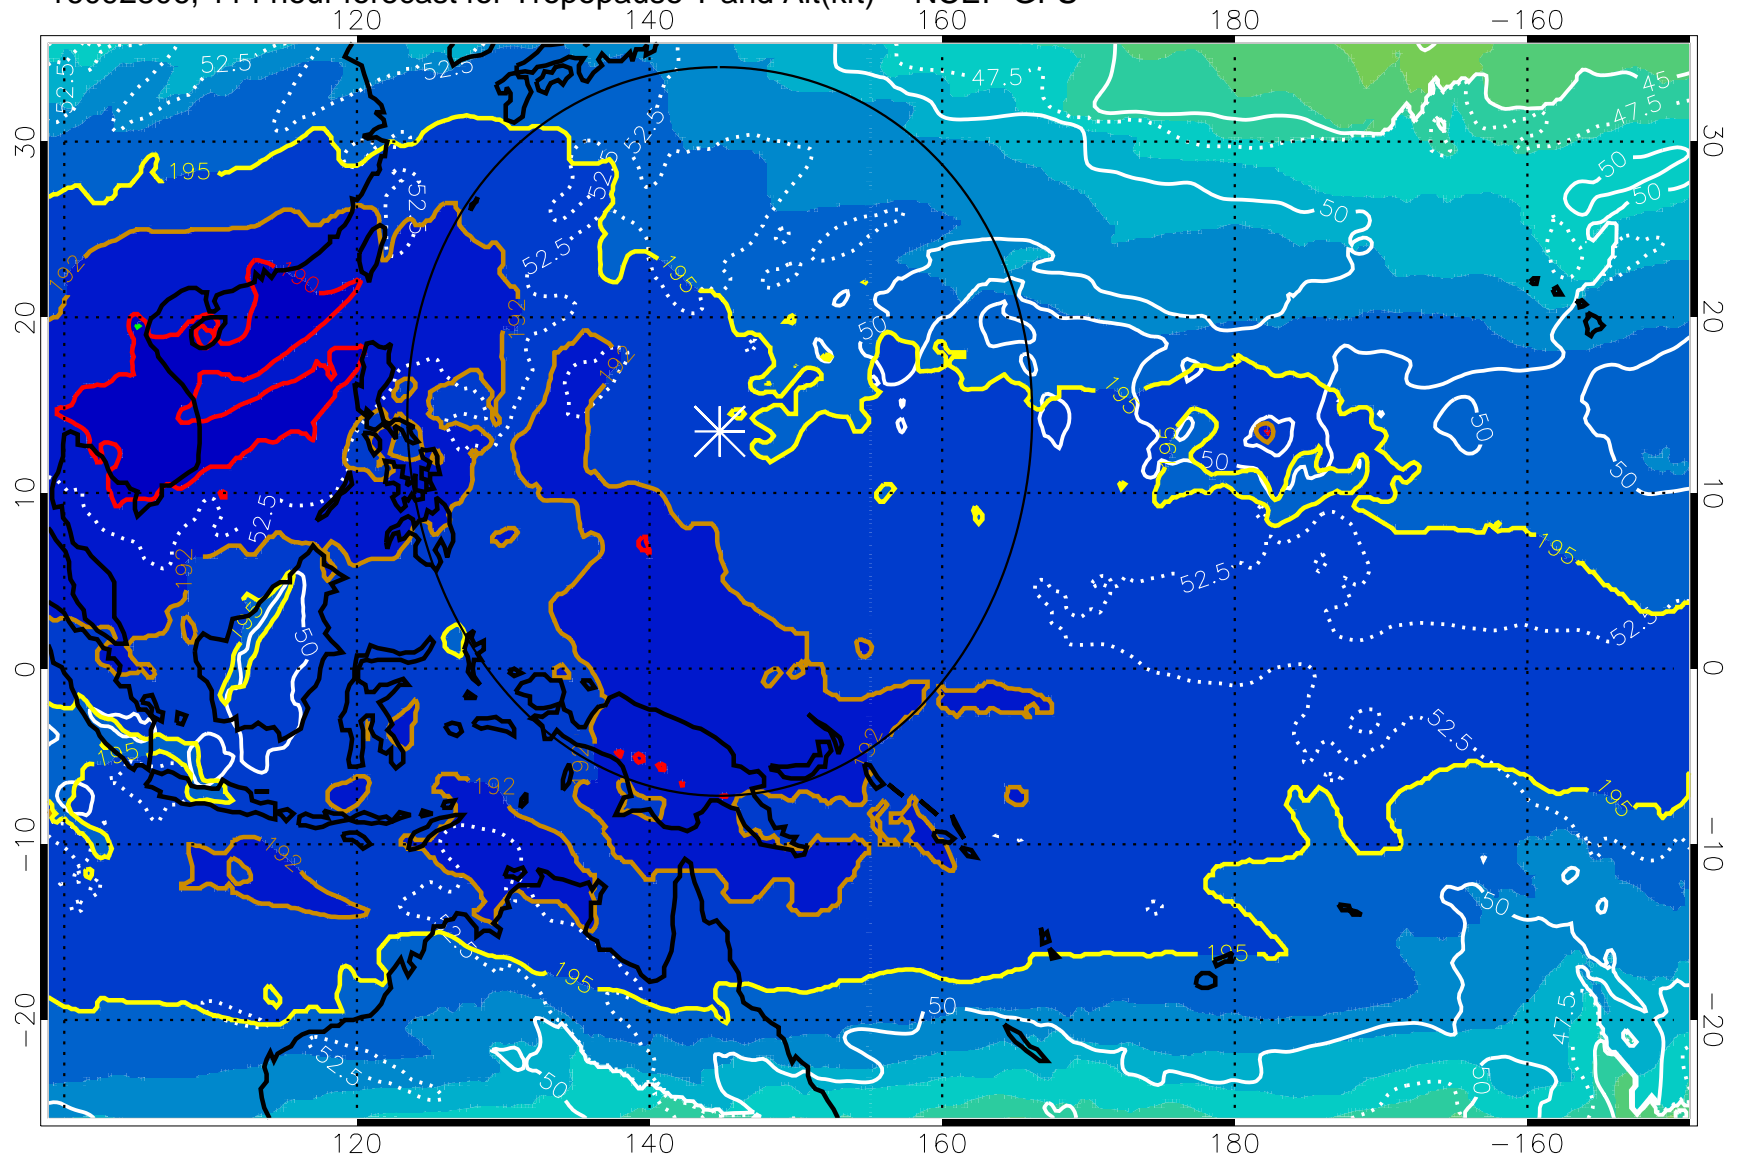

16092718, 102 hour forecast for Tropopause T and Alt(kft) -- NCEP GFS

16092800, 108 hour forecast for Tropopause T and Alt(kft) -- NCEP GFS

190 200 210 220 230
Tropopause T, K

Tropopause Altitude in kft (white)

192.5K Isotherm 195K Isotherm
187.5K Isotherm 190K Isotherm

Range ring of 2304 km

16092806, 114 hour forecast for Tropopause T and Alt(kft) -- NCEP GFS

190 200 210 220 230
Tropopause T, K

Tropopause Altitude in kft (white)