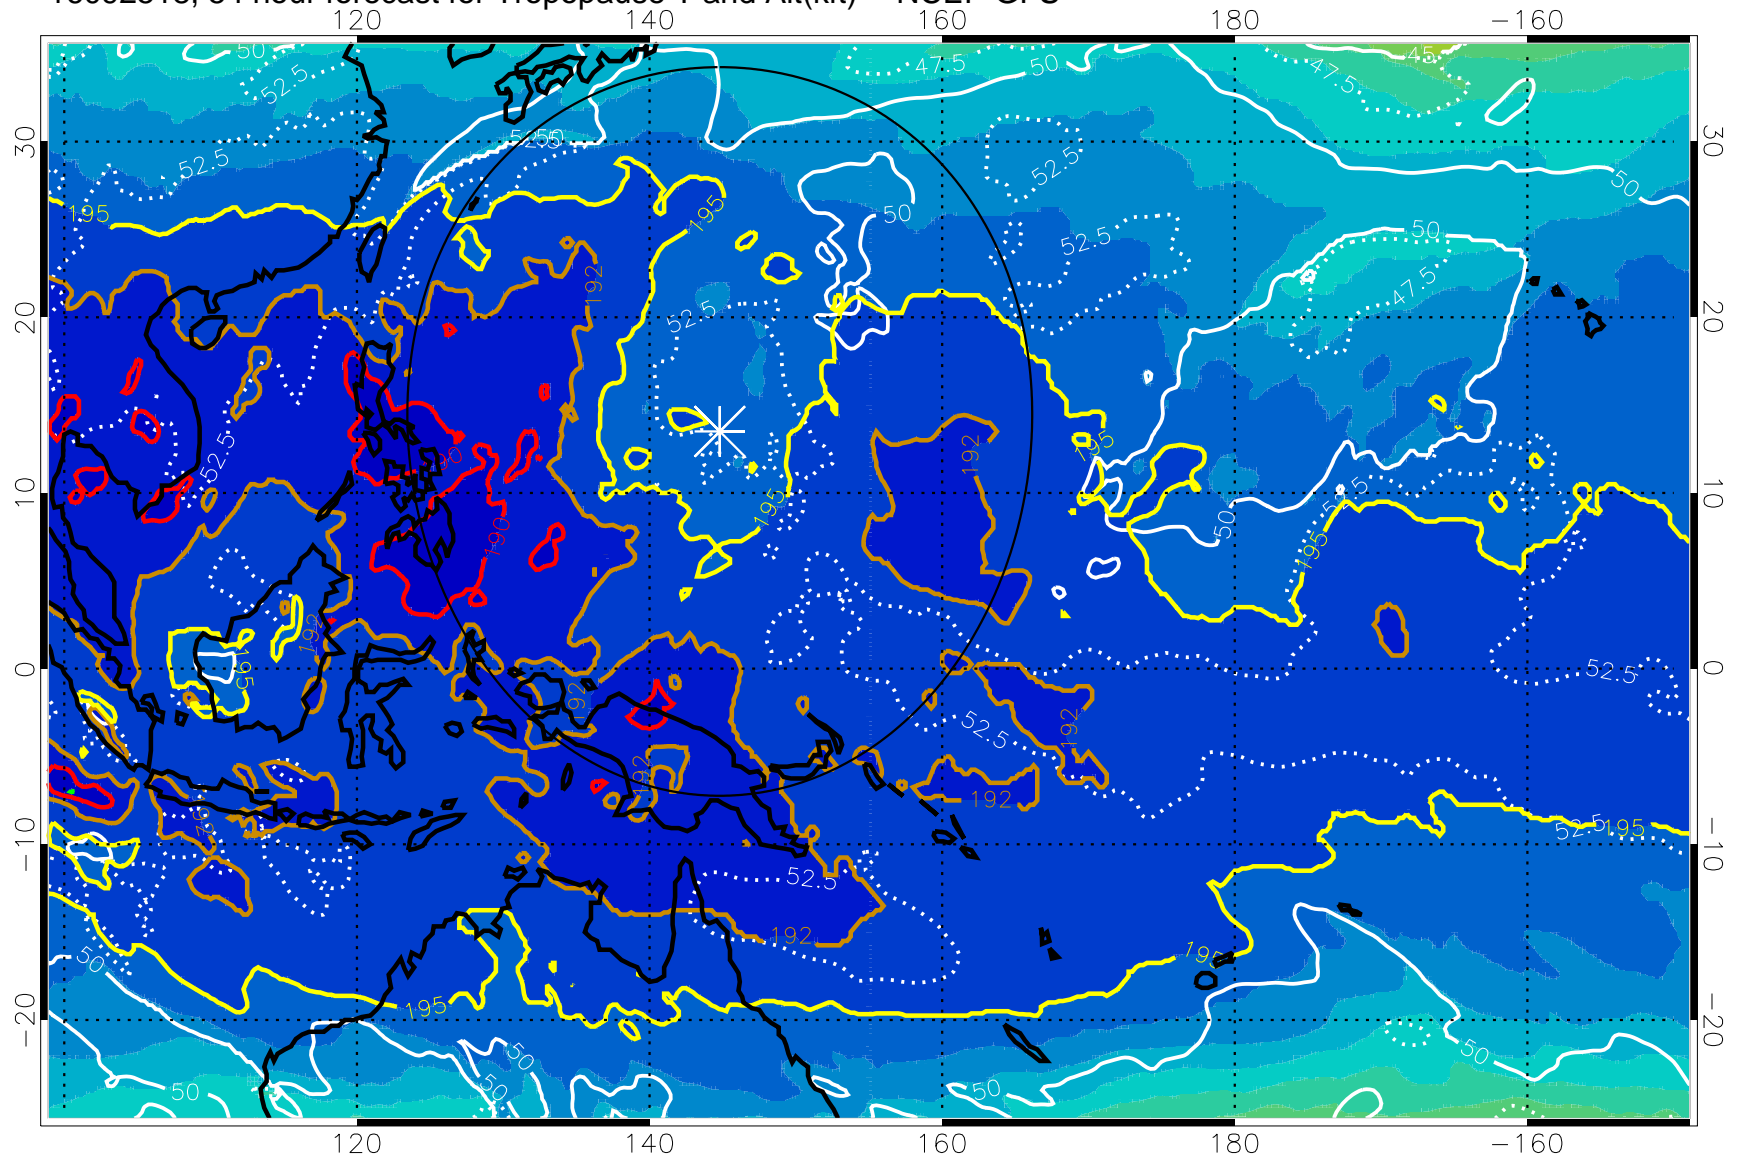

16092518, 54 hour forecast for Tropopause T and Alt(kft) -- NCEP GFS

190 200 210 220 230

Tropopause T, K

Tropopause Altitude in kft (white)

192.5K Isotherm 195K Isotherm

187.5K Isotherm 190K Isotherm

Range ring of 2304 km