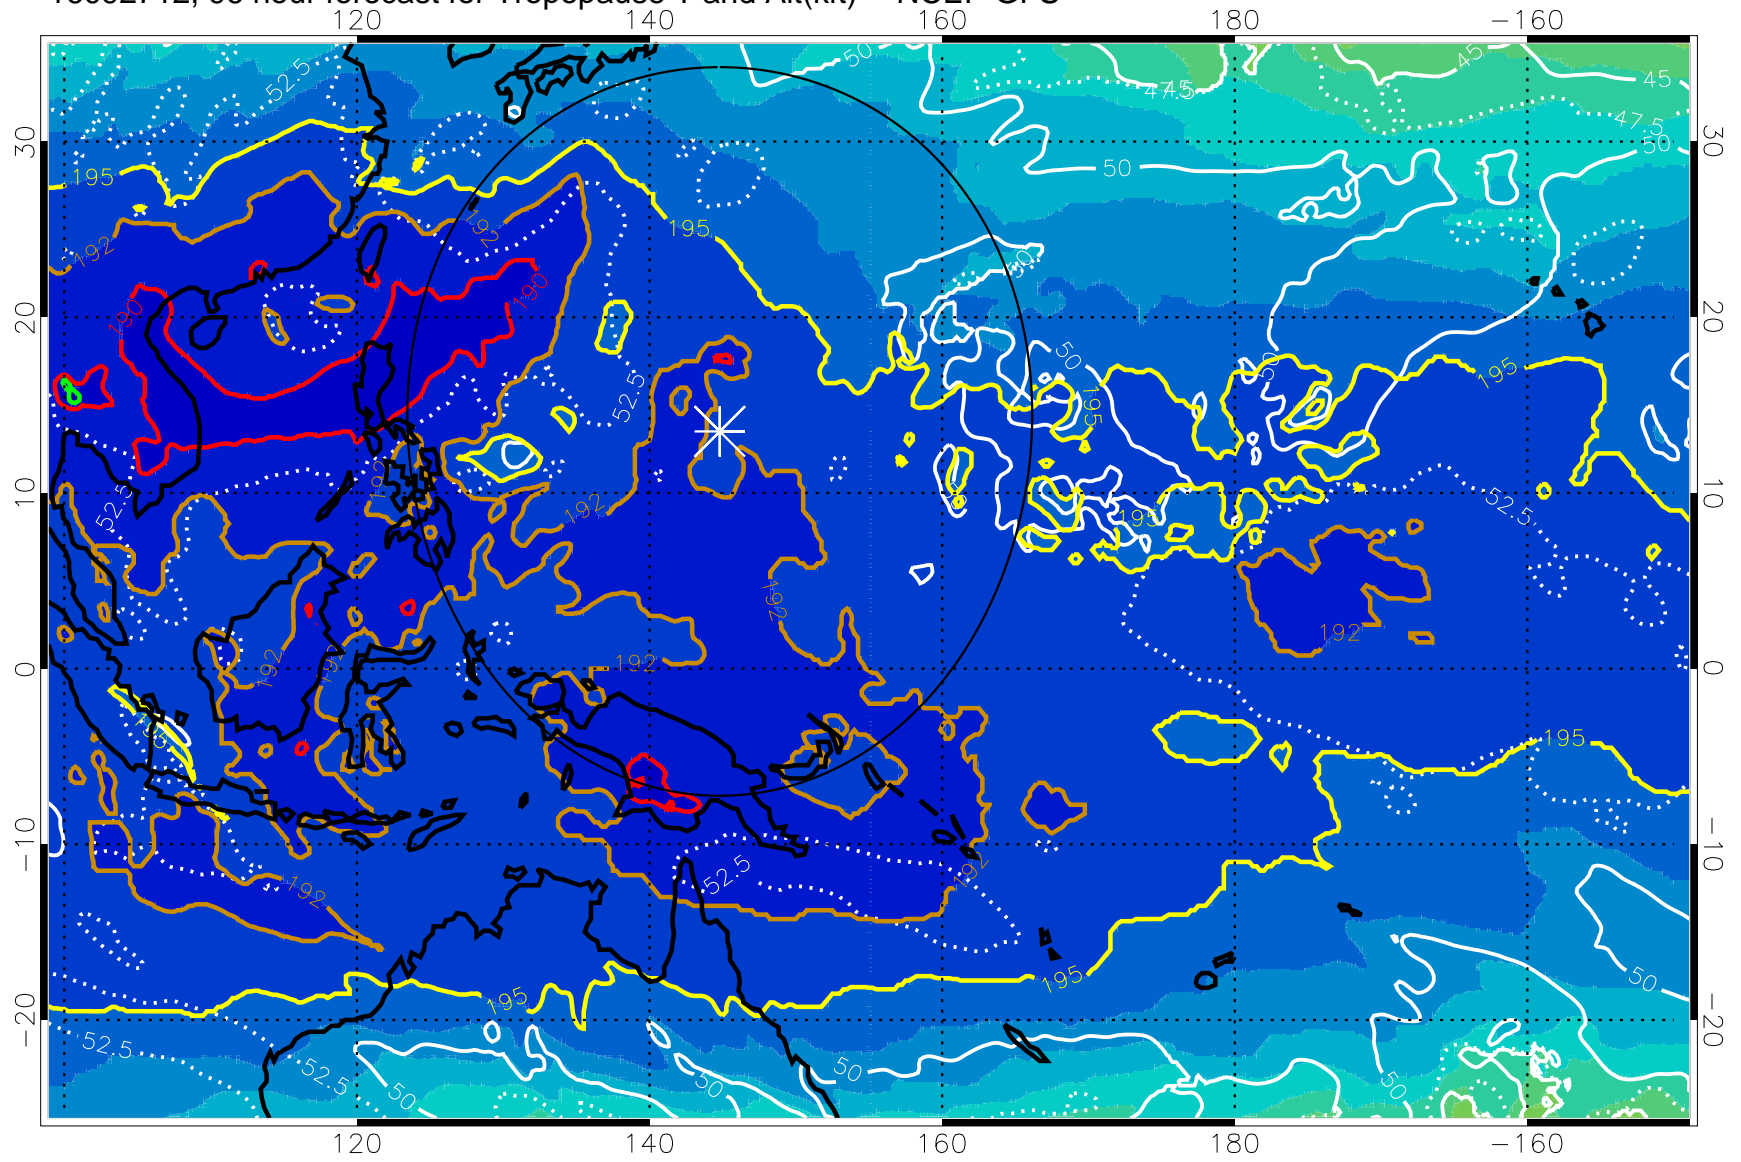

16092706, 90 hour forecast for Tropopause T and Alt(kft) -- NCEP GFS

190 200 210 220 230
Tropopause T, K

Tropopause Altitude in kft (white)

192.5K Isotherm 195K Isotherm
187.5K Isotherm 190K Isotherm

Range ring of 2304 km

16092712, 96 hour forecast for Tropopause T and Alt(kft) -- NCEP GFS

190 200 210 220 230

Tropopause T, K

Tropopause Altitude in kft (white)

192.5K Isotherm 195K Isotherm

187.5K Isotherm 190K Isotherm

Range ring of 2304 km