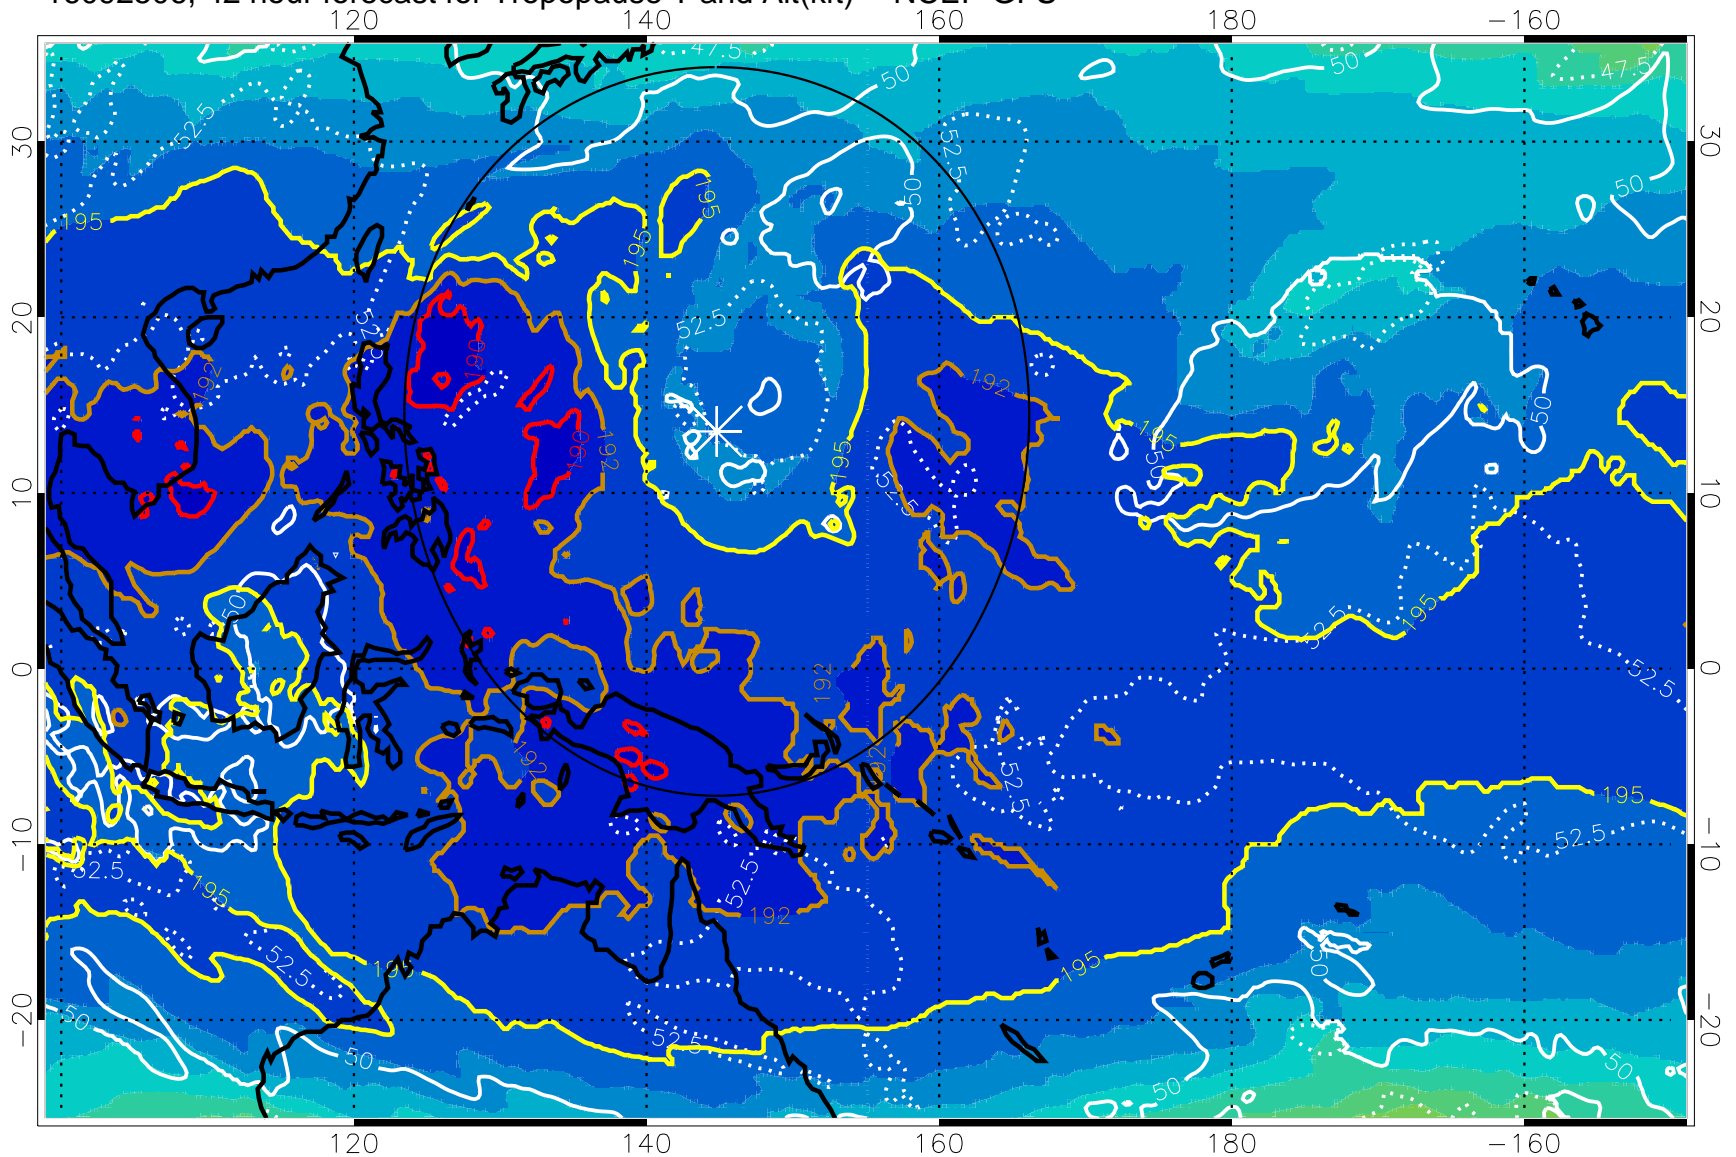

16092506, 42 hour forecast for Tropopause T and Alt(kft) -- NCEP GFS

190 200 210 220 230

Tropopause T, K

Tropopause Altitude in kft (white)

192.5K Isotherm 195K Isotherm

187.5K Isotherm 190K Isotherm

Range ring of 2304 km