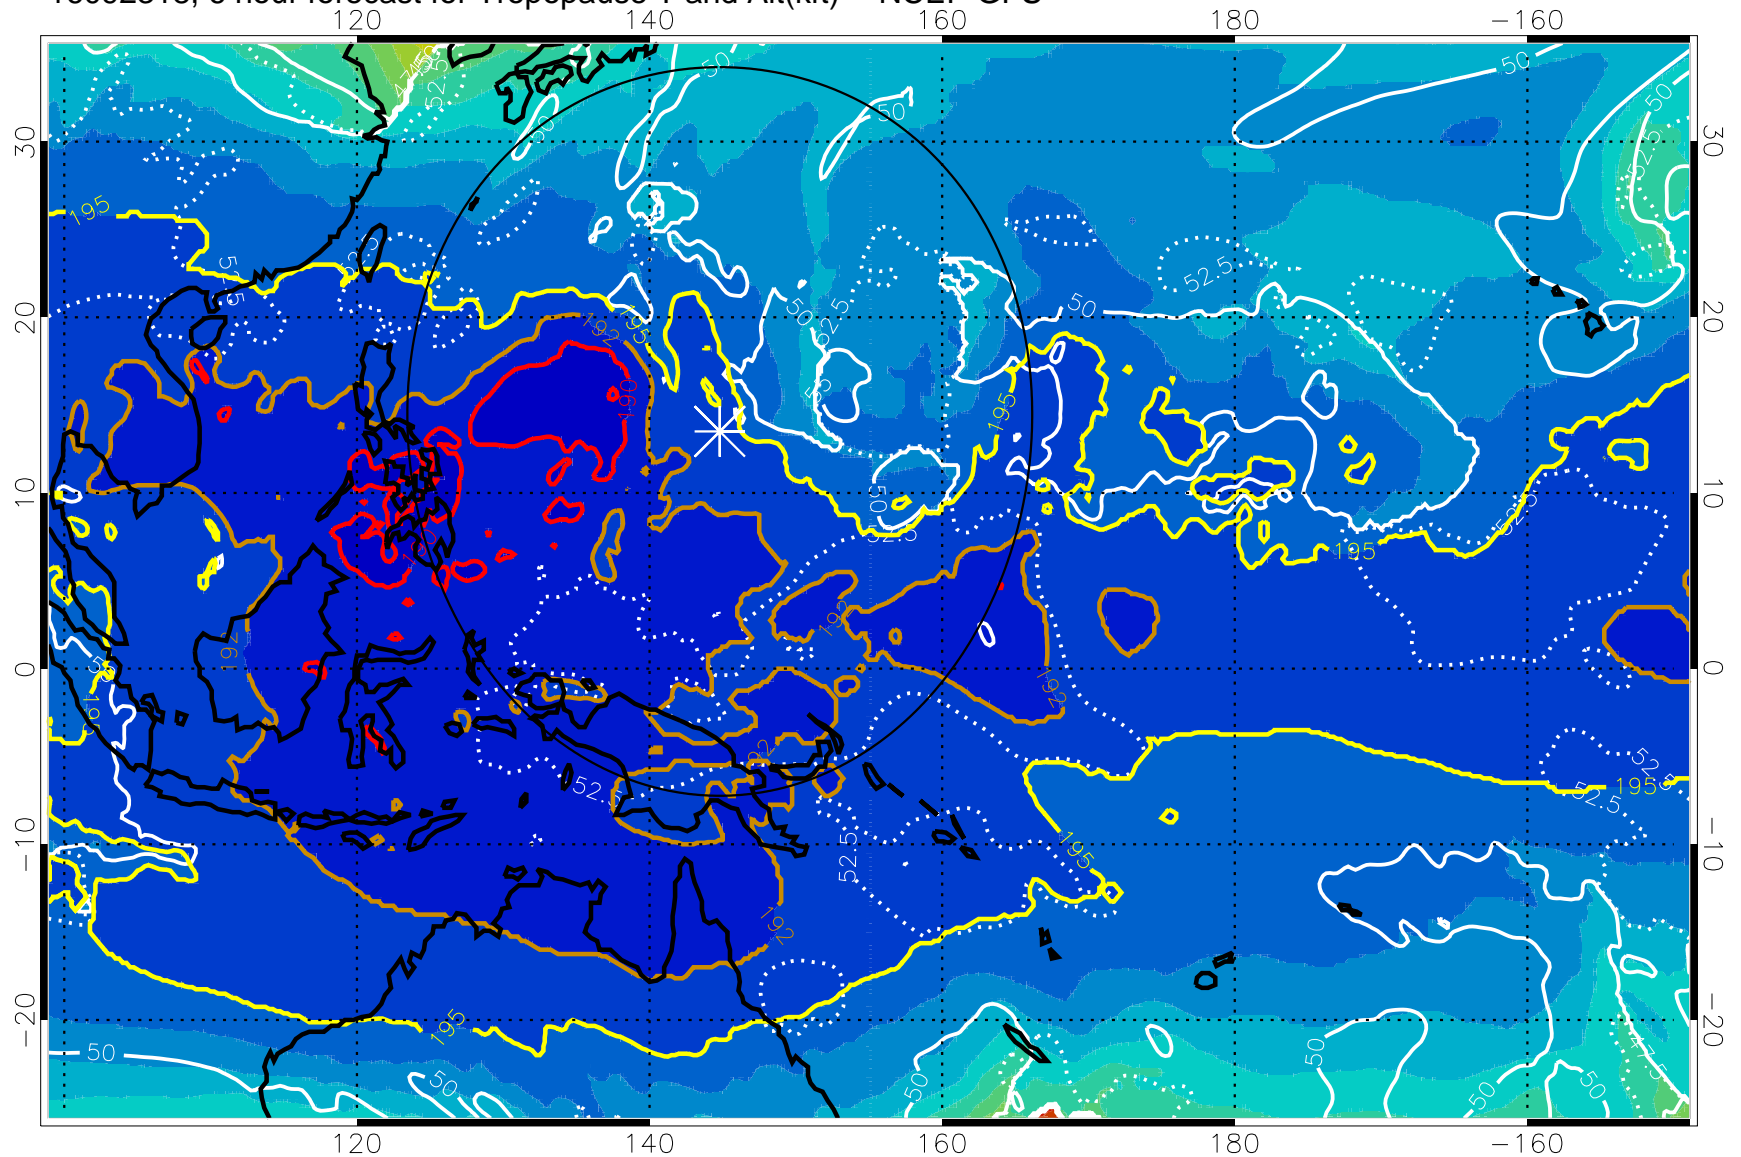

16092318, 6 hour forecast for Tropopause T and Alt(kft) -- NCEP GFS

190 200 210 220 230
Tropopause T, K

Tropopause Altitude in kft (white)

192.5K Isotherm 195K Isotherm
187.5K Isotherm 190K Isotherm

Range ring of 2304 km