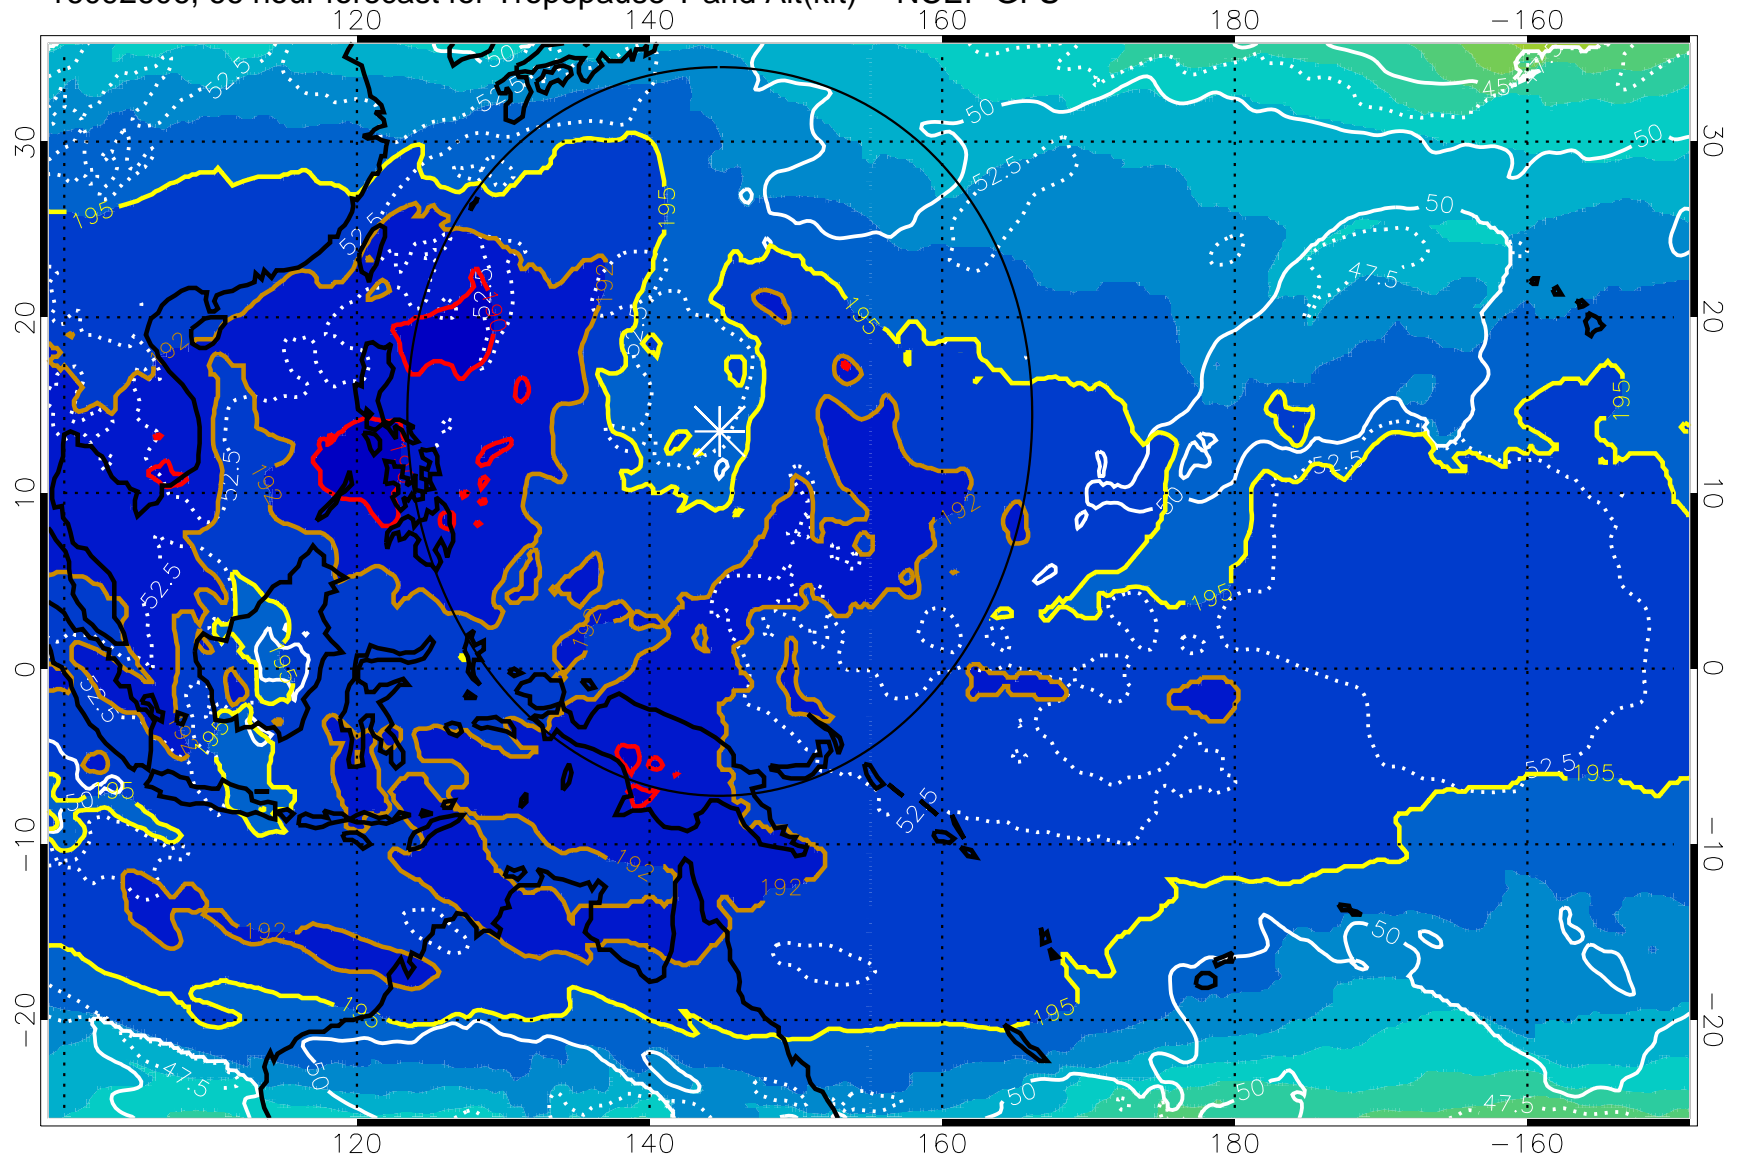

16092606, 66 hour forecast for Tropopause T and Alt(kft) -- NCEP GFS

190 200 210 220 230

Tropopause T, K

Tropopause Altitude in kft (white)

192.5K Isotherm 195K Isotherm

187.5K Isotherm 190K Isotherm

Range ring of 2304 km