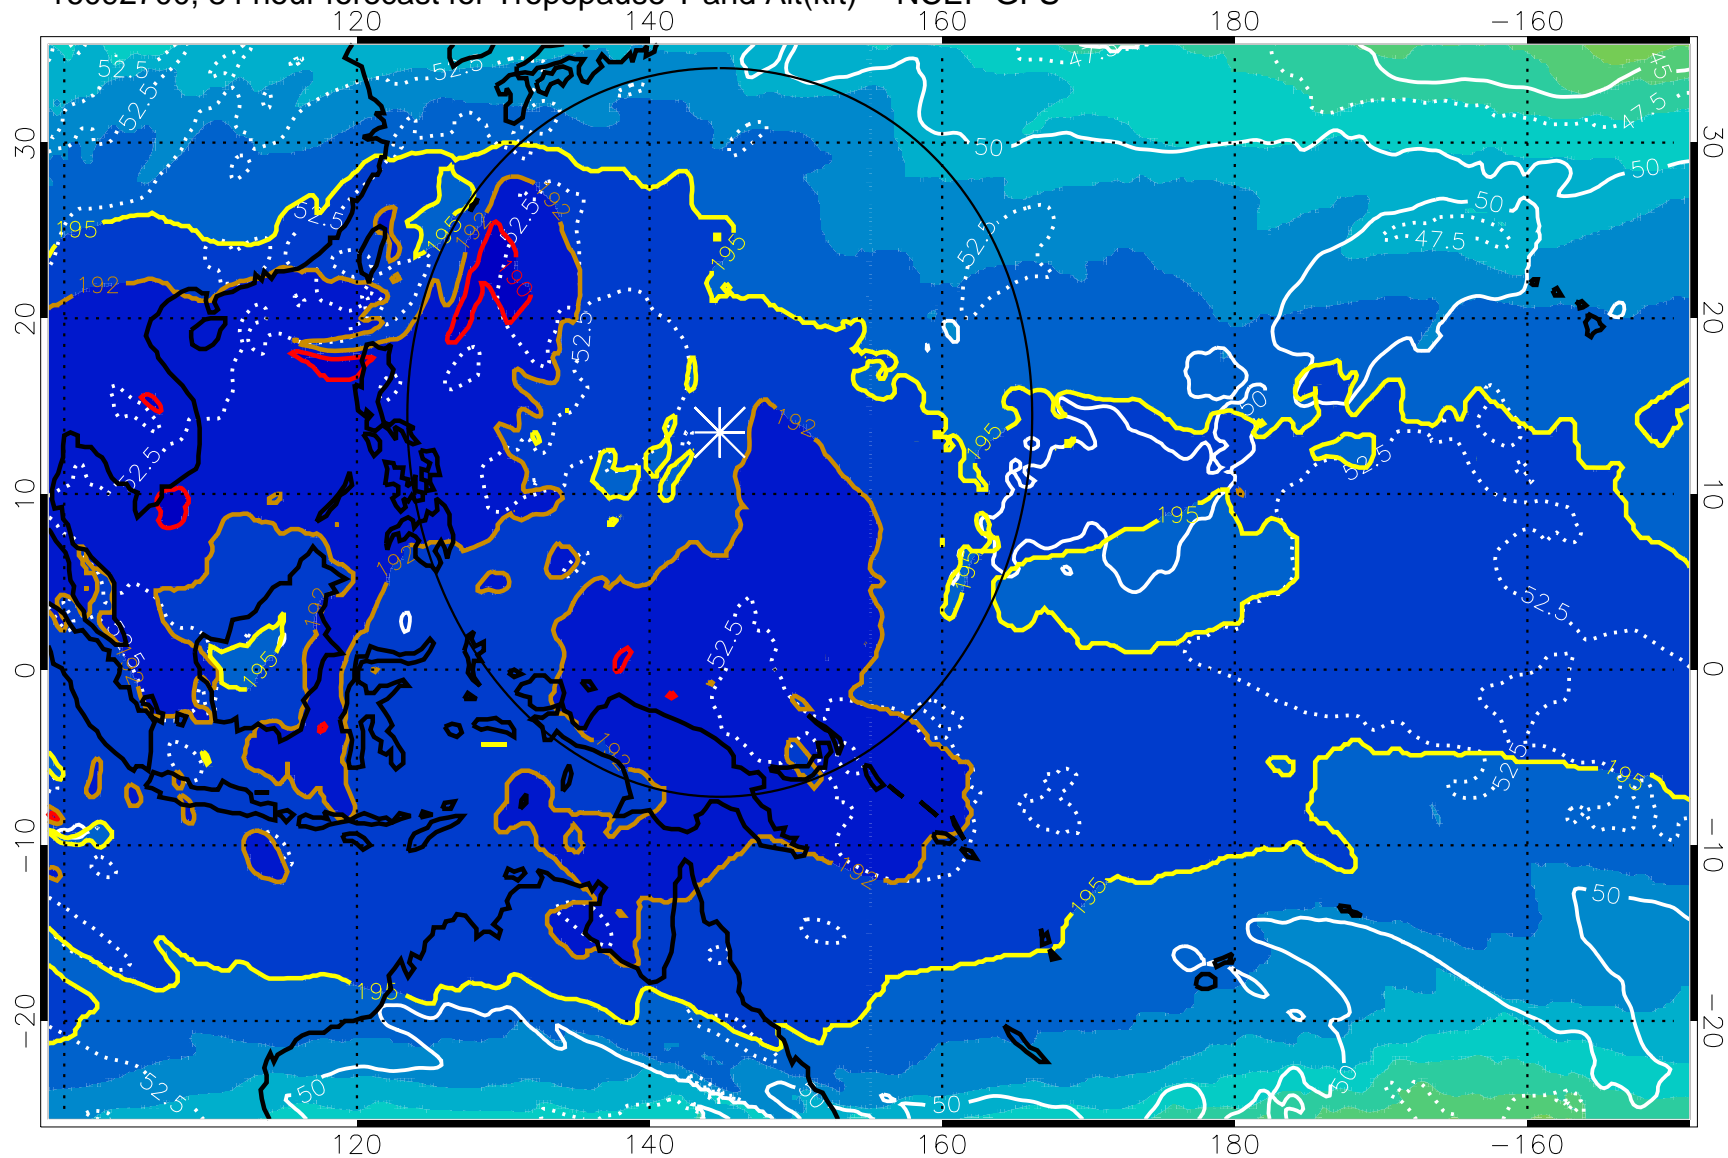

16092700, 84 hour forecast for Tropopause T and Alt(kft) -- NCEP GFS

190 200 210 220 230

Tropopause T, K

Tropopause Altitude in kft (white)

192.5K Isotherm 195K Isotherm
187.5K Isotherm 190K Isotherm

Range ring of 2304 km