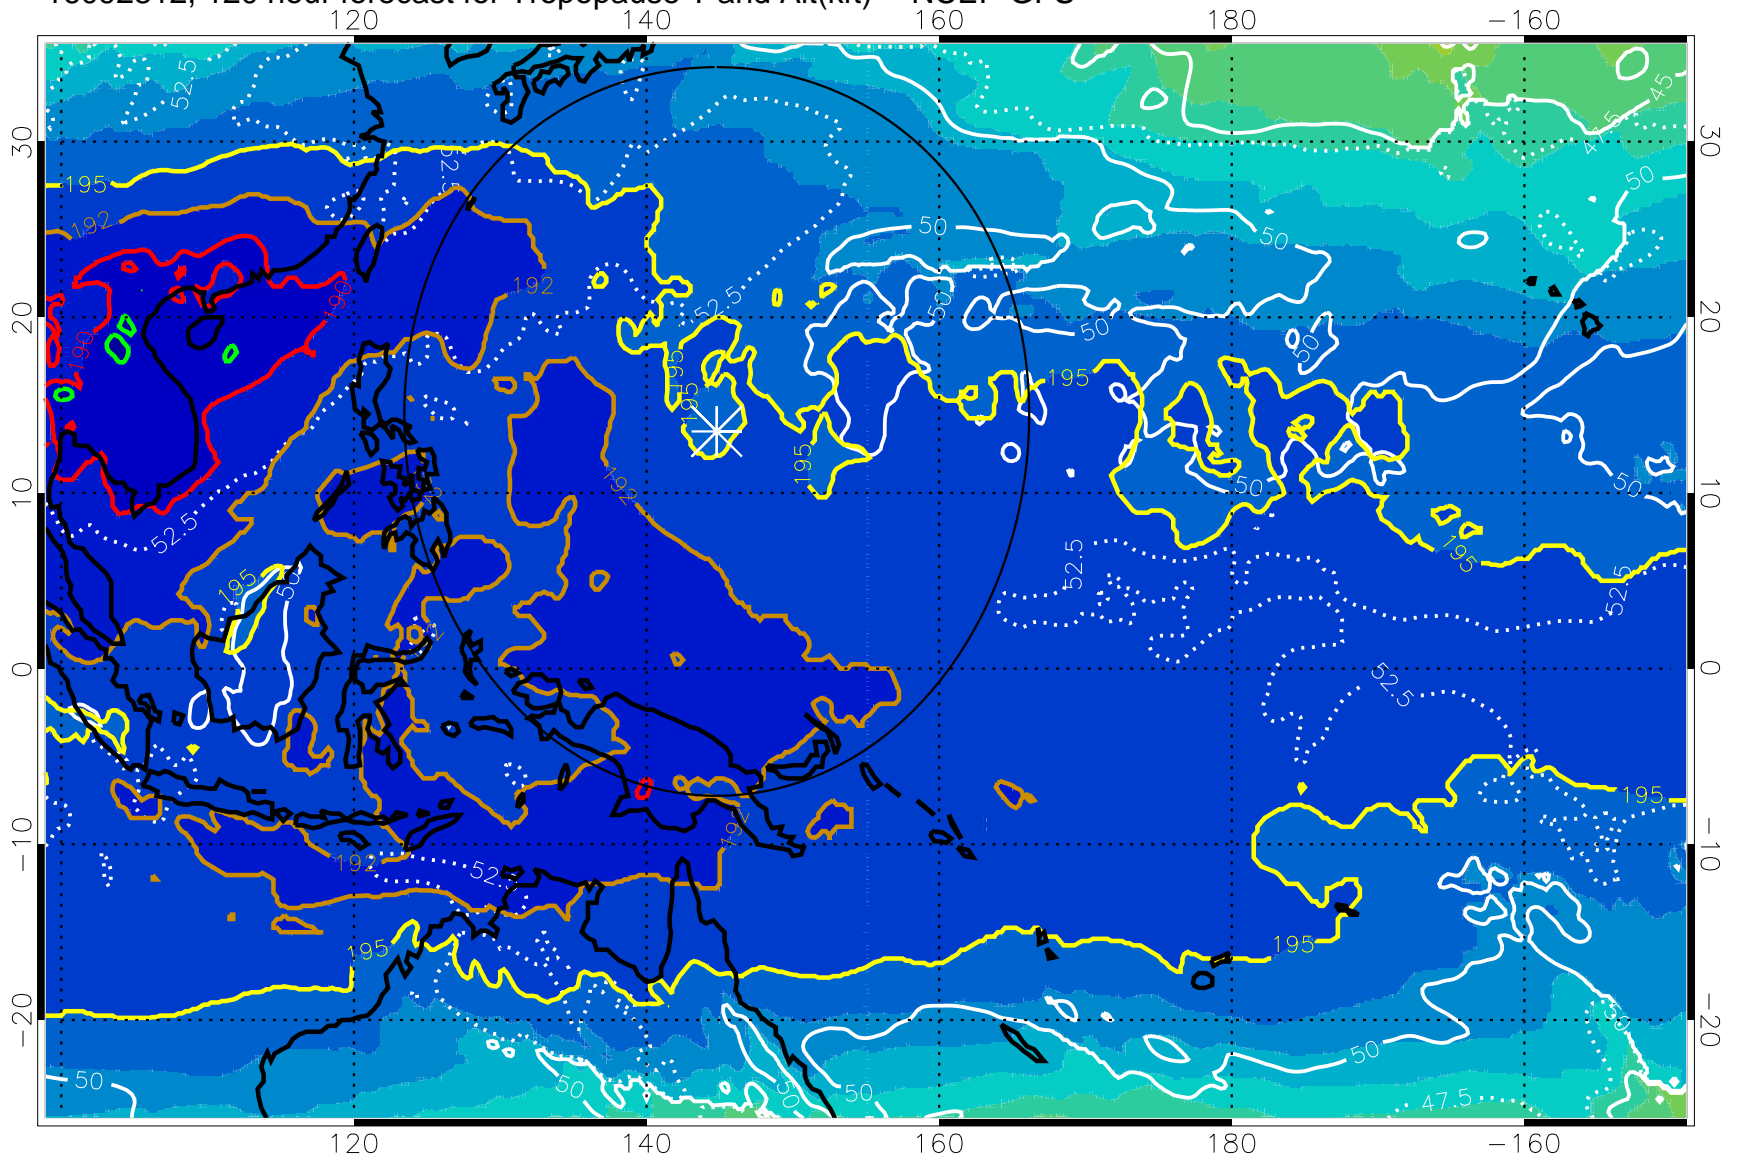

192.5K Isotherm 195K Isotherm
187.5K Isotherm 190K Isotherm

Range ring of 2304 km

16092806, 114 hour forecast for Tropopause T and Alt(kft) -- NCEP GFS

190 200 210 220 230
Tropopause T, K

Tropopause Altitude in kft (white)

192.5K Isotherm 195K Isotherm
187.5K Isotherm 190K Isotherm

Range ring of 2304 km

16092812, 120 hour forecast for Tropopause T and Alt(kft) -- NCEP GFS

190 200 210 220 230
Tropopause T, K

Tropopause Altitude in kft (white)

192.5K Isotherm 195K Isotherm
187.5K Isotherm 190K Isotherm

Range ring of 2304 km