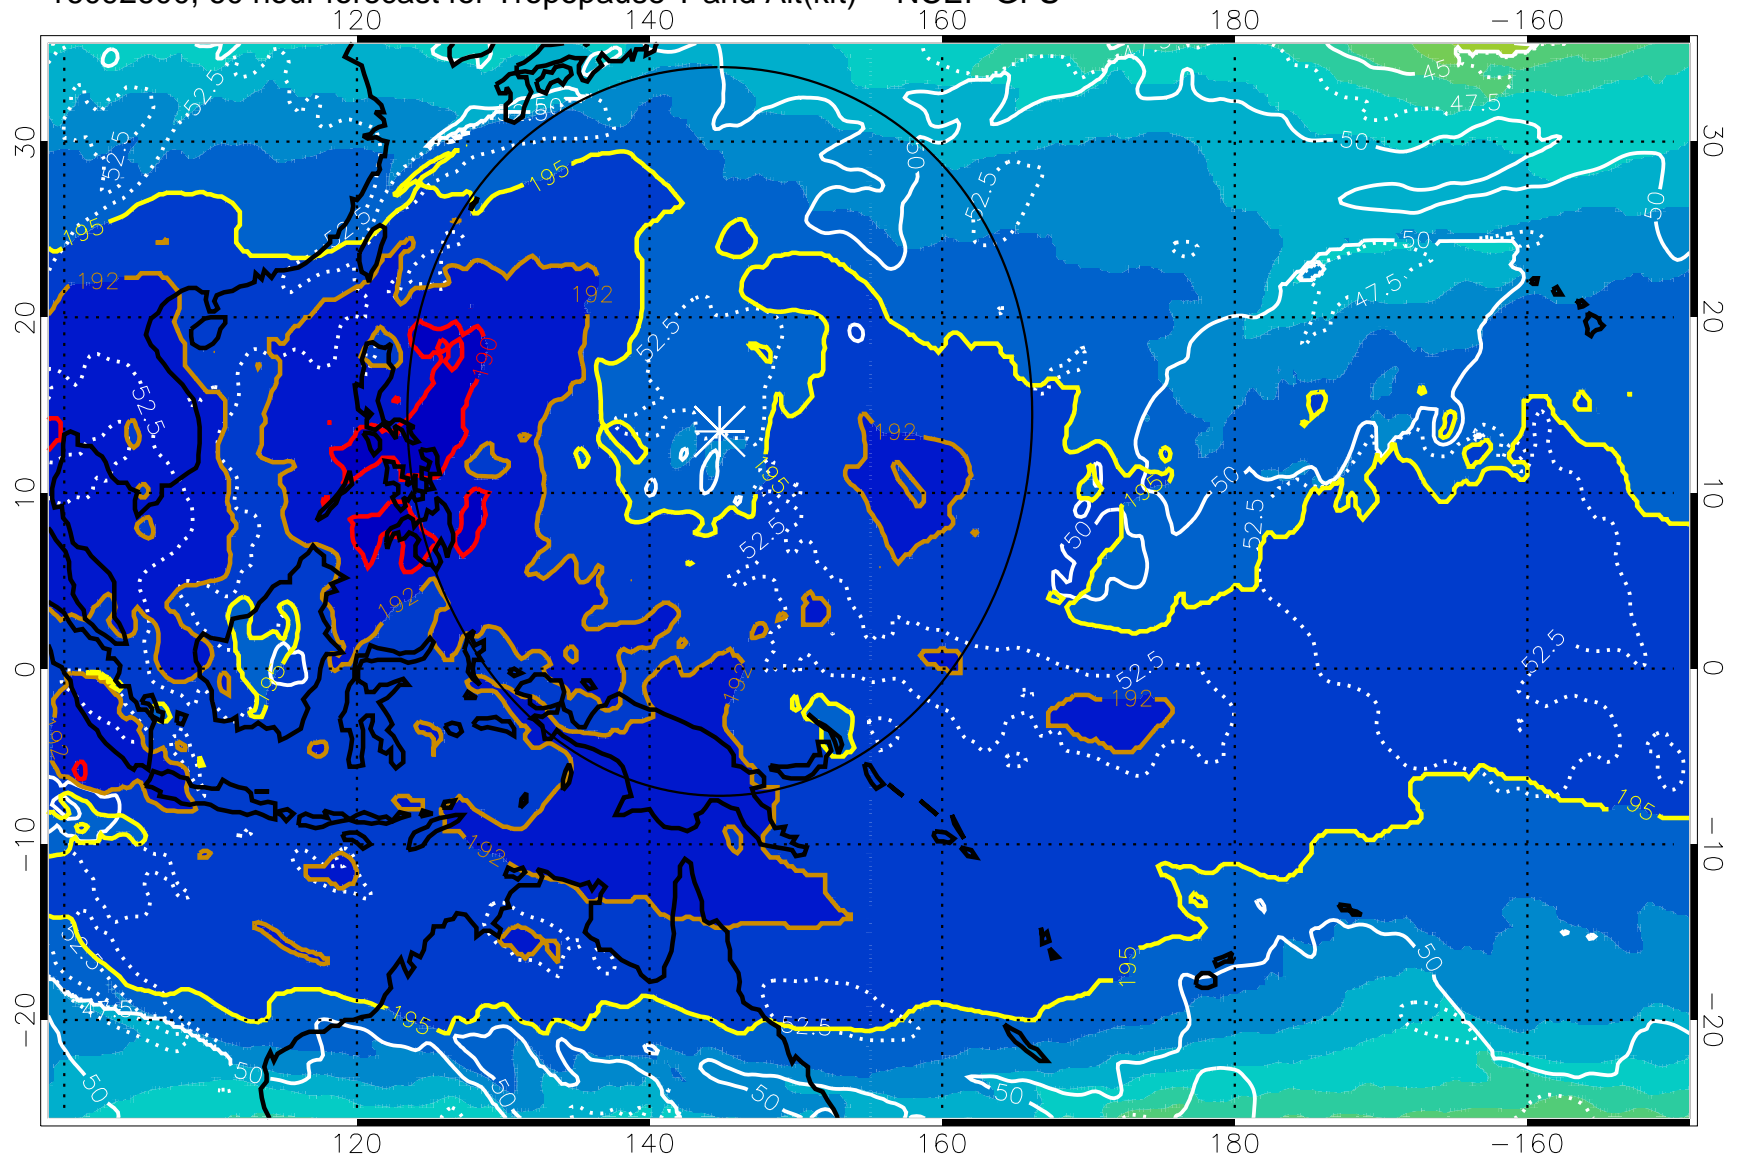

16092600, 60 hour forecast for Tropopause T and Alt(kft) -- NCEP GFS

190   200   210   220   230
Tropopause T, K

Tropopause Altitude in kft (white)

192.5K Isotherm   195K Isotherm
187.5K Isotherm   190K Isotherm

Range ring of 2304 km