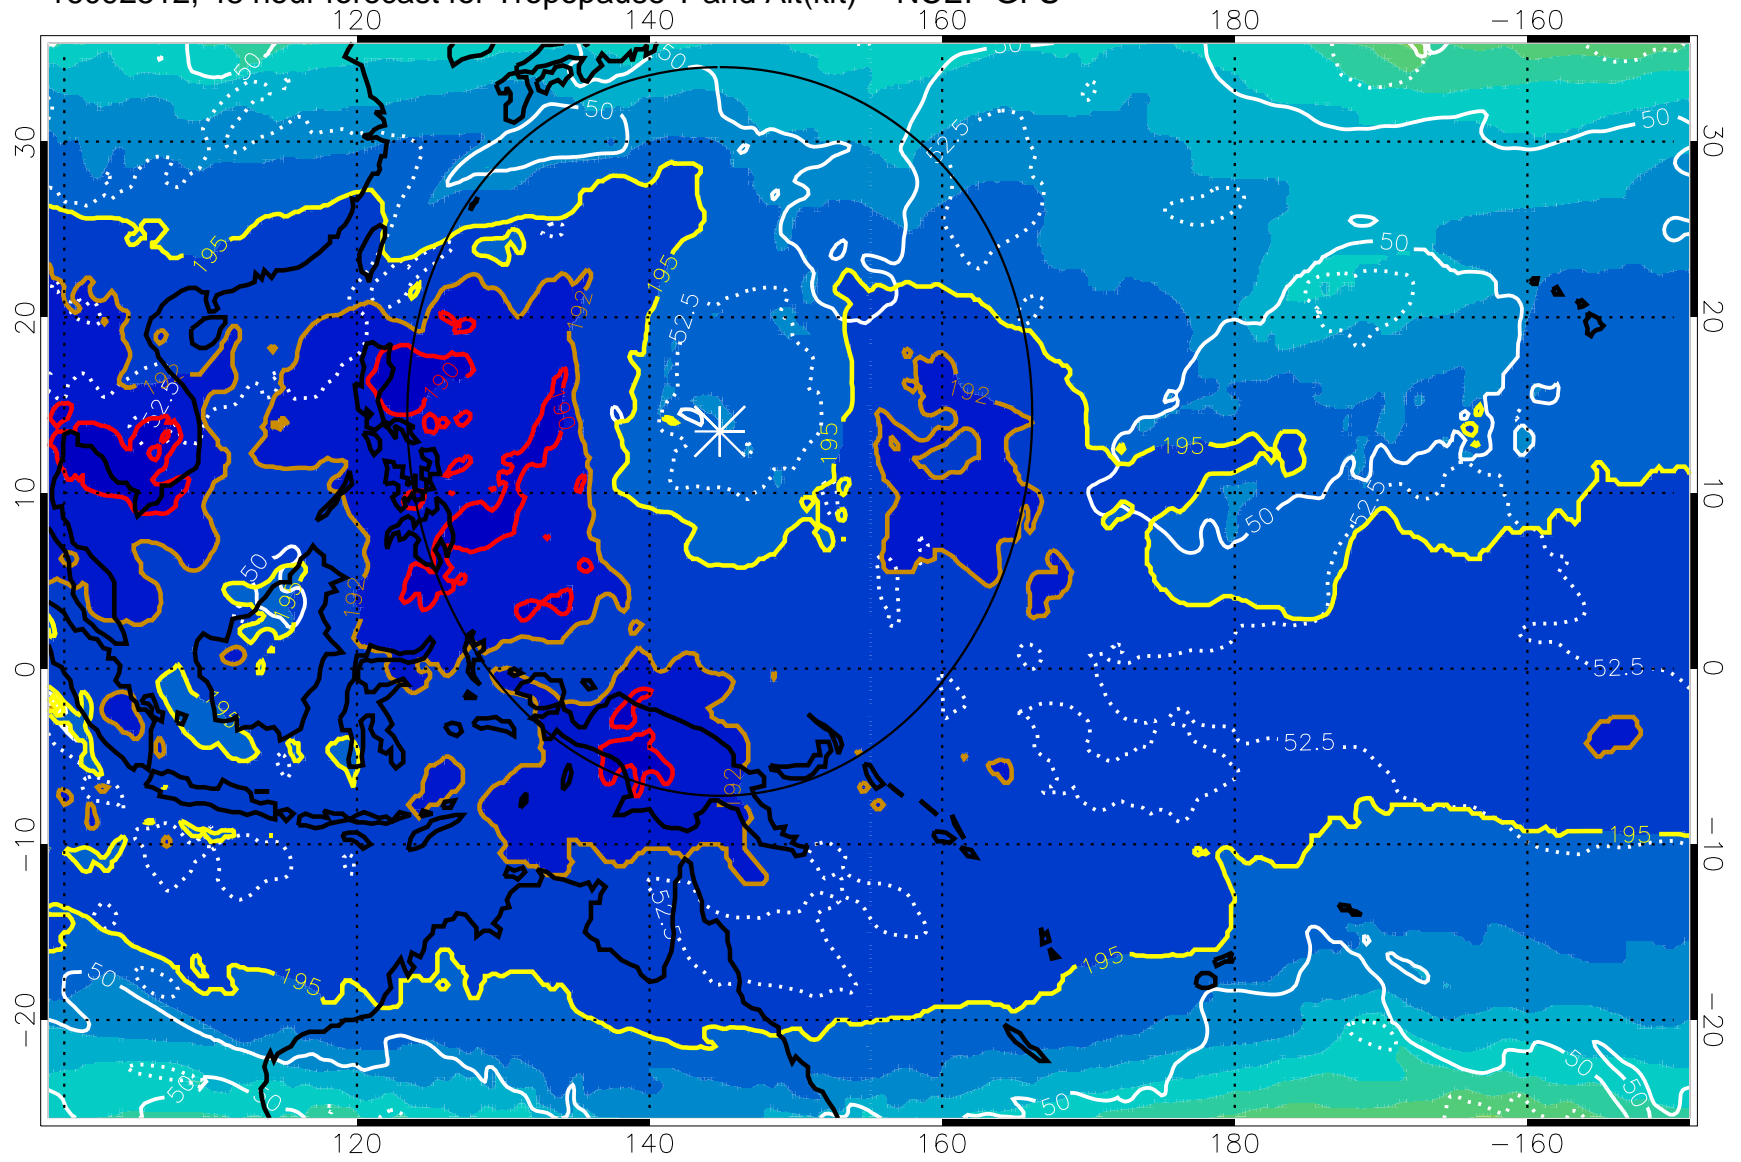

16092512, 48 hour forecast for Tropopause T and Alt(kft) -- NCEP GFS

190   200   210   220   230
Tropopause T, K

Tropopause Altitude in kft (white)

192.5K Isotherm   195K Isotherm
187.5K Isotherm   190K Isotherm

Range ring of 2304 km