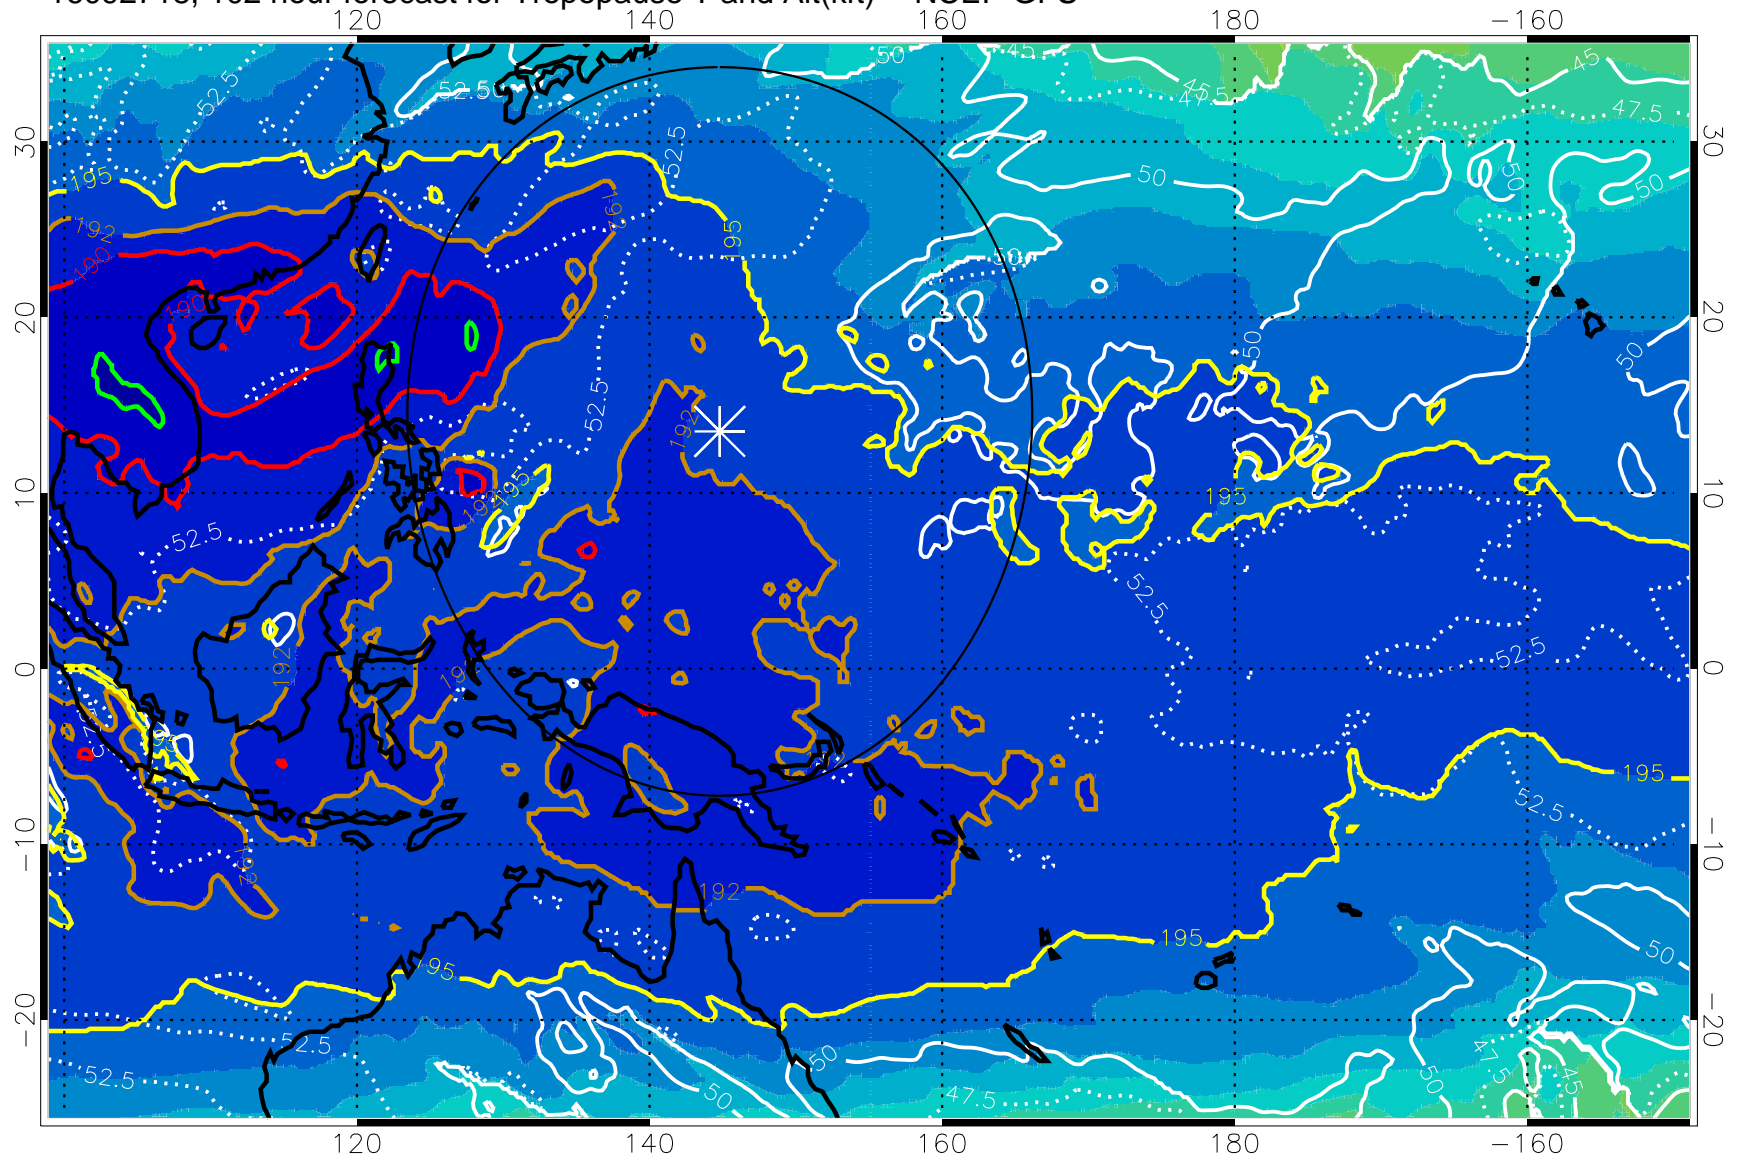

16092718, 102 hour forecast for Tropopause T and Alt(kft) -- NCEP GFS