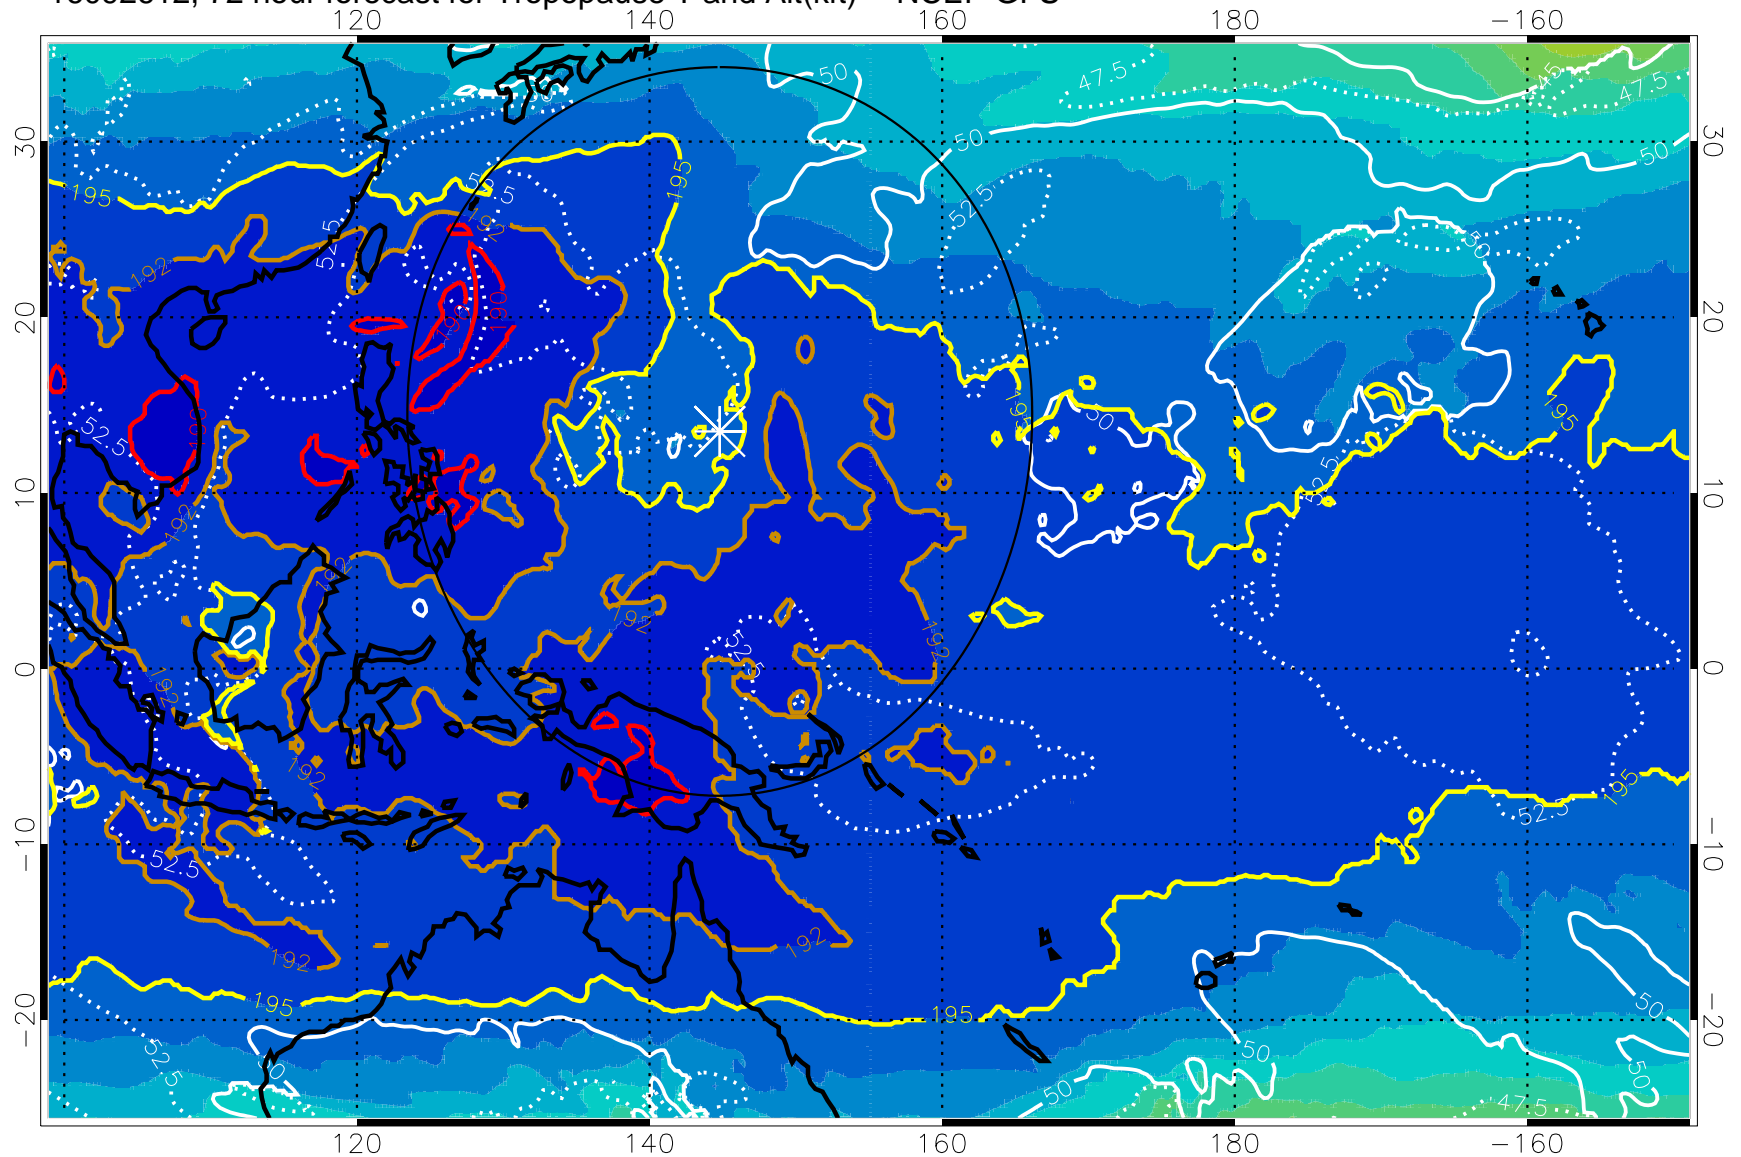

16092612, 72 hour forecast for Tropopause T and Alt(kft) -- NCEP GFS

190 200 210 220 230
Tropopause T, K

Tropopause Altitude in kft (white)

192.5K Isotherm 195K Isotherm
187.5K Isotherm 190K Isotherm

Range ring of 2304 km