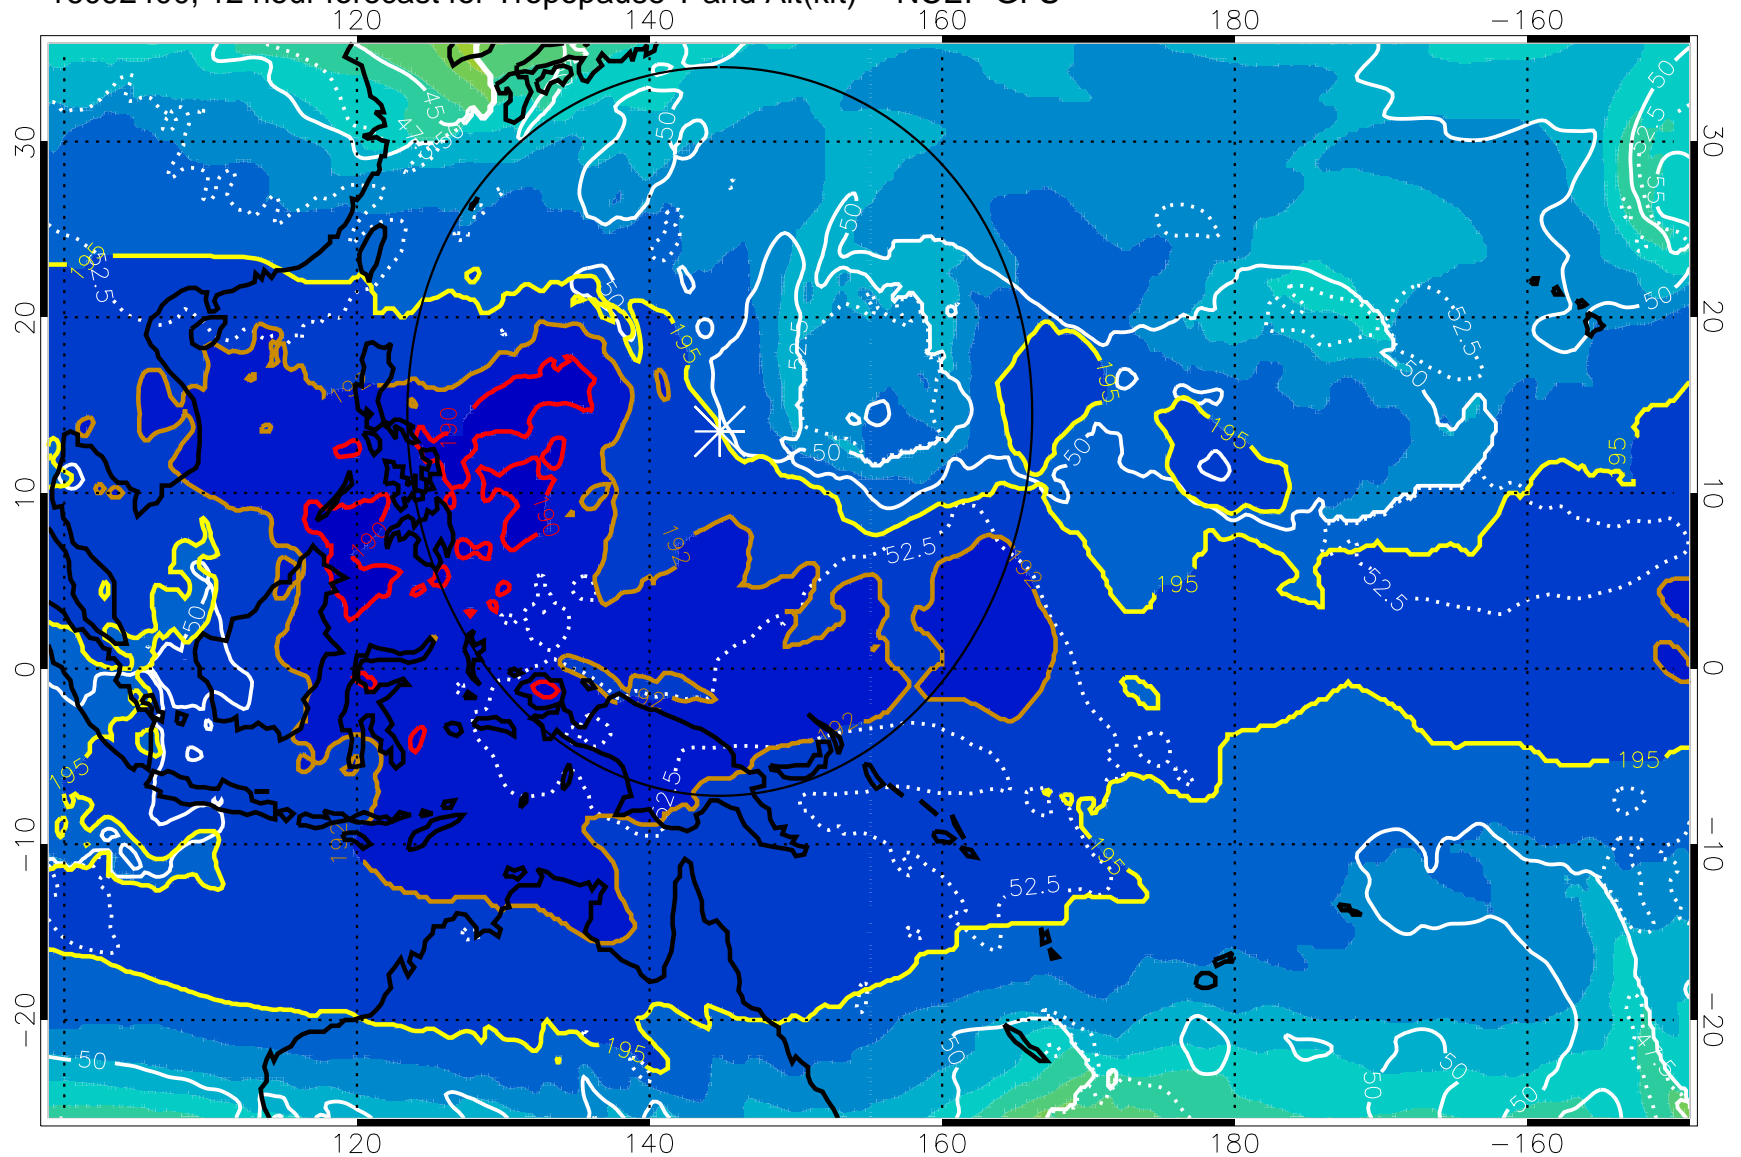

16092400, 12 hour forecast for Tropopause T and Alt(kft) -- NCEP GFS

190 200 210 220 230
Tropopause T, K

Tropopause Altitude in kft (white)

192.5K Isotherm 195K Isotherm
187.5K Isotherm 190K Isotherm

Range ring of 2304 km