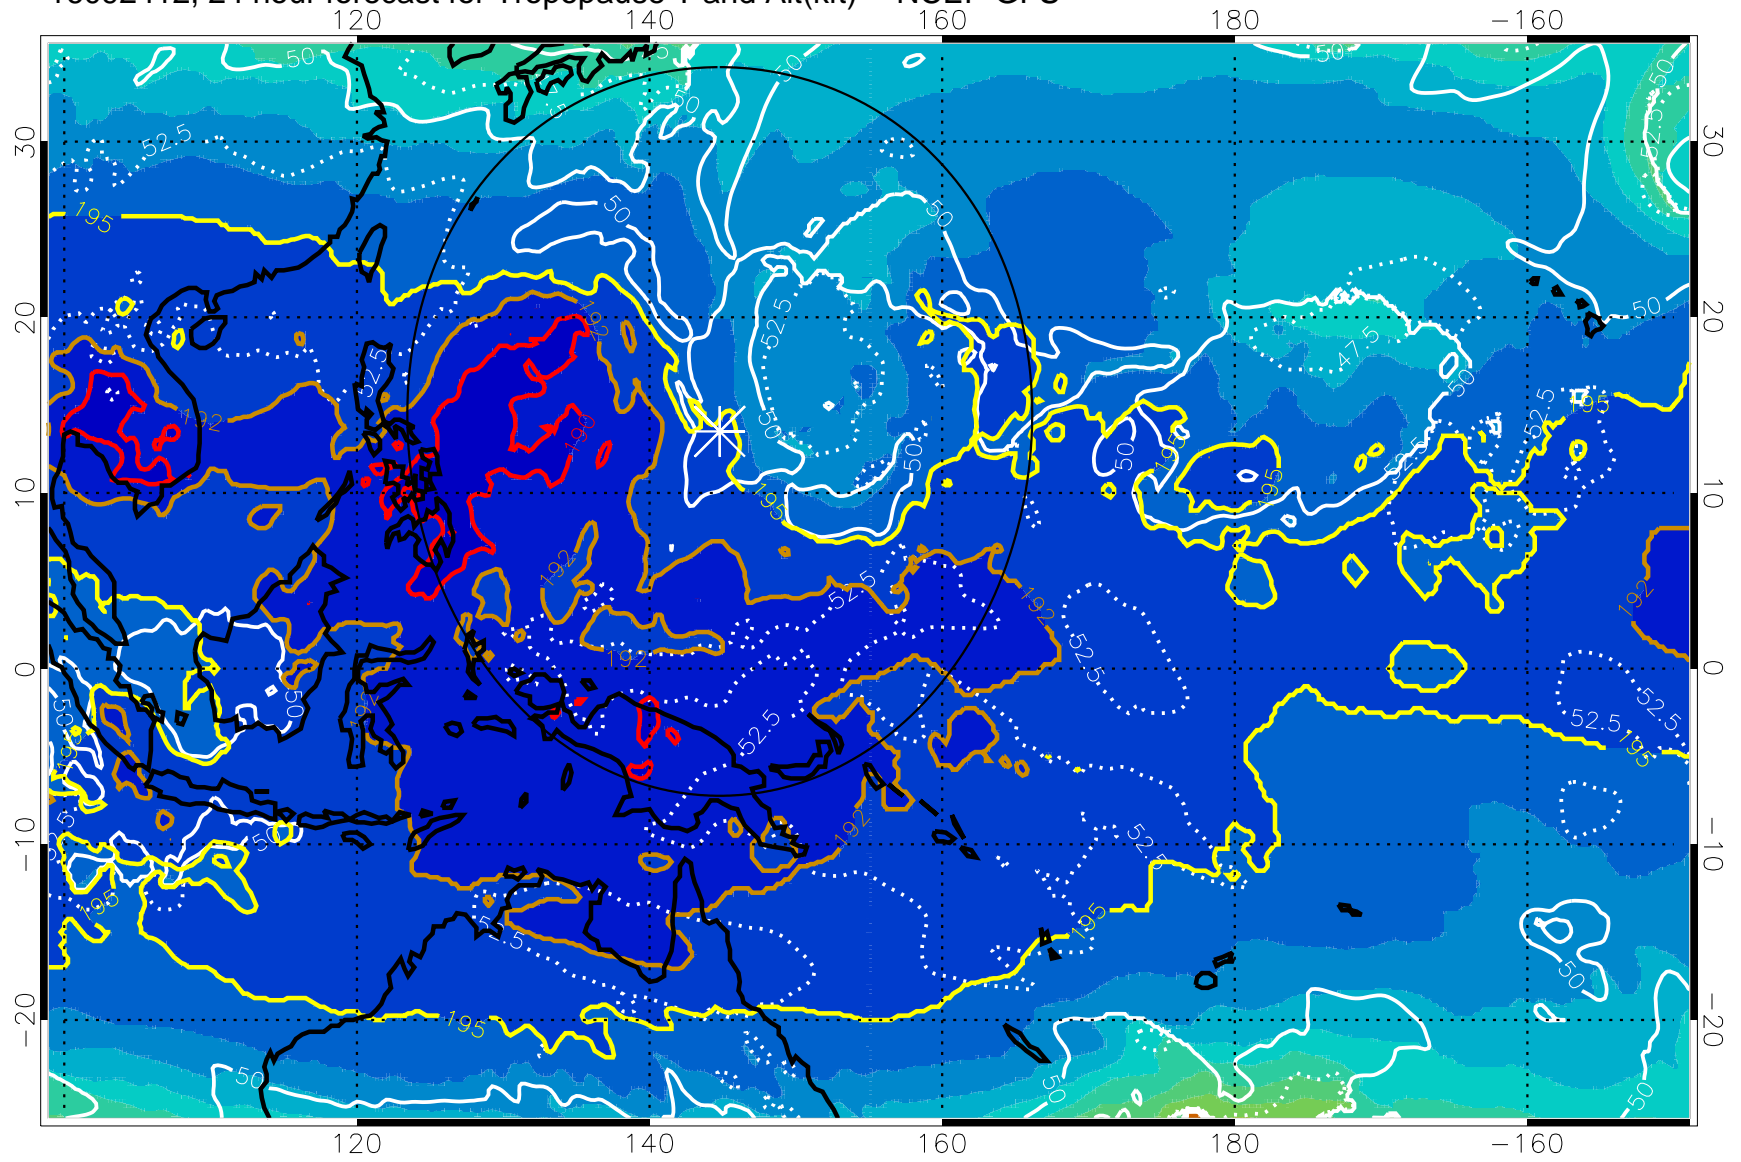

16092412, 24 hour forecast for Tropopause T and Alt(kft) -- NCEP GFS

190 200 210 220 230
Tropopause T, K

Tropopause Altitude in kft (white)

192.5K Isotherm 195K Isotherm
187.5K Isotherm 190K Isotherm

Range ring of 2304 km