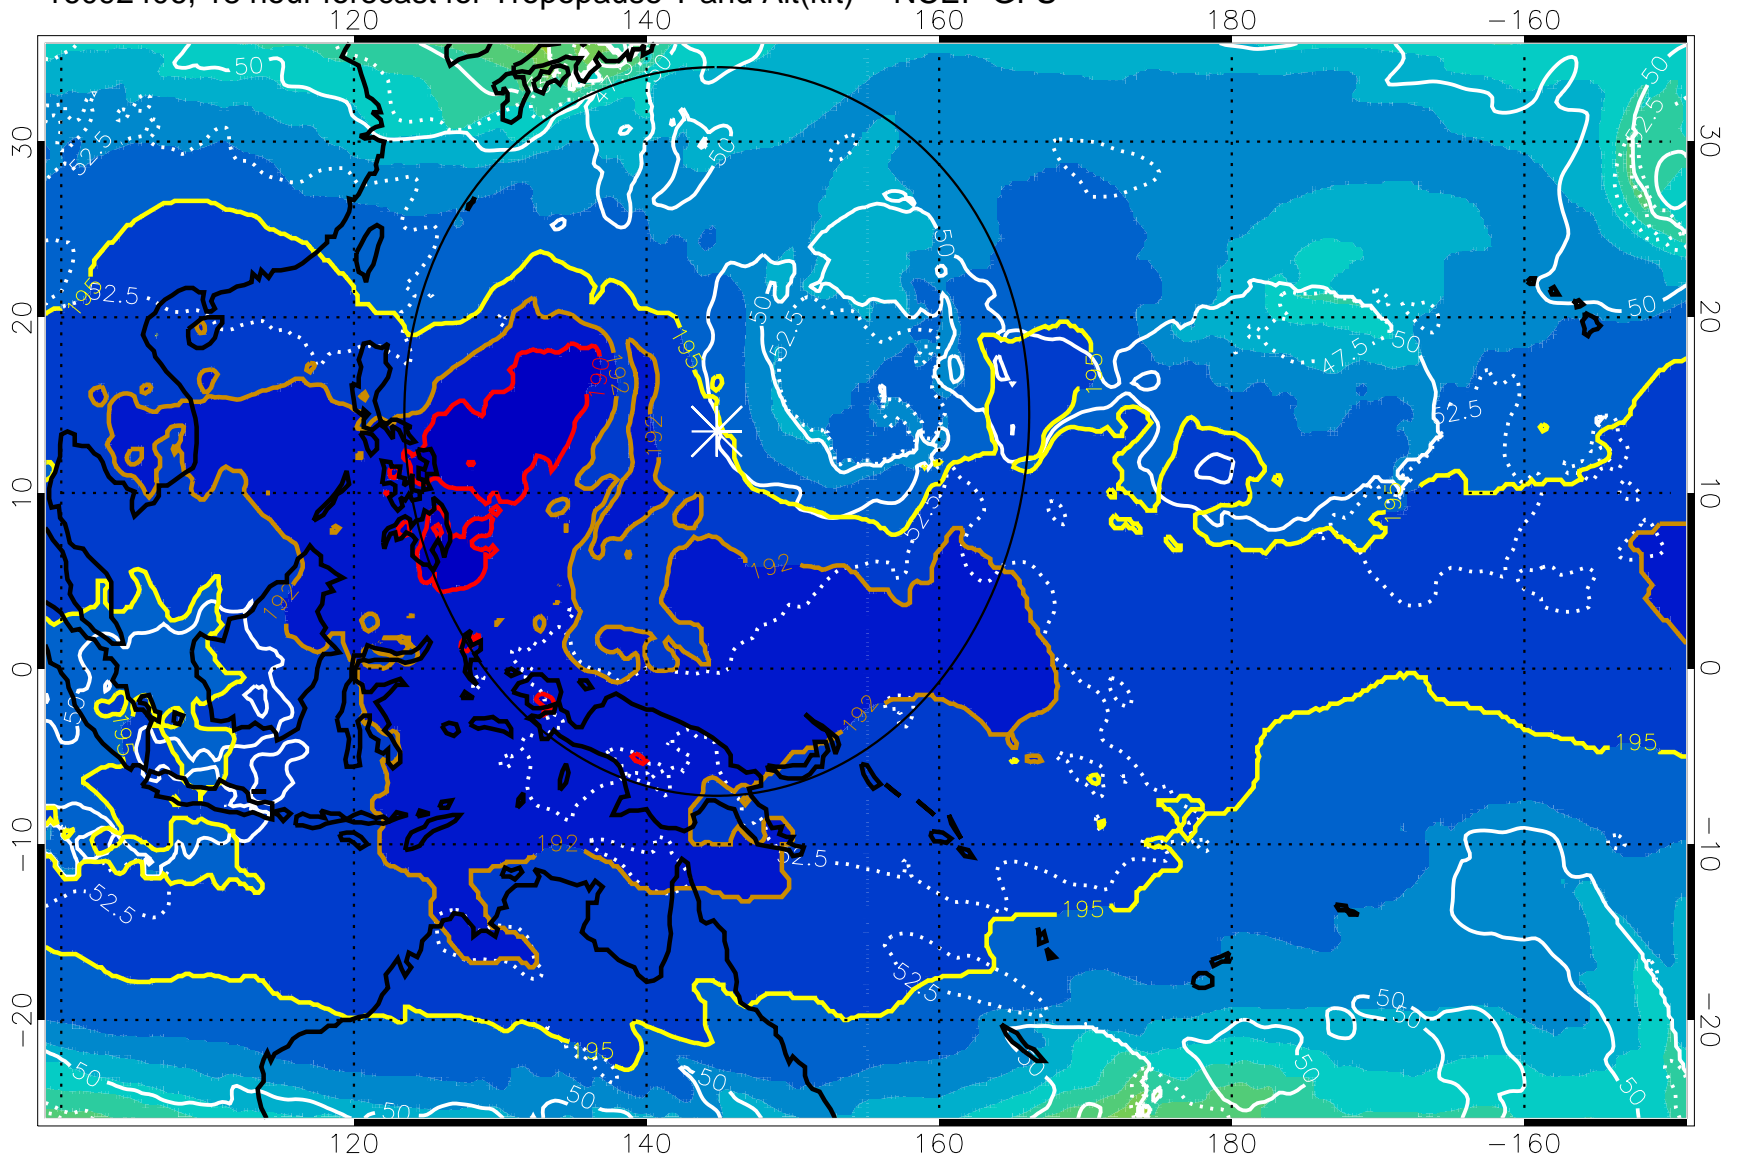

16092406, 18 hour forecast for Tropopause T and Alt(kft) -- NCEP GFS

190 200 210 220 230
Tropopause T, K

Tropopause Altitude in kft (white)

192.5K Isotherm 195K Isotherm
187.5K Isotherm 190K Isotherm

Range ring of 2304 km