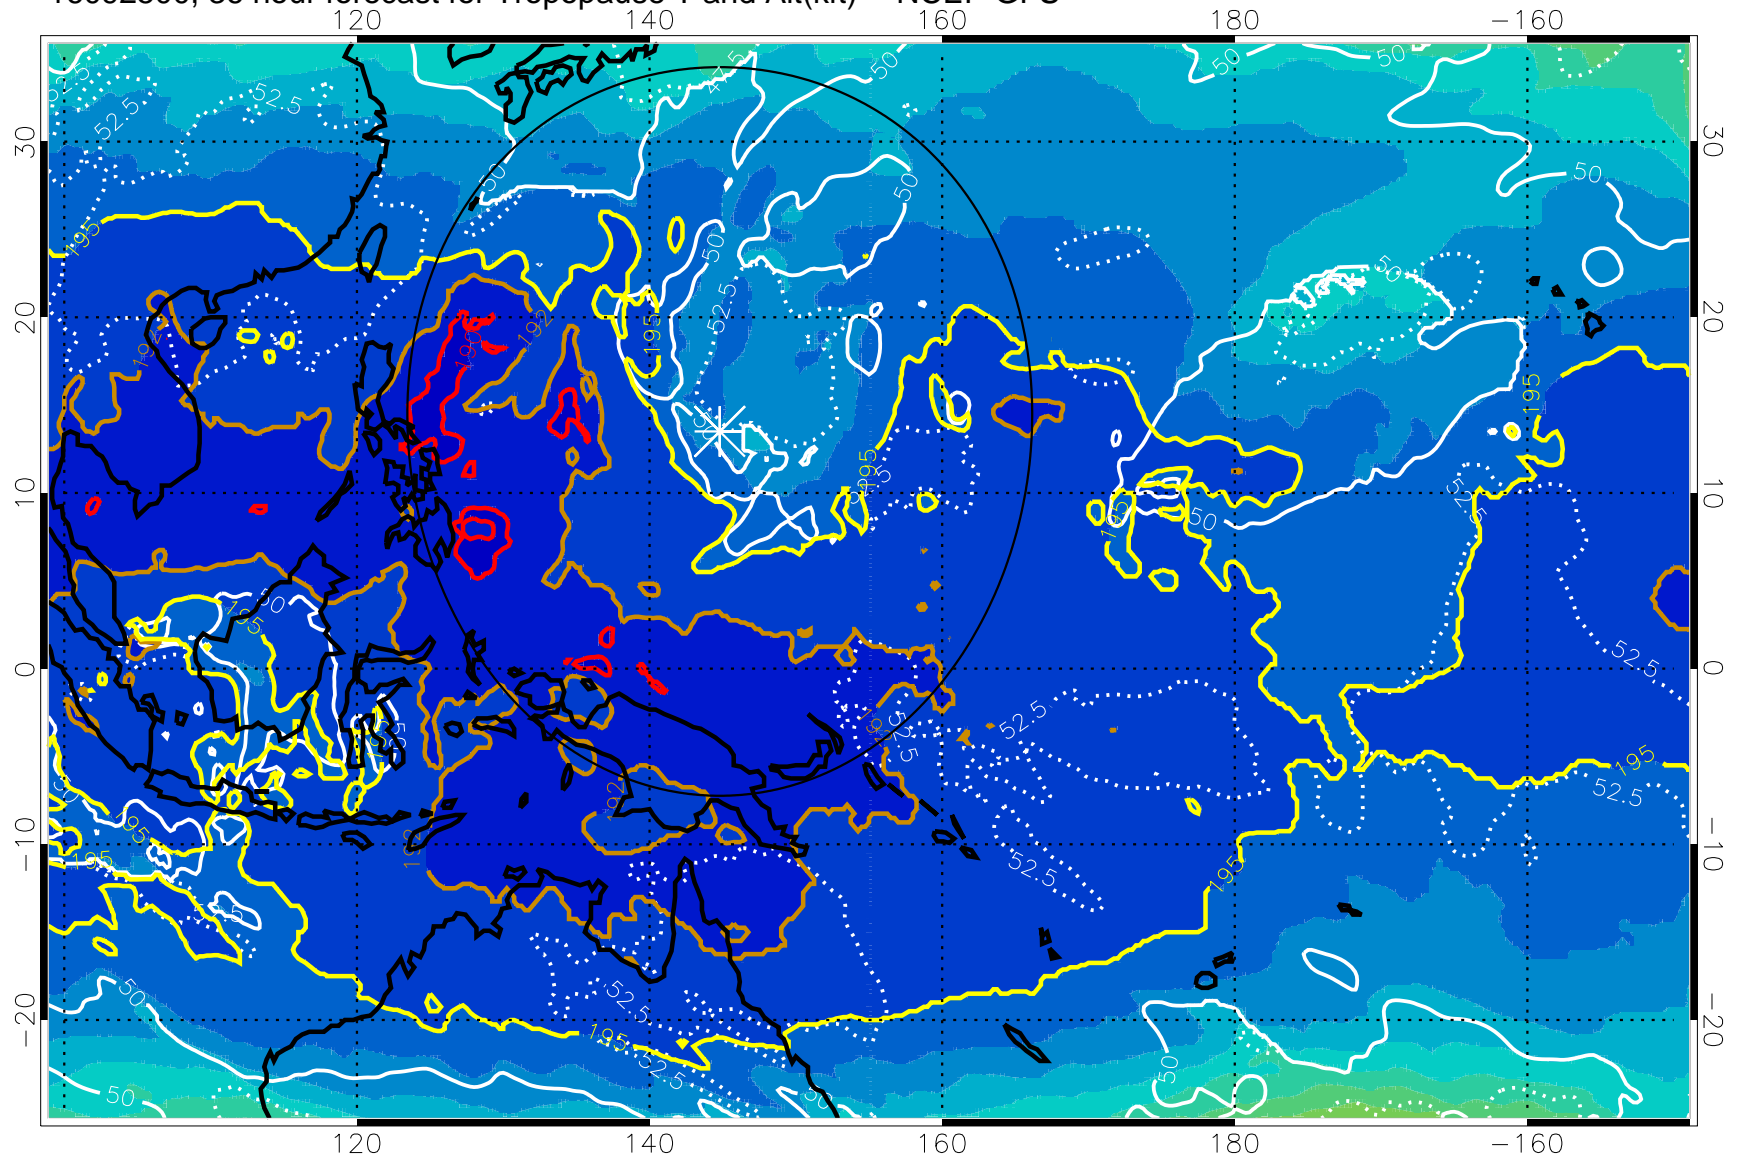

16092500, 36 hour forecast for Tropopause T and Alt(kft) -- NCEP GFS

190 200 210 220 230

Tropopause T, K

Tropopause Altitude in kft (white)

192.5K Isotherm 195K Isotherm

187.5K Isotherm 190K Isotherm

Range ring of 2304 km