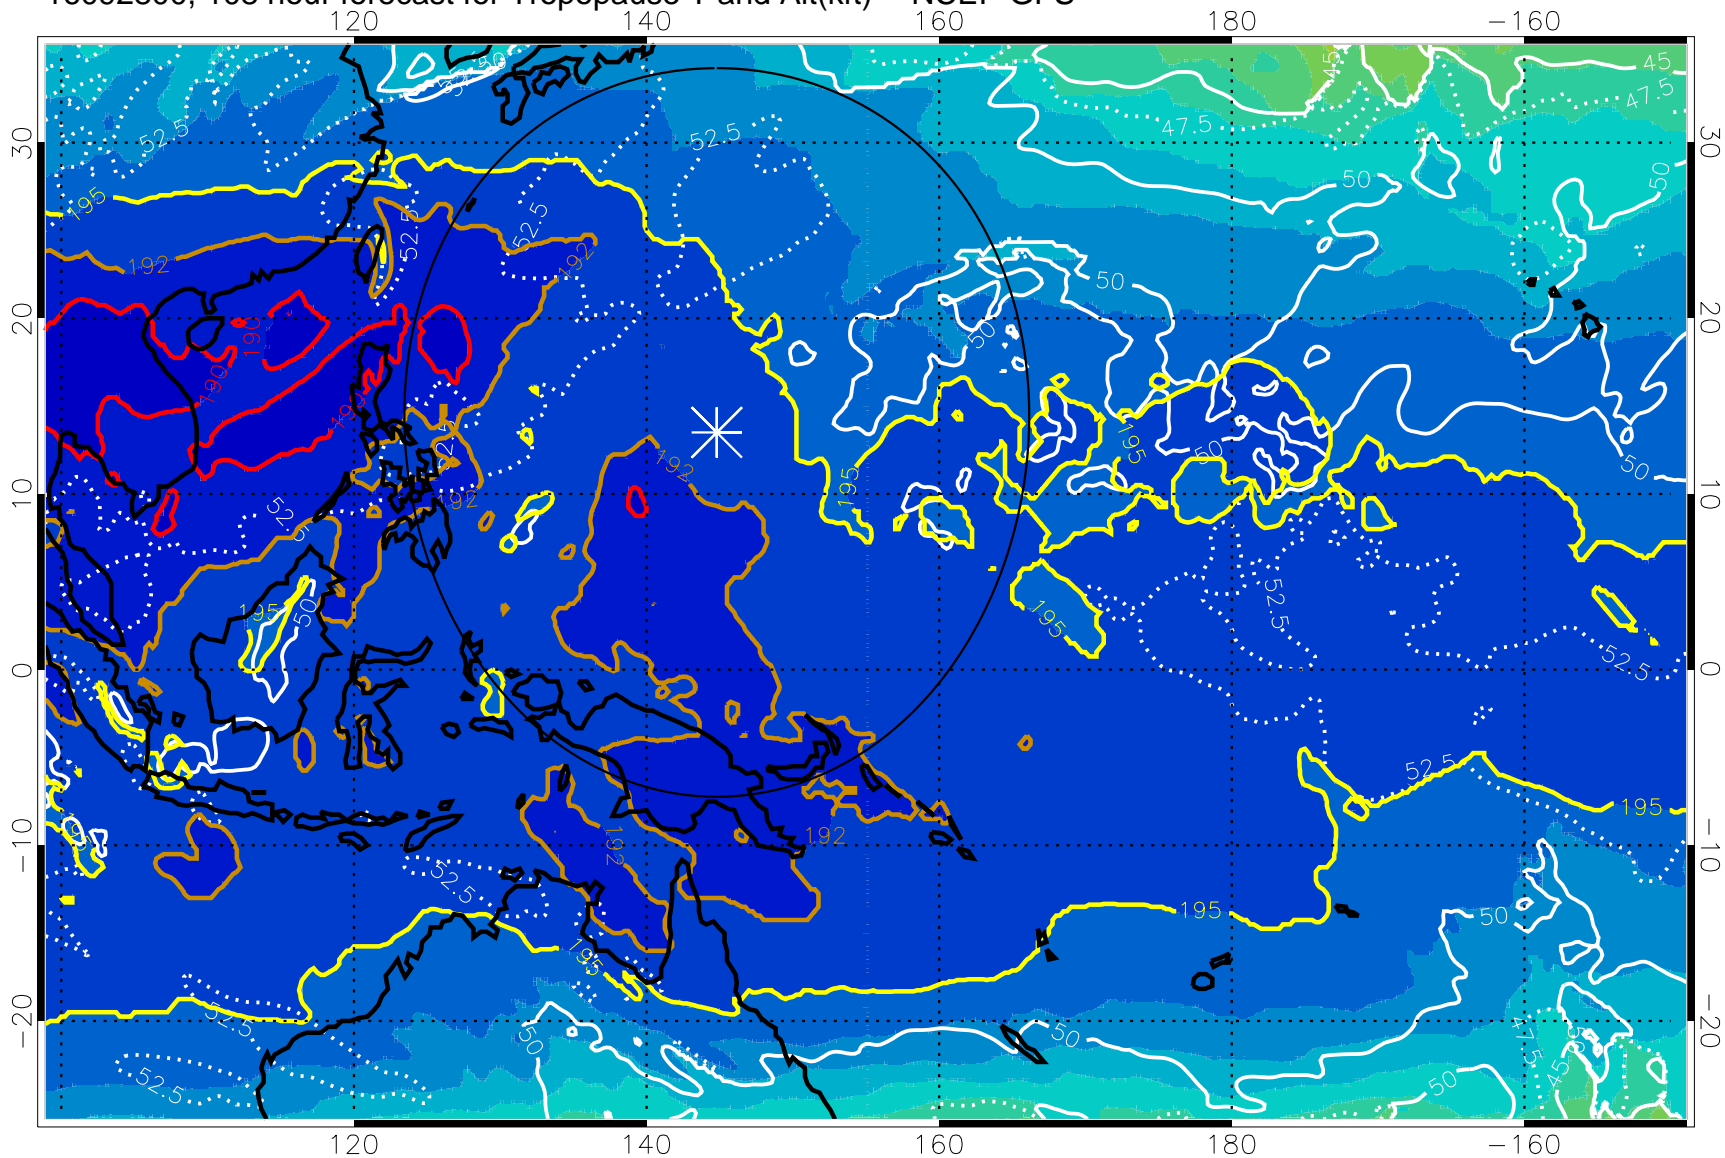

16092800, 108 hour forecast for Tropopause T and Alt(kft) -- NCEP GFS

190 200 210 220 230
Tropopause T, K

Tropopause Altitude in kft (white)

192.5K Isotherm 195K Isotherm
187.5K Isotherm 190K Isotherm

Range ring of 2304 km