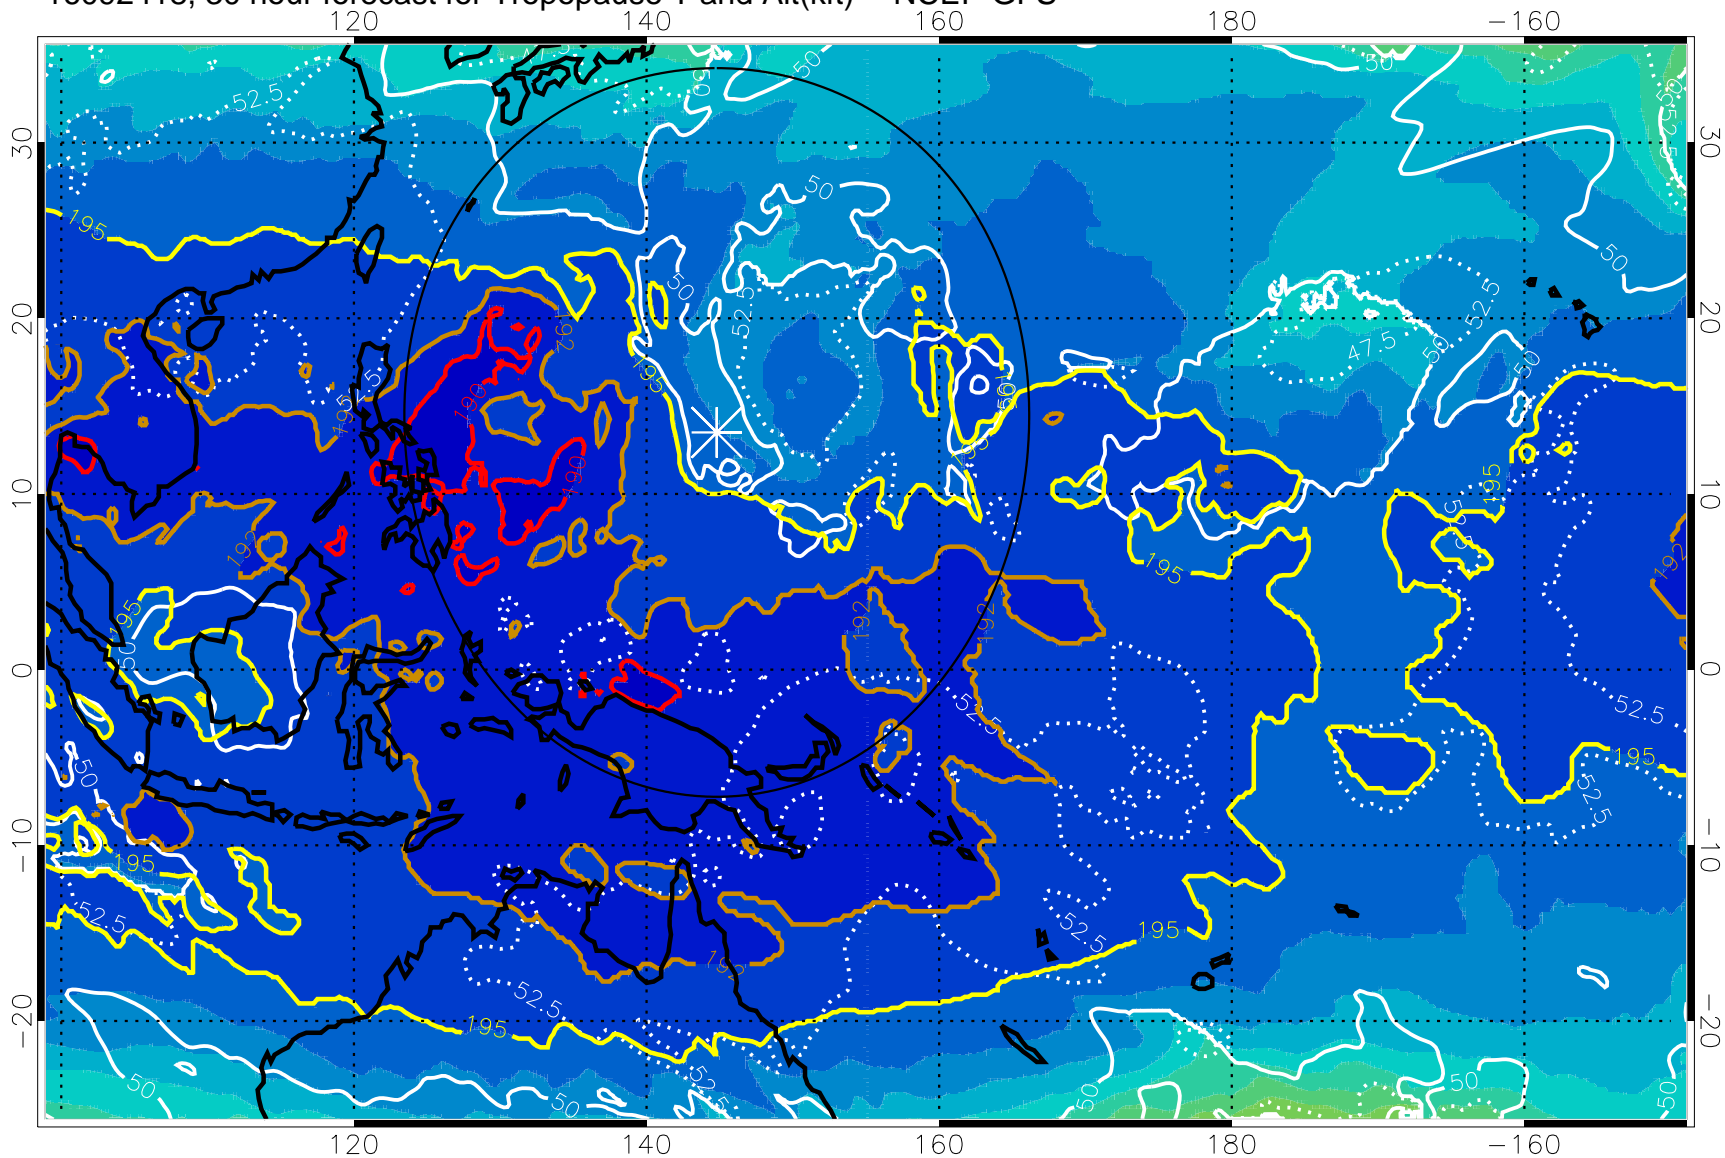

16092418, 30 hour forecast for Tropopause T and Alt(kft) -- NCEP GFS

190 200 210 220 230

Tropopause T, K

Tropopause Altitude in kft (white)

192.5K Isotherm 195K Isotherm

187.5K Isotherm 190K Isotherm

Range ring of 2304 km