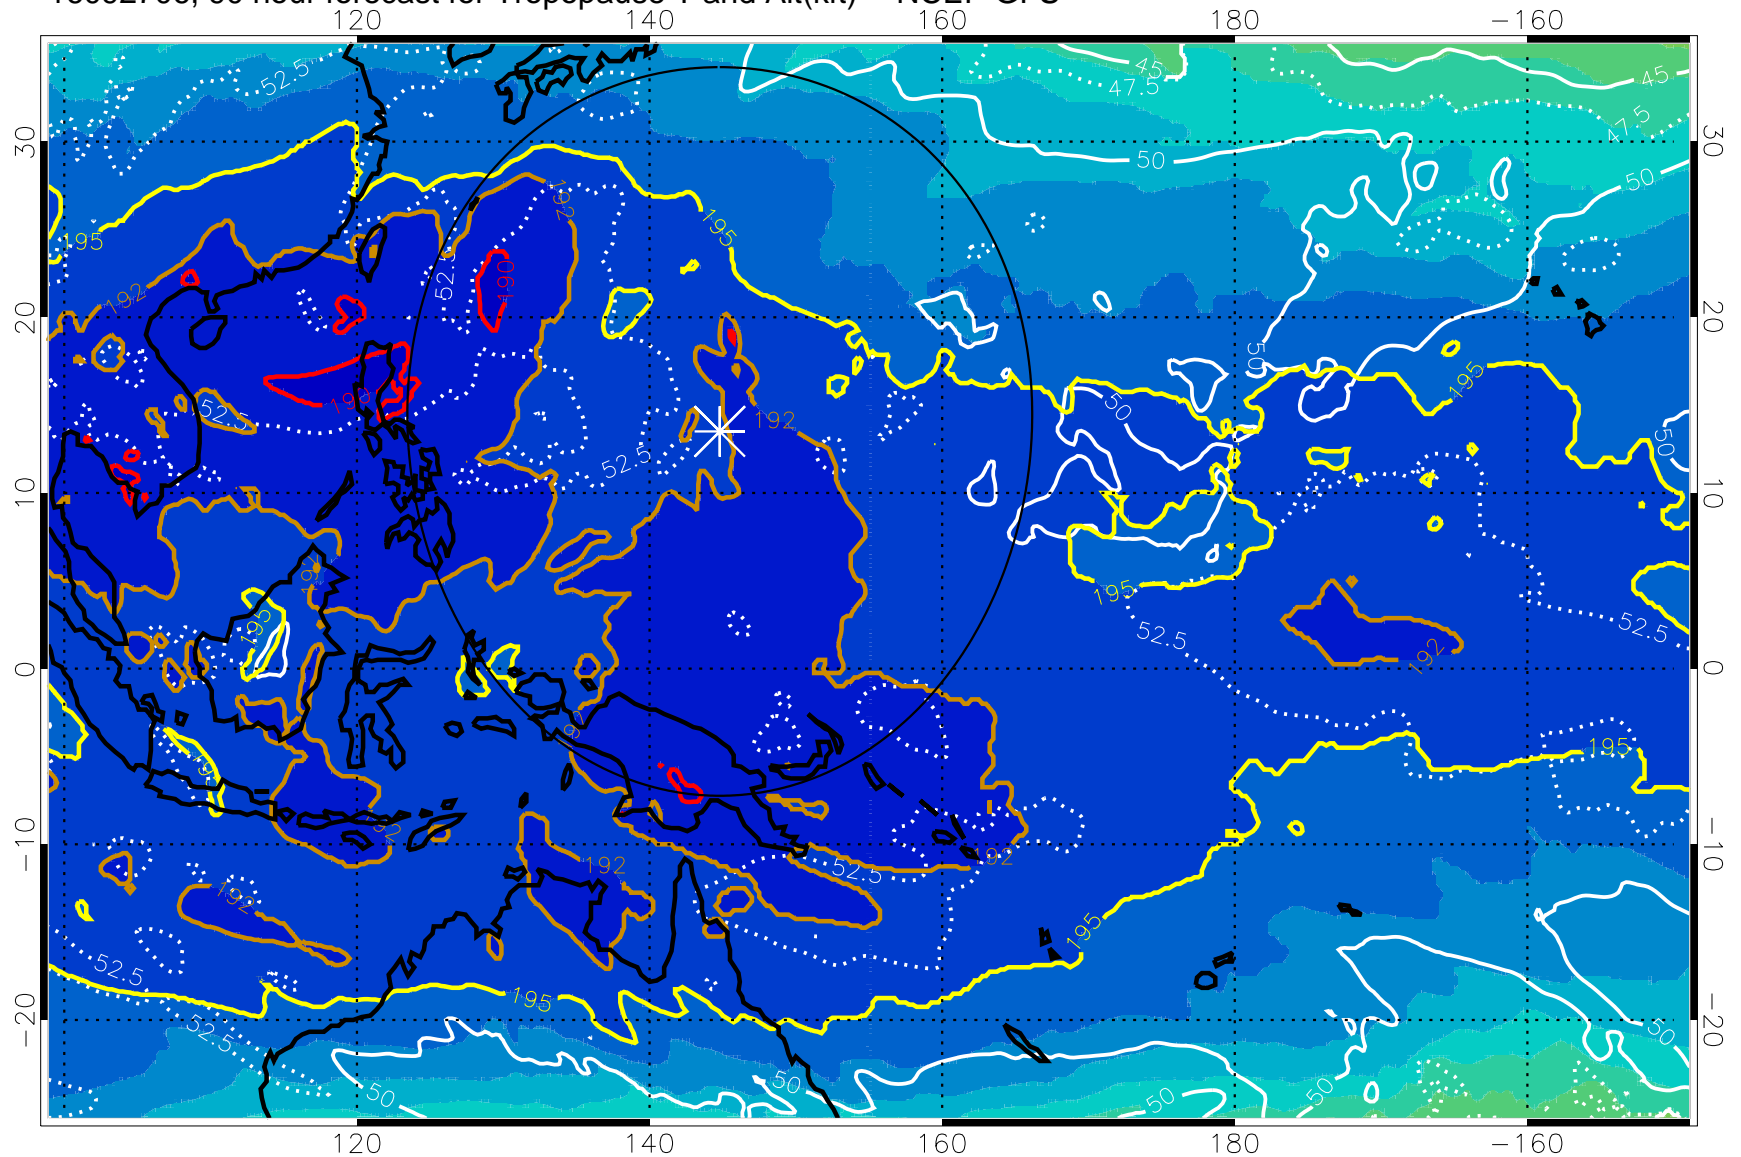

16092700, 84 hour forecast for Tropopause T and Alt(kft) -- NCEP GFS

190 200 210 220 230

Tropopause T, K

Tropopause Altitude in kft (white)

192.5K Isotherm 195K Isotherm
187.5K Isotherm 190K Isotherm

Range ring of 2304 km

16092706, 90 hour forecast for Tropopause T and Alt(kft) -- NCEP GFS

190 200 210 220 230
Tropopause T, K

Tropopause Altitude in kft (white)

192.5K Isotherm 195K Isotherm
187.5K Isotherm 190K Isotherm

Range ring of 2304 km