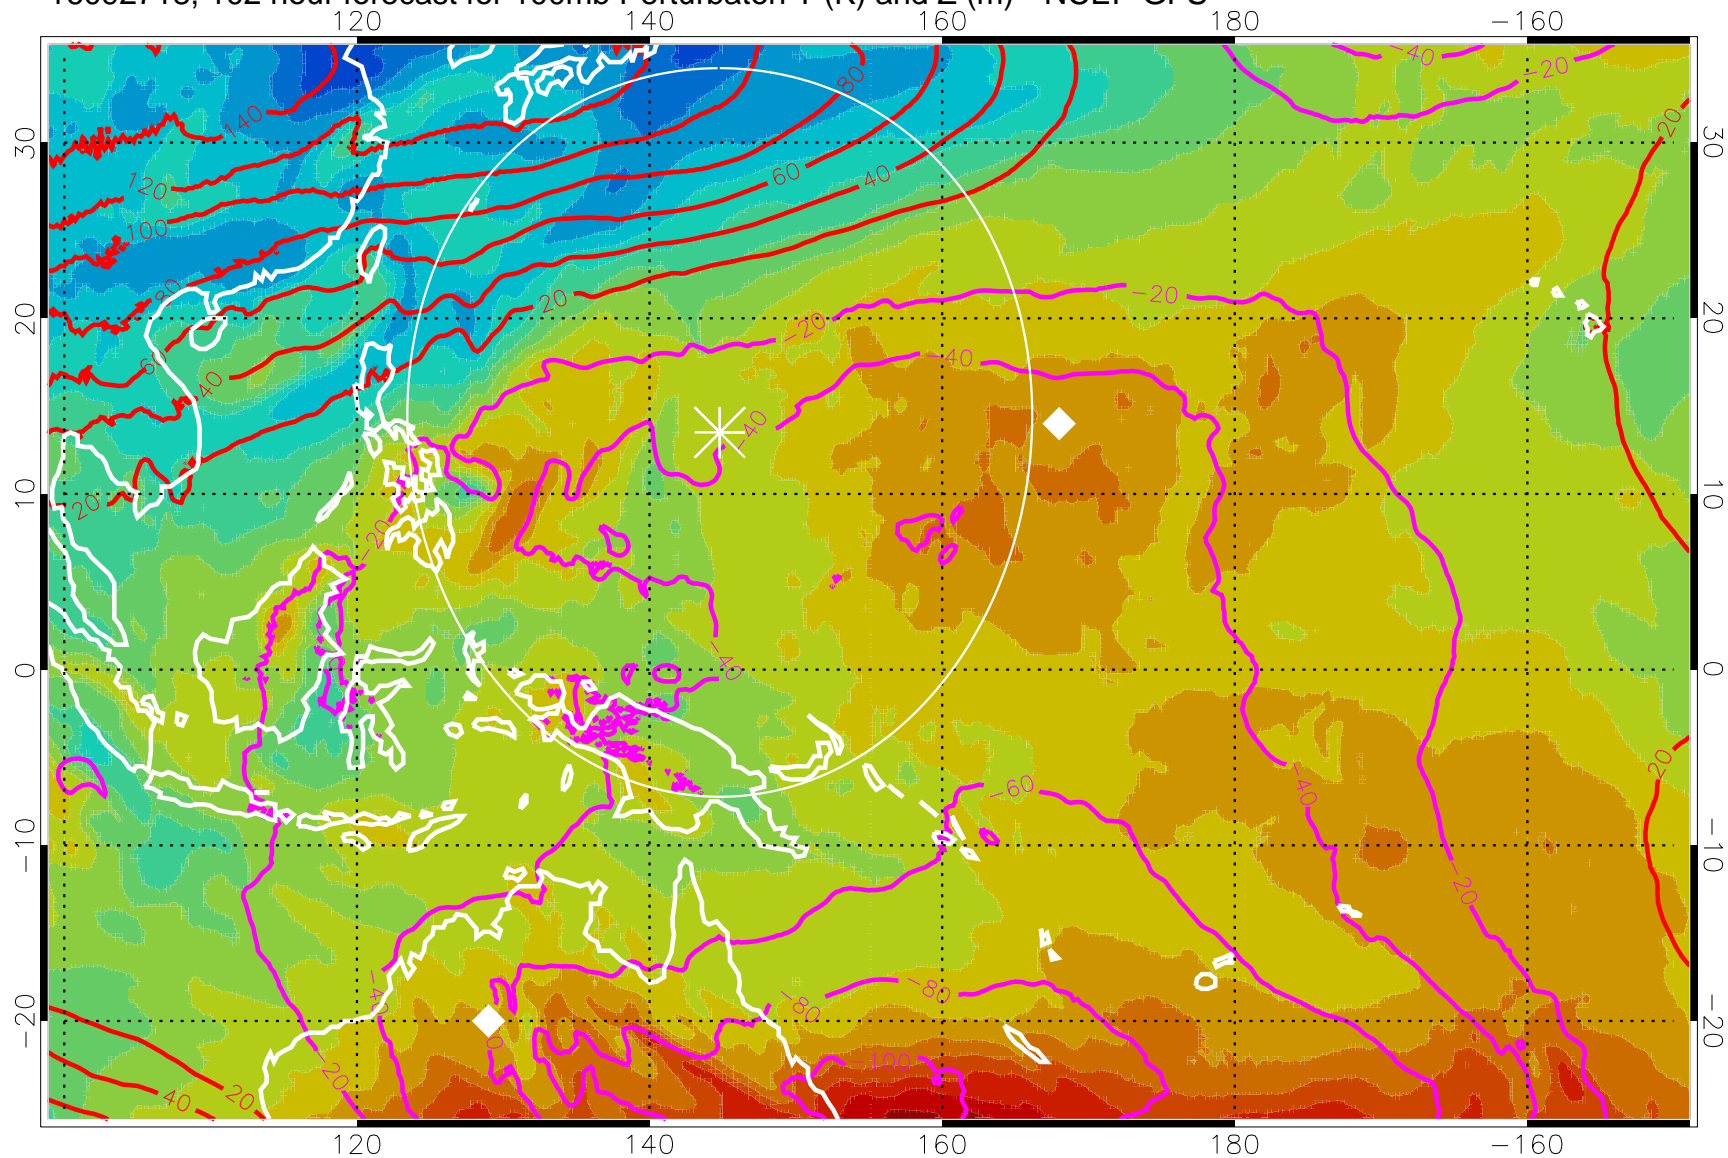

16092718, 102 hour forecast for 100mb Perturbaton T (K) and Z (m)-- NCEP GFS

Contours are 100 mbar Z perturbation (m)
Positive Z Contours
Negative Z Contours
Diamonds-mean pos. of anticyclones

Range ring of 2304 km