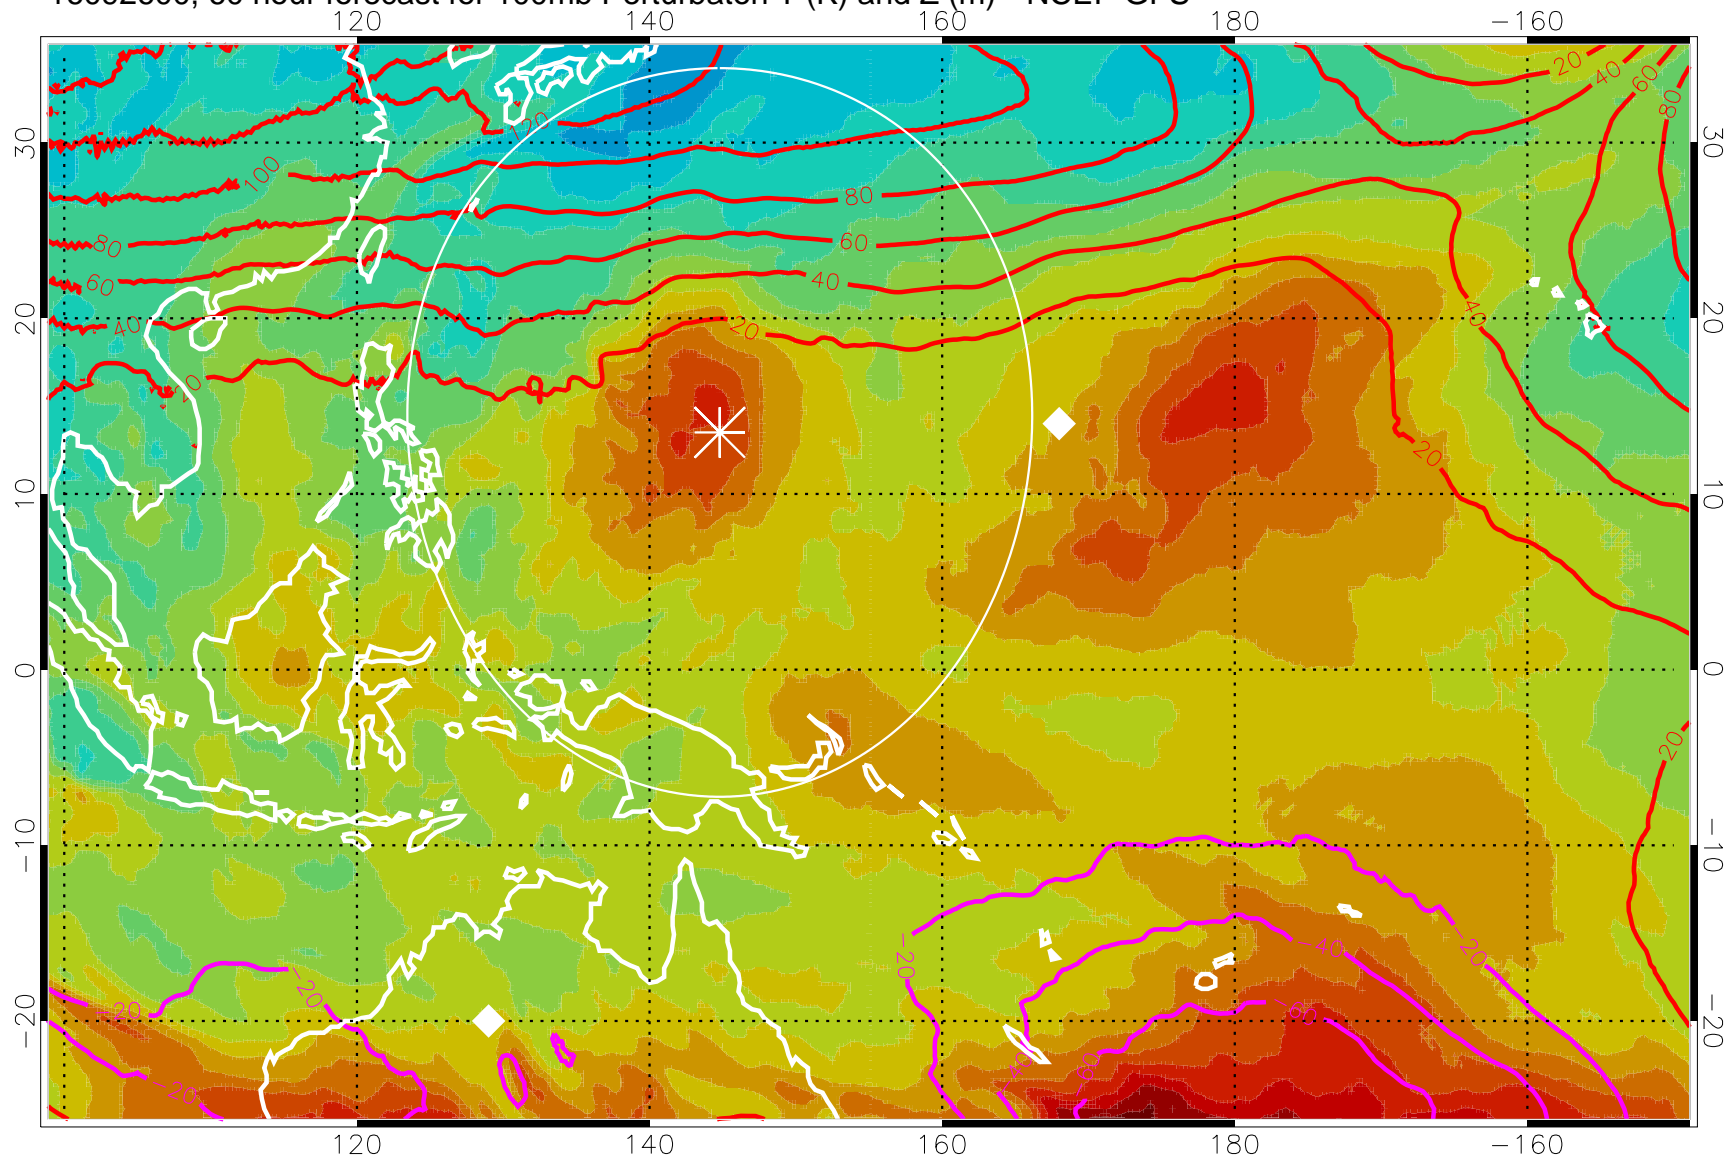

16092600, 60 hour forecast for 100mb Perturbaton T (K) and Z (m)-- NCEP GFS

Contours are 100 mbar Z perturbation (m)
Positive Z Contours
Negative Z Contours
Diamonds-mean pos. of anticyclones

Range ring of 2304 km