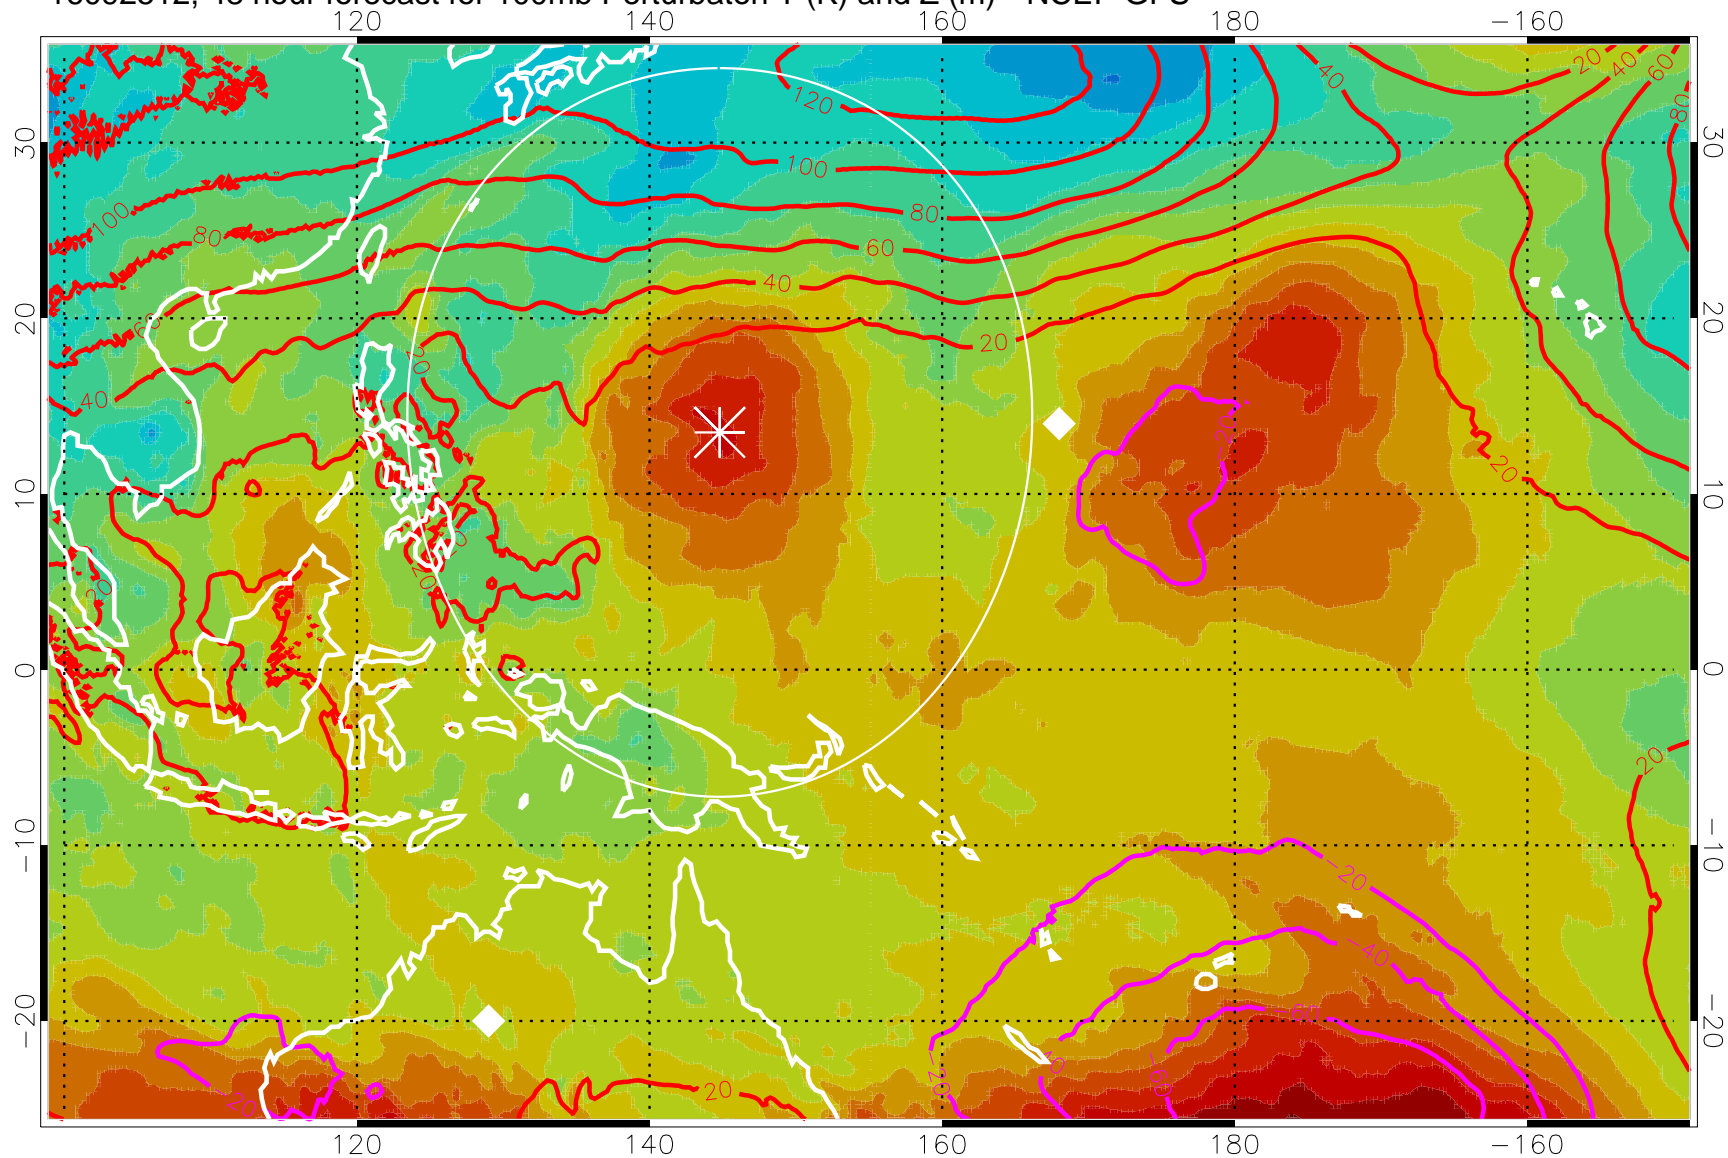

16092512, 48 hour forecast for 100mb Perturbaton T (K) and Z (m)-- NCEP GFS

Contours are 100 mbar Z perturbation (m)
Positive Z Contours
Negative Z Contours
Diamonds-mean pos. of anticyclones

Range ring of 2304 km