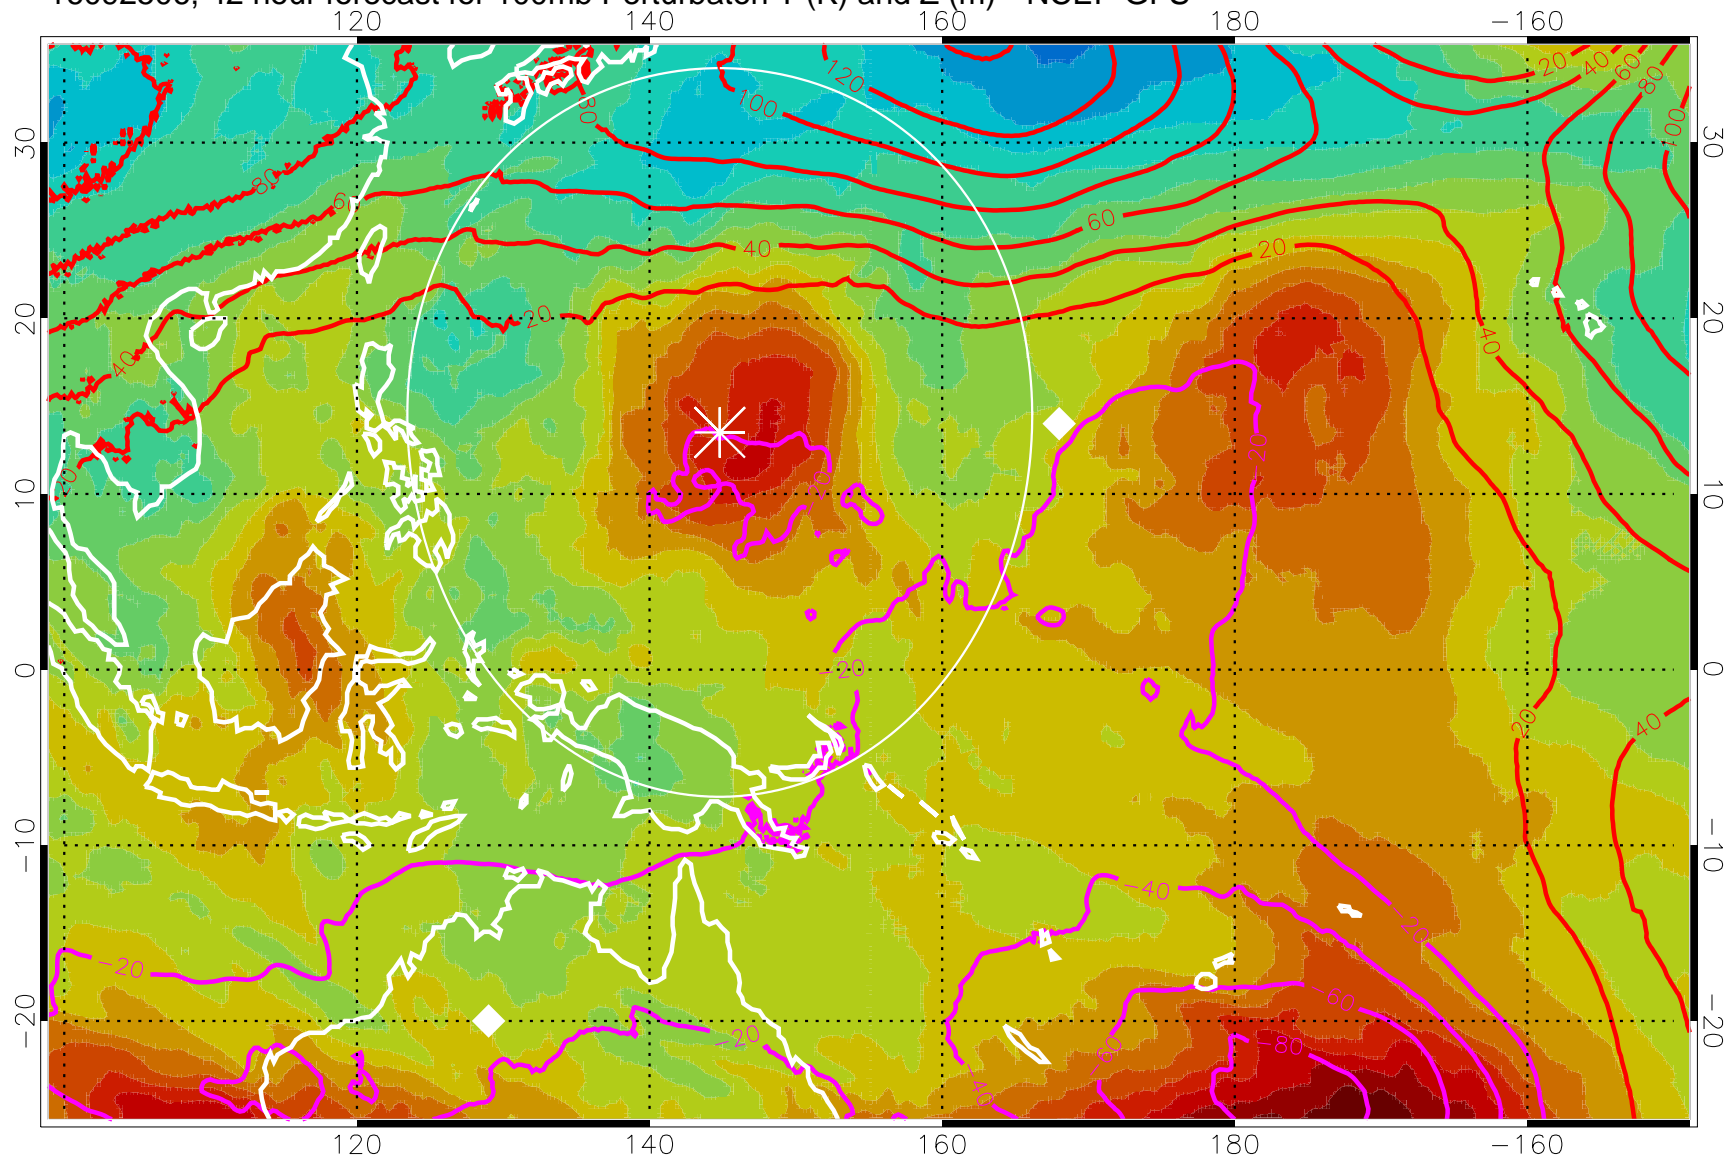

16092506, 42 hour forecast for 100mb Perturbaton T (K) and Z (m)-- NCEP GFS

Contours are 100 mbar Z perturbation (m)
Positive Z Contours
Negative Z Contours
Diamonds-mean pos. of anticyclones

Range ring of 2304 km