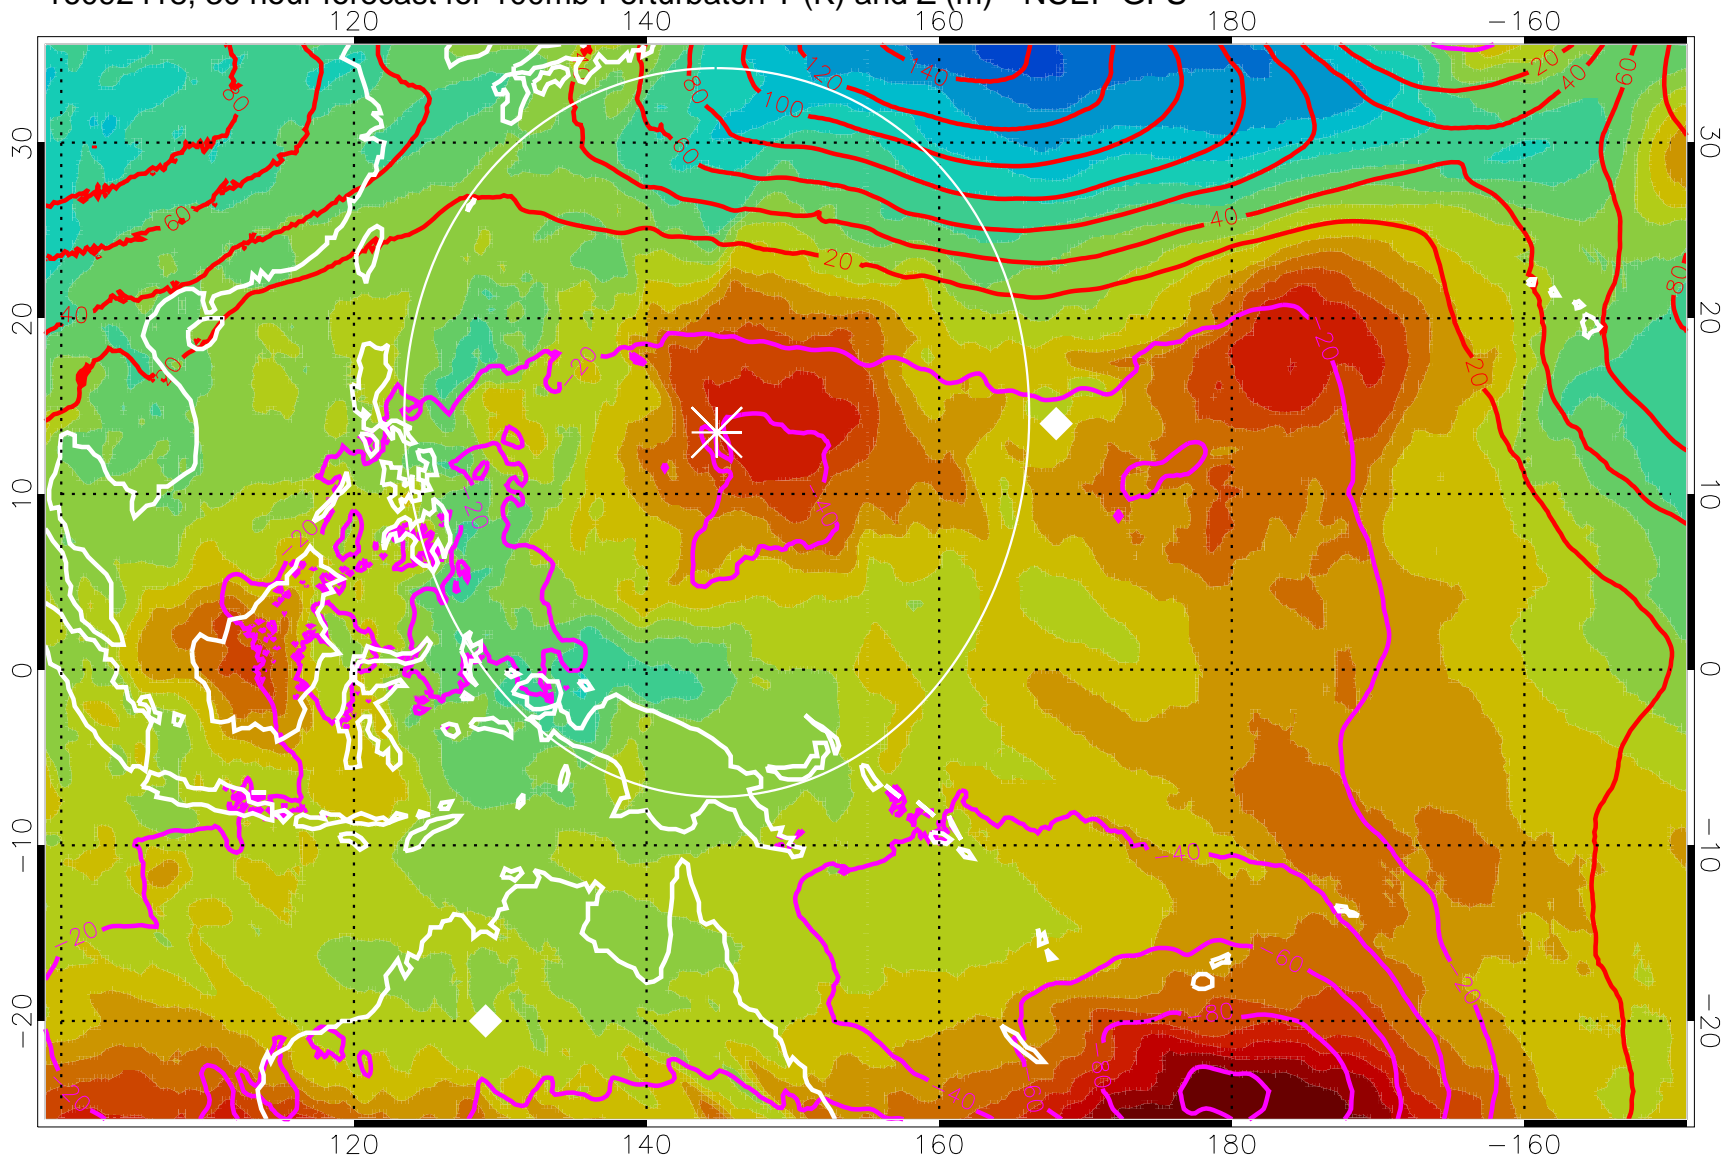

16092418, 30 hour forecast for 100mb Perturbaton T (K) and Z (m)-- NCEP GFS

Contours are 100 mbar Z perturbation (m)
Positive Z Contours
Negative Z Contours
Diamonds-mean pos. of anticyclones

Range ring of 2304 km