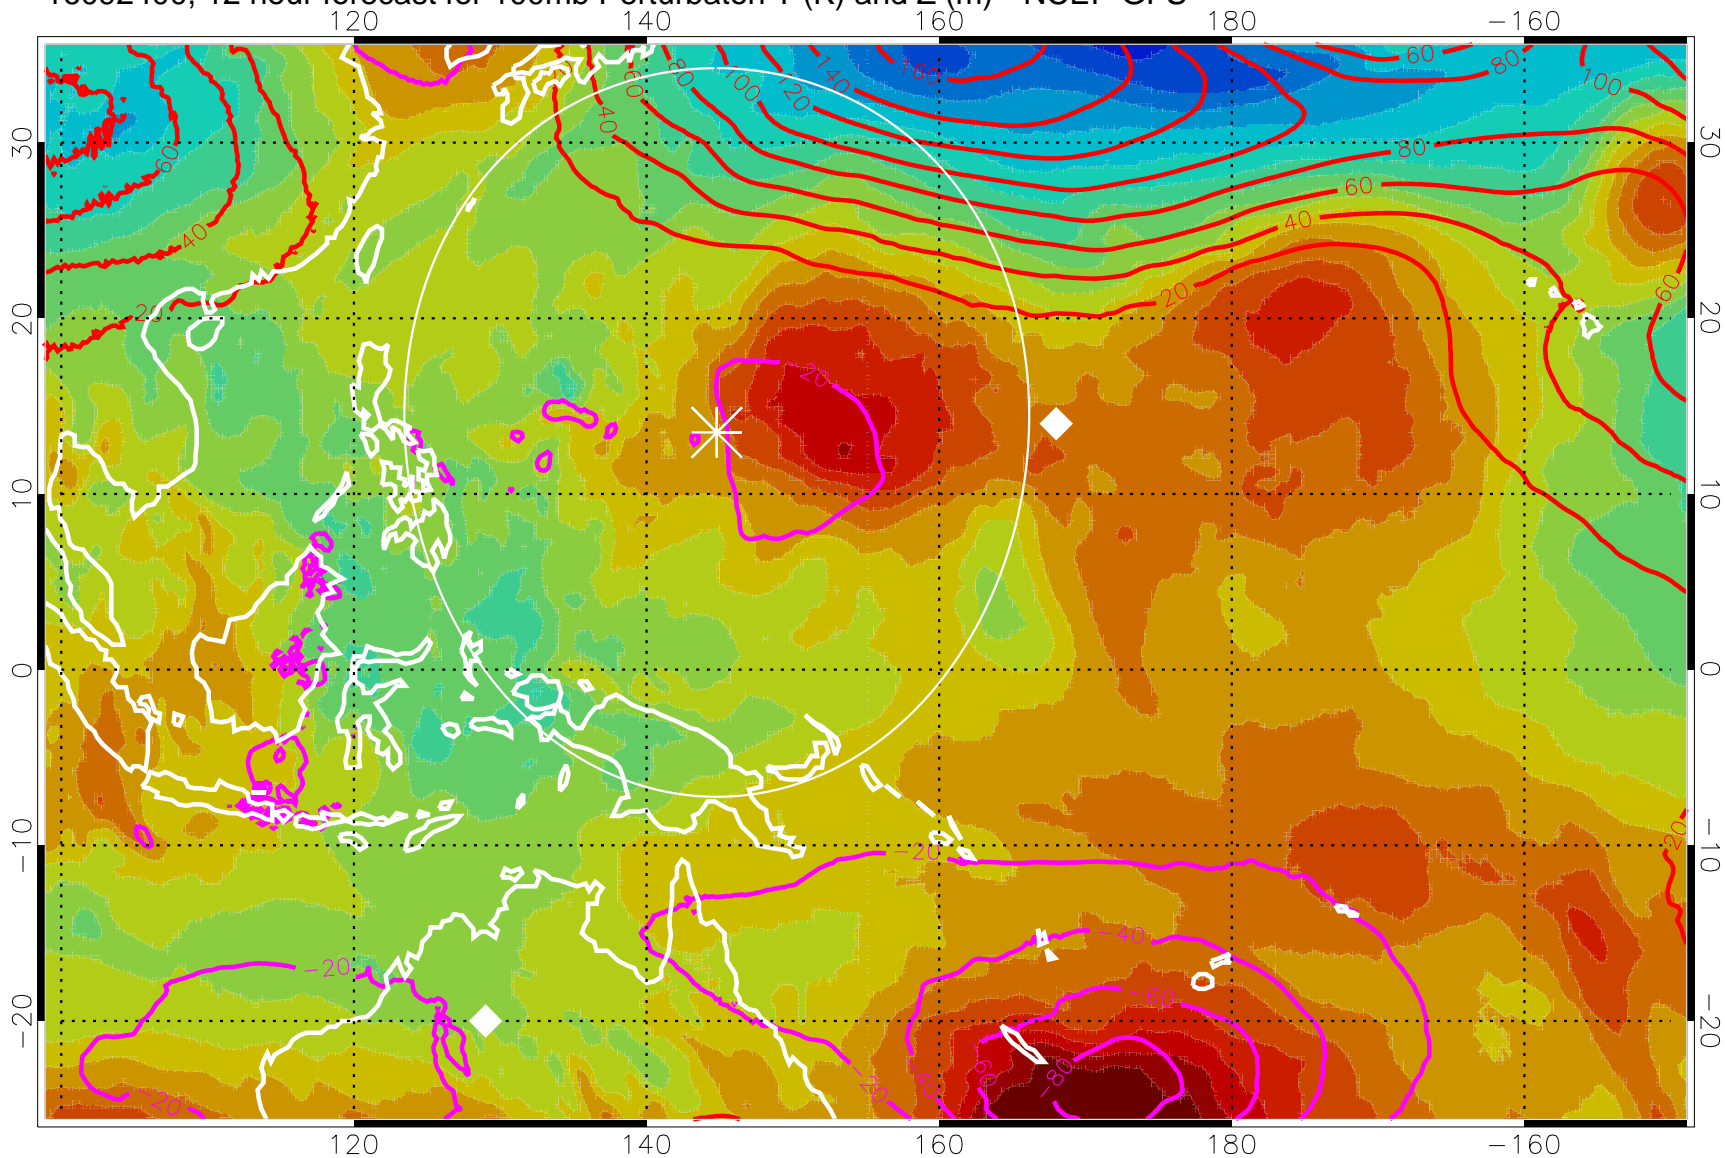

16092400, 12 hour forecast for 100mb Perturbaton T (K) and Z (m)-- NCEP GFS

Contours are 100 mbar Z perturbation (m)
Positive Z Contours
Negative Z Contours
Diamonds-mean pos. of anticyclones

Range ring of 2304 km