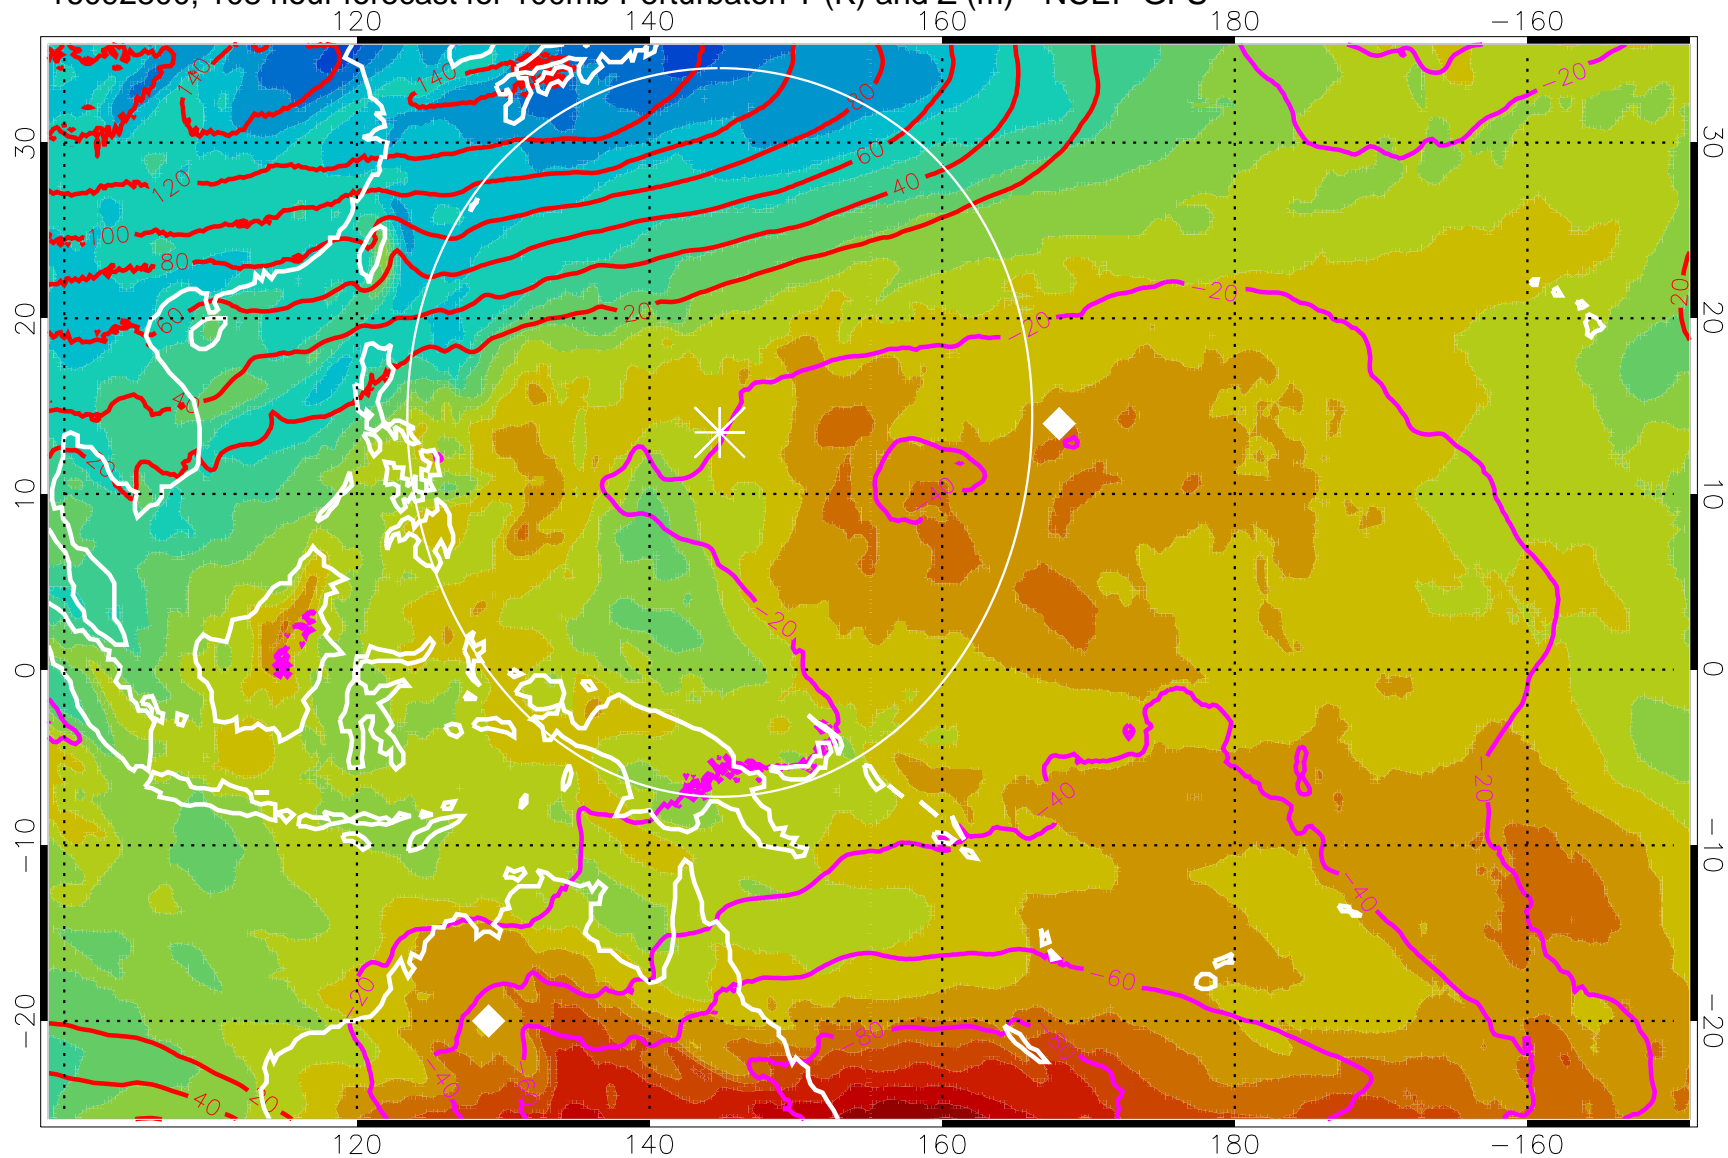

16092800, 108 hour forecast for 100mb Perturbaton T (K) and Z (m)-- NCEP GFS

Contours are 100 mbar Z perturbation (m)
Positive Z Contours
Negative Z Contours
Diamonds-mean pos. of anticyclones

Range ring of 2304 km