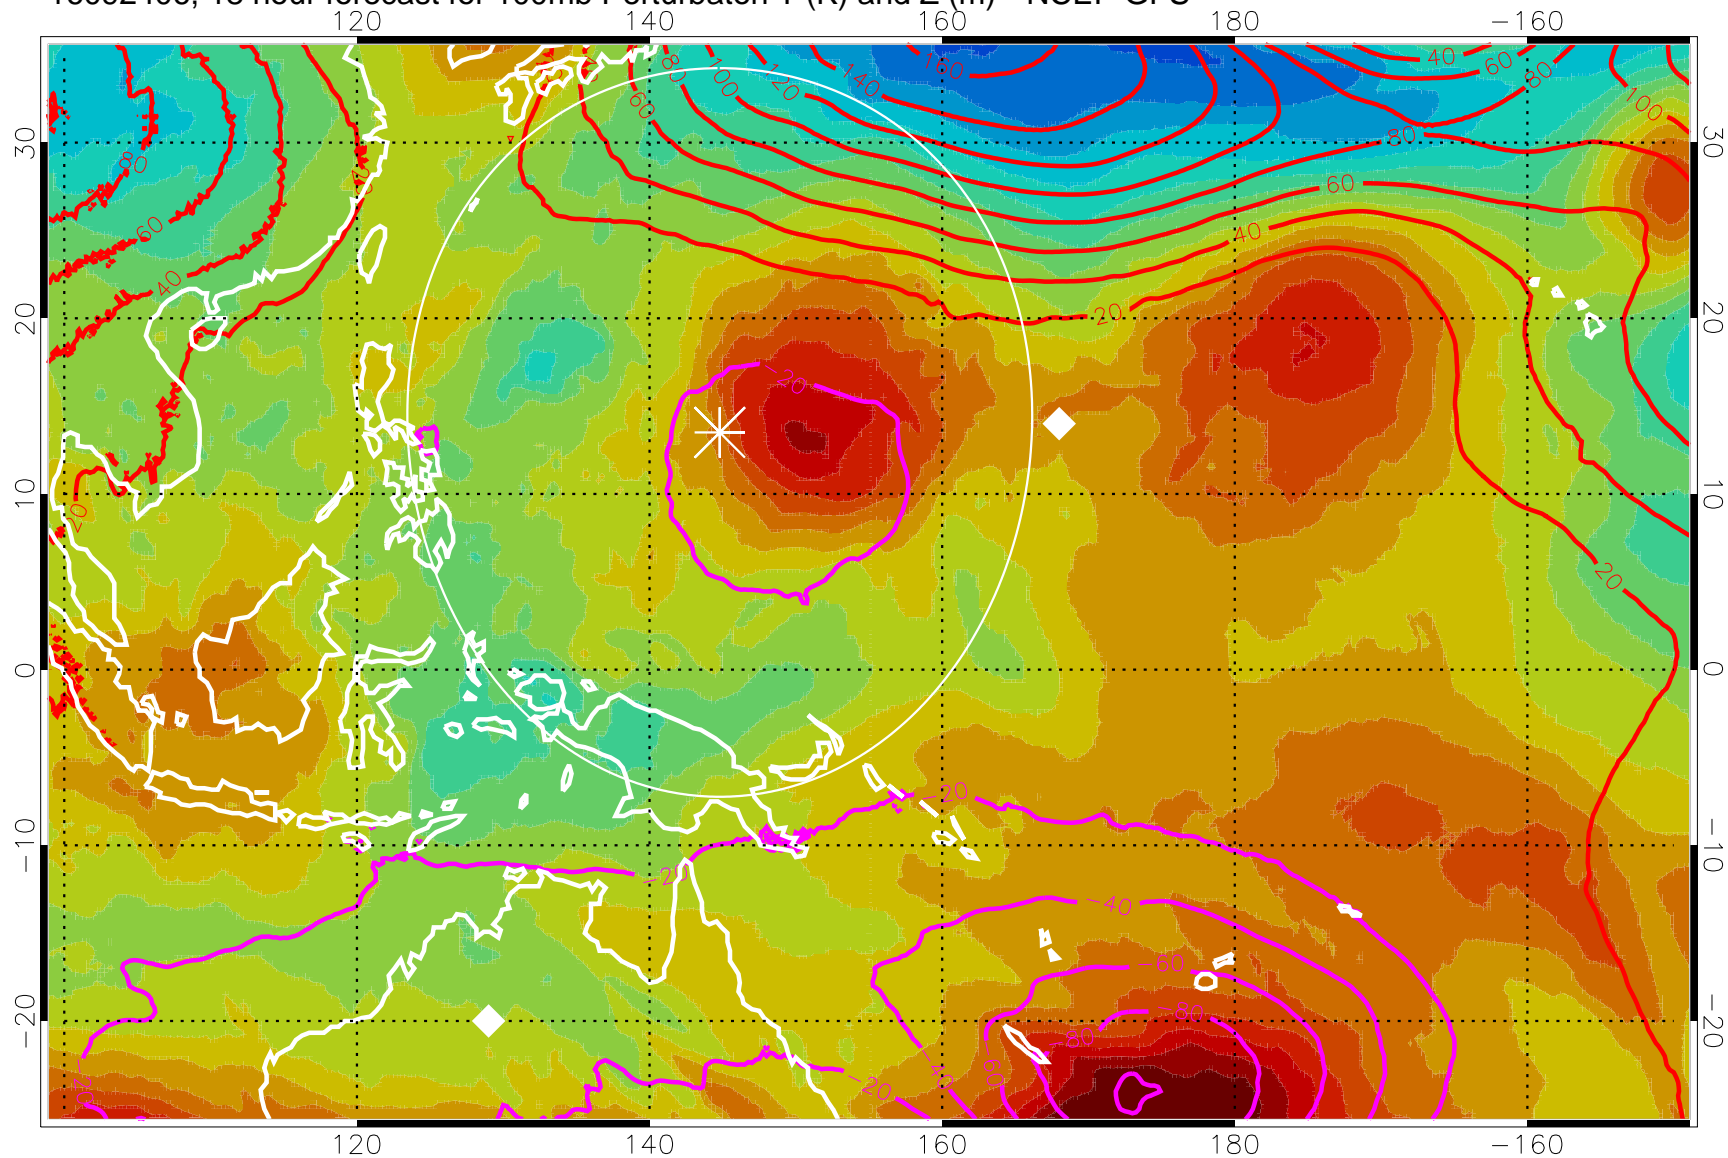

16092406, 18 hour forecast for 100mb Perturbaton T (K) and Z (m)-- NCEP GFS

Contours are 100 mbar Z perturbation (m)
Positive Z Contours
Negative Z Contours
Diamonds-mean pos. of anticyclones

Range ring of 2304 km