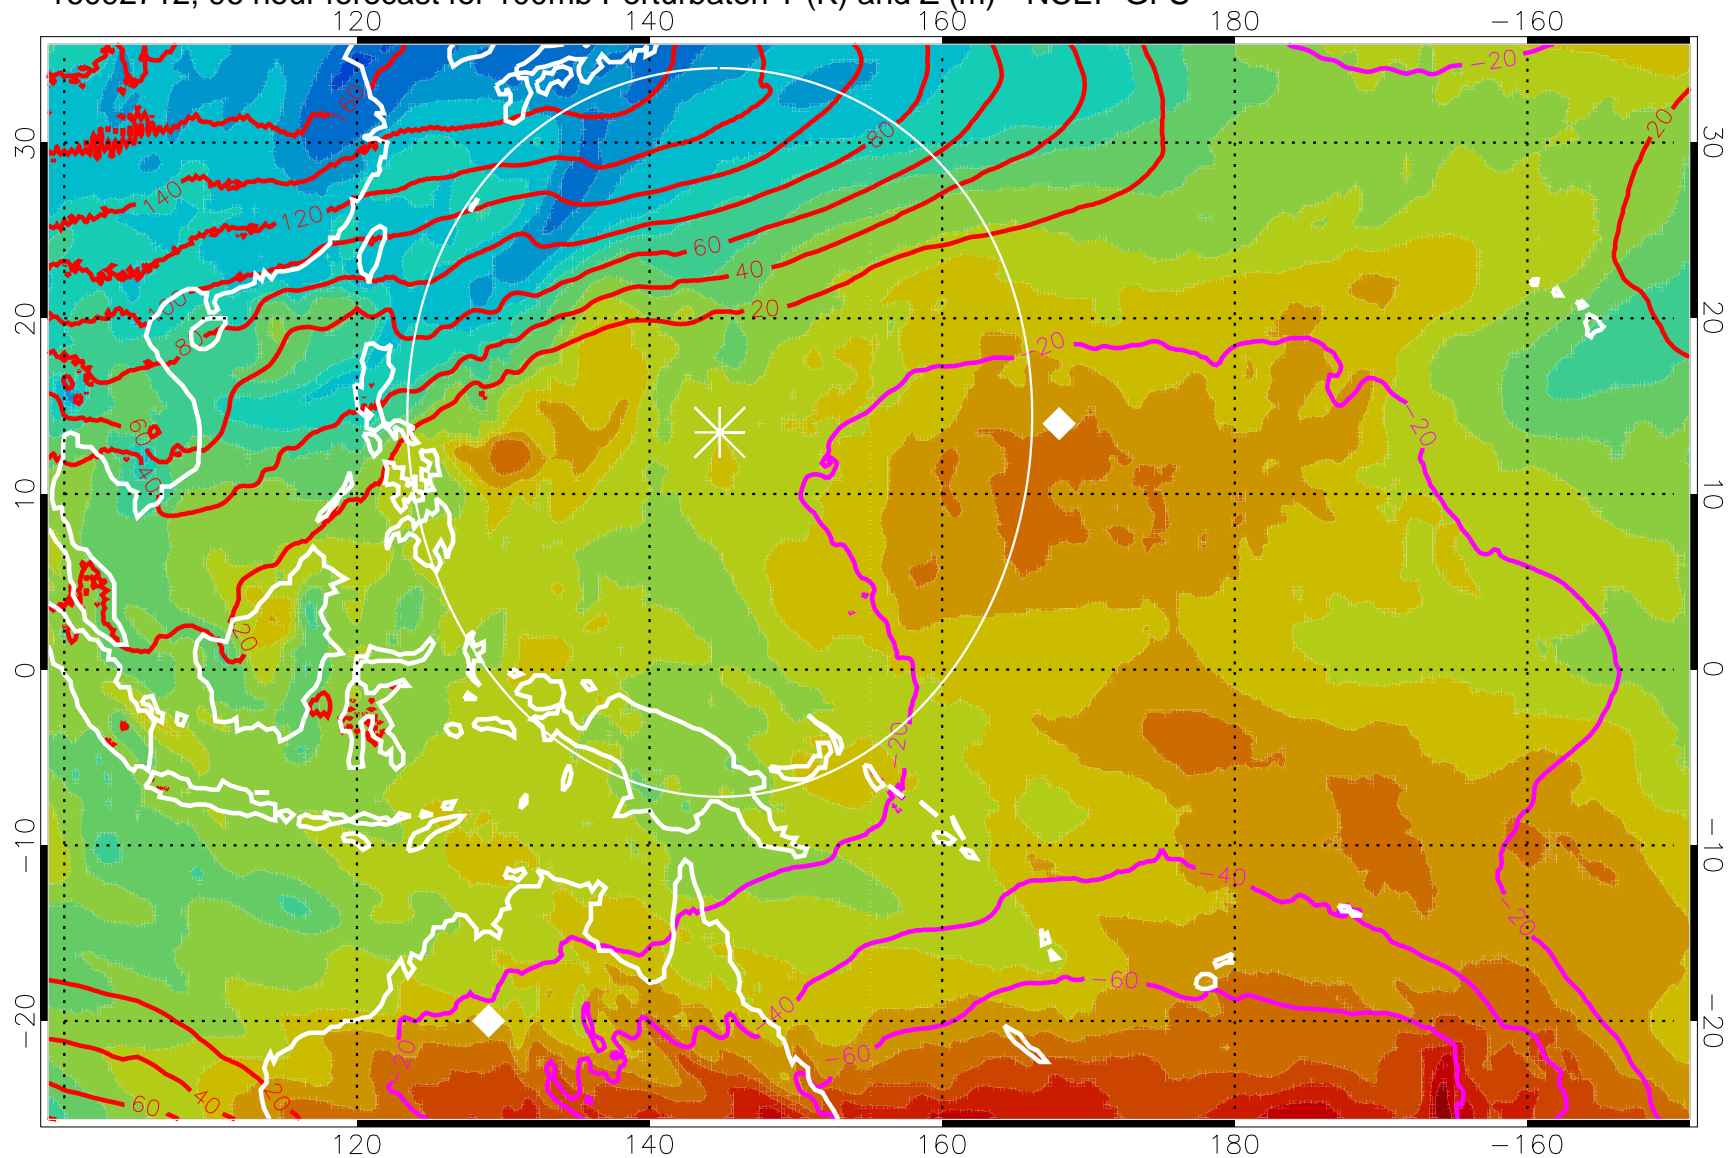

16092712, 96 hour forecast for 100mb Perturbaton T (K) and Z (m)-- NCEP GFS

Contours are 100 mbar Z perturbation (m)
Positive Z Contours
Negative Z Contours
Diamonds-mean pos. of anticyclones

Range ring of 2304 km