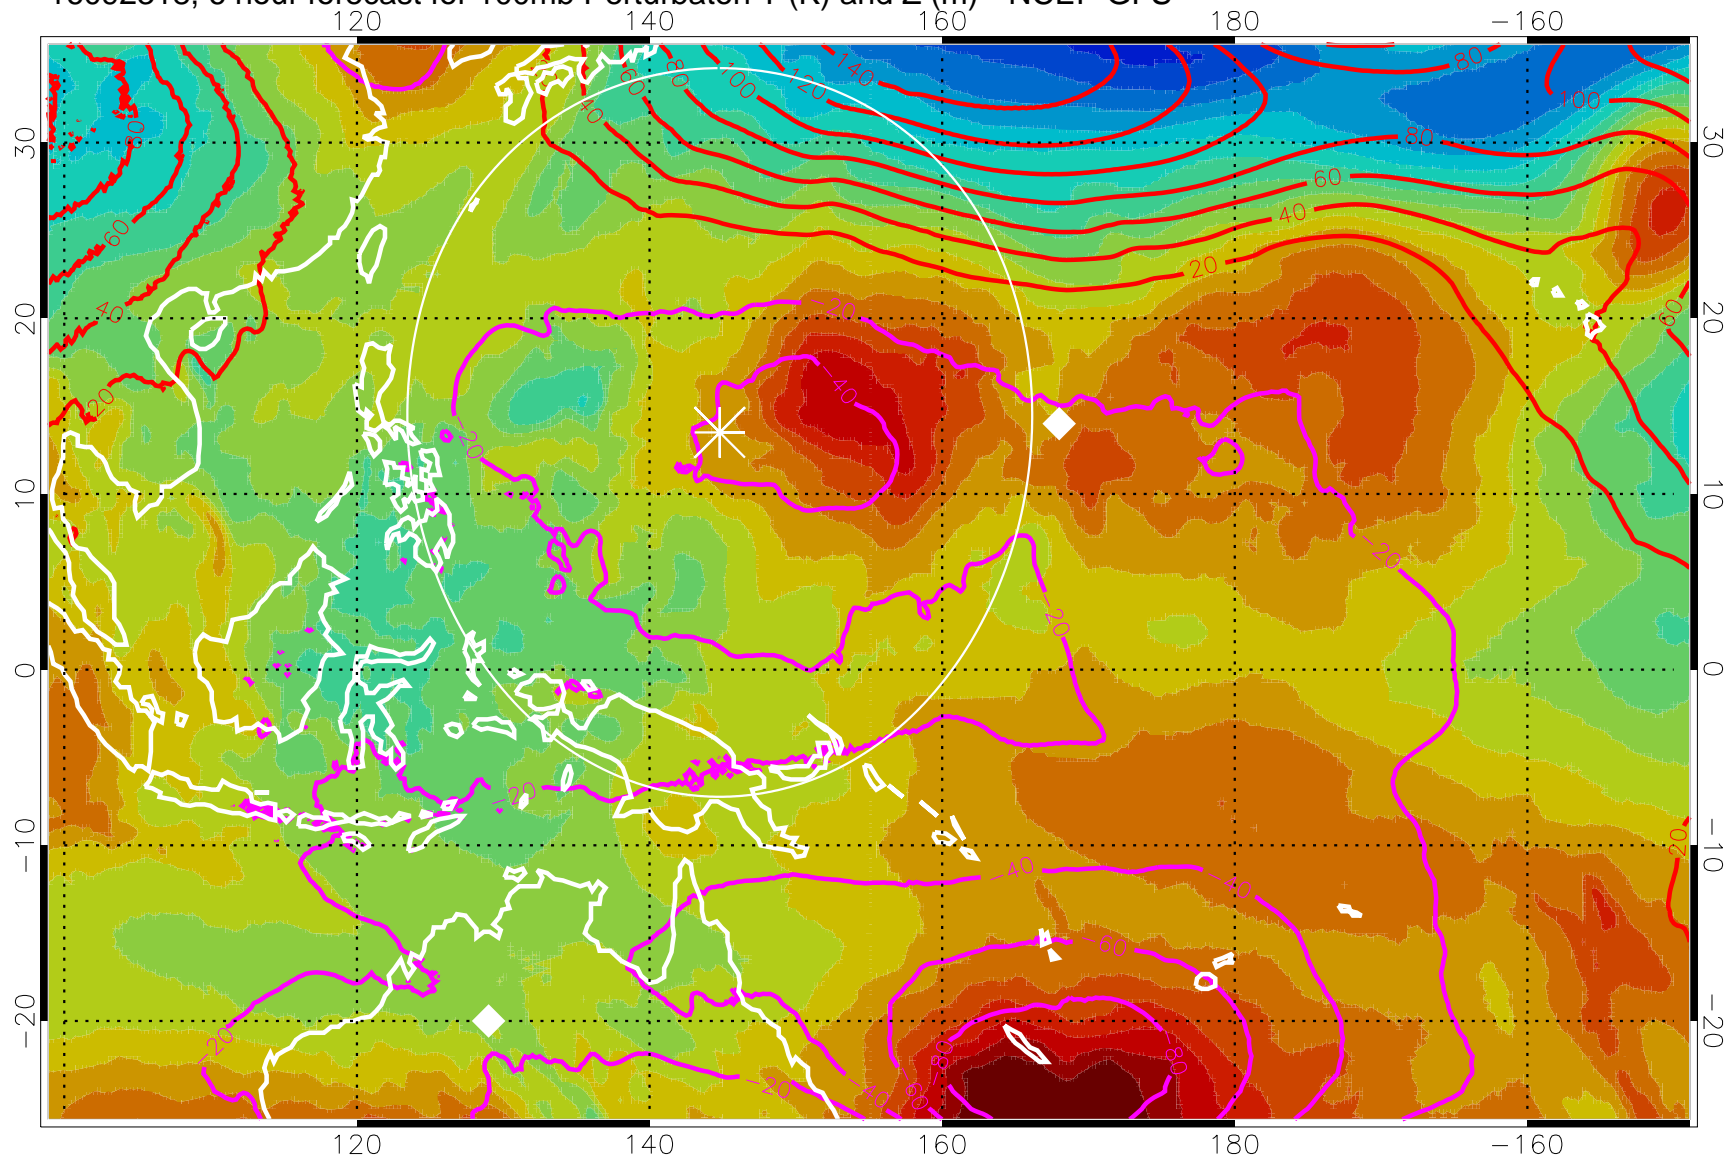

16092318, 6 hour forecast for 100mb Perturbaton T (K) and Z (m)-- NCEP GFS

Contours are 100 mbar Z perturbation (m)
Positive Z Contours
Negative Z Contours
Diamonds-mean pos. of anticyclones

Range ring of 2304 km