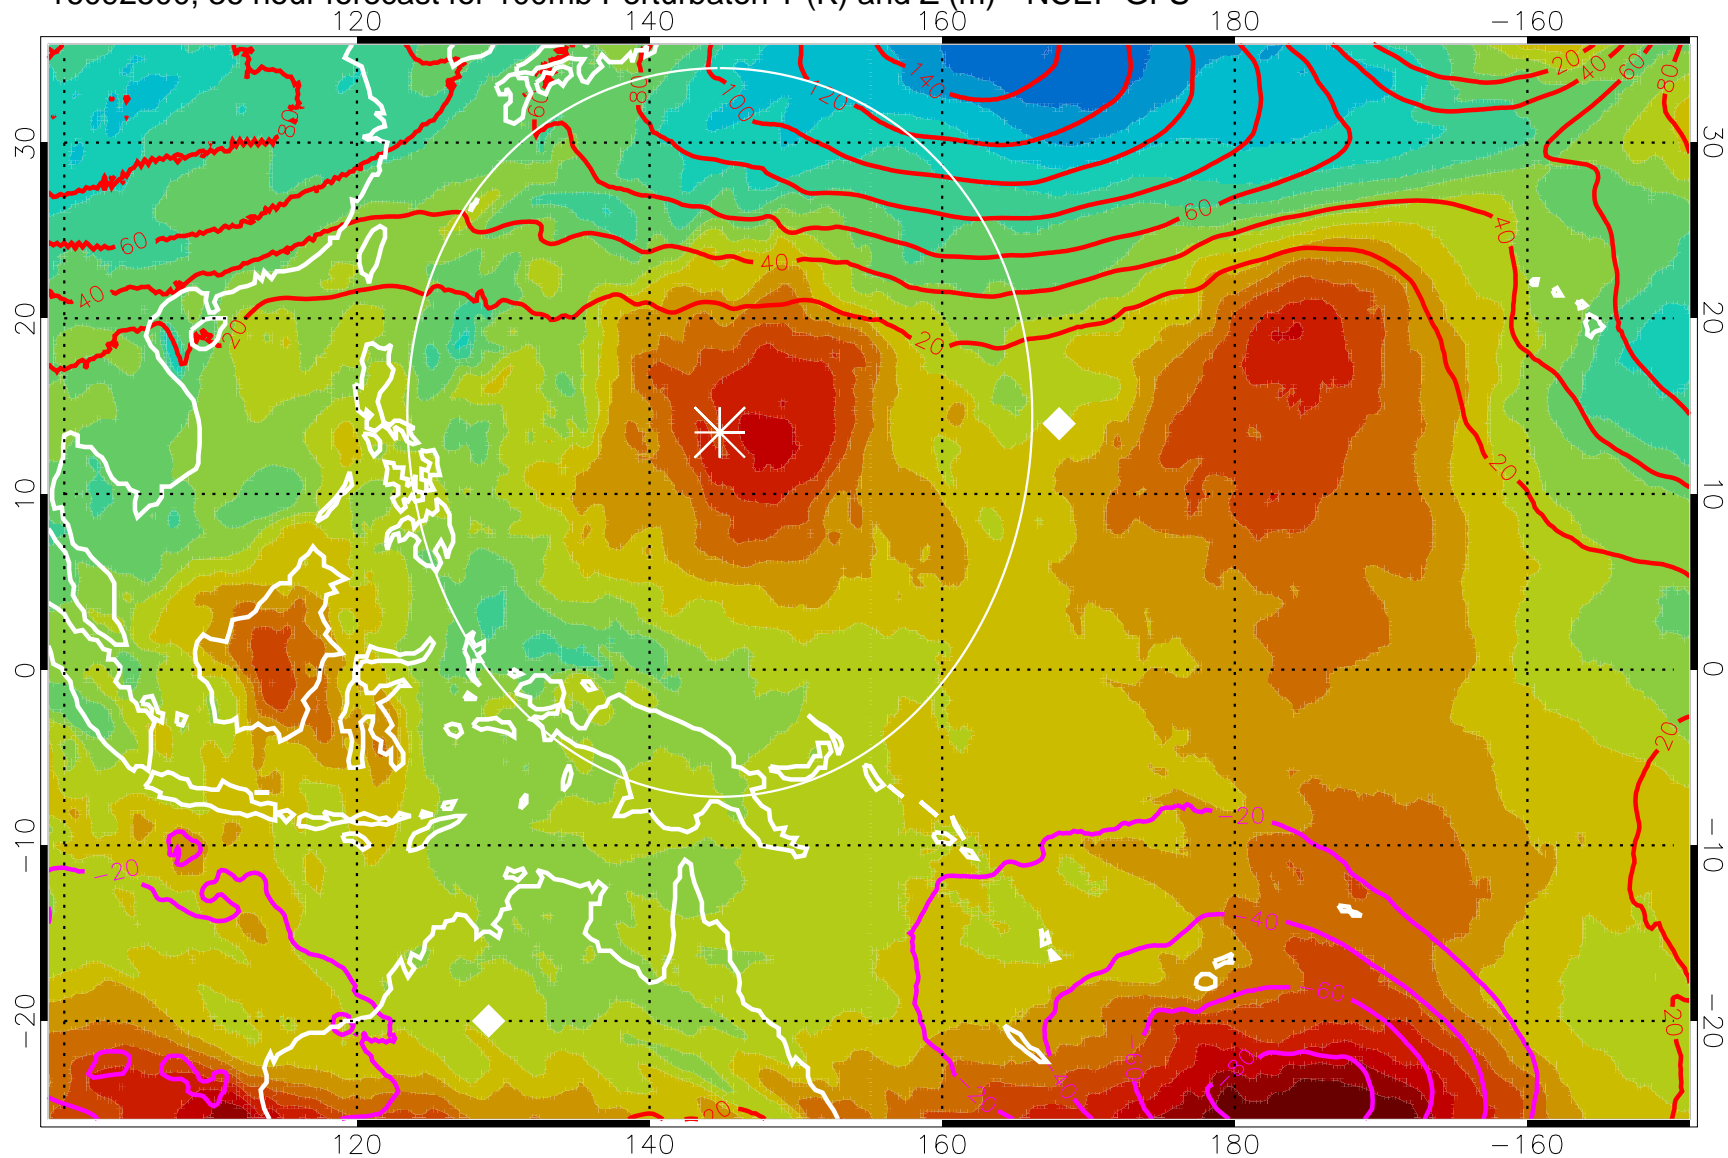

16092500, 36 hour forecast for 100mb Perturbaton T (K) and Z (m)-- NCEP GFS

Contours are 100 mbar Z perturbation (m)
Positive Z Contours
Negative Z Contours
Diamonds-mean pos. of anticyclones

Range ring of 2304 km