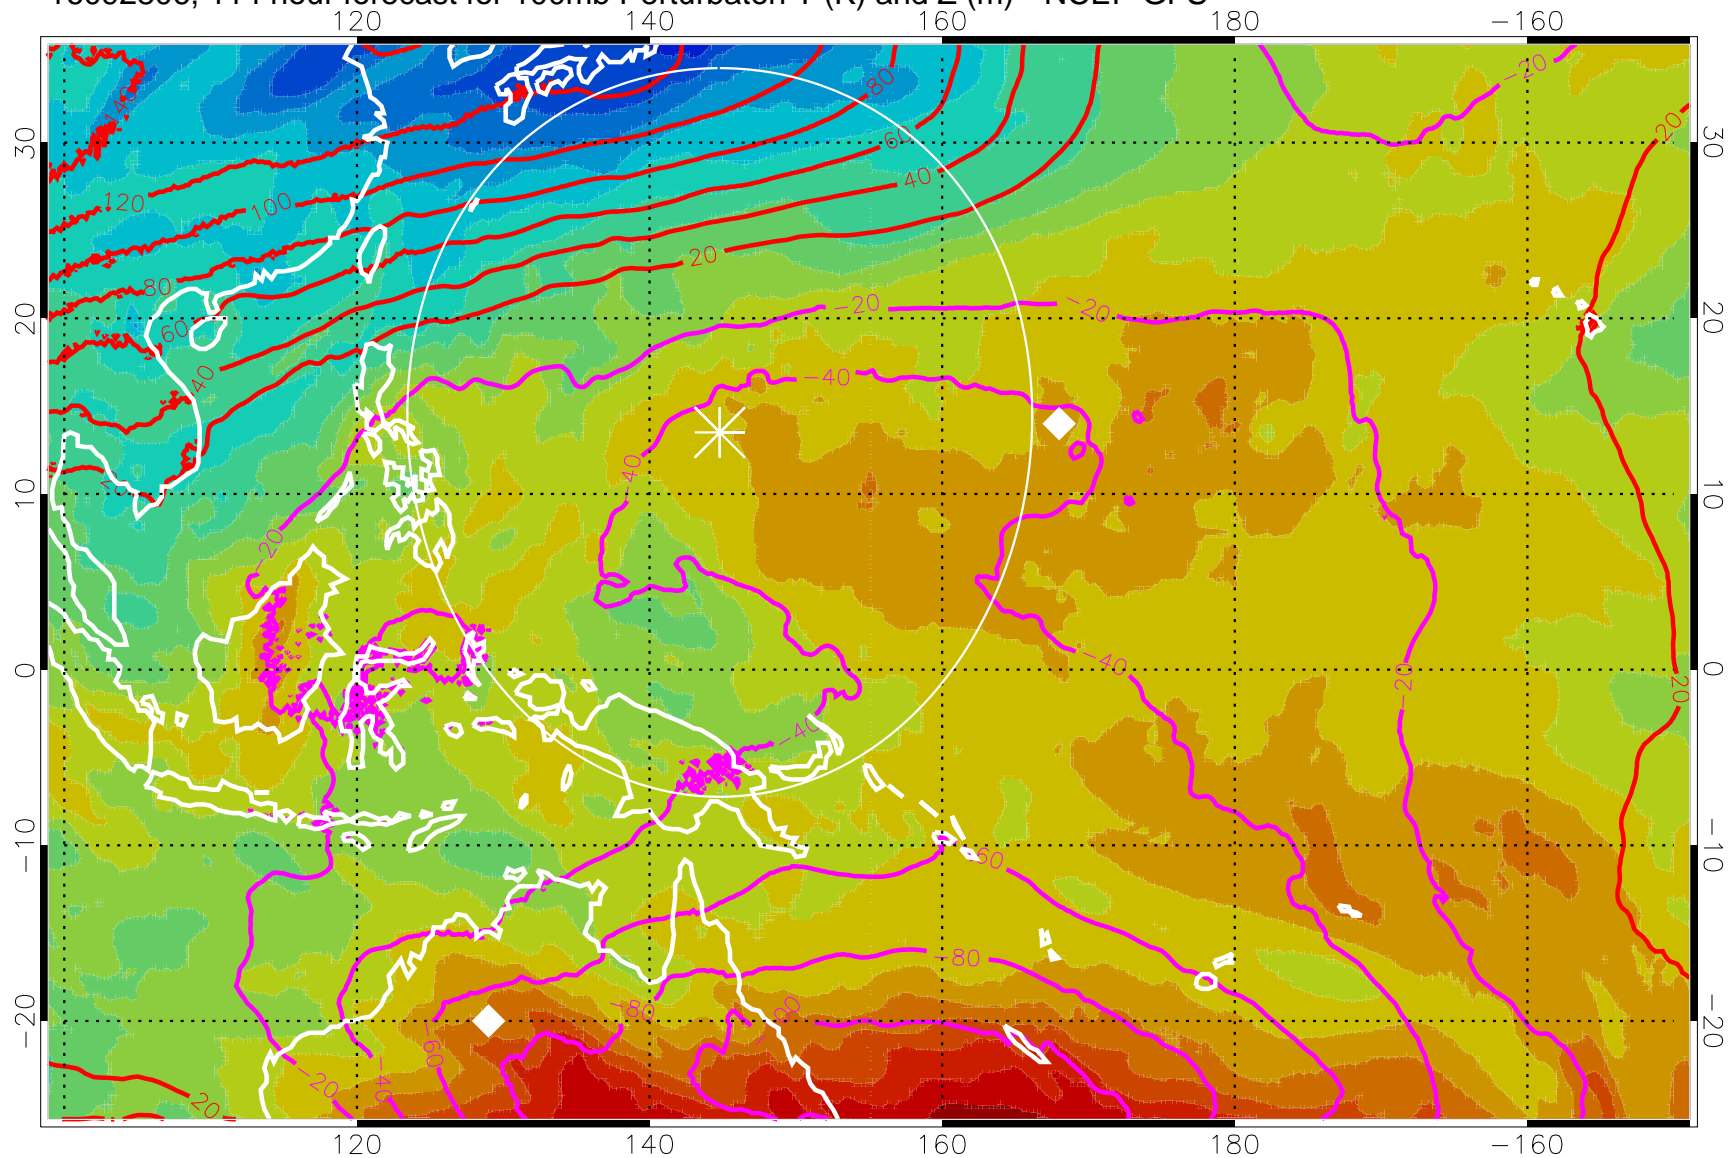

16092806, 114 hour forecast for 100mb Perturbaton T (K) and Z (m)-- NCEP GFS

Contours are 100 mbar Z perturbation (m)
Positive Z Contours
Negative Z Contours
Diamonds-mean pos. of anticyclones

Range ring of 2304 km