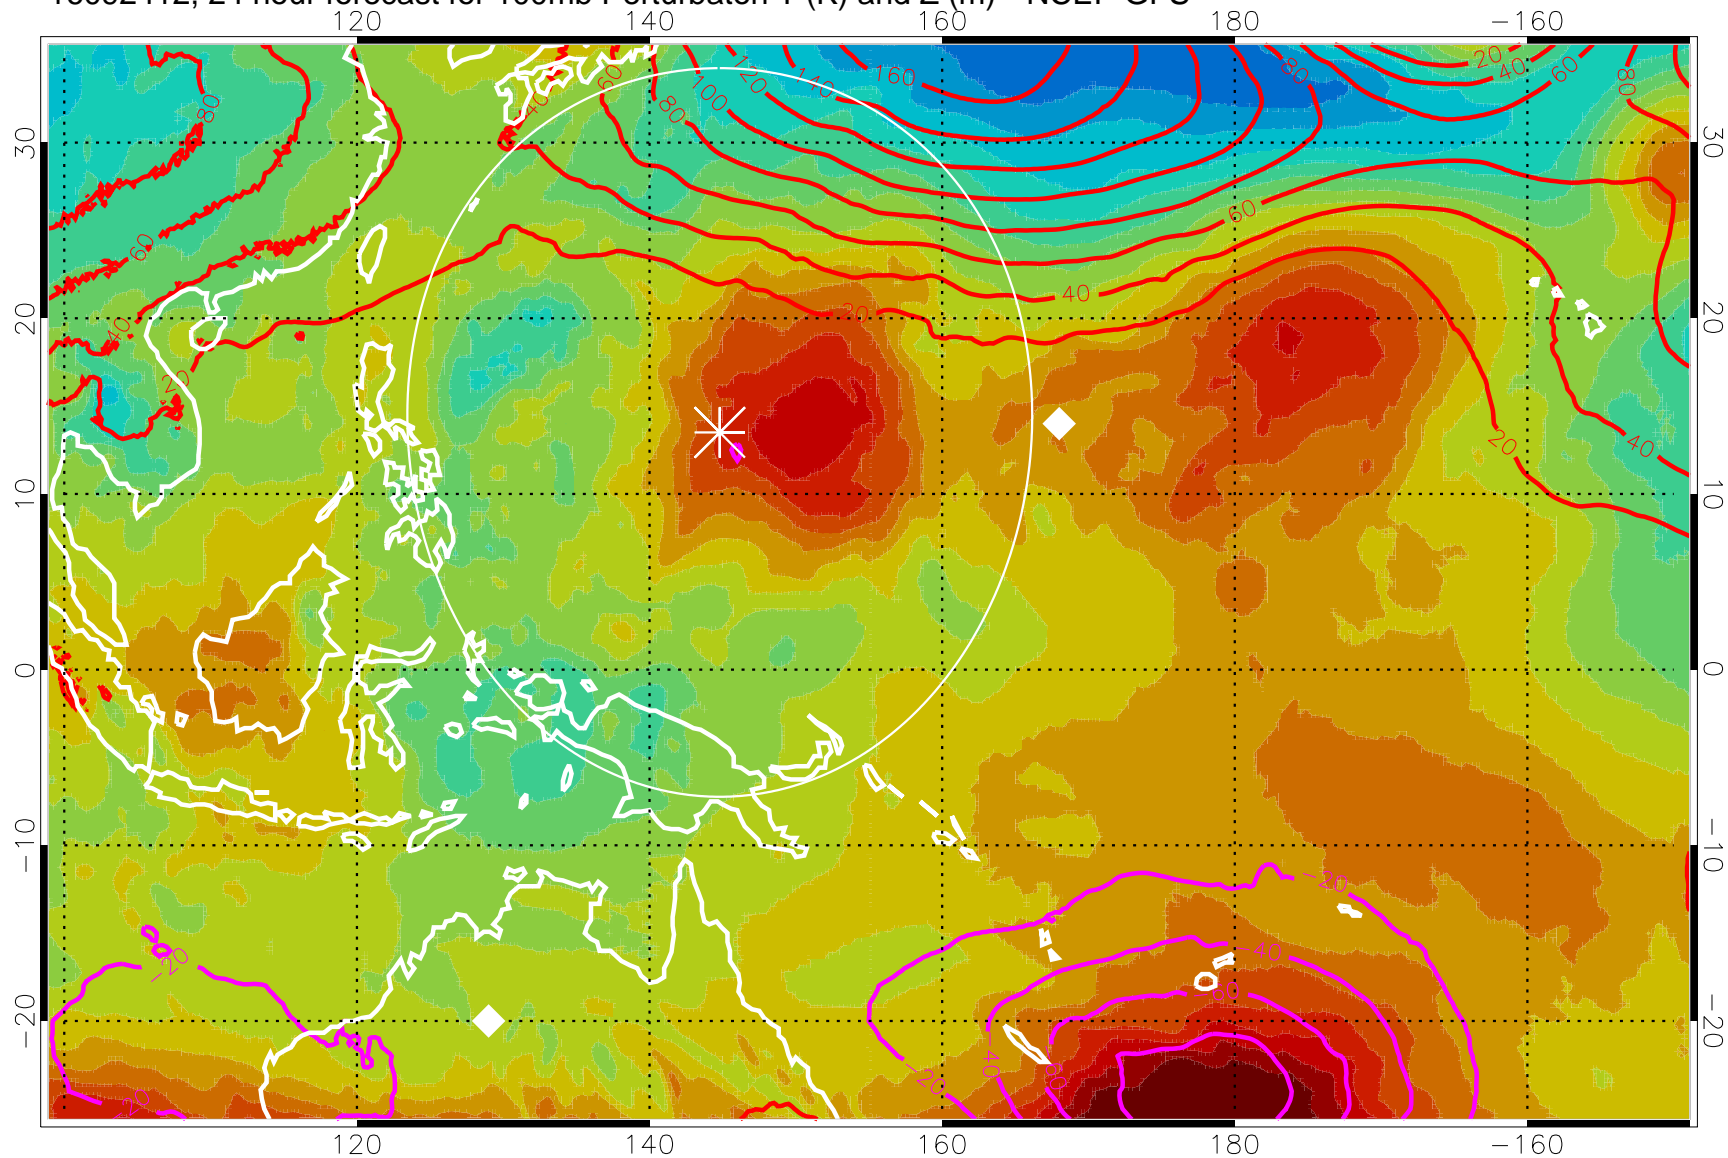

16092412, 24 hour forecast for 100mb Perturbaton T (K) and Z (m)-- NCEP GFS

Contours are 100 mbar Z perturbation (m)
Positive Z Contours
Negative Z Contours
Diamonds-mean pos. of anticyclones

Range ring of 2304 km