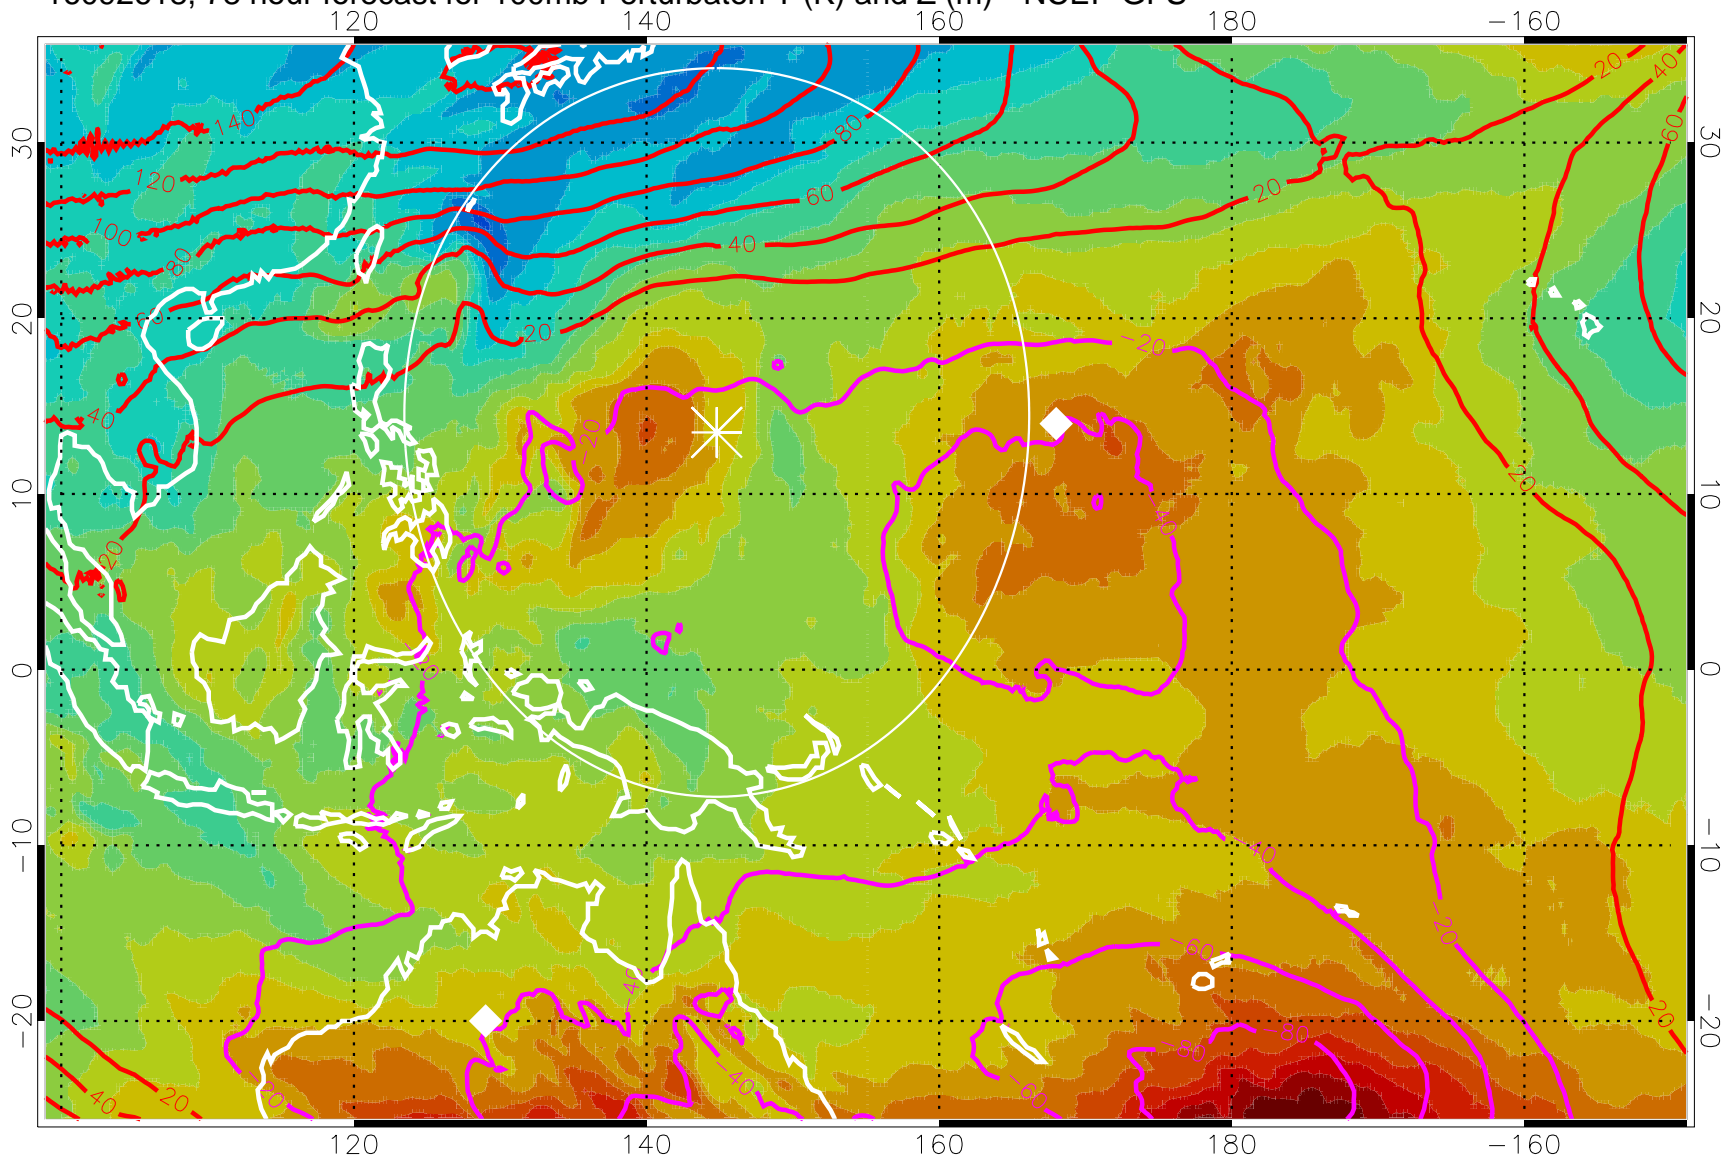

16092618, 78 hour forecast for 100mb Perturbaton T (K) and Z (m)-- NCEP GFS

Contours are 100 mbar Z perturbation (m)
Positive Z Contours
Negative Z Contours
Diamonds-mean pos. of anticyclones

Range ring of 2304 km