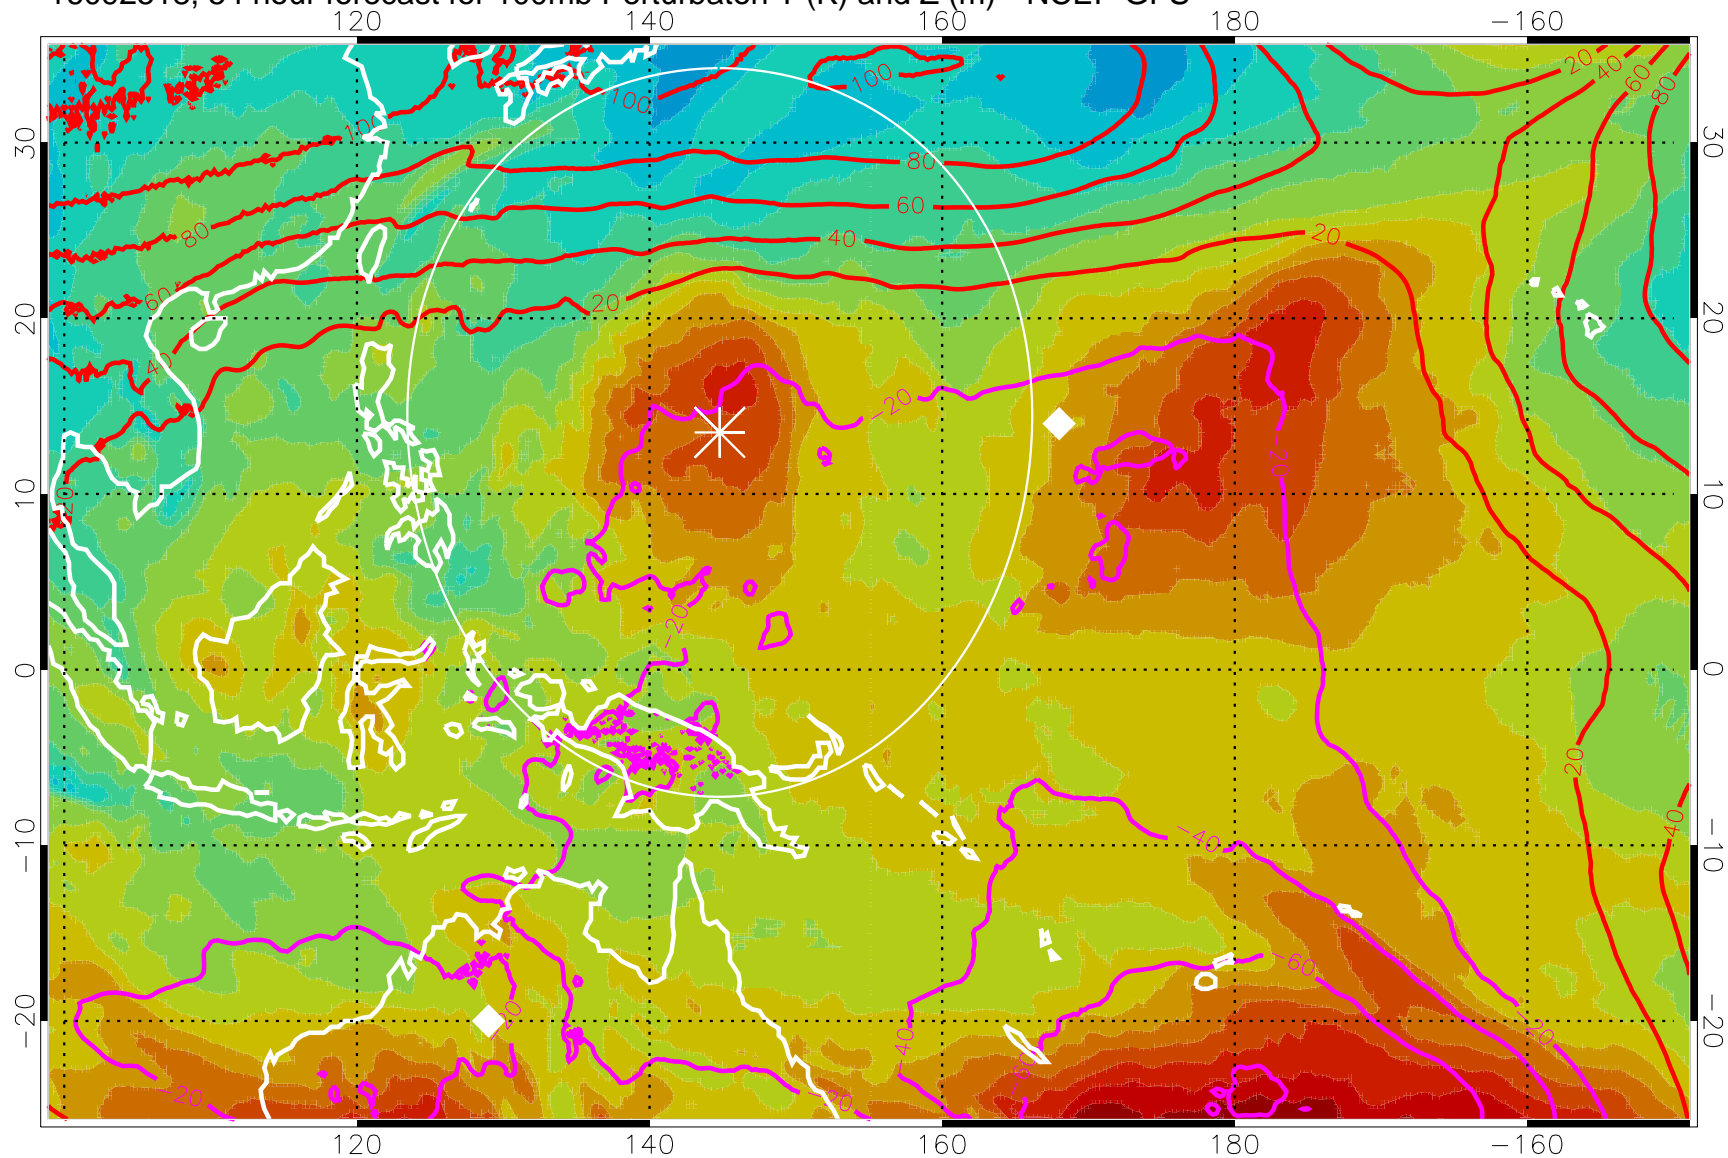

16092518, 54 hour forecast for 100mb Perturbaton T (K) and Z (m)-- NCEP GFS

Contours are 100 mbar Z perturbation (m)
Positive Z Contours
Negative Z Contours
Diamonds-mean pos. of anticyclones

Range ring of 2304 km