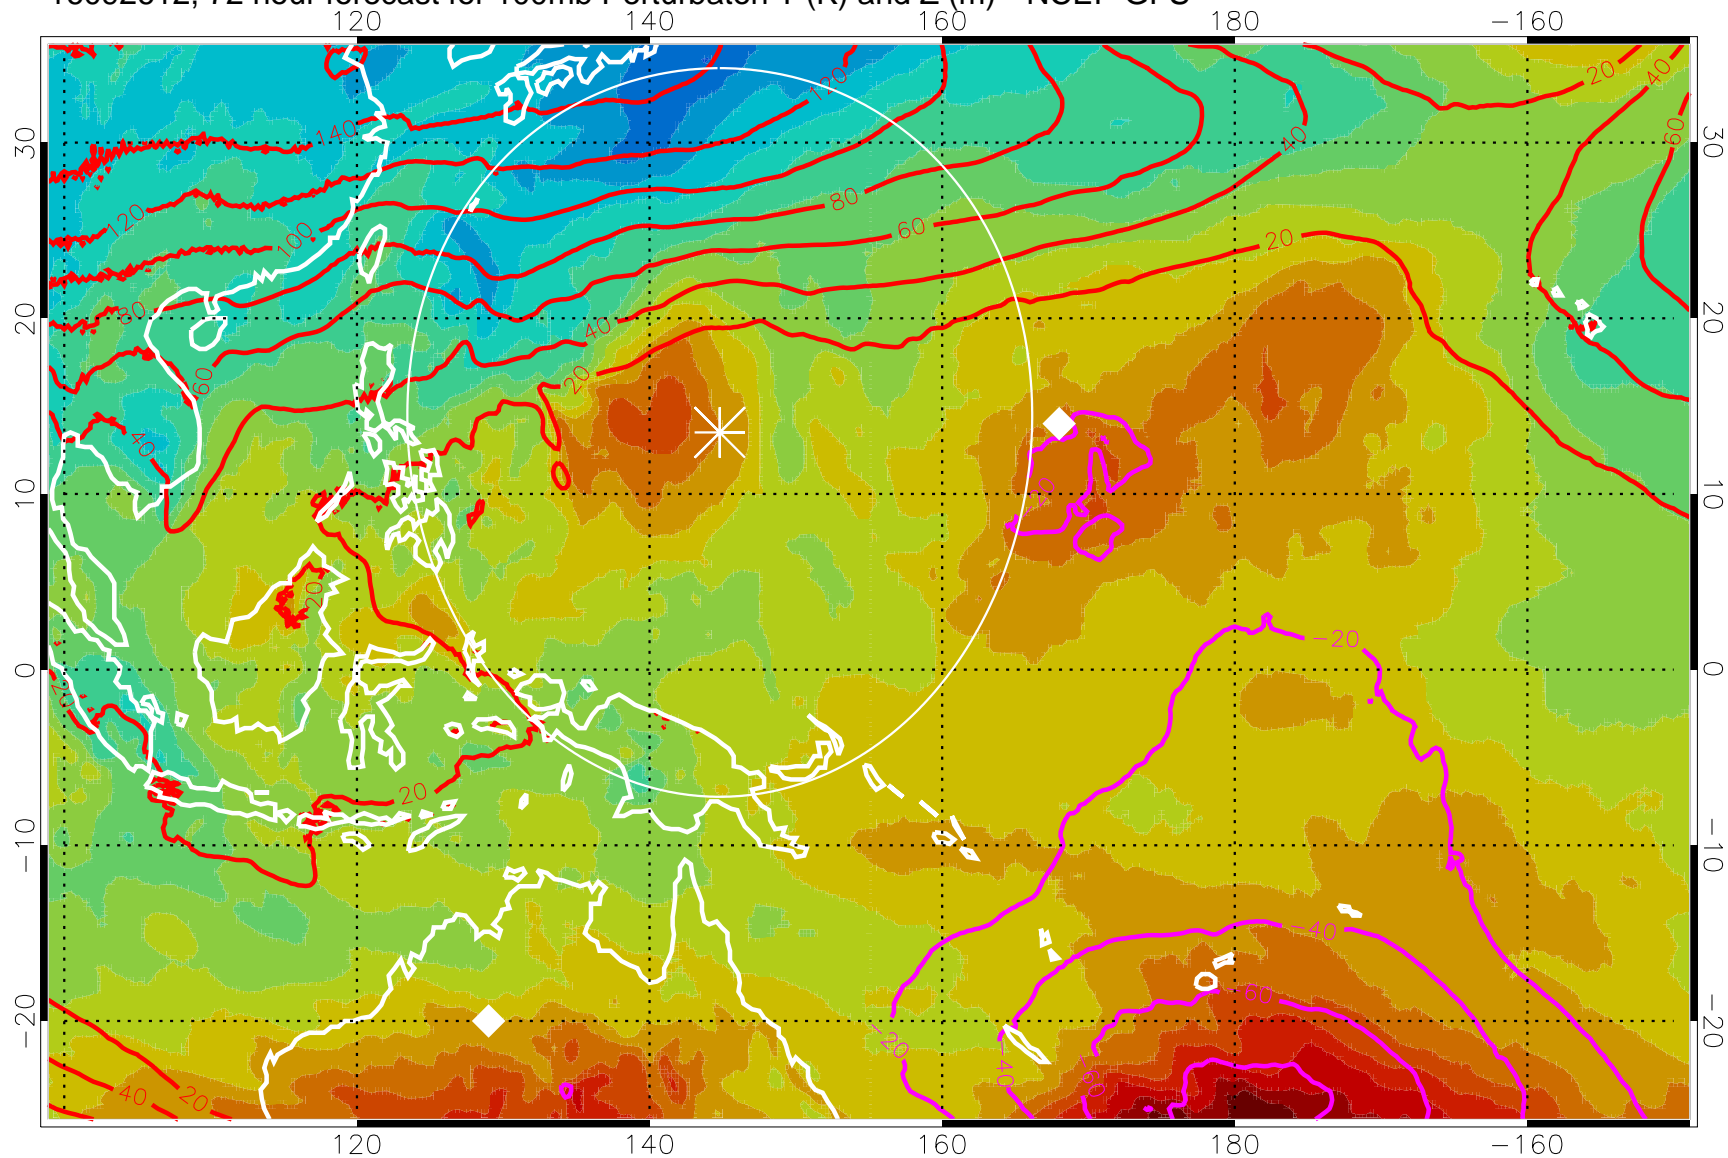

16092612, 72 hour forecast for 100mb Perturbaton T (K) and Z (m)-- NCEP GFS

Contours are 100 mbar Z perturbation (m)

Positive Z Contours

Negative Z Contours

Diamonds-mean pos. of anticyclones

Range ring of 2304 km