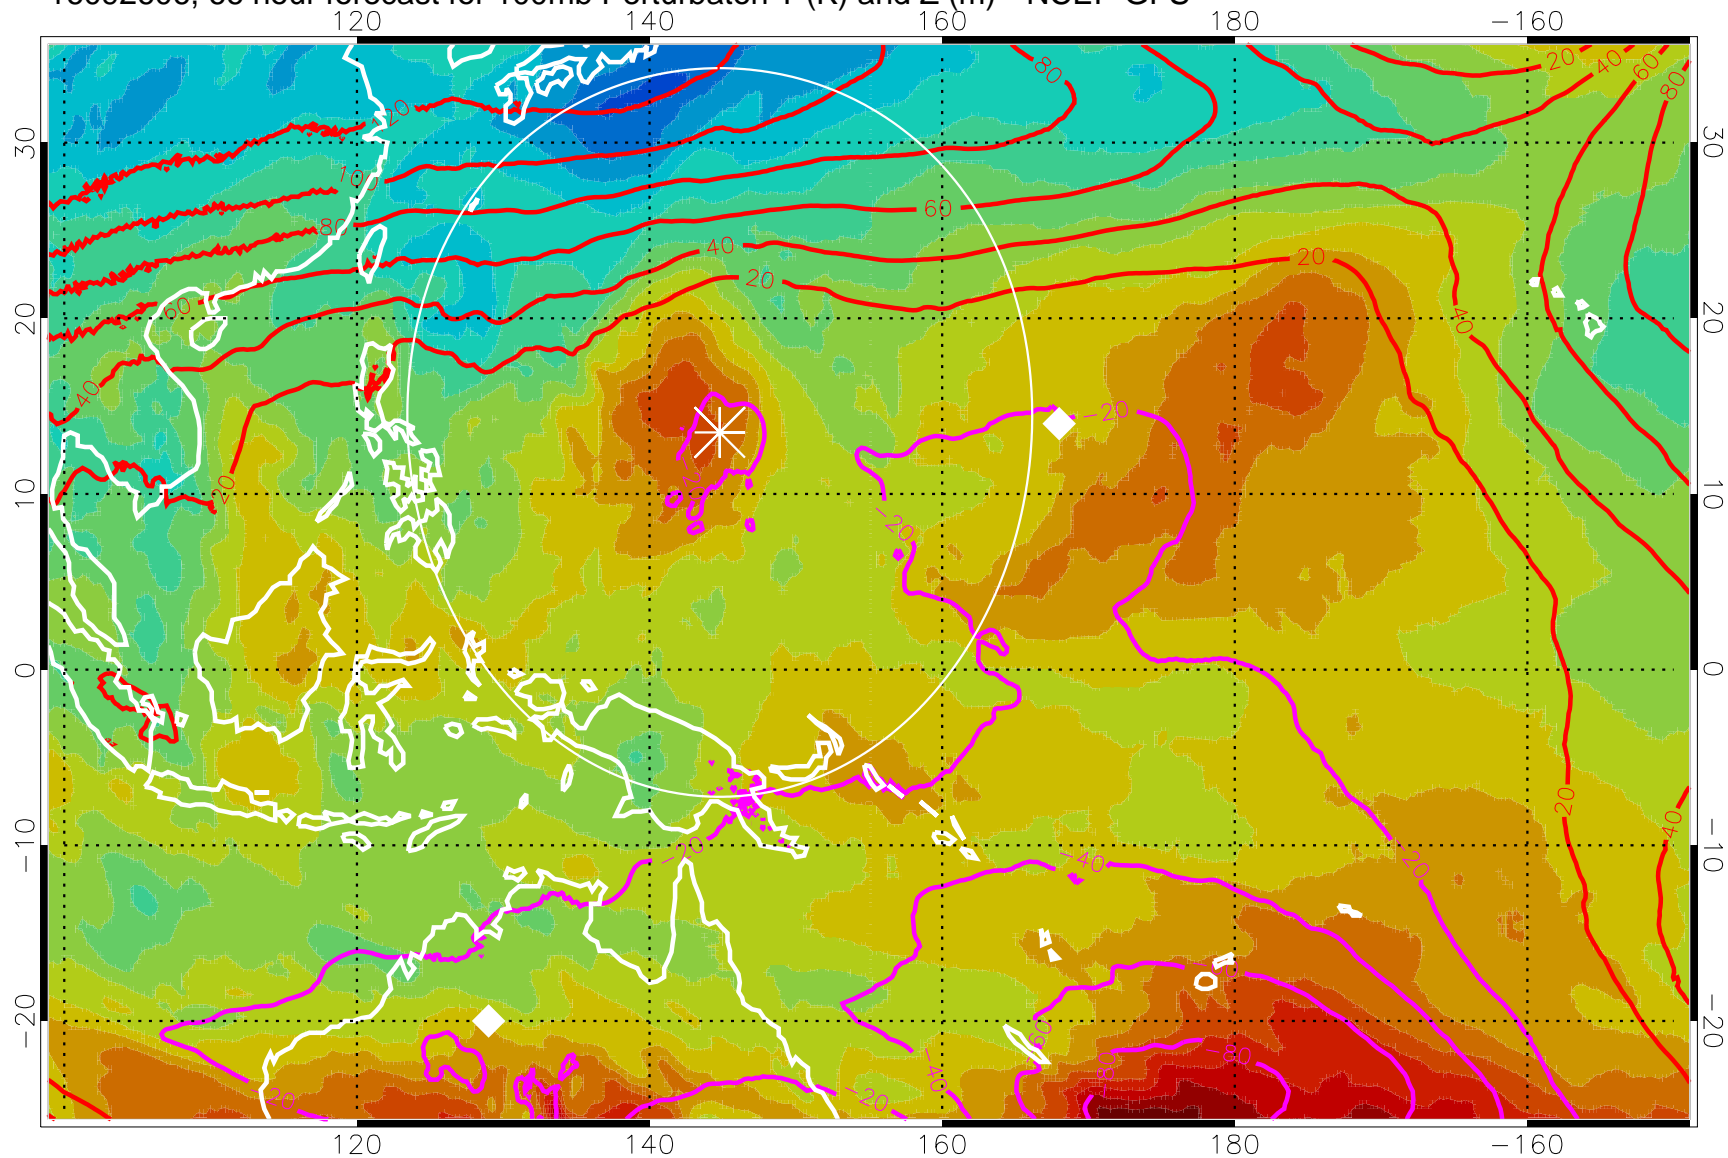

16092606, 66 hour forecast for 100mb Perturbaton T (K) and Z (m)-- NCEP GFS

Contours are 100 mbar Z perturbation (m)
Positive Z Contours
Negative Z Contours
Diamonds-mean pos. of anticyclones

Range ring of 2304 km