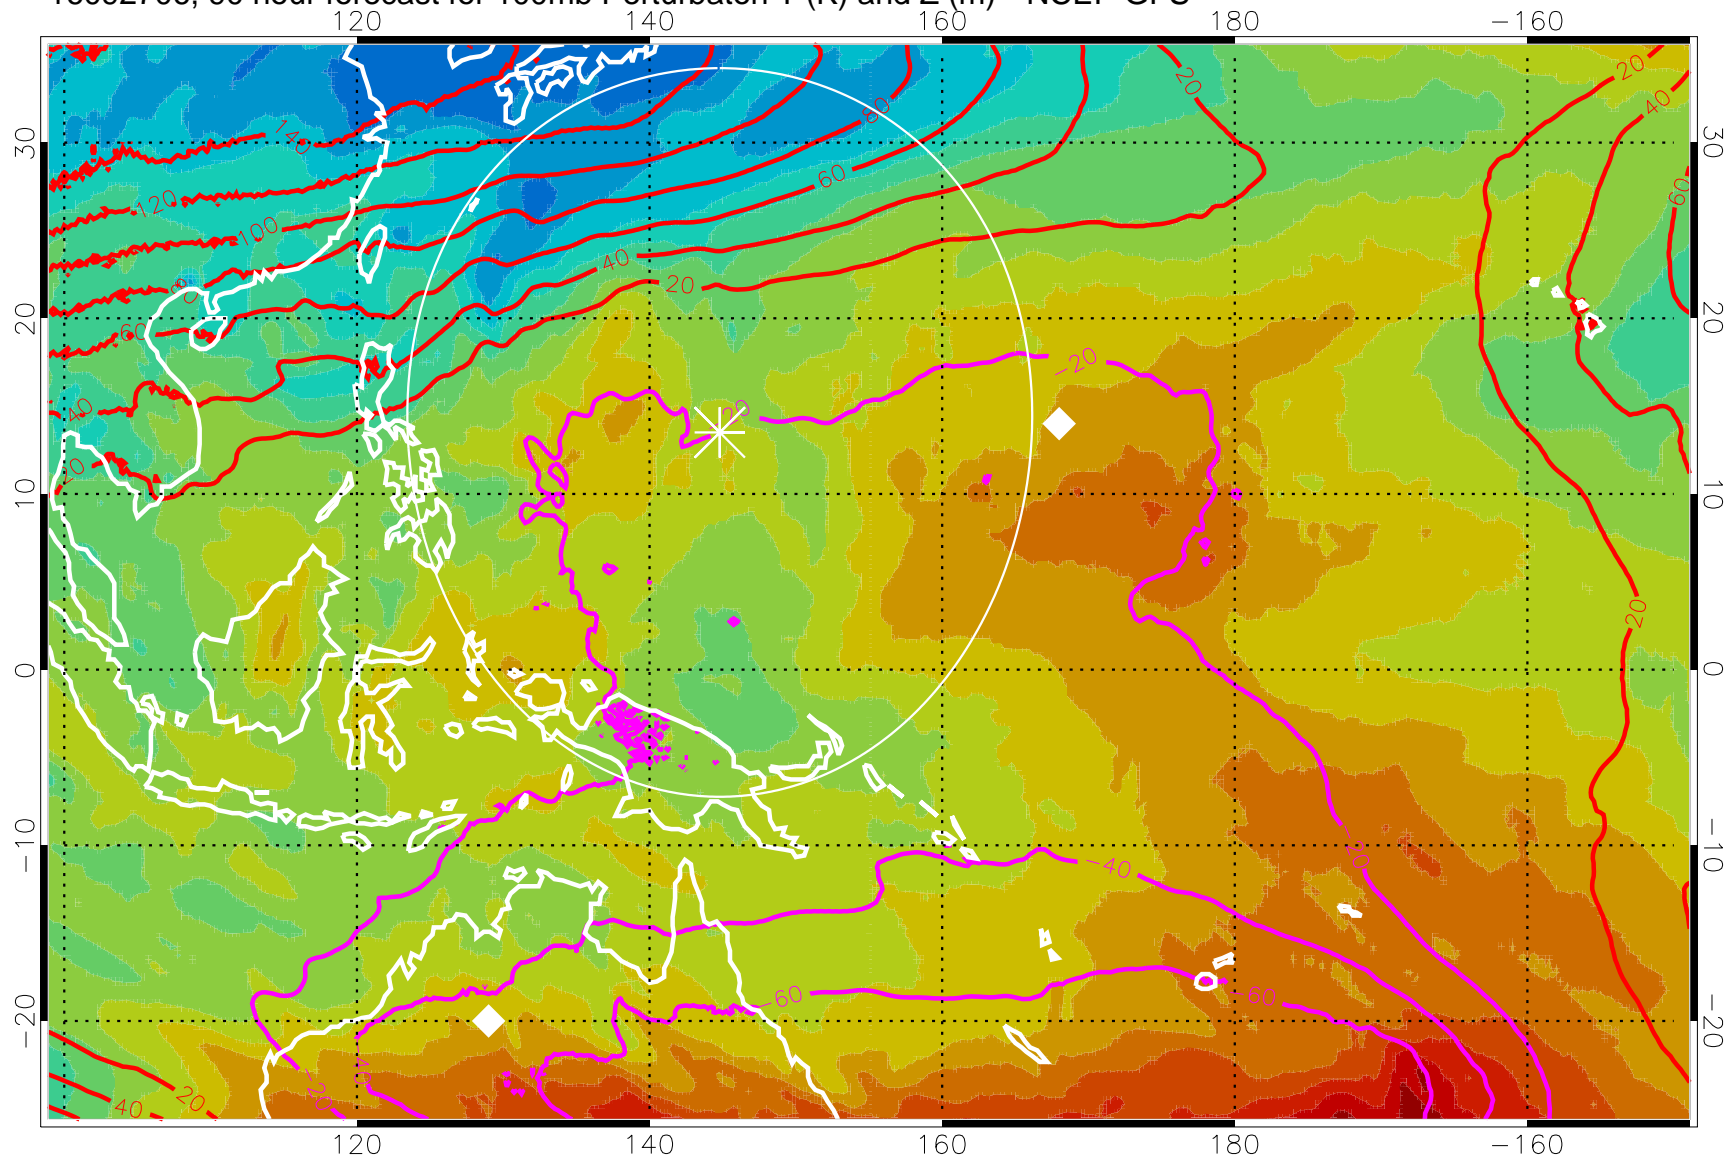

16092706, 90 hour forecast for 100mb Perturbaton T (K) and Z (m)-- NCEP GFS

Contours are 100 mbar Z perturbation (m)
Positive Z Contours
Negative Z Contours
Diamonds-mean pos. of anticyclones

Range ring of 2304 km