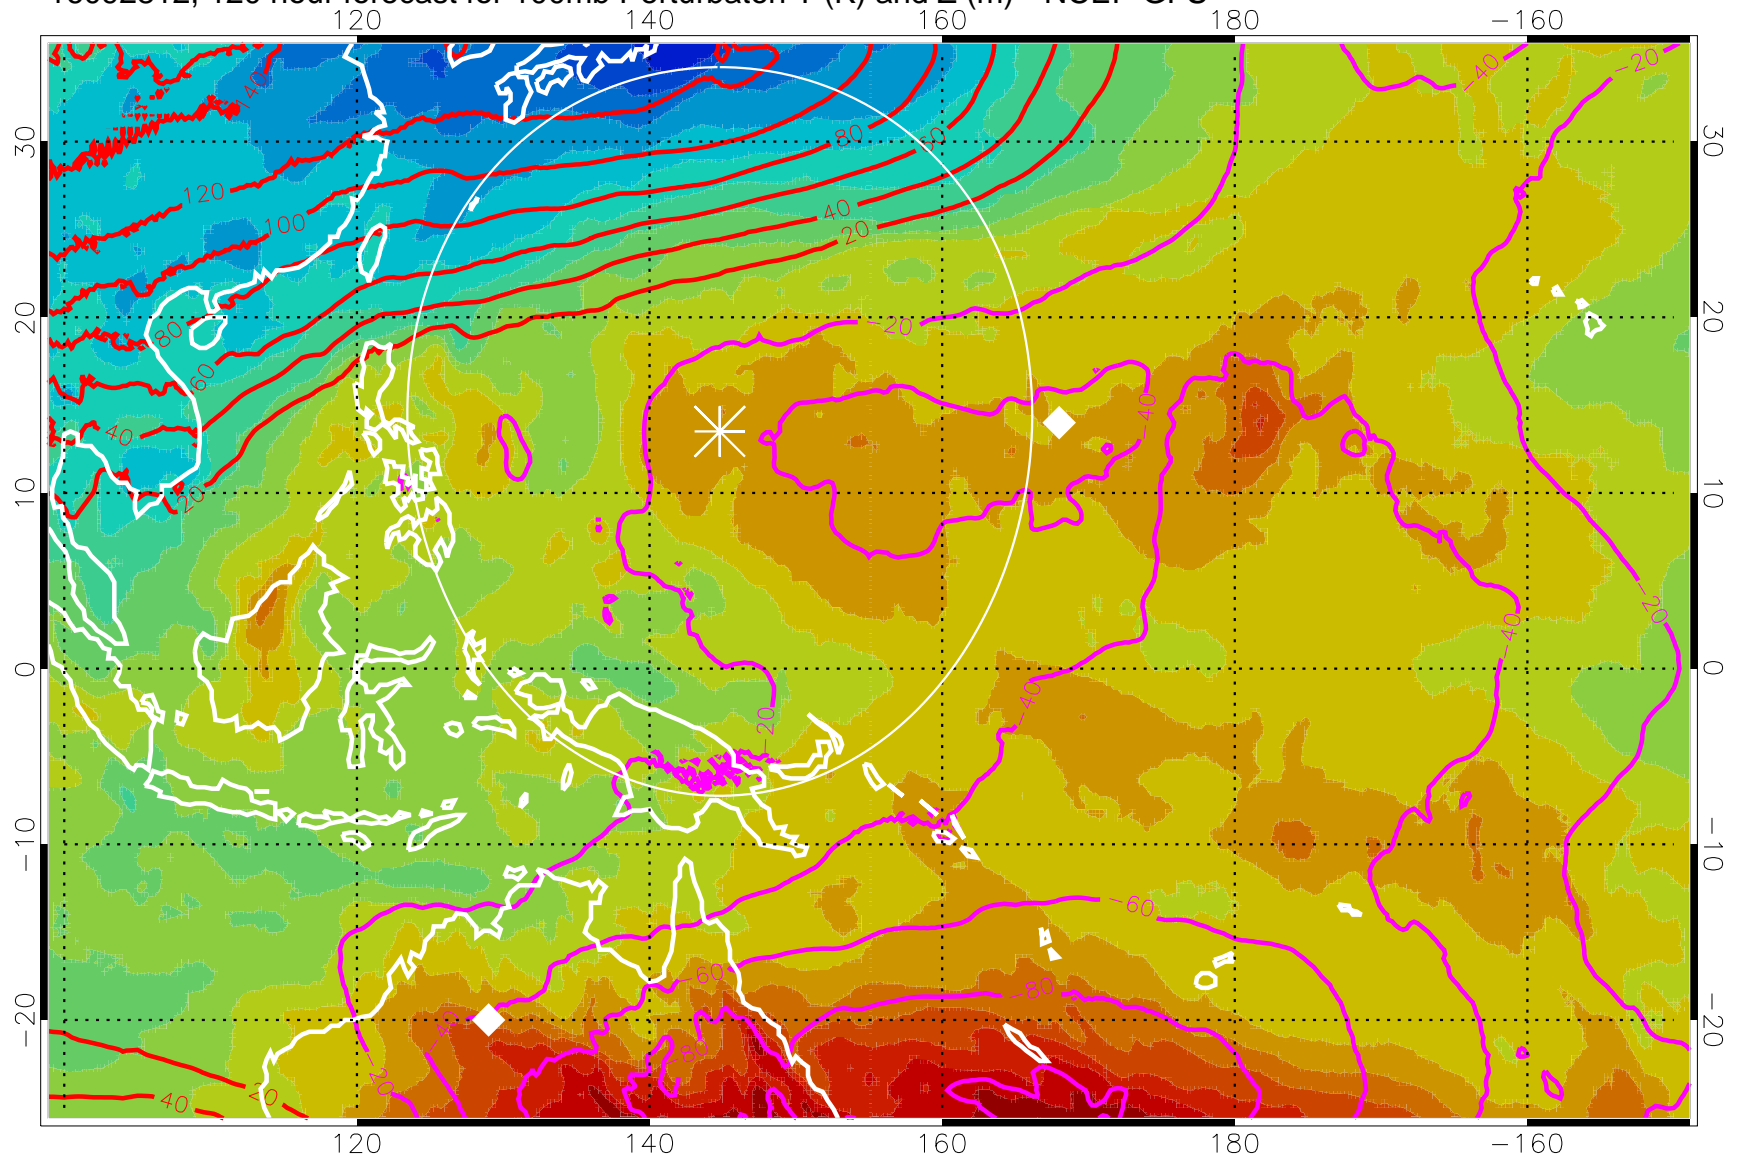

16092812, 120 hour forecast for 100mb Perturbaton T (K) and Z (m)-- NCEP GFS

Contours are 100 mbar Z perturbation (m)
Positive Z Contours
Negative Z Contours
Diamonds-mean pos. of anticyclones

Range ring of 2304 km