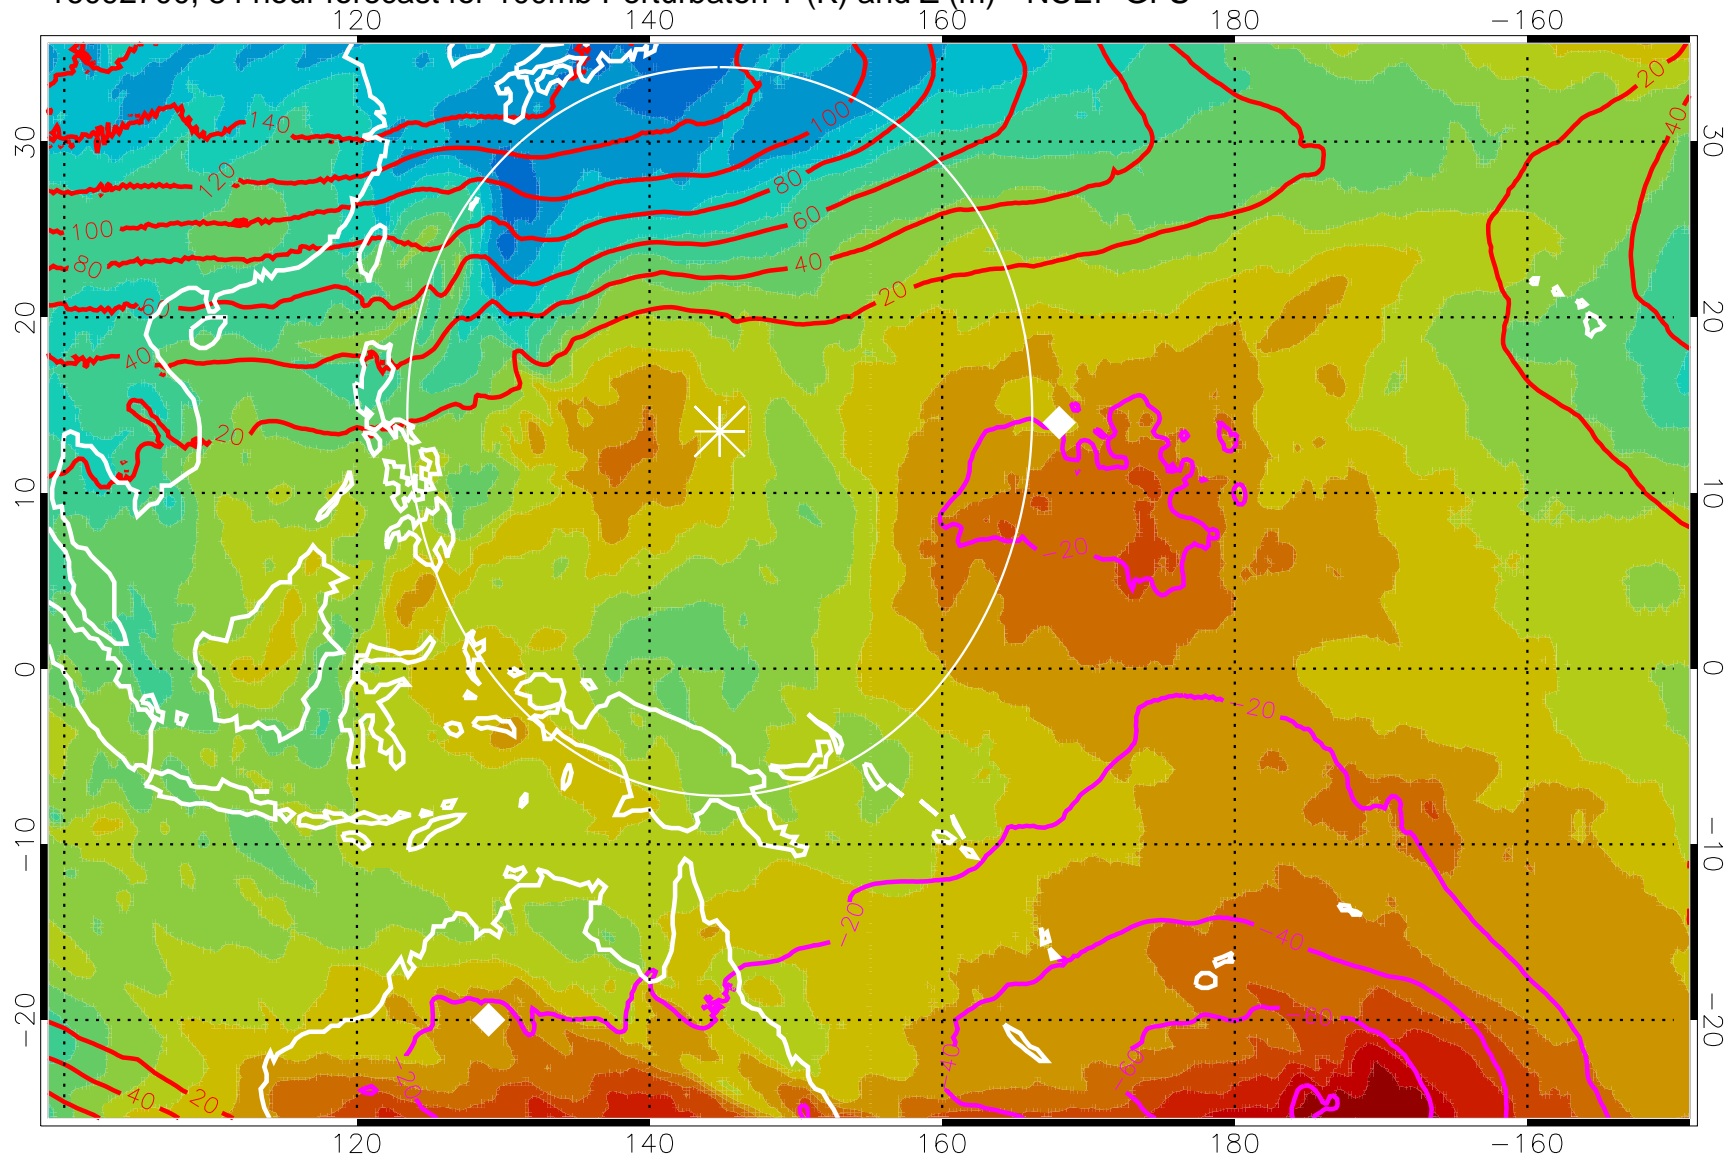

16092700, 84 hour forecast for 100mb Perturbaton T (K) and Z (m)-- NCEP GFS

Contours are 100 mbar Z perturbation (m)
Positive Z Contours
Negative Z Contours
Diamonds-mean pos. of anticyclones

Range ring of 2304 km