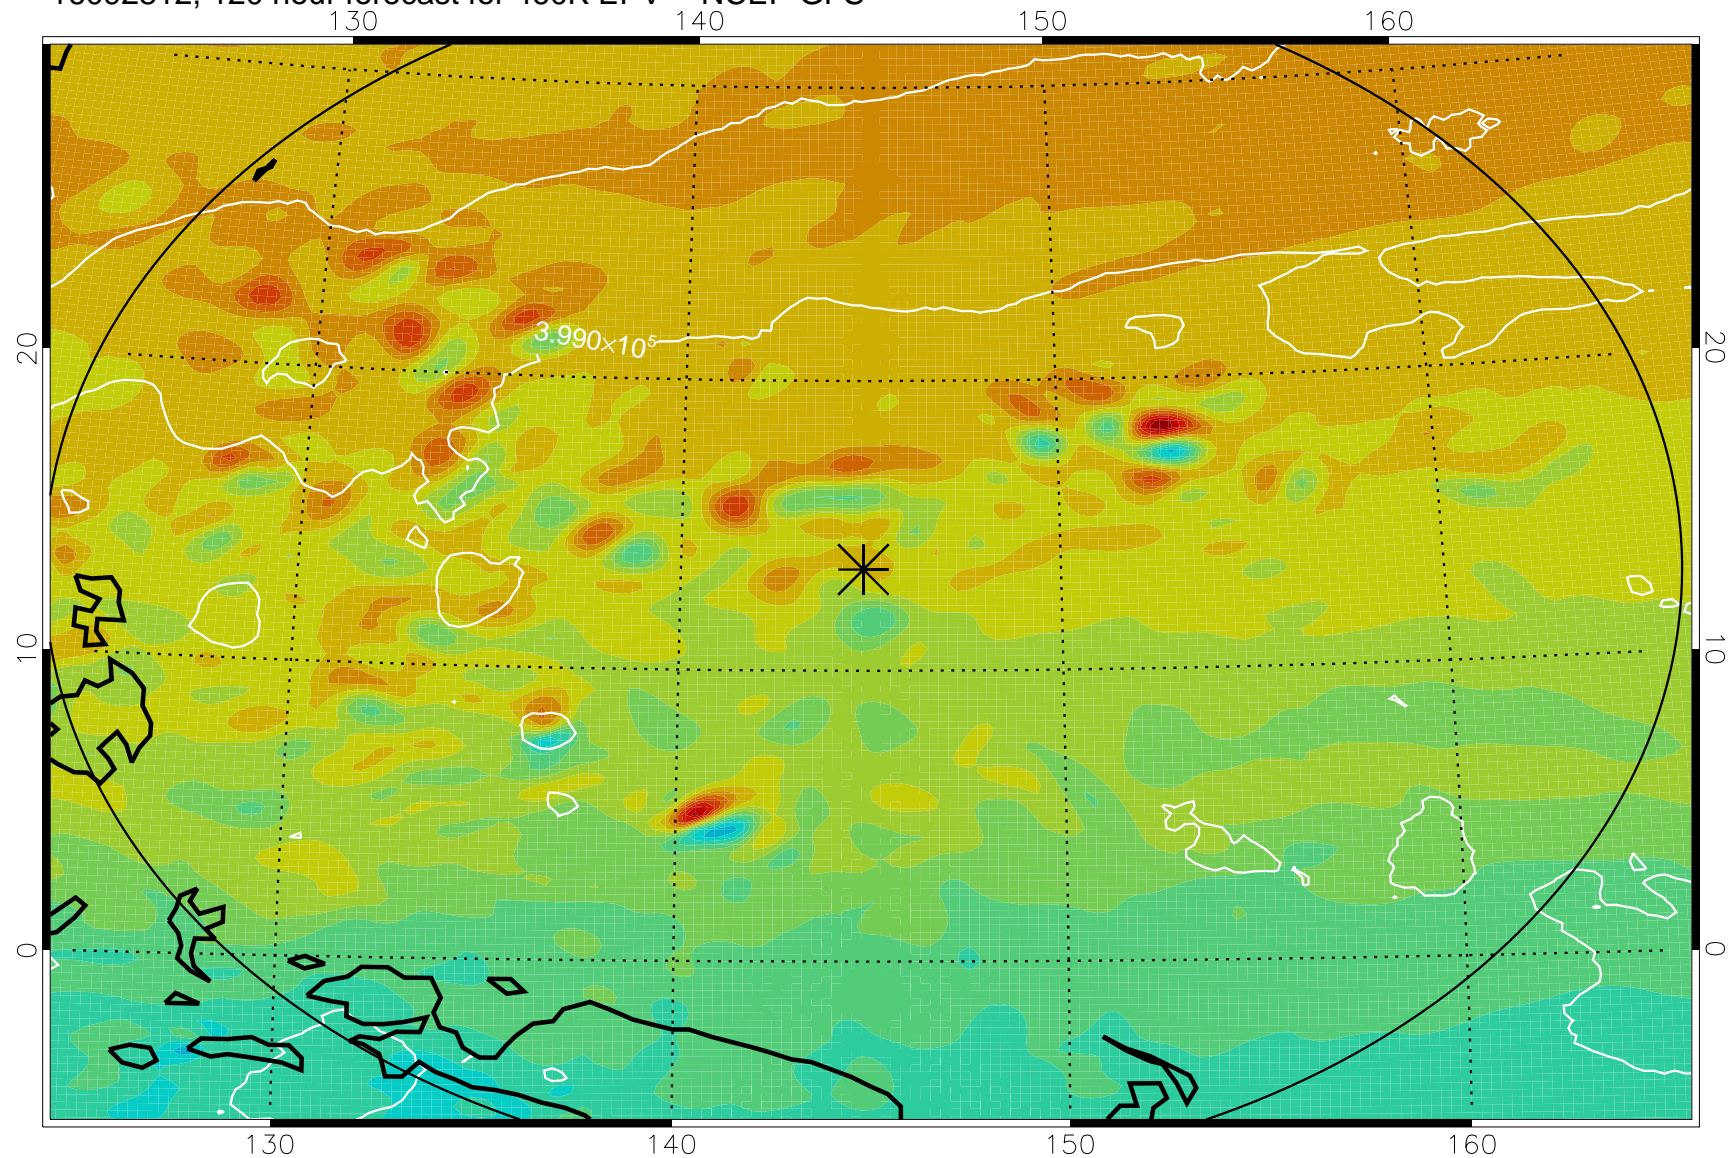

16092618, 78 hour forecast for 460K EPV -- NCEP GFS

460K Montgomery Streamfunction, white

Range ring of 2304 km

16092700, 84 hour forecast for 460K EPV -- NCEP GFS

460K Montgomery Streamfunction, white

Range ring of 2304 km

16092706, 90 hour forecast for 460K EPV -- NCEP GFS

460K Montgomery Streamfunction, white

Range ring of 2304 km

16092712, 96 hour forecast for 460K EPV -- NCEP GFS

460K Montgomery Streamfunction, white

Range ring of 2304 km

16092718, 102 hour forecast for 460K EPV -- NCEP GFS

460K Montgomery Streamfunction, white

Range ring of 2304 km

16092800, 108 hour forecast for 460K EPV -- NCEP GFS

460K Montgomery Streamfunction, white

Range ring of 2304 km

16092806, 114 hour forecast for 460K EPV -- NCEP GFS

460K Montgomery Streamfunction, white

Range ring of 2304 km

16092812, 120 hour forecast for 460K EPV -- NCEP GFS

460K Montgomery Streamfunction, white

Range ring of 2304 km