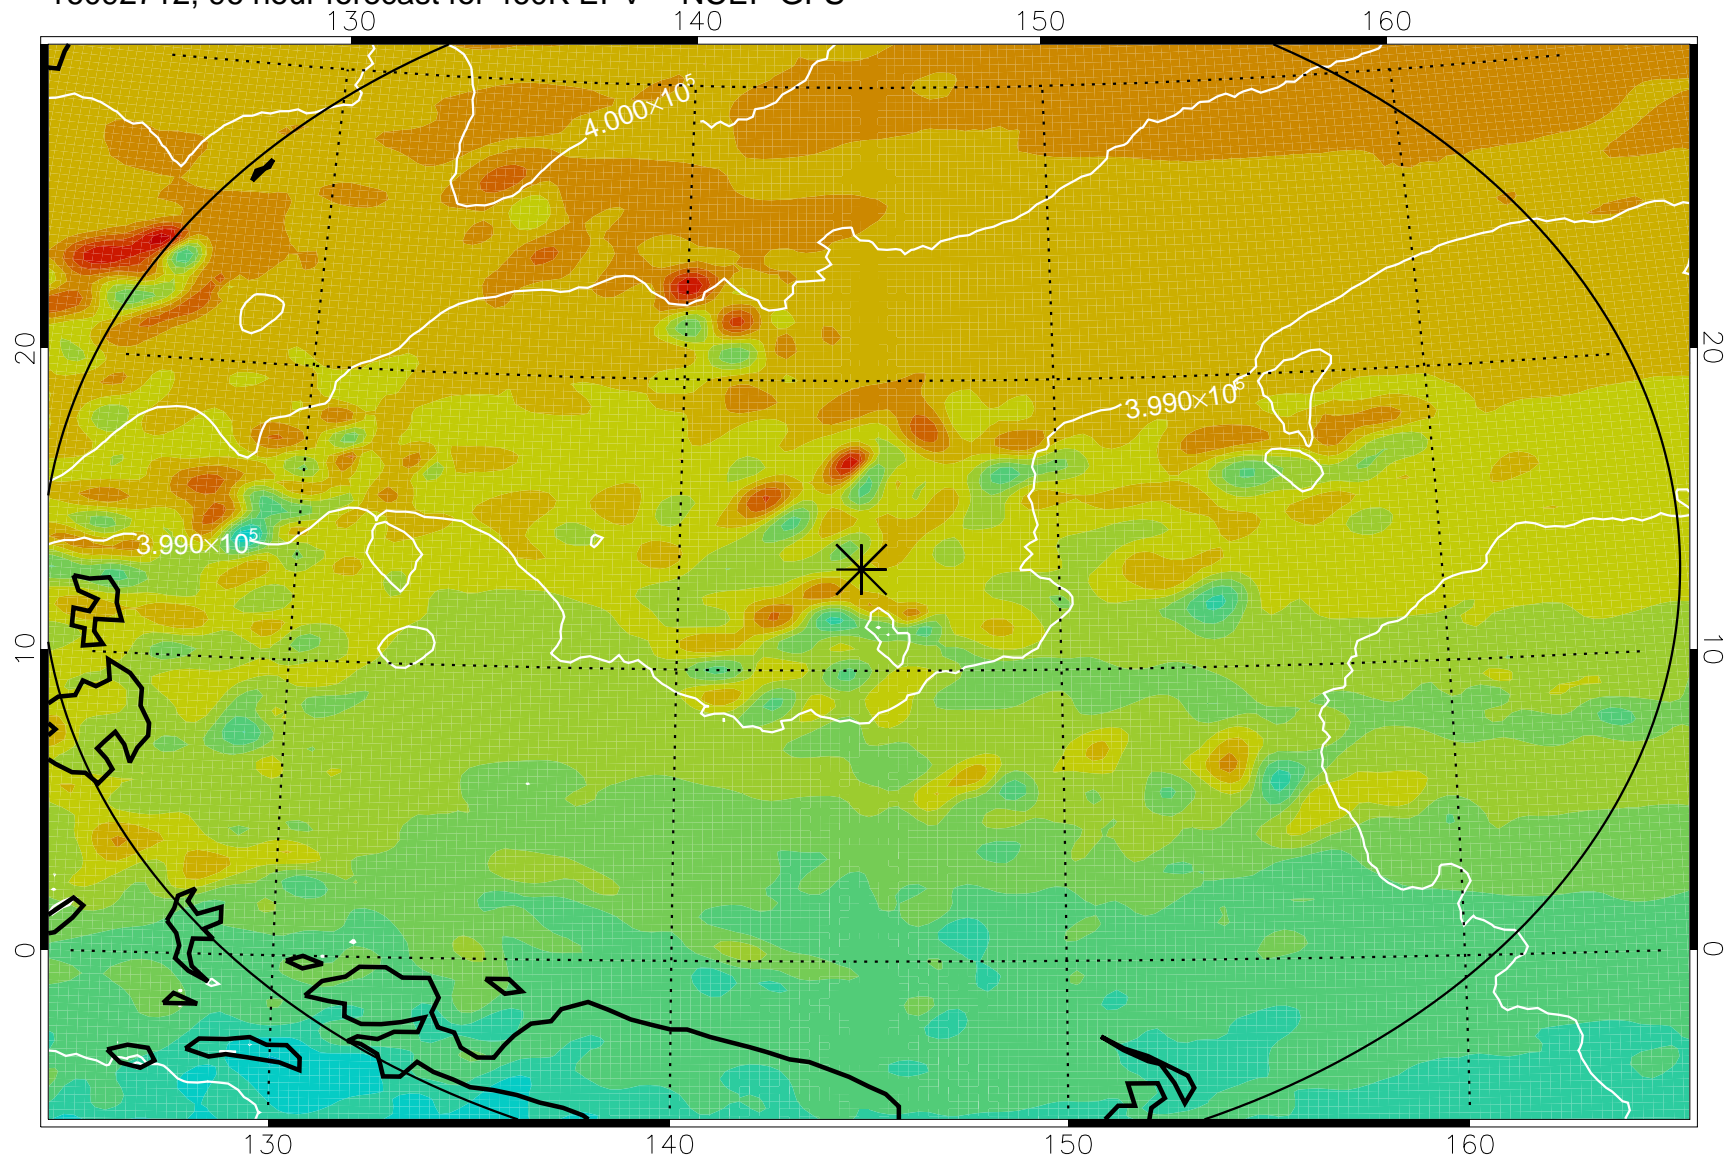

16092606, 66 hour forecast for 460K EPV -- NCEP GFS

460K Montgomery Streamfunction, white

Range ring of 2304 km

16092612, 72 hour forecast for 460K EPV -- NCEP GFS

460K Montgomery Streamfunction, white

Range ring of 2304 km

16092618, 78 hour forecast for 460K EPV -- NCEP GFS

460K Montgomery Streamfunction, white

Range ring of 2304 km

16092700, 84 hour forecast for 460K EPV -- NCEP GFS

460K Montgomery Streamfunction, white

Range ring of 2304 km

16092706, 90 hour forecast for 460K EPV -- NCEP GFS

460K Montgomery Streamfunction, white

Range ring of 2304 km

16092712, 96 hour forecast for 460K EPV -- NCEP GFS

460K Montgomery Streamfunction, white

Range ring of 2304 km

16092718, 102 hour forecast for 460K EPV -- NCEP GFS

460K Montgomery Streamfunction, white

Range ring of 2304 km

16092800, 108 hour forecast for 460K EPV -- NCEP GFS

460K Montgomery Streamfunction, white

Range ring of 2304 km