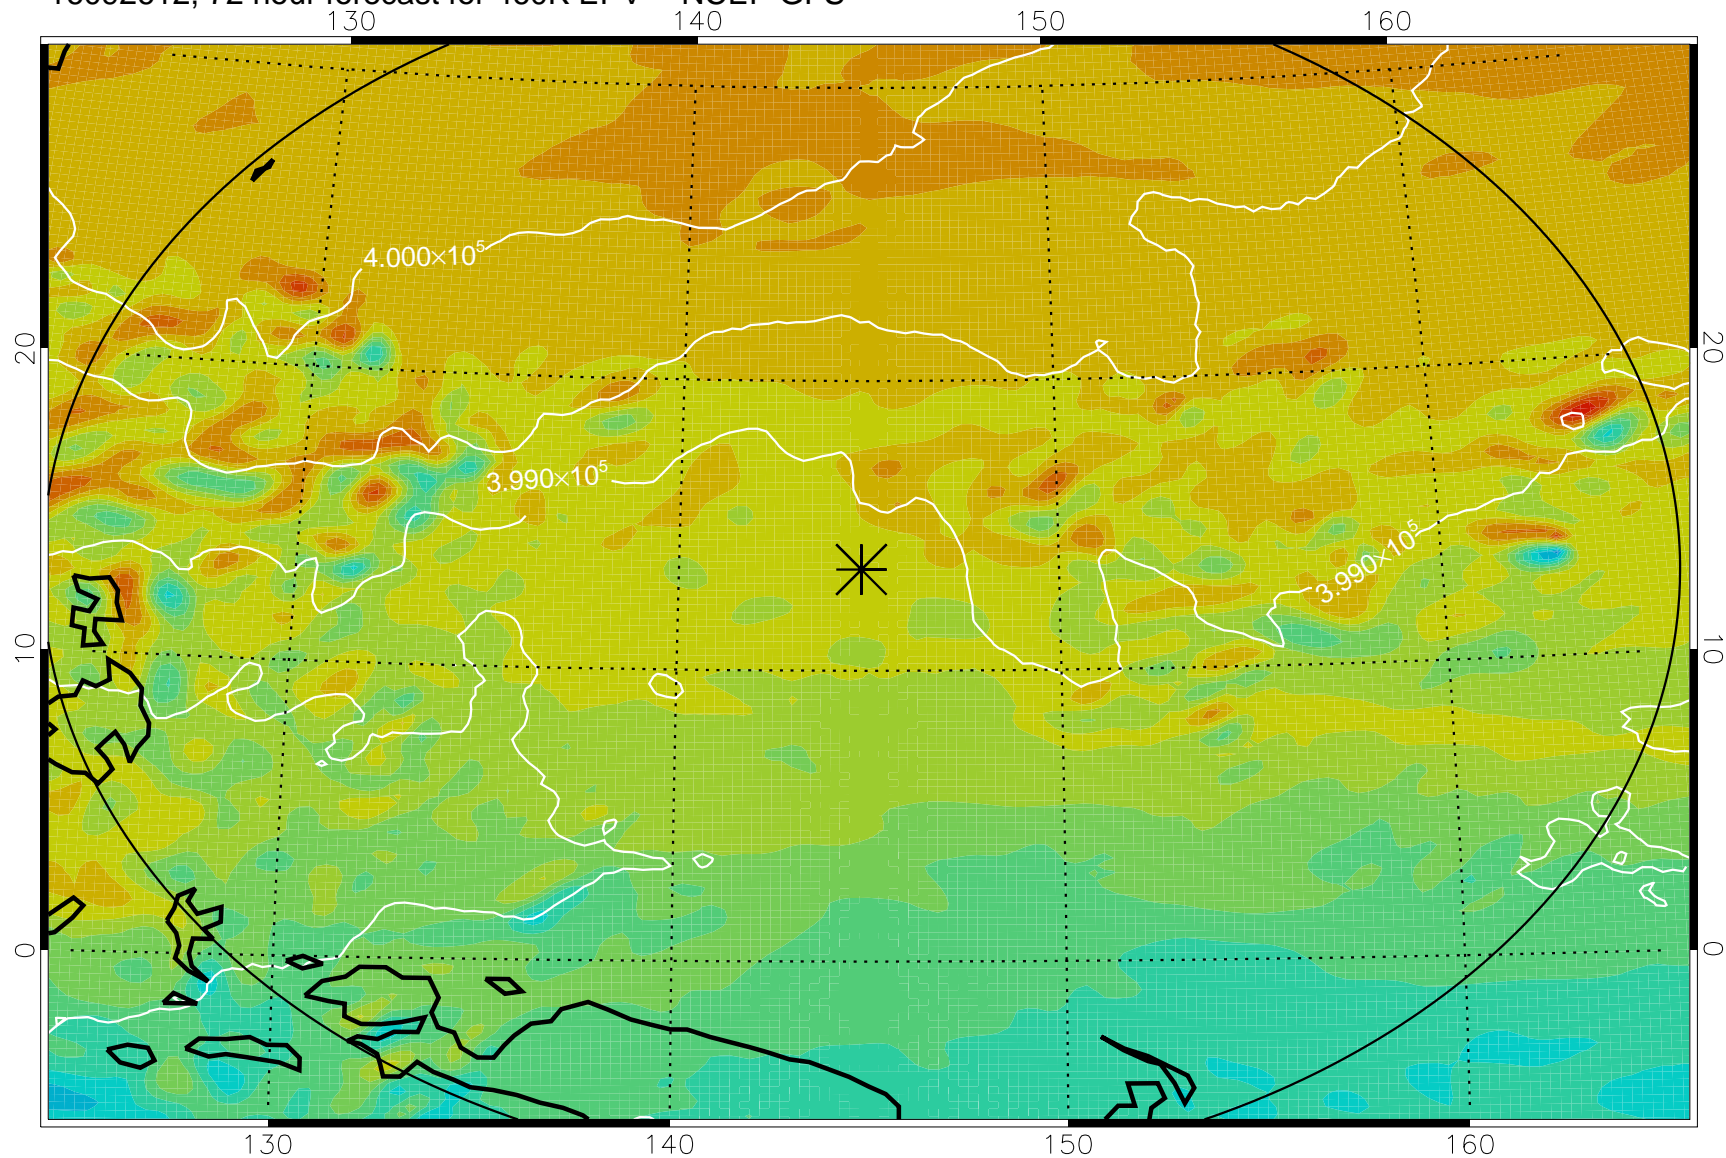

16092506, 42 hour forecast for 460K EPV -- NCEP GFS

460K Montgomery Streamfunction, white

Range ring of 2304 km

16092512, 48 hour forecast for 460K EPV -- NCEP GFS

460K Montgomery Streamfunction, white

Range ring of 2304 km

16092518, 54 hour forecast for 460K EPV -- NCEP GFS

460K Montgomery Streamfunction, white

Range ring of 2304 km

16092600, 60 hour forecast for 460K EPV -- NCEP GFS

460K Montgomery Streamfunction, white

Range ring of 2304 km

16092606, 66 hour forecast for 460K EPV -- NCEP GFS

460K Montgomery Streamfunction, white

Range ring of 2304 km

16092612, 72 hour forecast for 460K EPV -- NCEP GFS

460K Montgomery Streamfunction, white

Range ring of 2304 km

16092618, 78 hour forecast for 460K EPV -- NCEP GFS

460K Montgomery Streamfunction, white

Range ring of 2304 km

16092700, 84 hour forecast for 460K EPV -- NCEP GFS

460K Montgomery Streamfunction, white

Range ring of 2304 km