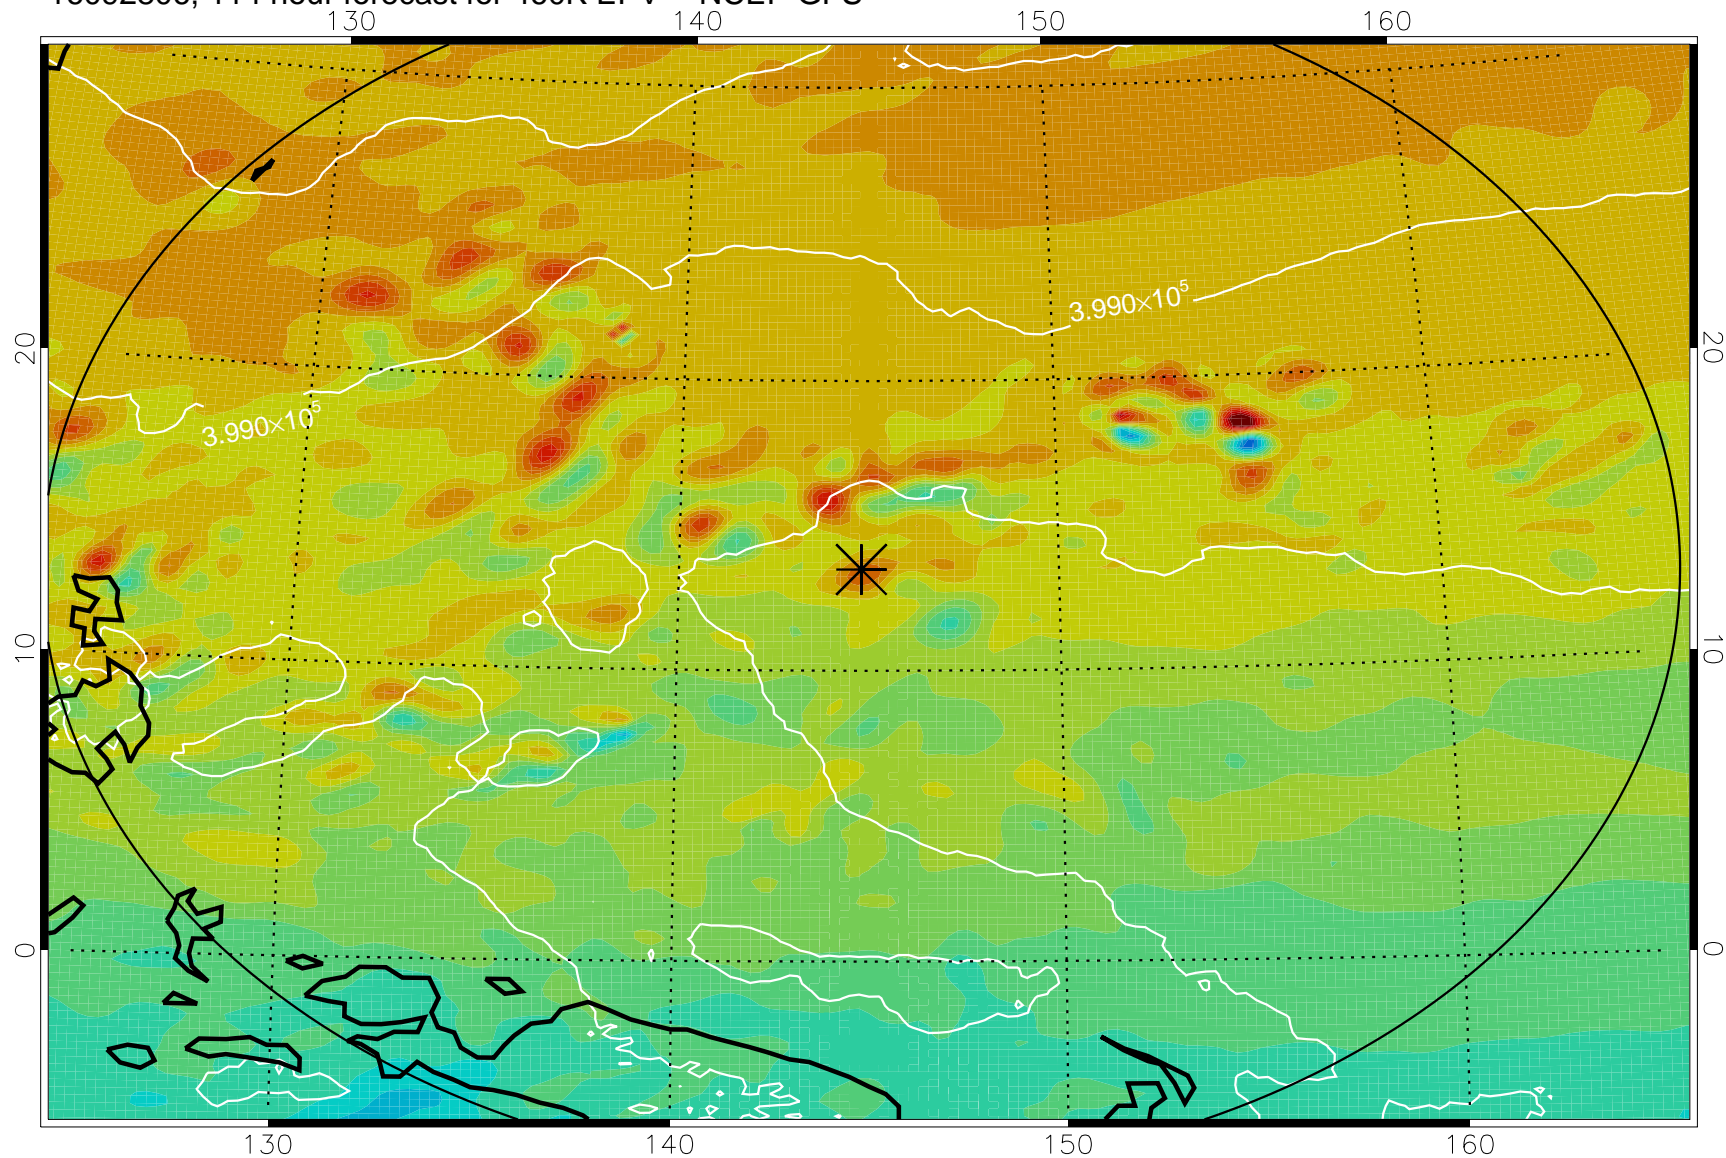

16092618, 78 hour forecast for 460K EPV -- NCEP GFS

460K Montgomery Streamfunction, white

Range ring of 2304 km

16092700, 84 hour forecast for 460K EPV -- NCEP GFS

460K Montgomery Streamfunction, white

Range ring of 2304 km

16092706, 90 hour forecast for 460K EPV -- NCEP GFS

460K Montgomery Streamfunction, white

Range ring of 2304 km

16092712, 96 hour forecast for 460K EPV -- NCEP GFS

460K Montgomery Streamfunction, white

Range ring of 2304 km

16092718, 102 hour forecast for 460K EPV -- NCEP GFS

460K Montgomery Streamfunction, white

Range ring of 2304 km

16092800, 108 hour forecast for 460K EPV -- NCEP GFS

460K Montgomery Streamfunction, white

Range ring of 2304 km

16092806, 114 hour forecast for 460K EPV -- NCEP GFS

460K Montgomery Streamfunction, white

Range ring of 2304 km

16092812, 120 hour forecast for 460K EPV -- NCEP GFS

460K Montgomery Streamfunction, white

Range ring of 2304 km