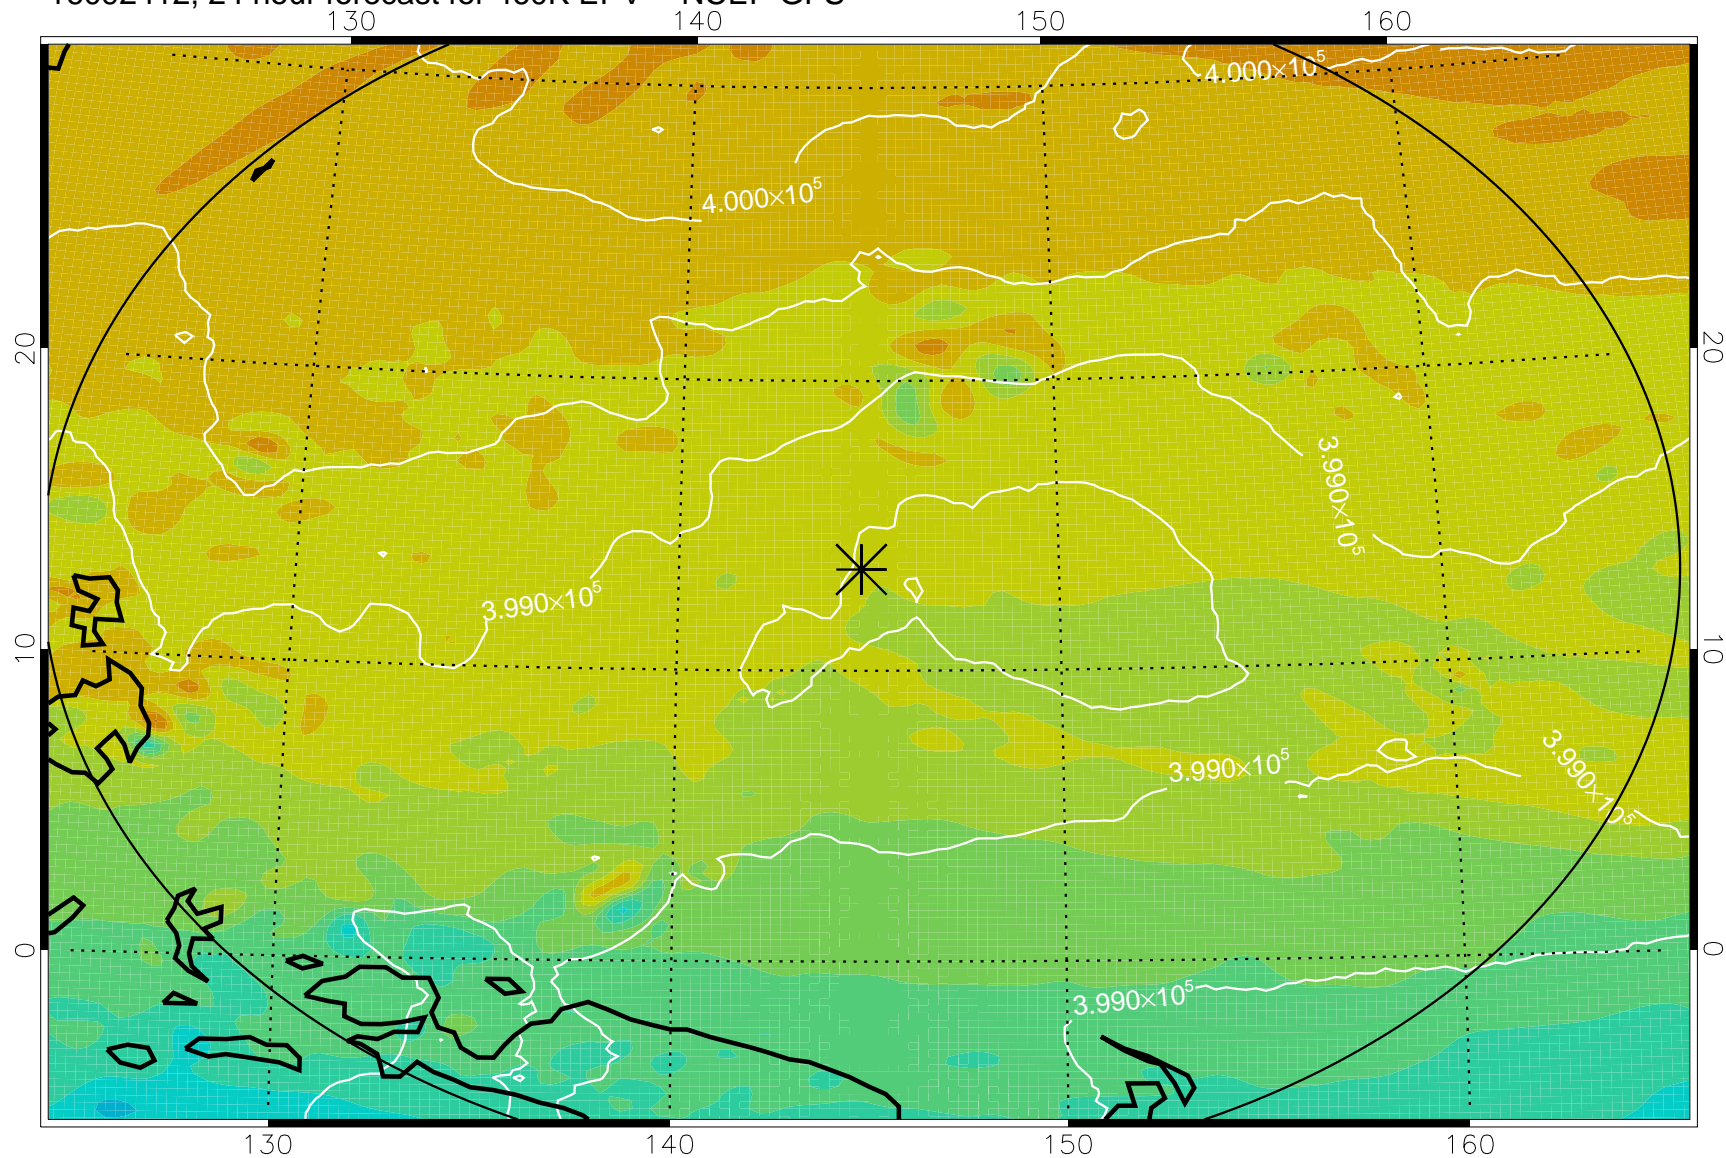

16092318, 6 hour forecast for 460K EPV -- NCEP GFS

460K Montgomery Streamfunction, white

Range ring of 2304 km

16092400, 12 hour forecast for 460K EPV -- NCEP GFS

460K Montgomery Streamfunction, white

Range ring of 2304 km

16092406, 18 hour forecast for 460K EPV -- NCEP GFS

460K Montgomery Streamfunction, white

Range ring of 2304 km

16092412, 24 hour forecast for 460K EPV -- NCEP GFS

460K Montgomery Streamfunction, white

Range ring of 2304 km

16092418, 30 hour forecast for 460K EPV -- NCEP GFS

460K Montgomery Streamfunction, white

Range ring of 2304 km

16092500, 36 hour forecast for 460K EPV -- NCEP GFS

460K Montgomery Streamfunction, white

Range ring of 2304 km

16092606, 66 hour forecast for 460K EPV -- NCEP GFS

460K Montgomery Streamfunction, white

Range ring of 2304 km

16092612, 72 hour forecast for 460K EPV -- NCEP GFS

460K Montgomery Streamfunction, white

Range ring of 2304 km