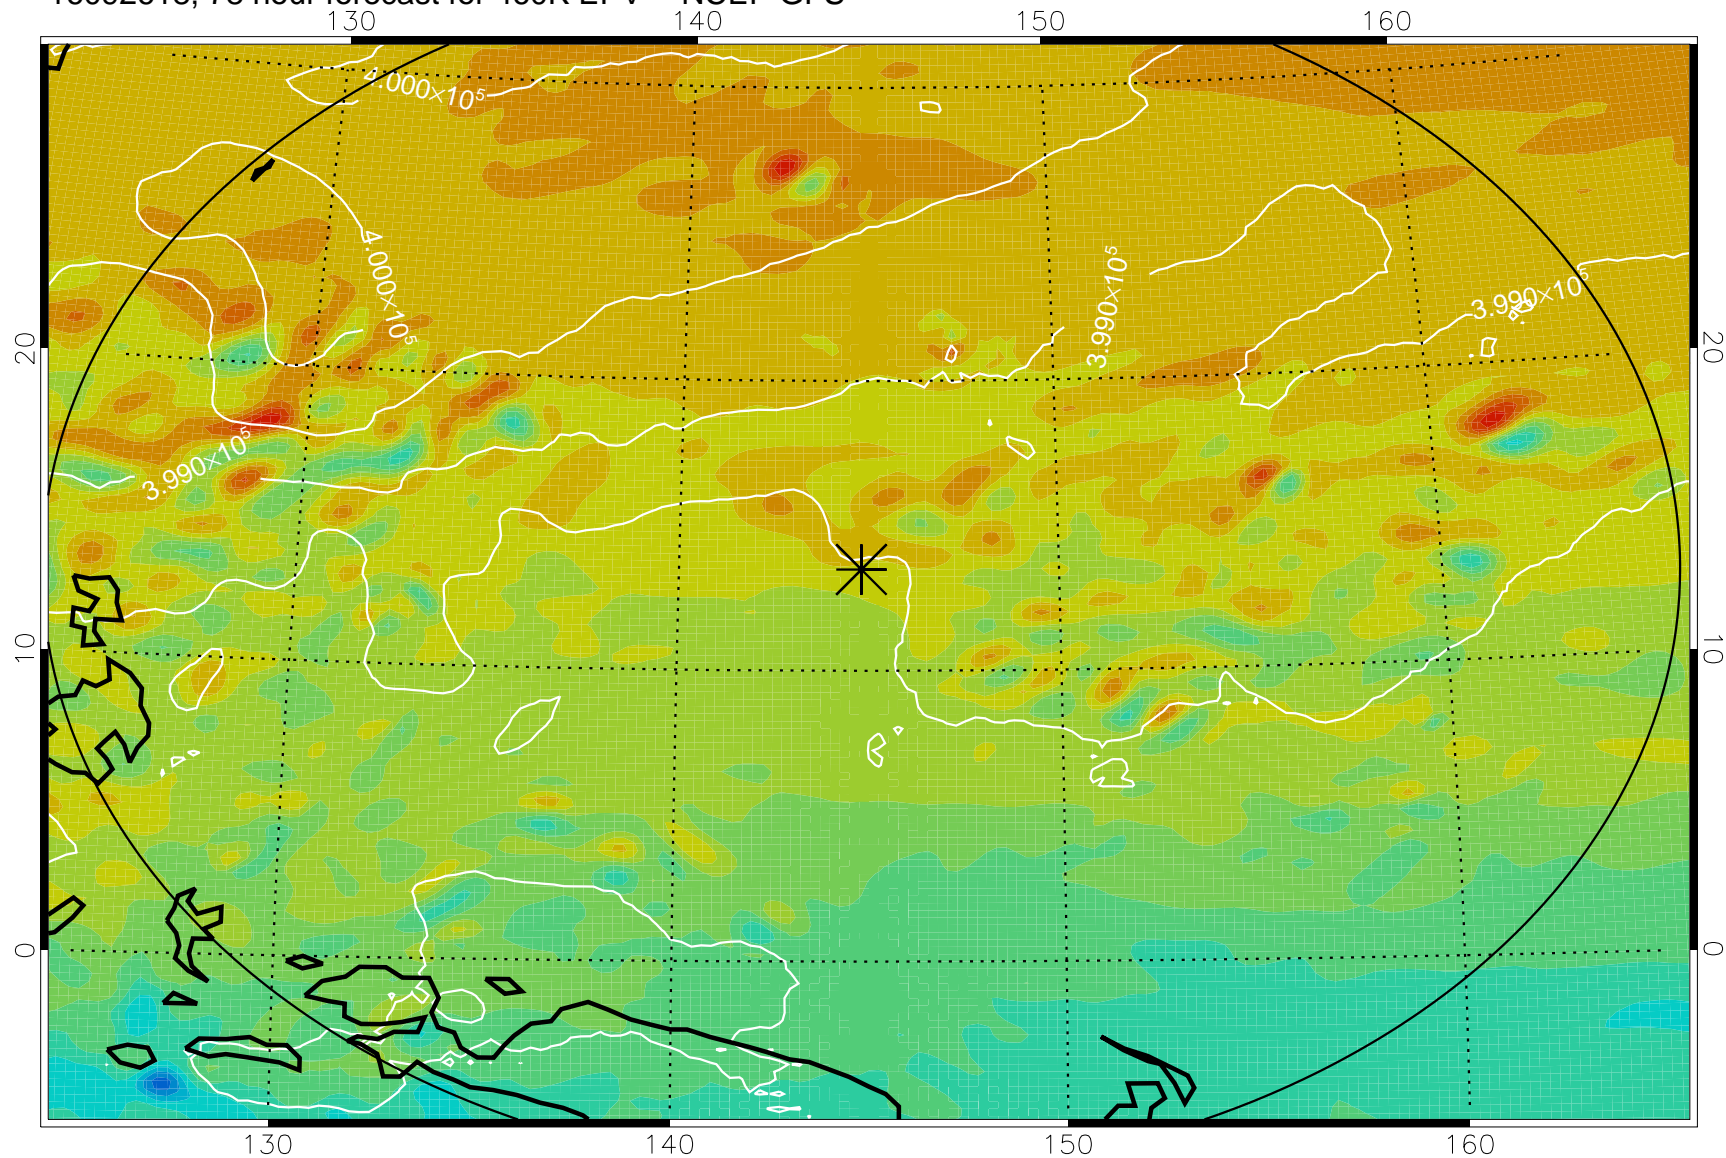

16092606, 66 hour forecast for 460K EPV -- NCEP GFS

460K Montgomery Streamfunction, white

Range ring of 2304 km

16092612, 72 hour forecast for 460K EPV -- NCEP GFS

460K Montgomery Streamfunction, white

Range ring of 2304 km

16092618, 78 hour forecast for 460K EPV -- NCEP GFS

460K Montgomery Streamfunction, white

Range ring of 2304 km

16092700, 84 hour forecast for 460K EPV -- NCEP GFS

460K Montgomery Streamfunction, white

Range ring of 2304 km

16092706, 90 hour forecast for 460K EPV -- NCEP GFS

460K Montgomery Streamfunction, white

Range ring of 2304 km

16092712, 96 hour forecast for 460K EPV -- NCEP GFS

460K Montgomery Streamfunction, white

Range ring of 2304 km

16092718, 102 hour forecast for 460K EPV -- NCEP GFS

460K Montgomery Streamfunction, white

Range ring of 2304 km

16092800, 108 hour forecast for 460K EPV -- NCEP GFS

460K Montgomery Streamfunction, white

Range ring of 2304 km