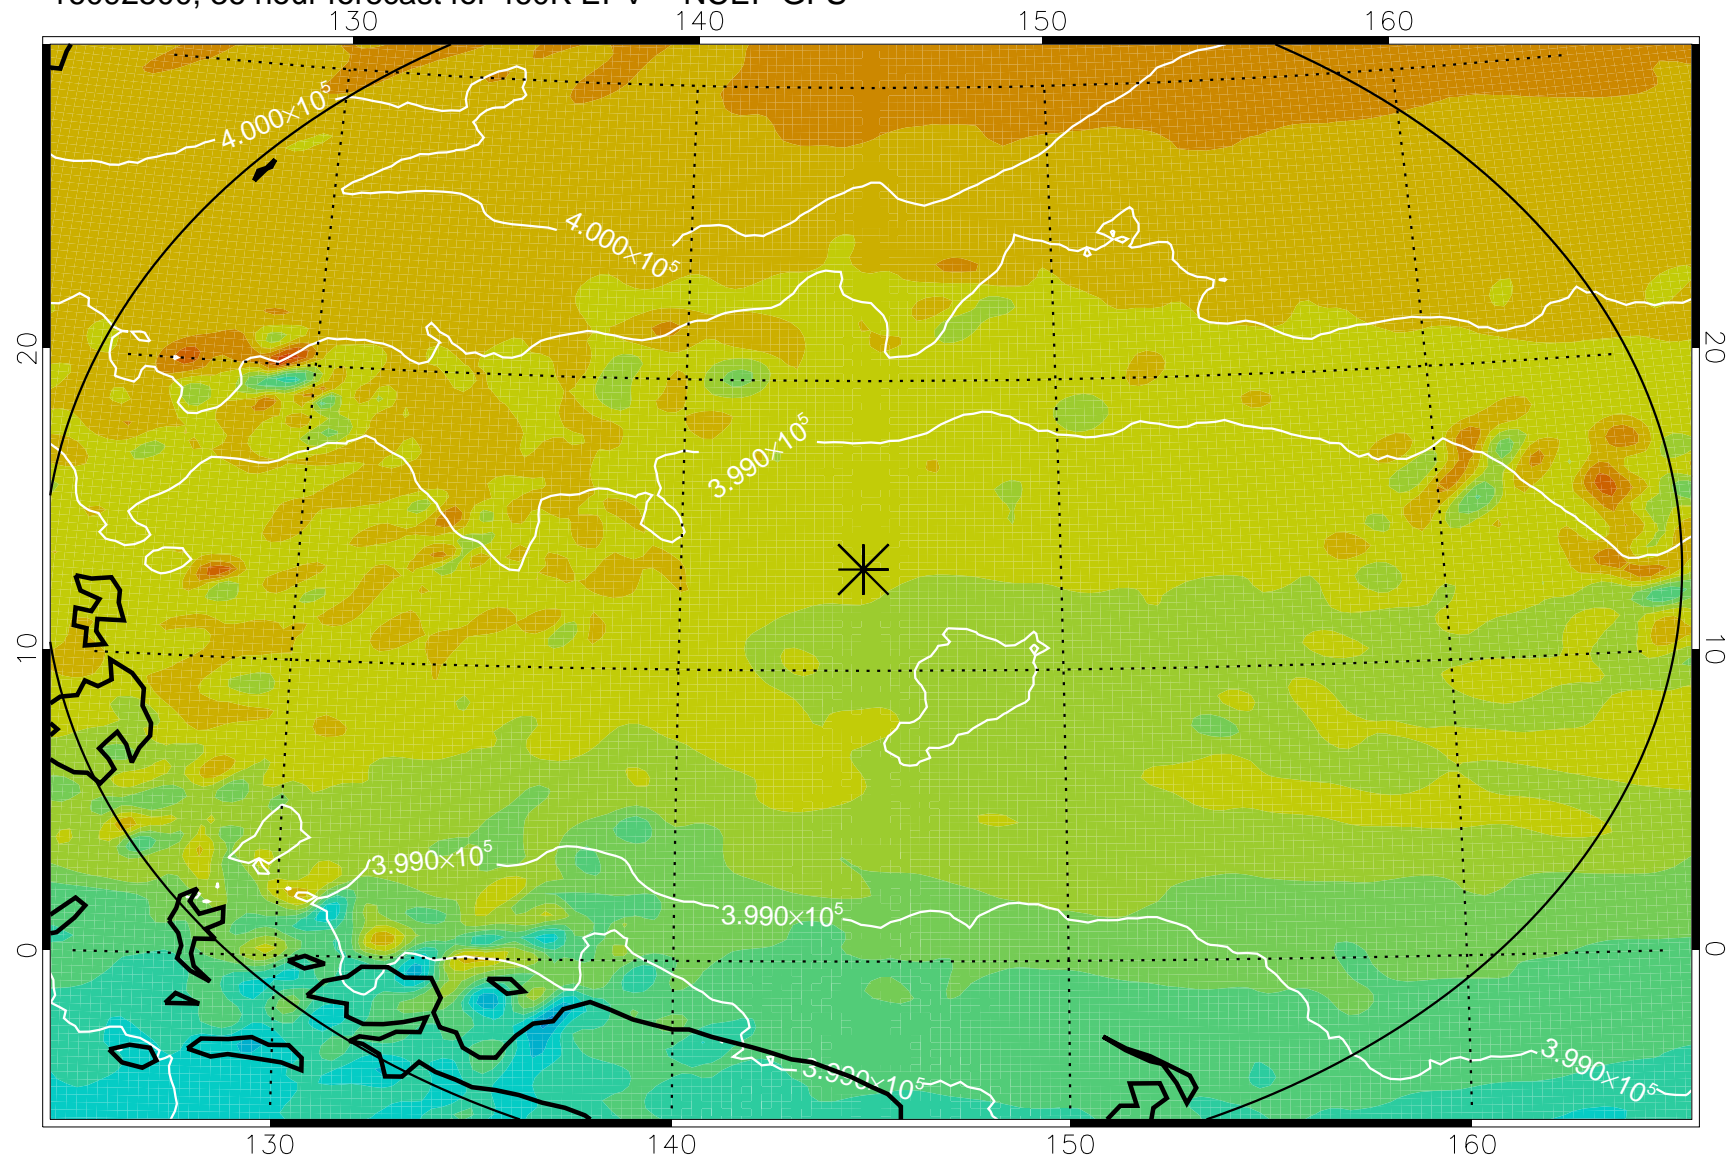

16092318, 6 hour forecast for 460K EPV -- NCEP GFS

460K Montgomery Streamfunction, white

Range ring of 2304 km

16092400, 12 hour forecast for 460K EPV -- NCEP GFS

460K Montgomery Streamfunction, white

Range ring of 2304 km

16092406, 18 hour forecast for 460K EPV -- NCEP GFS

460K Montgomery Streamfunction, white

Range ring of 2304 km

16092412, 24 hour forecast for 460K EPV -- NCEP GFS

460K Montgomery Streamfunction, white

Range ring of 2304 km

16092418, 30 hour forecast for 460K EPV -- NCEP GFS

460K Montgomery Streamfunction, white

Range ring of 2304 km

16092500, 36 hour forecast for 460K EPV -- NCEP GFS

460K Montgomery Streamfunction, white

Range ring of 2304 km

16092506, 42 hour forecast for 460K EPV -- NCEP GFS

460K Montgomery Streamfunction, white

Range ring of 2304 km

16092512, 48 hour forecast for 460K EPV -- NCEP GFS

460K Montgomery Streamfunction, white

Range ring of 2304 km