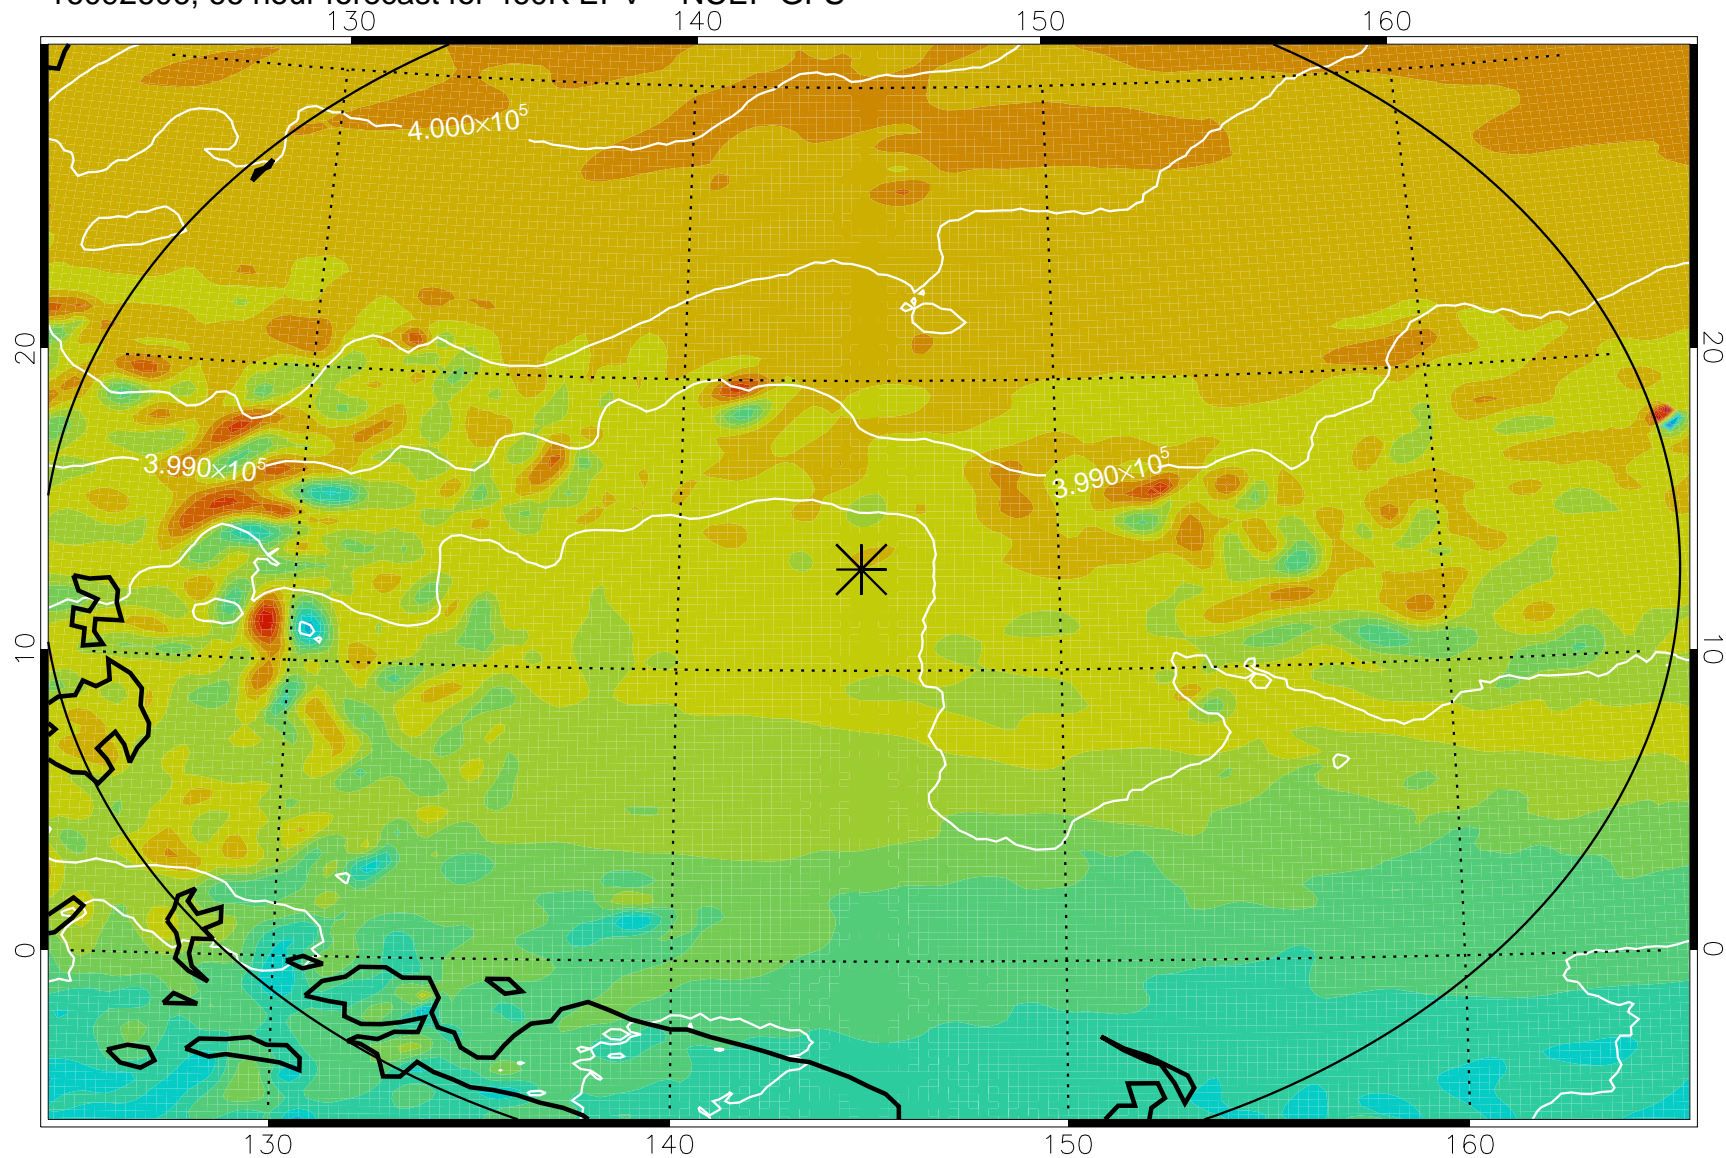

16092506, 42 hour forecast for 460K EPV -- NCEP GFS

460K Montgomery Streamfunction, white

Range ring of 2304 km

16092512, 48 hour forecast for 460K EPV -- NCEP GFS

460K Montgomery Streamfunction, white

Range ring of 2304 km

16092518, 54 hour forecast for 460K EPV -- NCEP GFS

460K Montgomery Streamfunction, white

Range ring of 2304 km

16092600, 60 hour forecast for 460K EPV -- NCEP GFS

460K Montgomery Streamfunction, white

Range ring of 2304 km

16092606, 66 hour forecast for 460K EPV -- NCEP GFS

460K Montgomery Streamfunction, white

Range ring of 2304 km

16092612, 72 hour forecast for 460K EPV -- NCEP GFS

460K Montgomery Streamfunction, white

Range ring of 2304 km

16092618, 78 hour forecast for 460K EPV -- NCEP GFS

460K Montgomery Streamfunction, white

Range ring of 2304 km

16092700, 84 hour forecast for 460K EPV -- NCEP GFS

460K Montgomery Streamfunction, white

Range ring of 2304 km