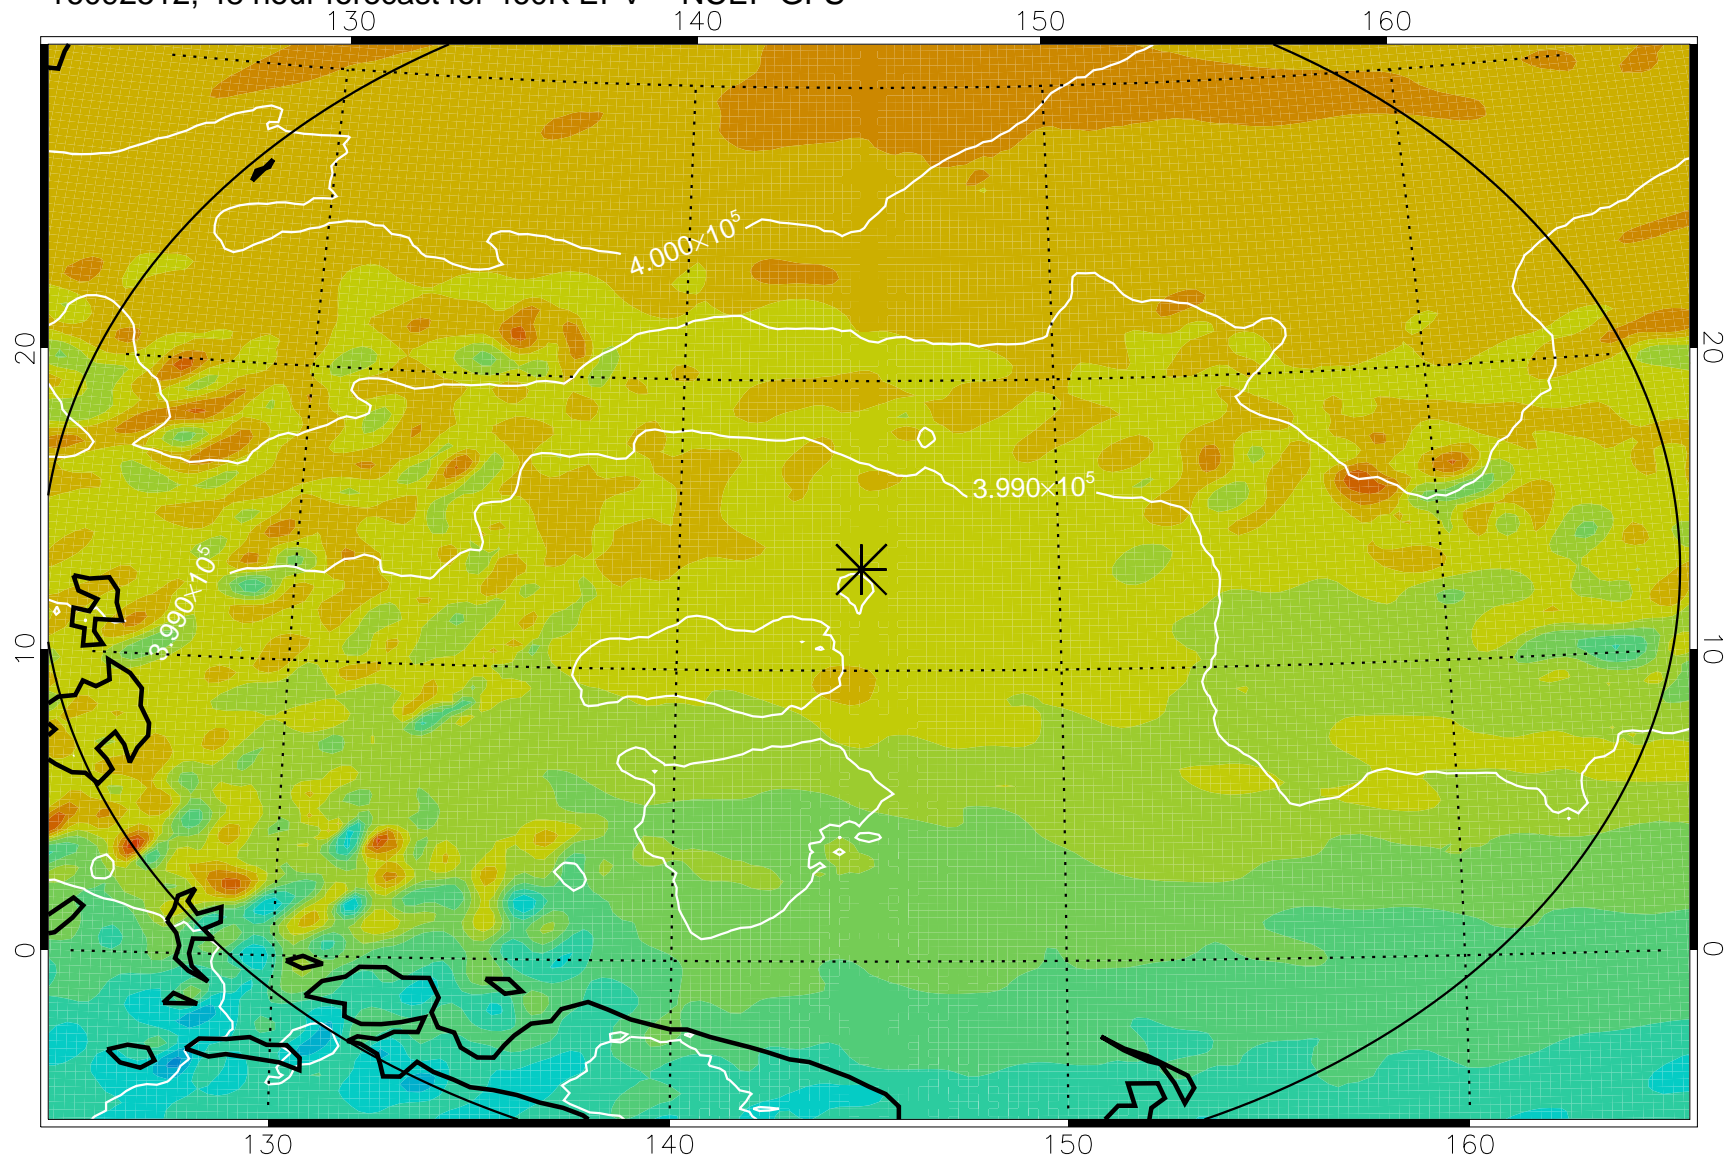

16092418, 30 hour forecast for 460K EPV -- NCEP GFS

460K Montgomery Streamfunction, white

Range ring of 2304 km

16092500, 36 hour forecast for 460K EPV -- NCEP GFS

460K Montgomery Streamfunction, white

Range ring of 2304 km

16092506, 42 hour forecast for 460K EPV -- NCEP GFS

460K Montgomery Streamfunction, white

Range ring of 2304 km

16092512, 48 hour forecast for 460K EPV -- NCEP GFS

460K Montgomery Streamfunction, white

Range ring of 2304 km

16092518, 54 hour forecast for 460K EPV -- NCEP GFS

460K Montgomery Streamfunction, white

Range ring of 2304 km

16092600, 60 hour forecast for 460K EPV -- NCEP GFS

460K Montgomery Streamfunction, white

Range ring of 2304 km

16092606, 66 hour forecast for 460K EPV -- NCEP GFS

460K Montgomery Streamfunction, white

Range ring of 2304 km

16092612, 72 hour forecast for 460K EPV -- NCEP GFS

460K Montgomery Streamfunction, white

Range ring of 2304 km