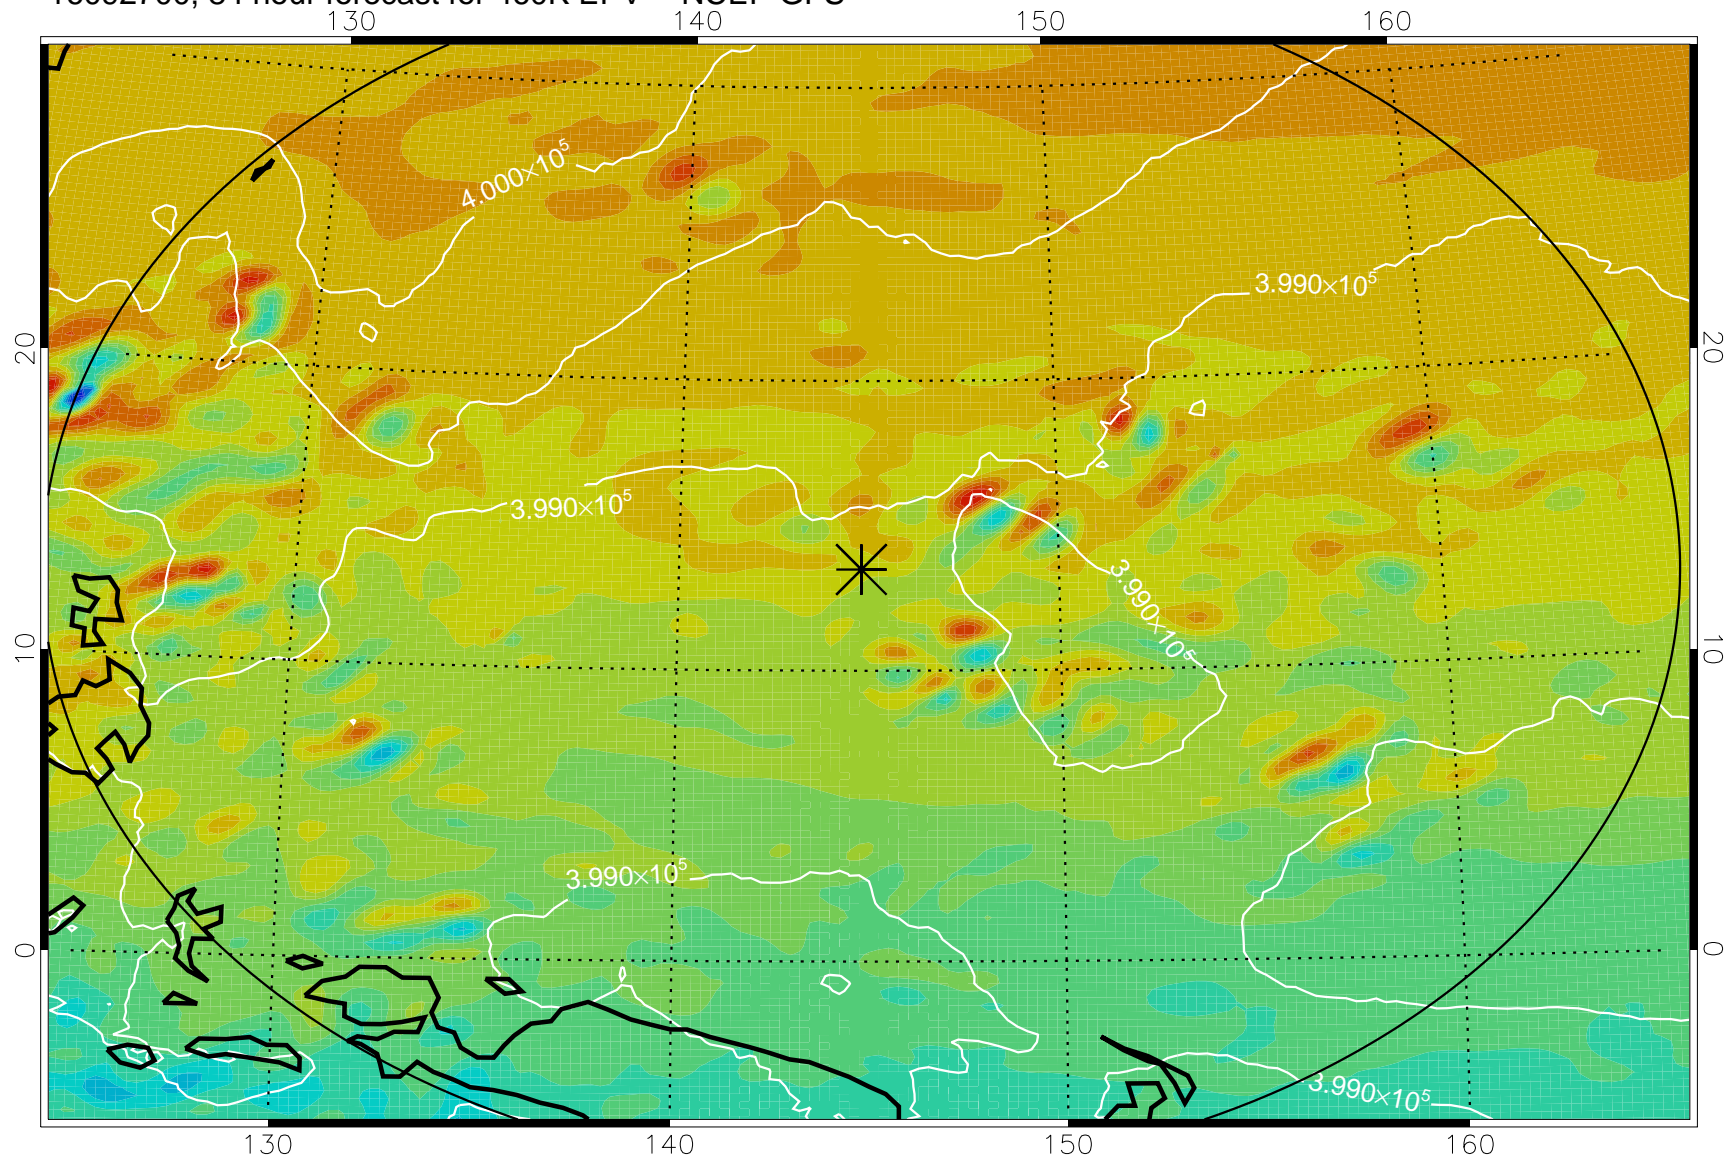

16092606, 66 hour forecast for 460K EPV -- NCEP GFS

460K Montgomery Streamfunction, white

Range ring of 2304 km

16092612, 72 hour forecast for 460K EPV -- NCEP GFS

460K Montgomery Streamfunction, white

Range ring of 2304 km

16092618, 78 hour forecast for 460K EPV -- NCEP GFS

460K Montgomery Streamfunction, white

Range ring of 2304 km

16092700, 84 hour forecast for 460K EPV -- NCEP GFS

460K Montgomery Streamfunction, white

Range ring of 2304 km

16092706, 90 hour forecast for 460K EPV -- NCEP GFS

460K Montgomery Streamfunction, white

Range ring of 2304 km

16092712, 96 hour forecast for 460K EPV -- NCEP GFS

460K Montgomery Streamfunction, white

Range ring of 2304 km

16092718, 102 hour forecast for 460K EPV -- NCEP GFS

460K Montgomery Streamfunction, white

Range ring of 2304 km

16092800, 108 hour forecast for 460K EPV -- NCEP GFS

460K Montgomery Streamfunction, white

Range ring of 2304 km