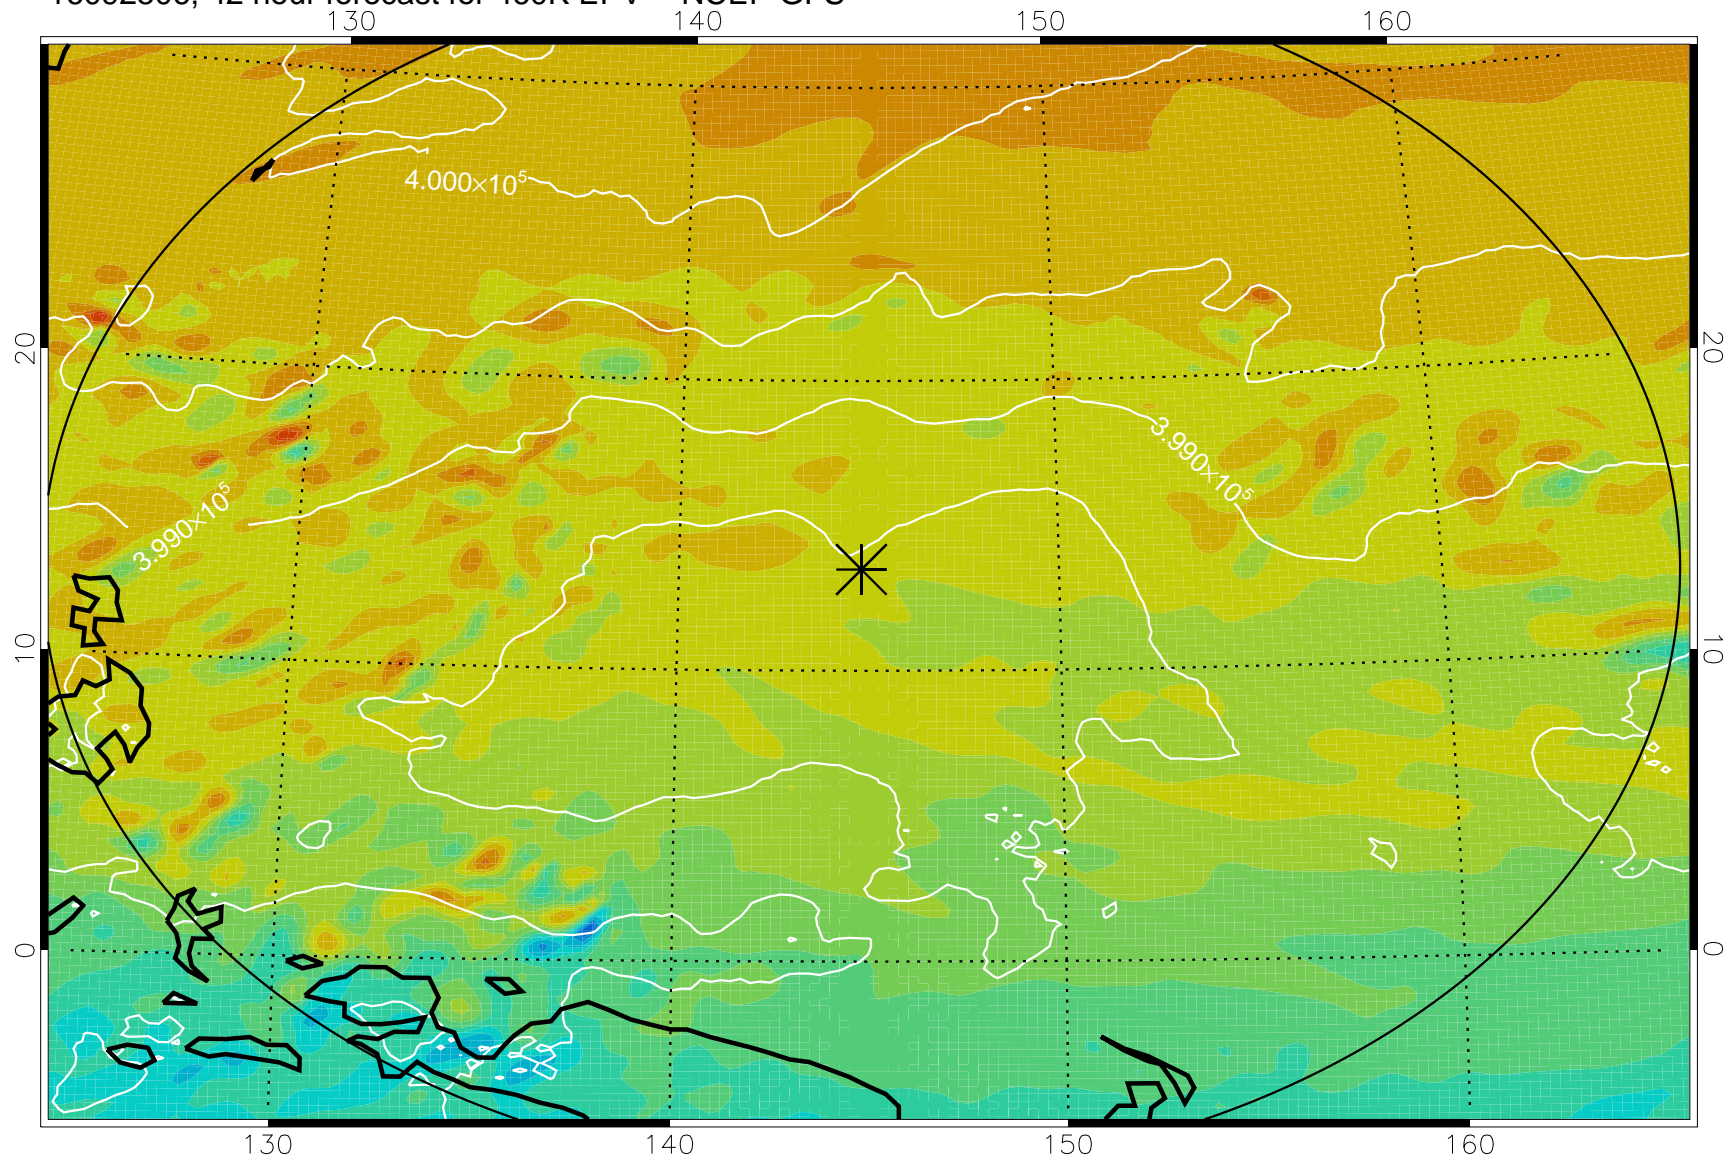

16092418, 30 hour forecast for 460K EPV -- NCEP GFS

460K Montgomery Streamfunction, white

Range ring of 2304 km

16092500, 36 hour forecast for 460K EPV -- NCEP GFS

460K Montgomery Streamfunction, white

Range ring of 2304 km

16092506, 42 hour forecast for 460K EPV -- NCEP GFS

460K Montgomery Streamfunction, white

Range ring of 2304 km

16092512, 48 hour forecast for 460K EPV -- NCEP GFS

460K Montgomery Streamfunction, white

Range ring of 2304 km

16092518, 54 hour forecast for 460K EPV -- NCEP GFS

460K Montgomery Streamfunction, white

Range ring of 2304 km

16092600, 60 hour forecast for 460K EPV -- NCEP GFS

460K Montgomery Streamfunction, white

Range ring of 2304 km

16092606, 66 hour forecast for 460K EPV -- NCEP GFS

460K Montgomery Streamfunction, white

Range ring of 2304 km

16092612, 72 hour forecast for 460K EPV -- NCEP GFS

460K Montgomery Streamfunction, white

Range ring of 2304 km