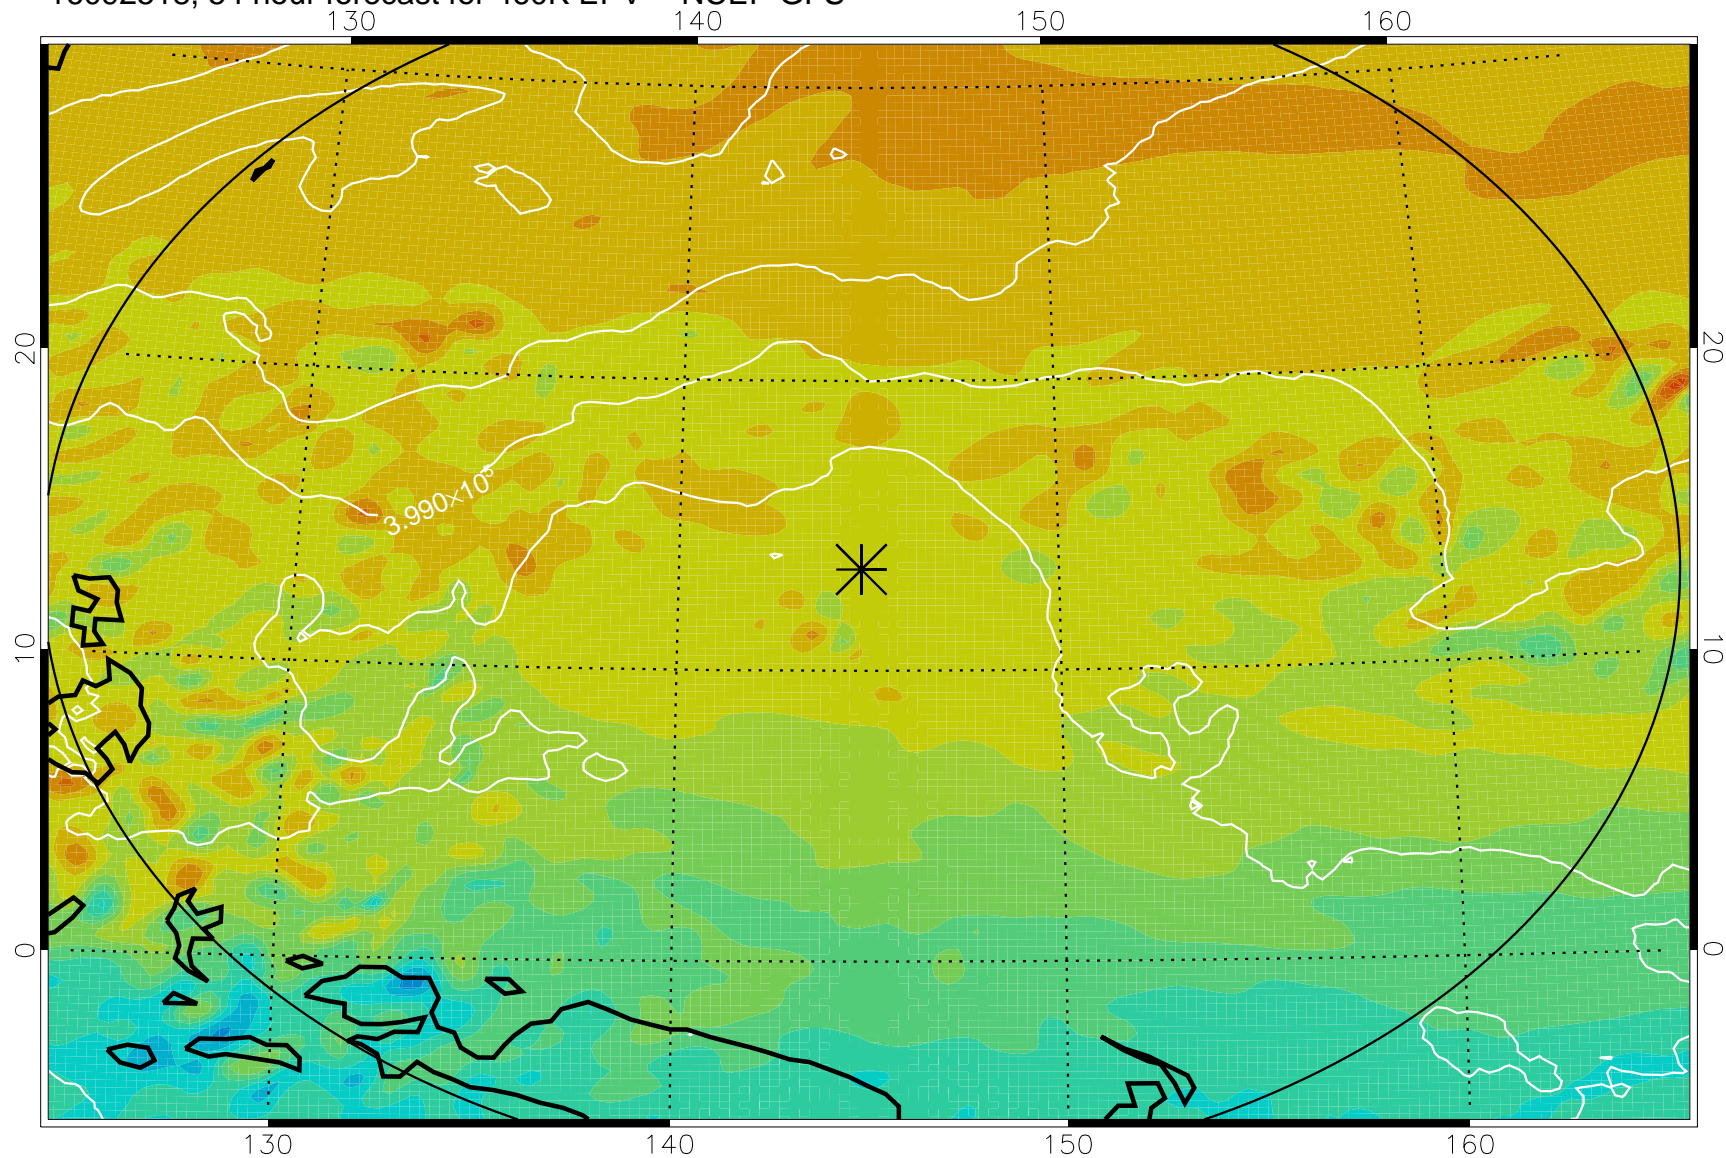

16092418, 30 hour forecast for 460K EPV -- NCEP GFS

460K Montgomery Streamfunction, white

Range ring of 2304 km

16092500, 36 hour forecast for 460K EPV -- NCEP GFS

460K Montgomery Streamfunction, white

Range ring of 2304 km

16092506, 42 hour forecast for 460K EPV -- NCEP GFS

460K Montgomery Streamfunction, white

Range ring of 2304 km

16092512, 48 hour forecast for 460K EPV -- NCEP GFS

460K Montgomery Streamfunction, white

Range ring of 2304 km

16092518, 54 hour forecast for 460K EPV -- NCEP GFS

460K Montgomery Streamfunction, white

Range ring of 2304 km

16092600, 60 hour forecast for 460K EPV -- NCEP GFS

460K Montgomery Streamfunction, white

Range ring of 2304 km

16092606, 66 hour forecast for 460K EPV -- NCEP GFS

460K Montgomery Streamfunction, white

Range ring of 2304 km

16092612, 72 hour forecast for 460K EPV -- NCEP GFS

460K Montgomery Streamfunction, white

Range ring of 2304 km