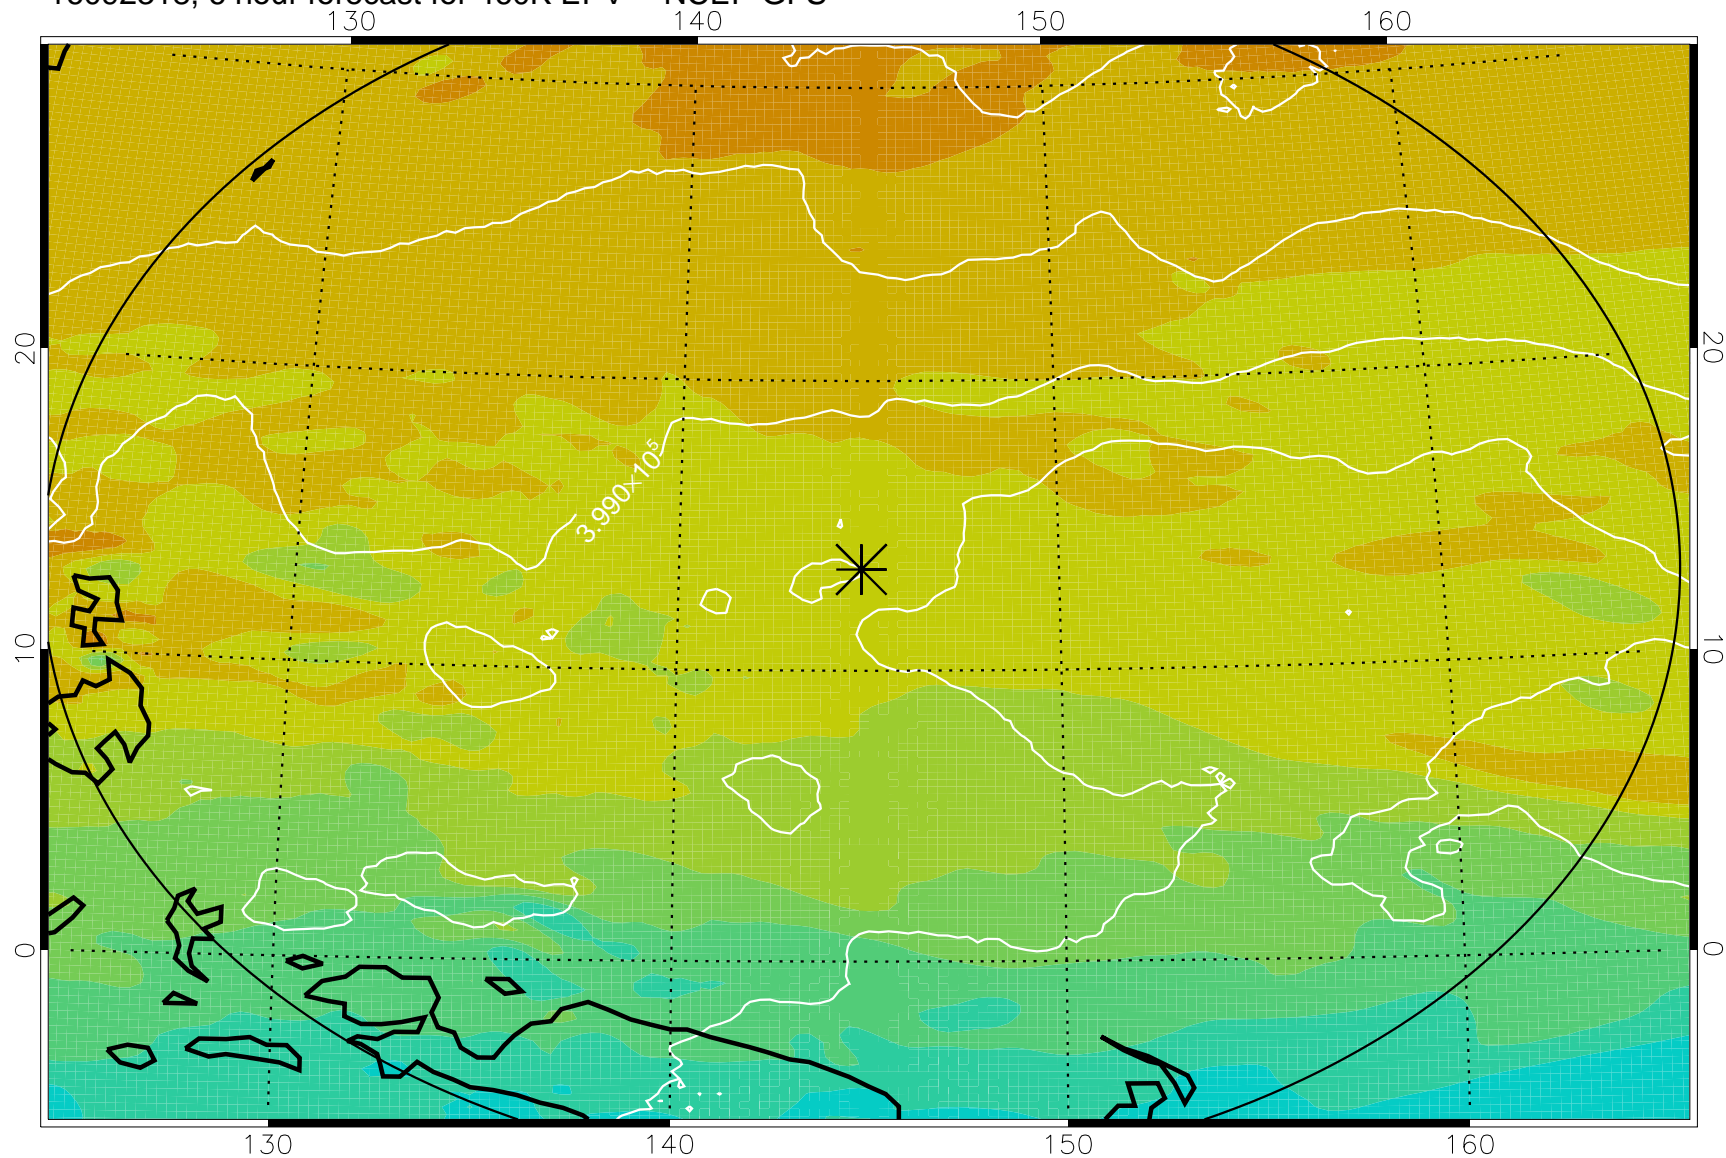

16092318, 6 hour forecast for 460K EPV -- NCEP GFS

460K Montgomery Streamfunction, white

Range ring of 2304 km

16092400, 12 hour forecast for 460K EPV -- NCEP GFS

460K Montgomery Streamfunction, white

Range ring of 2304 km

16092406, 18 hour forecast for 460K EPV -- NCEP GFS

460K Montgomery Streamfunction, white

Range ring of 2304 km

16092412, 24 hour forecast for 460K EPV -- NCEP GFS

460K Montgomery Streamfunction, white

Range ring of 2304 km

16092418, 30 hour forecast for 460K EPV -- NCEP GFS

460K Montgomery Streamfunction, white

Range ring of 2304 km

16092500, 36 hour forecast for 460K EPV -- NCEP GFS

460K Montgomery Streamfunction, white

Range ring of 2304 km

16092606, 66 hour forecast for 460K EPV -- NCEP GFS

460K Montgomery Streamfunction, white

Range ring of 2304 km

16092612, 72 hour forecast for 460K EPV -- NCEP GFS

460K Montgomery Streamfunction, white

Range ring of 2304 km