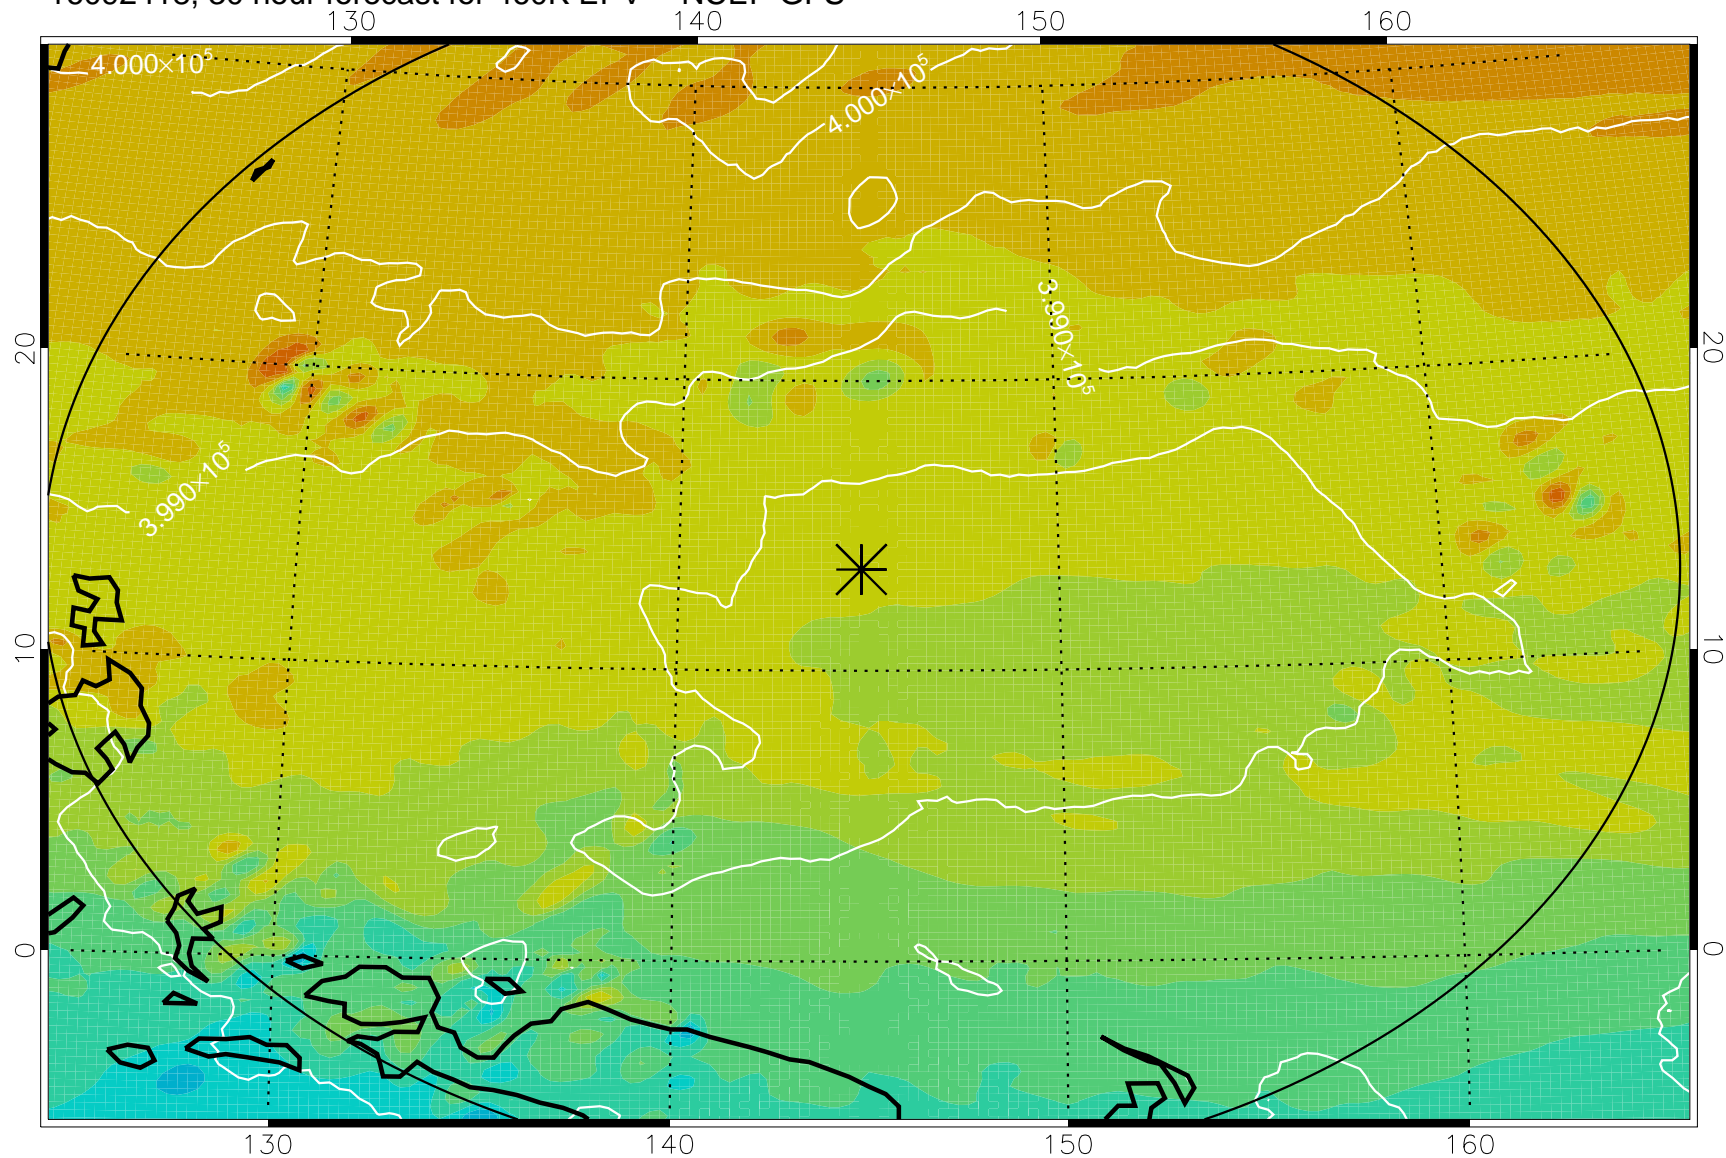

16092318, 6 hour forecast for 460K EPV -- NCEP GFS

460K Montgomery Streamfunction, white

Range ring of 2304 km

16092400, 12 hour forecast for 460K EPV -- NCEP GFS

460K Montgomery Streamfunction, white

Range ring of 2304 km

16092406, 18 hour forecast for 460K EPV -- NCEP GFS

460K Montgomery Streamfunction, white

Range ring of 2304 km

16092412, 24 hour forecast for 460K EPV -- NCEP GFS

460K Montgomery Streamfunction, white

Range ring of 2304 km

16092418, 30 hour forecast for 460K EPV -- NCEP GFS

460K Montgomery Streamfunction, white

Range ring of 2304 km

16092500, 36 hour forecast for 460K EPV -- NCEP GFS

460K Montgomery Streamfunction, white

Range ring of 2304 km

16092506, 42 hour forecast for 460K EPV -- NCEP GFS

460K Montgomery Streamfunction, white

Range ring of 2304 km

16092512, 48 hour forecast for 460K EPV -- NCEP GFS

460K Montgomery Streamfunction, white

Range ring of 2304 km