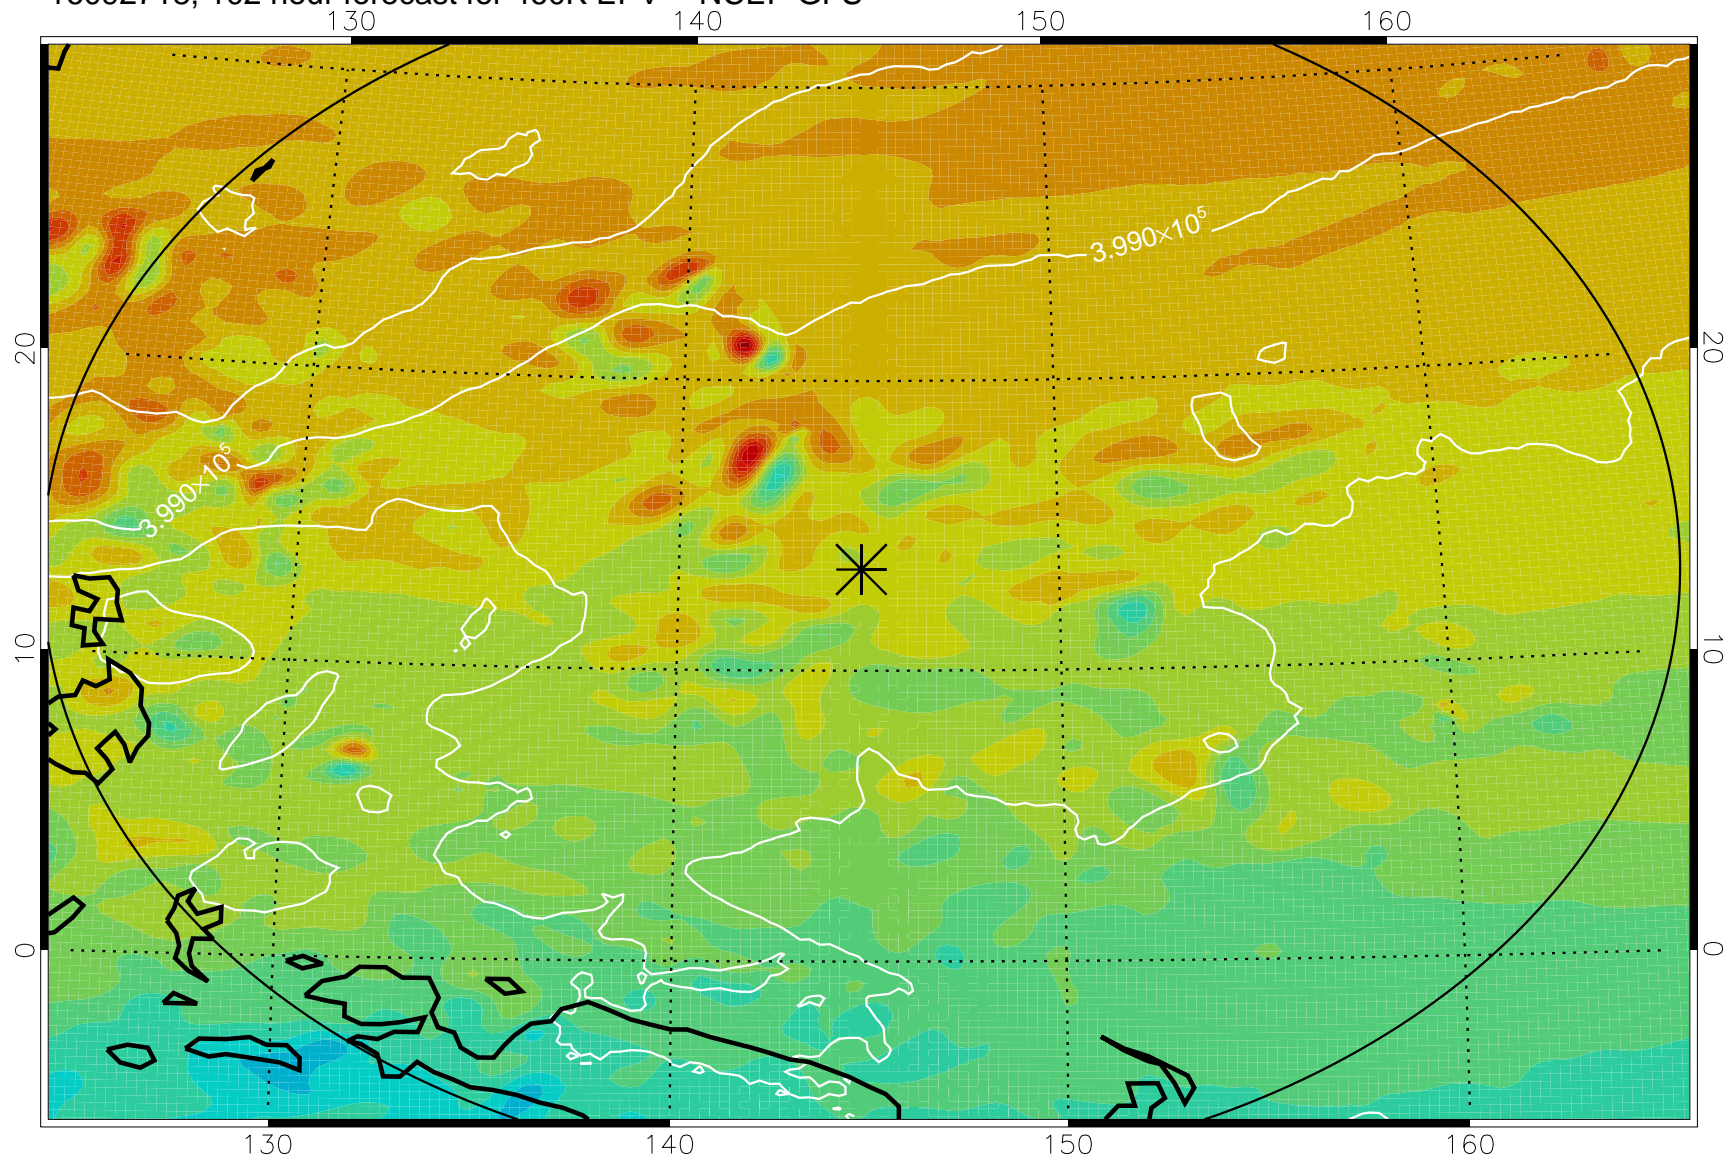

16092618, 78 hour forecast for 460K EPV -- NCEP GFS

460K Montgomery Streamfunction, white

Range ring of 2304 km

16092700, 84 hour forecast for 460K EPV -- NCEP GFS

460K Montgomery Streamfunction, white

Range ring of 2304 km

16092706, 90 hour forecast for 460K EPV -- NCEP GFS

460K Montgomery Streamfunction, white

Range ring of 2304 km

16092712, 96 hour forecast for 460K EPV -- NCEP GFS

460K Montgomery Streamfunction, white

Range ring of 2304 km

16092718, 102 hour forecast for 460K EPV -- NCEP GFS

460K Montgomery Streamfunction, white

Range ring of 2304 km

16092800, 108 hour forecast for 460K EPV -- NCEP GFS

460K Montgomery Streamfunction, white

Range ring of 2304 km

16092806, 114 hour forecast for 460K EPV -- NCEP GFS

460K Montgomery Streamfunction, white

Range ring of 2304 km

16092812, 120 hour forecast for 460K EPV -- NCEP GFS

460K Montgomery Streamfunction, white

Range ring of 2304 km