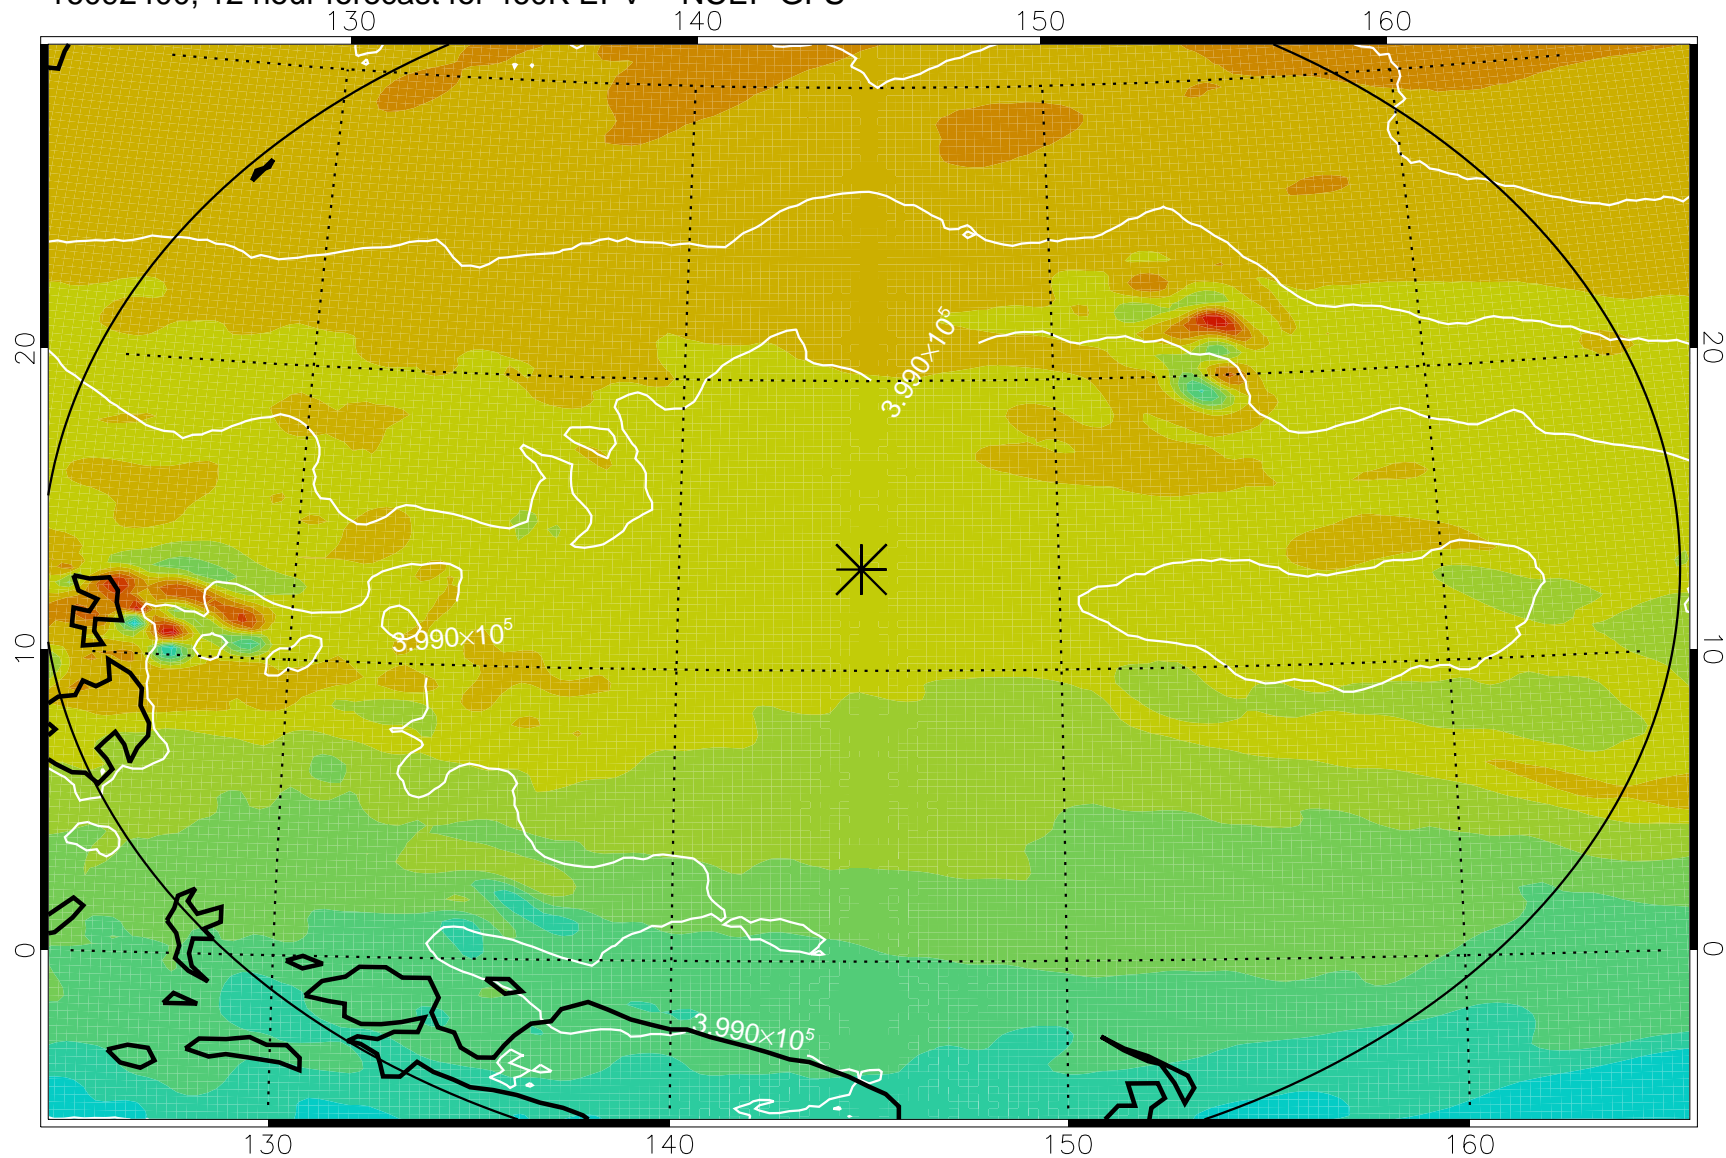

16092318, 6 hour forecast for 460K EPV -- NCEP GFS

460K Montgomery Streamfunction, white

Range ring of 2304 km

16092400, 12 hour forecast for 460K EPV -- NCEP GFS

460K Montgomery Streamfunction, white

Range ring of 2304 km

16092406, 18 hour forecast for 460K EPV -- NCEP GFS

460K Montgomery Streamfunction, white

Range ring of 2304 km

16092412, 24 hour forecast for 460K EPV -- NCEP GFS

460K Montgomery Streamfunction, white

Range ring of 2304 km

16092418, 30 hour forecast for 460K EPV -- NCEP GFS

460K Montgomery Streamfunction, white

Range ring of 2304 km

16092500, 36 hour forecast for 460K EPV -- NCEP GFS

460K Montgomery Streamfunction, white

Range ring of 2304 km

16092606, 66 hour forecast for 460K EPV -- NCEP GFS

460K Montgomery Streamfunction, white

Range ring of 2304 km

16092612, 72 hour forecast for 460K EPV -- NCEP GFS

460K Montgomery Streamfunction, white

Range ring of 2304 km