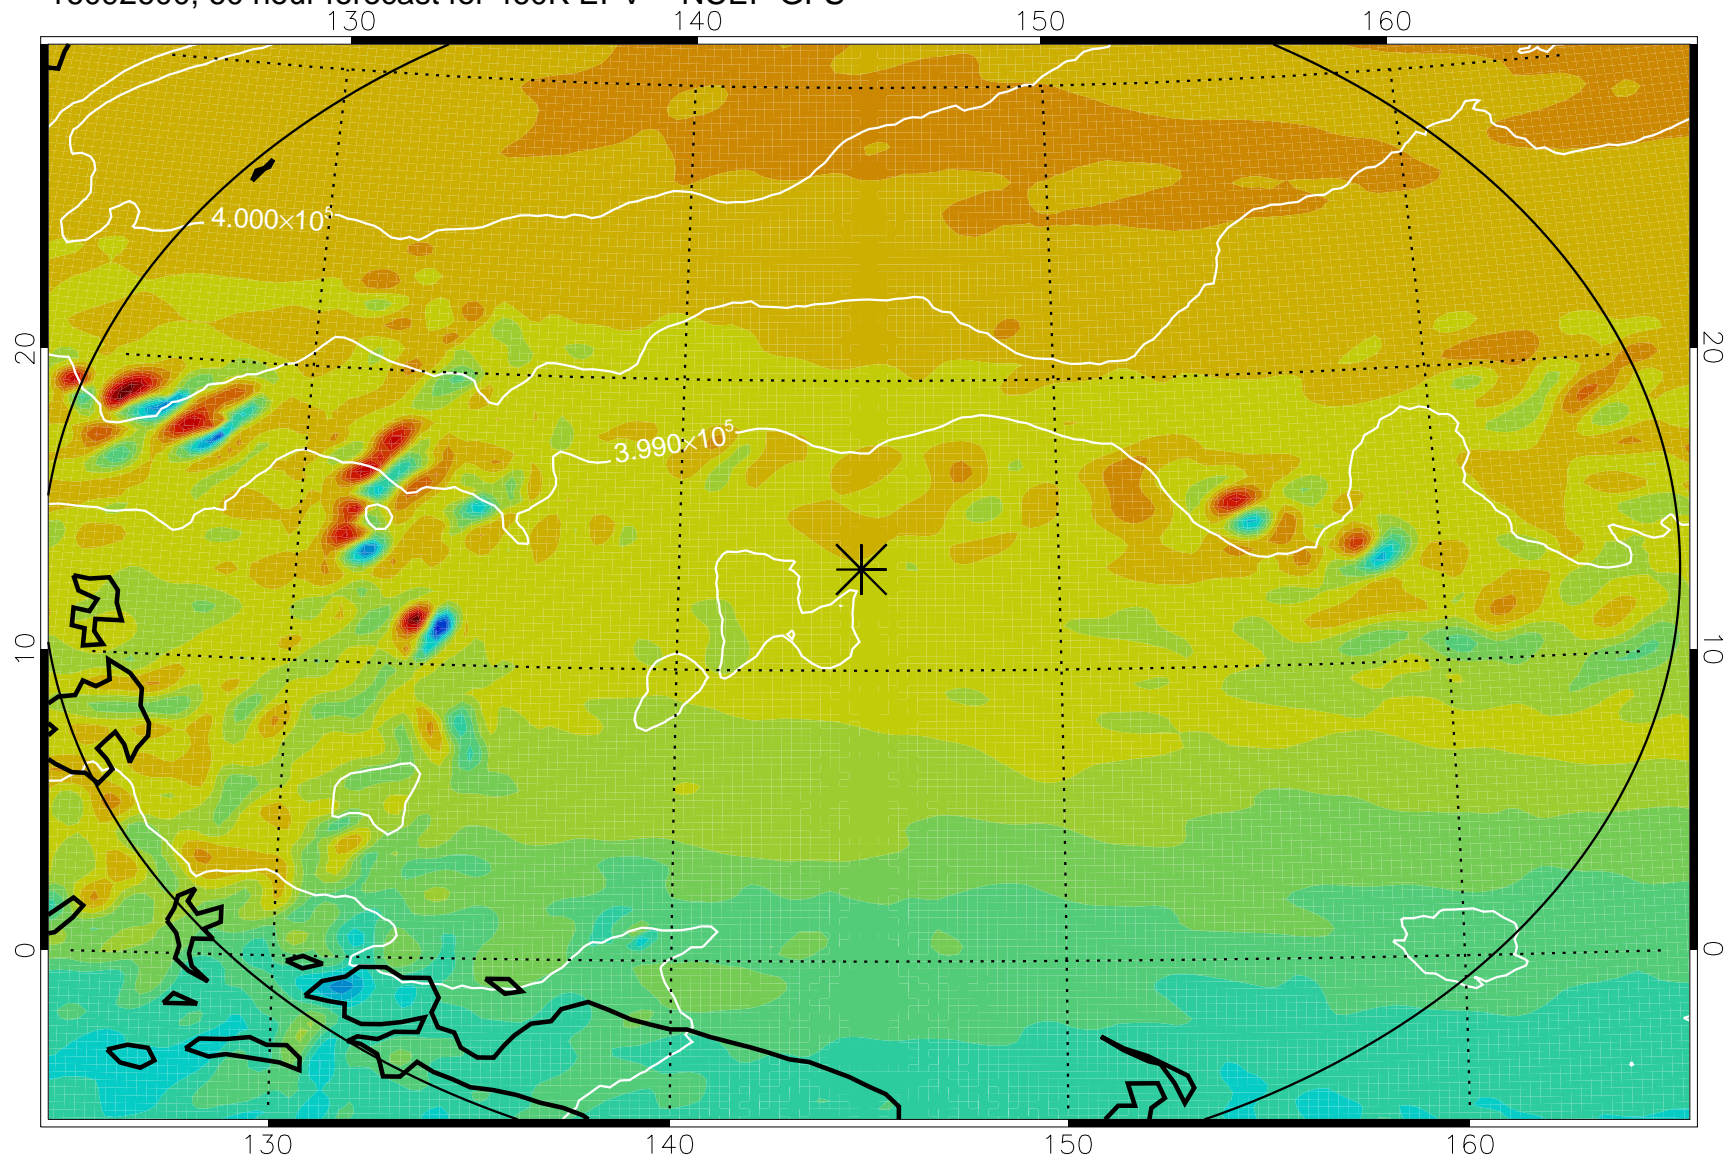

16092418, 30 hour forecast for 460K EPV -- NCEP GFS

460K Montgomery Streamfunction, white

Range ring of 2304 km

16092500, 36 hour forecast for 460K EPV -- NCEP GFS

460K Montgomery Streamfunction, white

Range ring of 2304 km

16092506, 42 hour forecast for 460K EPV -- NCEP GFS

460K Montgomery Streamfunction, white

Range ring of 2304 km

16092512, 48 hour forecast for 460K EPV -- NCEP GFS

460K Montgomery Streamfunction, white

Range ring of 2304 km

16092518, 54 hour forecast for 460K EPV -- NCEP GFS

460K Montgomery Streamfunction, white

Range ring of 2304 km

16092600, 60 hour forecast for 460K EPV -- NCEP GFS

460K Montgomery Streamfunction, white

Range ring of 2304 km

16092606, 66 hour forecast for 460K EPV -- NCEP GFS

460K Montgomery Streamfunction, white

Range ring of 2304 km

16092612, 72 hour forecast for 460K EPV -- NCEP GFS

460K Montgomery Streamfunction, white

Range ring of 2304 km