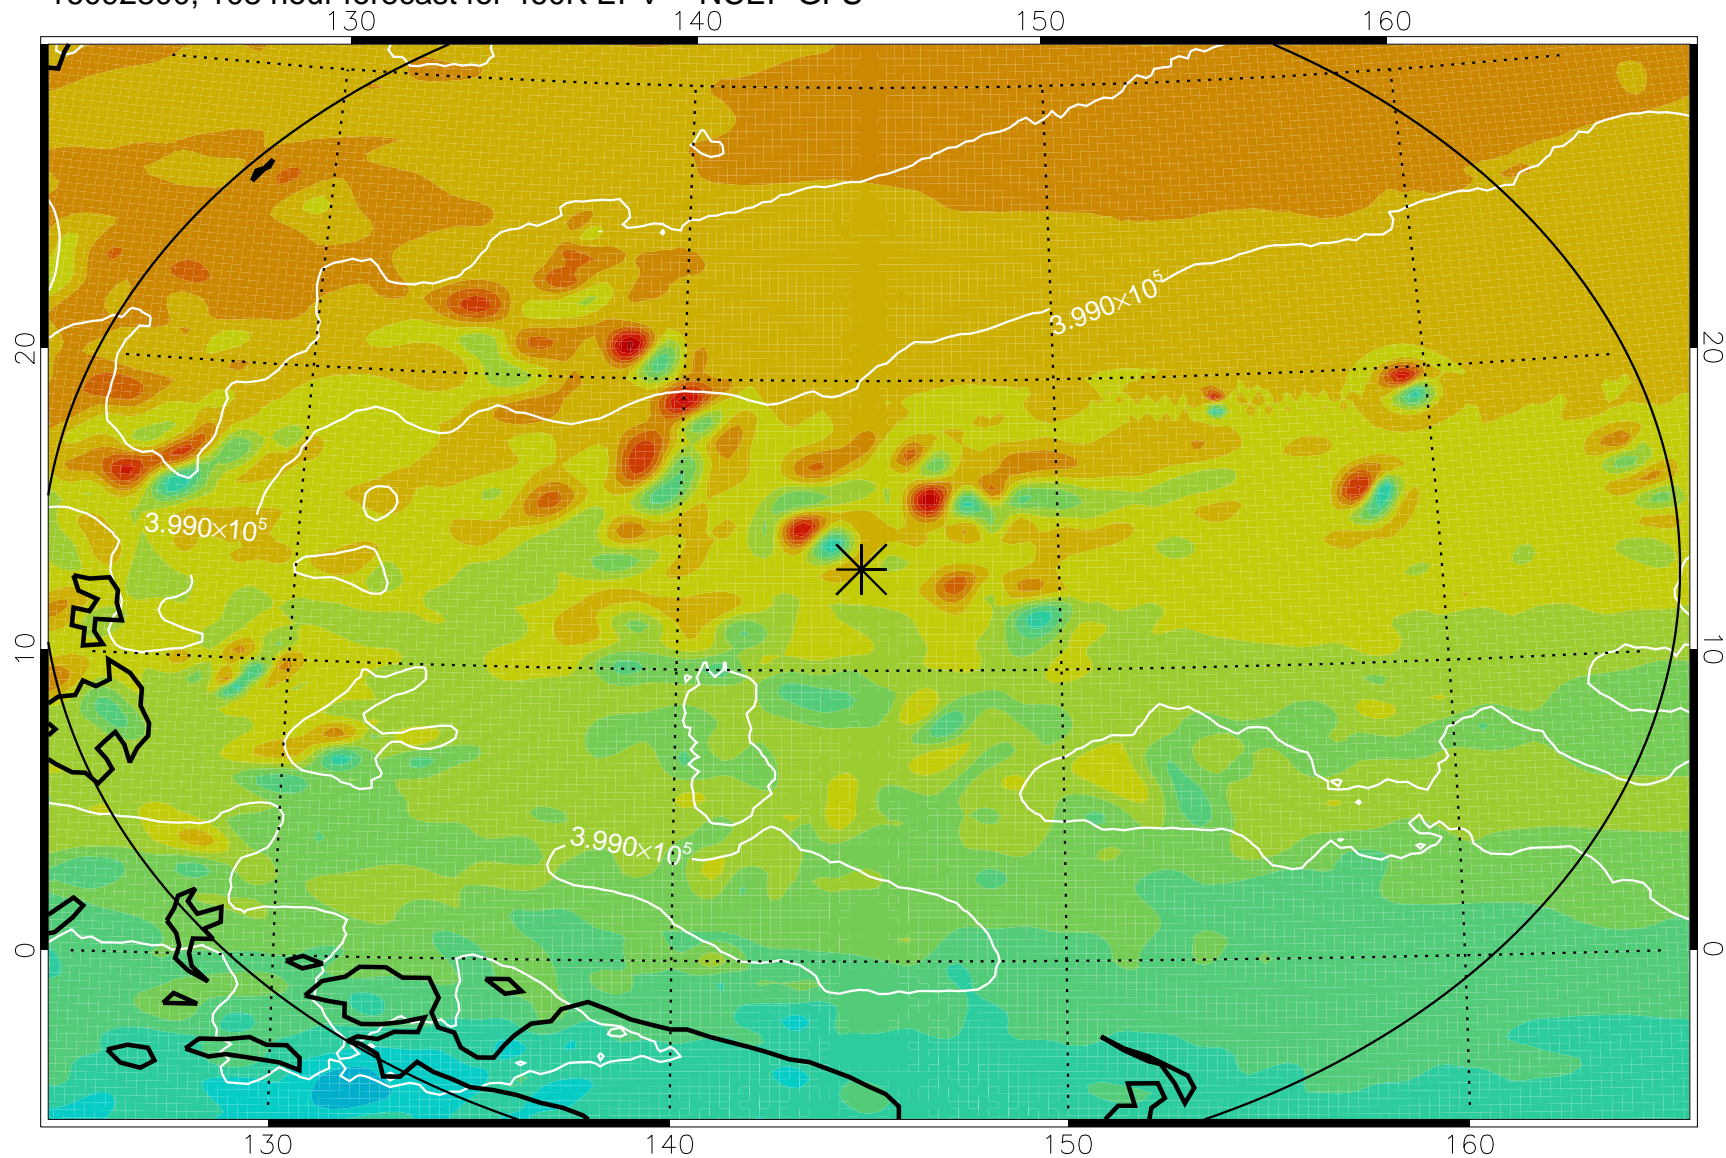

16092618, 78 hour forecast for 460K EPV -- NCEP GFS

460K Montgomery Streamfunction, white

Range ring of 2304 km

16092700, 84 hour forecast for 460K EPV -- NCEP GFS

460K Montgomery Streamfunction, white

Range ring of 2304 km

16092706, 90 hour forecast for 460K EPV -- NCEP GFS

460K Montgomery Streamfunction, white

Range ring of 2304 km

16092712, 96 hour forecast for 460K EPV -- NCEP GFS

460K Montgomery Streamfunction, white

Range ring of 2304 km

16092718, 102 hour forecast for 460K EPV -- NCEP GFS

460K Montgomery Streamfunction, white

Range ring of 2304 km

16092800, 108 hour forecast for 460K EPV -- NCEP GFS

460K Montgomery Streamfunction, white

Range ring of 2304 km

16092806, 114 hour forecast for 460K EPV -- NCEP GFS

460K Montgomery Streamfunction, white

Range ring of 2304 km

16092812, 120 hour forecast for 460K EPV -- NCEP GFS

460K Montgomery Streamfunction, white

Range ring of 2304 km