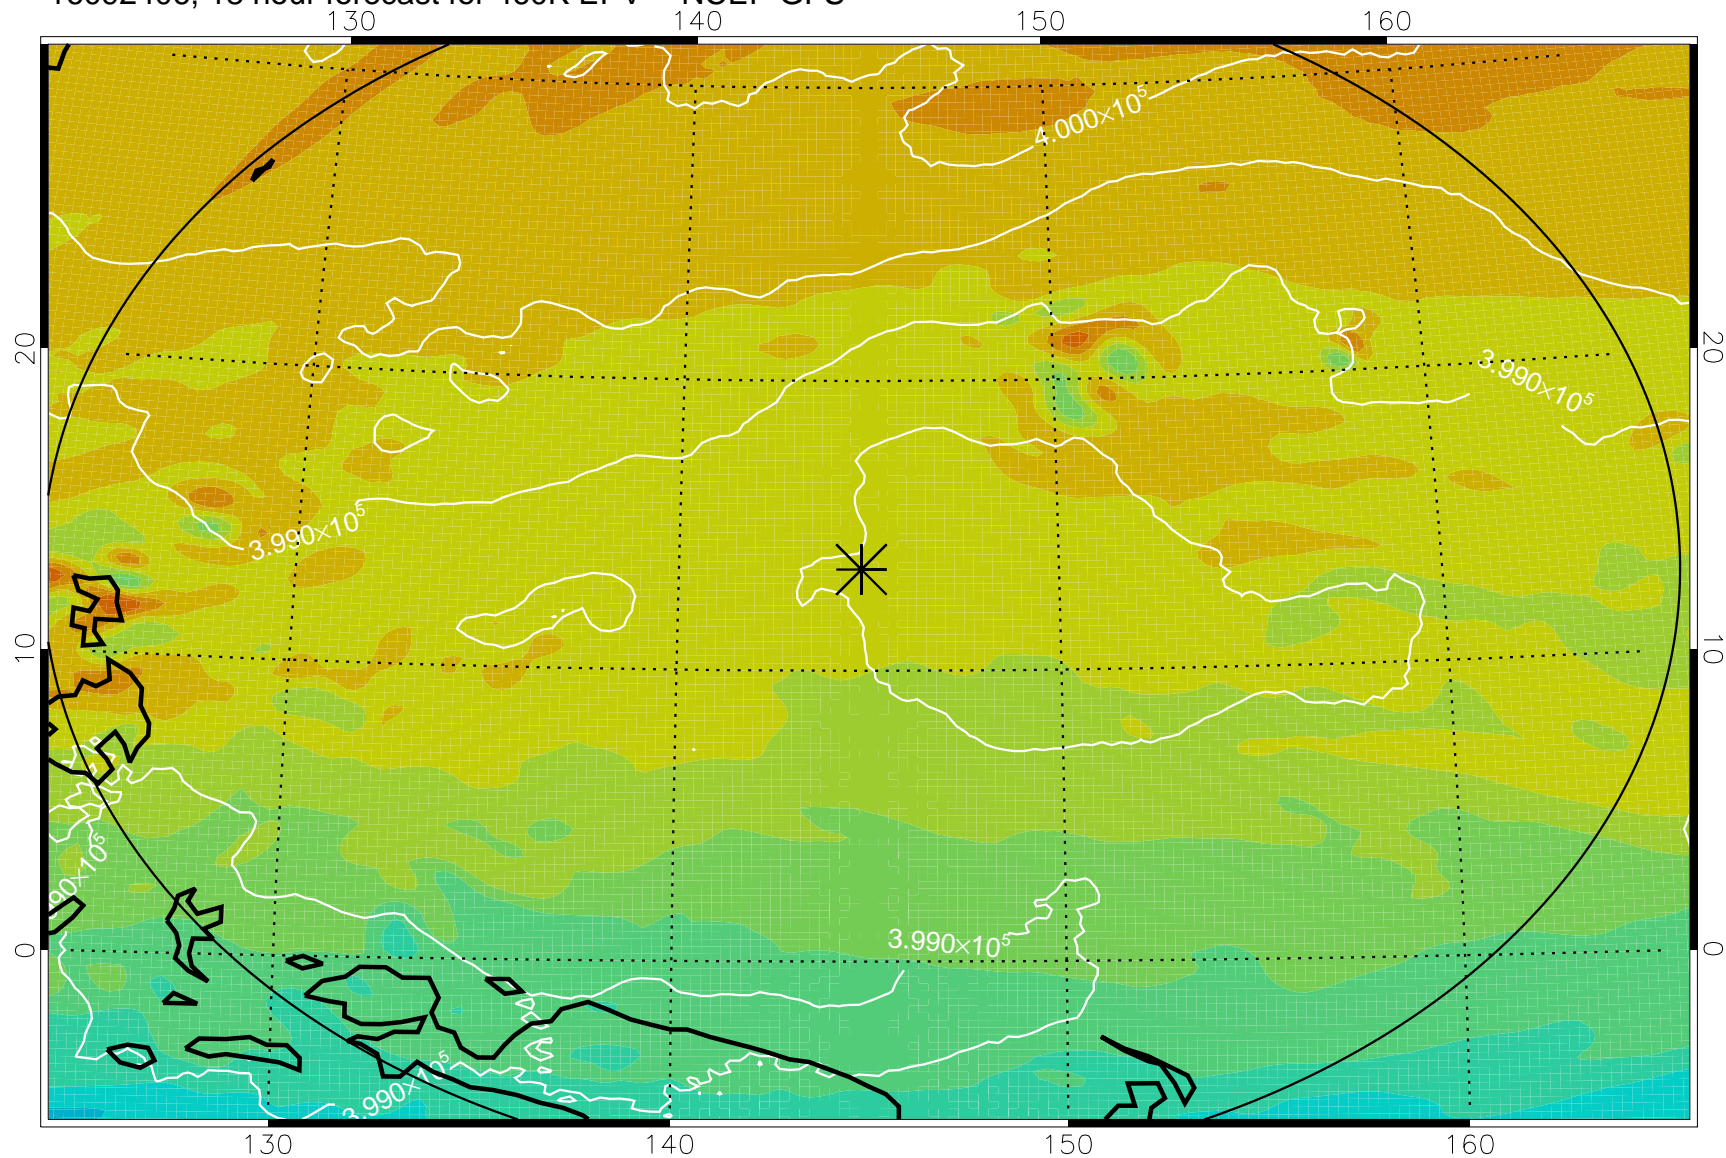

16092318, 6 hour forecast for 460K EPV -- NCEP GFS

460K Montgomery Streamfunction, white

Range ring of 2304 km

16092400, 12 hour forecast for 460K EPV -- NCEP GFS

460K Montgomery Streamfunction, white

Range ring of 2304 km

16092406, 18 hour forecast for 460K EPV -- NCEP GFS

460K Montgomery Streamfunction, white

Range ring of 2304 km

16092412, 24 hour forecast for 460K EPV -- NCEP GFS

460K Montgomery Streamfunction, white

Range ring of 2304 km

16092418, 30 hour forecast for 460K EPV -- NCEP GFS

460K Montgomery Streamfunction, white

Range ring of 2304 km

16092500, 36 hour forecast for 460K EPV -- NCEP GFS

460K Montgomery Streamfunction, white

Range ring of 2304 km

16092606, 66 hour forecast for 460K EPV -- NCEP GFS

460K Montgomery Streamfunction, white

Range ring of 2304 km

16092612, 72 hour forecast for 460K EPV -- NCEP GFS

460K Montgomery Streamfunction, white

Range ring of 2304 km