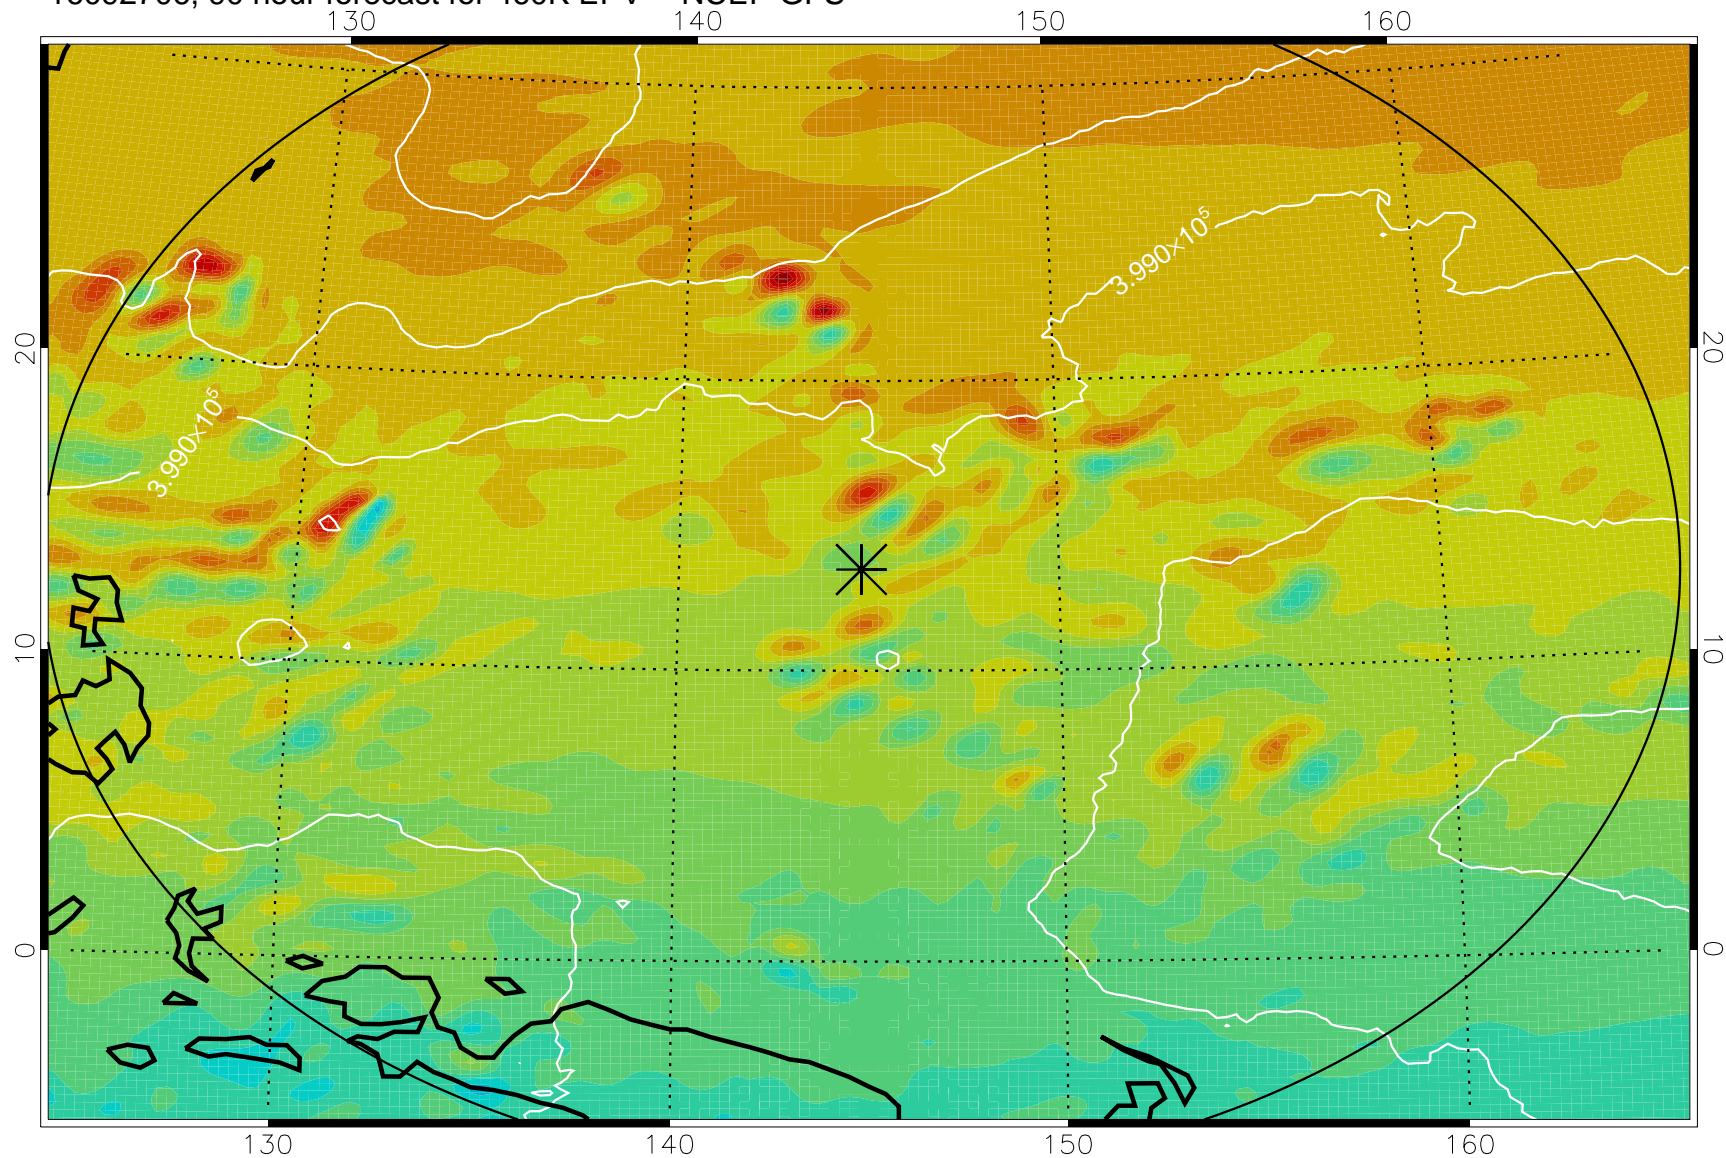

16092606, 66 hour forecast for 460K EPV -- NCEP GFS

460K Montgomery Streamfunction, white

Range ring of 2304 km

16092612, 72 hour forecast for 460K EPV -- NCEP GFS

460K Montgomery Streamfunction, white

Range ring of 2304 km

16092618, 78 hour forecast for 460K EPV -- NCEP GFS

460K Montgomery Streamfunction, white

Range ring of 2304 km

16092700, 84 hour forecast for 460K EPV -- NCEP GFS

460K Montgomery Streamfunction, white

Range ring of 2304 km

16092706, 90 hour forecast for 460K EPV -- NCEP GFS

460K Montgomery Streamfunction, white

Range ring of 2304 km

16092712, 96 hour forecast for 460K EPV -- NCEP GFS

460K Montgomery Streamfunction, white

Range ring of 2304 km

16092718, 102 hour forecast for 460K EPV -- NCEP GFS

460K Montgomery Streamfunction, white

Range ring of 2304 km

16092800, 108 hour forecast for 460K EPV -- NCEP GFS

460K Montgomery Streamfunction, white

Range ring of 2304 km