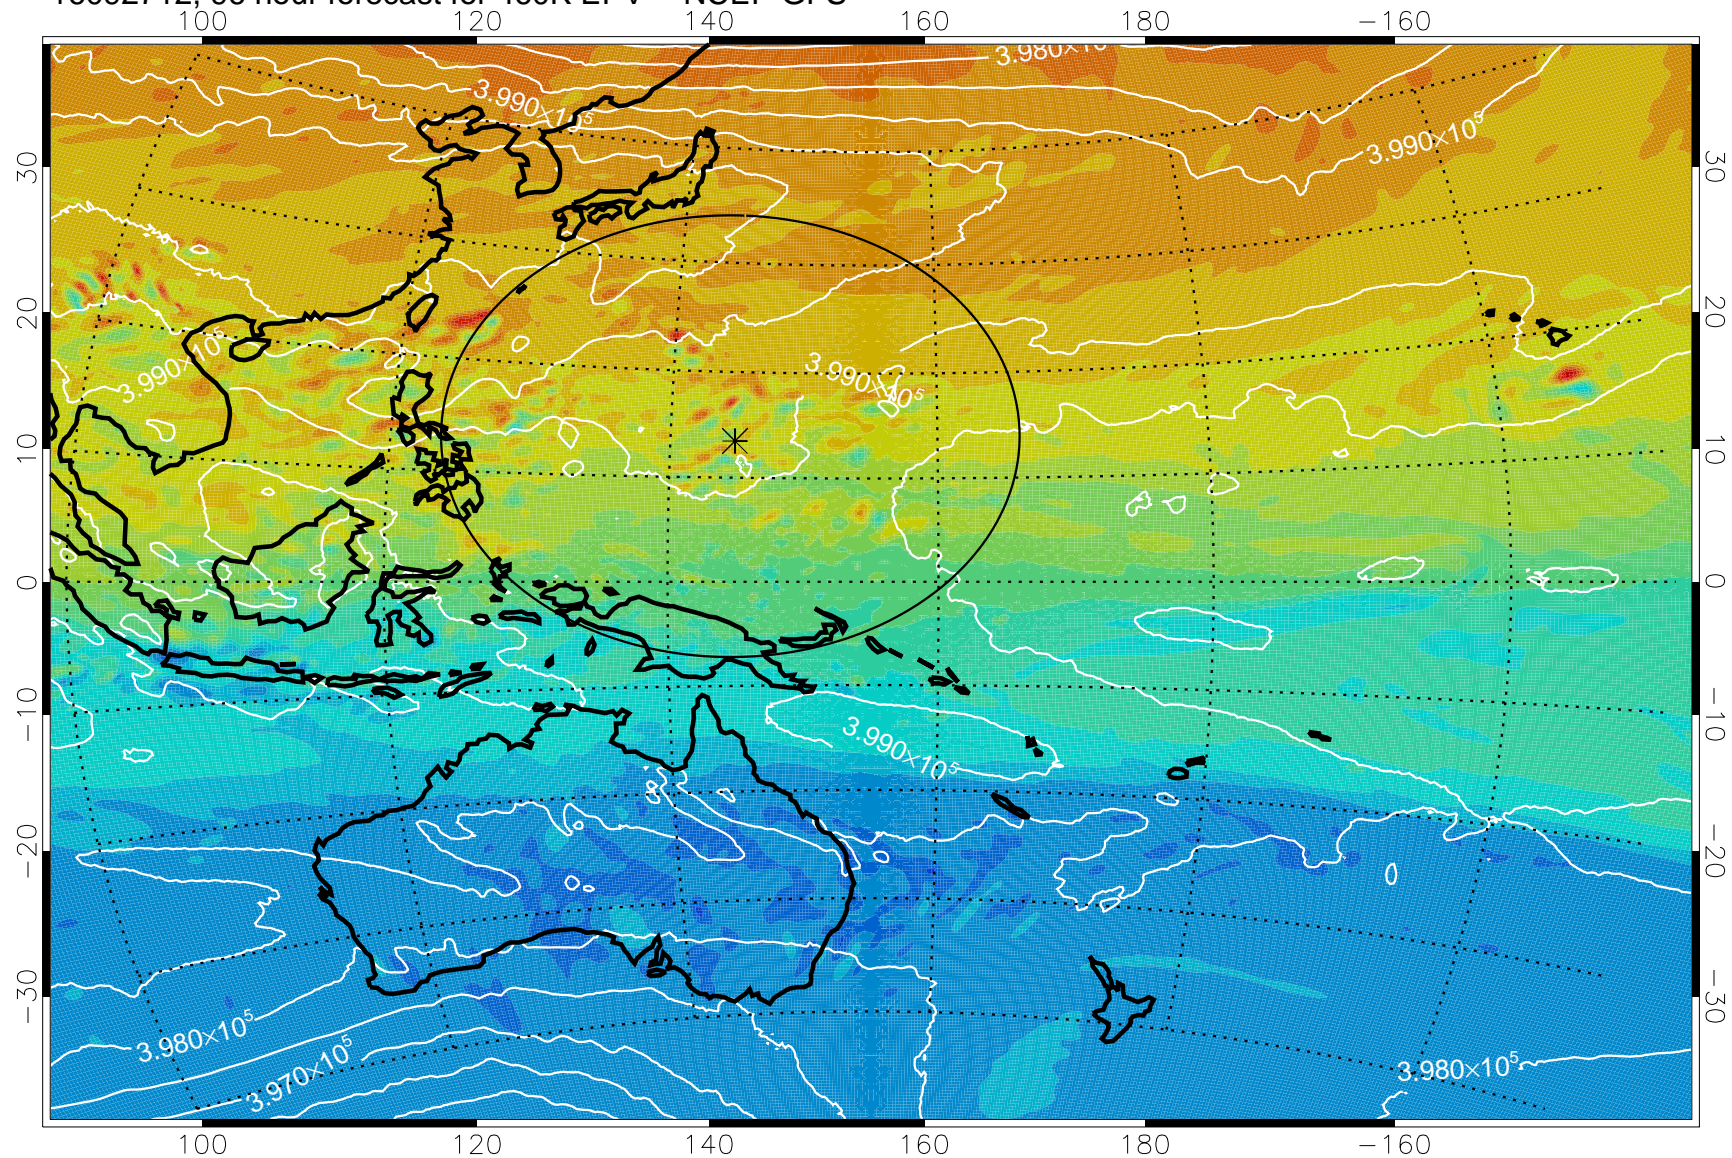

16092618, 78 hour forecast for 460K EPV -- NCEP GFS

460K Montgomery Streamfunction, white

Range ring of 2304 km

16092700, 84 hour forecast for 460K EPV -- NCEP GFS

460K Montgomery Streamfunction, white

Range ring of 2304 km

16092706, 90 hour forecast for 460K EPV -- NCEP GFS

460K Montgomery Streamfunction, white

Range ring of 2304 km

16092712, 96 hour forecast for 460K EPV -- NCEP GFS

460K Montgomery Streamfunction, white

Range ring of 2304 km

16092718, 102 hour forecast for 460K EPV -- NCEP GFS

460K Montgomery Streamfunction, white

Range ring of 2304 km

16092800, 108 hour forecast for 460K EPV -- NCEP GFS

460K Montgomery Streamfunction, white

Range ring of 2304 km

16092806, 114 hour forecast for 460K EPV -- NCEP GFS

460K Montgomery Streamfunction, white

Range ring of 2304 km

16092812, 120 hour forecast for 460K EPV -- NCEP GFS

460K Montgomery Streamfunction, white

Range ring of 2304 km