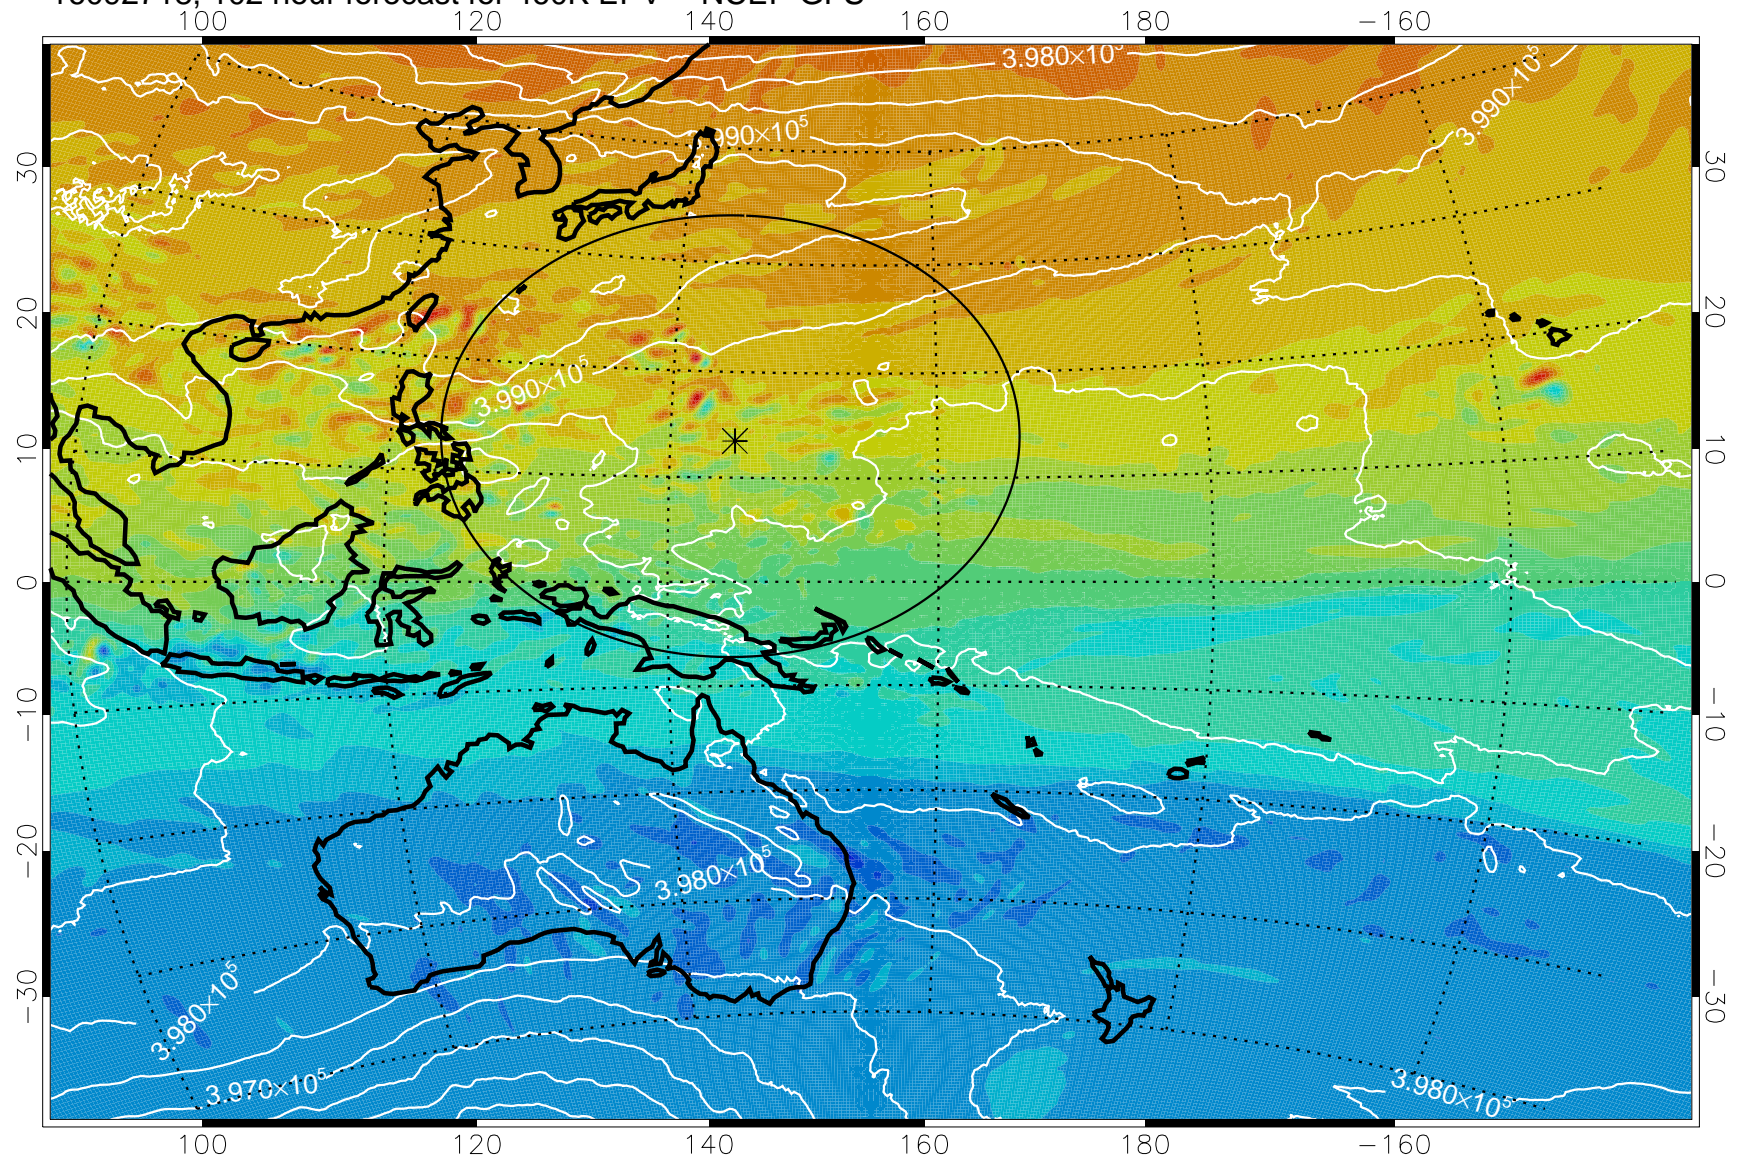

16092618, 78 hour forecast for 460K EPV -- NCEP GFS

460K Montgomery Streamfunction, white

Range ring of 2304 km

16092700, 84 hour forecast for 460K EPV -- NCEP GFS

460K Montgomery Streamfunction, white

Range ring of 2304 km

16092706, 90 hour forecast for 460K EPV -- NCEP GFS

460K Montgomery Streamfunction, white

Range ring of 2304 km

16092712, 96 hour forecast for 460K EPV -- NCEP GFS

460K Montgomery Streamfunction, white

Range ring of 2304 km

16092718, 102 hour forecast for 460K EPV -- NCEP GFS

460K Montgomery Streamfunction, white

Range ring of 2304 km

16092800, 108 hour forecast for 460K EPV -- NCEP GFS

460K Montgomery Streamfunction, white

Range ring of 2304 km

16092806, 114 hour forecast for 460K EPV -- NCEP GFS

460K Montgomery Streamfunction, white

Range ring of 2304 km

16092812, 120 hour forecast for 460K EPV -- NCEP GFS

460K Montgomery Streamfunction, white

Range ring of 2304 km