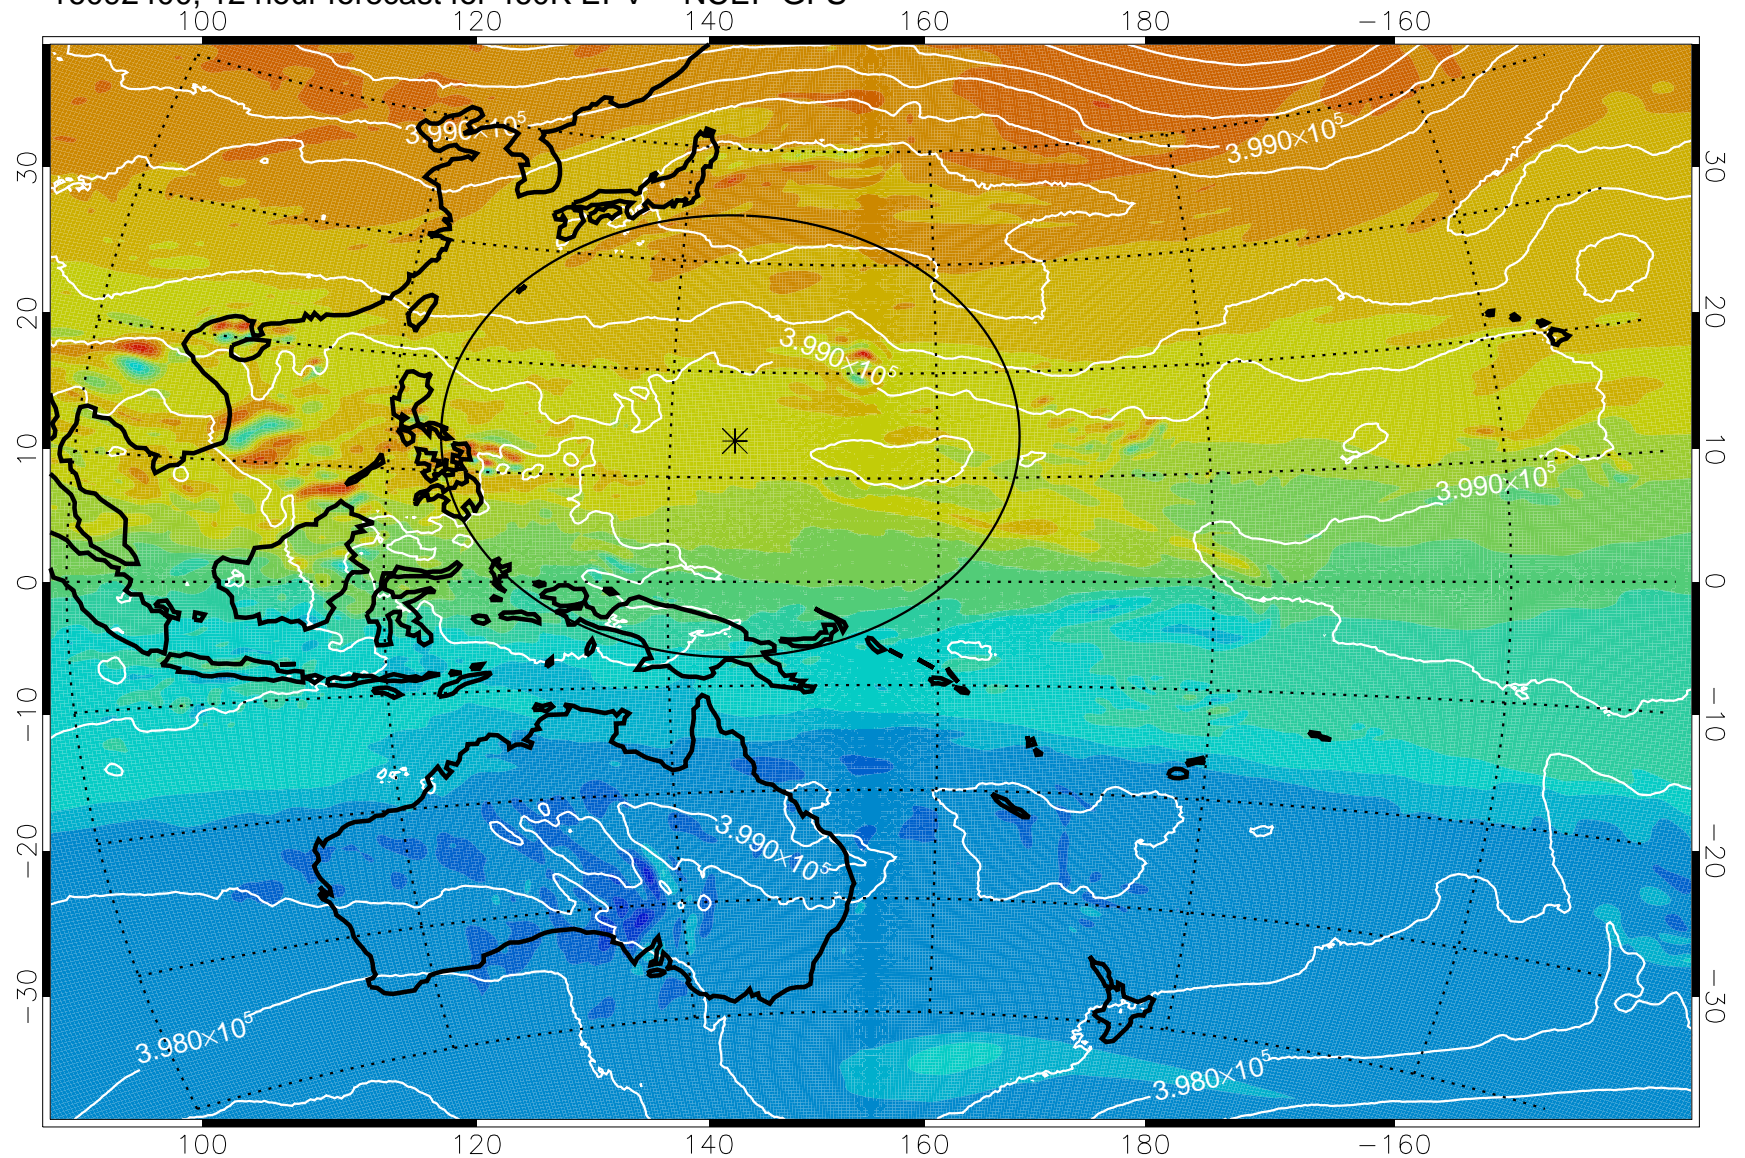

16092318, 6 hour forecast for 460K EPV -- NCEP GFS

460K Montgomery Streamfunction, white

Range ring of 2304 km

16092400, 12 hour forecast for 460K EPV -- NCEP GFS

460K Montgomery Streamfunction, white

Range ring of 2304 km

16092406, 18 hour forecast for 460K EPV -- NCEP GFS

460K Montgomery Streamfunction, white

Range ring of 2304 km

16092412, 24 hour forecast for 460K EPV -- NCEP GFS

460K Montgomery Streamfunction, white

Range ring of 2304 km

16092418, 30 hour forecast for 460K EPV -- NCEP GFS

460K Montgomery Streamfunction, white

Range ring of 2304 km

16092500, 36 hour forecast for 460K EPV -- NCEP GFS

460K Montgomery Streamfunction, white

Range ring of 2304 km

16092506, 42 hour forecast for 460K EPV -- NCEP GFS

460K Montgomery Streamfunction, white

Range ring of 2304 km

16092512, 48 hour forecast for 460K EPV -- NCEP GFS

460K Montgomery Streamfunction, white

Range ring of 2304 km