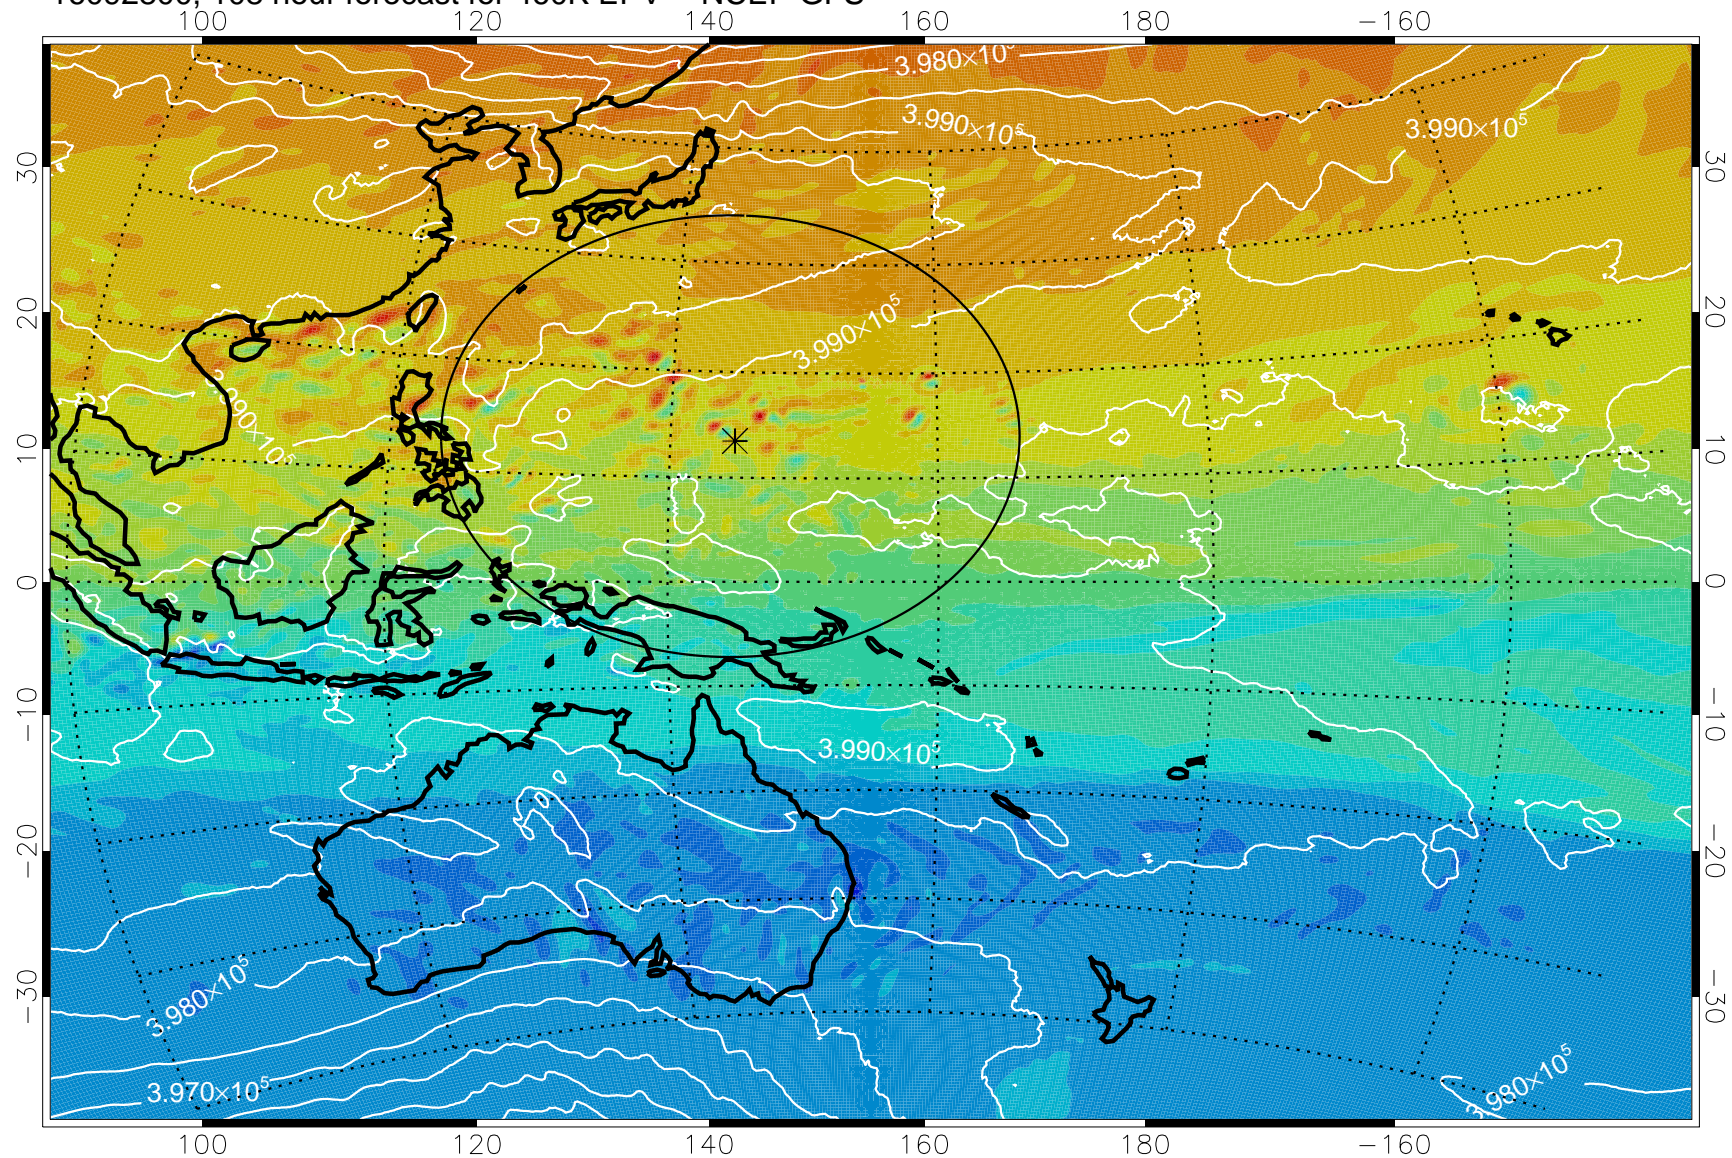

16092618, 78 hour forecast for 460K EPV -- NCEP GFS

460K Montgomery Streamfunction, white

Range ring of 2304 km

16092700, 84 hour forecast for 460K EPV -- NCEP GFS

460K Montgomery Streamfunction, white

Range ring of 2304 km

16092706, 90 hour forecast for 460K EPV -- NCEP GFS

460K Montgomery Streamfunction, white

Range ring of 2304 km

16092712, 96 hour forecast for 460K EPV -- NCEP GFS

460K Montgomery Streamfunction, white

Range ring of 2304 km

16092718, 102 hour forecast for 460K EPV -- NCEP GFS

460K Montgomery Streamfunction, white

Range ring of 2304 km

16092800, 108 hour forecast for 460K EPV -- NCEP GFS

460K Montgomery Streamfunction, white

Range ring of 2304 km

16092806, 114 hour forecast for 460K EPV -- NCEP GFS

460K Montgomery Streamfunction, white

Range ring of 2304 km

16092812, 120 hour forecast for 460K EPV -- NCEP GFS

460K Montgomery Streamfunction, white

Range ring of 2304 km