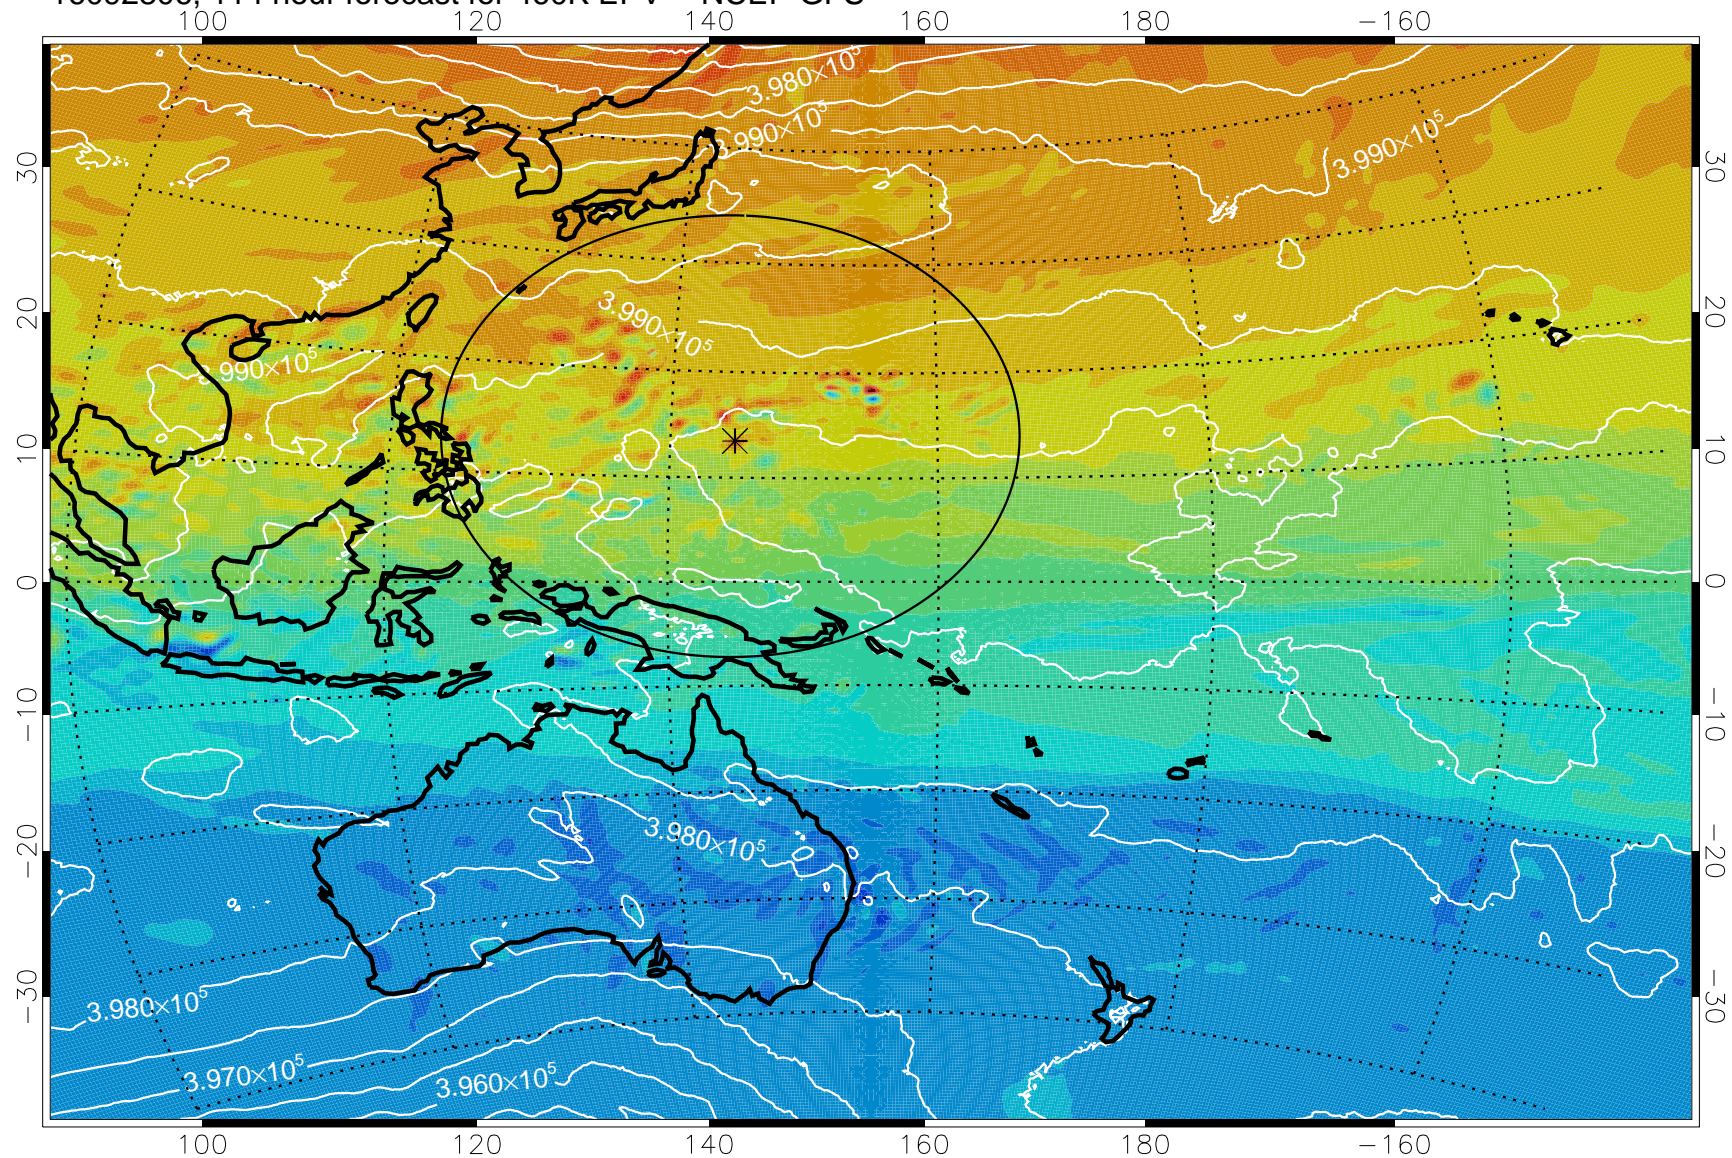

16092706, 90 hour forecast for 460K EPV -- NCEP GFS

460K Montgomery Streamfunction, white

Range ring of 2304 km

16092712, 96 hour forecast for 460K EPV -- NCEP GFS

460K Montgomery Streamfunction, white

Range ring of 2304 km

16092718, 102 hour forecast for 460K EPV -- NCEP GFS

460K Montgomery Streamfunction, white

Range ring of 2304 km

16092800, 108 hour forecast for 460K EPV -- NCEP GFS

460K Montgomery Streamfunction, white

Range ring of 2304 km

16092806, 114 hour forecast for 460K EPV -- NCEP GFS

460K Montgomery Streamfunction, white

Range ring of 2304 km

16092812, 120 hour forecast for 460K EPV -- NCEP GFS

460K Montgomery Streamfunction, white

Range ring of 2304 km