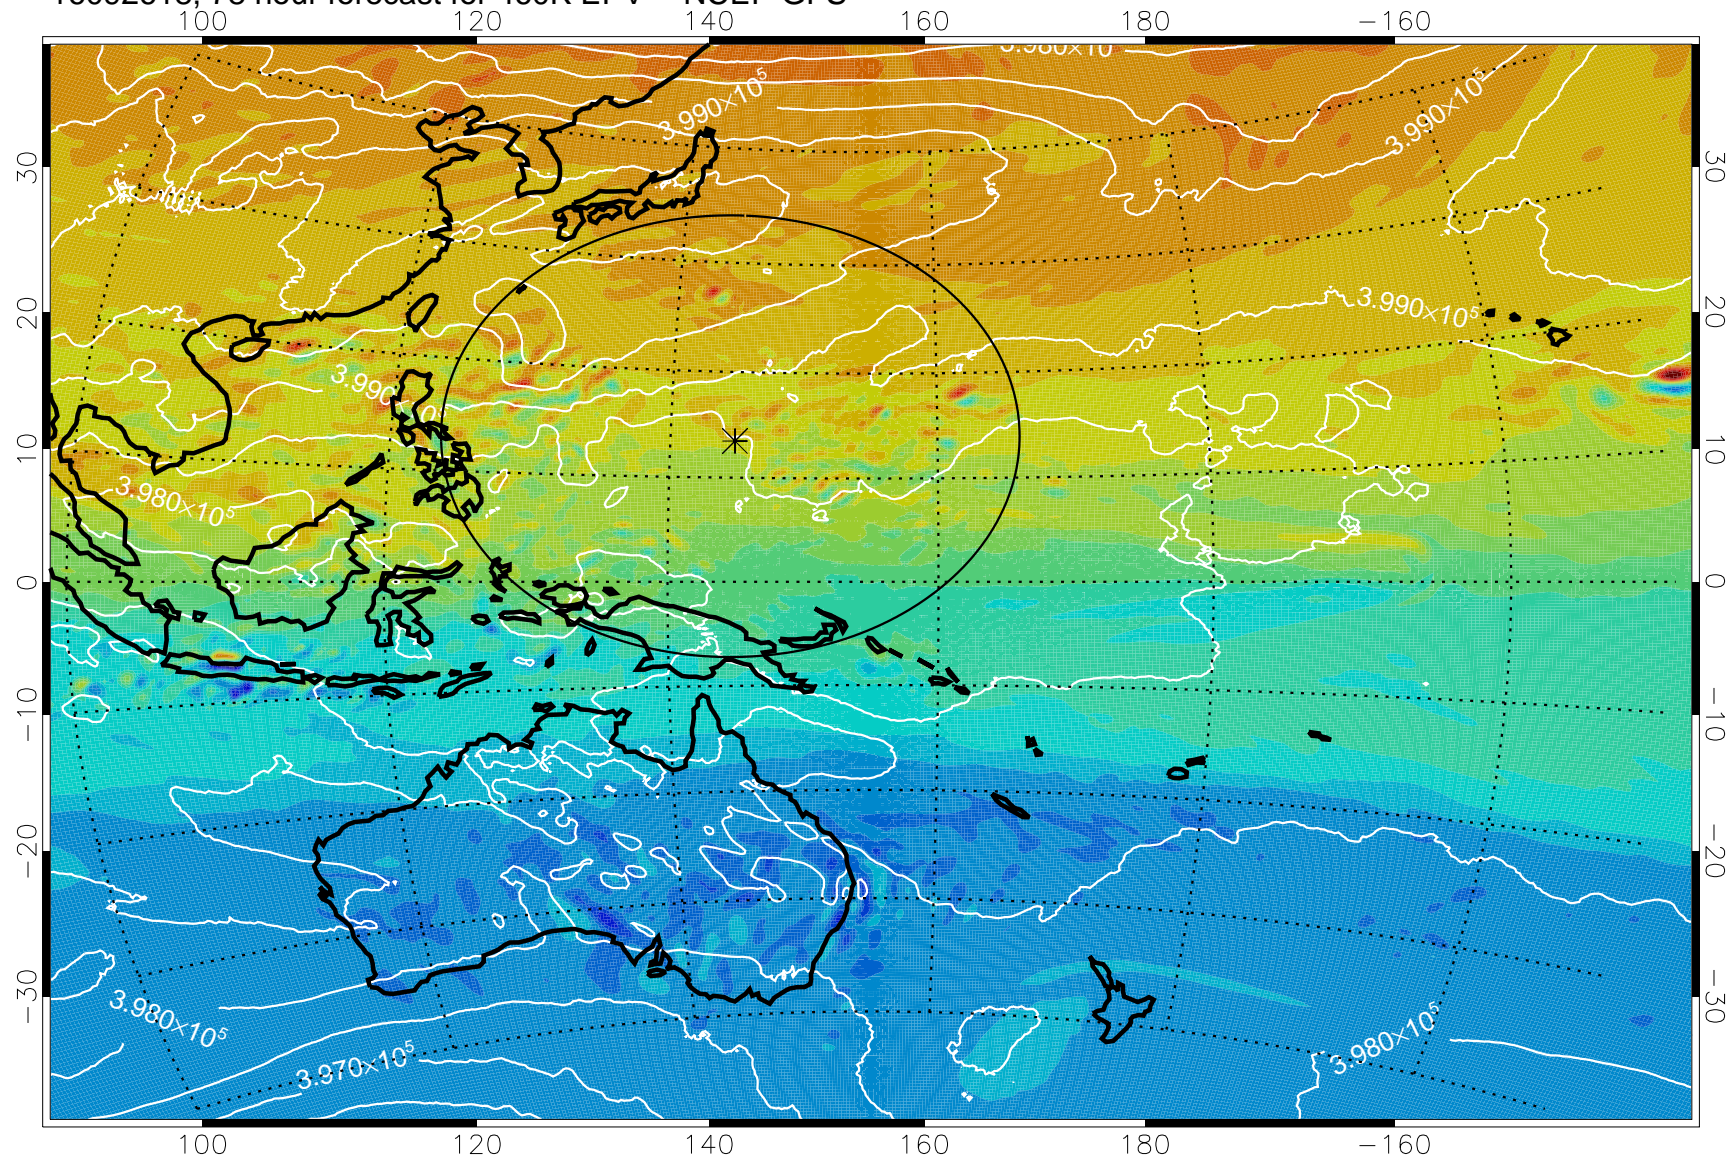

16092518, 54 hour forecast for 460K EPV -- NCEP GFS

460K Montgomery Streamfunction, white

Range ring of 2304 km

16092600, 60 hour forecast for 460K EPV -- NCEP GFS

460K Montgomery Streamfunction, white

Range ring of 2304 km

16092606, 66 hour forecast for 460K EPV -- NCEP GFS

460K Montgomery Streamfunction, white

Range ring of 2304 km

16092612, 72 hour forecast for 460K EPV -- NCEP GFS

460K Montgomery Streamfunction, white

Range ring of 2304 km

16092618, 78 hour forecast for 460K EPV -- NCEP GFS

460K Montgomery Streamfunction, white

Range ring of 2304 km

16092700, 84 hour forecast for 460K EPV -- NCEP GFS

460K Montgomery Streamfunction, white

Range ring of 2304 km

16092706, 90 hour forecast for 460K EPV -- NCEP GFS

460K Montgomery Streamfunction, white

Range ring of 2304 km

16092712, 96 hour forecast for 460K EPV -- NCEP GFS

460K Montgomery Streamfunction, white

Range ring of 2304 km