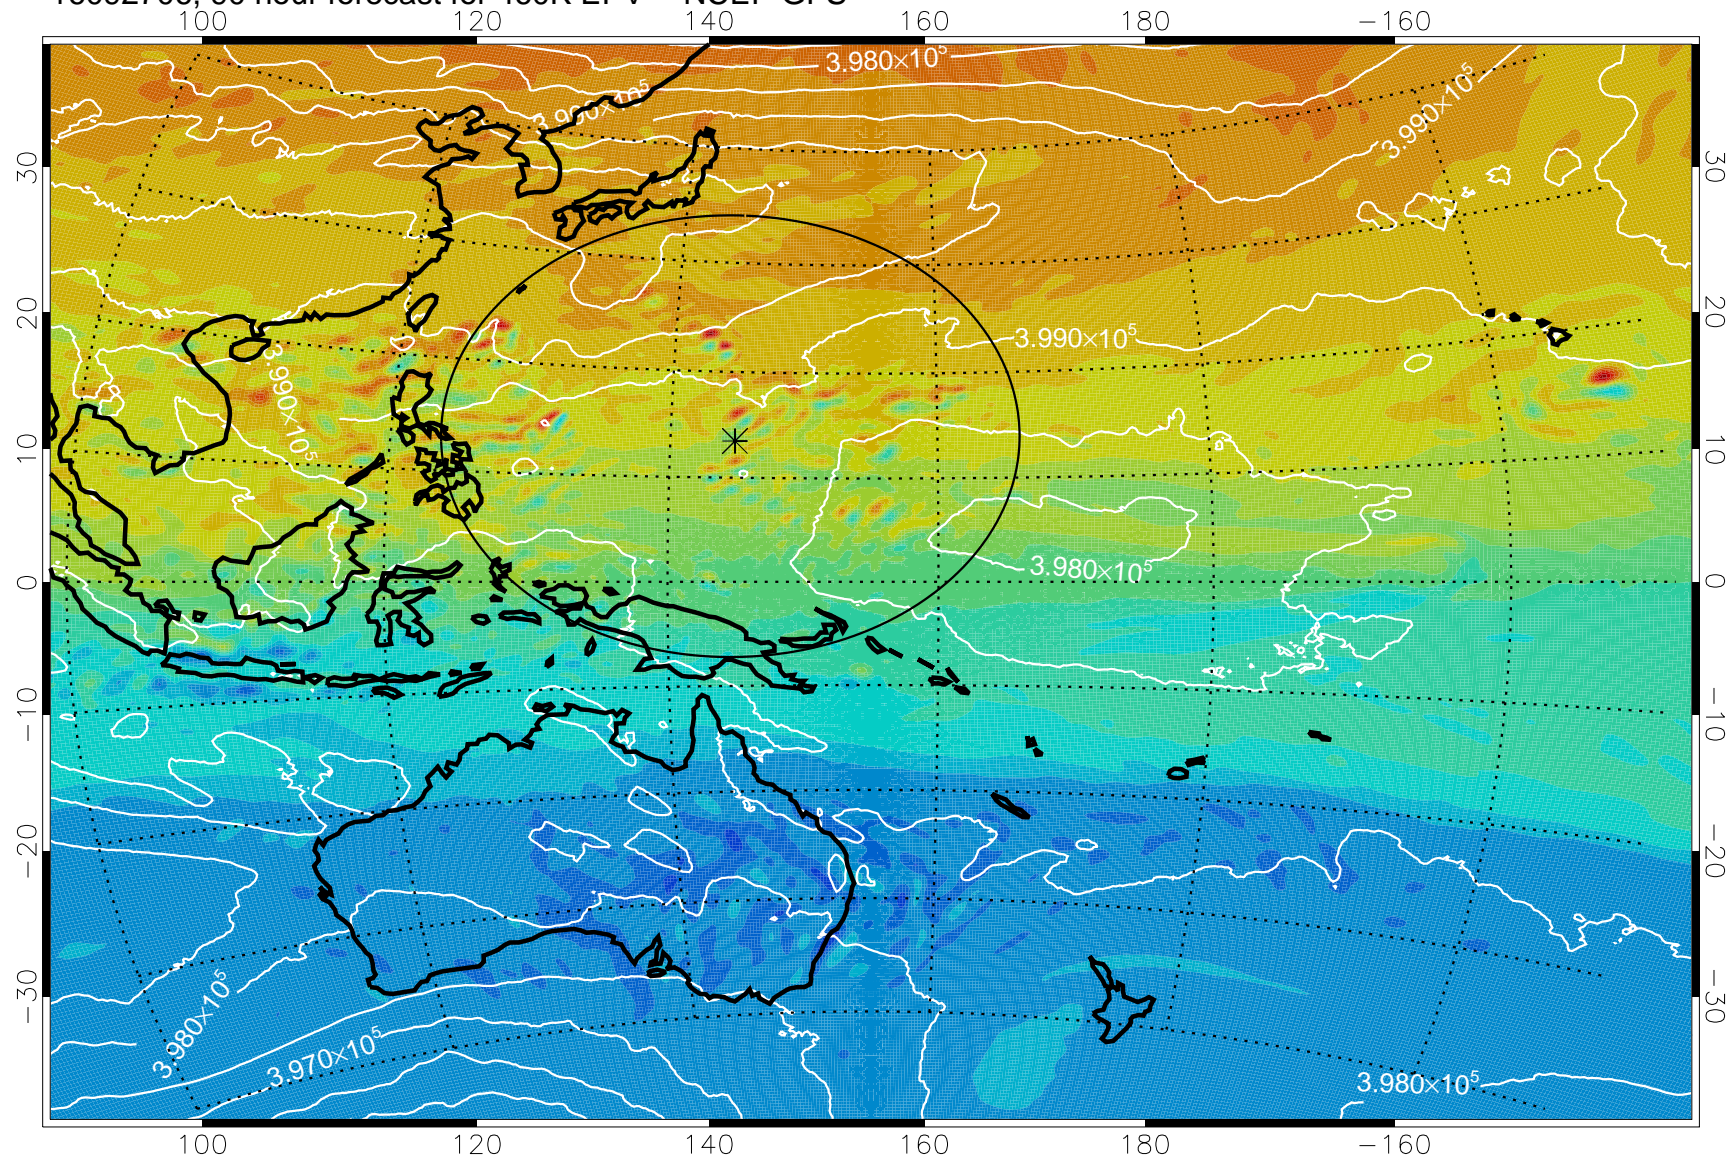

16092606, 66 hour forecast for 460K EPV -- NCEP GFS

460K Montgomery Streamfunction, white

Range ring of 2304 km

16092612, 72 hour forecast for 460K EPV -- NCEP GFS

460K Montgomery Streamfunction, white

Range ring of 2304 km

16092618, 78 hour forecast for 460K EPV -- NCEP GFS

460K Montgomery Streamfunction, white

Range ring of 2304 km

16092700, 84 hour forecast for 460K EPV -- NCEP GFS

460K Montgomery Streamfunction, white

Range ring of 2304 km

16092706, 90 hour forecast for 460K EPV -- NCEP GFS

460K Montgomery Streamfunction, white

Range ring of 2304 km

16092712, 96 hour forecast for 460K EPV -- NCEP GFS

460K Montgomery Streamfunction, white

Range ring of 2304 km

16092718, 102 hour forecast for 460K EPV -- NCEP GFS

460K Montgomery Streamfunction, white

Range ring of 2304 km

16092800, 108 hour forecast for 460K EPV -- NCEP GFS

460K Montgomery Streamfunction, white

Range ring of 2304 km