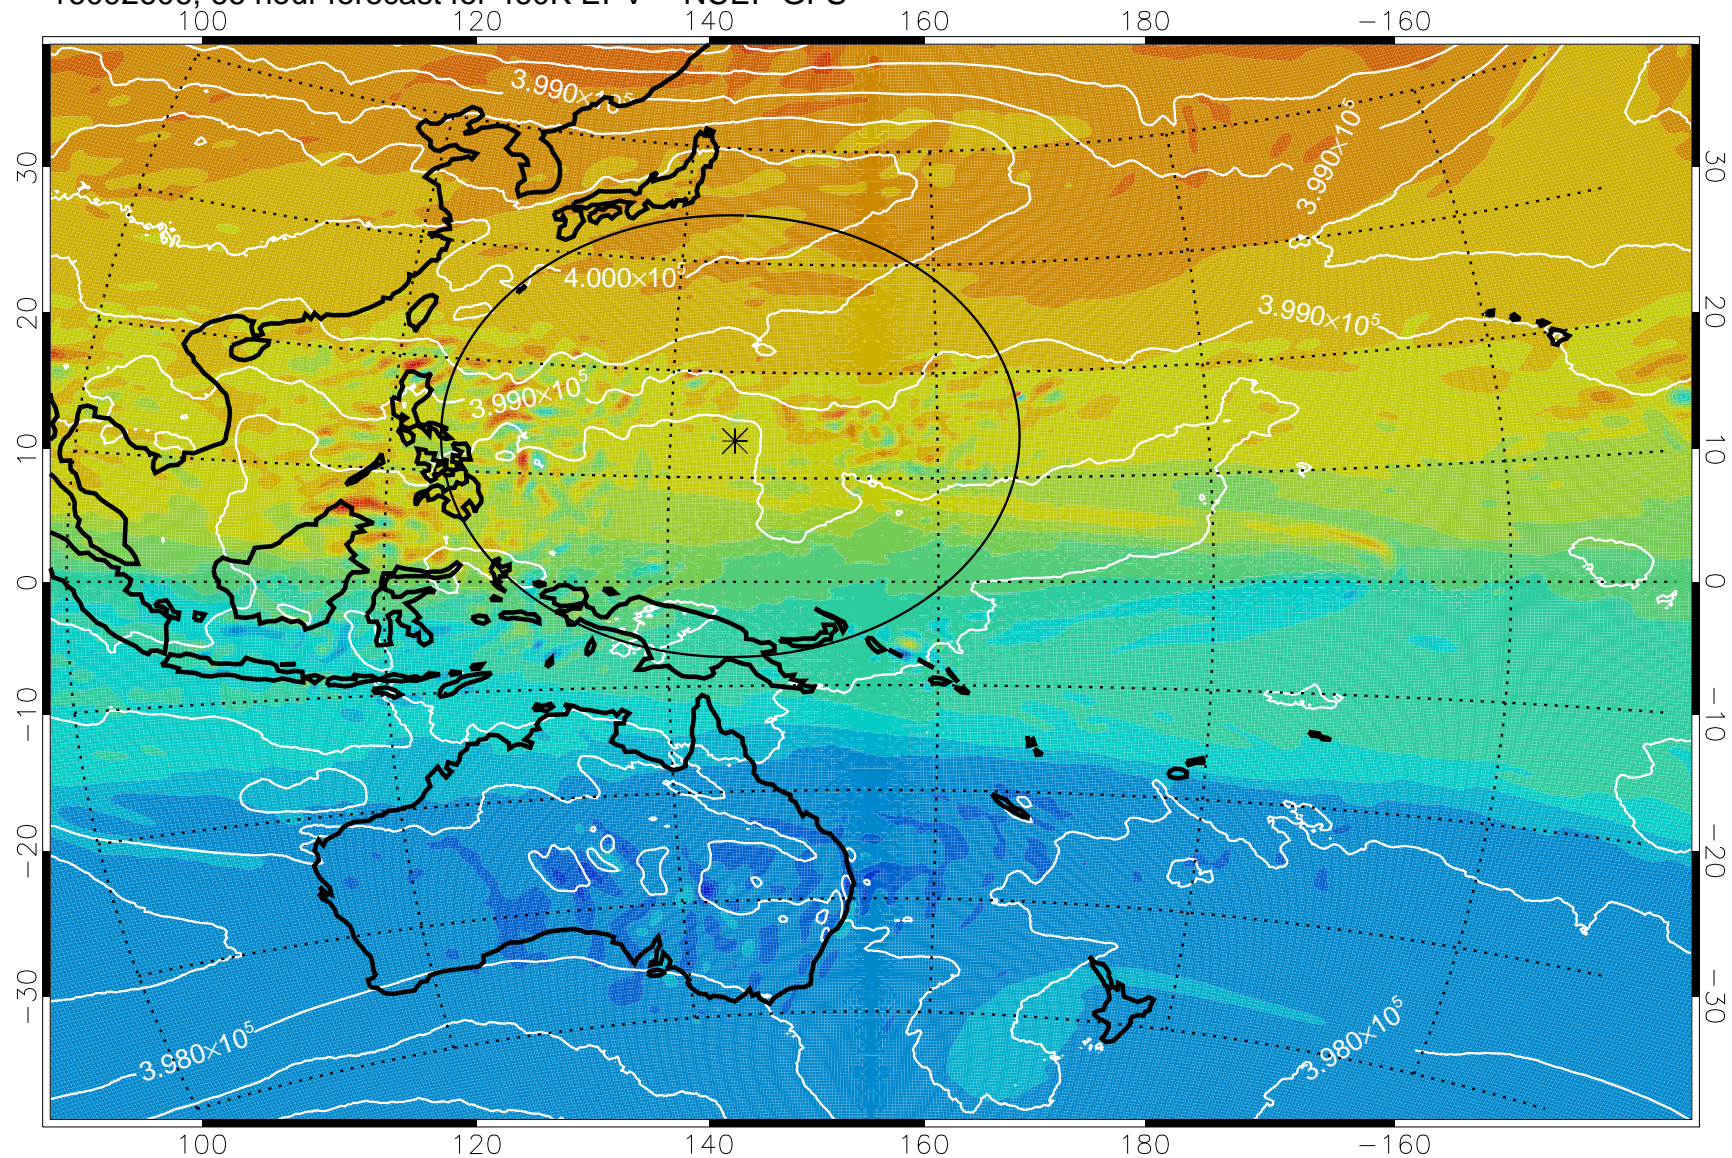

16092506, 42 hour forecast for 460K EPV -- NCEP GFS

460K Montgomery Streamfunction, white

Range ring of 2304 km

16092512, 48 hour forecast for 460K EPV -- NCEP GFS

460K Montgomery Streamfunction, white

Range ring of 2304 km

16092518, 54 hour forecast for 460K EPV -- NCEP GFS

460K Montgomery Streamfunction, white

Range ring of 2304 km

16092600, 60 hour forecast for 460K EPV -- NCEP GFS

460K Montgomery Streamfunction, white

Range ring of 2304 km

16092606, 66 hour forecast for 460K EPV -- NCEP GFS

460K Montgomery Streamfunction, white

Range ring of 2304 km

16092612, 72 hour forecast for 460K EPV -- NCEP GFS

460K Montgomery Streamfunction, white

Range ring of 2304 km

16092618, 78 hour forecast for 460K EPV -- NCEP GFS

460K Montgomery Streamfunction, white

Range ring of 2304 km

16092700, 84 hour forecast for 460K EPV -- NCEP GFS

460K Montgomery Streamfunction, white

Range ring of 2304 km