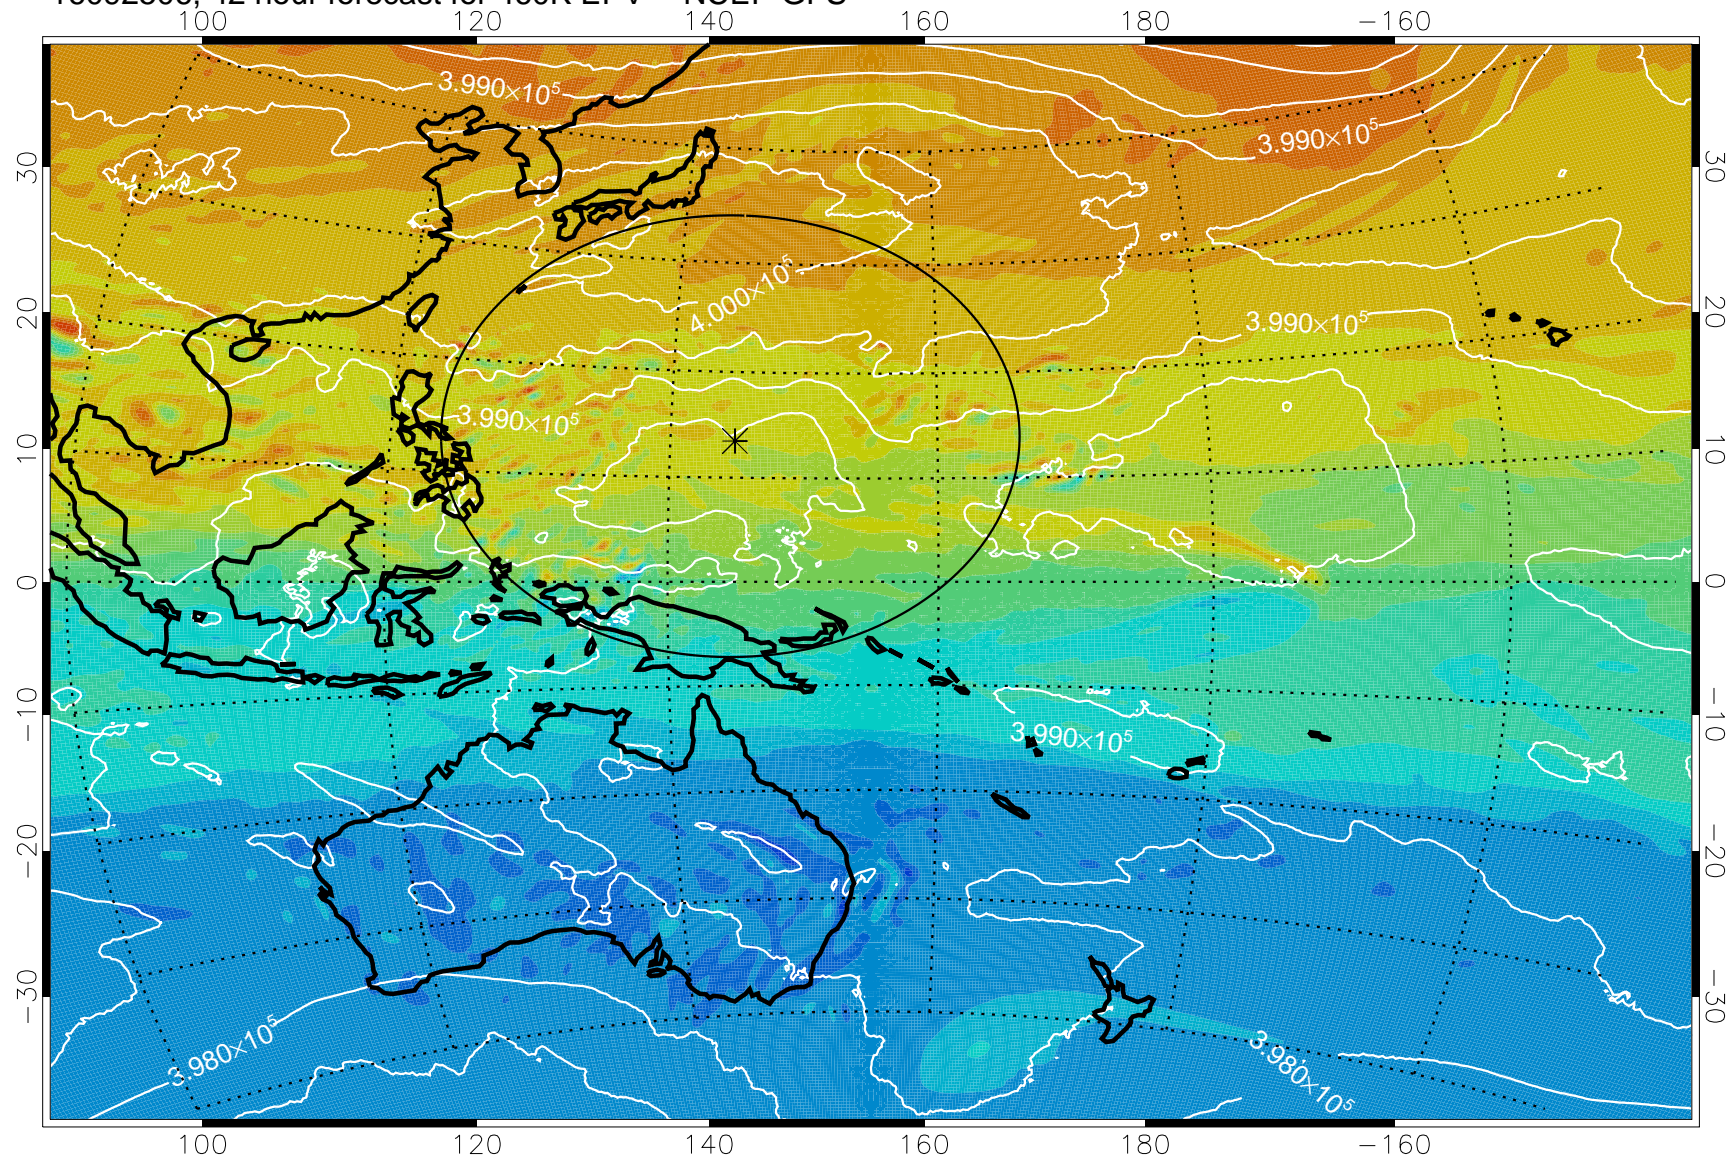

16092418, 30 hour forecast for 460K EPV -- NCEP GFS

460K Montgomery Streamfunction, white

Range ring of 2304 km

16092500, 36 hour forecast for 460K EPV -- NCEP GFS

460K Montgomery Streamfunction, white

Range ring of 2304 km

16092506, 42 hour forecast for 460K EPV -- NCEP GFS

460K Montgomery Streamfunction, white

Range ring of 2304 km

16092512, 48 hour forecast for 460K EPV -- NCEP GFS

460K Montgomery Streamfunction, white

Range ring of 2304 km

16092518, 54 hour forecast for 460K EPV -- NCEP GFS

460K Montgomery Streamfunction, white

Range ring of 2304 km

16092600, 60 hour forecast for 460K EPV -- NCEP GFS

460K Montgomery Streamfunction, white

Range ring of 2304 km

16092606, 66 hour forecast for 460K EPV -- NCEP GFS

460K Montgomery Streamfunction, white

Range ring of 2304 km

16092612, 72 hour forecast for 460K EPV -- NCEP GFS

460K Montgomery Streamfunction, white

Range ring of 2304 km