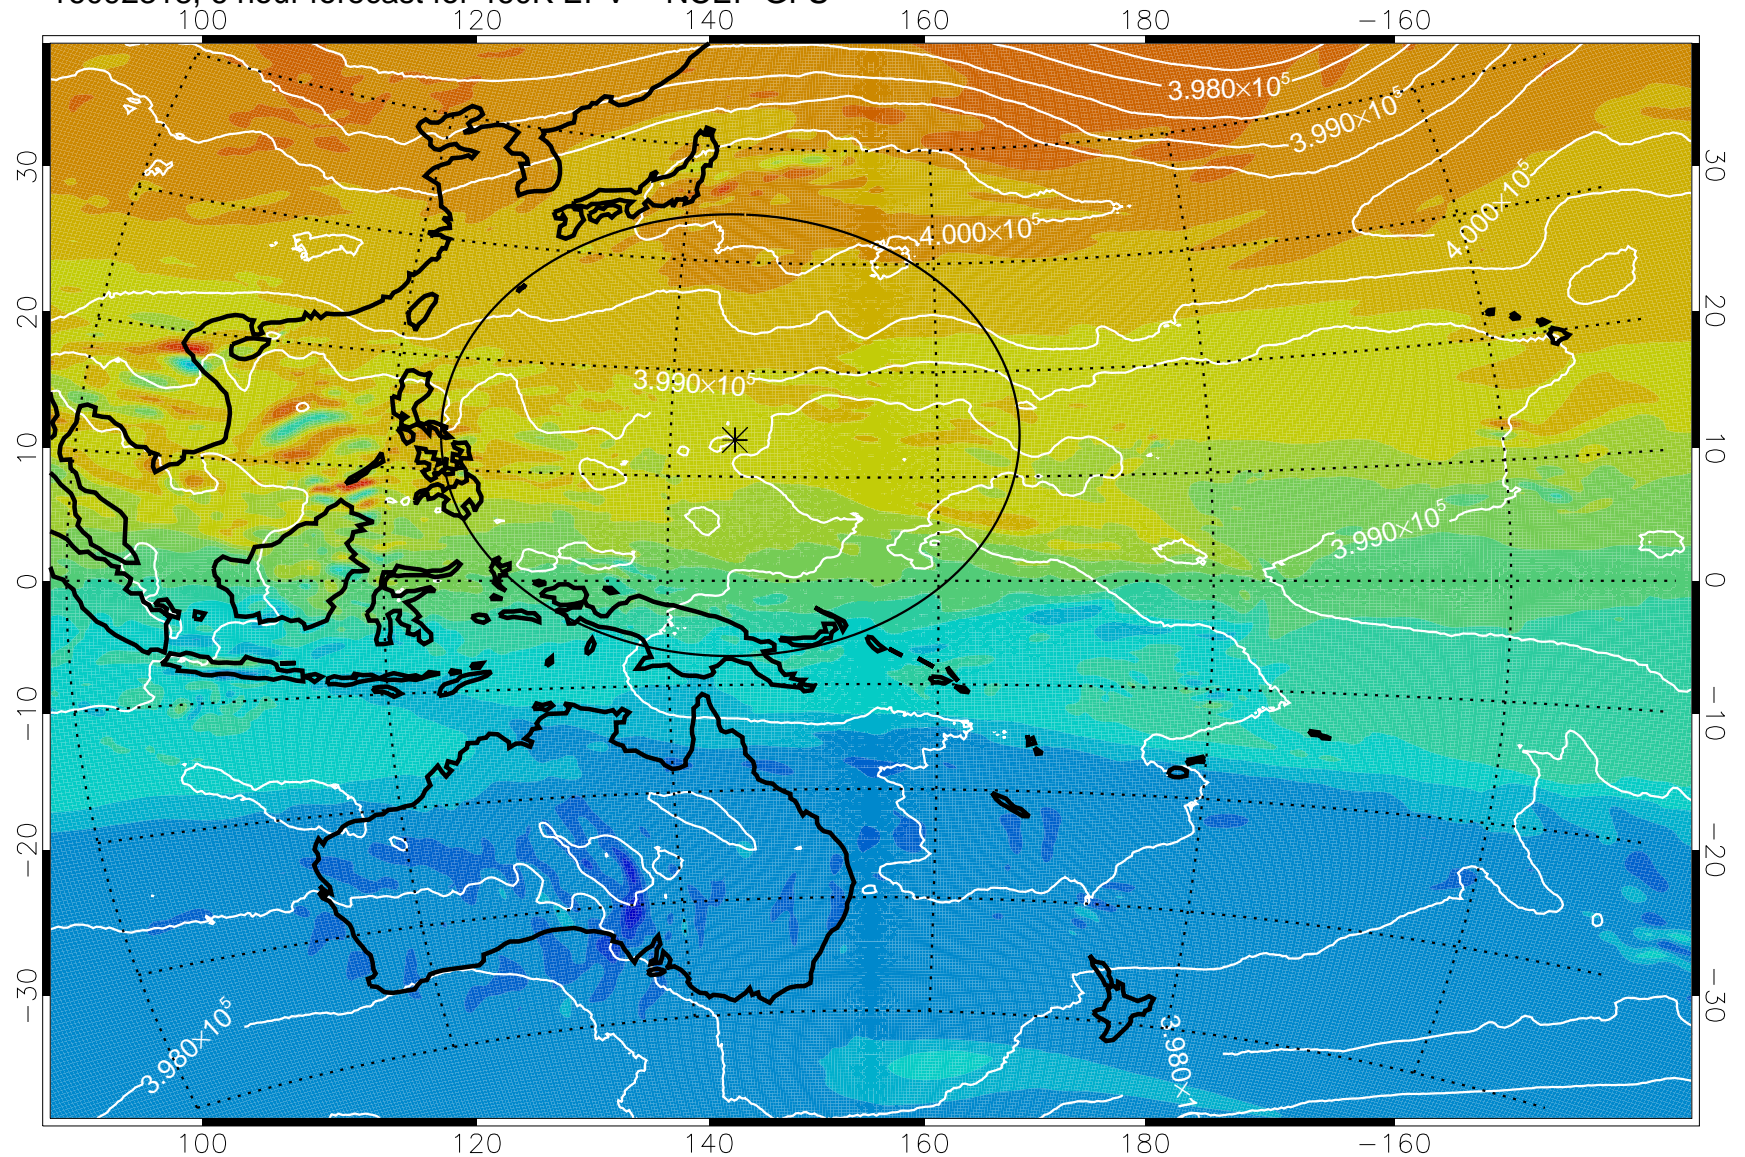

16092318, 6 hour forecast for 460K EPV -- NCEP GFS

460K Montgomery Streamfunction, white

Range ring of 2304 km

16092400, 12 hour forecast for 460K EPV -- NCEP GFS

460K Montgomery Streamfunction, white

Range ring of 2304 km

16092406, 18 hour forecast for 460K EPV -- NCEP GFS

460K Montgomery Streamfunction, white

Range ring of 2304 km

16092412, 24 hour forecast for 460K EPV -- NCEP GFS

460K Montgomery Streamfunction, white

Range ring of 2304 km

16092418, 30 hour forecast for 460K EPV -- NCEP GFS

460K Montgomery Streamfunction, white

Range ring of 2304 km

16092500, 36 hour forecast for 460K EPV -- NCEP GFS

460K Montgomery Streamfunction, white

Range ring of 2304 km

16092506, 42 hour forecast for 460K EPV -- NCEP GFS

460K Montgomery Streamfunction, white

Range ring of 2304 km

16092512, 48 hour forecast for 460K EPV -- NCEP GFS

460K Montgomery Streamfunction, white

Range ring of 2304 km