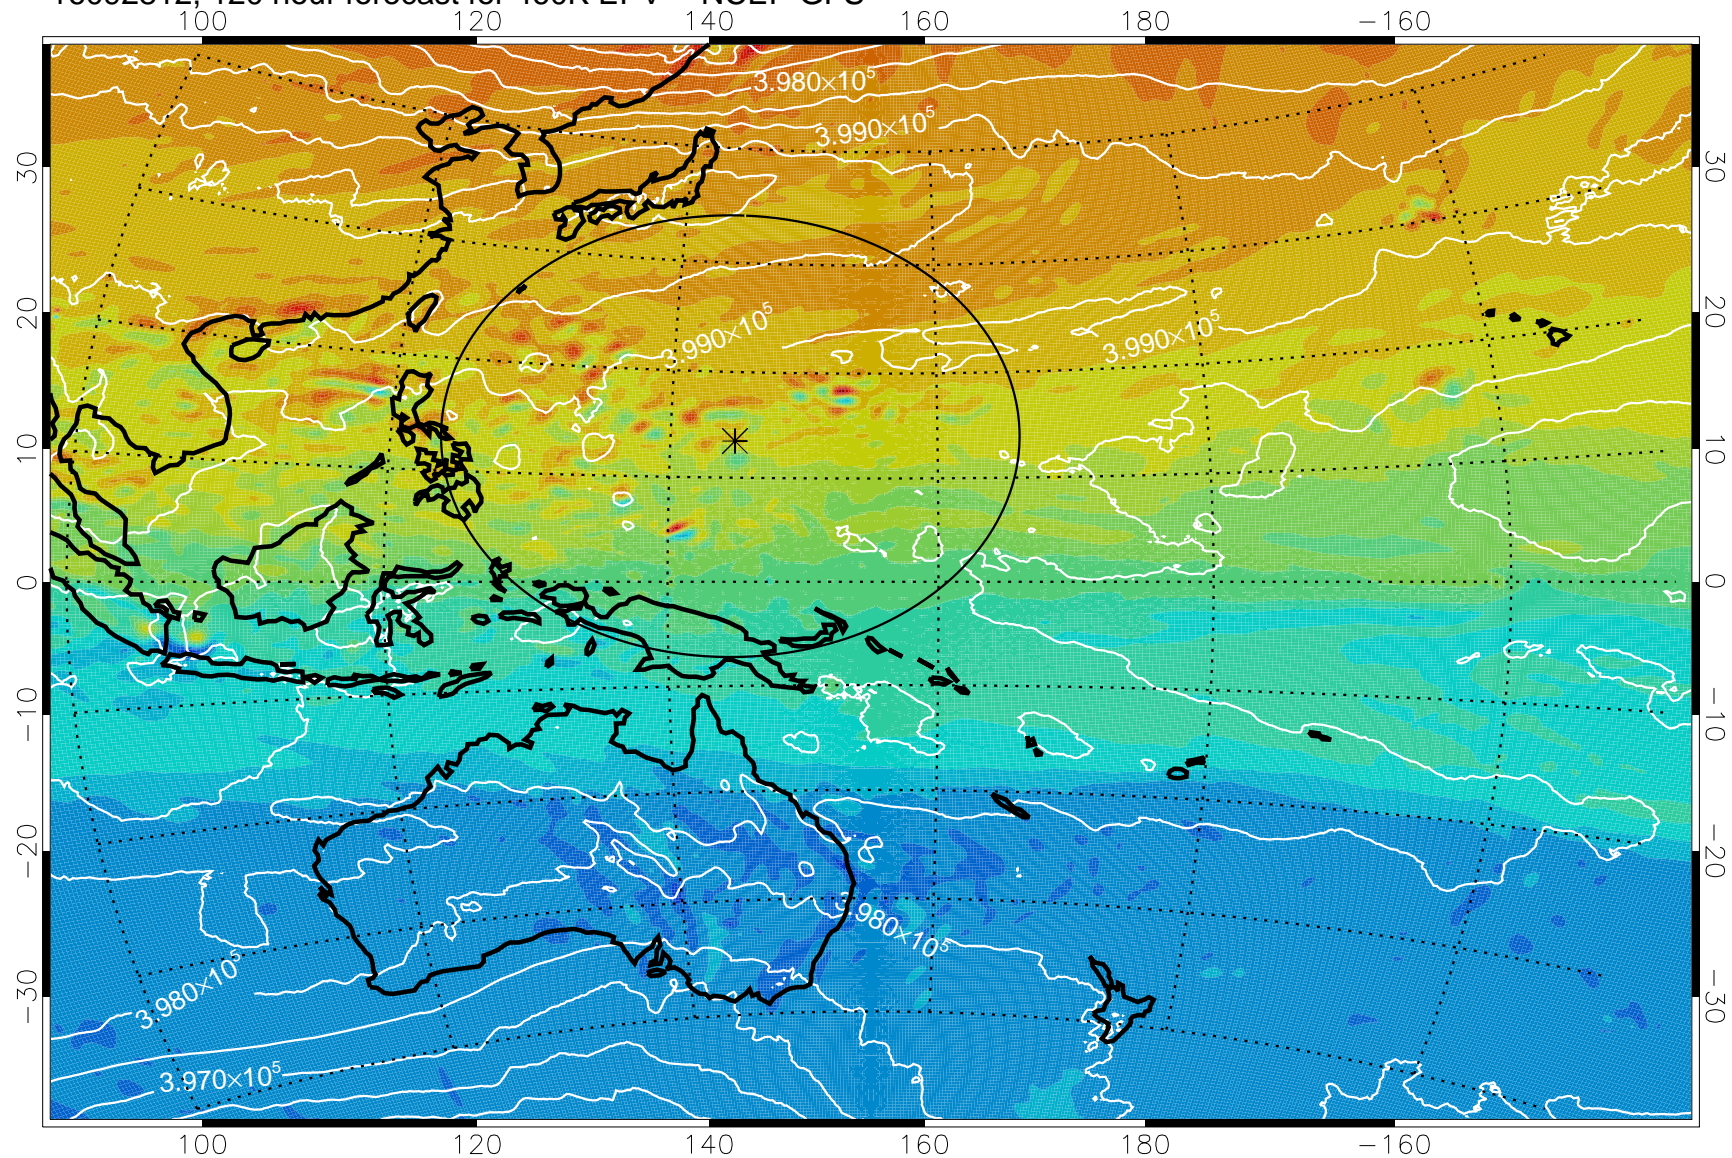

16092718, 102 hour forecast for 460K EPV -- NCEP GFS

460K Montgomery Streamfunction, white

Range ring of 2304 km

16092800, 108 hour forecast for 460K EPV -- NCEP GFS

460K Montgomery Streamfunction, white

Range ring of 2304 km

16092806, 114 hour forecast for 460K EPV -- NCEP GFS

460K Montgomery Streamfunction, white

Range ring of 2304 km

16092812, 120 hour forecast for 460K EPV -- NCEP GFS

460K Montgomery Streamfunction, white

Range ring of 2304 km