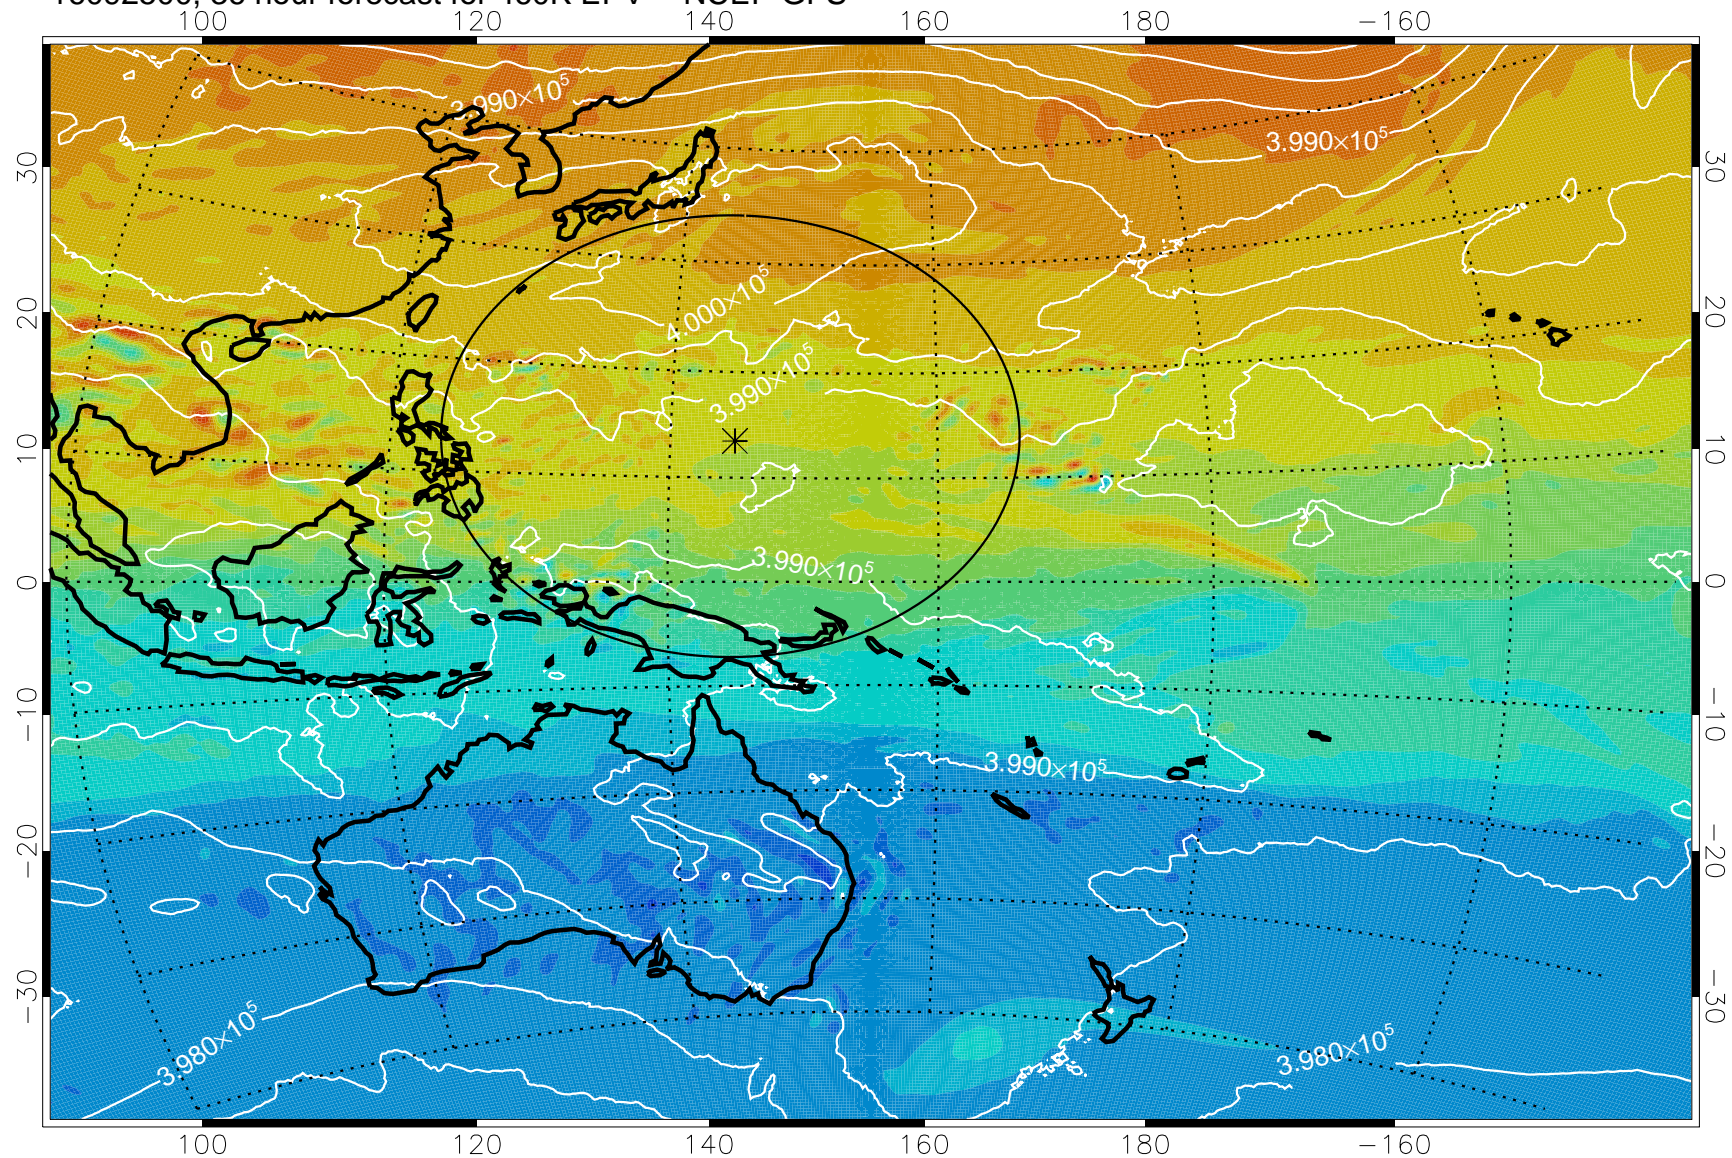

16092418, 30 hour forecast for 460K EPV -- NCEP GFS

460K Montgomery Streamfunction, white

Range ring of 2304 km

16092500, 36 hour forecast for 460K EPV -- NCEP GFS

460K Montgomery Streamfunction, white

Range ring of 2304 km

16092506, 42 hour forecast for 460K EPV -- NCEP GFS

460K Montgomery Streamfunction, white

Range ring of 2304 km

16092512, 48 hour forecast for 460K EPV -- NCEP GFS

460K Montgomery Streamfunction, white

Range ring of 2304 km

16092518, 54 hour forecast for 460K EPV -- NCEP GFS

460K Montgomery Streamfunction, white

Range ring of 2304 km

16092600, 60 hour forecast for 460K EPV -- NCEP GFS

460K Montgomery Streamfunction, white

Range ring of 2304 km

16092606, 66 hour forecast for 460K EPV -- NCEP GFS

460K Montgomery Streamfunction, white

Range ring of 2304 km

16092612, 72 hour forecast for 460K EPV -- NCEP GFS

460K Montgomery Streamfunction, white

Range ring of 2304 km