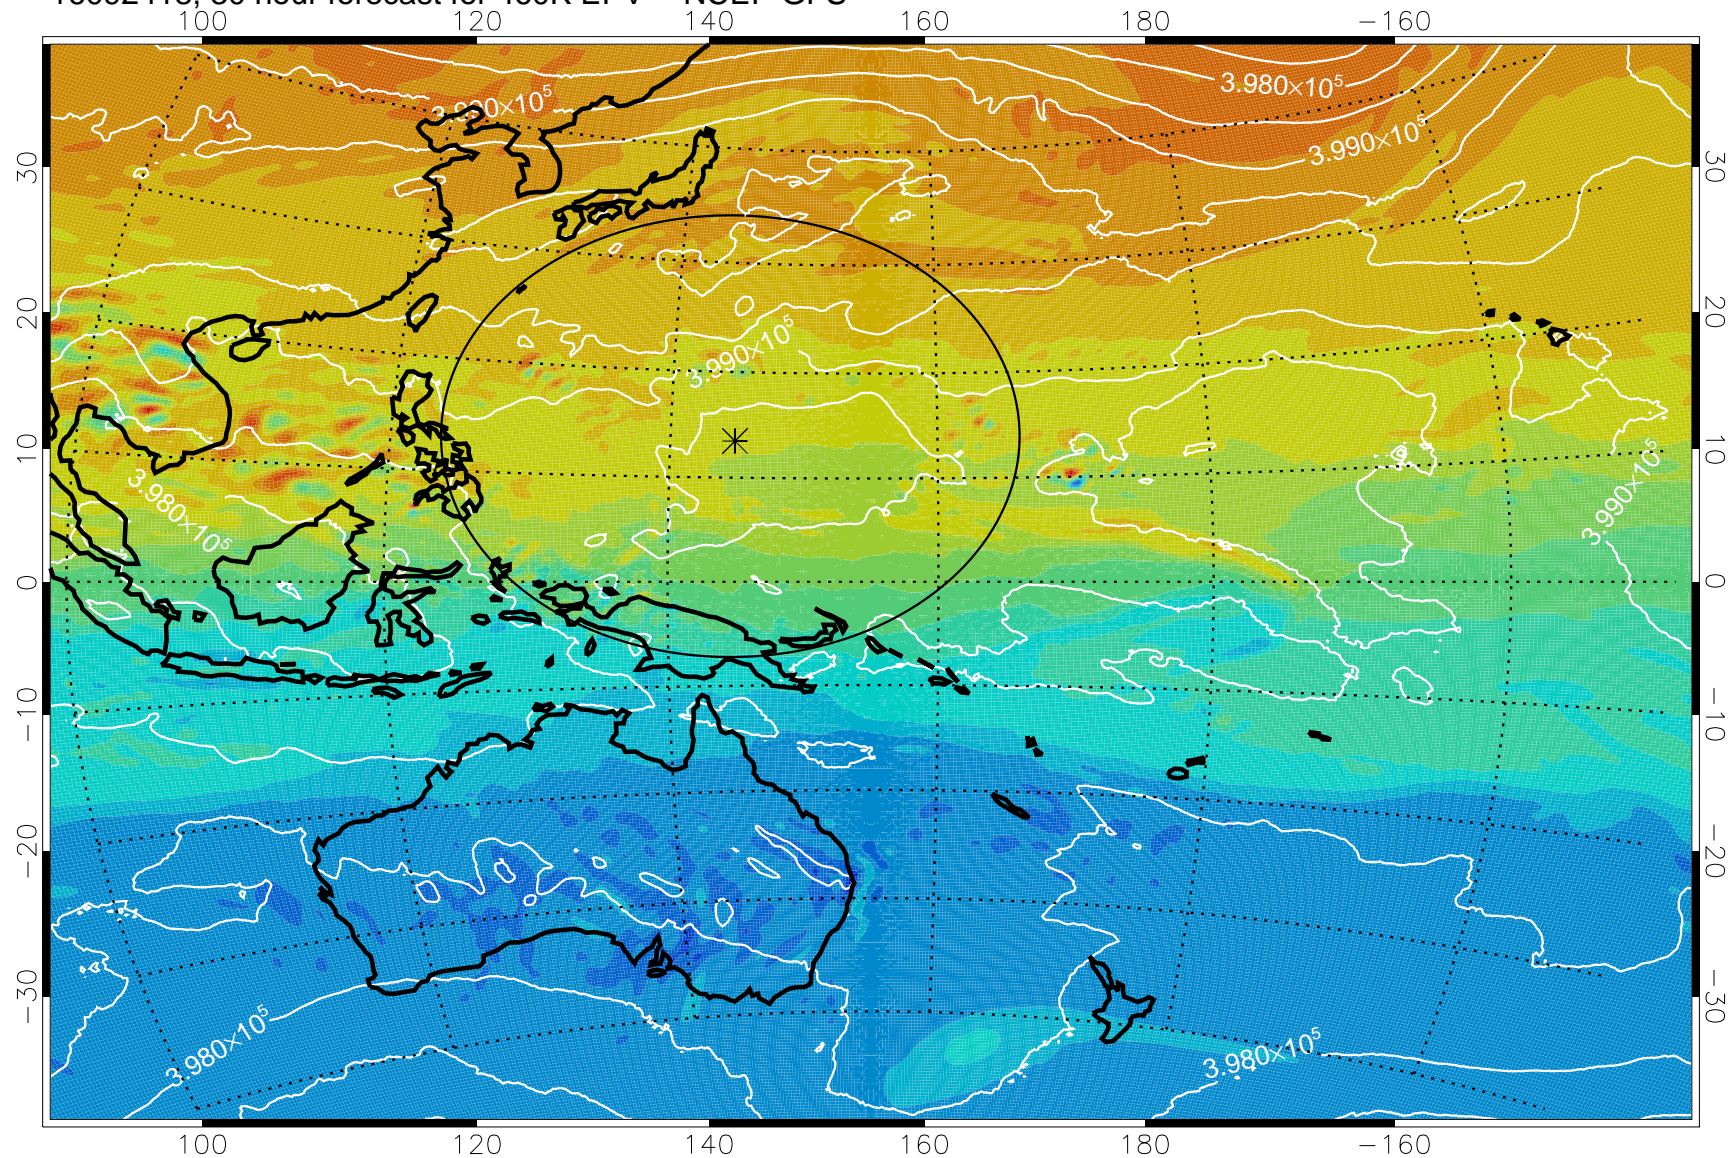

16092406, 18 hour forecast for 460K EPV -- NCEP GFS

460K Montgomery Streamfunction, white

Range ring of 2304 km

16092412, 24 hour forecast for 460K EPV -- NCEP GFS

460K Montgomery Streamfunction, white

Range ring of 2304 km

16092418, 30 hour forecast for 460K EPV -- NCEP GFS

460K Montgomery Streamfunction, white

Range ring of 2304 km

16092500, 36 hour forecast for 460K EPV -- NCEP GFS

460K Montgomery Streamfunction, white

Range ring of 2304 km

16092506, 42 hour forecast for 460K EPV -- NCEP GFS

460K Montgomery Streamfunction, white

Range ring of 2304 km

16092512, 48 hour forecast for 460K EPV -- NCEP GFS

460K Montgomery Streamfunction, white

Range ring of 2304 km

16092518, 54 hour forecast for 460K EPV -- NCEP GFS

460K Montgomery Streamfunction, white

Range ring of 2304 km

16092600, 60 hour forecast for 460K EPV -- NCEP GFS

460K Montgomery Streamfunction, white

Range ring of 2304 km