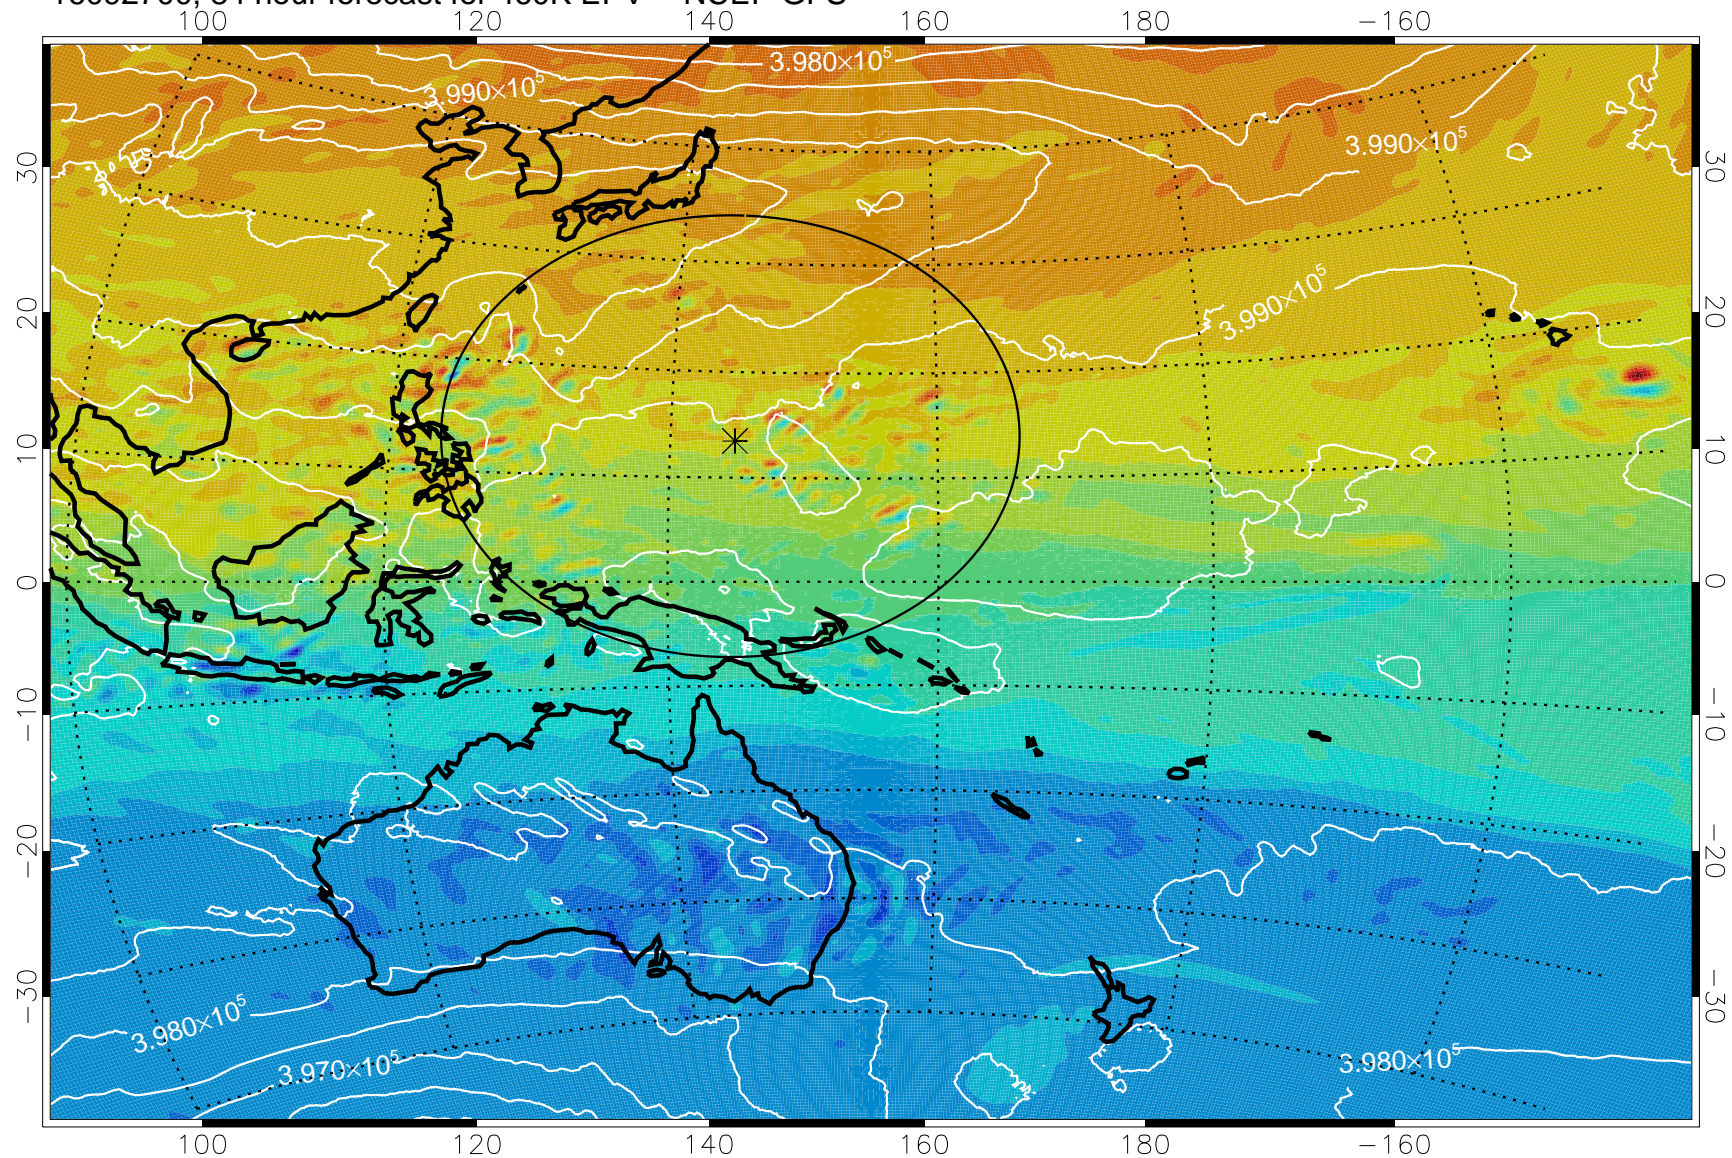

16092606, 66 hour forecast for 460K EPV -- NCEP GFS

460K Montgomery Streamfunction, white

Range ring of 2304 km

16092612, 72 hour forecast for 460K EPV -- NCEP GFS

460K Montgomery Streamfunction, white

Range ring of 2304 km

16092618, 78 hour forecast for 460K EPV -- NCEP GFS

460K Montgomery Streamfunction, white

Range ring of 2304 km

16092700, 84 hour forecast for 460K EPV -- NCEP GFS

460K Montgomery Streamfunction, white

Range ring of 2304 km

16092706, 90 hour forecast for 460K EPV -- NCEP GFS

460K Montgomery Streamfunction, white

Range ring of 2304 km

16092712, 96 hour forecast for 460K EPV -- NCEP GFS

460K Montgomery Streamfunction, white

Range ring of 2304 km

16092718, 102 hour forecast for 460K EPV -- NCEP GFS

460K Montgomery Streamfunction, white

Range ring of 2304 km

16092800, 108 hour forecast for 460K EPV -- NCEP GFS

460K Montgomery Streamfunction, white

Range ring of 2304 km