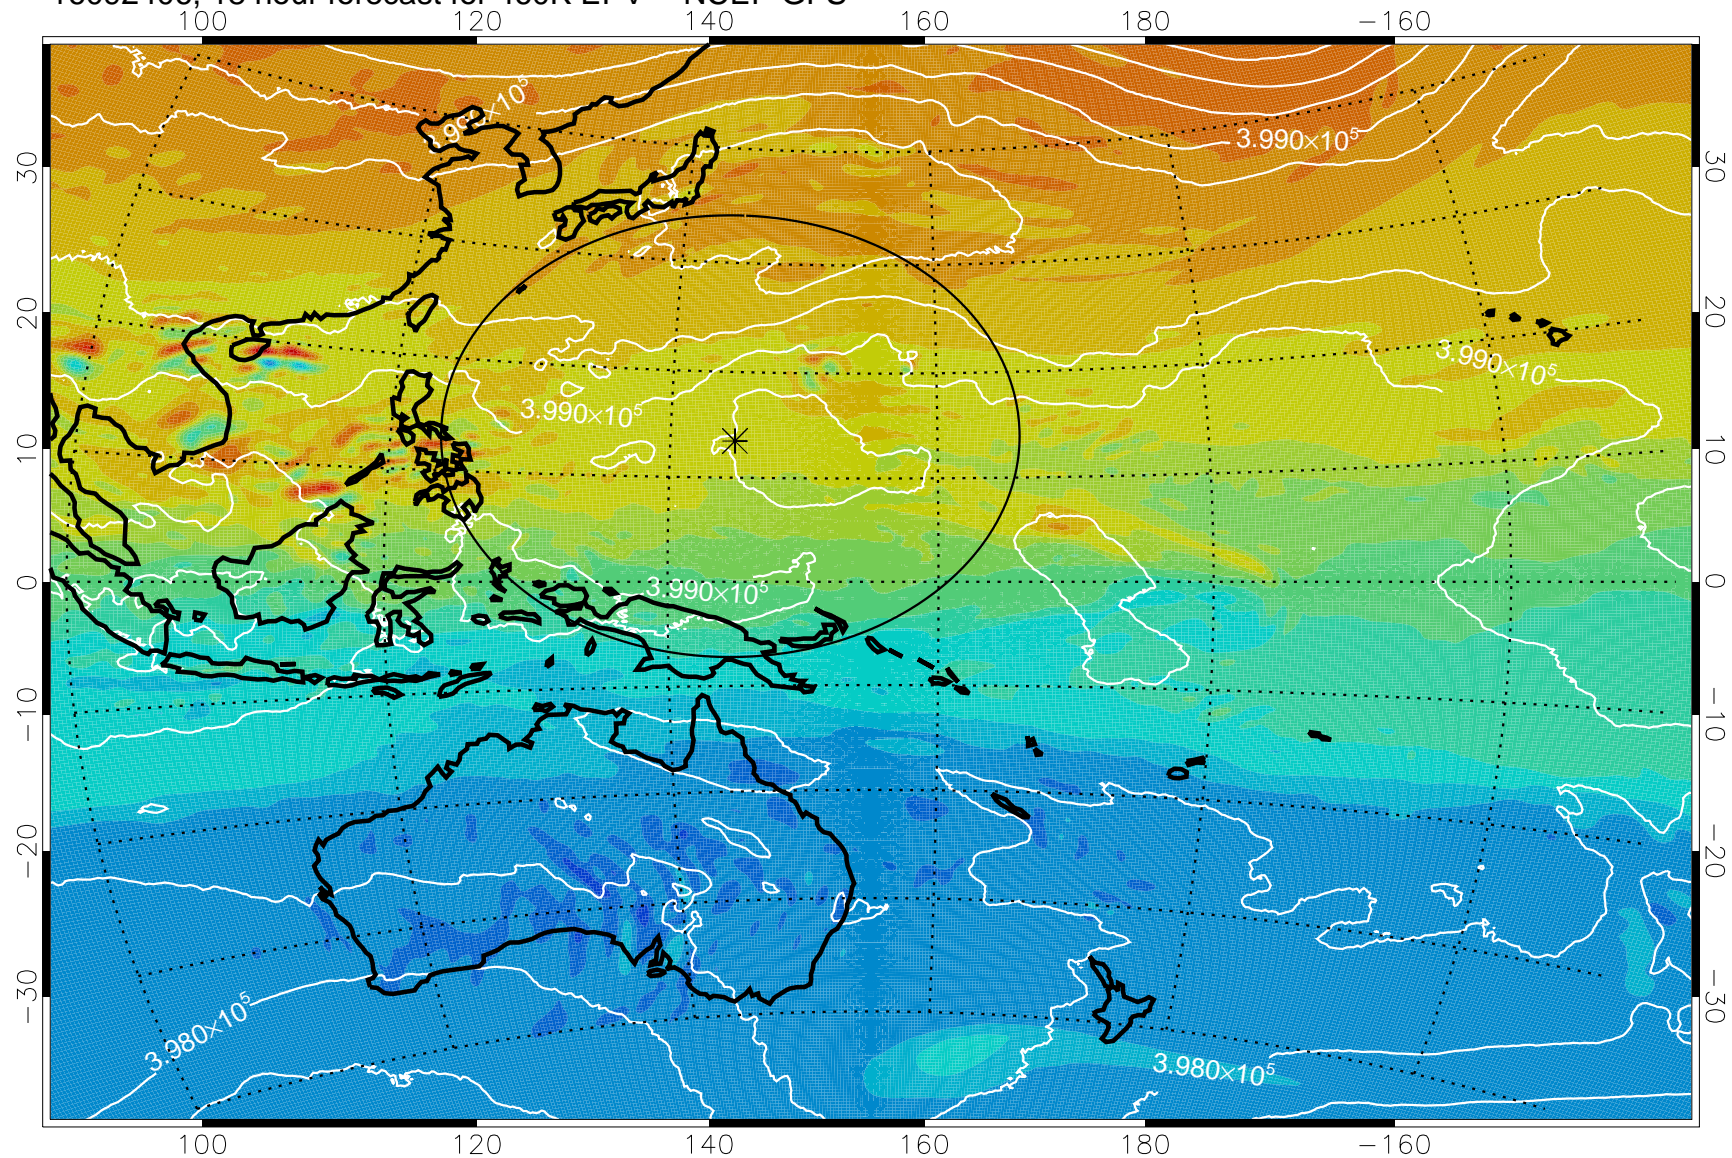

16092318, 6 hour forecast for 460K EPV -- NCEP GFS

460K Montgomery Streamfunction, white

Range ring of 2304 km

16092400, 12 hour forecast for 460K EPV -- NCEP GFS

460K Montgomery Streamfunction, white

Range ring of 2304 km

16092406, 18 hour forecast for 460K EPV -- NCEP GFS

460K Montgomery Streamfunction, white

Range ring of 2304 km

16092412, 24 hour forecast for 460K EPV -- NCEP GFS

460K Montgomery Streamfunction, white

Range ring of 2304 km

16092418, 30 hour forecast for 460K EPV -- NCEP GFS

460K Montgomery Streamfunction, white

Range ring of 2304 km

16092500, 36 hour forecast for 460K EPV -- NCEP GFS

460K Montgomery Streamfunction, white

Range ring of 2304 km

16092506, 42 hour forecast for 460K EPV -- NCEP GFS

460K Montgomery Streamfunction, white

Range ring of 2304 km

16092512, 48 hour forecast for 460K EPV -- NCEP GFS

460K Montgomery Streamfunction, white

Range ring of 2304 km