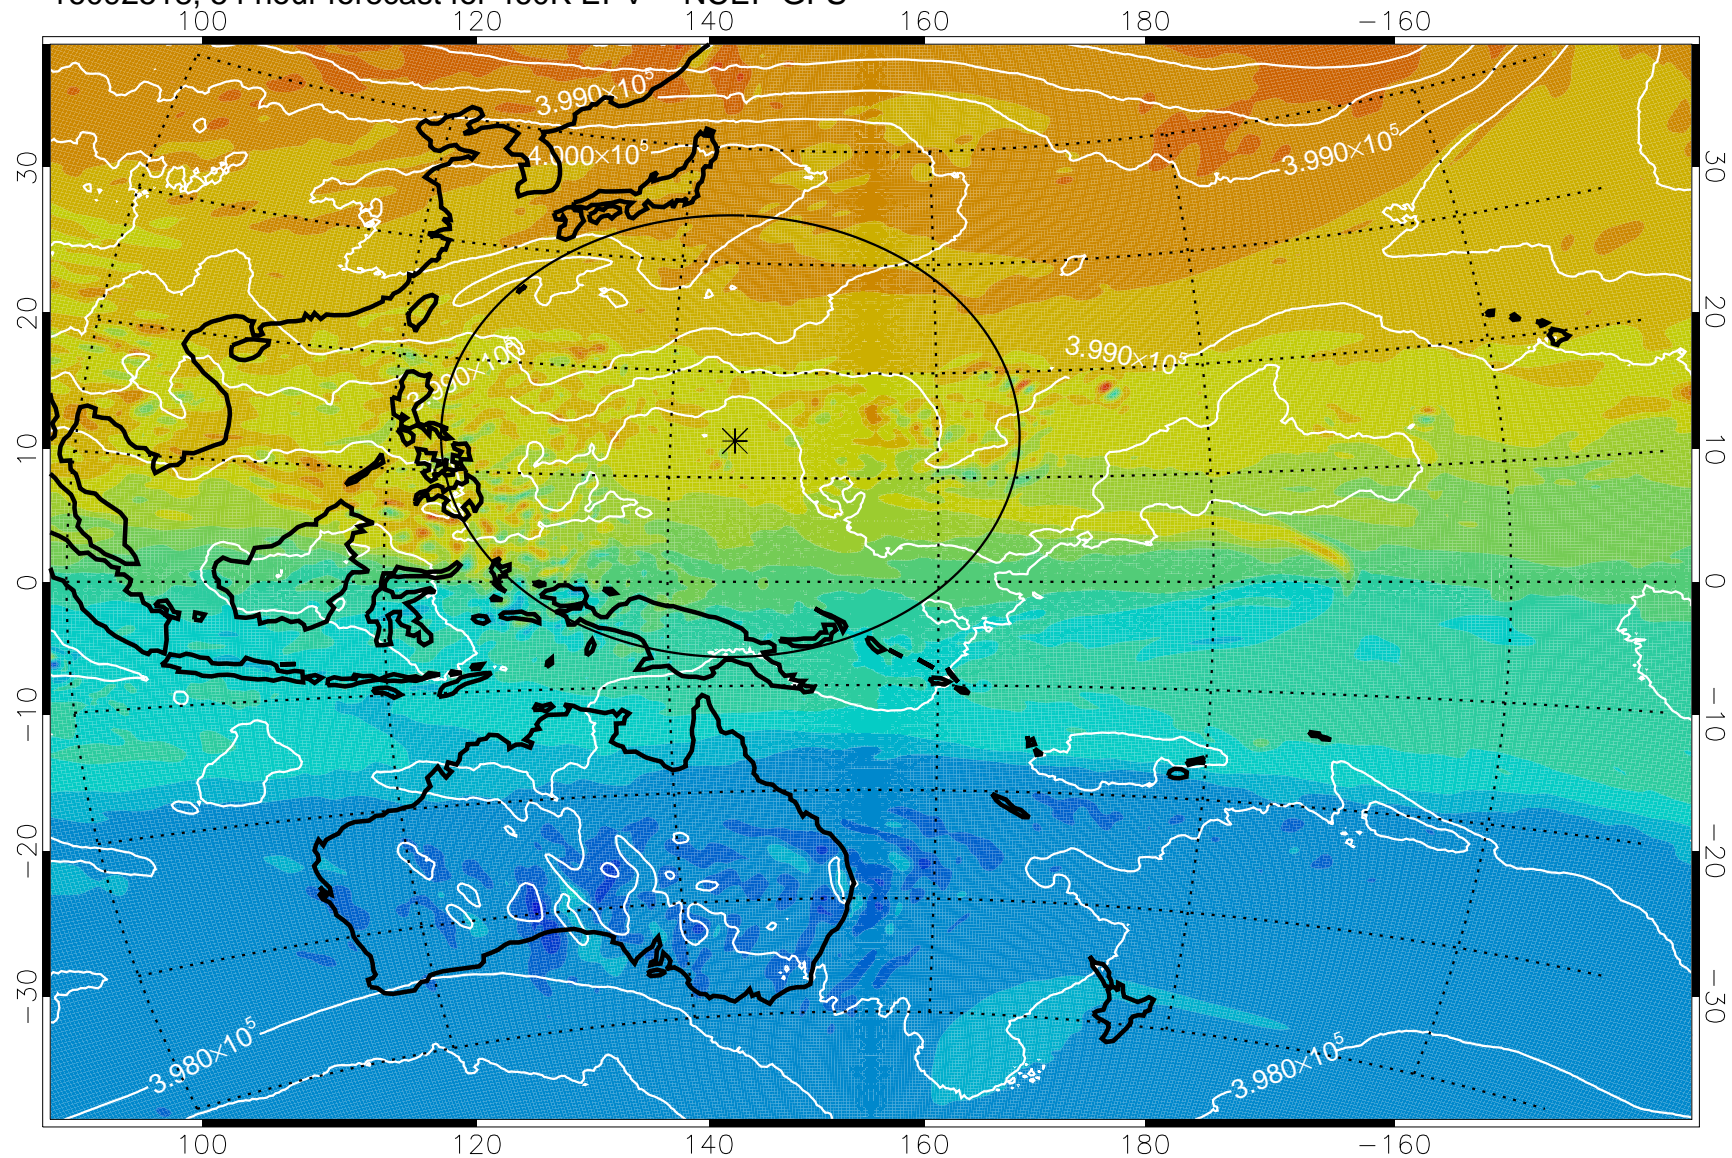

16092418, 30 hour forecast for 460K EPV -- NCEP GFS

460K Montgomery Streamfunction, white

Range ring of 2304 km

16092500, 36 hour forecast for 460K EPV -- NCEP GFS

460K Montgomery Streamfunction, white

Range ring of 2304 km

16092506, 42 hour forecast for 460K EPV -- NCEP GFS

460K Montgomery Streamfunction, white

Range ring of 2304 km

16092512, 48 hour forecast for 460K EPV -- NCEP GFS

460K Montgomery Streamfunction, white

Range ring of 2304 km

16092518, 54 hour forecast for 460K EPV -- NCEP GFS

460K Montgomery Streamfunction, white

Range ring of 2304 km

16092600, 60 hour forecast for 460K EPV -- NCEP GFS

460K Montgomery Streamfunction, white

Range ring of 2304 km

16092606, 66 hour forecast for 460K EPV -- NCEP GFS

460K Montgomery Streamfunction, white

Range ring of 2304 km

16092612, 72 hour forecast for 460K EPV -- NCEP GFS

460K Montgomery Streamfunction, white

Range ring of 2304 km