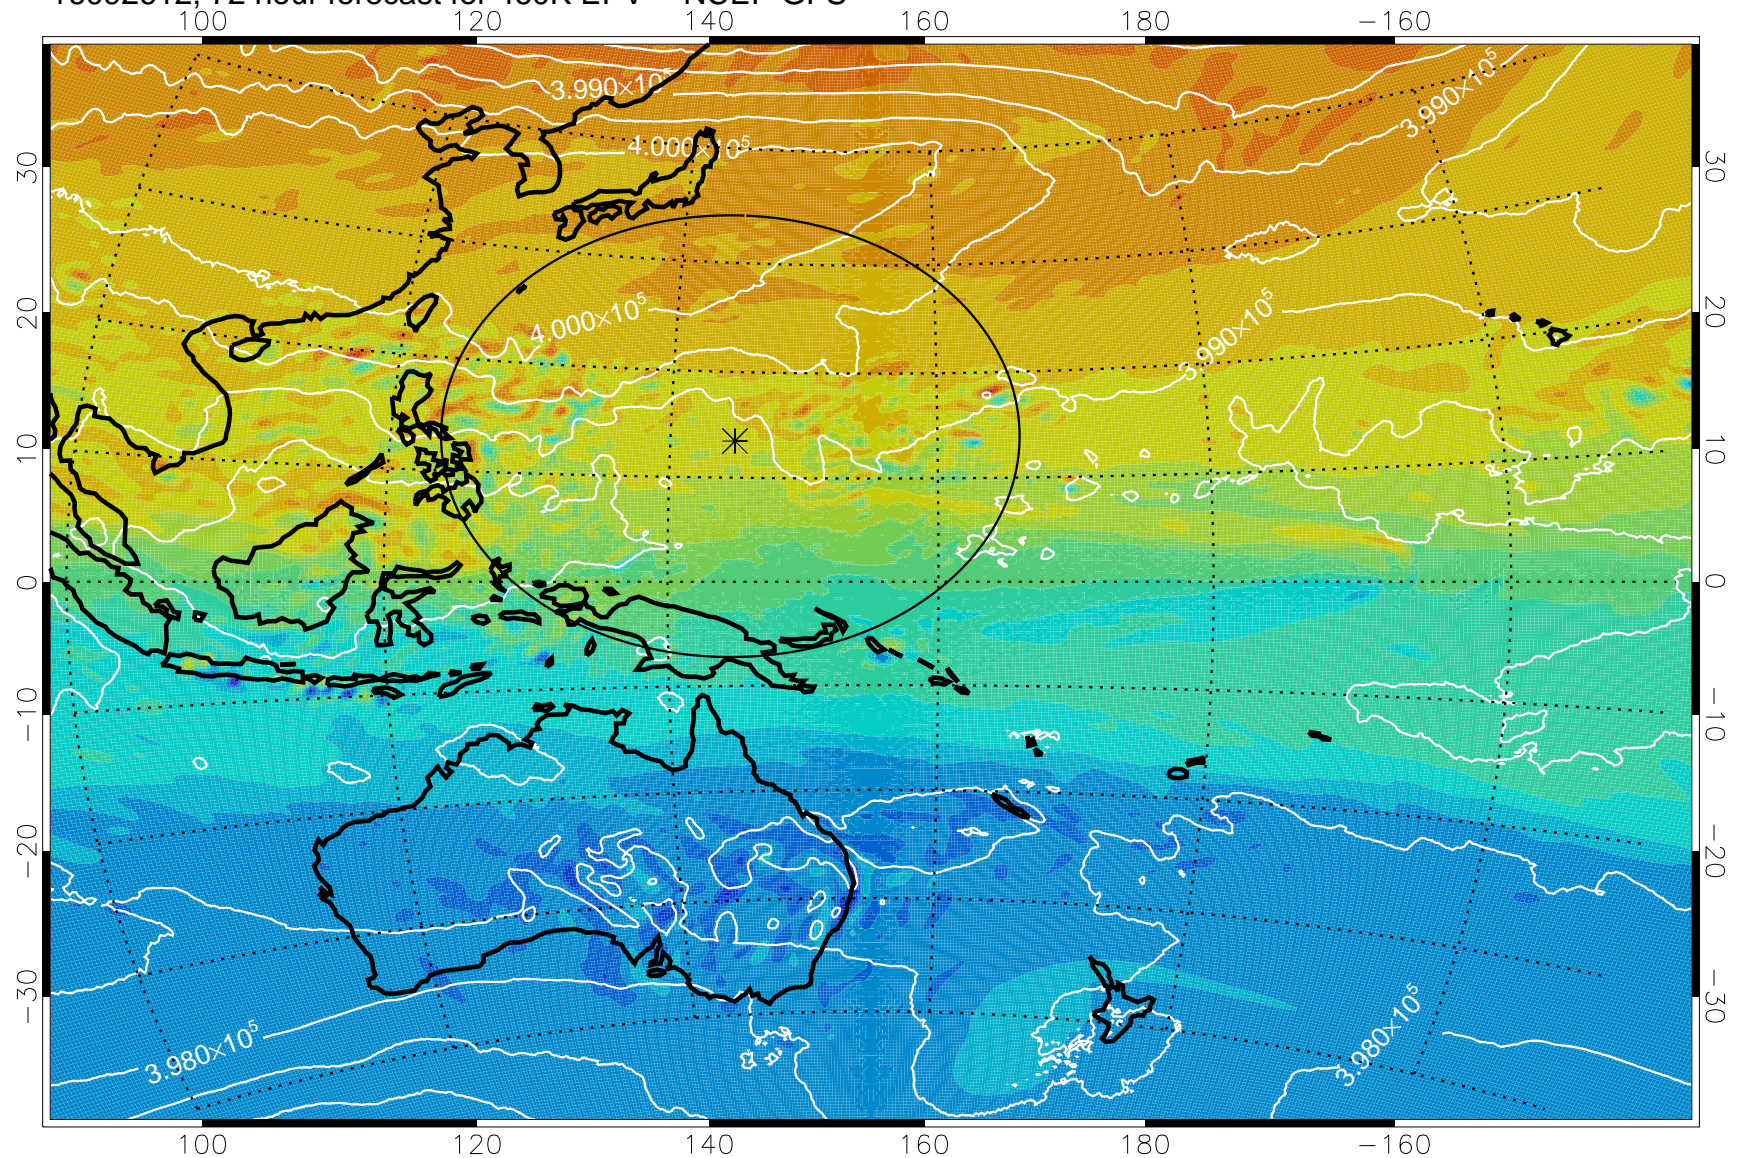

16092518, 54 hour forecast for 460K EPV -- NCEP GFS

460K Montgomery Streamfunction, white

Range ring of 2304 km

16092600, 60 hour forecast for 460K EPV -- NCEP GFS

460K Montgomery Streamfunction, white

Range ring of 2304 km

16092606, 66 hour forecast for 460K EPV -- NCEP GFS

460K Montgomery Streamfunction, white

Range ring of 2304 km

16092612, 72 hour forecast for 460K EPV -- NCEP GFS

460K Montgomery Streamfunction, white

Range ring of 2304 km

16092618, 78 hour forecast for 460K EPV -- NCEP GFS

460K Montgomery Streamfunction, white

Range ring of 2304 km

16092700, 84 hour forecast for 460K EPV -- NCEP GFS

460K Montgomery Streamfunction, white

Range ring of 2304 km

16092706, 90 hour forecast for 460K EPV -- NCEP GFS

460K Montgomery Streamfunction, white

Range ring of 2304 km

16092712, 96 hour forecast for 460K EPV -- NCEP GFS

460K Montgomery Streamfunction, white

Range ring of 2304 km