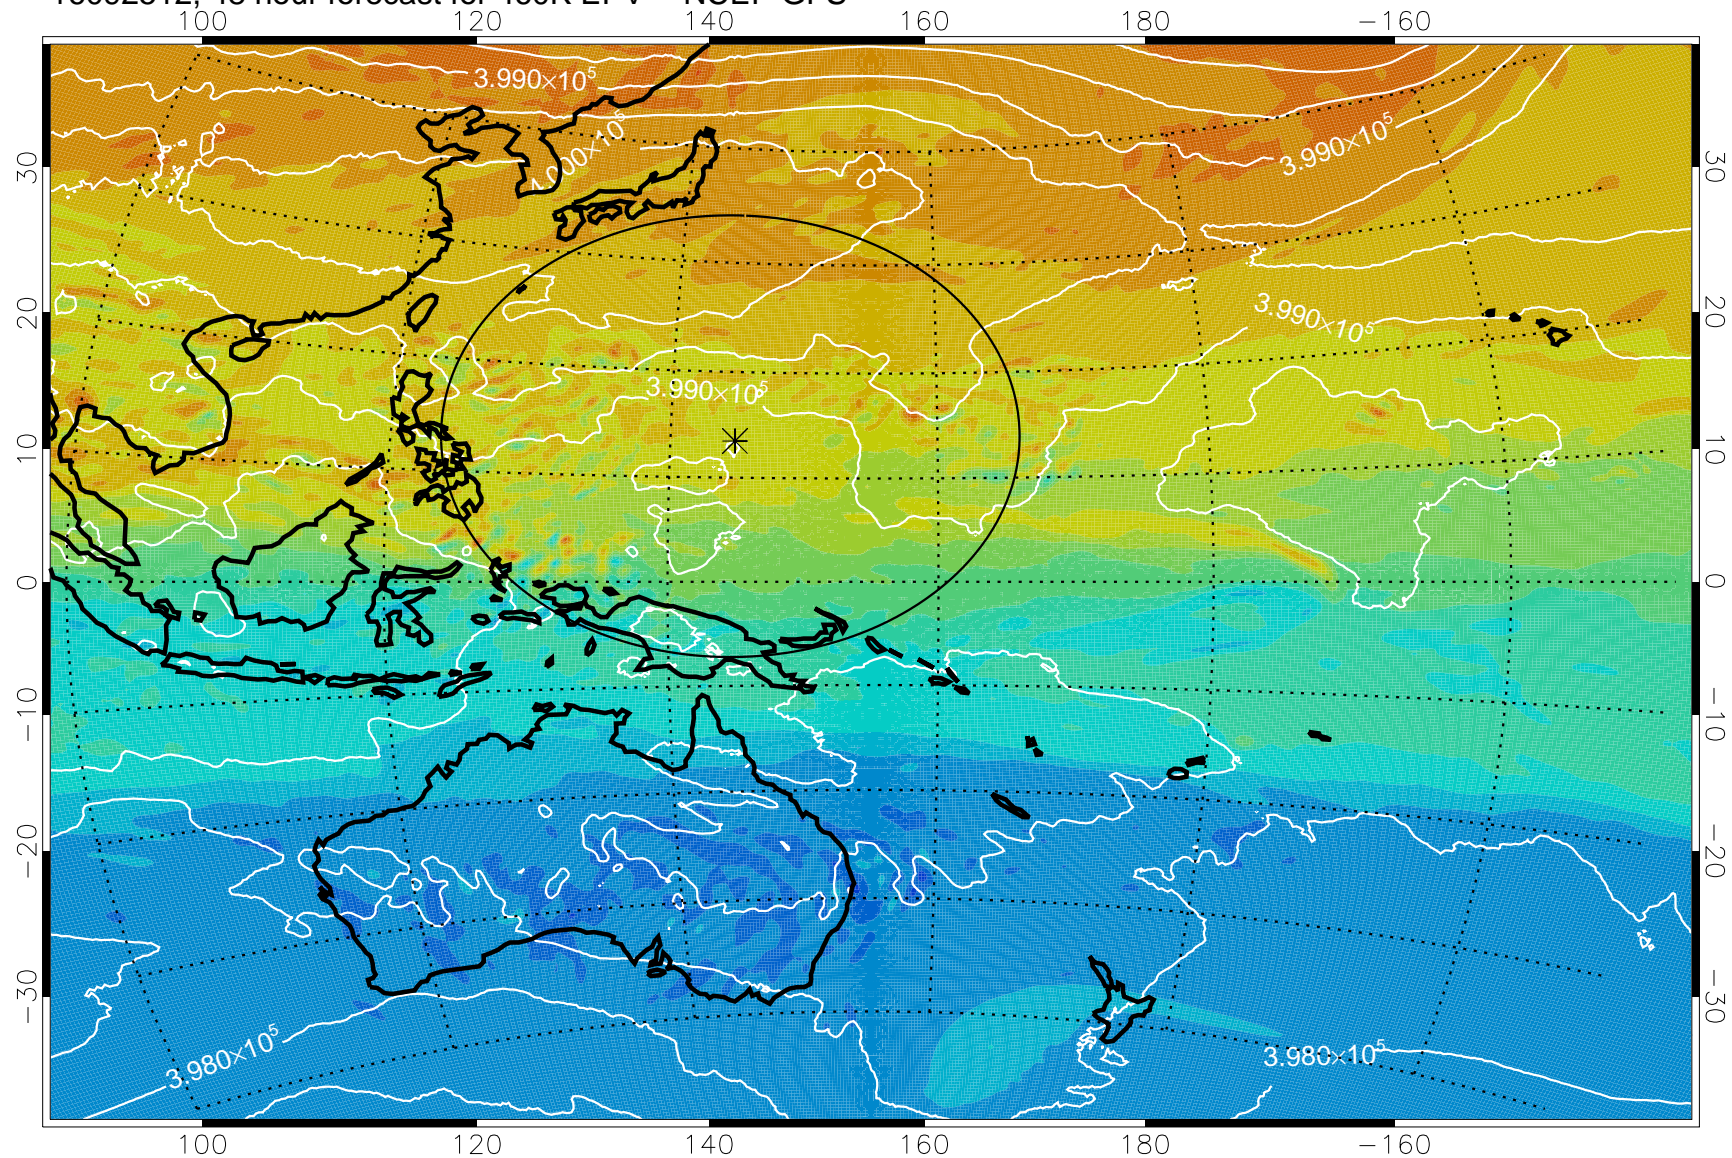

16092418, 30 hour forecast for 460K EPV -- NCEP GFS

460K Montgomery Streamfunction, white

Range ring of 2304 km

16092500, 36 hour forecast for 460K EPV -- NCEP GFS

460K Montgomery Streamfunction, white

Range ring of 2304 km

16092506, 42 hour forecast for 460K EPV -- NCEP GFS

460K Montgomery Streamfunction, white

Range ring of 2304 km

16092512, 48 hour forecast for 460K EPV -- NCEP GFS

460K Montgomery Streamfunction, white

Range ring of 2304 km

16092518, 54 hour forecast for 460K EPV -- NCEP GFS

460K Montgomery Streamfunction, white

Range ring of 2304 km

16092600, 60 hour forecast for 460K EPV -- NCEP GFS

460K Montgomery Streamfunction, white

Range ring of 2304 km

16092606, 66 hour forecast for 460K EPV -- NCEP GFS

460K Montgomery Streamfunction, white

Range ring of 2304 km

16092612, 72 hour forecast for 460K EPV -- NCEP GFS

460K Montgomery Streamfunction, white

Range ring of 2304 km