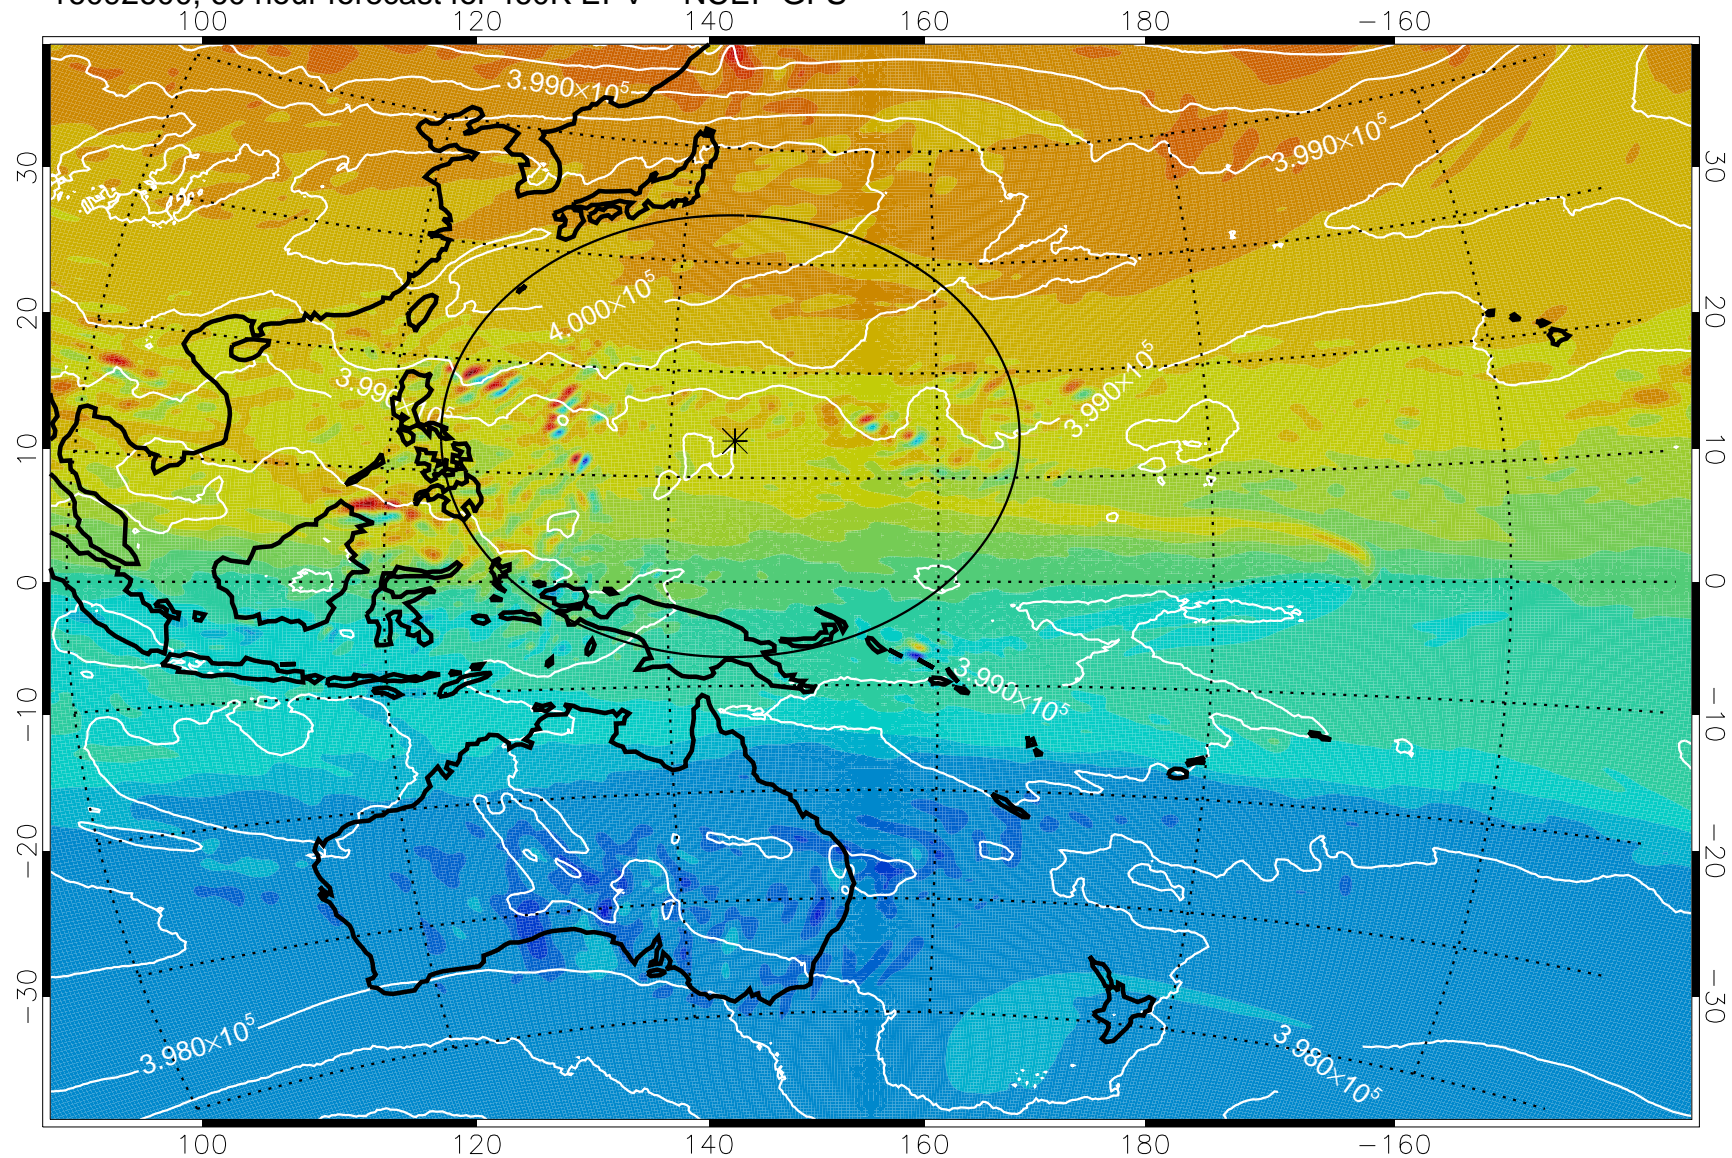

16092506, 42 hour forecast for 460K EPV -- NCEP GFS

460K Montgomery Streamfunction, white

Range ring of 2304 km

16092512, 48 hour forecast for 460K EPV -- NCEP GFS

460K Montgomery Streamfunction, white

Range ring of 2304 km

16092518, 54 hour forecast for 460K EPV -- NCEP GFS

460K Montgomery Streamfunction, white

Range ring of 2304 km

16092600, 60 hour forecast for 460K EPV -- NCEP GFS

460K Montgomery Streamfunction, white

Range ring of 2304 km

16092606, 66 hour forecast for 460K EPV -- NCEP GFS

460K Montgomery Streamfunction, white

Range ring of 2304 km

16092612, 72 hour forecast for 460K EPV -- NCEP GFS

460K Montgomery Streamfunction, white

Range ring of 2304 km

16092618, 78 hour forecast for 460K EPV -- NCEP GFS

460K Montgomery Streamfunction, white

Range ring of 2304 km

16092700, 84 hour forecast for 460K EPV -- NCEP GFS

460K Montgomery Streamfunction, white

Range ring of 2304 km