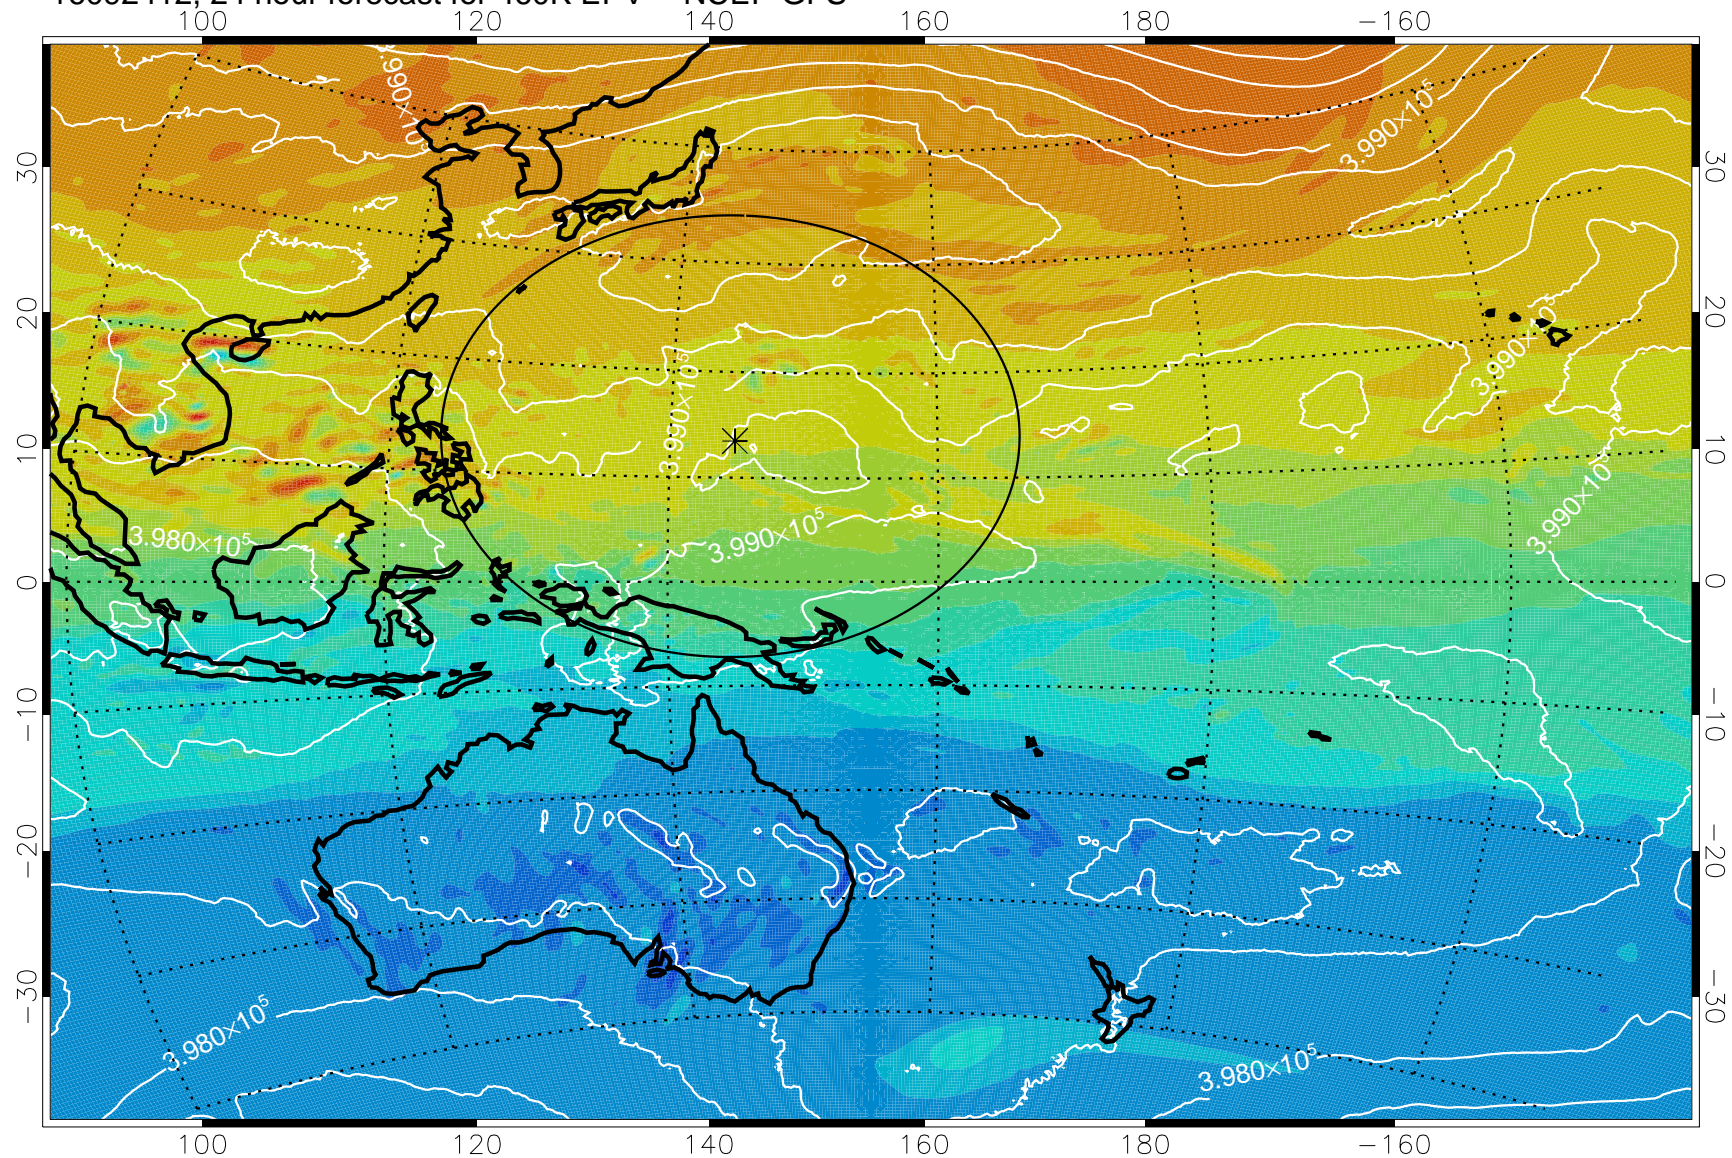

16092406, 18 hour forecast for 460K EPV -- NCEP GFS

460K Montgomery Streamfunction, white

Range ring of 2304 km

16092412, 24 hour forecast for 460K EPV -- NCEP GFS

460K Montgomery Streamfunction, white

Range ring of 2304 km

16092418, 30 hour forecast for 460K EPV -- NCEP GFS

460K Montgomery Streamfunction, white

Range ring of 2304 km

16092500, 36 hour forecast for 460K EPV -- NCEP GFS

460K Montgomery Streamfunction, white

Range ring of 2304 km

16092506, 42 hour forecast for 460K EPV -- NCEP GFS

460K Montgomery Streamfunction, white

Range ring of 2304 km

16092512, 48 hour forecast for 460K EPV -- NCEP GFS

460K Montgomery Streamfunction, white

Range ring of 2304 km

16092518, 54 hour forecast for 460K EPV -- NCEP GFS

460K Montgomery Streamfunction, white

Range ring of 2304 km

16092600, 60 hour forecast for 460K EPV -- NCEP GFS

460K Montgomery Streamfunction, white

Range ring of 2304 km