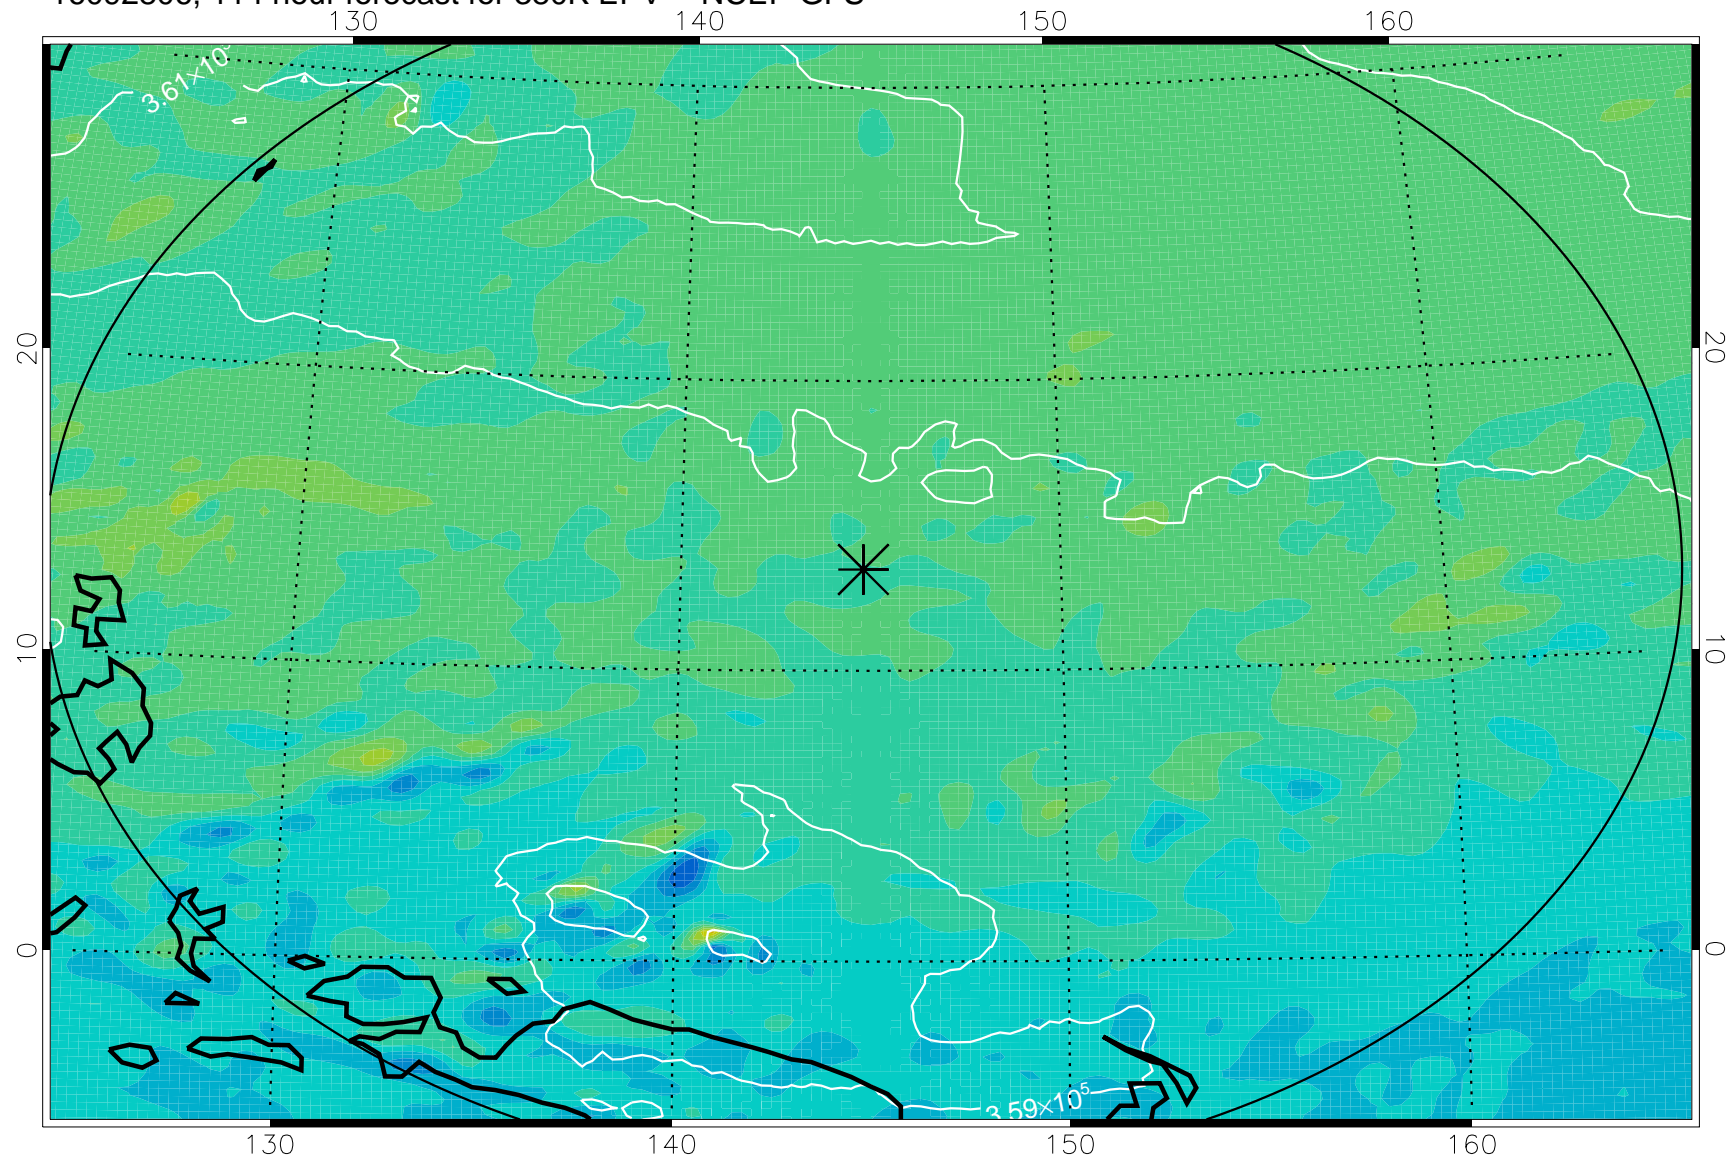

16092618, 78 hour forecast for 380K EPV -- NCEP GFS

380K Montgomery Streamfunction, white

Range ring of 2304 km

16092700, 84 hour forecast for 380K EPV -- NCEP GFS

380K Montgomery Streamfunction, white

Range ring of 2304 km

16092706, 90 hour forecast for 380K EPV -- NCEP GFS

380K Montgomery Streamfunction, white

Range ring of 2304 km

16092712, 96 hour forecast for 380K EPV -- NCEP GFS

380K Montgomery Streamfunction, white

Range ring of 2304 km

16092718, 102 hour forecast for 380K EPV -- NCEP GFS

380K Montgomery Streamfunction, white

Range ring of 2304 km

16092800, 108 hour forecast for 380K EPV -- NCEP GFS

380K Montgomery Streamfunction, white

Range ring of 2304 km

16092806, 114 hour forecast for 380K EPV -- NCEP GFS

380K Montgomery Streamfunction, white

Range ring of 2304 km

16092812, 120 hour forecast for 380K EPV -- NCEP GFS

380K Montgomery Streamfunction, white

Range ring of 2304 km