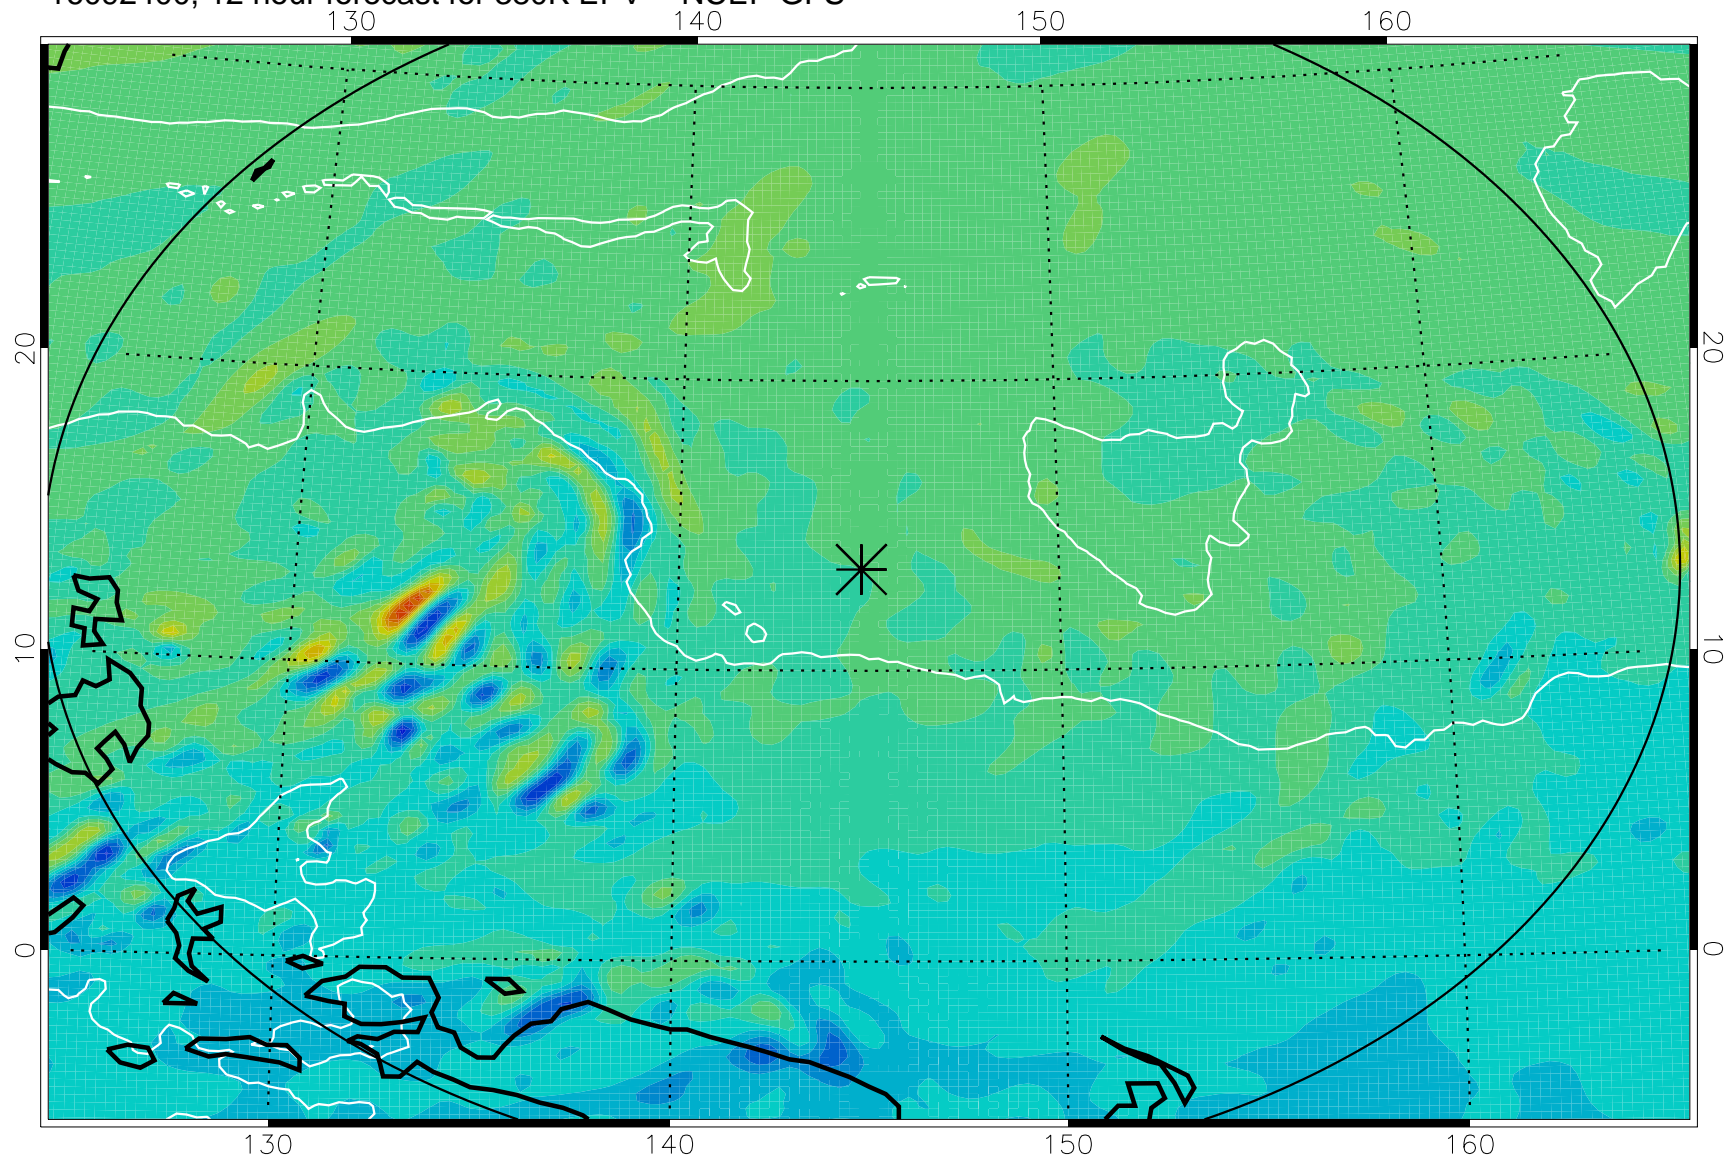

16092318, 6 hour forecast for 380K EPV -- NCEP GFS

380K Montgomery Streamfunction, white

Range ring of 2304 km

16092400, 12 hour forecast for 380K EPV -- NCEP GFS

380K Montgomery Streamfunction, white

Range ring of 2304 km

16092406, 18 hour forecast for 380K EPV -- NCEP GFS

380K Montgomery Streamfunction, white

Range ring of 2304 km

16092412, 24 hour forecast for 380K EPV -- NCEP GFS

380K Montgomery Streamfunction, white

Range ring of 2304 km

16092418, 30 hour forecast for 380K EPV -- NCEP GFS

380K Montgomery Streamfunction, white

Range ring of 2304 km

16092500, 36 hour forecast for 380K EPV -- NCEP GFS

380K Montgomery Streamfunction, white

Range ring of 2304 km

16092606, 66 hour forecast for 380K EPV -- NCEP GFS

380K Montgomery Streamfunction, white

Range ring of 2304 km

16092612, 72 hour forecast for 380K EPV -- NCEP GFS

380K Montgomery Streamfunction, white

Range ring of 2304 km