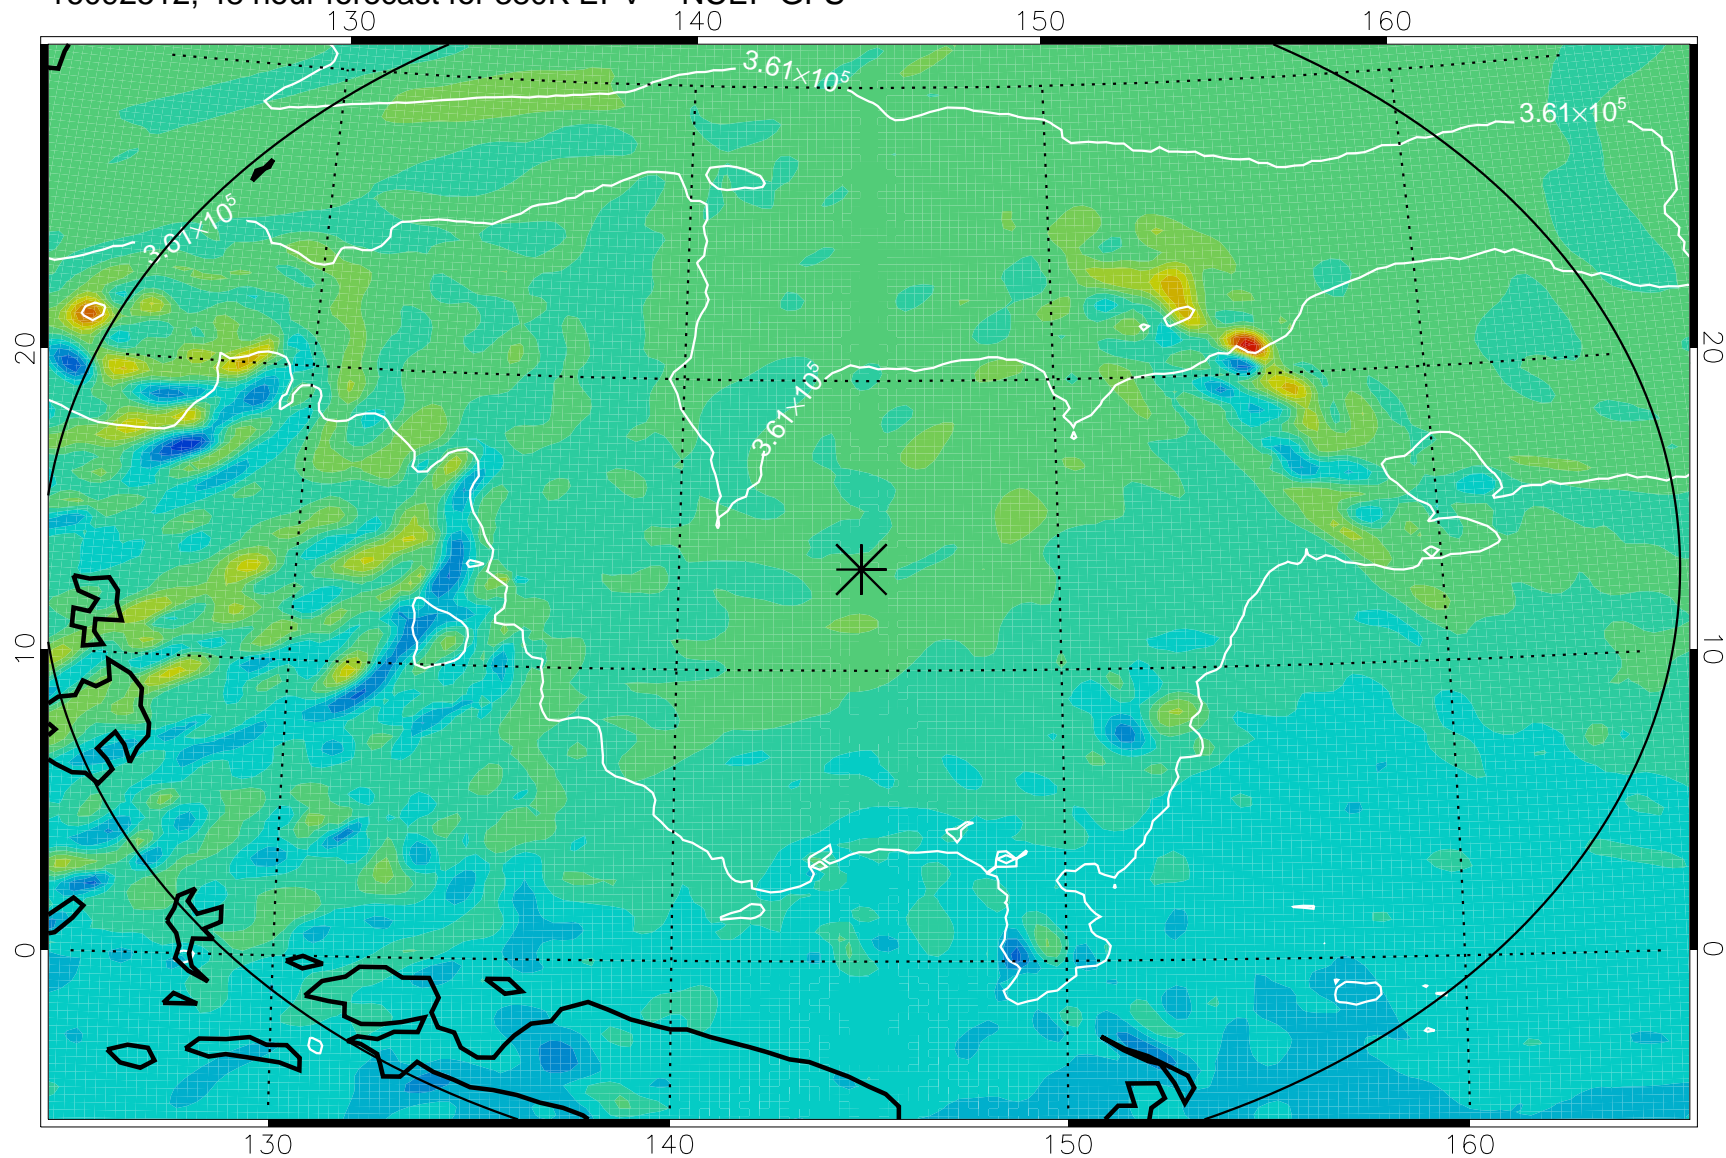

16092418, 30 hour forecast for 380K EPV -- NCEP GFS

380K Montgomery Streamfunction, white

Range ring of 2304 km

16092500, 36 hour forecast for 380K EPV -- NCEP GFS

380K Montgomery Streamfunction, white

Range ring of 2304 km

16092506, 42 hour forecast for 380K EPV -- NCEP GFS

380K Montgomery Streamfunction, white

Range ring of 2304 km

16092512, 48 hour forecast for 380K EPV -- NCEP GFS

380K Montgomery Streamfunction, white

Range ring of 2304 km

16092518, 54 hour forecast for 380K EPV -- NCEP GFS

380K Montgomery Streamfunction, white

Range ring of 2304 km

16092600, 60 hour forecast for 380K EPV -- NCEP GFS

380K Montgomery Streamfunction, white

Range ring of 2304 km

16092606, 66 hour forecast for 380K EPV -- NCEP GFS

380K Montgomery Streamfunction, white

Range ring of 2304 km

16092612, 72 hour forecast for 380K EPV -- NCEP GFS

380K Montgomery Streamfunction, white

Range ring of 2304 km