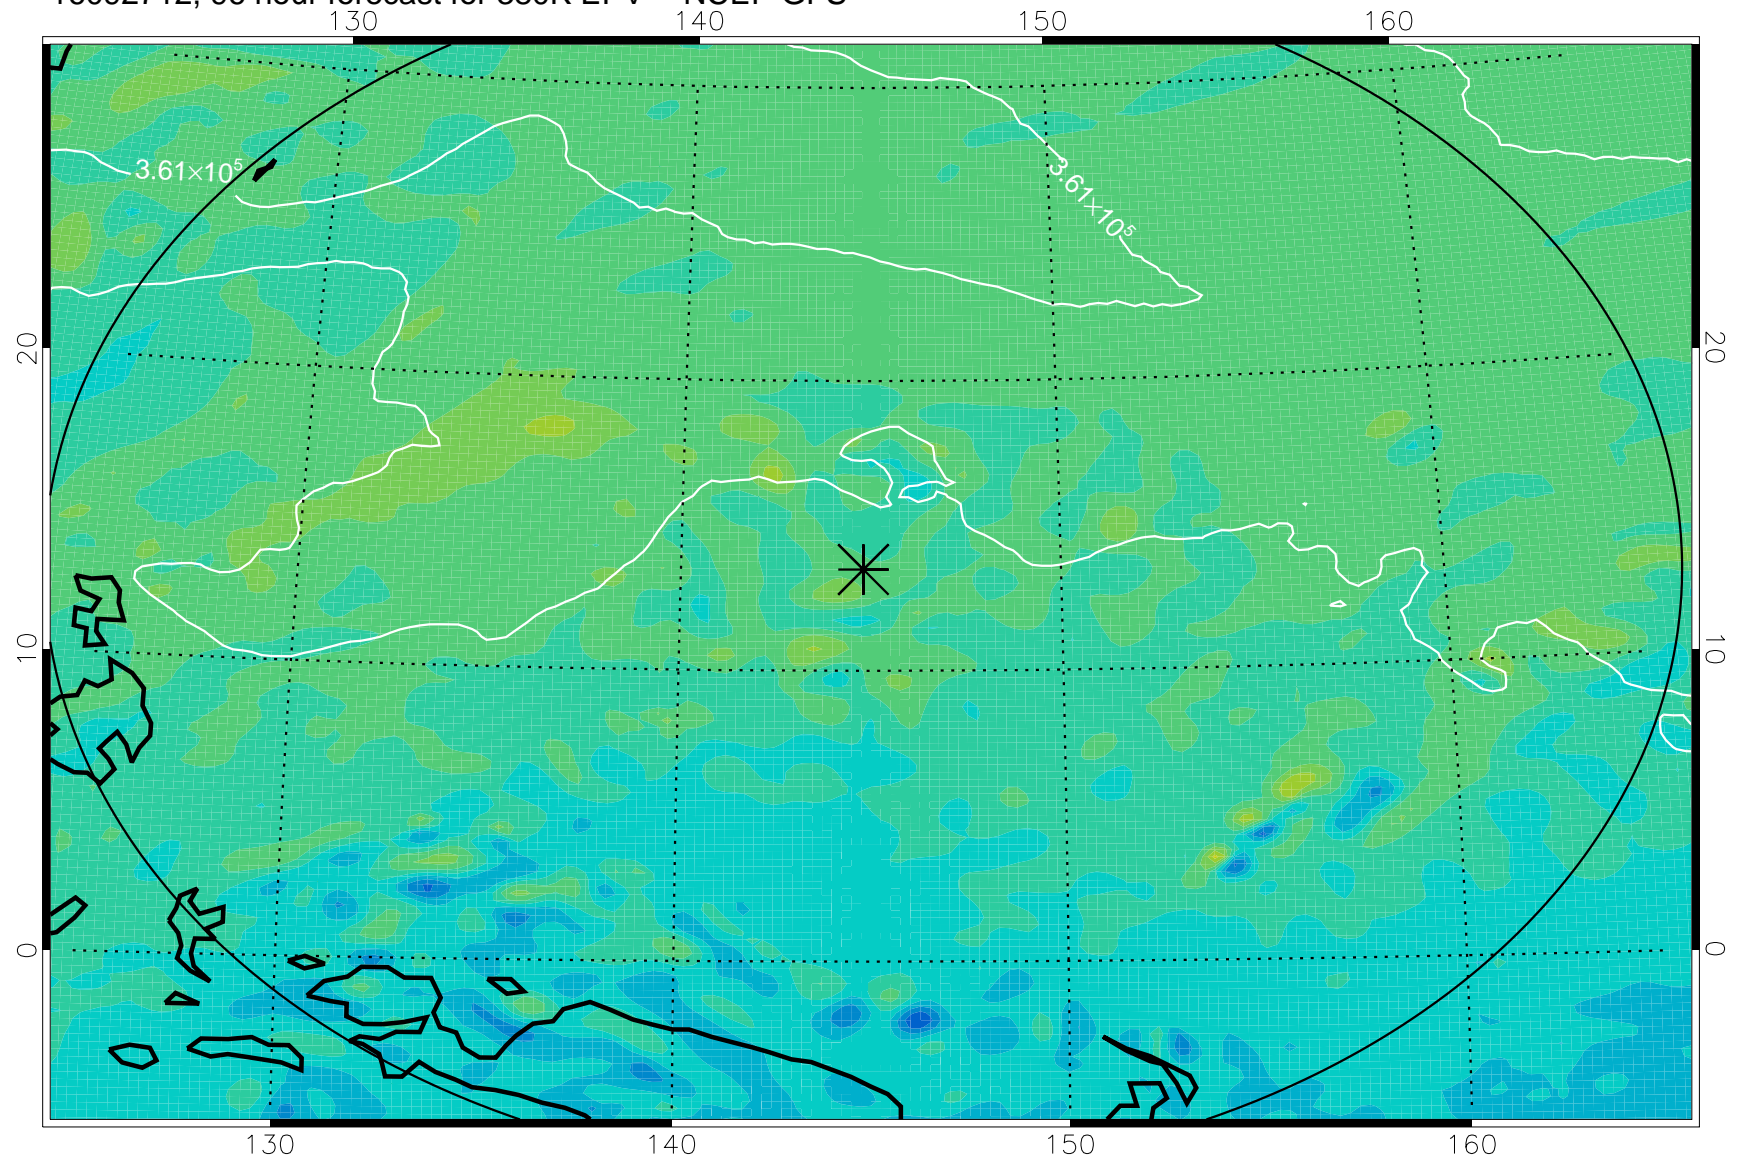

16092606, 66 hour forecast for 380K EPV -- NCEP GFS

380K Montgomery Streamfunction, white

Range ring of 2304 km

16092612, 72 hour forecast for 380K EPV -- NCEP GFS

380K Montgomery Streamfunction, white

Range ring of 2304 km

16092618, 78 hour forecast for 380K EPV -- NCEP GFS

380K Montgomery Streamfunction, white

Range ring of 2304 km

16092700, 84 hour forecast for 380K EPV -- NCEP GFS

380K Montgomery Streamfunction, white

Range ring of 2304 km

16092706, 90 hour forecast for 380K EPV -- NCEP GFS

380K Montgomery Streamfunction, white

Range ring of 2304 km

16092712, 96 hour forecast for 380K EPV -- NCEP GFS

380K Montgomery Streamfunction, white

Range ring of 2304 km

16092718, 102 hour forecast for 380K EPV -- NCEP GFS

380K Montgomery Streamfunction, white

Range ring of 2304 km

16092800, 108 hour forecast for 380K EPV -- NCEP GFS

380K Montgomery Streamfunction, white

Range ring of 2304 km