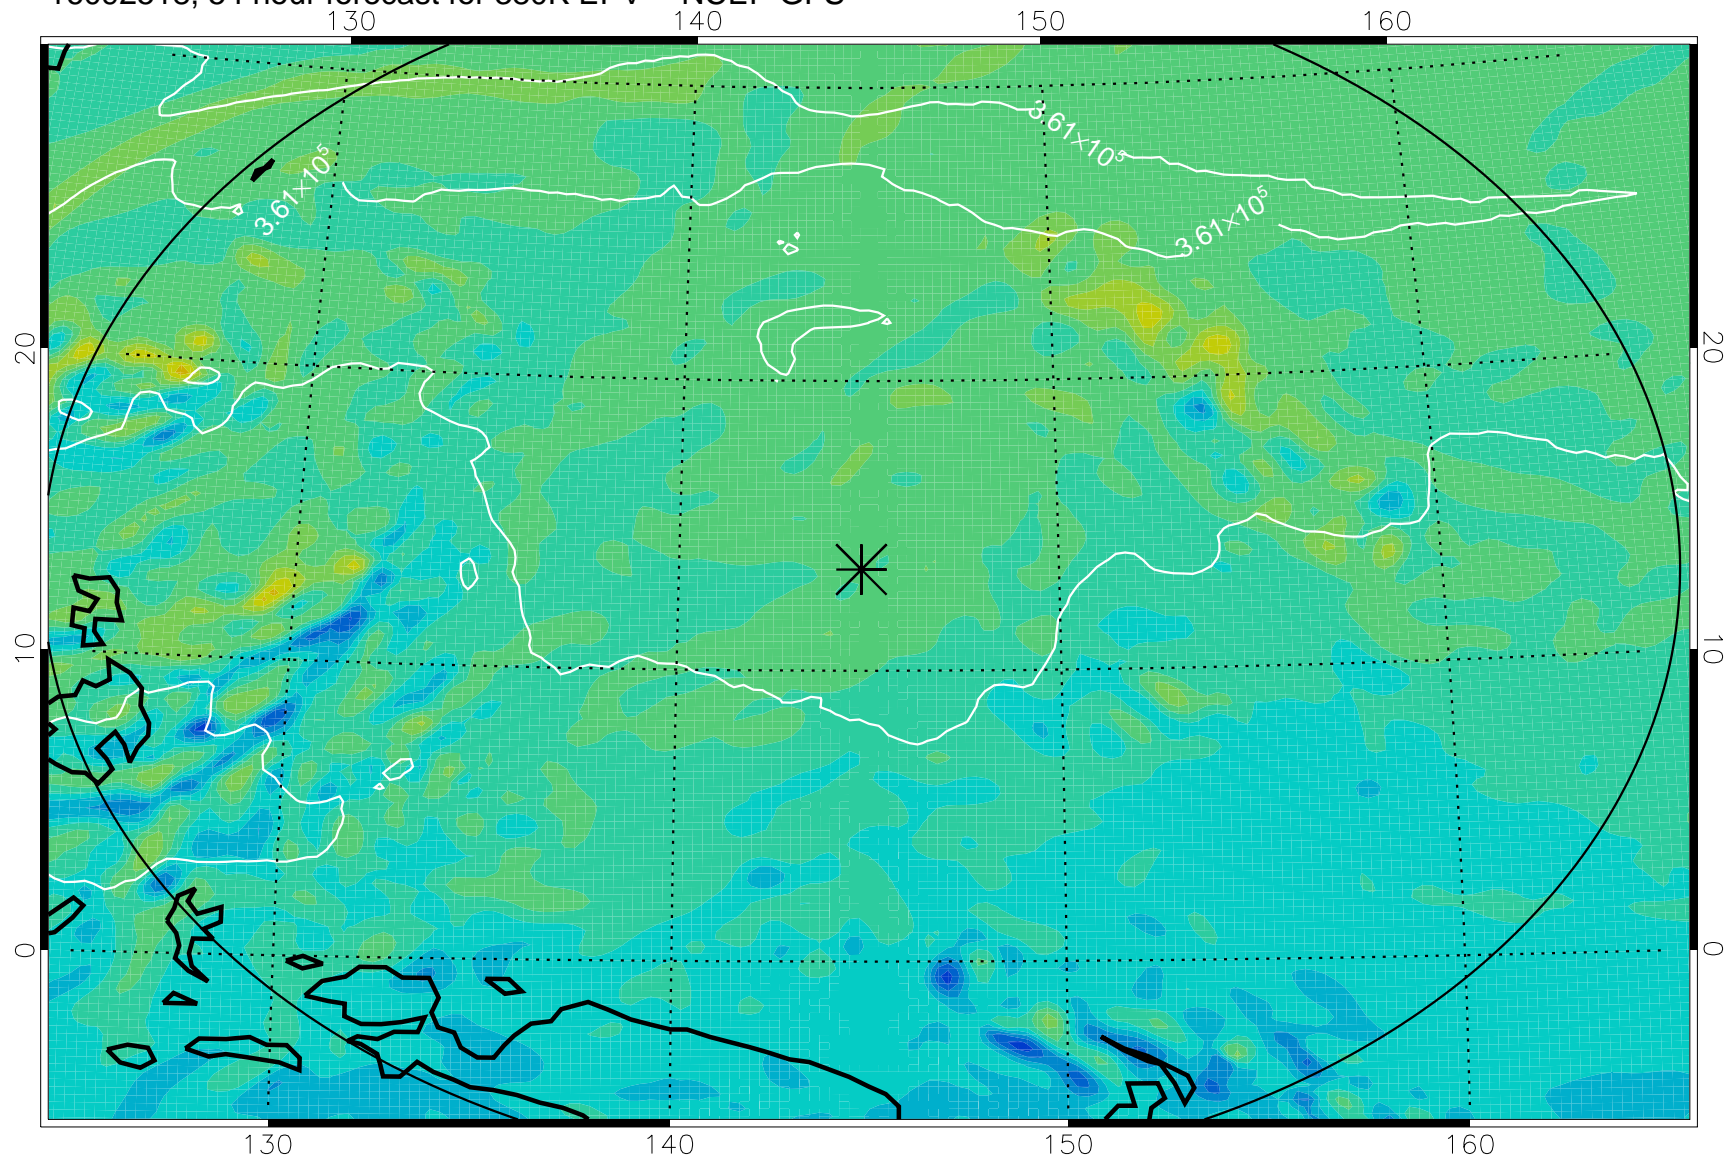

16092418, 30 hour forecast for 380K EPV -- NCEP GFS

380K Montgomery Streamfunction, white

Range ring of 2304 km

16092500, 36 hour forecast for 380K EPV -- NCEP GFS

380K Montgomery Streamfunction, white

Range ring of 2304 km

16092506, 42 hour forecast for 380K EPV -- NCEP GFS

380K Montgomery Streamfunction, white

Range ring of 2304 km

16092512, 48 hour forecast for 380K EPV -- NCEP GFS

380K Montgomery Streamfunction, white

Range ring of 2304 km

16092518, 54 hour forecast for 380K EPV -- NCEP GFS

380K Montgomery Streamfunction, white

Range ring of 2304 km

16092600, 60 hour forecast for 380K EPV -- NCEP GFS

380K Montgomery Streamfunction, white

Range ring of 2304 km

16092606, 66 hour forecast for 380K EPV -- NCEP GFS

380K Montgomery Streamfunction, white

Range ring of 2304 km

16092612, 72 hour forecast for 380K EPV -- NCEP GFS

380K Montgomery Streamfunction, white

Range ring of 2304 km