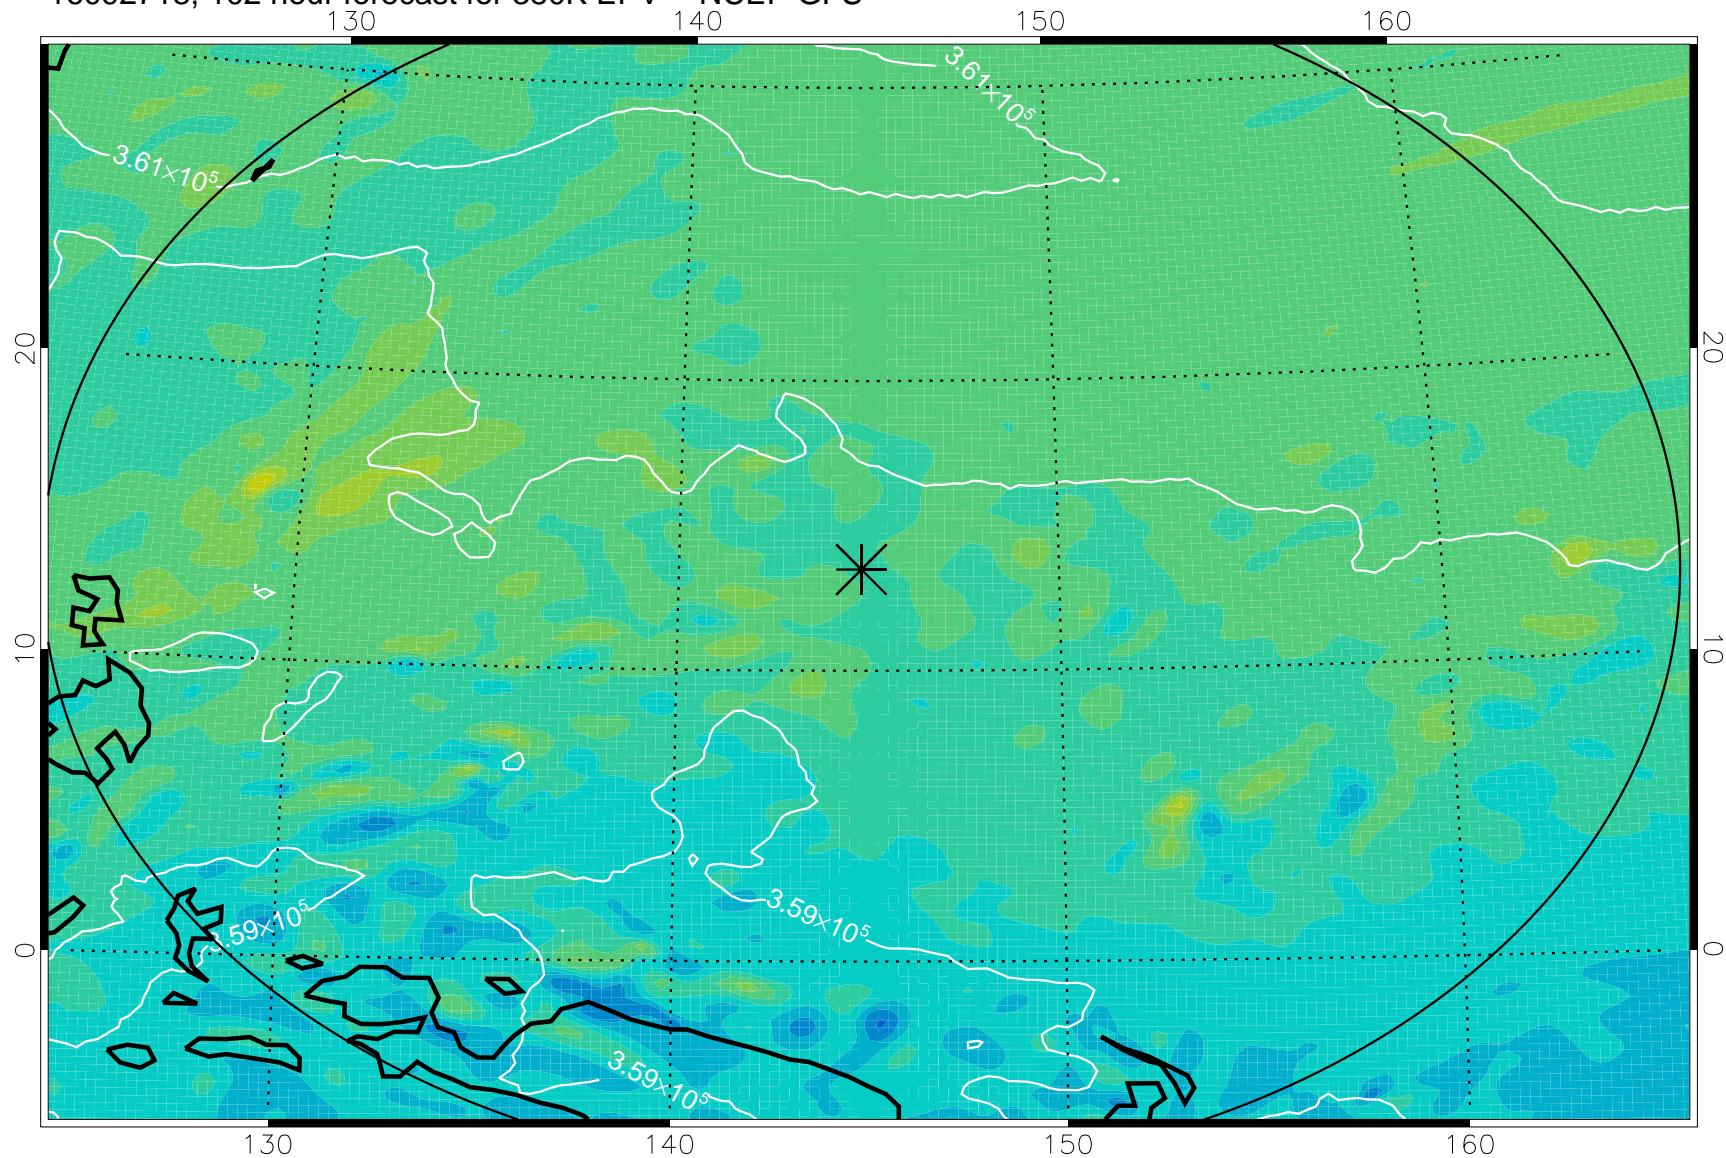

16092618, 78 hour forecast for 380K EPV -- NCEP GFS

380K Montgomery Streamfunction, white

Range ring of 2304 km

16092700, 84 hour forecast for 380K EPV -- NCEP GFS

380K Montgomery Streamfunction, white

Range ring of 2304 km

16092706, 90 hour forecast for 380K EPV -- NCEP GFS

380K Montgomery Streamfunction, white

Range ring of 2304 km

16092712, 96 hour forecast for 380K EPV -- NCEP GFS

380K Montgomery Streamfunction, white

Range ring of 2304 km

16092718, 102 hour forecast for 380K EPV -- NCEP GFS

380K Montgomery Streamfunction, white

Range ring of 2304 km

16092800, 108 hour forecast for 380K EPV -- NCEP GFS

380K Montgomery Streamfunction, white

Range ring of 2304 km

16092806, 114 hour forecast for 380K EPV -- NCEP GFS

380K Montgomery Streamfunction, white

Range ring of 2304 km

16092812, 120 hour forecast for 380K EPV -- NCEP GFS

380K Montgomery Streamfunction, white

Range ring of 2304 km