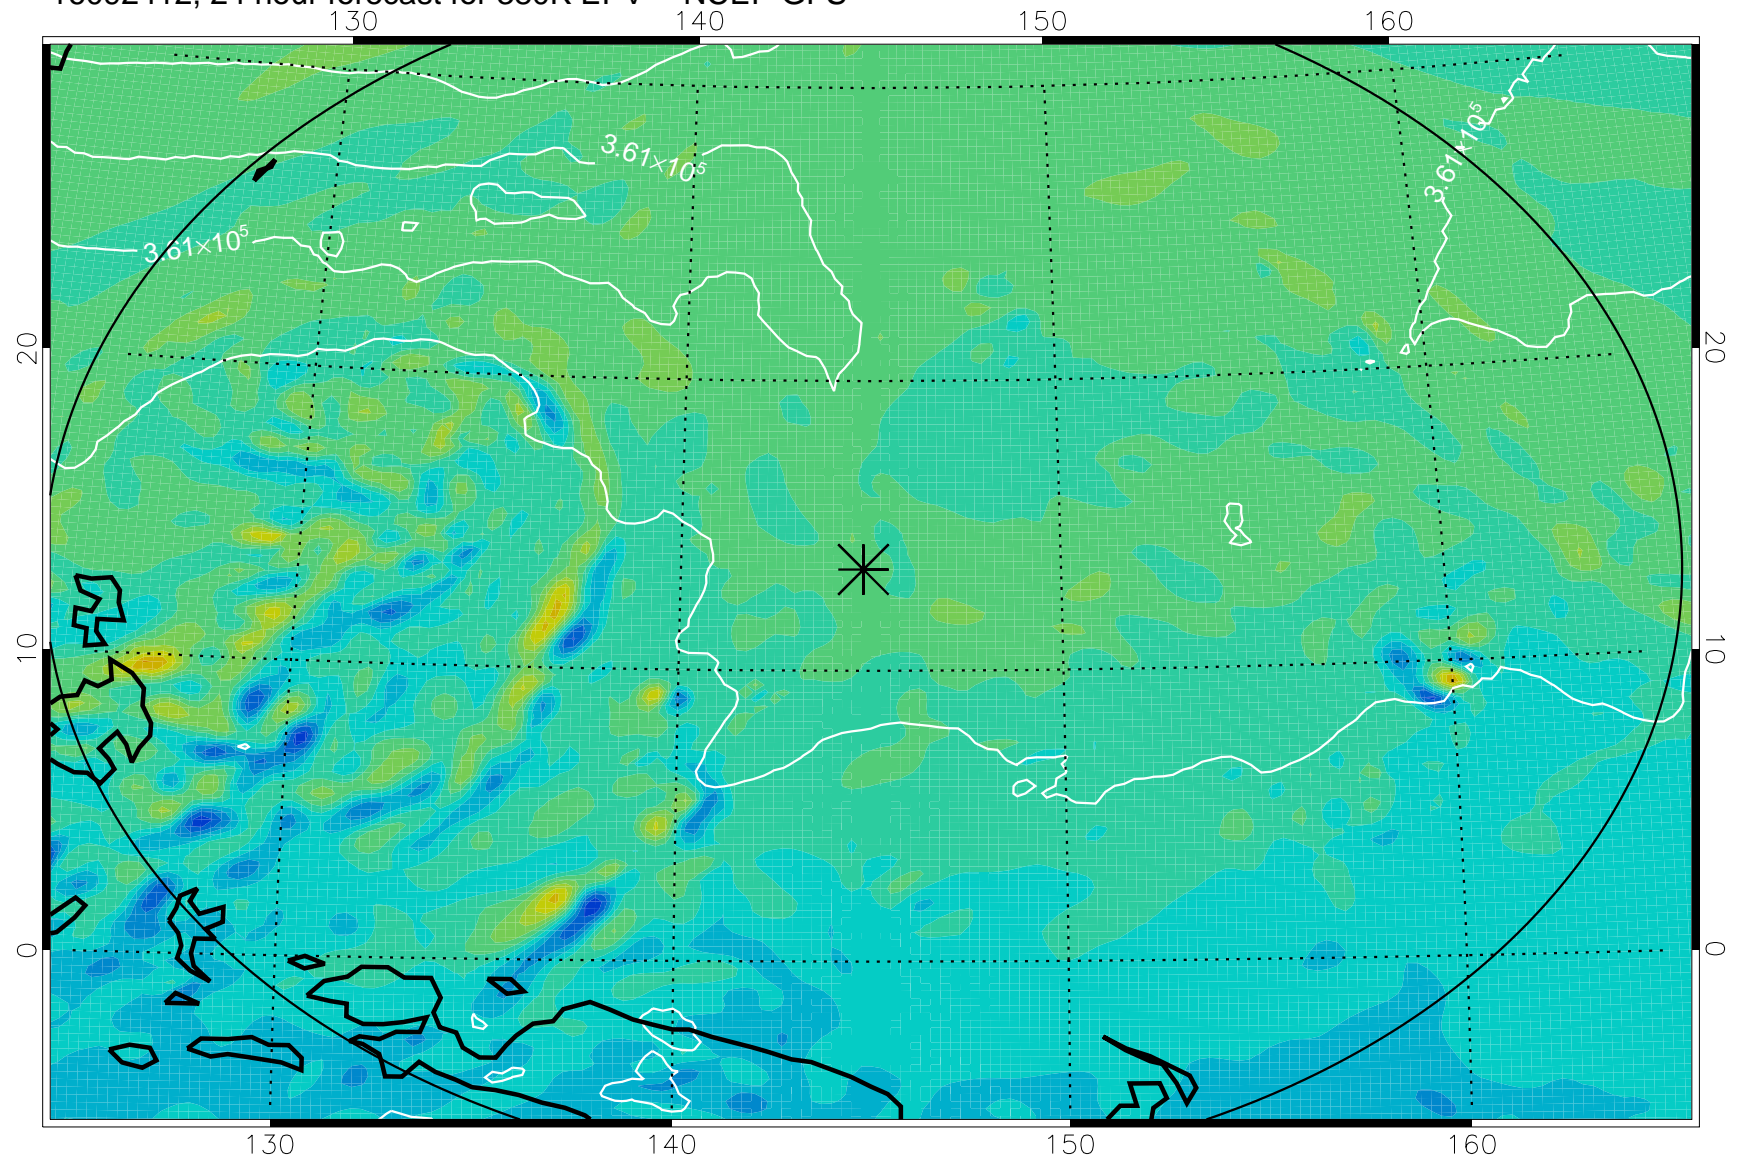

16092318, 6 hour forecast for 380K EPV -- NCEP GFS

380K Montgomery Streamfunction, white

Range ring of 2304 km

16092400, 12 hour forecast for 380K EPV -- NCEP GFS

380K Montgomery Streamfunction, white

Range ring of 2304 km

16092406, 18 hour forecast for 380K EPV -- NCEP GFS

380K Montgomery Streamfunction, white

Range ring of 2304 km

16092412, 24 hour forecast for 380K EPV -- NCEP GFS

380K Montgomery Streamfunction, white

Range ring of 2304 km

16092418, 30 hour forecast for 380K EPV -- NCEP GFS

380K Montgomery Streamfunction, white

Range ring of 2304 km

16092500, 36 hour forecast for 380K EPV -- NCEP GFS

380K Montgomery Streamfunction, white

Range ring of 2304 km

16092606, 66 hour forecast for 380K EPV -- NCEP GFS

380K Montgomery Streamfunction, white

Range ring of 2304 km

16092612, 72 hour forecast for 380K EPV -- NCEP GFS

380K Montgomery Streamfunction, white

Range ring of 2304 km