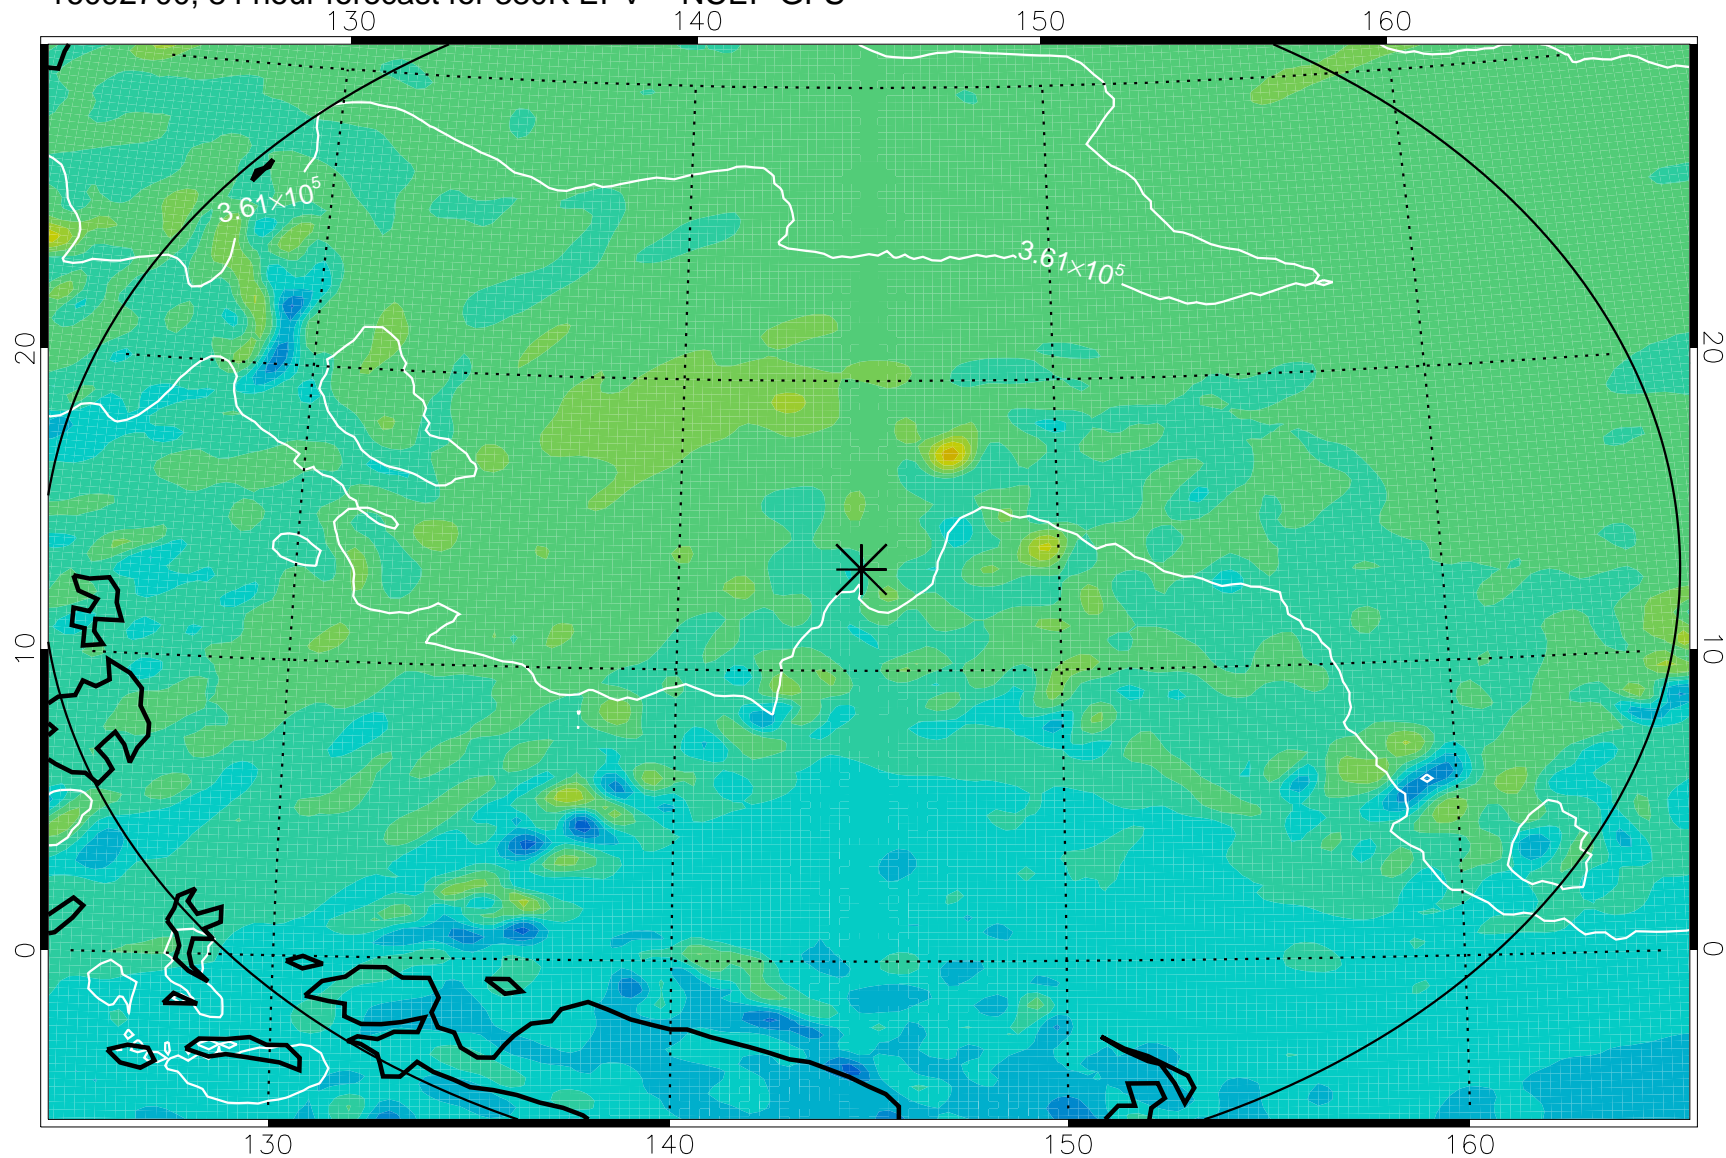

16092606, 66 hour forecast for 380K EPV -- NCEP GFS

380K Montgomery Streamfunction, white

Range ring of 2304 km

16092612, 72 hour forecast for 380K EPV -- NCEP GFS

380K Montgomery Streamfunction, white

Range ring of 2304 km

16092618, 78 hour forecast for 380K EPV -- NCEP GFS

380K Montgomery Streamfunction, white

Range ring of 2304 km

16092700, 84 hour forecast for 380K EPV -- NCEP GFS

380K Montgomery Streamfunction, white

Range ring of 2304 km

16092706, 90 hour forecast for 380K EPV -- NCEP GFS

380K Montgomery Streamfunction, white

Range ring of 2304 km

16092712, 96 hour forecast for 380K EPV -- NCEP GFS

380K Montgomery Streamfunction, white

Range ring of 2304 km

16092718, 102 hour forecast for 380K EPV -- NCEP GFS

380K Montgomery Streamfunction, white

Range ring of 2304 km

16092800, 108 hour forecast for 380K EPV -- NCEP GFS

380K Montgomery Streamfunction, white

Range ring of 2304 km