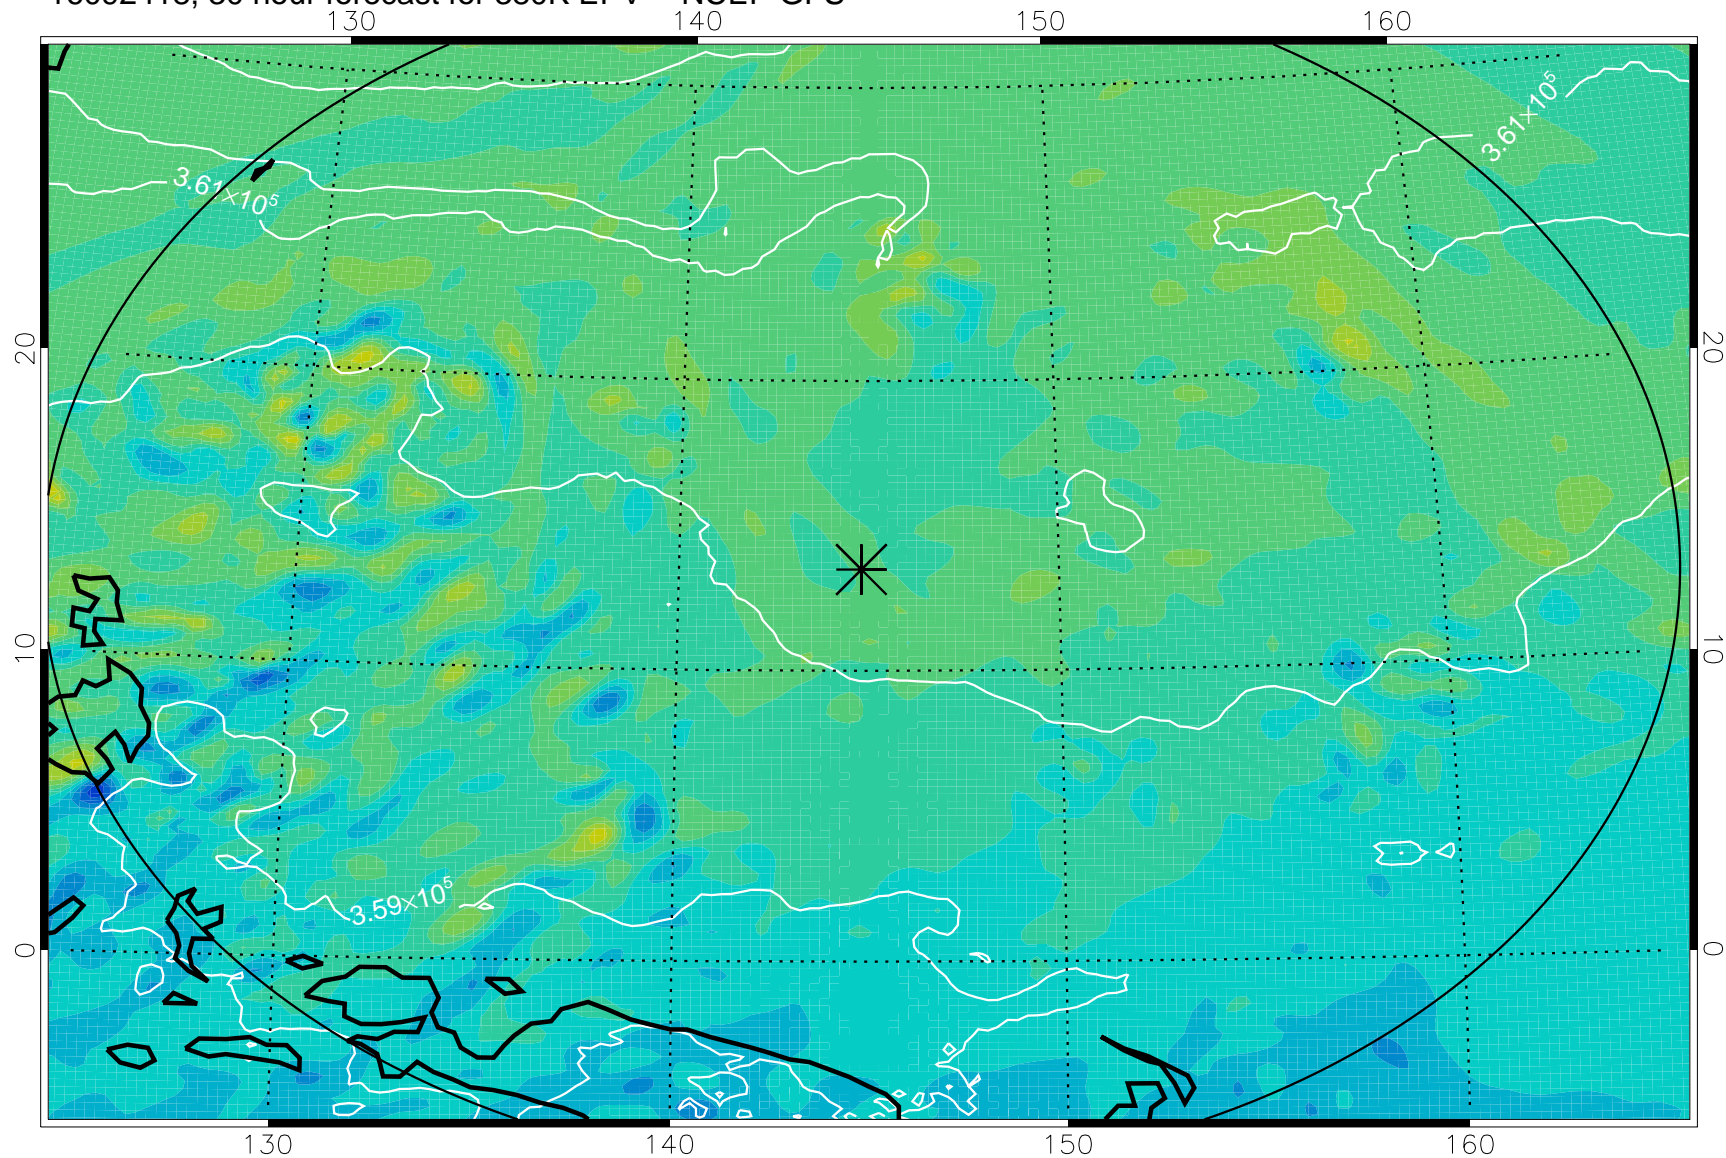

16092406, 18 hour forecast for 380K EPV -- NCEP GFS

380K Montgomery Streamfunction, white

Range ring of 2304 km

16092412, 24 hour forecast for 380K EPV -- NCEP GFS

380K Montgomery Streamfunction, white

Range ring of 2304 km

16092418, 30 hour forecast for 380K EPV -- NCEP GFS

380K Montgomery Streamfunction, white

Range ring of 2304 km

16092500, 36 hour forecast for 380K EPV -- NCEP GFS

380K Montgomery Streamfunction, white

Range ring of 2304 km

16092506, 42 hour forecast for 380K EPV -- NCEP GFS

380K Montgomery Streamfunction, white

Range ring of 2304 km

16092512, 48 hour forecast for 380K EPV -- NCEP GFS

380K Montgomery Streamfunction, white

Range ring of 2304 km

16092606, 66 hour forecast for 380K EPV -- NCEP GFS

380K Montgomery Streamfunction, white

Range ring of 2304 km

16092612, 72 hour forecast for 380K EPV -- NCEP GFS

380K Montgomery Streamfunction, white

Range ring of 2304 km