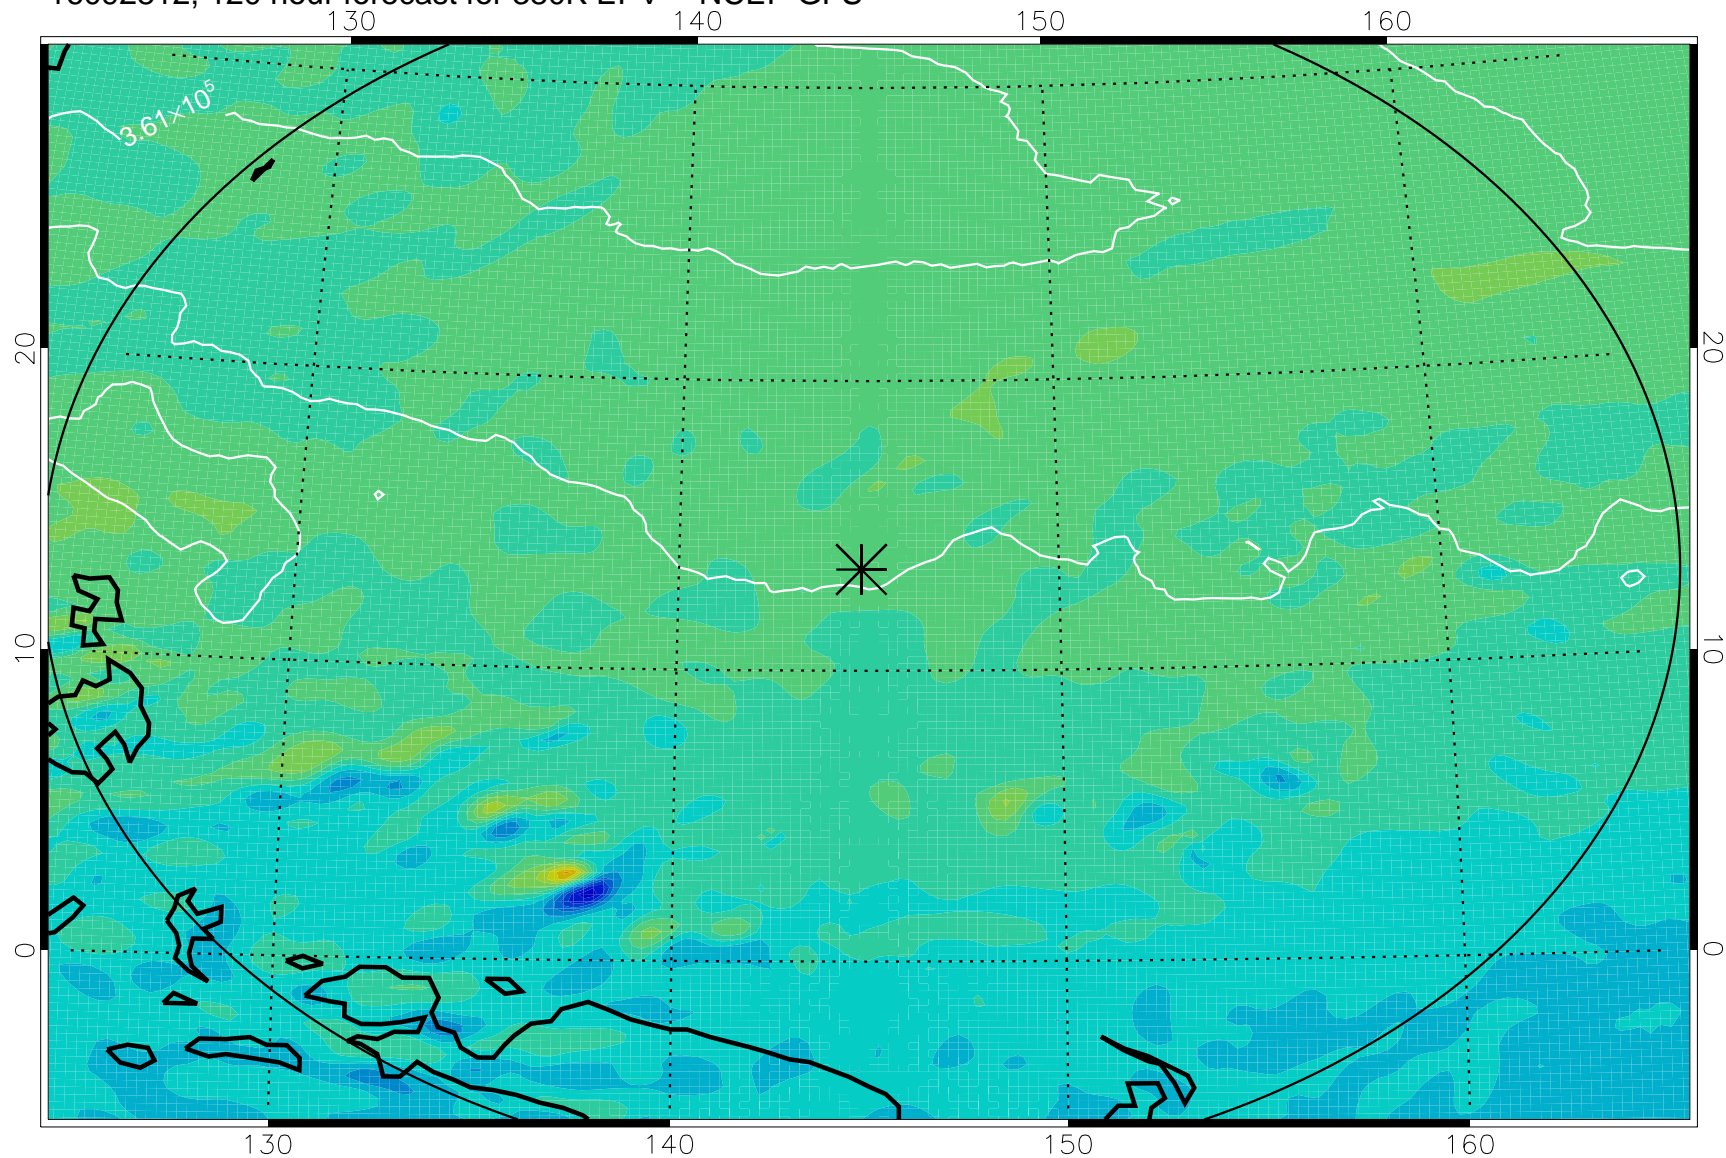

16092618, 78 hour forecast for 380K EPV -- NCEP GFS

380K Montgomery Streamfunction, white

Range ring of 2304 km

16092700, 84 hour forecast for 380K EPV -- NCEP GFS

380K Montgomery Streamfunction, white

Range ring of 2304 km

16092706, 90 hour forecast for 380K EPV -- NCEP GFS

380K Montgomery Streamfunction, white

Range ring of 2304 km

16092712, 96 hour forecast for 380K EPV -- NCEP GFS

380K Montgomery Streamfunction, white

Range ring of 2304 km

16092718, 102 hour forecast for 380K EPV -- NCEP GFS

380K Montgomery Streamfunction, white

Range ring of 2304 km

16092800, 108 hour forecast for 380K EPV -- NCEP GFS

380K Montgomery Streamfunction, white

Range ring of 2304 km

16092806, 114 hour forecast for 380K EPV -- NCEP GFS

380K Montgomery Streamfunction, white

Range ring of 2304 km

16092812, 120 hour forecast for 380K EPV -- NCEP GFS

380K Montgomery Streamfunction, white

Range ring of 2304 km