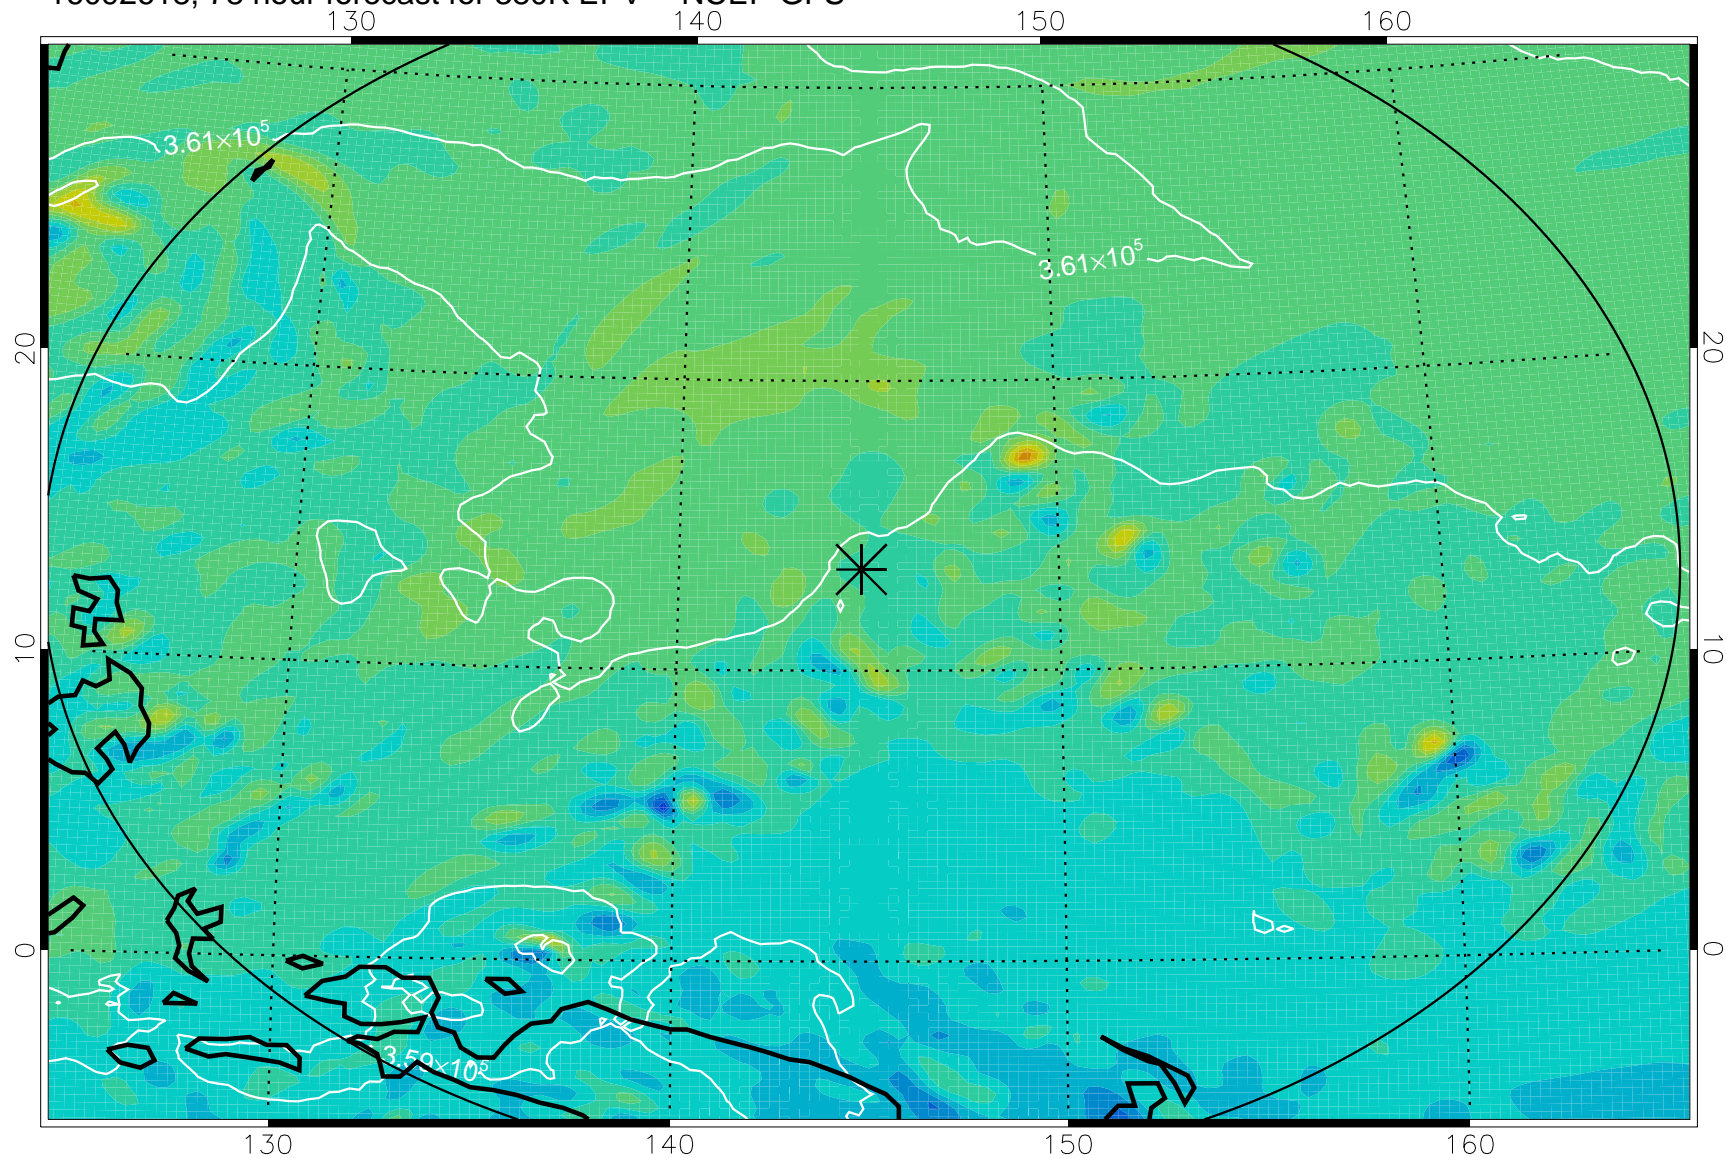

16092606, 66 hour forecast for 380K EPV -- NCEP GFS

380K Montgomery Streamfunction, white

Range ring of 2304 km

16092612, 72 hour forecast for 380K EPV -- NCEP GFS

380K Montgomery Streamfunction, white

Range ring of 2304 km

16092618, 78 hour forecast for 380K EPV -- NCEP GFS

380K Montgomery Streamfunction, white

Range ring of 2304 km

16092700, 84 hour forecast for 380K EPV -- NCEP GFS

380K Montgomery Streamfunction, white

Range ring of 2304 km

16092706, 90 hour forecast for 380K EPV -- NCEP GFS

380K Montgomery Streamfunction, white

Range ring of 2304 km

16092712, 96 hour forecast for 380K EPV -- NCEP GFS

380K Montgomery Streamfunction, white

Range ring of 2304 km

16092718, 102 hour forecast for 380K EPV -- NCEP GFS

380K Montgomery Streamfunction, white

Range ring of 2304 km

16092800, 108 hour forecast for 380K EPV -- NCEP GFS

380K Montgomery Streamfunction, white

Range ring of 2304 km