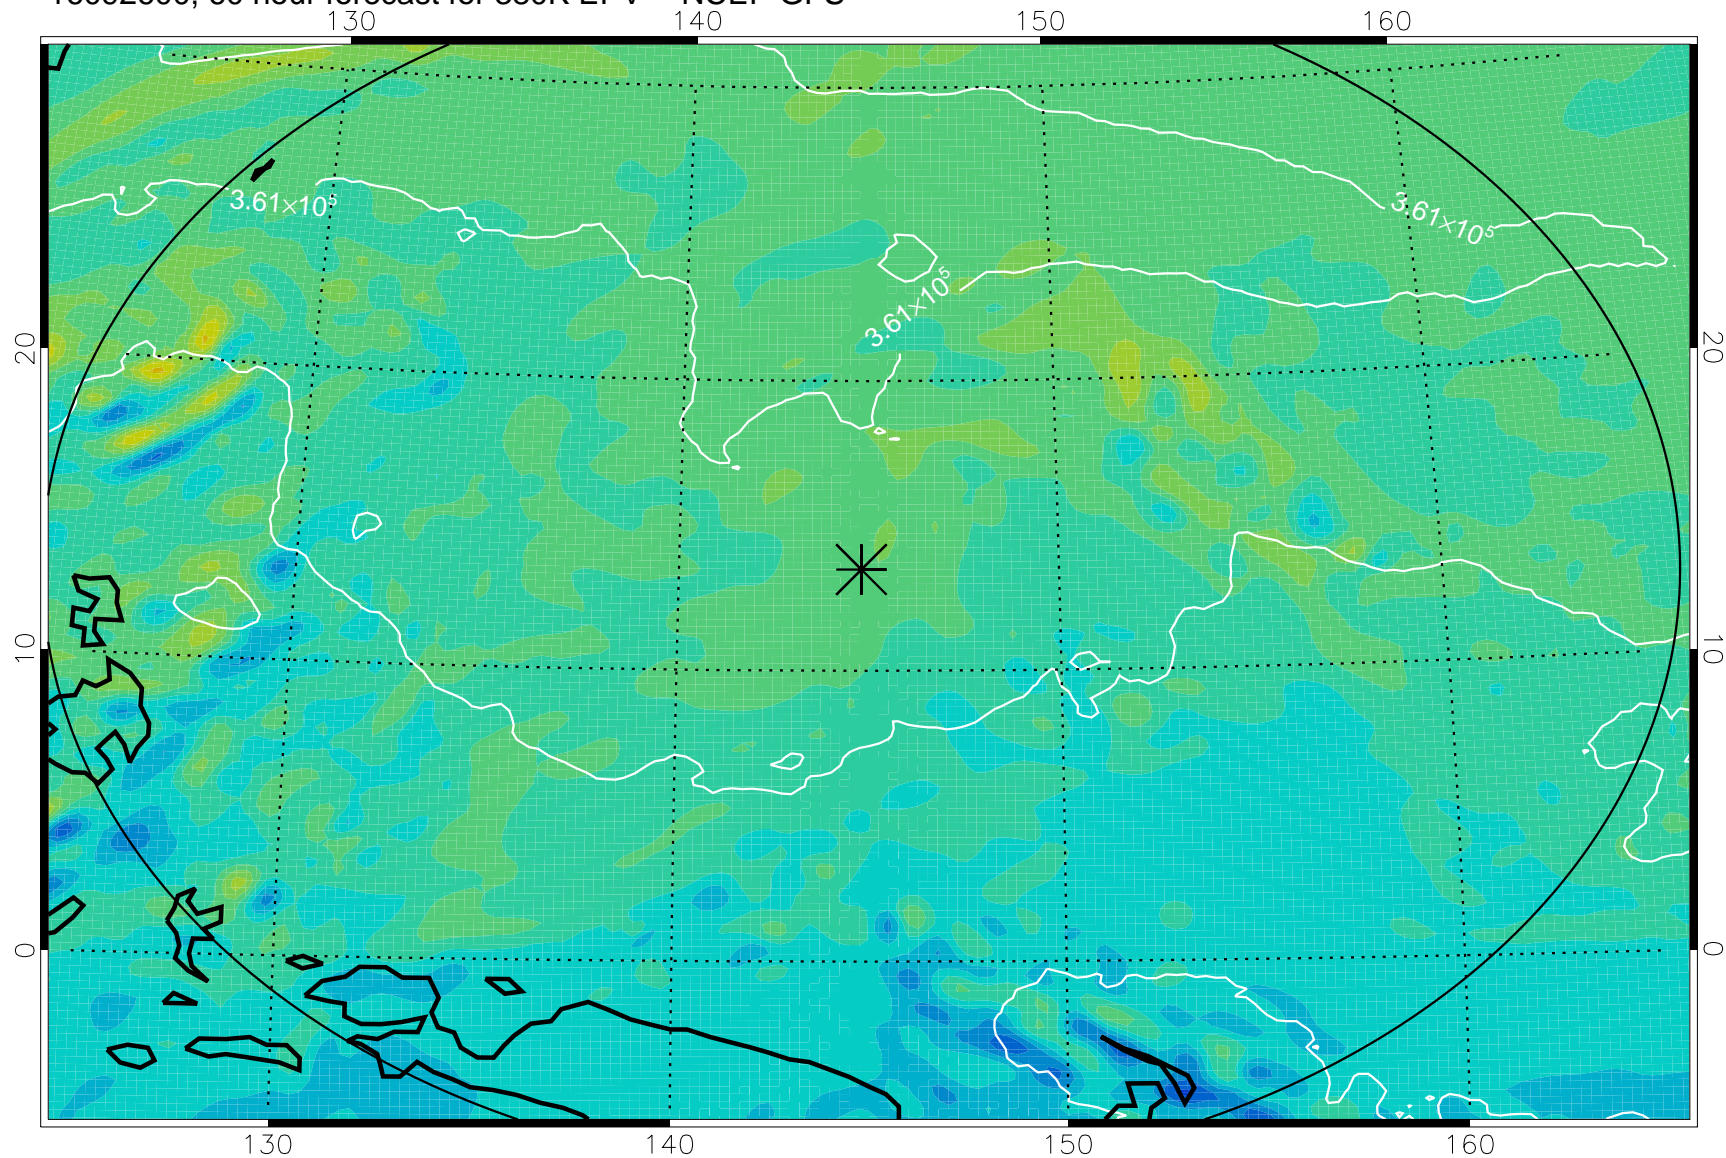

16092418, 30 hour forecast for 380K EPV -- NCEP GFS

380K Montgomery Streamfunction, white

Range ring of 2304 km

16092500, 36 hour forecast for 380K EPV -- NCEP GFS

380K Montgomery Streamfunction, white

Range ring of 2304 km

16092506, 42 hour forecast for 380K EPV -- NCEP GFS

380K Montgomery Streamfunction, white

Range ring of 2304 km

16092512, 48 hour forecast for 380K EPV -- NCEP GFS

380K Montgomery Streamfunction, white

Range ring of 2304 km

16092518, 54 hour forecast for 380K EPV -- NCEP GFS

380K Montgomery Streamfunction, white

Range ring of 2304 km

16092600, 60 hour forecast for 380K EPV -- NCEP GFS

380K Montgomery Streamfunction, white

Range ring of 2304 km

16092606, 66 hour forecast for 380K EPV -- NCEP GFS

380K Montgomery Streamfunction, white

Range ring of 2304 km

16092612, 72 hour forecast for 380K EPV -- NCEP GFS

380K Montgomery Streamfunction, white

Range ring of 2304 km