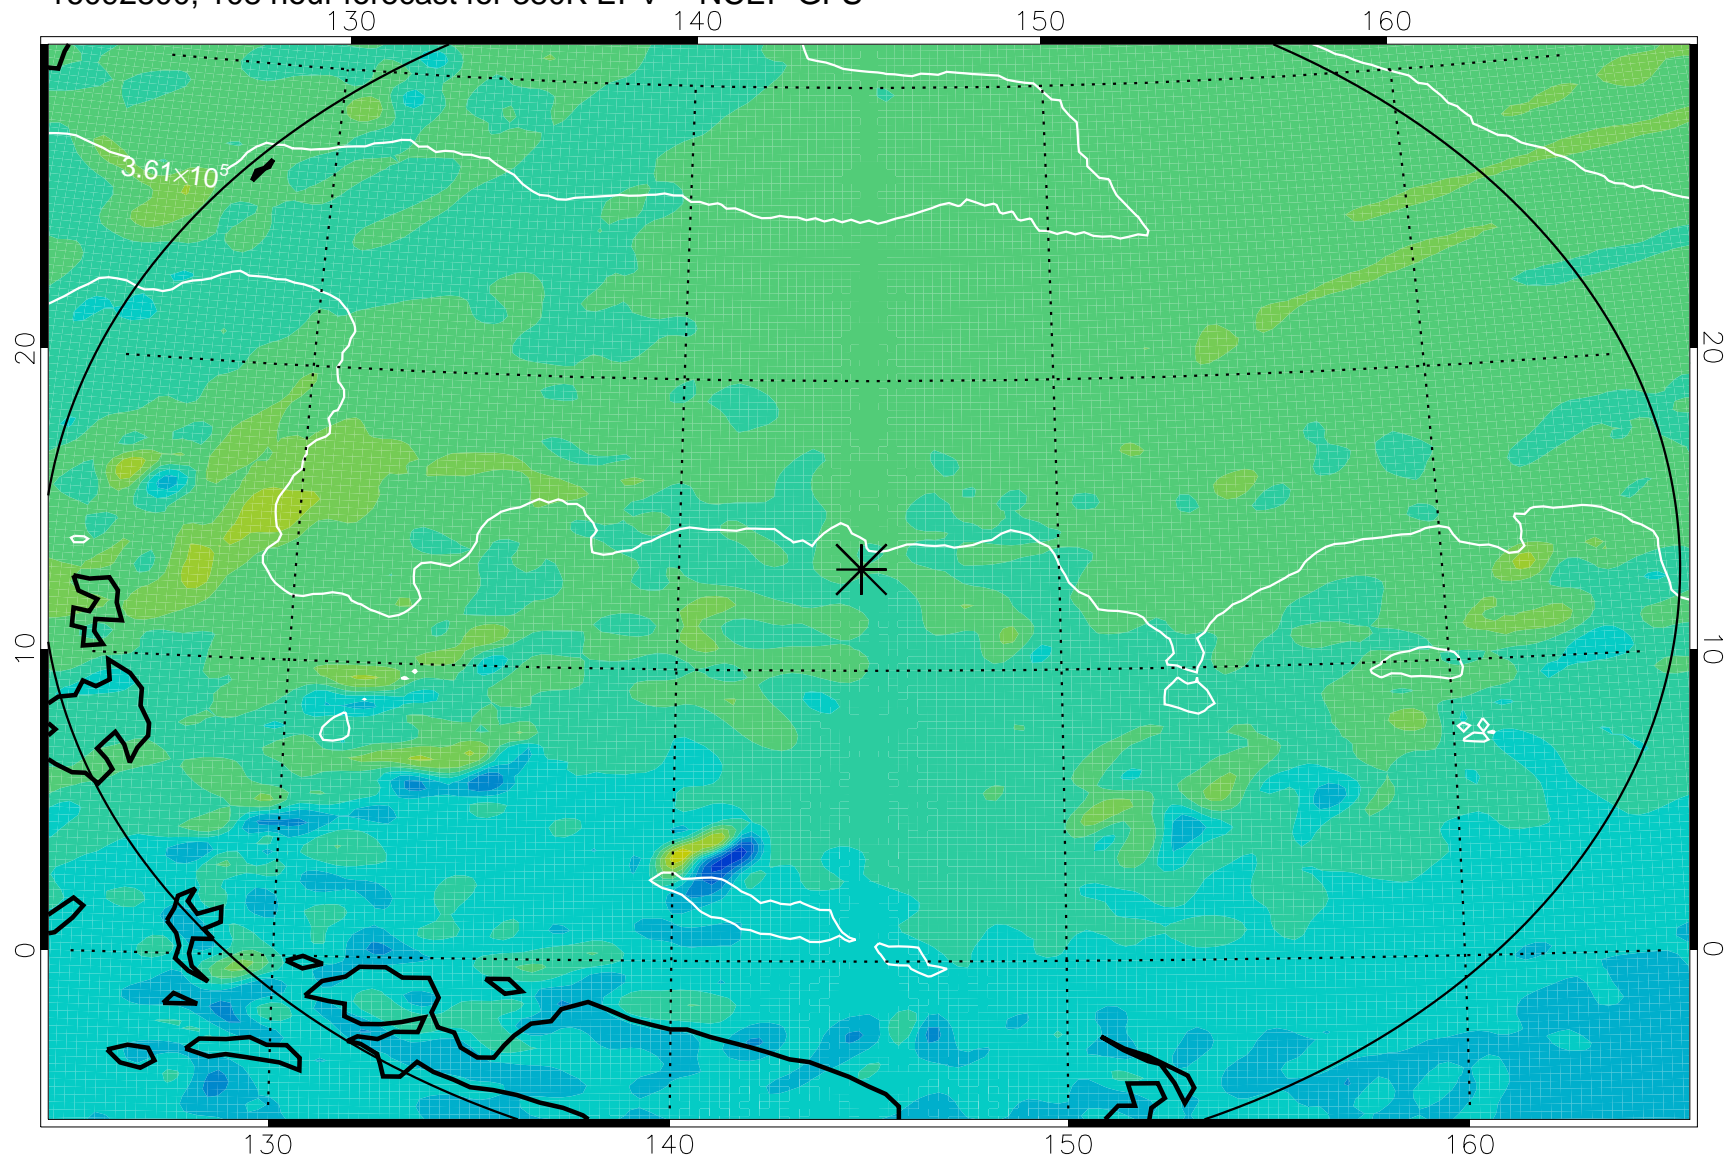

16092618, 78 hour forecast for 380K EPV -- NCEP GFS

380K Montgomery Streamfunction, white

Range ring of 2304 km

16092700, 84 hour forecast for 380K EPV -- NCEP GFS

380K Montgomery Streamfunction, white

Range ring of 2304 km

16092706, 90 hour forecast for 380K EPV -- NCEP GFS

380K Montgomery Streamfunction, white

Range ring of 2304 km

16092712, 96 hour forecast for 380K EPV -- NCEP GFS

380K Montgomery Streamfunction, white

Range ring of 2304 km

16092718, 102 hour forecast for 380K EPV -- NCEP GFS

380K Montgomery Streamfunction, white

Range ring of 2304 km

16092800, 108 hour forecast for 380K EPV -- NCEP GFS

380K Montgomery Streamfunction, white

Range ring of 2304 km

16092806, 114 hour forecast for 380K EPV -- NCEP GFS

380K Montgomery Streamfunction, white

Range ring of 2304 km

16092812, 120 hour forecast for 380K EPV -- NCEP GFS

380K Montgomery Streamfunction, white

Range ring of 2304 km