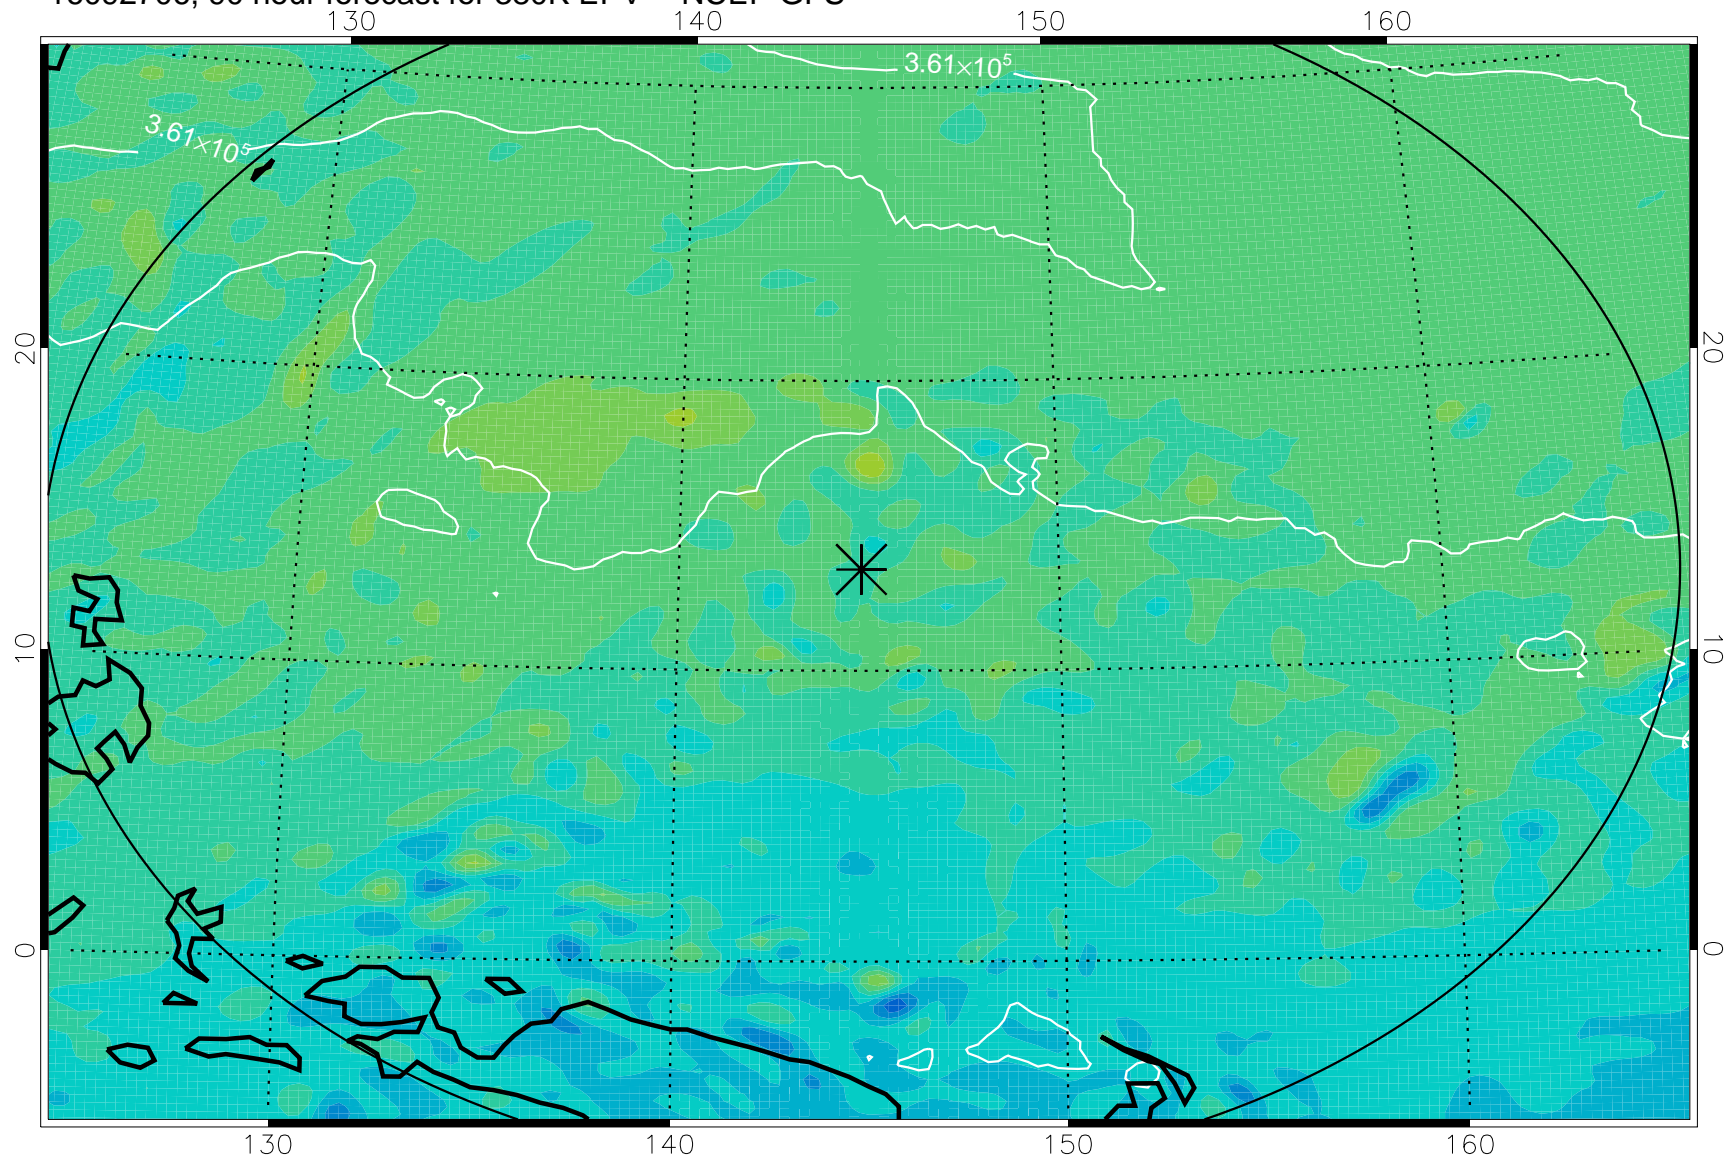

16092606, 66 hour forecast for 380K EPV -- NCEP GFS

380K Montgomery Streamfunction, white

Range ring of 2304 km

16092612, 72 hour forecast for 380K EPV -- NCEP GFS

380K Montgomery Streamfunction, white

Range ring of 2304 km

16092618, 78 hour forecast for 380K EPV -- NCEP GFS

380K Montgomery Streamfunction, white

Range ring of 2304 km

16092700, 84 hour forecast for 380K EPV -- NCEP GFS

380K Montgomery Streamfunction, white

Range ring of 2304 km

16092706, 90 hour forecast for 380K EPV -- NCEP GFS

380K Montgomery Streamfunction, white

Range ring of 2304 km

16092712, 96 hour forecast for 380K EPV -- NCEP GFS

380K Montgomery Streamfunction, white

Range ring of 2304 km

16092718, 102 hour forecast for 380K EPV -- NCEP GFS

380K Montgomery Streamfunction, white

Range ring of 2304 km

16092800, 108 hour forecast for 380K EPV -- NCEP GFS

380K Montgomery Streamfunction, white

Range ring of 2304 km