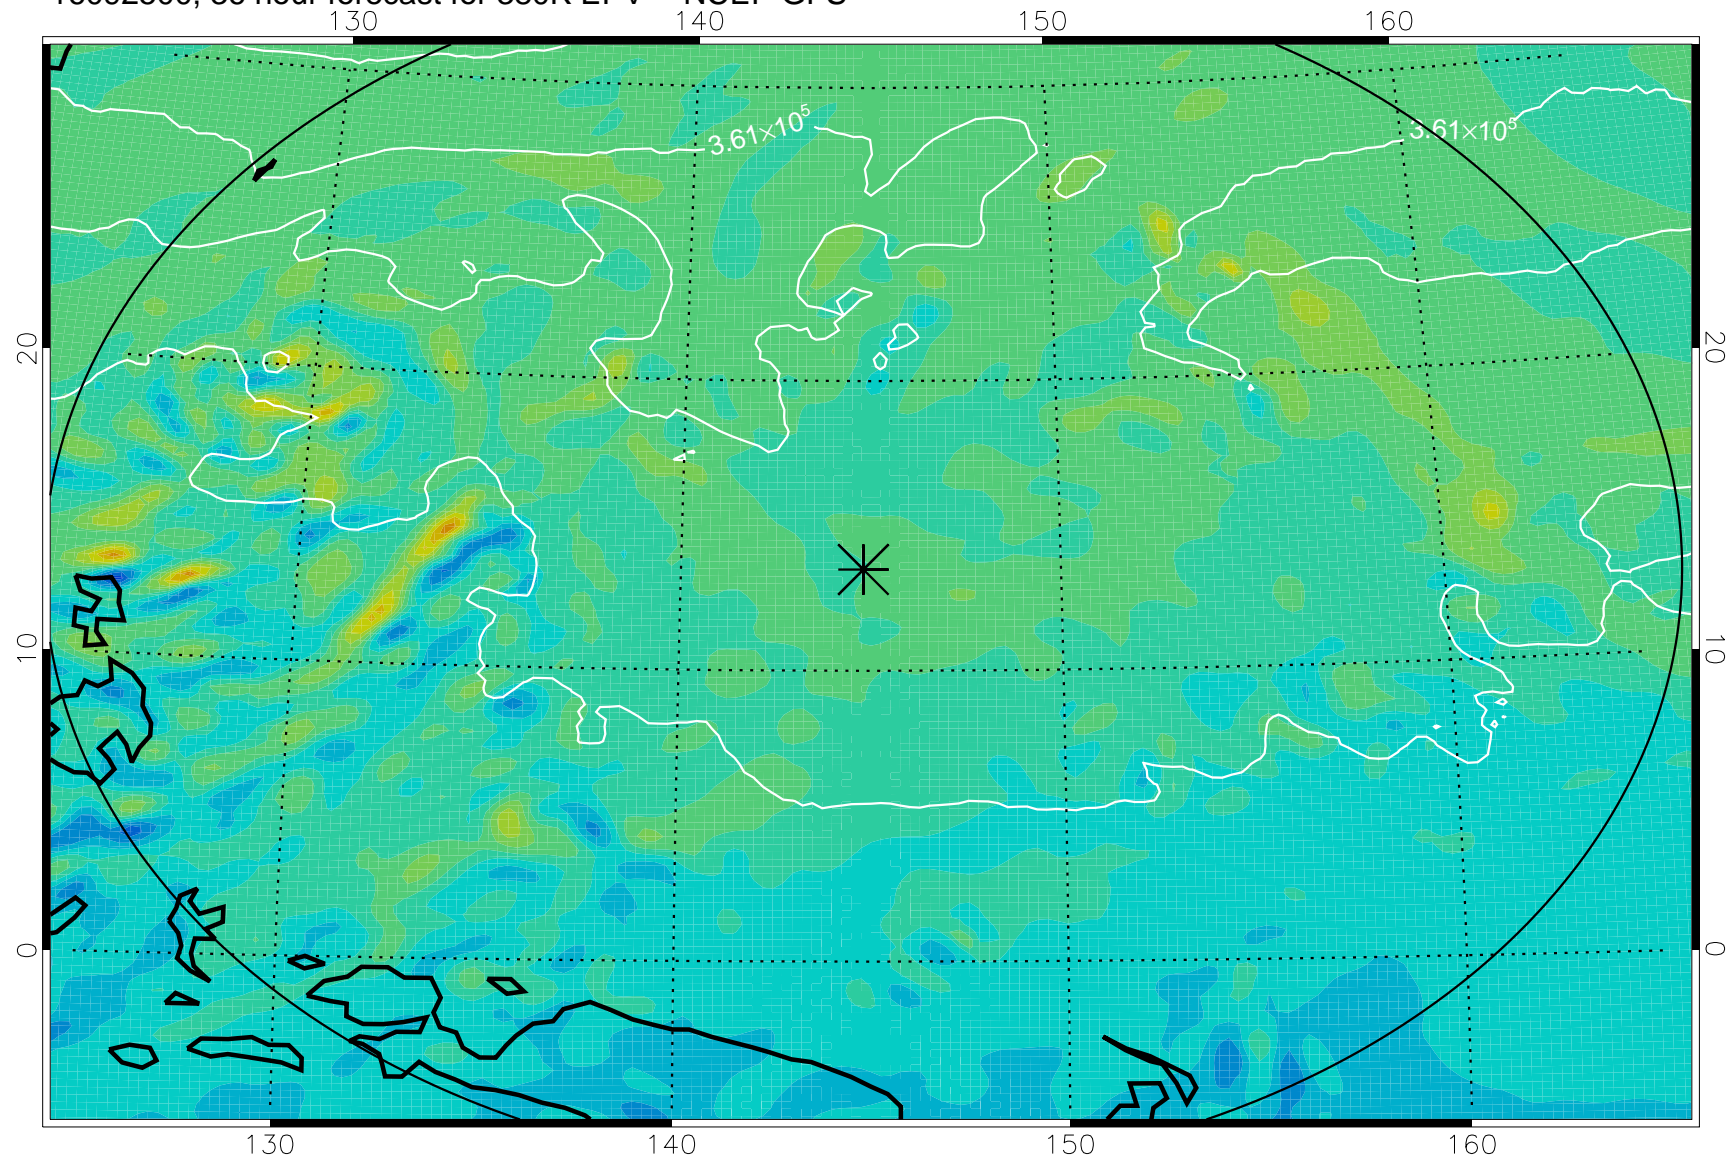

16092318, 6 hour forecast for 380K EPV -- NCEP GFS

380K Montgomery Streamfunction, white

Range ring of 2304 km

16092400, 12 hour forecast for 380K EPV -- NCEP GFS

380K Montgomery Streamfunction, white

Range ring of 2304 km

16092406, 18 hour forecast for 380K EPV -- NCEP GFS

380K Montgomery Streamfunction, white

Range ring of 2304 km

16092412, 24 hour forecast for 380K EPV -- NCEP GFS

380K Montgomery Streamfunction, white

Range ring of 2304 km

16092418, 30 hour forecast for 380K EPV -- NCEP GFS

380K Montgomery Streamfunction, white

Range ring of 2304 km

16092500, 36 hour forecast for 380K EPV -- NCEP GFS

380K Montgomery Streamfunction, white

Range ring of 2304 km

16092506, 42 hour forecast for 380K EPV -- NCEP GFS

380K Montgomery Streamfunction, white

Range ring of 2304 km

16092512, 48 hour forecast for 380K EPV -- NCEP GFS

380K Montgomery Streamfunction, white

Range ring of 2304 km