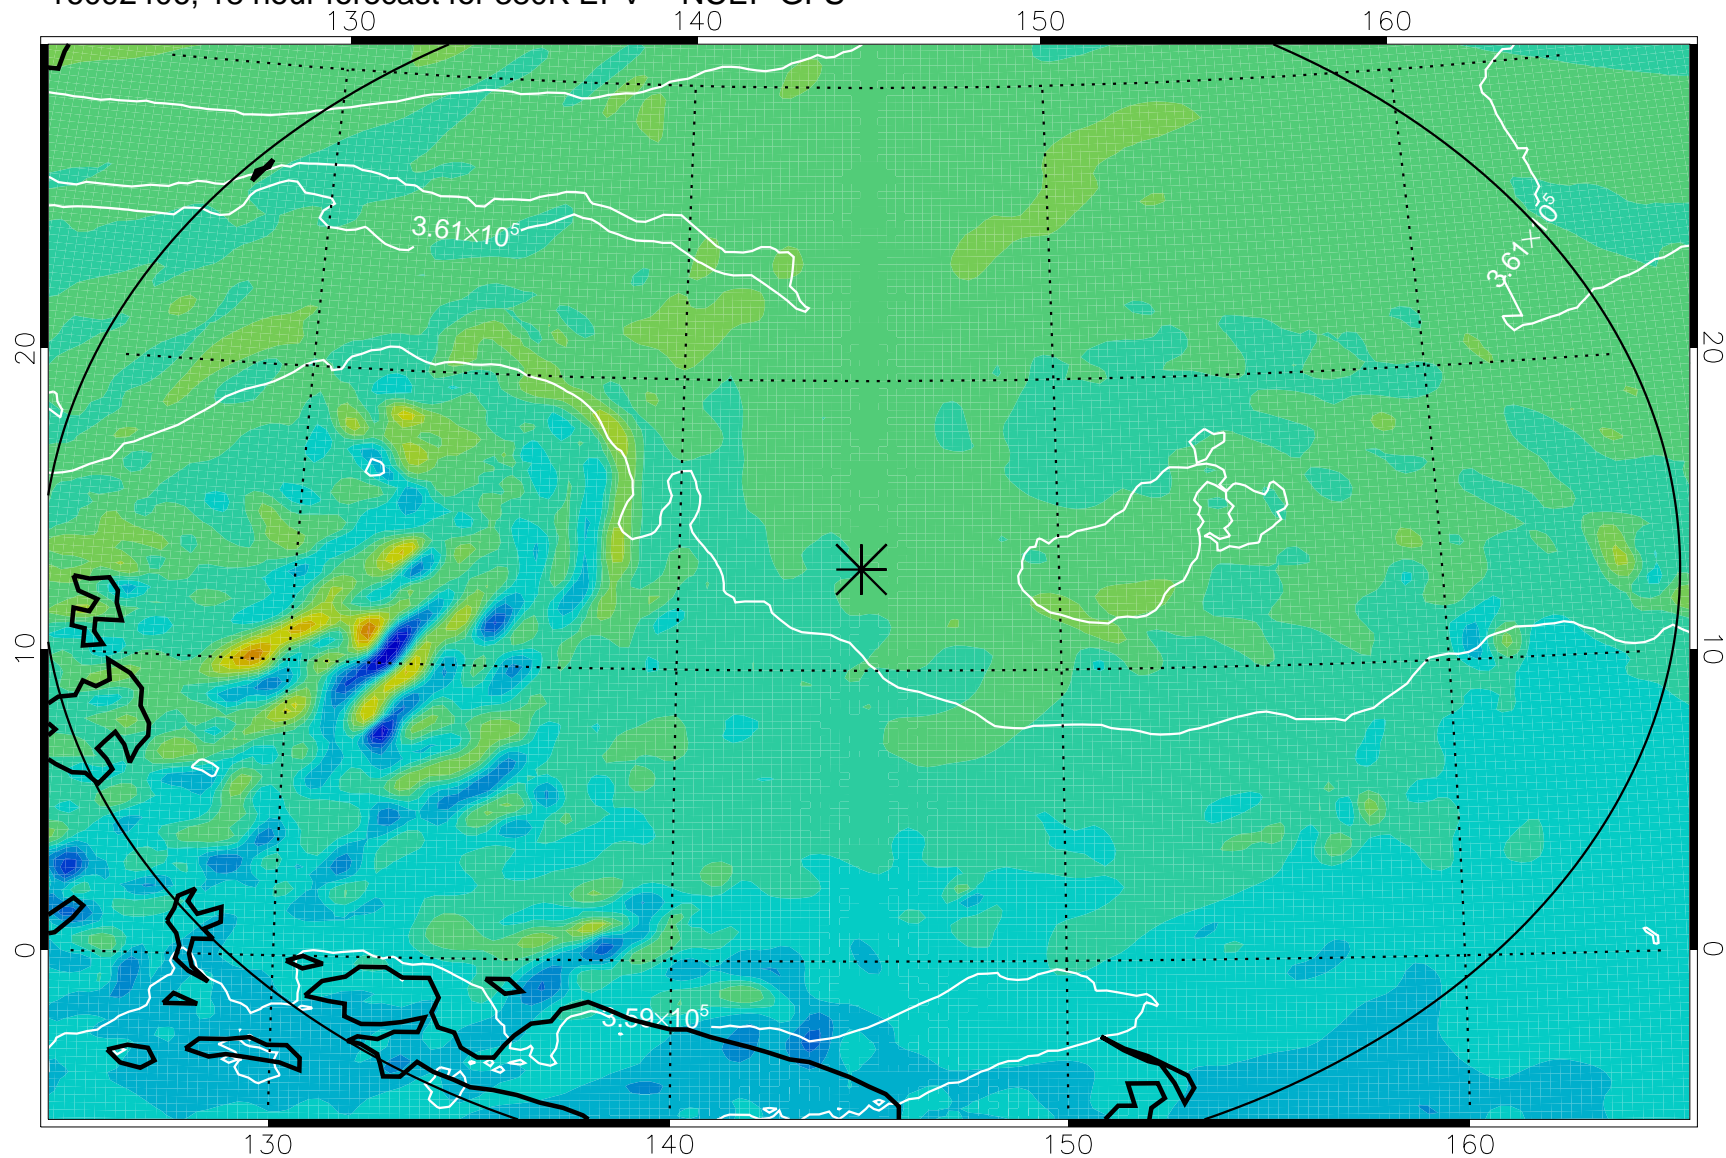

16092318, 6 hour forecast for 380K EPV -- NCEP GFS

380K Montgomery Streamfunction, white

Range ring of 2304 km

16092400, 12 hour forecast for 380K EPV -- NCEP GFS

380K Montgomery Streamfunction, white

Range ring of 2304 km

16092406, 18 hour forecast for 380K EPV -- NCEP GFS

380K Montgomery Streamfunction, white

Range ring of 2304 km

16092412, 24 hour forecast for 380K EPV -- NCEP GFS

380K Montgomery Streamfunction, white

Range ring of 2304 km

16092418, 30 hour forecast for 380K EPV -- NCEP GFS

380K Montgomery Streamfunction, white

Range ring of 2304 km

16092500, 36 hour forecast for 380K EPV -- NCEP GFS

380K Montgomery Streamfunction, white

Range ring of 2304 km

16092606, 66 hour forecast for 380K EPV -- NCEP GFS

380K Montgomery Streamfunction, white

Range ring of 2304 km

16092612, 72 hour forecast for 380K EPV -- NCEP GFS

380K Montgomery Streamfunction, white

Range ring of 2304 km