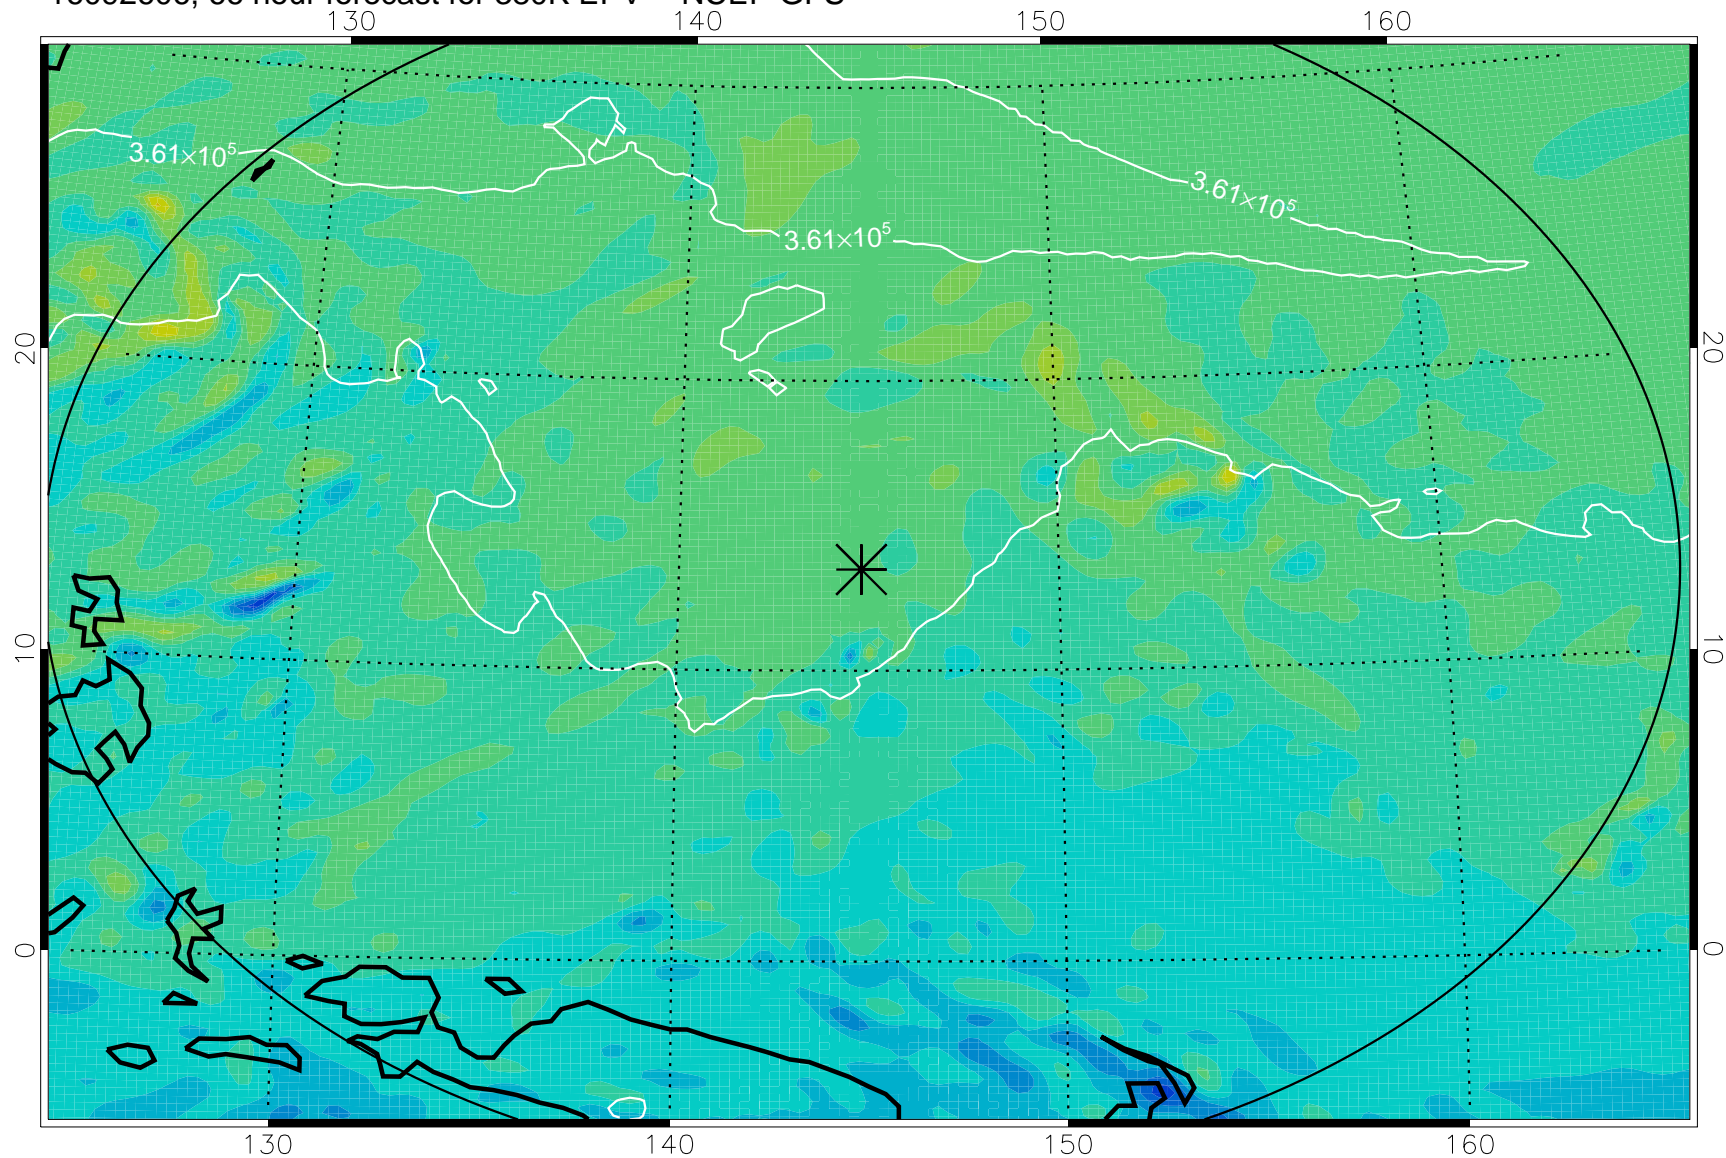

16092518, 54 hour forecast for 380K EPV -- NCEP GFS

380K Montgomery Streamfunction, white

Range ring of 2304 km

16092600, 60 hour forecast for 380K EPV -- NCEP GFS

380K Montgomery Streamfunction, white

Range ring of 2304 km

16092606, 66 hour forecast for 380K EPV -- NCEP GFS

380K Montgomery Streamfunction, white

Range ring of 2304 km

16092612, 72 hour forecast for 380K EPV -- NCEP GFS

380K Montgomery Streamfunction, white

Range ring of 2304 km

16092618, 78 hour forecast for 380K EPV -- NCEP GFS

380K Montgomery Streamfunction, white

Range ring of 2304 km

16092700, 84 hour forecast for 380K EPV -- NCEP GFS

380K Montgomery Streamfunction, white

Range ring of 2304 km

16092718, 102 hour forecast for 380K EPV -- NCEP GFS

380K Montgomery Streamfunction, white

Range ring of 2304 km

16092800, 108 hour forecast for 380K EPV -- NCEP GFS

380K Montgomery Streamfunction, white

Range ring of 2304 km