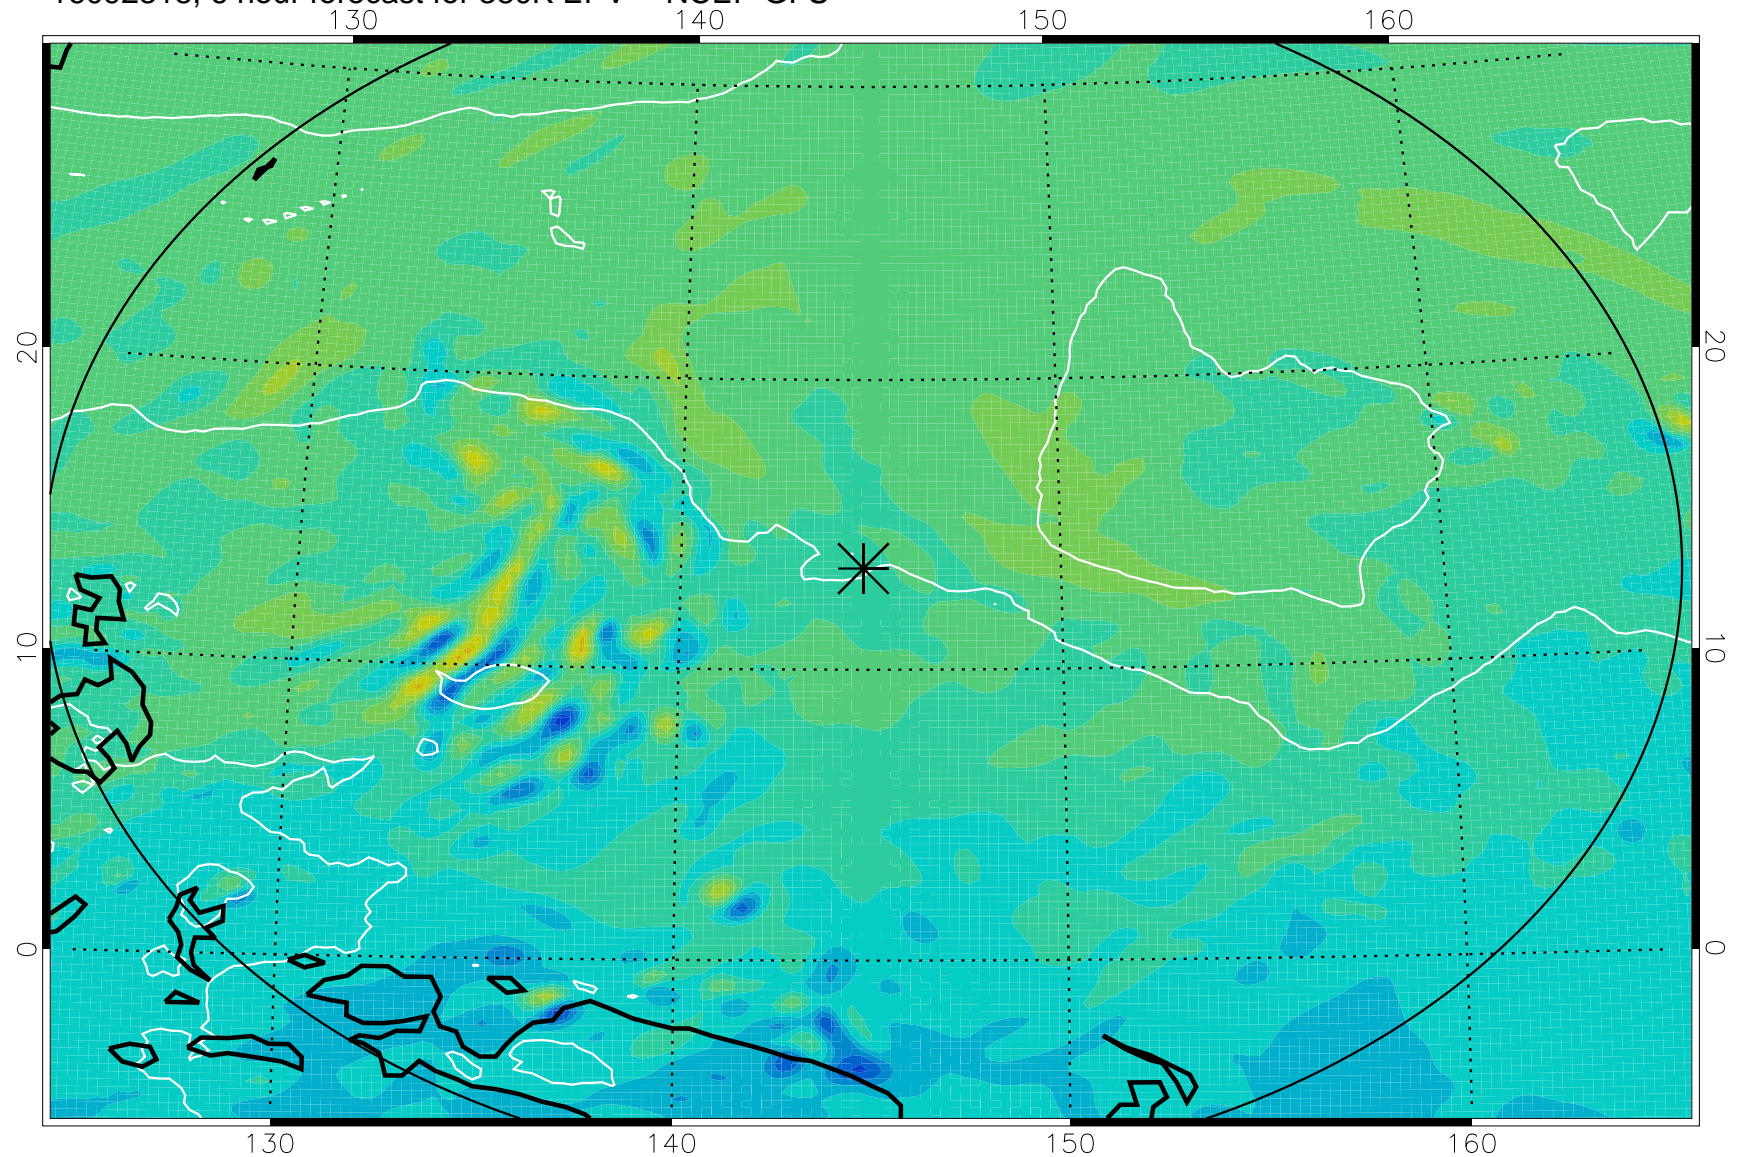

16092318, 6 hour forecast for 380K EPV -- NCEP GFS

380K Montgomery Streamfunction, white

Range ring of 2304 km

16092400, 12 hour forecast for 380K EPV -- NCEP GFS

380K Montgomery Streamfunction, white

Range ring of 2304 km

16092406, 18 hour forecast for 380K EPV -- NCEP GFS

380K Montgomery Streamfunction, white

Range ring of 2304 km

16092412, 24 hour forecast for 380K EPV -- NCEP GFS

380K Montgomery Streamfunction, white

Range ring of 2304 km

16092418, 30 hour forecast for 380K EPV -- NCEP GFS

380K Montgomery Streamfunction, white

Range ring of 2304 km

16092500, 36 hour forecast for 380K EPV -- NCEP GFS

380K Montgomery Streamfunction, white

Range ring of 2304 km

16092606, 66 hour forecast for 380K EPV -- NCEP GFS

380K Montgomery Streamfunction, white

Range ring of 2304 km

16092612, 72 hour forecast for 380K EPV -- NCEP GFS

380K Montgomery Streamfunction, white

Range ring of 2304 km