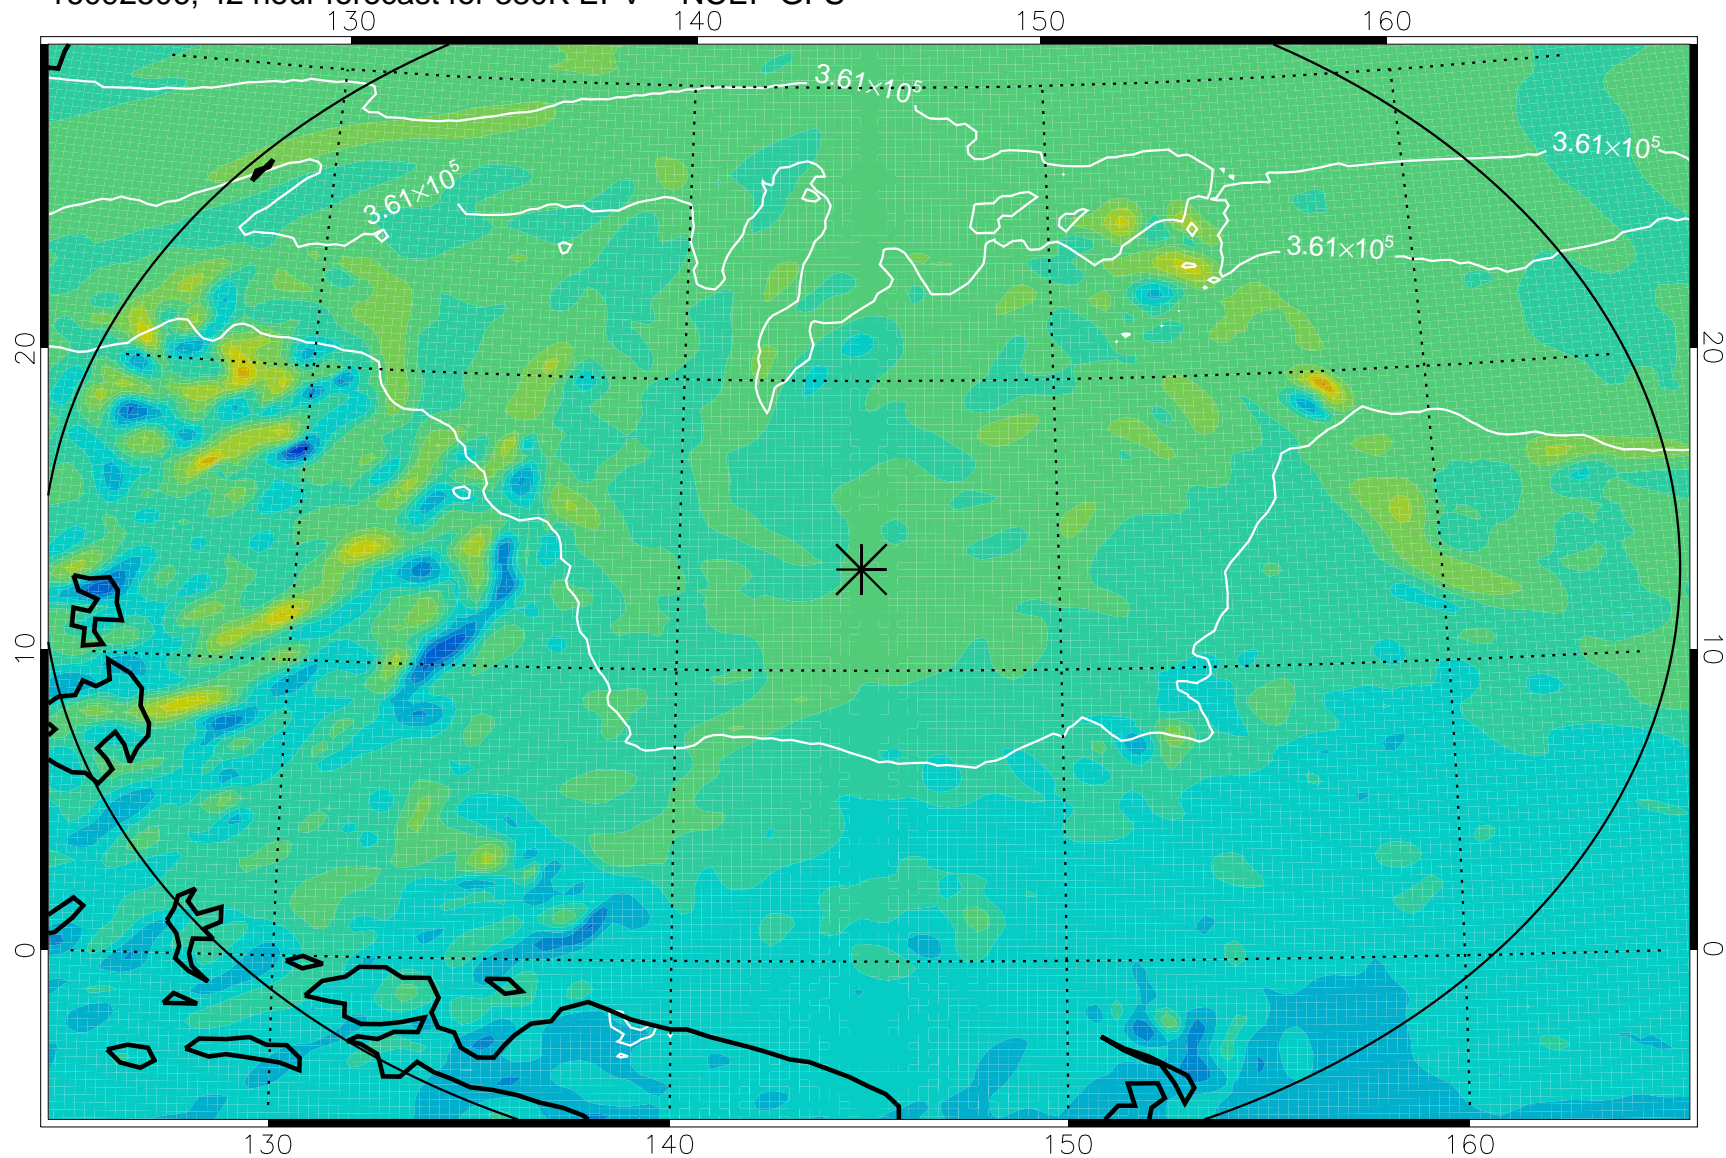

16092418, 30 hour forecast for 380K EPV -- NCEP GFS

380K Montgomery Streamfunction, white

Range ring of 2304 km

16092500, 36 hour forecast for 380K EPV -- NCEP GFS

380K Montgomery Streamfunction, white

Range ring of 2304 km

16092506, 42 hour forecast for 380K EPV -- NCEP GFS

380K Montgomery Streamfunction, white

Range ring of 2304 km

16092512, 48 hour forecast for 380K EPV -- NCEP GFS

380K Montgomery Streamfunction, white

Range ring of 2304 km

16092518, 54 hour forecast for 380K EPV -- NCEP GFS

380K Montgomery Streamfunction, white

Range ring of 2304 km

16092600, 60 hour forecast for 380K EPV -- NCEP GFS

380K Montgomery Streamfunction, white

Range ring of 2304 km

16092606, 66 hour forecast for 380K EPV -- NCEP GFS

380K Montgomery Streamfunction, white

Range ring of 2304 km

16092612, 72 hour forecast for 380K EPV -- NCEP GFS

380K Montgomery Streamfunction, white

Range ring of 2304 km