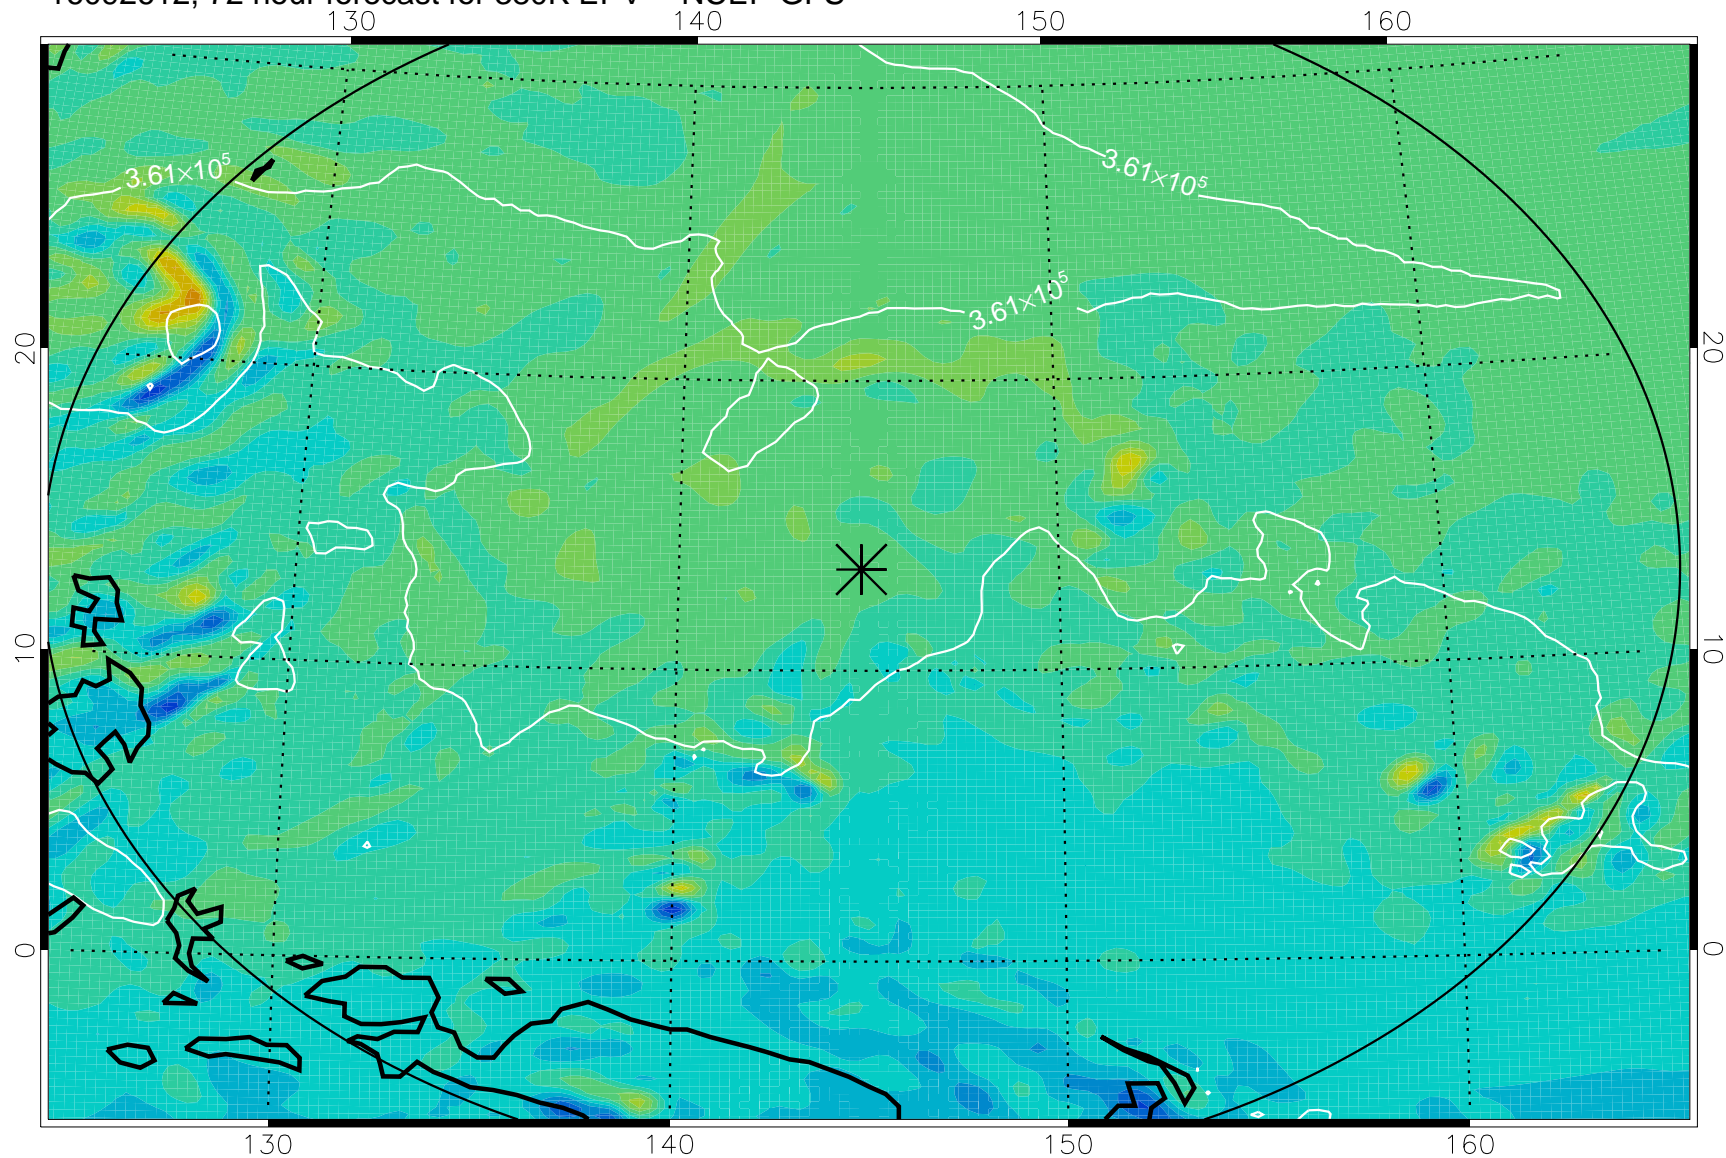

16092518, 54 hour forecast for 380K EPV -- NCEP GFS

380K Montgomery Streamfunction, white

Range ring of 2304 km

16092600, 60 hour forecast for 380K EPV -- NCEP GFS

380K Montgomery Streamfunction, white

Range ring of 2304 km

16092606, 66 hour forecast for 380K EPV -- NCEP GFS

380K Montgomery Streamfunction, white

Range ring of 2304 km

16092612, 72 hour forecast for 380K EPV -- NCEP GFS

380K Montgomery Streamfunction, white

Range ring of 2304 km

16092618, 78 hour forecast for 380K EPV -- NCEP GFS

380K Montgomery Streamfunction, white

Range ring of 2304 km

16092700, 84 hour forecast for 380K EPV -- NCEP GFS

380K Montgomery Streamfunction, white

Range ring of 2304 km

16092718, 102 hour forecast for 380K EPV -- NCEP GFS

380K Montgomery Streamfunction, white

Range ring of 2304 km

16092800, 108 hour forecast for 380K EPV -- NCEP GFS

380K Montgomery Streamfunction, white

Range ring of 2304 km