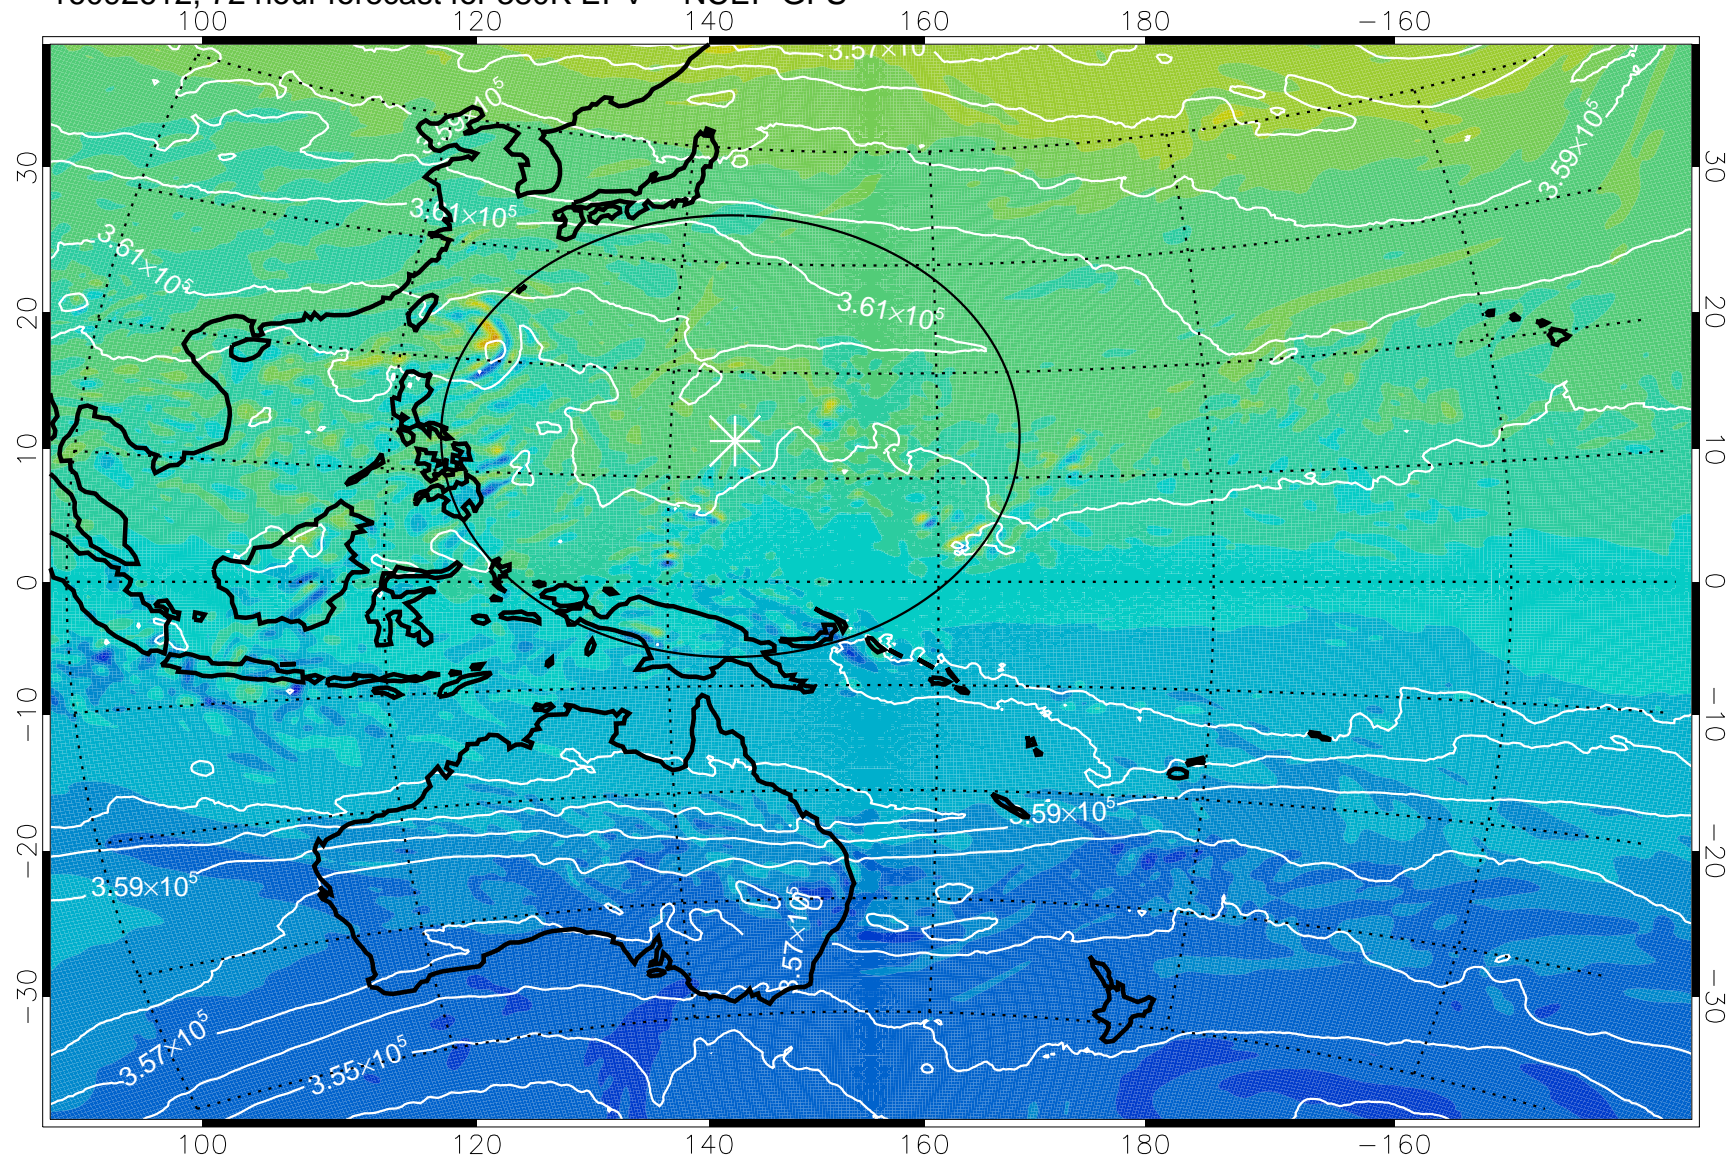

16092518, 54 hour forecast for 380K EPV -- NCEP GFS

380K Montgomery Streamfunction, white

Range ring of 2304 km

16092600, 60 hour forecast for 380K EPV -- NCEP GFS

-2×10^{-5} -1×10^{-5} 0 1×10^{-5} 2×10^{-5}
PVU

380K Montgomery Streamfunction, white

Range ring of 2304 km

16092606, 66 hour forecast for 380K EPV -- NCEP GFS

380K Montgomery Streamfunction, white

Range ring of 2304 km

16092612, 72 hour forecast for 380K EPV -- NCEP GFS

380K Montgomery Streamfunction, white

Range ring of 2304 km

16092618, 78 hour forecast for 380K EPV -- NCEP GFS

380K Montgomery Streamfunction, white

Range ring of 2304 km

16092700, 84 hour forecast for 380K EPV -- NCEP GFS

380K Montgomery Streamfunction, white

Range ring of 2304 km

16092706, 90 hour forecast for 380K EPV -- NCEP GFS

380K Montgomery Streamfunction, white

Range ring of 2304 km

16092712, 96 hour forecast for 380K EPV -- NCEP GFS