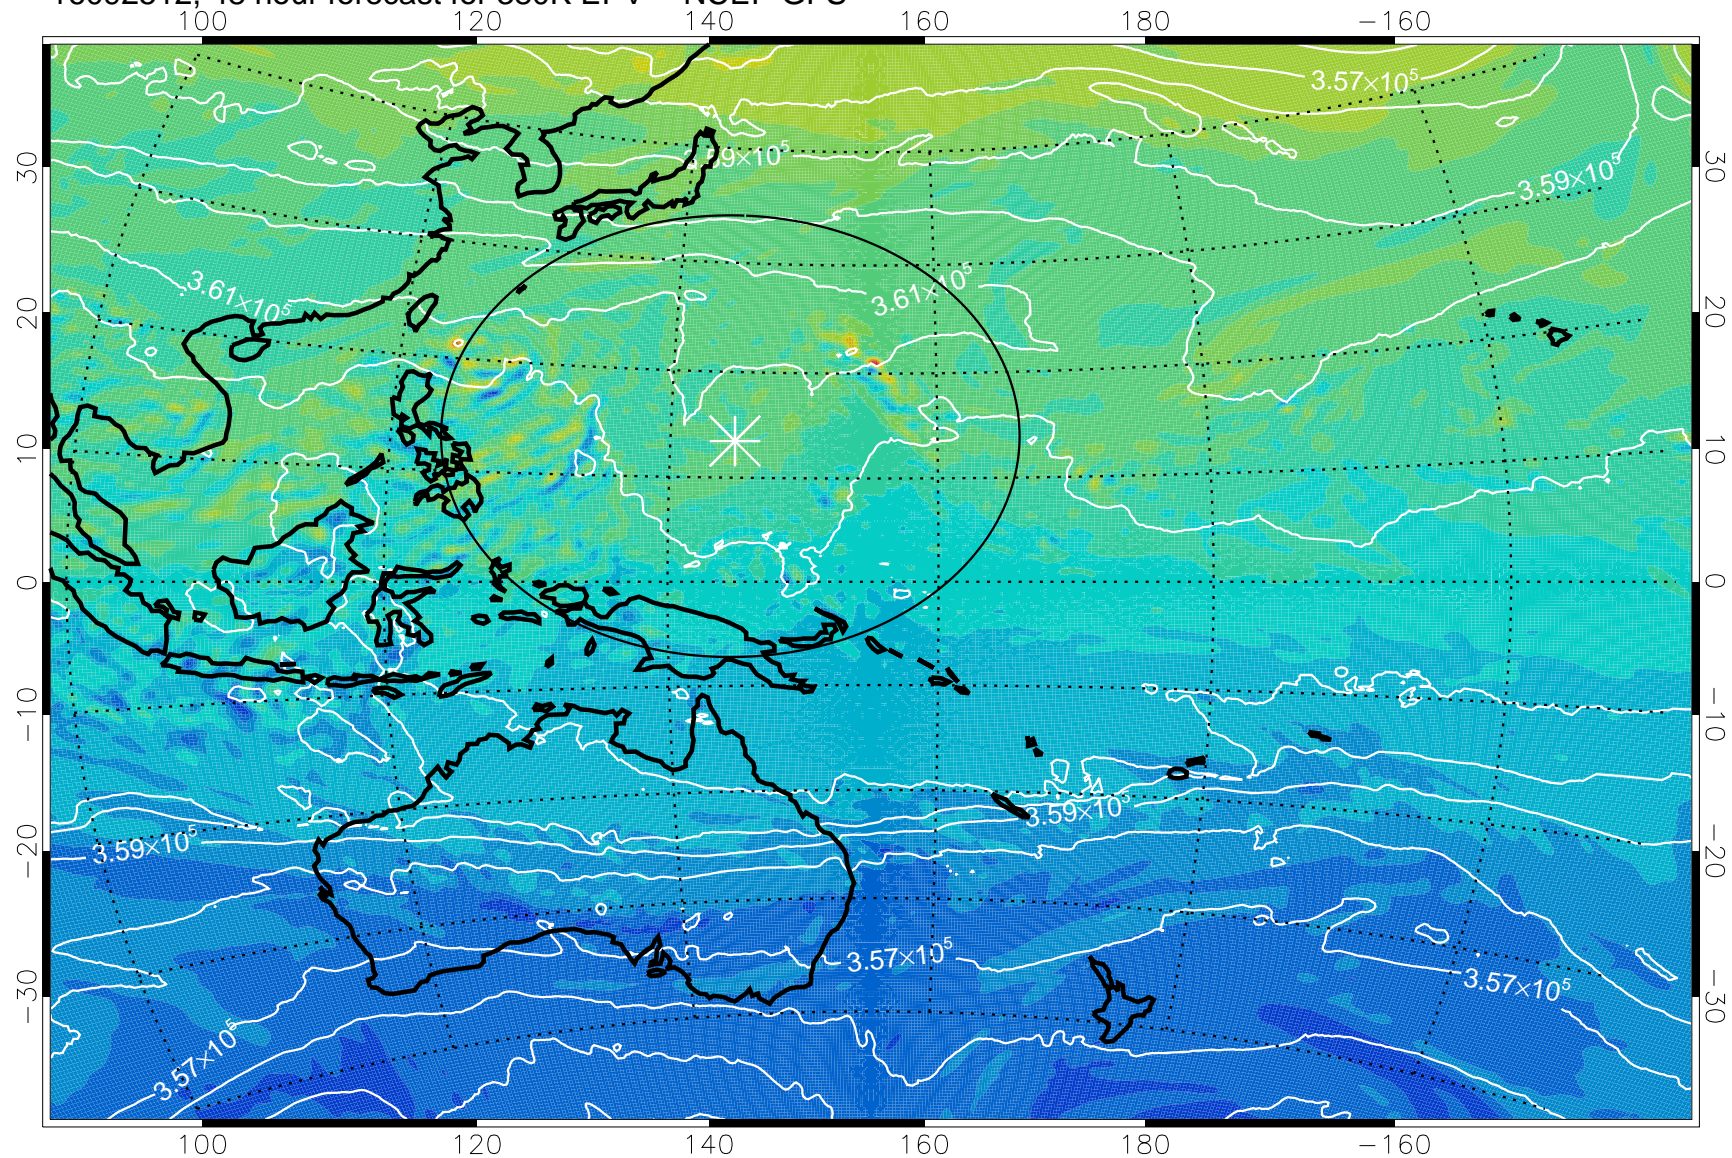

16092418, 30 hour forecast for 380K EPV -- NCEP GFS

380K Montgomery Streamfunction, white

Range ring of 2304 km

16092500, 36 hour forecast for 380K EPV -- NCEP GFS

380K Montgomery Streamfunction, white

Range ring of 2304 km

16092506, 42 hour forecast for 380K EPV -- NCEP GFS

380K Montgomery Streamfunction, white

Range ring of 2304 km

16092512, 48 hour forecast for 380K EPV -- NCEP GFS

380K Montgomery Streamfunction, white

Range ring of 2304 km

16092518, 54 hour forecast for 380K EPV -- NCEP GFS

380K Montgomery Streamfunction, white

Range ring of 2304 km

16092600, 60 hour forecast for 380K EPV -- NCEP GFS

-2×10^{-5} -1×10^{-5} 0 1×10^{-5} 2×10^{-5}
PVU

380K Montgomery Streamfunction, white

Range ring of 2304 km

16092606, 66 hour forecast for 380K EPV -- NCEP GFS

380K Montgomery Streamfunction, white

Range ring of 2304 km

16092612, 72 hour forecast for 380K EPV -- NCEP GFS