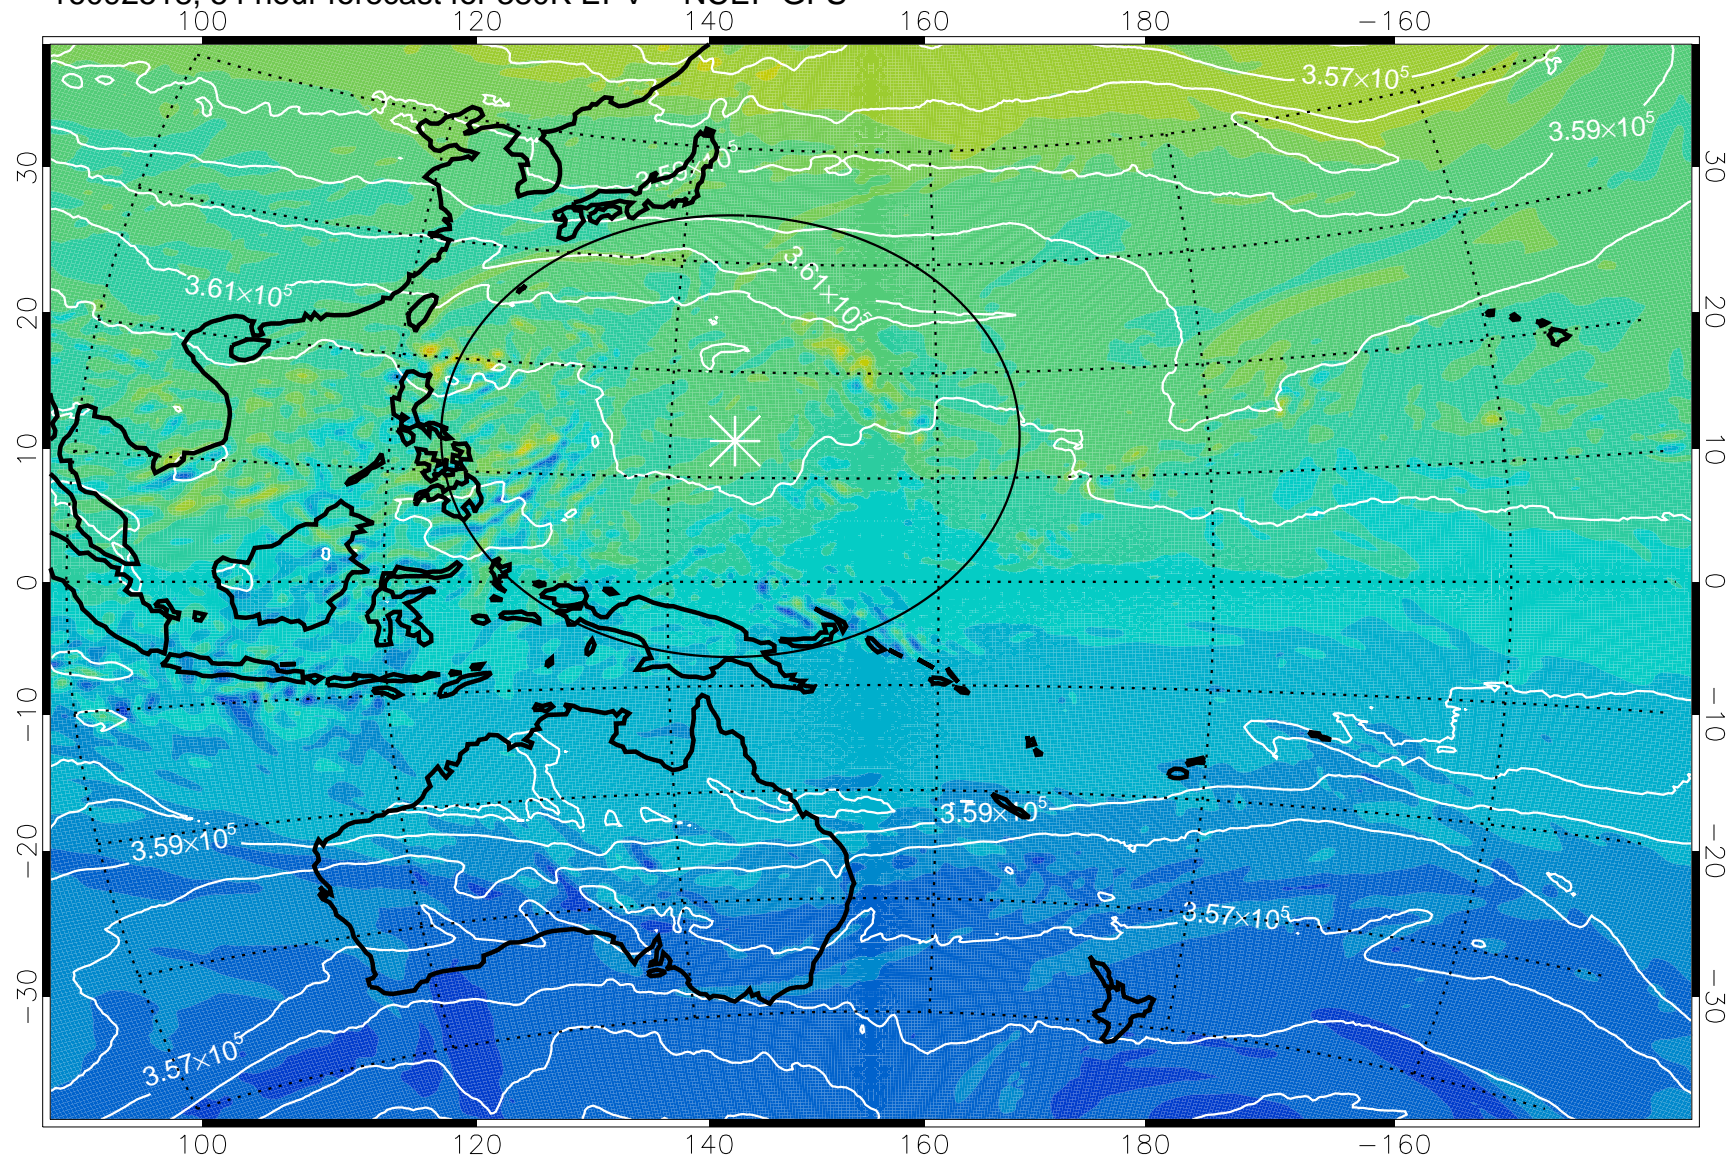

16092418, 30 hour forecast for 380K EPV -- NCEP GFS

380K Montgomery Streamfunction, white

Range ring of 2304 km

16092500, 36 hour forecast for 380K EPV -- NCEP GFS

380K Montgomery Streamfunction, white

Range ring of 2304 km

16092506, 42 hour forecast for 380K EPV -- NCEP GFS

380K Montgomery Streamfunction, white

Range ring of 2304 km

16092512, 48 hour forecast for 380K EPV -- NCEP GFS

380K Montgomery Streamfunction, white

Range ring of 2304 km

16092518, 54 hour forecast for 380K EPV -- NCEP GFS

380K Montgomery Streamfunction, white

Range ring of 2304 km

16092600, 60 hour forecast for 380K EPV -- NCEP GFS

-2×10^{-5} -1×10^{-5} 0 1×10^{-5} 2×10^{-5}
PVU

380K Montgomery Streamfunction, white

Range ring of 2304 km

16092606, 66 hour forecast for 380K EPV -- NCEP GFS

380K Montgomery Streamfunction, white

Range ring of 2304 km

16092612, 72 hour forecast for 380K EPV -- NCEP GFS