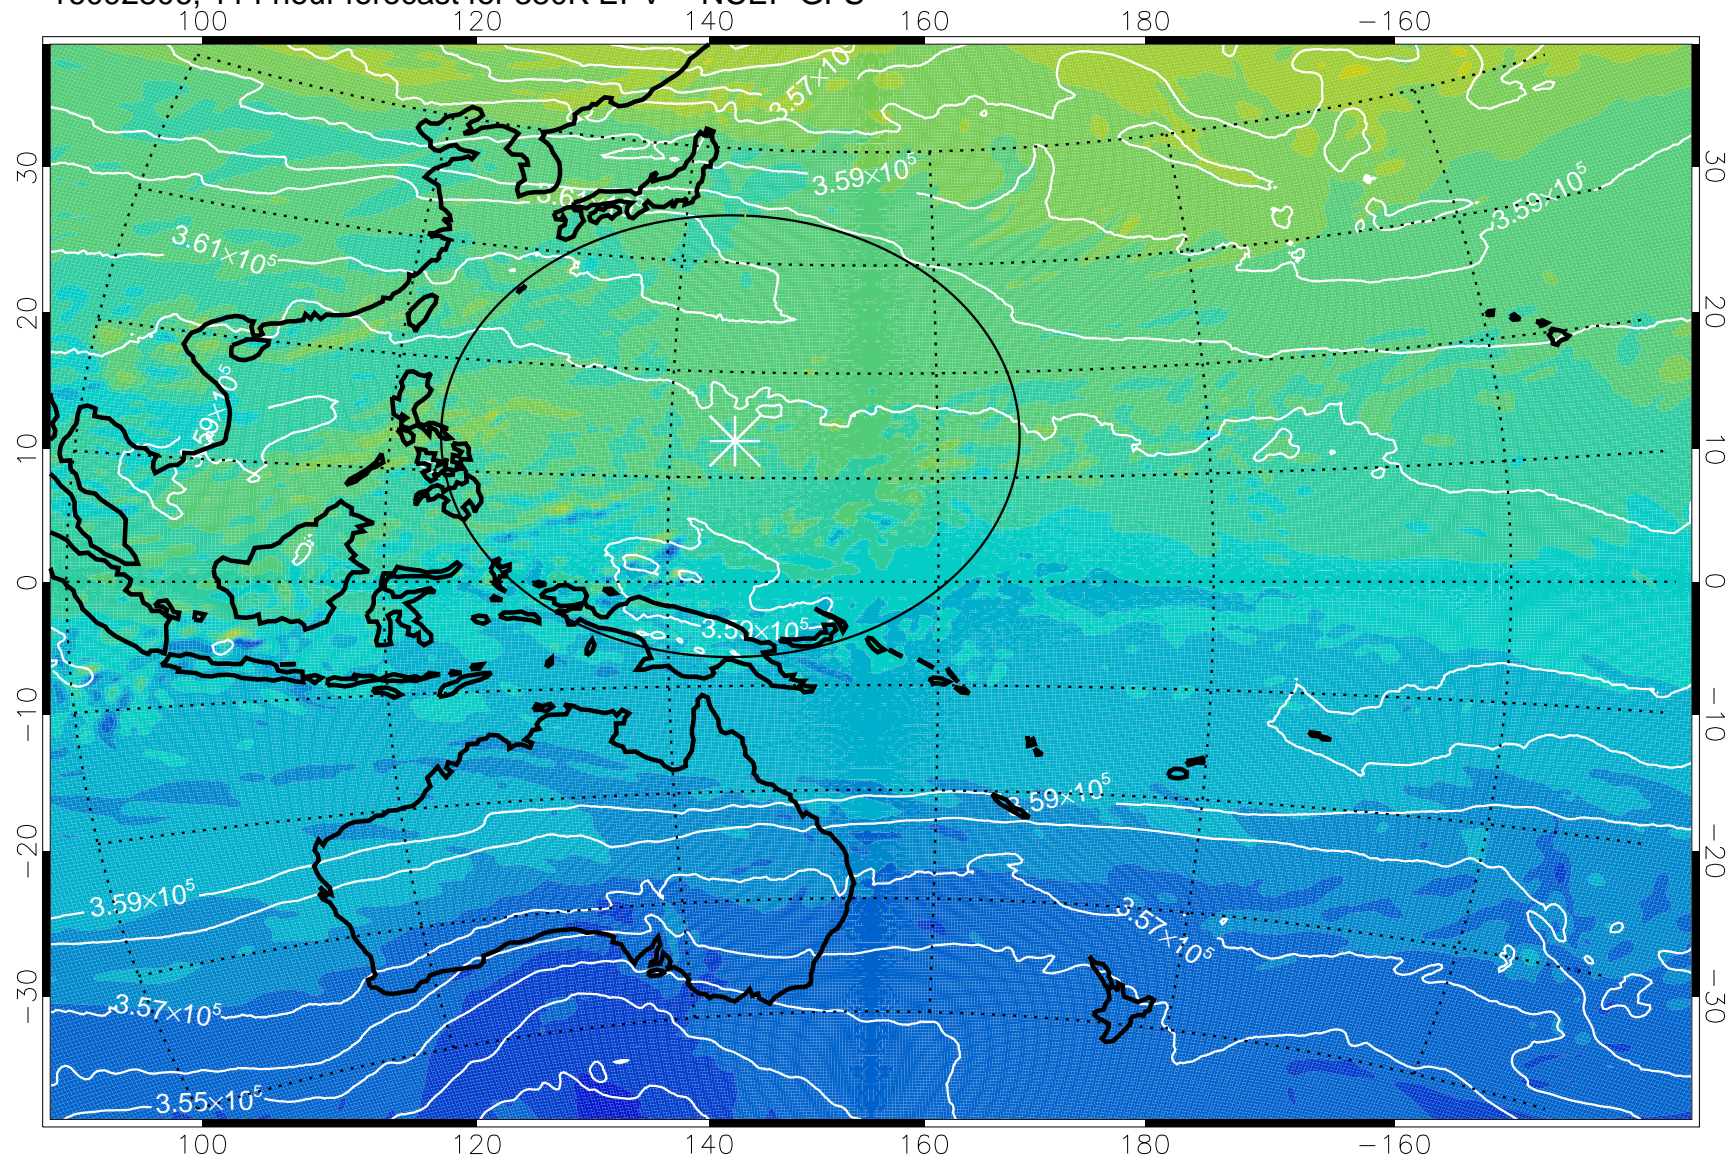

380K Montgomery Streamfunction, white

Range ring of 2304 km

16092706, 90 hour forecast for 380K EPV -- NCEP GFS

380K Montgomery Streamfunction, white

Range ring of 2304 km

16092712, 96 hour forecast for 380K EPV -- NCEP GFS

380K Montgomery Streamfunction, white

Range ring of 2304 km

16092718, 102 hour forecast for 380K EPV -- NCEP GFS

380K Montgomery Streamfunction, white

Range ring of 2304 km

16092800, 108 hour forecast for 380K EPV -- NCEP GFS

380K Montgomery Streamfunction, white

Range ring of 2304 km

16092806, 114 hour forecast for 380K EPV -- NCEP GFS

380K Montgomery Streamfunction, white

Range ring of 2304 km

16092812, 120 hour forecast for 380K EPV -- NCEP GFS