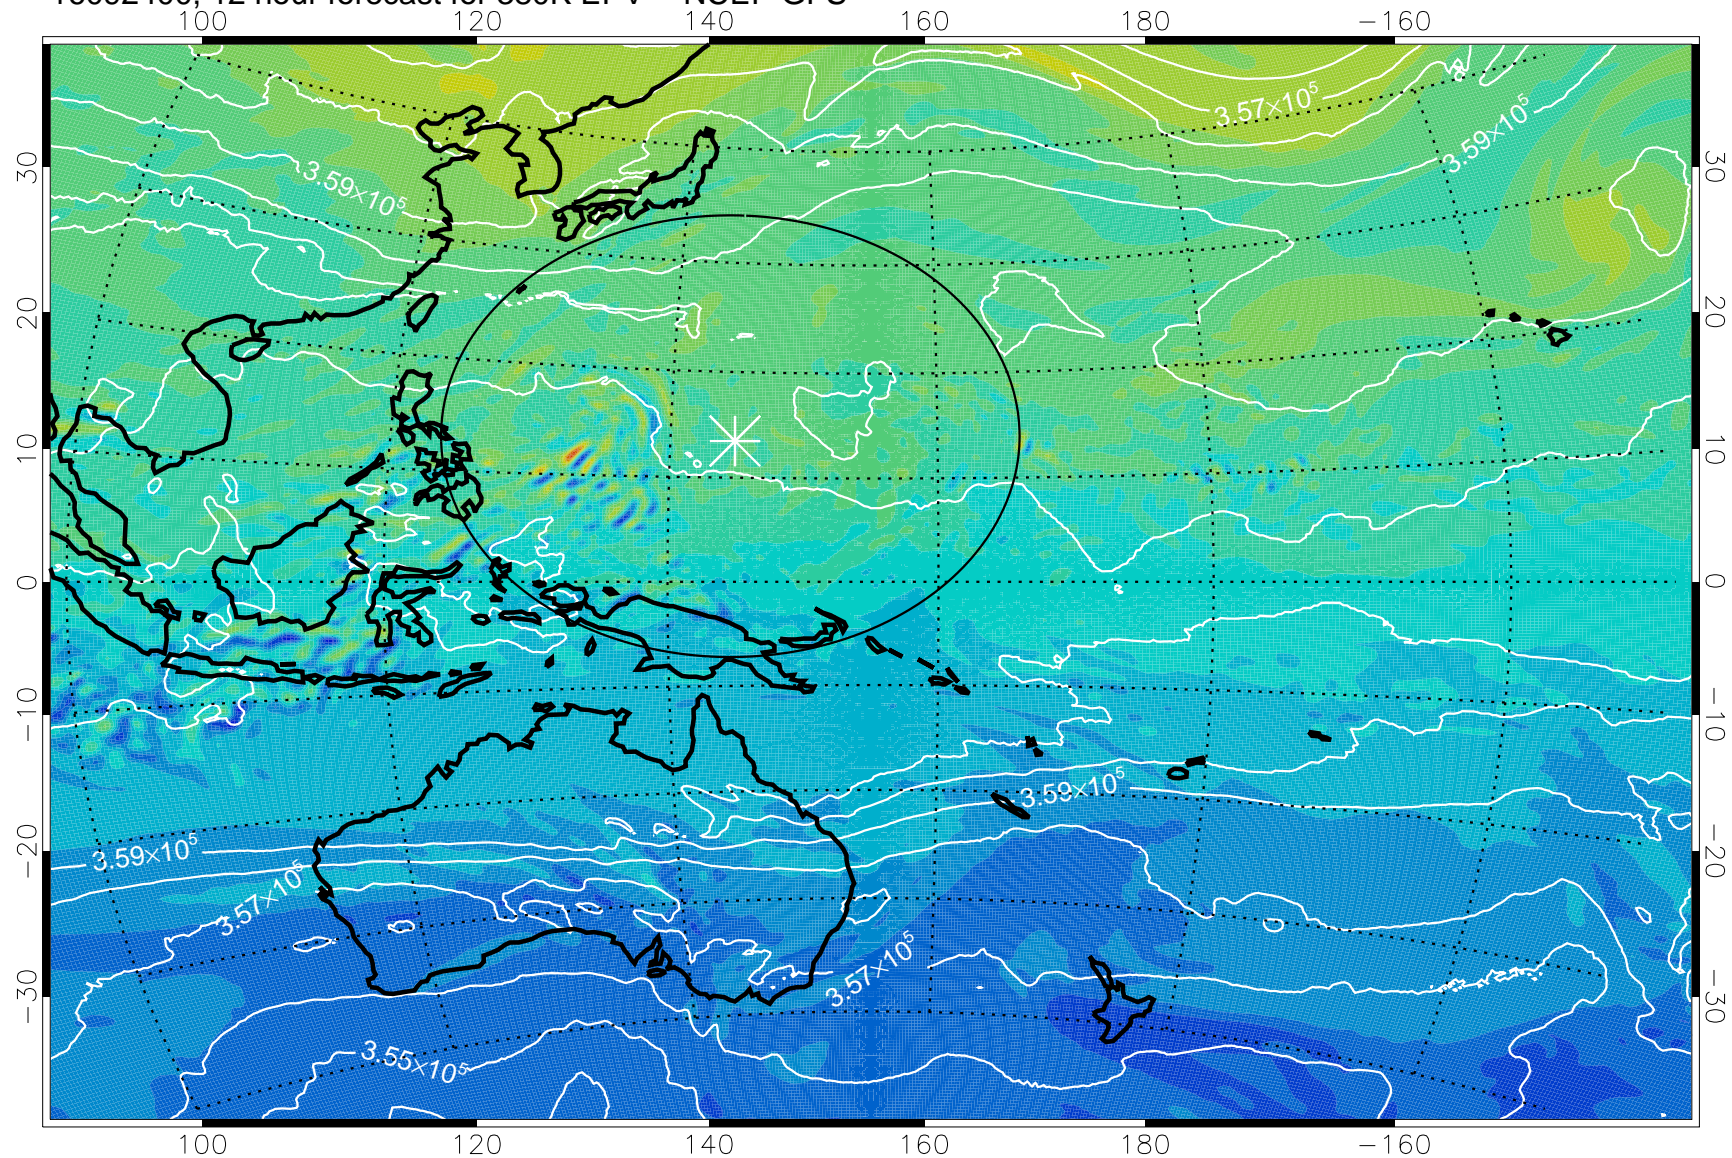

16092318, 6 hour forecast for 380K EPV -- NCEP GFS

380K Montgomery Streamfunction, white

Range ring of 2304 km

16092400, 12 hour forecast for 380K EPV -- NCEP GFS

380K Montgomery Streamfunction, white

Range ring of 2304 km

16092406, 18 hour forecast for 380K EPV -- NCEP GFS

380K Montgomery Streamfunction, white

Range ring of 2304 km

16092412, 24 hour forecast for 380K EPV -- NCEP GFS

380K Montgomery Streamfunction, white

Range ring of 2304 km

16092418, 30 hour forecast for 380K EPV -- NCEP GFS

380K Montgomery Streamfunction, white

Range ring of 2304 km

16092500, 36 hour forecast for 380K EPV -- NCEP GFS

380K Montgomery Streamfunction, white

Range ring of 2304 km

16092506, 42 hour forecast for 380K EPV -- NCEP GFS

380K Montgomery Streamfunction, white

Range ring of 2304 km

16092512, 48 hour forecast for 380K EPV -- NCEP GFS

380K Montgomery Streamfunction, white

Range ring of 2304 km