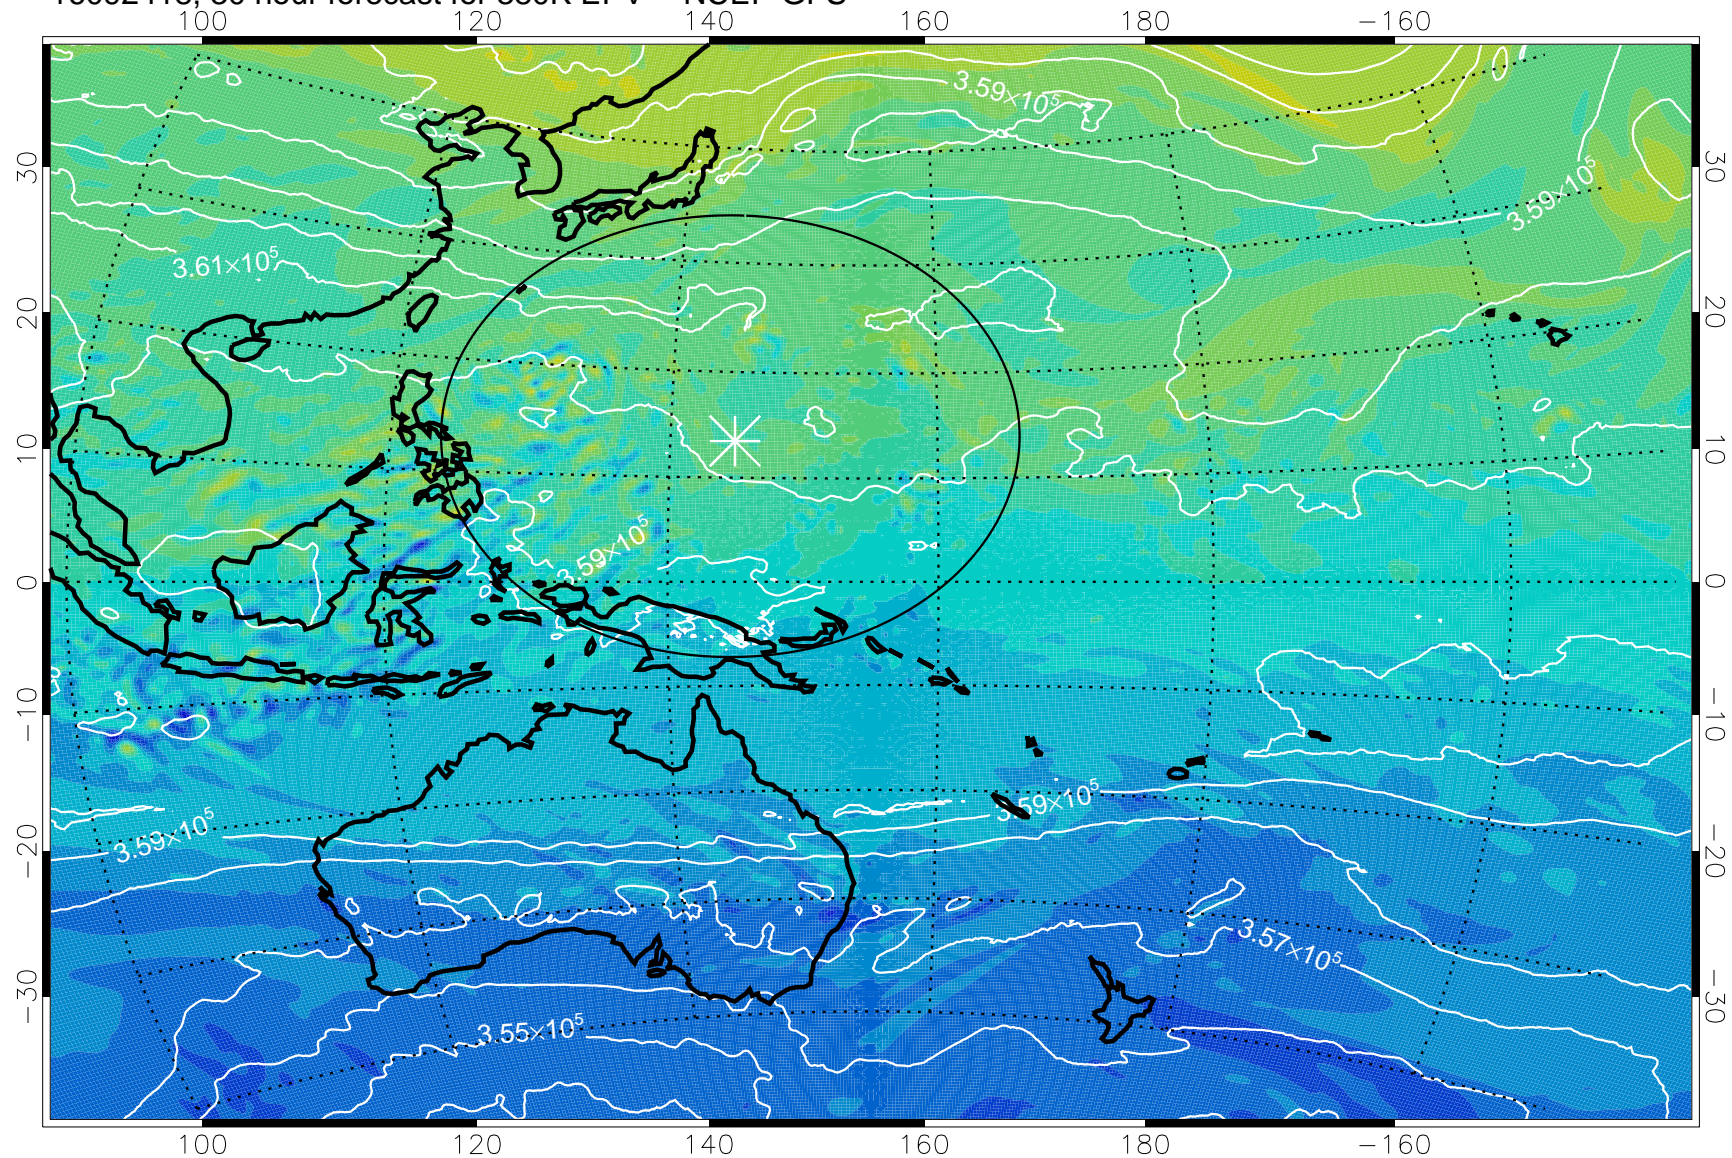

16092318, 6 hour forecast for 380K EPV -- NCEP GFS

380K Montgomery Streamfunction, white

Range ring of 2304 km

16092400, 12 hour forecast for 380K EPV -- NCEP GFS

380K Montgomery Streamfunction, white

Range ring of 2304 km

16092406, 18 hour forecast for 380K EPV -- NCEP GFS

380K Montgomery Streamfunction, white

Range ring of 2304 km

16092412, 24 hour forecast for 380K EPV -- NCEP GFS

380K Montgomery Streamfunction, white

Range ring of 2304 km

16092418, 30 hour forecast for 380K EPV -- NCEP GFS

380K Montgomery Streamfunction, white

Range ring of 2304 km

16092500, 36 hour forecast for 380K EPV -- NCEP GFS

380K Montgomery Streamfunction, white

Range ring of 2304 km

16092506, 42 hour forecast for 380K EPV -- NCEP GFS

380K Montgomery Streamfunction, white

Range ring of 2304 km

16092512, 48 hour forecast for 380K EPV -- NCEP GFS

380K Montgomery Streamfunction, white

Range ring of 2304 km