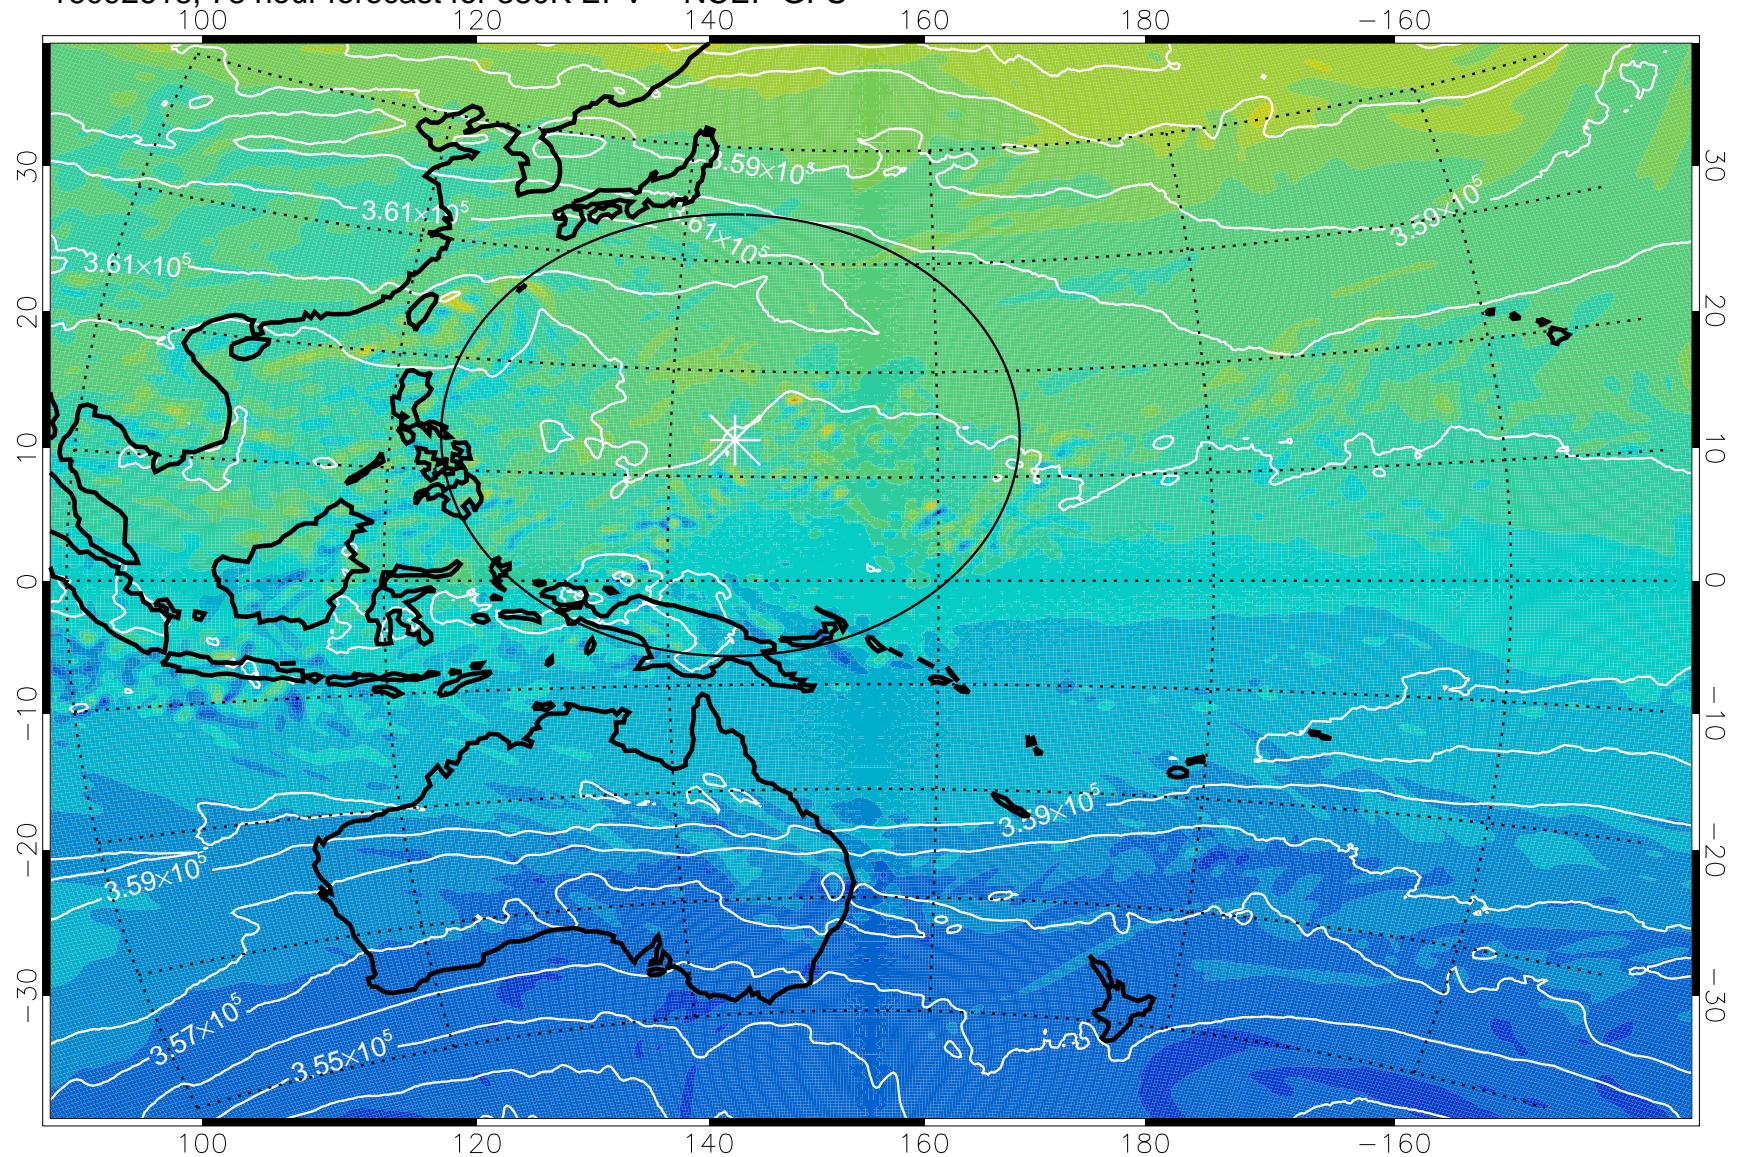

16092518, 54 hour forecast for 380K EPV -- NCEP GFS

380K Montgomery Streamfunction, white

Range ring of 2304 km

16092600, 60 hour forecast for 380K EPV -- NCEP GFS

-2×10^{-5} -1×10^{-5} 0 1×10^{-5} 2×10^{-5}
PVU

380K Montgomery Streamfunction, white

Range ring of 2304 km

16092606, 66 hour forecast for 380K EPV -- NCEP GFS

380K Montgomery Streamfunction, white

Range ring of 2304 km

16092612, 72 hour forecast for 380K EPV -- NCEP GFS

380K Montgomery Streamfunction, white

Range ring of 2304 km

16092618, 78 hour forecast for 380K EPV -- NCEP GFS

380K Montgomery Streamfunction, white

Range ring of 2304 km

16092700, 84 hour forecast for 380K EPV -- NCEP GFS

380K Montgomery Streamfunction, white

Range ring of 2304 km

16092706, 90 hour forecast for 380K EPV -- NCEP GFS

380K Montgomery Streamfunction, white

Range ring of 2304 km

16092712, 96 hour forecast for 380K EPV -- NCEP GFS