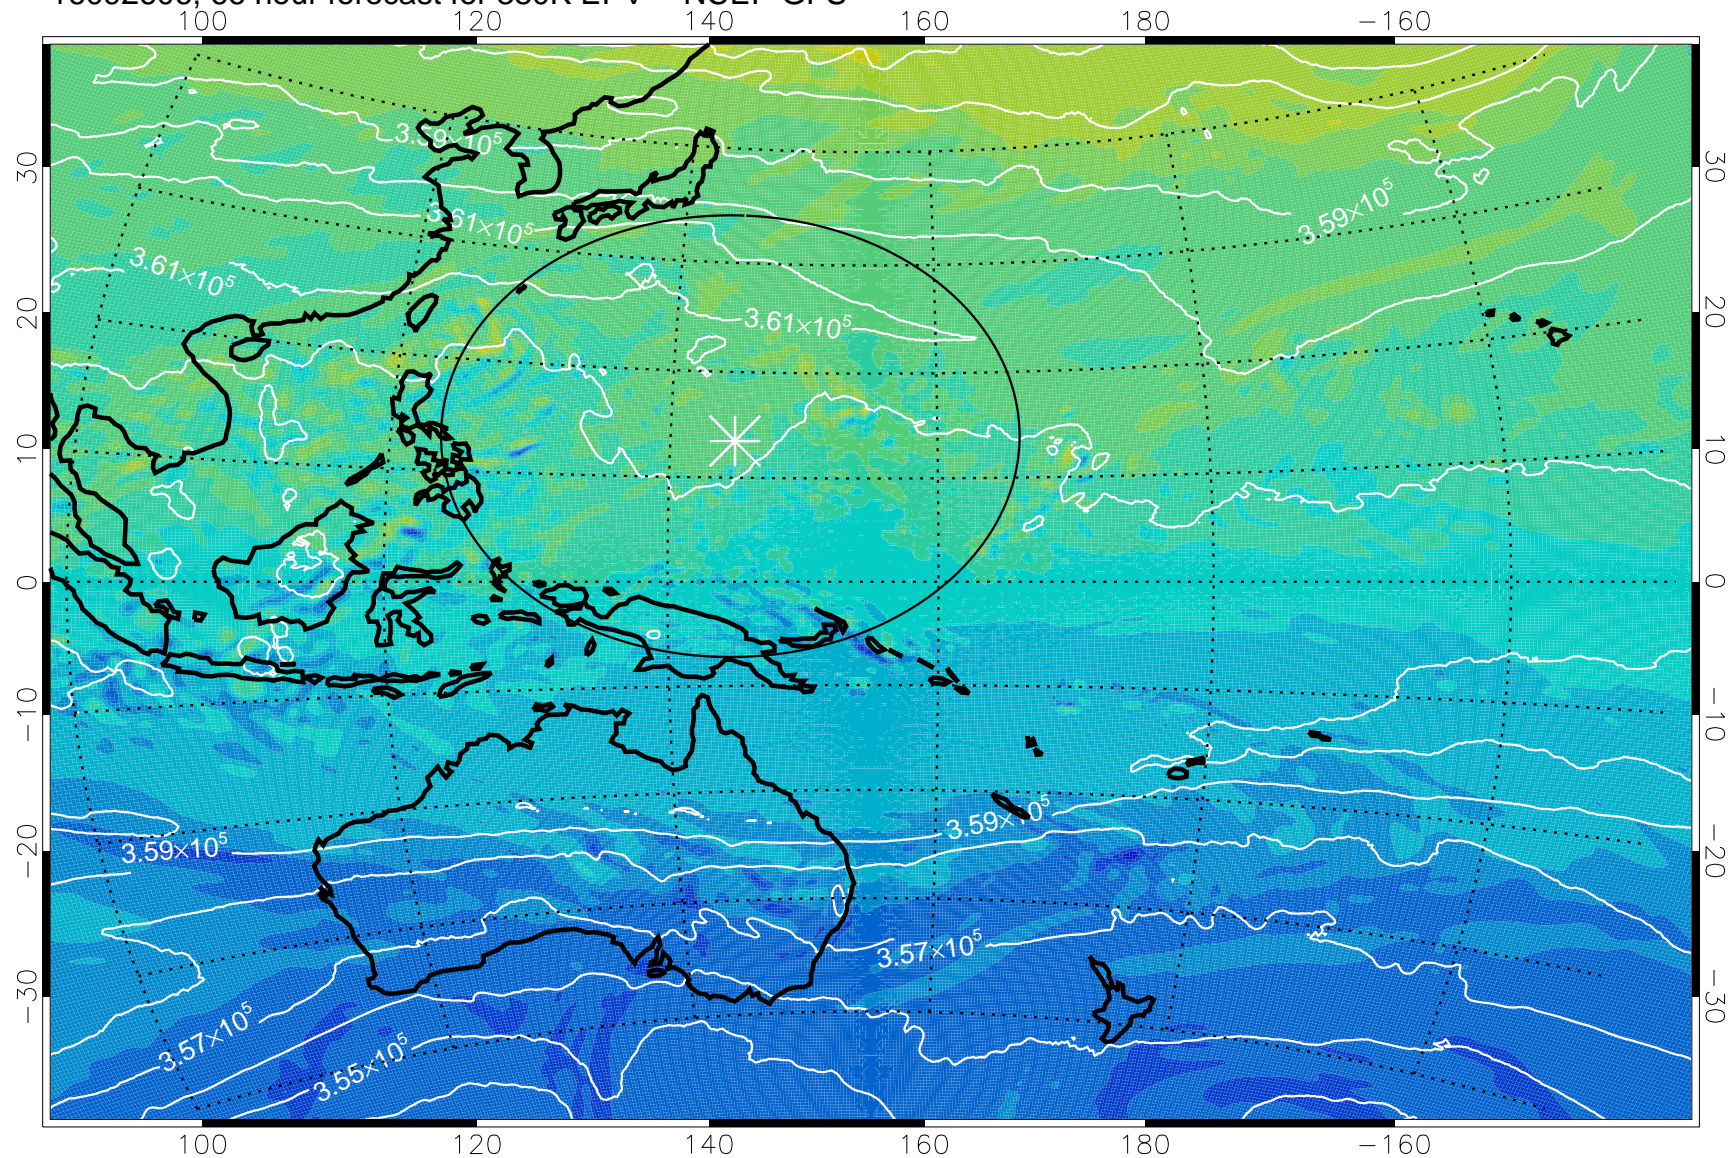

16092506, 42 hour forecast for 380K EPV -- NCEP GFS

380K Montgomery Streamfunction, white

Range ring of 2304 km

16092512, 48 hour forecast for 380K EPV -- NCEP GFS

380K Montgomery Streamfunction, white

Range ring of 2304 km

16092518, 54 hour forecast for 380K EPV -- NCEP GFS

380K Montgomery Streamfunction, white

Range ring of 2304 km

16092600, 60 hour forecast for 380K EPV -- NCEP GFS

-2×10^{-5} -1×10^{-5} 0 1×10^{-5} 2×10^{-5}
PVU

380K Montgomery Streamfunction, white

Range ring of 2304 km

16092606, 66 hour forecast for 380K EPV -- NCEP GFS

380K Montgomery Streamfunction, white

Range ring of 2304 km

16092612, 72 hour forecast for 380K EPV -- NCEP GFS

380K Montgomery Streamfunction, white

Range ring of 2304 km

16092618, 78 hour forecast for 380K EPV -- NCEP GFS

380K Montgomery Streamfunction, white

Range ring of 2304 km

16092700, 84 hour forecast for 380K EPV -- NCEP GFS