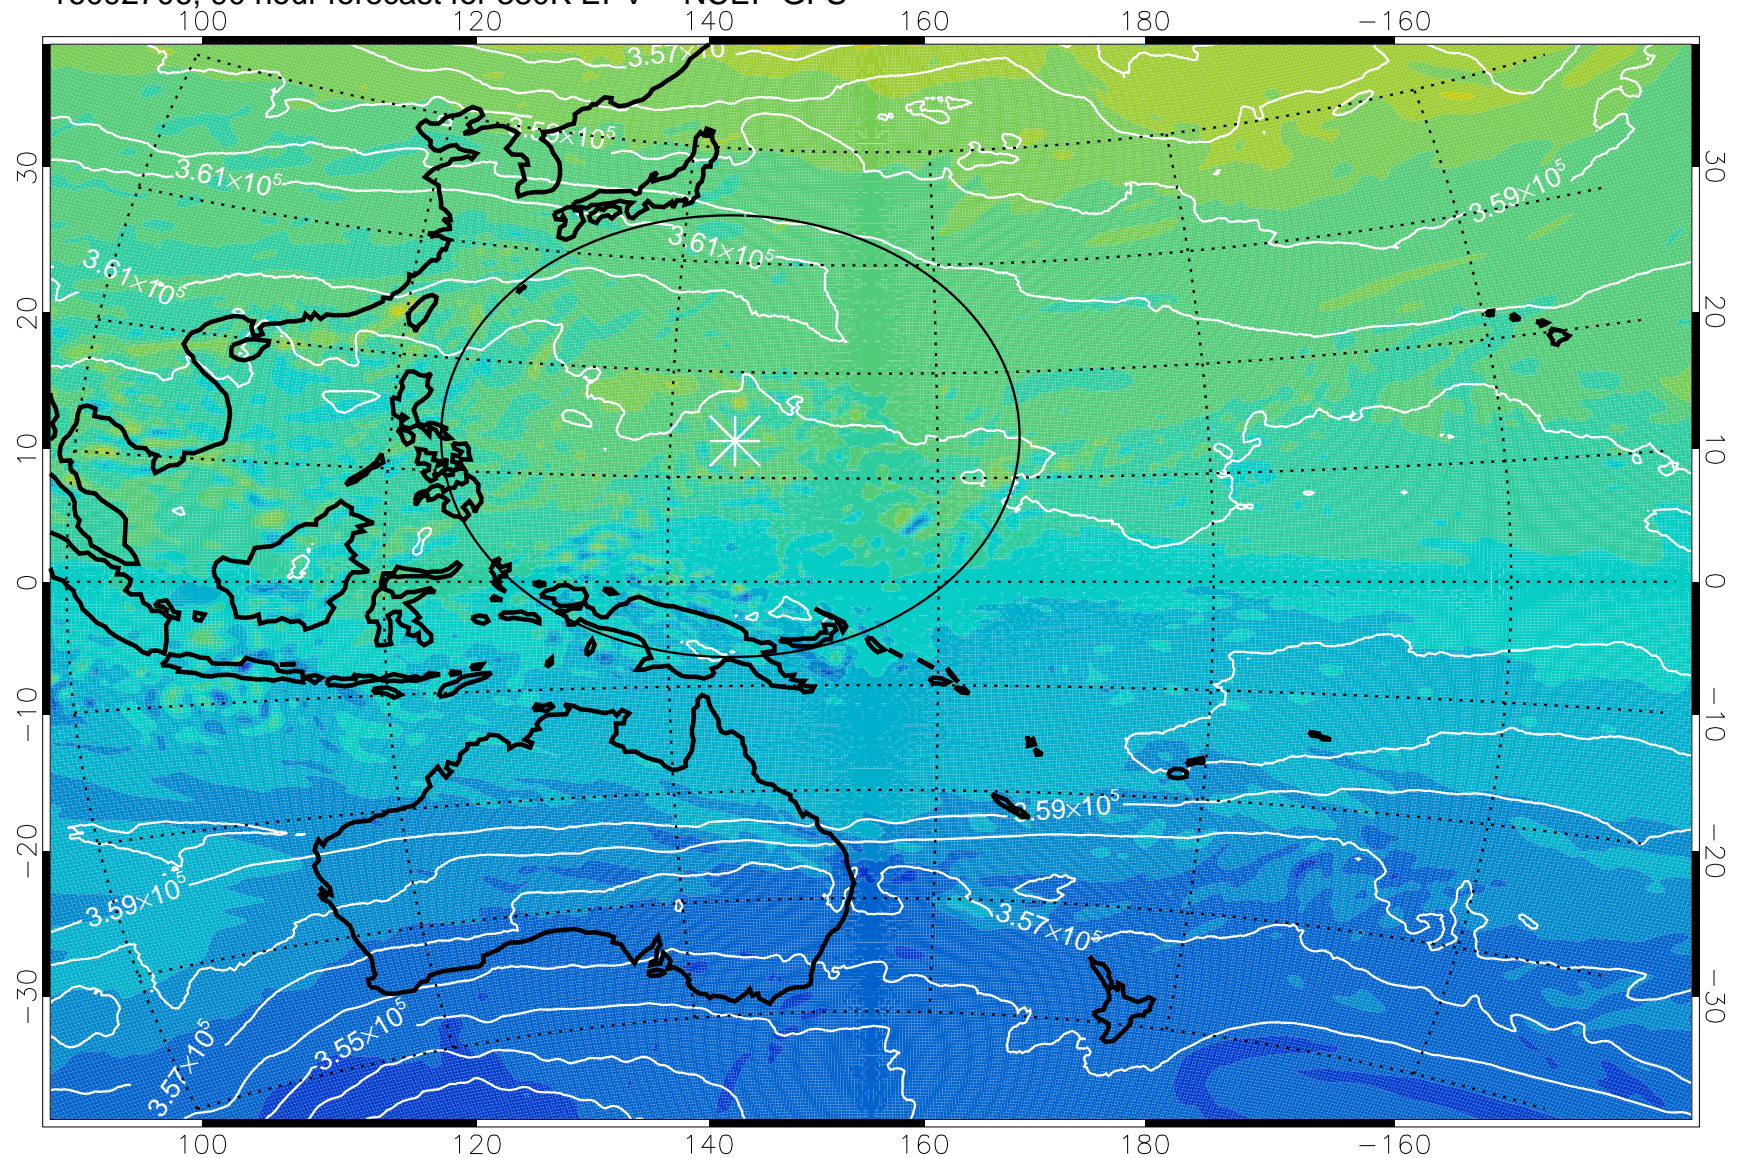

380K Montgomery Streamfunction, white

Range ring of 2304 km

16092606, 66 hour forecast for 380K EPV -- NCEP GFS

380K Montgomery Streamfunction, white

Range ring of 2304 km

16092612, 72 hour forecast for 380K EPV -- NCEP GFS

380K Montgomery Streamfunction, white

Range ring of 2304 km

16092618, 78 hour forecast for 380K EPV -- NCEP GFS

380K Montgomery Streamfunction, white

Range ring of 2304 km

16092700, 84 hour forecast for 380K EPV -- NCEP GFS

380K Montgomery Streamfunction, white

Range ring of 2304 km

16092706, 90 hour forecast for 380K EPV -- NCEP GFS

380K Montgomery Streamfunction, white

Range ring of 2304 km

16092712, 96 hour forecast for 380K EPV -- NCEP GFS

380K Montgomery Streamfunction, white

Range ring of 2304 km

16092718, 102 hour forecast for 380K EPV -- NCEP GFS

380K Montgomery Streamfunction, white

Range ring of 2304 km

16092800, 108 hour forecast for 380K EPV -- NCEP GFS