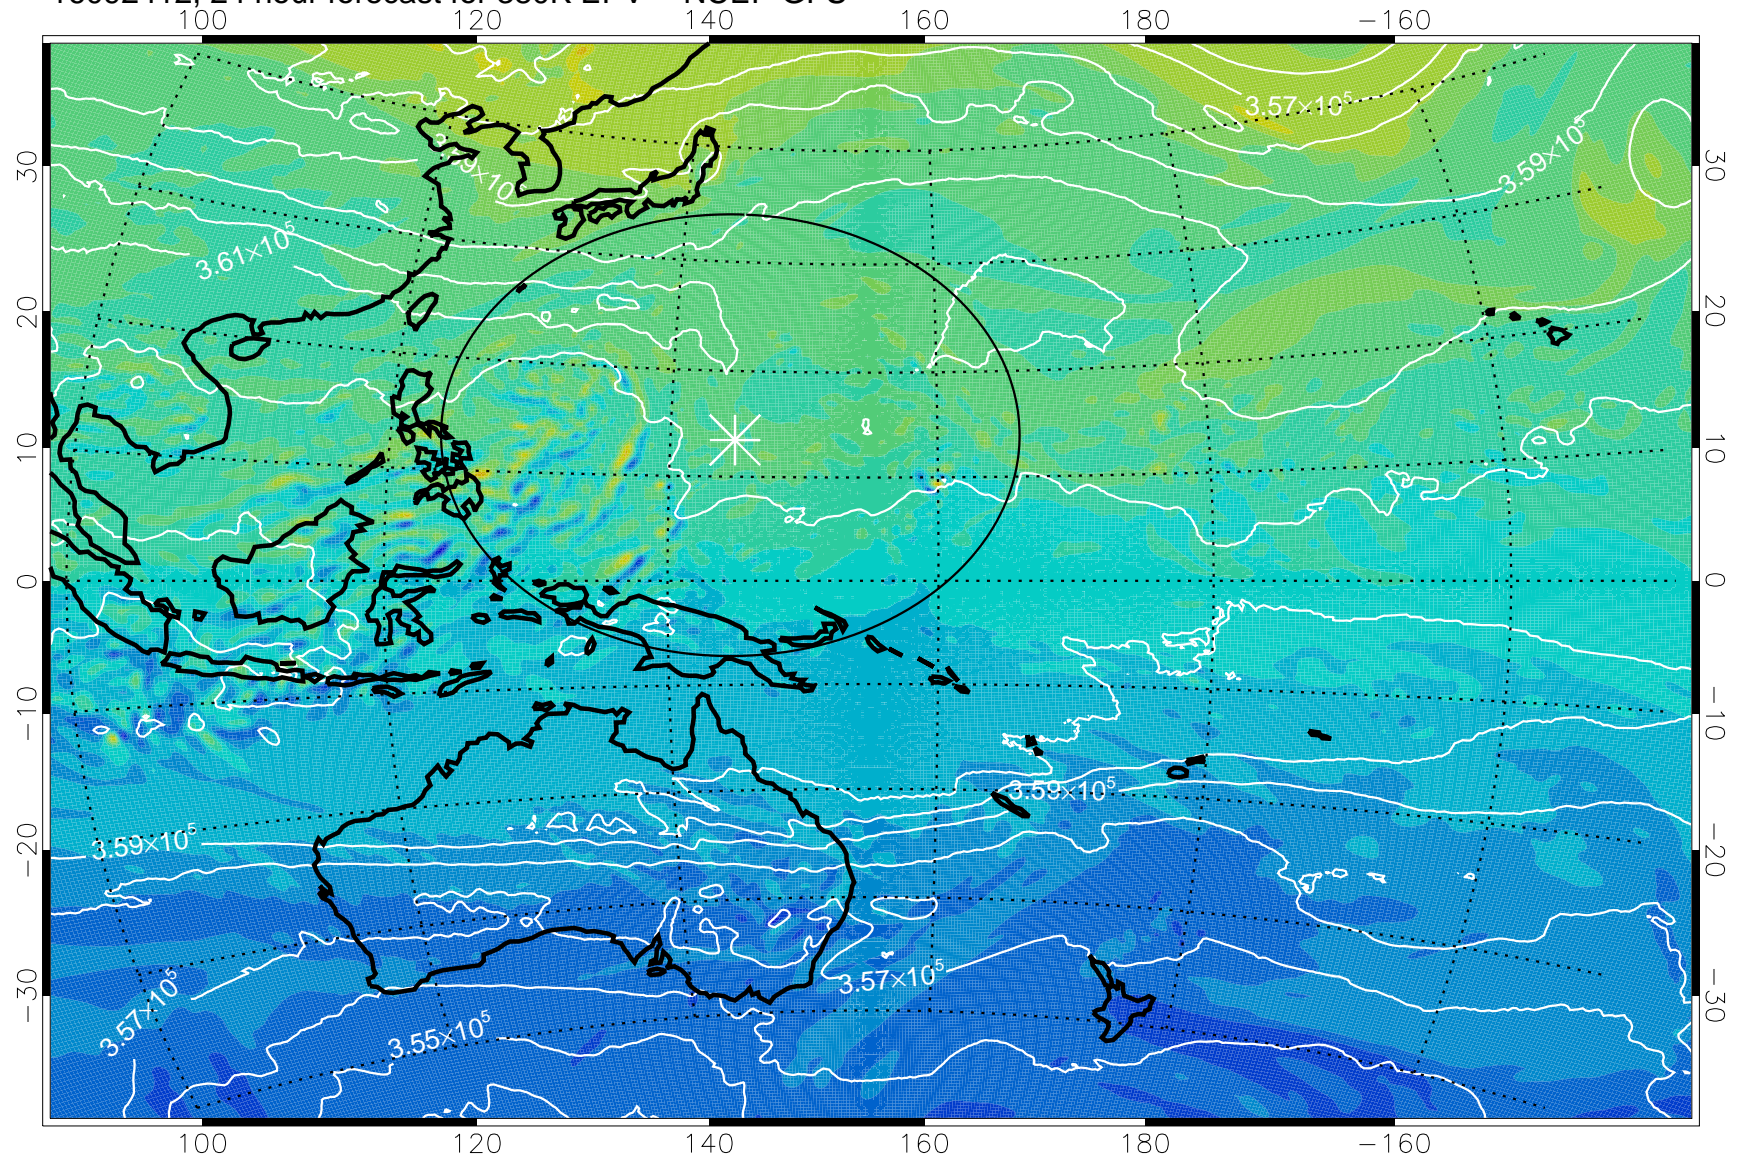

16092318, 6 hour forecast for 380K EPV -- NCEP GFS

380K Montgomery Streamfunction, white

Range ring of 2304 km

16092400, 12 hour forecast for 380K EPV -- NCEP GFS

380K Montgomery Streamfunction, white

Range ring of 2304 km

16092406, 18 hour forecast for 380K EPV -- NCEP GFS

380K Montgomery Streamfunction, white

Range ring of 2304 km

16092412, 24 hour forecast for 380K EPV -- NCEP GFS

380K Montgomery Streamfunction, white

Range ring of 2304 km

16092418, 30 hour forecast for 380K EPV -- NCEP GFS

380K Montgomery Streamfunction, white

Range ring of 2304 km

16092500, 36 hour forecast for 380K EPV -- NCEP GFS

380K Montgomery Streamfunction, white

Range ring of 2304 km

16092506, 42 hour forecast for 380K EPV -- NCEP GFS

380K Montgomery Streamfunction, white

Range ring of 2304 km

16092512, 48 hour forecast for 380K EPV -- NCEP GFS

380K Montgomery Streamfunction, white

Range ring of 2304 km