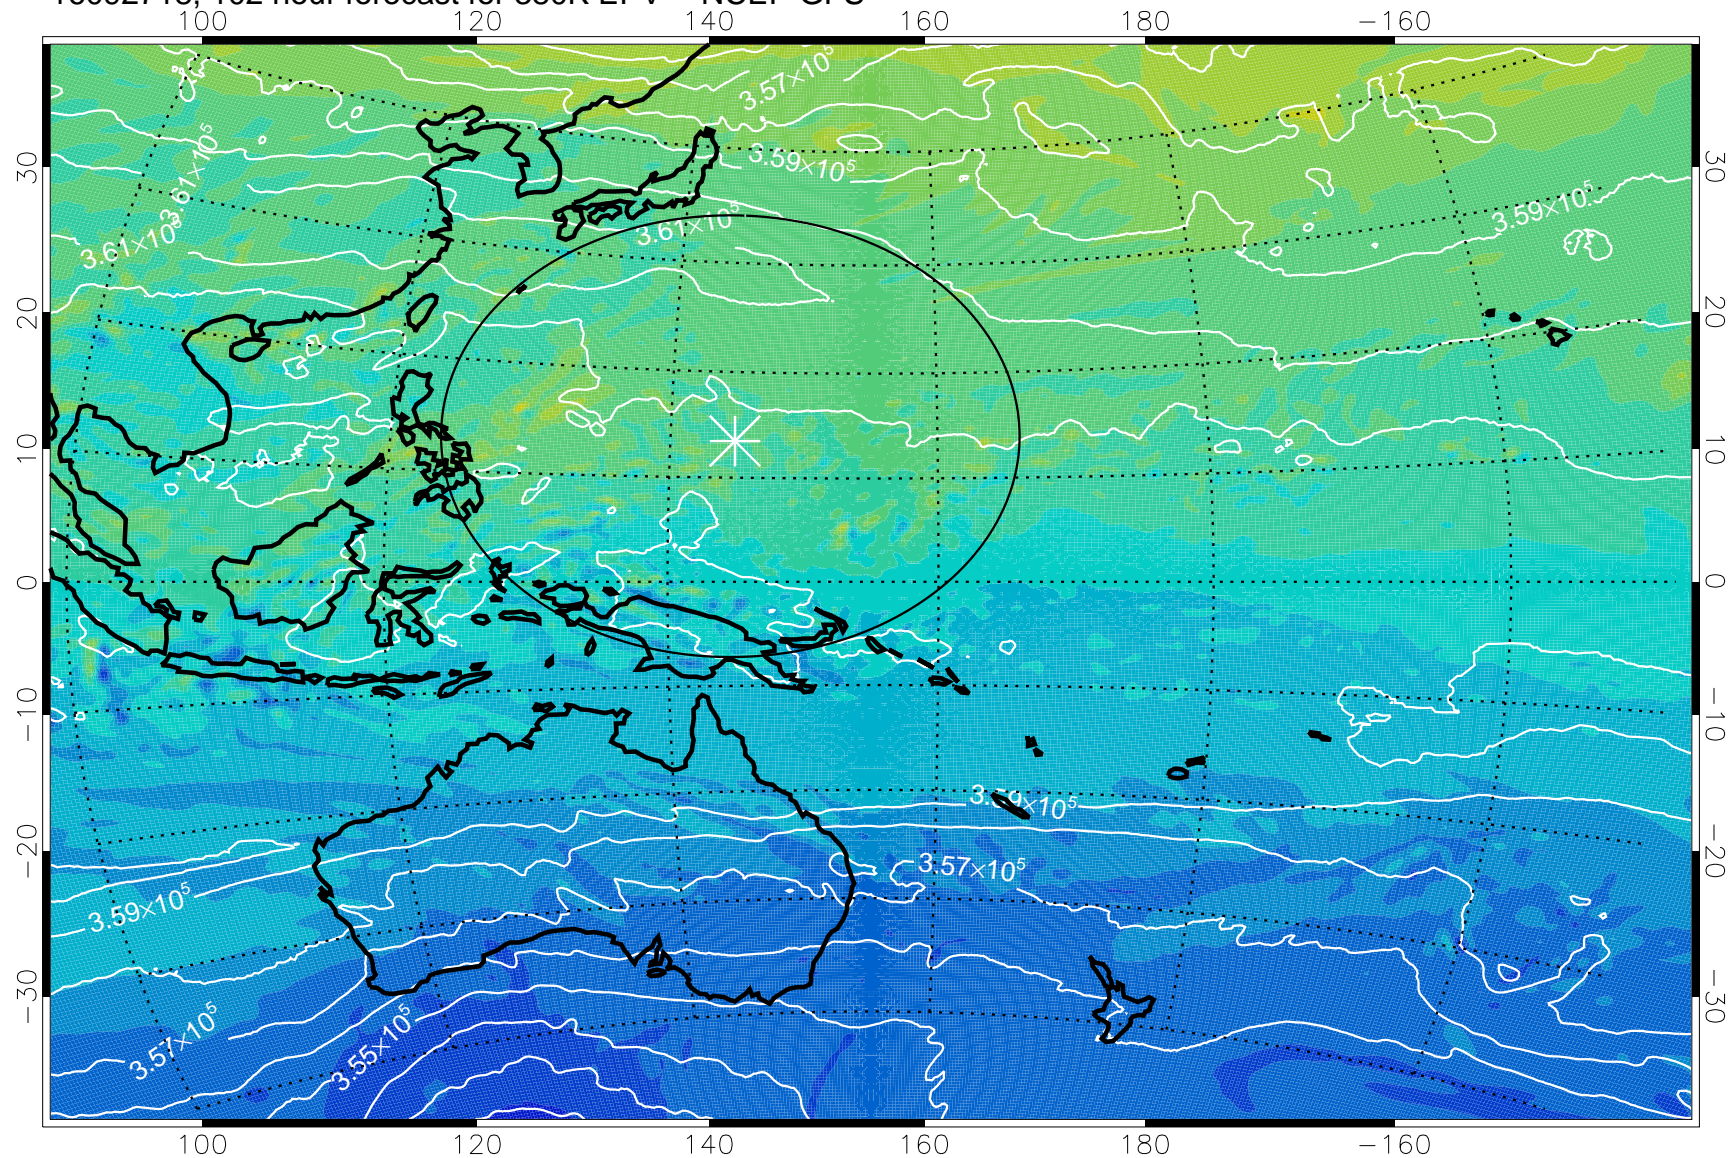

380K Montgomery Streamfunction, white

Range ring of 2304 km

16092618, 78 hour forecast for 380K EPV -- NCEP GFS

380K Montgomery Streamfunction, white

Range ring of 2304 km

16092700, 84 hour forecast for 380K EPV -- NCEP GFS

380K Montgomery Streamfunction, white

Range ring of 2304 km

16092706, 90 hour forecast for 380K EPV -- NCEP GFS

380K Montgomery Streamfunction, white

Range ring of 2304 km

16092712, 96 hour forecast for 380K EPV -- NCEP GFS

380K Montgomery Streamfunction, white

Range ring of 2304 km

16092718, 102 hour forecast for 380K EPV -- NCEP GFS

380K Montgomery Streamfunction, white

Range ring of 2304 km

16092800, 108 hour forecast for 380K EPV -- NCEP GFS

380K Montgomery Streamfunction, white

Range ring of 2304 km

16092806, 114 hour forecast for 380K EPV -- NCEP GFS

380K Montgomery Streamfunction, white

Range ring of 2304 km

16092812, 120 hour forecast for 380K EPV -- NCEP GFS