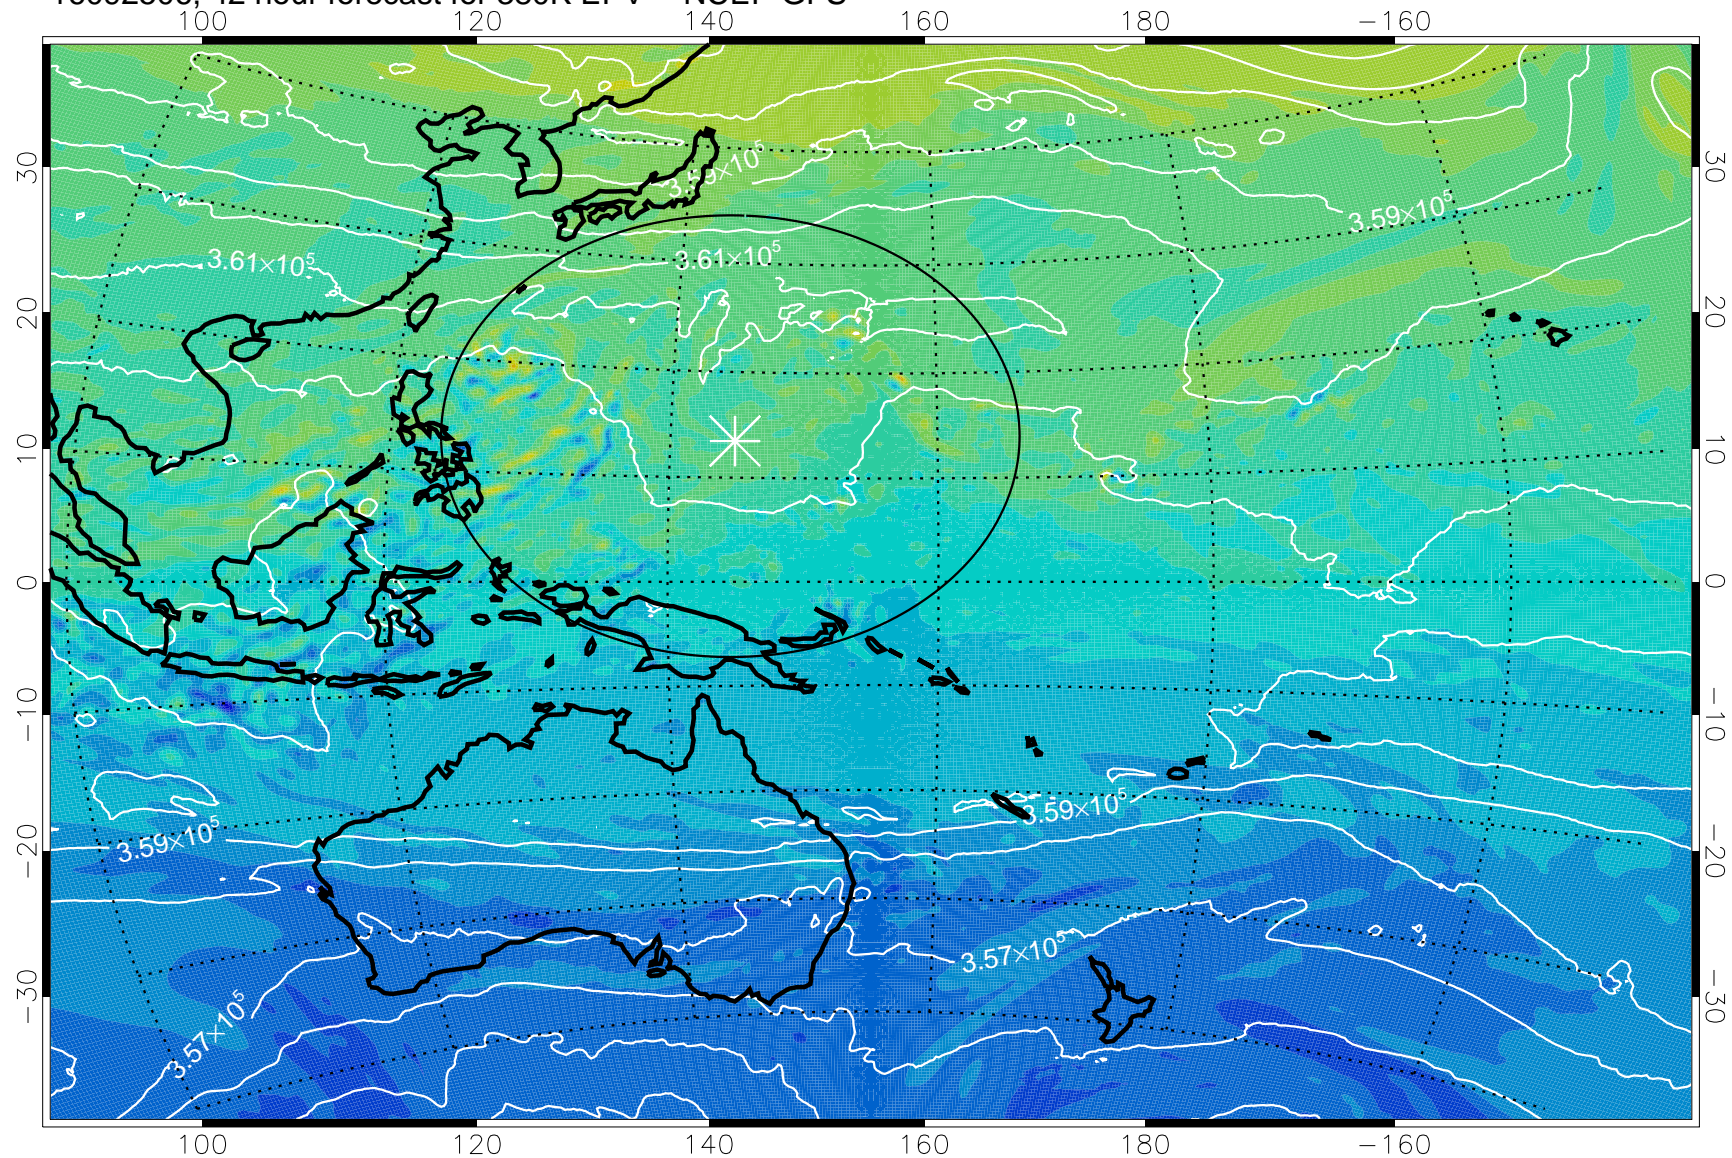

16092406, 18 hour forecast for 380K EPV -- NCEP GFS

380K Montgomery Streamfunction, white

Range ring of 2304 km

16092412, 24 hour forecast for 380K EPV -- NCEP GFS

380K Montgomery Streamfunction, white

Range ring of 2304 km

16092418, 30 hour forecast for 380K EPV -- NCEP GFS

380K Montgomery Streamfunction, white

Range ring of 2304 km

16092500, 36 hour forecast for 380K EPV -- NCEP GFS

380K Montgomery Streamfunction, white

Range ring of 2304 km

16092506, 42 hour forecast for 380K EPV -- NCEP GFS

380K Montgomery Streamfunction, white

Range ring of 2304 km

16092512, 48 hour forecast for 380K EPV -- NCEP GFS

380K Montgomery Streamfunction, white

Range ring of 2304 km

16092518, 54 hour forecast for 380K EPV -- NCEP GFS

380K Montgomery Streamfunction, white

Range ring of 2304 km

16092600, 60 hour forecast for 380K EPV -- NCEP GFS

-2×10^{-5} -1×10^{-5} 0 1×10^{-5} 2×10^{-5}
PVU