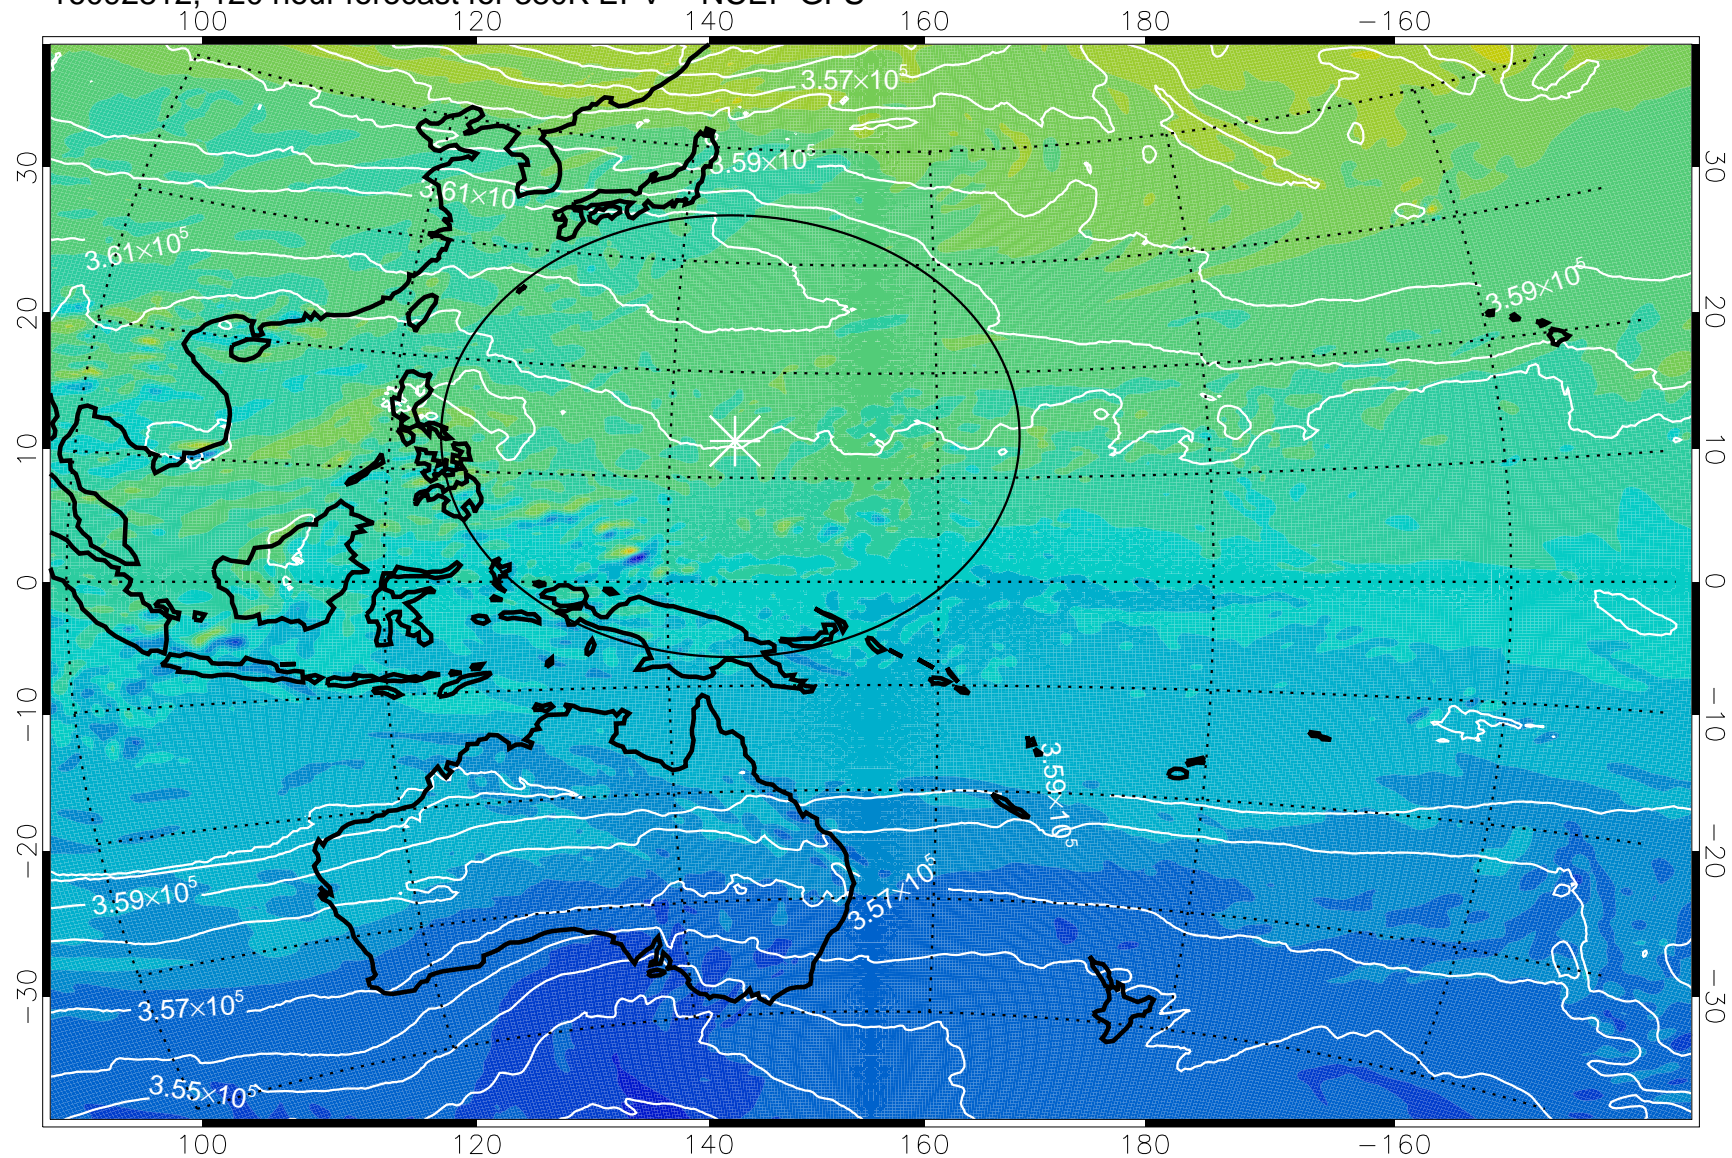

380K Montgomery Streamfunction, white

Range ring of 2304 km

16092718, 102 hour forecast for 380K EPV -- NCEP GFS

380K Montgomery Streamfunction, white

Range ring of 2304 km

16092800, 108 hour forecast for 380K EPV -- NCEP GFS

380K Montgomery Streamfunction, white

Range ring of 2304 km

16092806, 114 hour forecast for 380K EPV -- NCEP GFS

380K Montgomery Streamfunction, white

Range ring of 2304 km

16092812, 120 hour forecast for 380K EPV -- NCEP GFS

380K Montgomery Streamfunction, white

Range ring of 2304 km