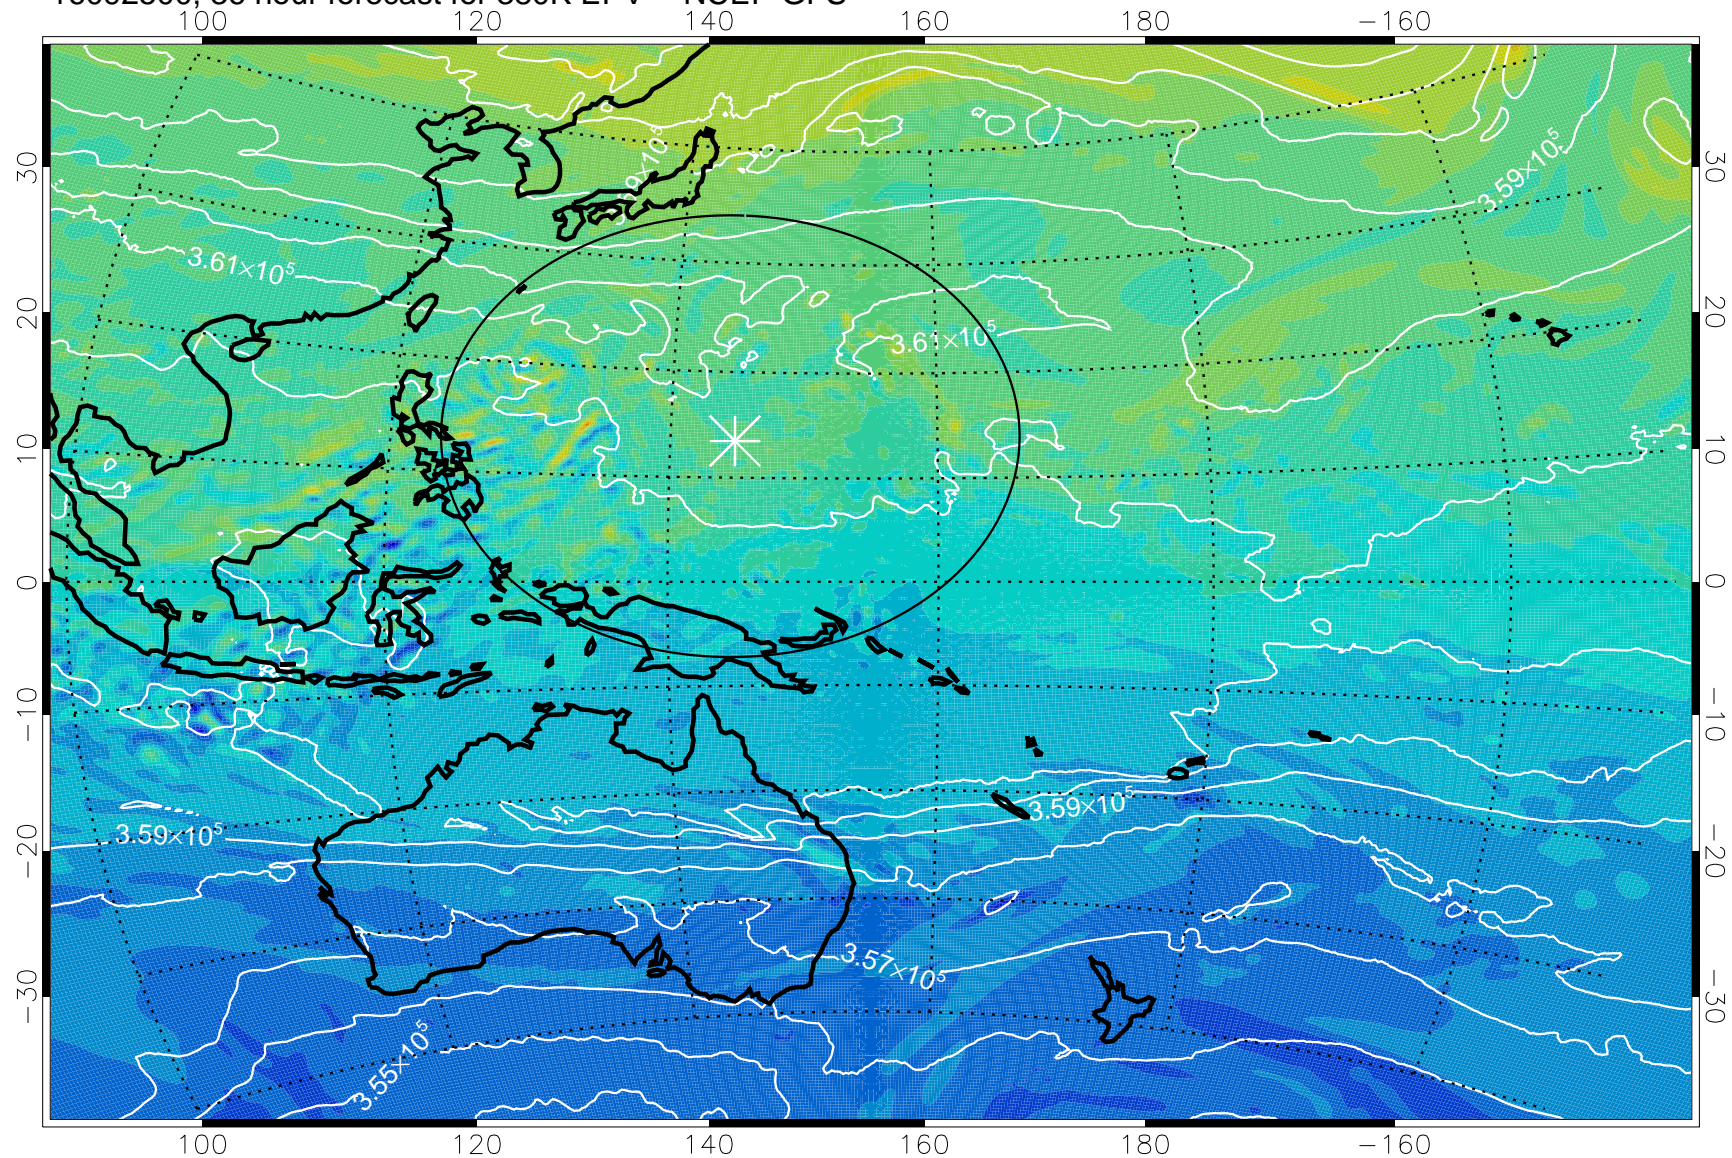

16092318, 6 hour forecast for 380K EPV -- NCEP GFS

380K Montgomery Streamfunction, white

Range ring of 2304 km

16092400, 12 hour forecast for 380K EPV -- NCEP GFS

380K Montgomery Streamfunction, white

Range ring of 2304 km

16092406, 18 hour forecast for 380K EPV -- NCEP GFS

380K Montgomery Streamfunction, white

Range ring of 2304 km

16092412, 24 hour forecast for 380K EPV -- NCEP GFS

380K Montgomery Streamfunction, white

Range ring of 2304 km

16092418, 30 hour forecast for 380K EPV -- NCEP GFS

380K Montgomery Streamfunction, white

Range ring of 2304 km

16092500, 36 hour forecast for 380K EPV -- NCEP GFS

380K Montgomery Streamfunction, white

Range ring of 2304 km

16092506, 42 hour forecast for 380K EPV -- NCEP GFS

380K Montgomery Streamfunction, white

Range ring of 2304 km

16092512, 48 hour forecast for 380K EPV -- NCEP GFS

380K Montgomery Streamfunction, white

Range ring of 2304 km