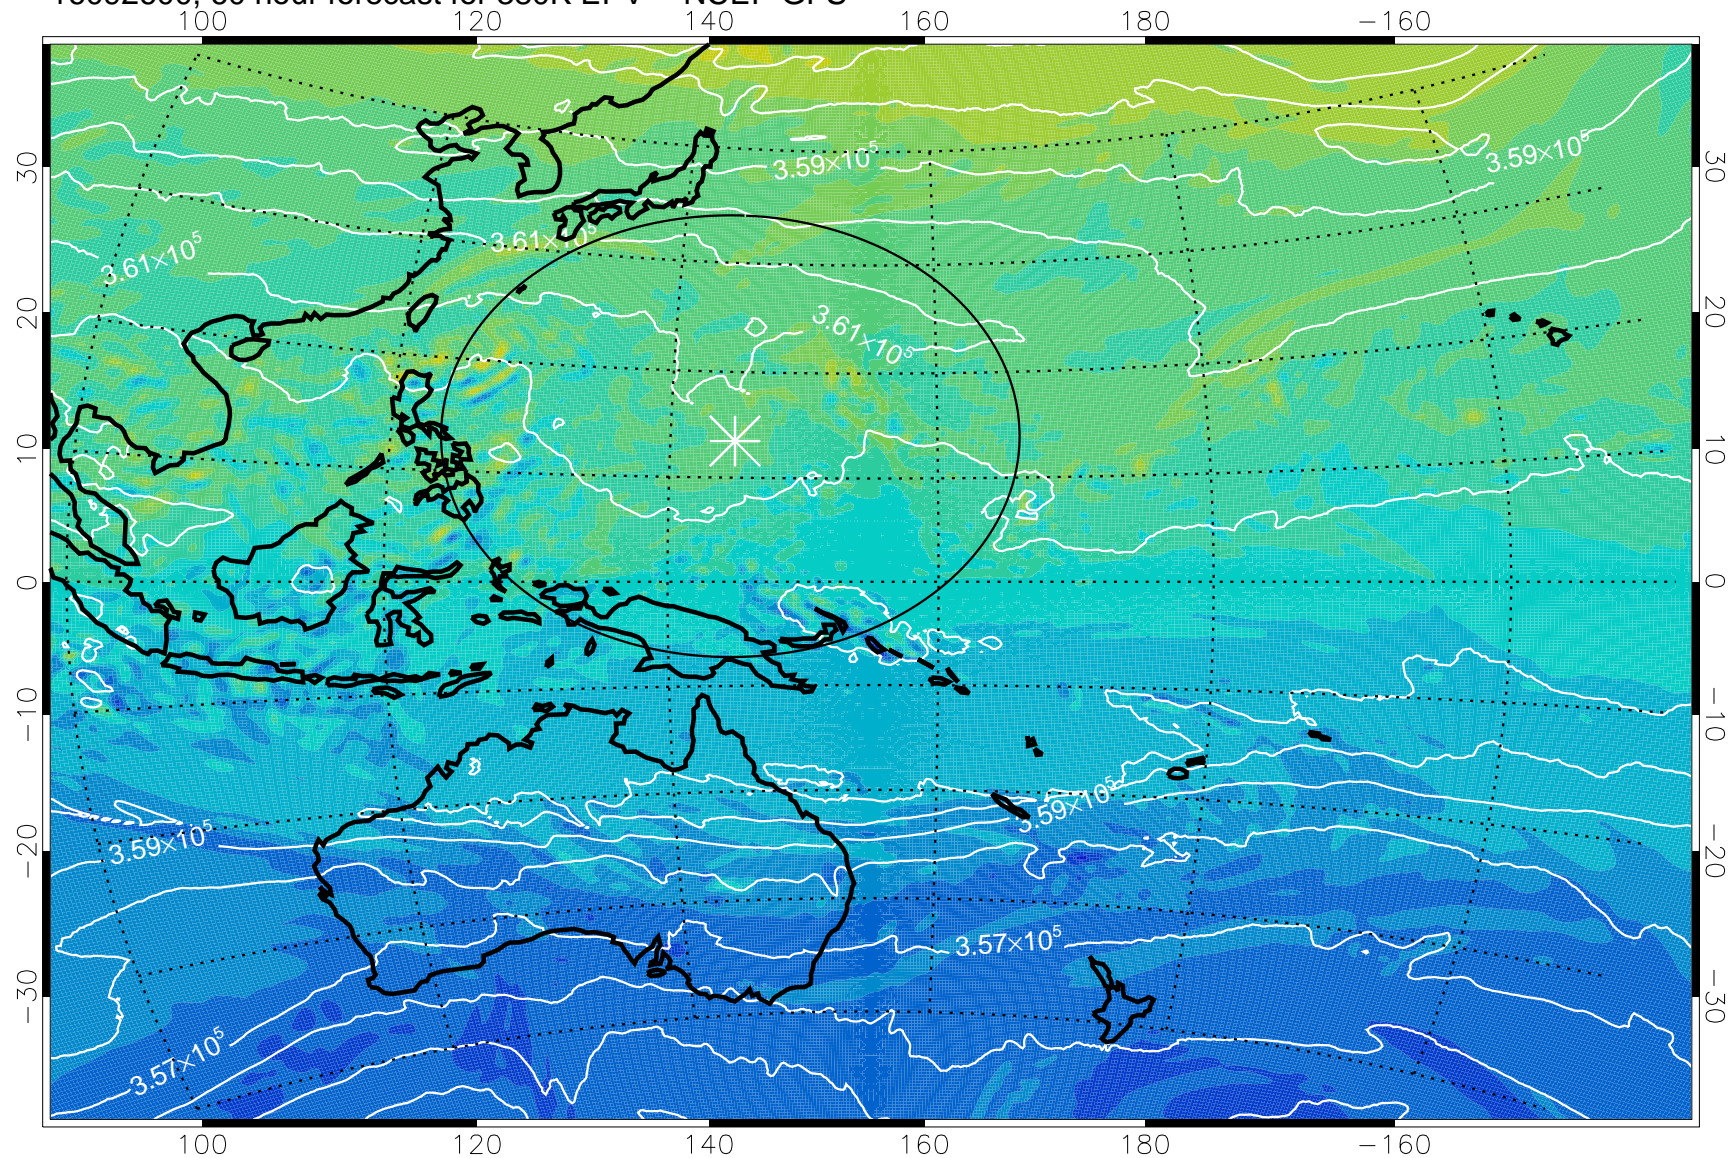

16092418, 30 hour forecast for 380K EPV -- NCEP GFS

380K Montgomery Streamfunction, white

Range ring of 2304 km

16092500, 36 hour forecast for 380K EPV -- NCEP GFS

380K Montgomery Streamfunction, white

Range ring of 2304 km

16092506, 42 hour forecast for 380K EPV -- NCEP GFS

380K Montgomery Streamfunction, white

Range ring of 2304 km

16092512, 48 hour forecast for 380K EPV -- NCEP GFS

380K Montgomery Streamfunction, white

Range ring of 2304 km

16092518, 54 hour forecast for 380K EPV -- NCEP GFS

380K Montgomery Streamfunction, white

Range ring of 2304 km

16092600, 60 hour forecast for 380K EPV -- NCEP GFS

-2×10^{-5} -1×10^{-5} 0 1×10^{-5} 2×10^{-5}
PVU

380K Montgomery Streamfunction, white

Range ring of 2304 km

16092606, 66 hour forecast for 380K EPV -- NCEP GFS

380K Montgomery Streamfunction, white

Range ring of 2304 km

16092612, 72 hour forecast for 380K EPV -- NCEP GFS