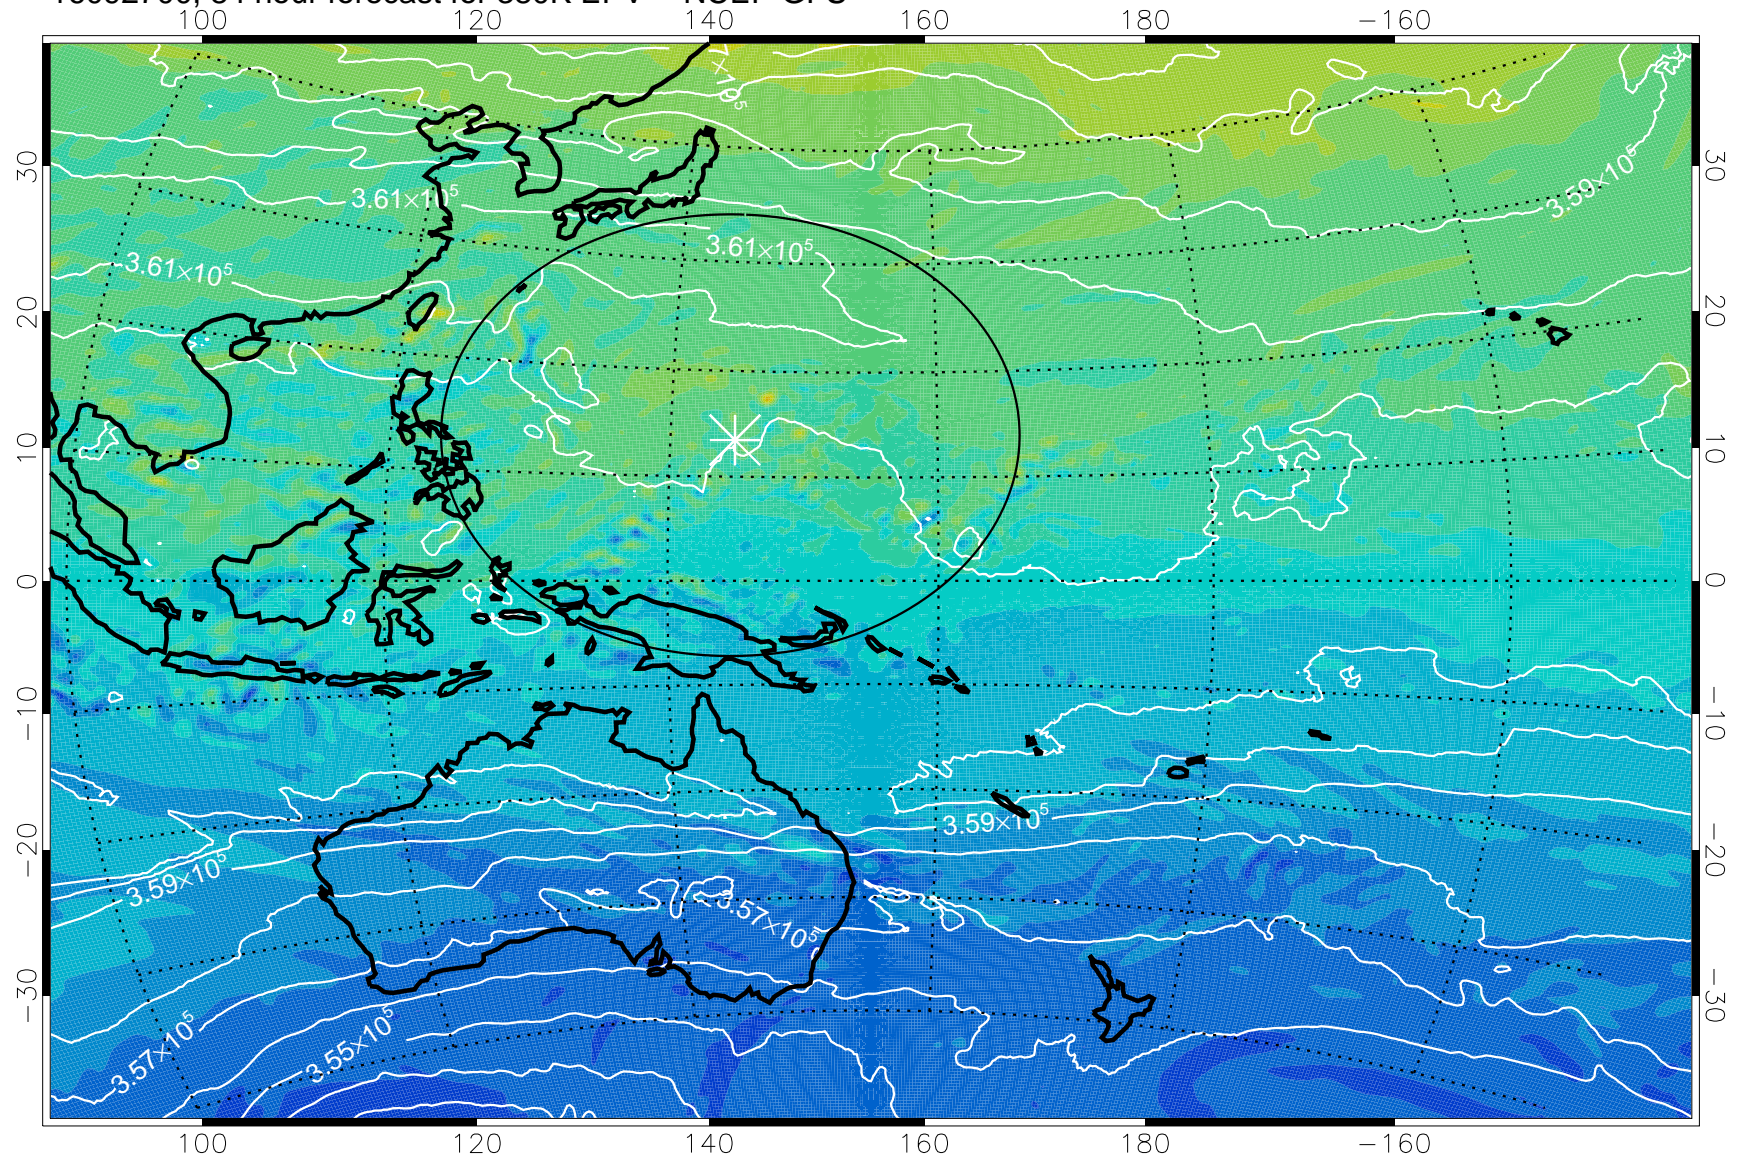

380K Montgomery Streamfunction, white

Range ring of 2304 km

16092606, 66 hour forecast for 380K EPV -- NCEP GFS

380K Montgomery Streamfunction, white

Range ring of 2304 km

16092612, 72 hour forecast for 380K EPV -- NCEP GFS

380K Montgomery Streamfunction, white

Range ring of 2304 km

16092618, 78 hour forecast for 380K EPV -- NCEP GFS

380K Montgomery Streamfunction, white

Range ring of 2304 km

16092700, 84 hour forecast for 380K EPV -- NCEP GFS

380K Montgomery Streamfunction, white

Range ring of 2304 km

16092706, 90 hour forecast for 380K EPV -- NCEP GFS

380K Montgomery Streamfunction, white

Range ring of 2304 km

16092712, 96 hour forecast for 380K EPV -- NCEP GFS

380K Montgomery Streamfunction, white

Range ring of 2304 km

16092718, 102 hour forecast for 380K EPV -- NCEP GFS

380K Montgomery Streamfunction, white

Range ring of 2304 km

16092800, 108 hour forecast for 380K EPV -- NCEP GFS