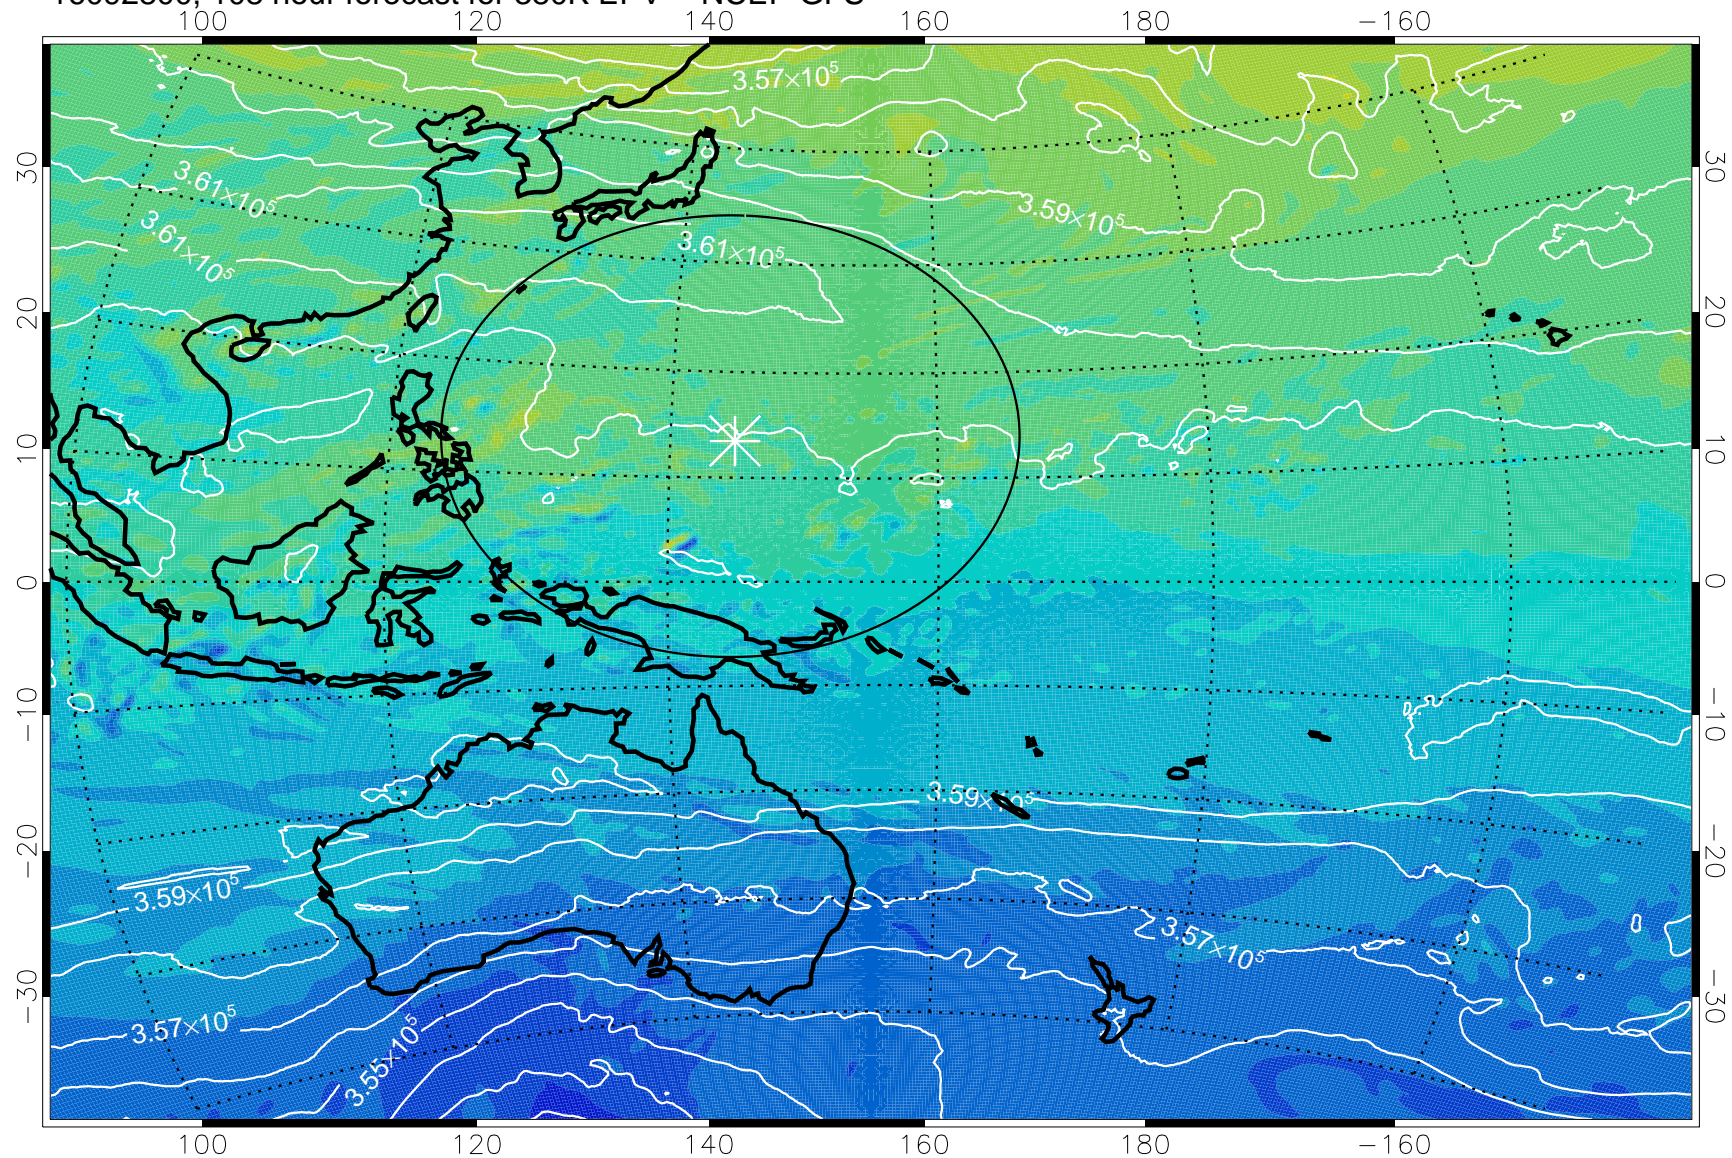

380K Montgomery Streamfunction, white

Range ring of 2304 km

16092706, 90 hour forecast for 380K EPV -- NCEP GFS

380K Montgomery Streamfunction, white

Range ring of 2304 km

16092712, 96 hour forecast for 380K EPV -- NCEP GFS

380K Montgomery Streamfunction, white

Range ring of 2304 km

16092718, 102 hour forecast for 380K EPV -- NCEP GFS

380K Montgomery Streamfunction, white

Range ring of 2304 km

16092800, 108 hour forecast for 380K EPV -- NCEP GFS

380K Montgomery Streamfunction, white

Range ring of 2304 km

16092806, 114 hour forecast for 380K EPV -- NCEP GFS

380K Montgomery Streamfunction, white

Range ring of 2304 km

16092812, 120 hour forecast for 380K EPV -- NCEP GFS