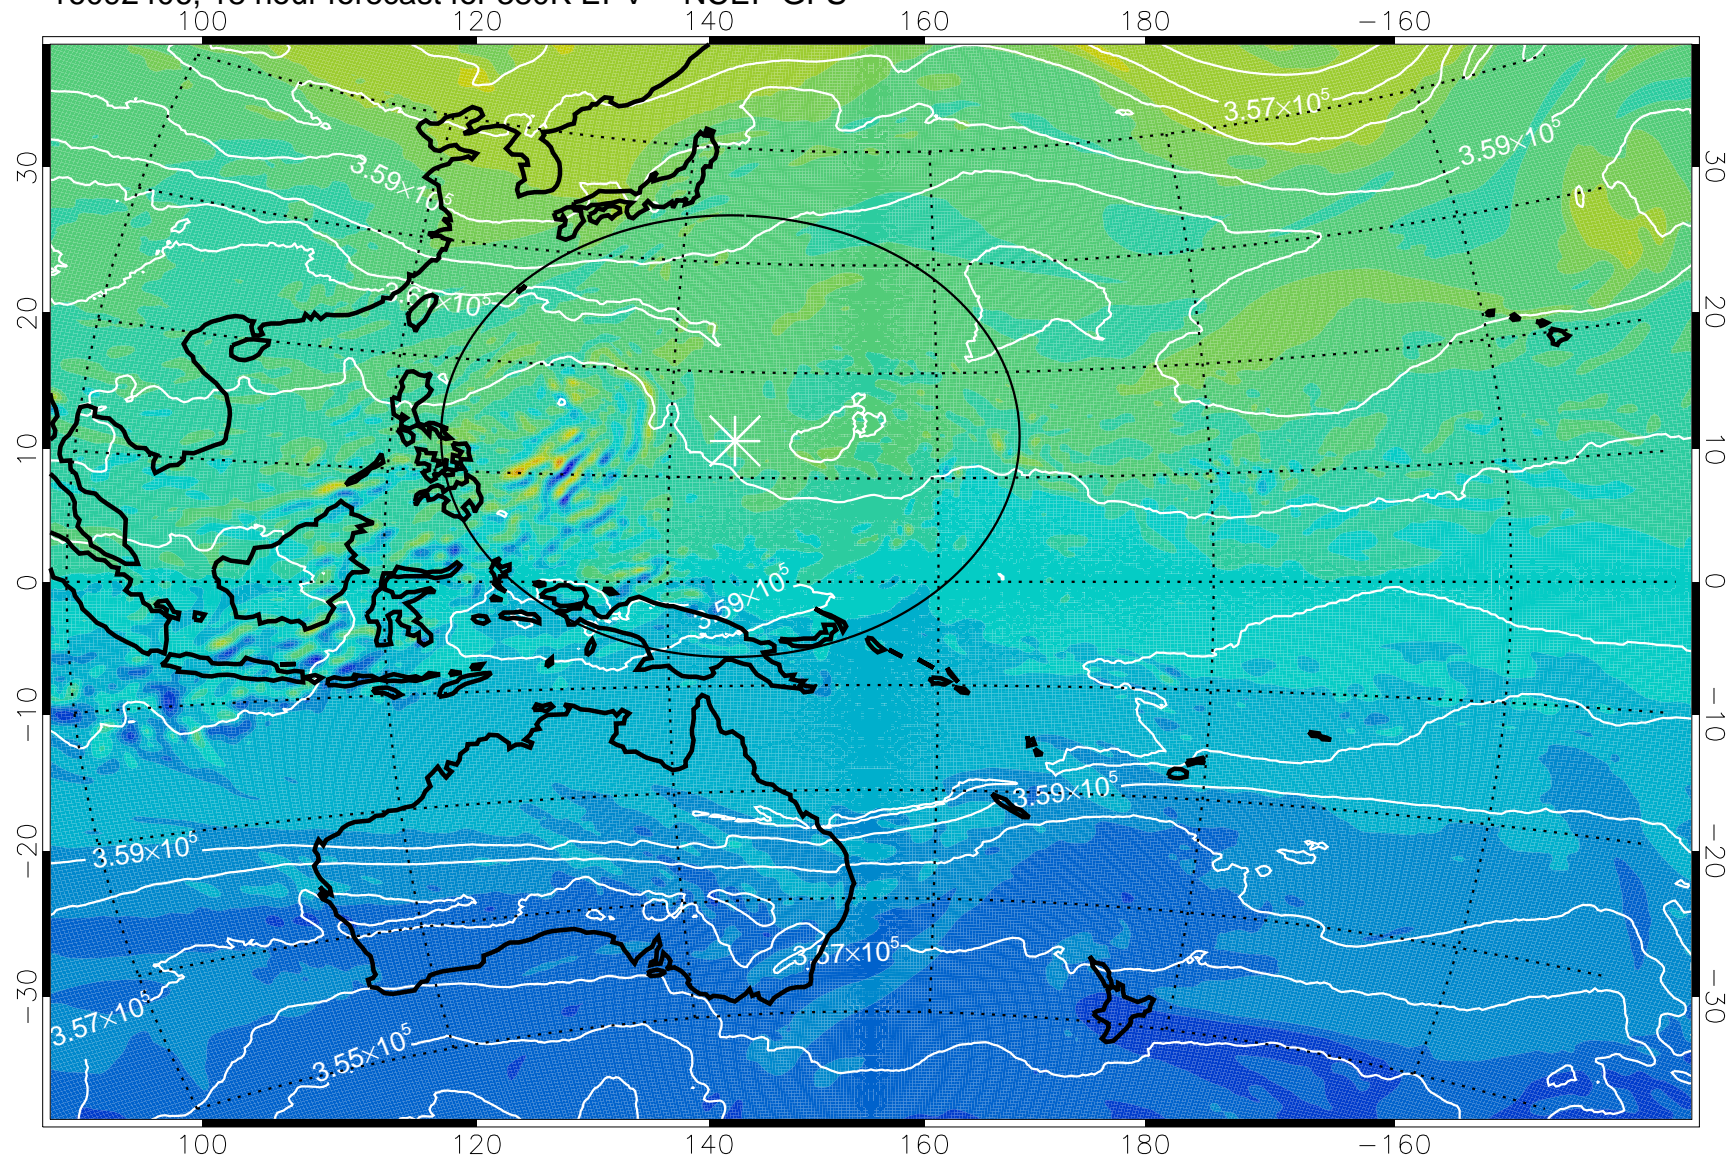

16092318, 6 hour forecast for 380K EPV -- NCEP GFS

380K Montgomery Streamfunction, white

Range ring of 2304 km

16092400, 12 hour forecast for 380K EPV -- NCEP GFS

380K Montgomery Streamfunction, white

Range ring of 2304 km

16092406, 18 hour forecast for 380K EPV -- NCEP GFS

380K Montgomery Streamfunction, white

Range ring of 2304 km

16092412, 24 hour forecast for 380K EPV -- NCEP GFS

380K Montgomery Streamfunction, white

Range ring of 2304 km

16092418, 30 hour forecast for 380K EPV -- NCEP GFS

380K Montgomery Streamfunction, white

Range ring of 2304 km

16092500, 36 hour forecast for 380K EPV -- NCEP GFS

380K Montgomery Streamfunction, white

Range ring of 2304 km

16092506, 42 hour forecast for 380K EPV -- NCEP GFS

380K Montgomery Streamfunction, white

Range ring of 2304 km

16092512, 48 hour forecast for 380K EPV -- NCEP GFS

380K Montgomery Streamfunction, white

Range ring of 2304 km