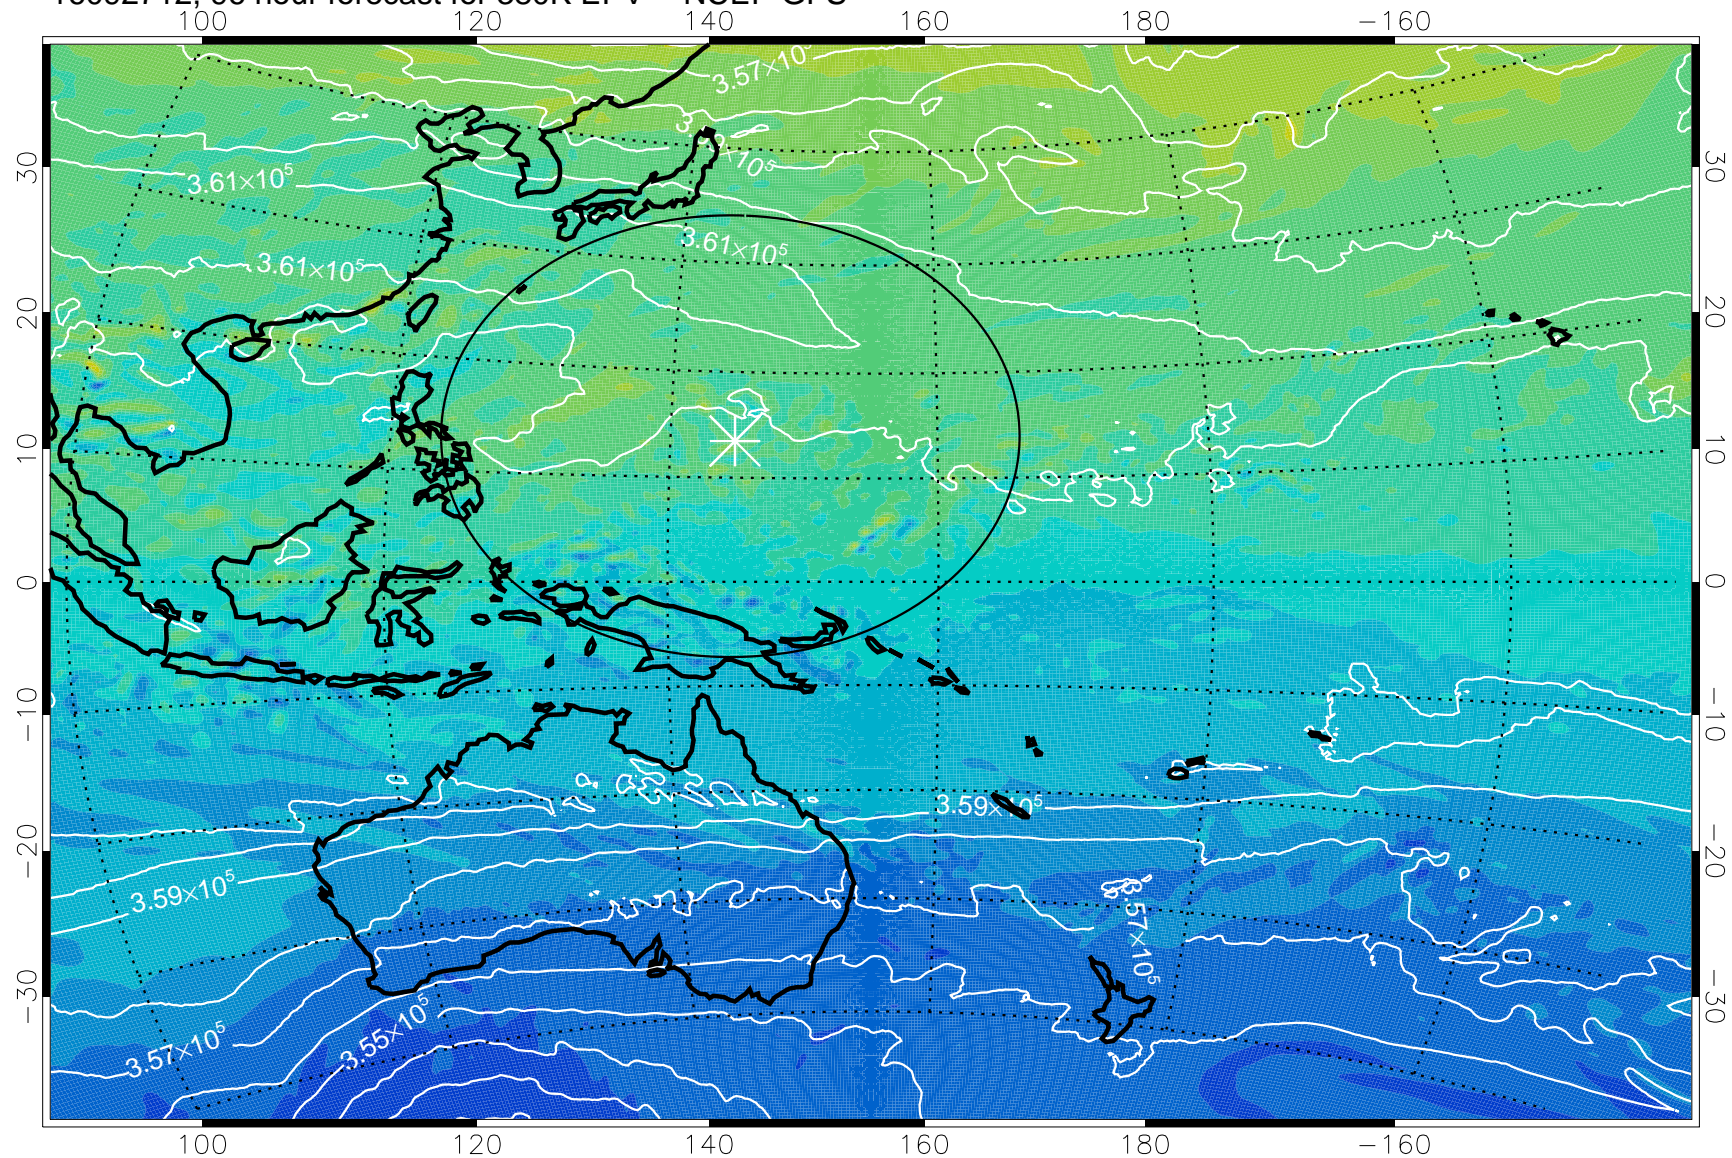

380K Montgomery Streamfunction, white

Range ring of 2304 km

16092618, 78 hour forecast for 380K EPV -- NCEP GFS

380K Montgomery Streamfunction, white

Range ring of 2304 km

16092700, 84 hour forecast for 380K EPV -- NCEP GFS

380K Montgomery Streamfunction, white

Range ring of 2304 km

16092706, 90 hour forecast for 380K EPV -- NCEP GFS

380K Montgomery Streamfunction, white

Range ring of 2304 km

16092712, 96 hour forecast for 380K EPV -- NCEP GFS

380K Montgomery Streamfunction, white

Range ring of 2304 km

16092718, 102 hour forecast for 380K EPV -- NCEP GFS

380K Montgomery Streamfunction, white

Range ring of 2304 km

16092800, 108 hour forecast for 380K EPV -- NCEP GFS

380K Montgomery Streamfunction, white

Range ring of 2304 km

16092806, 114 hour forecast for 380K EPV -- NCEP GFS

380K Montgomery Streamfunction, white

Range ring of 2304 km

16092812, 120 hour forecast for 380K EPV -- NCEP GFS