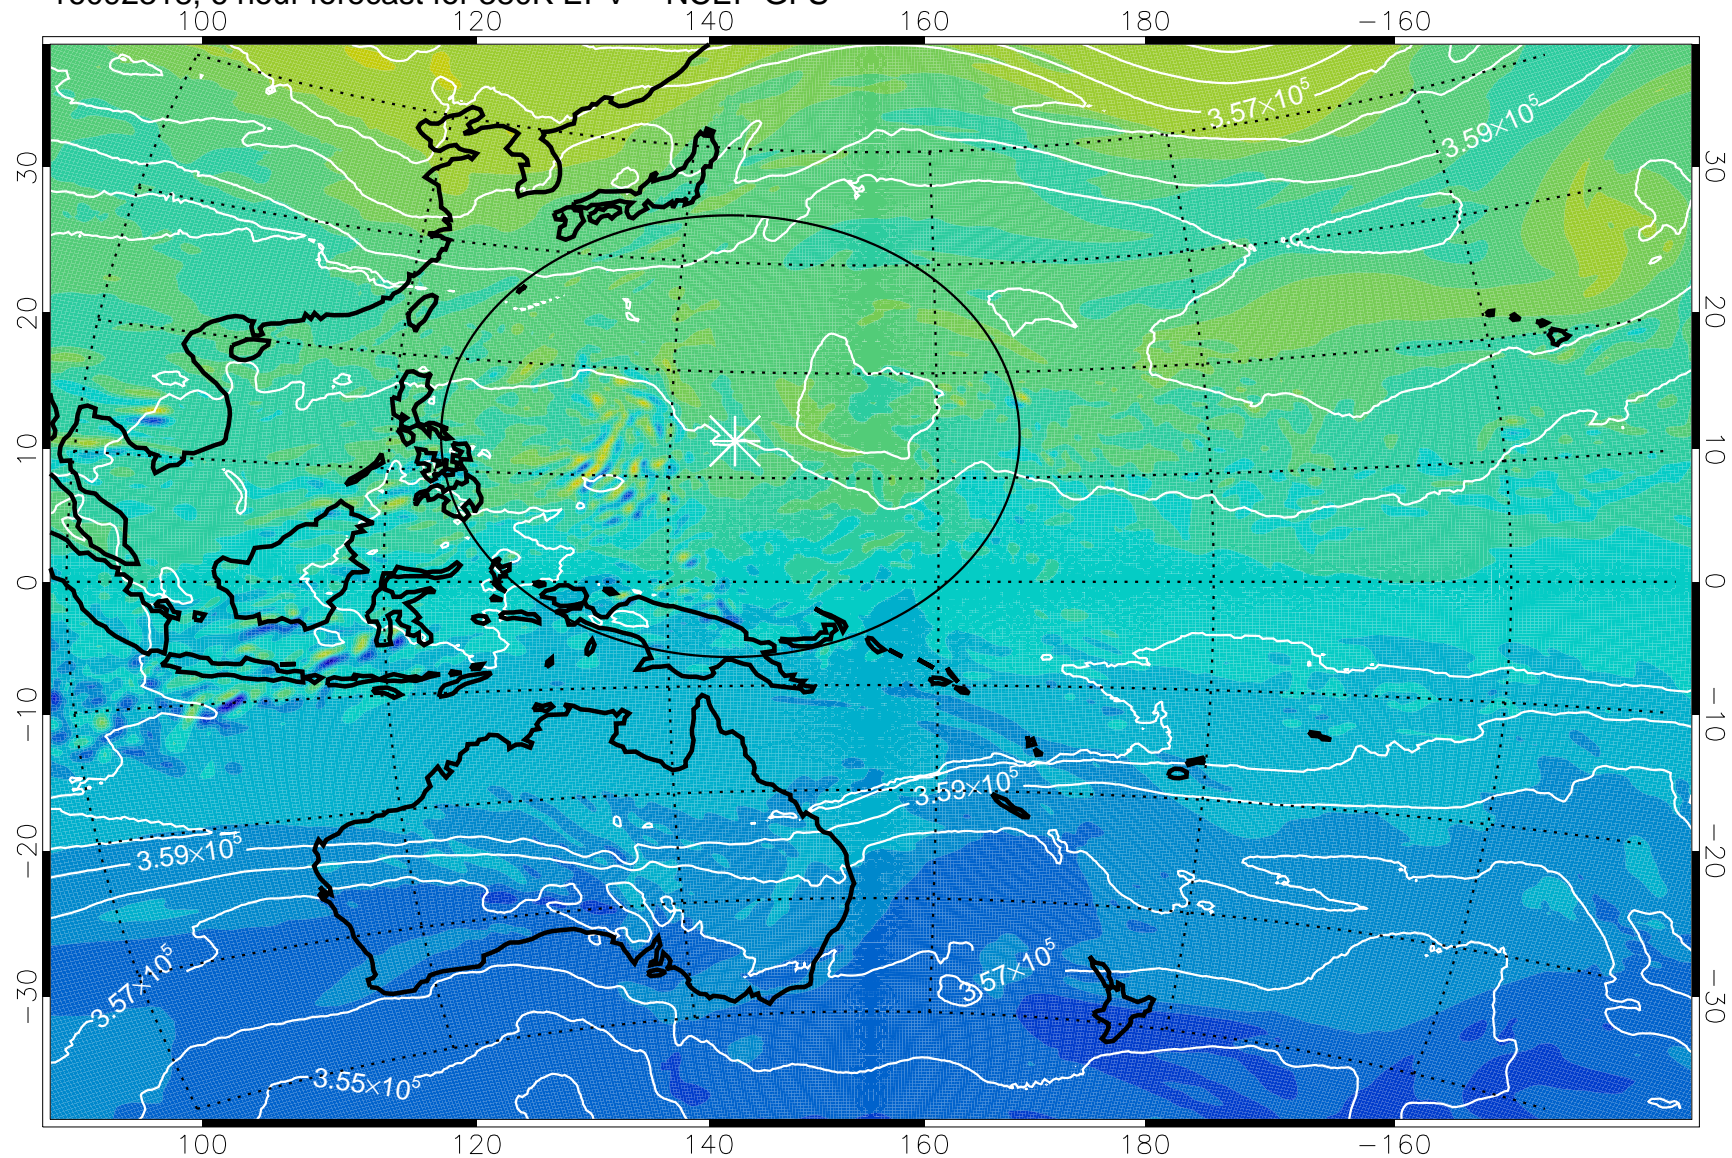

16092318, 6 hour forecast for 380K EPV -- NCEP GFS

380K Montgomery Streamfunction, white

Range ring of 2304 km

16092400, 12 hour forecast for 380K EPV -- NCEP GFS

380K Montgomery Streamfunction, white

Range ring of 2304 km

16092406, 18 hour forecast for 380K EPV -- NCEP GFS

380K Montgomery Streamfunction, white

Range ring of 2304 km

16092412, 24 hour forecast for 380K EPV -- NCEP GFS

380K Montgomery Streamfunction, white

Range ring of 2304 km

16092418, 30 hour forecast for 380K EPV -- NCEP GFS

380K Montgomery Streamfunction, white

Range ring of 2304 km

16092500, 36 hour forecast for 380K EPV -- NCEP GFS

380K Montgomery Streamfunction, white

Range ring of 2304 km

16092506, 42 hour forecast for 380K EPV -- NCEP GFS

380K Montgomery Streamfunction, white

Range ring of 2304 km

16092512, 48 hour forecast for 380K EPV -- NCEP GFS

380K Montgomery Streamfunction, white

Range ring of 2304 km