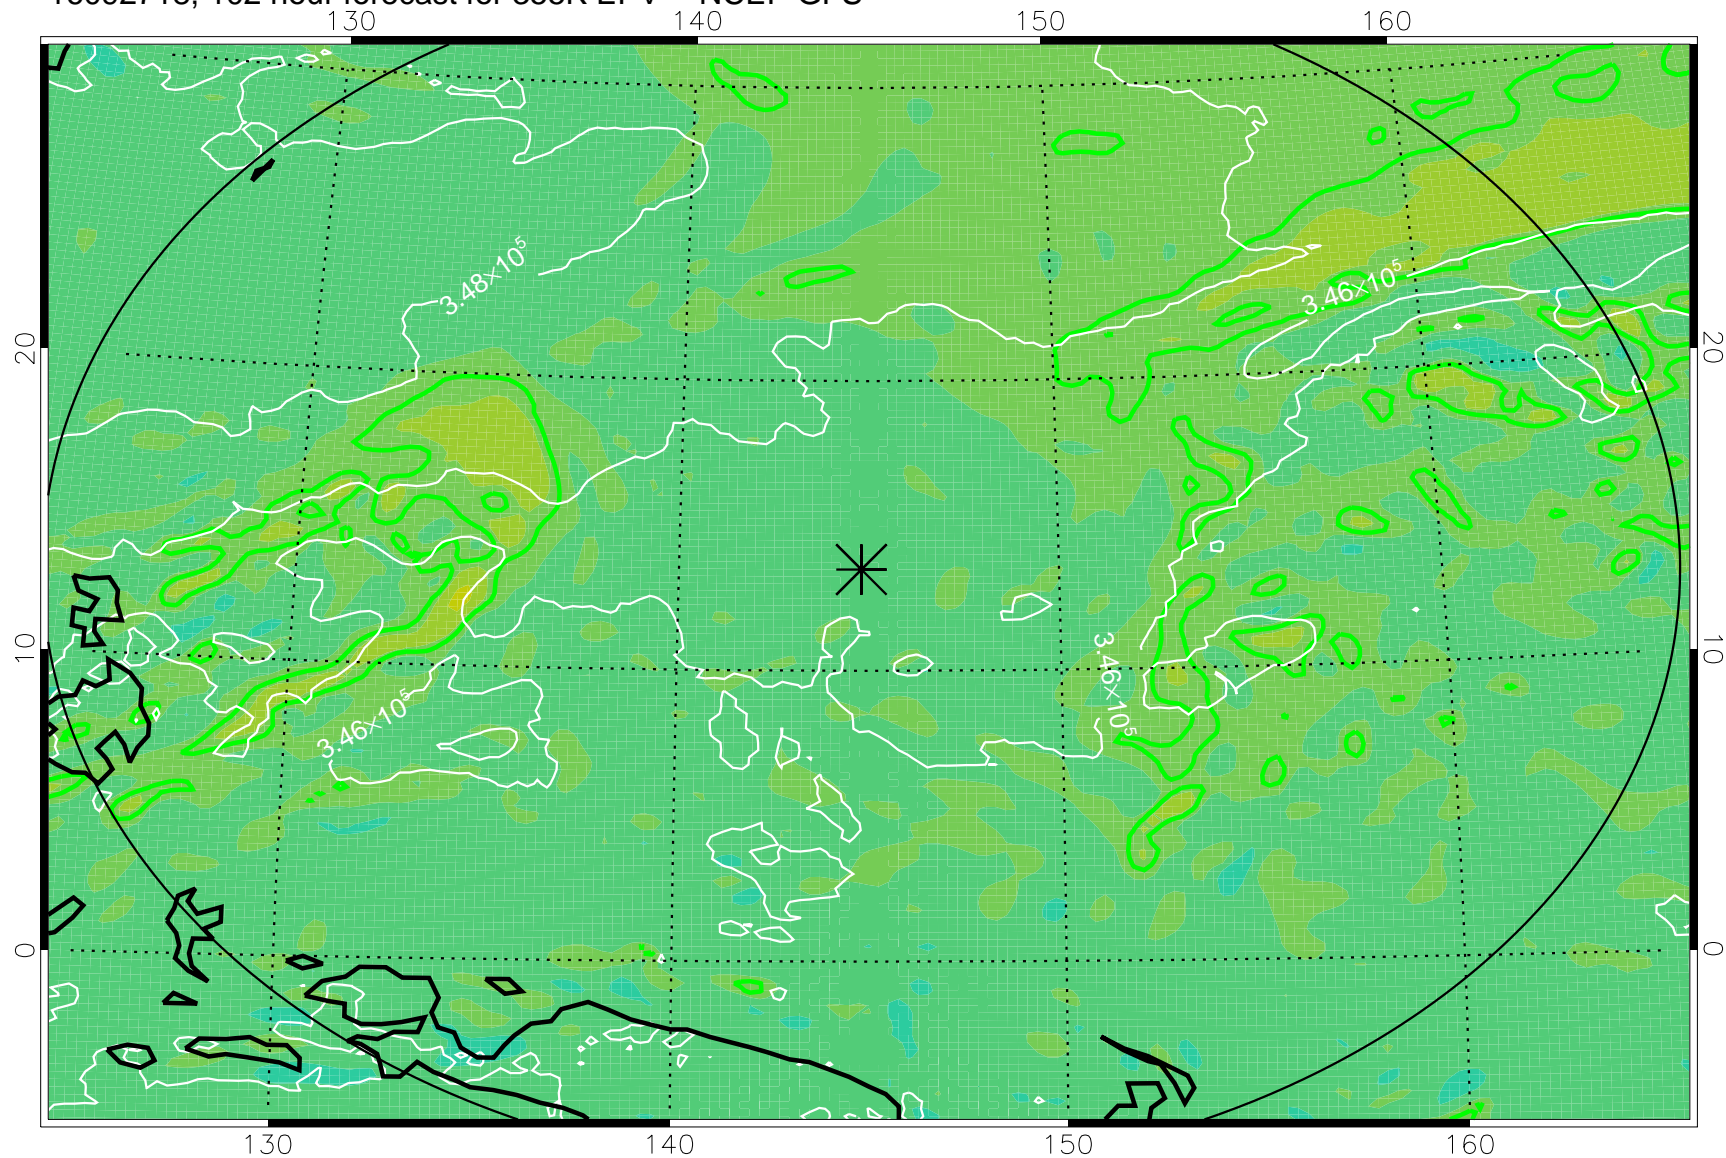

16092618, 78 hour forecast for 355K EPV -- NCEP GFS

355K Montgomery Streamfunction, white
EPV Tropopause (2 PVU) Position
Range ring of 2304 km

16092700, 84 hour forecast for 355K EPV -- NCEP GFS

355K Montgomery Streamfunction, white
EPV Tropopause (2 PVU) Position
Range ring of 2304 km

16092706, 90 hour forecast for 355K EPV -- NCEP GFS

355K Montgomery Streamfunction, white
EPV Tropopause (2 PVU) Position
Range ring of 2304 km

16092712, 96 hour forecast for 355K EPV -- NCEP GFS

355K Montgomery Streamfunction, white
EPV Tropopause (2 PVU) Position
Range ring of 2304 km

16092718, 102 hour forecast for 355K EPV -- NCEP GFS

355K Montgomery Streamfunction, white
EPV Tropopause (2 PVU) Position
Range ring of 2304 km

16092800, 108 hour forecast for 355K EPV -- NCEP GFS

355K Montgomery Streamfunction, white
EPV Tropopause (2 PVU) Position
Range ring of 2304 km

16092806, 114 hour forecast for 355K EPV -- NCEP GFS

355K Montgomery Streamfunction, white
EPV Tropopause (2 PVU) Position
Range ring of 2304 km

16092812, 120 hour forecast for 355K EPV -- NCEP GFS

355K Montgomery Streamfunction, white
EPV Tropopause (2 PVU) Position
Range ring of 2304 km