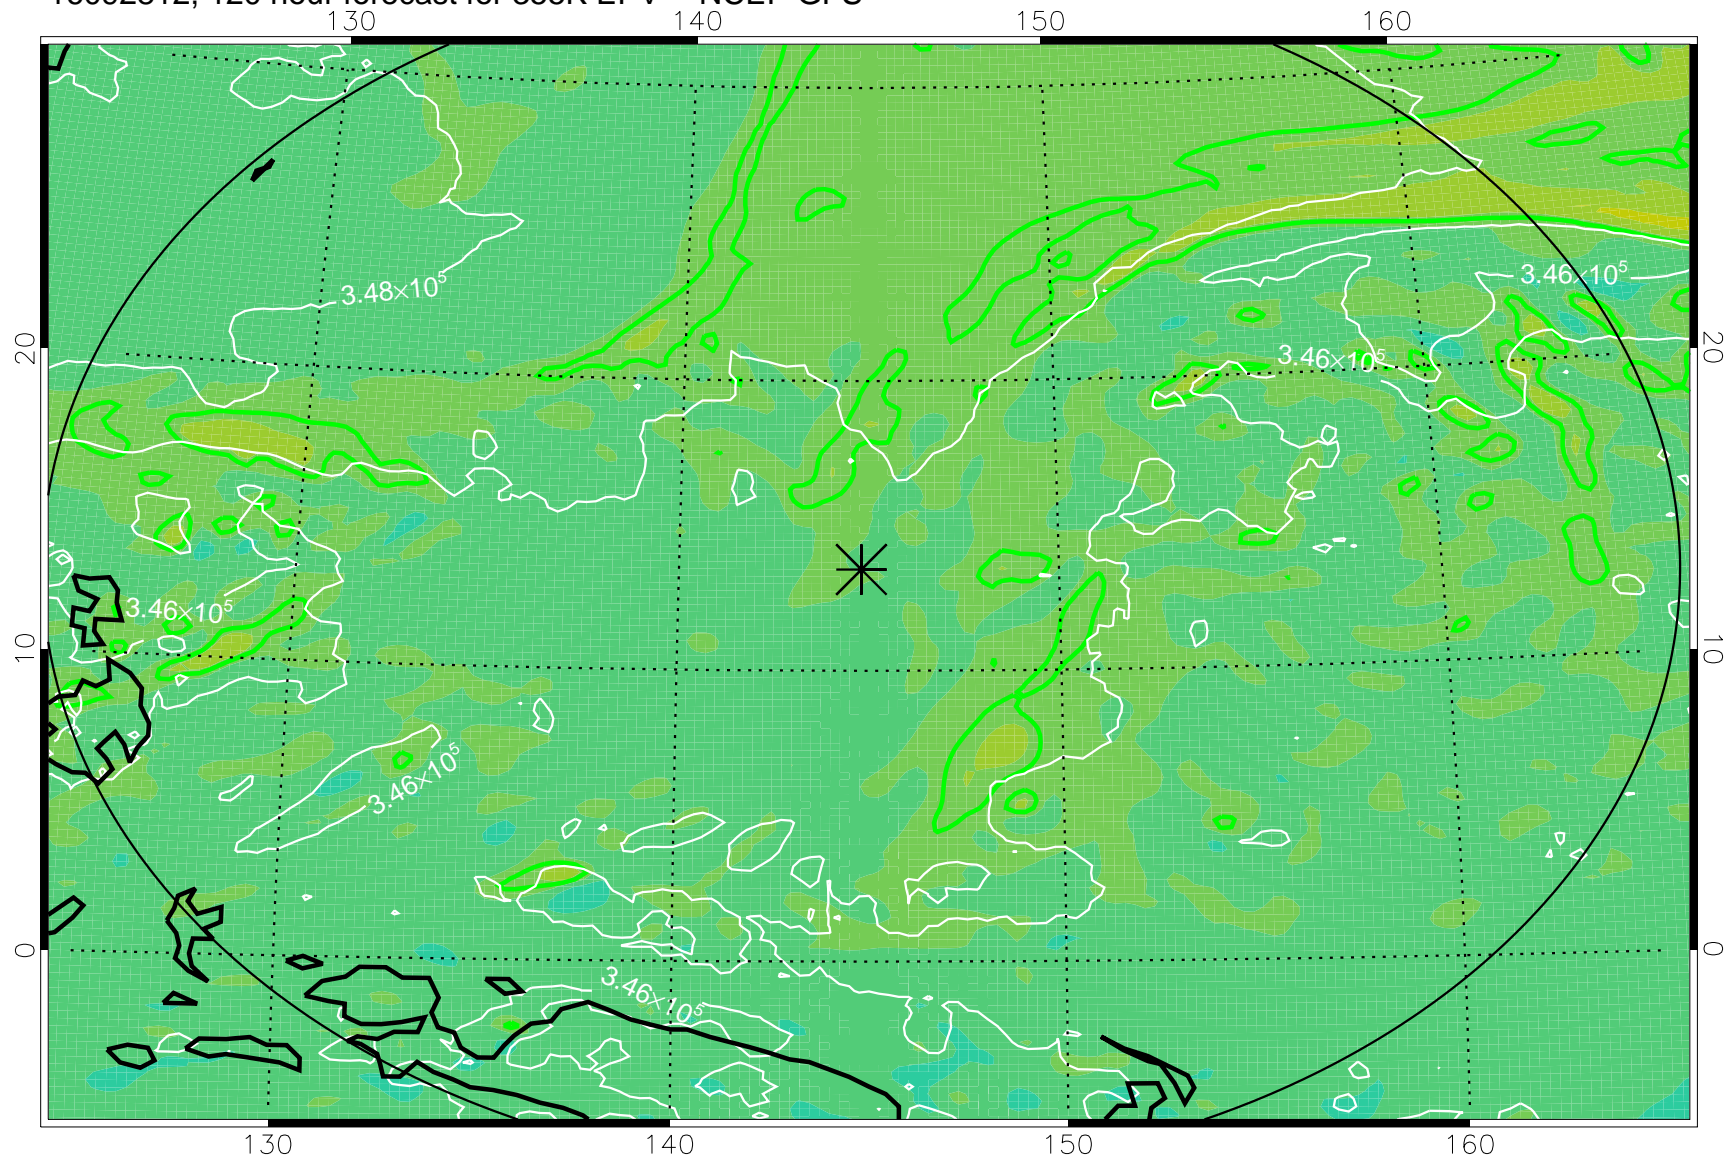

16092618, 78 hour forecast for 355K EPV -- NCEP GFS

355K Montgomery Streamfunction, white
EPV Tropopause (2 PVU) Position
Range ring of 2304 km

16092700, 84 hour forecast for 355K EPV -- NCEP GFS

355K Montgomery Streamfunction, white
EPV Tropopause (2 PVU) Position
Range ring of 2304 km

16092706, 90 hour forecast for 355K EPV -- NCEP GFS

355K Montgomery Streamfunction, white
EPV Tropopause (2 PVU) Position
Range ring of 2304 km

16092712, 96 hour forecast for 355K EPV -- NCEP GFS

355K Montgomery Streamfunction, white
EPV Tropopause (2 PVU) Position
Range ring of 2304 km

16092718, 102 hour forecast for 355K EPV -- NCEP GFS

355K Montgomery Streamfunction, white
EPV Tropopause (2 PVU) Position
Range ring of 2304 km

16092800, 108 hour forecast for 355K EPV -- NCEP GFS

355K Montgomery Streamfunction, white
EPV Tropopause (2 PVU) Position
Range ring of 2304 km

16092806, 114 hour forecast for 355K EPV -- NCEP GFS

355K Montgomery Streamfunction, white
EPV Tropopause (2 PVU) Position
Range ring of 2304 km

16092812, 120 hour forecast for 355K EPV -- NCEP GFS

355K Montgomery Streamfunction, white
EPV Tropopause (2 PVU) Position
Range ring of 2304 km