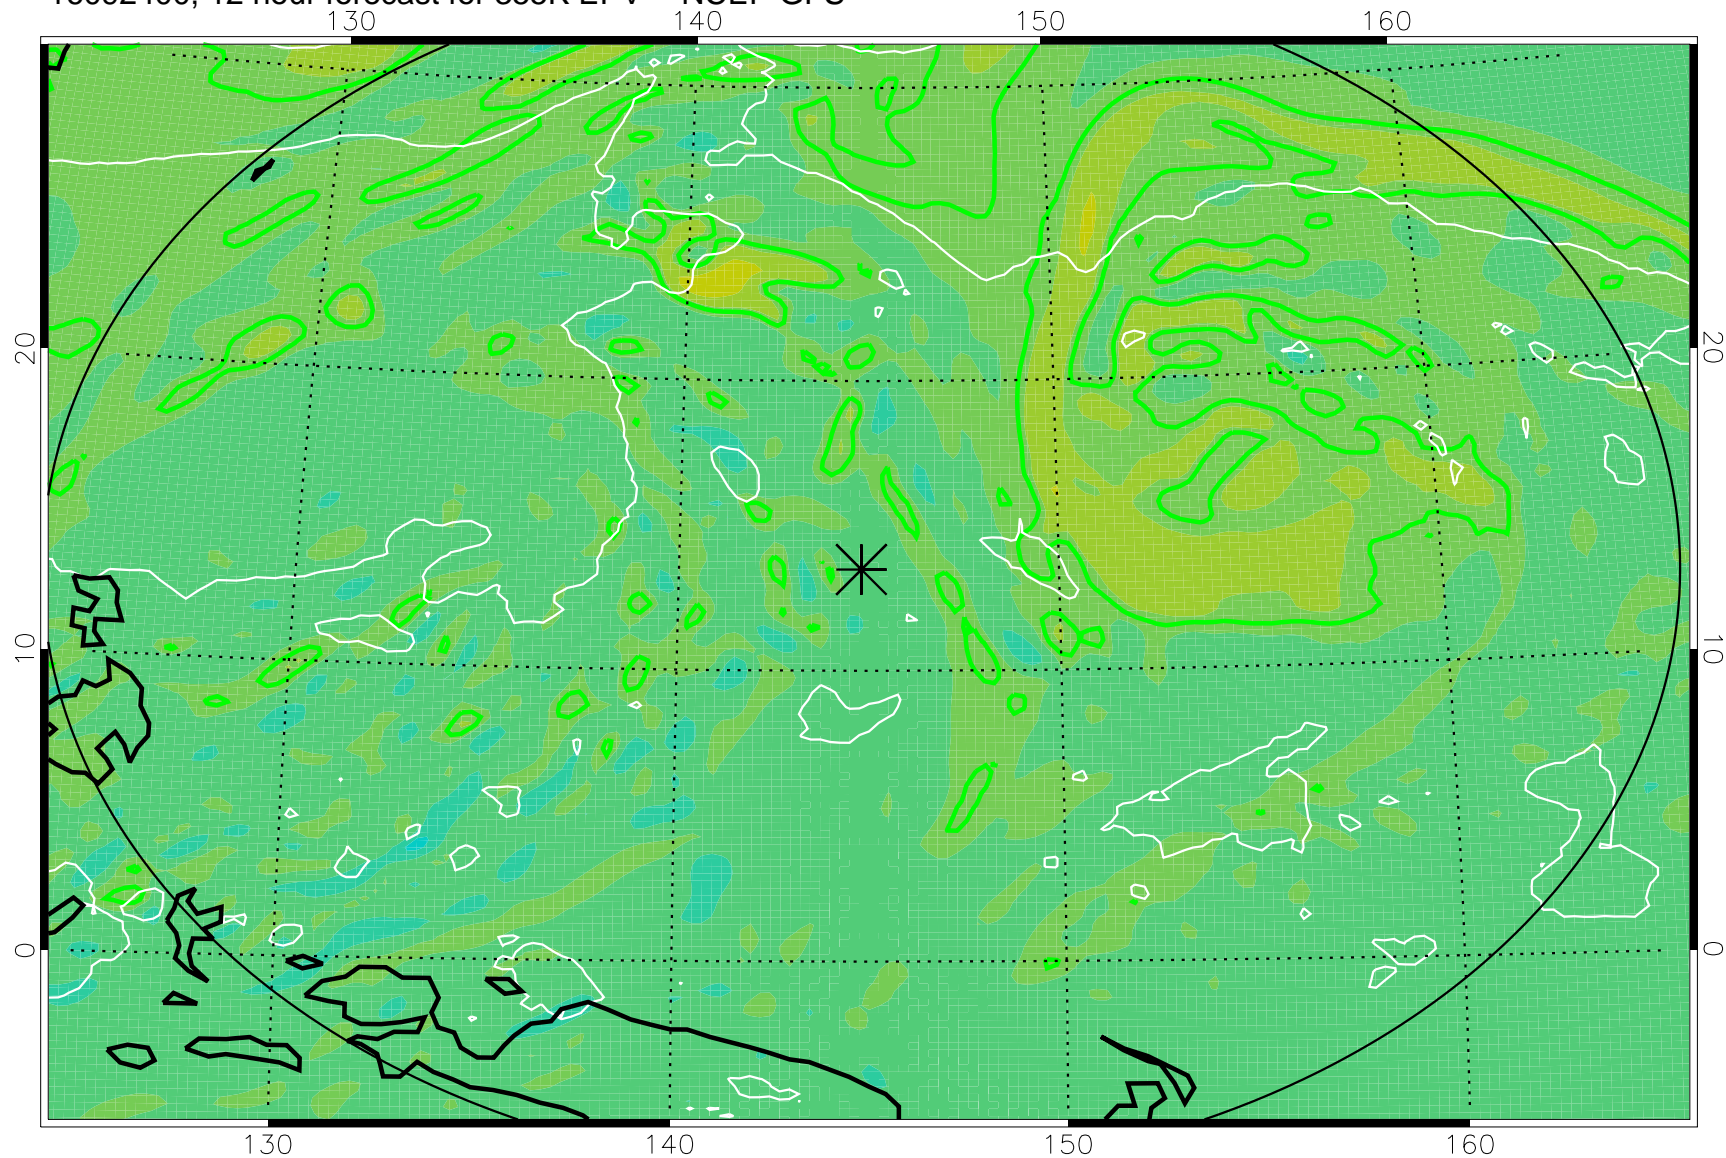

16092318, 6 hour forecast for 355K EPV -- NCEP GFS

355K Montgomery Streamfunction, white
EPV Tropopause (2 PVU) Position
Range ring of 2304 km

16092400, 12 hour forecast for 355K EPV -- NCEP GFS

355K Montgomery Streamfunction, white
EPV Tropopause (2 PVU) Position
Range ring of 2304 km

16092406, 18 hour forecast for 355K EPV -- NCEP GFS

355K Montgomery Streamfunction, white
EPV Tropopause (2 PVU) Position
Range ring of 2304 km

16092412, 24 hour forecast for 355K EPV -- NCEP GFS

355K Montgomery Streamfunction, white
EPV Tropopause (2 PVU) Position
Range ring of 2304 km

16092418, 30 hour forecast for 355K EPV -- NCEP GFS

355K Montgomery Streamfunction, white
EPV Tropopause (2 PVU) Position
Range ring of 2304 km

16092500, 36 hour forecast for 355K EPV -- NCEP GFS

355K Montgomery Streamfunction, white
EPV Tropopause (2 PVU) Position
Range ring of 2304 km

16092606, 66 hour forecast for 355K EPV -- NCEP GFS

355K Montgomery Streamfunction, white
EPV Tropopause (2 PVU) Position
Range ring of 2304 km

16092612, 72 hour forecast for 355K EPV -- NCEP GFS

355K Montgomery Streamfunction, white
EPV Tropopause (2 PVU) Position
Range ring of 2304 km