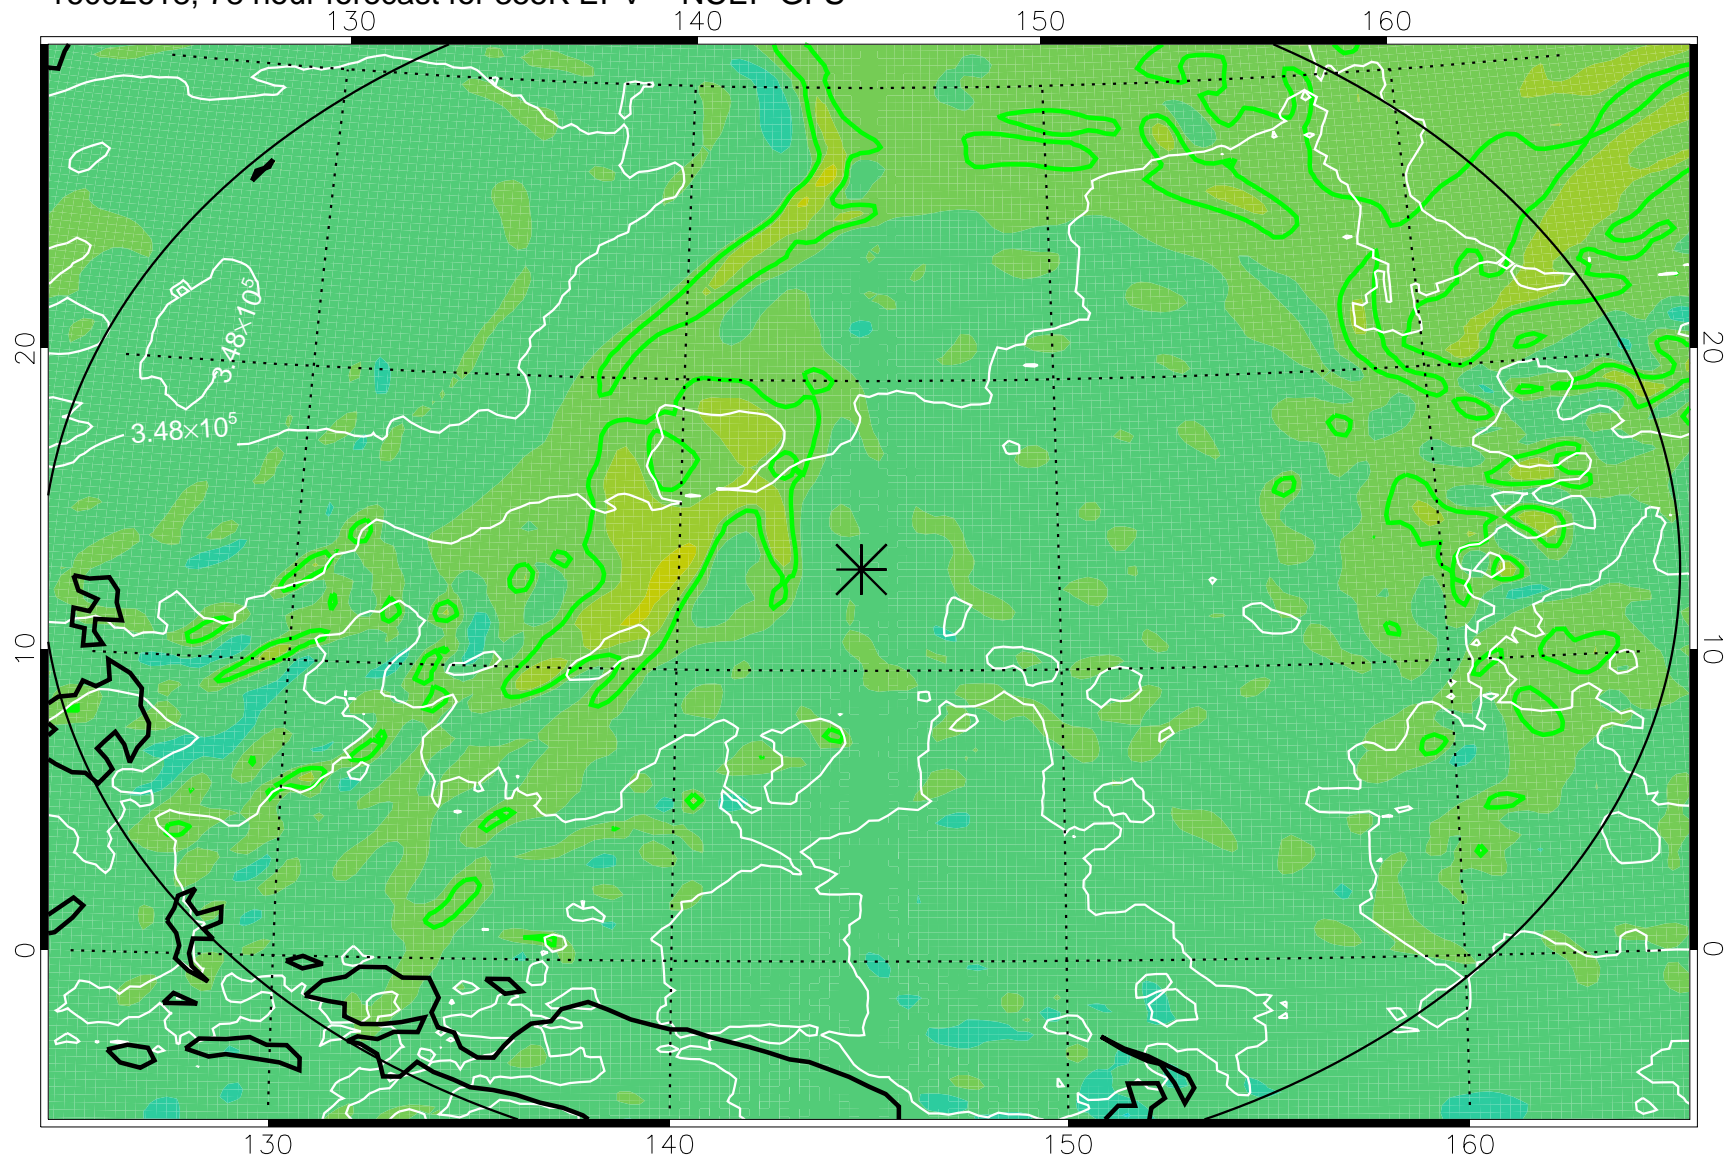

16092606, 66 hour forecast for 355K EPV -- NCEP GFS

355K Montgomery Streamfunction, white
EPV Tropopause (2 PVU) Position
Range ring of 2304 km

16092612, 72 hour forecast for 355K EPV -- NCEP GFS

355K Montgomery Streamfunction, white
EPV Tropopause (2 PVU) Position
Range ring of 2304 km

16092618, 78 hour forecast for 355K EPV -- NCEP GFS

355K Montgomery Streamfunction, white
EPV Tropopause (2 PVU) Position
Range ring of 2304 km

16092700, 84 hour forecast for 355K EPV -- NCEP GFS

355K Montgomery Streamfunction, white
EPV Tropopause (2 PVU) Position
Range ring of 2304 km

16092706, 90 hour forecast for 355K EPV -- NCEP GFS

355K Montgomery Streamfunction, white
EPV Tropopause (2 PVU) Position
Range ring of 2304 km

16092712, 96 hour forecast for 355K EPV -- NCEP GFS

355K Montgomery Streamfunction, white
EPV Tropopause (2 PVU) Position
Range ring of 2304 km

16092718, 102 hour forecast for 355K EPV -- NCEP GFS

355K Montgomery Streamfunction, white
EPV Tropopause (2 PVU) Position
Range ring of 2304 km

16092800, 108 hour forecast for 355K EPV -- NCEP GFS

355K Montgomery Streamfunction, white
EPV Tropopause (2 PVU) Position
Range ring of 2304 km