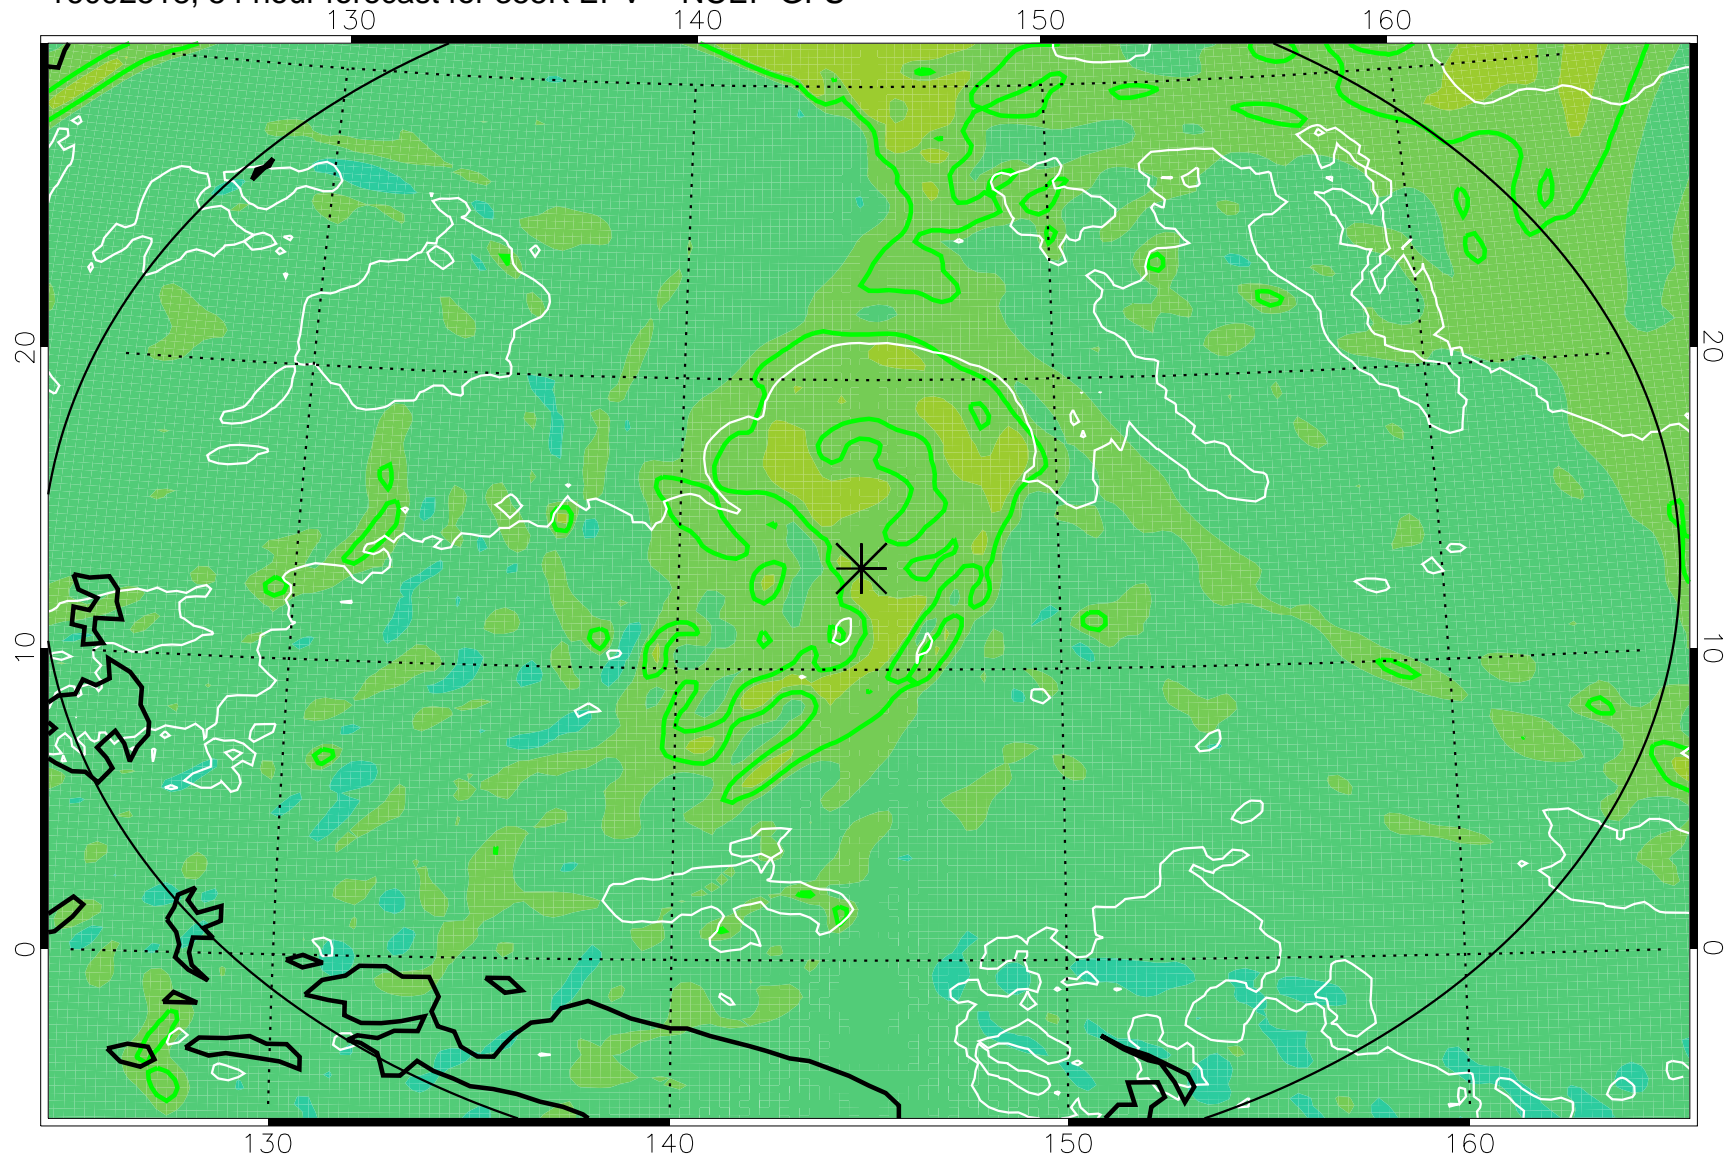

16092506, 42 hour forecast for 355K EPV -- NCEP GFS

355K Montgomery Streamfunction, white
EPV Tropopause (2 PVU) Position
Range ring of 2304 km

16092512, 48 hour forecast for 355K EPV -- NCEP GFS

355K Montgomery Streamfunction, white
EPV Tropopause (2 PVU) Position
Range ring of 2304 km

16092518, 54 hour forecast for 355K EPV -- NCEP GFS

355K Montgomery Streamfunction, white
EPV Tropopause (2 PVU) Position
Range ring of 2304 km

16092600, 60 hour forecast for 355K EPV -- NCEP GFS

355K Montgomery Streamfunction, white
EPV Tropopause (2 PVU) Position
Range ring of 2304 km

16092606, 66 hour forecast for 355K EPV -- NCEP GFS

355K Montgomery Streamfunction, white
EPV Tropopause (2 PVU) Position
Range ring of 2304 km

16092612, 72 hour forecast for 355K EPV -- NCEP GFS

355K Montgomery Streamfunction, white
EPV Tropopause (2 PVU) Position
Range ring of 2304 km

16092618, 78 hour forecast for 355K EPV -- NCEP GFS

355K Montgomery Streamfunction, white
EPV Tropopause (2 PVU) Position
Range ring of 2304 km

16092700, 84 hour forecast for 355K EPV -- NCEP GFS

355K Montgomery Streamfunction, white
EPV Tropopause (2 PVU) Position
Range ring of 2304 km