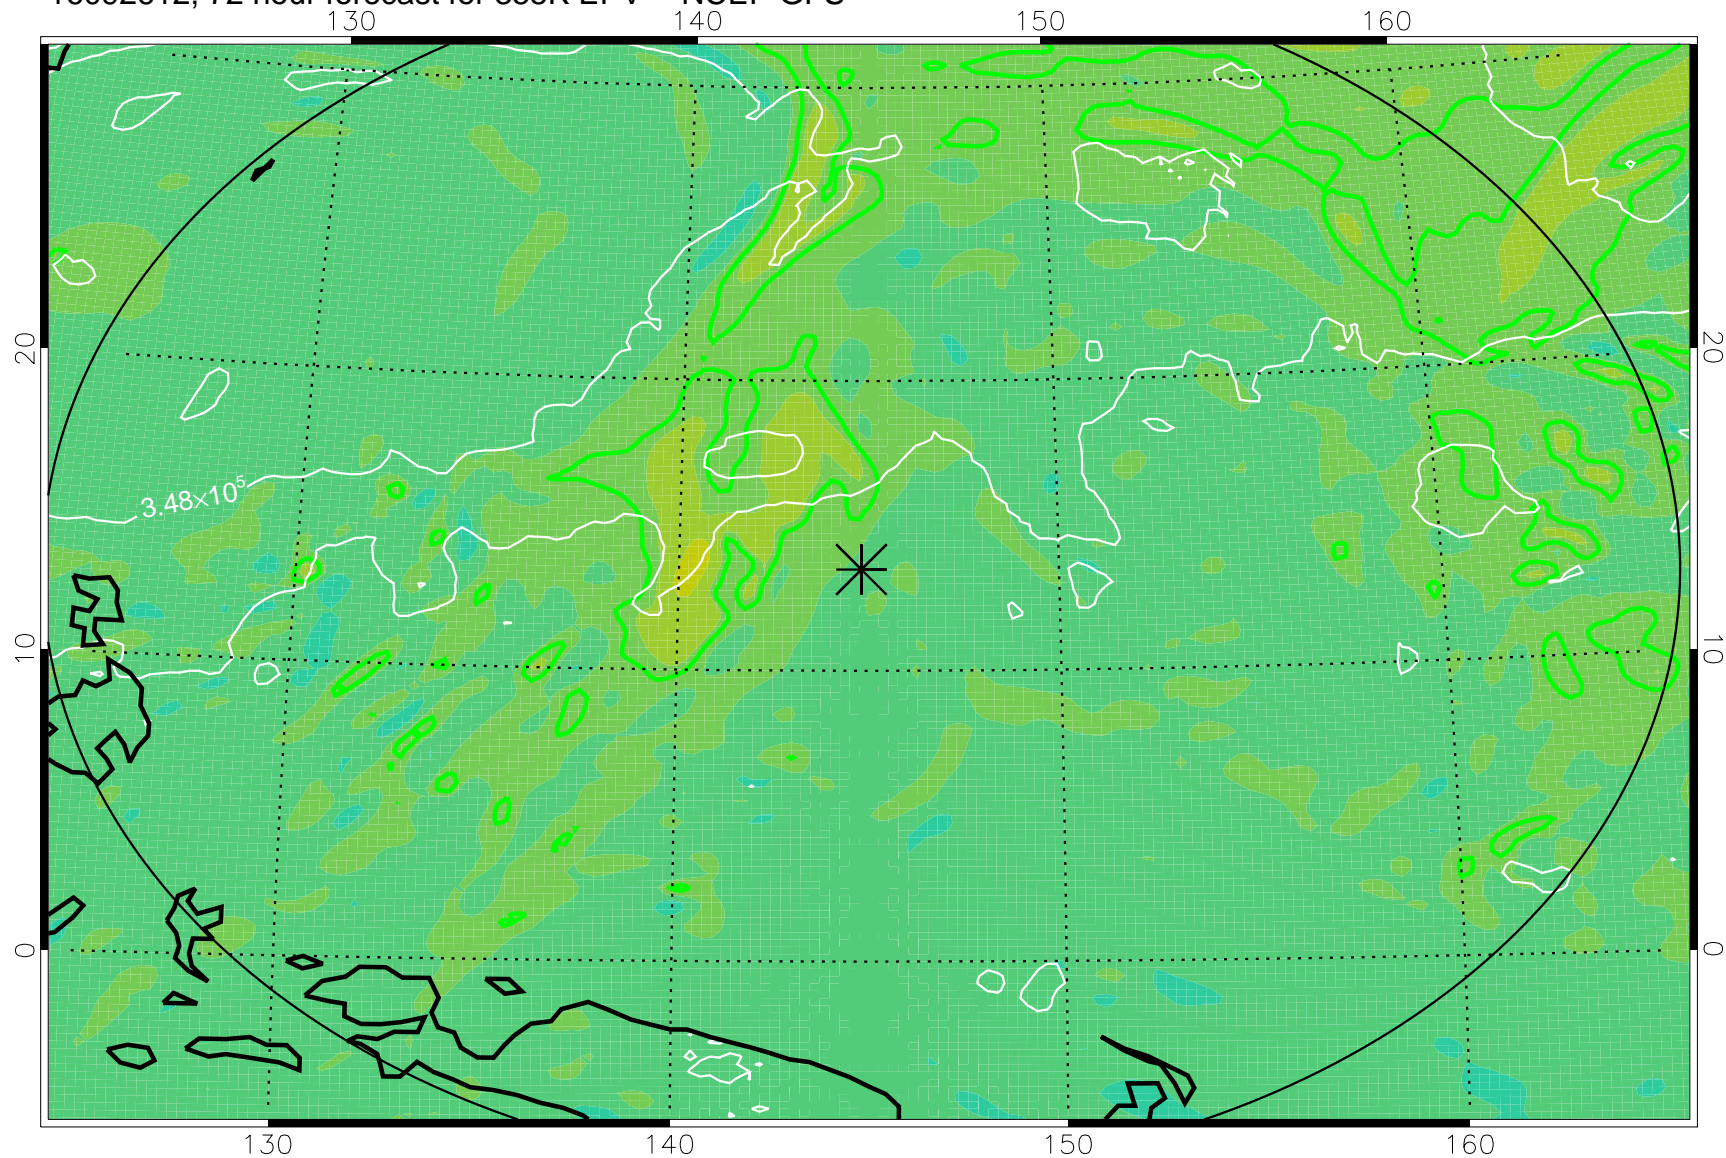

16092518, 54 hour forecast for 355K EPV -- NCEP GFS

355K Montgomery Streamfunction, white
EPV Tropopause (2 PVU) Position
Range ring of 2304 km

16092600, 60 hour forecast for 355K EPV -- NCEP GFS

355K Montgomery Streamfunction, white
EPV Tropopause (2 PVU) Position
Range ring of 2304 km

16092606, 66 hour forecast for 355K EPV -- NCEP GFS

355K Montgomery Streamfunction, white
EPV Tropopause (2 PVU) Position
Range ring of 2304 km

16092612, 72 hour forecast for 355K EPV -- NCEP GFS

355K Montgomery Streamfunction, white
EPV Tropopause (2 PVU) Position
Range ring of 2304 km

16092618, 78 hour forecast for 355K EPV -- NCEP GFS

355K Montgomery Streamfunction, white
EPV Tropopause (2 PVU) Position
Range ring of 2304 km

16092700, 84 hour forecast for 355K EPV -- NCEP GFS

355K Montgomery Streamfunction, white
EPV Tropopause (2 PVU) Position
Range ring of 2304 km

16092718, 102 hour forecast for 355K EPV -- NCEP GFS

355K Montgomery Streamfunction, white
EPV Tropopause (2 PVU) Position
Range ring of 2304 km

16092800, 108 hour forecast for 355K EPV -- NCEP GFS

355K Montgomery Streamfunction, white
EPV Tropopause (2 PVU) Position
Range ring of 2304 km