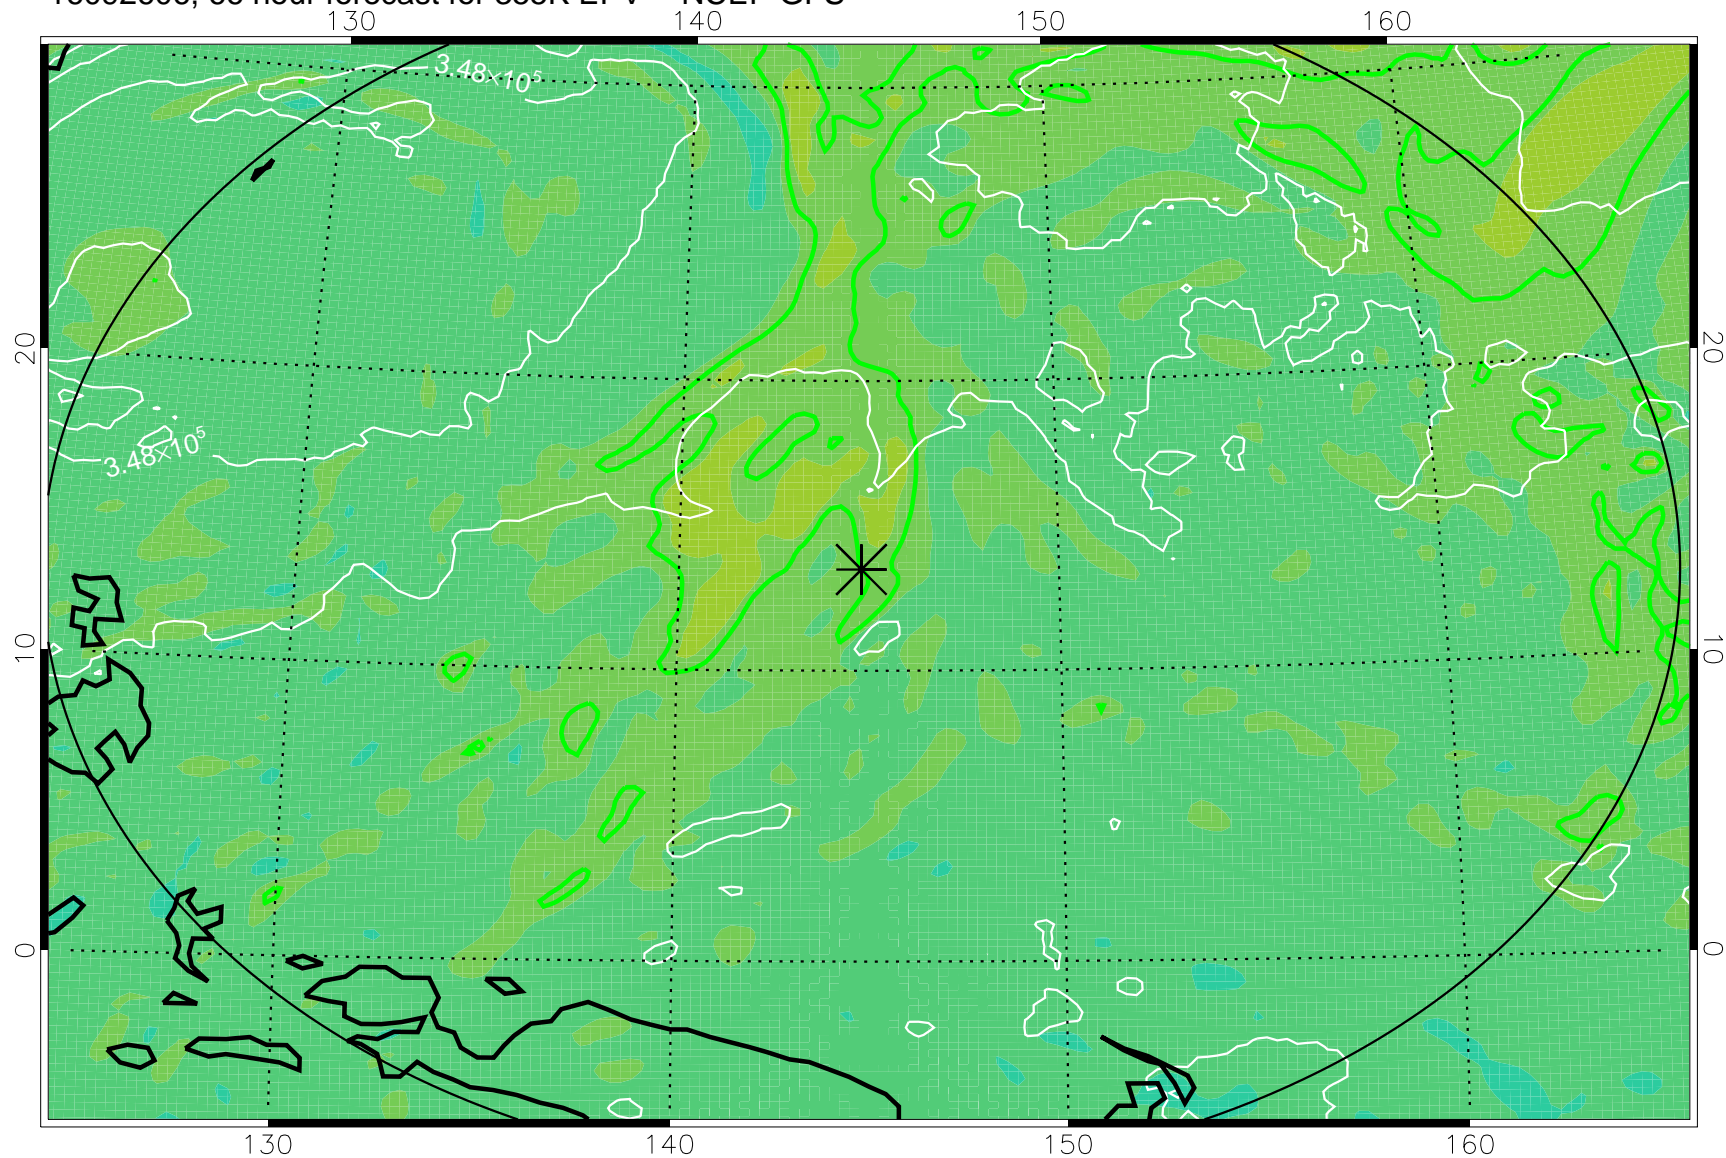

16092518, 54 hour forecast for 355K EPV -- NCEP GFS

355K Montgomery Streamfunction, white
EPV Tropopause (2 PVU) Position
Range ring of 2304 km

16092600, 60 hour forecast for 355K EPV -- NCEP GFS

355K Montgomery Streamfunction, white
EPV Tropopause (2 PVU) Position
Range ring of 2304 km

16092606, 66 hour forecast for 355K EPV -- NCEP GFS

355K Montgomery Streamfunction, white
EPV Tropopause (2 PVU) Position
Range ring of 2304 km

16092612, 72 hour forecast for 355K EPV -- NCEP GFS

355K Montgomery Streamfunction, white
EPV Tropopause (2 PVU) Position
Range ring of 2304 km

16092618, 78 hour forecast for 355K EPV -- NCEP GFS

355K Montgomery Streamfunction, white
EPV Tropopause (2 PVU) Position
Range ring of 2304 km

16092700, 84 hour forecast for 355K EPV -- NCEP GFS

355K Montgomery Streamfunction, white
EPV Tropopause (2 PVU) Position
Range ring of 2304 km

16092718, 102 hour forecast for 355K EPV -- NCEP GFS

355K Montgomery Streamfunction, white
EPV Tropopause (2 PVU) Position
Range ring of 2304 km

16092800, 108 hour forecast for 355K EPV -- NCEP GFS

355K Montgomery Streamfunction, white
EPV Tropopause (2 PVU) Position
Range ring of 2304 km