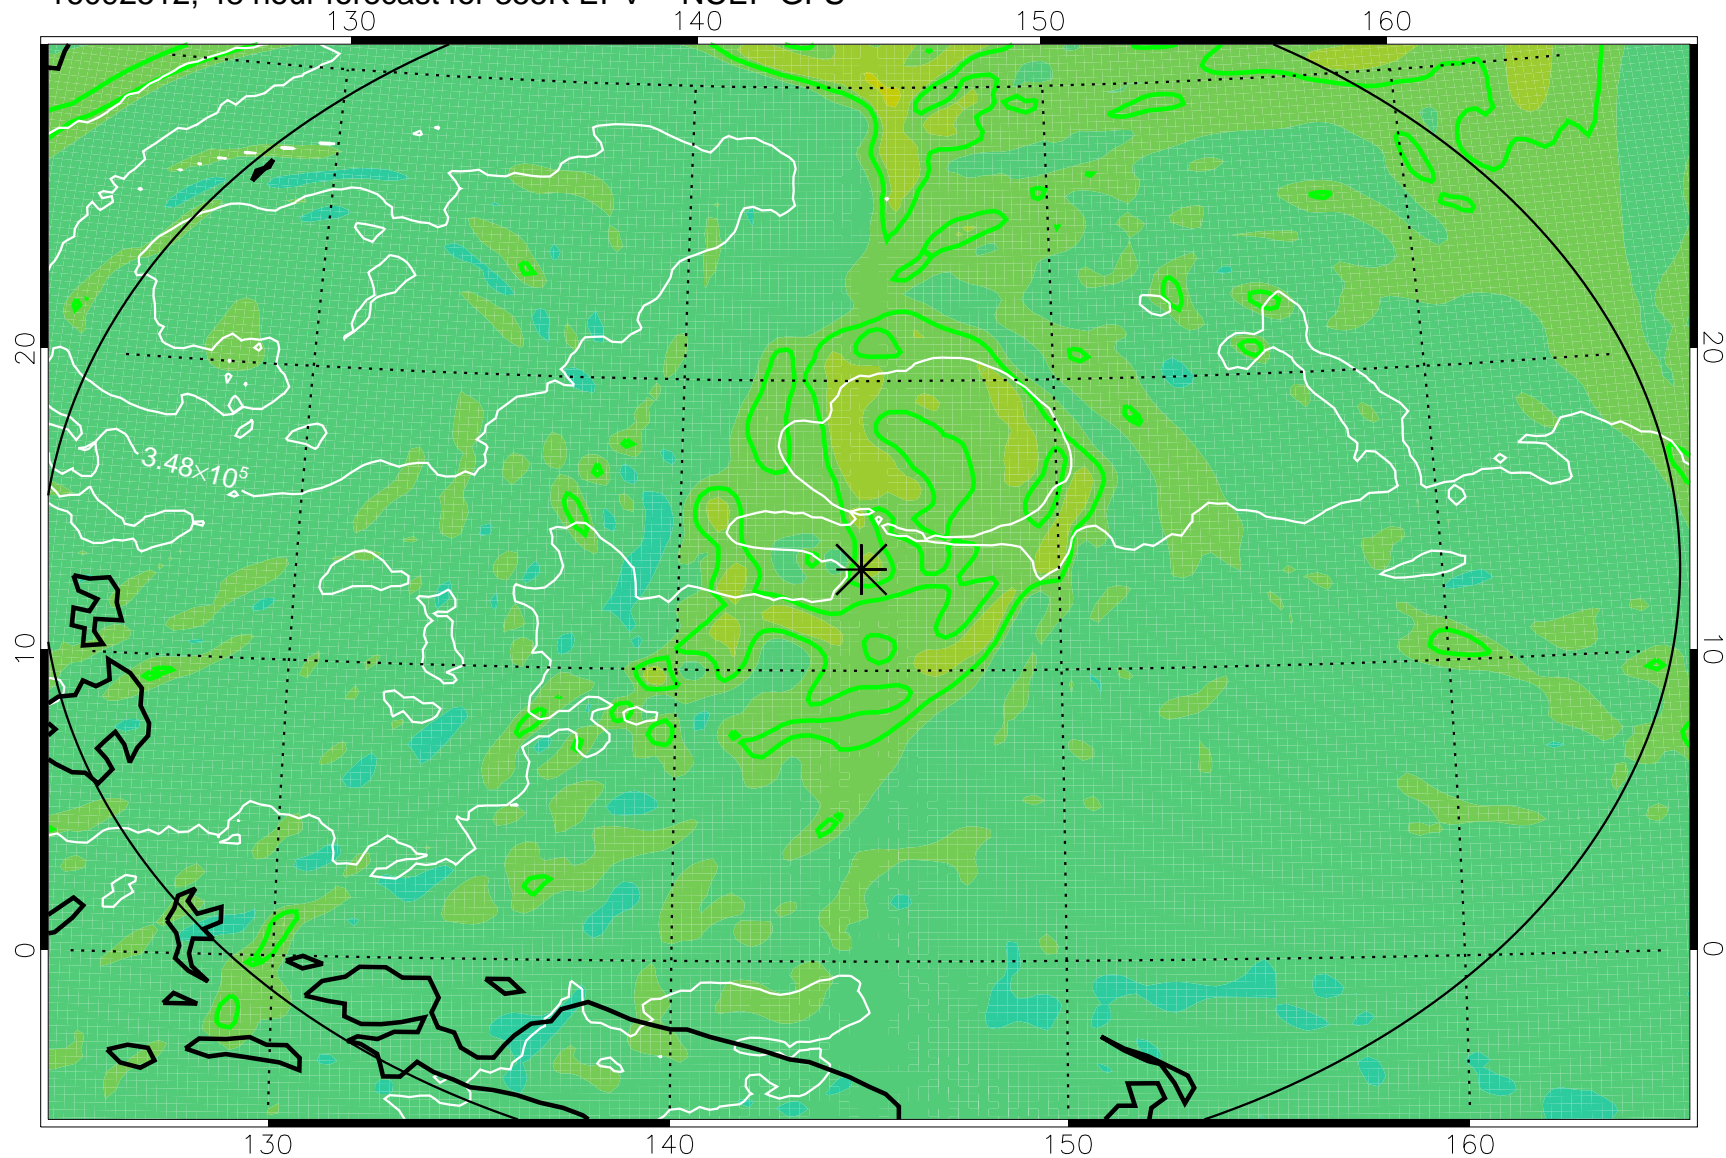

16092418, 30 hour forecast for 355K EPV -- NCEP GFS

355K Montgomery Streamfunction, white
EPV Tropopause (2 PVU) Position
Range ring of 2304 km

16092500, 36 hour forecast for 355K EPV -- NCEP GFS

355K Montgomery Streamfunction, white
EPV Tropopause (2 PVU) Position
Range ring of 2304 km

16092506, 42 hour forecast for 355K EPV -- NCEP GFS

355K Montgomery Streamfunction, white
EPV Tropopause (2 PVU) Position
Range ring of 2304 km

16092512, 48 hour forecast for 355K EPV -- NCEP GFS

355K Montgomery Streamfunction, white
EPV Tropopause (2 PVU) Position
Range ring of 2304 km

16092518, 54 hour forecast for 355K EPV -- NCEP GFS

355K Montgomery Streamfunction, white
EPV Tropopause (2 PVU) Position
Range ring of 2304 km

16092600, 60 hour forecast for 355K EPV -- NCEP GFS

355K Montgomery Streamfunction, white
EPV Tropopause (2 PVU) Position
Range ring of 2304 km

16092606, 66 hour forecast for 355K EPV -- NCEP GFS

355K Montgomery Streamfunction, white
EPV Tropopause (2 PVU) Position
Range ring of 2304 km

16092612, 72 hour forecast for 355K EPV -- NCEP GFS

355K Montgomery Streamfunction, white
EPV Tropopause (2 PVU) Position
Range ring of 2304 km