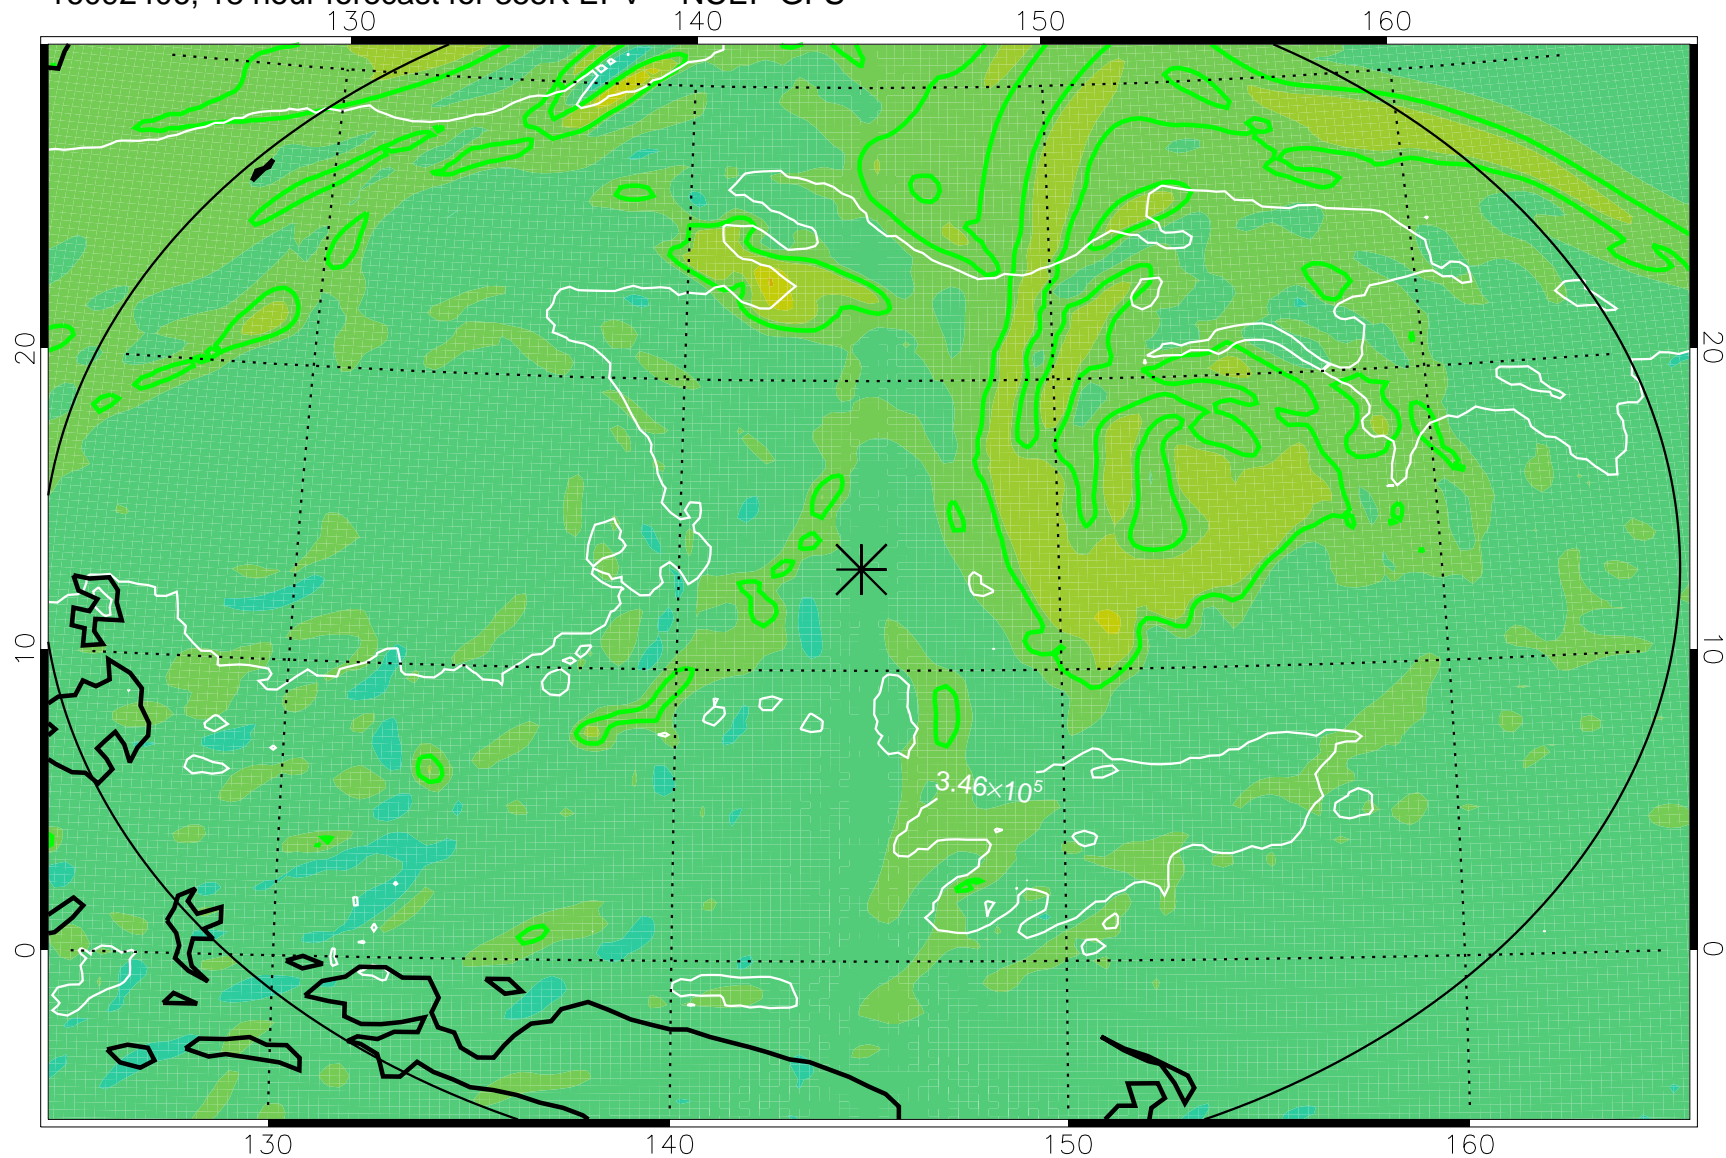

16092318, 6 hour forecast for 355K EPV -- NCEP GFS

355K Montgomery Streamfunction, white
EPV Tropopause (2 PVU) Position
Range ring of 2304 km

16092400, 12 hour forecast for 355K EPV -- NCEP GFS

355K Montgomery Streamfunction, white
EPV Tropopause (2 PVU) Position
Range ring of 2304 km

16092406, 18 hour forecast for 355K EPV -- NCEP GFS

355K Montgomery Streamfunction, white
EPV Tropopause (2 PVU) Position
Range ring of 2304 km

16092412, 24 hour forecast for 355K EPV -- NCEP GFS

355K Montgomery Streamfunction, white
EPV Tropopause (2 PVU) Position
Range ring of 2304 km

16092418, 30 hour forecast for 355K EPV -- NCEP GFS

355K Montgomery Streamfunction, white
EPV Tropopause (2 PVU) Position
Range ring of 2304 km

16092500, 36 hour forecast for 355K EPV -- NCEP GFS

355K Montgomery Streamfunction, white
EPV Tropopause (2 PVU) Position
Range ring of 2304 km

16092606, 66 hour forecast for 355K EPV -- NCEP GFS

355K Montgomery Streamfunction, white
EPV Tropopause (2 PVU) Position
Range ring of 2304 km

16092612, 72 hour forecast for 355K EPV -- NCEP GFS

355K Montgomery Streamfunction, white
EPV Tropopause (2 PVU) Position
Range ring of 2304 km