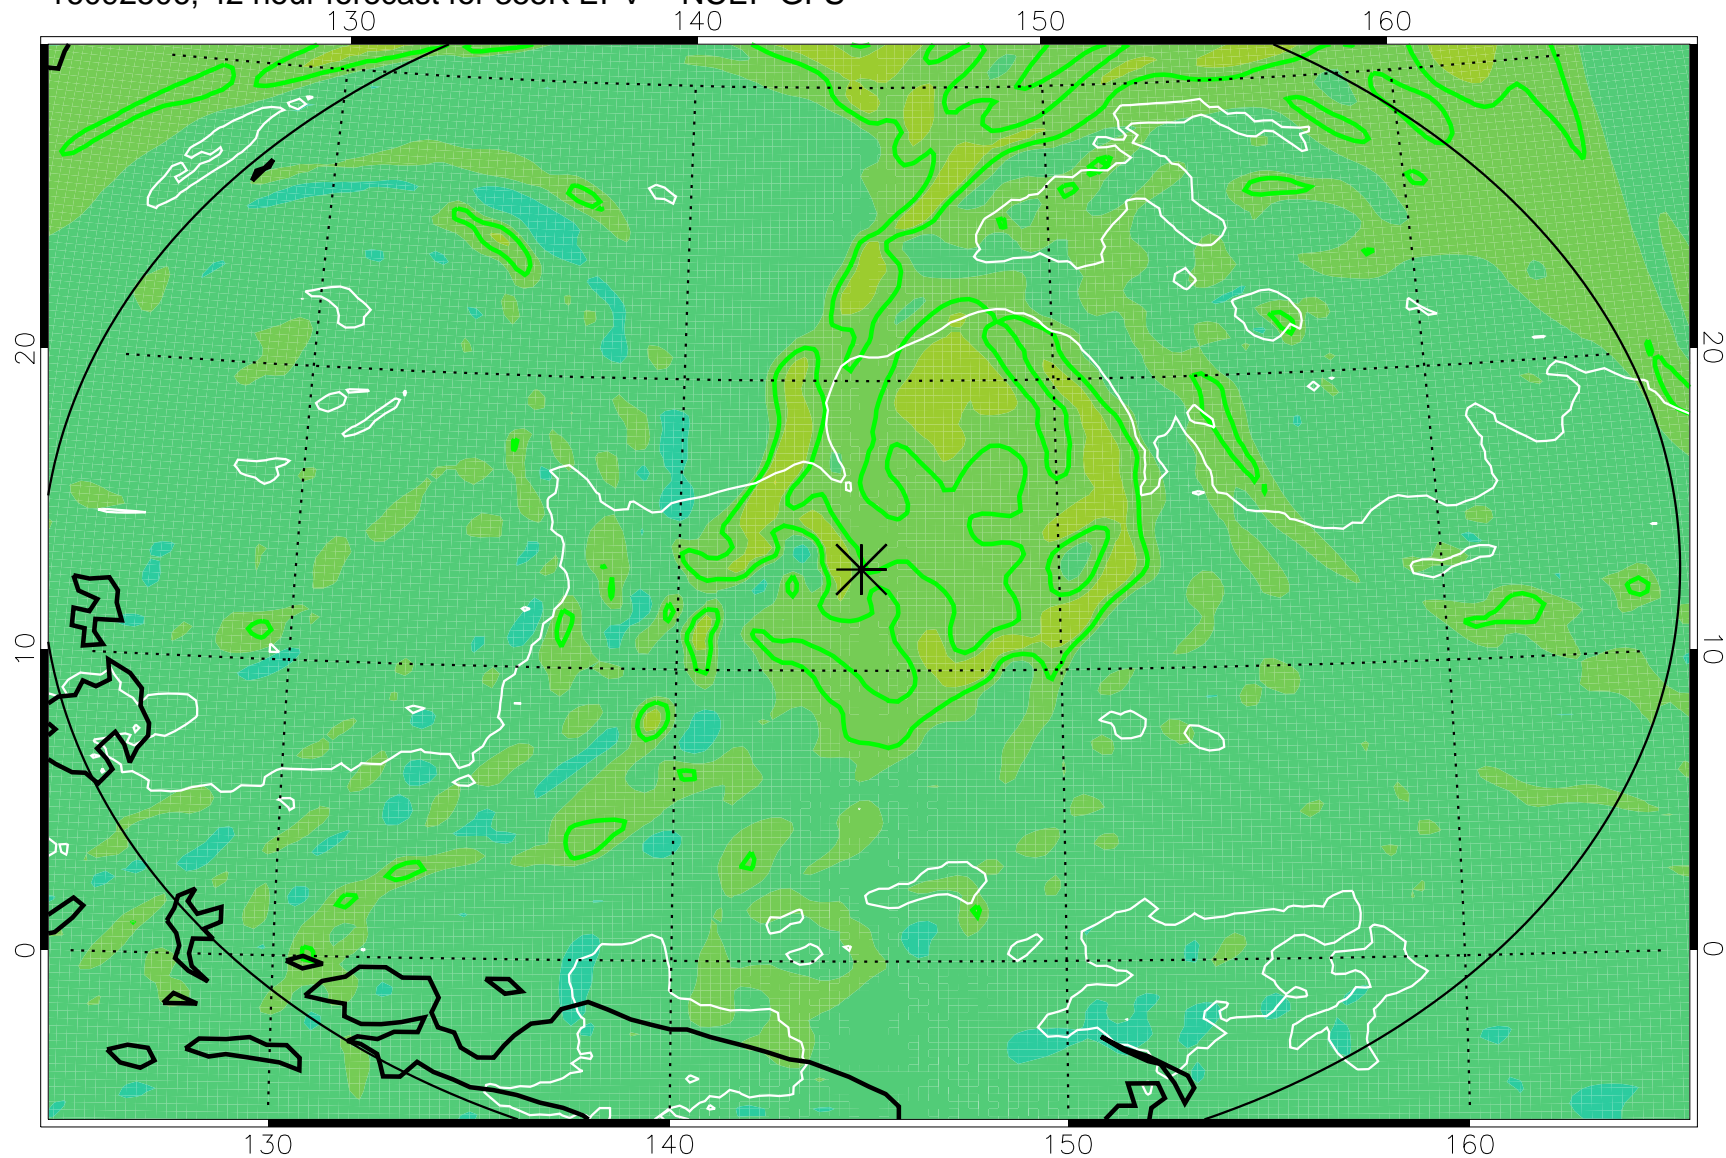

16092418, 30 hour forecast for 355K EPV -- NCEP GFS

355K Montgomery Streamfunction, white
EPV Tropopause (2 PVU) Position
Range ring of 2304 km

16092500, 36 hour forecast for 355K EPV -- NCEP GFS

355K Montgomery Streamfunction, white
EPV Tropopause (2 PVU) Position
Range ring of 2304 km

16092506, 42 hour forecast for 355K EPV -- NCEP GFS

355K Montgomery Streamfunction, white
EPV Tropopause (2 PVU) Position
Range ring of 2304 km

16092512, 48 hour forecast for 355K EPV -- NCEP GFS

355K Montgomery Streamfunction, white
EPV Tropopause (2 PVU) Position
Range ring of 2304 km

16092606, 66 hour forecast for 355K EPV -- NCEP GFS

355K Montgomery Streamfunction, white
EPV Tropopause (2 PVU) Position
Range ring of 2304 km

16092612, 72 hour forecast for 355K EPV -- NCEP GFS

355K Montgomery Streamfunction, white
EPV Tropopause (2 PVU) Position
Range ring of 2304 km

16092618, 78 hour forecast for 355K EPV -- NCEP GFS

355K Montgomery Streamfunction, white
EPV Tropopause (2 PVU) Position
Range ring of 2304 km

16092700, 84 hour forecast for 355K EPV -- NCEP GFS

355K Montgomery Streamfunction, white
EPV Tropopause (2 PVU) Position
Range ring of 2304 km