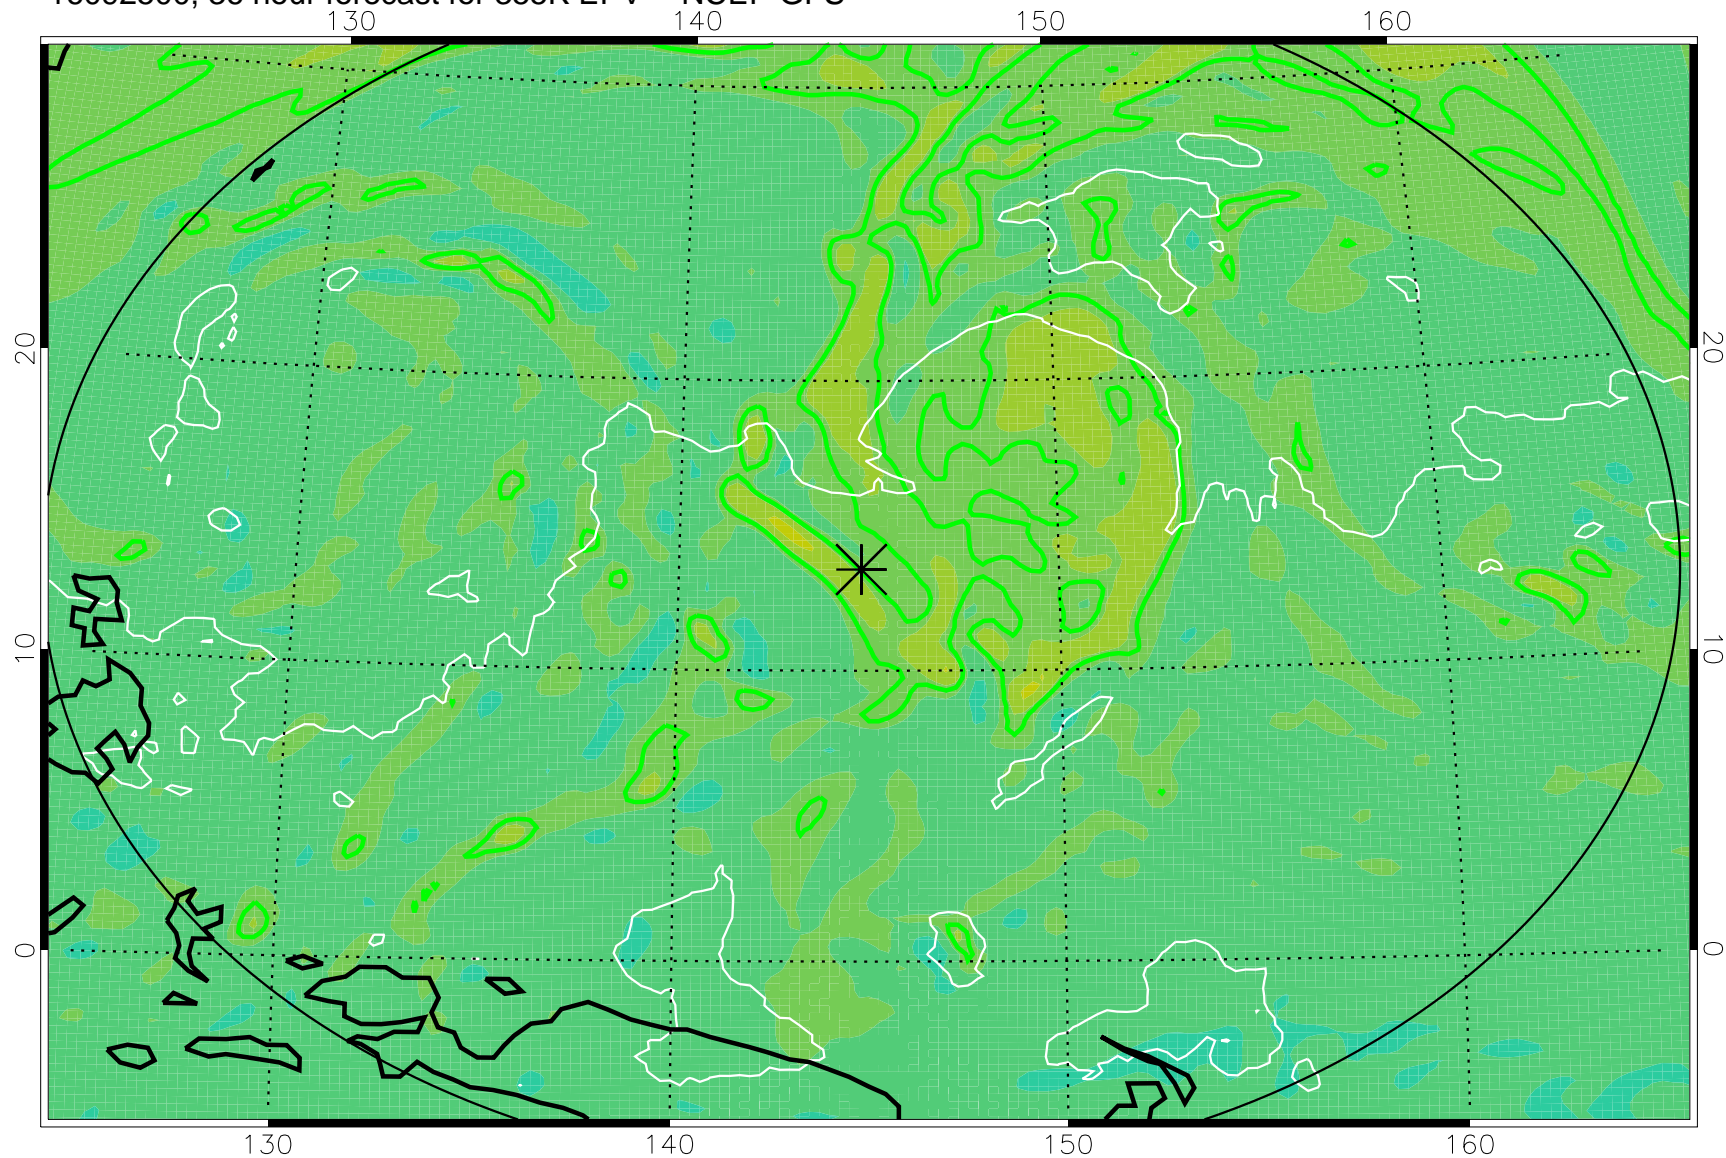

16092406, 18 hour forecast for 355K EPV -- NCEP GFS

355K Montgomery Streamfunction, white
EPV Tropopause (2 PVU) Position
Range ring of 2304 km

16092412, 24 hour forecast for 355K EPV -- NCEP GFS

355K Montgomery Streamfunction, white
EPV Tropopause (2 PVU) Position
Range ring of 2304 km

16092418, 30 hour forecast for 355K EPV -- NCEP GFS

355K Montgomery Streamfunction, white
EPV Tropopause (2 PVU) Position
Range ring of 2304 km

16092500, 36 hour forecast for 355K EPV -- NCEP GFS

355K Montgomery Streamfunction, white
EPV Tropopause (2 PVU) Position
Range ring of 2304 km

16092606, 66 hour forecast for 355K EPV -- NCEP GFS

355K Montgomery Streamfunction, white
EPV Tropopause (2 PVU) Position
Range ring of 2304 km

16092612, 72 hour forecast for 355K EPV -- NCEP GFS

355K Montgomery Streamfunction, white
EPV Tropopause (2 PVU) Position
Range ring of 2304 km

16092618, 78 hour forecast for 355K EPV -- NCEP GFS

355K Montgomery Streamfunction, white
EPV Tropopause (2 PVU) Position
Range ring of 2304 km

16092700, 84 hour forecast for 355K EPV -- NCEP GFS

355K Montgomery Streamfunction, white
EPV Tropopause (2 PVU) Position
Range ring of 2304 km