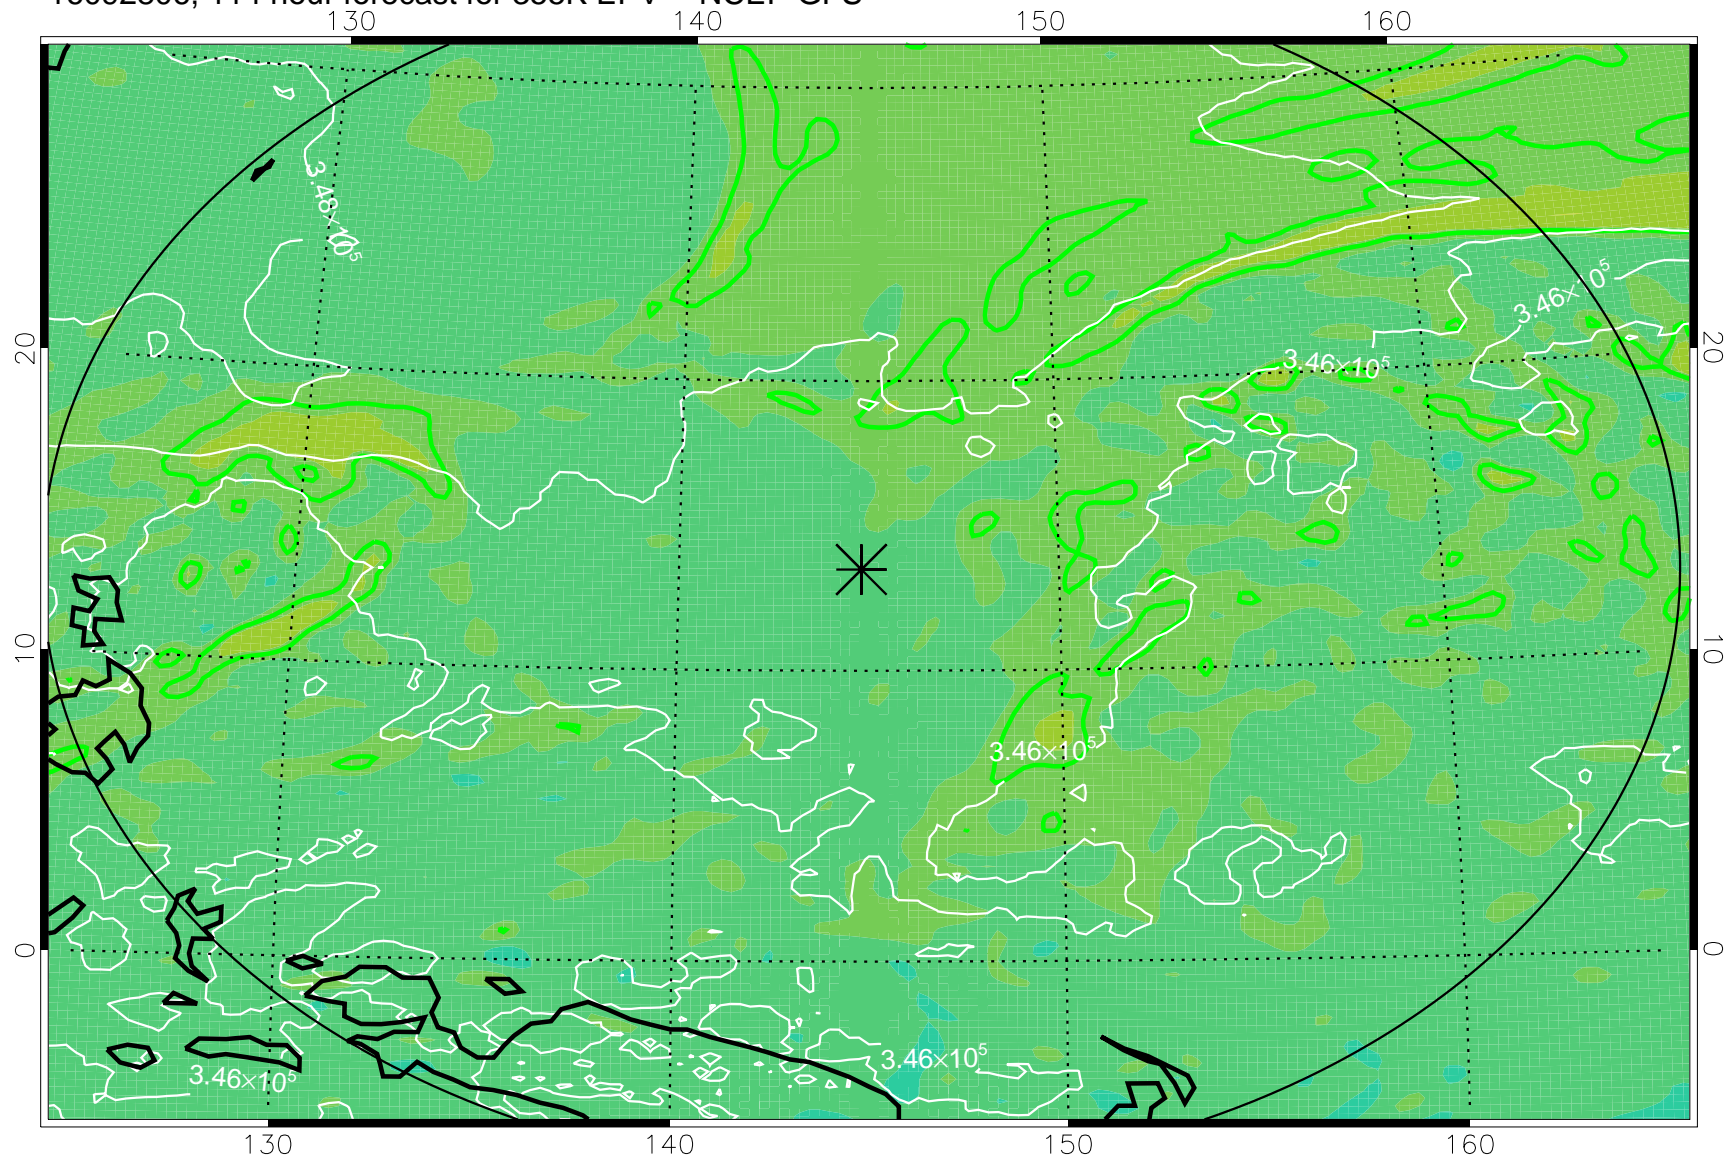

16092618, 78 hour forecast for 355K EPV -- NCEP GFS

355K Montgomery Streamfunction, white
EPV Tropopause (2 PVU) Position
Range ring of 2304 km

16092700, 84 hour forecast for 355K EPV -- NCEP GFS

355K Montgomery Streamfunction, white
EPV Tropopause (2 PVU) Position
Range ring of 2304 km

16092706, 90 hour forecast for 355K EPV -- NCEP GFS

355K Montgomery Streamfunction, white
EPV Tropopause (2 PVU) Position
Range ring of 2304 km

16092712, 96 hour forecast for 355K EPV -- NCEP GFS

355K Montgomery Streamfunction, white
EPV Tropopause (2 PVU) Position
Range ring of 2304 km

16092718, 102 hour forecast for 355K EPV -- NCEP GFS

355K Montgomery Streamfunction, white
EPV Tropopause (2 PVU) Position
Range ring of 2304 km

16092800, 108 hour forecast for 355K EPV -- NCEP GFS

355K Montgomery Streamfunction, white
EPV Tropopause (2 PVU) Position
Range ring of 2304 km

16092806, 114 hour forecast for 355K EPV -- NCEP GFS

355K Montgomery Streamfunction, white
EPV Tropopause (2 PVU) Position
Range ring of 2304 km

16092812, 120 hour forecast for 355K EPV -- NCEP GFS

355K Montgomery Streamfunction, white
EPV Tropopause (2 PVU) Position
Range ring of 2304 km