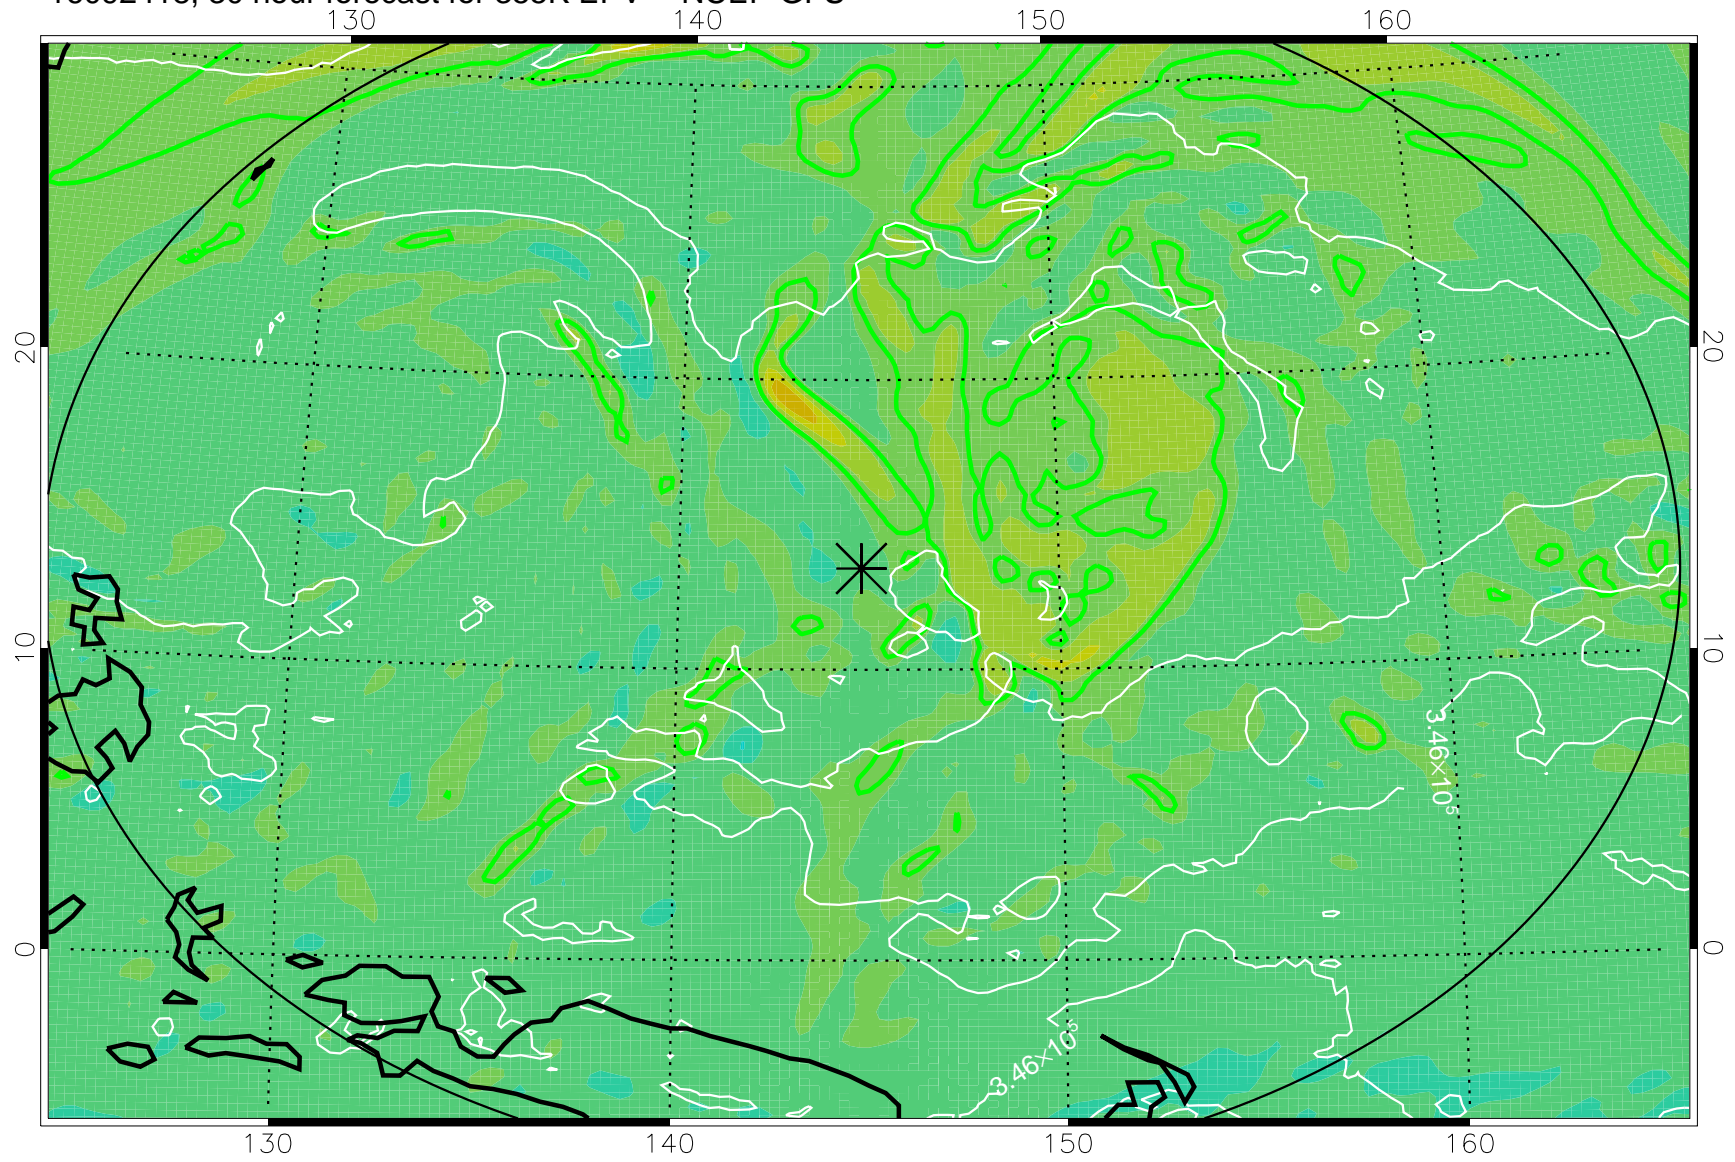

16092406, 18 hour forecast for 355K EPV -- NCEP GFS

355K Montgomery Streamfunction, white
EPV Tropopause (2 PVU) Position
Range ring of 2304 km

16092412, 24 hour forecast for 355K EPV -- NCEP GFS

355K Montgomery Streamfunction, white
EPV Tropopause (2 PVU) Position
Range ring of 2304 km

16092418, 30 hour forecast for 355K EPV -- NCEP GFS

355K Montgomery Streamfunction, white
EPV Tropopause (2 PVU) Position
Range ring of 2304 km

16092500, 36 hour forecast for 355K EPV -- NCEP GFS

355K Montgomery Streamfunction, white
EPV Tropopause (2 PVU) Position
Range ring of 2304 km

16092518, 54 hour forecast for 355K EPV -- NCEP GFS

355K Montgomery Streamfunction, white
EPV Tropopause (2 PVU) Position
Range ring of 2304 km

16092600, 60 hour forecast for 355K EPV -- NCEP GFS

355K Montgomery Streamfunction, white
EPV Tropopause (2 PVU) Position
Range ring of 2304 km

16092606, 66 hour forecast for 355K EPV -- NCEP GFS

355K Montgomery Streamfunction, white
EPV Tropopause (2 PVU) Position
Range ring of 2304 km

16092612, 72 hour forecast for 355K EPV -- NCEP GFS

355K Montgomery Streamfunction, white
EPV Tropopause (2 PVU) Position
Range ring of 2304 km