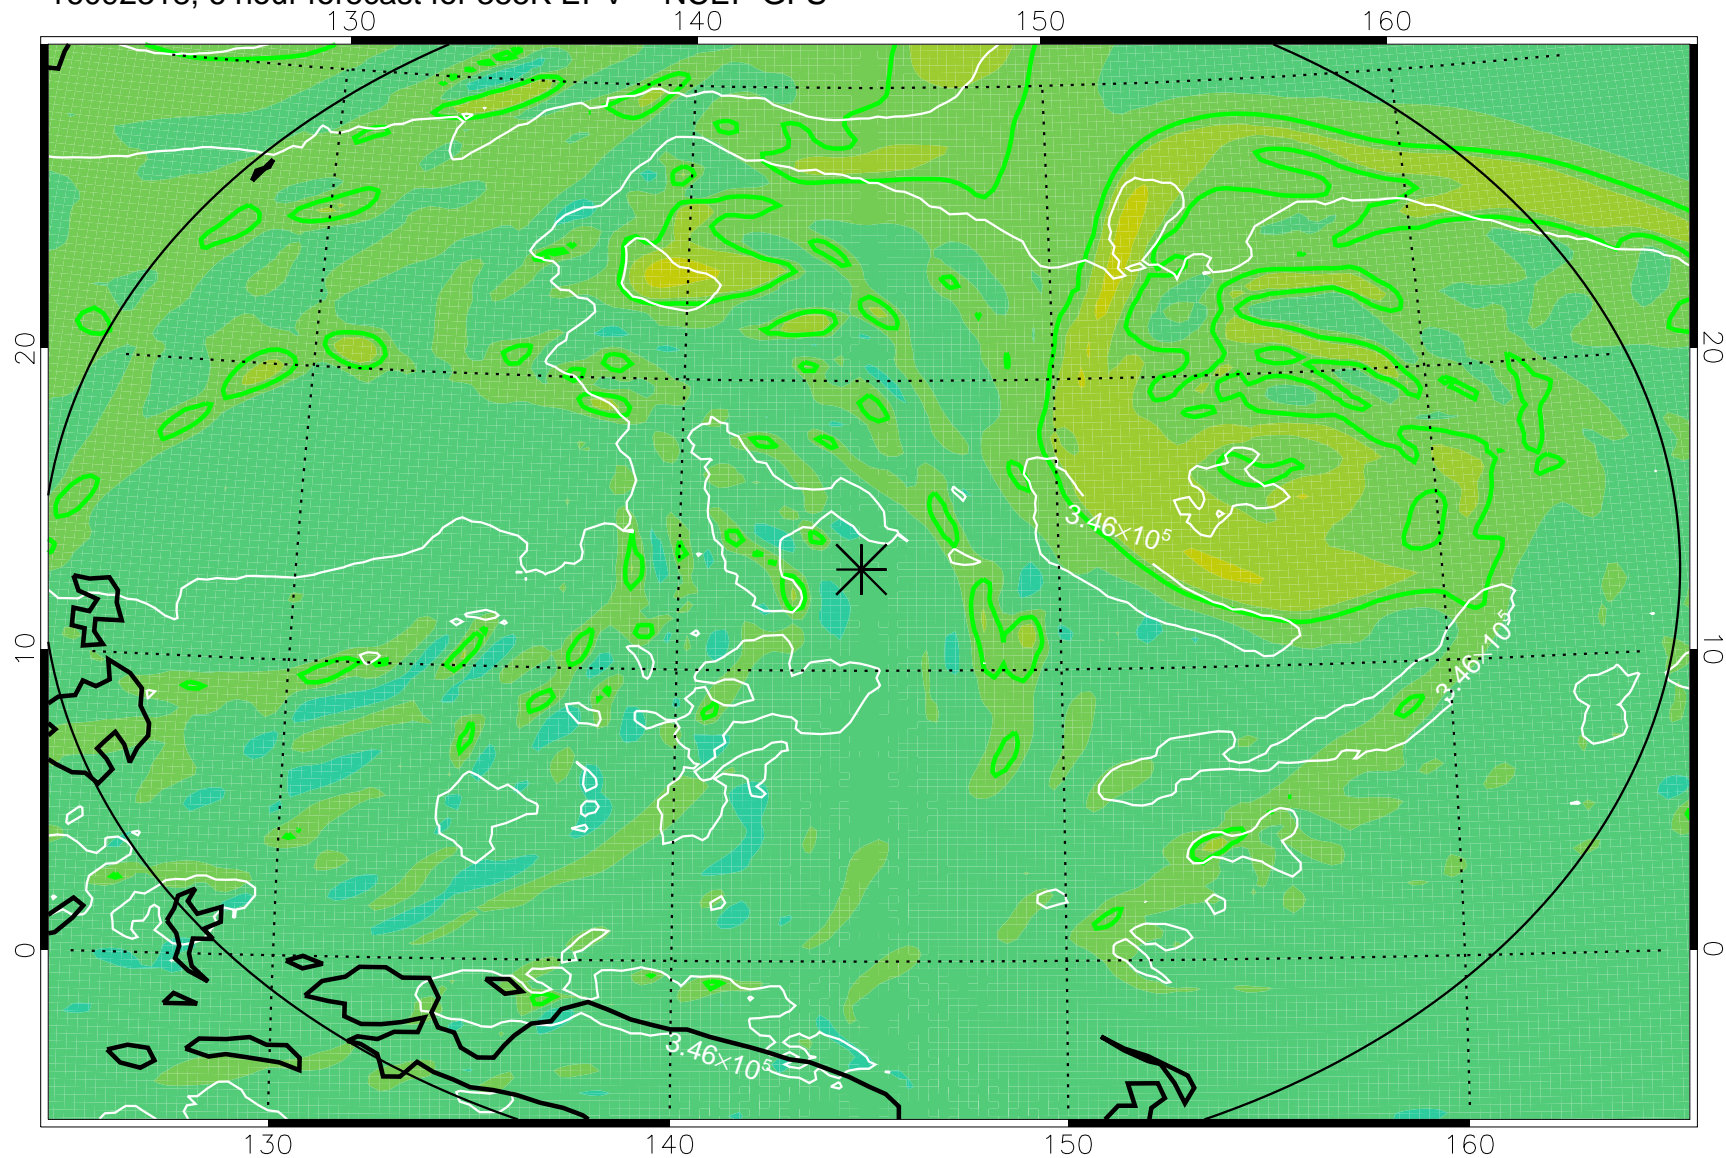

16092318, 6 hour forecast for 355K EPV -- NCEP GFS

355K Montgomery Streamfunction, white
EPV Tropopause (2 PVU) Position
Range ring of 2304 km

16092400, 12 hour forecast for 355K EPV -- NCEP GFS

355K Montgomery Streamfunction, white
EPV Tropopause (2 PVU) Position
Range ring of 2304 km

16092406, 18 hour forecast for 355K EPV -- NCEP GFS

355K Montgomery Streamfunction, white
EPV Tropopause (2 PVU) Position
Range ring of 2304 km

16092412, 24 hour forecast for 355K EPV -- NCEP GFS

355K Montgomery Streamfunction, white
EPV Tropopause (2 PVU) Position
Range ring of 2304 km

16092418, 30 hour forecast for 355K EPV -- NCEP GFS

355K Montgomery Streamfunction, white
EPV Tropopause (2 PVU) Position
Range ring of 2304 km

16092500, 36 hour forecast for 355K EPV -- NCEP GFS

355K Montgomery Streamfunction, white
EPV Tropopause (2 PVU) Position
Range ring of 2304 km

16092606, 66 hour forecast for 355K EPV -- NCEP GFS

355K Montgomery Streamfunction, white
EPV Tropopause (2 PVU) Position
Range ring of 2304 km

16092612, 72 hour forecast for 355K EPV -- NCEP GFS

355K Montgomery Streamfunction, white
EPV Tropopause (2 PVU) Position
Range ring of 2304 km