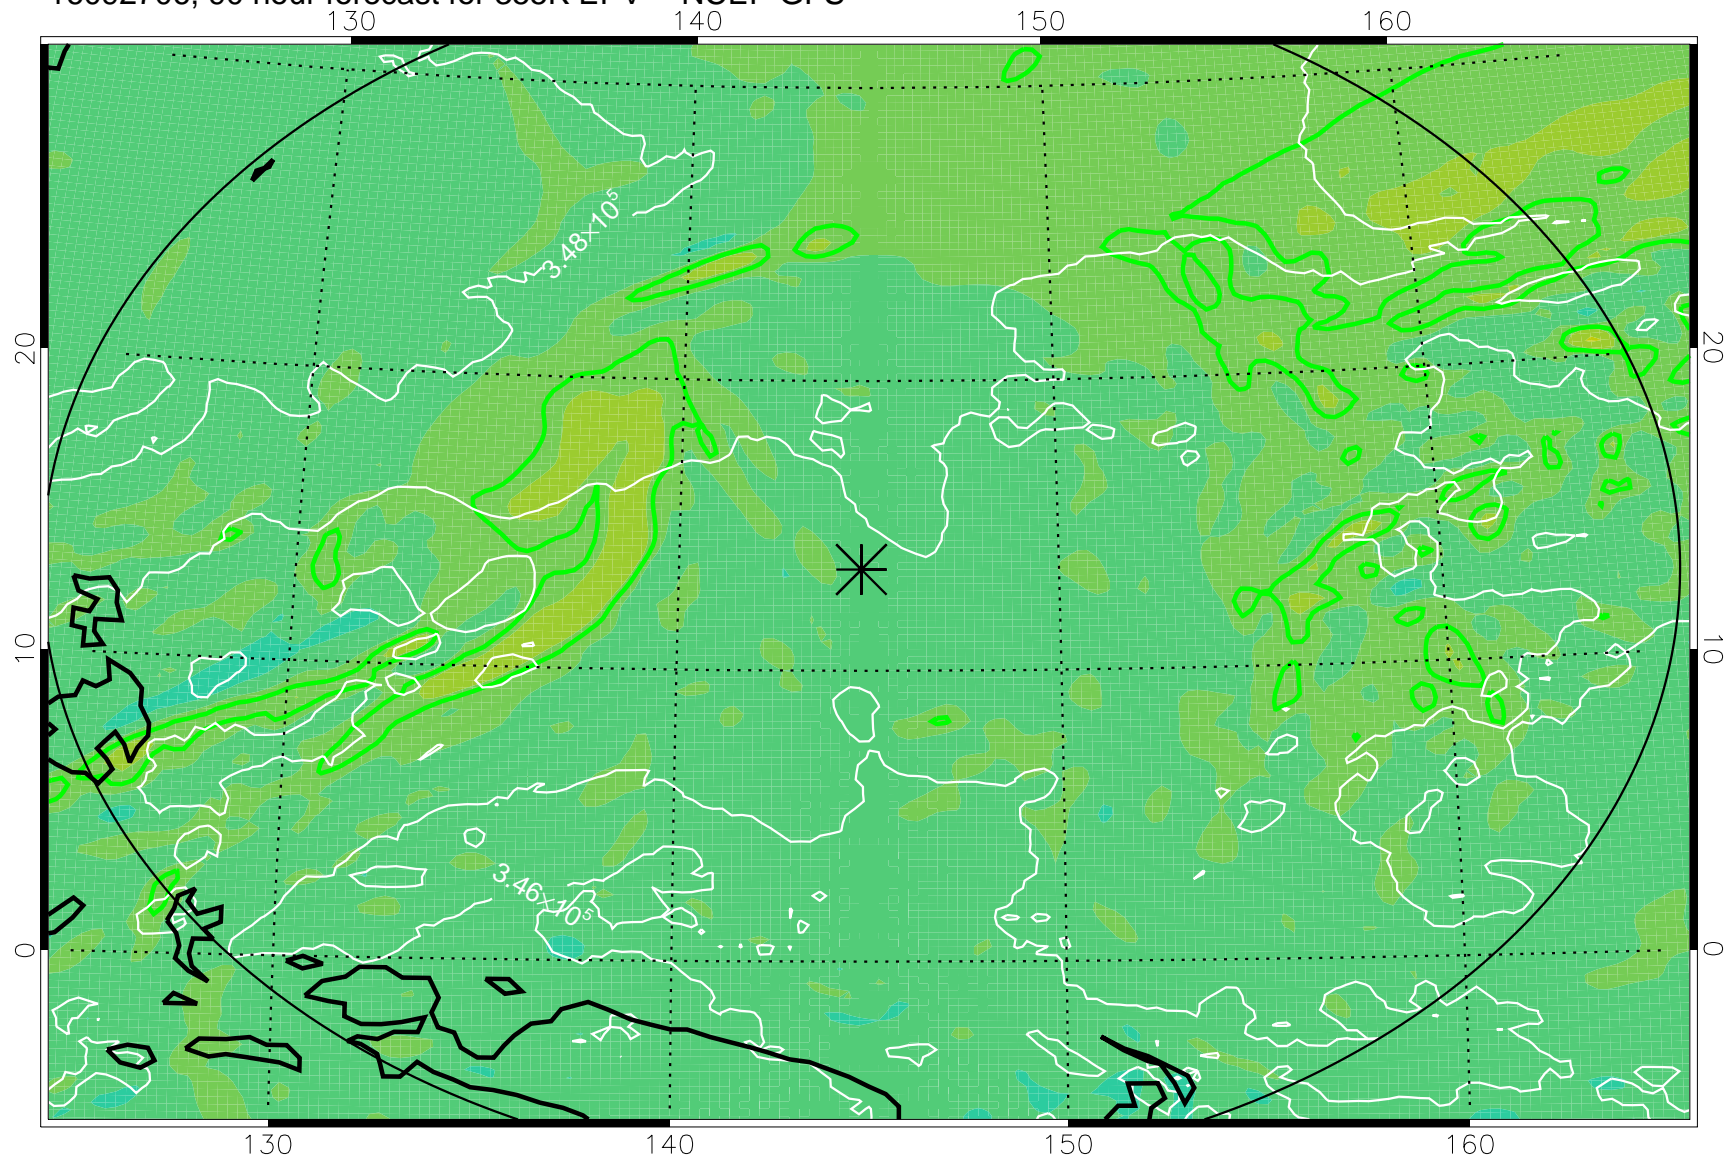

16092606, 66 hour forecast for 355K EPV -- NCEP GFS

355K Montgomery Streamfunction, white
EPV Tropopause (2 PVU) Position
Range ring of 2304 km

16092612, 72 hour forecast for 355K EPV -- NCEP GFS

355K Montgomery Streamfunction, white
EPV Tropopause (2 PVU) Position
Range ring of 2304 km

16092618, 78 hour forecast for 355K EPV -- NCEP GFS

355K Montgomery Streamfunction, white
EPV Tropopause (2 PVU) Position
Range ring of 2304 km

16092700, 84 hour forecast for 355K EPV -- NCEP GFS

355K Montgomery Streamfunction, white
EPV Tropopause (2 PVU) Position
Range ring of 2304 km

16092706, 90 hour forecast for 355K EPV -- NCEP GFS

355K Montgomery Streamfunction, white
EPV Tropopause (2 PVU) Position
Range ring of 2304 km

16092712, 96 hour forecast for 355K EPV -- NCEP GFS

355K Montgomery Streamfunction, white
EPV Tropopause (2 PVU) Position
Range ring of 2304 km

16092718, 102 hour forecast for 355K EPV -- NCEP GFS

355K Montgomery Streamfunction, white
EPV Tropopause (2 PVU) Position
Range ring of 2304 km

16092800, 108 hour forecast for 355K EPV -- NCEP GFS

355K Montgomery Streamfunction, white
EPV Tropopause (2 PVU) Position
Range ring of 2304 km