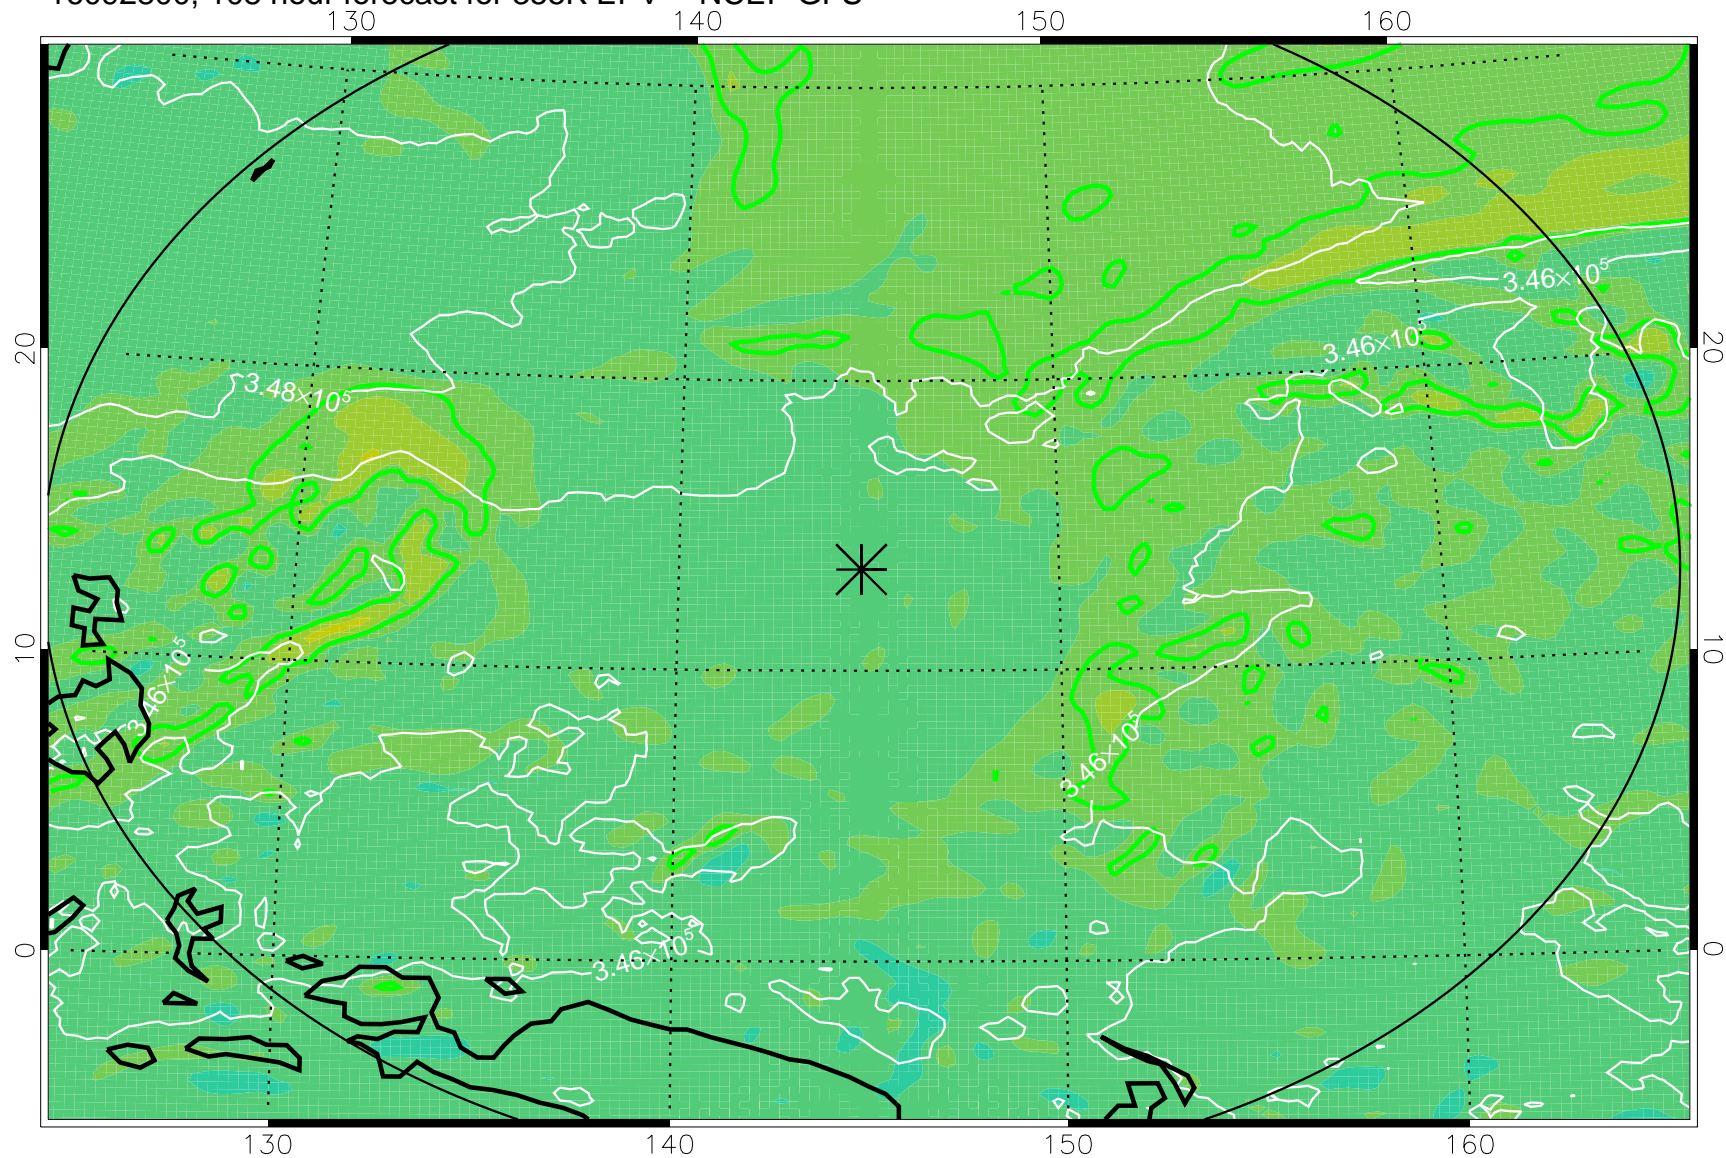

16092618, 78 hour forecast for 355K EPV -- NCEP GFS

355K Montgomery Streamfunction, white
EPV Tropopause (2 PVU) Position
Range ring of 2304 km

16092700, 84 hour forecast for 355K EPV -- NCEP GFS

355K Montgomery Streamfunction, white
EPV Tropopause (2 PVU) Position
Range ring of 2304 km

16092706, 90 hour forecast for 355K EPV -- NCEP GFS

355K Montgomery Streamfunction, white
EPV Tropopause (2 PVU) Position
Range ring of 2304 km

16092712, 96 hour forecast for 355K EPV -- NCEP GFS

355K Montgomery Streamfunction, white
EPV Tropopause (2 PVU) Position
Range ring of 2304 km

16092718, 102 hour forecast for 355K EPV -- NCEP GFS

355K Montgomery Streamfunction, white
EPV Tropopause (2 PVU) Position
Range ring of 2304 km

16092800, 108 hour forecast for 355K EPV -- NCEP GFS

355K Montgomery Streamfunction, white
EPV Tropopause (2 PVU) Position
Range ring of 2304 km

16092806, 114 hour forecast for 355K EPV -- NCEP GFS

355K Montgomery Streamfunction, white
EPV Tropopause (2 PVU) Position
Range ring of 2304 km

16092812, 120 hour forecast for 355K EPV -- NCEP GFS

355K Montgomery Streamfunction, white
EPV Tropopause (2 PVU) Position
Range ring of 2304 km