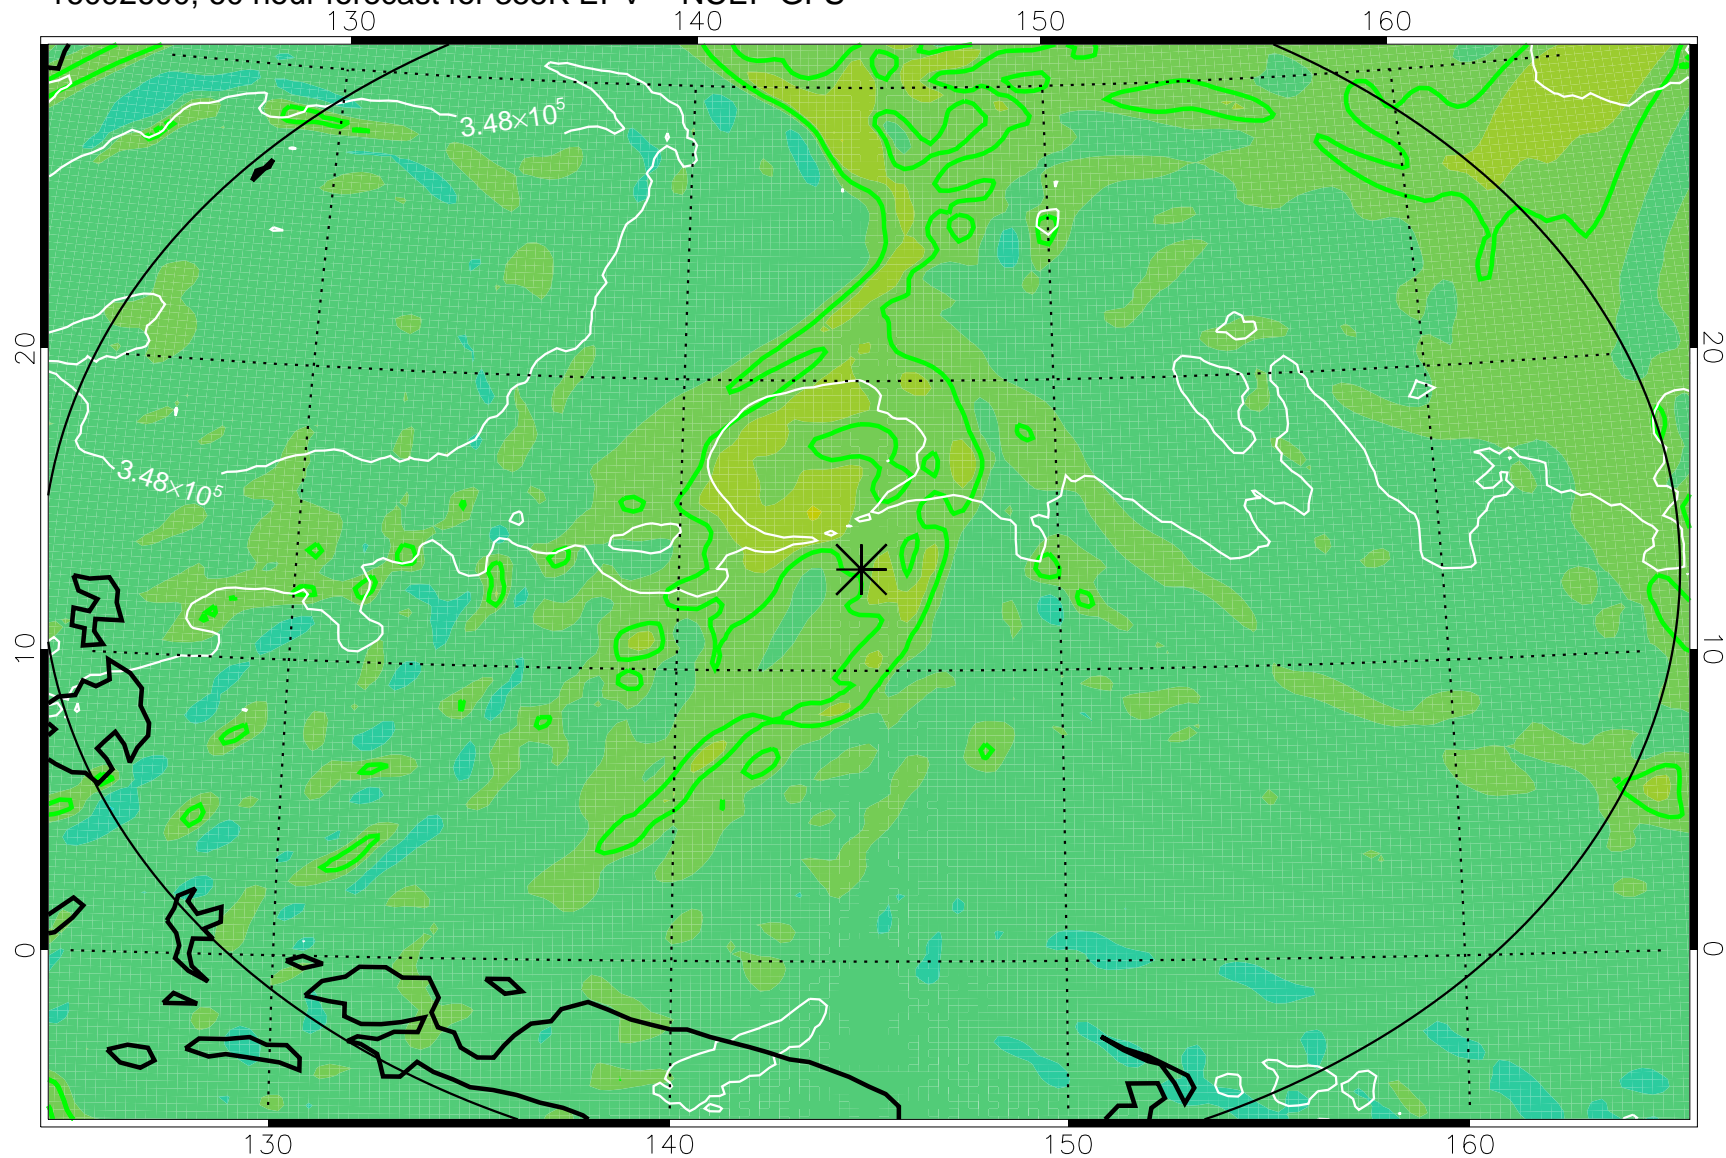

16092506, 42 hour forecast for 355K EPV -- NCEP GFS

355K Montgomery Streamfunction, white
EPV Tropopause (2 PVU) Position
Range ring of 2304 km

16092512, 48 hour forecast for 355K EPV -- NCEP GFS

355K Montgomery Streamfunction, white
EPV Tropopause (2 PVU) Position
Range ring of 2304 km

16092518, 54 hour forecast for 355K EPV -- NCEP GFS

355K Montgomery Streamfunction, white
EPV Tropopause (2 PVU) Position
Range ring of 2304 km

16092600, 60 hour forecast for 355K EPV -- NCEP GFS

355K Montgomery Streamfunction, white
EPV Tropopause (2 PVU) Position
Range ring of 2304 km

16092606, 66 hour forecast for 355K EPV -- NCEP GFS

355K Montgomery Streamfunction, white
EPV Tropopause (2 PVU) Position
Range ring of 2304 km

16092612, 72 hour forecast for 355K EPV -- NCEP GFS

355K Montgomery Streamfunction, white
EPV Tropopause (2 PVU) Position
Range ring of 2304 km

16092618, 78 hour forecast for 355K EPV -- NCEP GFS

355K Montgomery Streamfunction, white
EPV Tropopause (2 PVU) Position
Range ring of 2304 km

16092700, 84 hour forecast for 355K EPV -- NCEP GFS

355K Montgomery Streamfunction, white
EPV Tropopause (2 PVU) Position
Range ring of 2304 km