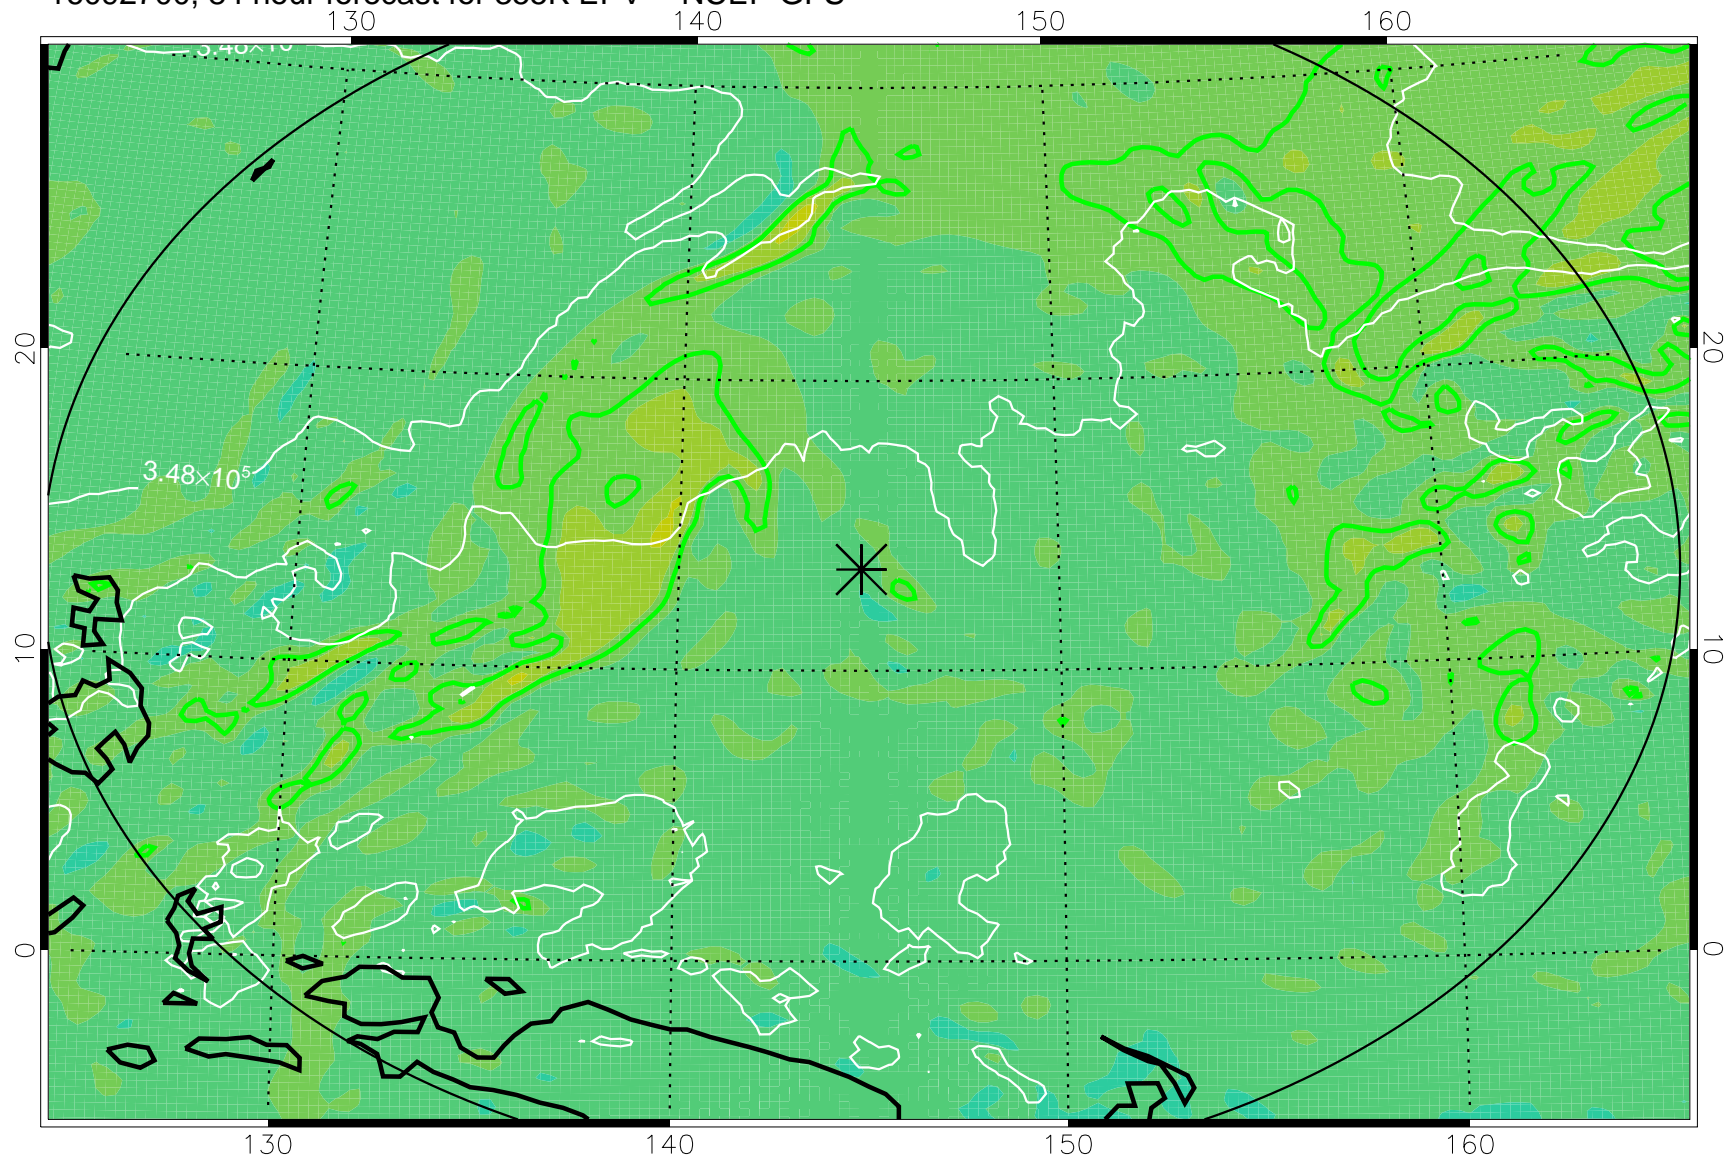

16092606, 66 hour forecast for 355K EPV -- NCEP GFS

355K Montgomery Streamfunction, white
EPV Tropopause (2 PVU) Position
Range ring of 2304 km

16092612, 72 hour forecast for 355K EPV -- NCEP GFS

355K Montgomery Streamfunction, white
EPV Tropopause (2 PVU) Position
Range ring of 2304 km

16092618, 78 hour forecast for 355K EPV -- NCEP GFS

355K Montgomery Streamfunction, white
EPV Tropopause (2 PVU) Position
Range ring of 2304 km

16092700, 84 hour forecast for 355K EPV -- NCEP GFS

355K Montgomery Streamfunction, white
EPV Tropopause (2 PVU) Position
Range ring of 2304 km

16092706, 90 hour forecast for 355K EPV -- NCEP GFS

355K Montgomery Streamfunction, white
EPV Tropopause (2 PVU) Position
Range ring of 2304 km

16092712, 96 hour forecast for 355K EPV -- NCEP GFS

355K Montgomery Streamfunction, white
EPV Tropopause (2 PVU) Position
Range ring of 2304 km

16092718, 102 hour forecast for 355K EPV -- NCEP GFS

355K Montgomery Streamfunction, white
EPV Tropopause (2 PVU) Position
Range ring of 2304 km

16092800, 108 hour forecast for 355K EPV -- NCEP GFS

355K Montgomery Streamfunction, white
EPV Tropopause (2 PVU) Position
Range ring of 2304 km