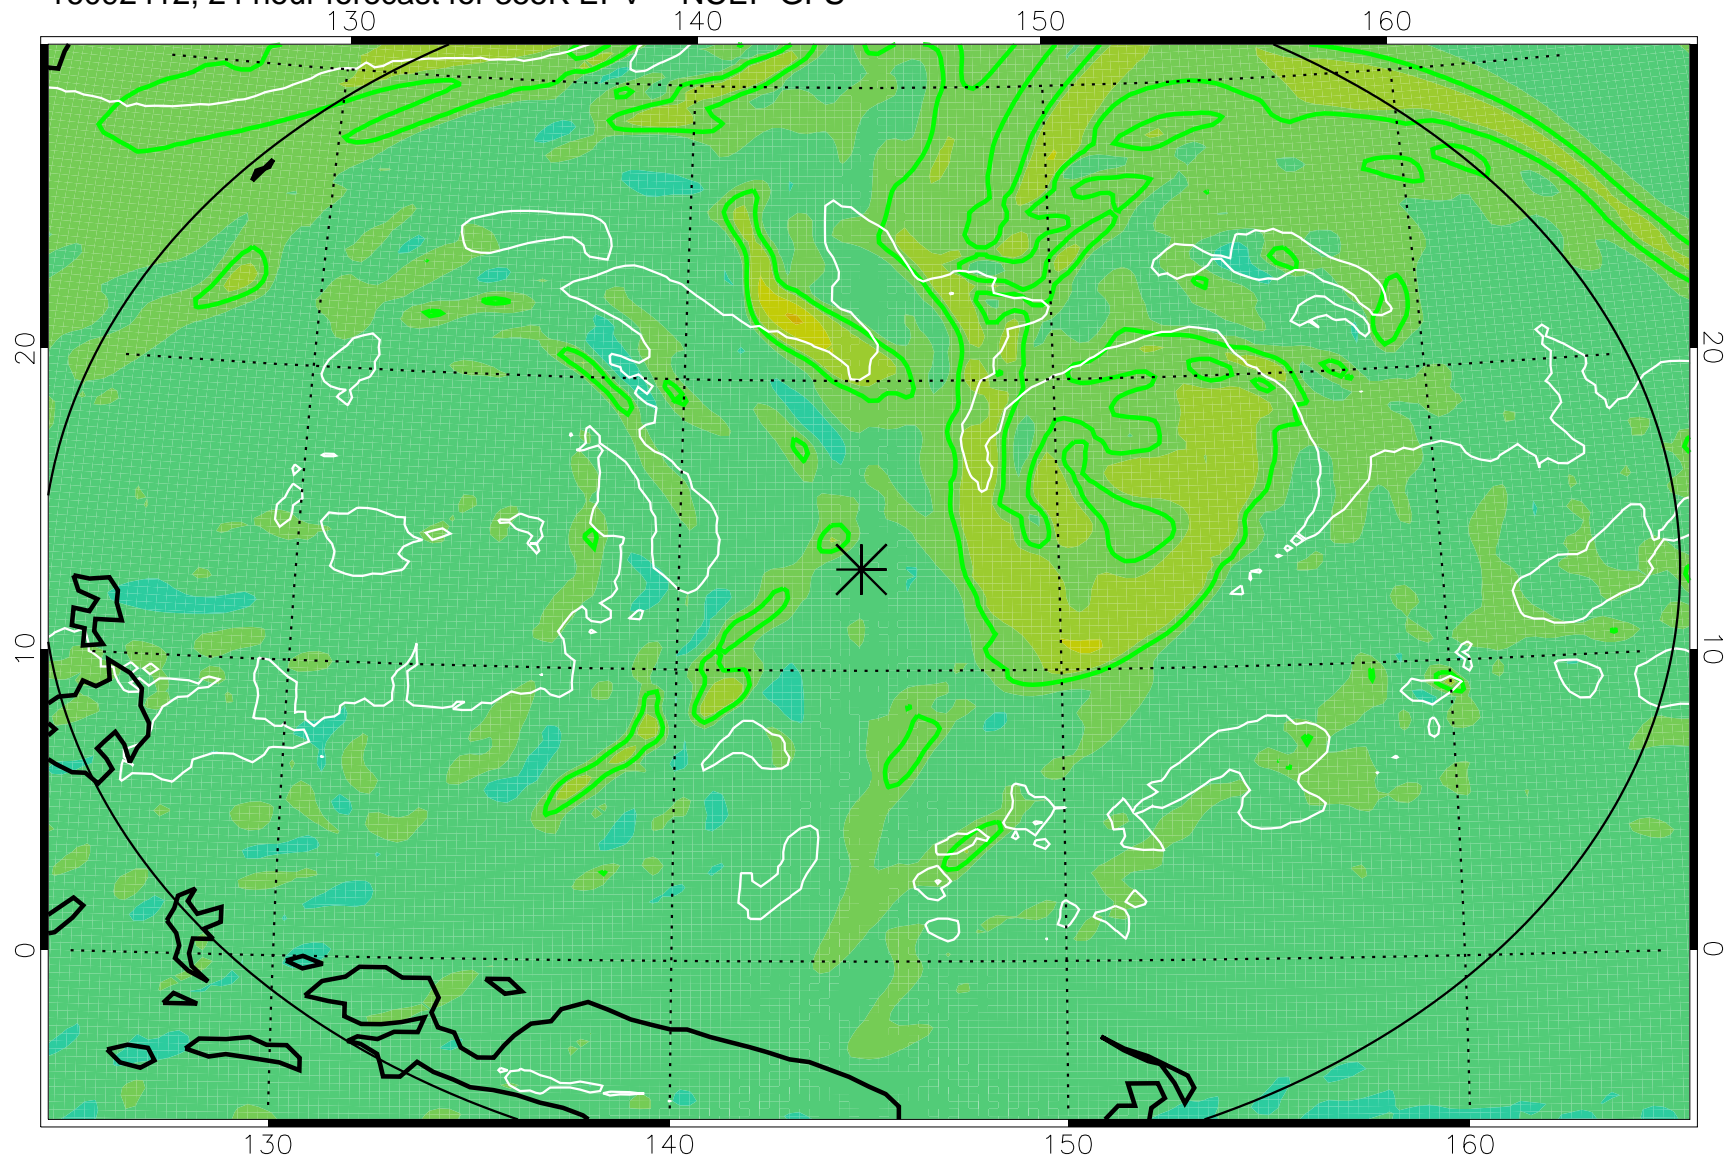

16092318, 6 hour forecast for 355K EPV -- NCEP GFS

355K Montgomery Streamfunction, white
EPV Tropopause (2 PVU) Position
Range ring of 2304 km

16092400, 12 hour forecast for 355K EPV -- NCEP GFS

355K Montgomery Streamfunction, white
EPV Tropopause (2 PVU) Position
Range ring of 2304 km

16092406, 18 hour forecast for 355K EPV -- NCEP GFS

355K Montgomery Streamfunction, white
EPV Tropopause (2 PVU) Position
Range ring of 2304 km

16092412, 24 hour forecast for 355K EPV -- NCEP GFS

355K Montgomery Streamfunction, white
EPV Tropopause (2 PVU) Position
Range ring of 2304 km

16092418, 30 hour forecast for 355K EPV -- NCEP GFS

355K Montgomery Streamfunction, white
EPV Tropopause (2 PVU) Position
Range ring of 2304 km

16092500, 36 hour forecast for 355K EPV -- NCEP GFS

355K Montgomery Streamfunction, white
EPV Tropopause (2 PVU) Position
Range ring of 2304 km

16092606, 66 hour forecast for 355K EPV -- NCEP GFS

355K Montgomery Streamfunction, white
EPV Tropopause (2 PVU) Position
Range ring of 2304 km

16092612, 72 hour forecast for 355K EPV -- NCEP GFS

355K Montgomery Streamfunction, white
EPV Tropopause (2 PVU) Position
Range ring of 2304 km