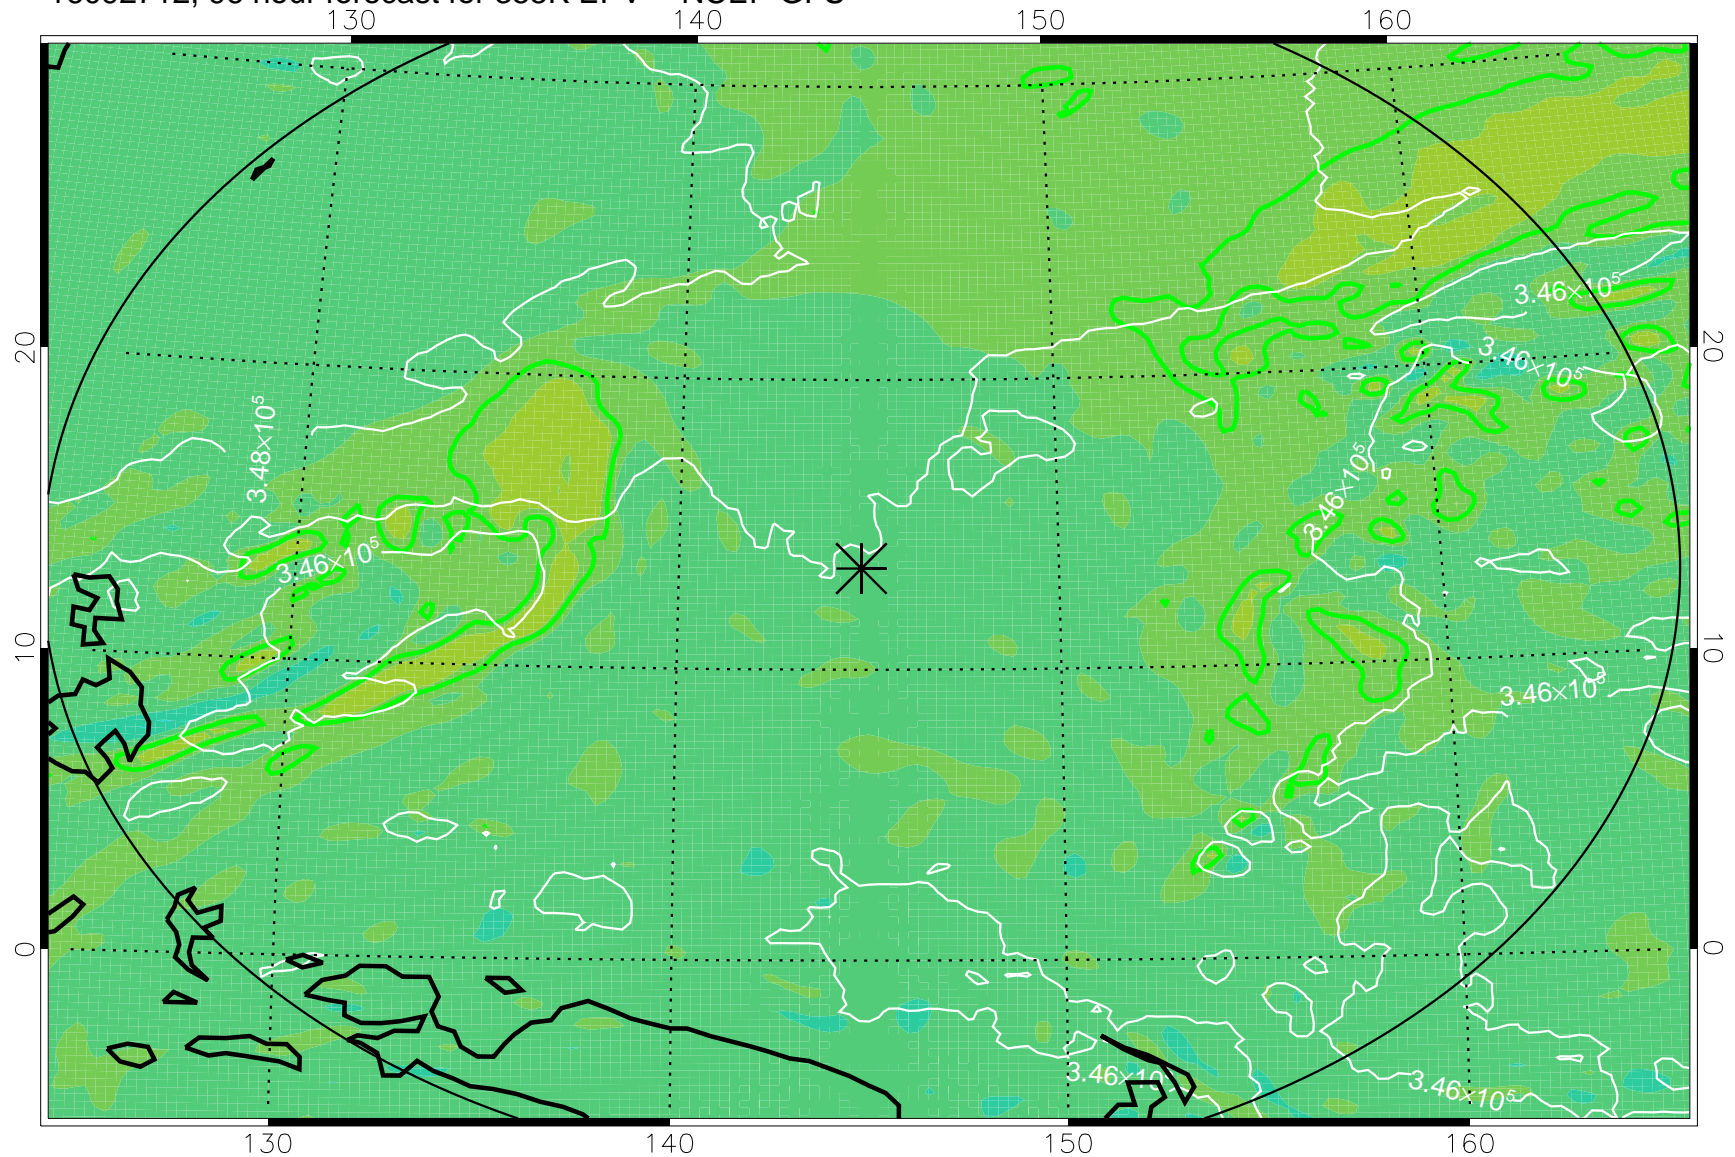

16092606, 66 hour forecast for 355K EPV -- NCEP GFS

355K Montgomery Streamfunction, white
EPV Tropopause (2 PVU) Position
Range ring of 2304 km

16092612, 72 hour forecast for 355K EPV -- NCEP GFS

355K Montgomery Streamfunction, white
EPV Tropopause (2 PVU) Position
Range ring of 2304 km

16092618, 78 hour forecast for 355K EPV -- NCEP GFS

355K Montgomery Streamfunction, white
EPV Tropopause (2 PVU) Position
Range ring of 2304 km

16092700, 84 hour forecast for 355K EPV -- NCEP GFS

355K Montgomery Streamfunction, white
EPV Tropopause (2 PVU) Position
Range ring of 2304 km

16092706, 90 hour forecast for 355K EPV -- NCEP GFS

355K Montgomery Streamfunction, white
EPV Tropopause (2 PVU) Position
Range ring of 2304 km

16092712, 96 hour forecast for 355K EPV -- NCEP GFS

355K Montgomery Streamfunction, white
EPV Tropopause (2 PVU) Position
Range ring of 2304 km

16092718, 102 hour forecast for 355K EPV -- NCEP GFS

355K Montgomery Streamfunction, white
EPV Tropopause (2 PVU) Position
Range ring of 2304 km

16092800, 108 hour forecast for 355K EPV -- NCEP GFS

355K Montgomery Streamfunction, white
EPV Tropopause (2 PVU) Position
Range ring of 2304 km