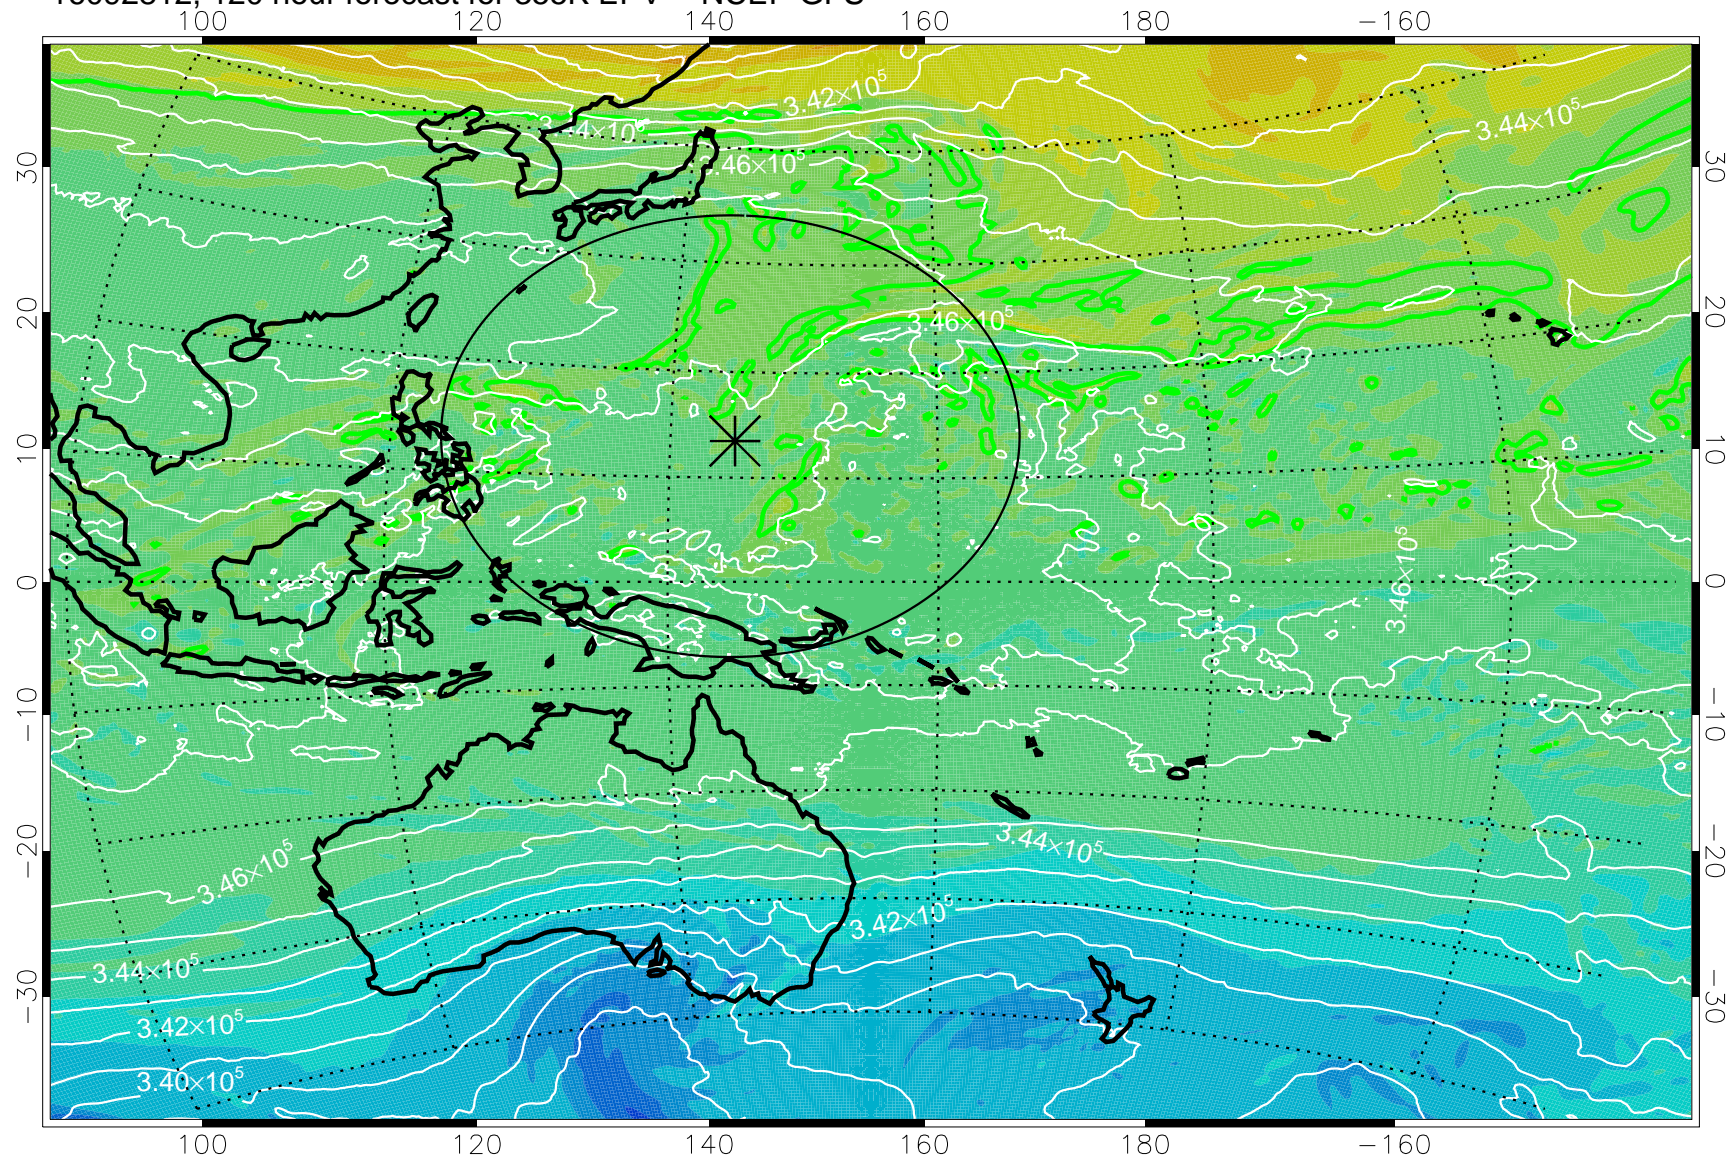

16092618, 78 hour forecast for 355K EPV -- NCEP GFS

355K Montgomery Streamfunction, white  
EPV Tropopause (2 PVU) Position  
Range ring of 2304 km

16092700, 84 hour forecast for 355K EPV -- NCEP GFS

355K Montgomery Streamfunction, white  
EPV Tropopause (2 PVU) Position  
Range ring of 2304 km

16092706, 90 hour forecast for 355K EPV -- NCEP GFS

355K Montgomery Streamfunction, white  
EPV Tropopause (2 PVU) Position  
Range ring of 2304 km

16092712, 96 hour forecast for 355K EPV -- NCEP GFS

355K Montgomery Streamfunction, white  
EPV Tropopause (2 PVU) Position  
Range ring of 2304 km

16092718, 102 hour forecast for 355K EPV -- NCEP GFS

355K Montgomery Streamfunction, white  
EPV Tropopause (2 PVU) Position  
Range ring of 2304 km

16092800, 108 hour forecast for 355K EPV -- NCEP GFS

355K Montgomery Streamfunction, white  
EPV Tropopause (2 PVU) Position  
Range ring of 2304 km

16092806, 114 hour forecast for 355K EPV -- NCEP GFS

355K Montgomery Streamfunction, white  
EPV Tropopause (2 PVU) Position  
Range ring of 2304 km

16092812, 120 hour forecast for 355K EPV -- NCEP GFS

355K Montgomery Streamfunction, white  
EPV Tropopause (2 PVU) Position  
Range ring of 2304 km