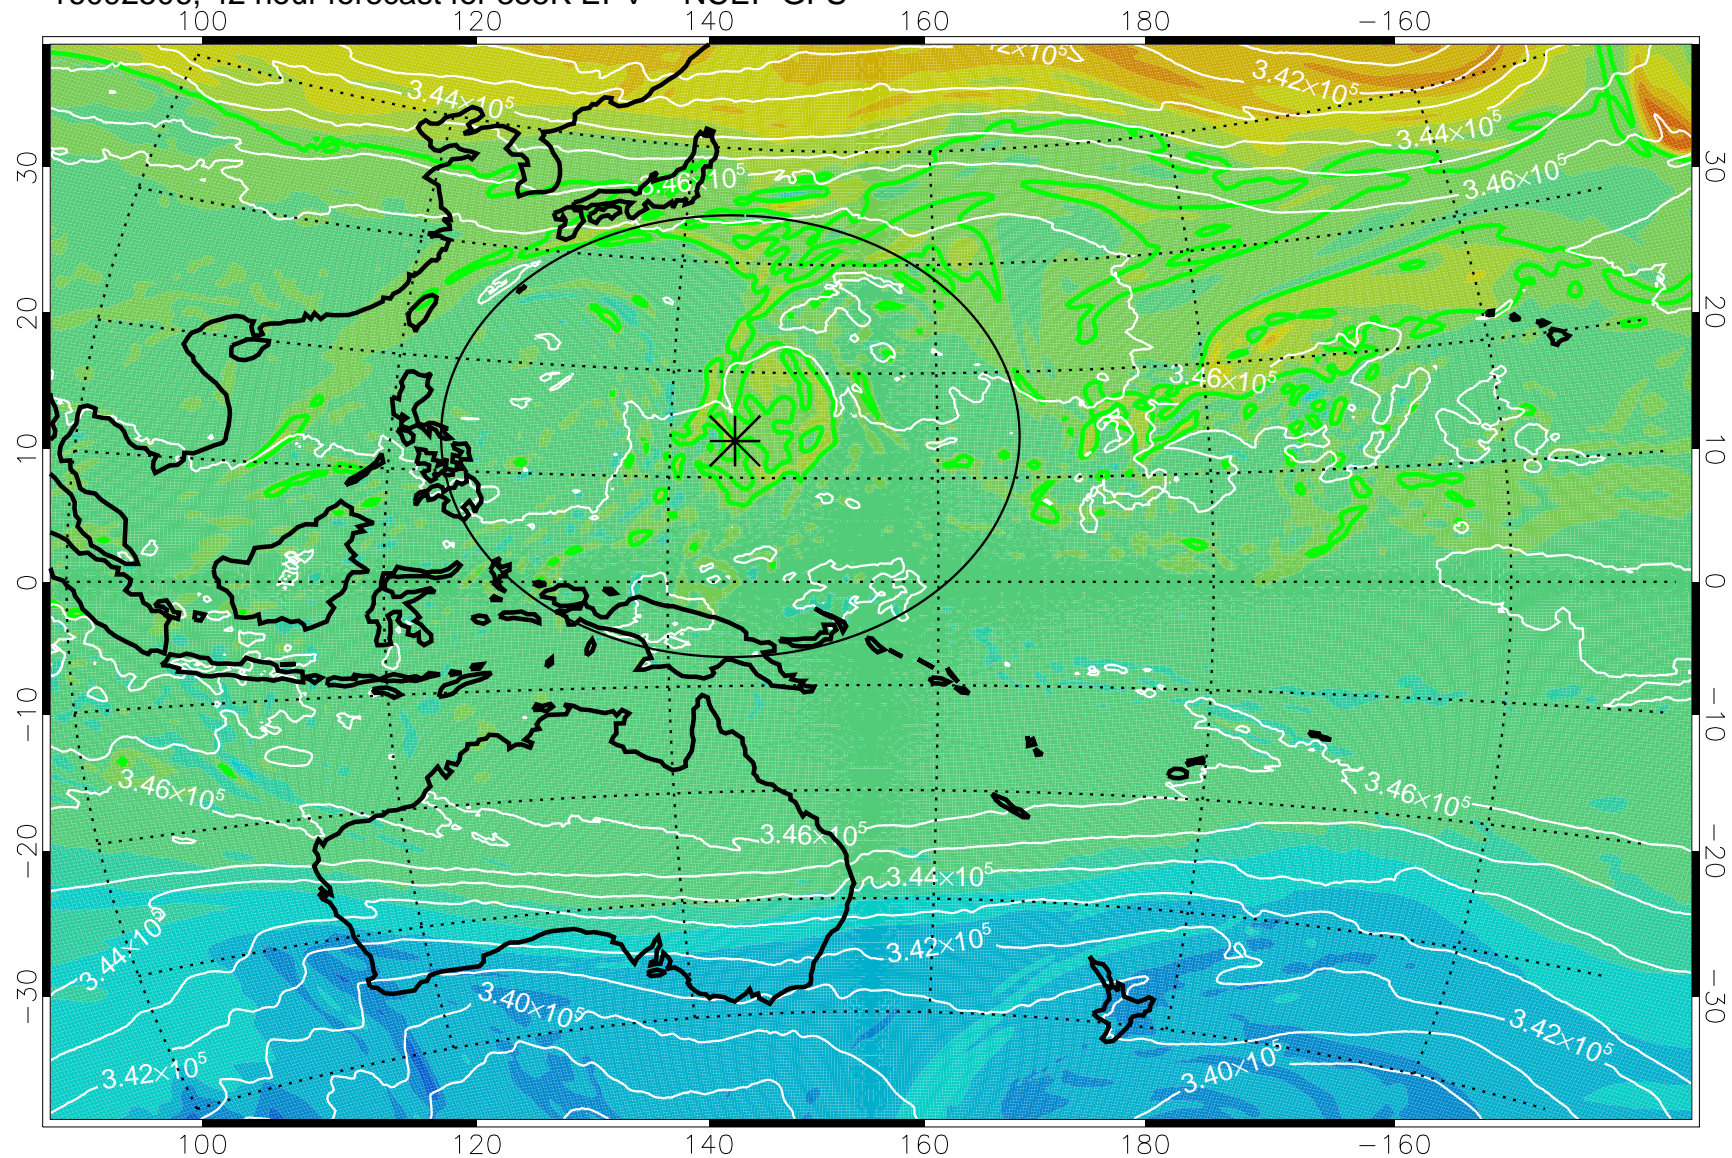

16092418, 30 hour forecast for 355K EPV -- NCEP GFS

355K Montgomery Streamfunction, white  
EPV Tropopause (2 PVU) Position  
Range ring of 2304 km

16092500, 36 hour forecast for 355K EPV -- NCEP GFS

355K Montgomery Streamfunction, white  
EPV Tropopause (2 PVU) Position  
Range ring of 2304 km

16092506, 42 hour forecast for 355K EPV -- NCEP GFS

355K Montgomery Streamfunction, white  
EPV Tropopause (2 PVU) Position  
Range ring of 2304 km

16092512, 48 hour forecast for 355K EPV -- NCEP GFS

355K Montgomery Streamfunction, white  
EPV Tropopause (2 PVU) Position  
Range ring of 2304 km

16092518, 54 hour forecast for 355K EPV -- NCEP GFS

355K Montgomery Streamfunction, white  
EPV Tropopause (2 PVU) Position  
Range ring of 2304 km

16092600, 60 hour forecast for 355K EPV -- NCEP GFS

355K Montgomery Streamfunction, white  
EPV Tropopause (2 PVU) Position  
Range ring of 2304 km

16092606, 66 hour forecast for 355K EPV -- NCEP GFS

355K Montgomery Streamfunction, white  
EPV Tropopause (2 PVU) Position  
Range ring of 2304 km

16092612, 72 hour forecast for 355K EPV -- NCEP GFS

355K Montgomery Streamfunction, white  
EPV Tropopause (2 PVU) Position  
Range ring of 2304 km