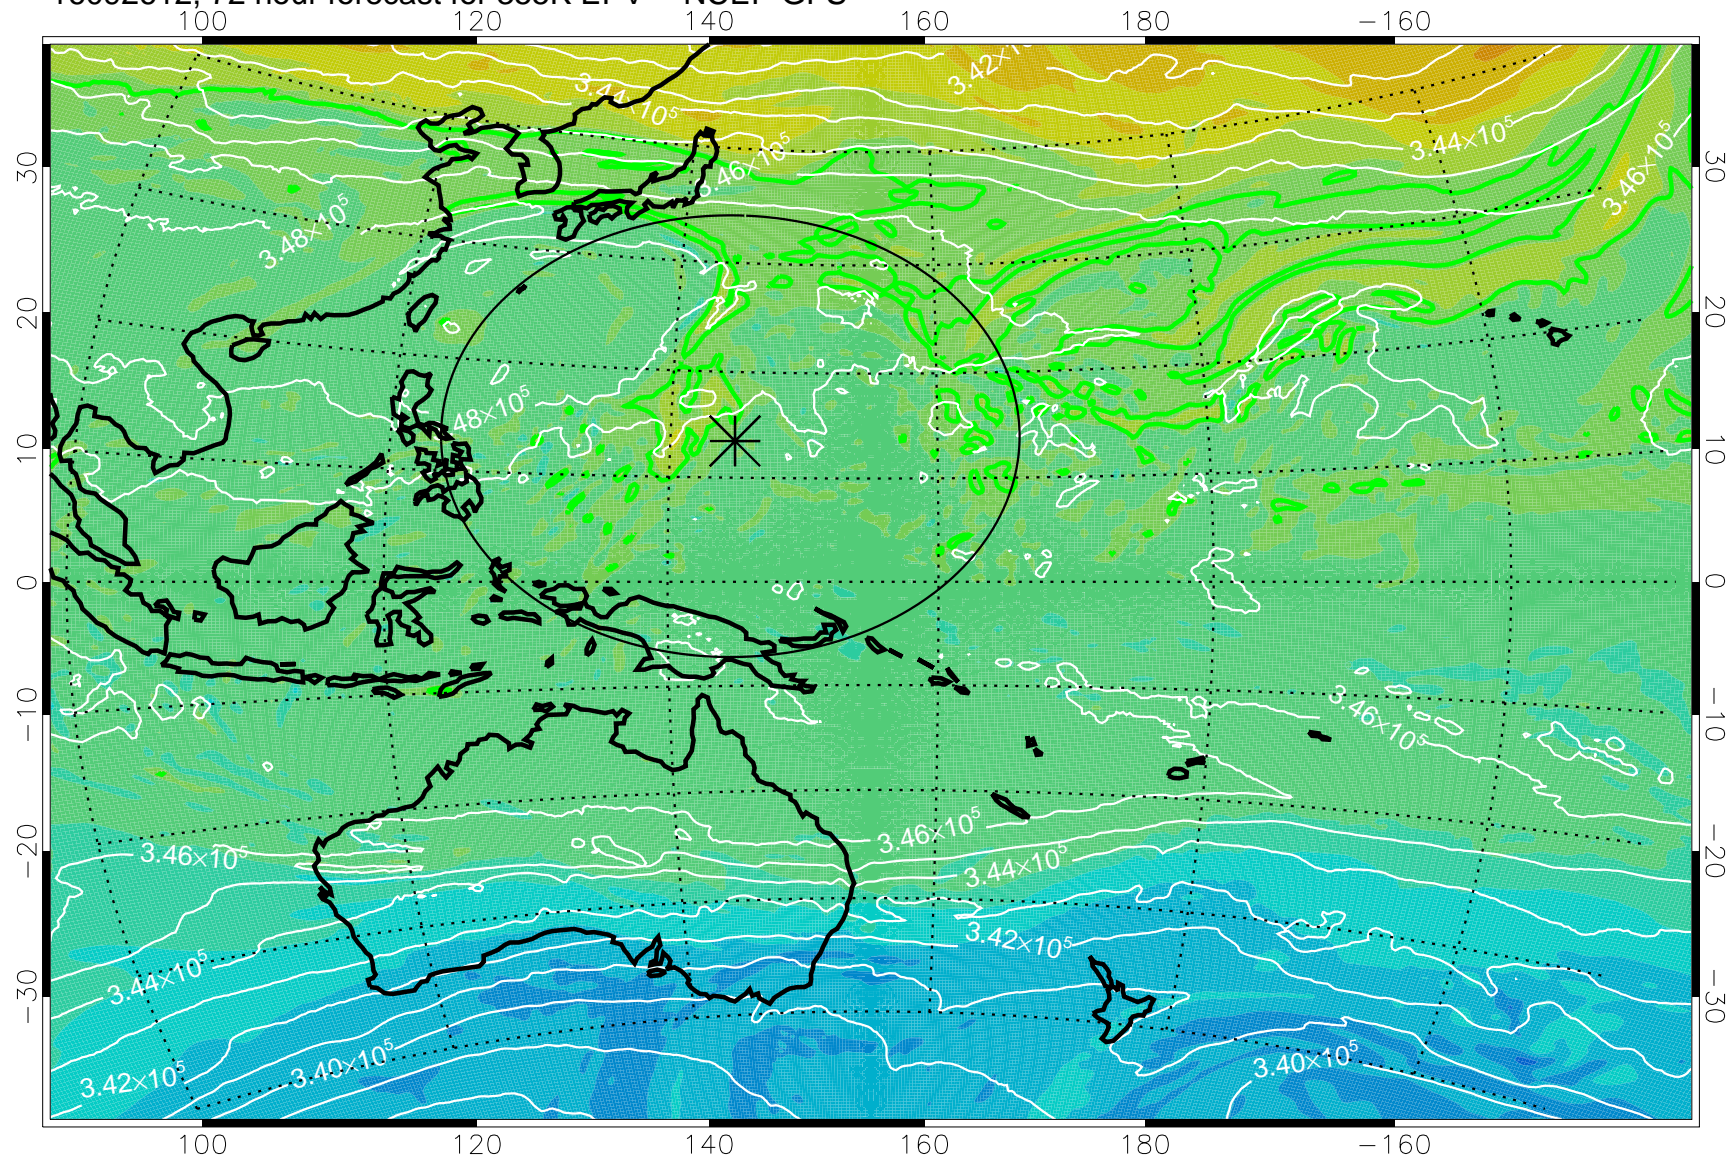

16092506, 42 hour forecast for 355K EPV -- NCEP GFS

355K Montgomery Streamfunction, white  
EPV Tropopause (2 PVU) Position  
Range ring of 2304 km

16092512, 48 hour forecast for 355K EPV -- NCEP GFS

355K Montgomery Streamfunction, white  
EPV Tropopause (2 PVU) Position  
Range ring of 2304 km

16092518, 54 hour forecast for 355K EPV -- NCEP GFS

355K Montgomery Streamfunction, white  
EPV Tropopause (2 PVU) Position  
Range ring of 2304 km

16092600, 60 hour forecast for 355K EPV -- NCEP GFS

355K Montgomery Streamfunction, white  
EPV Tropopause (2 PVU) Position  
Range ring of 2304 km

16092606, 66 hour forecast for 355K EPV -- NCEP GFS

355K Montgomery Streamfunction, white  
EPV Tropopause (2 PVU) Position  
Range ring of 2304 km

16092612, 72 hour forecast for 355K EPV -- NCEP GFS

355K Montgomery Streamfunction, white  
EPV Tropopause (2 PVU) Position  
Range ring of 2304 km

16092618, 78 hour forecast for 355K EPV -- NCEP GFS

355K Montgomery Streamfunction, white  
EPV Tropopause (2 PVU) Position  
Range ring of 2304 km

16092700, 84 hour forecast for 355K EPV -- NCEP GFS

355K Montgomery Streamfunction, white  
EPV Tropopause (2 PVU) Position  
Range ring of 2304 km