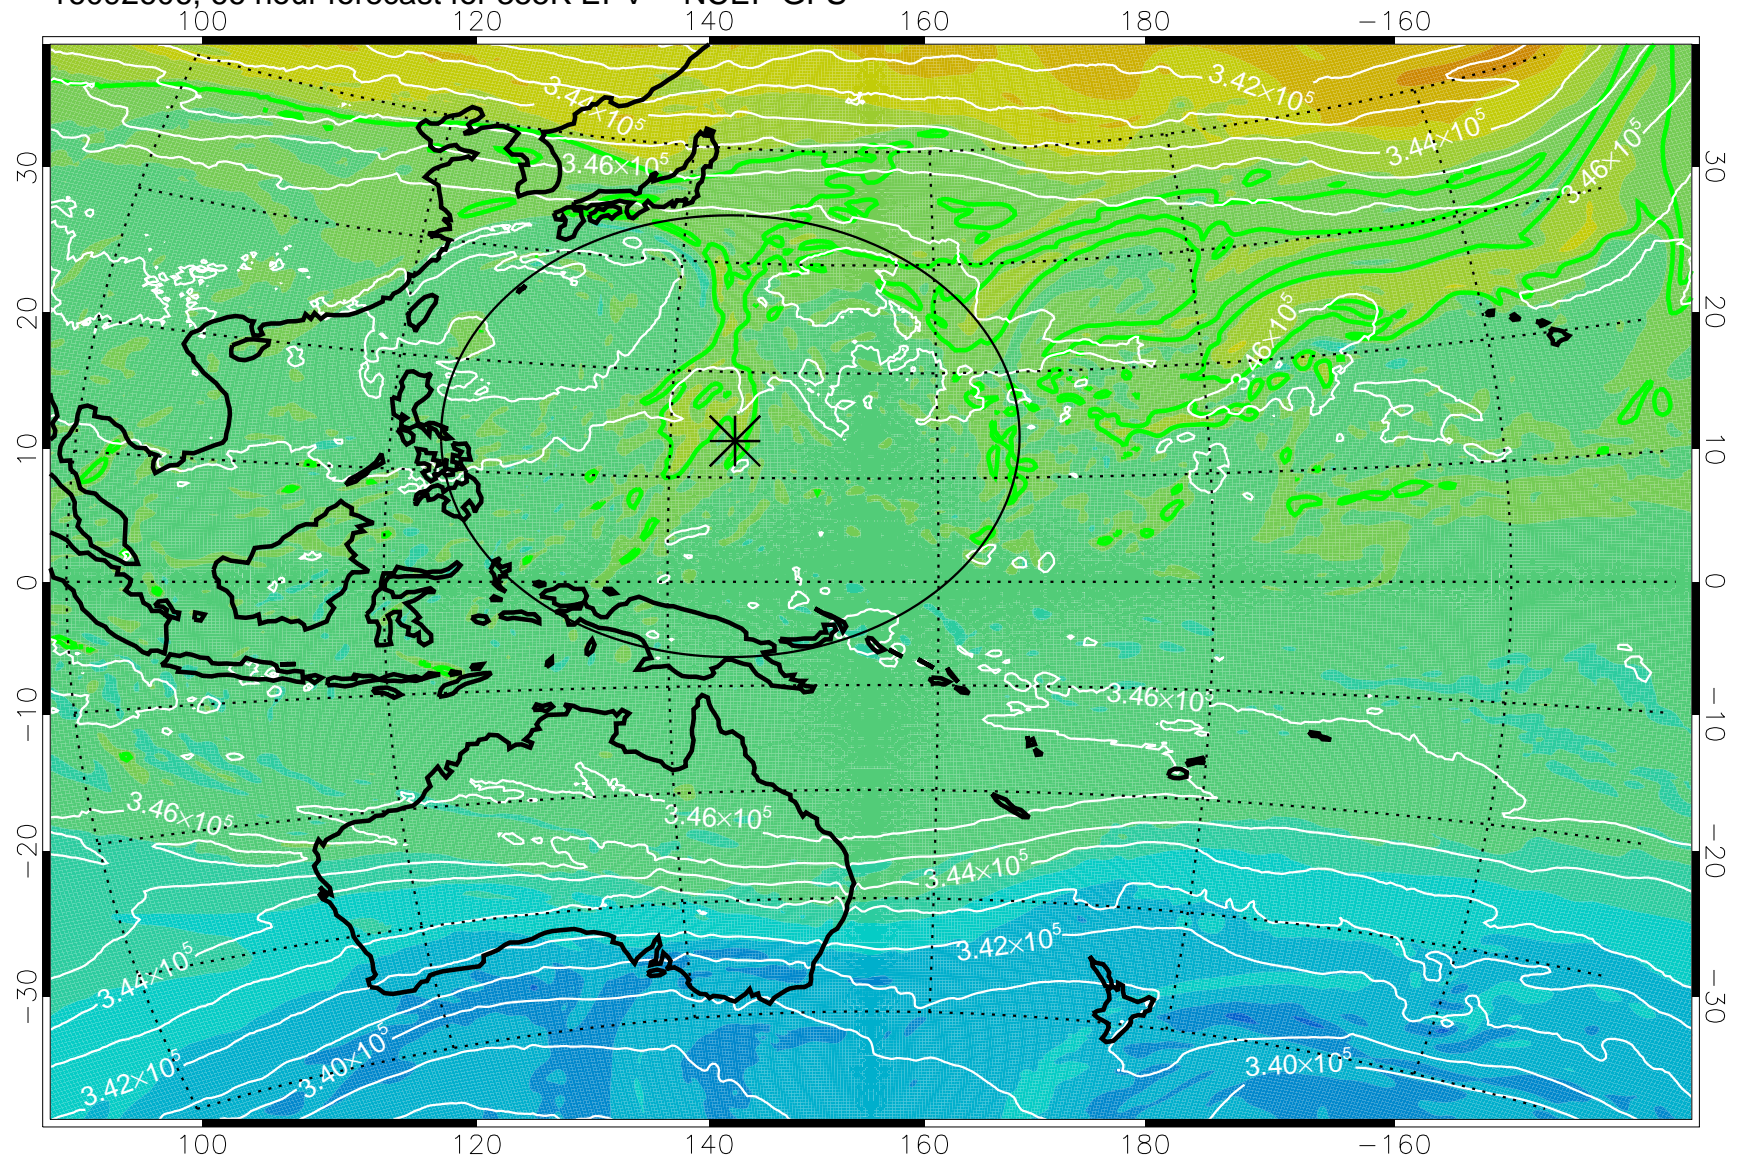

16092506, 42 hour forecast for 355K EPV -- NCEP GFS

355K Montgomery Streamfunction, white  
EPV Tropopause (2 PVU) Position  
Range ring of 2304 km

16092512, 48 hour forecast for 355K EPV -- NCEP GFS

355K Montgomery Streamfunction, white  
EPV Tropopause (2 PVU) Position  
Range ring of 2304 km

16092518, 54 hour forecast for 355K EPV -- NCEP GFS

355K Montgomery Streamfunction, white  
EPV Tropopause (2 PVU) Position  
Range ring of 2304 km

16092600, 60 hour forecast for 355K EPV -- NCEP GFS

355K Montgomery Streamfunction, white  
EPV Tropopause (2 PVU) Position  
Range ring of 2304 km

16092606, 66 hour forecast for 355K EPV -- NCEP GFS

355K Montgomery Streamfunction, white  
EPV Tropopause (2 PVU) Position  
Range ring of 2304 km

16092612, 72 hour forecast for 355K EPV -- NCEP GFS

355K Montgomery Streamfunction, white  
EPV Tropopause (2 PVU) Position  
Range ring of 2304 km

16092618, 78 hour forecast for 355K EPV -- NCEP GFS

355K Montgomery Streamfunction, white  
EPV Tropopause (2 PVU) Position  
Range ring of 2304 km

16092700, 84 hour forecast for 355K EPV -- NCEP GFS

355K Montgomery Streamfunction, white  
EPV Tropopause (2 PVU) Position  
Range ring of 2304 km