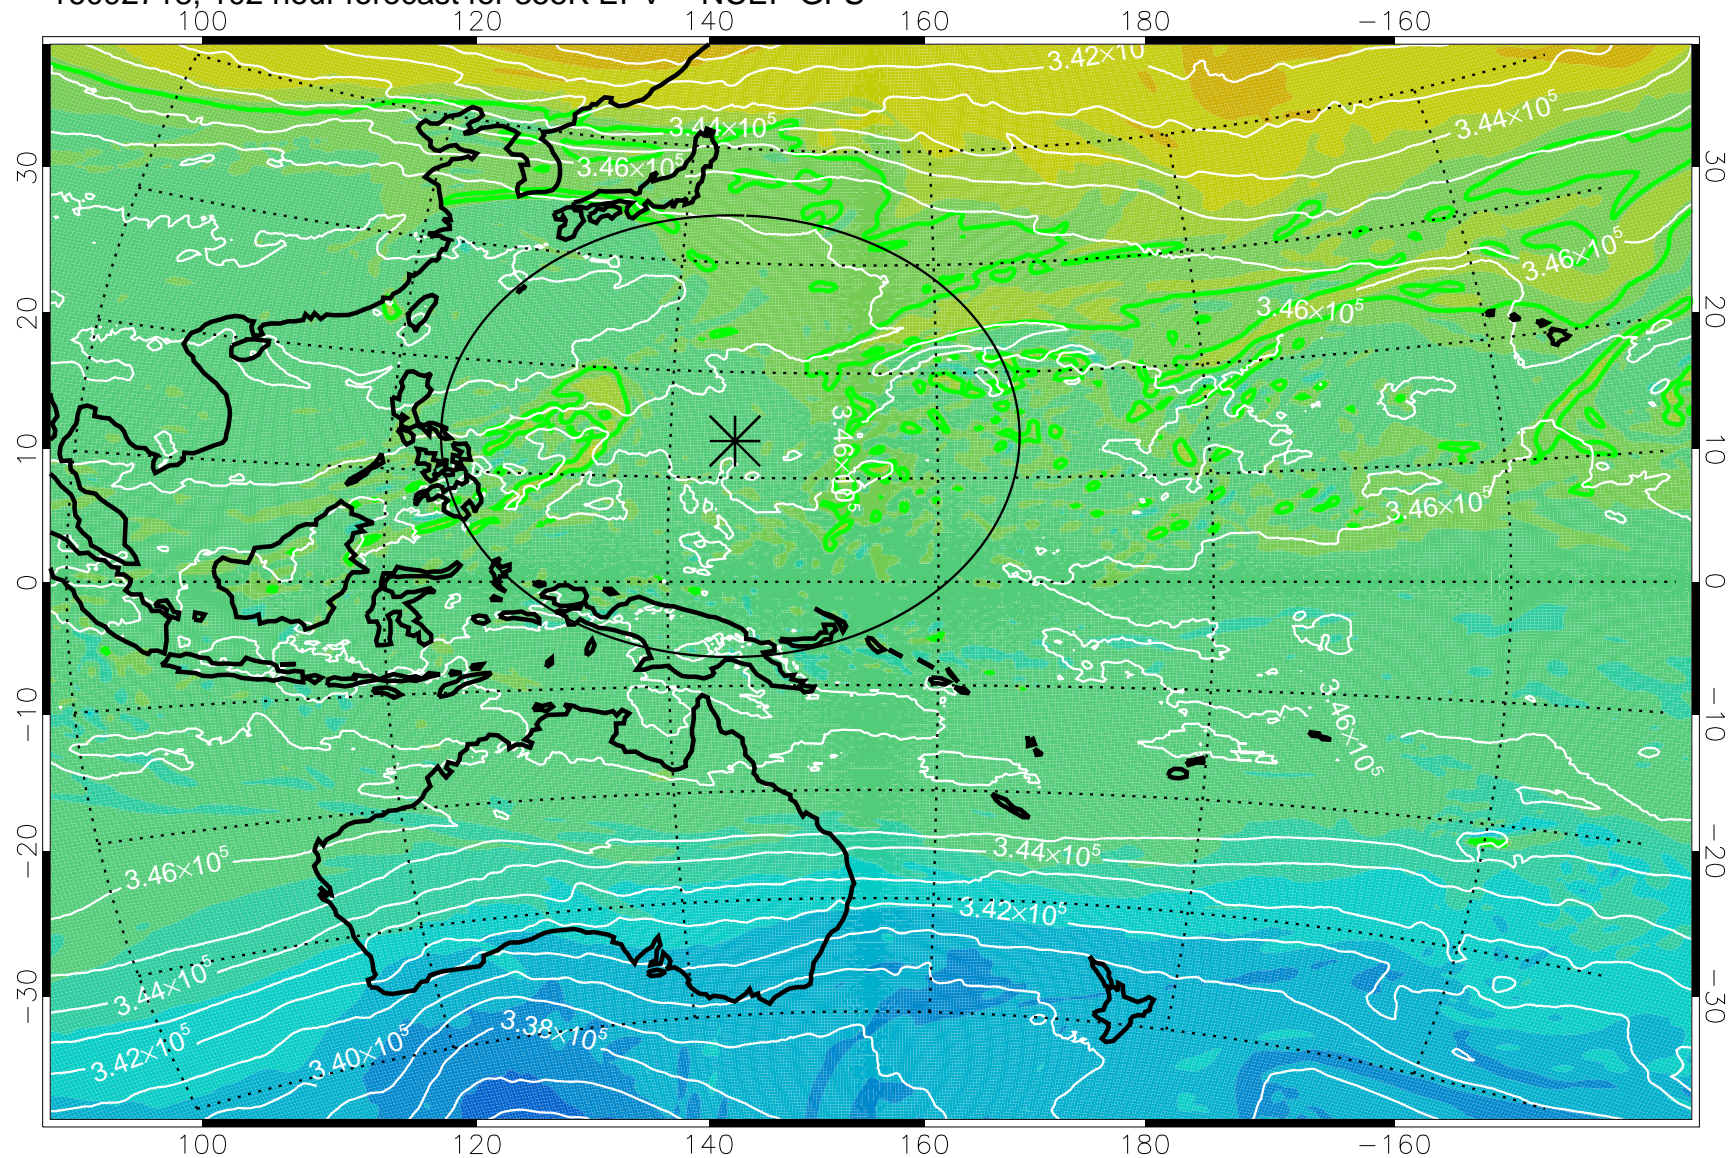

16092618, 78 hour forecast for 355K EPV -- NCEP GFS

355K Montgomery Streamfunction, white  
EPV Tropopause (2 PVU) Position  
Range ring of 2304 km

16092700, 84 hour forecast for 355K EPV -- NCEP GFS

355K Montgomery Streamfunction, white  
EPV Tropopause (2 PVU) Position  
Range ring of 2304 km

16092706, 90 hour forecast for 355K EPV -- NCEP GFS

355K Montgomery Streamfunction, white  
EPV Tropopause (2 PVU) Position  
Range ring of 2304 km

16092712, 96 hour forecast for 355K EPV -- NCEP GFS

355K Montgomery Streamfunction, white  
EPV Tropopause (2 PVU) Position  
Range ring of 2304 km

16092718, 102 hour forecast for 355K EPV -- NCEP GFS

355K Montgomery Streamfunction, white  
EPV Tropopause (2 PVU) Position  
Range ring of 2304 km

16092800, 108 hour forecast for 355K EPV -- NCEP GFS

355K Montgomery Streamfunction, white  
EPV Tropopause (2 PVU) Position  
Range ring of 2304 km

16092806, 114 hour forecast for 355K EPV -- NCEP GFS

355K Montgomery Streamfunction, white  
EPV Tropopause (2 PVU) Position  
Range ring of 2304 km

16092812, 120 hour forecast for 355K EPV -- NCEP GFS

355K Montgomery Streamfunction, white  
EPV Tropopause (2 PVU) Position  
Range ring of 2304 km