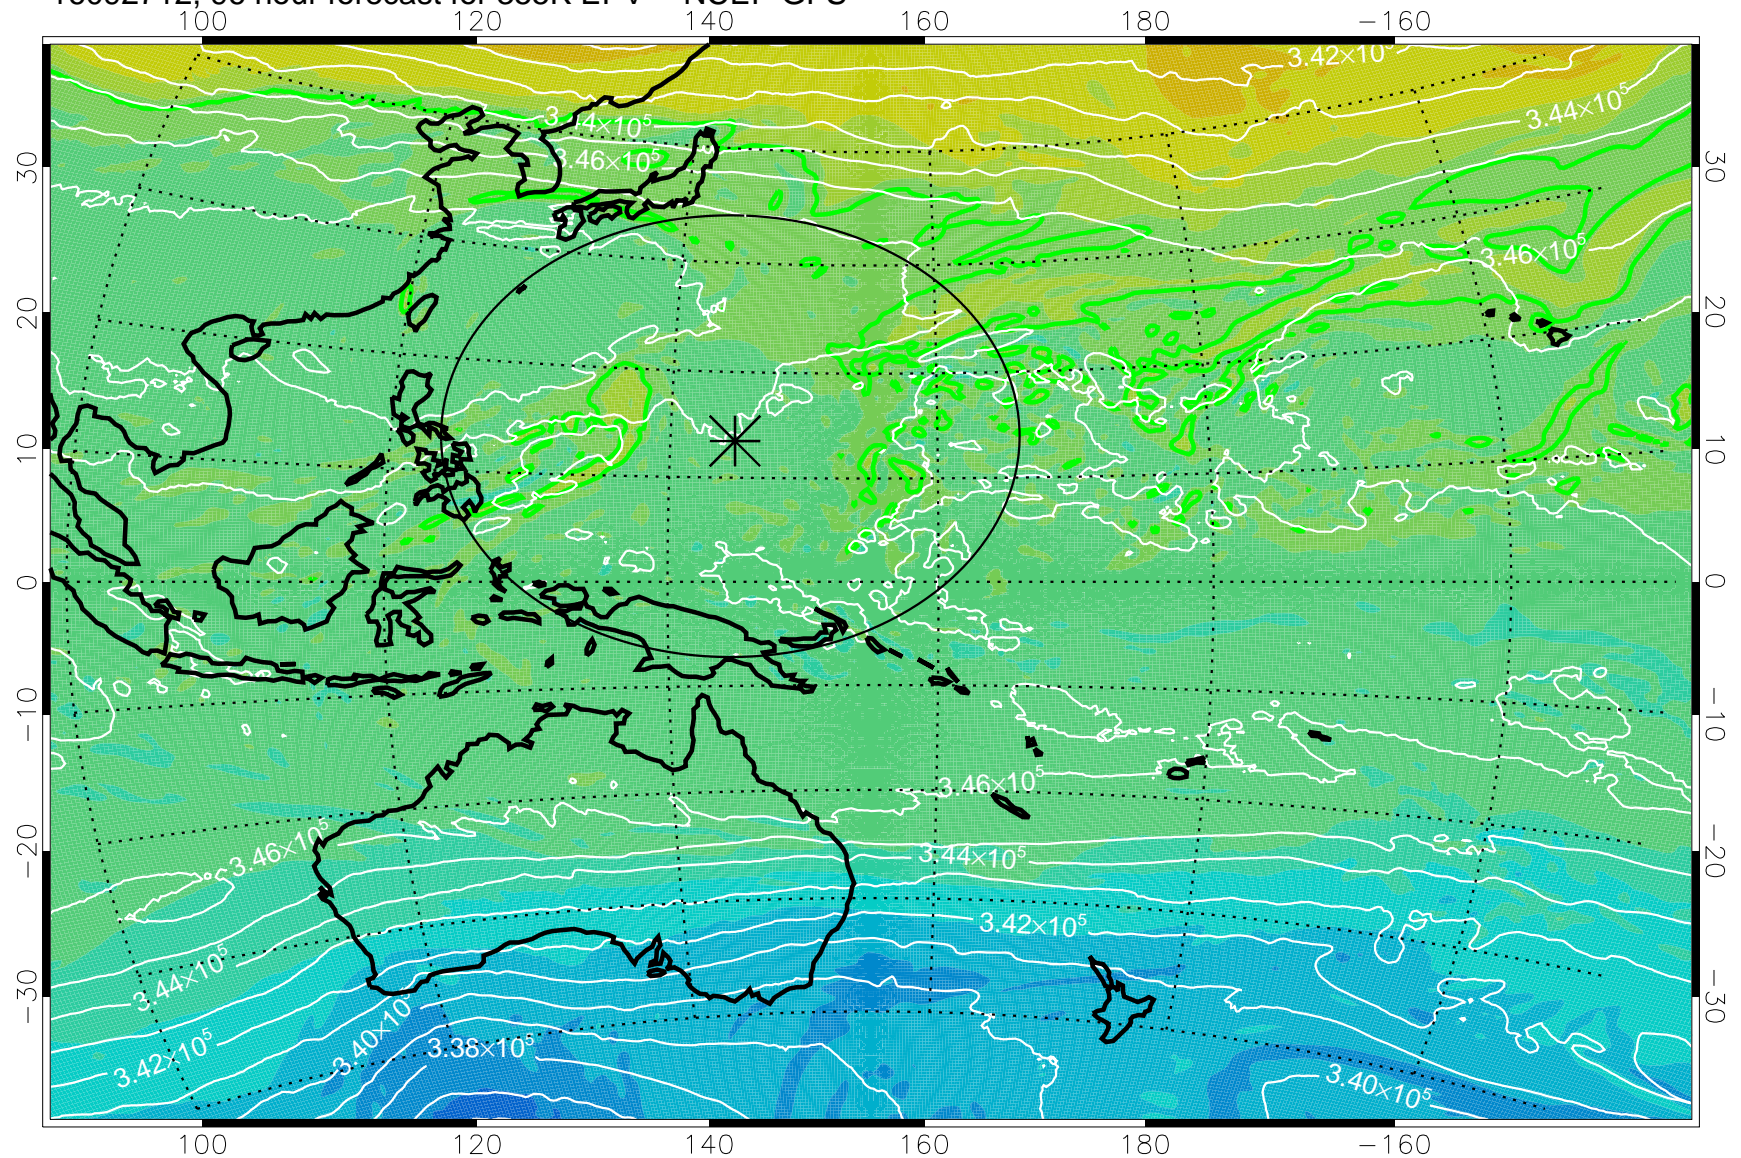

16092606, 66 hour forecast for 355K EPV -- NCEP GFS

355K Montgomery Streamfunction, white  
EPV Tropopause (2 PVU) Position  
Range ring of 2304 km

16092612, 72 hour forecast for 355K EPV -- NCEP GFS

355K Montgomery Streamfunction, white  
EPV Tropopause (2 PVU) Position  
Range ring of 2304 km

16092618, 78 hour forecast for 355K EPV -- NCEP GFS

355K Montgomery Streamfunction, white  
EPV Tropopause (2 PVU) Position  
Range ring of 2304 km

16092700, 84 hour forecast for 355K EPV -- NCEP GFS

355K Montgomery Streamfunction, white  
EPV Tropopause (2 PVU) Position  
Range ring of 2304 km

16092706, 90 hour forecast for 355K EPV -- NCEP GFS

355K Montgomery Streamfunction, white  
EPV Tropopause (2 PVU) Position  
Range ring of 2304 km

16092712, 96 hour forecast for 355K EPV -- NCEP GFS

355K Montgomery Streamfunction, white  
EPV Tropopause (2 PVU) Position  
Range ring of 2304 km

16092718, 102 hour forecast for 355K EPV -- NCEP GFS

355K Montgomery Streamfunction, white  
EPV Tropopause (2 PVU) Position  
Range ring of 2304 km

16092800, 108 hour forecast for 355K EPV -- NCEP GFS

355K Montgomery Streamfunction, white  
EPV Tropopause (2 PVU) Position  
Range ring of 2304 km