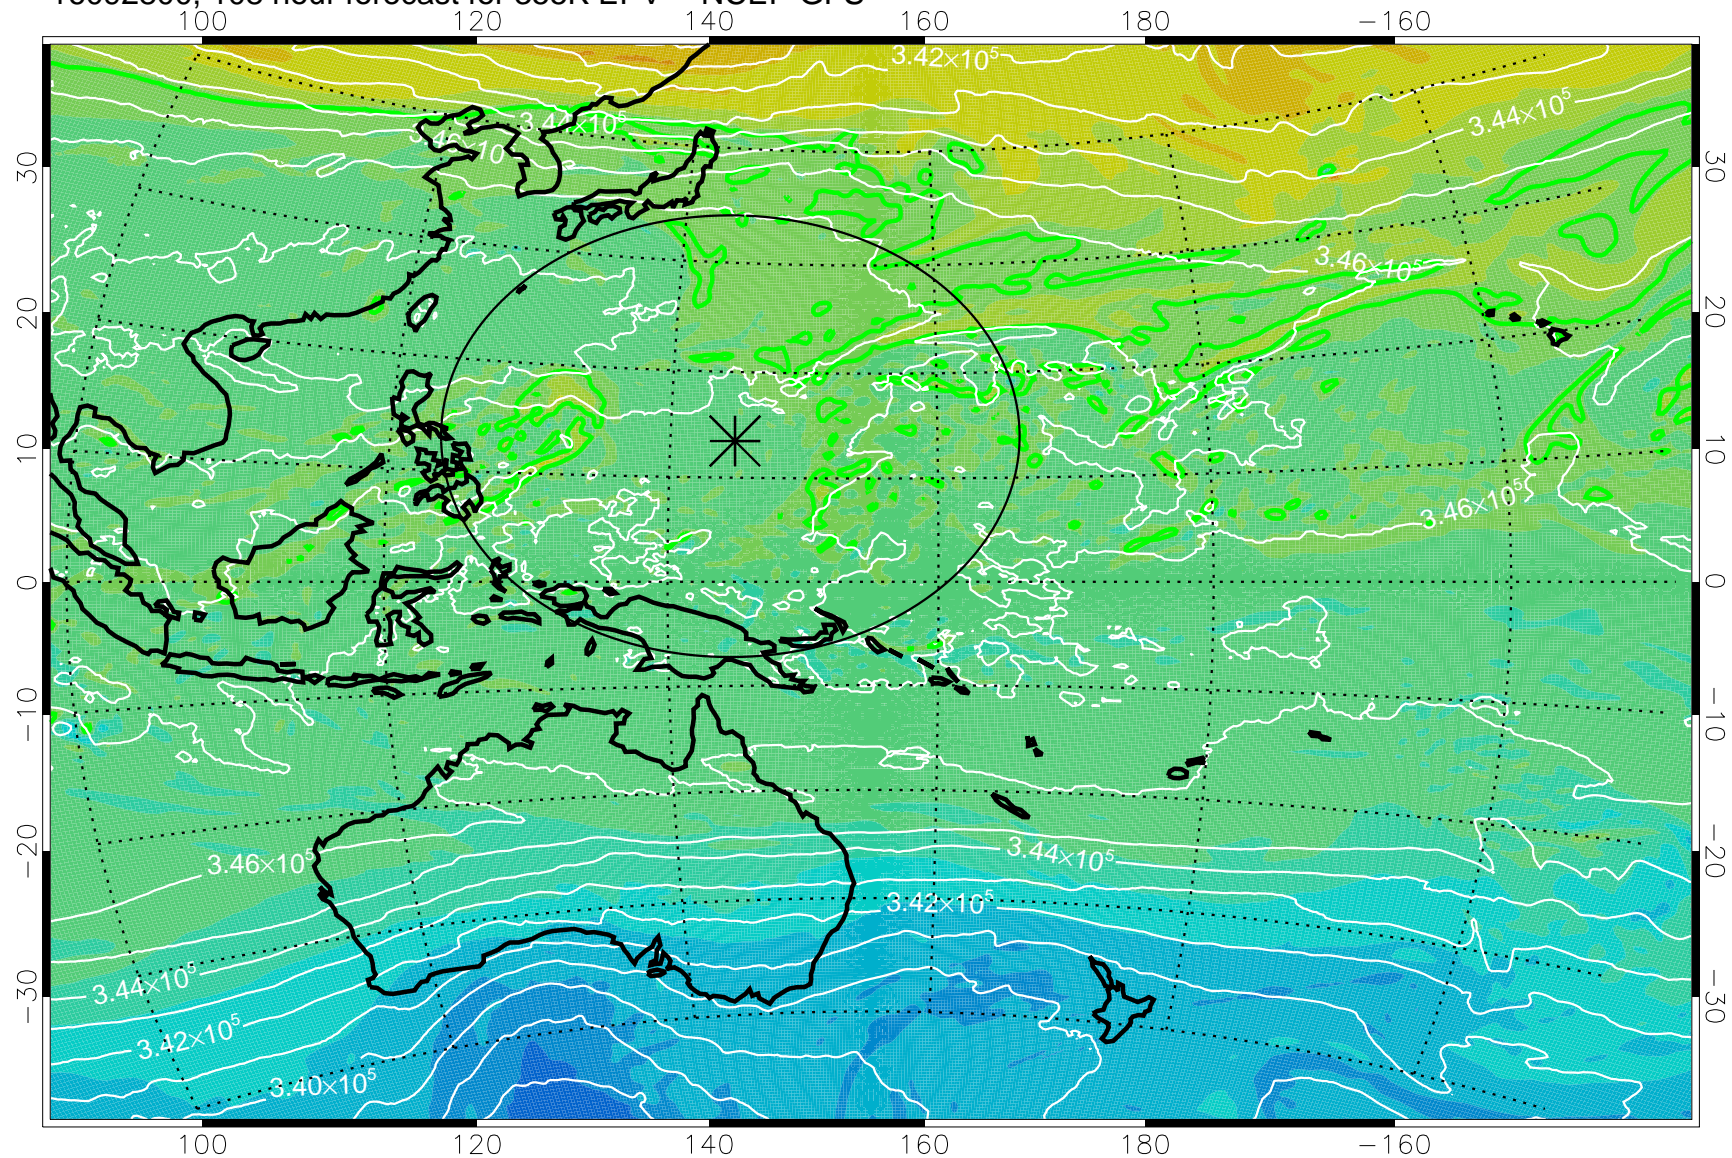

16092618, 78 hour forecast for 355K EPV -- NCEP GFS

355K Montgomery Streamfunction, white  
EPV Tropopause (2 PVU) Position  
Range ring of 2304 km

16092700, 84 hour forecast for 355K EPV -- NCEP GFS

355K Montgomery Streamfunction, white  
EPV Tropopause (2 PVU) Position  
Range ring of 2304 km

16092706, 90 hour forecast for 355K EPV -- NCEP GFS

355K Montgomery Streamfunction, white  
EPV Tropopause (2 PVU) Position  
Range ring of 2304 km

16092712, 96 hour forecast for 355K EPV -- NCEP GFS

355K Montgomery Streamfunction, white  
EPV Tropopause (2 PVU) Position  
Range ring of 2304 km

16092718, 102 hour forecast for 355K EPV -- NCEP GFS

355K Montgomery Streamfunction, white  
EPV Tropopause (2 PVU) Position  
Range ring of 2304 km

16092800, 108 hour forecast for 355K EPV -- NCEP GFS

355K Montgomery Streamfunction, white  
EPV Tropopause (2 PVU) Position  
Range ring of 2304 km

16092806, 114 hour forecast for 355K EPV -- NCEP GFS

355K Montgomery Streamfunction, white  
EPV Tropopause (2 PVU) Position  
Range ring of 2304 km

16092812, 120 hour forecast for 355K EPV -- NCEP GFS

355K Montgomery Streamfunction, white  
EPV Tropopause (2 PVU) Position  
Range ring of 2304 km