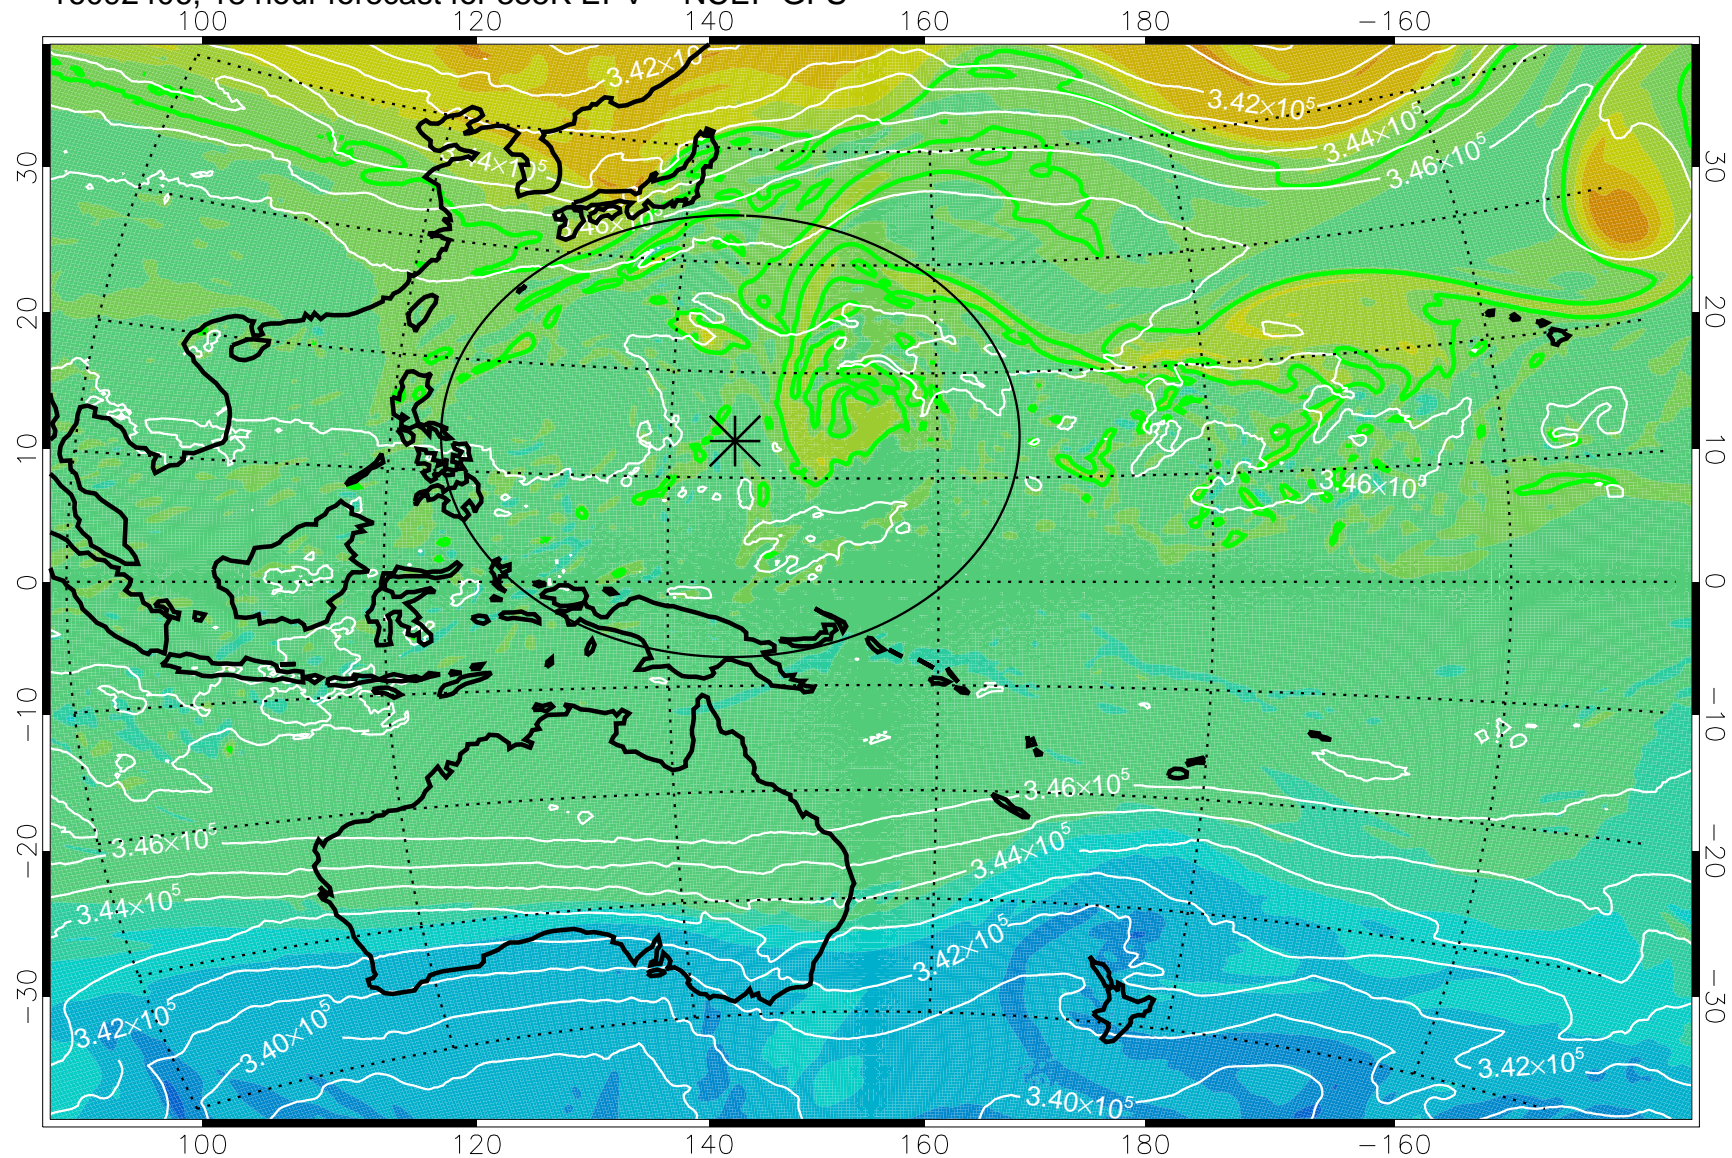

16092318, 6 hour forecast for 355K EPV -- NCEP GFS

355K Montgomery Streamfunction, white  
EPV Tropopause (2 PVU) Position  
Range ring of 2304 km

16092400, 12 hour forecast for 355K EPV -- NCEP GFS

355K Montgomery Streamfunction, white  
EPV Tropopause (2 PVU) Position  
Range ring of 2304 km

16092406, 18 hour forecast for 355K EPV -- NCEP GFS

355K Montgomery Streamfunction, white  
EPV Tropopause (2 PVU) Position  
Range ring of 2304 km

16092412, 24 hour forecast for 355K EPV -- NCEP GFS

355K Montgomery Streamfunction, white  
EPV Tropopause (2 PVU) Position  
Range ring of 2304 km

16092418, 30 hour forecast for 355K EPV -- NCEP GFS

355K Montgomery Streamfunction, white  
EPV Tropopause (2 PVU) Position  
Range ring of 2304 km

16092500, 36 hour forecast for 355K EPV -- NCEP GFS

355K Montgomery Streamfunction, white  
EPV Tropopause (2 PVU) Position  
Range ring of 2304 km

16092518, 54 hour forecast for 355K EPV -- NCEP GFS

355K Montgomery Streamfunction, white  
EPV Tropopause (2 PVU) Position  
Range ring of 2304 km

16092600, 60 hour forecast for 355K EPV -- NCEP GFS

355K Montgomery Streamfunction, white  
EPV Tropopause (2 PVU) Position  
Range ring of 2304 km