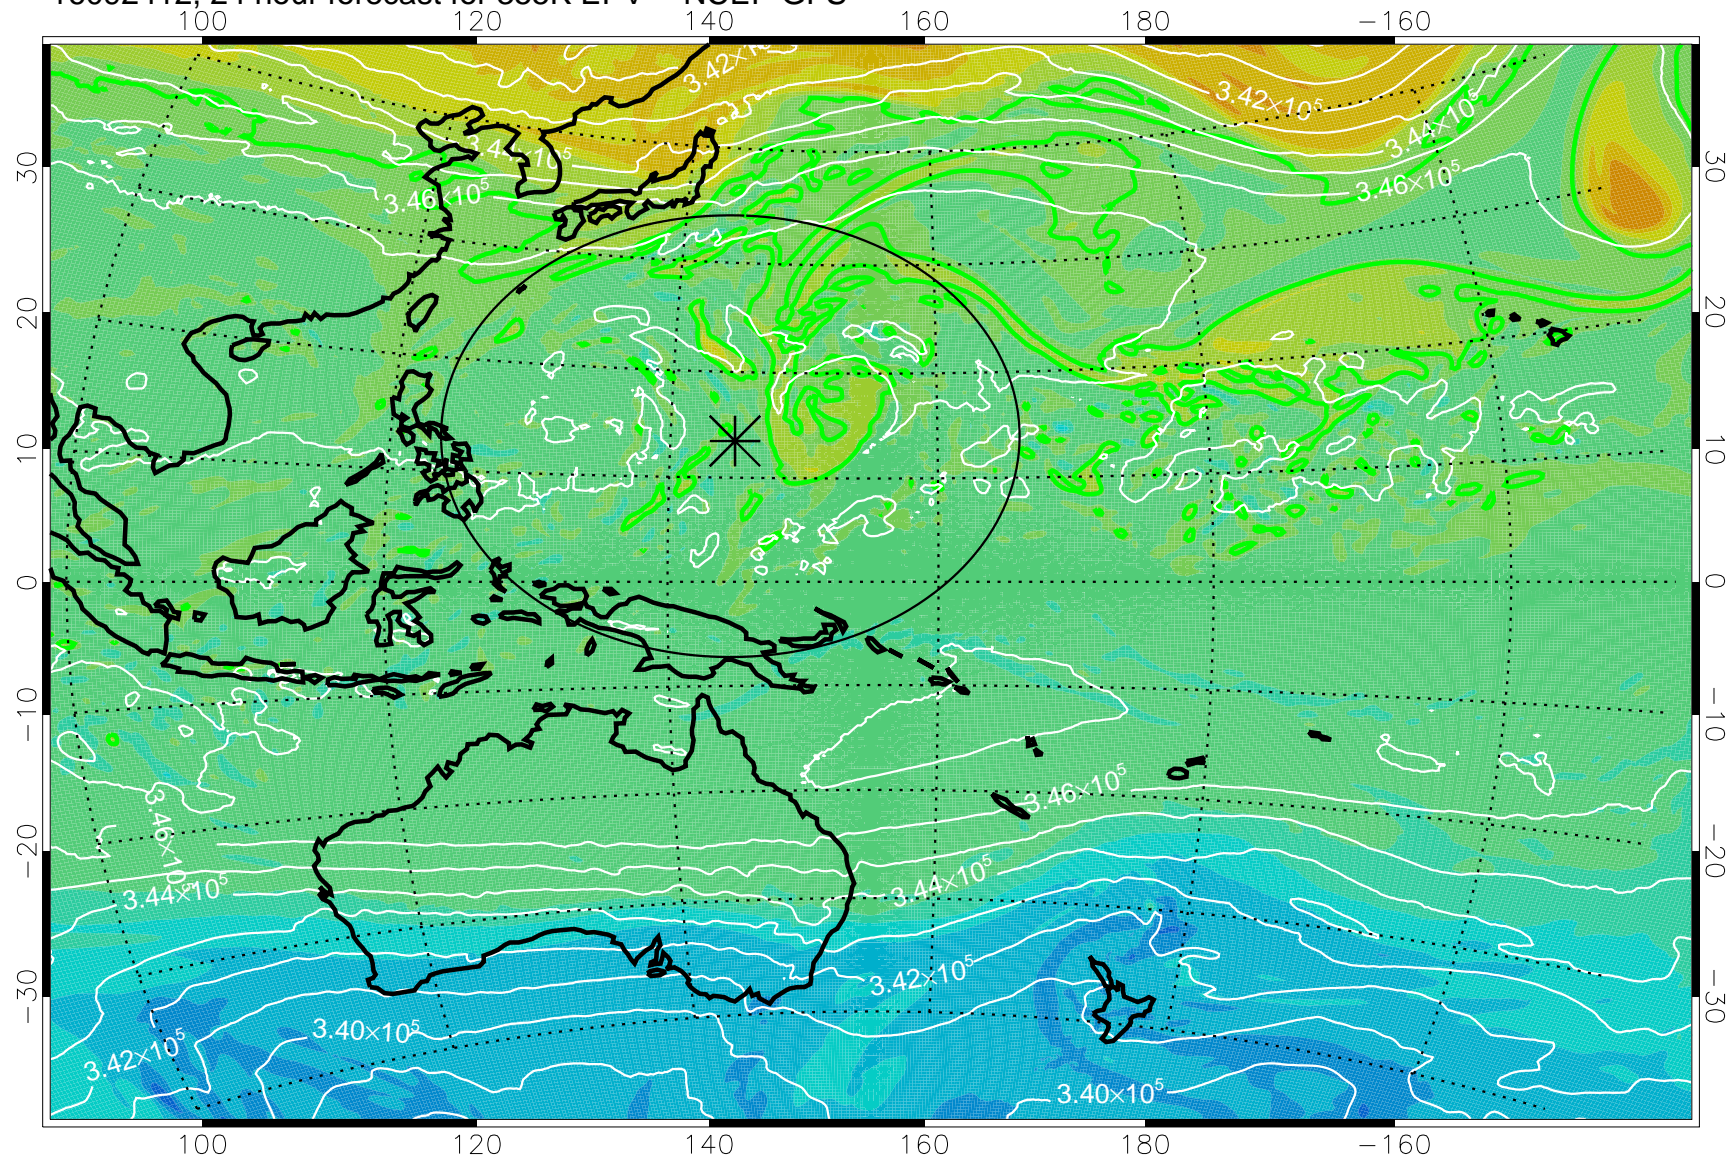

16092318, 6 hour forecast for 355K EPV -- NCEP GFS

355K Montgomery Streamfunction, white  
EPV Tropopause (2 PVU) Position  
Range ring of 2304 km

16092400, 12 hour forecast for 355K EPV -- NCEP GFS

355K Montgomery Streamfunction, white  
EPV Tropopause (2 PVU) Position  
Range ring of 2304 km

16092406, 18 hour forecast for 355K EPV -- NCEP GFS

355K Montgomery Streamfunction, white  
EPV Tropopause (2 PVU) Position  
Range ring of 2304 km

16092412, 24 hour forecast for 355K EPV -- NCEP GFS

355K Montgomery Streamfunction, white  
EPV Tropopause (2 PVU) Position  
Range ring of 2304 km

16092418, 30 hour forecast for 355K EPV -- NCEP GFS

355K Montgomery Streamfunction, white  
EPV Tropopause (2 PVU) Position  
Range ring of 2304 km

16092500, 36 hour forecast for 355K EPV -- NCEP GFS

355K Montgomery Streamfunction, white  
EPV Tropopause (2 PVU) Position  
Range ring of 2304 km

16092518, 54 hour forecast for 355K EPV -- NCEP GFS

355K Montgomery Streamfunction, white  
EPV Tropopause (2 PVU) Position  
Range ring of 2304 km

16092600, 60 hour forecast for 355K EPV -- NCEP GFS

355K Montgomery Streamfunction, white  
EPV Tropopause (2 PVU) Position  
Range ring of 2304 km