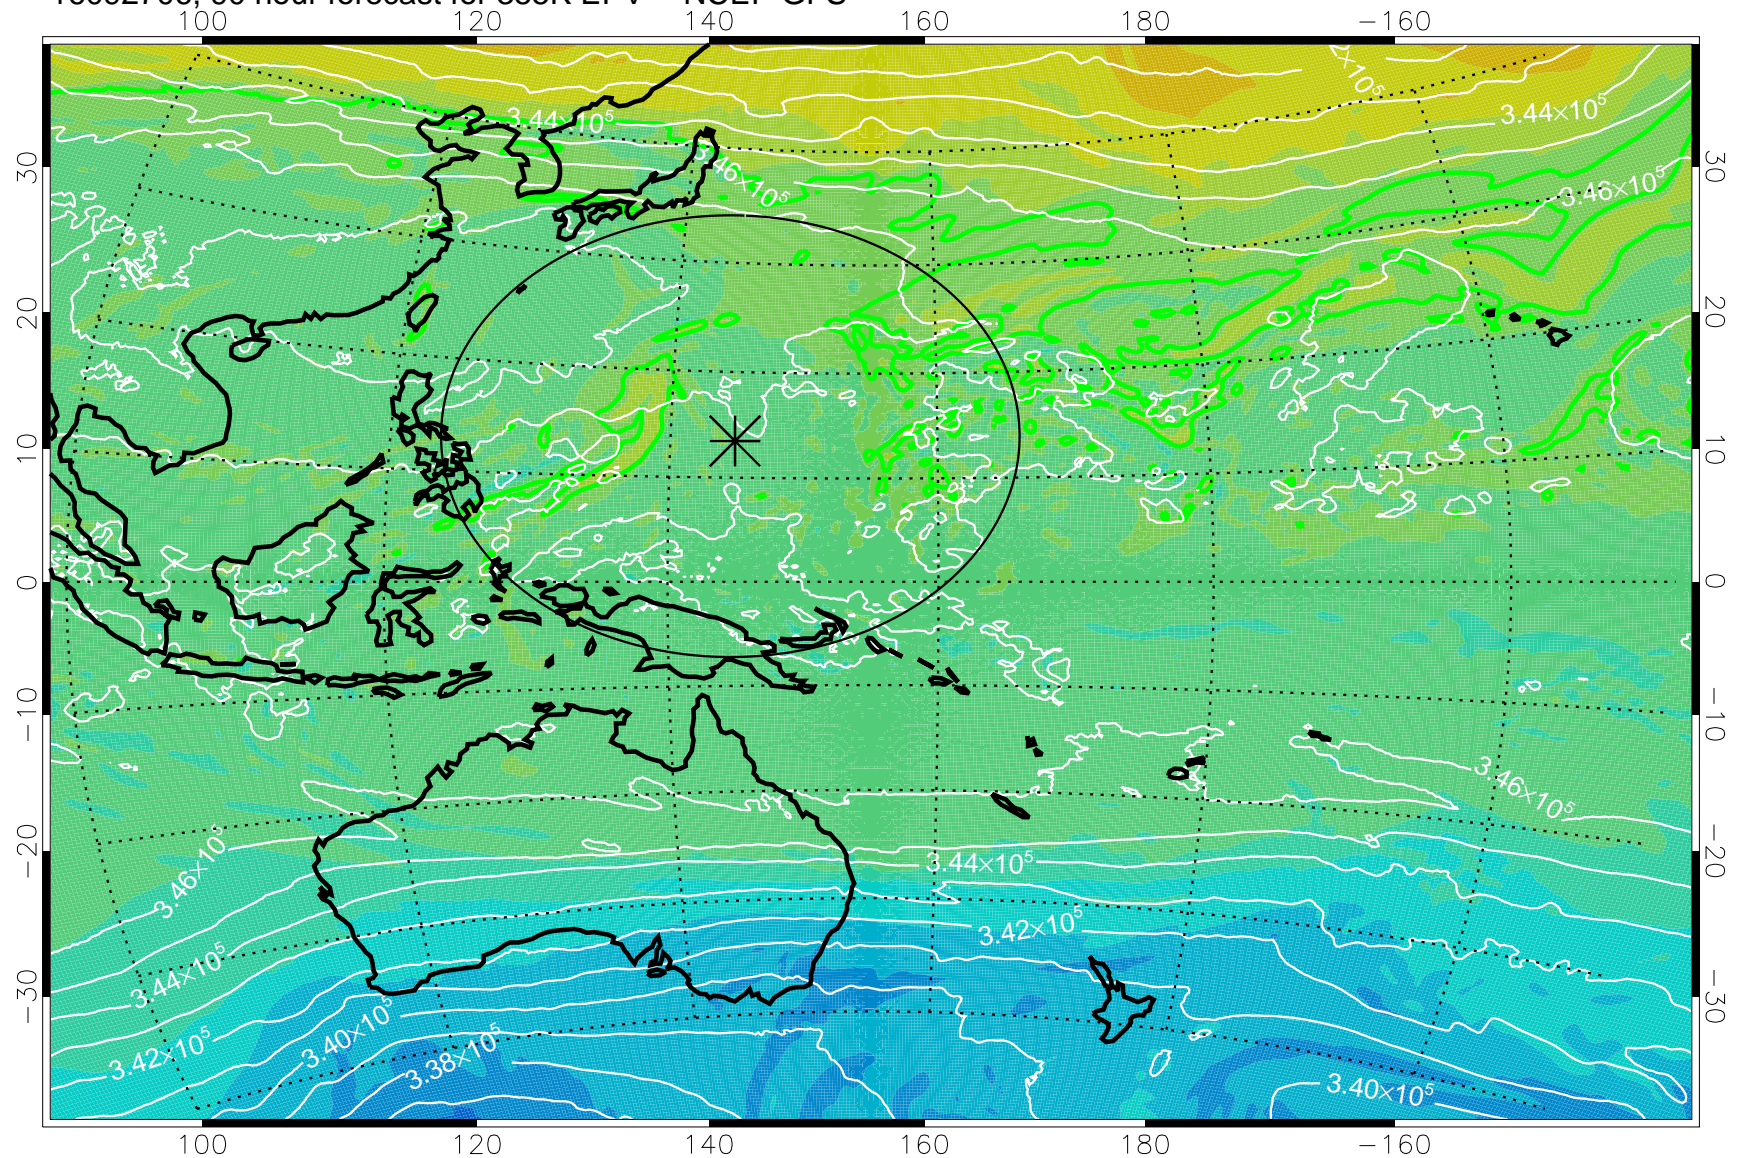

16092606, 66 hour forecast for 355K EPV -- NCEP GFS

355K Montgomery Streamfunction, white  
EPV Tropopause (2 PVU) Position  
Range ring of 2304 km

16092612, 72 hour forecast for 355K EPV -- NCEP GFS

355K Montgomery Streamfunction, white  
EPV Tropopause (2 PVU) Position  
Range ring of 2304 km

16092618, 78 hour forecast for 355K EPV -- NCEP GFS

355K Montgomery Streamfunction, white  
EPV Tropopause (2 PVU) Position  
Range ring of 2304 km

16092700, 84 hour forecast for 355K EPV -- NCEP GFS

355K Montgomery Streamfunction, white  
EPV Tropopause (2 PVU) Position  
Range ring of 2304 km

16092706, 90 hour forecast for 355K EPV -- NCEP GFS

355K Montgomery Streamfunction, white  
EPV Tropopause (2 PVU) Position  
Range ring of 2304 km

16092712, 96 hour forecast for 355K EPV -- NCEP GFS

355K Montgomery Streamfunction, white  
EPV Tropopause (2 PVU) Position  
Range ring of 2304 km

16092718, 102 hour forecast for 355K EPV -- NCEP GFS

355K Montgomery Streamfunction, white  
EPV Tropopause (2 PVU) Position  
Range ring of 2304 km

16092800, 108 hour forecast for 355K EPV -- NCEP GFS

355K Montgomery Streamfunction, white  
EPV Tropopause (2 PVU) Position  
Range ring of 2304 km