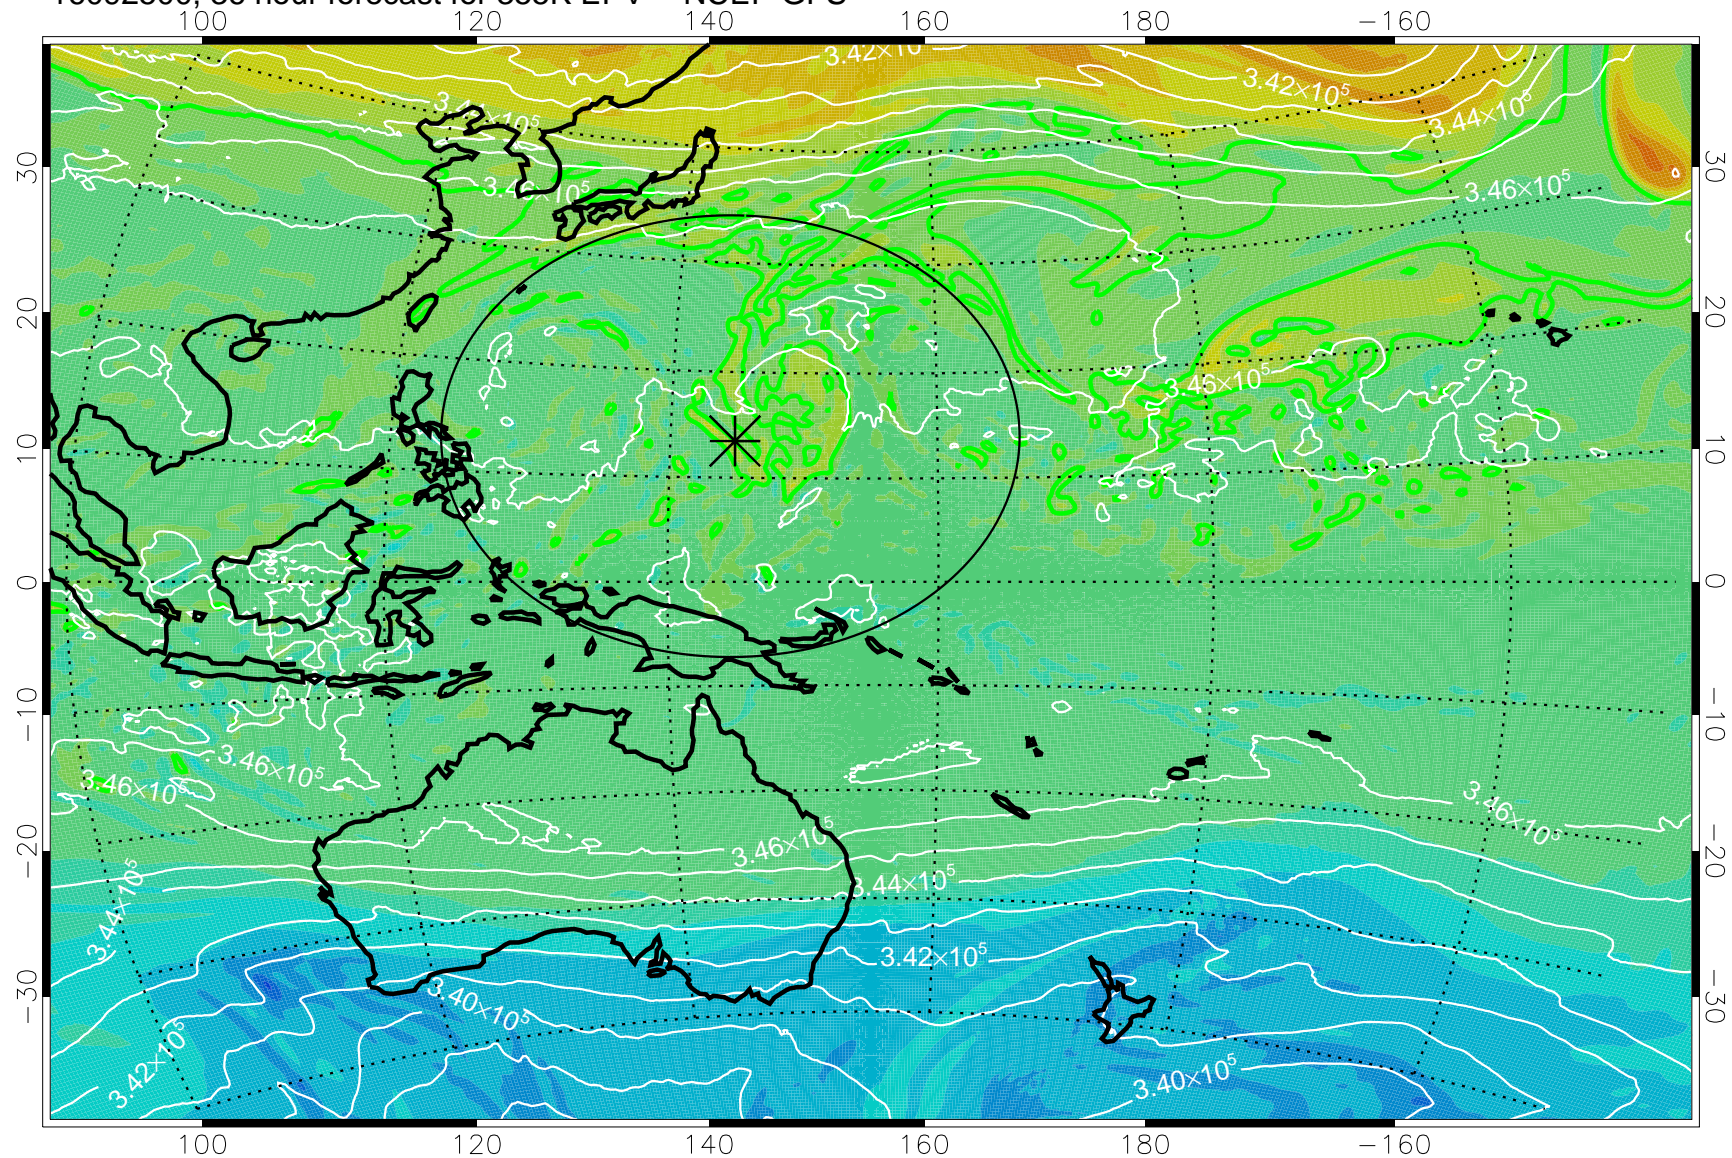

16092406, 18 hour forecast for 355K EPV -- NCEP GFS

355K Montgomery Streamfunction, white  
EPV Tropopause (2 PVU) Position  
Range ring of 2304 km

16092412, 24 hour forecast for 355K EPV -- NCEP GFS

355K Montgomery Streamfunction, white  
EPV Tropopause (2 PVU) Position  
Range ring of 2304 km

16092418, 30 hour forecast for 355K EPV -- NCEP GFS

355K Montgomery Streamfunction, white  
EPV Tropopause (2 PVU) Position  
Range ring of 2304 km

16092500, 36 hour forecast for 355K EPV -- NCEP GFS

355K Montgomery Streamfunction, white  
EPV Tropopause (2 PVU) Position  
Range ring of 2304 km

16092506, 42 hour forecast for 355K EPV -- NCEP GFS

355K Montgomery Streamfunction, white  
EPV Tropopause (2 PVU) Position  
Range ring of 2304 km

16092512, 48 hour forecast for 355K EPV -- NCEP GFS

355K Montgomery Streamfunction, white  
EPV Tropopause (2 PVU) Position  
Range ring of 2304 km

16092518, 54 hour forecast for 355K EPV -- NCEP GFS

355K Montgomery Streamfunction, white  
EPV Tropopause (2 PVU) Position  
Range ring of 2304 km

16092600, 60 hour forecast for 355K EPV -- NCEP GFS

355K Montgomery Streamfunction, white  
EPV Tropopause (2 PVU) Position  
Range ring of 2304 km