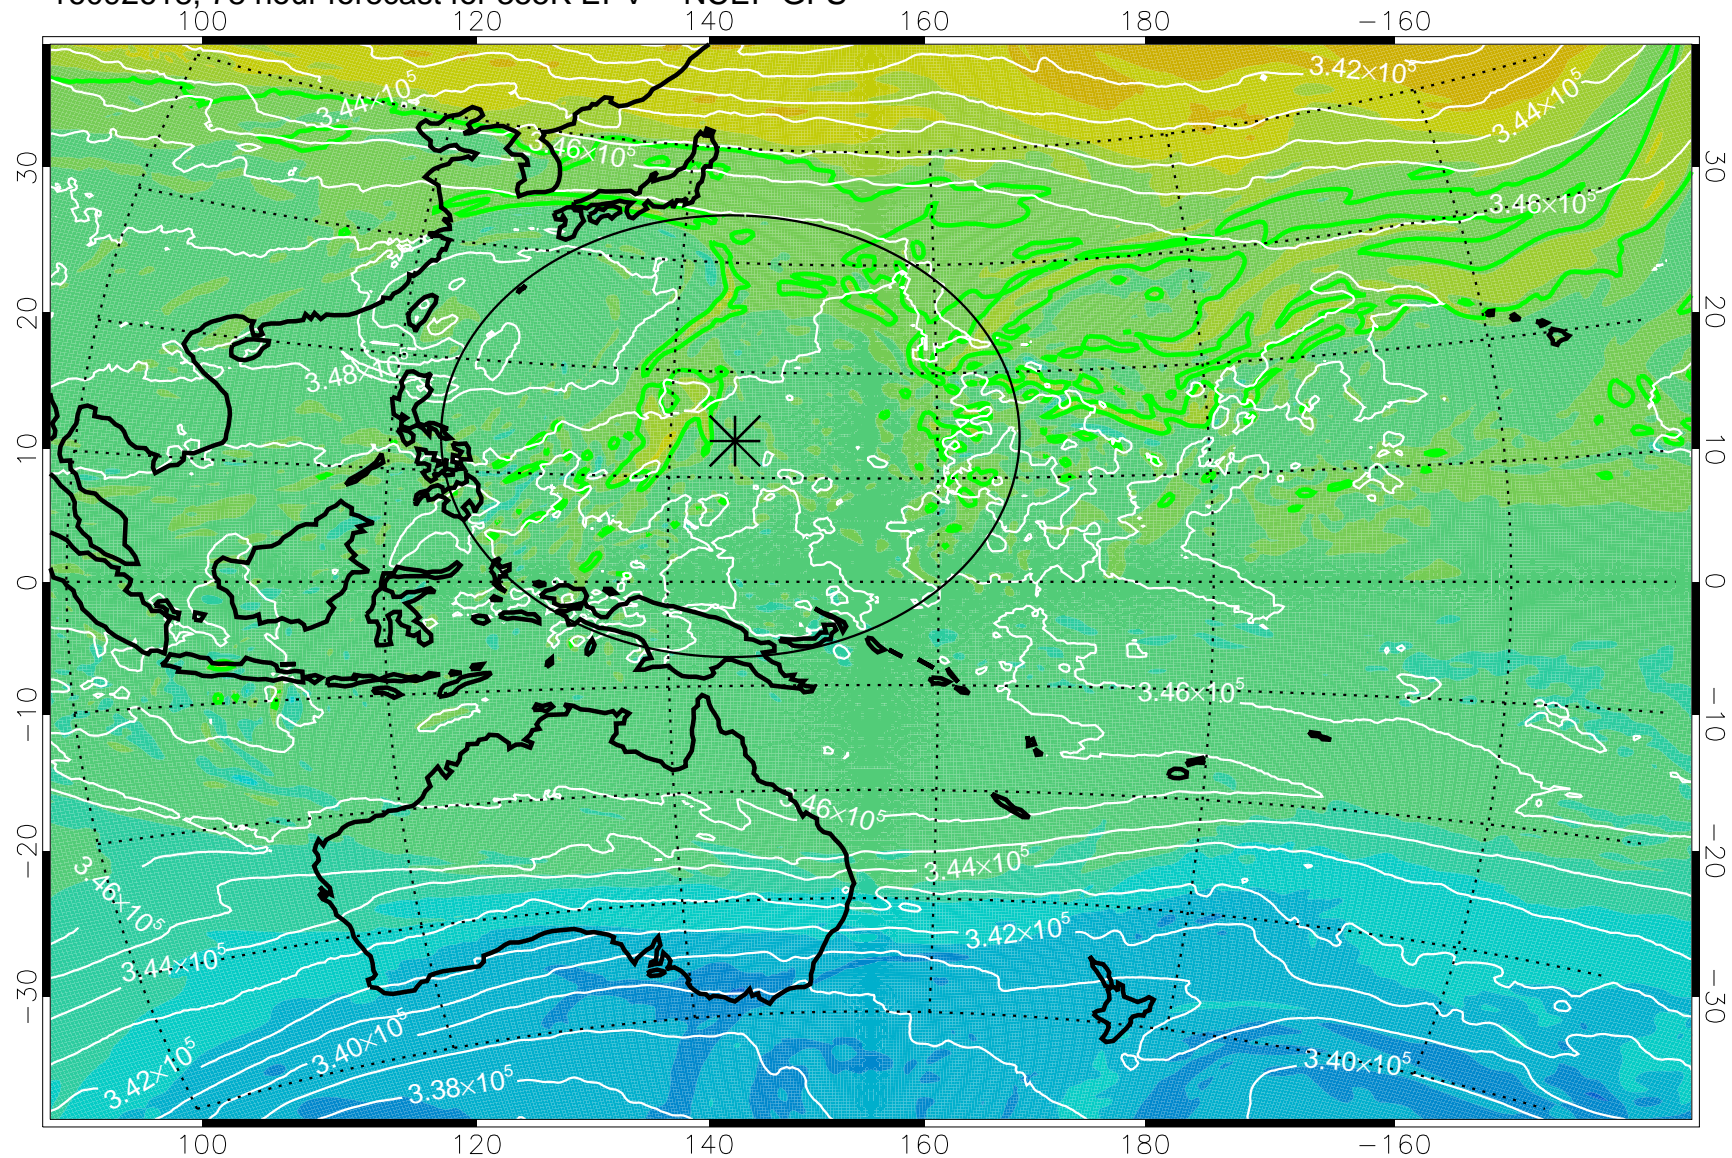

16092518, 54 hour forecast for 355K EPV -- NCEP GFS

355K Montgomery Streamfunction, white  
EPV Tropopause (2 PVU) Position  
Range ring of 2304 km

16092600, 60 hour forecast for 355K EPV -- NCEP GFS

355K Montgomery Streamfunction, white  
EPV Tropopause (2 PVU) Position  
Range ring of 2304 km

16092606, 66 hour forecast for 355K EPV -- NCEP GFS

355K Montgomery Streamfunction, white  
EPV Tropopause (2 PVU) Position  
Range ring of 2304 km

16092612, 72 hour forecast for 355K EPV -- NCEP GFS

355K Montgomery Streamfunction, white  
EPV Tropopause (2 PVU) Position  
Range ring of 2304 km

16092618, 78 hour forecast for 355K EPV -- NCEP GFS

355K Montgomery Streamfunction, white  
EPV Tropopause (2 PVU) Position  
Range ring of 2304 km

16092700, 84 hour forecast for 355K EPV -- NCEP GFS

355K Montgomery Streamfunction, white  
EPV Tropopause (2 PVU) Position  
Range ring of 2304 km

16092706, 90 hour forecast for 355K EPV -- NCEP GFS

355K Montgomery Streamfunction, white  
EPV Tropopause (2 PVU) Position  
Range ring of 2304 km

16092712, 96 hour forecast for 355K EPV -- NCEP GFS

355K Montgomery Streamfunction, white  
EPV Tropopause (2 PVU) Position  
Range ring of 2304 km