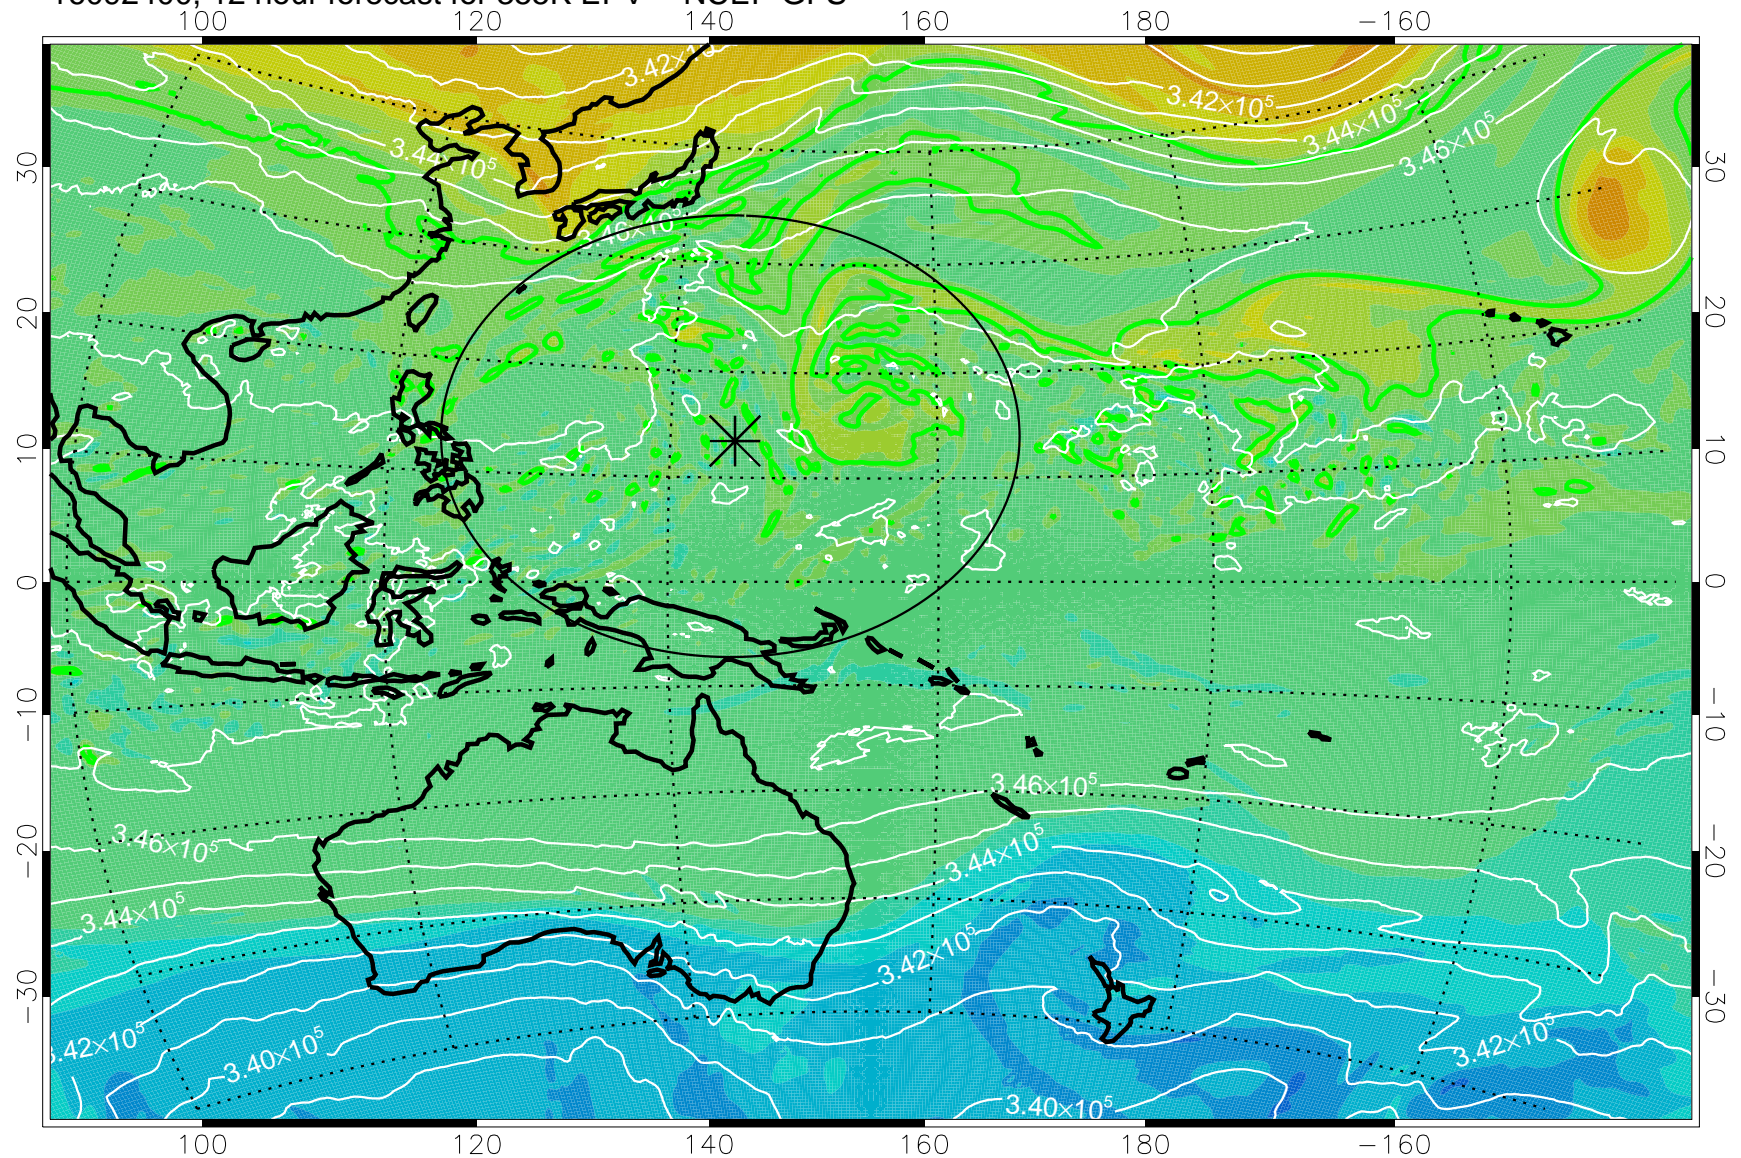

16092318, 6 hour forecast for 355K EPV -- NCEP GFS

355K Montgomery Streamfunction, white  
EPV Tropopause (2 PVU) Position  
Range ring of 2304 km

16092400, 12 hour forecast for 355K EPV -- NCEP GFS

355K Montgomery Streamfunction, white  
EPV Tropopause (2 PVU) Position  
Range ring of 2304 km

16092406, 18 hour forecast for 355K EPV -- NCEP GFS

355K Montgomery Streamfunction, white  
EPV Tropopause (2 PVU) Position  
Range ring of 2304 km

16092412, 24 hour forecast for 355K EPV -- NCEP GFS

355K Montgomery Streamfunction, white  
EPV Tropopause (2 PVU) Position  
Range ring of 2304 km

16092418, 30 hour forecast for 355K EPV -- NCEP GFS

355K Montgomery Streamfunction, white  
EPV Tropopause (2 PVU) Position  
Range ring of 2304 km

16092500, 36 hour forecast for 355K EPV -- NCEP GFS

355K Montgomery Streamfunction, white  
EPV Tropopause (2 PVU) Position  
Range ring of 2304 km

16092518, 54 hour forecast for 355K EPV -- NCEP GFS

355K Montgomery Streamfunction, white  
EPV Tropopause (2 PVU) Position  
Range ring of 2304 km

16092600, 60 hour forecast for 355K EPV -- NCEP GFS

355K Montgomery Streamfunction, white  
EPV Tropopause (2 PVU) Position  
Range ring of 2304 km