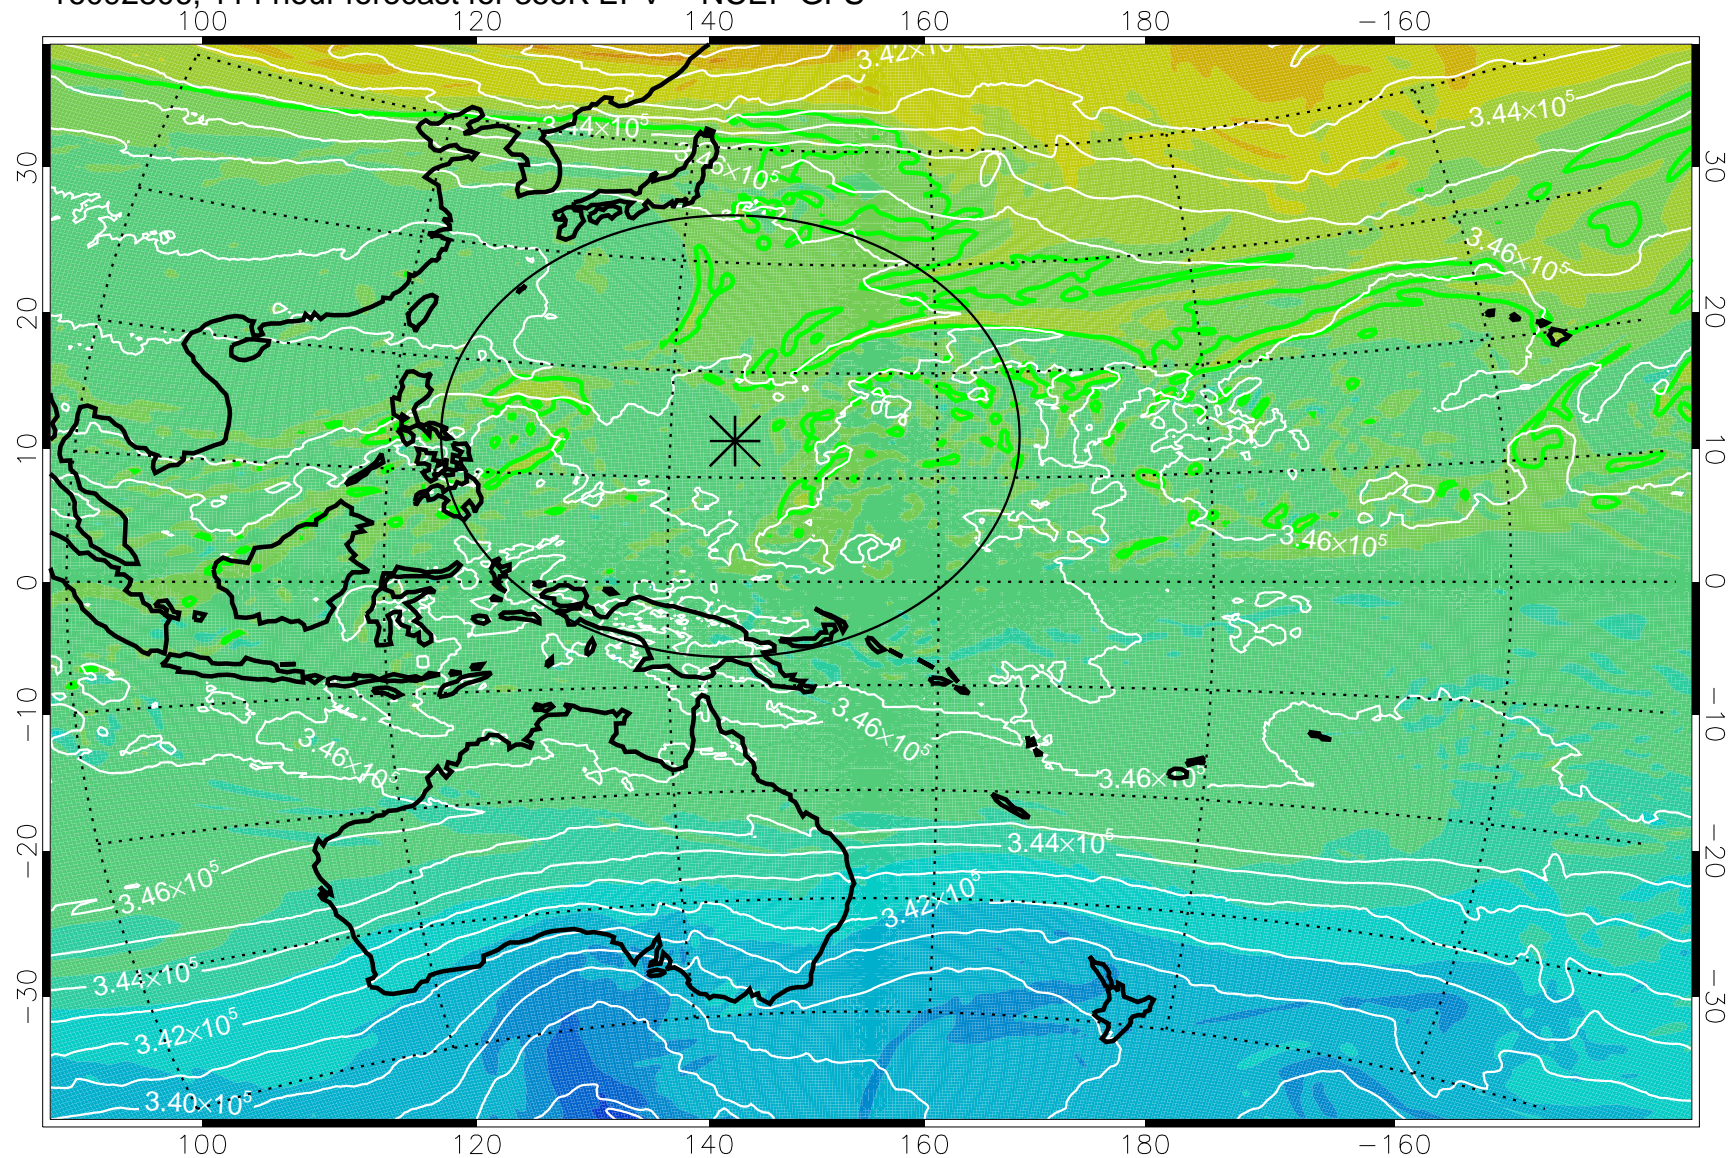

16092618, 78 hour forecast for 355K EPV -- NCEP GFS

355K Montgomery Streamfunction, white  
EPV Tropopause (2 PVU) Position  
Range ring of 2304 km

16092700, 84 hour forecast for 355K EPV -- NCEP GFS

355K Montgomery Streamfunction, white  
EPV Tropopause (2 PVU) Position  
Range ring of 2304 km

16092706, 90 hour forecast for 355K EPV -- NCEP GFS

355K Montgomery Streamfunction, white  
EPV Tropopause (2 PVU) Position  
Range ring of 2304 km

16092712, 96 hour forecast for 355K EPV -- NCEP GFS

355K Montgomery Streamfunction, white  
EPV Tropopause (2 PVU) Position  
Range ring of 2304 km

16092718, 102 hour forecast for 355K EPV -- NCEP GFS

355K Montgomery Streamfunction, white  
EPV Tropopause (2 PVU) Position  
Range ring of 2304 km

16092800, 108 hour forecast for 355K EPV -- NCEP GFS

355K Montgomery Streamfunction, white  
EPV Tropopause (2 PVU) Position  
Range ring of 2304 km

16092806, 114 hour forecast for 355K EPV -- NCEP GFS

355K Montgomery Streamfunction, white  
EPV Tropopause (2 PVU) Position  
Range ring of 2304 km

16092812, 120 hour forecast for 355K EPV -- NCEP GFS

355K Montgomery Streamfunction, white  
EPV Tropopause (2 PVU) Position  
Range ring of 2304 km