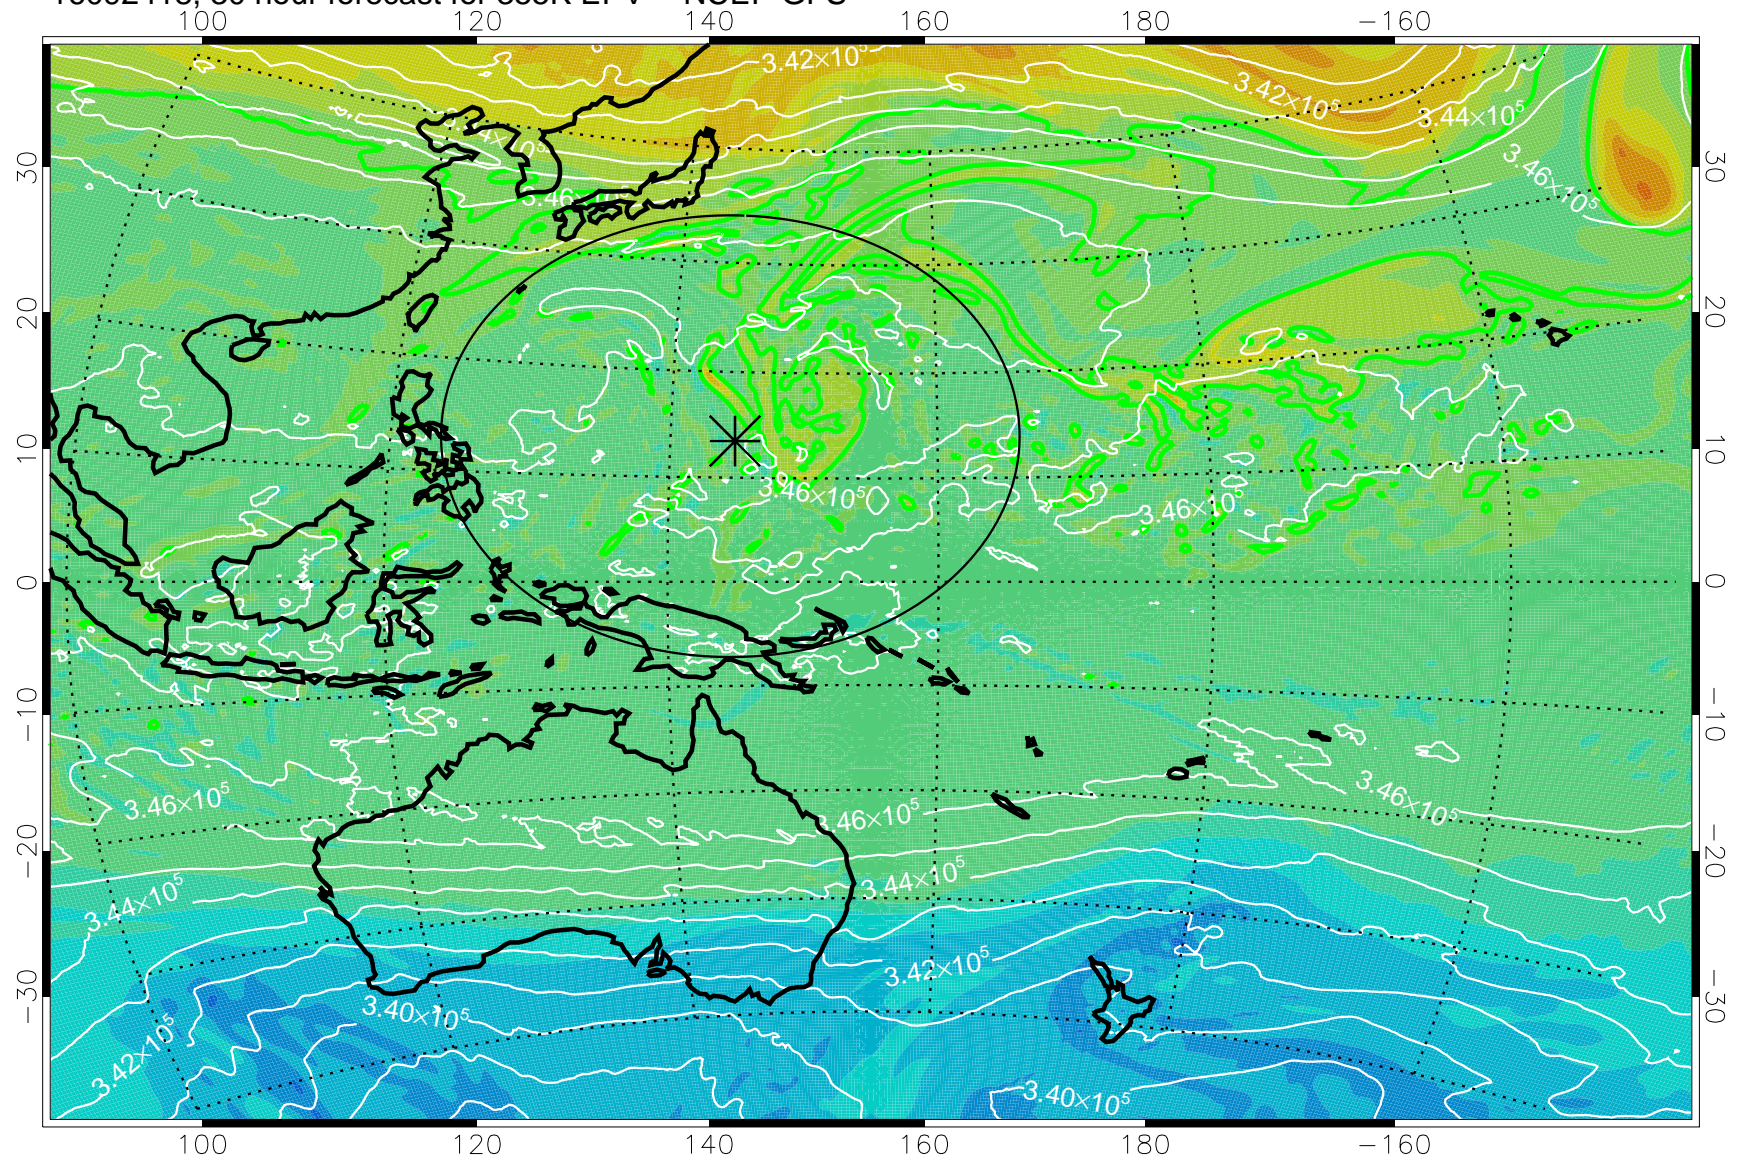

16092406, 18 hour forecast for 355K EPV -- NCEP GFS

355K Montgomery Streamfunction, white  
EPV Tropopause (2 PVU) Position  
Range ring of 2304 km

16092412, 24 hour forecast for 355K EPV -- NCEP GFS

355K Montgomery Streamfunction, white  
EPV Tropopause (2 PVU) Position  
Range ring of 2304 km

16092418, 30 hour forecast for 355K EPV -- NCEP GFS

355K Montgomery Streamfunction, white  
EPV Tropopause (2 PVU) Position  
Range ring of 2304 km

16092500, 36 hour forecast for 355K EPV -- NCEP GFS

355K Montgomery Streamfunction, white  
EPV Tropopause (2 PVU) Position  
Range ring of 2304 km

16092506, 42 hour forecast for 355K EPV -- NCEP GFS

355K Montgomery Streamfunction, white  
EPV Tropopause (2 PVU) Position  
Range ring of 2304 km

16092512, 48 hour forecast for 355K EPV -- NCEP GFS

355K Montgomery Streamfunction, white  
EPV Tropopause (2 PVU) Position  
Range ring of 2304 km

16092518, 54 hour forecast for 355K EPV -- NCEP GFS

355K Montgomery Streamfunction, white  
EPV Tropopause (2 PVU) Position  
Range ring of 2304 km

16092600, 60 hour forecast for 355K EPV -- NCEP GFS

355K Montgomery Streamfunction, white  
EPV Tropopause (2 PVU) Position  
Range ring of 2304 km