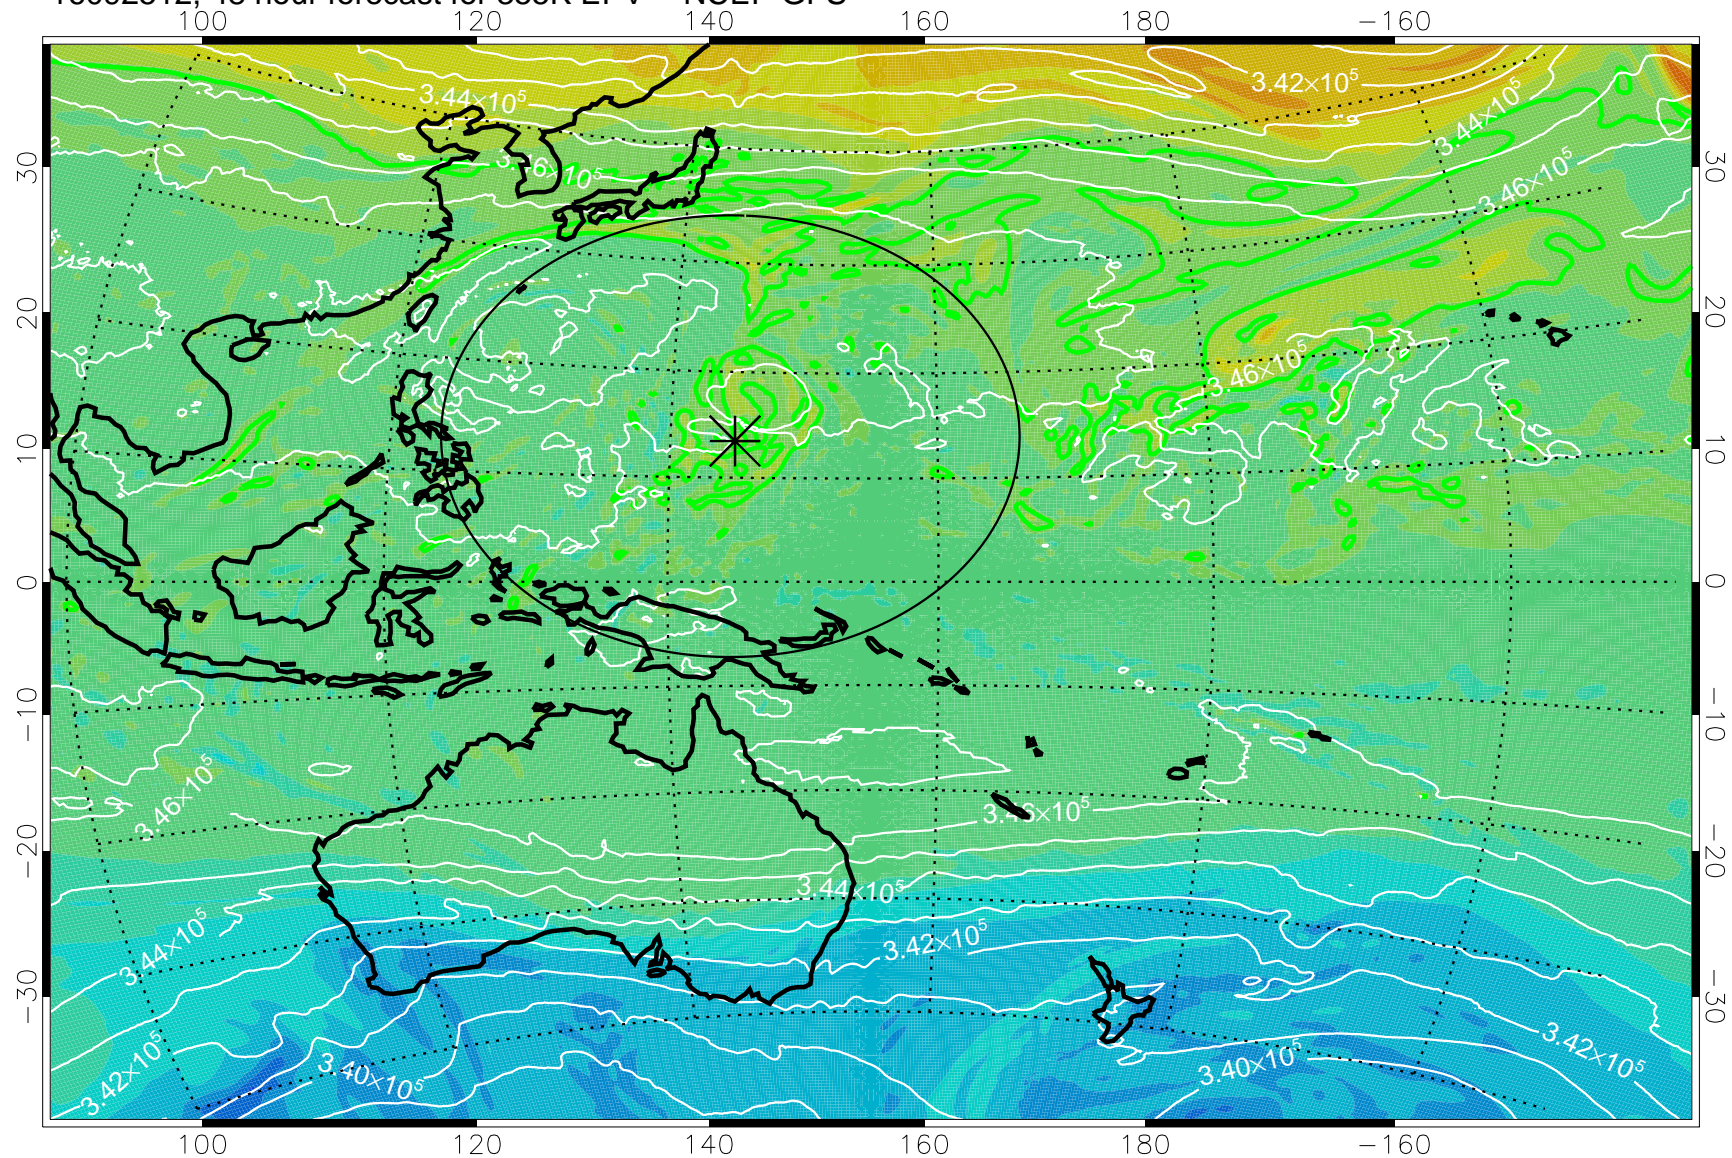

16092418, 30 hour forecast for 355K EPV -- NCEP GFS

355K Montgomery Streamfunction, white  
EPV Tropopause (2 PVU) Position  
Range ring of 2304 km

16092500, 36 hour forecast for 355K EPV -- NCEP GFS

355K Montgomery Streamfunction, white  
EPV Tropopause (2 PVU) Position  
Range ring of 2304 km

16092506, 42 hour forecast for 355K EPV -- NCEP GFS

355K Montgomery Streamfunction, white  
EPV Tropopause (2 PVU) Position  
Range ring of 2304 km

16092512, 48 hour forecast for 355K EPV -- NCEP GFS

355K Montgomery Streamfunction, white  
EPV Tropopause (2 PVU) Position  
Range ring of 2304 km

16092518, 54 hour forecast for 355K EPV -- NCEP GFS

355K Montgomery Streamfunction, white  
EPV Tropopause (2 PVU) Position  
Range ring of 2304 km

16092600, 60 hour forecast for 355K EPV -- NCEP GFS

355K Montgomery Streamfunction, white  
EPV Tropopause (2 PVU) Position  
Range ring of 2304 km

16092606, 66 hour forecast for 355K EPV -- NCEP GFS

355K Montgomery Streamfunction, white  
EPV Tropopause (2 PVU) Position  
Range ring of 2304 km

16092612, 72 hour forecast for 355K EPV -- NCEP GFS

355K Montgomery Streamfunction, white  
EPV Tropopause (2 PVU) Position  
Range ring of 2304 km