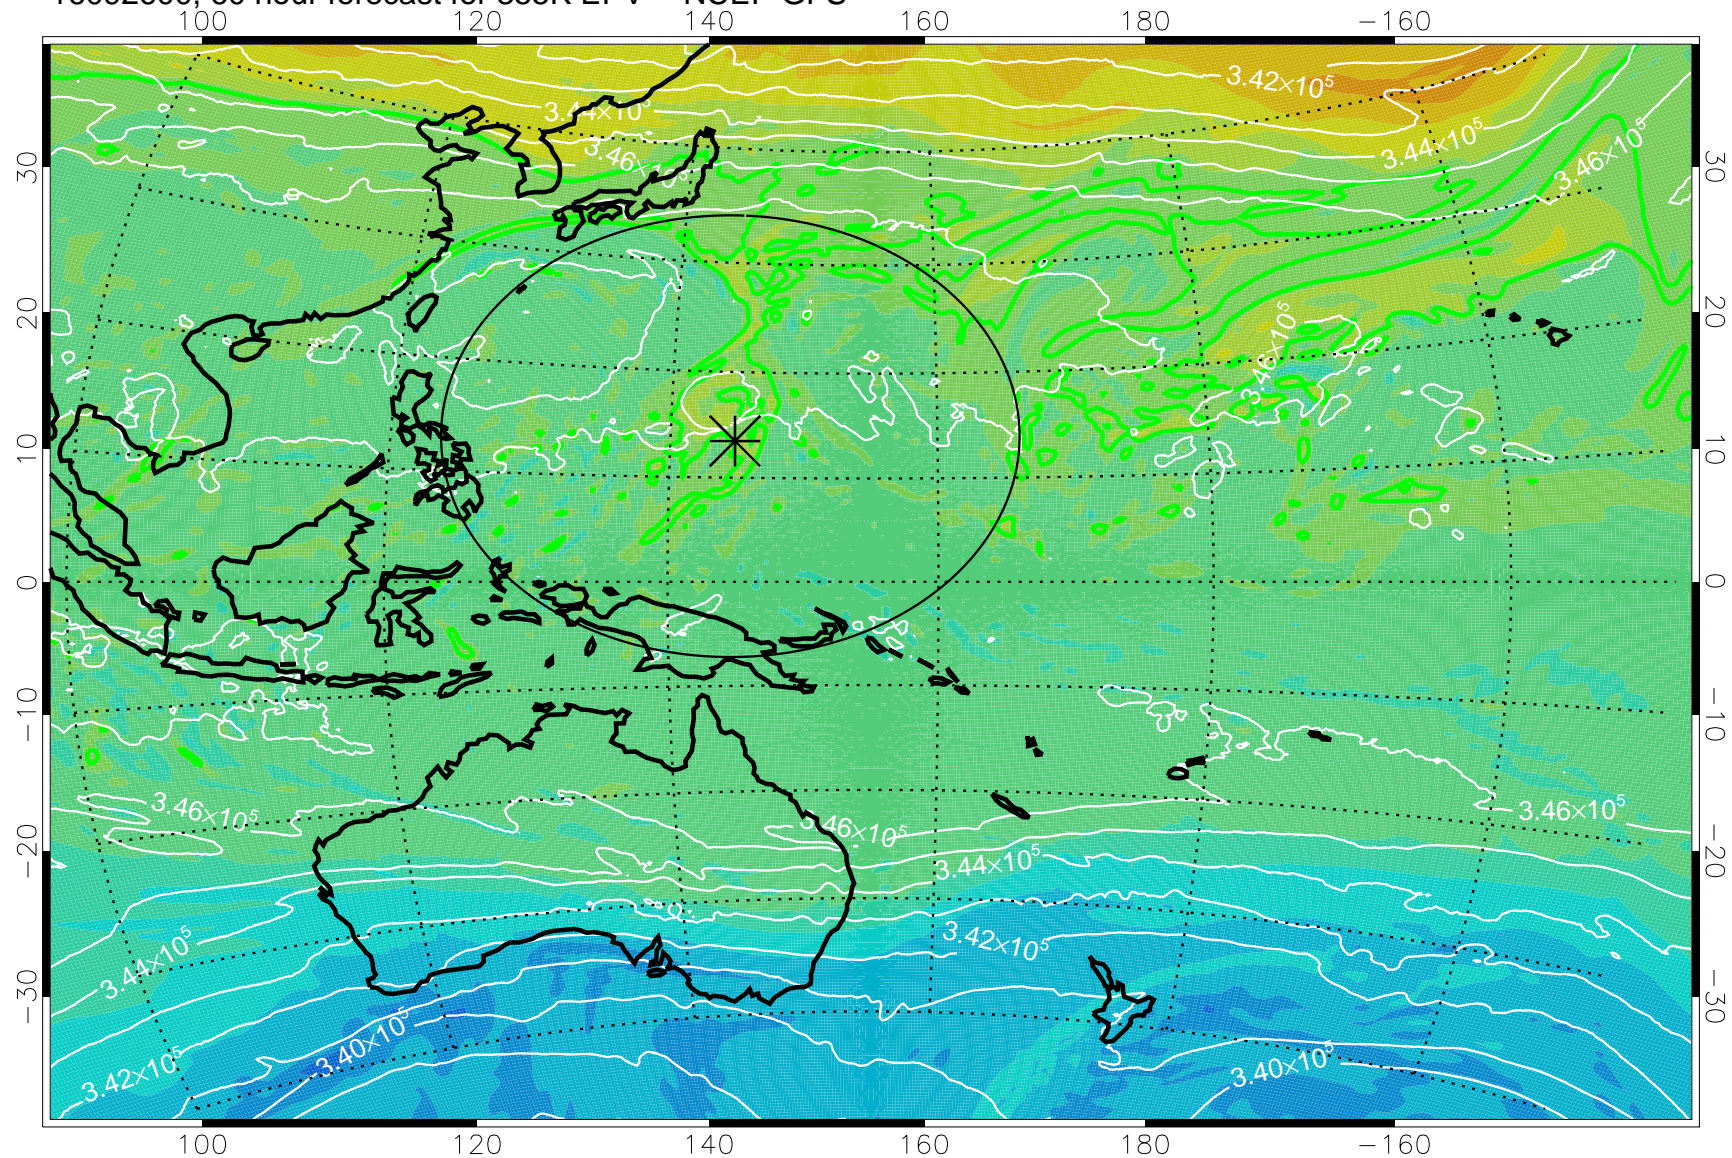

16092506, 42 hour forecast for 355K EPV -- NCEP GFS

355K Montgomery Streamfunction, white  
EPV Tropopause (2 PVU) Position  
Range ring of 2304 km

16092512, 48 hour forecast for 355K EPV -- NCEP GFS

355K Montgomery Streamfunction, white  
EPV Tropopause (2 PVU) Position  
Range ring of 2304 km

16092518, 54 hour forecast for 355K EPV -- NCEP GFS

355K Montgomery Streamfunction, white  
EPV Tropopause (2 PVU) Position  
Range ring of 2304 km

16092600, 60 hour forecast for 355K EPV -- NCEP GFS

355K Montgomery Streamfunction, white  
EPV Tropopause (2 PVU) Position  
Range ring of 2304 km

16092606, 66 hour forecast for 355K EPV -- NCEP GFS

355K Montgomery Streamfunction, white  
EPV Tropopause (2 PVU) Position  
Range ring of 2304 km

16092612, 72 hour forecast for 355K EPV -- NCEP GFS

355K Montgomery Streamfunction, white  
EPV Tropopause (2 PVU) Position  
Range ring of 2304 km

16092618, 78 hour forecast for 355K EPV -- NCEP GFS

355K Montgomery Streamfunction, white  
EPV Tropopause (2 PVU) Position  
Range ring of 2304 km

16092700, 84 hour forecast for 355K EPV -- NCEP GFS

355K Montgomery Streamfunction, white  
EPV Tropopause (2 PVU) Position  
Range ring of 2304 km