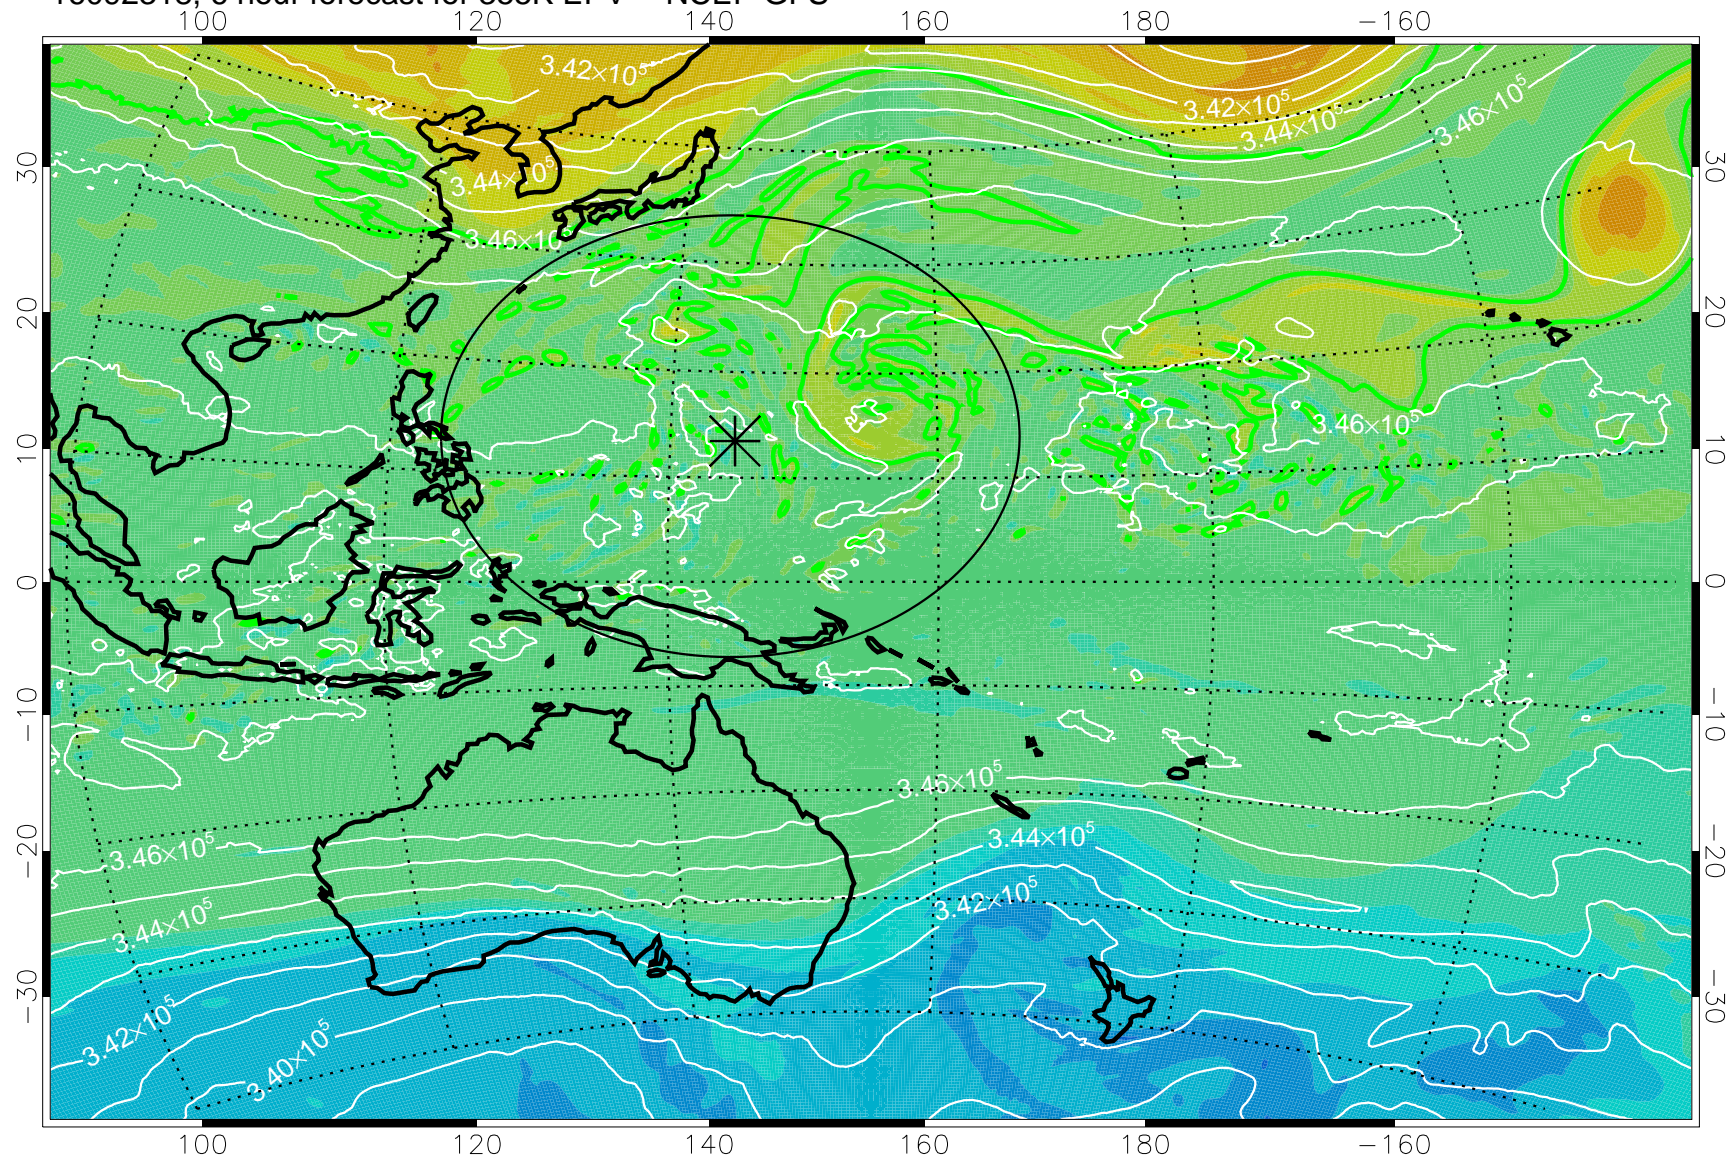

16092318, 6 hour forecast for 355K EPV -- NCEP GFS

355K Montgomery Streamfunction, white  
EPV Tropopause (2 PVU) Position  
Range ring of 2304 km

16092400, 12 hour forecast for 355K EPV -- NCEP GFS

355K Montgomery Streamfunction, white  
EPV Tropopause (2 PVU) Position  
Range ring of 2304 km

16092406, 18 hour forecast for 355K EPV -- NCEP GFS

355K Montgomery Streamfunction, white  
EPV Tropopause (2 PVU) Position  
Range ring of 2304 km

16092412, 24 hour forecast for 355K EPV -- NCEP GFS

355K Montgomery Streamfunction, white  
EPV Tropopause (2 PVU) Position  
Range ring of 2304 km

16092418, 30 hour forecast for 355K EPV -- NCEP GFS

355K Montgomery Streamfunction, white  
EPV Tropopause (2 PVU) Position  
Range ring of 2304 km

16092500, 36 hour forecast for 355K EPV -- NCEP GFS

355K Montgomery Streamfunction, white  
EPV Tropopause (2 PVU) Position  
Range ring of 2304 km

16092518, 54 hour forecast for 355K EPV -- NCEP GFS

355K Montgomery Streamfunction, white  
EPV Tropopause (2 PVU) Position  
Range ring of 2304 km

16092600, 60 hour forecast for 355K EPV -- NCEP GFS

355K Montgomery Streamfunction, white  
EPV Tropopause (2 PVU) Position  
Range ring of 2304 km