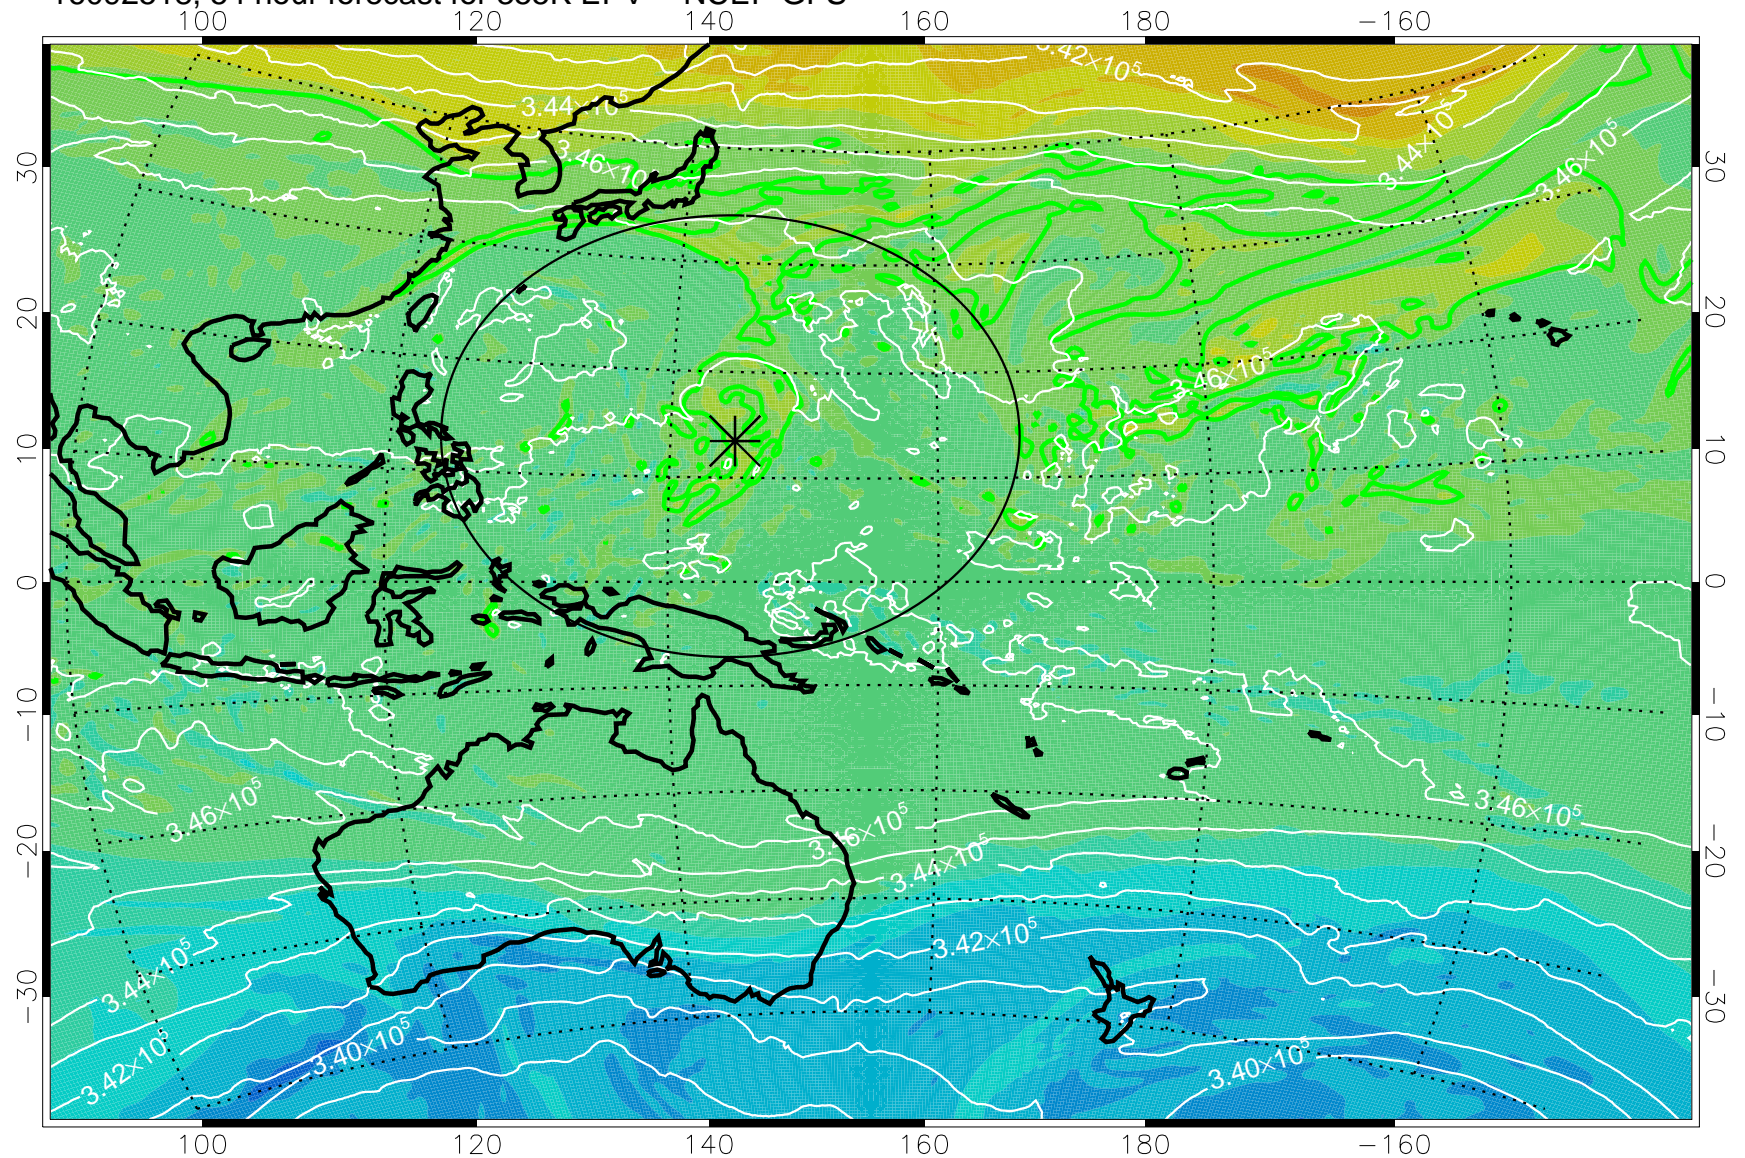

16092418, 30 hour forecast for 355K EPV -- NCEP GFS

355K Montgomery Streamfunction, white  
EPV Tropopause (2 PVU) Position  
Range ring of 2304 km

16092500, 36 hour forecast for 355K EPV -- NCEP GFS

355K Montgomery Streamfunction, white  
EPV Tropopause (2 PVU) Position  
Range ring of 2304 km

16092506, 42 hour forecast for 355K EPV -- NCEP GFS

355K Montgomery Streamfunction, white  
EPV Tropopause (2 PVU) Position  
Range ring of 2304 km

16092512, 48 hour forecast for 355K EPV -- NCEP GFS

355K Montgomery Streamfunction, white  
EPV Tropopause (2 PVU) Position  
Range ring of 2304 km

16092518, 54 hour forecast for 355K EPV -- NCEP GFS

355K Montgomery Streamfunction, white  
EPV Tropopause (2 PVU) Position  
Range ring of 2304 km

16092600, 60 hour forecast for 355K EPV -- NCEP GFS

355K Montgomery Streamfunction, white  
EPV Tropopause (2 PVU) Position  
Range ring of 2304 km

16092606, 66 hour forecast for 355K EPV -- NCEP GFS

355K Montgomery Streamfunction, white  
EPV Tropopause (2 PVU) Position  
Range ring of 2304 km

16092612, 72 hour forecast for 355K EPV -- NCEP GFS

355K Montgomery Streamfunction, white  
EPV Tropopause (2 PVU) Position  
Range ring of 2304 km