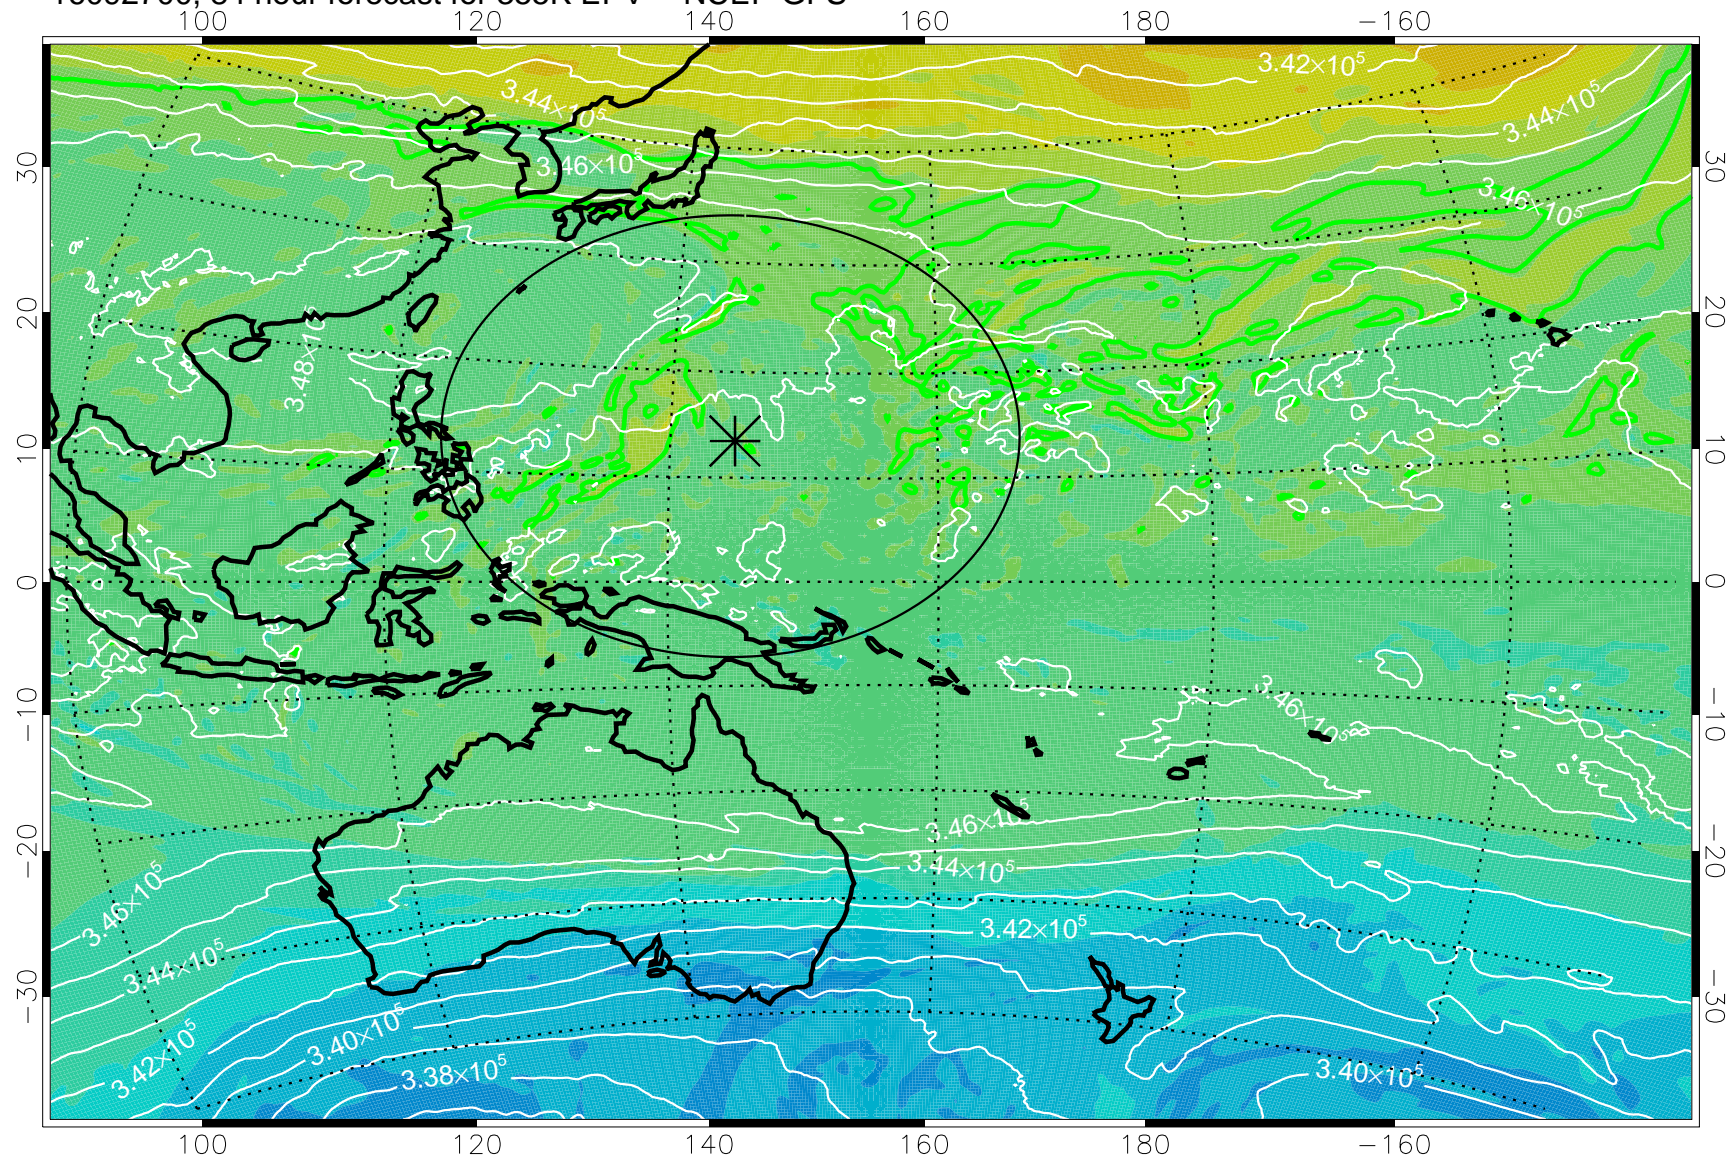

16092518, 54 hour forecast for 355K EPV -- NCEP GFS

355K Montgomery Streamfunction, white  
EPV Tropopause (2 PVU) Position  
Range ring of 2304 km

16092600, 60 hour forecast for 355K EPV -- NCEP GFS

355K Montgomery Streamfunction, white  
EPV Tropopause (2 PVU) Position  
Range ring of 2304 km

16092606, 66 hour forecast for 355K EPV -- NCEP GFS

355K Montgomery Streamfunction, white  
EPV Tropopause (2 PVU) Position  
Range ring of 2304 km

16092612, 72 hour forecast for 355K EPV -- NCEP GFS

355K Montgomery Streamfunction, white  
EPV Tropopause (2 PVU) Position  
Range ring of 2304 km

16092618, 78 hour forecast for 355K EPV -- NCEP GFS

355K Montgomery Streamfunction, white  
EPV Tropopause (2 PVU) Position  
Range ring of 2304 km

16092700, 84 hour forecast for 355K EPV -- NCEP GFS

355K Montgomery Streamfunction, white  
EPV Tropopause (2 PVU) Position  
Range ring of 2304 km

16092706, 90 hour forecast for 355K EPV -- NCEP GFS

355K Montgomery Streamfunction, white  
EPV Tropopause (2 PVU) Position  
Range ring of 2304 km

16092712, 96 hour forecast for 355K EPV -- NCEP GFS

355K Montgomery Streamfunction, white  
EPV Tropopause (2 PVU) Position  
Range ring of 2304 km