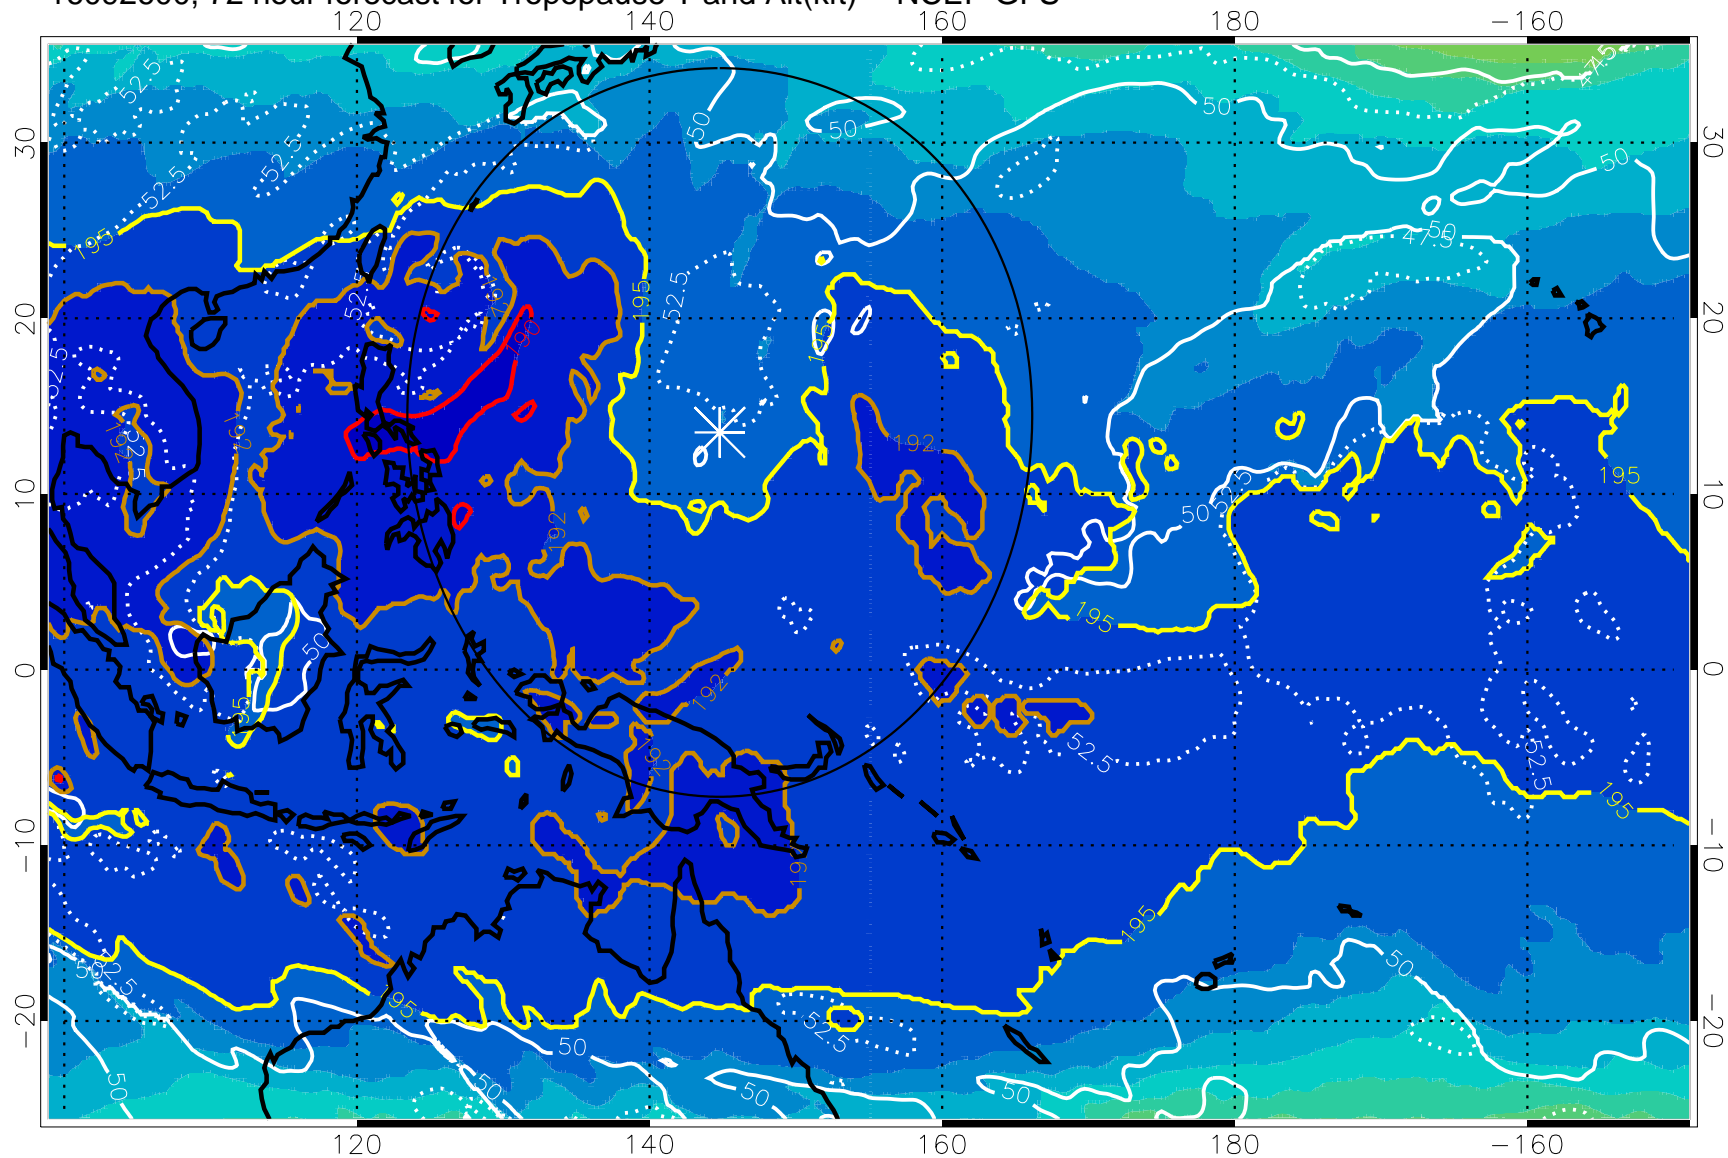

16092600, 72 hour forecast for Tropopause T and Alt(kft) -- NCEP GFS

190 200 210 220 230

Tropopause T, K

Tropopause Altitude in kft (white)

192.5K Isotherm 195K Isotherm
187.5K Isotherm 190K Isotherm

Range ring of 2304 km