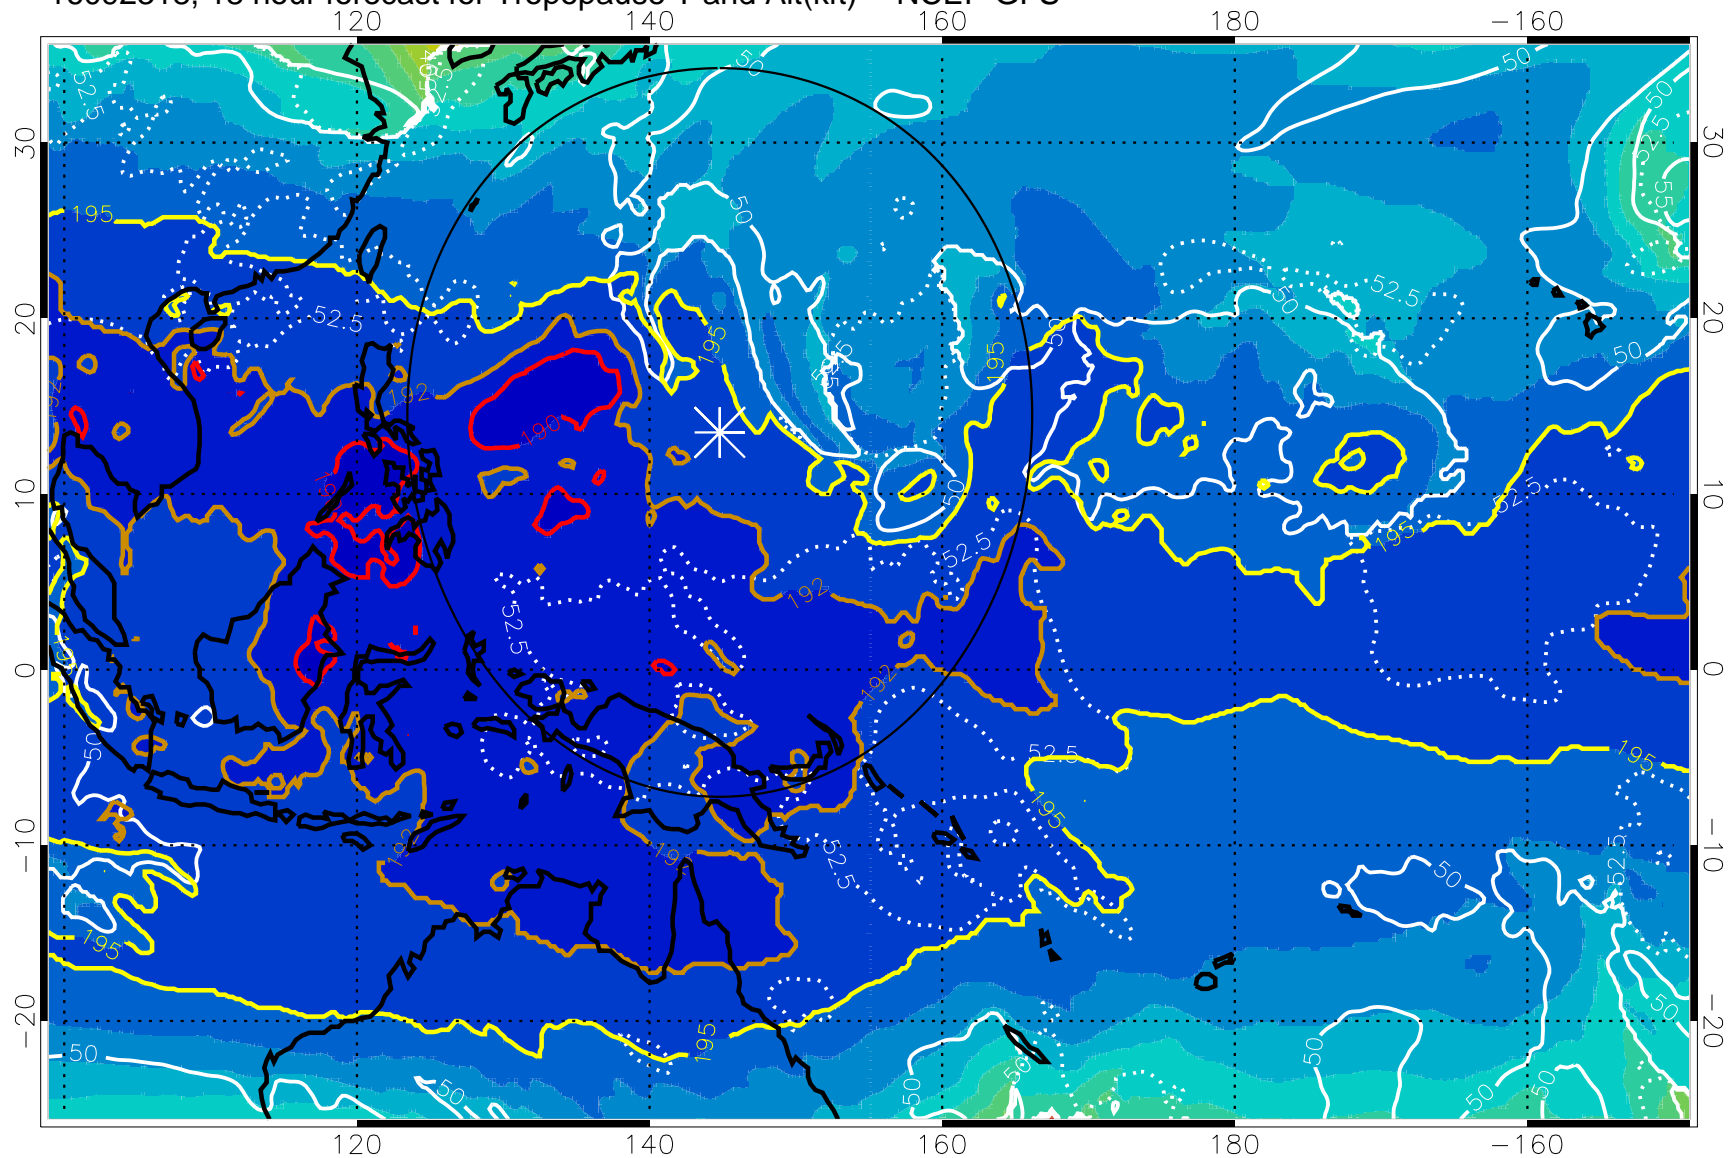

16092318, 18 hour forecast for Tropopause T and Alt(kft) -- NCEP GFS

190 200 210 220 230

Tropopause T, K

Tropopause Altitude in kft (white)

192.5K Isotherm 195K Isotherm
187.5K Isotherm 190K Isotherm

Range ring of 2304 km