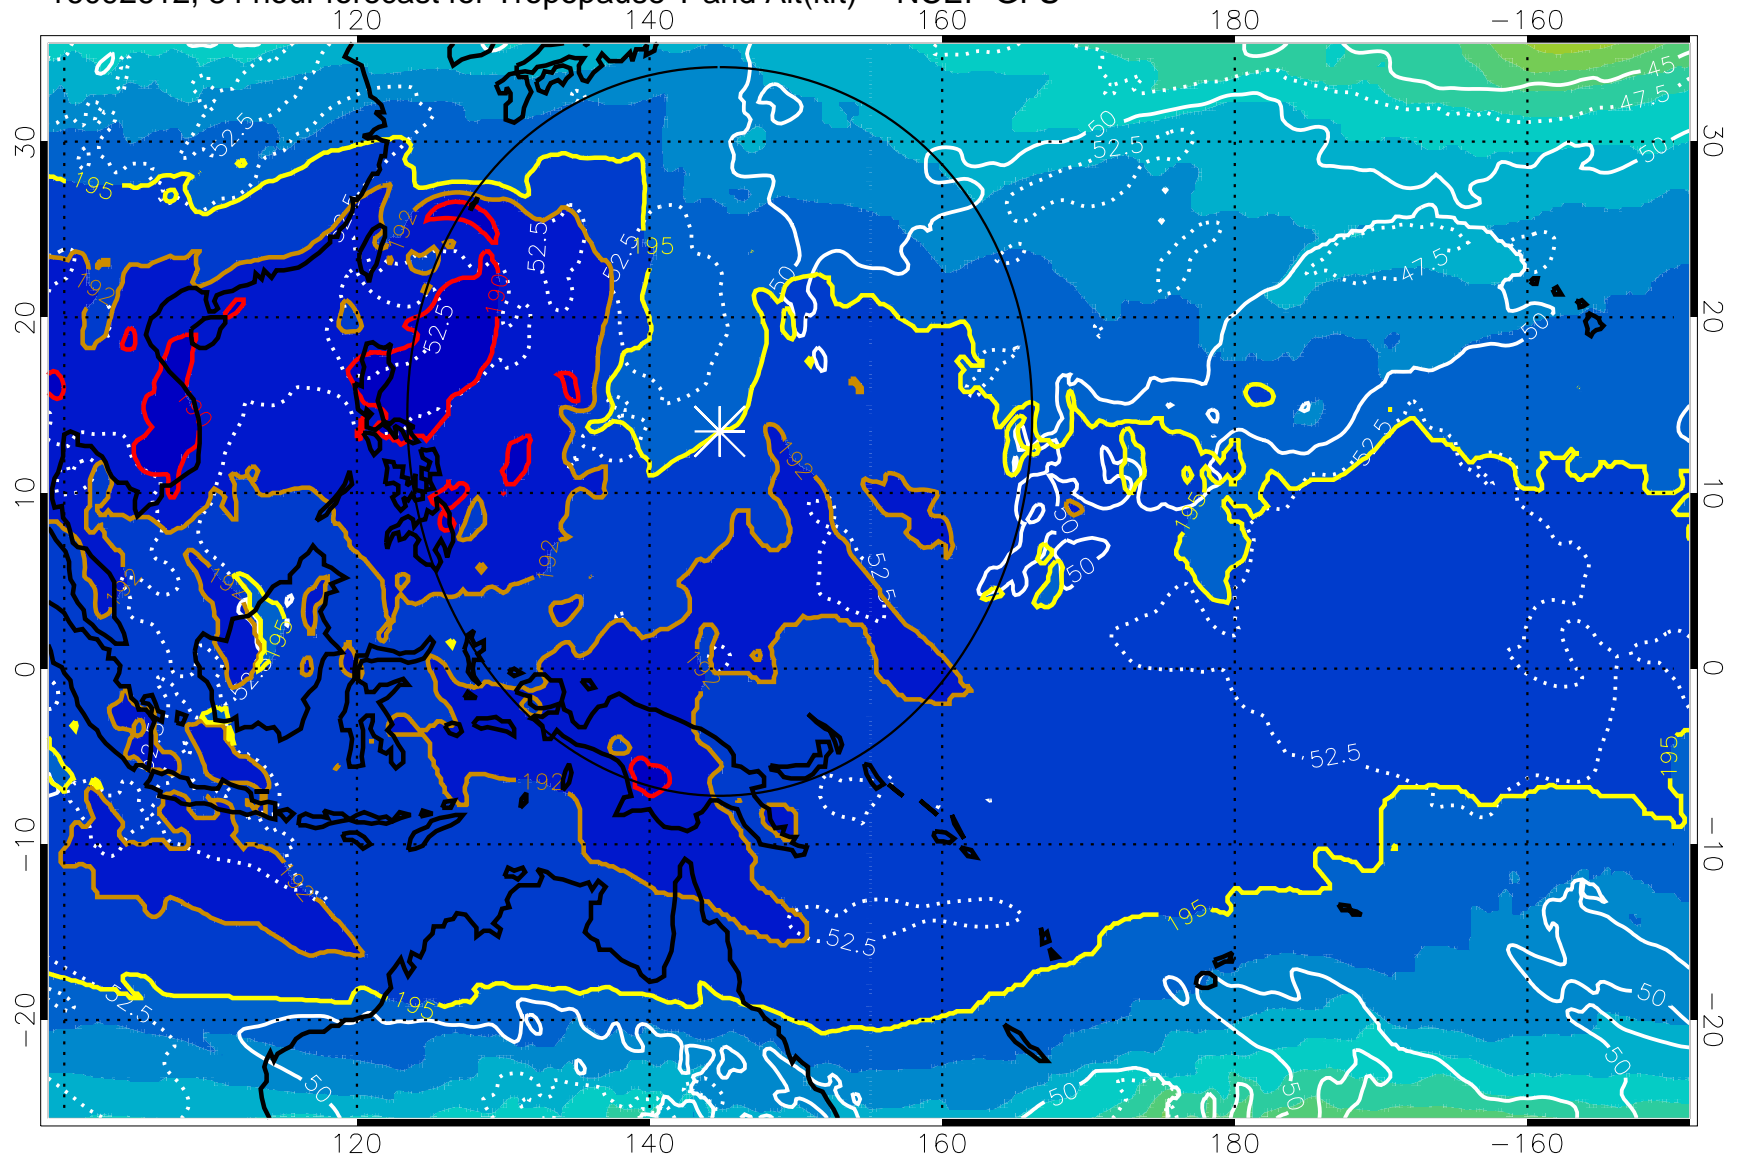

16092612, 84 hour forecast for Tropopause T and Alt(kft) -- NCEP GFS

190 200 210 220 230

Tropopause T, K

Tropopause Altitude in kft (white)

192.5K Isotherm 195K Isotherm
187.5K Isotherm 190K Isotherm

Range ring of 2304 km