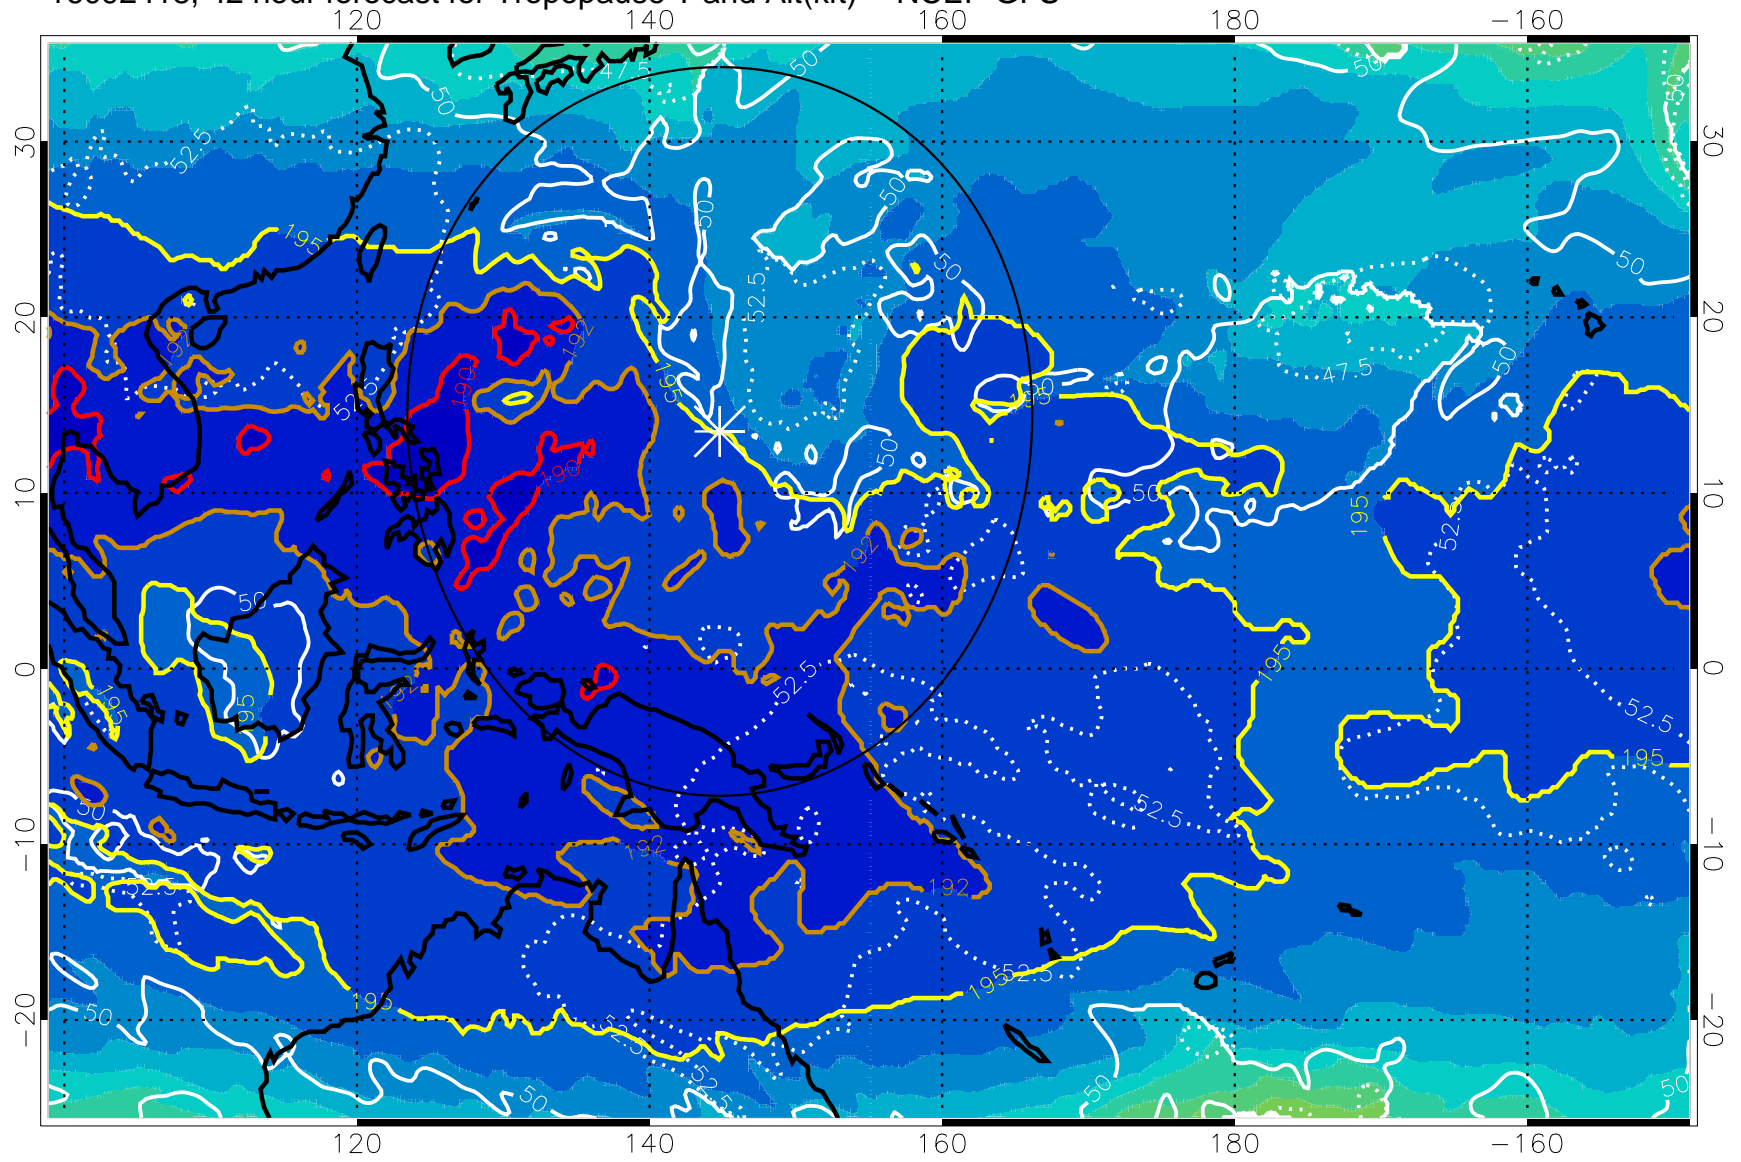

16092418, 42 hour forecast for Tropopause T and Alt(kft) -- NCEP GFS

190   200   210   220   230
Tropopause T, K

Tropopause Altitude in kft (white)

192.5K Isotherm   195K Isotherm
187.5K Isotherm   190K Isotherm

Range ring of 2304 km