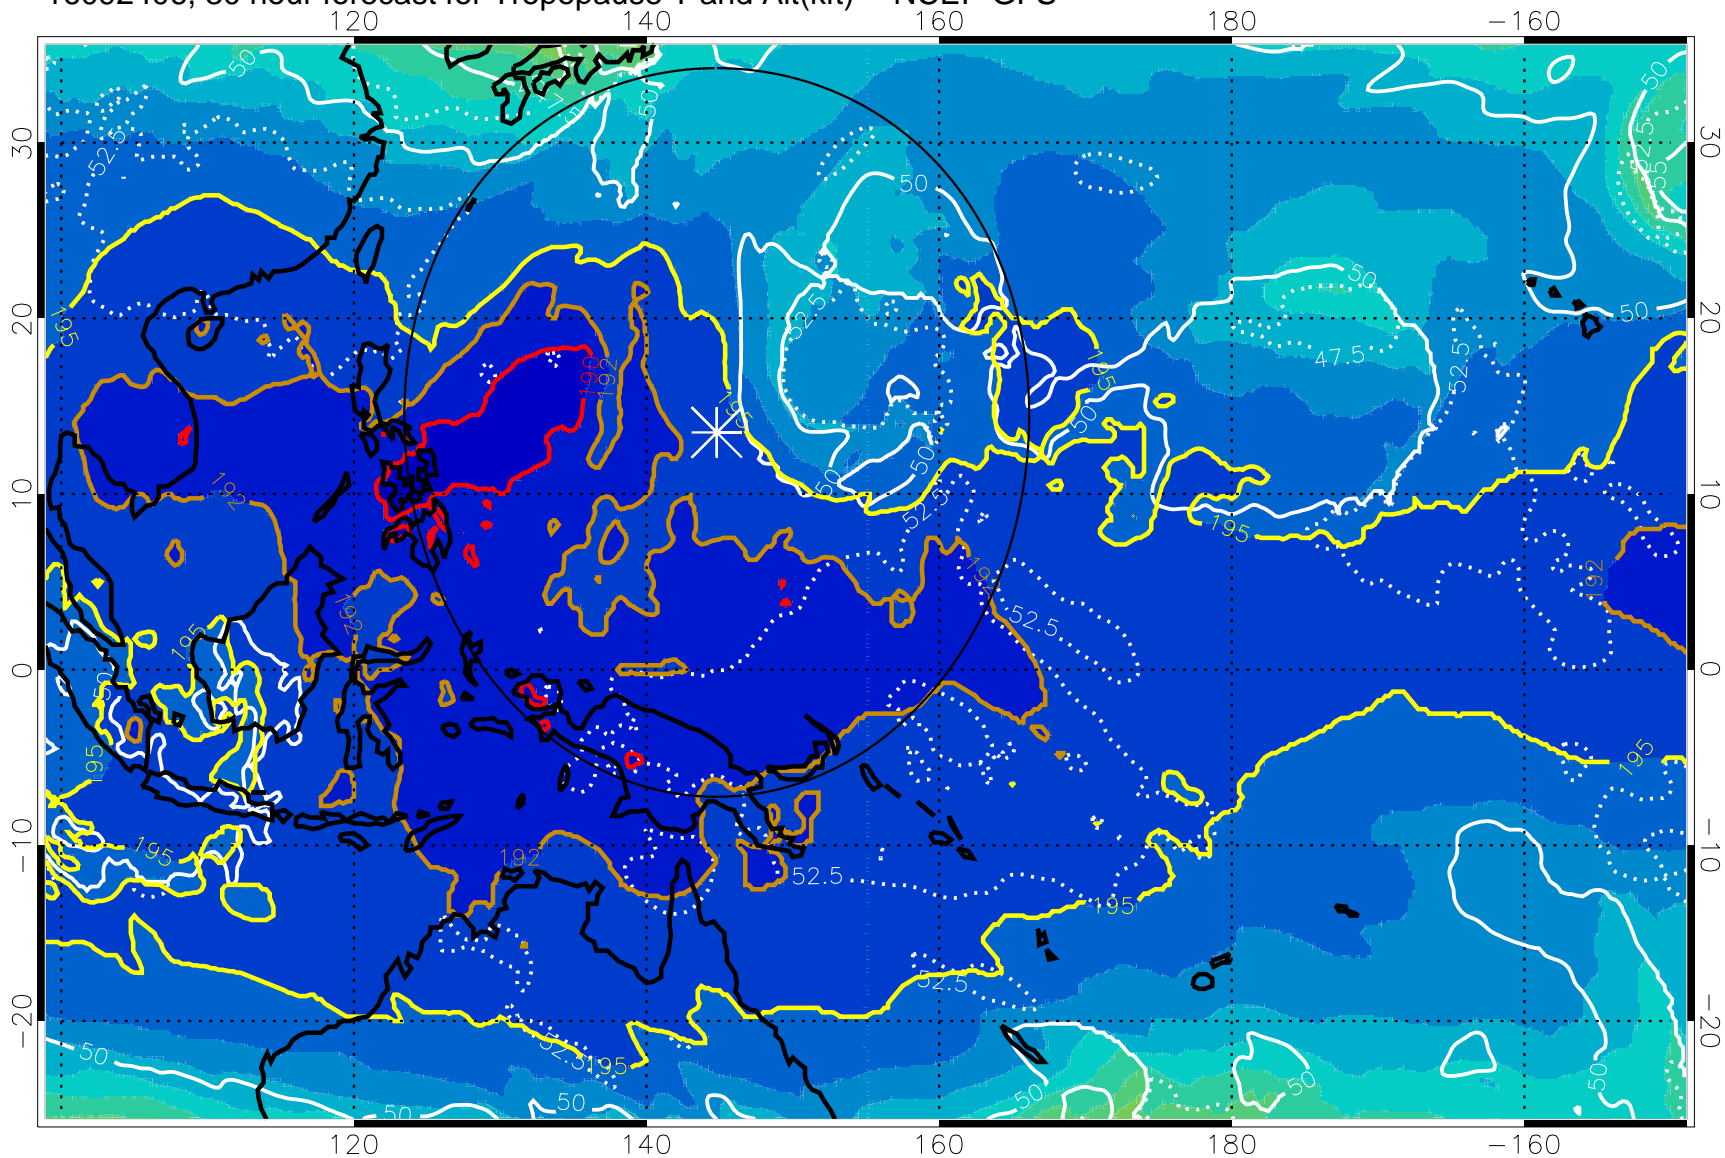

16092406, 30 hour forecast for Tropopause T and Alt(kft) -- NCEP GFS

190 200 210 220 230

Tropopause T, K

Tropopause Altitude in kft (white)

192.5K Isotherm 195K Isotherm
187.5K Isotherm 190K Isotherm

Range ring of 2304 km