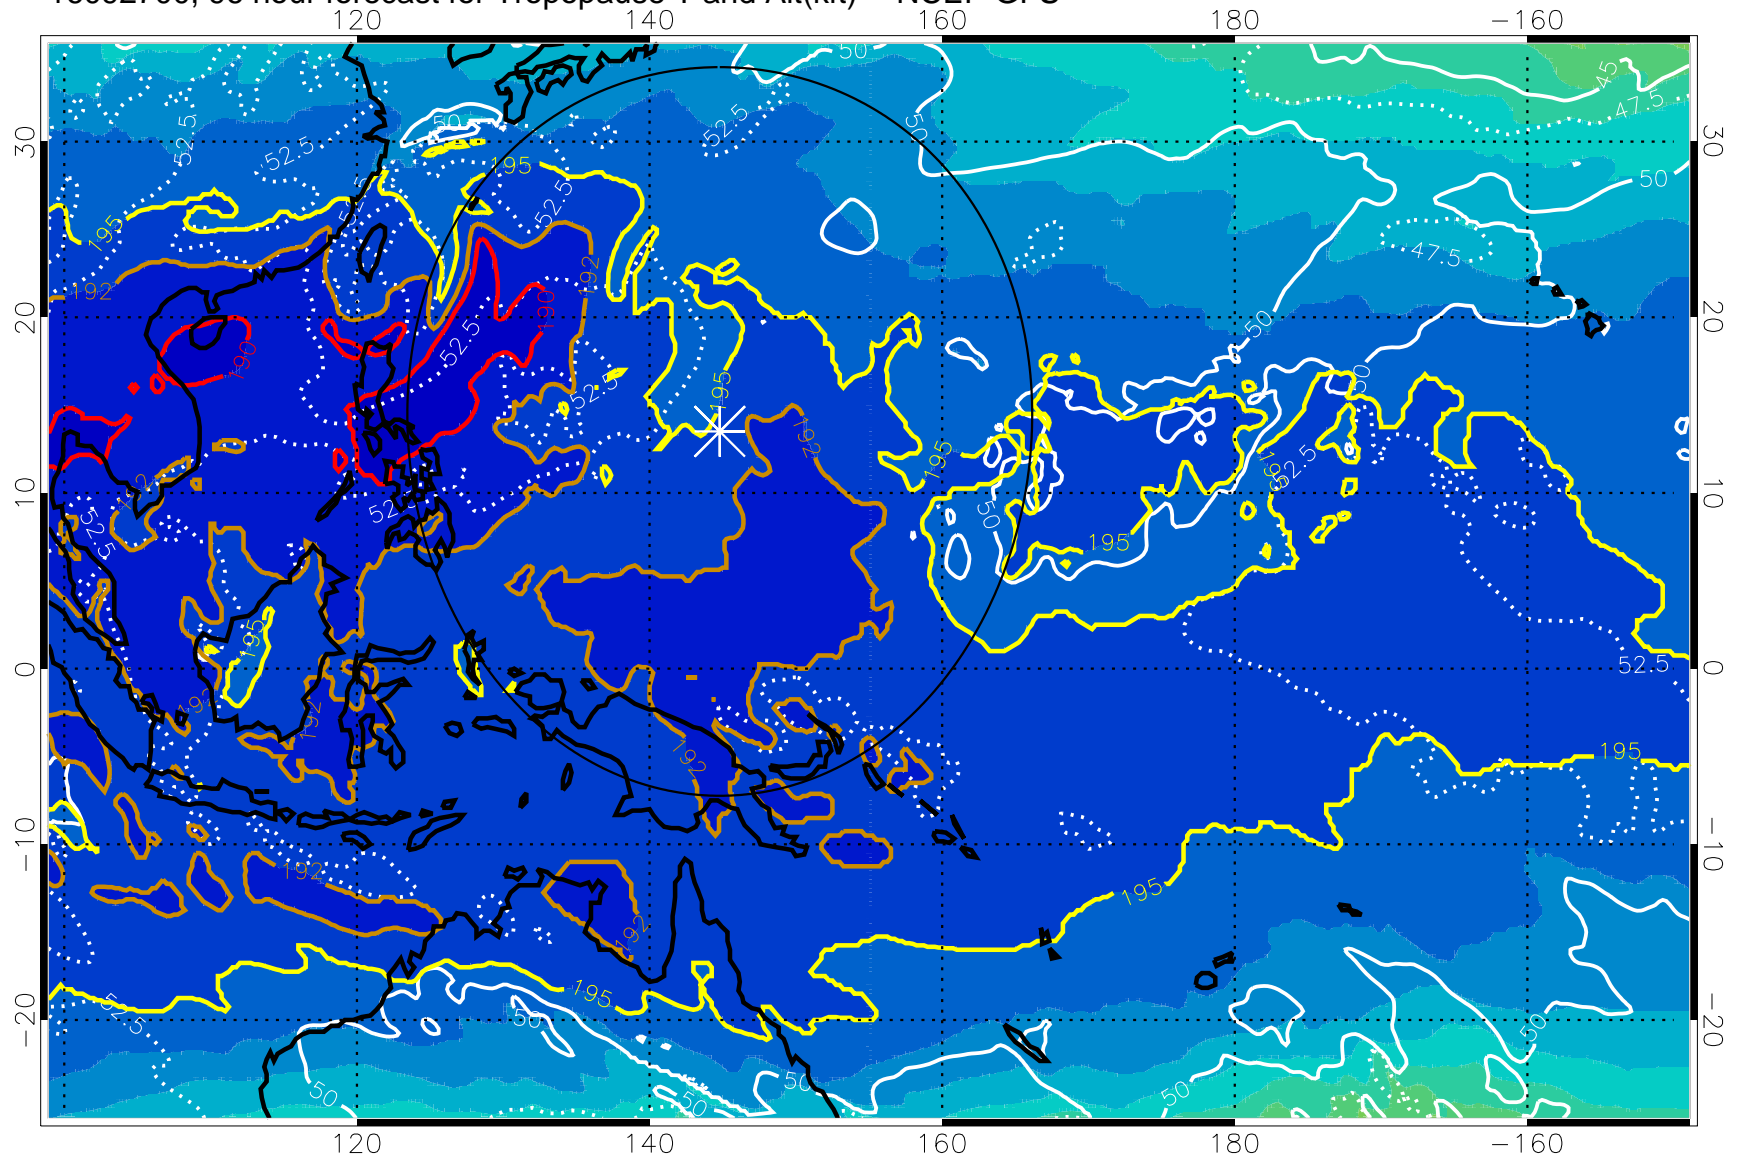

16092700, 96 hour forecast for Tropopause T and Alt(kft) -- NCEP GFS

190 200 210 220 230
Tropopause T, K

Tropopause Altitude in kft (white)

192.5K Isotherm 195K Isotherm
187.5K Isotherm 190K Isotherm

Range ring of 2304 km