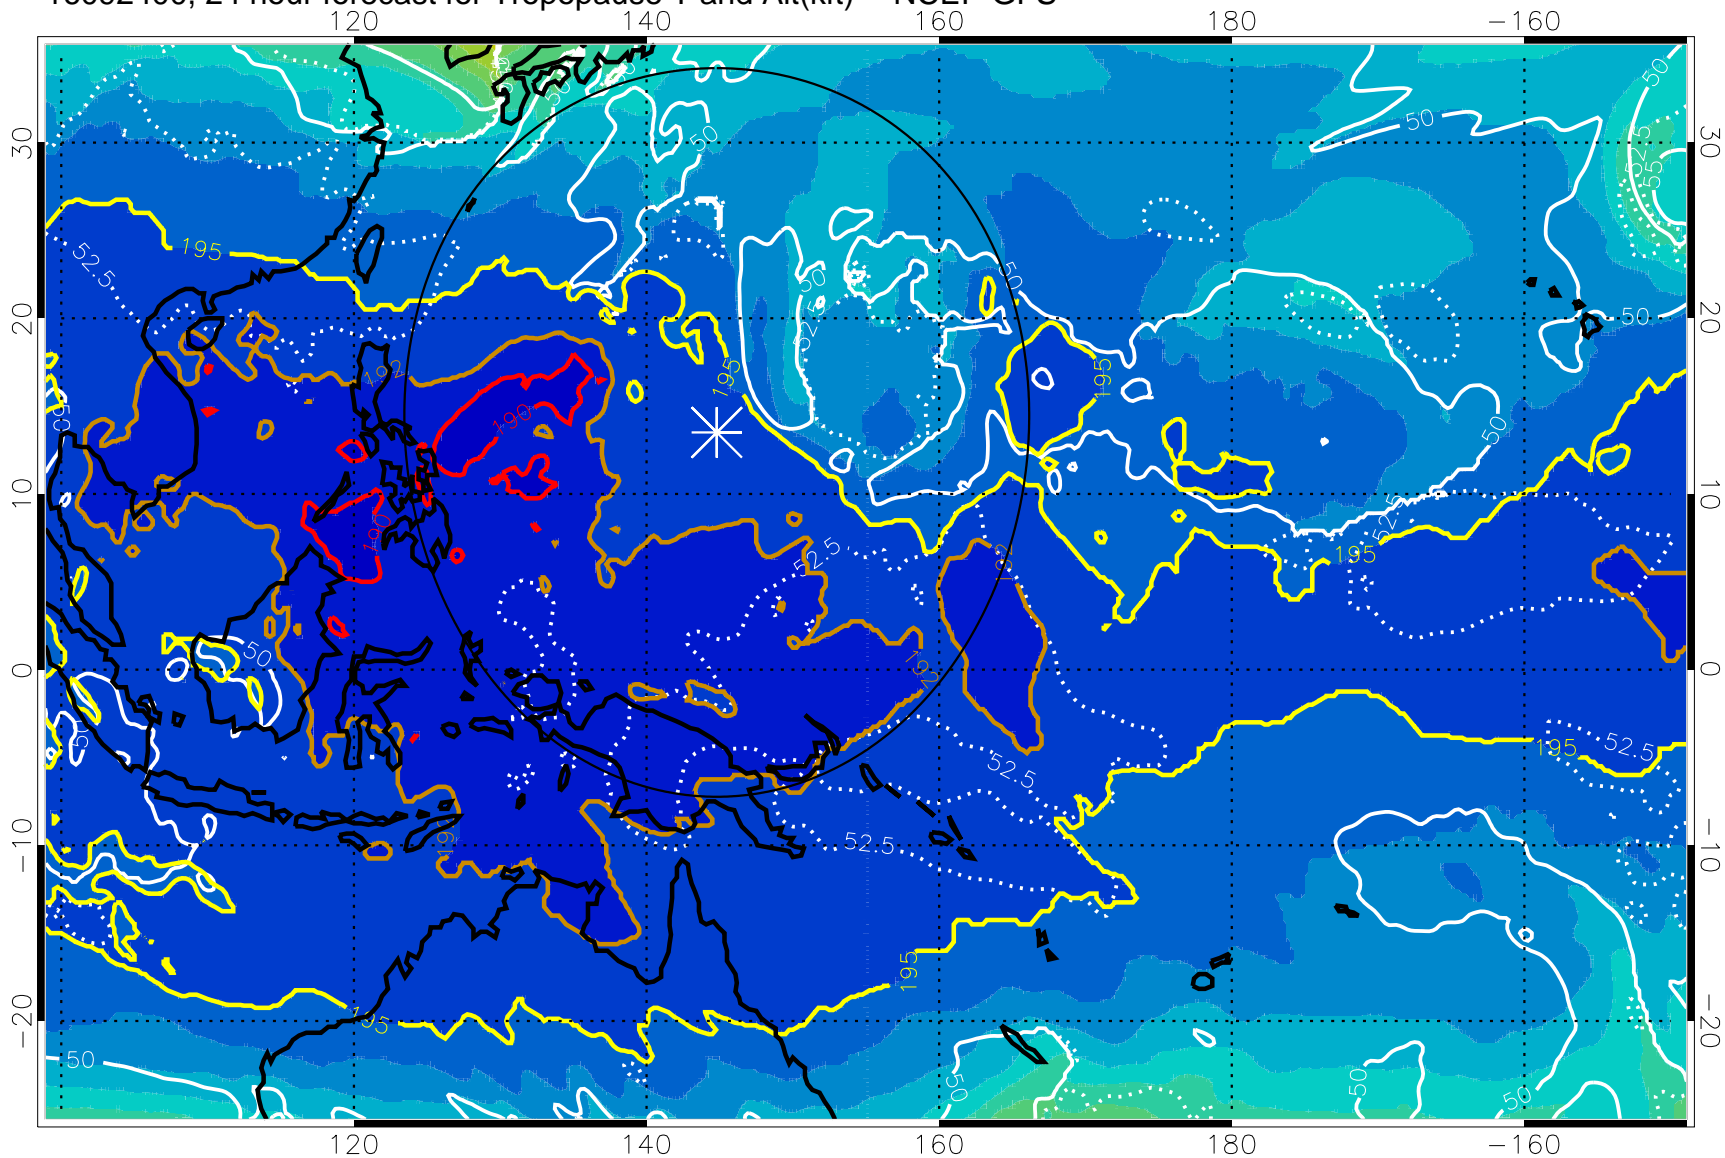

16092400, 24 hour forecast for Tropopause T and Alt(kft) -- NCEP GFS

190 200 210 220 230

Tropopause T, K

Tropopause Altitude in kft (white)

192.5K Isotherm 195K Isotherm

187.5K Isotherm 190K Isotherm

Range ring of 2304 km