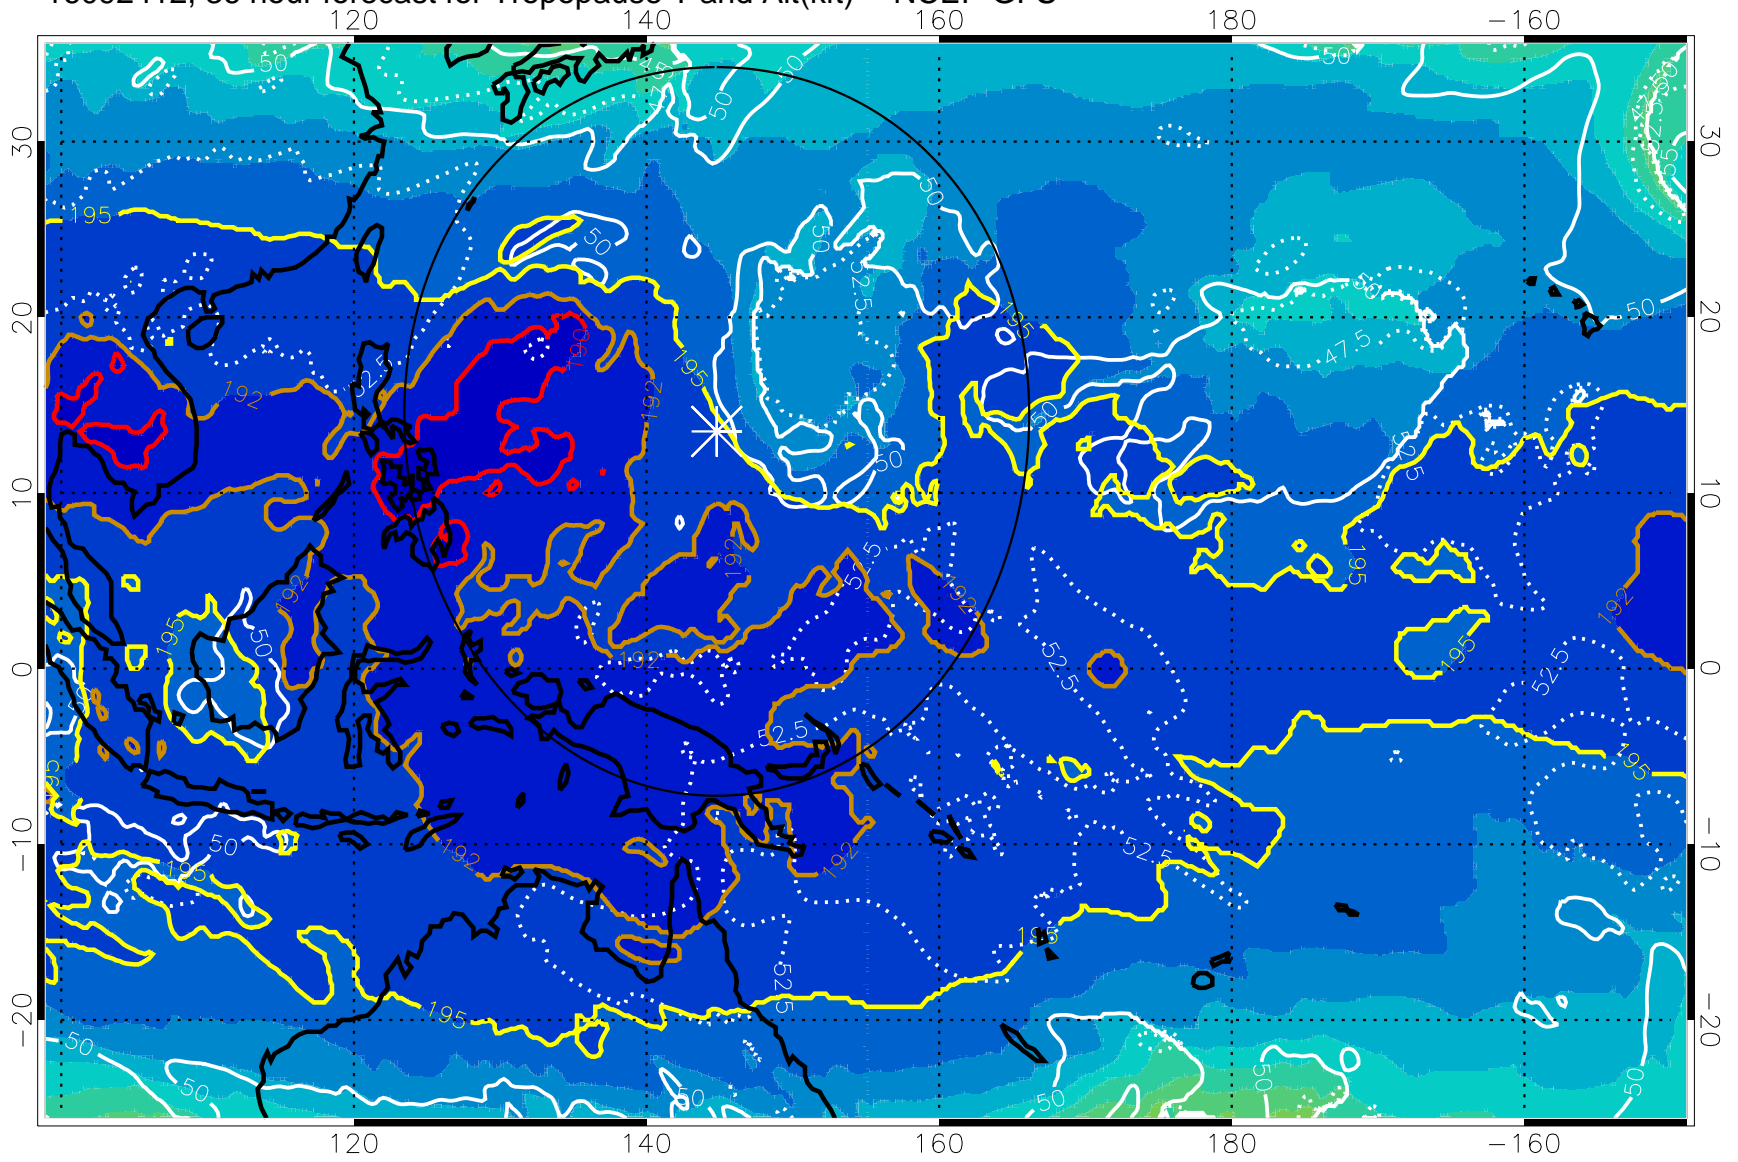

16092412, 36 hour forecast for Tropopause T and Alt(kft) -- NCEP GFS

190 200 210 220 230

Tropopause T, K

Tropopause Altitude in kft (white)

192.5K Isotherm 195K Isotherm

187.5K Isotherm 190K Isotherm

Range ring of 2304 km