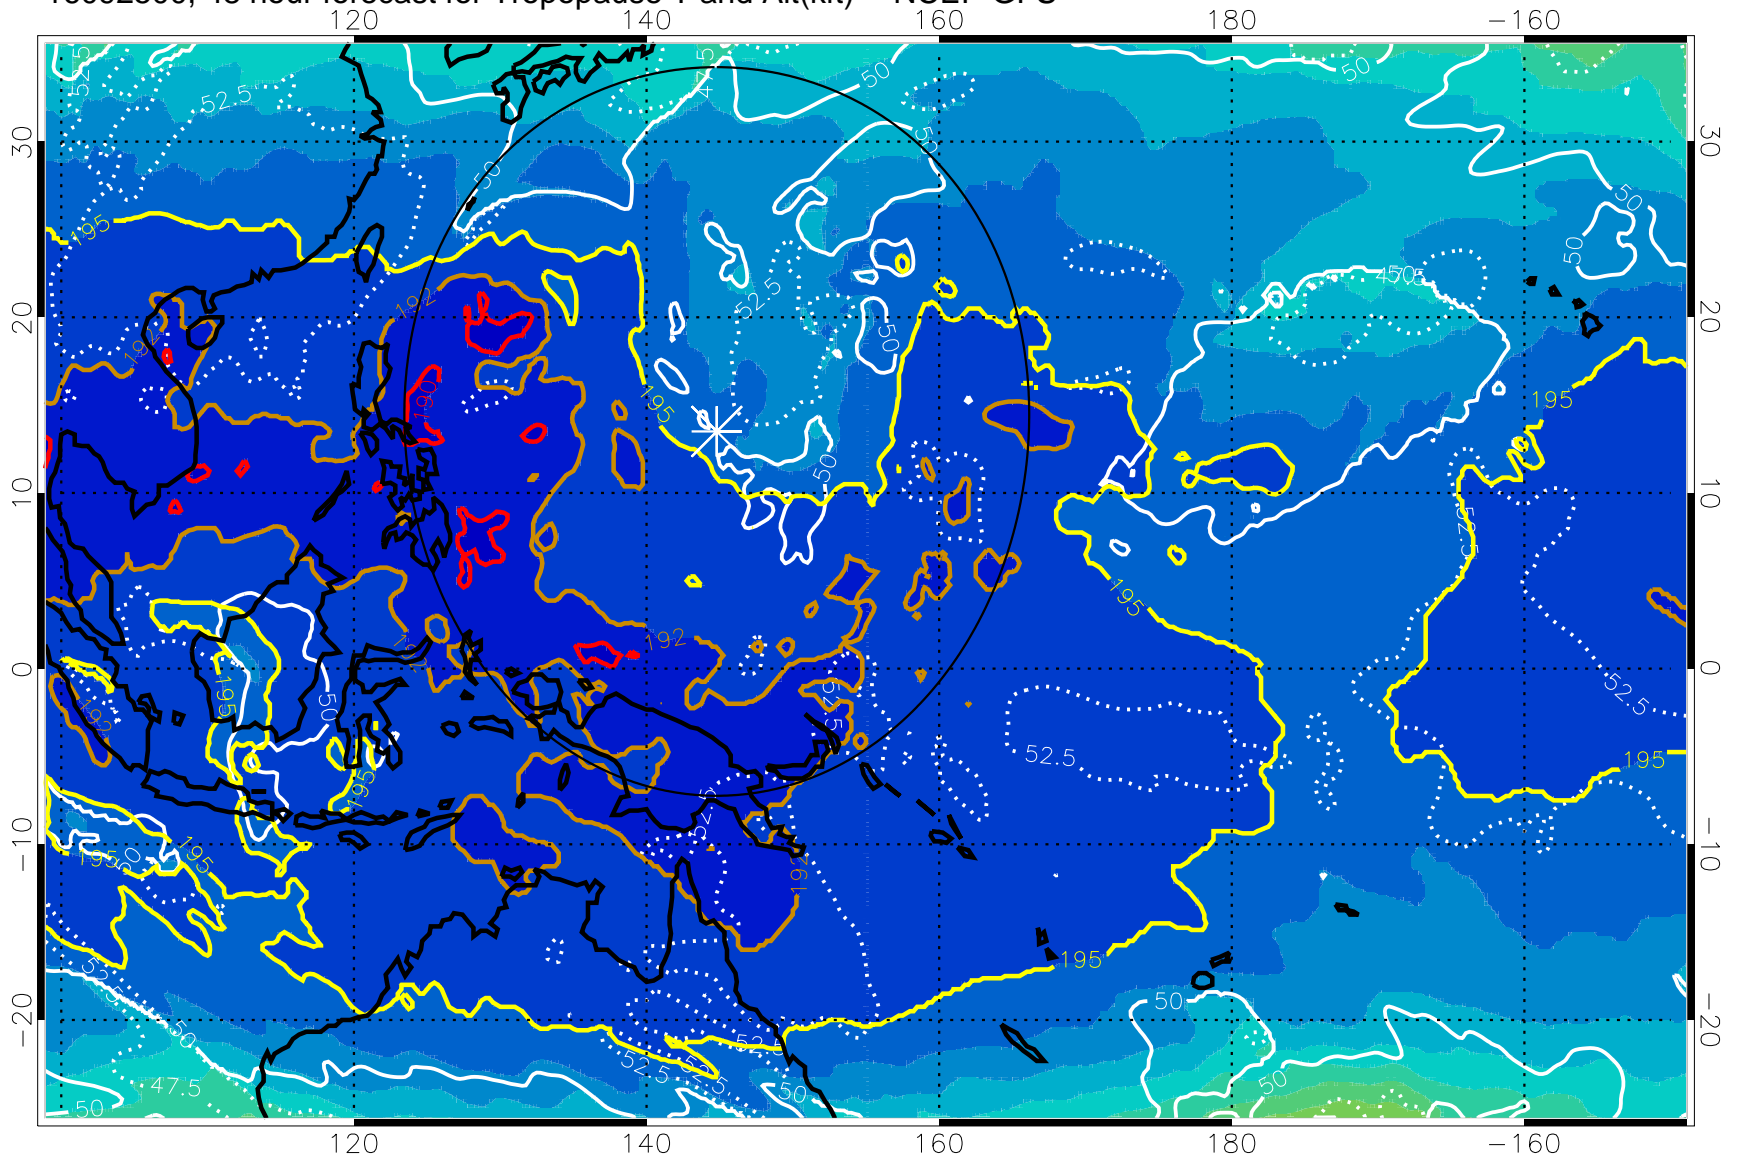

16092500, 48 hour forecast for Tropopause T and Alt(kft) -- NCEP GFS

190 200 210 220 230
Tropopause T, K

Tropopause Altitude in kft (white)

192.5K Isotherm 195K Isotherm
187.5K Isotherm 190K Isotherm

Range ring of 2304 km