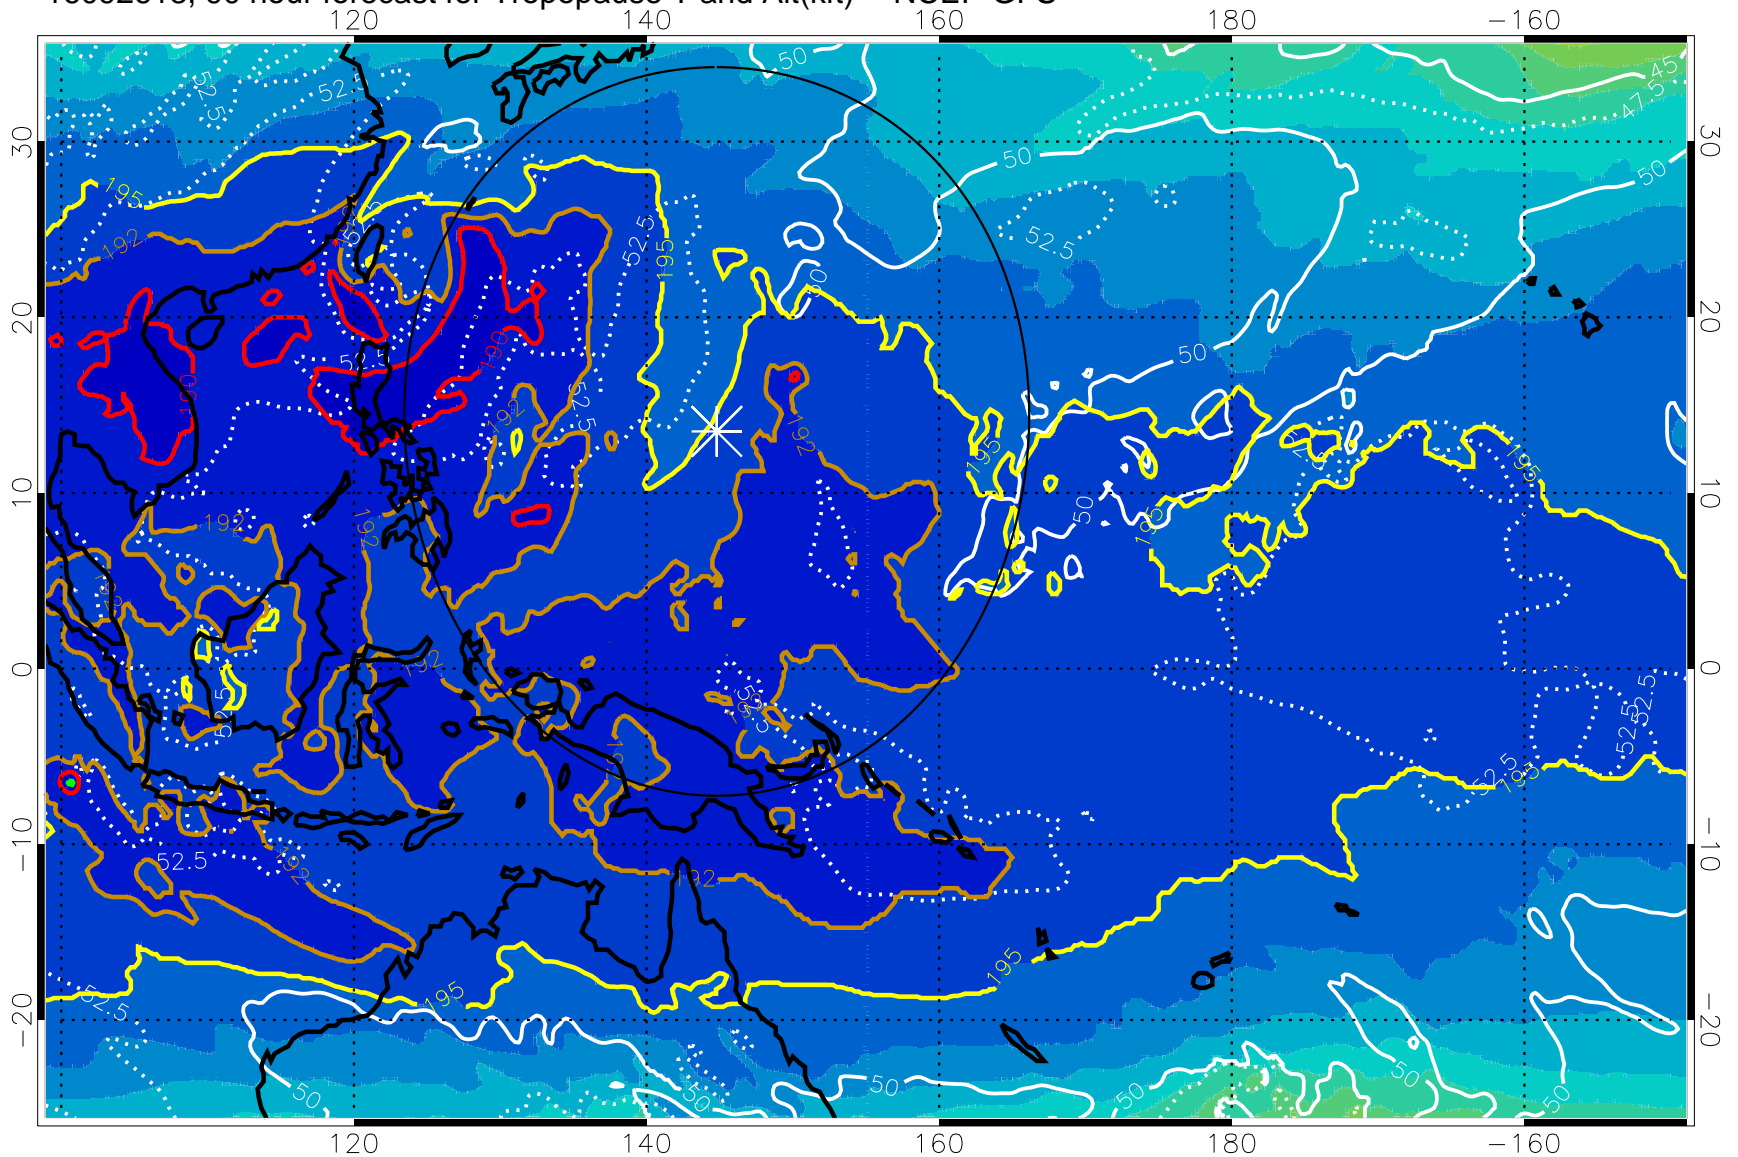

16092612, 84 hour forecast for Tropopause T and Alt(kft) -- NCEP GFS

190 200 210 220 230

Tropopause T, K

Tropopause Altitude in kft (white)

192.5K Isotherm 195K Isotherm
187.5K Isotherm 190K Isotherm

Range ring of 2304 km

16092618, 90 hour forecast for Tropopause T and Alt(kft) -- NCEP GFS

190 200 210 220 230

Tropopause T, K

Tropopause Altitude in kft (white)

192.5K Isotherm 195K Isotherm

187.5K Isotherm 190K Isotherm

Range ring of 2304 km