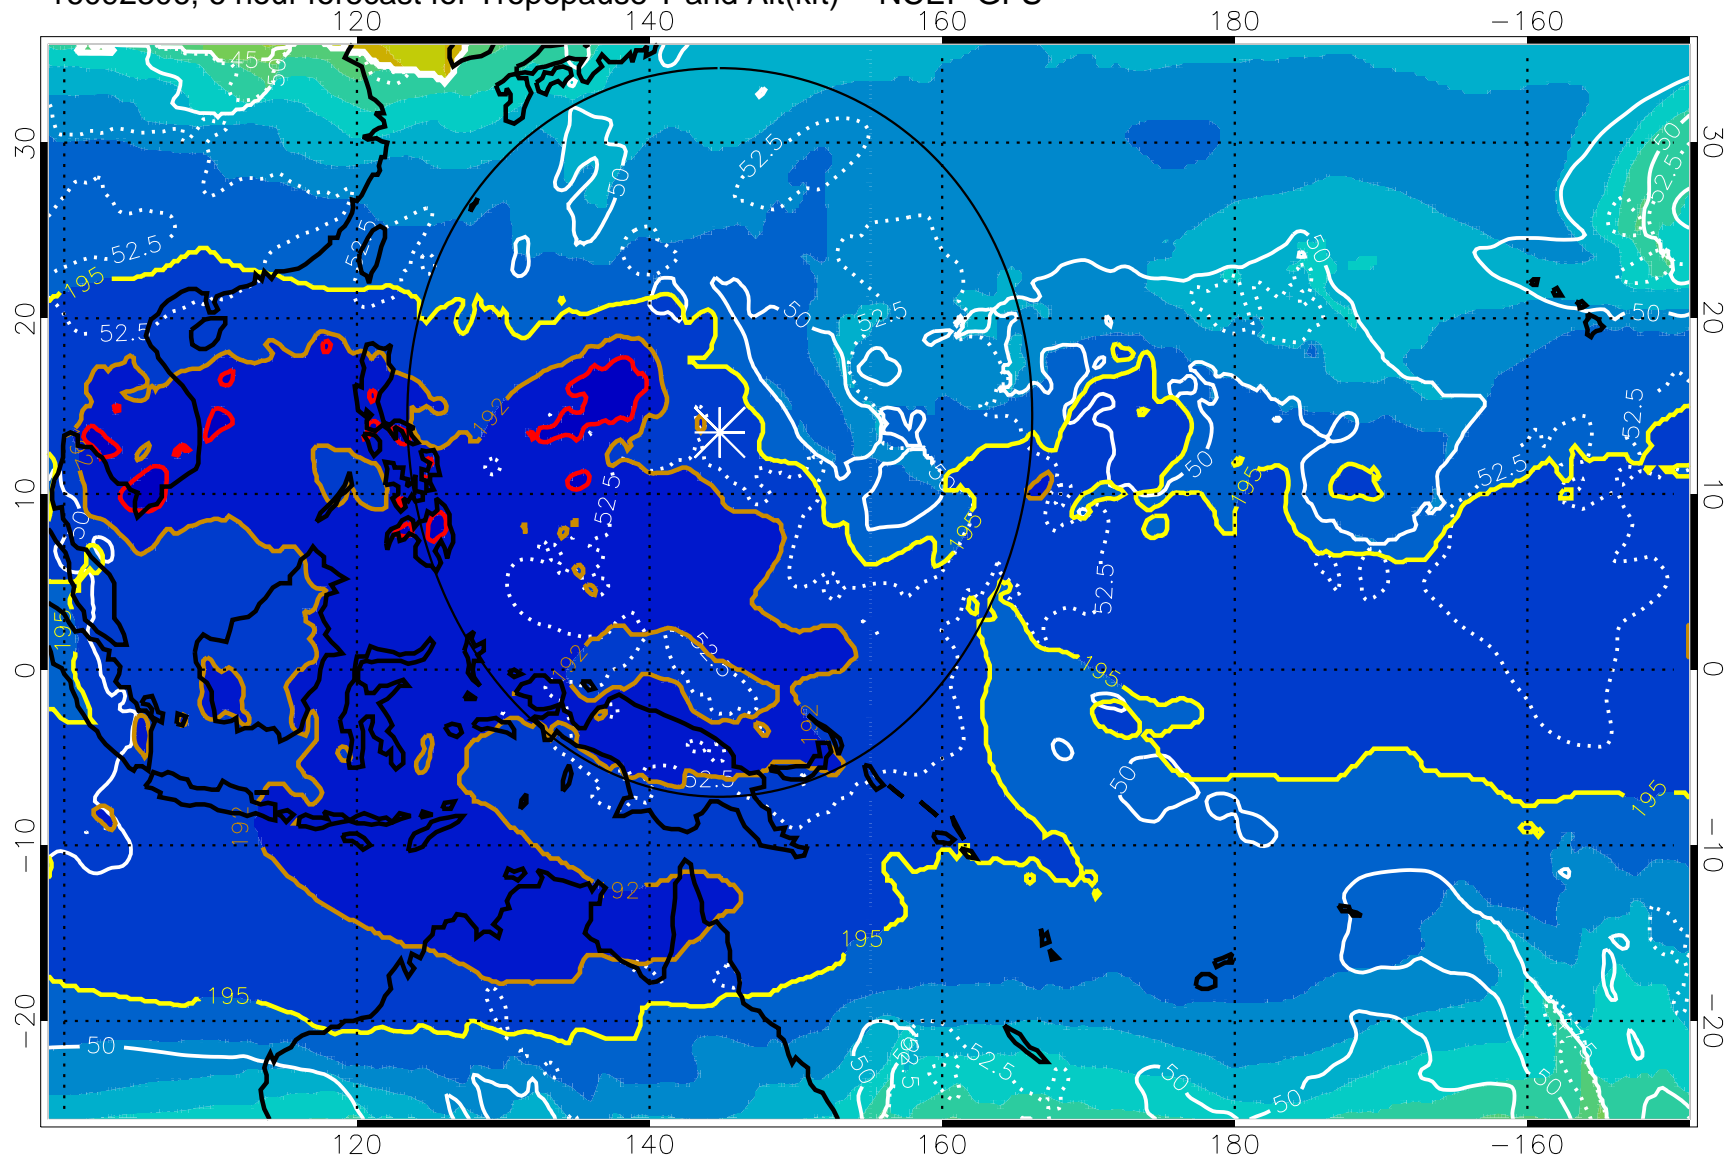

16092306, 6 hour forecast for Tropopause T and Alt(kft) -- NCEP GFS

190 200 210 220 230

Tropopause T, K

Tropopause Altitude in kft (white)

192.5K Isotherm 195K Isotherm
187.5K Isotherm 190K Isotherm

Range ring of 2304 km