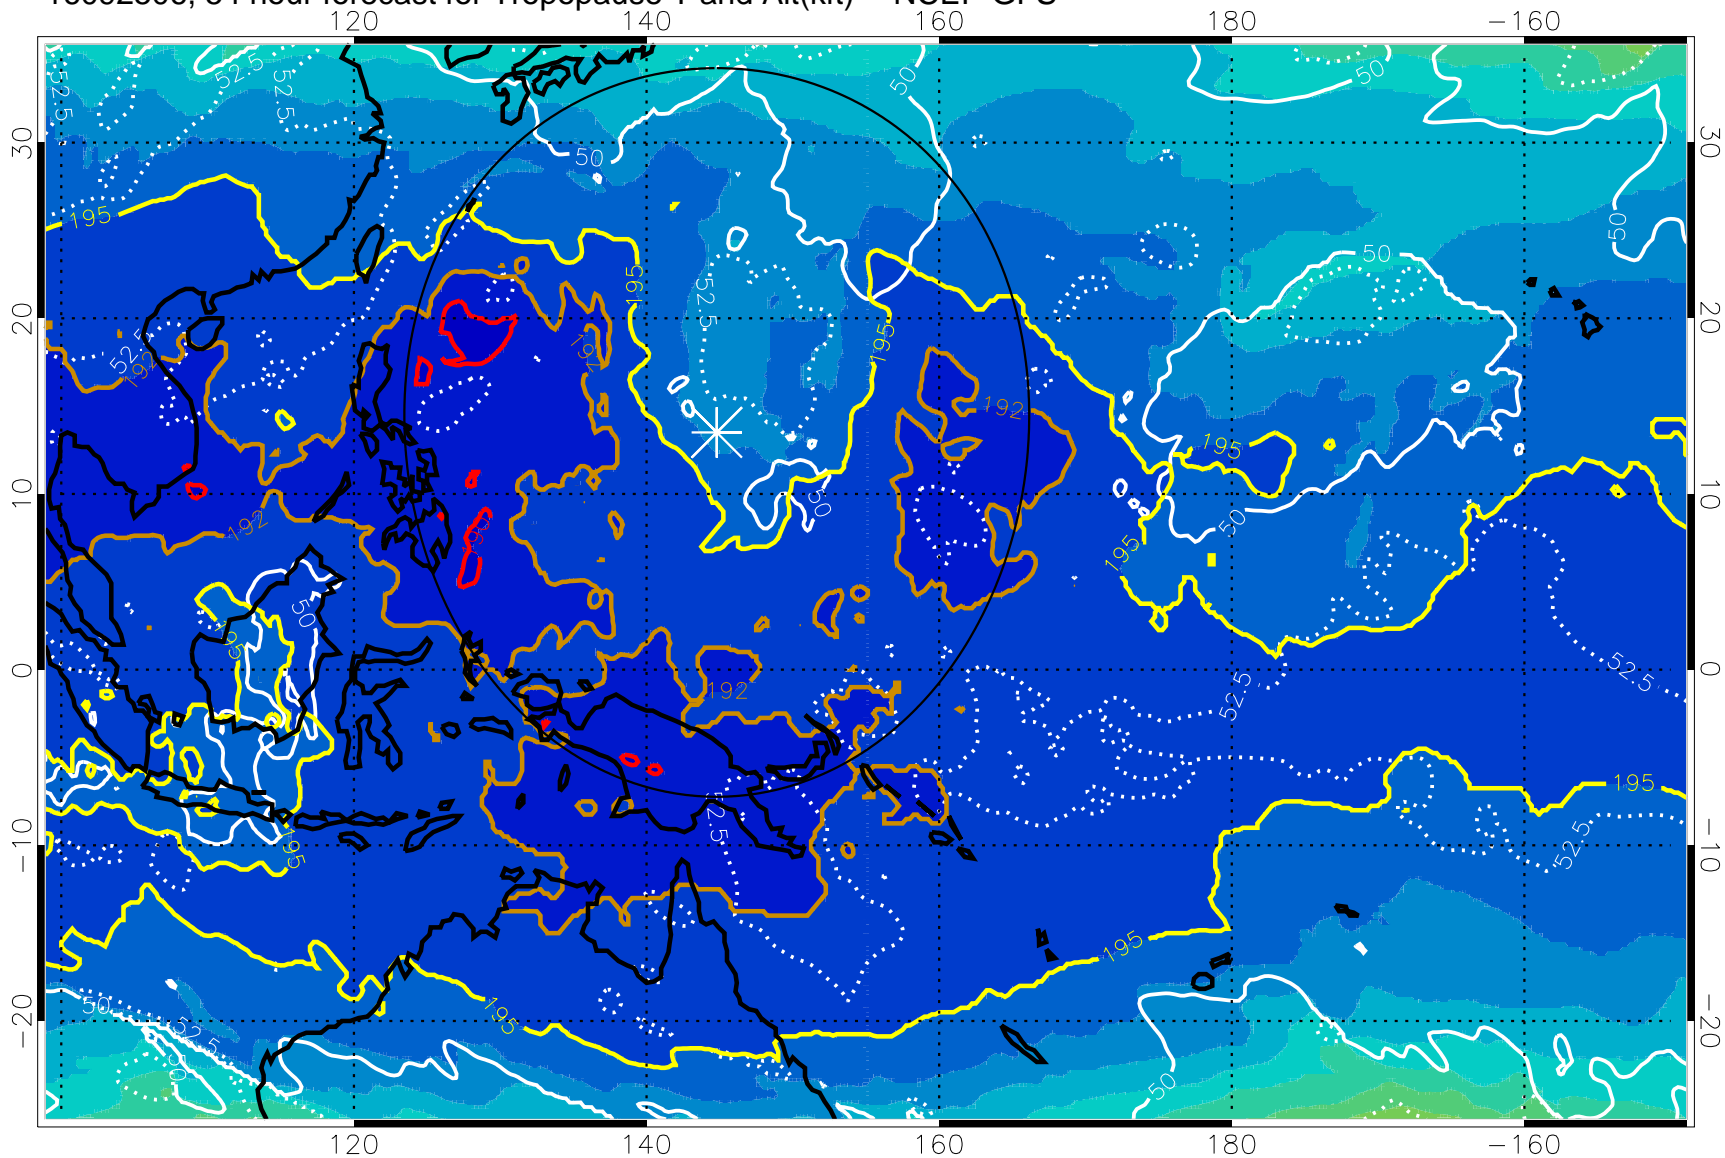

16092506, 54 hour forecast for Tropopause T and Alt(kft) -- NCEP GFS

190 200 210 220 230

Tropopause T, K

Tropopause Altitude in kft (white)

192.5K Isotherm 195K Isotherm
187.5K Isotherm 190K Isotherm

Range ring of 2304 km