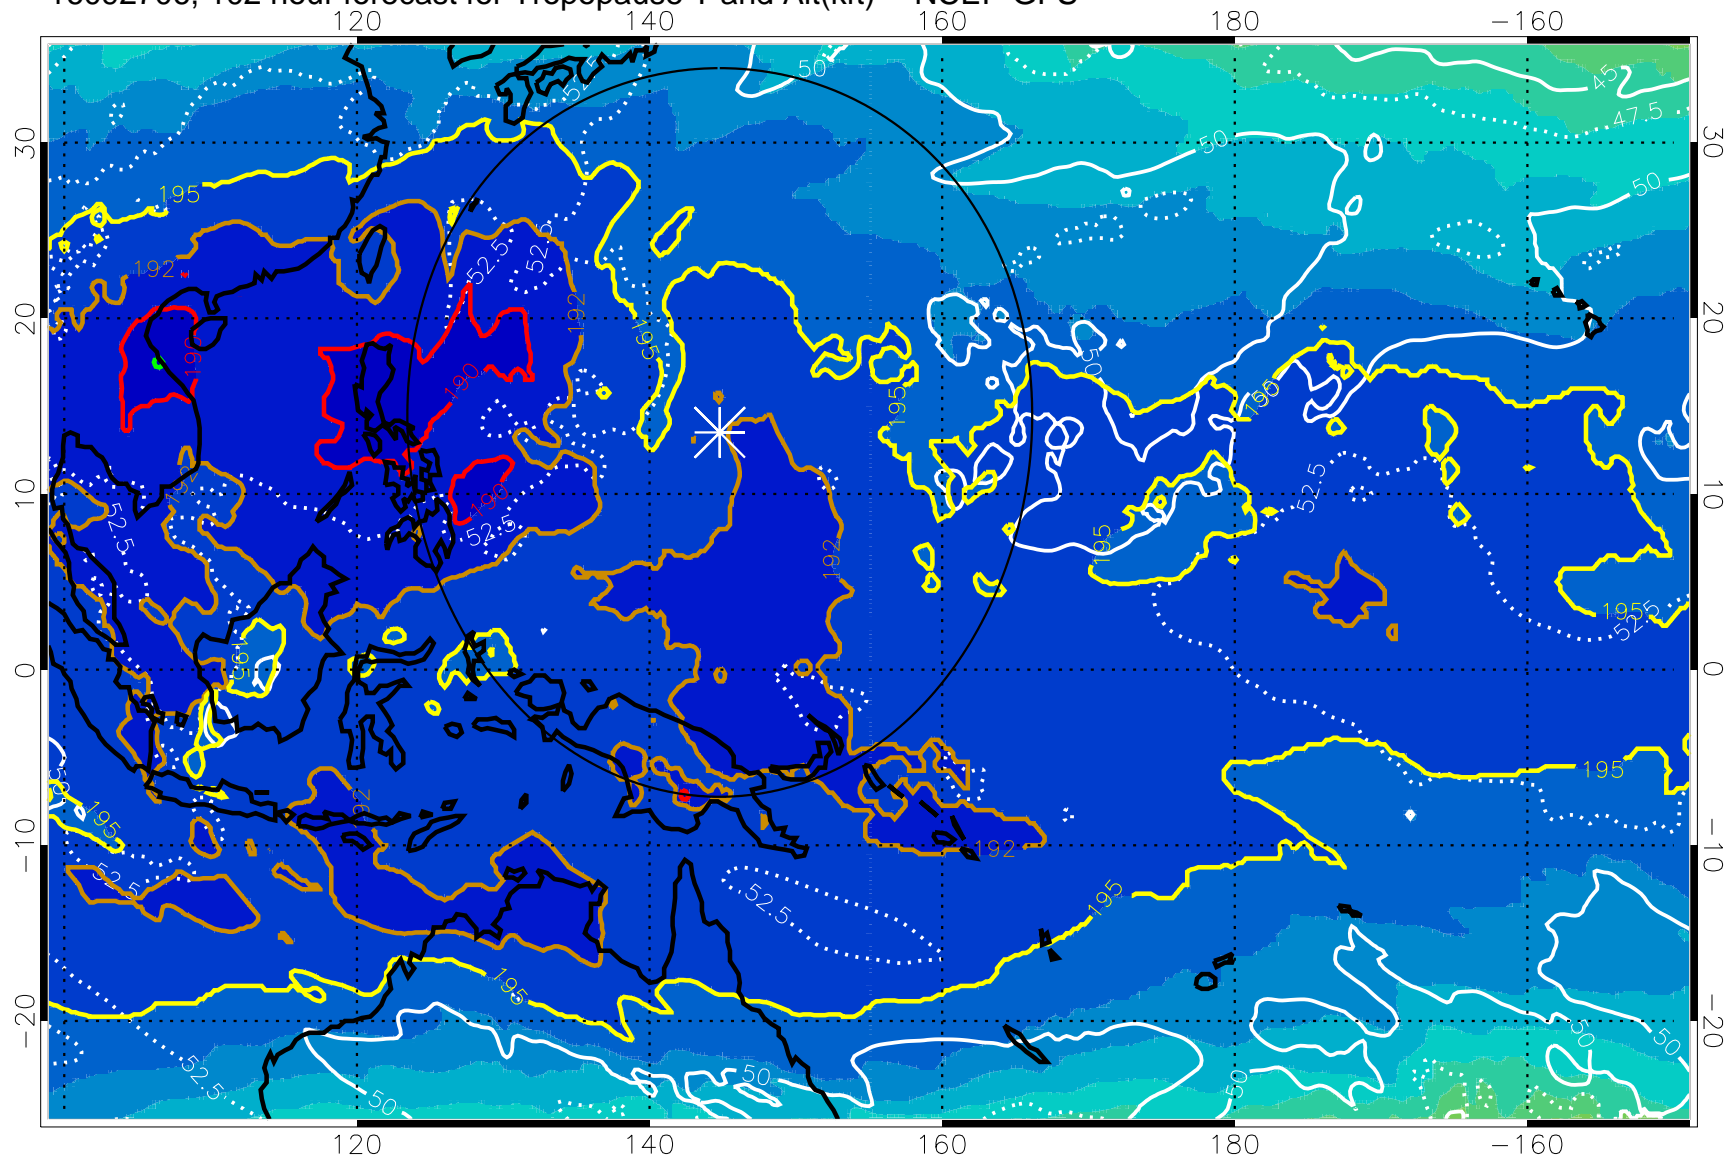

16092706, 102 hour forecast for Tropopause T and Alt(kft) -- NCEP GFS

190 200 210 220 230

Tropopause T, K

Tropopause Altitude in kft (white)

192.5K Isotherm 195K Isotherm
187.5K Isotherm 190K Isotherm

Range ring of 2304 km