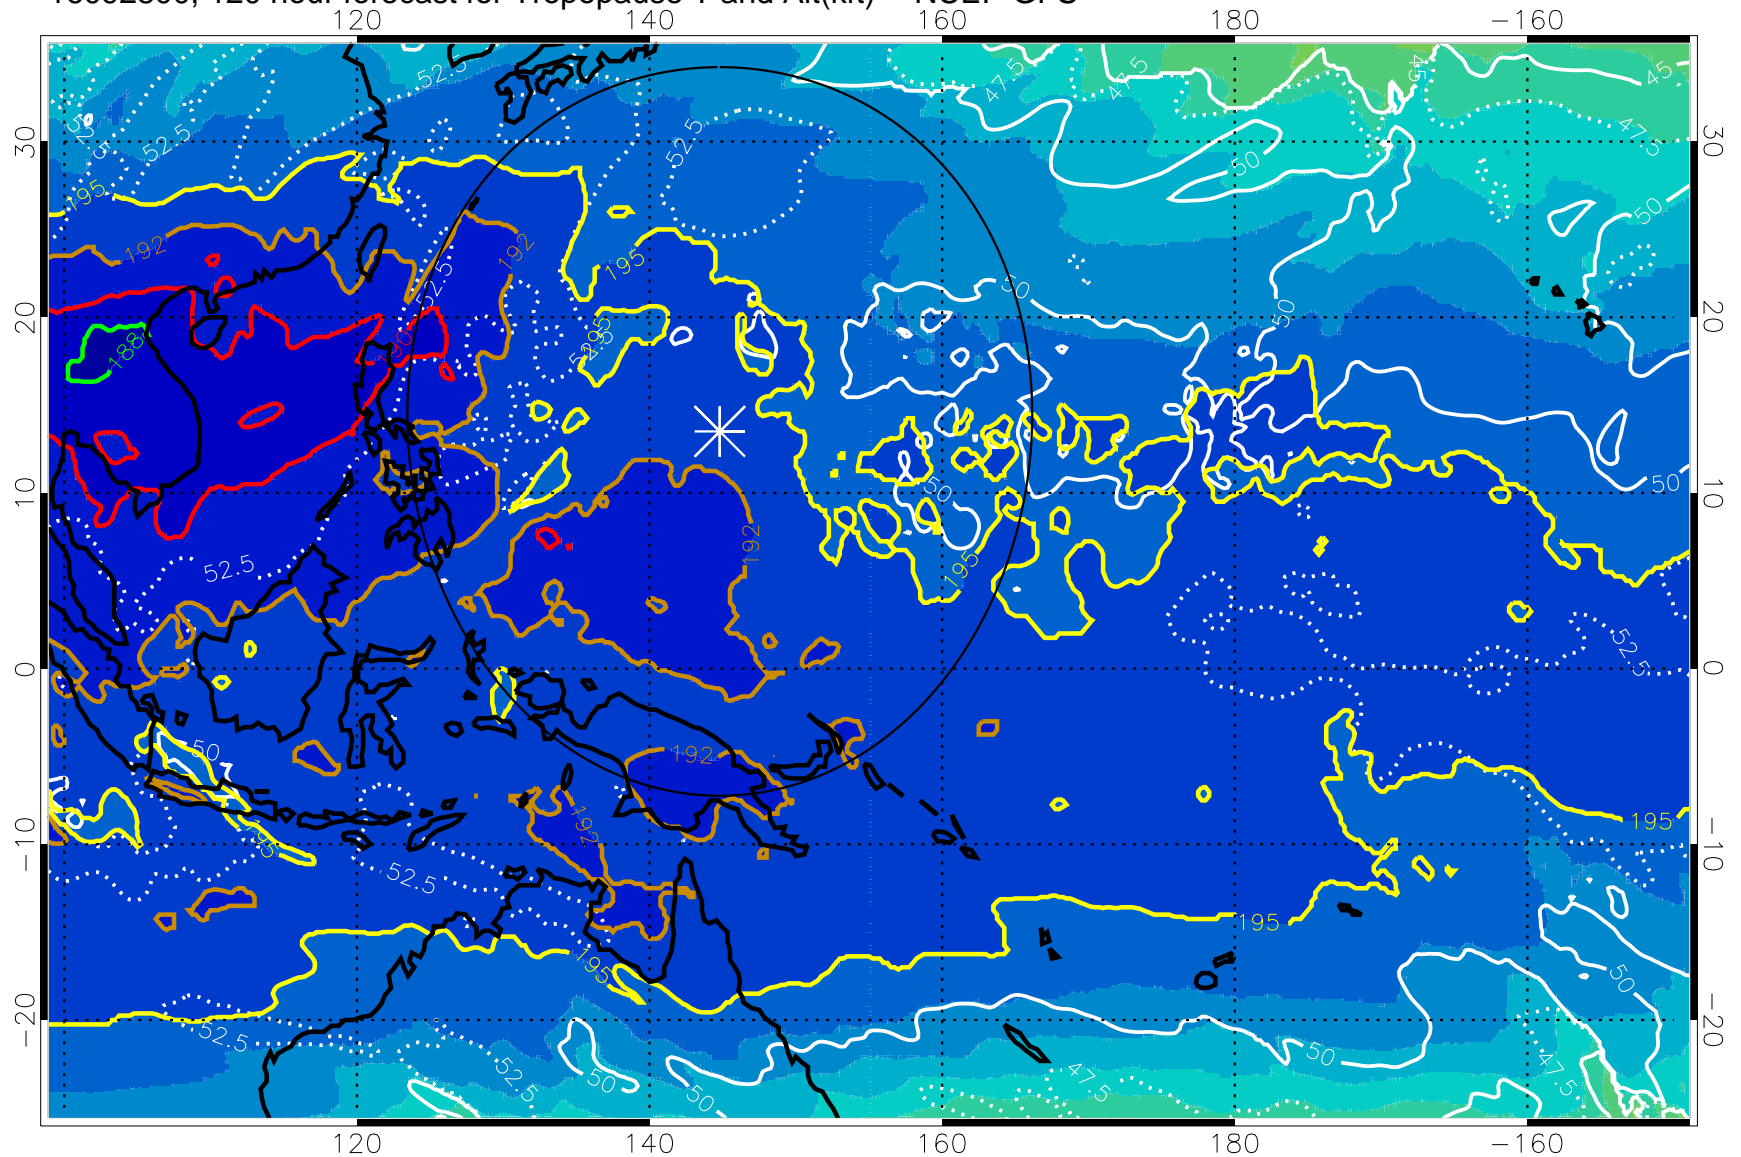

16092718, 114 hour forecast for Tropopause T and Alt(kft) -- NCEP GFS

190 200 210 220 230

Tropopause T, K

Tropopause Altitude in kft (white)

192.5K Isotherm 195K Isotherm
187.5K Isotherm 190K Isotherm

Range ring of 2304 km

16092800, 120 hour forecast for Tropopause T and Alt(kft) -- NCEP GFS

190 200 210 220 230
Tropopause T, K

Tropopause Altitude in kft (white)

192.5K Isotherm 195K Isotherm
187.5K Isotherm 190K Isotherm

Range ring of 2304 km