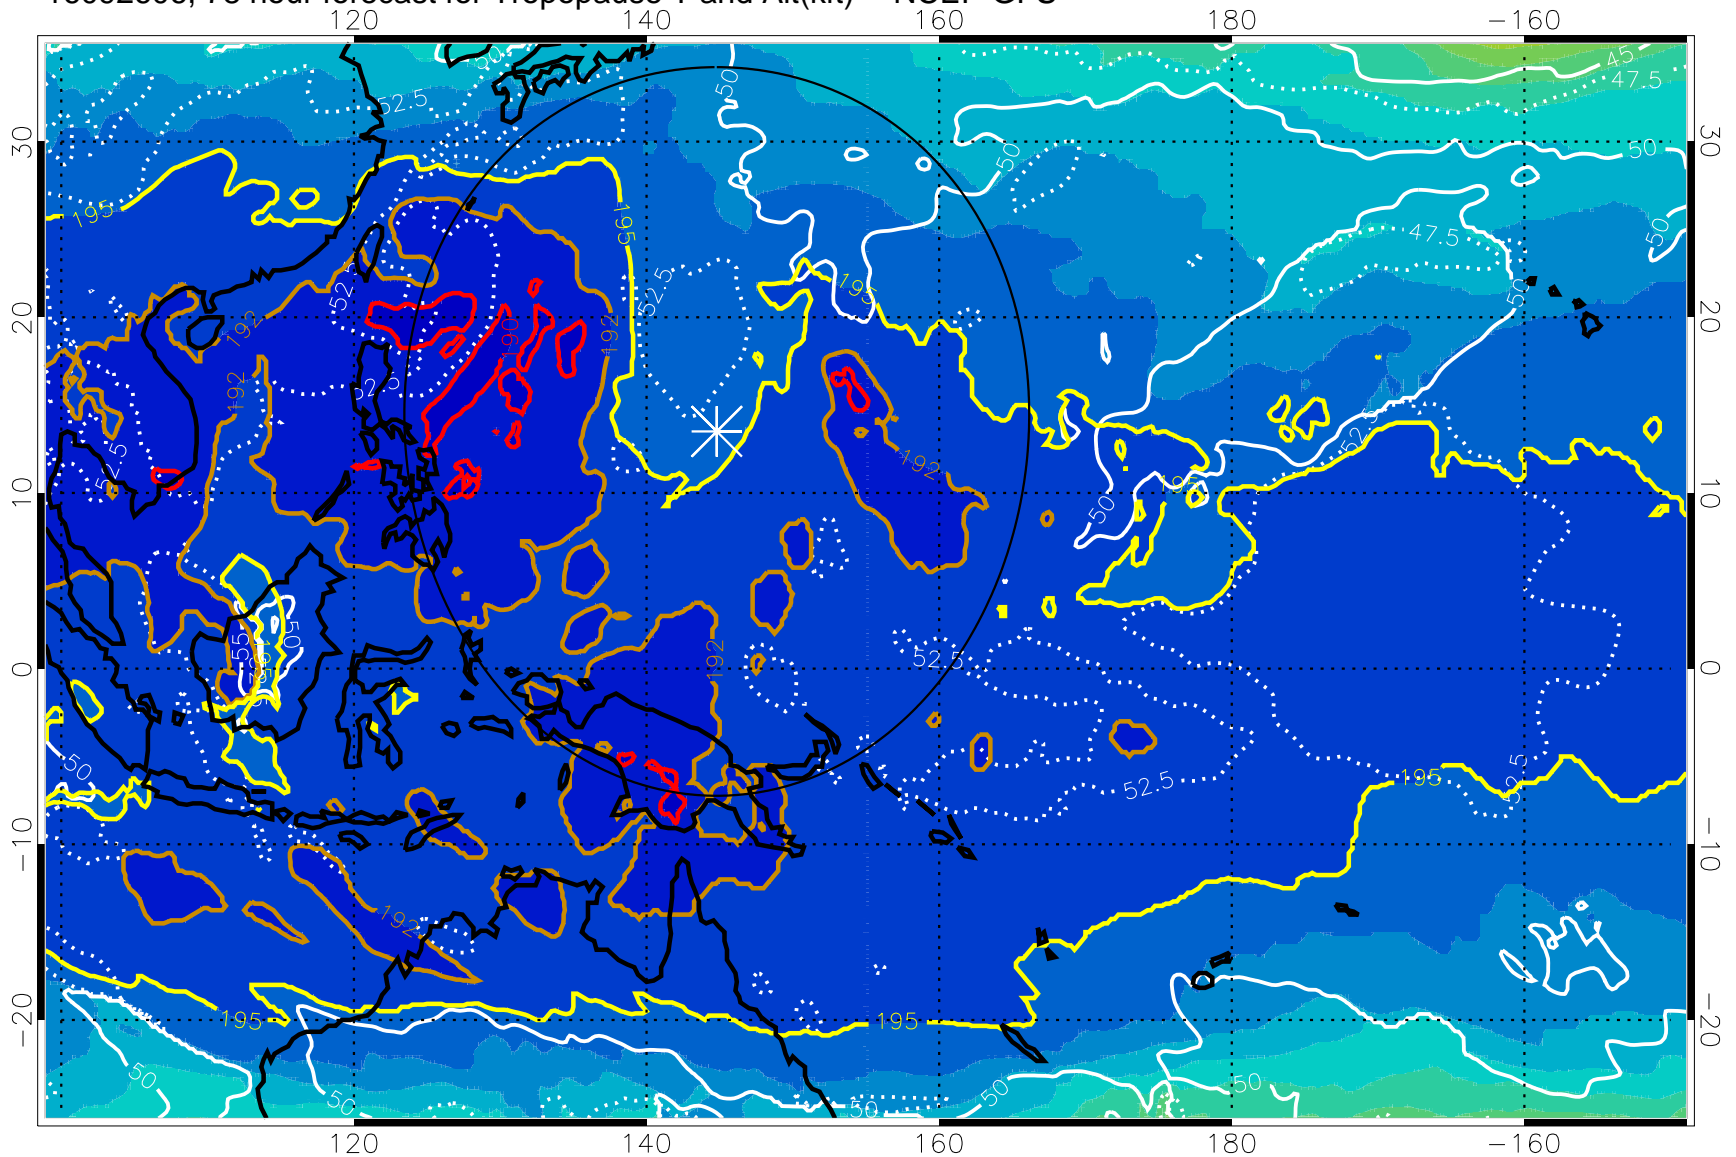

16092606, 78 hour forecast for Tropopause T and Alt(kft) -- NCEP GFS

190 200 210 220 230

Tropopause T, K

Tropopause Altitude in kft (white)

192.5K Isotherm 195K Isotherm

187.5K Isotherm 190K Isotherm

Range ring of 2304 km