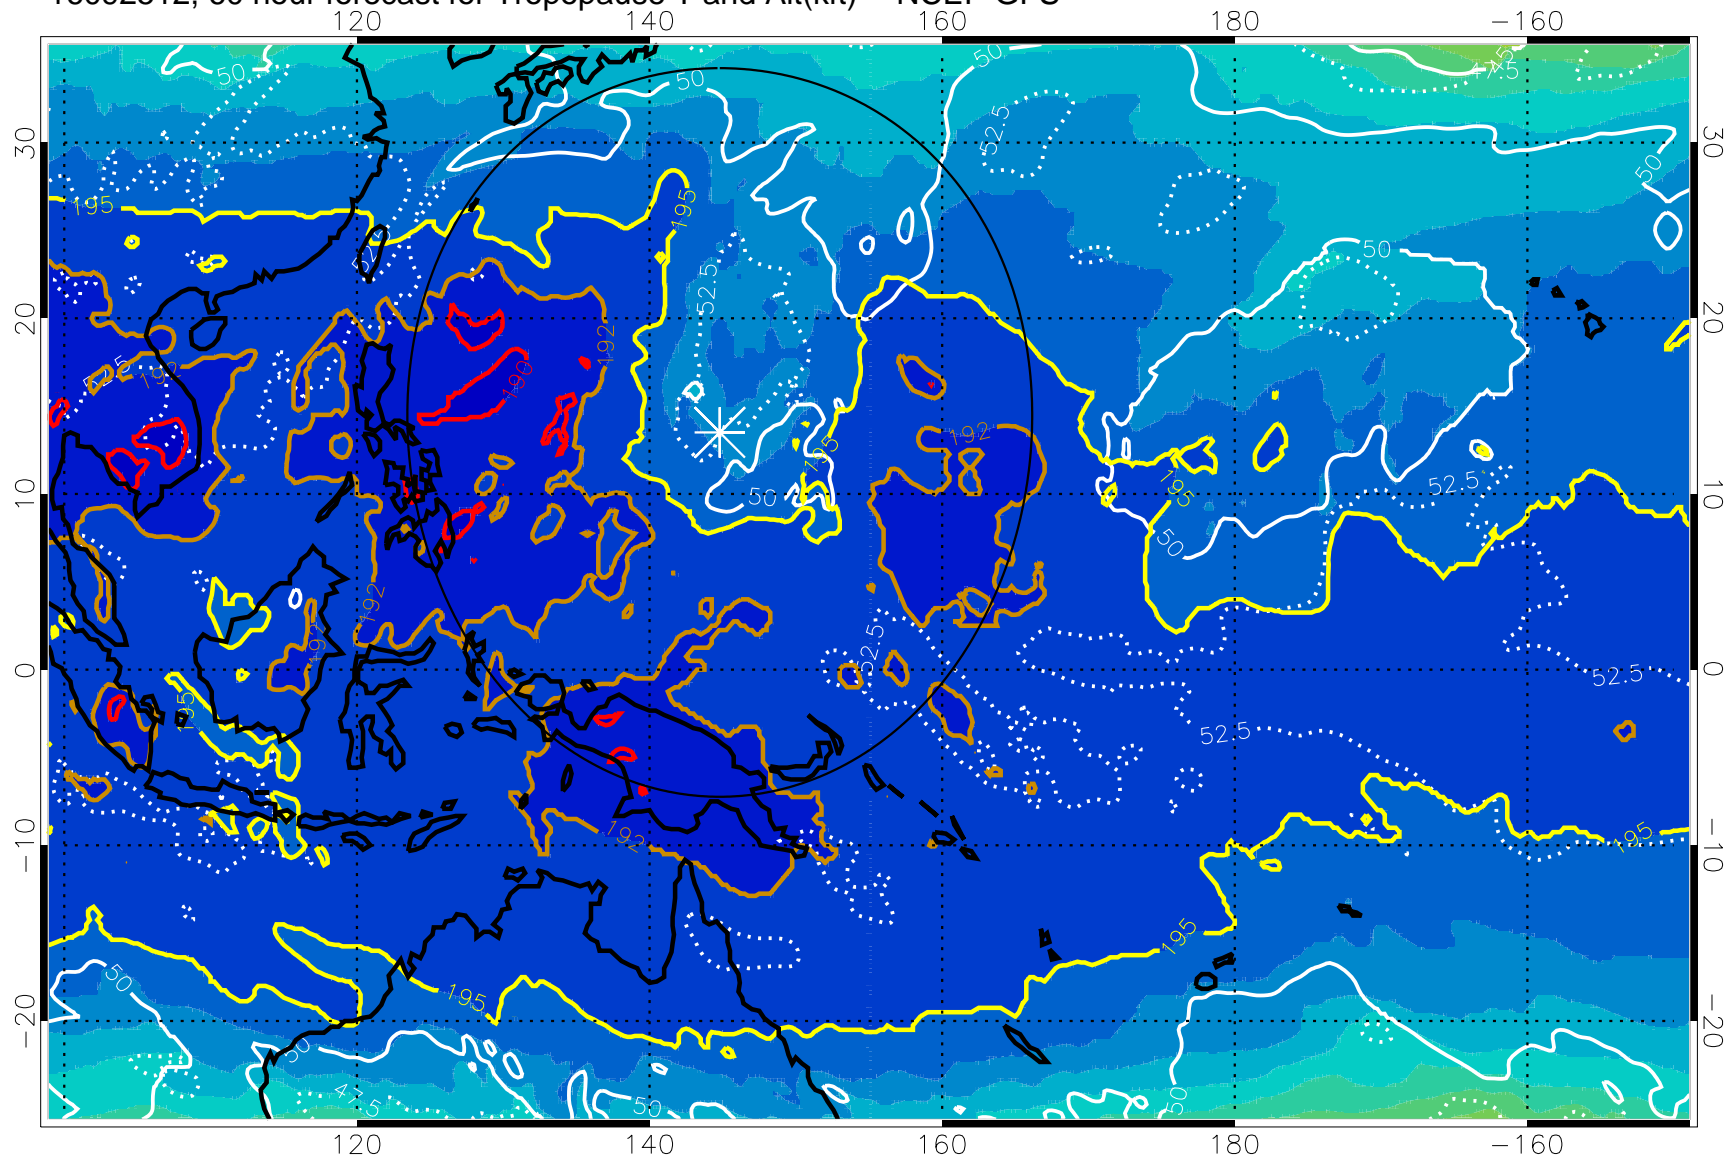

16092512, 60 hour forecast for Tropopause T and Alt(kft) -- NCEP GFS

190 200 210 220 230

Tropopause T, K

Tropopause Altitude in kft (white)

192.5K Isotherm 195K Isotherm
187.5K Isotherm 190K Isotherm

Range ring of 2304 km