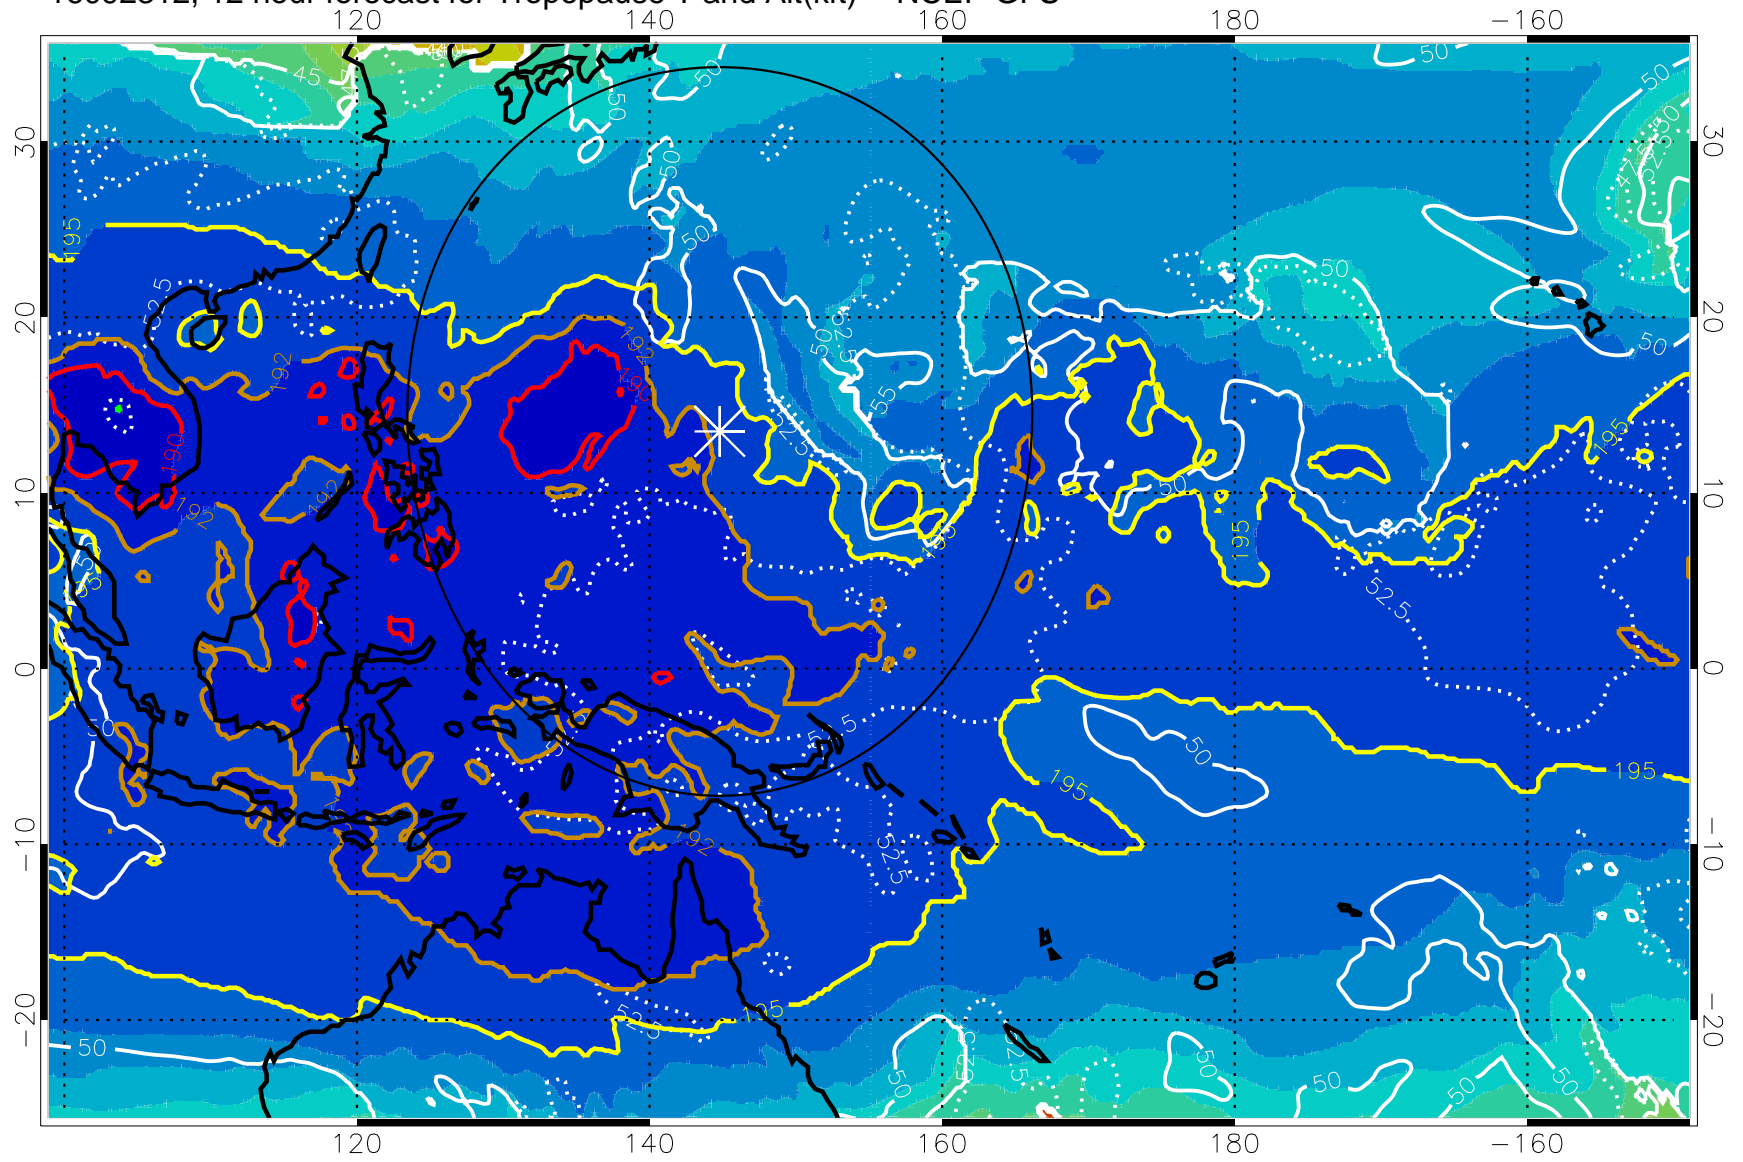

16092312, 12 hour forecast for Tropopause T and Alt(kft) -- NCEP GFS

190 200 210 220 230
Tropopause T, K

Tropopause Altitude in kft (white)

192.5K Isotherm 195K Isotherm
187.5K Isotherm 190K Isotherm

Range ring of 2304 km