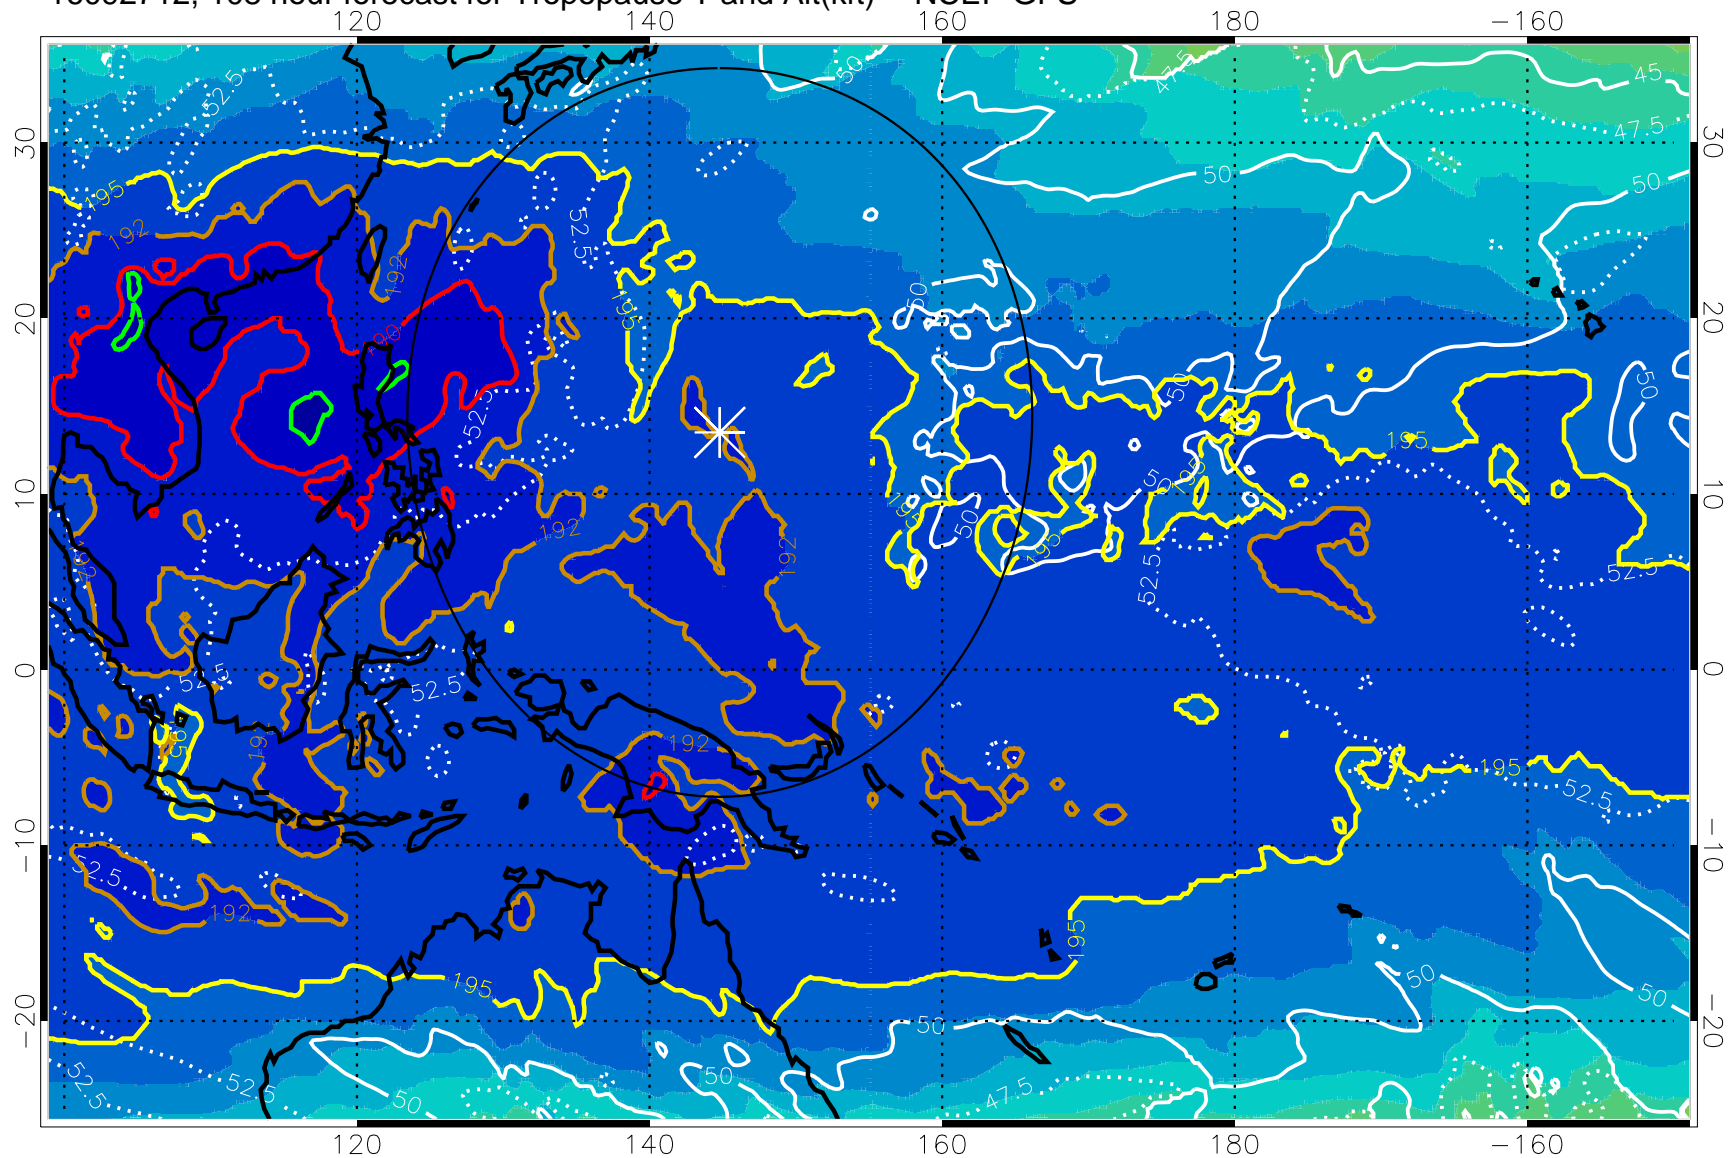

16092706, 102 hour forecast for Tropopause T and Alt(kft) -- NCEP GFS

190 200 210 220 230

Tropopause T, K

Tropopause Altitude in kft (white)

192.5K Isotherm 195K Isotherm
187.5K Isotherm 190K Isotherm

Range ring of 2304 km

16092712, 108 hour forecast for Tropopause T and Alt(kft) -- NCEP GFS

190 200 210 220 230
Tropopause T, K

Tropopause Altitude in kft (white)

192.5K Isotherm 195K Isotherm
187.5K Isotherm 190K Isotherm

Range ring of 2304 km