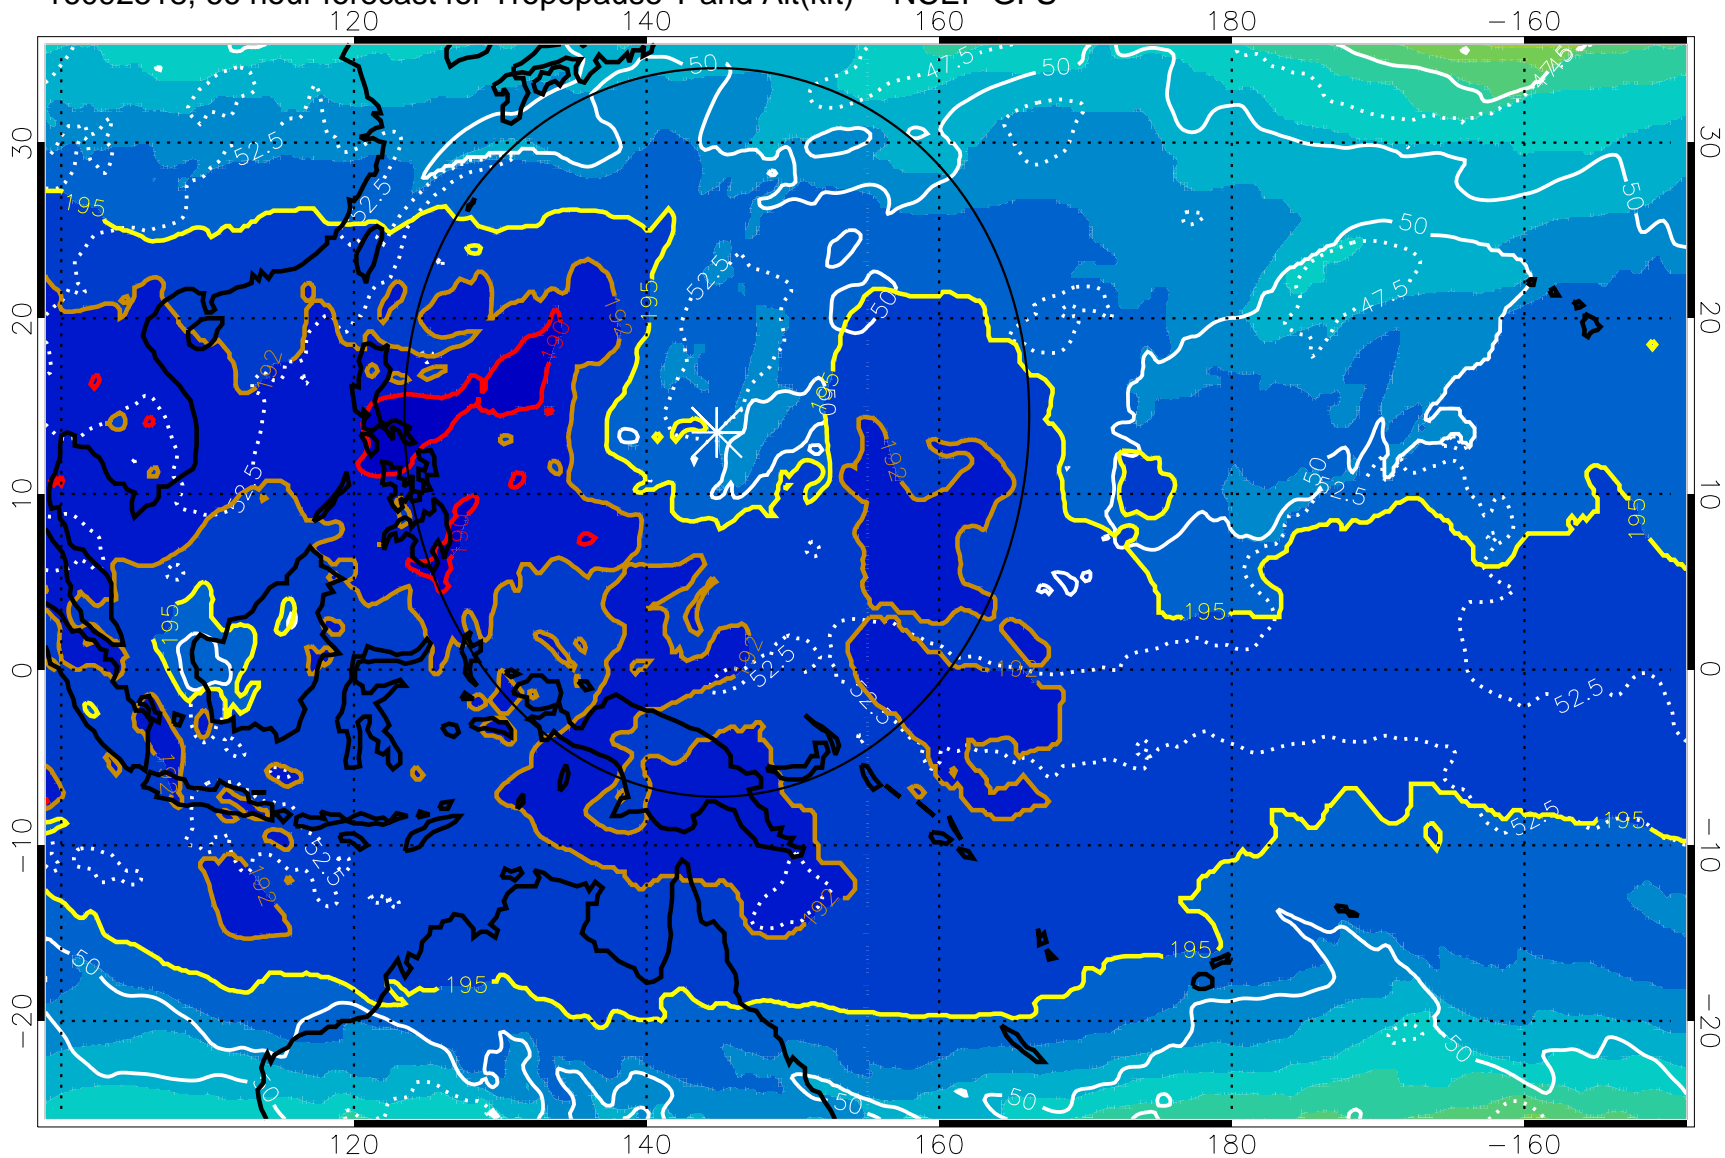

16092518, 66 hour forecast for Tropopause T and Alt(kft) -- NCEP GFS

190 200 210 220 230
Tropopause T, K

Tropopause Altitude in kft (white)

192.5K Isotherm 195K Isotherm
187.5K Isotherm 190K Isotherm

Range ring of 2304 km