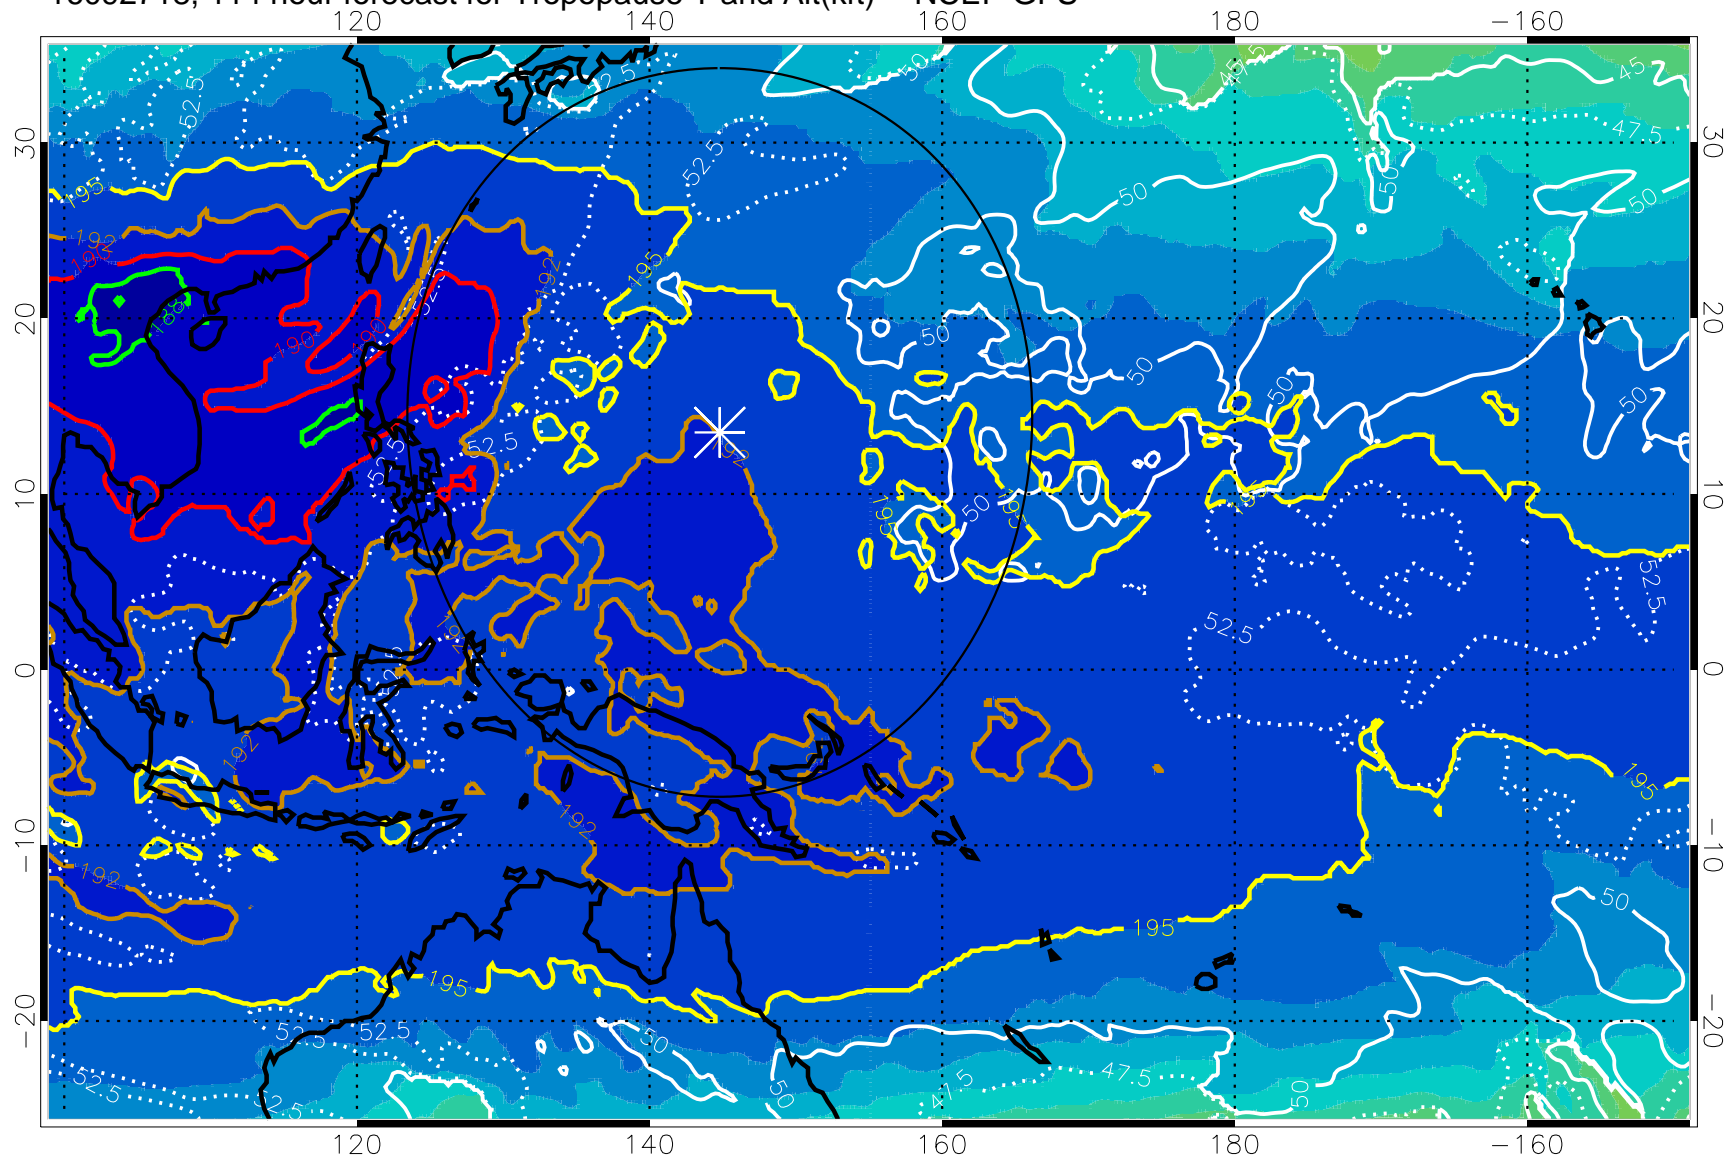

16092712, 108 hour forecast for Tropopause T and Alt(kft) -- NCEP GFS

190 200 210 220 230
Tropopause T, K

Tropopause Altitude in kft (white)

192.5K Isotherm 195K Isotherm
187.5K Isotherm 190K Isotherm

Range ring of 2304 km

16092718, 114 hour forecast for Tropopause T and Alt(kft) -- NCEP GFS

190 200 210 220 230

Tropopause T, K

Tropopause Altitude in kft (white)

192.5K Isotherm 195K Isotherm
187.5K Isotherm 190K Isotherm

Range ring of 2304 km