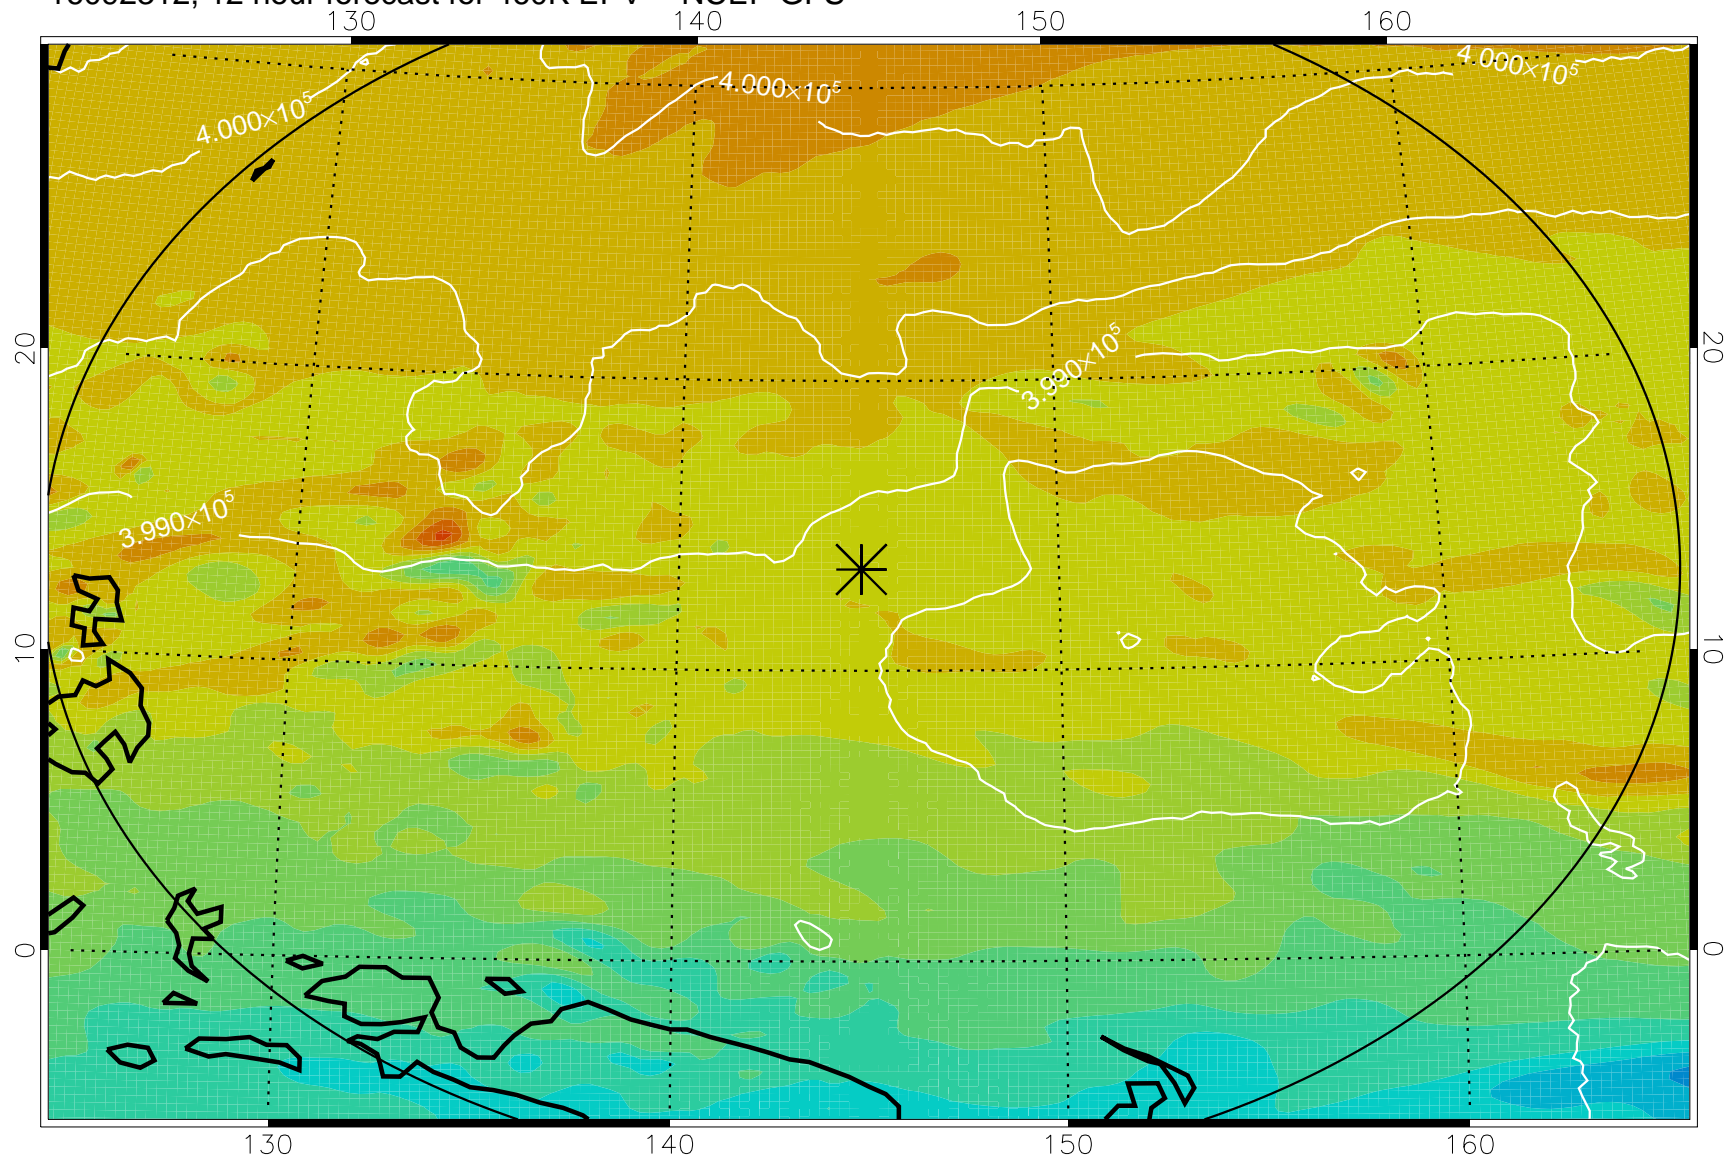

16092306, 6 hour forecast for 460K EPV -- NCEP GFS

460K Montgomery Streamfunction, white

Range ring of 2304 km

16092312, 12 hour forecast for 460K EPV -- NCEP GFS

460K Montgomery Streamfunction, white

Range ring of 2304 km

16092318, 18 hour forecast for 460K EPV -- NCEP GFS

460K Montgomery Streamfunction, white

Range ring of 2304 km

16092400, 24 hour forecast for 460K EPV -- NCEP GFS

460K Montgomery Streamfunction, white

Range ring of 2304 km

16092406, 30 hour forecast for 460K EPV -- NCEP GFS

460K Montgomery Streamfunction, white

Range ring of 2304 km

16092412, 36 hour forecast for 460K EPV -- NCEP GFS

460K Montgomery Streamfunction, white

Range ring of 2304 km

16092418, 42 hour forecast for 460K EPV -- NCEP GFS

460K Montgomery Streamfunction, white

Range ring of 2304 km

16092500, 48 hour forecast for 460K EPV -- NCEP GFS

460K Montgomery Streamfunction, white

Range ring of 2304 km