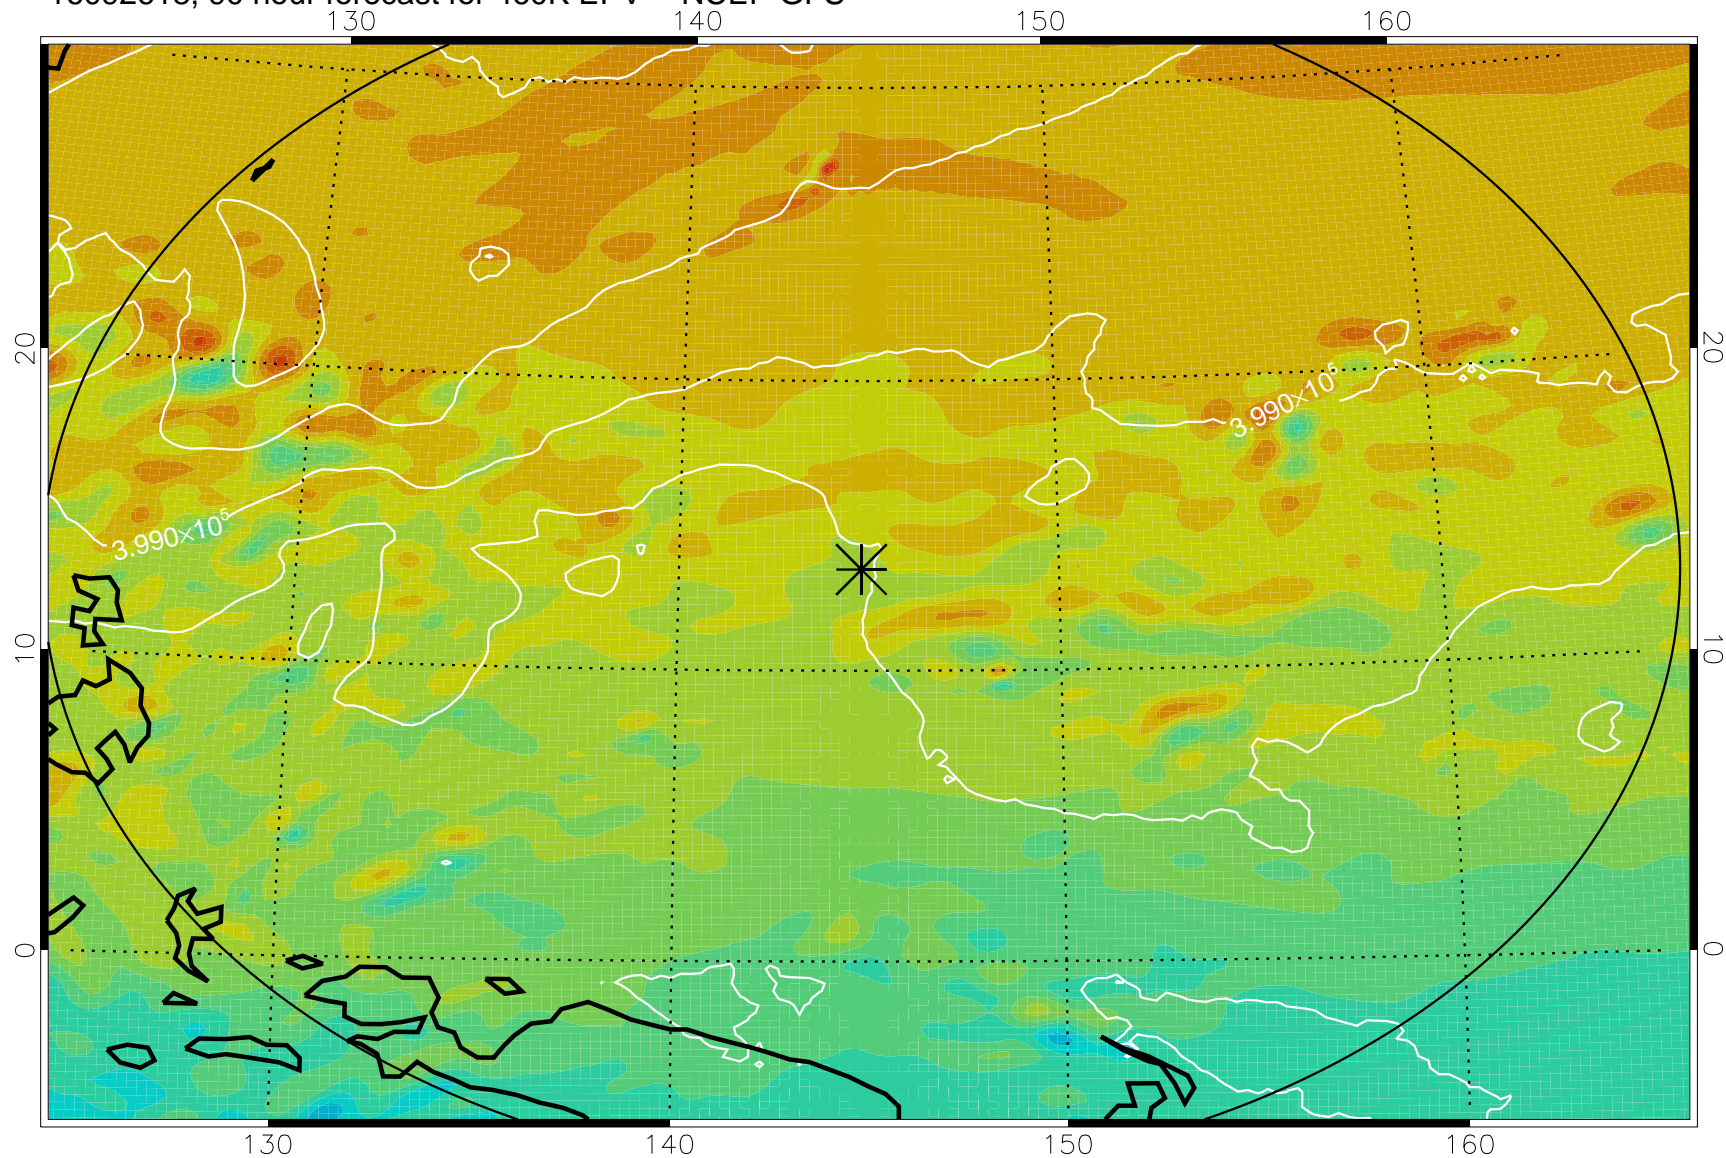

16092518, 66 hour forecast for 460K EPV -- NCEP GFS

460K Montgomery Streamfunction, white

Range ring of 2304 km

16092600, 72 hour forecast for 460K EPV -- NCEP GFS

460K Montgomery Streamfunction, white

Range ring of 2304 km

16092606, 78 hour forecast for 460K EPV -- NCEP GFS

460K Montgomery Streamfunction, white

Range ring of 2304 km

16092612, 84 hour forecast for 460K EPV -- NCEP GFS

460K Montgomery Streamfunction, white

Range ring of 2304 km

16092618, 90 hour forecast for 460K EPV -- NCEP GFS

460K Montgomery Streamfunction, white

Range ring of 2304 km

16092700, 96 hour forecast for 460K EPV -- NCEP GFS

460K Montgomery Streamfunction, white

Range ring of 2304 km

16092706, 102 hour forecast for 460K EPV -- NCEP GFS

460K Montgomery Streamfunction, white

Range ring of 2304 km

16092712, 108 hour forecast for 460K EPV -- NCEP GFS

460K Montgomery Streamfunction, white

Range ring of 2304 km