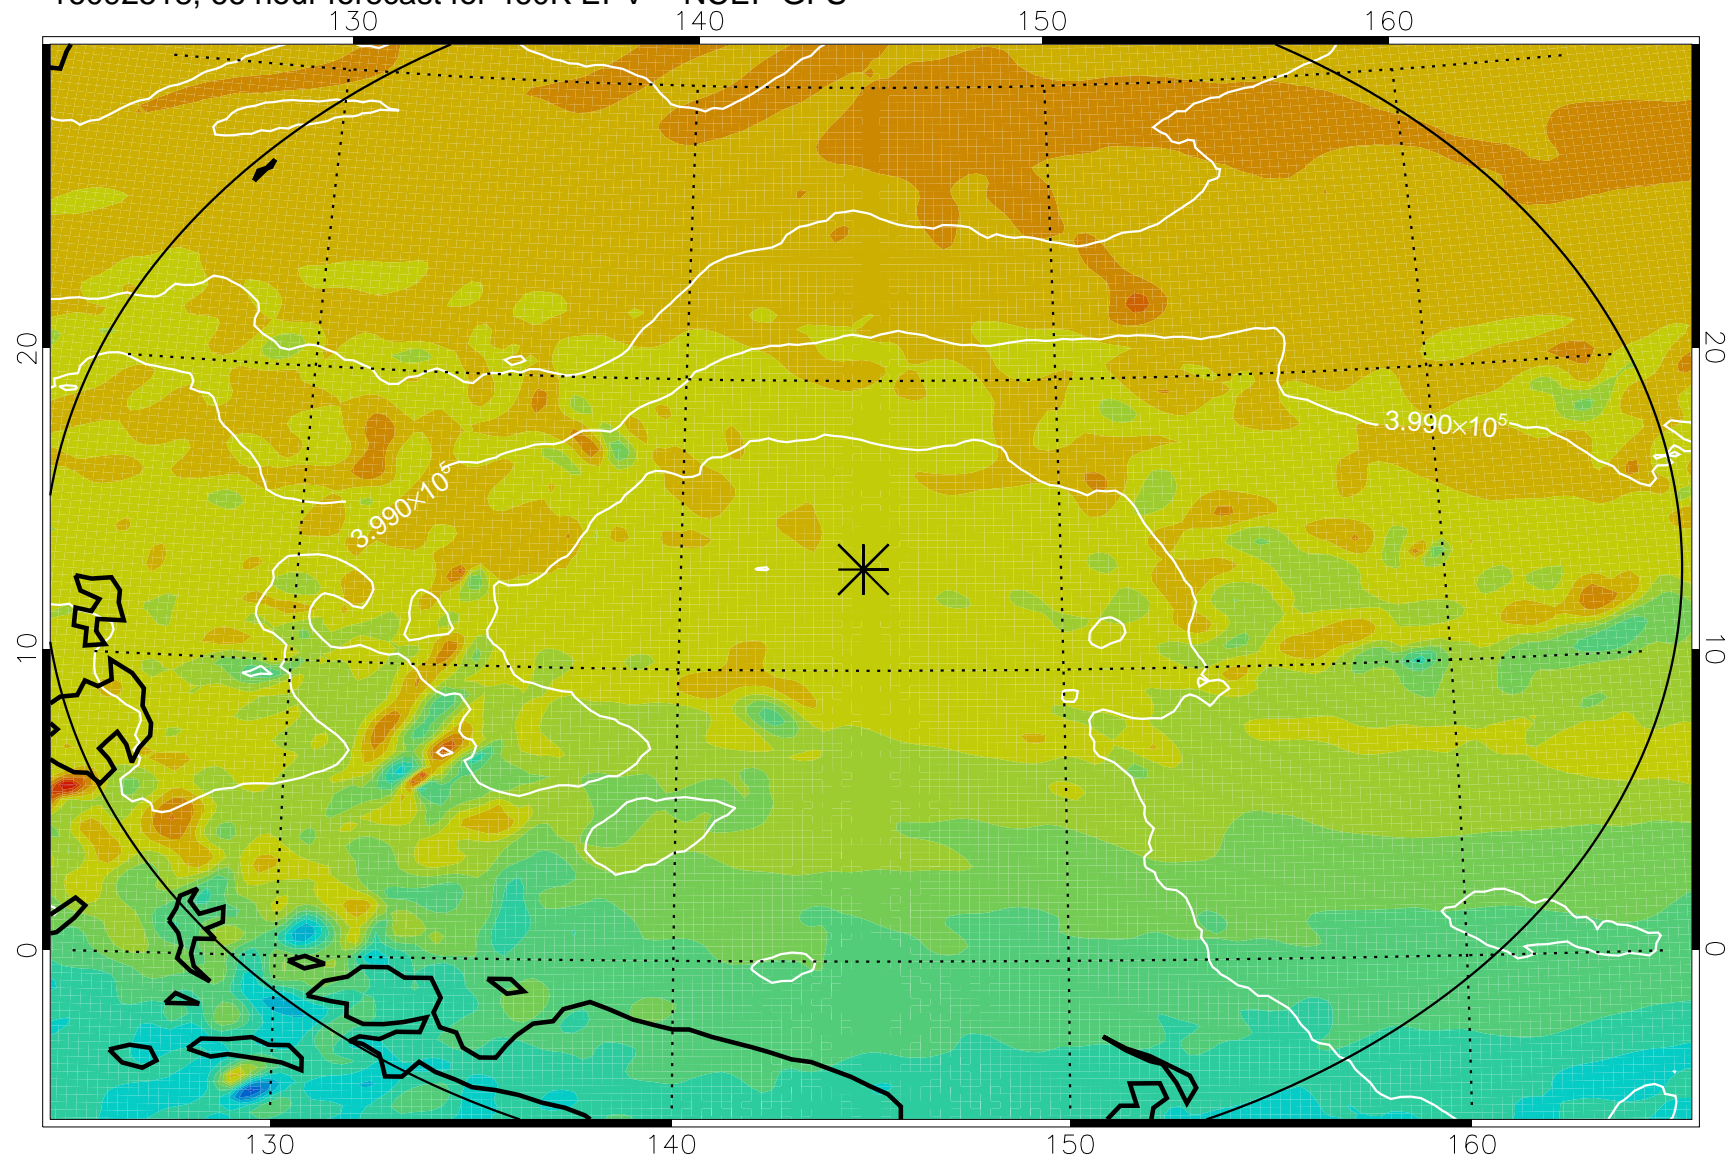

16092418, 42 hour forecast for 460K EPV -- NCEP GFS

460K Montgomery Streamfunction, white

Range ring of 2304 km

16092500, 48 hour forecast for 460K EPV -- NCEP GFS

460K Montgomery Streamfunction, white

Range ring of 2304 km

16092506, 54 hour forecast for 460K EPV -- NCEP GFS

460K Montgomery Streamfunction, white

Range ring of 2304 km

16092512, 60 hour forecast for 460K EPV -- NCEP GFS

460K Montgomery Streamfunction, white

Range ring of 2304 km

16092518, 66 hour forecast for 460K EPV -- NCEP GFS

460K Montgomery Streamfunction, white

Range ring of 2304 km

16092600, 72 hour forecast for 460K EPV -- NCEP GFS

460K Montgomery Streamfunction, white

Range ring of 2304 km

16092606, 78 hour forecast for 460K EPV -- NCEP GFS

460K Montgomery Streamfunction, white

Range ring of 2304 km

16092612, 84 hour forecast for 460K EPV -- NCEP GFS

460K Montgomery Streamfunction, white

Range ring of 2304 km