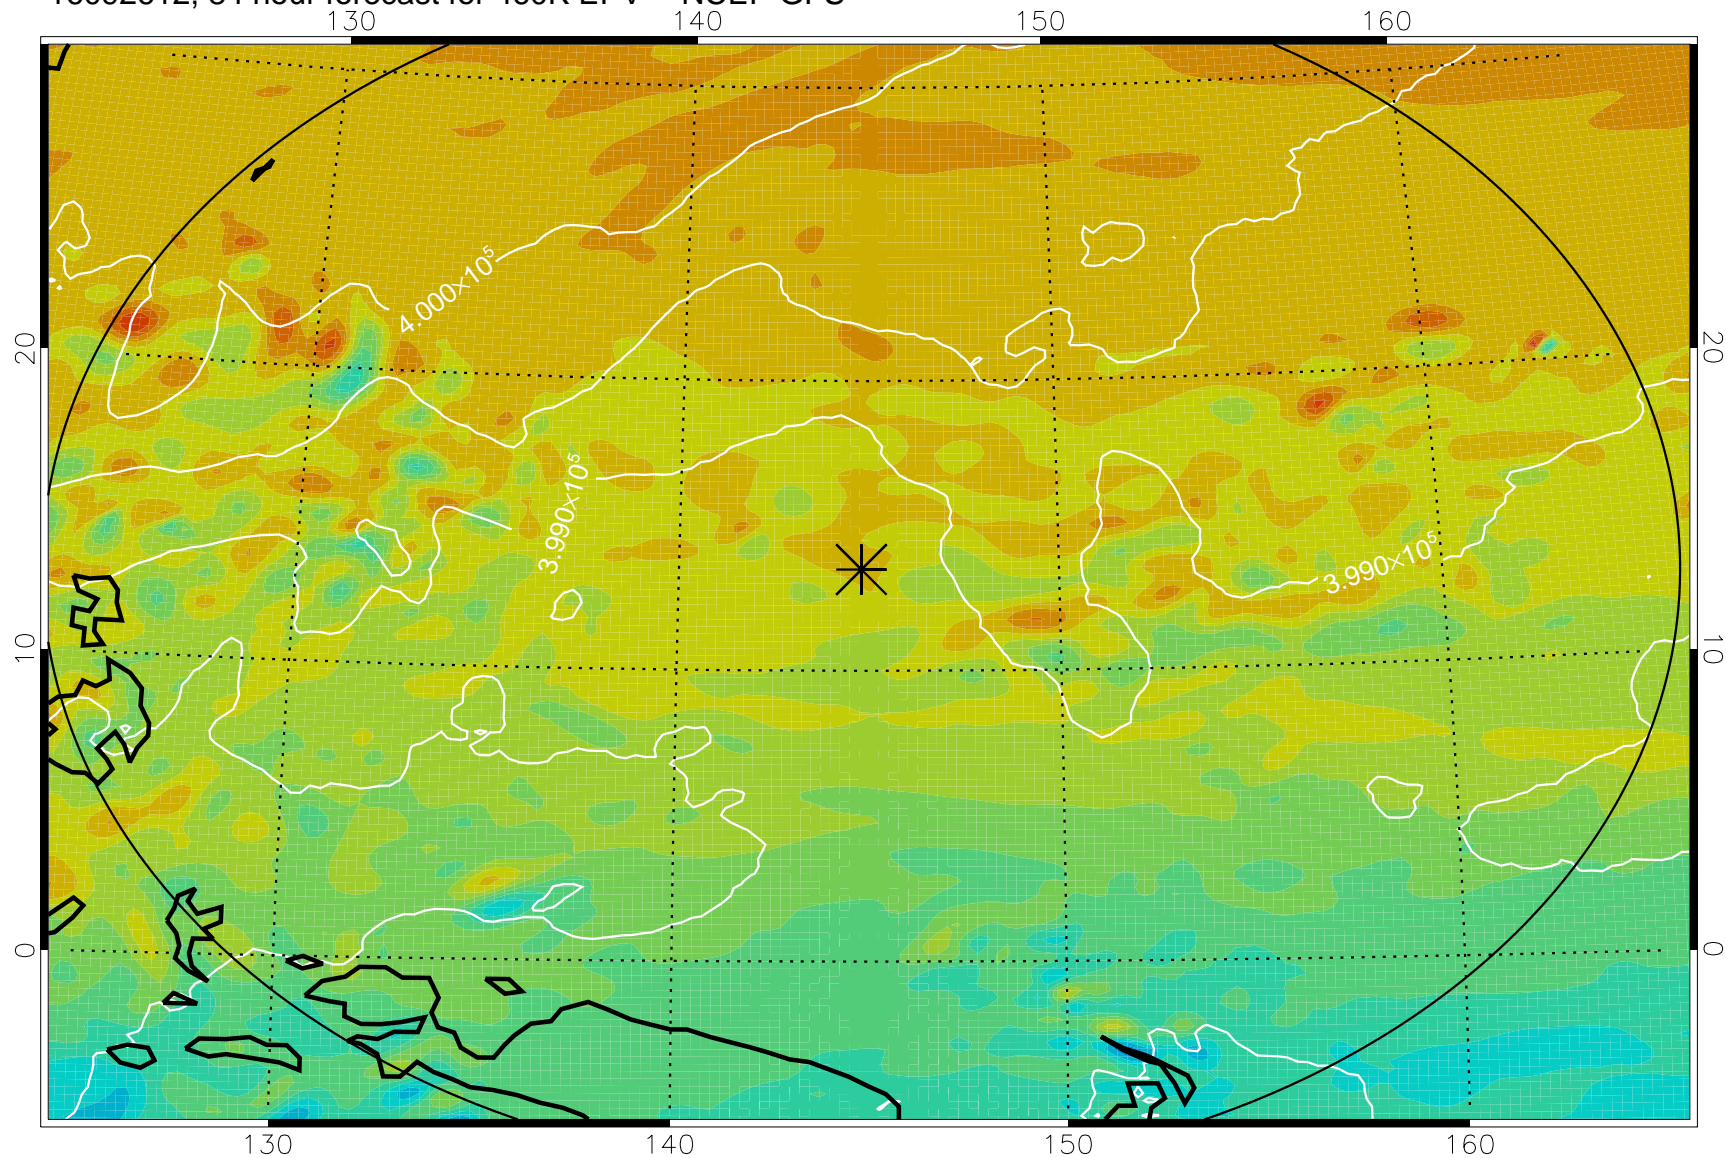

16092506, 54 hour forecast for 460K EPV -- NCEP GFS

460K Montgomery Streamfunction, white

Range ring of 2304 km

16092512, 60 hour forecast for 460K EPV -- NCEP GFS

460K Montgomery Streamfunction, white

Range ring of 2304 km

16092518, 66 hour forecast for 460K EPV -- NCEP GFS

460K Montgomery Streamfunction, white

Range ring of 2304 km

16092600, 72 hour forecast for 460K EPV -- NCEP GFS

460K Montgomery Streamfunction, white

Range ring of 2304 km

16092606, 78 hour forecast for 460K EPV -- NCEP GFS

460K Montgomery Streamfunction, white

Range ring of 2304 km

16092612, 84 hour forecast for 460K EPV -- NCEP GFS

460K Montgomery Streamfunction, white

Range ring of 2304 km

16092618, 90 hour forecast for 460K EPV -- NCEP GFS

460K Montgomery Streamfunction, white

Range ring of 2304 km

16092700, 96 hour forecast for 460K EPV -- NCEP GFS

460K Montgomery Streamfunction, white

Range ring of 2304 km