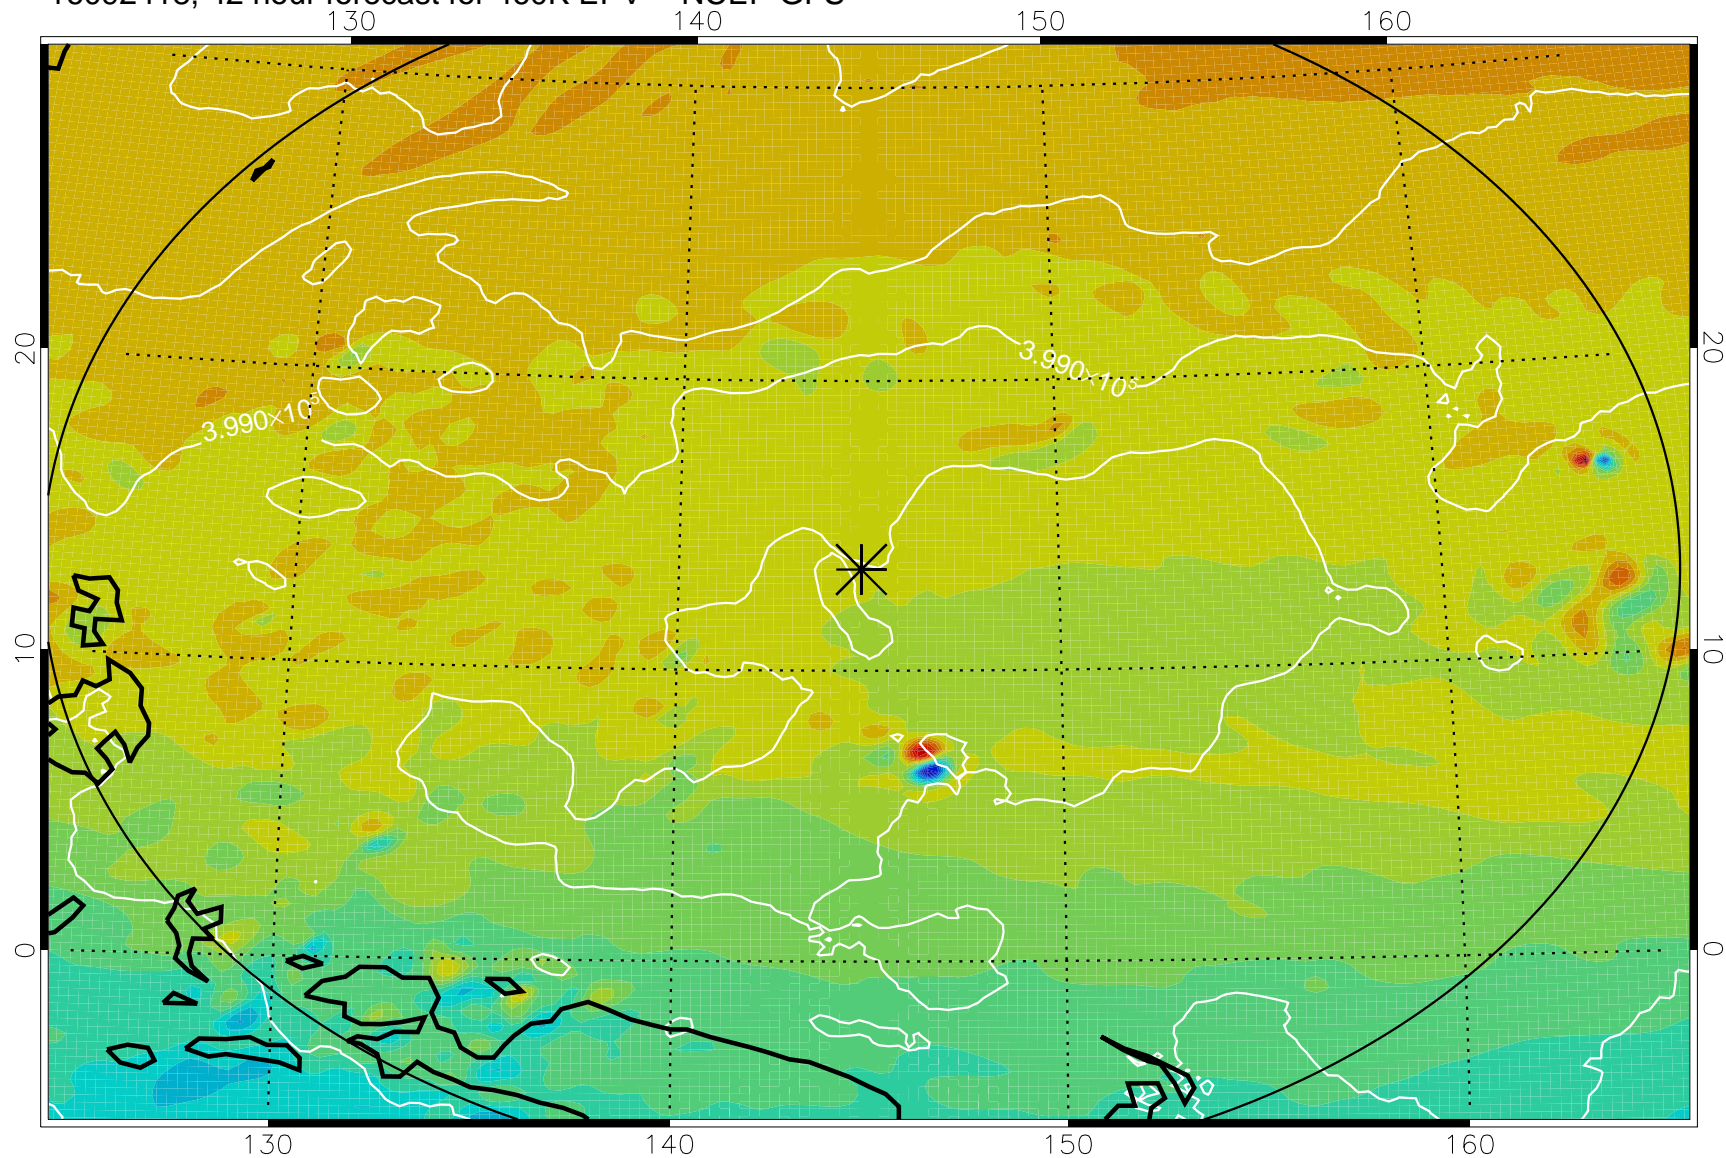

16092318, 18 hour forecast for 460K EPV -- NCEP GFS

460K Montgomery Streamfunction, white

Range ring of 2304 km

16092400, 24 hour forecast for 460K EPV -- NCEP GFS

460K Montgomery Streamfunction, white

Range ring of 2304 km

16092406, 30 hour forecast for 460K EPV -- NCEP GFS

460K Montgomery Streamfunction, white

Range ring of 2304 km

16092412, 36 hour forecast for 460K EPV -- NCEP GFS

460K Montgomery Streamfunction, white

Range ring of 2304 km

16092418, 42 hour forecast for 460K EPV -- NCEP GFS

460K Montgomery Streamfunction, white

Range ring of 2304 km

16092500, 48 hour forecast for 460K EPV -- NCEP GFS

460K Montgomery Streamfunction, white

Range ring of 2304 km

16092518, 66 hour forecast for 460K EPV -- NCEP GFS

460K Montgomery Streamfunction, white

Range ring of 2304 km

16092600, 72 hour forecast for 460K EPV -- NCEP GFS

460K Montgomery Streamfunction, white

Range ring of 2304 km