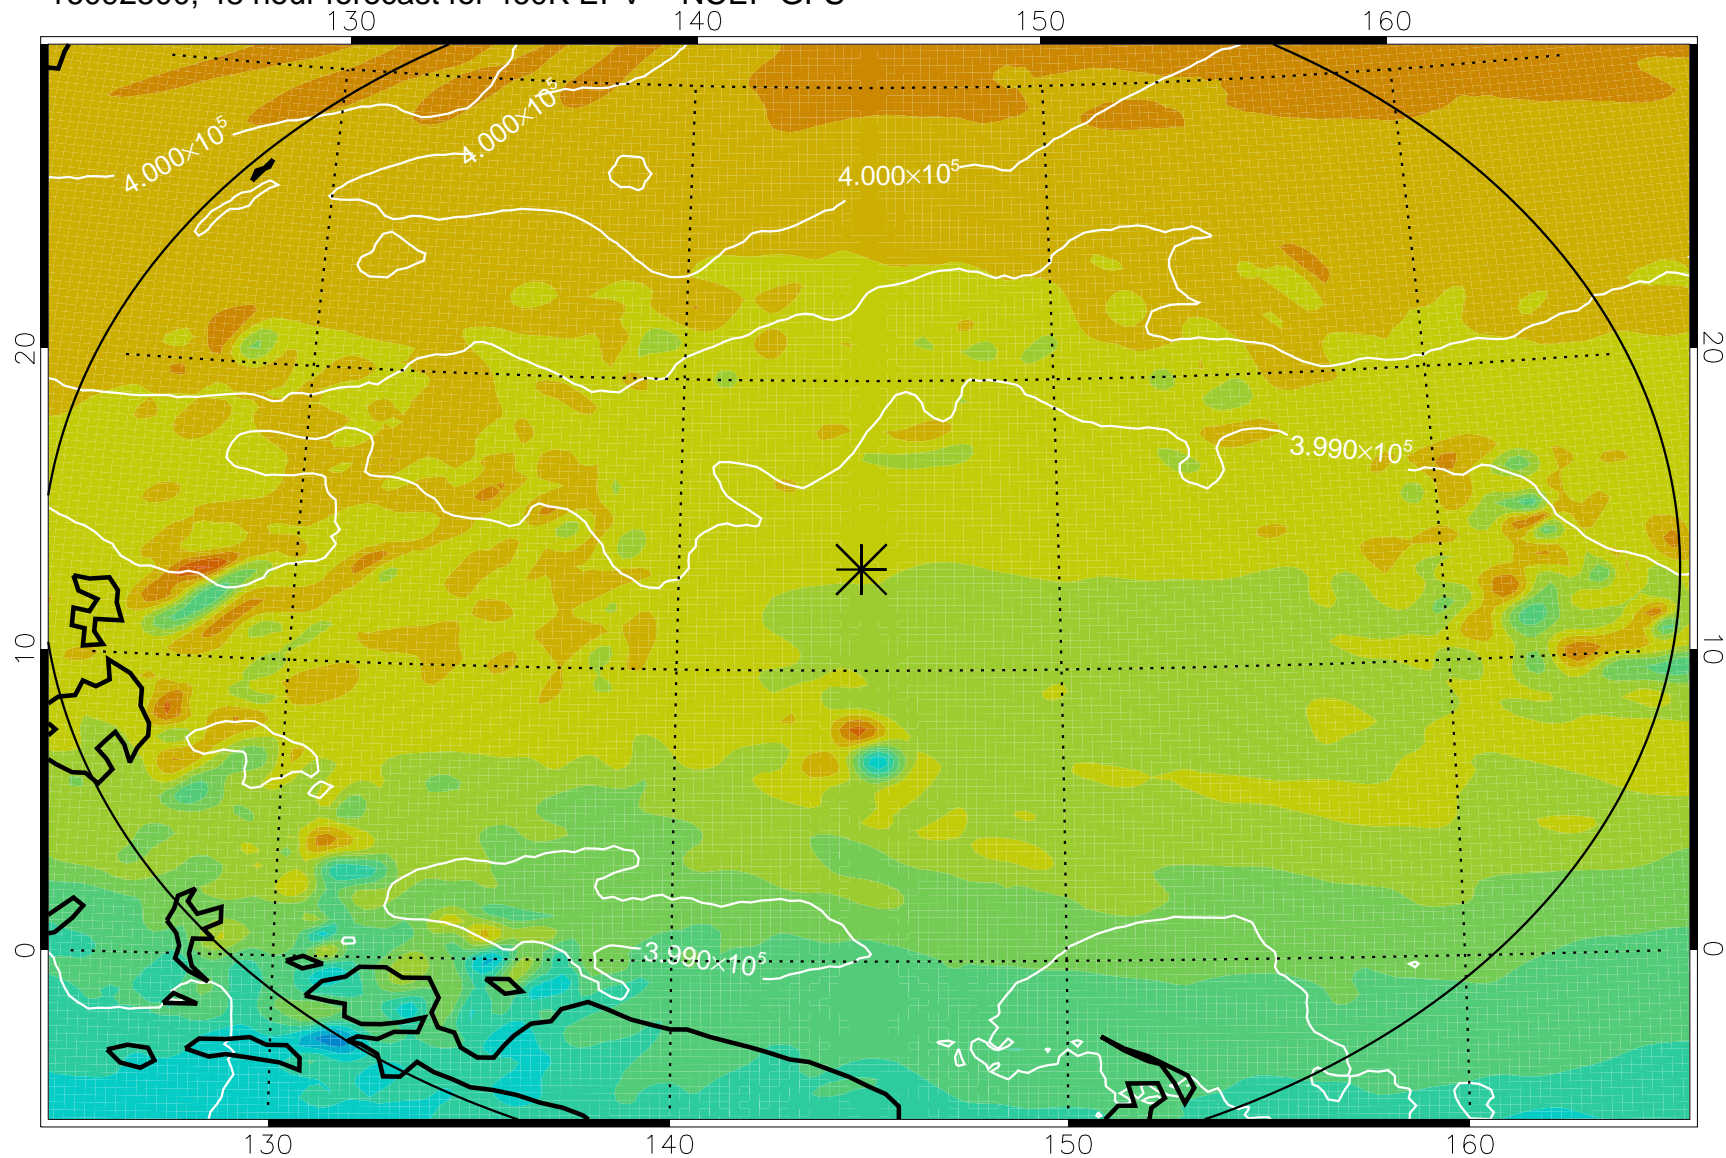

16092418, 42 hour forecast for 460K EPV -- NCEP GFS

460K Montgomery Streamfunction, white

Range ring of 2304 km

16092500, 48 hour forecast for 460K EPV -- NCEP GFS

460K Montgomery Streamfunction, white

Range ring of 2304 km

16092506, 54 hour forecast for 460K EPV -- NCEP GFS

460K Montgomery Streamfunction, white

Range ring of 2304 km

16092512, 60 hour forecast for 460K EPV -- NCEP GFS

460K Montgomery Streamfunction, white

Range ring of 2304 km

16092518, 66 hour forecast for 460K EPV -- NCEP GFS

460K Montgomery Streamfunction, white

Range ring of 2304 km

16092600, 72 hour forecast for 460K EPV -- NCEP GFS

460K Montgomery Streamfunction, white

Range ring of 2304 km

16092606, 78 hour forecast for 460K EPV -- NCEP GFS

460K Montgomery Streamfunction, white

Range ring of 2304 km

16092612, 84 hour forecast for 460K EPV -- NCEP GFS

460K Montgomery Streamfunction, white

Range ring of 2304 km