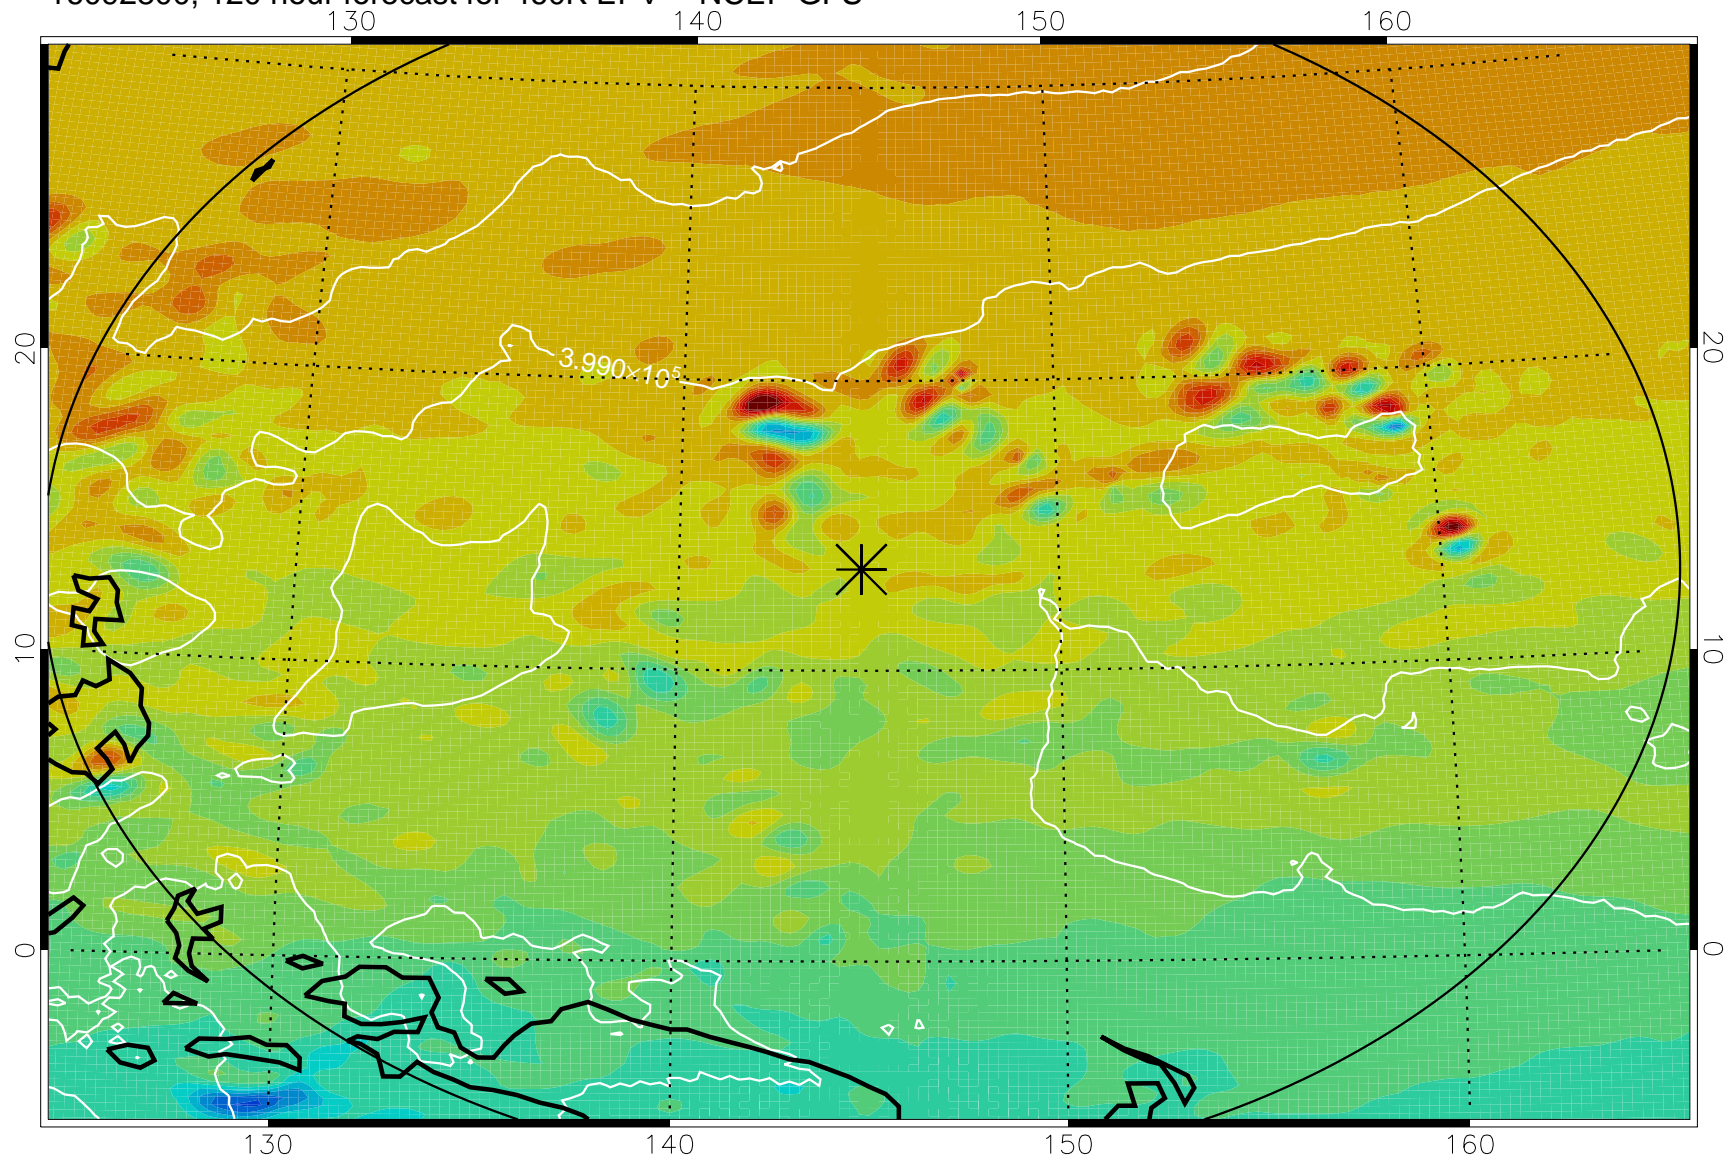

16092606, 78 hour forecast for 460K EPV -- NCEP GFS

460K Montgomery Streamfunction, white

Range ring of 2304 km

16092612, 84 hour forecast for 460K EPV -- NCEP GFS

460K Montgomery Streamfunction, white

Range ring of 2304 km

16092618, 90 hour forecast for 460K EPV -- NCEP GFS

460K Montgomery Streamfunction, white

Range ring of 2304 km

16092700, 96 hour forecast for 460K EPV -- NCEP GFS

460K Montgomery Streamfunction, white

Range ring of 2304 km

16092706, 102 hour forecast for 460K EPV -- NCEP GFS

460K Montgomery Streamfunction, white

Range ring of 2304 km

16092712, 108 hour forecast for 460K EPV -- NCEP GFS

460K Montgomery Streamfunction, white

Range ring of 2304 km

16092718, 114 hour forecast for 460K EPV -- NCEP GFS

460K Montgomery Streamfunction, white

Range ring of 2304 km

16092800, 120 hour forecast for 460K EPV -- NCEP GFS

460K Montgomery Streamfunction, white

Range ring of 2304 km