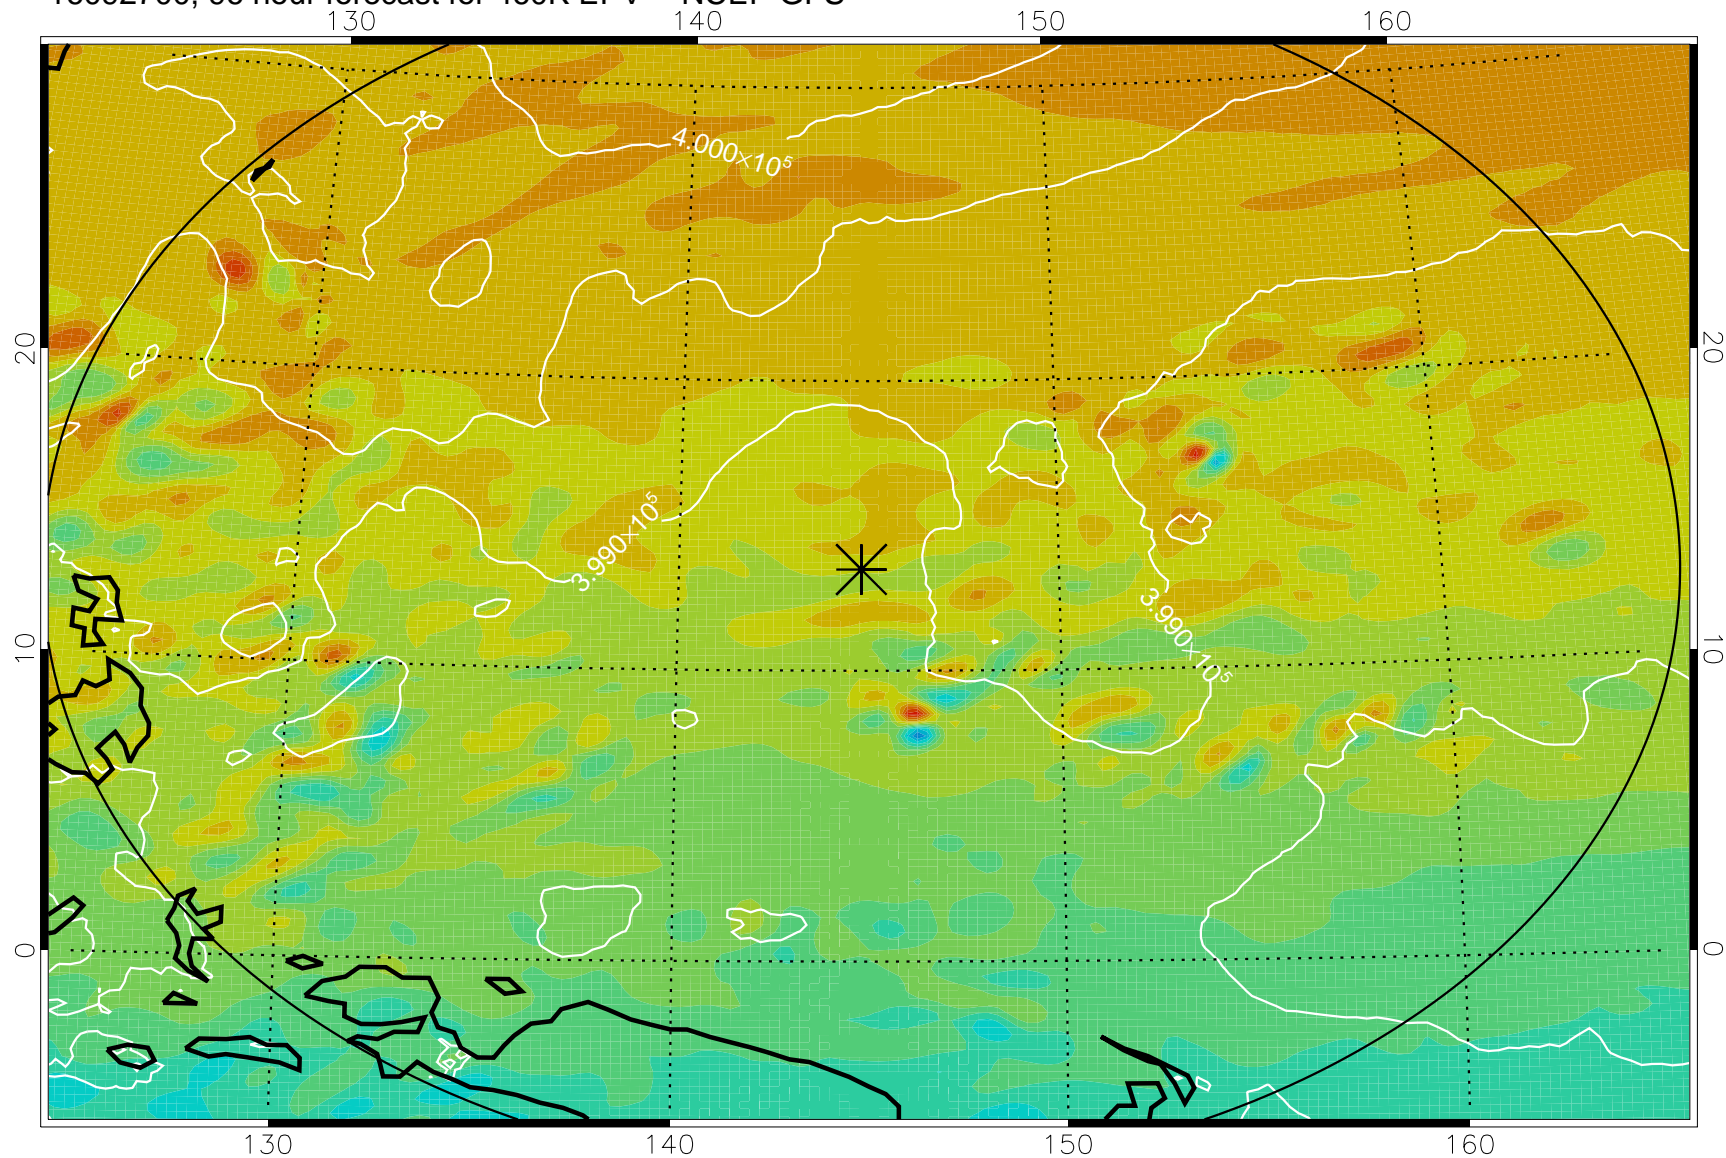

16092518, 66 hour forecast for 460K EPV -- NCEP GFS

460K Montgomery Streamfunction, white

Range ring of 2304 km

16092600, 72 hour forecast for 460K EPV -- NCEP GFS

460K Montgomery Streamfunction, white

Range ring of 2304 km

16092606, 78 hour forecast for 460K EPV -- NCEP GFS

460K Montgomery Streamfunction, white

Range ring of 2304 km

16092612, 84 hour forecast for 460K EPV -- NCEP GFS

460K Montgomery Streamfunction, white

Range ring of 2304 km

16092618, 90 hour forecast for 460K EPV -- NCEP GFS

460K Montgomery Streamfunction, white

Range ring of 2304 km

16092700, 96 hour forecast for 460K EPV -- NCEP GFS

460K Montgomery Streamfunction, white

Range ring of 2304 km

16092706, 102 hour forecast for 460K EPV -- NCEP GFS

460K Montgomery Streamfunction, white

Range ring of 2304 km

16092712, 108 hour forecast for 460K EPV -- NCEP GFS

460K Montgomery Streamfunction, white

Range ring of 2304 km