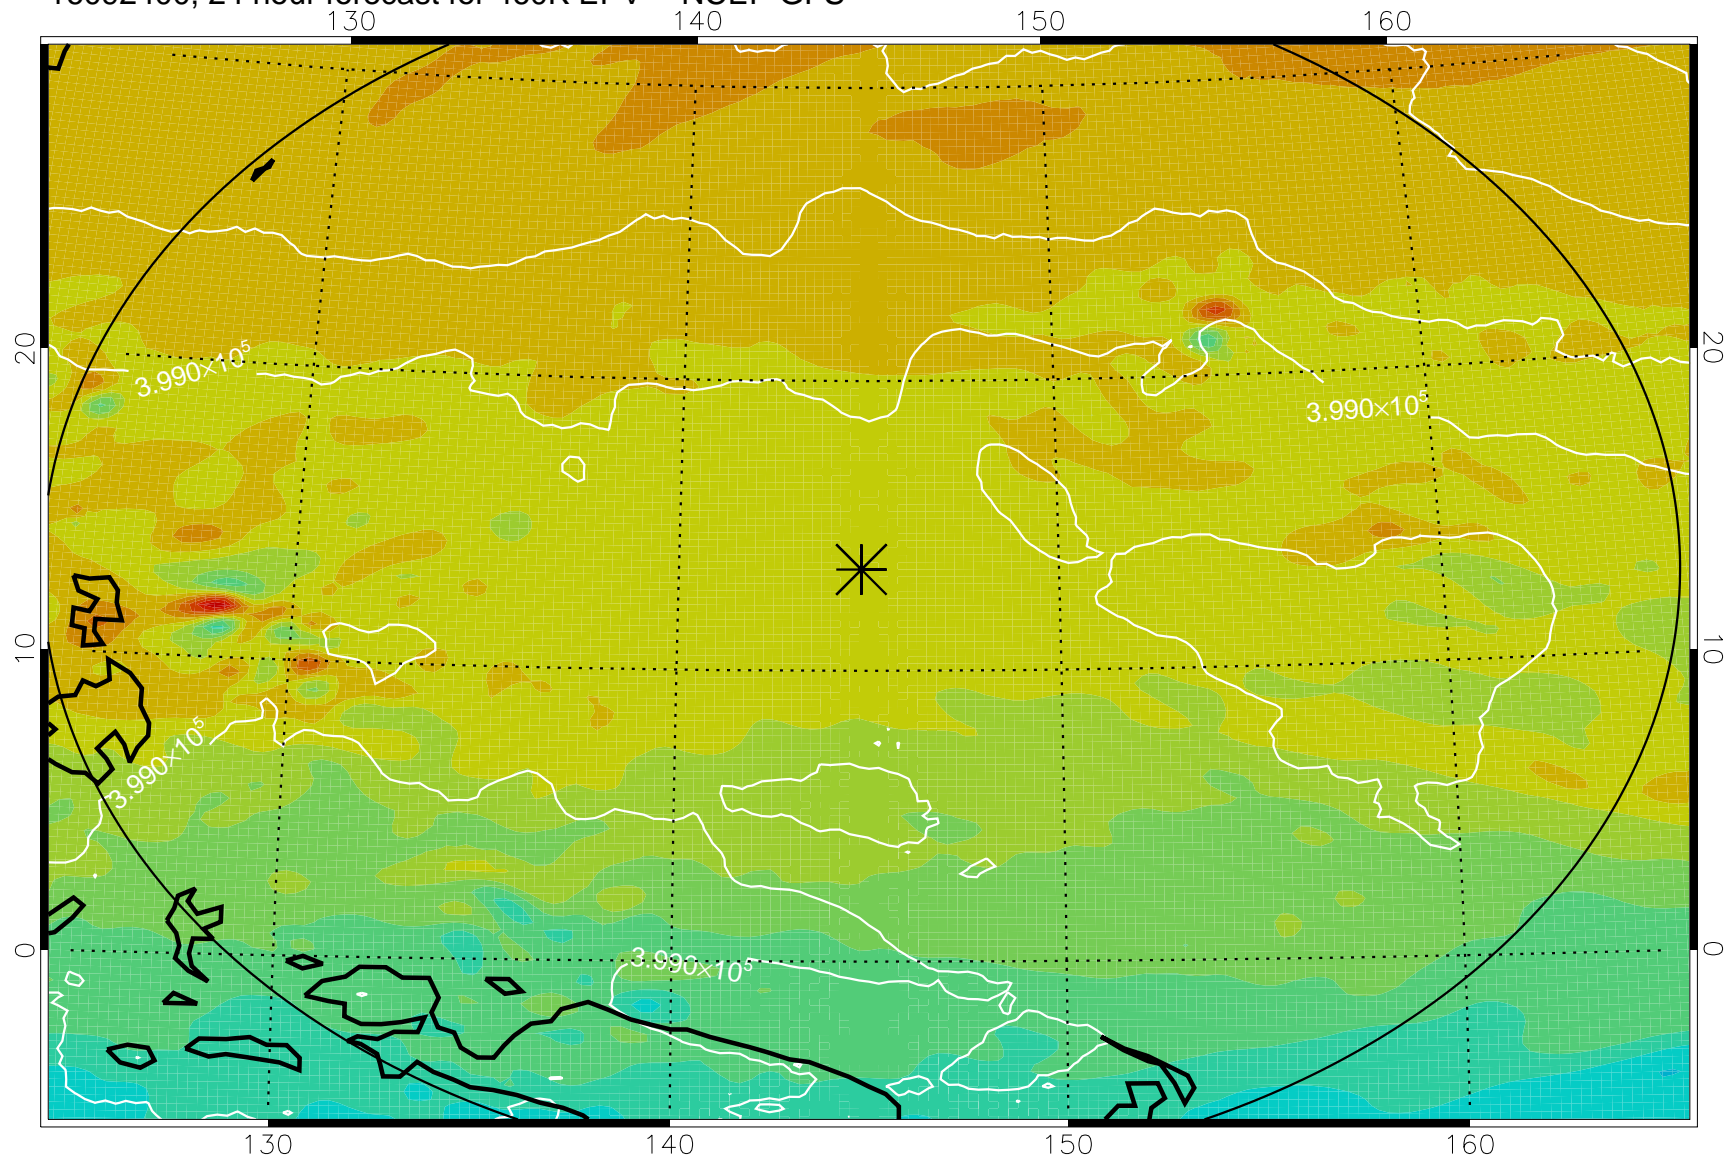

16092306, 6 hour forecast for 460K EPV -- NCEP GFS

460K Montgomery Streamfunction, white

Range ring of 2304 km

16092312, 12 hour forecast for 460K EPV -- NCEP GFS

460K Montgomery Streamfunction, white

Range ring of 2304 km

16092318, 18 hour forecast for 460K EPV -- NCEP GFS

460K Montgomery Streamfunction, white

Range ring of 2304 km

16092400, 24 hour forecast for 460K EPV -- NCEP GFS

460K Montgomery Streamfunction, white

Range ring of 2304 km

16092406, 30 hour forecast for 460K EPV -- NCEP GFS

460K Montgomery Streamfunction, white

Range ring of 2304 km

16092412, 36 hour forecast for 460K EPV -- NCEP GFS

460K Montgomery Streamfunction, white

Range ring of 2304 km

16092418, 42 hour forecast for 460K EPV -- NCEP GFS

460K Montgomery Streamfunction, white

Range ring of 2304 km

16092500, 48 hour forecast for 460K EPV -- NCEP GFS

460K Montgomery Streamfunction, white

Range ring of 2304 km