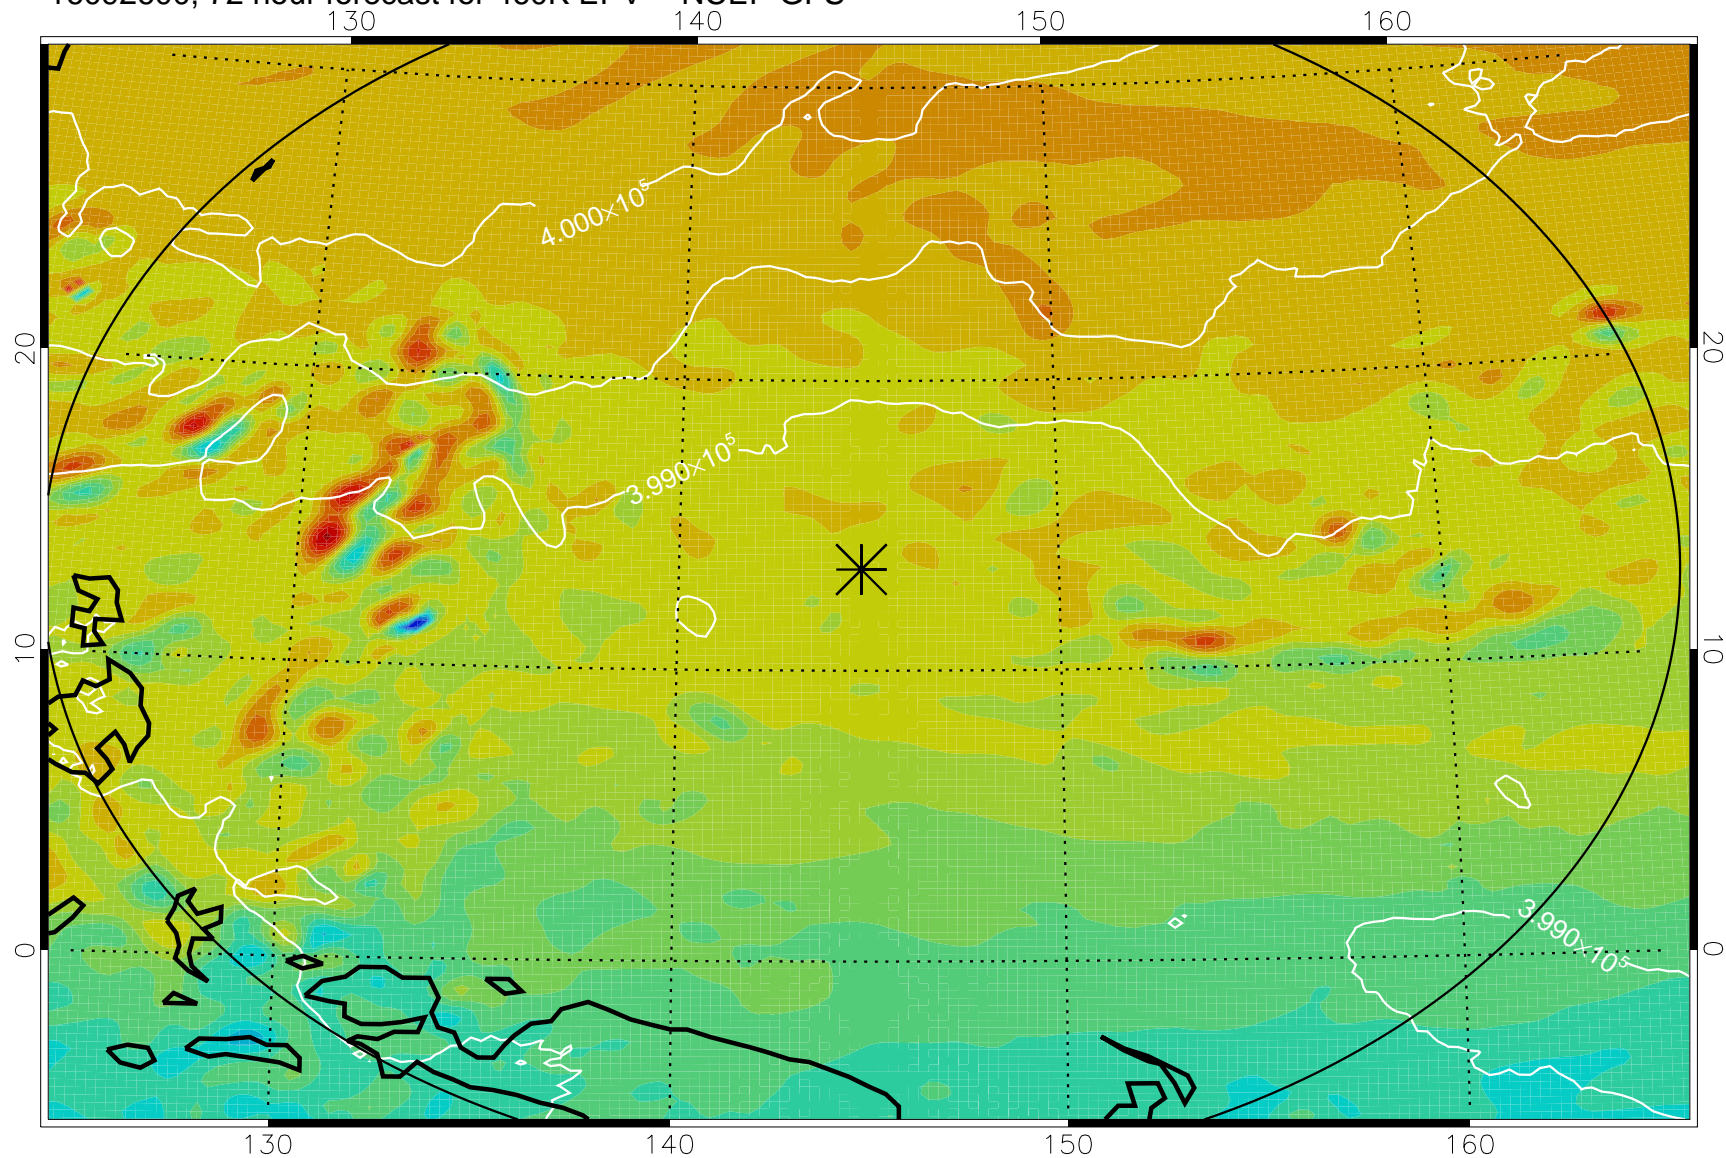

16092418, 42 hour forecast for 460K EPV -- NCEP GFS

460K Montgomery Streamfunction, white

Range ring of 2304 km

16092500, 48 hour forecast for 460K EPV -- NCEP GFS

460K Montgomery Streamfunction, white

Range ring of 2304 km

16092506, 54 hour forecast for 460K EPV -- NCEP GFS

460K Montgomery Streamfunction, white

Range ring of 2304 km

16092512, 60 hour forecast for 460K EPV -- NCEP GFS

460K Montgomery Streamfunction, white

Range ring of 2304 km

16092518, 66 hour forecast for 460K EPV -- NCEP GFS

460K Montgomery Streamfunction, white

Range ring of 2304 km

16092600, 72 hour forecast for 460K EPV -- NCEP GFS

460K Montgomery Streamfunction, white

Range ring of 2304 km

16092606, 78 hour forecast for 460K EPV -- NCEP GFS

460K Montgomery Streamfunction, white

Range ring of 2304 km

16092612, 84 hour forecast for 460K EPV -- NCEP GFS

460K Montgomery Streamfunction, white

Range ring of 2304 km