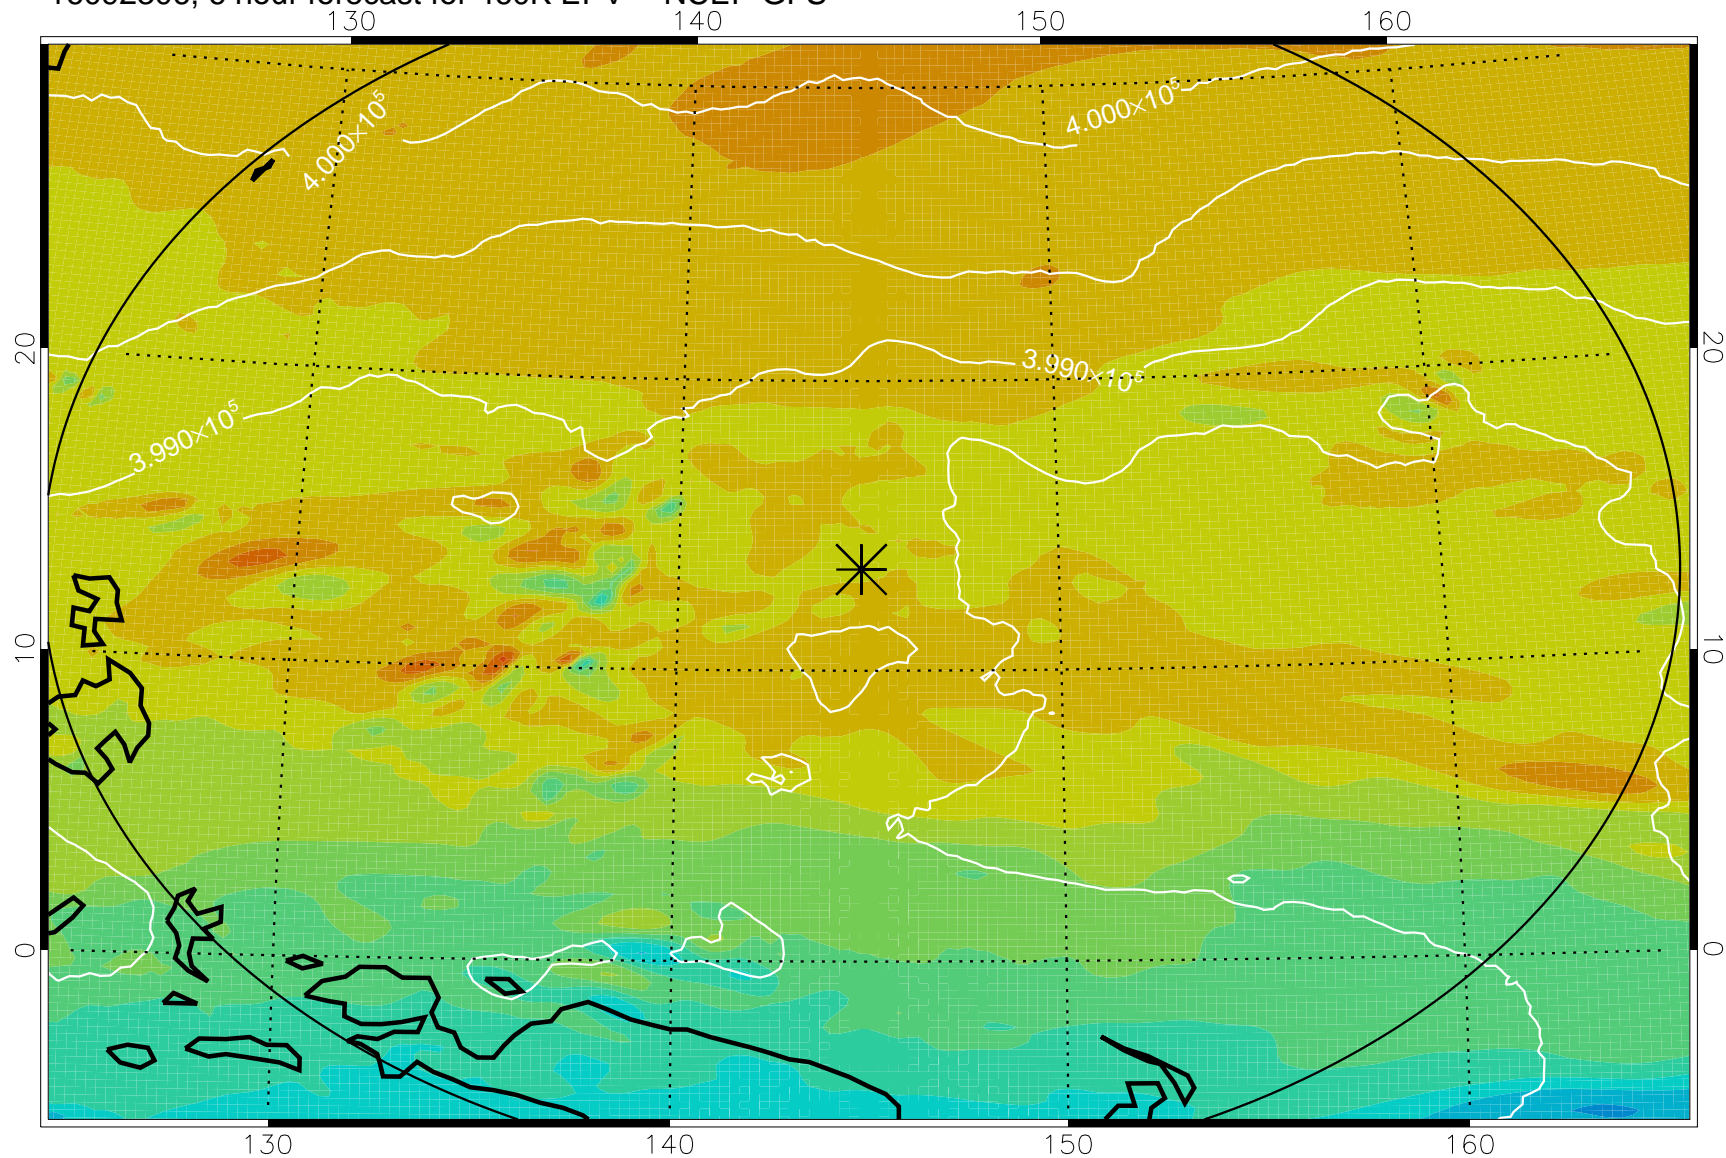

16092306, 6 hour forecast for 460K EPV -- NCEP GFS

460K Montgomery Streamfunction, white

Range ring of 2304 km

16092312, 12 hour forecast for 460K EPV -- NCEP GFS

460K Montgomery Streamfunction, white

Range ring of 2304 km

16092318, 18 hour forecast for 460K EPV -- NCEP GFS

460K Montgomery Streamfunction, white

Range ring of 2304 km

16092400, 24 hour forecast for 460K EPV -- NCEP GFS

460K Montgomery Streamfunction, white

Range ring of 2304 km

16092406, 30 hour forecast for 460K EPV -- NCEP GFS

460K Montgomery Streamfunction, white

Range ring of 2304 km

16092412, 36 hour forecast for 460K EPV -- NCEP GFS

460K Montgomery Streamfunction, white

Range ring of 2304 km

16092418, 42 hour forecast for 460K EPV -- NCEP GFS

460K Montgomery Streamfunction, white

Range ring of 2304 km

16092500, 48 hour forecast for 460K EPV -- NCEP GFS

460K Montgomery Streamfunction, white

Range ring of 2304 km