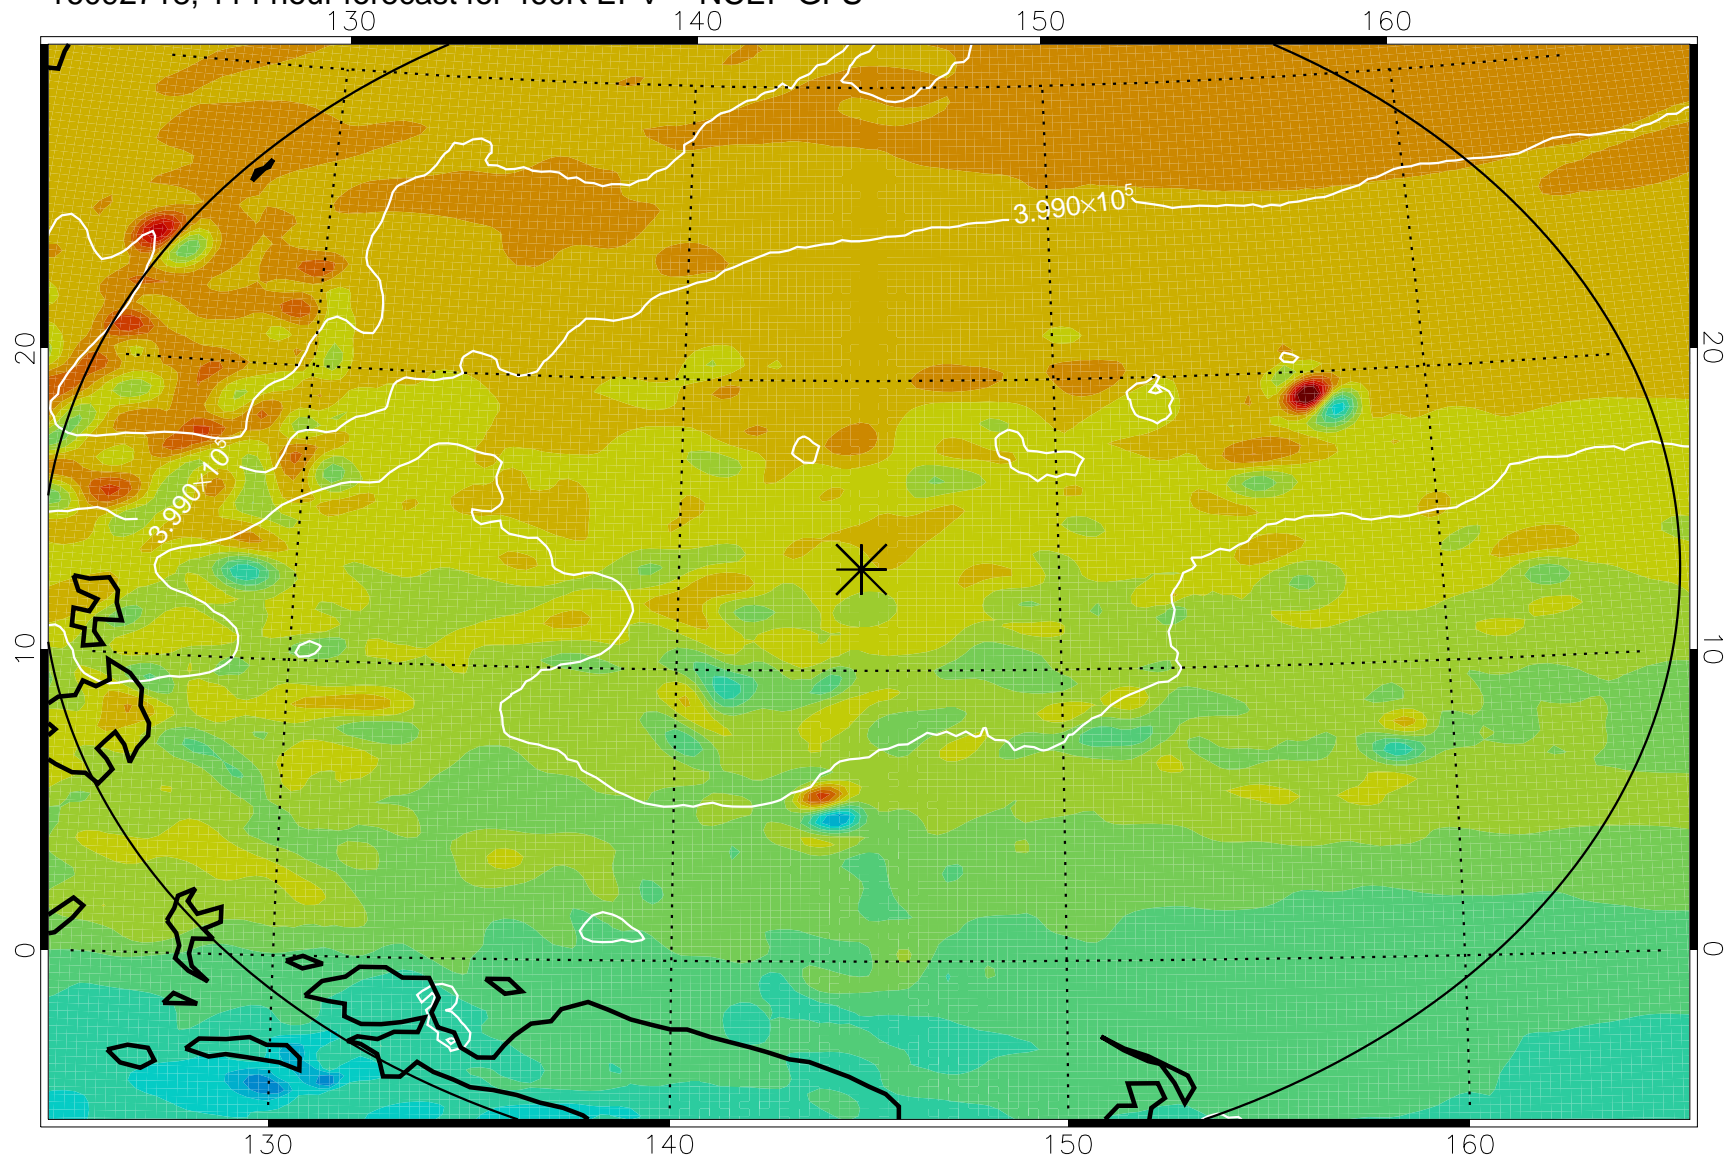

16092606, 78 hour forecast for 460K EPV -- NCEP GFS

460K Montgomery Streamfunction, white

Range ring of 2304 km

16092612, 84 hour forecast for 460K EPV -- NCEP GFS

460K Montgomery Streamfunction, white

Range ring of 2304 km

16092618, 90 hour forecast for 460K EPV -- NCEP GFS

460K Montgomery Streamfunction, white

Range ring of 2304 km

16092700, 96 hour forecast for 460K EPV -- NCEP GFS

460K Montgomery Streamfunction, white

Range ring of 2304 km

16092706, 102 hour forecast for 460K EPV -- NCEP GFS

460K Montgomery Streamfunction, white

Range ring of 2304 km

16092712, 108 hour forecast for 460K EPV -- NCEP GFS

460K Montgomery Streamfunction, white

Range ring of 2304 km

16092718, 114 hour forecast for 460K EPV -- NCEP GFS

460K Montgomery Streamfunction, white

Range ring of 2304 km

16092800, 120 hour forecast for 460K EPV -- NCEP GFS

460K Montgomery Streamfunction, white

Range ring of 2304 km