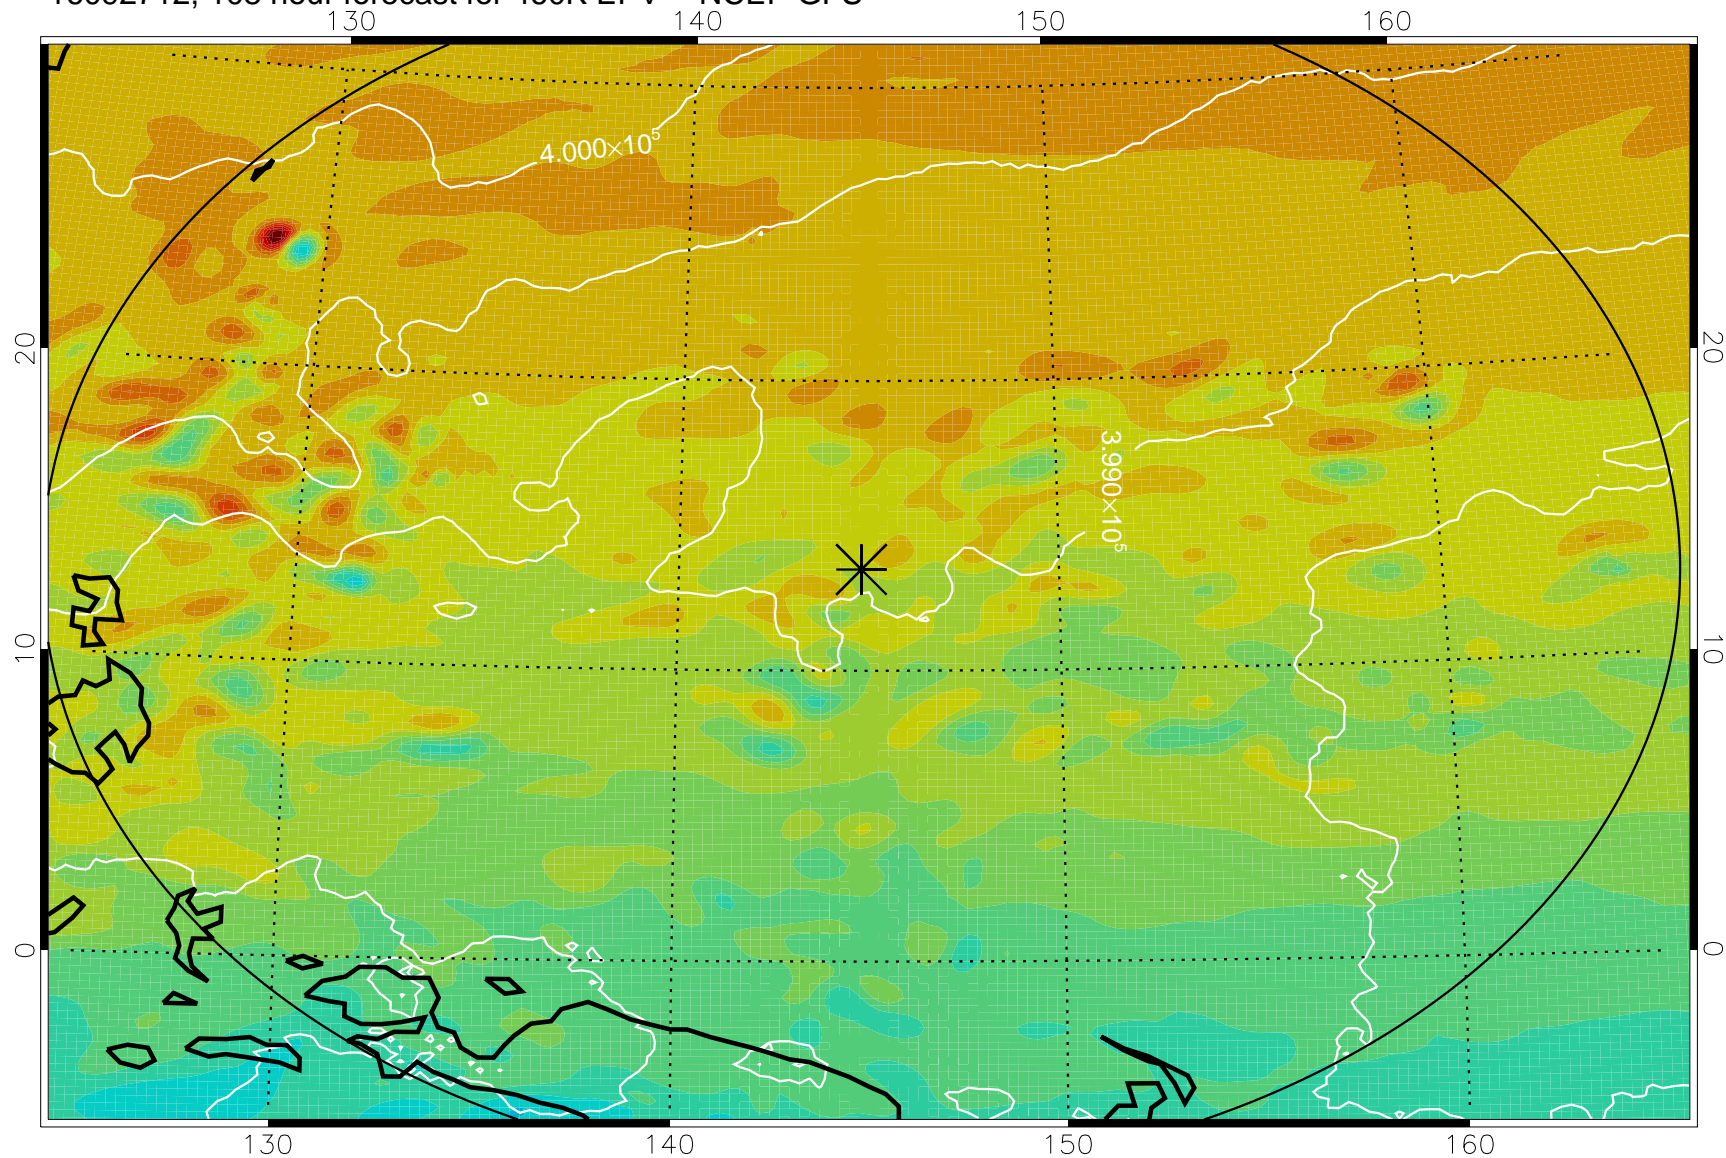

16092606, 78 hour forecast for 460K EPV -- NCEP GFS

460K Montgomery Streamfunction, white

Range ring of 2304 km

16092612, 84 hour forecast for 460K EPV -- NCEP GFS

460K Montgomery Streamfunction, white

Range ring of 2304 km

16092618, 90 hour forecast for 460K EPV -- NCEP GFS

460K Montgomery Streamfunction, white

Range ring of 2304 km

16092700, 96 hour forecast for 460K EPV -- NCEP GFS

460K Montgomery Streamfunction, white

Range ring of 2304 km

16092706, 102 hour forecast for 460K EPV -- NCEP GFS

460K Montgomery Streamfunction, white

Range ring of 2304 km

16092712, 108 hour forecast for 460K EPV -- NCEP GFS

460K Montgomery Streamfunction, white

Range ring of 2304 km

16092718, 114 hour forecast for 460K EPV -- NCEP GFS

460K Montgomery Streamfunction, white

Range ring of 2304 km

16092800, 120 hour forecast for 460K EPV -- NCEP GFS

460K Montgomery Streamfunction, white

Range ring of 2304 km