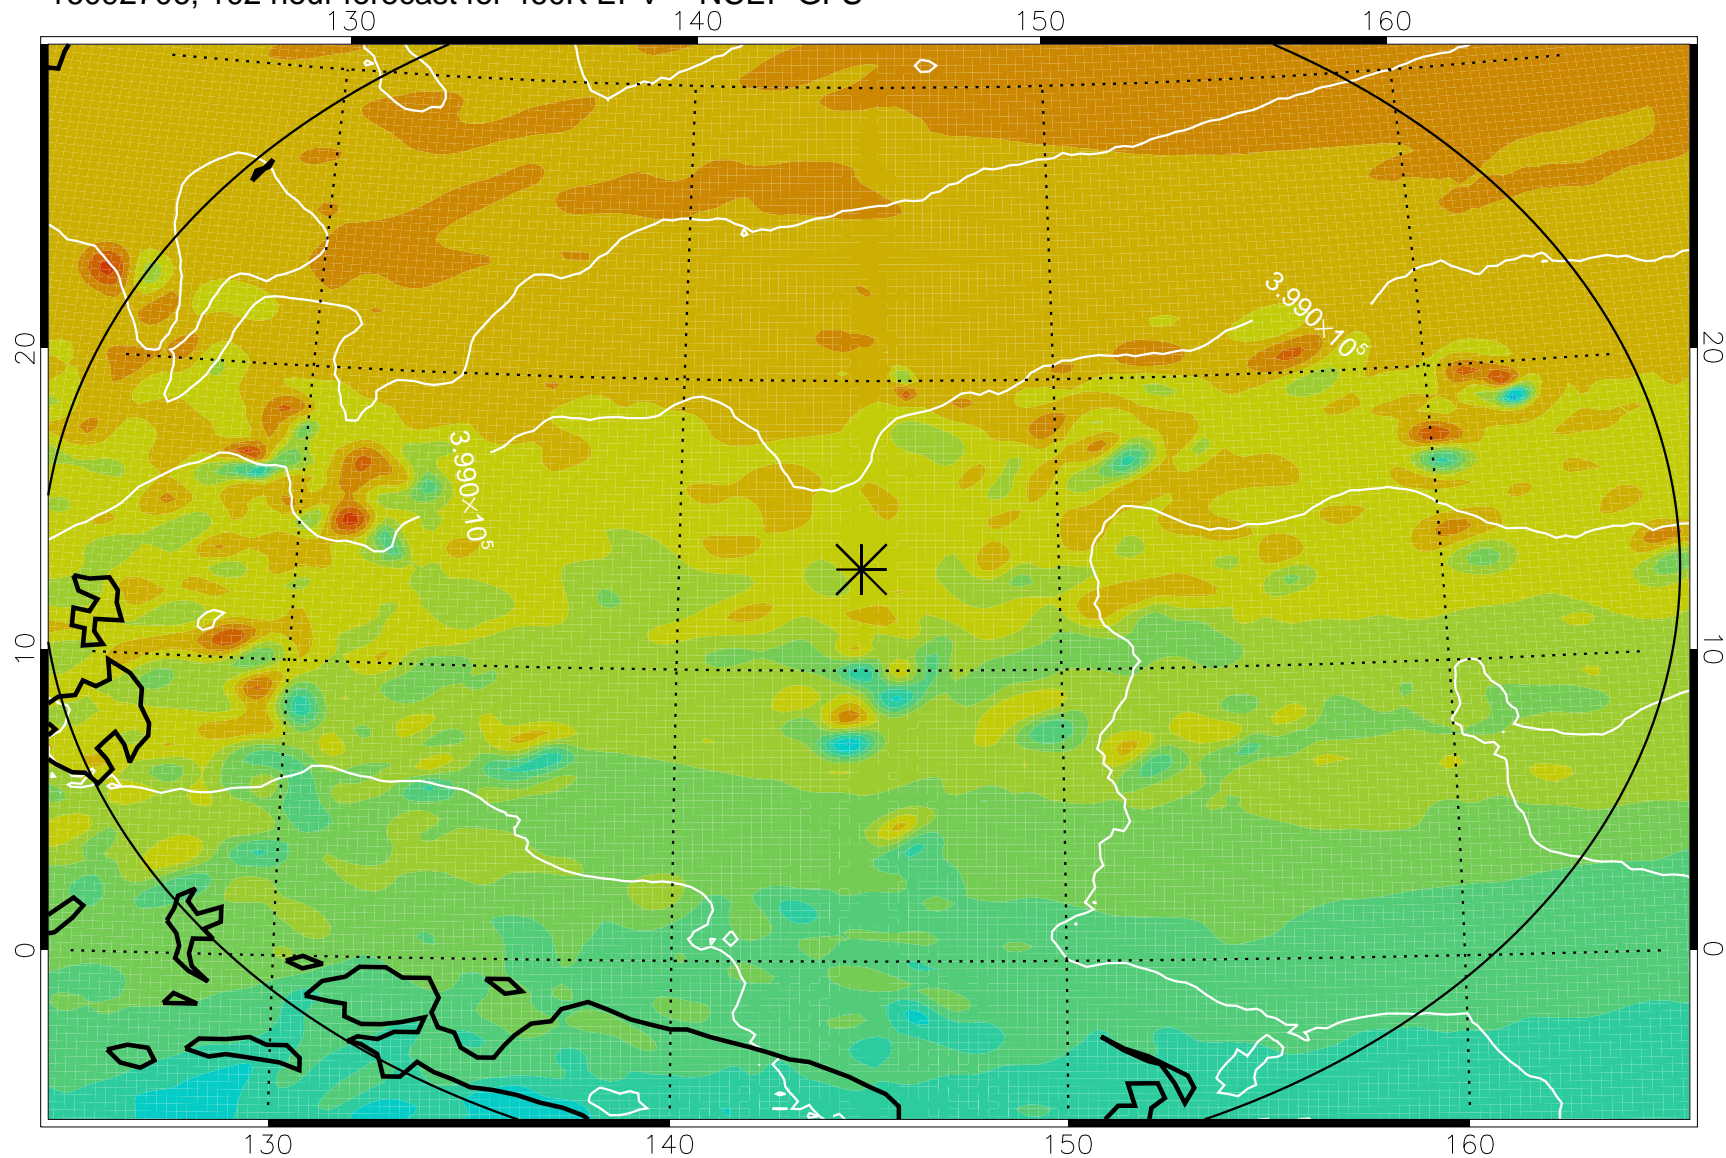

16092606, 78 hour forecast for 460K EPV -- NCEP GFS

460K Montgomery Streamfunction, white

Range ring of 2304 km

16092612, 84 hour forecast for 460K EPV -- NCEP GFS

460K Montgomery Streamfunction, white

Range ring of 2304 km

16092618, 90 hour forecast for 460K EPV -- NCEP GFS

460K Montgomery Streamfunction, white

Range ring of 2304 km

16092700, 96 hour forecast for 460K EPV -- NCEP GFS

460K Montgomery Streamfunction, white

Range ring of 2304 km

16092706, 102 hour forecast for 460K EPV -- NCEP GFS

460K Montgomery Streamfunction, white

Range ring of 2304 km

16092712, 108 hour forecast for 460K EPV -- NCEP GFS

460K Montgomery Streamfunction, white

Range ring of 2304 km

16092718, 114 hour forecast for 460K EPV -- NCEP GFS

460K Montgomery Streamfunction, white

Range ring of 2304 km

16092800, 120 hour forecast for 460K EPV -- NCEP GFS

460K Montgomery Streamfunction, white

Range ring of 2304 km