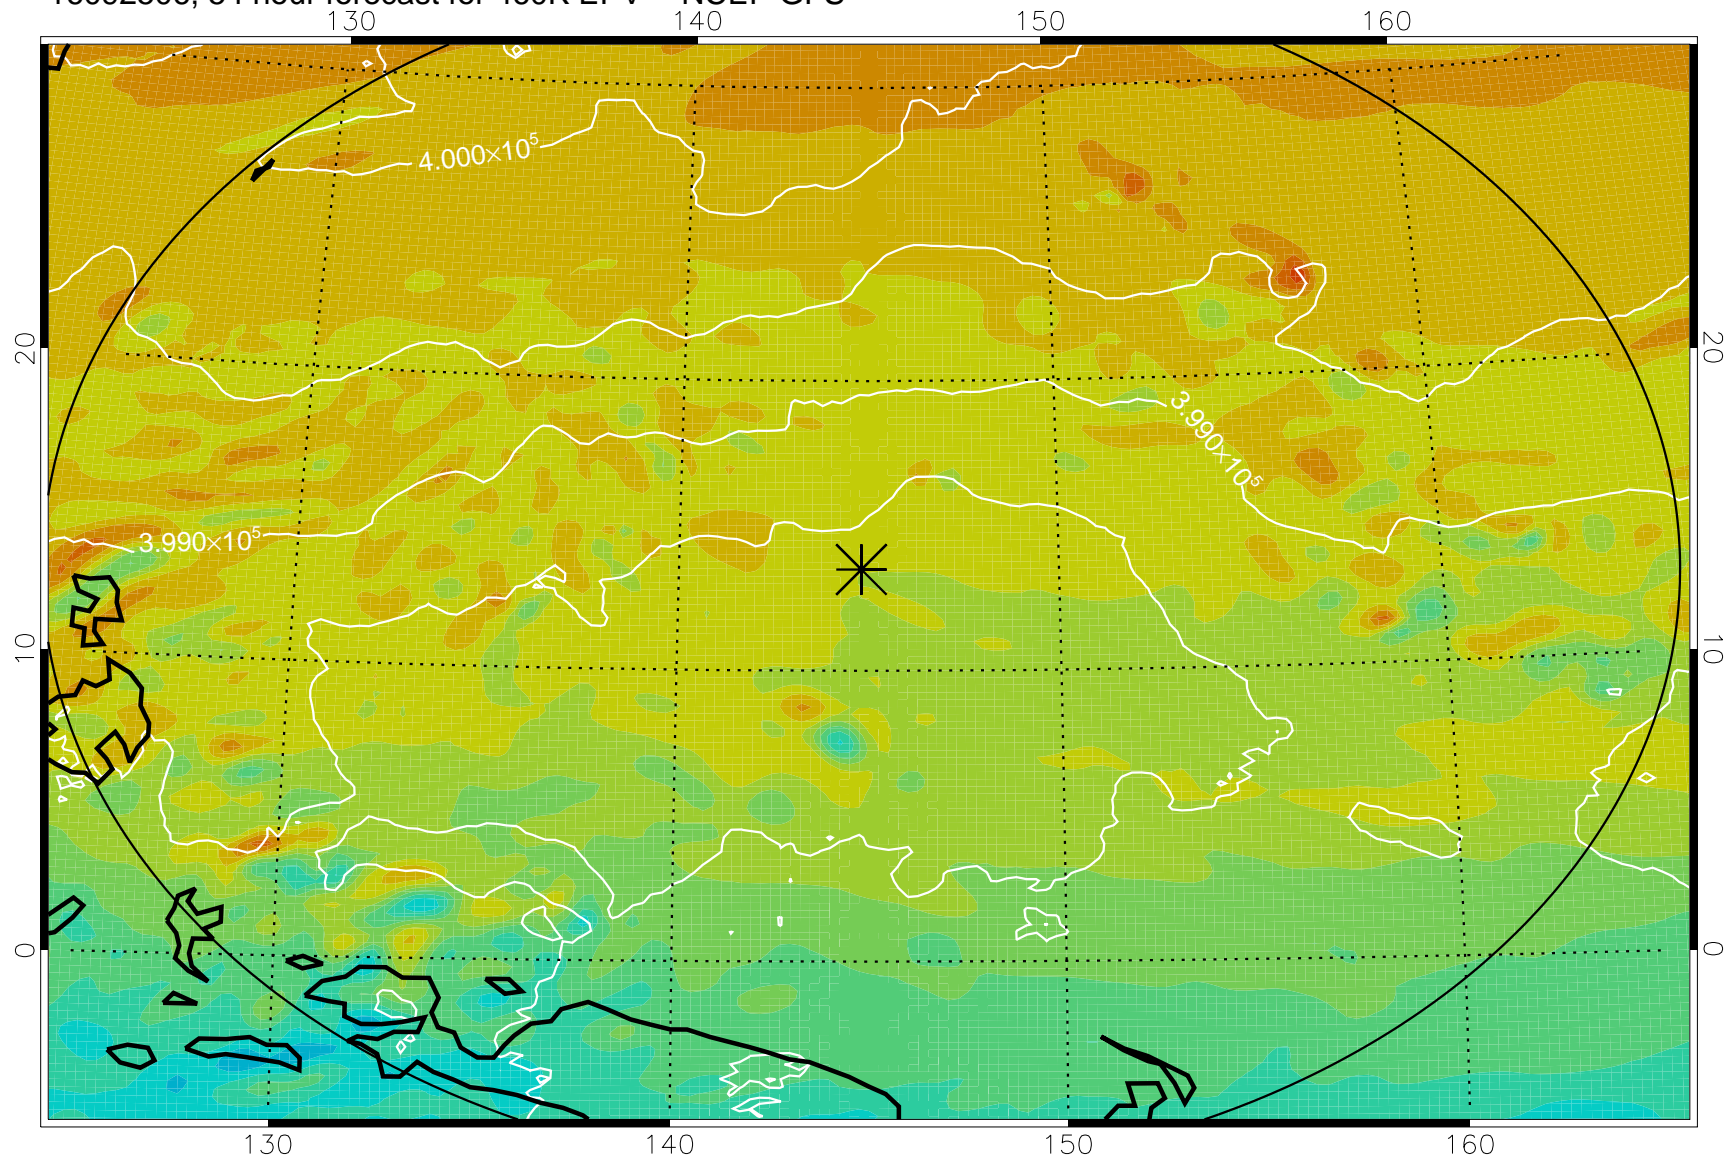

16092418, 42 hour forecast for 460K EPV -- NCEP GFS

460K Montgomery Streamfunction, white

Range ring of 2304 km

16092500, 48 hour forecast for 460K EPV -- NCEP GFS

460K Montgomery Streamfunction, white

Range ring of 2304 km

16092506, 54 hour forecast for 460K EPV -- NCEP GFS

460K Montgomery Streamfunction, white

Range ring of 2304 km

16092512, 60 hour forecast for 460K EPV -- NCEP GFS

460K Montgomery Streamfunction, white

Range ring of 2304 km

16092518, 66 hour forecast for 460K EPV -- NCEP GFS

460K Montgomery Streamfunction, white

Range ring of 2304 km

16092600, 72 hour forecast for 460K EPV -- NCEP GFS

460K Montgomery Streamfunction, white

Range ring of 2304 km

16092606, 78 hour forecast for 460K EPV -- NCEP GFS

460K Montgomery Streamfunction, white

Range ring of 2304 km

16092612, 84 hour forecast for 460K EPV -- NCEP GFS

460K Montgomery Streamfunction, white

Range ring of 2304 km