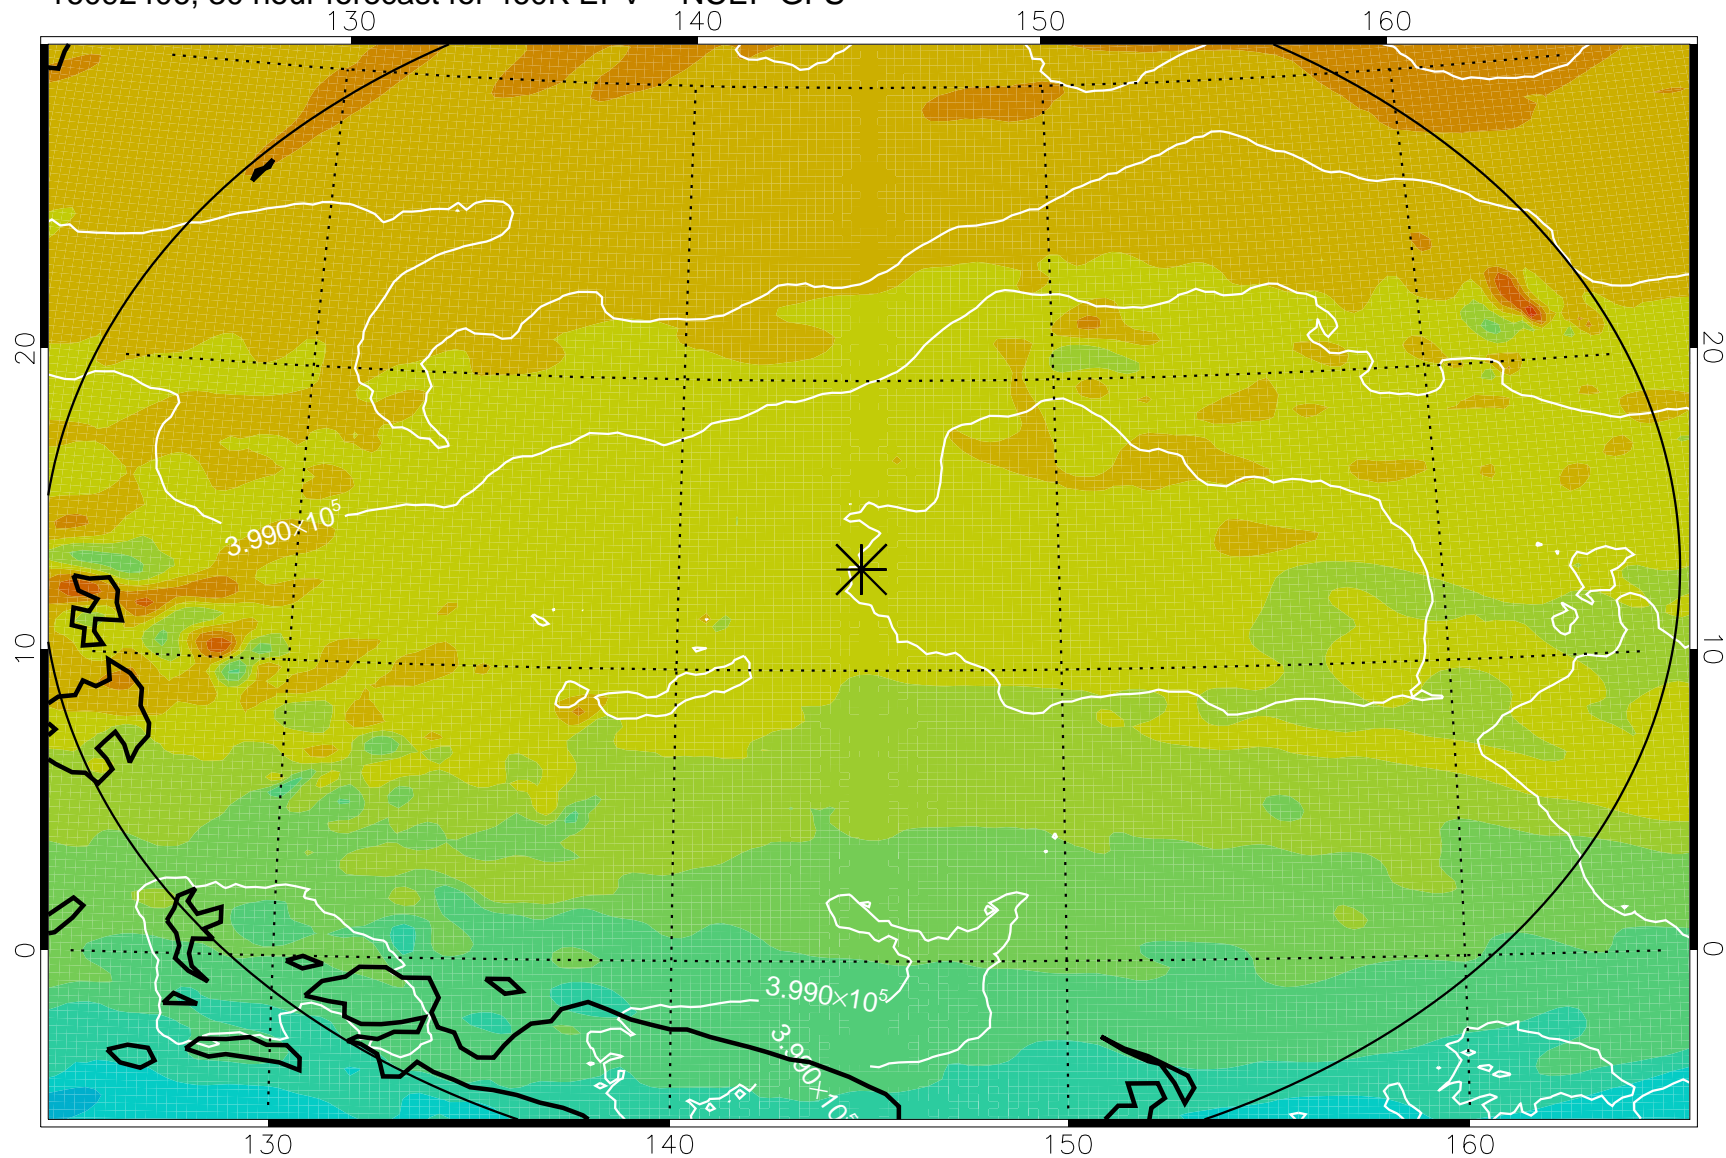

16092318, 18 hour forecast for 460K EPV -- NCEP GFS

460K Montgomery Streamfunction, white

Range ring of 2304 km

16092400, 24 hour forecast for 460K EPV -- NCEP GFS

460K Montgomery Streamfunction, white

Range ring of 2304 km

16092406, 30 hour forecast for 460K EPV -- NCEP GFS

460K Montgomery Streamfunction, white

Range ring of 2304 km

16092412, 36 hour forecast for 460K EPV -- NCEP GFS

460K Montgomery Streamfunction, white

Range ring of 2304 km

16092418, 42 hour forecast for 460K EPV -- NCEP GFS

460K Montgomery Streamfunction, white

Range ring of 2304 km

16092500, 48 hour forecast for 460K EPV -- NCEP GFS

460K Montgomery Streamfunction, white

Range ring of 2304 km

16092518, 66 hour forecast for 460K EPV -- NCEP GFS

460K Montgomery Streamfunction, white

Range ring of 2304 km

16092600, 72 hour forecast for 460K EPV -- NCEP GFS

460K Montgomery Streamfunction, white

Range ring of 2304 km