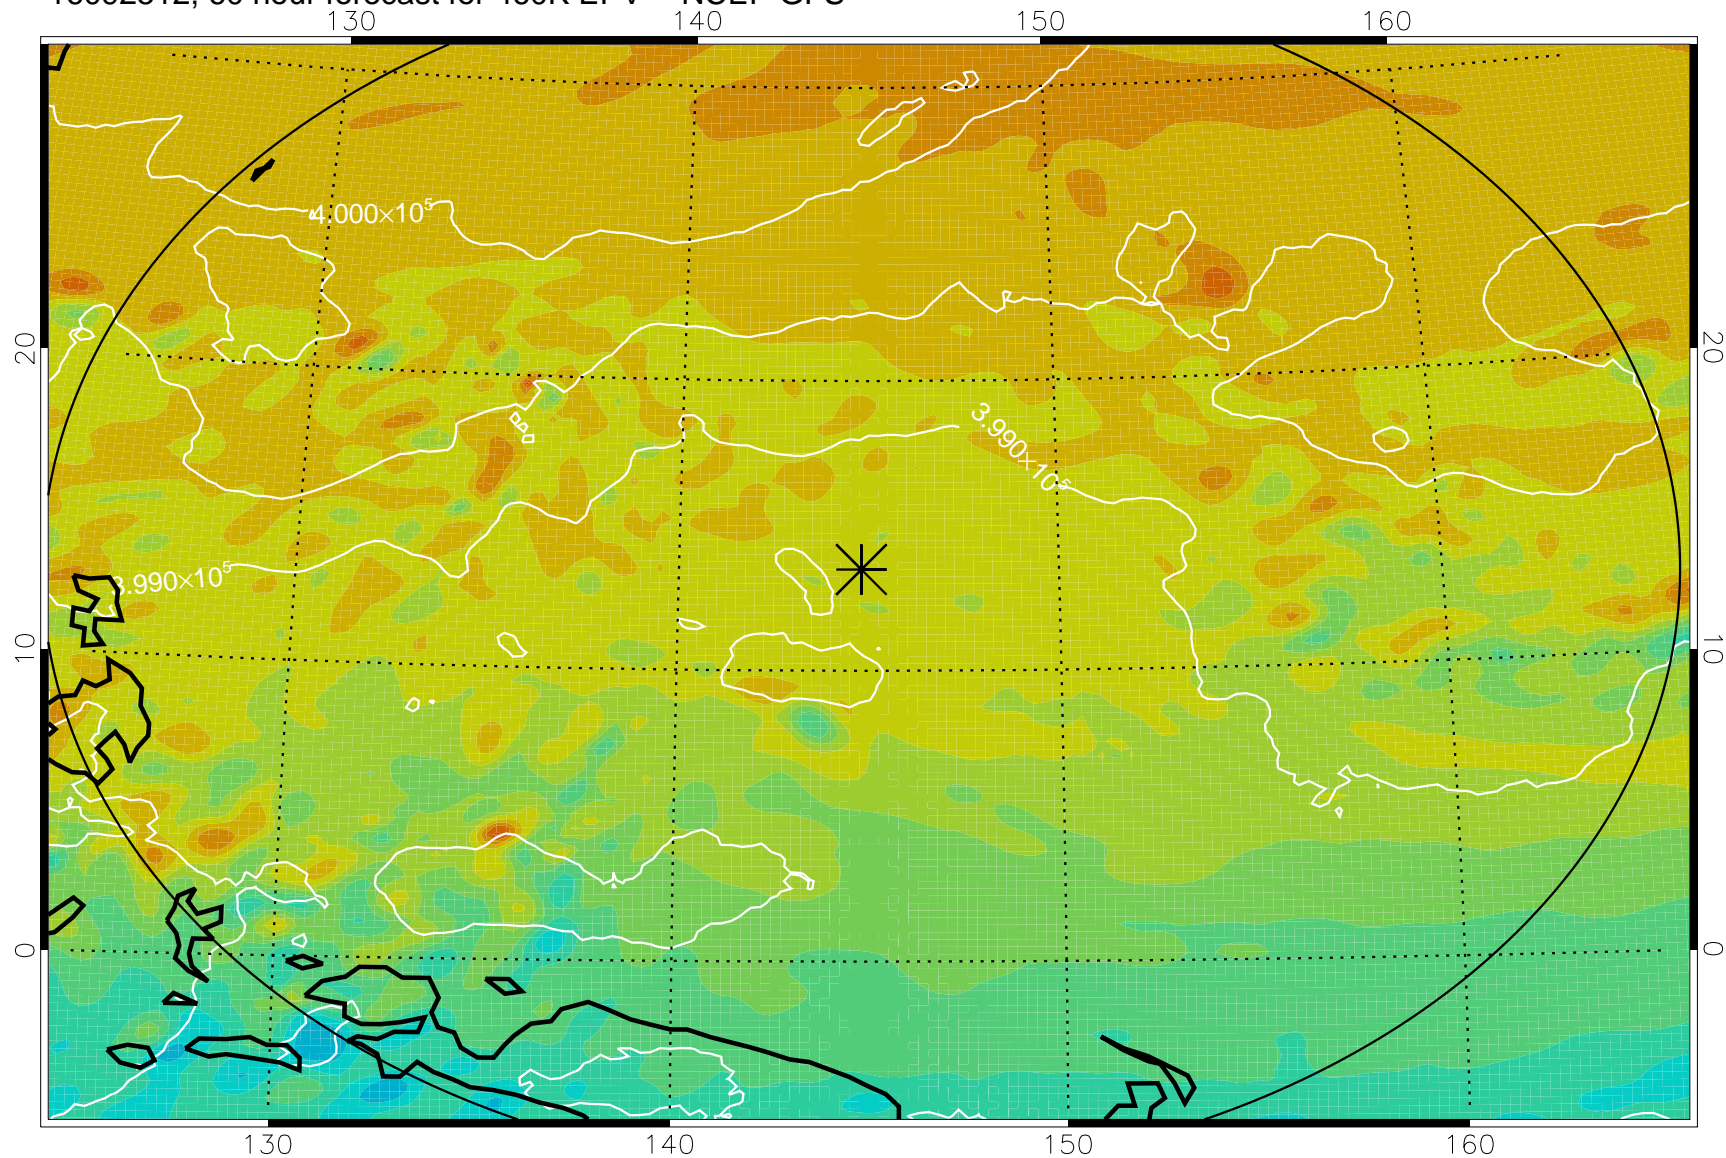

16092406, 30 hour forecast for 460K EPV -- NCEP GFS

460K Montgomery Streamfunction, white

Range ring of 2304 km

16092412, 36 hour forecast for 460K EPV -- NCEP GFS

460K Montgomery Streamfunction, white

Range ring of 2304 km

16092418, 42 hour forecast for 460K EPV -- NCEP GFS

460K Montgomery Streamfunction, white

Range ring of 2304 km

16092500, 48 hour forecast for 460K EPV -- NCEP GFS

460K Montgomery Streamfunction, white

Range ring of 2304 km

16092506, 54 hour forecast for 460K EPV -- NCEP GFS

460K Montgomery Streamfunction, white

Range ring of 2304 km

16092512, 60 hour forecast for 460K EPV -- NCEP GFS

460K Montgomery Streamfunction, white

Range ring of 2304 km

16092518, 66 hour forecast for 460K EPV -- NCEP GFS

460K Montgomery Streamfunction, white

Range ring of 2304 km

16092600, 72 hour forecast for 460K EPV -- NCEP GFS

460K Montgomery Streamfunction, white

Range ring of 2304 km