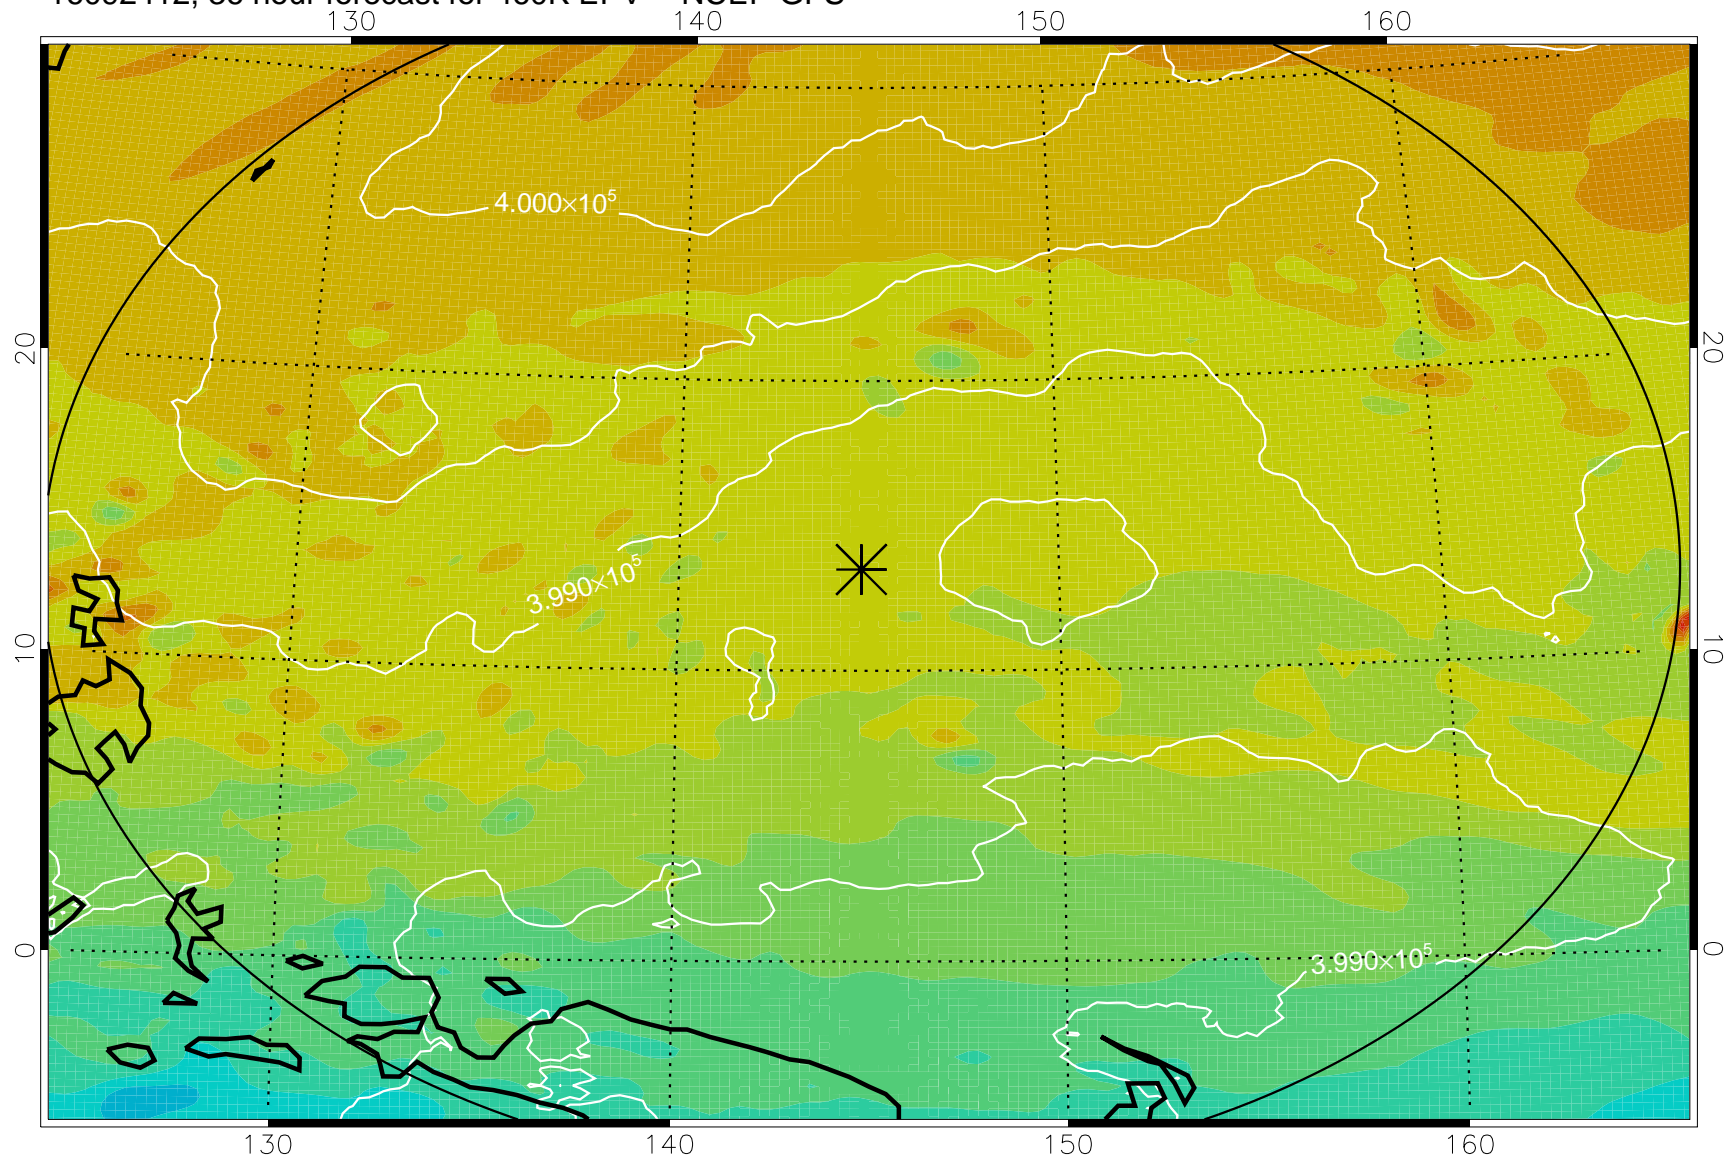

16092318, 18 hour forecast for 460K EPV -- NCEP GFS

460K Montgomery Streamfunction, white

Range ring of 2304 km

16092400, 24 hour forecast for 460K EPV -- NCEP GFS

460K Montgomery Streamfunction, white

Range ring of 2304 km

16092406, 30 hour forecast for 460K EPV -- NCEP GFS

460K Montgomery Streamfunction, white

Range ring of 2304 km

16092412, 36 hour forecast for 460K EPV -- NCEP GFS

460K Montgomery Streamfunction, white

Range ring of 2304 km

16092418, 42 hour forecast for 460K EPV -- NCEP GFS

460K Montgomery Streamfunction, white

Range ring of 2304 km

16092500, 48 hour forecast for 460K EPV -- NCEP GFS

460K Montgomery Streamfunction, white

Range ring of 2304 km

16092518, 66 hour forecast for 460K EPV -- NCEP GFS

460K Montgomery Streamfunction, white

Range ring of 2304 km

16092600, 72 hour forecast for 460K EPV -- NCEP GFS

460K Montgomery Streamfunction, white

Range ring of 2304 km