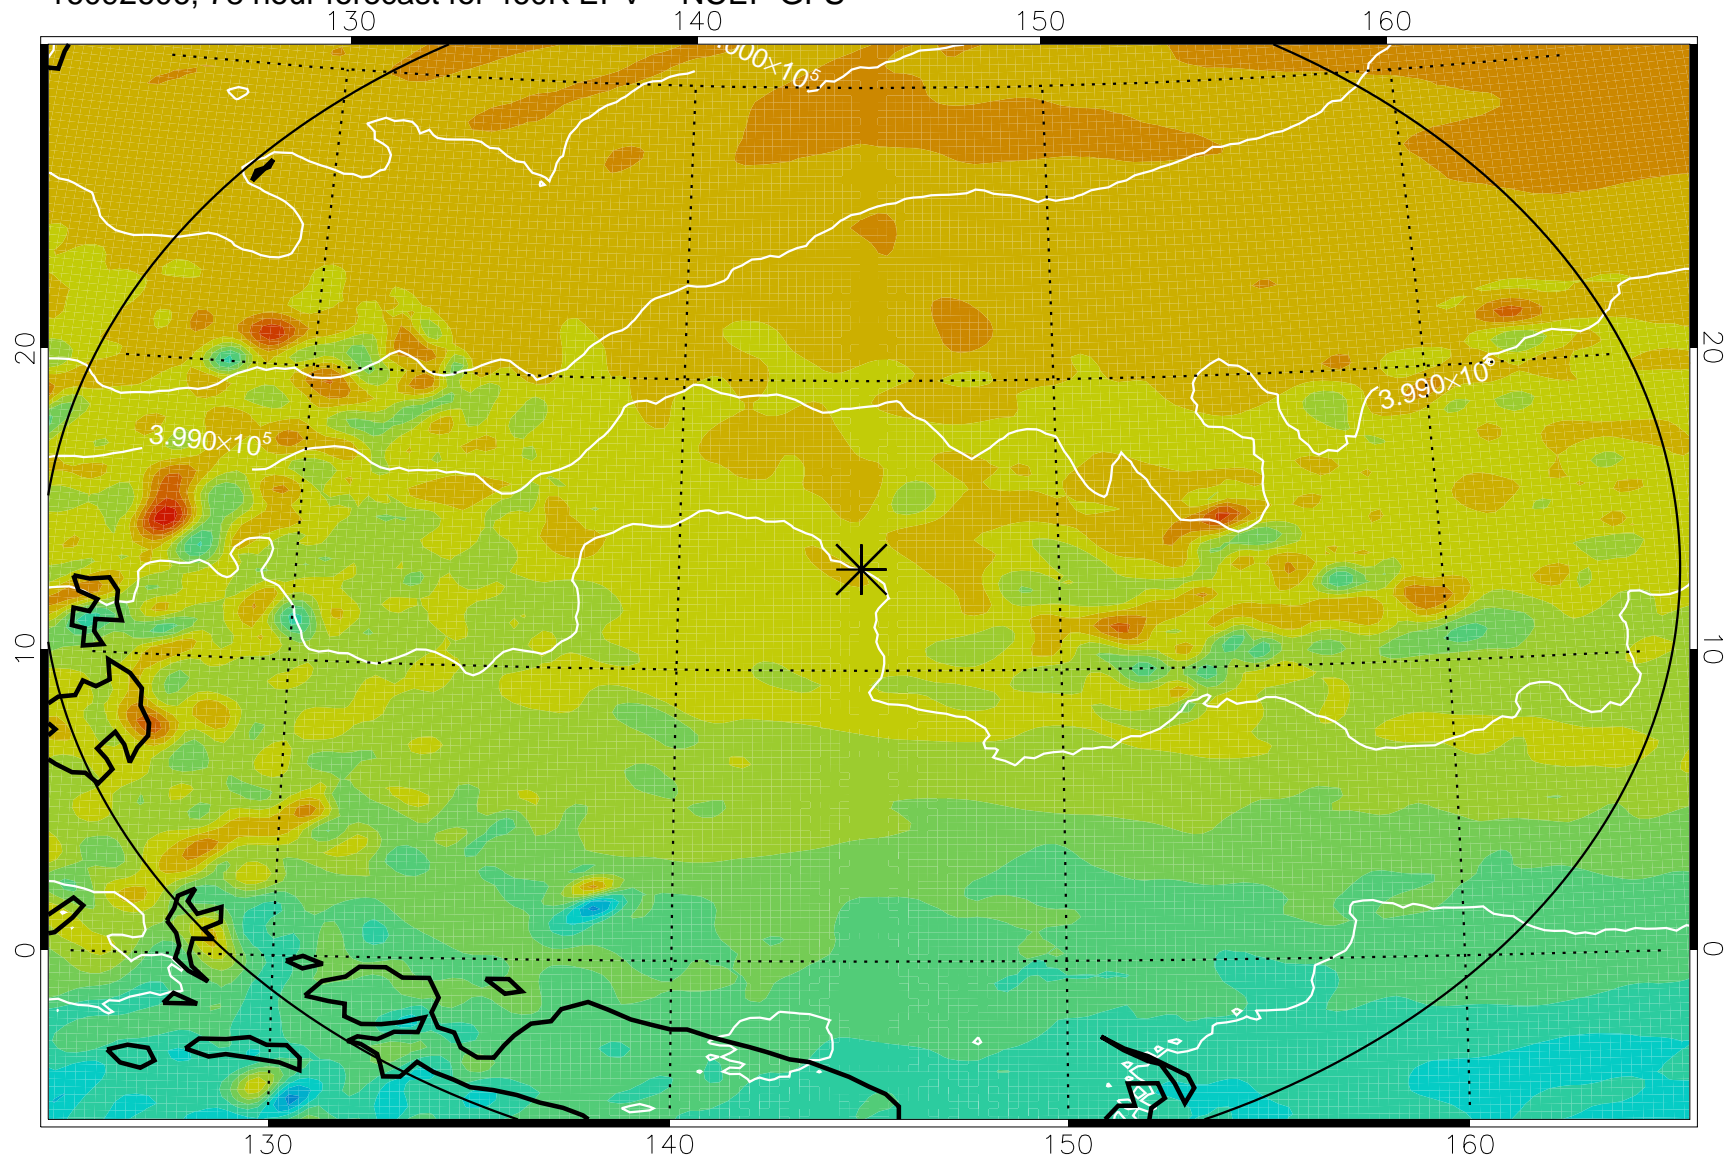

16092506, 54 hour forecast for 460K EPV -- NCEP GFS

460K Montgomery Streamfunction, white

Range ring of 2304 km

16092512, 60 hour forecast for 460K EPV -- NCEP GFS

460K Montgomery Streamfunction, white

Range ring of 2304 km

16092518, 66 hour forecast for 460K EPV -- NCEP GFS

460K Montgomery Streamfunction, white

Range ring of 2304 km

16092600, 72 hour forecast for 460K EPV -- NCEP GFS

460K Montgomery Streamfunction, white

Range ring of 2304 km

16092606, 78 hour forecast for 460K EPV -- NCEP GFS

460K Montgomery Streamfunction, white

Range ring of 2304 km

16092612, 84 hour forecast for 460K EPV -- NCEP GFS

460K Montgomery Streamfunction, white

Range ring of 2304 km

16092618, 90 hour forecast for 460K EPV -- NCEP GFS

460K Montgomery Streamfunction, white

Range ring of 2304 km

16092700, 96 hour forecast for 460K EPV -- NCEP GFS

460K Montgomery Streamfunction, white

Range ring of 2304 km