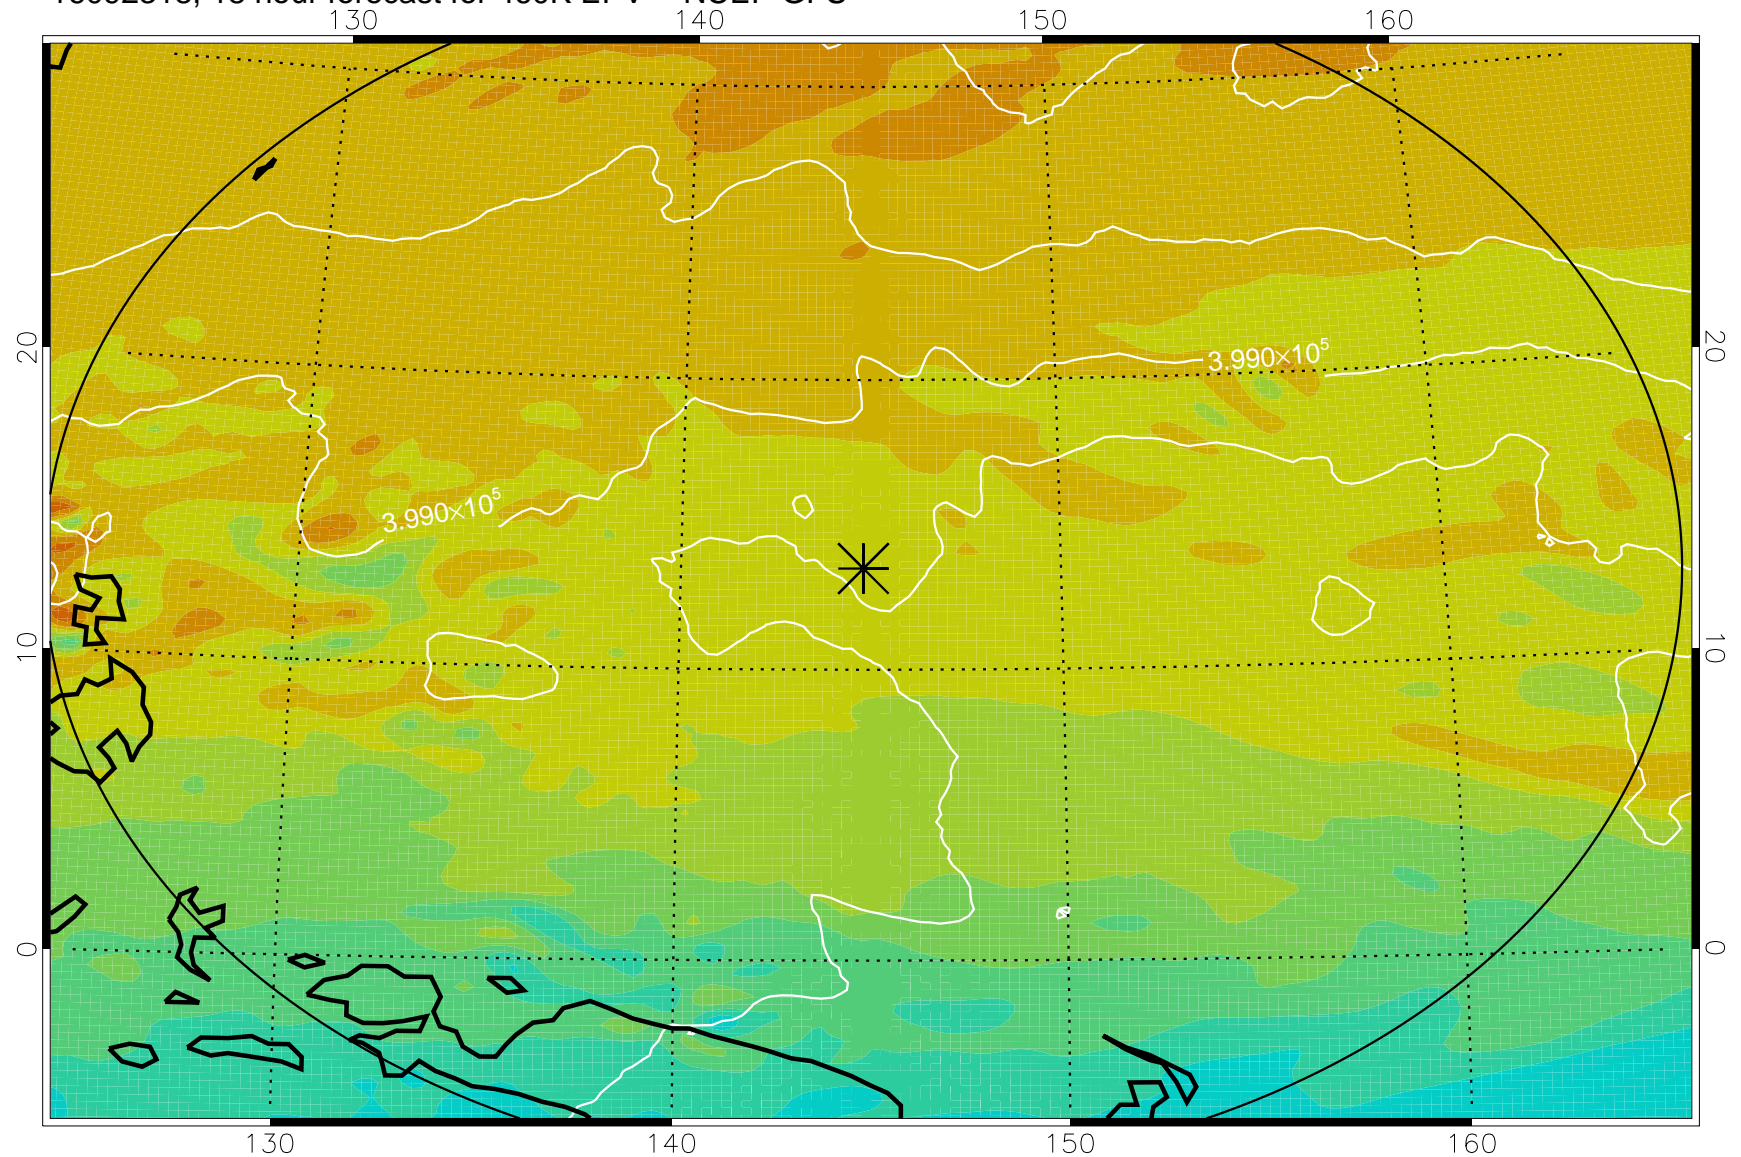

16092306, 6 hour forecast for 460K EPV -- NCEP GFS

460K Montgomery Streamfunction, white

Range ring of 2304 km

16092312, 12 hour forecast for 460K EPV -- NCEP GFS

460K Montgomery Streamfunction, white

Range ring of 2304 km

16092318, 18 hour forecast for 460K EPV -- NCEP GFS

460K Montgomery Streamfunction, white

Range ring of 2304 km

16092400, 24 hour forecast for 460K EPV -- NCEP GFS

460K Montgomery Streamfunction, white

Range ring of 2304 km

16092406, 30 hour forecast for 460K EPV -- NCEP GFS

460K Montgomery Streamfunction, white

Range ring of 2304 km

16092412, 36 hour forecast for 460K EPV -- NCEP GFS

460K Montgomery Streamfunction, white

Range ring of 2304 km

16092418, 42 hour forecast for 460K EPV -- NCEP GFS

460K Montgomery Streamfunction, white

Range ring of 2304 km

16092500, 48 hour forecast for 460K EPV -- NCEP GFS

460K Montgomery Streamfunction, white

Range ring of 2304 km