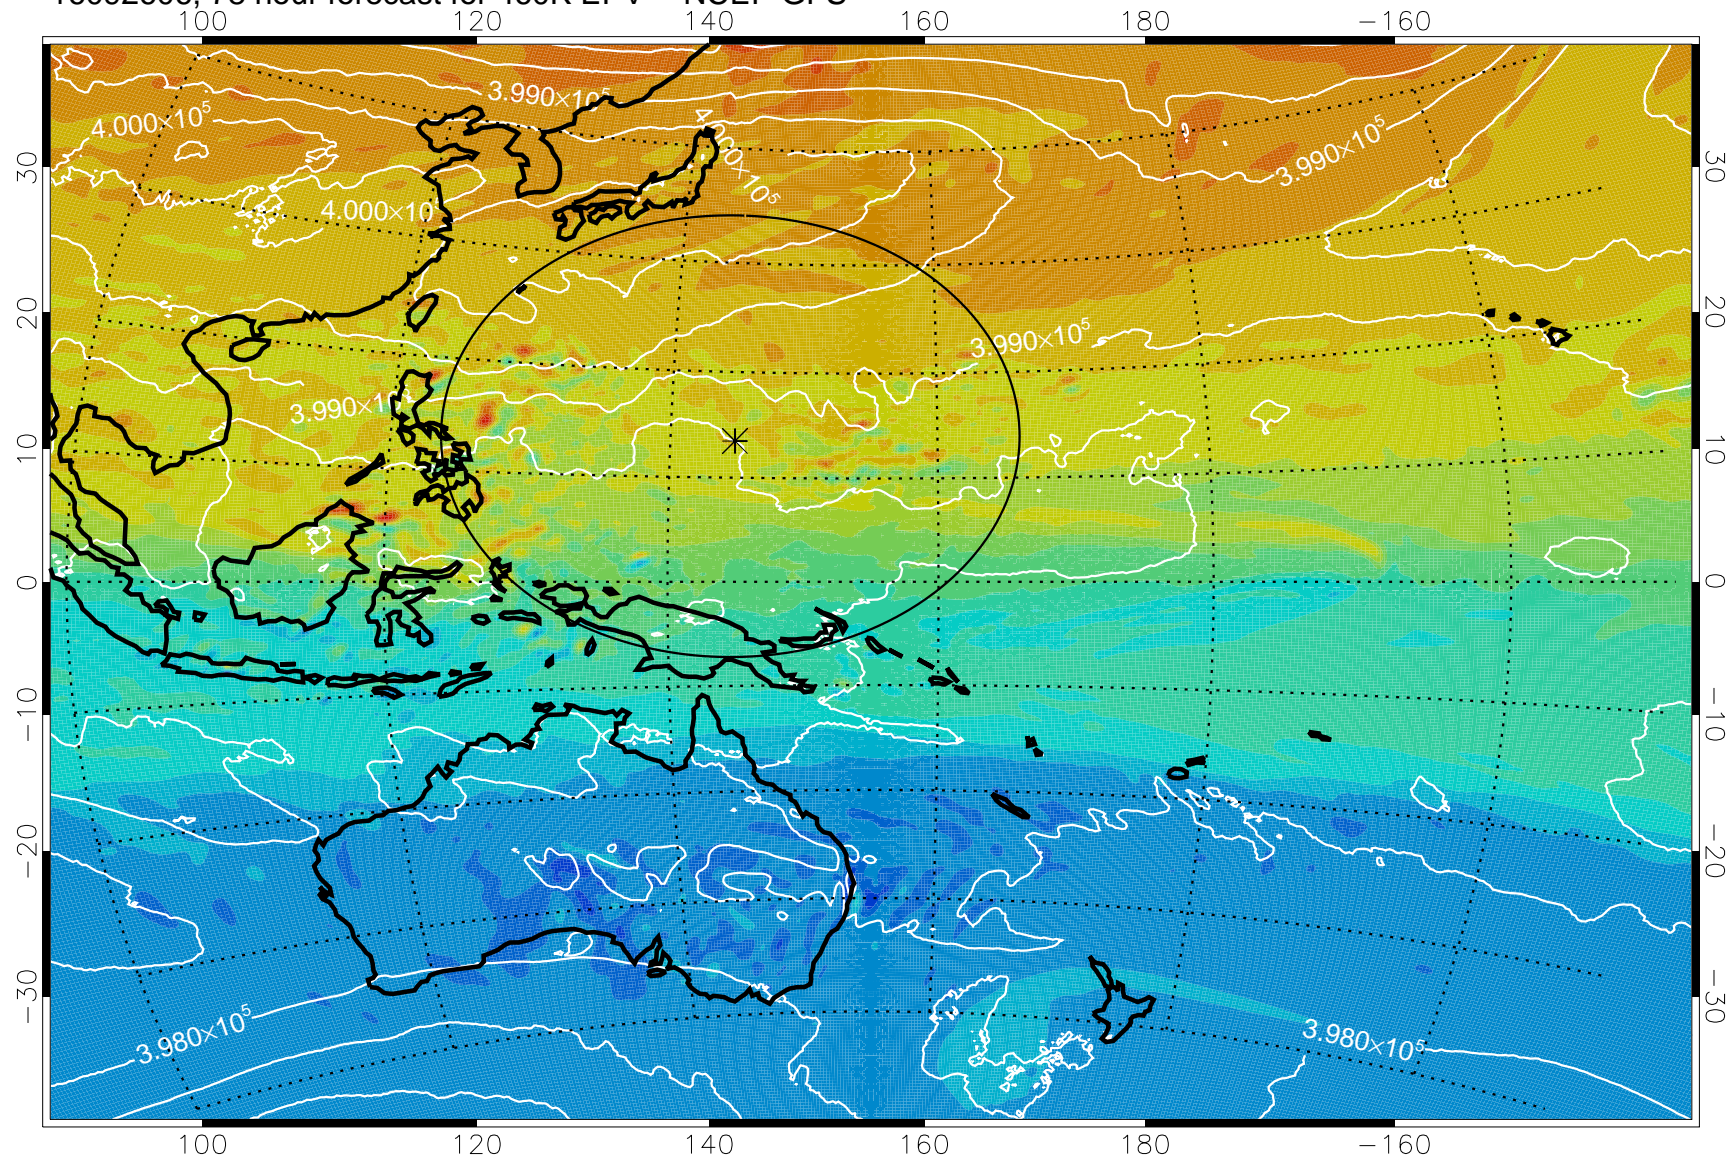

16092506, 54 hour forecast for 460K EPV -- NCEP GFS

460K Montgomery Streamfunction, white

Range ring of 2304 km

16092512, 60 hour forecast for 460K EPV -- NCEP GFS

460K Montgomery Streamfunction, white

Range ring of 2304 km

16092518, 66 hour forecast for 460K EPV -- NCEP GFS

460K Montgomery Streamfunction, white

Range ring of 2304 km

16092600, 72 hour forecast for 460K EPV -- NCEP GFS

460K Montgomery Streamfunction, white

Range ring of 2304 km

16092606, 78 hour forecast for 460K EPV -- NCEP GFS

460K Montgomery Streamfunction, white

Range ring of 2304 km

16092612, 84 hour forecast for 460K EPV -- NCEP GFS

460K Montgomery Streamfunction, white

Range ring of 2304 km

16092618, 90 hour forecast for 460K EPV -- NCEP GFS

460K Montgomery Streamfunction, white

Range ring of 2304 km

16092700, 96 hour forecast for 460K EPV -- NCEP GFS

460K Montgomery Streamfunction, white

Range ring of 2304 km