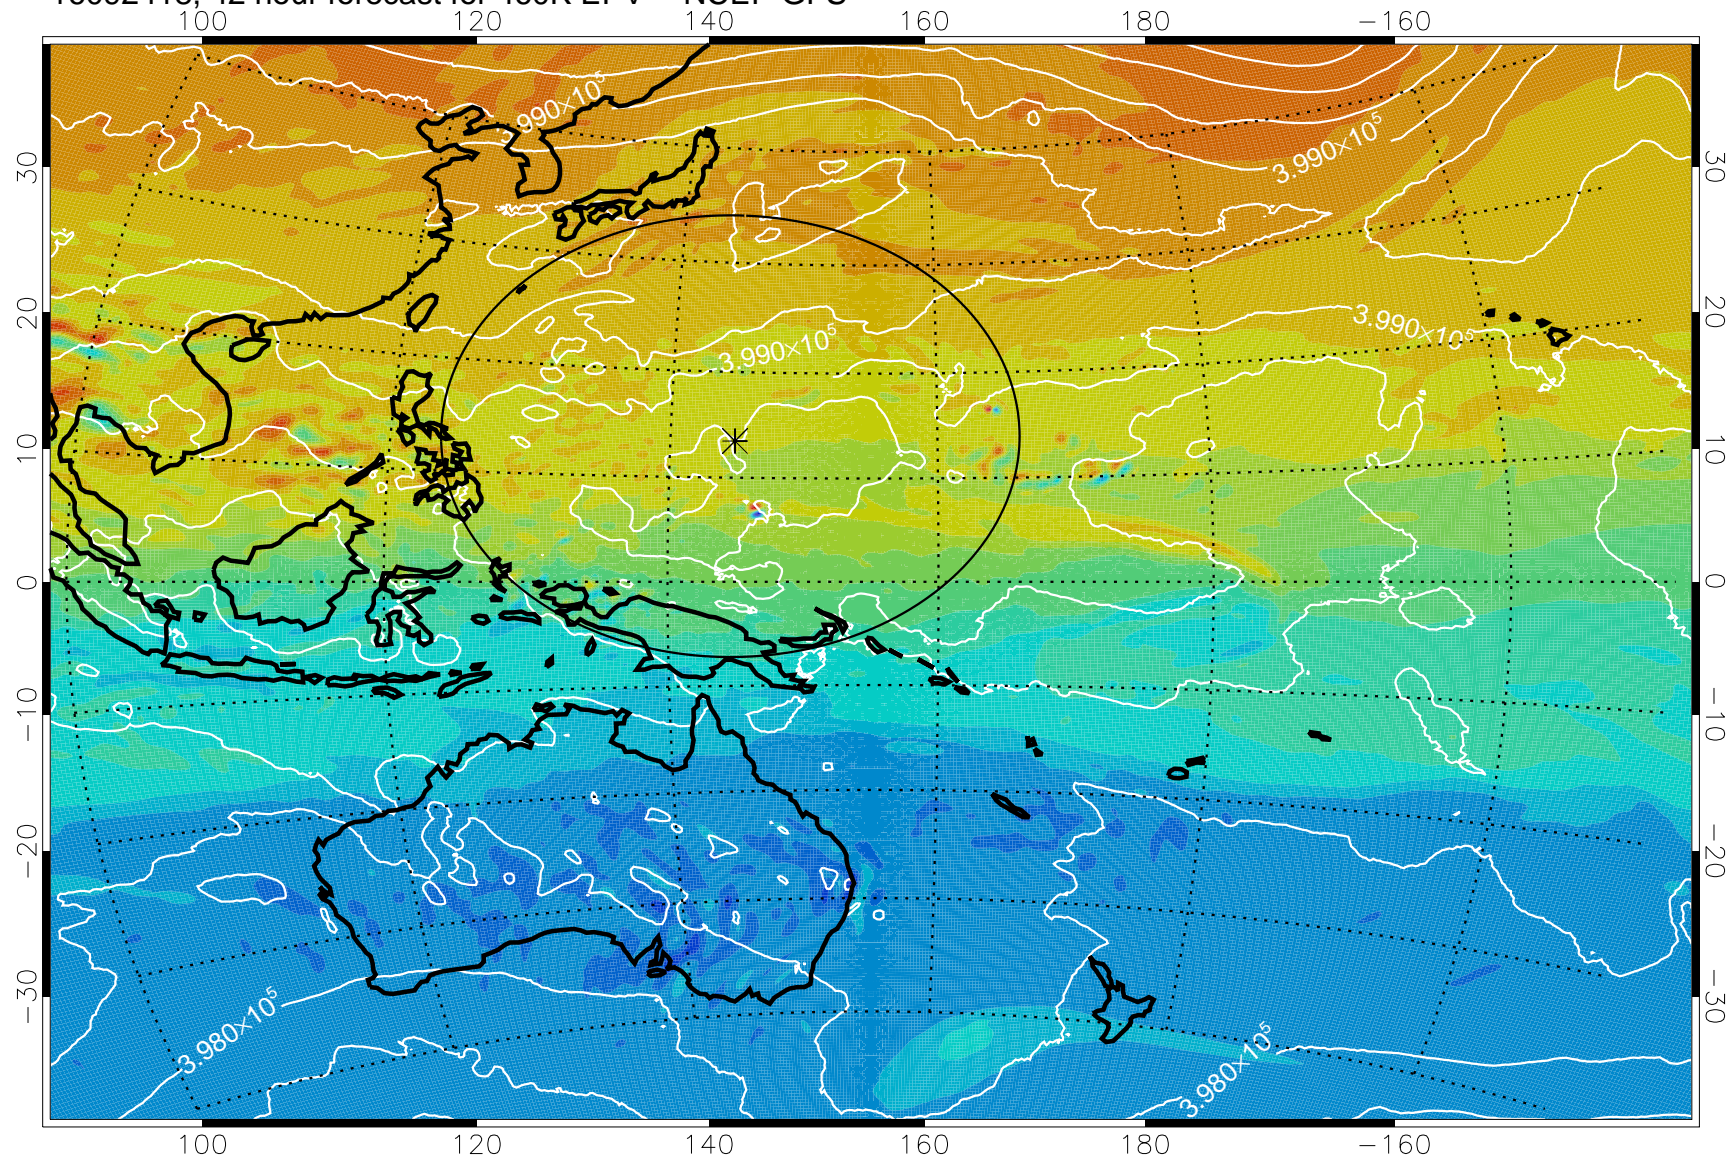

16092406, 30 hour forecast for 460K EPV -- NCEP GFS

460K Montgomery Streamfunction, white

Range ring of 2304 km

16092412, 36 hour forecast for 460K EPV -- NCEP GFS

460K Montgomery Streamfunction, white

Range ring of 2304 km

16092418, 42 hour forecast for 460K EPV -- NCEP GFS

460K Montgomery Streamfunction, white

Range ring of 2304 km

16092500, 48 hour forecast for 460K EPV -- NCEP GFS

460K Montgomery Streamfunction, white

Range ring of 2304 km

16092506, 54 hour forecast for 460K EPV -- NCEP GFS

460K Montgomery Streamfunction, white

Range ring of 2304 km

16092512, 60 hour forecast for 460K EPV -- NCEP GFS

460K Montgomery Streamfunction, white

Range ring of 2304 km

16092518, 66 hour forecast for 460K EPV -- NCEP GFS

460K Montgomery Streamfunction, white

Range ring of 2304 km

16092600, 72 hour forecast for 460K EPV -- NCEP GFS

460K Montgomery Streamfunction, white

Range ring of 2304 km