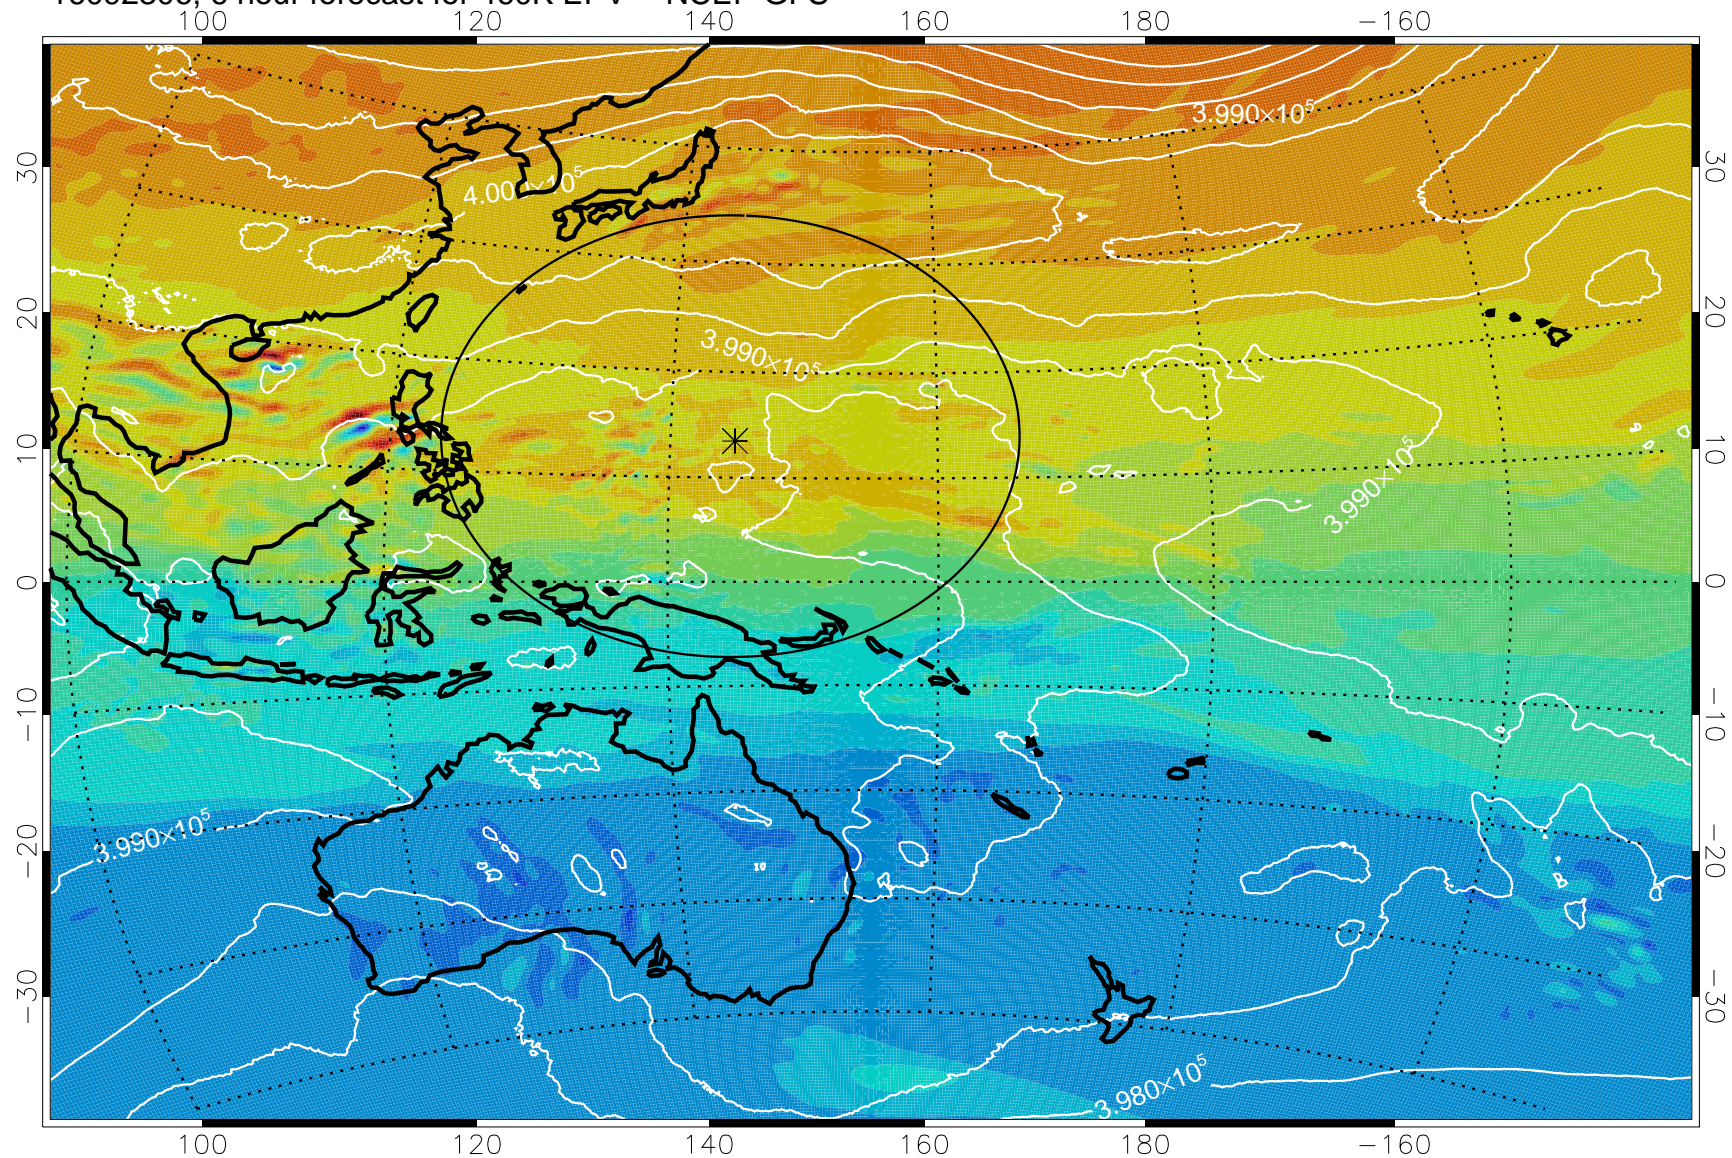

16092306, 6 hour forecast for 460K EPV -- NCEP GFS

460K Montgomery Streamfunction, white

Range ring of 2304 km

16092312, 12 hour forecast for 460K EPV -- NCEP GFS

460K Montgomery Streamfunction, white

Range ring of 2304 km

16092318, 18 hour forecast for 460K EPV -- NCEP GFS

460K Montgomery Streamfunction, white

Range ring of 2304 km

16092400, 24 hour forecast for 460K EPV -- NCEP GFS

460K Montgomery Streamfunction, white

Range ring of 2304 km

16092406, 30 hour forecast for 460K EPV -- NCEP GFS

460K Montgomery Streamfunction, white

Range ring of 2304 km

16092412, 36 hour forecast for 460K EPV -- NCEP GFS

460K Montgomery Streamfunction, white

Range ring of 2304 km

16092418, 42 hour forecast for 460K EPV -- NCEP GFS

460K Montgomery Streamfunction, white

Range ring of 2304 km

16092500, 48 hour forecast for 460K EPV -- NCEP GFS

460K Montgomery Streamfunction, white

Range ring of 2304 km