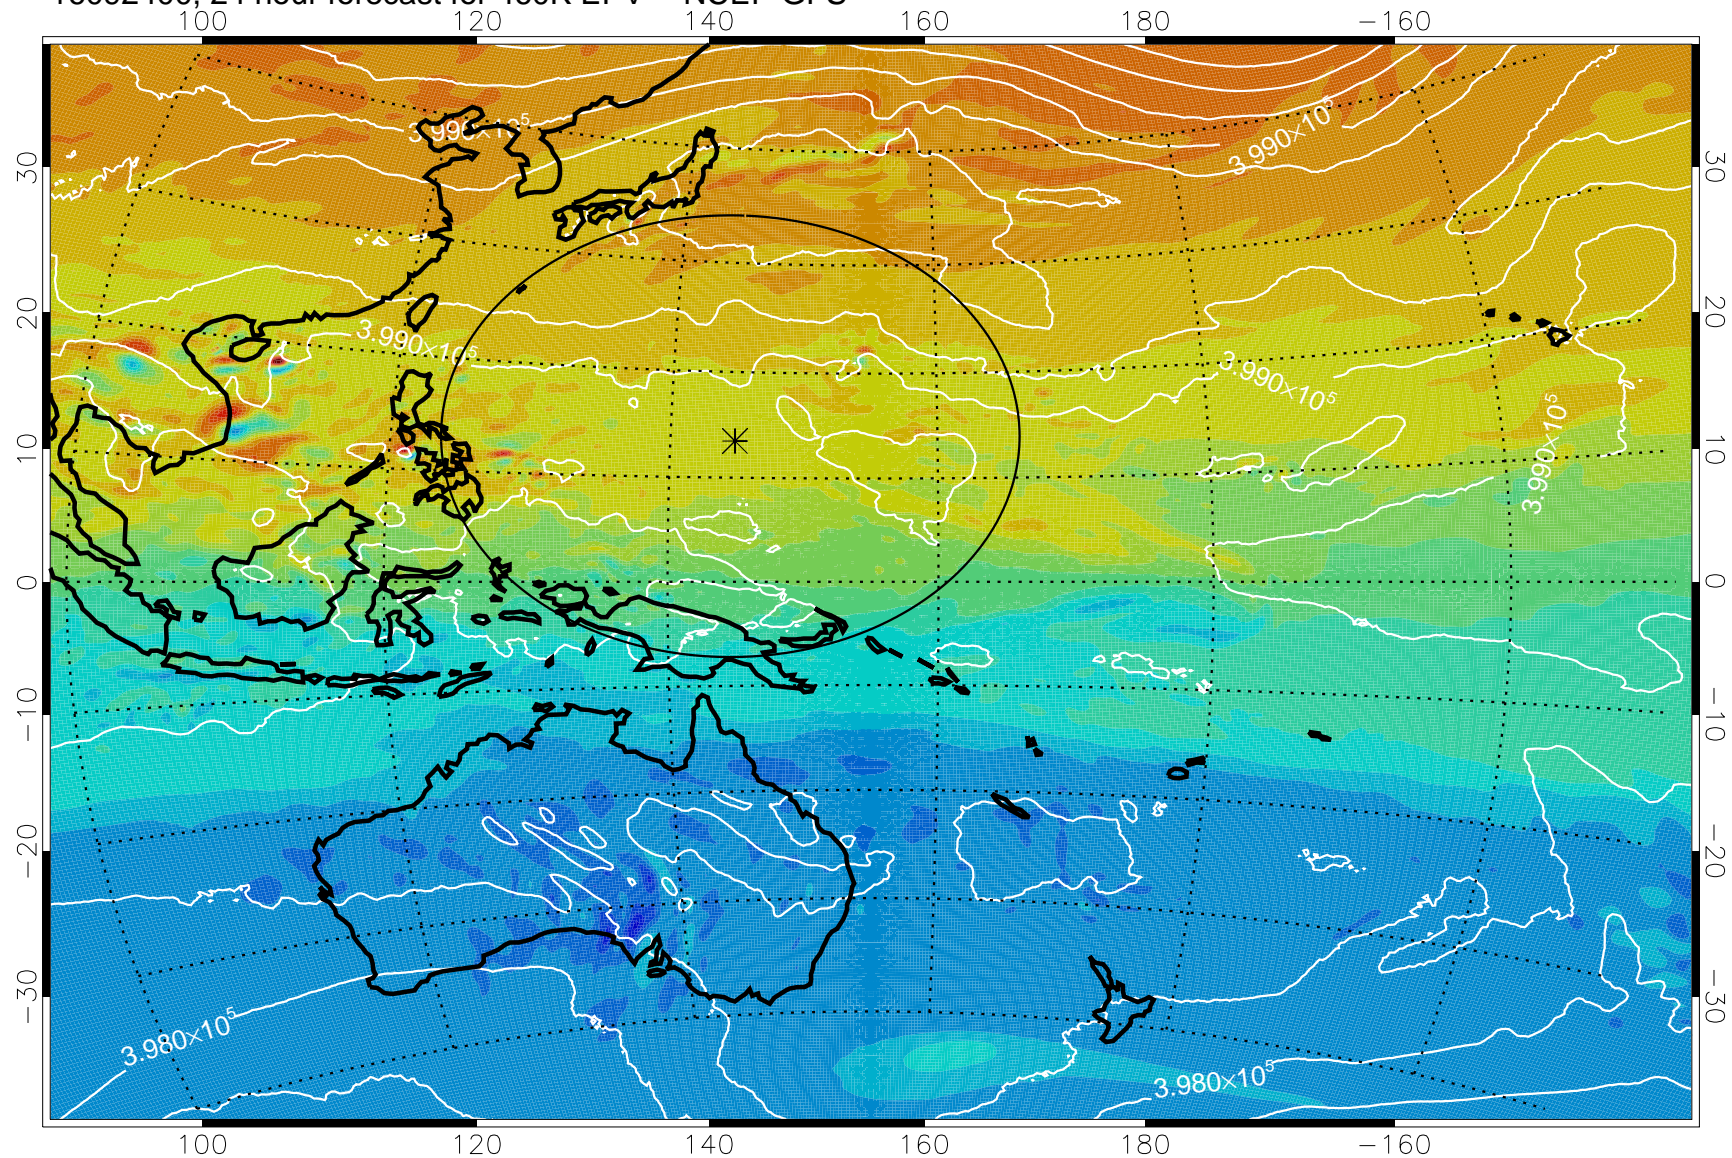

16092306, 6 hour forecast for 460K EPV -- NCEP GFS

460K Montgomery Streamfunction, white

Range ring of 2304 km

16092312, 12 hour forecast for 460K EPV -- NCEP GFS

460K Montgomery Streamfunction, white

Range ring of 2304 km

16092318, 18 hour forecast for 460K EPV -- NCEP GFS

460K Montgomery Streamfunction, white

Range ring of 2304 km

16092400, 24 hour forecast for 460K EPV -- NCEP GFS

460K Montgomery Streamfunction, white

Range ring of 2304 km

16092406, 30 hour forecast for 460K EPV -- NCEP GFS

460K Montgomery Streamfunction, white

Range ring of 2304 km

16092412, 36 hour forecast for 460K EPV -- NCEP GFS

460K Montgomery Streamfunction, white

Range ring of 2304 km

16092418, 42 hour forecast for 460K EPV -- NCEP GFS

460K Montgomery Streamfunction, white

Range ring of 2304 km

16092500, 48 hour forecast for 460K EPV -- NCEP GFS

460K Montgomery Streamfunction, white

Range ring of 2304 km