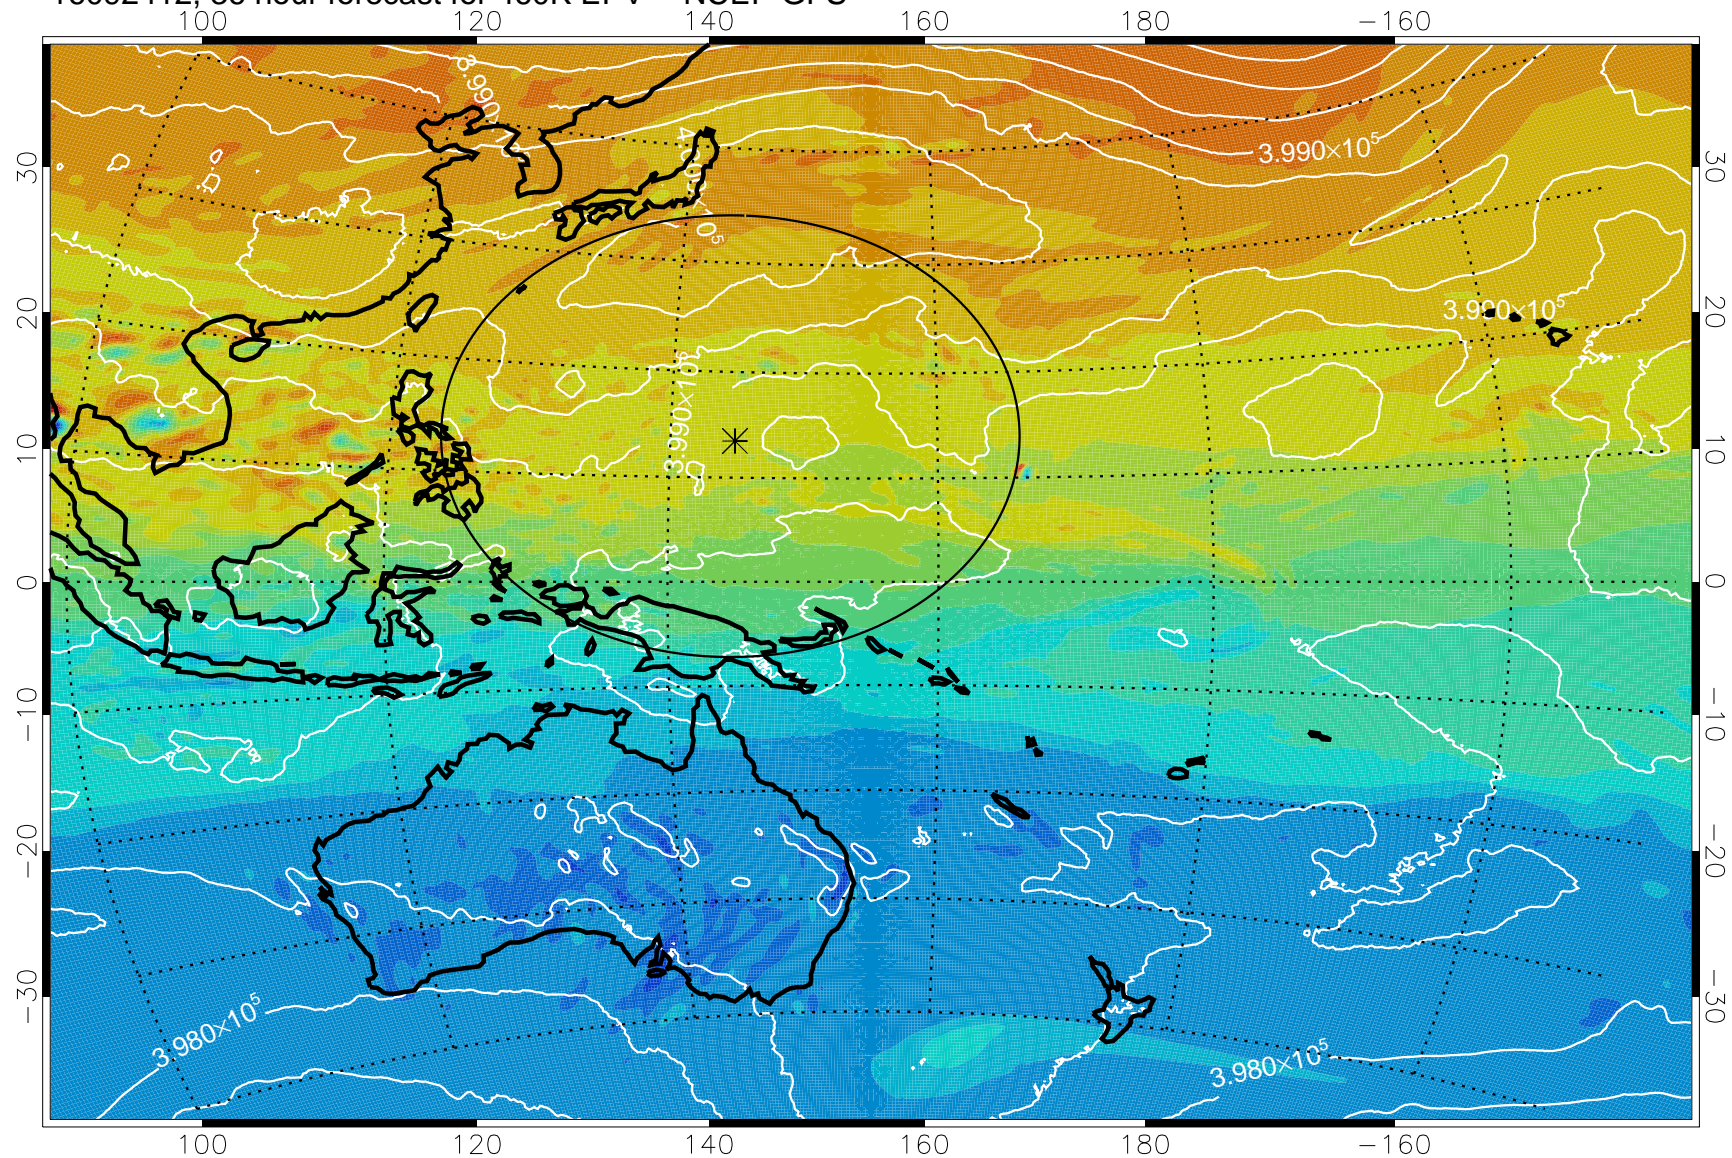

16092318, 18 hour forecast for 460K EPV -- NCEP GFS

460K Montgomery Streamfunction, white

Range ring of 2304 km

16092400, 24 hour forecast for 460K EPV -- NCEP GFS

460K Montgomery Streamfunction, white

Range ring of 2304 km

16092406, 30 hour forecast for 460K EPV -- NCEP GFS

460K Montgomery Streamfunction, white

Range ring of 2304 km

16092412, 36 hour forecast for 460K EPV -- NCEP GFS

460K Montgomery Streamfunction, white

Range ring of 2304 km

16092418, 42 hour forecast for 460K EPV -- NCEP GFS

460K Montgomery Streamfunction, white

Range ring of 2304 km

16092500, 48 hour forecast for 460K EPV -- NCEP GFS

460K Montgomery Streamfunction, white

Range ring of 2304 km

16092518, 66 hour forecast for 460K EPV -- NCEP GFS

460K Montgomery Streamfunction, white

Range ring of 2304 km

16092600, 72 hour forecast for 460K EPV -- NCEP GFS

460K Montgomery Streamfunction, white

Range ring of 2304 km