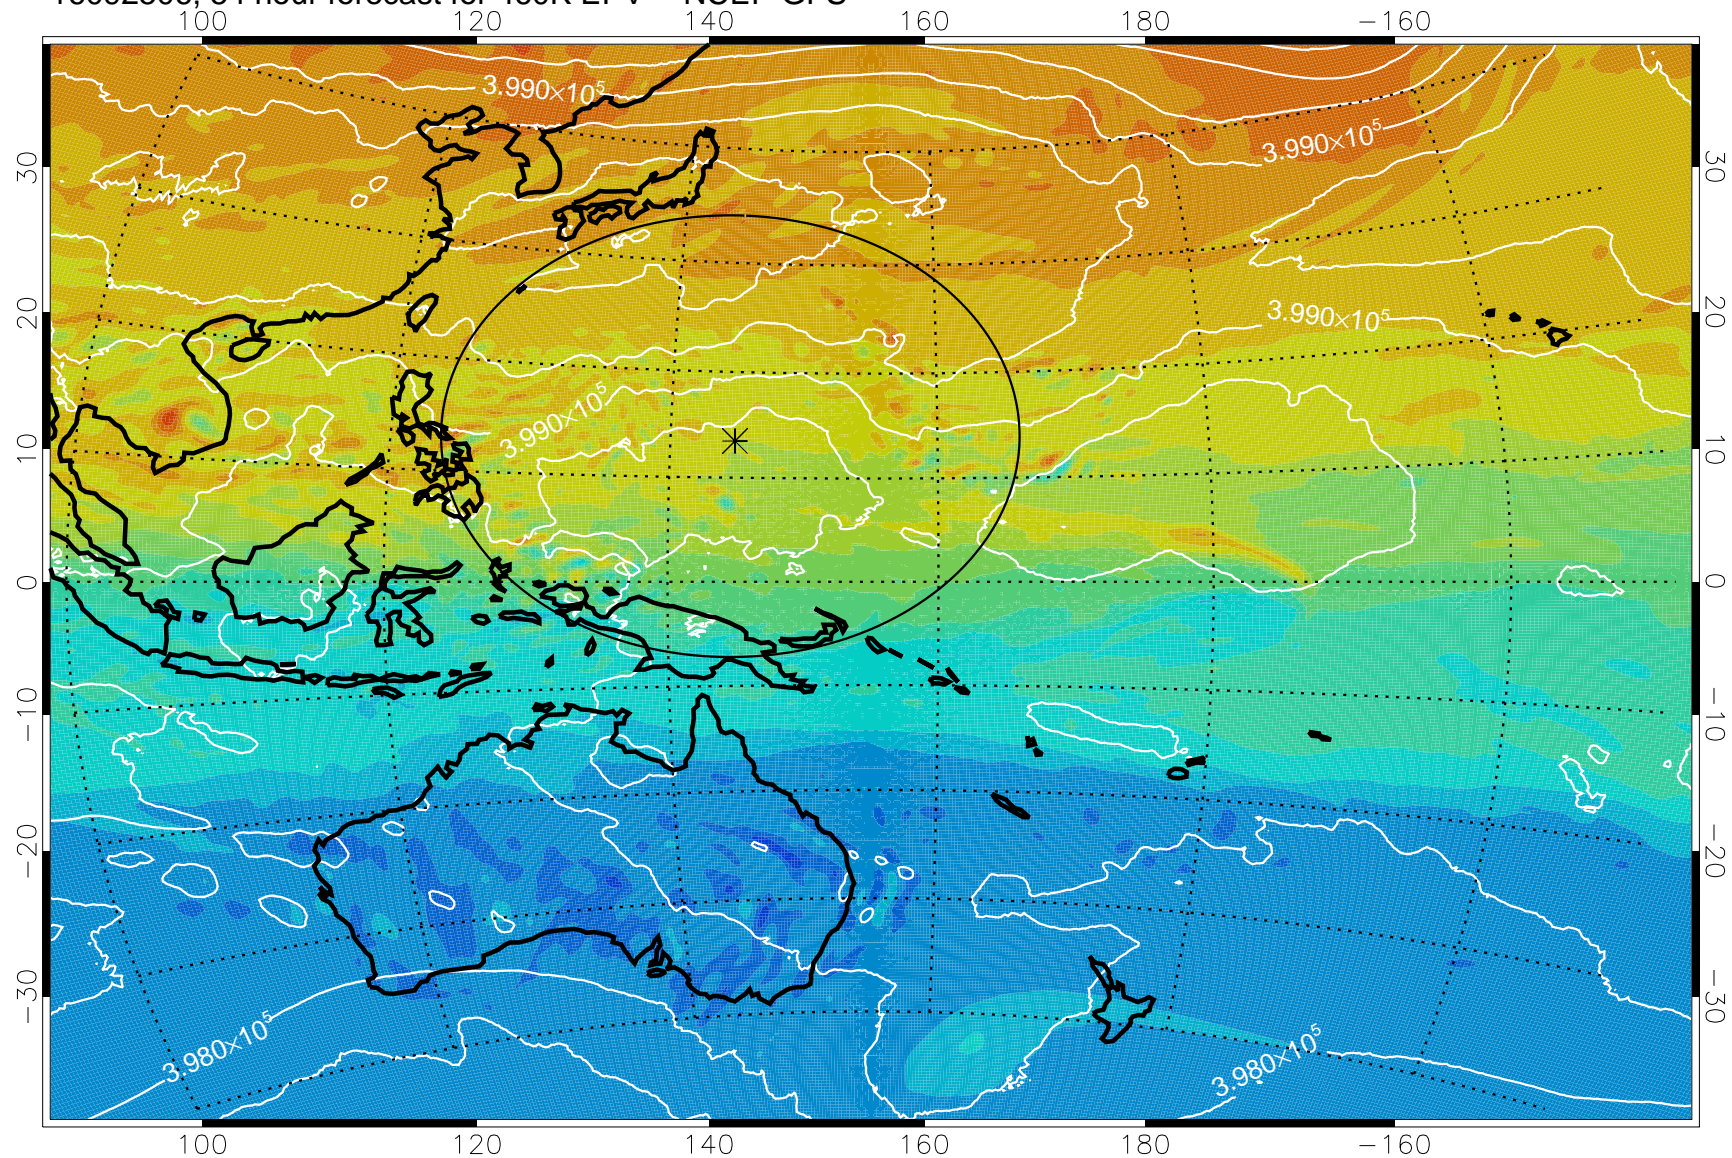

16092418, 42 hour forecast for 460K EPV -- NCEP GFS

460K Montgomery Streamfunction, white

Range ring of 2304 km

16092500, 48 hour forecast for 460K EPV -- NCEP GFS

460K Montgomery Streamfunction, white

Range ring of 2304 km

16092506, 54 hour forecast for 460K EPV -- NCEP GFS

460K Montgomery Streamfunction, white

Range ring of 2304 km

16092512, 60 hour forecast for 460K EPV -- NCEP GFS

460K Montgomery Streamfunction, white

Range ring of 2304 km

16092518, 66 hour forecast for 460K EPV -- NCEP GFS

460K Montgomery Streamfunction, white

Range ring of 2304 km

16092600, 72 hour forecast for 460K EPV -- NCEP GFS

460K Montgomery Streamfunction, white

Range ring of 2304 km

16092606, 78 hour forecast for 460K EPV -- NCEP GFS

460K Montgomery Streamfunction, white

Range ring of 2304 km

16092612, 84 hour forecast for 460K EPV -- NCEP GFS

460K Montgomery Streamfunction, white

Range ring of 2304 km