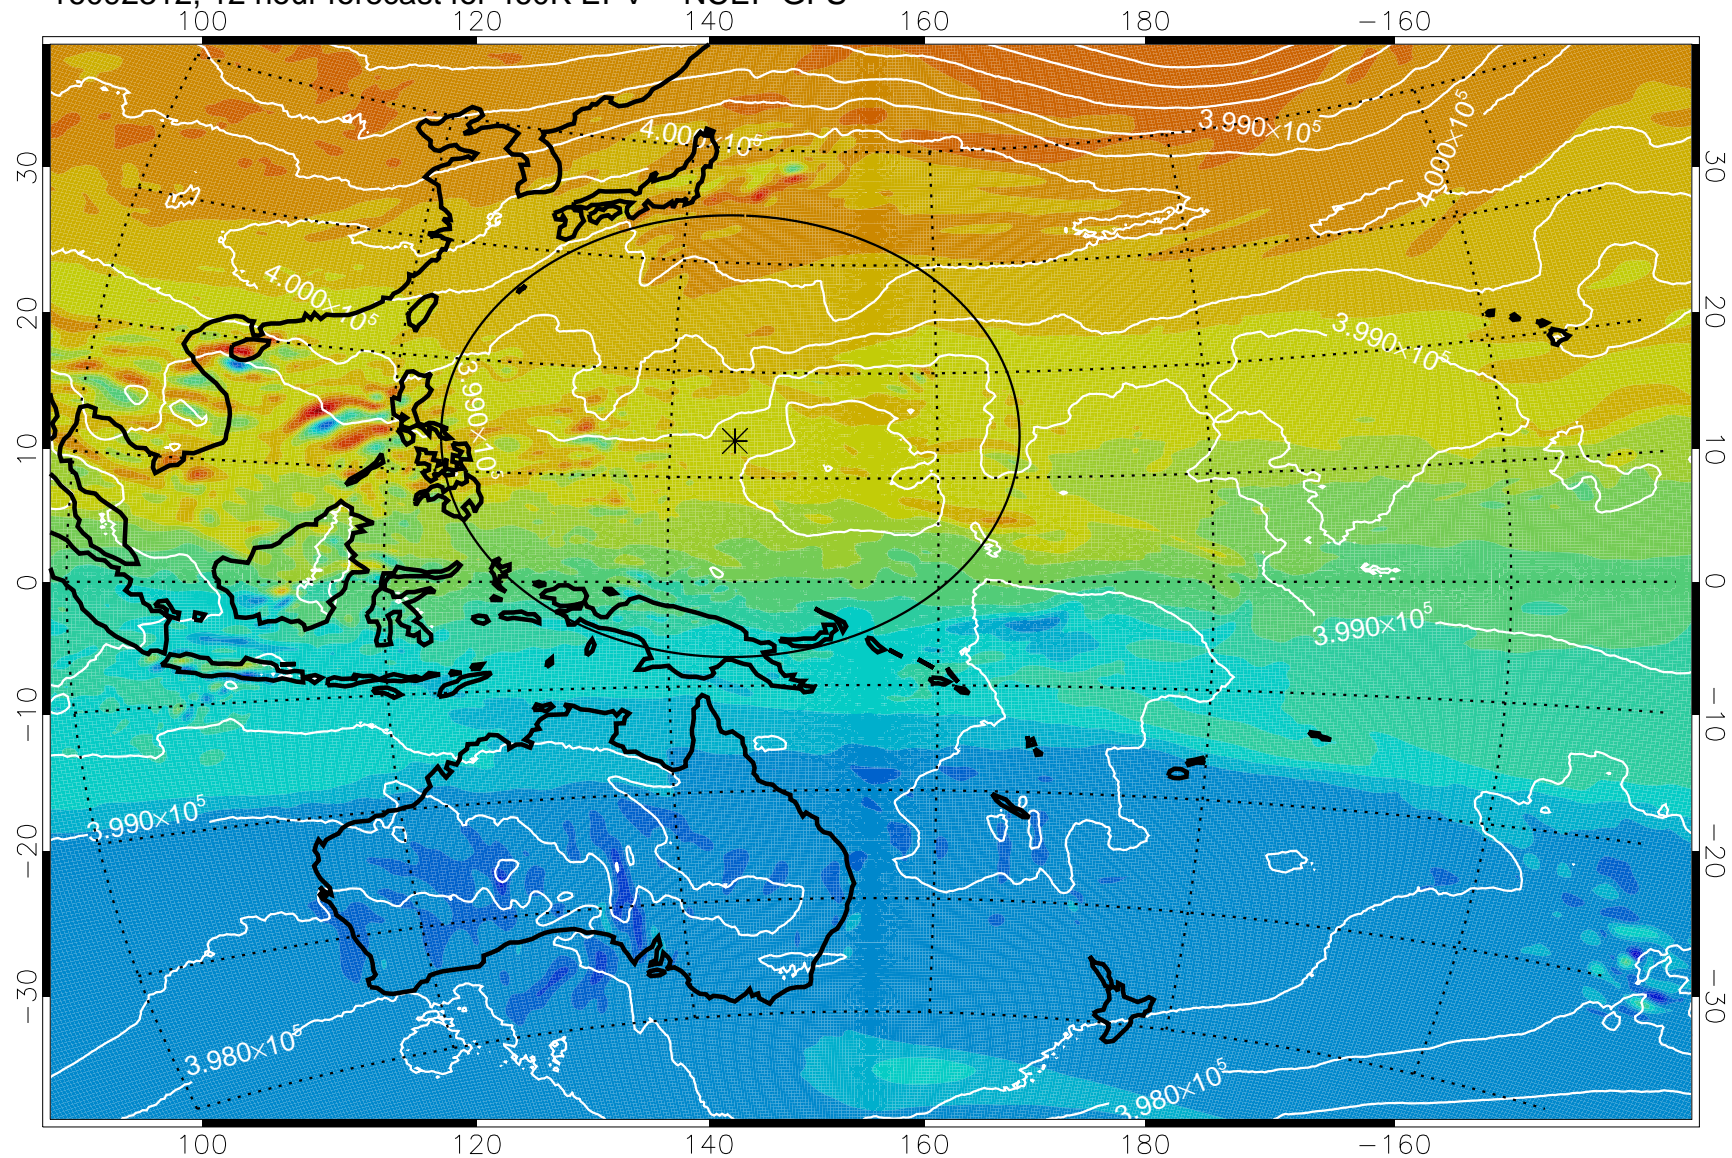

16092306, 6 hour forecast for 460K EPV -- NCEP GFS

460K Montgomery Streamfunction, white

Range ring of 2304 km

16092312, 12 hour forecast for 460K EPV -- NCEP GFS

460K Montgomery Streamfunction, white

Range ring of 2304 km

16092318, 18 hour forecast for 460K EPV -- NCEP GFS

460K Montgomery Streamfunction, white

Range ring of 2304 km

16092400, 24 hour forecast for 460K EPV -- NCEP GFS

460K Montgomery Streamfunction, white

Range ring of 2304 km

16092406, 30 hour forecast for 460K EPV -- NCEP GFS

460K Montgomery Streamfunction, white

Range ring of 2304 km

16092412, 36 hour forecast for 460K EPV -- NCEP GFS

460K Montgomery Streamfunction, white

Range ring of 2304 km

16092418, 42 hour forecast for 460K EPV -- NCEP GFS

460K Montgomery Streamfunction, white

Range ring of 2304 km

16092500, 48 hour forecast for 460K EPV -- NCEP GFS

460K Montgomery Streamfunction, white

Range ring of 2304 km