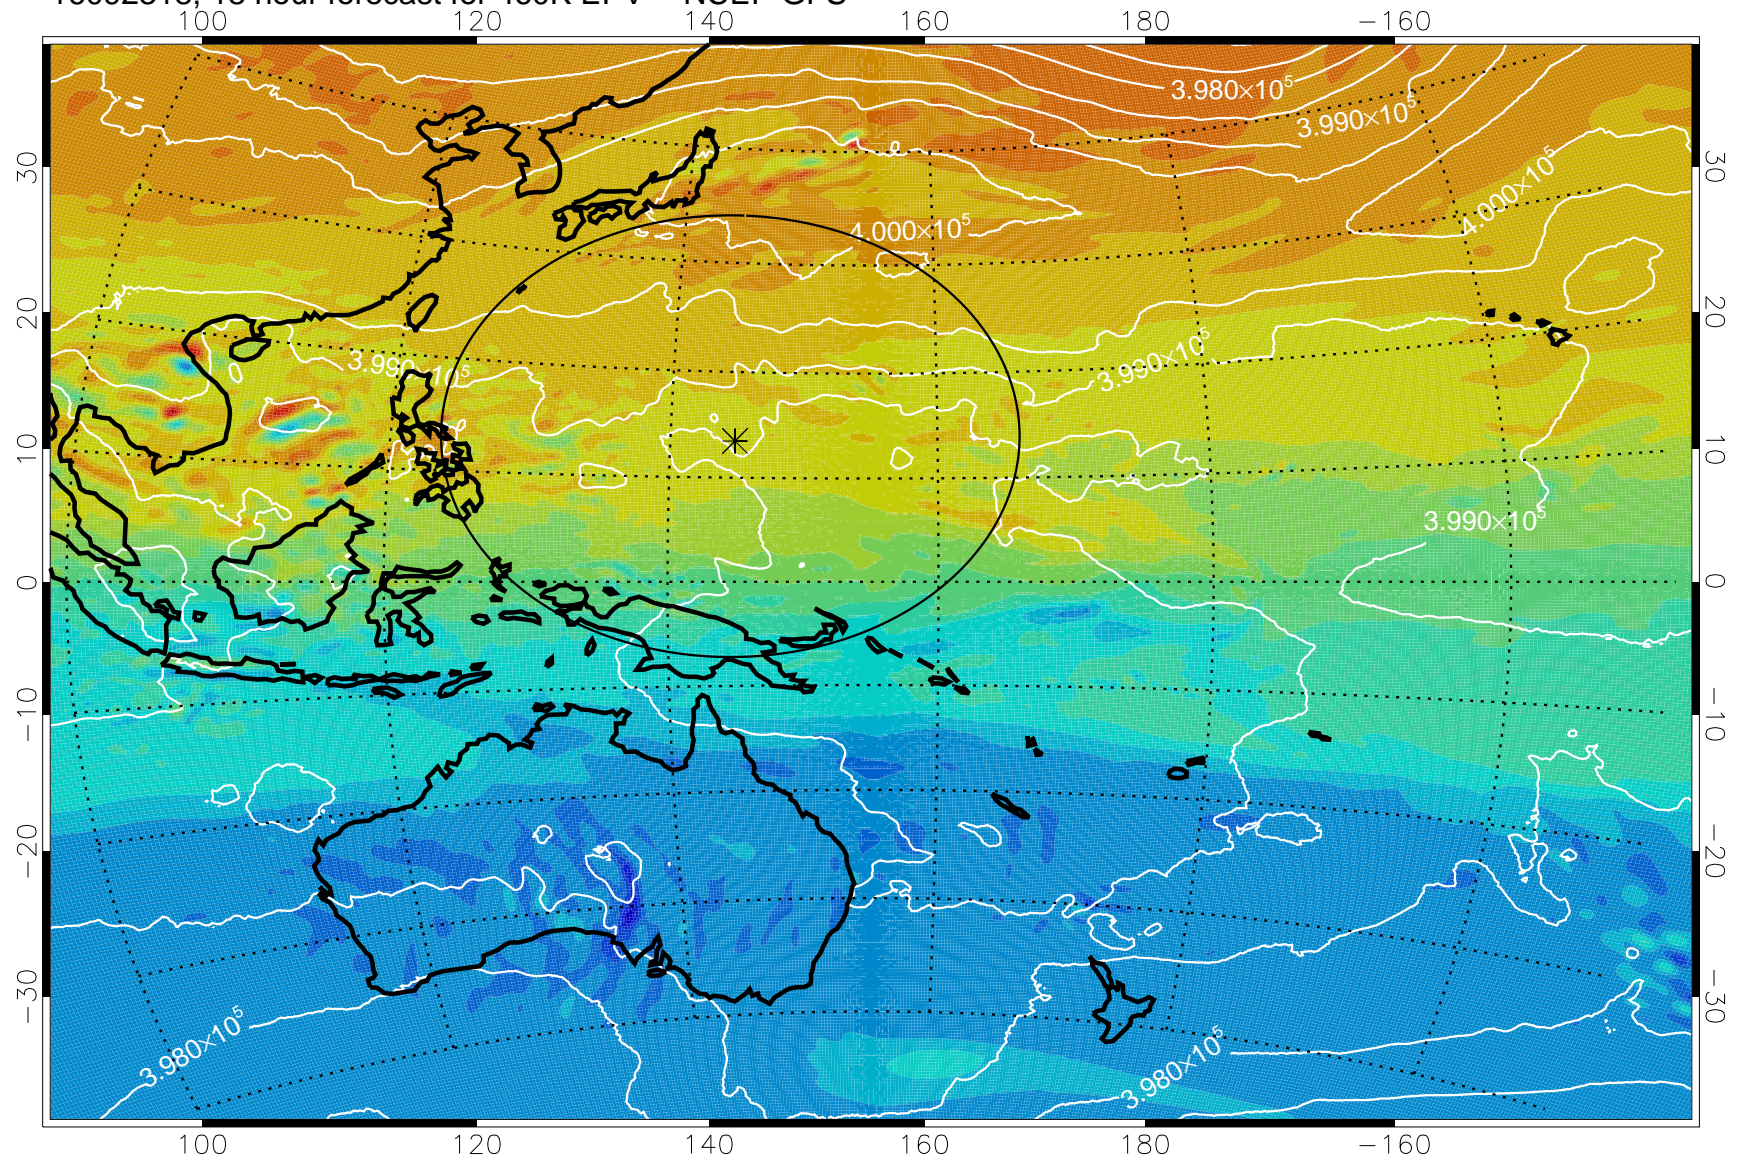

16092306, 6 hour forecast for 460K EPV -- NCEP GFS

460K Montgomery Streamfunction, white

Range ring of 2304 km

16092312, 12 hour forecast for 460K EPV -- NCEP GFS

460K Montgomery Streamfunction, white

Range ring of 2304 km

16092318, 18 hour forecast for 460K EPV -- NCEP GFS

460K Montgomery Streamfunction, white

Range ring of 2304 km

16092400, 24 hour forecast for 460K EPV -- NCEP GFS

460K Montgomery Streamfunction, white

Range ring of 2304 km

16092406, 30 hour forecast for 460K EPV -- NCEP GFS

460K Montgomery Streamfunction, white

Range ring of 2304 km

16092412, 36 hour forecast for 460K EPV -- NCEP GFS

460K Montgomery Streamfunction, white

Range ring of 2304 km

16092418, 42 hour forecast for 460K EPV -- NCEP GFS

460K Montgomery Streamfunction, white

Range ring of 2304 km

16092500, 48 hour forecast for 460K EPV -- NCEP GFS

460K Montgomery Streamfunction, white

Range ring of 2304 km