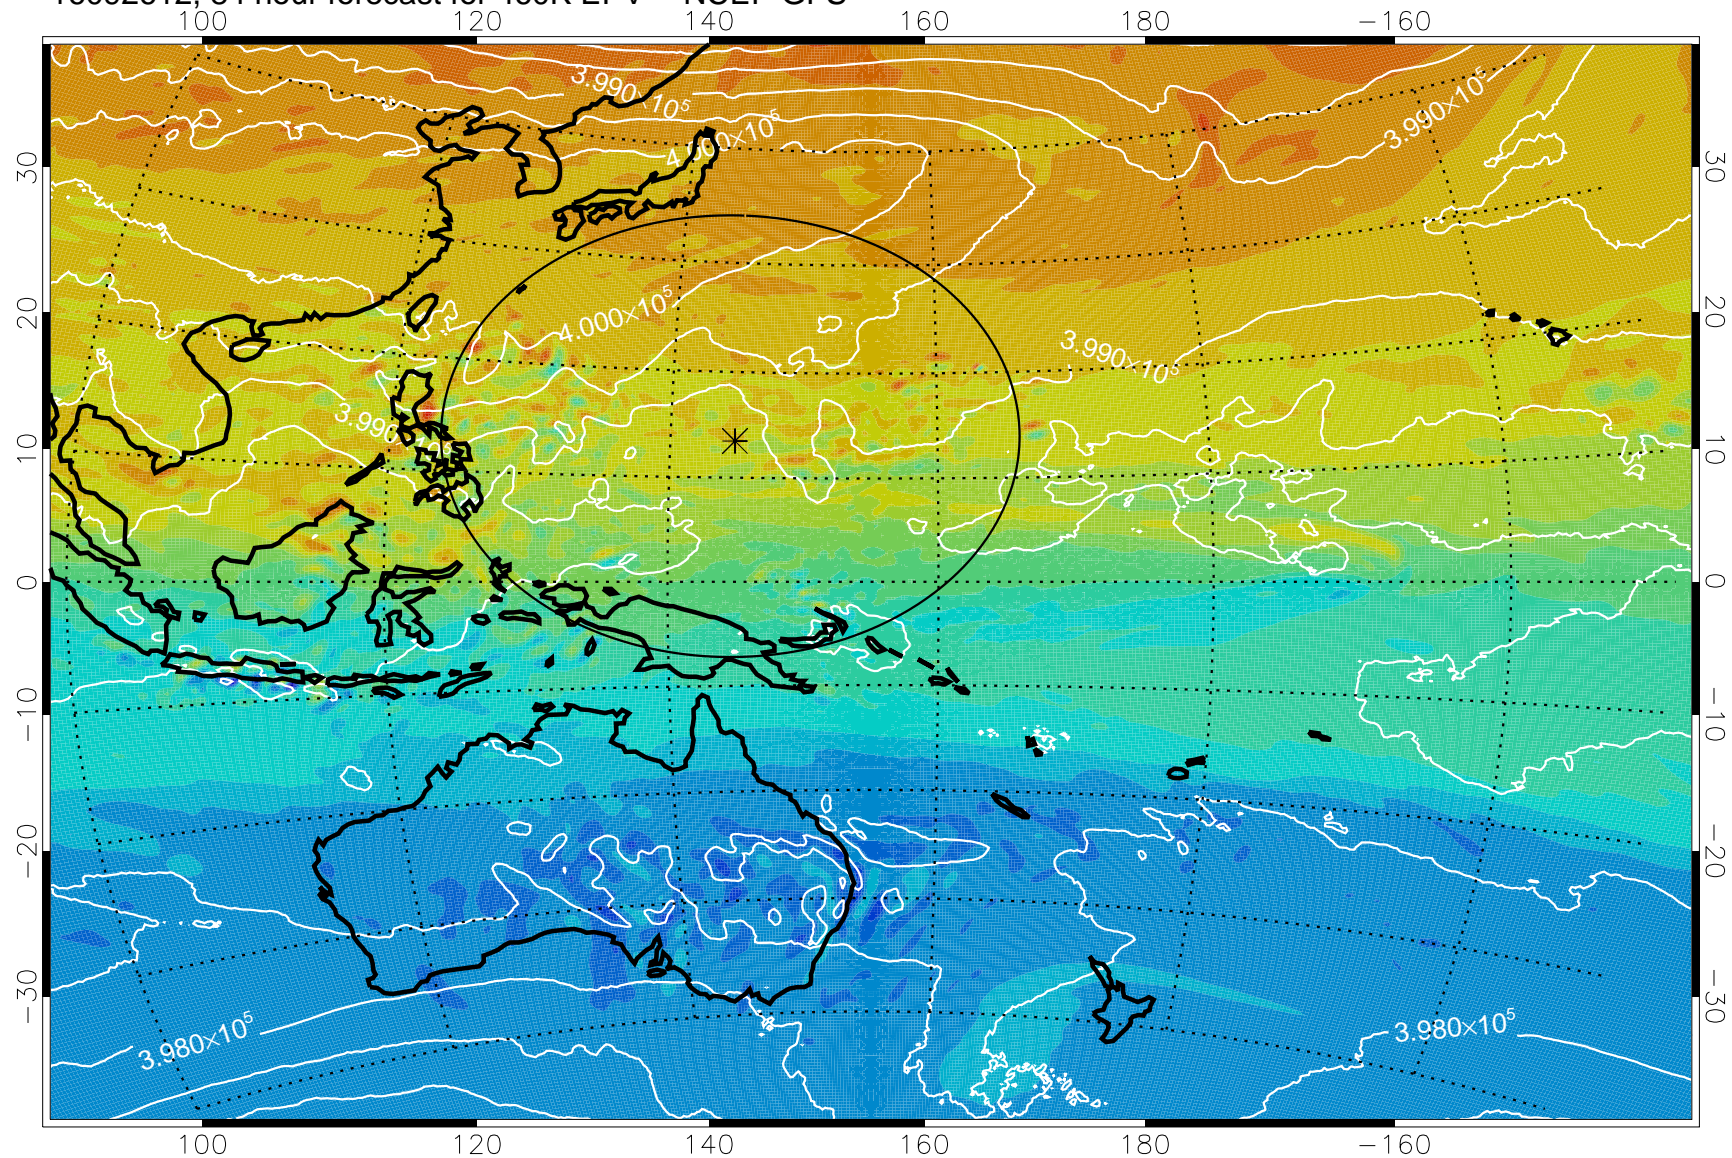

16092506, 54 hour forecast for 460K EPV -- NCEP GFS

460K Montgomery Streamfunction, white

Range ring of 2304 km

16092512, 60 hour forecast for 460K EPV -- NCEP GFS

460K Montgomery Streamfunction, white

Range ring of 2304 km

16092518, 66 hour forecast for 460K EPV -- NCEP GFS

460K Montgomery Streamfunction, white

Range ring of 2304 km

16092600, 72 hour forecast for 460K EPV -- NCEP GFS

460K Montgomery Streamfunction, white

Range ring of 2304 km

16092606, 78 hour forecast for 460K EPV -- NCEP GFS

460K Montgomery Streamfunction, white

Range ring of 2304 km

16092612, 84 hour forecast for 460K EPV -- NCEP GFS

460K Montgomery Streamfunction, white

Range ring of 2304 km

16092618, 90 hour forecast for 460K EPV -- NCEP GFS

460K Montgomery Streamfunction, white

Range ring of 2304 km

16092700, 96 hour forecast for 460K EPV -- NCEP GFS

460K Montgomery Streamfunction, white

Range ring of 2304 km