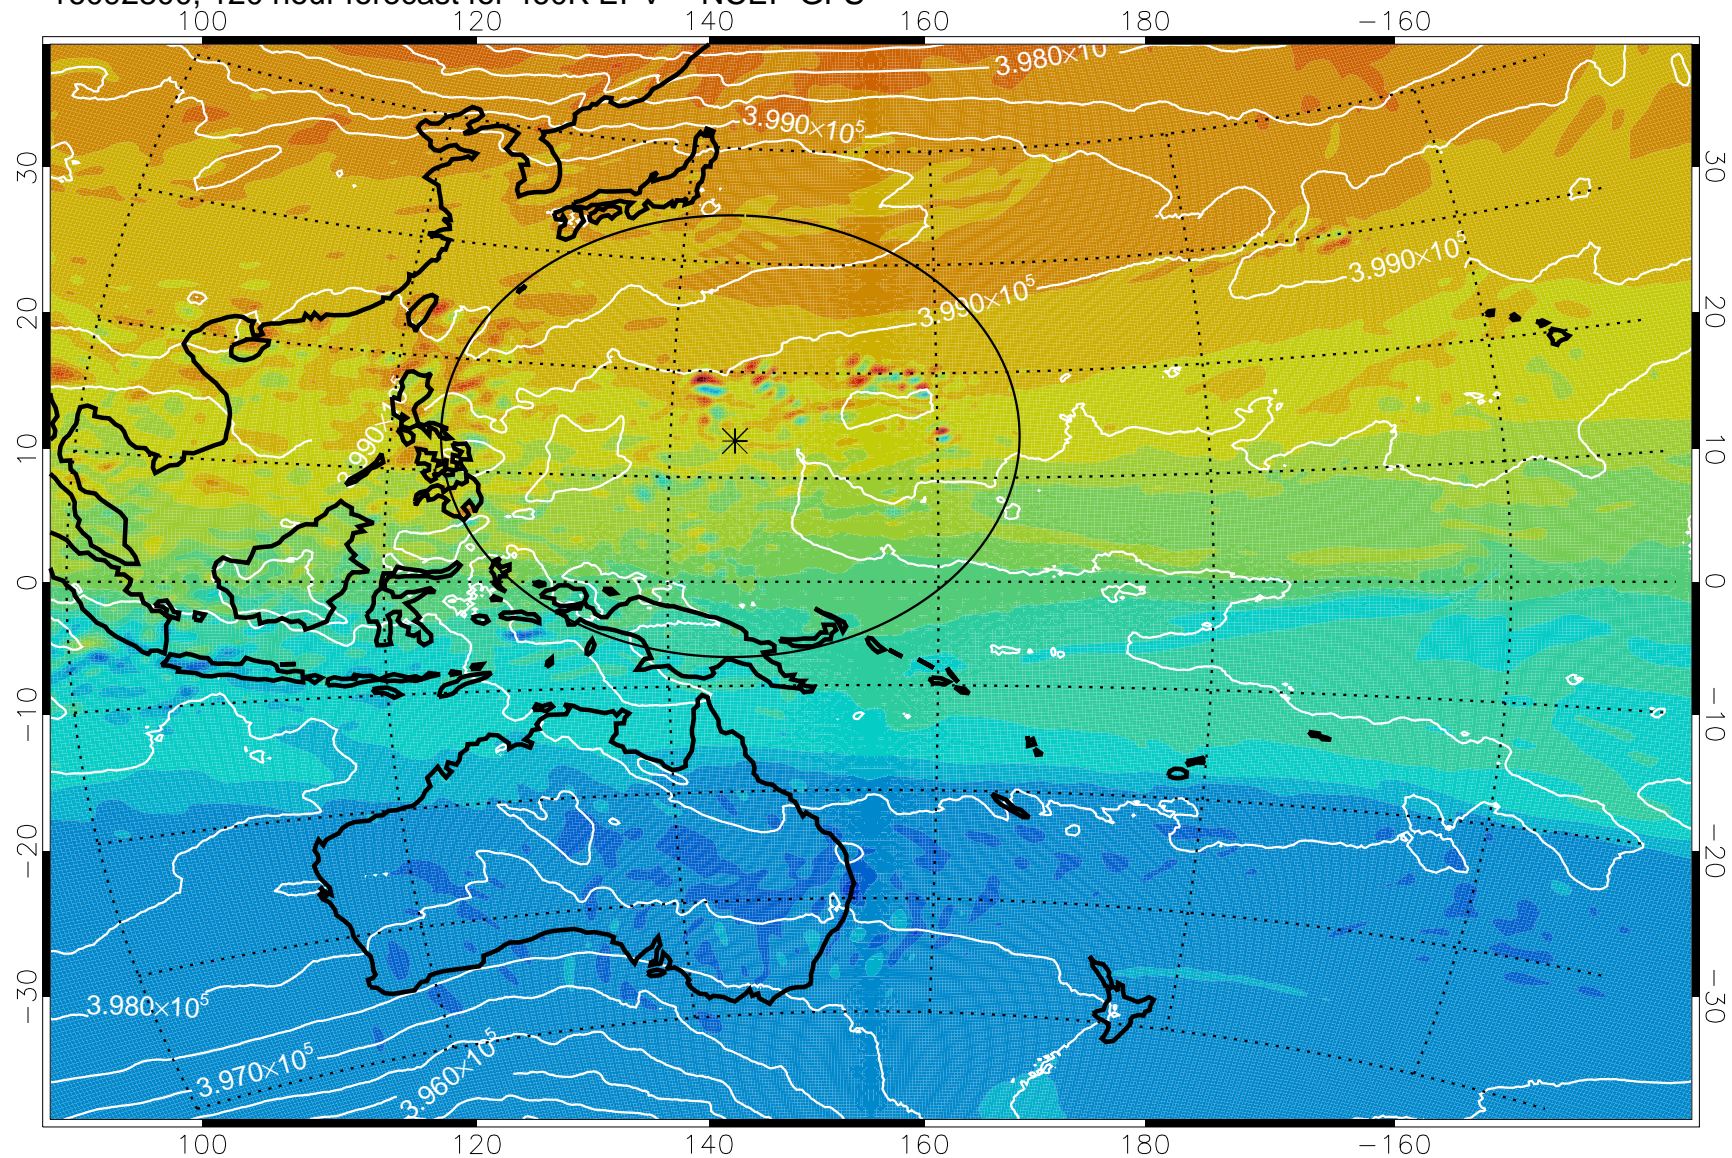

16092606, 78 hour forecast for 460K EPV -- NCEP GFS

460K Montgomery Streamfunction, white

Range ring of 2304 km

16092612, 84 hour forecast for 460K EPV -- NCEP GFS

460K Montgomery Streamfunction, white

Range ring of 2304 km

16092618, 90 hour forecast for 460K EPV -- NCEP GFS

460K Montgomery Streamfunction, white

Range ring of 2304 km

16092700, 96 hour forecast for 460K EPV -- NCEP GFS

460K Montgomery Streamfunction, white

Range ring of 2304 km

16092706, 102 hour forecast for 460K EPV -- NCEP GFS

460K Montgomery Streamfunction, white

Range ring of 2304 km

16092712, 108 hour forecast for 460K EPV -- NCEP GFS

460K Montgomery Streamfunction, white

Range ring of 2304 km

16092718, 114 hour forecast for 460K EPV -- NCEP GFS

460K Montgomery Streamfunction, white

Range ring of 2304 km

16092800, 120 hour forecast for 460K EPV -- NCEP GFS

460K Montgomery Streamfunction, white

Range ring of 2304 km