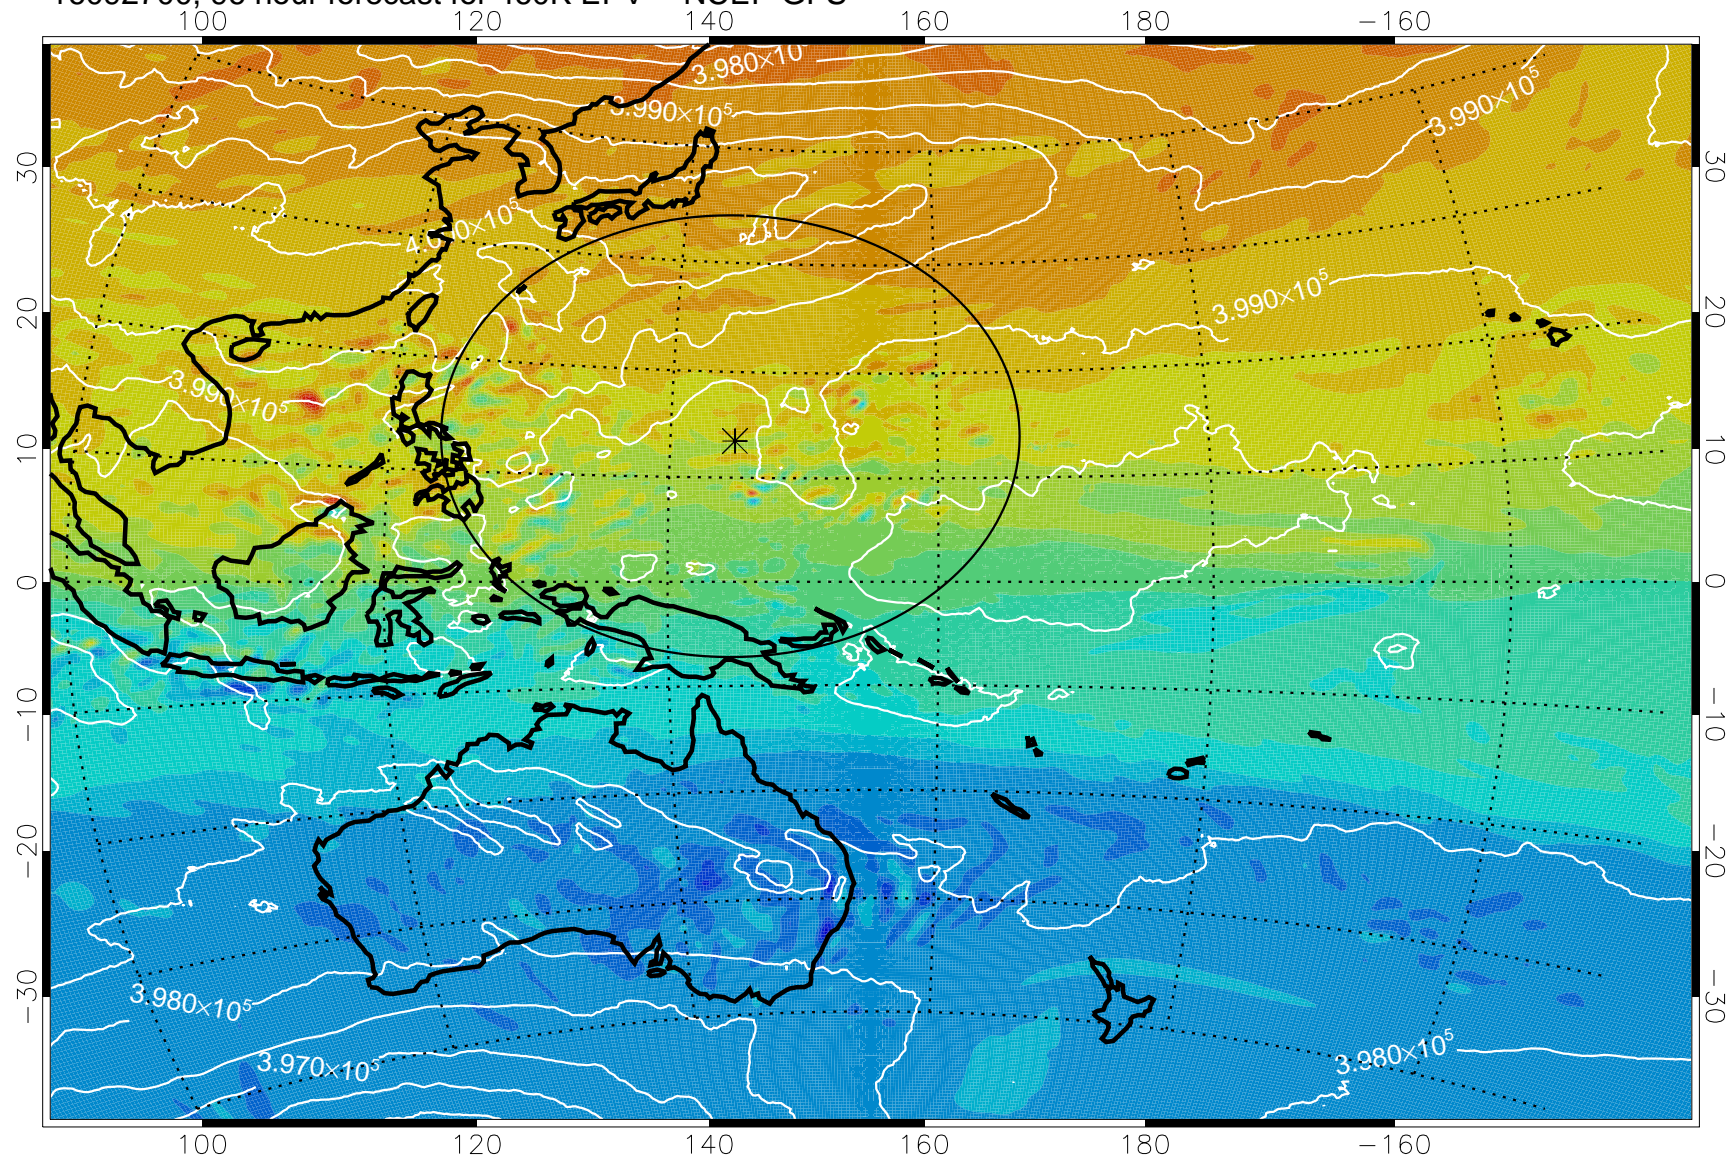

16092518, 66 hour forecast for 460K EPV -- NCEP GFS

460K Montgomery Streamfunction, white

Range ring of 2304 km

16092600, 72 hour forecast for 460K EPV -- NCEP GFS

460K Montgomery Streamfunction, white

Range ring of 2304 km

16092606, 78 hour forecast for 460K EPV -- NCEP GFS

460K Montgomery Streamfunction, white

Range ring of 2304 km

16092612, 84 hour forecast for 460K EPV -- NCEP GFS

460K Montgomery Streamfunction, white

Range ring of 2304 km

16092618, 90 hour forecast for 460K EPV -- NCEP GFS

460K Montgomery Streamfunction, white

Range ring of 2304 km

16092700, 96 hour forecast for 460K EPV -- NCEP GFS

460K Montgomery Streamfunction, white

Range ring of 2304 km

16092706, 102 hour forecast for 460K EPV -- NCEP GFS

460K Montgomery Streamfunction, white

Range ring of 2304 km

16092712, 108 hour forecast for 460K EPV -- NCEP GFS

460K Montgomery Streamfunction, white

Range ring of 2304 km