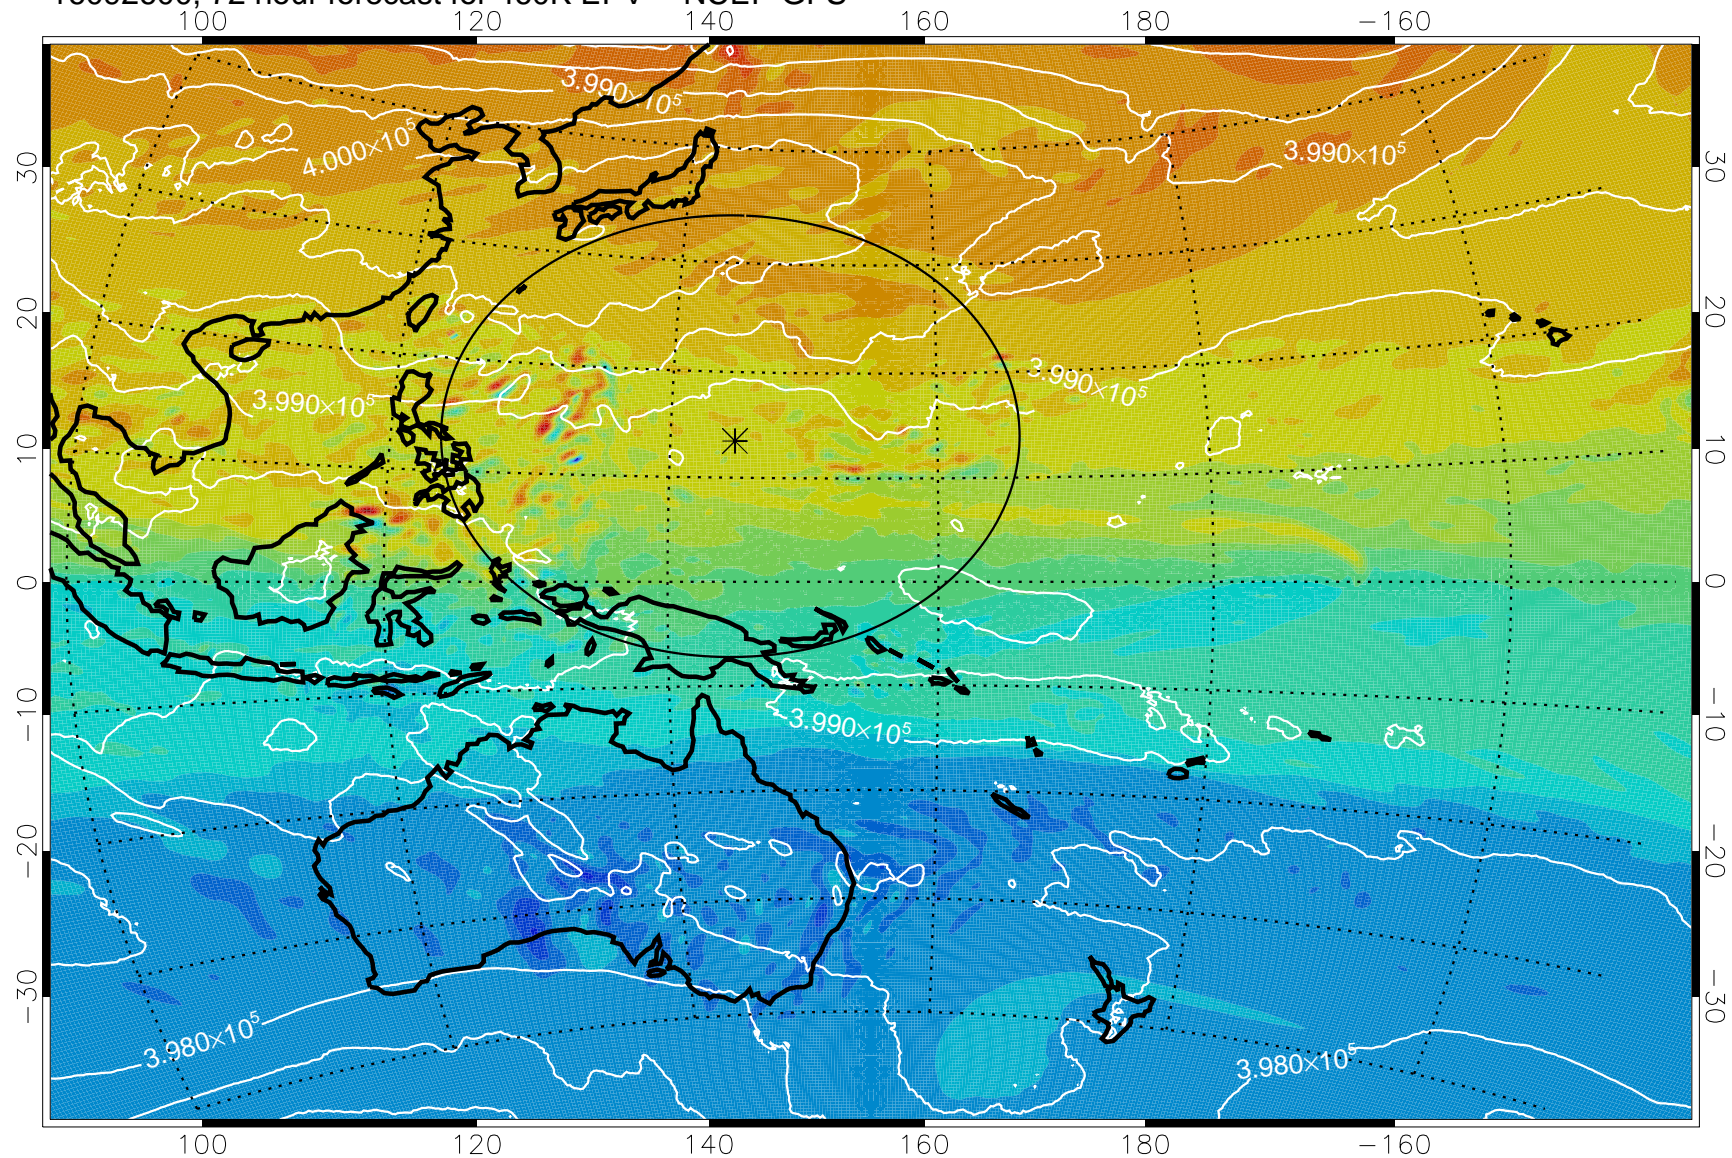

16092418, 42 hour forecast for 460K EPV -- NCEP GFS

460K Montgomery Streamfunction, white

Range ring of 2304 km

16092500, 48 hour forecast for 460K EPV -- NCEP GFS

460K Montgomery Streamfunction, white

Range ring of 2304 km

16092506, 54 hour forecast for 460K EPV -- NCEP GFS

460K Montgomery Streamfunction, white

Range ring of 2304 km

16092512, 60 hour forecast for 460K EPV -- NCEP GFS

460K Montgomery Streamfunction, white

Range ring of 2304 km

16092518, 66 hour forecast for 460K EPV -- NCEP GFS

460K Montgomery Streamfunction, white

Range ring of 2304 km

16092600, 72 hour forecast for 460K EPV -- NCEP GFS

460K Montgomery Streamfunction, white

Range ring of 2304 km

16092606, 78 hour forecast for 460K EPV -- NCEP GFS

460K Montgomery Streamfunction, white

Range ring of 2304 km

16092612, 84 hour forecast for 460K EPV -- NCEP GFS

460K Montgomery Streamfunction, white

Range ring of 2304 km