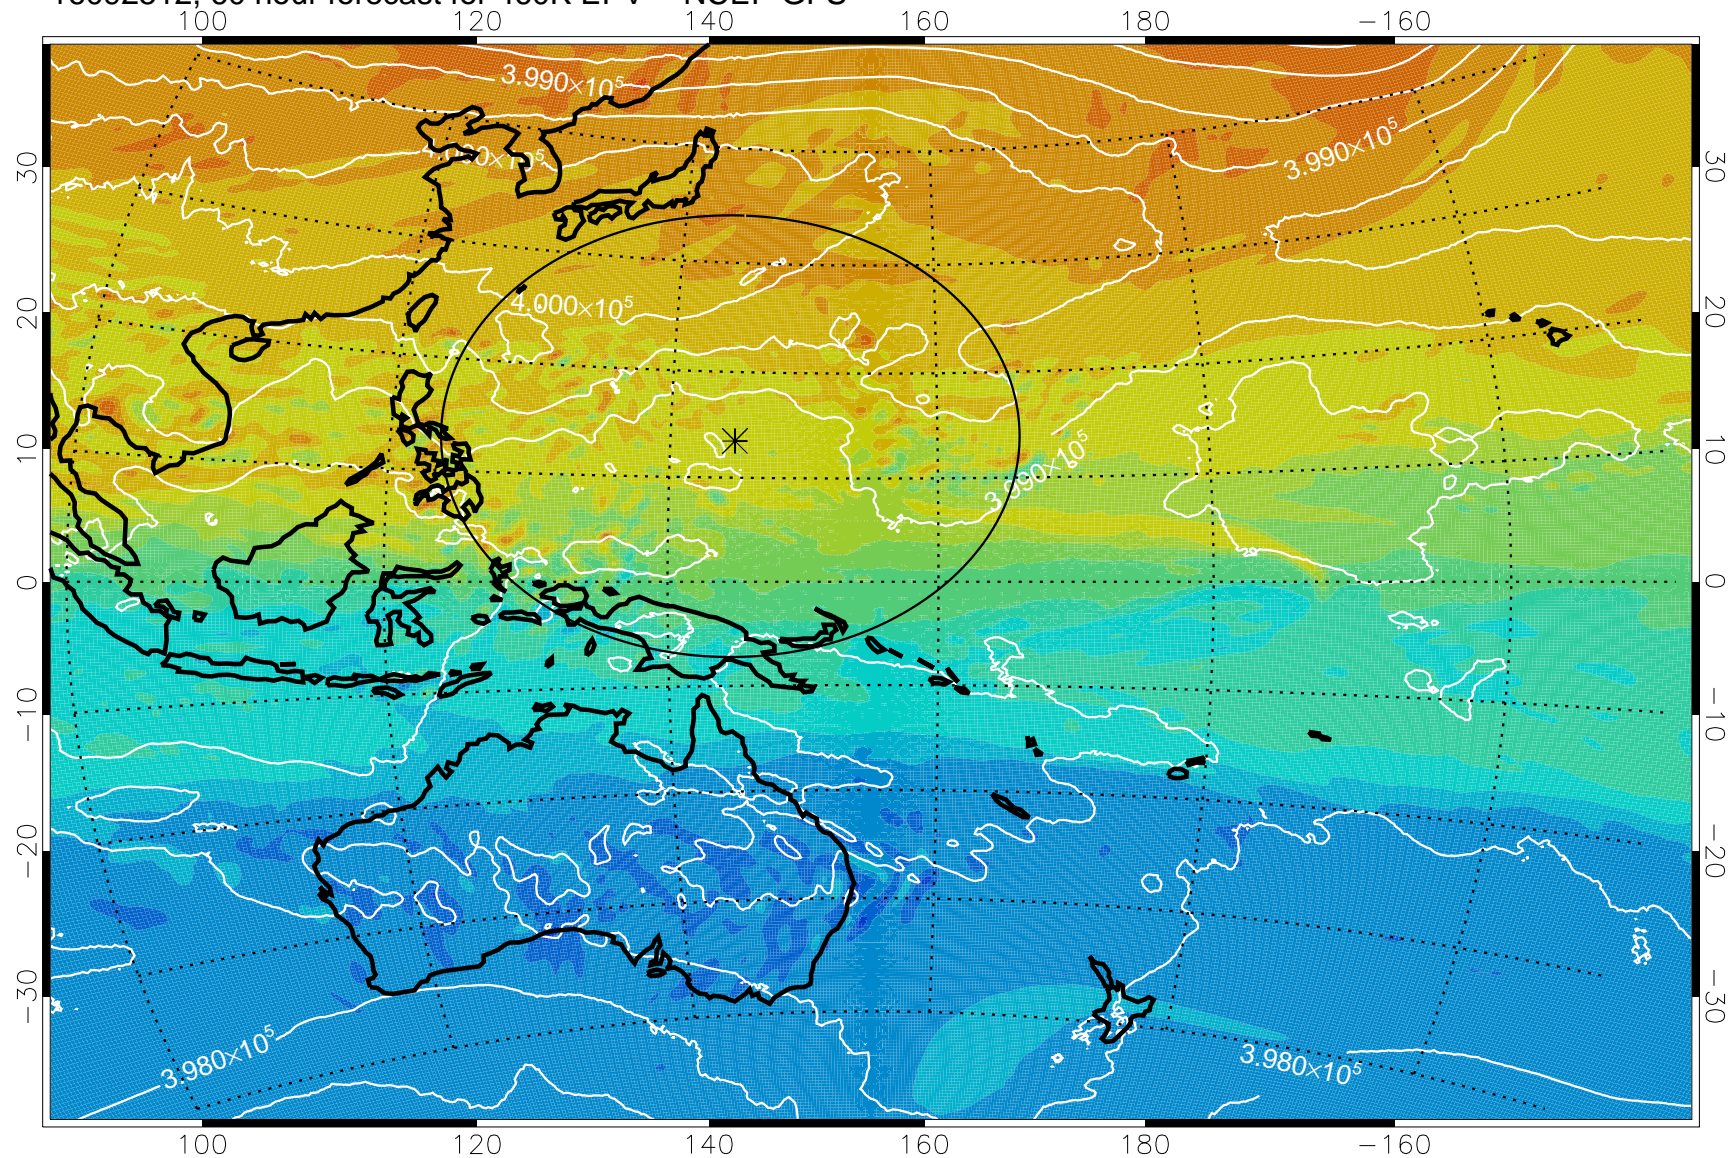

16092418, 42 hour forecast for 460K EPV -- NCEP GFS

460K Montgomery Streamfunction, white

Range ring of 2304 km

16092500, 48 hour forecast for 460K EPV -- NCEP GFS

460K Montgomery Streamfunction, white

Range ring of 2304 km

16092506, 54 hour forecast for 460K EPV -- NCEP GFS

460K Montgomery Streamfunction, white

Range ring of 2304 km

16092512, 60 hour forecast for 460K EPV -- NCEP GFS

460K Montgomery Streamfunction, white

Range ring of 2304 km

16092518, 66 hour forecast for 460K EPV -- NCEP GFS

460K Montgomery Streamfunction, white

Range ring of 2304 km

16092600, 72 hour forecast for 460K EPV -- NCEP GFS

460K Montgomery Streamfunction, white

Range ring of 2304 km

16092606, 78 hour forecast for 460K EPV -- NCEP GFS

460K Montgomery Streamfunction, white

Range ring of 2304 km

16092612, 84 hour forecast for 460K EPV -- NCEP GFS

460K Montgomery Streamfunction, white

Range ring of 2304 km