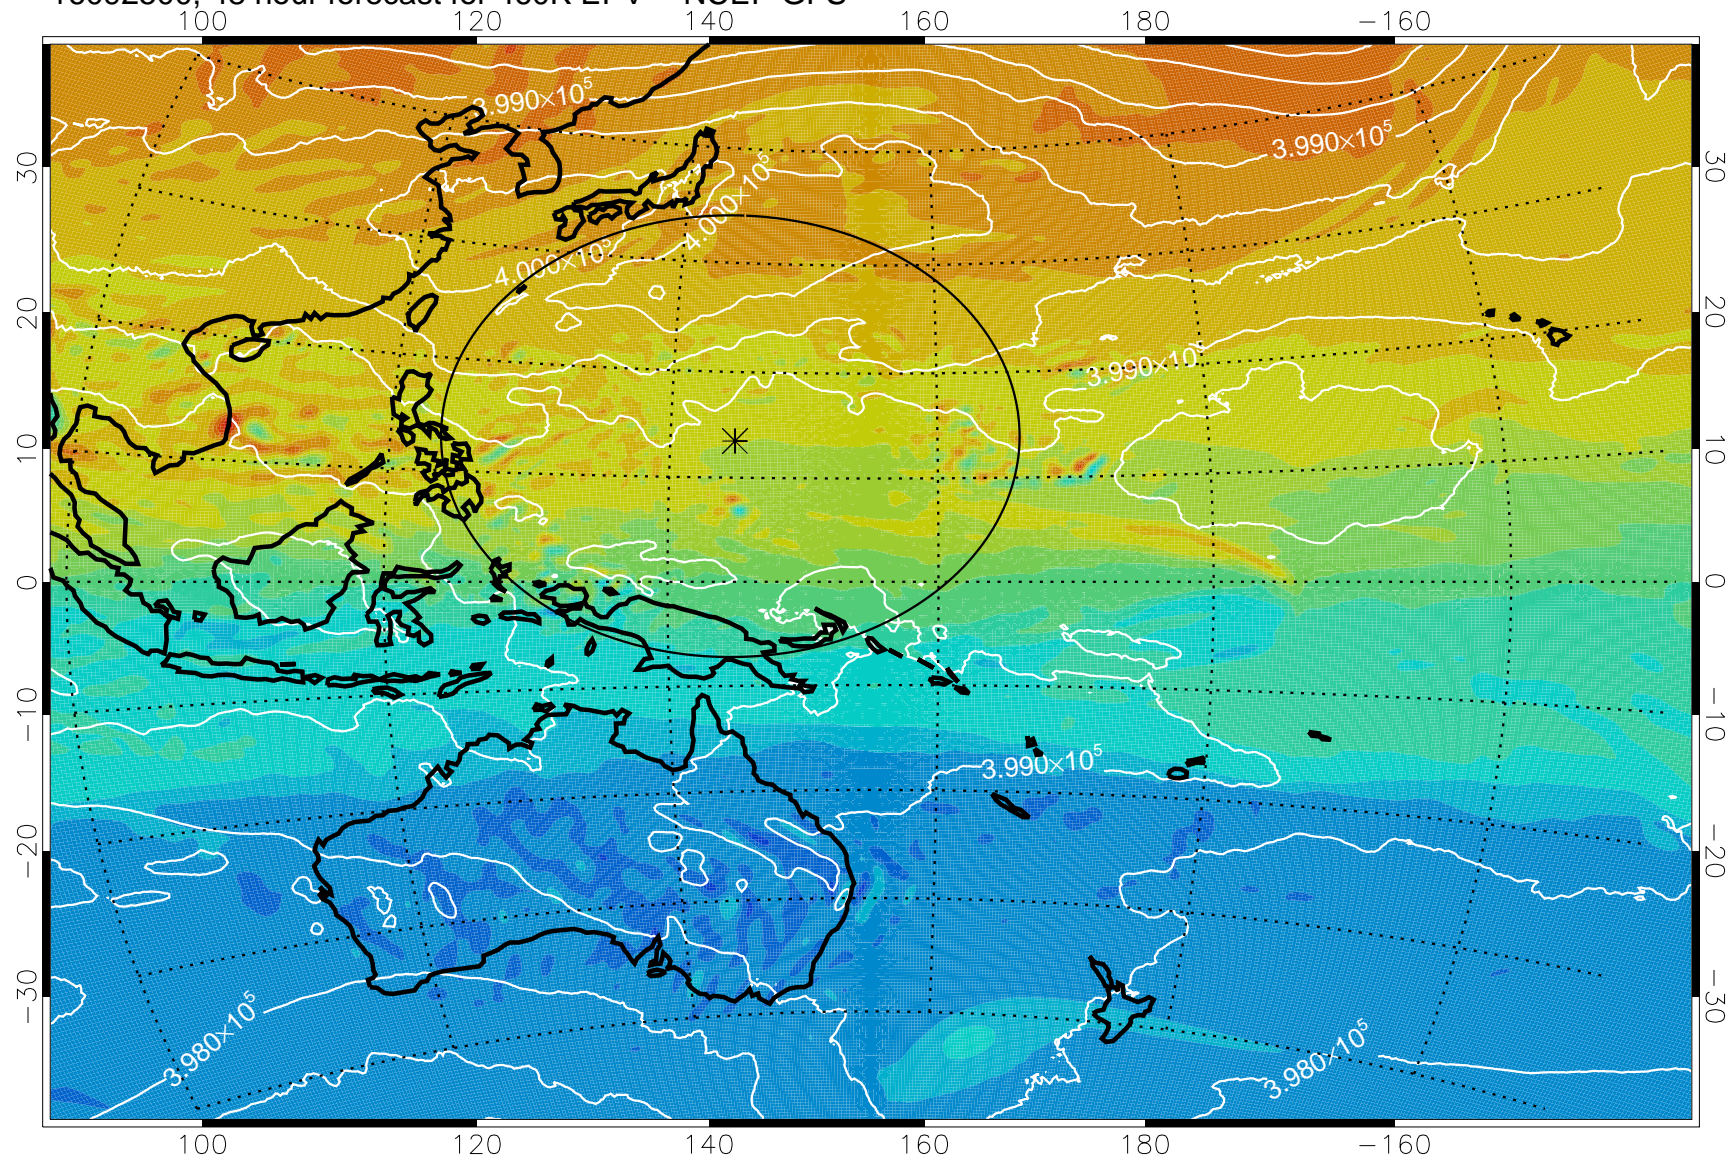

16092406, 30 hour forecast for 460K EPV -- NCEP GFS

460K Montgomery Streamfunction, white

Range ring of 2304 km

16092412, 36 hour forecast for 460K EPV -- NCEP GFS

460K Montgomery Streamfunction, white

Range ring of 2304 km

16092418, 42 hour forecast for 460K EPV -- NCEP GFS

460K Montgomery Streamfunction, white

Range ring of 2304 km

16092500, 48 hour forecast for 460K EPV -- NCEP GFS

460K Montgomery Streamfunction, white

Range ring of 2304 km

16092506, 54 hour forecast for 460K EPV -- NCEP GFS

460K Montgomery Streamfunction, white

Range ring of 2304 km

16092512, 60 hour forecast for 460K EPV -- NCEP GFS

460K Montgomery Streamfunction, white

Range ring of 2304 km

16092518, 66 hour forecast for 460K EPV -- NCEP GFS

460K Montgomery Streamfunction, white

Range ring of 2304 km

16092600, 72 hour forecast for 460K EPV -- NCEP GFS

460K Montgomery Streamfunction, white

Range ring of 2304 km