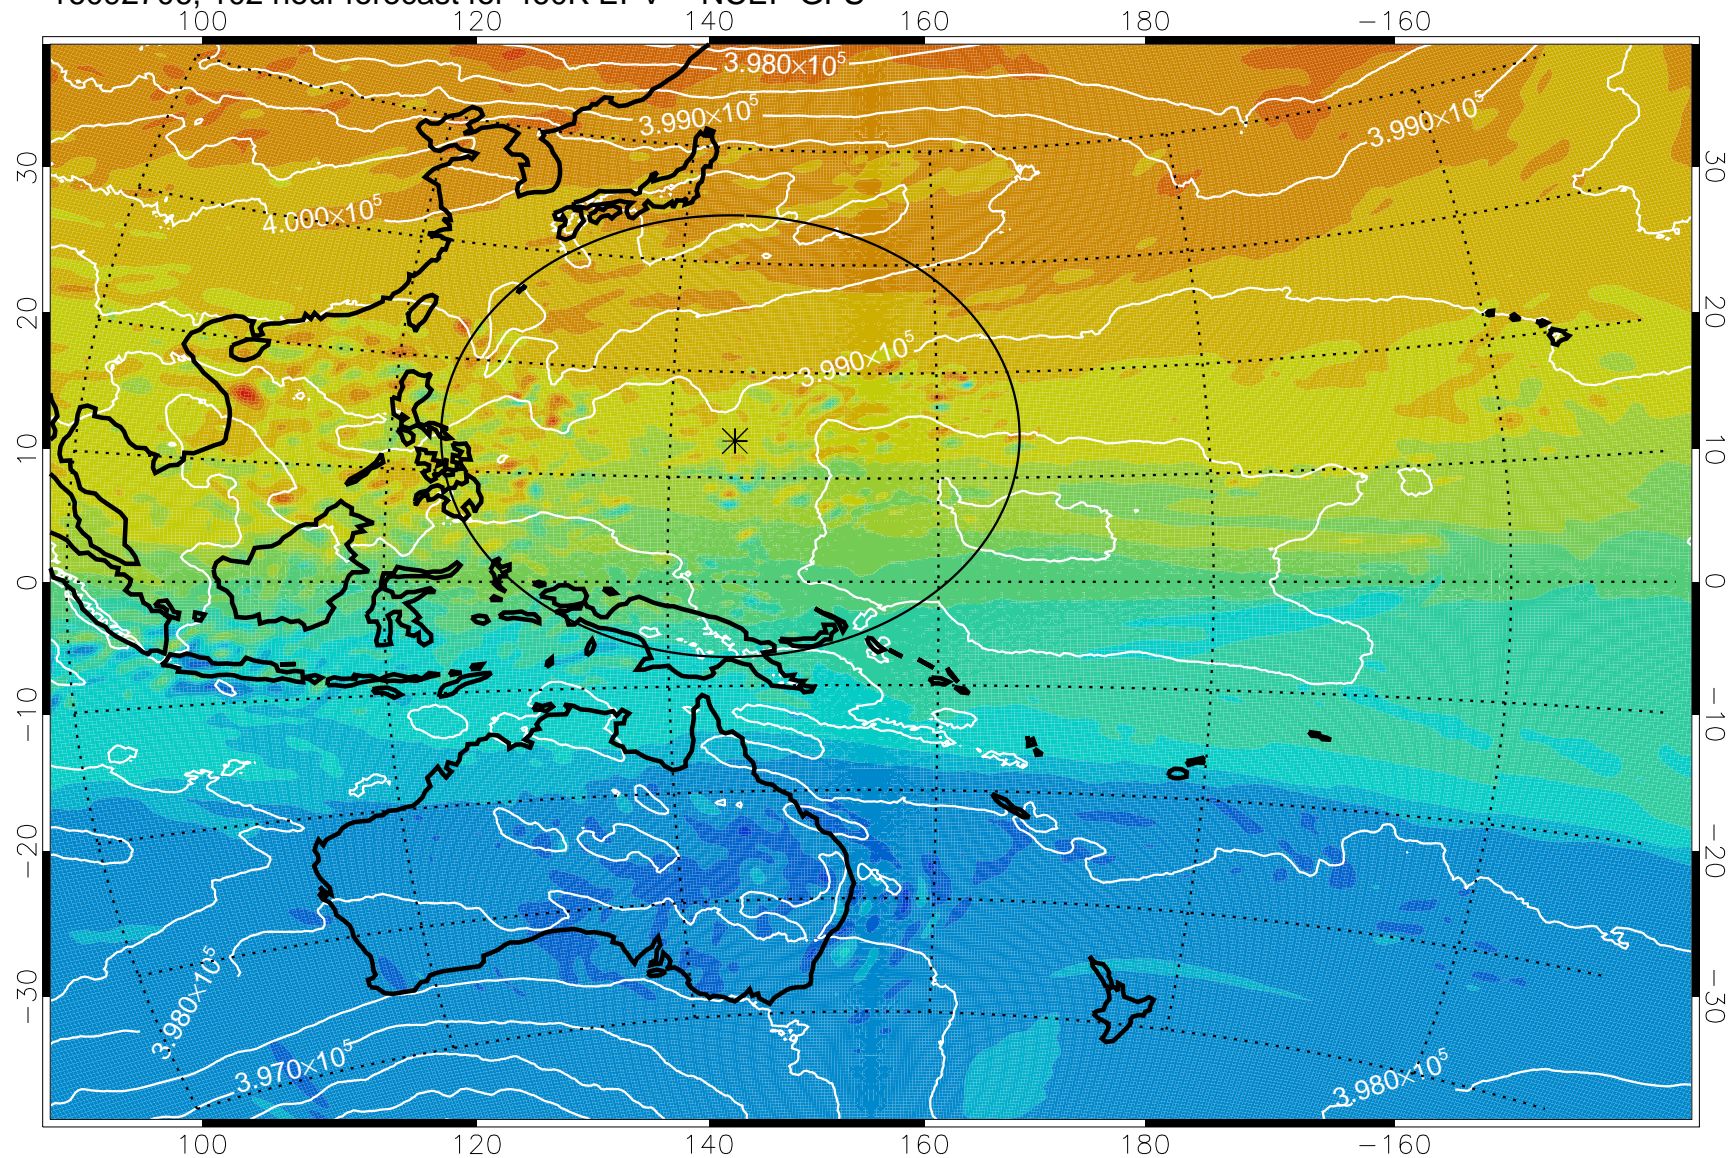

16092606, 78 hour forecast for 460K EPV -- NCEP GFS

460K Montgomery Streamfunction, white

Range ring of 2304 km

16092612, 84 hour forecast for 460K EPV -- NCEP GFS

460K Montgomery Streamfunction, white

Range ring of 2304 km

16092618, 90 hour forecast for 460K EPV -- NCEP GFS

460K Montgomery Streamfunction, white

Range ring of 2304 km

16092700, 96 hour forecast for 460K EPV -- NCEP GFS

460K Montgomery Streamfunction, white

Range ring of 2304 km

16092706, 102 hour forecast for 460K EPV -- NCEP GFS

460K Montgomery Streamfunction, white

Range ring of 2304 km

16092712, 108 hour forecast for 460K EPV -- NCEP GFS

460K Montgomery Streamfunction, white

Range ring of 2304 km

16092718, 114 hour forecast for 460K EPV -- NCEP GFS

460K Montgomery Streamfunction, white

Range ring of 2304 km

16092800, 120 hour forecast for 460K EPV -- NCEP GFS

460K Montgomery Streamfunction, white

Range ring of 2304 km