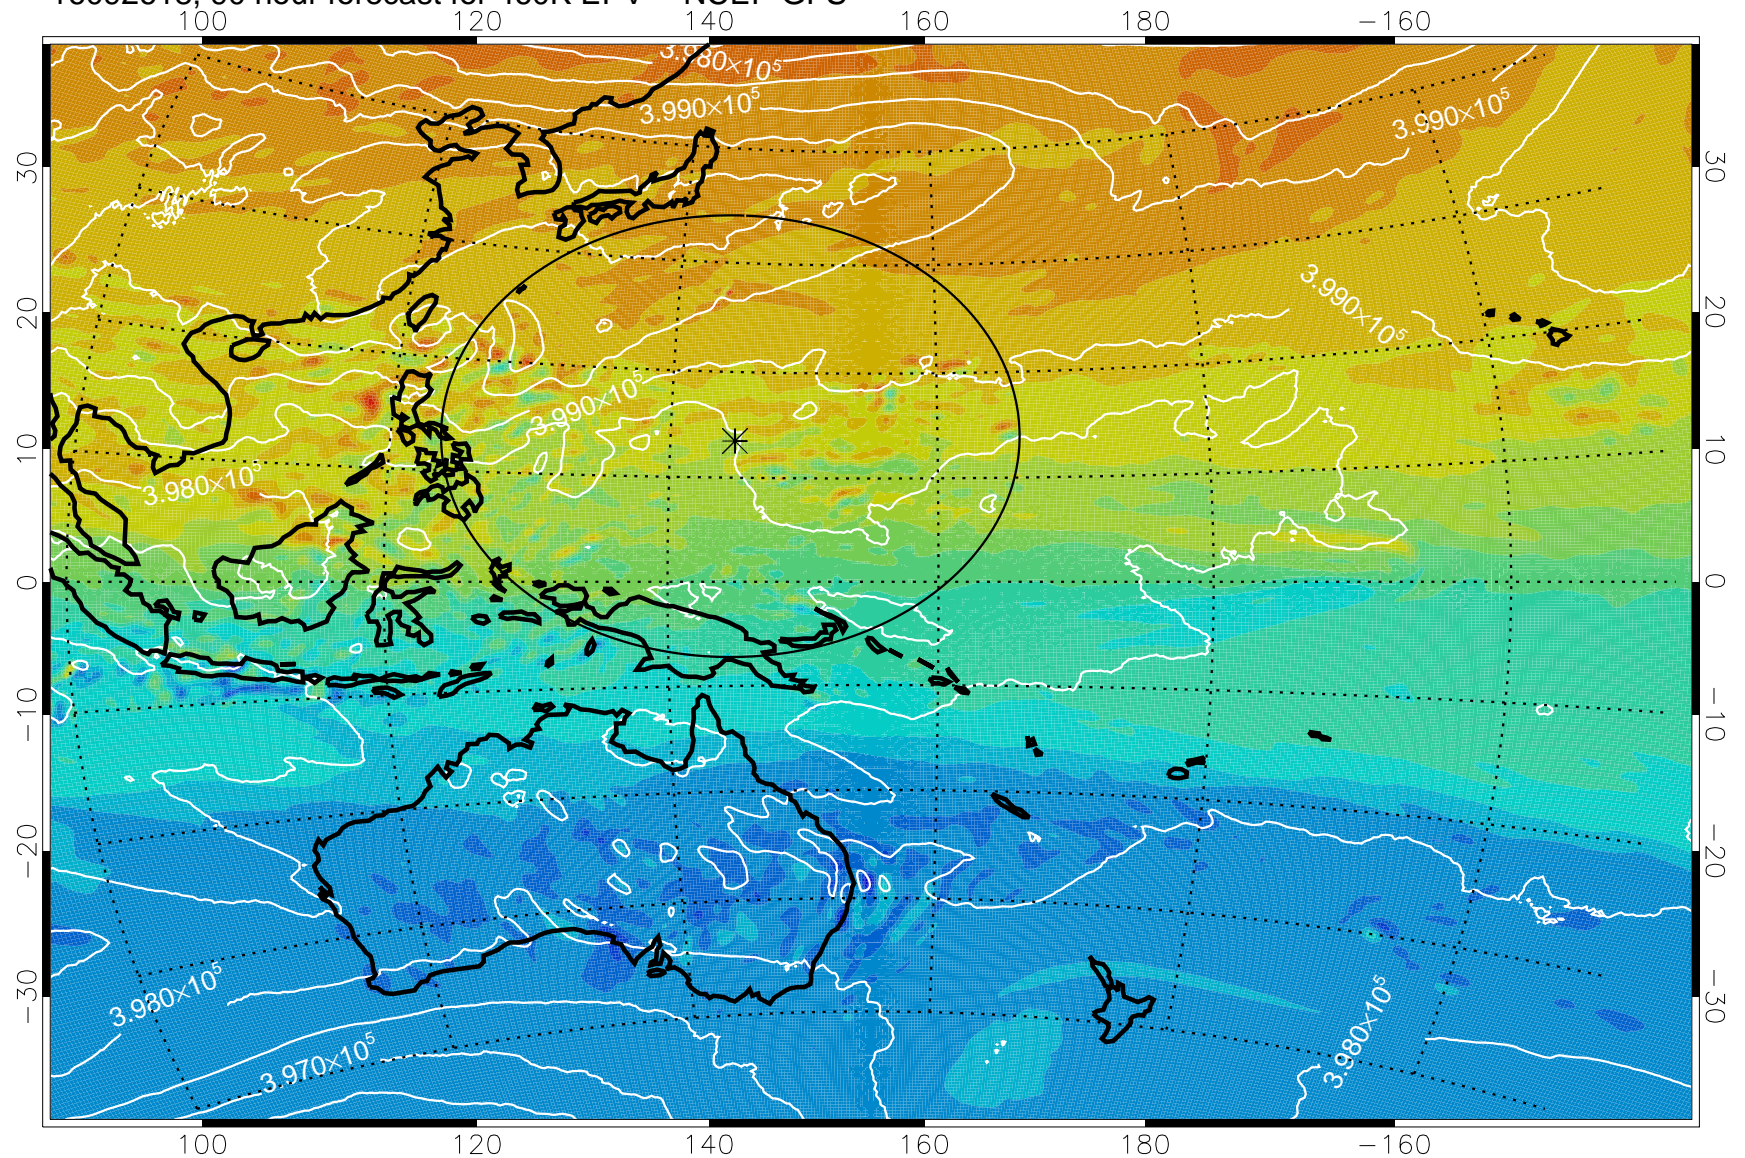

16092518, 66 hour forecast for 460K EPV -- NCEP GFS

460K Montgomery Streamfunction, white

Range ring of 2304 km

16092600, 72 hour forecast for 460K EPV -- NCEP GFS

460K Montgomery Streamfunction, white

Range ring of 2304 km

16092606, 78 hour forecast for 460K EPV -- NCEP GFS

460K Montgomery Streamfunction, white

Range ring of 2304 km

16092612, 84 hour forecast for 460K EPV -- NCEP GFS

460K Montgomery Streamfunction, white

Range ring of 2304 km

16092618, 90 hour forecast for 460K EPV -- NCEP GFS

460K Montgomery Streamfunction, white

Range ring of 2304 km

16092700, 96 hour forecast for 460K EPV -- NCEP GFS

460K Montgomery Streamfunction, white

Range ring of 2304 km

16092706, 102 hour forecast for 460K EPV -- NCEP GFS

460K Montgomery Streamfunction, white

Range ring of 2304 km

16092712, 108 hour forecast for 460K EPV -- NCEP GFS

460K Montgomery Streamfunction, white

Range ring of 2304 km