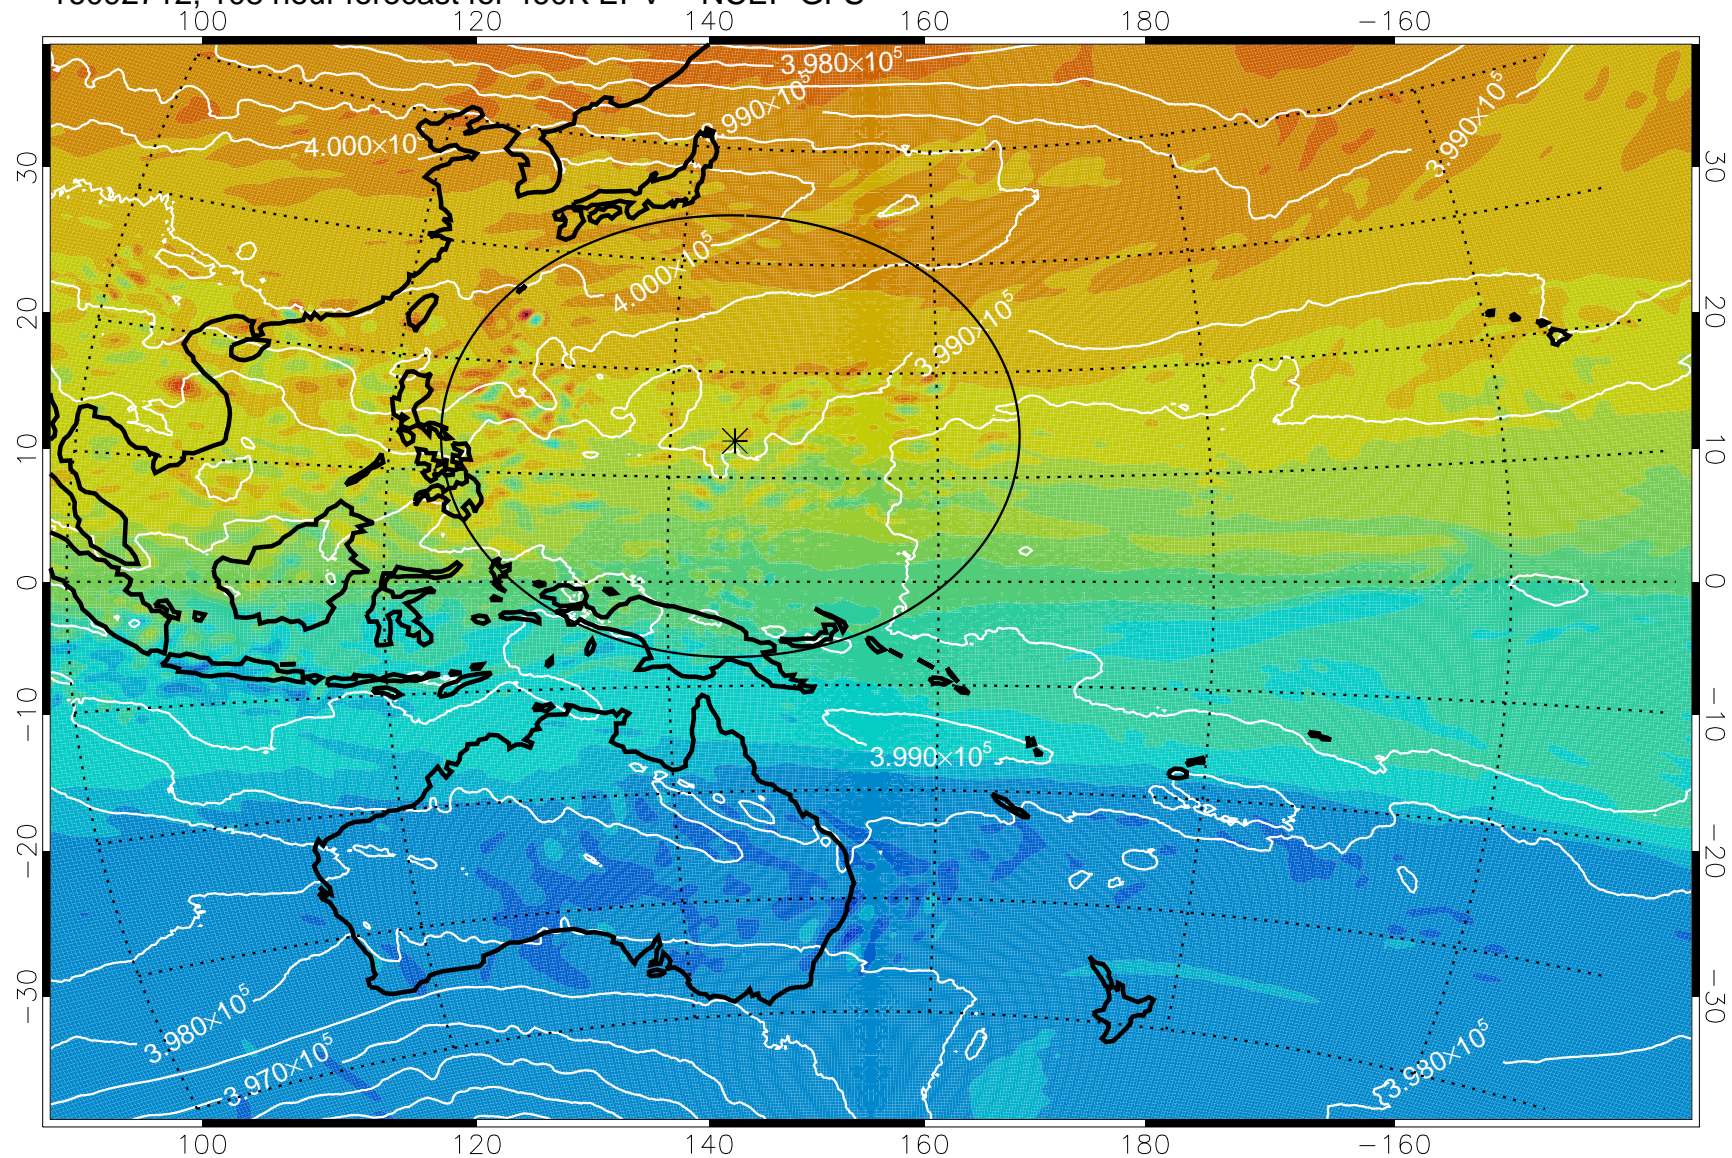

16092606, 78 hour forecast for 460K EPV -- NCEP GFS

460K Montgomery Streamfunction, white

Range ring of 2304 km

16092612, 84 hour forecast for 460K EPV -- NCEP GFS

460K Montgomery Streamfunction, white

Range ring of 2304 km

16092618, 90 hour forecast for 460K EPV -- NCEP GFS

460K Montgomery Streamfunction, white

Range ring of 2304 km

16092700, 96 hour forecast for 460K EPV -- NCEP GFS

460K Montgomery Streamfunction, white

Range ring of 2304 km

16092706, 102 hour forecast for 460K EPV -- NCEP GFS

460K Montgomery Streamfunction, white

Range ring of 2304 km

16092712, 108 hour forecast for 460K EPV -- NCEP GFS

460K Montgomery Streamfunction, white

Range ring of 2304 km

16092718, 114 hour forecast for 460K EPV -- NCEP GFS

460K Montgomery Streamfunction, white

Range ring of 2304 km

16092800, 120 hour forecast for 460K EPV -- NCEP GFS

460K Montgomery Streamfunction, white

Range ring of 2304 km