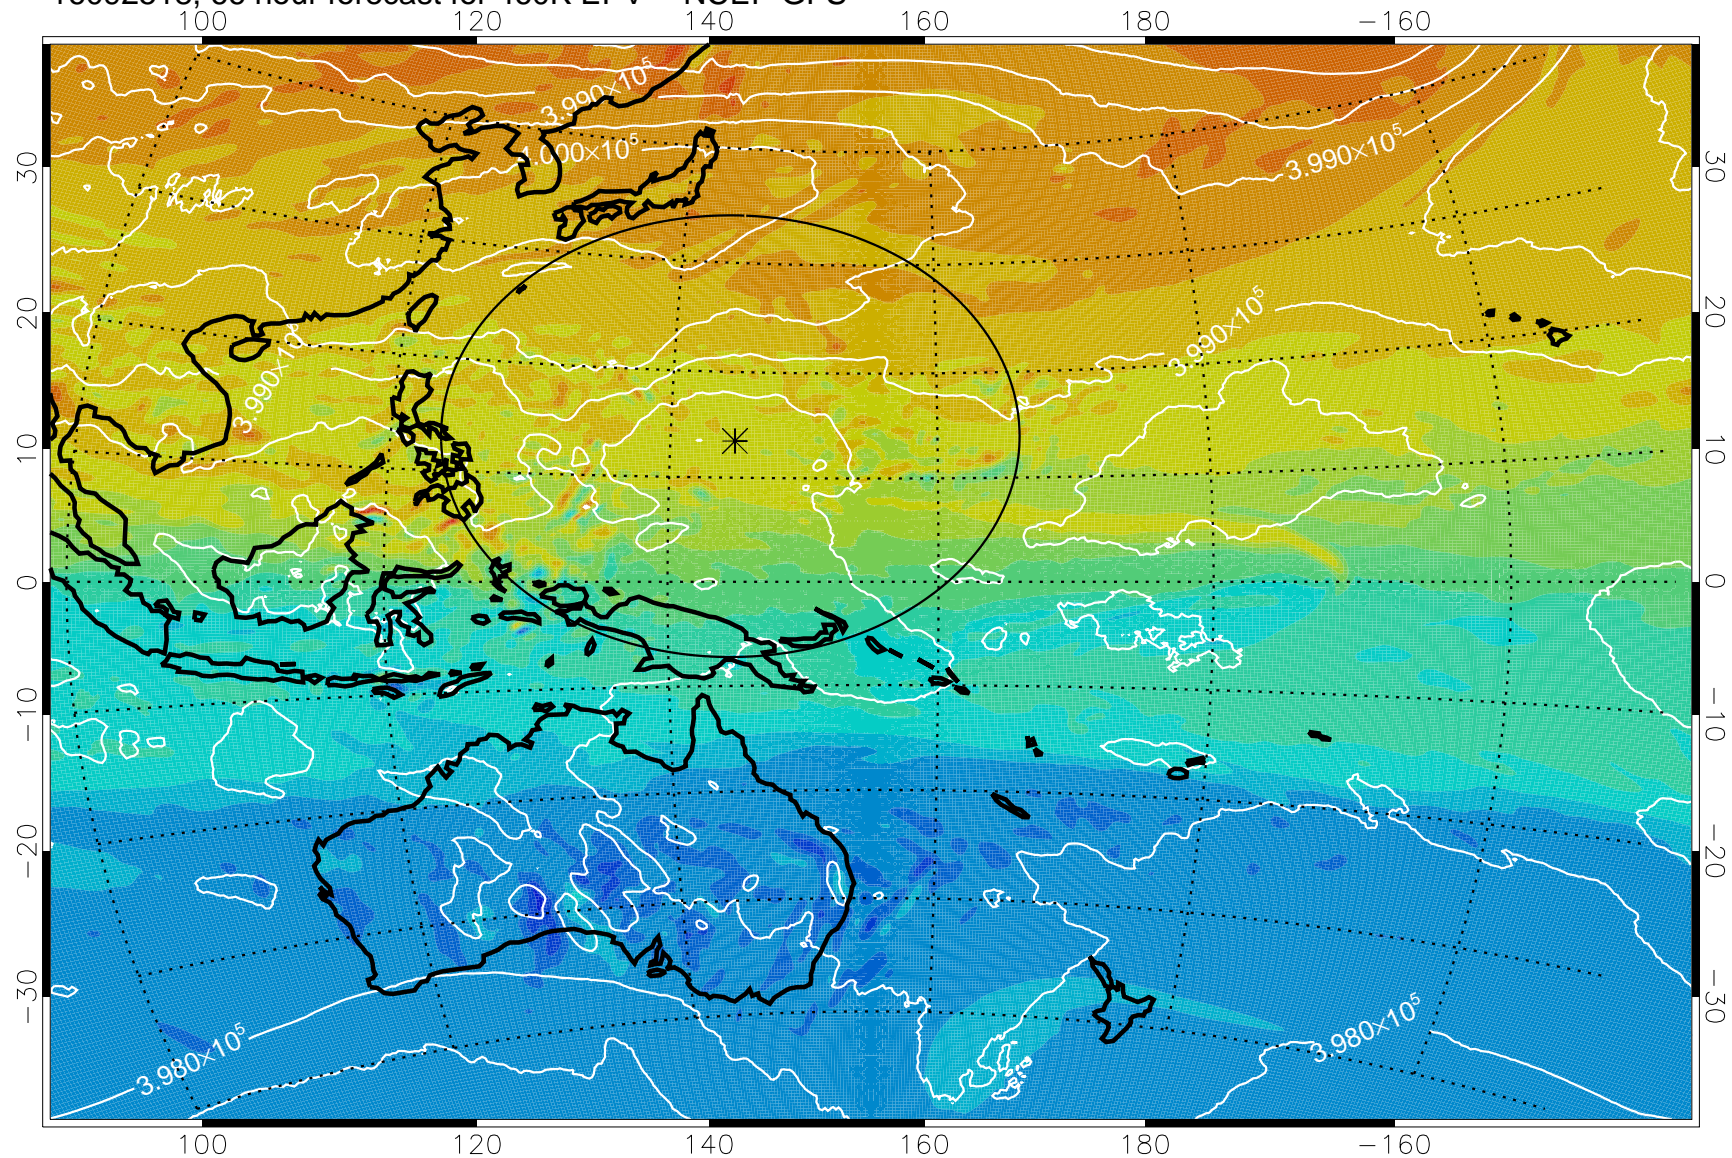

16092418, 42 hour forecast for 460K EPV -- NCEP GFS

460K Montgomery Streamfunction, white

Range ring of 2304 km

16092500, 48 hour forecast for 460K EPV -- NCEP GFS

460K Montgomery Streamfunction, white

Range ring of 2304 km

16092506, 54 hour forecast for 460K EPV -- NCEP GFS

460K Montgomery Streamfunction, white

Range ring of 2304 km

16092512, 60 hour forecast for 460K EPV -- NCEP GFS

460K Montgomery Streamfunction, white

Range ring of 2304 km

16092518, 66 hour forecast for 460K EPV -- NCEP GFS

460K Montgomery Streamfunction, white

Range ring of 2304 km

16092600, 72 hour forecast for 460K EPV -- NCEP GFS

460K Montgomery Streamfunction, white

Range ring of 2304 km

16092606, 78 hour forecast for 460K EPV -- NCEP GFS

460K Montgomery Streamfunction, white

Range ring of 2304 km

16092612, 84 hour forecast for 460K EPV -- NCEP GFS

460K Montgomery Streamfunction, white

Range ring of 2304 km