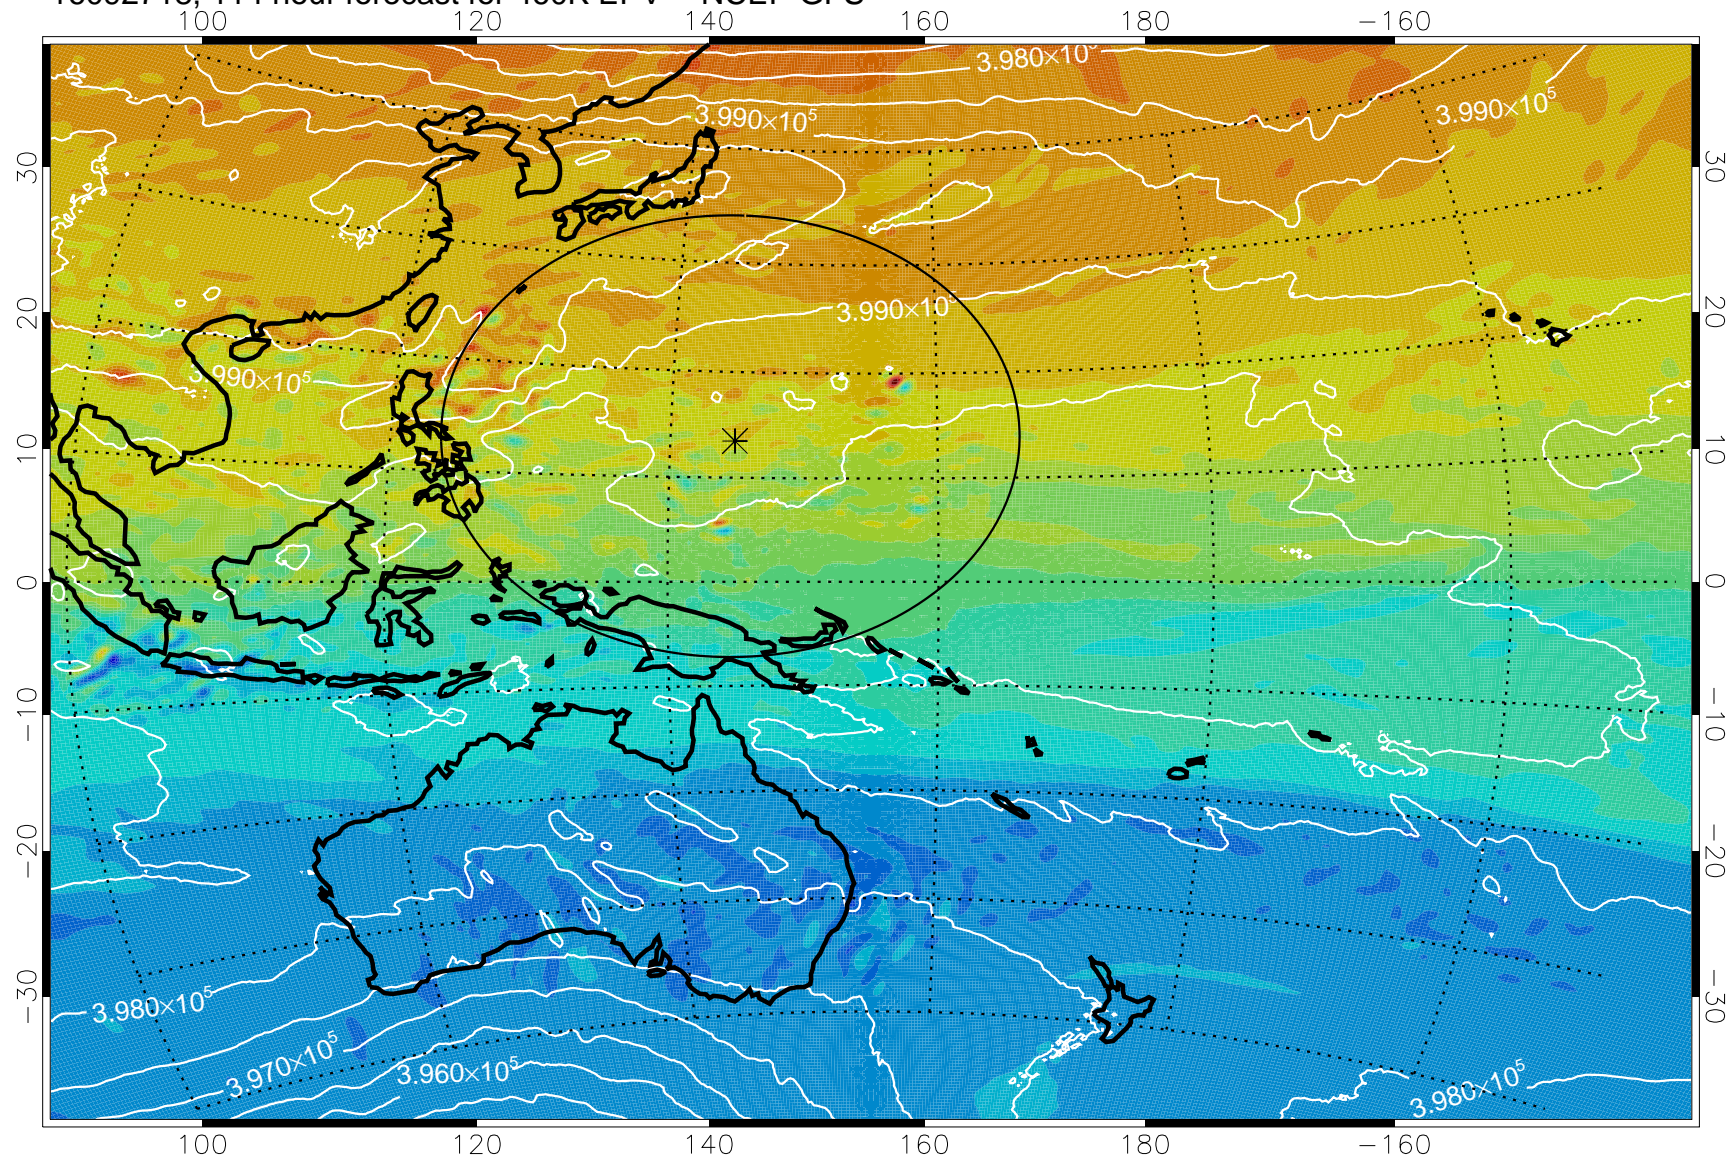

16092606, 78 hour forecast for 460K EPV -- NCEP GFS

460K Montgomery Streamfunction, white

Range ring of 2304 km

16092612, 84 hour forecast for 460K EPV -- NCEP GFS

460K Montgomery Streamfunction, white

Range ring of 2304 km

16092618, 90 hour forecast for 460K EPV -- NCEP GFS

460K Montgomery Streamfunction, white

Range ring of 2304 km

16092700, 96 hour forecast for 460K EPV -- NCEP GFS

460K Montgomery Streamfunction, white

Range ring of 2304 km

16092706, 102 hour forecast for 460K EPV -- NCEP GFS

460K Montgomery Streamfunction, white

Range ring of 2304 km

16092712, 108 hour forecast for 460K EPV -- NCEP GFS

460K Montgomery Streamfunction, white

Range ring of 2304 km

16092718, 114 hour forecast for 460K EPV -- NCEP GFS

460K Montgomery Streamfunction, white

Range ring of 2304 km

16092800, 120 hour forecast for 460K EPV -- NCEP GFS

460K Montgomery Streamfunction, white

Range ring of 2304 km