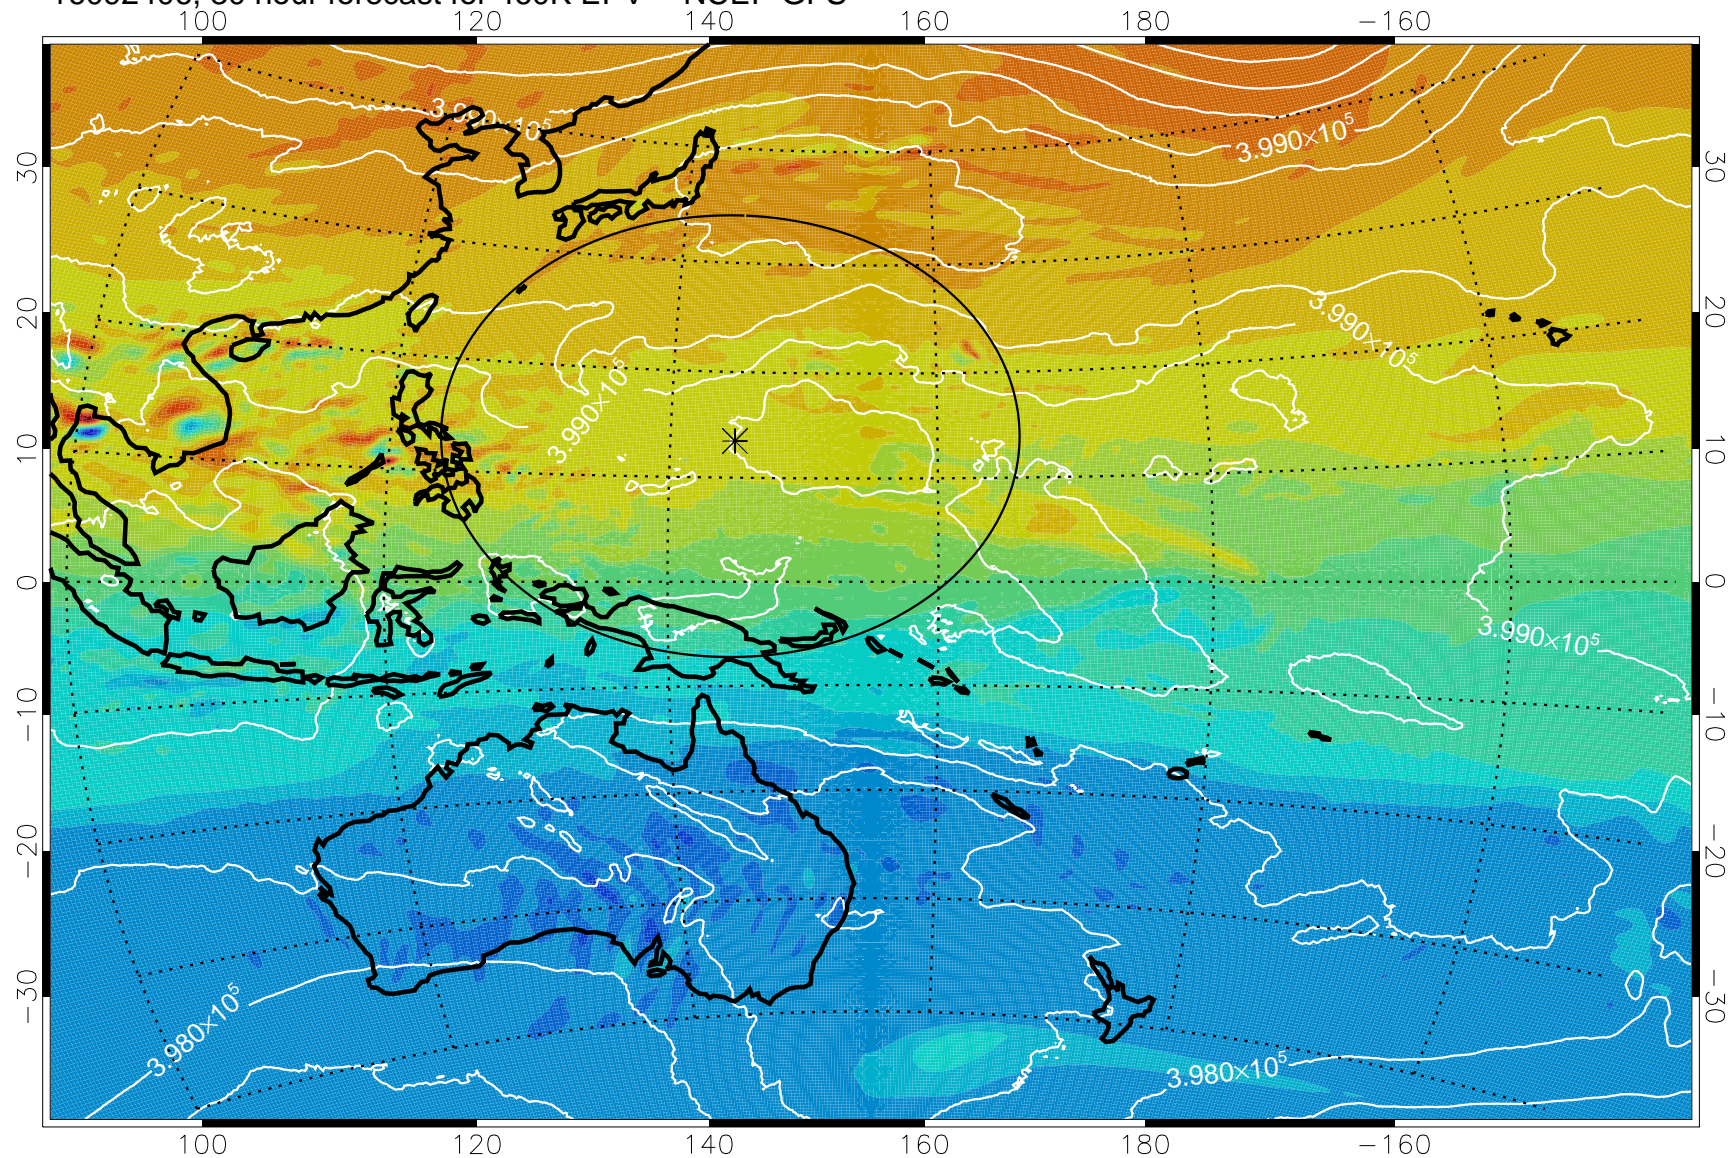

16092318, 18 hour forecast for 460K EPV -- NCEP GFS

460K Montgomery Streamfunction, white

Range ring of 2304 km

16092400, 24 hour forecast for 460K EPV -- NCEP GFS

460K Montgomery Streamfunction, white

Range ring of 2304 km

16092406, 30 hour forecast for 460K EPV -- NCEP GFS

460K Montgomery Streamfunction, white

Range ring of 2304 km

16092412, 36 hour forecast for 460K EPV -- NCEP GFS

460K Montgomery Streamfunction, white

Range ring of 2304 km

16092418, 42 hour forecast for 460K EPV -- NCEP GFS

460K Montgomery Streamfunction, white

Range ring of 2304 km

16092500, 48 hour forecast for 460K EPV -- NCEP GFS

460K Montgomery Streamfunction, white

Range ring of 2304 km

16092518, 66 hour forecast for 460K EPV -- NCEP GFS

460K Montgomery Streamfunction, white

Range ring of 2304 km

16092600, 72 hour forecast for 460K EPV -- NCEP GFS

460K Montgomery Streamfunction, white

Range ring of 2304 km