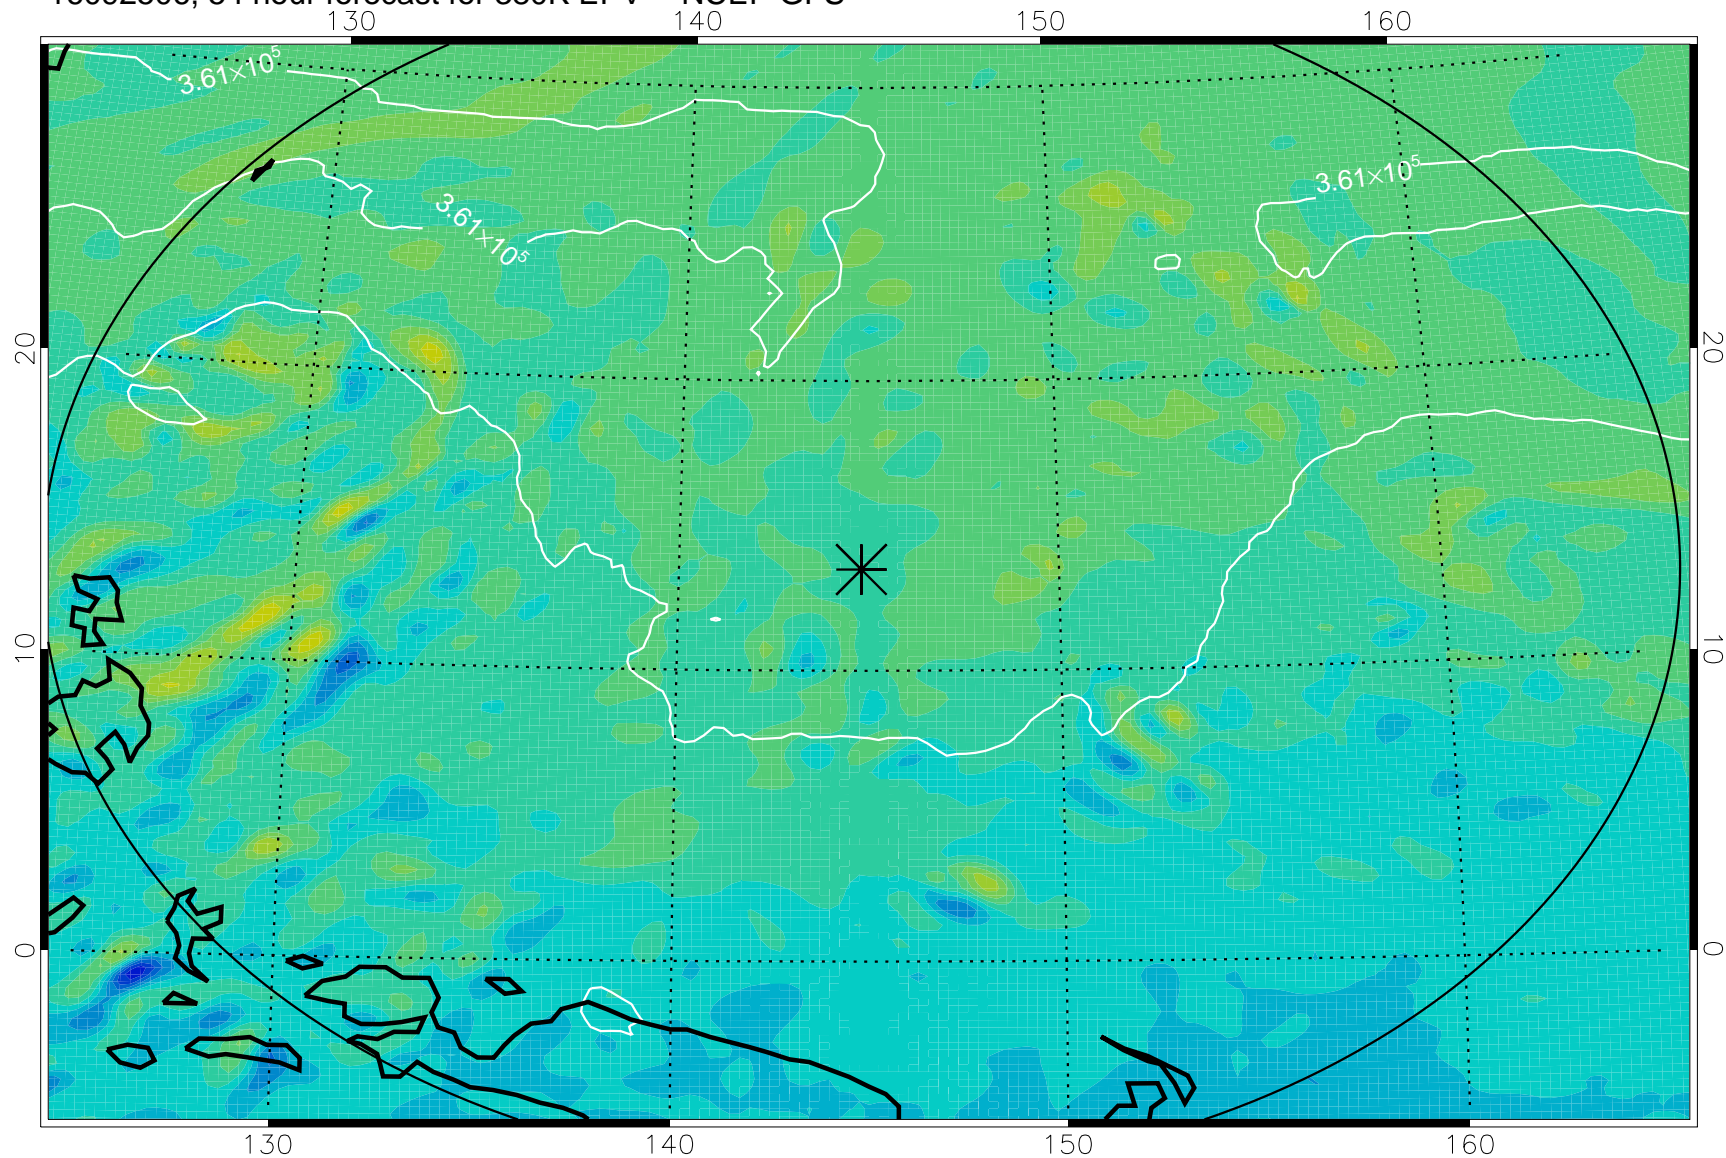

16092418, 42 hour forecast for 380K EPV -- NCEP GFS

380K Montgomery Streamfunction, white

Range ring of 2304 km

16092500, 48 hour forecast for 380K EPV -- NCEP GFS

380K Montgomery Streamfunction, white

Range ring of 2304 km

16092506, 54 hour forecast for 380K EPV -- NCEP GFS

380K Montgomery Streamfunction, white

Range ring of 2304 km

16092512, 60 hour forecast for 380K EPV -- NCEP GFS

380K Montgomery Streamfunction, white

Range ring of 2304 km

16092518, 66 hour forecast for 380K EPV -- NCEP GFS

380K Montgomery Streamfunction, white

Range ring of 2304 km

16092600, 72 hour forecast for 380K EPV -- NCEP GFS

380K Montgomery Streamfunction, white

Range ring of 2304 km

16092606, 78 hour forecast for 380K EPV -- NCEP GFS

380K Montgomery Streamfunction, white

Range ring of 2304 km

16092612, 84 hour forecast for 380K EPV -- NCEP GFS

380K Montgomery Streamfunction, white

Range ring of 2304 km