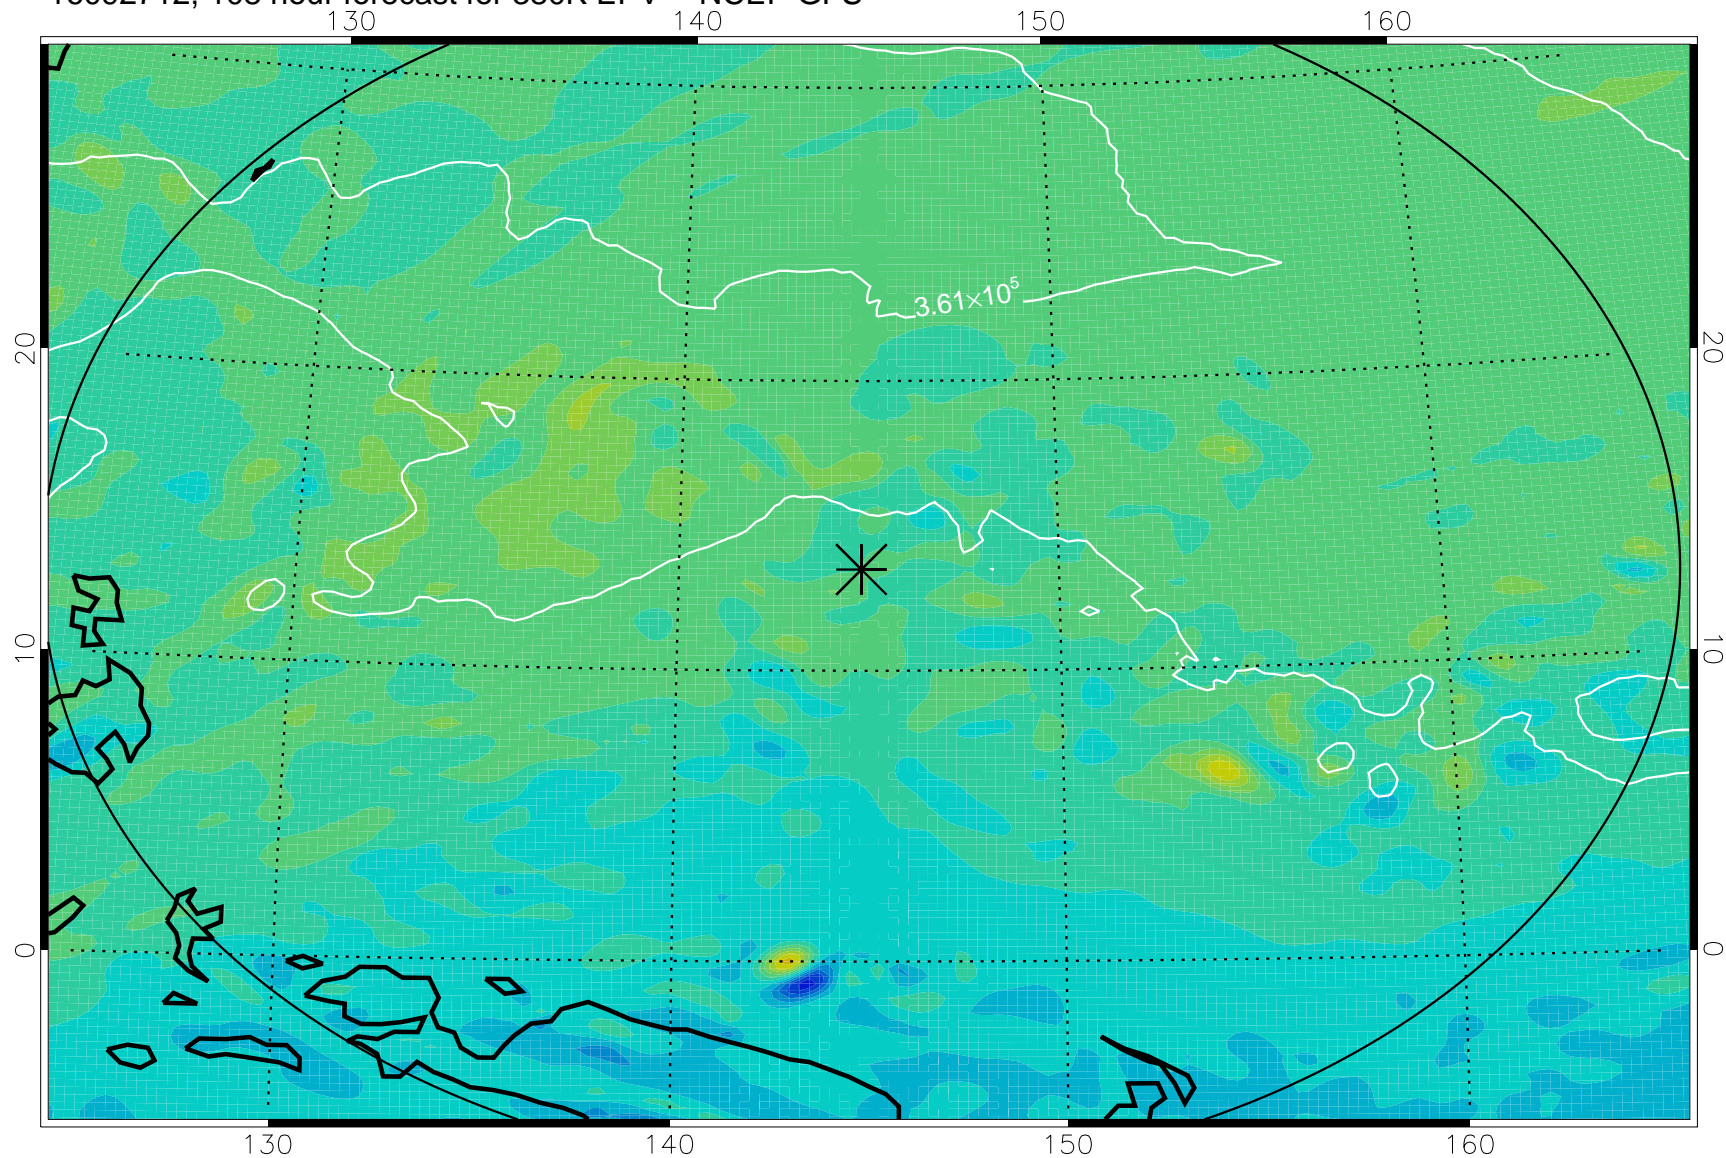

16092606, 78 hour forecast for 380K EPV -- NCEP GFS

380K Montgomery Streamfunction, white

Range ring of 2304 km

16092612, 84 hour forecast for 380K EPV -- NCEP GFS

380K Montgomery Streamfunction, white

Range ring of 2304 km

16092618, 90 hour forecast for 380K EPV -- NCEP GFS

380K Montgomery Streamfunction, white

Range ring of 2304 km

16092700, 96 hour forecast for 380K EPV -- NCEP GFS

380K Montgomery Streamfunction, white

Range ring of 2304 km

16092706, 102 hour forecast for 380K EPV -- NCEP GFS

380K Montgomery Streamfunction, white

Range ring of 2304 km

16092712, 108 hour forecast for 380K EPV -- NCEP GFS

380K Montgomery Streamfunction, white

Range ring of 2304 km

16092718, 114 hour forecast for 380K EPV -- NCEP GFS

380K Montgomery Streamfunction, white

Range ring of 2304 km

16092800, 120 hour forecast for 380K EPV -- NCEP GFS

380K Montgomery Streamfunction, white

Range ring of 2304 km