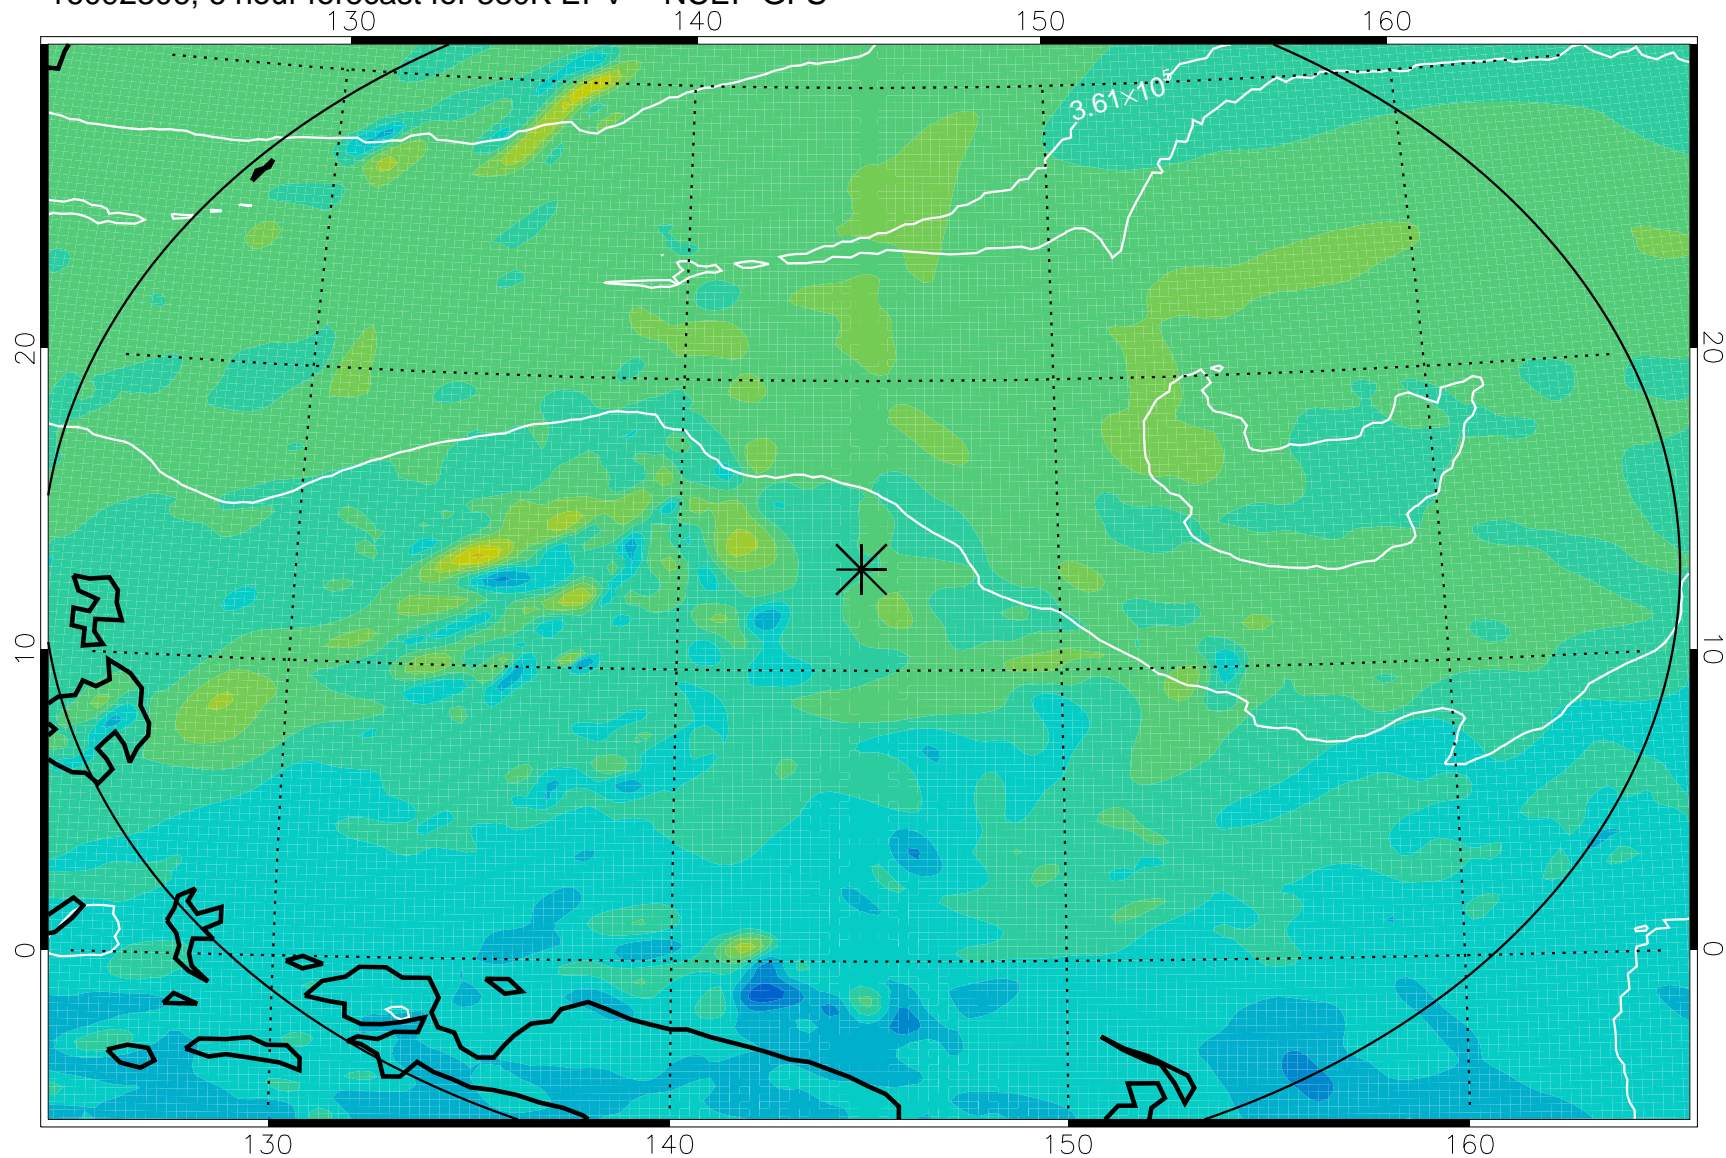

16092306, 6 hour forecast for 380K EPV -- NCEP GFS

380K Montgomery Streamfunction, white

Range ring of 2304 km

16092312, 12 hour forecast for 380K EPV -- NCEP GFS

380K Montgomery Streamfunction, white

Range ring of 2304 km

16092318, 18 hour forecast for 380K EPV -- NCEP GFS

380K Montgomery Streamfunction, white

Range ring of 2304 km

16092400, 24 hour forecast for 380K EPV -- NCEP GFS

380K Montgomery Streamfunction, white

Range ring of 2304 km

16092406, 30 hour forecast for 380K EPV -- NCEP GFS

380K Montgomery Streamfunction, white

Range ring of 2304 km

16092412, 36 hour forecast for 380K EPV -- NCEP GFS

380K Montgomery Streamfunction, white

Range ring of 2304 km

16092418, 42 hour forecast for 380K EPV -- NCEP GFS

380K Montgomery Streamfunction, white

Range ring of 2304 km

16092500, 48 hour forecast for 380K EPV -- NCEP GFS

380K Montgomery Streamfunction, white

Range ring of 2304 km