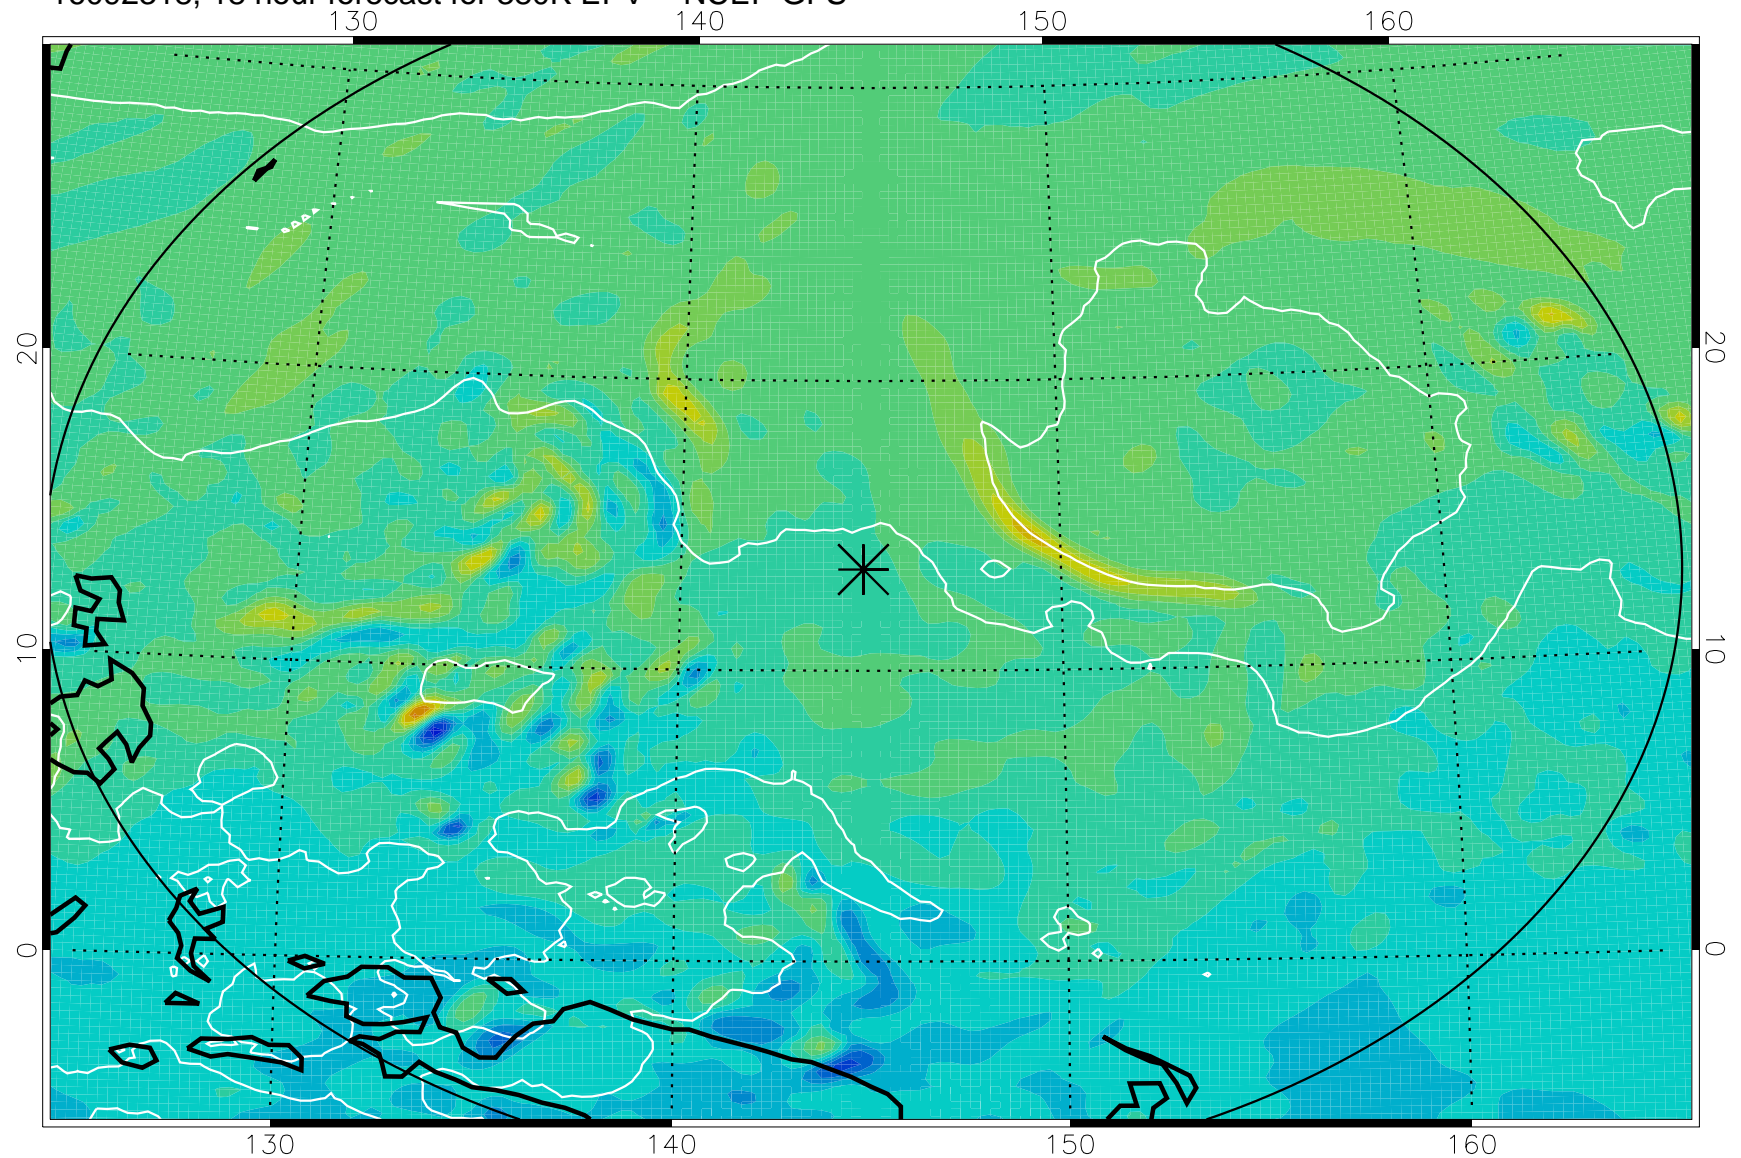

16092306, 6 hour forecast for 380K EPV -- NCEP GFS

380K Montgomery Streamfunction, white

Range ring of 2304 km

16092312, 12 hour forecast for 380K EPV -- NCEP GFS

380K Montgomery Streamfunction, white

Range ring of 2304 km

16092318, 18 hour forecast for 380K EPV -- NCEP GFS

380K Montgomery Streamfunction, white

Range ring of 2304 km

16092400, 24 hour forecast for 380K EPV -- NCEP GFS

380K Montgomery Streamfunction, white

Range ring of 2304 km

16092406, 30 hour forecast for 380K EPV -- NCEP GFS

380K Montgomery Streamfunction, white

Range ring of 2304 km

16092412, 36 hour forecast for 380K EPV -- NCEP GFS

380K Montgomery Streamfunction, white

Range ring of 2304 km

16092606, 78 hour forecast for 380K EPV -- NCEP GFS

380K Montgomery Streamfunction, white

Range ring of 2304 km

16092612, 84 hour forecast for 380K EPV -- NCEP GFS

380K Montgomery Streamfunction, white

Range ring of 2304 km