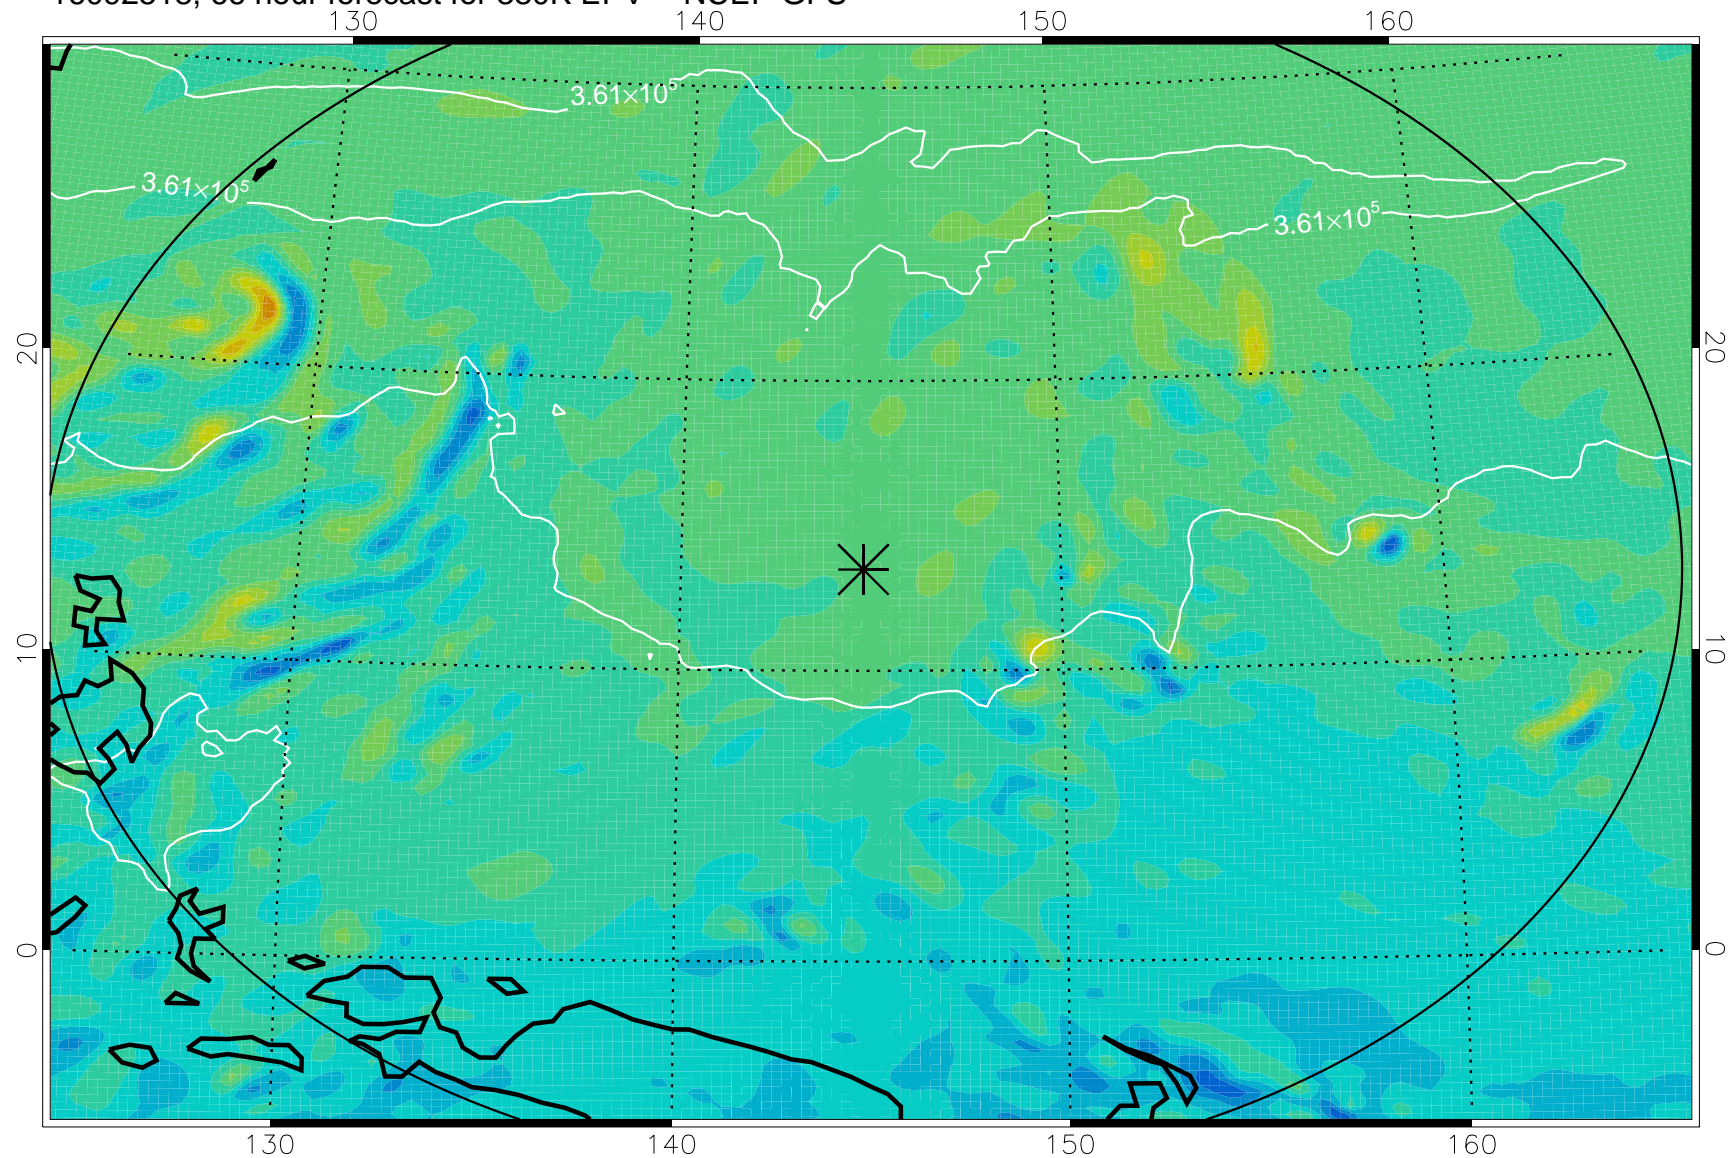

16092506, 54 hour forecast for 380K EPV -- NCEP GFS

380K Montgomery Streamfunction, white

Range ring of 2304 km

16092512, 60 hour forecast for 380K EPV -- NCEP GFS

380K Montgomery Streamfunction, white

Range ring of 2304 km

16092518, 66 hour forecast for 380K EPV -- NCEP GFS

380K Montgomery Streamfunction, white

Range ring of 2304 km

16092600, 72 hour forecast for 380K EPV -- NCEP GFS

380K Montgomery Streamfunction, white

Range ring of 2304 km

16092606, 78 hour forecast for 380K EPV -- NCEP GFS

380K Montgomery Streamfunction, white

Range ring of 2304 km

16092612, 84 hour forecast for 380K EPV -- NCEP GFS

380K Montgomery Streamfunction, white

Range ring of 2304 km

16092618, 90 hour forecast for 380K EPV -- NCEP GFS

380K Montgomery Streamfunction, white

Range ring of 2304 km

16092700, 96 hour forecast for 380K EPV -- NCEP GFS

380K Montgomery Streamfunction, white

Range ring of 2304 km