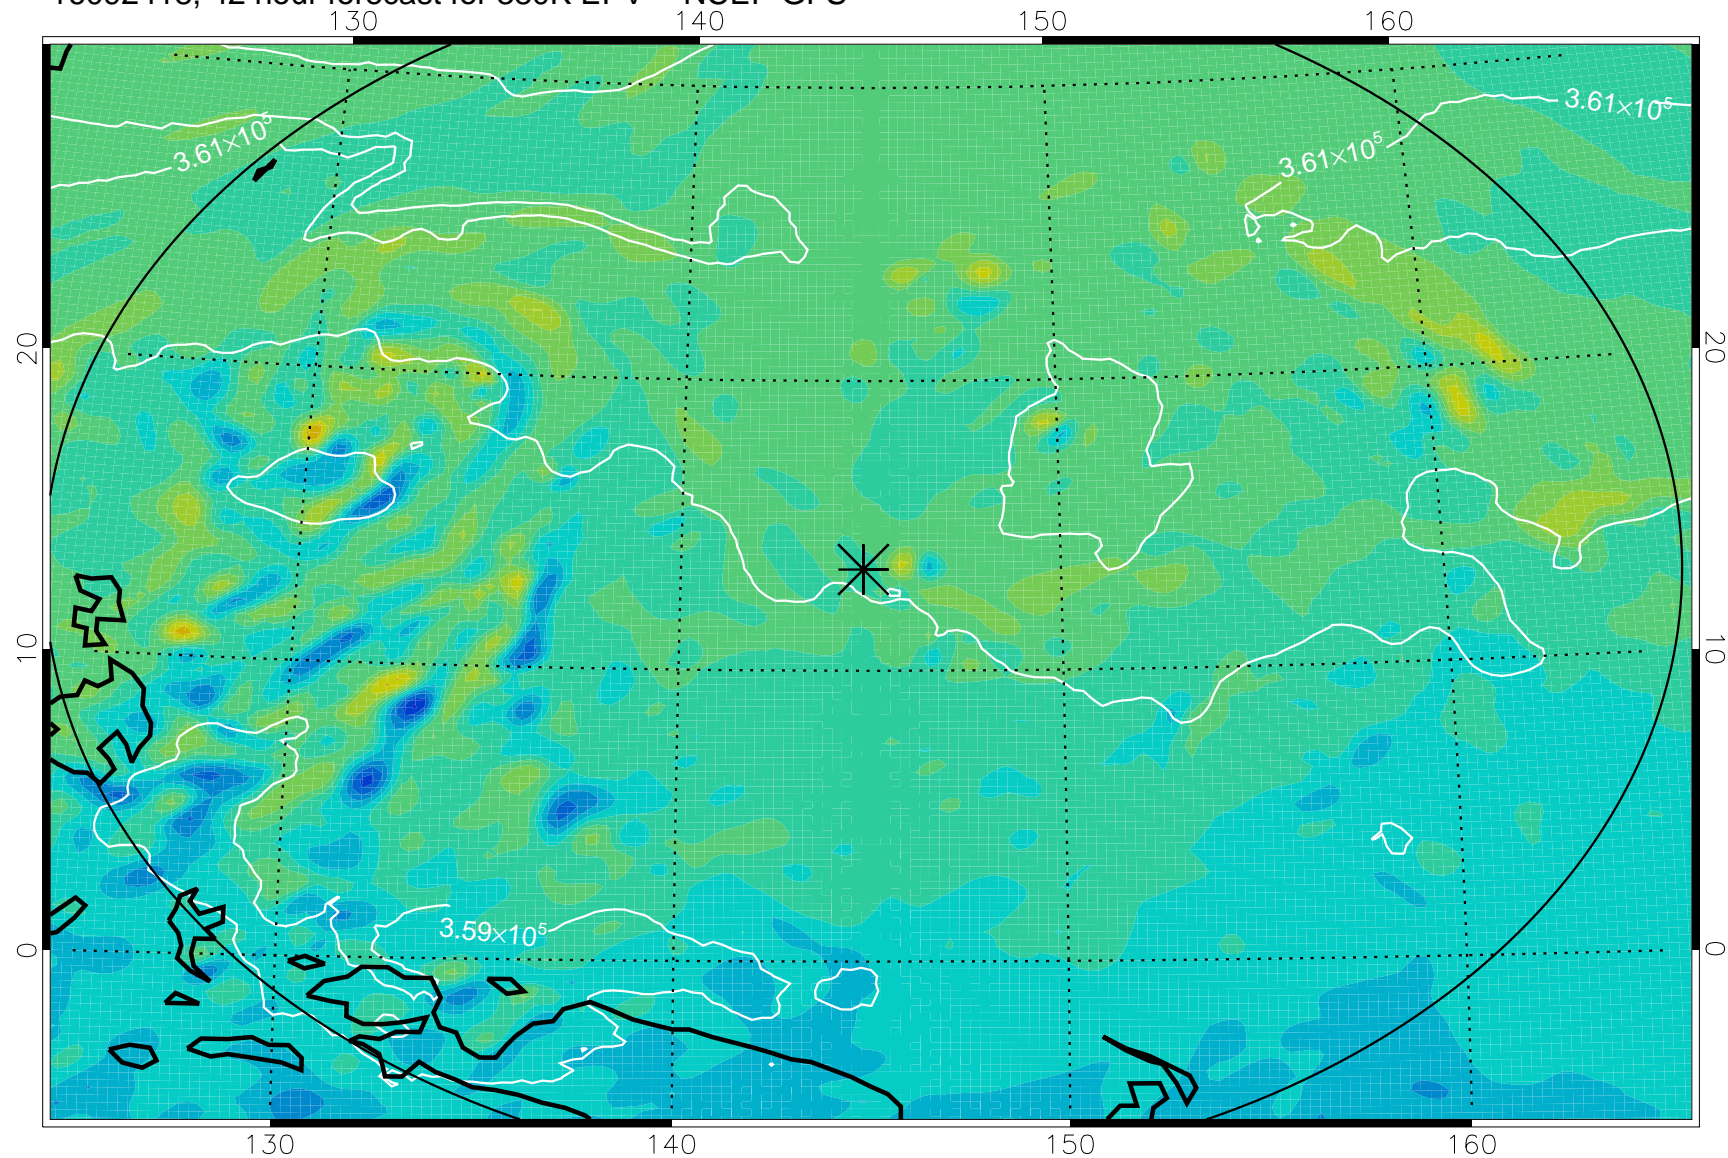

16092406, 30 hour forecast for 380K EPV -- NCEP GFS

380K Montgomery Streamfunction, white

Range ring of 2304 km

16092412, 36 hour forecast for 380K EPV -- NCEP GFS

380K Montgomery Streamfunction, white

Range ring of 2304 km

16092418, 42 hour forecast for 380K EPV -- NCEP GFS

380K Montgomery Streamfunction, white

Range ring of 2304 km

16092500, 48 hour forecast for 380K EPV -- NCEP GFS

380K Montgomery Streamfunction, white

Range ring of 2304 km

16092518, 66 hour forecast for 380K EPV -- NCEP GFS

380K Montgomery Streamfunction, white

Range ring of 2304 km

16092600, 72 hour forecast for 380K EPV -- NCEP GFS

380K Montgomery Streamfunction, white

Range ring of 2304 km

16092606, 78 hour forecast for 380K EPV -- NCEP GFS

380K Montgomery Streamfunction, white

Range ring of 2304 km

16092612, 84 hour forecast for 380K EPV -- NCEP GFS

380K Montgomery Streamfunction, white

Range ring of 2304 km