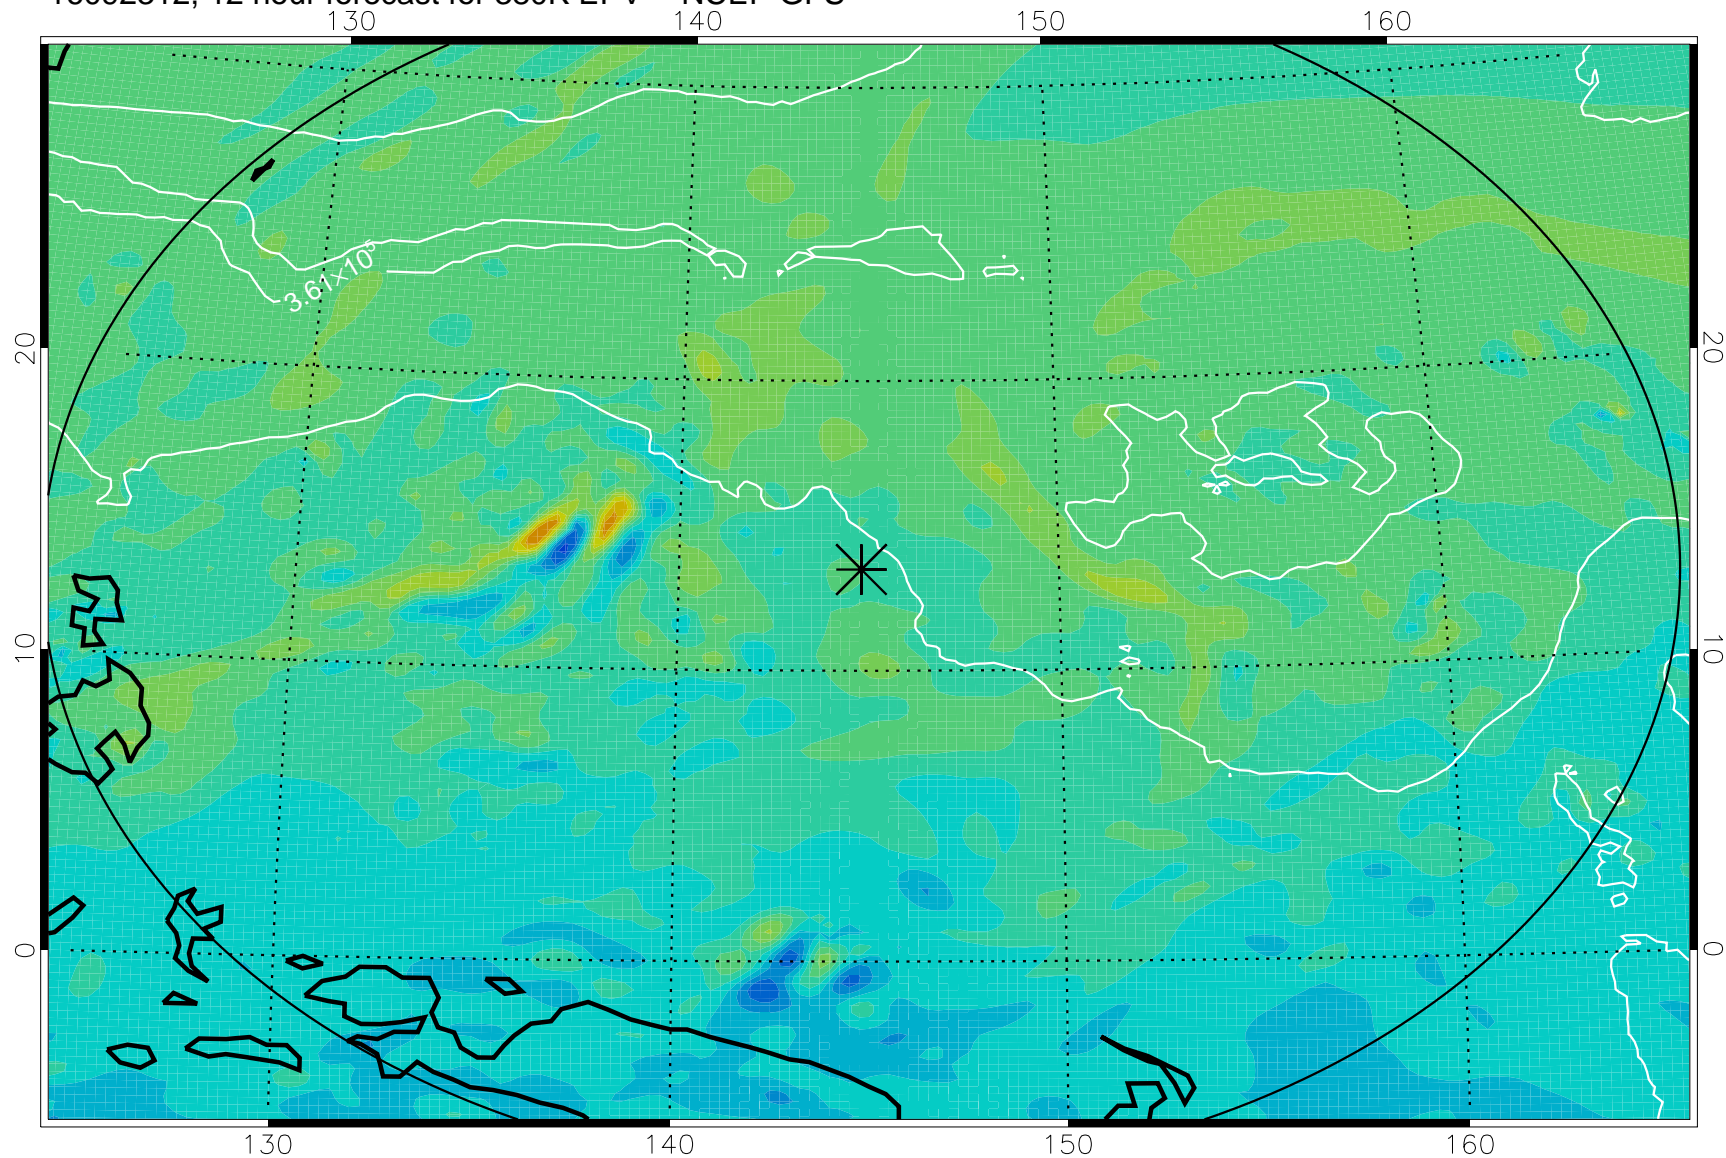

16092306, 6 hour forecast for 380K EPV -- NCEP GFS

380K Montgomery Streamfunction, white

Range ring of 2304 km

16092312, 12 hour forecast for 380K EPV -- NCEP GFS

380K Montgomery Streamfunction, white

Range ring of 2304 km

16092318, 18 hour forecast for 380K EPV -- NCEP GFS

380K Montgomery Streamfunction, white

Range ring of 2304 km

16092400, 24 hour forecast for 380K EPV -- NCEP GFS

380K Montgomery Streamfunction, white

Range ring of 2304 km

16092406, 30 hour forecast for 380K EPV -- NCEP GFS

380K Montgomery Streamfunction, white

Range ring of 2304 km

16092412, 36 hour forecast for 380K EPV -- NCEP GFS

380K Montgomery Streamfunction, white

Range ring of 2304 km

16092418, 42 hour forecast for 380K EPV -- NCEP GFS

380K Montgomery Streamfunction, white

Range ring of 2304 km

16092500, 48 hour forecast for 380K EPV -- NCEP GFS

380K Montgomery Streamfunction, white

Range ring of 2304 km