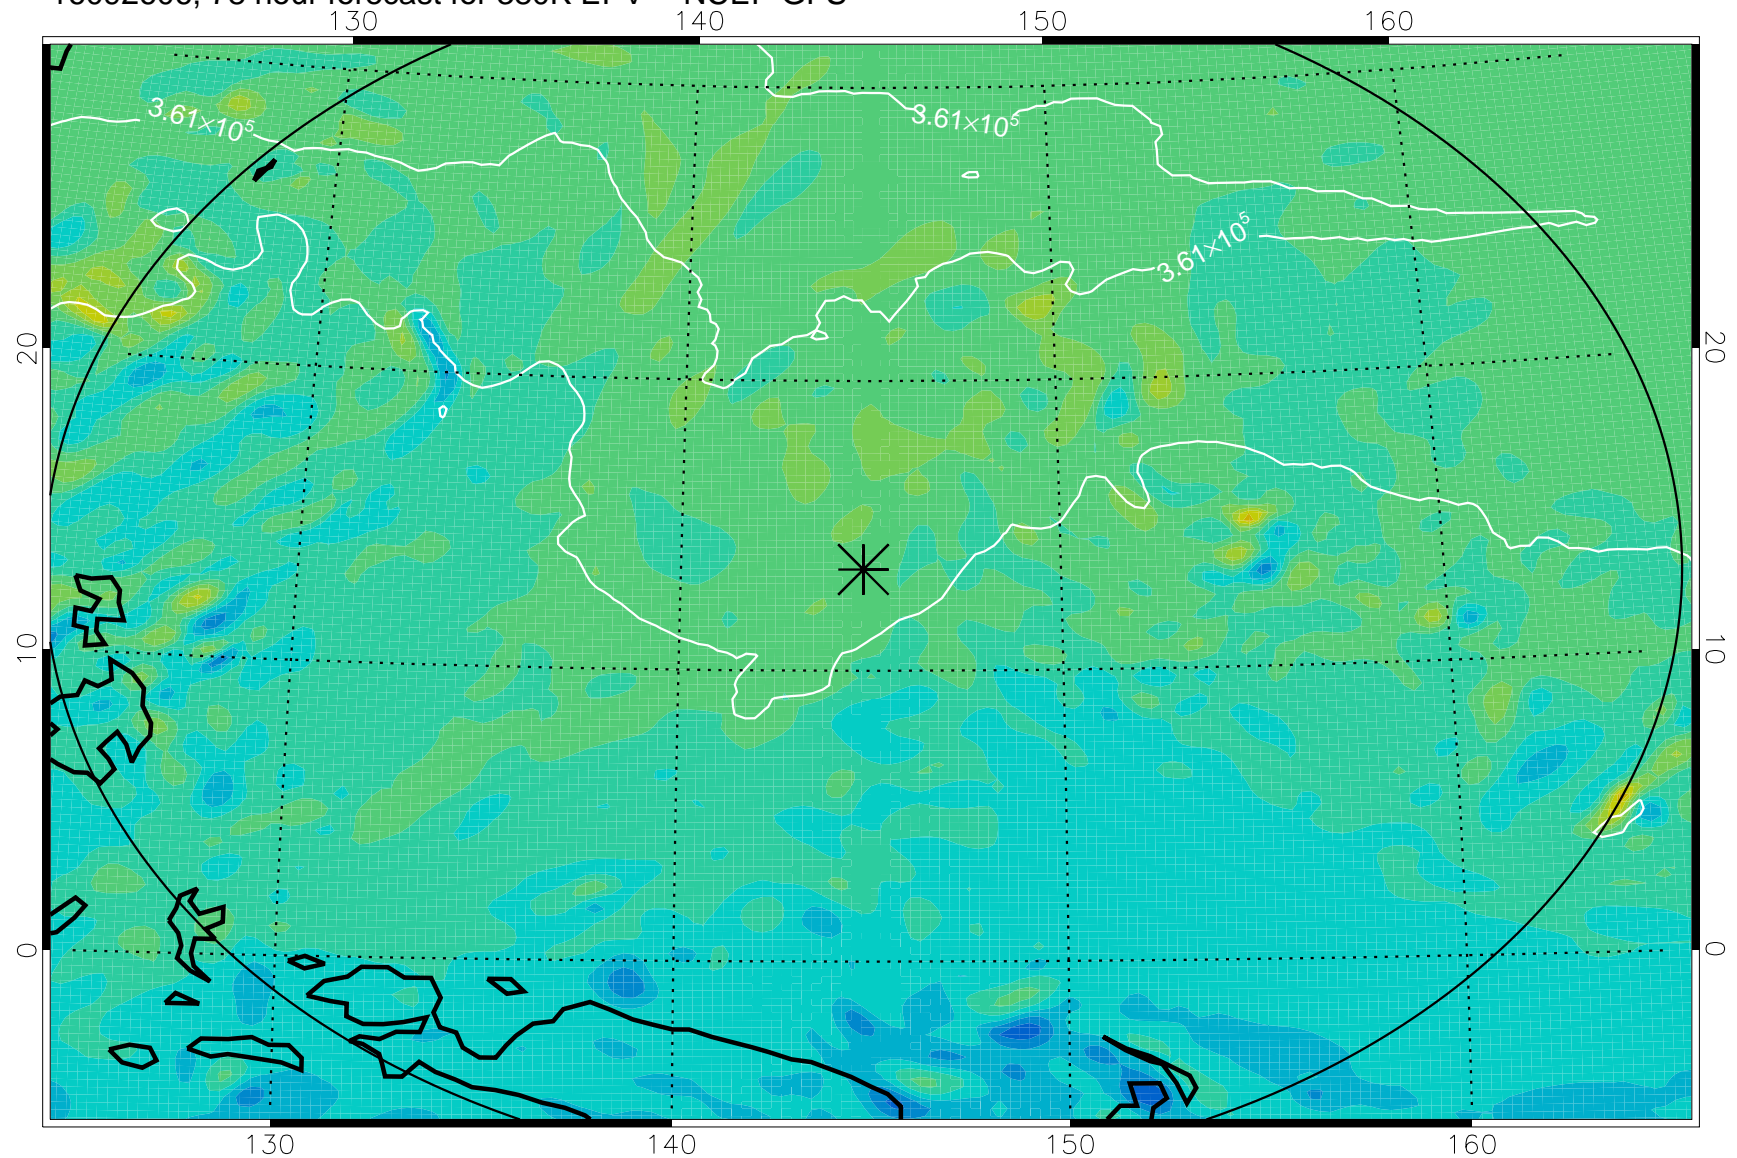

16092518, 66 hour forecast for 380K EPV -- NCEP GFS

380K Montgomery Streamfunction, white

Range ring of 2304 km

16092600, 72 hour forecast for 380K EPV -- NCEP GFS

380K Montgomery Streamfunction, white

Range ring of 2304 km

16092606, 78 hour forecast for 380K EPV -- NCEP GFS

380K Montgomery Streamfunction, white

Range ring of 2304 km

16092612, 84 hour forecast for 380K EPV -- NCEP GFS

380K Montgomery Streamfunction, white

Range ring of 2304 km

16092618, 90 hour forecast for 380K EPV -- NCEP GFS

380K Montgomery Streamfunction, white

Range ring of 2304 km

16092700, 96 hour forecast for 380K EPV -- NCEP GFS

380K Montgomery Streamfunction, white

Range ring of 2304 km

16092706, 102 hour forecast for 380K EPV -- NCEP GFS

380K Montgomery Streamfunction, white

Range ring of 2304 km

16092712, 108 hour forecast for 380K EPV -- NCEP GFS

380K Montgomery Streamfunction, white

Range ring of 2304 km