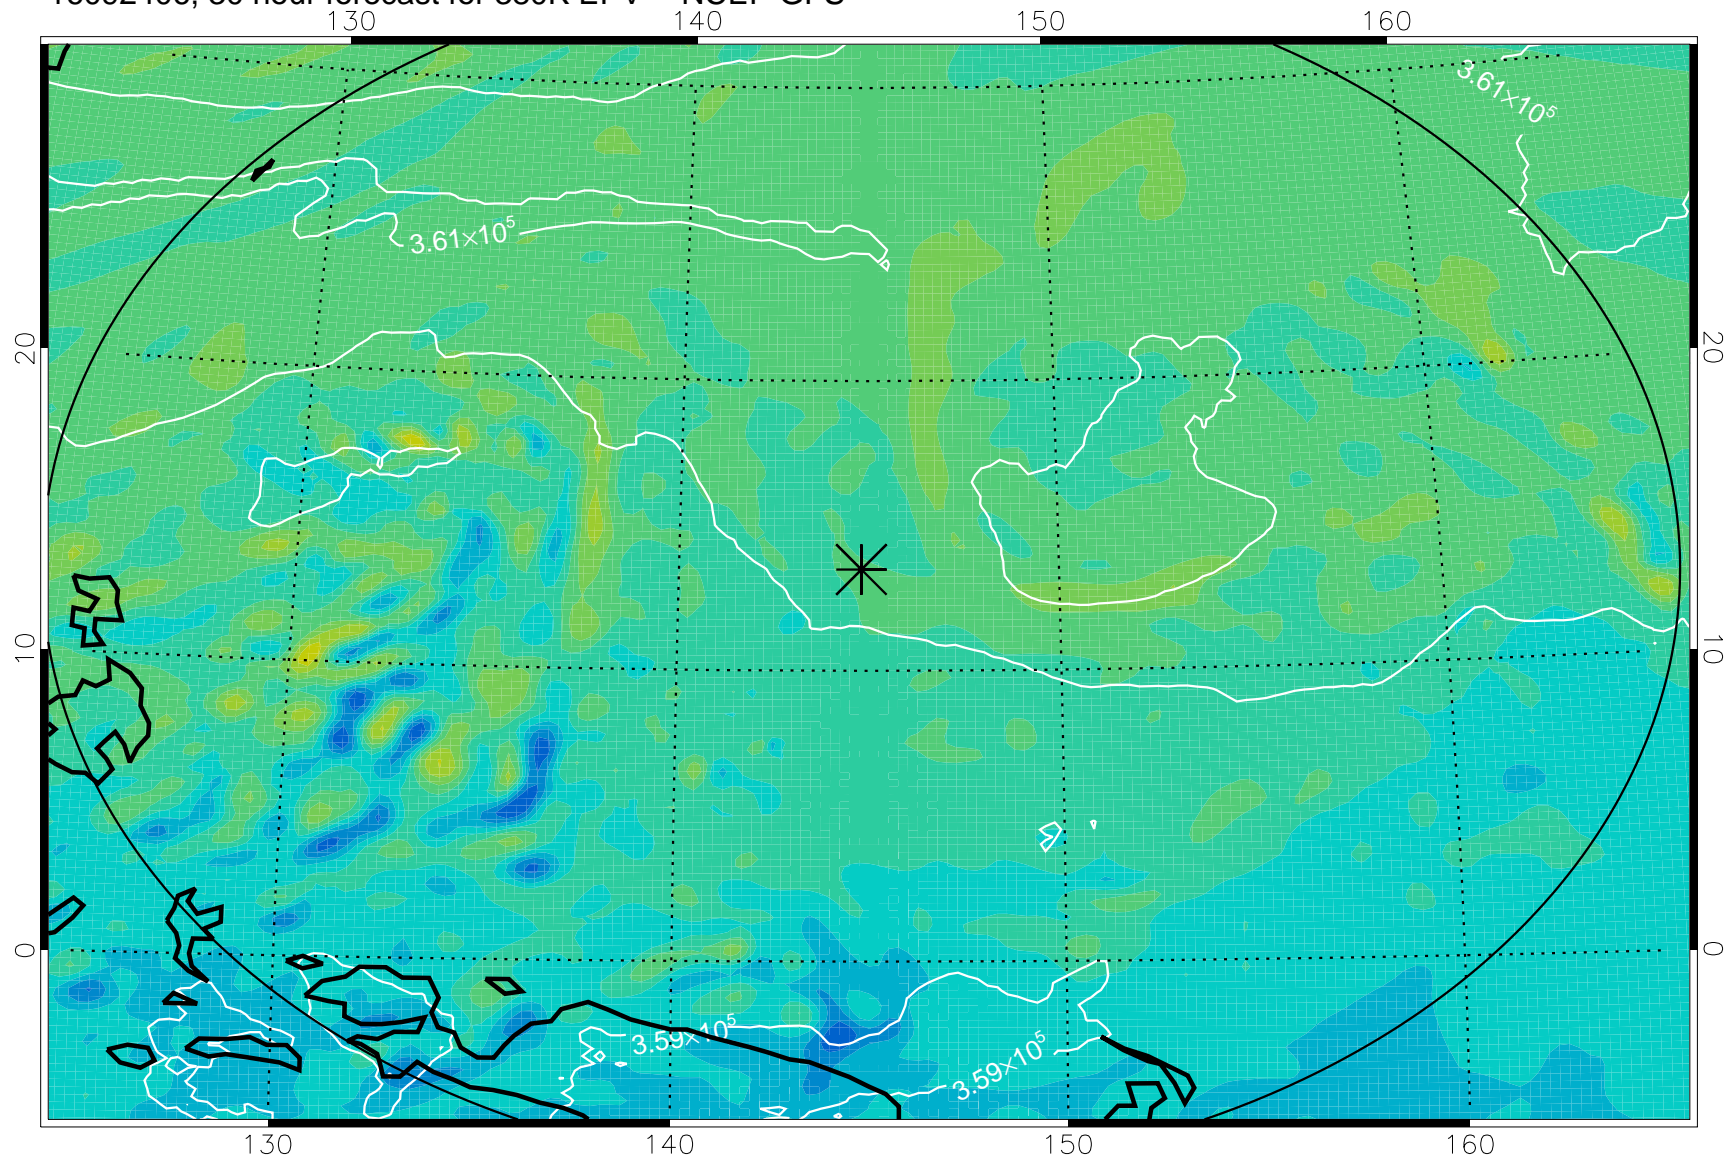

16092318, 18 hour forecast for 380K EPV -- NCEP GFS

380K Montgomery Streamfunction, white

Range ring of 2304 km

16092400, 24 hour forecast for 380K EPV -- NCEP GFS

380K Montgomery Streamfunction, white

Range ring of 2304 km

16092406, 30 hour forecast for 380K EPV -- NCEP GFS

380K Montgomery Streamfunction, white

Range ring of 2304 km

16092412, 36 hour forecast for 380K EPV -- NCEP GFS

380K Montgomery Streamfunction, white

Range ring of 2304 km

16092418, 42 hour forecast for 380K EPV -- NCEP GFS

380K Montgomery Streamfunction, white

Range ring of 2304 km

16092500, 48 hour forecast for 380K EPV -- NCEP GFS

380K Montgomery Streamfunction, white

Range ring of 2304 km

16092606, 78 hour forecast for 380K EPV -- NCEP GFS

380K Montgomery Streamfunction, white

Range ring of 2304 km

16092612, 84 hour forecast for 380K EPV -- NCEP GFS

380K Montgomery Streamfunction, white

Range ring of 2304 km