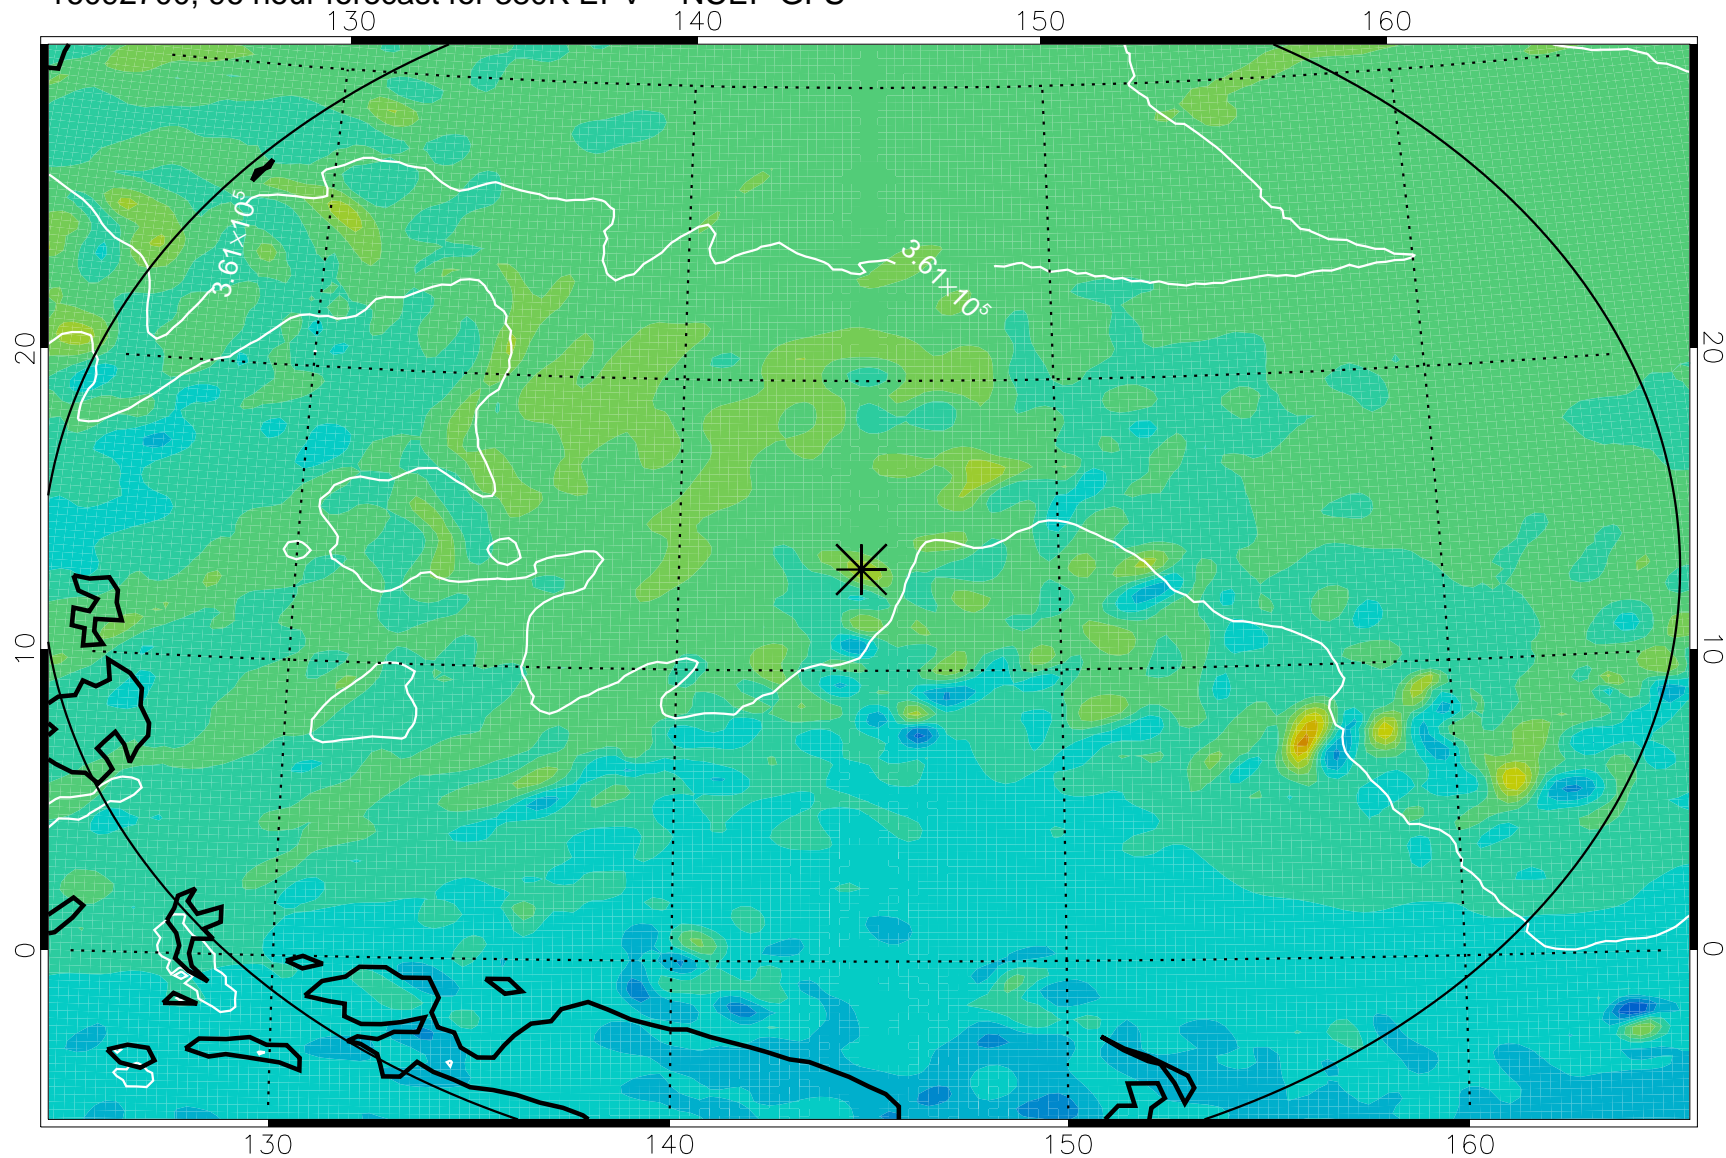

16092518, 66 hour forecast for 380K EPV -- NCEP GFS

380K Montgomery Streamfunction, white

Range ring of 2304 km

16092600, 72 hour forecast for 380K EPV -- NCEP GFS

380K Montgomery Streamfunction, white

Range ring of 2304 km

16092606, 78 hour forecast for 380K EPV -- NCEP GFS

380K Montgomery Streamfunction, white

Range ring of 2304 km

16092612, 84 hour forecast for 380K EPV -- NCEP GFS

380K Montgomery Streamfunction, white

Range ring of 2304 km

16092618, 90 hour forecast for 380K EPV -- NCEP GFS

380K Montgomery Streamfunction, white

Range ring of 2304 km

16092700, 96 hour forecast for 380K EPV -- NCEP GFS

380K Montgomery Streamfunction, white

Range ring of 2304 km

16092706, 102 hour forecast for 380K EPV -- NCEP GFS

380K Montgomery Streamfunction, white

Range ring of 2304 km

16092712, 108 hour forecast for 380K EPV -- NCEP GFS

380K Montgomery Streamfunction, white

Range ring of 2304 km