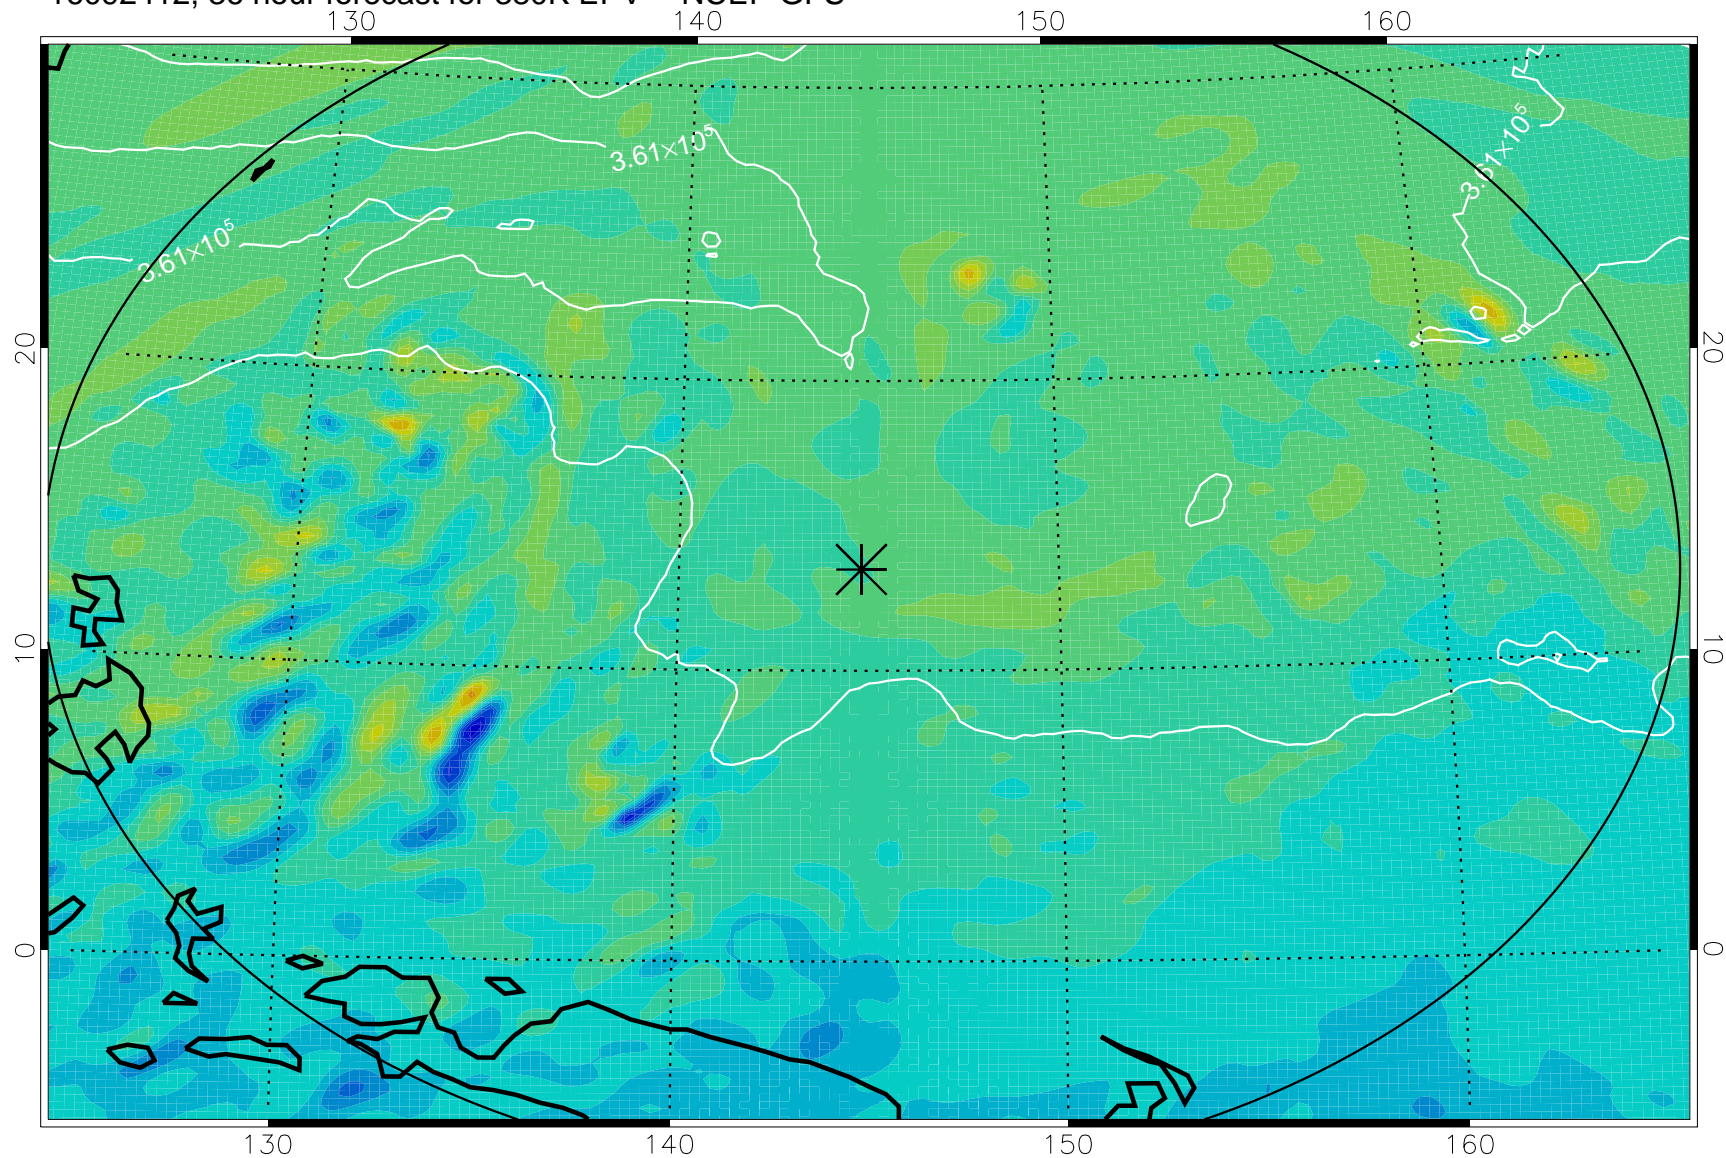

16092318, 18 hour forecast for 380K EPV -- NCEP GFS

380K Montgomery Streamfunction, white

Range ring of 2304 km

16092400, 24 hour forecast for 380K EPV -- NCEP GFS

380K Montgomery Streamfunction, white

Range ring of 2304 km

16092406, 30 hour forecast for 380K EPV -- NCEP GFS

380K Montgomery Streamfunction, white

Range ring of 2304 km

16092412, 36 hour forecast for 380K EPV -- NCEP GFS

380K Montgomery Streamfunction, white

Range ring of 2304 km

16092418, 42 hour forecast for 380K EPV -- NCEP GFS

380K Montgomery Streamfunction, white

Range ring of 2304 km

16092500, 48 hour forecast for 380K EPV -- NCEP GFS

380K Montgomery Streamfunction, white

Range ring of 2304 km

16092606, 78 hour forecast for 380K EPV -- NCEP GFS

380K Montgomery Streamfunction, white

Range ring of 2304 km

16092612, 84 hour forecast for 380K EPV -- NCEP GFS

380K Montgomery Streamfunction, white

Range ring of 2304 km