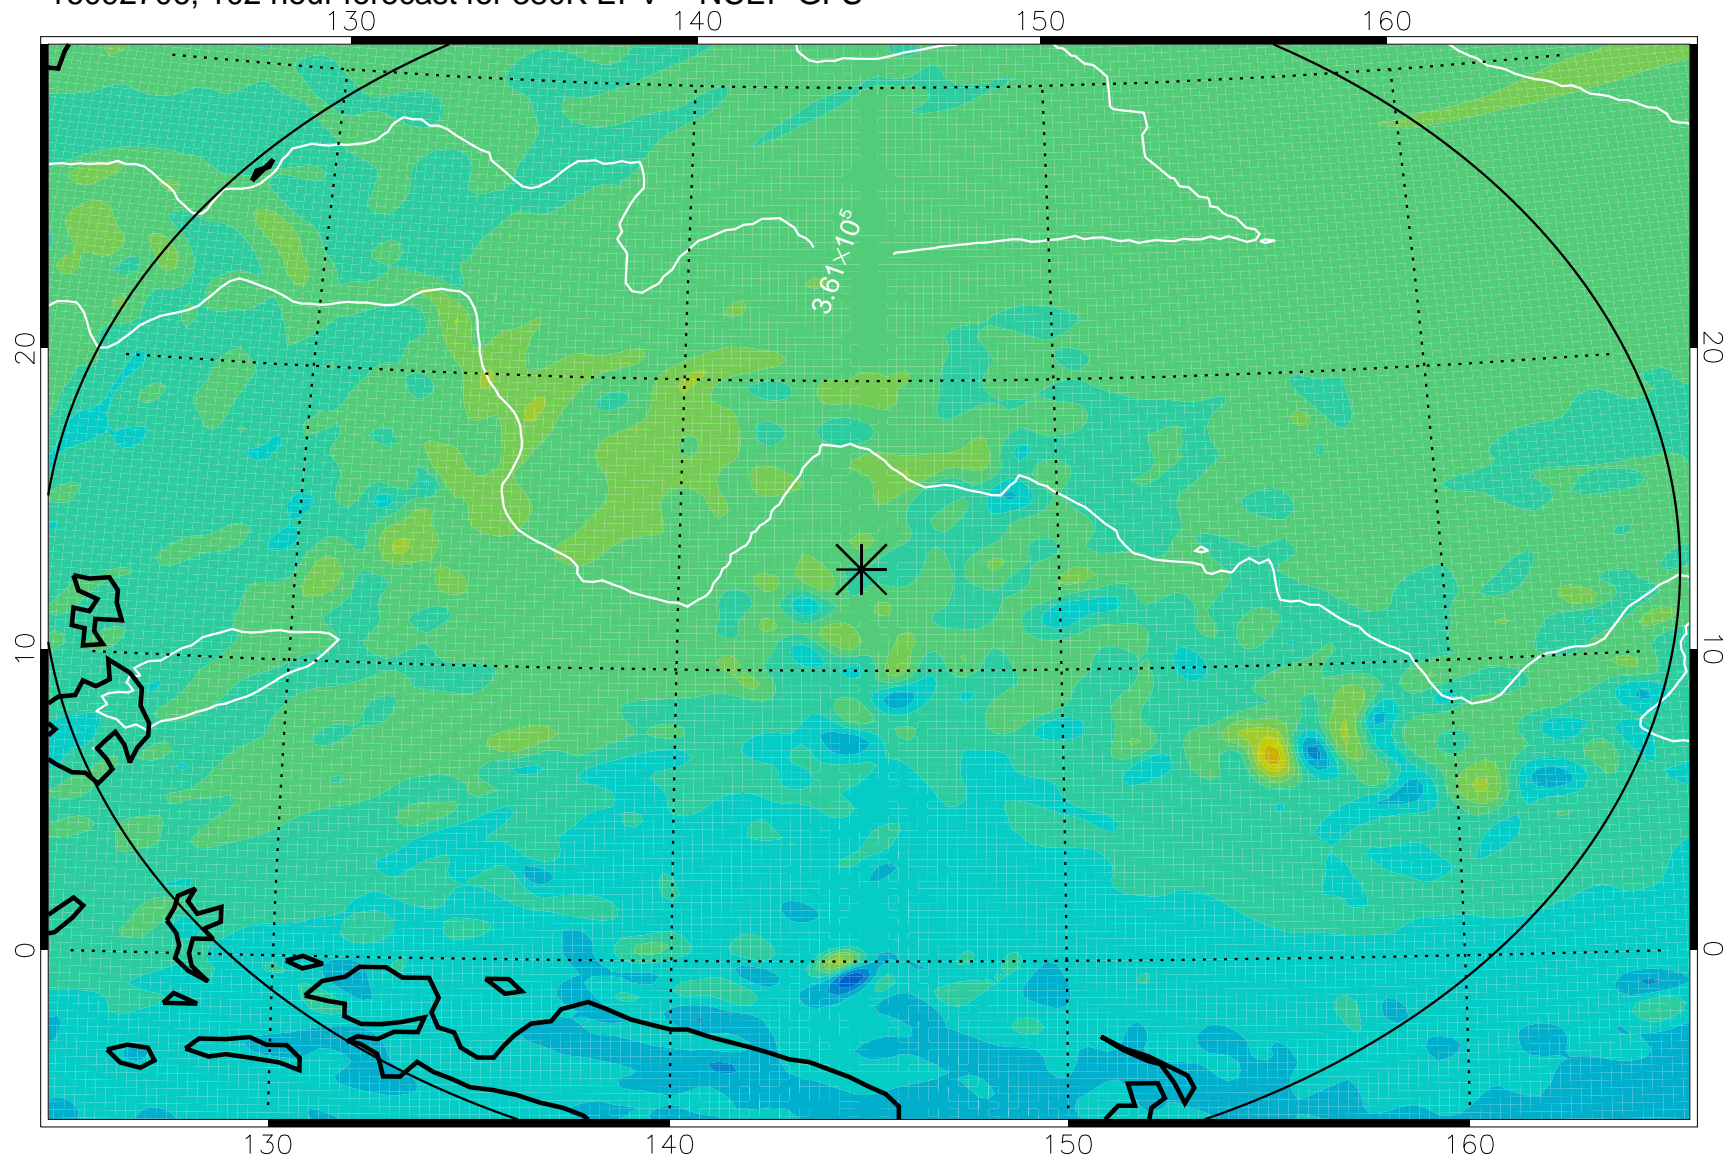

16092606, 78 hour forecast for 380K EPV -- NCEP GFS

380K Montgomery Streamfunction, white

Range ring of 2304 km

16092612, 84 hour forecast for 380K EPV -- NCEP GFS

380K Montgomery Streamfunction, white

Range ring of 2304 km

16092618, 90 hour forecast for 380K EPV -- NCEP GFS

380K Montgomery Streamfunction, white

Range ring of 2304 km

16092700, 96 hour forecast for 380K EPV -- NCEP GFS

380K Montgomery Streamfunction, white

Range ring of 2304 km

16092706, 102 hour forecast for 380K EPV -- NCEP GFS

380K Montgomery Streamfunction, white

Range ring of 2304 km

16092712, 108 hour forecast for 380K EPV -- NCEP GFS

380K Montgomery Streamfunction, white

Range ring of 2304 km

16092718, 114 hour forecast for 380K EPV -- NCEP GFS

380K Montgomery Streamfunction, white

Range ring of 2304 km

16092800, 120 hour forecast for 380K EPV -- NCEP GFS

380K Montgomery Streamfunction, white

Range ring of 2304 km