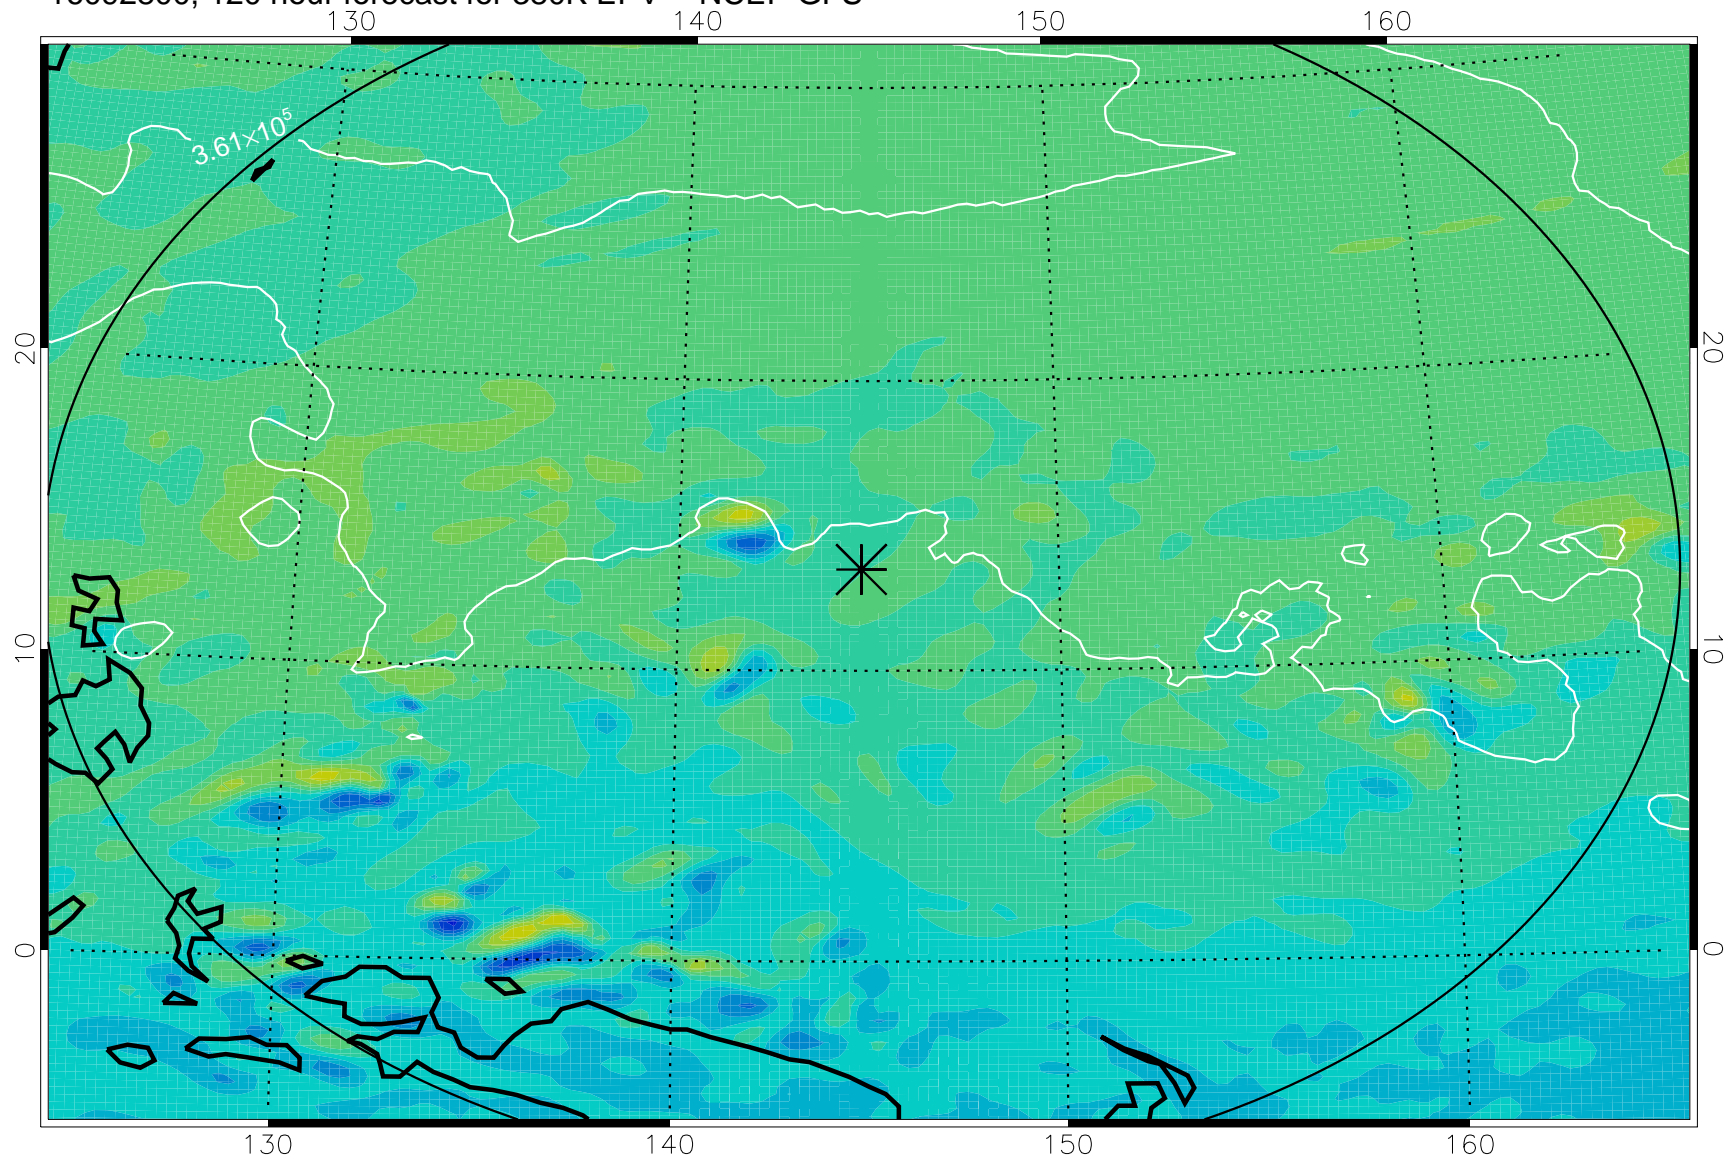

16092606, 78 hour forecast for 380K EPV -- NCEP GFS

380K Montgomery Streamfunction, white

Range ring of 2304 km

16092612, 84 hour forecast for 380K EPV -- NCEP GFS

380K Montgomery Streamfunction, white

Range ring of 2304 km

16092618, 90 hour forecast for 380K EPV -- NCEP GFS

380K Montgomery Streamfunction, white

Range ring of 2304 km

16092700, 96 hour forecast for 380K EPV -- NCEP GFS

380K Montgomery Streamfunction, white

Range ring of 2304 km

16092706, 102 hour forecast for 380K EPV -- NCEP GFS

380K Montgomery Streamfunction, white

Range ring of 2304 km

16092712, 108 hour forecast for 380K EPV -- NCEP GFS

380K Montgomery Streamfunction, white

Range ring of 2304 km

16092718, 114 hour forecast for 380K EPV -- NCEP GFS

380K Montgomery Streamfunction, white

Range ring of 2304 km

16092800, 120 hour forecast for 380K EPV -- NCEP GFS

380K Montgomery Streamfunction, white

Range ring of 2304 km