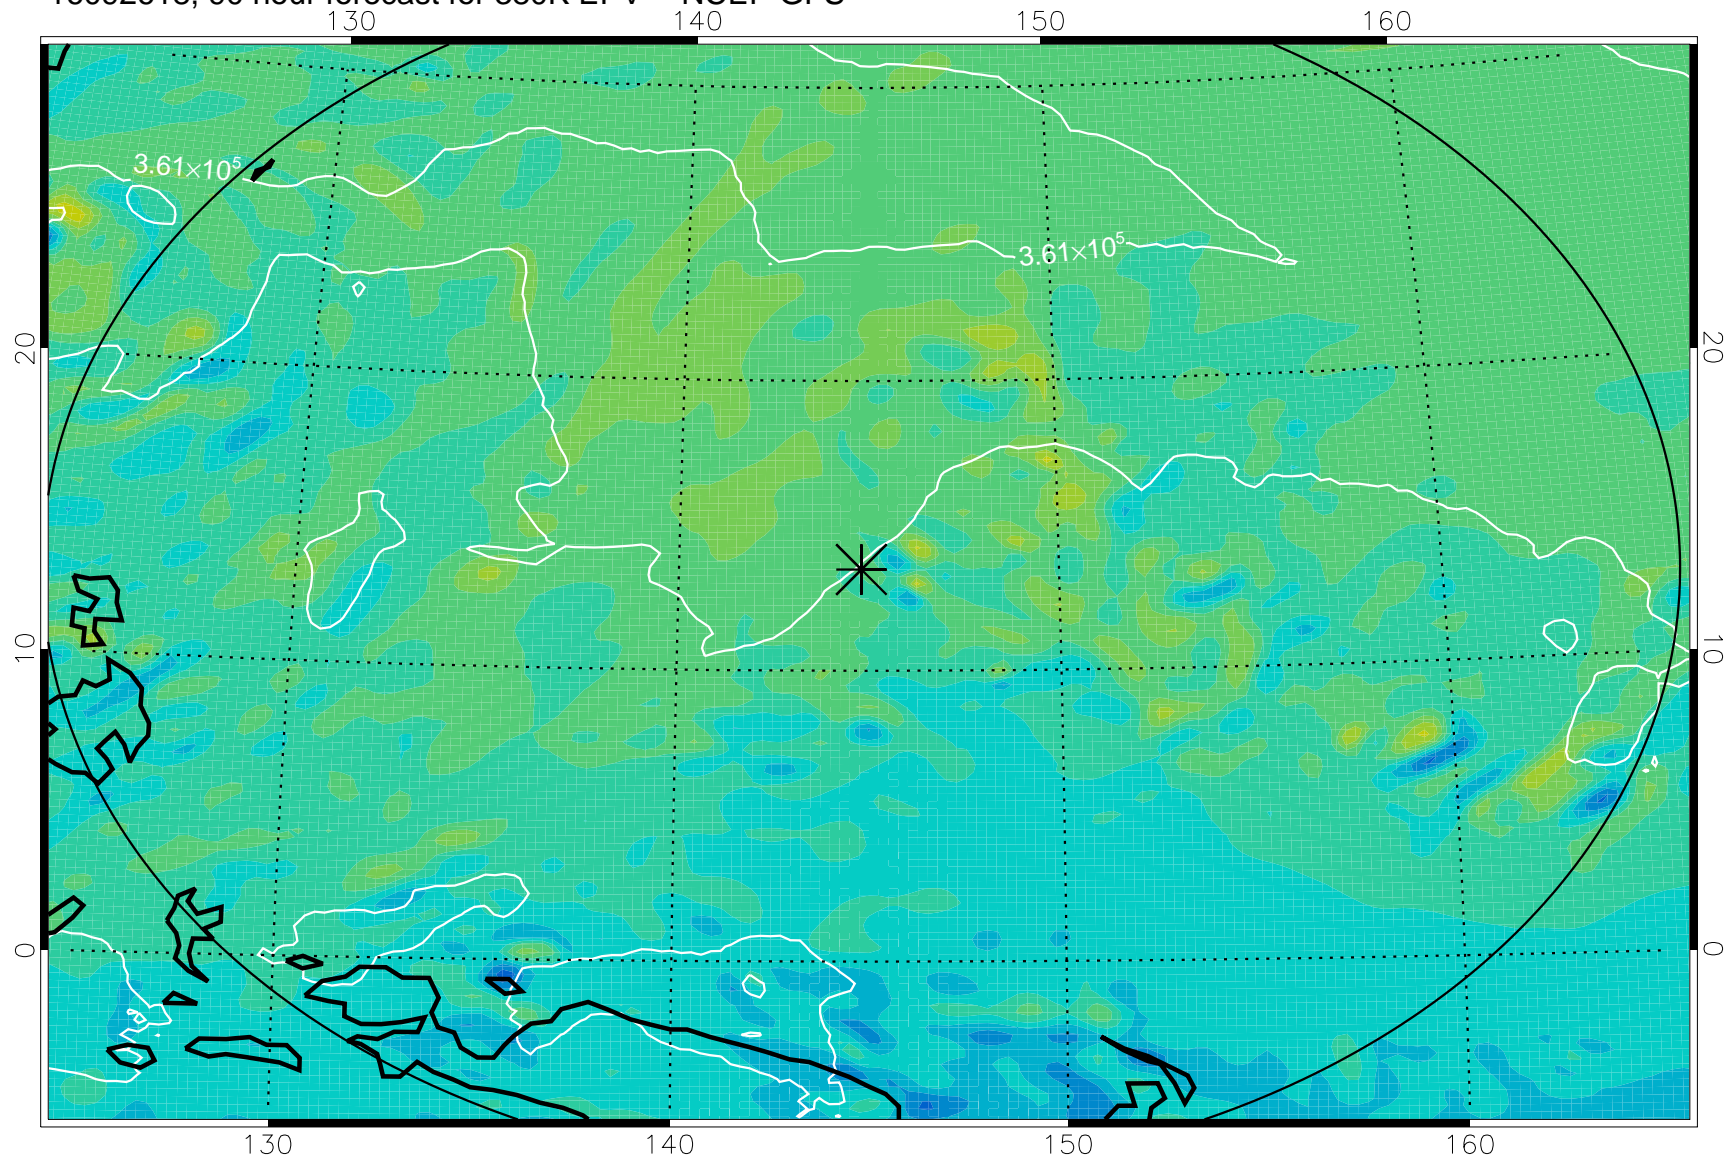

16092518, 66 hour forecast for 380K EPV -- NCEP GFS

380K Montgomery Streamfunction, white

Range ring of 2304 km

16092600, 72 hour forecast for 380K EPV -- NCEP GFS

380K Montgomery Streamfunction, white

Range ring of 2304 km

16092606, 78 hour forecast for 380K EPV -- NCEP GFS

380K Montgomery Streamfunction, white

Range ring of 2304 km

16092612, 84 hour forecast for 380K EPV -- NCEP GFS

380K Montgomery Streamfunction, white

Range ring of 2304 km

16092618, 90 hour forecast for 380K EPV -- NCEP GFS

380K Montgomery Streamfunction, white

Range ring of 2304 km

16092700, 96 hour forecast for 380K EPV -- NCEP GFS

380K Montgomery Streamfunction, white

Range ring of 2304 km

16092706, 102 hour forecast for 380K EPV -- NCEP GFS

380K Montgomery Streamfunction, white

Range ring of 2304 km

16092712, 108 hour forecast for 380K EPV -- NCEP GFS

380K Montgomery Streamfunction, white

Range ring of 2304 km