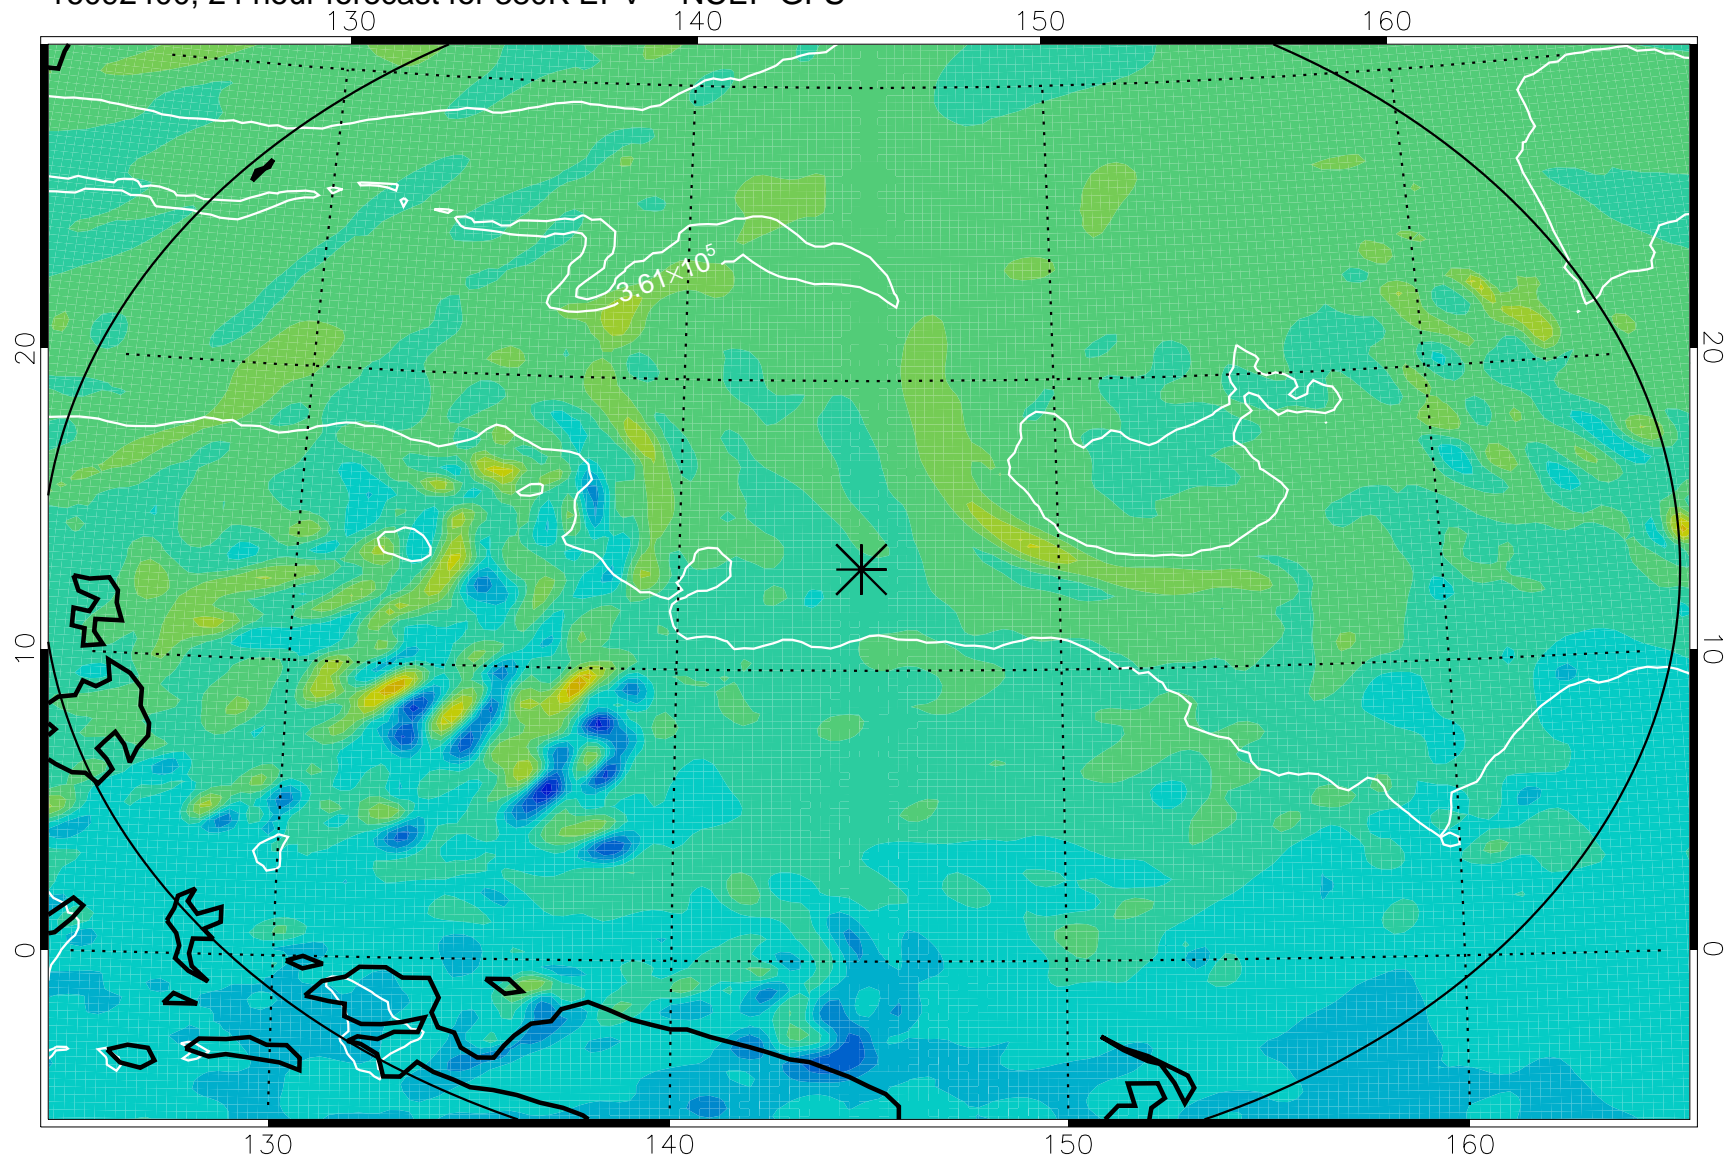

16092318, 18 hour forecast for 380K EPV -- NCEP GFS

380K Montgomery Streamfunction, white

Range ring of 2304 km

16092400, 24 hour forecast for 380K EPV -- NCEP GFS

380K Montgomery Streamfunction, white

Range ring of 2304 km

16092406, 30 hour forecast for 380K EPV -- NCEP GFS

380K Montgomery Streamfunction, white

Range ring of 2304 km

16092412, 36 hour forecast for 380K EPV -- NCEP GFS

380K Montgomery Streamfunction, white

Range ring of 2304 km

16092418, 42 hour forecast for 380K EPV -- NCEP GFS

380K Montgomery Streamfunction, white

Range ring of 2304 km

16092500, 48 hour forecast for 380K EPV -- NCEP GFS

380K Montgomery Streamfunction, white

Range ring of 2304 km

16092606, 78 hour forecast for 380K EPV -- NCEP GFS

380K Montgomery Streamfunction, white

Range ring of 2304 km

16092612, 84 hour forecast for 380K EPV -- NCEP GFS

380K Montgomery Streamfunction, white

Range ring of 2304 km