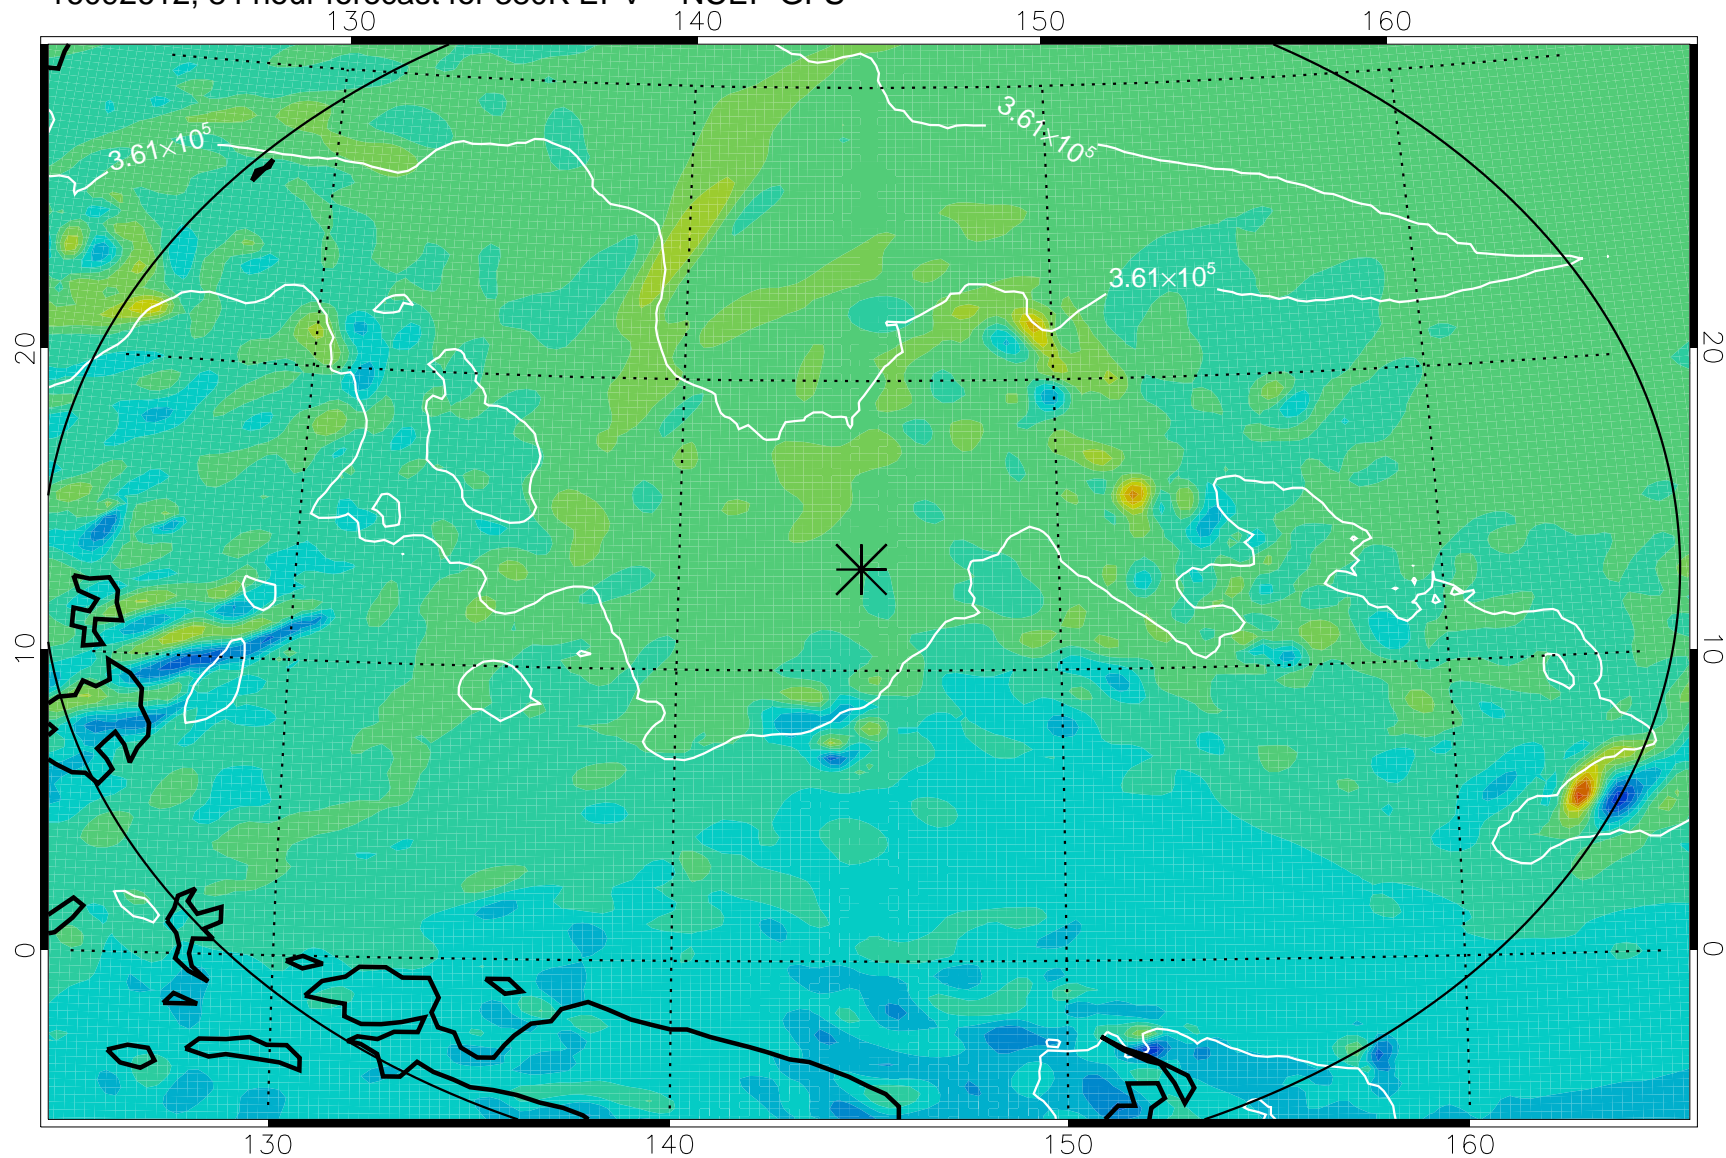

16092518, 66 hour forecast for 380K EPV -- NCEP GFS

380K Montgomery Streamfunction, white

Range ring of 2304 km

16092600, 72 hour forecast for 380K EPV -- NCEP GFS

380K Montgomery Streamfunction, white

Range ring of 2304 km

16092606, 78 hour forecast for 380K EPV -- NCEP GFS

380K Montgomery Streamfunction, white

Range ring of 2304 km

16092612, 84 hour forecast for 380K EPV -- NCEP GFS

380K Montgomery Streamfunction, white

Range ring of 2304 km

16092618, 90 hour forecast for 380K EPV -- NCEP GFS

380K Montgomery Streamfunction, white

Range ring of 2304 km

16092700, 96 hour forecast for 380K EPV -- NCEP GFS

380K Montgomery Streamfunction, white

Range ring of 2304 km

16092706, 102 hour forecast for 380K EPV -- NCEP GFS

380K Montgomery Streamfunction, white

Range ring of 2304 km

16092712, 108 hour forecast for 380K EPV -- NCEP GFS

380K Montgomery Streamfunction, white

Range ring of 2304 km