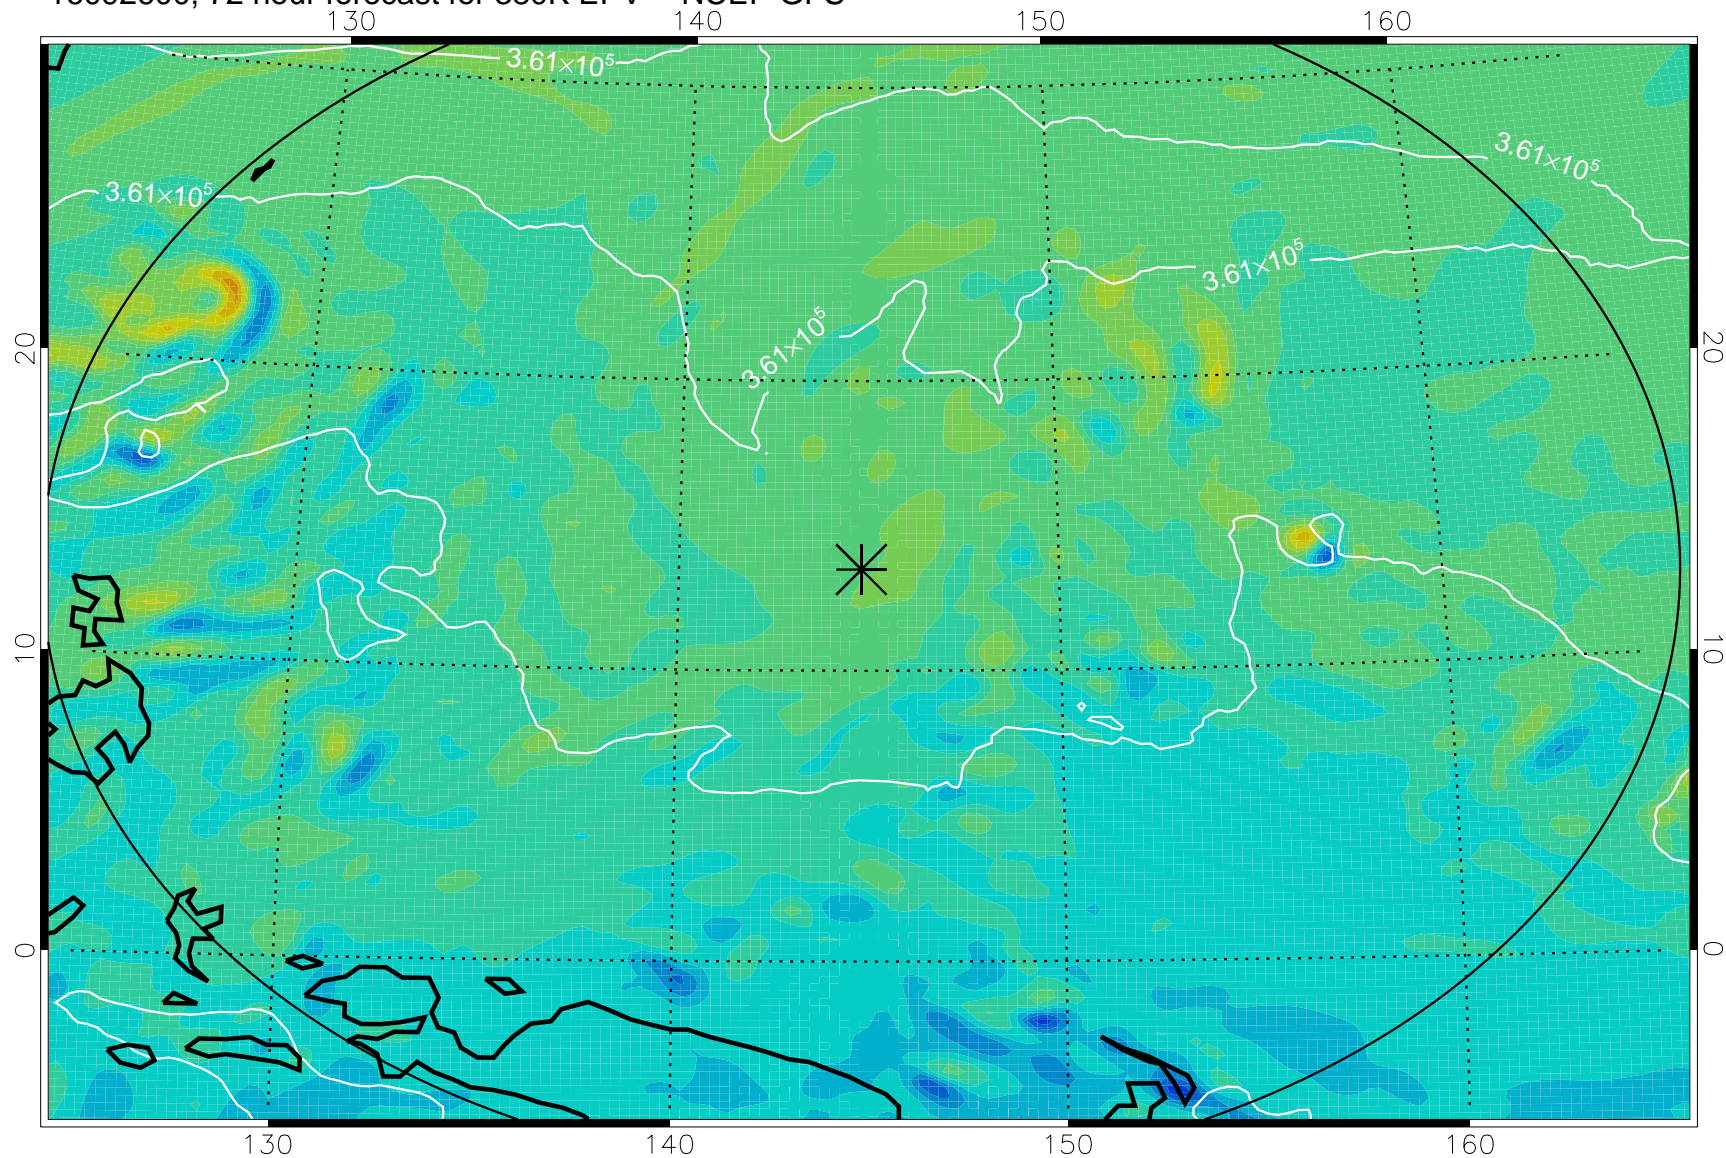

16092506, 54 hour forecast for 380K EPV -- NCEP GFS

380K Montgomery Streamfunction, white

Range ring of 2304 km

16092512, 60 hour forecast for 380K EPV -- NCEP GFS

380K Montgomery Streamfunction, white

Range ring of 2304 km

16092518, 66 hour forecast for 380K EPV -- NCEP GFS

380K Montgomery Streamfunction, white

Range ring of 2304 km

16092600, 72 hour forecast for 380K EPV -- NCEP GFS

380K Montgomery Streamfunction, white

Range ring of 2304 km

16092606, 78 hour forecast for 380K EPV -- NCEP GFS

380K Montgomery Streamfunction, white

Range ring of 2304 km

16092612, 84 hour forecast for 380K EPV -- NCEP GFS

380K Montgomery Streamfunction, white

Range ring of 2304 km

16092618, 90 hour forecast for 380K EPV -- NCEP GFS

380K Montgomery Streamfunction, white

Range ring of 2304 km

16092700, 96 hour forecast for 380K EPV -- NCEP GFS

380K Montgomery Streamfunction, white

Range ring of 2304 km