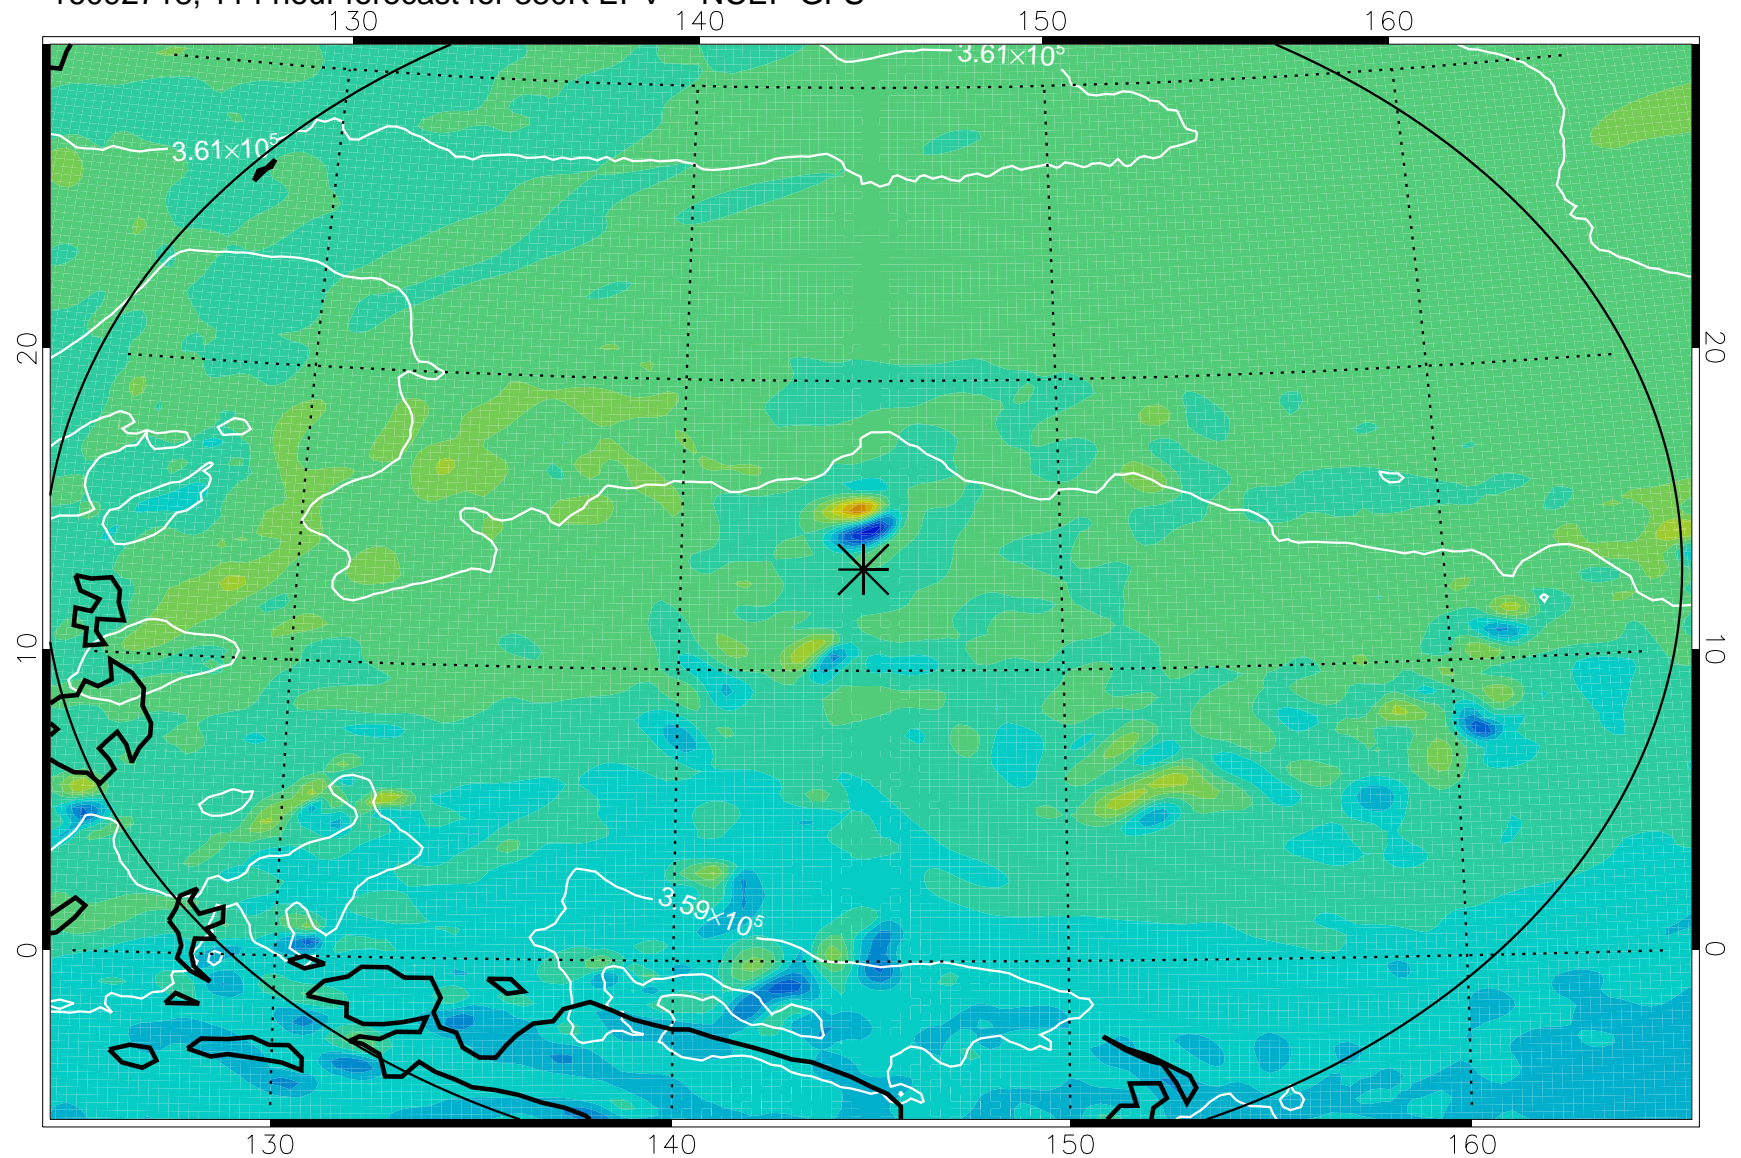

16092606, 78 hour forecast for 380K EPV -- NCEP GFS

380K Montgomery Streamfunction, white

Range ring of 2304 km

16092612, 84 hour forecast for 380K EPV -- NCEP GFS

380K Montgomery Streamfunction, white

Range ring of 2304 km

16092618, 90 hour forecast for 380K EPV -- NCEP GFS

380K Montgomery Streamfunction, white

Range ring of 2304 km

16092700, 96 hour forecast for 380K EPV -- NCEP GFS

380K Montgomery Streamfunction, white

Range ring of 2304 km

16092706, 102 hour forecast for 380K EPV -- NCEP GFS

380K Montgomery Streamfunction, white

Range ring of 2304 km

16092712, 108 hour forecast for 380K EPV -- NCEP GFS

380K Montgomery Streamfunction, white

Range ring of 2304 km

16092718, 114 hour forecast for 380K EPV -- NCEP GFS

380K Montgomery Streamfunction, white

Range ring of 2304 km

16092800, 120 hour forecast for 380K EPV -- NCEP GFS

380K Montgomery Streamfunction, white

Range ring of 2304 km