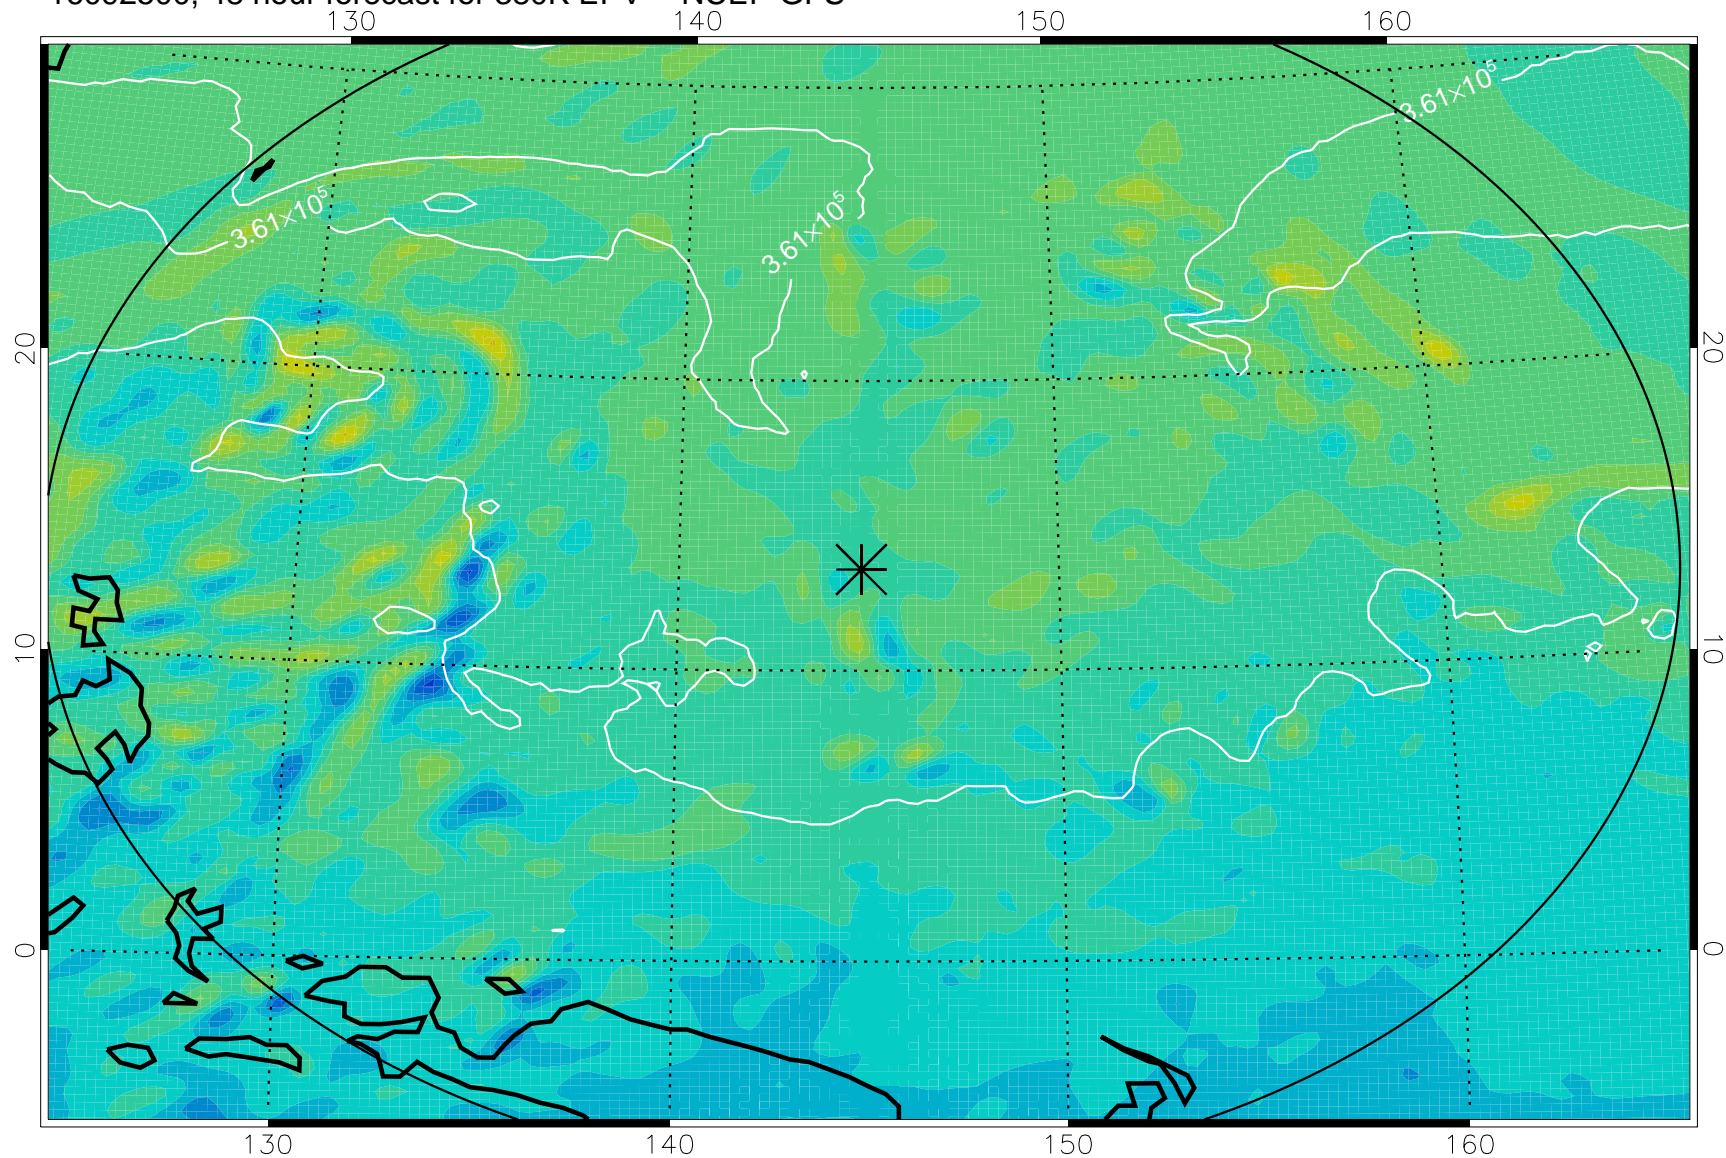

16092406, 30 hour forecast for 380K EPV -- NCEP GFS

380K Montgomery Streamfunction, white

Range ring of 2304 km

16092412, 36 hour forecast for 380K EPV -- NCEP GFS

380K Montgomery Streamfunction, white

Range ring of 2304 km

16092418, 42 hour forecast for 380K EPV -- NCEP GFS

380K Montgomery Streamfunction, white

Range ring of 2304 km

16092500, 48 hour forecast for 380K EPV -- NCEP GFS

380K Montgomery Streamfunction, white

Range ring of 2304 km

16092518, 66 hour forecast for 380K EPV -- NCEP GFS

380K Montgomery Streamfunction, white

Range ring of 2304 km

16092600, 72 hour forecast for 380K EPV -- NCEP GFS

380K Montgomery Streamfunction, white

Range ring of 2304 km

16092606, 78 hour forecast for 380K EPV -- NCEP GFS

380K Montgomery Streamfunction, white

Range ring of 2304 km

16092612, 84 hour forecast for 380K EPV -- NCEP GFS

380K Montgomery Streamfunction, white

Range ring of 2304 km