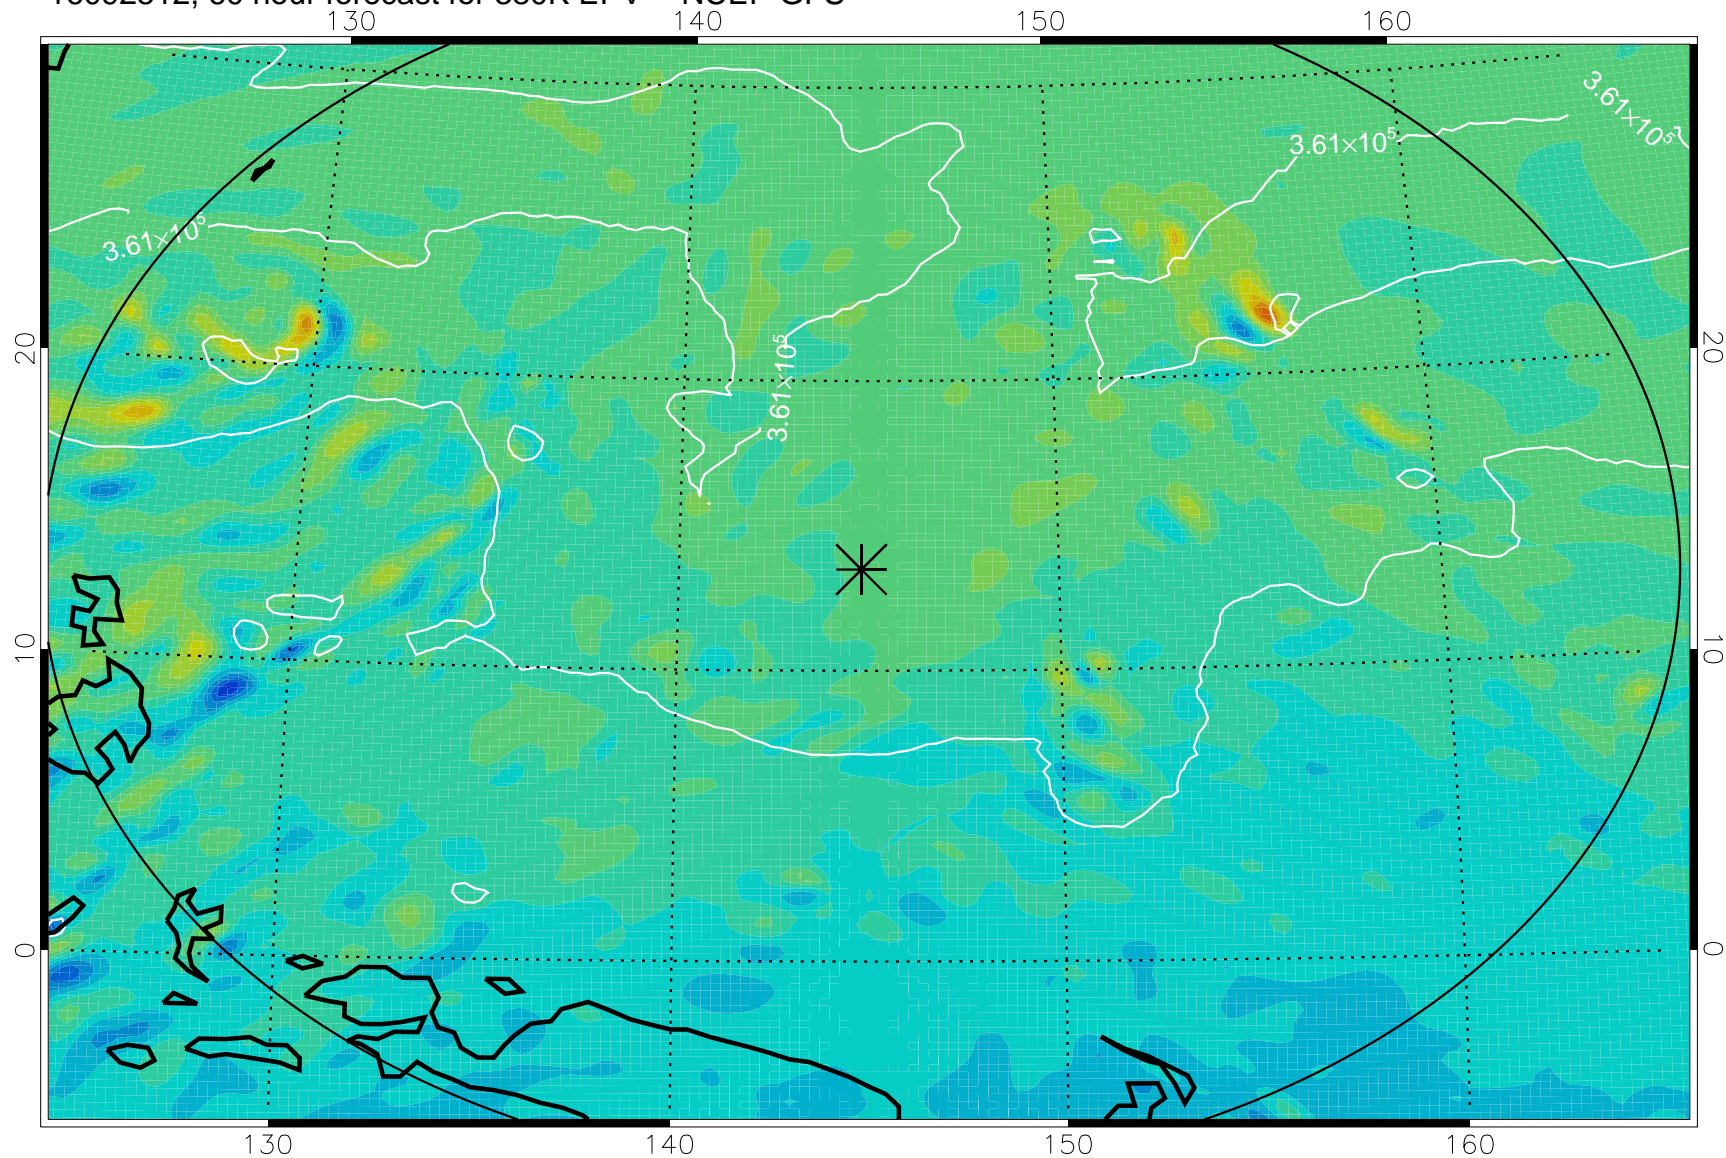

16092418, 42 hour forecast for 380K EPV -- NCEP GFS

380K Montgomery Streamfunction, white

Range ring of 2304 km

16092500, 48 hour forecast for 380K EPV -- NCEP GFS

380K Montgomery Streamfunction, white

Range ring of 2304 km

16092506, 54 hour forecast for 380K EPV -- NCEP GFS

380K Montgomery Streamfunction, white

Range ring of 2304 km

16092512, 60 hour forecast for 380K EPV -- NCEP GFS

380K Montgomery Streamfunction, white

Range ring of 2304 km

16092518, 66 hour forecast for 380K EPV -- NCEP GFS

380K Montgomery Streamfunction, white

Range ring of 2304 km

16092600, 72 hour forecast for 380K EPV -- NCEP GFS

380K Montgomery Streamfunction, white

Range ring of 2304 km

16092606, 78 hour forecast for 380K EPV -- NCEP GFS

380K Montgomery Streamfunction, white

Range ring of 2304 km

16092612, 84 hour forecast for 380K EPV -- NCEP GFS

380K Montgomery Streamfunction, white

Range ring of 2304 km