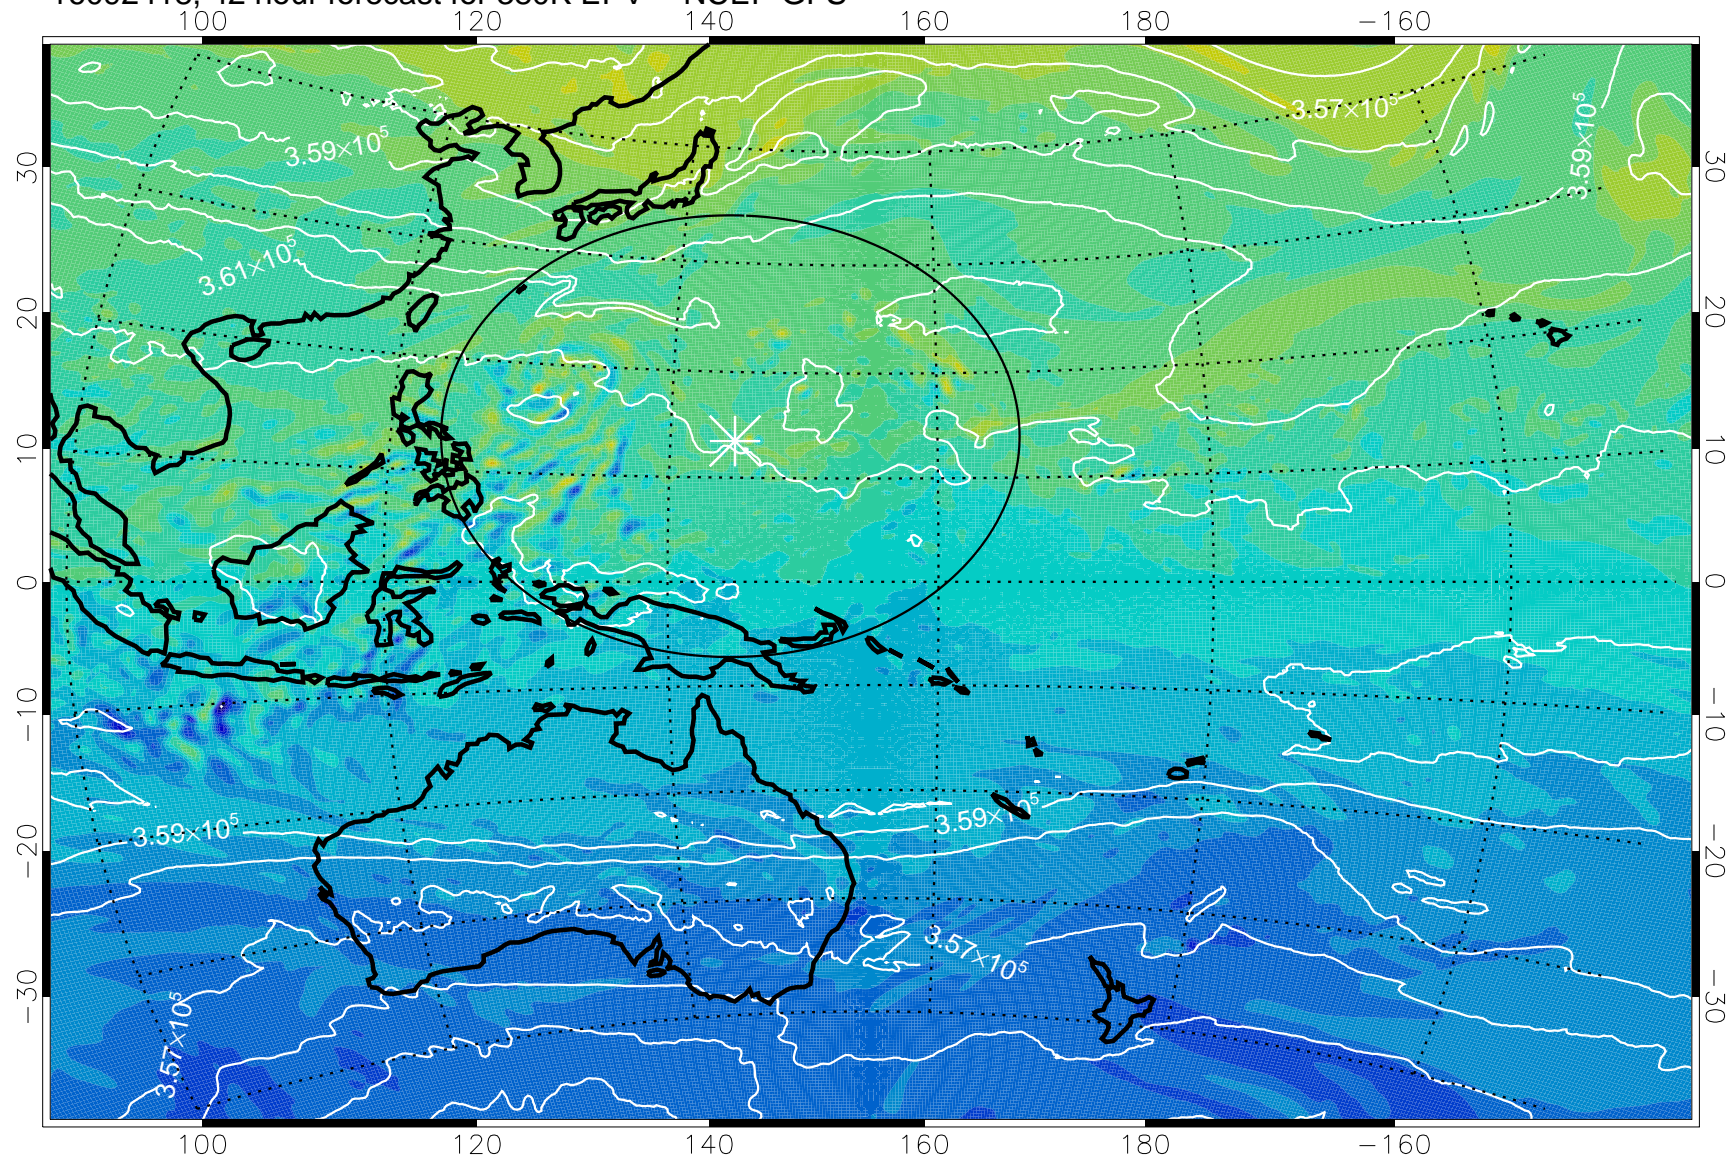

16092406, 30 hour forecast for 380K EPV -- NCEP GFS

380K Montgomery Streamfunction, white

Range ring of 2304 km

16092412, 36 hour forecast for 380K EPV -- NCEP GFS

380K Montgomery Streamfunction, white

Range ring of 2304 km

16092418, 42 hour forecast for 380K EPV -- NCEP GFS

380K Montgomery Streamfunction, white

Range ring of 2304 km

16092500, 48 hour forecast for 380K EPV -- NCEP GFS

380K Montgomery Streamfunction, white

Range ring of 2304 km

16092506, 54 hour forecast for 380K EPV -- NCEP GFS

380K Montgomery Streamfunction, white

Range ring of 2304 km

16092512, 60 hour forecast for 380K EPV -- NCEP GFS

380K Montgomery Streamfunction, white

Range ring of 2304 km

16092518, 66 hour forecast for 380K EPV -- NCEP GFS

380K Montgomery Streamfunction, white

Range ring of 2304 km

16092600, 72 hour forecast for 380K EPV -- NCEP GFS

380K Montgomery Streamfunction, white

Range ring of 2304 km