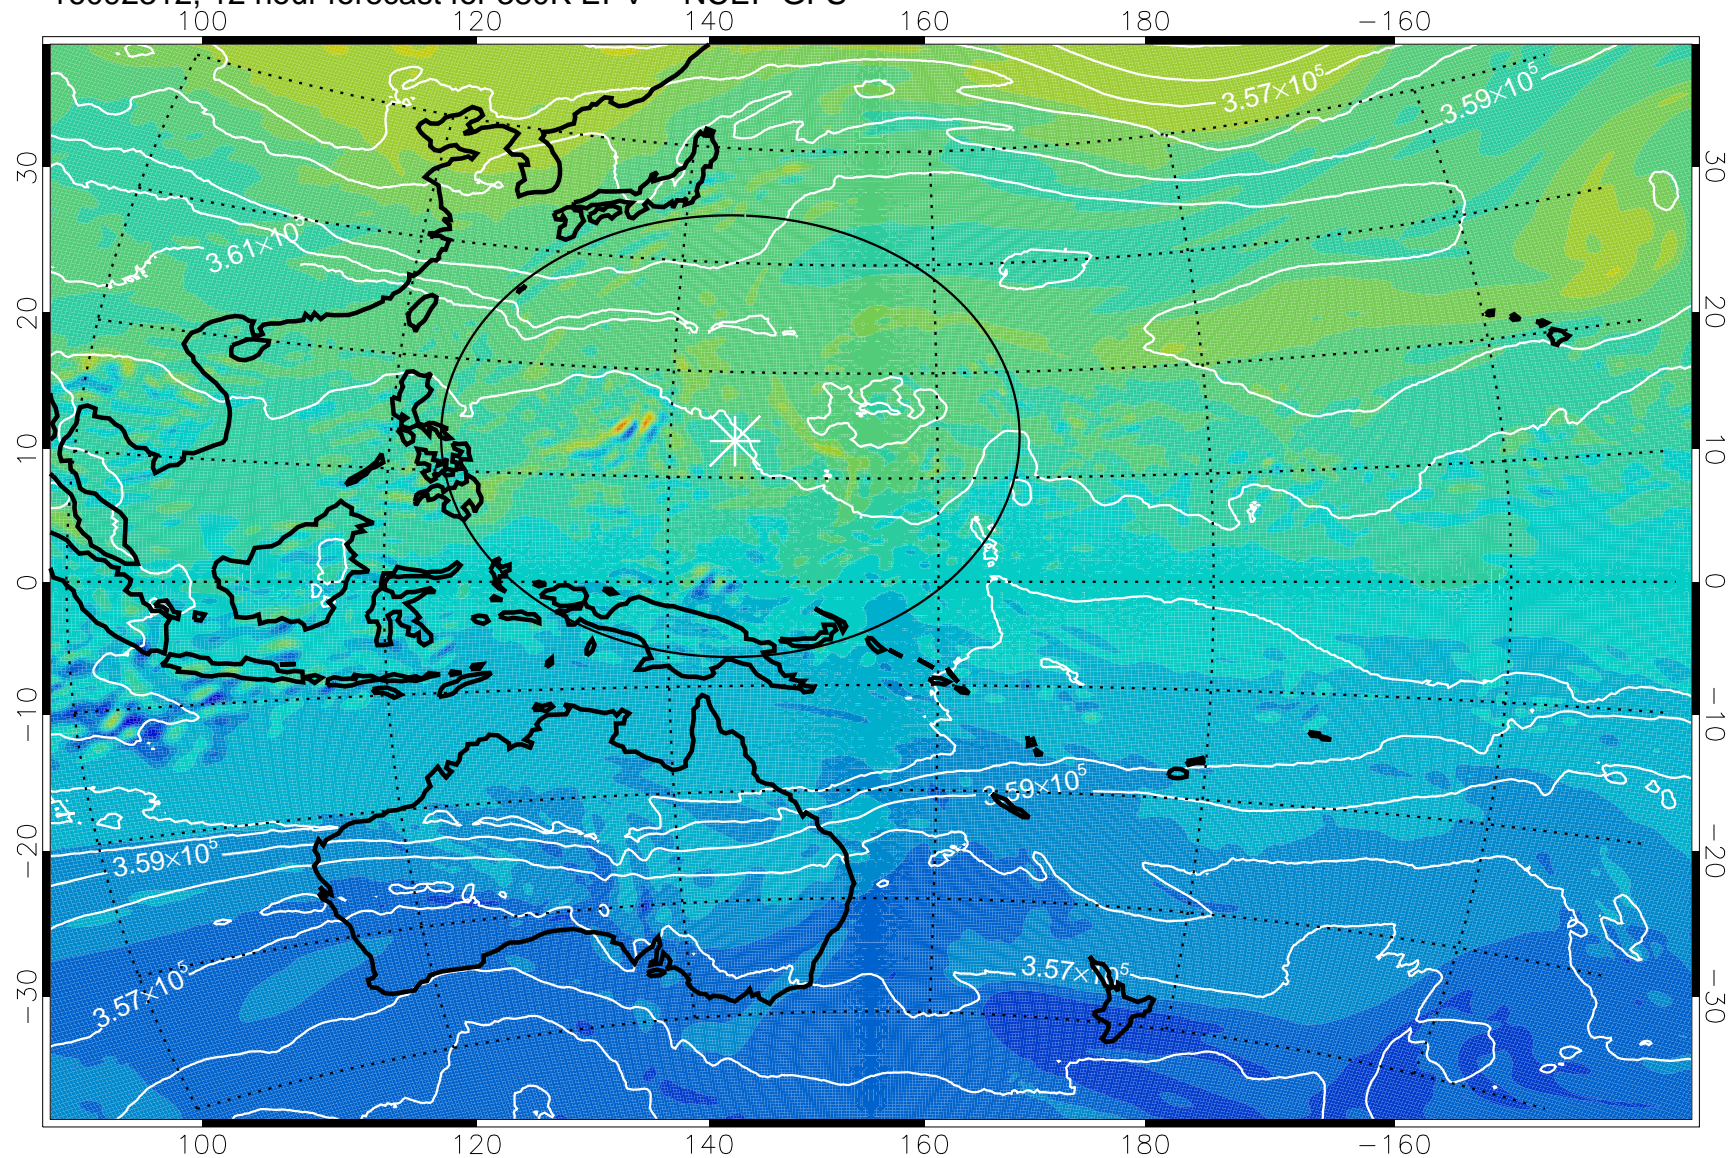

16092306, 6 hour forecast for 380K EPV -- NCEP GFS

380K Montgomery Streamfunction, white

Range ring of 2304 km

16092312, 12 hour forecast for 380K EPV -- NCEP GFS

380K Montgomery Streamfunction, white

Range ring of 2304 km

16092318, 18 hour forecast for 380K EPV -- NCEP GFS

380K Montgomery Streamfunction, white

Range ring of 2304 km

16092400, 24 hour forecast for 380K EPV -- NCEP GFS

380K Montgomery Streamfunction, white

Range ring of 2304 km

16092406, 30 hour forecast for 380K EPV -- NCEP GFS

380K Montgomery Streamfunction, white

Range ring of 2304 km

16092412, 36 hour forecast for 380K EPV -- NCEP GFS

380K Montgomery Streamfunction, white

Range ring of 2304 km

16092418, 42 hour forecast for 380K EPV -- NCEP GFS

380K Montgomery Streamfunction, white

Range ring of 2304 km

16092500, 48 hour forecast for 380K EPV -- NCEP GFS

380K Montgomery Streamfunction, white

Range ring of 2304 km