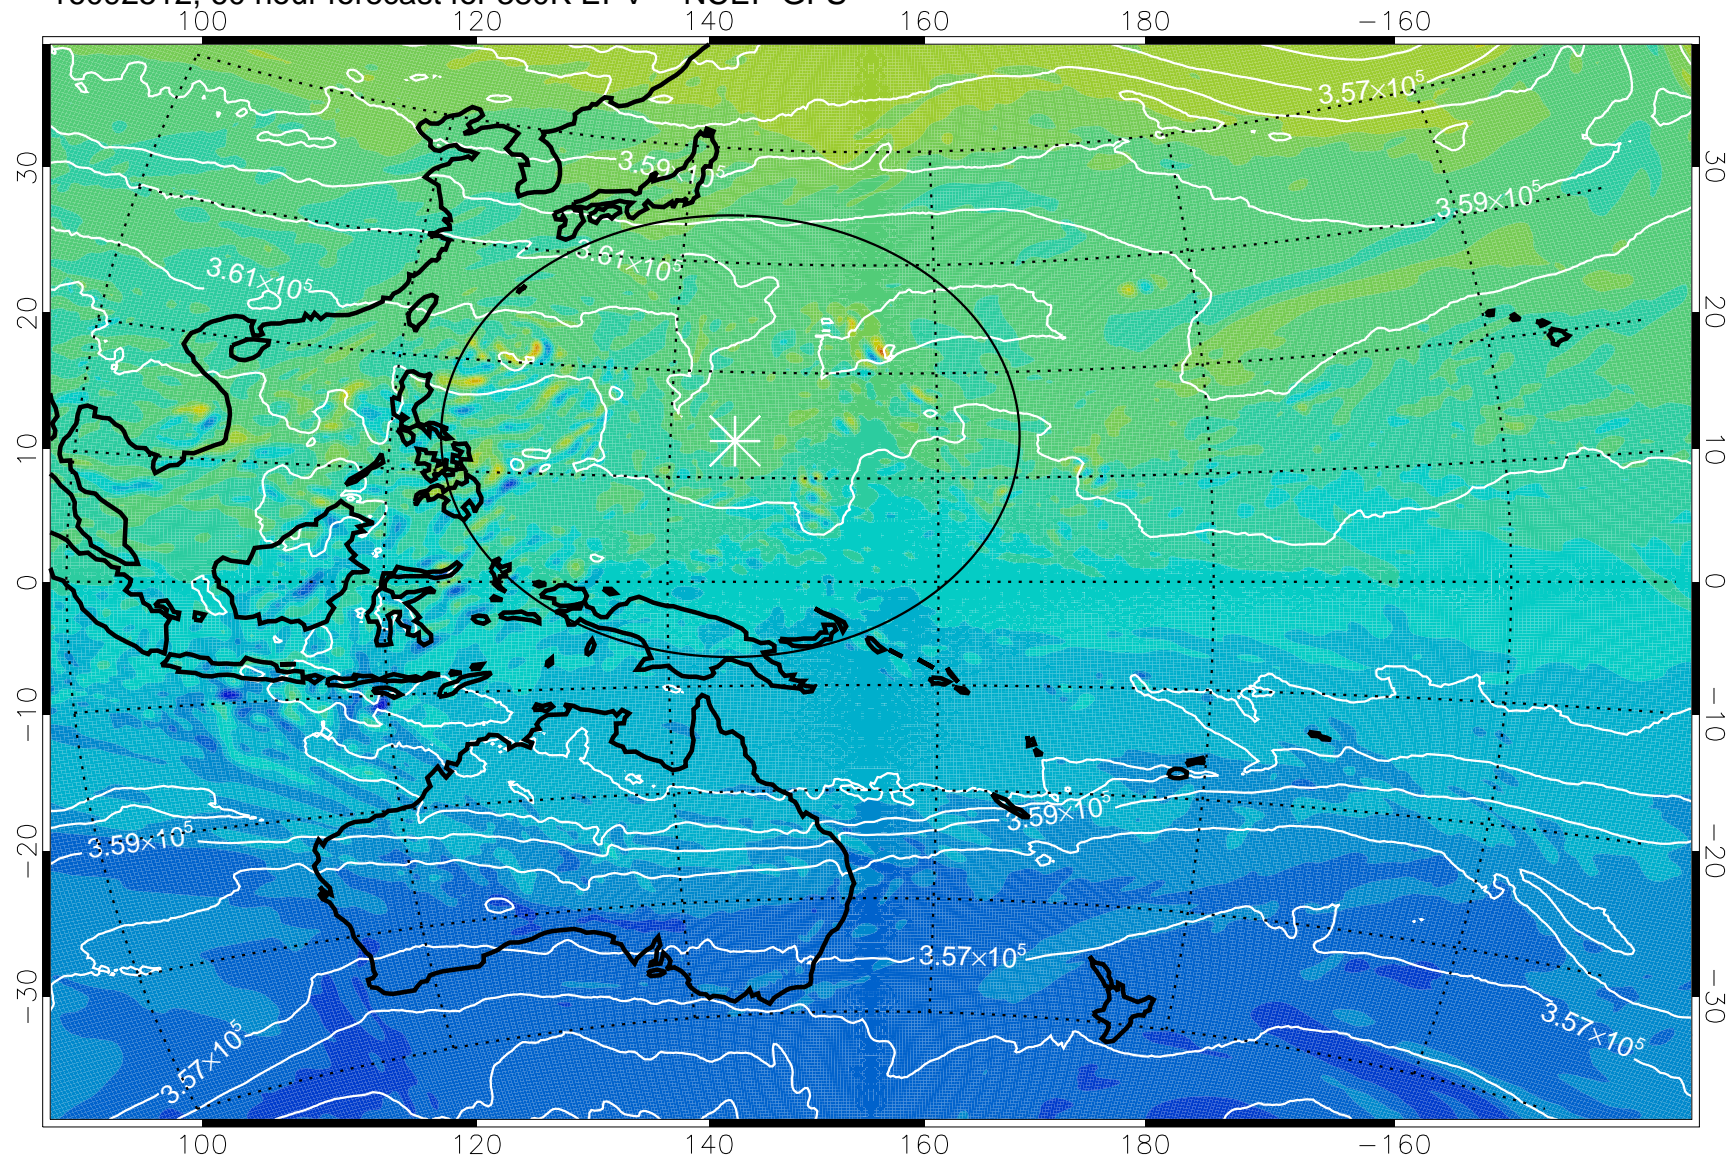

16092418, 42 hour forecast for 380K EPV -- NCEP GFS

380K Montgomery Streamfunction, white

Range ring of 2304 km

16092500, 48 hour forecast for 380K EPV -- NCEP GFS

380K Montgomery Streamfunction, white

Range ring of 2304 km

16092506, 54 hour forecast for 380K EPV -- NCEP GFS

380K Montgomery Streamfunction, white

Range ring of 2304 km

16092512, 60 hour forecast for 380K EPV -- NCEP GFS

380K Montgomery Streamfunction, white

Range ring of 2304 km

16092518, 66 hour forecast for 380K EPV -- NCEP GFS

380K Montgomery Streamfunction, white

Range ring of 2304 km

16092600, 72 hour forecast for 380K EPV -- NCEP GFS

380K Montgomery Streamfunction, white

Range ring of 2304 km

16092606, 78 hour forecast for 380K EPV -- NCEP GFS

380K Montgomery Streamfunction, white

Range ring of 2304 km

16092612, 84 hour forecast for 380K EPV -- NCEP GFS

380K Montgomery Streamfunction, white

Range ring of 2304 km