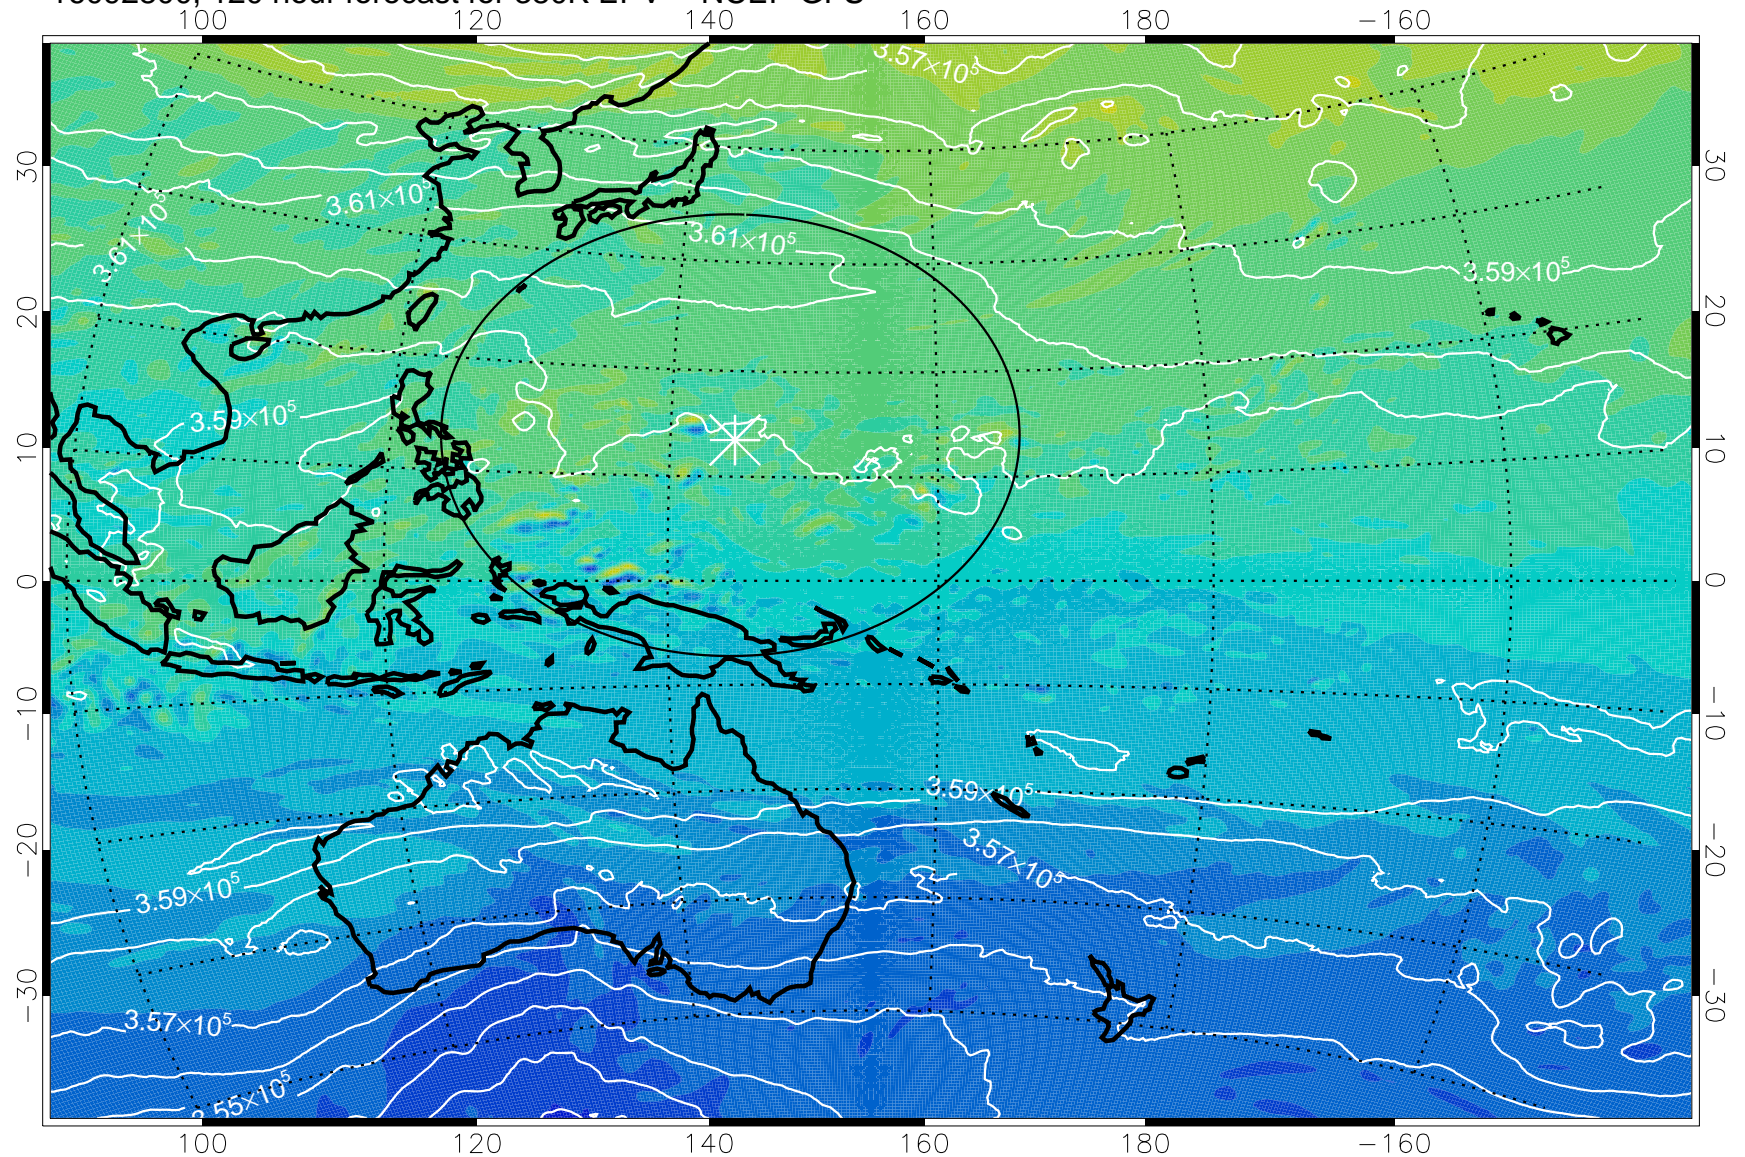

16092618, 90 hour forecast for 380K EPV -- NCEP GFS

16092700, 96 hour forecast for 380K EPV -- NCEP GFS

380K Montgomery Streamfunction, white

Range ring of 2304 km

16092706, 102 hour forecast for 380K EPV -- NCEP GFS

380K Montgomery Streamfunction, white

Range ring of 2304 km

16092712, 108 hour forecast for 380K EPV -- NCEP GFS

380K Montgomery Streamfunction, white

Range ring of 2304 km

16092718, 114 hour forecast for 380K EPV -- NCEP GFS

16092800, 120 hour forecast for 380K EPV -- NCEP GFS

380K Montgomery Streamfunction, white

Range ring of 2304 km