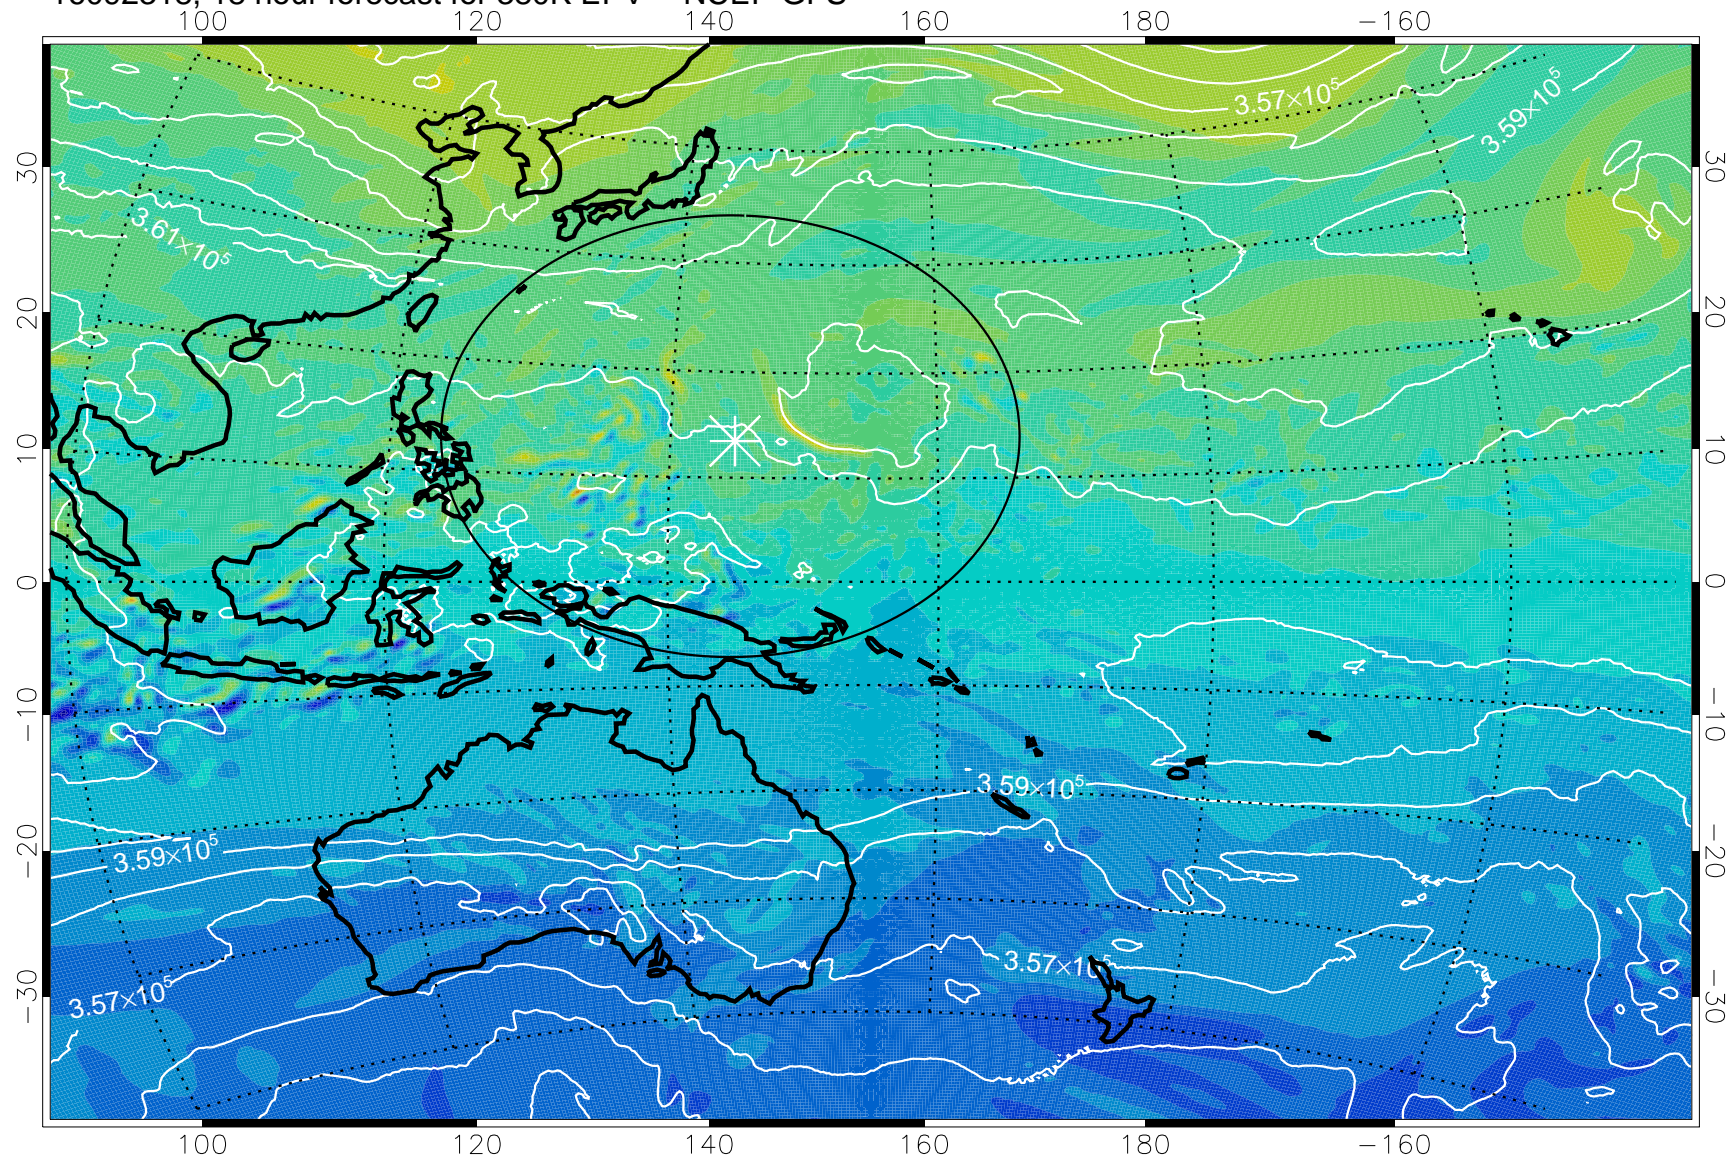

16092306, 6 hour forecast for 380K EPV -- NCEP GFS

380K Montgomery Streamfunction, white

Range ring of 2304 km

16092312, 12 hour forecast for 380K EPV -- NCEP GFS

380K Montgomery Streamfunction, white

Range ring of 2304 km

16092318, 18 hour forecast for 380K EPV -- NCEP GFS

380K Montgomery Streamfunction, white

Range ring of 2304 km

16092400, 24 hour forecast for 380K EPV -- NCEP GFS

380K Montgomery Streamfunction, white

Range ring of 2304 km

16092406, 30 hour forecast for 380K EPV -- NCEP GFS

380K Montgomery Streamfunction, white

Range ring of 2304 km

16092412, 36 hour forecast for 380K EPV -- NCEP GFS

380K Montgomery Streamfunction, white

Range ring of 2304 km

16092418, 42 hour forecast for 380K EPV -- NCEP GFS

380K Montgomery Streamfunction, white

Range ring of 2304 km

16092500, 48 hour forecast for 380K EPV -- NCEP GFS

380K Montgomery Streamfunction, white

Range ring of 2304 km