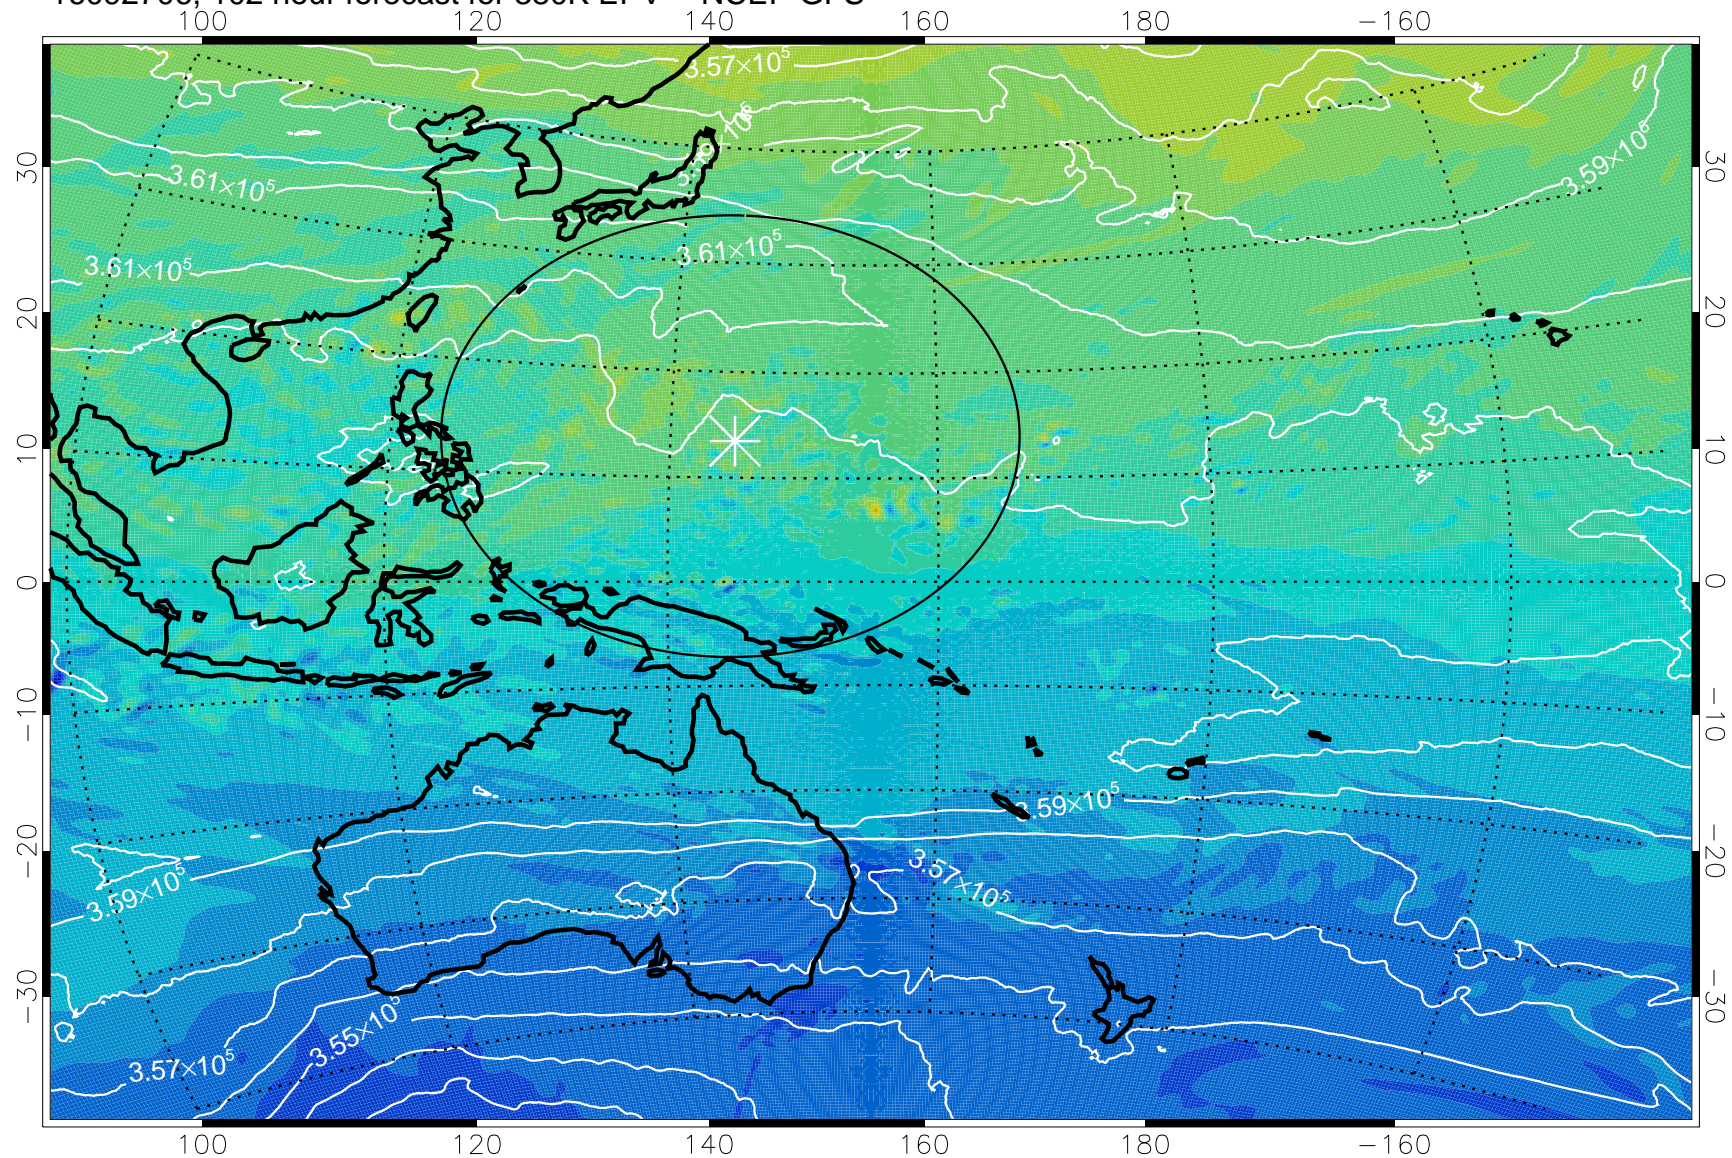

16092606, 78 hour forecast for 380K EPV -- NCEP GFS

380K Montgomery Streamfunction, white

Range ring of 2304 km

16092612, 84 hour forecast for 380K EPV -- NCEP GFS

380K Montgomery Streamfunction, white

Range ring of 2304 km

16092618, 90 hour forecast for 380K EPV -- NCEP GFS

16092700, 96 hour forecast for 380K EPV -- NCEP GFS

380K Montgomery Streamfunction, white

Range ring of 2304 km

16092706, 102 hour forecast for 380K EPV -- NCEP GFS

380K Montgomery Streamfunction, white

Range ring of 2304 km

16092712, 108 hour forecast for 380K EPV -- NCEP GFS

380K Montgomery Streamfunction, white

Range ring of 2304 km

16092718, 114 hour forecast for 380K EPV -- NCEP GFS

16092800, 120 hour forecast for 380K EPV -- NCEP GFS

380K Montgomery Streamfunction, white

Range ring of 2304 km