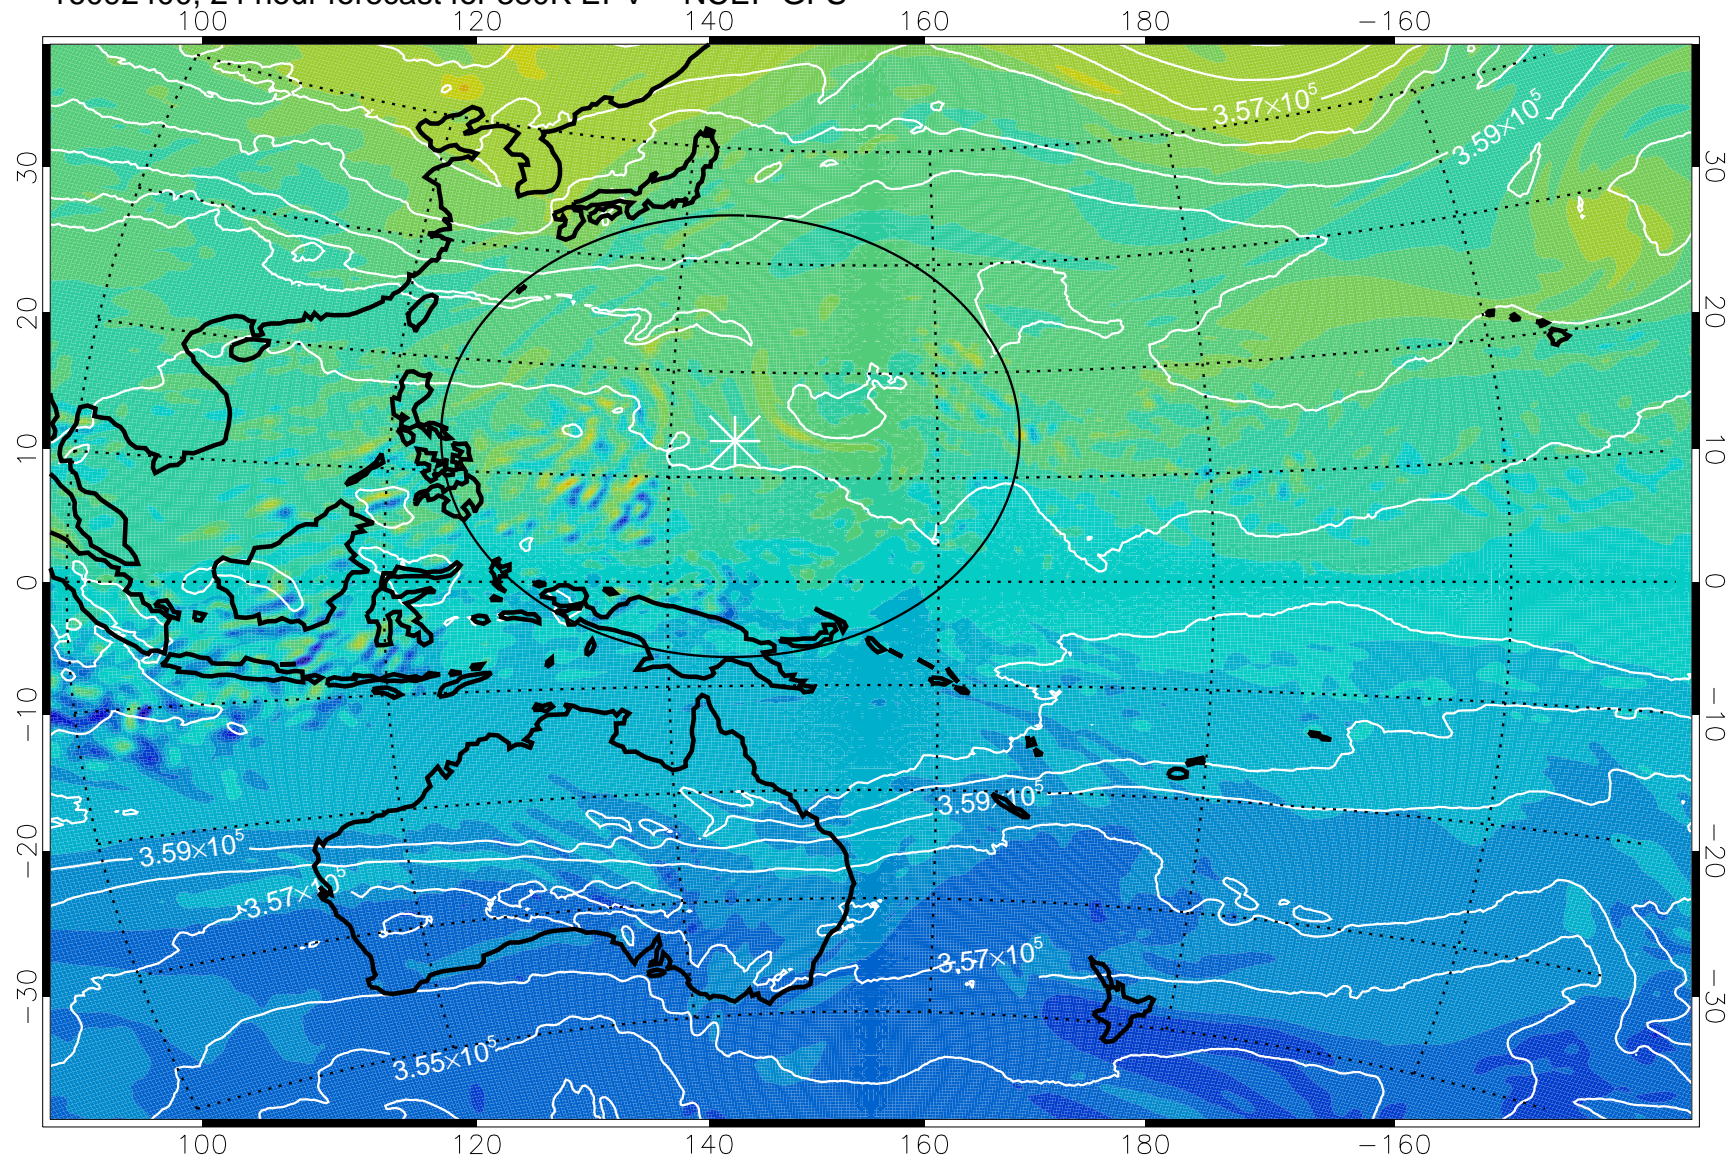

16092306, 6 hour forecast for 380K EPV -- NCEP GFS

380K Montgomery Streamfunction, white

Range ring of 2304 km

16092312, 12 hour forecast for 380K EPV -- NCEP GFS

380K Montgomery Streamfunction, white

Range ring of 2304 km

16092318, 18 hour forecast for 380K EPV -- NCEP GFS

380K Montgomery Streamfunction, white

Range ring of 2304 km

16092400, 24 hour forecast for 380K EPV -- NCEP GFS

380K Montgomery Streamfunction, white

Range ring of 2304 km

16092406, 30 hour forecast for 380K EPV -- NCEP GFS

380K Montgomery Streamfunction, white

Range ring of 2304 km

16092412, 36 hour forecast for 380K EPV -- NCEP GFS

380K Montgomery Streamfunction, white

Range ring of 2304 km

16092418, 42 hour forecast for 380K EPV -- NCEP GFS

380K Montgomery Streamfunction, white

Range ring of 2304 km

16092500, 48 hour forecast for 380K EPV -- NCEP GFS

380K Montgomery Streamfunction, white

Range ring of 2304 km