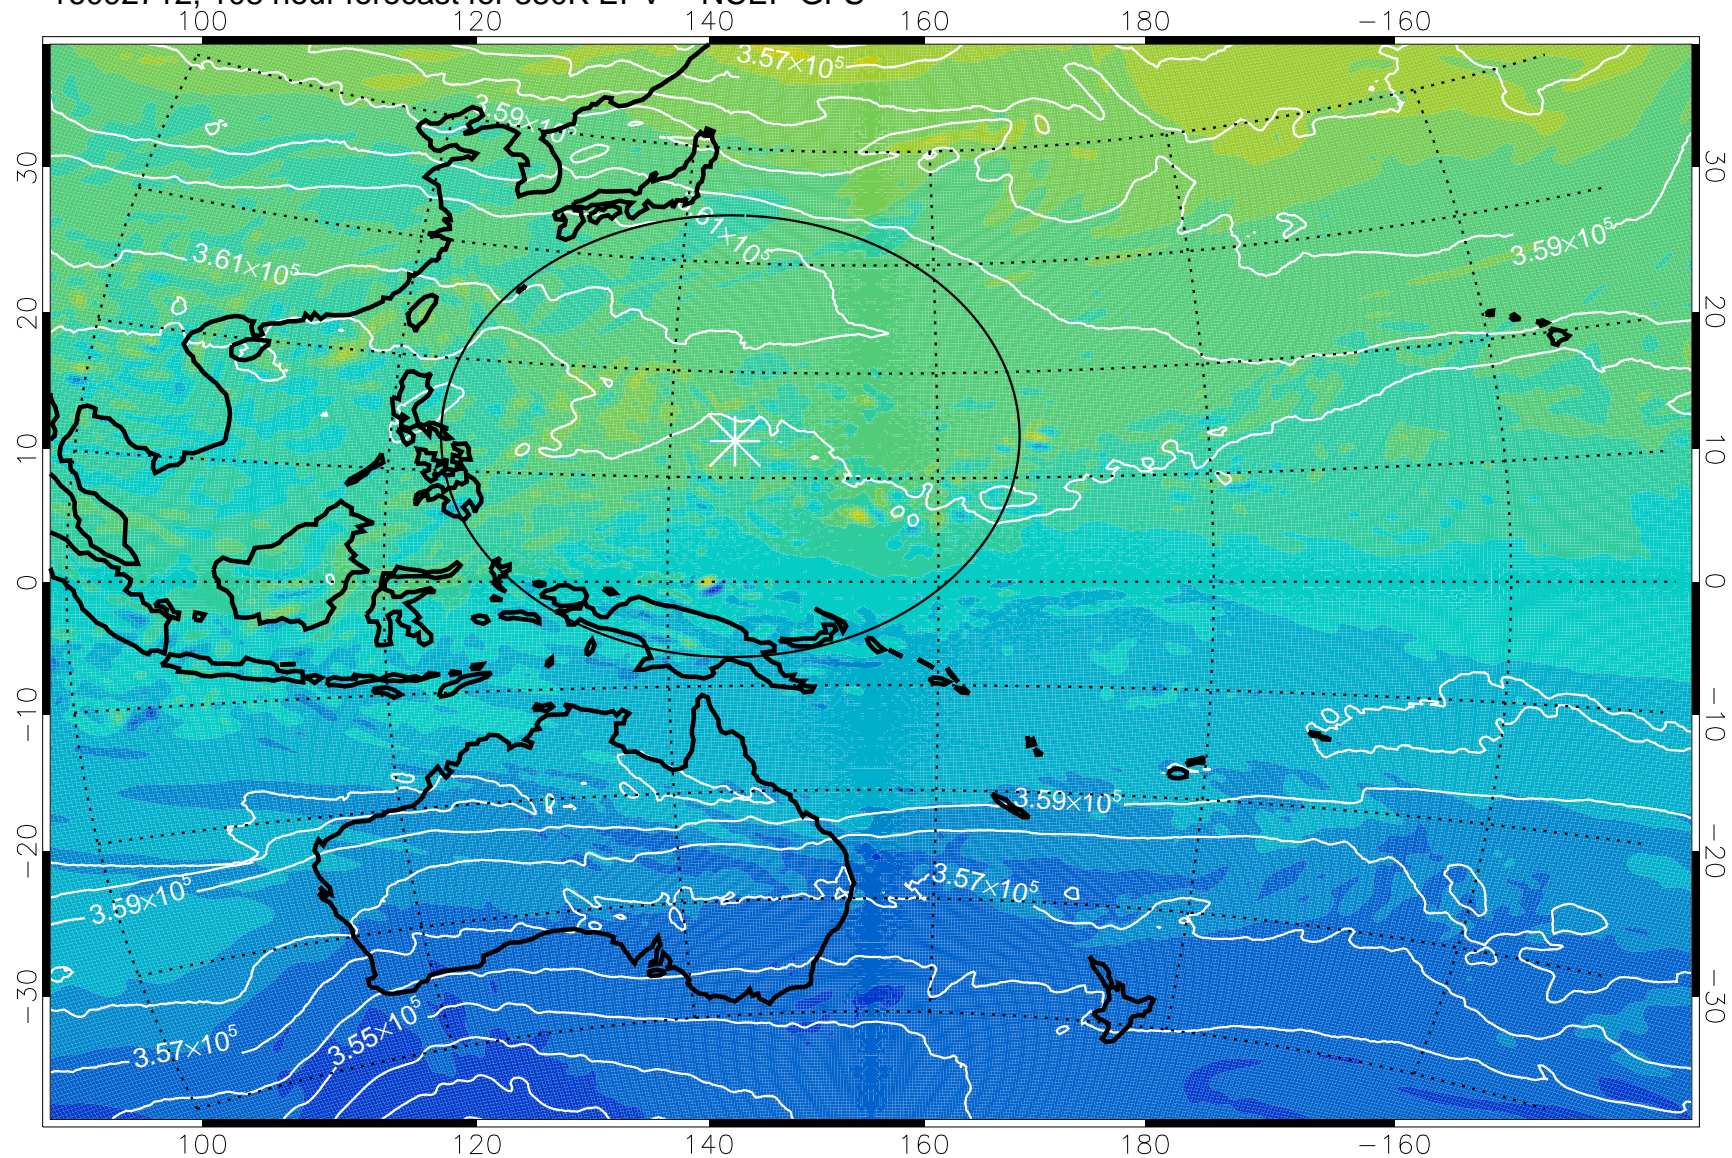

16092606, 78 hour forecast for 380K EPV -- NCEP GFS

380K Montgomery Streamfunction, white

Range ring of 2304 km

16092612, 84 hour forecast for 380K EPV -- NCEP GFS

380K Montgomery Streamfunction, white

Range ring of 2304 km

16092618, 90 hour forecast for 380K EPV -- NCEP GFS

16092700, 96 hour forecast for 380K EPV -- NCEP GFS

380K Montgomery Streamfunction, white

Range ring of 2304 km

16092706, 102 hour forecast for 380K EPV -- NCEP GFS

380K Montgomery Streamfunction, white

Range ring of 2304 km

16092712, 108 hour forecast for 380K EPV -- NCEP GFS

380K Montgomery Streamfunction, white

Range ring of 2304 km

16092718, 114 hour forecast for 380K EPV -- NCEP GFS

16092800, 120 hour forecast for 380K EPV -- NCEP GFS

380K Montgomery Streamfunction, white

Range ring of 2304 km