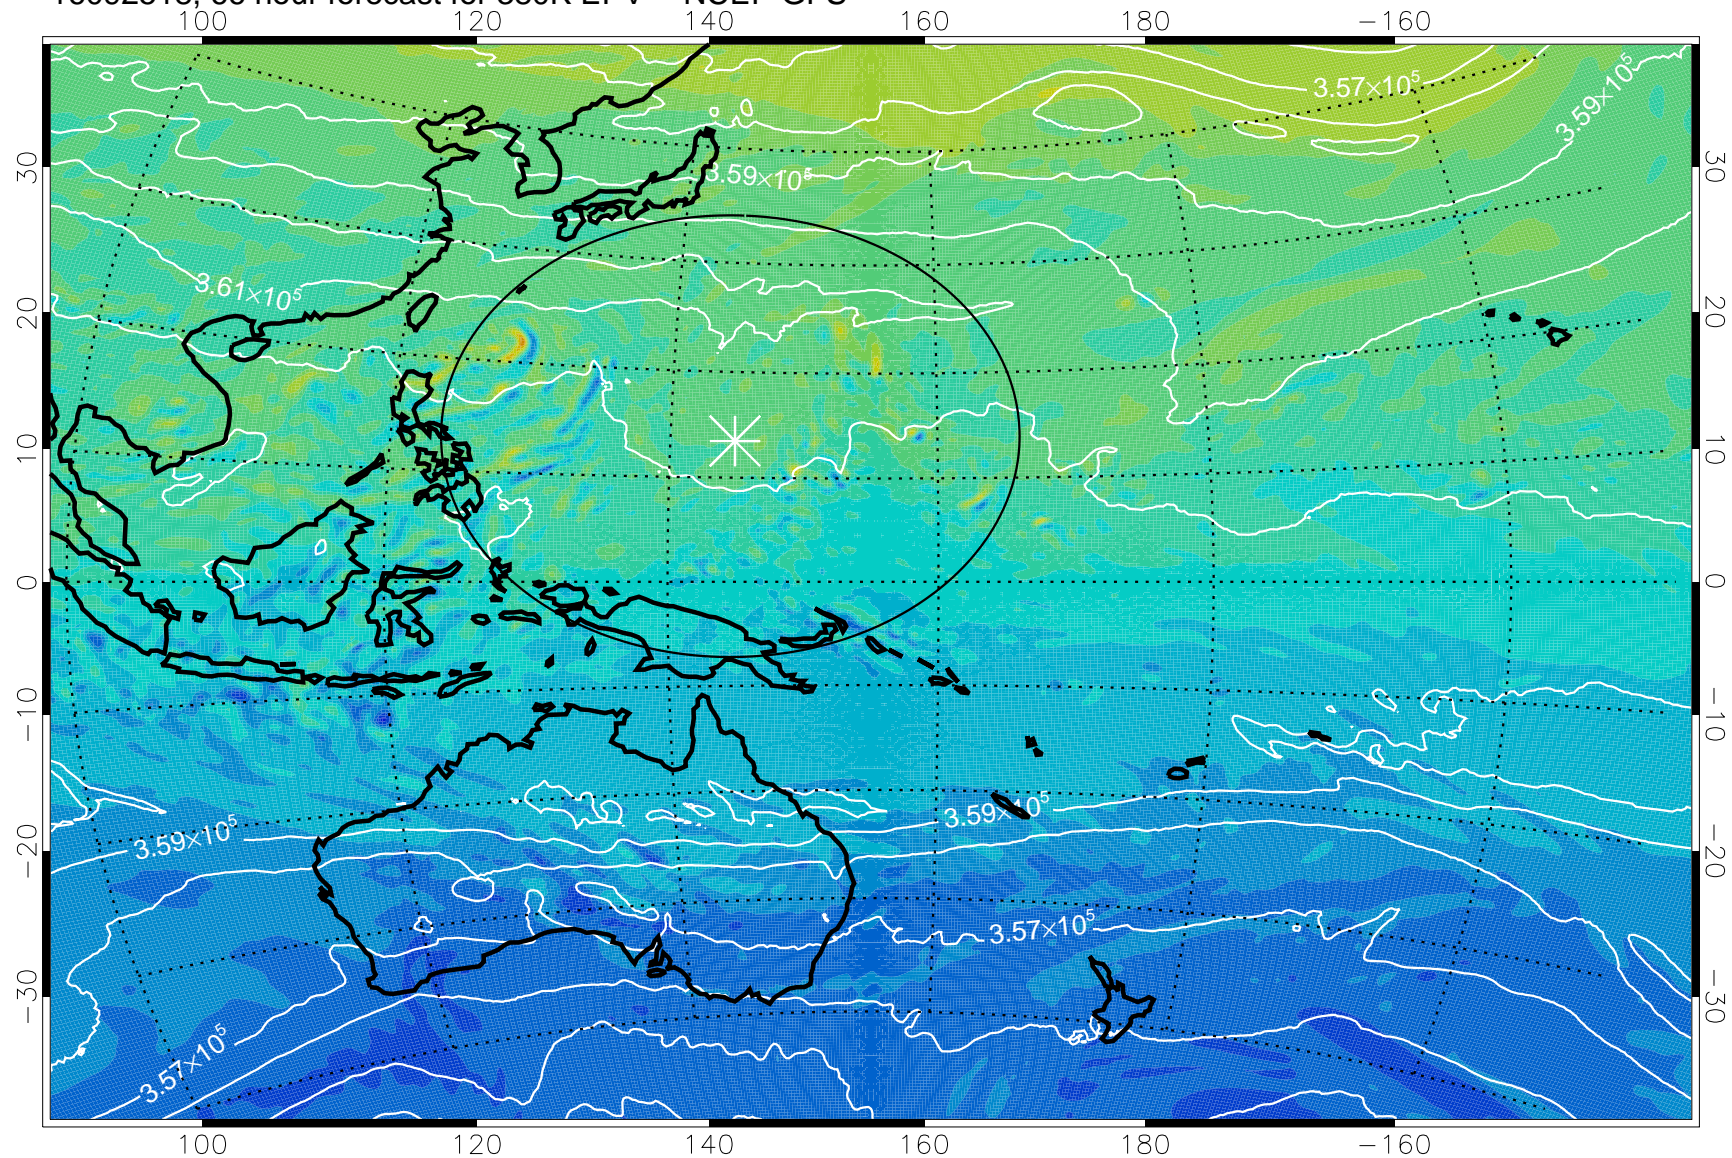

16092418, 42 hour forecast for 380K EPV -- NCEP GFS

380K Montgomery Streamfunction, white

Range ring of 2304 km

16092500, 48 hour forecast for 380K EPV -- NCEP GFS

380K Montgomery Streamfunction, white

Range ring of 2304 km

16092506, 54 hour forecast for 380K EPV -- NCEP GFS

380K Montgomery Streamfunction, white

Range ring of 2304 km

16092512, 60 hour forecast for 380K EPV -- NCEP GFS

380K Montgomery Streamfunction, white

Range ring of 2304 km

16092518, 66 hour forecast for 380K EPV -- NCEP GFS

380K Montgomery Streamfunction, white

Range ring of 2304 km

16092600, 72 hour forecast for 380K EPV -- NCEP GFS

380K Montgomery Streamfunction, white

Range ring of 2304 km

16092606, 78 hour forecast for 380K EPV -- NCEP GFS

380K Montgomery Streamfunction, white

Range ring of 2304 km

16092612, 84 hour forecast for 380K EPV -- NCEP GFS

380K Montgomery Streamfunction, white

Range ring of 2304 km