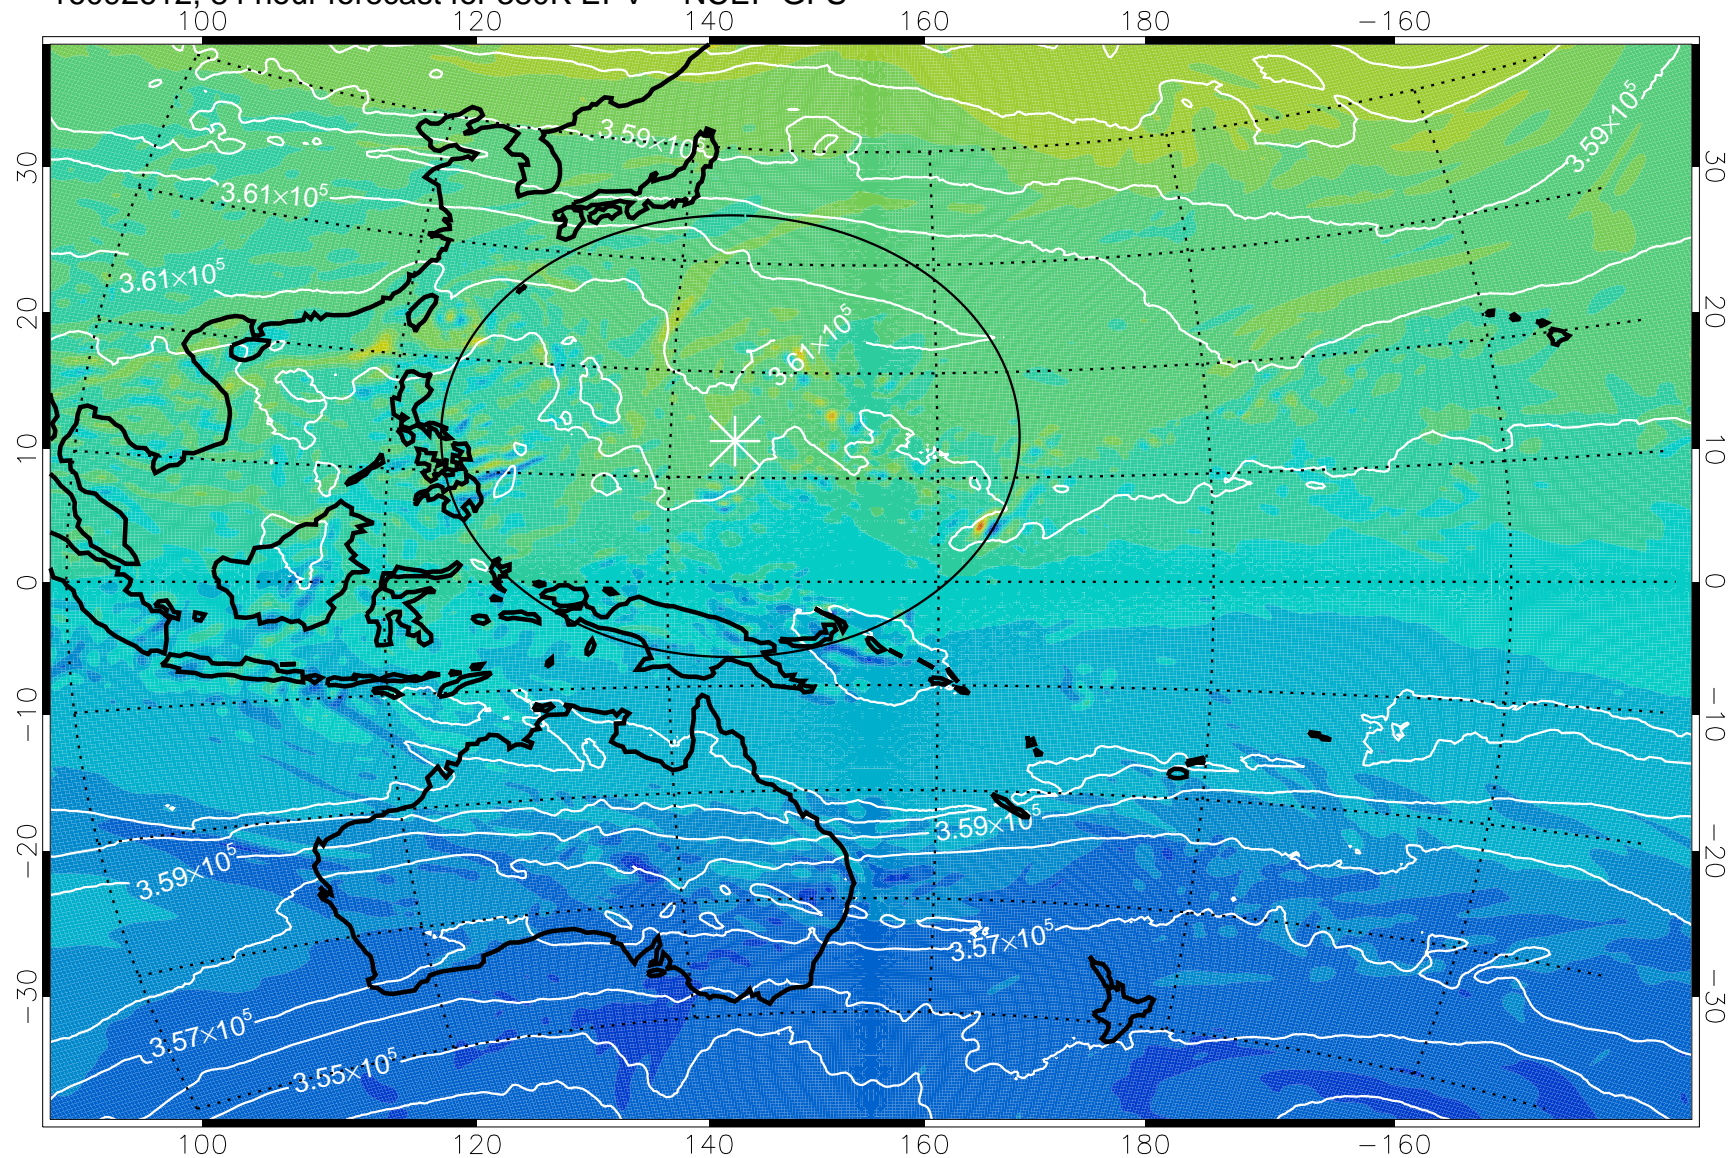

16092506, 54 hour forecast for 380K EPV -- NCEP GFS

380K Montgomery Streamfunction, white

Range ring of 2304 km

16092512, 60 hour forecast for 380K EPV -- NCEP GFS

380K Montgomery Streamfunction, white

Range ring of 2304 km

16092518, 66 hour forecast for 380K EPV -- NCEP GFS

380K Montgomery Streamfunction, white

Range ring of 2304 km

16092600, 72 hour forecast for 380K EPV -- NCEP GFS

380K Montgomery Streamfunction, white

Range ring of 2304 km

16092606, 78 hour forecast for 380K EPV -- NCEP GFS

380K Montgomery Streamfunction, white

Range ring of 2304 km

16092612, 84 hour forecast for 380K EPV -- NCEP GFS

380K Montgomery Streamfunction, white

Range ring of 2304 km

16092618, 90 hour forecast for 380K EPV -- NCEP GFS

16092700, 96 hour forecast for 380K EPV -- NCEP GFS

380K Montgomery Streamfunction, white

Range ring of 2304 km

16092706, 102 hour forecast for 380K EPV -- NCEP GFS