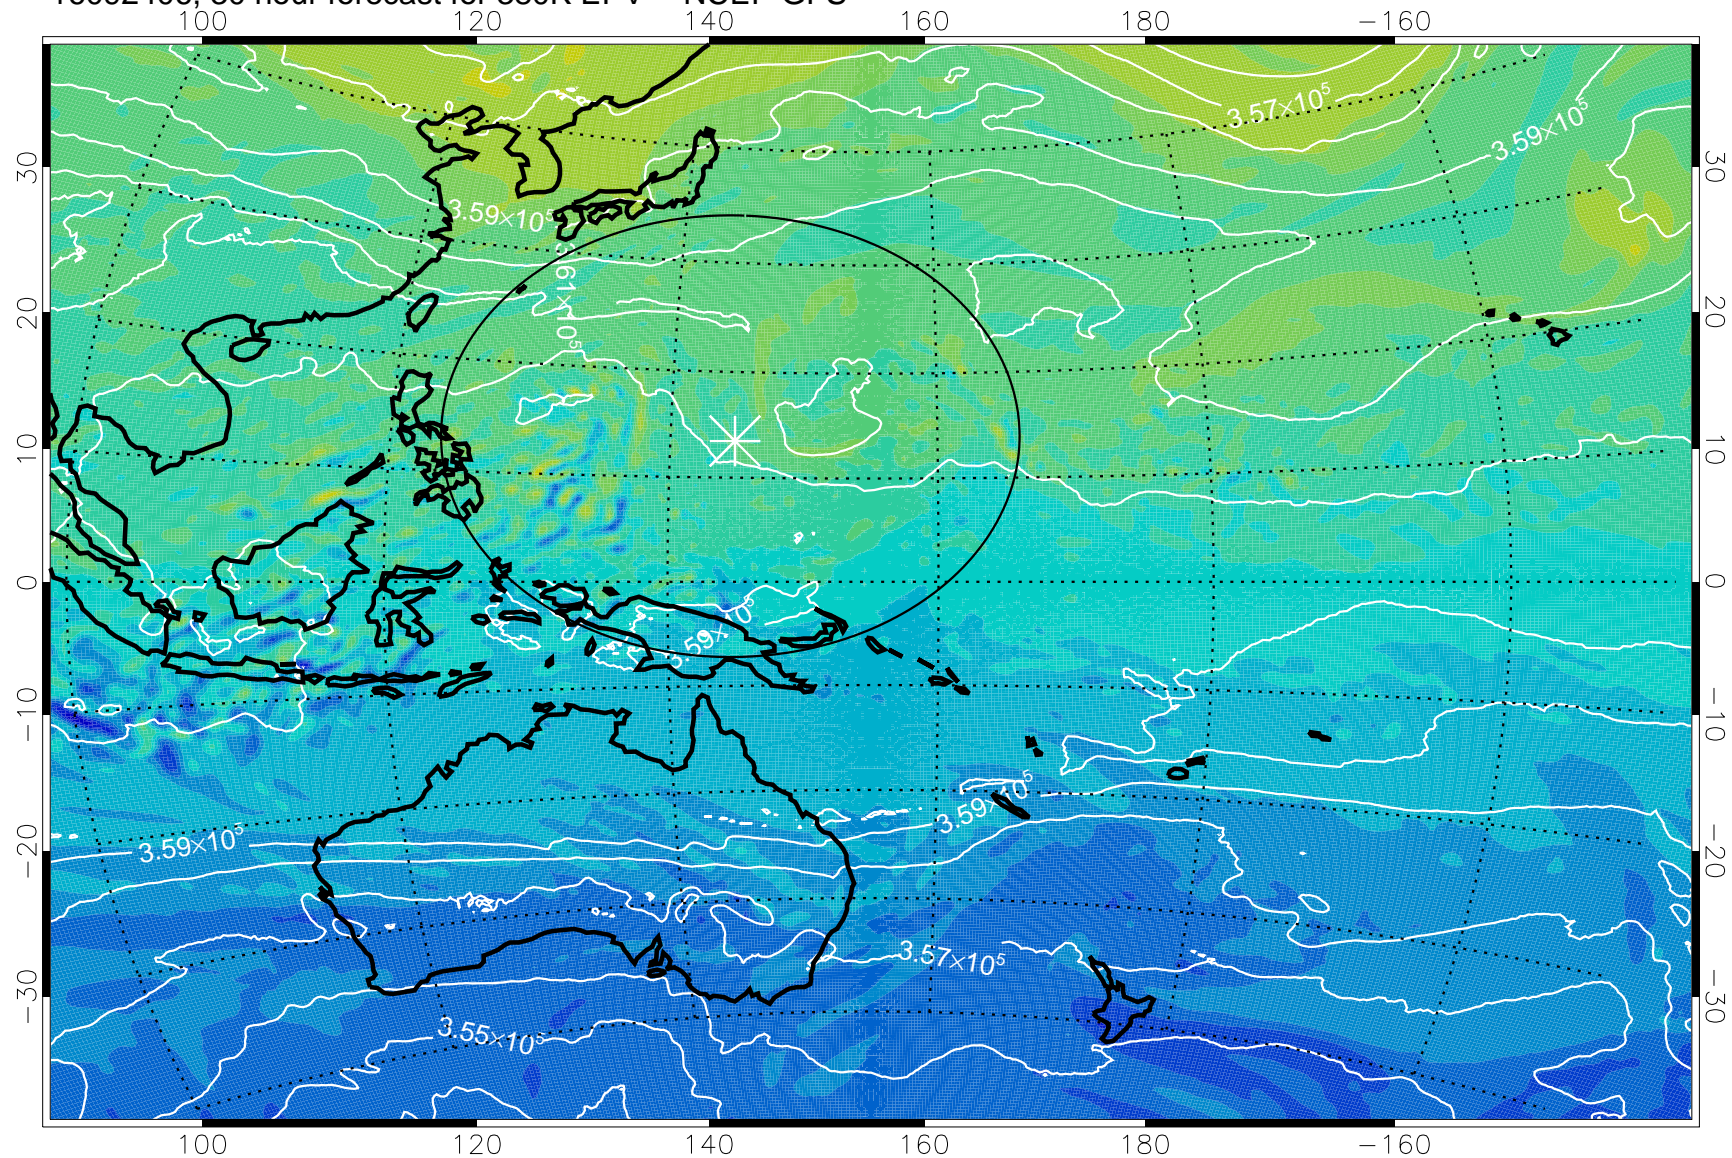

16092318, 18 hour forecast for 380K EPV -- NCEP GFS

380K Montgomery Streamfunction, white

Range ring of 2304 km

16092400, 24 hour forecast for 380K EPV -- NCEP GFS

380K Montgomery Streamfunction, white

Range ring of 2304 km

16092406, 30 hour forecast for 380K EPV -- NCEP GFS

380K Montgomery Streamfunction, white

Range ring of 2304 km

16092412, 36 hour forecast for 380K EPV -- NCEP GFS

380K Montgomery Streamfunction, white

Range ring of 2304 km

16092418, 42 hour forecast for 380K EPV -- NCEP GFS

380K Montgomery Streamfunction, white

Range ring of 2304 km

16092500, 48 hour forecast for 380K EPV -- NCEP GFS

380K Montgomery Streamfunction, white

Range ring of 2304 km

16092518, 66 hour forecast for 380K EPV -- NCEP GFS

380K Montgomery Streamfunction, white

Range ring of 2304 km

16092600, 72 hour forecast for 380K EPV -- NCEP GFS

380K Montgomery Streamfunction, white

Range ring of 2304 km