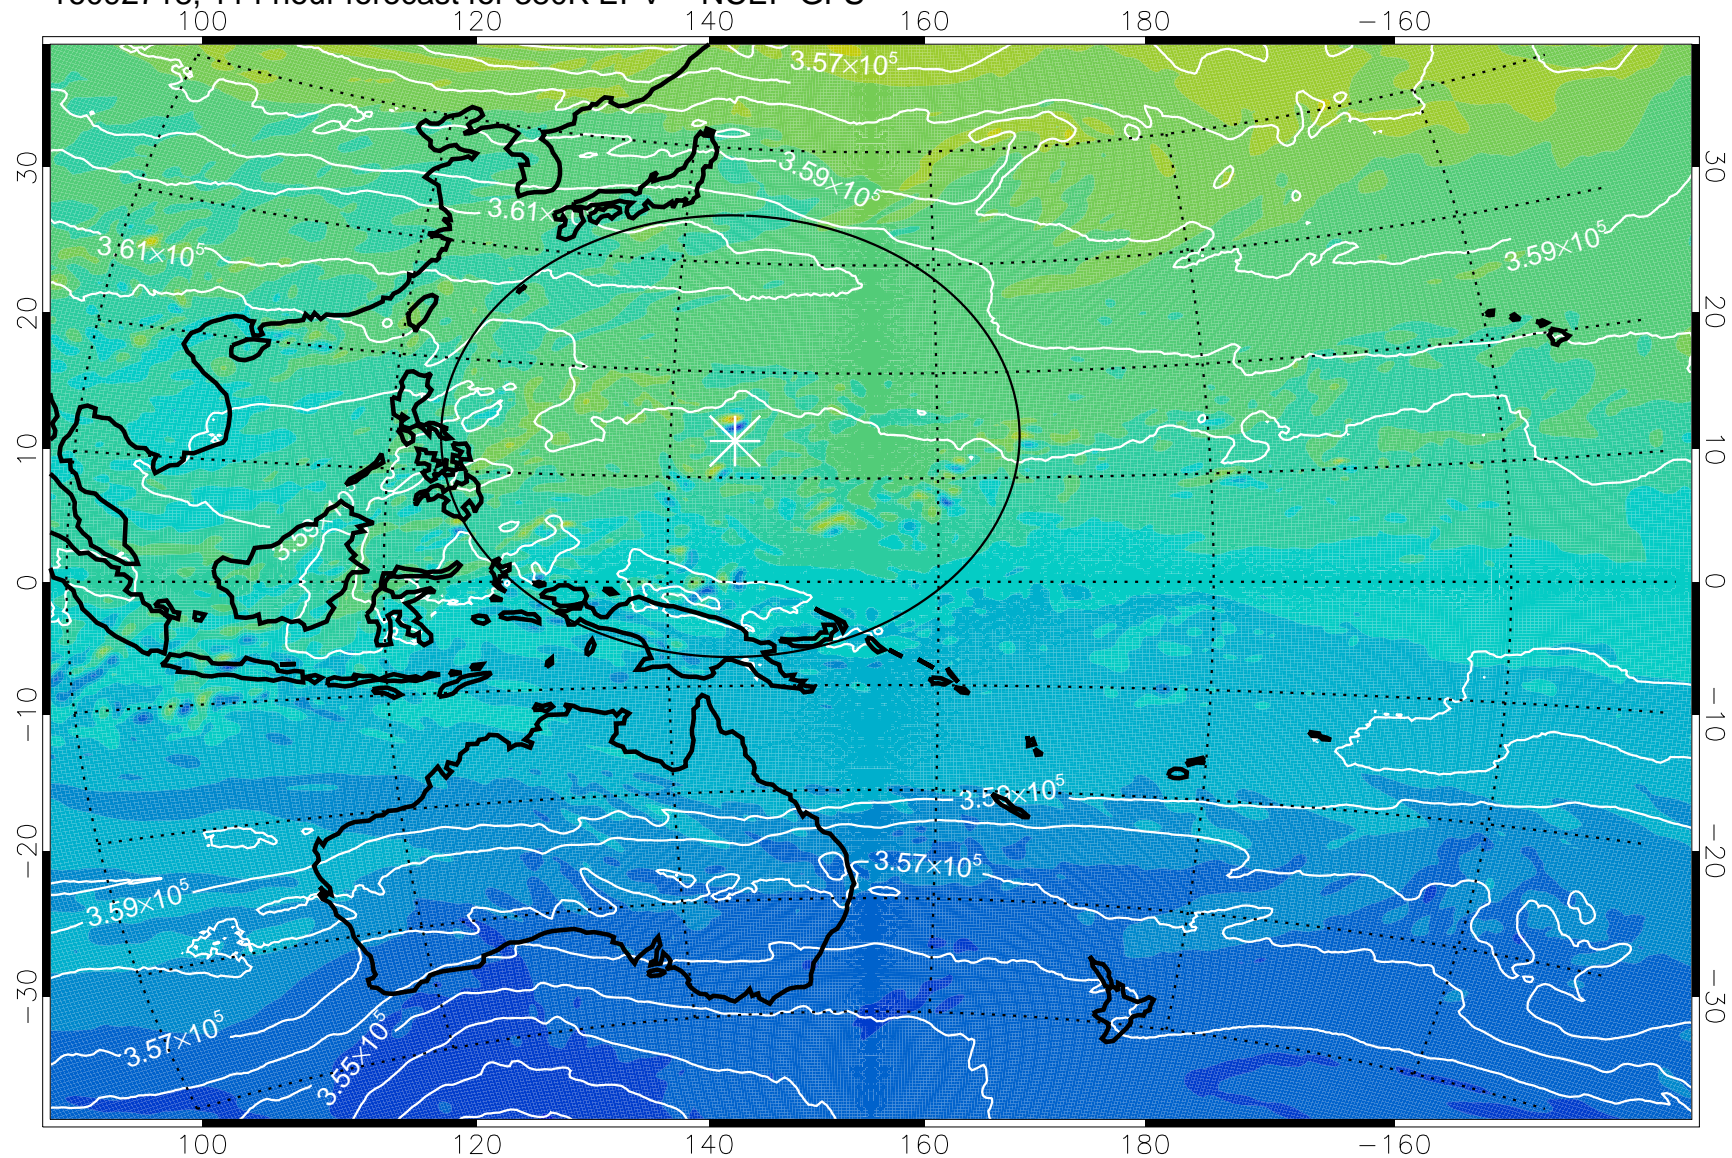

16092618, 90 hour forecast for 380K EPV -- NCEP GFS

16092700, 96 hour forecast for 380K EPV -- NCEP GFS

380K Montgomery Streamfunction, white

Range ring of 2304 km

16092706, 102 hour forecast for 380K EPV -- NCEP GFS

380K Montgomery Streamfunction, white

Range ring of 2304 km

16092712, 108 hour forecast for 380K EPV -- NCEP GFS

380K Montgomery Streamfunction, white

Range ring of 2304 km

16092718, 114 hour forecast for 380K EPV -- NCEP GFS

16092800, 120 hour forecast for 380K EPV -- NCEP GFS

380K Montgomery Streamfunction, white

Range ring of 2304 km