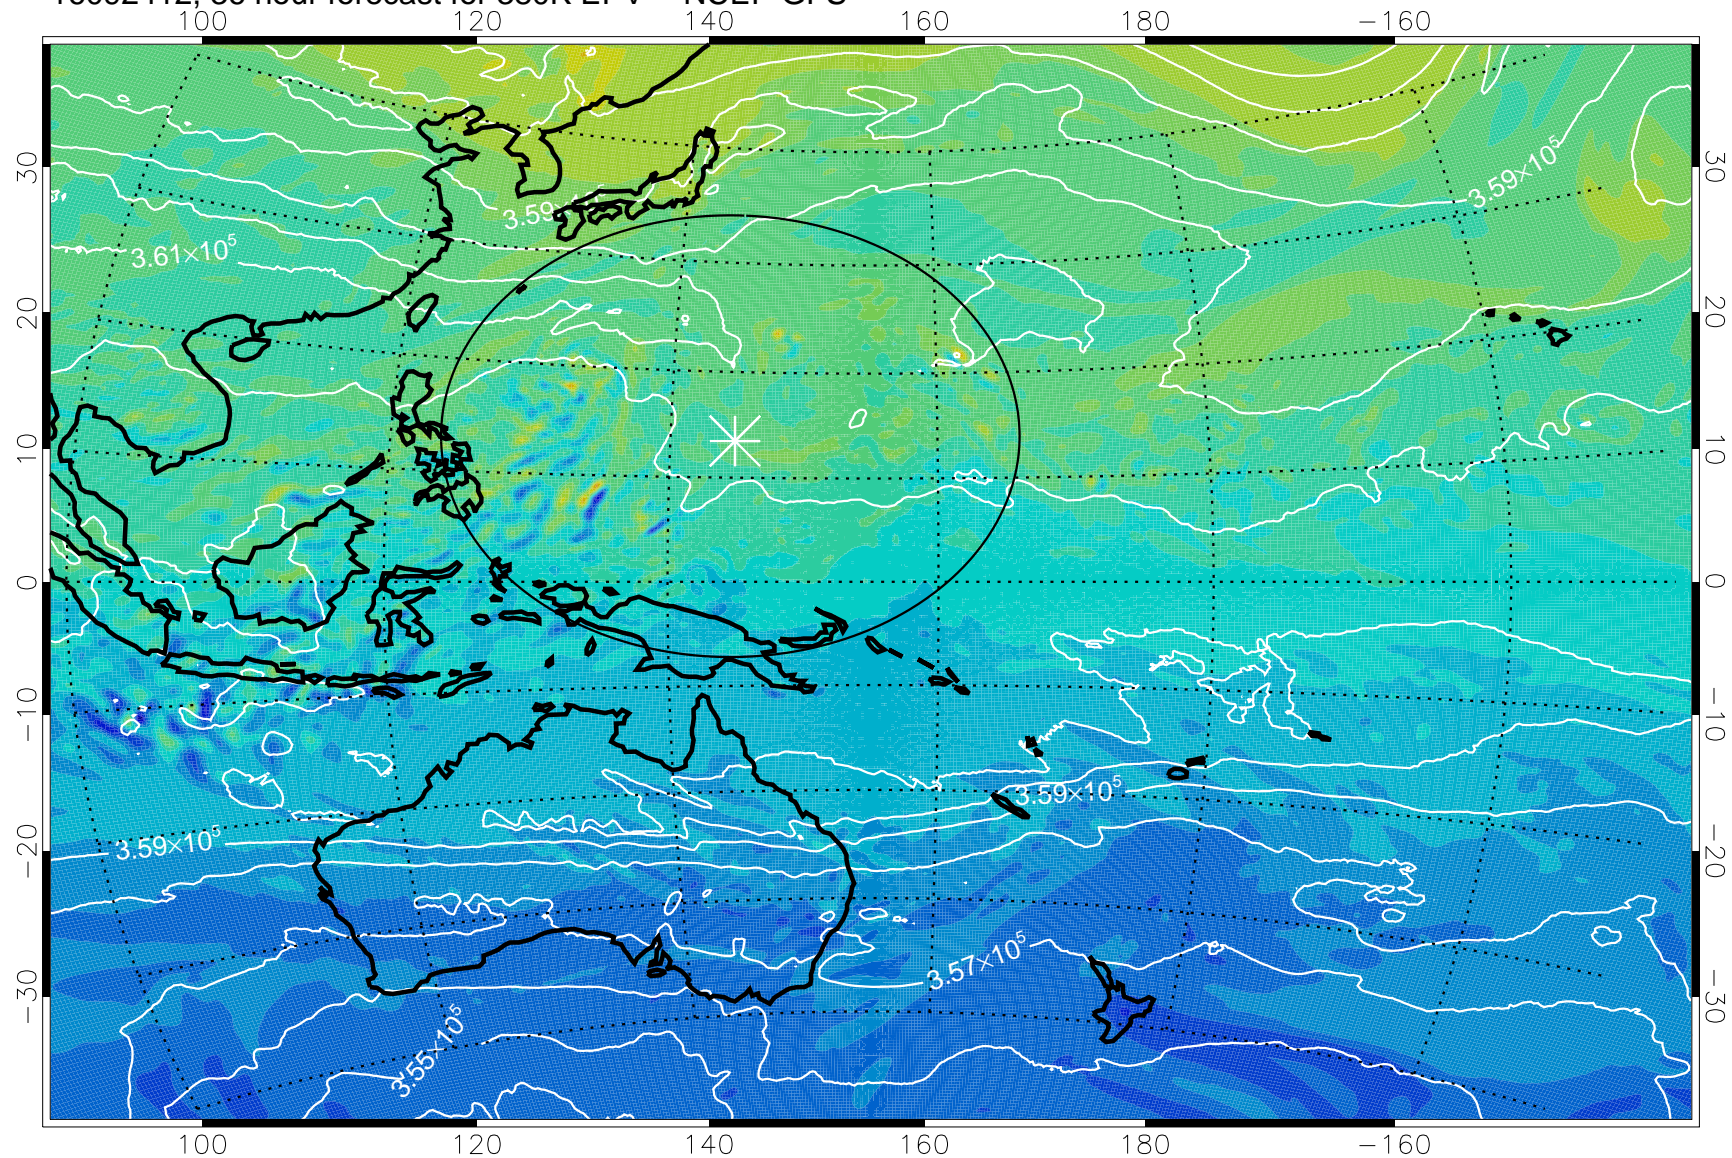

16092318, 18 hour forecast for 380K EPV -- NCEP GFS

380K Montgomery Streamfunction, white

Range ring of 2304 km

16092400, 24 hour forecast for 380K EPV -- NCEP GFS

380K Montgomery Streamfunction, white

Range ring of 2304 km

16092406, 30 hour forecast for 380K EPV -- NCEP GFS

380K Montgomery Streamfunction, white

Range ring of 2304 km

16092412, 36 hour forecast for 380K EPV -- NCEP GFS

380K Montgomery Streamfunction, white

Range ring of 2304 km

16092418, 42 hour forecast for 380K EPV -- NCEP GFS

380K Montgomery Streamfunction, white

Range ring of 2304 km

16092500, 48 hour forecast for 380K EPV -- NCEP GFS

380K Montgomery Streamfunction, white

Range ring of 2304 km

16092506, 54 hour forecast for 380K EPV -- NCEP GFS

380K Montgomery Streamfunction, white

Range ring of 2304 km

16092512, 60 hour forecast for 380K EPV -- NCEP GFS

380K Montgomery Streamfunction, white

Range ring of 2304 km