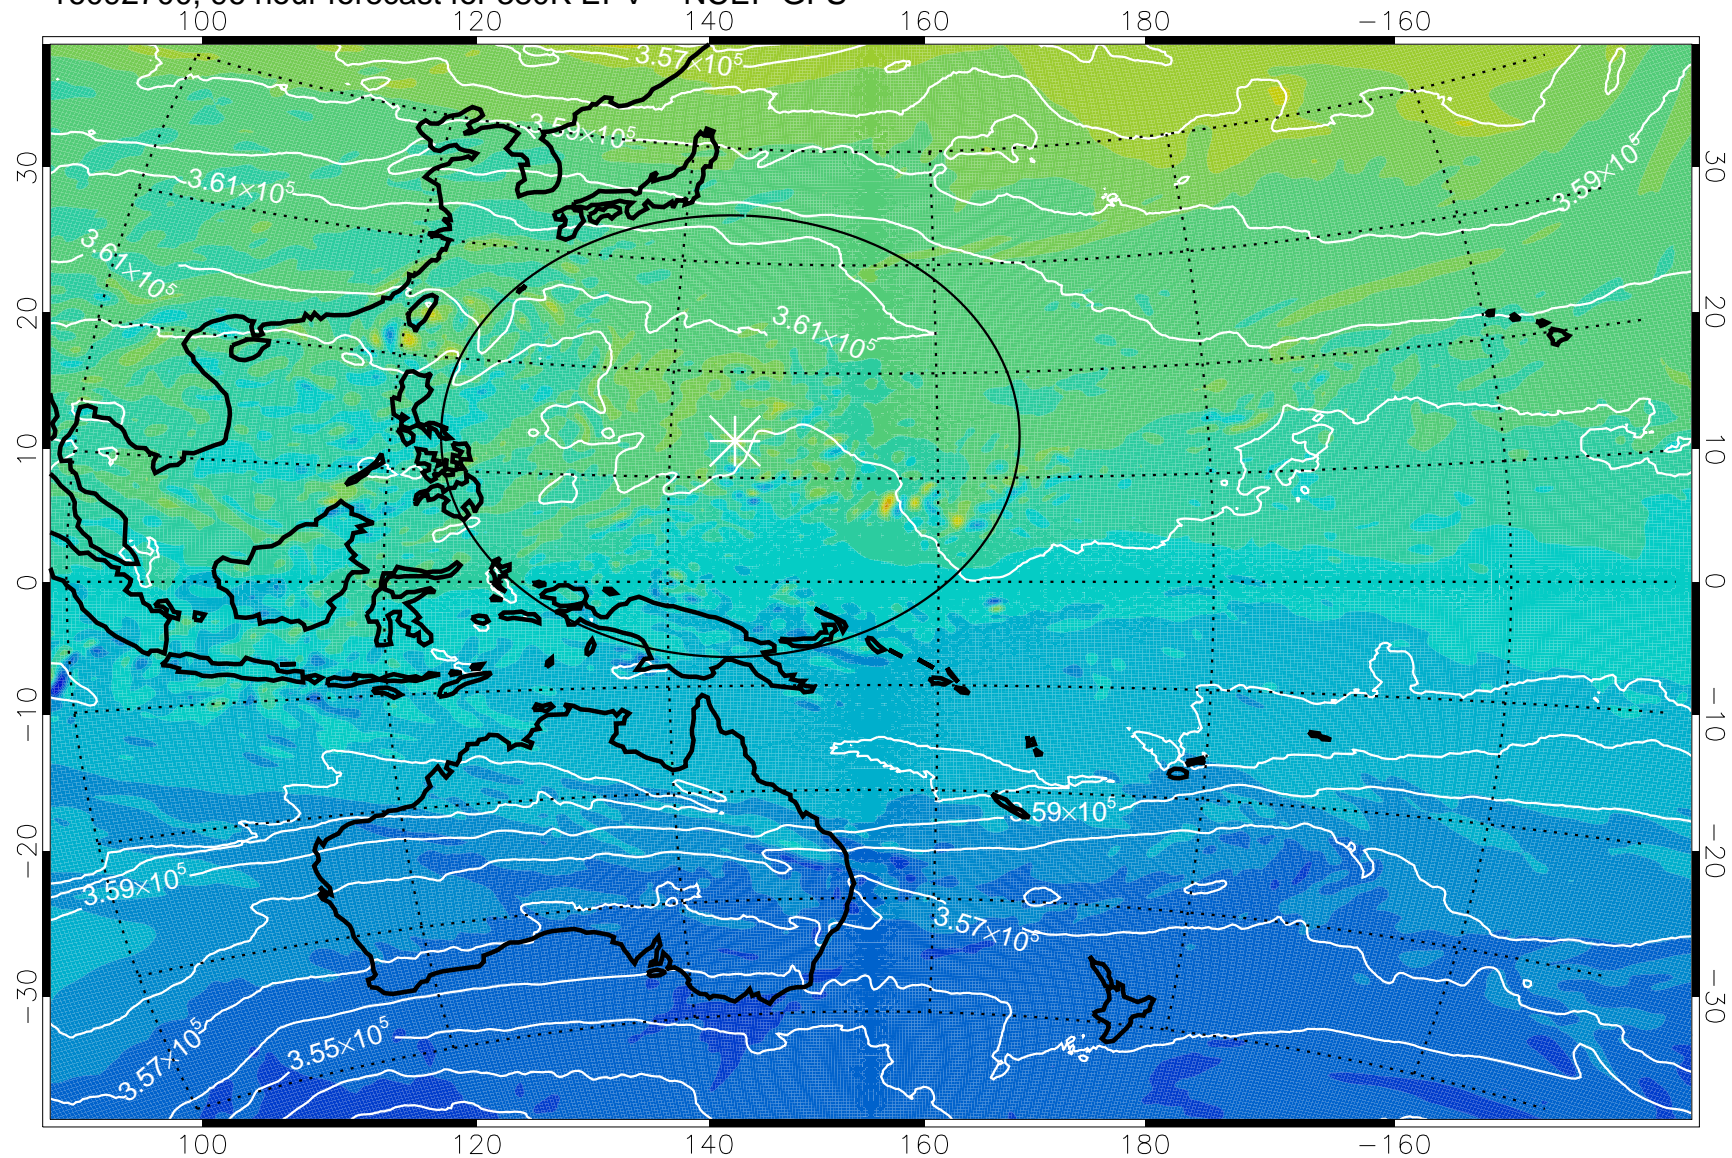

16092518, 66 hour forecast for 380K EPV -- NCEP GFS

380K Montgomery Streamfunction, white

Range ring of 2304 km

16092600, 72 hour forecast for 380K EPV -- NCEP GFS

380K Montgomery Streamfunction, white

Range ring of 2304 km

16092606, 78 hour forecast for 380K EPV -- NCEP GFS

380K Montgomery Streamfunction, white

Range ring of 2304 km

16092612, 84 hour forecast for 380K EPV -- NCEP GFS

380K Montgomery Streamfunction, white

Range ring of 2304 km

16092618, 90 hour forecast for 380K EPV -- NCEP GFS

16092700, 96 hour forecast for 380K EPV -- NCEP GFS

380K Montgomery Streamfunction, white

Range ring of 2304 km

16092706, 102 hour forecast for 380K EPV -- NCEP GFS

380K Montgomery Streamfunction, white

Range ring of 2304 km

16092712, 108 hour forecast for 380K EPV -- NCEP GFS

380K Montgomery Streamfunction, white

Range ring of 2304 km

16092718, 114 hour forecast for 380K EPV -- NCEP GFS