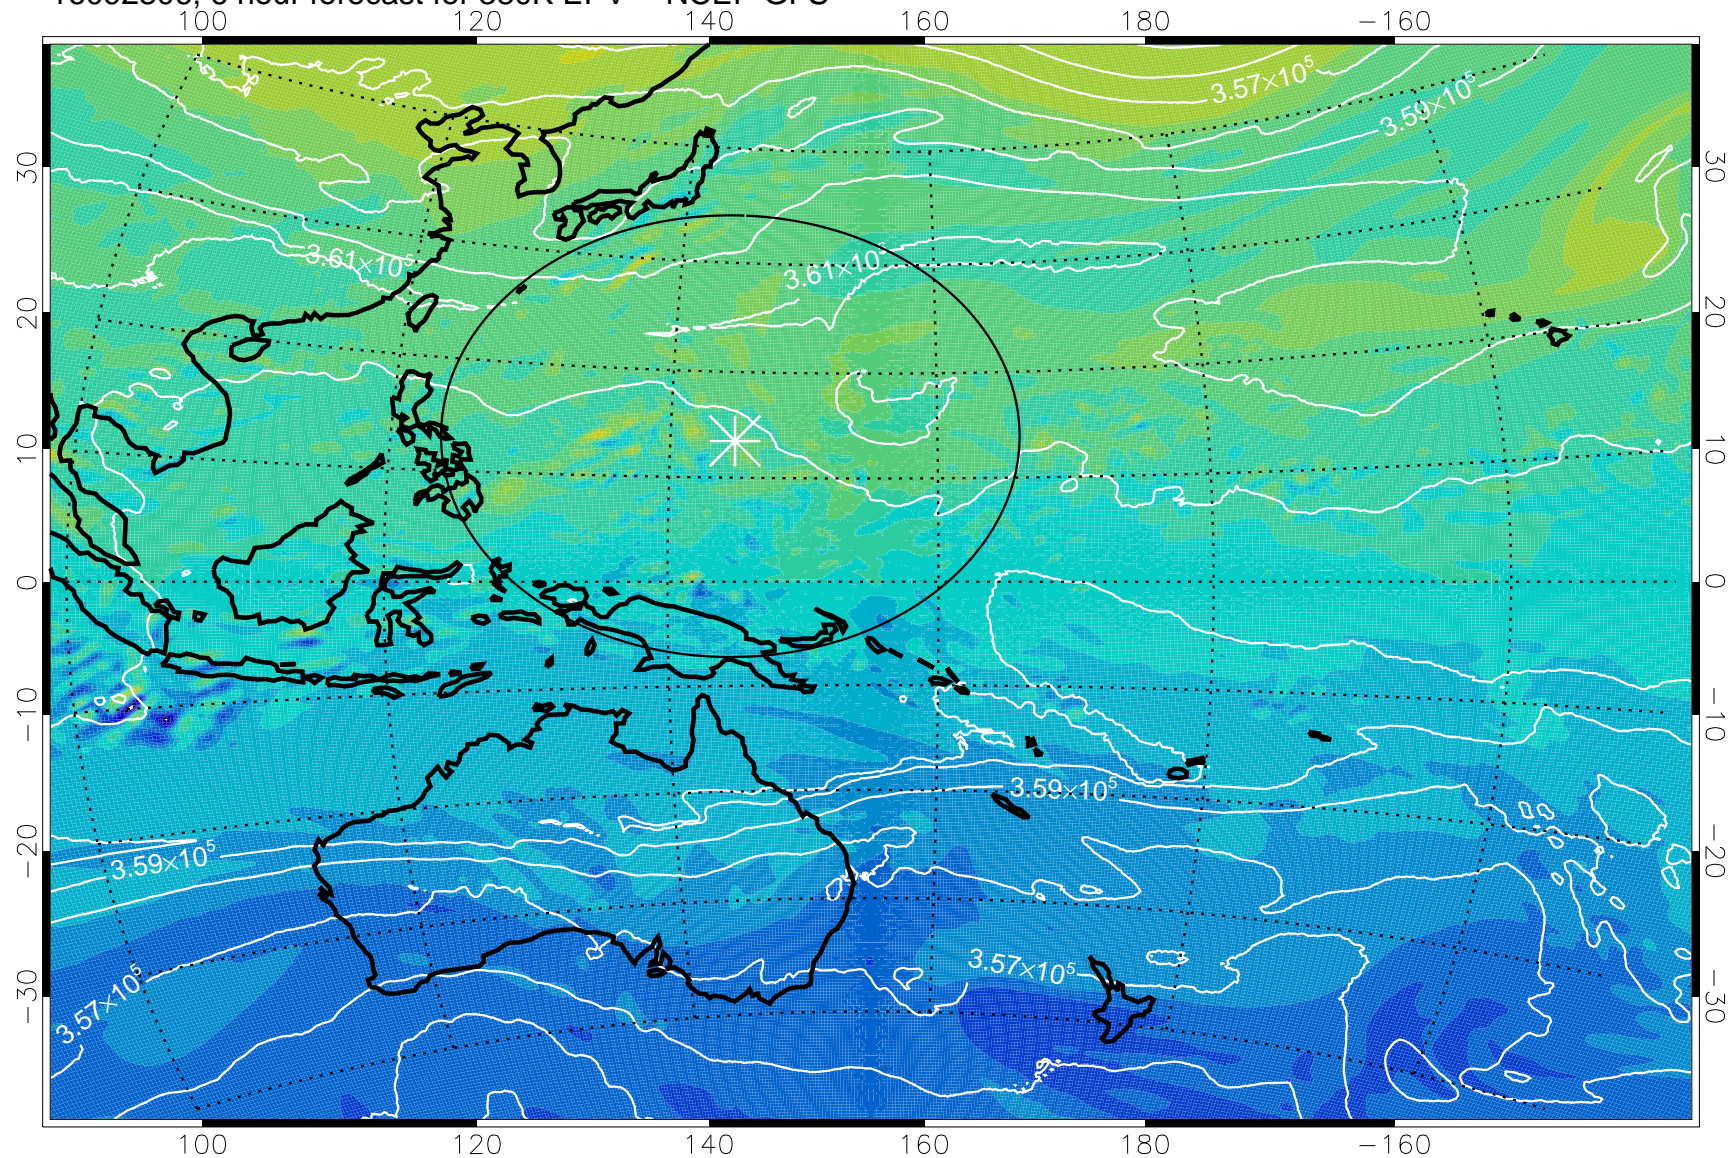

16092306, 6 hour forecast for 380K EPV -- NCEP GFS

380K Montgomery Streamfunction, white

Range ring of 2304 km

16092312, 12 hour forecast for 380K EPV -- NCEP GFS

380K Montgomery Streamfunction, white

Range ring of 2304 km

16092318, 18 hour forecast for 380K EPV -- NCEP GFS

380K Montgomery Streamfunction, white

Range ring of 2304 km

16092400, 24 hour forecast for 380K EPV -- NCEP GFS

380K Montgomery Streamfunction, white

Range ring of 2304 km

16092406, 30 hour forecast for 380K EPV -- NCEP GFS

380K Montgomery Streamfunction, white

Range ring of 2304 km

16092412, 36 hour forecast for 380K EPV -- NCEP GFS

380K Montgomery Streamfunction, white

Range ring of 2304 km

16092418, 42 hour forecast for 380K EPV -- NCEP GFS

380K Montgomery Streamfunction, white

Range ring of 2304 km

16092500, 48 hour forecast for 380K EPV -- NCEP GFS

380K Montgomery Streamfunction, white

Range ring of 2304 km