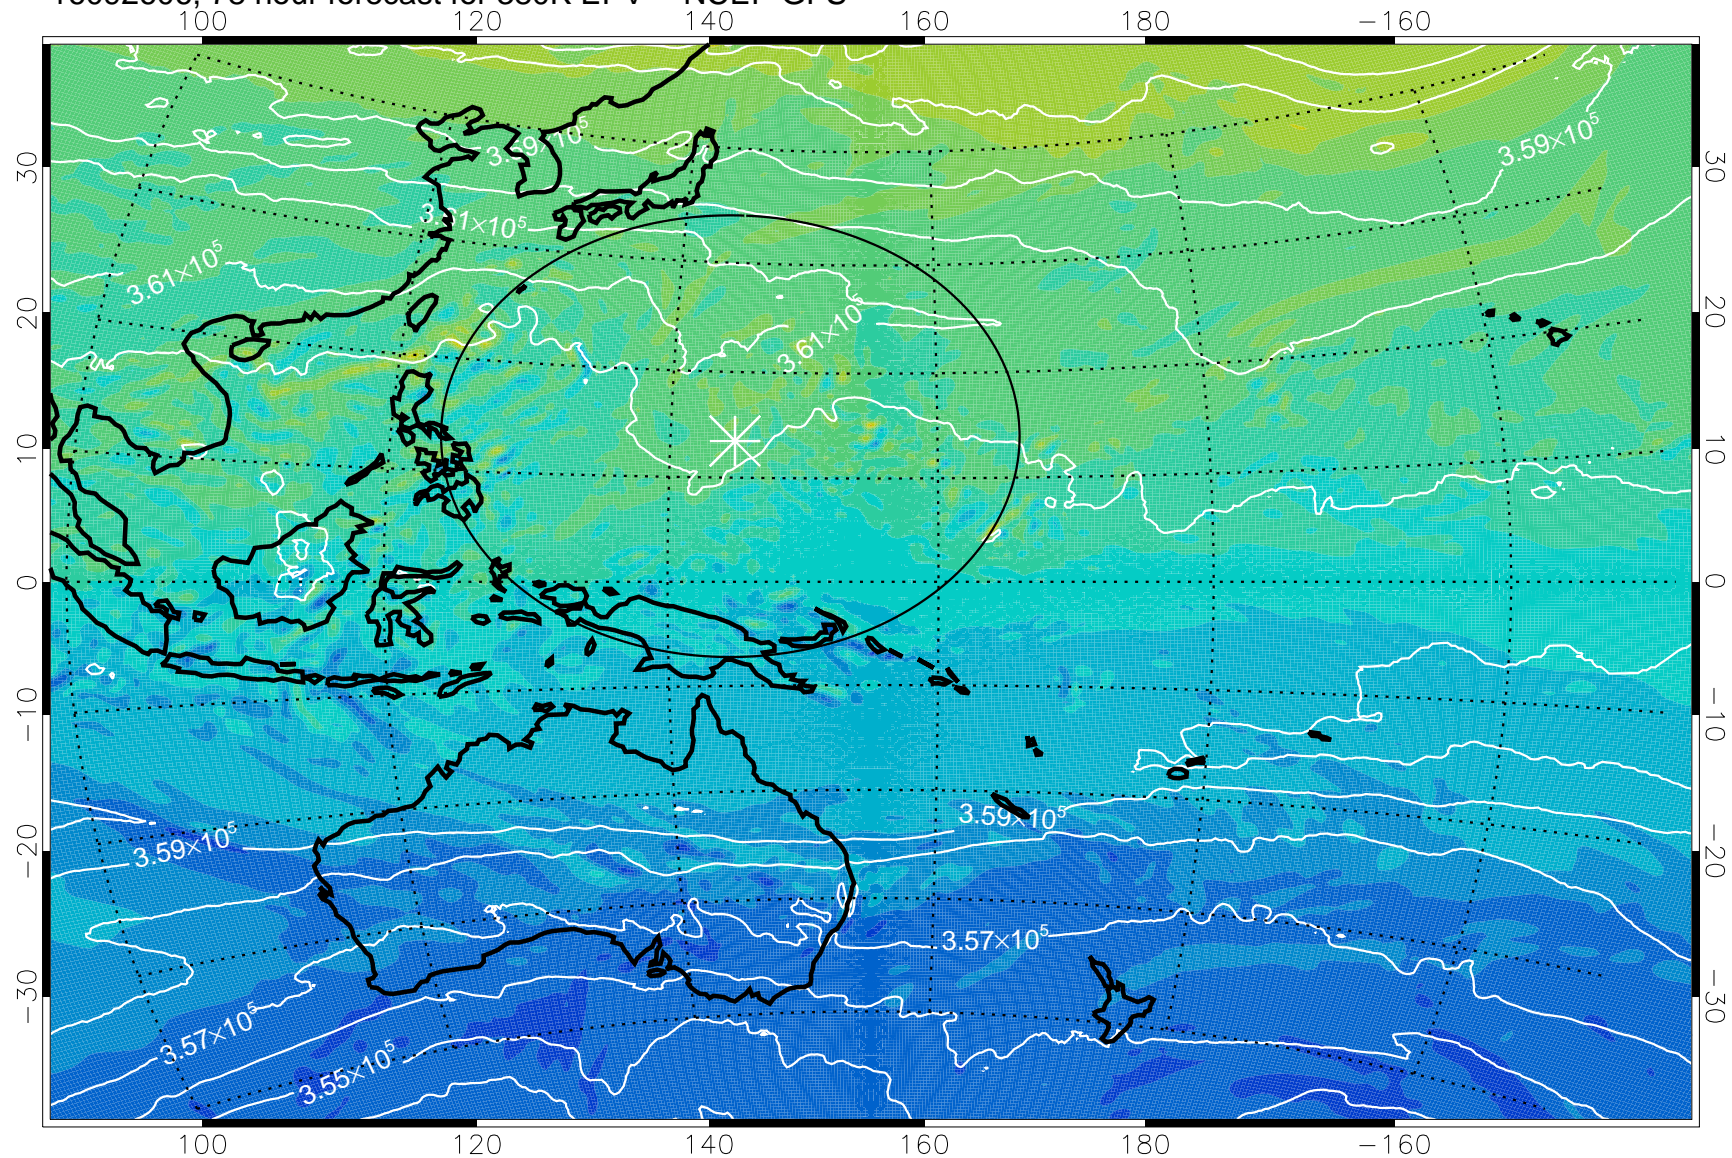

16092506, 54 hour forecast for 380K EPV -- NCEP GFS

380K Montgomery Streamfunction, white

Range ring of 2304 km

16092512, 60 hour forecast for 380K EPV -- NCEP GFS

380K Montgomery Streamfunction, white

Range ring of 2304 km

16092518, 66 hour forecast for 380K EPV -- NCEP GFS

380K Montgomery Streamfunction, white

Range ring of 2304 km

16092600, 72 hour forecast for 380K EPV -- NCEP GFS

380K Montgomery Streamfunction, white

Range ring of 2304 km

16092606, 78 hour forecast for 380K EPV -- NCEP GFS

380K Montgomery Streamfunction, white

Range ring of 2304 km

16092612, 84 hour forecast for 380K EPV -- NCEP GFS

380K Montgomery Streamfunction, white

Range ring of 2304 km

16092618, 90 hour forecast for 380K EPV -- NCEP GFS

16092700, 96 hour forecast for 380K EPV -- NCEP GFS

380K Montgomery Streamfunction, white

Range ring of 2304 km

16092706, 102 hour forecast for 380K EPV -- NCEP GFS