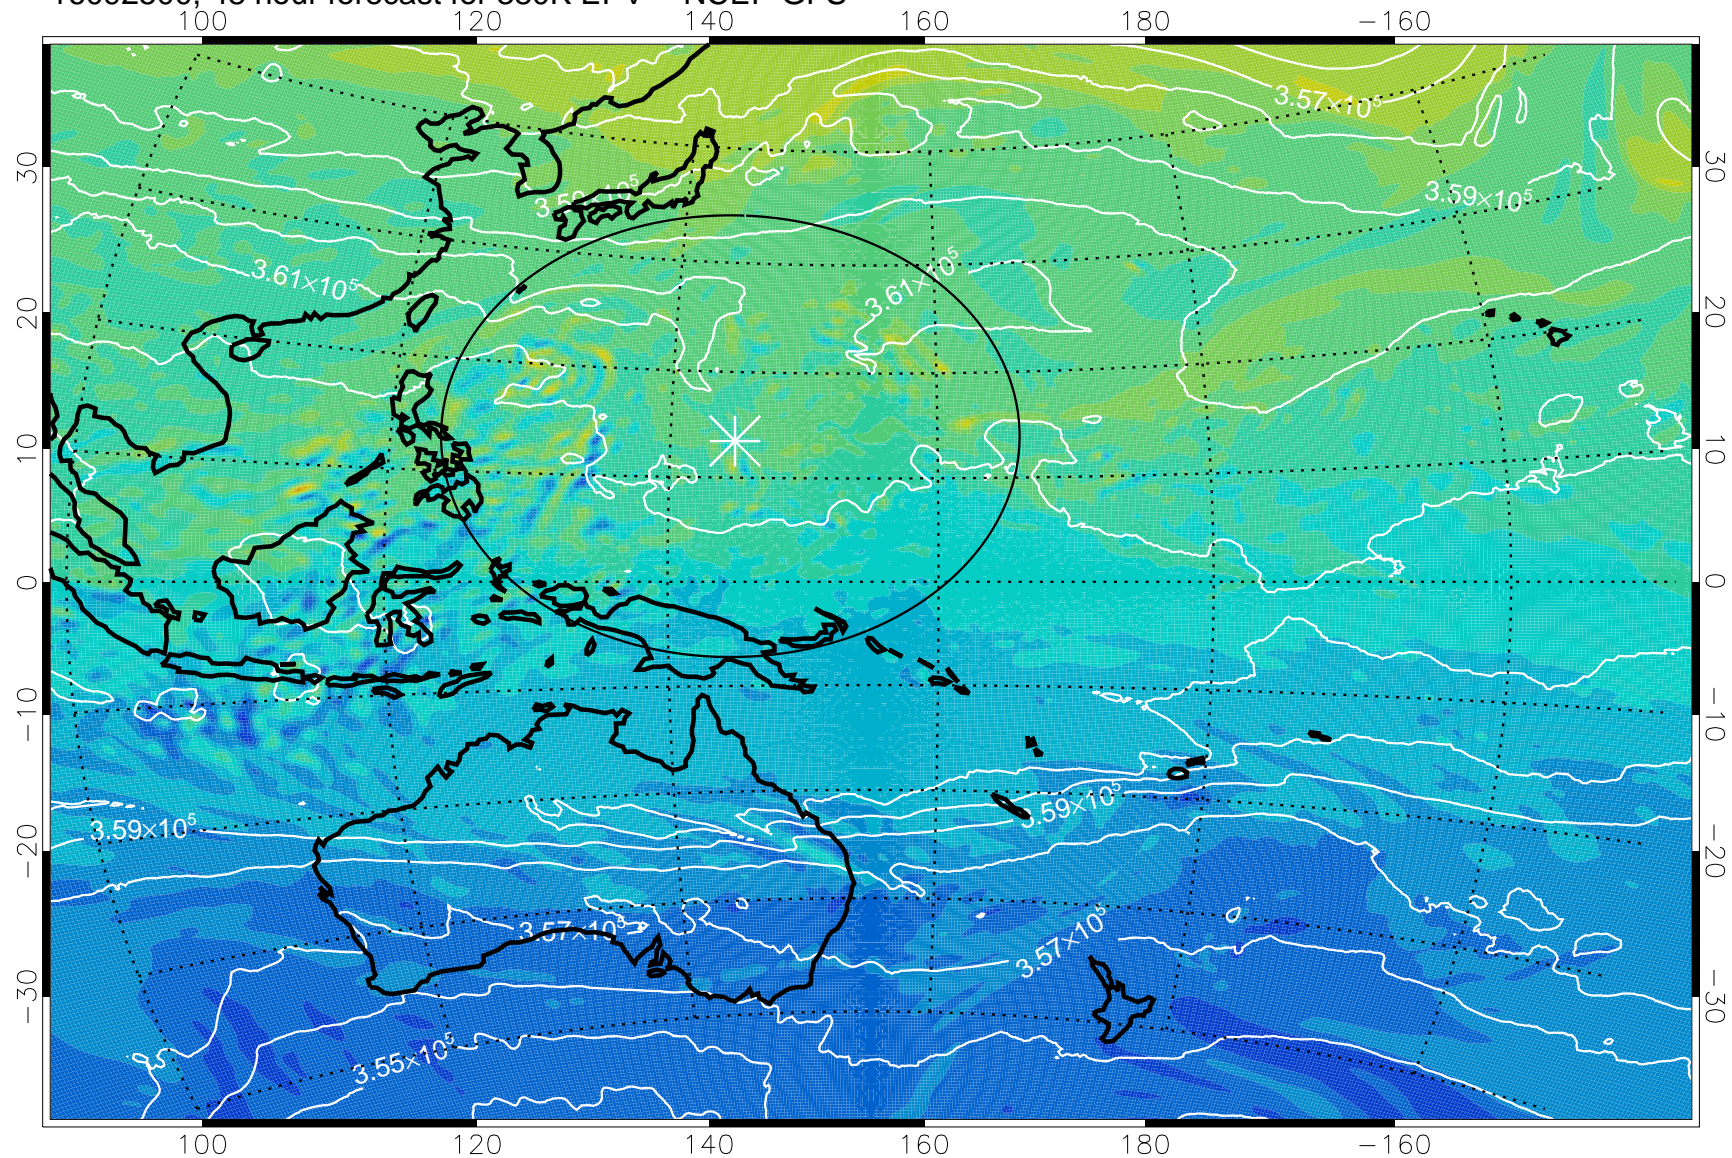

16092406, 30 hour forecast for 380K EPV -- NCEP GFS

380K Montgomery Streamfunction, white

Range ring of 2304 km

16092412, 36 hour forecast for 380K EPV -- NCEP GFS

380K Montgomery Streamfunction, white

Range ring of 2304 km

16092418, 42 hour forecast for 380K EPV -- NCEP GFS

380K Montgomery Streamfunction, white

Range ring of 2304 km

16092500, 48 hour forecast for 380K EPV -- NCEP GFS

380K Montgomery Streamfunction, white

Range ring of 2304 km

16092506, 54 hour forecast for 380K EPV -- NCEP GFS

380K Montgomery Streamfunction, white

Range ring of 2304 km

16092512, 60 hour forecast for 380K EPV -- NCEP GFS

380K Montgomery Streamfunction, white

Range ring of 2304 km

16092518, 66 hour forecast for 380K EPV -- NCEP GFS

380K Montgomery Streamfunction, white

Range ring of 2304 km

16092600, 72 hour forecast for 380K EPV -- NCEP GFS

380K Montgomery Streamfunction, white

Range ring of 2304 km