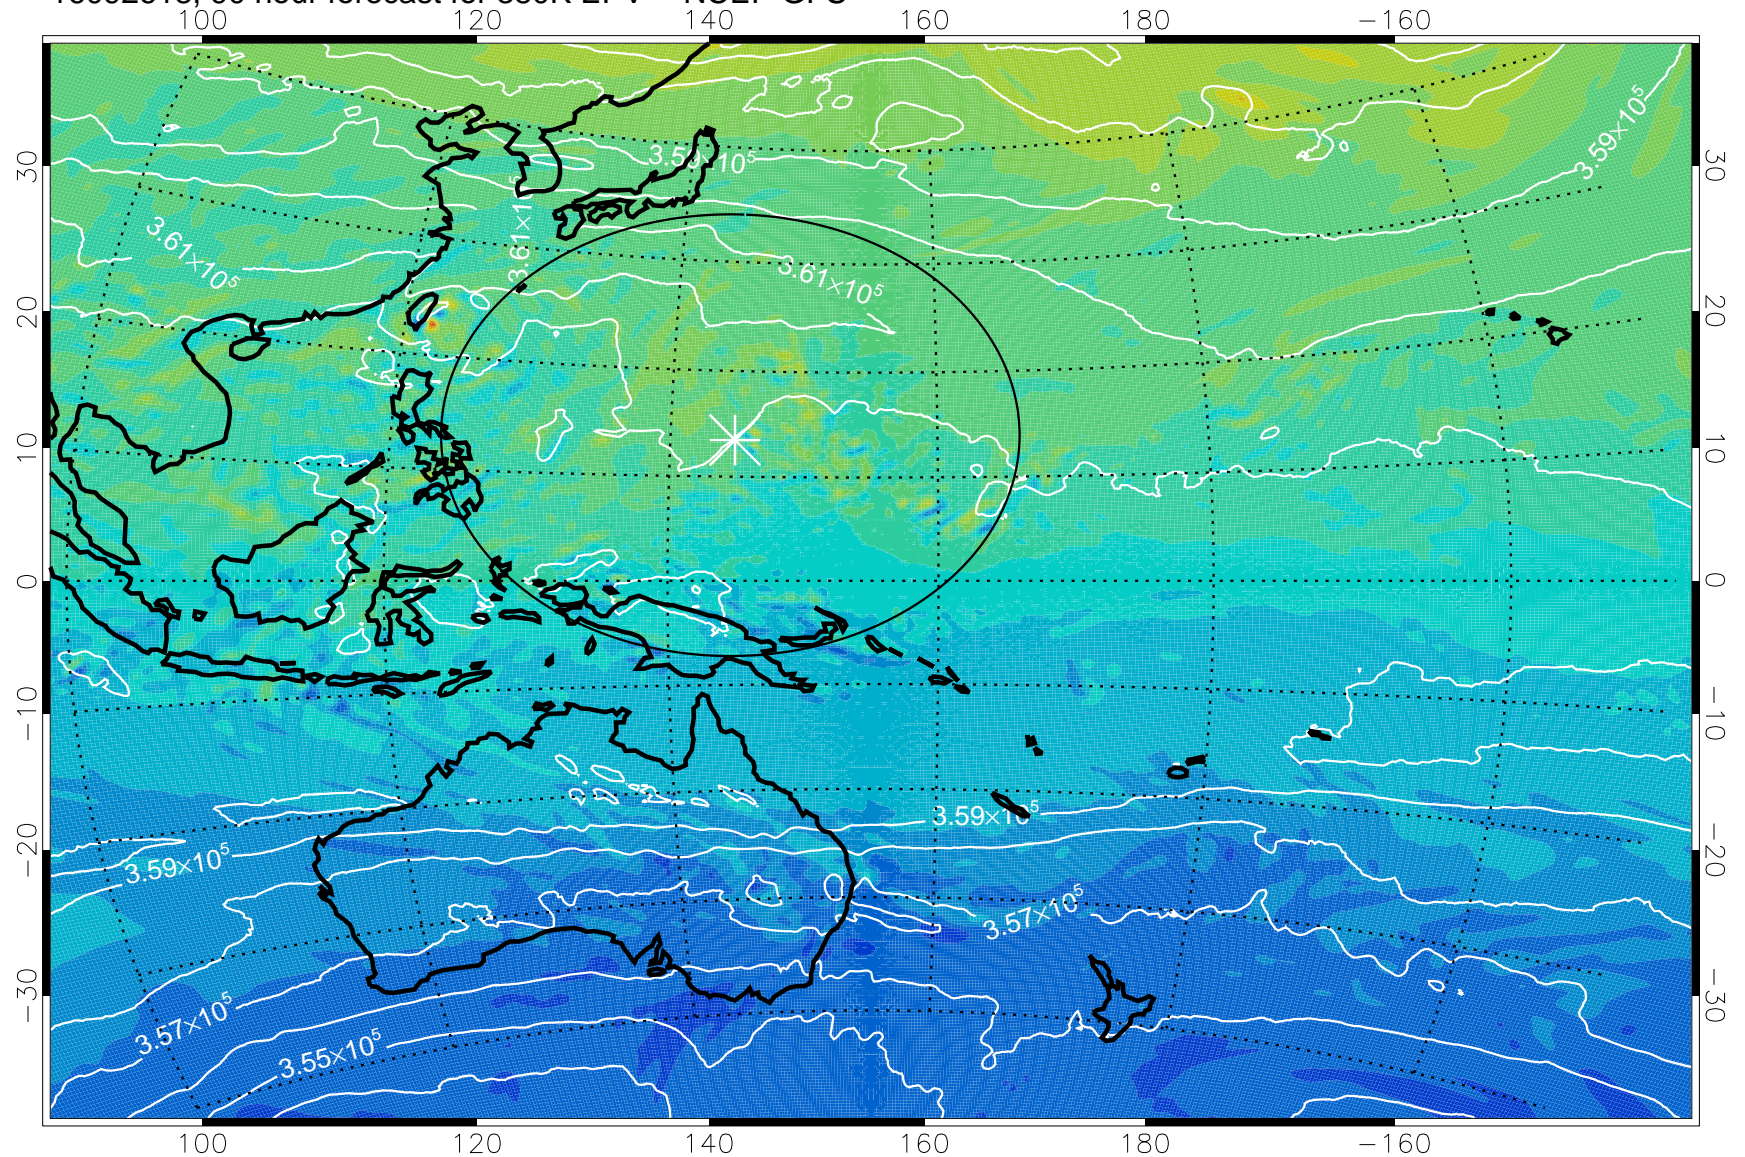

16092518, 66 hour forecast for 380K EPV -- NCEP GFS

380K Montgomery Streamfunction, white

Range ring of 2304 km

16092600, 72 hour forecast for 380K EPV -- NCEP GFS

380K Montgomery Streamfunction, white

Range ring of 2304 km

16092606, 78 hour forecast for 380K EPV -- NCEP GFS

380K Montgomery Streamfunction, white

Range ring of 2304 km

16092612, 84 hour forecast for 380K EPV -- NCEP GFS

380K Montgomery Streamfunction, white

Range ring of 2304 km

16092618, 90 hour forecast for 380K EPV -- NCEP GFS

16092700, 96 hour forecast for 380K EPV -- NCEP GFS

380K Montgomery Streamfunction, white

Range ring of 2304 km

16092706, 102 hour forecast for 380K EPV -- NCEP GFS

380K Montgomery Streamfunction, white

Range ring of 2304 km

16092712, 108 hour forecast for 380K EPV -- NCEP GFS

380K Montgomery Streamfunction, white

Range ring of 2304 km

16092718, 114 hour forecast for 380K EPV -- NCEP GFS