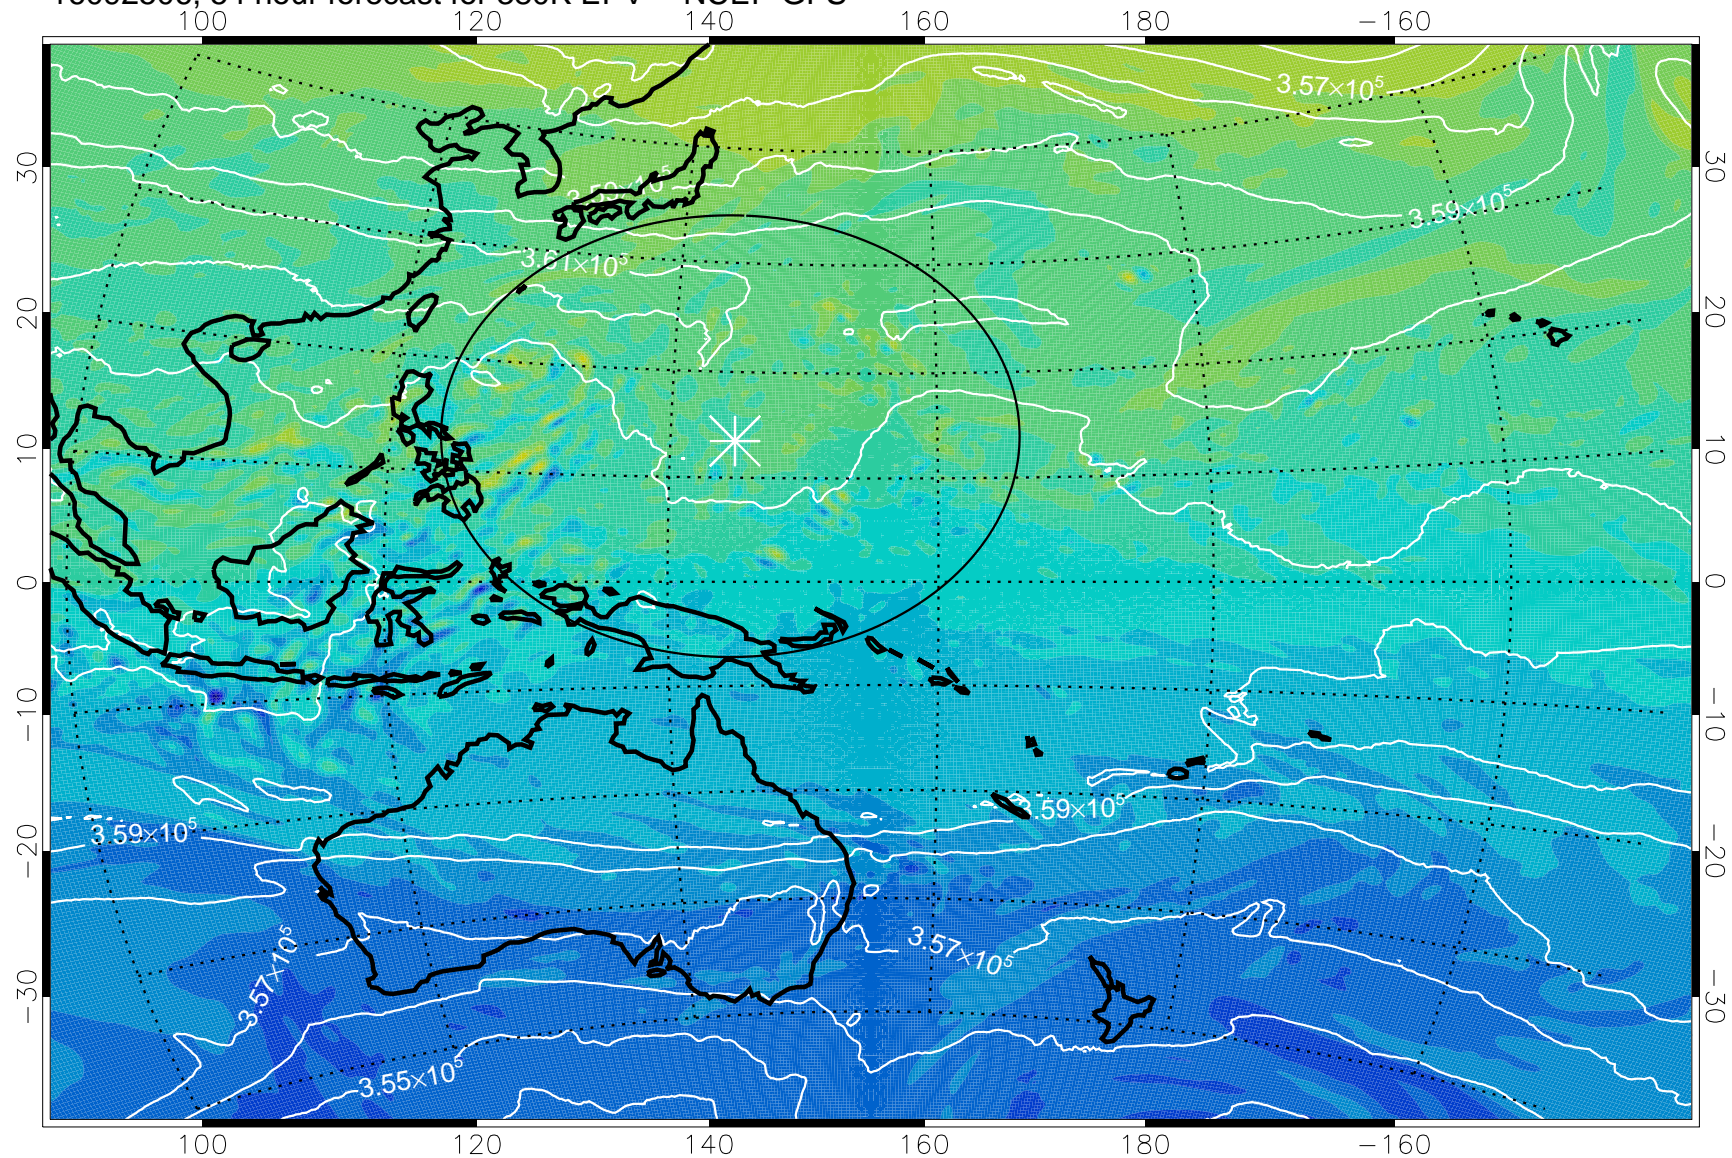

16092418, 42 hour forecast for 380K EPV -- NCEP GFS

380K Montgomery Streamfunction, white

Range ring of 2304 km

16092500, 48 hour forecast for 380K EPV -- NCEP GFS

380K Montgomery Streamfunction, white

Range ring of 2304 km

16092506, 54 hour forecast for 380K EPV -- NCEP GFS

380K Montgomery Streamfunction, white

Range ring of 2304 km

16092512, 60 hour forecast for 380K EPV -- NCEP GFS

380K Montgomery Streamfunction, white

Range ring of 2304 km

16092518, 66 hour forecast for 380K EPV -- NCEP GFS

380K Montgomery Streamfunction, white

Range ring of 2304 km

16092600, 72 hour forecast for 380K EPV -- NCEP GFS

380K Montgomery Streamfunction, white

Range ring of 2304 km

16092606, 78 hour forecast for 380K EPV -- NCEP GFS

380K Montgomery Streamfunction, white

Range ring of 2304 km

16092612, 84 hour forecast for 380K EPV -- NCEP GFS

380K Montgomery Streamfunction, white

Range ring of 2304 km