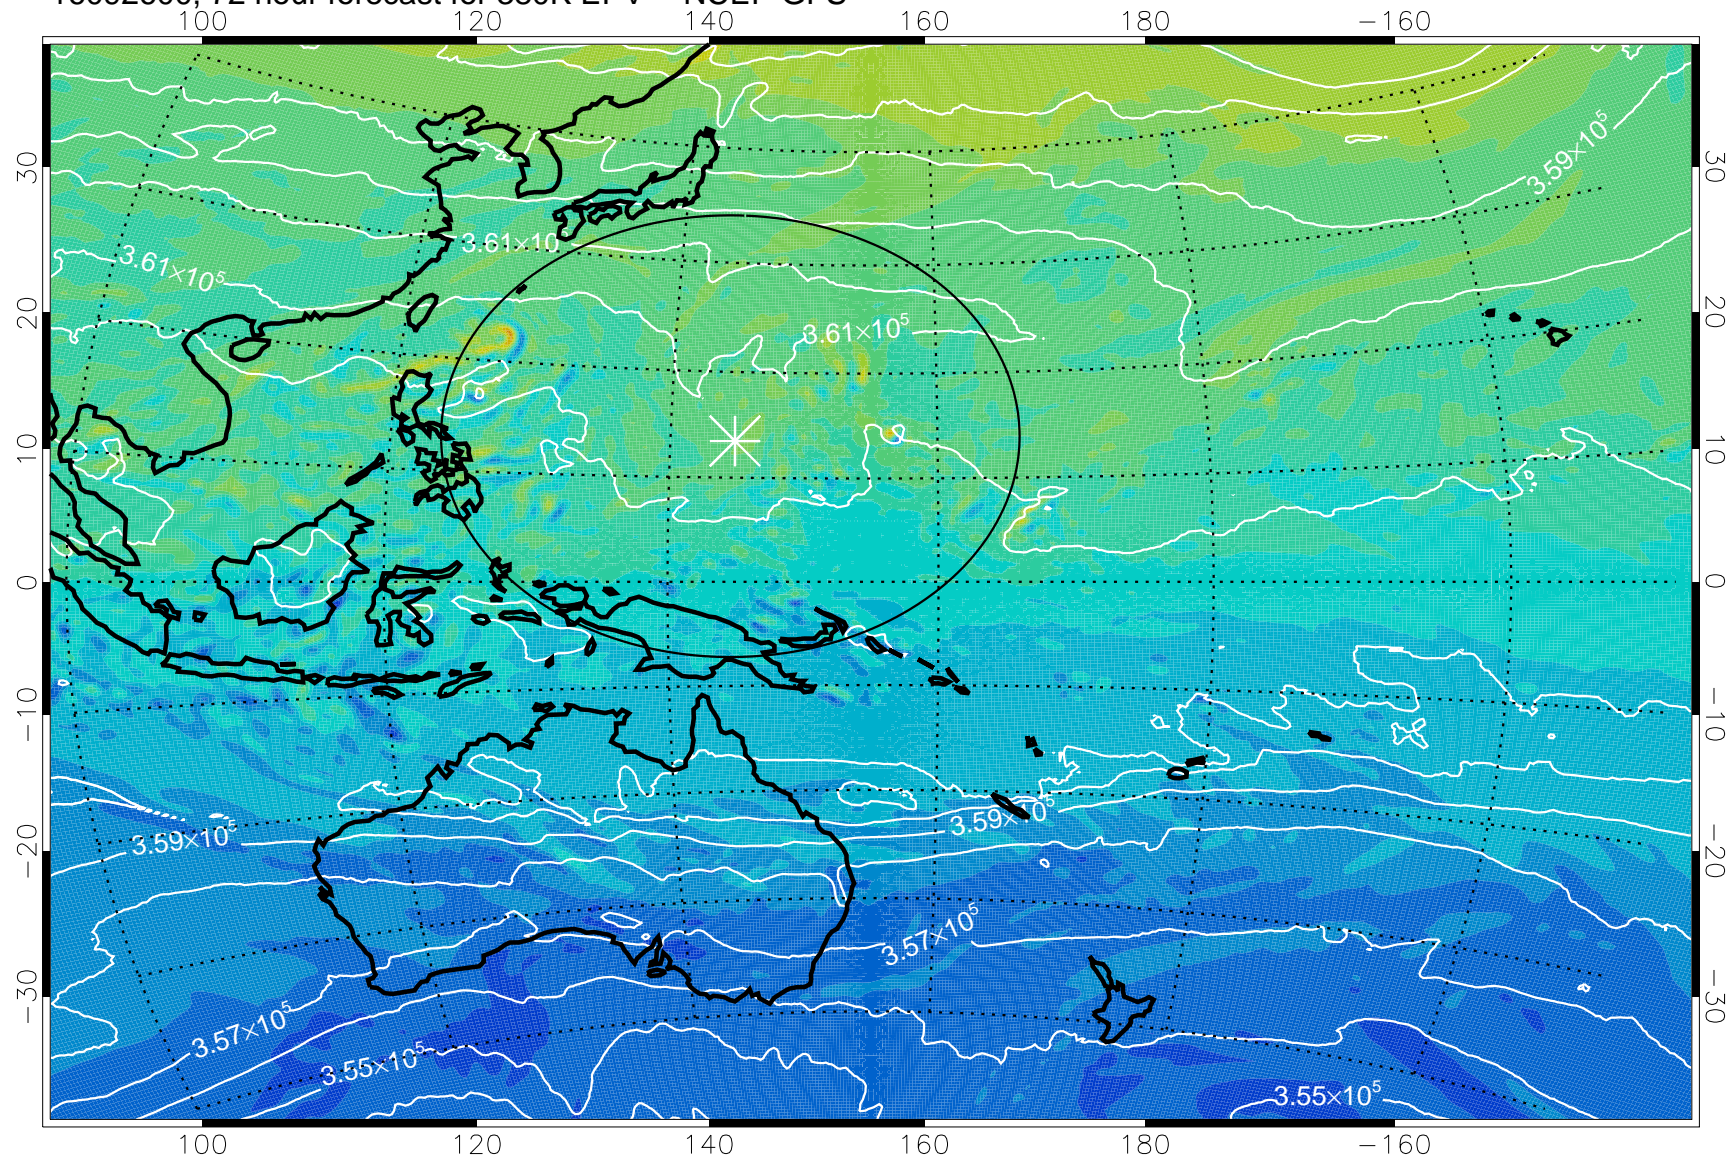

16092418, 42 hour forecast for 380K EPV -- NCEP GFS

380K Montgomery Streamfunction, white

Range ring of 2304 km

16092500, 48 hour forecast for 380K EPV -- NCEP GFS

380K Montgomery Streamfunction, white

Range ring of 2304 km

16092506, 54 hour forecast for 380K EPV -- NCEP GFS

380K Montgomery Streamfunction, white

Range ring of 2304 km

16092512, 60 hour forecast for 380K EPV -- NCEP GFS

380K Montgomery Streamfunction, white

Range ring of 2304 km

16092518, 66 hour forecast for 380K EPV -- NCEP GFS

380K Montgomery Streamfunction, white

Range ring of 2304 km

16092600, 72 hour forecast for 380K EPV -- NCEP GFS

380K Montgomery Streamfunction, white

Range ring of 2304 km

16092606, 78 hour forecast for 380K EPV -- NCEP GFS

380K Montgomery Streamfunction, white

Range ring of 2304 km

16092612, 84 hour forecast for 380K EPV -- NCEP GFS

380K Montgomery Streamfunction, white

Range ring of 2304 km