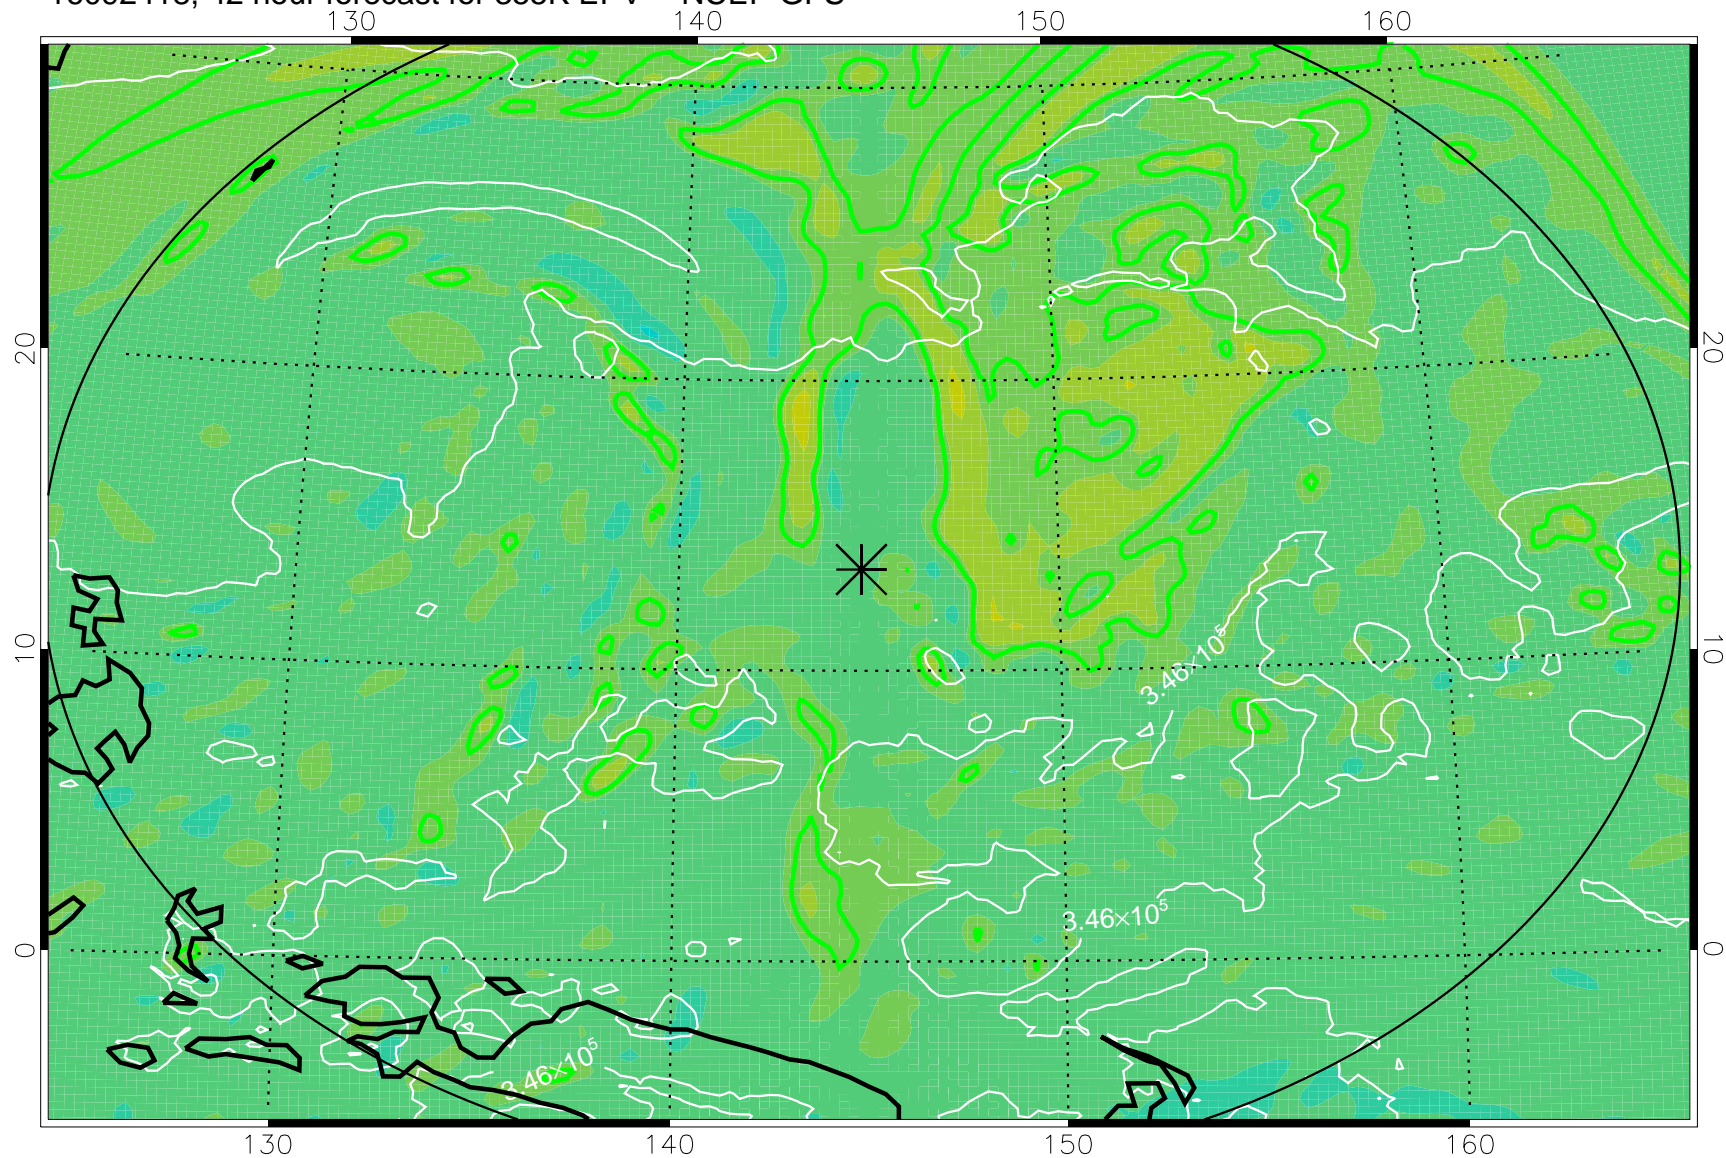

16092406, 30 hour forecast for 355K EPV -- NCEP GFS

355K Montgomery Streamfunction, white
EPV Tropopause (2 PVU) Position
Range ring of 2304 km

16092412, 36 hour forecast for 355K EPV -- NCEP GFS

355K Montgomery Streamfunction, white
EPV Tropopause (2 PVU) Position
Range ring of 2304 km

16092418, 42 hour forecast for 355K EPV -- NCEP GFS

355K Montgomery Streamfunction, white
EPV Tropopause (2 PVU) Position
Range ring of 2304 km

16092500, 48 hour forecast for 355K EPV -- NCEP GFS

355K Montgomery Streamfunction, white
EPV Tropopause (2 PVU) Position
Range ring of 2304 km

16092518, 66 hour forecast for 355K EPV -- NCEP GFS

355K Montgomery Streamfunction, white
EPV Tropopause (2 PVU) Position
Range ring of 2304 km

16092600, 72 hour forecast for 355K EPV -- NCEP GFS

355K Montgomery Streamfunction, white
EPV Tropopause (2 PVU) Position
Range ring of 2304 km

16092618, 90 hour forecast for 355K EPV -- NCEP GFS

355K Montgomery Streamfunction, white
EPV Tropopause (2 PVU) Position
Range ring of 2304 km

16092700, 96 hour forecast for 355K EPV -- NCEP GFS

355K Montgomery Streamfunction, white
EPV Tropopause (2 PVU) Position
Range ring of 2304 km