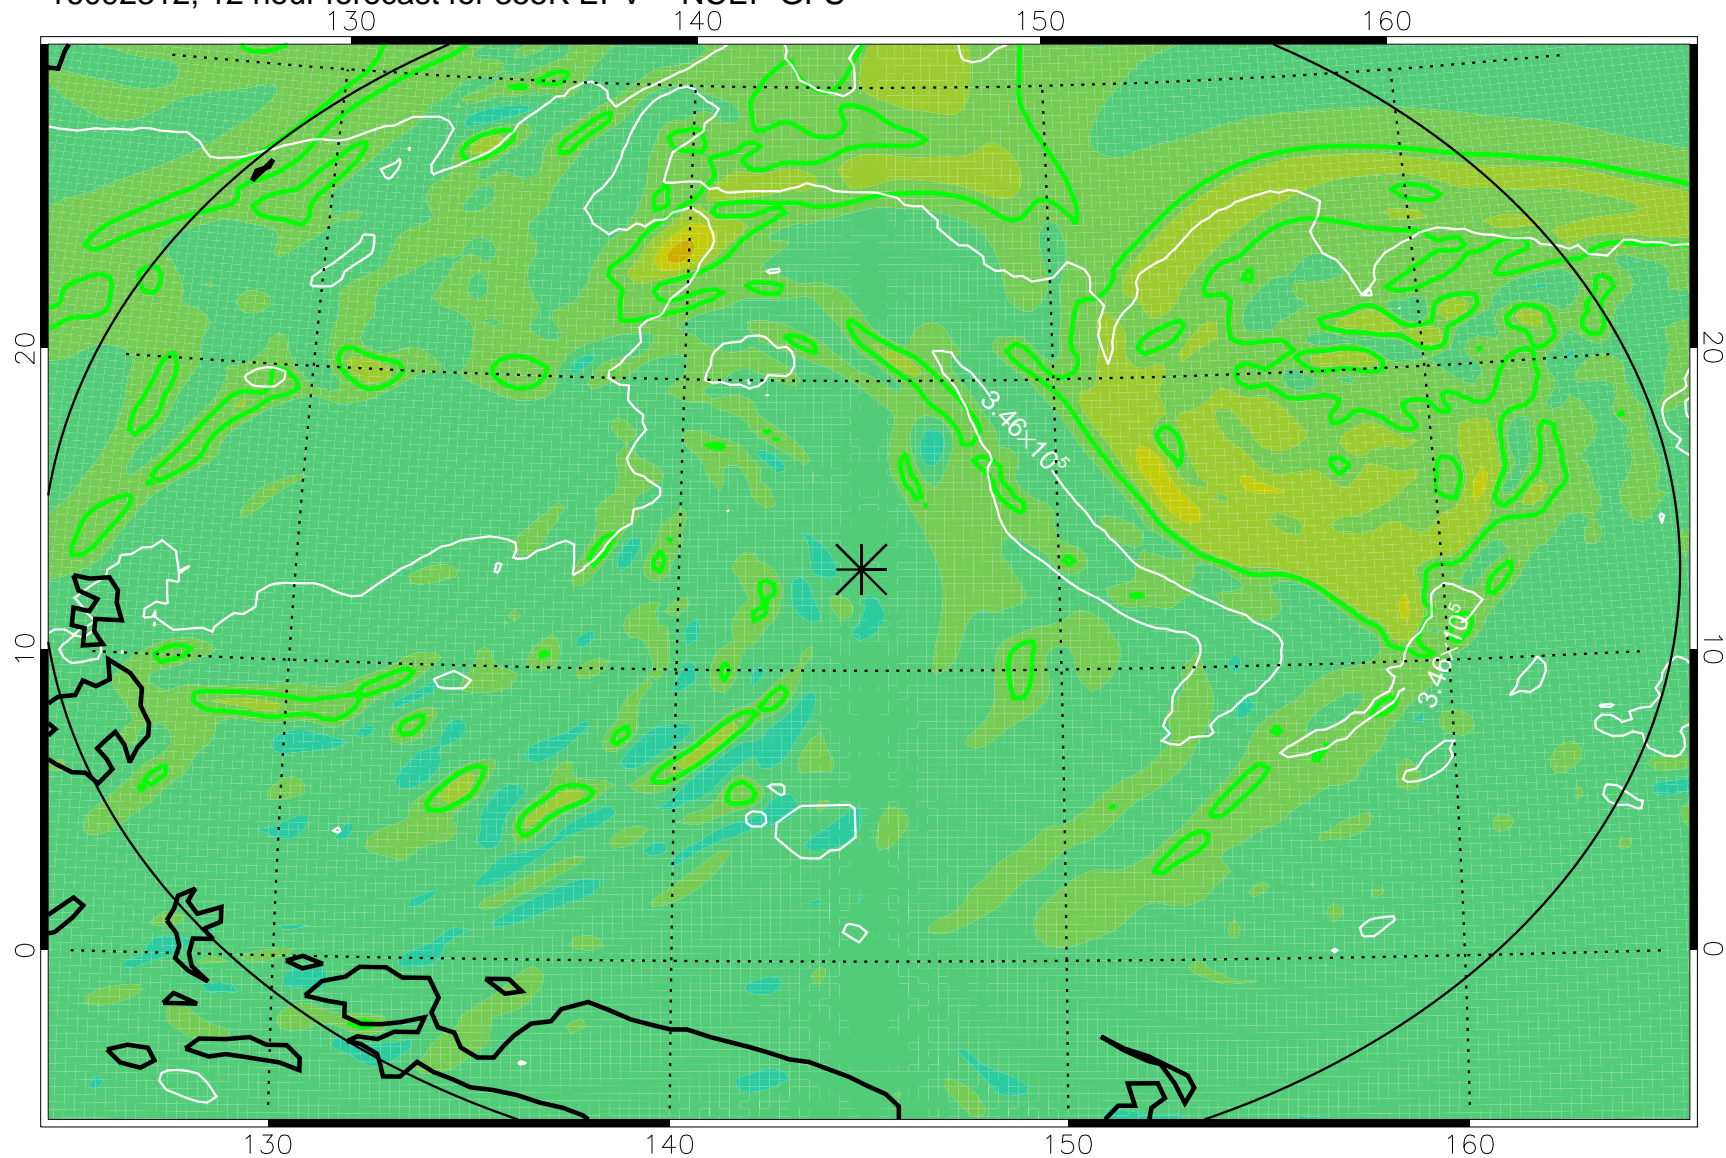

16092306, 6 hour forecast for 355K EPV -- NCEP GFS

355K Montgomery Streamfunction, white
EPV Tropopause (2 PVU) Position
Range ring of 2304 km

16092312, 12 hour forecast for 355K EPV -- NCEP GFS

355K Montgomery Streamfunction, white
EPV Tropopause (2 PVU) Position
Range ring of 2304 km

16092318, 18 hour forecast for 355K EPV -- NCEP GFS

355K Montgomery Streamfunction, white
EPV Tropopause (2 PVU) Position
Range ring of 2304 km

16092400, 24 hour forecast for 355K EPV -- NCEP GFS

355K Montgomery Streamfunction, white
EPV Tropopause (2 PVU) Position
Range ring of 2304 km

16092406, 30 hour forecast for 355K EPV -- NCEP GFS

355K Montgomery Streamfunction, white
EPV Tropopause (2 PVU) Position
Range ring of 2304 km

16092412, 36 hour forecast for 355K EPV -- NCEP GFS

355K Montgomery Streamfunction, white
EPV Tropopause (2 PVU) Position
Range ring of 2304 km

16092418, 42 hour forecast for 355K EPV -- NCEP GFS

355K Montgomery Streamfunction, white
EPV Tropopause (2 PVU) Position
Range ring of 2304 km

16092500, 48 hour forecast for 355K EPV -- NCEP GFS

355K Montgomery Streamfunction, white
EPV Tropopause (2 PVU) Position
Range ring of 2304 km