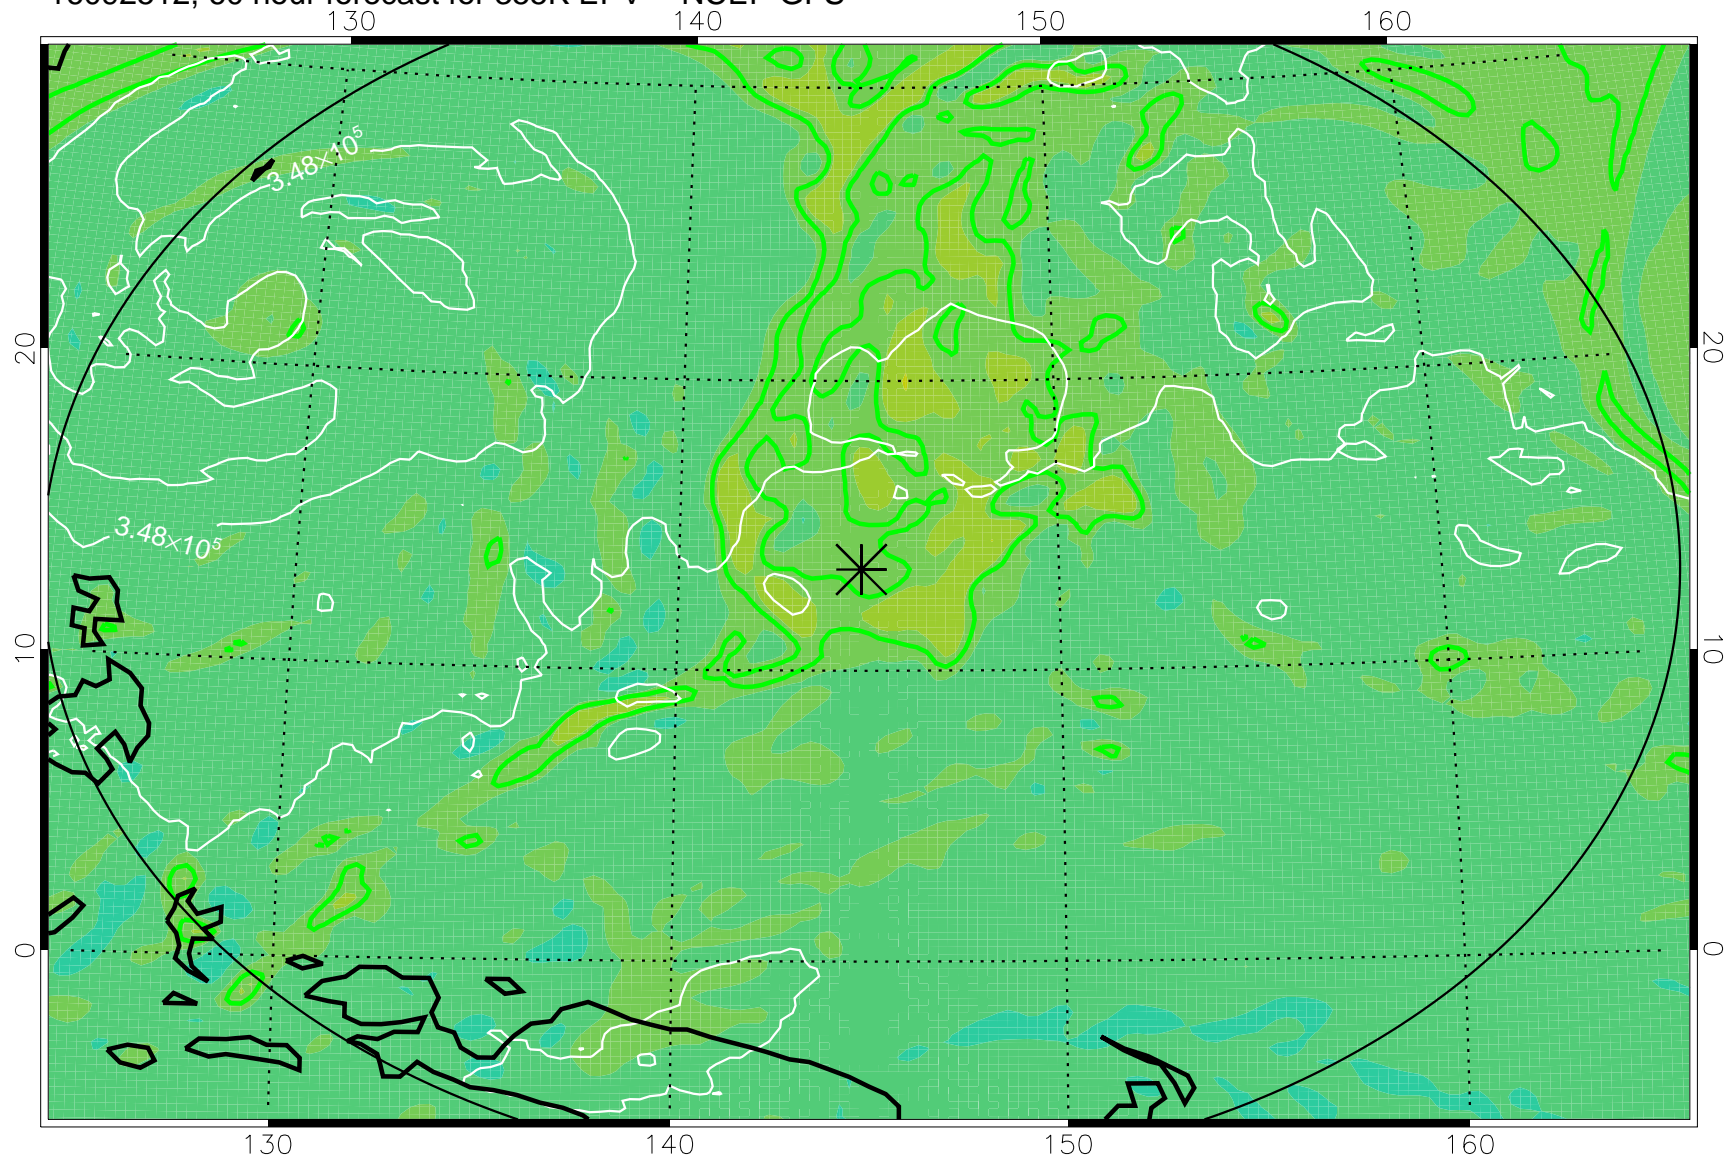

16092418, 42 hour forecast for 355K EPV -- NCEP GFS

355K Montgomery Streamfunction, white
EPV Tropopause (2 PVU) Position
Range ring of 2304 km

16092500, 48 hour forecast for 355K EPV -- NCEP GFS

355K Montgomery Streamfunction, white
EPV Tropopause (2 PVU) Position
Range ring of 2304 km

16092506, 54 hour forecast for 355K EPV -- NCEP GFS

355K Montgomery Streamfunction, white
EPV Tropopause (2 PVU) Position
Range ring of 2304 km

16092512, 60 hour forecast for 355K EPV -- NCEP GFS

355K Montgomery Streamfunction, white
EPV Tropopause (2 PVU) Position
Range ring of 2304 km

16092518, 66 hour forecast for 355K EPV -- NCEP GFS

355K Montgomery Streamfunction, white
EPV Tropopause (2 PVU) Position
Range ring of 2304 km

16092600, 72 hour forecast for 355K EPV -- NCEP GFS

355K Montgomery Streamfunction, white
EPV Tropopause (2 PVU) Position
Range ring of 2304 km

16092618, 90 hour forecast for 355K EPV -- NCEP GFS

355K Montgomery Streamfunction, white
EPV Tropopause (2 PVU) Position
Range ring of 2304 km

16092700, 96 hour forecast for 355K EPV -- NCEP GFS

355K Montgomery Streamfunction, white
EPV Tropopause (2 PVU) Position
Range ring of 2304 km