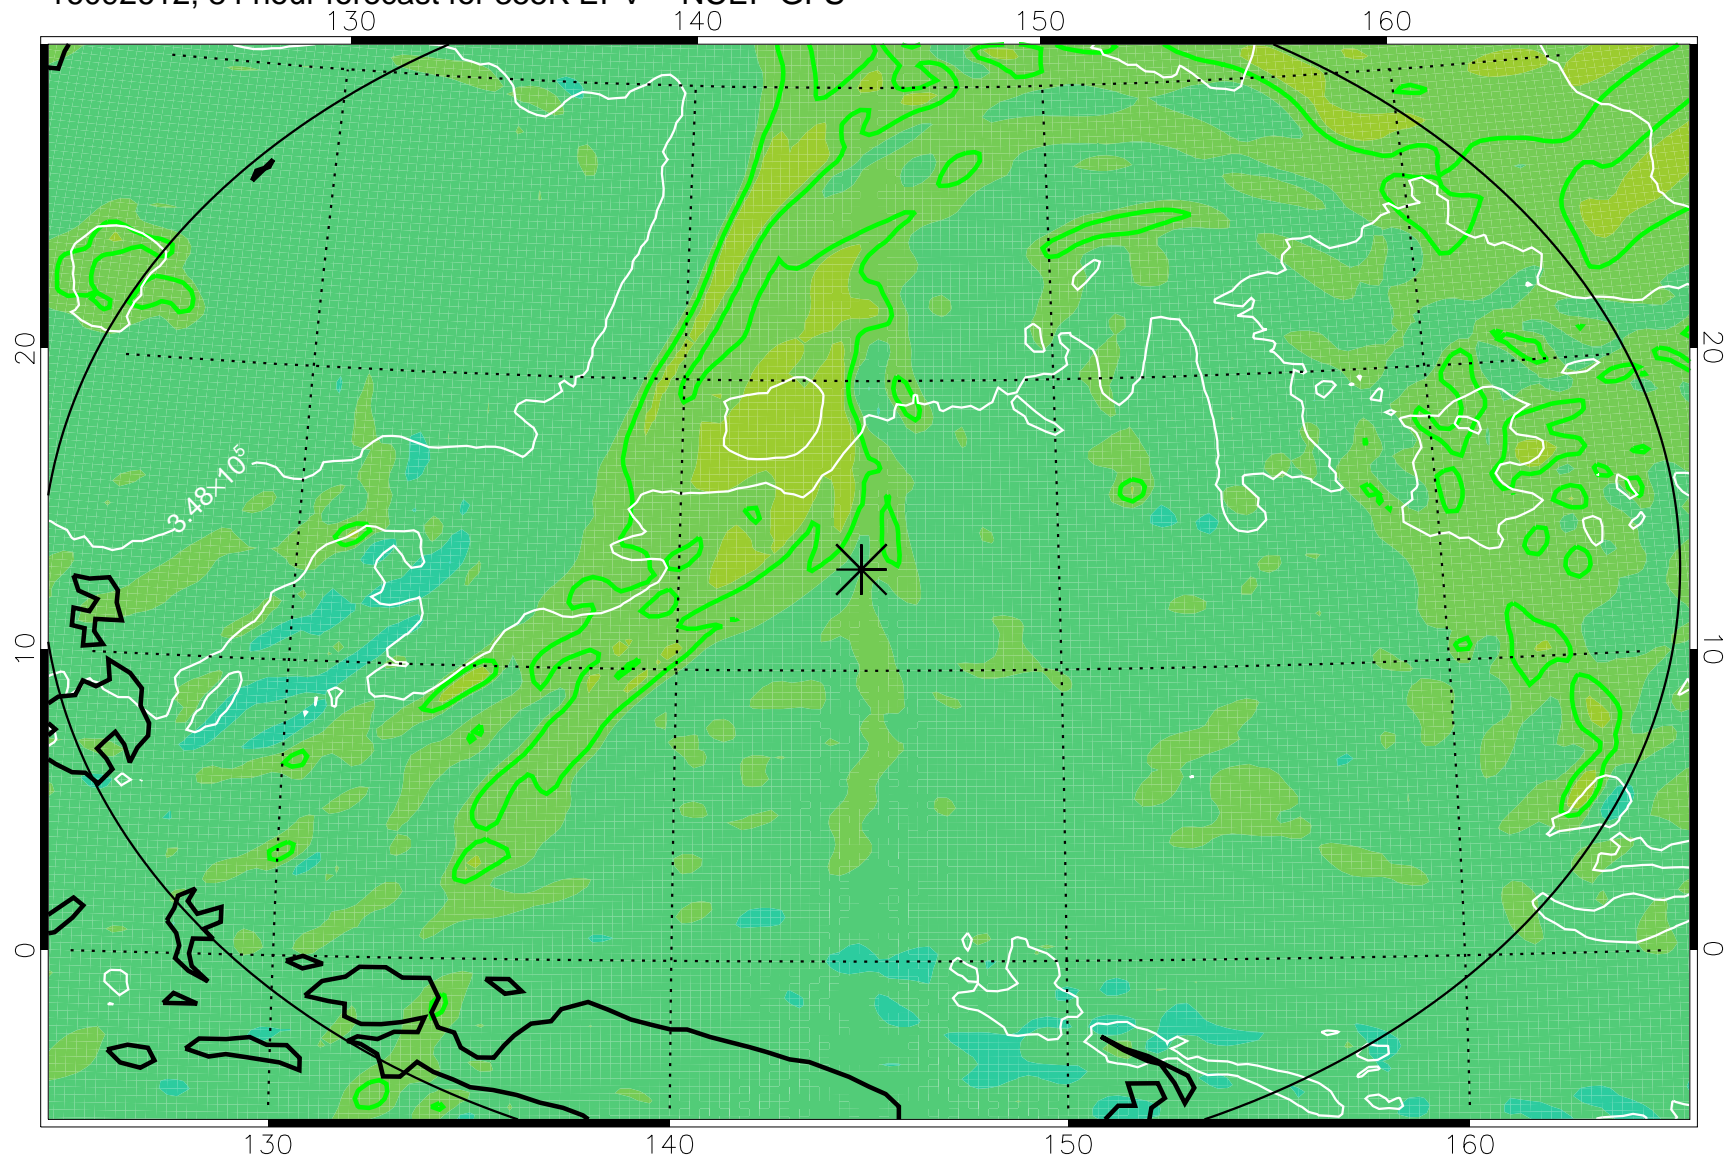

16092518, 66 hour forecast for 355K EPV -- NCEP GFS

355K Montgomery Streamfunction, white
EPV Tropopause (2 PVU) Position
Range ring of 2304 km

16092600, 72 hour forecast for 355K EPV -- NCEP GFS

355K Montgomery Streamfunction, white
EPV Tropopause (2 PVU) Position
Range ring of 2304 km

16092606, 78 hour forecast for 355K EPV -- NCEP GFS

355K Montgomery Streamfunction, white
EPV Tropopause (2 PVU) Position
Range ring of 2304 km

16092612, 84 hour forecast for 355K EPV -- NCEP GFS

355K Montgomery Streamfunction, white
EPV Tropopause (2 PVU) Position
Range ring of 2304 km

16092618, 90 hour forecast for 355K EPV -- NCEP GFS

355K Montgomery Streamfunction, white
EPV Tropopause (2 PVU) Position
Range ring of 2304 km

16092700, 96 hour forecast for 355K EPV -- NCEP GFS

355K Montgomery Streamfunction, white
EPV Tropopause (2 PVU) Position
Range ring of 2304 km

16092718, 114 hour forecast for 355K EPV -- NCEP GFS

355K Montgomery Streamfunction, white
EPV Tropopause (2 PVU) Position
Range ring of 2304 km

16092800, 120 hour forecast for 355K EPV -- NCEP GFS

355K Montgomery Streamfunction, white
EPV Tropopause (2 PVU) Position
Range ring of 2304 km