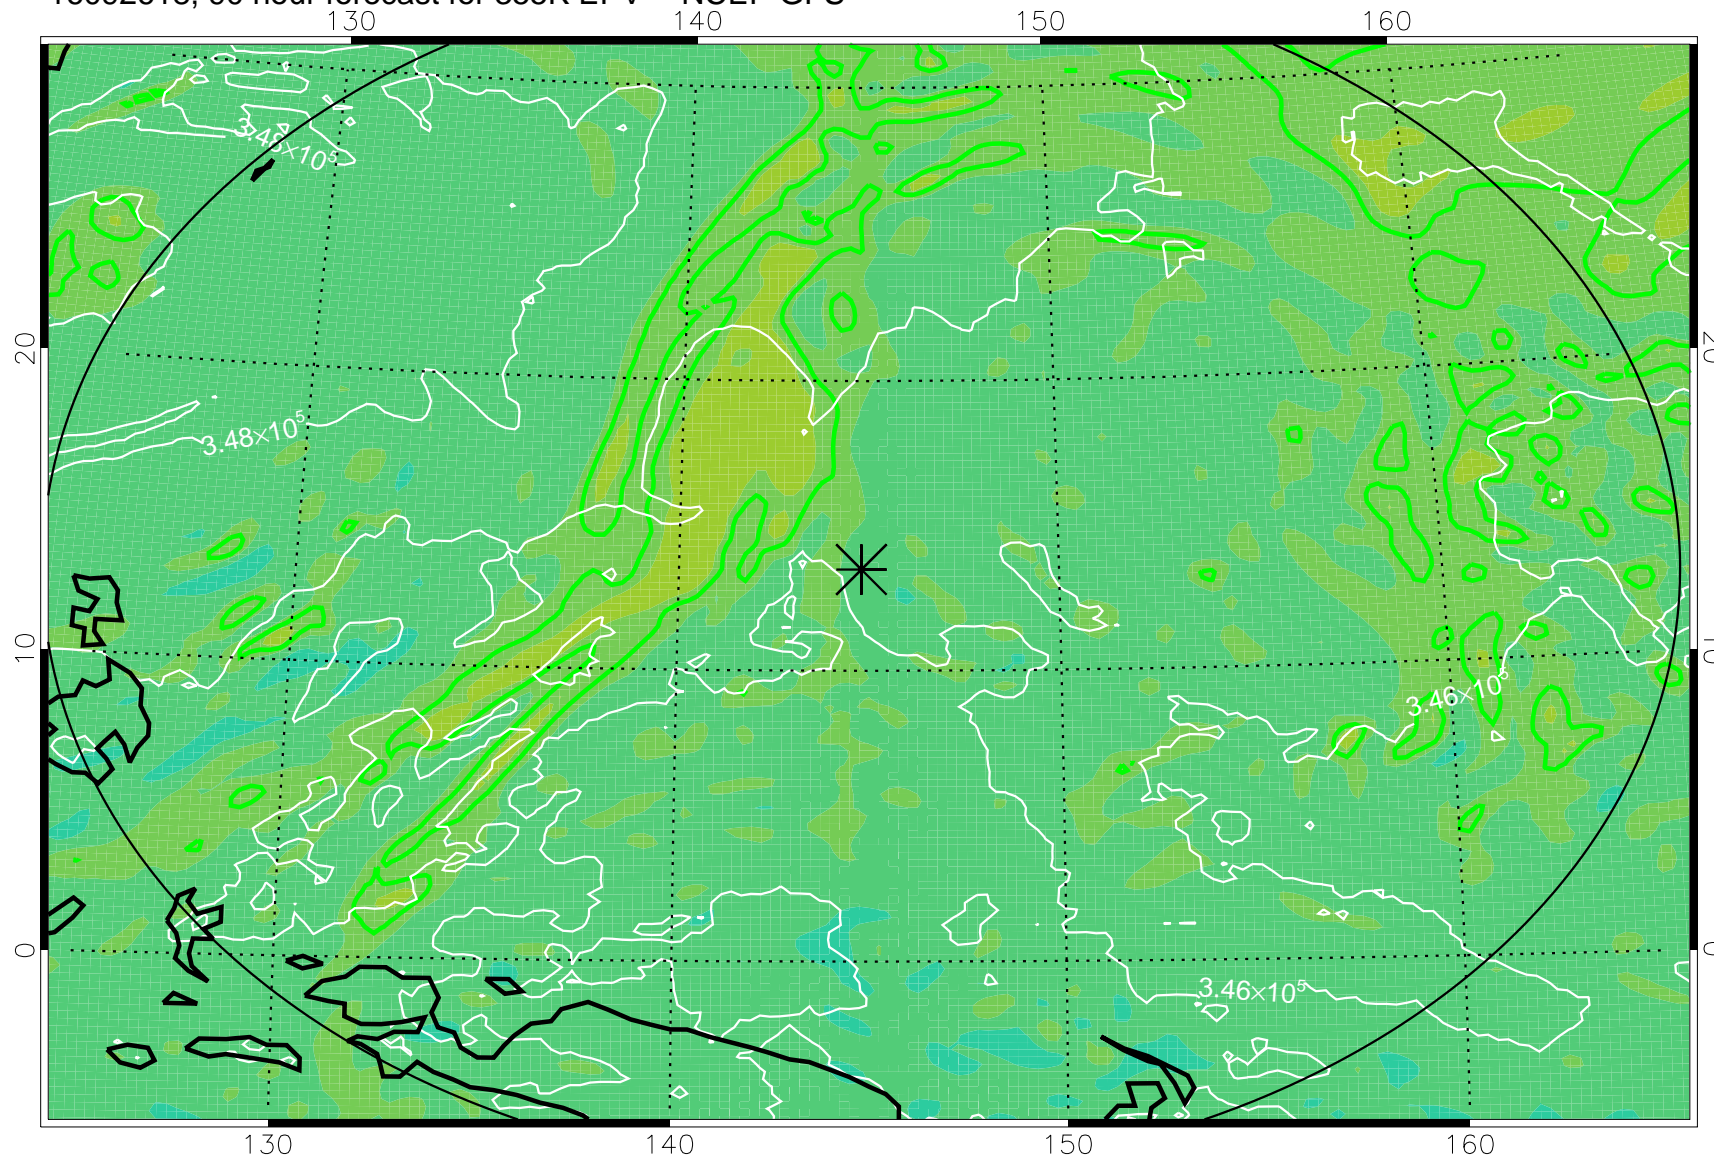

16092518, 66 hour forecast for 355K EPV -- NCEP GFS

355K Montgomery Streamfunction, white
EPV Tropopause (2 PVU) Position
Range ring of 2304 km

16092600, 72 hour forecast for 355K EPV -- NCEP GFS

355K Montgomery Streamfunction, white
EPV Tropopause (2 PVU) Position
Range ring of 2304 km

16092606, 78 hour forecast for 355K EPV -- NCEP GFS

355K Montgomery Streamfunction, white
EPV Tropopause (2 PVU) Position
Range ring of 2304 km

16092612, 84 hour forecast for 355K EPV -- NCEP GFS

355K Montgomery Streamfunction, white
EPV Tropopause (2 PVU) Position
Range ring of 2304 km

16092618, 90 hour forecast for 355K EPV -- NCEP GFS

355K Montgomery Streamfunction, white
EPV Tropopause (2 PVU) Position
Range ring of 2304 km

16092700, 96 hour forecast for 355K EPV -- NCEP GFS

355K Montgomery Streamfunction, white
EPV Tropopause (2 PVU) Position
Range ring of 2304 km

16092706, 102 hour forecast for 355K EPV -- NCEP GFS

355K Montgomery Streamfunction, white
EPV Tropopause (2 PVU) Position
Range ring of 2304 km

16092712, 108 hour forecast for 355K EPV -- NCEP GFS

355K Montgomery Streamfunction, white
EPV Tropopause (2 PVU) Position
Range ring of 2304 km