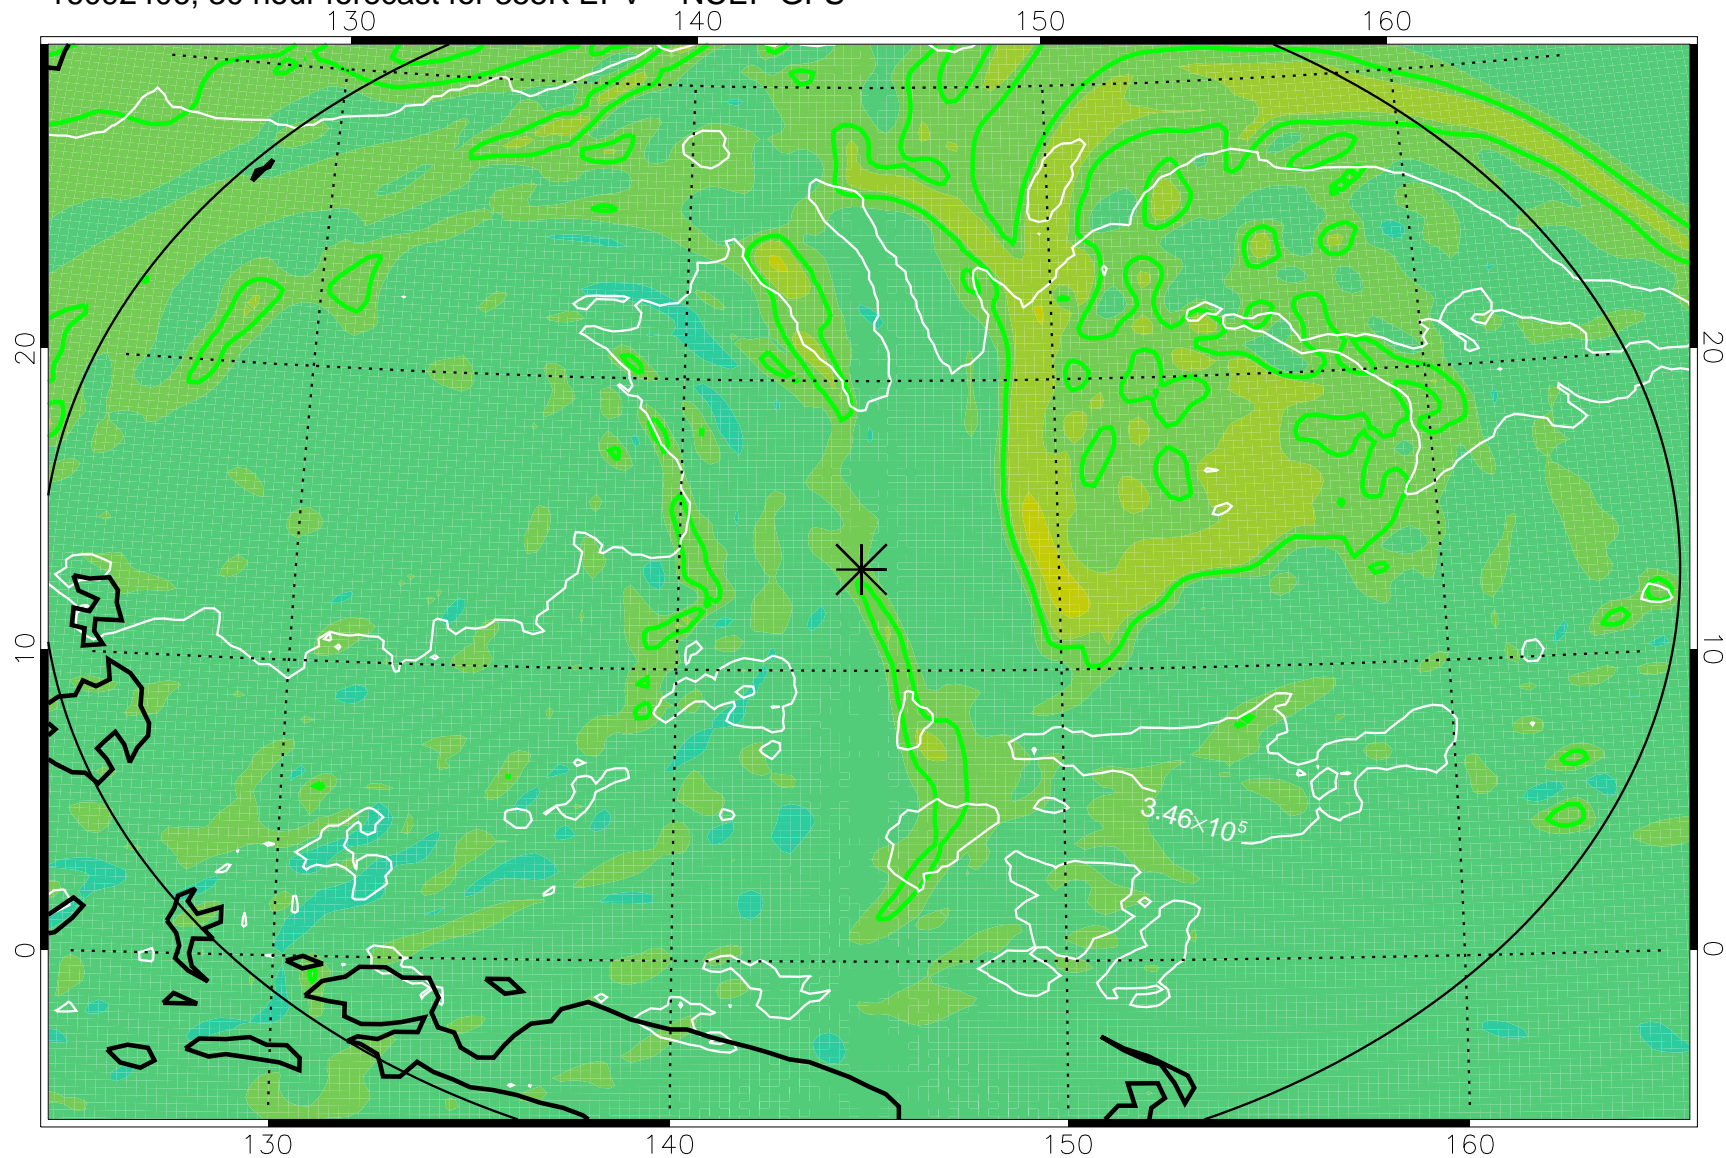

16092318, 18 hour forecast for 355K EPV -- NCEP GFS

355K Montgomery Streamfunction, white
EPV Tropopause (2 PVU) Position
Range ring of 2304 km

16092400, 24 hour forecast for 355K EPV -- NCEP GFS

355K Montgomery Streamfunction, white
EPV Tropopause (2 PVU) Position
Range ring of 2304 km

16092406, 30 hour forecast for 355K EPV -- NCEP GFS

355K Montgomery Streamfunction, white
EPV Tropopause (2 PVU) Position
Range ring of 2304 km

16092412, 36 hour forecast for 355K EPV -- NCEP GFS

355K Montgomery Streamfunction, white
EPV Tropopause (2 PVU) Position
Range ring of 2304 km

16092418, 42 hour forecast for 355K EPV -- NCEP GFS

355K Montgomery Streamfunction, white
EPV Tropopause (2 PVU) Position
Range ring of 2304 km

16092500, 48 hour forecast for 355K EPV -- NCEP GFS

355K Montgomery Streamfunction, white
EPV Tropopause (2 PVU) Position
Range ring of 2304 km

16092518, 66 hour forecast for 355K EPV -- NCEP GFS

355K Montgomery Streamfunction, white
EPV Tropopause (2 PVU) Position
Range ring of 2304 km

16092600, 72 hour forecast for 355K EPV -- NCEP GFS

355K Montgomery Streamfunction, white
EPV Tropopause (2 PVU) Position
Range ring of 2304 km