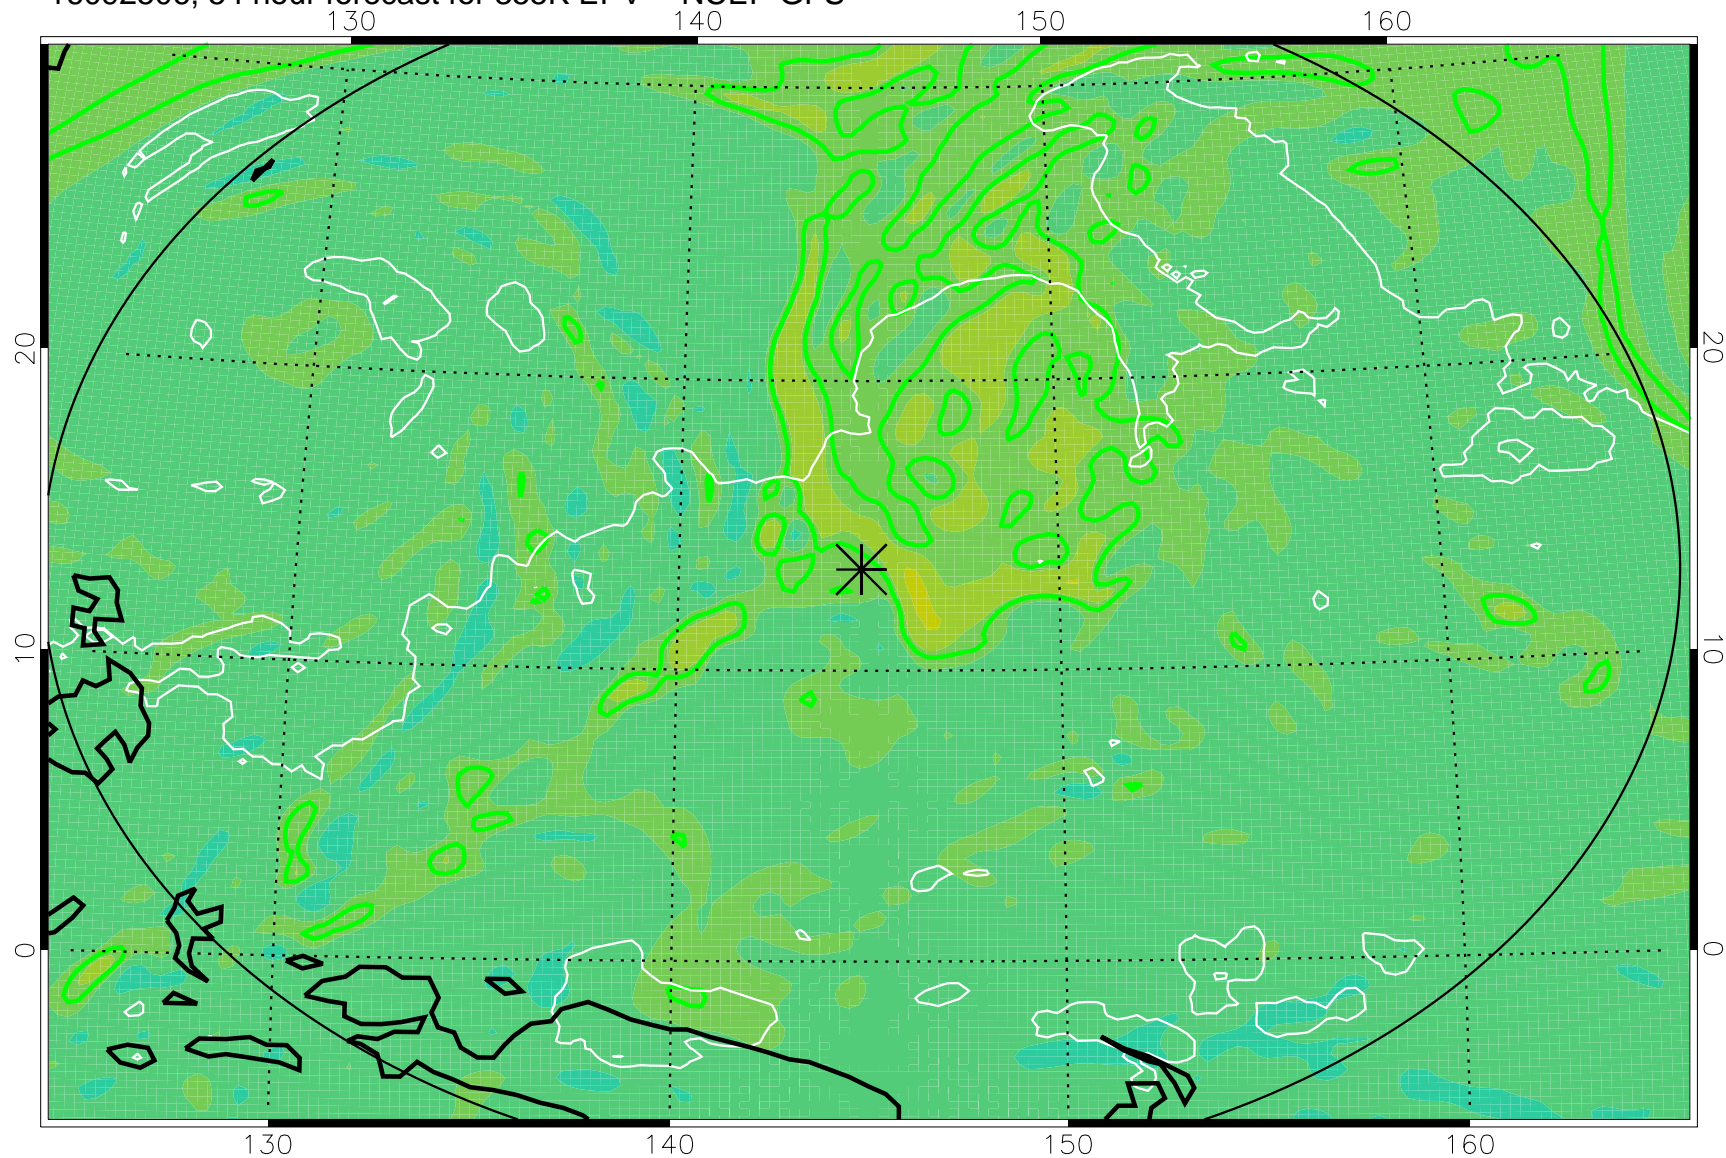

16092418, 42 hour forecast for 355K EPV -- NCEP GFS

355K Montgomery Streamfunction, white
EPV Tropopause (2 PVU) Position
Range ring of 2304 km

16092500, 48 hour forecast for 355K EPV -- NCEP GFS

355K Montgomery Streamfunction, white
EPV Tropopause (2 PVU) Position
Range ring of 2304 km

16092506, 54 hour forecast for 355K EPV -- NCEP GFS

355K Montgomery Streamfunction, white
EPV Tropopause (2 PVU) Position
Range ring of 2304 km

16092512, 60 hour forecast for 355K EPV -- NCEP GFS

355K Montgomery Streamfunction, white
EPV Tropopause (2 PVU) Position
Range ring of 2304 km

16092518, 66 hour forecast for 355K EPV -- NCEP GFS

355K Montgomery Streamfunction, white
EPV Tropopause (2 PVU) Position
Range ring of 2304 km

16092600, 72 hour forecast for 355K EPV -- NCEP GFS

355K Montgomery Streamfunction, white
EPV Tropopause (2 PVU) Position
Range ring of 2304 km

16092606, 78 hour forecast for 355K EPV -- NCEP GFS

355K Montgomery Streamfunction, white
EPV Tropopause (2 PVU) Position
Range ring of 2304 km

16092612, 84 hour forecast for 355K EPV -- NCEP GFS

355K Montgomery Streamfunction, white
EPV Tropopause (2 PVU) Position
Range ring of 2304 km