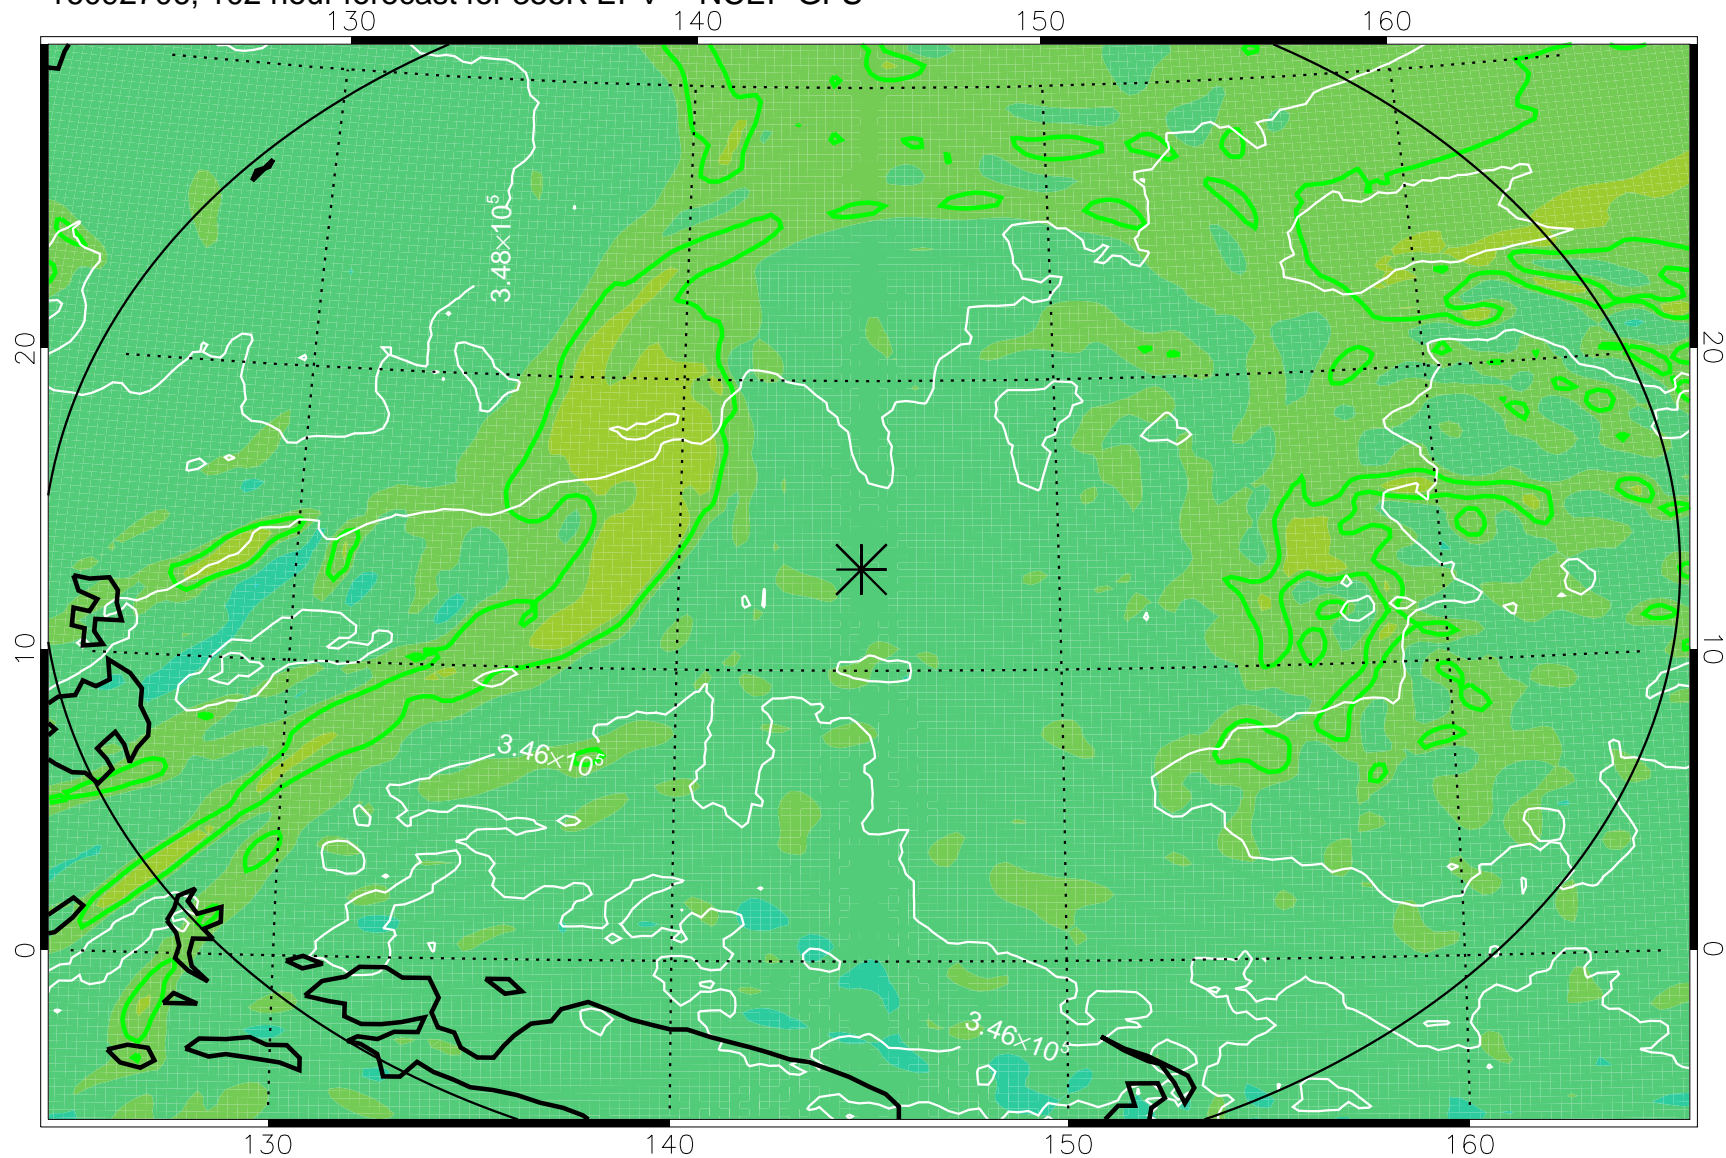

16092606, 78 hour forecast for 355K EPV -- NCEP GFS

355K Montgomery Streamfunction, white
EPV Tropopause (2 PVU) Position
Range ring of 2304 km

16092612, 84 hour forecast for 355K EPV -- NCEP GFS

355K Montgomery Streamfunction, white
EPV Tropopause (2 PVU) Position
Range ring of 2304 km

16092618, 90 hour forecast for 355K EPV -- NCEP GFS

355K Montgomery Streamfunction, white
EPV Tropopause (2 PVU) Position
Range ring of 2304 km

16092700, 96 hour forecast for 355K EPV -- NCEP GFS

355K Montgomery Streamfunction, white
EPV Tropopause (2 PVU) Position
Range ring of 2304 km

16092706, 102 hour forecast for 355K EPV -- NCEP GFS

355K Montgomery Streamfunction, white
EPV Tropopause (2 PVU) Position
Range ring of 2304 km

16092712, 108 hour forecast for 355K EPV -- NCEP GFS

355K Montgomery Streamfunction, white
EPV Tropopause (2 PVU) Position
Range ring of 2304 km

16092718, 114 hour forecast for 355K EPV -- NCEP GFS

355K Montgomery Streamfunction, white
EPV Tropopause (2 PVU) Position
Range ring of 2304 km

16092800, 120 hour forecast for 355K EPV -- NCEP GFS

355K Montgomery Streamfunction, white
EPV Tropopause (2 PVU) Position
Range ring of 2304 km