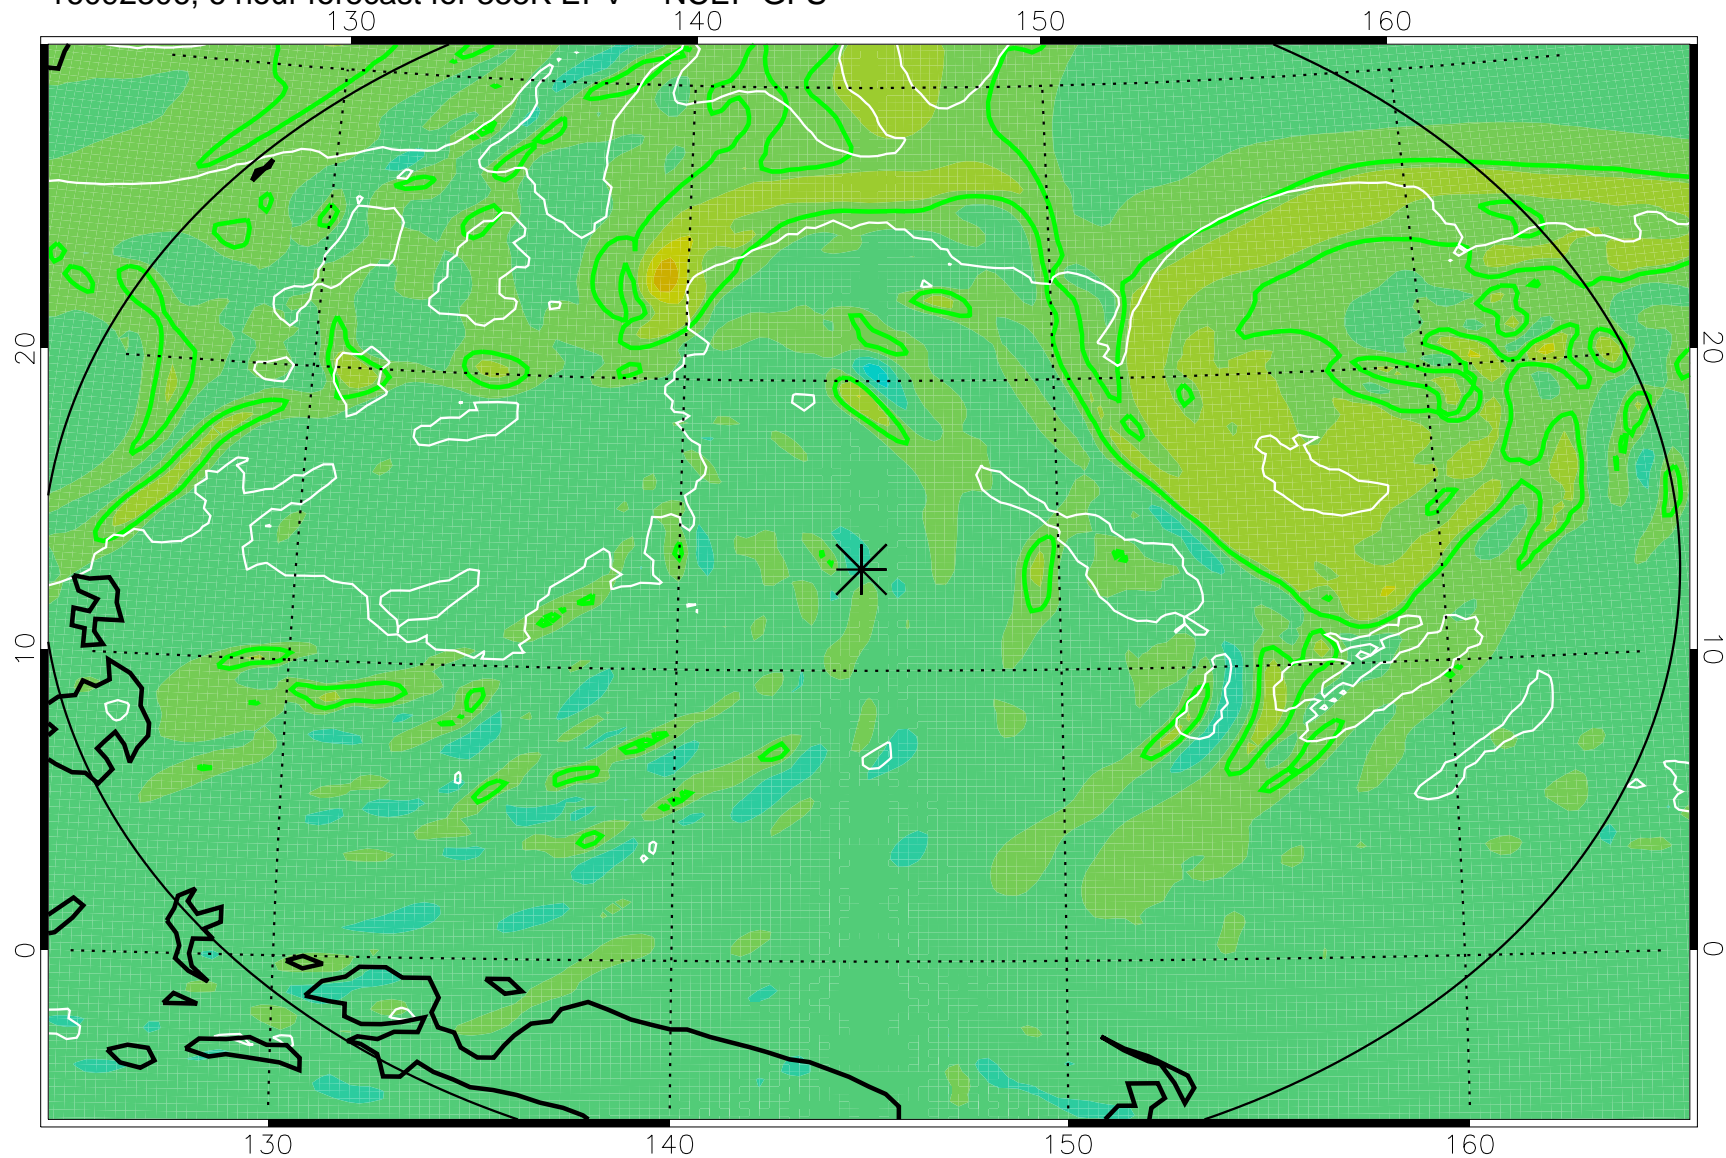

16092306, 6 hour forecast for 355K EPV -- NCEP GFS

355K Montgomery Streamfunction, white
EPV Tropopause (2 PVU) Position
Range ring of 2304 km

16092312, 12 hour forecast for 355K EPV -- NCEP GFS

355K Montgomery Streamfunction, white
EPV Tropopause (2 PVU) Position
Range ring of 2304 km

16092318, 18 hour forecast for 355K EPV -- NCEP GFS

355K Montgomery Streamfunction, white
EPV Tropopause (2 PVU) Position
Range ring of 2304 km

16092400, 24 hour forecast for 355K EPV -- NCEP GFS

355K Montgomery Streamfunction, white
EPV Tropopause (2 PVU) Position
Range ring of 2304 km

16092406, 30 hour forecast for 355K EPV -- NCEP GFS

355K Montgomery Streamfunction, white
EPV Tropopause (2 PVU) Position
Range ring of 2304 km

16092412, 36 hour forecast for 355K EPV -- NCEP GFS

355K Montgomery Streamfunction, white
EPV Tropopause (2 PVU) Position
Range ring of 2304 km

16092418, 42 hour forecast for 355K EPV -- NCEP GFS

355K Montgomery Streamfunction, white
EPV Tropopause (2 PVU) Position
Range ring of 2304 km

16092500, 48 hour forecast for 355K EPV -- NCEP GFS

355K Montgomery Streamfunction, white
EPV Tropopause (2 PVU) Position
Range ring of 2304 km