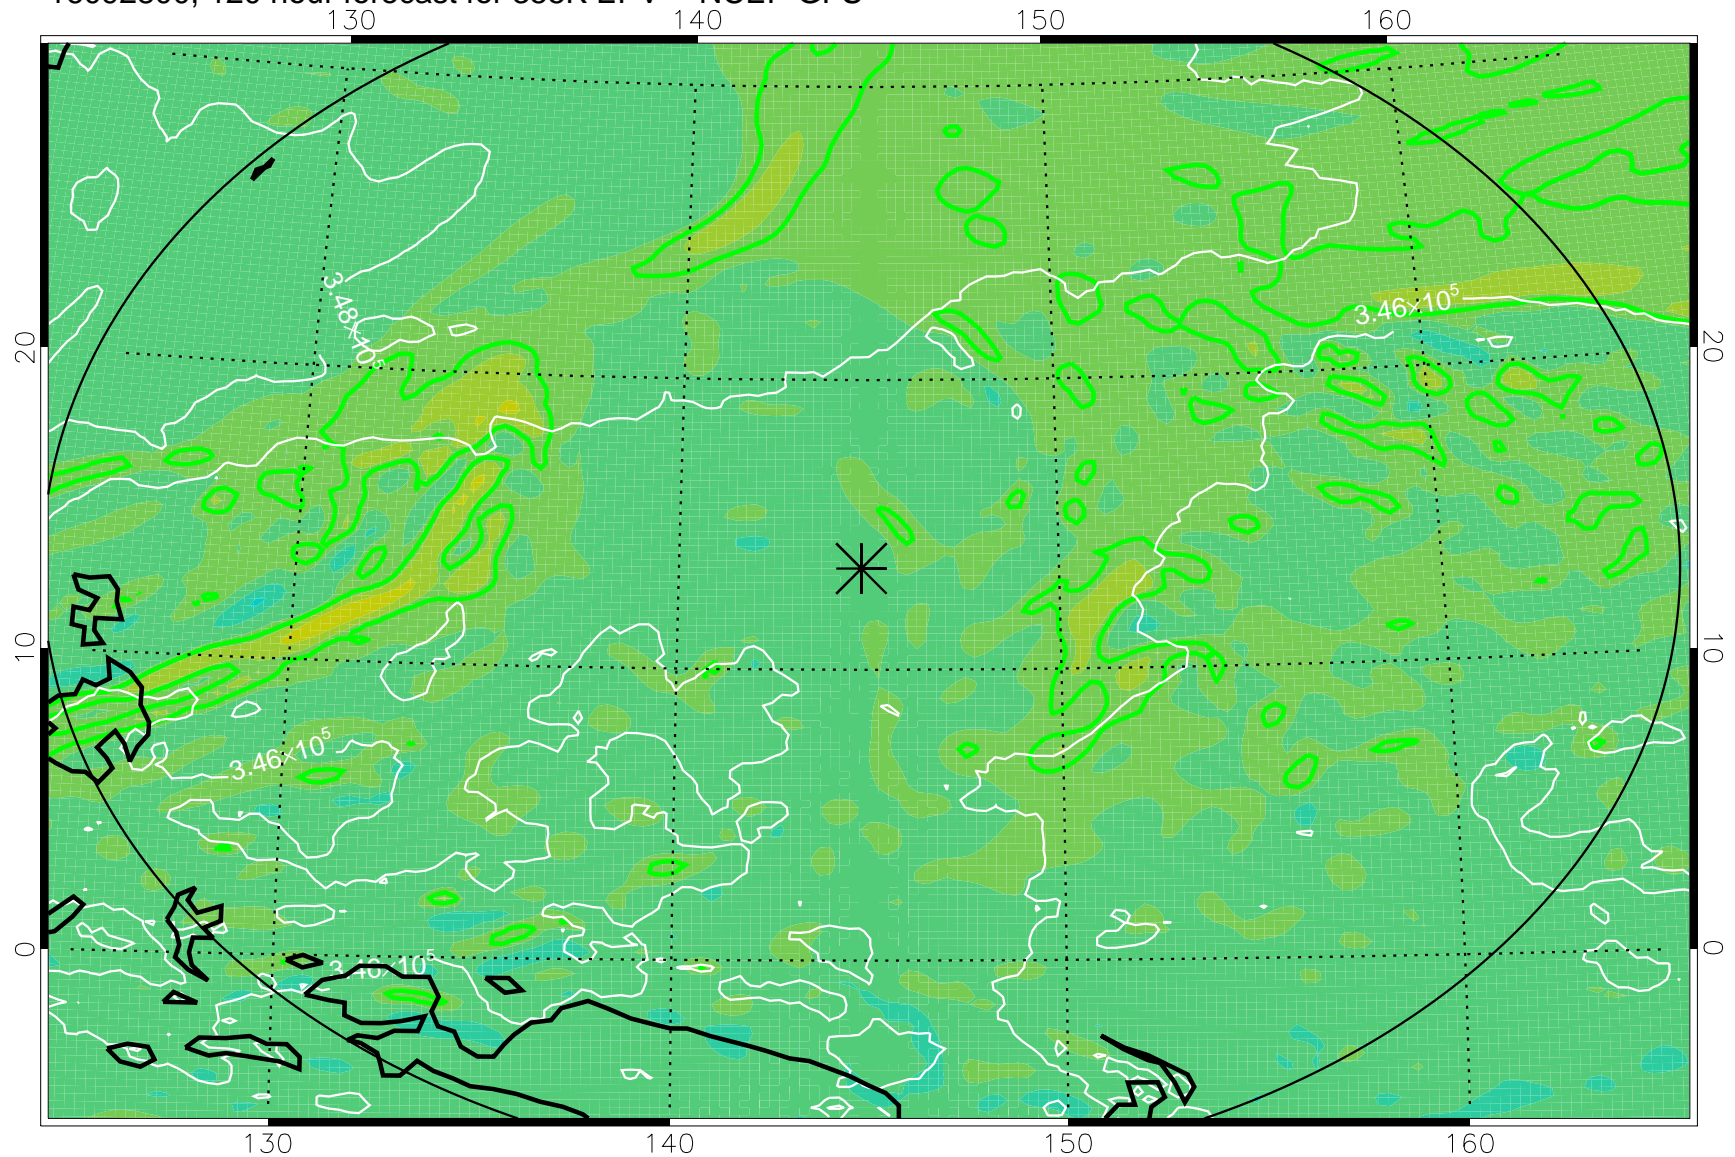

16092606, 78 hour forecast for 355K EPV -- NCEP GFS

355K Montgomery Streamfunction, white
EPV Tropopause (2 PVU) Position
Range ring of 2304 km

16092612, 84 hour forecast for 355K EPV -- NCEP GFS

355K Montgomery Streamfunction, white
EPV Tropopause (2 PVU) Position
Range ring of 2304 km

16092618, 90 hour forecast for 355K EPV -- NCEP GFS

355K Montgomery Streamfunction, white
EPV Tropopause (2 PVU) Position
Range ring of 2304 km

16092700, 96 hour forecast for 355K EPV -- NCEP GFS

355K Montgomery Streamfunction, white
EPV Tropopause (2 PVU) Position
Range ring of 2304 km

16092706, 102 hour forecast for 355K EPV -- NCEP GFS

355K Montgomery Streamfunction, white
EPV Tropopause (2 PVU) Position
Range ring of 2304 km

16092712, 108 hour forecast for 355K EPV -- NCEP GFS

355K Montgomery Streamfunction, white
EPV Tropopause (2 PVU) Position
Range ring of 2304 km

16092718, 114 hour forecast for 355K EPV -- NCEP GFS

355K Montgomery Streamfunction, white
EPV Tropopause (2 PVU) Position
Range ring of 2304 km

16092800, 120 hour forecast for 355K EPV -- NCEP GFS

355K Montgomery Streamfunction, white
EPV Tropopause (2 PVU) Position
Range ring of 2304 km