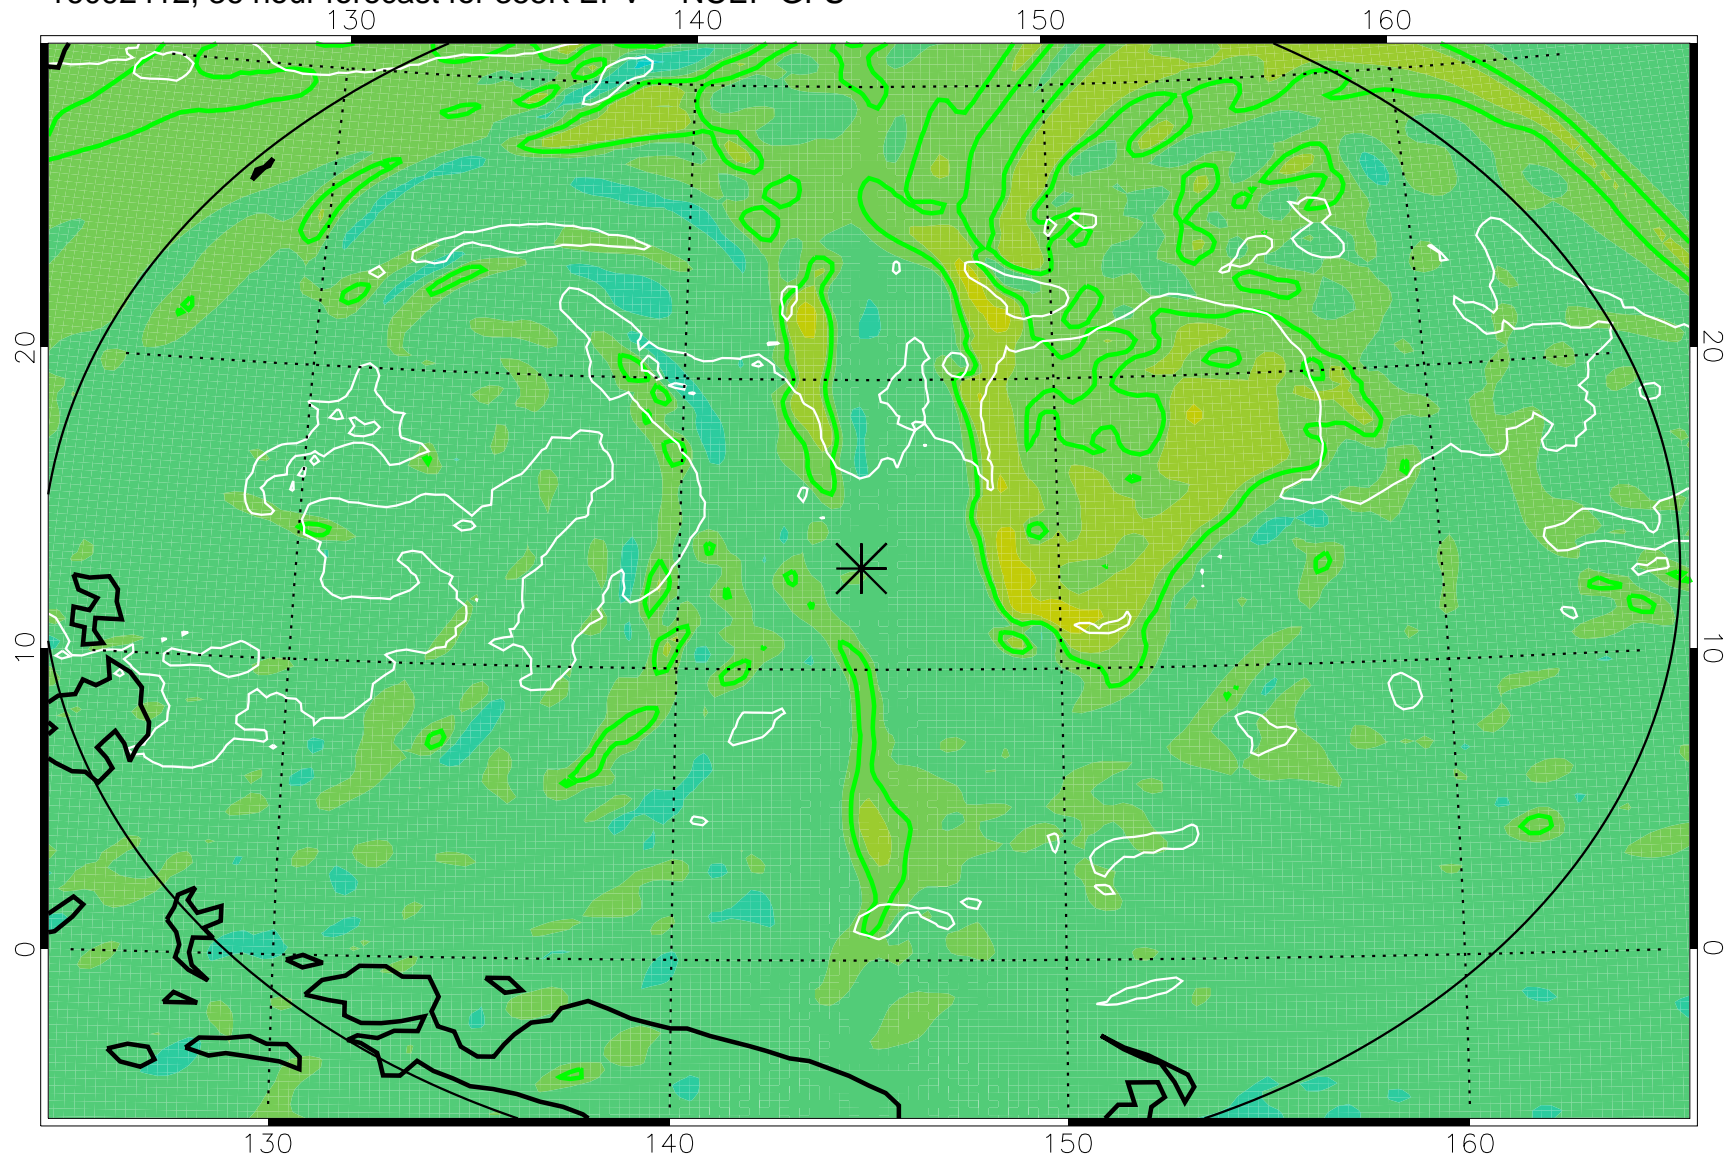

16092318, 18 hour forecast for 355K EPV -- NCEP GFS

355K Montgomery Streamfunction, white
EPV Tropopause (2 PVU) Position
Range ring of 2304 km

16092400, 24 hour forecast for 355K EPV -- NCEP GFS

355K Montgomery Streamfunction, white
EPV Tropopause (2 PVU) Position
Range ring of 2304 km

16092406, 30 hour forecast for 355K EPV -- NCEP GFS

355K Montgomery Streamfunction, white
EPV Tropopause (2 PVU) Position
Range ring of 2304 km

16092412, 36 hour forecast for 355K EPV -- NCEP GFS

355K Montgomery Streamfunction, white
EPV Tropopause (2 PVU) Position
Range ring of 2304 km

16092418, 42 hour forecast for 355K EPV -- NCEP GFS

355K Montgomery Streamfunction, white
EPV Tropopause (2 PVU) Position
Range ring of 2304 km

16092500, 48 hour forecast for 355K EPV -- NCEP GFS

355K Montgomery Streamfunction, white
EPV Tropopause (2 PVU) Position
Range ring of 2304 km

16092518, 66 hour forecast for 355K EPV -- NCEP GFS

355K Montgomery Streamfunction, white
EPV Tropopause (2 PVU) Position
Range ring of 2304 km

16092600, 72 hour forecast for 355K EPV -- NCEP GFS

355K Montgomery Streamfunction, white
EPV Tropopause (2 PVU) Position
Range ring of 2304 km