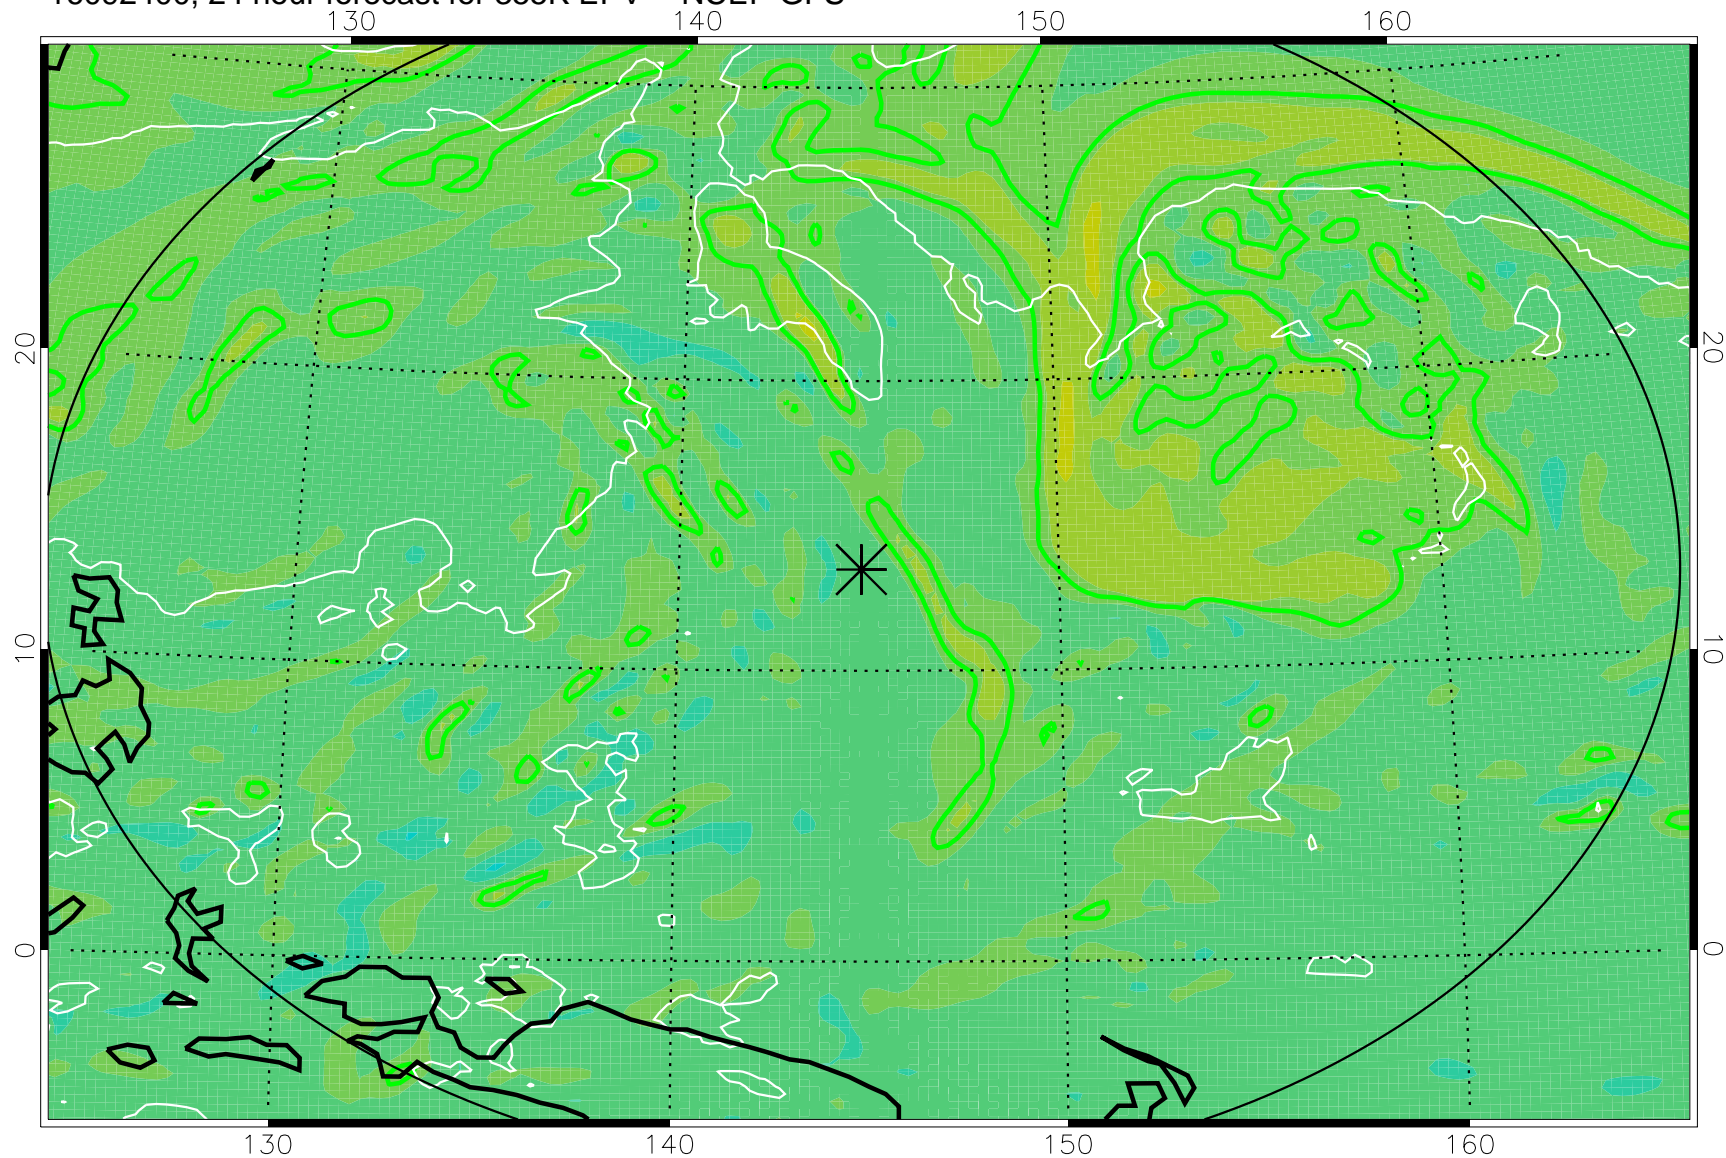

16092306, 6 hour forecast for 355K EPV -- NCEP GFS

355K Montgomery Streamfunction, white
EPV Tropopause (2 PVU) Position
Range ring of 2304 km

16092312, 12 hour forecast for 355K EPV -- NCEP GFS

355K Montgomery Streamfunction, white
EPV Tropopause (2 PVU) Position
Range ring of 2304 km

16092318, 18 hour forecast for 355K EPV -- NCEP GFS

355K Montgomery Streamfunction, white
EPV Tropopause (2 PVU) Position
Range ring of 2304 km

16092400, 24 hour forecast for 355K EPV -- NCEP GFS

355K Montgomery Streamfunction, white
EPV Tropopause (2 PVU) Position
Range ring of 2304 km

16092406, 30 hour forecast for 355K EPV -- NCEP GFS

355K Montgomery Streamfunction, white
EPV Tropopause (2 PVU) Position
Range ring of 2304 km

16092412, 36 hour forecast for 355K EPV -- NCEP GFS

355K Montgomery Streamfunction, white
EPV Tropopause (2 PVU) Position
Range ring of 2304 km

16092418, 42 hour forecast for 355K EPV -- NCEP GFS

355K Montgomery Streamfunction, white
EPV Tropopause (2 PVU) Position
Range ring of 2304 km

16092500, 48 hour forecast for 355K EPV -- NCEP GFS

355K Montgomery Streamfunction, white
EPV Tropopause (2 PVU) Position
Range ring of 2304 km