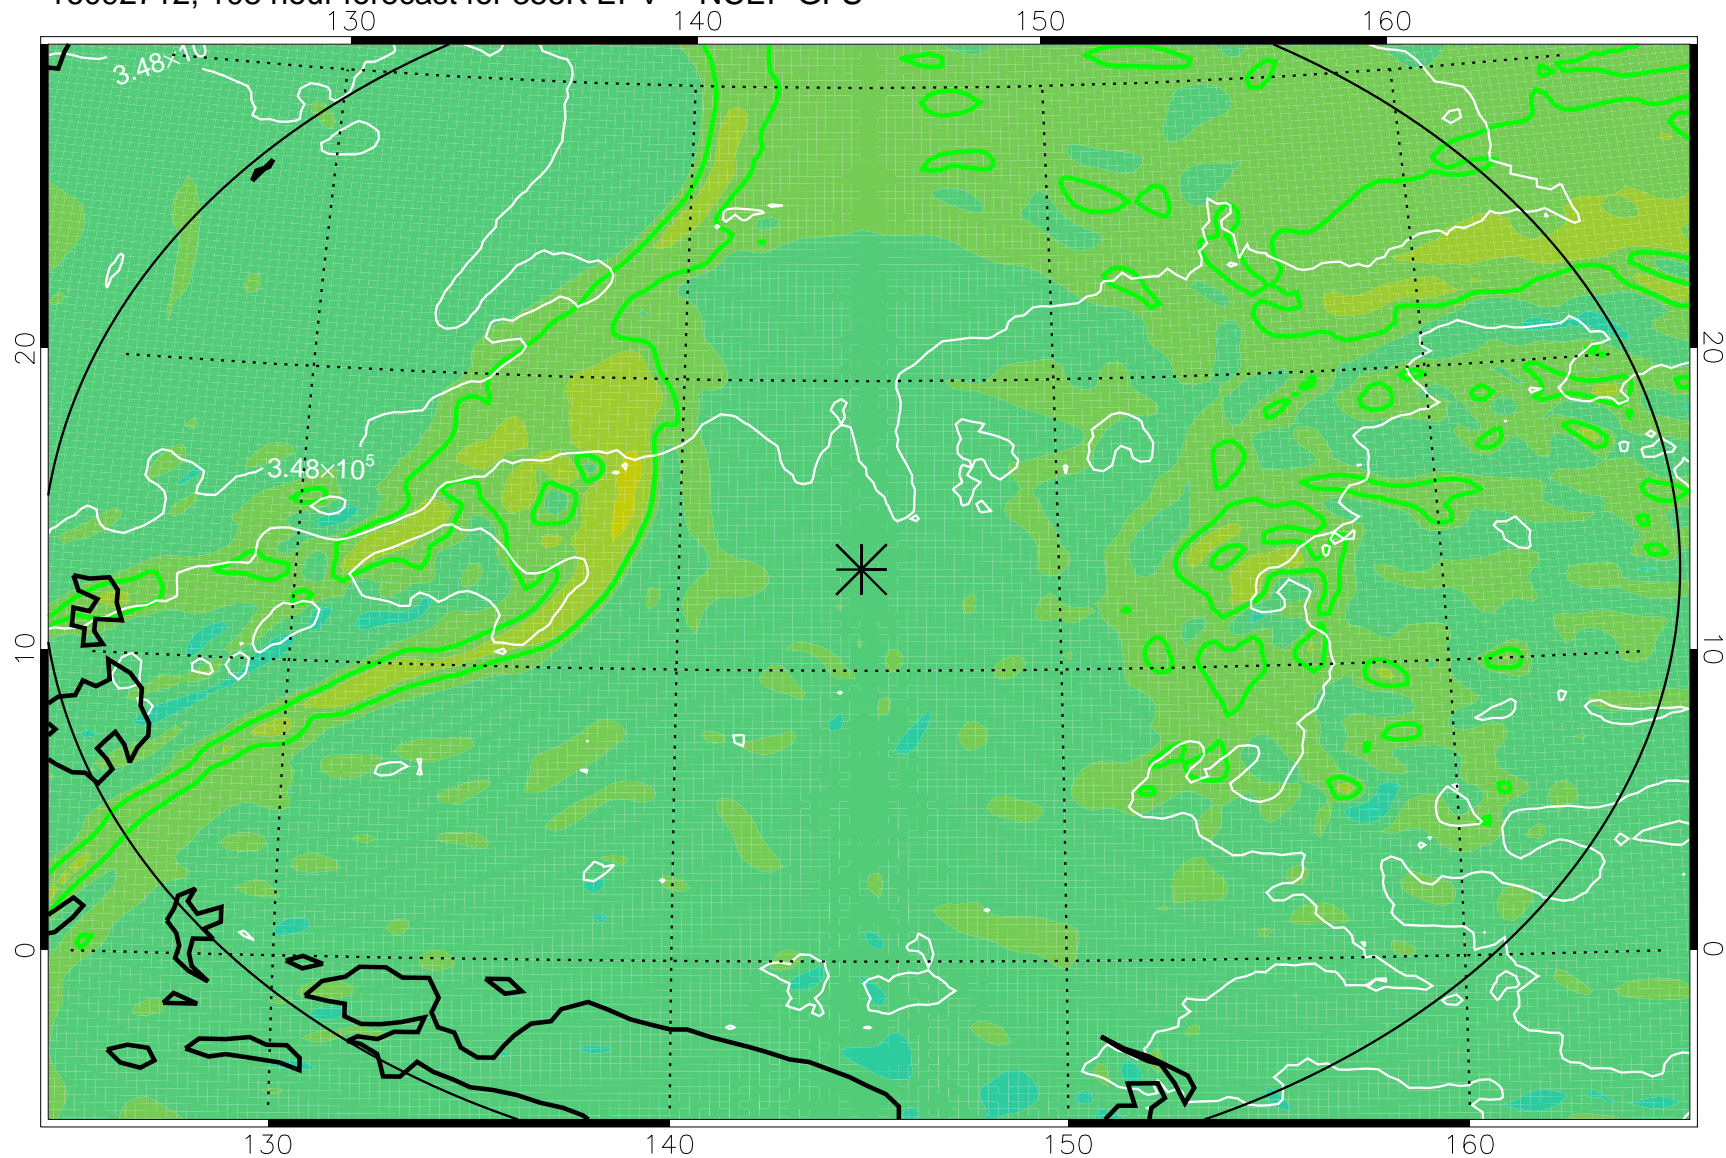

16092606, 78 hour forecast for 355K EPV -- NCEP GFS

355K Montgomery Streamfunction, white
EPV Tropopause (2 PVU) Position
Range ring of 2304 km

16092612, 84 hour forecast for 355K EPV -- NCEP GFS

355K Montgomery Streamfunction, white
EPV Tropopause (2 PVU) Position
Range ring of 2304 km

16092618, 90 hour forecast for 355K EPV -- NCEP GFS

355K Montgomery Streamfunction, white
EPV Tropopause (2 PVU) Position
Range ring of 2304 km

16092700, 96 hour forecast for 355K EPV -- NCEP GFS

355K Montgomery Streamfunction, white
EPV Tropopause (2 PVU) Position
Range ring of 2304 km

16092706, 102 hour forecast for 355K EPV -- NCEP GFS

355K Montgomery Streamfunction, white
EPV Tropopause (2 PVU) Position
Range ring of 2304 km

16092712, 108 hour forecast for 355K EPV -- NCEP GFS

355K Montgomery Streamfunction, white
EPV Tropopause (2 PVU) Position
Range ring of 2304 km

16092718, 114 hour forecast for 355K EPV -- NCEP GFS

355K Montgomery Streamfunction, white
EPV Tropopause (2 PVU) Position
Range ring of 2304 km

16092800, 120 hour forecast for 355K EPV -- NCEP GFS

355K Montgomery Streamfunction, white
EPV Tropopause (2 PVU) Position
Range ring of 2304 km