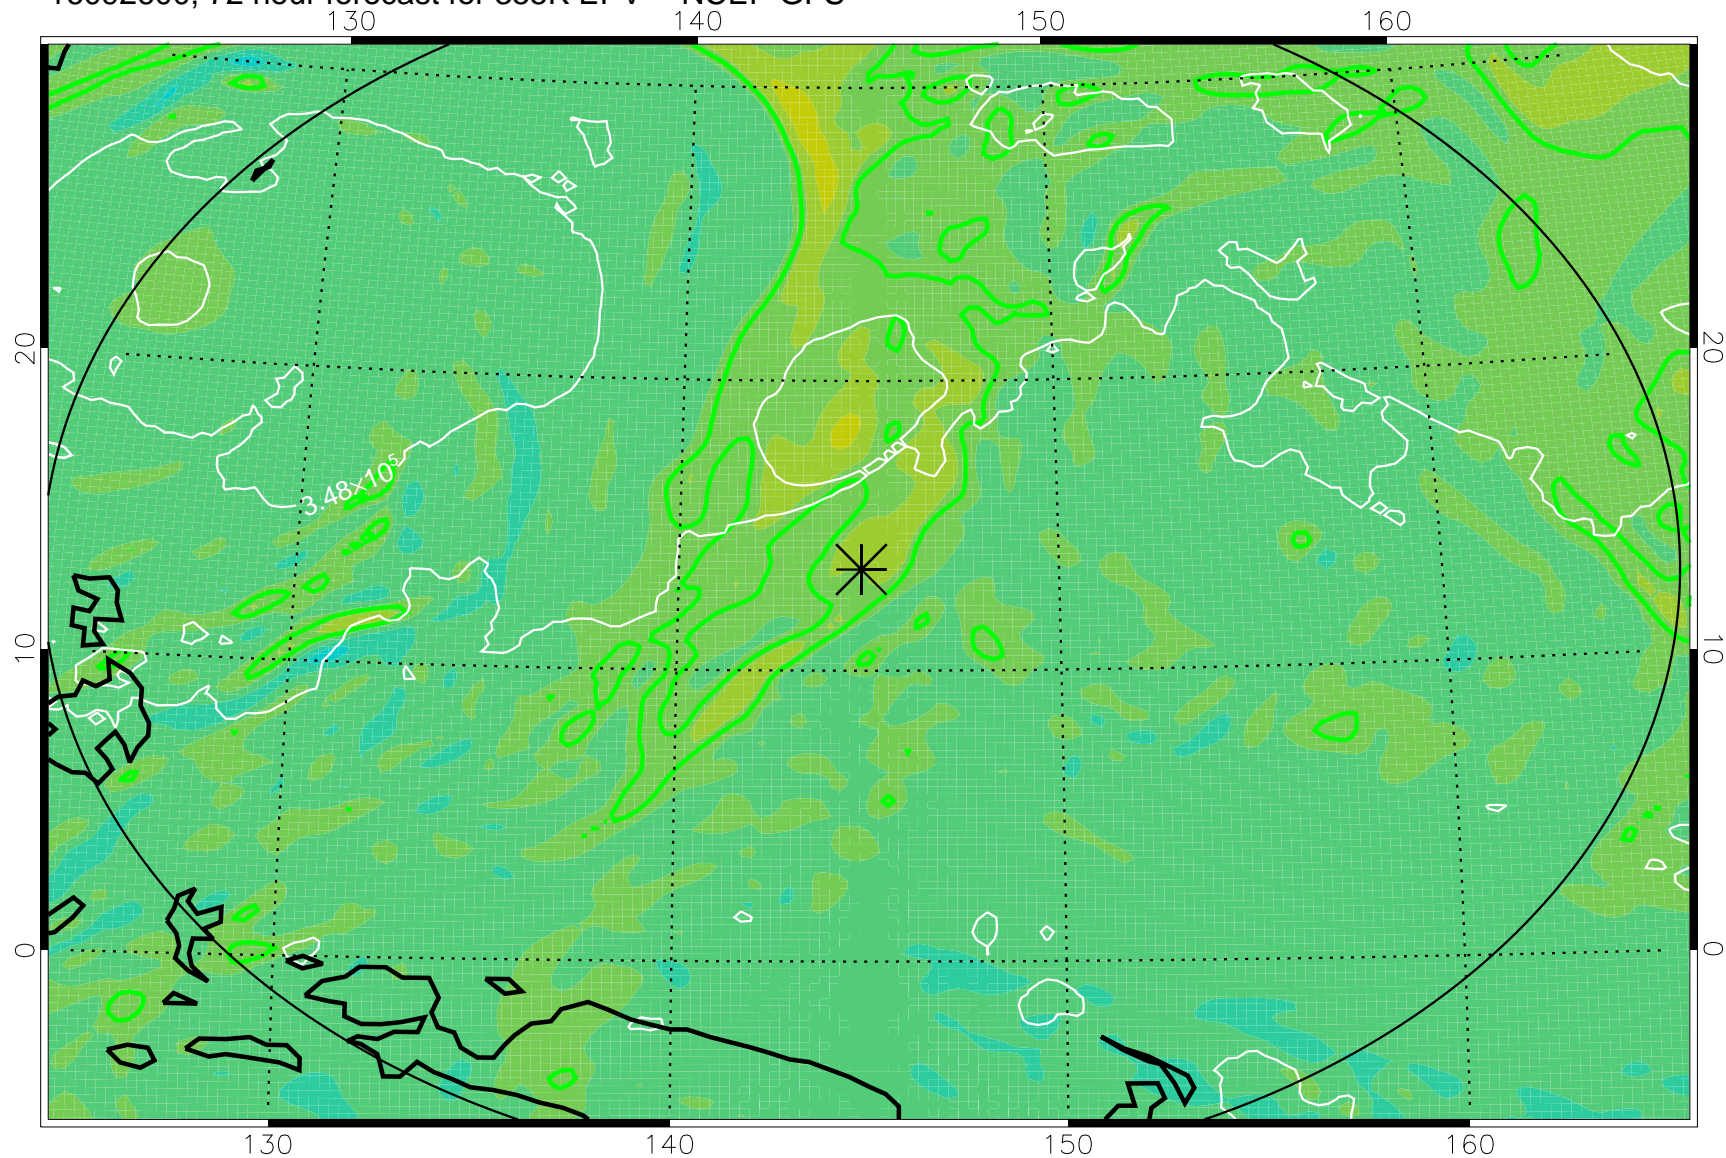

16092506, 54 hour forecast for 355K EPV -- NCEP GFS

355K Montgomery Streamfunction, white
EPV Tropopause (2 PVU) Position
Range ring of 2304 km

16092512, 60 hour forecast for 355K EPV -- NCEP GFS

355K Montgomery Streamfunction, white
EPV Tropopause (2 PVU) Position
Range ring of 2304 km

16092518, 66 hour forecast for 355K EPV -- NCEP GFS

355K Montgomery Streamfunction, white
EPV Tropopause (2 PVU) Position
Range ring of 2304 km

16092600, 72 hour forecast for 355K EPV -- NCEP GFS

355K Montgomery Streamfunction, white
EPV Tropopause (2 PVU) Position
Range ring of 2304 km

16092606, 78 hour forecast for 355K EPV -- NCEP GFS

355K Montgomery Streamfunction, white
EPV Tropopause (2 PVU) Position
Range ring of 2304 km

16092612, 84 hour forecast for 355K EPV -- NCEP GFS

355K Montgomery Streamfunction, white
EPV Tropopause (2 PVU) Position
Range ring of 2304 km

16092618, 90 hour forecast for 355K EPV -- NCEP GFS

355K Montgomery Streamfunction, white
EPV Tropopause (2 PVU) Position
Range ring of 2304 km

16092700, 96 hour forecast for 355K EPV -- NCEP GFS

355K Montgomery Streamfunction, white
EPV Tropopause (2 PVU) Position
Range ring of 2304 km