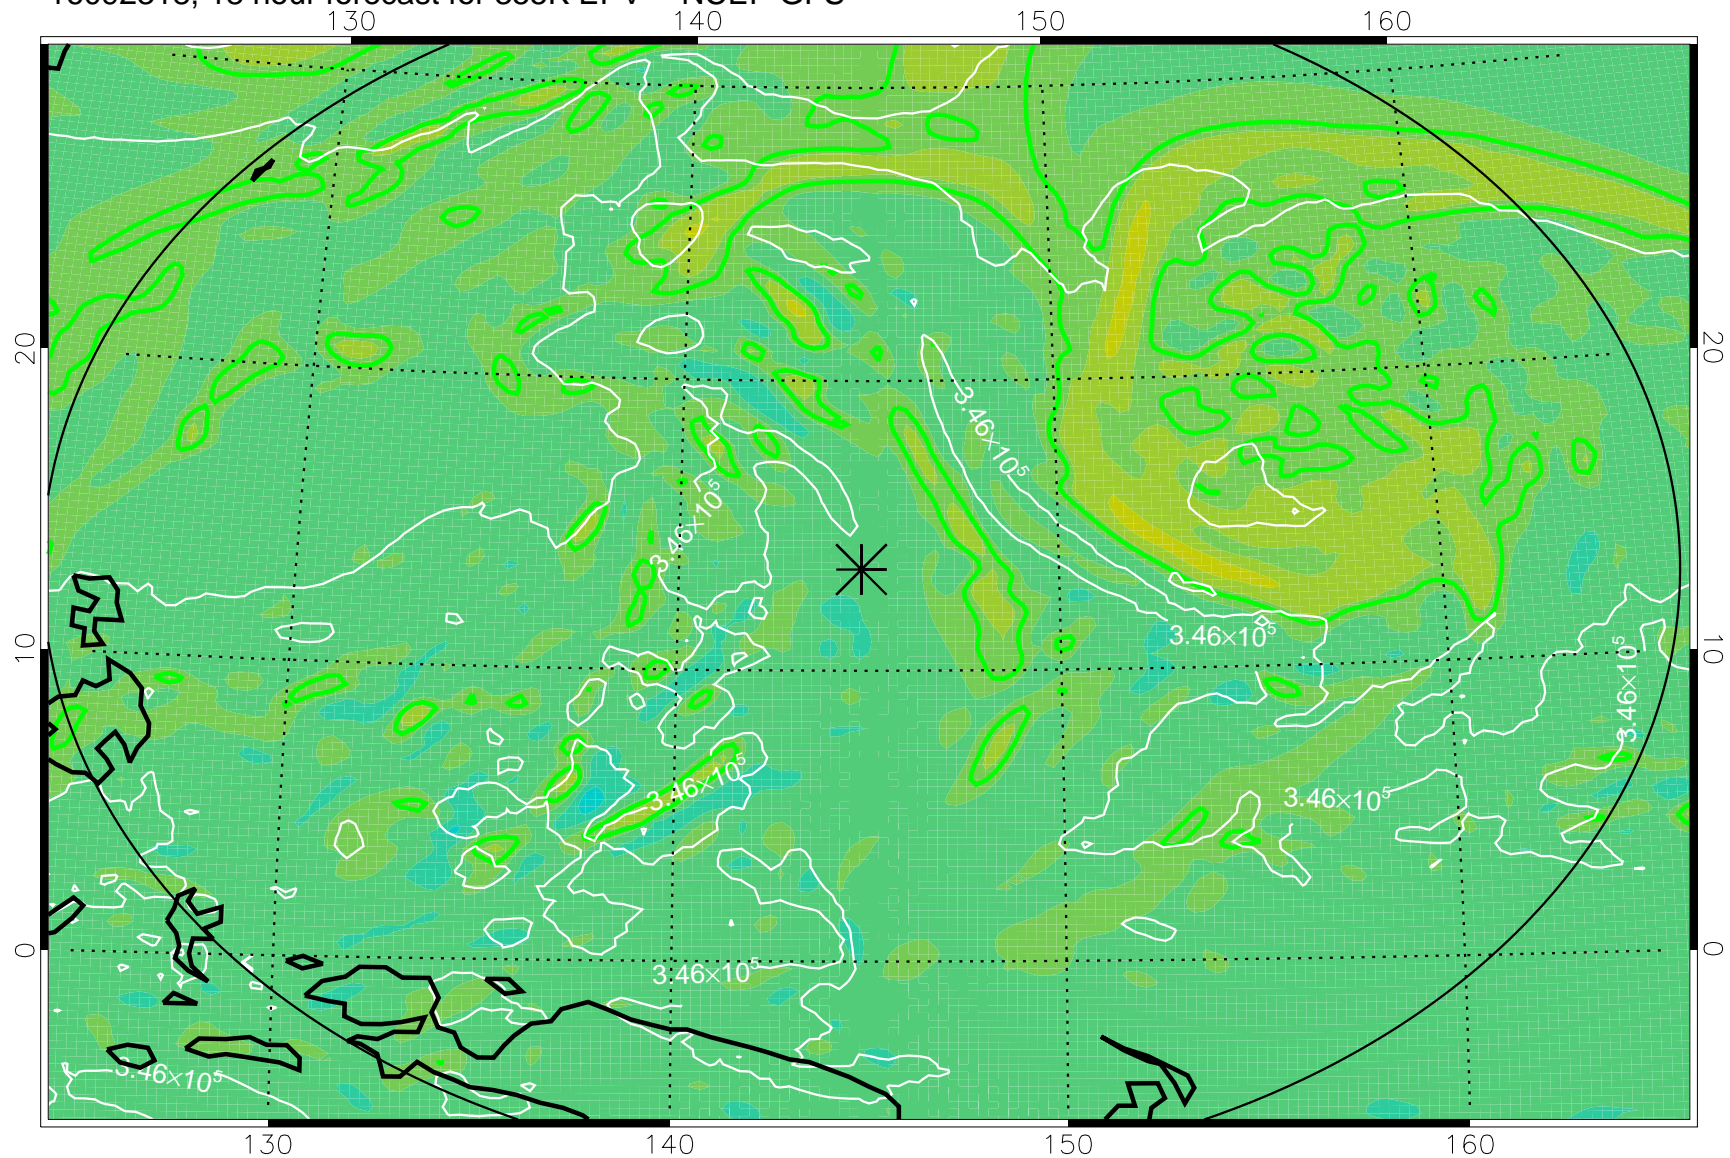

16092306, 6 hour forecast for 355K EPV -- NCEP GFS

355K Montgomery Streamfunction, white
EPV Tropopause (2 PVU) Position
Range ring of 2304 km

16092312, 12 hour forecast for 355K EPV -- NCEP GFS

355K Montgomery Streamfunction, white
EPV Tropopause (2 PVU) Position
Range ring of 2304 km

16092318, 18 hour forecast for 355K EPV -- NCEP GFS

355K Montgomery Streamfunction, white
EPV Tropopause (2 PVU) Position
Range ring of 2304 km

16092400, 24 hour forecast for 355K EPV -- NCEP GFS

355K Montgomery Streamfunction, white
EPV Tropopause (2 PVU) Position
Range ring of 2304 km

16092406, 30 hour forecast for 355K EPV -- NCEP GFS

355K Montgomery Streamfunction, white
EPV Tropopause (2 PVU) Position
Range ring of 2304 km

16092412, 36 hour forecast for 355K EPV -- NCEP GFS

355K Montgomery Streamfunction, white
EPV Tropopause (2 PVU) Position
Range ring of 2304 km

16092518, 66 hour forecast for 355K EPV -- NCEP GFS

355K Montgomery Streamfunction, white
EPV Tropopause (2 PVU) Position
Range ring of 2304 km

16092600, 72 hour forecast for 355K EPV -- NCEP GFS

355K Montgomery Streamfunction, white
EPV Tropopause (2 PVU) Position
Range ring of 2304 km