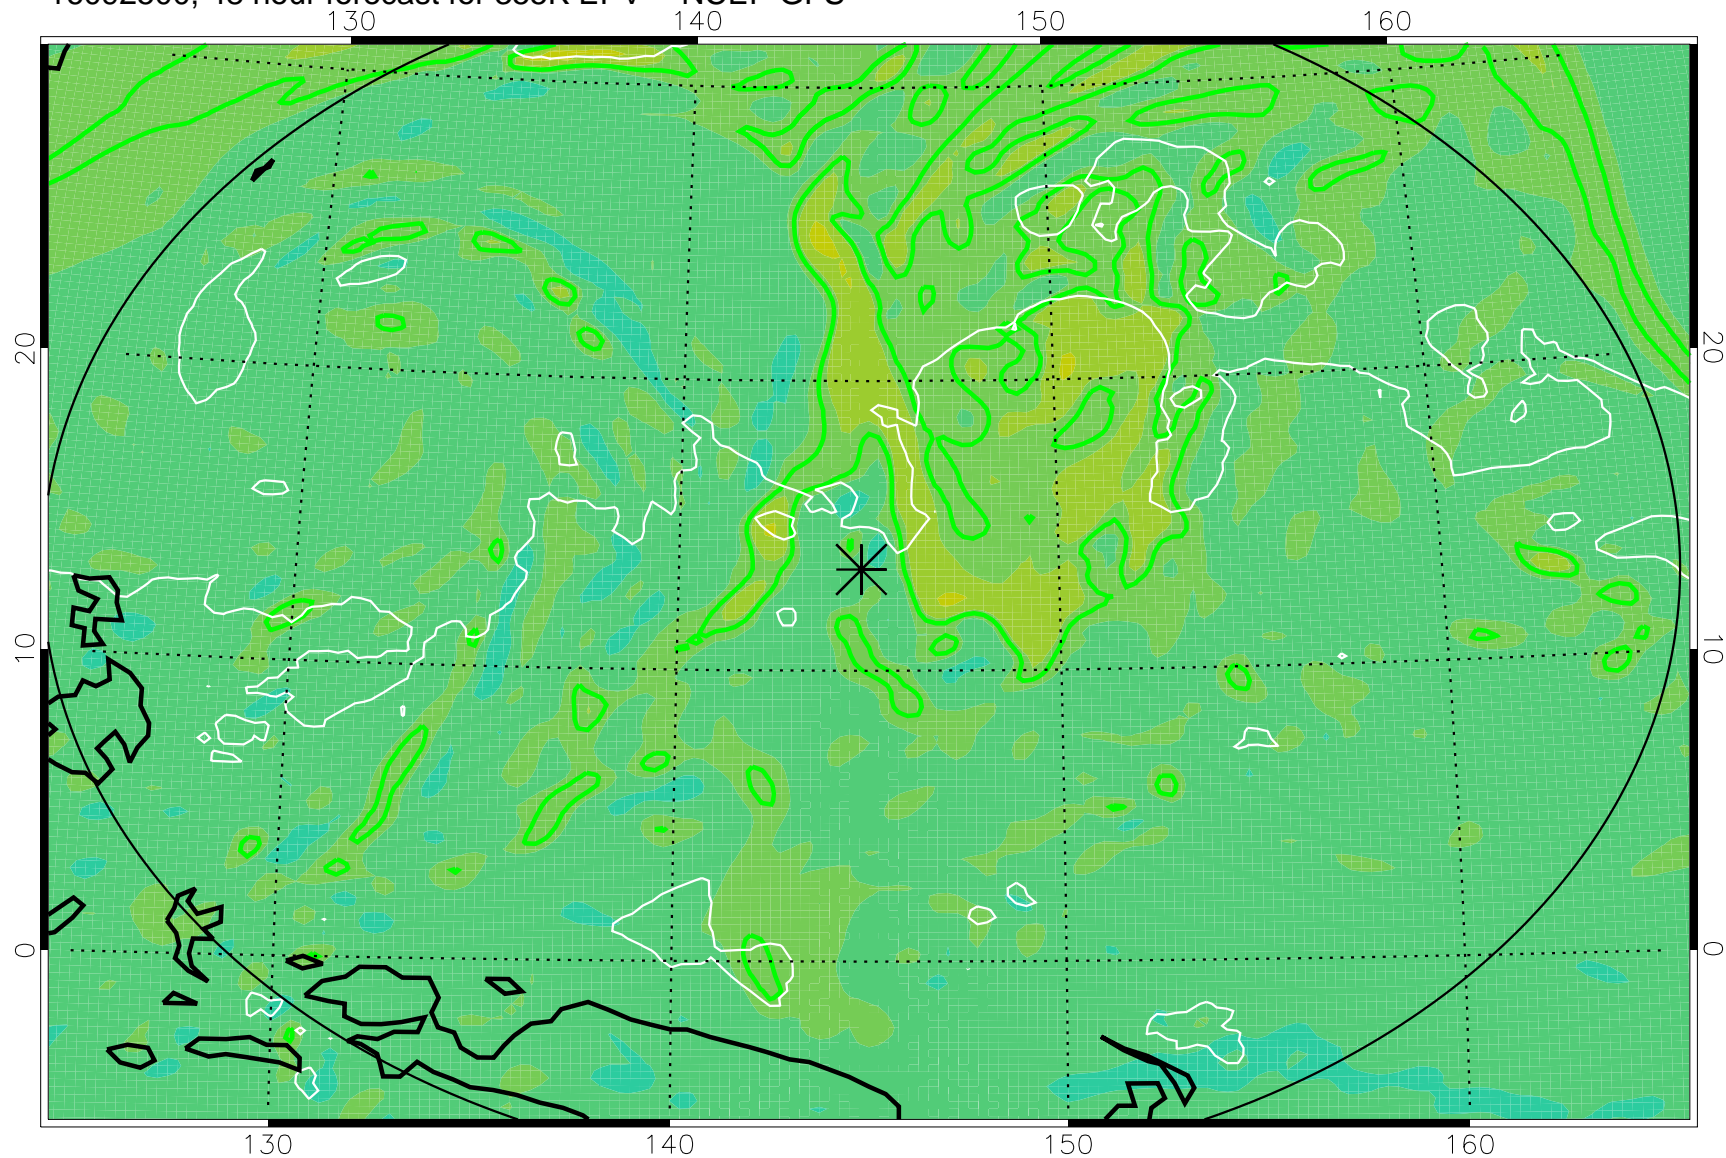

16092406, 30 hour forecast for 355K EPV -- NCEP GFS

355K Montgomery Streamfunction, white
EPV Tropopause (2 PVU) Position
Range ring of 2304 km

16092412, 36 hour forecast for 355K EPV -- NCEP GFS

355K Montgomery Streamfunction, white
EPV Tropopause (2 PVU) Position
Range ring of 2304 km

16092418, 42 hour forecast for 355K EPV -- NCEP GFS

355K Montgomery Streamfunction, white
EPV Tropopause (2 PVU) Position
Range ring of 2304 km

16092500, 48 hour forecast for 355K EPV -- NCEP GFS

355K Montgomery Streamfunction, white
EPV Tropopause (2 PVU) Position
Range ring of 2304 km

16092518, 66 hour forecast for 355K EPV -- NCEP GFS

355K Montgomery Streamfunction, white
EPV Tropopause (2 PVU) Position
Range ring of 2304 km

16092600, 72 hour forecast for 355K EPV -- NCEP GFS

355K Montgomery Streamfunction, white
EPV Tropopause (2 PVU) Position
Range ring of 2304 km

16092618, 90 hour forecast for 355K EPV -- NCEP GFS

355K Montgomery Streamfunction, white
EPV Tropopause (2 PVU) Position
Range ring of 2304 km

16092700, 96 hour forecast for 355K EPV -- NCEP GFS

355K Montgomery Streamfunction, white
EPV Tropopause (2 PVU) Position
Range ring of 2304 km