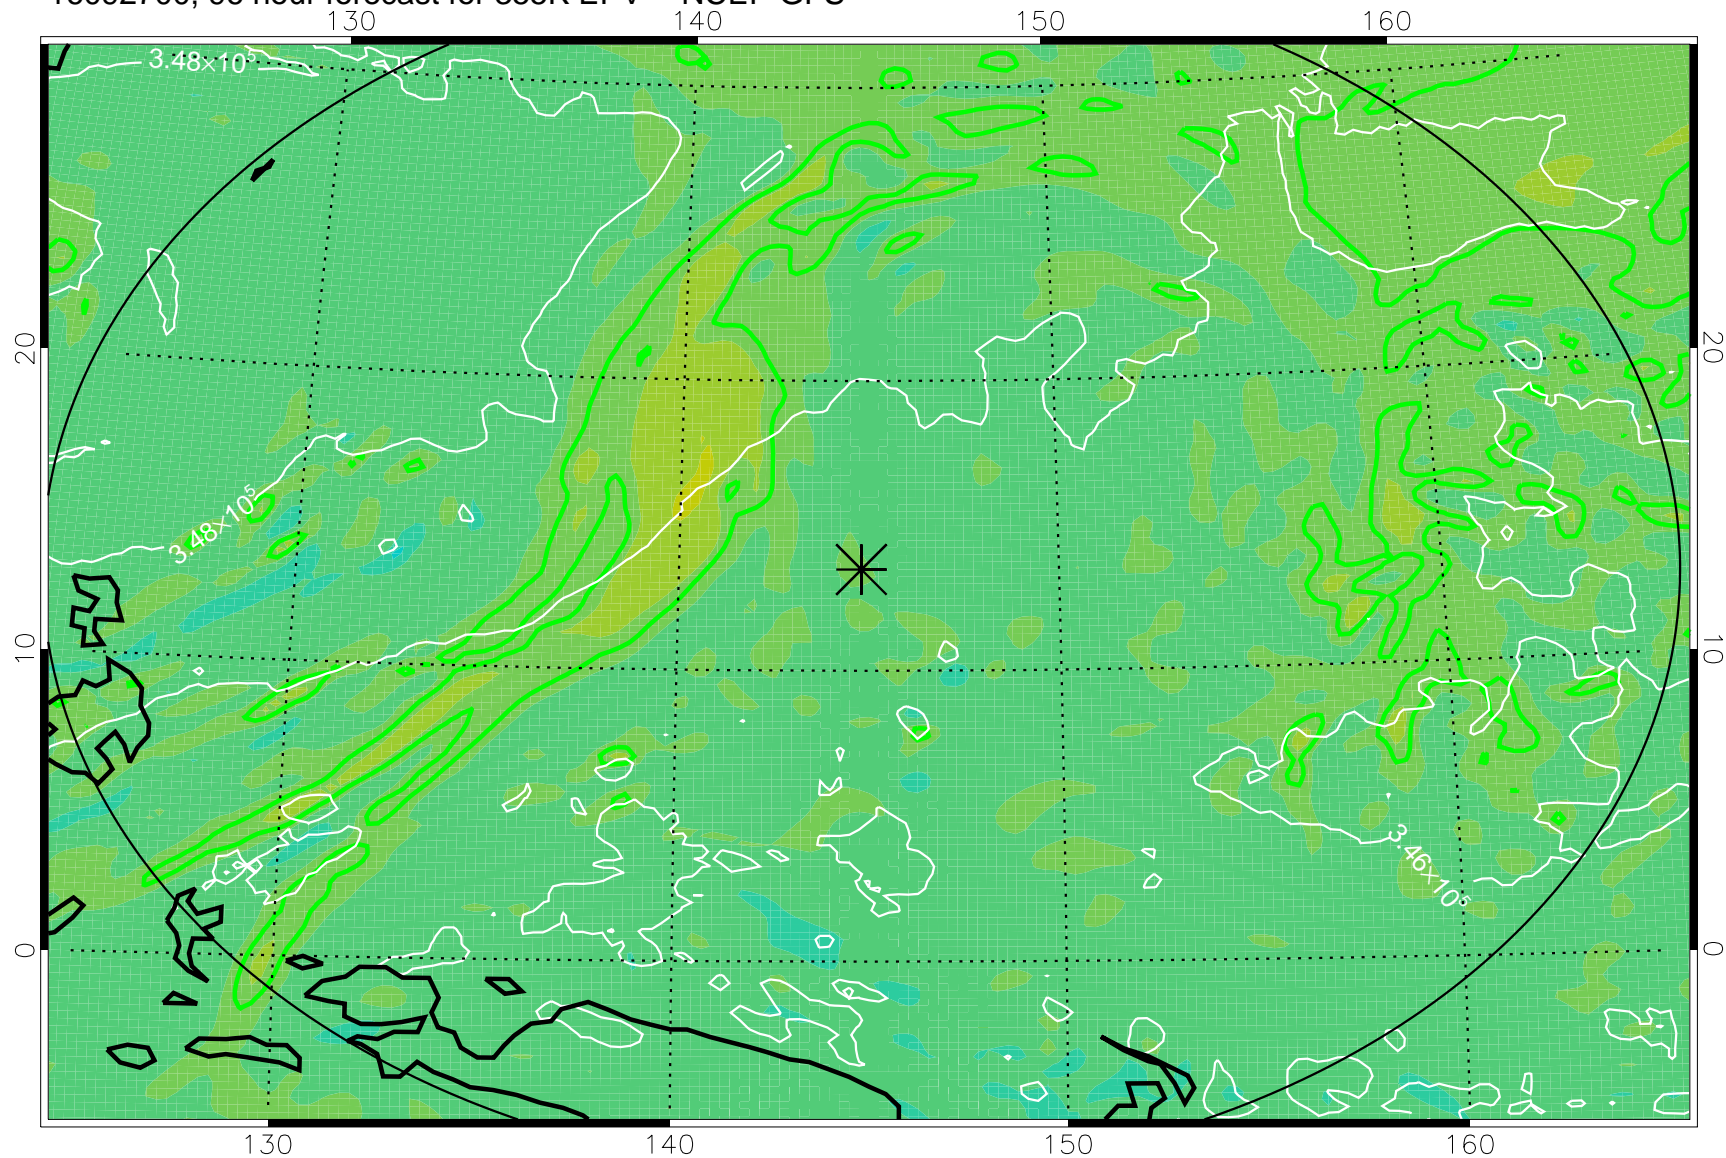

16092518, 66 hour forecast for 355K EPV -- NCEP GFS

355K Montgomery Streamfunction, white
EPV Tropopause (2 PVU) Position
Range ring of 2304 km

16092600, 72 hour forecast for 355K EPV -- NCEP GFS

355K Montgomery Streamfunction, white
EPV Tropopause (2 PVU) Position
Range ring of 2304 km

16092606, 78 hour forecast for 355K EPV -- NCEP GFS

355K Montgomery Streamfunction, white
EPV Tropopause (2 PVU) Position
Range ring of 2304 km

16092612, 84 hour forecast for 355K EPV -- NCEP GFS

355K Montgomery Streamfunction, white
EPV Tropopause (2 PVU) Position
Range ring of 2304 km

16092618, 90 hour forecast for 355K EPV -- NCEP GFS

355K Montgomery Streamfunction, white
EPV Tropopause (2 PVU) Position
Range ring of 2304 km

16092700, 96 hour forecast for 355K EPV -- NCEP GFS

355K Montgomery Streamfunction, white
EPV Tropopause (2 PVU) Position
Range ring of 2304 km

16092706, 102 hour forecast for 355K EPV -- NCEP GFS

355K Montgomery Streamfunction, white
EPV Tropopause (2 PVU) Position
Range ring of 2304 km

16092712, 108 hour forecast for 355K EPV -- NCEP GFS

355K Montgomery Streamfunction, white
EPV Tropopause (2 PVU) Position
Range ring of 2304 km