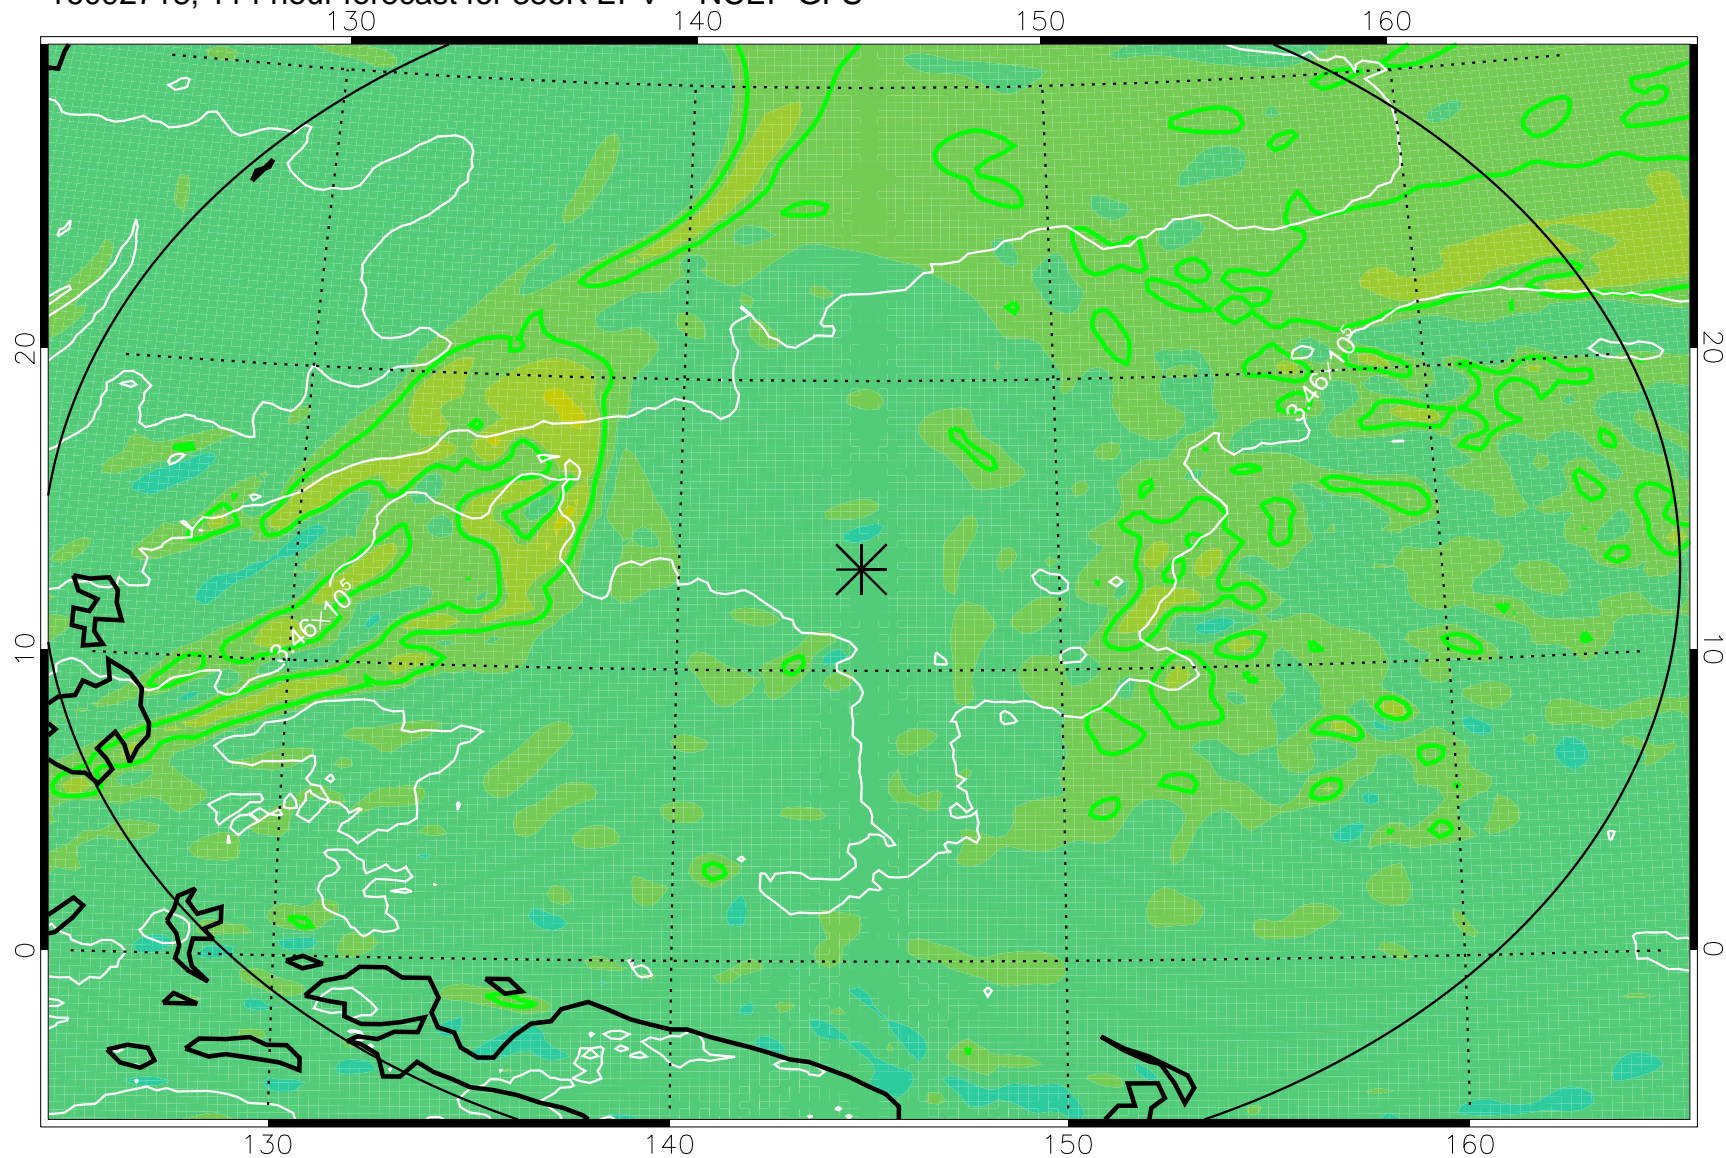

16092606, 78 hour forecast for 355K EPV -- NCEP GFS

355K Montgomery Streamfunction, white
EPV Tropopause (2 PVU) Position
Range ring of 2304 km

16092612, 84 hour forecast for 355K EPV -- NCEP GFS

355K Montgomery Streamfunction, white
EPV Tropopause (2 PVU) Position
Range ring of 2304 km

16092618, 90 hour forecast for 355K EPV -- NCEP GFS

355K Montgomery Streamfunction, white
EPV Tropopause (2 PVU) Position
Range ring of 2304 km

16092700, 96 hour forecast for 355K EPV -- NCEP GFS

355K Montgomery Streamfunction, white
EPV Tropopause (2 PVU) Position
Range ring of 2304 km

16092706, 102 hour forecast for 355K EPV -- NCEP GFS

355K Montgomery Streamfunction, white
EPV Tropopause (2 PVU) Position
Range ring of 2304 km

16092712, 108 hour forecast for 355K EPV -- NCEP GFS

355K Montgomery Streamfunction, white
EPV Tropopause (2 PVU) Position
Range ring of 2304 km

16092718, 114 hour forecast for 355K EPV -- NCEP GFS

355K Montgomery Streamfunction, white
EPV Tropopause (2 PVU) Position
Range ring of 2304 km

16092800, 120 hour forecast for 355K EPV -- NCEP GFS

355K Montgomery Streamfunction, white
EPV Tropopause (2 PVU) Position
Range ring of 2304 km