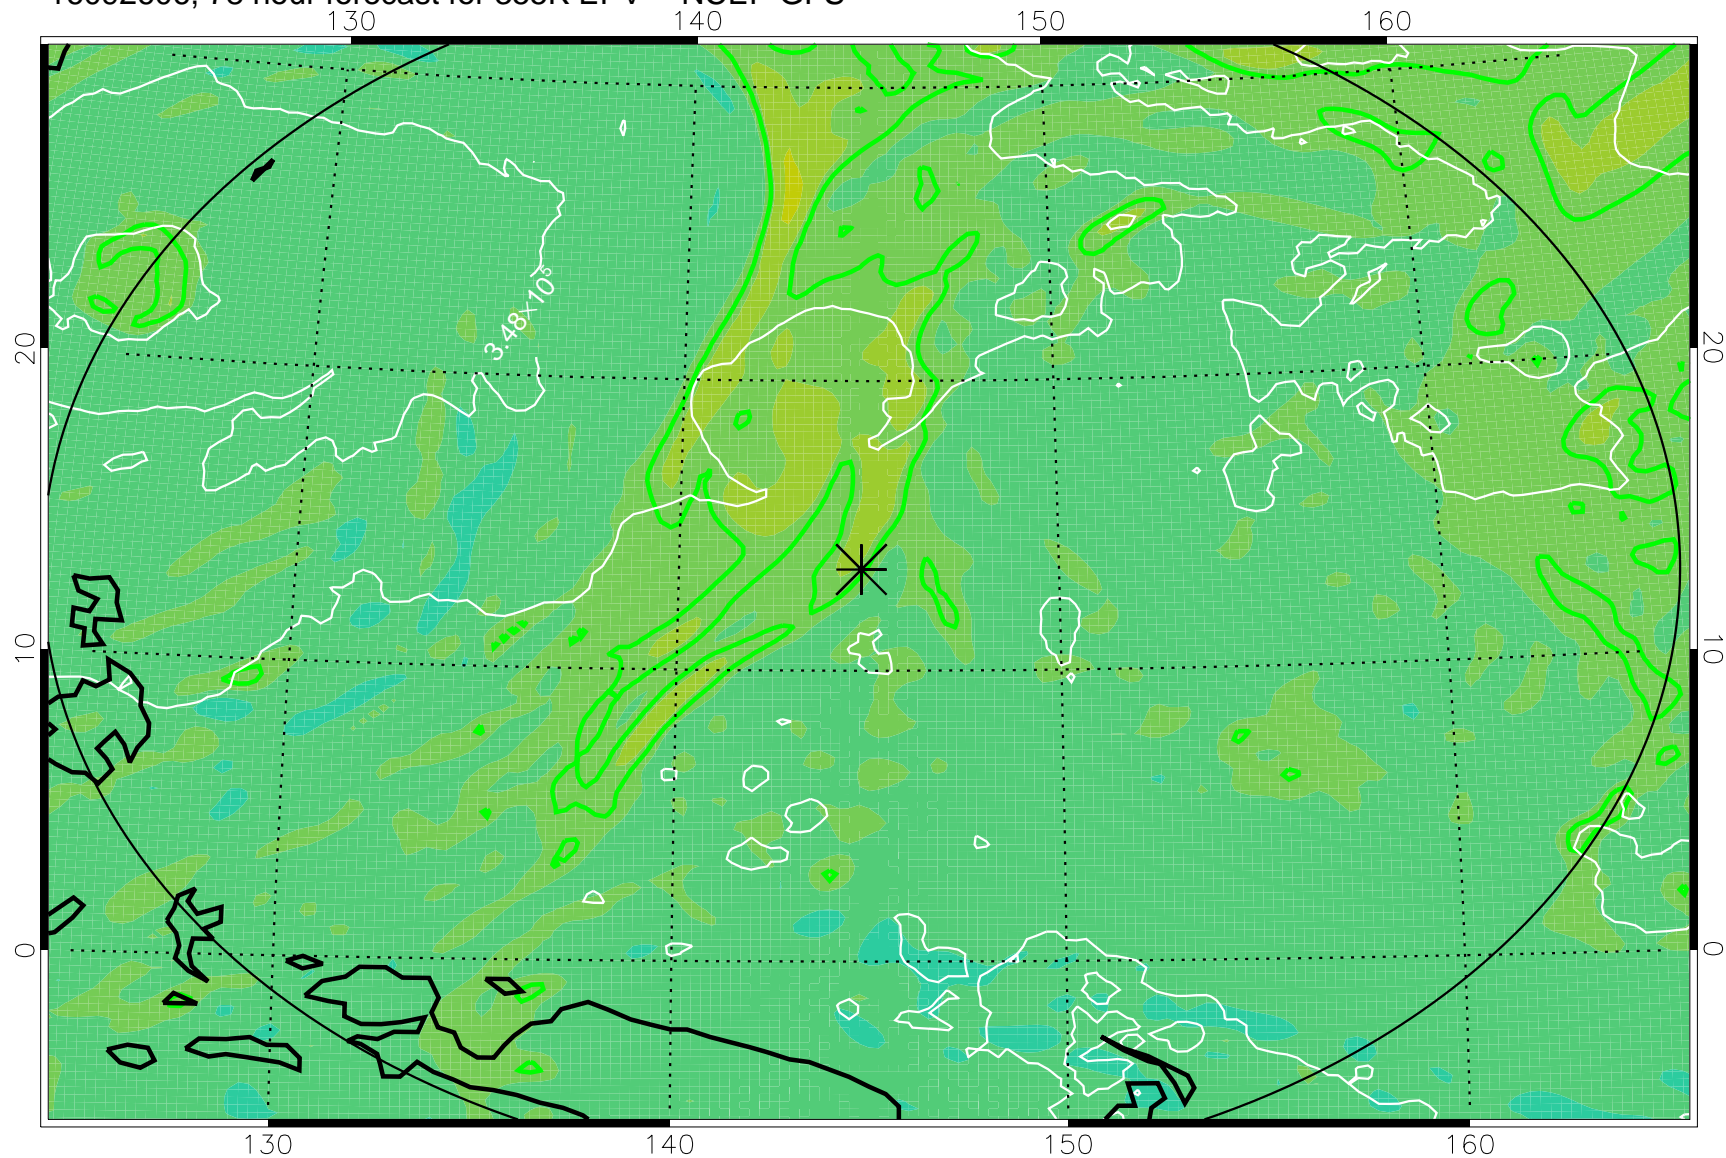

16092518, 66 hour forecast for 355K EPV -- NCEP GFS

355K Montgomery Streamfunction, white
EPV Tropopause (2 PVU) Position
Range ring of 2304 km

16092600, 72 hour forecast for 355K EPV -- NCEP GFS

355K Montgomery Streamfunction, white
EPV Tropopause (2 PVU) Position
Range ring of 2304 km

16092606, 78 hour forecast for 355K EPV -- NCEP GFS

355K Montgomery Streamfunction, white
EPV Tropopause (2 PVU) Position
Range ring of 2304 km

16092612, 84 hour forecast for 355K EPV -- NCEP GFS

355K Montgomery Streamfunction, white
EPV Tropopause (2 PVU) Position
Range ring of 2304 km

16092618, 90 hour forecast for 355K EPV -- NCEP GFS

355K Montgomery Streamfunction, white
EPV Tropopause (2 PVU) Position
Range ring of 2304 km

16092700, 96 hour forecast for 355K EPV -- NCEP GFS

355K Montgomery Streamfunction, white
EPV Tropopause (2 PVU) Position
Range ring of 2304 km

16092706, 102 hour forecast for 355K EPV -- NCEP GFS

355K Montgomery Streamfunction, white
EPV Tropopause (2 PVU) Position
Range ring of 2304 km

16092712, 108 hour forecast for 355K EPV -- NCEP GFS

355K Montgomery Streamfunction, white
EPV Tropopause (2 PVU) Position
Range ring of 2304 km