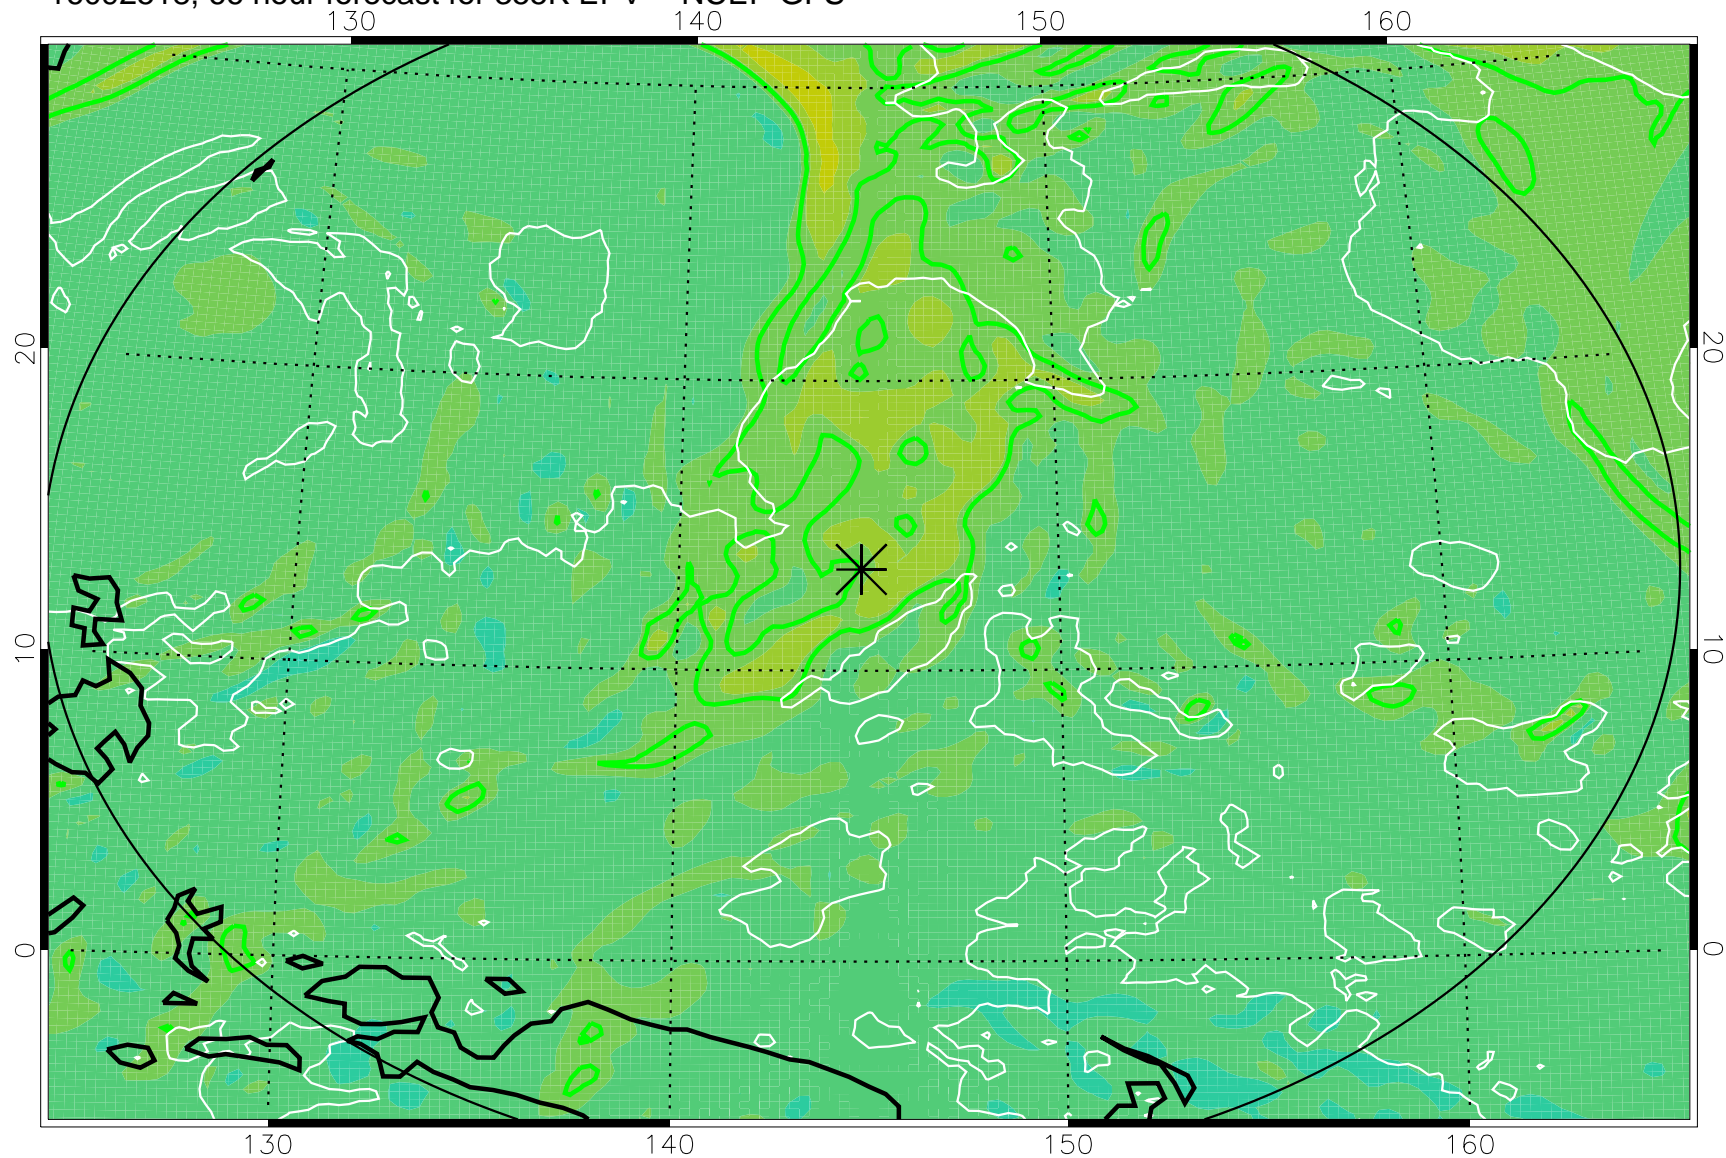

16092506, 54 hour forecast for 355K EPV -- NCEP GFS

355K Montgomery Streamfunction, white
EPV Tropopause (2 PVU) Position
Range ring of 2304 km

16092512, 60 hour forecast for 355K EPV -- NCEP GFS

355K Montgomery Streamfunction, white
EPV Tropopause (2 PVU) Position
Range ring of 2304 km

16092518, 66 hour forecast for 355K EPV -- NCEP GFS

355K Montgomery Streamfunction, white
EPV Tropopause (2 PVU) Position
Range ring of 2304 km

16092600, 72 hour forecast for 355K EPV -- NCEP GFS

355K Montgomery Streamfunction, white
EPV Tropopause (2 PVU) Position
Range ring of 2304 km

16092606, 78 hour forecast for 355K EPV -- NCEP GFS

355K Montgomery Streamfunction, white
EPV Tropopause (2 PVU) Position
Range ring of 2304 km

16092612, 84 hour forecast for 355K EPV -- NCEP GFS

355K Montgomery Streamfunction, white
EPV Tropopause (2 PVU) Position
Range ring of 2304 km

16092618, 90 hour forecast for 355K EPV -- NCEP GFS

355K Montgomery Streamfunction, white
EPV Tropopause (2 PVU) Position
Range ring of 2304 km

16092700, 96 hour forecast for 355K EPV -- NCEP GFS

355K Montgomery Streamfunction, white
EPV Tropopause (2 PVU) Position
Range ring of 2304 km