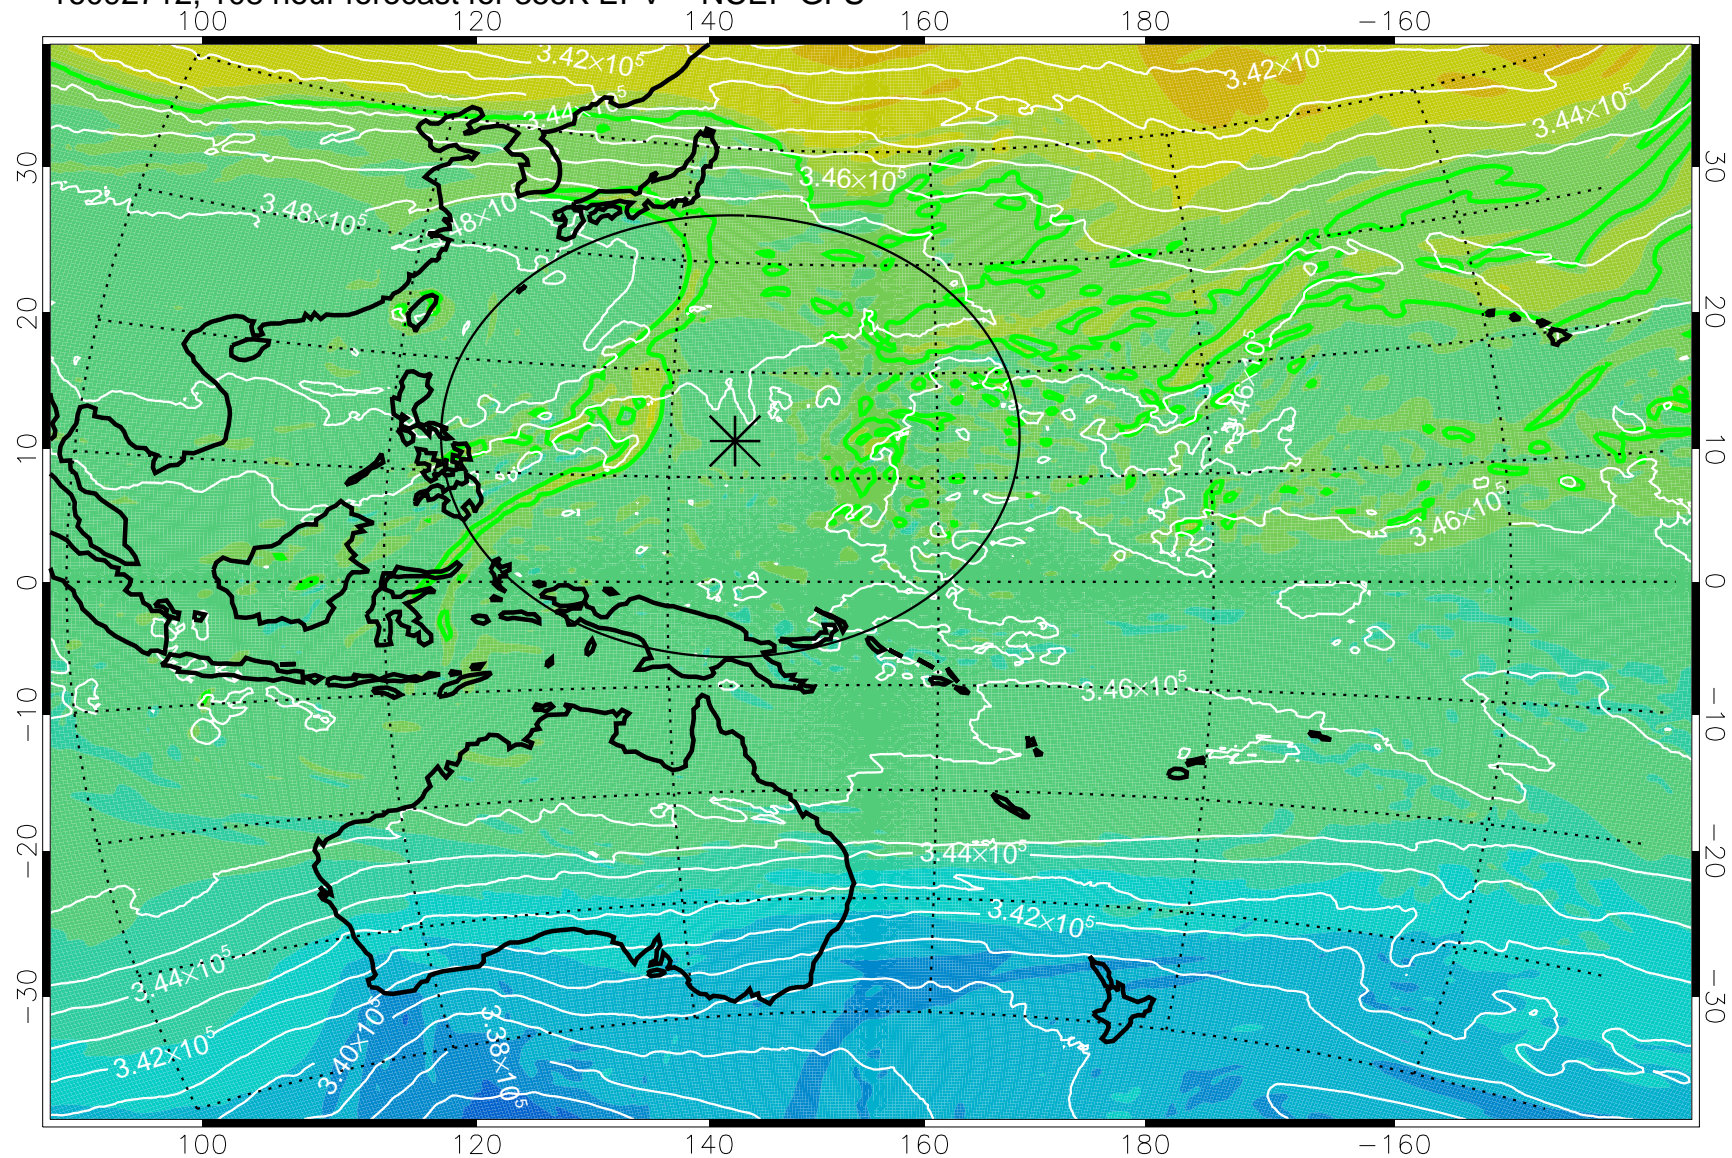

16092606, 78 hour forecast for 355K EPV -- NCEP GFS

355K Montgomery Streamfunction, white
EPV Tropopause (2 PVU) Position
Range ring of 2304 km

16092612, 84 hour forecast for 355K EPV -- NCEP GFS

355K Montgomery Streamfunction, white
EPV Tropopause (2 PVU) Position
Range ring of 2304 km

16092618, 90 hour forecast for 355K EPV -- NCEP GFS

355K Montgomery Streamfunction, white
EPV Tropopause (2 PVU) Position
Range ring of 2304 km

16092700, 96 hour forecast for 355K EPV -- NCEP GFS

355K Montgomery Streamfunction, white
EPV Tropopause (2 PVU) Position
Range ring of 2304 km

16092706, 102 hour forecast for 355K EPV -- NCEP GFS

355K Montgomery Streamfunction, white
EPV Tropopause (2 PVU) Position
Range ring of 2304 km

16092712, 108 hour forecast for 355K EPV -- NCEP GFS

355K Montgomery Streamfunction, white
EPV Tropopause (2 PVU) Position
Range ring of 2304 km

16092718, 114 hour forecast for 355K EPV -- NCEP GFS

355K Montgomery Streamfunction, white
EPV Tropopause (2 PVU) Position
Range ring of 2304 km

16092800, 120 hour forecast for 355K EPV -- NCEP GFS

355K Montgomery Streamfunction, white
EPV Tropopause (2 PVU) Position
Range ring of 2304 km