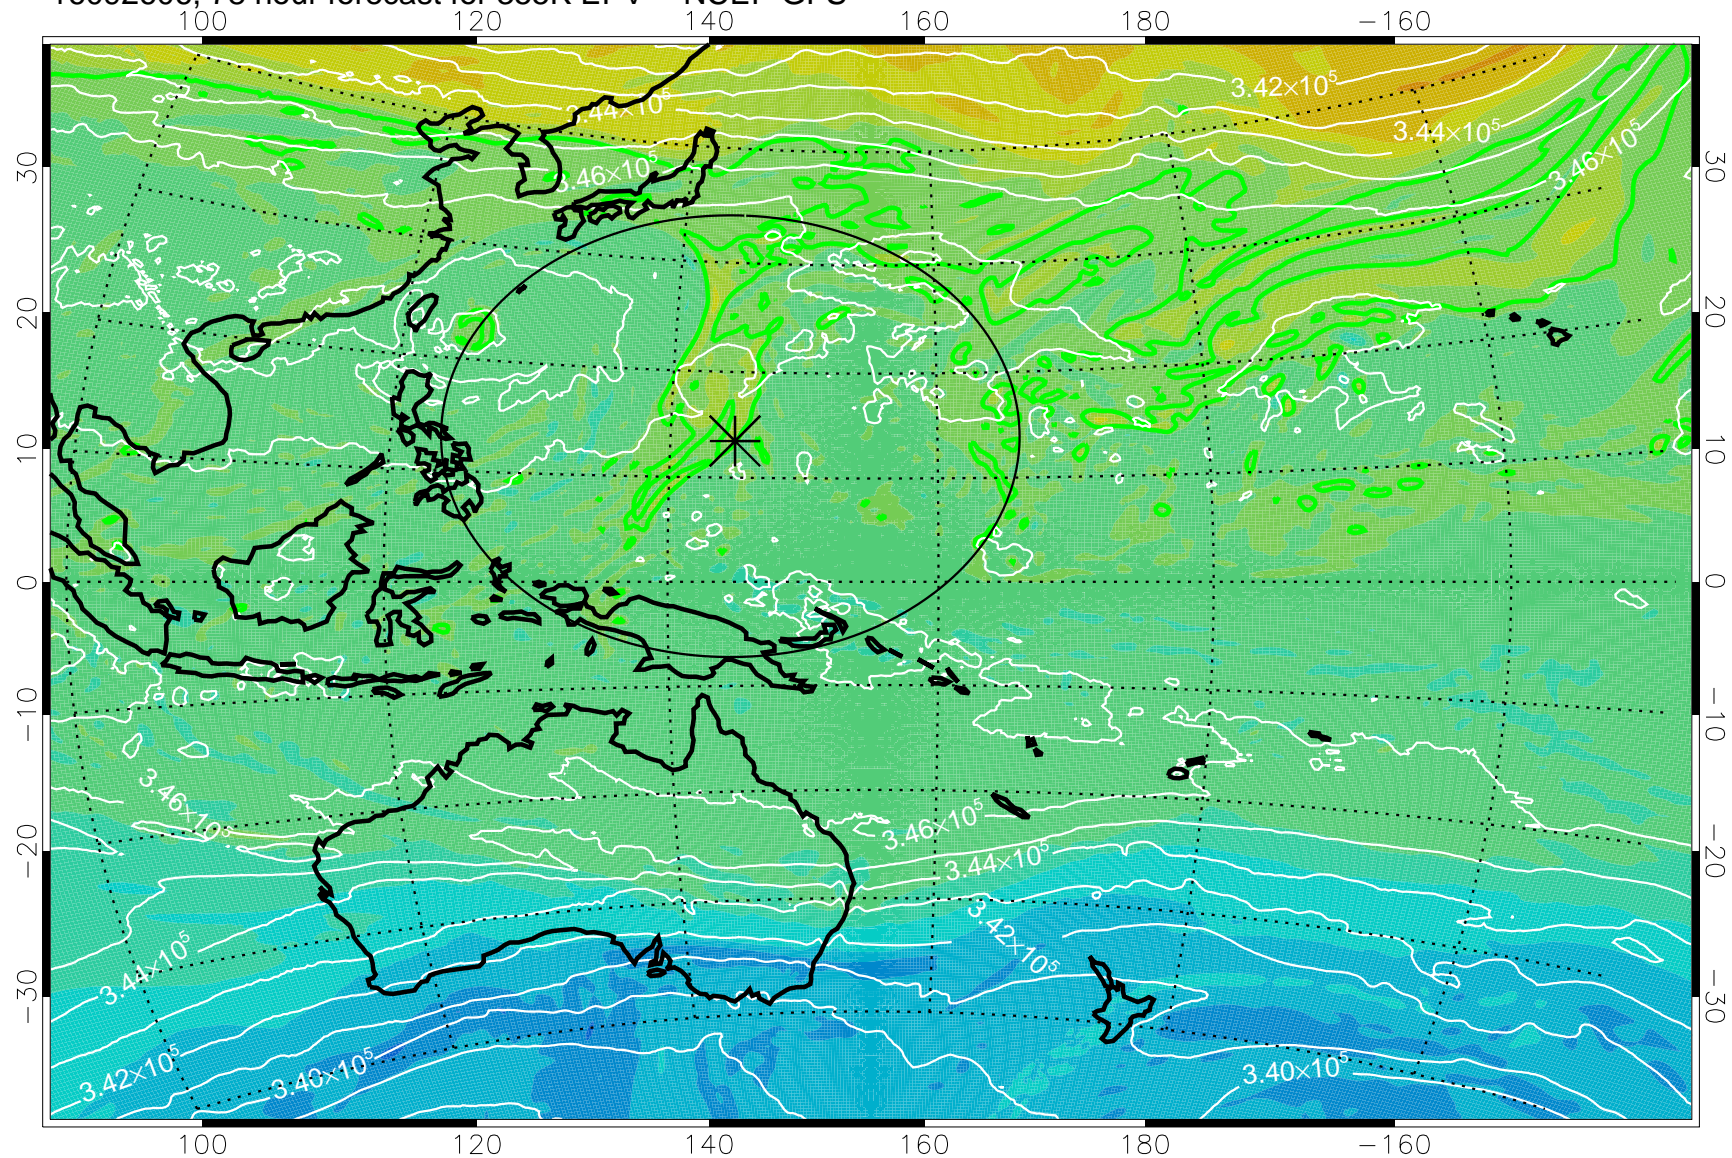

16092506, 54 hour forecast for 355K EPV -- NCEP GFS

355K Montgomery Streamfunction, white
EPV Tropopause (2 PVU) Position
Range ring of 2304 km

16092512, 60 hour forecast for 355K EPV -- NCEP GFS

355K Montgomery Streamfunction, white
EPV Tropopause (2 PVU) Position
Range ring of 2304 km

16092518, 66 hour forecast for 355K EPV -- NCEP GFS

355K Montgomery Streamfunction, white
EPV Tropopause (2 PVU) Position
Range ring of 2304 km

16092600, 72 hour forecast for 355K EPV -- NCEP GFS

355K Montgomery Streamfunction, white
EPV Tropopause (2 PVU) Position
Range ring of 2304 km

16092606, 78 hour forecast for 355K EPV -- NCEP GFS

355K Montgomery Streamfunction, white
EPV Tropopause (2 PVU) Position
Range ring of 2304 km

16092612, 84 hour forecast for 355K EPV -- NCEP GFS

355K Montgomery Streamfunction, white
EPV Tropopause (2 PVU) Position
Range ring of 2304 km

16092618, 90 hour forecast for 355K EPV -- NCEP GFS

355K Montgomery Streamfunction, white
EPV Tropopause (2 PVU) Position
Range ring of 2304 km

16092700, 96 hour forecast for 355K EPV -- NCEP GFS

355K Montgomery Streamfunction, white
EPV Tropopause (2 PVU) Position
Range ring of 2304 km