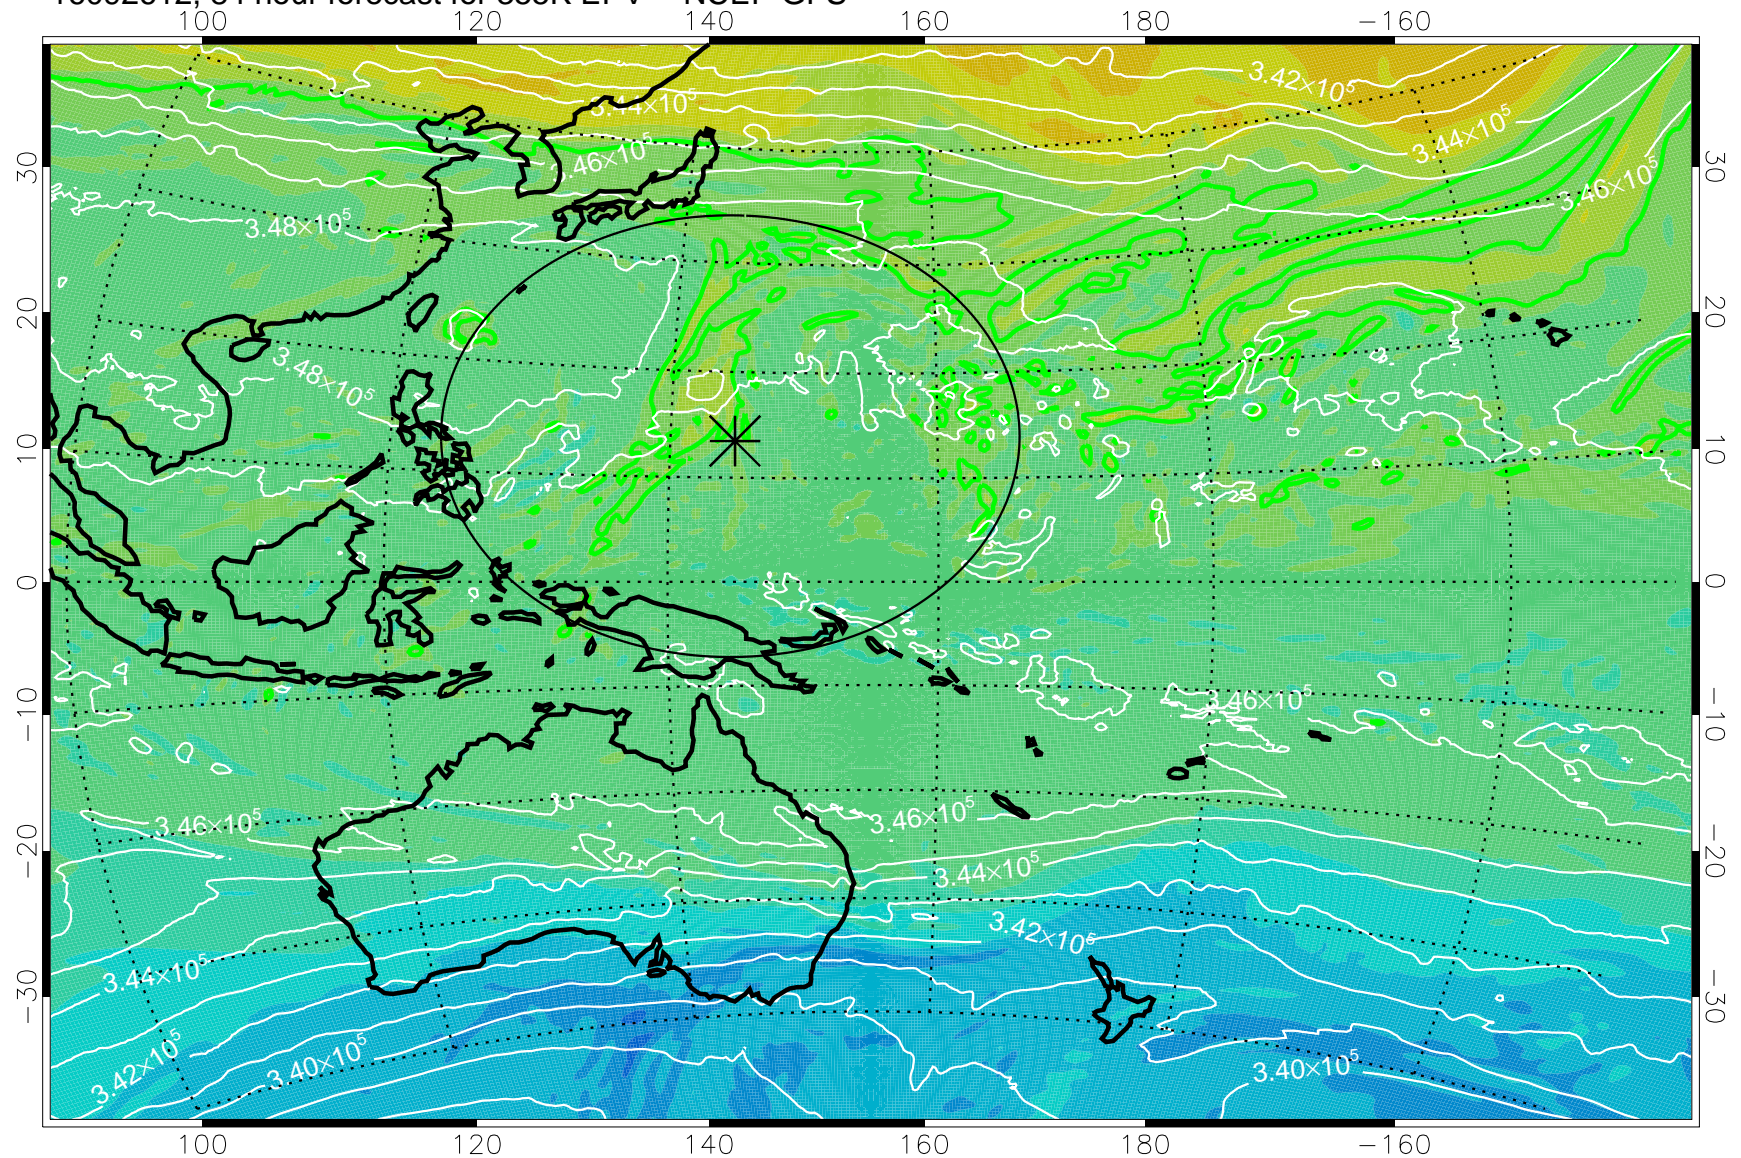

16092506, 54 hour forecast for 355K EPV -- NCEP GFS

355K Montgomery Streamfunction, white
EPV Tropopause (2 PVU) Position
Range ring of 2304 km

16092512, 60 hour forecast for 355K EPV -- NCEP GFS

355K Montgomery Streamfunction, white
EPV Tropopause (2 PVU) Position
Range ring of 2304 km

16092518, 66 hour forecast for 355K EPV -- NCEP GFS

355K Montgomery Streamfunction, white
EPV Tropopause (2 PVU) Position
Range ring of 2304 km

16092600, 72 hour forecast for 355K EPV -- NCEP GFS

355K Montgomery Streamfunction, white
EPV Tropopause (2 PVU) Position
Range ring of 2304 km

16092606, 78 hour forecast for 355K EPV -- NCEP GFS

355K Montgomery Streamfunction, white
EPV Tropopause (2 PVU) Position
Range ring of 2304 km

16092612, 84 hour forecast for 355K EPV -- NCEP GFS

355K Montgomery Streamfunction, white
EPV Tropopause (2 PVU) Position
Range ring of 2304 km

16092618, 90 hour forecast for 355K EPV -- NCEP GFS

355K Montgomery Streamfunction, white
EPV Tropopause (2 PVU) Position
Range ring of 2304 km

16092700, 96 hour forecast for 355K EPV -- NCEP GFS

355K Montgomery Streamfunction, white
EPV Tropopause (2 PVU) Position
Range ring of 2304 km