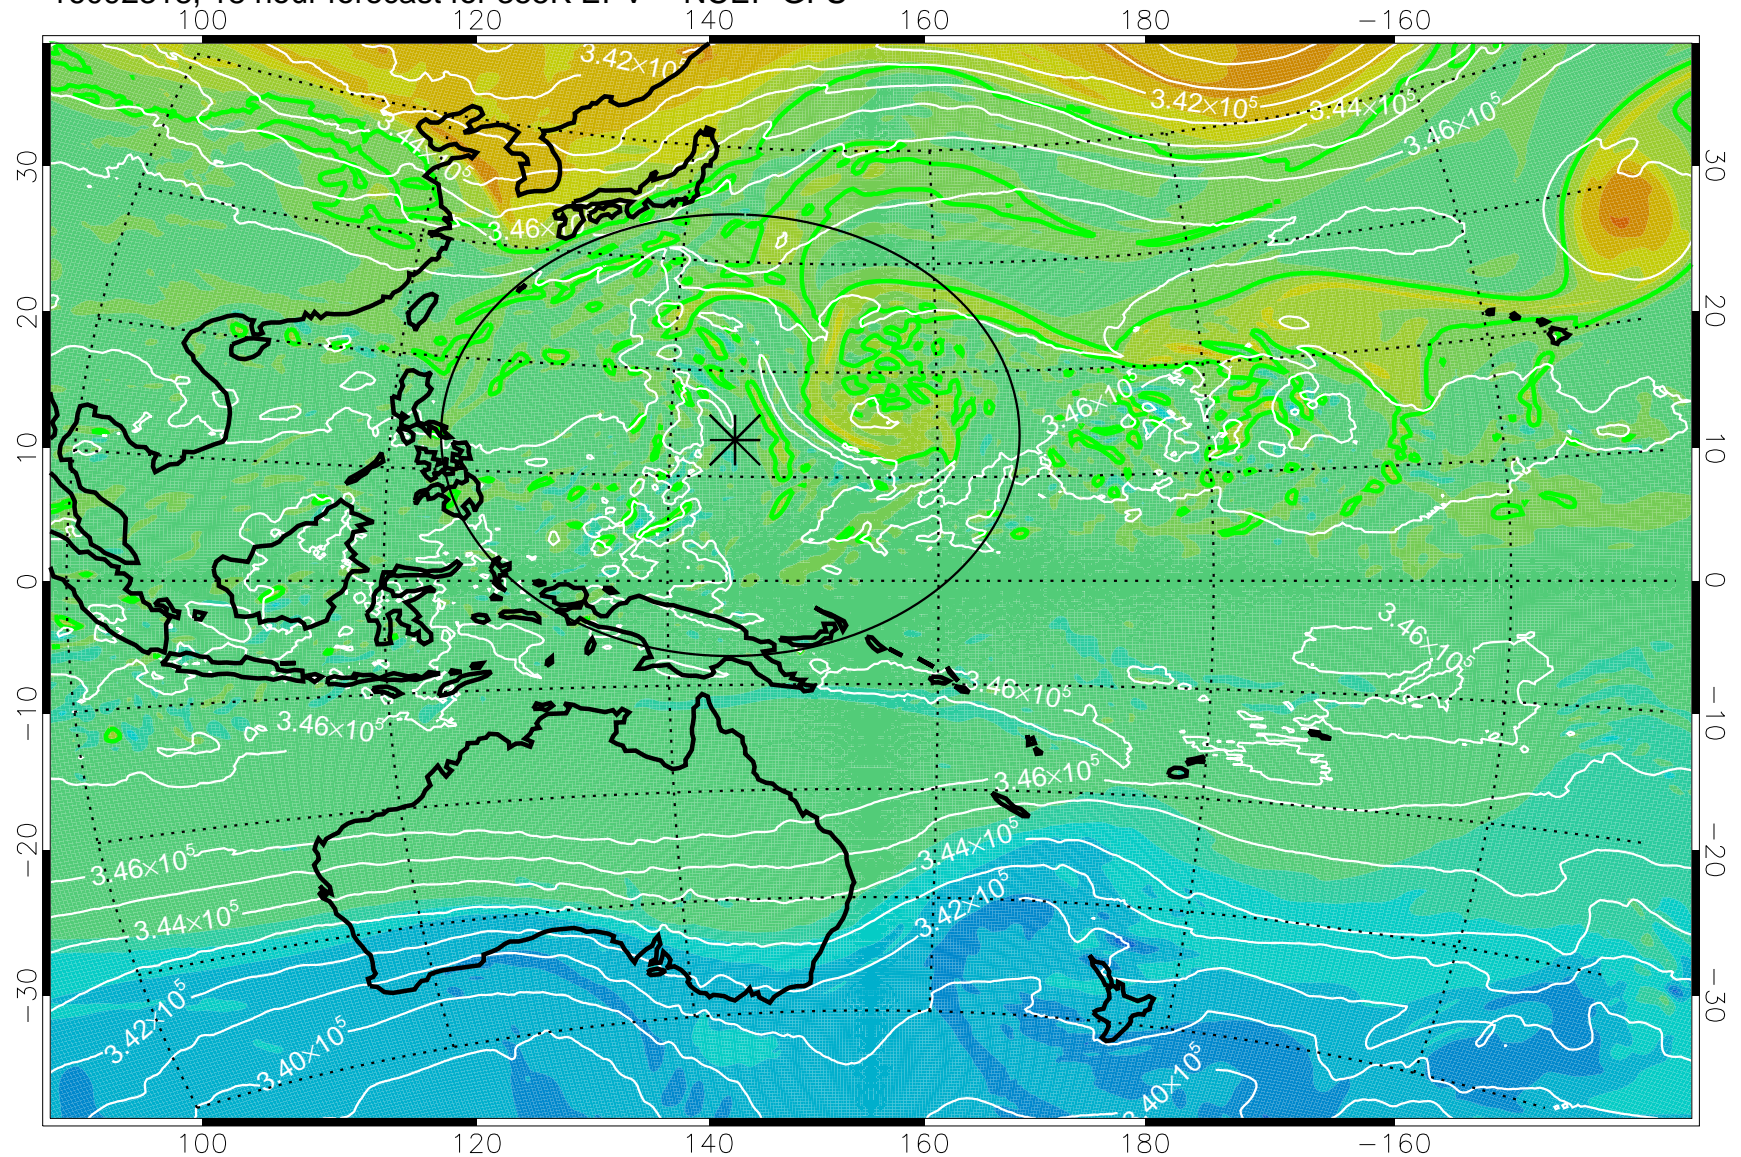

16092306, 6 hour forecast for 355K EPV -- NCEP GFS

355K Montgomery Streamfunction, white
EPV Tropopause (2 PVU) Position
Range ring of 2304 km

16092312, 12 hour forecast for 355K EPV -- NCEP GFS

355K Montgomery Streamfunction, white
EPV Tropopause (2 PVU) Position
Range ring of 2304 km

16092318, 18 hour forecast for 355K EPV -- NCEP GFS

355K Montgomery Streamfunction, white
EPV Tropopause (2 PVU) Position
Range ring of 2304 km

16092400, 24 hour forecast for 355K EPV -- NCEP GFS

355K Montgomery Streamfunction, white
EPV Tropopause (2 PVU) Position
Range ring of 2304 km

16092406, 30 hour forecast for 355K EPV -- NCEP GFS

355K Montgomery Streamfunction, white
EPV Tropopause (2 PVU) Position
Range ring of 2304 km

16092412, 36 hour forecast for 355K EPV -- NCEP GFS

355K Montgomery Streamfunction, white
EPV Tropopause (2 PVU) Position
Range ring of 2304 km

16092418, 42 hour forecast for 355K EPV -- NCEP GFS

355K Montgomery Streamfunction, white
EPV Tropopause (2 PVU) Position
Range ring of 2304 km

16092500, 48 hour forecast for 355K EPV -- NCEP GFS

355K Montgomery Streamfunction, white
EPV Tropopause (2 PVU) Position
Range ring of 2304 km