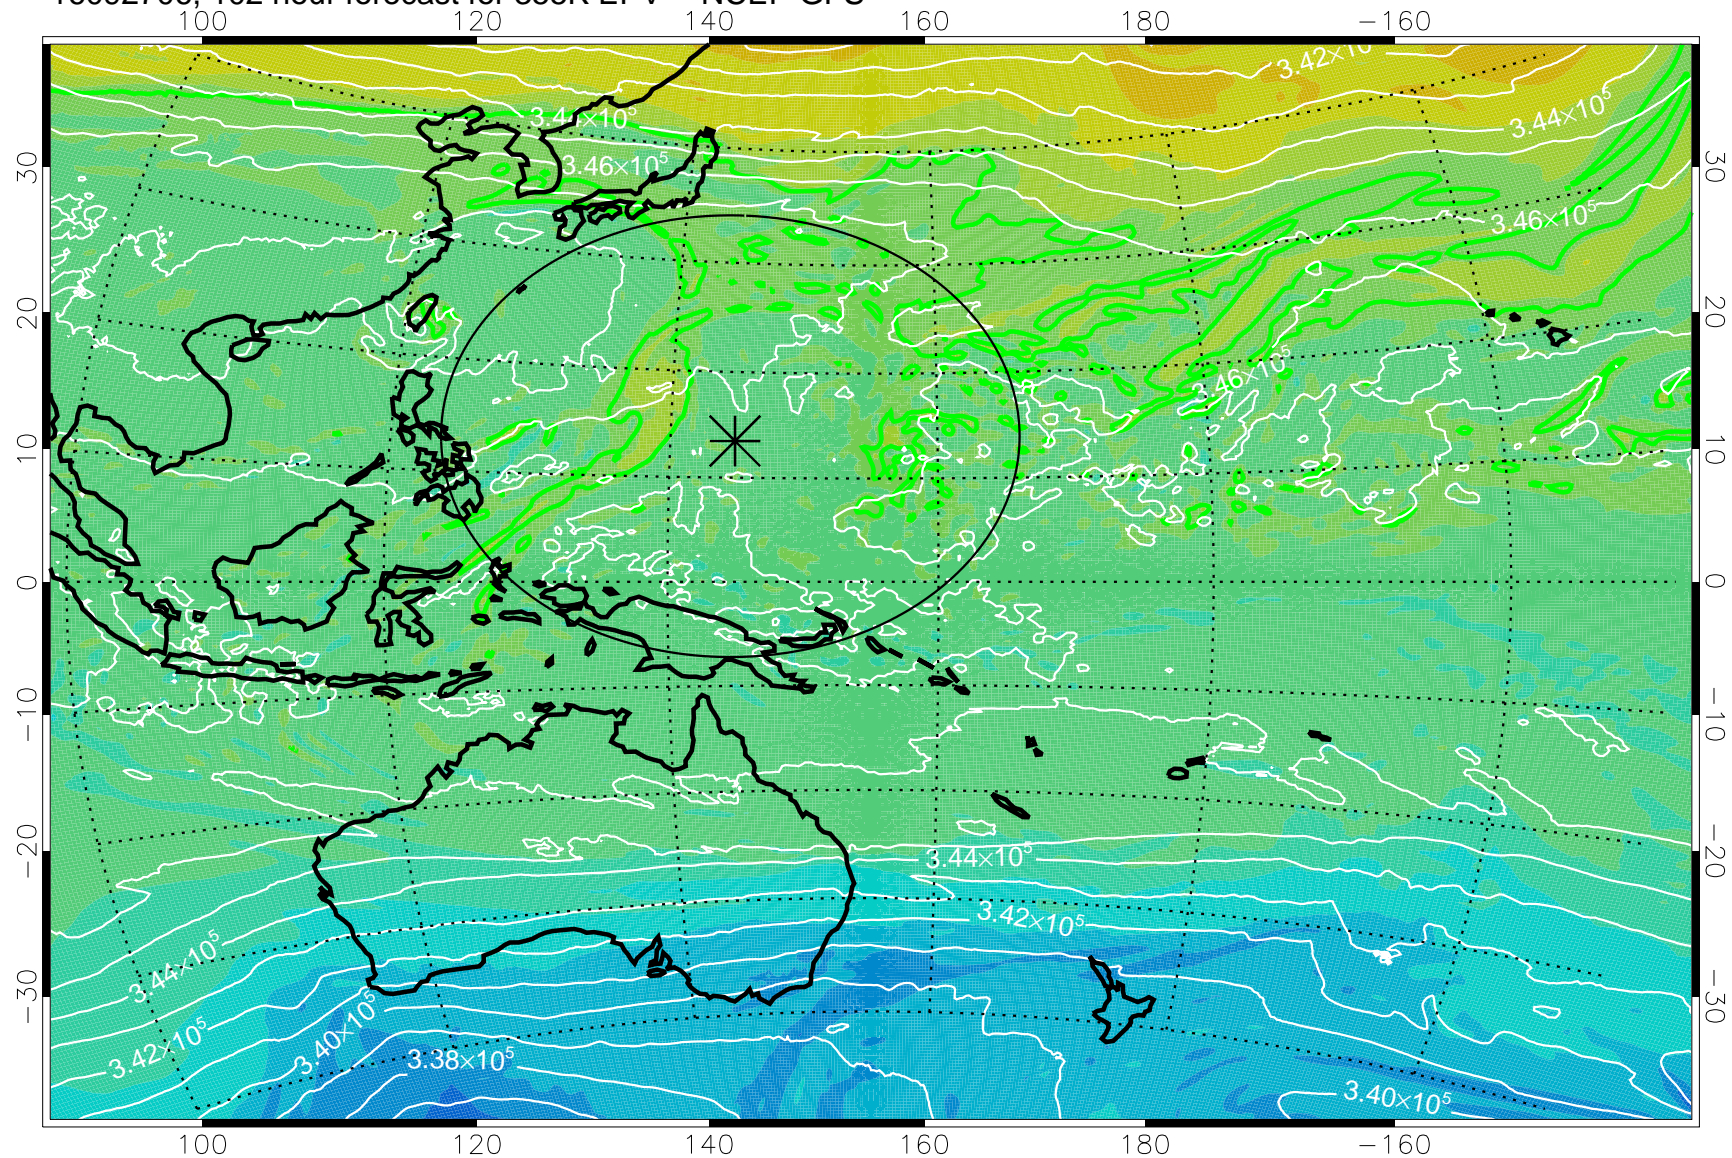

16092606, 78 hour forecast for 355K EPV -- NCEP GFS

355K Montgomery Streamfunction, white
EPV Tropopause (2 PVU) Position
Range ring of 2304 km

16092612, 84 hour forecast for 355K EPV -- NCEP GFS

355K Montgomery Streamfunction, white
EPV Tropopause (2 PVU) Position
Range ring of 2304 km

16092618, 90 hour forecast for 355K EPV -- NCEP GFS

355K Montgomery Streamfunction, white
EPV Tropopause (2 PVU) Position
Range ring of 2304 km

16092700, 96 hour forecast for 355K EPV -- NCEP GFS

355K Montgomery Streamfunction, white
EPV Tropopause (2 PVU) Position
Range ring of 2304 km

16092706, 102 hour forecast for 355K EPV -- NCEP GFS

355K Montgomery Streamfunction, white
EPV Tropopause (2 PVU) Position
Range ring of 2304 km

16092712, 108 hour forecast for 355K EPV -- NCEP GFS

355K Montgomery Streamfunction, white
EPV Tropopause (2 PVU) Position
Range ring of 2304 km

16092718, 114 hour forecast for 355K EPV -- NCEP GFS

355K Montgomery Streamfunction, white
EPV Tropopause (2 PVU) Position
Range ring of 2304 km

16092800, 120 hour forecast for 355K EPV -- NCEP GFS

355K Montgomery Streamfunction, white
EPV Tropopause (2 PVU) Position
Range ring of 2304 km