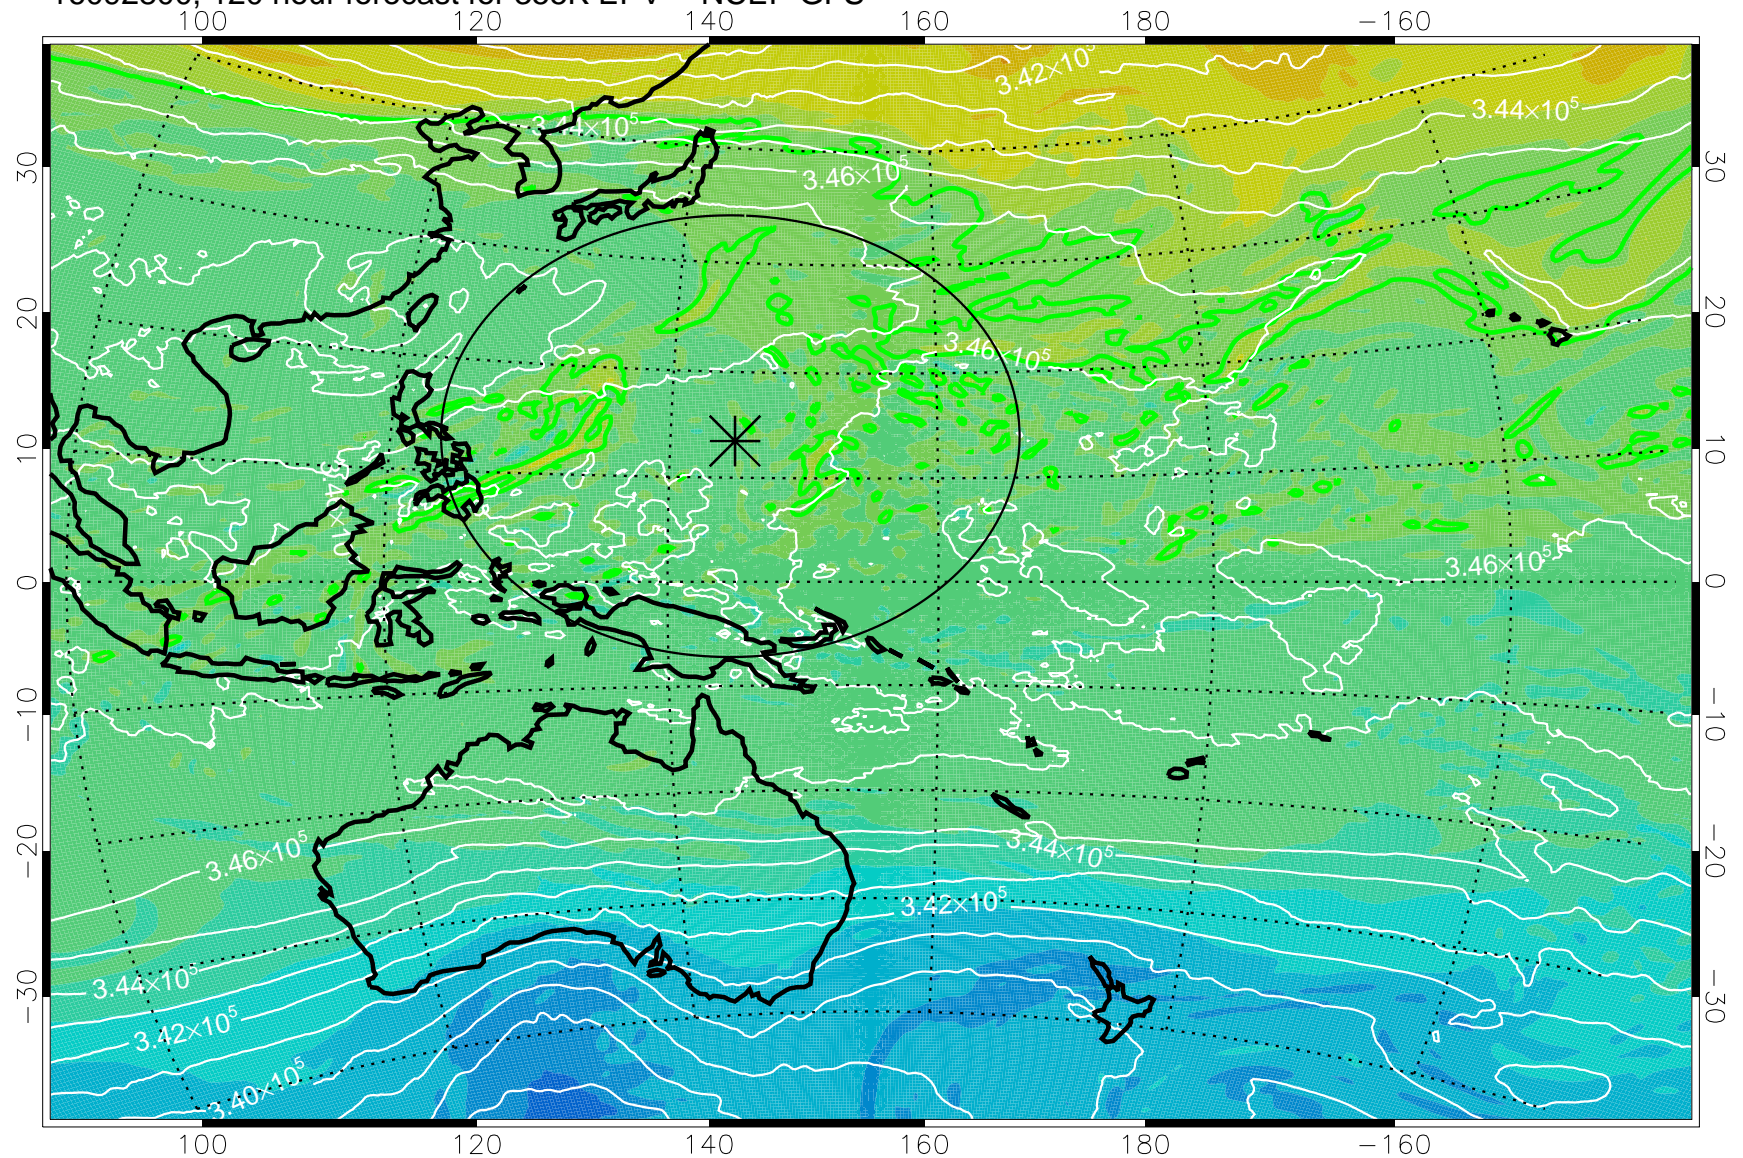

16092606, 78 hour forecast for 355K EPV -- NCEP GFS

355K Montgomery Streamfunction, white
EPV Tropopause (2 PVU) Position
Range ring of 2304 km

16092612, 84 hour forecast for 355K EPV -- NCEP GFS

355K Montgomery Streamfunction, white
EPV Tropopause (2 PVU) Position
Range ring of 2304 km

16092618, 90 hour forecast for 355K EPV -- NCEP GFS

355K Montgomery Streamfunction, white
EPV Tropopause (2 PVU) Position
Range ring of 2304 km

16092700, 96 hour forecast for 355K EPV -- NCEP GFS

355K Montgomery Streamfunction, white
EPV Tropopause (2 PVU) Position
Range ring of 2304 km

16092706, 102 hour forecast for 355K EPV -- NCEP GFS

355K Montgomery Streamfunction, white
EPV Tropopause (2 PVU) Position
Range ring of 2304 km

16092712, 108 hour forecast for 355K EPV -- NCEP GFS

355K Montgomery Streamfunction, white
EPV Tropopause (2 PVU) Position
Range ring of 2304 km

16092718, 114 hour forecast for 355K EPV -- NCEP GFS

355K Montgomery Streamfunction, white
EPV Tropopause (2 PVU) Position
Range ring of 2304 km

16092800, 120 hour forecast for 355K EPV -- NCEP GFS

355K Montgomery Streamfunction, white
EPV Tropopause (2 PVU) Position
Range ring of 2304 km