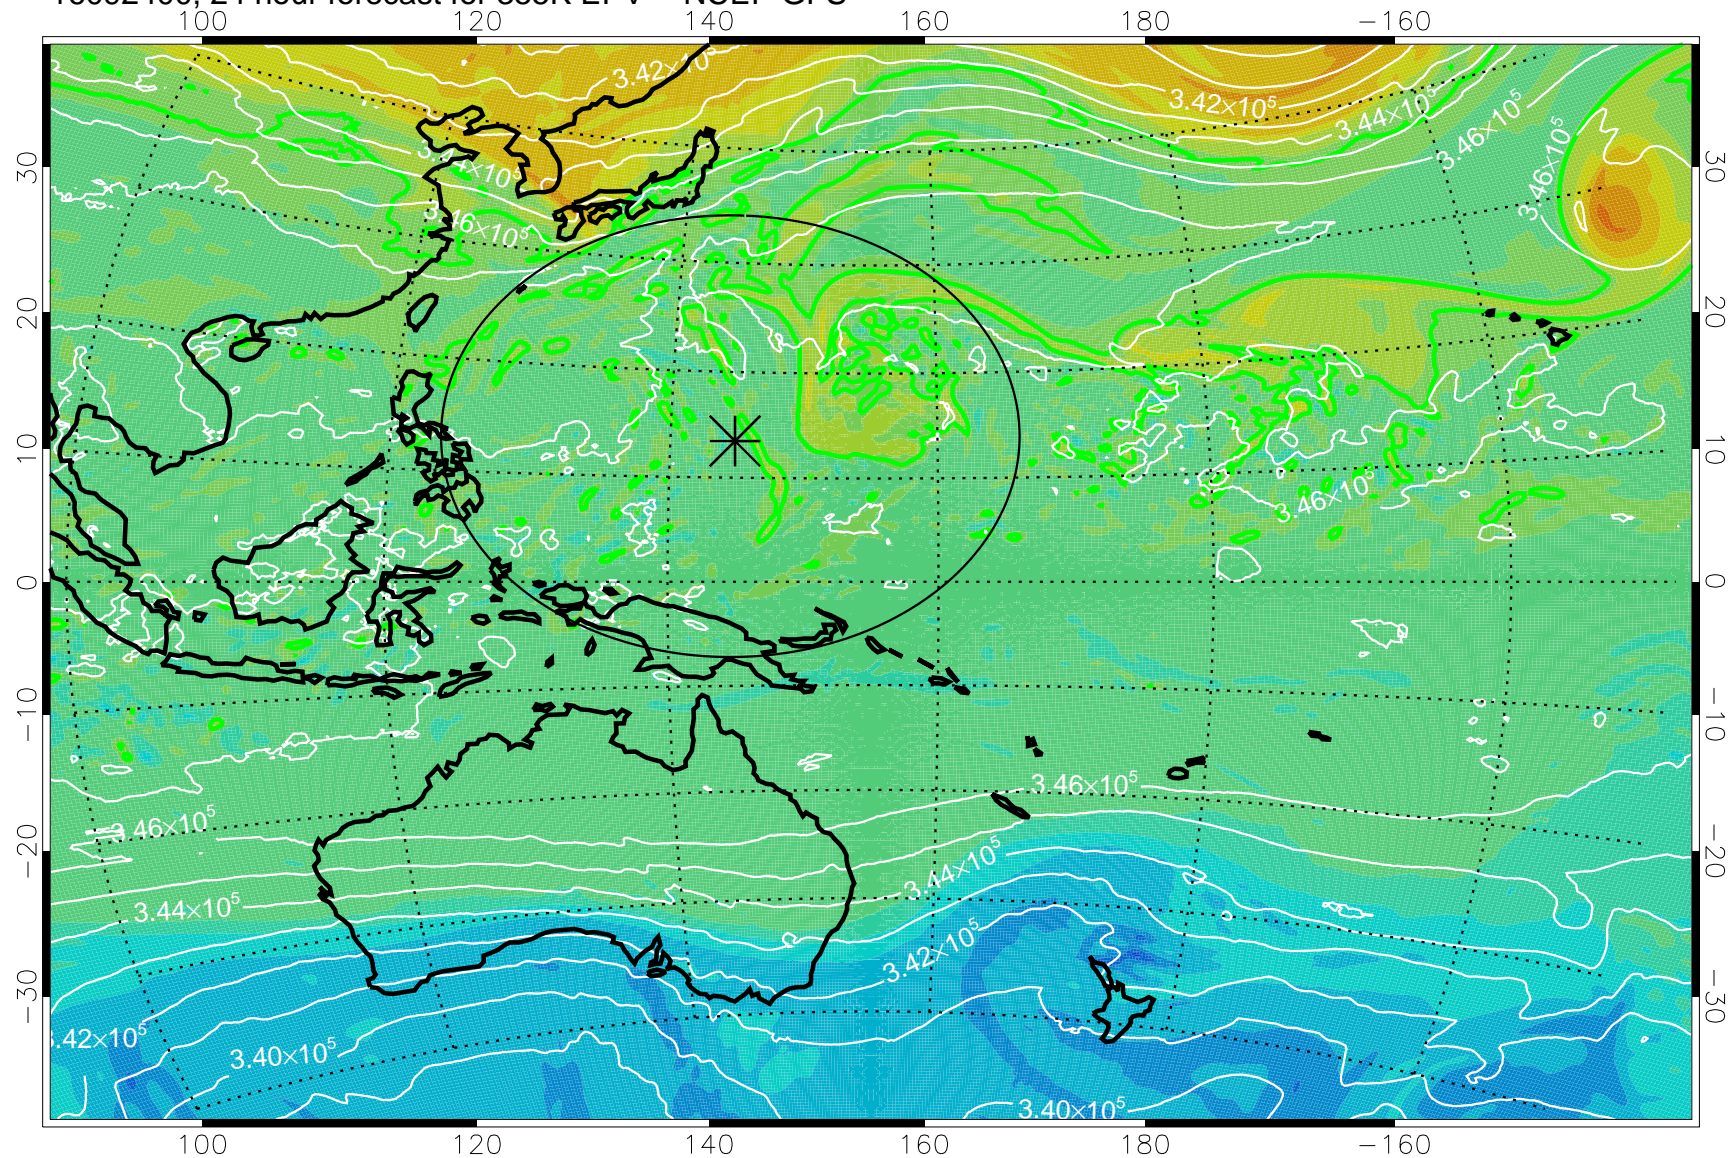

16092306, 6 hour forecast for 355K EPV -- NCEP GFS

355K Montgomery Streamfunction, white
EPV Tropopause (2 PVU) Position
Range ring of 2304 km

16092312, 12 hour forecast for 355K EPV -- NCEP GFS

355K Montgomery Streamfunction, white
EPV Tropopause (2 PVU) Position
Range ring of 2304 km

16092318, 18 hour forecast for 355K EPV -- NCEP GFS

355K Montgomery Streamfunction, white
EPV Tropopause (2 PVU) Position
Range ring of 2304 km

16092400, 24 hour forecast for 355K EPV -- NCEP GFS

355K Montgomery Streamfunction, white
EPV Tropopause (2 PVU) Position
Range ring of 2304 km

16092406, 30 hour forecast for 355K EPV -- NCEP GFS

355K Montgomery Streamfunction, white
EPV Tropopause (2 PVU) Position
Range ring of 2304 km

16092412, 36 hour forecast for 355K EPV -- NCEP GFS

355K Montgomery Streamfunction, white
EPV Tropopause (2 PVU) Position
Range ring of 2304 km

16092418, 42 hour forecast for 355K EPV -- NCEP GFS

355K Montgomery Streamfunction, white
EPV Tropopause (2 PVU) Position
Range ring of 2304 km

16092500, 48 hour forecast for 355K EPV -- NCEP GFS

355K Montgomery Streamfunction, white
EPV Tropopause (2 PVU) Position
Range ring of 2304 km