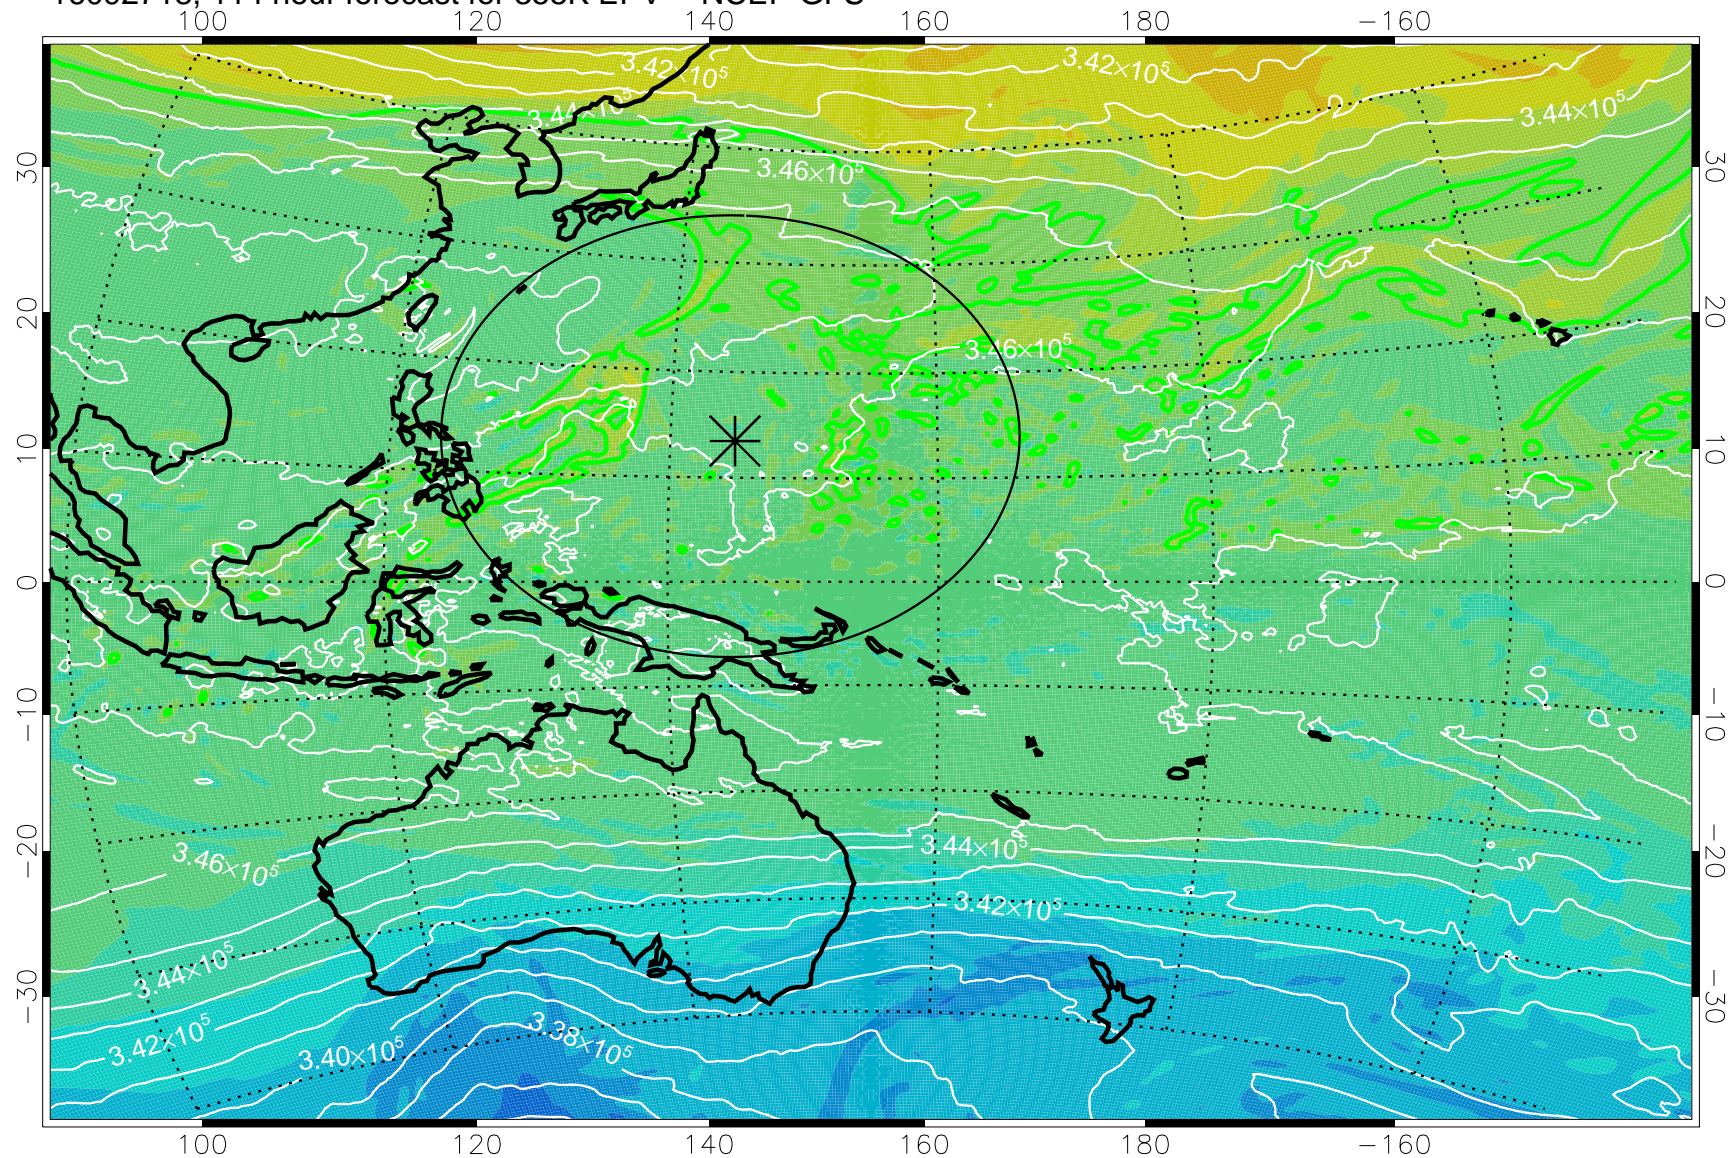

16092606, 78 hour forecast for 355K EPV -- NCEP GFS

355K Montgomery Streamfunction, white
EPV Tropopause (2 PVU) Position
Range ring of 2304 km

16092612, 84 hour forecast for 355K EPV -- NCEP GFS

355K Montgomery Streamfunction, white
EPV Tropopause (2 PVU) Position
Range ring of 2304 km

16092618, 90 hour forecast for 355K EPV -- NCEP GFS

355K Montgomery Streamfunction, white
EPV Tropopause (2 PVU) Position
Range ring of 2304 km

16092700, 96 hour forecast for 355K EPV -- NCEP GFS

355K Montgomery Streamfunction, white
EPV Tropopause (2 PVU) Position
Range ring of 2304 km

16092706, 102 hour forecast for 355K EPV -- NCEP GFS

355K Montgomery Streamfunction, white
EPV Tropopause (2 PVU) Position
Range ring of 2304 km

16092712, 108 hour forecast for 355K EPV -- NCEP GFS

355K Montgomery Streamfunction, white
EPV Tropopause (2 PVU) Position
Range ring of 2304 km

16092718, 114 hour forecast for 355K EPV -- NCEP GFS

355K Montgomery Streamfunction, white
EPV Tropopause (2 PVU) Position
Range ring of 2304 km

16092800, 120 hour forecast for 355K EPV -- NCEP GFS

355K Montgomery Streamfunction, white
EPV Tropopause (2 PVU) Position
Range ring of 2304 km