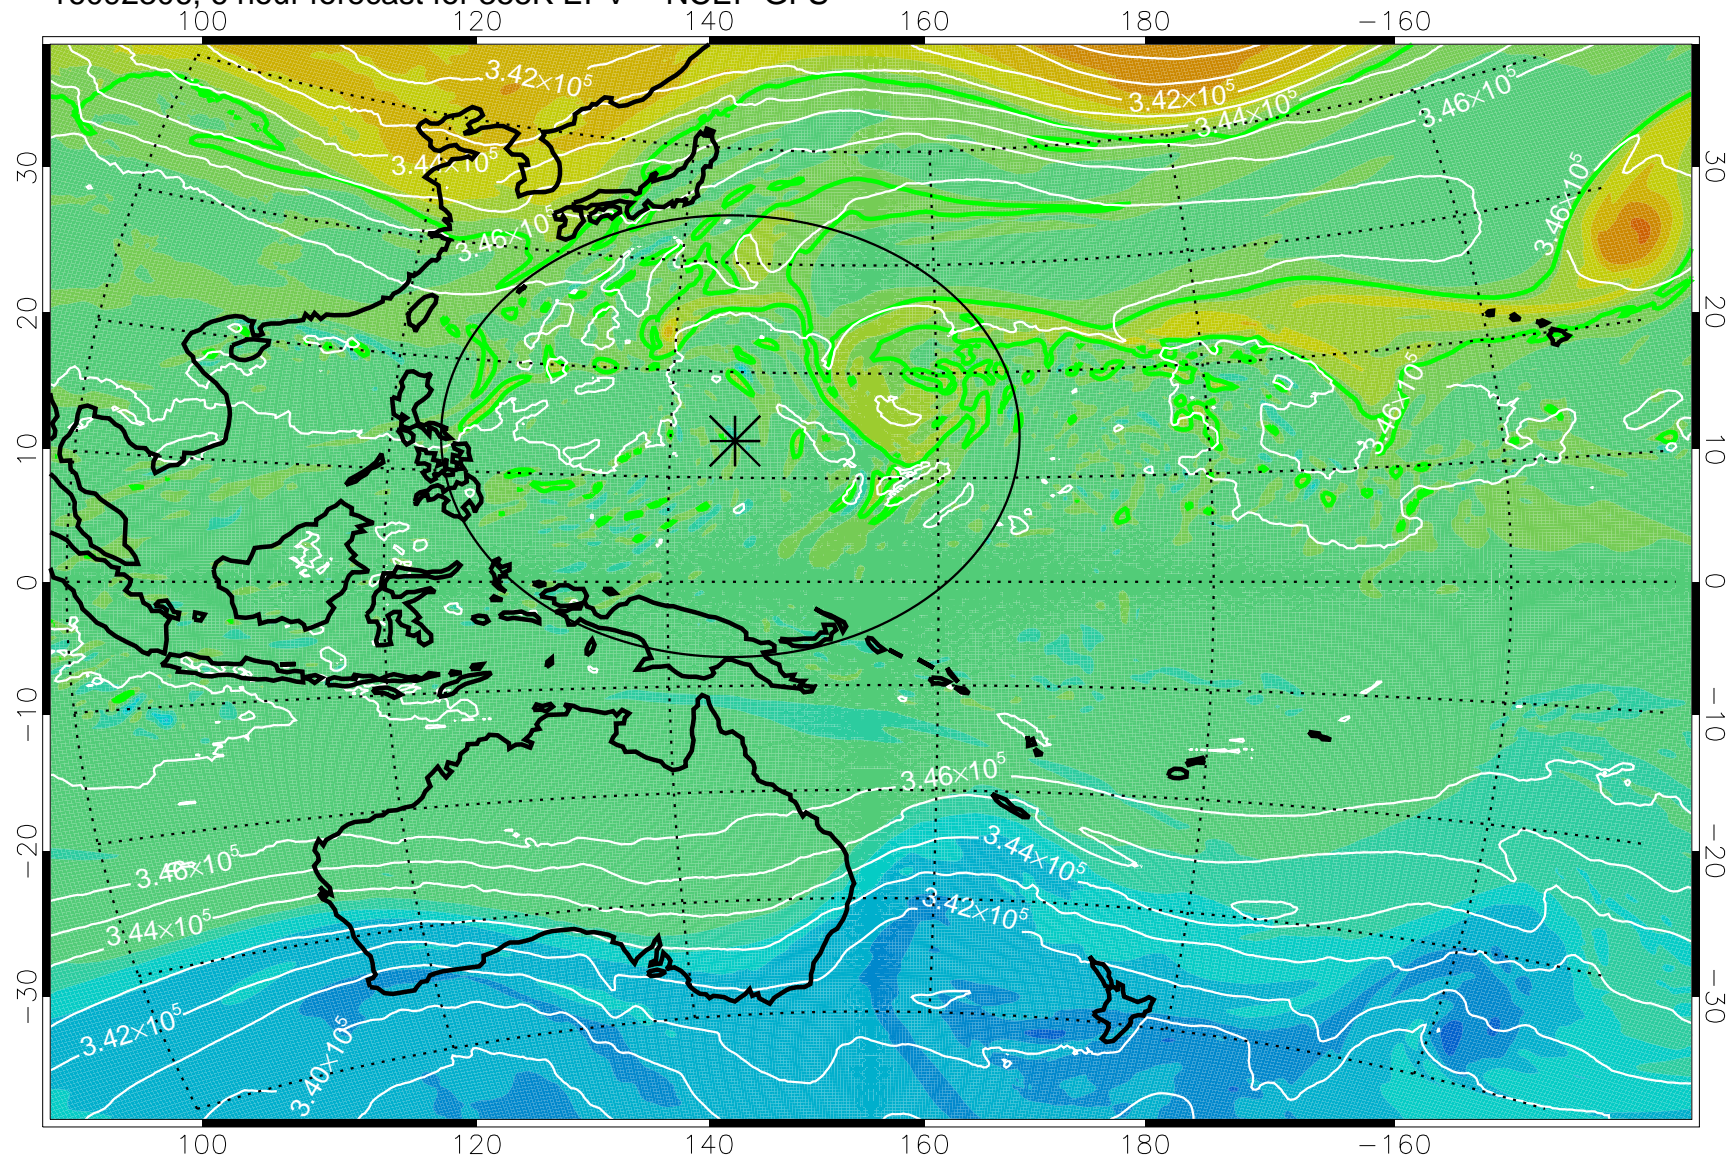

16092306, 6 hour forecast for 355K EPV -- NCEP GFS

355K Montgomery Streamfunction, white
EPV Tropopause (2 PVU) Position
Range ring of 2304 km

16092312, 12 hour forecast for 355K EPV -- NCEP GFS

355K Montgomery Streamfunction, white
EPV Tropopause (2 PVU) Position
Range ring of 2304 km

16092318, 18 hour forecast for 355K EPV -- NCEP GFS

355K Montgomery Streamfunction, white
EPV Tropopause (2 PVU) Position
Range ring of 2304 km

16092400, 24 hour forecast for 355K EPV -- NCEP GFS

355K Montgomery Streamfunction, white
EPV Tropopause (2 PVU) Position
Range ring of 2304 km

16092406, 30 hour forecast for 355K EPV -- NCEP GFS

355K Montgomery Streamfunction, white
EPV Tropopause (2 PVU) Position
Range ring of 2304 km

16092412, 36 hour forecast for 355K EPV -- NCEP GFS

355K Montgomery Streamfunction, white
EPV Tropopause (2 PVU) Position
Range ring of 2304 km

16092418, 42 hour forecast for 355K EPV -- NCEP GFS

355K Montgomery Streamfunction, white
EPV Tropopause (2 PVU) Position
Range ring of 2304 km

16092500, 48 hour forecast for 355K EPV -- NCEP GFS

355K Montgomery Streamfunction, white
EPV Tropopause (2 PVU) Position
Range ring of 2304 km