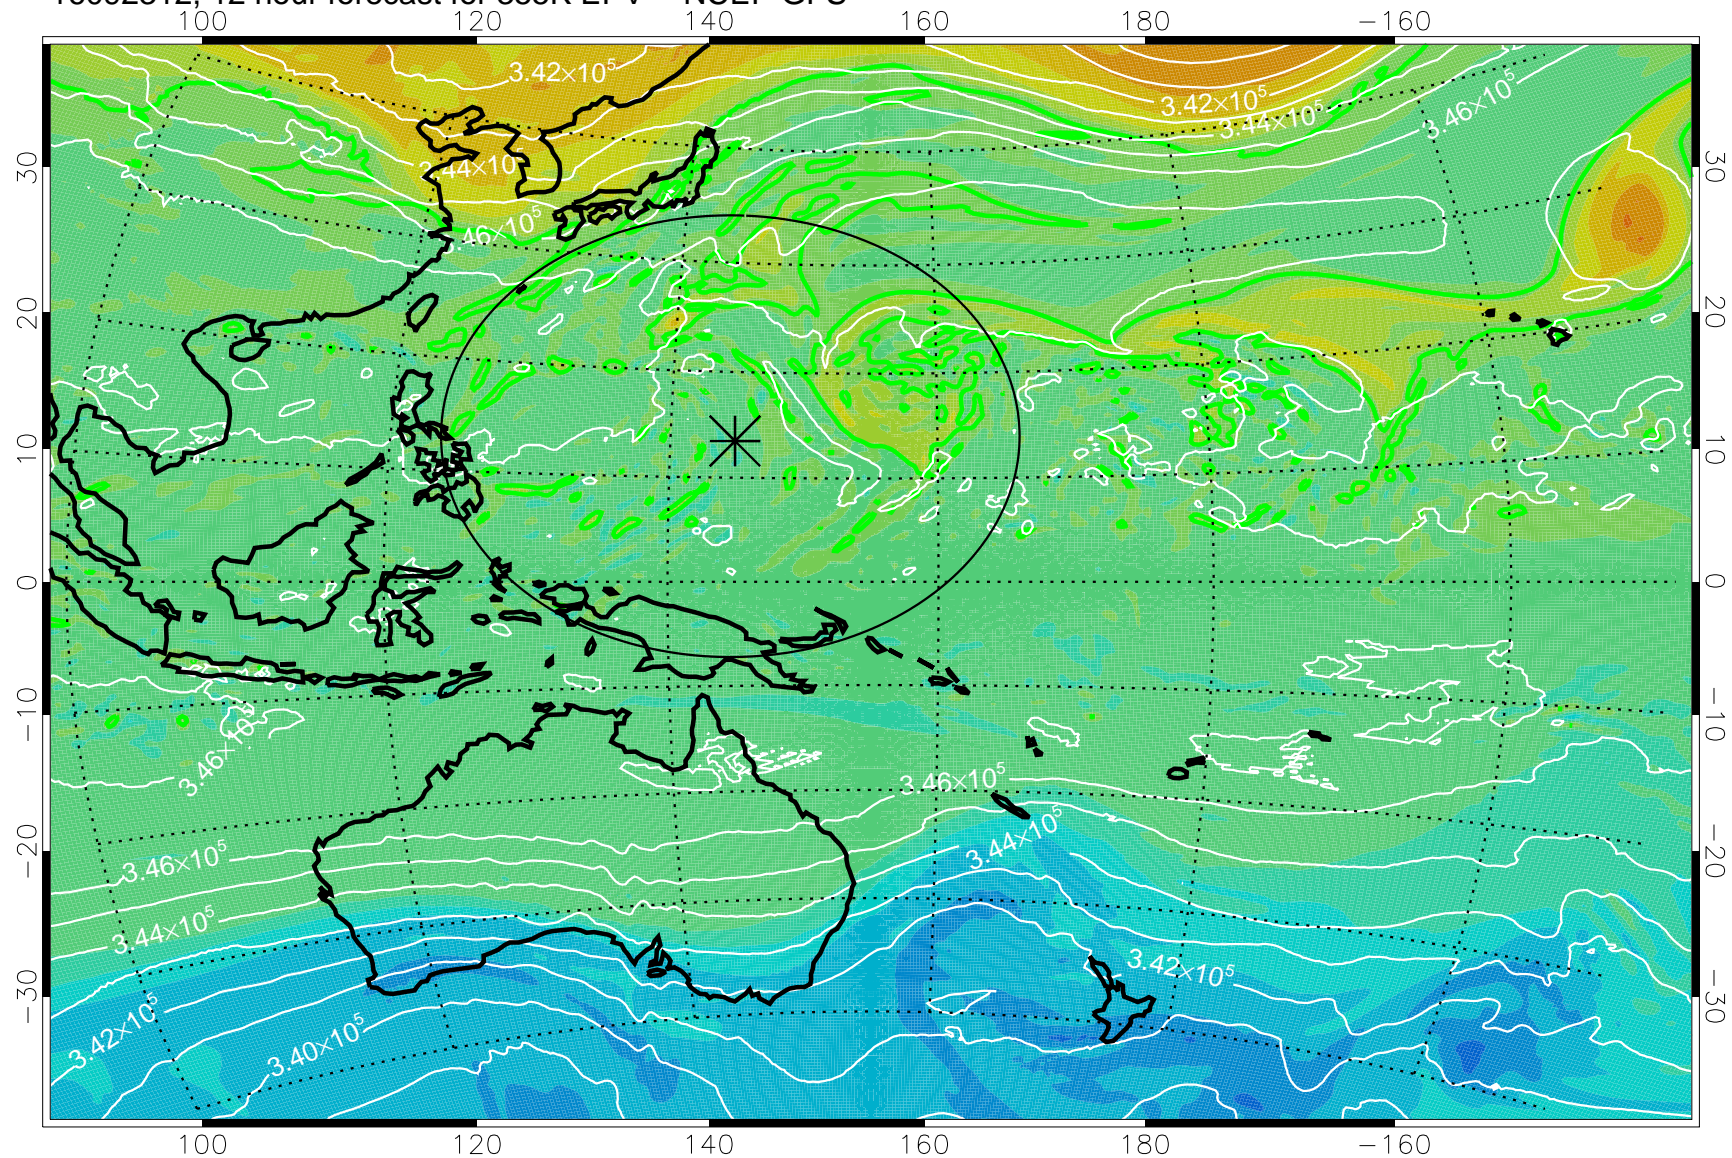

16092306, 6 hour forecast for 355K EPV -- NCEP GFS

355K Montgomery Streamfunction, white
EPV Tropopause (2 PVU) Position
Range ring of 2304 km

16092312, 12 hour forecast for 355K EPV -- NCEP GFS

355K Montgomery Streamfunction, white
EPV Tropopause (2 PVU) Position
Range ring of 2304 km

16092318, 18 hour forecast for 355K EPV -- NCEP GFS

355K Montgomery Streamfunction, white
EPV Tropopause (2 PVU) Position
Range ring of 2304 km

16092400, 24 hour forecast for 355K EPV -- NCEP GFS

355K Montgomery Streamfunction, white
EPV Tropopause (2 PVU) Position
Range ring of 2304 km

16092406, 30 hour forecast for 355K EPV -- NCEP GFS

355K Montgomery Streamfunction, white
EPV Tropopause (2 PVU) Position
Range ring of 2304 km

16092412, 36 hour forecast for 355K EPV -- NCEP GFS

355K Montgomery Streamfunction, white
EPV Tropopause (2 PVU) Position
Range ring of 2304 km

16092418, 42 hour forecast for 355K EPV -- NCEP GFS

355K Montgomery Streamfunction, white
EPV Tropopause (2 PVU) Position
Range ring of 2304 km

16092500, 48 hour forecast for 355K EPV -- NCEP GFS

355K Montgomery Streamfunction, white
EPV Tropopause (2 PVU) Position
Range ring of 2304 km