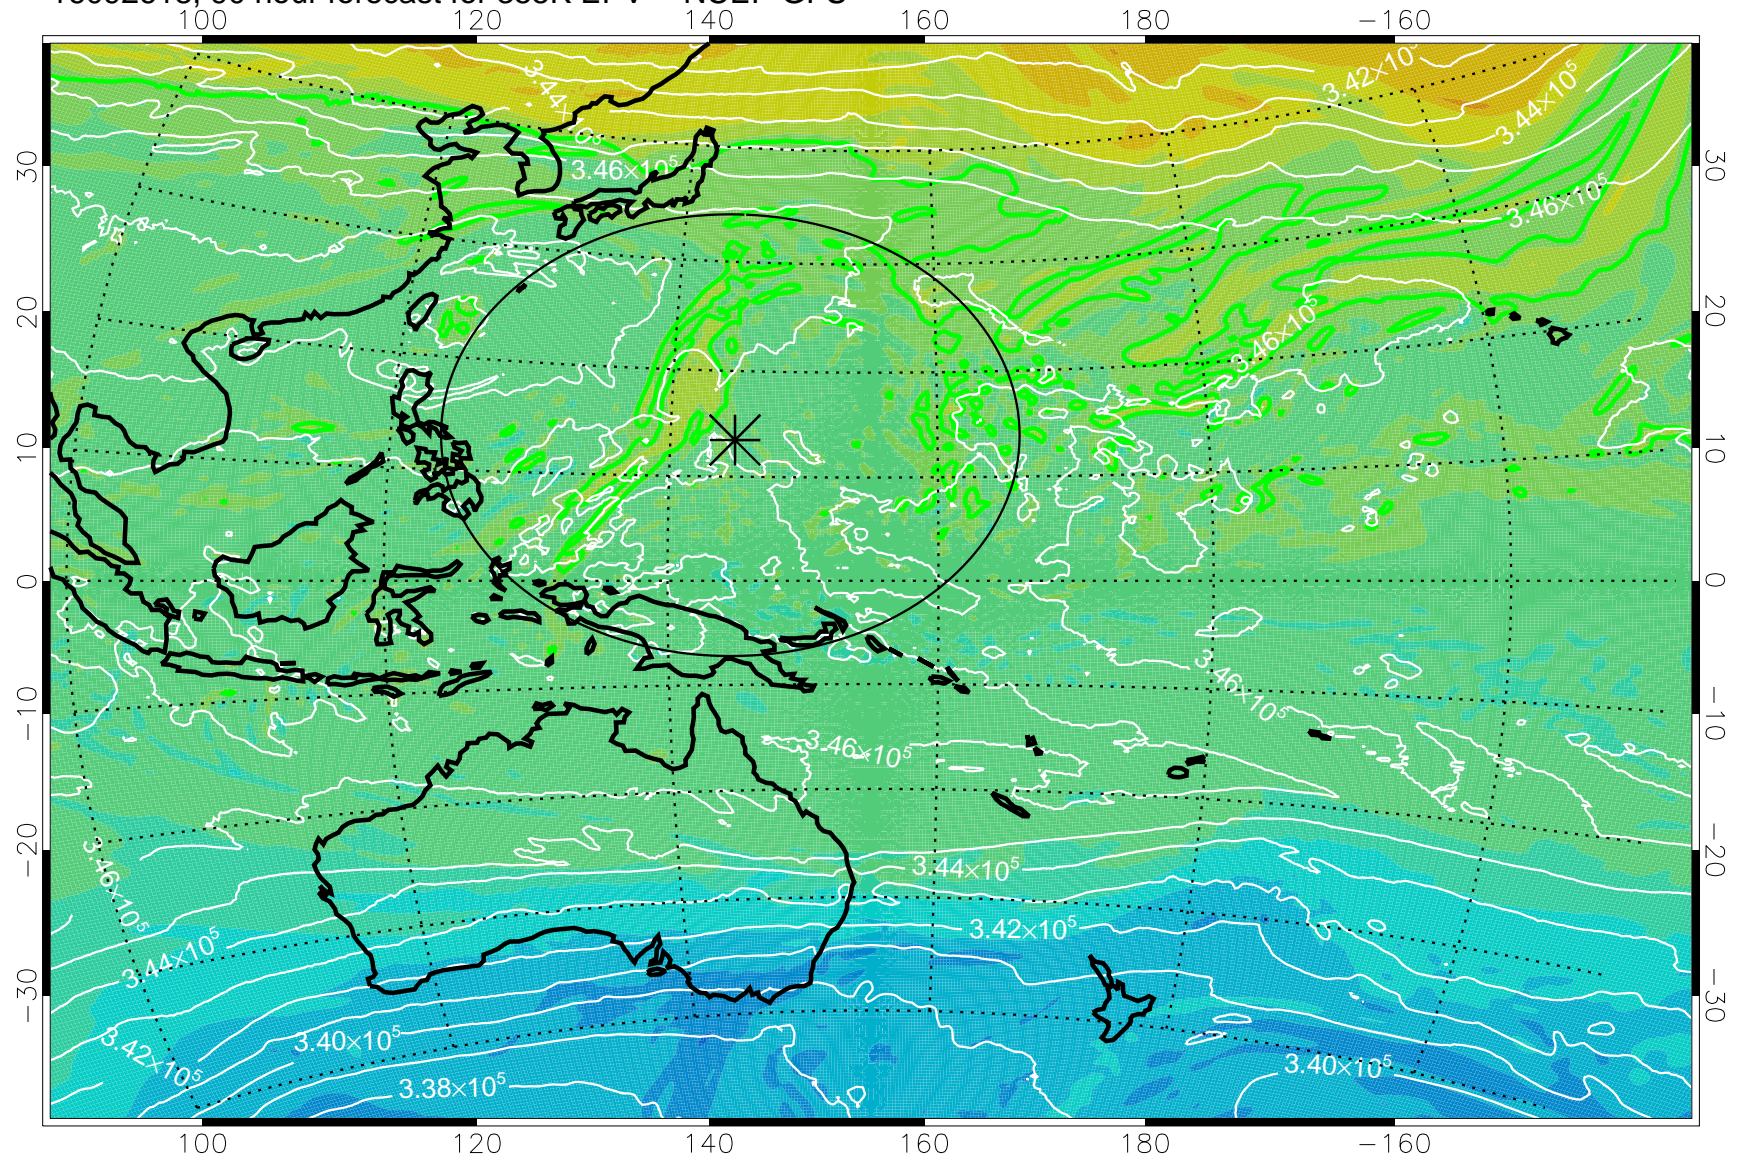

16092518, 66 hour forecast for 355K EPV -- NCEP GFS

355K Montgomery Streamfunction, white
EPV Tropopause (2 PVU) Position
Range ring of 2304 km

16092600, 72 hour forecast for 355K EPV -- NCEP GFS

355K Montgomery Streamfunction, white
EPV Tropopause (2 PVU) Position
Range ring of 2304 km

16092606, 78 hour forecast for 355K EPV -- NCEP GFS

355K Montgomery Streamfunction, white
EPV Tropopause (2 PVU) Position
Range ring of 2304 km

16092612, 84 hour forecast for 355K EPV -- NCEP GFS

355K Montgomery Streamfunction, white
EPV Tropopause (2 PVU) Position
Range ring of 2304 km

16092618, 90 hour forecast for 355K EPV -- NCEP GFS

355K Montgomery Streamfunction, white
EPV Tropopause (2 PVU) Position
Range ring of 2304 km

16092700, 96 hour forecast for 355K EPV -- NCEP GFS

355K Montgomery Streamfunction, white
EPV Tropopause (2 PVU) Position
Range ring of 2304 km

16092706, 102 hour forecast for 355K EPV -- NCEP GFS

355K Montgomery Streamfunction, white
EPV Tropopause (2 PVU) Position
Range ring of 2304 km

16092712, 108 hour forecast for 355K EPV -- NCEP GFS

355K Montgomery Streamfunction, white
EPV Tropopause (2 PVU) Position
Range ring of 2304 km