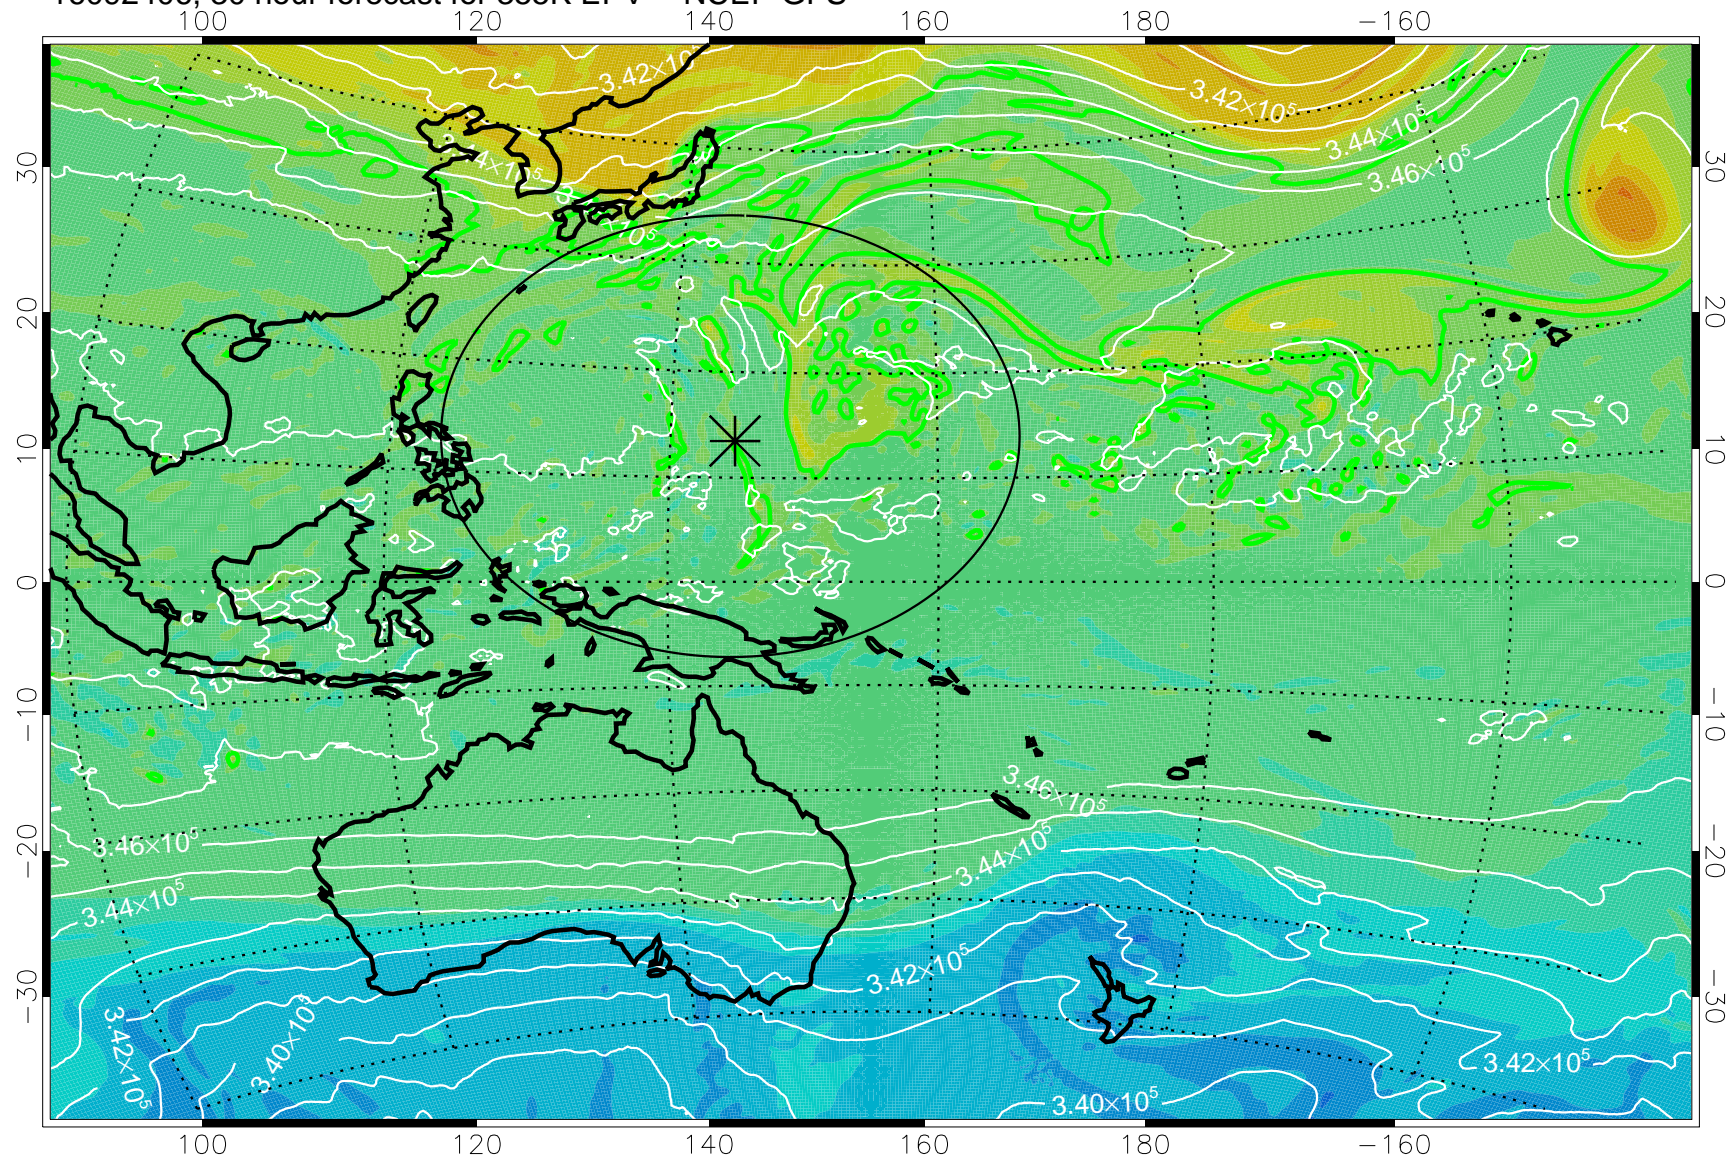

16092318, 18 hour forecast for 355K EPV -- NCEP GFS

355K Montgomery Streamfunction, white
EPV Tropopause (2 PVU) Position
Range ring of 2304 km

16092400, 24 hour forecast for 355K EPV -- NCEP GFS

355K Montgomery Streamfunction, white
EPV Tropopause (2 PVU) Position
Range ring of 2304 km

16092406, 30 hour forecast for 355K EPV -- NCEP GFS

355K Montgomery Streamfunction, white
EPV Tropopause (2 PVU) Position
Range ring of 2304 km

16092412, 36 hour forecast for 355K EPV -- NCEP GFS

355K Montgomery Streamfunction, white
EPV Tropopause (2 PVU) Position
Range ring of 2304 km

16092418, 42 hour forecast for 355K EPV -- NCEP GFS

355K Montgomery Streamfunction, white
EPV Tropopause (2 PVU) Position
Range ring of 2304 km

16092500, 48 hour forecast for 355K EPV -- NCEP GFS

355K Montgomery Streamfunction, white
EPV Tropopause (2 PVU) Position
Range ring of 2304 km

16092518, 66 hour forecast for 355K EPV -- NCEP GFS

355K Montgomery Streamfunction, white
EPV Tropopause (2 PVU) Position
Range ring of 2304 km

16092600, 72 hour forecast for 355K EPV -- NCEP GFS

355K Montgomery Streamfunction, white
EPV Tropopause (2 PVU) Position
Range ring of 2304 km