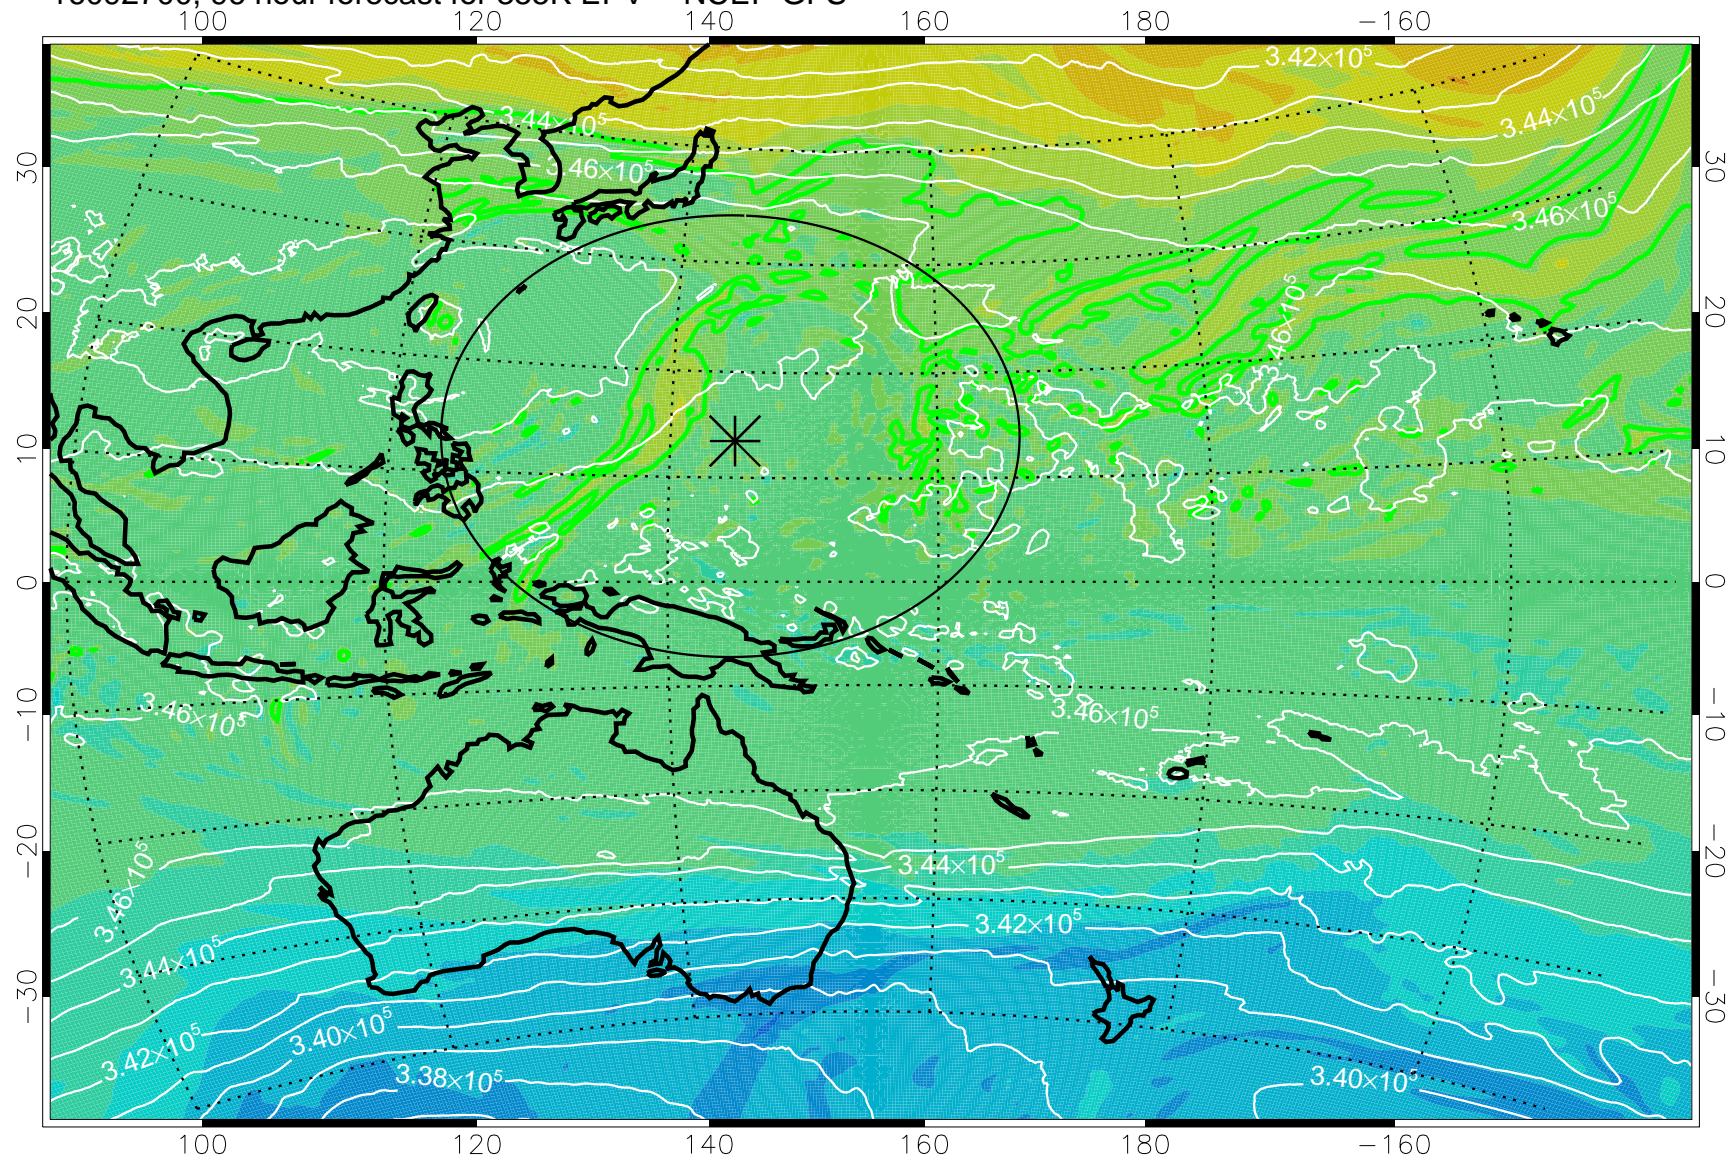

16092518, 66 hour forecast for 355K EPV -- NCEP GFS

355K Montgomery Streamfunction, white
EPV Tropopause (2 PVU) Position
Range ring of 2304 km

16092600, 72 hour forecast for 355K EPV -- NCEP GFS

355K Montgomery Streamfunction, white
EPV Tropopause (2 PVU) Position
Range ring of 2304 km

16092606, 78 hour forecast for 355K EPV -- NCEP GFS

355K Montgomery Streamfunction, white
EPV Tropopause (2 PVU) Position
Range ring of 2304 km

16092612, 84 hour forecast for 355K EPV -- NCEP GFS

355K Montgomery Streamfunction, white
EPV Tropopause (2 PVU) Position
Range ring of 2304 km

16092618, 90 hour forecast for 355K EPV -- NCEP GFS

355K Montgomery Streamfunction, white
EPV Tropopause (2 PVU) Position
Range ring of 2304 km

16092700, 96 hour forecast for 355K EPV -- NCEP GFS

355K Montgomery Streamfunction, white
EPV Tropopause (2 PVU) Position
Range ring of 2304 km

16092706, 102 hour forecast for 355K EPV -- NCEP GFS

355K Montgomery Streamfunction, white
EPV Tropopause (2 PVU) Position
Range ring of 2304 km

16092712, 108 hour forecast for 355K EPV -- NCEP GFS

355K Montgomery Streamfunction, white
EPV Tropopause (2 PVU) Position
Range ring of 2304 km