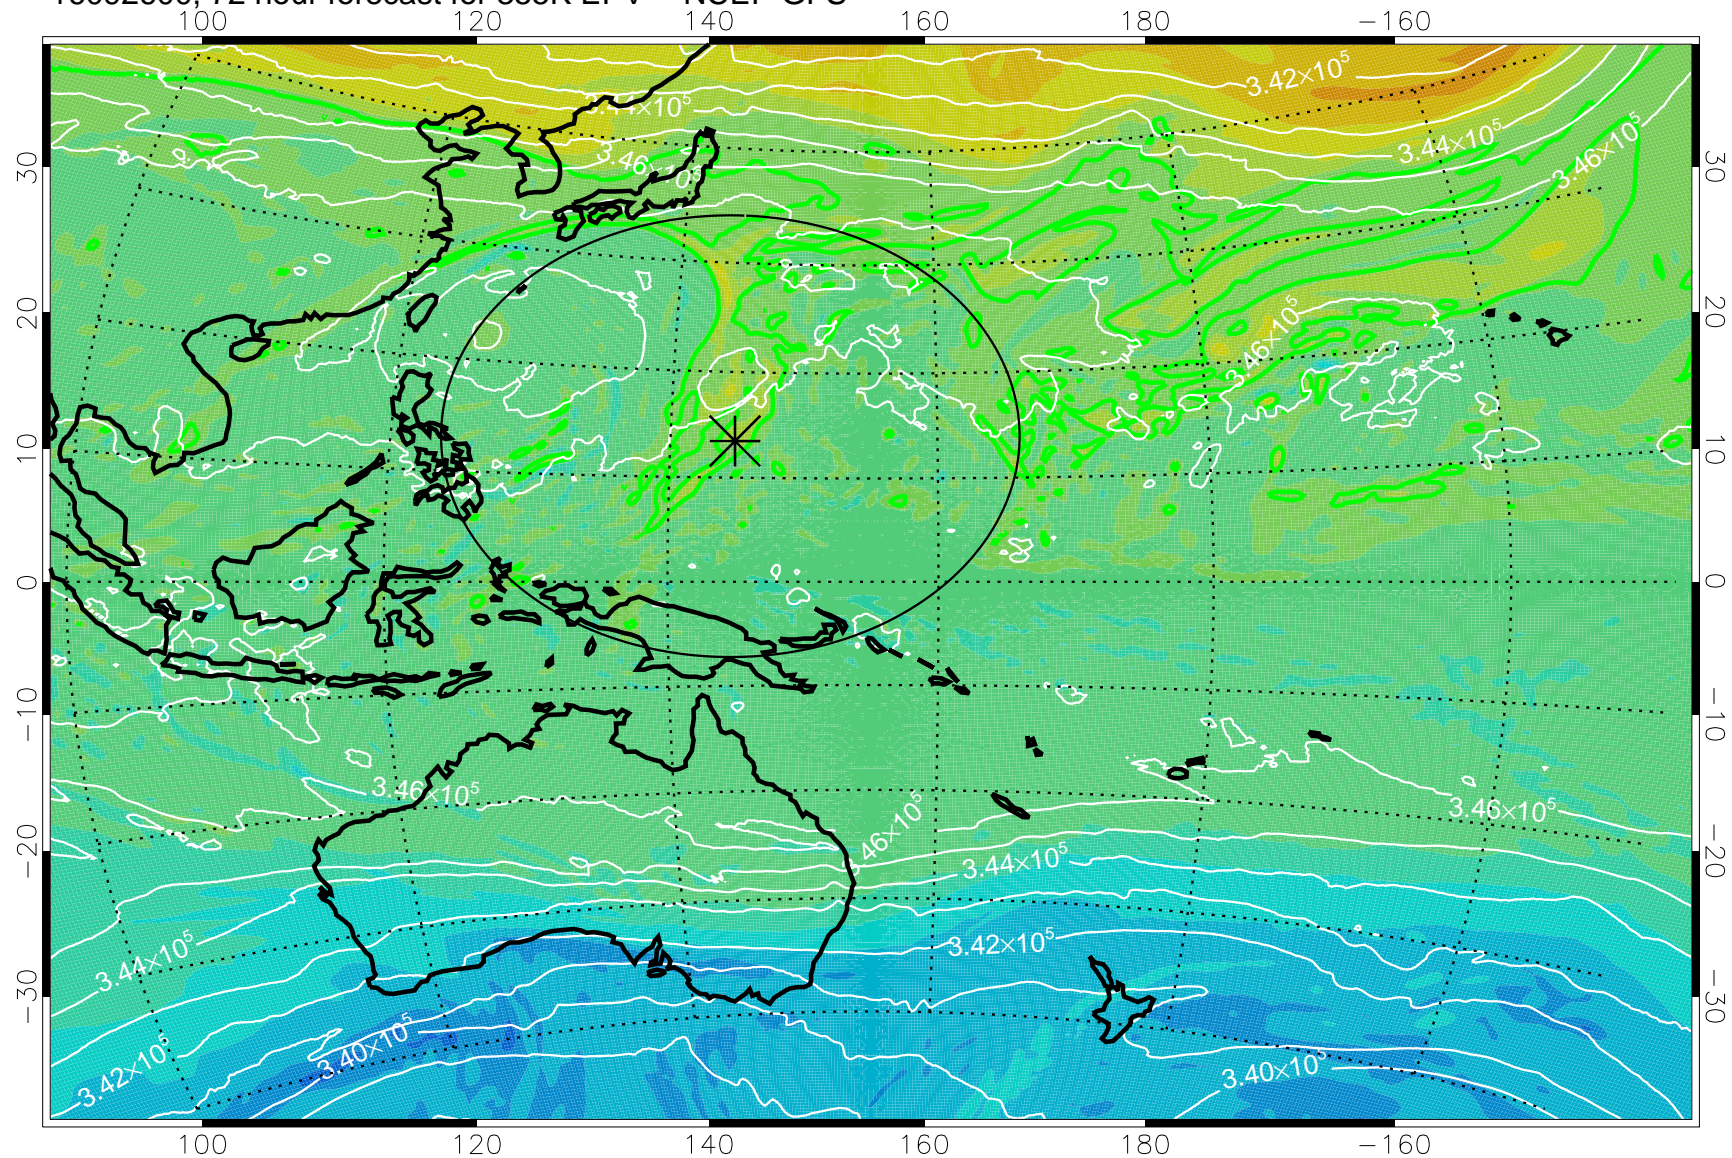

16092418, 42 hour forecast for 355K EPV -- NCEP GFS

355K Montgomery Streamfunction, white
EPV Tropopause (2 PVU) Position
Range ring of 2304 km

16092500, 48 hour forecast for 355K EPV -- NCEP GFS

355K Montgomery Streamfunction, white
EPV Tropopause (2 PVU) Position
Range ring of 2304 km

16092506, 54 hour forecast for 355K EPV -- NCEP GFS

355K Montgomery Streamfunction, white
EPV Tropopause (2 PVU) Position
Range ring of 2304 km

16092512, 60 hour forecast for 355K EPV -- NCEP GFS

355K Montgomery Streamfunction, white
EPV Tropopause (2 PVU) Position
Range ring of 2304 km

16092518, 66 hour forecast for 355K EPV -- NCEP GFS

355K Montgomery Streamfunction, white
EPV Tropopause (2 PVU) Position
Range ring of 2304 km

16092600, 72 hour forecast for 355K EPV -- NCEP GFS

355K Montgomery Streamfunction, white
EPV Tropopause (2 PVU) Position
Range ring of 2304 km

16092606, 78 hour forecast for 355K EPV -- NCEP GFS

355K Montgomery Streamfunction, white
EPV Tropopause (2 PVU) Position
Range ring of 2304 km

16092612, 84 hour forecast for 355K EPV -- NCEP GFS

355K Montgomery Streamfunction, white
EPV Tropopause (2 PVU) Position
Range ring of 2304 km