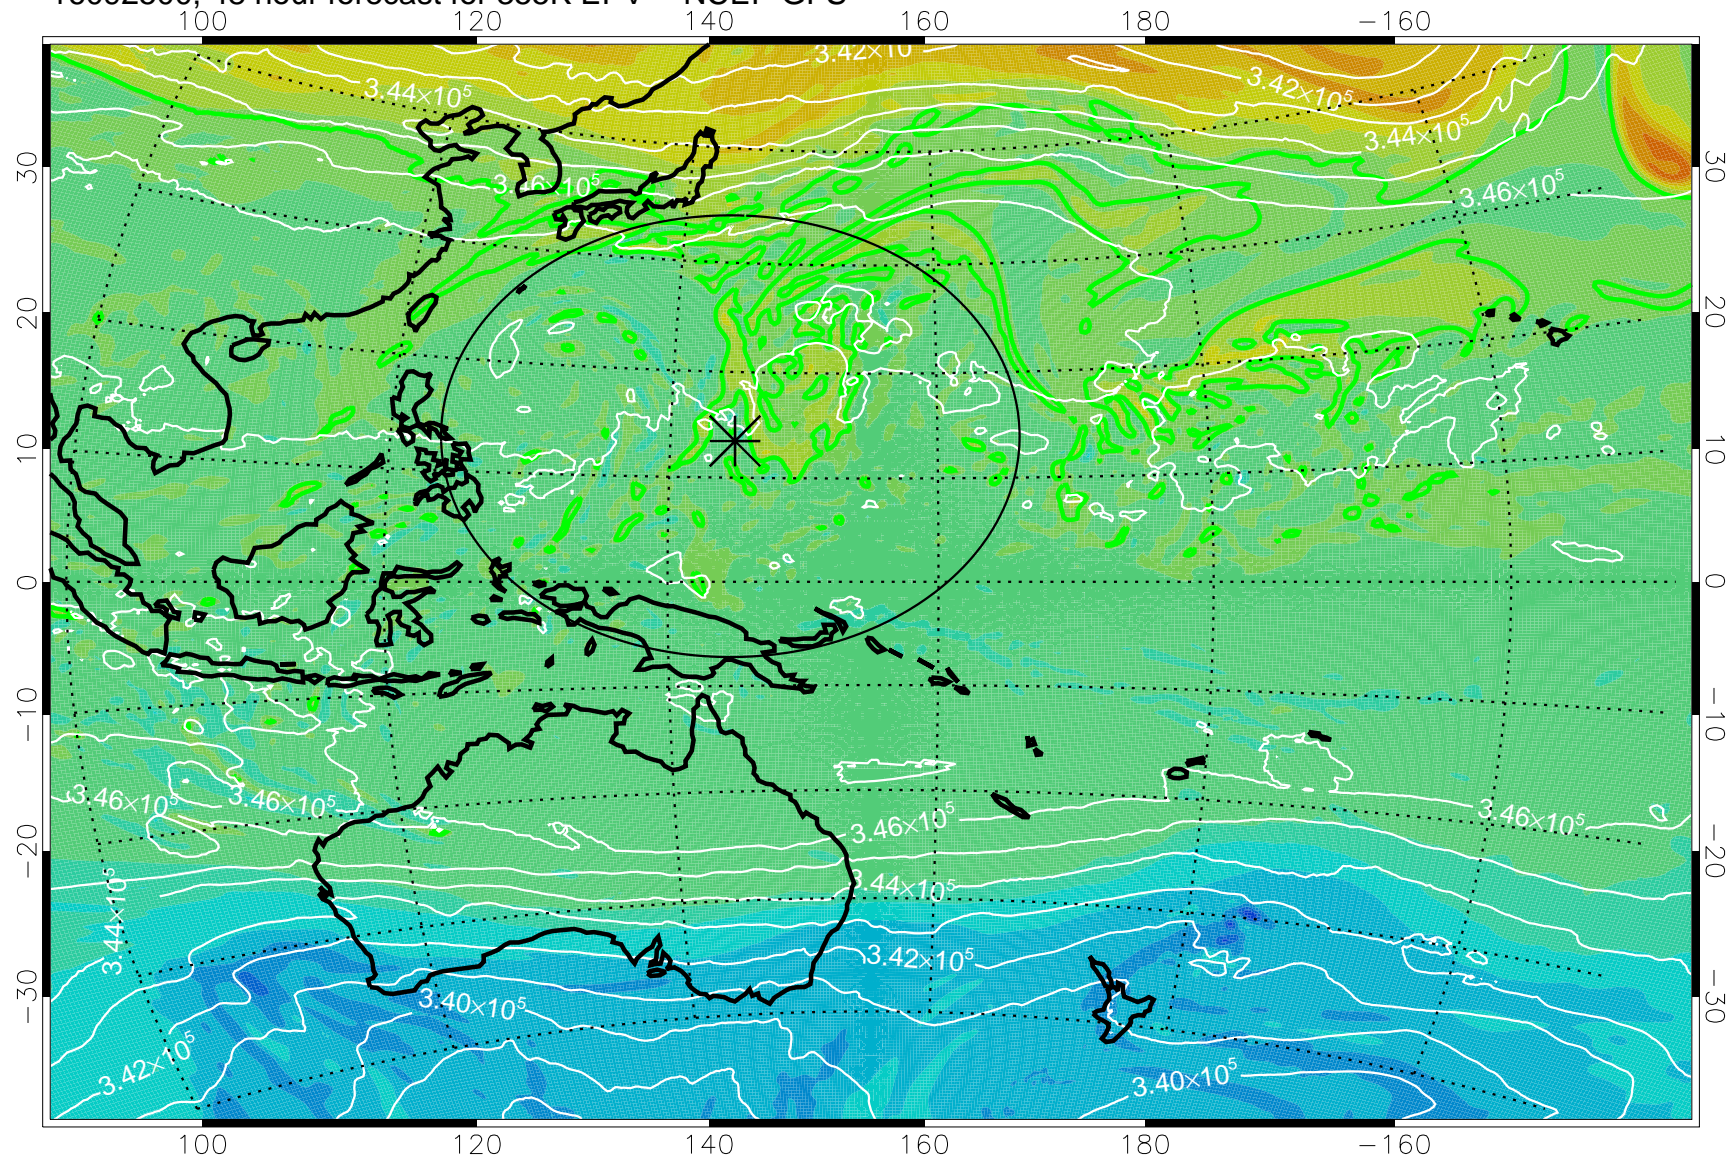

16092406, 30 hour forecast for 355K EPV -- NCEP GFS

355K Montgomery Streamfunction, white
EPV Tropopause (2 PVU) Position
Range ring of 2304 km

16092412, 36 hour forecast for 355K EPV -- NCEP GFS

355K Montgomery Streamfunction, white
EPV Tropopause (2 PVU) Position
Range ring of 2304 km

16092418, 42 hour forecast for 355K EPV -- NCEP GFS

355K Montgomery Streamfunction, white
EPV Tropopause (2 PVU) Position
Range ring of 2304 km

16092500, 48 hour forecast for 355K EPV -- NCEP GFS

355K Montgomery Streamfunction, white
EPV Tropopause (2 PVU) Position
Range ring of 2304 km

16092506, 54 hour forecast for 355K EPV -- NCEP GFS

355K Montgomery Streamfunction, white
EPV Tropopause (2 PVU) Position
Range ring of 2304 km

16092512, 60 hour forecast for 355K EPV -- NCEP GFS

355K Montgomery Streamfunction, white
EPV Tropopause (2 PVU) Position
Range ring of 2304 km

16092518, 66 hour forecast for 355K EPV -- NCEP GFS

355K Montgomery Streamfunction, white
EPV Tropopause (2 PVU) Position
Range ring of 2304 km

16092600, 72 hour forecast for 355K EPV -- NCEP GFS

355K Montgomery Streamfunction, white
EPV Tropopause (2 PVU) Position
Range ring of 2304 km