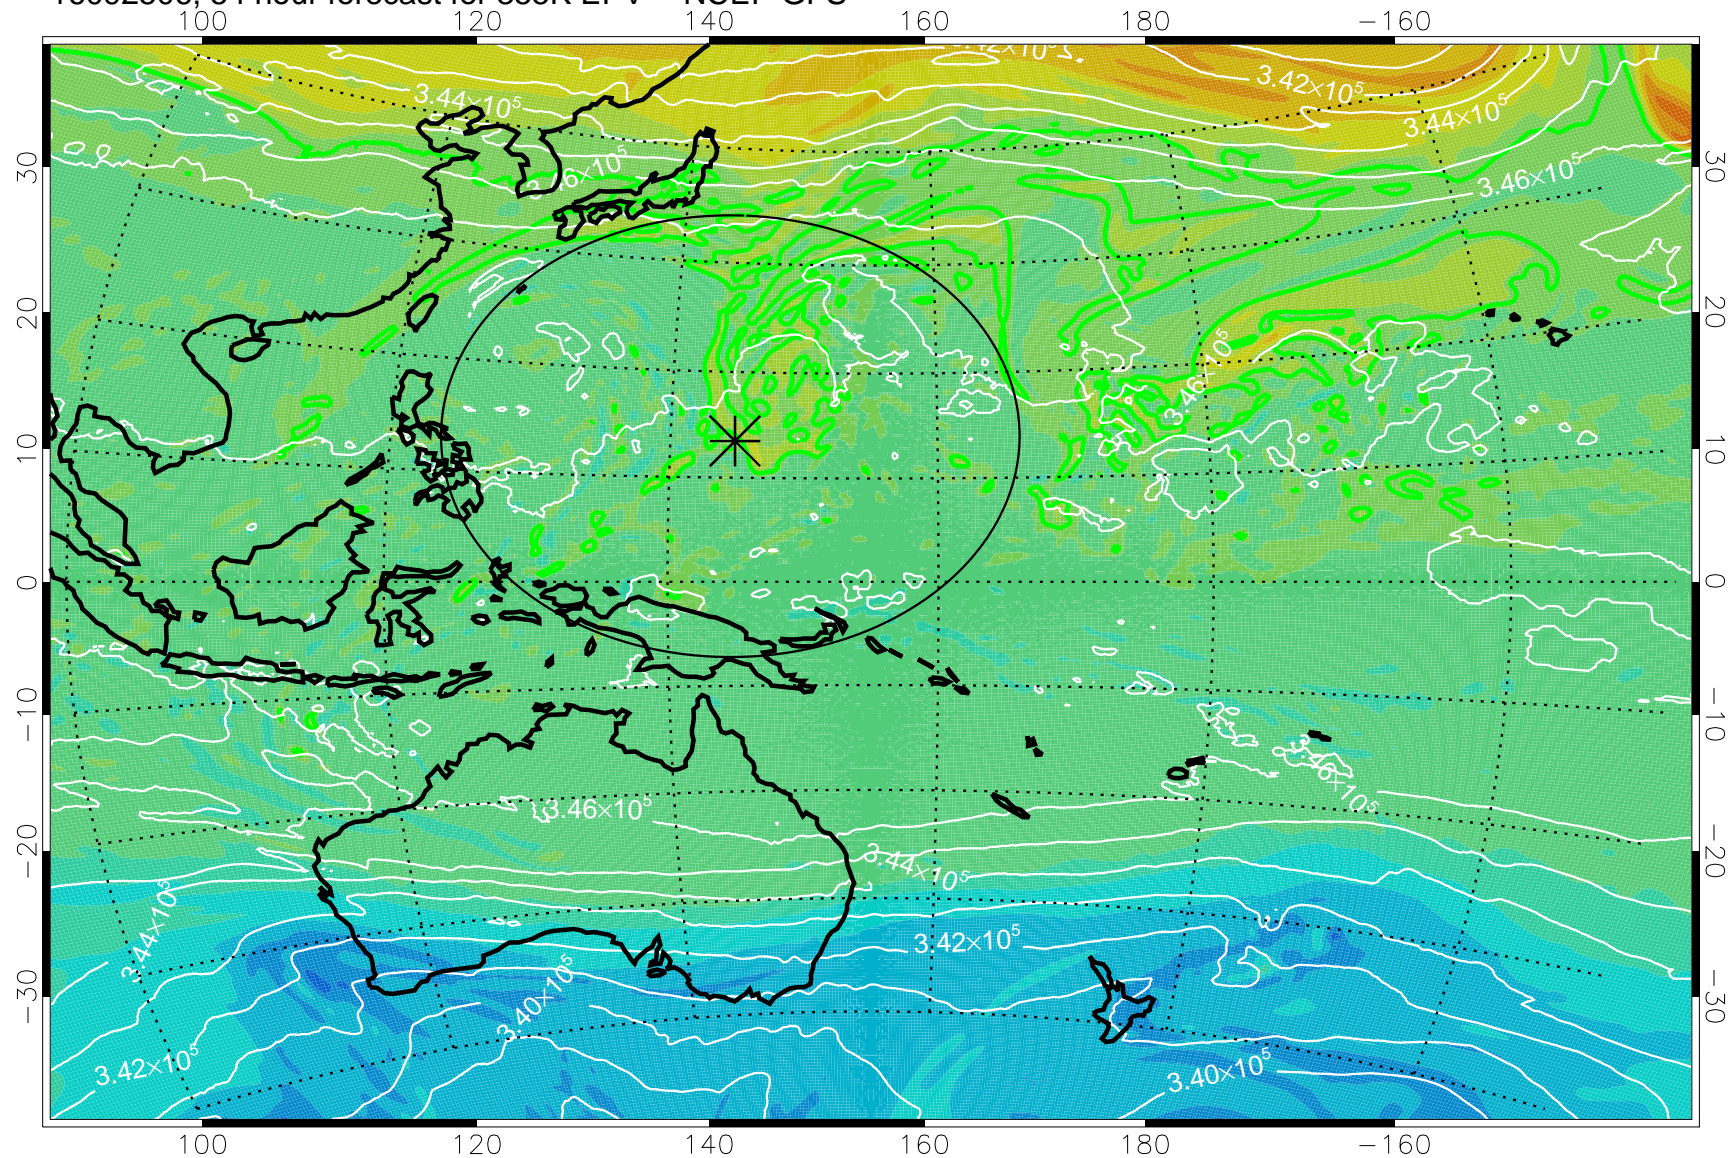

16092406, 30 hour forecast for 355K EPV -- NCEP GFS

355K Montgomery Streamfunction, white
EPV Tropopause (2 PVU) Position
Range ring of 2304 km

16092412, 36 hour forecast for 355K EPV -- NCEP GFS

355K Montgomery Streamfunction, white
EPV Tropopause (2 PVU) Position
Range ring of 2304 km

16092418, 42 hour forecast for 355K EPV -- NCEP GFS

355K Montgomery Streamfunction, white
EPV Tropopause (2 PVU) Position
Range ring of 2304 km

16092500, 48 hour forecast for 355K EPV -- NCEP GFS

355K Montgomery Streamfunction, white
EPV Tropopause (2 PVU) Position
Range ring of 2304 km

16092506, 54 hour forecast for 355K EPV -- NCEP GFS

355K Montgomery Streamfunction, white
EPV Tropopause (2 PVU) Position
Range ring of 2304 km

16092512, 60 hour forecast for 355K EPV -- NCEP GFS

355K Montgomery Streamfunction, white
EPV Tropopause (2 PVU) Position
Range ring of 2304 km

16092518, 66 hour forecast for 355K EPV -- NCEP GFS

355K Montgomery Streamfunction, white
EPV Tropopause (2 PVU) Position
Range ring of 2304 km

16092600, 72 hour forecast for 355K EPV -- NCEP GFS

355K Montgomery Streamfunction, white
EPV Tropopause (2 PVU) Position
Range ring of 2304 km