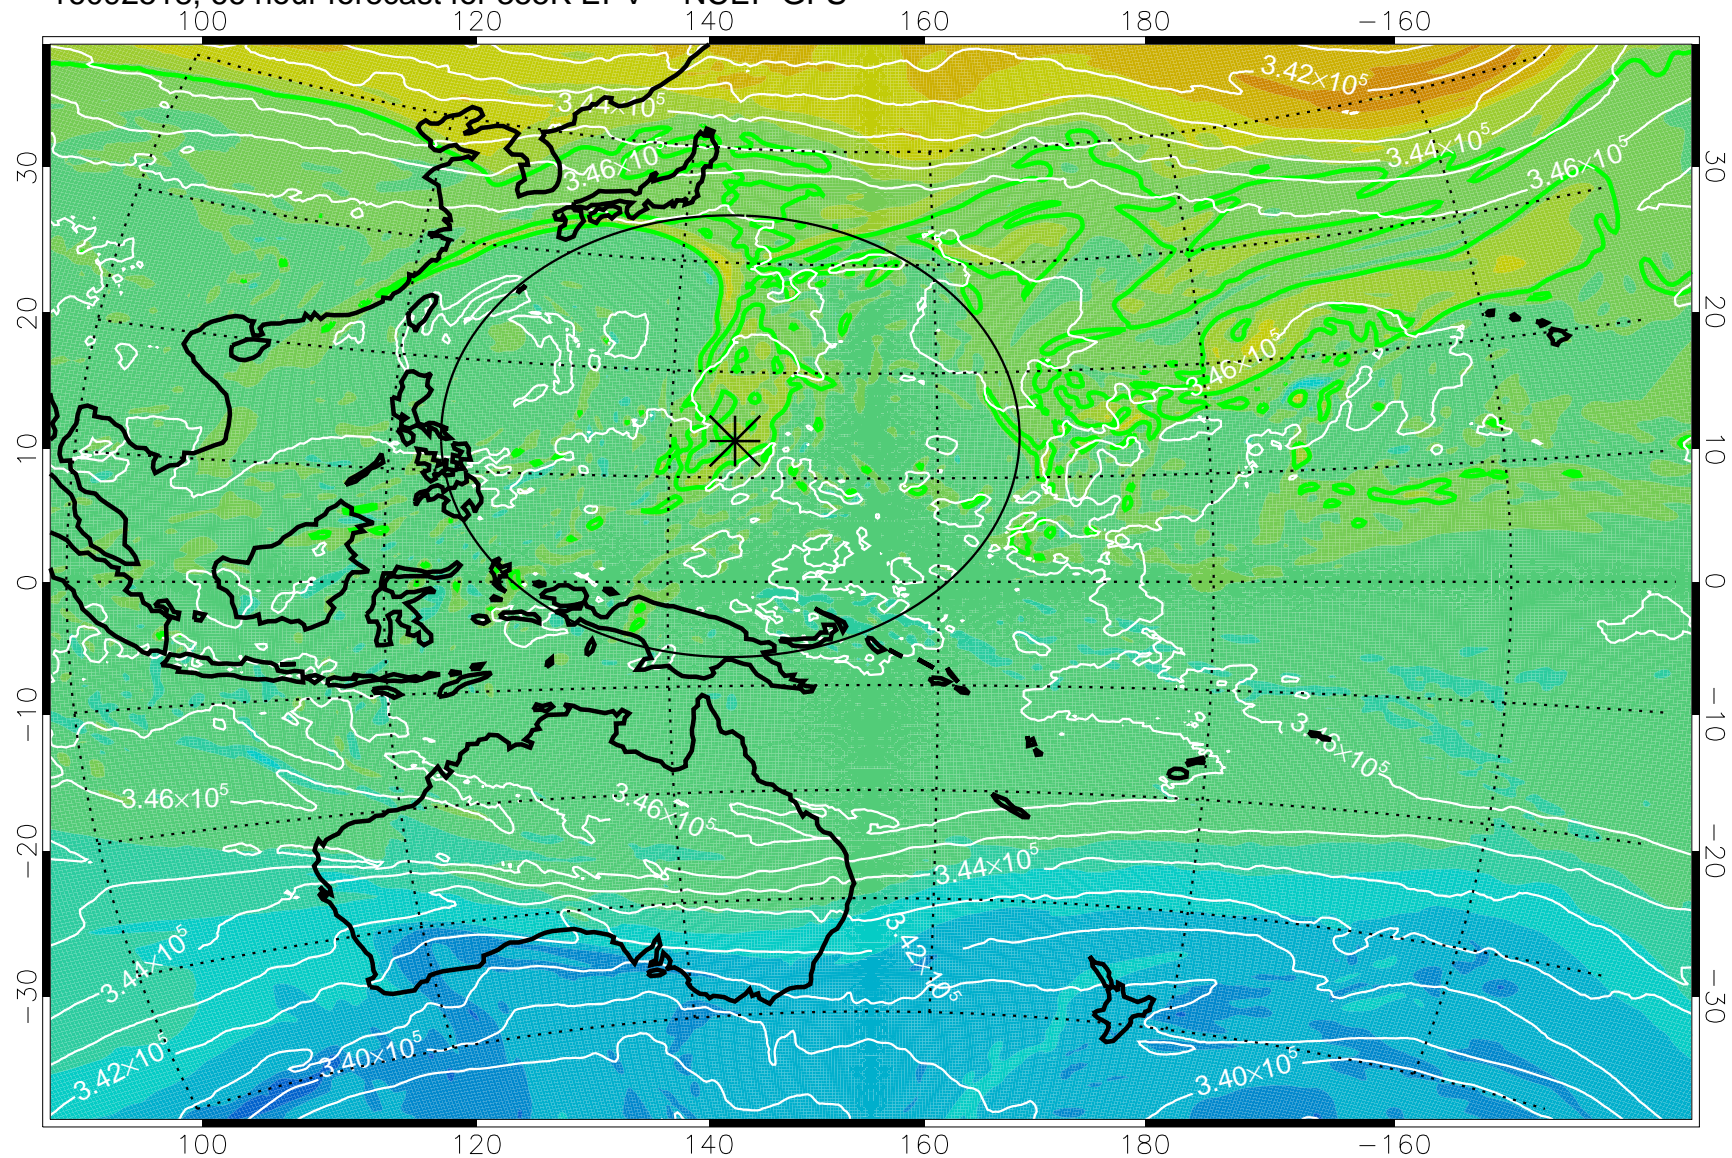

16092418, 42 hour forecast for 355K EPV -- NCEP GFS

355K Montgomery Streamfunction, white
EPV Tropopause (2 PVU) Position
Range ring of 2304 km

16092500, 48 hour forecast for 355K EPV -- NCEP GFS

355K Montgomery Streamfunction, white
EPV Tropopause (2 PVU) Position
Range ring of 2304 km

16092506, 54 hour forecast for 355K EPV -- NCEP GFS

355K Montgomery Streamfunction, white
EPV Tropopause (2 PVU) Position
Range ring of 2304 km

16092512, 60 hour forecast for 355K EPV -- NCEP GFS

355K Montgomery Streamfunction, white
EPV Tropopause (2 PVU) Position
Range ring of 2304 km

16092518, 66 hour forecast for 355K EPV -- NCEP GFS

355K Montgomery Streamfunction, white
EPV Tropopause (2 PVU) Position
Range ring of 2304 km

16092600, 72 hour forecast for 355K EPV -- NCEP GFS

355K Montgomery Streamfunction, white
EPV Tropopause (2 PVU) Position
Range ring of 2304 km

16092606, 78 hour forecast for 355K EPV -- NCEP GFS

355K Montgomery Streamfunction, white
EPV Tropopause (2 PVU) Position
Range ring of 2304 km

16092612, 84 hour forecast for 355K EPV -- NCEP GFS

355K Montgomery Streamfunction, white
EPV Tropopause (2 PVU) Position
Range ring of 2304 km