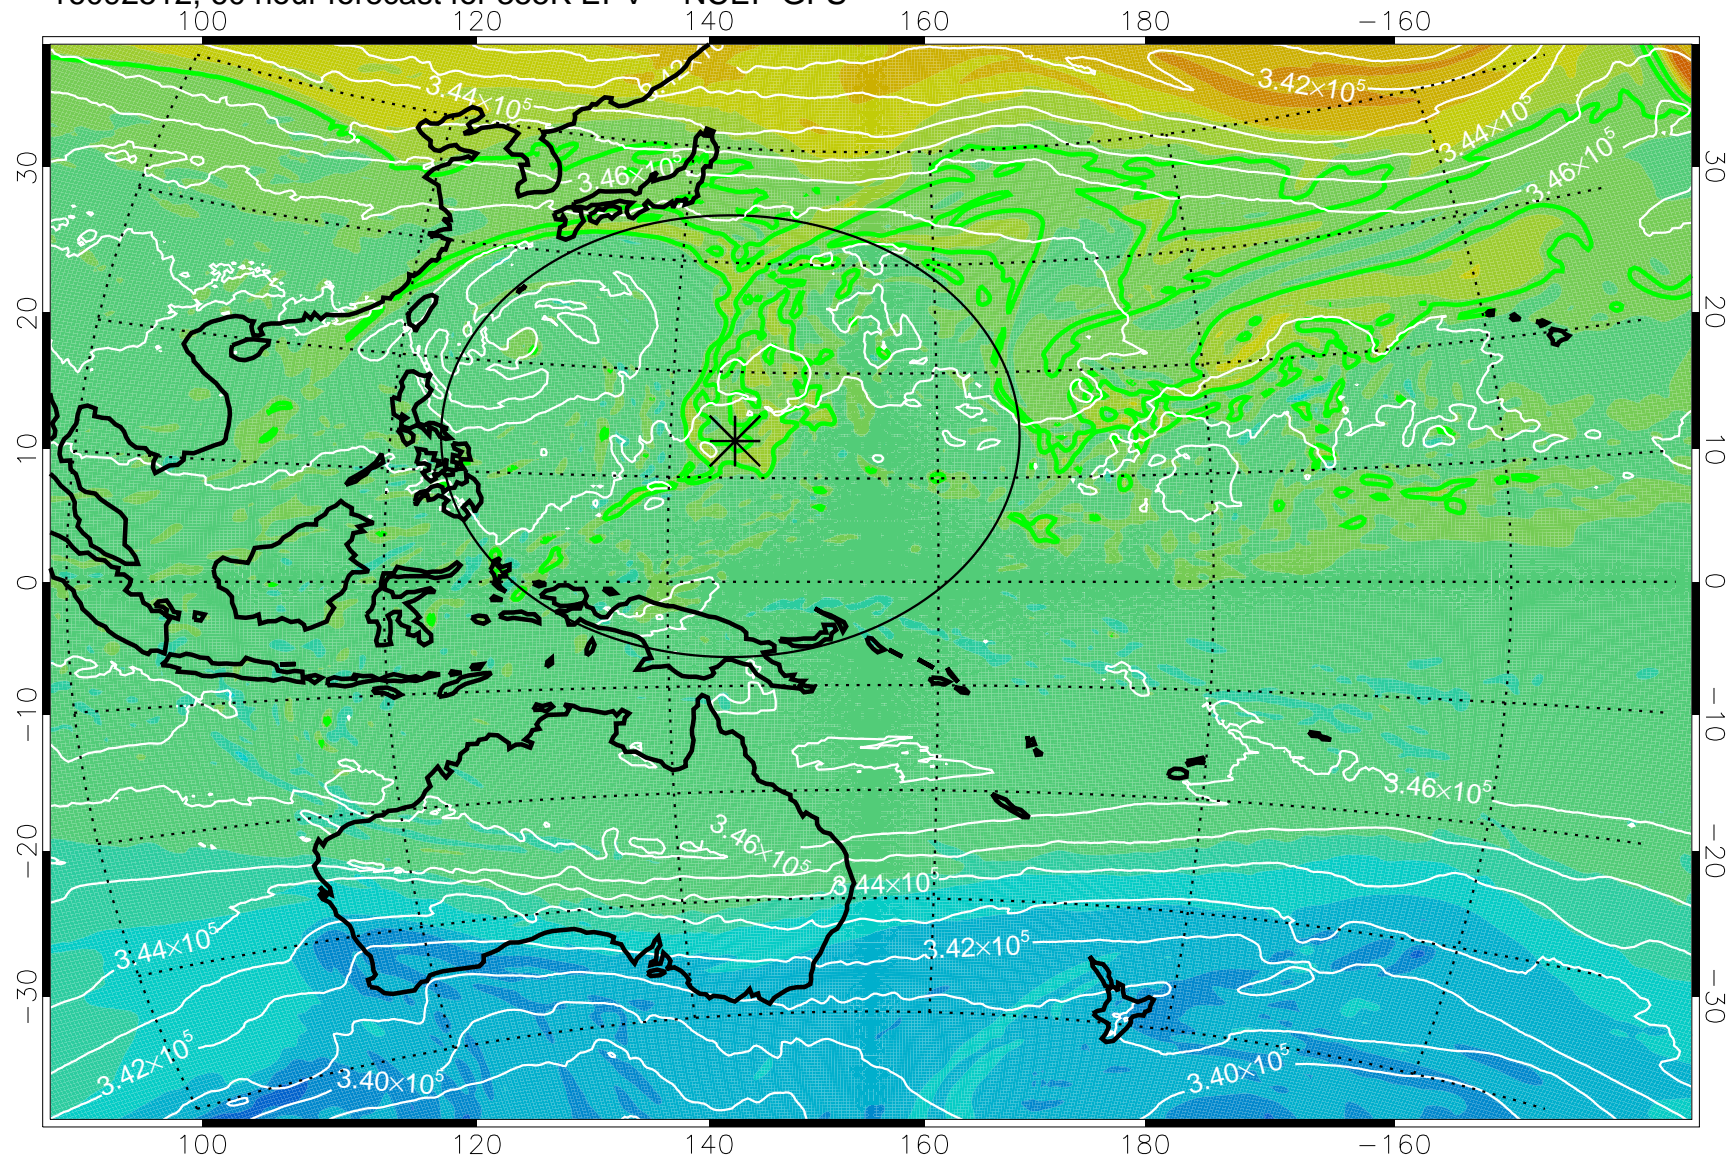

16092406, 30 hour forecast for 355K EPV -- NCEP GFS

355K Montgomery Streamfunction, white
EPV Tropopause (2 PVU) Position
Range ring of 2304 km

16092412, 36 hour forecast for 355K EPV -- NCEP GFS

355K Montgomery Streamfunction, white
EPV Tropopause (2 PVU) Position
Range ring of 2304 km

16092418, 42 hour forecast for 355K EPV -- NCEP GFS

355K Montgomery Streamfunction, white
EPV Tropopause (2 PVU) Position
Range ring of 2304 km

16092500, 48 hour forecast for 355K EPV -- NCEP GFS

355K Montgomery Streamfunction, white
EPV Tropopause (2 PVU) Position
Range ring of 2304 km

16092506, 54 hour forecast for 355K EPV -- NCEP GFS

355K Montgomery Streamfunction, white
EPV Tropopause (2 PVU) Position
Range ring of 2304 km

16092512, 60 hour forecast for 355K EPV -- NCEP GFS

355K Montgomery Streamfunction, white
EPV Tropopause (2 PVU) Position
Range ring of 2304 km

16092518, 66 hour forecast for 355K EPV -- NCEP GFS

355K Montgomery Streamfunction, white
EPV Tropopause (2 PVU) Position
Range ring of 2304 km

16092600, 72 hour forecast for 355K EPV -- NCEP GFS

355K Montgomery Streamfunction, white
EPV Tropopause (2 PVU) Position
Range ring of 2304 km