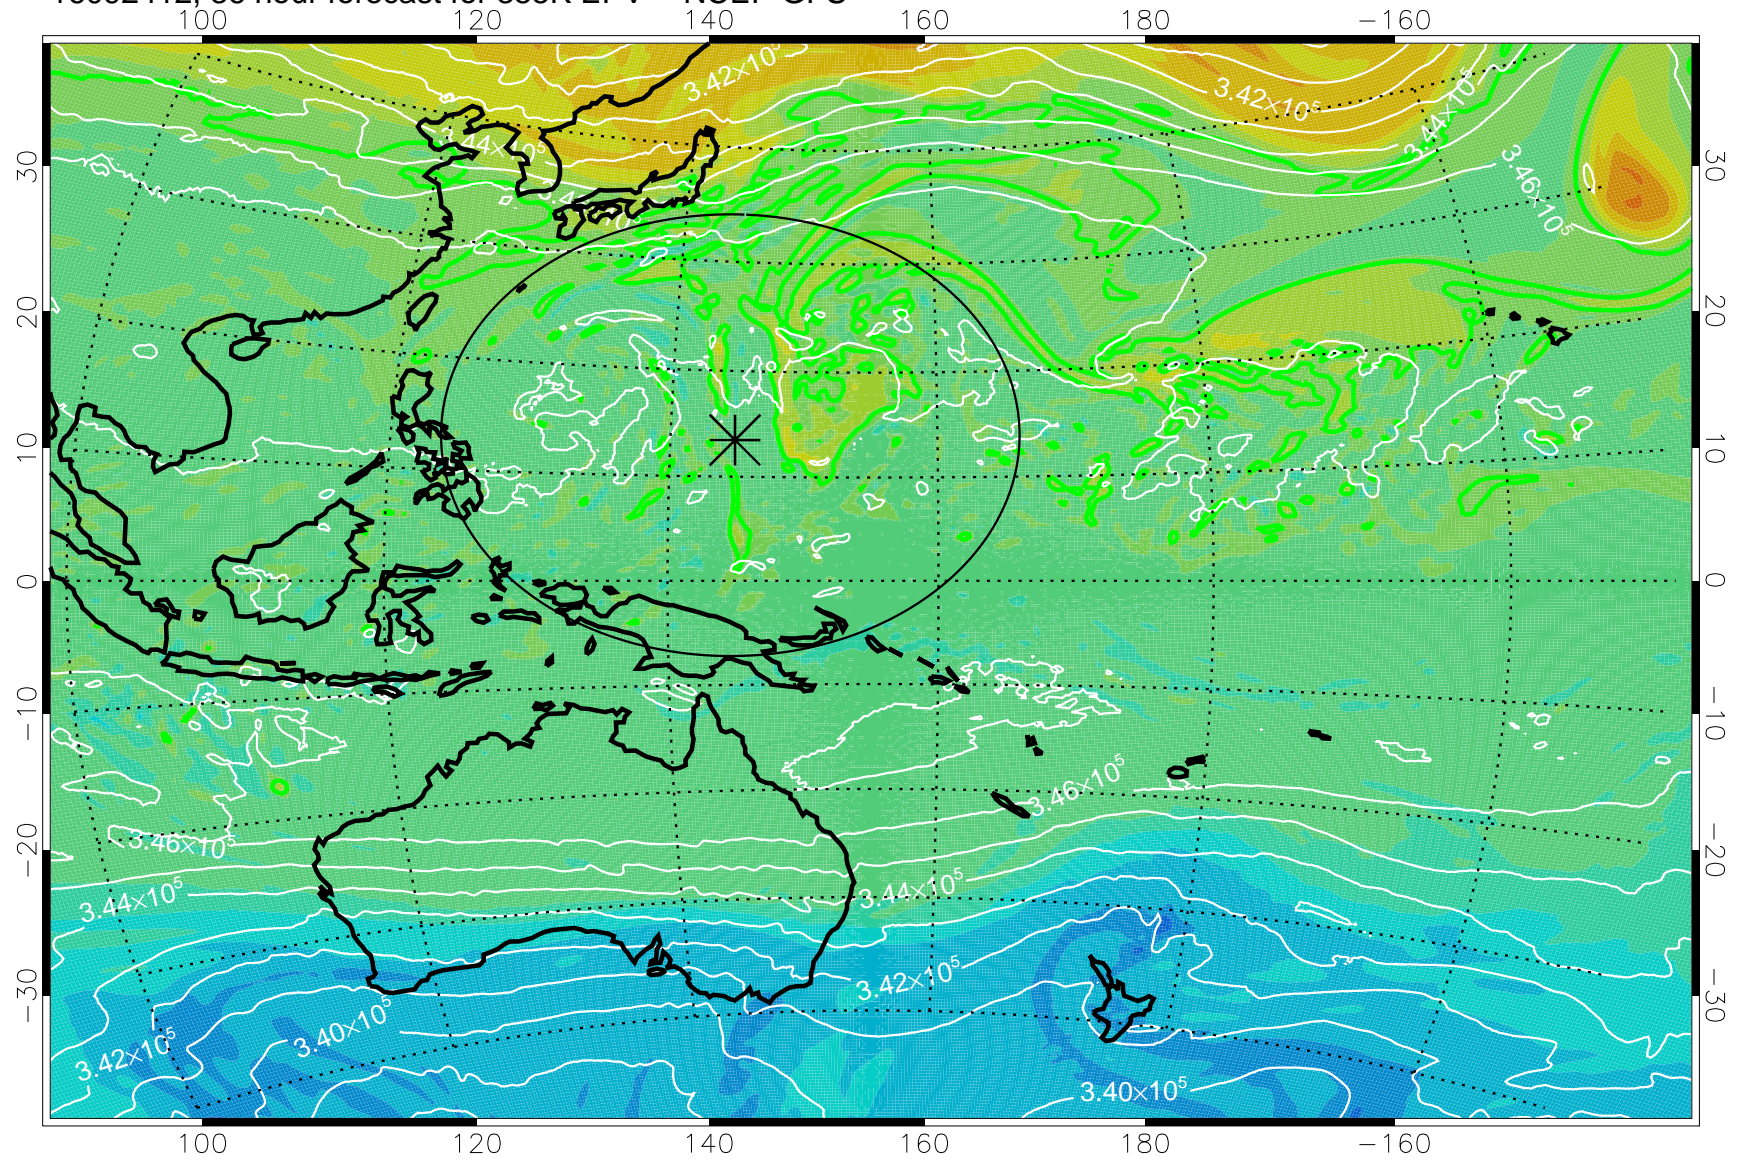

16092318, 18 hour forecast for 355K EPV -- NCEP GFS

355K Montgomery Streamfunction, white
EPV Tropopause (2 PVU) Position
Range ring of 2304 km

16092400, 24 hour forecast for 355K EPV -- NCEP GFS

355K Montgomery Streamfunction, white
EPV Tropopause (2 PVU) Position
Range ring of 2304 km

16092406, 30 hour forecast for 355K EPV -- NCEP GFS

355K Montgomery Streamfunction, white
EPV Tropopause (2 PVU) Position
Range ring of 2304 km

16092412, 36 hour forecast for 355K EPV -- NCEP GFS

355K Montgomery Streamfunction, white
EPV Tropopause (2 PVU) Position
Range ring of 2304 km

16092418, 42 hour forecast for 355K EPV -- NCEP GFS

355K Montgomery Streamfunction, white
EPV Tropopause (2 PVU) Position
Range ring of 2304 km

16092500, 48 hour forecast for 355K EPV -- NCEP GFS

355K Montgomery Streamfunction, white
EPV Tropopause (2 PVU) Position
Range ring of 2304 km

16092518, 66 hour forecast for 355K EPV -- NCEP GFS

355K Montgomery Streamfunction, white
EPV Tropopause (2 PVU) Position
Range ring of 2304 km

16092600, 72 hour forecast for 355K EPV -- NCEP GFS

355K Montgomery Streamfunction, white
EPV Tropopause (2 PVU) Position
Range ring of 2304 km