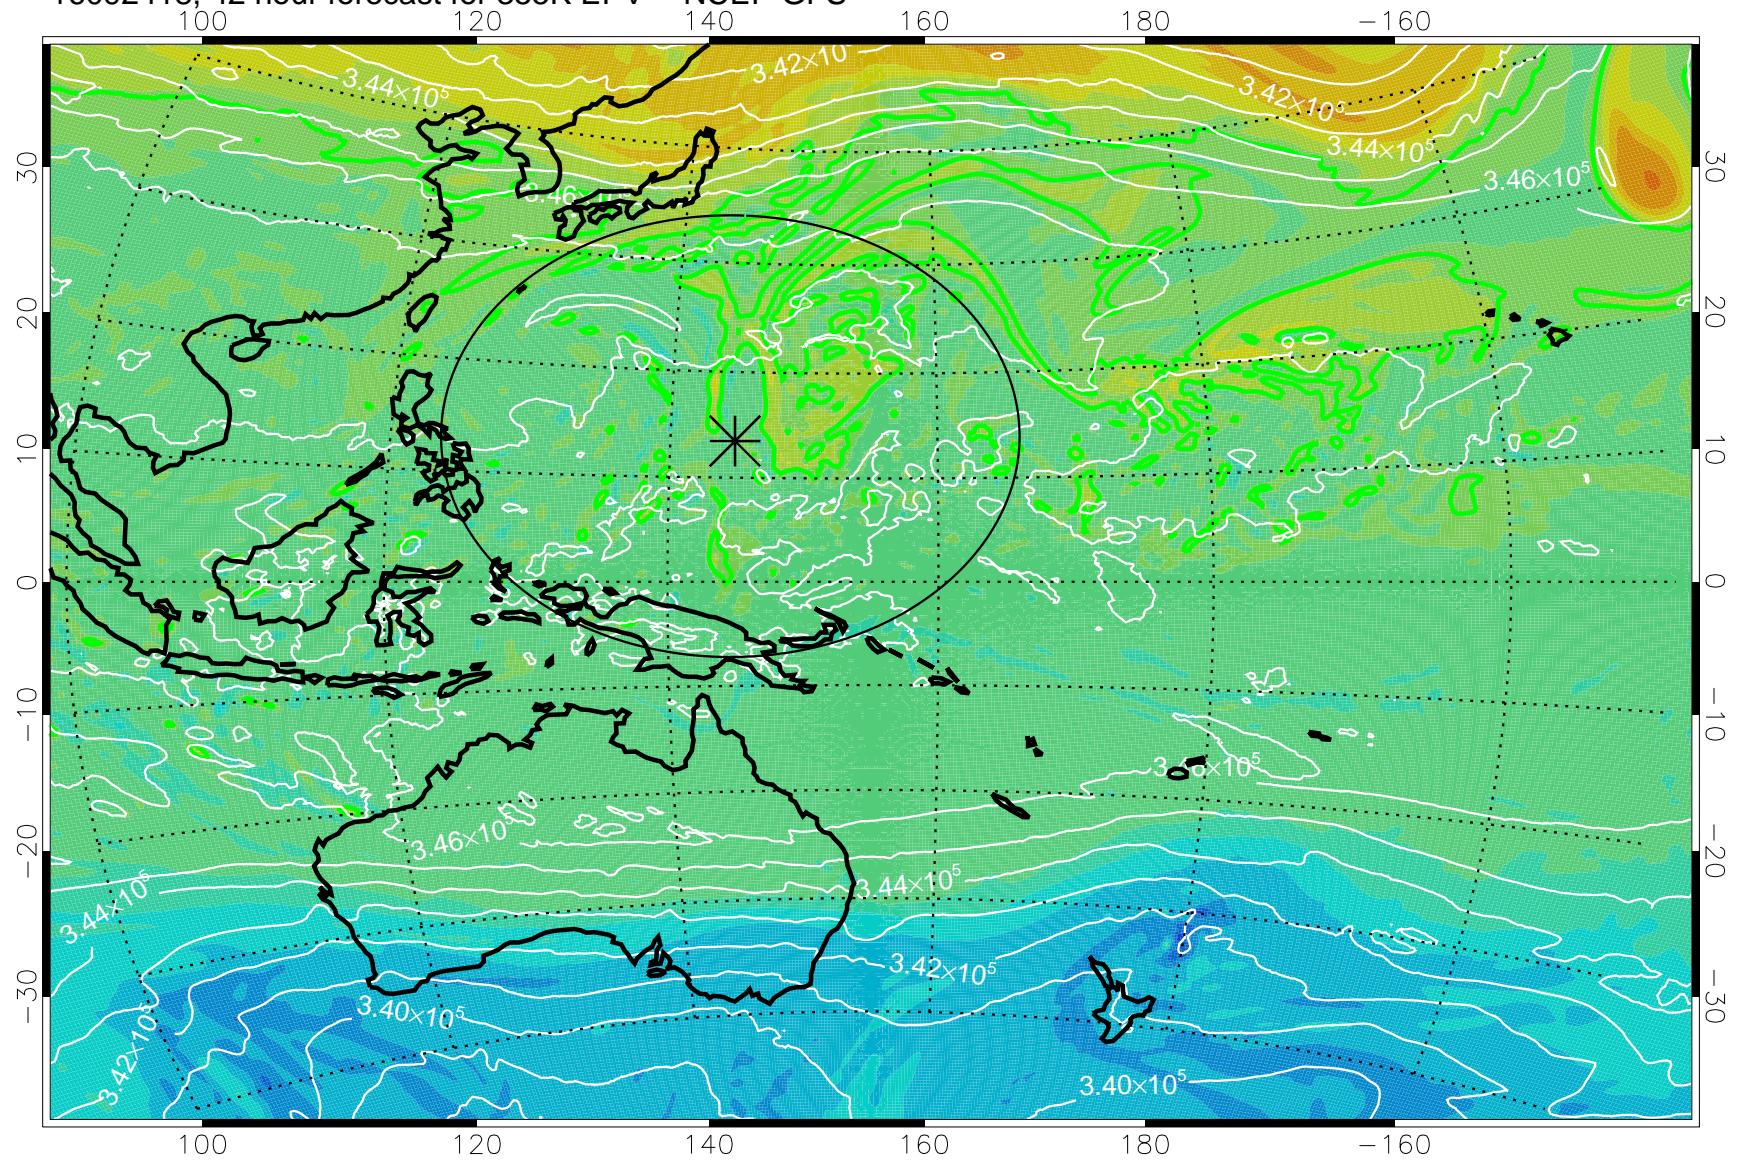

16092406, 30 hour forecast for 355K EPV -- NCEP GFS

355K Montgomery Streamfunction, white
EPV Tropopause (2 PVU) Position
Range ring of 2304 km

16092412, 36 hour forecast for 355K EPV -- NCEP GFS

355K Montgomery Streamfunction, white
EPV Tropopause (2 PVU) Position
Range ring of 2304 km

16092418, 42 hour forecast for 355K EPV -- NCEP GFS

355K Montgomery Streamfunction, white
EPV Tropopause (2 PVU) Position
Range ring of 2304 km

16092500, 48 hour forecast for 355K EPV -- NCEP GFS

355K Montgomery Streamfunction, white
EPV Tropopause (2 PVU) Position
Range ring of 2304 km

16092506, 54 hour forecast for 355K EPV -- NCEP GFS

355K Montgomery Streamfunction, white
EPV Tropopause (2 PVU) Position
Range ring of 2304 km

16092512, 60 hour forecast for 355K EPV -- NCEP GFS

355K Montgomery Streamfunction, white
EPV Tropopause (2 PVU) Position
Range ring of 2304 km

16092518, 66 hour forecast for 355K EPV -- NCEP GFS

355K Montgomery Streamfunction, white
EPV Tropopause (2 PVU) Position
Range ring of 2304 km

16092600, 72 hour forecast for 355K EPV -- NCEP GFS

355K Montgomery Streamfunction, white
EPV Tropopause (2 PVU) Position
Range ring of 2304 km