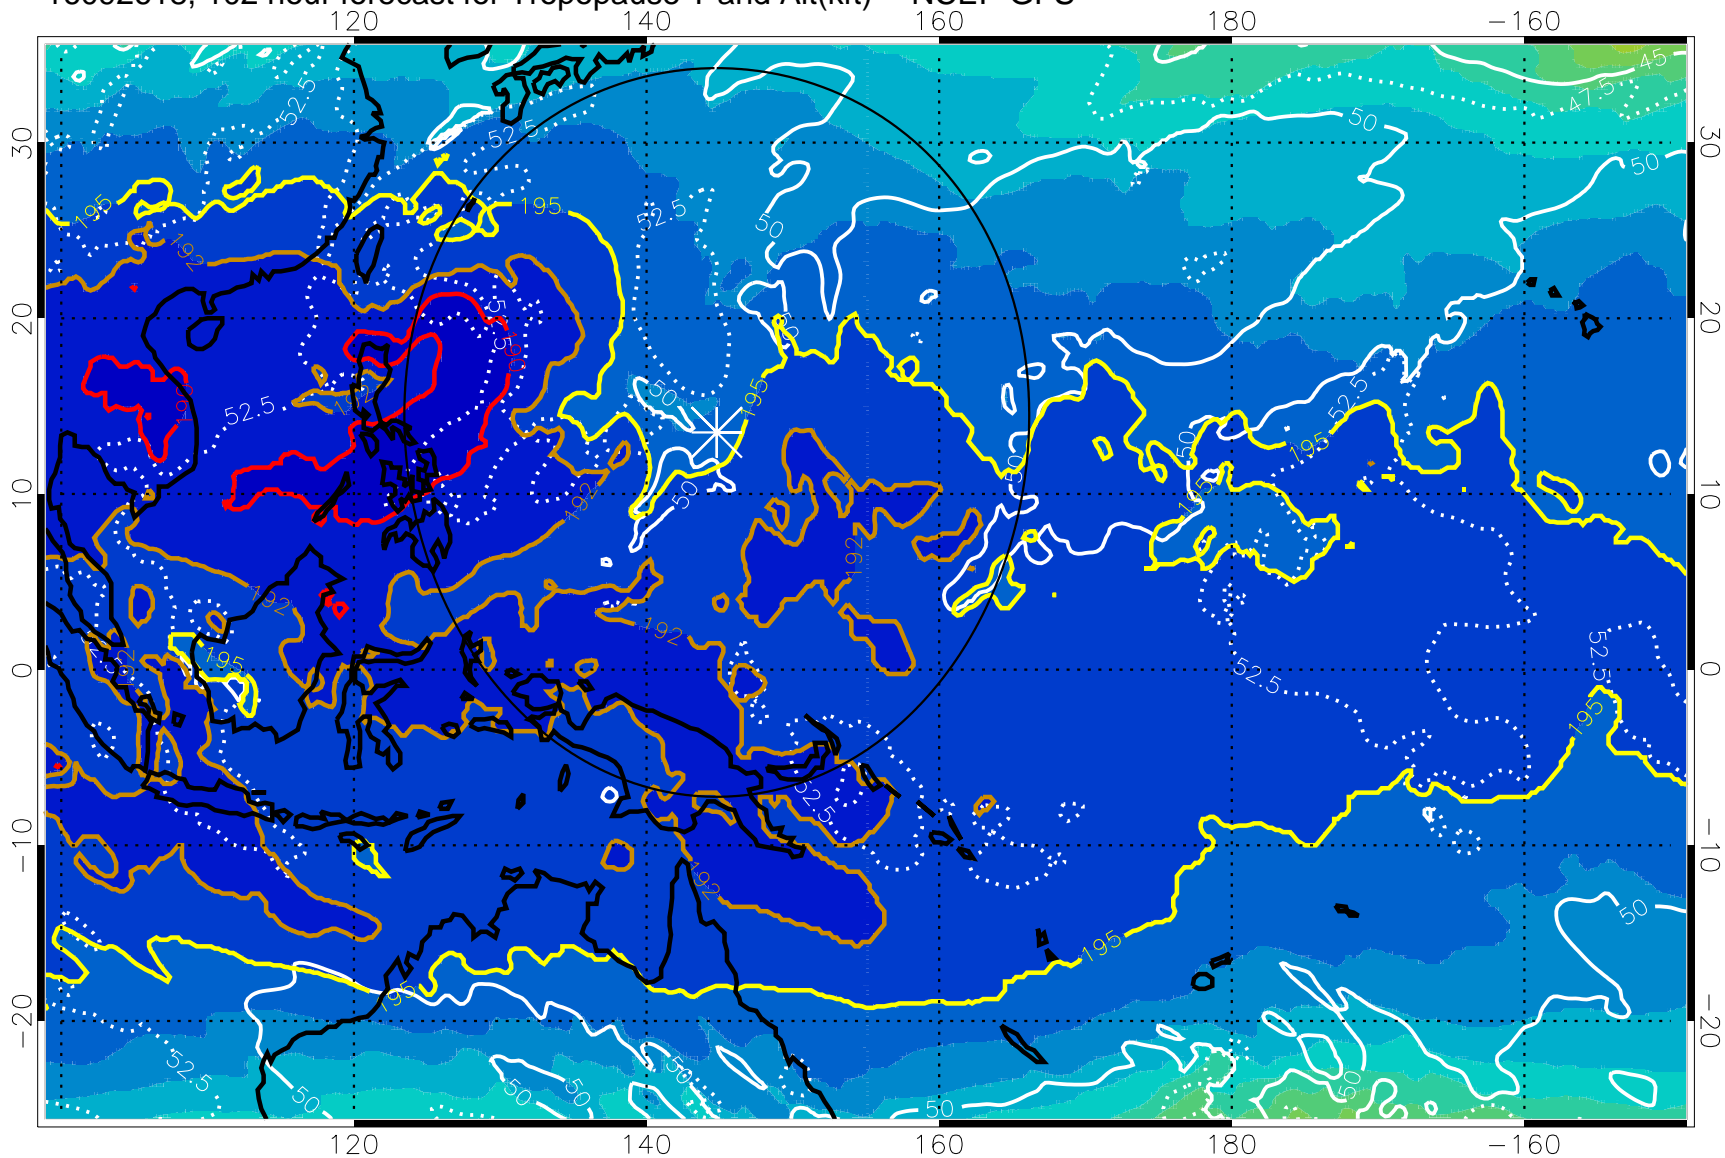

16092612, 96 hour forecast for Tropopause T and Alt(kft) -- NCEP GFS

190 200 210 220 230

Tropopause T, K

Tropopause Altitude in kft (white)

192.5K Isotherm 195K Isotherm

187.5K Isotherm 190K Isotherm

Range ring of 2304 km

16092618, 102 hour forecast for Tropopause T and Alt(kft) -- NCEP GFS

190 200 210 220 230

Tropopause T, K

Tropopause Altitude in kft (white)

192.5K Isotherm 195K Isotherm

187.5K Isotherm 190K Isotherm

Range ring of 2304 km