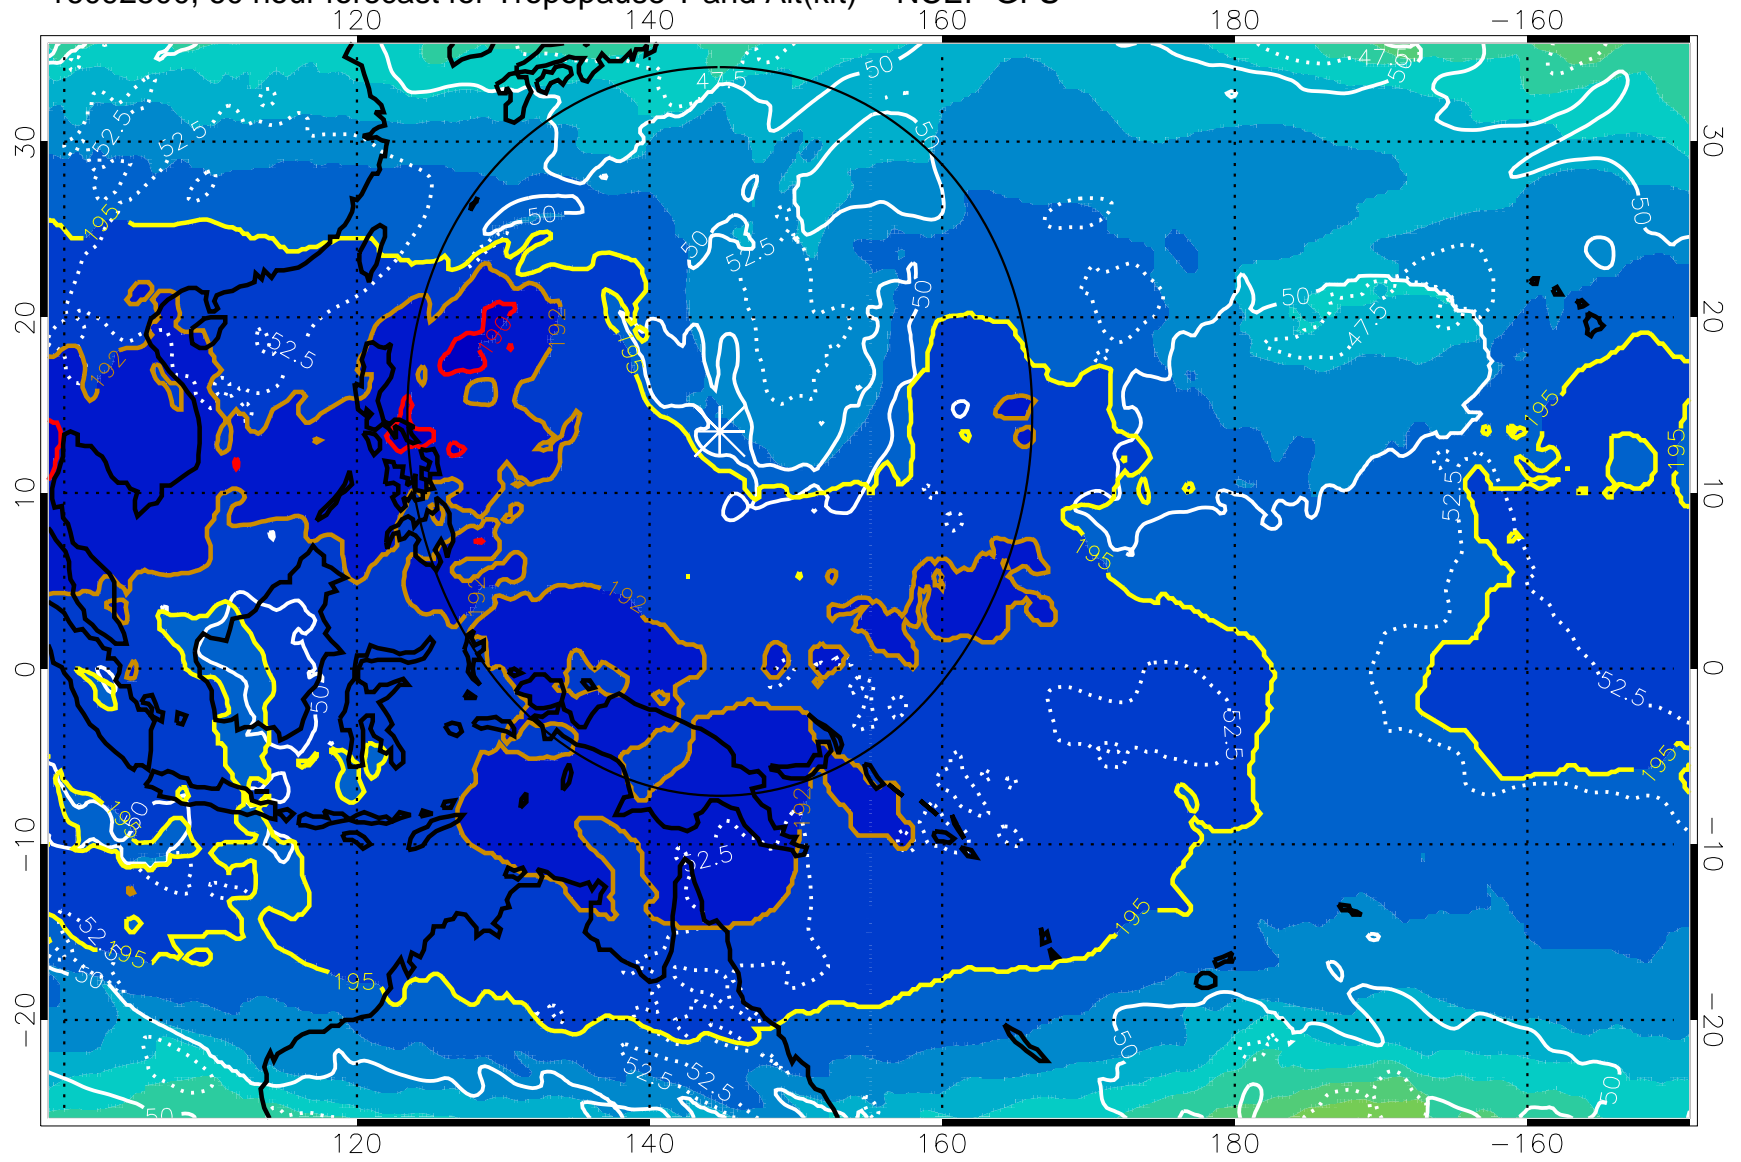

16092500, 60 hour forecast for Tropopause T and Alt(kft) -- NCEP GFS

190 200 210 220 230

Tropopause T, K

Tropopause Altitude in kft (white)

192.5K Isotherm 195K Isotherm

187.5K Isotherm 190K Isotherm

Range ring of 2304 km