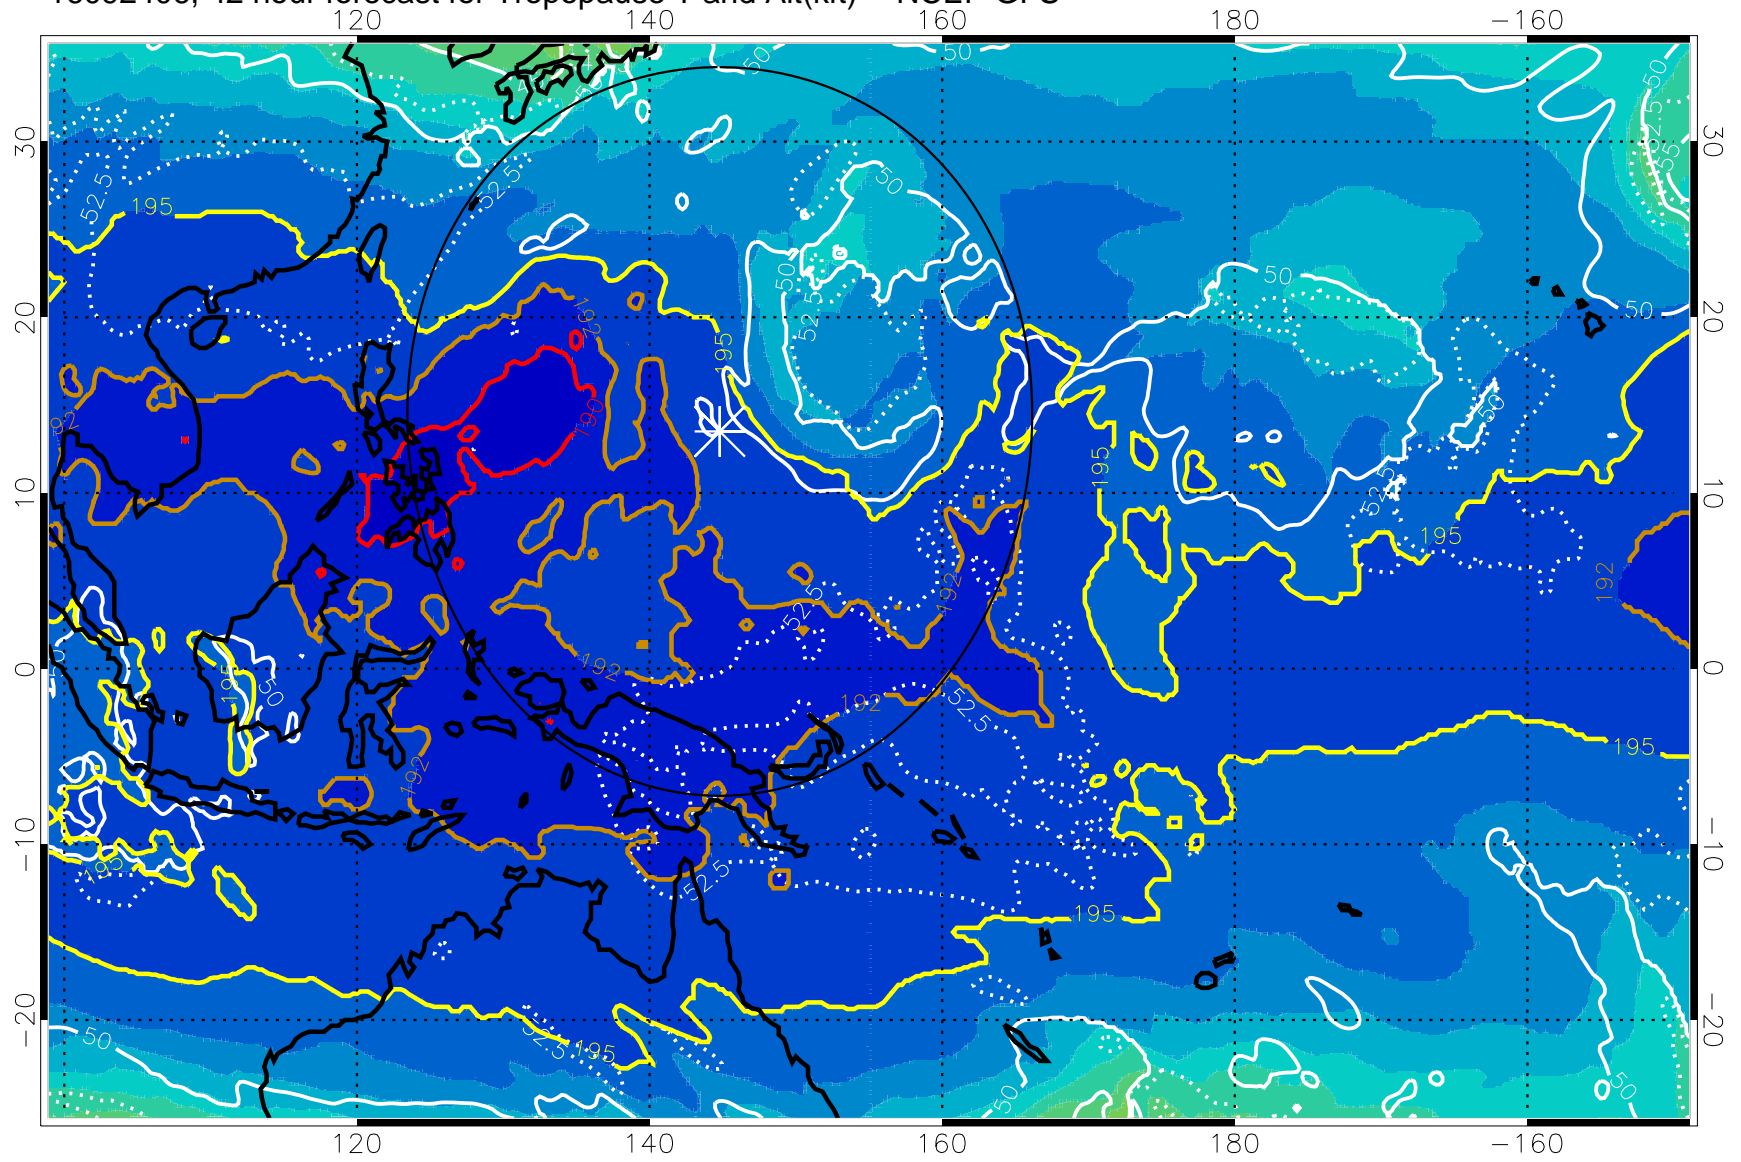

16092406, 42 hour forecast for Tropopause T and Alt(kft) -- NCEP GFS

190 200 210 220 230

Tropopause T, K

Tropopause Altitude in kft (white)

192.5K Isotherm 195K Isotherm

187.5K Isotherm 190K Isotherm

Range ring of 2304 km