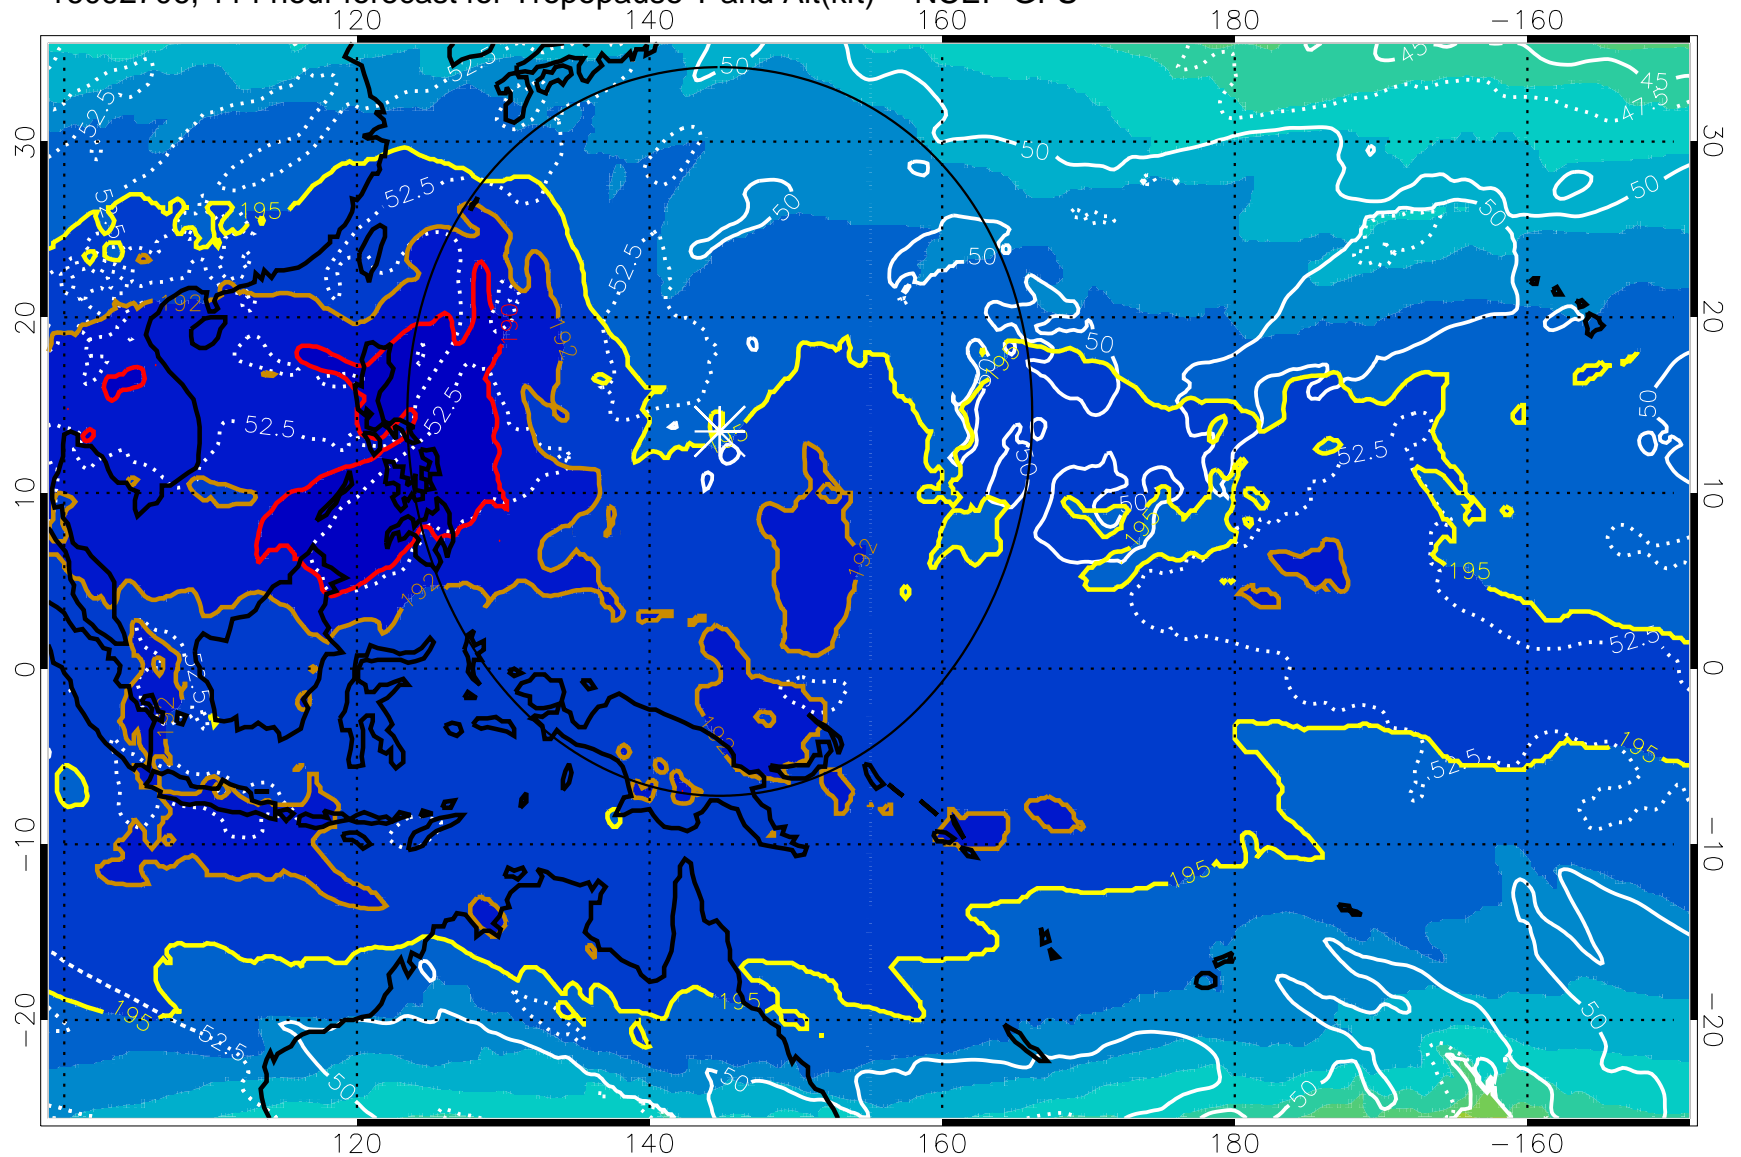

16092612, 96 hour forecast for Tropopause T and Alt(kft) -- NCEP GFS

190 200 210 220 230

Tropopause T, K

Tropopause Altitude in kft (white)

192.5K Isotherm 195K Isotherm

187.5K Isotherm 190K Isotherm

Range ring of 2304 km

16092618, 102 hour forecast for Tropopause T and Alt(kft) -- NCEP GFS

190 200 210 220 230

Tropopause T, K

Tropopause Altitude in kft (white)

192.5K Isotherm 195K Isotherm

187.5K Isotherm 190K Isotherm

Range ring of 2304 km

16092706, 114 hour forecast for Tropopause T and Alt(kft) -- NCEP GFS

190 200 210 220 230
Tropopause T, K

Tropopause Altitude in kft (white)

192.5K Isotherm 195K Isotherm
187.5K Isotherm 190K Isotherm

Range ring of 2304 km