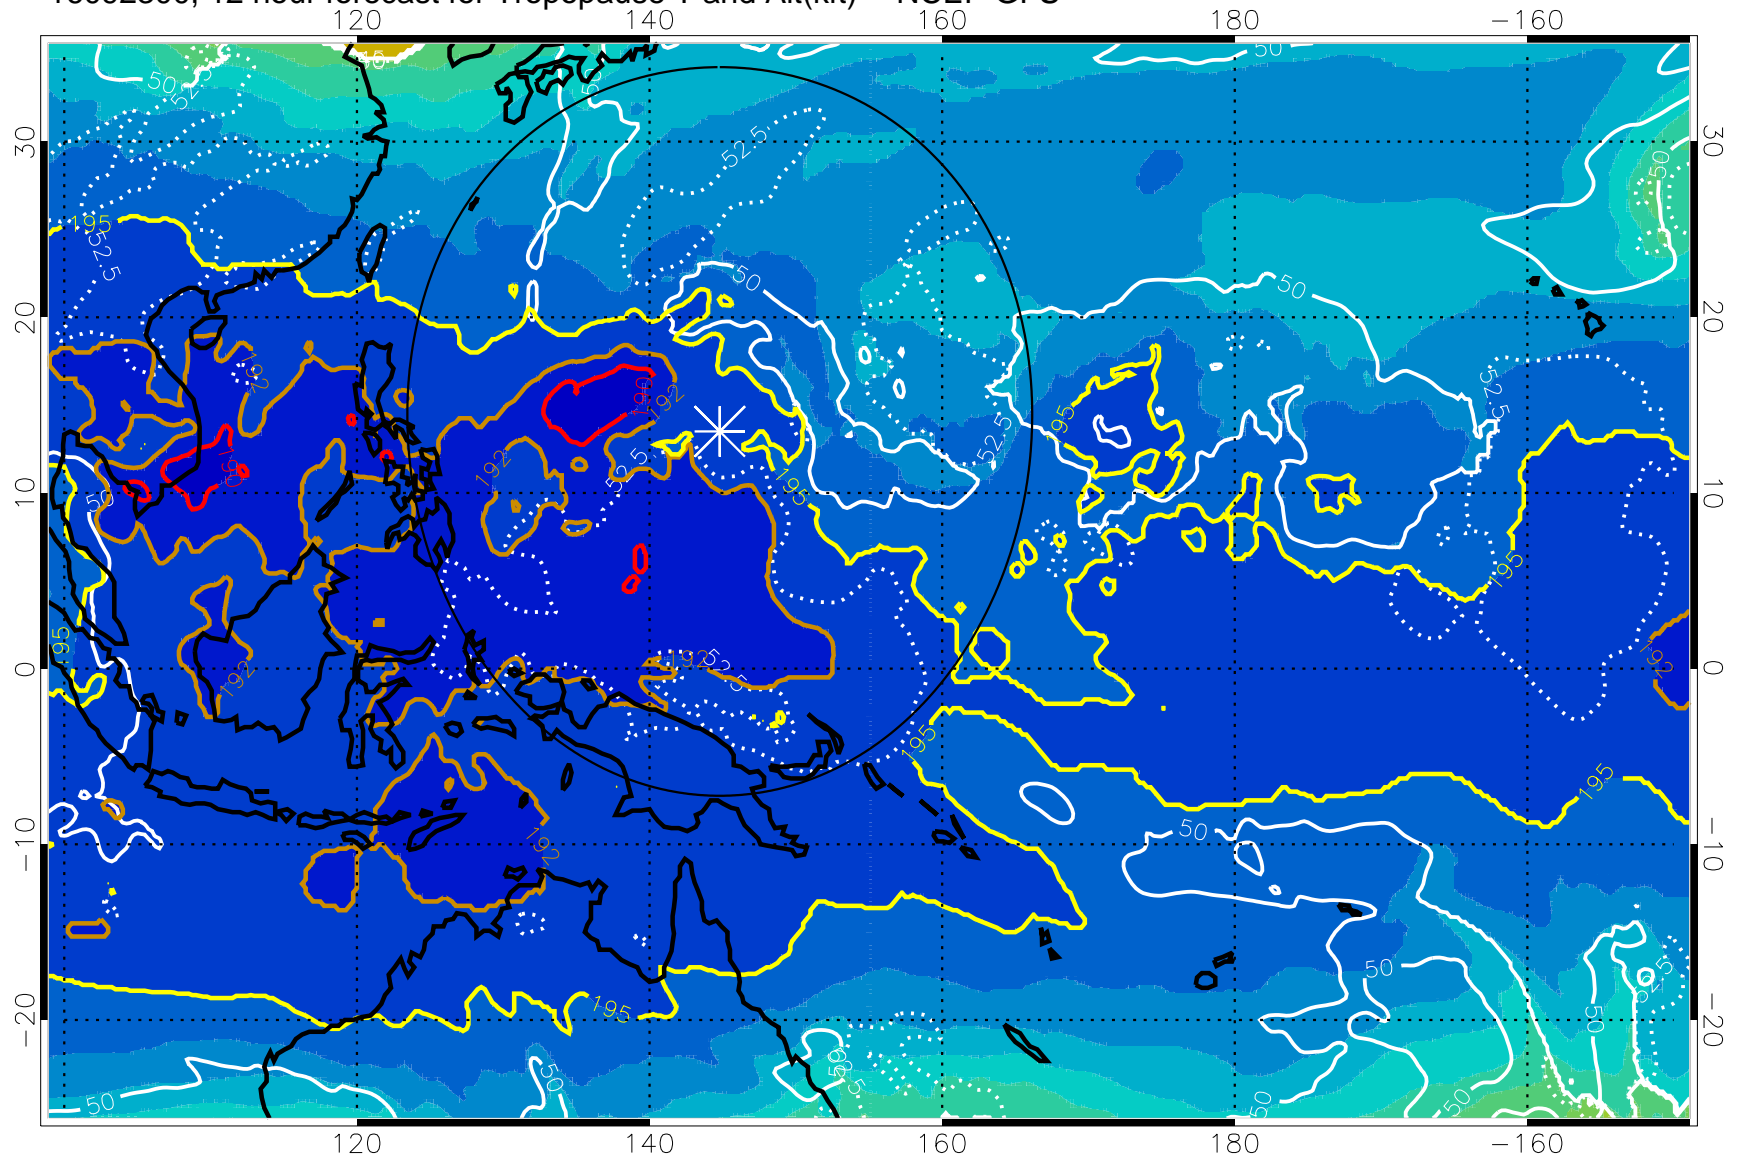

16092300, 12 hour forecast for Tropopause T and Alt(kft) -- NCEP GFS

190   200   210   220   230
Tropopause T, K

Tropopause Altitude in kft (white)

192.5K Isotherm   195K Isotherm
187.5K Isotherm   190K Isotherm

Range ring of 2304 km