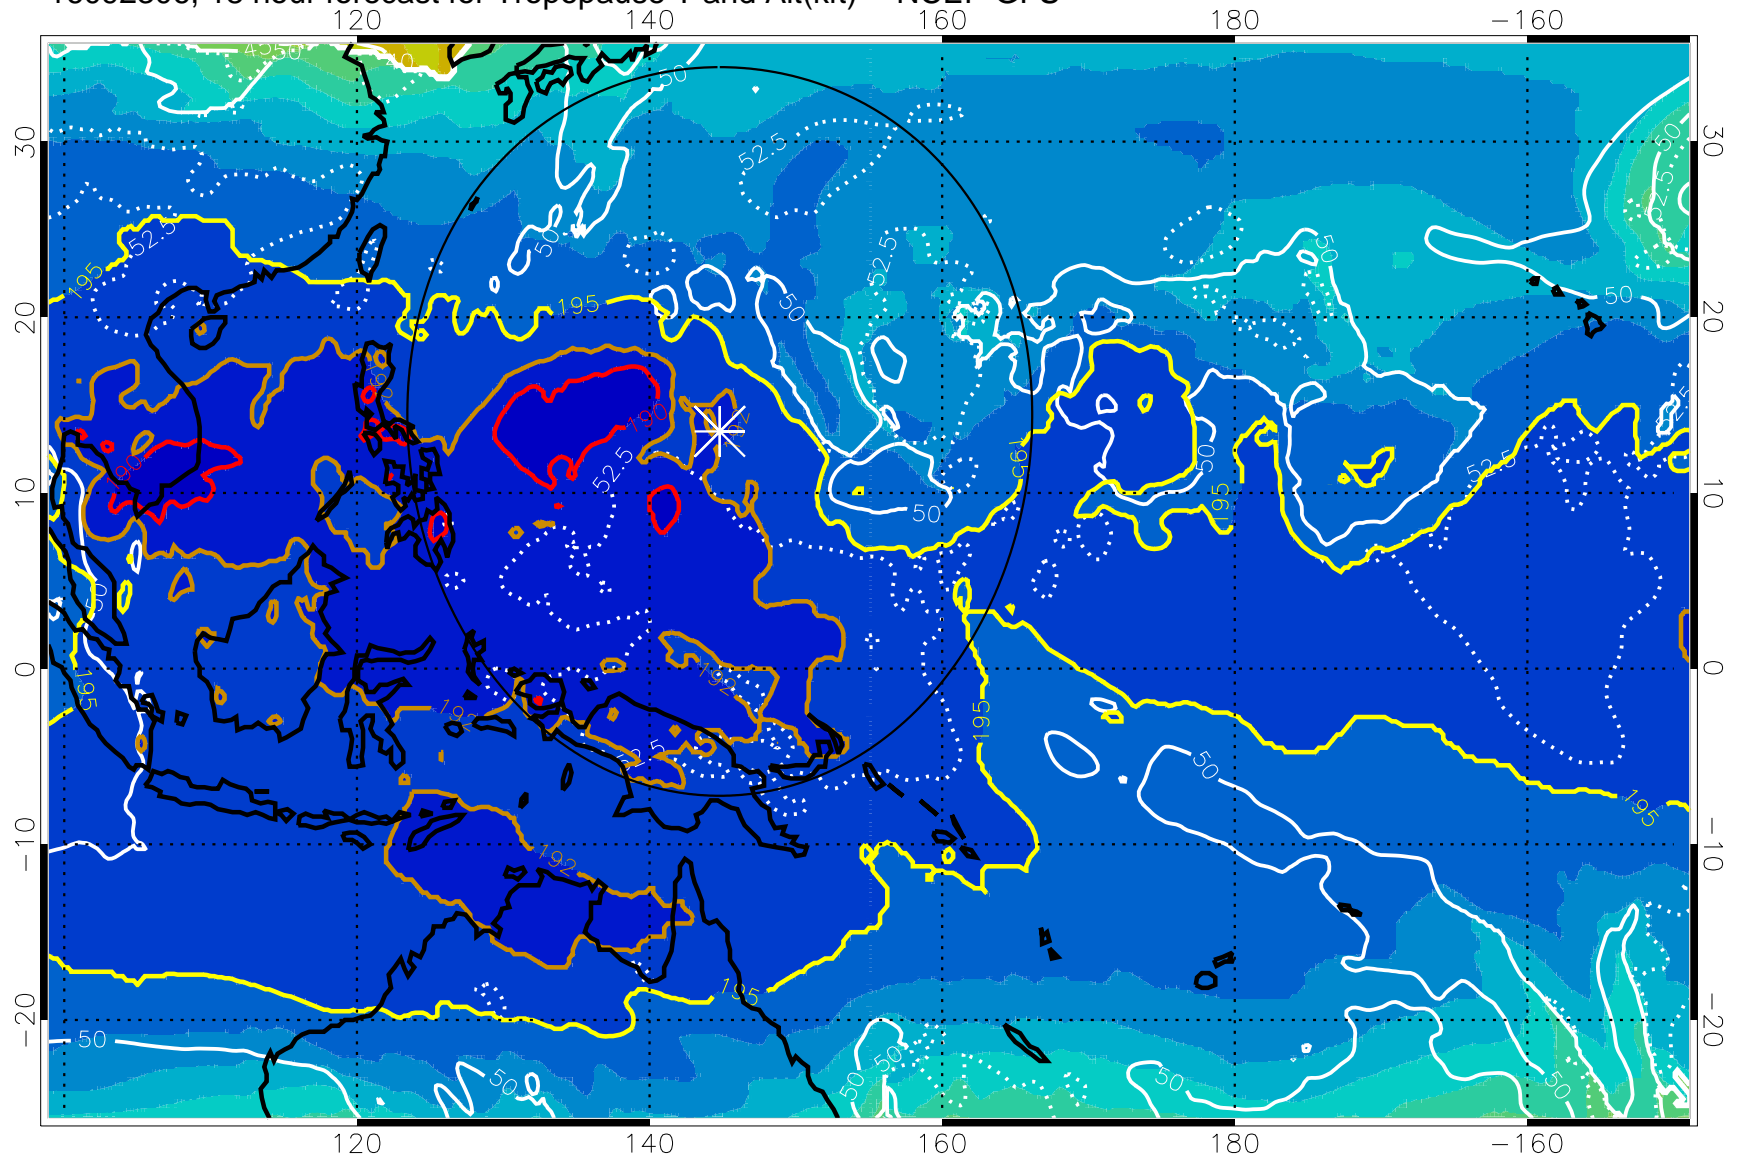

16092306, 18 hour forecast for Tropopause T and Alt(kft) -- NCEP GFS

190 200 210 220 230

Tropopause T, K

Tropopause Altitude in kft (white)

192.5K Isotherm 195K Isotherm
187.5K Isotherm 190K Isotherm

Range ring of 2304 km