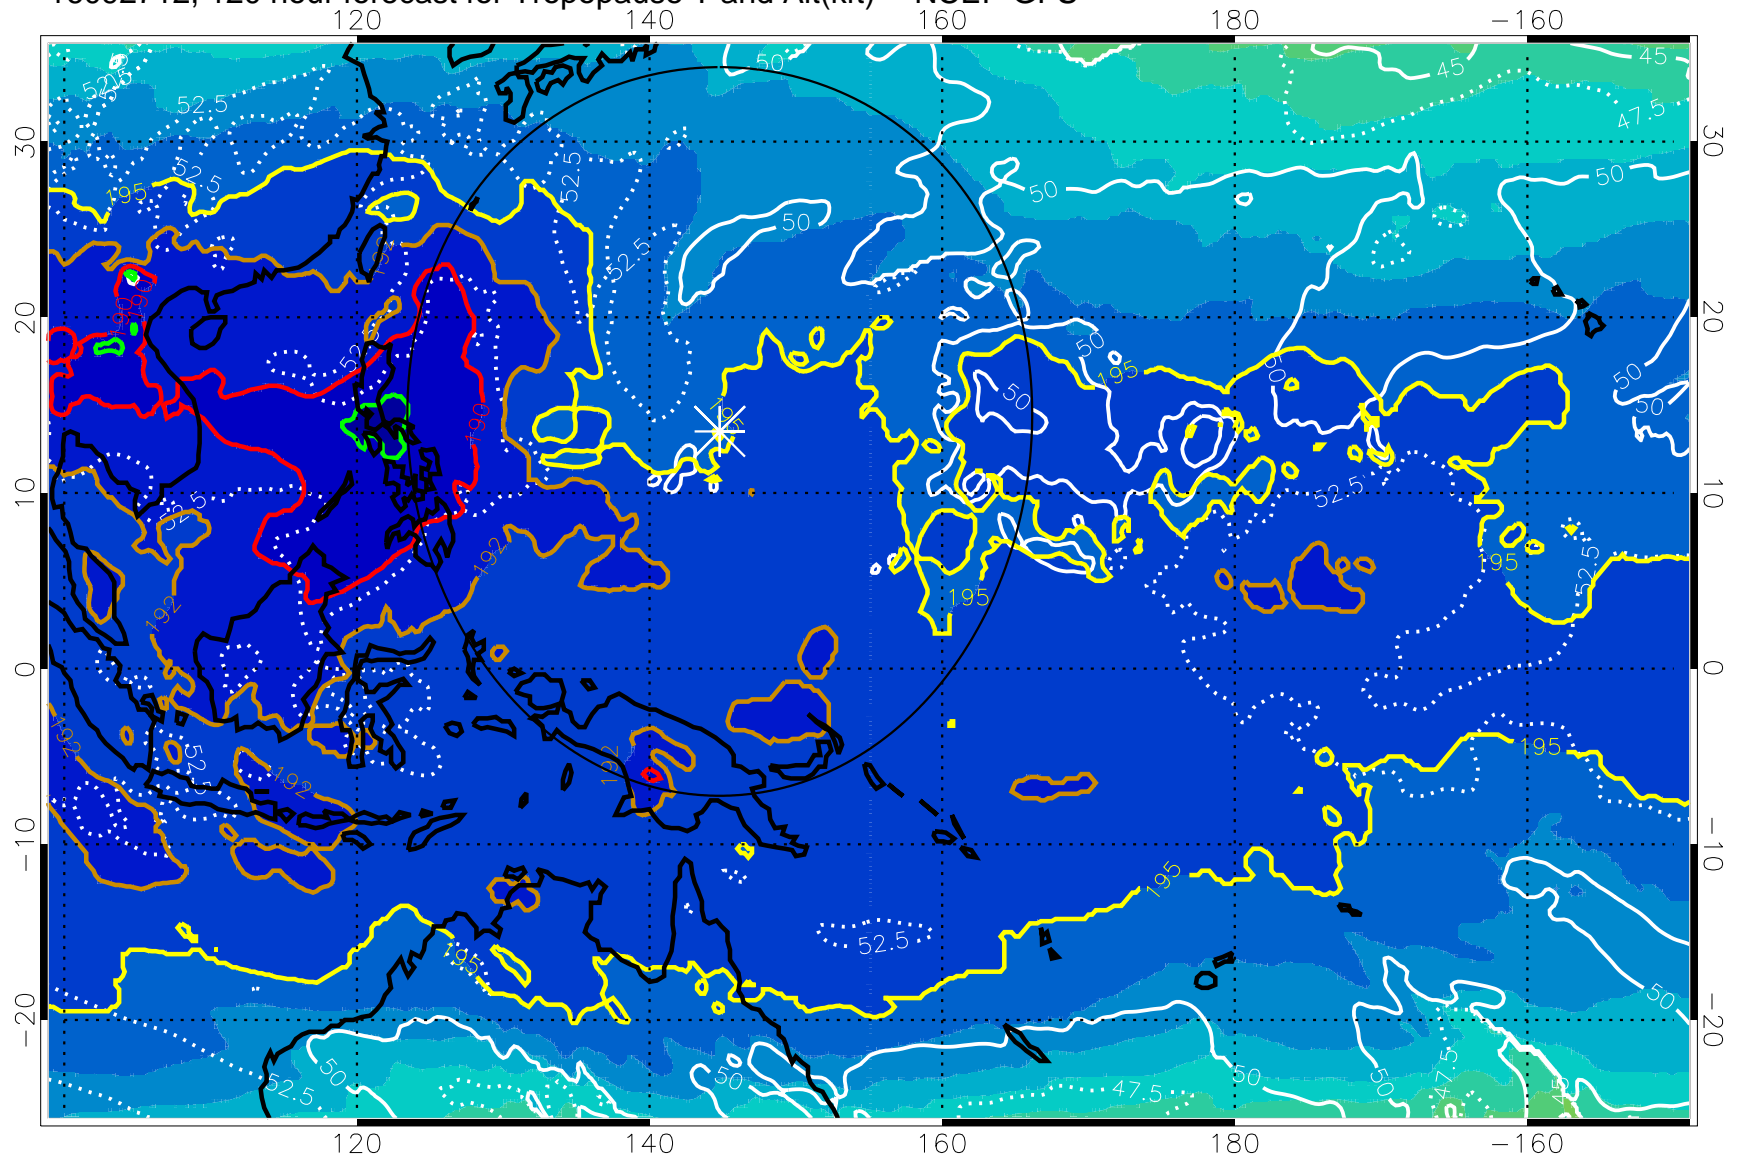

16092618, 102 hour forecast for Tropopause T and Alt(kft) -- NCEP GFS

190 200 210 220 230

Tropopause T, K

Tropopause Altitude in kft (white)

192.5K Isotherm 195K Isotherm

187.5K Isotherm 190K Isotherm

Range ring of 2304 km

16092706, 114 hour forecast for Tropopause T and Alt(kft) -- NCEP GFS

190 200 210 220 230
Tropopause T, K

Tropopause Altitude in kft (white)

192.5K Isotherm 195K Isotherm
187.5K Isotherm 190K Isotherm

Range ring of 2304 km

16092712, 120 hour forecast for Tropopause T and Alt(kft) -- NCEP GFS

190 200 210 220 230

Tropopause T, K

Tropopause Altitude in kft (white)

192.5K Isotherm 195K Isotherm

187.5K Isotherm 190K Isotherm

Range ring of 2304 km