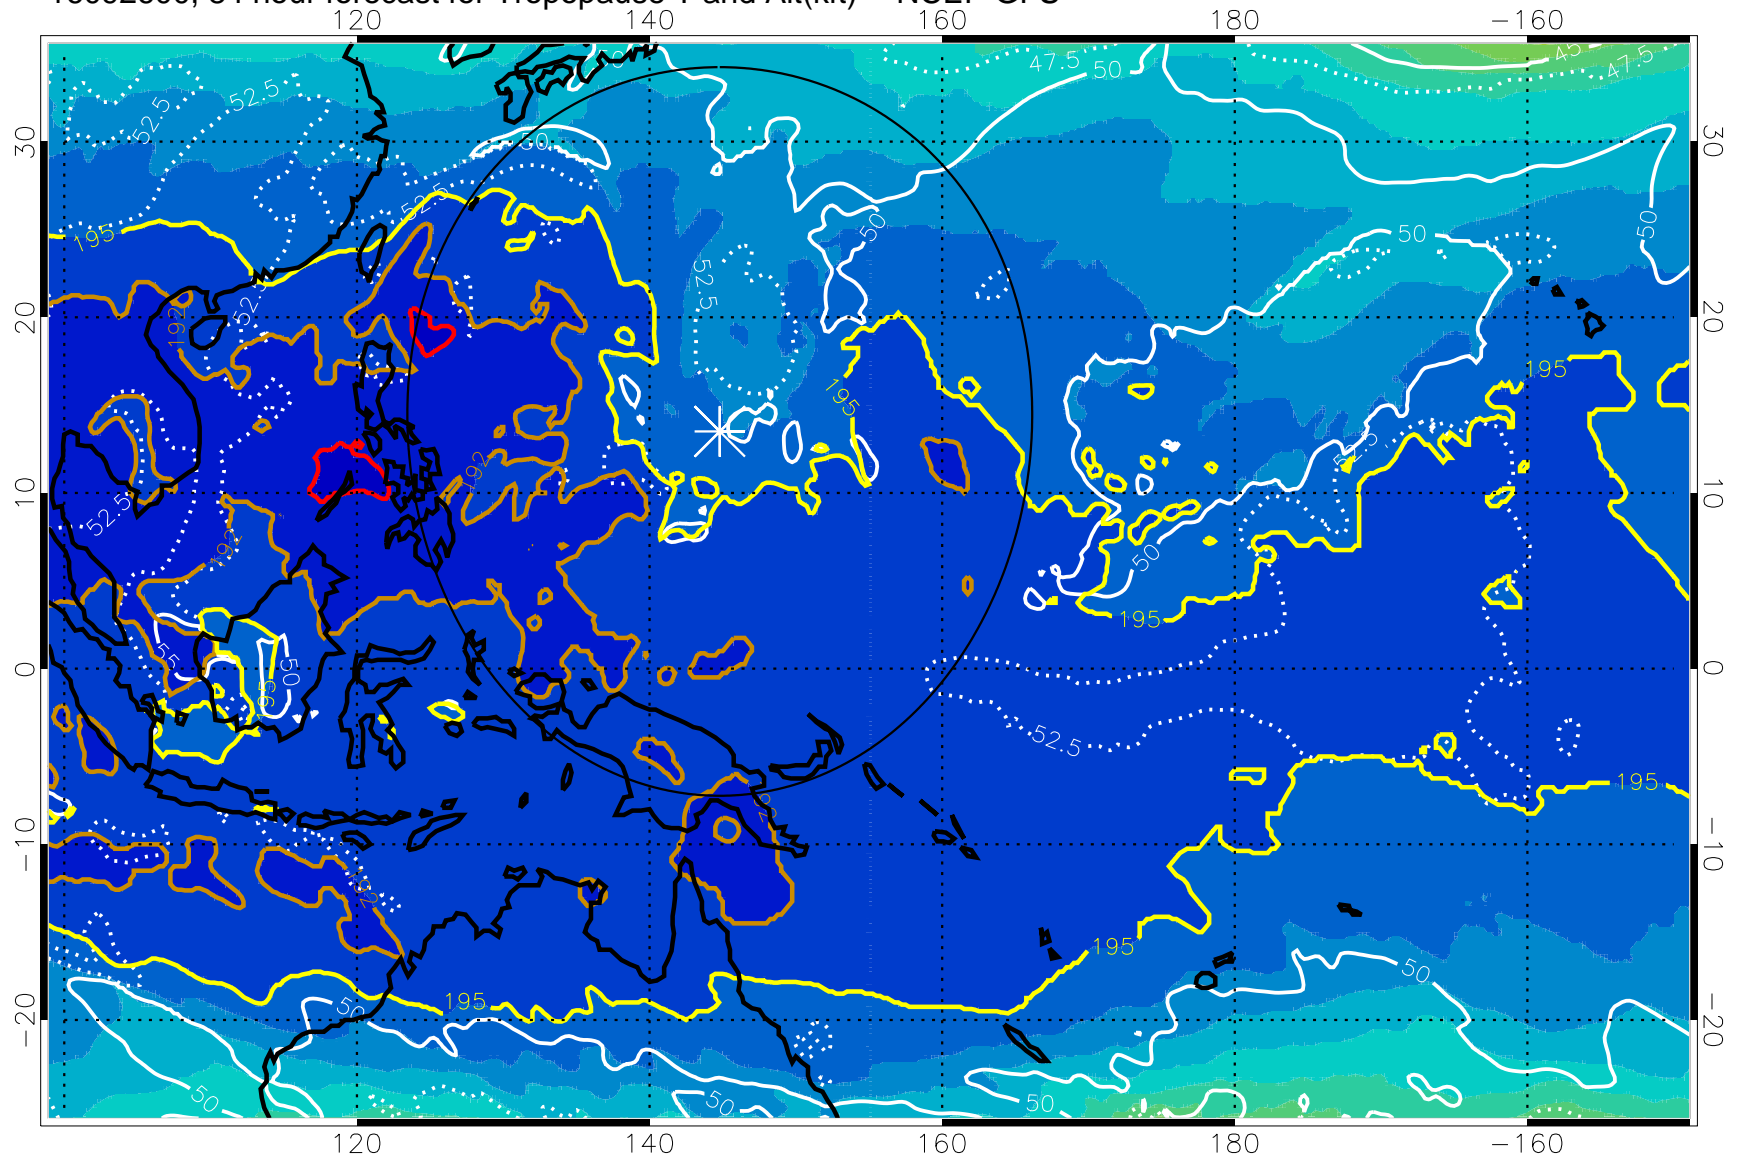

16092518, 78 hour forecast for Tropopause T and Alt(kft) -- NCEP GFS

190 200 210 220 230

Tropopause T, K

Tropopause Altitude in kft (white)

192.5K Isotherm 195K Isotherm

187.5K Isotherm 190K Isotherm

Range ring of 2304 km

16092600, 84 hour forecast for Tropopause T and Alt(kft) -- NCEP GFS

190 200 210 220 230

Tropopause T, K

Tropopause Altitude in kft (white)

192.5K Isotherm 195K Isotherm

187.5K Isotherm 190K Isotherm

Range ring of 2304 km