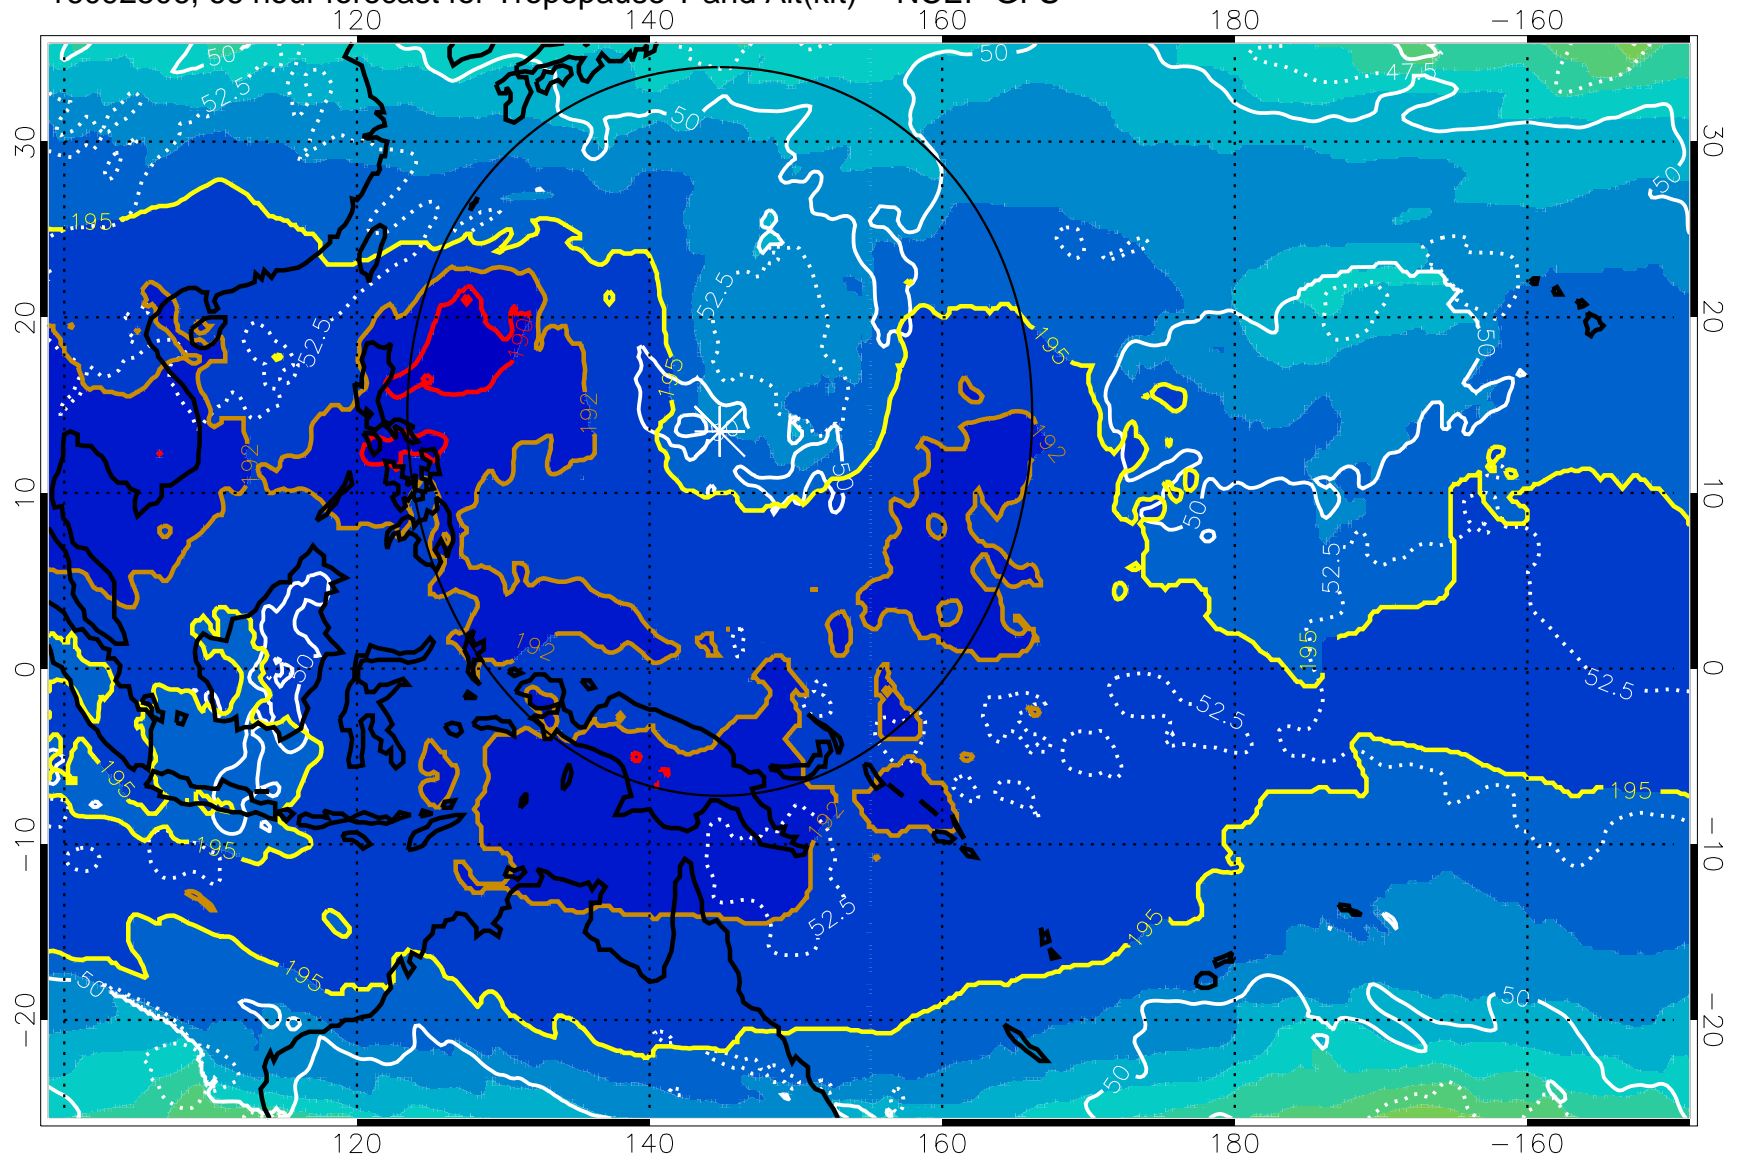

16092506, 66 hour forecast for Tropopause T and Alt(kft) -- NCEP GFS

190 200 210 220 230

Tropopause T, K

Tropopause Altitude in kft (white)

192.5K Isotherm 195K Isotherm
187.5K Isotherm 190K Isotherm

Range ring of 2304 km