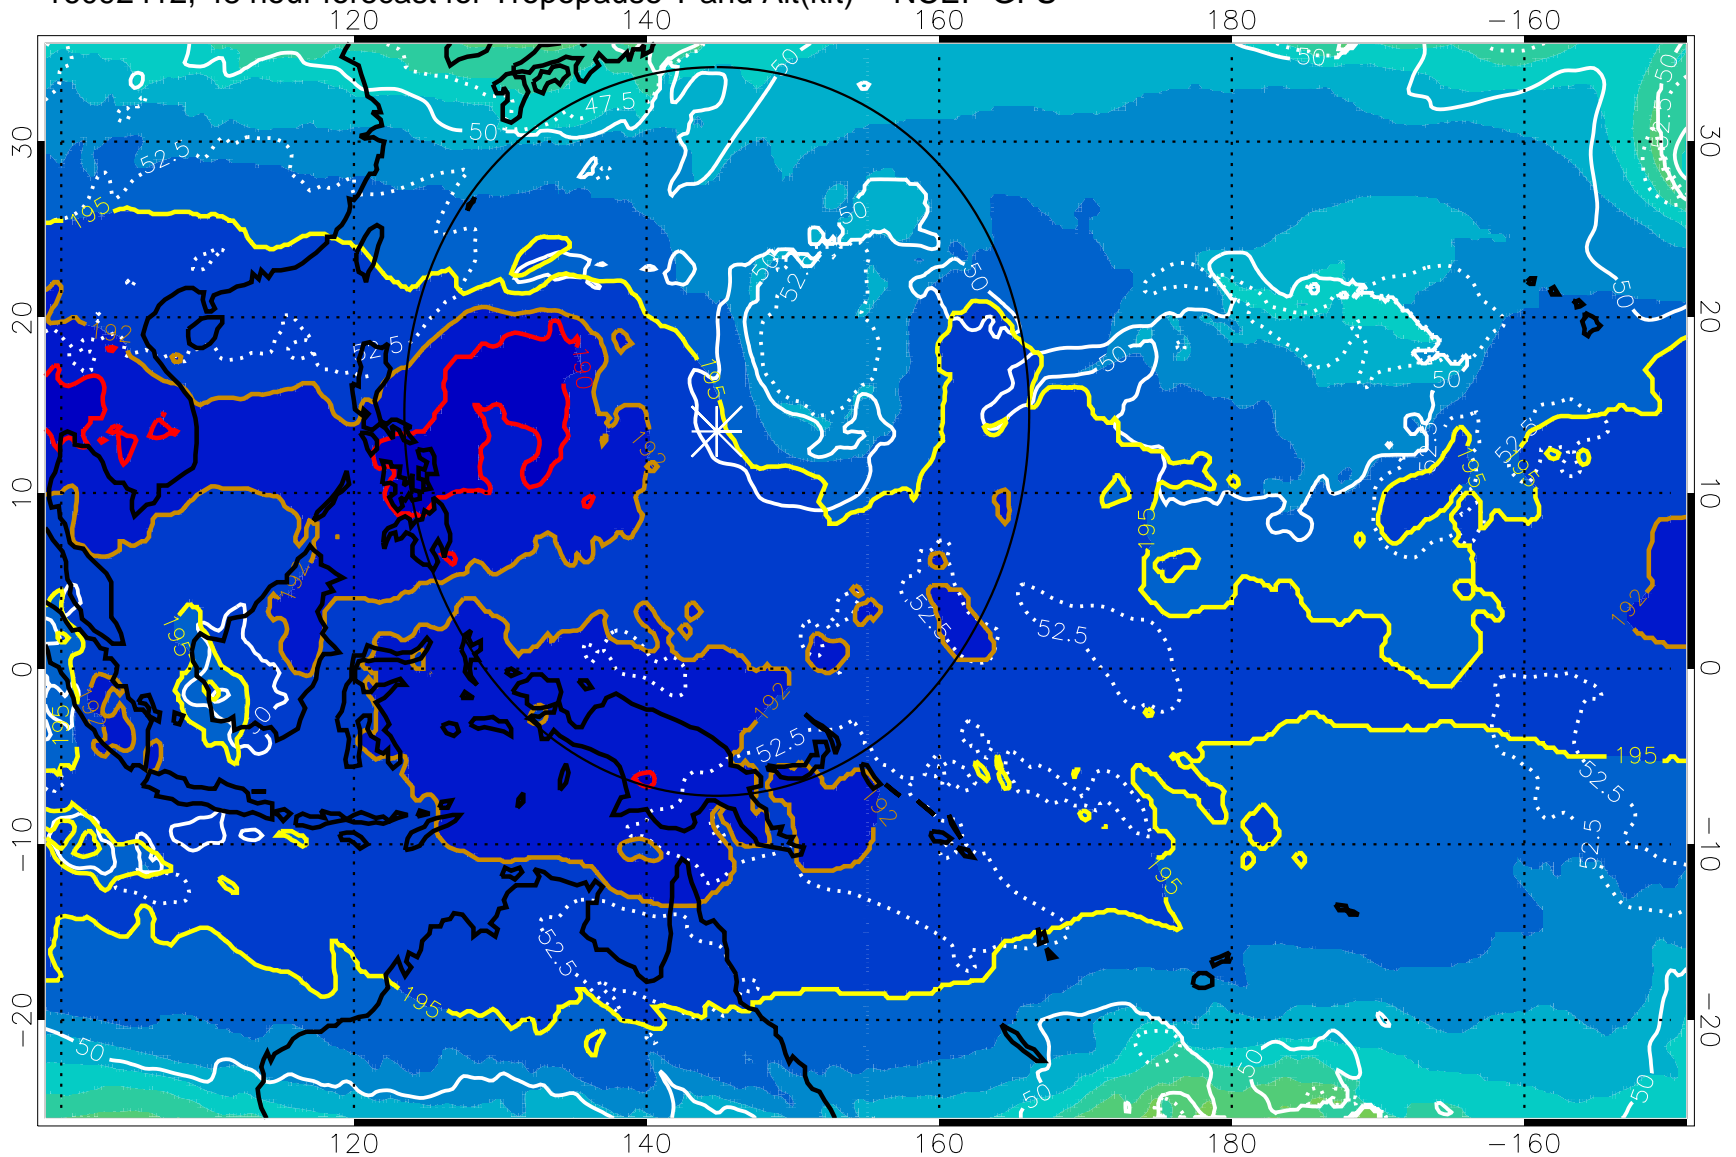

16092412, 48 hour forecast for Tropopause T and Alt(kft) -- NCEP GFS

190   200   210   220   230
Tropopause T, K

Tropopause Altitude in kft (white)

192.5K Isotherm   195K Isotherm
187.5K Isotherm   190K Isotherm

Range ring of 2304 km