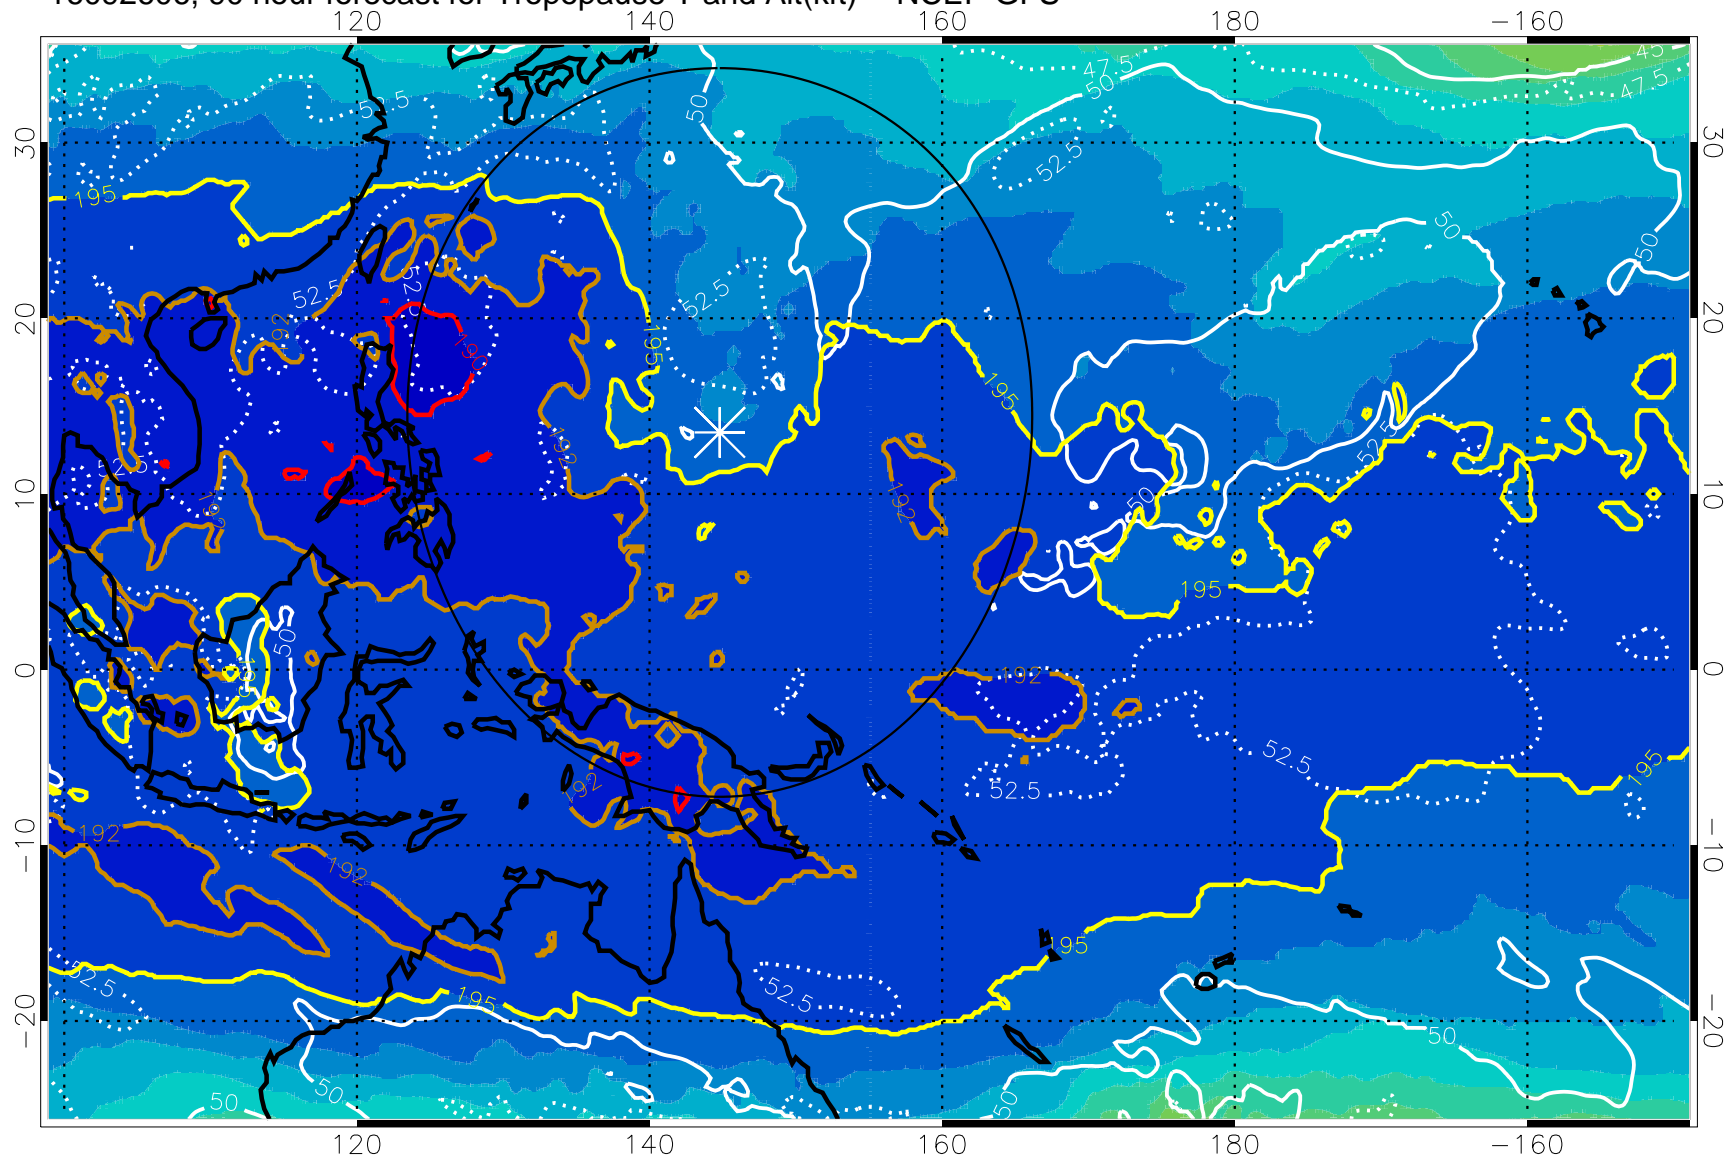

16092600, 84 hour forecast for Tropopause T and Alt(kft) -- NCEP GFS

190 200 210 220 230

Tropopause T, K

Tropopause Altitude in kft (white)

192.5K Isotherm 195K Isotherm

187.5K Isotherm 190K Isotherm

Range ring of 2304 km

16092606, 90 hour forecast for Tropopause T and Alt(kft) -- NCEP GFS

190 200 210 220 230

Tropopause T, K

Tropopause Altitude in kft (white)

192.5K Isotherm 195K Isotherm

187.5K Isotherm 190K Isotherm

Range ring of 2304 km