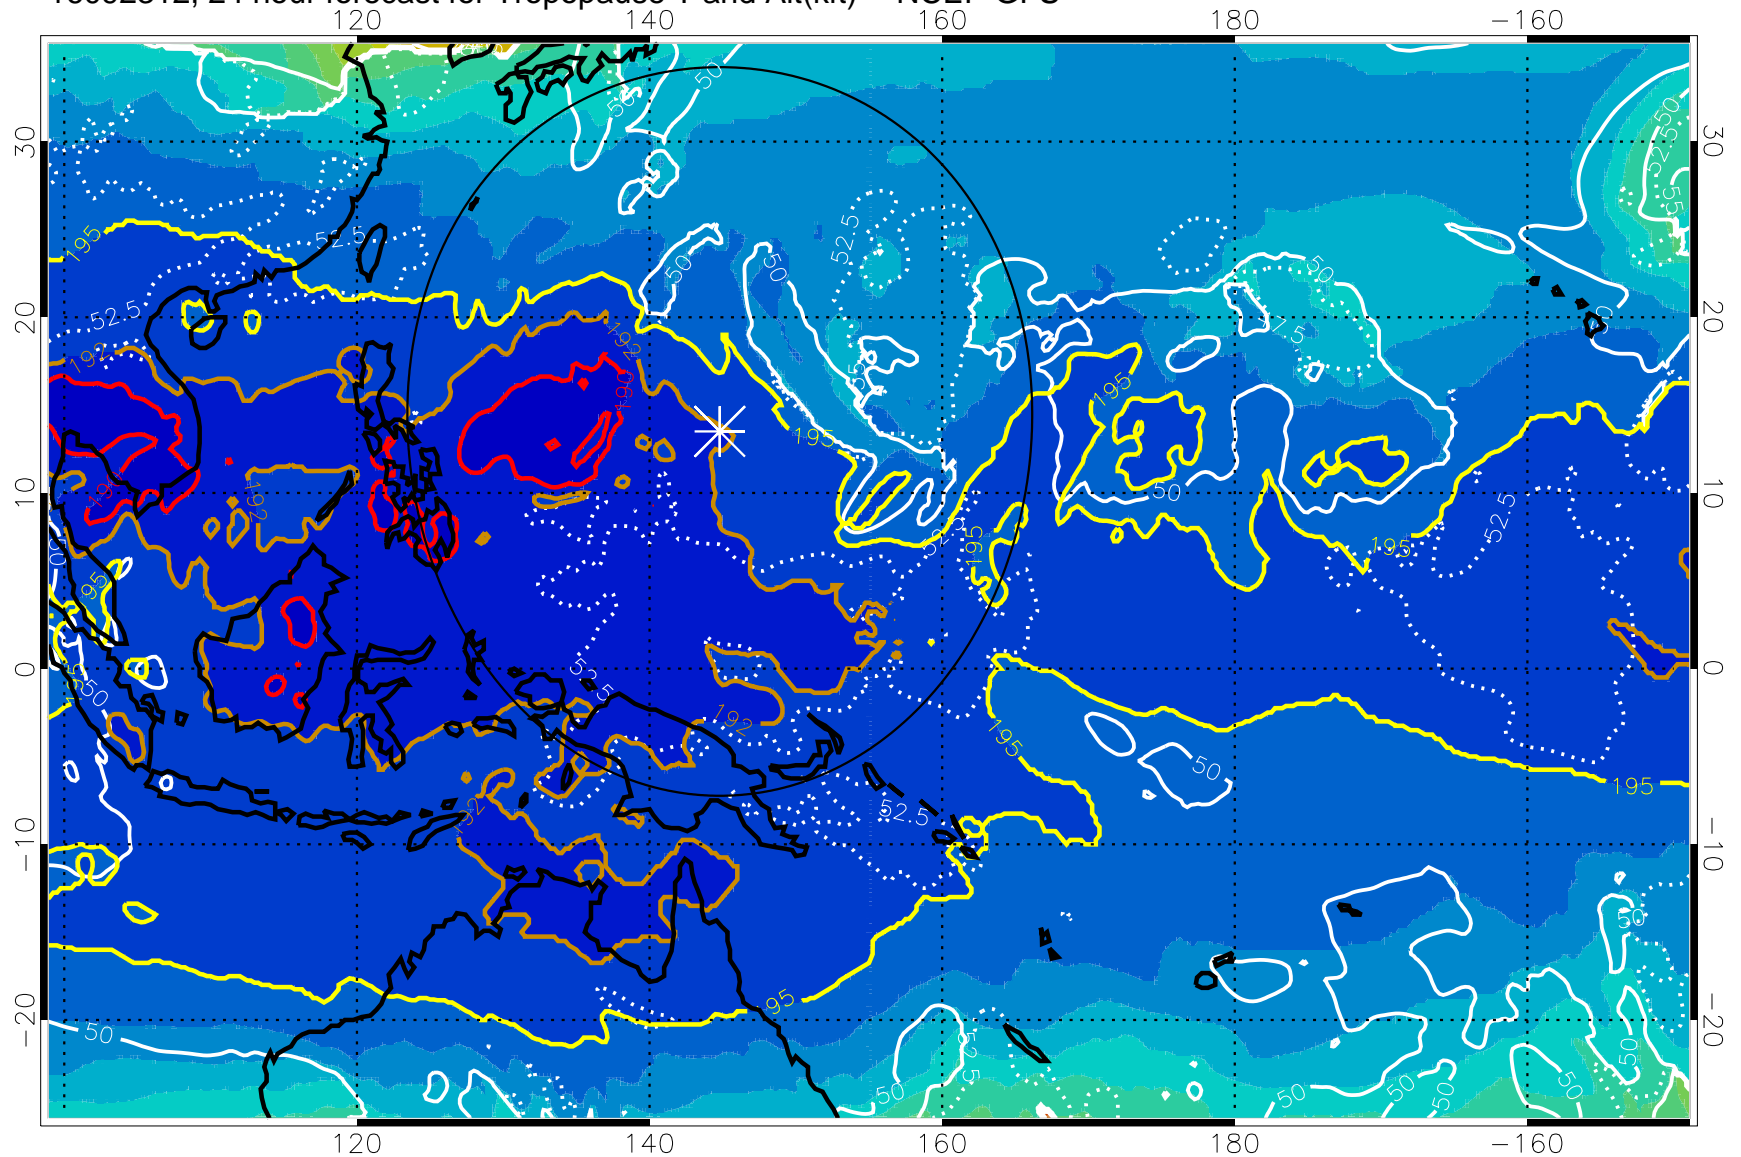

16092312, 24 hour forecast for Tropopause T and Alt(kft) -- NCEP GFS

190 200 210 220 230
Tropopause T, K

Tropopause Altitude in kft (white)

192.5K Isotherm 195K Isotherm
187.5K Isotherm 190K Isotherm

Range ring of 2304 km