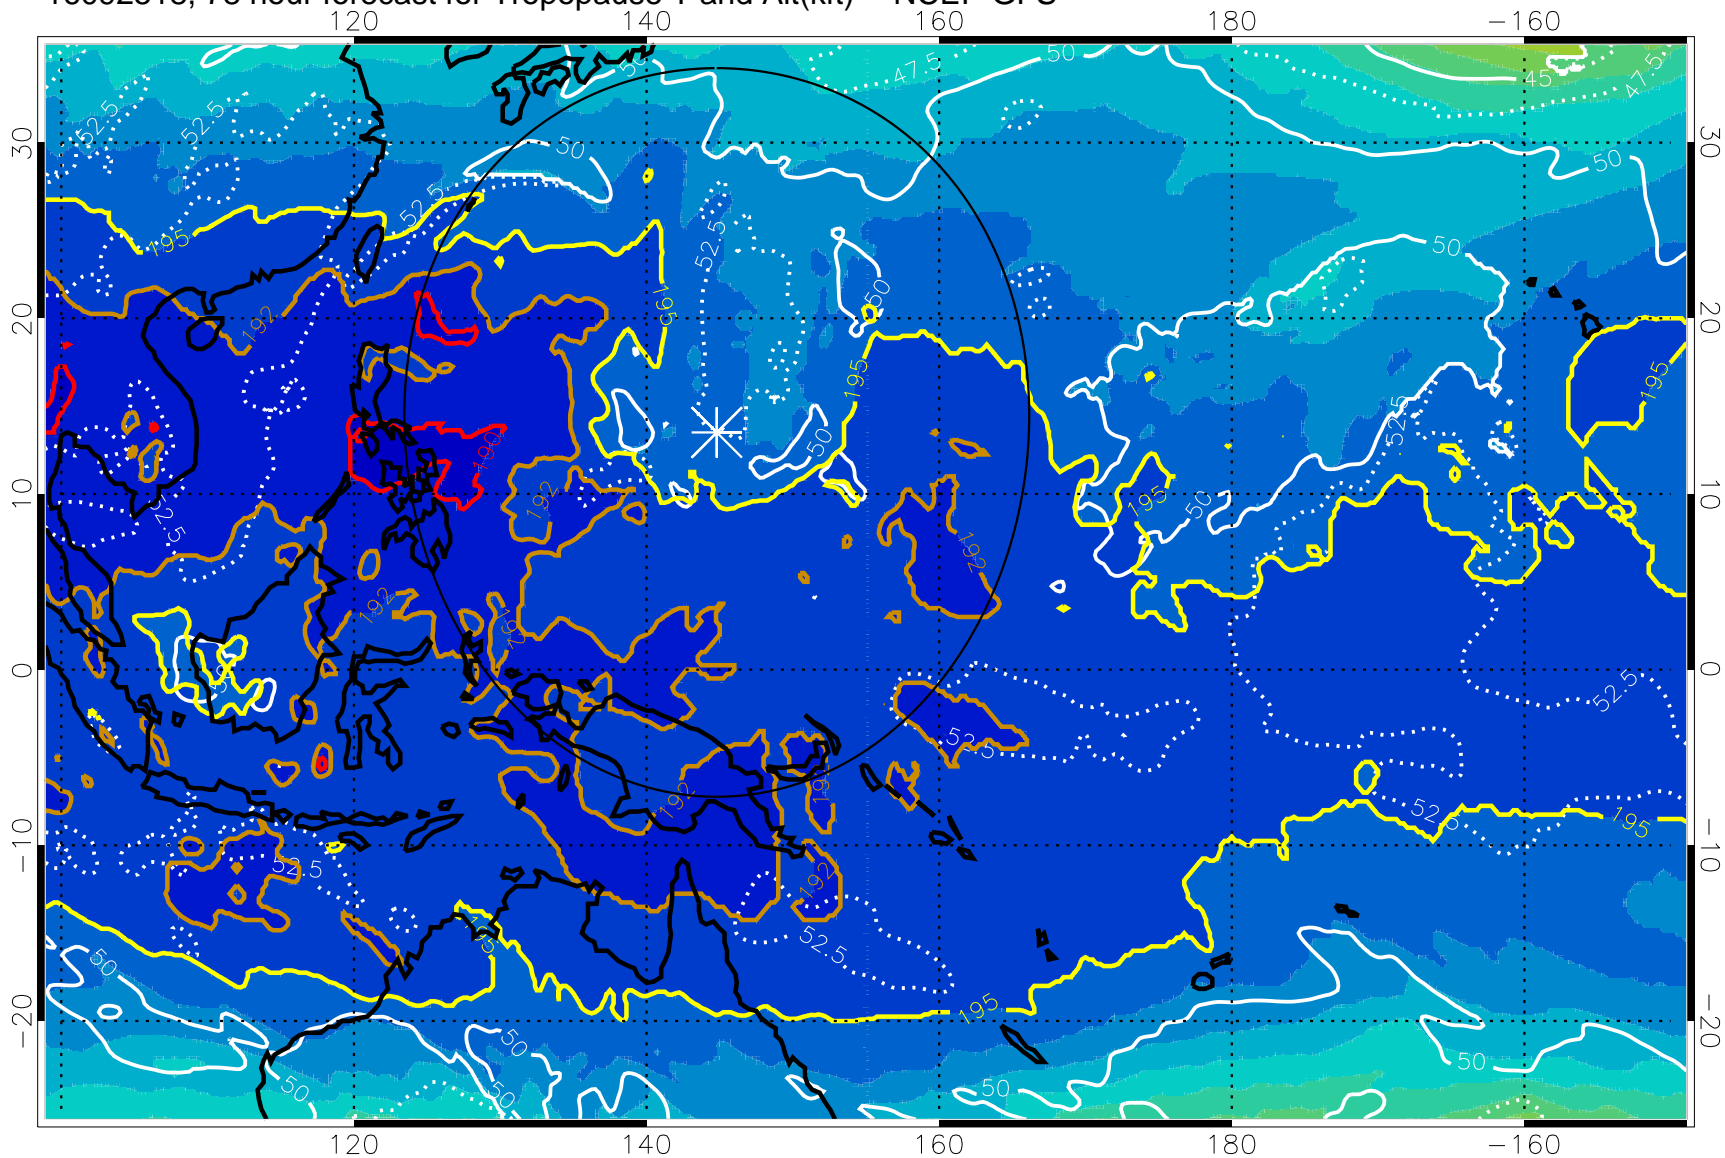

16092518, 78 hour forecast for Tropopause T and Alt(kft) -- NCEP GFS

190 200 210 220 230

Tropopause T, K

Tropopause Altitude in kft (white)

192.5K Isotherm 195K Isotherm

187.5K Isotherm 190K Isotherm

Range ring of 2304 km