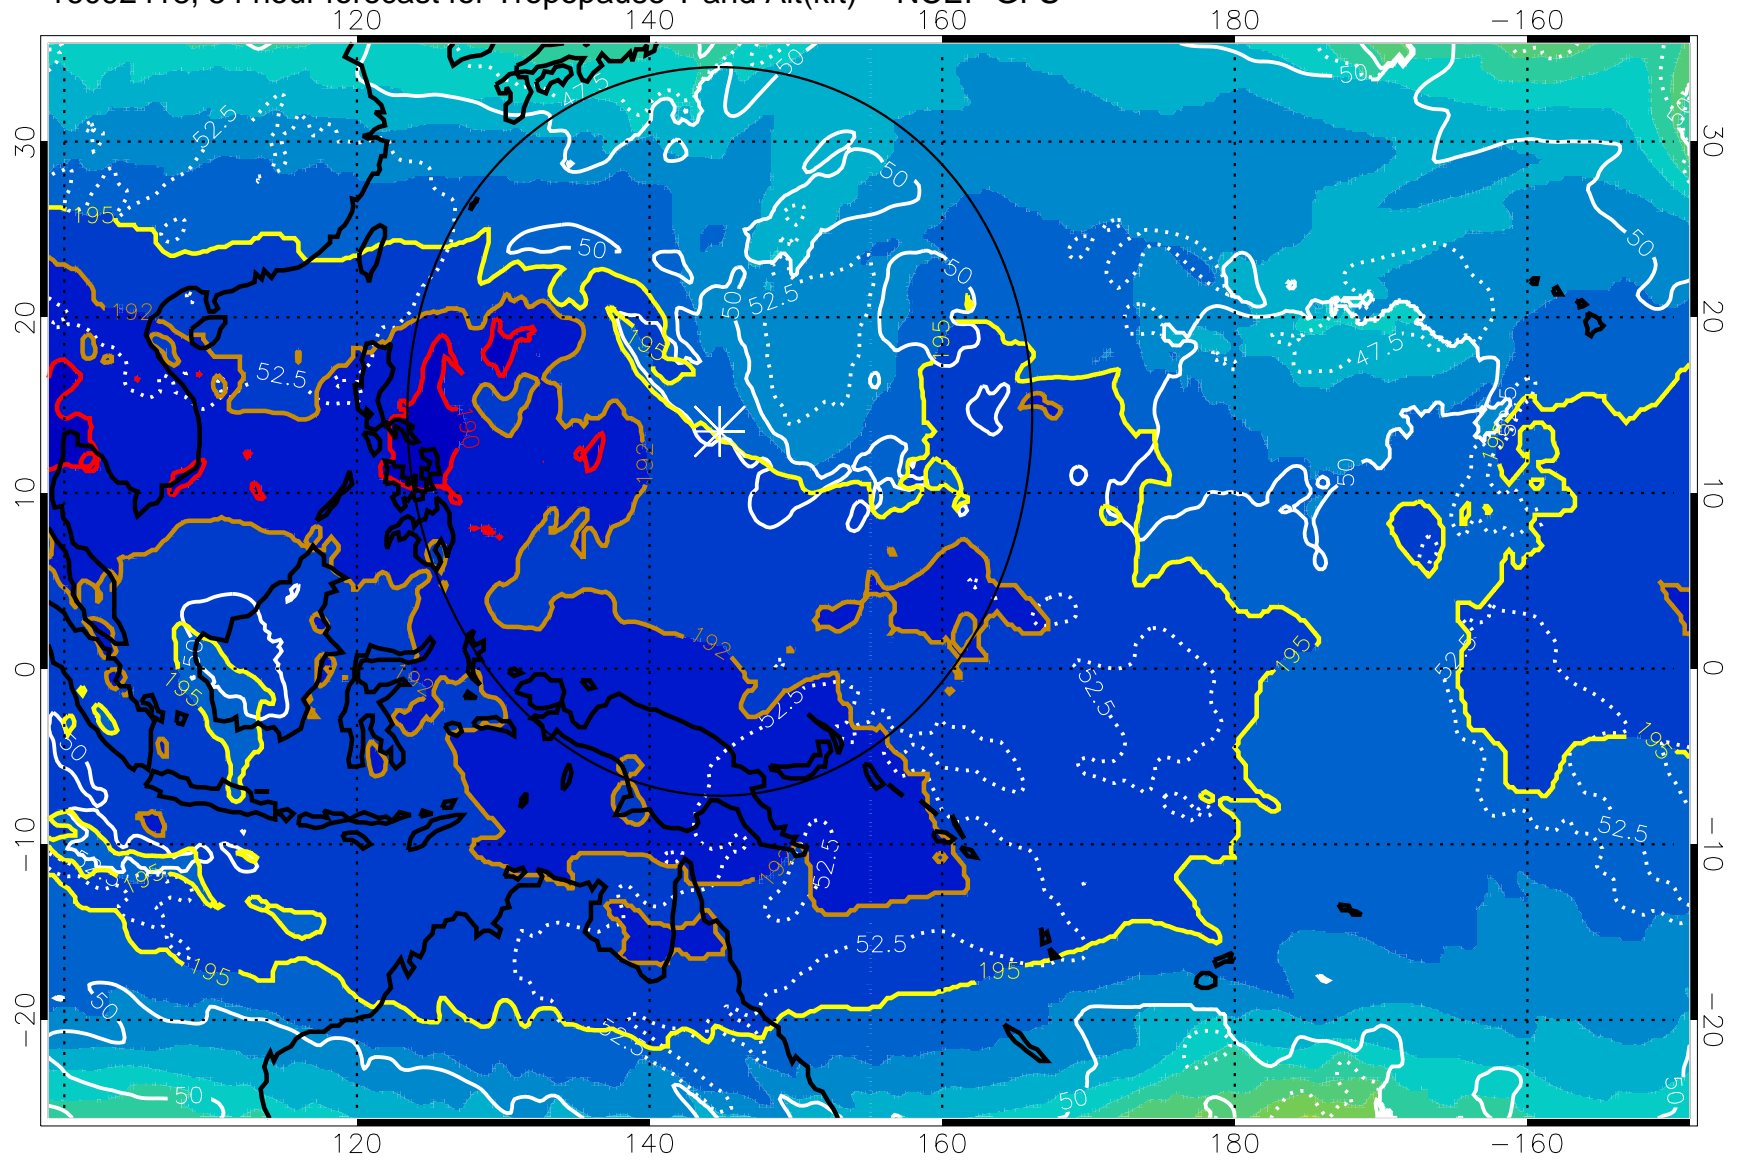

16092418, 54 hour forecast for Tropopause T and Alt(kft) -- NCEP GFS

190 200 210 220 230
Tropopause T, K

Tropopause Altitude in kft (white)

192.5K Isotherm 195K Isotherm
187.5K Isotherm 190K Isotherm

Range ring of 2304 km