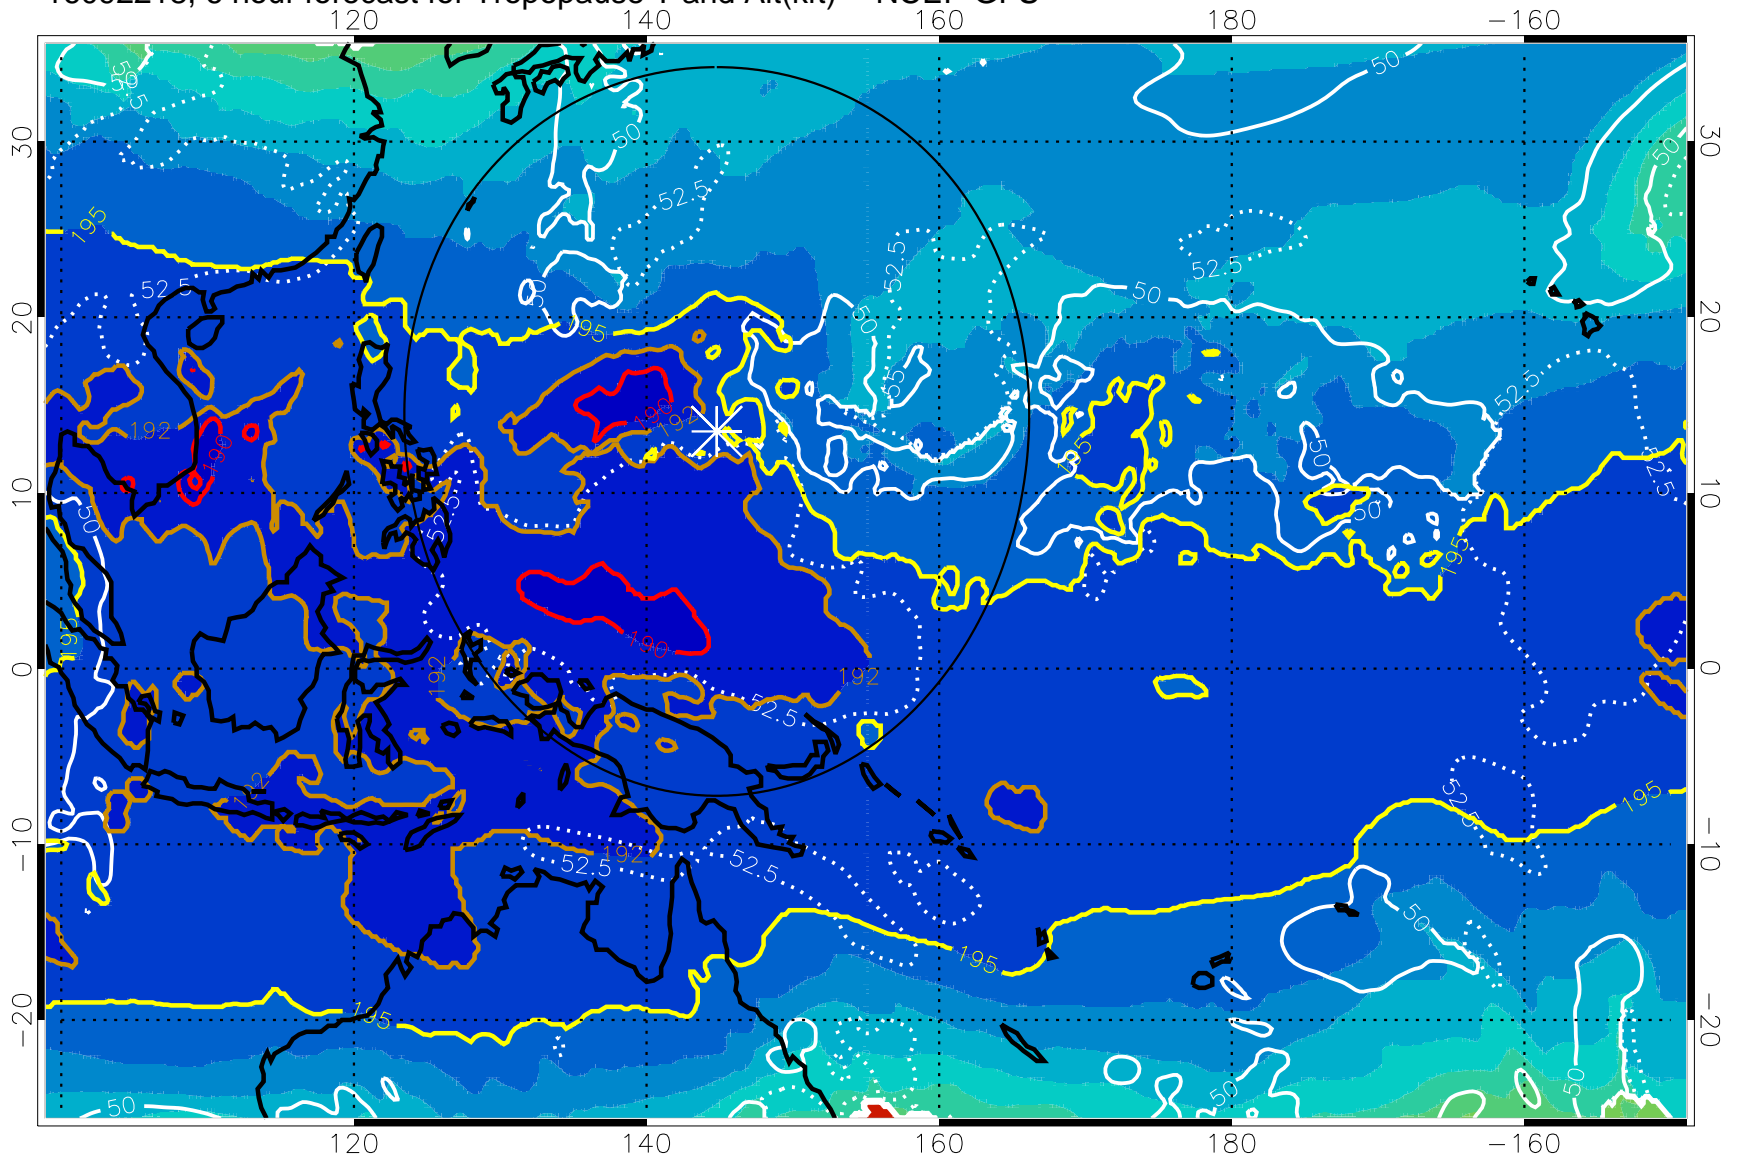

16092218, 6 hour forecast for Tropopause T and Alt(kft) -- NCEP GFS

190 200 210 220 230
Tropopause T, K

Tropopause Altitude in kft (white)

192.5K Isotherm 195K Isotherm
187.5K Isotherm 190K Isotherm

Range ring of 2304 km