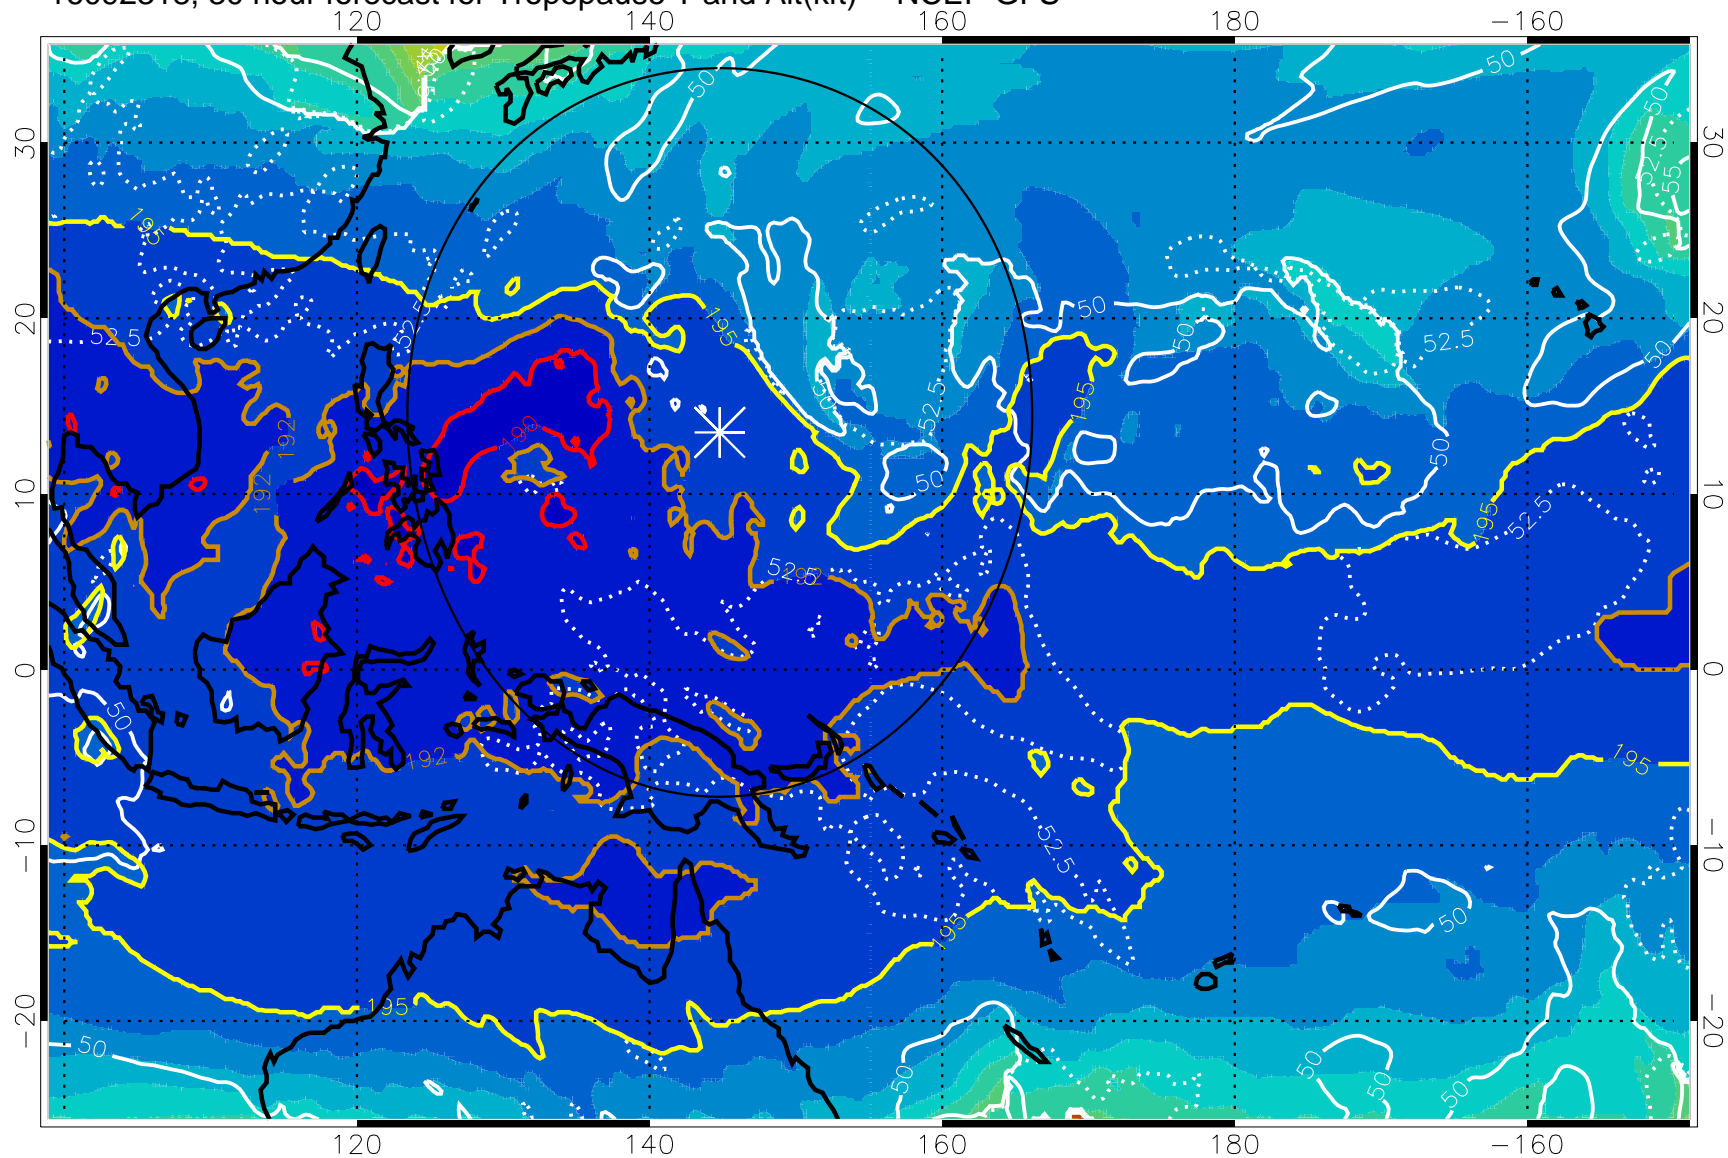

16092318, 30 hour forecast for Tropopause T and Alt(kft) -- NCEP GFS

190 200 210 220 230

Tropopause T, K

Tropopause Altitude in kft (white)

192.5K Isotherm 195K Isotherm
187.5K Isotherm 190K Isotherm

Range ring of 2304 km