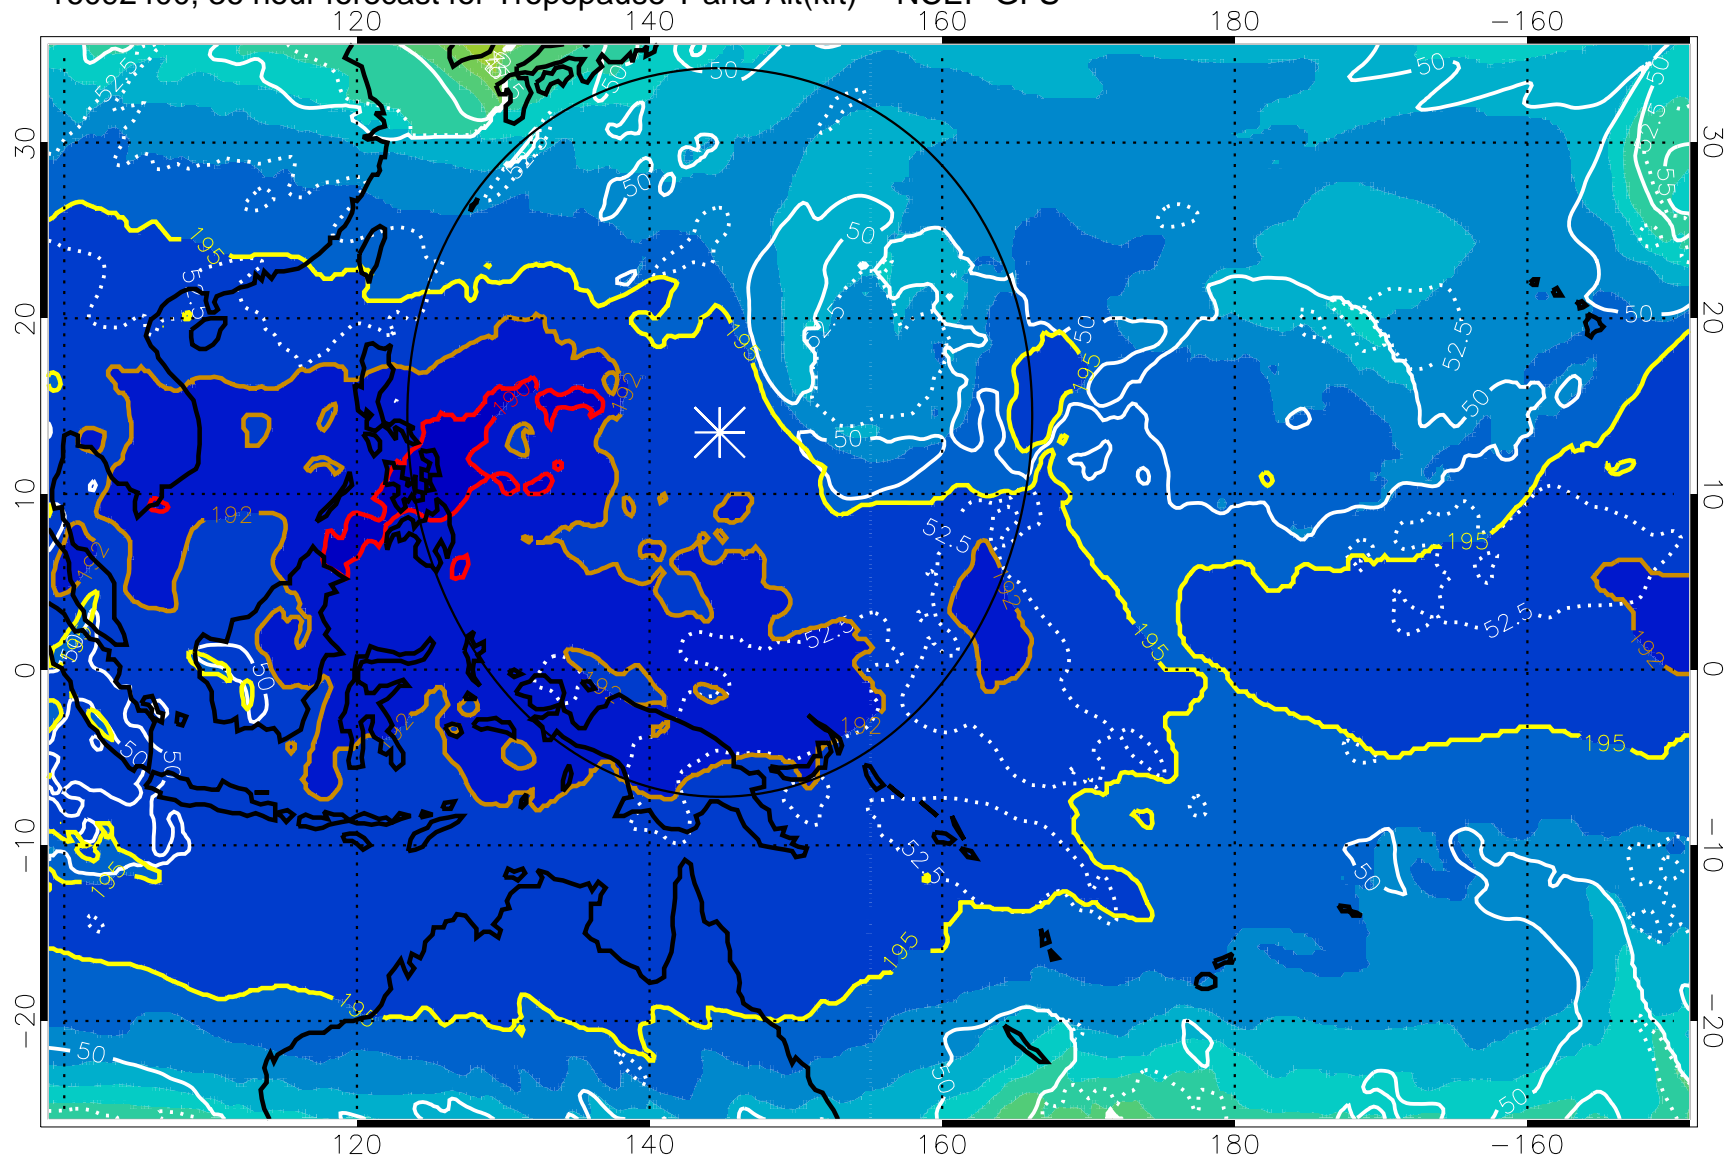

16092400, 36 hour forecast for Tropopause T and Alt(kft) -- NCEP GFS

190 200 210 220 230
Tropopause T, K

Tropopause Altitude in kft (white)

192.5K Isotherm 195K Isotherm
187.5K Isotherm 190K Isotherm

Range ring of 2304 km