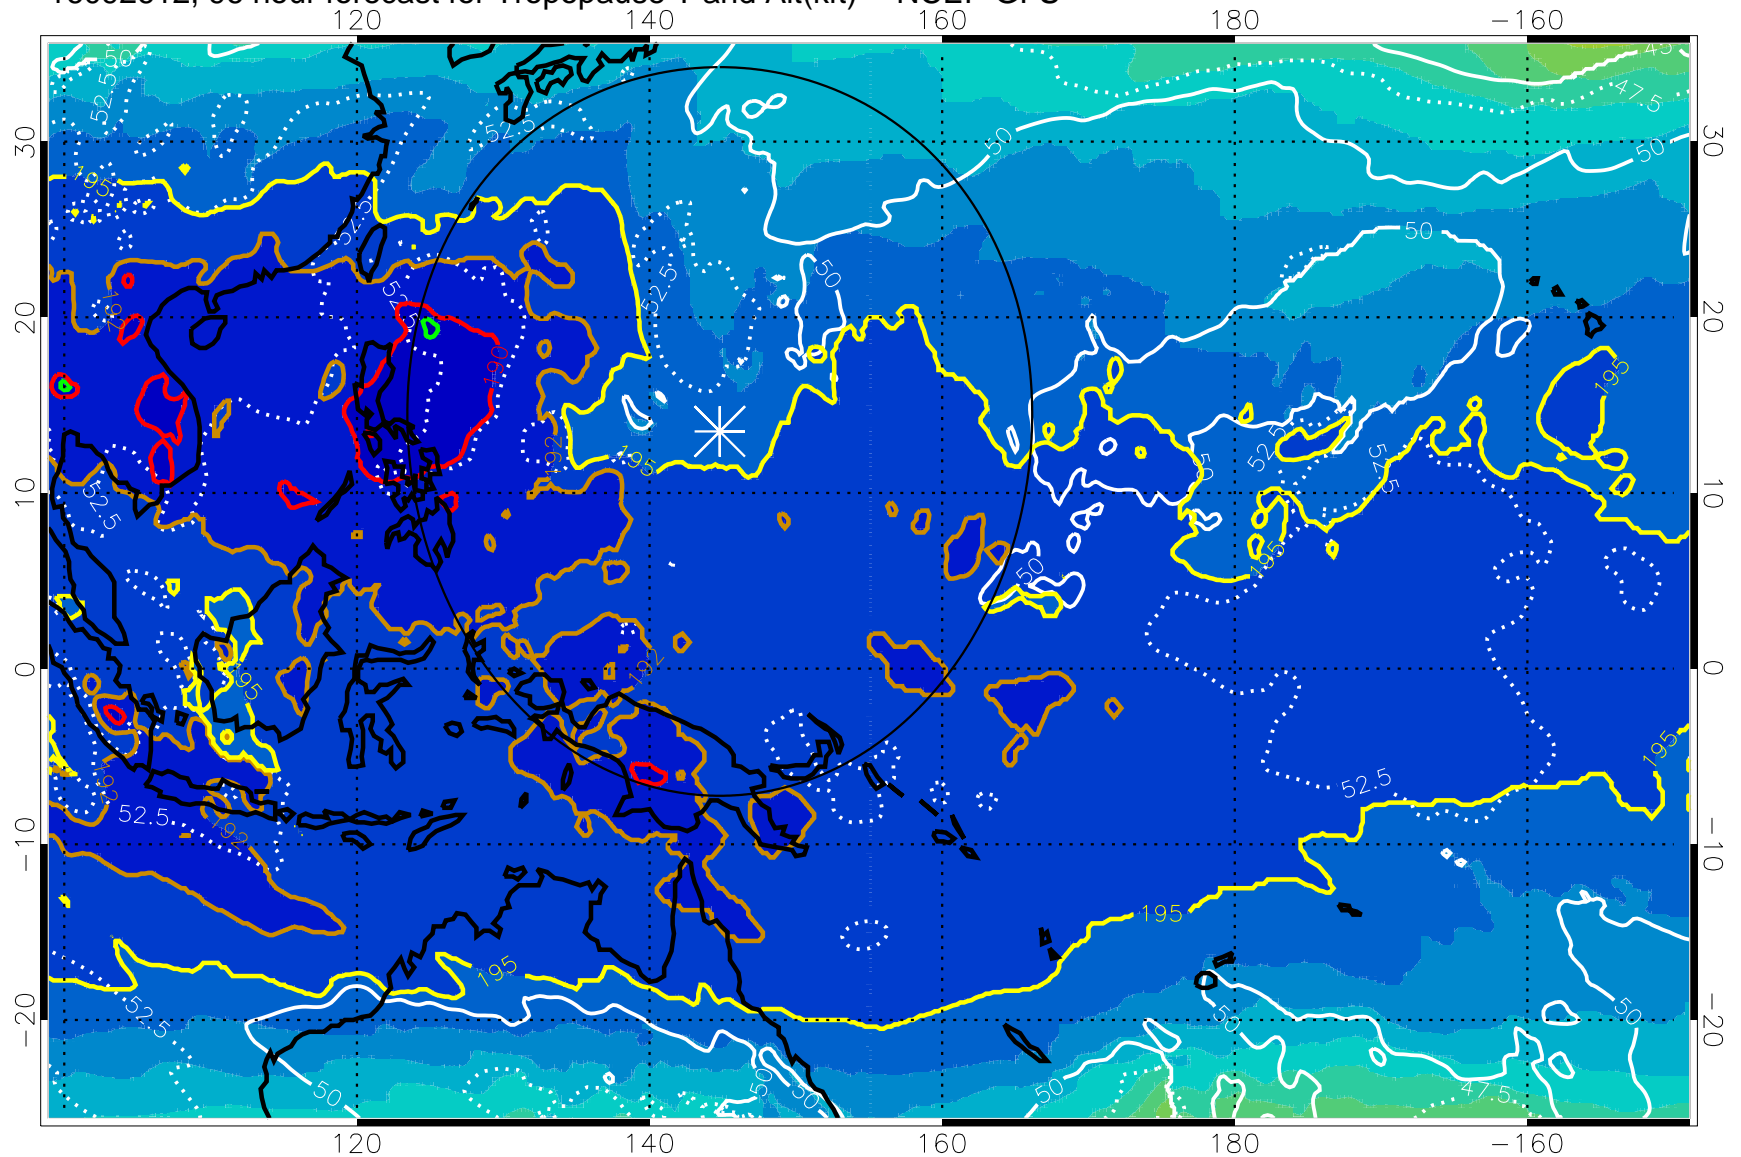

16092606, 90 hour forecast for Tropopause T and Alt(kft) -- NCEP GFS

190 200 210 220 230

Tropopause T, K

Tropopause Altitude in kft (white)

192.5K Isotherm 195K Isotherm

187.5K Isotherm 190K Isotherm

Range ring of 2304 km

16092612, 96 hour forecast for Tropopause T and Alt(kft) -- NCEP GFS

190 200 210 220 230

Tropopause T, K

Tropopause Altitude in kft (white)

192.5K Isotherm 195K Isotherm

187.5K Isotherm 190K Isotherm

Range ring of 2304 km