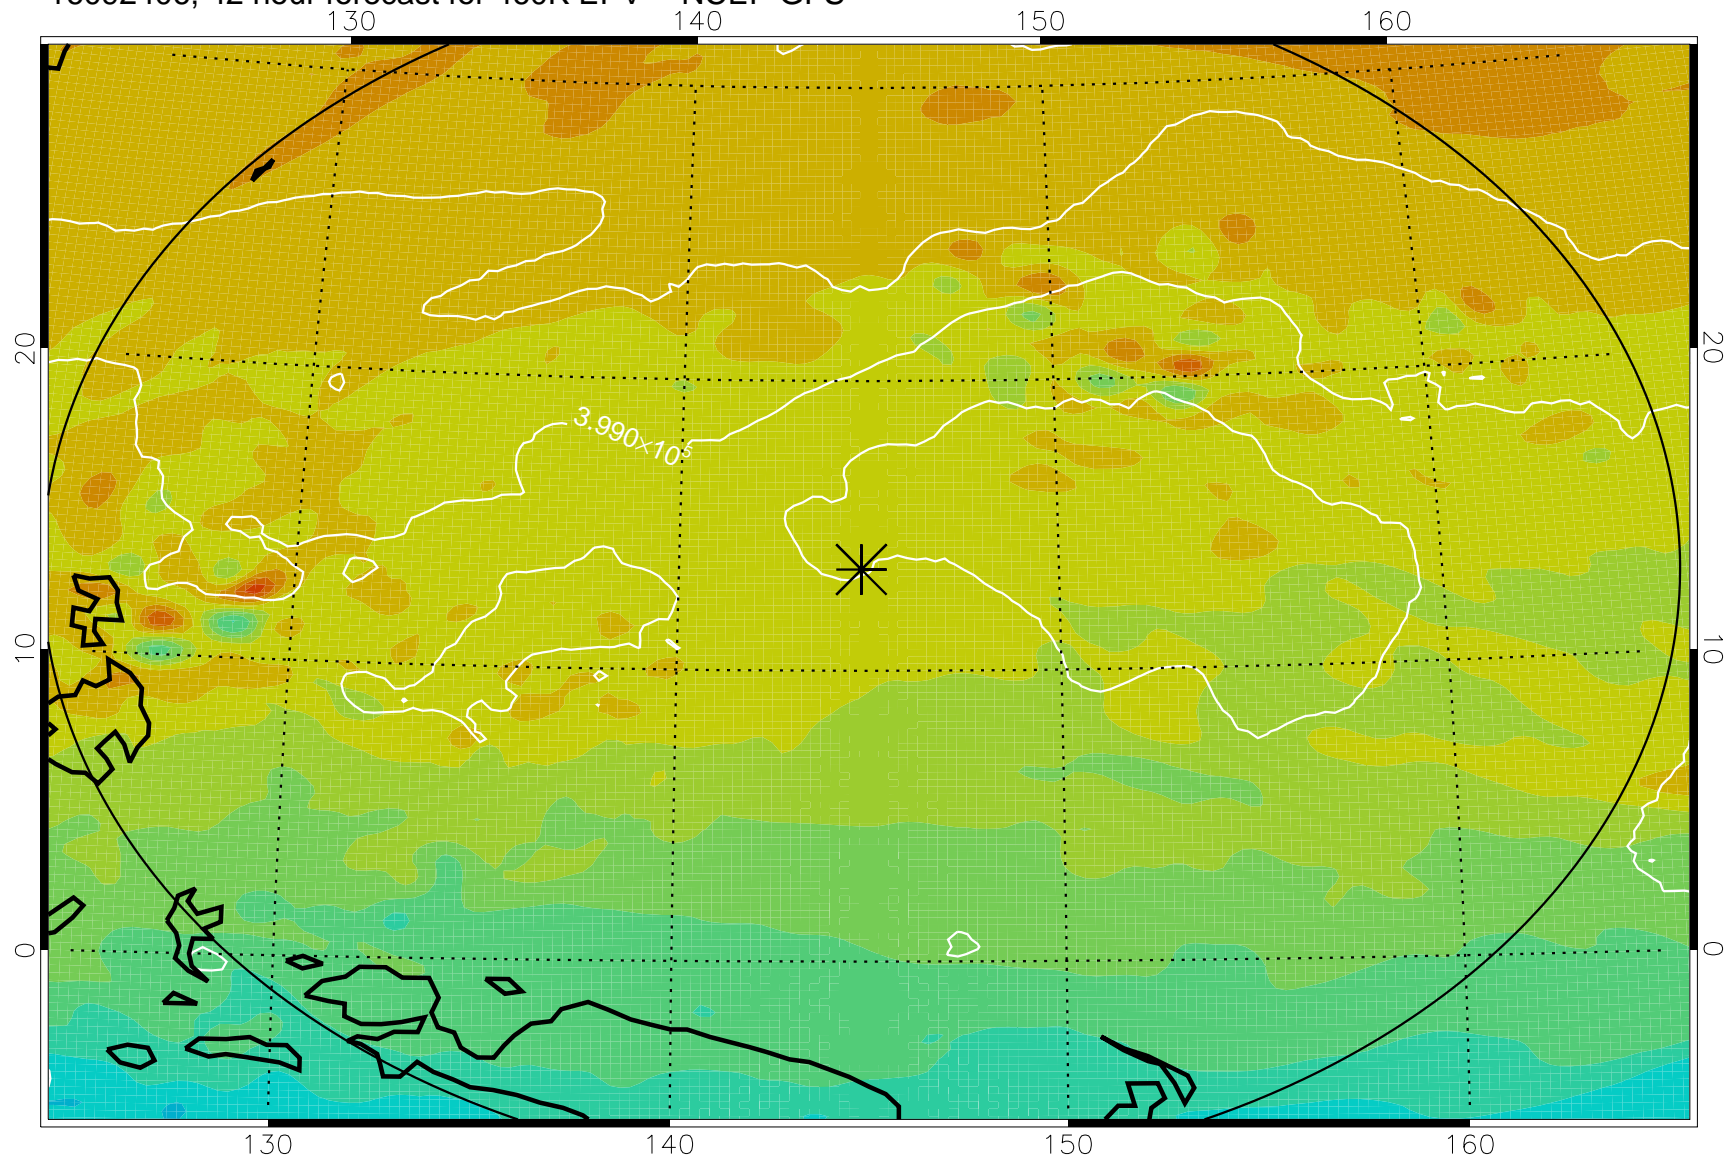

16092318, 30 hour forecast for 460K EPV -- NCEP GFS

460K Montgomery Streamfunction, white

Range ring of 2304 km

16092400, 36 hour forecast for 460K EPV -- NCEP GFS

460K Montgomery Streamfunction, white

Range ring of 2304 km

16092406, 42 hour forecast for 460K EPV -- NCEP GFS

460K Montgomery Streamfunction, white

Range ring of 2304 km

16092412, 48 hour forecast for 460K EPV -- NCEP GFS

460K Montgomery Streamfunction, white

Range ring of 2304 km

16092418, 54 hour forecast for 460K EPV -- NCEP GFS

460K Montgomery Streamfunction, white

Range ring of 2304 km

16092500, 60 hour forecast for 460K EPV -- NCEP GFS

460K Montgomery Streamfunction, white

Range ring of 2304 km

16092518, 78 hour forecast for 460K EPV -- NCEP GFS

460K Montgomery Streamfunction, white

Range ring of 2304 km

16092600, 84 hour forecast for 460K EPV -- NCEP GFS

460K Montgomery Streamfunction, white

Range ring of 2304 km