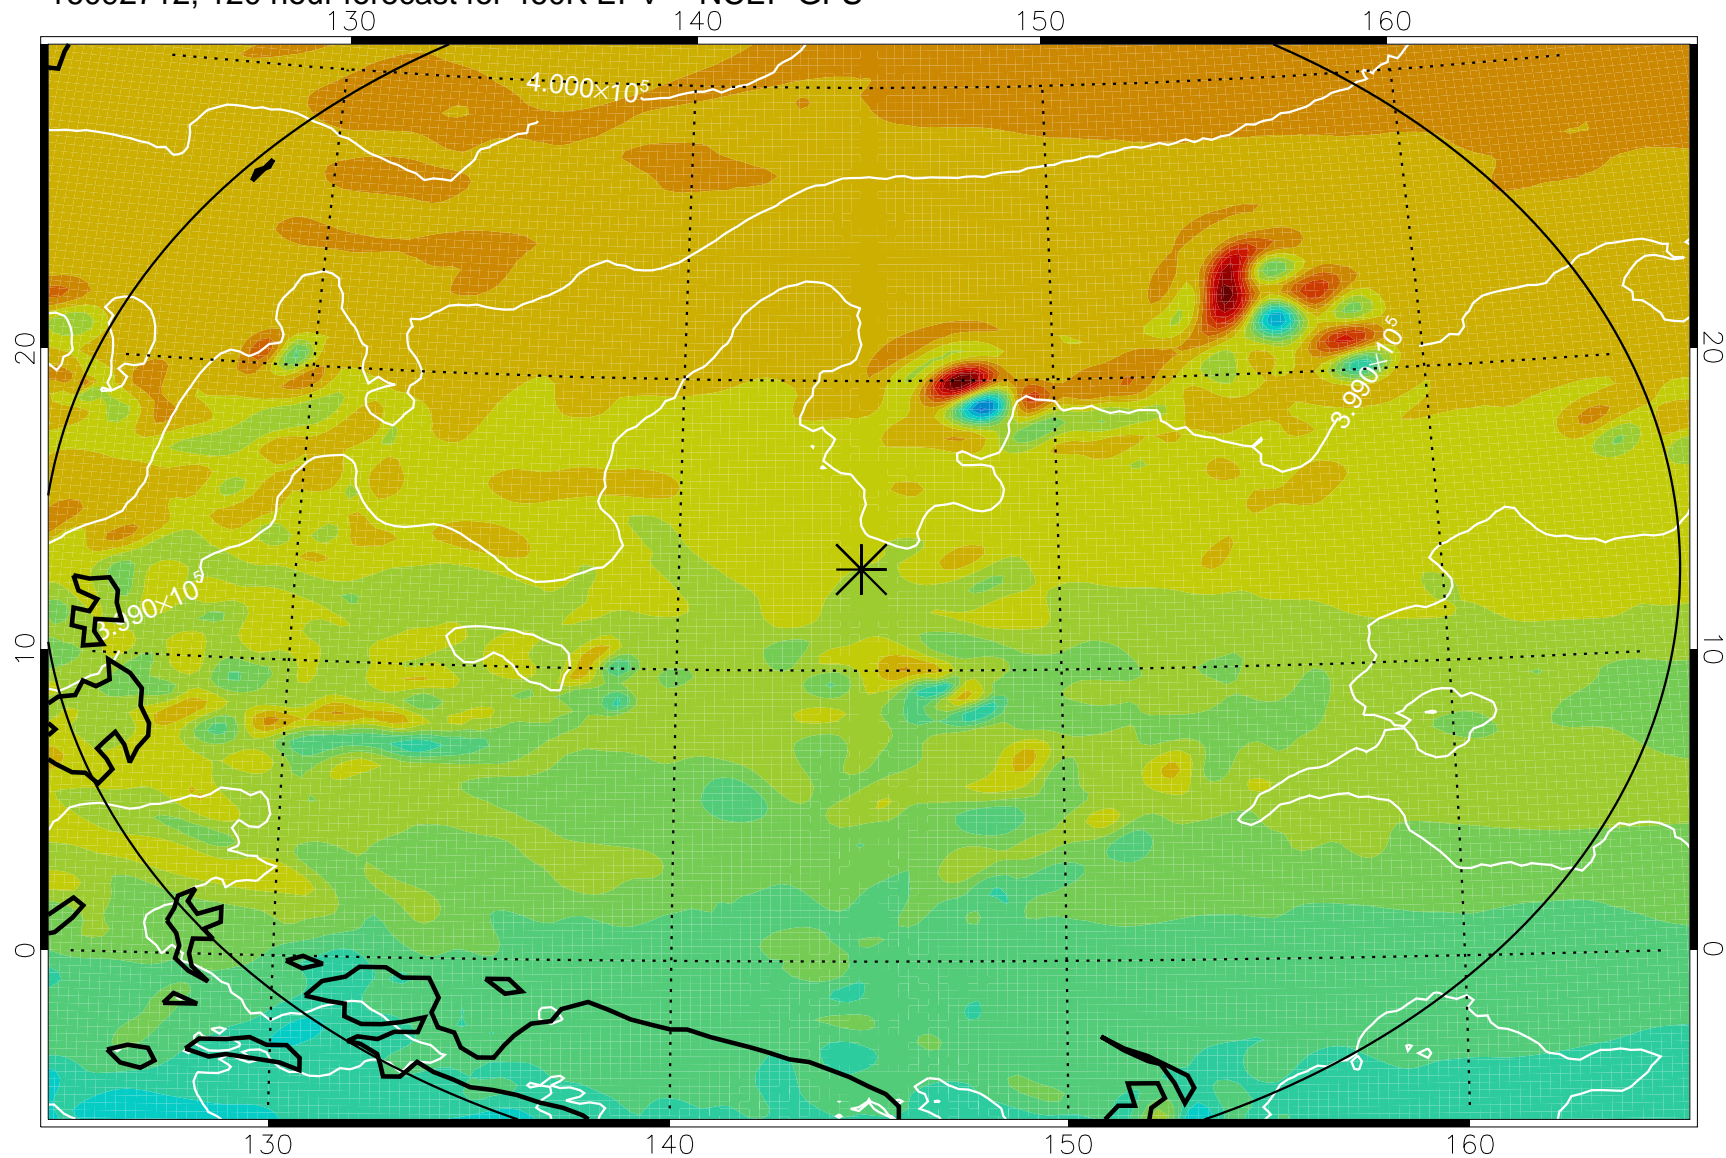

16092518, 78 hour forecast for 460K EPV -- NCEP GFS

460K Montgomery Streamfunction, white

Range ring of 2304 km

16092600, 84 hour forecast for 460K EPV -- NCEP GFS

460K Montgomery Streamfunction, white

Range ring of 2304 km

16092606, 90 hour forecast for 460K EPV -- NCEP GFS

460K Montgomery Streamfunction, white

Range ring of 2304 km

16092612, 96 hour forecast for 460K EPV -- NCEP GFS

460K Montgomery Streamfunction, white

Range ring of 2304 km

16092618, 102 hour forecast for 460K EPV -- NCEP GFS

460K Montgomery Streamfunction, white

Range ring of 2304 km

16092700, 108 hour forecast for 460K EPV -- NCEP GFS

460K Montgomery Streamfunction, white

Range ring of 2304 km

16092706, 114 hour forecast for 460K EPV -- NCEP GFS

460K Montgomery Streamfunction, white

Range ring of 2304 km

16092712, 120 hour forecast for 460K EPV -- NCEP GFS

460K Montgomery Streamfunction, white

Range ring of 2304 km