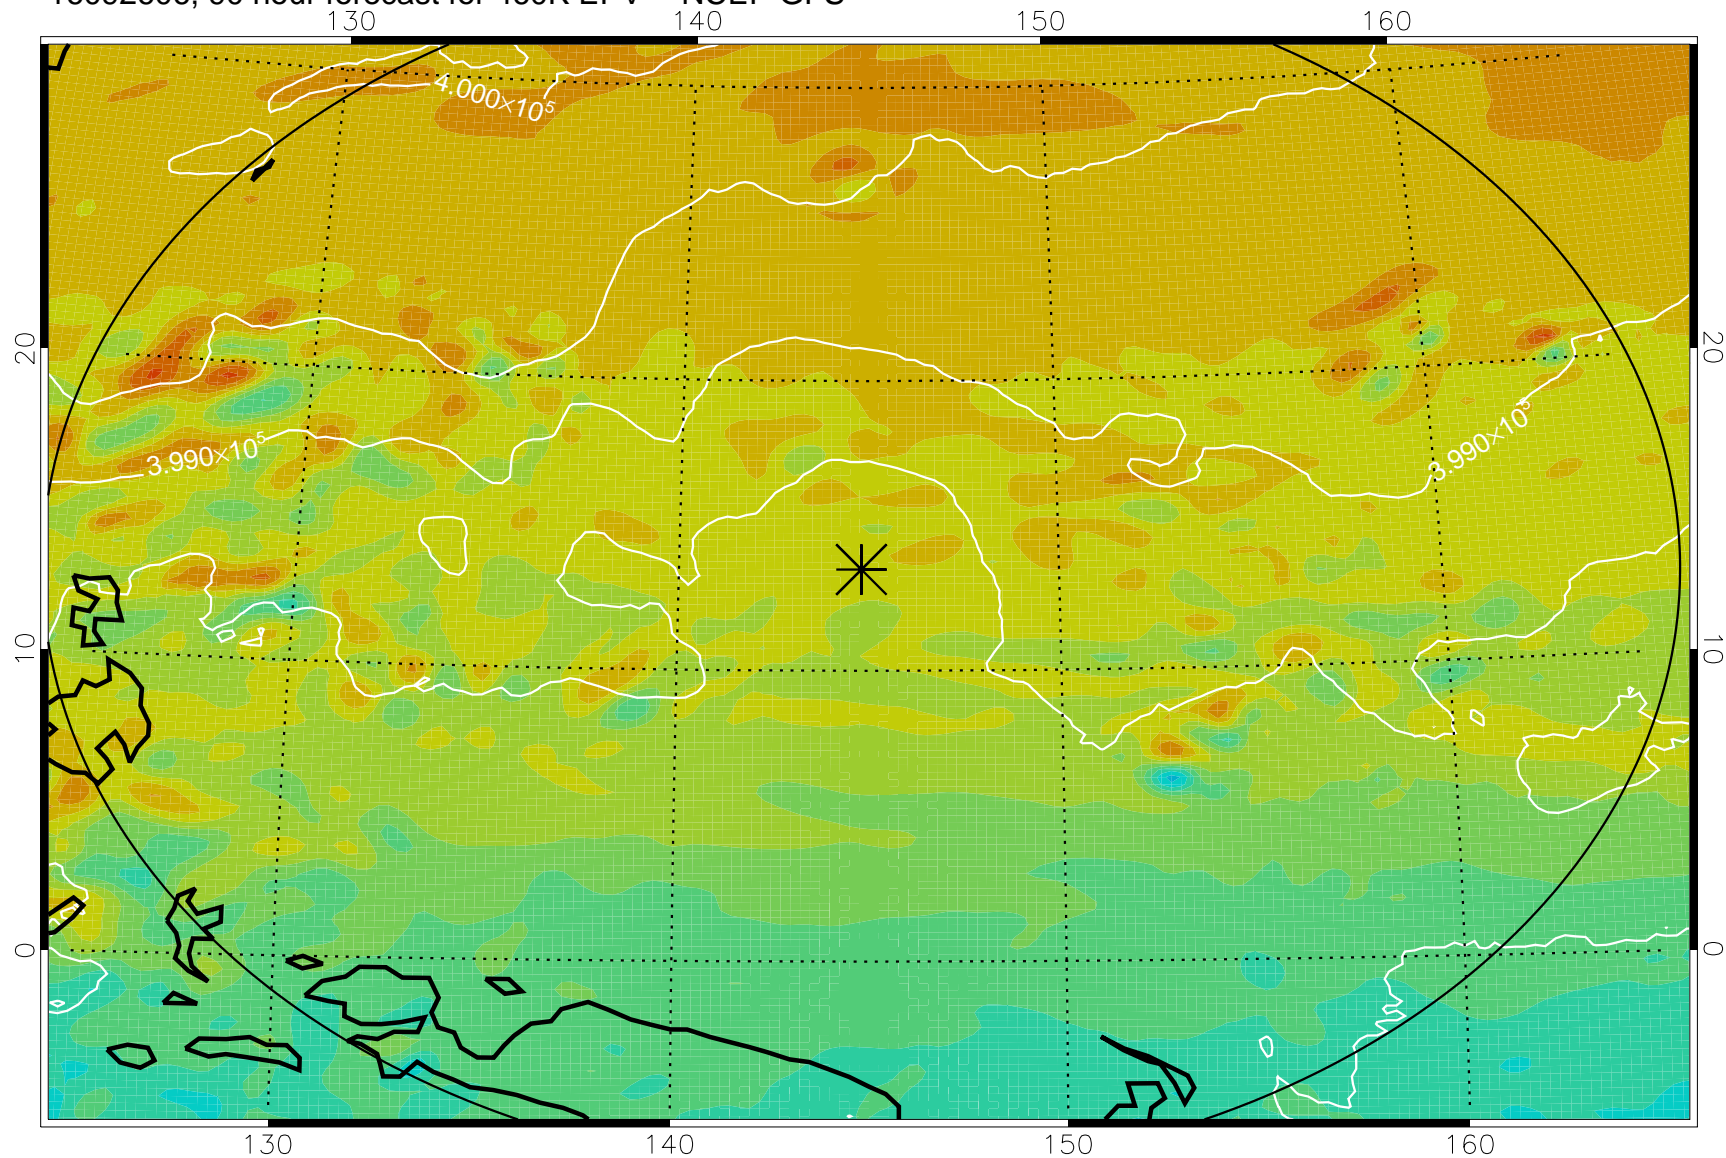

16092506, 66 hour forecast for 460K EPV -- NCEP GFS

460K Montgomery Streamfunction, white

Range ring of 2304 km

16092512, 72 hour forecast for 460K EPV -- NCEP GFS

460K Montgomery Streamfunction, white

Range ring of 2304 km

16092518, 78 hour forecast for 460K EPV -- NCEP GFS

460K Montgomery Streamfunction, white

Range ring of 2304 km

16092600, 84 hour forecast for 460K EPV -- NCEP GFS

460K Montgomery Streamfunction, white

Range ring of 2304 km

16092606, 90 hour forecast for 460K EPV -- NCEP GFS

460K Montgomery Streamfunction, white

Range ring of 2304 km

16092612, 96 hour forecast for 460K EPV -- NCEP GFS

460K Montgomery Streamfunction, white

Range ring of 2304 km

16092618, 102 hour forecast for 460K EPV -- NCEP GFS

460K Montgomery Streamfunction, white

Range ring of 2304 km

16092700, 108 hour forecast for 460K EPV -- NCEP GFS

460K Montgomery Streamfunction, white

Range ring of 2304 km