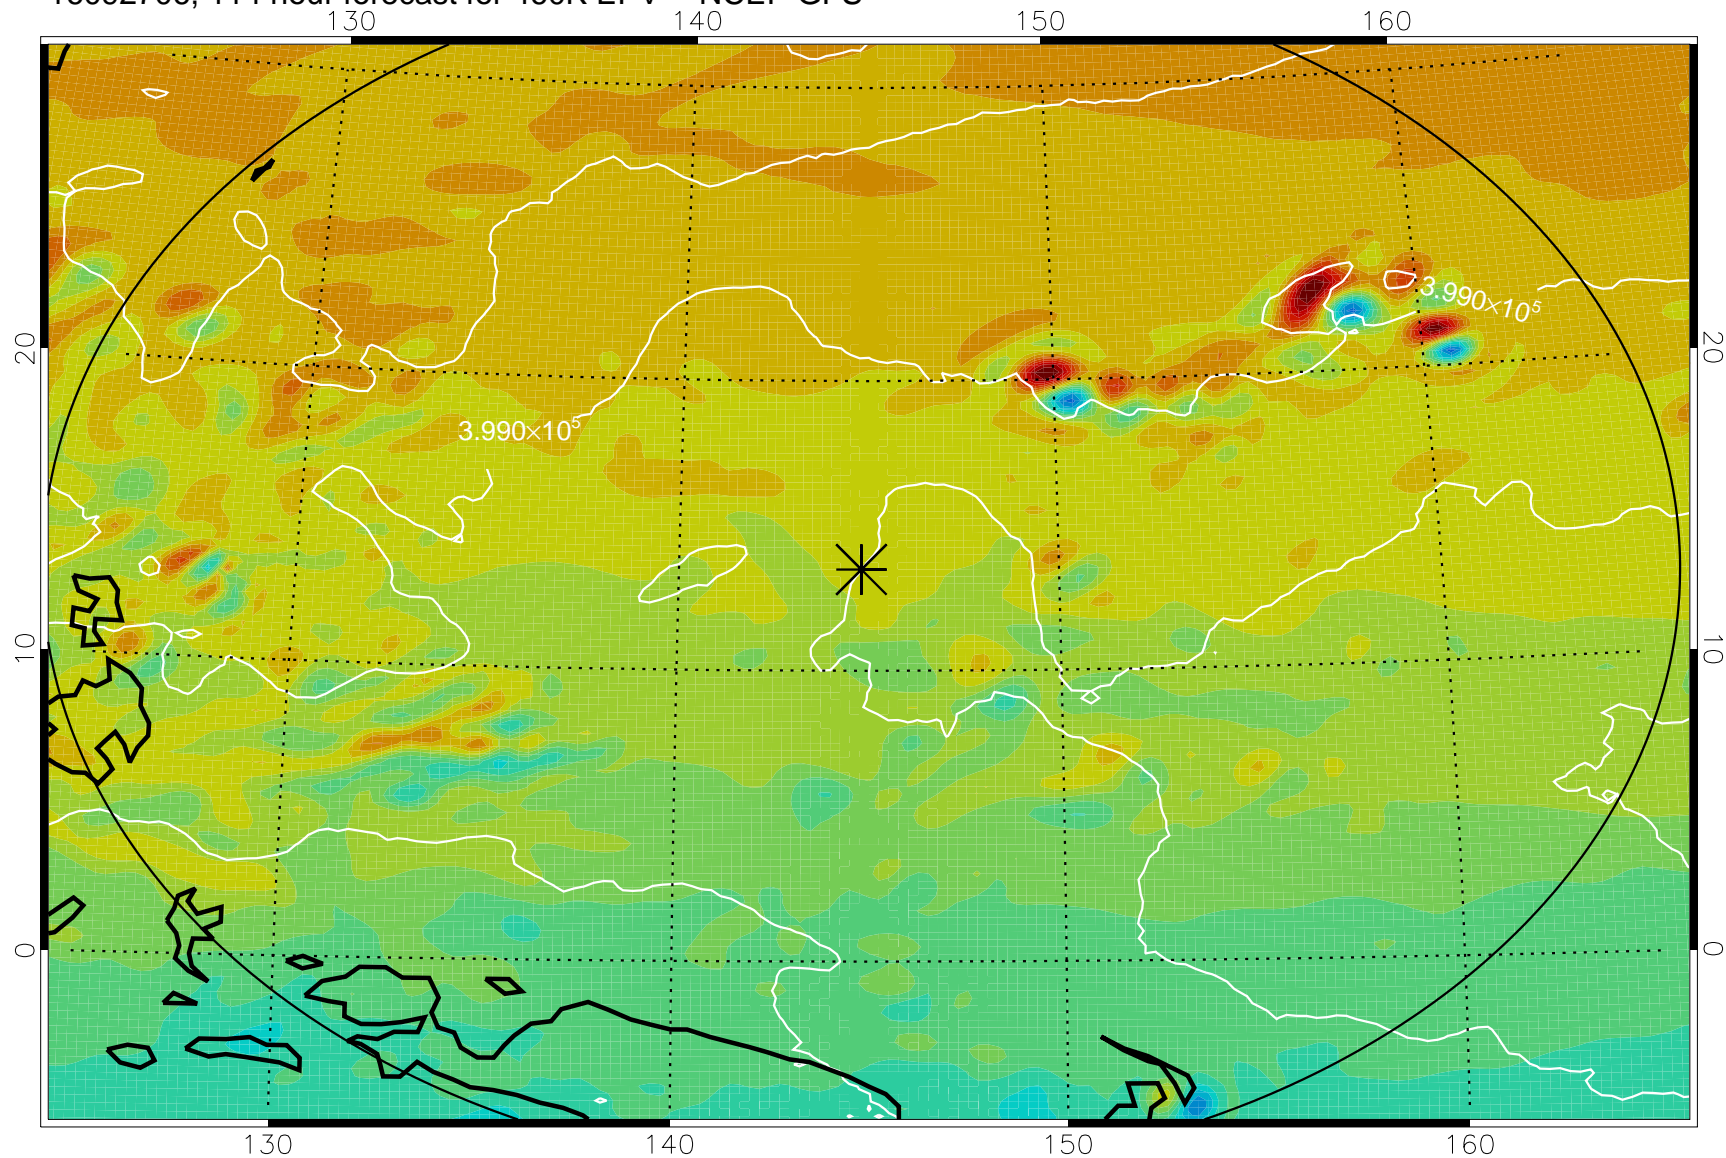

16092518, 78 hour forecast for 460K EPV -- NCEP GFS

460K Montgomery Streamfunction, white

Range ring of 2304 km

16092600, 84 hour forecast for 460K EPV -- NCEP GFS

460K Montgomery Streamfunction, white

Range ring of 2304 km

16092606, 90 hour forecast for 460K EPV -- NCEP GFS

460K Montgomery Streamfunction, white

Range ring of 2304 km

16092612, 96 hour forecast for 460K EPV -- NCEP GFS

460K Montgomery Streamfunction, white

Range ring of 2304 km

16092618, 102 hour forecast for 460K EPV -- NCEP GFS

460K Montgomery Streamfunction, white

Range ring of 2304 km

16092700, 108 hour forecast for 460K EPV -- NCEP GFS

460K Montgomery Streamfunction, white

Range ring of 2304 km

16092706, 114 hour forecast for 460K EPV -- NCEP GFS

460K Montgomery Streamfunction, white

Range ring of 2304 km

16092712, 120 hour forecast for 460K EPV -- NCEP GFS

460K Montgomery Streamfunction, white

Range ring of 2304 km