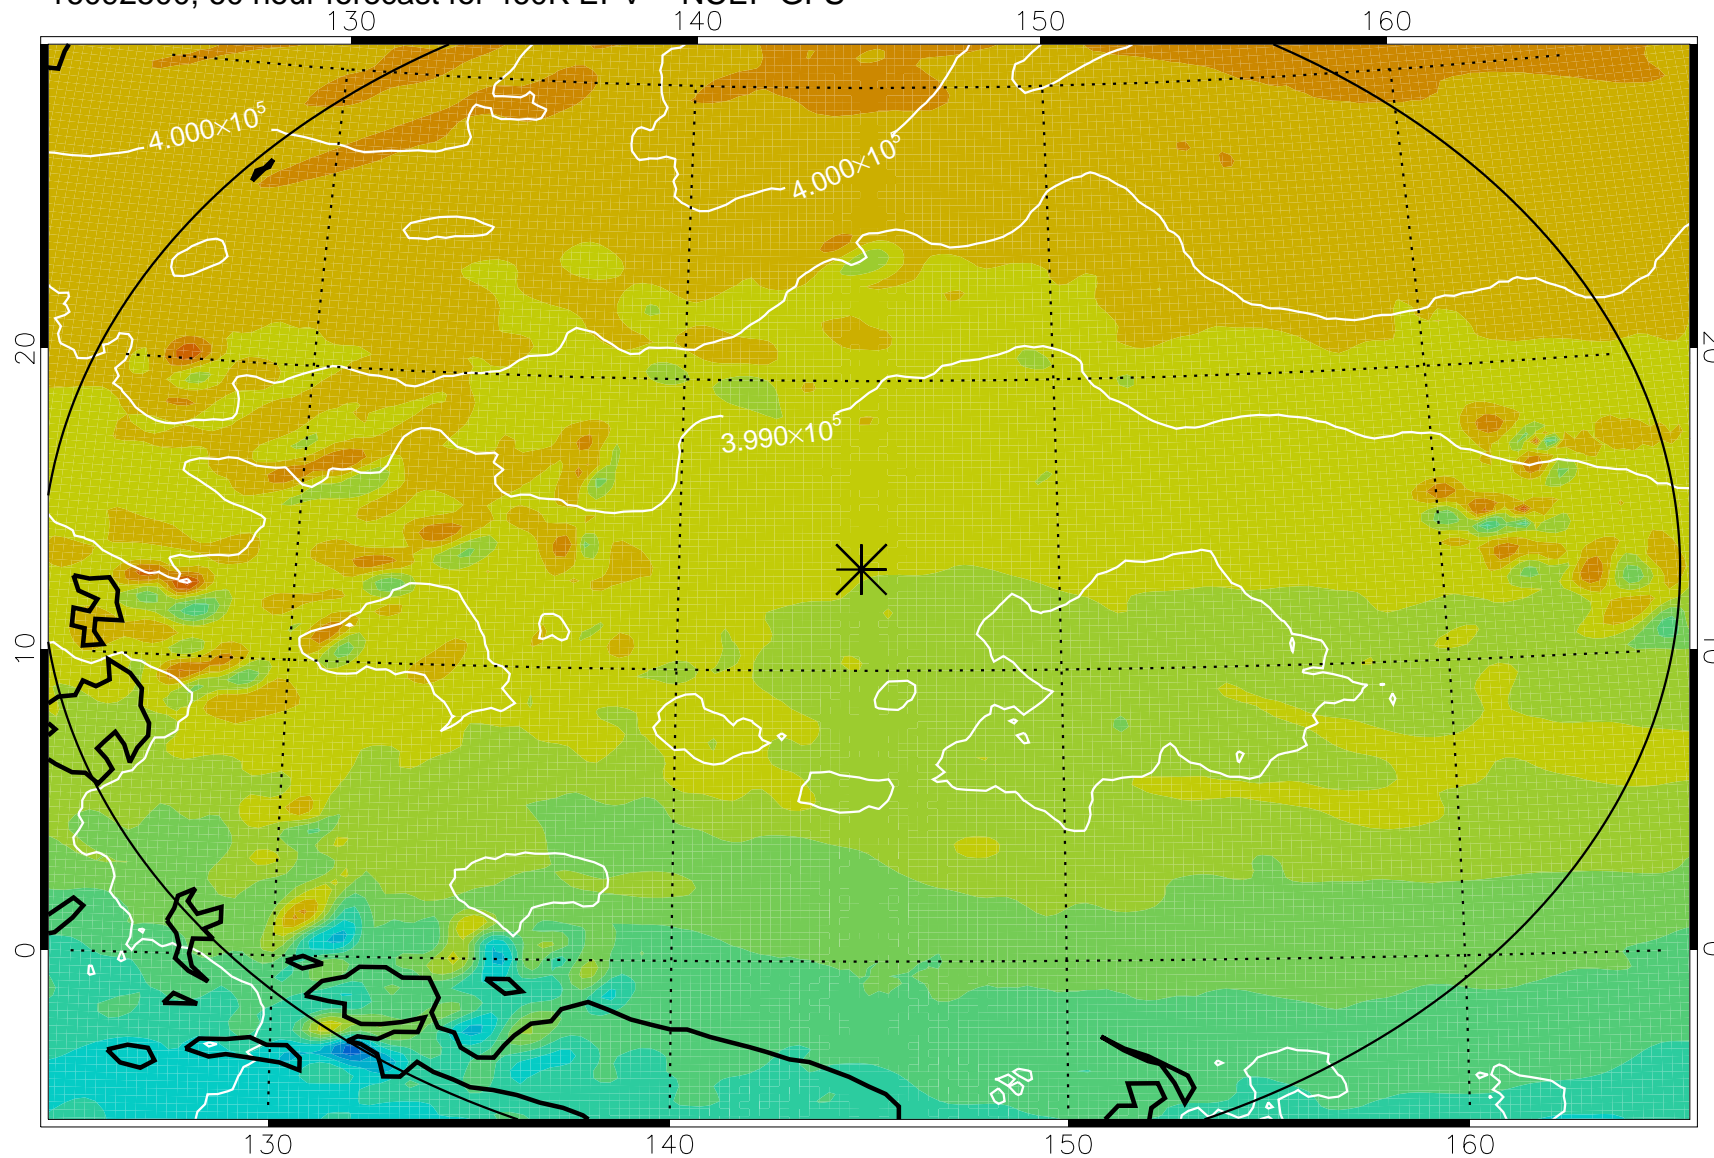

16092318, 30 hour forecast for 460K EPV -- NCEP GFS

460K Montgomery Streamfunction, white

Range ring of 2304 km

16092400, 36 hour forecast for 460K EPV -- NCEP GFS

460K Montgomery Streamfunction, white

Range ring of 2304 km

16092406, 42 hour forecast for 460K EPV -- NCEP GFS

460K Montgomery Streamfunction, white

Range ring of 2304 km

16092412, 48 hour forecast for 460K EPV -- NCEP GFS

460K Montgomery Streamfunction, white

Range ring of 2304 km

16092418, 54 hour forecast for 460K EPV -- NCEP GFS

460K Montgomery Streamfunction, white

Range ring of 2304 km

16092500, 60 hour forecast for 460K EPV -- NCEP GFS

460K Montgomery Streamfunction, white

Range ring of 2304 km

16092506, 66 hour forecast for 460K EPV -- NCEP GFS

460K Montgomery Streamfunction, white

Range ring of 2304 km

16092512, 72 hour forecast for 460K EPV -- NCEP GFS

460K Montgomery Streamfunction, white

Range ring of 2304 km