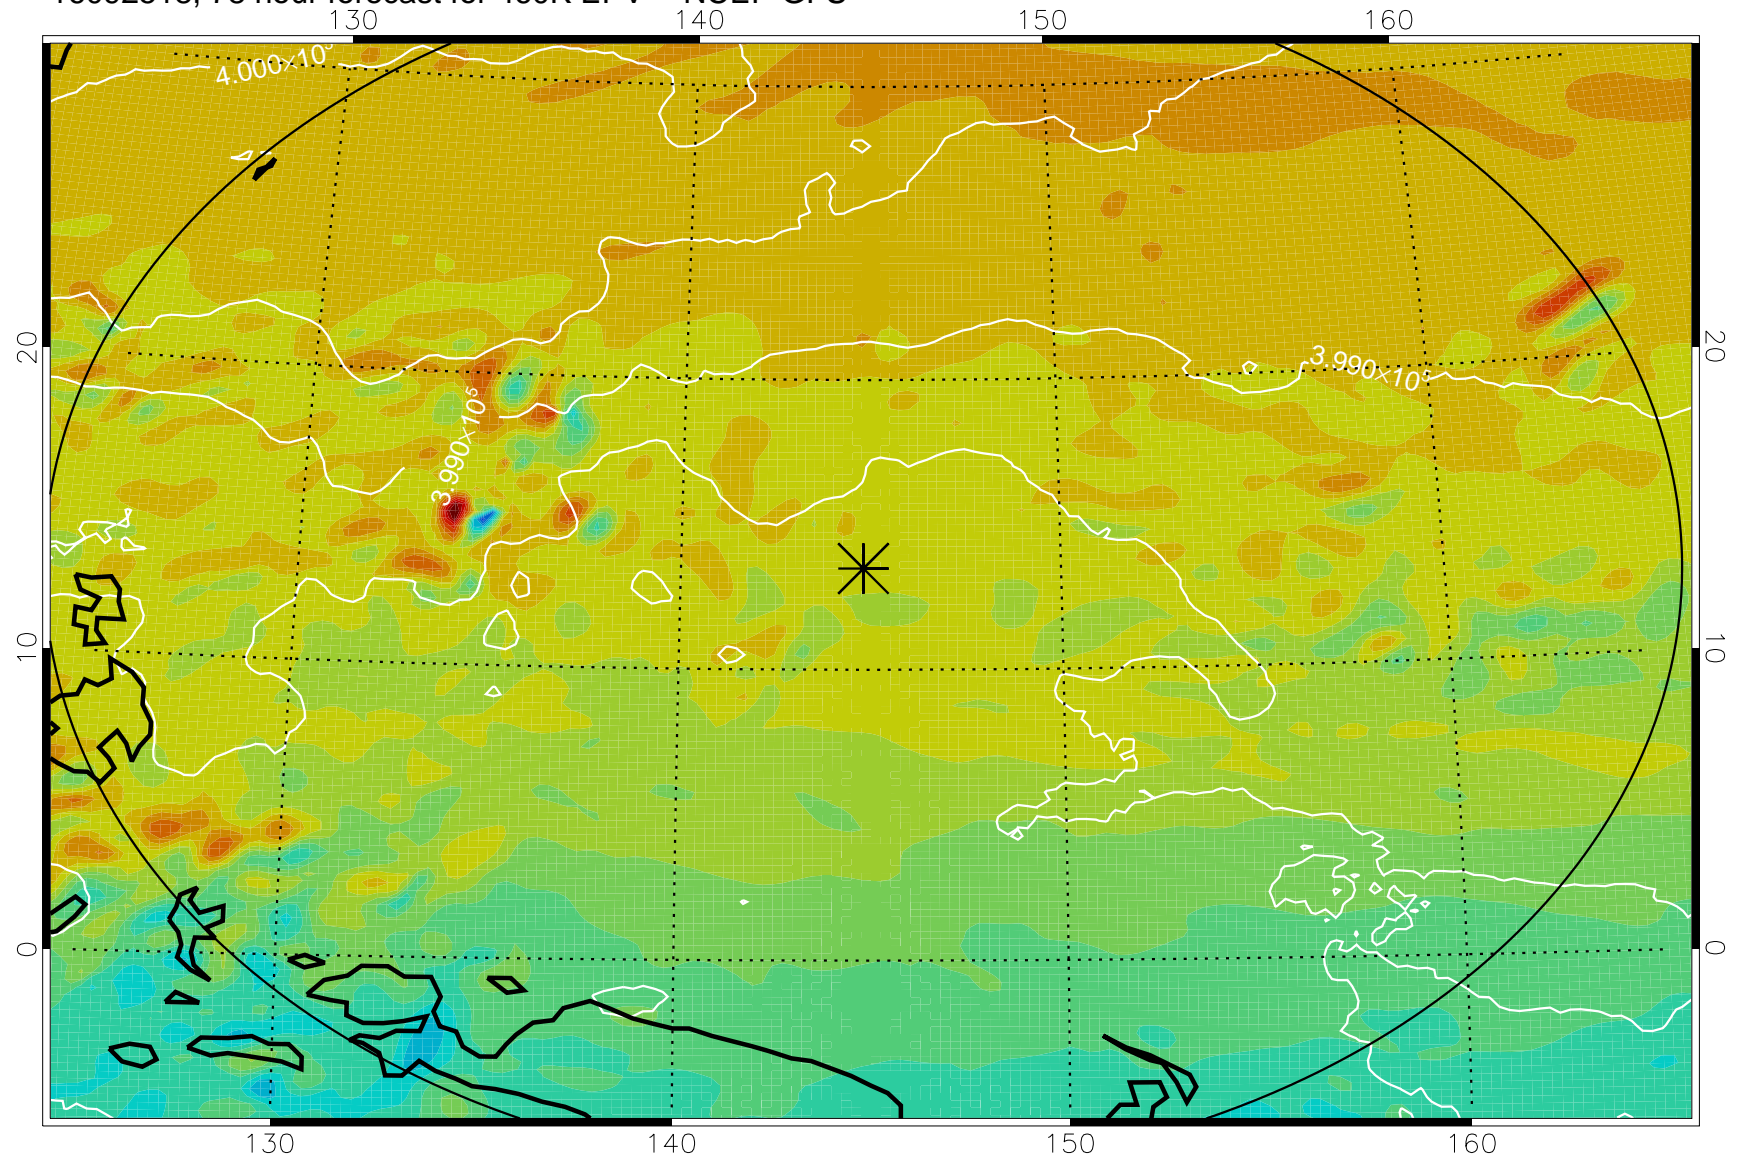

16092418, 54 hour forecast for 460K EPV -- NCEP GFS

460K Montgomery Streamfunction, white

Range ring of 2304 km

16092500, 60 hour forecast for 460K EPV -- NCEP GFS

460K Montgomery Streamfunction, white

Range ring of 2304 km

16092506, 66 hour forecast for 460K EPV -- NCEP GFS

460K Montgomery Streamfunction, white

Range ring of 2304 km

16092512, 72 hour forecast for 460K EPV -- NCEP GFS

460K Montgomery Streamfunction, white

Range ring of 2304 km

16092518, 78 hour forecast for 460K EPV -- NCEP GFS

460K Montgomery Streamfunction, white

Range ring of 2304 km

16092600, 84 hour forecast for 460K EPV -- NCEP GFS

460K Montgomery Streamfunction, white

Range ring of 2304 km

16092606, 90 hour forecast for 460K EPV -- NCEP GFS

460K Montgomery Streamfunction, white

Range ring of 2304 km

16092612, 96 hour forecast for 460K EPV -- NCEP GFS

460K Montgomery Streamfunction, white

Range ring of 2304 km