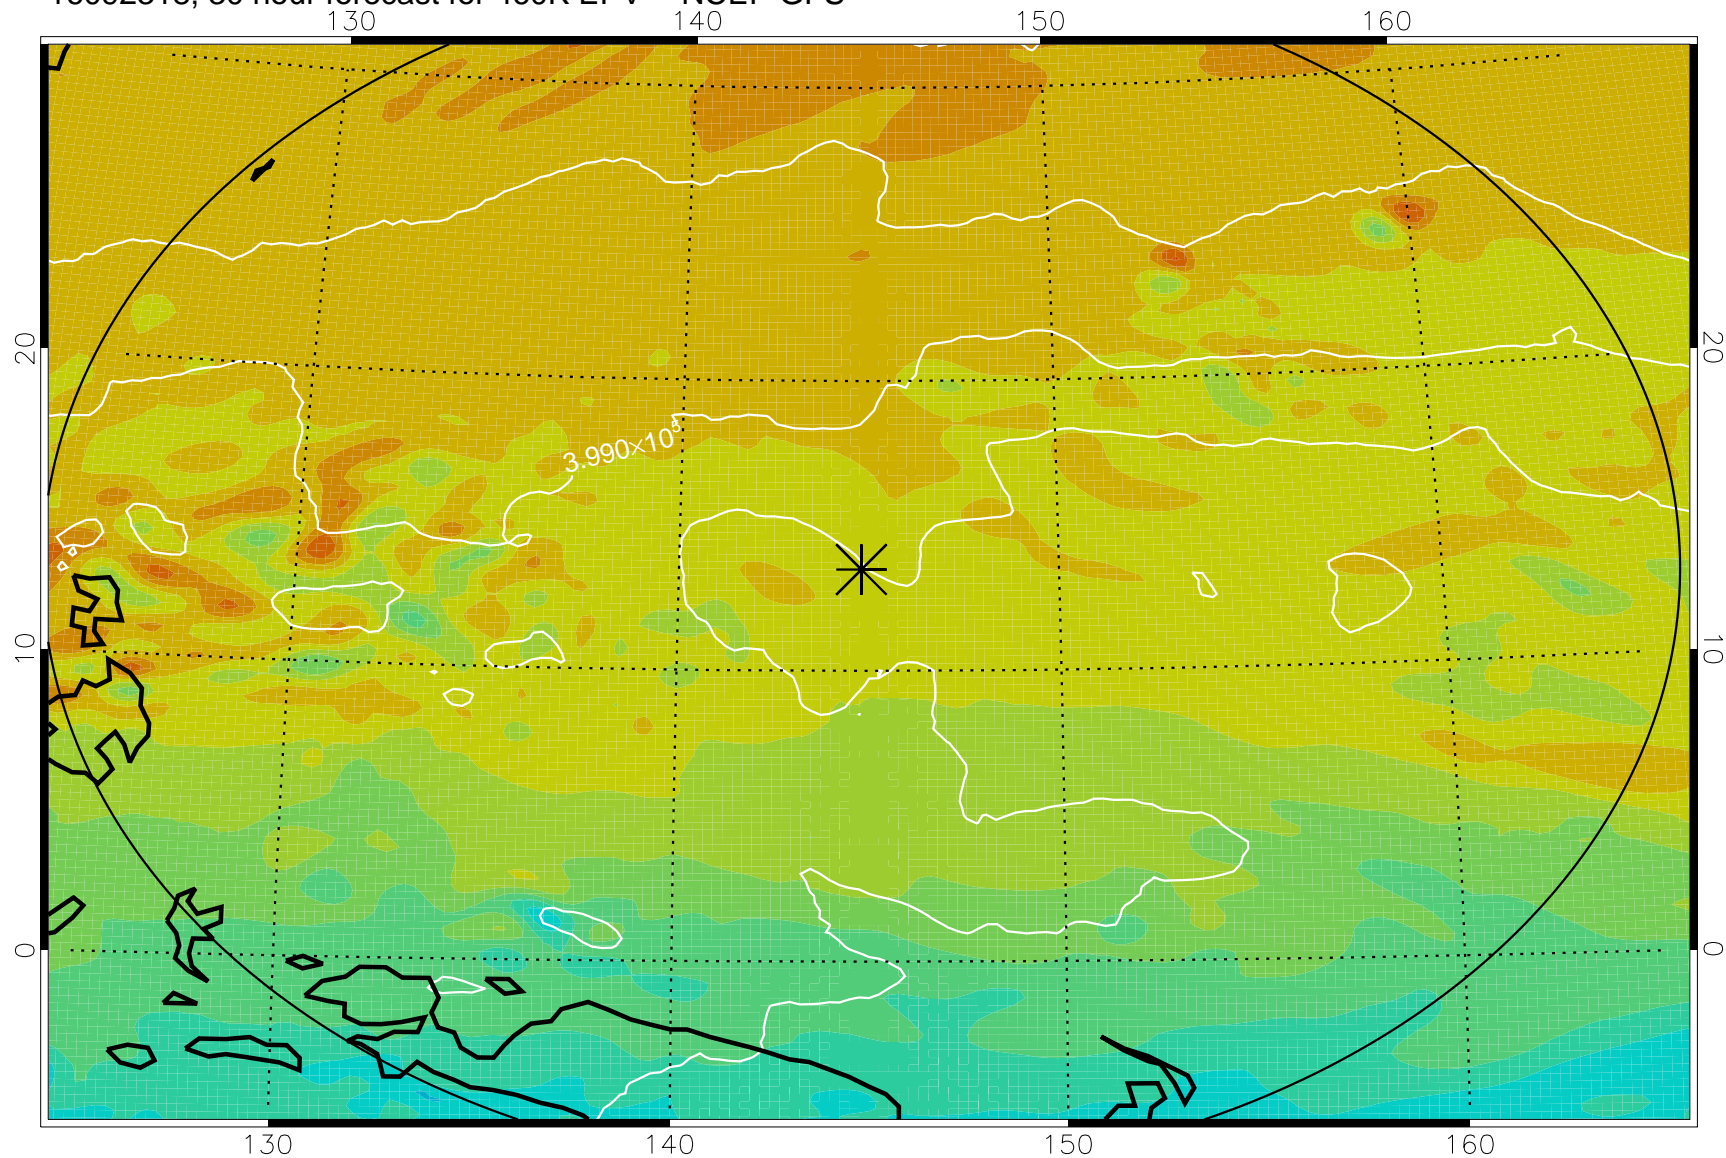

16092218, 6 hour forecast for 460K EPV -- NCEP GFS

460K Montgomery Streamfunction, white

Range ring of 2304 km

16092300, 12 hour forecast for 460K EPV -- NCEP GFS

460K Montgomery Streamfunction, white

Range ring of 2304 km

16092306, 18 hour forecast for 460K EPV -- NCEP GFS

460K Montgomery Streamfunction, white

Range ring of 2304 km

16092312, 24 hour forecast for 460K EPV -- NCEP GFS

460K Montgomery Streamfunction, white

Range ring of 2304 km

16092318, 30 hour forecast for 460K EPV -- NCEP GFS

460K Montgomery Streamfunction, white

Range ring of 2304 km

16092400, 36 hour forecast for 460K EPV -- NCEP GFS

460K Montgomery Streamfunction, white

Range ring of 2304 km

16092406, 42 hour forecast for 460K EPV -- NCEP GFS

460K Montgomery Streamfunction, white

Range ring of 2304 km

16092412, 48 hour forecast for 460K EPV -- NCEP GFS

460K Montgomery Streamfunction, white

Range ring of 2304 km