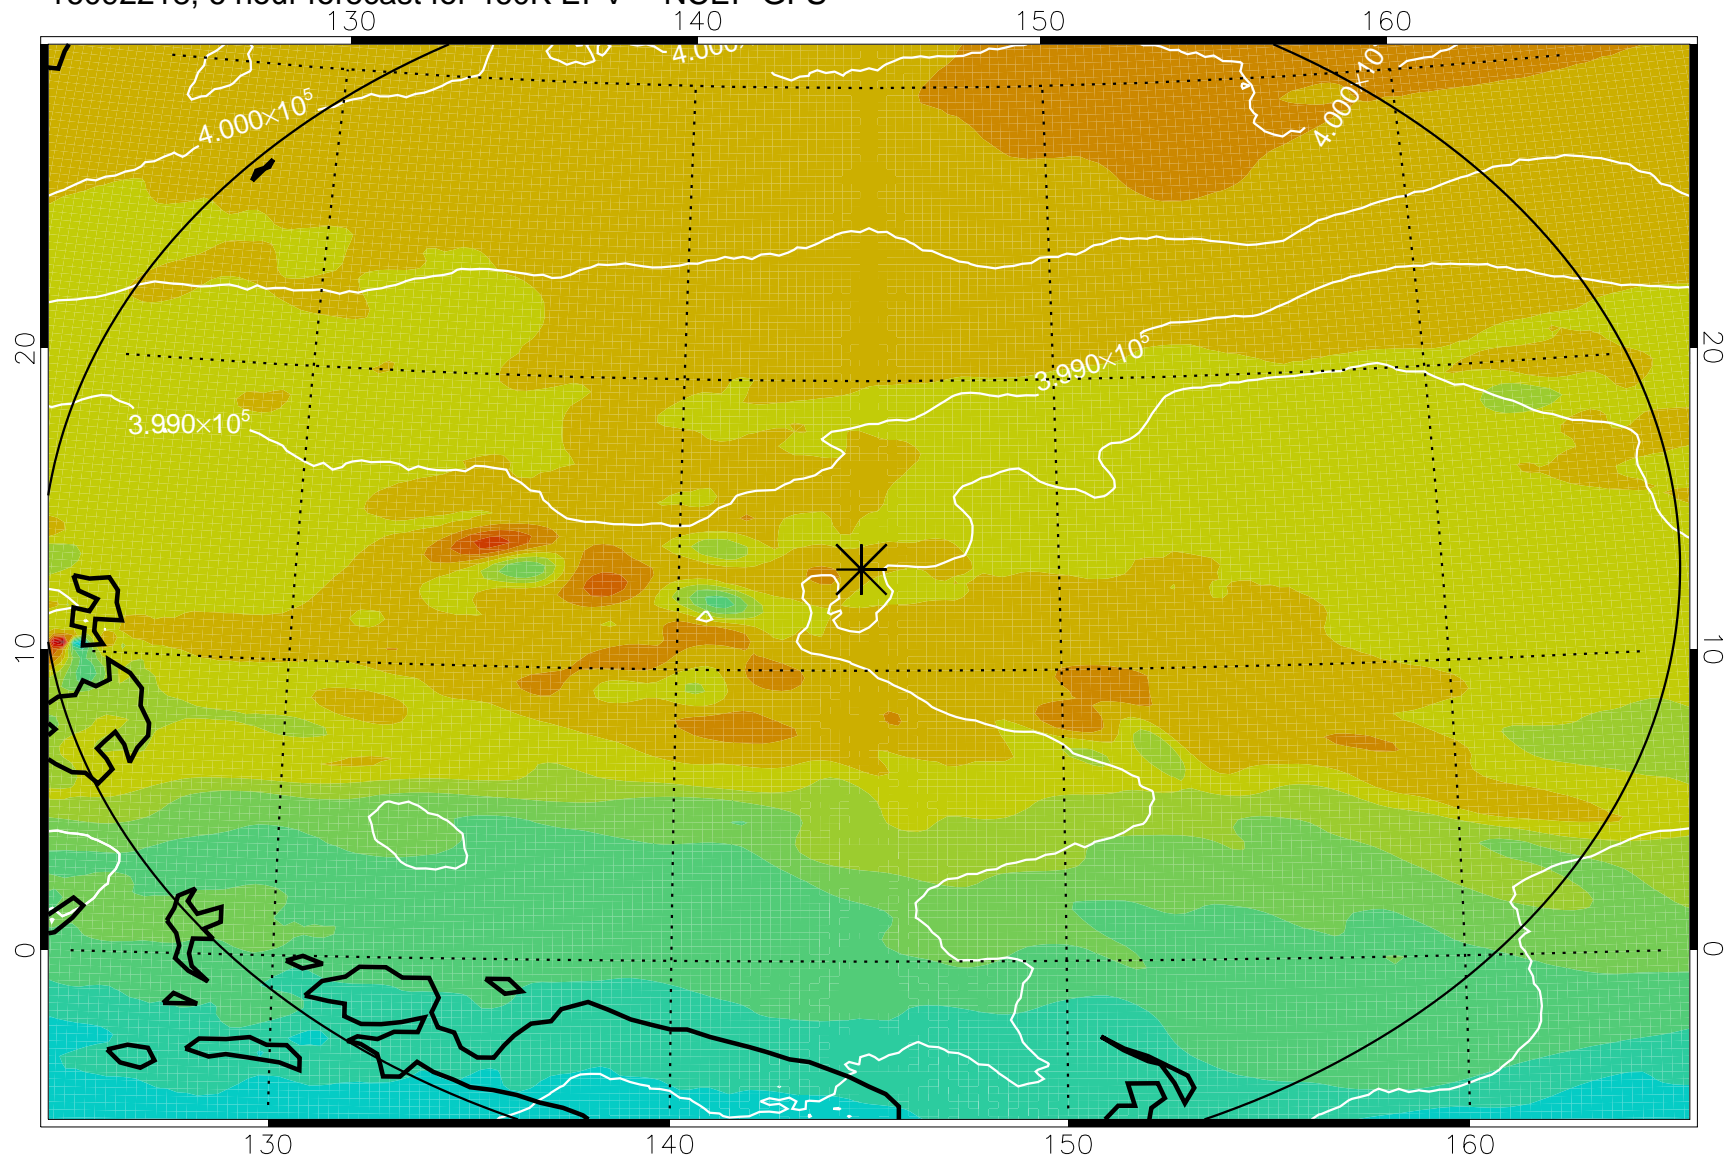

16092218, 6 hour forecast for 460K EPV -- NCEP GFS

460K Montgomery Streamfunction, white

Range ring of 2304 km

16092300, 12 hour forecast for 460K EPV -- NCEP GFS

460K Montgomery Streamfunction, white

Range ring of 2304 km

16092306, 18 hour forecast for 460K EPV -- NCEP GFS

460K Montgomery Streamfunction, white

Range ring of 2304 km

16092312, 24 hour forecast for 460K EPV -- NCEP GFS

460K Montgomery Streamfunction, white

Range ring of 2304 km

16092318, 30 hour forecast for 460K EPV -- NCEP GFS

460K Montgomery Streamfunction, white

Range ring of 2304 km

16092400, 36 hour forecast for 460K EPV -- NCEP GFS

460K Montgomery Streamfunction, white

Range ring of 2304 km

16092406, 42 hour forecast for 460K EPV -- NCEP GFS

460K Montgomery Streamfunction, white

Range ring of 2304 km

16092412, 48 hour forecast for 460K EPV -- NCEP GFS

460K Montgomery Streamfunction, white

Range ring of 2304 km