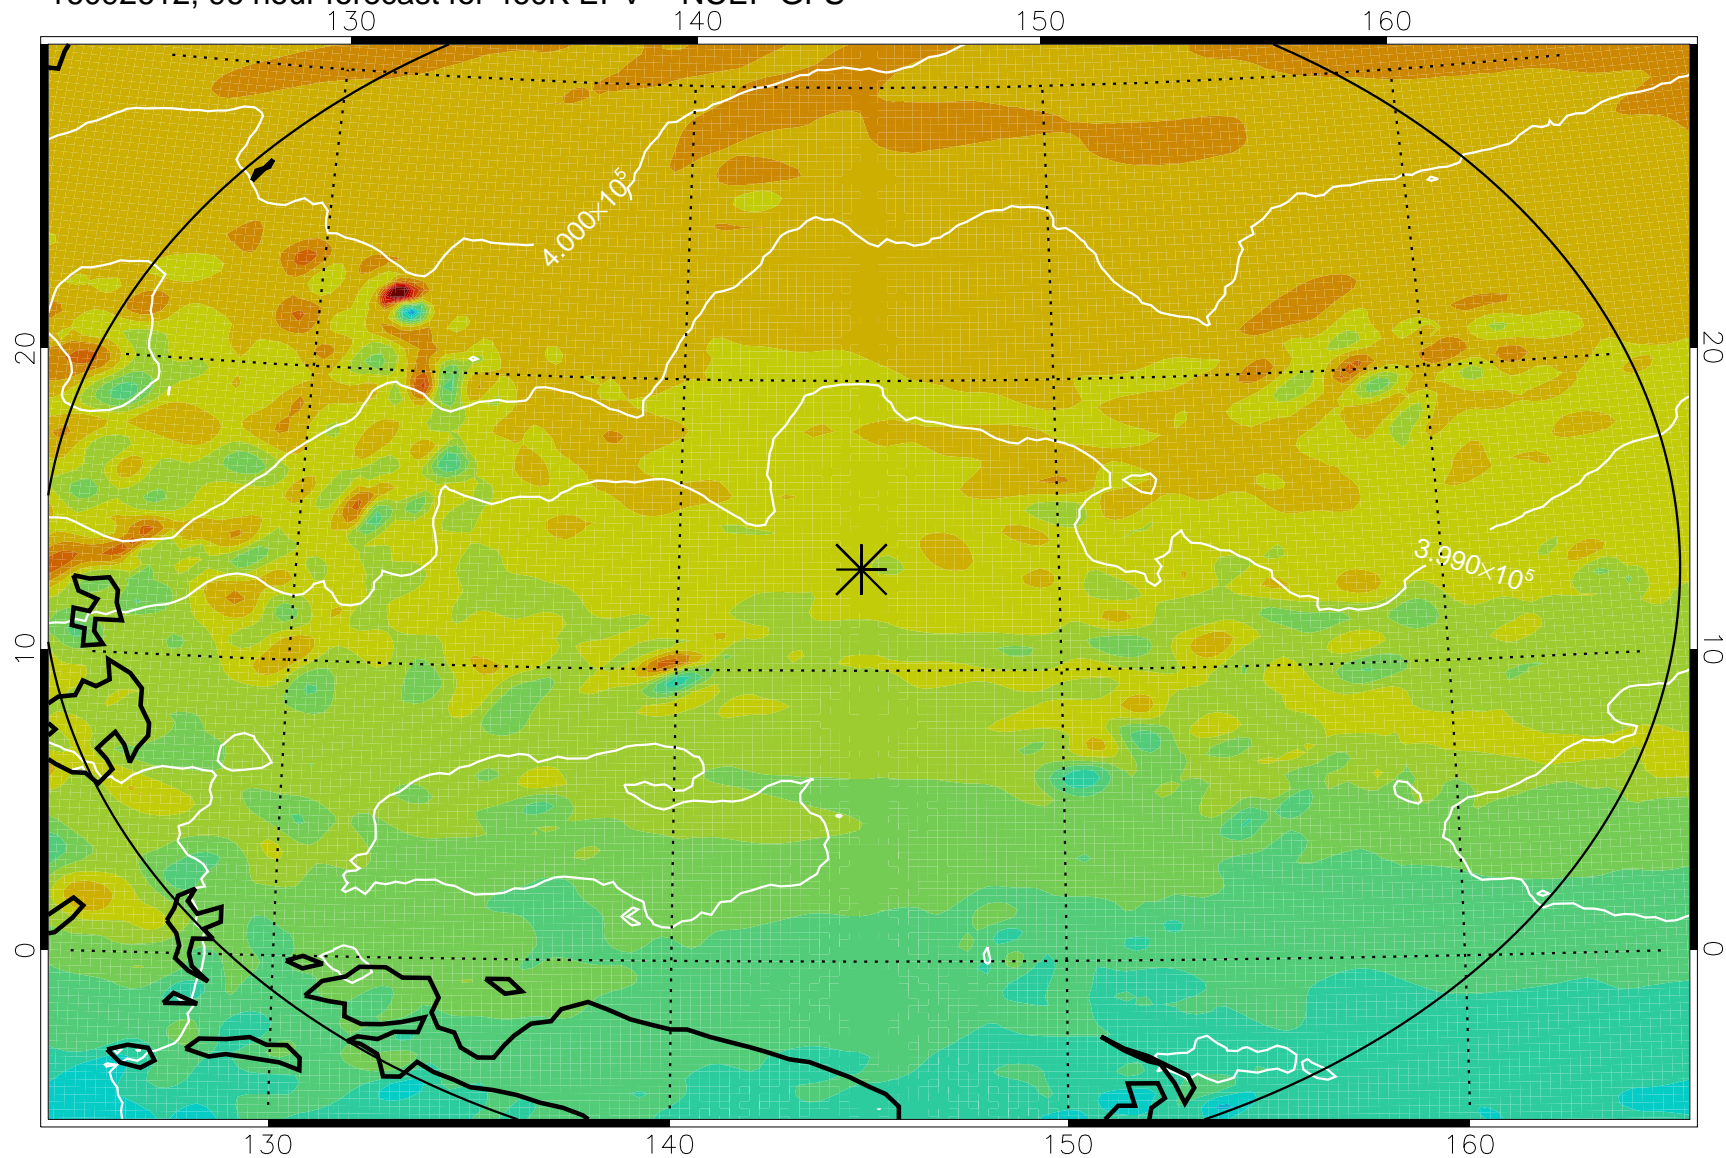

16092506, 66 hour forecast for 460K EPV -- NCEP GFS

460K Montgomery Streamfunction, white

Range ring of 2304 km

16092512, 72 hour forecast for 460K EPV -- NCEP GFS

460K Montgomery Streamfunction, white

Range ring of 2304 km

16092518, 78 hour forecast for 460K EPV -- NCEP GFS

460K Montgomery Streamfunction, white

Range ring of 2304 km

16092600, 84 hour forecast for 460K EPV -- NCEP GFS

460K Montgomery Streamfunction, white

Range ring of 2304 km

16092606, 90 hour forecast for 460K EPV -- NCEP GFS

460K Montgomery Streamfunction, white

Range ring of 2304 km

16092612, 96 hour forecast for 460K EPV -- NCEP GFS

460K Montgomery Streamfunction, white

Range ring of 2304 km

16092618, 102 hour forecast for 460K EPV -- NCEP GFS

460K Montgomery Streamfunction, white

Range ring of 2304 km

16092700, 108 hour forecast for 460K EPV -- NCEP GFS

460K Montgomery Streamfunction, white

Range ring of 2304 km