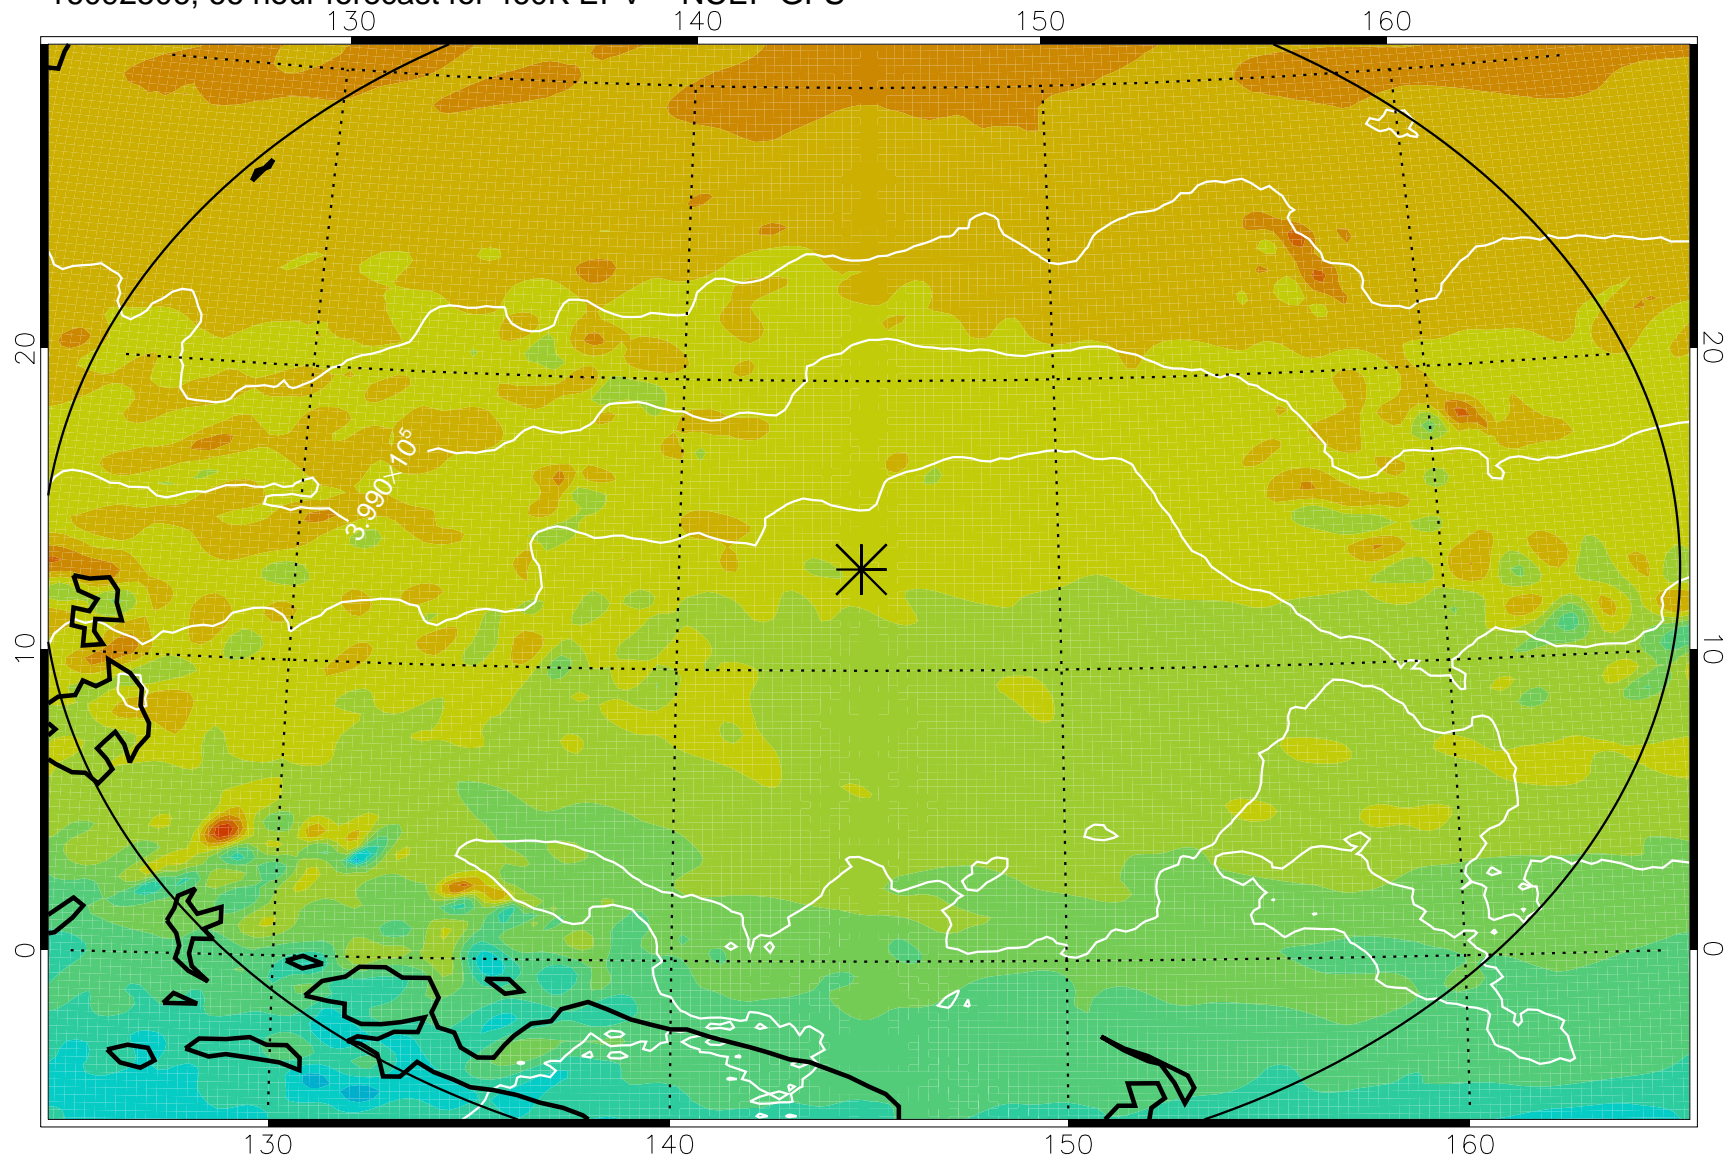

16092418, 54 hour forecast for 460K EPV -- NCEP GFS

460K Montgomery Streamfunction, white

Range ring of 2304 km

16092500, 60 hour forecast for 460K EPV -- NCEP GFS

460K Montgomery Streamfunction, white

Range ring of 2304 km

16092506, 66 hour forecast for 460K EPV -- NCEP GFS

460K Montgomery Streamfunction, white

Range ring of 2304 km

16092512, 72 hour forecast for 460K EPV -- NCEP GFS

460K Montgomery Streamfunction, white

Range ring of 2304 km

16092518, 78 hour forecast for 460K EPV -- NCEP GFS

460K Montgomery Streamfunction, white

Range ring of 2304 km

16092600, 84 hour forecast for 460K EPV -- NCEP GFS

460K Montgomery Streamfunction, white

Range ring of 2304 km

16092606, 90 hour forecast for 460K EPV -- NCEP GFS

460K Montgomery Streamfunction, white

Range ring of 2304 km

16092612, 96 hour forecast for 460K EPV -- NCEP GFS

460K Montgomery Streamfunction, white

Range ring of 2304 km