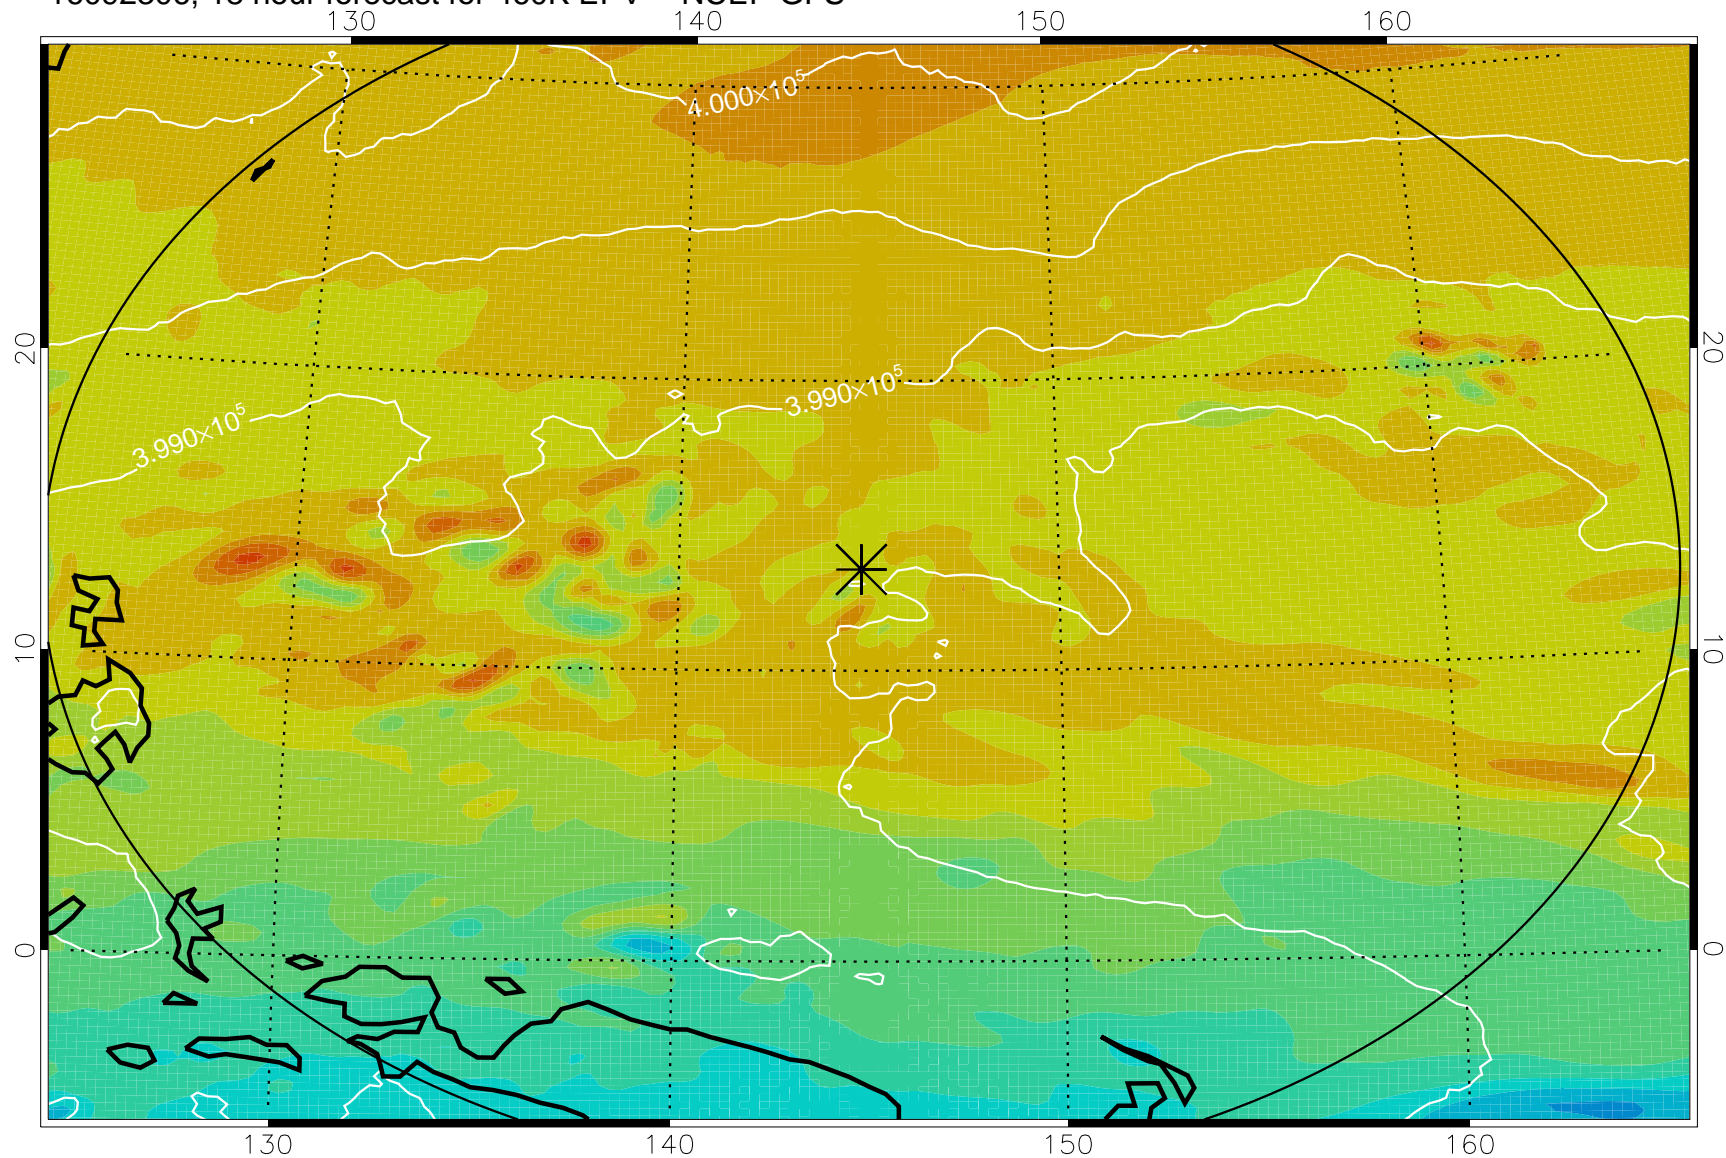

16092218, 6 hour forecast for 460K EPV -- NCEP GFS

460K Montgomery Streamfunction, white

Range ring of 2304 km

16092300, 12 hour forecast for 460K EPV -- NCEP GFS

460K Montgomery Streamfunction, white

Range ring of 2304 km

16092306, 18 hour forecast for 460K EPV -- NCEP GFS

460K Montgomery Streamfunction, white

Range ring of 2304 km

16092312, 24 hour forecast for 460K EPV -- NCEP GFS

460K Montgomery Streamfunction, white

Range ring of 2304 km

16092318, 30 hour forecast for 460K EPV -- NCEP GFS

460K Montgomery Streamfunction, white

Range ring of 2304 km

16092400, 36 hour forecast for 460K EPV -- NCEP GFS

460K Montgomery Streamfunction, white

Range ring of 2304 km

16092406, 42 hour forecast for 460K EPV -- NCEP GFS

460K Montgomery Streamfunction, white

Range ring of 2304 km

16092412, 48 hour forecast for 460K EPV -- NCEP GFS

460K Montgomery Streamfunction, white

Range ring of 2304 km