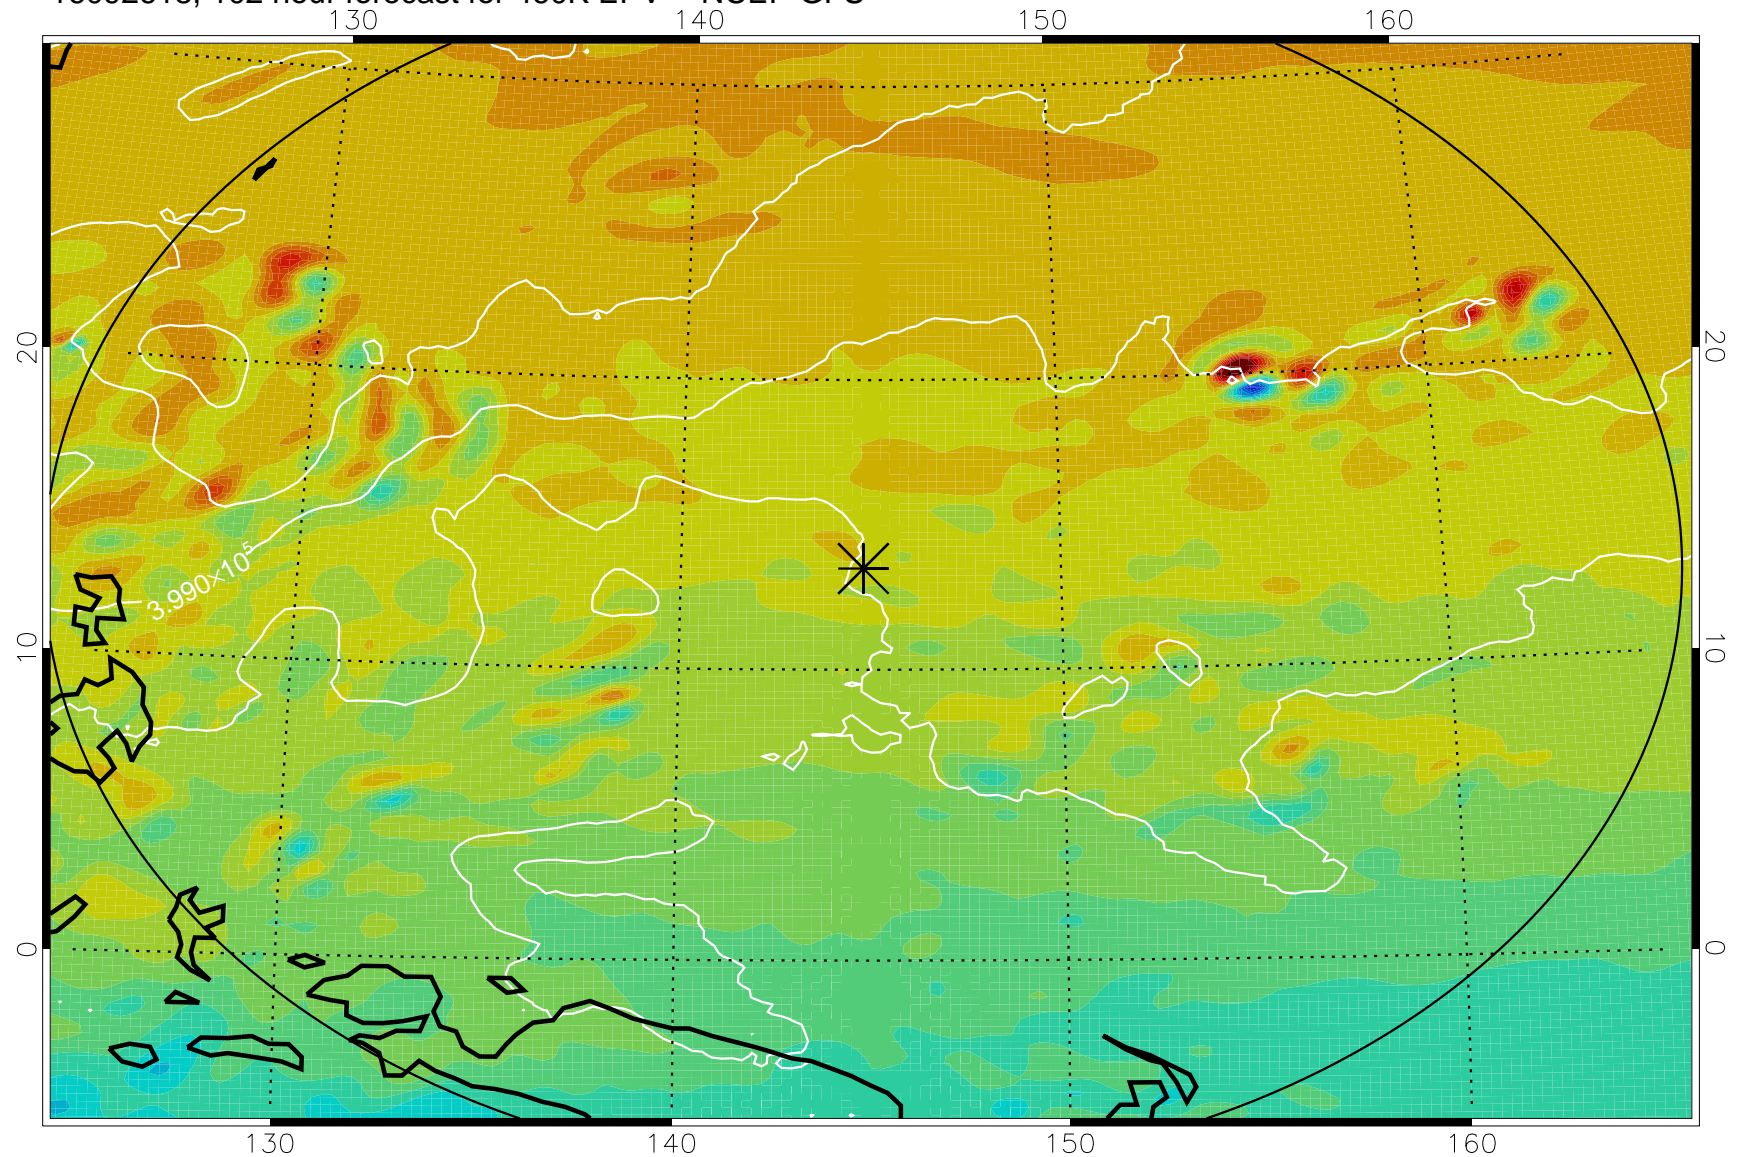

16092518, 78 hour forecast for 460K EPV -- NCEP GFS

460K Montgomery Streamfunction, white

Range ring of 2304 km

16092600, 84 hour forecast for 460K EPV -- NCEP GFS

460K Montgomery Streamfunction, white

Range ring of 2304 km

16092606, 90 hour forecast for 460K EPV -- NCEP GFS

460K Montgomery Streamfunction, white

Range ring of 2304 km

16092612, 96 hour forecast for 460K EPV -- NCEP GFS

460K Montgomery Streamfunction, white

Range ring of 2304 km

16092618, 102 hour forecast for 460K EPV -- NCEP GFS

460K Montgomery Streamfunction, white

Range ring of 2304 km

16092700, 108 hour forecast for 460K EPV -- NCEP GFS

460K Montgomery Streamfunction, white

Range ring of 2304 km

16092706, 114 hour forecast for 460K EPV -- NCEP GFS

460K Montgomery Streamfunction, white

Range ring of 2304 km

16092712, 120 hour forecast for 460K EPV -- NCEP GFS

460K Montgomery Streamfunction, white

Range ring of 2304 km