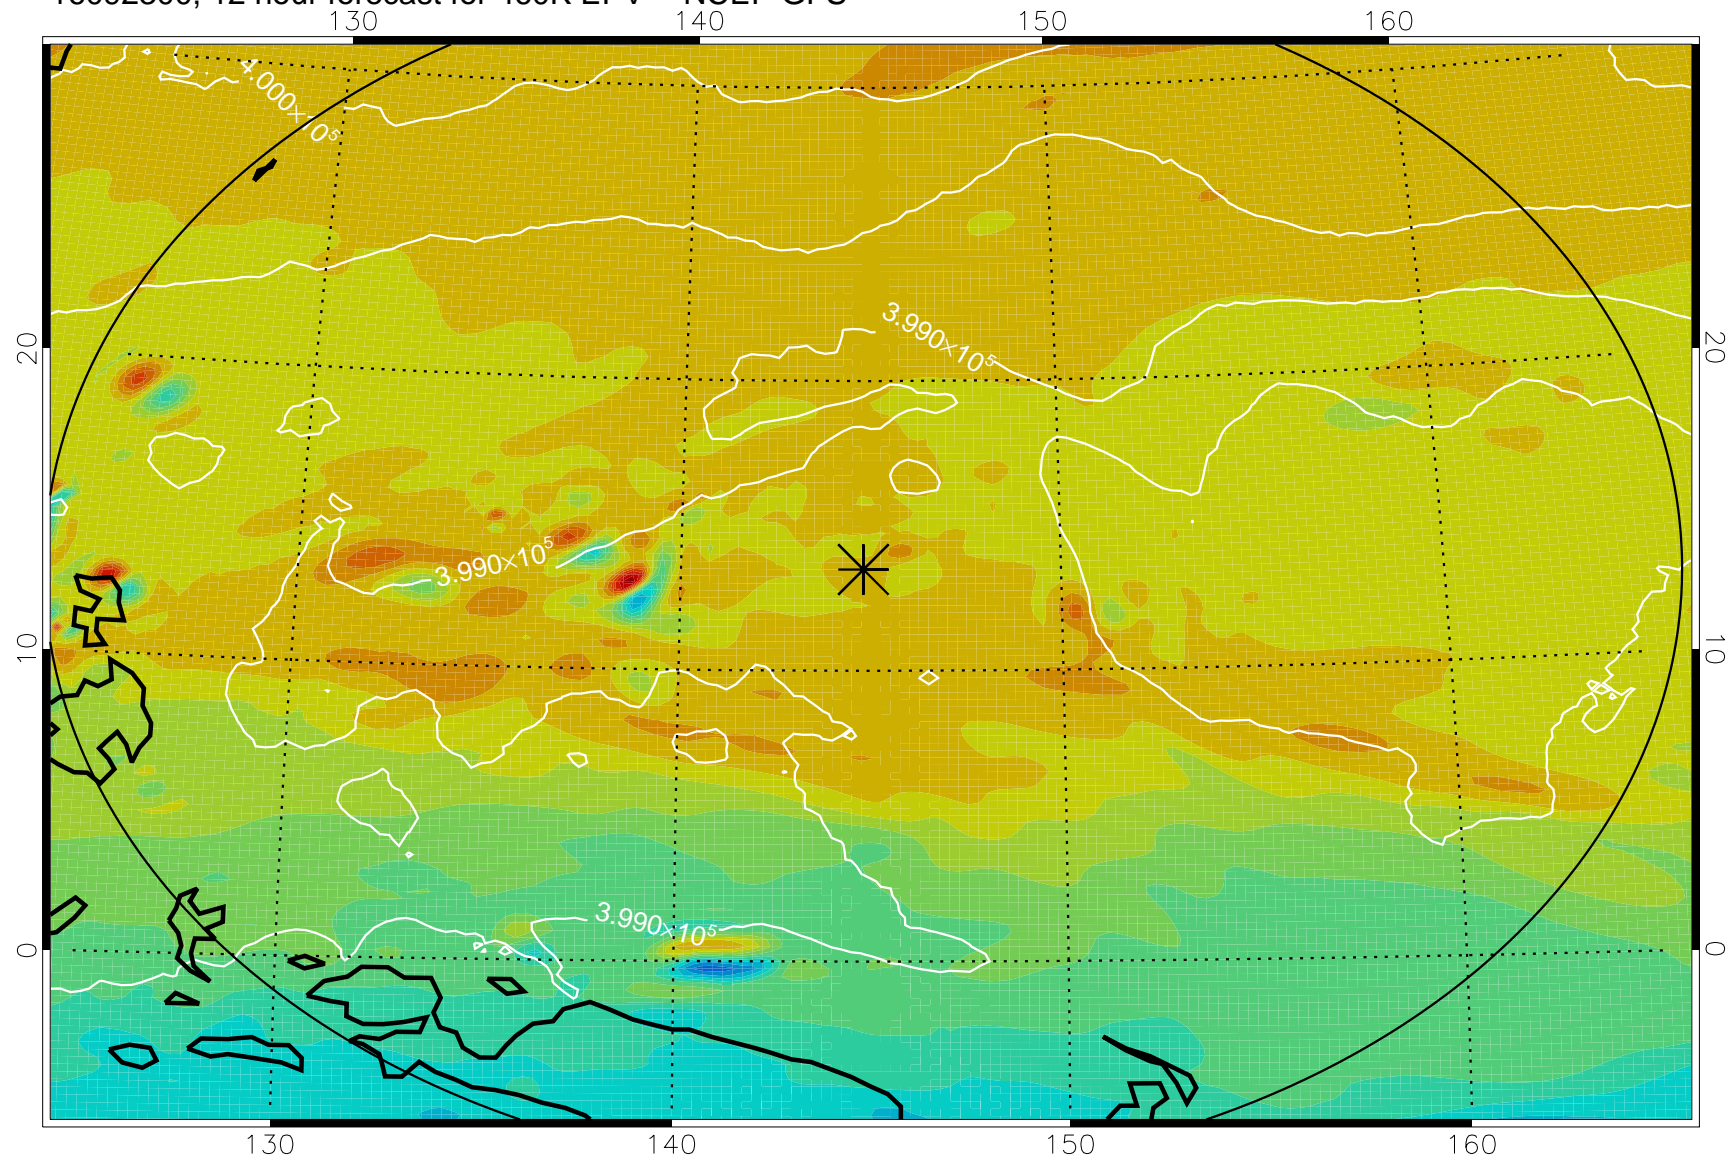

16092218, 6 hour forecast for 460K EPV -- NCEP GFS

460K Montgomery Streamfunction, white

Range ring of 2304 km

16092300, 12 hour forecast for 460K EPV -- NCEP GFS

460K Montgomery Streamfunction, white

Range ring of 2304 km

16092306, 18 hour forecast for 460K EPV -- NCEP GFS

460K Montgomery Streamfunction, white

Range ring of 2304 km

16092312, 24 hour forecast for 460K EPV -- NCEP GFS

460K Montgomery Streamfunction, white

Range ring of 2304 km

16092318, 30 hour forecast for 460K EPV -- NCEP GFS

460K Montgomery Streamfunction, white

Range ring of 2304 km

16092400, 36 hour forecast for 460K EPV -- NCEP GFS

460K Montgomery Streamfunction, white

Range ring of 2304 km

16092406, 42 hour forecast for 460K EPV -- NCEP GFS

460K Montgomery Streamfunction, white

Range ring of 2304 km

16092412, 48 hour forecast for 460K EPV -- NCEP GFS

460K Montgomery Streamfunction, white

Range ring of 2304 km