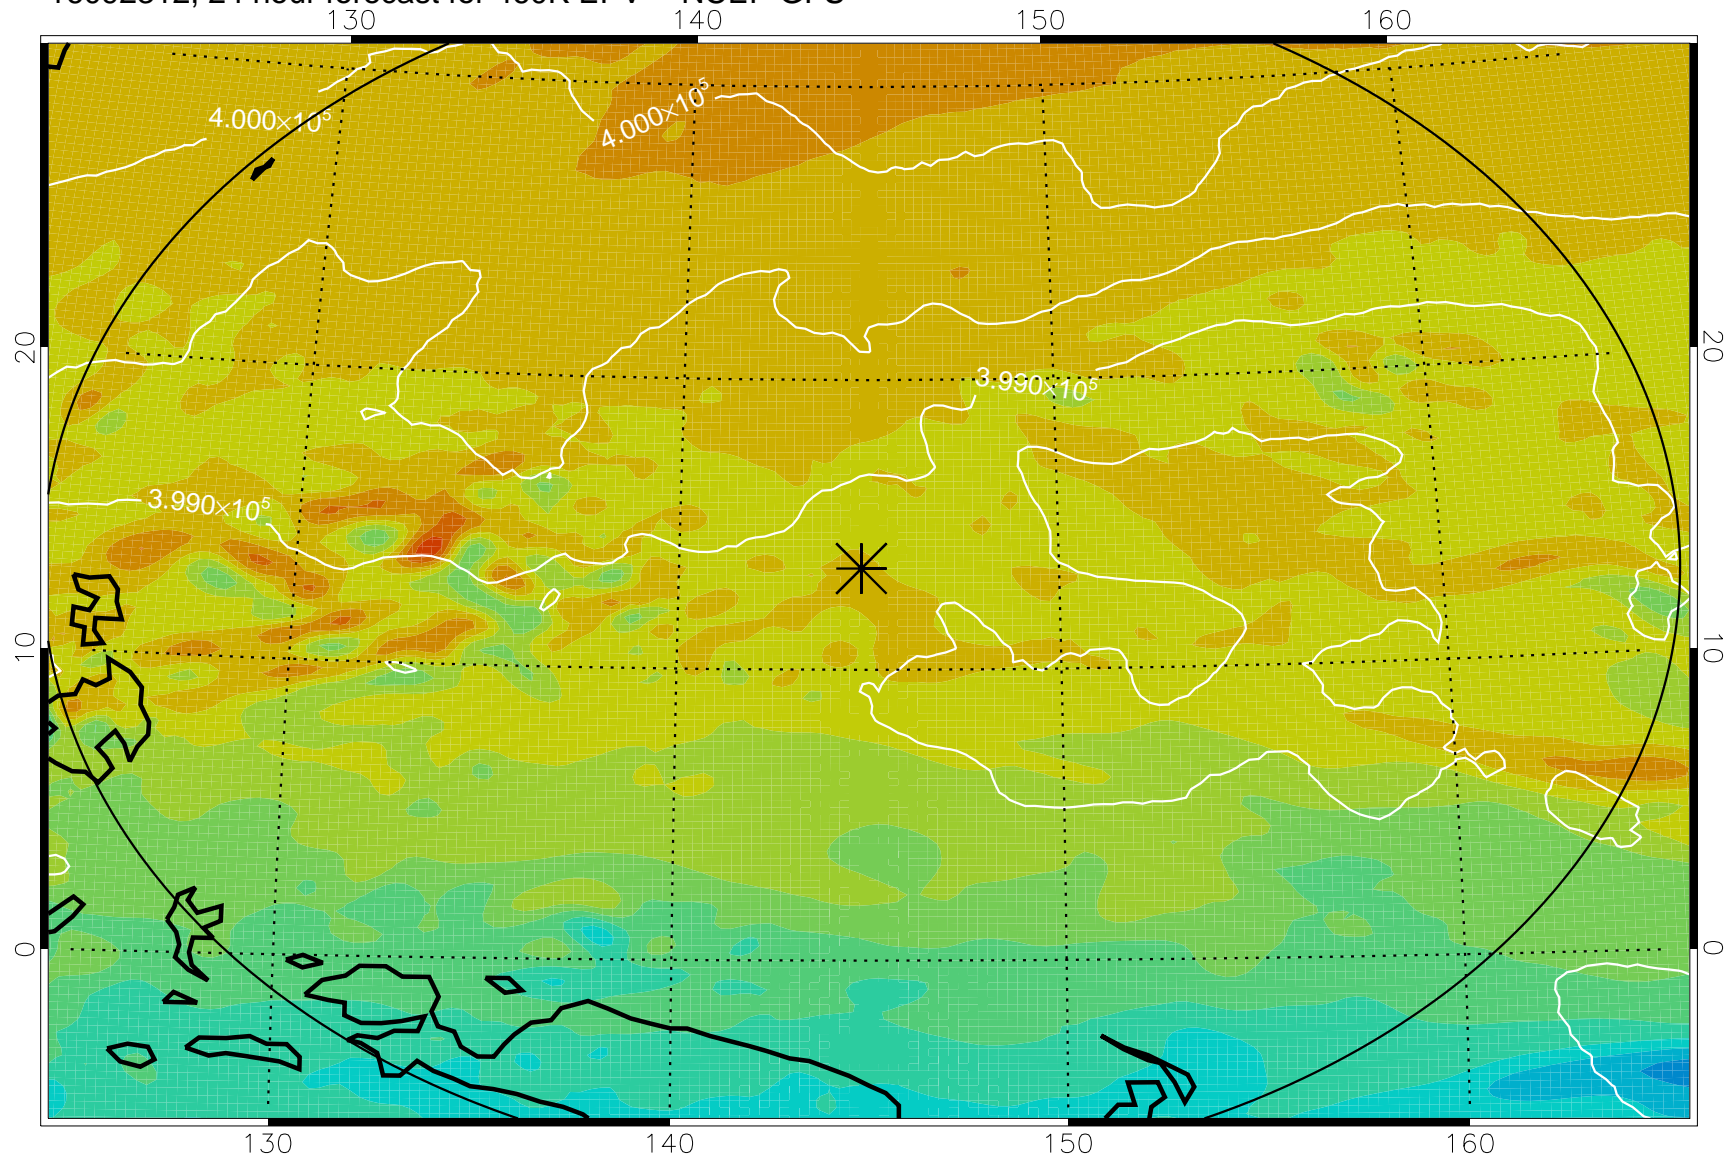

16092218, 6 hour forecast for 460K EPV -- NCEP GFS

460K Montgomery Streamfunction, white

Range ring of 2304 km

16092300, 12 hour forecast for 460K EPV -- NCEP GFS

460K Montgomery Streamfunction, white

Range ring of 2304 km

16092306, 18 hour forecast for 460K EPV -- NCEP GFS

460K Montgomery Streamfunction, white

Range ring of 2304 km

16092312, 24 hour forecast for 460K EPV -- NCEP GFS

460K Montgomery Streamfunction, white

Range ring of 2304 km

16092318, 30 hour forecast for 460K EPV -- NCEP GFS

460K Montgomery Streamfunction, white

Range ring of 2304 km

16092400, 36 hour forecast for 460K EPV -- NCEP GFS

460K Montgomery Streamfunction, white

Range ring of 2304 km

16092406, 42 hour forecast for 460K EPV -- NCEP GFS

460K Montgomery Streamfunction, white

Range ring of 2304 km

16092412, 48 hour forecast for 460K EPV -- NCEP GFS

460K Montgomery Streamfunction, white

Range ring of 2304 km