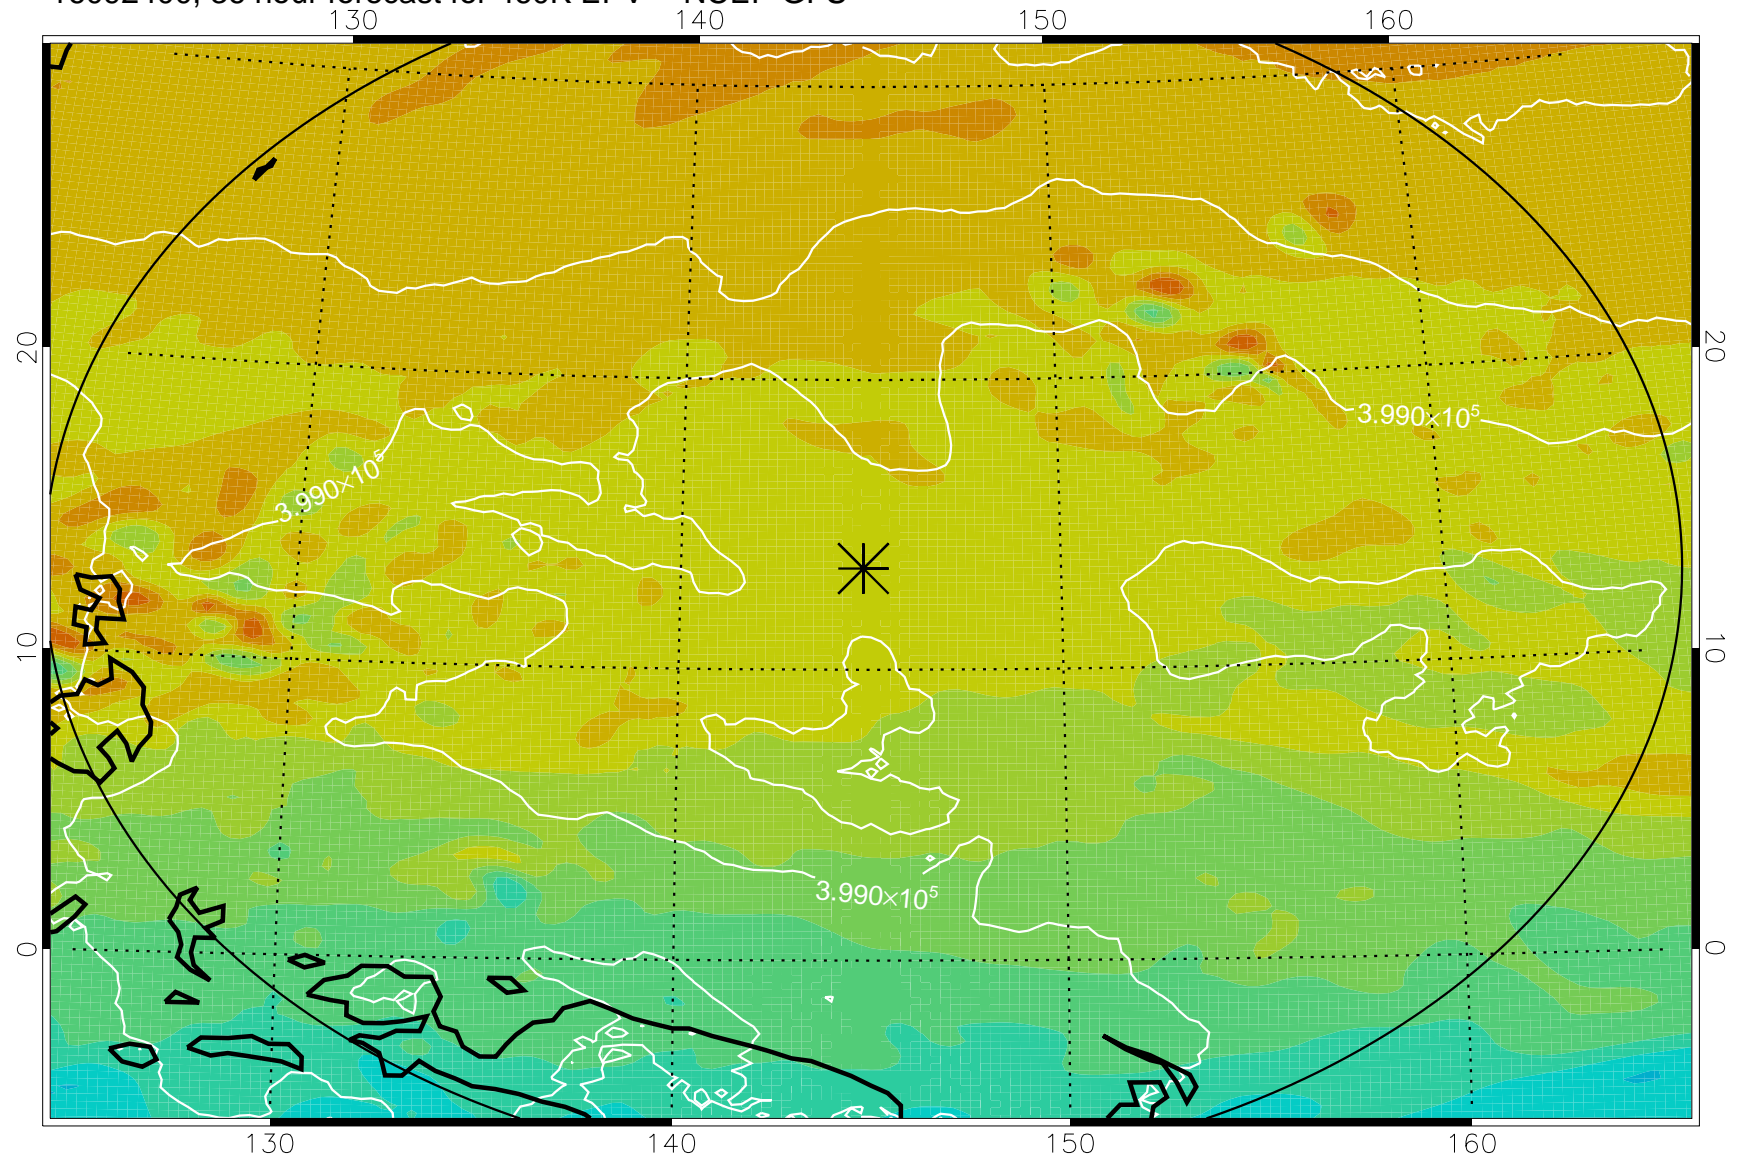

16092218, 6 hour forecast for 460K EPV -- NCEP GFS

460K Montgomery Streamfunction, white

Range ring of 2304 km

16092300, 12 hour forecast for 460K EPV -- NCEP GFS

460K Montgomery Streamfunction, white

Range ring of 2304 km

16092306, 18 hour forecast for 460K EPV -- NCEP GFS

460K Montgomery Streamfunction, white

Range ring of 2304 km

16092312, 24 hour forecast for 460K EPV -- NCEP GFS

460K Montgomery Streamfunction, white

Range ring of 2304 km

16092318, 30 hour forecast for 460K EPV -- NCEP GFS

460K Montgomery Streamfunction, white

Range ring of 2304 km

16092400, 36 hour forecast for 460K EPV -- NCEP GFS

460K Montgomery Streamfunction, white

Range ring of 2304 km

16092406, 42 hour forecast for 460K EPV -- NCEP GFS

460K Montgomery Streamfunction, white

Range ring of 2304 km

16092412, 48 hour forecast for 460K EPV -- NCEP GFS

460K Montgomery Streamfunction, white

Range ring of 2304 km