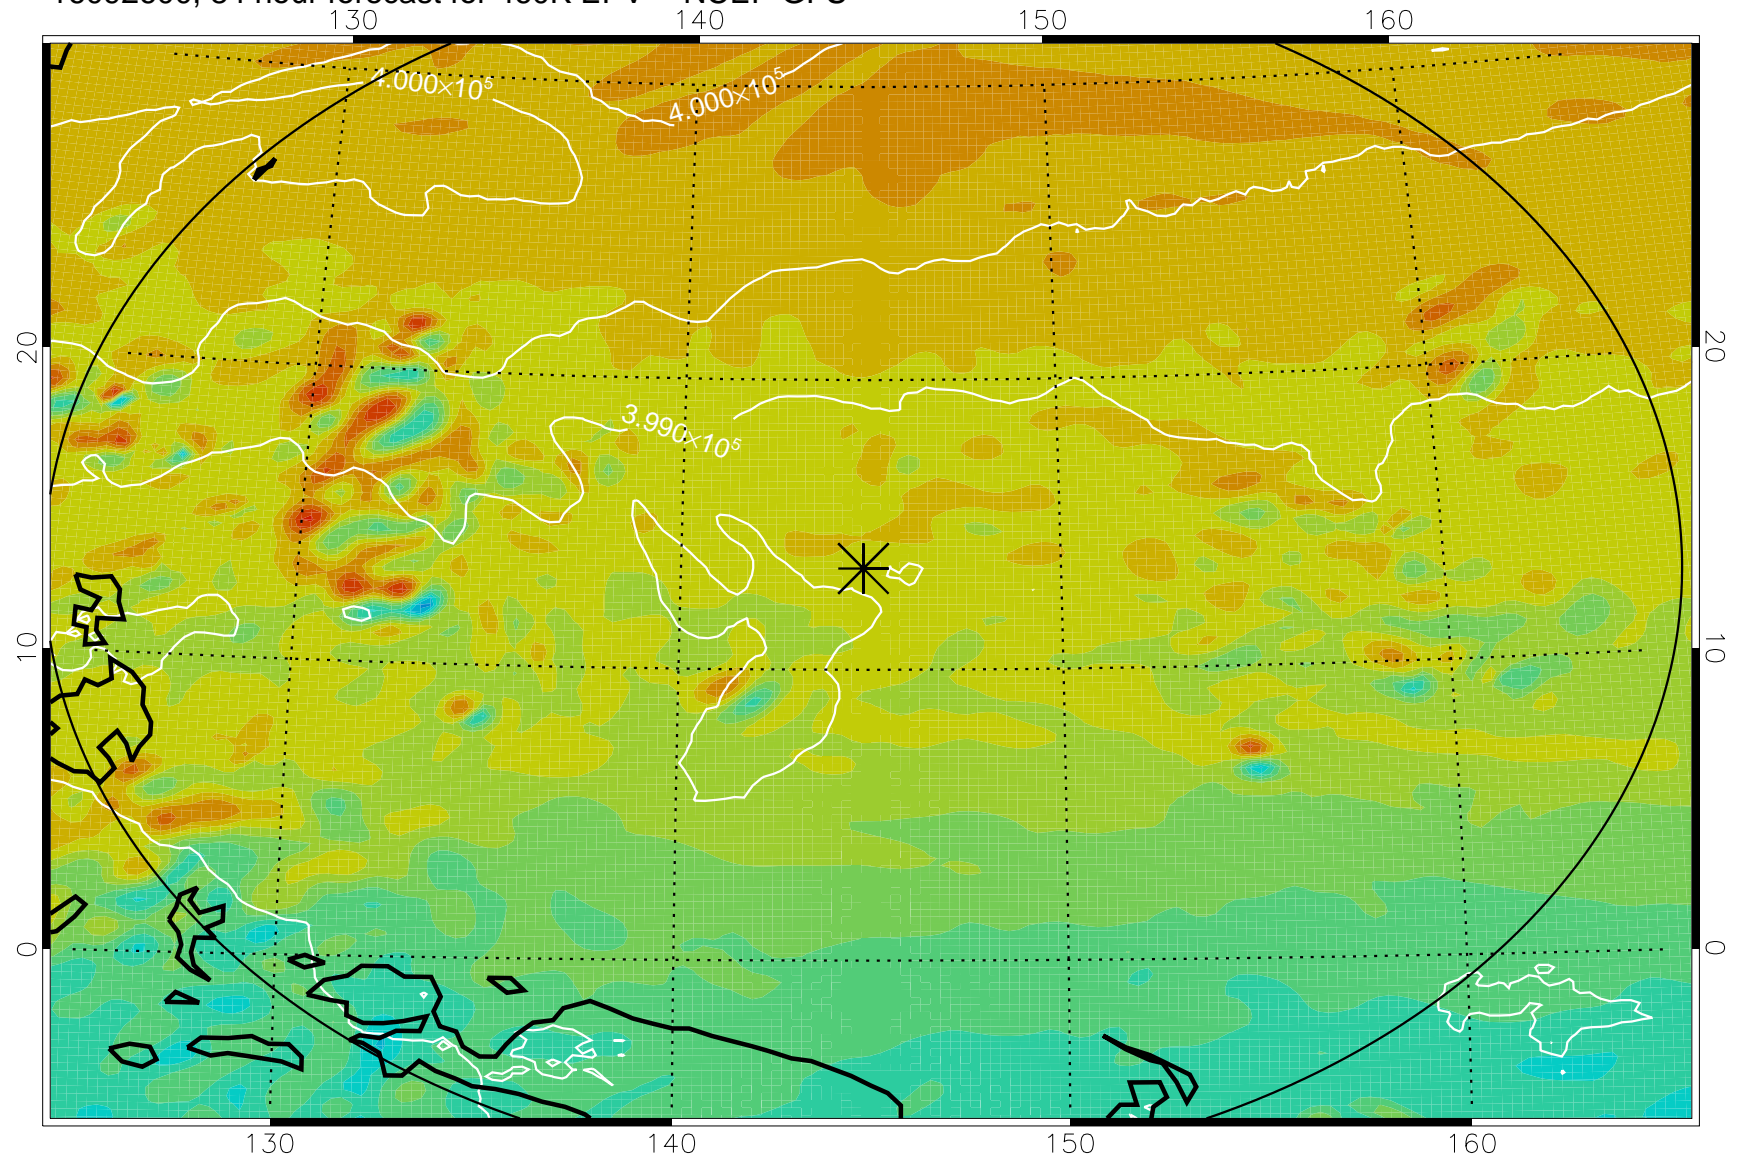

16092418, 54 hour forecast for 460K EPV -- NCEP GFS

460K Montgomery Streamfunction, white

Range ring of 2304 km

16092500, 60 hour forecast for 460K EPV -- NCEP GFS

460K Montgomery Streamfunction, white

Range ring of 2304 km

16092506, 66 hour forecast for 460K EPV -- NCEP GFS

460K Montgomery Streamfunction, white

Range ring of 2304 km

16092512, 72 hour forecast for 460K EPV -- NCEP GFS

460K Montgomery Streamfunction, white

Range ring of 2304 km

16092518, 78 hour forecast for 460K EPV -- NCEP GFS

460K Montgomery Streamfunction, white

Range ring of 2304 km

16092600, 84 hour forecast for 460K EPV -- NCEP GFS

460K Montgomery Streamfunction, white

Range ring of 2304 km

16092606, 90 hour forecast for 460K EPV -- NCEP GFS

460K Montgomery Streamfunction, white

Range ring of 2304 km

16092612, 96 hour forecast for 460K EPV -- NCEP GFS

460K Montgomery Streamfunction, white

Range ring of 2304 km