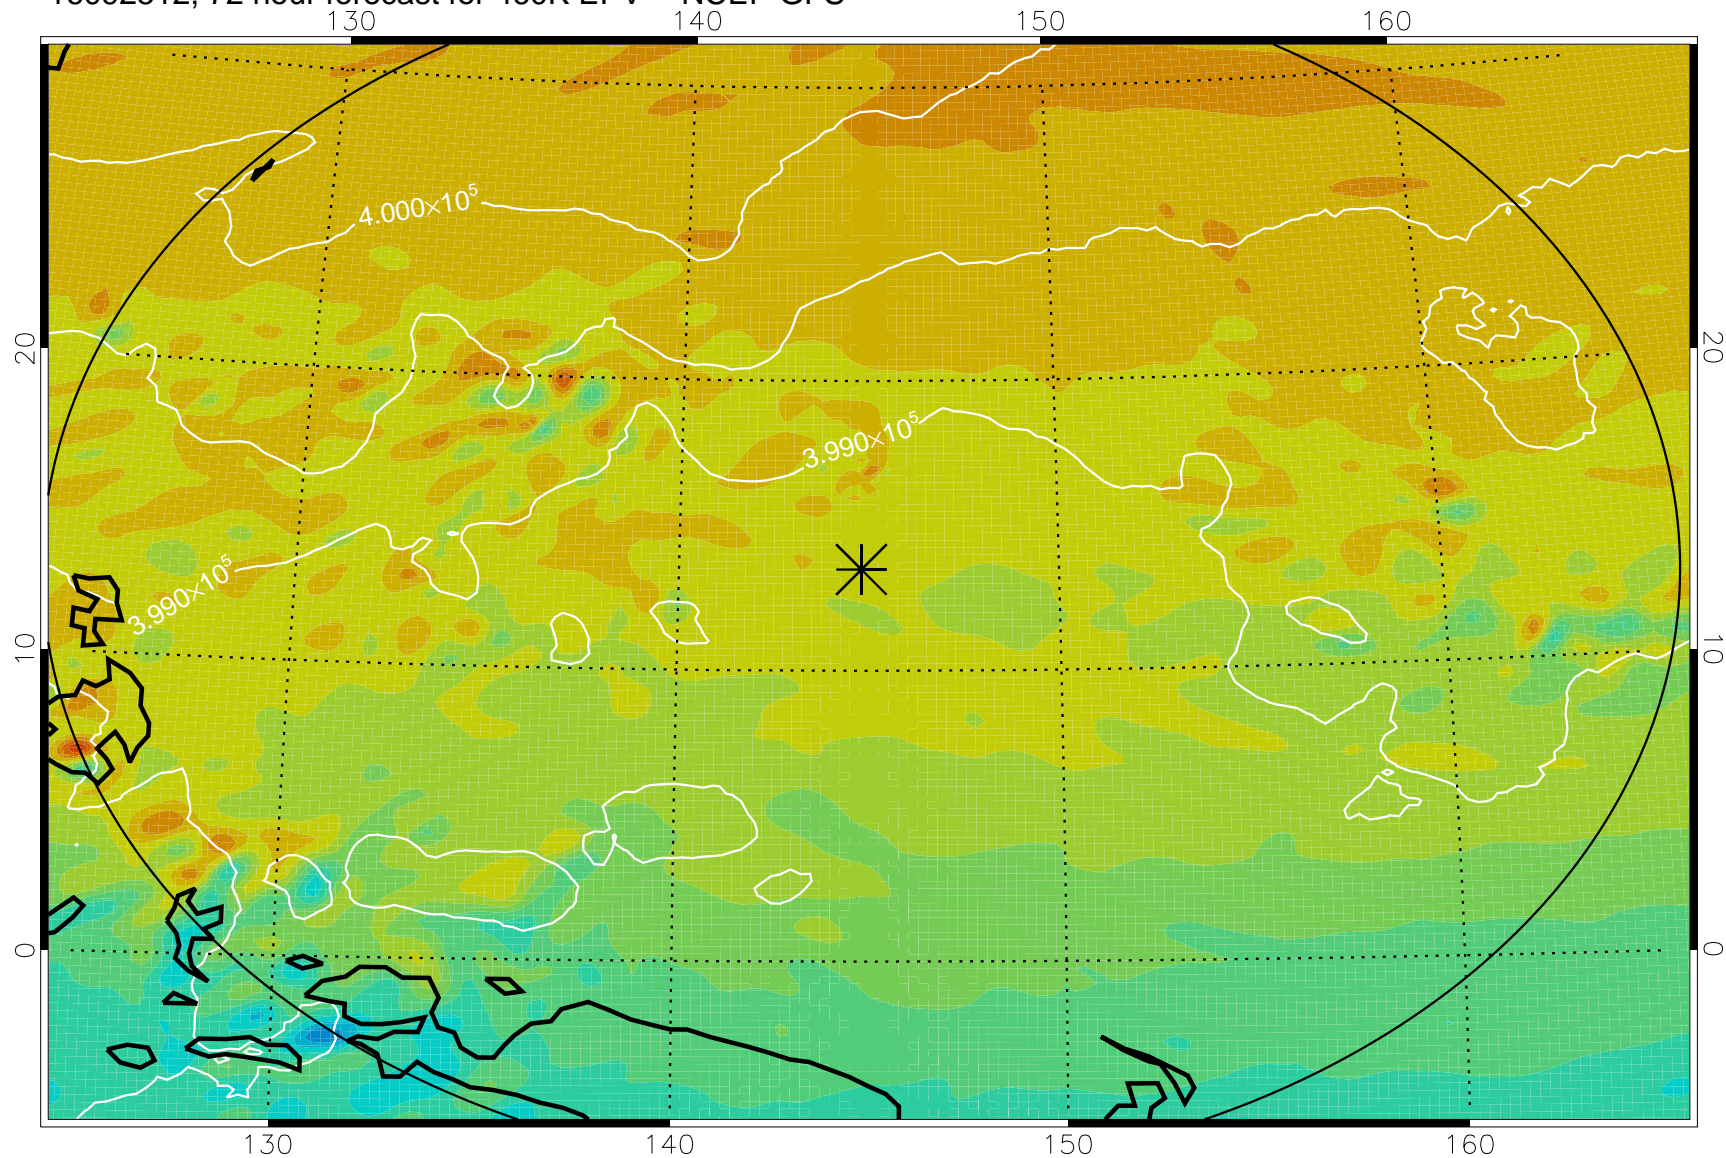

16092418, 54 hour forecast for 460K EPV -- NCEP GFS

460K Montgomery Streamfunction, white

Range ring of 2304 km

16092500, 60 hour forecast for 460K EPV -- NCEP GFS

460K Montgomery Streamfunction, white

Range ring of 2304 km

16092506, 66 hour forecast for 460K EPV -- NCEP GFS

460K Montgomery Streamfunction, white

Range ring of 2304 km

16092512, 72 hour forecast for 460K EPV -- NCEP GFS

460K Montgomery Streamfunction, white

Range ring of 2304 km

16092518, 78 hour forecast for 460K EPV -- NCEP GFS

460K Montgomery Streamfunction, white

Range ring of 2304 km

16092600, 84 hour forecast for 460K EPV -- NCEP GFS

460K Montgomery Streamfunction, white

Range ring of 2304 km

16092606, 90 hour forecast for 460K EPV -- NCEP GFS

460K Montgomery Streamfunction, white

Range ring of 2304 km

16092612, 96 hour forecast for 460K EPV -- NCEP GFS

460K Montgomery Streamfunction, white

Range ring of 2304 km