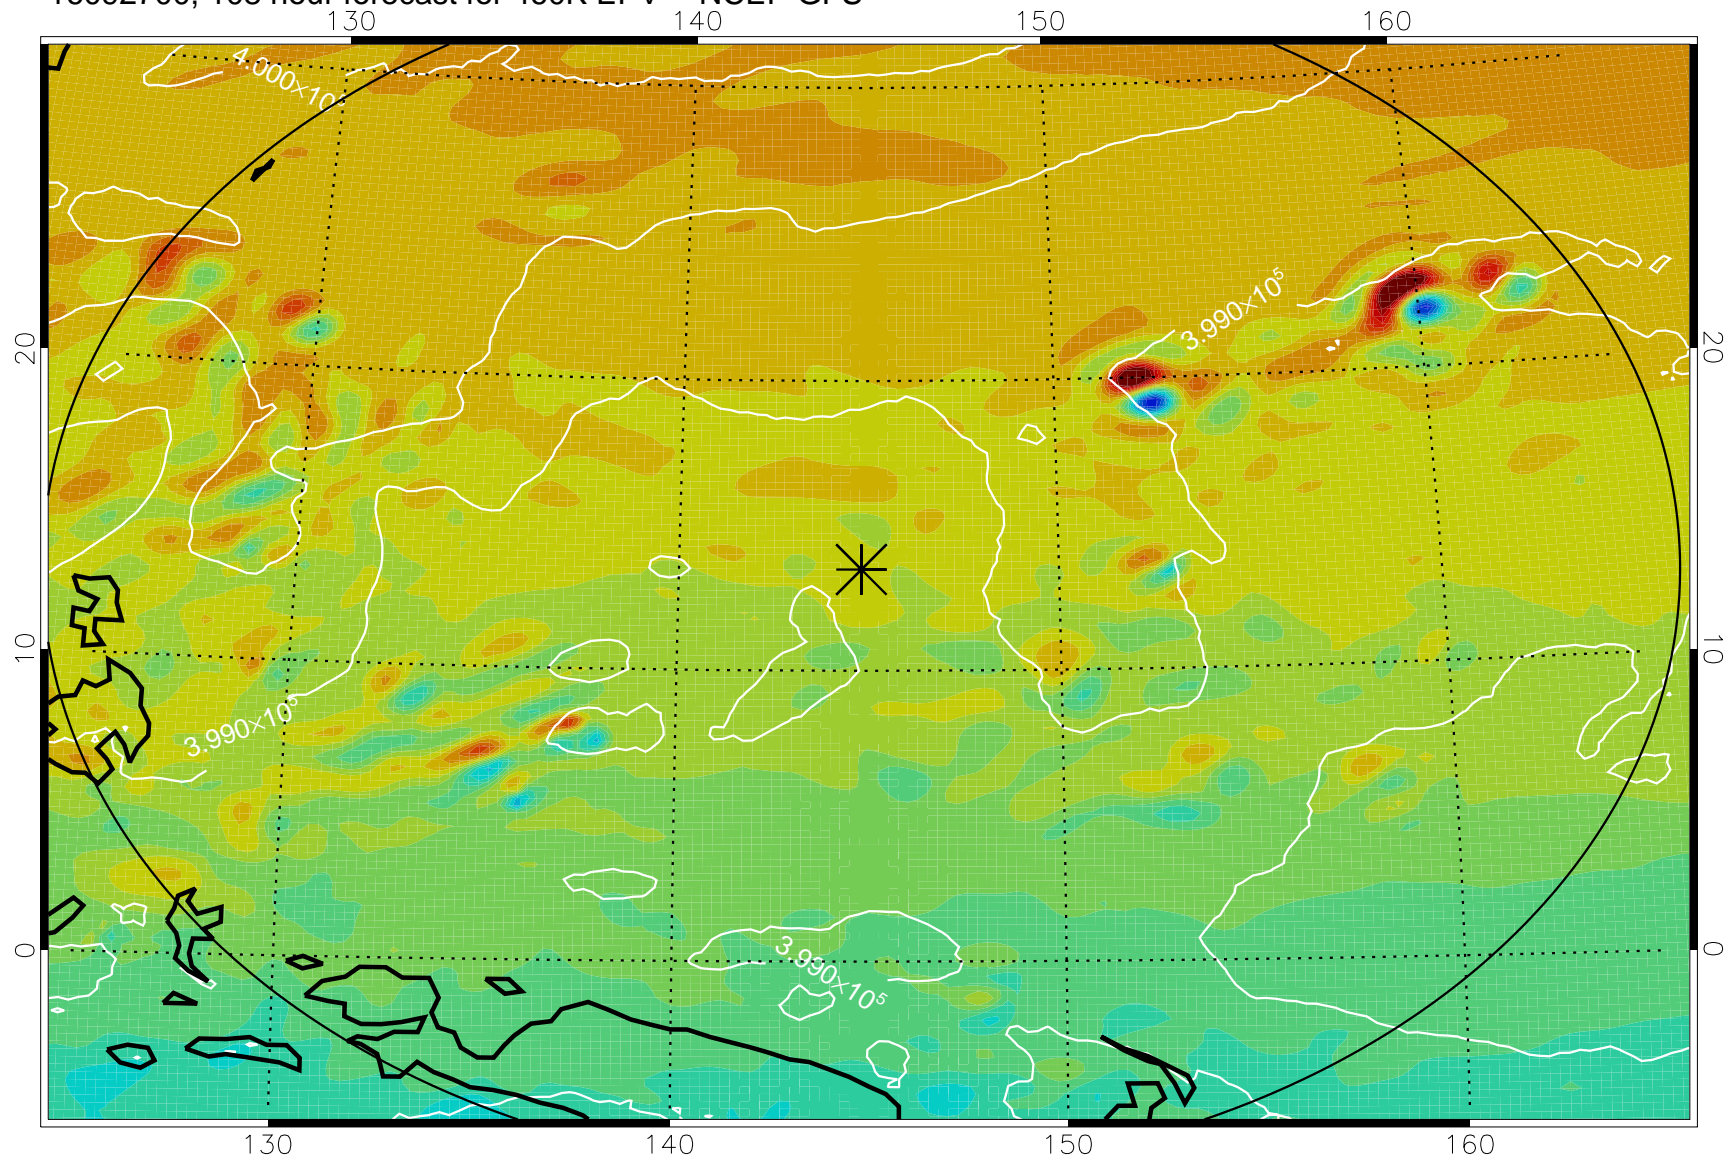

16092518, 78 hour forecast for 460K EPV -- NCEP GFS

460K Montgomery Streamfunction, white

Range ring of 2304 km

16092600, 84 hour forecast for 460K EPV -- NCEP GFS

460K Montgomery Streamfunction, white

Range ring of 2304 km

16092606, 90 hour forecast for 460K EPV -- NCEP GFS

460K Montgomery Streamfunction, white

Range ring of 2304 km

16092612, 96 hour forecast for 460K EPV -- NCEP GFS

460K Montgomery Streamfunction, white

Range ring of 2304 km

16092618, 102 hour forecast for 460K EPV -- NCEP GFS

460K Montgomery Streamfunction, white

Range ring of 2304 km

16092700, 108 hour forecast for 460K EPV -- NCEP GFS

460K Montgomery Streamfunction, white

Range ring of 2304 km

16092706, 114 hour forecast for 460K EPV -- NCEP GFS

460K Montgomery Streamfunction, white

Range ring of 2304 km

16092712, 120 hour forecast for 460K EPV -- NCEP GFS

460K Montgomery Streamfunction, white

Range ring of 2304 km