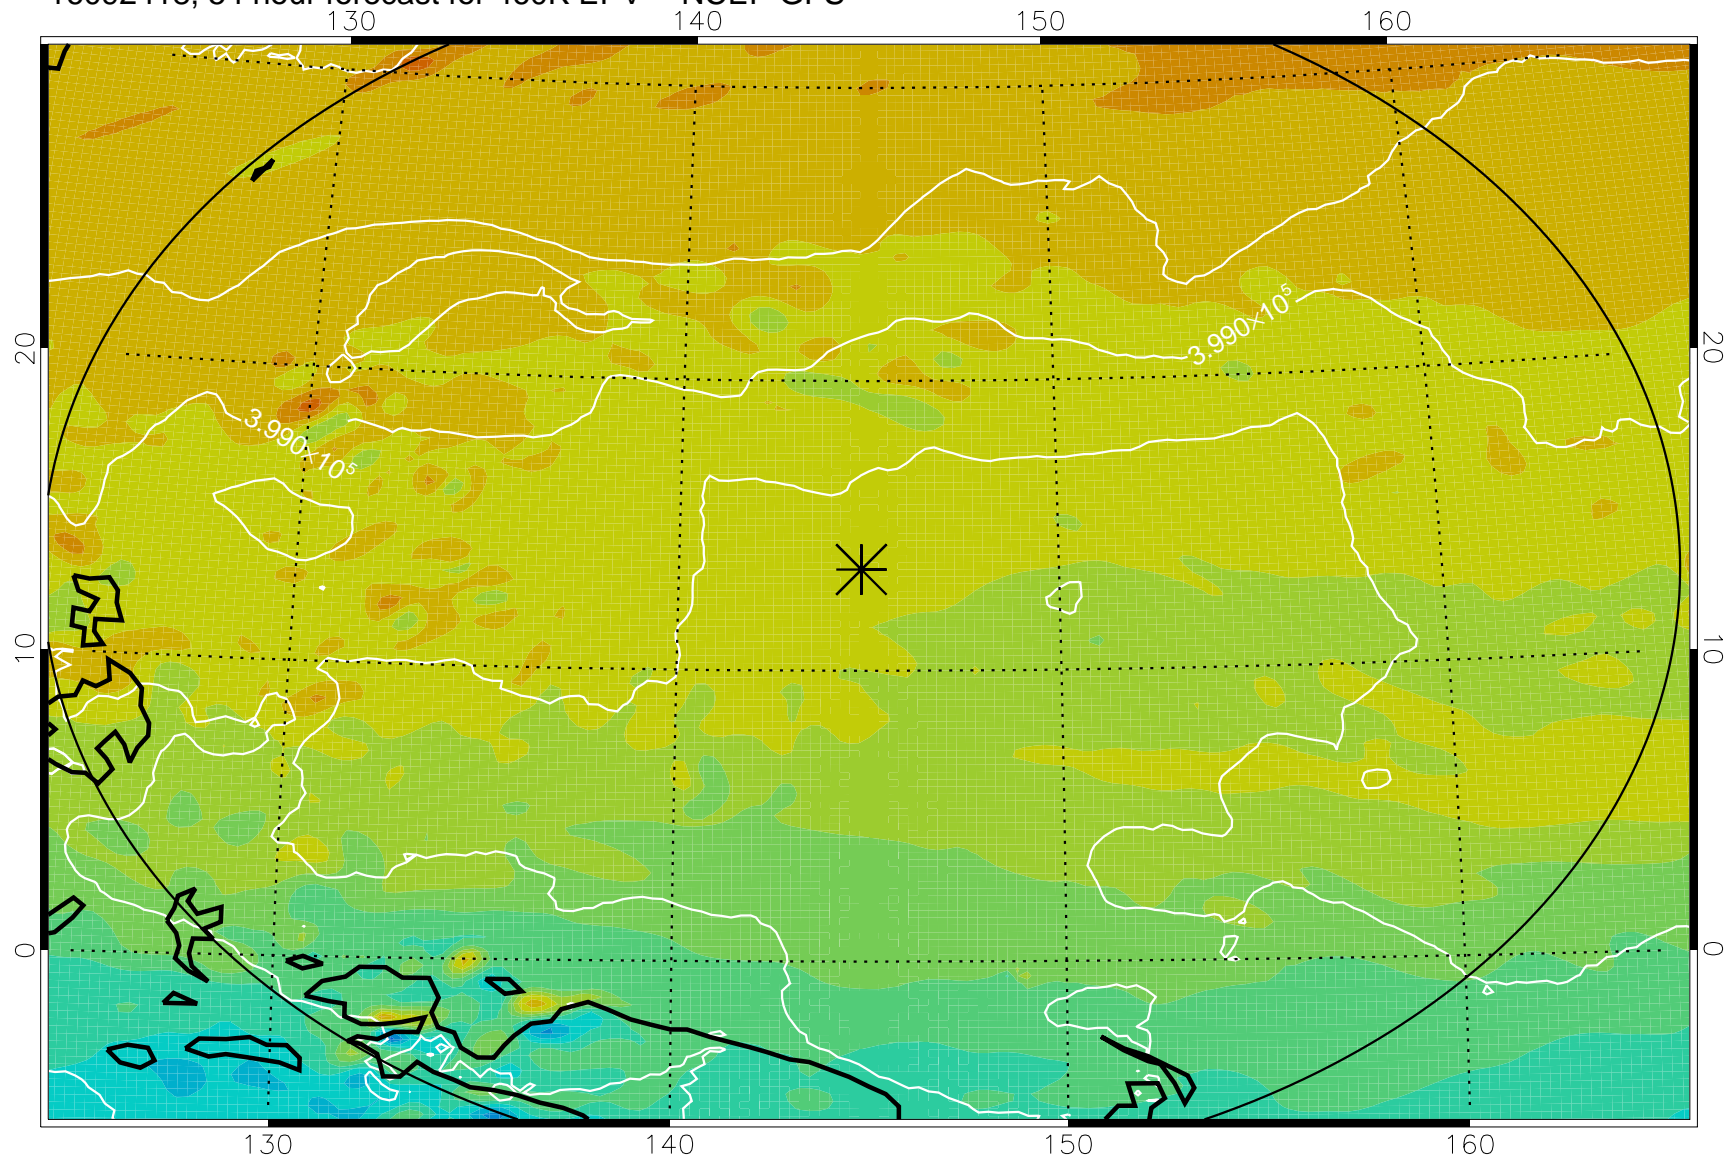

16092318, 30 hour forecast for 460K EPV -- NCEP GFS

460K Montgomery Streamfunction, white

Range ring of 2304 km

16092400, 36 hour forecast for 460K EPV -- NCEP GFS

460K Montgomery Streamfunction, white

Range ring of 2304 km

16092406, 42 hour forecast for 460K EPV -- NCEP GFS

460K Montgomery Streamfunction, white

Range ring of 2304 km

16092412, 48 hour forecast for 460K EPV -- NCEP GFS

460K Montgomery Streamfunction, white

Range ring of 2304 km

16092418, 54 hour forecast for 460K EPV -- NCEP GFS

460K Montgomery Streamfunction, white

Range ring of 2304 km

16092500, 60 hour forecast for 460K EPV -- NCEP GFS

460K Montgomery Streamfunction, white

Range ring of 2304 km

16092506, 66 hour forecast for 460K EPV -- NCEP GFS

460K Montgomery Streamfunction, white

Range ring of 2304 km

16092512, 72 hour forecast for 460K EPV -- NCEP GFS

460K Montgomery Streamfunction, white

Range ring of 2304 km