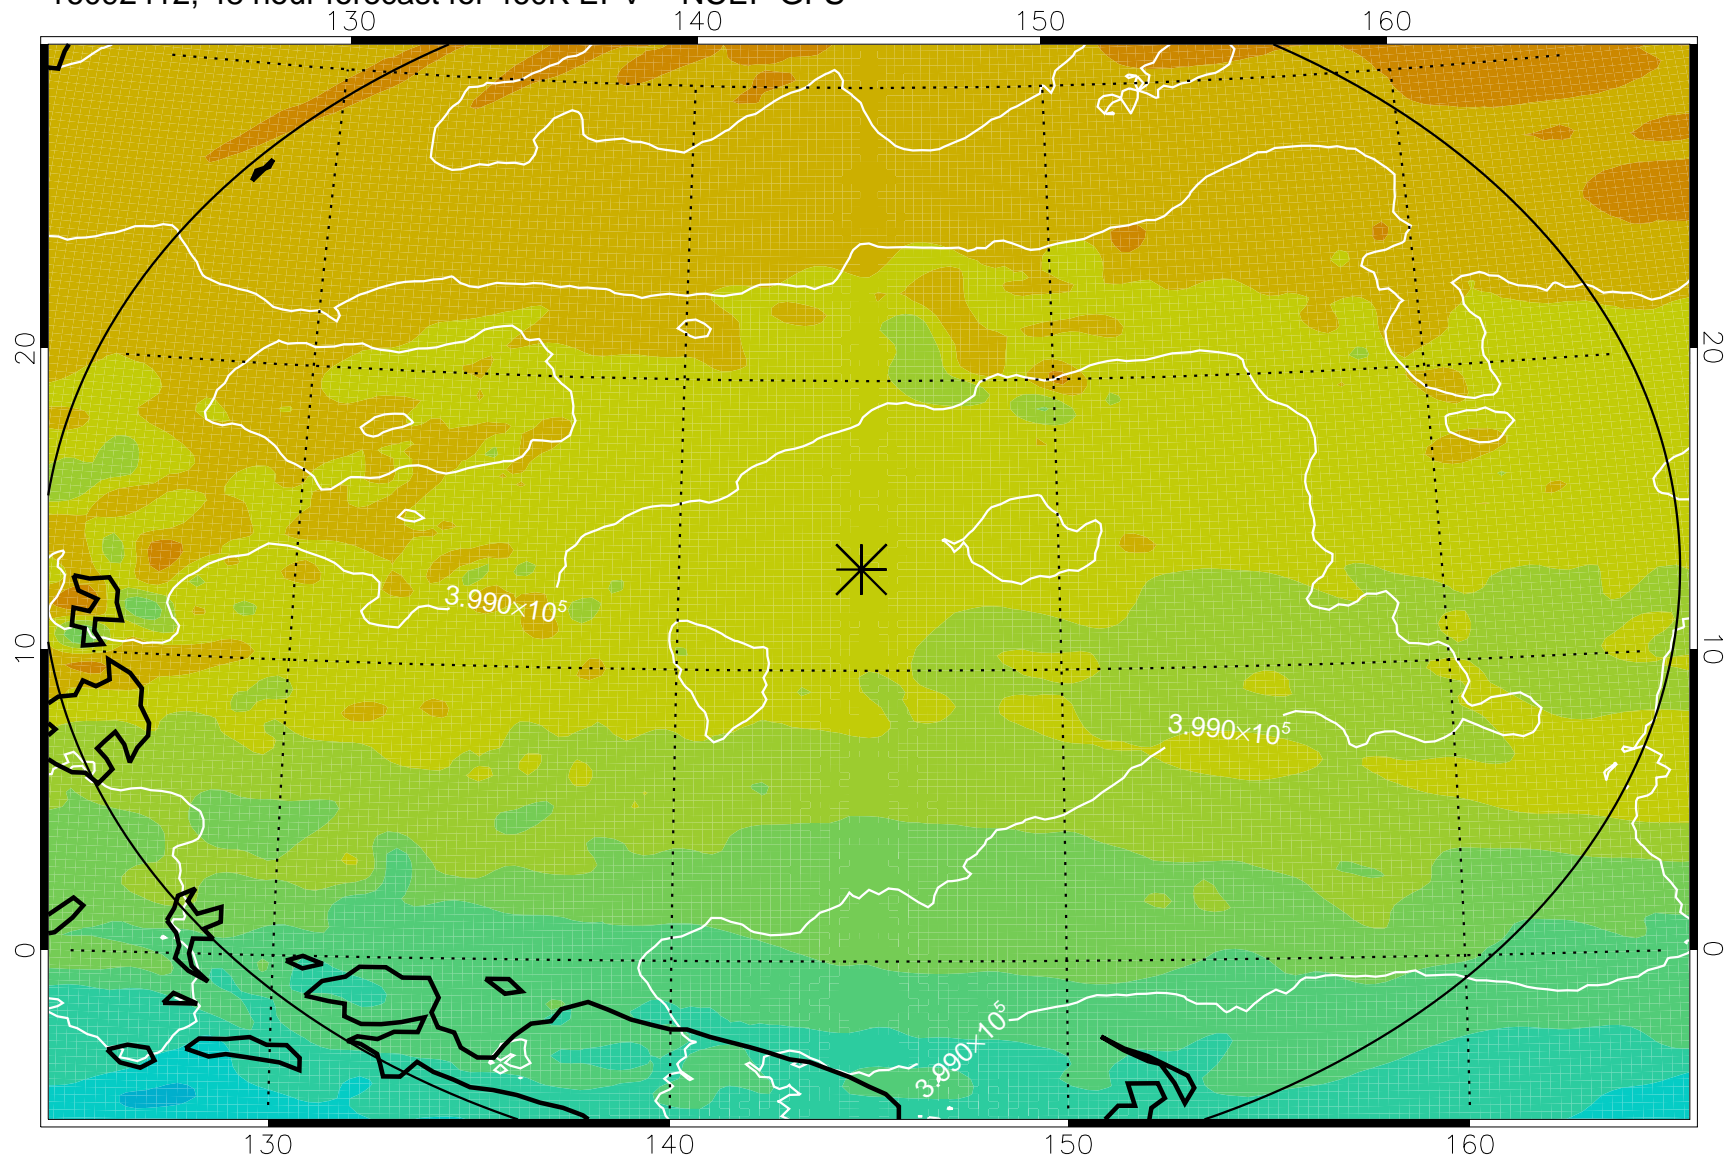

16092318, 30 hour forecast for 460K EPV -- NCEP GFS

460K Montgomery Streamfunction, white

Range ring of 2304 km

16092400, 36 hour forecast for 460K EPV -- NCEP GFS

460K Montgomery Streamfunction, white

Range ring of 2304 km

16092406, 42 hour forecast for 460K EPV -- NCEP GFS

460K Montgomery Streamfunction, white

Range ring of 2304 km

16092412, 48 hour forecast for 460K EPV -- NCEP GFS

460K Montgomery Streamfunction, white

Range ring of 2304 km

16092418, 54 hour forecast for 460K EPV -- NCEP GFS

460K Montgomery Streamfunction, white

Range ring of 2304 km

16092500, 60 hour forecast for 460K EPV -- NCEP GFS

460K Montgomery Streamfunction, white

Range ring of 2304 km

16092518, 78 hour forecast for 460K EPV -- NCEP GFS

460K Montgomery Streamfunction, white

Range ring of 2304 km

16092600, 84 hour forecast for 460K EPV -- NCEP GFS

460K Montgomery Streamfunction, white

Range ring of 2304 km